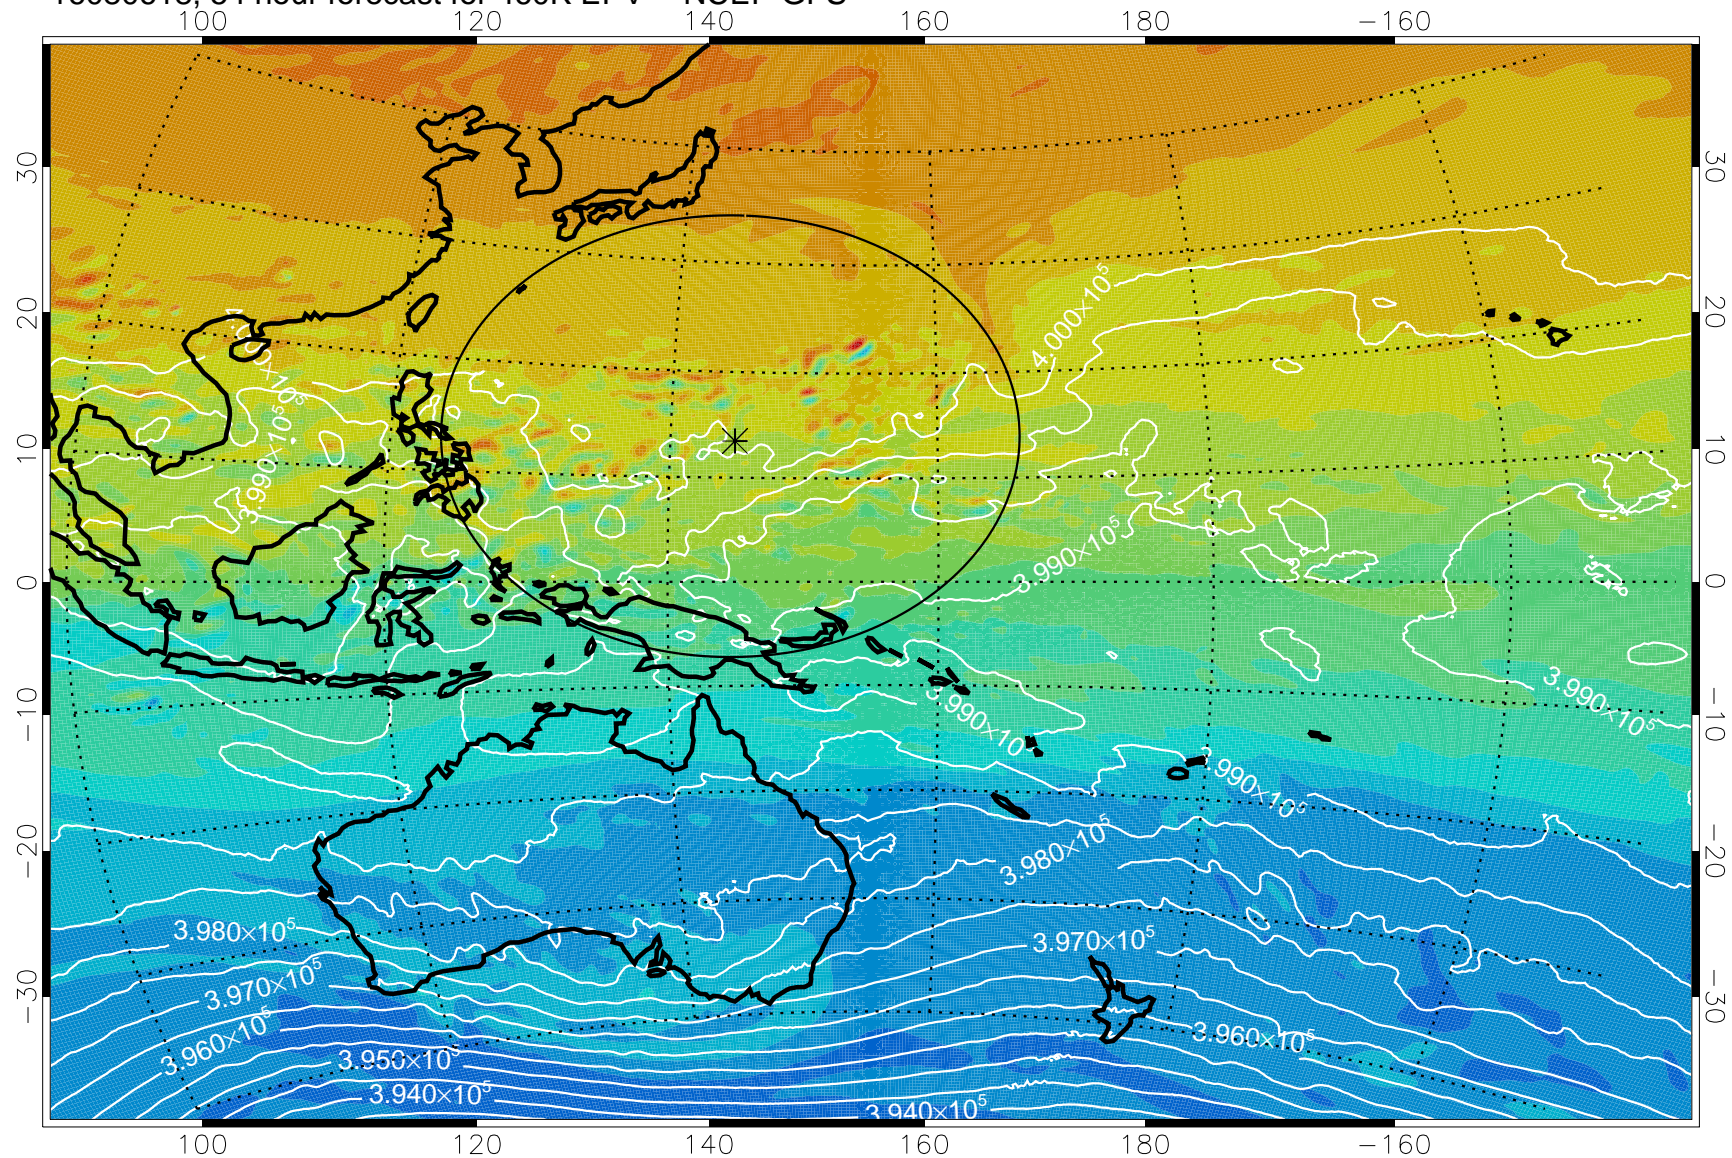

16080518, 30 hour forecast for 460K EPV -- NCEP GFS

460K Montgomery Streamfunction, white

Range ring of 2304 km

16080600, 36 hour forecast for 460K EPV -- NCEP GFS

460K Montgomery Streamfunction, white

Range ring of 2304 km

16080606, 42 hour forecast for 460K EPV -- NCEP GFS

460K Montgomery Streamfunction, white

Range ring of 2304 km

16080612, 48 hour forecast for 460K EPV -- NCEP GFS

460K Montgomery Streamfunction, white

Range ring of 2304 km

16080618, 54 hour forecast for 460K EPV -- NCEP GFS

460K Montgomery Streamfunction, white

Range ring of 2304 km

16080700, 60 hour forecast for 460K EPV -- NCEP GFS

460K Montgomery Streamfunction, white

Range ring of 2304 km

16080706, 66 hour forecast for 460K EPV -- NCEP GFS

460K Montgomery Streamfunction, white

Range ring of 2304 km

16080712, 72 hour forecast for 460K EPV -- NCEP GFS

460K Montgomery Streamfunction, white

Range ring of 2304 km