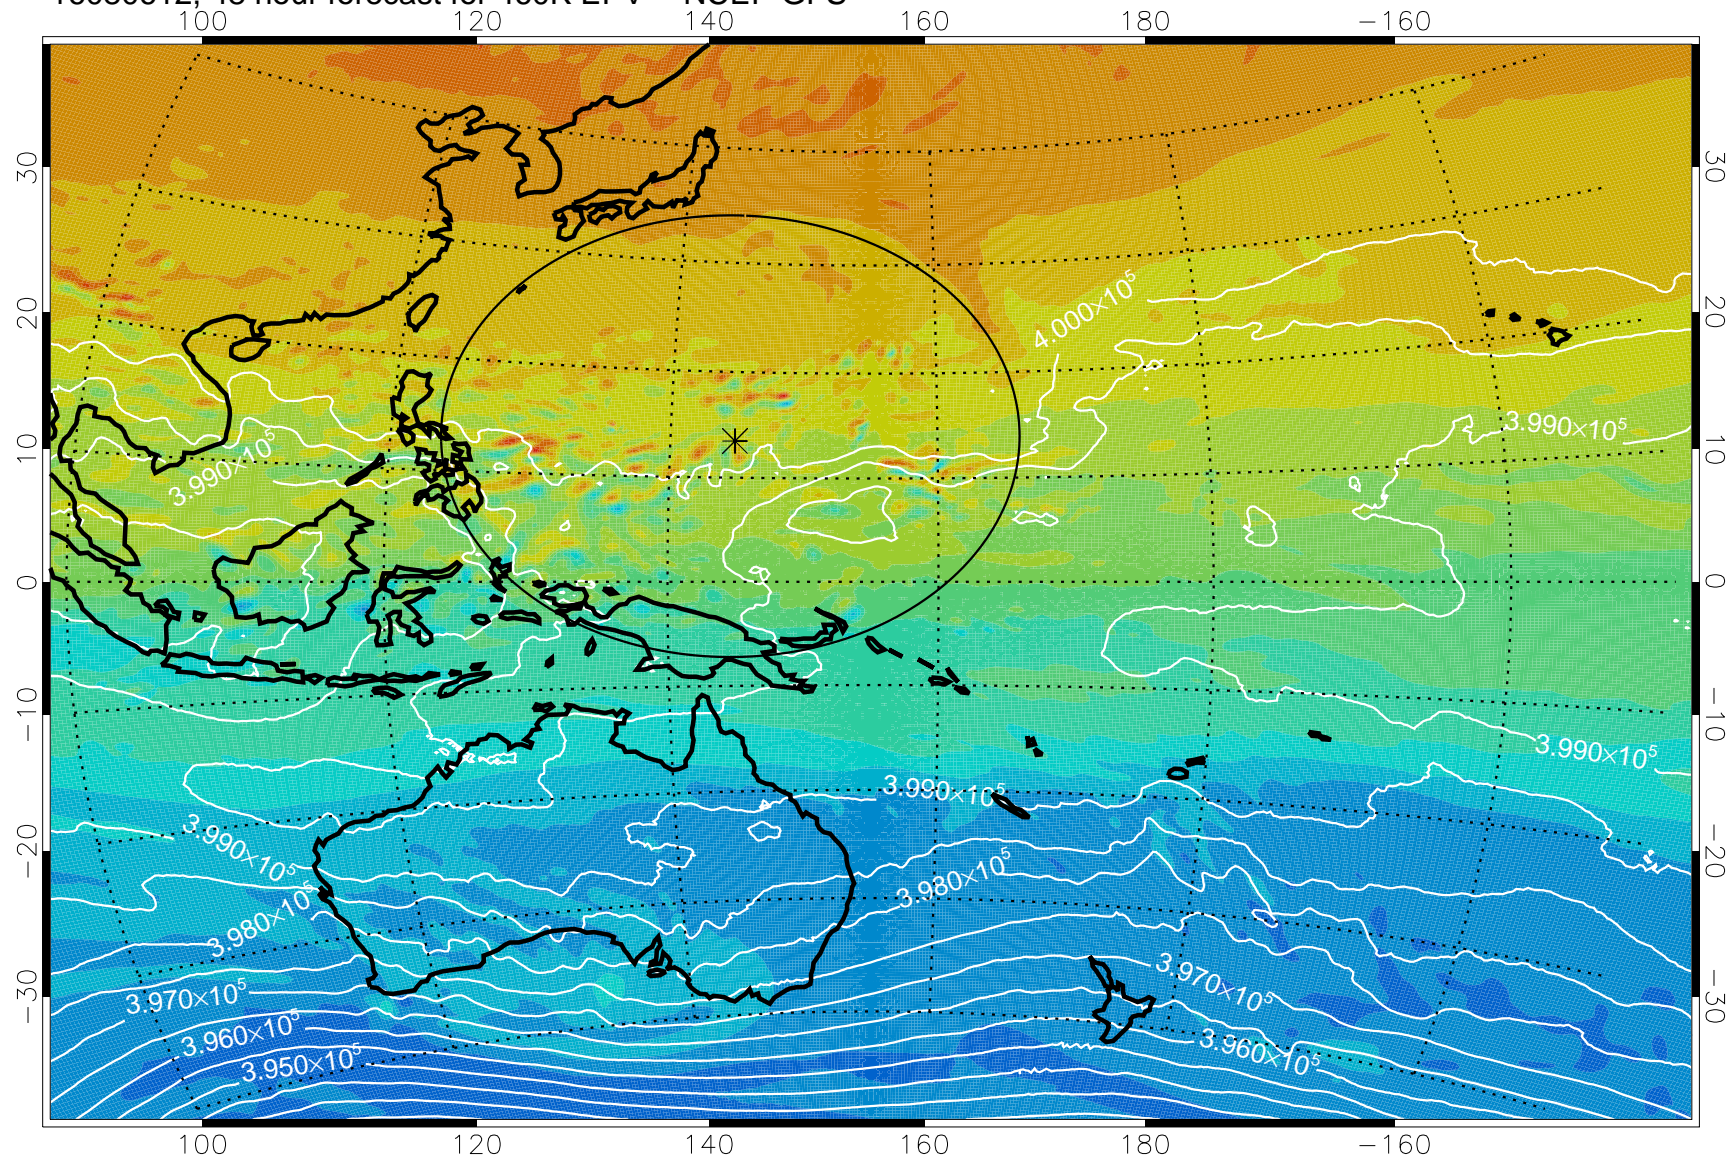

16080506, 18 hour forecast for 460K EPV -- NCEP GFS

460K Montgomery Streamfunction, white

Range ring of 2304 km

16080512, 24 hour forecast for 460K EPV -- NCEP GFS

460K Montgomery Streamfunction, white

Range ring of 2304 km

16080518, 30 hour forecast for 460K EPV -- NCEP GFS

460K Montgomery Streamfunction, white

Range ring of 2304 km

16080600, 36 hour forecast for 460K EPV -- NCEP GFS

460K Montgomery Streamfunction, white

Range ring of 2304 km

16080606, 42 hour forecast for 460K EPV -- NCEP GFS

460K Montgomery Streamfunction, white

Range ring of 2304 km

16080612, 48 hour forecast for 460K EPV -- NCEP GFS

460K Montgomery Streamfunction, white

Range ring of 2304 km

16080618, 54 hour forecast for 460K EPV -- NCEP GFS

460K Montgomery Streamfunction, white

Range ring of 2304 km

16080700, 60 hour forecast for 460K EPV -- NCEP GFS

460K Montgomery Streamfunction, white

Range ring of 2304 km