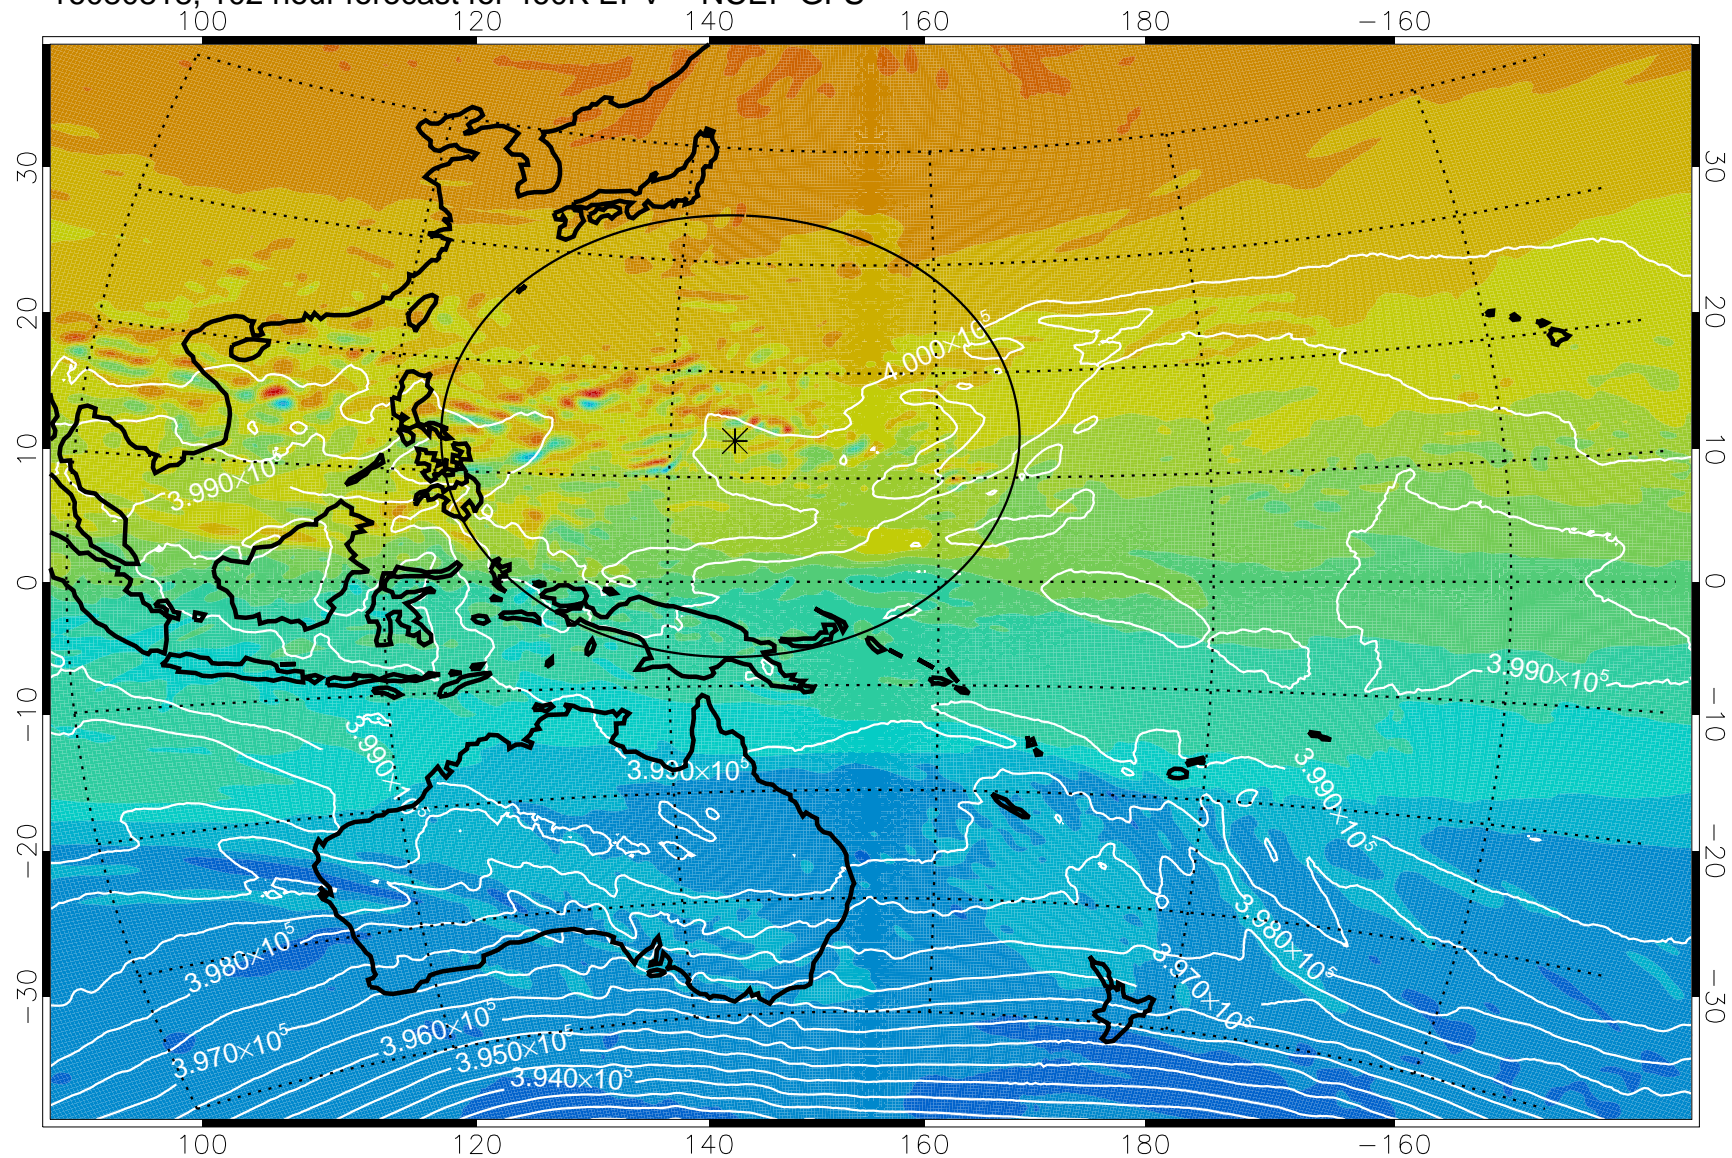

16080718, 78 hour forecast for 460K EPV -- NCEP GFS

460K Montgomery Streamfunction, white

Range ring of 2304 km

16080800, 84 hour forecast for 460K EPV -- NCEP GFS

460K Montgomery Streamfunction, white

Range ring of 2304 km

16080806, 90 hour forecast for 460K EPV -- NCEP GFS

460K Montgomery Streamfunction, white

Range ring of 2304 km

16080812, 96 hour forecast for 460K EPV -- NCEP GFS

460K Montgomery Streamfunction, white

Range ring of 2304 km

16080818, 102 hour forecast for 460K EPV -- NCEP GFS

460K Montgomery Streamfunction, white

Range ring of 2304 km

16080900, 108 hour forecast for 460K EPV -- NCEP GFS

460K Montgomery Streamfunction, white

Range ring of 2304 km

16080906, 114 hour forecast for 460K EPV -- NCEP GFS

460K Montgomery Streamfunction, white

Range ring of 2304 km