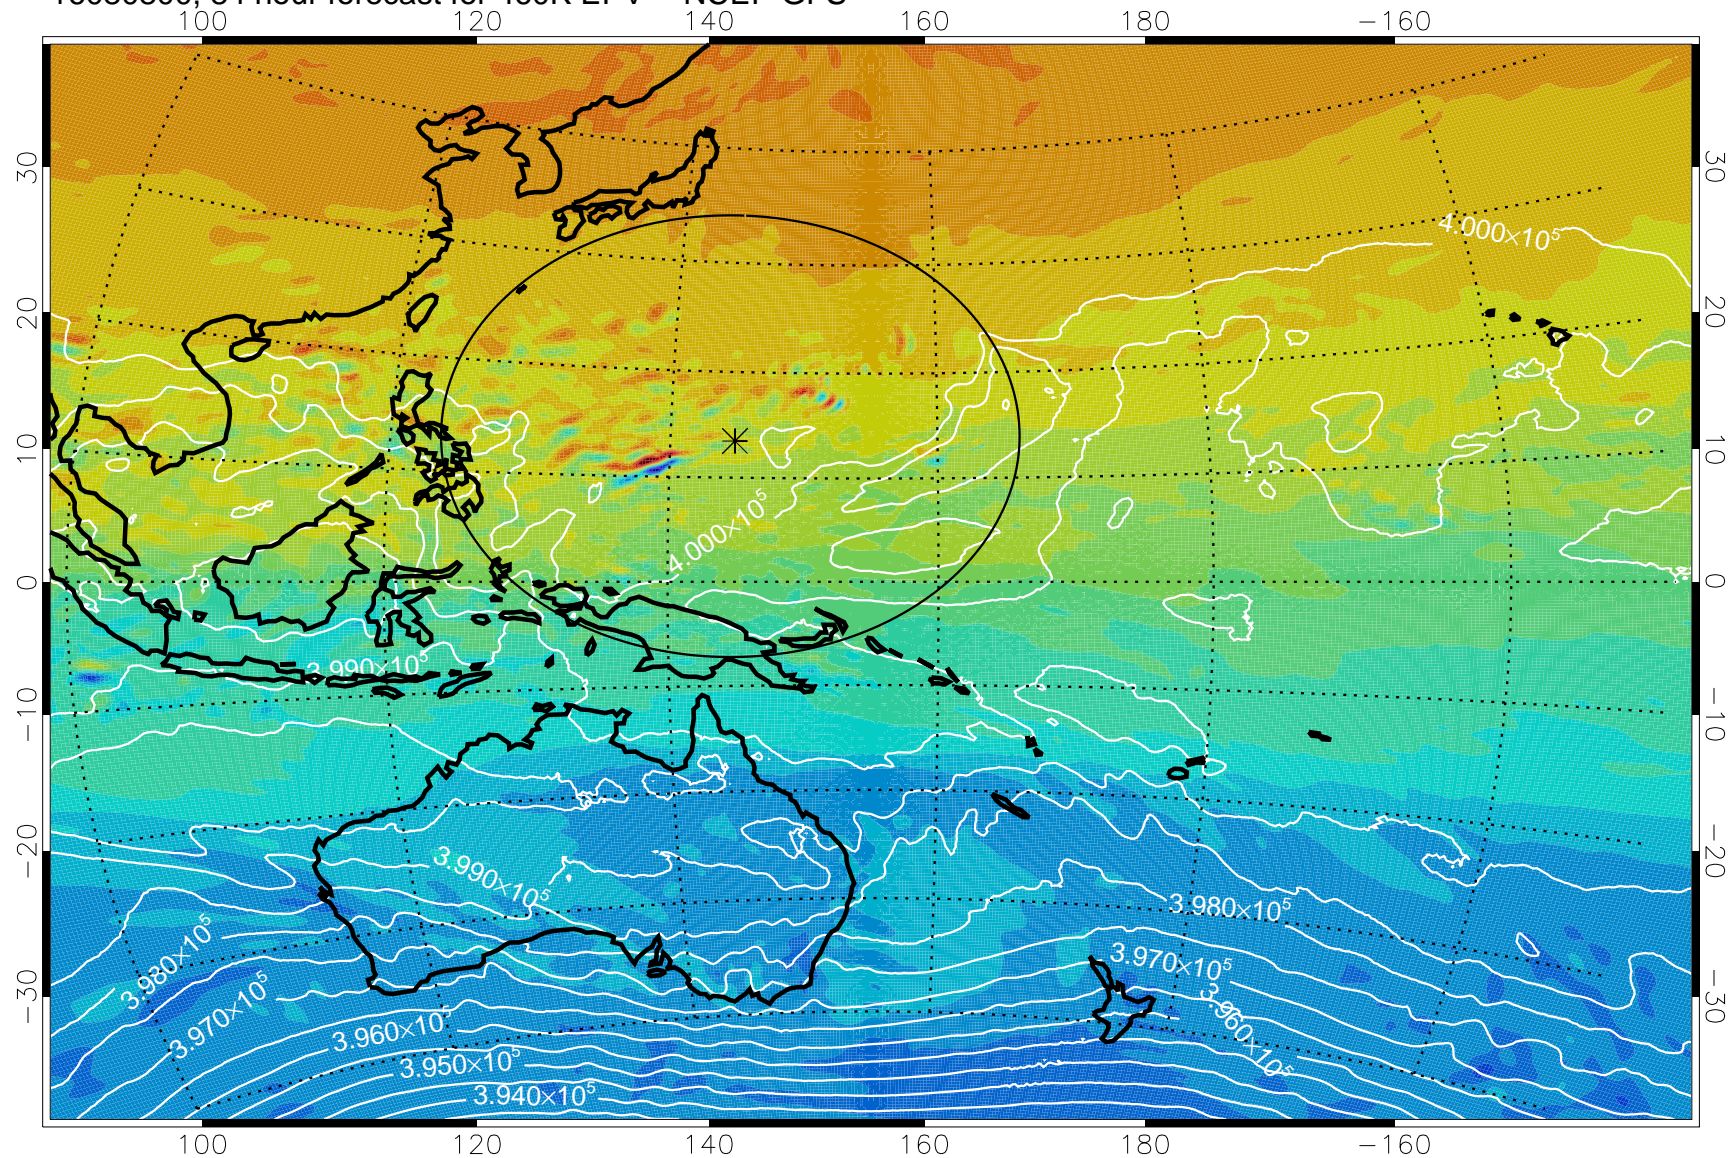

16080618, 54 hour forecast for 460K EPV -- NCEP GFS

460K Montgomery Streamfunction, white

Range ring of 2304 km

16080700, 60 hour forecast for 460K EPV -- NCEP GFS

460K Montgomery Streamfunction, white

Range ring of 2304 km

16080706, 66 hour forecast for 460K EPV -- NCEP GFS

460K Montgomery Streamfunction, white

Range ring of 2304 km

16080712, 72 hour forecast for 460K EPV -- NCEP GFS

460K Montgomery Streamfunction, white

Range ring of 2304 km

16080718, 78 hour forecast for 460K EPV -- NCEP GFS

460K Montgomery Streamfunction, white

Range ring of 2304 km

16080800, 84 hour forecast for 460K EPV -- NCEP GFS

460K Montgomery Streamfunction, white

Range ring of 2304 km

16080806, 90 hour forecast for 460K EPV -- NCEP GFS

460K Montgomery Streamfunction, white

Range ring of 2304 km

16080812, 96 hour forecast for 460K EPV -- NCEP GFS

460K Montgomery Streamfunction, white

Range ring of 2304 km