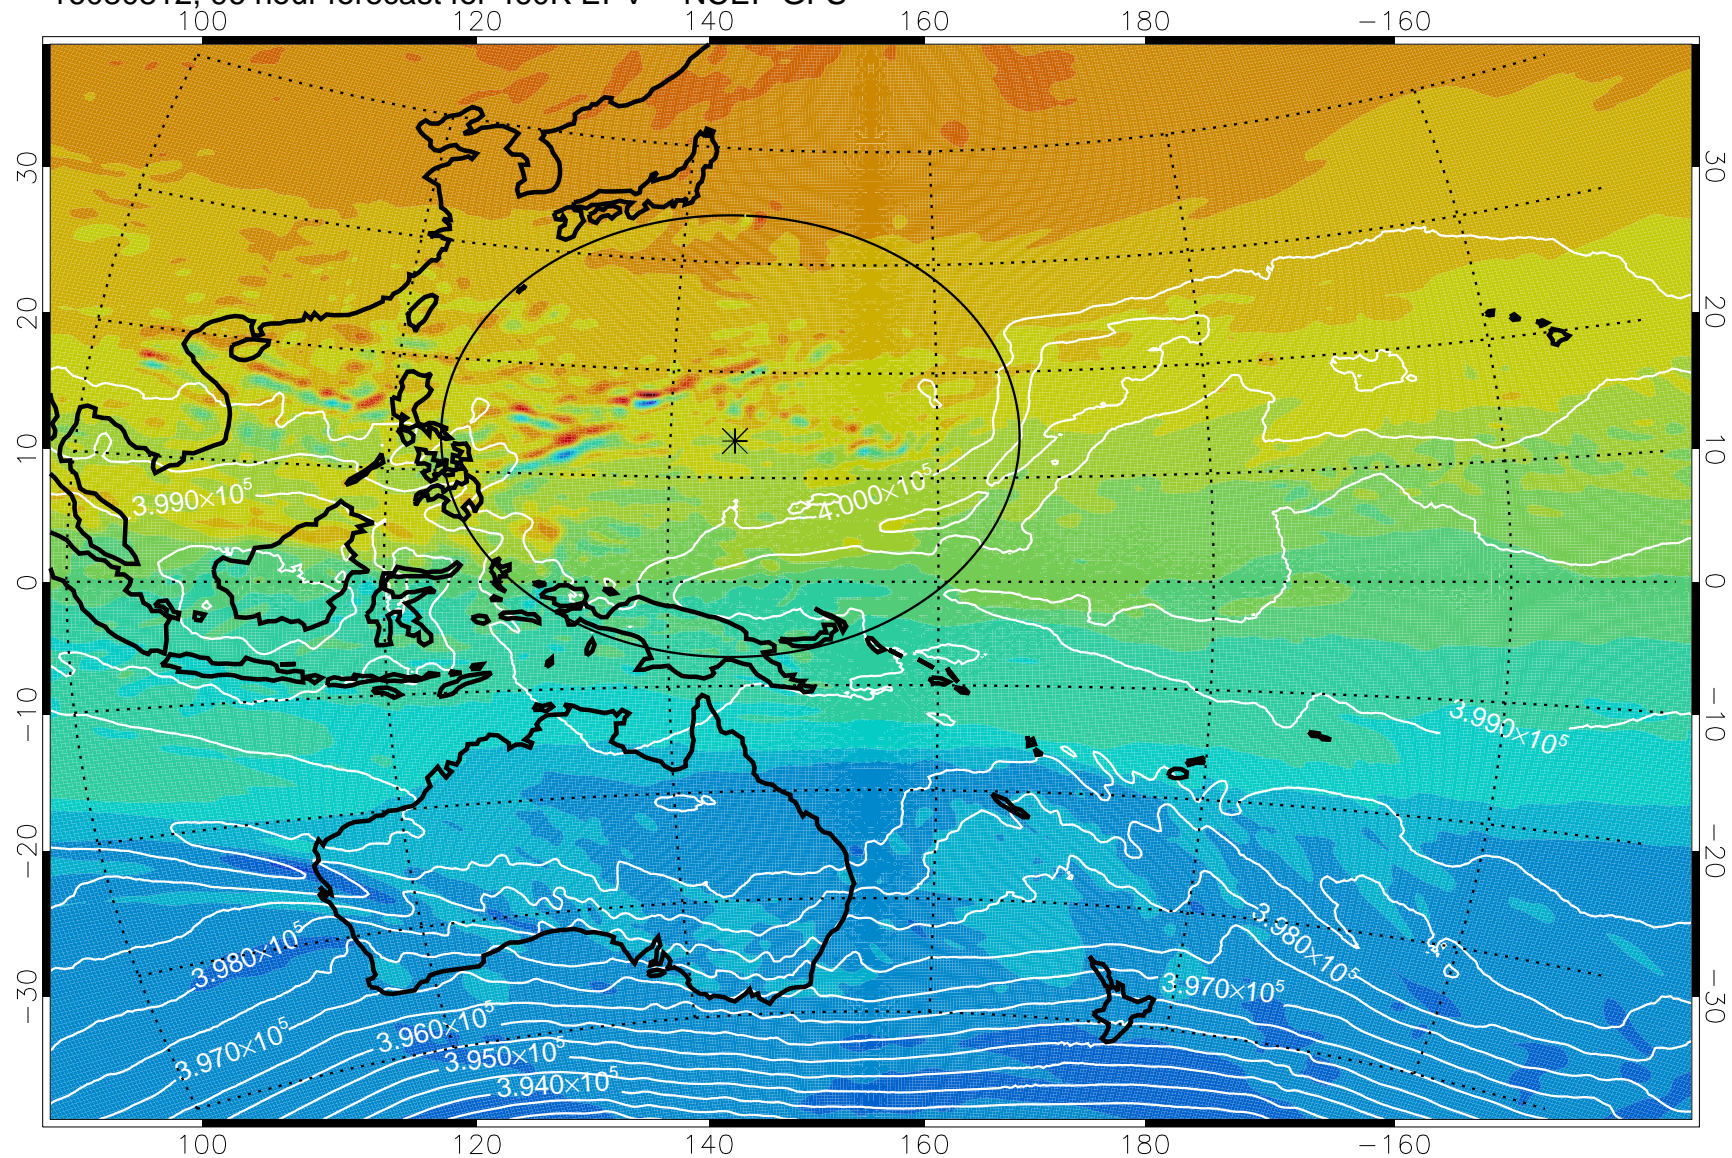

16080706, 66 hour forecast for 460K EPV -- NCEP GFS

460K Montgomery Streamfunction, white

Range ring of 2304 km

16080712, 72 hour forecast for 460K EPV -- NCEP GFS

460K Montgomery Streamfunction, white

Range ring of 2304 km

16080718, 78 hour forecast for 460K EPV -- NCEP GFS

460K Montgomery Streamfunction, white

Range ring of 2304 km

16080800, 84 hour forecast for 460K EPV -- NCEP GFS

460K Montgomery Streamfunction, white

Range ring of 2304 km

16080806, 90 hour forecast for 460K EPV -- NCEP GFS

460K Montgomery Streamfunction, white

Range ring of 2304 km

16080812, 96 hour forecast for 460K EPV -- NCEP GFS

460K Montgomery Streamfunction, white

Range ring of 2304 km

16080818, 102 hour forecast for 460K EPV -- NCEP GFS

460K Montgomery Streamfunction, white

Range ring of 2304 km

16080900, 108 hour forecast for 460K EPV -- NCEP GFS

460K Montgomery Streamfunction, white

Range ring of 2304 km