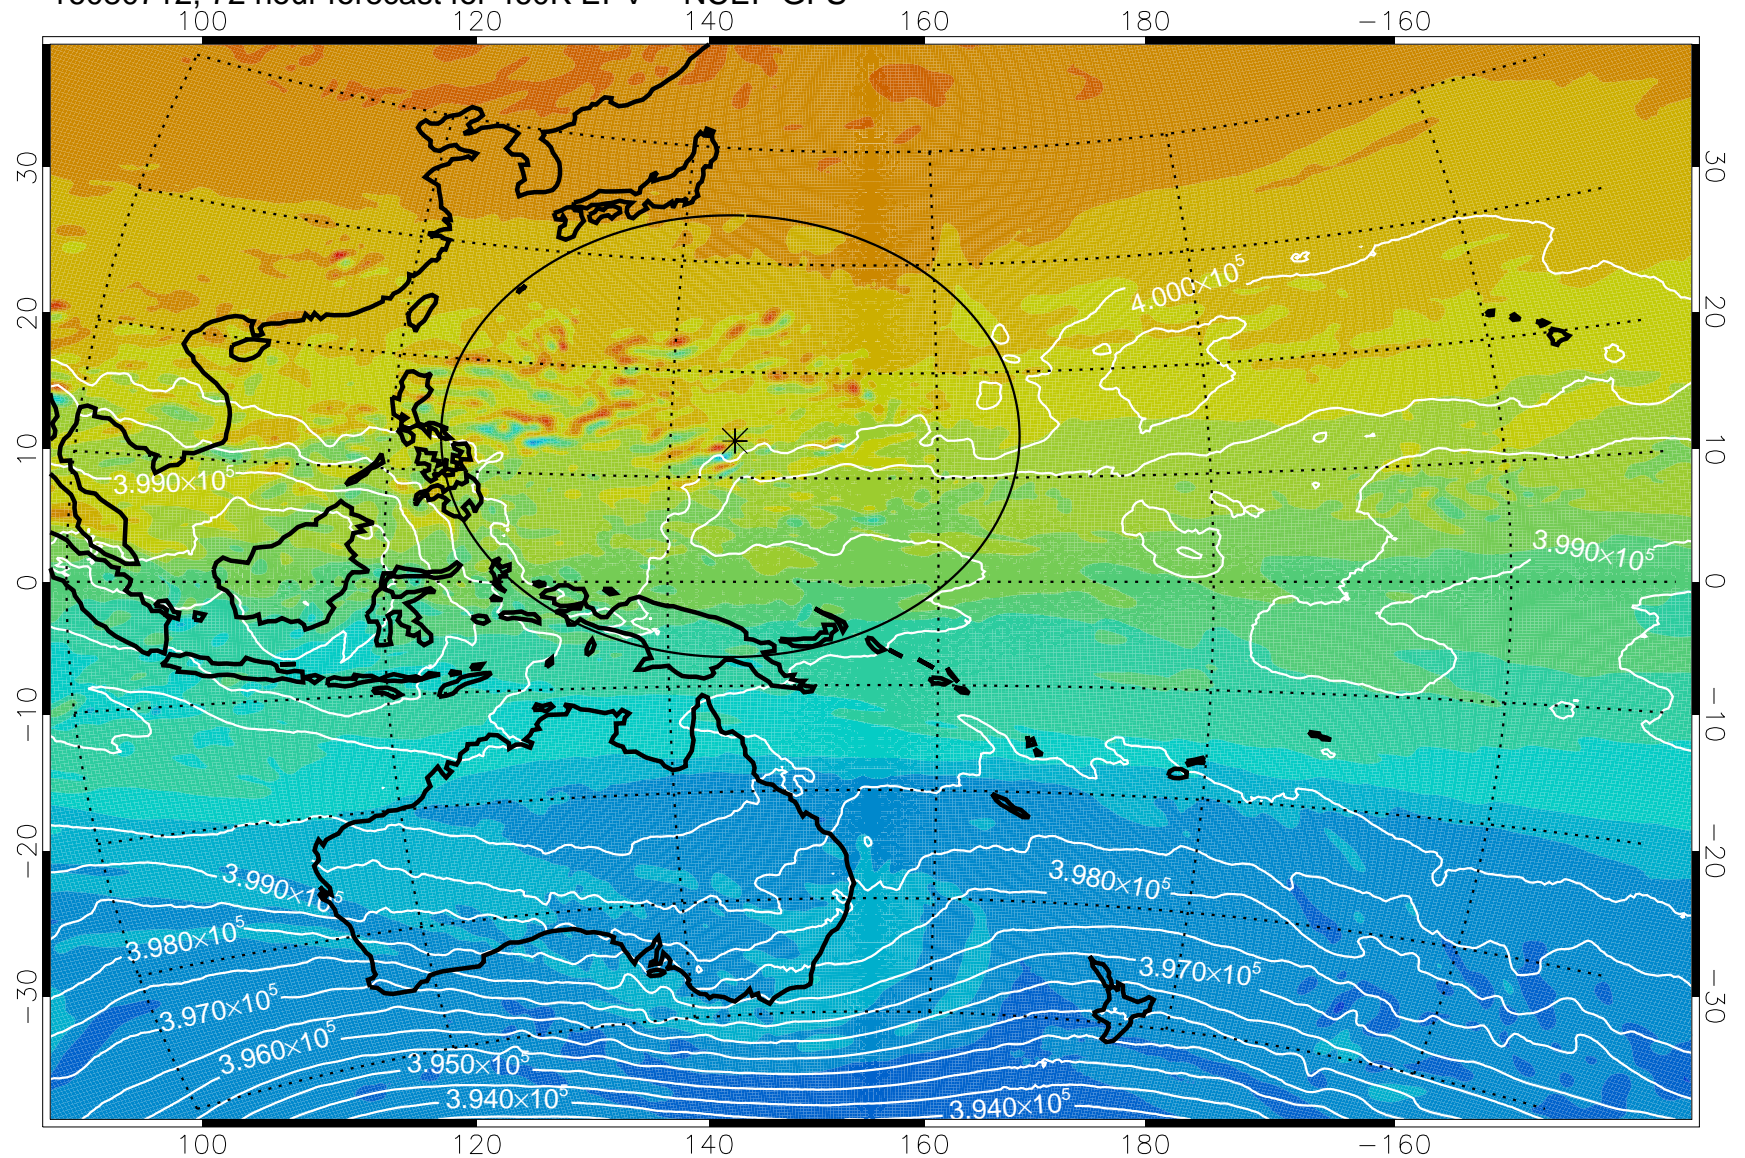

16080618, 54 hour forecast for 460K EPV -- NCEP GFS

460K Montgomery Streamfunction, white

Range ring of 2304 km

16080700, 60 hour forecast for 460K EPV -- NCEP GFS

460K Montgomery Streamfunction, white

Range ring of 2304 km

16080706, 66 hour forecast for 460K EPV -- NCEP GFS

460K Montgomery Streamfunction, white

Range ring of 2304 km

16080712, 72 hour forecast for 460K EPV -- NCEP GFS

460K Montgomery Streamfunction, white

Range ring of 2304 km

16080718, 78 hour forecast for 460K EPV -- NCEP GFS

460K Montgomery Streamfunction, white

Range ring of 2304 km

16080800, 84 hour forecast for 460K EPV -- NCEP GFS

460K Montgomery Streamfunction, white

Range ring of 2304 km

16080806, 90 hour forecast for 460K EPV -- NCEP GFS

460K Montgomery Streamfunction, white

Range ring of 2304 km

16080812, 96 hour forecast for 460K EPV -- NCEP GFS

460K Montgomery Streamfunction, white

Range ring of 2304 km