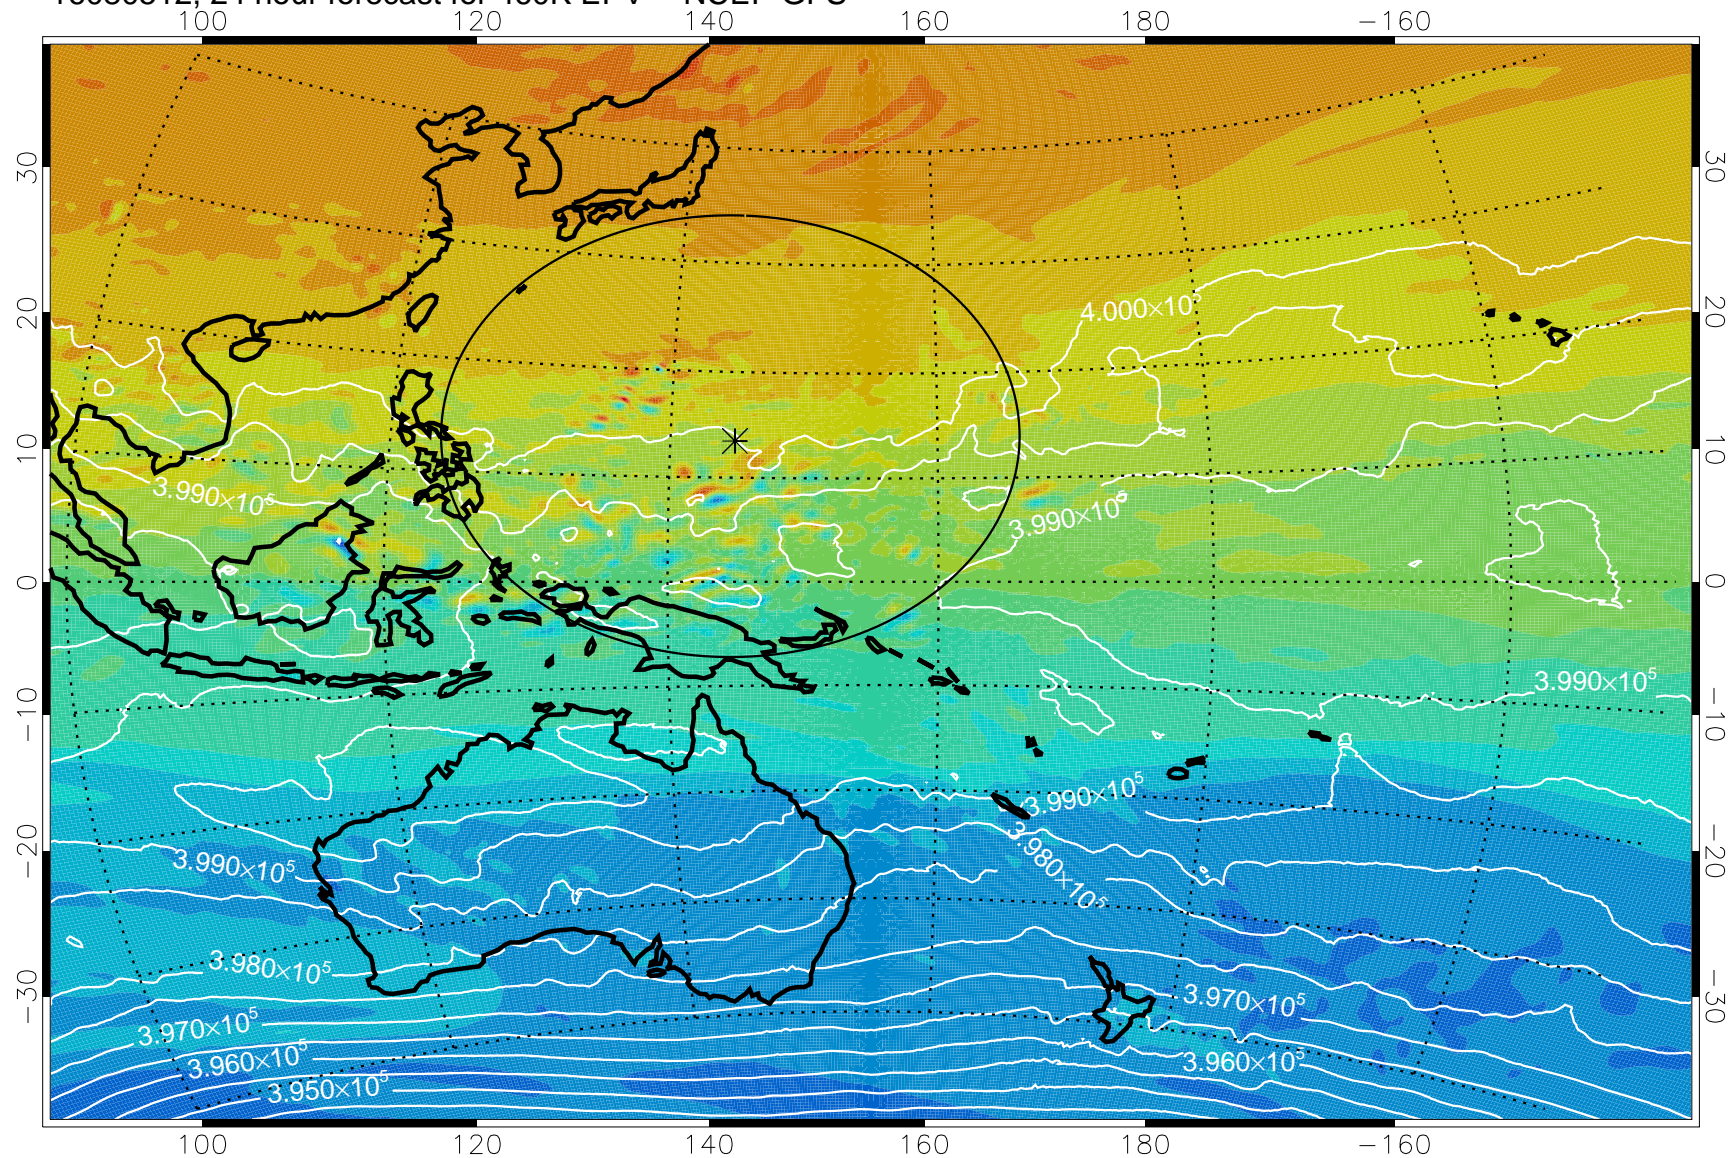

16080506, 18 hour forecast for 460K EPV -- NCEP GFS

460K Montgomery Streamfunction, white

Range ring of 2304 km

16080512, 24 hour forecast for 460K EPV -- NCEP GFS

460K Montgomery Streamfunction, white

Range ring of 2304 km

16080518, 30 hour forecast for 460K EPV -- NCEP GFS

460K Montgomery Streamfunction, white

Range ring of 2304 km

16080600, 36 hour forecast for 460K EPV -- NCEP GFS

460K Montgomery Streamfunction, white

Range ring of 2304 km

16080606, 42 hour forecast for 460K EPV -- NCEP GFS

460K Montgomery Streamfunction, white

Range ring of 2304 km

16080612, 48 hour forecast for 460K EPV -- NCEP GFS

460K Montgomery Streamfunction, white

Range ring of 2304 km

16080618, 54 hour forecast for 460K EPV -- NCEP GFS

460K Montgomery Streamfunction, white

Range ring of 2304 km

16080700, 60 hour forecast for 460K EPV -- NCEP GFS

460K Montgomery Streamfunction, white

Range ring of 2304 km