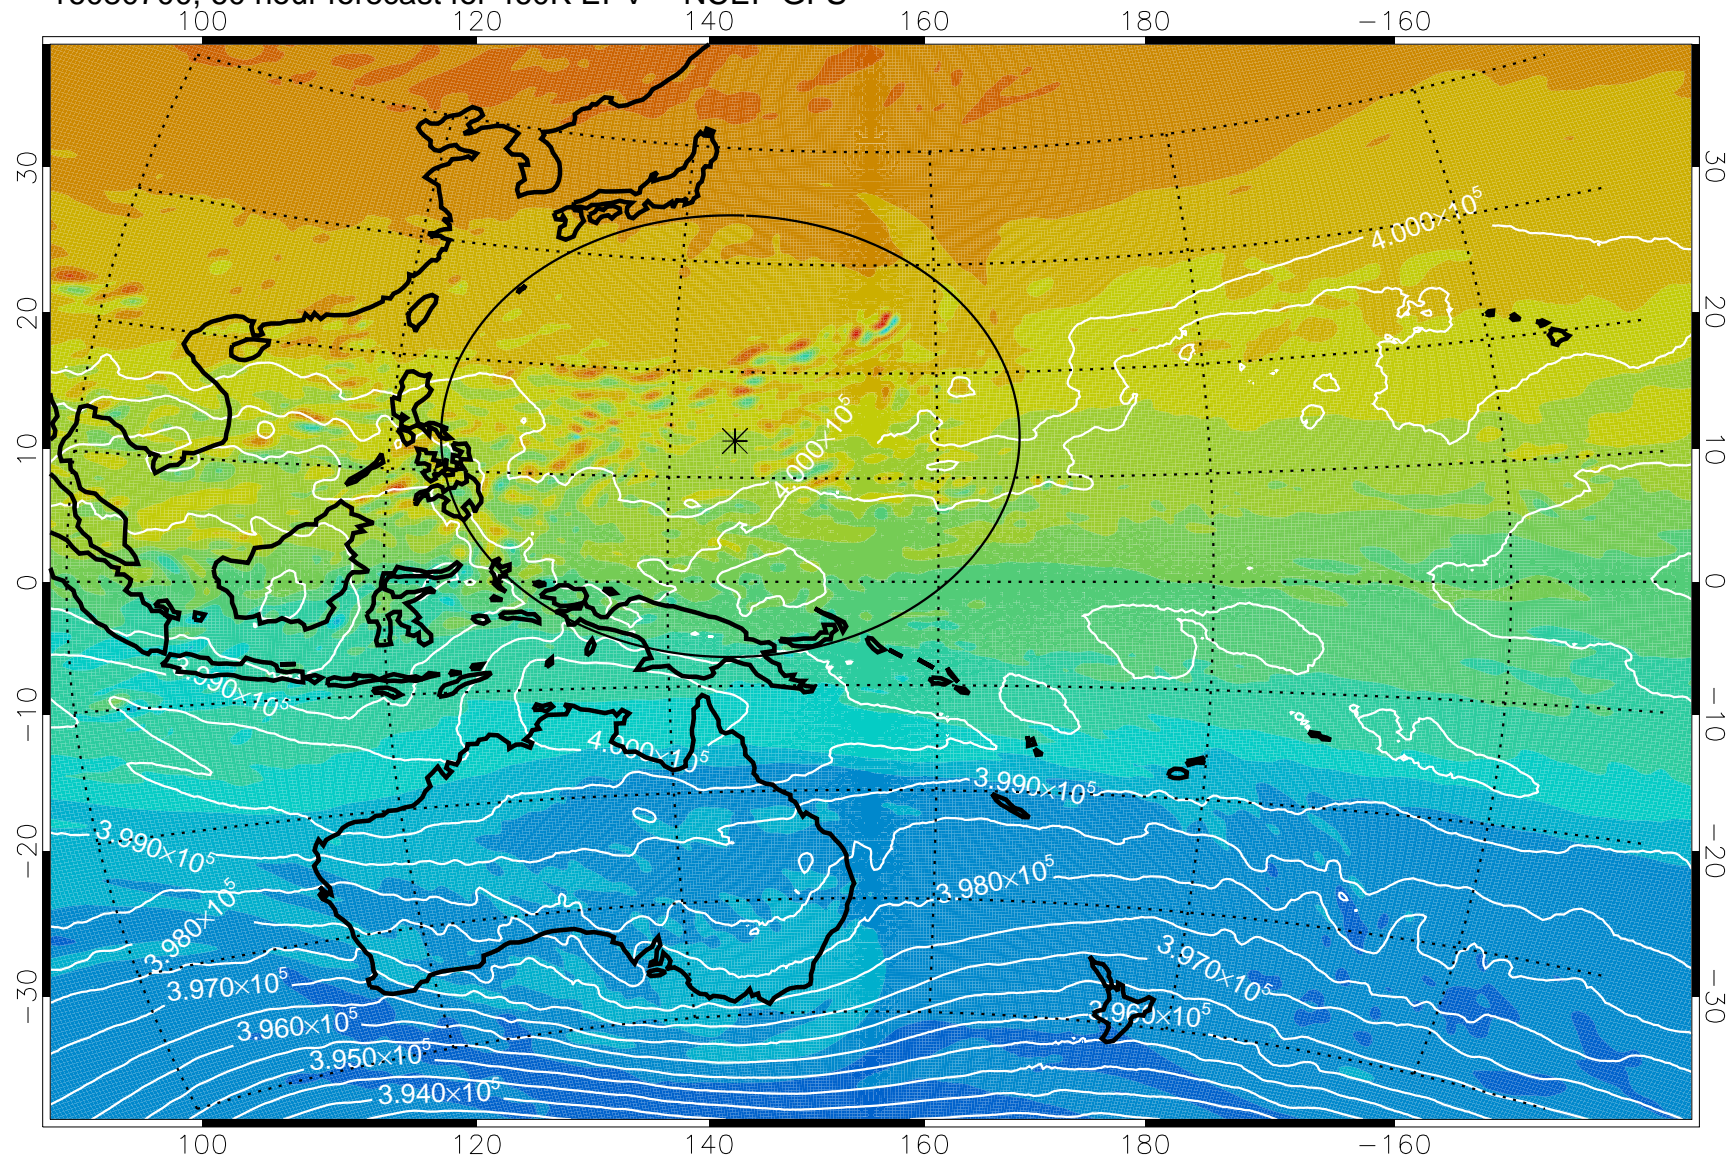

16080518, 30 hour forecast for 460K EPV -- NCEP GFS

460K Montgomery Streamfunction, white

Range ring of 2304 km

16080600, 36 hour forecast for 460K EPV -- NCEP GFS

460K Montgomery Streamfunction, white

Range ring of 2304 km

16080606, 42 hour forecast for 460K EPV -- NCEP GFS

460K Montgomery Streamfunction, white

Range ring of 2304 km

16080612, 48 hour forecast for 460K EPV -- NCEP GFS

460K Montgomery Streamfunction, white

Range ring of 2304 km

16080618, 54 hour forecast for 460K EPV -- NCEP GFS

460K Montgomery Streamfunction, white

Range ring of 2304 km

16080700, 60 hour forecast for 460K EPV -- NCEP GFS

460K Montgomery Streamfunction, white

Range ring of 2304 km

16080706, 66 hour forecast for 460K EPV -- NCEP GFS

460K Montgomery Streamfunction, white

Range ring of 2304 km

16080712, 72 hour forecast for 460K EPV -- NCEP GFS

460K Montgomery Streamfunction, white

Range ring of 2304 km