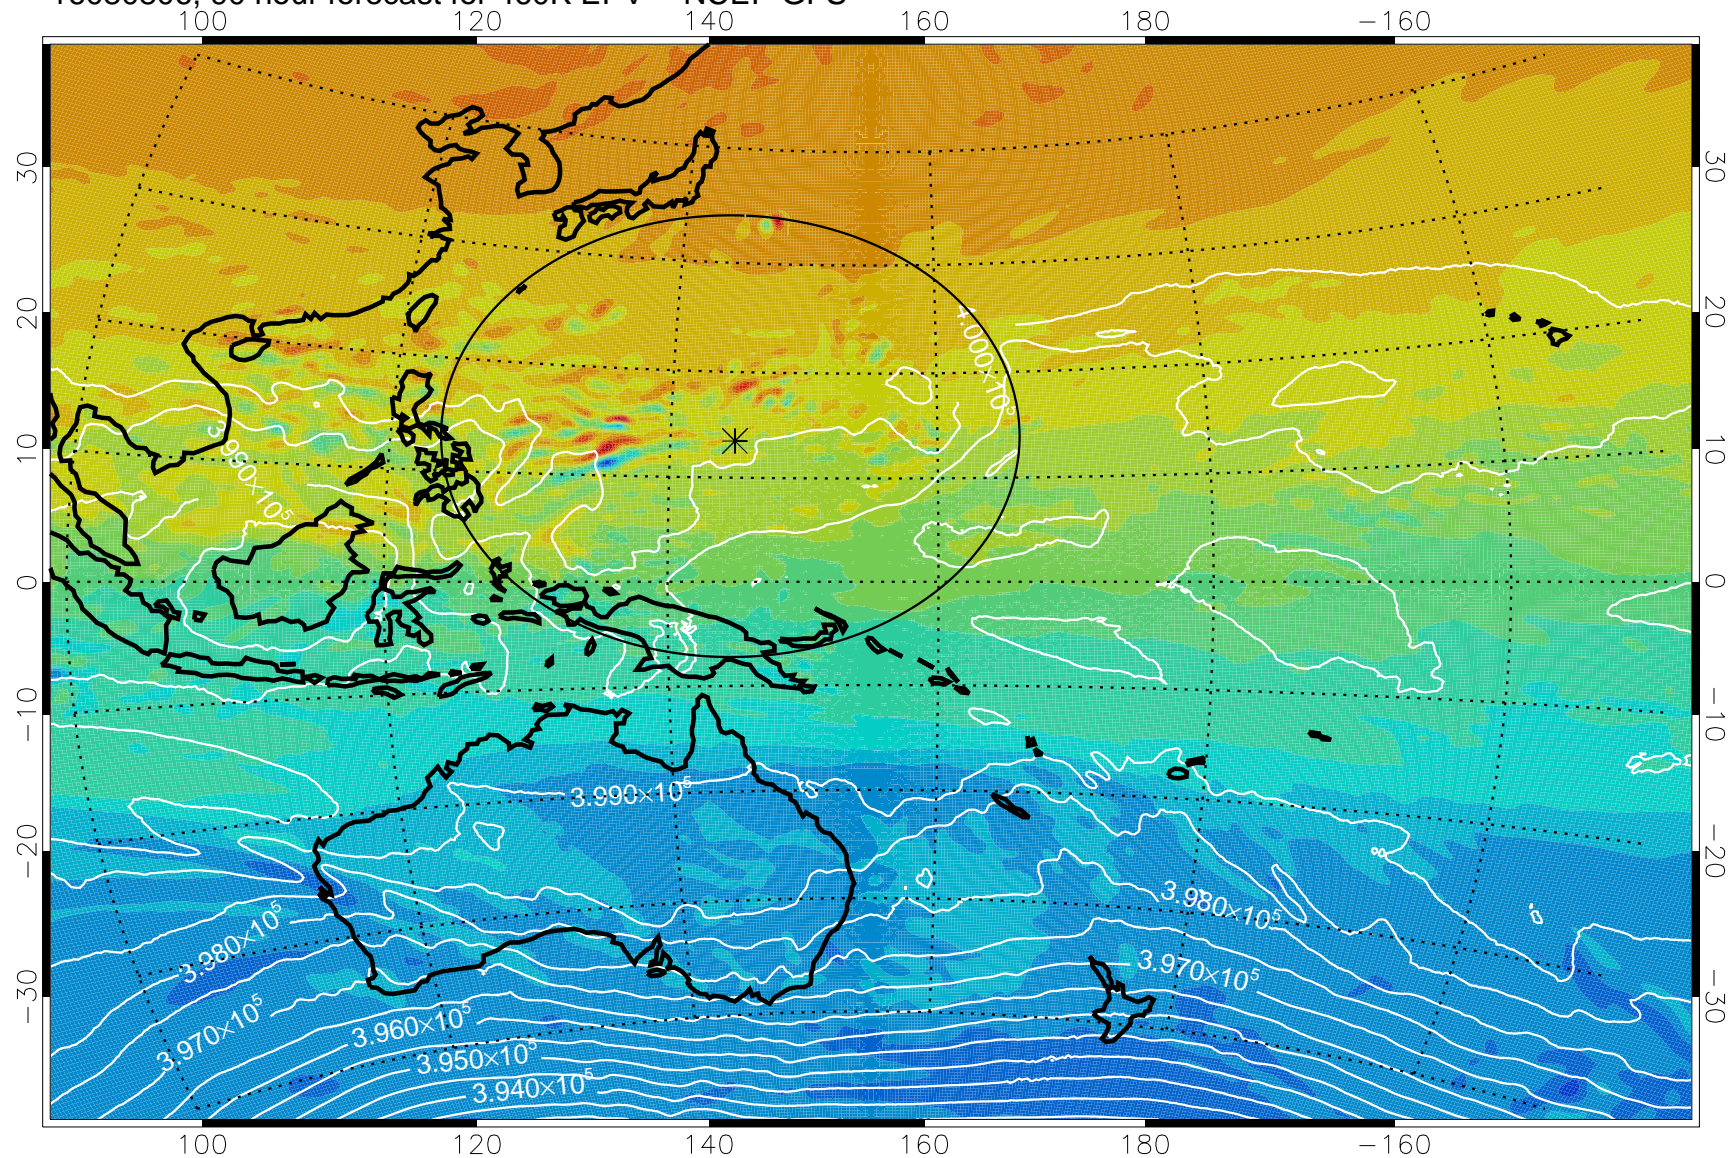

16080706, 66 hour forecast for 460K EPV -- NCEP GFS

460K Montgomery Streamfunction, white

Range ring of 2304 km

16080712, 72 hour forecast for 460K EPV -- NCEP GFS

460K Montgomery Streamfunction, white

Range ring of 2304 km

16080718, 78 hour forecast for 460K EPV -- NCEP GFS

460K Montgomery Streamfunction, white

Range ring of 2304 km

16080800, 84 hour forecast for 460K EPV -- NCEP GFS

460K Montgomery Streamfunction, white

Range ring of 2304 km

16080806, 90 hour forecast for 460K EPV -- NCEP GFS

460K Montgomery Streamfunction, white

Range ring of 2304 km

16080812, 96 hour forecast for 460K EPV -- NCEP GFS

460K Montgomery Streamfunction, white

Range ring of 2304 km

16080818, 102 hour forecast for 460K EPV -- NCEP GFS

460K Montgomery Streamfunction, white

Range ring of 2304 km

16080900, 108 hour forecast for 460K EPV -- NCEP GFS

460K Montgomery Streamfunction, white

Range ring of 2304 km