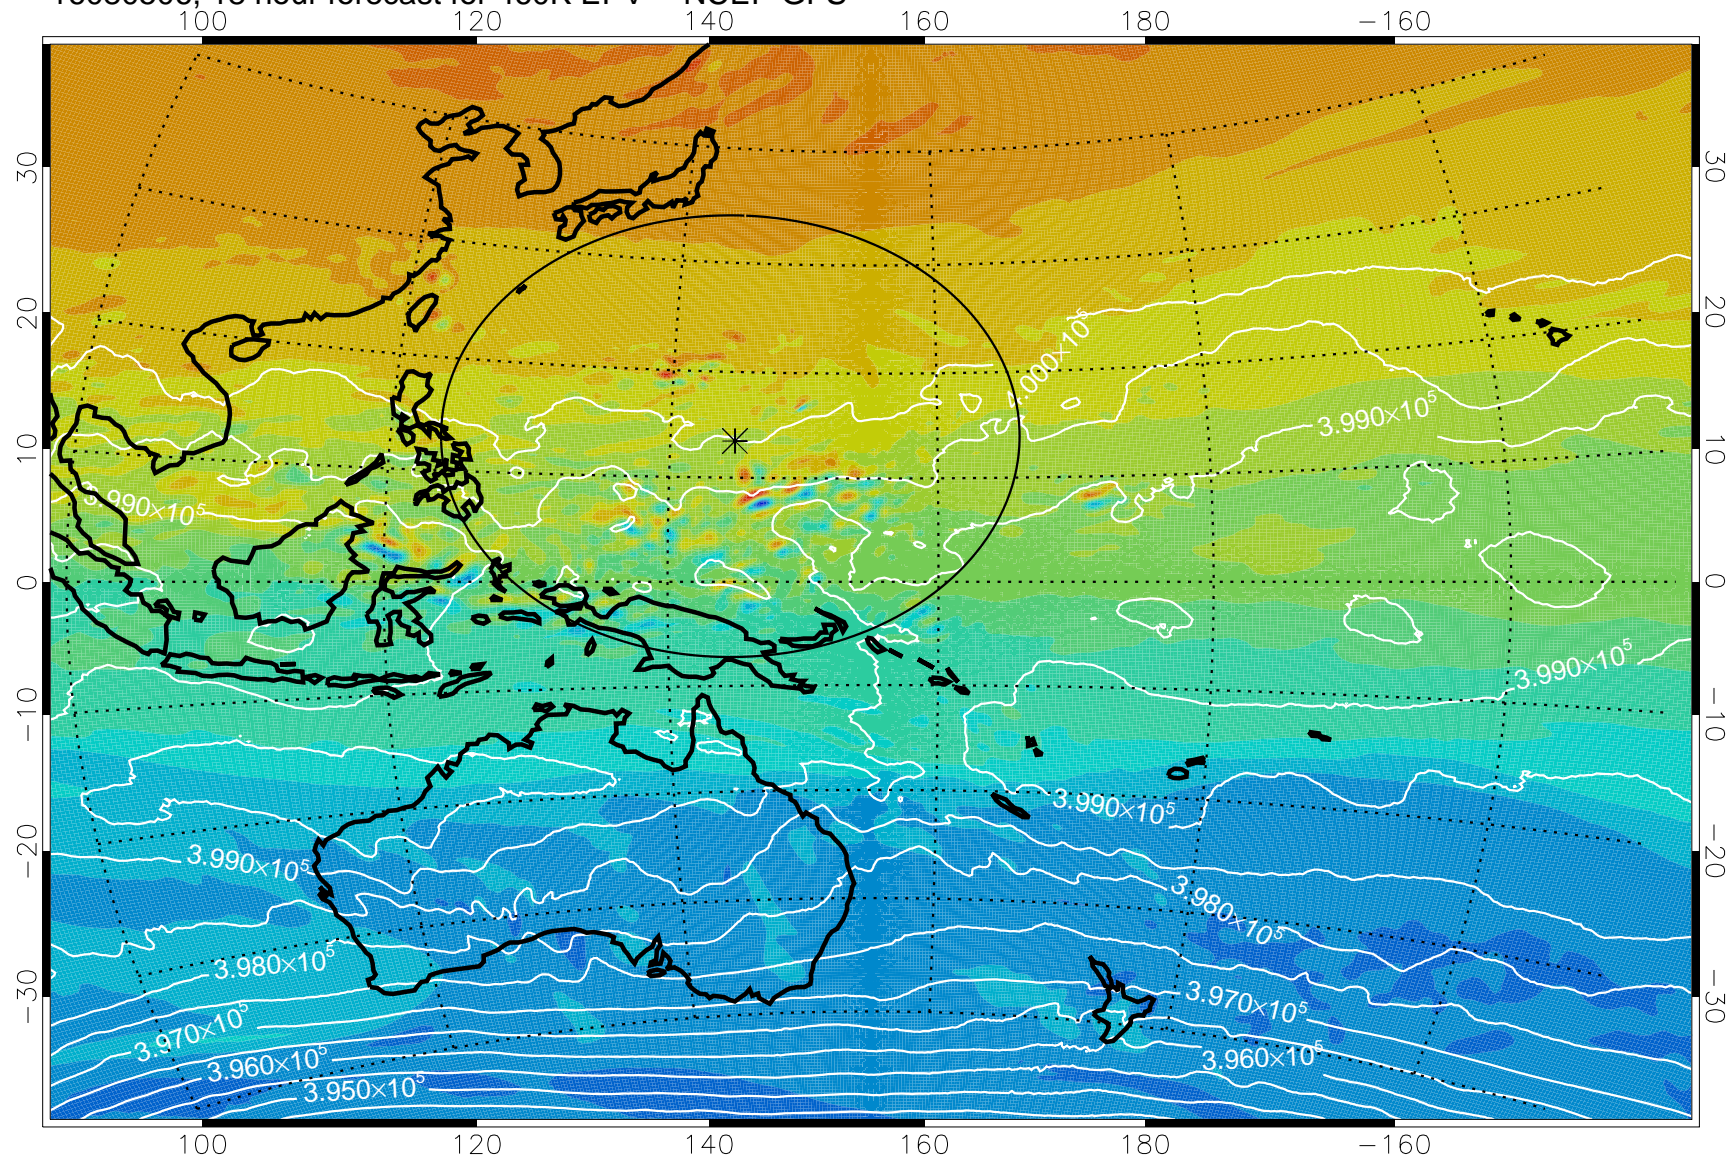

16080418, 6 hour forecast for 460K EPV -- NCEP GFS

460K Montgomery Streamfunction, white

Range ring of 2304 km

16080500, 12 hour forecast for 460K EPV -- NCEP GFS

460K Montgomery Streamfunction, white

Range ring of 2304 km

16080506, 18 hour forecast for 460K EPV -- NCEP GFS

460K Montgomery Streamfunction, white

Range ring of 2304 km

16080512, 24 hour forecast for 460K EPV -- NCEP GFS

460K Montgomery Streamfunction, white

Range ring of 2304 km

16080518, 30 hour forecast for 460K EPV -- NCEP GFS

460K Montgomery Streamfunction, white

Range ring of 2304 km

16080600, 36 hour forecast for 460K EPV -- NCEP GFS

460K Montgomery Streamfunction, white

Range ring of 2304 km

16080606, 42 hour forecast for 460K EPV -- NCEP GFS

460K Montgomery Streamfunction, white

Range ring of 2304 km

16080612, 48 hour forecast for 460K EPV -- NCEP GFS

460K Montgomery Streamfunction, white

Range ring of 2304 km