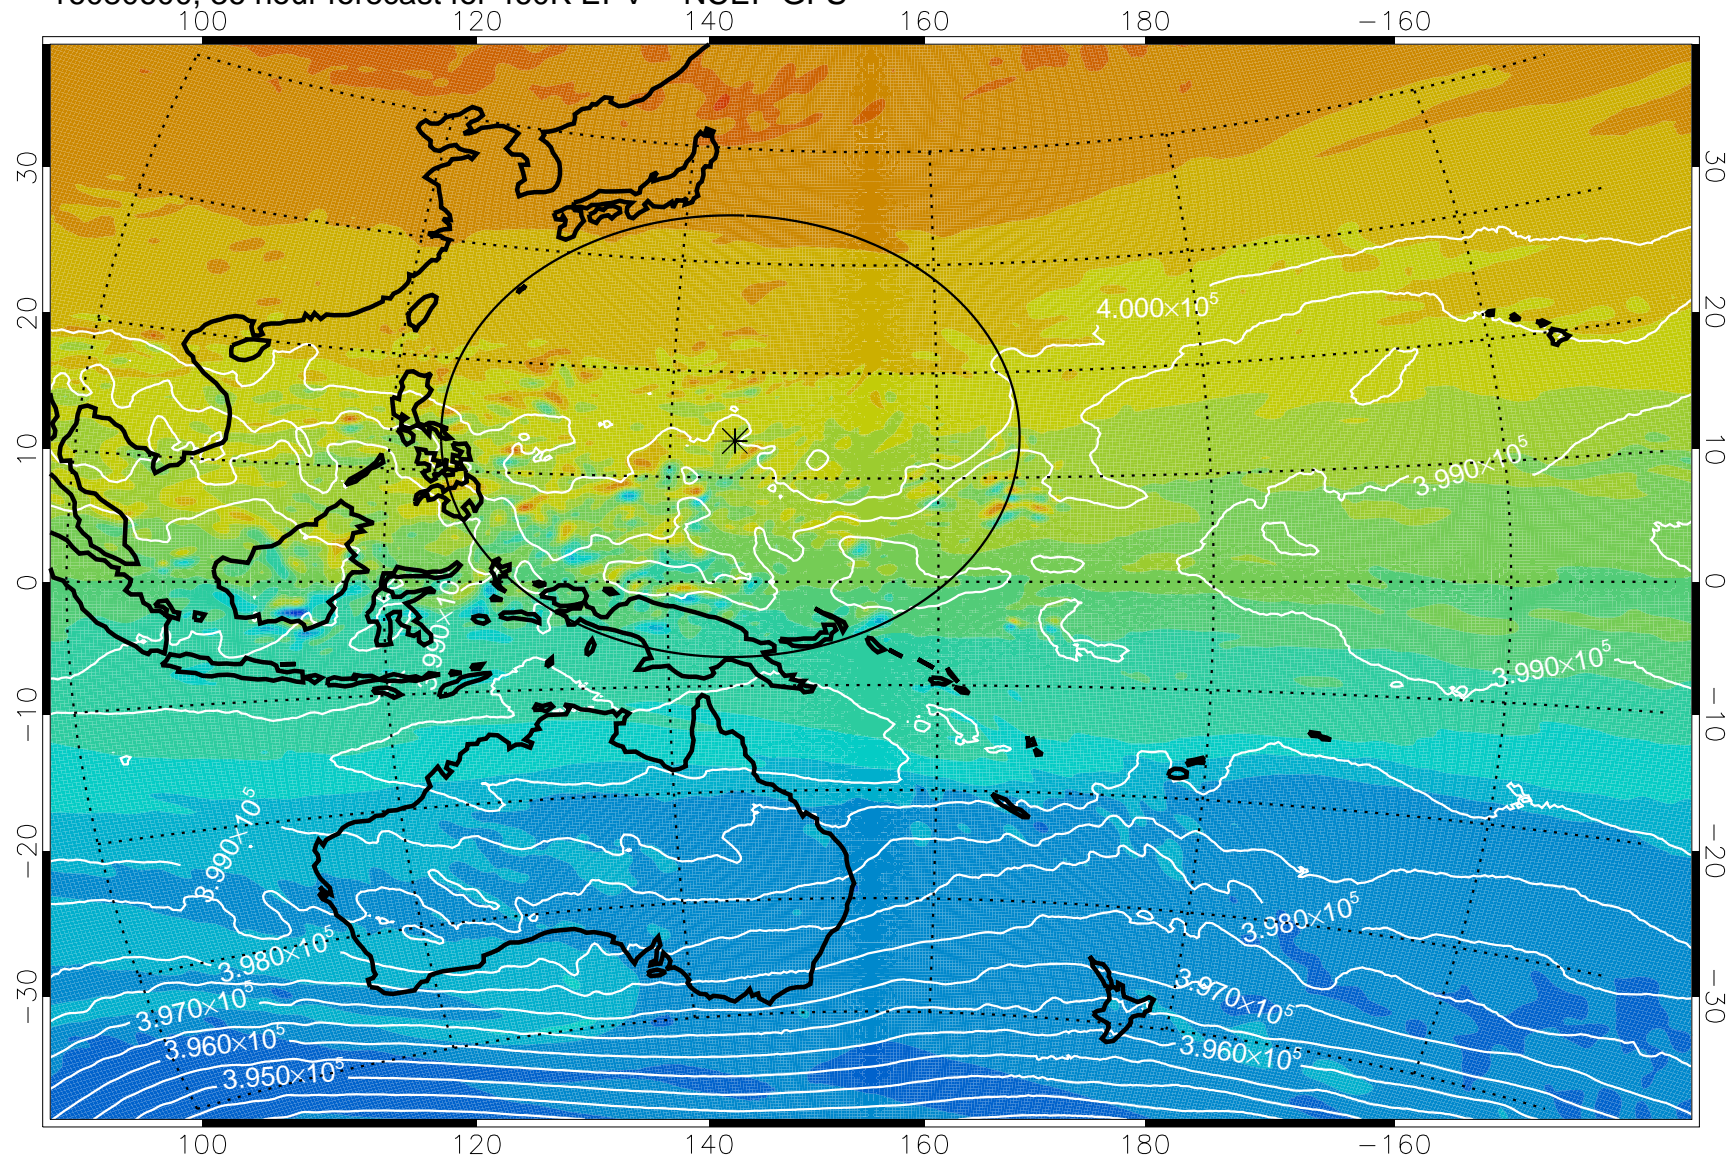

16080518, 30 hour forecast for 460K EPV -- NCEP GFS

460K Montgomery Streamfunction, white

Range ring of 2304 km

16080600, 36 hour forecast for 460K EPV -- NCEP GFS

460K Montgomery Streamfunction, white

Range ring of 2304 km

16080606, 42 hour forecast for 460K EPV -- NCEP GFS

460K Montgomery Streamfunction, white

Range ring of 2304 km

16080612, 48 hour forecast for 460K EPV -- NCEP GFS

460K Montgomery Streamfunction, white

Range ring of 2304 km

16080618, 54 hour forecast for 460K EPV -- NCEP GFS

460K Montgomery Streamfunction, white

Range ring of 2304 km

16080700, 60 hour forecast for 460K EPV -- NCEP GFS

460K Montgomery Streamfunction, white

Range ring of 2304 km

16080706, 66 hour forecast for 460K EPV -- NCEP GFS

460K Montgomery Streamfunction, white

Range ring of 2304 km

16080712, 72 hour forecast for 460K EPV -- NCEP GFS

460K Montgomery Streamfunction, white

Range ring of 2304 km