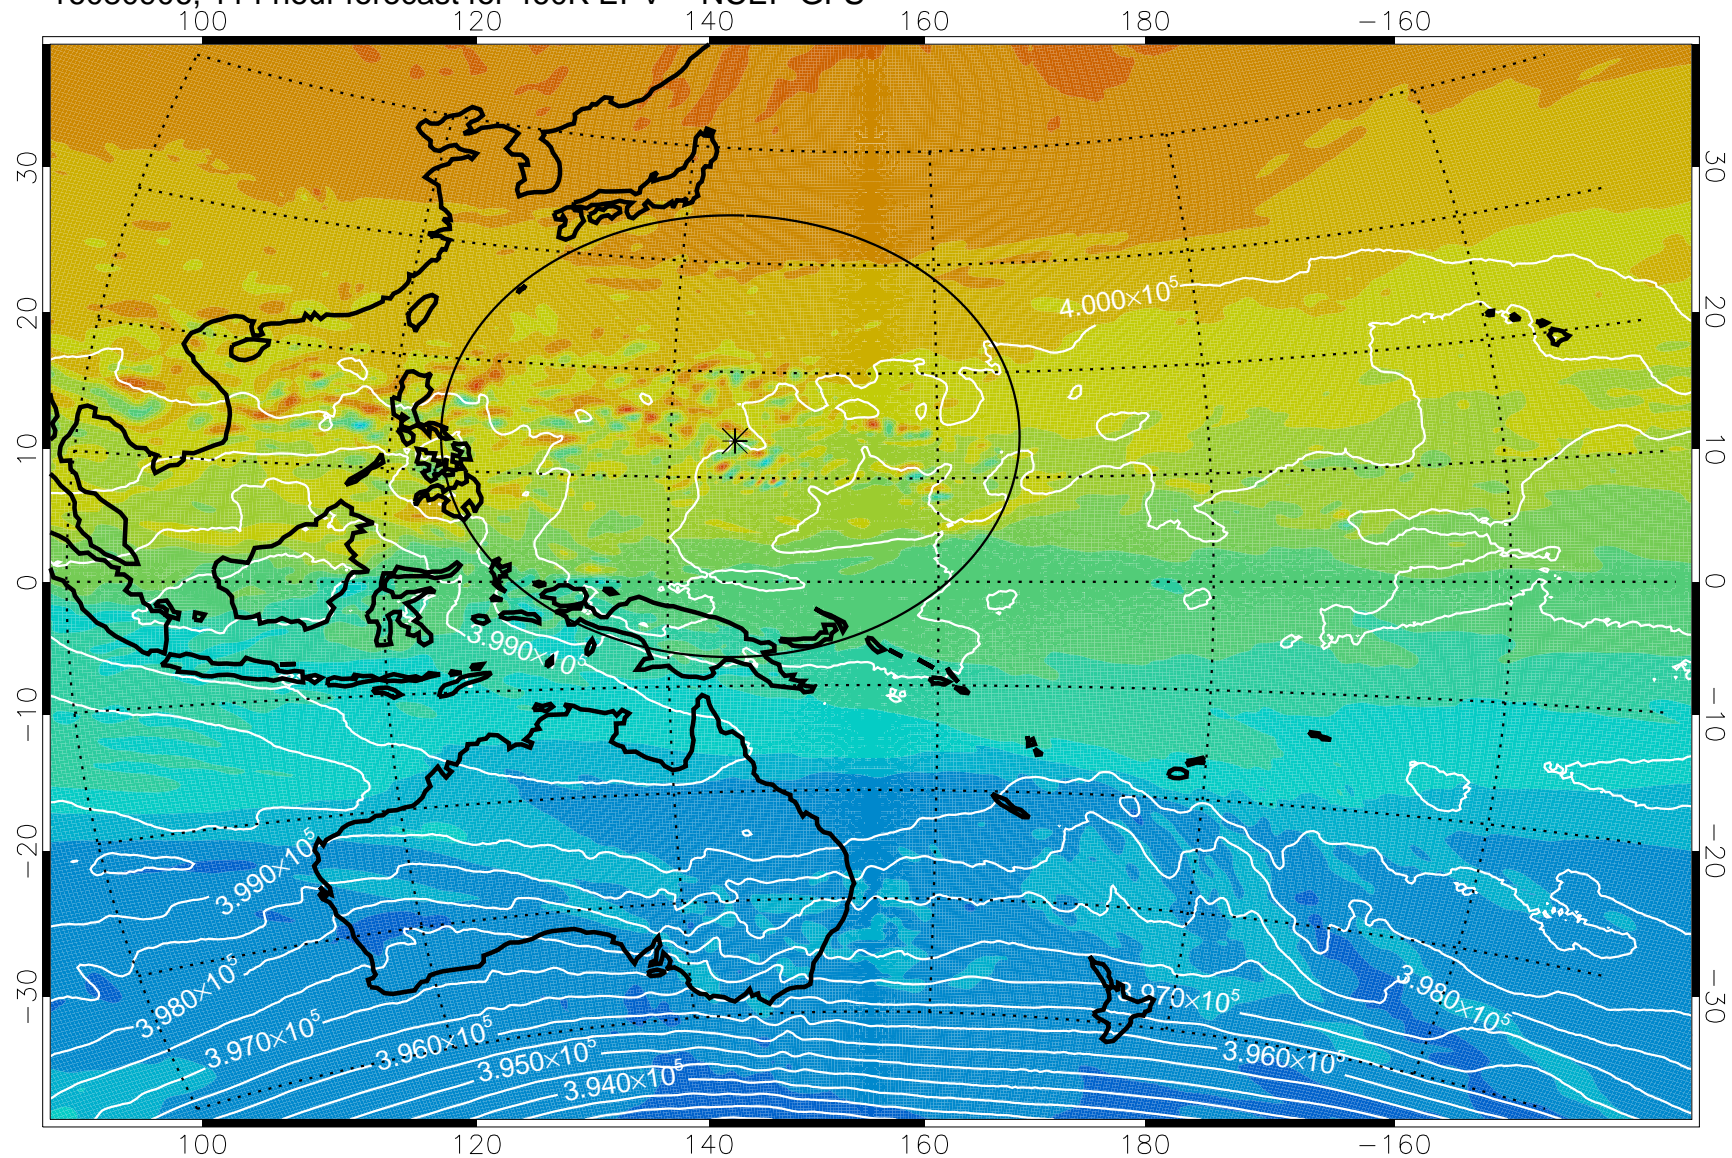

16080806, 90 hour forecast for 460K EPV -- NCEP GFS

460K Montgomery Streamfunction, white

Range ring of 2304 km

16080812, 96 hour forecast for 460K EPV -- NCEP GFS

460K Montgomery Streamfunction, white

Range ring of 2304 km

16080818, 102 hour forecast for 460K EPV -- NCEP GFS

460K Montgomery Streamfunction, white

Range ring of 2304 km

16080900, 108 hour forecast for 460K EPV -- NCEP GFS

460K Montgomery Streamfunction, white

Range ring of 2304 km

16080906, 114 hour forecast for 460K EPV -- NCEP GFS

460K Montgomery Streamfunction, white

Range ring of 2304 km