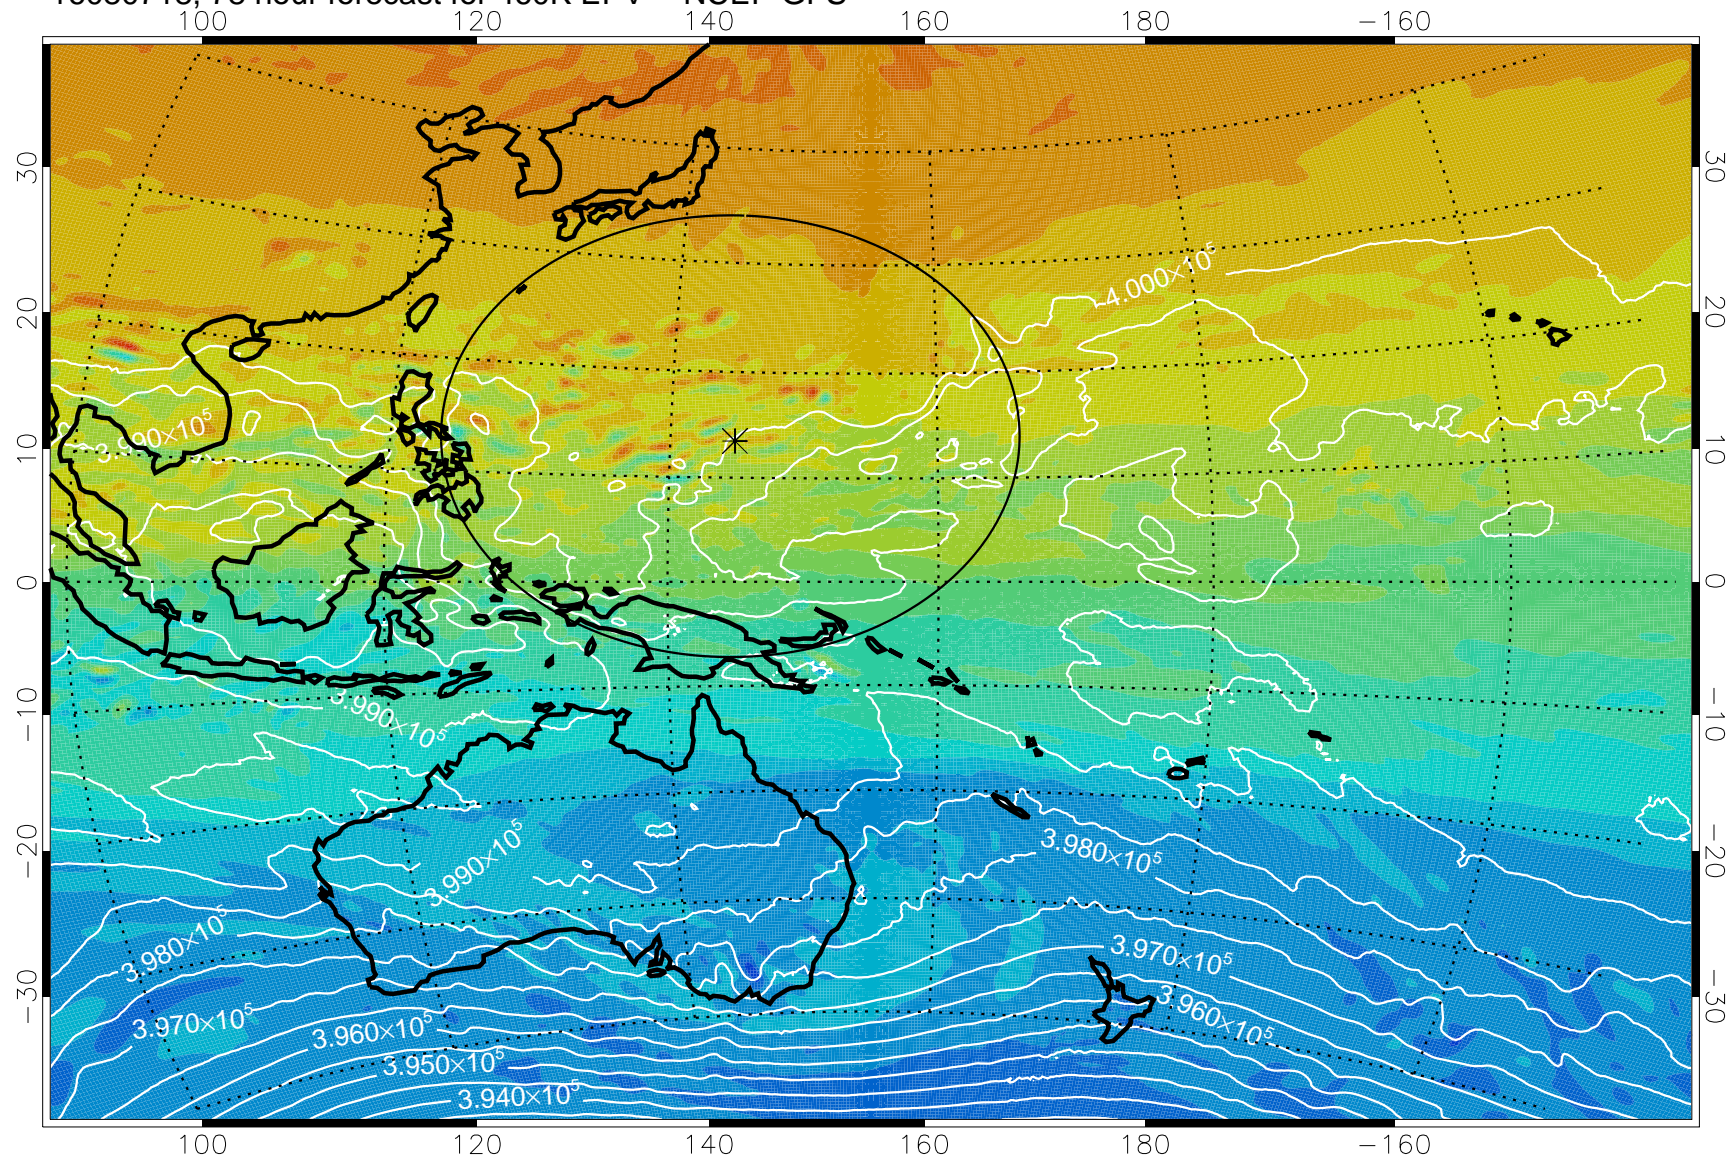

16080618, 54 hour forecast for 460K EPV -- NCEP GFS

460K Montgomery Streamfunction, white

Range ring of 2304 km

16080700, 60 hour forecast for 460K EPV -- NCEP GFS

460K Montgomery Streamfunction, white

Range ring of 2304 km

16080706, 66 hour forecast for 460K EPV -- NCEP GFS

460K Montgomery Streamfunction, white

Range ring of 2304 km

16080712, 72 hour forecast for 460K EPV -- NCEP GFS

460K Montgomery Streamfunction, white

Range ring of 2304 km

16080718, 78 hour forecast for 460K EPV -- NCEP GFS

460K Montgomery Streamfunction, white

Range ring of 2304 km

16080800, 84 hour forecast for 460K EPV -- NCEP GFS

460K Montgomery Streamfunction, white

Range ring of 2304 km

16080806, 90 hour forecast for 460K EPV -- NCEP GFS

460K Montgomery Streamfunction, white

Range ring of 2304 km

16080812, 96 hour forecast for 460K EPV -- NCEP GFS

460K Montgomery Streamfunction, white

Range ring of 2304 km