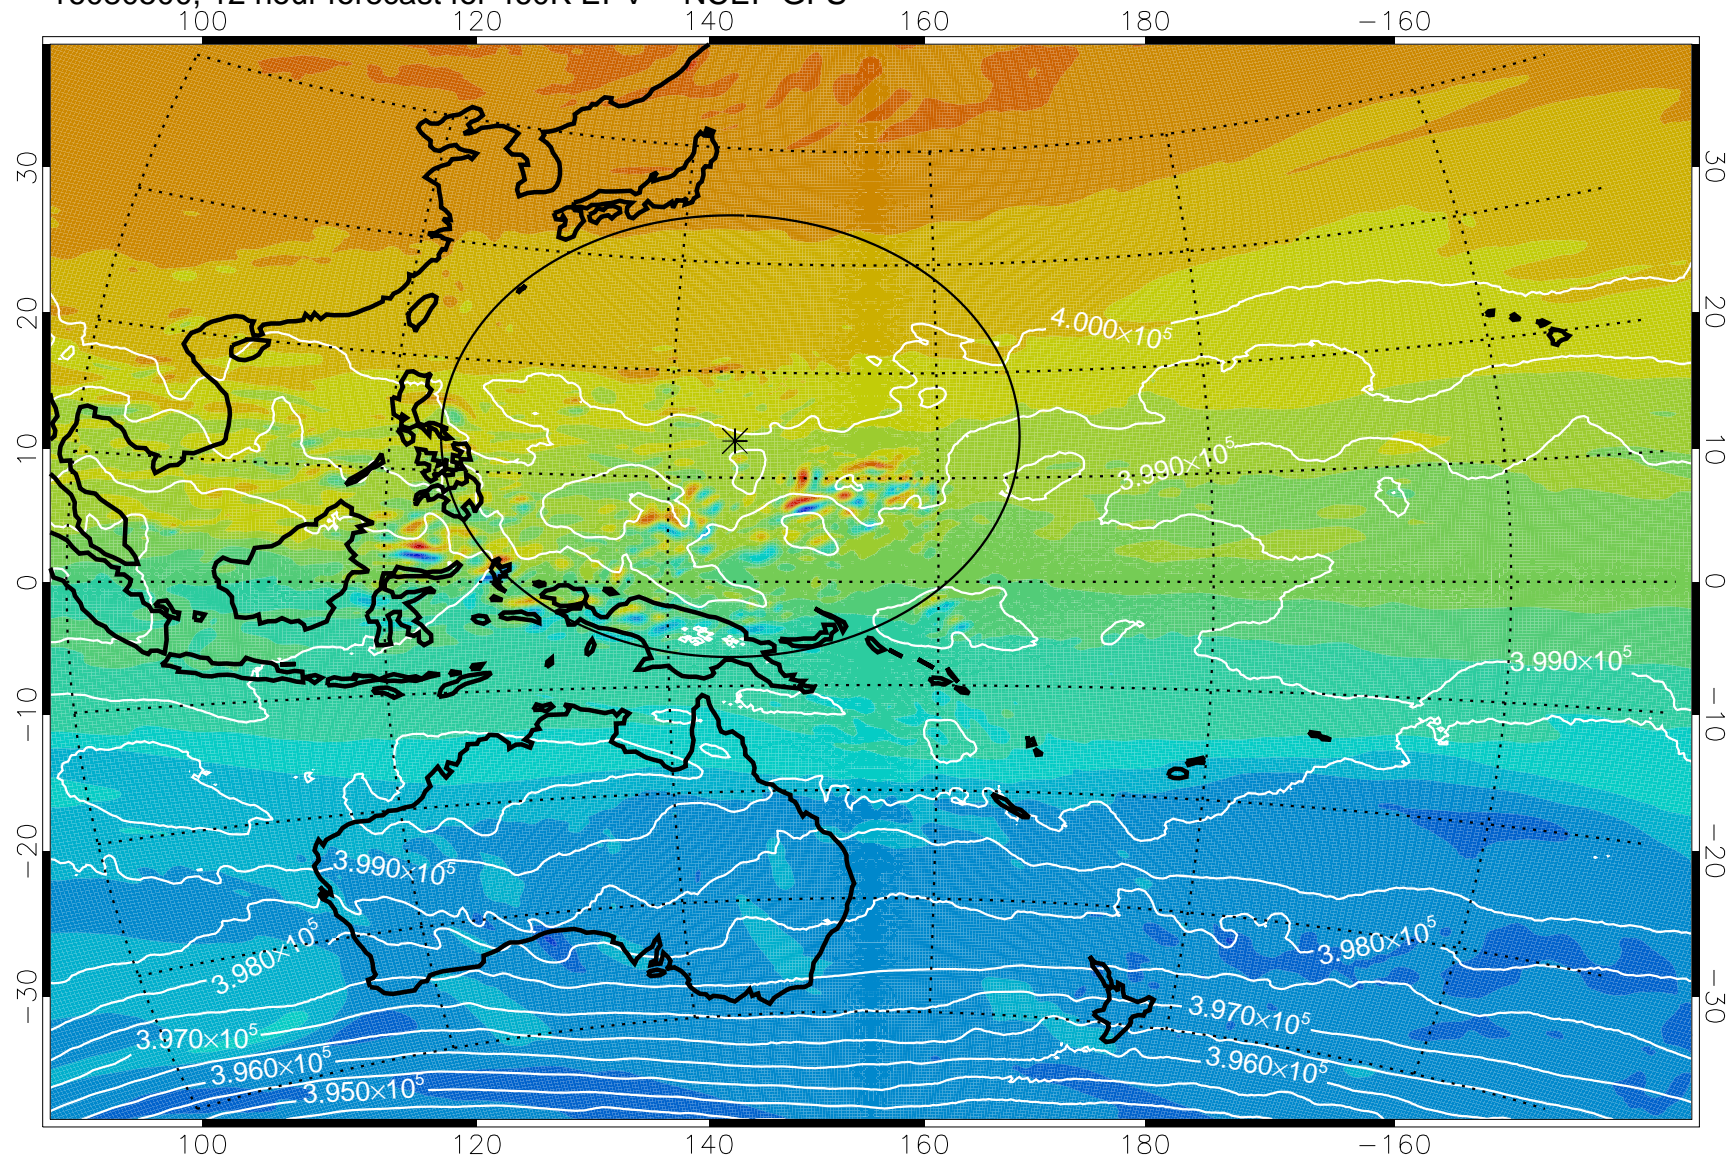

16080418, 6 hour forecast for 460K EPV -- NCEP GFS

460K Montgomery Streamfunction, white

Range ring of 2304 km

16080500, 12 hour forecast for 460K EPV -- NCEP GFS

460K Montgomery Streamfunction, white

Range ring of 2304 km

16080506, 18 hour forecast for 460K EPV -- NCEP GFS

460K Montgomery Streamfunction, white

Range ring of 2304 km

16080512, 24 hour forecast for 460K EPV -- NCEP GFS

460K Montgomery Streamfunction, white

Range ring of 2304 km

16080518, 30 hour forecast for 460K EPV -- NCEP GFS

460K Montgomery Streamfunction, white

Range ring of 2304 km

16080600, 36 hour forecast for 460K EPV -- NCEP GFS

460K Montgomery Streamfunction, white

Range ring of 2304 km

16080606, 42 hour forecast for 460K EPV -- NCEP GFS

460K Montgomery Streamfunction, white

Range ring of 2304 km

16080612, 48 hour forecast for 460K EPV -- NCEP GFS

460K Montgomery Streamfunction, white

Range ring of 2304 km