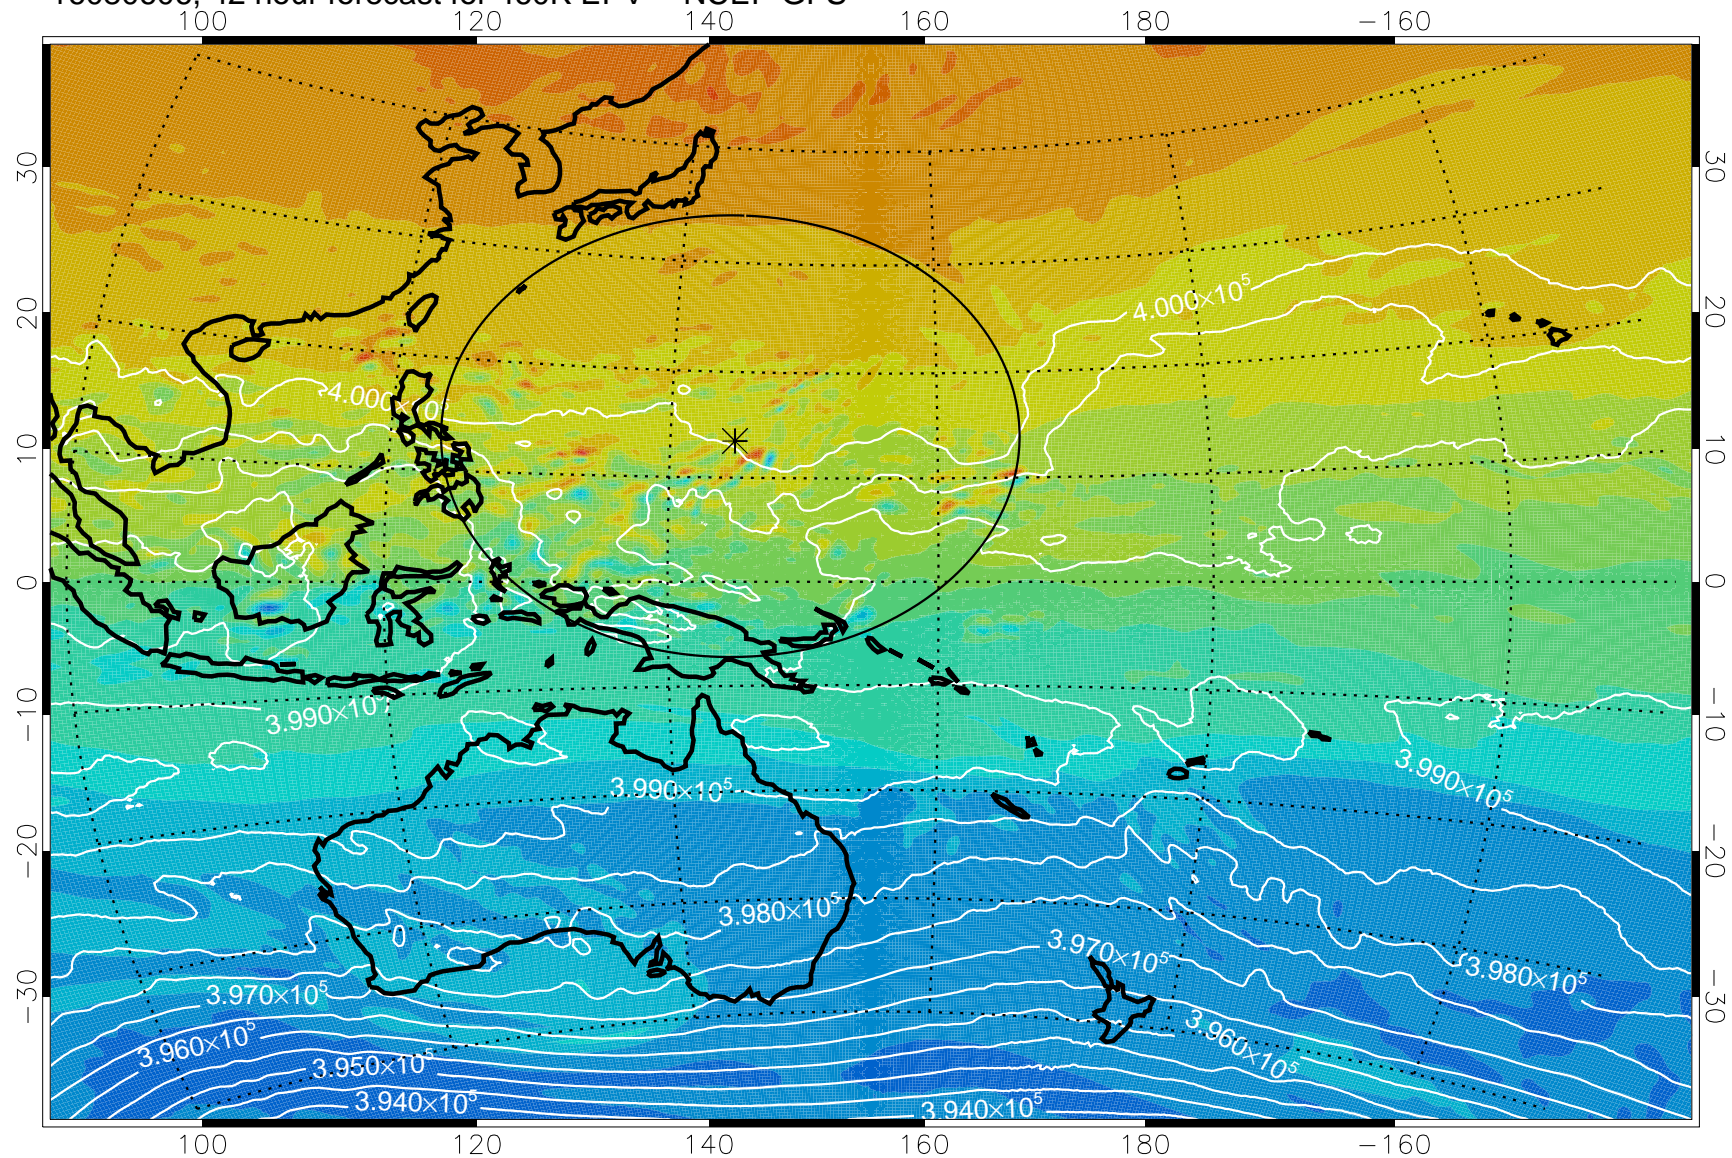

16080506, 18 hour forecast for 460K EPV -- NCEP GFS

460K Montgomery Streamfunction, white

Range ring of 2304 km

16080512, 24 hour forecast for 460K EPV -- NCEP GFS

460K Montgomery Streamfunction, white

Range ring of 2304 km

16080518, 30 hour forecast for 460K EPV -- NCEP GFS

460K Montgomery Streamfunction, white

Range ring of 2304 km

16080600, 36 hour forecast for 460K EPV -- NCEP GFS

460K Montgomery Streamfunction, white

Range ring of 2304 km

16080606, 42 hour forecast for 460K EPV -- NCEP GFS

460K Montgomery Streamfunction, white

Range ring of 2304 km

16080612, 48 hour forecast for 460K EPV -- NCEP GFS

460K Montgomery Streamfunction, white

Range ring of 2304 km

16080618, 54 hour forecast for 460K EPV -- NCEP GFS

460K Montgomery Streamfunction, white

Range ring of 2304 km

16080700, 60 hour forecast for 460K EPV -- NCEP GFS

460K Montgomery Streamfunction, white

Range ring of 2304 km