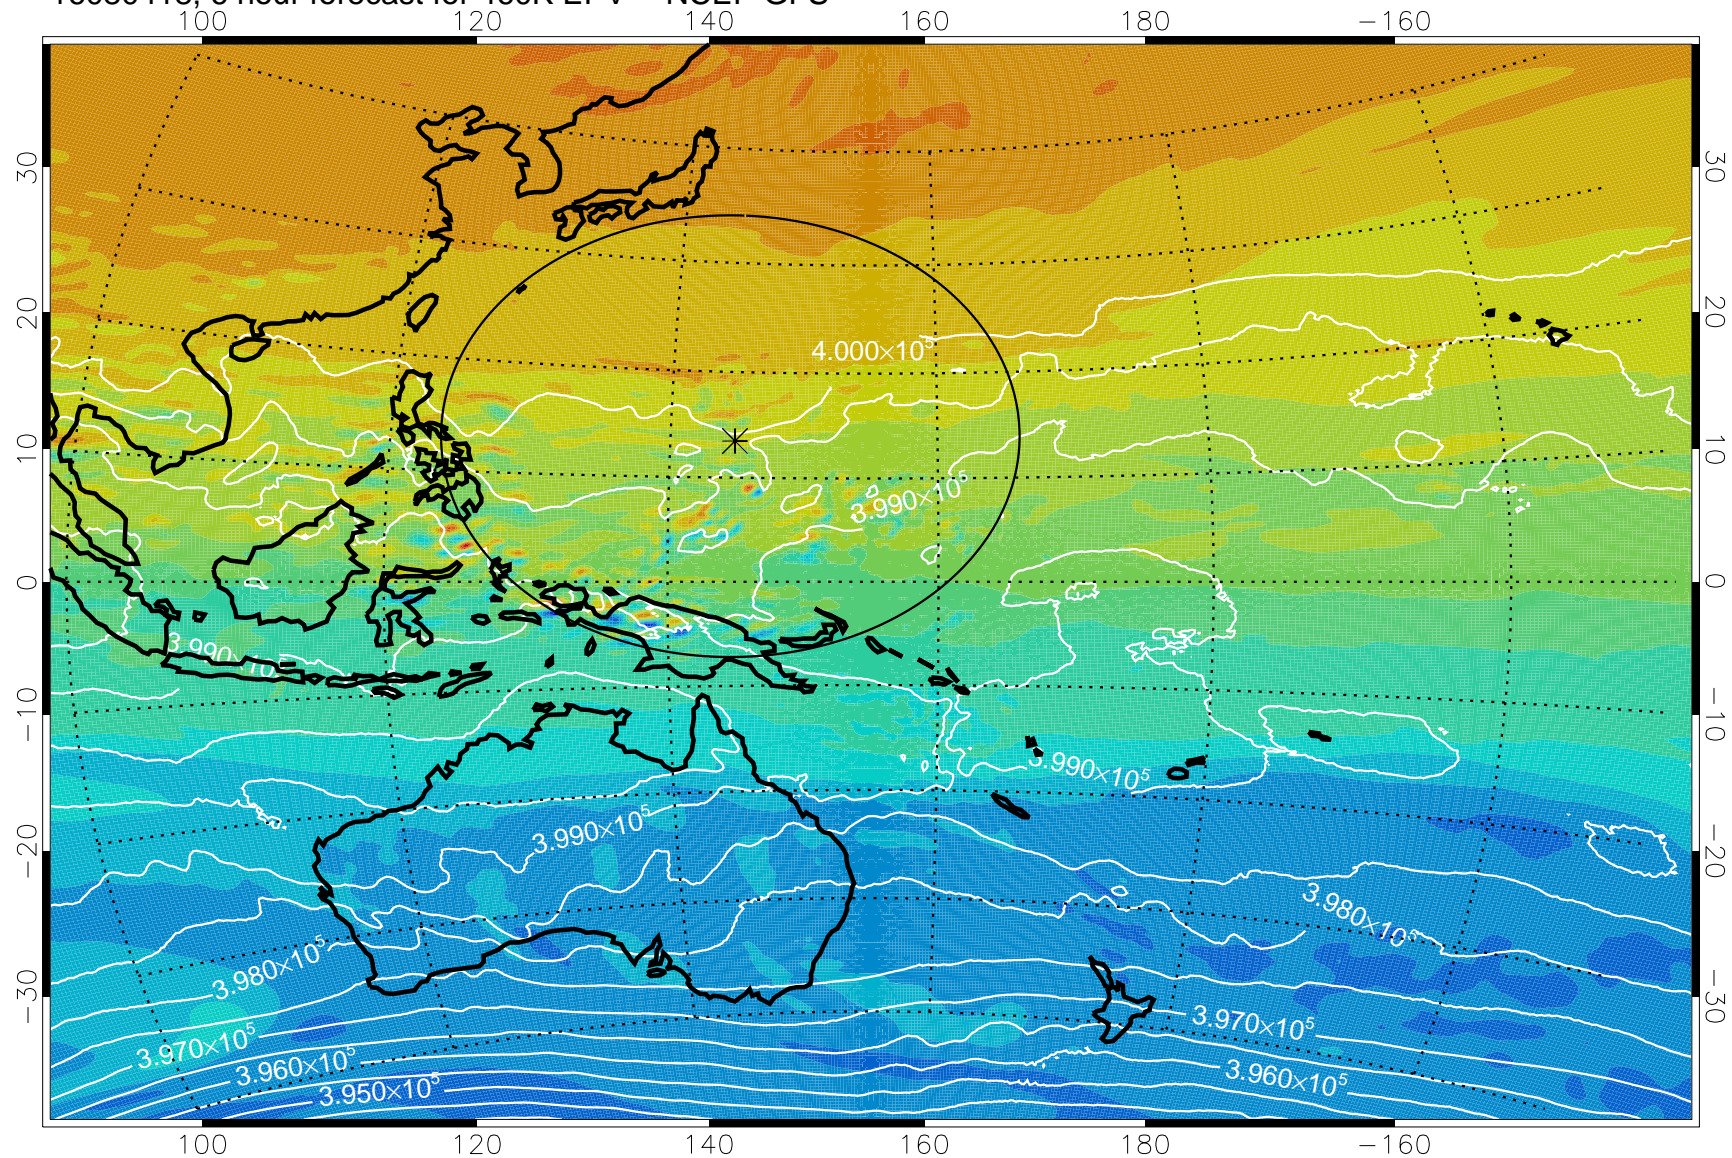

16080418, 6 hour forecast for 460K EPV -- NCEP GFS

460K Montgomery Streamfunction, white

Range ring of 2304 km

16080500, 12 hour forecast for 460K EPV -- NCEP GFS

460K Montgomery Streamfunction, white

Range ring of 2304 km

16080506, 18 hour forecast for 460K EPV -- NCEP GFS

460K Montgomery Streamfunction, white

Range ring of 2304 km

16080512, 24 hour forecast for 460K EPV -- NCEP GFS

460K Montgomery Streamfunction, white

Range ring of 2304 km

16080518, 30 hour forecast for 460K EPV -- NCEP GFS

460K Montgomery Streamfunction, white

Range ring of 2304 km

16080600, 36 hour forecast for 460K EPV -- NCEP GFS

460K Montgomery Streamfunction, white

Range ring of 2304 km

16080606, 42 hour forecast for 460K EPV -- NCEP GFS

460K Montgomery Streamfunction, white

Range ring of 2304 km

16080612, 48 hour forecast for 460K EPV -- NCEP GFS

460K Montgomery Streamfunction, white

Range ring of 2304 km