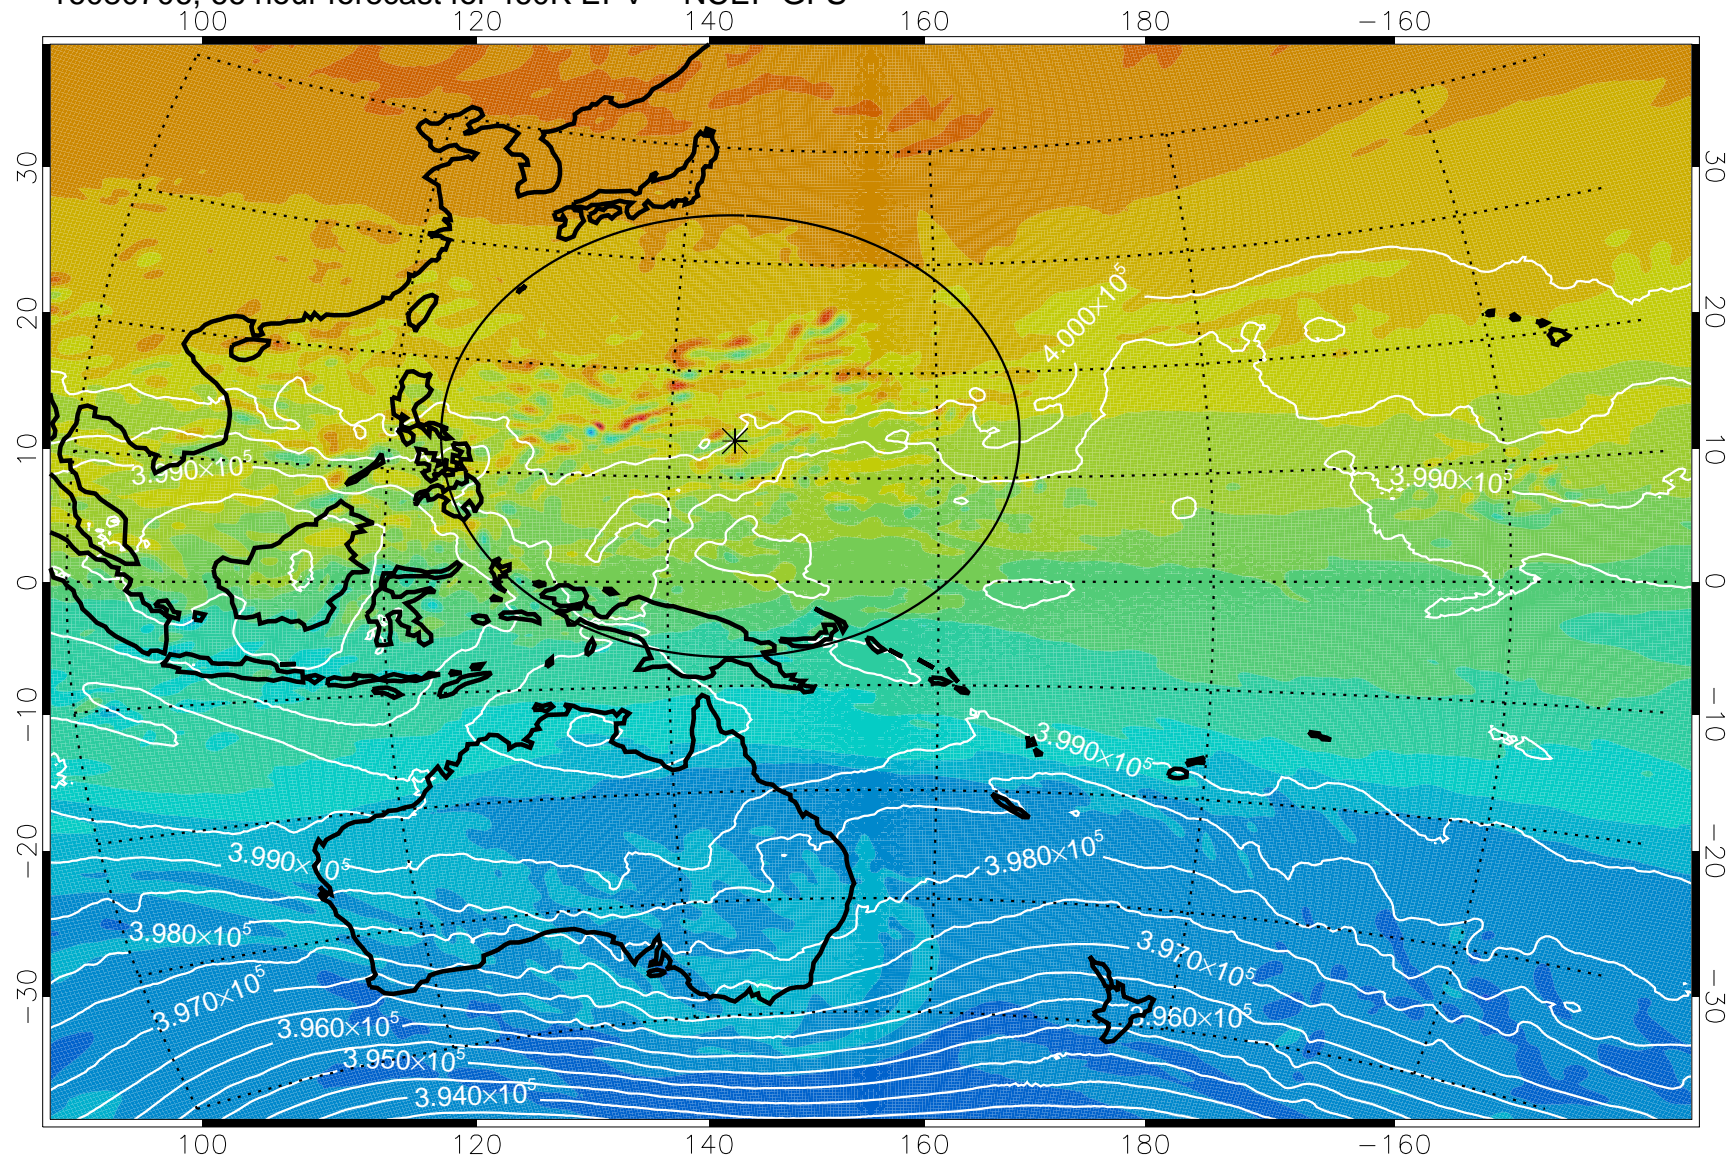

16080606, 42 hour forecast for 460K EPV -- NCEP GFS

460K Montgomery Streamfunction, white

Range ring of 2304 km

16080612, 48 hour forecast for 460K EPV -- NCEP GFS

460K Montgomery Streamfunction, white

Range ring of 2304 km

16080618, 54 hour forecast for 460K EPV -- NCEP GFS

460K Montgomery Streamfunction, white

Range ring of 2304 km

16080700, 60 hour forecast for 460K EPV -- NCEP GFS

460K Montgomery Streamfunction, white

Range ring of 2304 km

16080706, 66 hour forecast for 460K EPV -- NCEP GFS

460K Montgomery Streamfunction, white

Range ring of 2304 km

16080712, 72 hour forecast for 460K EPV -- NCEP GFS

460K Montgomery Streamfunction, white

Range ring of 2304 km

16080718, 78 hour forecast for 460K EPV -- NCEP GFS

460K Montgomery Streamfunction, white

Range ring of 2304 km

16080800, 84 hour forecast for 460K EPV -- NCEP GFS

460K Montgomery Streamfunction, white

Range ring of 2304 km