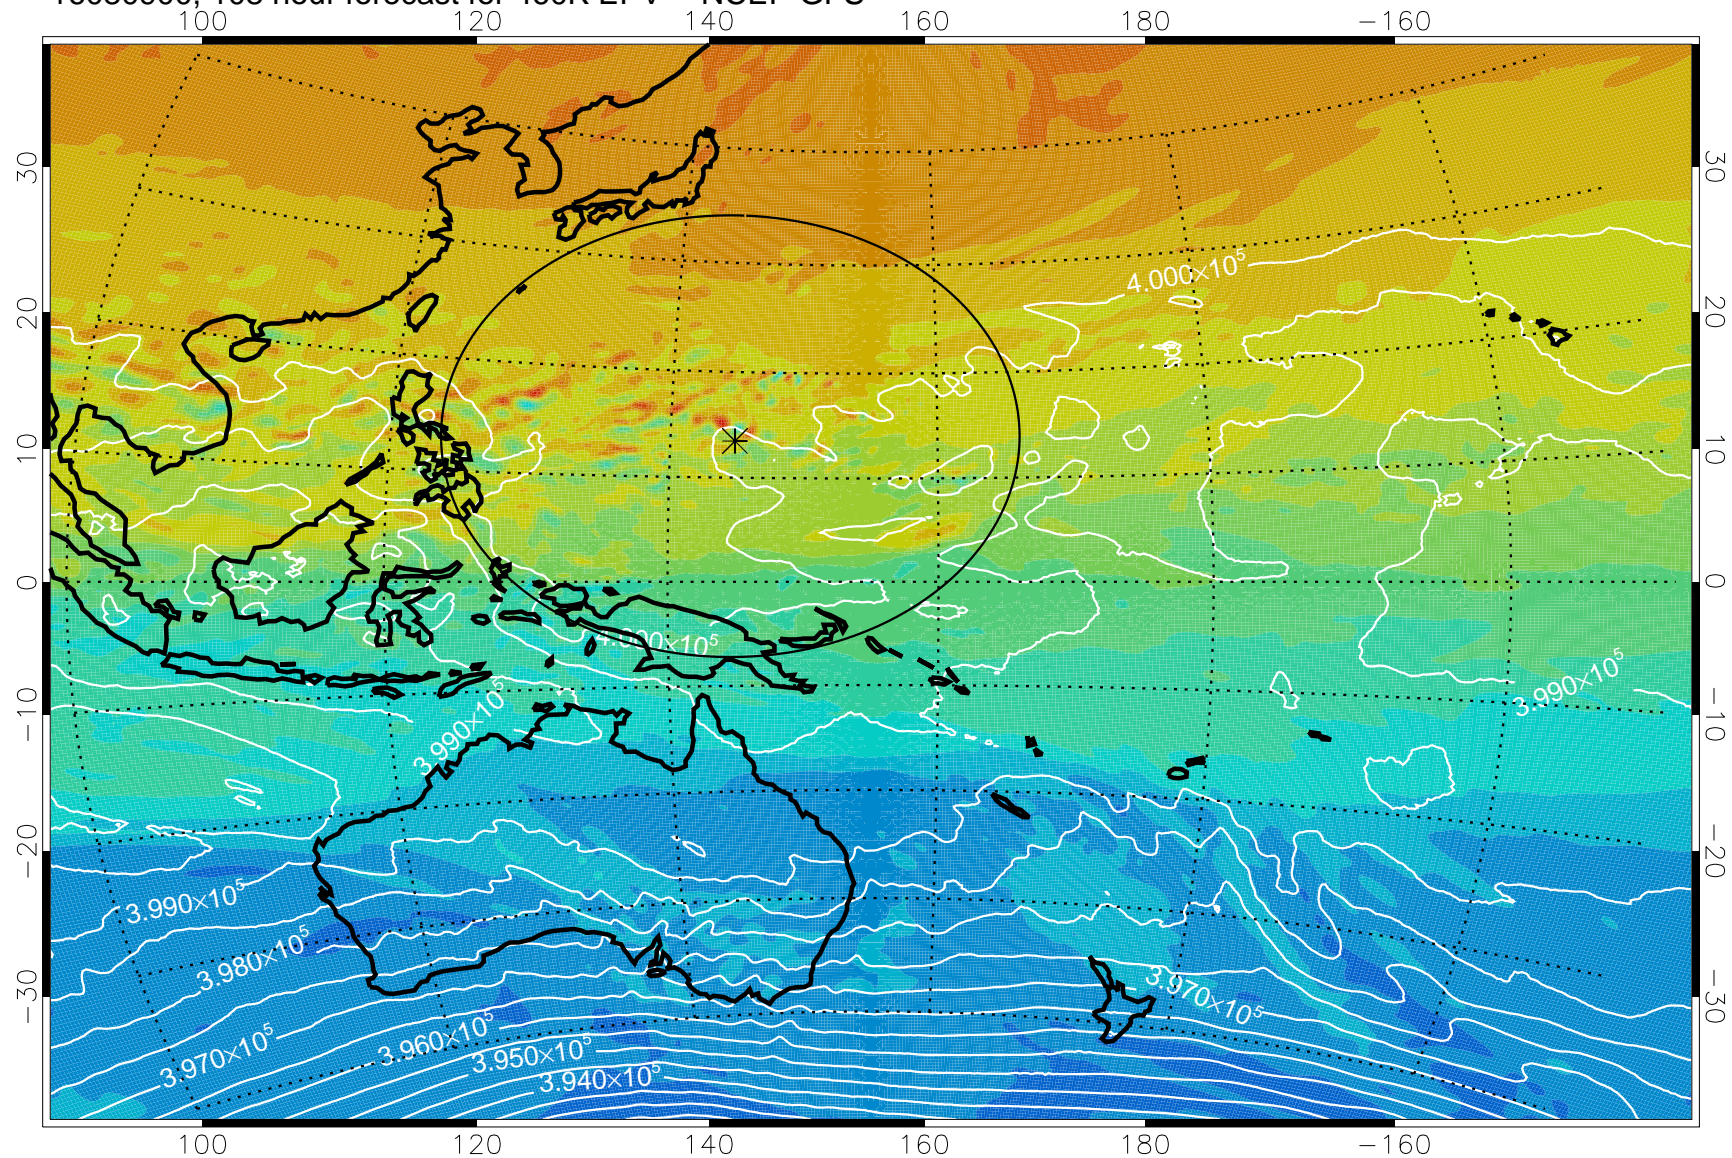

16080718, 78 hour forecast for 460K EPV -- NCEP GFS

460K Montgomery Streamfunction, white

Range ring of 2304 km

16080800, 84 hour forecast for 460K EPV -- NCEP GFS

460K Montgomery Streamfunction, white

Range ring of 2304 km

16080806, 90 hour forecast for 460K EPV -- NCEP GFS

460K Montgomery Streamfunction, white

Range ring of 2304 km

16080812, 96 hour forecast for 460K EPV -- NCEP GFS

460K Montgomery Streamfunction, white

Range ring of 2304 km

16080818, 102 hour forecast for 460K EPV -- NCEP GFS

460K Montgomery Streamfunction, white

Range ring of 2304 km

16080900, 108 hour forecast for 460K EPV -- NCEP GFS

460K Montgomery Streamfunction, white

Range ring of 2304 km

16080906, 114 hour forecast for 460K EPV -- NCEP GFS

460K Montgomery Streamfunction, white

Range ring of 2304 km