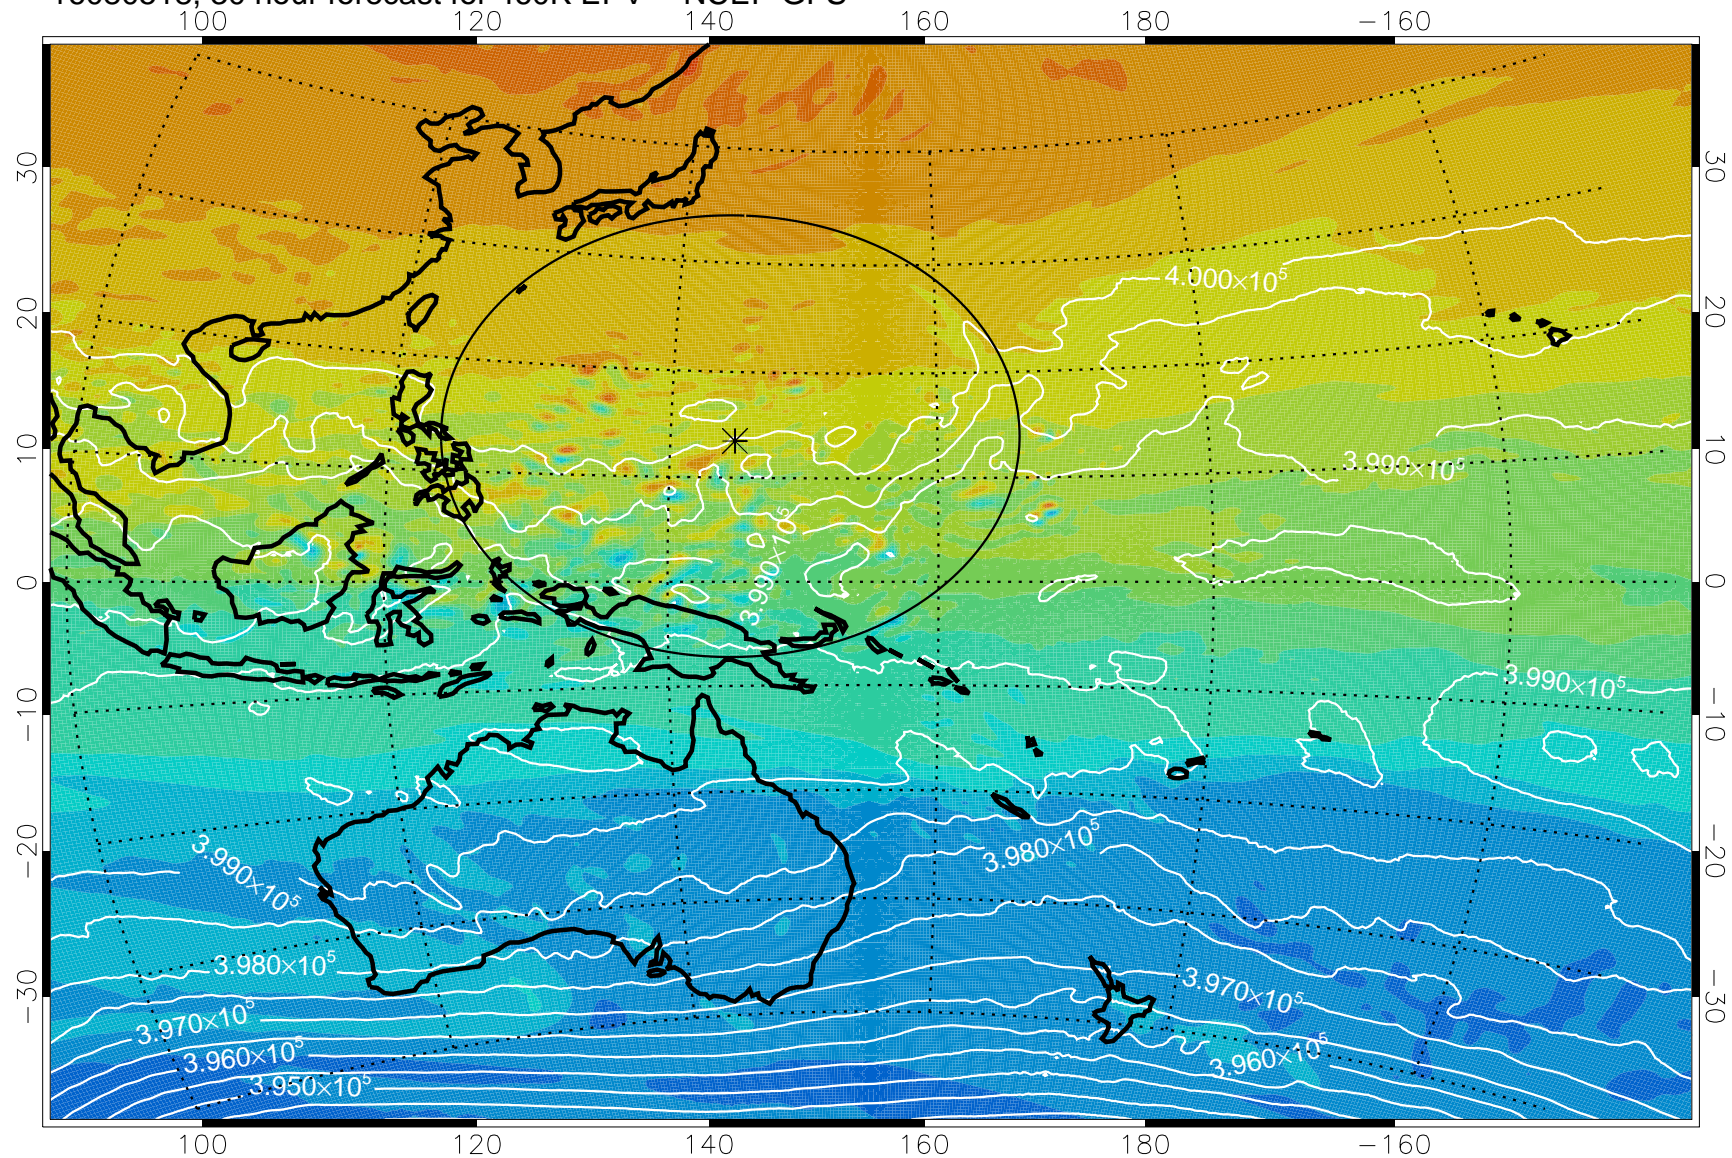

16080506, 18 hour forecast for 460K EPV -- NCEP GFS

460K Montgomery Streamfunction, white

Range ring of 2304 km

16080512, 24 hour forecast for 460K EPV -- NCEP GFS

460K Montgomery Streamfunction, white

Range ring of 2304 km

16080518, 30 hour forecast for 460K EPV -- NCEP GFS

460K Montgomery Streamfunction, white

Range ring of 2304 km

16080600, 36 hour forecast for 460K EPV -- NCEP GFS

460K Montgomery Streamfunction, white

Range ring of 2304 km

16080606, 42 hour forecast for 460K EPV -- NCEP GFS

460K Montgomery Streamfunction, white

Range ring of 2304 km

16080612, 48 hour forecast for 460K EPV -- NCEP GFS

460K Montgomery Streamfunction, white

Range ring of 2304 km

16080618, 54 hour forecast for 460K EPV -- NCEP GFS

460K Montgomery Streamfunction, white

Range ring of 2304 km

16080700, 60 hour forecast for 460K EPV -- NCEP GFS

460K Montgomery Streamfunction, white

Range ring of 2304 km