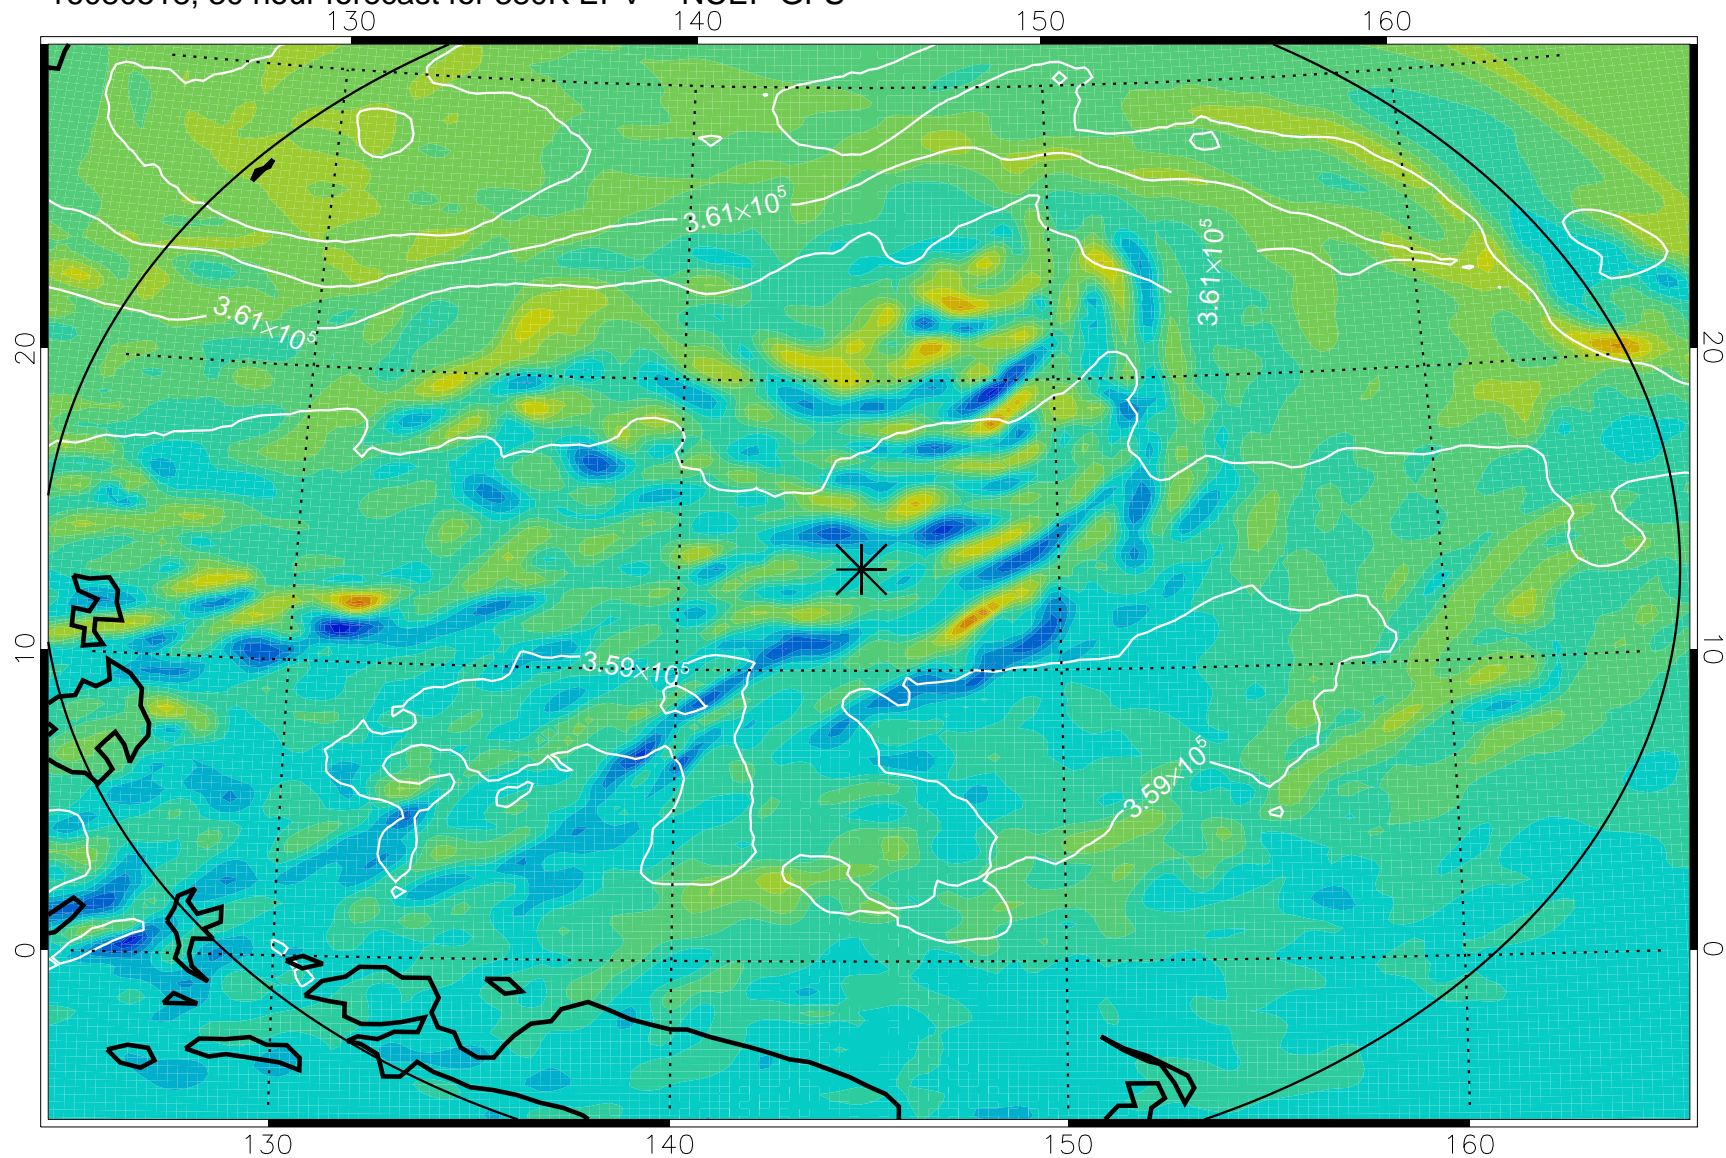

16080418, 6 hour forecast for 380K EPV -- NCEP GFS

380K Montgomery Streamfunction, white

Range ring of 2304 km

16080500, 12 hour forecast for 380K EPV -- NCEP GFS

380K Montgomery Streamfunction, white

Range ring of 2304 km

16080506, 18 hour forecast for 380K EPV -- NCEP GFS

380K Montgomery Streamfunction, white

Range ring of 2304 km

16080512, 24 hour forecast for 380K EPV -- NCEP GFS

380K Montgomery Streamfunction, white

Range ring of 2304 km

16080518, 30 hour forecast for 380K EPV -- NCEP GFS

380K Montgomery Streamfunction, white

Range ring of 2304 km

16080600, 36 hour forecast for 380K EPV -- NCEP GFS

380K Montgomery Streamfunction, white

Range ring of 2304 km

16080606, 42 hour forecast for 380K EPV -- NCEP GFS

380K Montgomery Streamfunction, white

Range ring of 2304 km

16080612, 48 hour forecast for 380K EPV -- NCEP GFS

380K Montgomery Streamfunction, white

Range ring of 2304 km