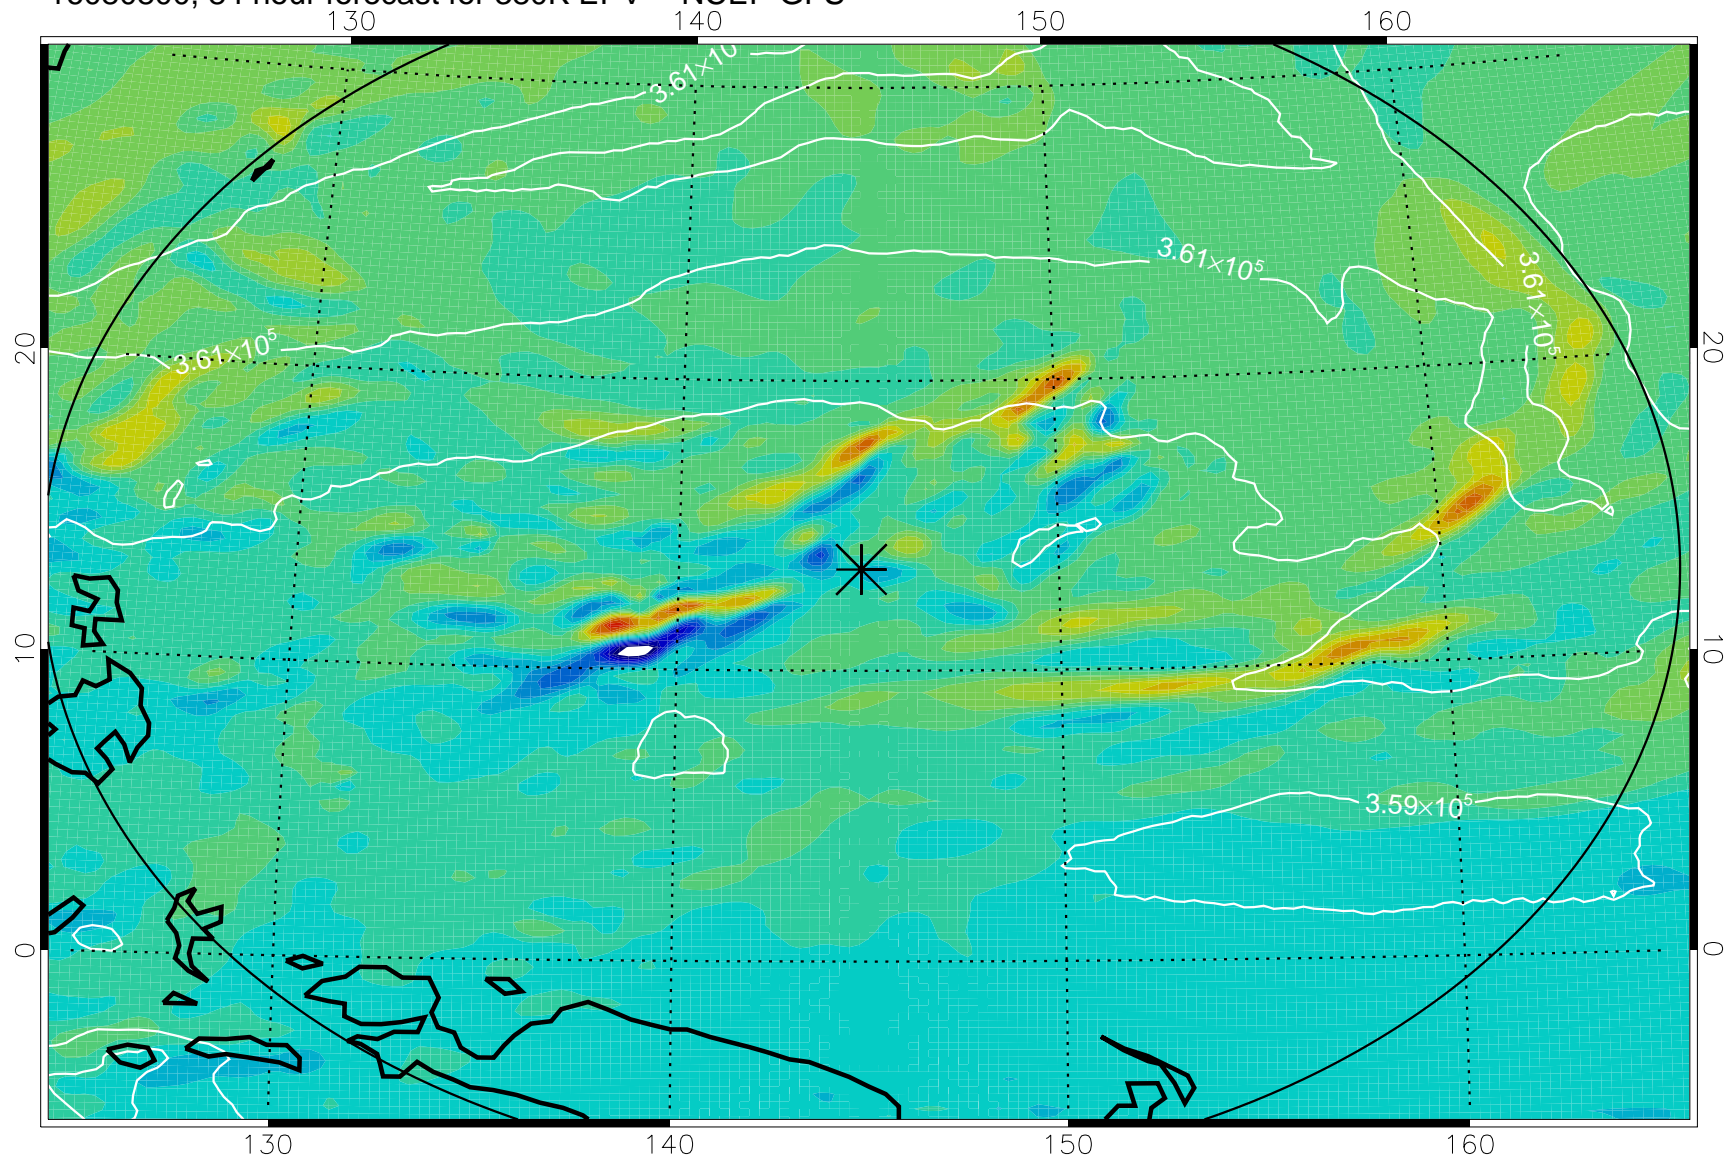

16080706, 66 hour forecast for 380K EPV -- NCEP GFS

380K Montgomery Streamfunction, white

Range ring of 2304 km

16080712, 72 hour forecast for 380K EPV -- NCEP GFS

380K Montgomery Streamfunction, white

Range ring of 2304 km

16080718, 78 hour forecast for 380K EPV -- NCEP GFS

380K Montgomery Streamfunction, white

Range ring of 2304 km

16080800, 84 hour forecast for 380K EPV -- NCEP GFS

380K Montgomery Streamfunction, white

Range ring of 2304 km

16080806, 90 hour forecast for 380K EPV -- NCEP GFS

380K Montgomery Streamfunction, white

Range ring of 2304 km

16080812, 96 hour forecast for 380K EPV -- NCEP GFS

380K Montgomery Streamfunction, white

Range ring of 2304 km

16080818, 102 hour forecast for 380K EPV -- NCEP GFS

380K Montgomery Streamfunction, white

Range ring of 2304 km

16080900, 108 hour forecast for 380K EPV -- NCEP GFS

380K Montgomery Streamfunction, white

Range ring of 2304 km