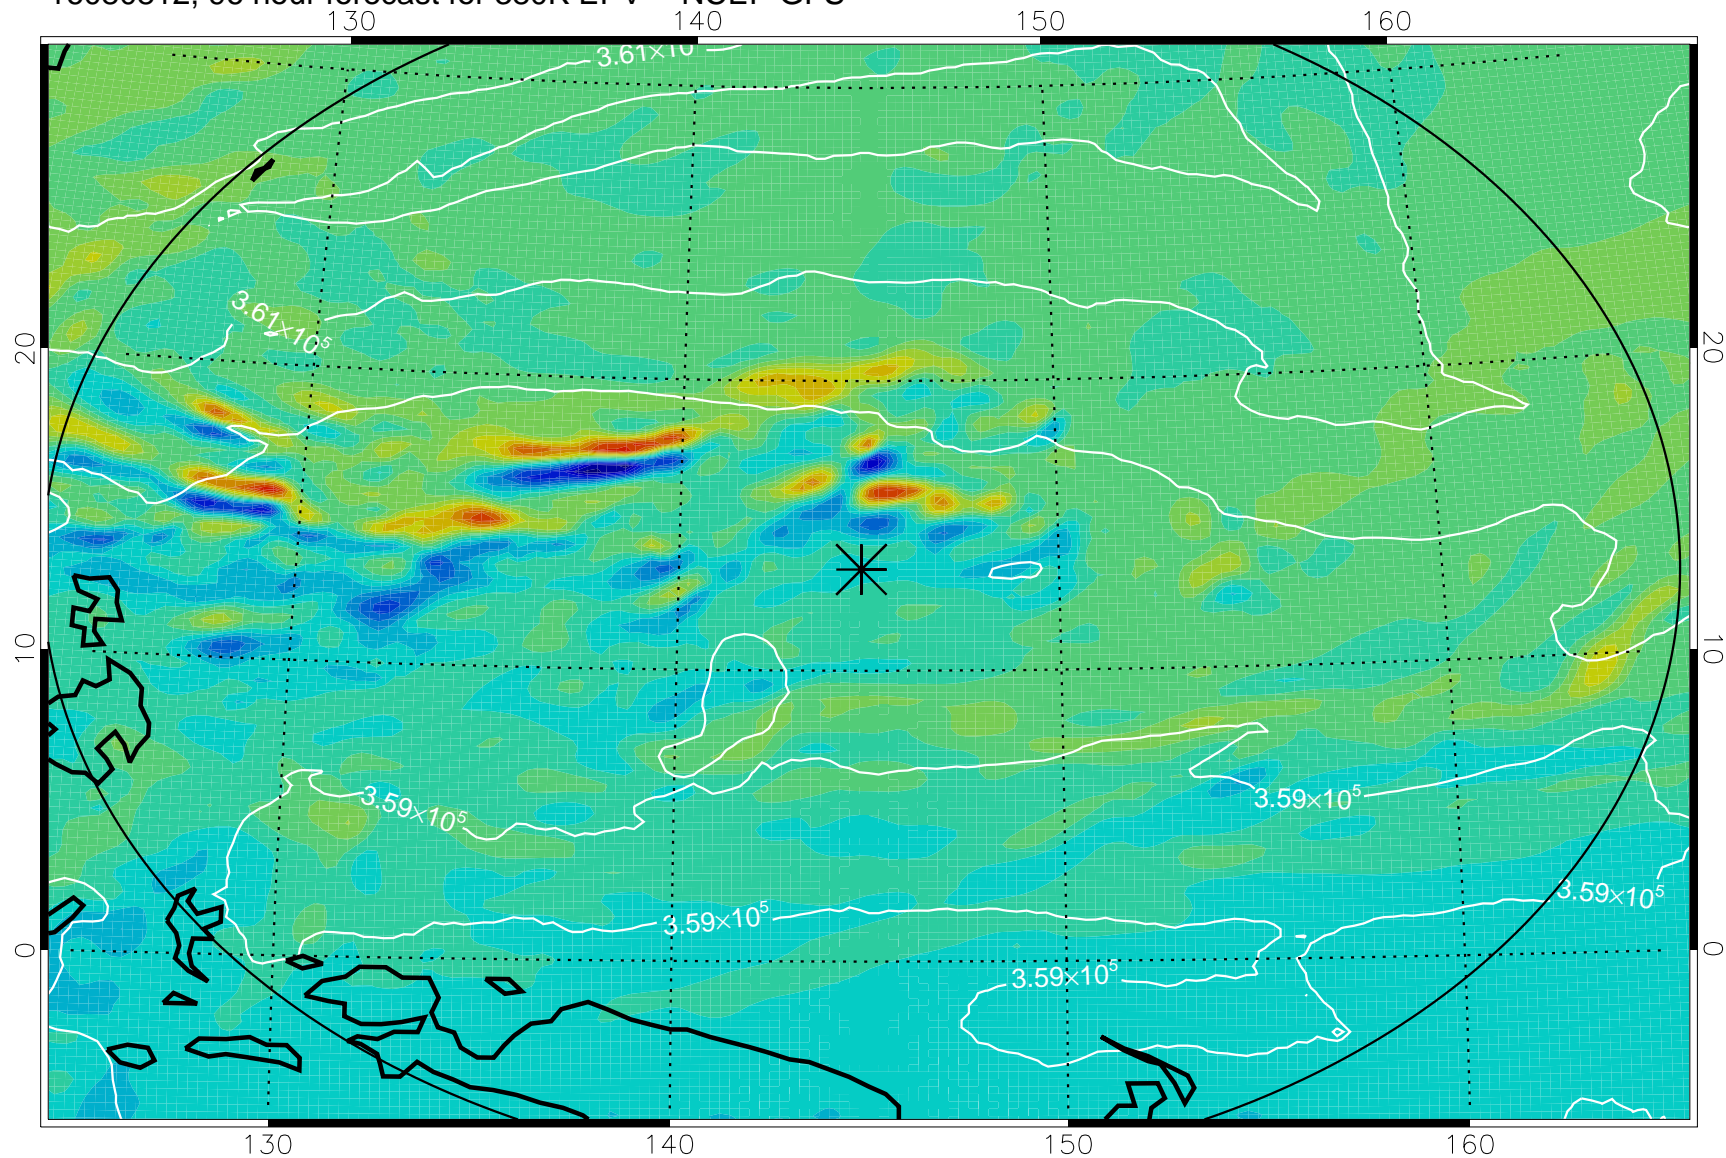

16080706, 66 hour forecast for 380K EPV -- NCEP GFS

380K Montgomery Streamfunction, white

Range ring of 2304 km

16080712, 72 hour forecast for 380K EPV -- NCEP GFS

380K Montgomery Streamfunction, white

Range ring of 2304 km

16080718, 78 hour forecast for 380K EPV -- NCEP GFS

380K Montgomery Streamfunction, white

Range ring of 2304 km

16080800, 84 hour forecast for 380K EPV -- NCEP GFS

380K Montgomery Streamfunction, white

Range ring of 2304 km

16080806, 90 hour forecast for 380K EPV -- NCEP GFS

380K Montgomery Streamfunction, white

Range ring of 2304 km

16080812, 96 hour forecast for 380K EPV -- NCEP GFS

380K Montgomery Streamfunction, white

Range ring of 2304 km

16080818, 102 hour forecast for 380K EPV -- NCEP GFS

380K Montgomery Streamfunction, white

Range ring of 2304 km

16080900, 108 hour forecast for 380K EPV -- NCEP GFS

380K Montgomery Streamfunction, white

Range ring of 2304 km