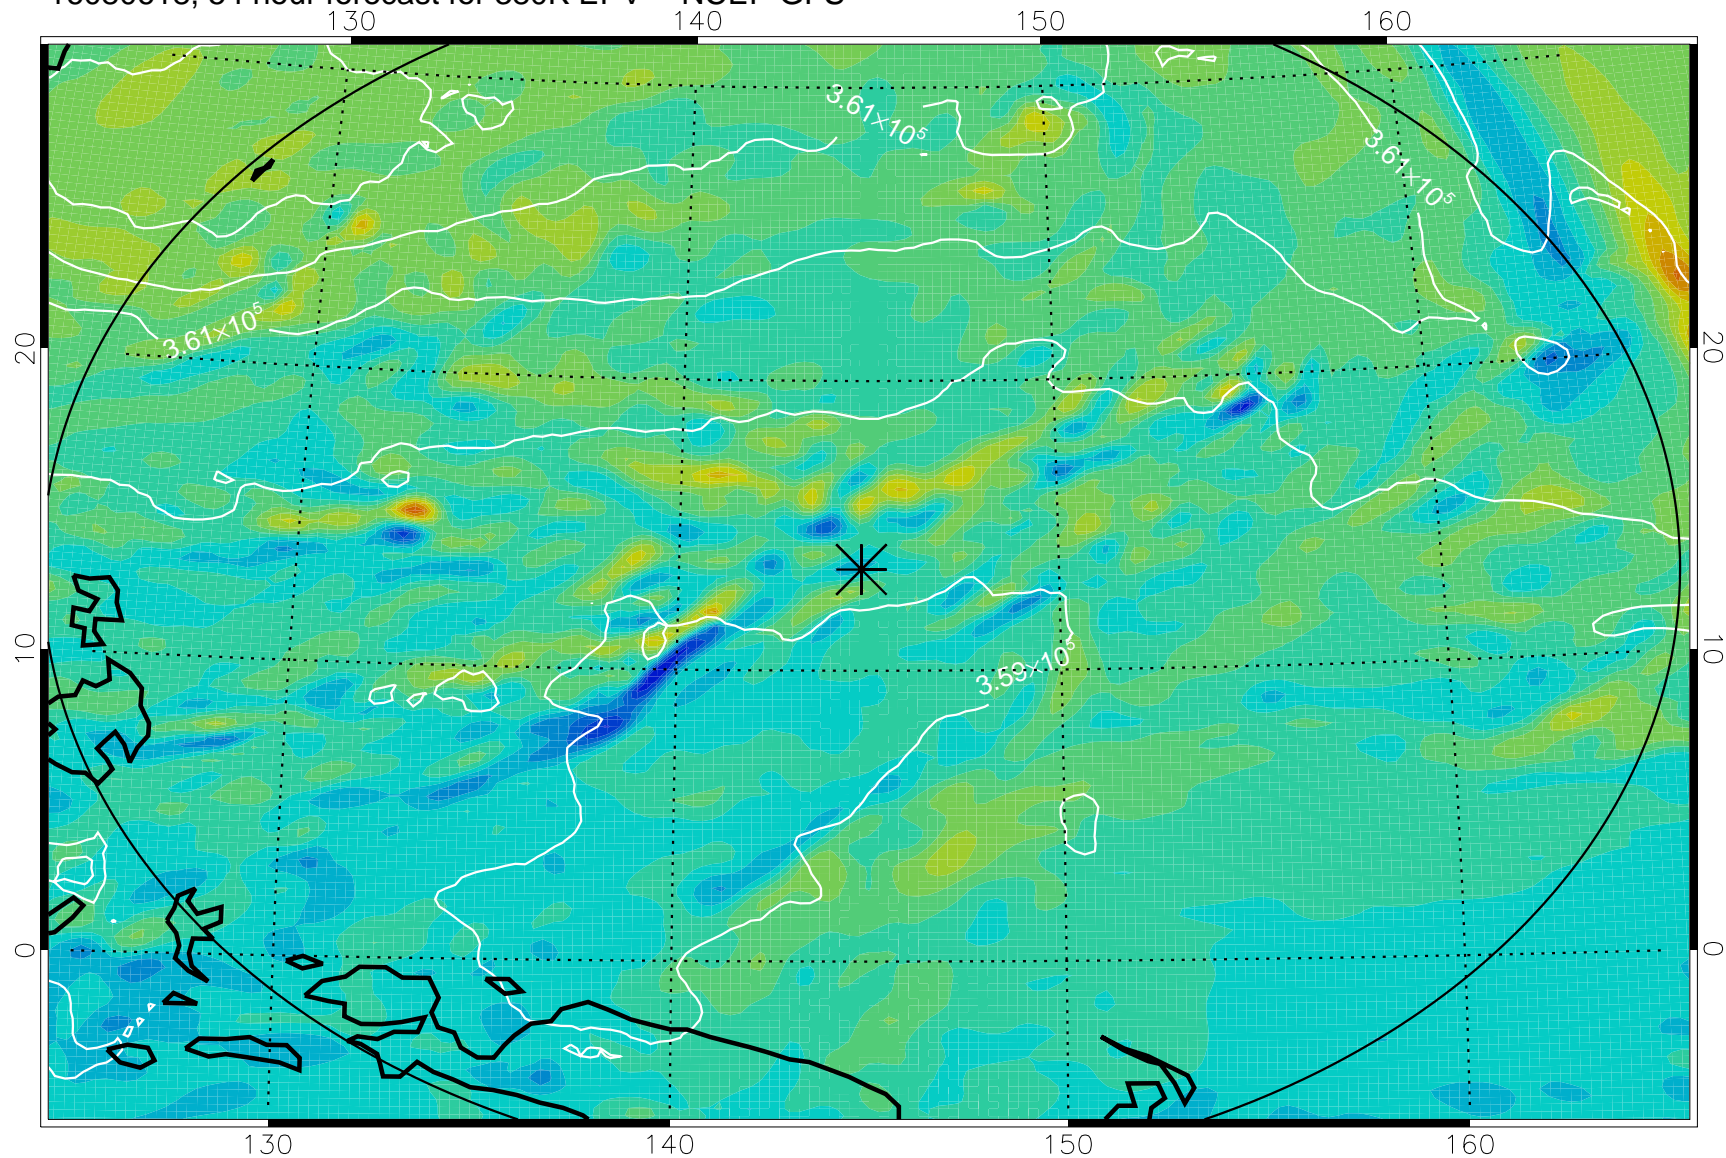

16080518, 30 hour forecast for 380K EPV -- NCEP GFS

380K Montgomery Streamfunction, white

Range ring of 2304 km

16080600, 36 hour forecast for 380K EPV -- NCEP GFS

380K Montgomery Streamfunction, white

Range ring of 2304 km

16080606, 42 hour forecast for 380K EPV -- NCEP GFS

380K Montgomery Streamfunction, white

Range ring of 2304 km

16080612, 48 hour forecast for 380K EPV -- NCEP GFS

380K Montgomery Streamfunction, white

Range ring of 2304 km

16080618, 54 hour forecast for 380K EPV -- NCEP GFS

380K Montgomery Streamfunction, white

Range ring of 2304 km

16080700, 60 hour forecast for 380K EPV -- NCEP GFS

380K Montgomery Streamfunction, white

Range ring of 2304 km

16080706, 66 hour forecast for 380K EPV -- NCEP GFS

380K Montgomery Streamfunction, white

Range ring of 2304 km

16080712, 72 hour forecast for 380K EPV -- NCEP GFS

380K Montgomery Streamfunction, white

Range ring of 2304 km