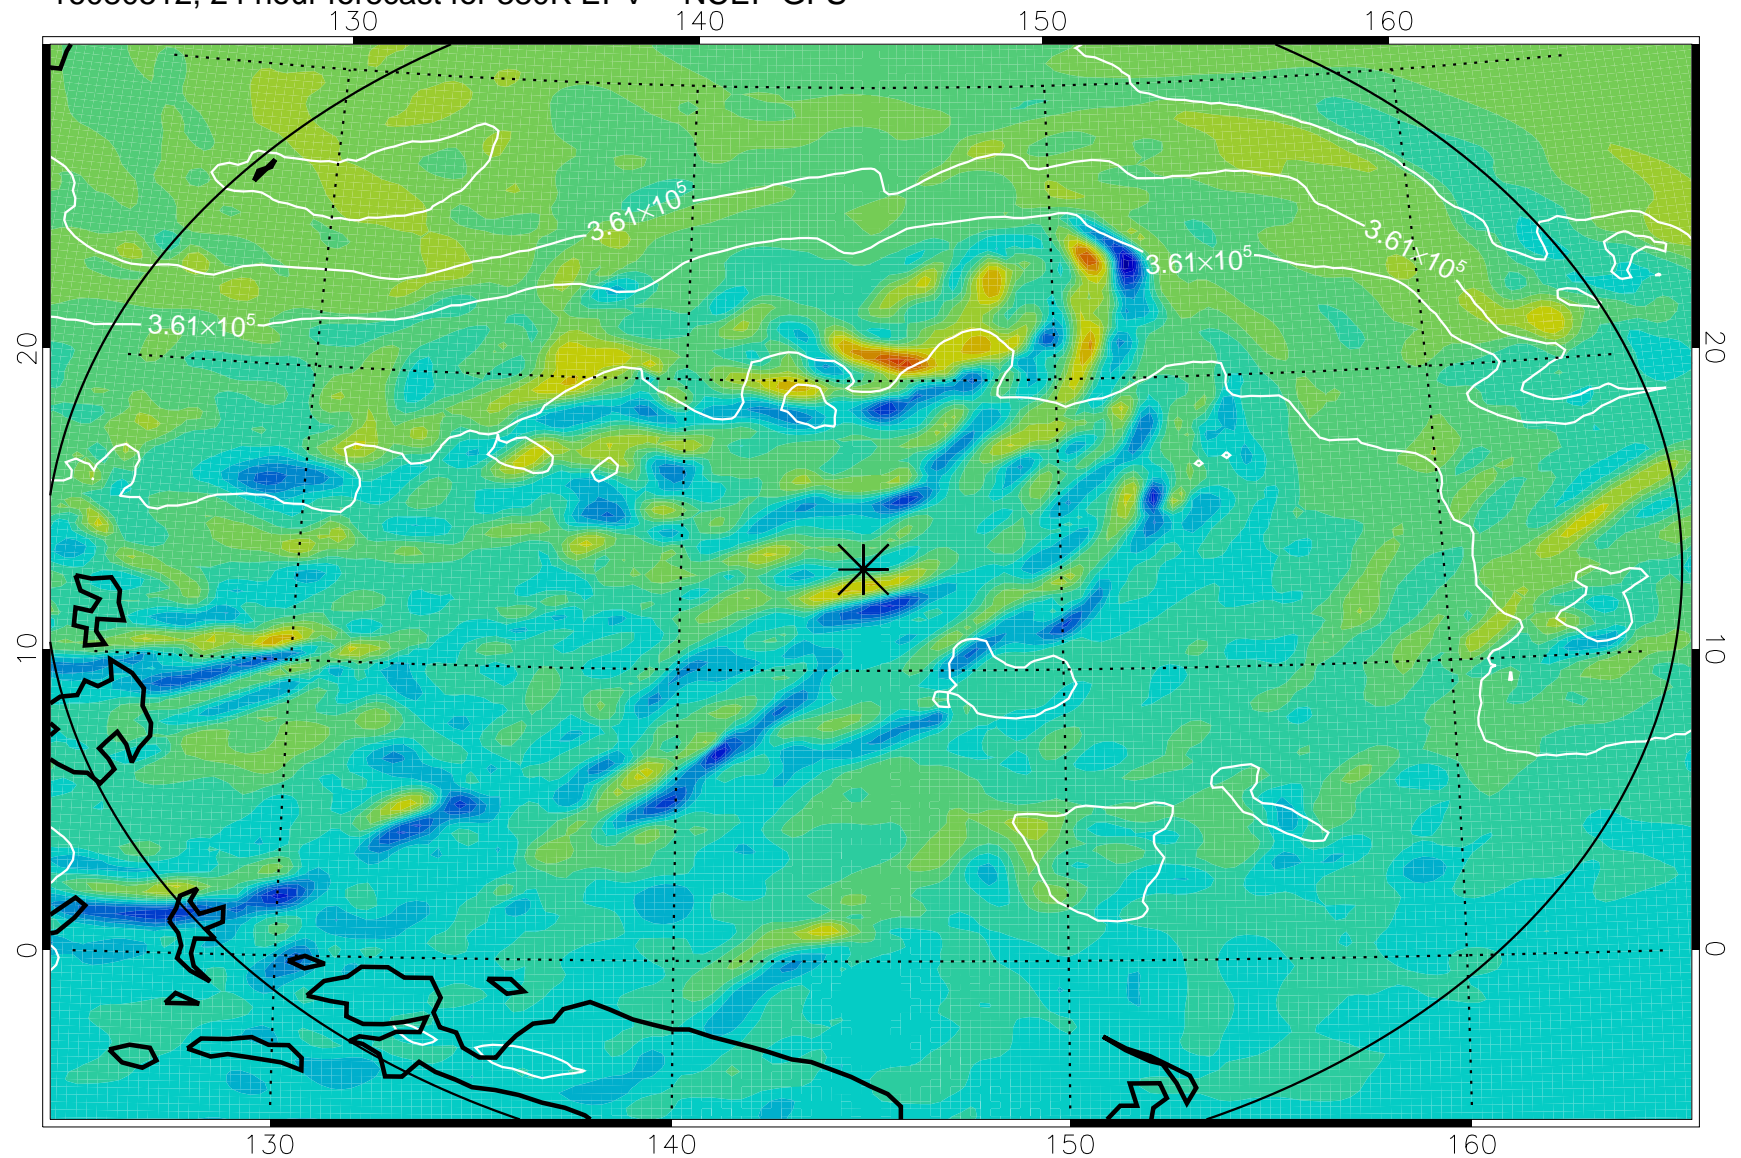

16080418, 6 hour forecast for 380K EPV -- NCEP GFS

380K Montgomery Streamfunction, white

Range ring of 2304 km

16080500, 12 hour forecast for 380K EPV -- NCEP GFS

380K Montgomery Streamfunction, white

Range ring of 2304 km

16080506, 18 hour forecast for 380K EPV -- NCEP GFS

380K Montgomery Streamfunction, white

Range ring of 2304 km

16080512, 24 hour forecast for 380K EPV -- NCEP GFS

380K Montgomery Streamfunction, white

Range ring of 2304 km

16080518, 30 hour forecast for 380K EPV -- NCEP GFS

380K Montgomery Streamfunction, white

Range ring of 2304 km

16080600, 36 hour forecast for 380K EPV -- NCEP GFS

380K Montgomery Streamfunction, white

Range ring of 2304 km

16080606, 42 hour forecast for 380K EPV -- NCEP GFS

380K Montgomery Streamfunction, white

Range ring of 2304 km

16080612, 48 hour forecast for 380K EPV -- NCEP GFS

380K Montgomery Streamfunction, white

Range ring of 2304 km