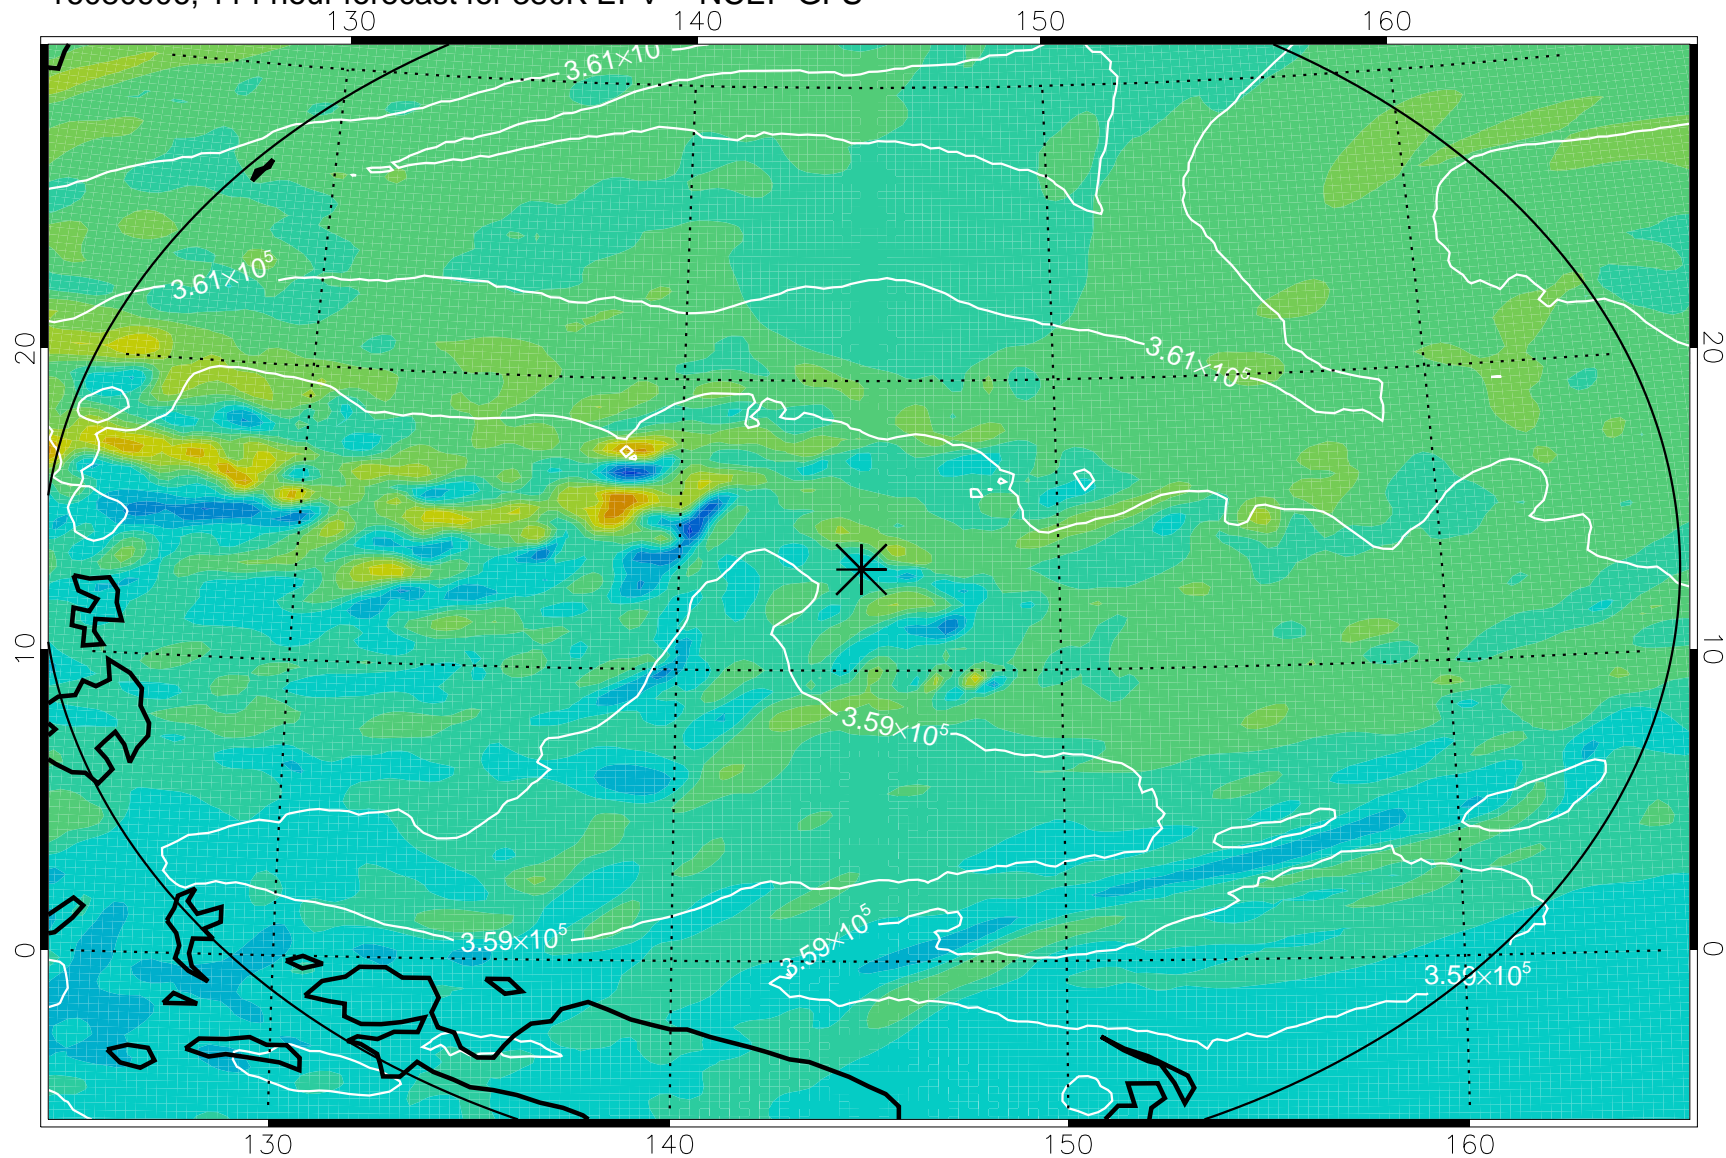

16080718, 78 hour forecast for 380K EPV -- NCEP GFS

380K Montgomery Streamfunction, white

Range ring of 2304 km

16080800, 84 hour forecast for 380K EPV -- NCEP GFS

380K Montgomery Streamfunction, white

Range ring of 2304 km

16080806, 90 hour forecast for 380K EPV -- NCEP GFS

380K Montgomery Streamfunction, white

Range ring of 2304 km

16080812, 96 hour forecast for 380K EPV -- NCEP GFS

380K Montgomery Streamfunction, white

Range ring of 2304 km

16080818, 102 hour forecast for 380K EPV -- NCEP GFS

380K Montgomery Streamfunction, white

Range ring of 2304 km

16080900, 108 hour forecast for 380K EPV -- NCEP GFS

380K Montgomery Streamfunction, white

Range ring of 2304 km

16080906, 114 hour forecast for 380K EPV -- NCEP GFS

380K Montgomery Streamfunction, white

Range ring of 2304 km

16080912, 120 hour forecast for 380K EPV -- NCEP GFS

380K Montgomery Streamfunction, white

Range ring of 2304 km