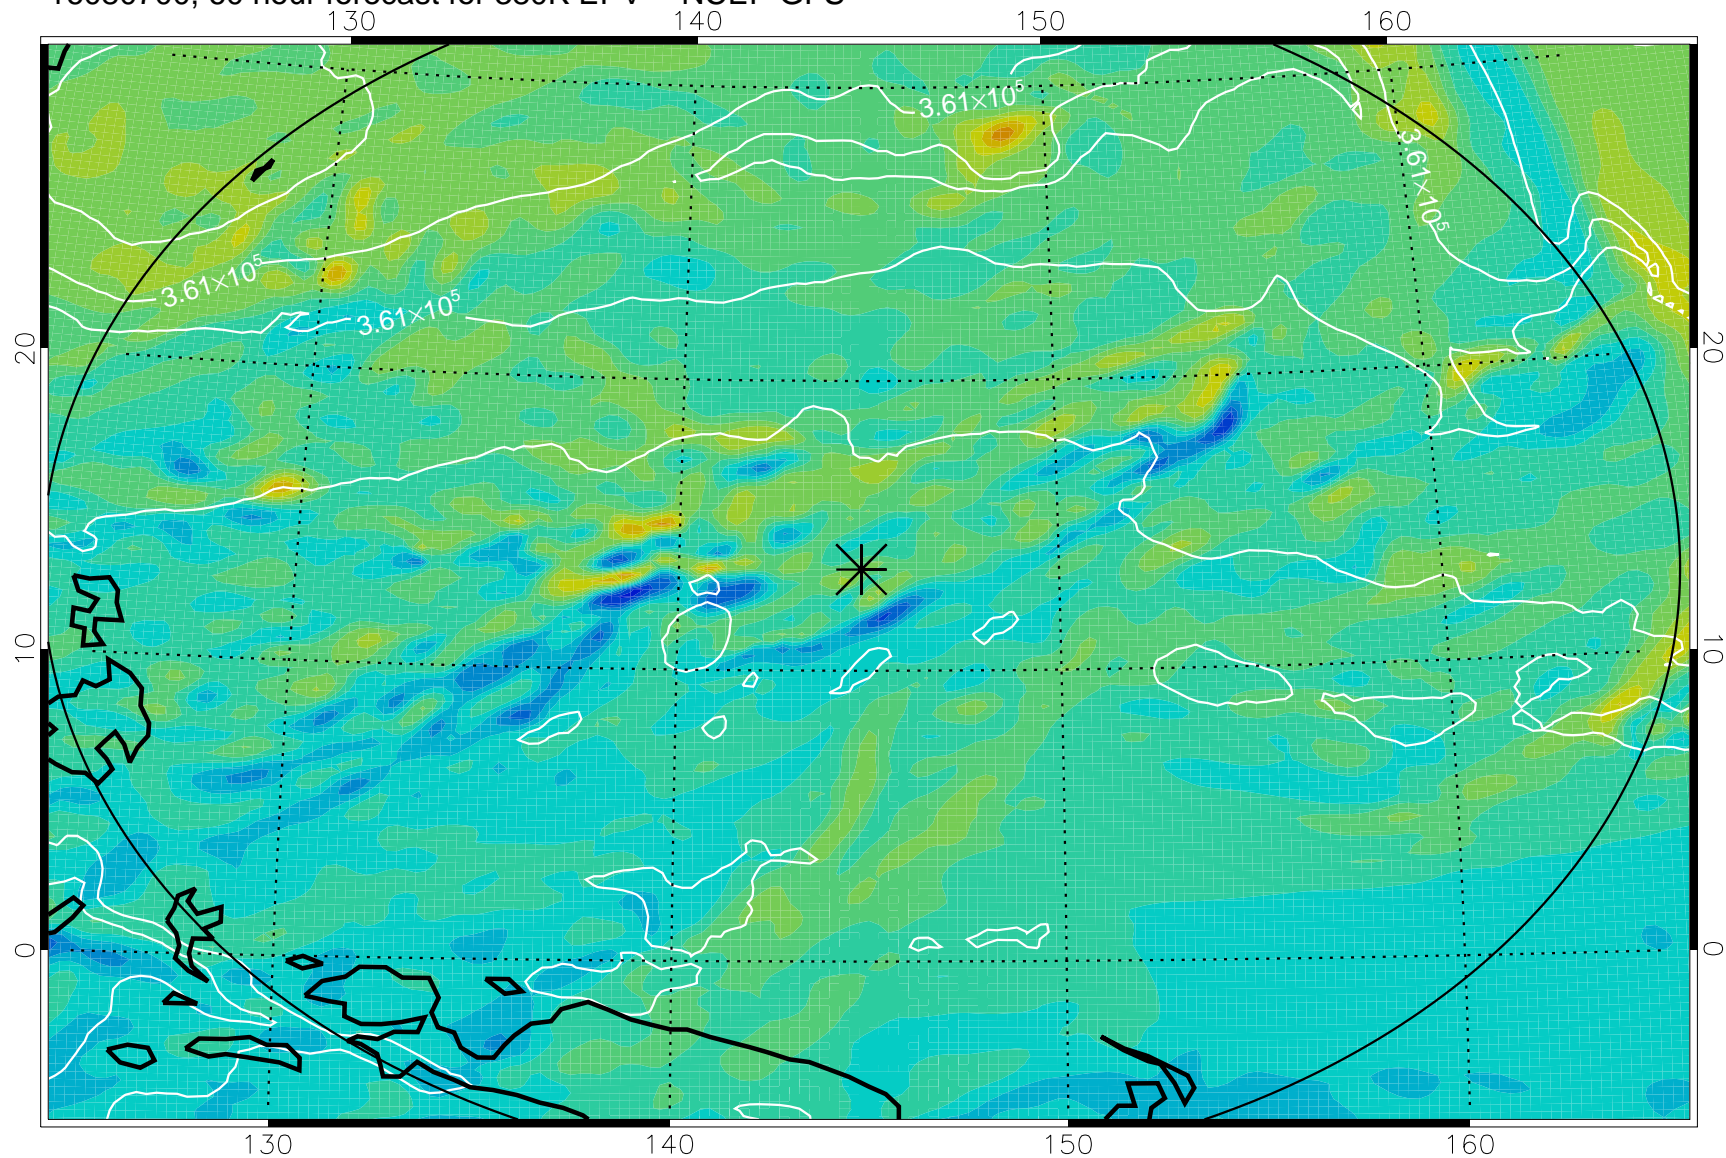

16080606, 42 hour forecast for 380K EPV -- NCEP GFS

380K Montgomery Streamfunction, white

Range ring of 2304 km

16080612, 48 hour forecast for 380K EPV -- NCEP GFS

380K Montgomery Streamfunction, white

Range ring of 2304 km

16080618, 54 hour forecast for 380K EPV -- NCEP GFS

380K Montgomery Streamfunction, white

Range ring of 2304 km

16080700, 60 hour forecast for 380K EPV -- NCEP GFS

380K Montgomery Streamfunction, white

Range ring of 2304 km

16080706, 66 hour forecast for 380K EPV -- NCEP GFS

380K Montgomery Streamfunction, white

Range ring of 2304 km

16080712, 72 hour forecast for 380K EPV -- NCEP GFS

380K Montgomery Streamfunction, white

Range ring of 2304 km

16080718, 78 hour forecast for 380K EPV -- NCEP GFS

380K Montgomery Streamfunction, white

Range ring of 2304 km

16080800, 84 hour forecast for 380K EPV -- NCEP GFS

380K Montgomery Streamfunction, white

Range ring of 2304 km