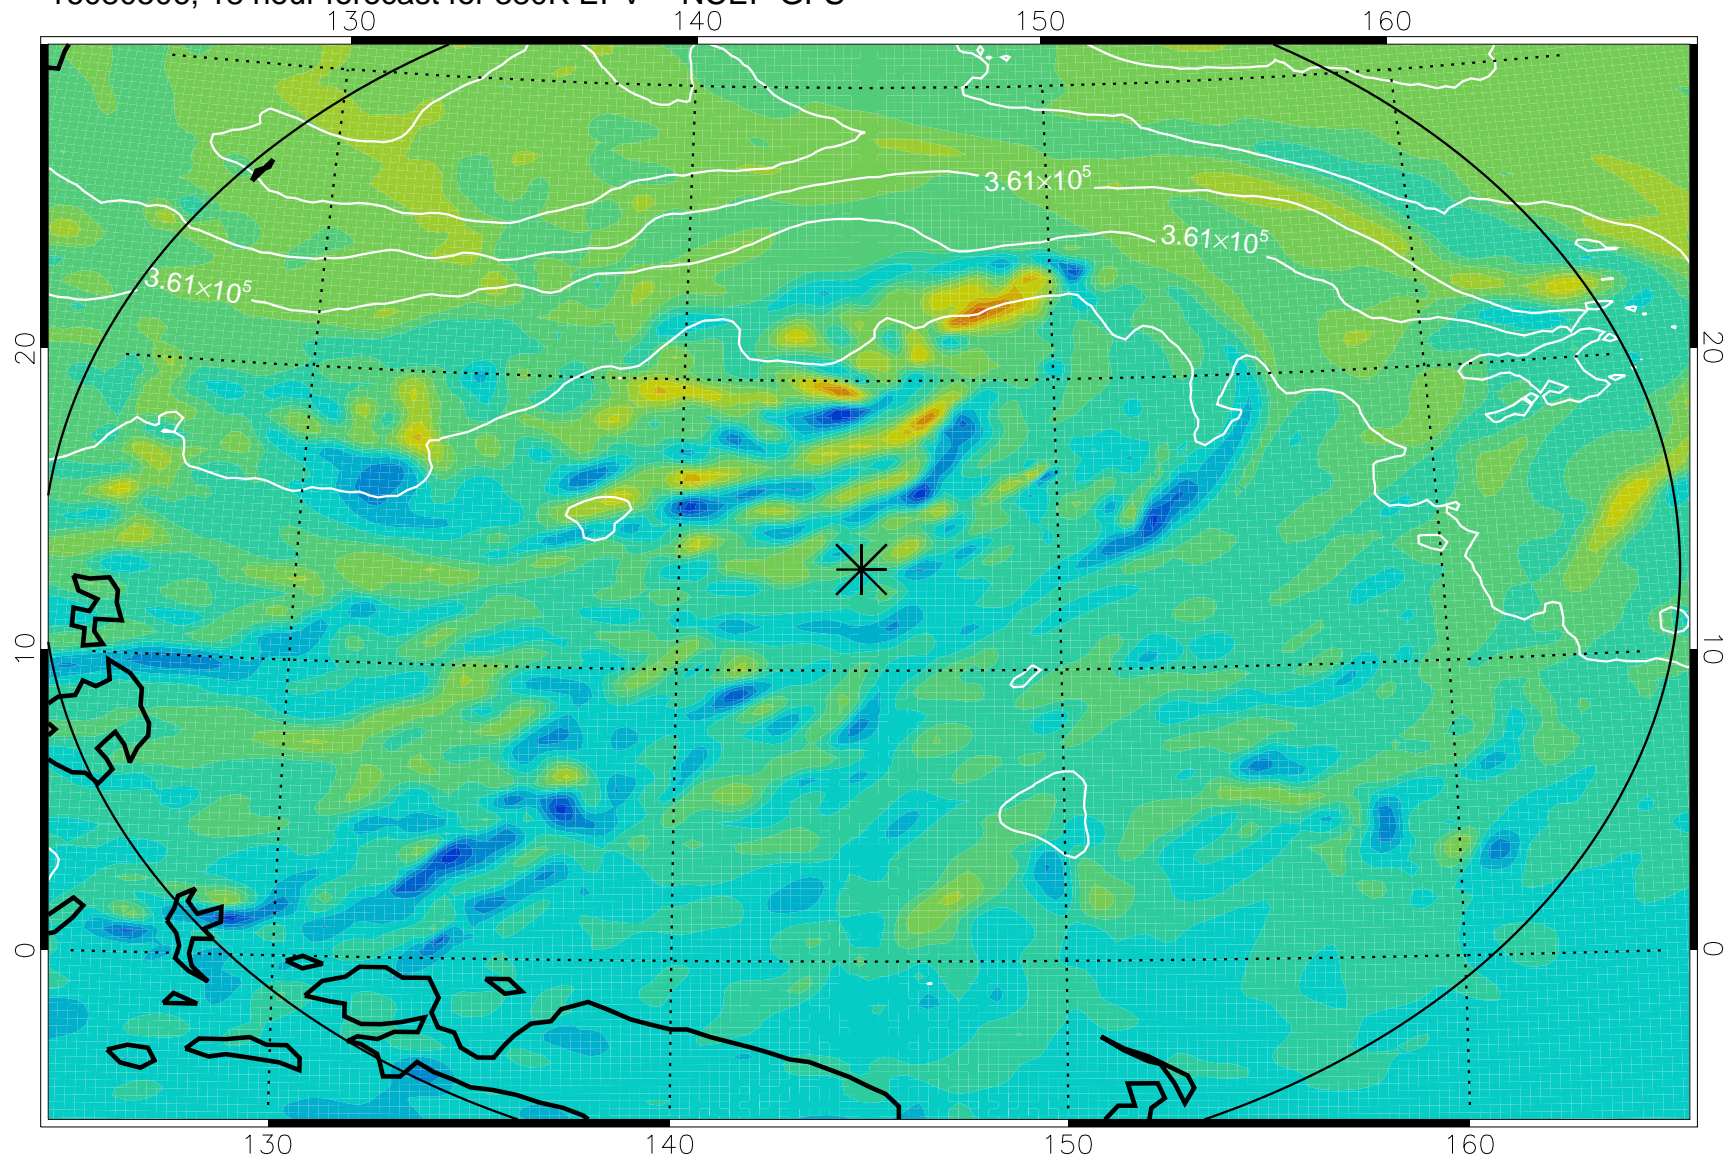

16080418, 6 hour forecast for 380K EPV -- NCEP GFS

380K Montgomery Streamfunction, white

Range ring of 2304 km

16080500, 12 hour forecast for 380K EPV -- NCEP GFS

380K Montgomery Streamfunction, white

Range ring of 2304 km

16080506, 18 hour forecast for 380K EPV -- NCEP GFS

380K Montgomery Streamfunction, white

Range ring of 2304 km

16080512, 24 hour forecast for 380K EPV -- NCEP GFS

380K Montgomery Streamfunction, white

Range ring of 2304 km

16080518, 30 hour forecast for 380K EPV -- NCEP GFS

380K Montgomery Streamfunction, white

Range ring of 2304 km

16080600, 36 hour forecast for 380K EPV -- NCEP GFS

380K Montgomery Streamfunction, white

Range ring of 2304 km

16080606, 42 hour forecast for 380K EPV -- NCEP GFS

380K Montgomery Streamfunction, white

Range ring of 2304 km

16080612, 48 hour forecast for 380K EPV -- NCEP GFS

380K Montgomery Streamfunction, white

Range ring of 2304 km