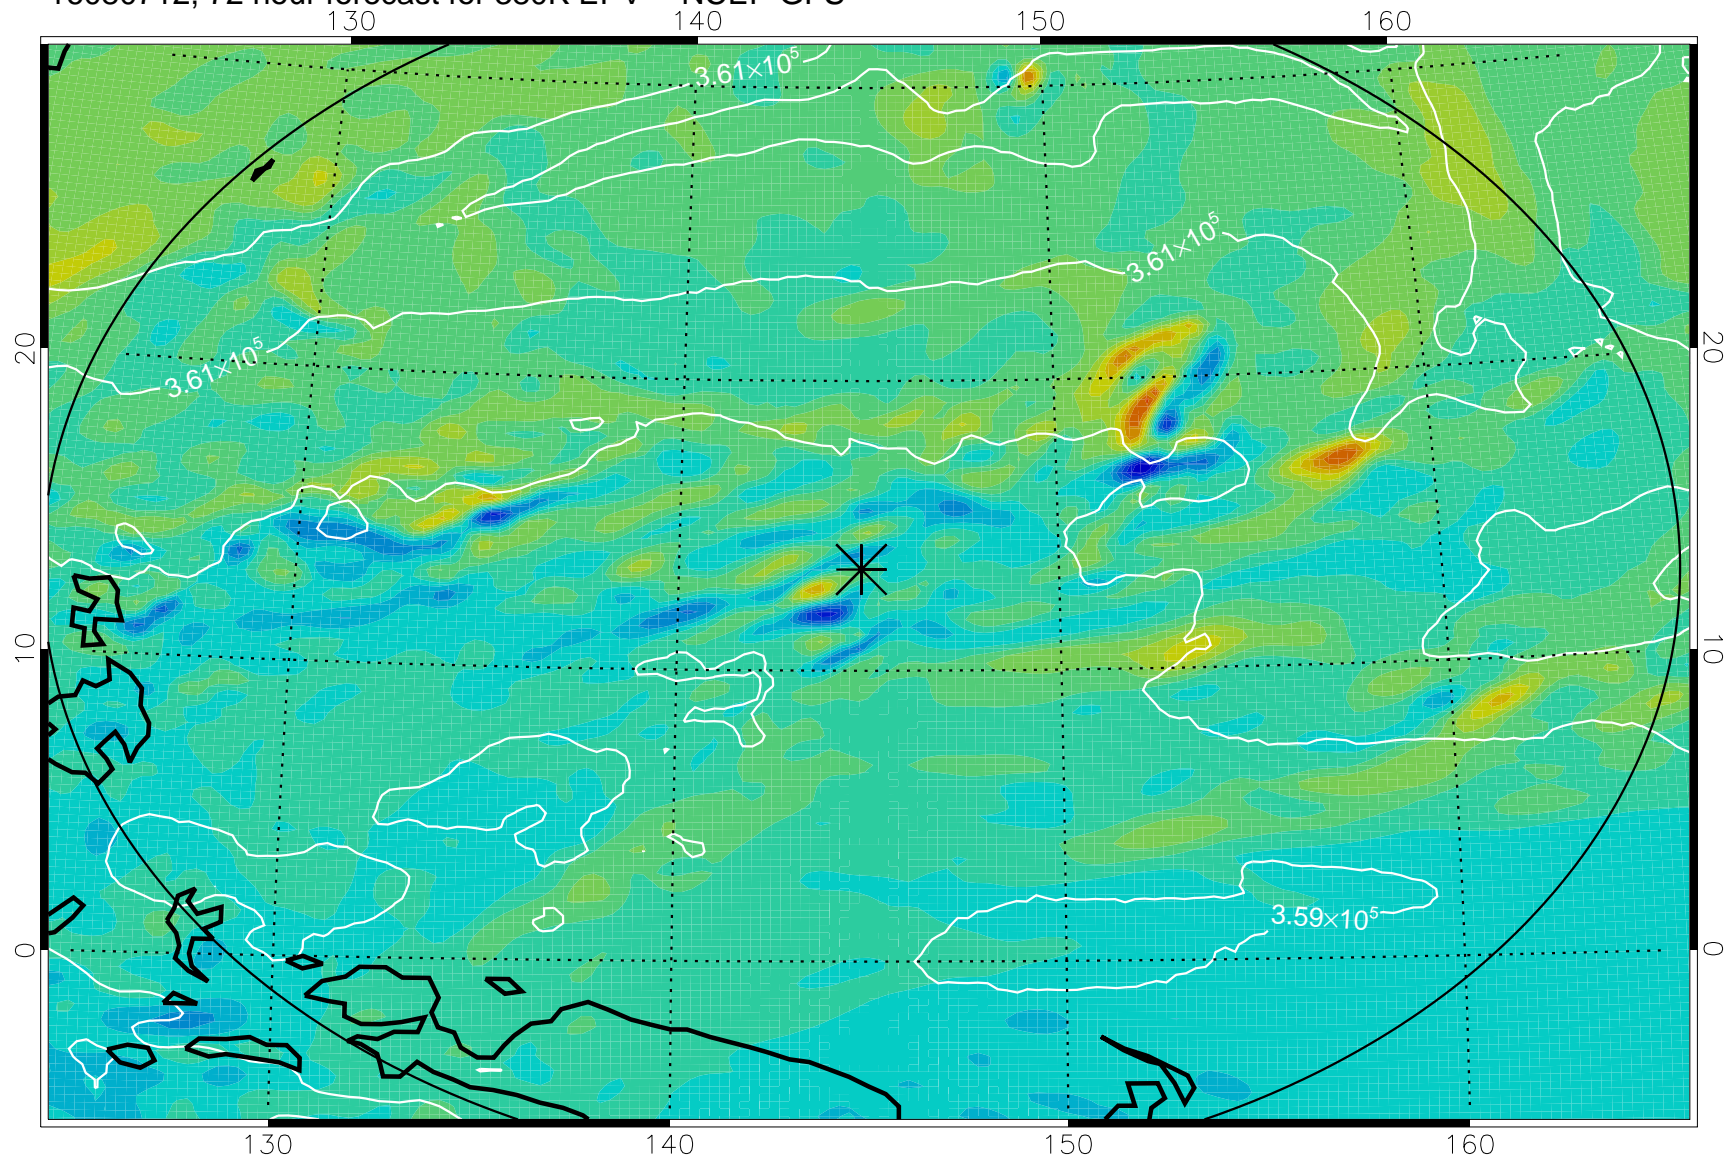

16080618, 54 hour forecast for 380K EPV -- NCEP GFS

380K Montgomery Streamfunction, white

Range ring of 2304 km

16080700, 60 hour forecast for 380K EPV -- NCEP GFS

380K Montgomery Streamfunction, white

Range ring of 2304 km

16080706, 66 hour forecast for 380K EPV -- NCEP GFS

380K Montgomery Streamfunction, white

Range ring of 2304 km

16080712, 72 hour forecast for 380K EPV -- NCEP GFS

380K Montgomery Streamfunction, white

Range ring of 2304 km

16080718, 78 hour forecast for 380K EPV -- NCEP GFS

380K Montgomery Streamfunction, white

Range ring of 2304 km

16080800, 84 hour forecast for 380K EPV -- NCEP GFS

380K Montgomery Streamfunction, white

Range ring of 2304 km

16080806, 90 hour forecast for 380K EPV -- NCEP GFS

380K Montgomery Streamfunction, white

Range ring of 2304 km

16080812, 96 hour forecast for 380K EPV -- NCEP GFS

380K Montgomery Streamfunction, white

Range ring of 2304 km