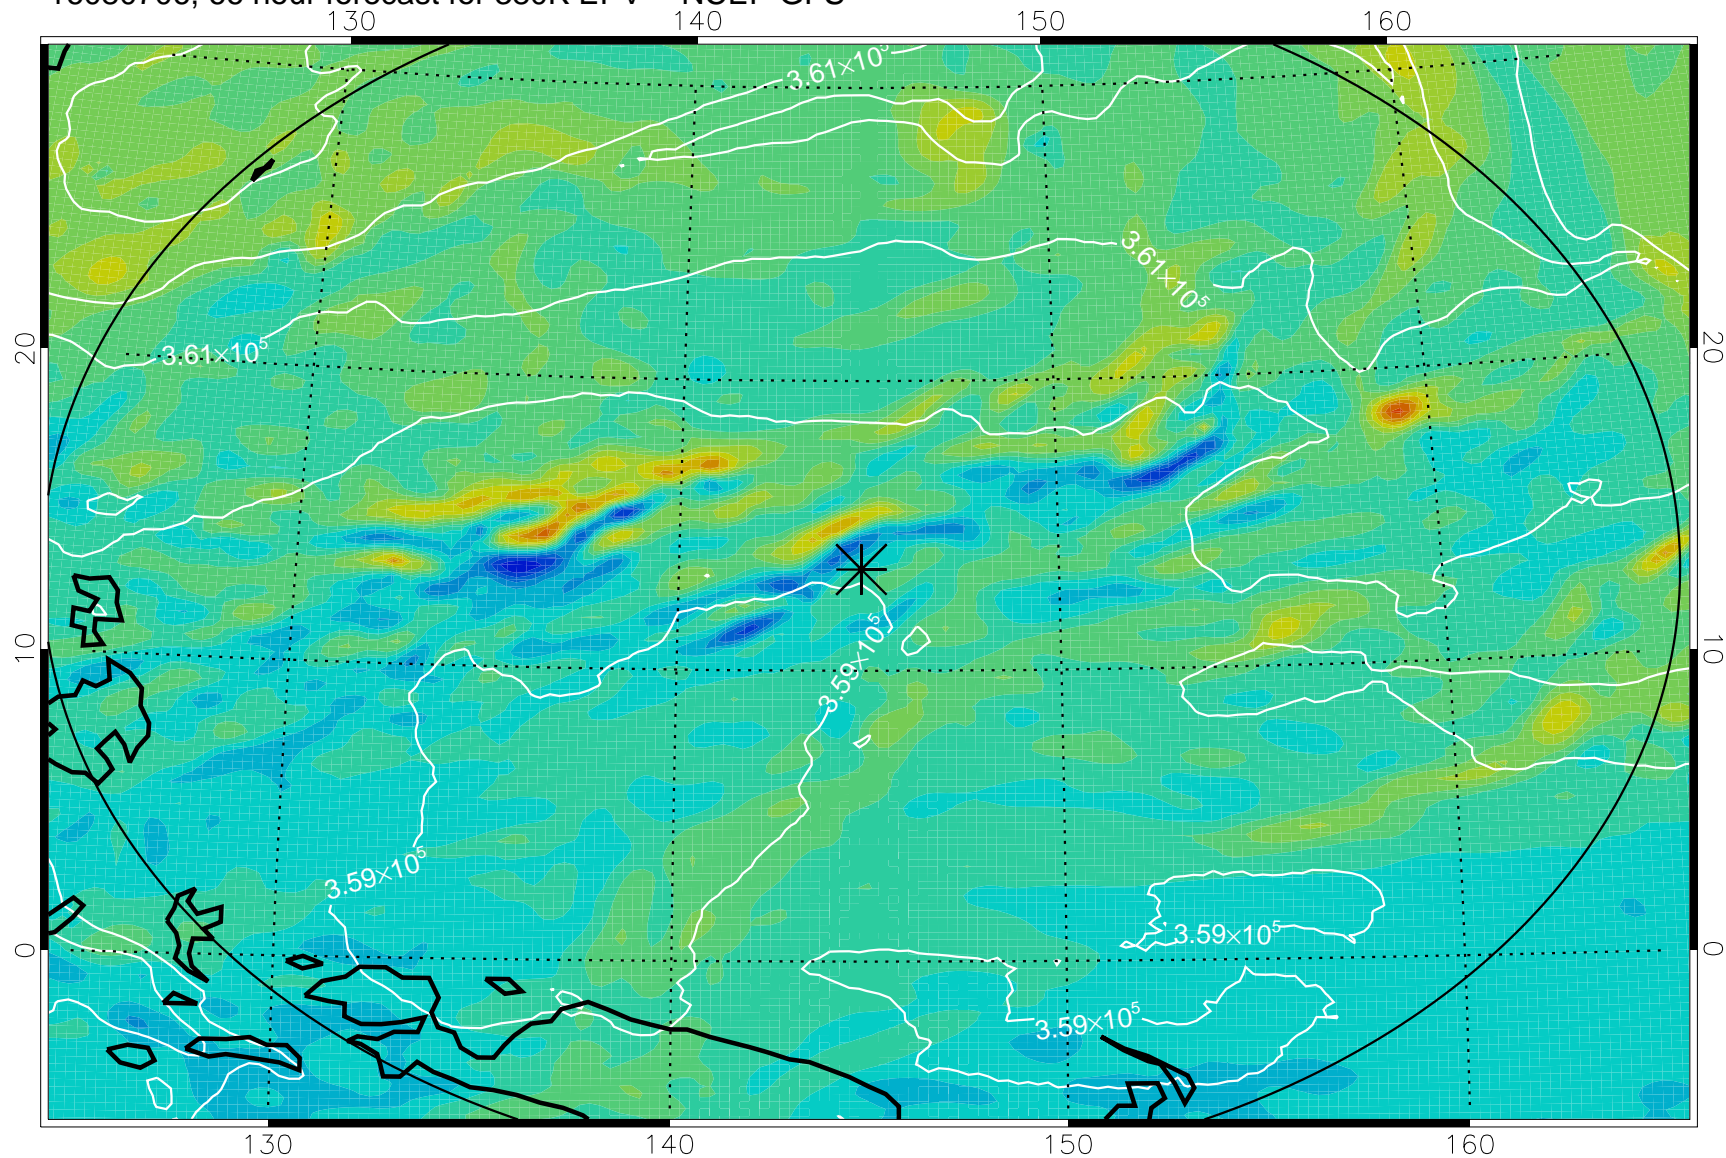

16080618, 54 hour forecast for 380K EPV -- NCEP GFS

380K Montgomery Streamfunction, white

Range ring of 2304 km

16080700, 60 hour forecast for 380K EPV -- NCEP GFS

380K Montgomery Streamfunction, white

Range ring of 2304 km

16080706, 66 hour forecast for 380K EPV -- NCEP GFS

380K Montgomery Streamfunction, white

Range ring of 2304 km

16080712, 72 hour forecast for 380K EPV -- NCEP GFS

380K Montgomery Streamfunction, white

Range ring of 2304 km

16080718, 78 hour forecast for 380K EPV -- NCEP GFS

380K Montgomery Streamfunction, white

Range ring of 2304 km

16080800, 84 hour forecast for 380K EPV -- NCEP GFS

380K Montgomery Streamfunction, white

Range ring of 2304 km

16080806, 90 hour forecast for 380K EPV -- NCEP GFS

380K Montgomery Streamfunction, white

Range ring of 2304 km

16080812, 96 hour forecast for 380K EPV -- NCEP GFS

380K Montgomery Streamfunction, white

Range ring of 2304 km