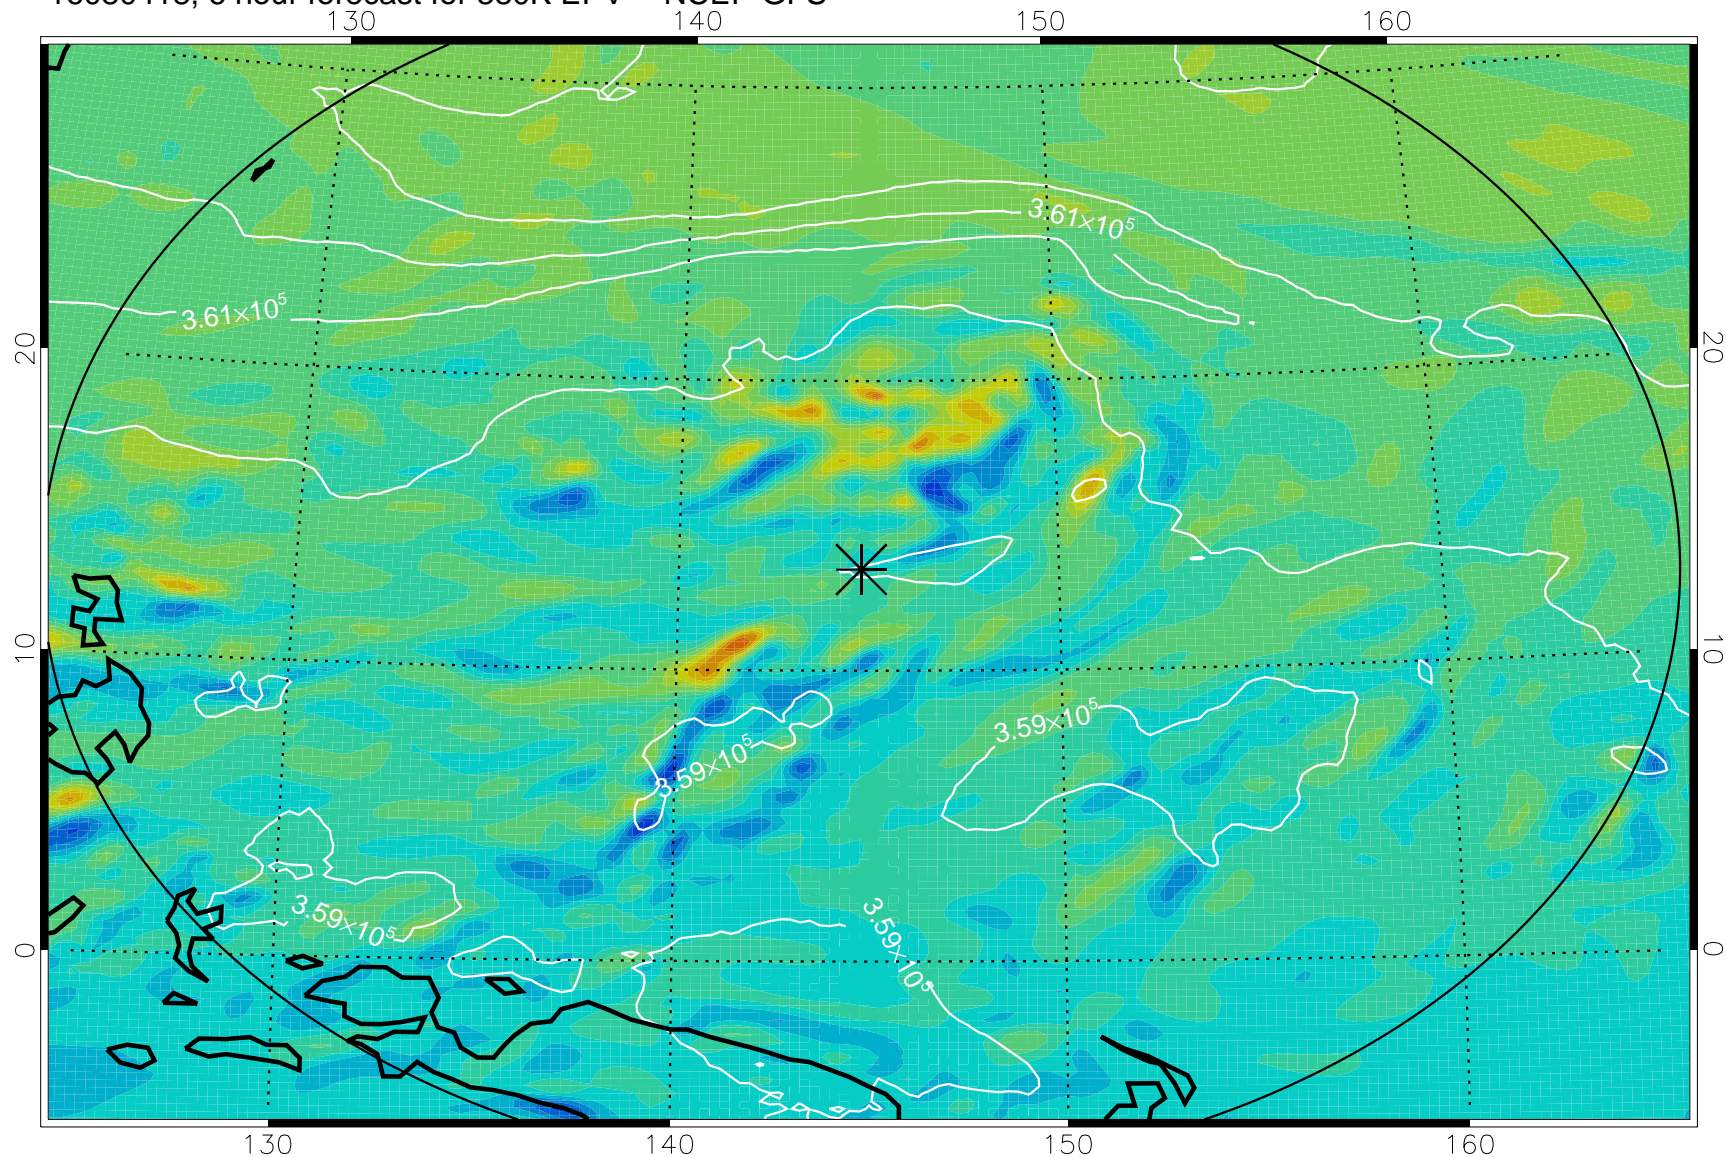

16080418, 6 hour forecast for 380K EPV -- NCEP GFS

380K Montgomery Streamfunction, white

Range ring of 2304 km

16080500, 12 hour forecast for 380K EPV -- NCEP GFS

380K Montgomery Streamfunction, white

Range ring of 2304 km

16080506, 18 hour forecast for 380K EPV -- NCEP GFS

380K Montgomery Streamfunction, white

Range ring of 2304 km

16080512, 24 hour forecast for 380K EPV -- NCEP GFS

380K Montgomery Streamfunction, white

Range ring of 2304 km

16080518, 30 hour forecast for 380K EPV -- NCEP GFS

380K Montgomery Streamfunction, white

Range ring of 2304 km

16080600, 36 hour forecast for 380K EPV -- NCEP GFS

380K Montgomery Streamfunction, white

Range ring of 2304 km

16080606, 42 hour forecast for 380K EPV -- NCEP GFS

380K Montgomery Streamfunction, white

Range ring of 2304 km

16080612, 48 hour forecast for 380K EPV -- NCEP GFS

380K Montgomery Streamfunction, white

Range ring of 2304 km