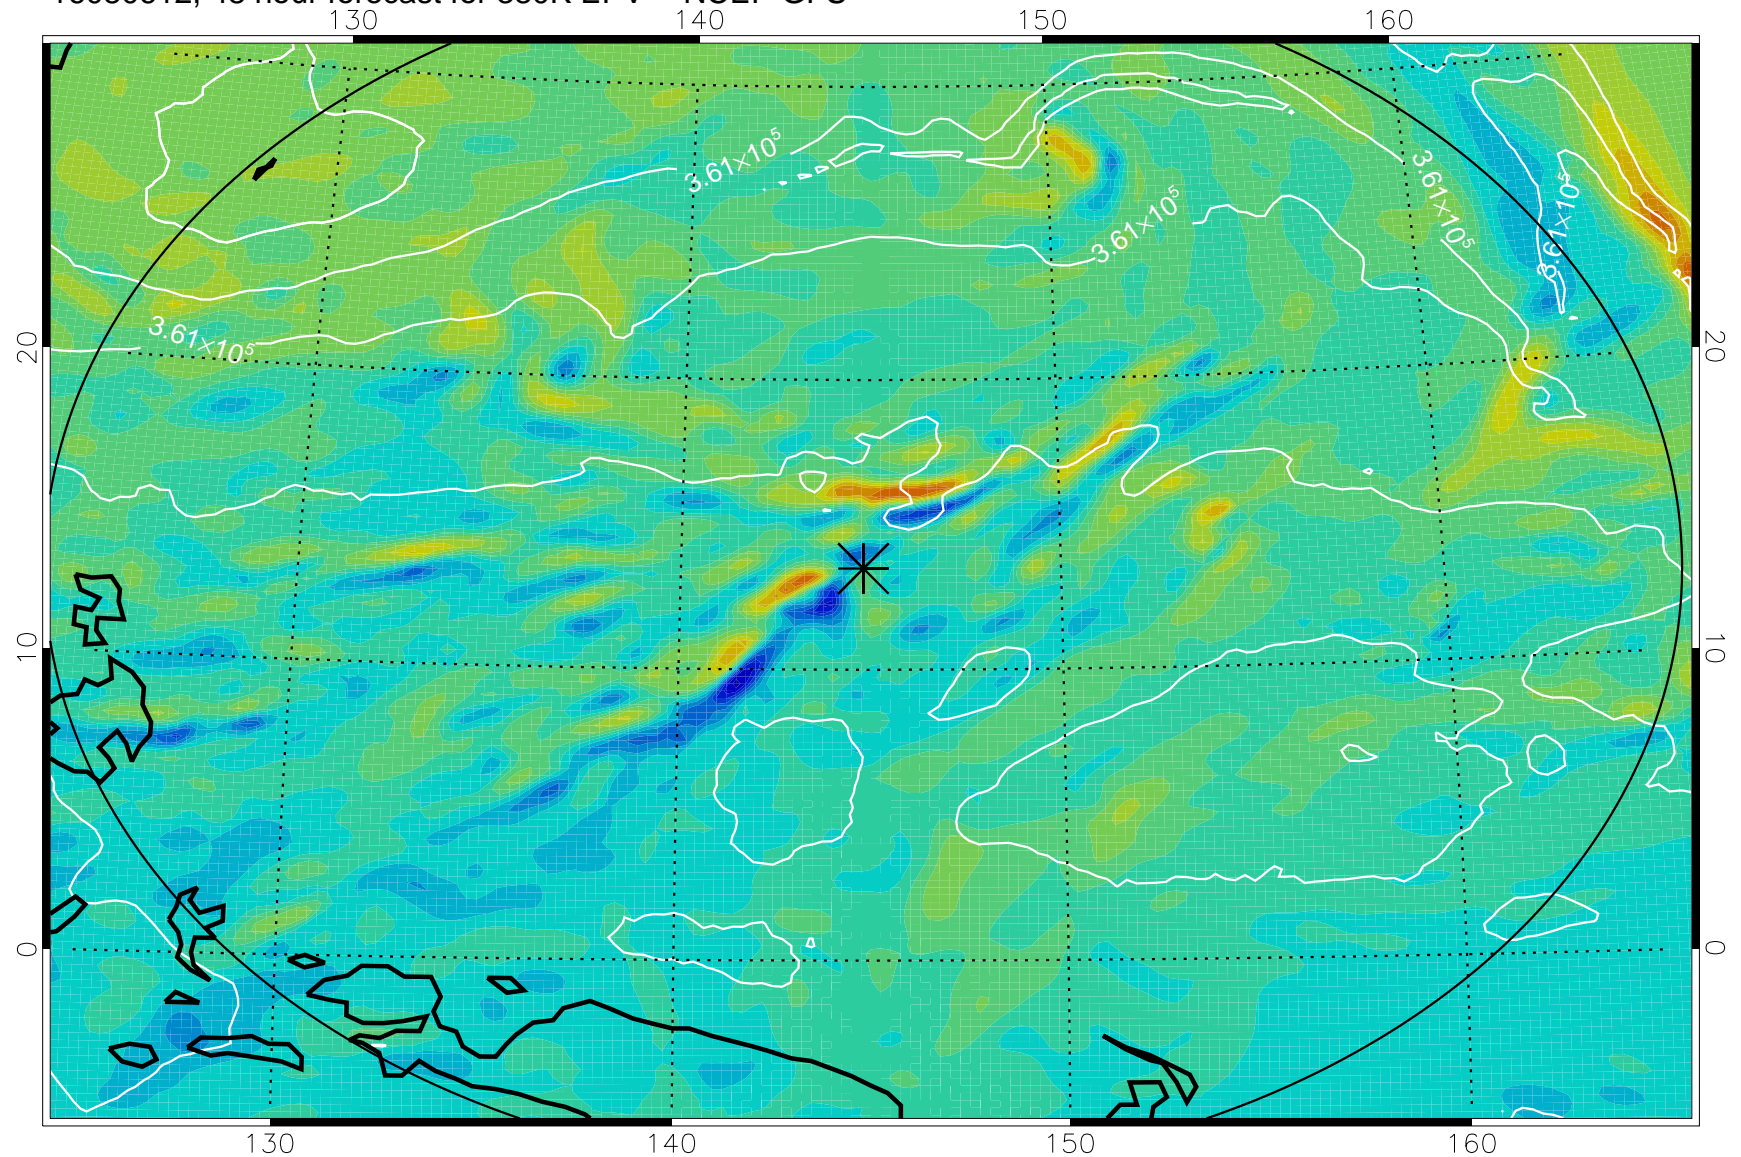

16080506, 18 hour forecast for 380K EPV -- NCEP GFS

380K Montgomery Streamfunction, white

Range ring of 2304 km

16080512, 24 hour forecast for 380K EPV -- NCEP GFS

380K Montgomery Streamfunction, white

Range ring of 2304 km

16080518, 30 hour forecast for 380K EPV -- NCEP GFS

380K Montgomery Streamfunction, white

Range ring of 2304 km

16080600, 36 hour forecast for 380K EPV -- NCEP GFS

380K Montgomery Streamfunction, white

Range ring of 2304 km

16080606, 42 hour forecast for 380K EPV -- NCEP GFS

380K Montgomery Streamfunction, white

Range ring of 2304 km

16080612, 48 hour forecast for 380K EPV -- NCEP GFS

380K Montgomery Streamfunction, white

Range ring of 2304 km

16080618, 54 hour forecast for 380K EPV -- NCEP GFS

380K Montgomery Streamfunction, white

Range ring of 2304 km

16080700, 60 hour forecast for 380K EPV -- NCEP GFS

380K Montgomery Streamfunction, white

Range ring of 2304 km