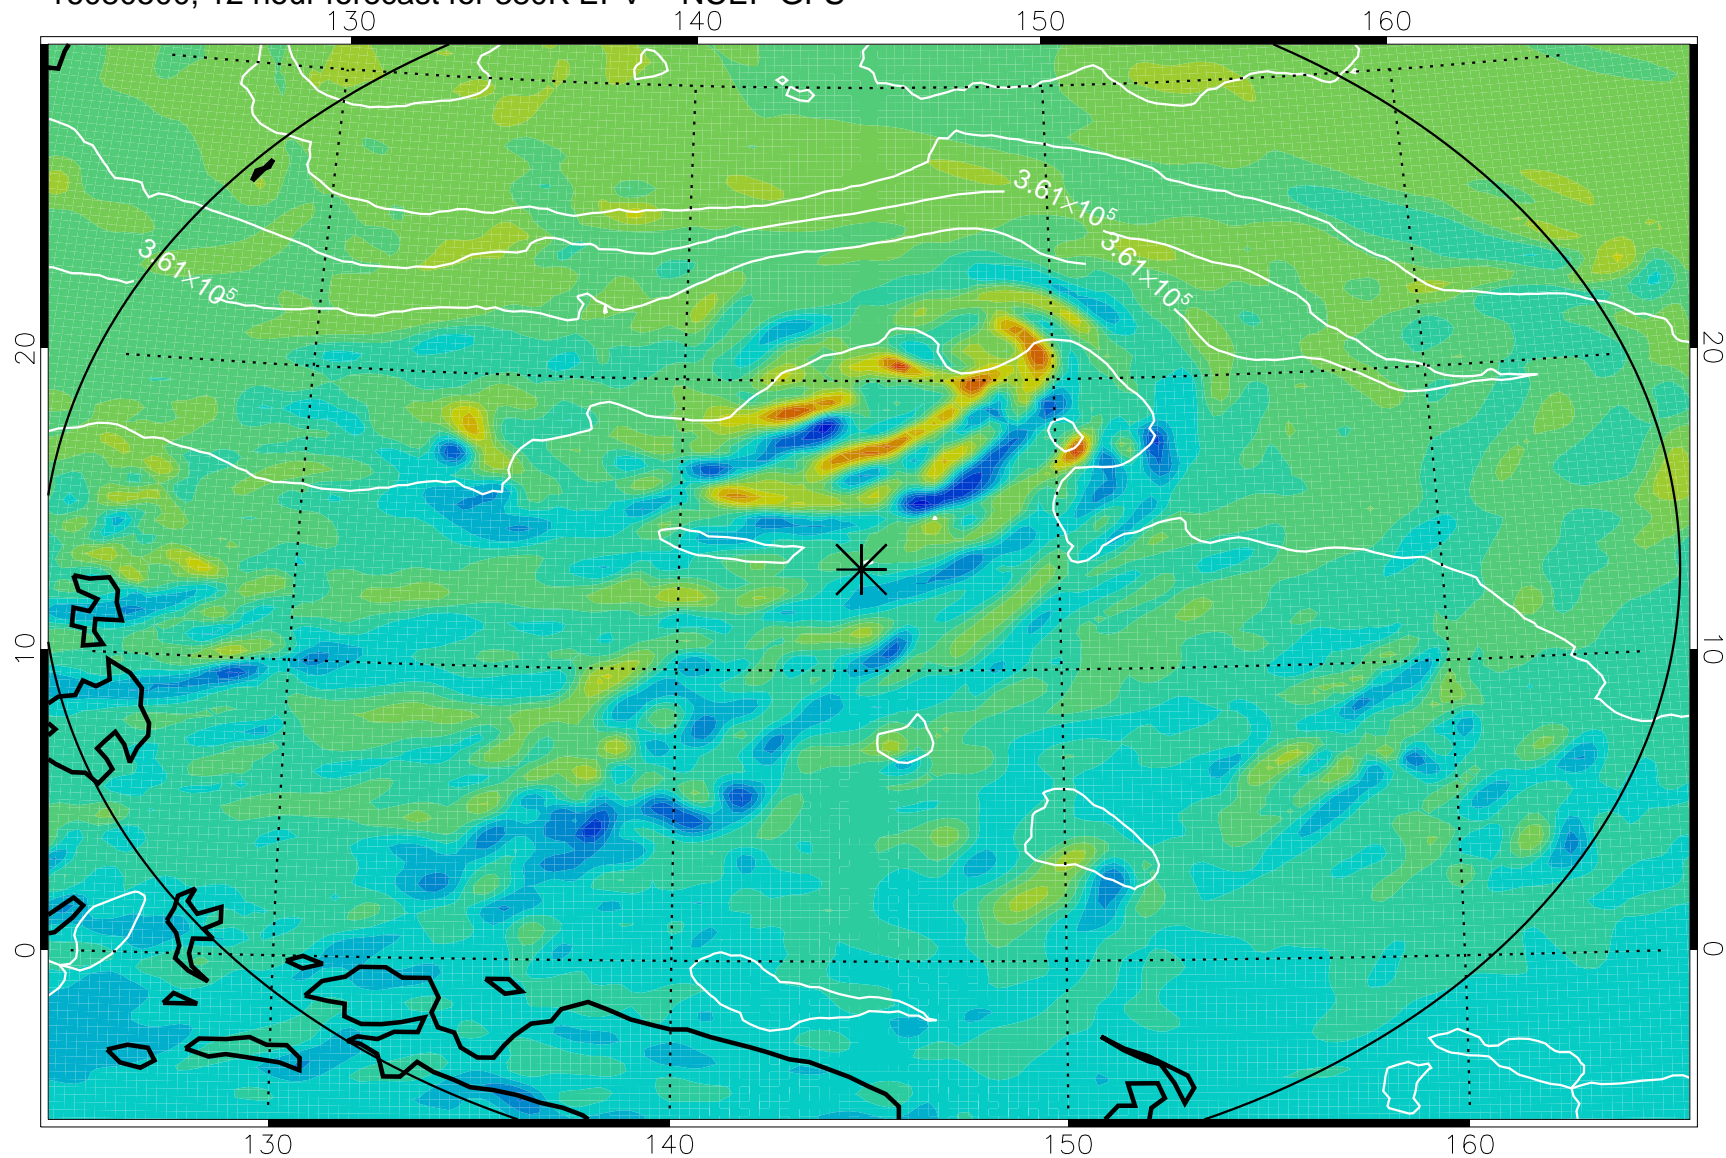

16080418, 6 hour forecast for 380K EPV -- NCEP GFS

380K Montgomery Streamfunction, white

Range ring of 2304 km

16080500, 12 hour forecast for 380K EPV -- NCEP GFS

380K Montgomery Streamfunction, white

Range ring of 2304 km

16080506, 18 hour forecast for 380K EPV -- NCEP GFS

380K Montgomery Streamfunction, white

Range ring of 2304 km

16080512, 24 hour forecast for 380K EPV -- NCEP GFS

380K Montgomery Streamfunction, white

Range ring of 2304 km

16080518, 30 hour forecast for 380K EPV -- NCEP GFS

380K Montgomery Streamfunction, white

Range ring of 2304 km

16080600, 36 hour forecast for 380K EPV -- NCEP GFS

380K Montgomery Streamfunction, white

Range ring of 2304 km

16080606, 42 hour forecast for 380K EPV -- NCEP GFS

380K Montgomery Streamfunction, white

Range ring of 2304 km

16080612, 48 hour forecast for 380K EPV -- NCEP GFS

380K Montgomery Streamfunction, white

Range ring of 2304 km