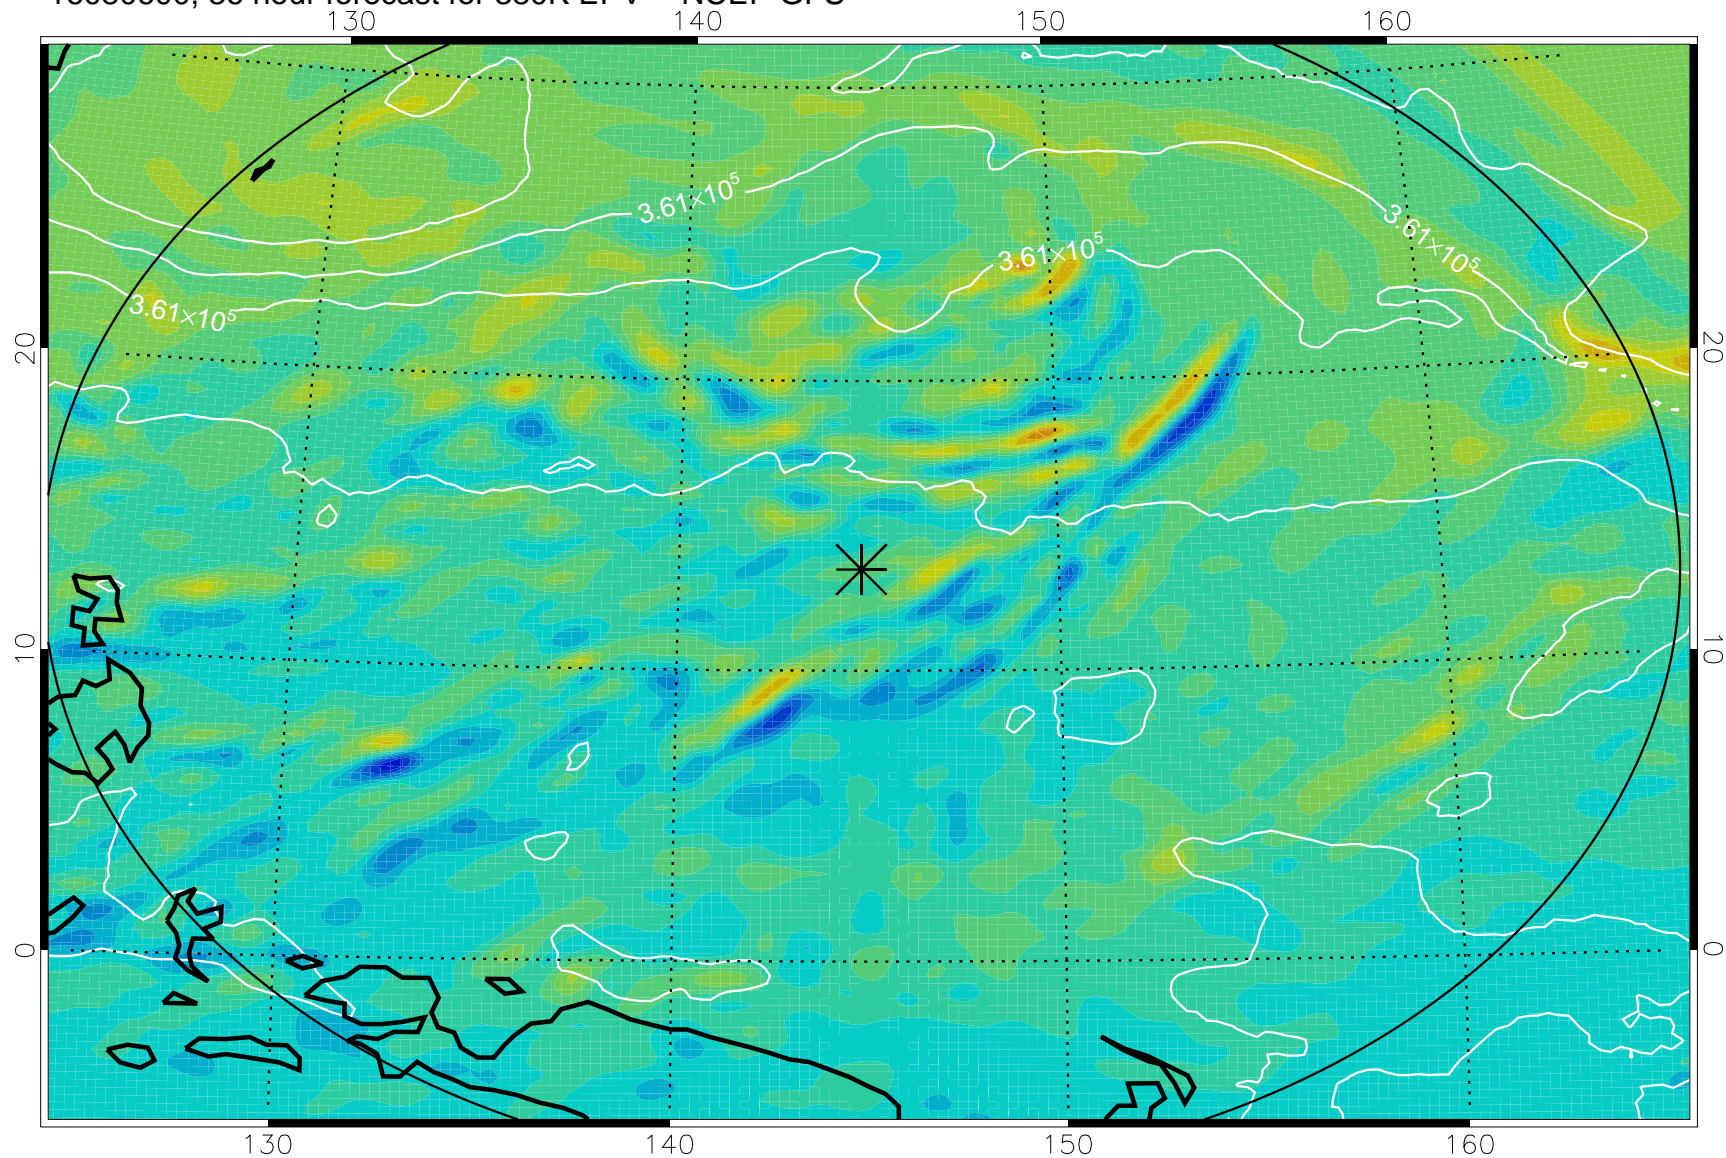

16080506, 18 hour forecast for 380K EPV -- NCEP GFS

380K Montgomery Streamfunction, white

Range ring of 2304 km

16080512, 24 hour forecast for 380K EPV -- NCEP GFS

380K Montgomery Streamfunction, white

Range ring of 2304 km

16080518, 30 hour forecast for 380K EPV -- NCEP GFS

380K Montgomery Streamfunction, white

Range ring of 2304 km

16080600, 36 hour forecast for 380K EPV -- NCEP GFS

380K Montgomery Streamfunction, white

Range ring of 2304 km

16080606, 42 hour forecast for 380K EPV -- NCEP GFS

380K Montgomery Streamfunction, white

Range ring of 2304 km

16080612, 48 hour forecast for 380K EPV -- NCEP GFS

380K Montgomery Streamfunction, white

Range ring of 2304 km

16080818, 102 hour forecast for 380K EPV -- NCEP GFS

380K Montgomery Streamfunction, white

Range ring of 2304 km

16080900, 108 hour forecast for 380K EPV -- NCEP GFS

380K Montgomery Streamfunction, white

Range ring of 2304 km