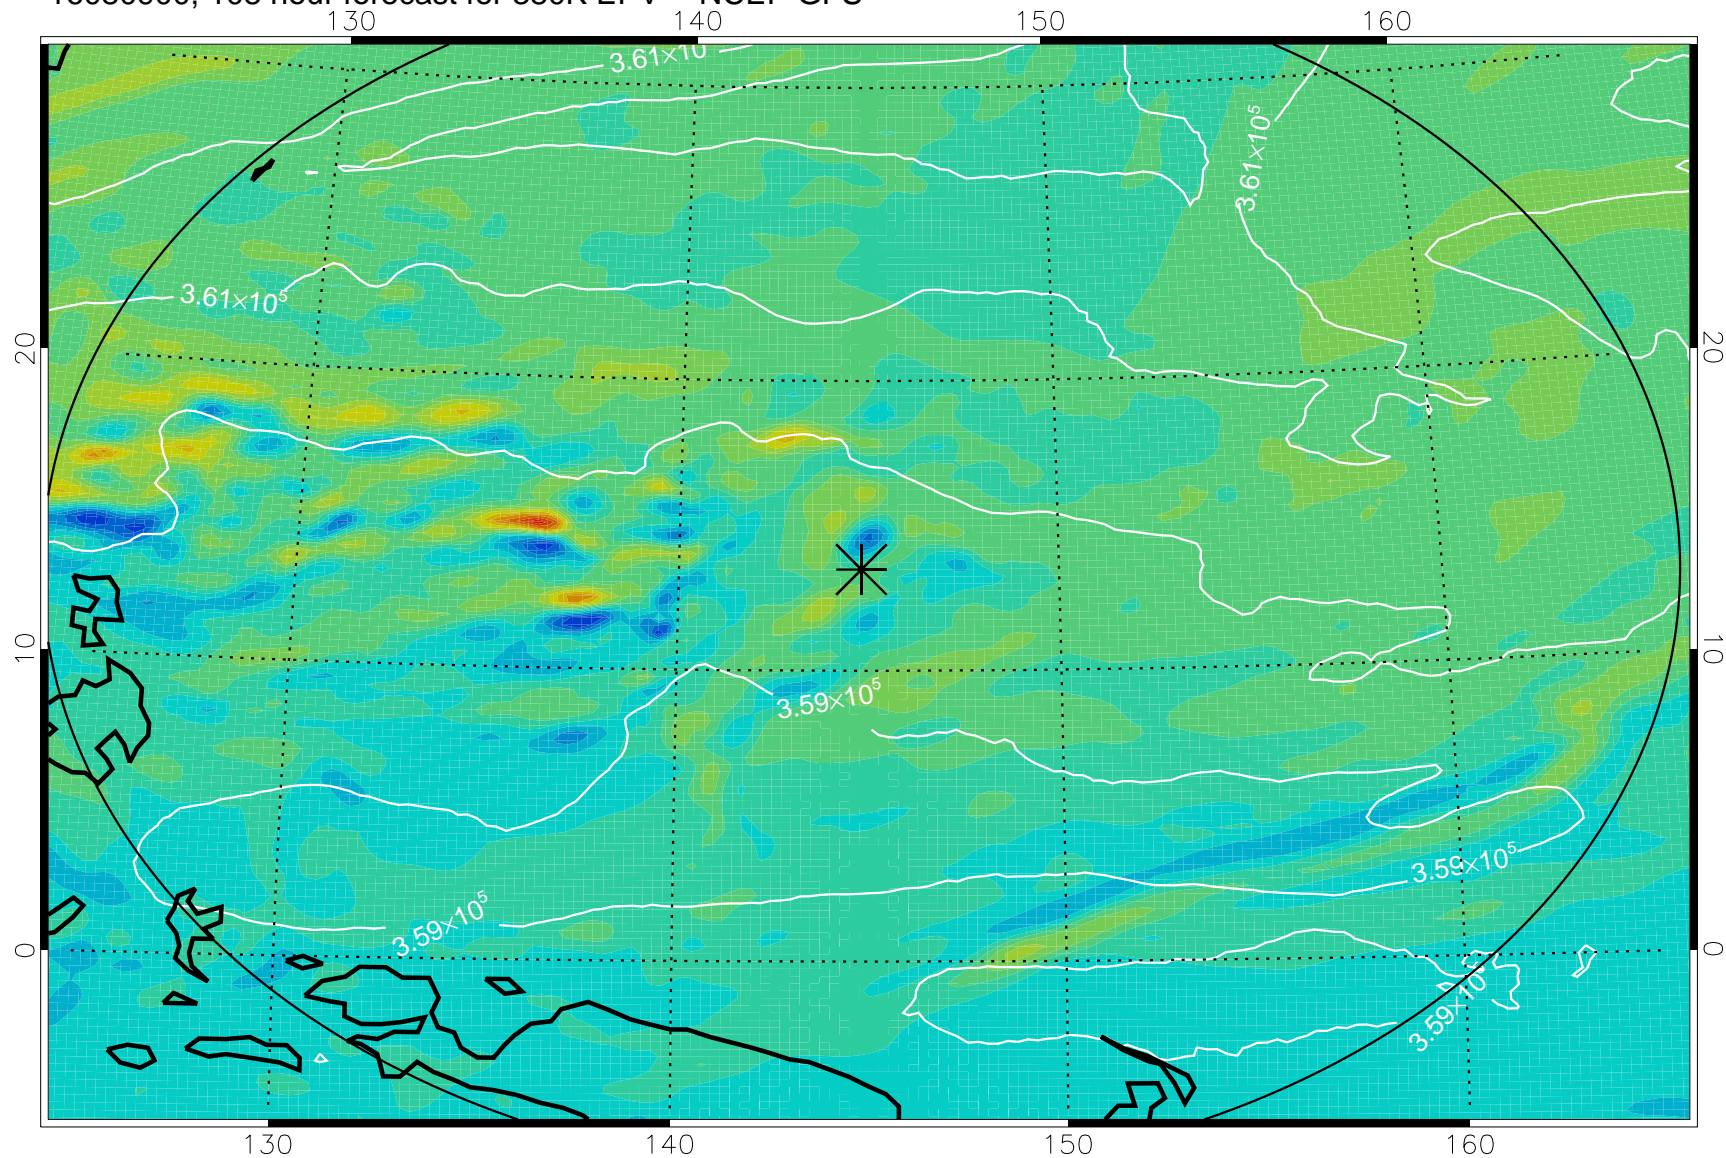

16080718, 78 hour forecast for 380K EPV -- NCEP GFS

380K Montgomery Streamfunction, white

Range ring of 2304 km

16080800, 84 hour forecast for 380K EPV -- NCEP GFS

380K Montgomery Streamfunction, white

Range ring of 2304 km

16080806, 90 hour forecast for 380K EPV -- NCEP GFS

380K Montgomery Streamfunction, white

Range ring of 2304 km

16080812, 96 hour forecast for 380K EPV -- NCEP GFS

380K Montgomery Streamfunction, white

Range ring of 2304 km

16080818, 102 hour forecast for 380K EPV -- NCEP GFS

380K Montgomery Streamfunction, white

Range ring of 2304 km

16080900, 108 hour forecast for 380K EPV -- NCEP GFS

380K Montgomery Streamfunction, white

Range ring of 2304 km

16080906, 114 hour forecast for 380K EPV -- NCEP GFS

380K Montgomery Streamfunction, white

Range ring of 2304 km

16080912, 120 hour forecast for 380K EPV -- NCEP GFS

380K Montgomery Streamfunction, white

Range ring of 2304 km