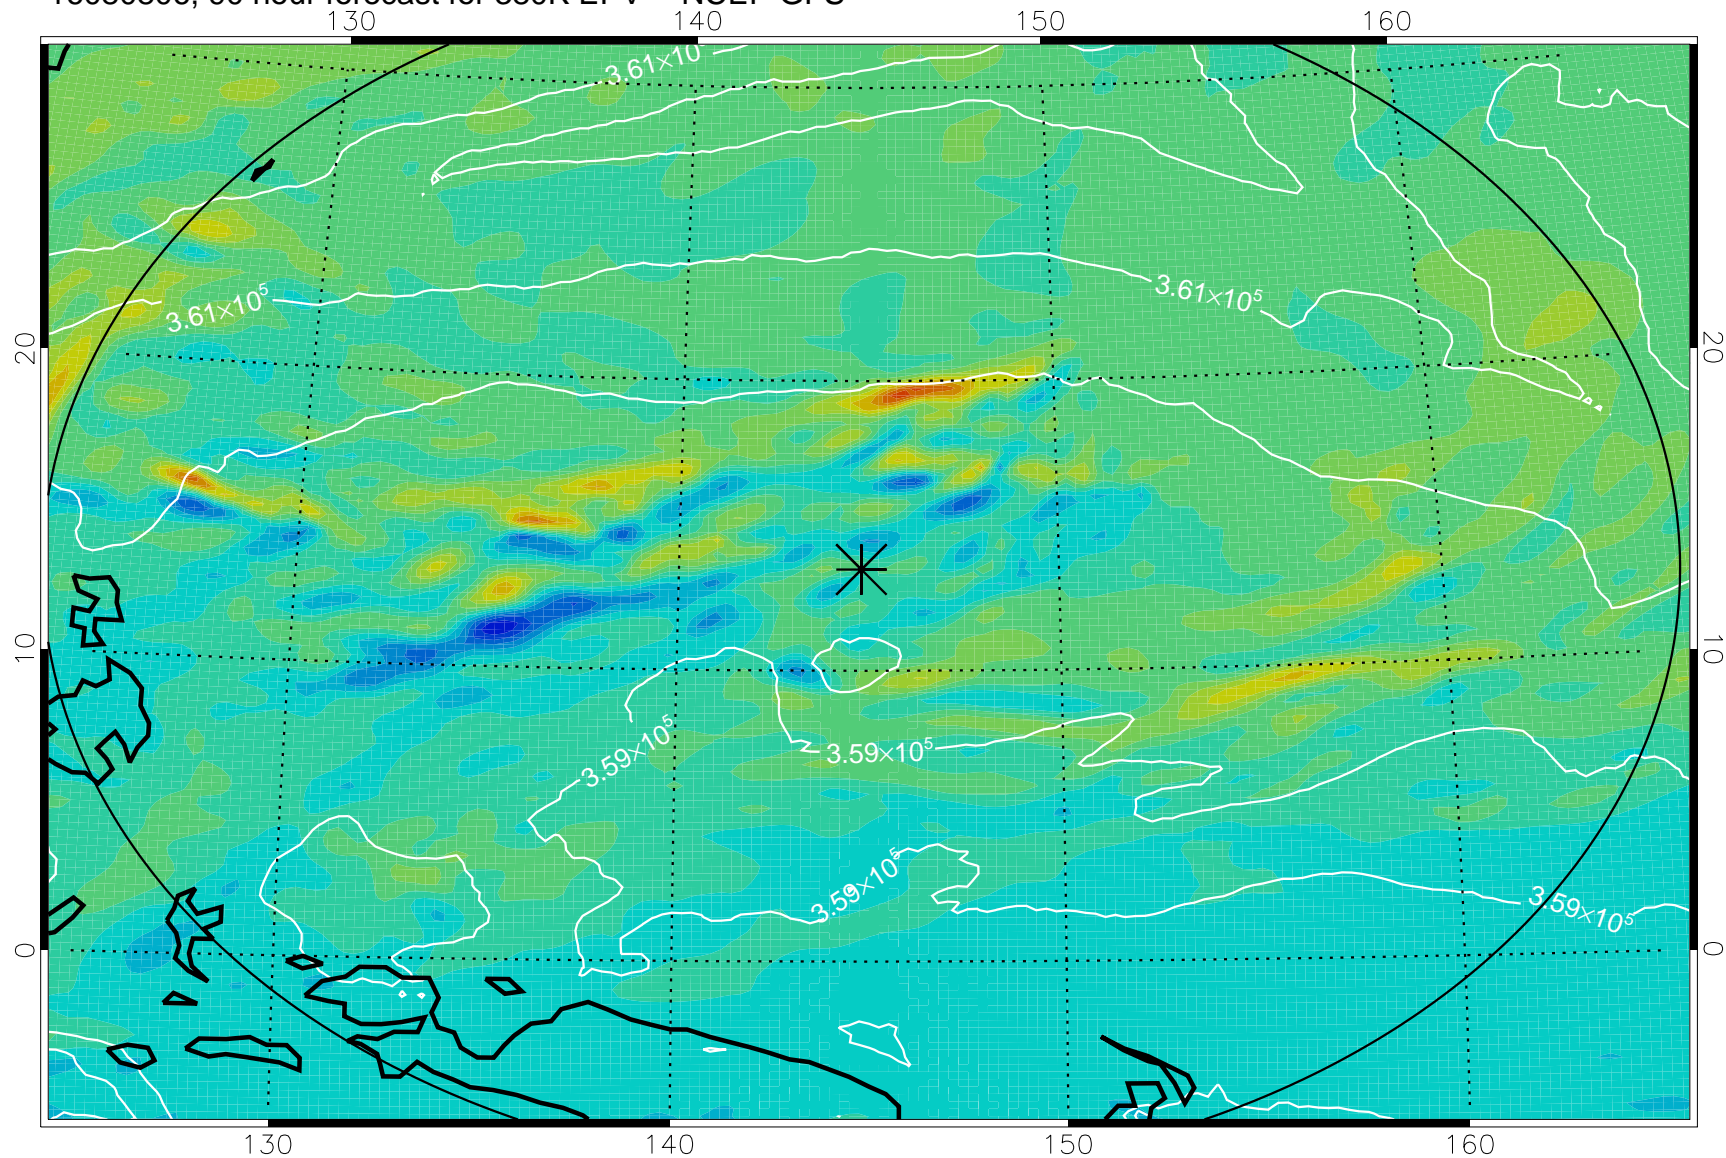

16080706, 66 hour forecast for 380K EPV -- NCEP GFS

380K Montgomery Streamfunction, white

Range ring of 2304 km

16080712, 72 hour forecast for 380K EPV -- NCEP GFS

380K Montgomery Streamfunction, white

Range ring of 2304 km

16080718, 78 hour forecast for 380K EPV -- NCEP GFS

380K Montgomery Streamfunction, white

Range ring of 2304 km

16080800, 84 hour forecast for 380K EPV -- NCEP GFS

380K Montgomery Streamfunction, white

Range ring of 2304 km

16080806, 90 hour forecast for 380K EPV -- NCEP GFS

380K Montgomery Streamfunction, white

Range ring of 2304 km

16080812, 96 hour forecast for 380K EPV -- NCEP GFS

380K Montgomery Streamfunction, white

Range ring of 2304 km

16080818, 102 hour forecast for 380K EPV -- NCEP GFS

380K Montgomery Streamfunction, white

Range ring of 2304 km

16080900, 108 hour forecast for 380K EPV -- NCEP GFS

380K Montgomery Streamfunction, white

Range ring of 2304 km