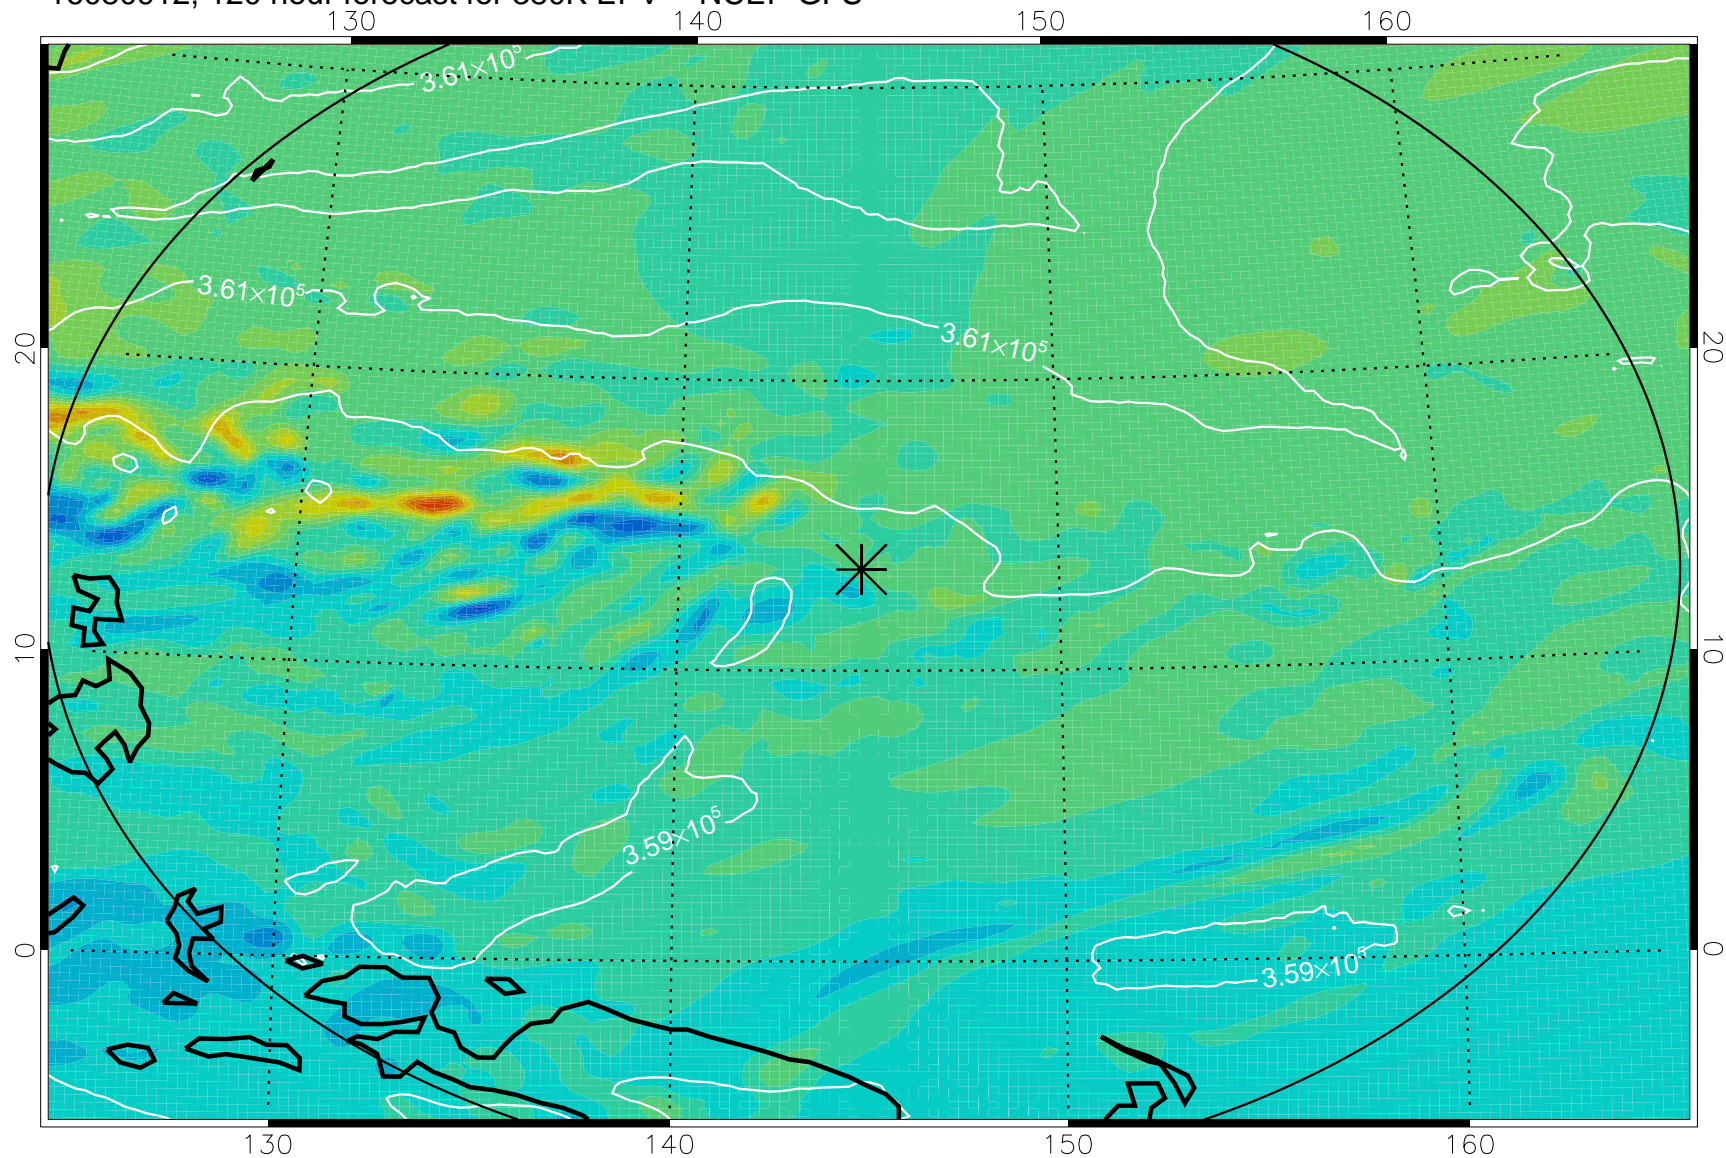

16080718, 78 hour forecast for 380K EPV -- NCEP GFS

380K Montgomery Streamfunction, white

Range ring of 2304 km

16080800, 84 hour forecast for 380K EPV -- NCEP GFS

380K Montgomery Streamfunction, white

Range ring of 2304 km

16080806, 90 hour forecast for 380K EPV -- NCEP GFS

380K Montgomery Streamfunction, white

Range ring of 2304 km

16080812, 96 hour forecast for 380K EPV -- NCEP GFS

380K Montgomery Streamfunction, white

Range ring of 2304 km

16080818, 102 hour forecast for 380K EPV -- NCEP GFS

380K Montgomery Streamfunction, white

Range ring of 2304 km

16080900, 108 hour forecast for 380K EPV -- NCEP GFS

380K Montgomery Streamfunction, white

Range ring of 2304 km

16080906, 114 hour forecast for 380K EPV -- NCEP GFS

380K Montgomery Streamfunction, white

Range ring of 2304 km

16080912, 120 hour forecast for 380K EPV -- NCEP GFS

380K Montgomery Streamfunction, white

Range ring of 2304 km