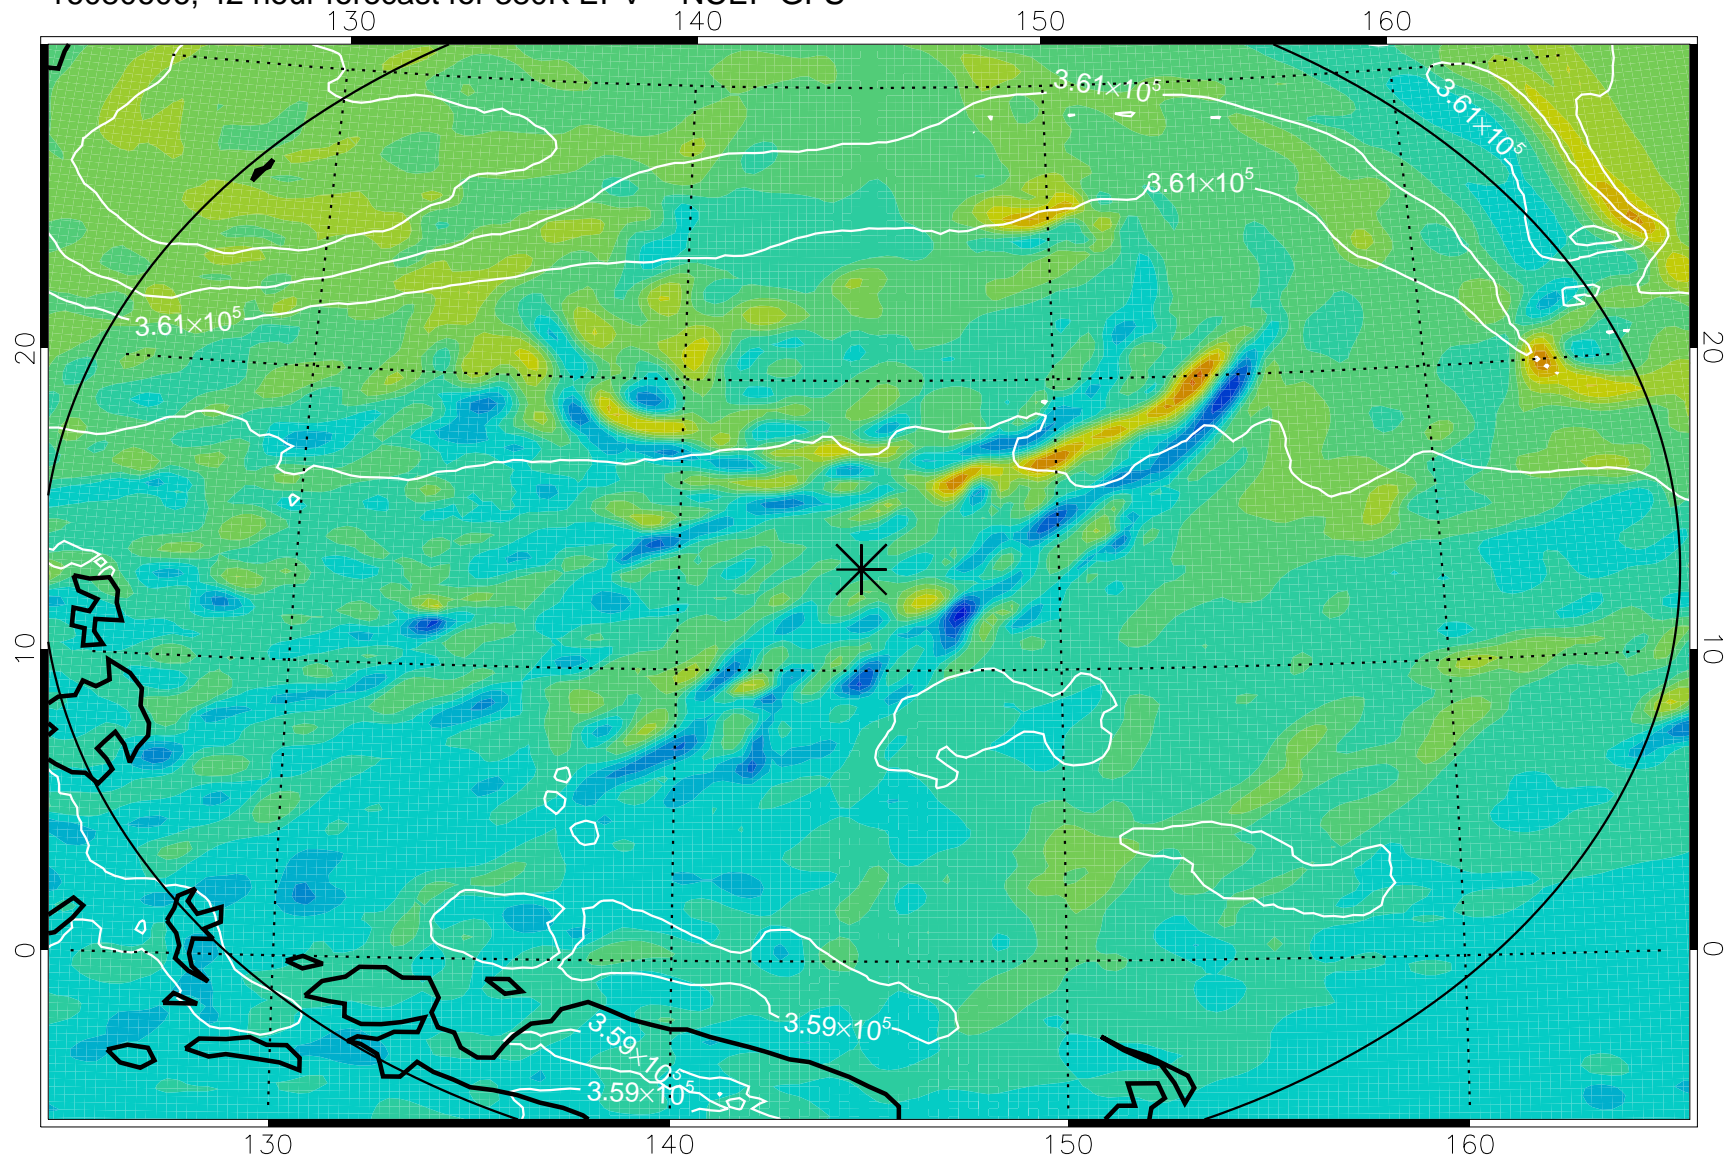

16080506, 18 hour forecast for 380K EPV -- NCEP GFS

380K Montgomery Streamfunction, white

Range ring of 2304 km

16080512, 24 hour forecast for 380K EPV -- NCEP GFS

380K Montgomery Streamfunction, white

Range ring of 2304 km

16080518, 30 hour forecast for 380K EPV -- NCEP GFS

380K Montgomery Streamfunction, white

Range ring of 2304 km

16080600, 36 hour forecast for 380K EPV -- NCEP GFS

380K Montgomery Streamfunction, white

Range ring of 2304 km

16080606, 42 hour forecast for 380K EPV -- NCEP GFS

380K Montgomery Streamfunction, white

Range ring of 2304 km

16080612, 48 hour forecast for 380K EPV -- NCEP GFS

380K Montgomery Streamfunction, white

Range ring of 2304 km

16080618, 54 hour forecast for 380K EPV -- NCEP GFS

380K Montgomery Streamfunction, white

Range ring of 2304 km

16080700, 60 hour forecast for 380K EPV -- NCEP GFS

380K Montgomery Streamfunction, white

Range ring of 2304 km