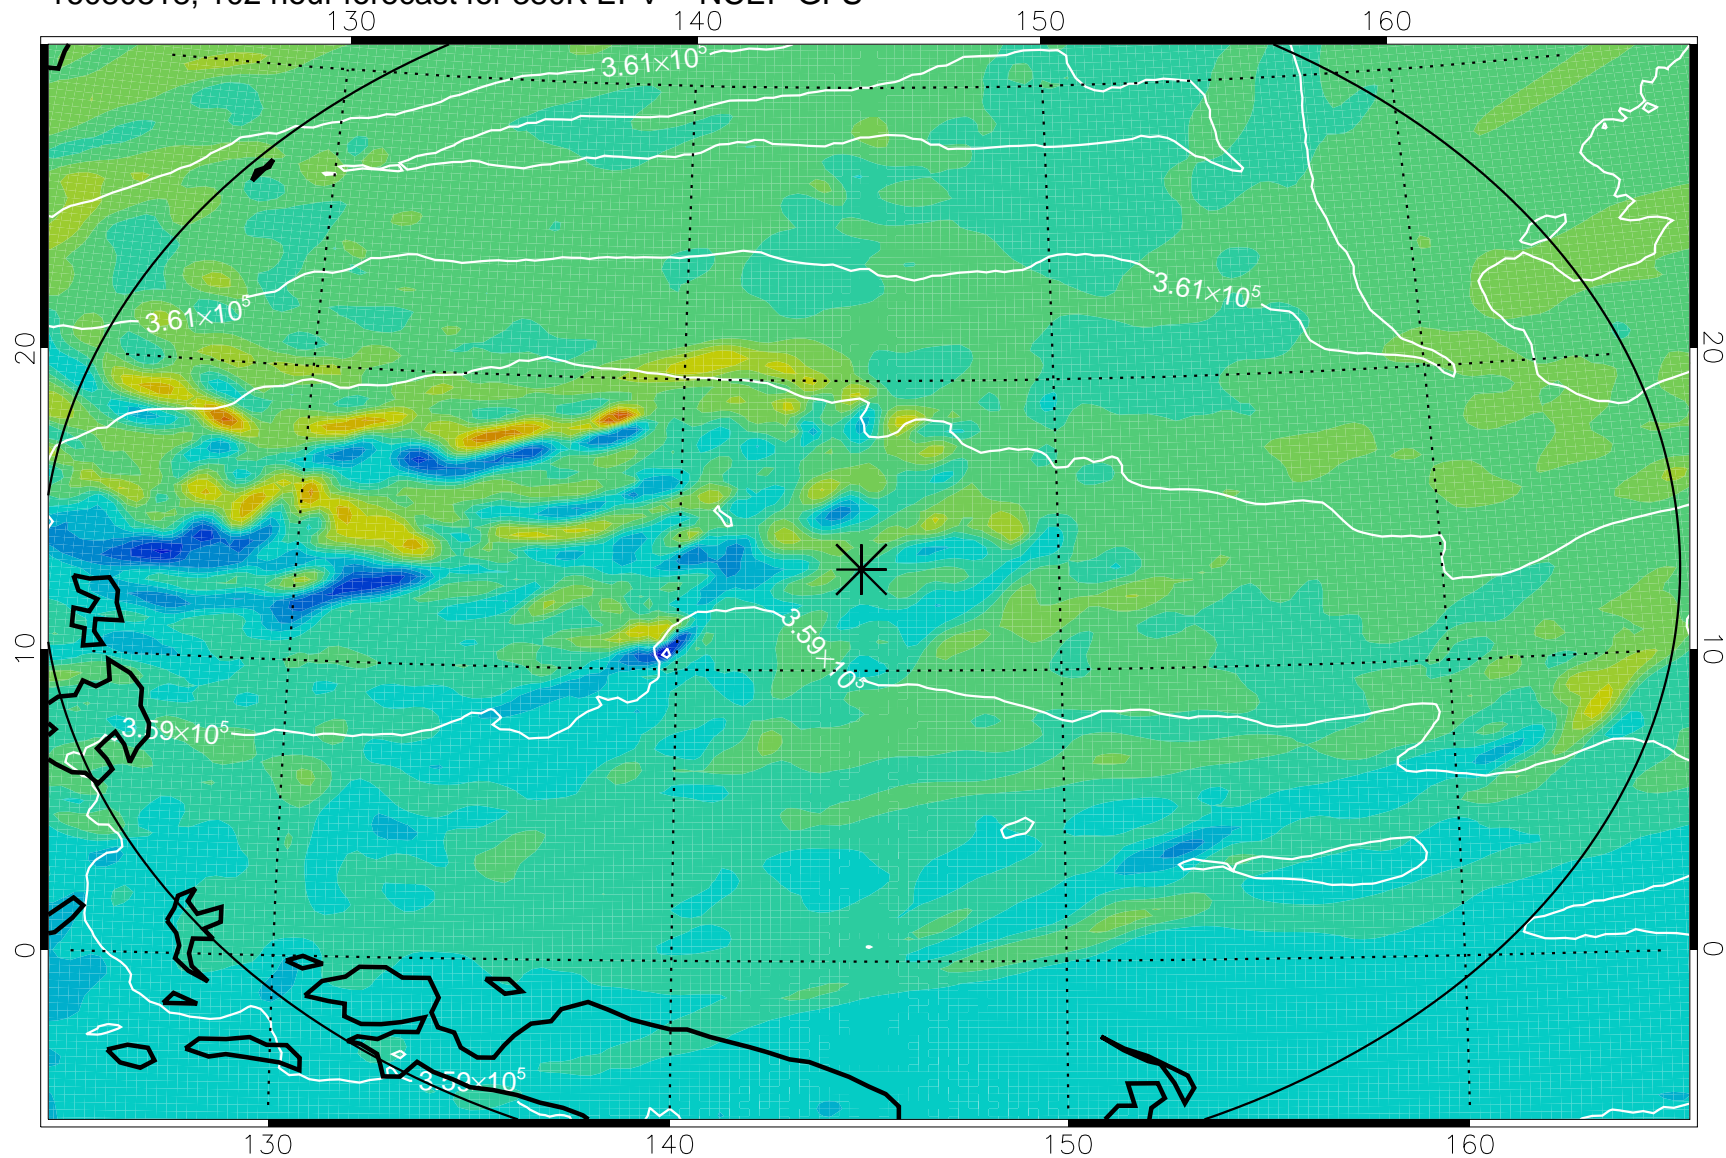

16080718, 78 hour forecast for 380K EPV -- NCEP GFS

380K Montgomery Streamfunction, white

Range ring of 2304 km

16080800, 84 hour forecast for 380K EPV -- NCEP GFS

380K Montgomery Streamfunction, white

Range ring of 2304 km

16080806, 90 hour forecast for 380K EPV -- NCEP GFS

380K Montgomery Streamfunction, white

Range ring of 2304 km

16080812, 96 hour forecast for 380K EPV -- NCEP GFS

380K Montgomery Streamfunction, white

Range ring of 2304 km

16080818, 102 hour forecast for 380K EPV -- NCEP GFS

380K Montgomery Streamfunction, white

Range ring of 2304 km

16080900, 108 hour forecast for 380K EPV -- NCEP GFS

380K Montgomery Streamfunction, white

Range ring of 2304 km

16080906, 114 hour forecast for 380K EPV -- NCEP GFS

380K Montgomery Streamfunction, white

Range ring of 2304 km

16080912, 120 hour forecast for 380K EPV -- NCEP GFS

380K Montgomery Streamfunction, white

Range ring of 2304 km