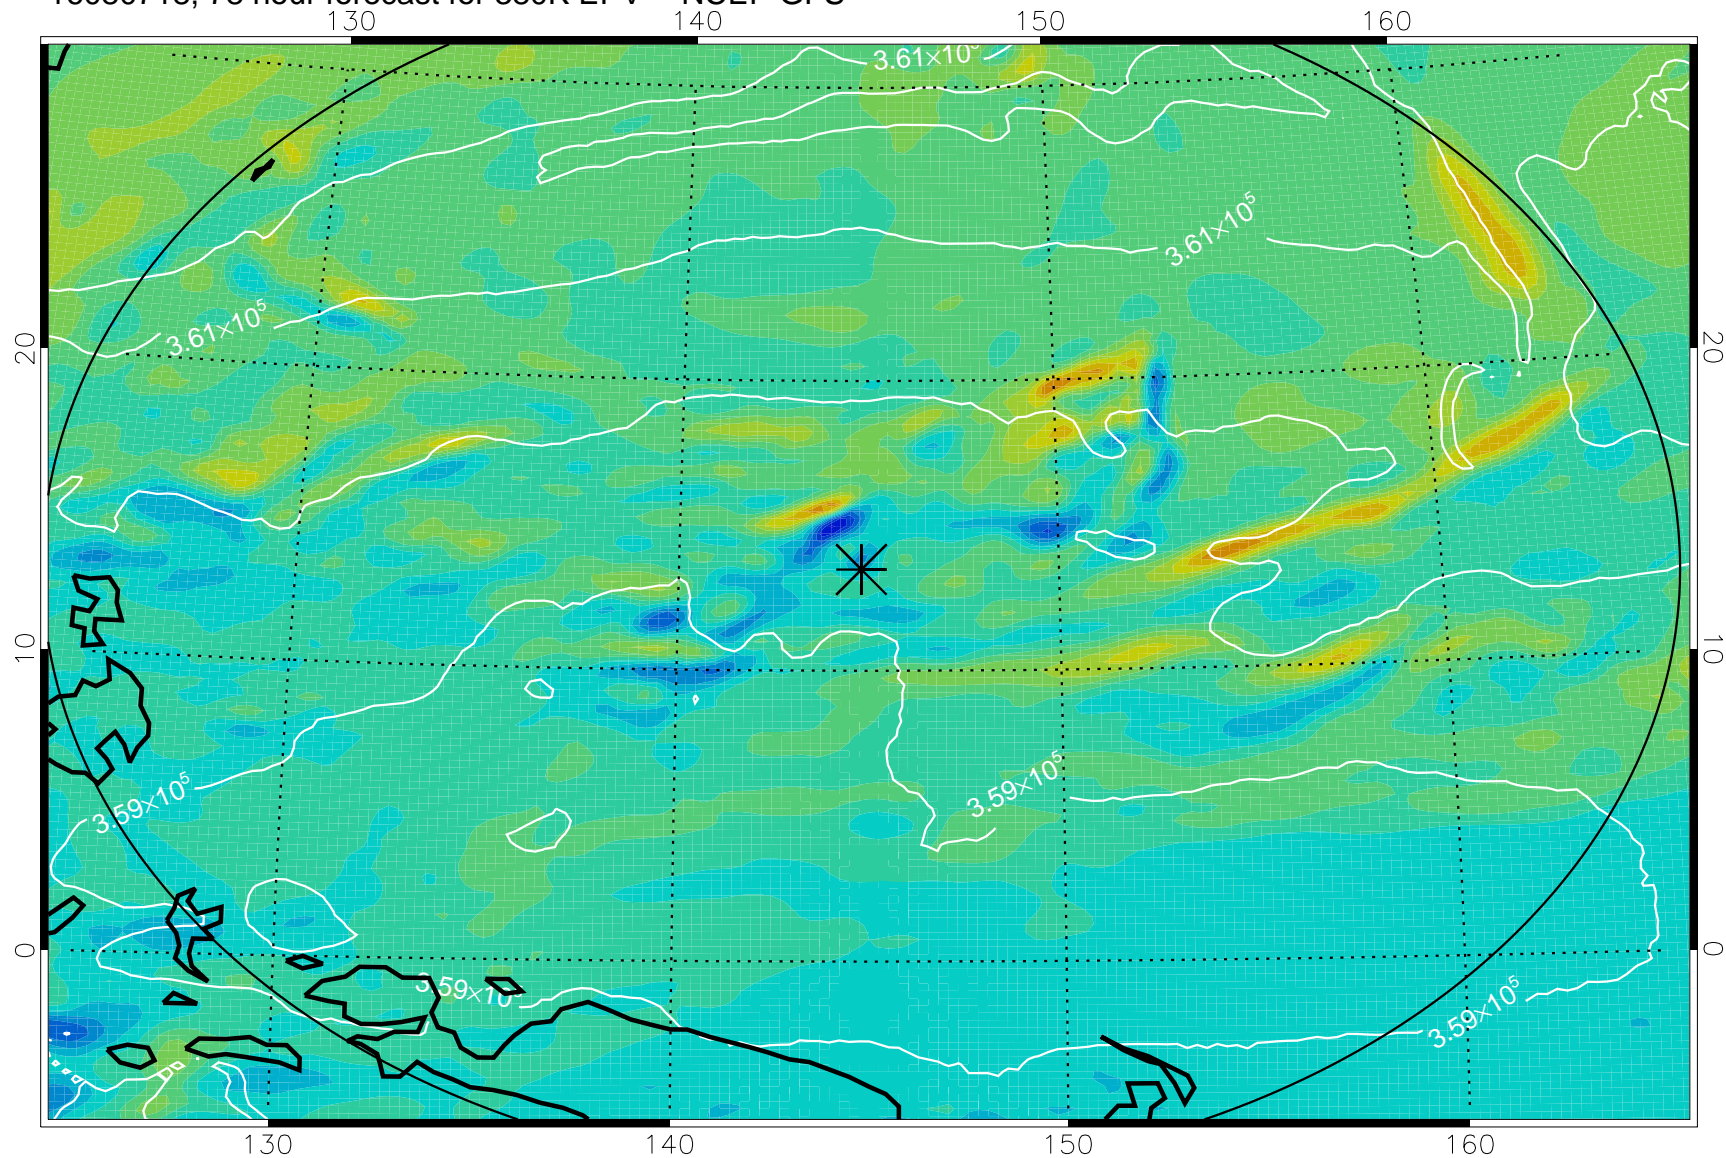

16080706, 66 hour forecast for 380K EPV -- NCEP GFS

380K Montgomery Streamfunction, white

Range ring of 2304 km

16080712, 72 hour forecast for 380K EPV -- NCEP GFS

380K Montgomery Streamfunction, white

Range ring of 2304 km

16080718, 78 hour forecast for 380K EPV -- NCEP GFS

380K Montgomery Streamfunction, white

Range ring of 2304 km

16080800, 84 hour forecast for 380K EPV -- NCEP GFS

380K Montgomery Streamfunction, white

Range ring of 2304 km

16080806, 90 hour forecast for 380K EPV -- NCEP GFS

380K Montgomery Streamfunction, white

Range ring of 2304 km

16080812, 96 hour forecast for 380K EPV -- NCEP GFS

380K Montgomery Streamfunction, white

Range ring of 2304 km

16080818, 102 hour forecast for 380K EPV -- NCEP GFS

380K Montgomery Streamfunction, white

Range ring of 2304 km

16080900, 108 hour forecast for 380K EPV -- NCEP GFS

380K Montgomery Streamfunction, white

Range ring of 2304 km