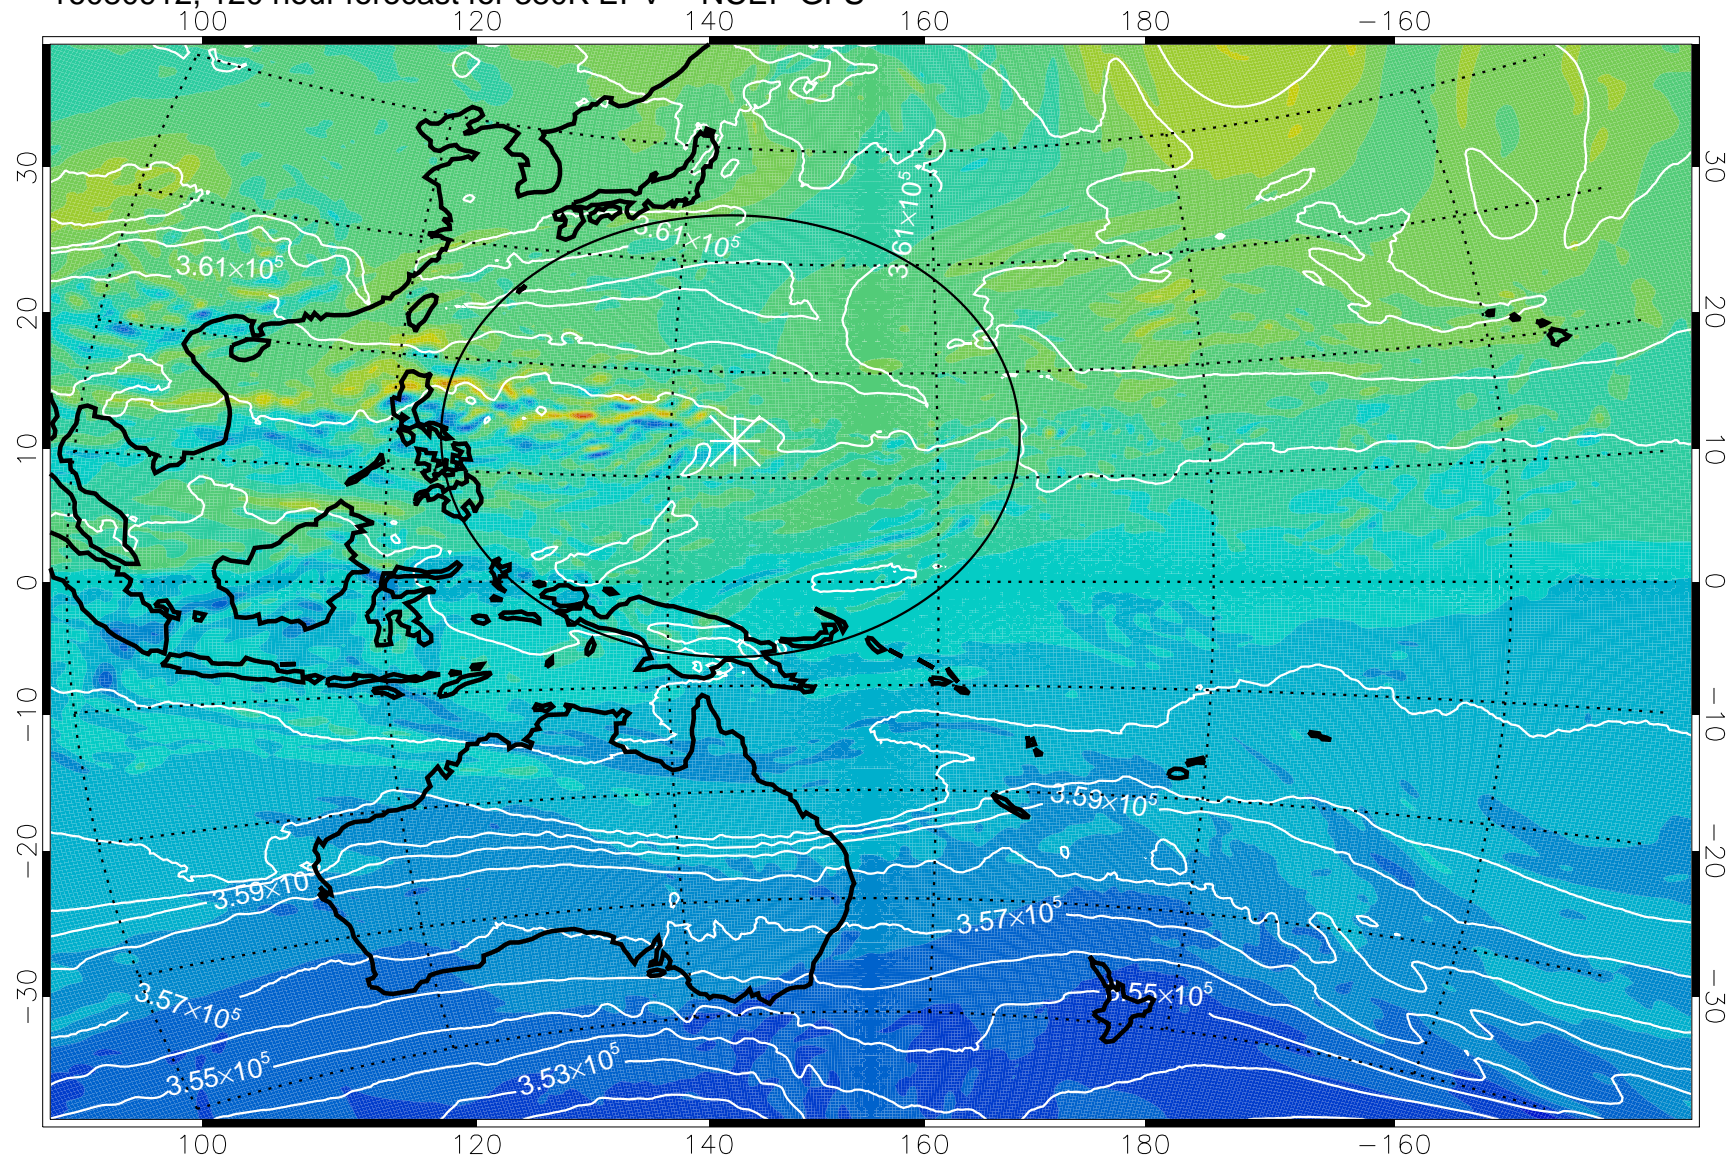

16080818, 102 hour forecast for 380K EPV -- NCEP GFS

380K Montgomery Streamfunction, white

Range ring of 2304 km

16080900, 108 hour forecast for 380K EPV -- NCEP GFS

380K Montgomery Streamfunction, white

Range ring of 2304 km

16080906, 114 hour forecast for 380K EPV -- NCEP GFS

380K Montgomery Streamfunction, white

Range ring of 2304 km

16080912, 120 hour forecast for 380K EPV -- NCEP GFS

380K Montgomery Streamfunction, white

Range ring of 2304 km