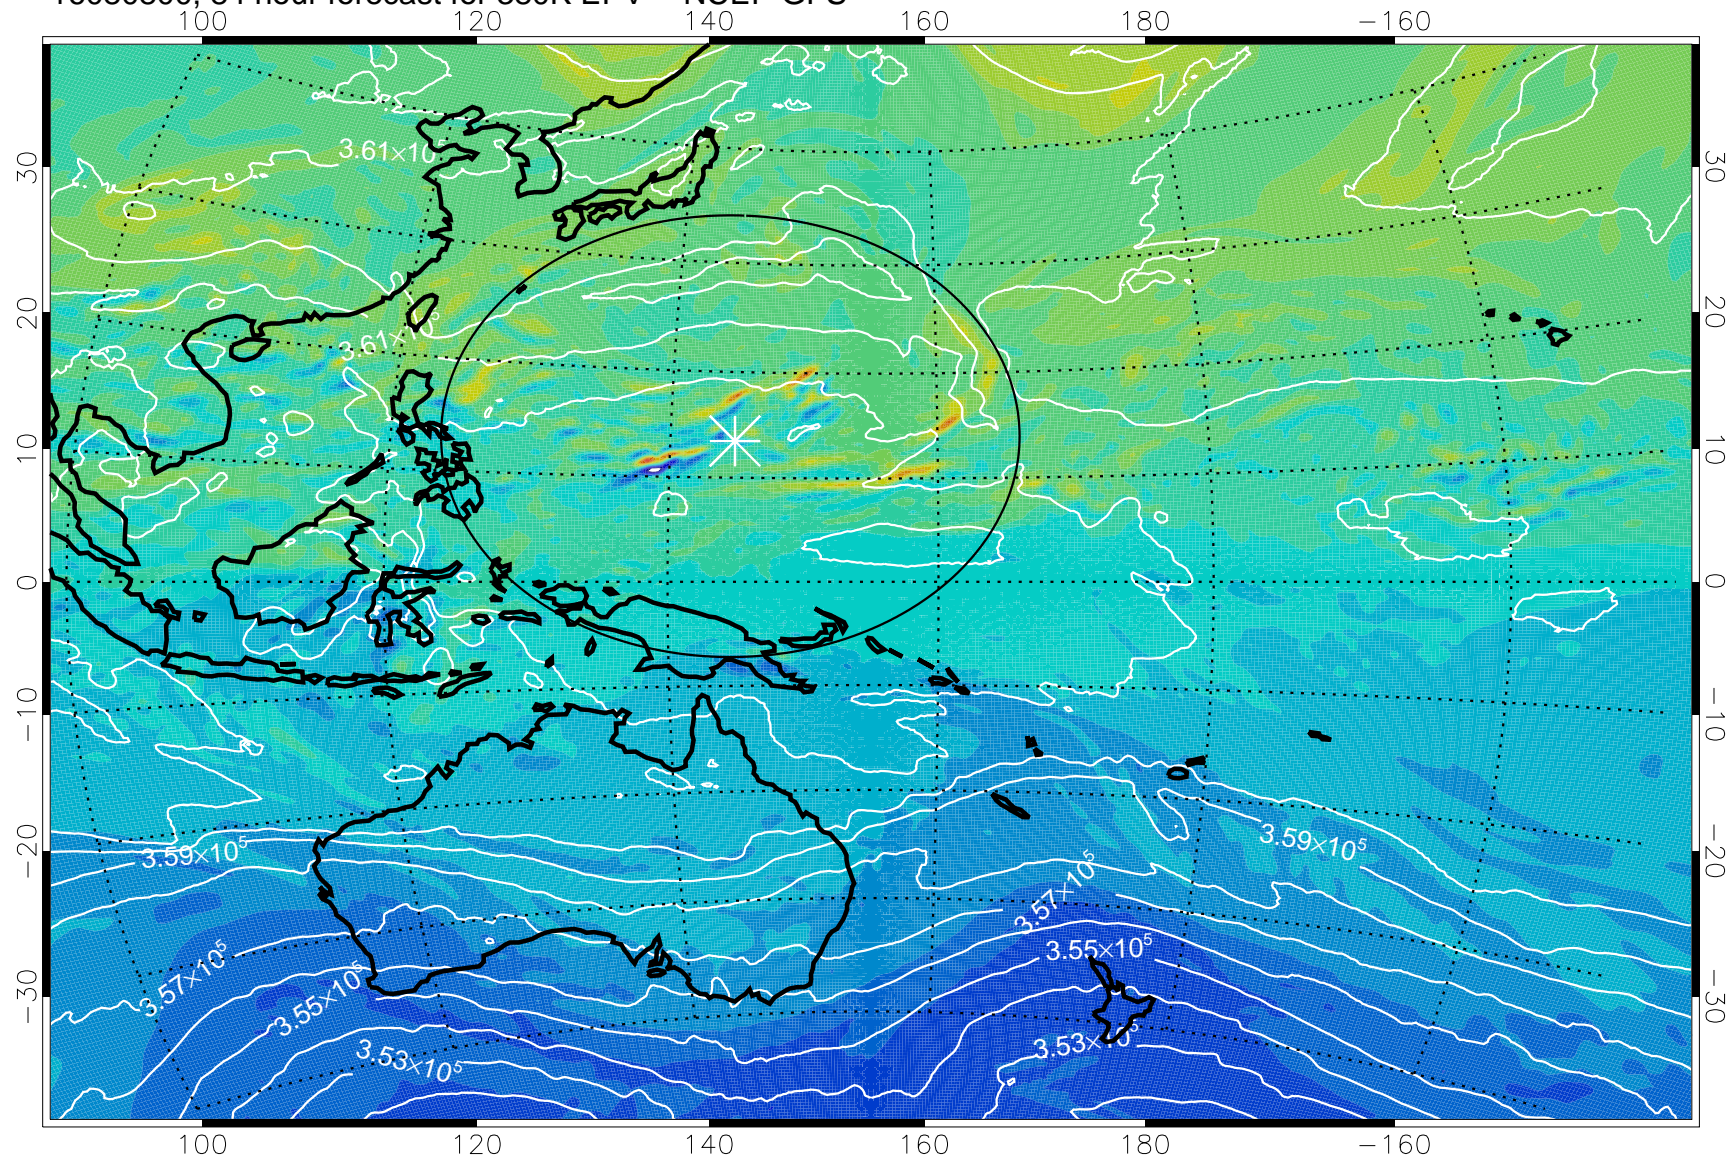

16080706, 66 hour forecast for 380K EPV -- NCEP GFS

380K Montgomery Streamfunction, white

Range ring of 2304 km

16080712, 72 hour forecast for 380K EPV -- NCEP GFS

380K Montgomery Streamfunction, white

Range ring of 2304 km

16080718, 78 hour forecast for 380K EPV -- NCEP GFS

380K Montgomery Streamfunction, white

Range ring of 2304 km

16080800, 84 hour forecast for 380K EPV -- NCEP GFS

380K Montgomery Streamfunction, white

Range ring of 2304 km

16080806, 90 hour forecast for 380K EPV -- NCEP GFS

380K Montgomery Streamfunction, white

Range ring of 2304 km

16080812, 96 hour forecast for 380K EPV -- NCEP GFS

380K Montgomery Streamfunction, white

Range ring of 2304 km

16080818, 102 hour forecast for 380K EPV -- NCEP GFS

380K Montgomery Streamfunction, white

Range ring of 2304 km

16080900, 108 hour forecast for 380K EPV -- NCEP GFS

380K Montgomery Streamfunction, white

Range ring of 2304 km