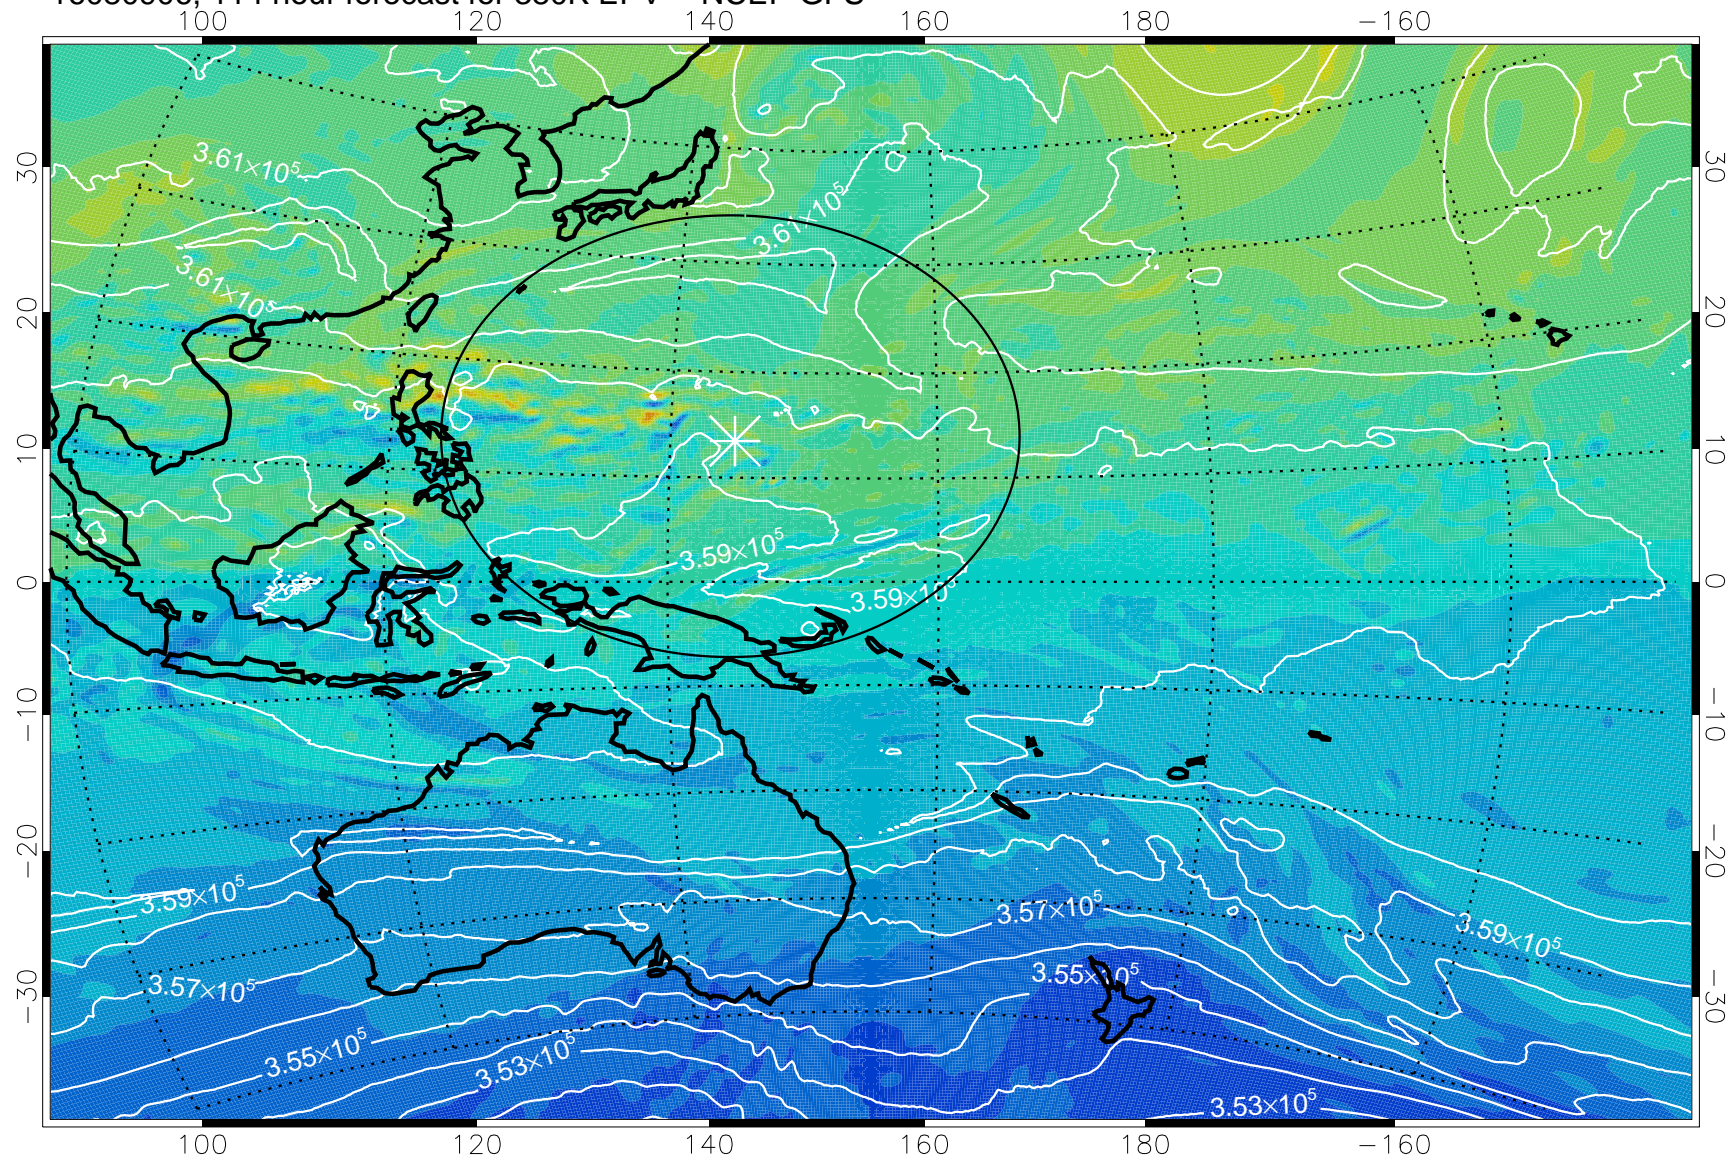

16080806, 90 hour forecast for 380K EPV -- NCEP GFS

380K Montgomery Streamfunction, white

Range ring of 2304 km

16080812, 96 hour forecast for 380K EPV -- NCEP GFS

380K Montgomery Streamfunction, white

Range ring of 2304 km

16080818, 102 hour forecast for 380K EPV -- NCEP GFS

380K Montgomery Streamfunction, white

Range ring of 2304 km

16080900, 108 hour forecast for 380K EPV -- NCEP GFS

380K Montgomery Streamfunction, white

Range ring of 2304 km

16080906, 114 hour forecast for 380K EPV -- NCEP GFS

380K Montgomery Streamfunction, white

Range ring of 2304 km

16080912, 120 hour forecast for 380K EPV -- NCEP GFS

380K Montgomery Streamfunction, white

Range ring of 2304 km