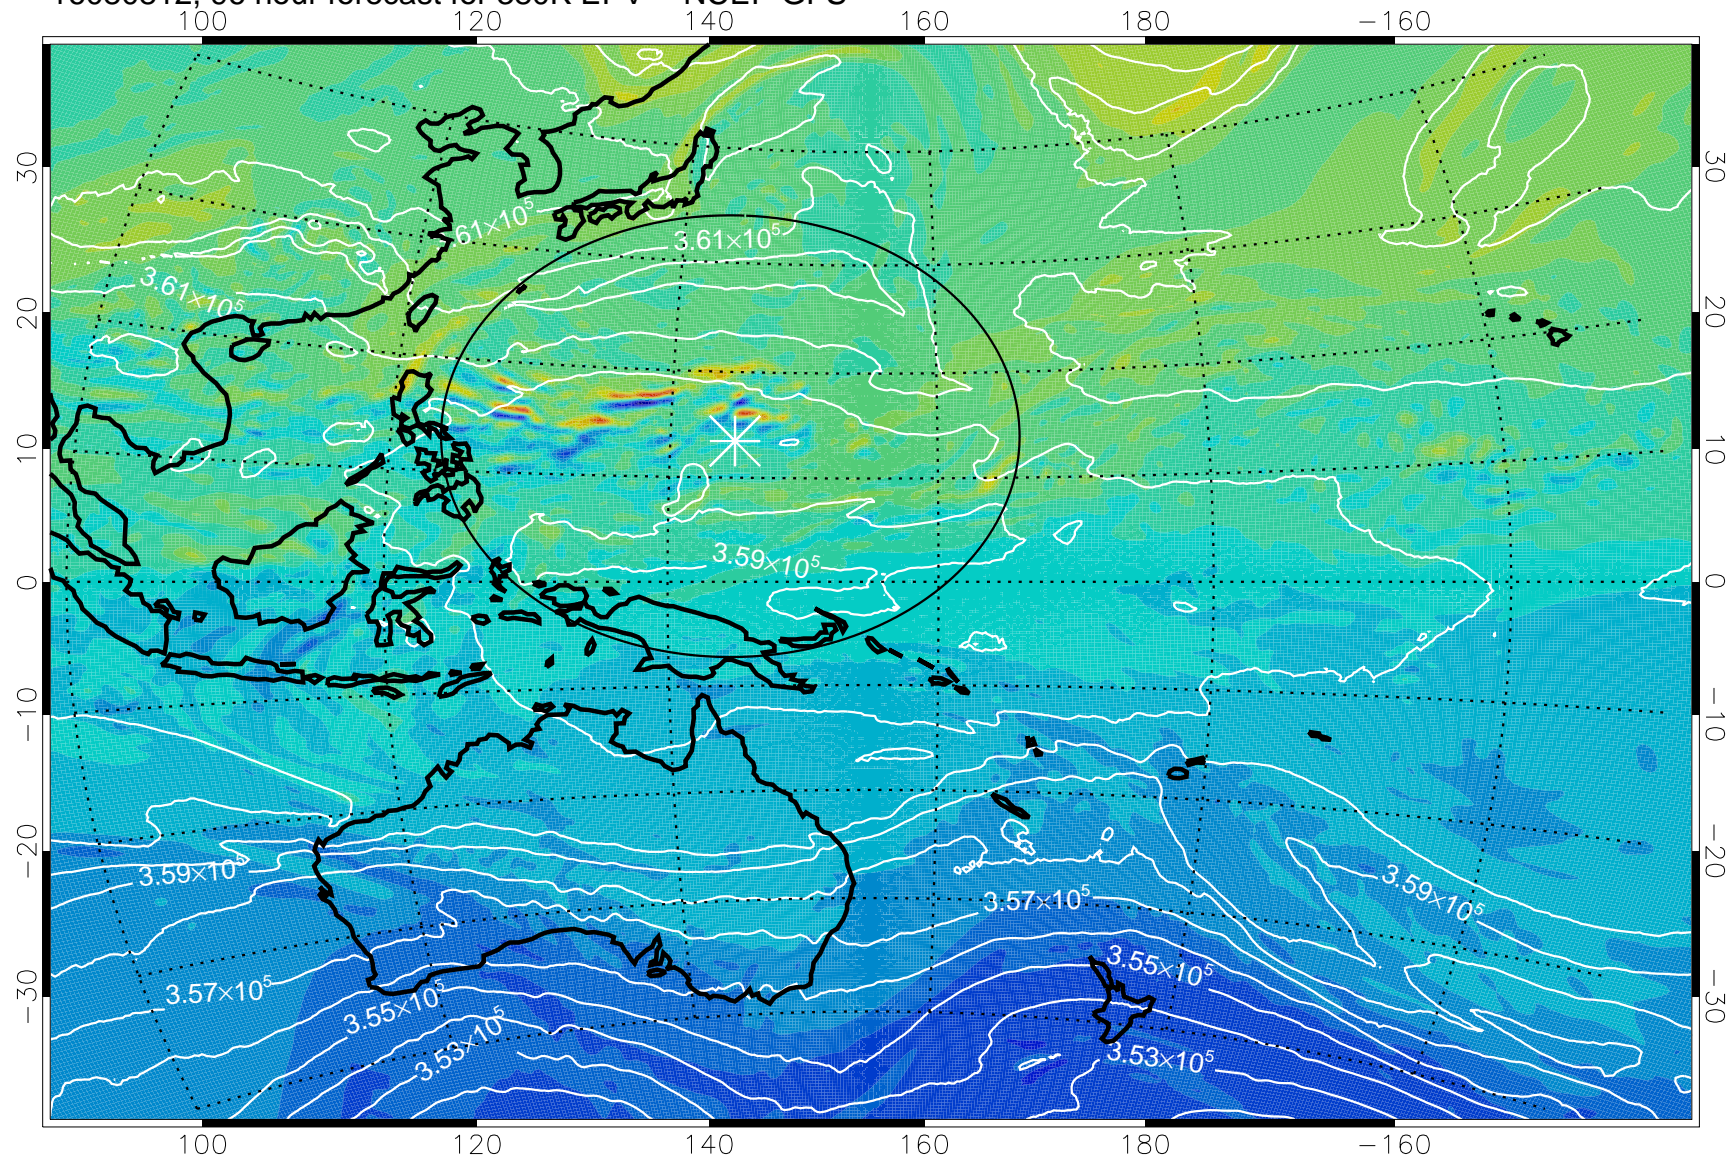

16080718, 78 hour forecast for 380K EPV -- NCEP GFS

380K Montgomery Streamfunction, white

Range ring of 2304 km

16080800, 84 hour forecast for 380K EPV -- NCEP GFS

380K Montgomery Streamfunction, white

Range ring of 2304 km

16080806, 90 hour forecast for 380K EPV -- NCEP GFS

380K Montgomery Streamfunction, white

Range ring of 2304 km

16080812, 96 hour forecast for 380K EPV -- NCEP GFS

380K Montgomery Streamfunction, white

Range ring of 2304 km

16080818, 102 hour forecast for 380K EPV -- NCEP GFS

380K Montgomery Streamfunction, white

Range ring of 2304 km

16080900, 108 hour forecast for 380K EPV -- NCEP GFS

380K Montgomery Streamfunction, white

Range ring of 2304 km