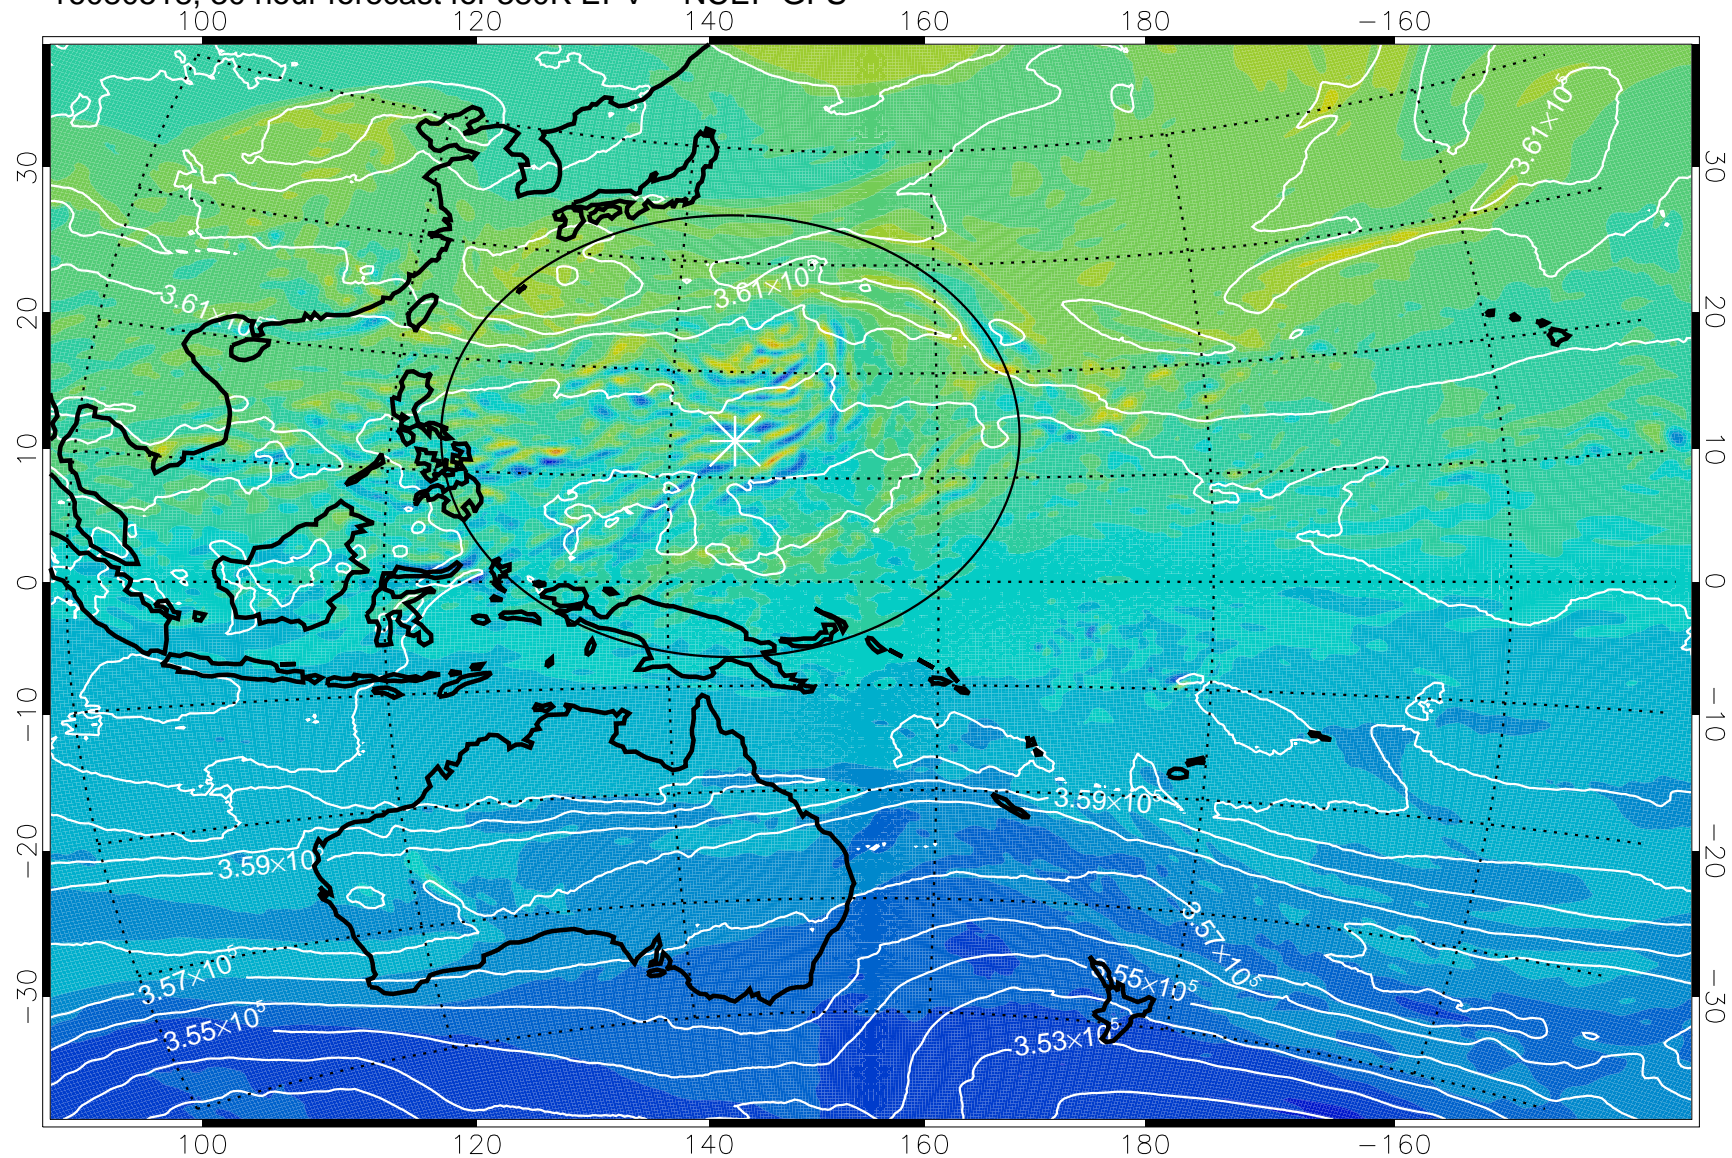

16080506, 18 hour forecast for 380K EPV -- NCEP GFS

380K Montgomery Streamfunction, white

Range ring of 2304 km

16080512, 24 hour forecast for 380K EPV -- NCEP GFS

380K Montgomery Streamfunction, white

Range ring of 2304 km

16080518, 30 hour forecast for 380K EPV -- NCEP GFS

380K Montgomery Streamfunction, white

Range ring of 2304 km

16080600, 36 hour forecast for 380K EPV -- NCEP GFS

380K Montgomery Streamfunction, white

Range ring of 2304 km

16080606, 42 hour forecast for 380K EPV -- NCEP GFS

380K Montgomery Streamfunction, white

Range ring of 2304 km

16080612, 48 hour forecast for 380K EPV -- NCEP GFS

380K Montgomery Streamfunction, white

Range ring of 2304 km

16080618, 54 hour forecast for 380K EPV -- NCEP GFS

380K Montgomery Streamfunction, white

Range ring of 2304 km

16080700, 60 hour forecast for 380K EPV -- NCEP GFS

380K Montgomery Streamfunction, white

Range ring of 2304 km