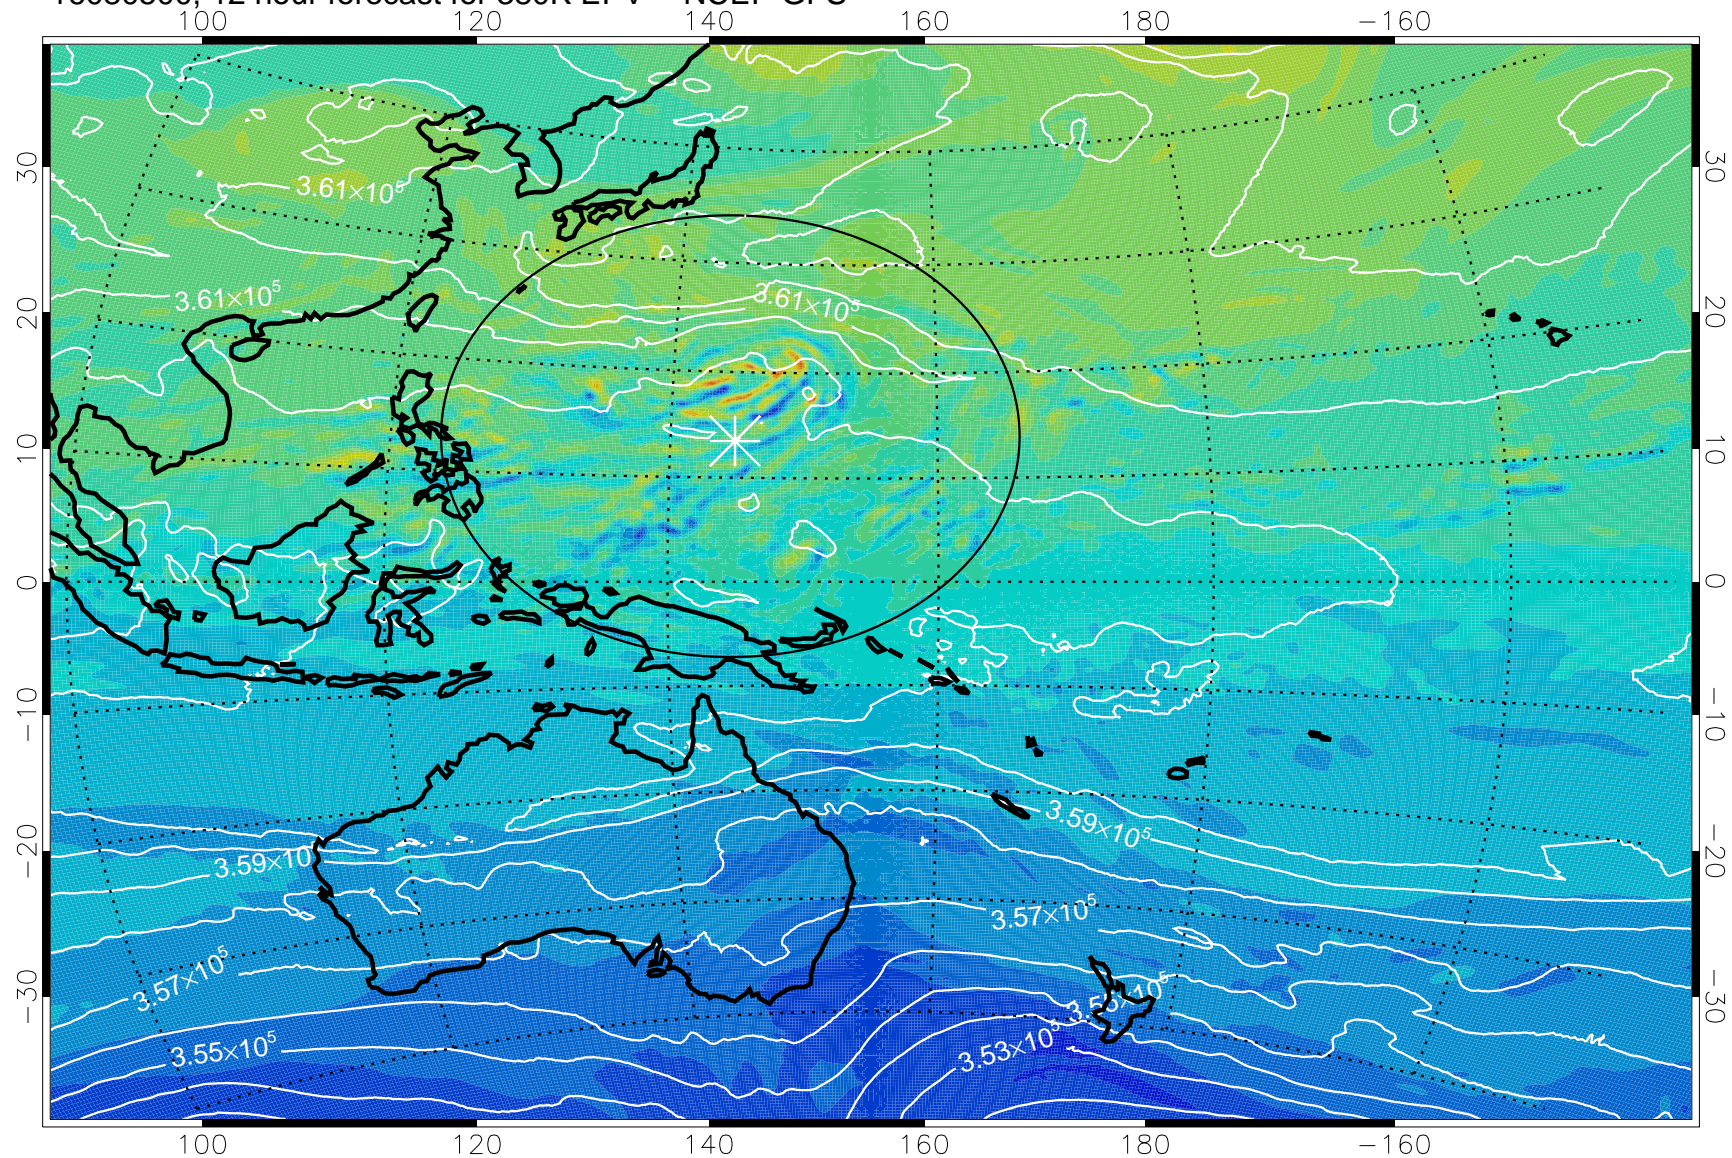

16080418, 6 hour forecast for 380K EPV -- NCEP GFS

380K Montgomery Streamfunction, white

Range ring of 2304 km

16080500, 12 hour forecast for 380K EPV -- NCEP GFS

380K Montgomery Streamfunction, white

Range ring of 2304 km

16080506, 18 hour forecast for 380K EPV -- NCEP GFS

380K Montgomery Streamfunction, white

Range ring of 2304 km

16080512, 24 hour forecast for 380K EPV -- NCEP GFS

380K Montgomery Streamfunction, white

Range ring of 2304 km

16080518, 30 hour forecast for 380K EPV -- NCEP GFS

380K Montgomery Streamfunction, white

Range ring of 2304 km

16080600, 36 hour forecast for 380K EPV -- NCEP GFS

380K Montgomery Streamfunction, white

Range ring of 2304 km

16080606, 42 hour forecast for 380K EPV -- NCEP GFS

380K Montgomery Streamfunction, white

Range ring of 2304 km

16080612, 48 hour forecast for 380K EPV -- NCEP GFS

380K Montgomery Streamfunction, white

Range ring of 2304 km