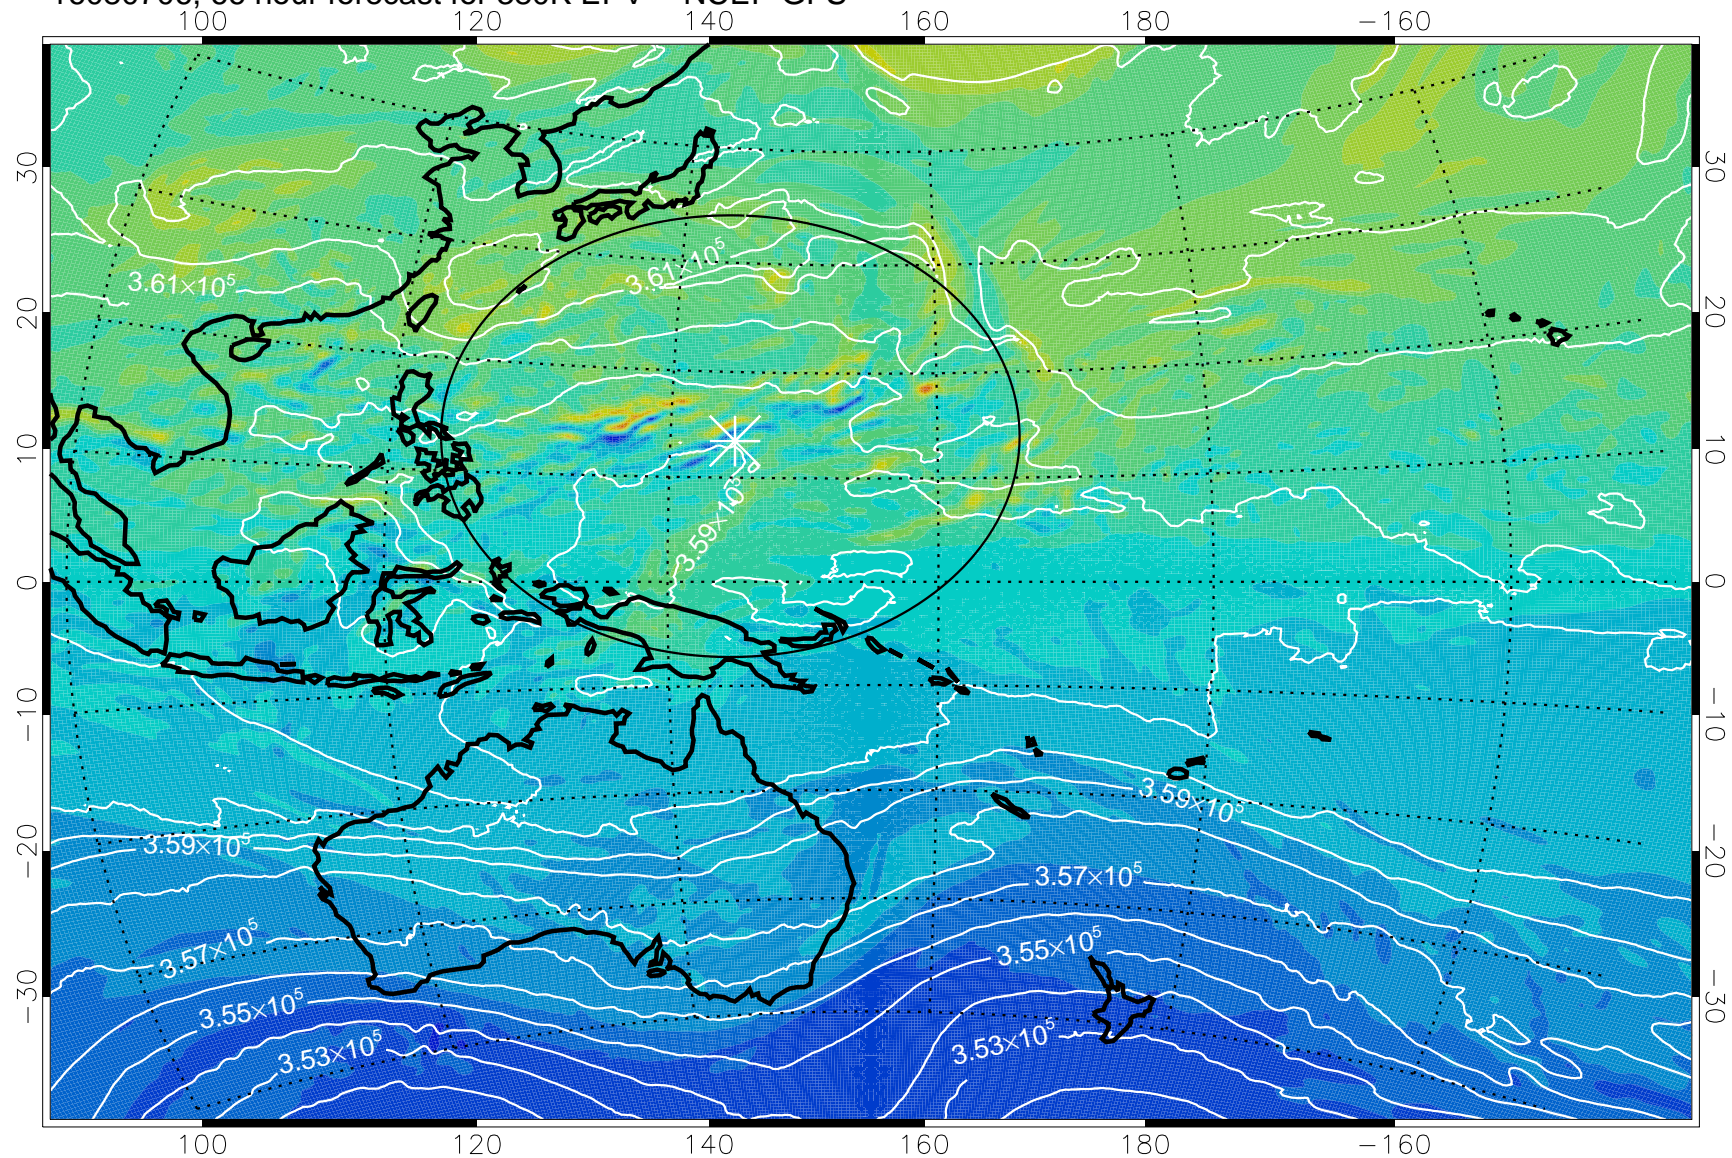

16080606, 42 hour forecast for 380K EPV -- NCEP GFS

380K Montgomery Streamfunction, white

Range ring of 2304 km

16080612, 48 hour forecast for 380K EPV -- NCEP GFS

380K Montgomery Streamfunction, white

Range ring of 2304 km

16080618, 54 hour forecast for 380K EPV -- NCEP GFS

380K Montgomery Streamfunction, white

Range ring of 2304 km

16080700, 60 hour forecast for 380K EPV -- NCEP GFS

380K Montgomery Streamfunction, white

Range ring of 2304 km

16080706, 66 hour forecast for 380K EPV -- NCEP GFS

380K Montgomery Streamfunction, white

Range ring of 2304 km

16080712, 72 hour forecast for 380K EPV -- NCEP GFS

380K Montgomery Streamfunction, white

Range ring of 2304 km

16080718, 78 hour forecast for 380K EPV -- NCEP GFS

380K Montgomery Streamfunction, white

Range ring of 2304 km

16080800, 84 hour forecast for 380K EPV -- NCEP GFS

380K Montgomery Streamfunction, white

Range ring of 2304 km