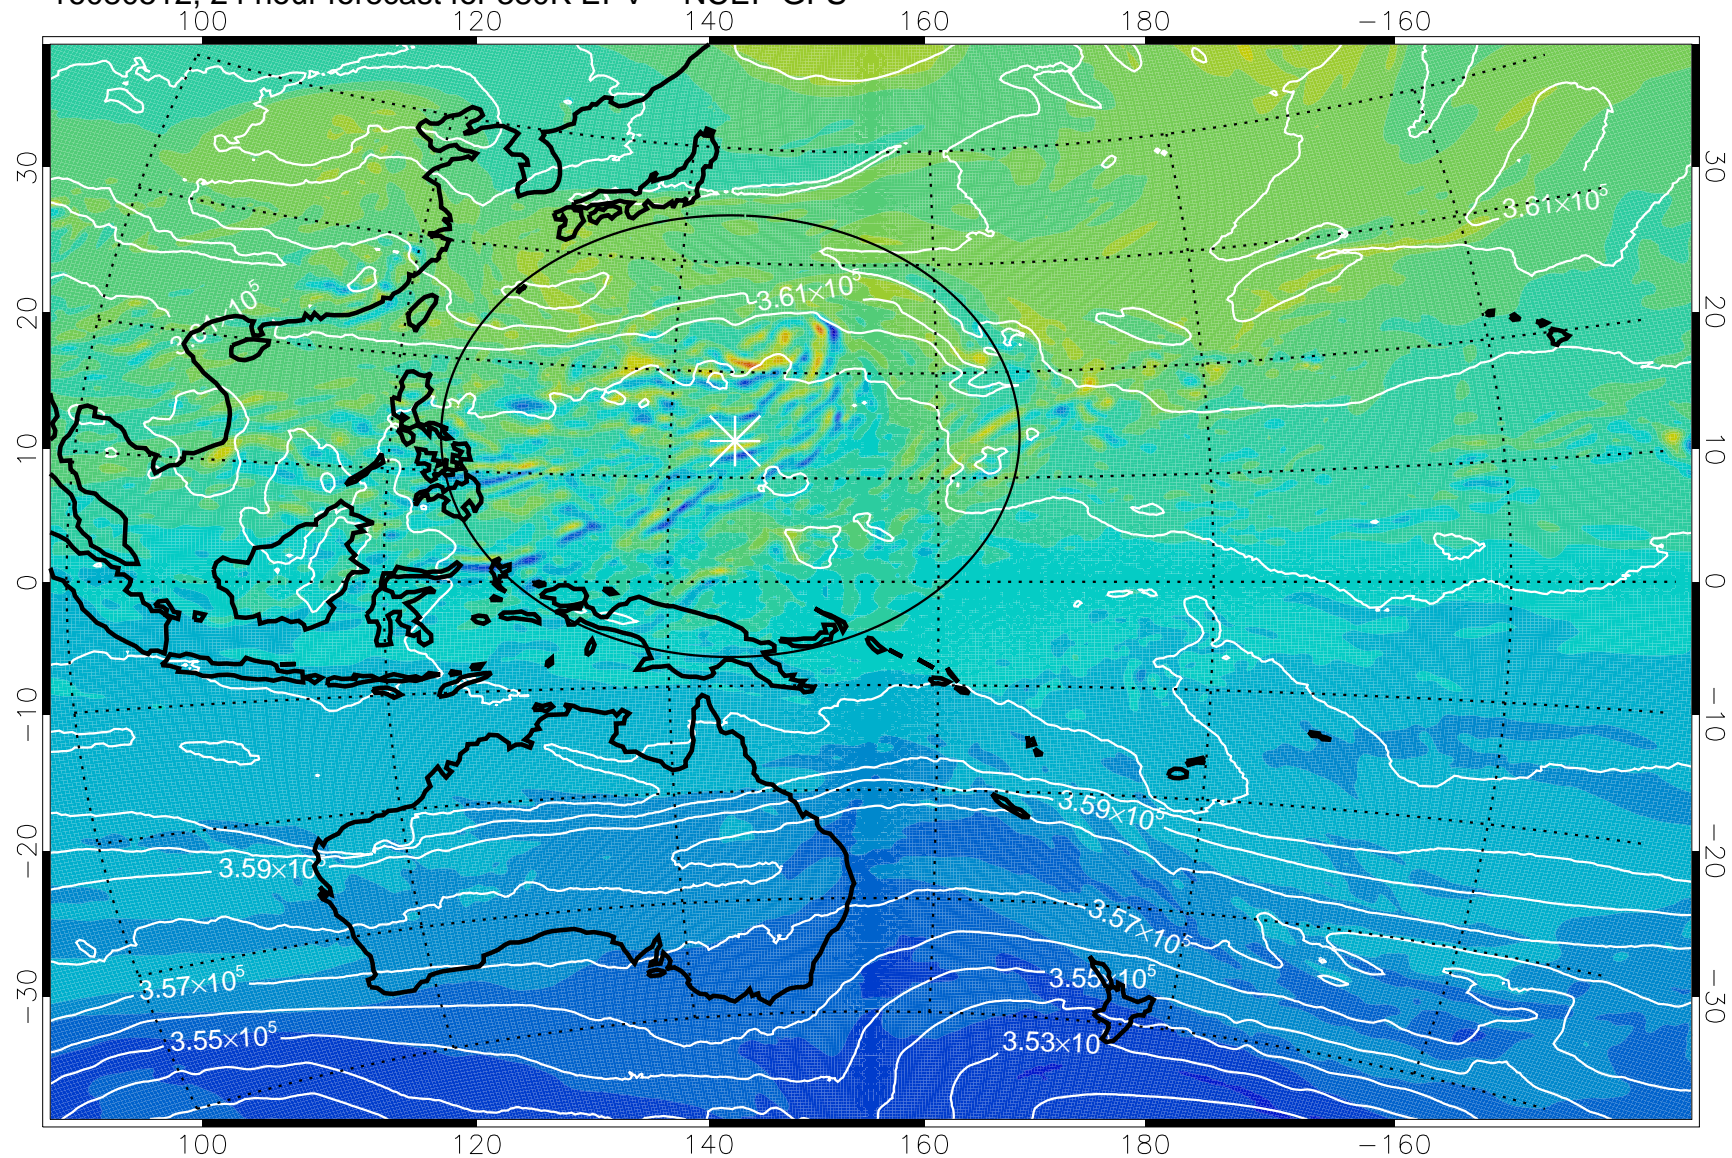

16080506, 18 hour forecast for 380K EPV -- NCEP GFS

380K Montgomery Streamfunction, white

Range ring of 2304 km

16080512, 24 hour forecast for 380K EPV -- NCEP GFS

380K Montgomery Streamfunction, white

Range ring of 2304 km

16080518, 30 hour forecast for 380K EPV -- NCEP GFS

380K Montgomery Streamfunction, white

Range ring of 2304 km

16080600, 36 hour forecast for 380K EPV -- NCEP GFS

380K Montgomery Streamfunction, white

Range ring of 2304 km

16080606, 42 hour forecast for 380K EPV -- NCEP GFS

380K Montgomery Streamfunction, white

Range ring of 2304 km

16080612, 48 hour forecast for 380K EPV -- NCEP GFS

380K Montgomery Streamfunction, white

Range ring of 2304 km

16080618, 54 hour forecast for 380K EPV -- NCEP GFS

380K Montgomery Streamfunction, white

Range ring of 2304 km

16080700, 60 hour forecast for 380K EPV -- NCEP GFS

380K Montgomery Streamfunction, white

Range ring of 2304 km