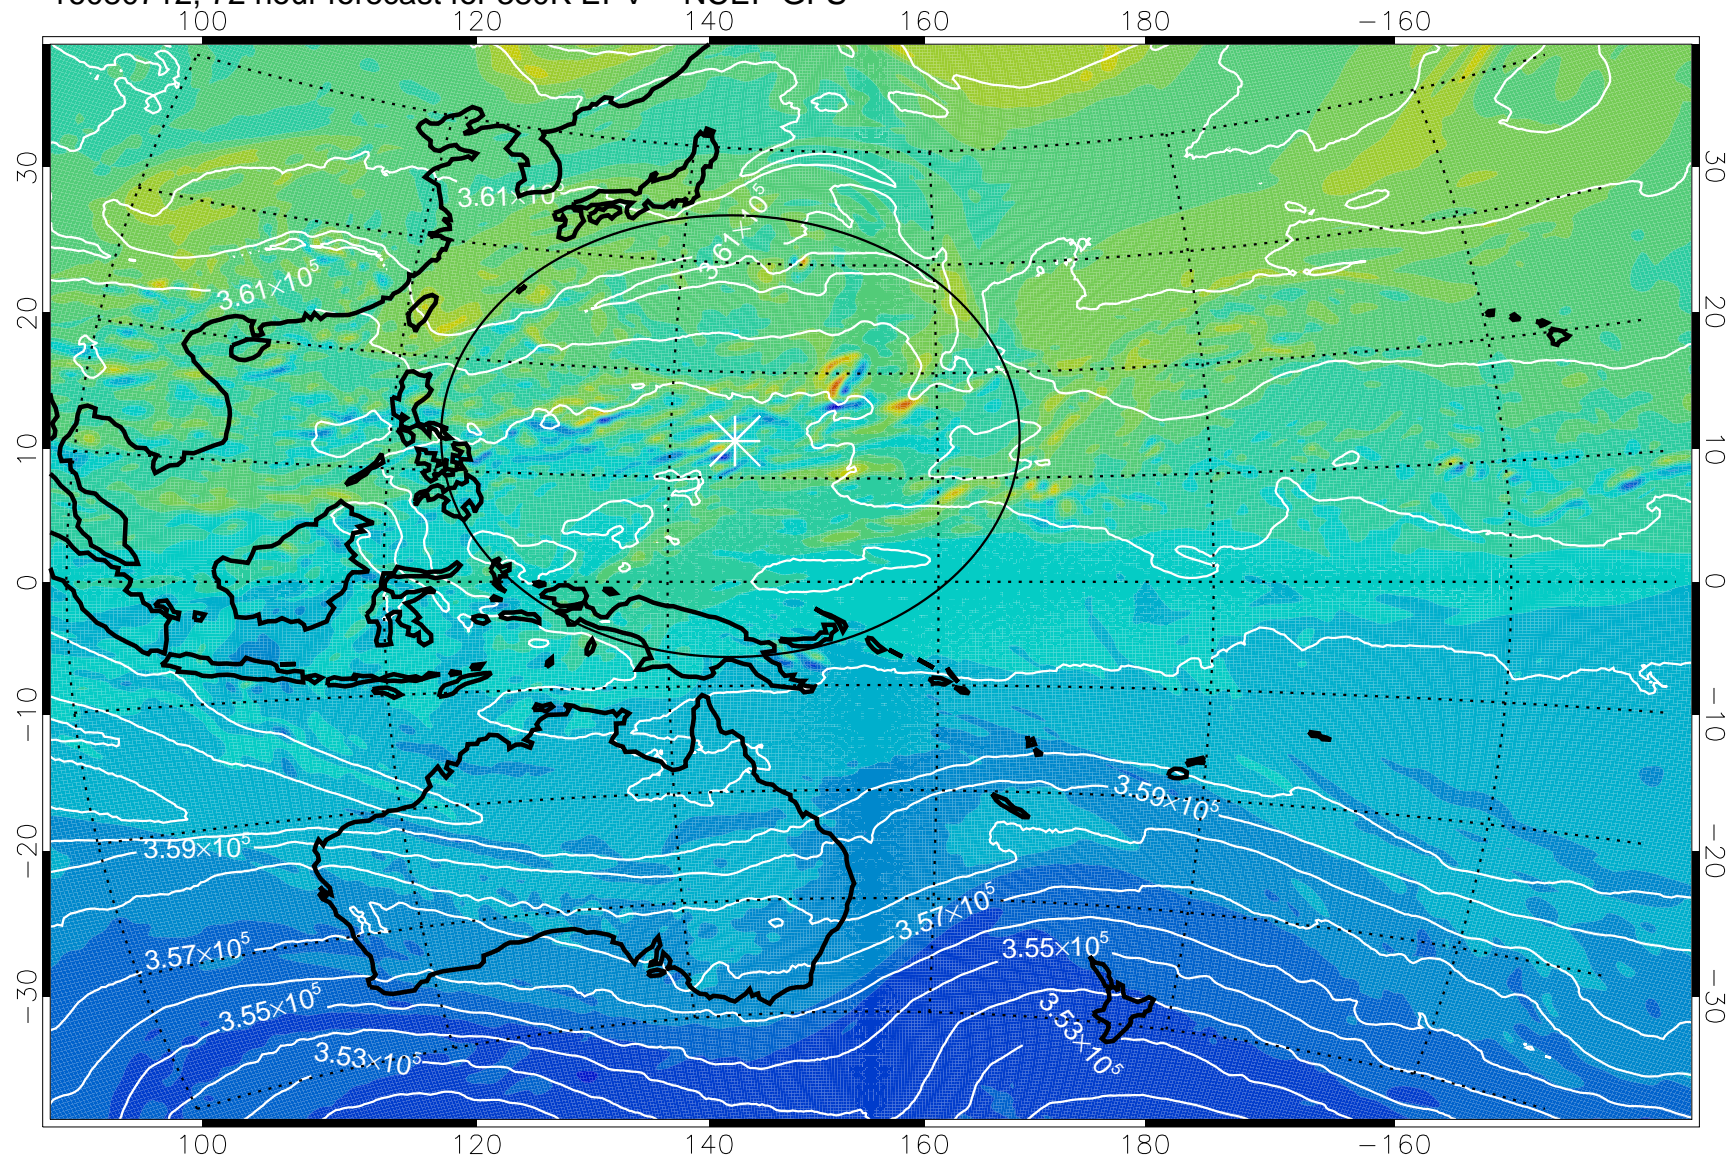

16080618, 54 hour forecast for 380K EPV -- NCEP GFS

380K Montgomery Streamfunction, white

Range ring of 2304 km

16080700, 60 hour forecast for 380K EPV -- NCEP GFS

380K Montgomery Streamfunction, white

Range ring of 2304 km

16080706, 66 hour forecast for 380K EPV -- NCEP GFS

380K Montgomery Streamfunction, white

Range ring of 2304 km

16080712, 72 hour forecast for 380K EPV -- NCEP GFS

380K Montgomery Streamfunction, white

Range ring of 2304 km

16080718, 78 hour forecast for 380K EPV -- NCEP GFS

380K Montgomery Streamfunction, white

Range ring of 2304 km

16080800, 84 hour forecast for 380K EPV -- NCEP GFS

380K Montgomery Streamfunction, white

Range ring of 2304 km

16080806, 90 hour forecast for 380K EPV -- NCEP GFS

380K Montgomery Streamfunction, white

Range ring of 2304 km

16080812, 96 hour forecast for 380K EPV -- NCEP GFS

380K Montgomery Streamfunction, white

Range ring of 2304 km