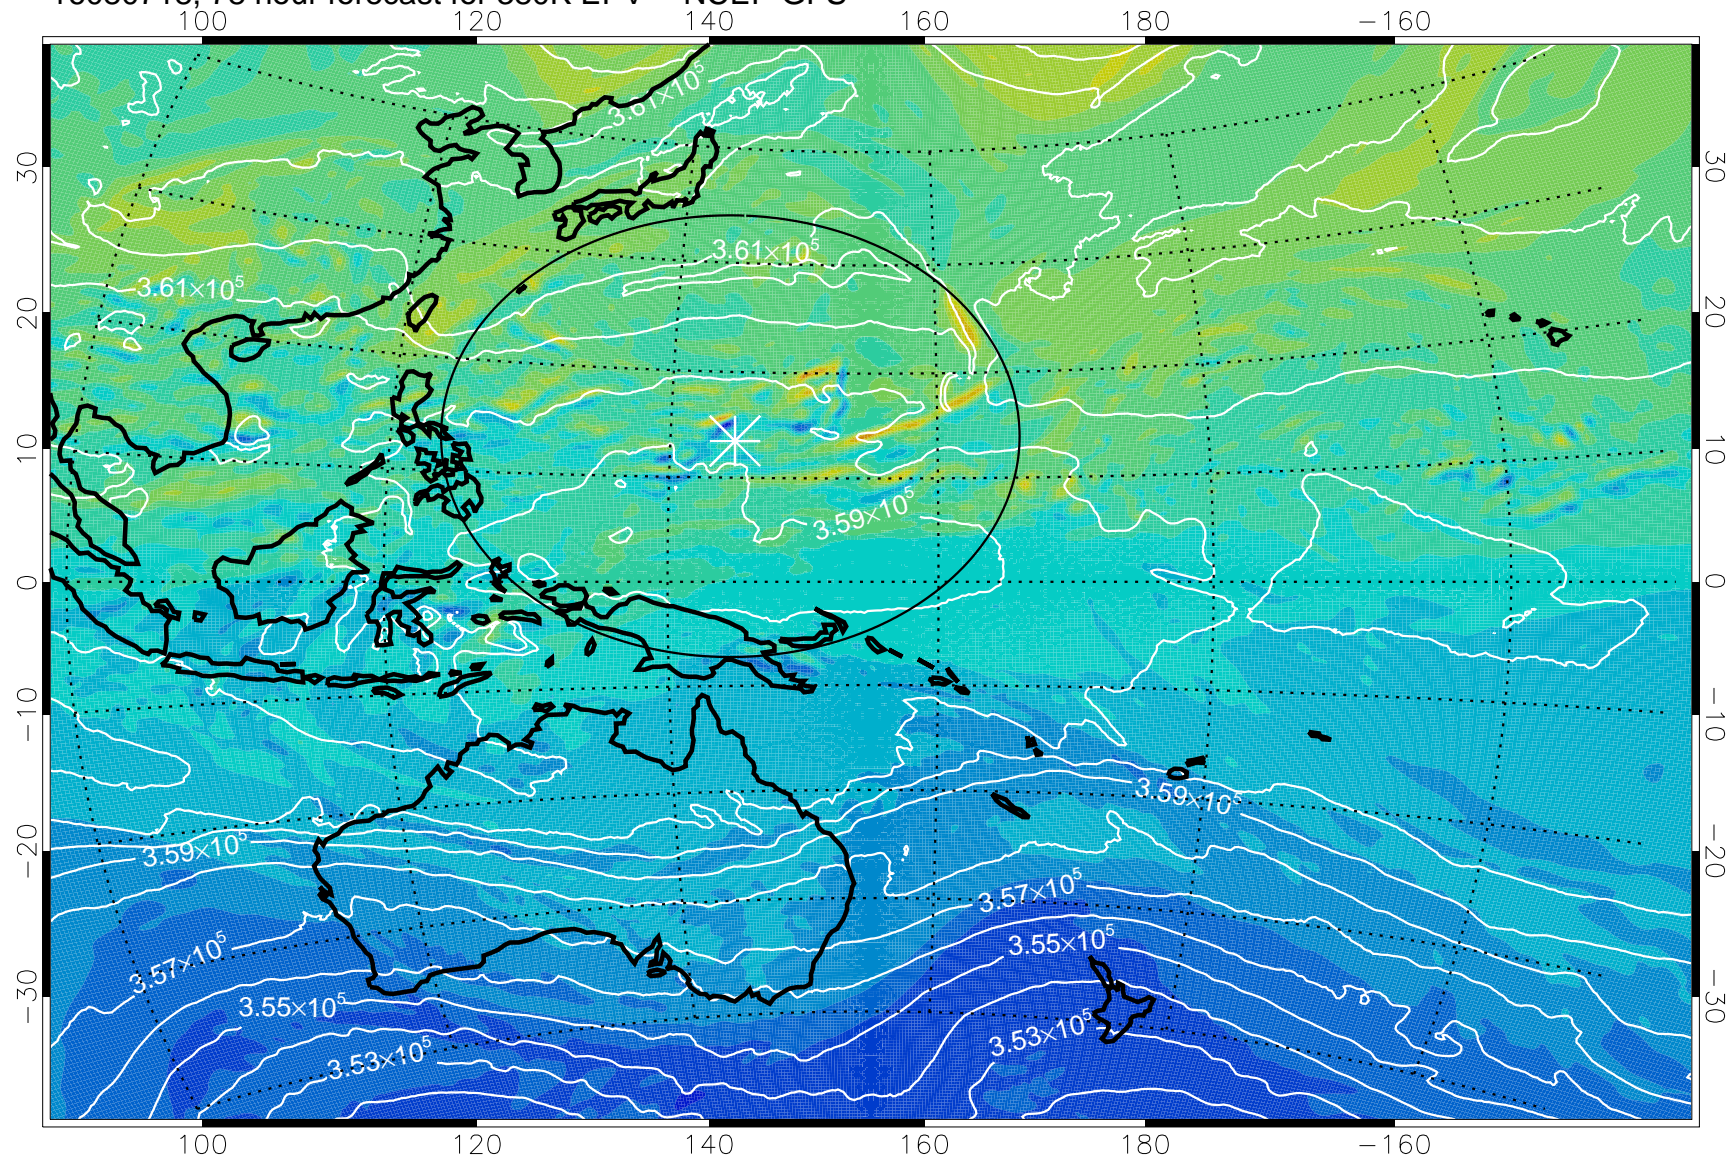

16080618, 54 hour forecast for 380K EPV -- NCEP GFS

380K Montgomery Streamfunction, white

Range ring of 2304 km

16080700, 60 hour forecast for 380K EPV -- NCEP GFS

380K Montgomery Streamfunction, white

Range ring of 2304 km

16080706, 66 hour forecast for 380K EPV -- NCEP GFS

380K Montgomery Streamfunction, white

Range ring of 2304 km

16080712, 72 hour forecast for 380K EPV -- NCEP GFS

380K Montgomery Streamfunction, white

Range ring of 2304 km

16080718, 78 hour forecast for 380K EPV -- NCEP GFS

380K Montgomery Streamfunction, white

Range ring of 2304 km

16080800, 84 hour forecast for 380K EPV -- NCEP GFS

380K Montgomery Streamfunction, white

Range ring of 2304 km

16080806, 90 hour forecast for 380K EPV -- NCEP GFS

380K Montgomery Streamfunction, white

Range ring of 2304 km

16080812, 96 hour forecast for 380K EPV -- NCEP GFS

380K Montgomery Streamfunction, white

Range ring of 2304 km