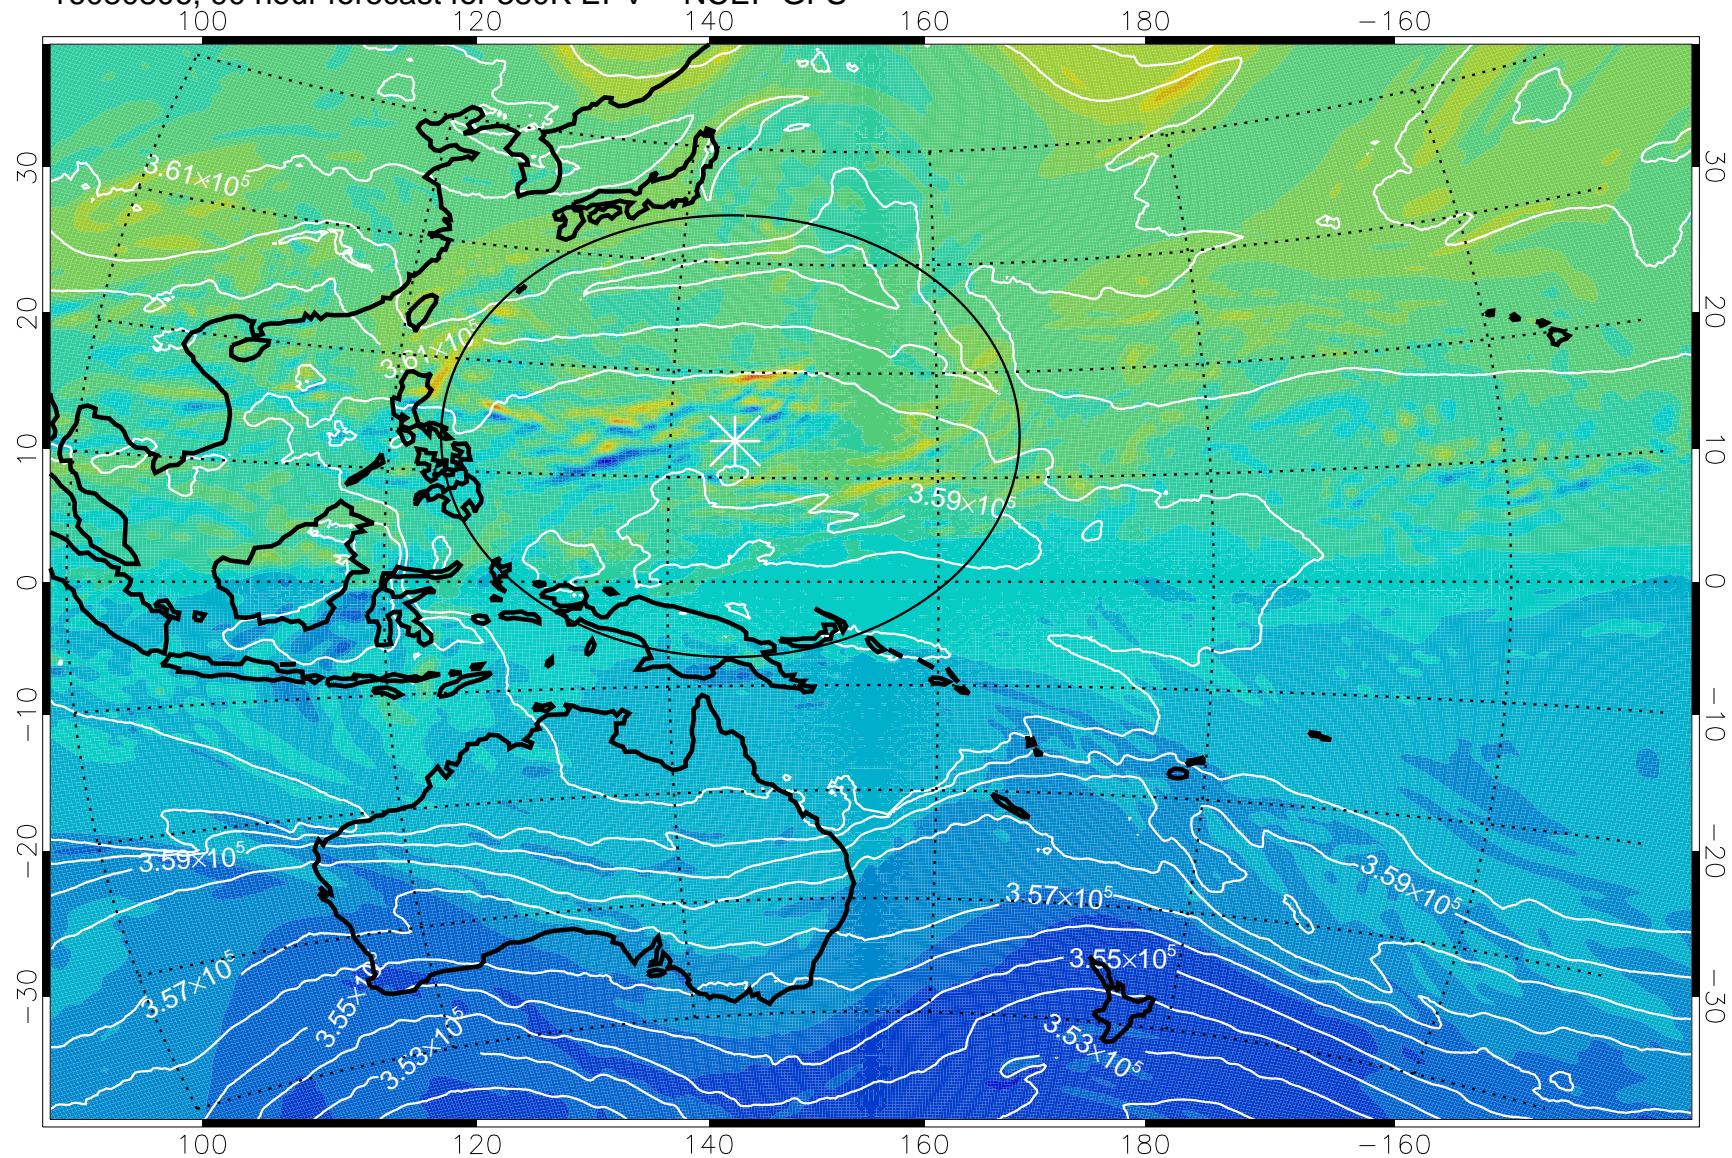

16080706, 66 hour forecast for 380K EPV -- NCEP GFS

380K Montgomery Streamfunction, white

Range ring of 2304 km

16080712, 72 hour forecast for 380K EPV -- NCEP GFS

380K Montgomery Streamfunction, white

Range ring of 2304 km

16080718, 78 hour forecast for 380K EPV -- NCEP GFS

380K Montgomery Streamfunction, white

Range ring of 2304 km

16080800, 84 hour forecast for 380K EPV -- NCEP GFS

380K Montgomery Streamfunction, white

Range ring of 2304 km

16080806, 90 hour forecast for 380K EPV -- NCEP GFS

380K Montgomery Streamfunction, white

Range ring of 2304 km

16080812, 96 hour forecast for 380K EPV -- NCEP GFS

380K Montgomery Streamfunction, white

Range ring of 2304 km

16080818, 102 hour forecast for 380K EPV -- NCEP GFS

380K Montgomery Streamfunction, white

Range ring of 2304 km

16080900, 108 hour forecast for 380K EPV -- NCEP GFS

380K Montgomery Streamfunction, white

Range ring of 2304 km