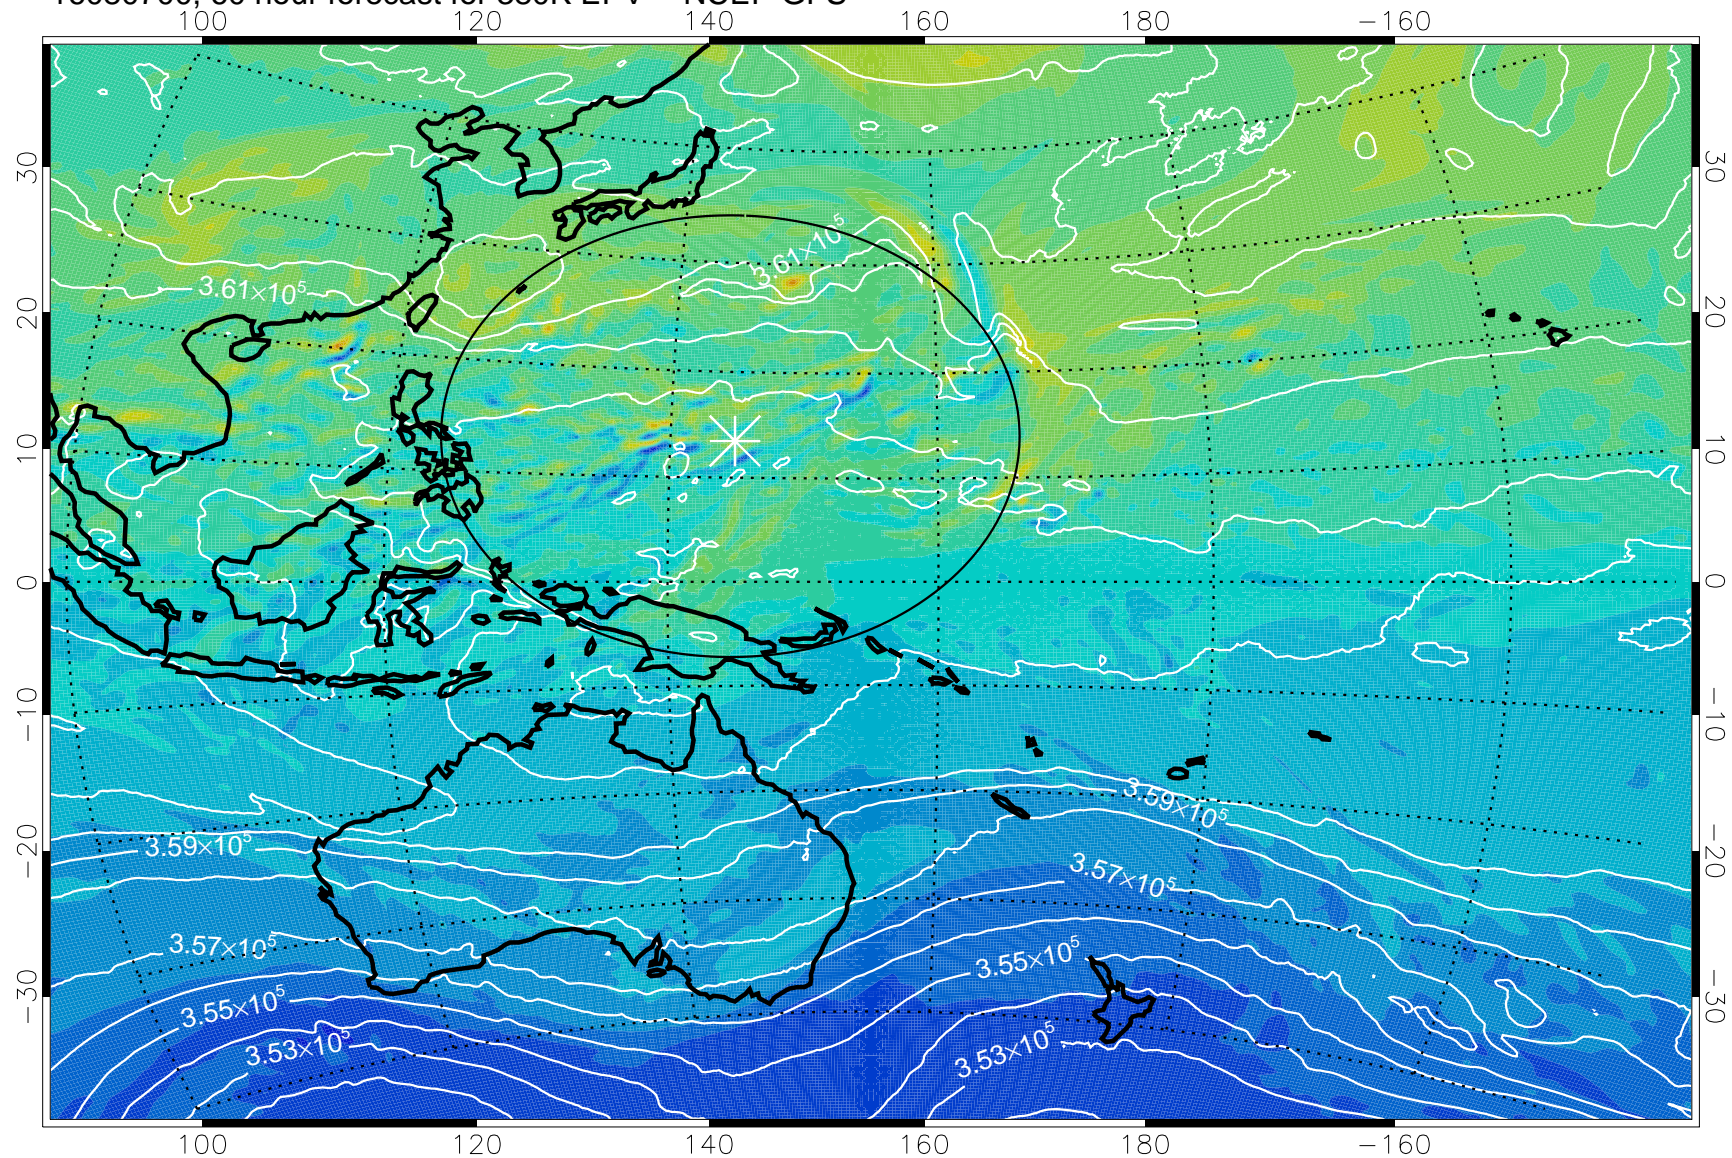

16080606, 42 hour forecast for 380K EPV -- NCEP GFS

380K Montgomery Streamfunction, white

Range ring of 2304 km

16080612, 48 hour forecast for 380K EPV -- NCEP GFS

380K Montgomery Streamfunction, white

Range ring of 2304 km

16080618, 54 hour forecast for 380K EPV -- NCEP GFS

380K Montgomery Streamfunction, white

Range ring of 2304 km

16080700, 60 hour forecast for 380K EPV -- NCEP GFS

380K Montgomery Streamfunction, white

Range ring of 2304 km

16080706, 66 hour forecast for 380K EPV -- NCEP GFS

380K Montgomery Streamfunction, white

Range ring of 2304 km

16080712, 72 hour forecast for 380K EPV -- NCEP GFS

380K Montgomery Streamfunction, white

Range ring of 2304 km

16080718, 78 hour forecast for 380K EPV -- NCEP GFS

380K Montgomery Streamfunction, white

Range ring of 2304 km

16080800, 84 hour forecast for 380K EPV -- NCEP GFS

380K Montgomery Streamfunction, white

Range ring of 2304 km