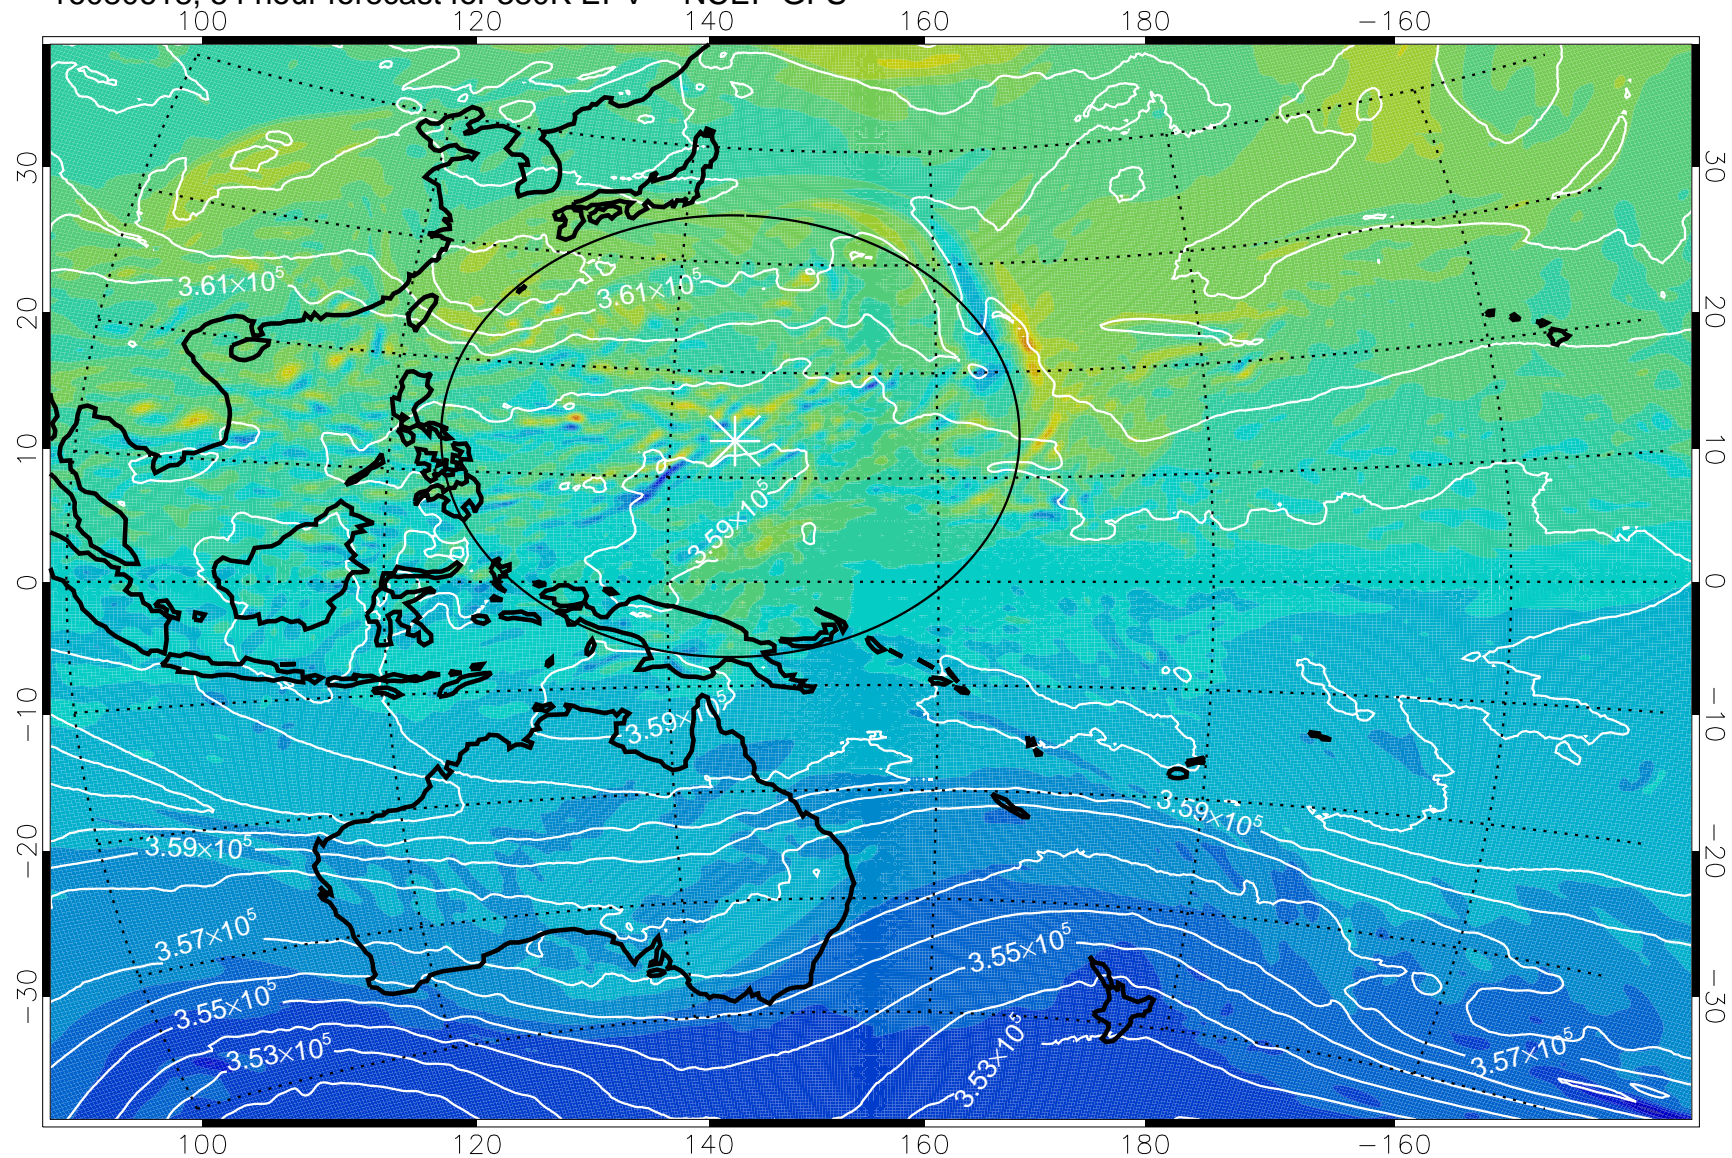

16080518, 30 hour forecast for 380K EPV -- NCEP GFS

380K Montgomery Streamfunction, white

Range ring of 2304 km

16080600, 36 hour forecast for 380K EPV -- NCEP GFS

380K Montgomery Streamfunction, white

Range ring of 2304 km

16080606, 42 hour forecast for 380K EPV -- NCEP GFS

380K Montgomery Streamfunction, white

Range ring of 2304 km

16080612, 48 hour forecast for 380K EPV -- NCEP GFS

380K Montgomery Streamfunction, white

Range ring of 2304 km

16080618, 54 hour forecast for 380K EPV -- NCEP GFS

380K Montgomery Streamfunction, white

Range ring of 2304 km

16080700, 60 hour forecast for 380K EPV -- NCEP GFS

380K Montgomery Streamfunction, white

Range ring of 2304 km

16080706, 66 hour forecast for 380K EPV -- NCEP GFS

380K Montgomery Streamfunction, white

Range ring of 2304 km

16080712, 72 hour forecast for 380K EPV -- NCEP GFS

380K Montgomery Streamfunction, white

Range ring of 2304 km