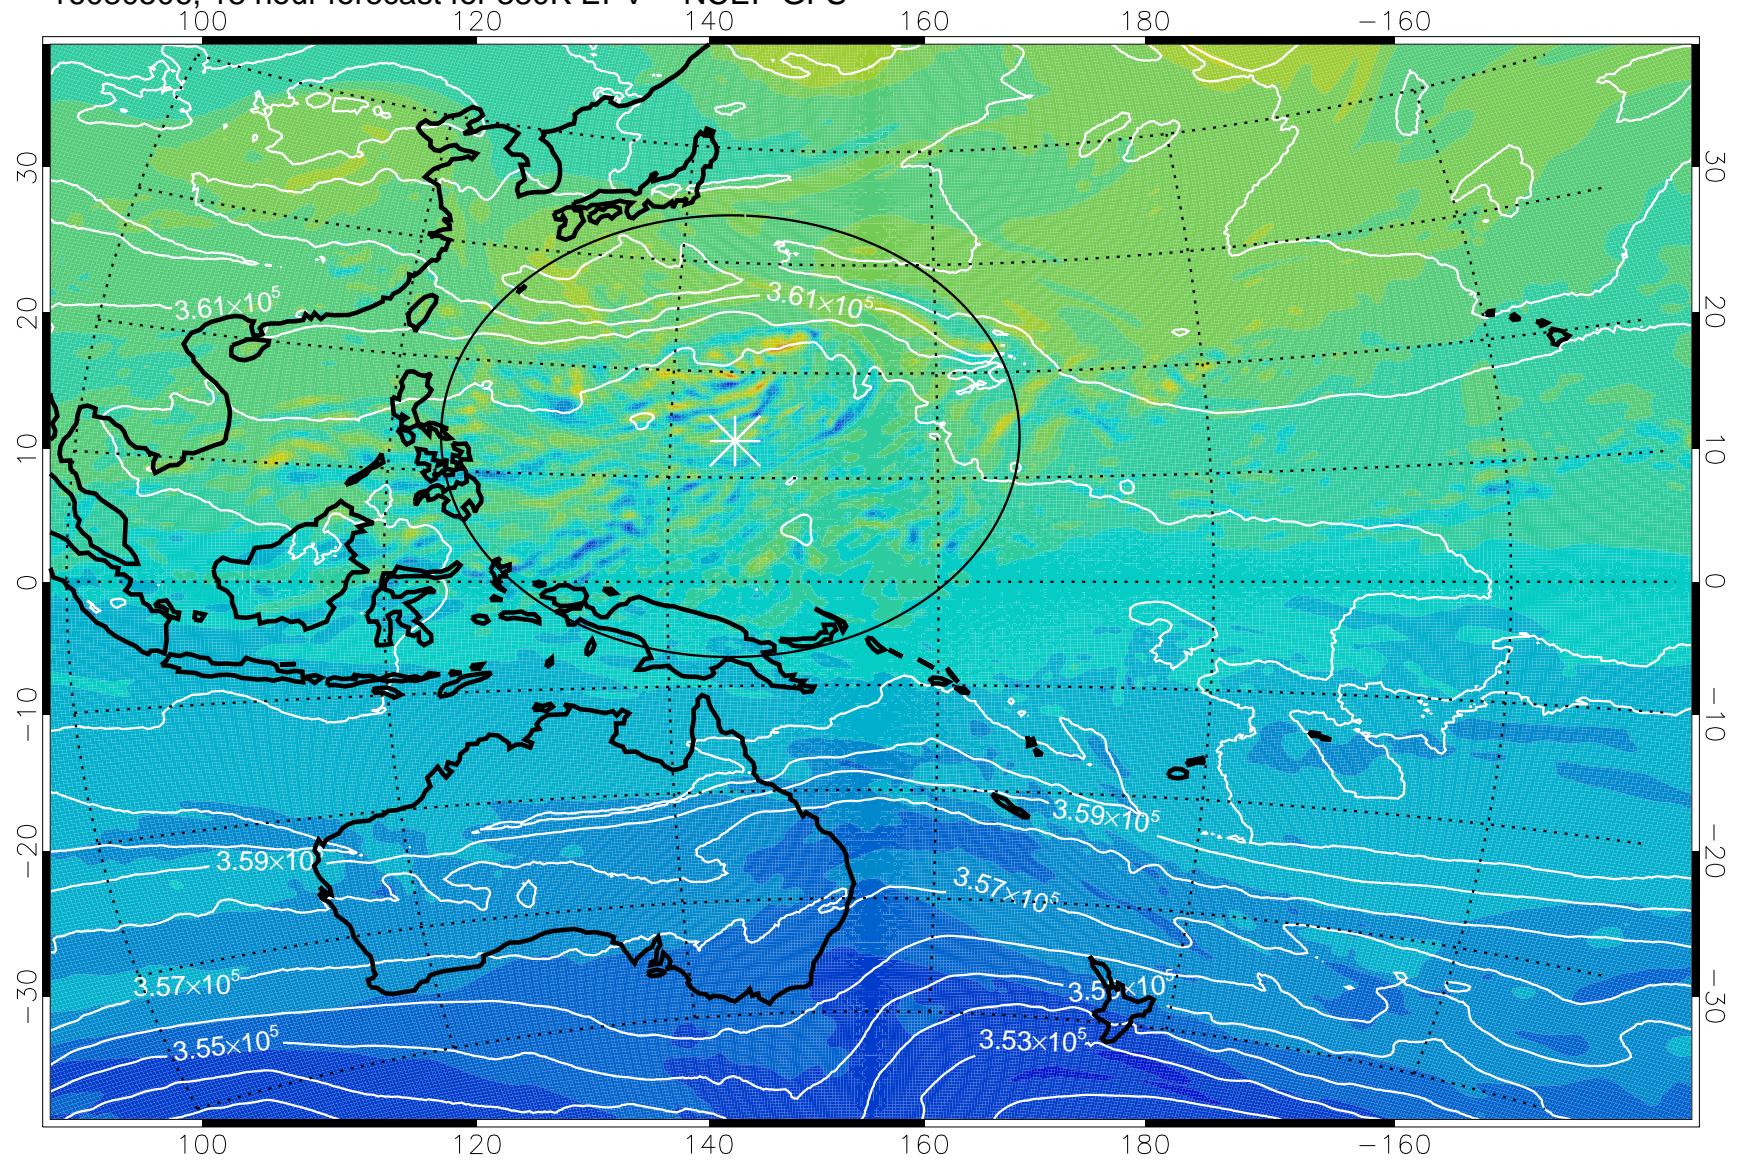

16080418, 6 hour forecast for 380K EPV -- NCEP GFS

380K Montgomery Streamfunction, white

Range ring of 2304 km

16080500, 12 hour forecast for 380K EPV -- NCEP GFS

380K Montgomery Streamfunction, white

Range ring of 2304 km

16080506, 18 hour forecast for 380K EPV -- NCEP GFS

380K Montgomery Streamfunction, white

Range ring of 2304 km

16080512, 24 hour forecast for 380K EPV -- NCEP GFS

380K Montgomery Streamfunction, white

Range ring of 2304 km

16080518, 30 hour forecast for 380K EPV -- NCEP GFS

380K Montgomery Streamfunction, white

Range ring of 2304 km

16080600, 36 hour forecast for 380K EPV -- NCEP GFS

380K Montgomery Streamfunction, white

Range ring of 2304 km

16080606, 42 hour forecast for 380K EPV -- NCEP GFS

380K Montgomery Streamfunction, white

Range ring of 2304 km

16080612, 48 hour forecast for 380K EPV -- NCEP GFS

380K Montgomery Streamfunction, white

Range ring of 2304 km