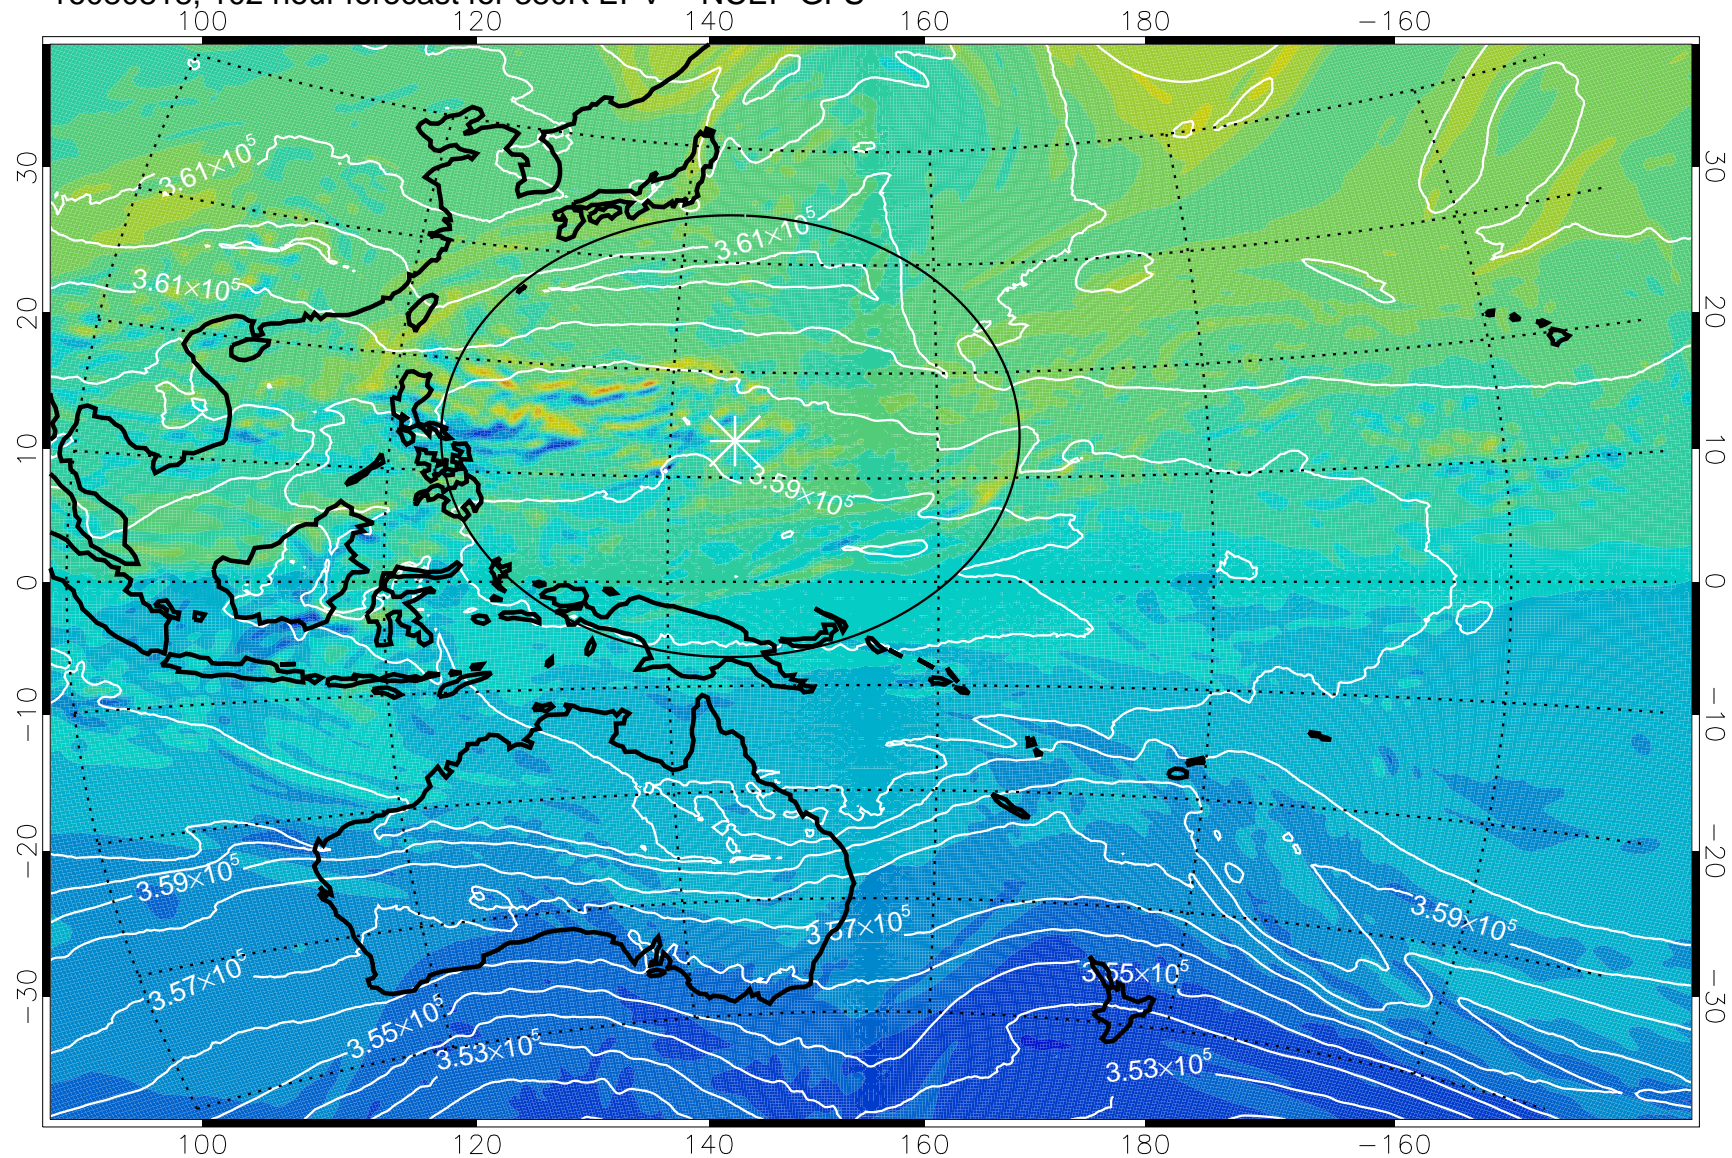

16080718, 78 hour forecast for 380K EPV -- NCEP GFS

380K Montgomery Streamfunction, white

Range ring of 2304 km

16080800, 84 hour forecast for 380K EPV -- NCEP GFS

380K Montgomery Streamfunction, white

Range ring of 2304 km

16080806, 90 hour forecast for 380K EPV -- NCEP GFS

380K Montgomery Streamfunction, white

Range ring of 2304 km

16080812, 96 hour forecast for 380K EPV -- NCEP GFS

380K Montgomery Streamfunction, white

Range ring of 2304 km

16080818, 102 hour forecast for 380K EPV -- NCEP GFS

380K Montgomery Streamfunction, white

Range ring of 2304 km

16080900, 108 hour forecast for 380K EPV -- NCEP GFS

380K Montgomery Streamfunction, white

Range ring of 2304 km

16080906, 114 hour forecast for 380K EPV -- NCEP GFS

380K Montgomery Streamfunction, white

Range ring of 2304 km

16080912, 120 hour forecast for 380K EPV -- NCEP GFS

380K Montgomery Streamfunction, white

Range ring of 2304 km