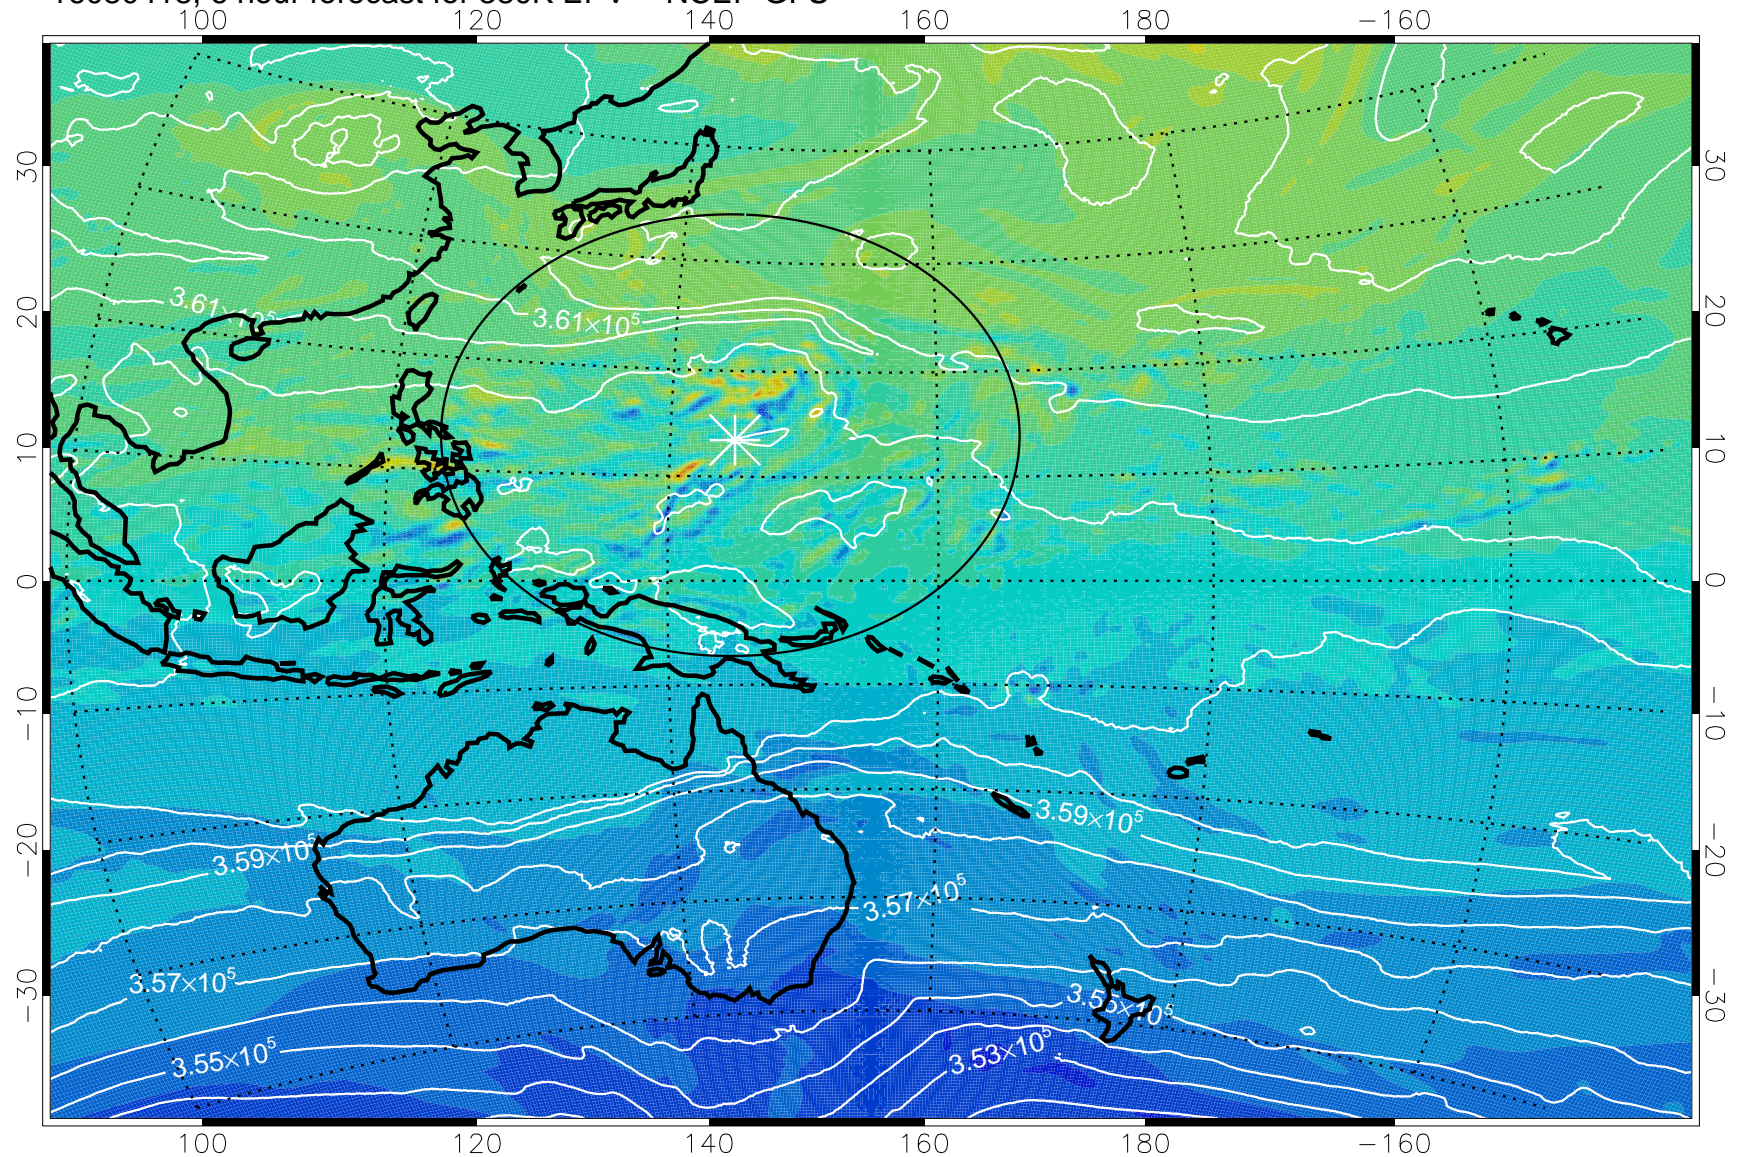

16080418, 6 hour forecast for 380K EPV -- NCEP GFS

380K Montgomery Streamfunction, white

Range ring of 2304 km

16080500, 12 hour forecast for 380K EPV -- NCEP GFS

380K Montgomery Streamfunction, white

Range ring of 2304 km

16080506, 18 hour forecast for 380K EPV -- NCEP GFS

380K Montgomery Streamfunction, white

Range ring of 2304 km

16080512, 24 hour forecast for 380K EPV -- NCEP GFS

380K Montgomery Streamfunction, white

Range ring of 2304 km

16080518, 30 hour forecast for 380K EPV -- NCEP GFS

380K Montgomery Streamfunction, white

Range ring of 2304 km

16080600, 36 hour forecast for 380K EPV -- NCEP GFS

380K Montgomery Streamfunction, white

Range ring of 2304 km

16080606, 42 hour forecast for 380K EPV -- NCEP GFS

380K Montgomery Streamfunction, white

Range ring of 2304 km

16080612, 48 hour forecast for 380K EPV -- NCEP GFS

380K Montgomery Streamfunction, white

Range ring of 2304 km