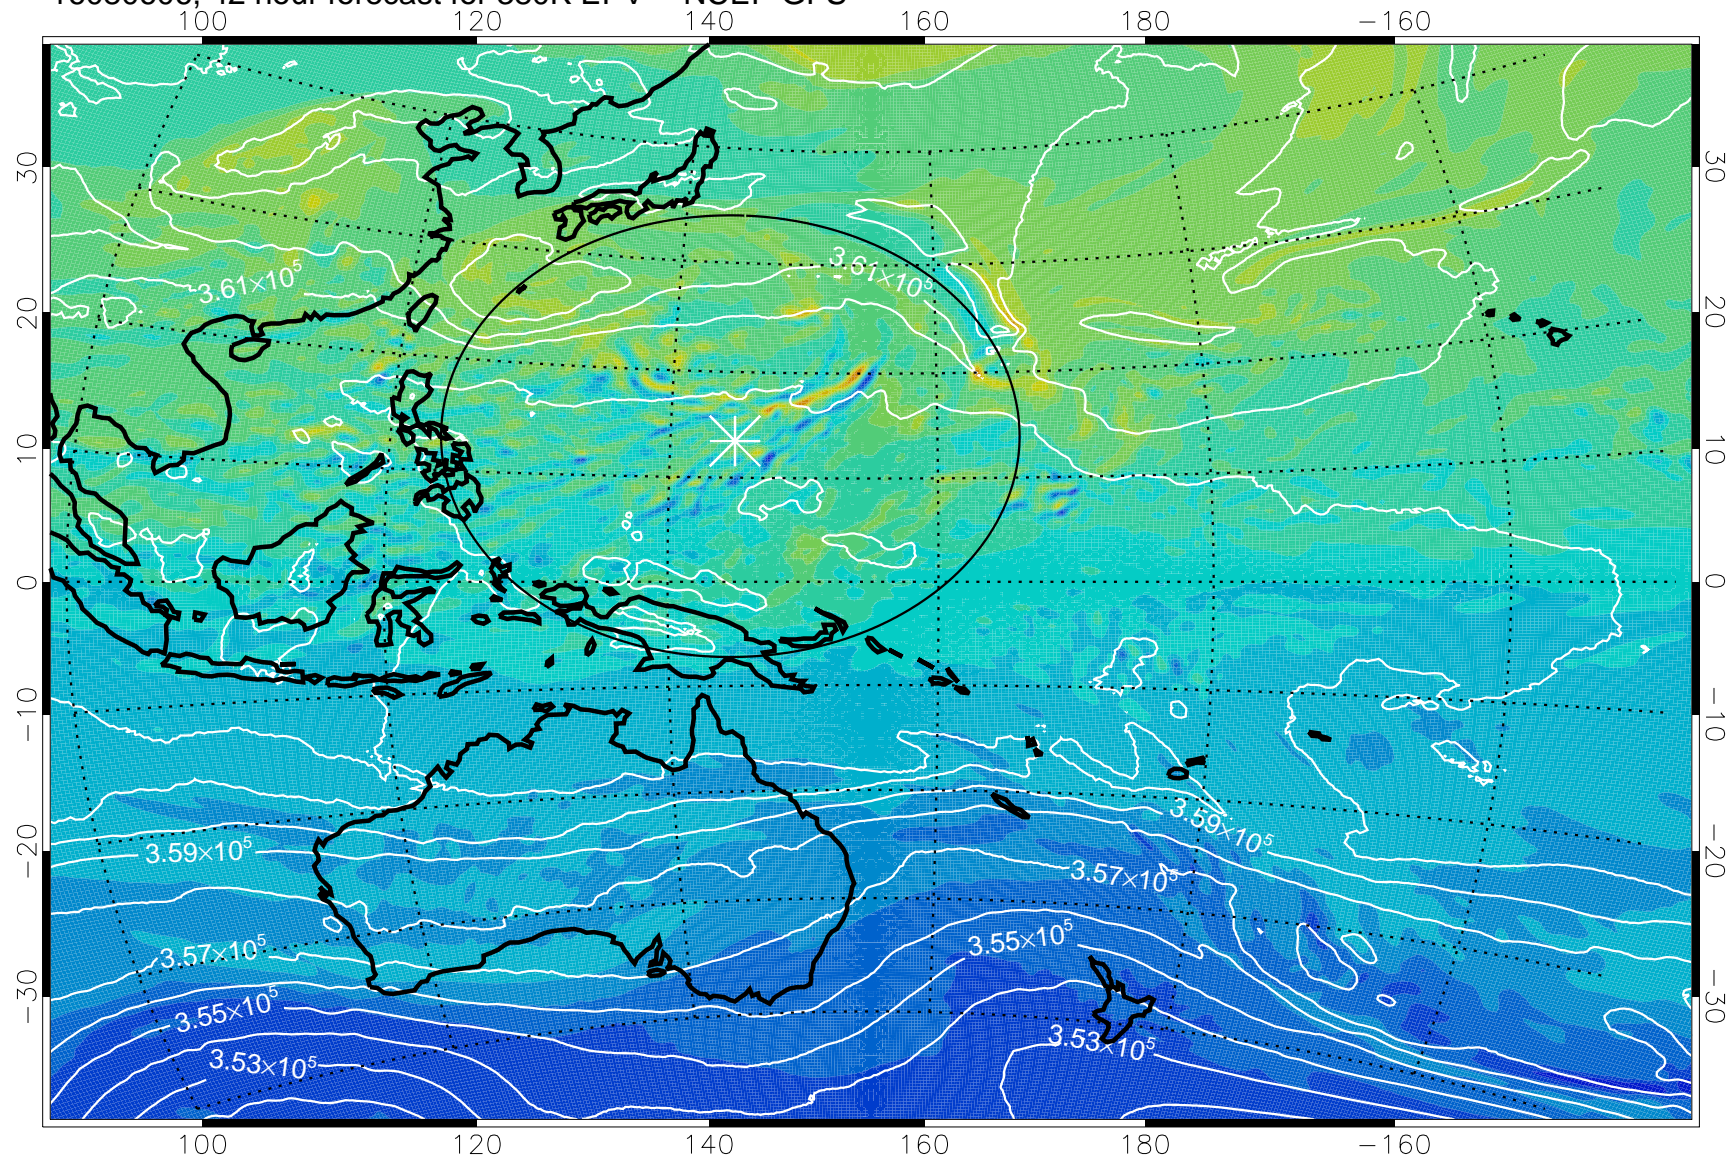

16080518, 30 hour forecast for 380K EPV -- NCEP GFS

380K Montgomery Streamfunction, white

Range ring of 2304 km

16080600, 36 hour forecast for 380K EPV -- NCEP GFS

380K Montgomery Streamfunction, white

Range ring of 2304 km

16080606, 42 hour forecast for 380K EPV -- NCEP GFS

380K Montgomery Streamfunction, white

Range ring of 2304 km

16080612, 48 hour forecast for 380K EPV -- NCEP GFS

380K Montgomery Streamfunction, white

Range ring of 2304 km

16080618, 54 hour forecast for 380K EPV -- NCEP GFS

380K Montgomery Streamfunction, white

Range ring of 2304 km

16080700, 60 hour forecast for 380K EPV -- NCEP GFS

380K Montgomery Streamfunction, white

Range ring of 2304 km

16080706, 66 hour forecast for 380K EPV -- NCEP GFS

380K Montgomery Streamfunction, white

Range ring of 2304 km

16080712, 72 hour forecast for 380K EPV -- NCEP GFS

380K Montgomery Streamfunction, white

Range ring of 2304 km