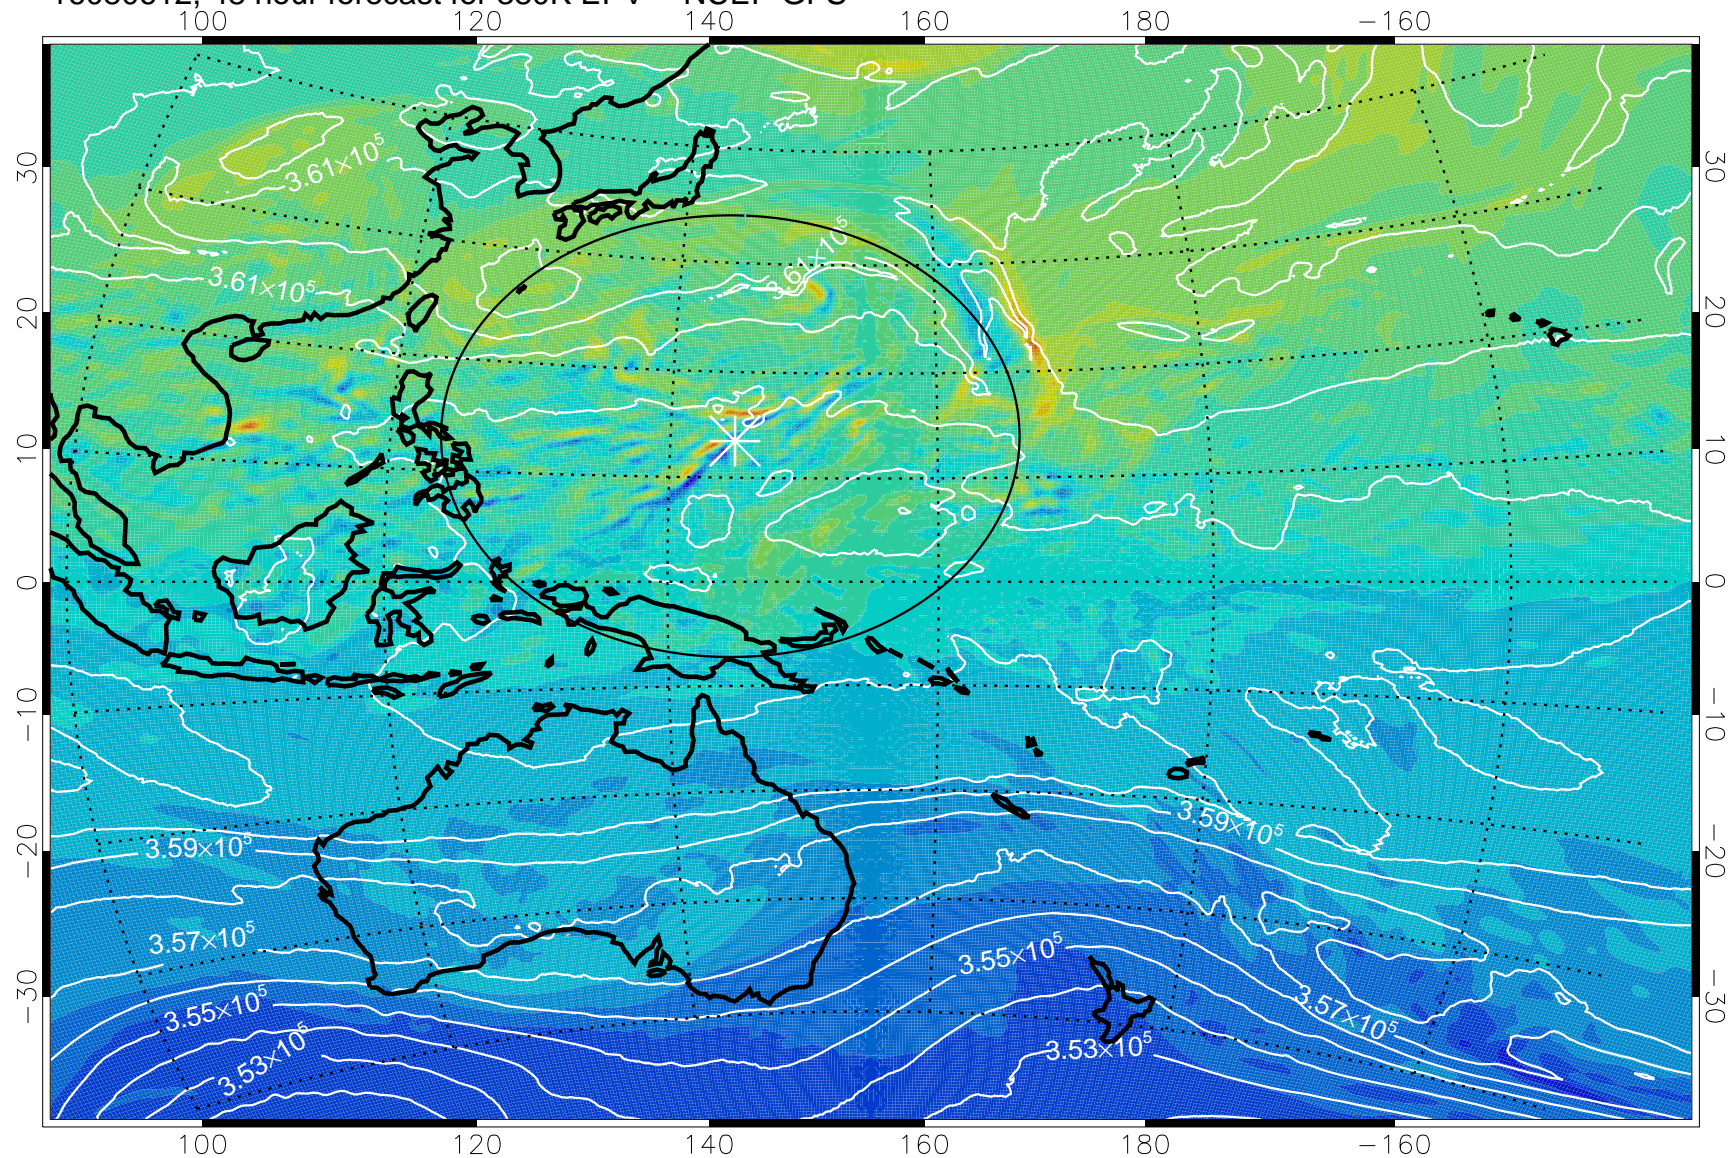

16080518, 30 hour forecast for 380K EPV -- NCEP GFS

380K Montgomery Streamfunction, white

Range ring of 2304 km

16080600, 36 hour forecast for 380K EPV -- NCEP GFS

380K Montgomery Streamfunction, white

Range ring of 2304 km

16080606, 42 hour forecast for 380K EPV -- NCEP GFS

380K Montgomery Streamfunction, white

Range ring of 2304 km

16080612, 48 hour forecast for 380K EPV -- NCEP GFS

380K Montgomery Streamfunction, white

Range ring of 2304 km

16080618, 54 hour forecast for 380K EPV -- NCEP GFS

380K Montgomery Streamfunction, white

Range ring of 2304 km

16080700, 60 hour forecast for 380K EPV -- NCEP GFS

380K Montgomery Streamfunction, white

Range ring of 2304 km

16080706, 66 hour forecast for 380K EPV -- NCEP GFS

380K Montgomery Streamfunction, white

Range ring of 2304 km

16080712, 72 hour forecast for 380K EPV -- NCEP GFS

380K Montgomery Streamfunction, white

Range ring of 2304 km