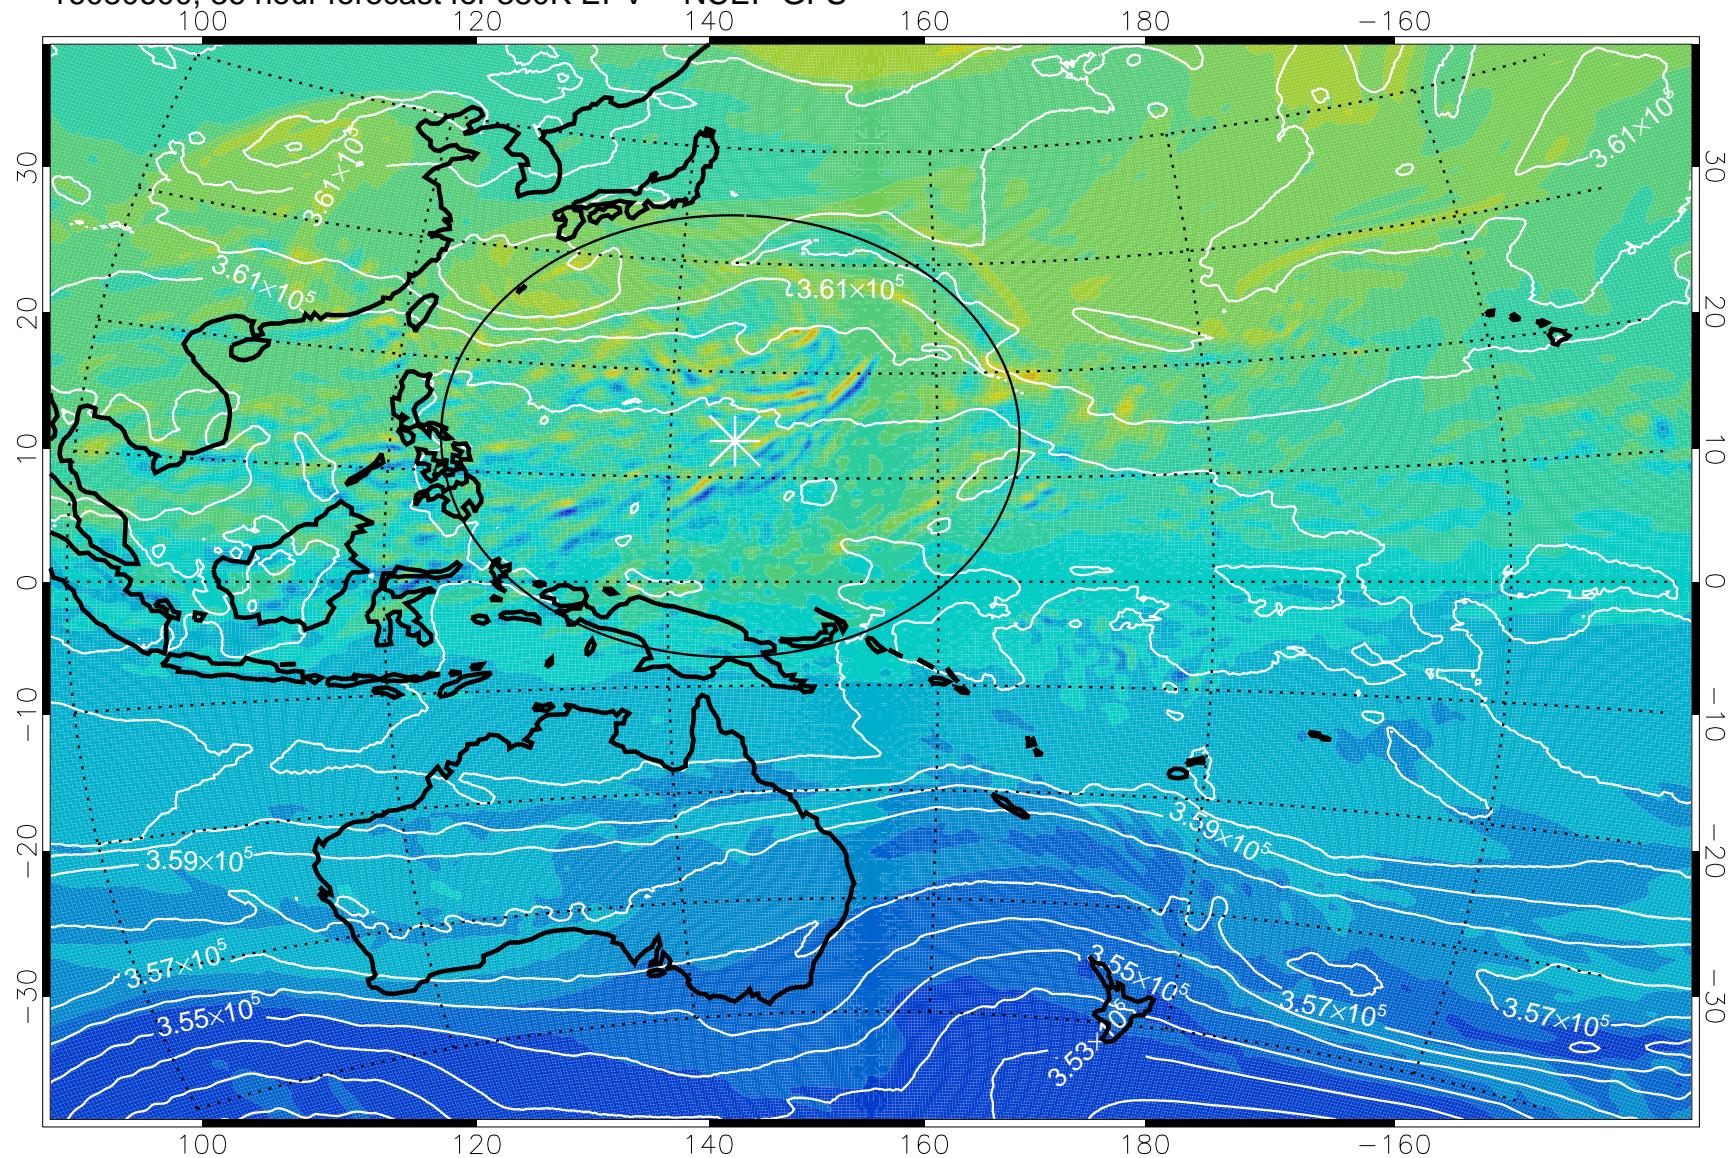

16080518, 30 hour forecast for 380K EPV -- NCEP GFS

380K Montgomery Streamfunction, white

Range ring of 2304 km

16080600, 36 hour forecast for 380K EPV -- NCEP GFS

380K Montgomery Streamfunction, white

Range ring of 2304 km

16080606, 42 hour forecast for 380K EPV -- NCEP GFS

380K Montgomery Streamfunction, white

Range ring of 2304 km

16080612, 48 hour forecast for 380K EPV -- NCEP GFS

380K Montgomery Streamfunction, white

Range ring of 2304 km

16080618, 54 hour forecast for 380K EPV -- NCEP GFS

380K Montgomery Streamfunction, white

Range ring of 2304 km

16080700, 60 hour forecast for 380K EPV -- NCEP GFS

380K Montgomery Streamfunction, white

Range ring of 2304 km

16080706, 66 hour forecast for 380K EPV -- NCEP GFS

380K Montgomery Streamfunction, white

Range ring of 2304 km

16080712, 72 hour forecast for 380K EPV -- NCEP GFS

380K Montgomery Streamfunction, white

Range ring of 2304 km