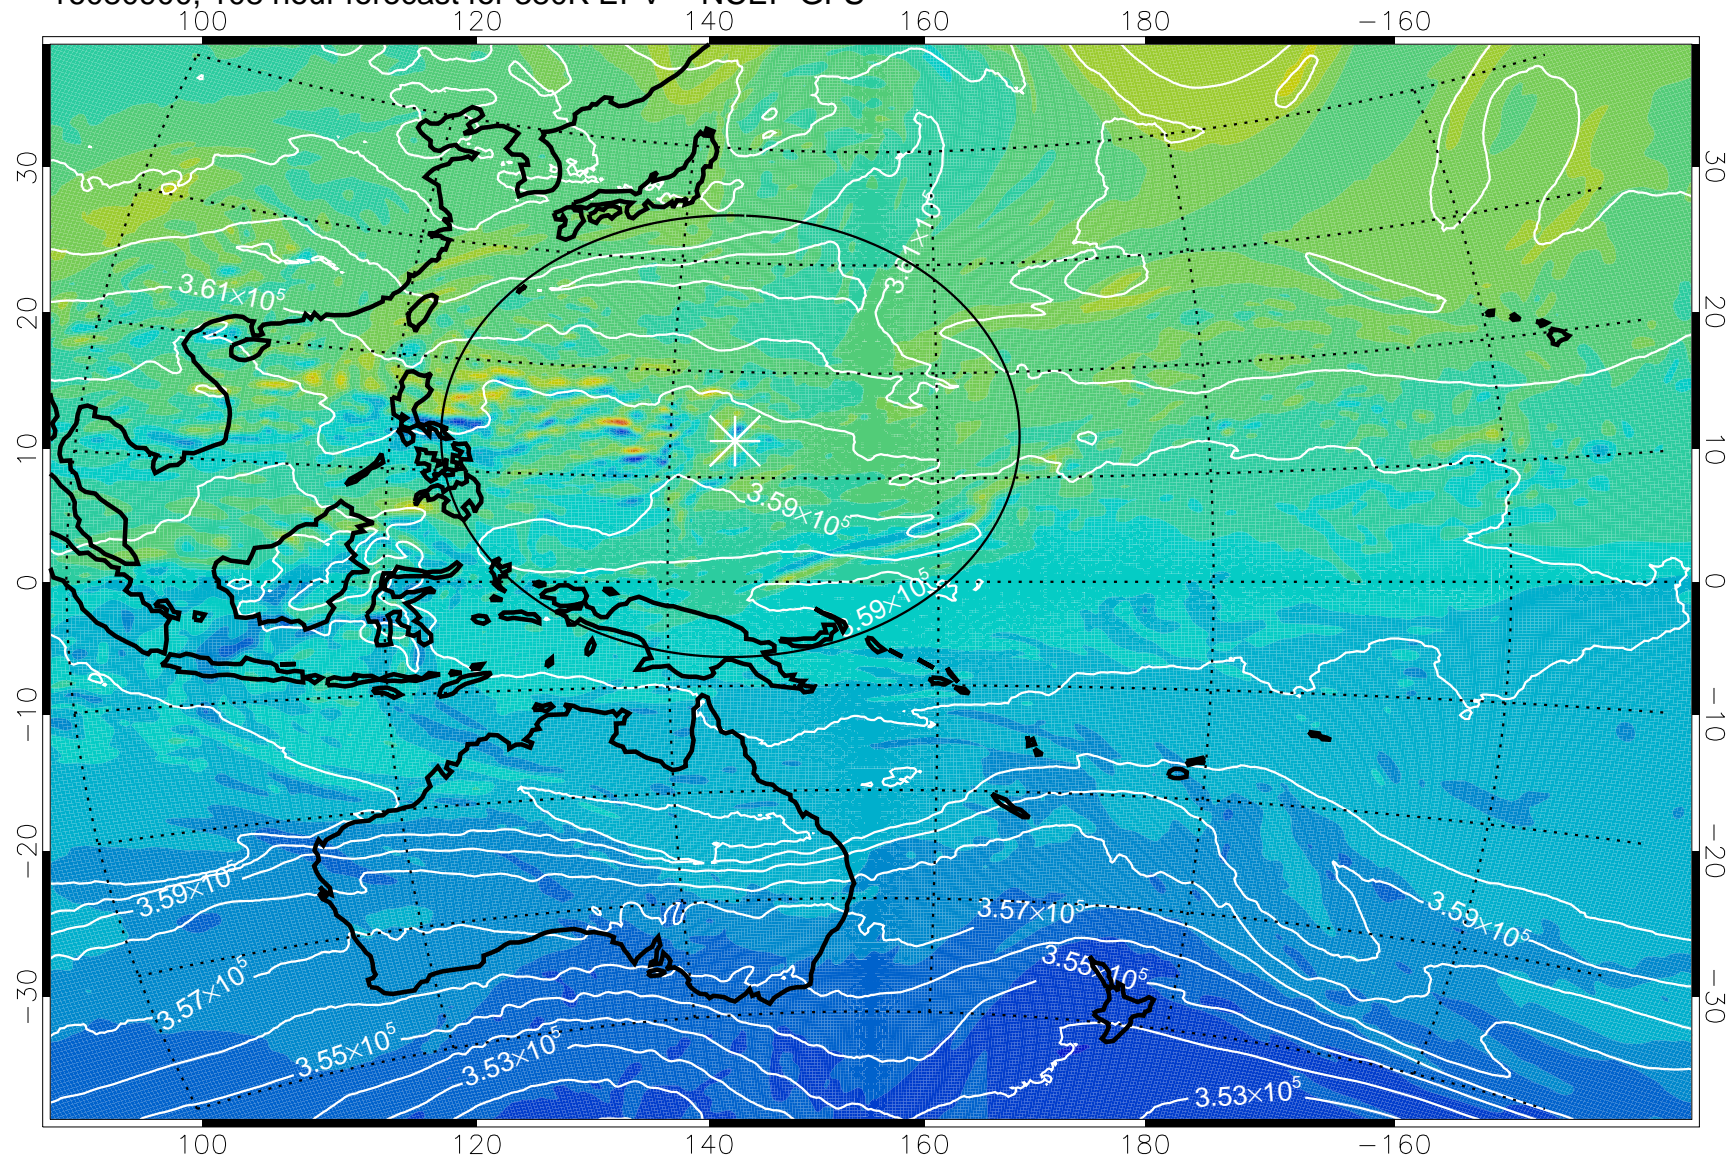

16080806, 90 hour forecast for 380K EPV -- NCEP GFS

380K Montgomery Streamfunction, white

Range ring of 2304 km

16080812, 96 hour forecast for 380K EPV -- NCEP GFS

380K Montgomery Streamfunction, white

Range ring of 2304 km

16080818, 102 hour forecast for 380K EPV -- NCEP GFS

380K Montgomery Streamfunction, white

Range ring of 2304 km

16080900, 108 hour forecast for 380K EPV -- NCEP GFS

380K Montgomery Streamfunction, white

Range ring of 2304 km

16080906, 114 hour forecast for 380K EPV -- NCEP GFS

380K Montgomery Streamfunction, white

Range ring of 2304 km

16080912, 120 hour forecast for 380K EPV -- NCEP GFS

380K Montgomery Streamfunction, white

Range ring of 2304 km