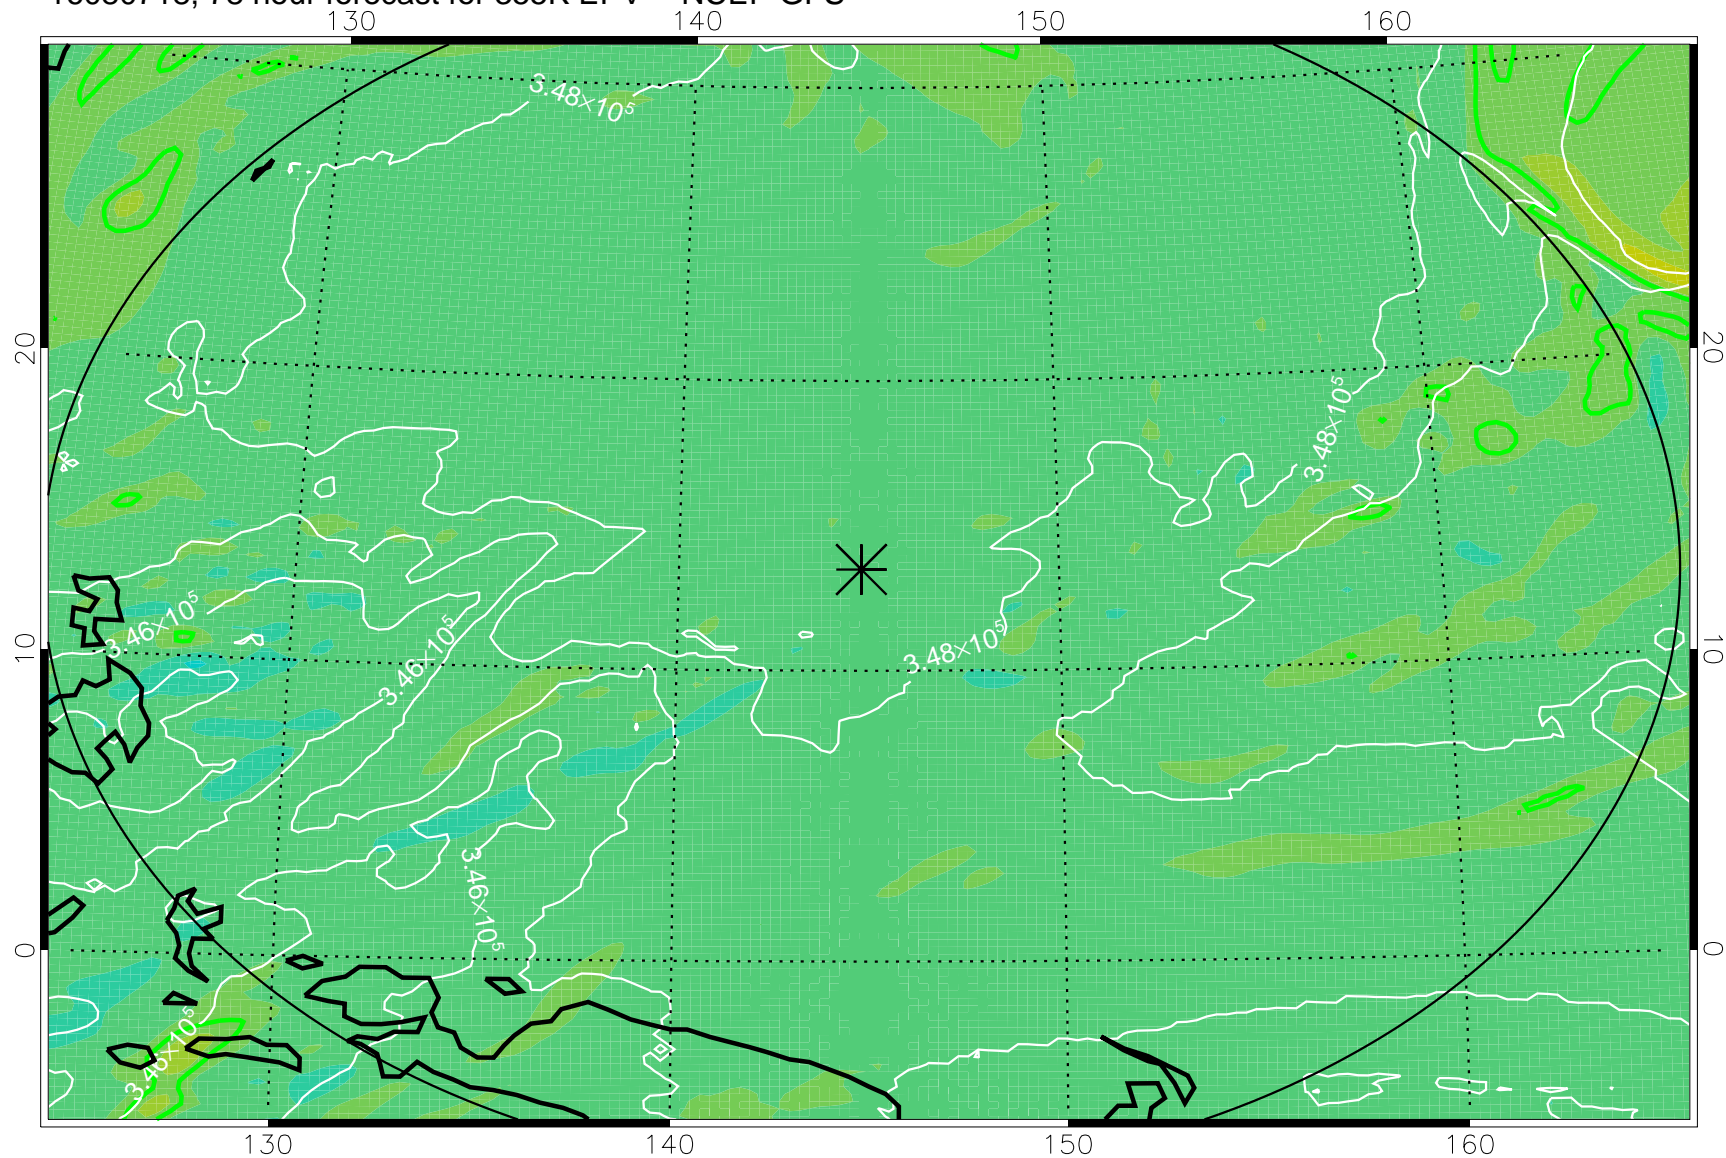

16080706, 66 hour forecast for 355K EPV -- NCEP GFS

355K Montgomery Streamfunction, white
EPV Tropopause (2 PVU) Position
Range ring of 2304 km

16080712, 72 hour forecast for 355K EPV -- NCEP GFS

355K Montgomery Streamfunction, white
EPV Tropopause (2 PVU) Position
Range ring of 2304 km

16080718, 78 hour forecast for 355K EPV -- NCEP GFS

355K Montgomery Streamfunction, white
EPV Tropopause (2 PVU) Position
Range ring of 2304 km

16080800, 84 hour forecast for 355K EPV -- NCEP GFS

355K Montgomery Streamfunction, white
EPV Tropopause (2 PVU) Position
Range ring of 2304 km

16080806, 90 hour forecast for 355K EPV -- NCEP GFS

355K Montgomery Streamfunction, white
EPV Tropopause (2 PVU) Position
Range ring of 2304 km

16080812, 96 hour forecast for 355K EPV -- NCEP GFS

355K Montgomery Streamfunction, white
EPV Tropopause (2 PVU) Position
Range ring of 2304 km

16080818, 102 hour forecast for 355K EPV -- NCEP GFS

355K Montgomery Streamfunction, white
EPV Tropopause (2 PVU) Position
Range ring of 2304 km

16080900, 108 hour forecast for 355K EPV -- NCEP GFS

355K Montgomery Streamfunction, white
EPV Tropopause (2 PVU) Position
Range ring of 2304 km