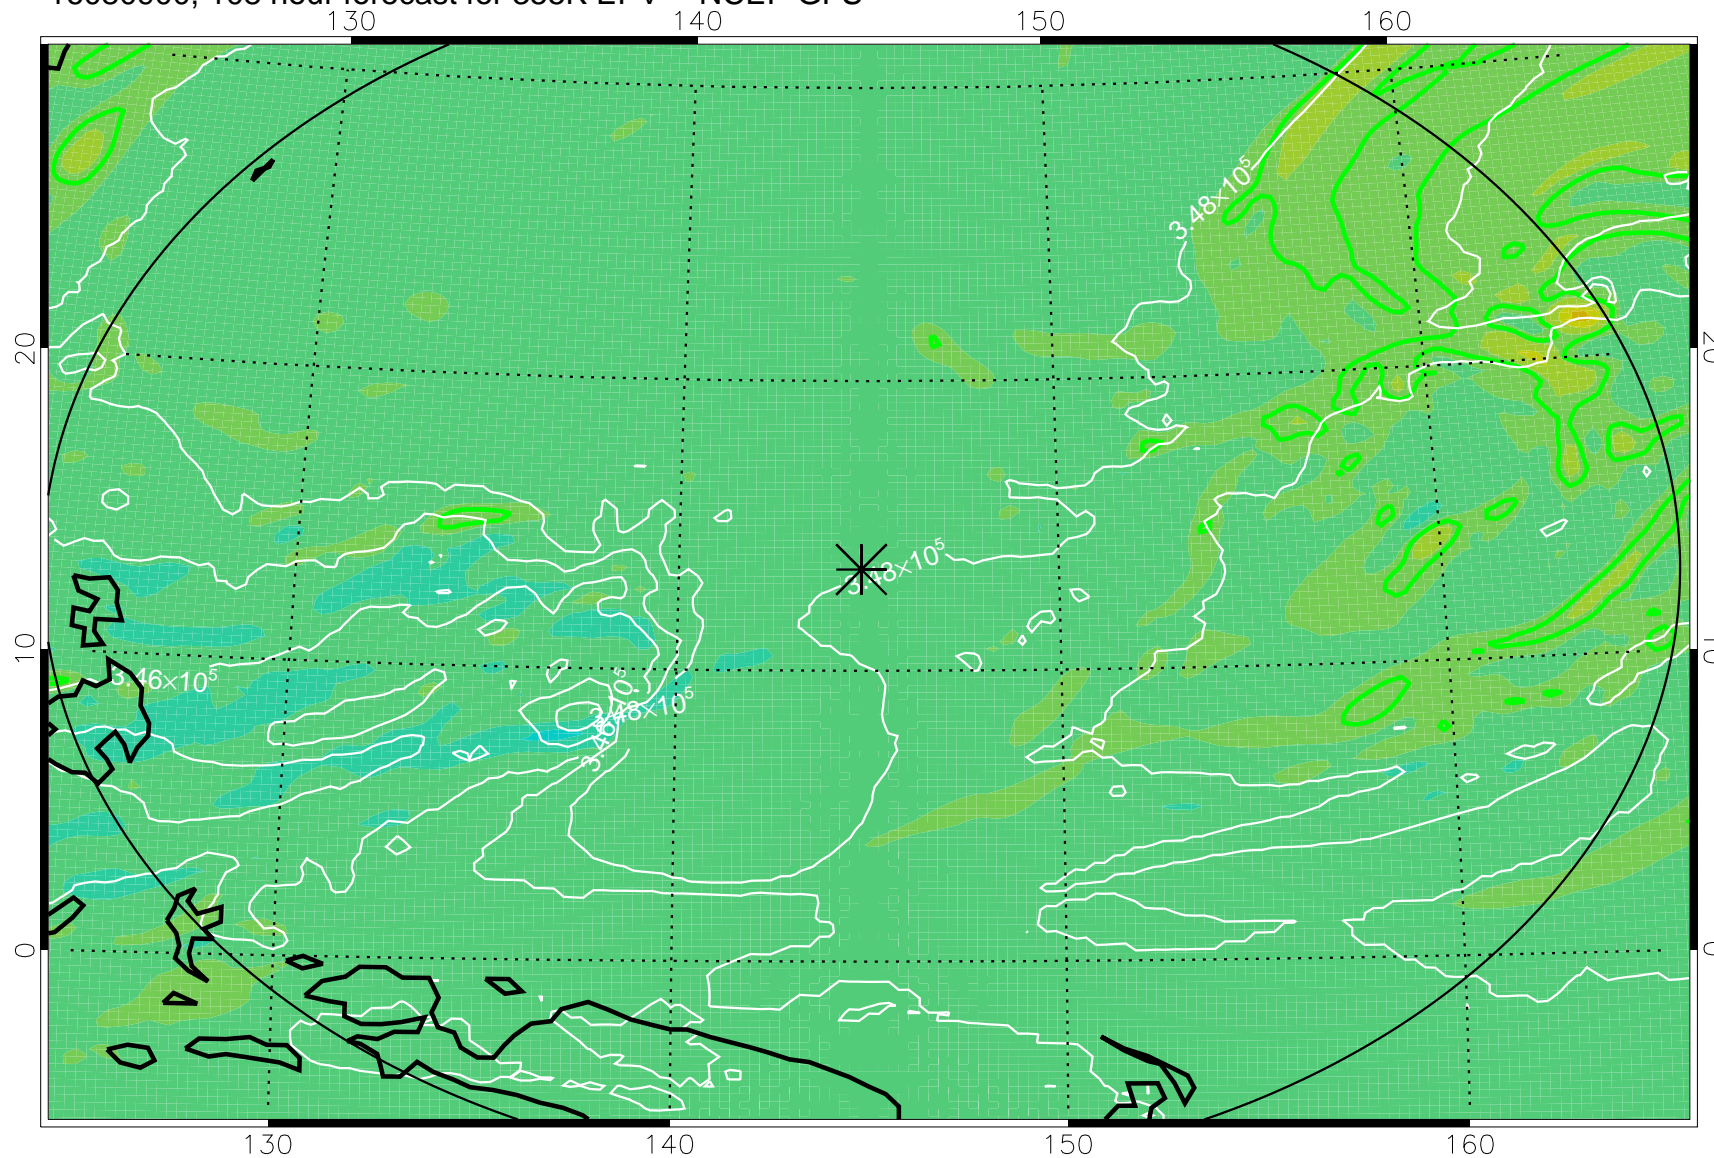

16080718, 78 hour forecast for 355K EPV -- NCEP GFS

355K Montgomery Streamfunction, white
EPV Tropopause (2 PVU) Position
Range ring of 2304 km

16080800, 84 hour forecast for 355K EPV -- NCEP GFS

355K Montgomery Streamfunction, white
EPV Tropopause (2 PVU) Position
Range ring of 2304 km

16080806, 90 hour forecast for 355K EPV -- NCEP GFS

355K Montgomery Streamfunction, white
EPV Tropopause (2 PVU) Position
Range ring of 2304 km

16080812, 96 hour forecast for 355K EPV -- NCEP GFS

355K Montgomery Streamfunction, white
EPV Tropopause (2 PVU) Position
Range ring of 2304 km

16080818, 102 hour forecast for 355K EPV -- NCEP GFS

355K Montgomery Streamfunction, white
EPV Tropopause (2 PVU) Position
Range ring of 2304 km

16080900, 108 hour forecast for 355K EPV -- NCEP GFS

355K Montgomery Streamfunction, white
EPV Tropopause (2 PVU) Position
Range ring of 2304 km

16080906, 114 hour forecast for 355K EPV -- NCEP GFS

355K Montgomery Streamfunction, white
EPV Tropopause (2 PVU) Position
Range ring of 2304 km

16080912, 120 hour forecast for 355K EPV -- NCEP GFS

355K Montgomery Streamfunction, white
EPV Tropopause (2 PVU) Position
Range ring of 2304 km