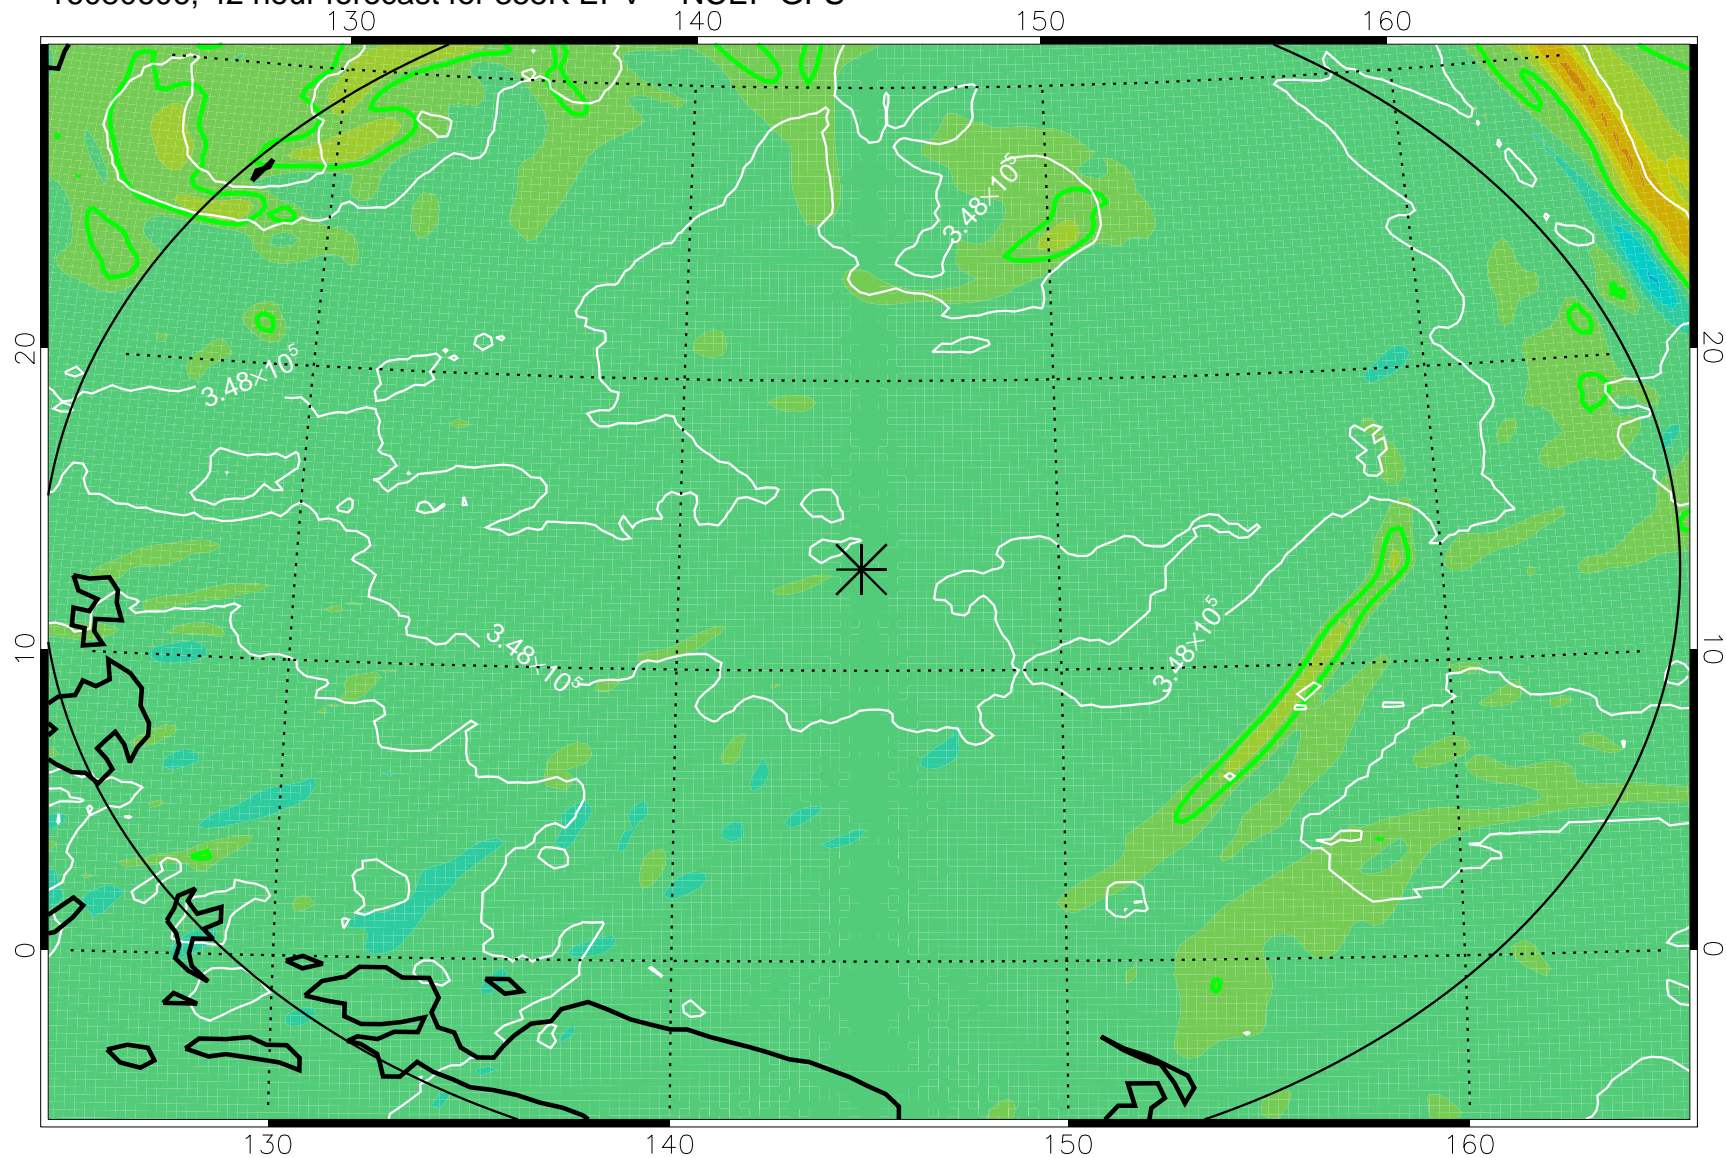

16080518, 30 hour forecast for 355K EPV -- NCEP GFS

355K Montgomery Streamfunction, white
EPV Tropopause (2 PVU) Position
Range ring of 2304 km

16080600, 36 hour forecast for 355K EPV -- NCEP GFS

355K Montgomery Streamfunction, white
EPV Tropopause (2 PVU) Position
Range ring of 2304 km

16080606, 42 hour forecast for 355K EPV -- NCEP GFS

355K Montgomery Streamfunction, white
EPV Tropopause (2 PVU) Position
Range ring of 2304 km

16080612, 48 hour forecast for 355K EPV -- NCEP GFS

355K Montgomery Streamfunction, white
EPV Tropopause (2 PVU) Position
Range ring of 2304 km

16080618, 54 hour forecast for 355K EPV -- NCEP GFS

355K Montgomery Streamfunction, white
EPV Tropopause (2 PVU) Position
Range ring of 2304 km

16080700, 60 hour forecast for 355K EPV -- NCEP GFS

355K Montgomery Streamfunction, white
EPV Tropopause (2 PVU) Position
Range ring of 2304 km

16080718, 78 hour forecast for 355K EPV -- NCEP GFS

355K Montgomery Streamfunction, white
EPV Tropopause (2 PVU) Position
Range ring of 2304 km

16080800, 84 hour forecast for 355K EPV -- NCEP GFS

355K Montgomery Streamfunction, white
EPV Tropopause (2 PVU) Position
Range ring of 2304 km