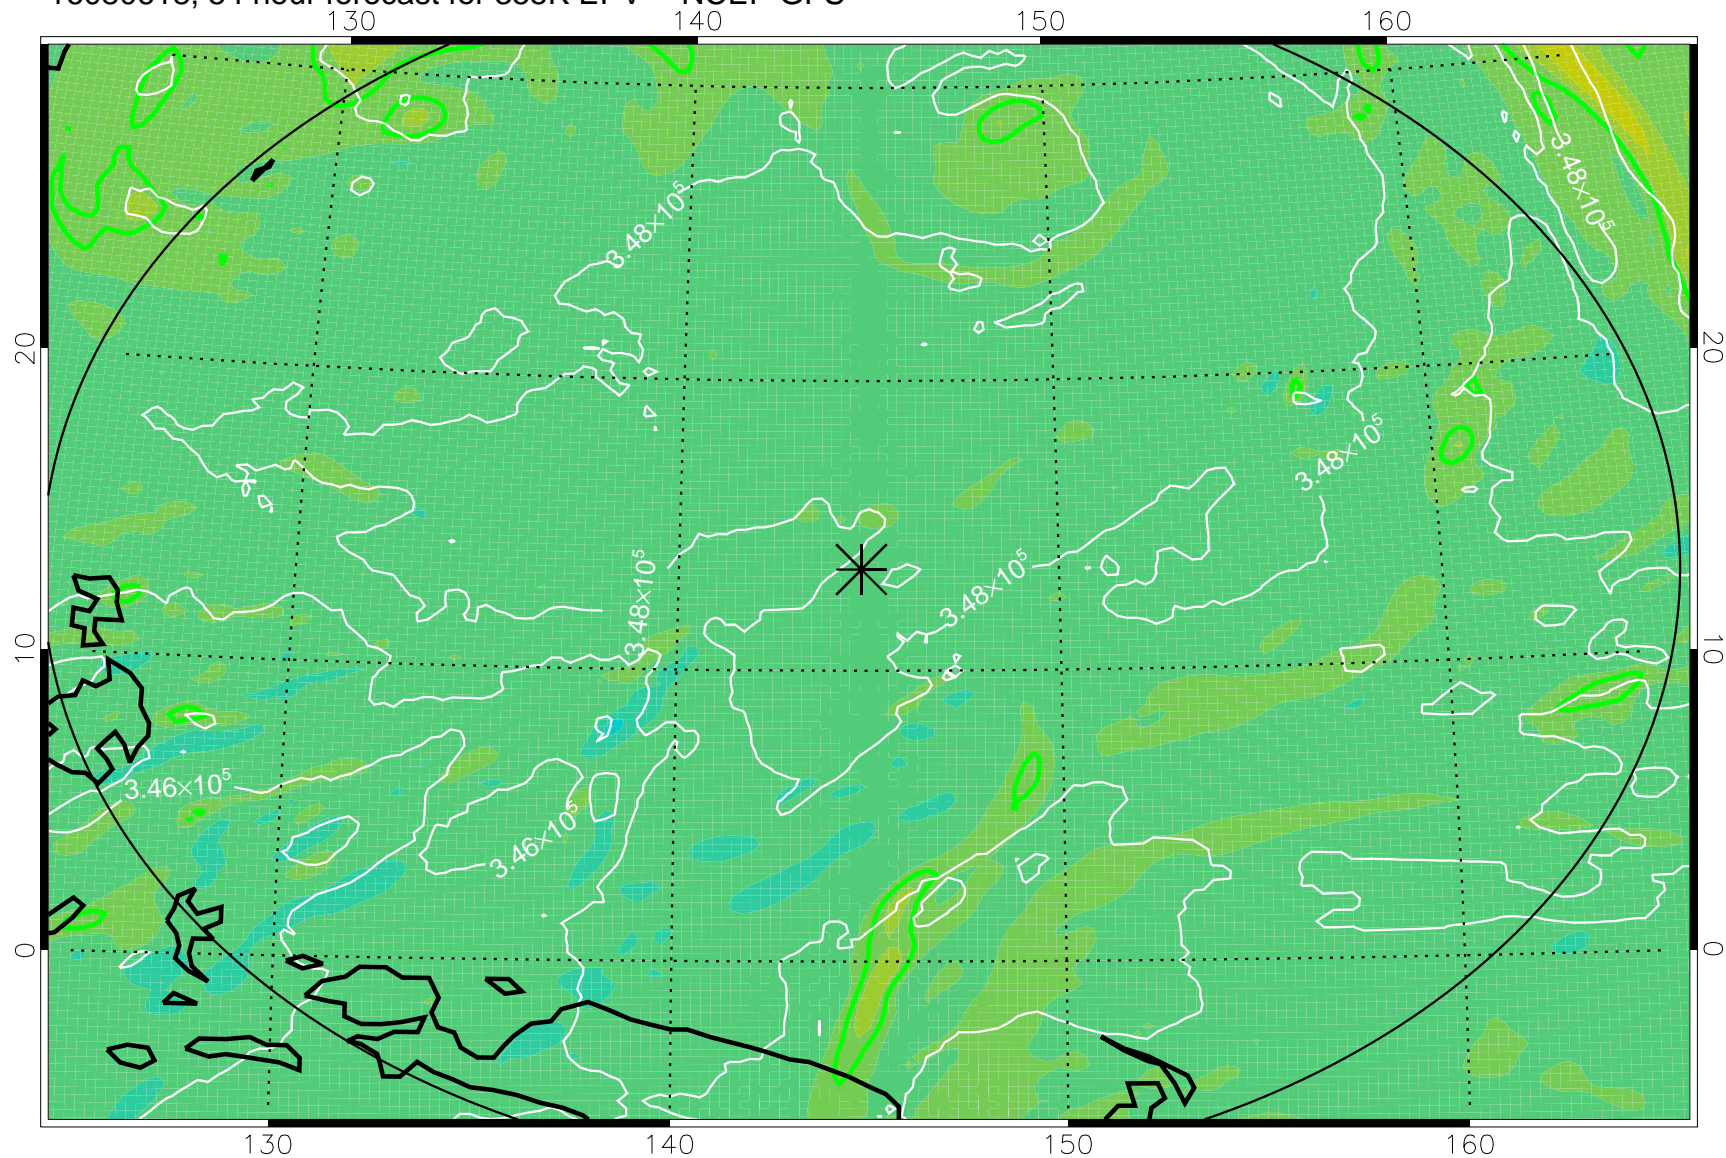

16080606, 42 hour forecast for 355K EPV -- NCEP GFS

355K Montgomery Streamfunction, white
EPV Tropopause (2 PVU) Position
Range ring of 2304 km

16080612, 48 hour forecast for 355K EPV -- NCEP GFS

355K Montgomery Streamfunction, white
EPV Tropopause (2 PVU) Position
Range ring of 2304 km

16080618, 54 hour forecast for 355K EPV -- NCEP GFS

355K Montgomery Streamfunction, white
EPV Tropopause (2 PVU) Position
Range ring of 2304 km

16080700, 60 hour forecast for 355K EPV -- NCEP GFS

355K Montgomery Streamfunction, white
EPV Tropopause (2 PVU) Position
Range ring of 2304 km

16080706, 66 hour forecast for 355K EPV -- NCEP GFS

355K Montgomery Streamfunction, white
EPV Tropopause (2 PVU) Position
Range ring of 2304 km

16080712, 72 hour forecast for 355K EPV -- NCEP GFS

355K Montgomery Streamfunction, white
EPV Tropopause (2 PVU) Position
Range ring of 2304 km

16080718, 78 hour forecast for 355K EPV -- NCEP GFS

355K Montgomery Streamfunction, white
EPV Tropopause (2 PVU) Position
Range ring of 2304 km

16080800, 84 hour forecast for 355K EPV -- NCEP GFS

355K Montgomery Streamfunction, white
EPV Tropopause (2 PVU) Position
Range ring of 2304 km