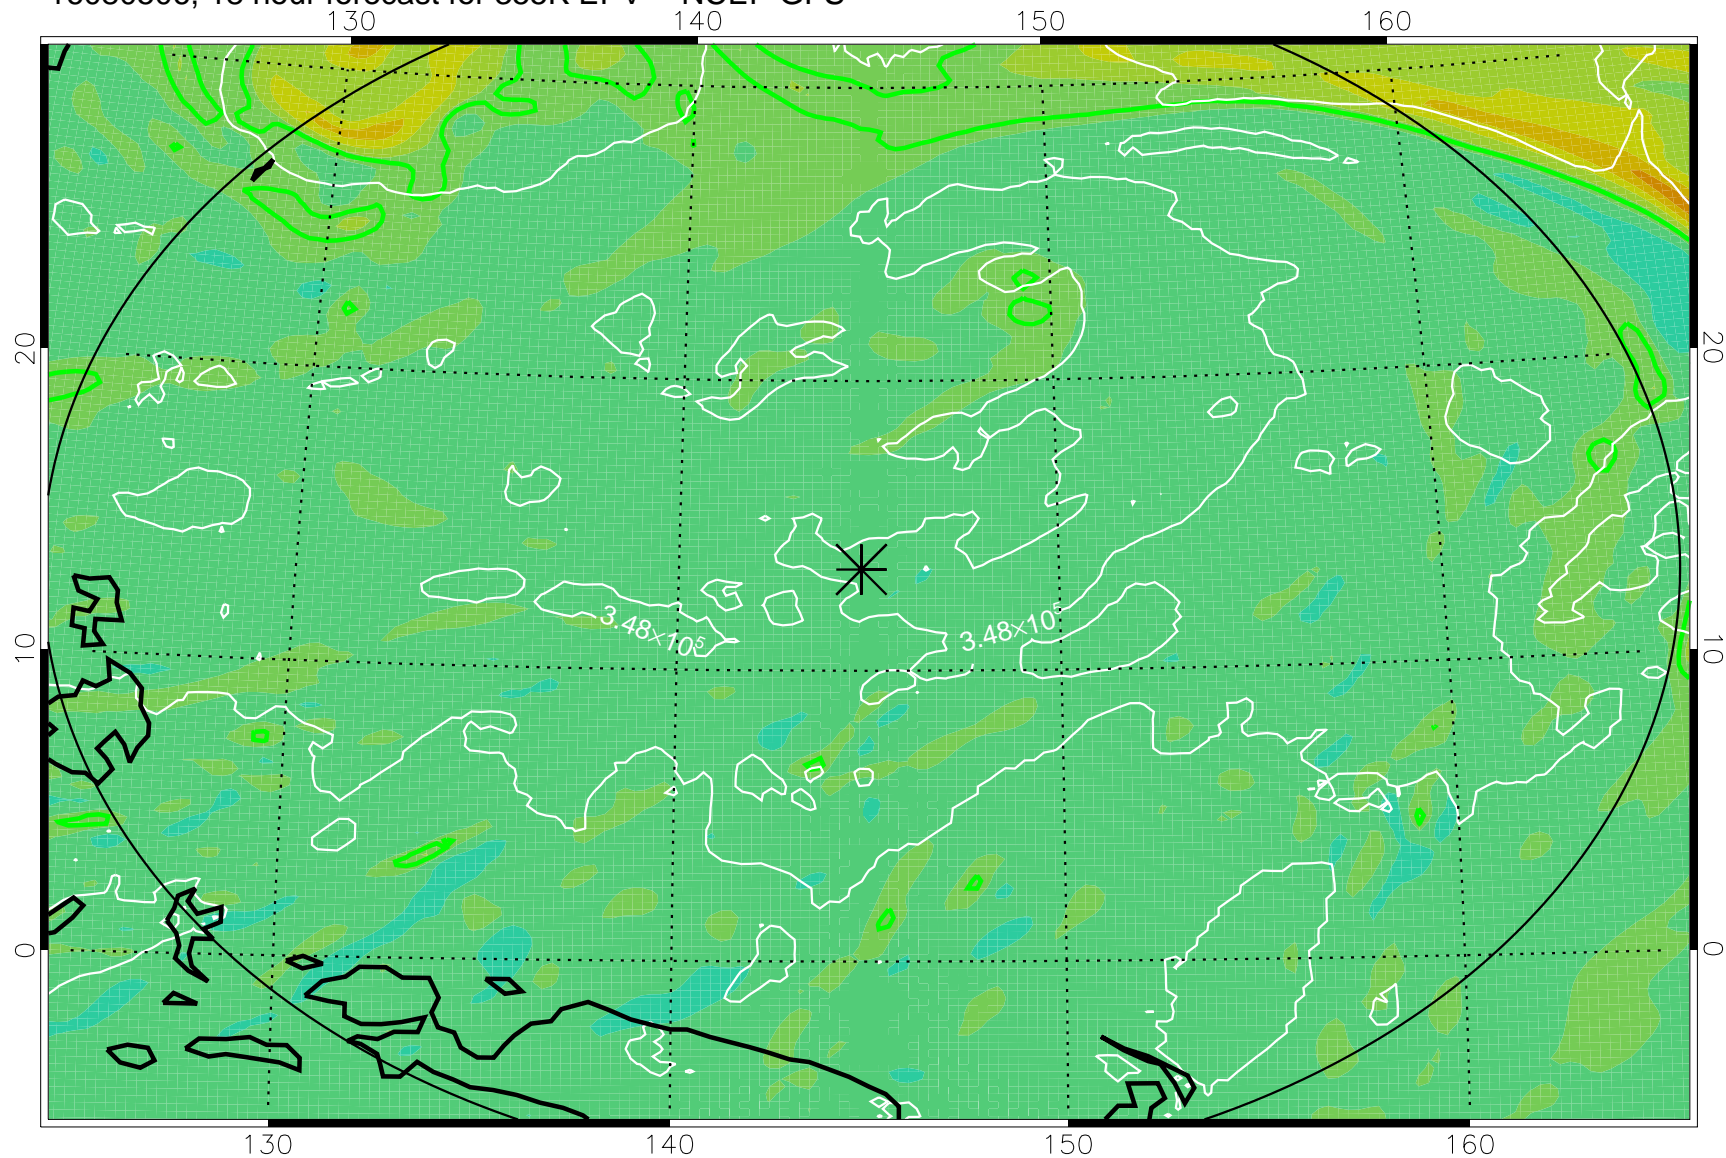

16080418, 6 hour forecast for 355K EPV -- NCEP GFS

355K Montgomery Streamfunction, white
EPV Tropopause (2 PVU) Position
Range ring of 2304 km

16080500, 12 hour forecast for 355K EPV -- NCEP GFS

355K Montgomery Streamfunction, white
EPV Tropopause (2 PVU) Position
Range ring of 2304 km

16080506, 18 hour forecast for 355K EPV -- NCEP GFS

355K Montgomery Streamfunction, white
EPV Tropopause (2 PVU) Position
Range ring of 2304 km

16080512, 24 hour forecast for 355K EPV -- NCEP GFS

355K Montgomery Streamfunction, white
EPV Tropopause (2 PVU) Position
Range ring of 2304 km

16080518, 30 hour forecast for 355K EPV -- NCEP GFS

355K Montgomery Streamfunction, white
EPV Tropopause (2 PVU) Position
Range ring of 2304 km

16080600, 36 hour forecast for 355K EPV -- NCEP GFS

355K Montgomery Streamfunction, white
EPV Tropopause (2 PVU) Position
Range ring of 2304 km

16080618, 54 hour forecast for 355K EPV -- NCEP GFS

355K Montgomery Streamfunction, white
EPV Tropopause (2 PVU) Position
Range ring of 2304 km

16080700, 60 hour forecast for 355K EPV -- NCEP GFS

355K Montgomery Streamfunction, white
EPV Tropopause (2 PVU) Position
Range ring of 2304 km