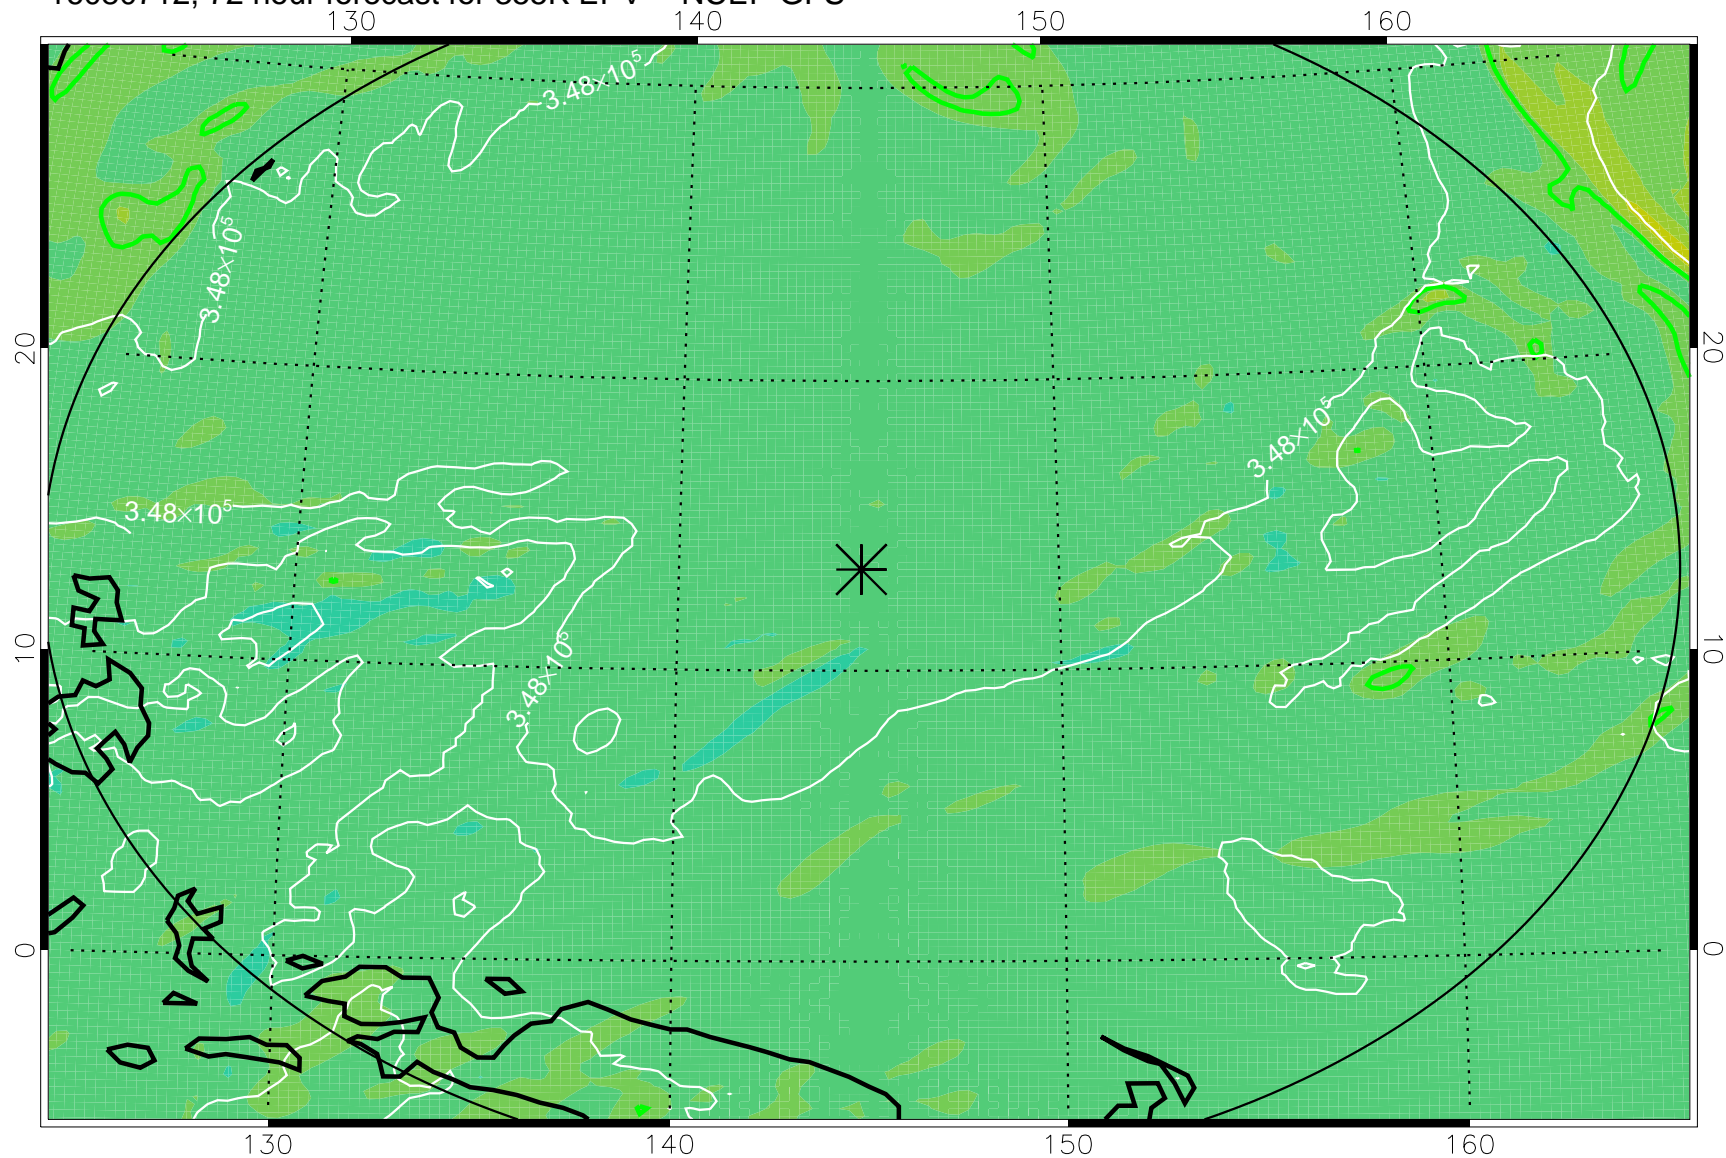

16080618, 54 hour forecast for 355K EPV -- NCEP GFS

355K Montgomery Streamfunction, white
EPV Tropopause (2 PVU) Position
Range ring of 2304 km

16080700, 60 hour forecast for 355K EPV -- NCEP GFS

355K Montgomery Streamfunction, white
EPV Tropopause (2 PVU) Position
Range ring of 2304 km

16080706, 66 hour forecast for 355K EPV -- NCEP GFS

355K Montgomery Streamfunction, white
EPV Tropopause (2 PVU) Position
Range ring of 2304 km

16080712, 72 hour forecast for 355K EPV -- NCEP GFS

355K Montgomery Streamfunction, white
EPV Tropopause (2 PVU) Position
Range ring of 2304 km

16080718, 78 hour forecast for 355K EPV -- NCEP GFS

355K Montgomery Streamfunction, white
EPV Tropopause (2 PVU) Position
Range ring of 2304 km

16080800, 84 hour forecast for 355K EPV -- NCEP GFS

355K Montgomery Streamfunction, white
EPV Tropopause (2 PVU) Position
Range ring of 2304 km

16080806, 90 hour forecast for 355K EPV -- NCEP GFS

355K Montgomery Streamfunction, white
EPV Tropopause (2 PVU) Position
Range ring of 2304 km

16080812, 96 hour forecast for 355K EPV -- NCEP GFS

355K Montgomery Streamfunction, white
EPV Tropopause (2 PVU) Position
Range ring of 2304 km