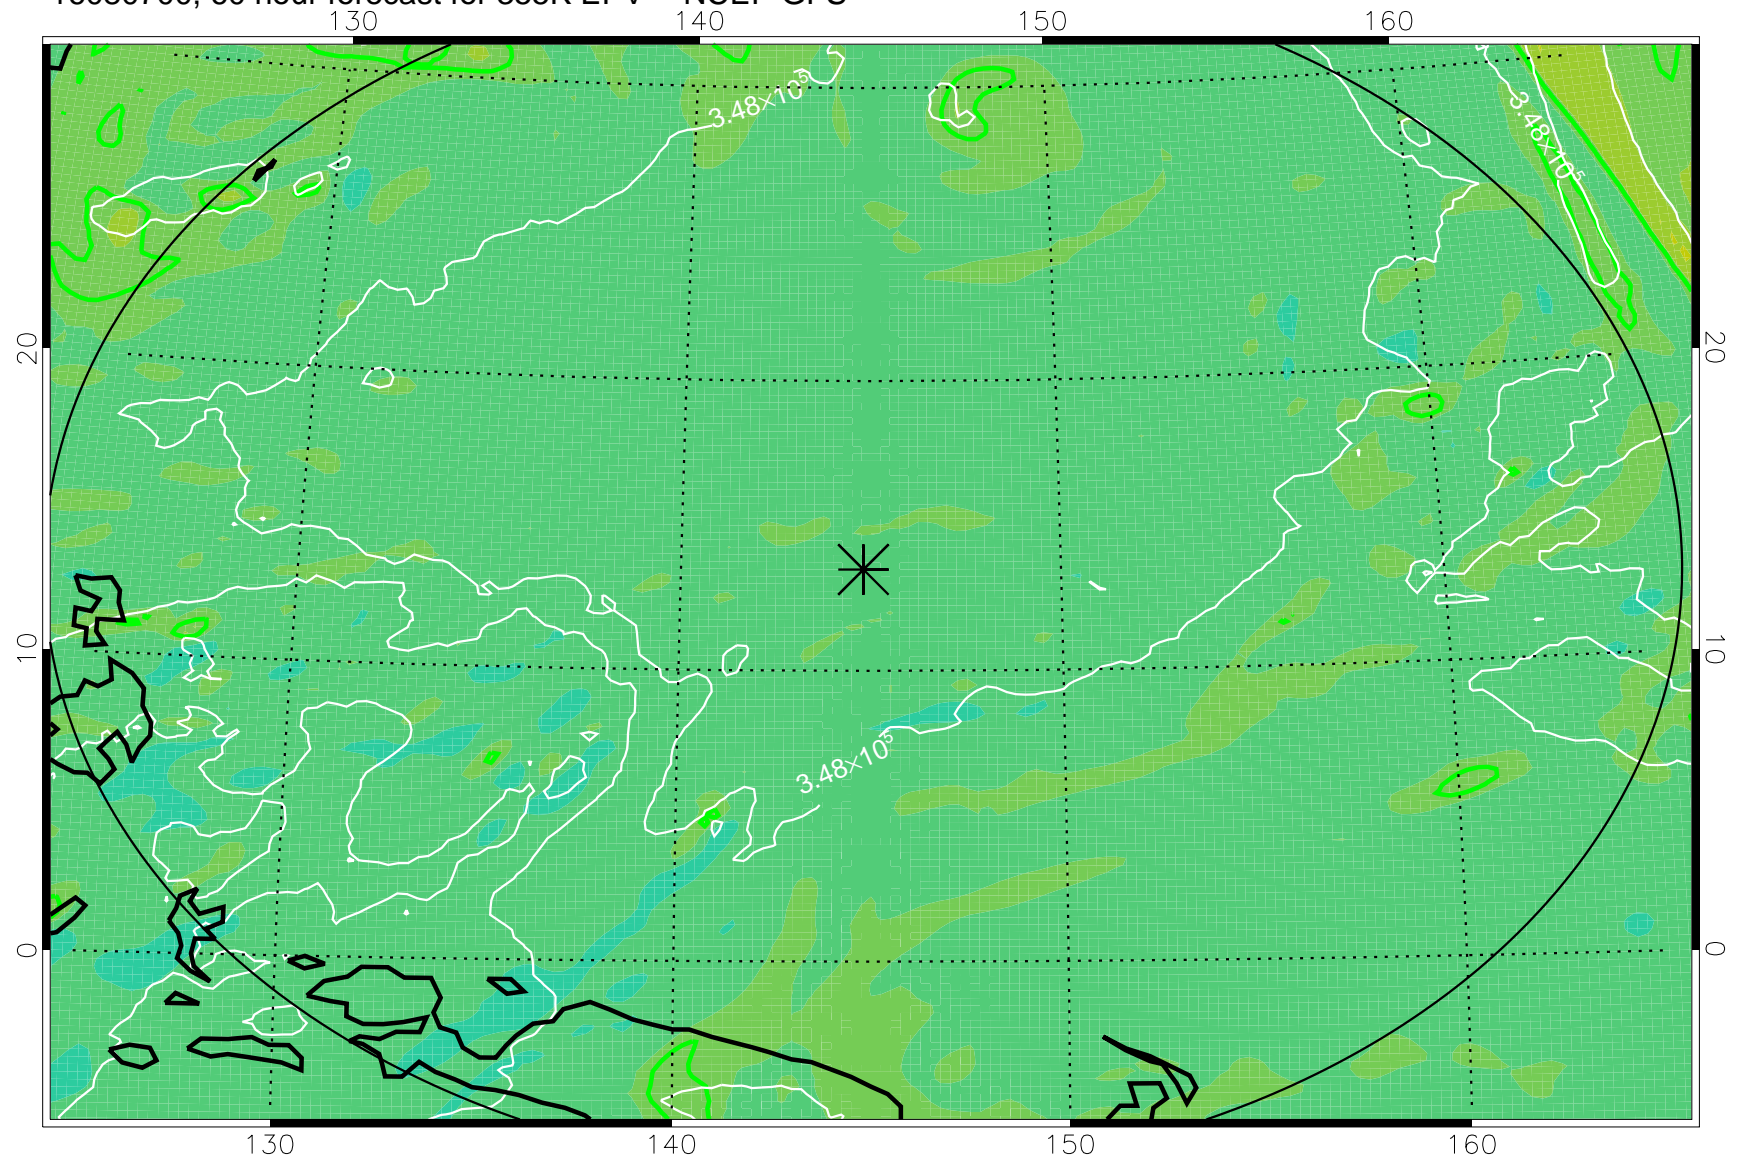

16080606, 42 hour forecast for 355K EPV -- NCEP GFS

355K Montgomery Streamfunction, white
EPV Tropopause (2 PVU) Position
Range ring of 2304 km

16080612, 48 hour forecast for 355K EPV -- NCEP GFS

355K Montgomery Streamfunction, white
EPV Tropopause (2 PVU) Position
Range ring of 2304 km

16080618, 54 hour forecast for 355K EPV -- NCEP GFS

355K Montgomery Streamfunction, white
EPV Tropopause (2 PVU) Position
Range ring of 2304 km

16080700, 60 hour forecast for 355K EPV -- NCEP GFS

355K Montgomery Streamfunction, white
EPV Tropopause (2 PVU) Position
Range ring of 2304 km

16080706, 66 hour forecast for 355K EPV -- NCEP GFS

355K Montgomery Streamfunction, white
EPV Tropopause (2 PVU) Position
Range ring of 2304 km

16080712, 72 hour forecast for 355K EPV -- NCEP GFS

355K Montgomery Streamfunction, white
EPV Tropopause (2 PVU) Position
Range ring of 2304 km

16080718, 78 hour forecast for 355K EPV -- NCEP GFS

355K Montgomery Streamfunction, white
EPV Tropopause (2 PVU) Position
Range ring of 2304 km

16080800, 84 hour forecast for 355K EPV -- NCEP GFS

355K Montgomery Streamfunction, white
EPV Tropopause (2 PVU) Position
Range ring of 2304 km