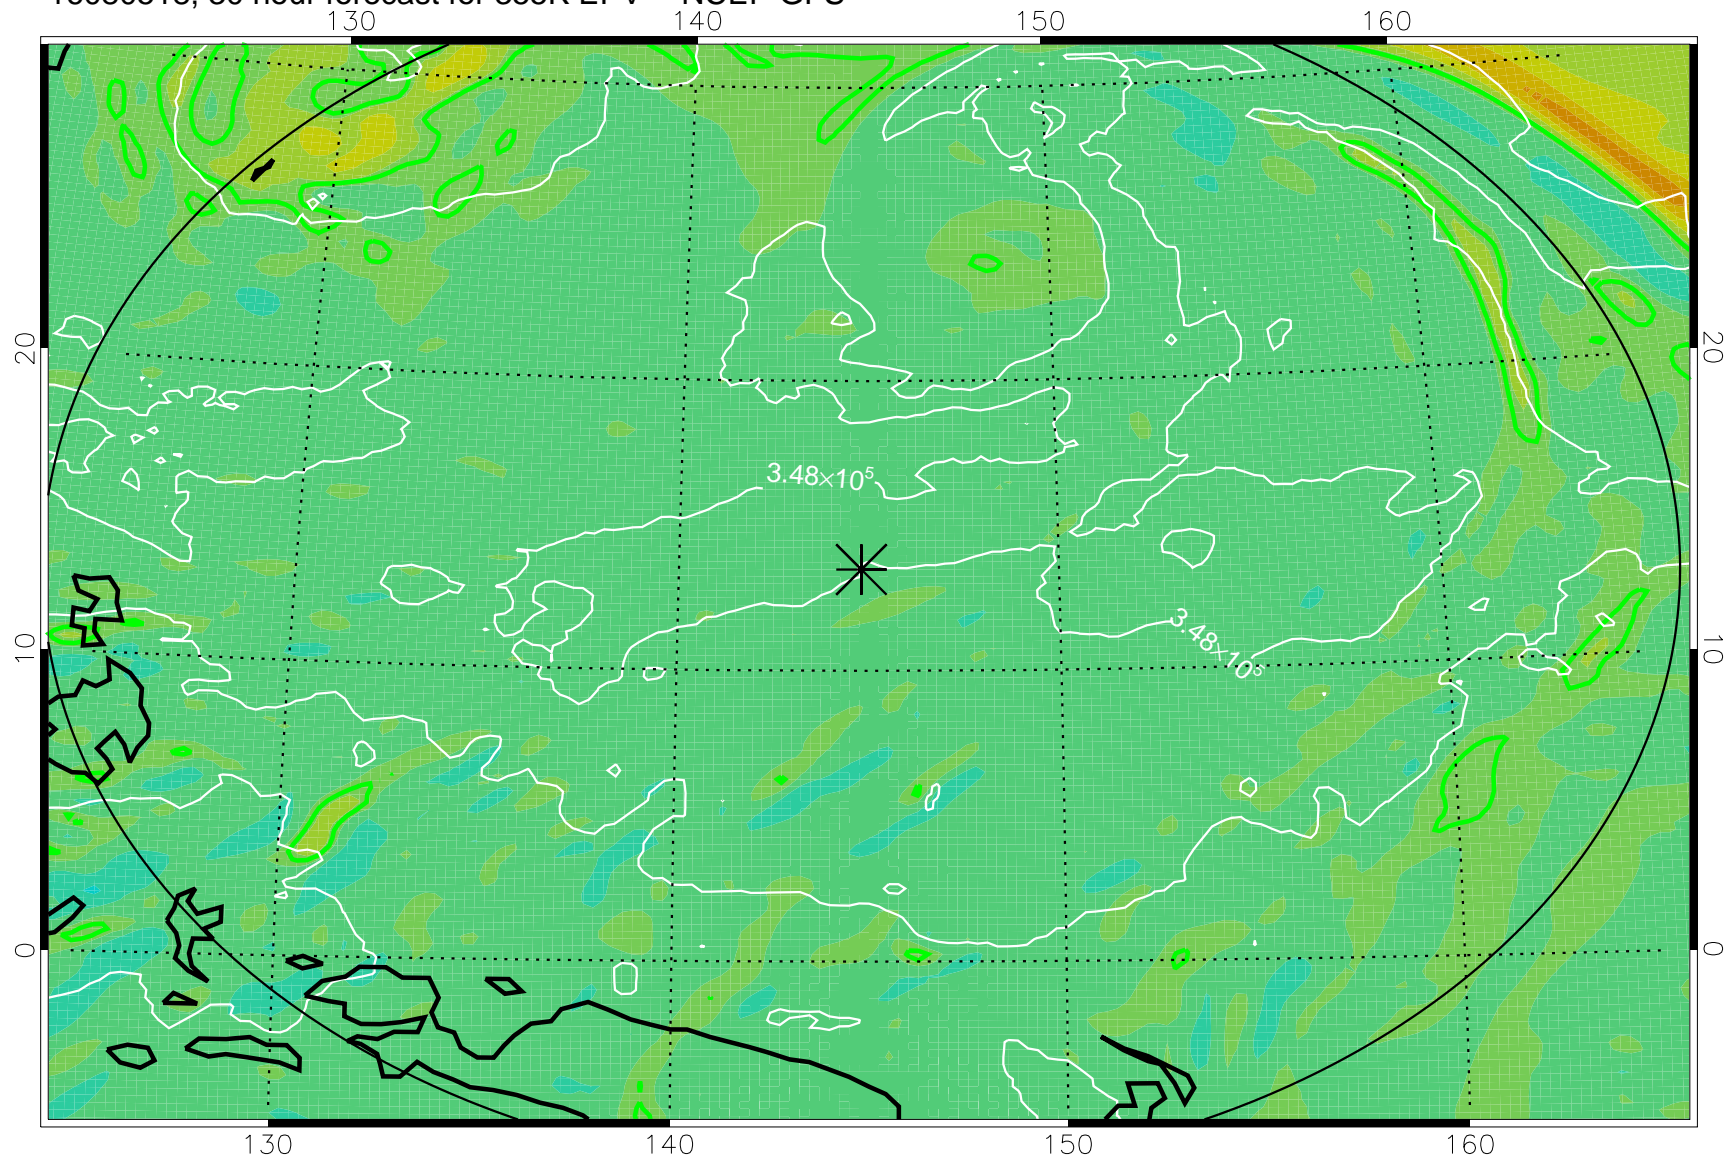

16080506, 18 hour forecast for 355K EPV -- NCEP GFS

355K Montgomery Streamfunction, white
EPV Tropopause (2 PVU) Position
Range ring of 2304 km

16080512, 24 hour forecast for 355K EPV -- NCEP GFS

355K Montgomery Streamfunction, white
EPV Tropopause (2 PVU) Position
Range ring of 2304 km

16080518, 30 hour forecast for 355K EPV -- NCEP GFS

355K Montgomery Streamfunction, white
EPV Tropopause (2 PVU) Position
Range ring of 2304 km

16080600, 36 hour forecast for 355K EPV -- NCEP GFS

355K Montgomery Streamfunction, white
EPV Tropopause (2 PVU) Position
Range ring of 2304 km

16080606, 42 hour forecast for 355K EPV -- NCEP GFS

355K Montgomery Streamfunction, white
EPV Tropopause (2 PVU) Position
Range ring of 2304 km

16080612, 48 hour forecast for 355K EPV -- NCEP GFS

355K Montgomery Streamfunction, white
EPV Tropopause (2 PVU) Position
Range ring of 2304 km

16080718, 78 hour forecast for 355K EPV -- NCEP GFS

355K Montgomery Streamfunction, white
EPV Tropopause (2 PVU) Position
Range ring of 2304 km

16080800, 84 hour forecast for 355K EPV -- NCEP GFS

355K Montgomery Streamfunction, white
EPV Tropopause (2 PVU) Position
Range ring of 2304 km