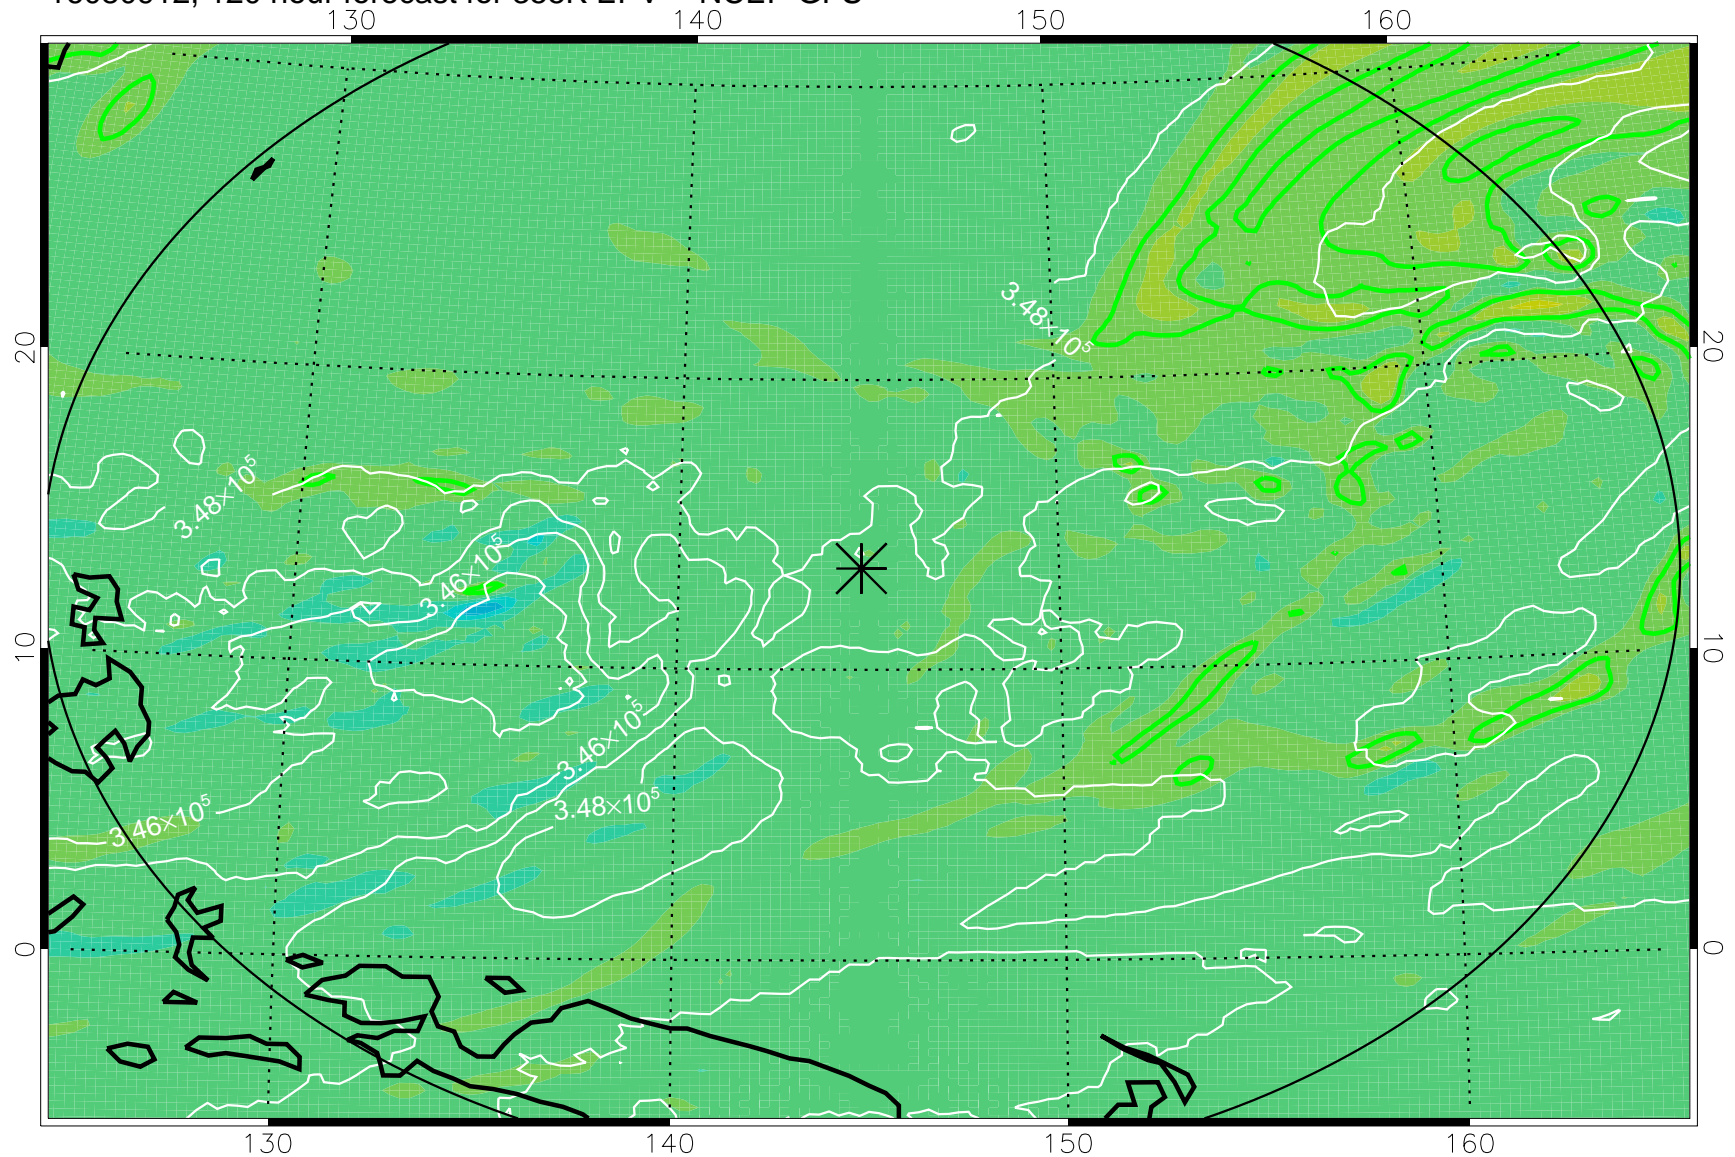

16080718, 78 hour forecast for 355K EPV -- NCEP GFS

355K Montgomery Streamfunction, white
EPV Tropopause (2 PVU) Position
Range ring of 2304 km

16080800, 84 hour forecast for 355K EPV -- NCEP GFS

355K Montgomery Streamfunction, white
EPV Tropopause (2 PVU) Position
Range ring of 2304 km

16080806, 90 hour forecast for 355K EPV -- NCEP GFS

355K Montgomery Streamfunction, white
EPV Tropopause (2 PVU) Position
Range ring of 2304 km

16080812, 96 hour forecast for 355K EPV -- NCEP GFS

355K Montgomery Streamfunction, white
EPV Tropopause (2 PVU) Position
Range ring of 2304 km

16080818, 102 hour forecast for 355K EPV -- NCEP GFS

355K Montgomery Streamfunction, white
EPV Tropopause (2 PVU) Position
Range ring of 2304 km

16080900, 108 hour forecast for 355K EPV -- NCEP GFS

355K Montgomery Streamfunction, white
EPV Tropopause (2 PVU) Position
Range ring of 2304 km

16080906, 114 hour forecast for 355K EPV -- NCEP GFS

355K Montgomery Streamfunction, white
EPV Tropopause (2 PVU) Position
Range ring of 2304 km

16080912, 120 hour forecast for 355K EPV -- NCEP GFS

355K Montgomery Streamfunction, white
EPV Tropopause (2 PVU) Position
Range ring of 2304 km