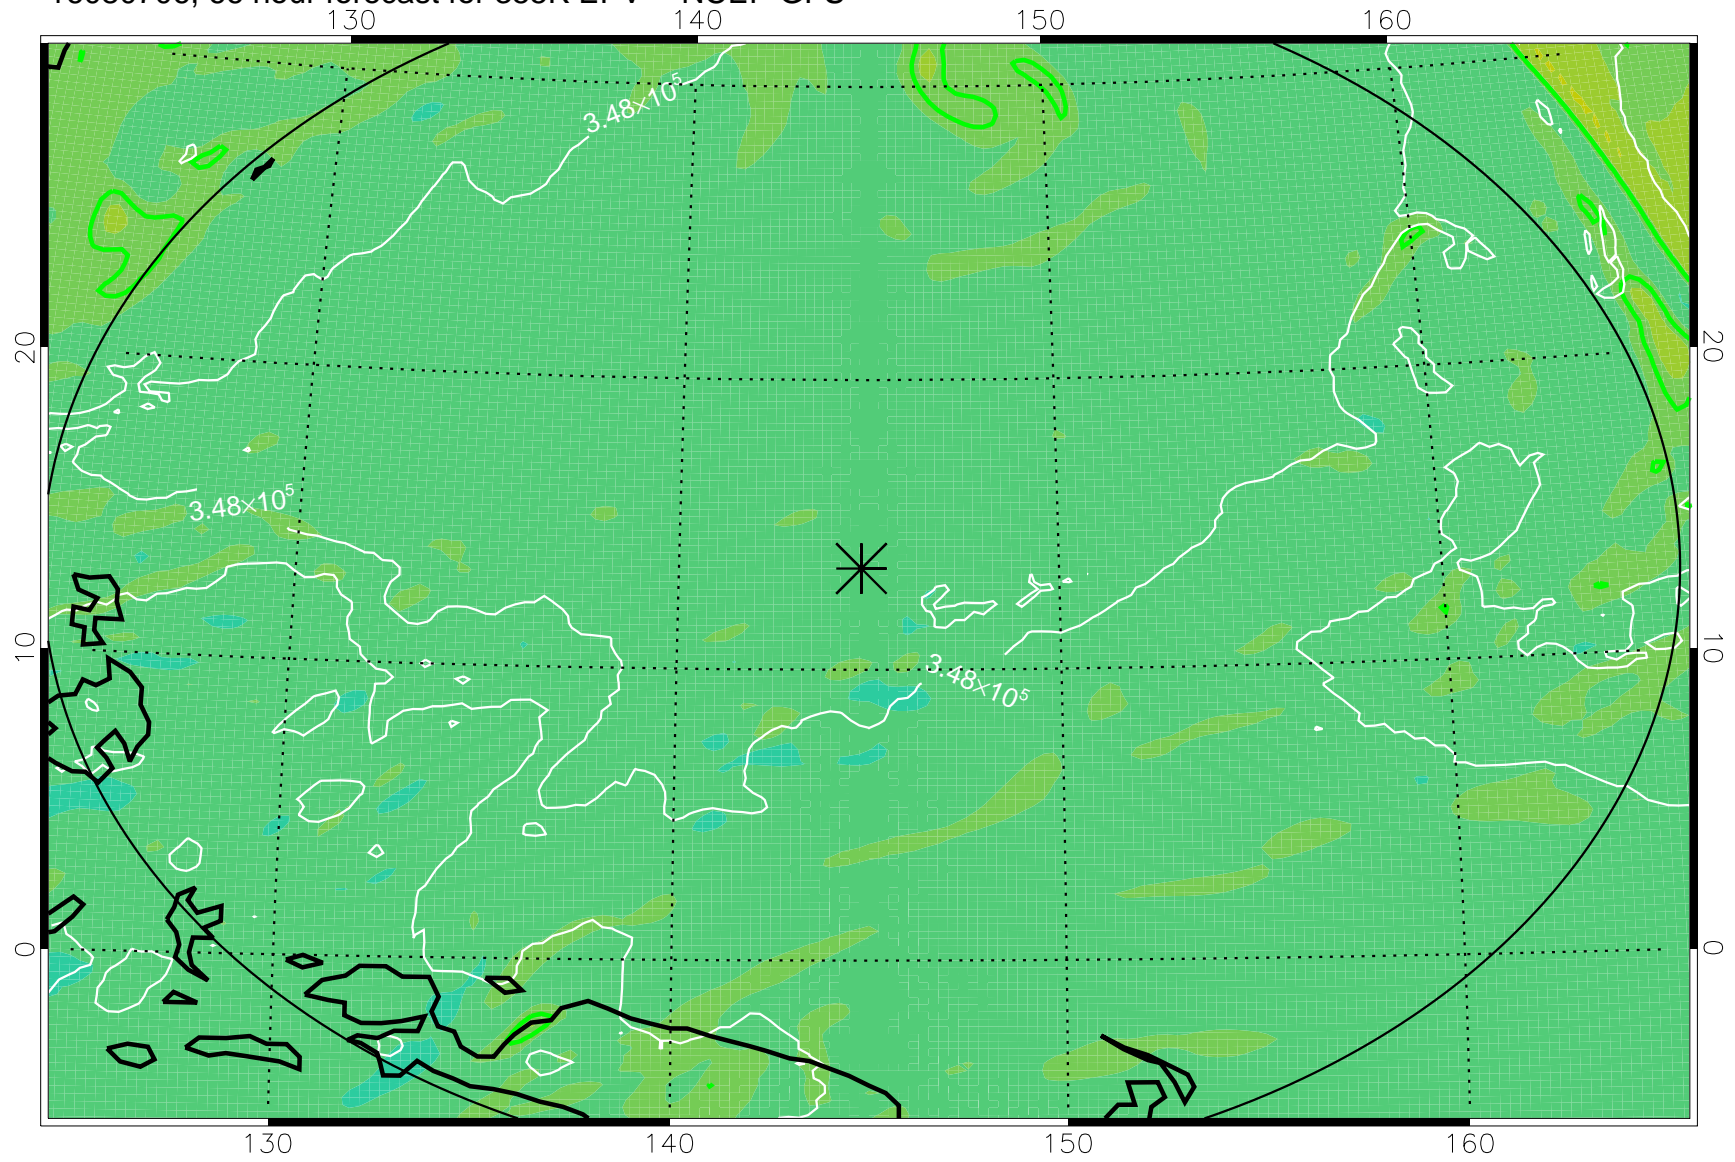

16080618, 54 hour forecast for 355K EPV -- NCEP GFS

355K Montgomery Streamfunction, white
EPV Tropopause (2 PVU) Position
Range ring of 2304 km

16080700, 60 hour forecast for 355K EPV -- NCEP GFS

355K Montgomery Streamfunction, white
EPV Tropopause (2 PVU) Position
Range ring of 2304 km

16080706, 66 hour forecast for 355K EPV -- NCEP GFS

355K Montgomery Streamfunction, white
EPV Tropopause (2 PVU) Position
Range ring of 2304 km

16080712, 72 hour forecast for 355K EPV -- NCEP GFS

355K Montgomery Streamfunction, white
EPV Tropopause (2 PVU) Position
Range ring of 2304 km

16080718, 78 hour forecast for 355K EPV -- NCEP GFS

355K Montgomery Streamfunction, white
EPV Tropopause (2 PVU) Position
Range ring of 2304 km

16080800, 84 hour forecast for 355K EPV -- NCEP GFS

355K Montgomery Streamfunction, white
EPV Tropopause (2 PVU) Position
Range ring of 2304 km

16080806, 90 hour forecast for 355K EPV -- NCEP GFS

355K Montgomery Streamfunction, white
EPV Tropopause (2 PVU) Position
Range ring of 2304 km

16080812, 96 hour forecast for 355K EPV -- NCEP GFS

355K Montgomery Streamfunction, white
EPV Tropopause (2 PVU) Position
Range ring of 2304 km