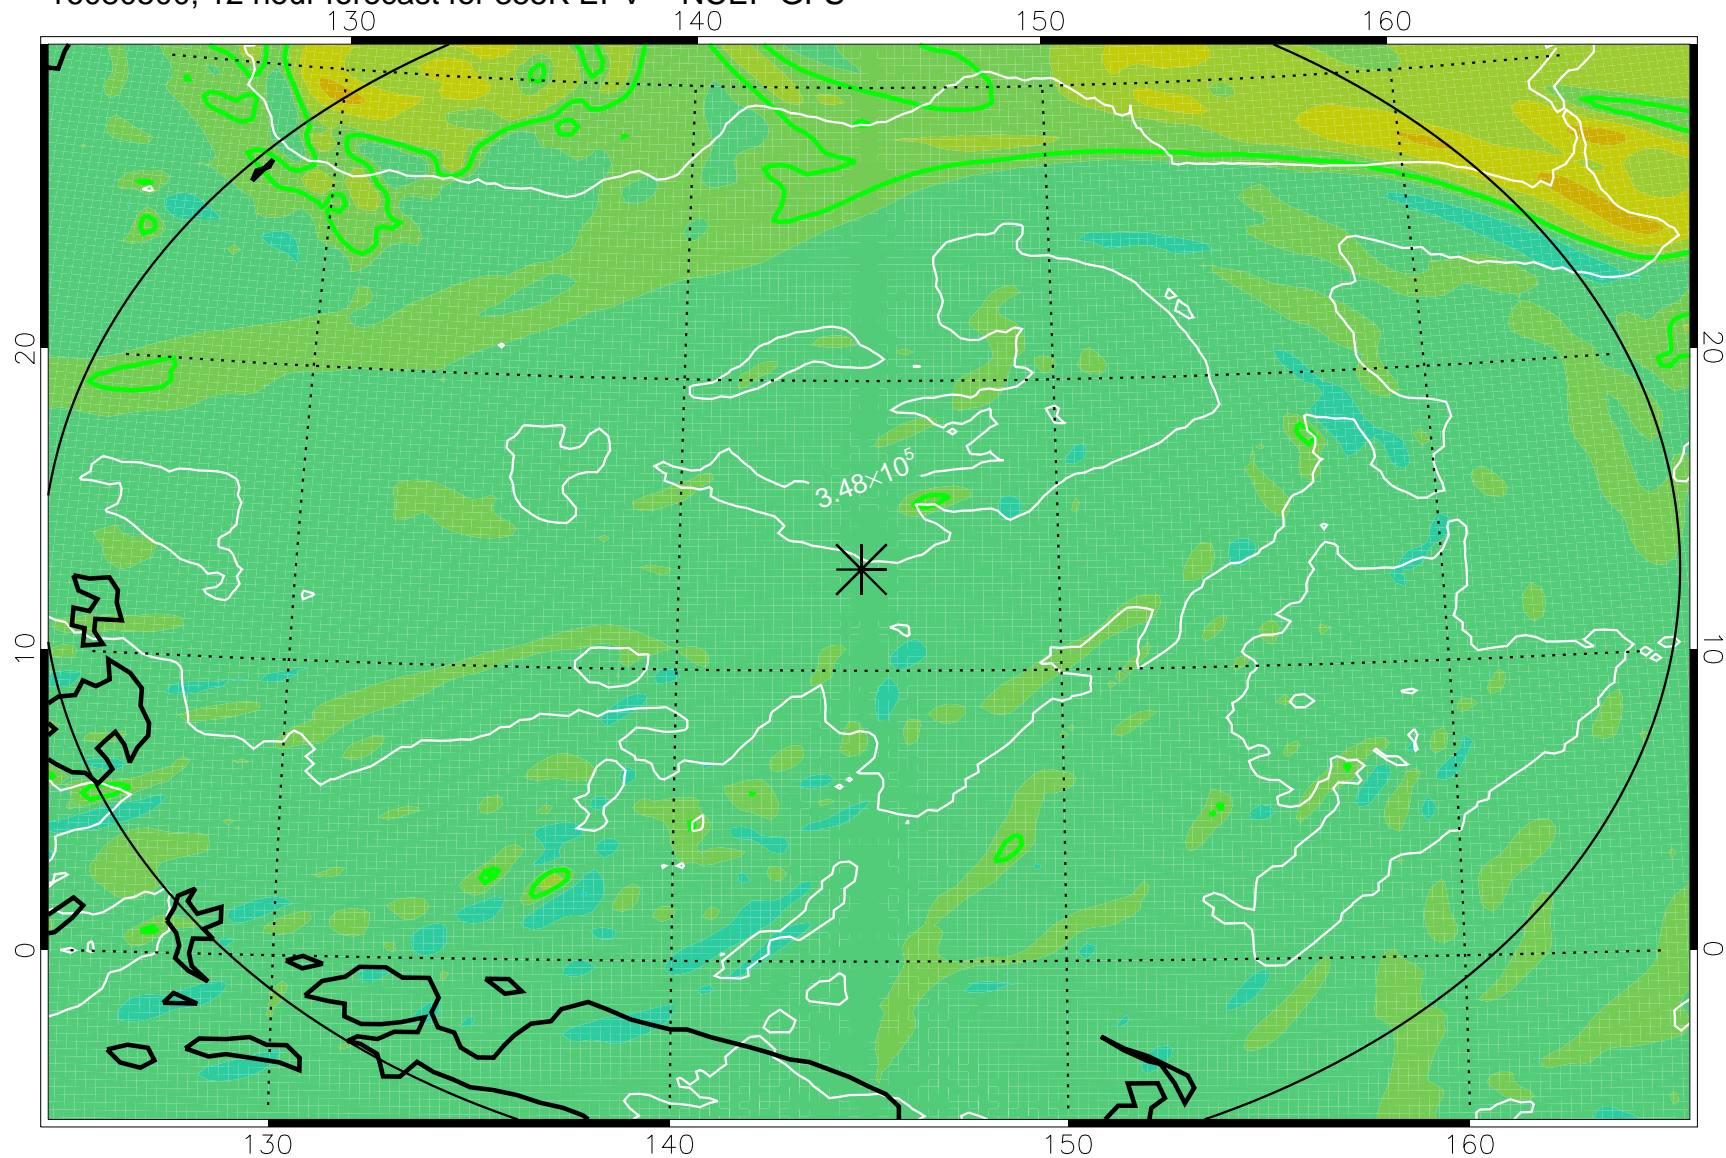

16080418, 6 hour forecast for 355K EPV -- NCEP GFS

355K Montgomery Streamfunction, white
EPV Tropopause (2 PVU) Position
Range ring of 2304 km

16080500, 12 hour forecast for 355K EPV -- NCEP GFS

355K Montgomery Streamfunction, white
EPV Tropopause (2 PVU) Position
Range ring of 2304 km

16080506, 18 hour forecast for 355K EPV -- NCEP GFS

355K Montgomery Streamfunction, white
EPV Tropopause (2 PVU) Position
Range ring of 2304 km

16080512, 24 hour forecast for 355K EPV -- NCEP GFS

355K Montgomery Streamfunction, white
EPV Tropopause (2 PVU) Position
Range ring of 2304 km

16080518, 30 hour forecast for 355K EPV -- NCEP GFS

355K Montgomery Streamfunction, white
EPV Tropopause (2 PVU) Position
Range ring of 2304 km

16080600, 36 hour forecast for 355K EPV -- NCEP GFS

355K Montgomery Streamfunction, white
EPV Tropopause (2 PVU) Position
Range ring of 2304 km

16080718, 78 hour forecast for 355K EPV -- NCEP GFS

355K Montgomery Streamfunction, white
EPV Tropopause (2 PVU) Position
Range ring of 2304 km

16080800, 84 hour forecast for 355K EPV -- NCEP GFS

355K Montgomery Streamfunction, white
EPV Tropopause (2 PVU) Position
Range ring of 2304 km