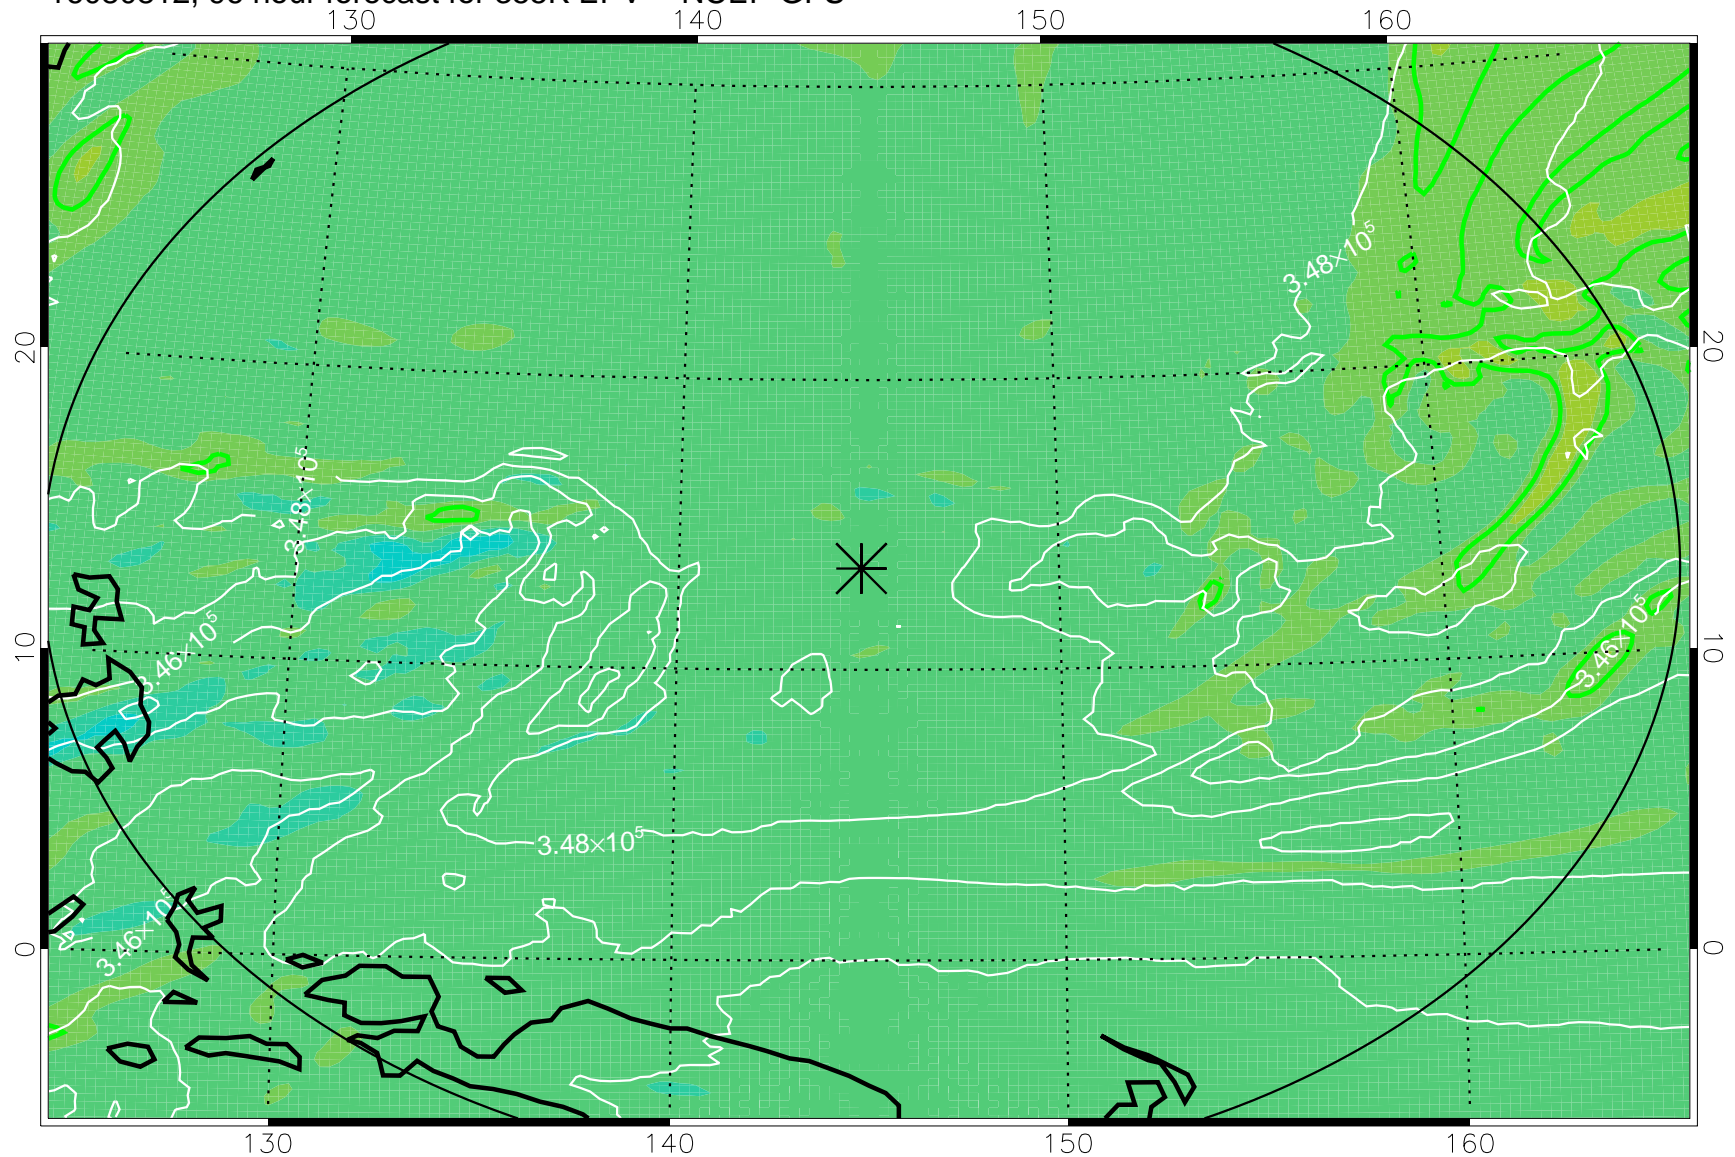

16080706, 66 hour forecast for 355K EPV -- NCEP GFS

355K Montgomery Streamfunction, white
EPV Tropopause (2 PVU) Position
Range ring of 2304 km

16080712, 72 hour forecast for 355K EPV -- NCEP GFS

355K Montgomery Streamfunction, white
EPV Tropopause (2 PVU) Position
Range ring of 2304 km

16080718, 78 hour forecast for 355K EPV -- NCEP GFS

355K Montgomery Streamfunction, white
EPV Tropopause (2 PVU) Position
Range ring of 2304 km

16080800, 84 hour forecast for 355K EPV -- NCEP GFS

355K Montgomery Streamfunction, white
EPV Tropopause (2 PVU) Position
Range ring of 2304 km

16080806, 90 hour forecast for 355K EPV -- NCEP GFS

355K Montgomery Streamfunction, white
EPV Tropopause (2 PVU) Position
Range ring of 2304 km

16080812, 96 hour forecast for 355K EPV -- NCEP GFS

355K Montgomery Streamfunction, white
EPV Tropopause (2 PVU) Position
Range ring of 2304 km

16080818, 102 hour forecast for 355K EPV -- NCEP GFS

355K Montgomery Streamfunction, white
EPV Tropopause (2 PVU) Position
Range ring of 2304 km

16080900, 108 hour forecast for 355K EPV -- NCEP GFS

355K Montgomery Streamfunction, white
EPV Tropopause (2 PVU) Position
Range ring of 2304 km