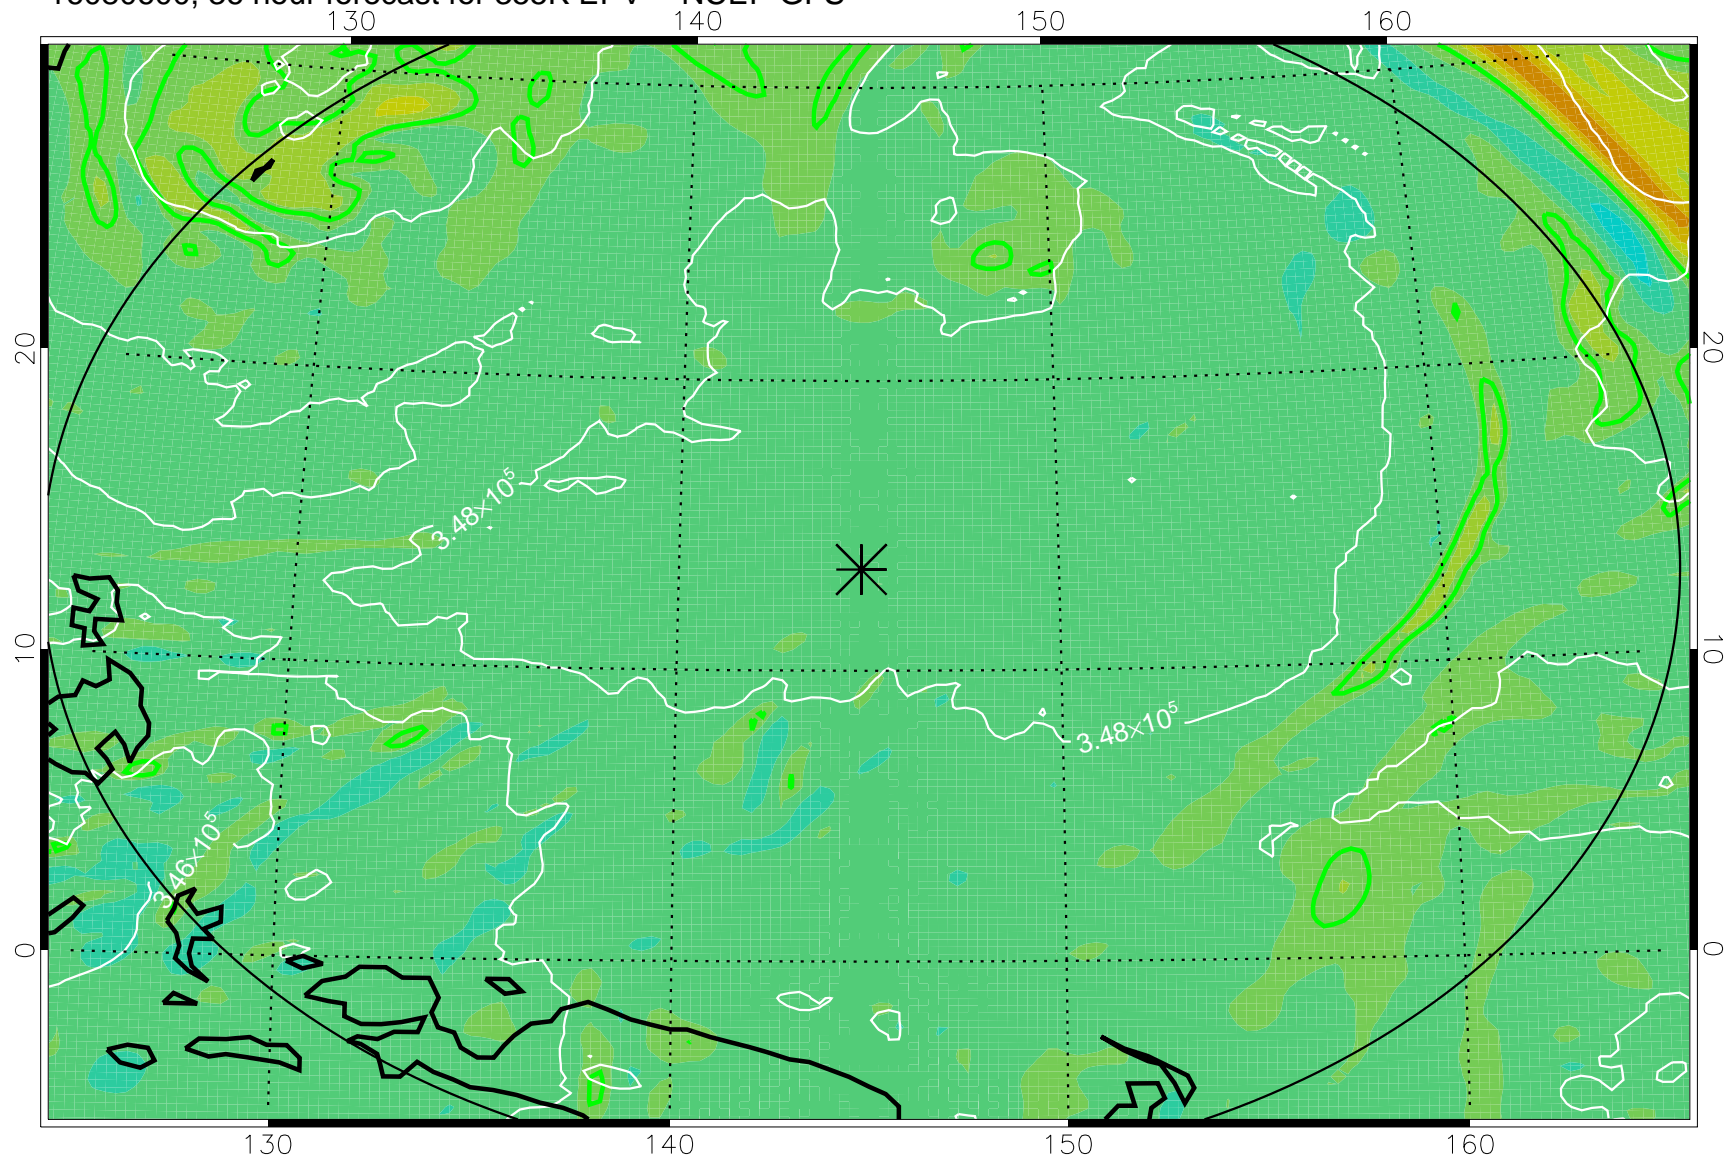

16080506, 18 hour forecast for 355K EPV -- NCEP GFS

355K Montgomery Streamfunction, white
EPV Tropopause (2 PVU) Position
Range ring of 2304 km

16080512, 24 hour forecast for 355K EPV -- NCEP GFS

355K Montgomery Streamfunction, white
EPV Tropopause (2 PVU) Position
Range ring of 2304 km

16080518, 30 hour forecast for 355K EPV -- NCEP GFS

355K Montgomery Streamfunction, white
EPV Tropopause (2 PVU) Position
Range ring of 2304 km

16080600, 36 hour forecast for 355K EPV -- NCEP GFS

355K Montgomery Streamfunction, white
EPV Tropopause (2 PVU) Position
Range ring of 2304 km

16080606, 42 hour forecast for 355K EPV -- NCEP GFS

355K Montgomery Streamfunction, white
EPV Tropopause (2 PVU) Position
Range ring of 2304 km

16080612, 48 hour forecast for 355K EPV -- NCEP GFS

355K Montgomery Streamfunction, white
EPV Tropopause (2 PVU) Position
Range ring of 2304 km

16080618, 54 hour forecast for 355K EPV -- NCEP GFS

355K Montgomery Streamfunction, white
EPV Tropopause (2 PVU) Position
Range ring of 2304 km

16080700, 60 hour forecast for 355K EPV -- NCEP GFS

355K Montgomery Streamfunction, white
EPV Tropopause (2 PVU) Position
Range ring of 2304 km