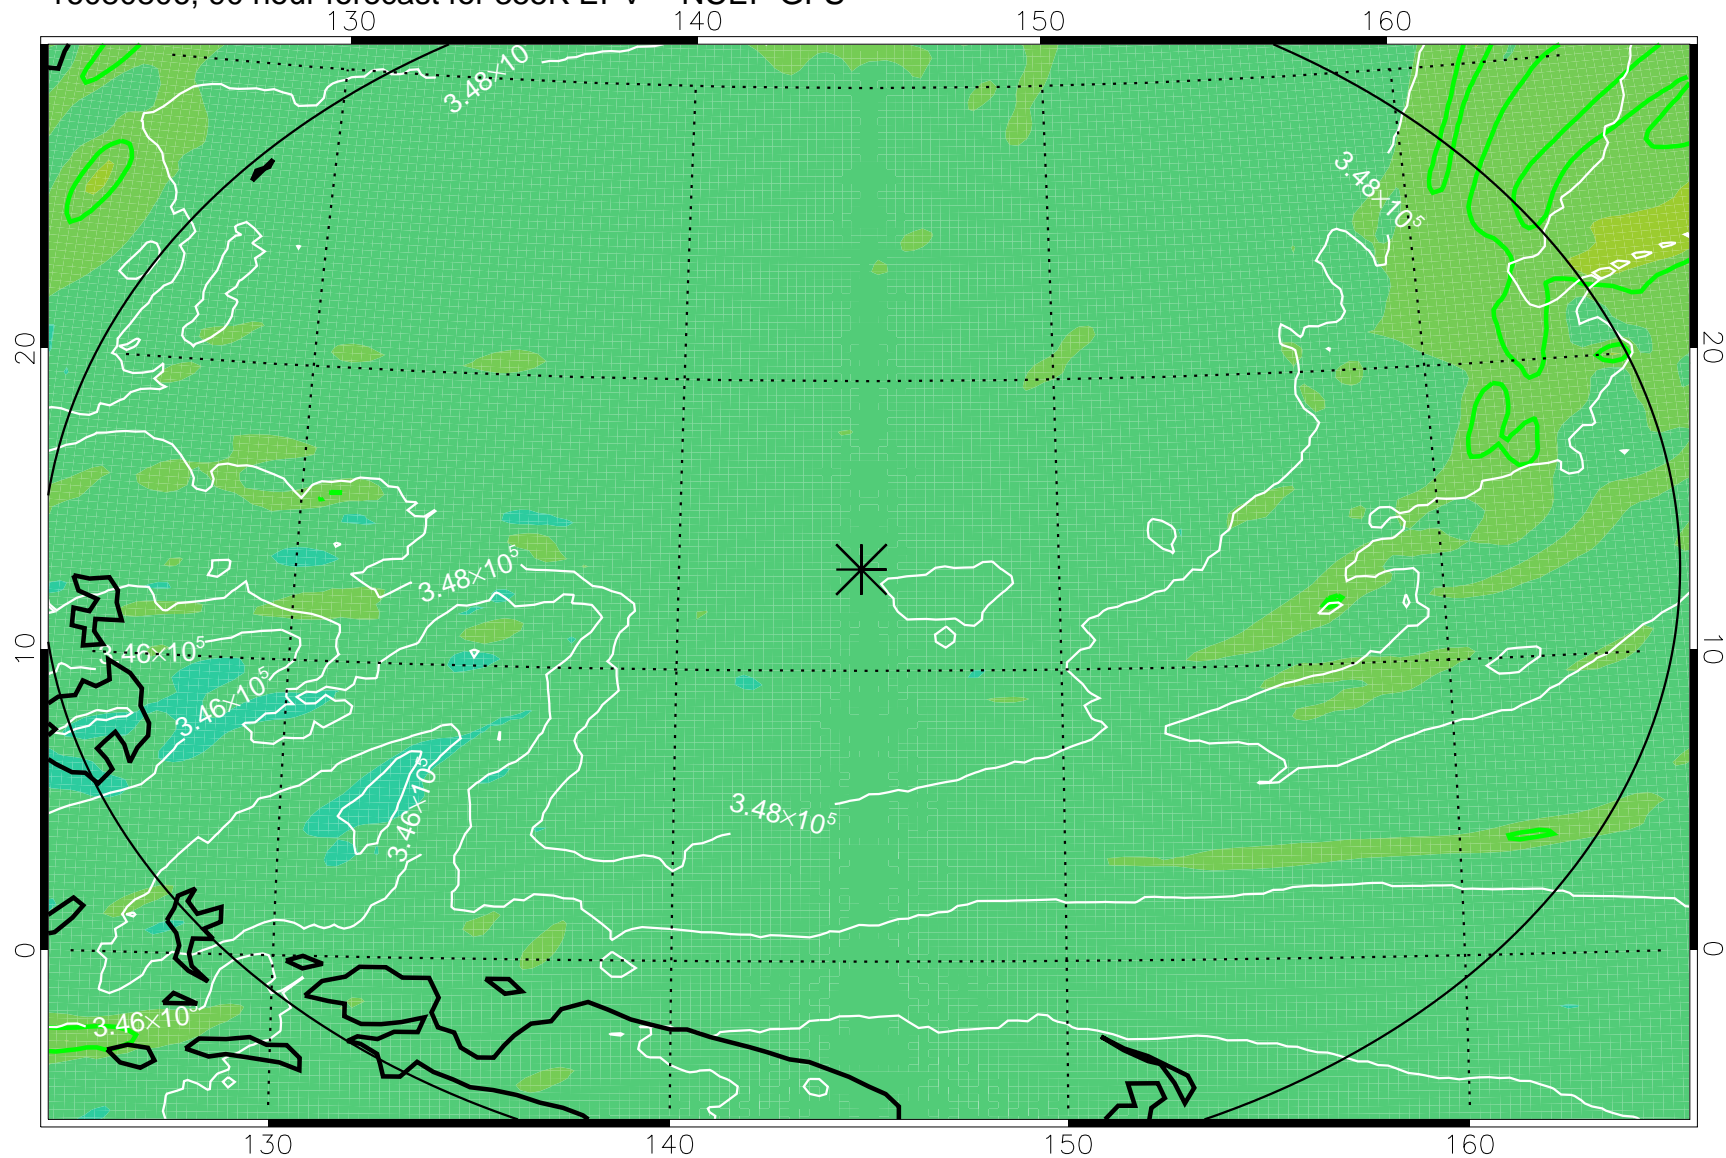

16080706, 66 hour forecast for 355K EPV -- NCEP GFS

355K Montgomery Streamfunction, white
EPV Tropopause (2 PVU) Position
Range ring of 2304 km

16080712, 72 hour forecast for 355K EPV -- NCEP GFS

355K Montgomery Streamfunction, white
EPV Tropopause (2 PVU) Position
Range ring of 2304 km

16080718, 78 hour forecast for 355K EPV -- NCEP GFS

355K Montgomery Streamfunction, white
EPV Tropopause (2 PVU) Position
Range ring of 2304 km

16080800, 84 hour forecast for 355K EPV -- NCEP GFS

355K Montgomery Streamfunction, white
EPV Tropopause (2 PVU) Position
Range ring of 2304 km

16080806, 90 hour forecast for 355K EPV -- NCEP GFS

355K Montgomery Streamfunction, white
EPV Tropopause (2 PVU) Position
Range ring of 2304 km

16080812, 96 hour forecast for 355K EPV -- NCEP GFS

355K Montgomery Streamfunction, white
EPV Tropopause (2 PVU) Position
Range ring of 2304 km

16080818, 102 hour forecast for 355K EPV -- NCEP GFS

355K Montgomery Streamfunction, white
EPV Tropopause (2 PVU) Position
Range ring of 2304 km

16080900, 108 hour forecast for 355K EPV -- NCEP GFS

355K Montgomery Streamfunction, white
EPV Tropopause (2 PVU) Position
Range ring of 2304 km