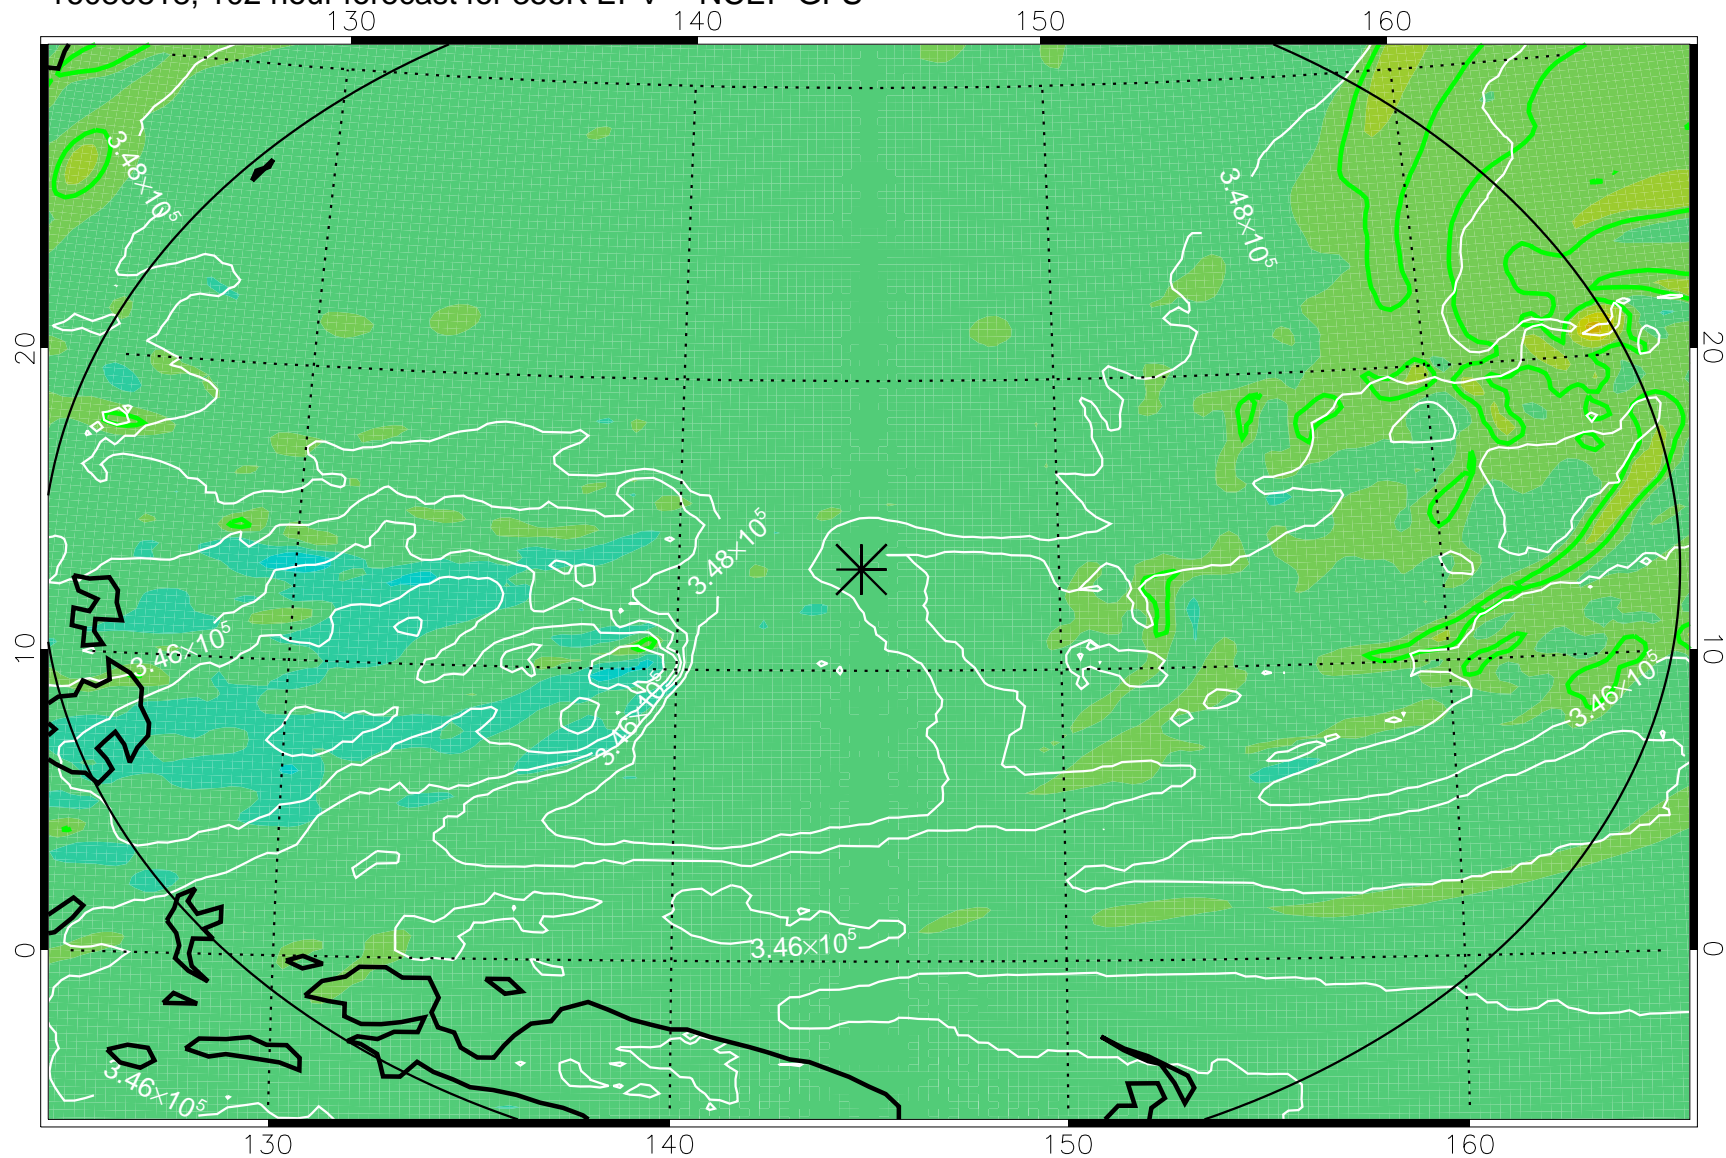

16080718, 78 hour forecast for 355K EPV -- NCEP GFS

355K Montgomery Streamfunction, white
EPV Tropopause (2 PVU) Position
Range ring of 2304 km

16080800, 84 hour forecast for 355K EPV -- NCEP GFS

355K Montgomery Streamfunction, white
EPV Tropopause (2 PVU) Position
Range ring of 2304 km

16080806, 90 hour forecast for 355K EPV -- NCEP GFS

355K Montgomery Streamfunction, white
EPV Tropopause (2 PVU) Position
Range ring of 2304 km

16080812, 96 hour forecast for 355K EPV -- NCEP GFS

355K Montgomery Streamfunction, white
EPV Tropopause (2 PVU) Position
Range ring of 2304 km

16080818, 102 hour forecast for 355K EPV -- NCEP GFS

355K Montgomery Streamfunction, white
EPV Tropopause (2 PVU) Position
Range ring of 2304 km

16080900, 108 hour forecast for 355K EPV -- NCEP GFS

355K Montgomery Streamfunction, white
EPV Tropopause (2 PVU) Position
Range ring of 2304 km

16080906, 114 hour forecast for 355K EPV -- NCEP GFS

355K Montgomery Streamfunction, white
EPV Tropopause (2 PVU) Position
Range ring of 2304 km

16080912, 120 hour forecast for 355K EPV -- NCEP GFS

355K Montgomery Streamfunction, white
EPV Tropopause (2 PVU) Position
Range ring of 2304 km