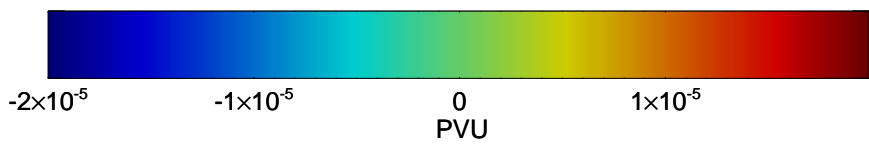

16080900, 108 hour forecast for 355K EPV -- NCEP GFS

355K Montgomery Streamfunction, white
EPV Tropopause (2 PVU) Position
Range ring of 2304 km