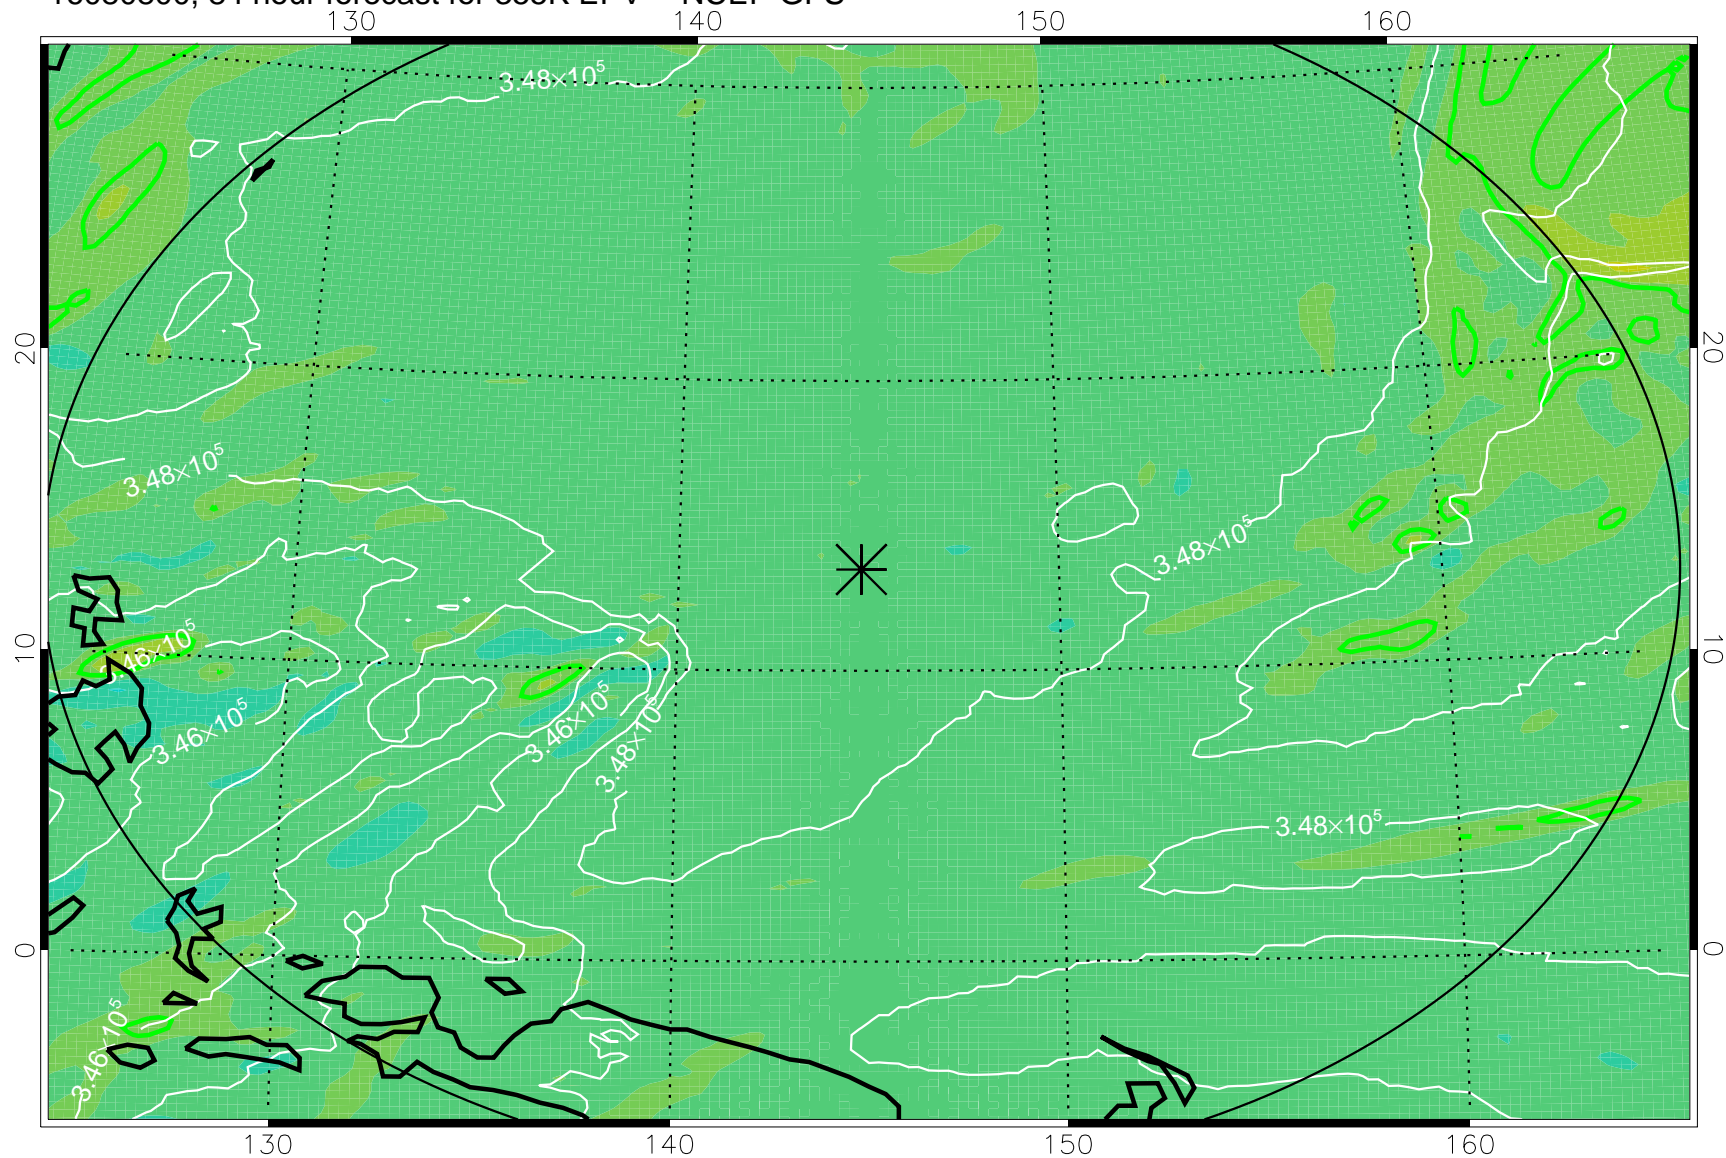

16080706, 66 hour forecast for 355K EPV -- NCEP GFS

355K Montgomery Streamfunction, white
EPV Tropopause (2 PVU) Position
Range ring of 2304 km

16080712, 72 hour forecast for 355K EPV -- NCEP GFS

355K Montgomery Streamfunction, white
EPV Tropopause (2 PVU) Position
Range ring of 2304 km

16080718, 78 hour forecast for 355K EPV -- NCEP GFS

355K Montgomery Streamfunction, white
EPV Tropopause (2 PVU) Position
Range ring of 2304 km

16080800, 84 hour forecast for 355K EPV -- NCEP GFS

355K Montgomery Streamfunction, white
EPV Tropopause (2 PVU) Position
Range ring of 2304 km

16080806, 90 hour forecast for 355K EPV -- NCEP GFS

355K Montgomery Streamfunction, white
EPV Tropopause (2 PVU) Position
Range ring of 2304 km

16080812, 96 hour forecast for 355K EPV -- NCEP GFS

355K Montgomery Streamfunction, white
EPV Tropopause (2 PVU) Position
Range ring of 2304 km

16080818, 102 hour forecast for 355K EPV -- NCEP GFS

355K Montgomery Streamfunction, white
EPV Tropopause (2 PVU) Position
Range ring of 2304 km

16080900, 108 hour forecast for 355K EPV -- NCEP GFS

355K Montgomery Streamfunction, white
EPV Tropopause (2 PVU) Position
Range ring of 2304 km