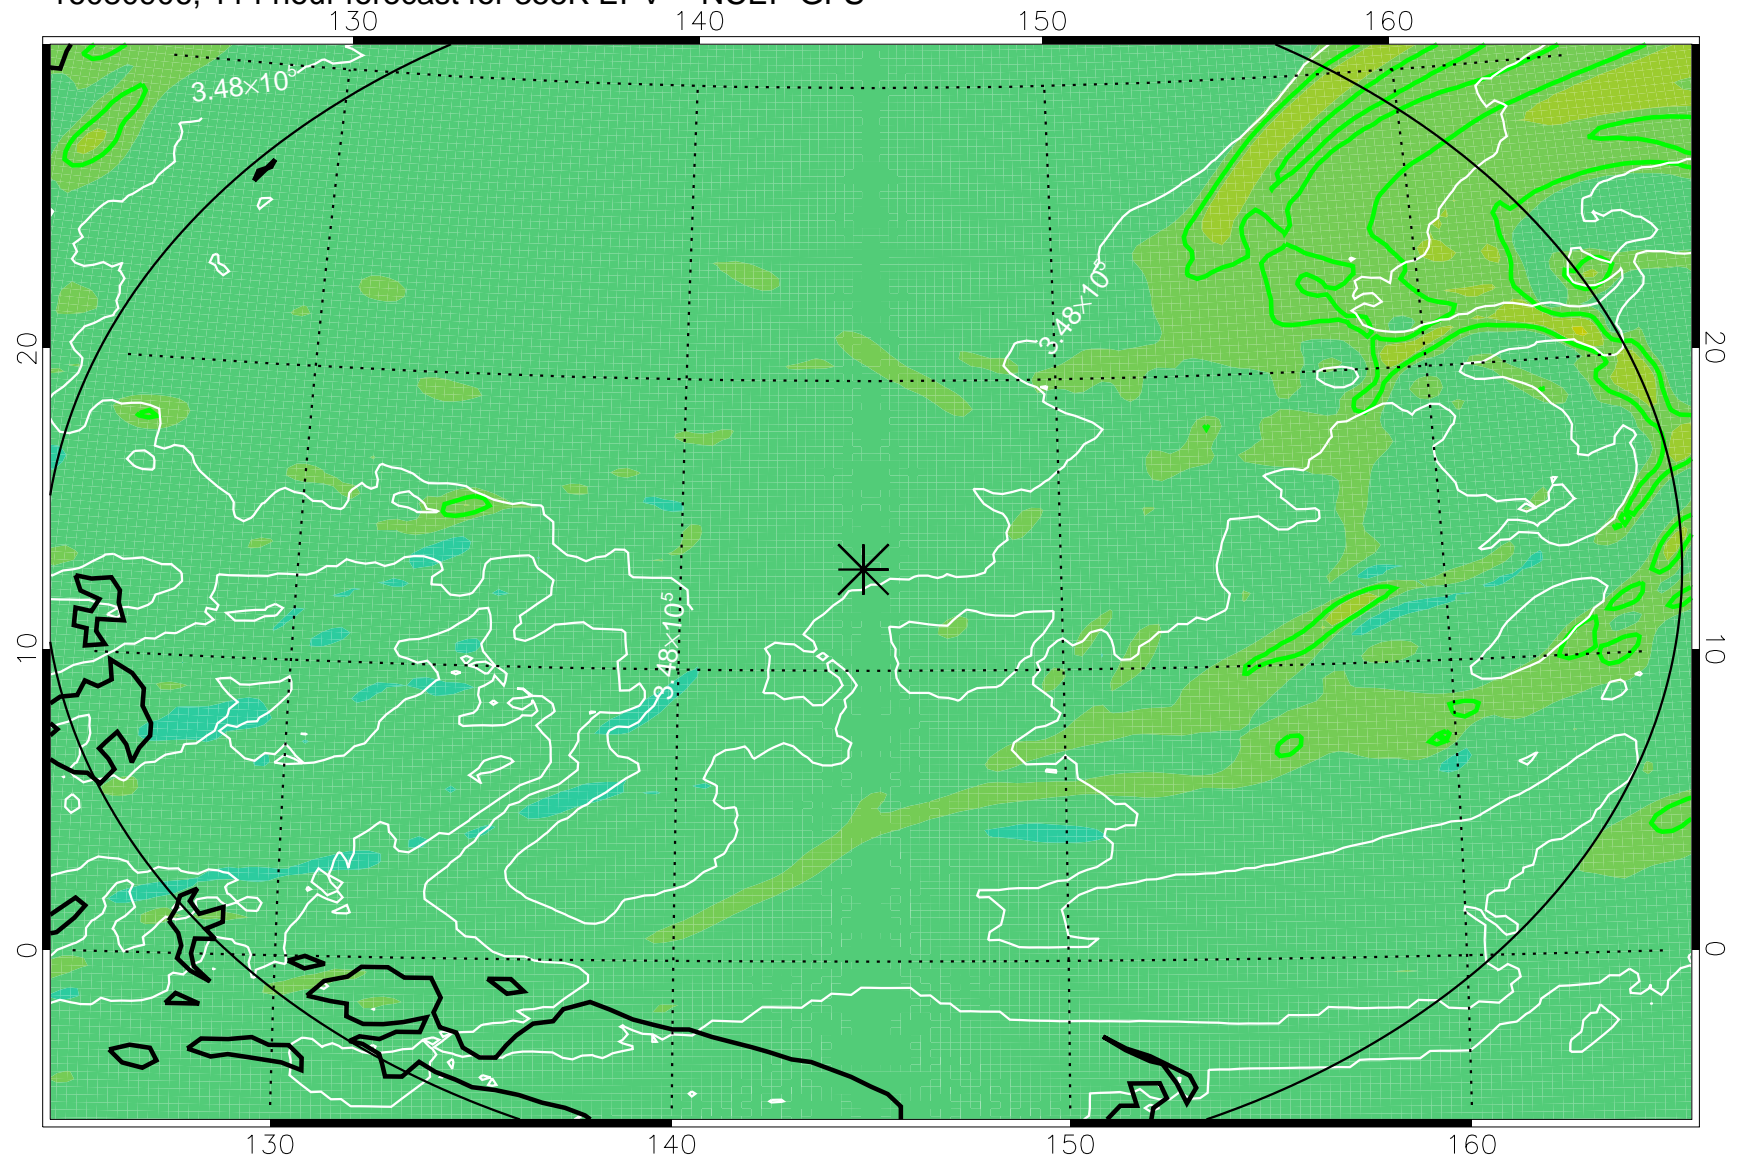

16080718, 78 hour forecast for 355K EPV -- NCEP GFS

355K Montgomery Streamfunction, white
EPV Tropopause (2 PVU) Position
Range ring of 2304 km

16080800, 84 hour forecast for 355K EPV -- NCEP GFS

355K Montgomery Streamfunction, white
EPV Tropopause (2 PVU) Position
Range ring of 2304 km

16080806, 90 hour forecast for 355K EPV -- NCEP GFS

355K Montgomery Streamfunction, white
EPV Tropopause (2 PVU) Position
Range ring of 2304 km

16080812, 96 hour forecast for 355K EPV -- NCEP GFS

355K Montgomery Streamfunction, white
EPV Tropopause (2 PVU) Position
Range ring of 2304 km

16080818, 102 hour forecast for 355K EPV -- NCEP GFS

355K Montgomery Streamfunction, white
EPV Tropopause (2 PVU) Position
Range ring of 2304 km

16080900, 108 hour forecast for 355K EPV -- NCEP GFS

355K Montgomery Streamfunction, white
EPV Tropopause (2 PVU) Position
Range ring of 2304 km

16080906, 114 hour forecast for 355K EPV -- NCEP GFS

355K Montgomery Streamfunction, white
EPV Tropopause (2 PVU) Position
Range ring of 2304 km

16080912, 120 hour forecast for 355K EPV -- NCEP GFS

355K Montgomery Streamfunction, white
EPV Tropopause (2 PVU) Position
Range ring of 2304 km