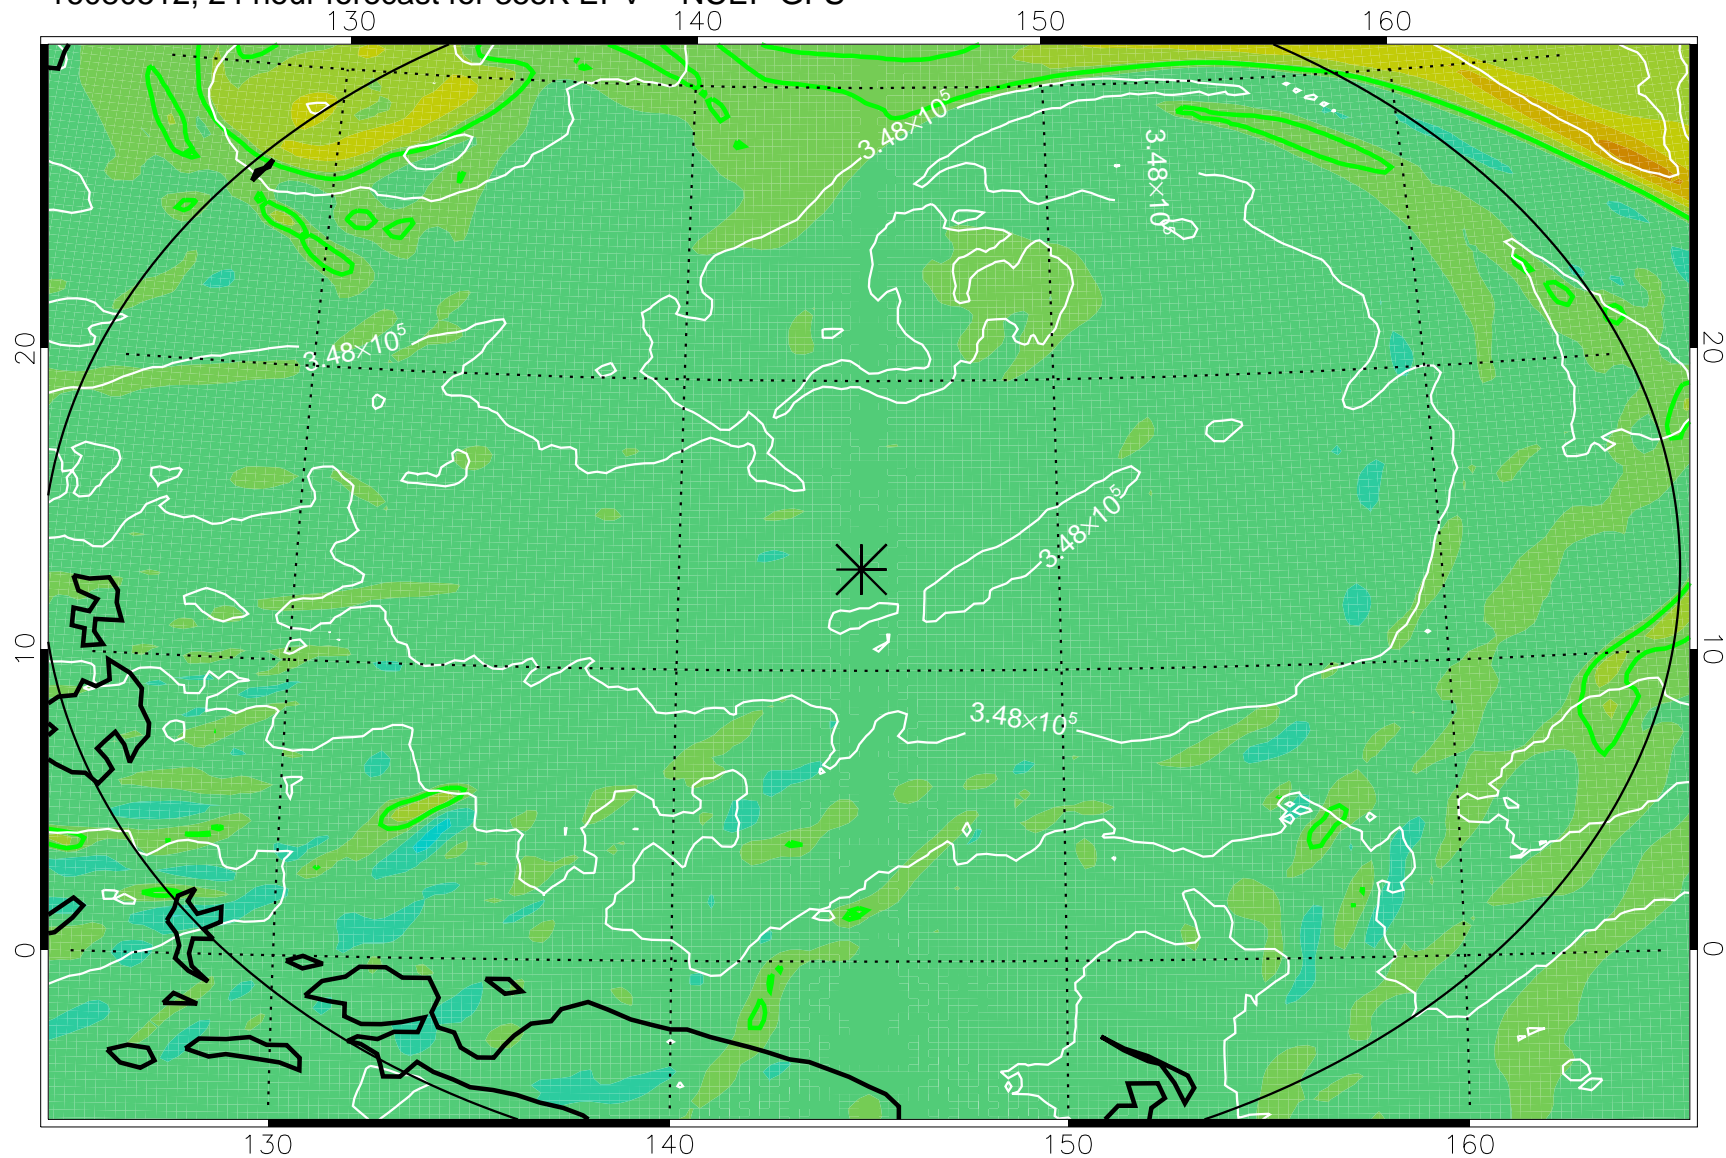

16080418, 6 hour forecast for 355K EPV -- NCEP GFS

355K Montgomery Streamfunction, white
EPV Tropopause (2 PVU) Position
Range ring of 2304 km

16080500, 12 hour forecast for 355K EPV -- NCEP GFS

355K Montgomery Streamfunction, white
EPV Tropopause (2 PVU) Position
Range ring of 2304 km

16080506, 18 hour forecast for 355K EPV -- NCEP GFS

355K Montgomery Streamfunction, white
EPV Tropopause (2 PVU) Position
Range ring of 2304 km

16080512, 24 hour forecast for 355K EPV -- NCEP GFS

355K Montgomery Streamfunction, white
EPV Tropopause (2 PVU) Position
Range ring of 2304 km

16080518, 30 hour forecast for 355K EPV -- NCEP GFS

355K Montgomery Streamfunction, white
EPV Tropopause (2 PVU) Position
Range ring of 2304 km

16080600, 36 hour forecast for 355K EPV -- NCEP GFS

355K Montgomery Streamfunction, white
EPV Tropopause (2 PVU) Position
Range ring of 2304 km

16080618, 54 hour forecast for 355K EPV -- NCEP GFS

355K Montgomery Streamfunction, white
EPV Tropopause (2 PVU) Position
Range ring of 2304 km

16080700, 60 hour forecast for 355K EPV -- NCEP GFS

355K Montgomery Streamfunction, white
EPV Tropopause (2 PVU) Position
Range ring of 2304 km