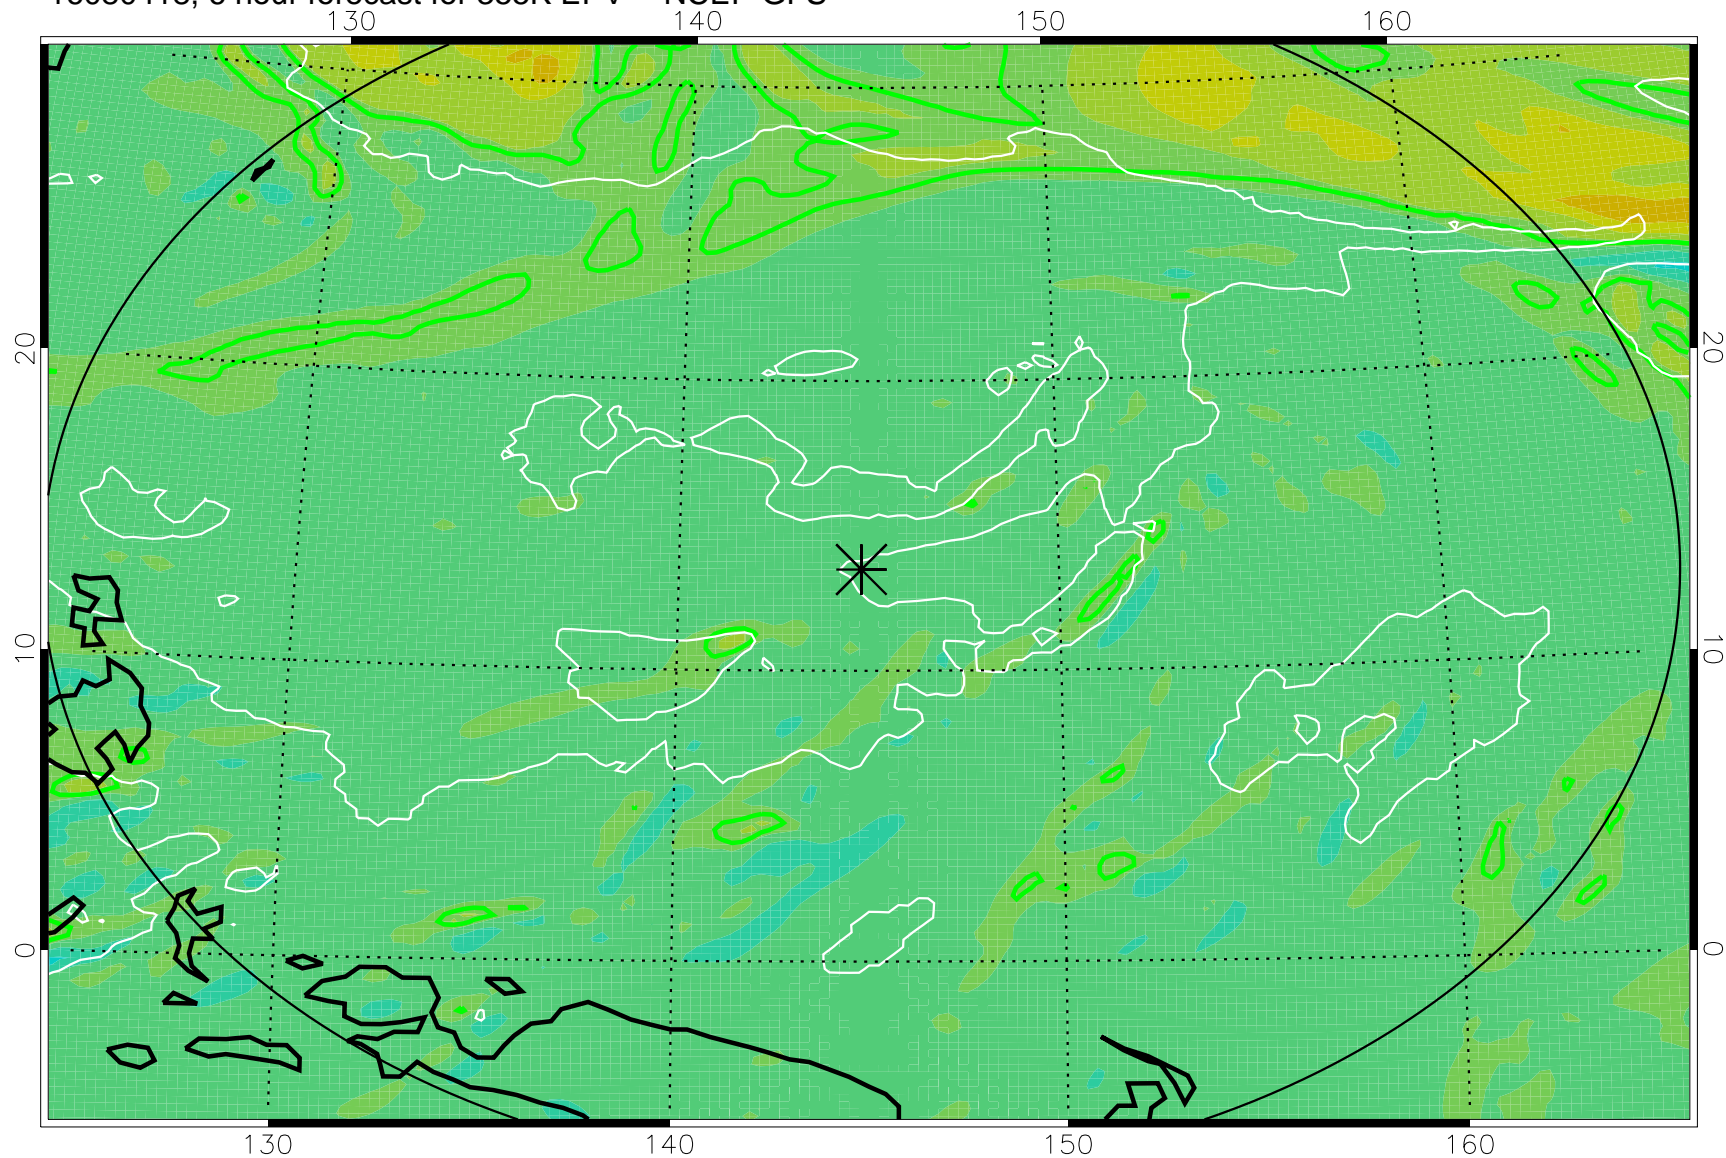

16080418, 6 hour forecast for 355K EPV -- NCEP GFS

355K Montgomery Streamfunction, white
EPV Tropopause (2 PVU) Position
Range ring of 2304 km

16080500, 12 hour forecast for 355K EPV -- NCEP GFS

355K Montgomery Streamfunction, white
EPV Tropopause (2 PVU) Position
Range ring of 2304 km

16080506, 18 hour forecast for 355K EPV -- NCEP GFS

355K Montgomery Streamfunction, white
EPV Tropopause (2 PVU) Position
Range ring of 2304 km

16080512, 24 hour forecast for 355K EPV -- NCEP GFS

355K Montgomery Streamfunction, white
EPV Tropopause (2 PVU) Position
Range ring of 2304 km

16080518, 30 hour forecast for 355K EPV -- NCEP GFS

355K Montgomery Streamfunction, white
EPV Tropopause (2 PVU) Position
Range ring of 2304 km

16080600, 36 hour forecast for 355K EPV -- NCEP GFS

355K Montgomery Streamfunction, white
EPV Tropopause (2 PVU) Position
Range ring of 2304 km

16080718, 78 hour forecast for 355K EPV -- NCEP GFS

355K Montgomery Streamfunction, white
EPV Tropopause (2 PVU) Position
Range ring of 2304 km

16080800, 84 hour forecast for 355K EPV -- NCEP GFS

355K Montgomery Streamfunction, white
EPV Tropopause (2 PVU) Position
Range ring of 2304 km