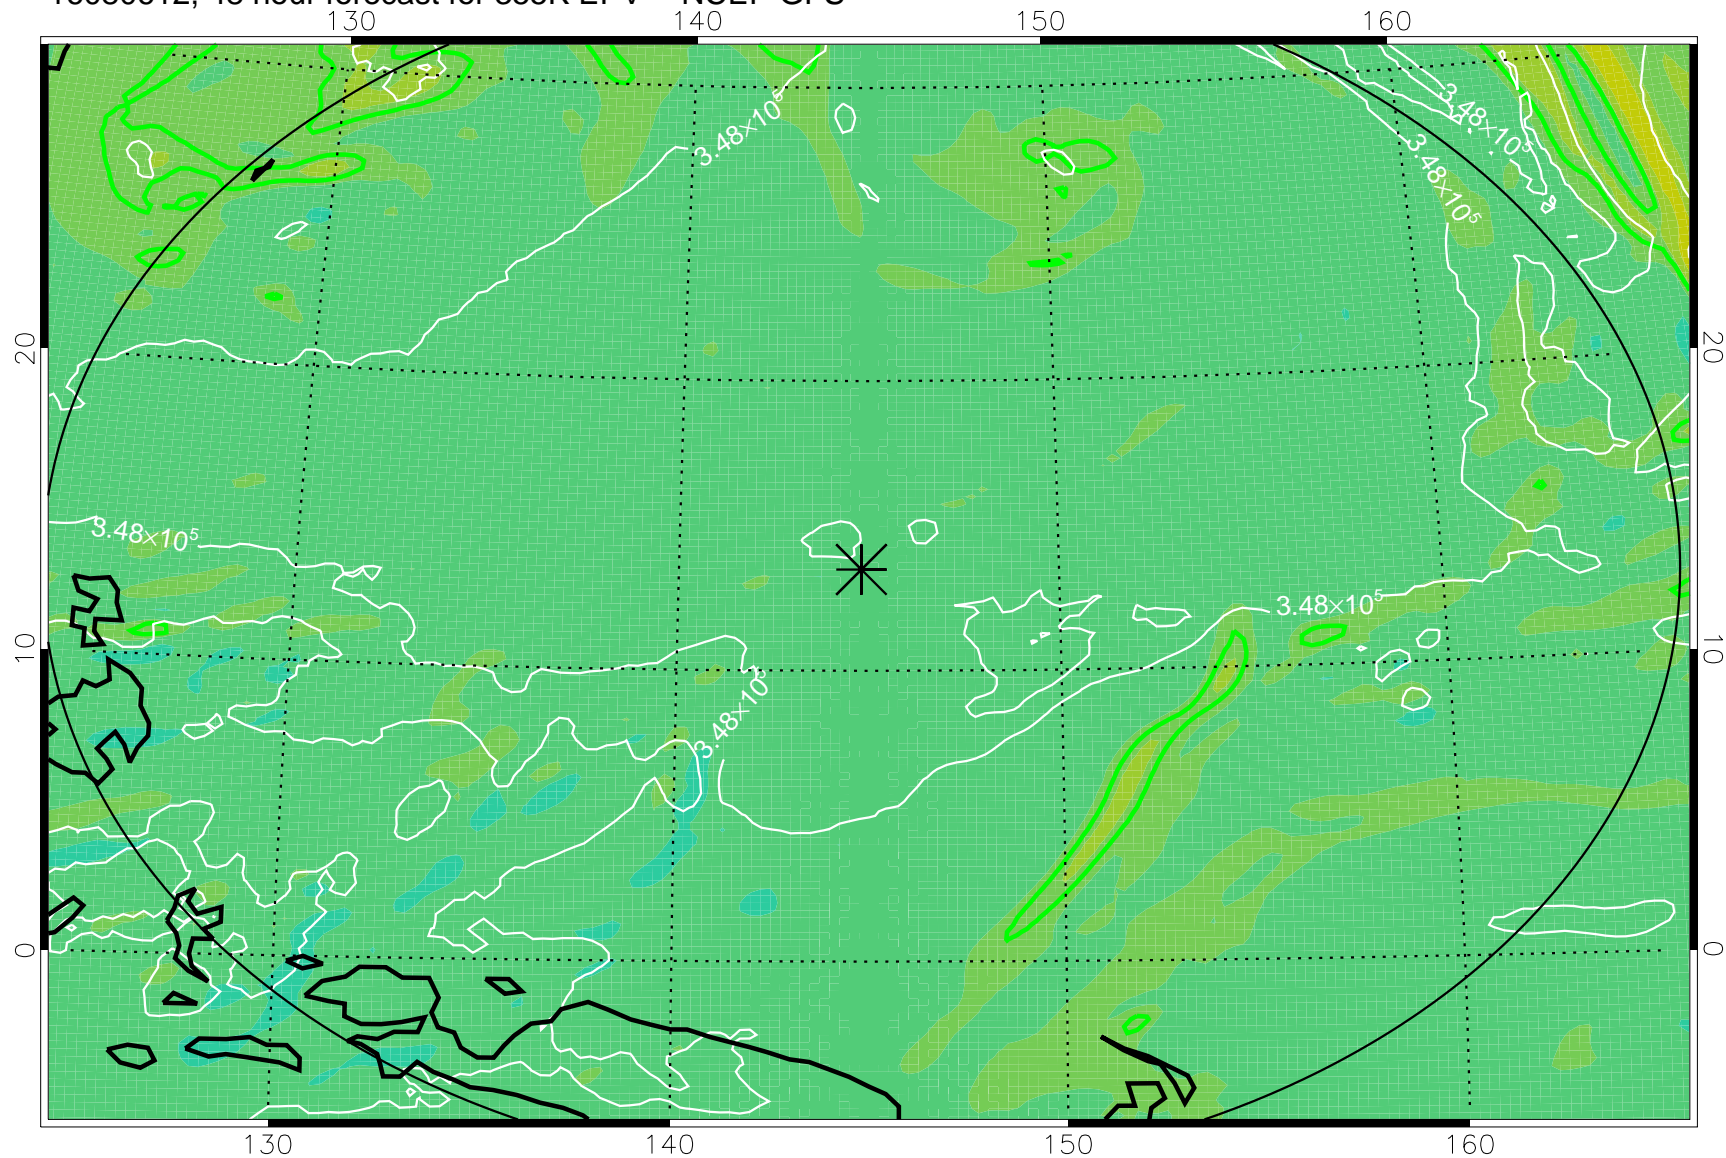

16080518, 30 hour forecast for 355K EPV -- NCEP GFS

355K Montgomery Streamfunction, white
EPV Tropopause (2 PVU) Position
Range ring of 2304 km

16080600, 36 hour forecast for 355K EPV -- NCEP GFS

355K Montgomery Streamfunction, white
EPV Tropopause (2 PVU) Position
Range ring of 2304 km

16080606, 42 hour forecast for 355K EPV -- NCEP GFS

355K Montgomery Streamfunction, white
EPV Tropopause (2 PVU) Position
Range ring of 2304 km

16080612, 48 hour forecast for 355K EPV -- NCEP GFS

355K Montgomery Streamfunction, white
EPV Tropopause (2 PVU) Position
Range ring of 2304 km

16080618, 54 hour forecast for 355K EPV -- NCEP GFS

355K Montgomery Streamfunction, white
EPV Tropopause (2 PVU) Position
Range ring of 2304 km

16080700, 60 hour forecast for 355K EPV -- NCEP GFS

355K Montgomery Streamfunction, white
EPV Tropopause (2 PVU) Position
Range ring of 2304 km

16080718, 78 hour forecast for 355K EPV -- NCEP GFS

355K Montgomery Streamfunction, white
EPV Tropopause (2 PVU) Position
Range ring of 2304 km

16080800, 84 hour forecast for 355K EPV -- NCEP GFS

355K Montgomery Streamfunction, white
EPV Tropopause (2 PVU) Position
Range ring of 2304 km