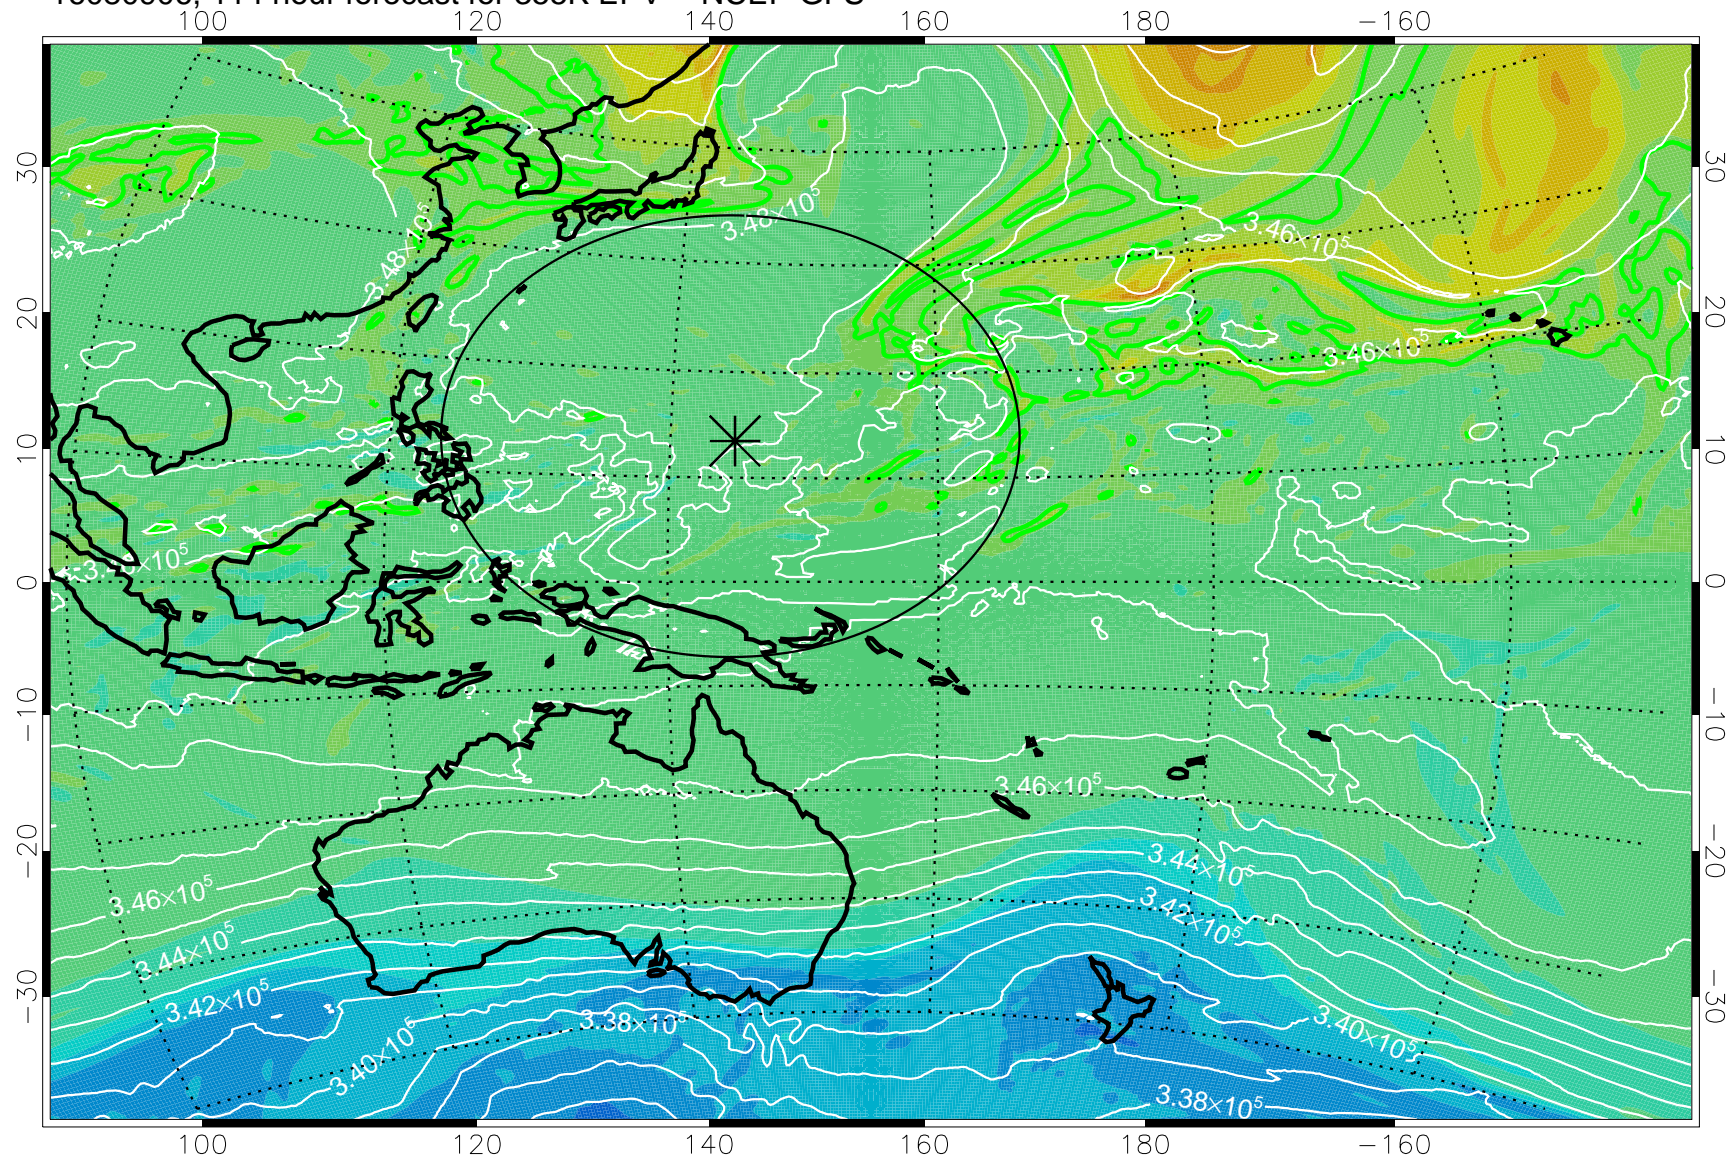

16080718, 78 hour forecast for 355K EPV -- NCEP GFS

355K Montgomery Streamfunction, white
EPV Tropopause (2 PVU) Position
Range ring of 2304 km

16080800, 84 hour forecast for 355K EPV -- NCEP GFS

355K Montgomery Streamfunction, white
EPV Tropopause (2 PVU) Position
Range ring of 2304 km

16080806, 90 hour forecast for 355K EPV -- NCEP GFS

355K Montgomery Streamfunction, white
EPV Tropopause (2 PVU) Position
Range ring of 2304 km

16080812, 96 hour forecast for 355K EPV -- NCEP GFS

355K Montgomery Streamfunction, white
EPV Tropopause (2 PVU) Position
Range ring of 2304 km

16080818, 102 hour forecast for 355K EPV -- NCEP GFS

355K Montgomery Streamfunction, white
EPV Tropopause (2 PVU) Position
Range ring of 2304 km

16080900, 108 hour forecast for 355K EPV -- NCEP GFS

355K Montgomery Streamfunction, white
EPV Tropopause (2 PVU) Position
Range ring of 2304 km

16080906, 114 hour forecast for 355K EPV -- NCEP GFS

16080912, 120 hour forecast for 355K EPV -- NCEP GFS

355K Montgomery Streamfunction, white
EPV Tropopause (2 PVU) Position
Range ring of 2304 km