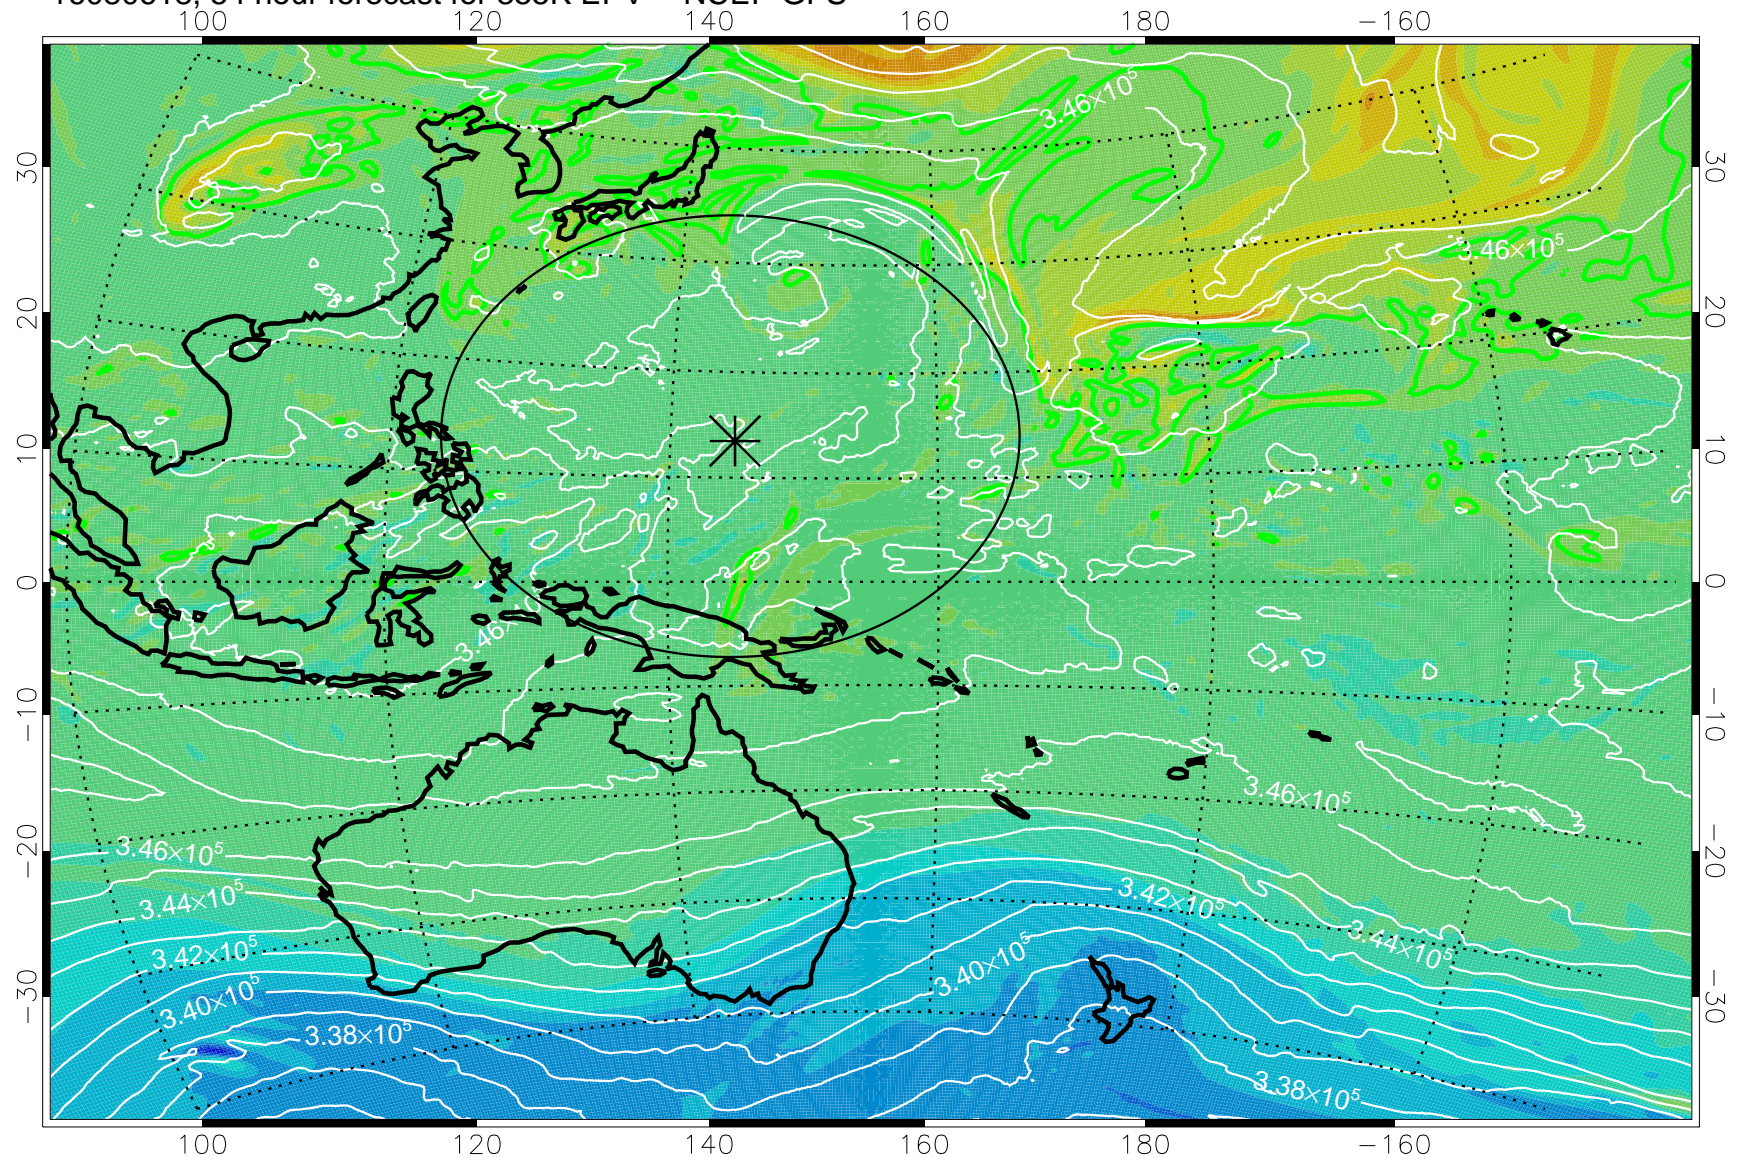

16080606, 42 hour forecast for 355K EPV -- NCEP GFS

355K Montgomery Streamfunction, white
EPV Tropopause (2 PVU) Position
Range ring of 2304 km

16080612, 48 hour forecast for 355K EPV -- NCEP GFS

355K Montgomery Streamfunction, white
EPV Tropopause (2 PVU) Position
Range ring of 2304 km

16080618, 54 hour forecast for 355K EPV -- NCEP GFS

355K Montgomery Streamfunction, white
EPV Tropopause (2 PVU) Position
Range ring of 2304 km

16080700, 60 hour forecast for 355K EPV -- NCEP GFS

355K Montgomery Streamfunction, white
EPV Tropopause (2 PVU) Position
Range ring of 2304 km

16080706, 66 hour forecast for 355K EPV -- NCEP GFS

355K Montgomery Streamfunction, white
EPV Tropopause (2 PVU) Position
Range ring of 2304 km

16080712, 72 hour forecast for 355K EPV -- NCEP GFS

355K Montgomery Streamfunction, white
EPV Tropopause (2 PVU) Position
Range ring of 2304 km

16080718, 78 hour forecast for 355K EPV -- NCEP GFS

355K Montgomery Streamfunction, white
EPV Tropopause (2 PVU) Position
Range ring of 2304 km

16080800, 84 hour forecast for 355K EPV -- NCEP GFS

355K Montgomery Streamfunction, white
EPV Tropopause (2 PVU) Position
Range ring of 2304 km