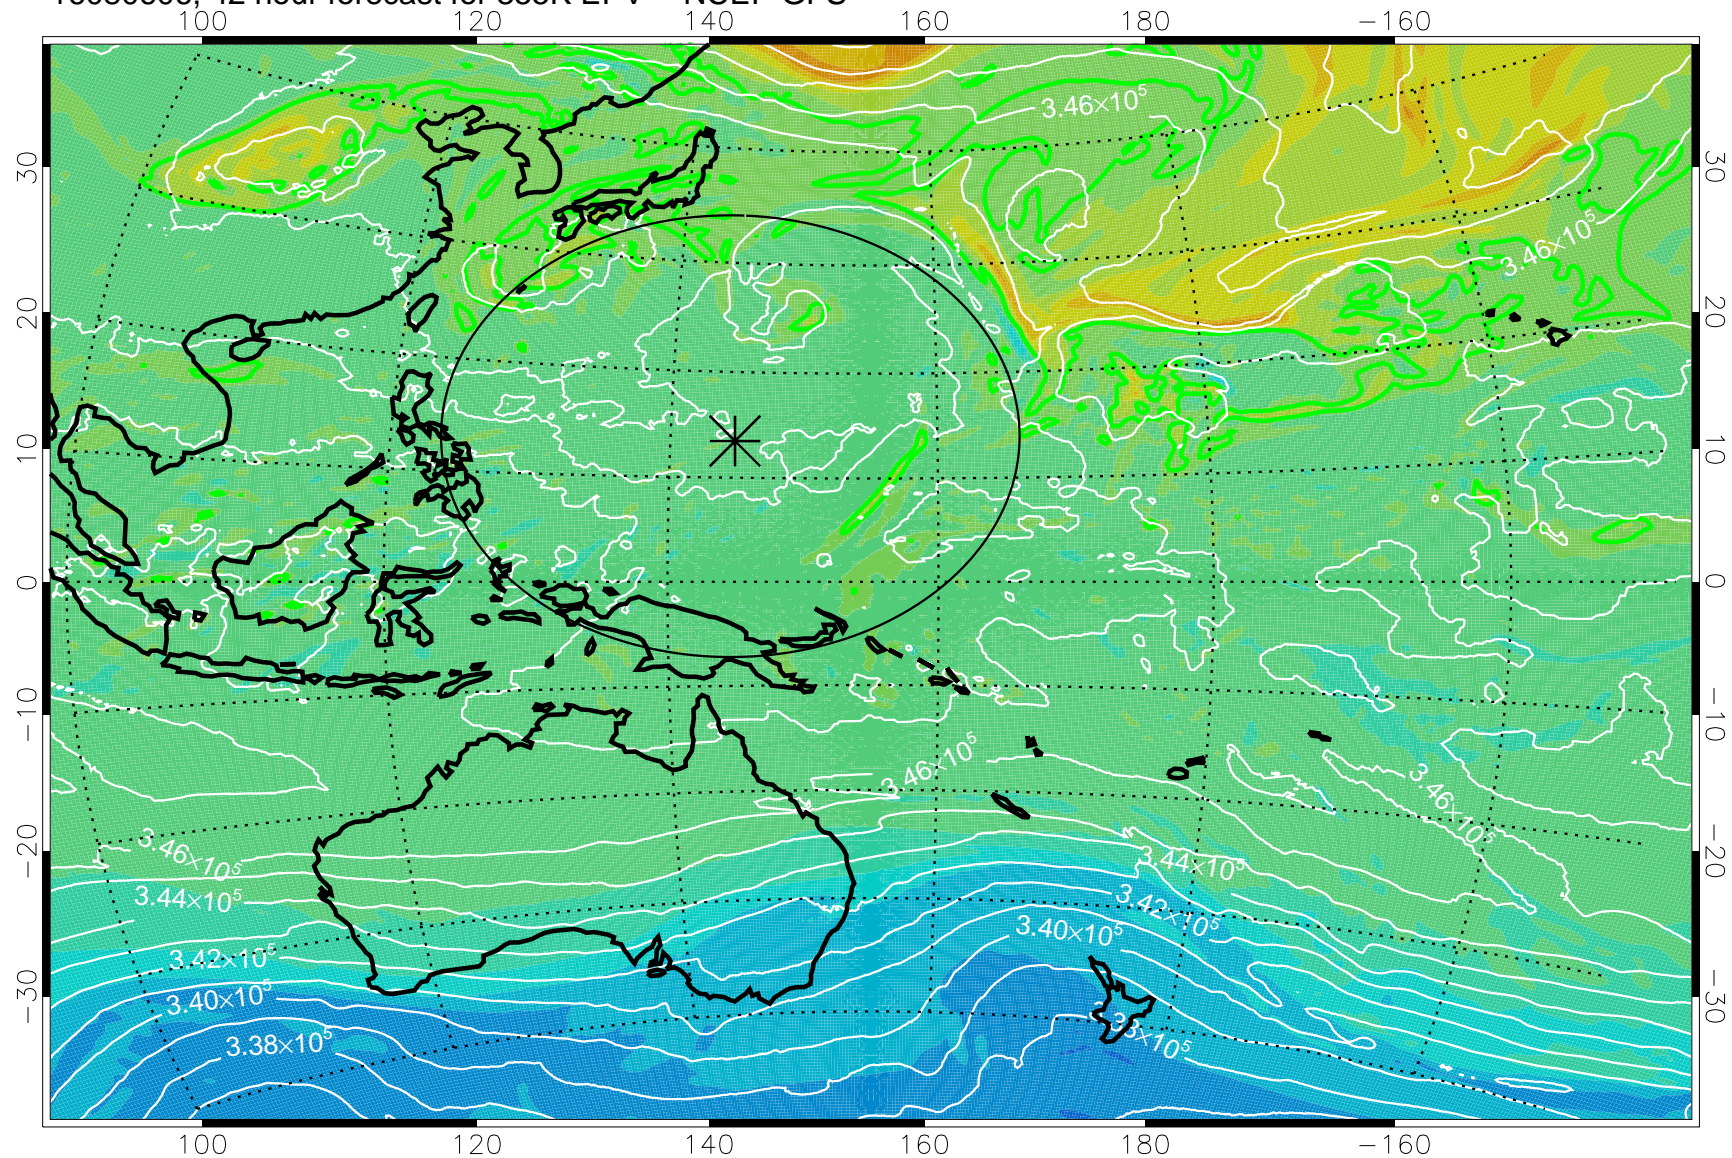

16080518, 30 hour forecast for 355K EPV -- NCEP GFS

355K Montgomery Streamfunction, white
EPV Tropopause (2 PVU) Position
Range ring of 2304 km

16080600, 36 hour forecast for 355K EPV -- NCEP GFS

355K Montgomery Streamfunction, white
EPV Tropopause (2 PVU) Position
Range ring of 2304 km

16080606, 42 hour forecast for 355K EPV -- NCEP GFS

355K Montgomery Streamfunction, white
EPV Tropopause (2 PVU) Position
Range ring of 2304 km

16080612, 48 hour forecast for 355K EPV -- NCEP GFS

355K Montgomery Streamfunction, white
EPV Tropopause (2 PVU) Position
Range ring of 2304 km

16080618, 54 hour forecast for 355K EPV -- NCEP GFS

355K Montgomery Streamfunction, white
EPV Tropopause (2 PVU) Position
Range ring of 2304 km

16080700, 60 hour forecast for 355K EPV -- NCEP GFS

355K Montgomery Streamfunction, white
EPV Tropopause (2 PVU) Position
Range ring of 2304 km

16080706, 66 hour forecast for 355K EPV -- NCEP GFS

355K Montgomery Streamfunction, white
EPV Tropopause (2 PVU) Position
Range ring of 2304 km

16080712, 72 hour forecast for 355K EPV -- NCEP GFS

355K Montgomery Streamfunction, white
EPV Tropopause (2 PVU) Position
Range ring of 2304 km