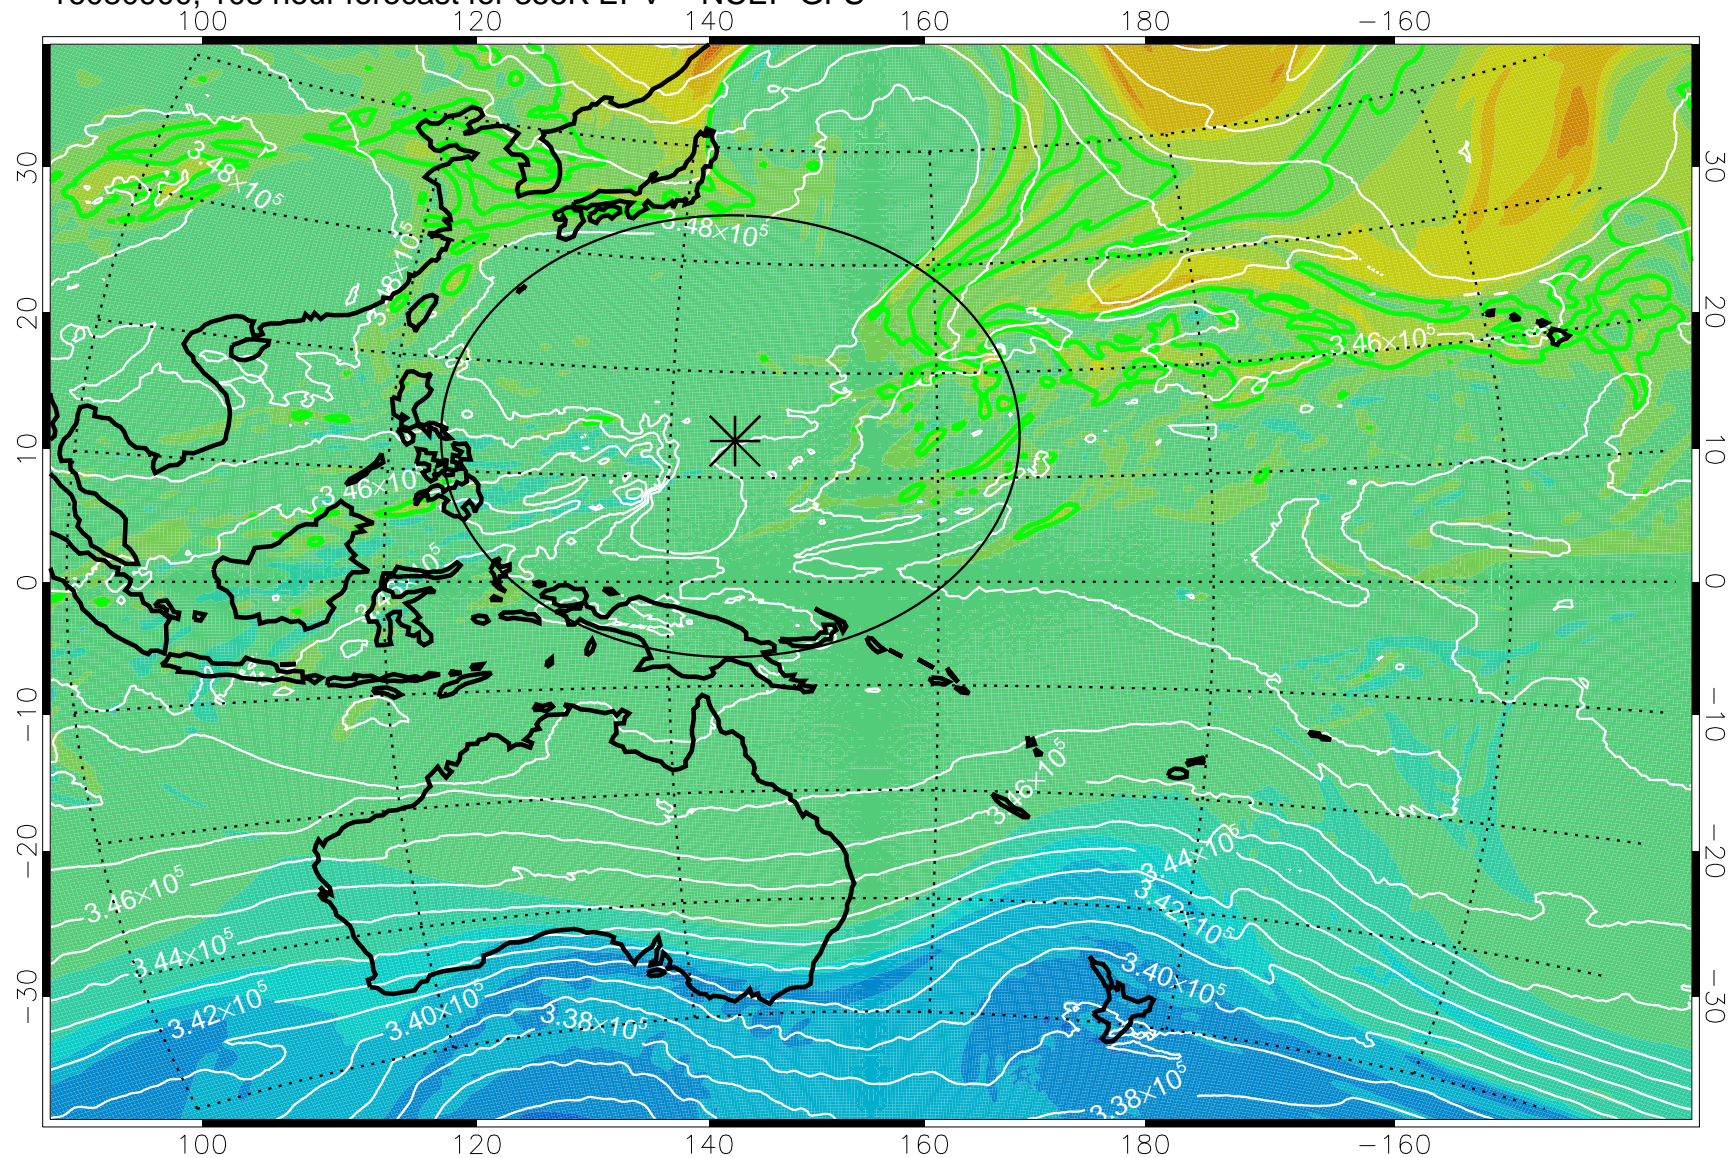

16080718, 78 hour forecast for 355K EPV -- NCEP GFS

355K Montgomery Streamfunction, white
EPV Tropopause (2 PVU) Position
Range ring of 2304 km

16080800, 84 hour forecast for 355K EPV -- NCEP GFS

355K Montgomery Streamfunction, white
EPV Tropopause (2 PVU) Position
Range ring of 2304 km

16080806, 90 hour forecast for 355K EPV -- NCEP GFS

355K Montgomery Streamfunction, white
EPV Tropopause (2 PVU) Position
Range ring of 2304 km

16080812, 96 hour forecast for 355K EPV -- NCEP GFS

355K Montgomery Streamfunction, white
EPV Tropopause (2 PVU) Position
Range ring of 2304 km

16080818, 102 hour forecast for 355K EPV -- NCEP GFS

355K Montgomery Streamfunction, white
EPV Tropopause (2 PVU) Position
Range ring of 2304 km

16080900, 108 hour forecast for 355K EPV -- NCEP GFS

355K Montgomery Streamfunction, white
EPV Tropopause (2 PVU) Position
Range ring of 2304 km

16080906, 114 hour forecast for 355K EPV -- NCEP GFS

16080912, 120 hour forecast for 355K EPV -- NCEP GFS

355K Montgomery Streamfunction, white
EPV Tropopause (2 PVU) Position
Range ring of 2304 km