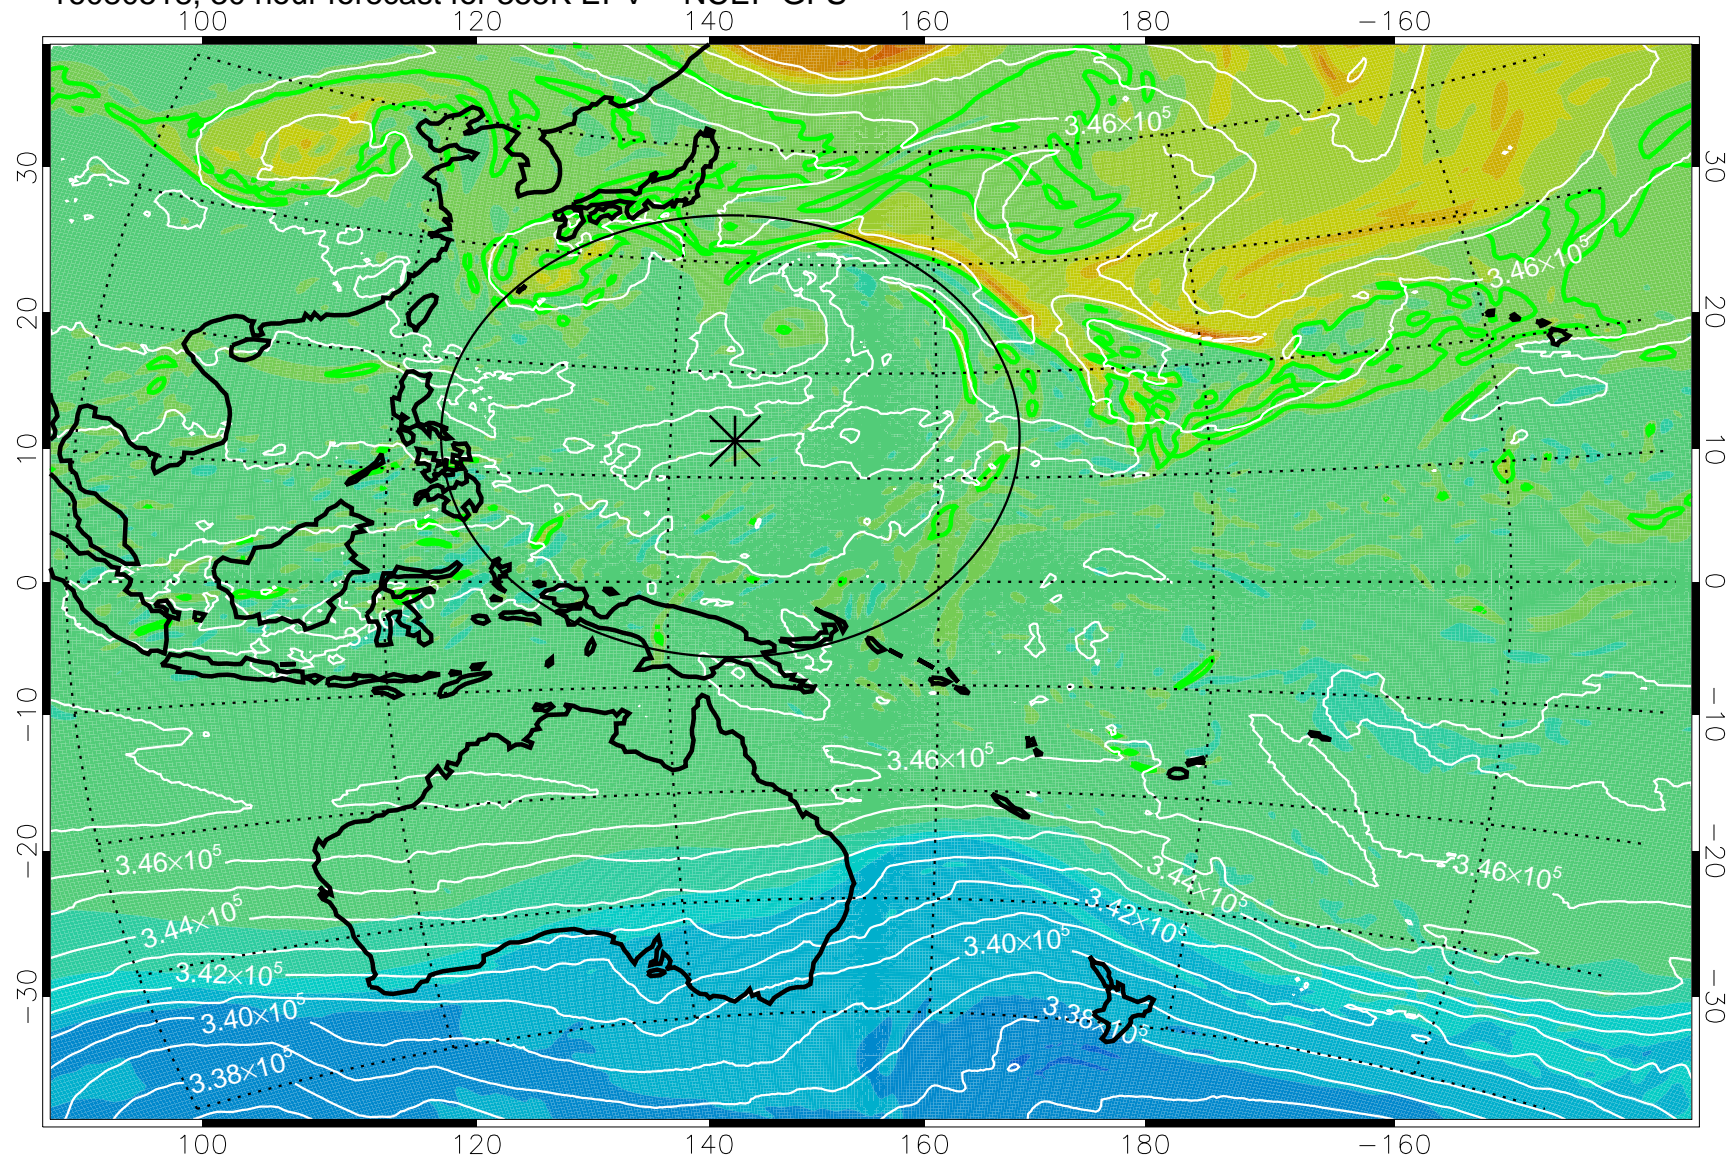

16080506, 18 hour forecast for 355K EPV -- NCEP GFS

355K Montgomery Streamfunction, white
EPV Tropopause (2 PVU) Position
Range ring of 2304 km

16080512, 24 hour forecast for 355K EPV -- NCEP GFS

355K Montgomery Streamfunction, white
EPV Tropopause (2 PVU) Position
Range ring of 2304 km

16080518, 30 hour forecast for 355K EPV -- NCEP GFS

355K Montgomery Streamfunction, white
EPV Tropopause (2 PVU) Position
Range ring of 2304 km

16080600, 36 hour forecast for 355K EPV -- NCEP GFS

355K Montgomery Streamfunction, white
EPV Tropopause (2 PVU) Position
Range ring of 2304 km

16080606, 42 hour forecast for 355K EPV -- NCEP GFS

355K Montgomery Streamfunction, white
EPV Tropopause (2 PVU) Position
Range ring of 2304 km

16080612, 48 hour forecast for 355K EPV -- NCEP GFS

355K Montgomery Streamfunction, white
EPV Tropopause (2 PVU) Position
Range ring of 2304 km

16080618, 54 hour forecast for 355K EPV -- NCEP GFS

355K Montgomery Streamfunction, white
EPV Tropopause (2 PVU) Position
Range ring of 2304 km

16080700, 60 hour forecast for 355K EPV -- NCEP GFS

355K Montgomery Streamfunction, white
EPV Tropopause (2 PVU) Position
Range ring of 2304 km