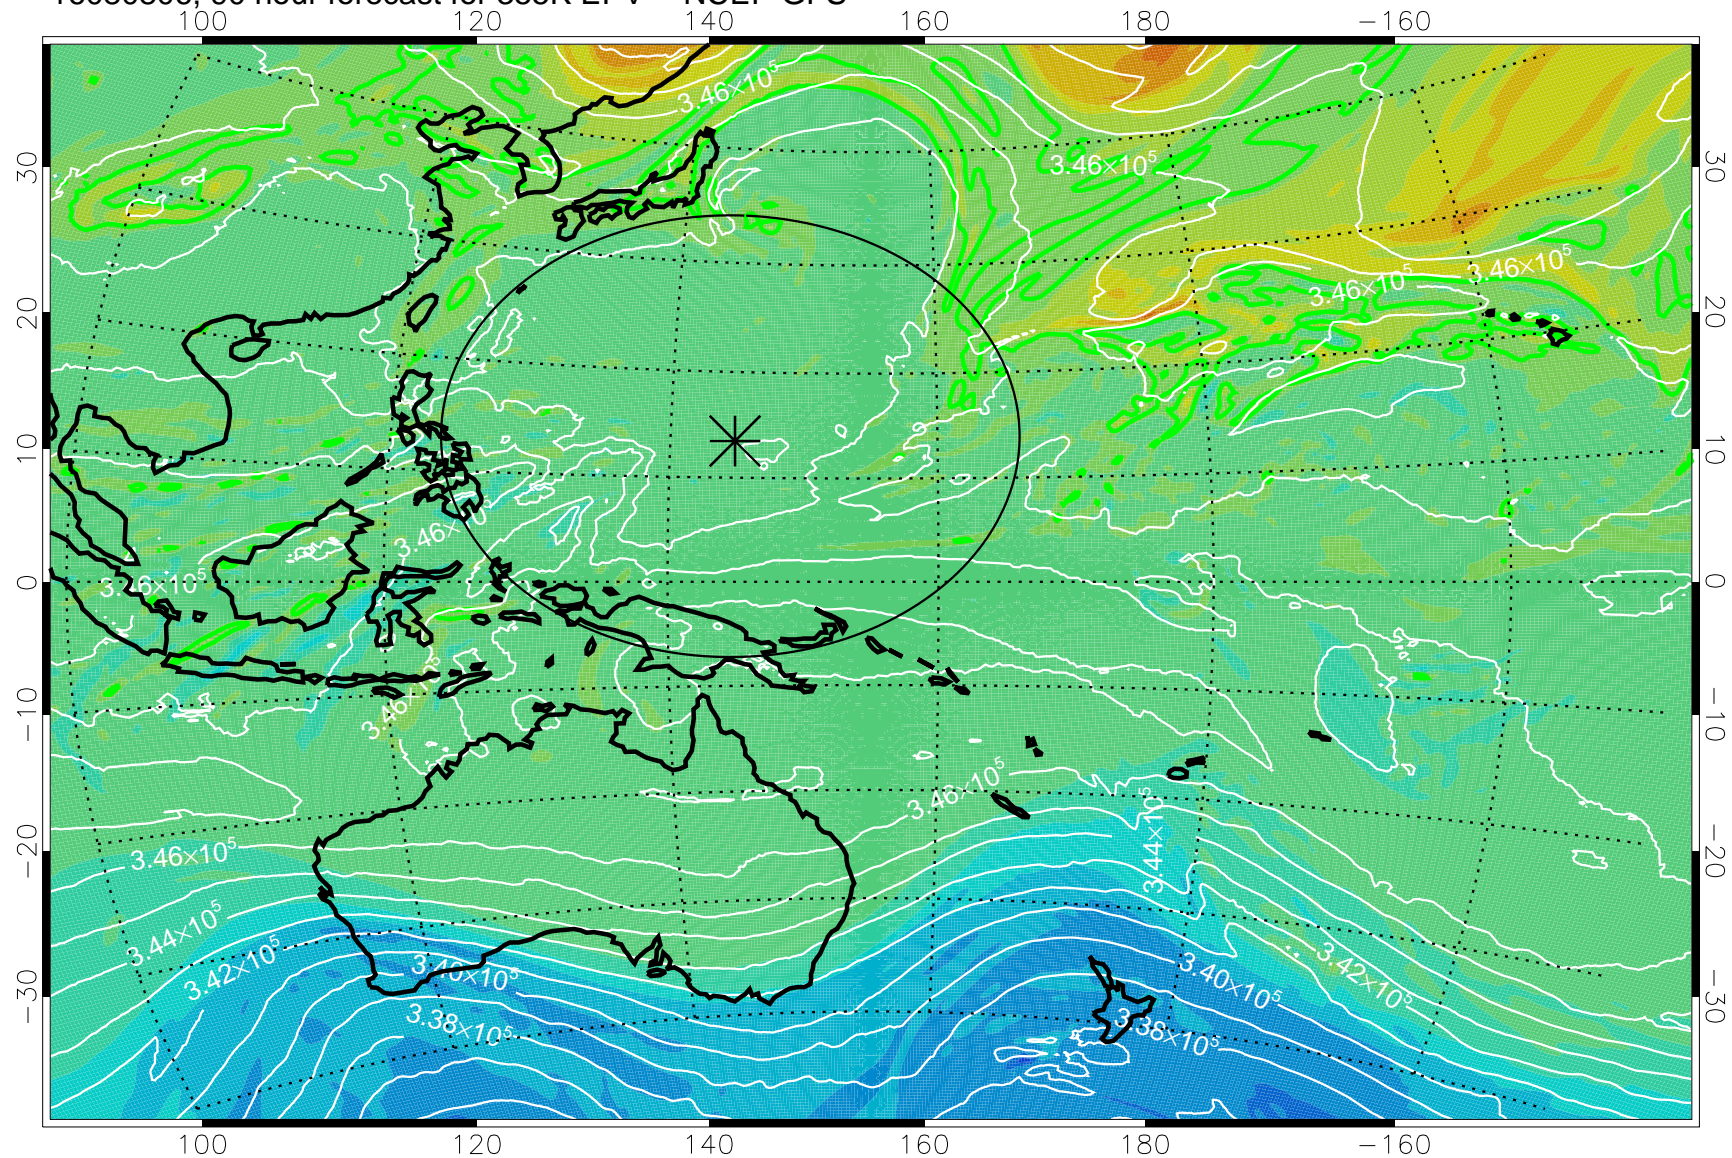

16080706, 66 hour forecast for 355K EPV -- NCEP GFS

355K Montgomery Streamfunction, white
EPV Tropopause (2 PVU) Position
Range ring of 2304 km

16080712, 72 hour forecast for 355K EPV -- NCEP GFS

355K Montgomery Streamfunction, white
EPV Tropopause (2 PVU) Position
Range ring of 2304 km

16080718, 78 hour forecast for 355K EPV -- NCEP GFS

355K Montgomery Streamfunction, white
EPV Tropopause (2 PVU) Position
Range ring of 2304 km

16080800, 84 hour forecast for 355K EPV -- NCEP GFS

355K Montgomery Streamfunction, white
EPV Tropopause (2 PVU) Position
Range ring of 2304 km

16080806, 90 hour forecast for 355K EPV -- NCEP GFS

355K Montgomery Streamfunction, white
EPV Tropopause (2 PVU) Position
Range ring of 2304 km

16080812, 96 hour forecast for 355K EPV -- NCEP GFS

355K Montgomery Streamfunction, white
EPV Tropopause (2 PVU) Position
Range ring of 2304 km

16080818, 102 hour forecast for 355K EPV -- NCEP GFS

355K Montgomery Streamfunction, white
EPV Tropopause (2 PVU) Position
Range ring of 2304 km

16080900, 108 hour forecast for 355K EPV -- NCEP GFS

355K Montgomery Streamfunction, white
EPV Tropopause (2 PVU) Position
Range ring of 2304 km