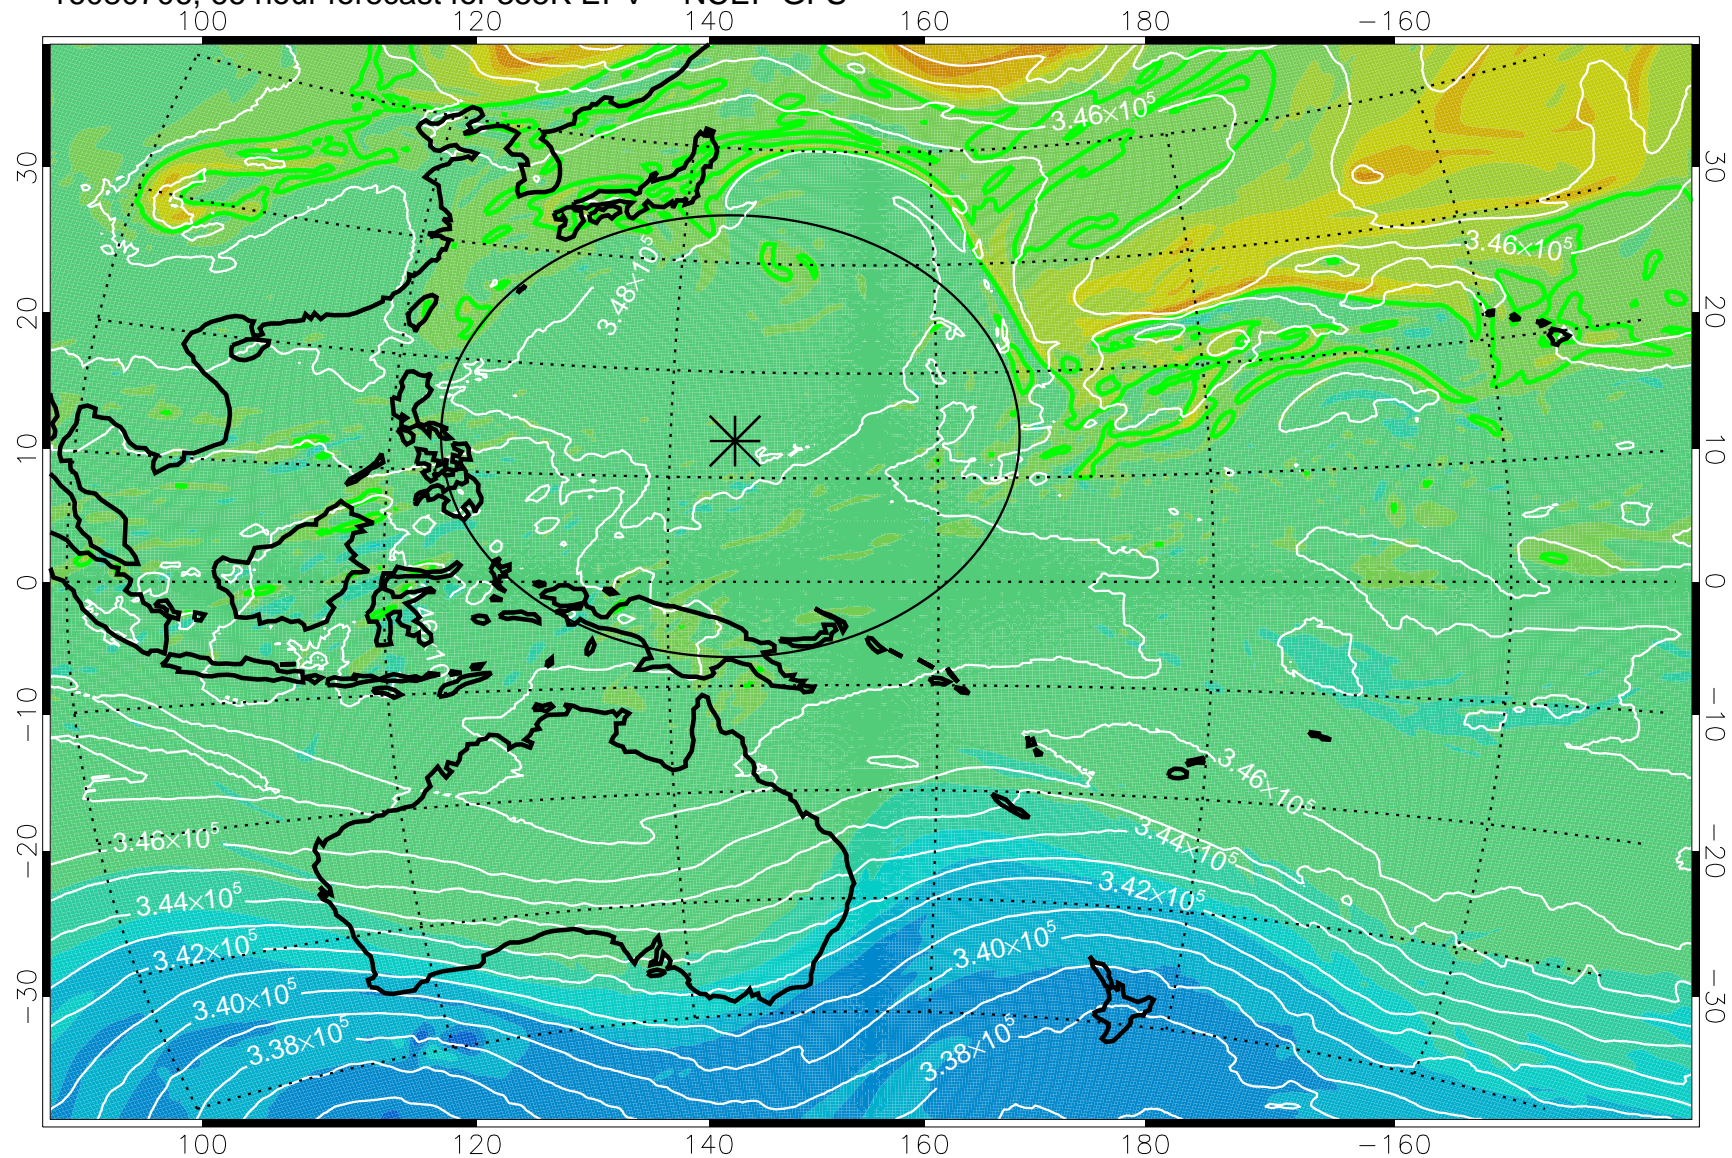

16080606, 42 hour forecast for 355K EPV -- NCEP GFS

355K Montgomery Streamfunction, white
EPV Tropopause (2 PVU) Position
Range ring of 2304 km

16080612, 48 hour forecast for 355K EPV -- NCEP GFS

355K Montgomery Streamfunction, white
EPV Tropopause (2 PVU) Position
Range ring of 2304 km

16080618, 54 hour forecast for 355K EPV -- NCEP GFS

355K Montgomery Streamfunction, white
EPV Tropopause (2 PVU) Position
Range ring of 2304 km

16080700, 60 hour forecast for 355K EPV -- NCEP GFS

355K Montgomery Streamfunction, white
EPV Tropopause (2 PVU) Position
Range ring of 2304 km

16080706, 66 hour forecast for 355K EPV -- NCEP GFS

355K Montgomery Streamfunction, white
EPV Tropopause (2 PVU) Position
Range ring of 2304 km

16080712, 72 hour forecast for 355K EPV -- NCEP GFS

355K Montgomery Streamfunction, white
EPV Tropopause (2 PVU) Position
Range ring of 2304 km

16080718, 78 hour forecast for 355K EPV -- NCEP GFS

355K Montgomery Streamfunction, white
EPV Tropopause (2 PVU) Position
Range ring of 2304 km

16080800, 84 hour forecast for 355K EPV -- NCEP GFS

355K Montgomery Streamfunction, white
EPV Tropopause (2 PVU) Position
Range ring of 2304 km