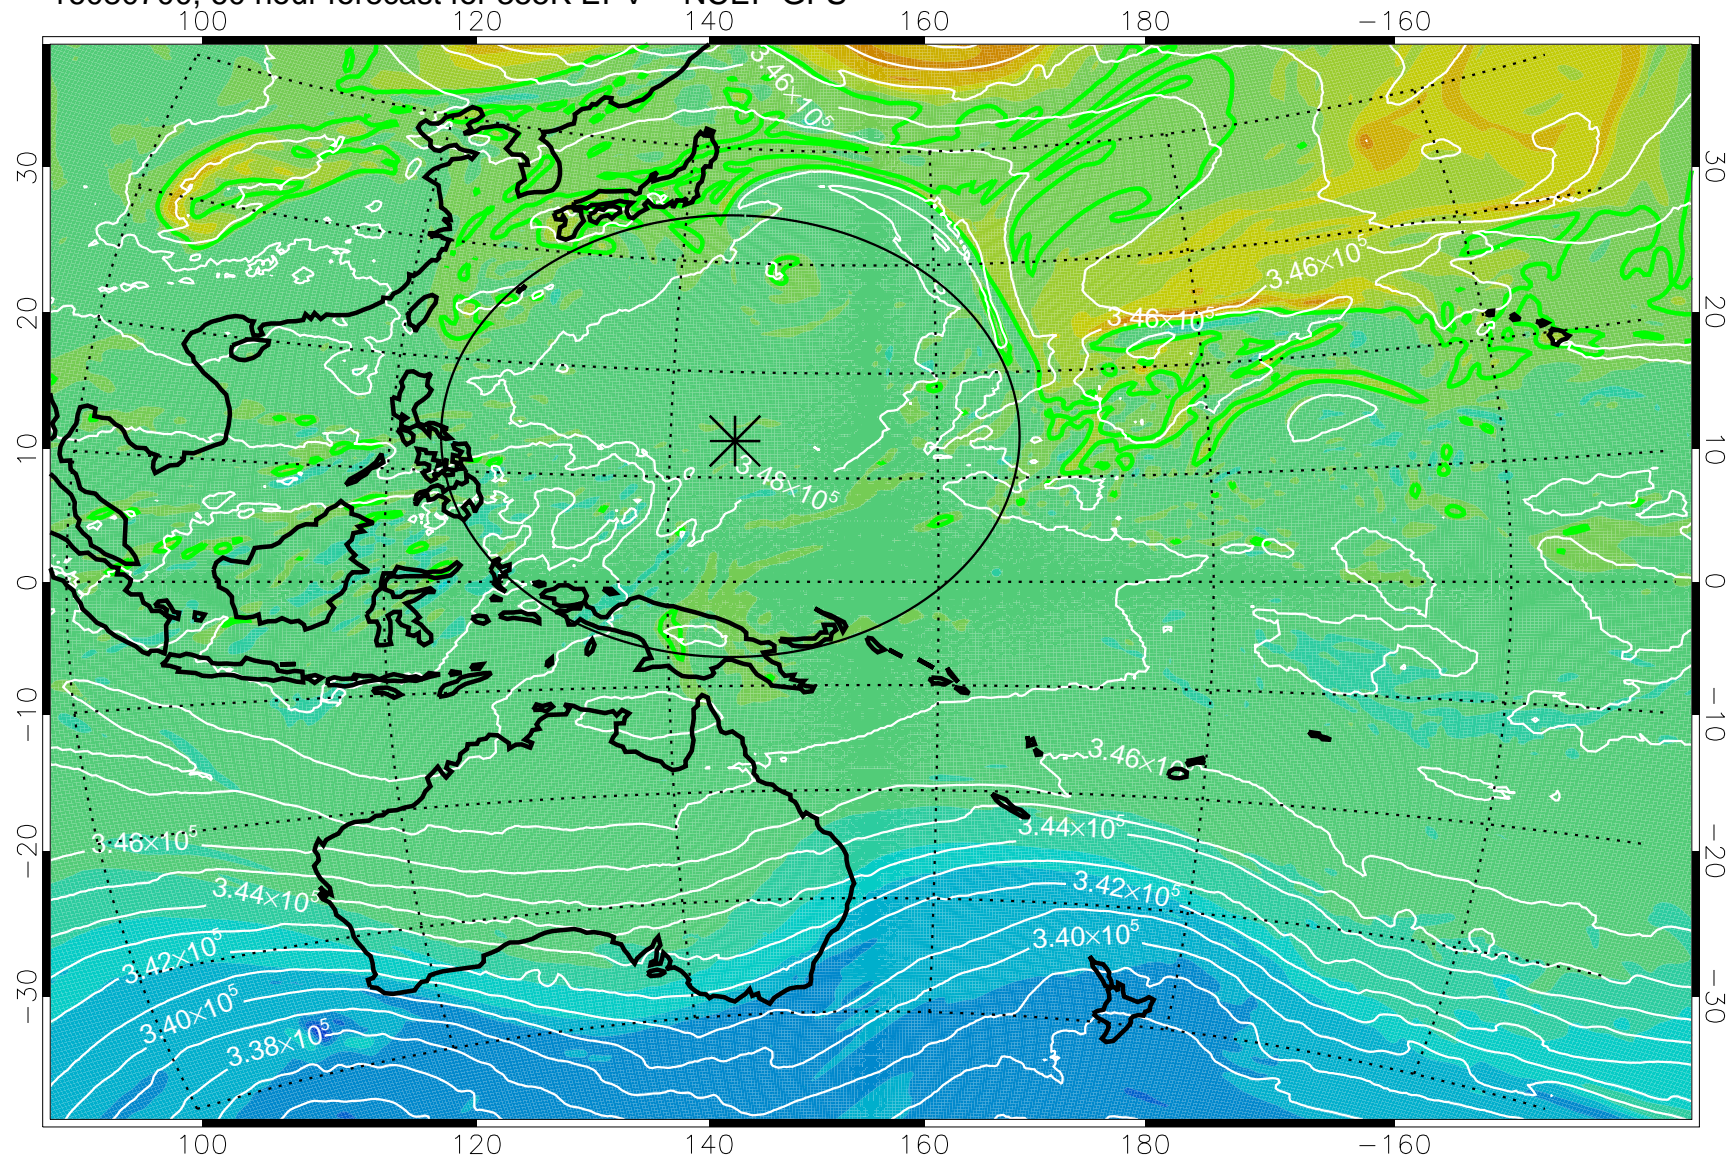

16080606, 42 hour forecast for 355K EPV -- NCEP GFS

355K Montgomery Streamfunction, white
EPV Tropopause (2 PVU) Position
Range ring of 2304 km

16080612, 48 hour forecast for 355K EPV -- NCEP GFS

355K Montgomery Streamfunction, white
EPV Tropopause (2 PVU) Position
Range ring of 2304 km

16080618, 54 hour forecast for 355K EPV -- NCEP GFS

355K Montgomery Streamfunction, white
EPV Tropopause (2 PVU) Position
Range ring of 2304 km

16080700, 60 hour forecast for 355K EPV -- NCEP GFS

355K Montgomery Streamfunction, white
EPV Tropopause (2 PVU) Position
Range ring of 2304 km

16080706, 66 hour forecast for 355K EPV -- NCEP GFS

355K Montgomery Streamfunction, white
EPV Tropopause (2 PVU) Position
Range ring of 2304 km

16080712, 72 hour forecast for 355K EPV -- NCEP GFS

355K Montgomery Streamfunction, white
EPV Tropopause (2 PVU) Position
Range ring of 2304 km

16080718, 78 hour forecast for 355K EPV -- NCEP GFS

355K Montgomery Streamfunction, white
EPV Tropopause (2 PVU) Position
Range ring of 2304 km

16080800, 84 hour forecast for 355K EPV -- NCEP GFS

355K Montgomery Streamfunction, white
EPV Tropopause (2 PVU) Position
Range ring of 2304 km