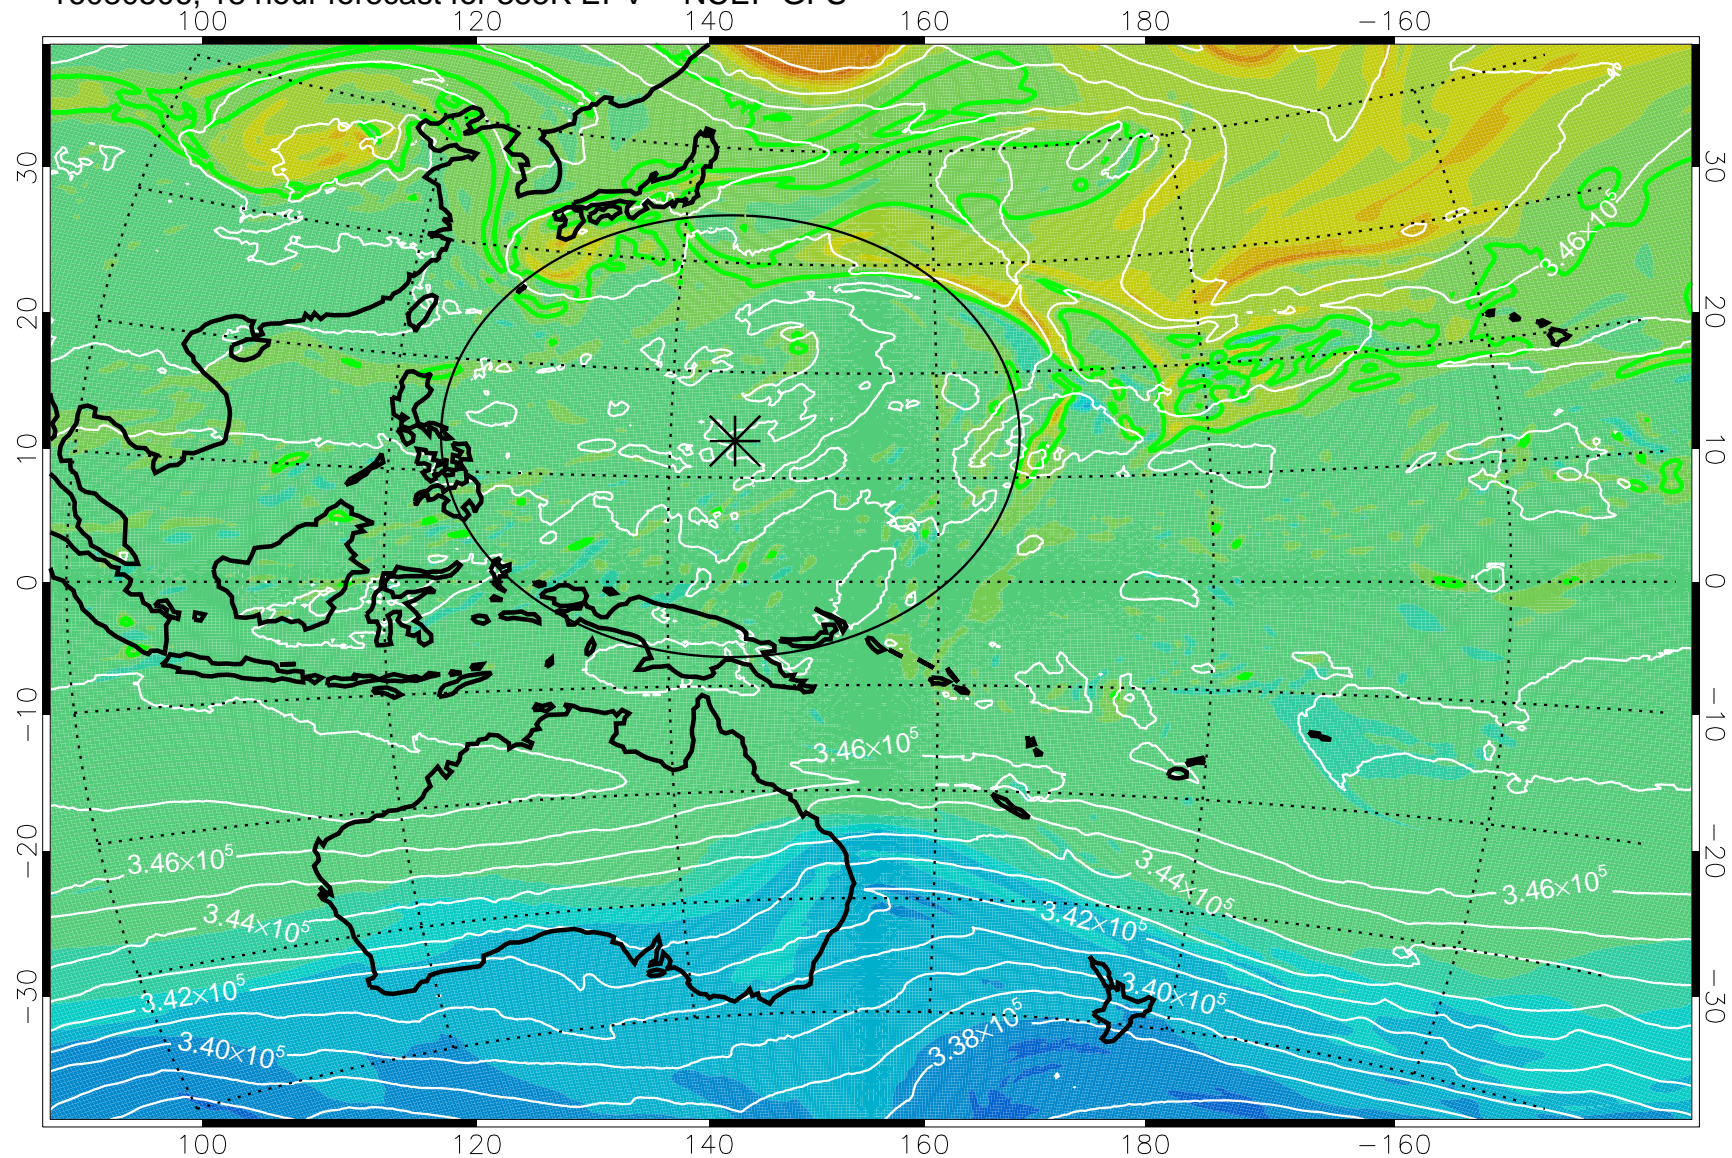

16080418, 6 hour forecast for 355K EPV -- NCEP GFS

355K Montgomery Streamfunction, white
EPV Tropopause (2 PVU) Position
Range ring of 2304 km

16080500, 12 hour forecast for 355K EPV -- NCEP GFS

355K Montgomery Streamfunction, white
EPV Tropopause (2 PVU) Position
Range ring of 2304 km

16080506, 18 hour forecast for 355K EPV -- NCEP GFS

355K Montgomery Streamfunction, white
EPV Tropopause (2 PVU) Position
Range ring of 2304 km

16080512, 24 hour forecast for 355K EPV -- NCEP GFS

355K Montgomery Streamfunction, white
EPV Tropopause (2 PVU) Position
Range ring of 2304 km

16080518, 30 hour forecast for 355K EPV -- NCEP GFS

355K Montgomery Streamfunction, white
EPV Tropopause (2 PVU) Position
Range ring of 2304 km

16080600, 36 hour forecast for 355K EPV -- NCEP GFS

355K Montgomery Streamfunction, white
EPV Tropopause (2 PVU) Position
Range ring of 2304 km

16080606, 42 hour forecast for 355K EPV -- NCEP GFS

355K Montgomery Streamfunction, white
EPV Tropopause (2 PVU) Position
Range ring of 2304 km

16080612, 48 hour forecast for 355K EPV -- NCEP GFS

355K Montgomery Streamfunction, white
EPV Tropopause (2 PVU) Position
Range ring of 2304 km