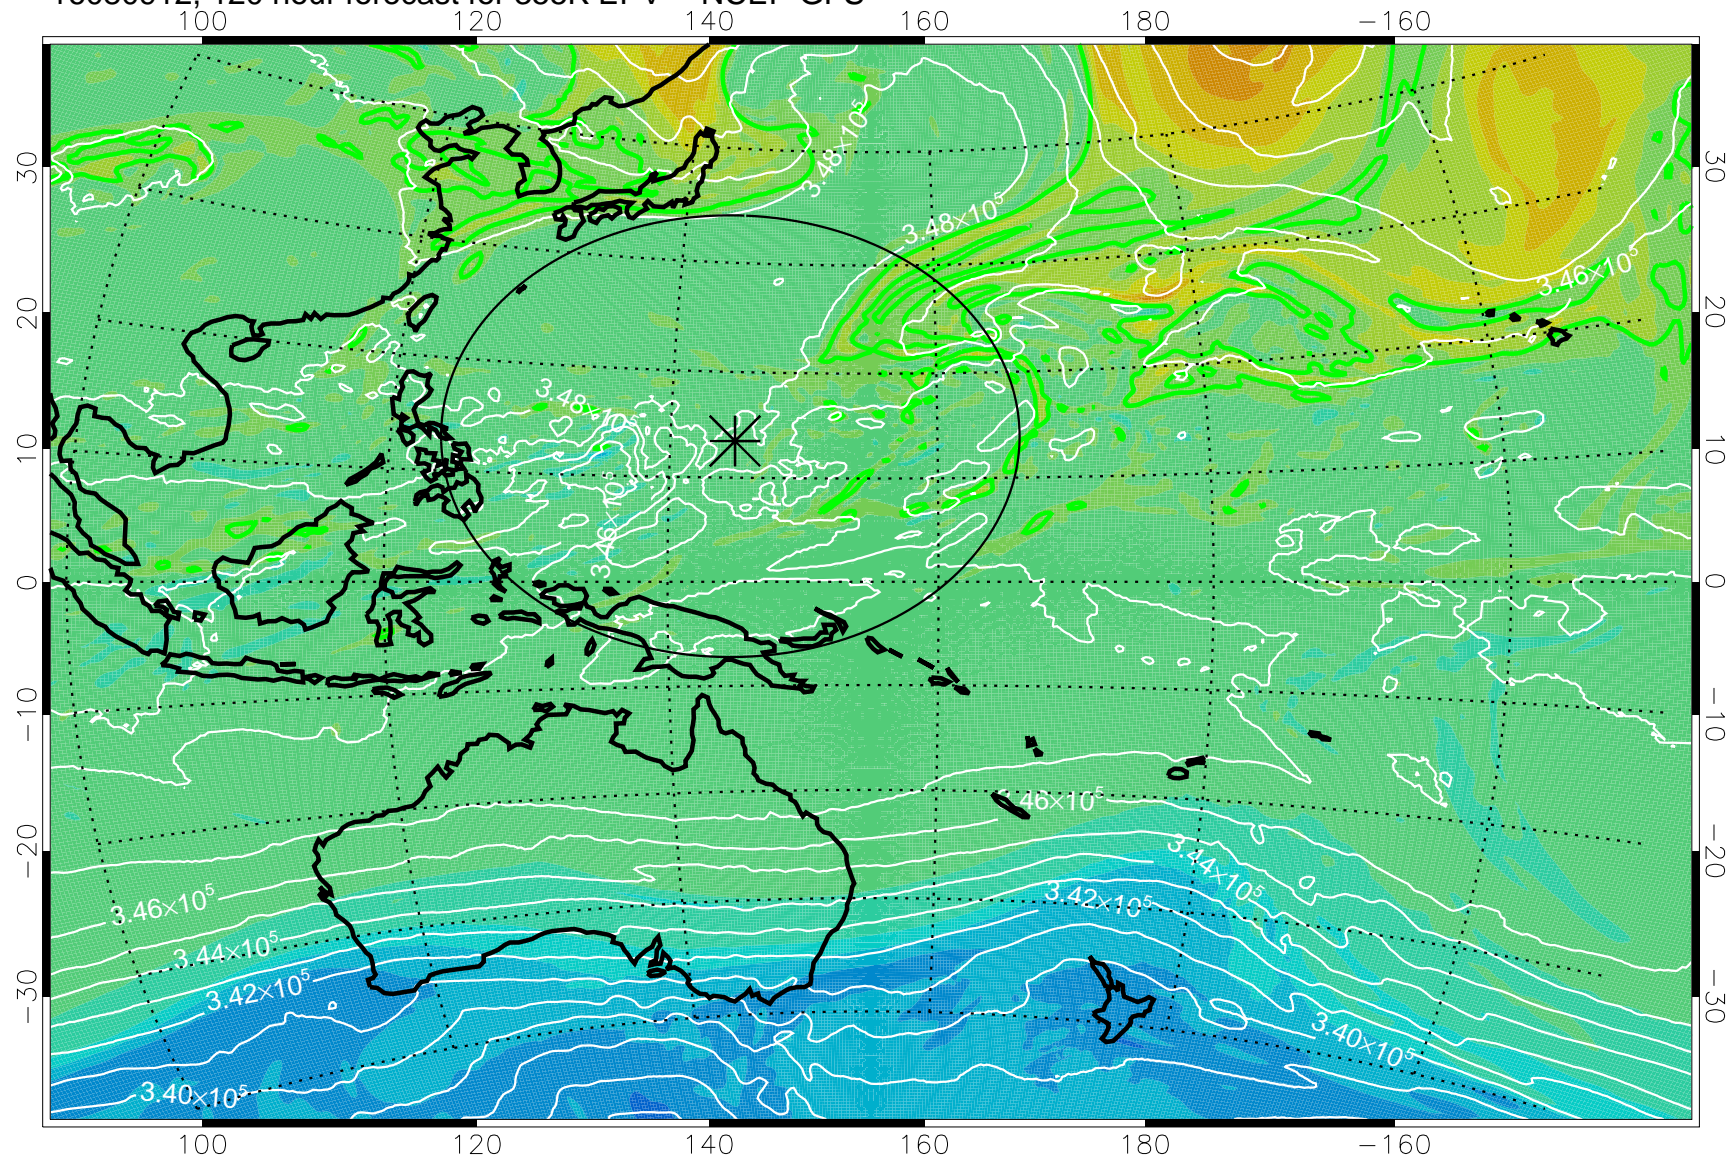

16080718, 78 hour forecast for 355K EPV -- NCEP GFS

355K Montgomery Streamfunction, white
EPV Tropopause (2 PVU) Position
Range ring of 2304 km

16080800, 84 hour forecast for 355K EPV -- NCEP GFS

355K Montgomery Streamfunction, white
EPV Tropopause (2 PVU) Position
Range ring of 2304 km

16080806, 90 hour forecast for 355K EPV -- NCEP GFS

355K Montgomery Streamfunction, white
EPV Tropopause (2 PVU) Position
Range ring of 2304 km

16080812, 96 hour forecast for 355K EPV -- NCEP GFS

355K Montgomery Streamfunction, white
EPV Tropopause (2 PVU) Position
Range ring of 2304 km

16080818, 102 hour forecast for 355K EPV -- NCEP GFS

355K Montgomery Streamfunction, white
EPV Tropopause (2 PVU) Position
Range ring of 2304 km

16080900, 108 hour forecast for 355K EPV -- NCEP GFS

355K Montgomery Streamfunction, white
EPV Tropopause (2 PVU) Position
Range ring of 2304 km

16080906, 114 hour forecast for 355K EPV -- NCEP GFS

16080912, 120 hour forecast for 355K EPV -- NCEP GFS

355K Montgomery Streamfunction, white
EPV Tropopause (2 PVU) Position
Range ring of 2304 km