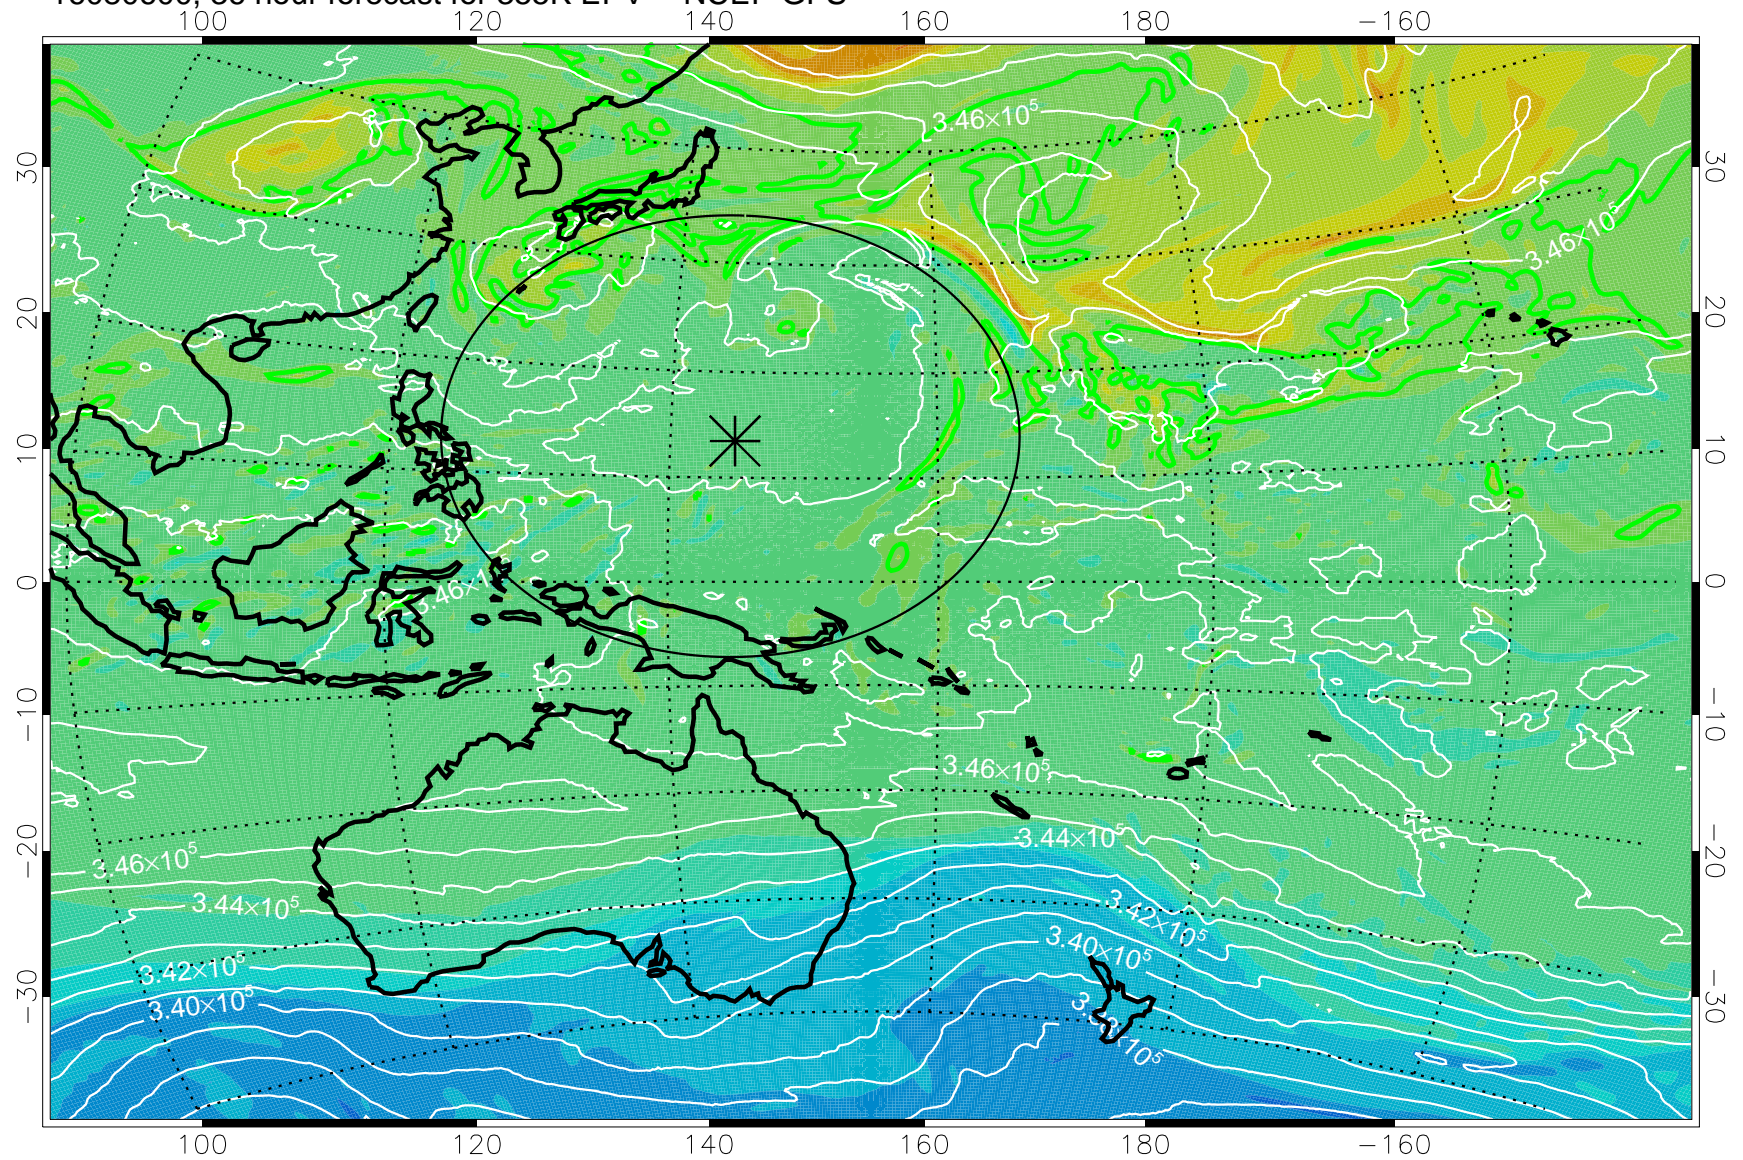

16080506, 18 hour forecast for 355K EPV -- NCEP GFS

355K Montgomery Streamfunction, white
EPV Tropopause (2 PVU) Position
Range ring of 2304 km

16080512, 24 hour forecast for 355K EPV -- NCEP GFS

355K Montgomery Streamfunction, white
EPV Tropopause (2 PVU) Position
Range ring of 2304 km

16080518, 30 hour forecast for 355K EPV -- NCEP GFS

355K Montgomery Streamfunction, white
EPV Tropopause (2 PVU) Position
Range ring of 2304 km

16080600, 36 hour forecast for 355K EPV -- NCEP GFS

355K Montgomery Streamfunction, white
EPV Tropopause (2 PVU) Position
Range ring of 2304 km

16080606, 42 hour forecast for 355K EPV -- NCEP GFS

355K Montgomery Streamfunction, white
EPV Tropopause (2 PVU) Position
Range ring of 2304 km

16080612, 48 hour forecast for 355K EPV -- NCEP GFS

355K Montgomery Streamfunction, white
EPV Tropopause (2 PVU) Position
Range ring of 2304 km

16080618, 54 hour forecast for 355K EPV -- NCEP GFS

355K Montgomery Streamfunction, white
EPV Tropopause (2 PVU) Position
Range ring of 2304 km

16080700, 60 hour forecast for 355K EPV -- NCEP GFS

355K Montgomery Streamfunction, white
EPV Tropopause (2 PVU) Position
Range ring of 2304 km