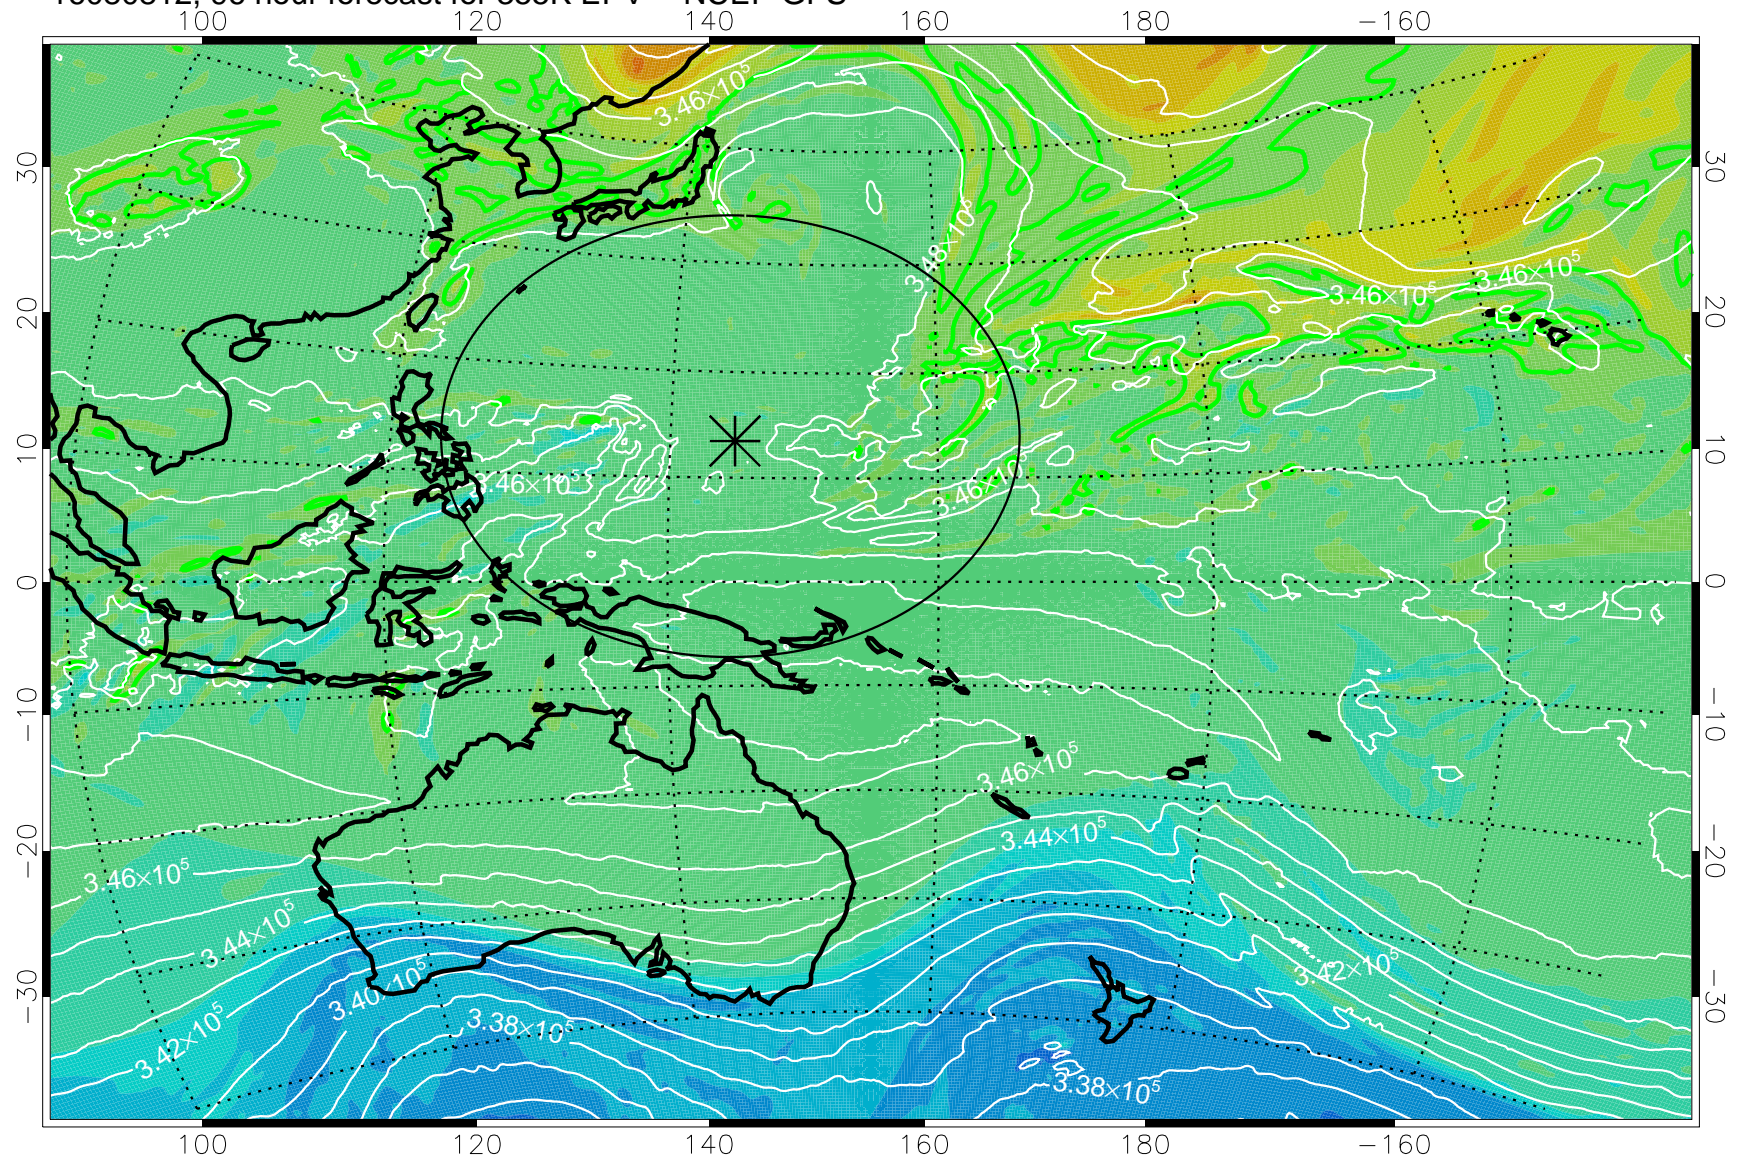

16080706, 66 hour forecast for 355K EPV -- NCEP GFS

355K Montgomery Streamfunction, white
EPV Tropopause (2 PVU) Position
Range ring of 2304 km

16080712, 72 hour forecast for 355K EPV -- NCEP GFS

355K Montgomery Streamfunction, white
EPV Tropopause (2 PVU) Position
Range ring of 2304 km

16080718, 78 hour forecast for 355K EPV -- NCEP GFS

355K Montgomery Streamfunction, white
EPV Tropopause (2 PVU) Position
Range ring of 2304 km

16080800, 84 hour forecast for 355K EPV -- NCEP GFS

355K Montgomery Streamfunction, white
EPV Tropopause (2 PVU) Position
Range ring of 2304 km

16080806, 90 hour forecast for 355K EPV -- NCEP GFS

355K Montgomery Streamfunction, white
EPV Tropopause (2 PVU) Position
Range ring of 2304 km

16080812, 96 hour forecast for 355K EPV -- NCEP GFS

355K Montgomery Streamfunction, white
EPV Tropopause (2 PVU) Position
Range ring of 2304 km

16080818, 102 hour forecast for 355K EPV -- NCEP GFS

355K Montgomery Streamfunction, white
EPV Tropopause (2 PVU) Position
Range ring of 2304 km

16080900, 108 hour forecast for 355K EPV -- NCEP GFS

355K Montgomery Streamfunction, white
EPV Tropopause (2 PVU) Position
Range ring of 2304 km