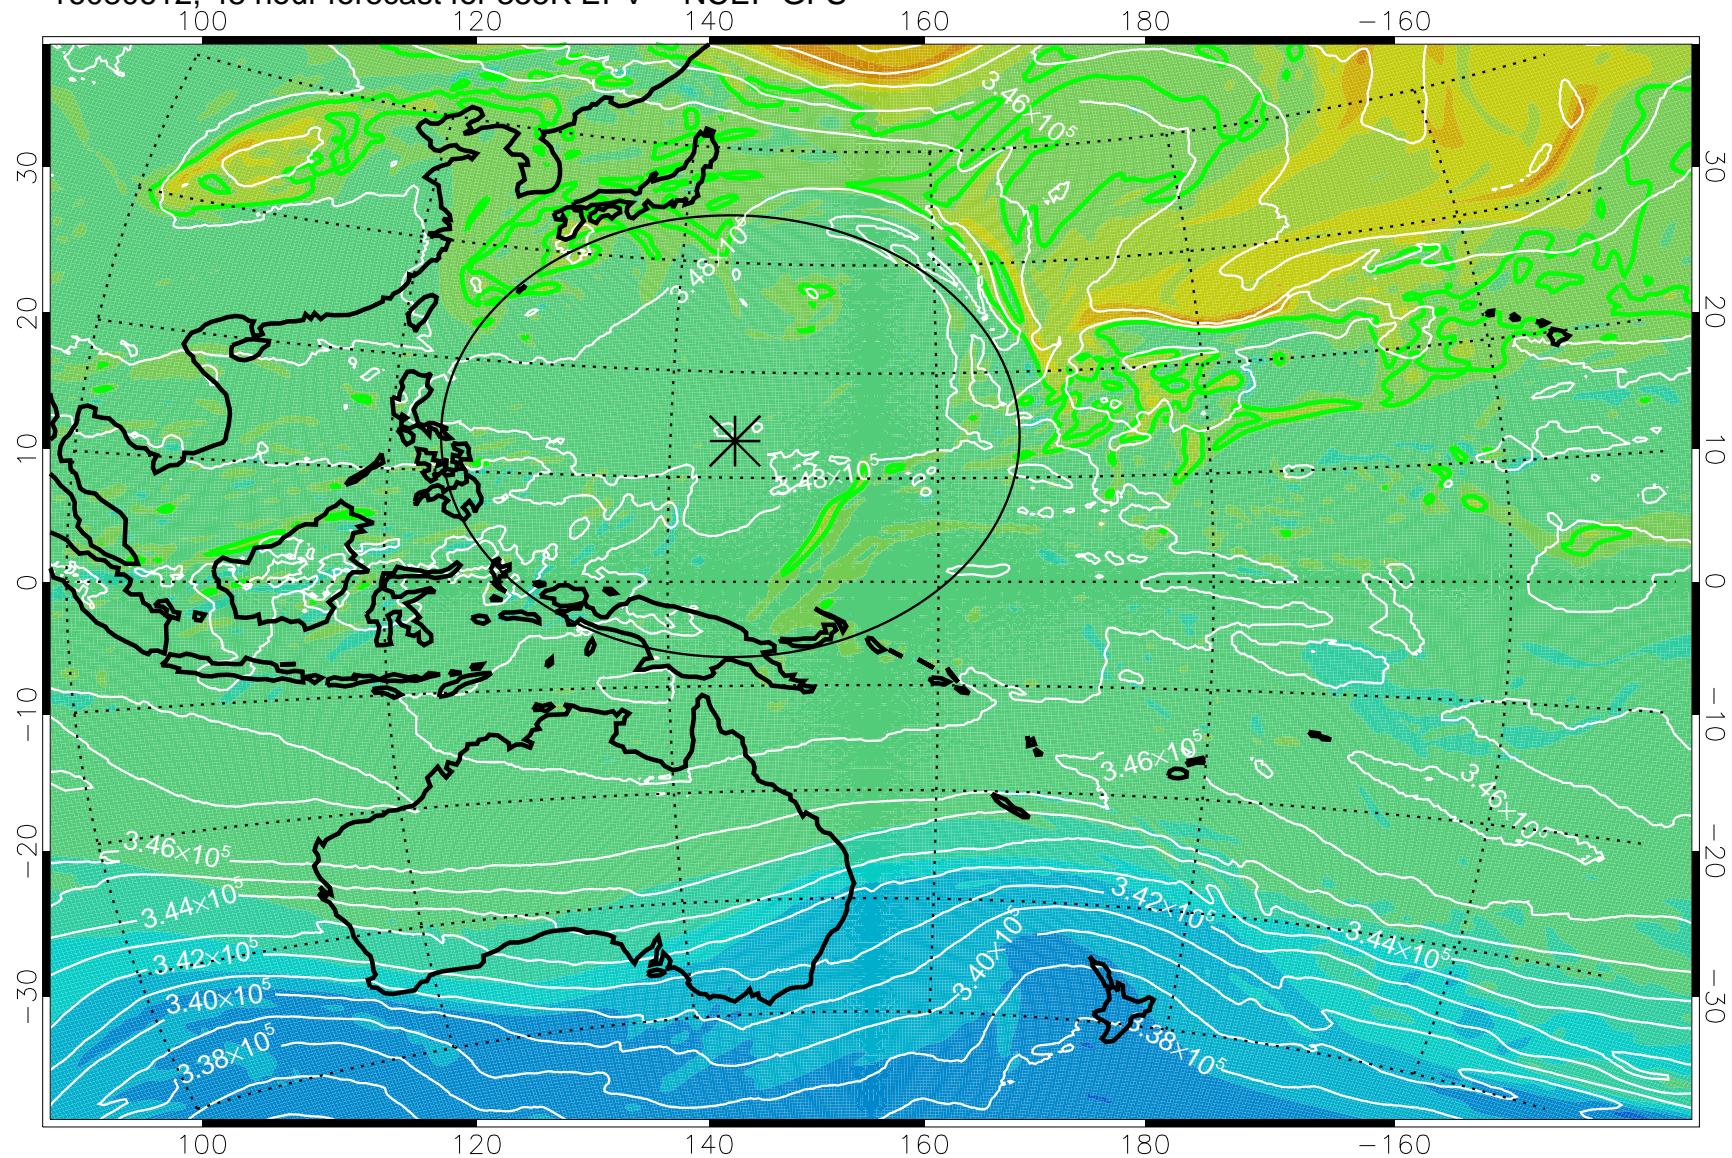

16080518, 30 hour forecast for 355K EPV -- NCEP GFS

355K Montgomery Streamfunction, white
EPV Tropopause (2 PVU) Position
Range ring of 2304 km

16080600, 36 hour forecast for 355K EPV -- NCEP GFS

355K Montgomery Streamfunction, white
EPV Tropopause (2 PVU) Position
Range ring of 2304 km

16080606, 42 hour forecast for 355K EPV -- NCEP GFS

355K Montgomery Streamfunction, white
EPV Tropopause (2 PVU) Position
Range ring of 2304 km

16080612, 48 hour forecast for 355K EPV -- NCEP GFS

355K Montgomery Streamfunction, white
EPV Tropopause (2 PVU) Position
Range ring of 2304 km

16080618, 54 hour forecast for 355K EPV -- NCEP GFS

355K Montgomery Streamfunction, white
EPV Tropopause (2 PVU) Position
Range ring of 2304 km

16080700, 60 hour forecast for 355K EPV -- NCEP GFS

355K Montgomery Streamfunction, white
EPV Tropopause (2 PVU) Position
Range ring of 2304 km

16080706, 66 hour forecast for 355K EPV -- NCEP GFS

355K Montgomery Streamfunction, white
EPV Tropopause (2 PVU) Position
Range ring of 2304 km

16080712, 72 hour forecast for 355K EPV -- NCEP GFS

355K Montgomery Streamfunction, white
EPV Tropopause (2 PVU) Position
Range ring of 2304 km