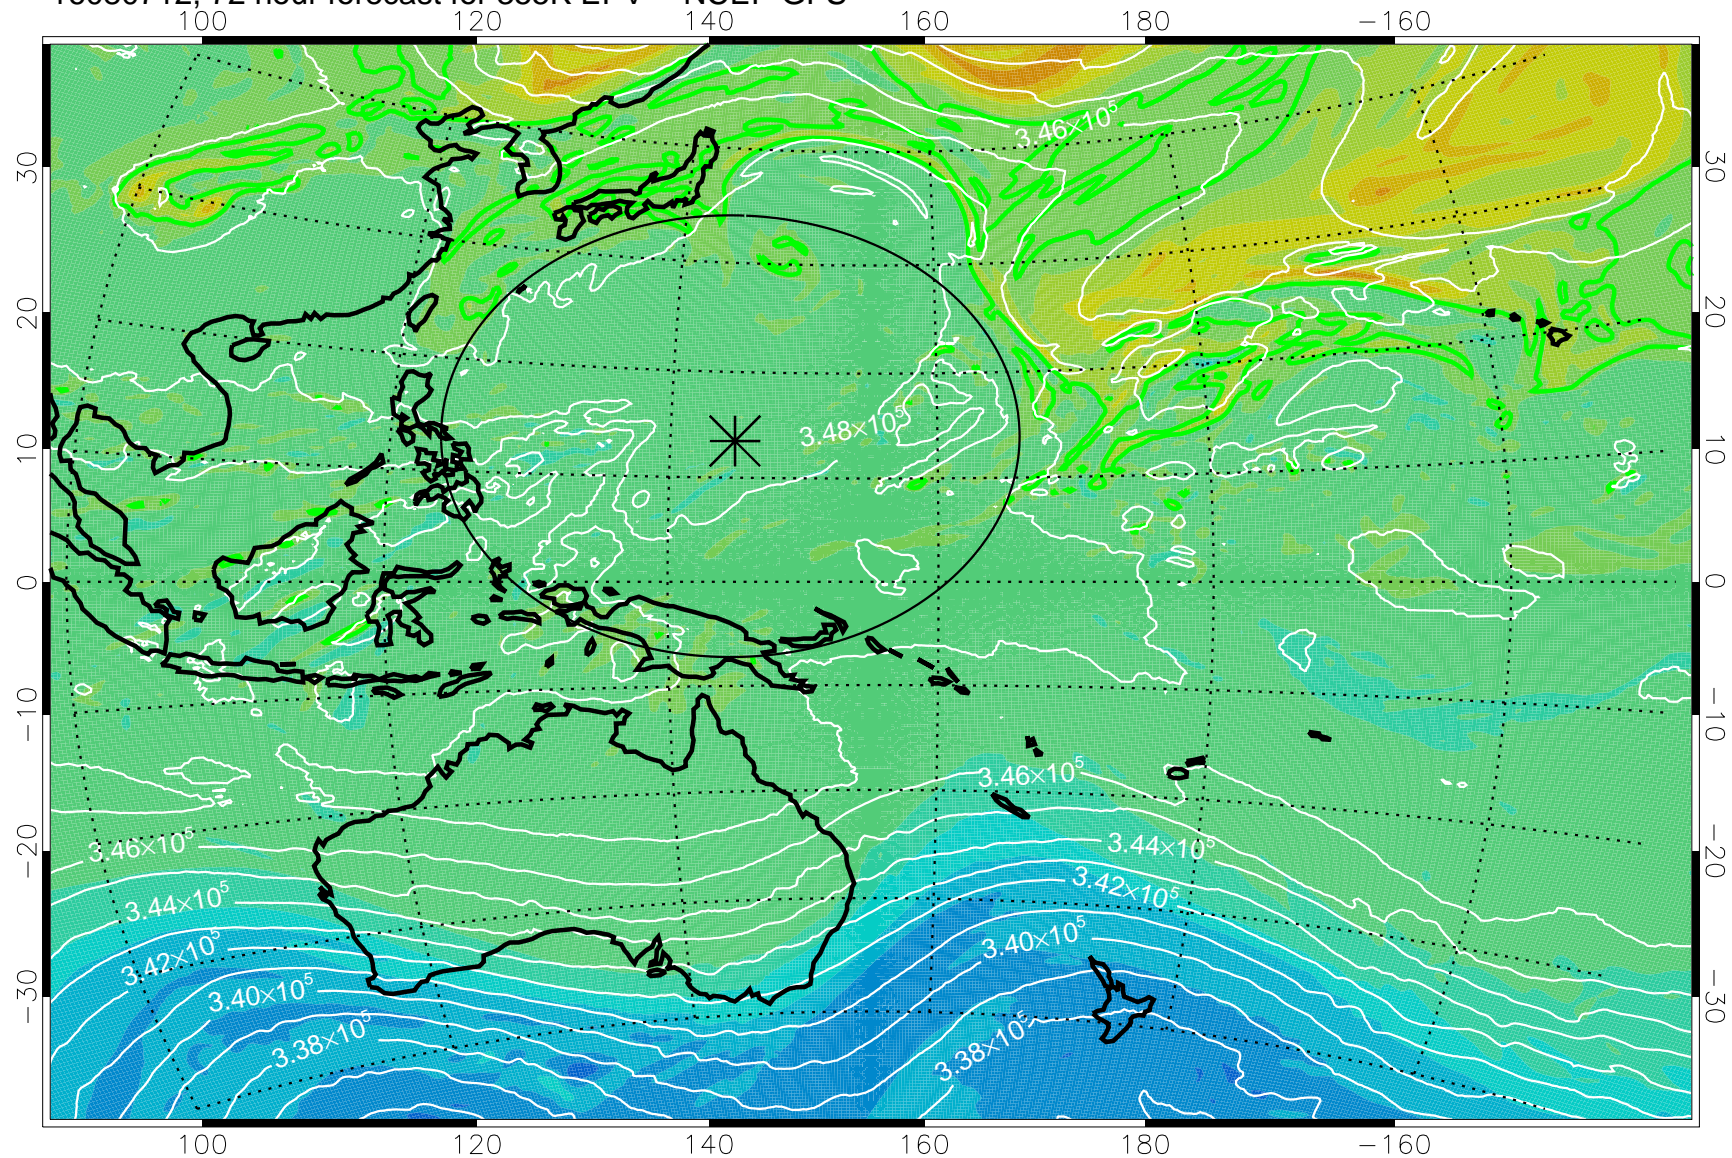

16080606, 42 hour forecast for 355K EPV -- NCEP GFS

355K Montgomery Streamfunction, white
EPV Tropopause (2 PVU) Position
Range ring of 2304 km

16080612, 48 hour forecast for 355K EPV -- NCEP GFS

355K Montgomery Streamfunction, white
EPV Tropopause (2 PVU) Position
Range ring of 2304 km

16080618, 54 hour forecast for 355K EPV -- NCEP GFS

355K Montgomery Streamfunction, white
EPV Tropopause (2 PVU) Position
Range ring of 2304 km

16080700, 60 hour forecast for 355K EPV -- NCEP GFS

355K Montgomery Streamfunction, white
EPV Tropopause (2 PVU) Position
Range ring of 2304 km

16080706, 66 hour forecast for 355K EPV -- NCEP GFS

355K Montgomery Streamfunction, white
EPV Tropopause (2 PVU) Position
Range ring of 2304 km

16080712, 72 hour forecast for 355K EPV -- NCEP GFS

355K Montgomery Streamfunction, white
EPV Tropopause (2 PVU) Position
Range ring of 2304 km

16080718, 78 hour forecast for 355K EPV -- NCEP GFS

355K Montgomery Streamfunction, white
EPV Tropopause (2 PVU) Position
Range ring of 2304 km

16080800, 84 hour forecast for 355K EPV -- NCEP GFS

355K Montgomery Streamfunction, white
EPV Tropopause (2 PVU) Position
Range ring of 2304 km