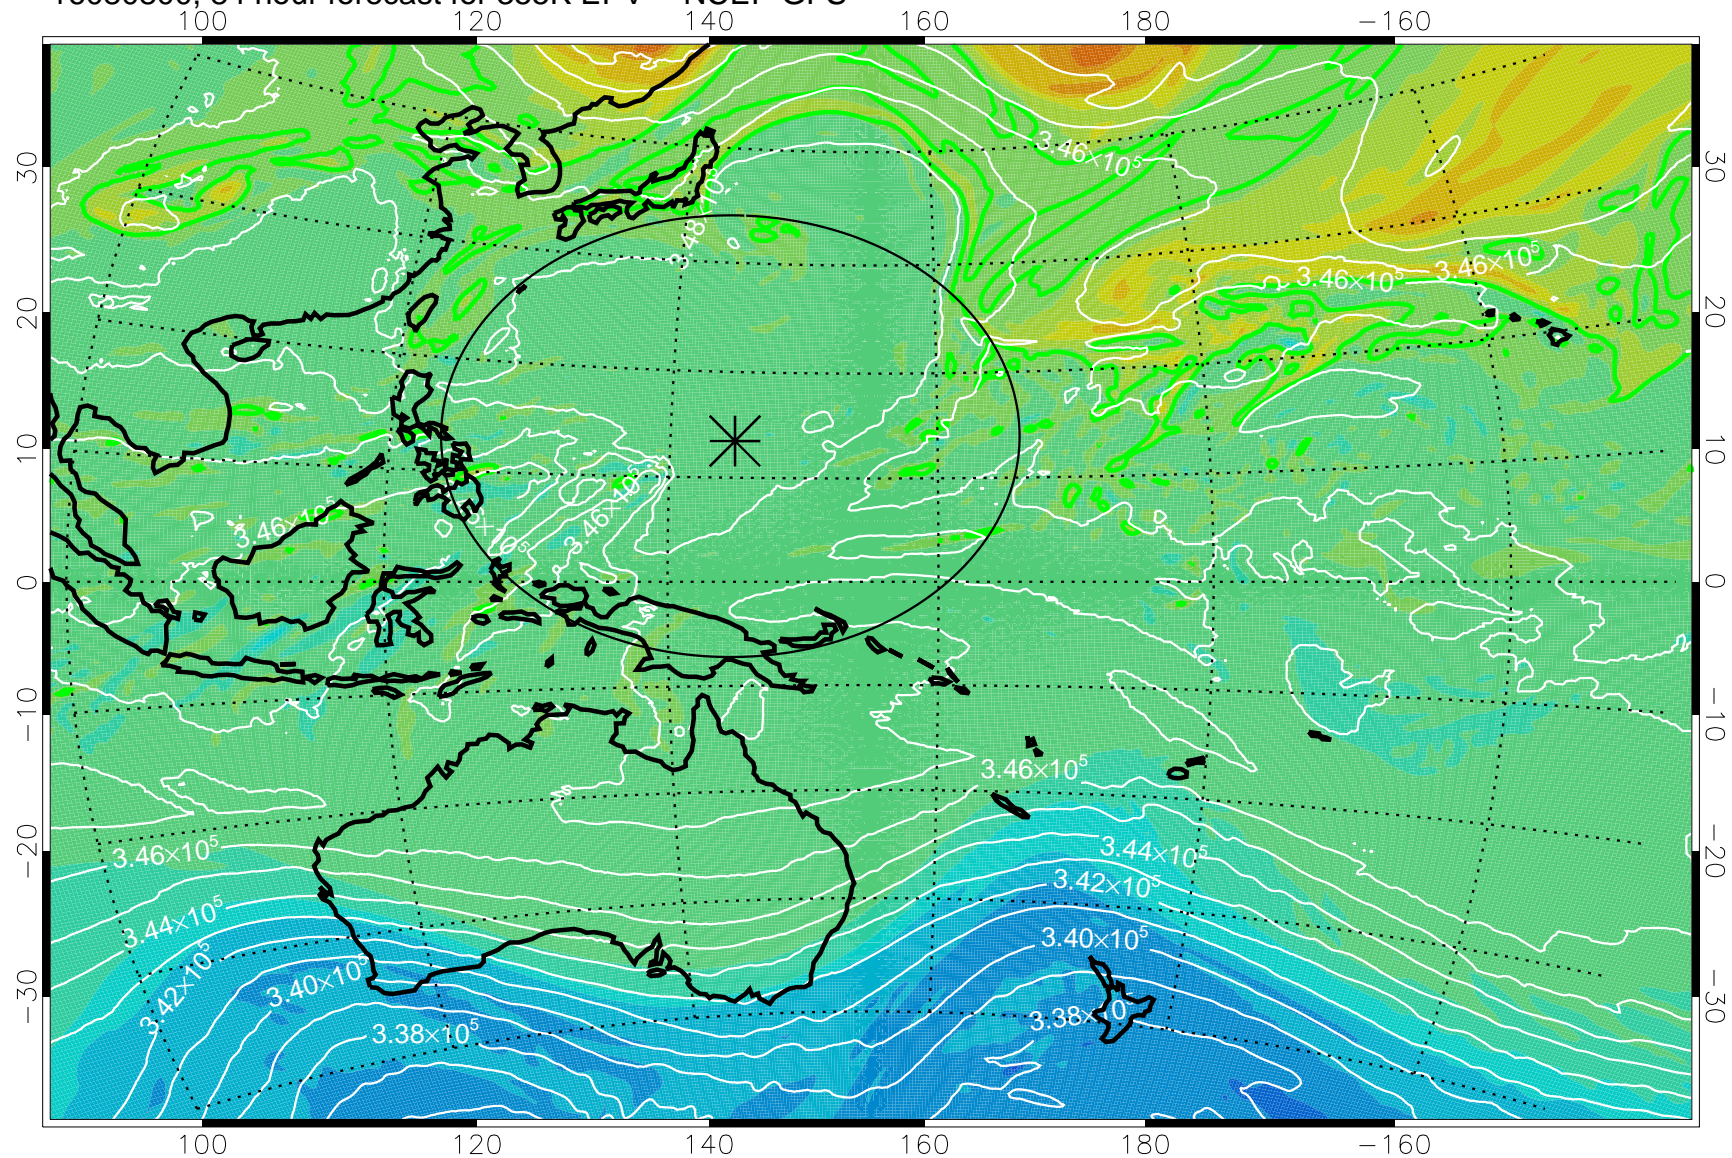

16080618, 54 hour forecast for 355K EPV -- NCEP GFS

355K Montgomery Streamfunction, white
EPV Tropopause (2 PVU) Position
Range ring of 2304 km

16080700, 60 hour forecast for 355K EPV -- NCEP GFS

355K Montgomery Streamfunction, white
EPV Tropopause (2 PVU) Position
Range ring of 2304 km

16080706, 66 hour forecast for 355K EPV -- NCEP GFS

355K Montgomery Streamfunction, white
EPV Tropopause (2 PVU) Position
Range ring of 2304 km

16080712, 72 hour forecast for 355K EPV -- NCEP GFS

355K Montgomery Streamfunction, white
EPV Tropopause (2 PVU) Position
Range ring of 2304 km

16080718, 78 hour forecast for 355K EPV -- NCEP GFS

355K Montgomery Streamfunction, white
EPV Tropopause (2 PVU) Position
Range ring of 2304 km

16080800, 84 hour forecast for 355K EPV -- NCEP GFS

355K Montgomery Streamfunction, white
EPV Tropopause (2 PVU) Position
Range ring of 2304 km

16080806, 90 hour forecast for 355K EPV -- NCEP GFS

355K Montgomery Streamfunction, white
EPV Tropopause (2 PVU) Position
Range ring of 2304 km

16080812, 96 hour forecast for 355K EPV -- NCEP GFS

355K Montgomery Streamfunction, white
EPV Tropopause (2 PVU) Position
Range ring of 2304 km