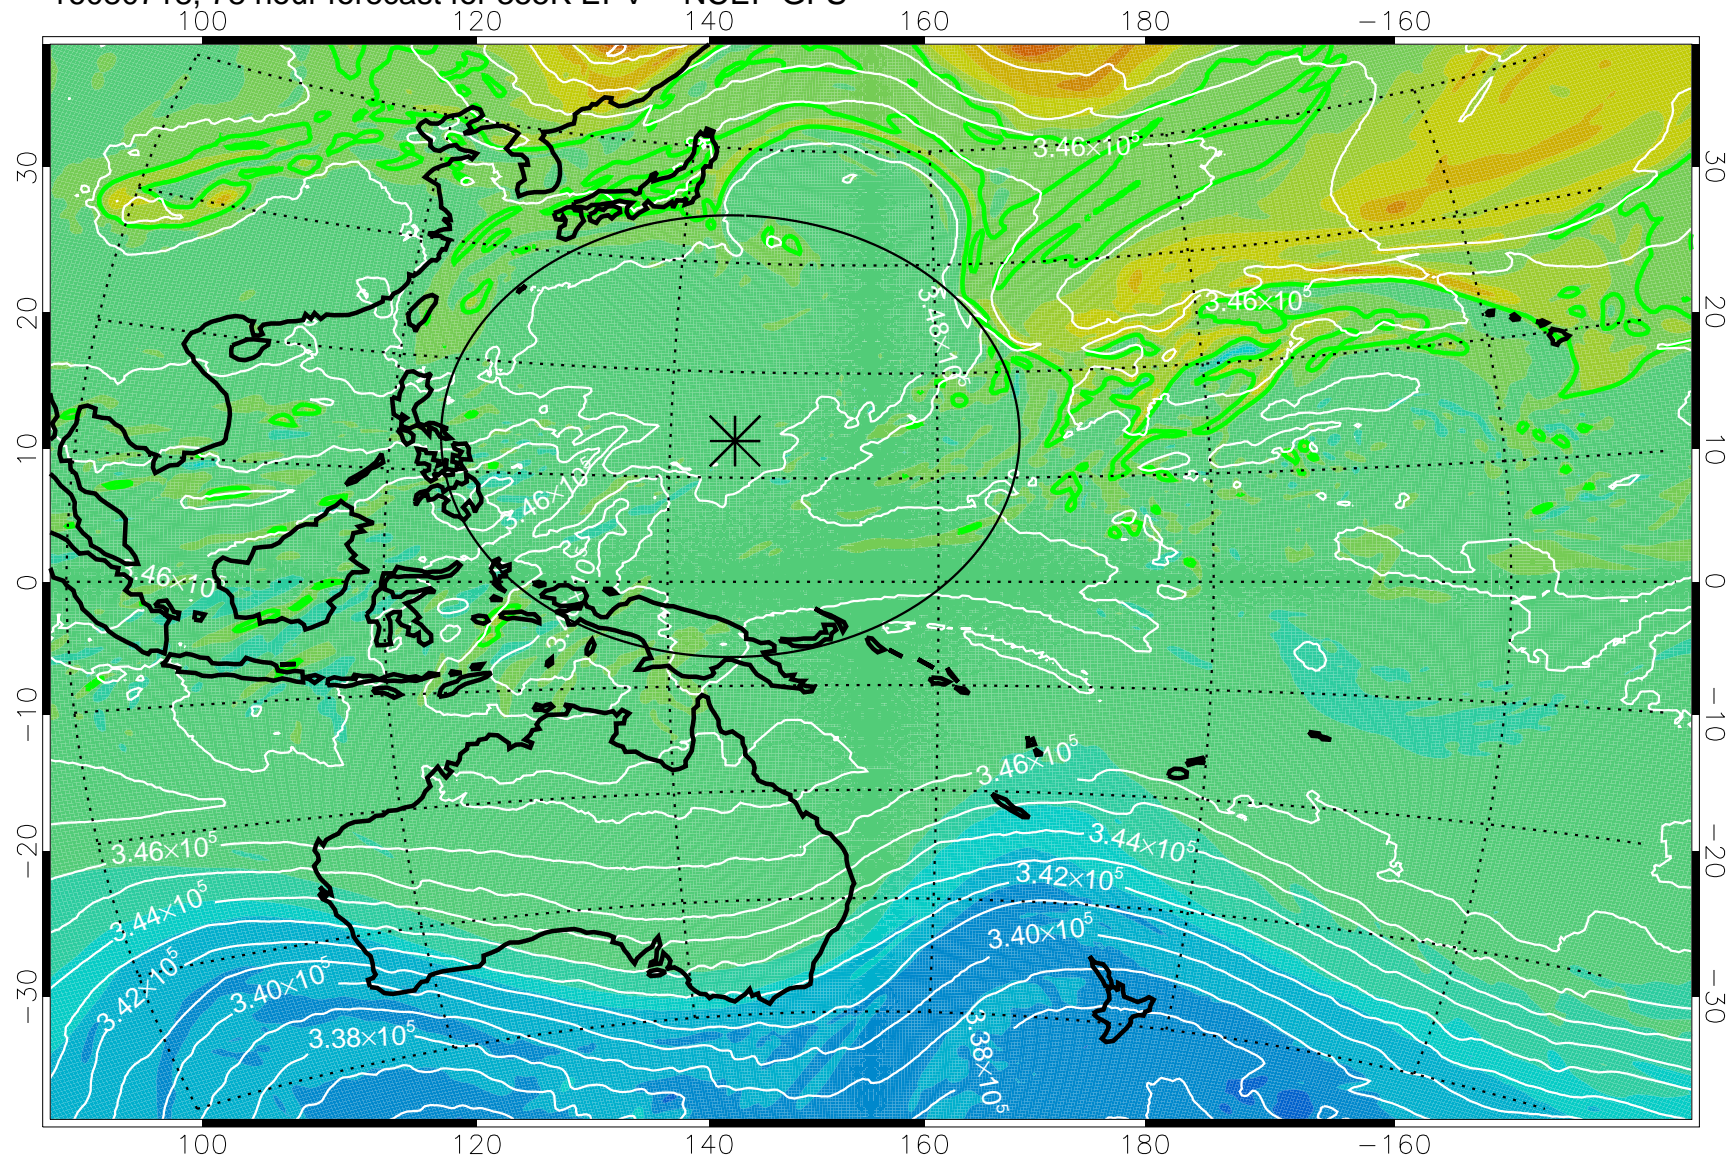

16080618, 54 hour forecast for 355K EPV -- NCEP GFS

355K Montgomery Streamfunction, white
EPV Tropopause (2 PVU) Position
Range ring of 2304 km

16080700, 60 hour forecast for 355K EPV -- NCEP GFS

355K Montgomery Streamfunction, white
EPV Tropopause (2 PVU) Position
Range ring of 2304 km

16080706, 66 hour forecast for 355K EPV -- NCEP GFS

355K Montgomery Streamfunction, white
EPV Tropopause (2 PVU) Position
Range ring of 2304 km

16080712, 72 hour forecast for 355K EPV -- NCEP GFS

355K Montgomery Streamfunction, white
EPV Tropopause (2 PVU) Position
Range ring of 2304 km

16080718, 78 hour forecast for 355K EPV -- NCEP GFS

355K Montgomery Streamfunction, white
EPV Tropopause (2 PVU) Position
Range ring of 2304 km

16080800, 84 hour forecast for 355K EPV -- NCEP GFS

355K Montgomery Streamfunction, white
EPV Tropopause (2 PVU) Position
Range ring of 2304 km

16080806, 90 hour forecast for 355K EPV -- NCEP GFS

355K Montgomery Streamfunction, white
EPV Tropopause (2 PVU) Position
Range ring of 2304 km

16080812, 96 hour forecast for 355K EPV -- NCEP GFS

355K Montgomery Streamfunction, white
EPV Tropopause (2 PVU) Position
Range ring of 2304 km