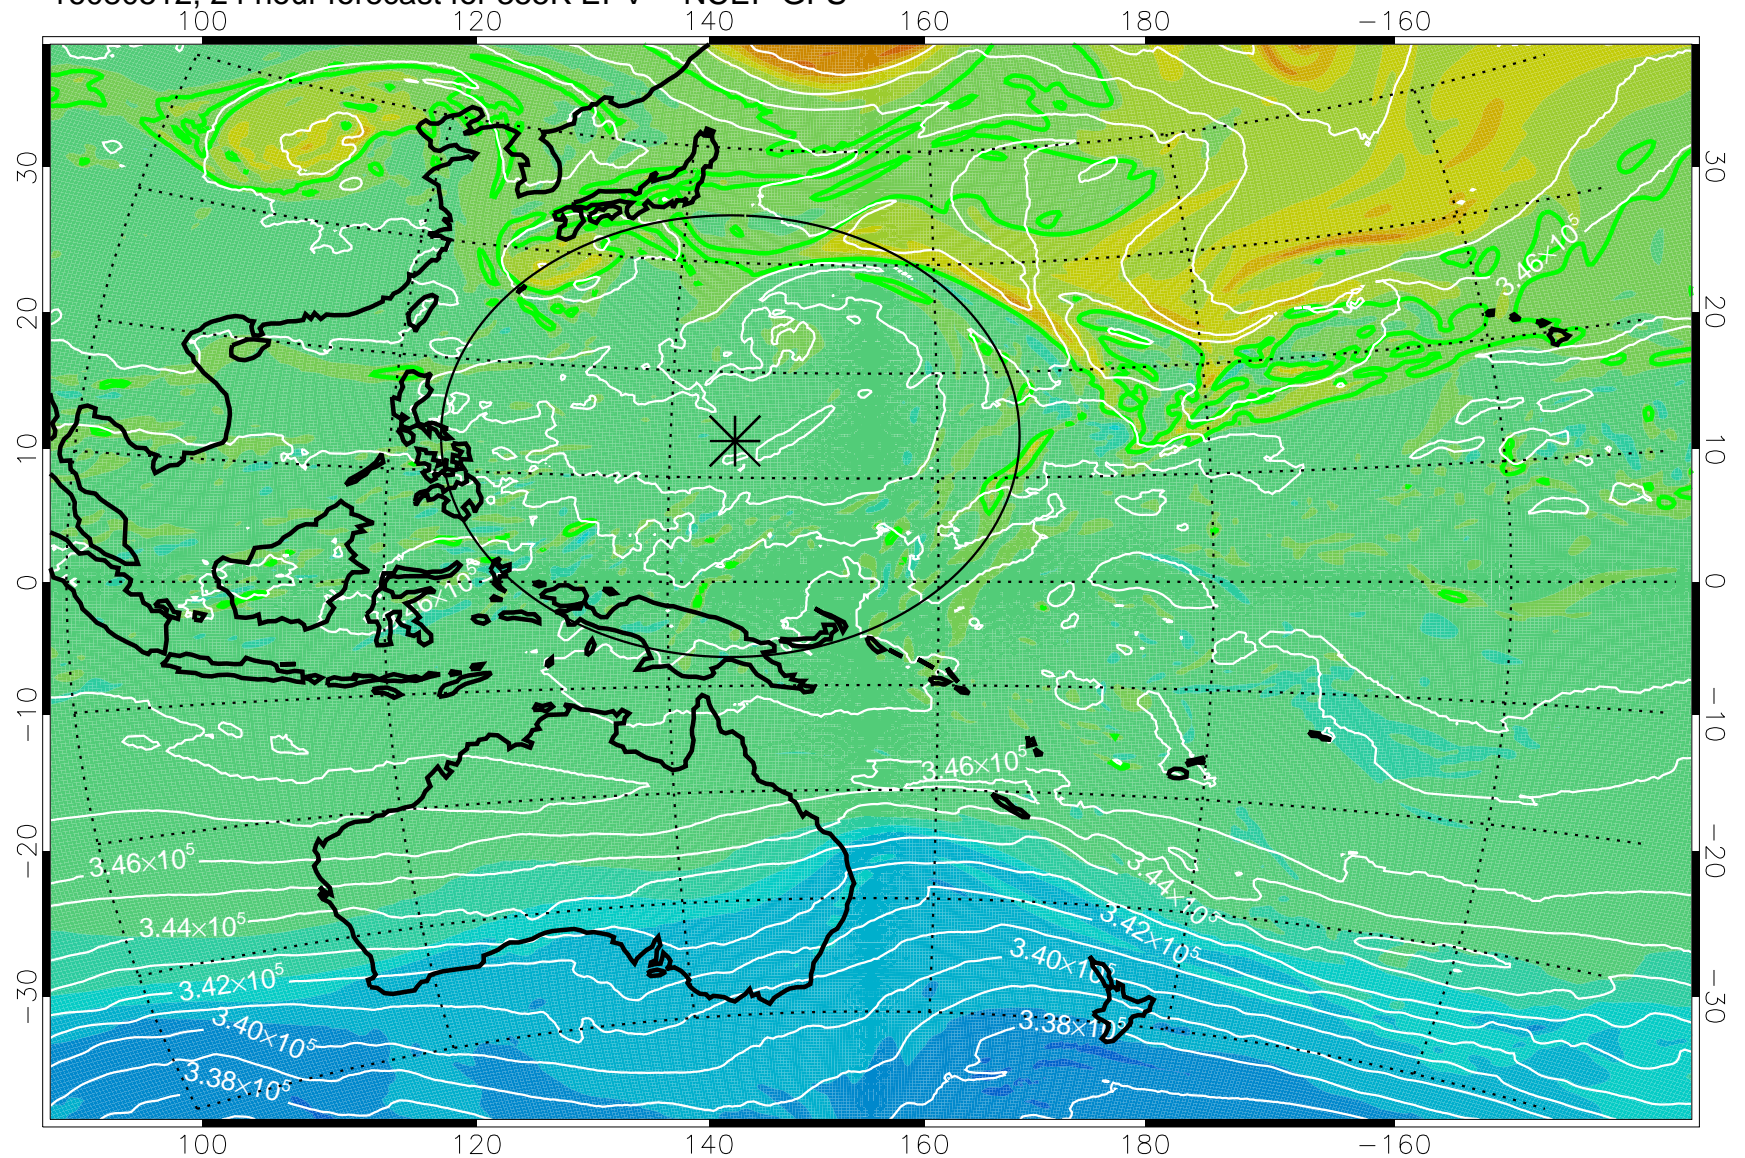

16080418, 6 hour forecast for 355K EPV -- NCEP GFS

355K Montgomery Streamfunction, white
EPV Tropopause (2 PVU) Position
Range ring of 2304 km

16080500, 12 hour forecast for 355K EPV -- NCEP GFS

355K Montgomery Streamfunction, white
EPV Tropopause (2 PVU) Position
Range ring of 2304 km

16080506, 18 hour forecast for 355K EPV -- NCEP GFS

355K Montgomery Streamfunction, white
EPV Tropopause (2 PVU) Position
Range ring of 2304 km

16080512, 24 hour forecast for 355K EPV -- NCEP GFS

355K Montgomery Streamfunction, white
EPV Tropopause (2 PVU) Position
Range ring of 2304 km

16080518, 30 hour forecast for 355K EPV -- NCEP GFS

355K Montgomery Streamfunction, white
EPV Tropopause (2 PVU) Position
Range ring of 2304 km

16080600, 36 hour forecast for 355K EPV -- NCEP GFS

355K Montgomery Streamfunction, white
EPV Tropopause (2 PVU) Position
Range ring of 2304 km

16080606, 42 hour forecast for 355K EPV -- NCEP GFS

355K Montgomery Streamfunction, white
EPV Tropopause (2 PVU) Position
Range ring of 2304 km

16080612, 48 hour forecast for 355K EPV -- NCEP GFS

355K Montgomery Streamfunction, white
EPV Tropopause (2 PVU) Position
Range ring of 2304 km