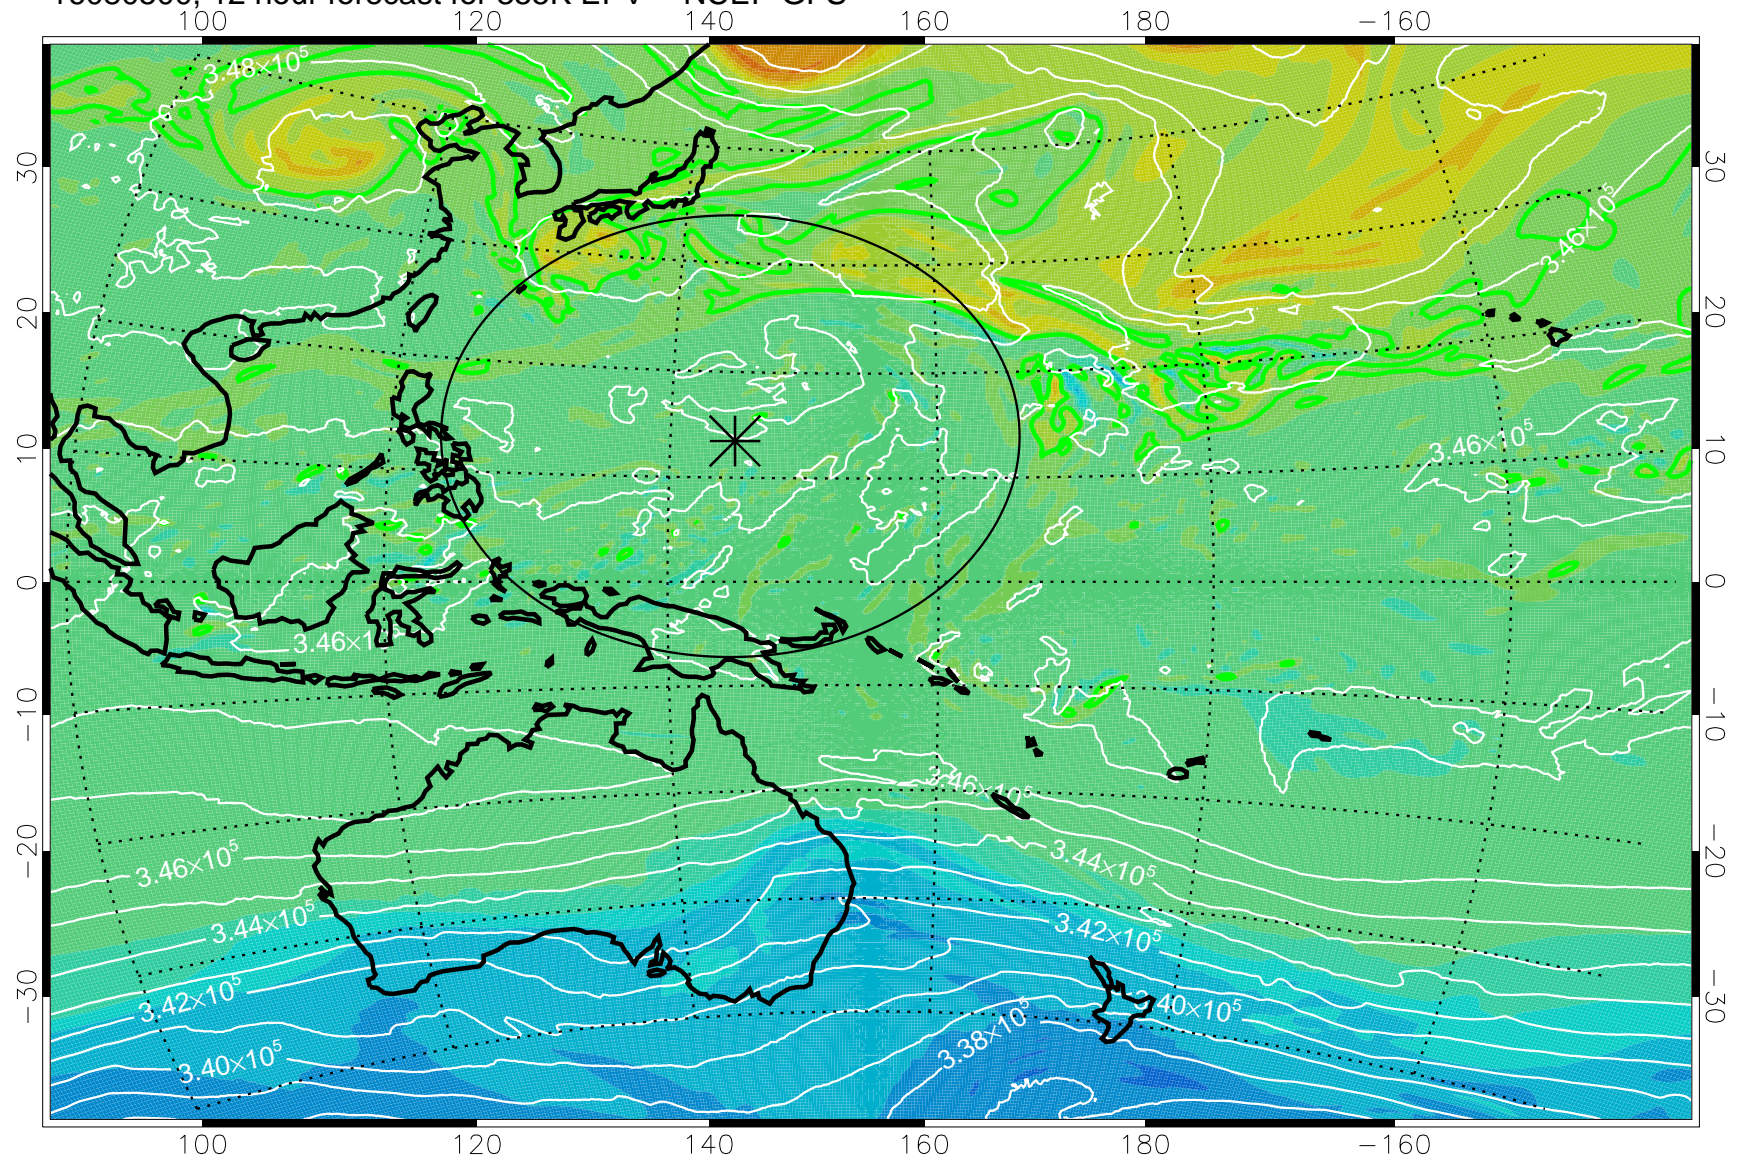

16080418, 6 hour forecast for 355K EPV -- NCEP GFS

355K Montgomery Streamfunction, white
EPV Tropopause (2 PVU) Position
Range ring of 2304 km

16080500, 12 hour forecast for 355K EPV -- NCEP GFS

355K Montgomery Streamfunction, white
EPV Tropopause (2 PVU) Position
Range ring of 2304 km

16080506, 18 hour forecast for 355K EPV -- NCEP GFS

355K Montgomery Streamfunction, white
EPV Tropopause (2 PVU) Position
Range ring of 2304 km

16080512, 24 hour forecast for 355K EPV -- NCEP GFS

355K Montgomery Streamfunction, white
EPV Tropopause (2 PVU) Position
Range ring of 2304 km

16080518, 30 hour forecast for 355K EPV -- NCEP GFS

355K Montgomery Streamfunction, white
EPV Tropopause (2 PVU) Position
Range ring of 2304 km

16080600, 36 hour forecast for 355K EPV -- NCEP GFS

355K Montgomery Streamfunction, white
EPV Tropopause (2 PVU) Position
Range ring of 2304 km

16080606, 42 hour forecast for 355K EPV -- NCEP GFS

355K Montgomery Streamfunction, white
EPV Tropopause (2 PVU) Position
Range ring of 2304 km

16080612, 48 hour forecast for 355K EPV -- NCEP GFS

355K Montgomery Streamfunction, white
EPV Tropopause (2 PVU) Position
Range ring of 2304 km