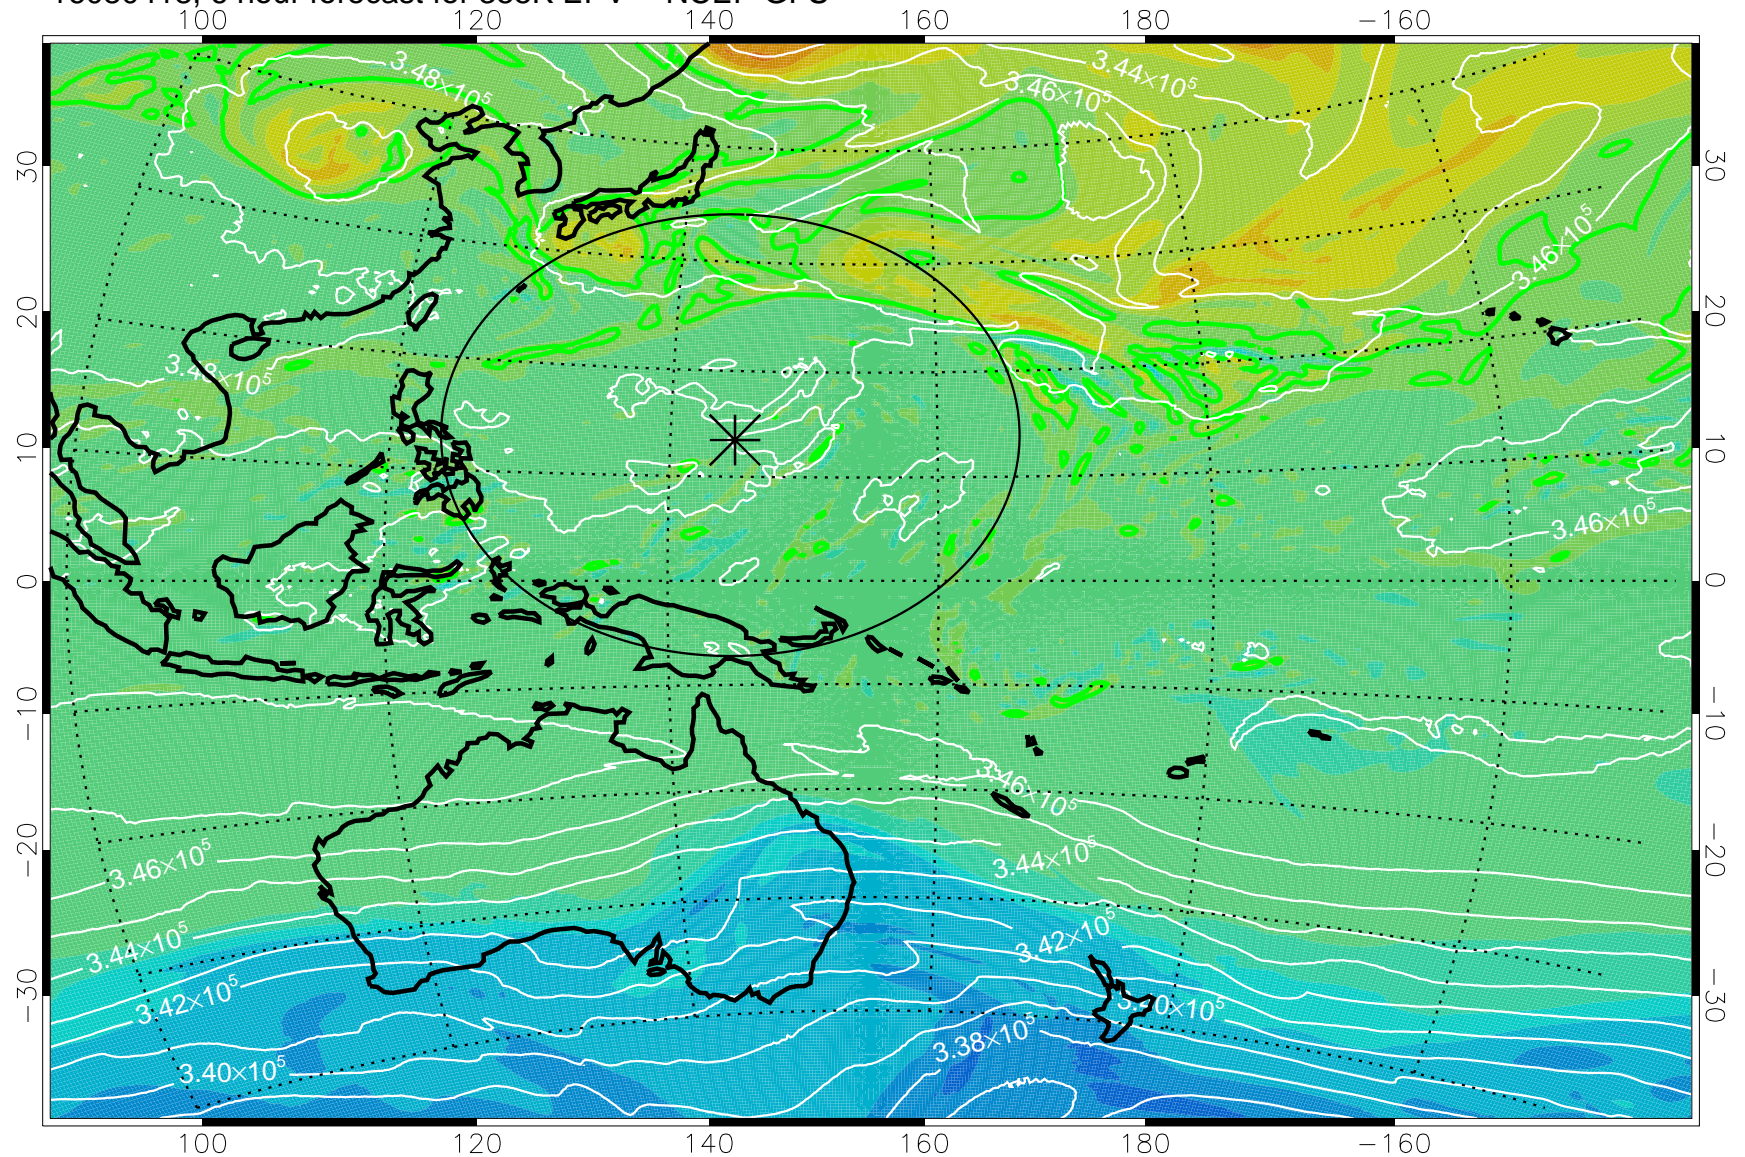

16080418, 6 hour forecast for 355K EPV -- NCEP GFS

355K Montgomery Streamfunction, white
EPV Tropopause (2 PVU) Position
Range ring of 2304 km

16080500, 12 hour forecast for 355K EPV -- NCEP GFS

355K Montgomery Streamfunction, white
EPV Tropopause (2 PVU) Position
Range ring of 2304 km

16080506, 18 hour forecast for 355K EPV -- NCEP GFS

355K Montgomery Streamfunction, white
EPV Tropopause (2 PVU) Position
Range ring of 2304 km

16080512, 24 hour forecast for 355K EPV -- NCEP GFS

355K Montgomery Streamfunction, white
EPV Tropopause (2 PVU) Position
Range ring of 2304 km

16080518, 30 hour forecast for 355K EPV -- NCEP GFS

355K Montgomery Streamfunction, white
EPV Tropopause (2 PVU) Position
Range ring of 2304 km

16080600, 36 hour forecast for 355K EPV -- NCEP GFS

355K Montgomery Streamfunction, white
EPV Tropopause (2 PVU) Position
Range ring of 2304 km

16080606, 42 hour forecast for 355K EPV -- NCEP GFS

355K Montgomery Streamfunction, white
EPV Tropopause (2 PVU) Position
Range ring of 2304 km

16080612, 48 hour forecast for 355K EPV -- NCEP GFS

355K Montgomery Streamfunction, white
EPV Tropopause (2 PVU) Position
Range ring of 2304 km