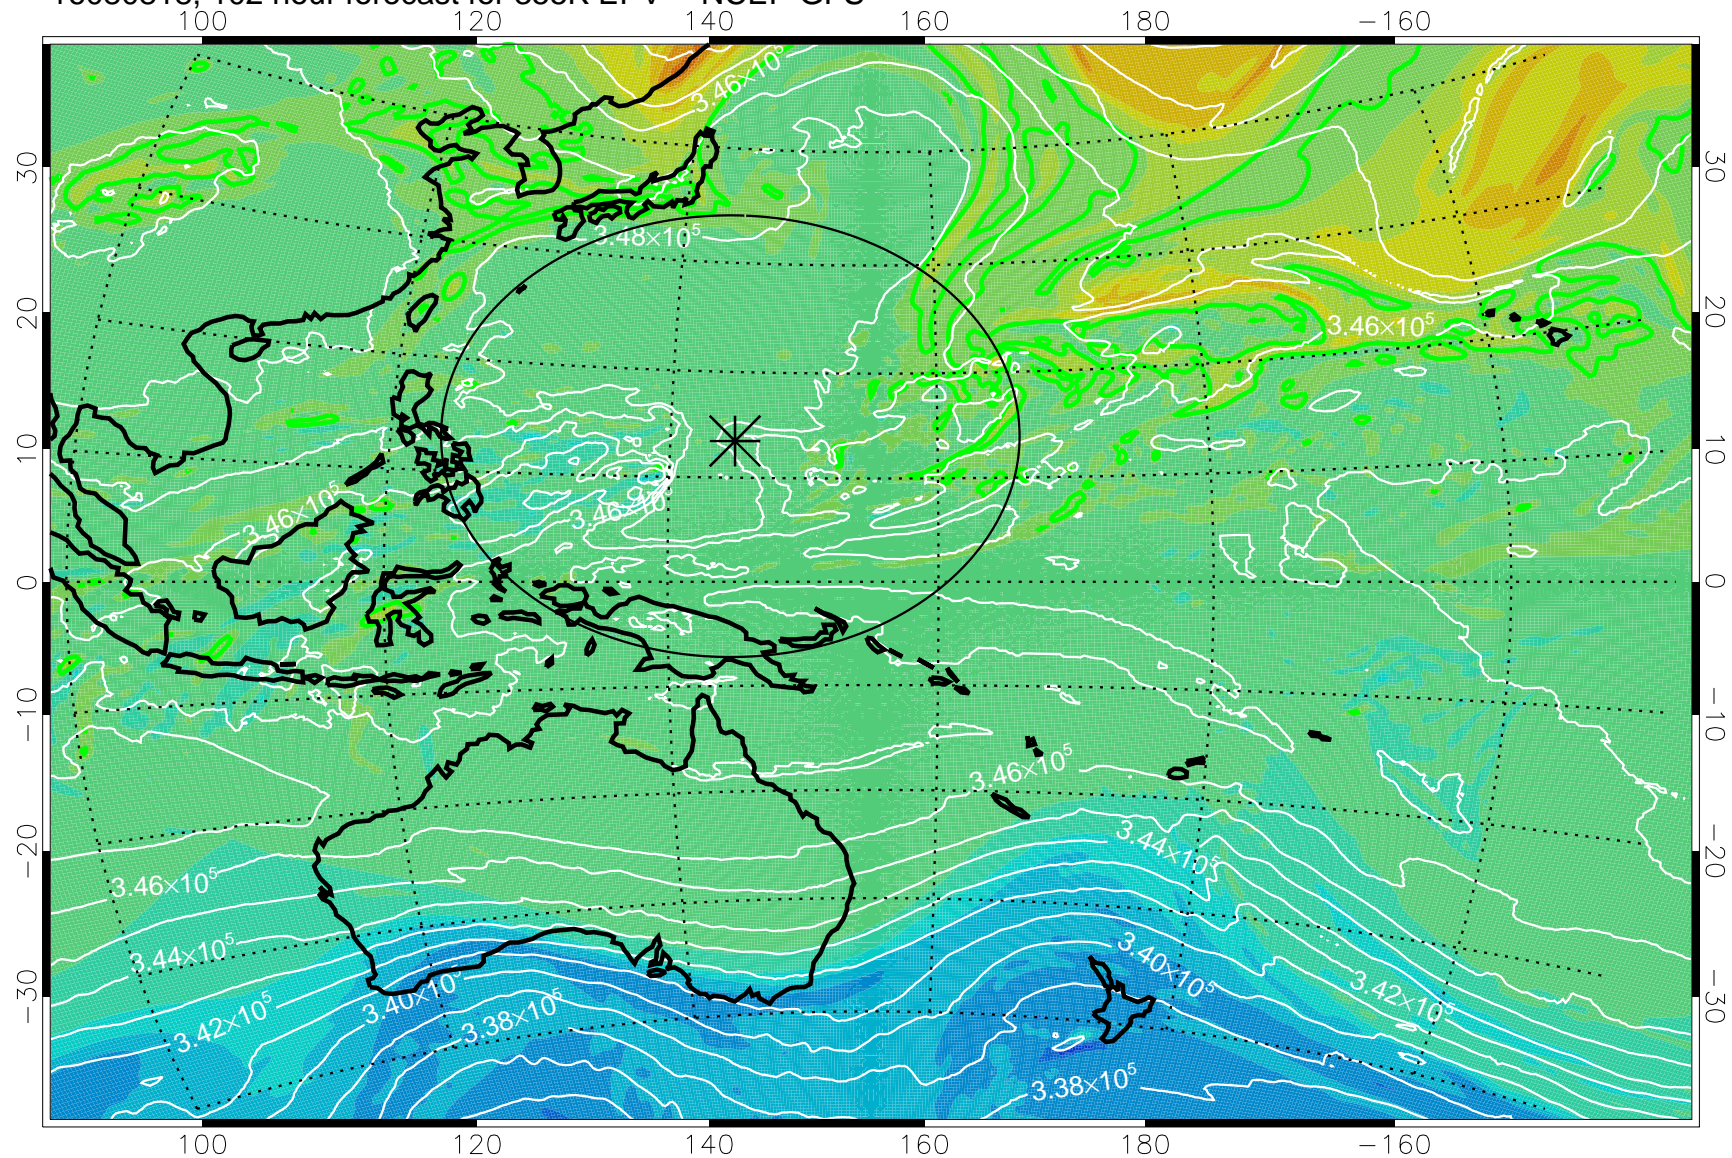

16080718, 78 hour forecast for 355K EPV -- NCEP GFS

355K Montgomery Streamfunction, white
EPV Tropopause (2 PVU) Position
Range ring of 2304 km

16080800, 84 hour forecast for 355K EPV -- NCEP GFS

355K Montgomery Streamfunction, white
EPV Tropopause (2 PVU) Position
Range ring of 2304 km

16080806, 90 hour forecast for 355K EPV -- NCEP GFS

355K Montgomery Streamfunction, white
EPV Tropopause (2 PVU) Position
Range ring of 2304 km

16080812, 96 hour forecast for 355K EPV -- NCEP GFS

355K Montgomery Streamfunction, white
EPV Tropopause (2 PVU) Position
Range ring of 2304 km

16080818, 102 hour forecast for 355K EPV -- NCEP GFS

355K Montgomery Streamfunction, white
EPV Tropopause (2 PVU) Position
Range ring of 2304 km

16080900, 108 hour forecast for 355K EPV -- NCEP GFS

355K Montgomery Streamfunction, white
EPV Tropopause (2 PVU) Position
Range ring of 2304 km

16080906, 114 hour forecast for 355K EPV -- NCEP GFS

16080912, 120 hour forecast for 355K EPV -- NCEP GFS

355K Montgomery Streamfunction, white
EPV Tropopause (2 PVU) Position
Range ring of 2304 km