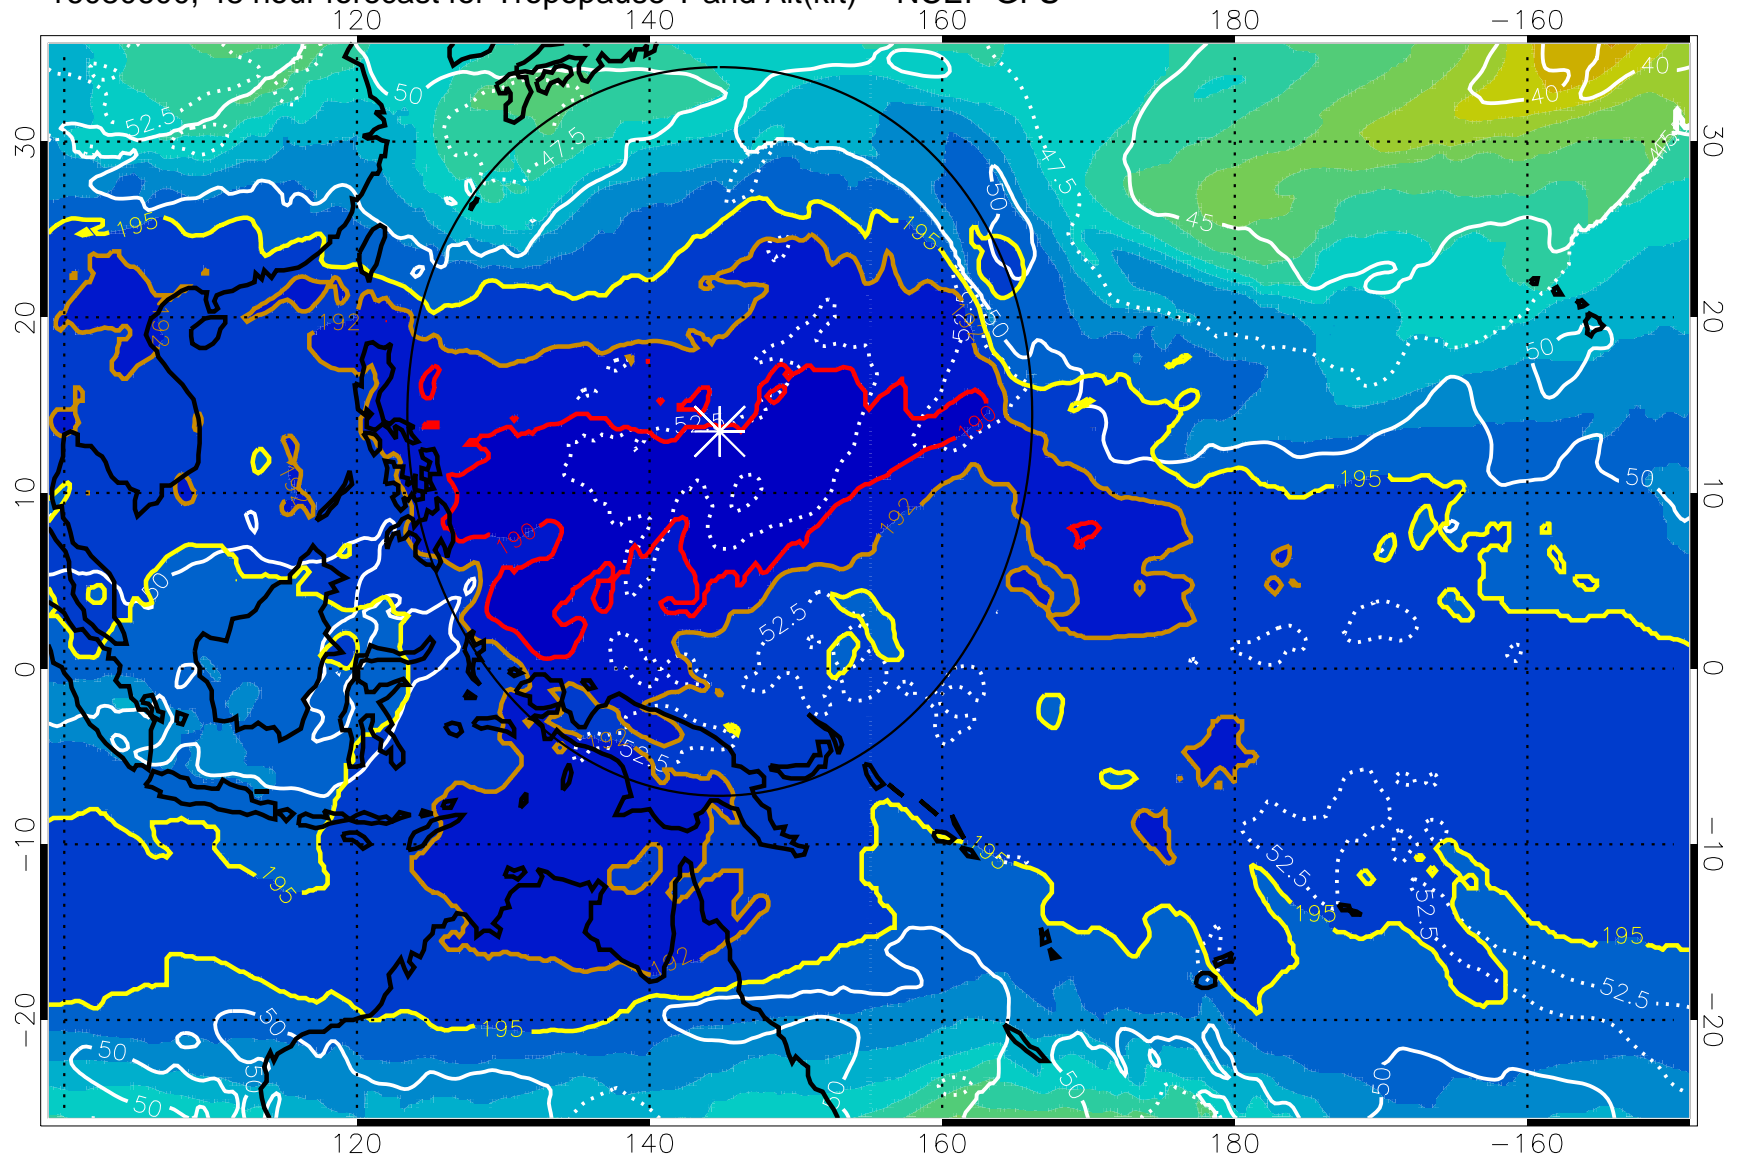

16080600, 48 hour forecast for Tropopause T and Alt(kft) -- NCEP GFS

190 200 210 220 230
Tropopause T, K

Tropopause Altitude in kft (white)

192.5K Isotherm 195K Isotherm
187.5K Isotherm 190K Isotherm

Range ring of 2304 km