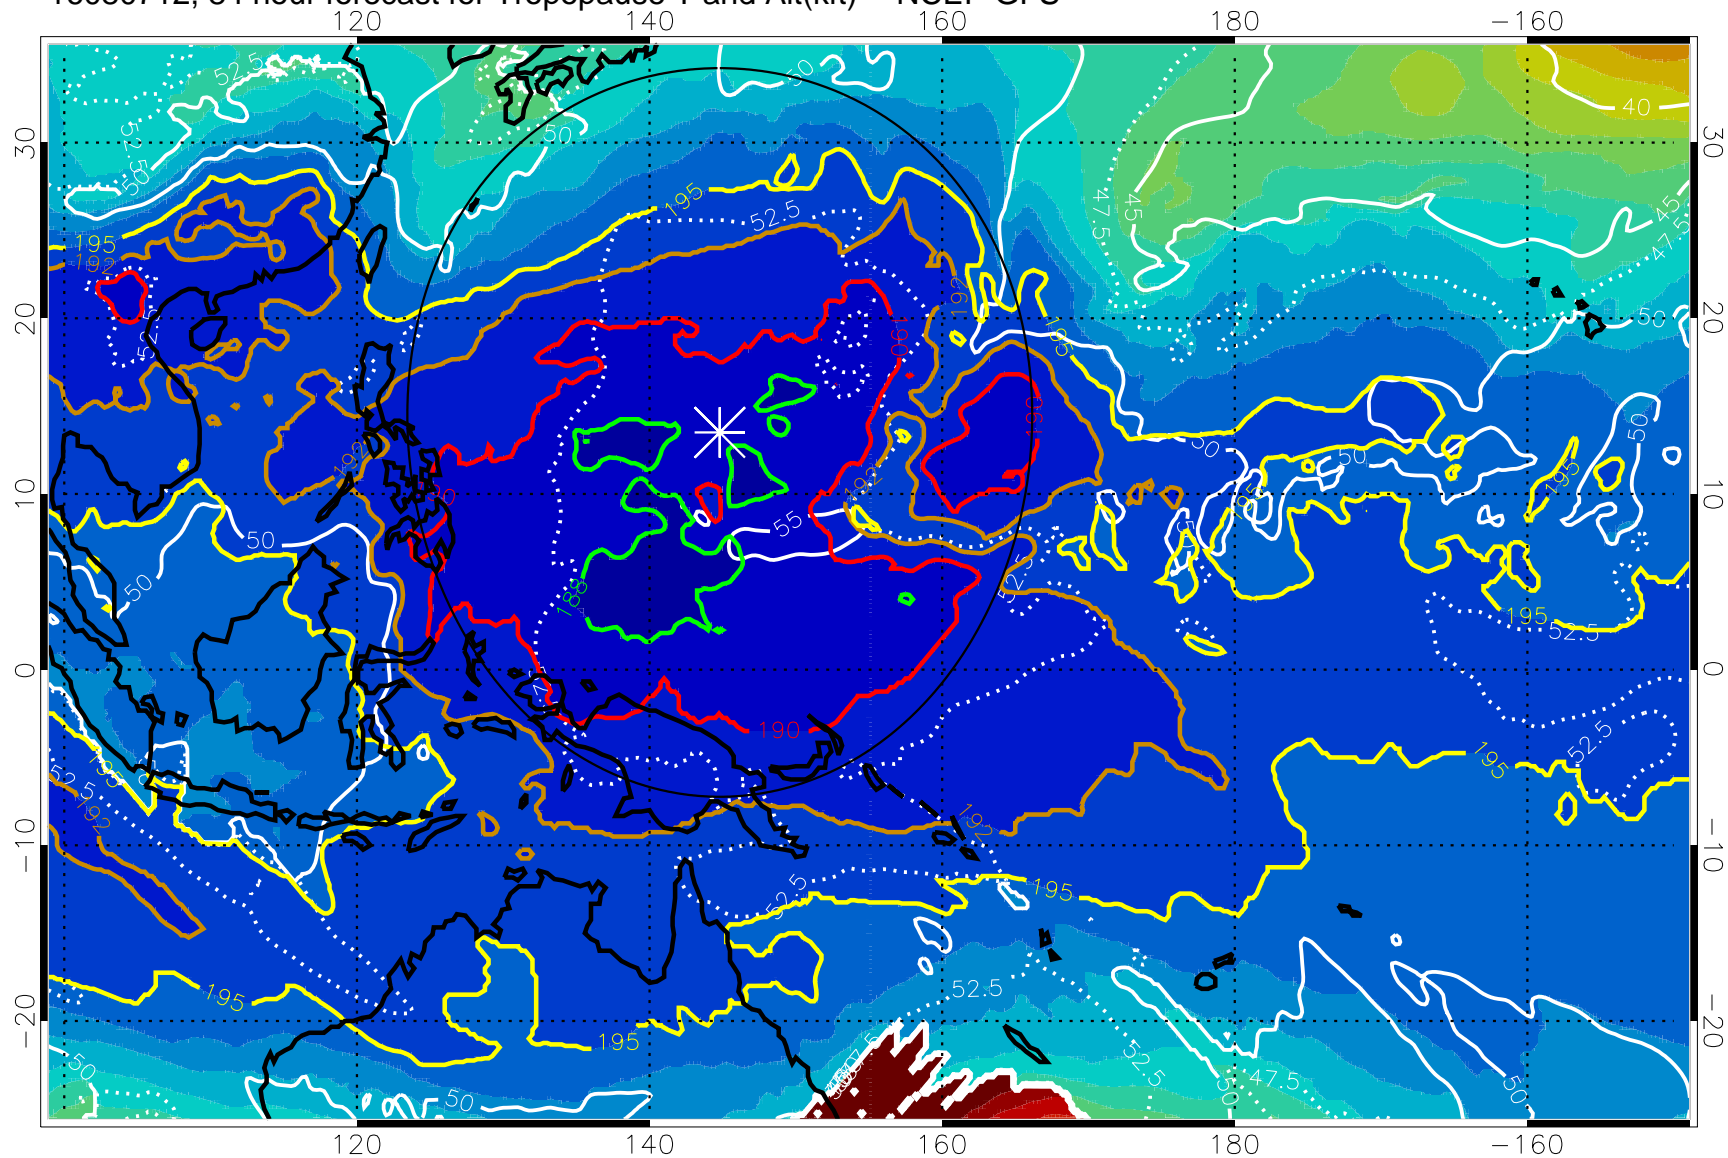

16080712, 84 hour forecast for Tropopause T and Alt(kft) -- NCEP GFS

190 200 210 220 230

Tropopause T, K

Tropopause Altitude in kft (white)

192.5K Isotherm 195K Isotherm
187.5K Isotherm 190K Isotherm

Range ring of 2304 km