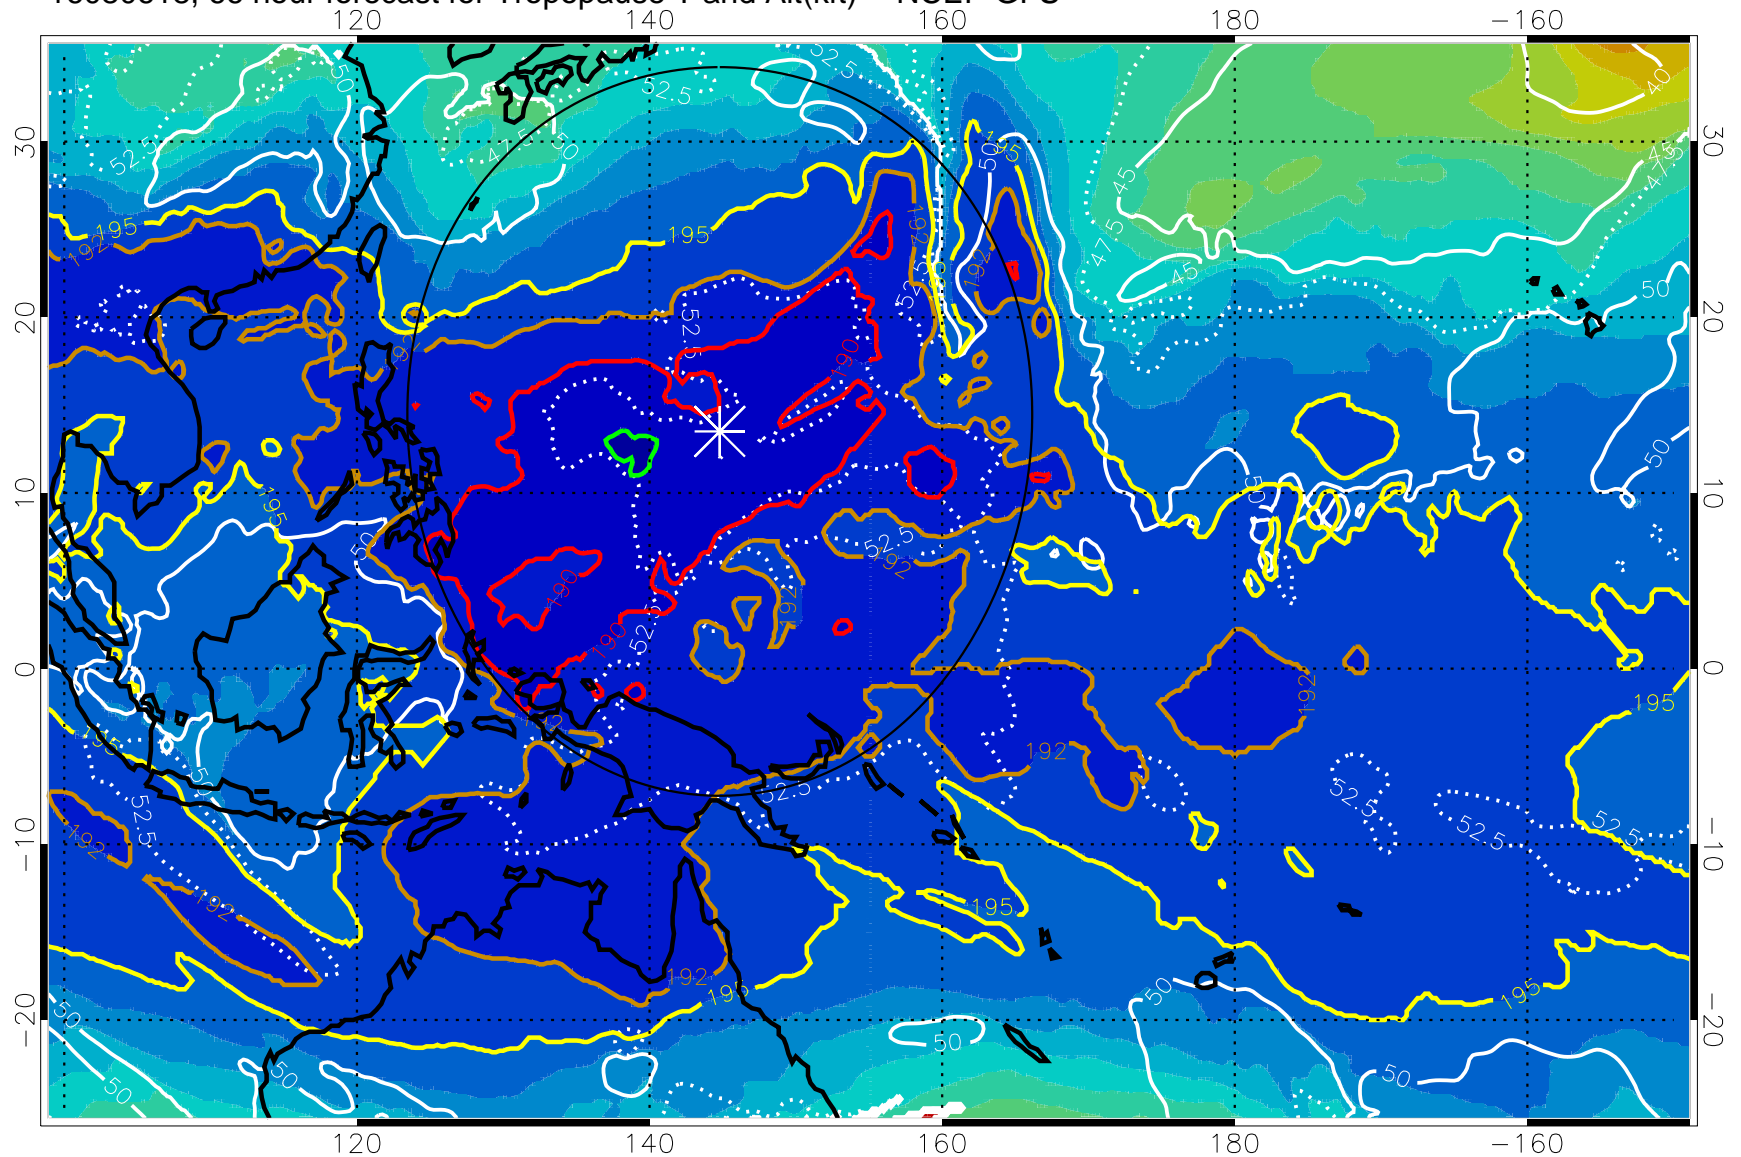

16080618, 66 hour forecast for Tropopause T and Alt(kft) -- NCEP GFS

190   200   210   220   230
Tropopause T, K

Tropopause Altitude in kft (white)

192.5K Isotherm   195K Isotherm
187.5K Isotherm   190K Isotherm

Range ring of 2304 km