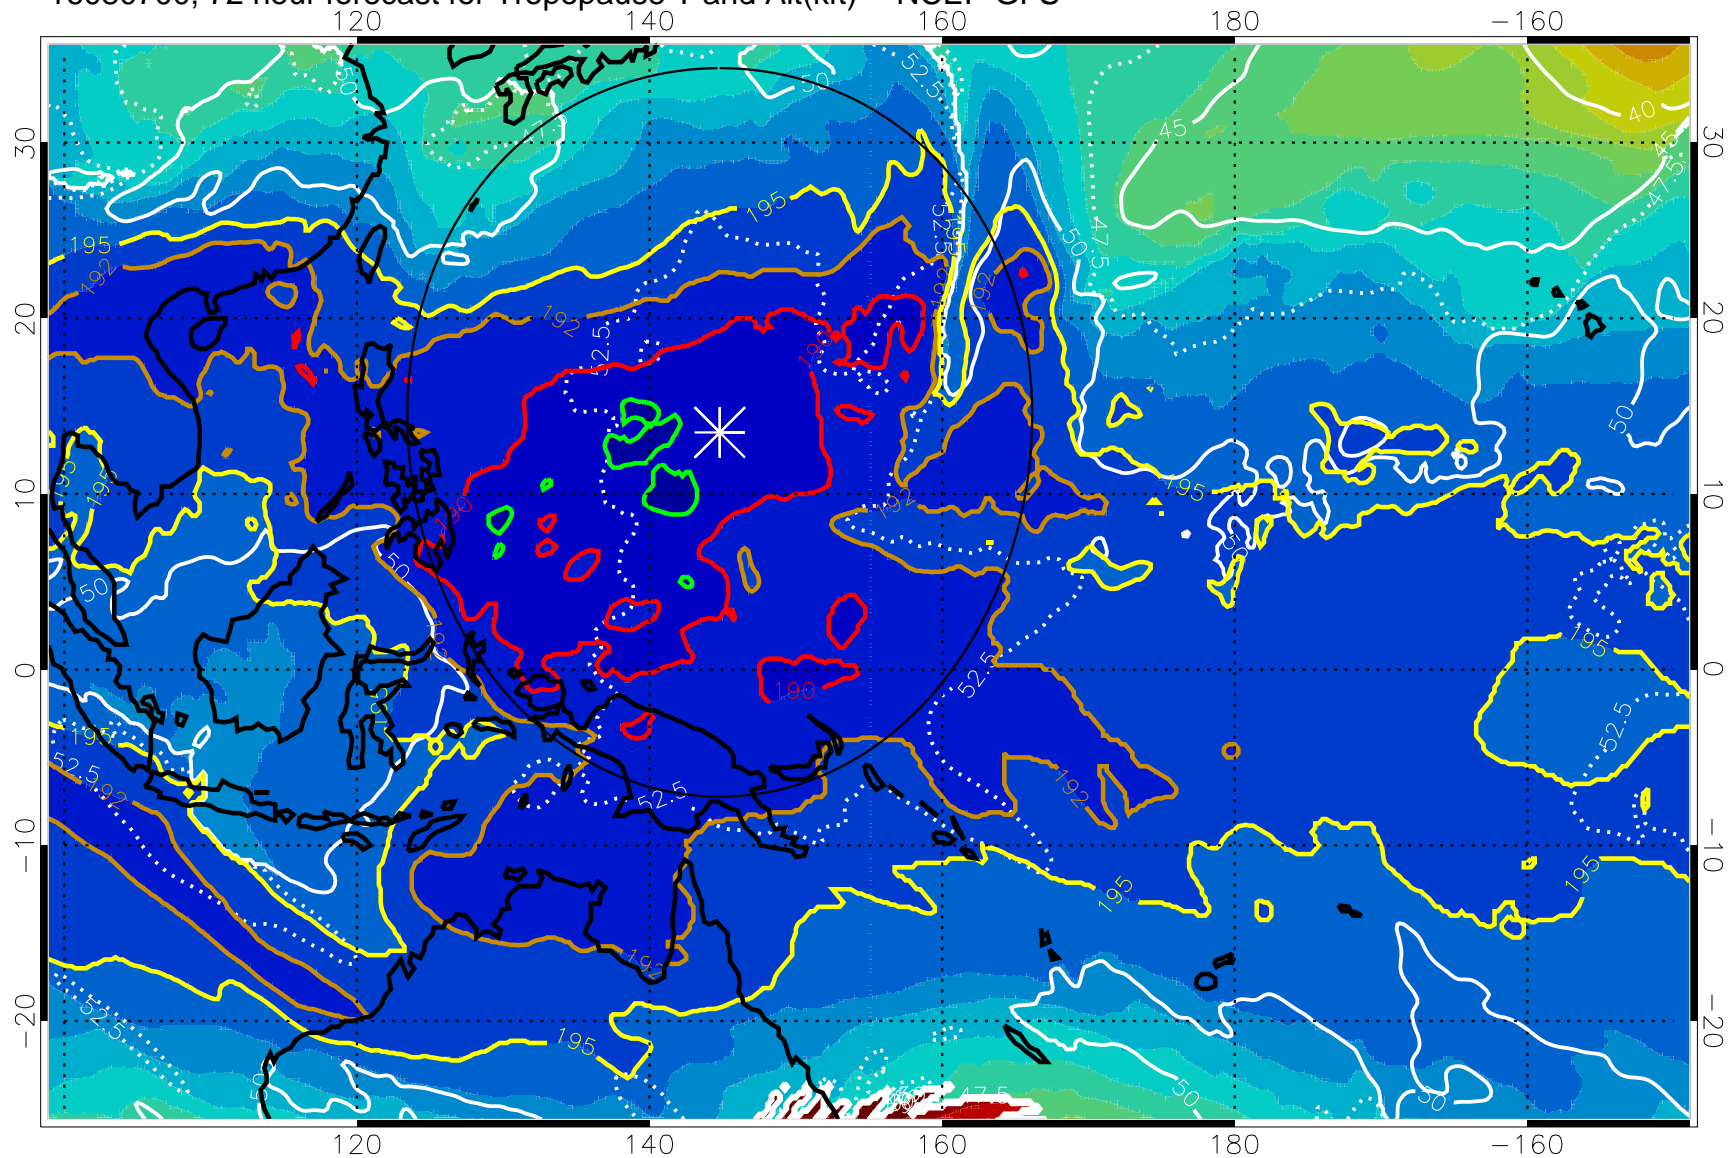

16080700, 72 hour forecast for Tropopause T and Alt(kft) -- NCEP GFS

190 200 210 220 230

Tropopause T, K

Tropopause Altitude in kft (white)

192.5K Isotherm 195K Isotherm
187.5K Isotherm 190K Isotherm

Range ring of 2304 km