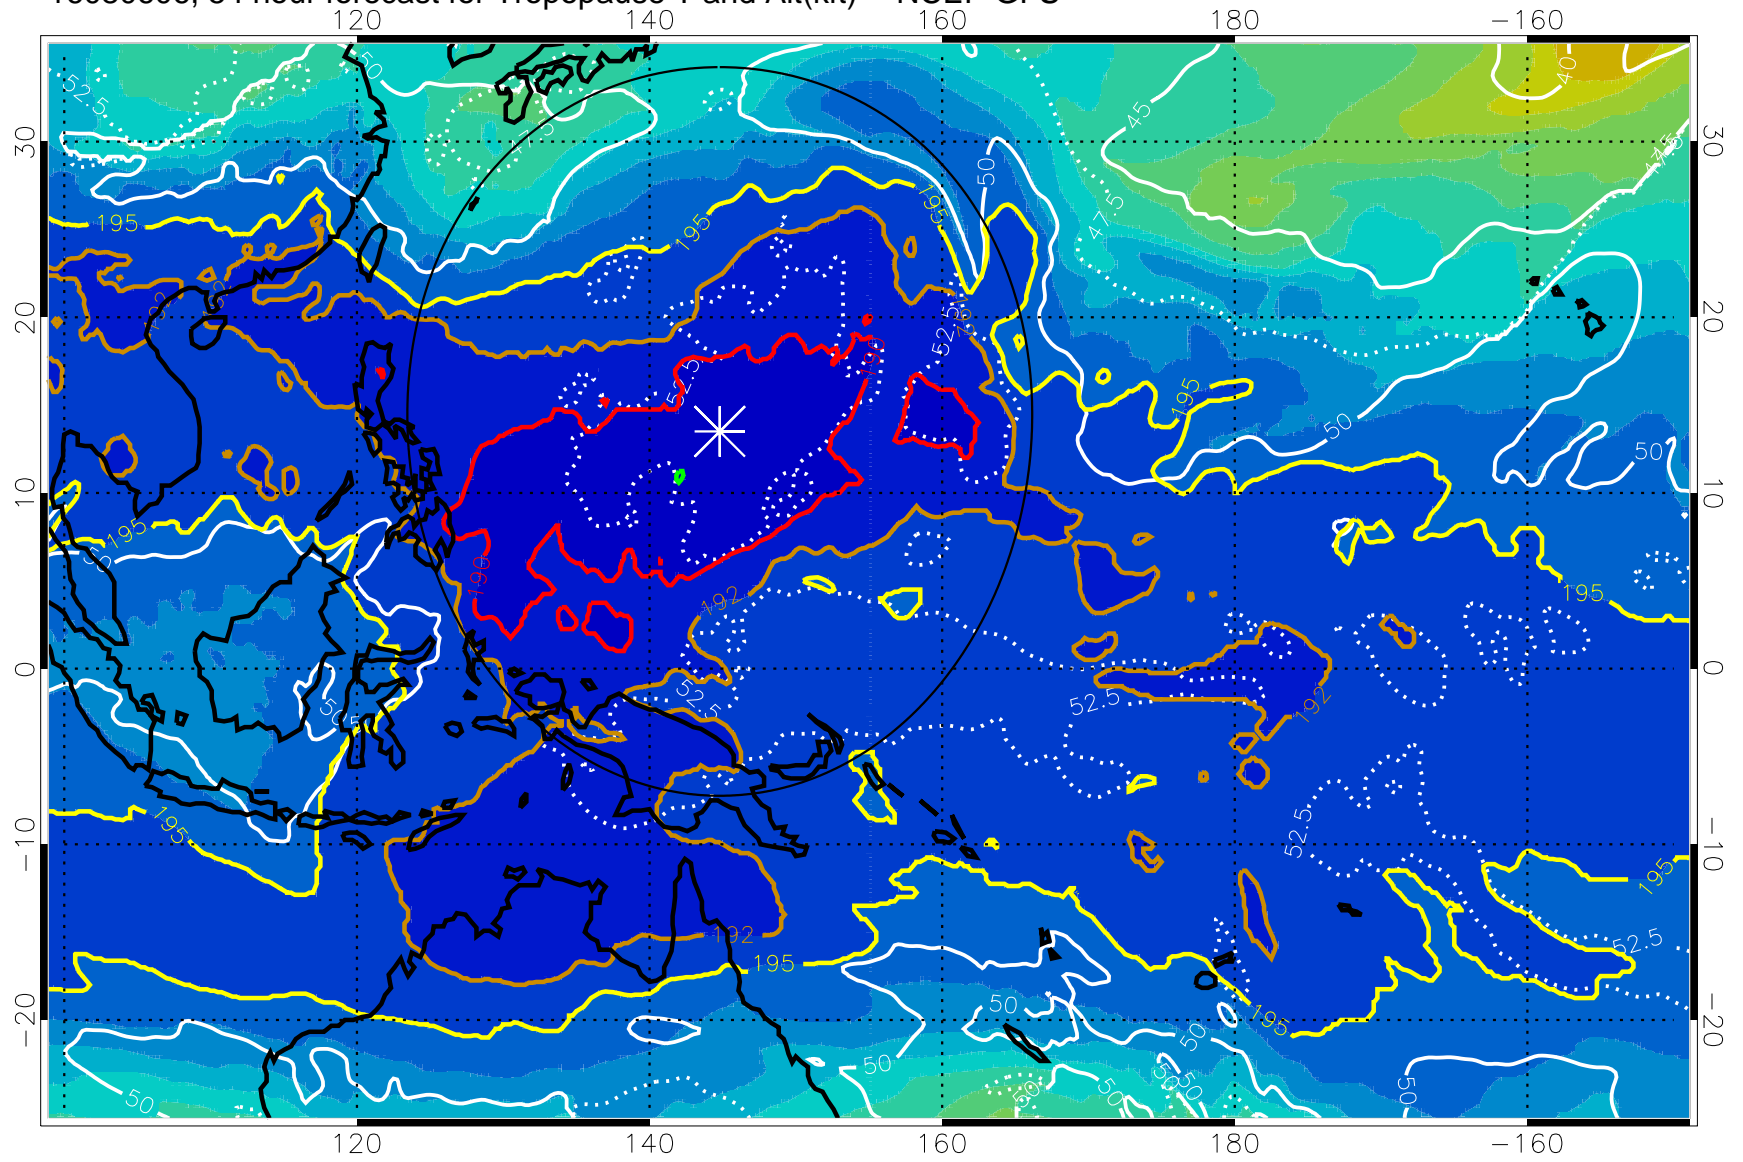

16080606, 54 hour forecast for Tropopause T and Alt(kft) -- NCEP GFS

190 200 210 220 230
Tropopause T, K

Tropopause Altitude in kft (white)

192.5K Isotherm 195K Isotherm
187.5K Isotherm 190K Isotherm

Range ring of 2304 km