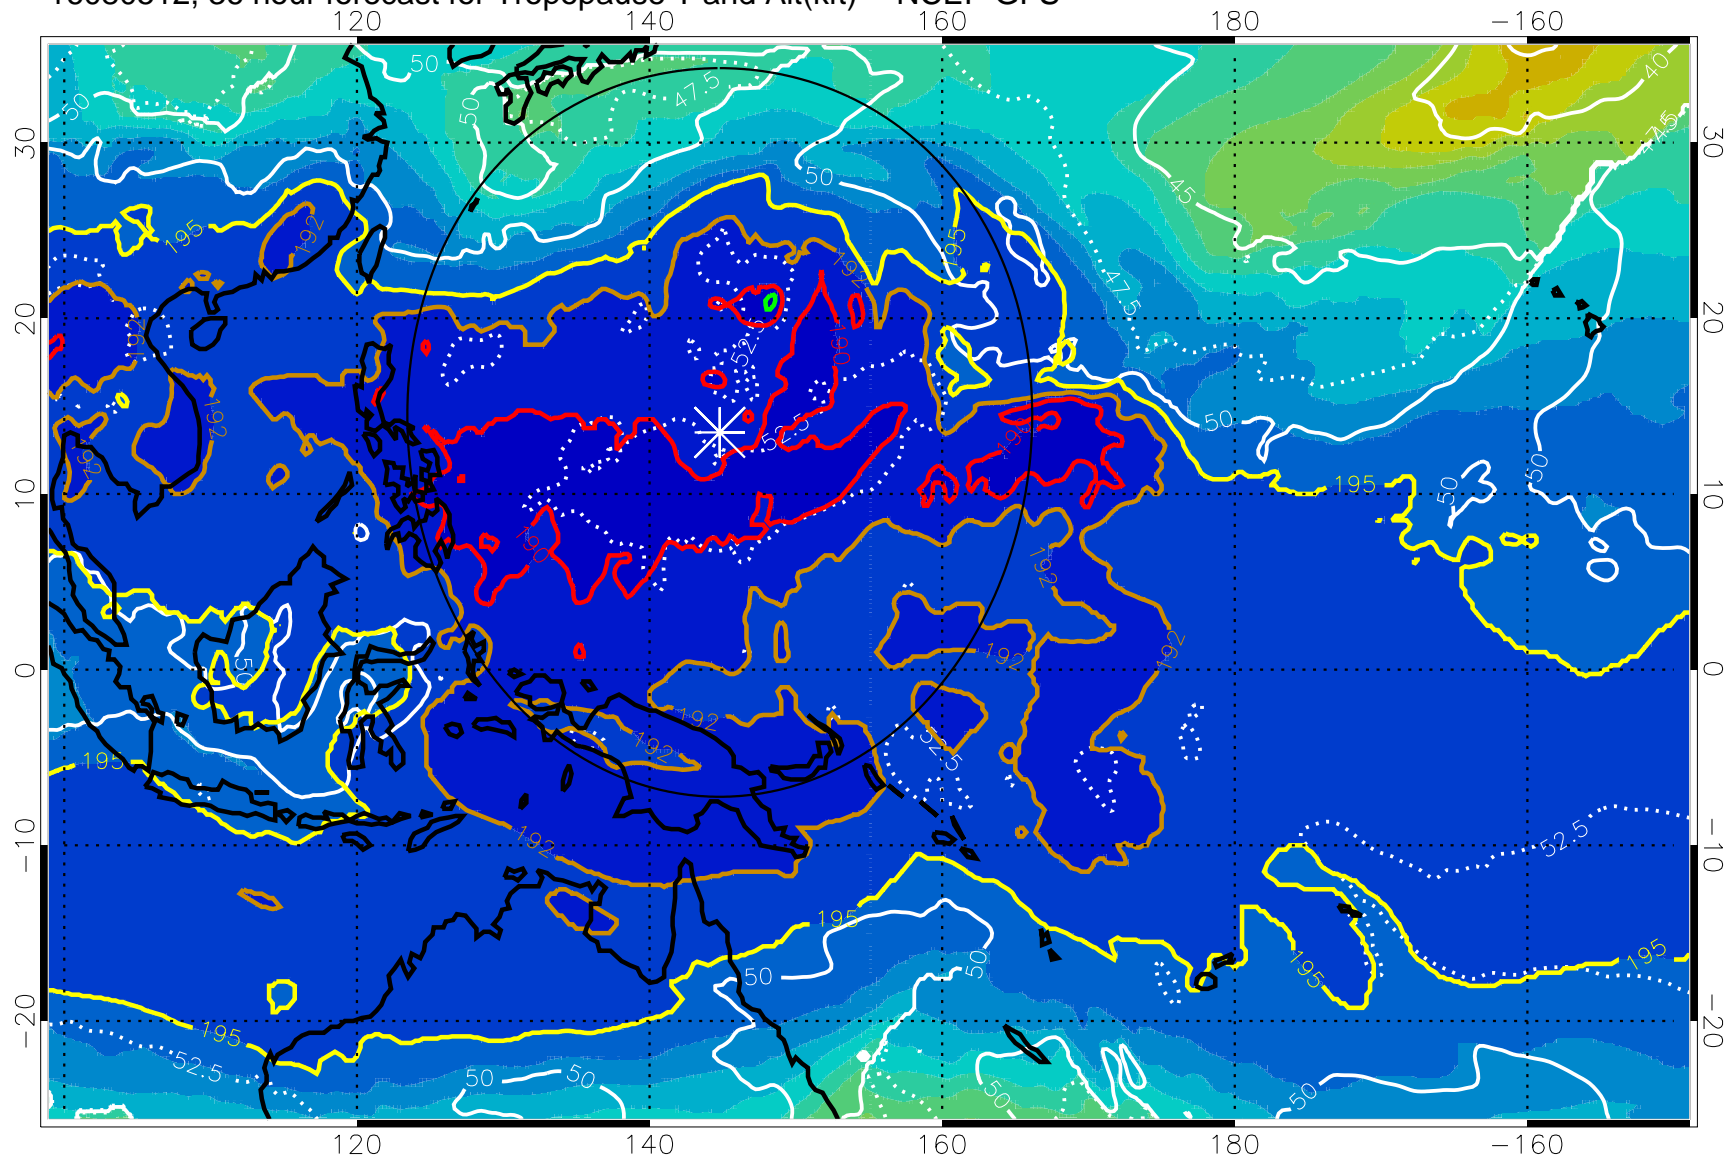

16080512, 36 hour forecast for Tropopause T and Alt(kft) -- NCEP GFS

190 200 210 220 230

Tropopause T, K

Tropopause Altitude in kft (white)

192.5K Isotherm 195K Isotherm
187.5K Isotherm 190K Isotherm

Range ring of 2304 km