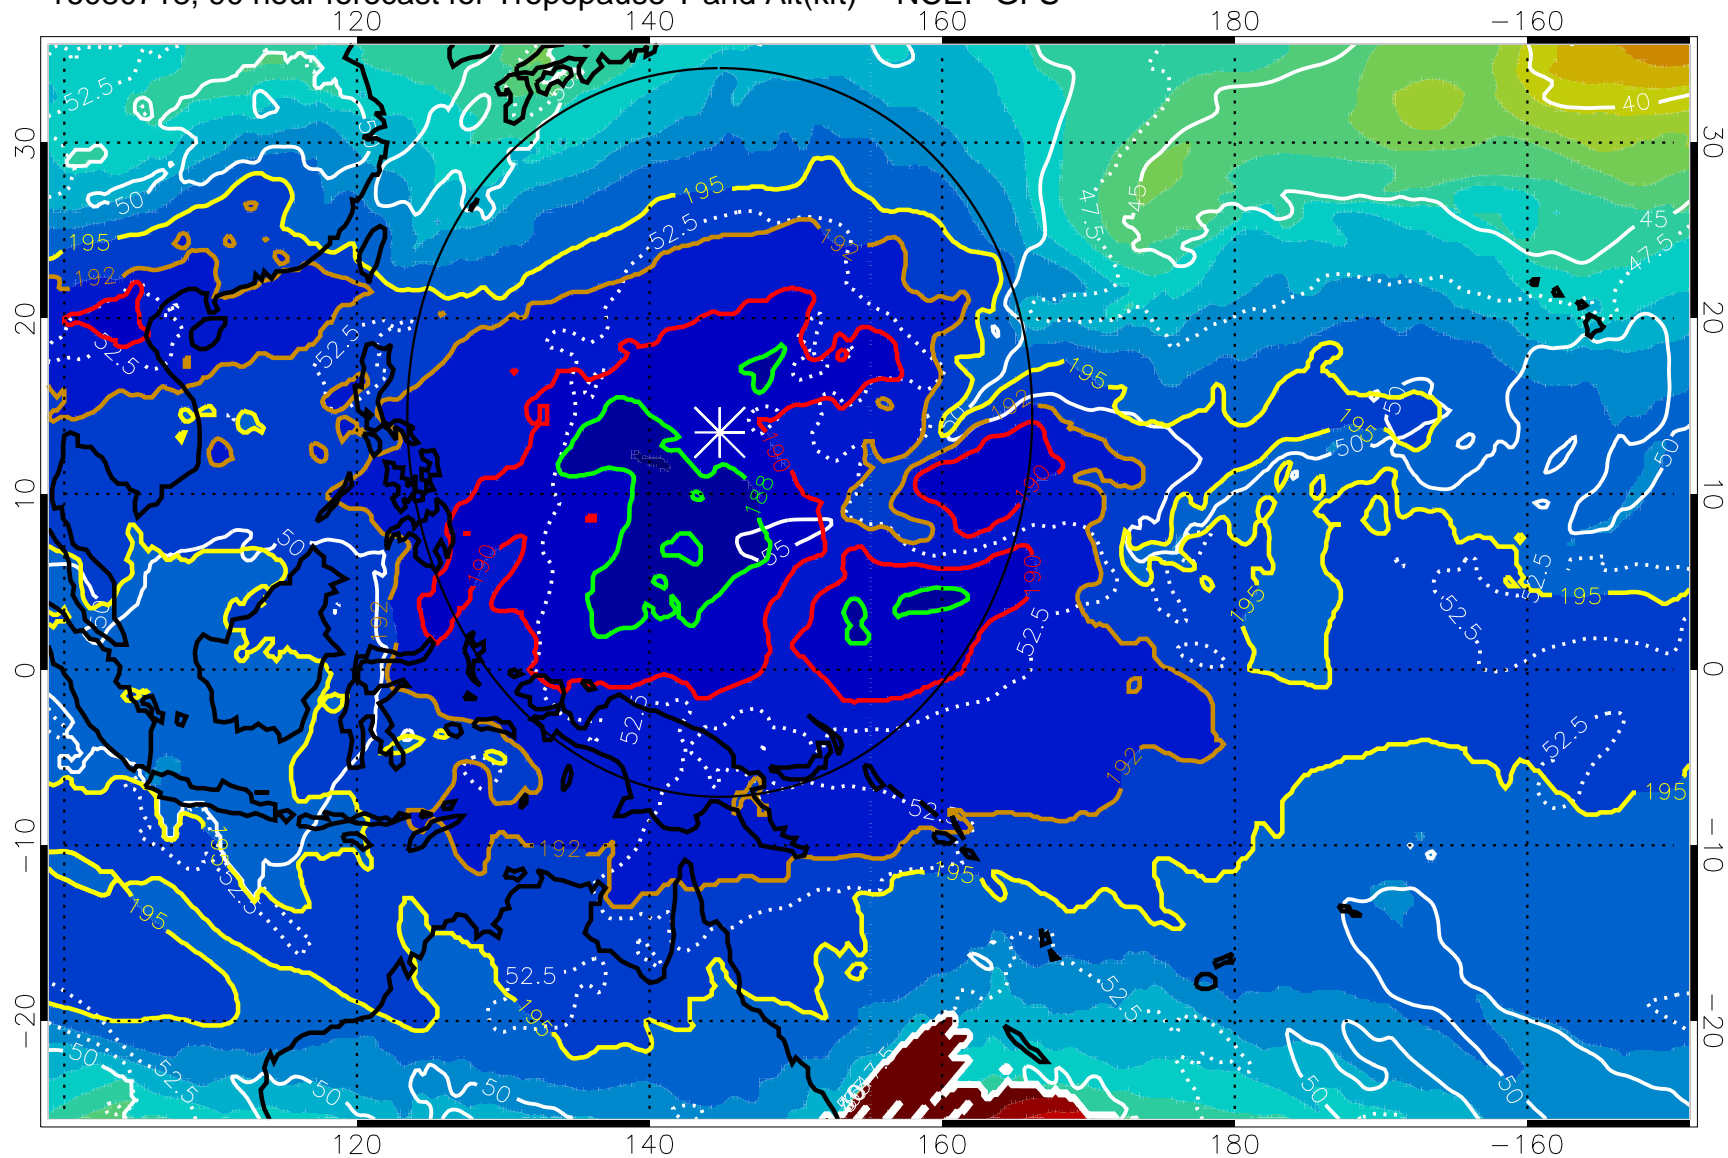

16080718, 90 hour forecast for Tropopause T and Alt(kft) -- NCEP GFS

190 200 210 220 230

Tropopause T, K

Tropopause Altitude in kft (white)

192.5K Isotherm 195K Isotherm

187.5K Isotherm 190K Isotherm

Range ring of 2304 km