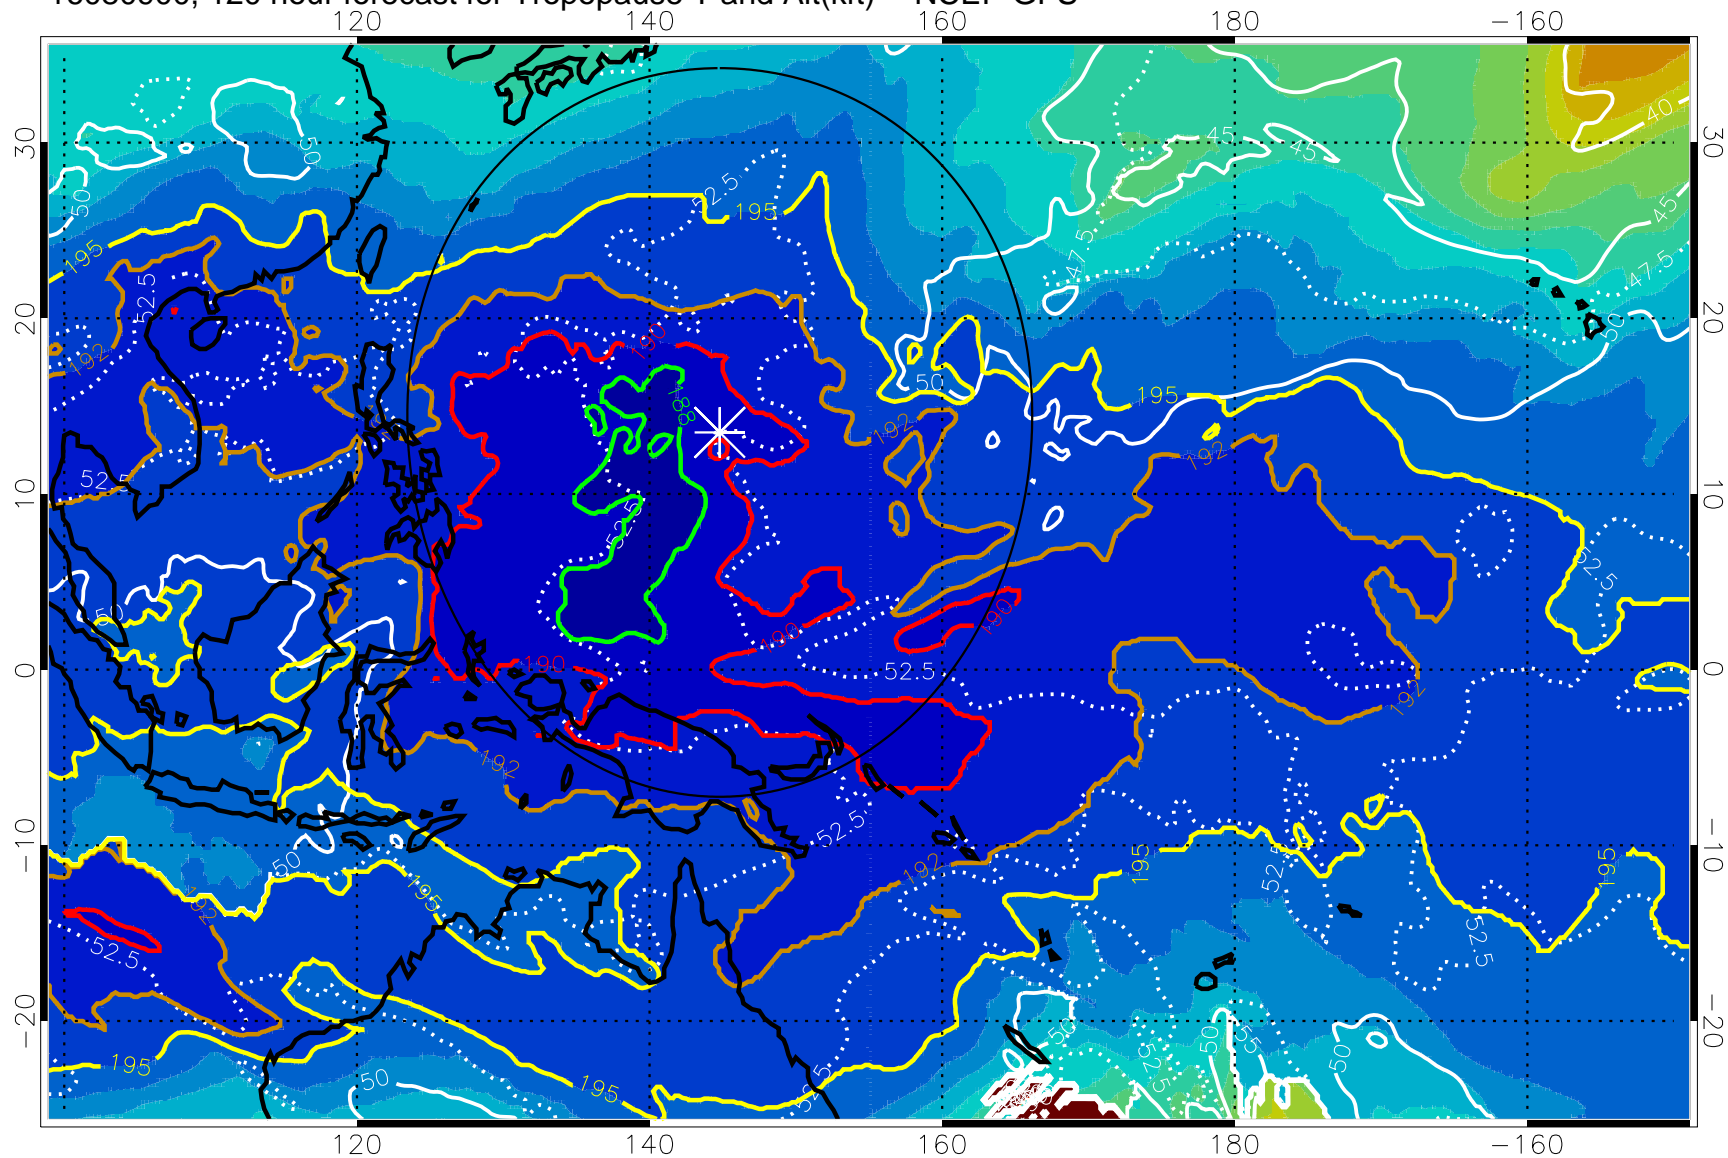

Range ring of 2304 km

16080812, 108 hour forecast for Tropopause T and Alt(kft) -- NCEP GFS

190 200 210 220 230  
Tropopause T, K

Tropopause Altitude in kft (white)

192.5K Isotherm 195K Isotherm  
187.5K Isotherm 190K Isotherm

Range ring of 2304 km

16080900, 120 hour forecast for Tropopause T and Alt(kft) -- NCEP GFS

190 200 210 220 230  
Tropopause T, K

Tropopause Altitude in kft (white)

192.5K Isotherm 195K Isotherm  
187.5K Isotherm 190K Isotherm