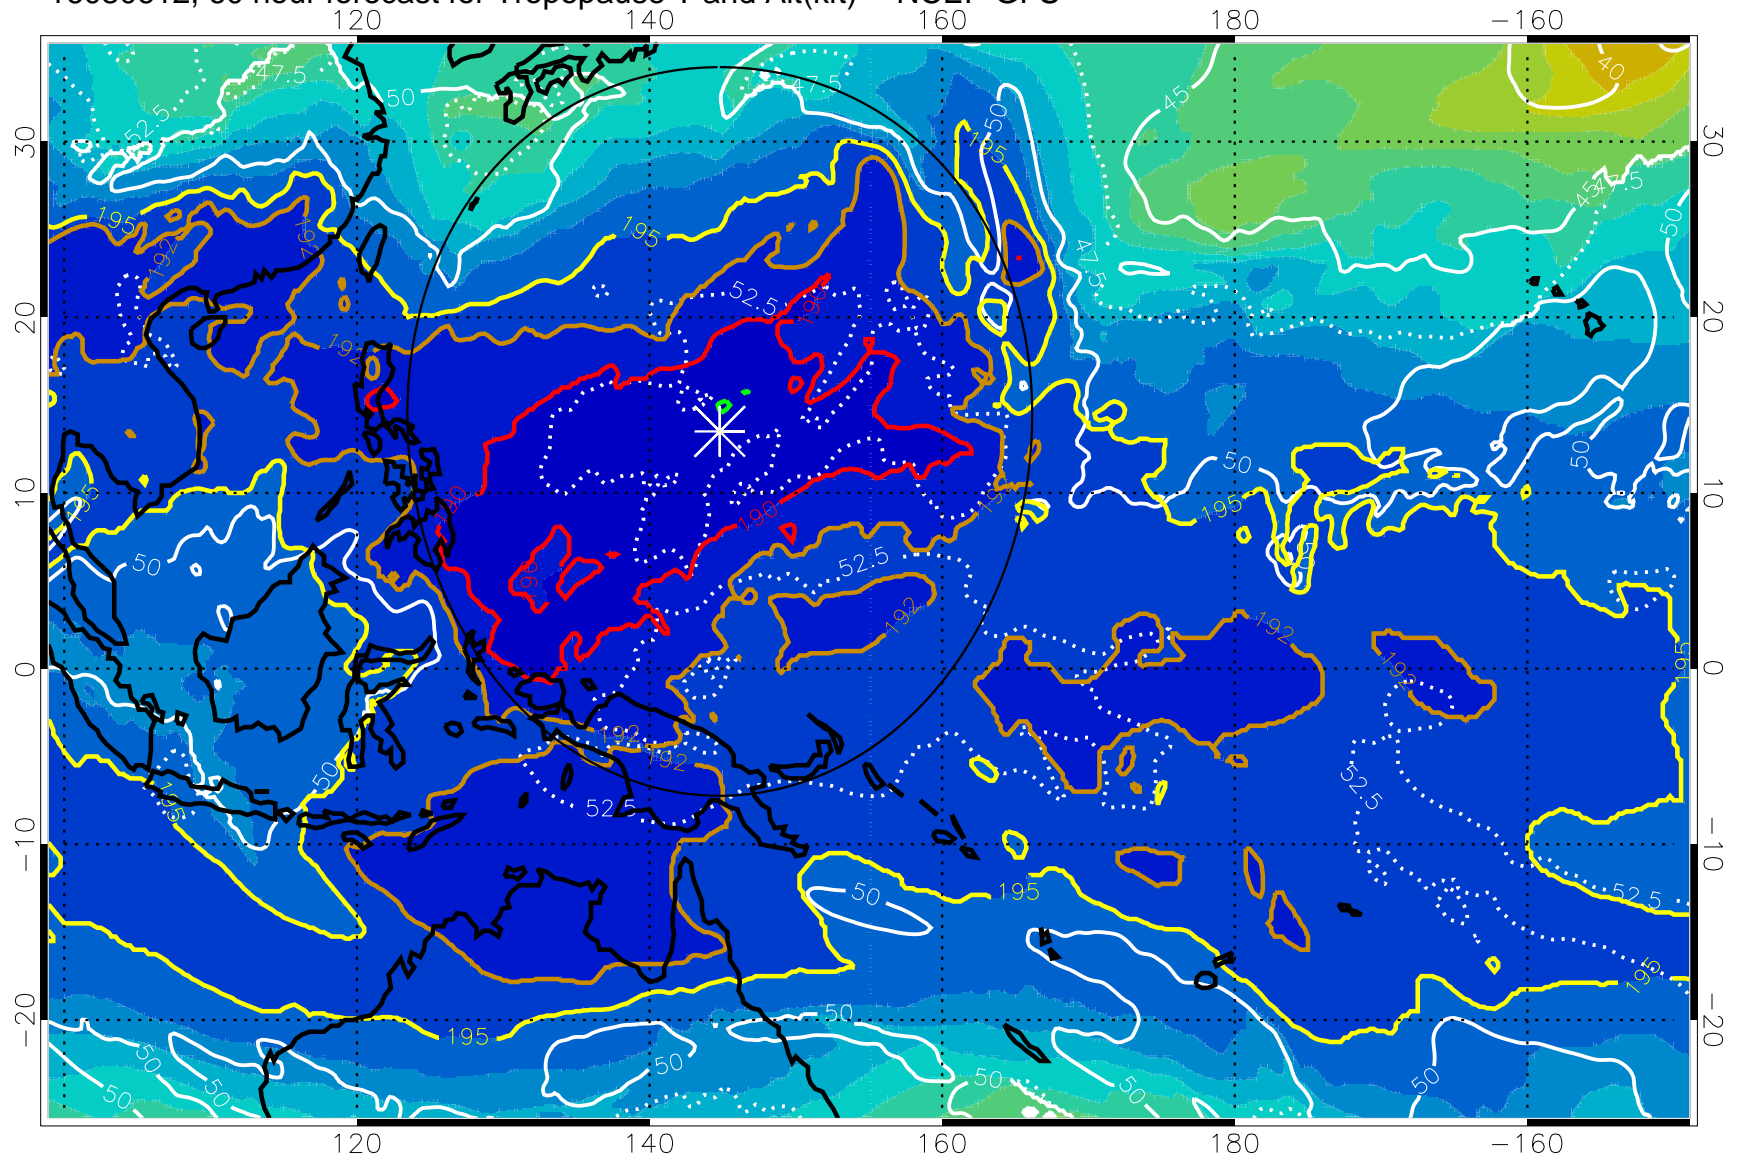

16080612, 60 hour forecast for Tropopause T and Alt(kft) -- NCEP GFS

190   200   210   220   230
Tropopause T, K

Tropopause Altitude in kft (white)

192.5K Isotherm   195K Isotherm
187.5K Isotherm   190K Isotherm

Range ring of 2304 km