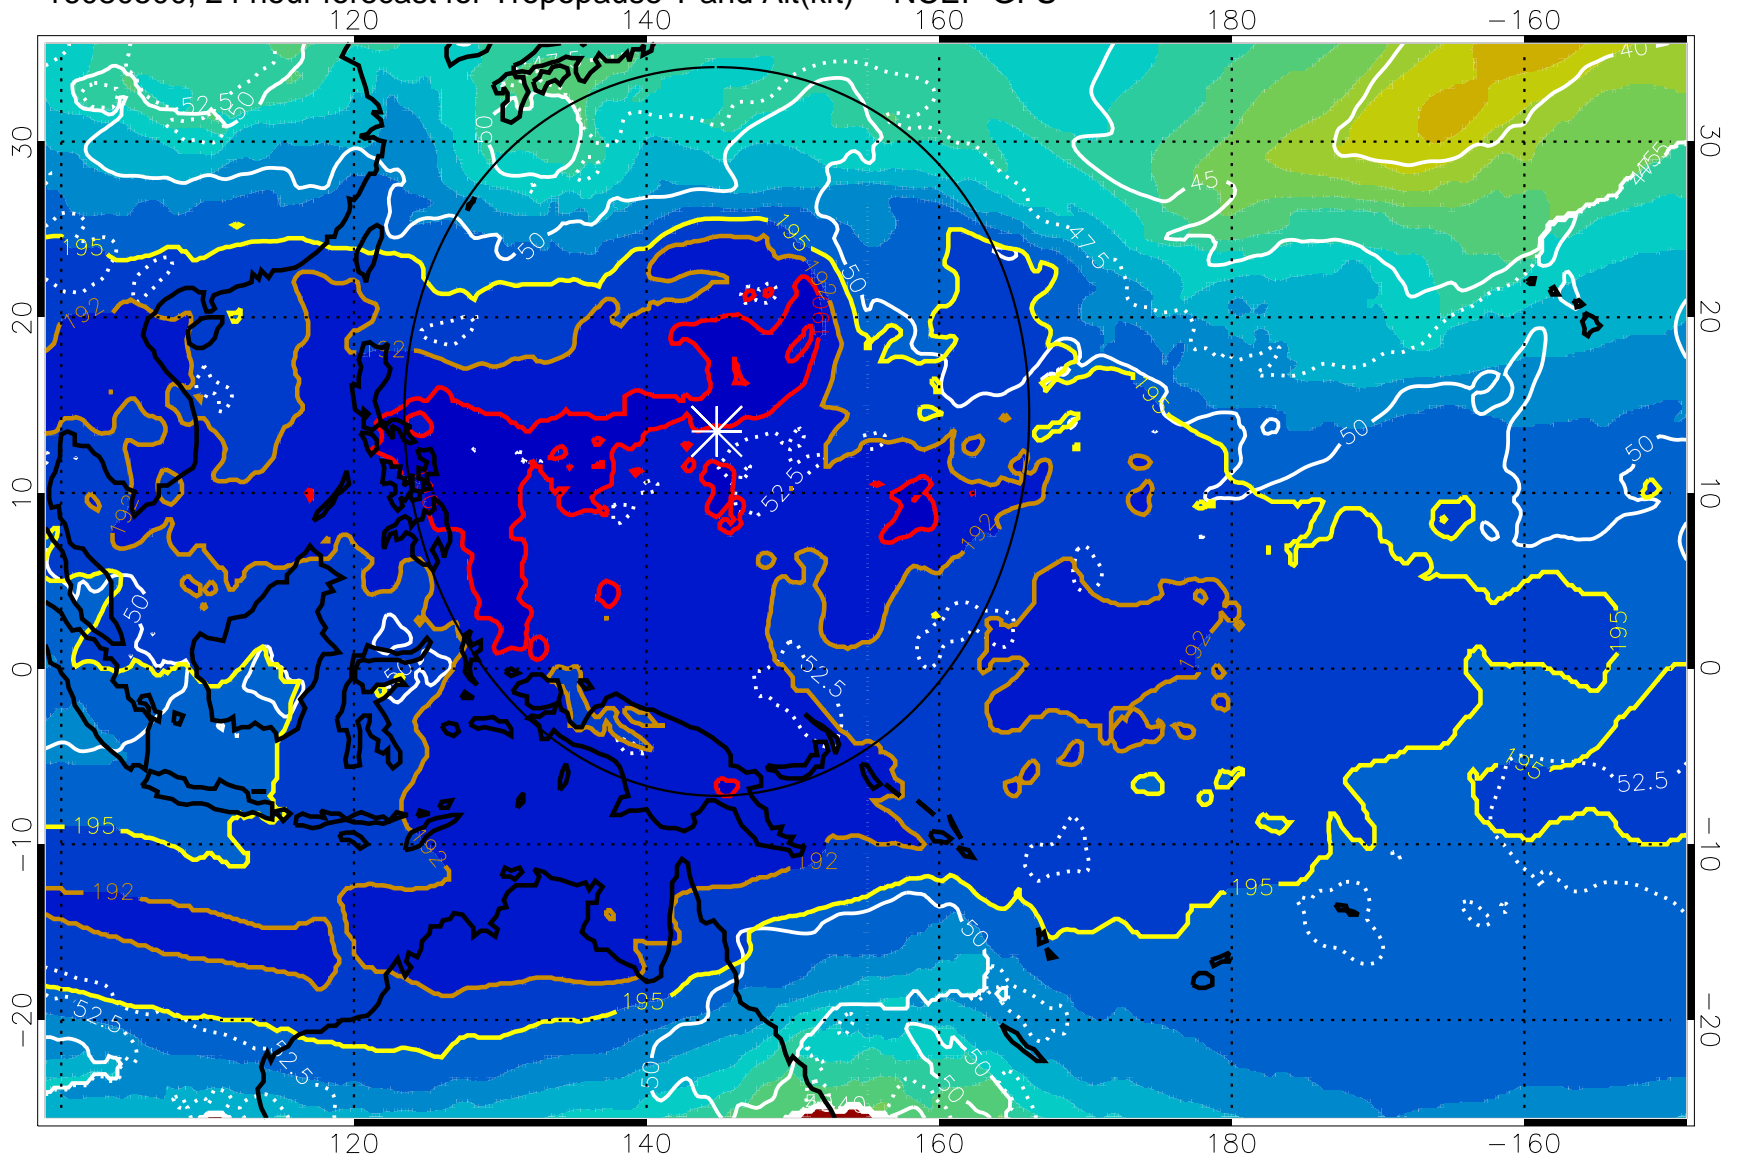

16080500, 24 hour forecast for Tropopause T and Alt(kft) -- NCEP GFS

190   200   210   220   230
Tropopause T, K

Tropopause Altitude in kft (white)

192.5K Isotherm   195K Isotherm
187.5K Isotherm   190K Isotherm

Range ring of 2304 km