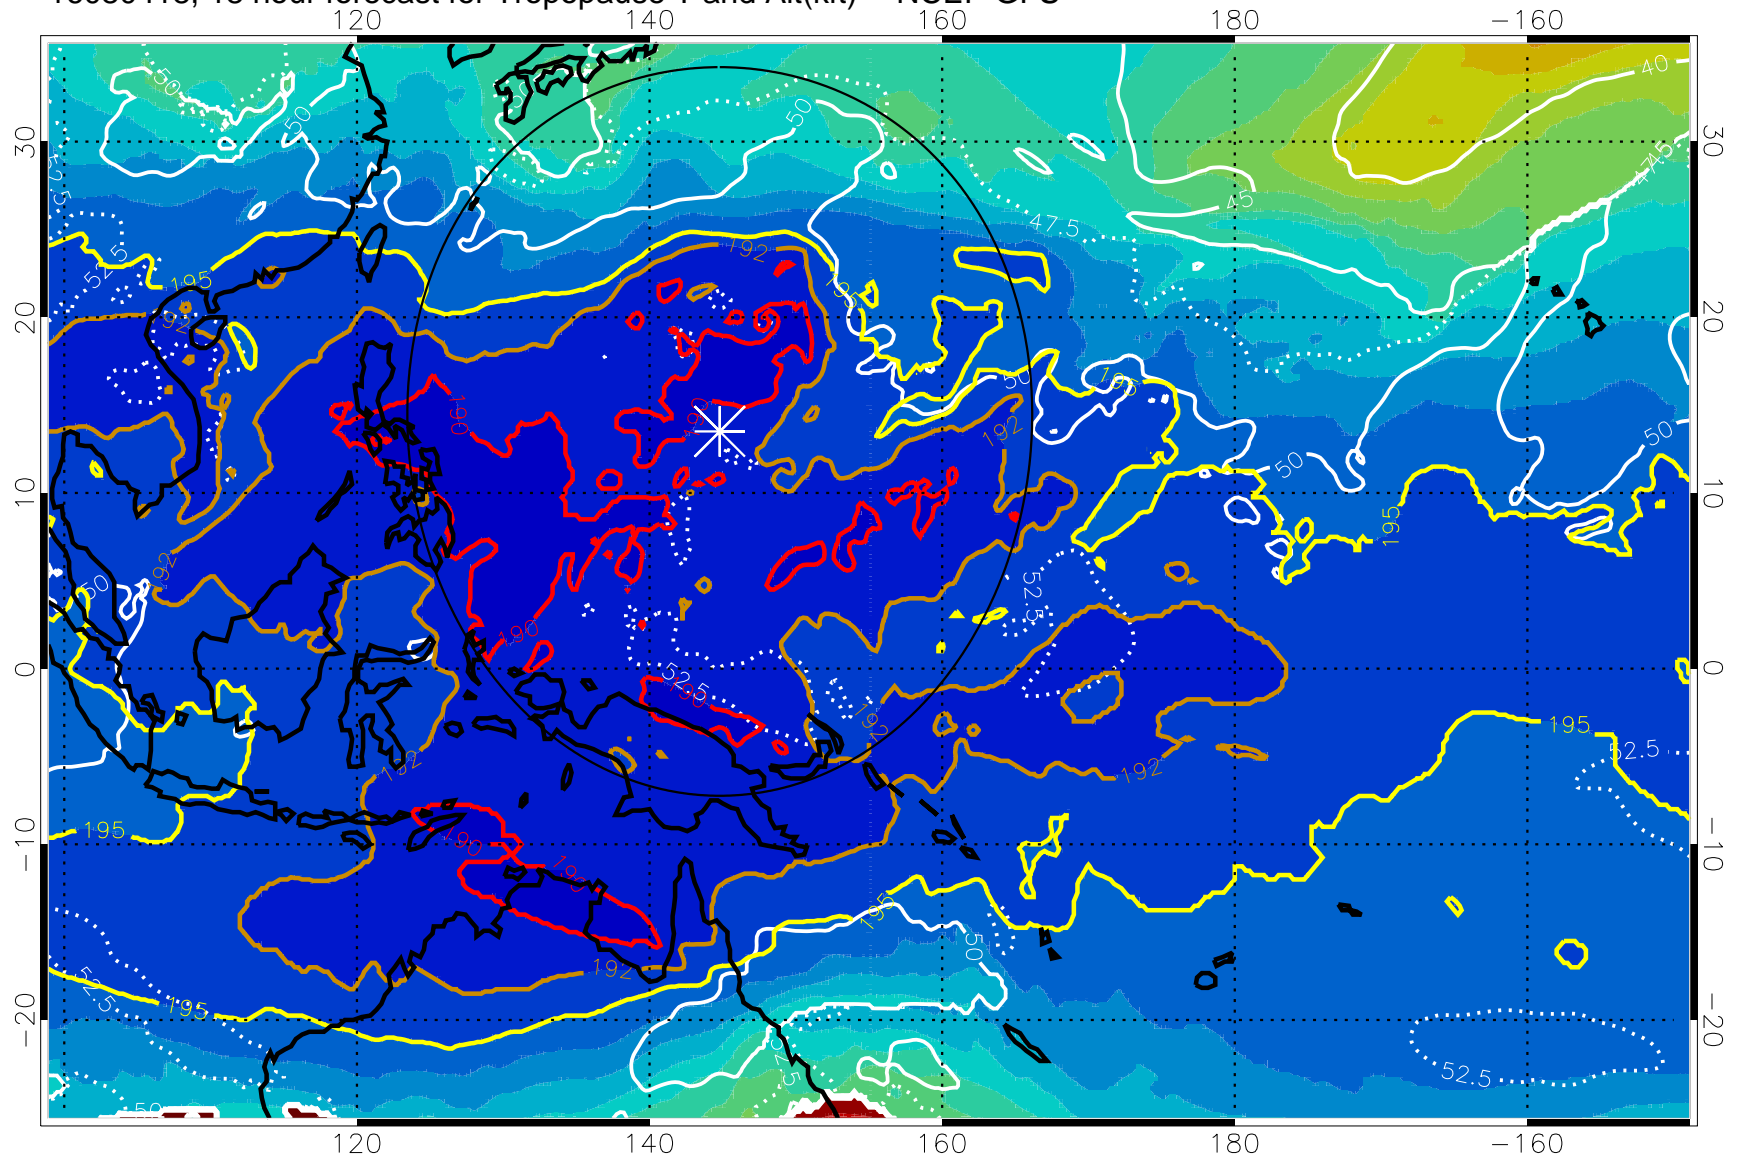

16080418, 18 hour forecast for Tropopause T and Alt(kft) -- NCEP GFS

190 200 210 220 230

Tropopause T, K

Tropopause Altitude in kft (white)

192.5K Isotherm 195K Isotherm

187.5K Isotherm 190K Isotherm

Range ring of 2304 km