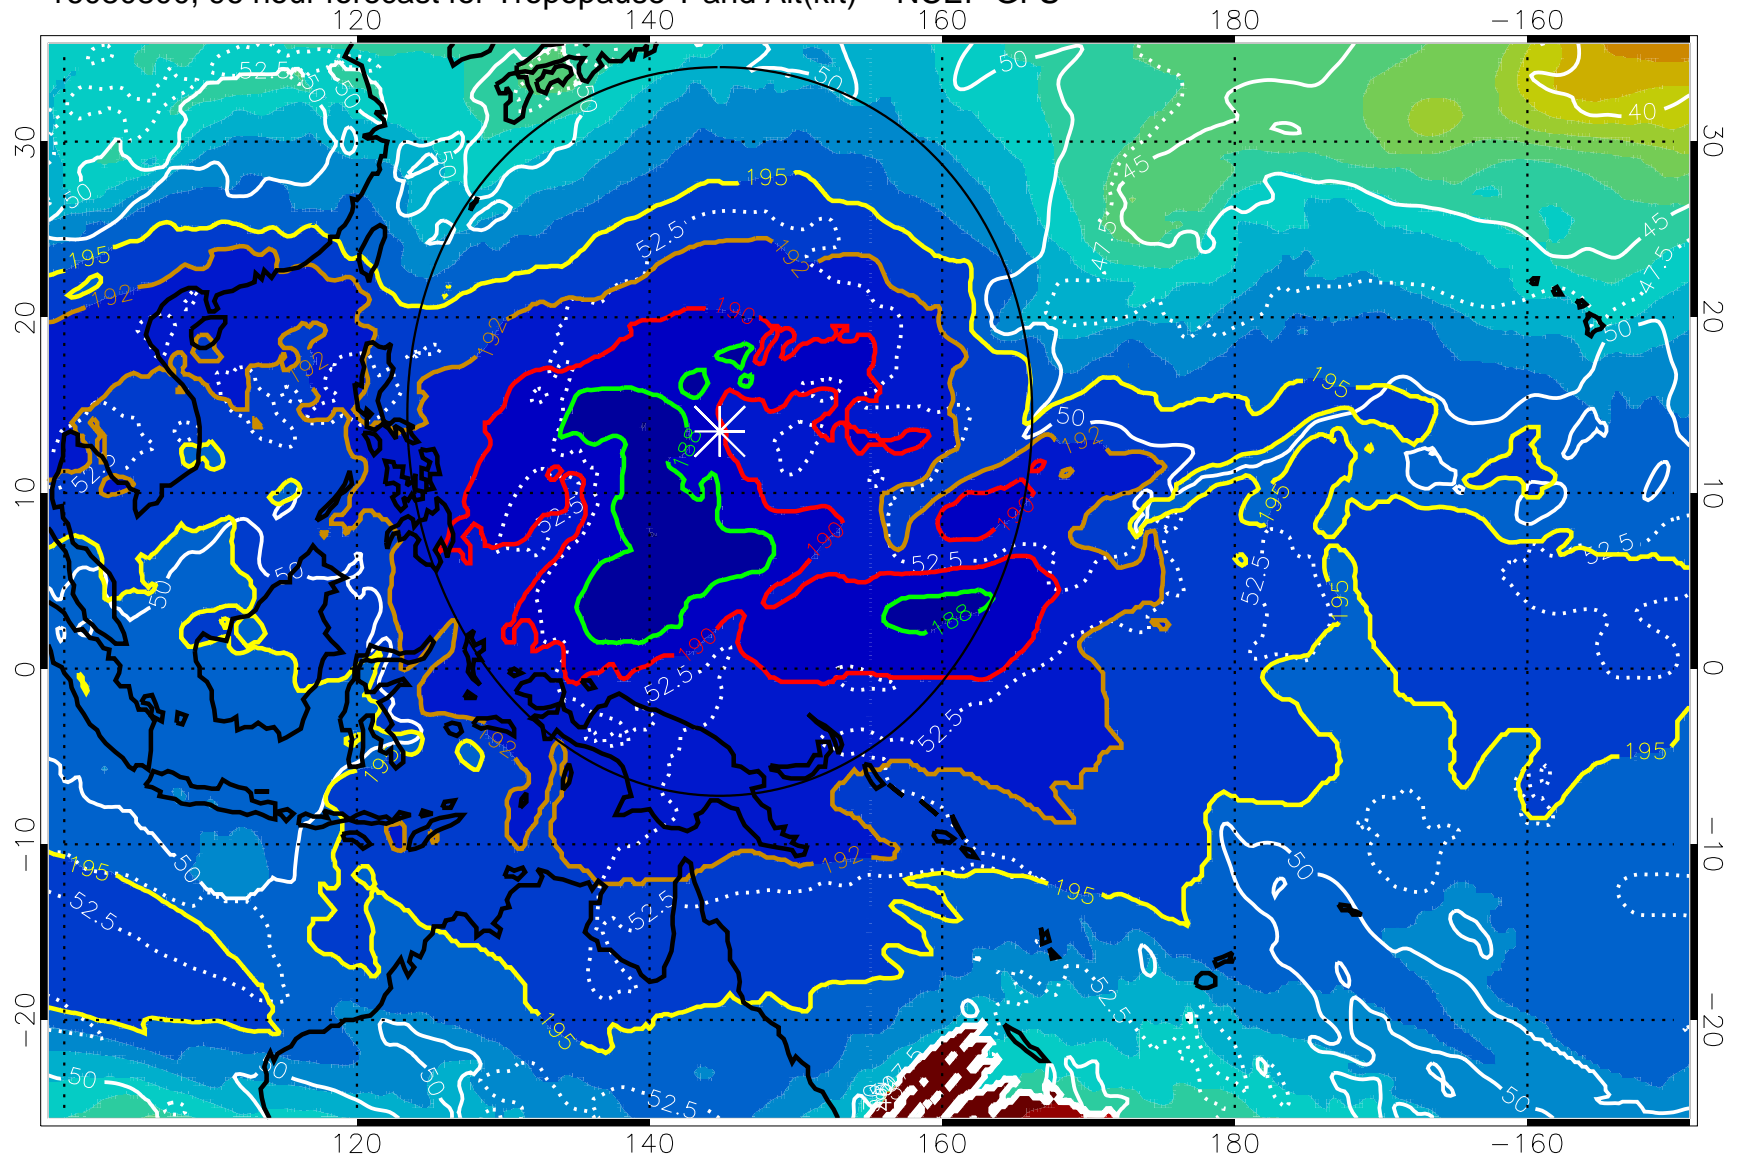

16080800, 96 hour forecast for Tropopause T and Alt(kft) -- NCEP GFS

190 200 210 220 230

Tropopause T, K

Tropopause Altitude in kft (white)

192.5K Isotherm 195K Isotherm

187.5K Isotherm 190K Isotherm

Range ring of 2304 km