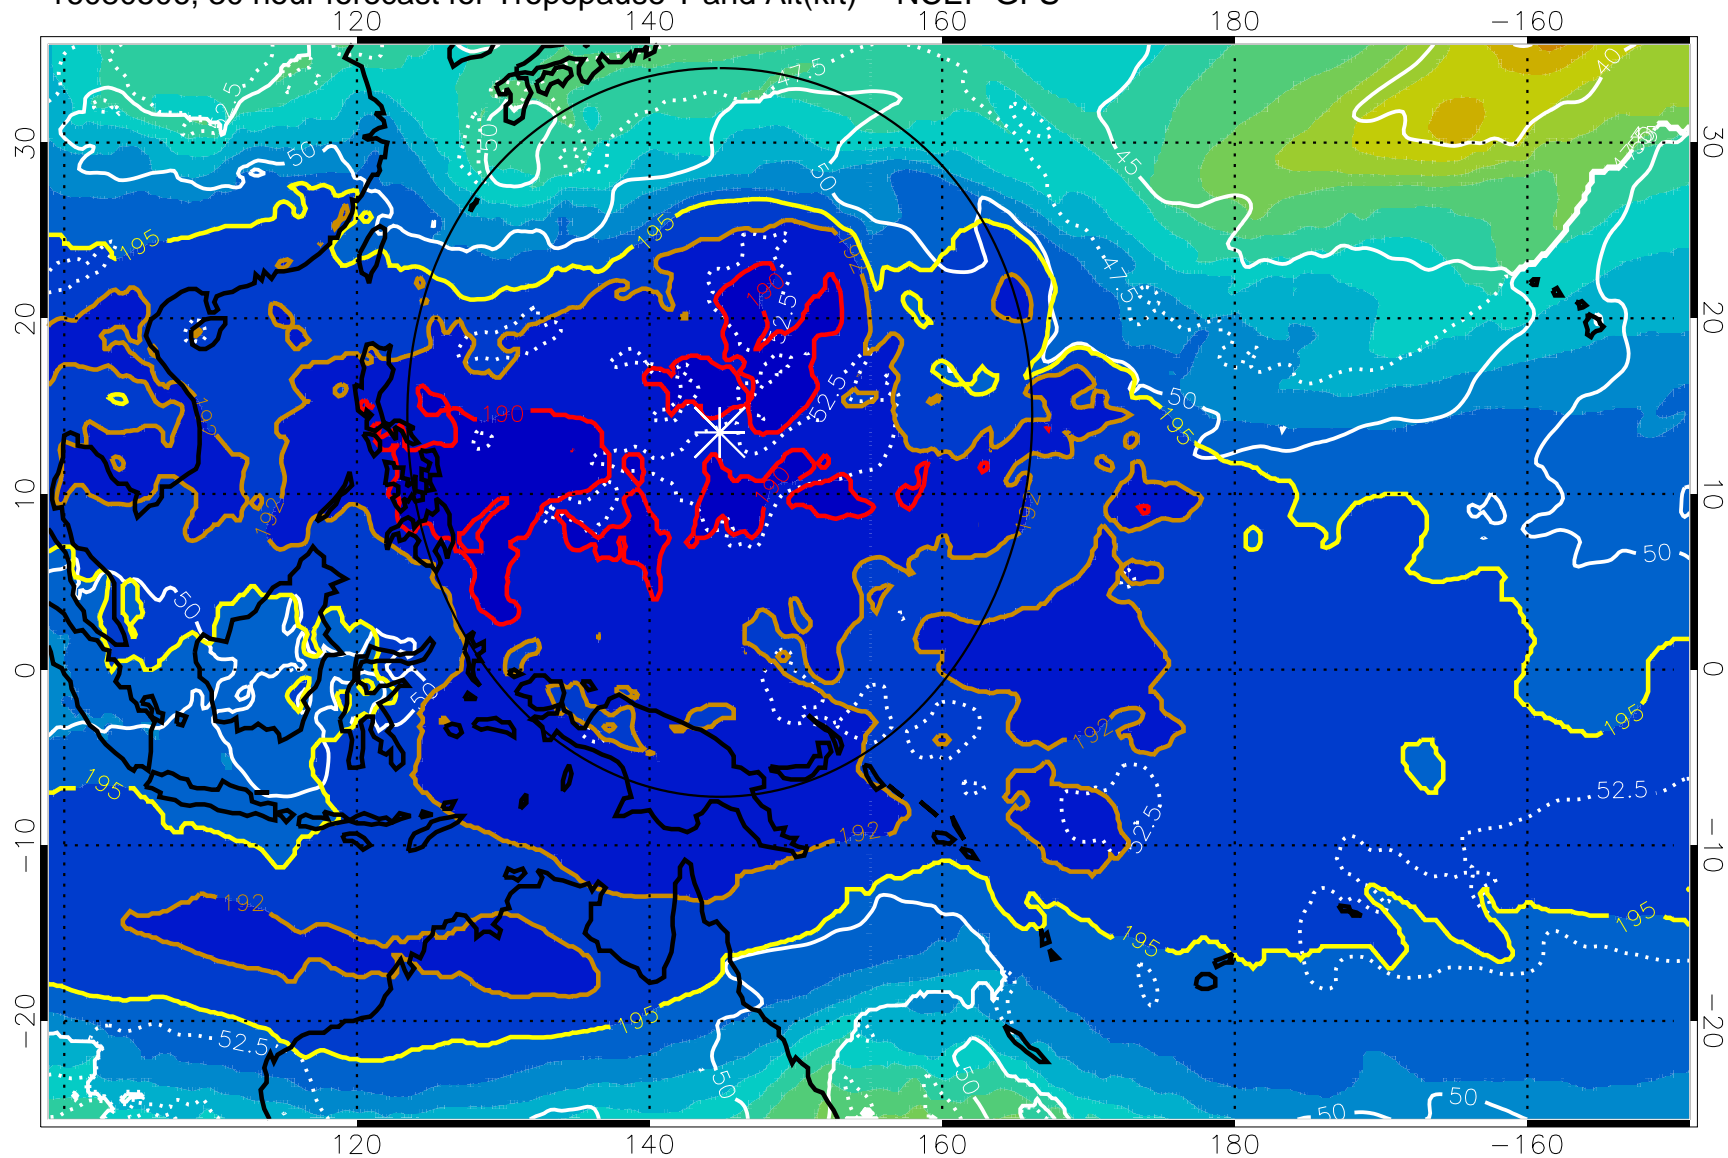

16080506, 30 hour forecast for Tropopause T and Alt(kft) -- NCEP GFS

190 200 210 220 230

Tropopause T, K

Tropopause Altitude in kft (white)

192.5K Isotherm 195K Isotherm
187.5K Isotherm 190K Isotherm

Range ring of 2304 km