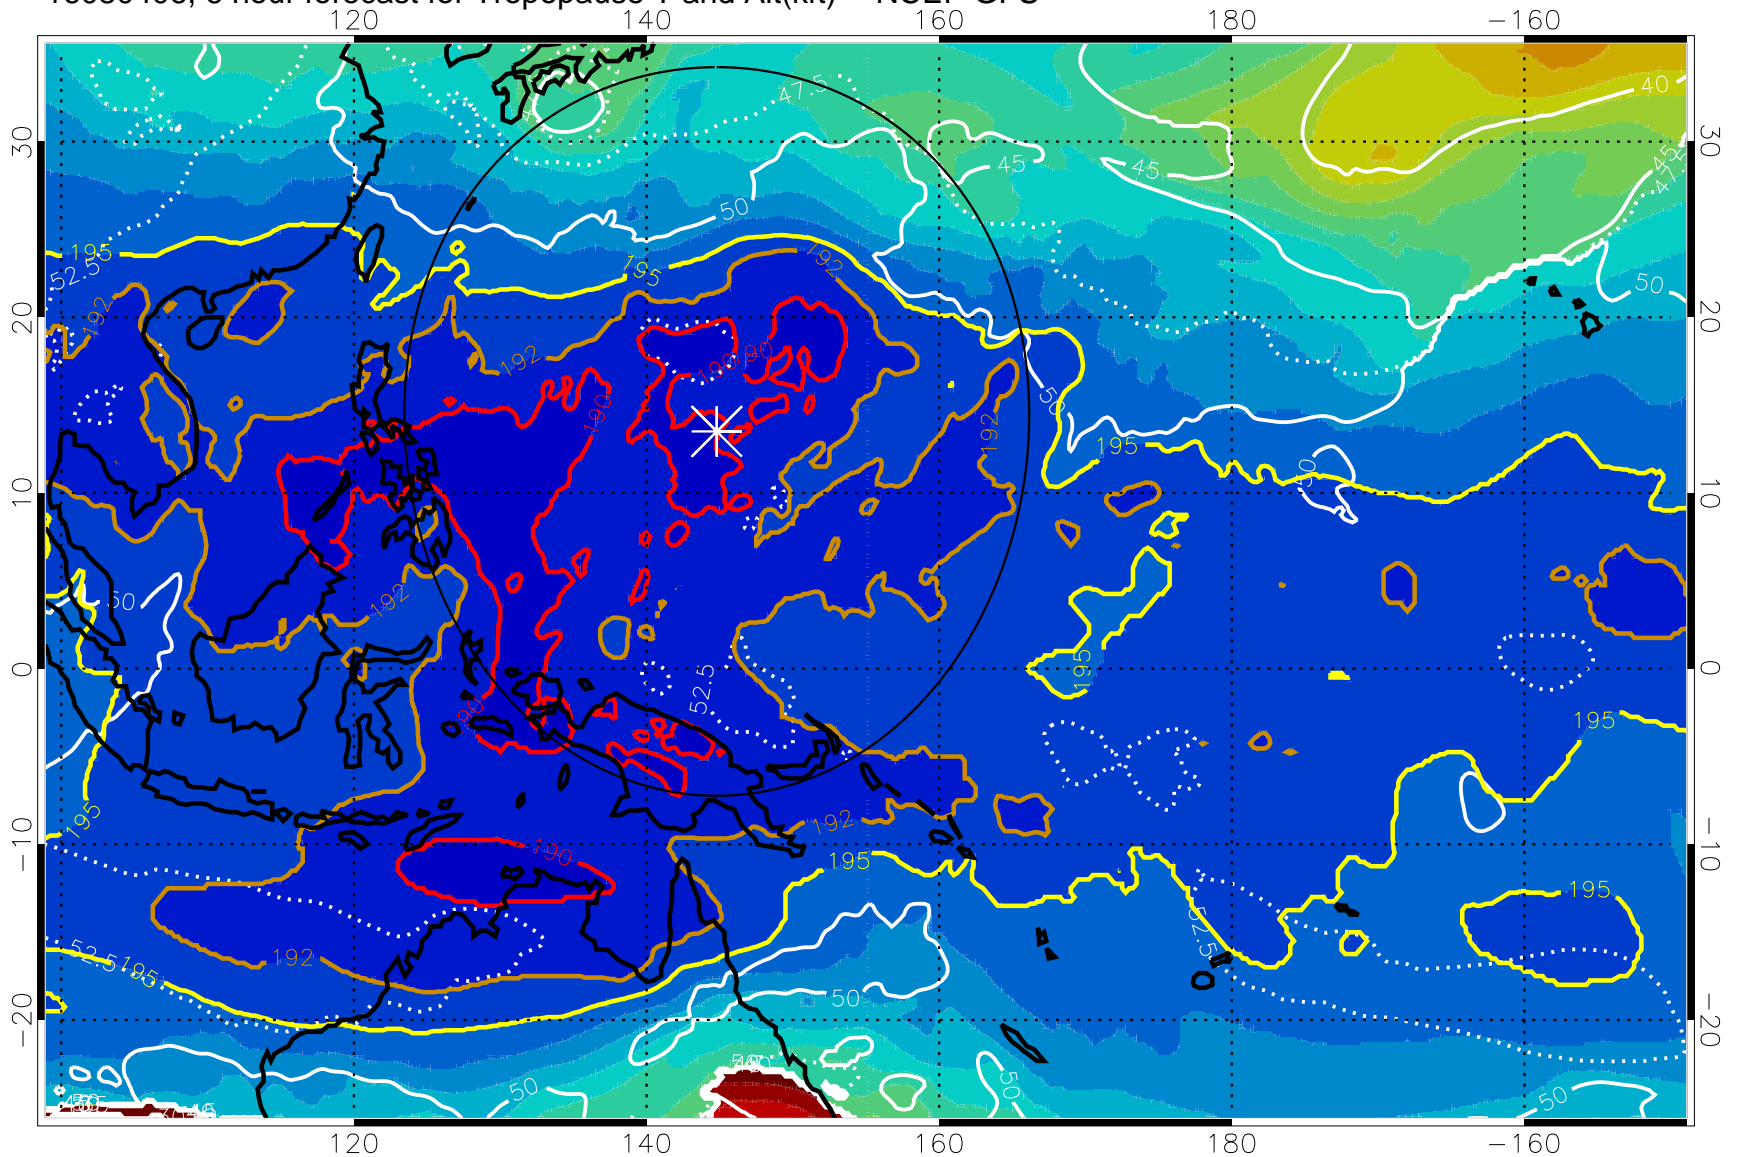

16080406, 6 hour forecast for Tropopause T and Alt(kft) -- NCEP GFS

190 200 210 220 230

Tropopause T, K

Tropopause Altitude in kft (white)

192.5K Isotherm 195K Isotherm

187.5K Isotherm 190K Isotherm

Range ring of 2304 km