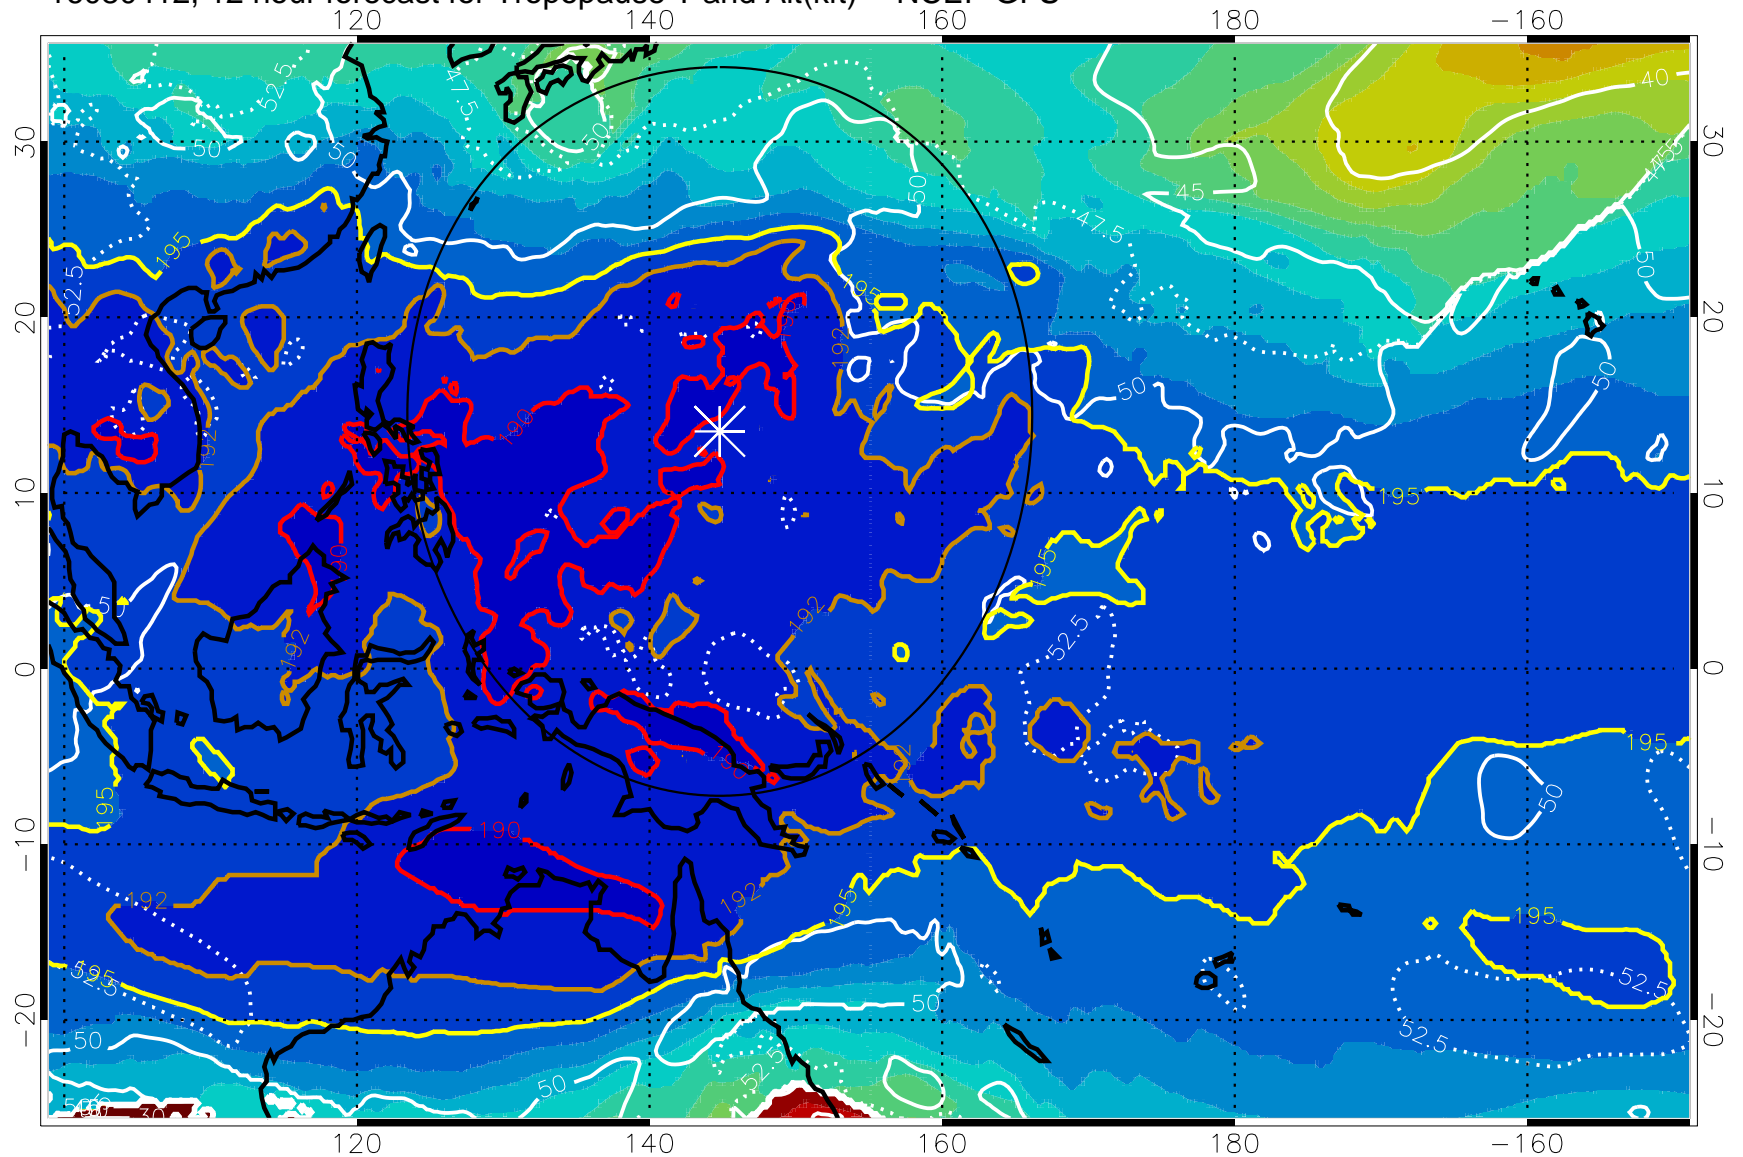

16080412, 12 hour forecast for Tropopause T and Alt(kft) -- NCEP GFS

190 200 210 220 230

Tropopause T, K

Tropopause Altitude in kft (white)

192.5K Isotherm 195K Isotherm

187.5K Isotherm 190K Isotherm

Range ring of 2304 km