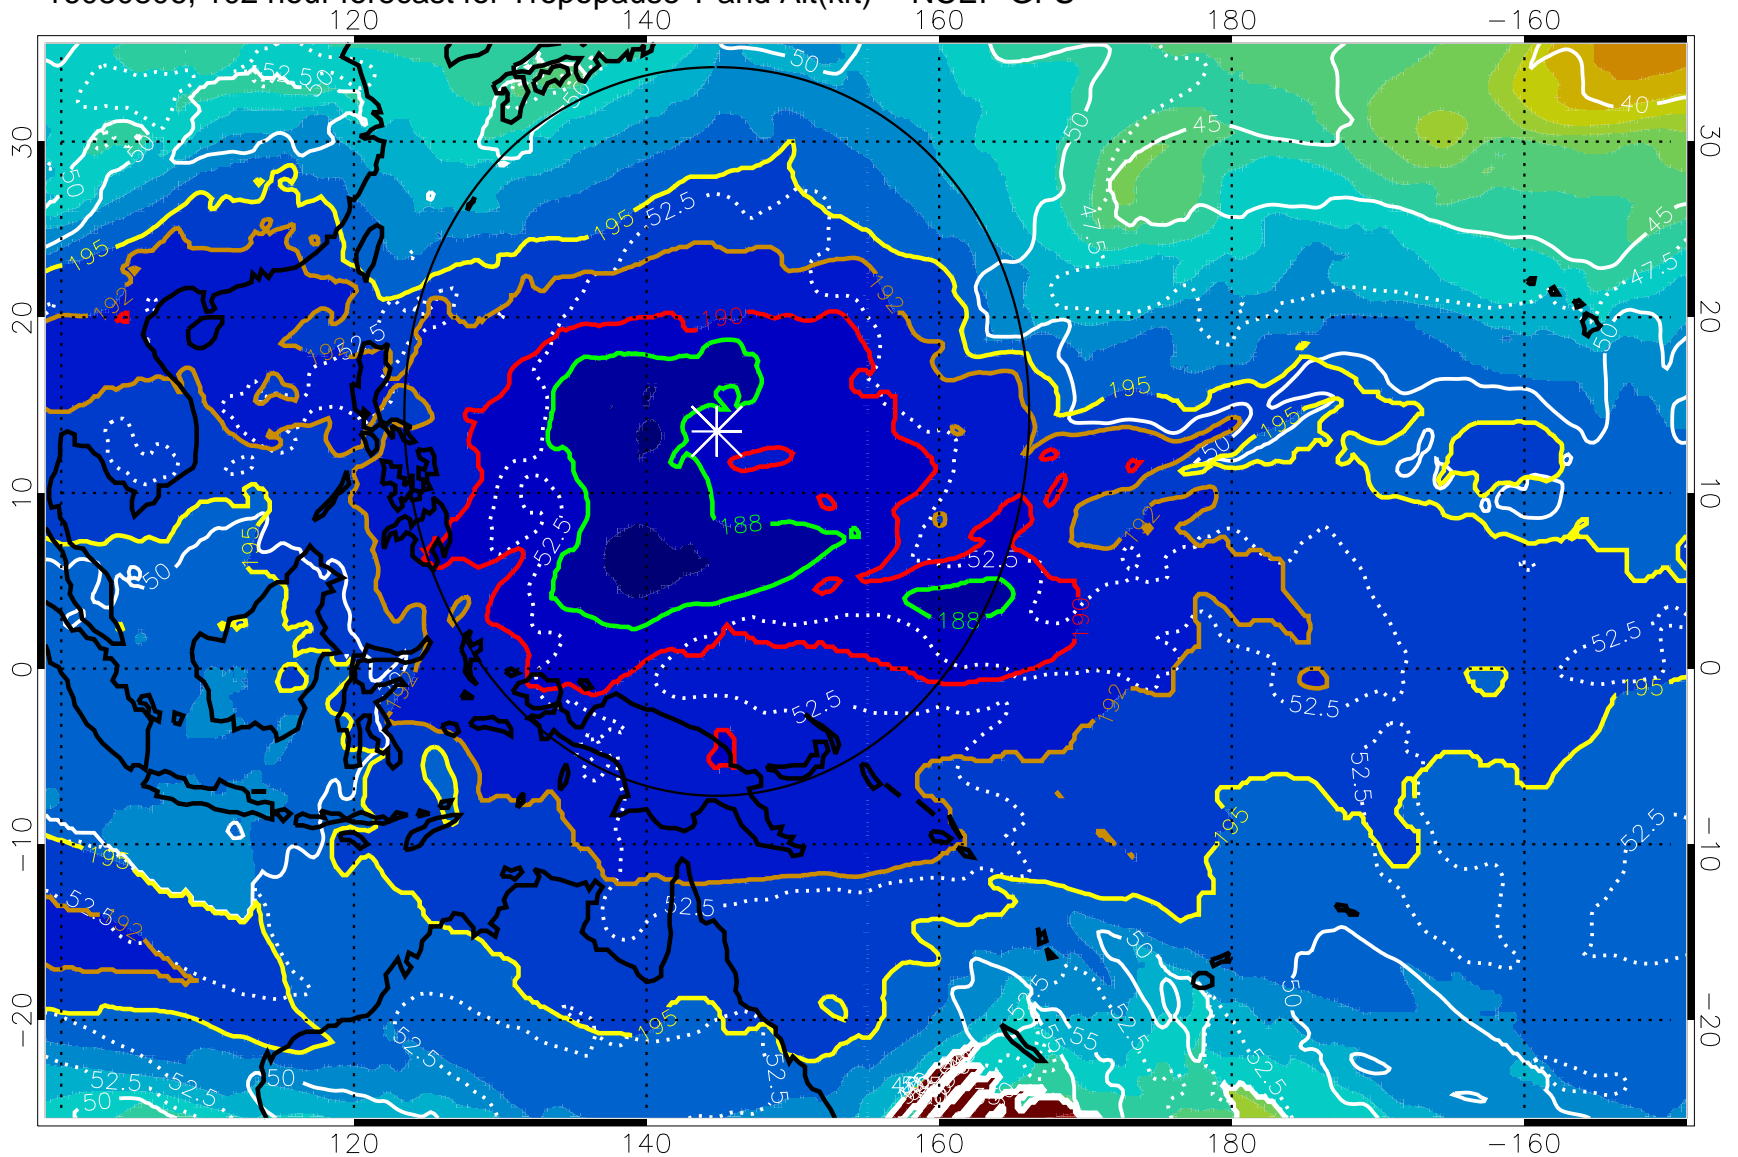

16080806, 102 hour forecast for Tropopause T and Alt(kft) -- NCEP GFS

190 200 210 220 230

Tropopause T, K

Tropopause Altitude in kft (white)

192.5K Isotherm 195K Isotherm

187.5K Isotherm 190K Isotherm

Range ring of 2304 km