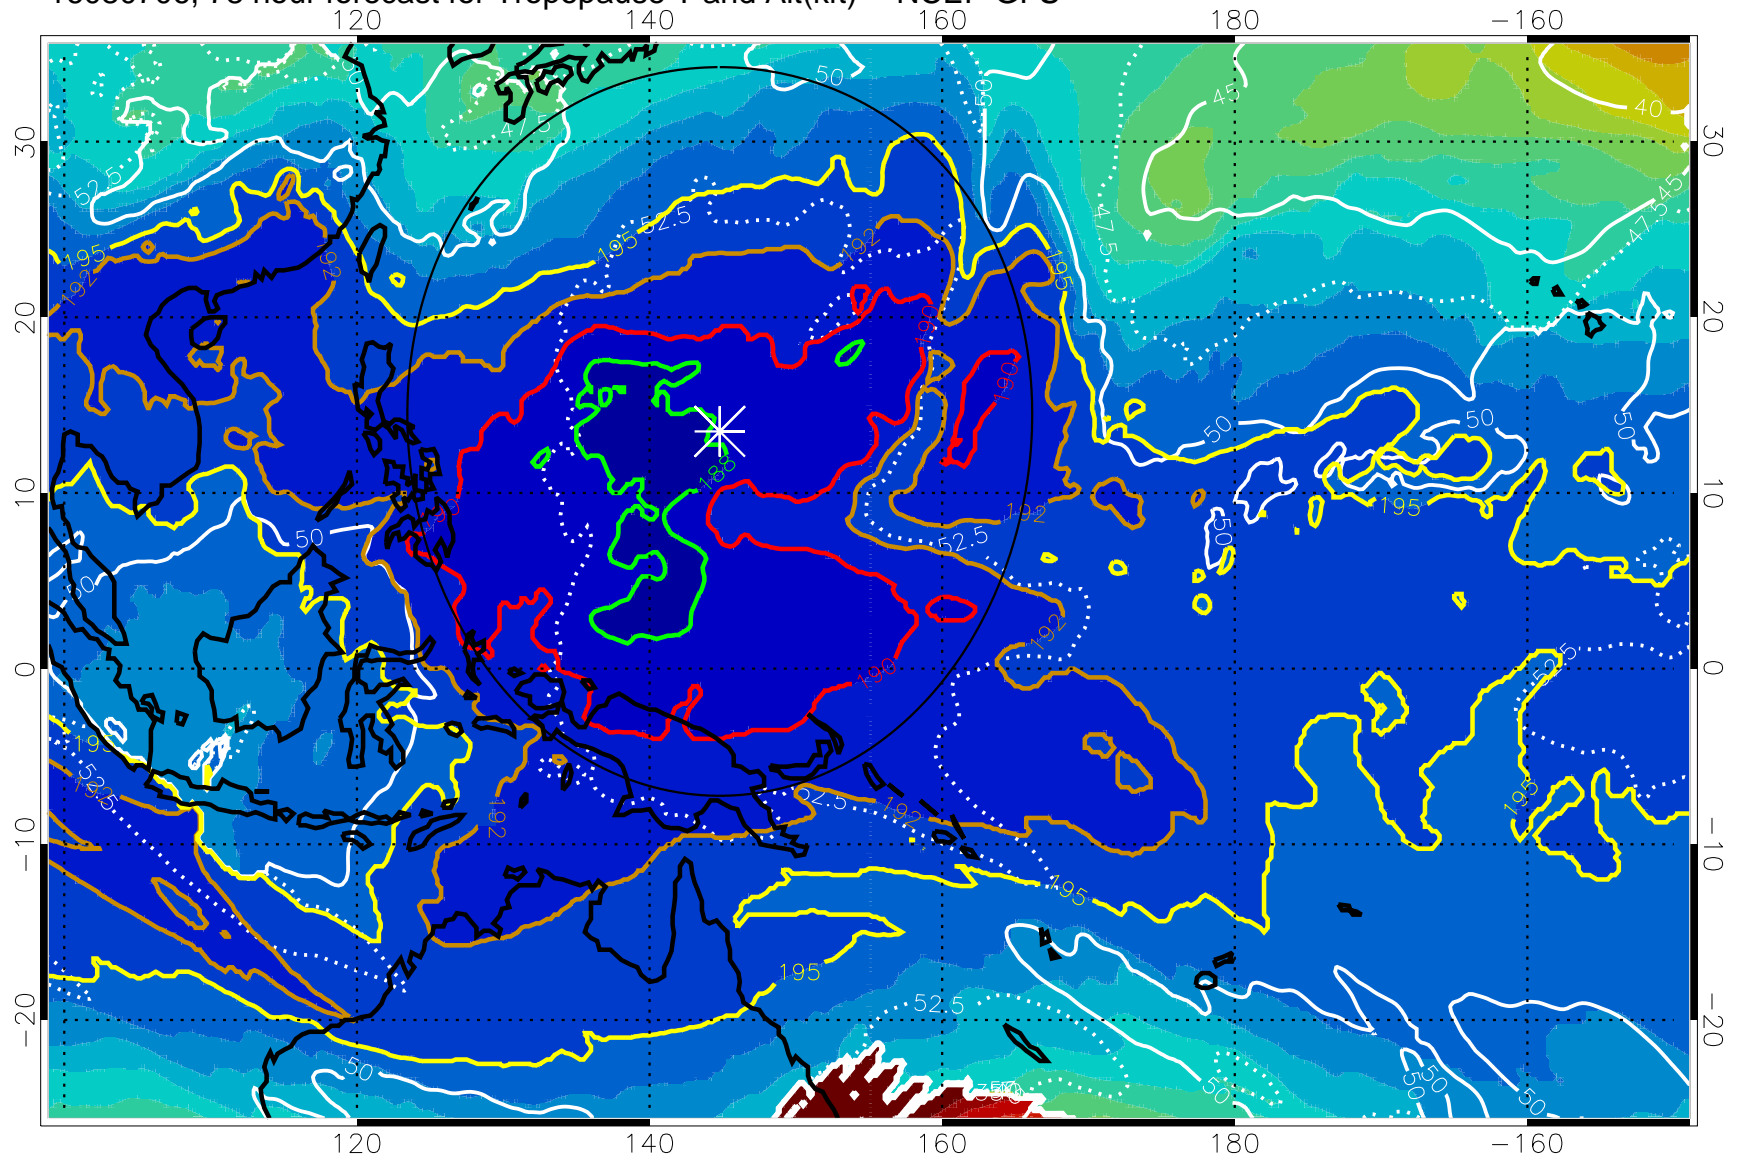

16080706, 78 hour forecast for Tropopause T and Alt(kft) -- NCEP GFS

190   200   210   220   230
Tropopause T, K

Tropopause Altitude in kft (white)

192.5K Isotherm   195K Isotherm
187.5K Isotherm   190K Isotherm

Range ring of 2304 km