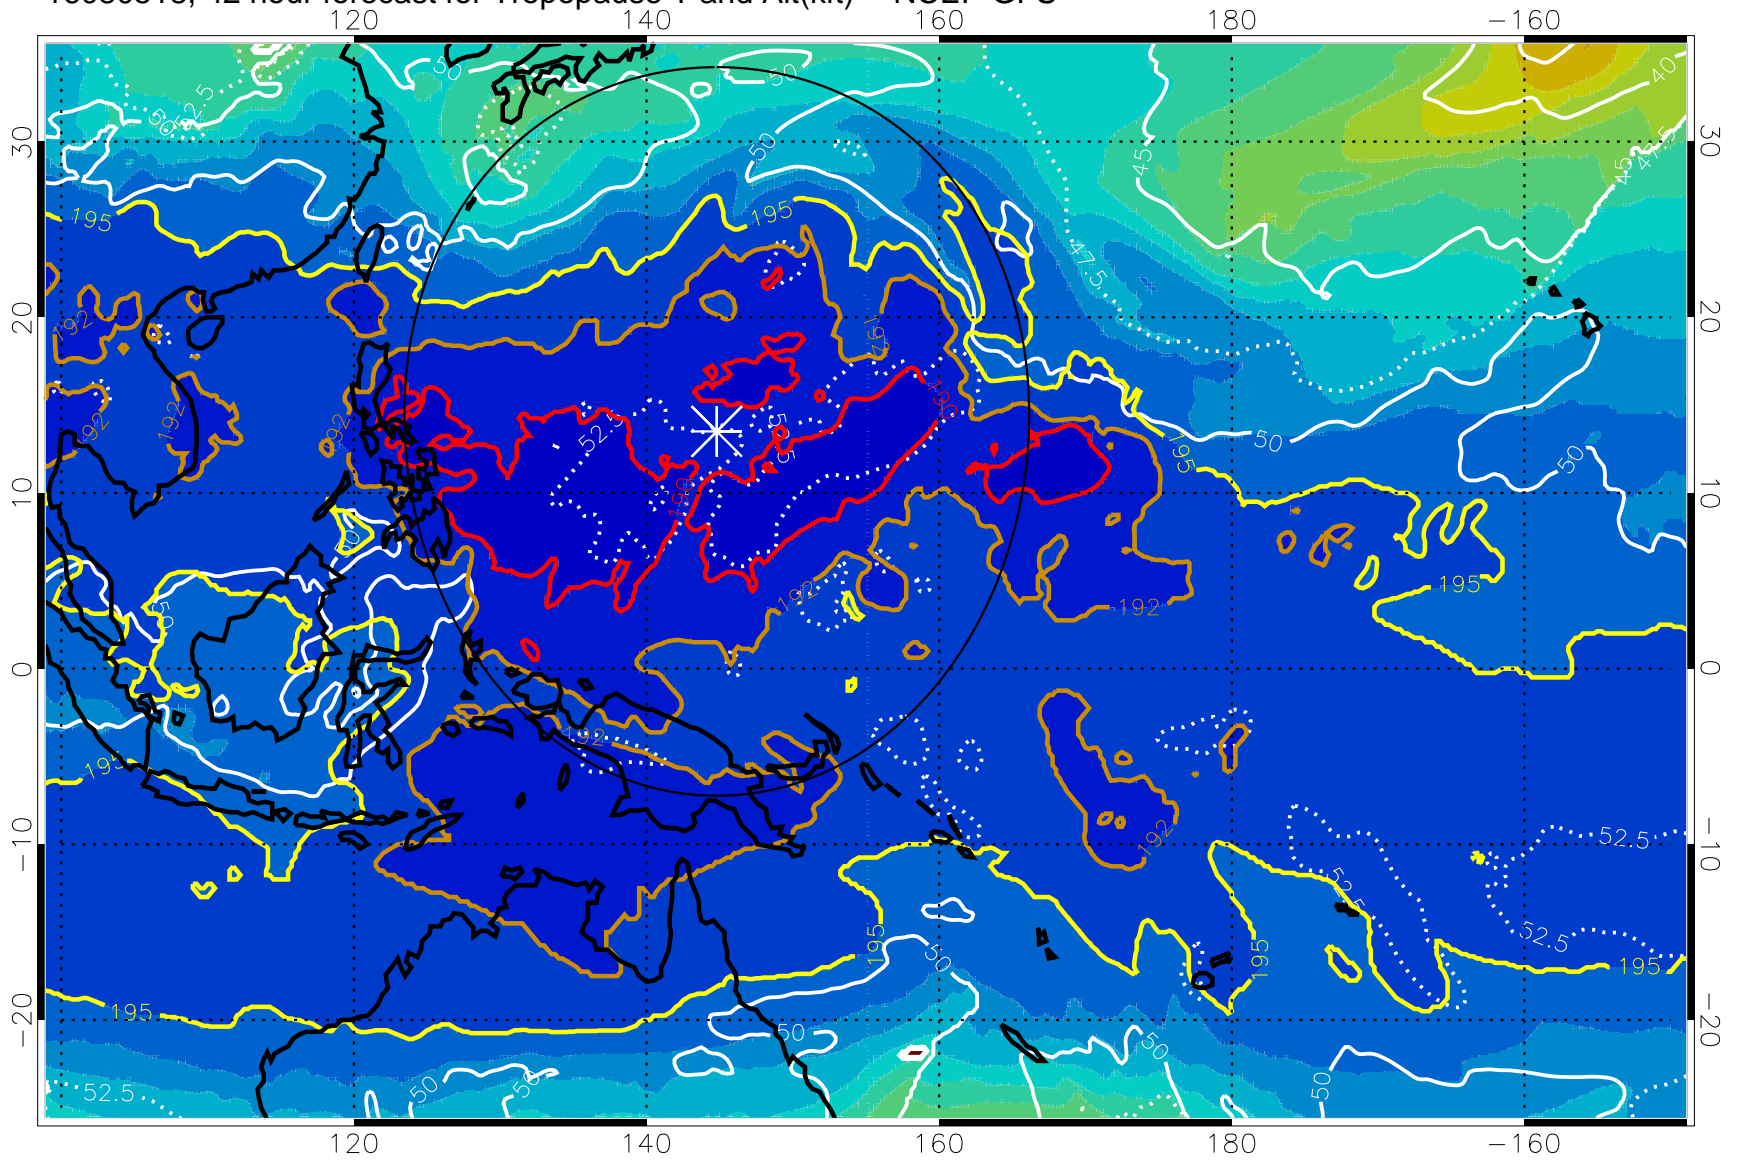

16080518, 42 hour forecast for Tropopause T and Alt(kft) -- NCEP GFS

190   200   210   220   230
Tropopause T, K

Tropopause Altitude in kft (white)

192.5K Isotherm   195K Isotherm
187.5K Isotherm   190K Isotherm

Range ring of 2304 km