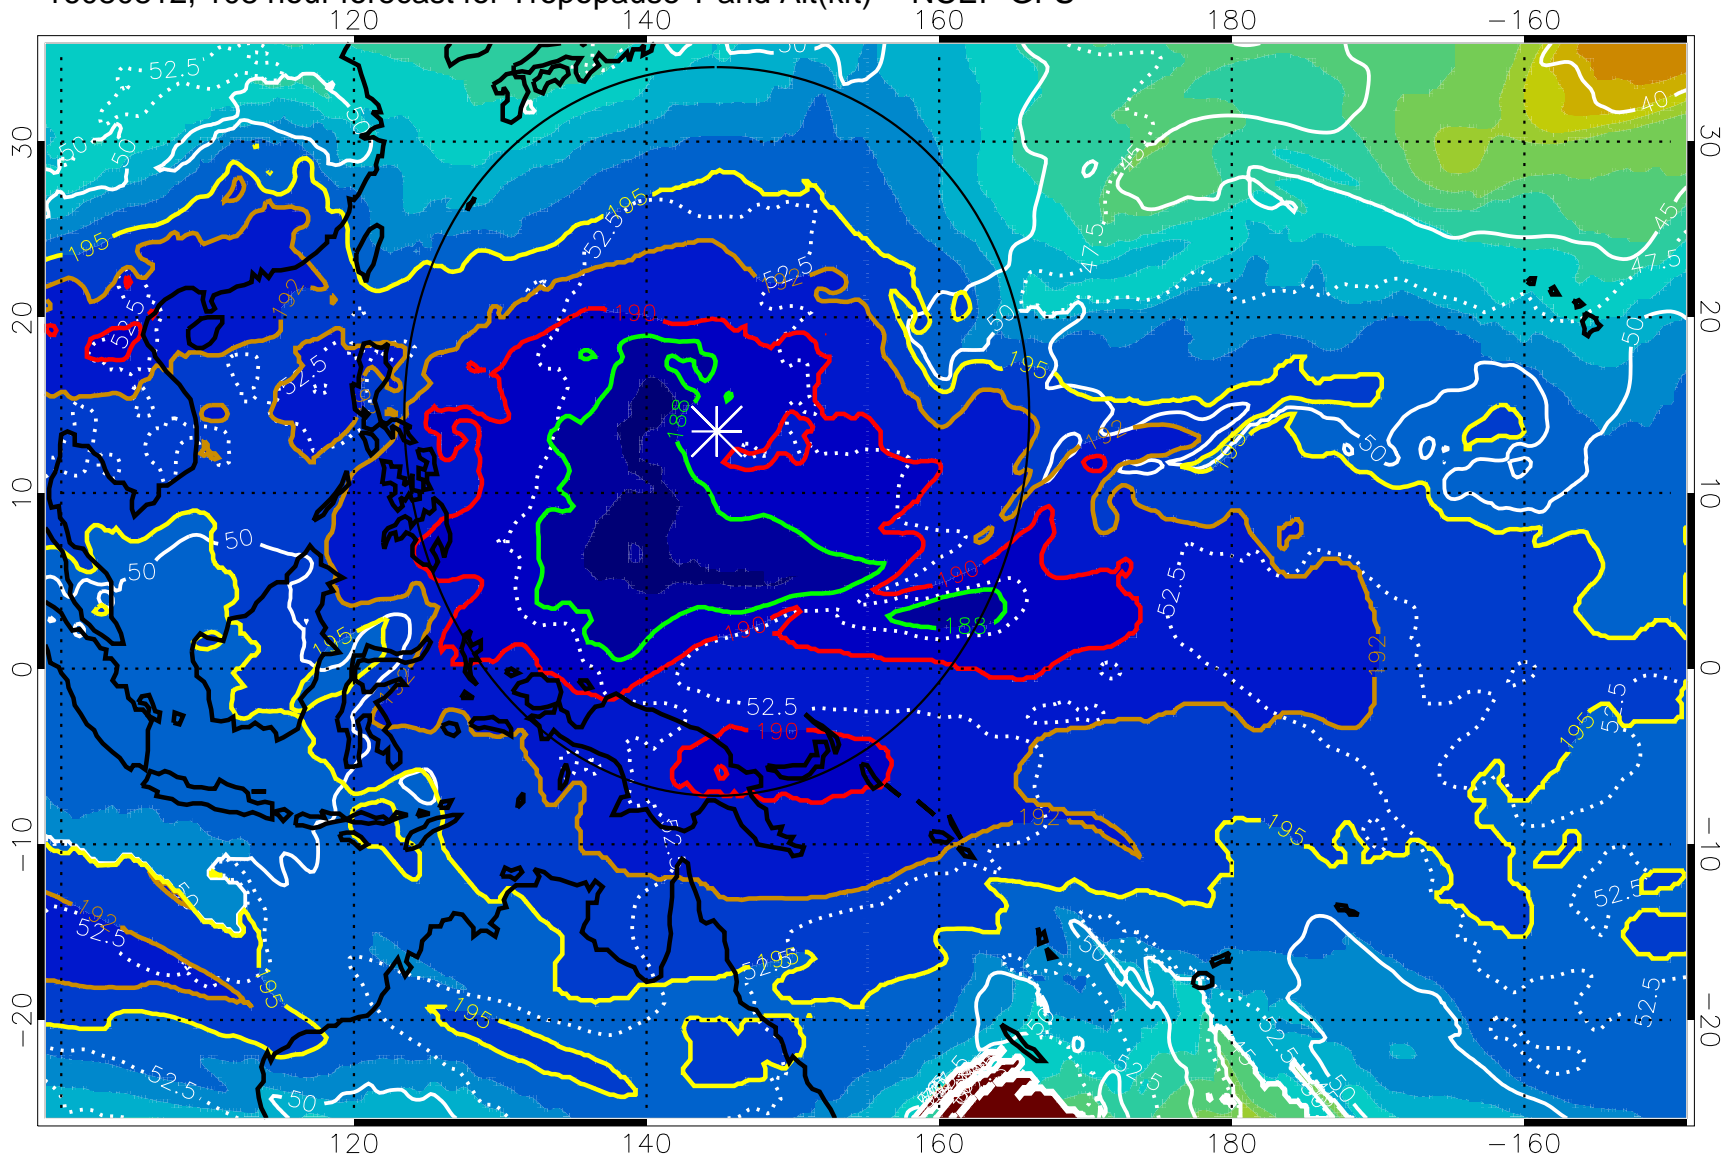

16080812, 108 hour forecast for Tropopause T and Alt(kft) -- NCEP GFS

190 200 210 220 230
Tropopause T, K

Tropopause Altitude in kft (white)

192.5K Isotherm 195K Isotherm
187.5K Isotherm 190K Isotherm

Range ring of 2304 km