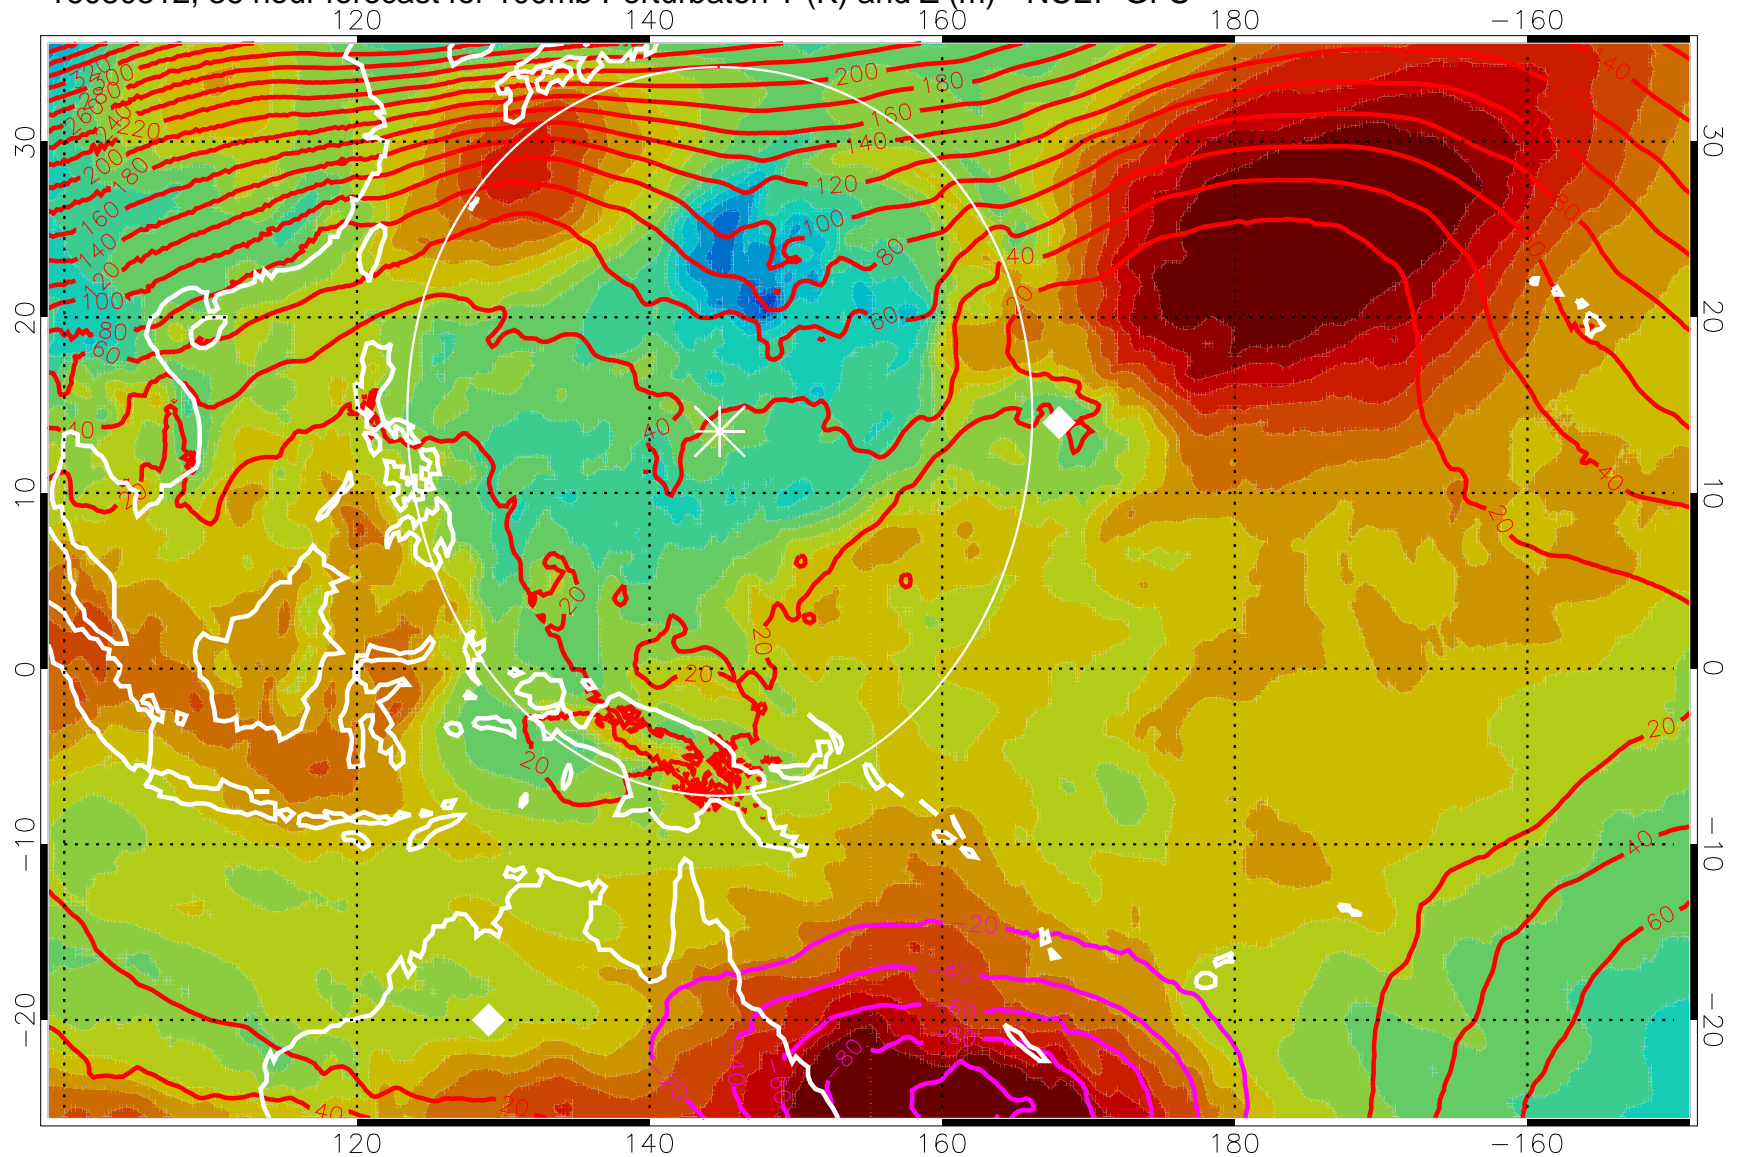

16080512, 36 hour forecast for 100mb Perturbaton T (K) and Z (m)-- NCEP GFS

Contours are 100 mbar Z perturbation (m)
Positive Z Contours
Negative Z Contours
Diamonds-mean pos. of anticyclones

Range ring of 2304 km