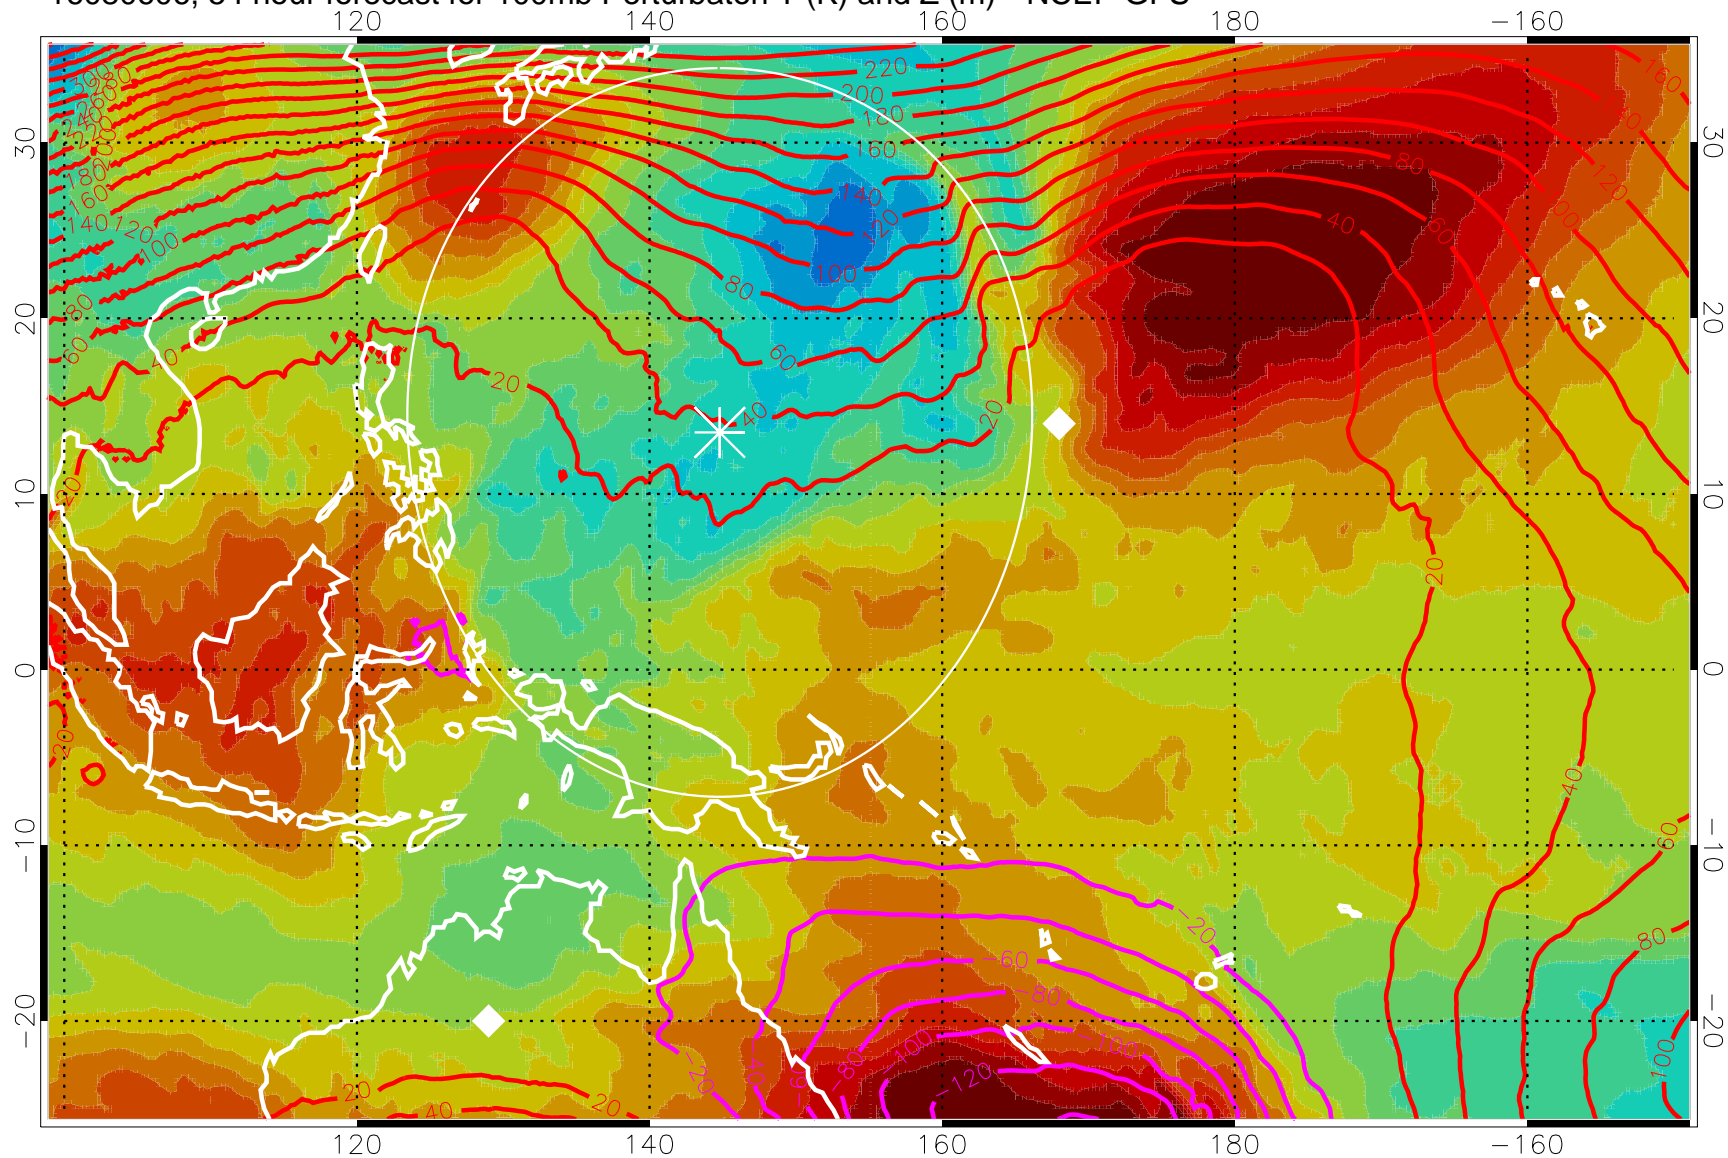

16080606, 54 hour forecast for 100mb Perturbaton T (K) and Z (m)-- NCEP GFS

Contours are 100 mbar Z perturbation (m)
Positive Z Contours
Negative Z Contours
Diamonds-mean pos. of anticyclones

Range ring of 2304 km