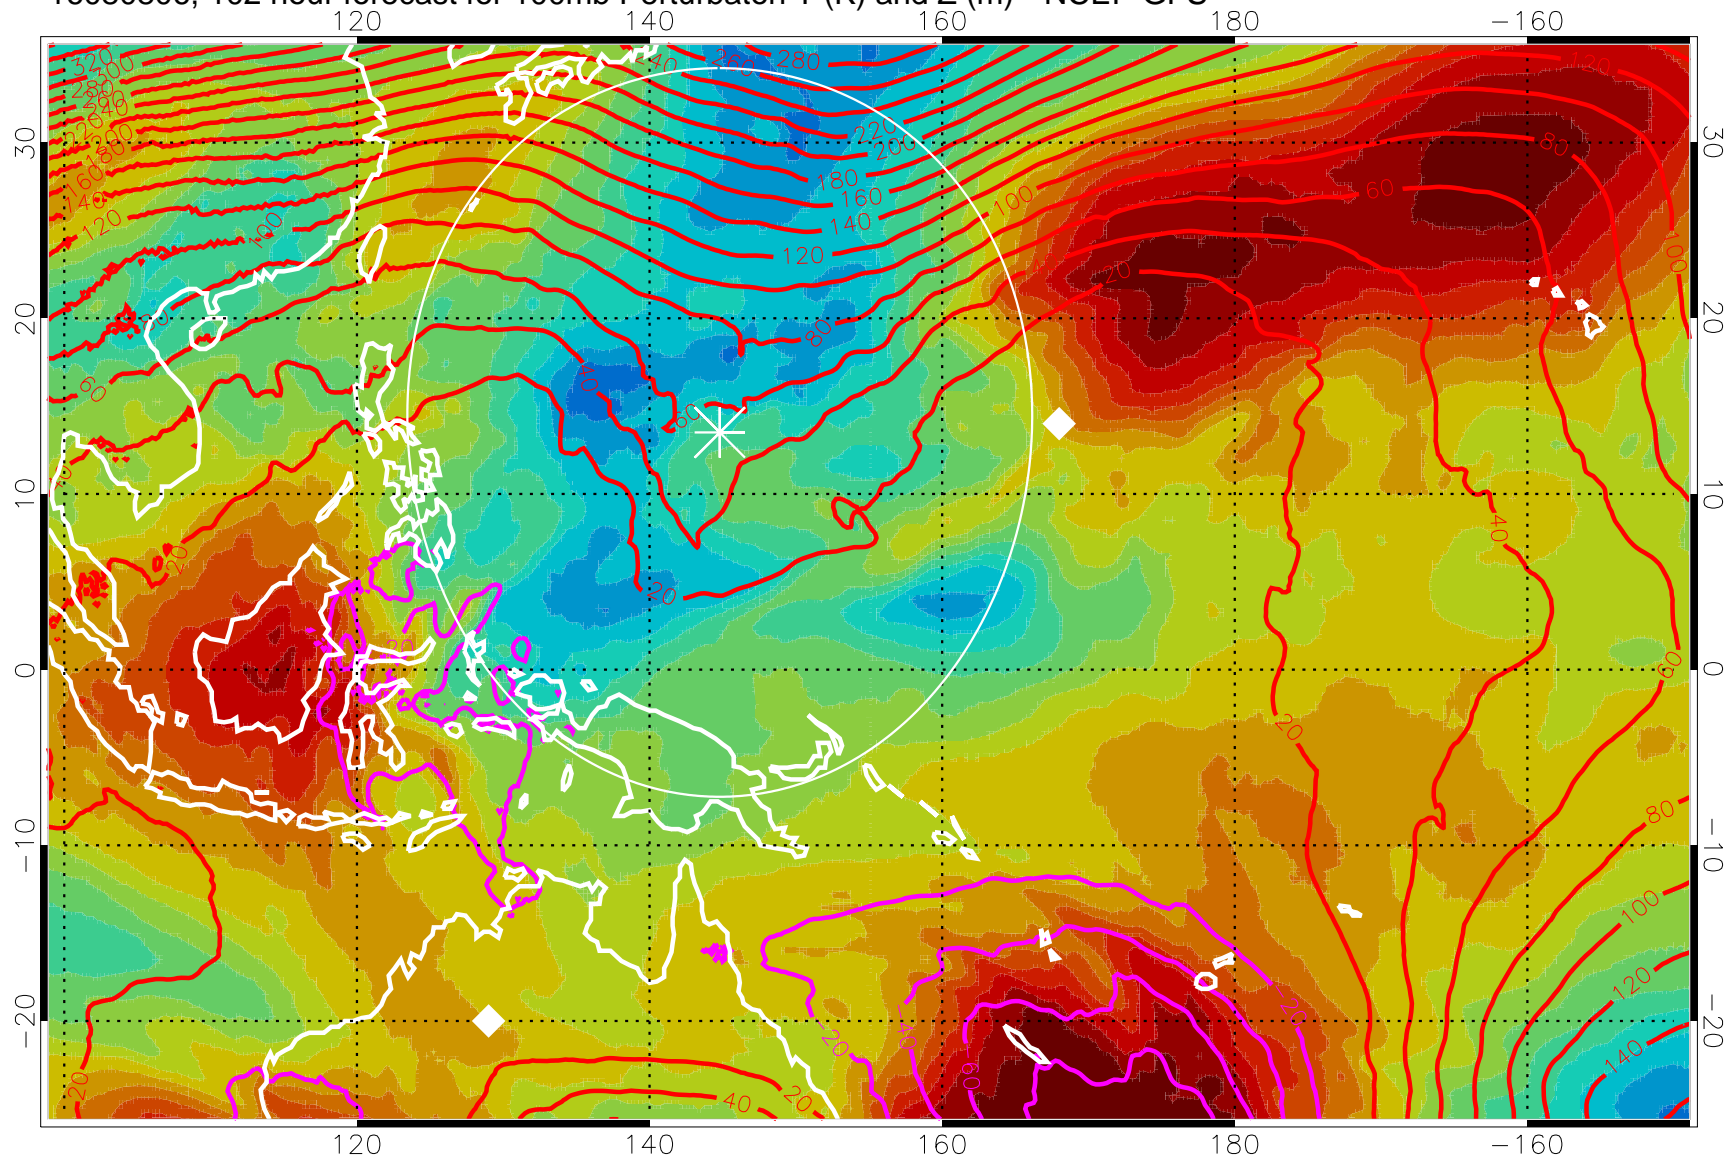

16080806, 102 hour forecast for 100mb Perturbaton T (K) and Z (m)-- NCEP GFS

Contours are 100 mbar Z perturbation (m)
Positive Z Contours
Negative Z Contours
Diamonds-mean pos. of anticyclones

Range ring of 2304 km