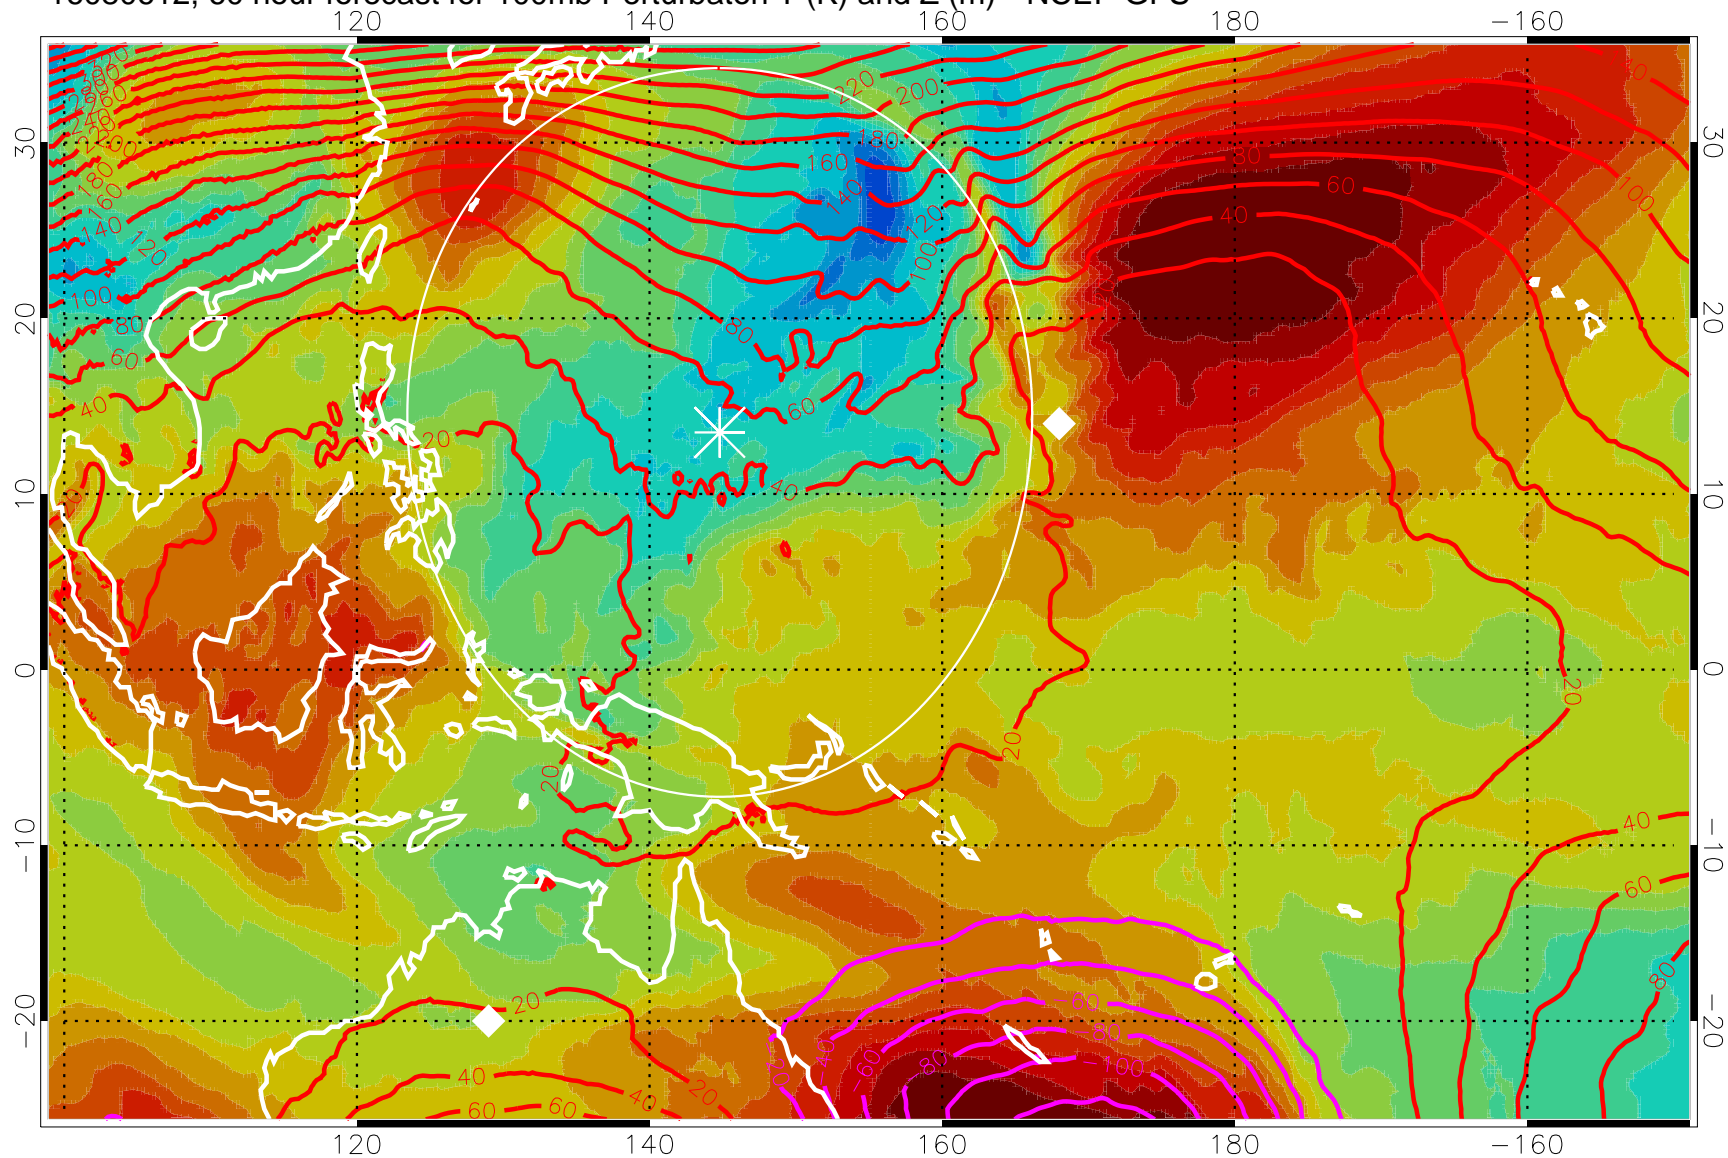

16080612, 60 hour forecast for 100mb Perturbaton T (K) and Z (m)-- NCEP GFS

Contours are 100 mbar Z perturbation (m)
Positive Z Contours
Negative Z Contours
Diamonds-mean pos. of anticyclones

Range ring of 2304 km