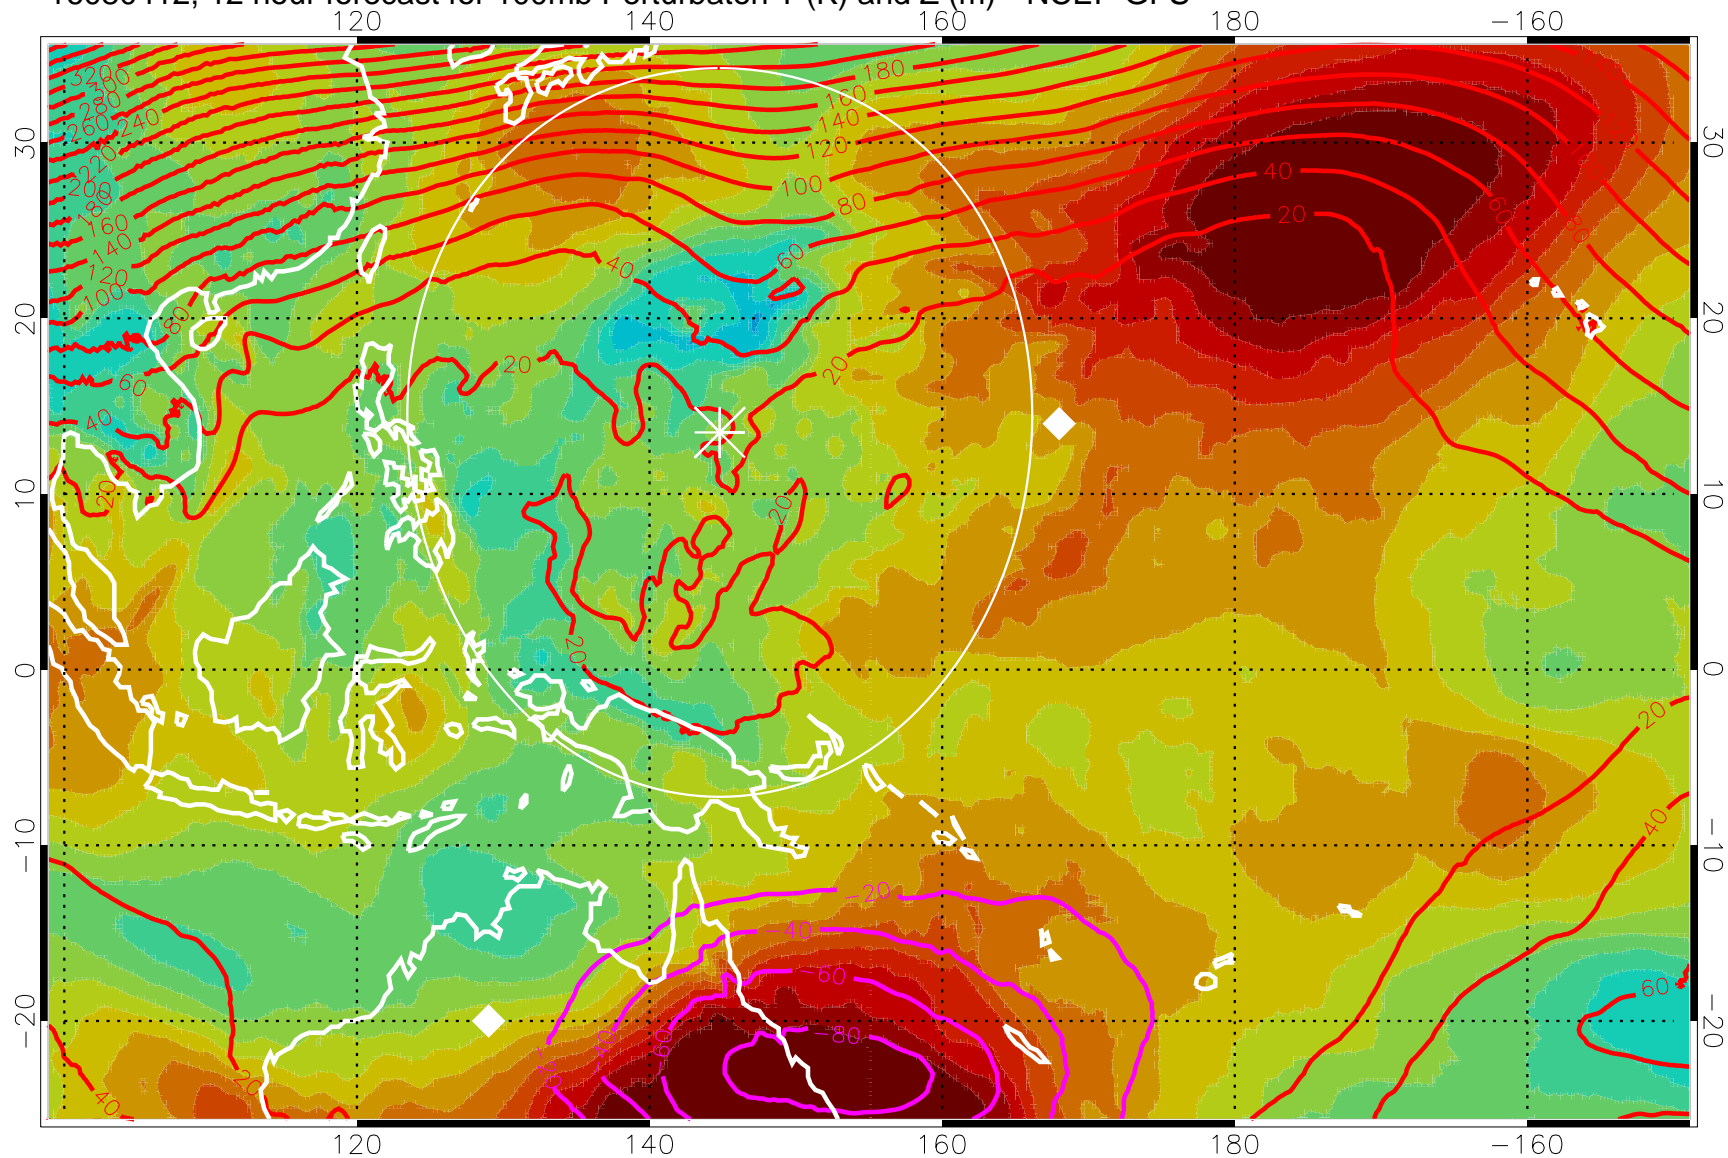

16080412, 12 hour forecast for 100mb Perturbaton T (K) and Z (m)-- NCEP GFS

Contours are 100 mbar Z perturbation (m)
Positive Z Contours
Negative Z Contours
Diamonds-mean pos. of anticyclones

Range ring of 2304 km