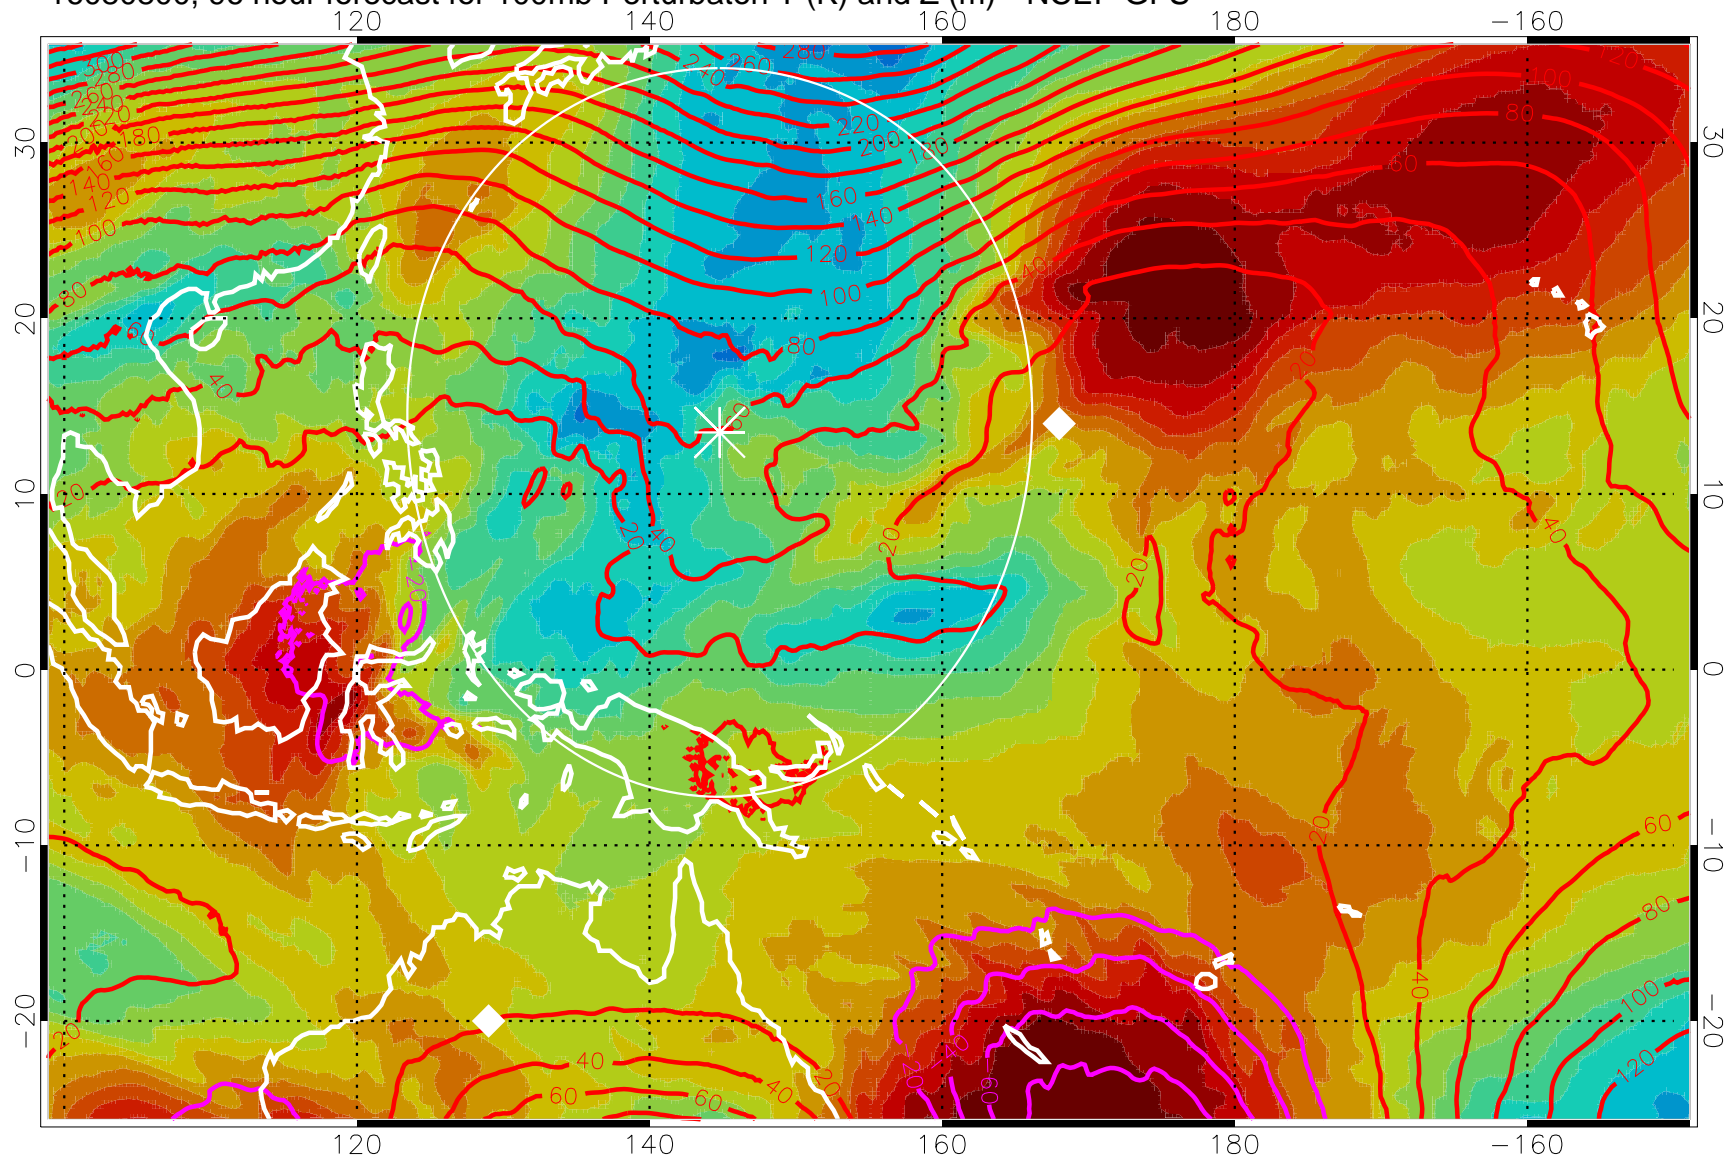

16080800, 96 hour forecast for 100mb Perturbaton T (K) and Z (m)-- NCEP GFS

Contours are 100 mbar Z perturbation (m)
Positive Z Contours
Negative Z Contours
Diamonds-mean pos. of anticyclones

Range ring of 2304 km