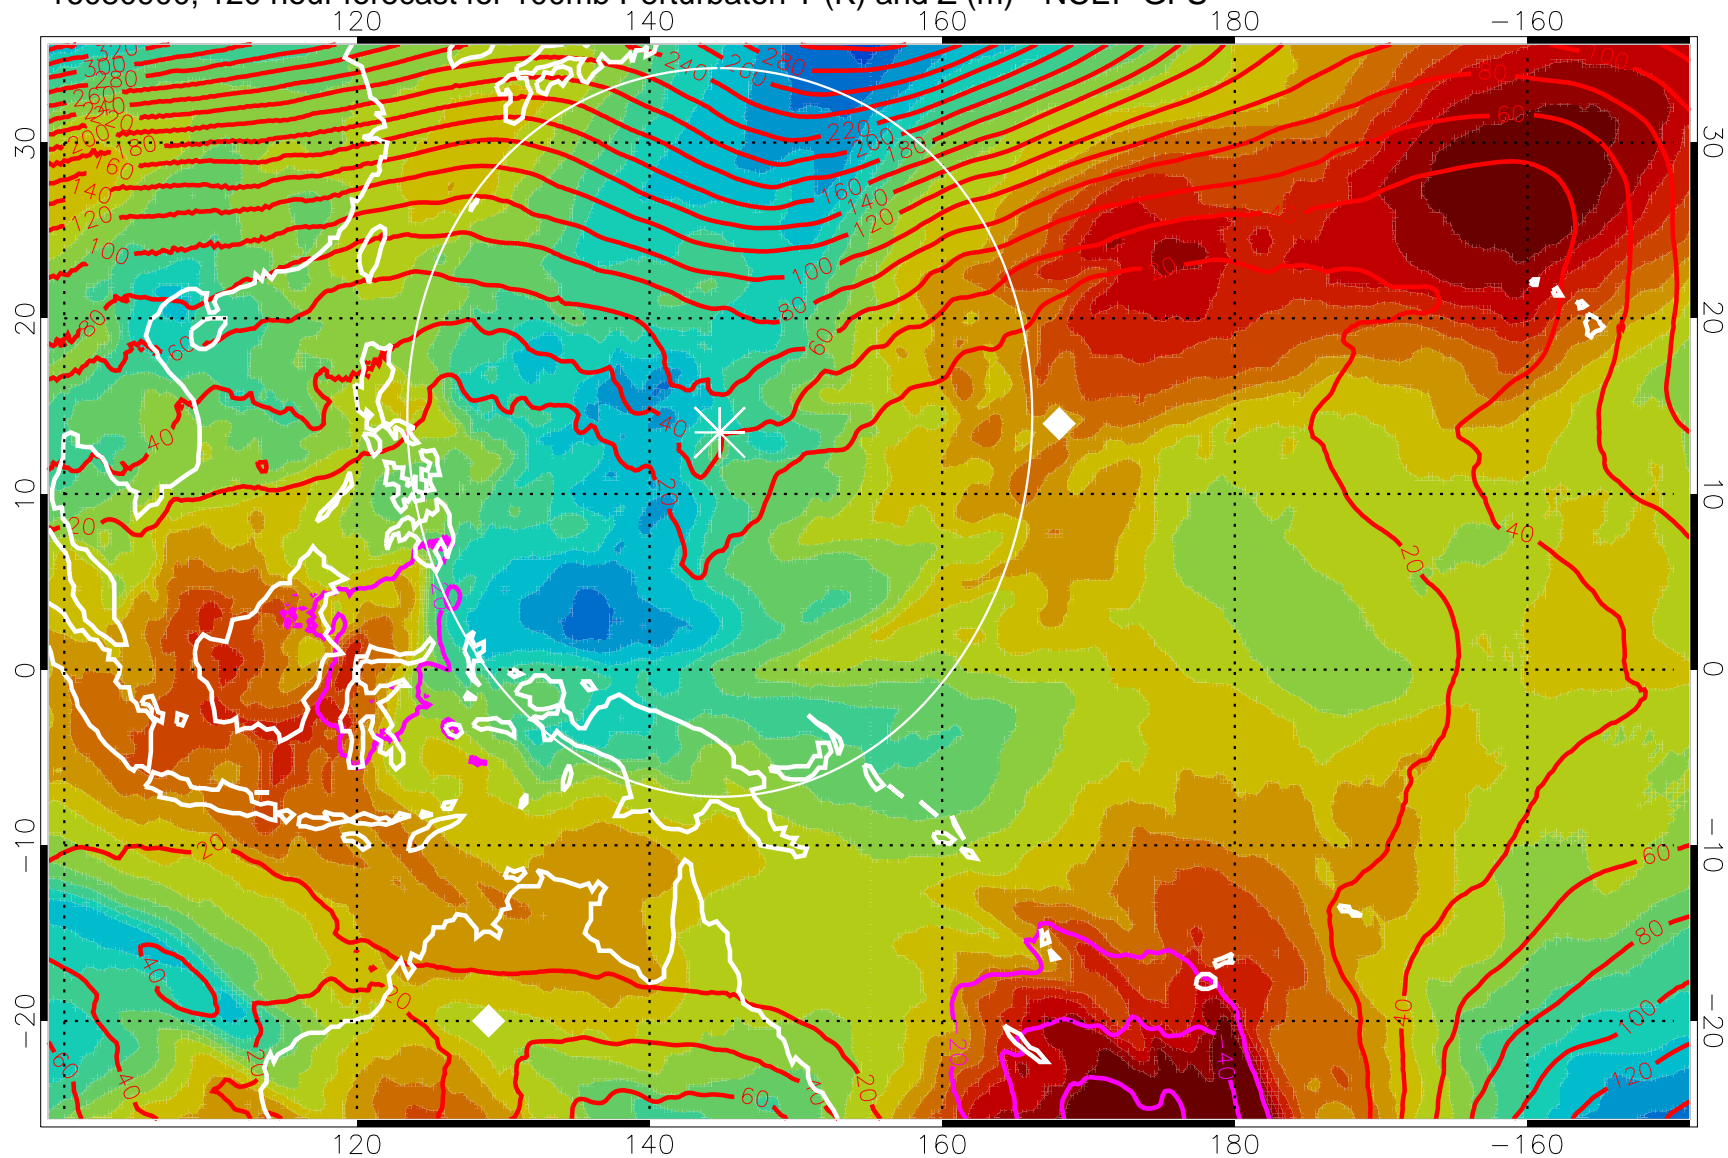

16080900, 120 hour forecast for 100mb Perturbaton T (K) and Z (m)-- NCEP GFS

Contours are 100 mbar Z perturbation (m)
Positive Z Contours
Negative Z Contours
Diamonds-mean pos. of anticyclones

Range ring of 2304 km