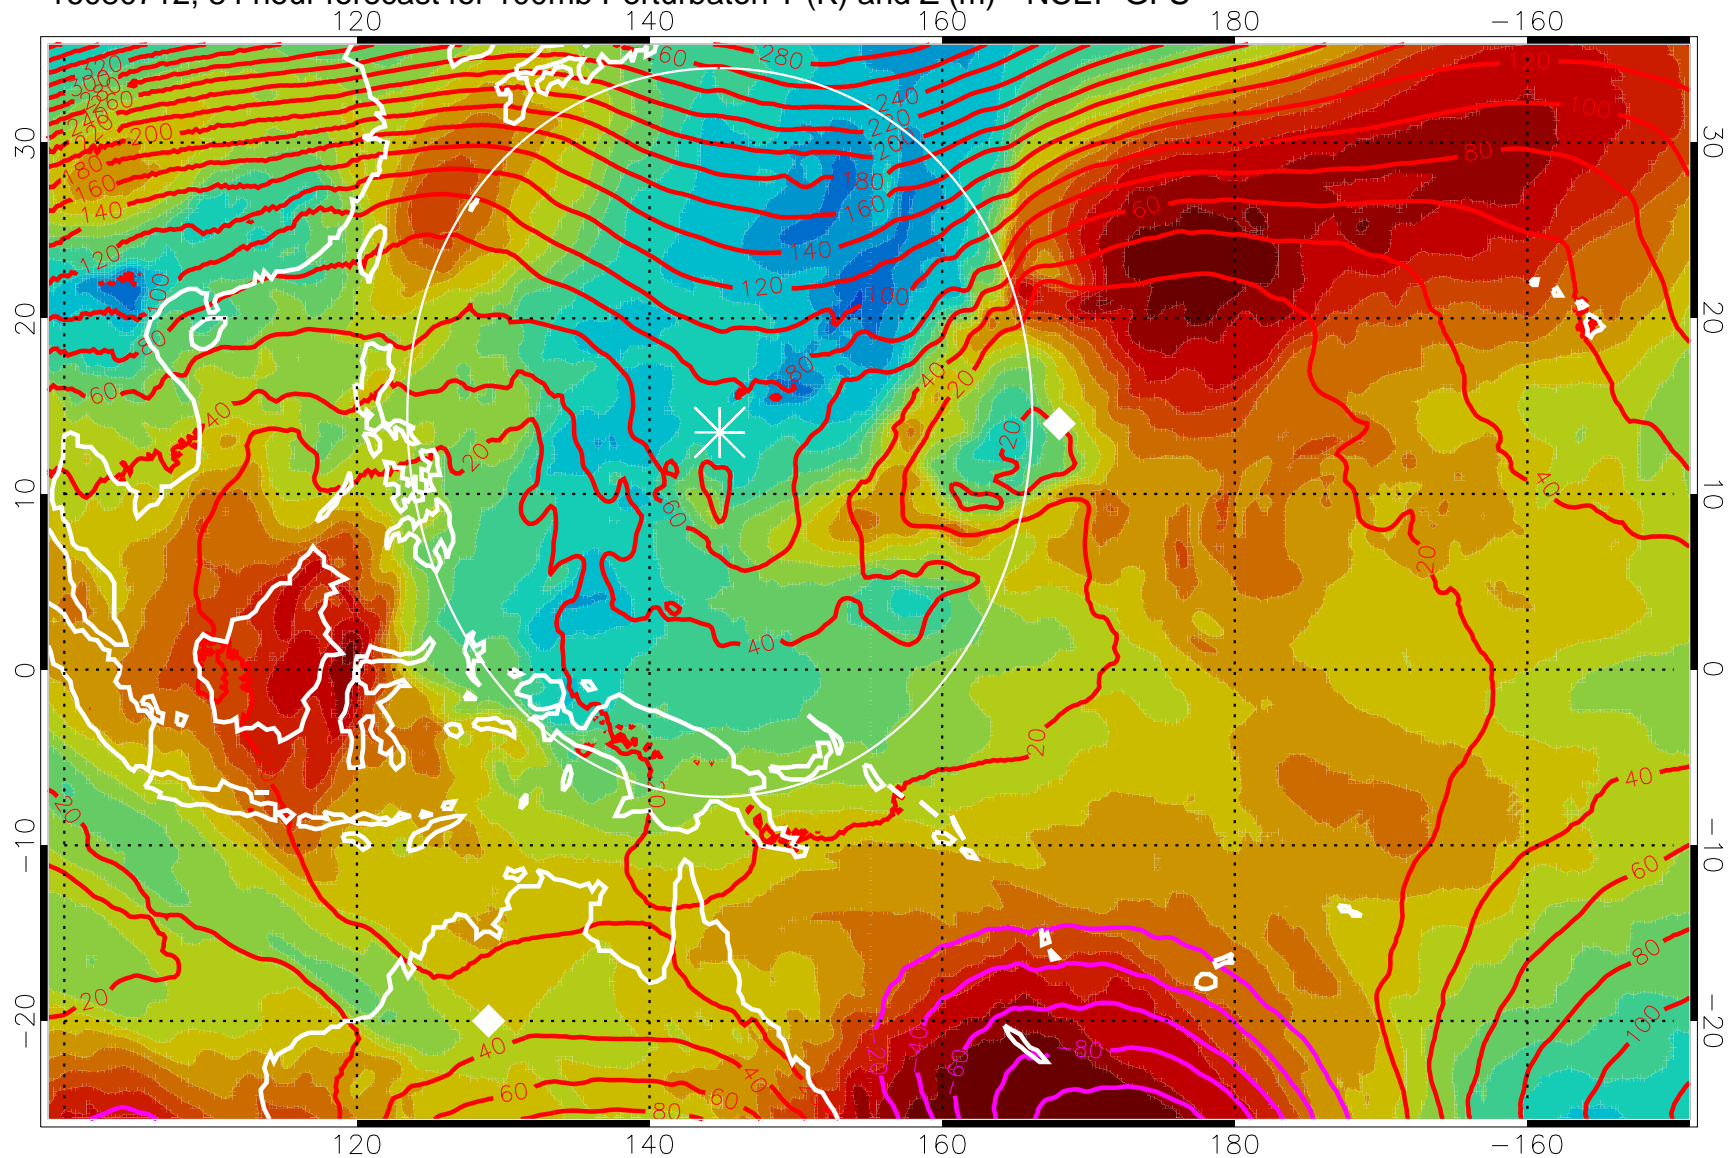

16080712, 84 hour forecast for 100mb Perturbaton T (K) and Z (m)-- NCEP GFS

Contours are 100 mbar Z perturbation (m)
Positive Z Contours
Negative Z Contours
Diamonds-mean pos. of anticyclones

Range ring of 2304 km