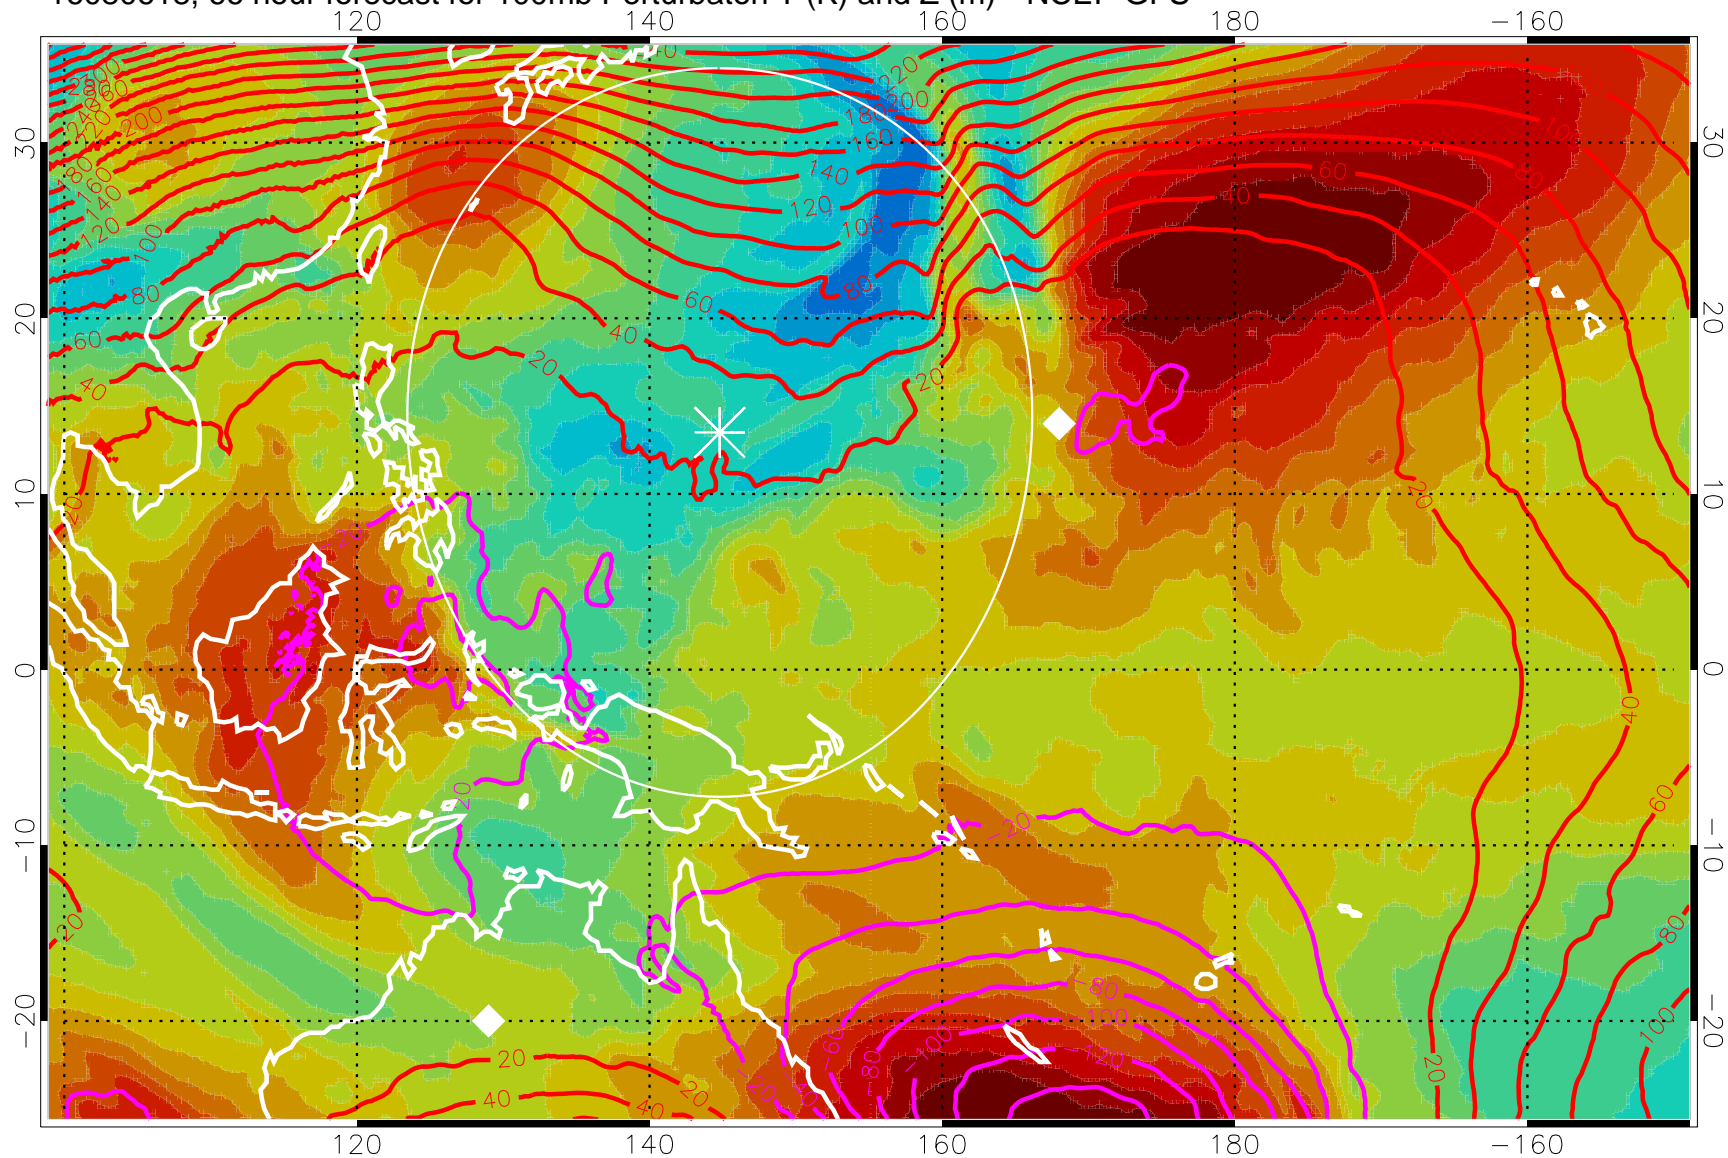

16080618, 66 hour forecast for 100mb Perturbaton T (K) and Z (m)-- NCEP GFS

Contours are 100 mbar Z perturbation (m)
Positive Z Contours
Negative Z Contours
Diamonds-mean pos. of anticyclones

Range ring of 2304 km