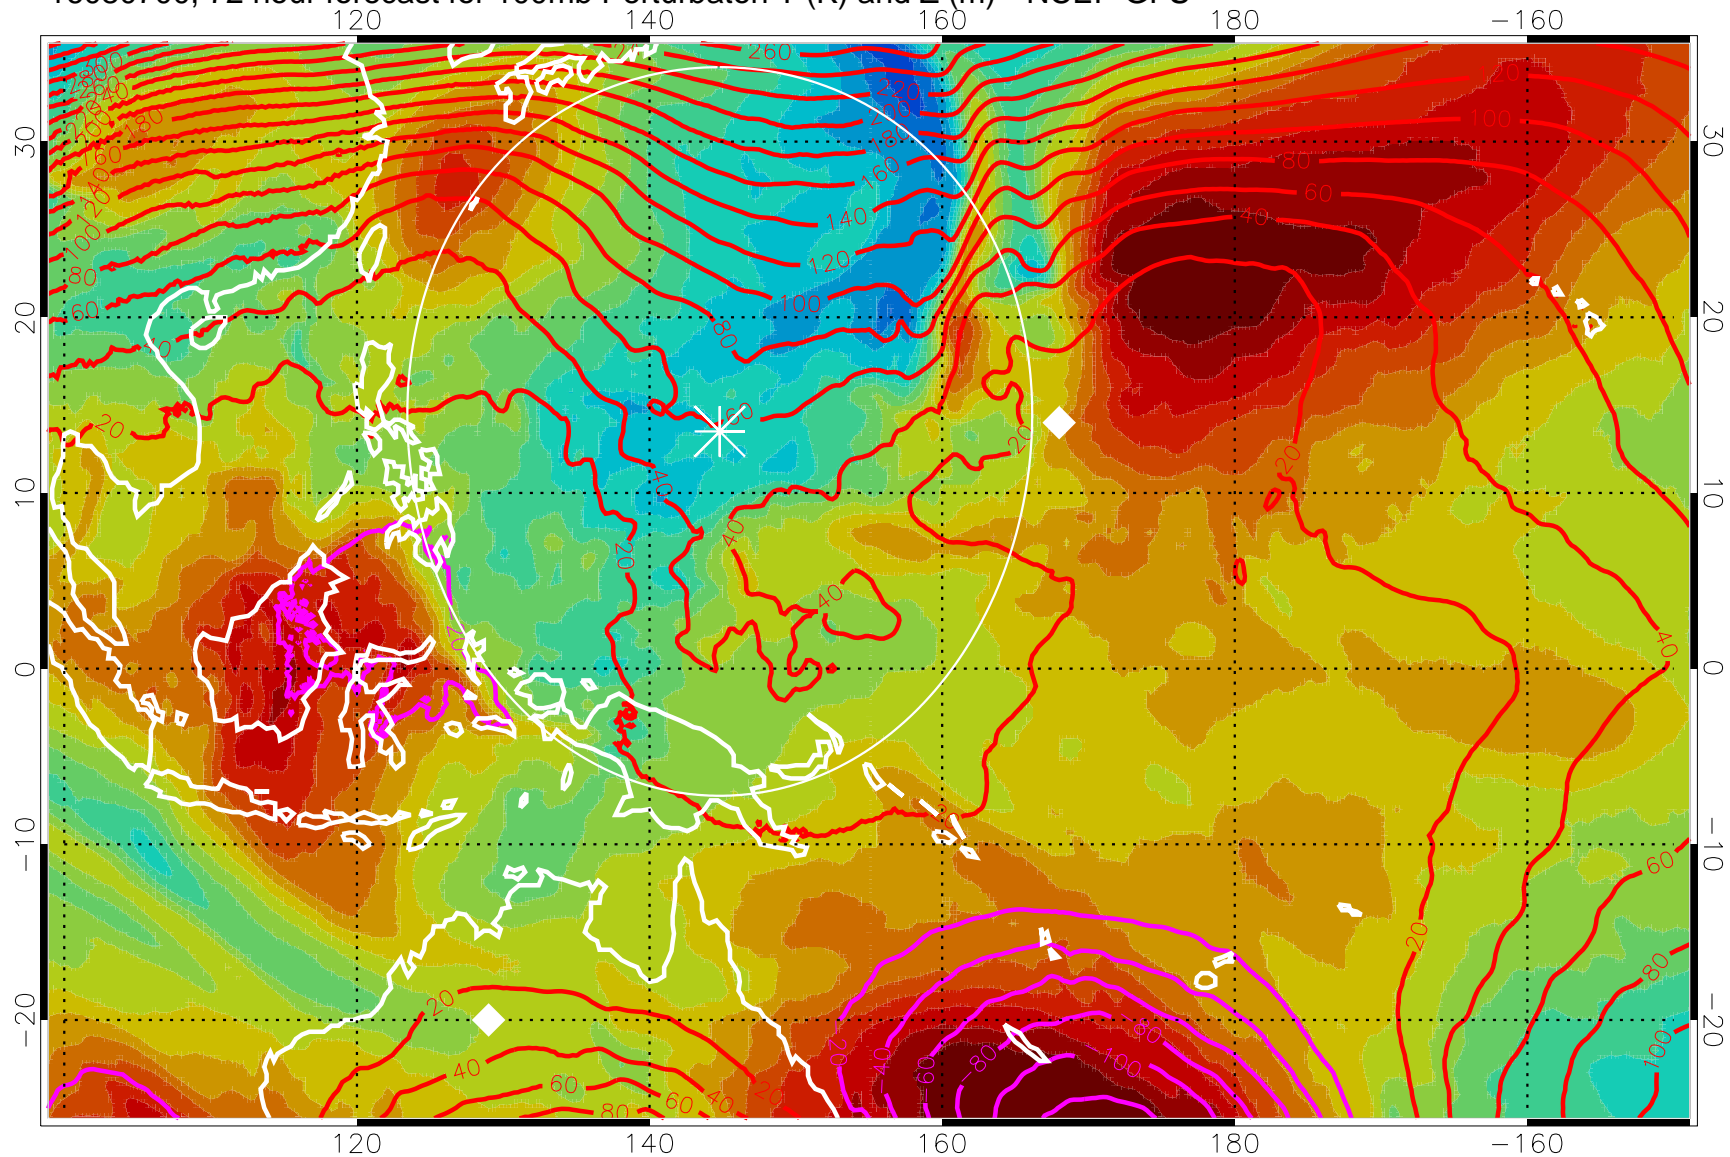

16080700, 72 hour forecast for 100mb Perturbation T (K) and Z (m)-- NCEP GFS

Contours are 100 mbar Z perturbation (m)
Positive Z Contours
Negative Z Contours
Diamonds-mean pos. of anticyclones

Range ring of 2304 km