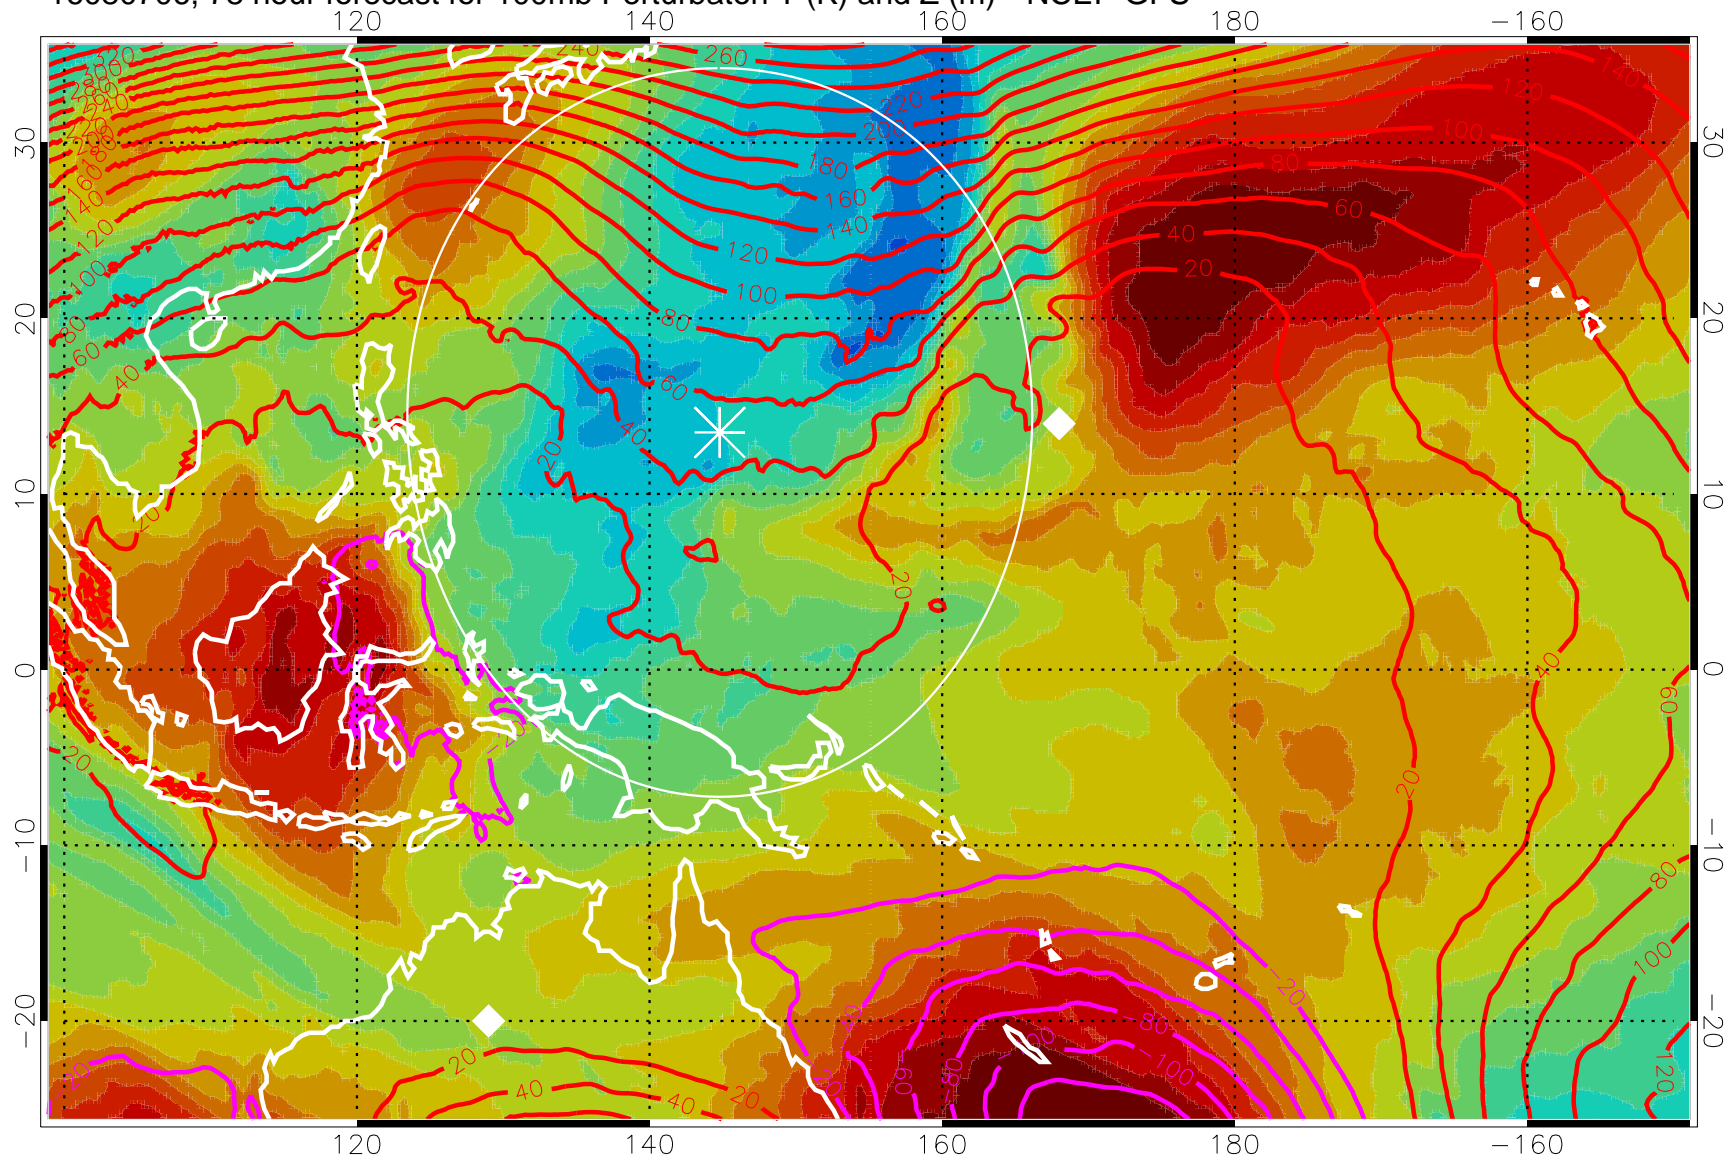

16080706, 78 hour forecast for 100mb Perturbaton T (K) and Z (m)-- NCEP GFS

T deviation from jan-feb mean, K

Contours are 100 mbar Z perturbation (m)
Positive Z Contours
Negative Z Contours
Diamonds-mean pos. of anticyclones

Range ring of 2304 km