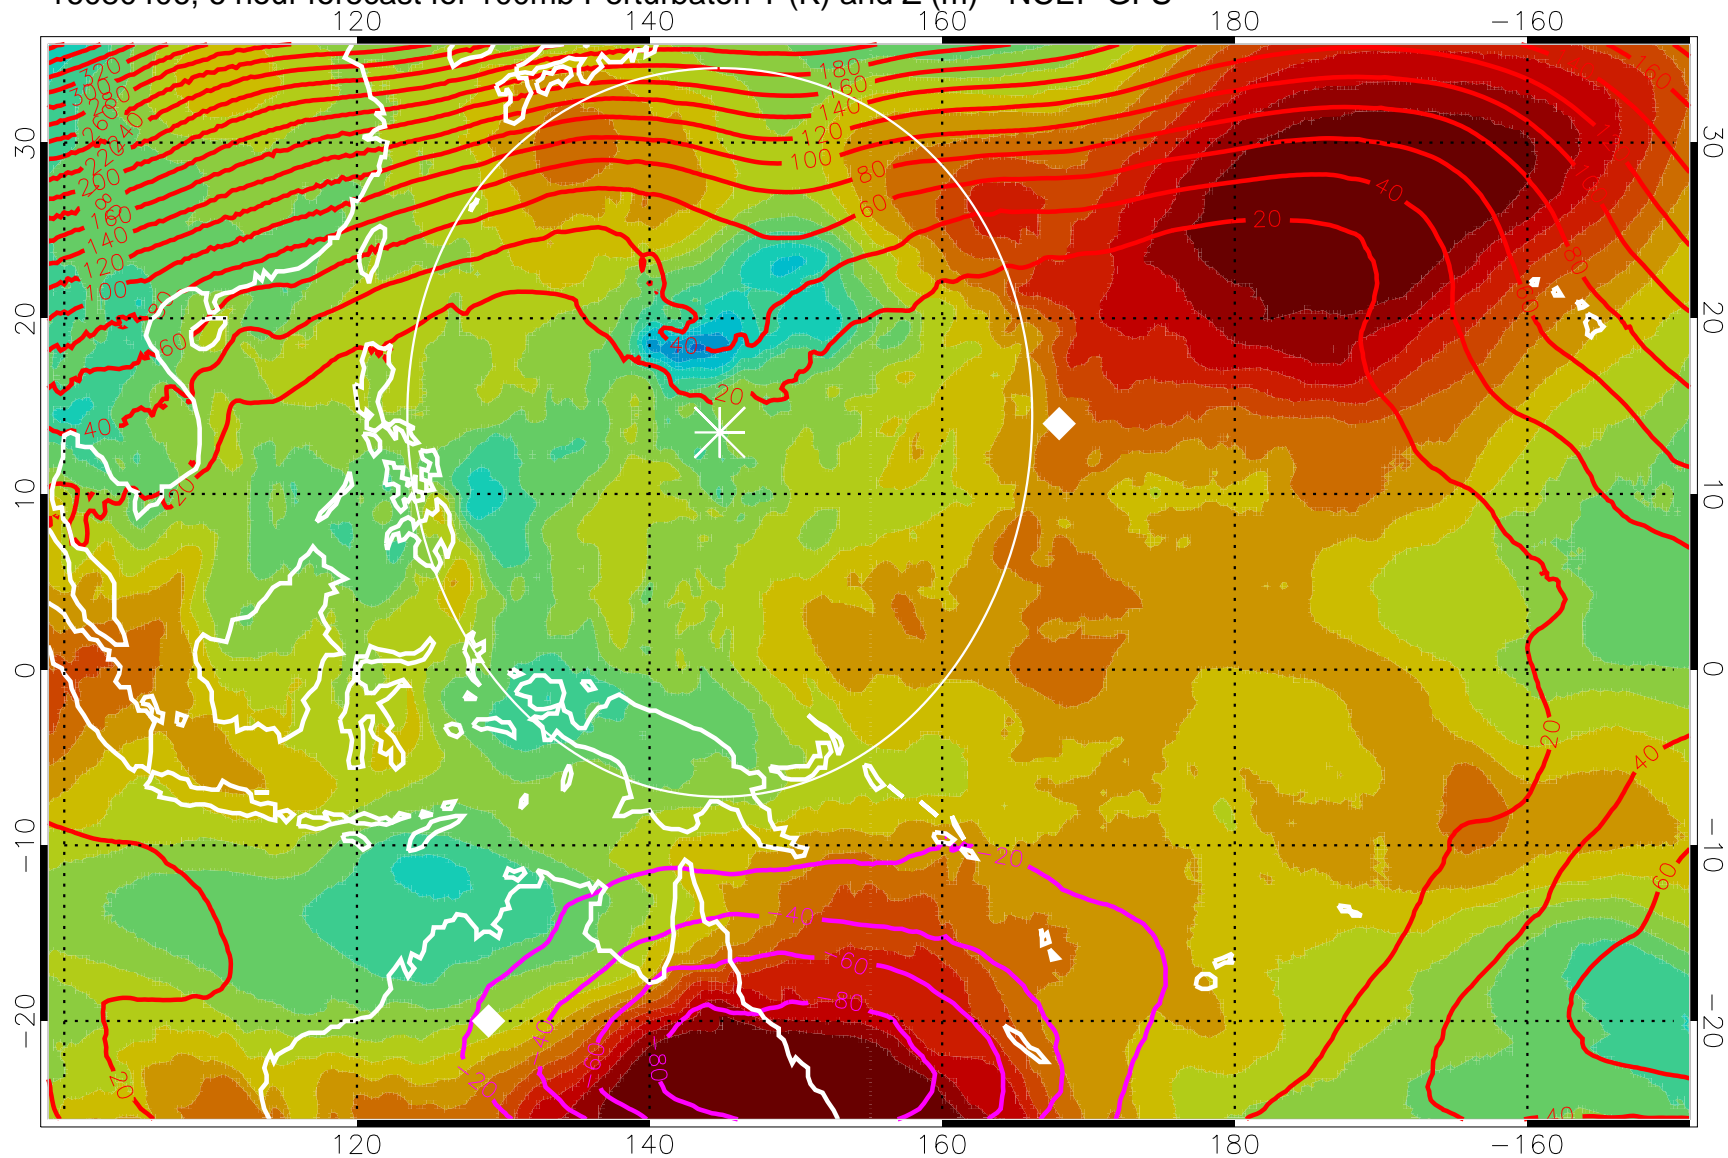

16080406, 6 hour forecast for 100mb Perturbaton T (K) and Z (m)-- NCEP GFS

Contours are 100 mbar Z perturbation (m)  
Positive Z Contours  
Negative Z Contours  
Diamonds-mean pos. of anticyclones

Range ring of 2304 km