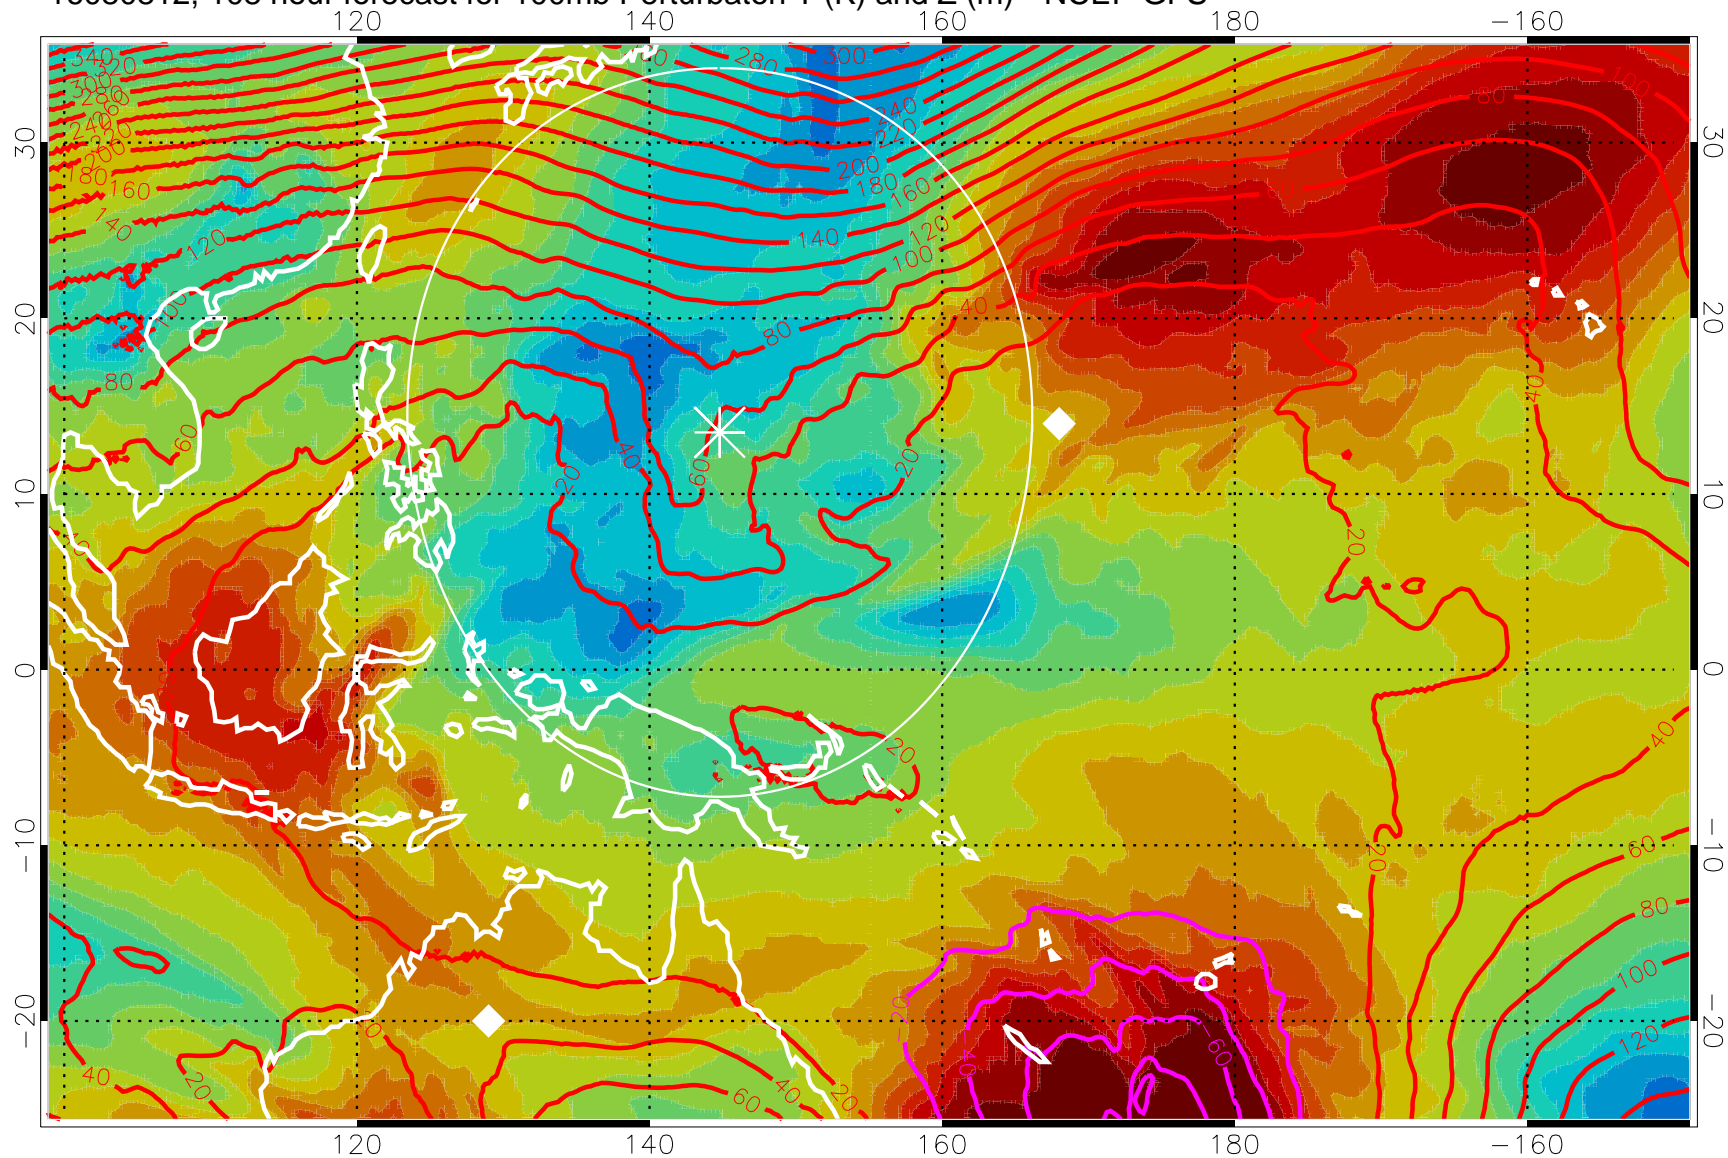

16080812, 108 hour forecast for 100mb Perturbaton T (K) and Z (m)-- NCEP GFS

Contours are 100 mbar Z perturbation (m)
Positive Z Contours
Negative Z Contours
Diamonds-mean pos. of anticyclones

Range ring of 2304 km