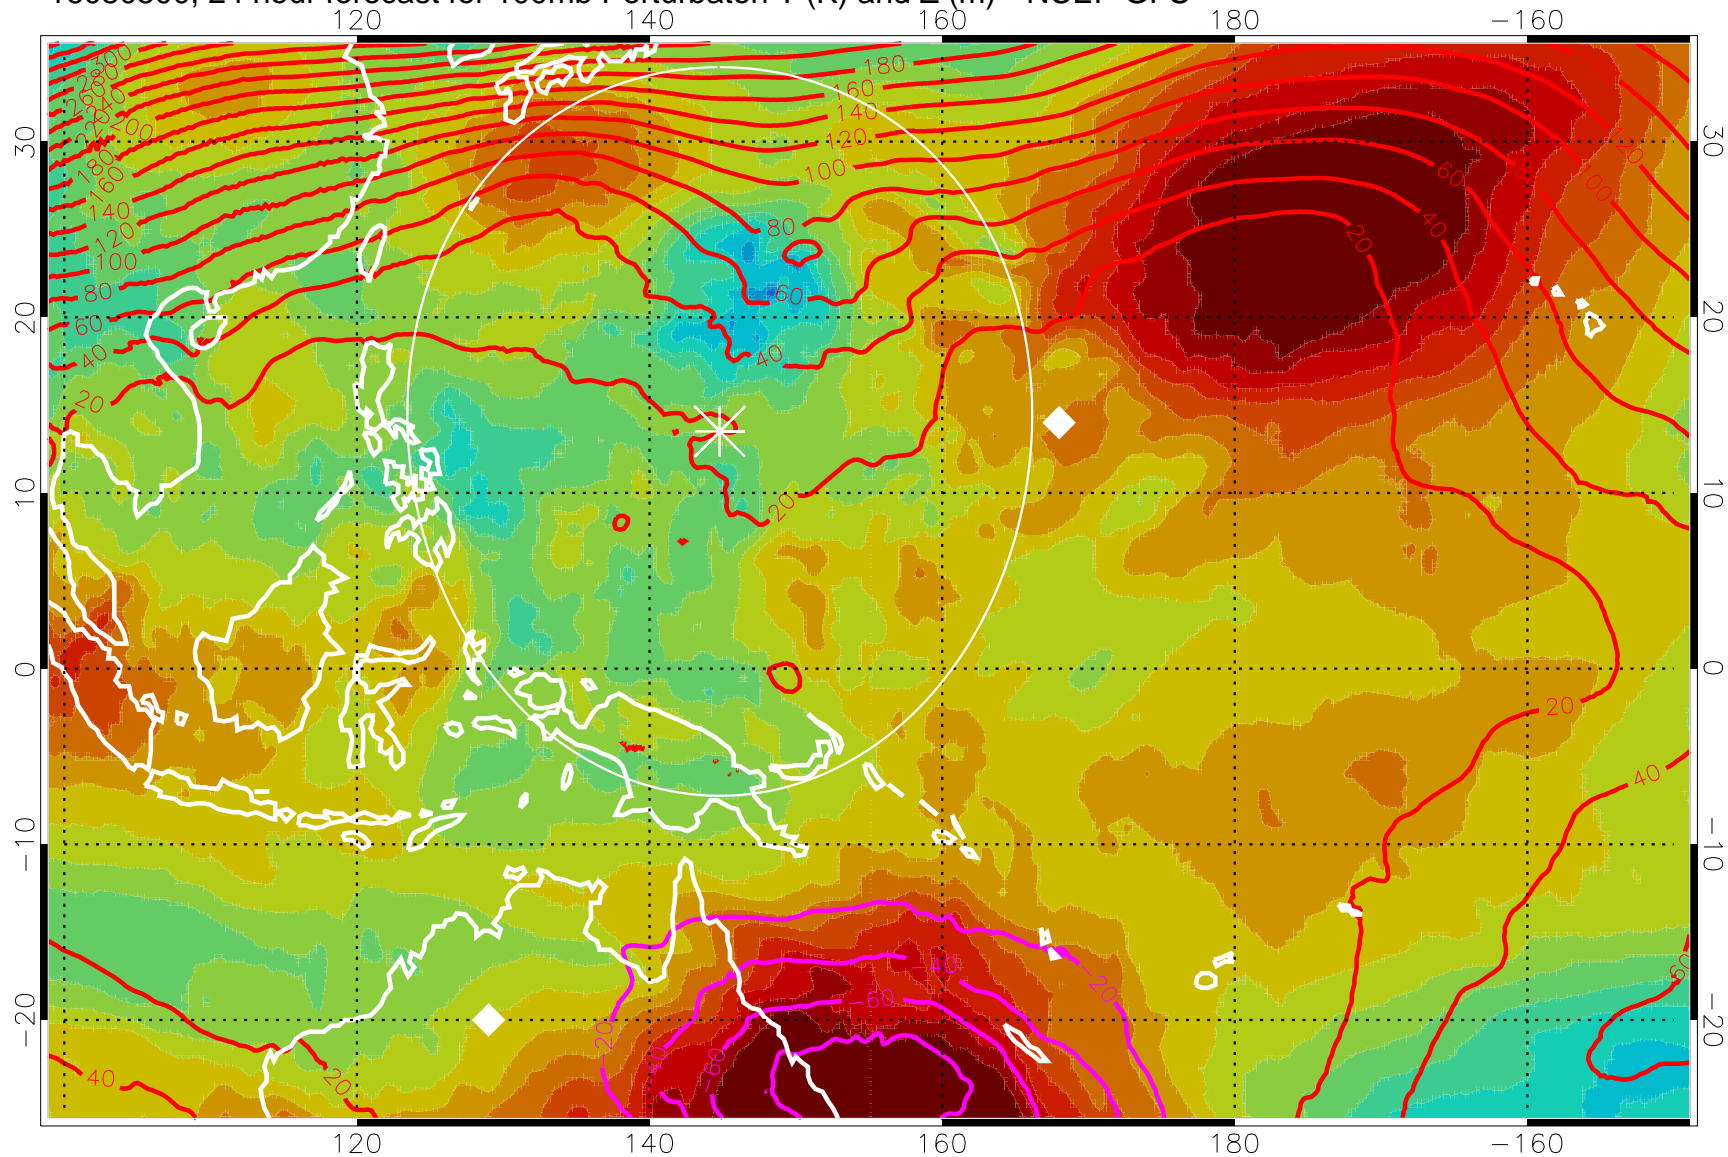

16080500, 24 hour forecast for 100mb Perturbaton T (K) and Z (m)-- NCEP GFS

Contours are 100 mbar Z perturbation (m)
Positive Z Contours
Negative Z Contours
Diamonds-mean pos. of anticyclones

Range ring of 2304 km