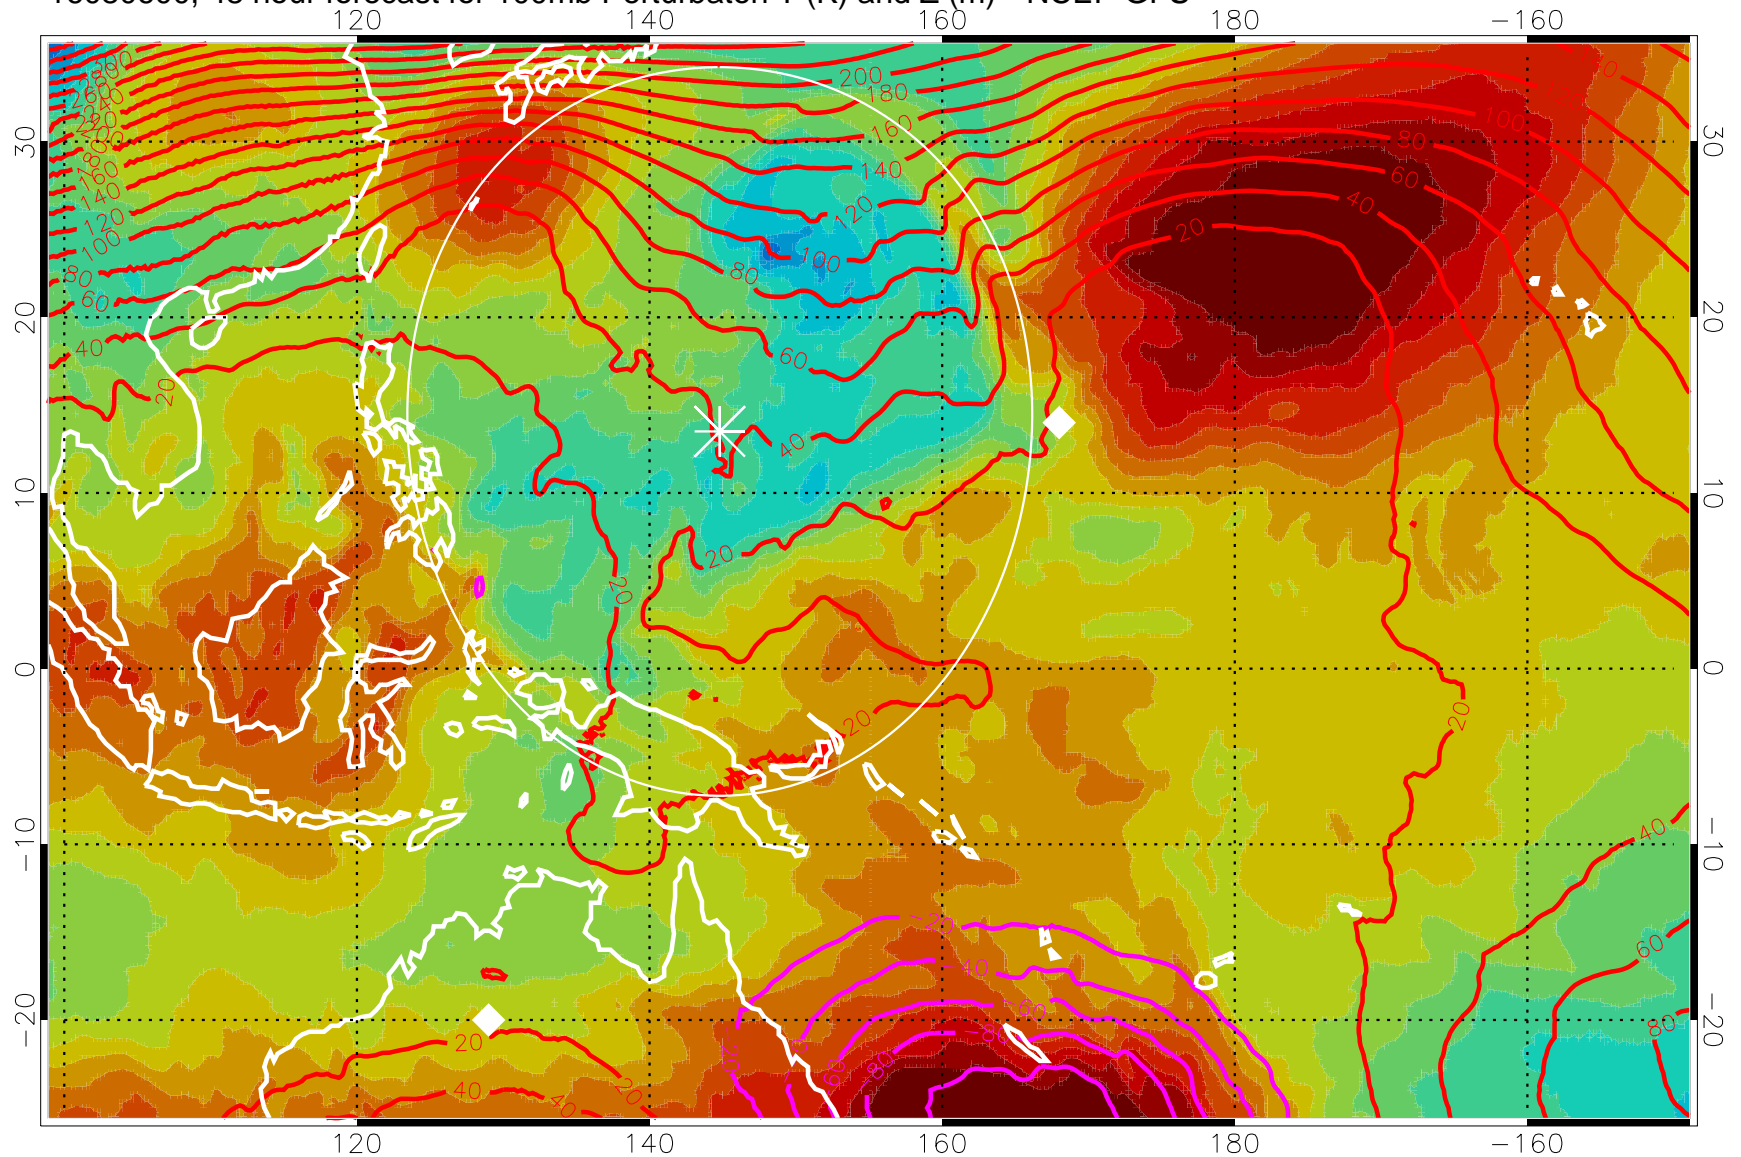

16080600, 48 hour forecast for 100mb Perturbaton T (K) and Z (m)-- NCEP GFS

Contours are 100 mbar Z perturbation (m)
Positive Z Contours
Negative Z Contours
Diamonds-mean pos. of anticyclones

Range ring of 2304 km