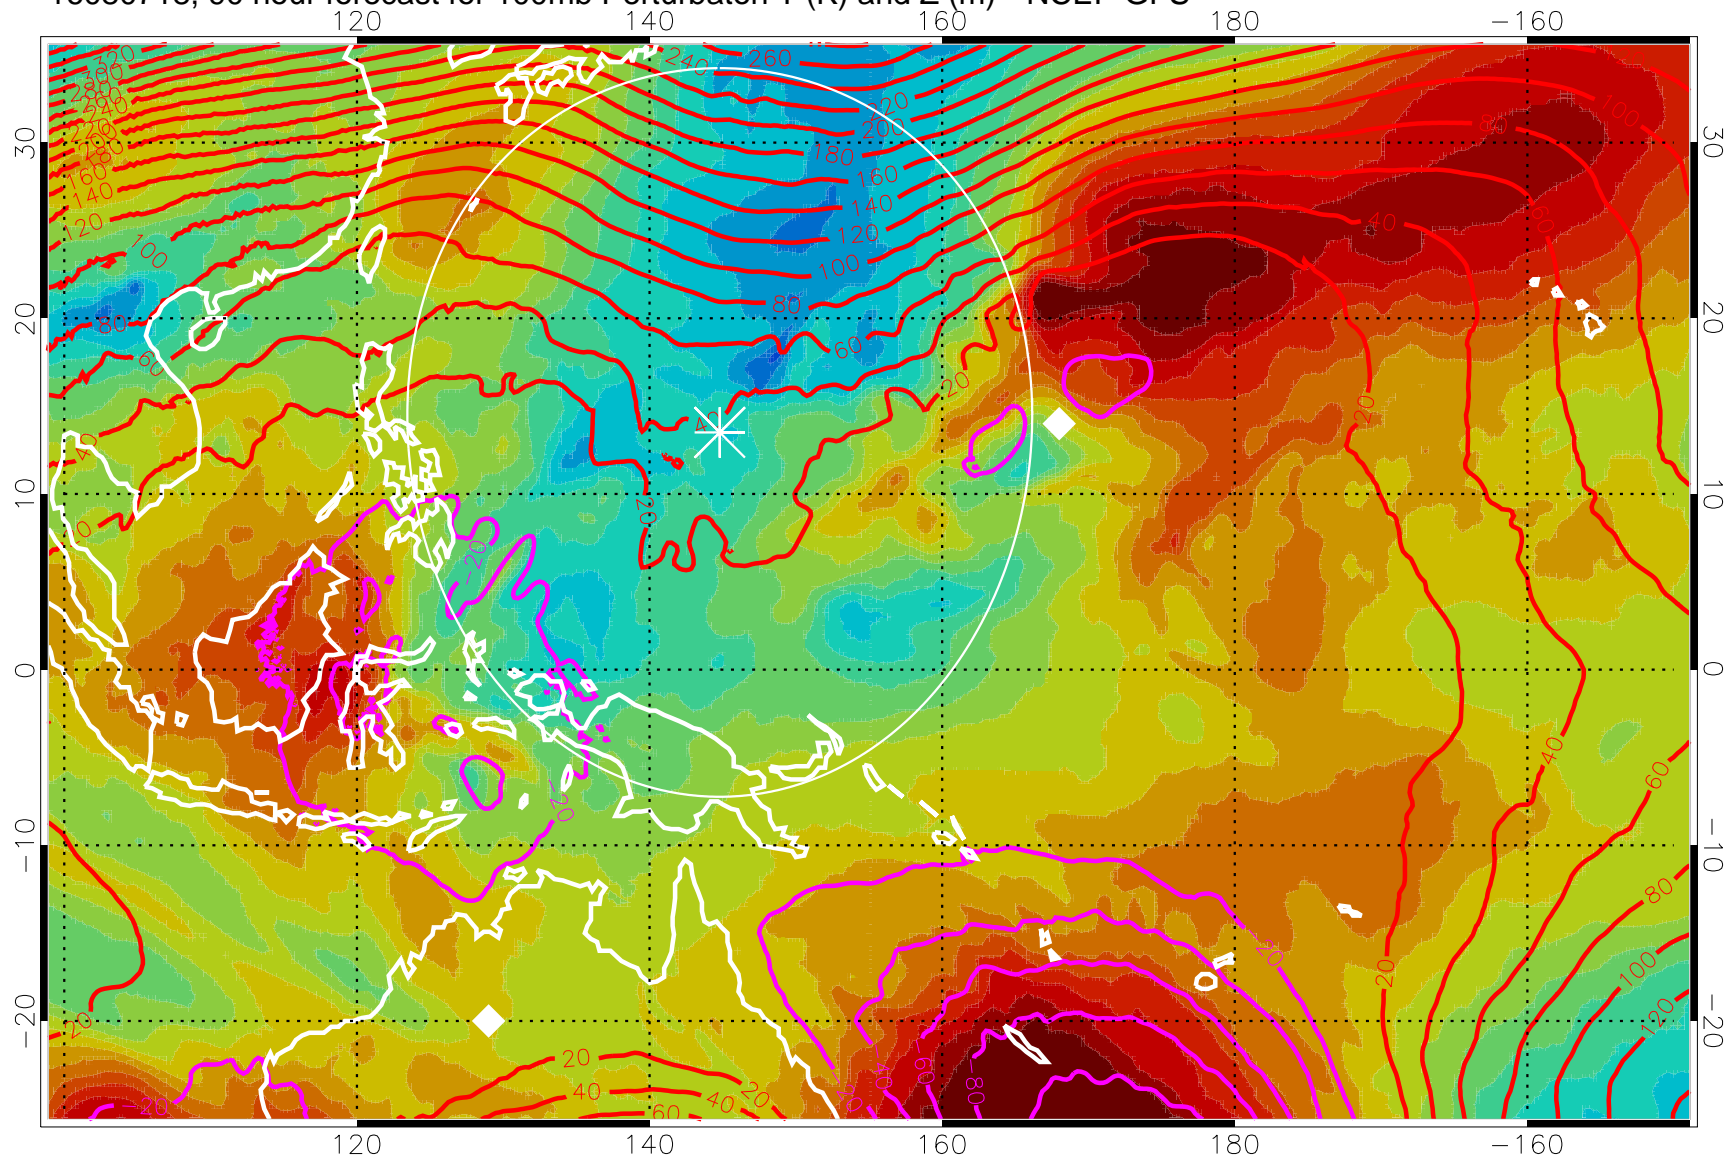

16080718, 90 hour forecast for 100mb Perturbaton T (K) and Z (m)-- NCEP GFS

Contours are 100 mbar Z perturbation (m)
Positive Z Contours
Negative Z Contours
Diamonds-mean pos. of anticyclones

Range ring of 2304 km