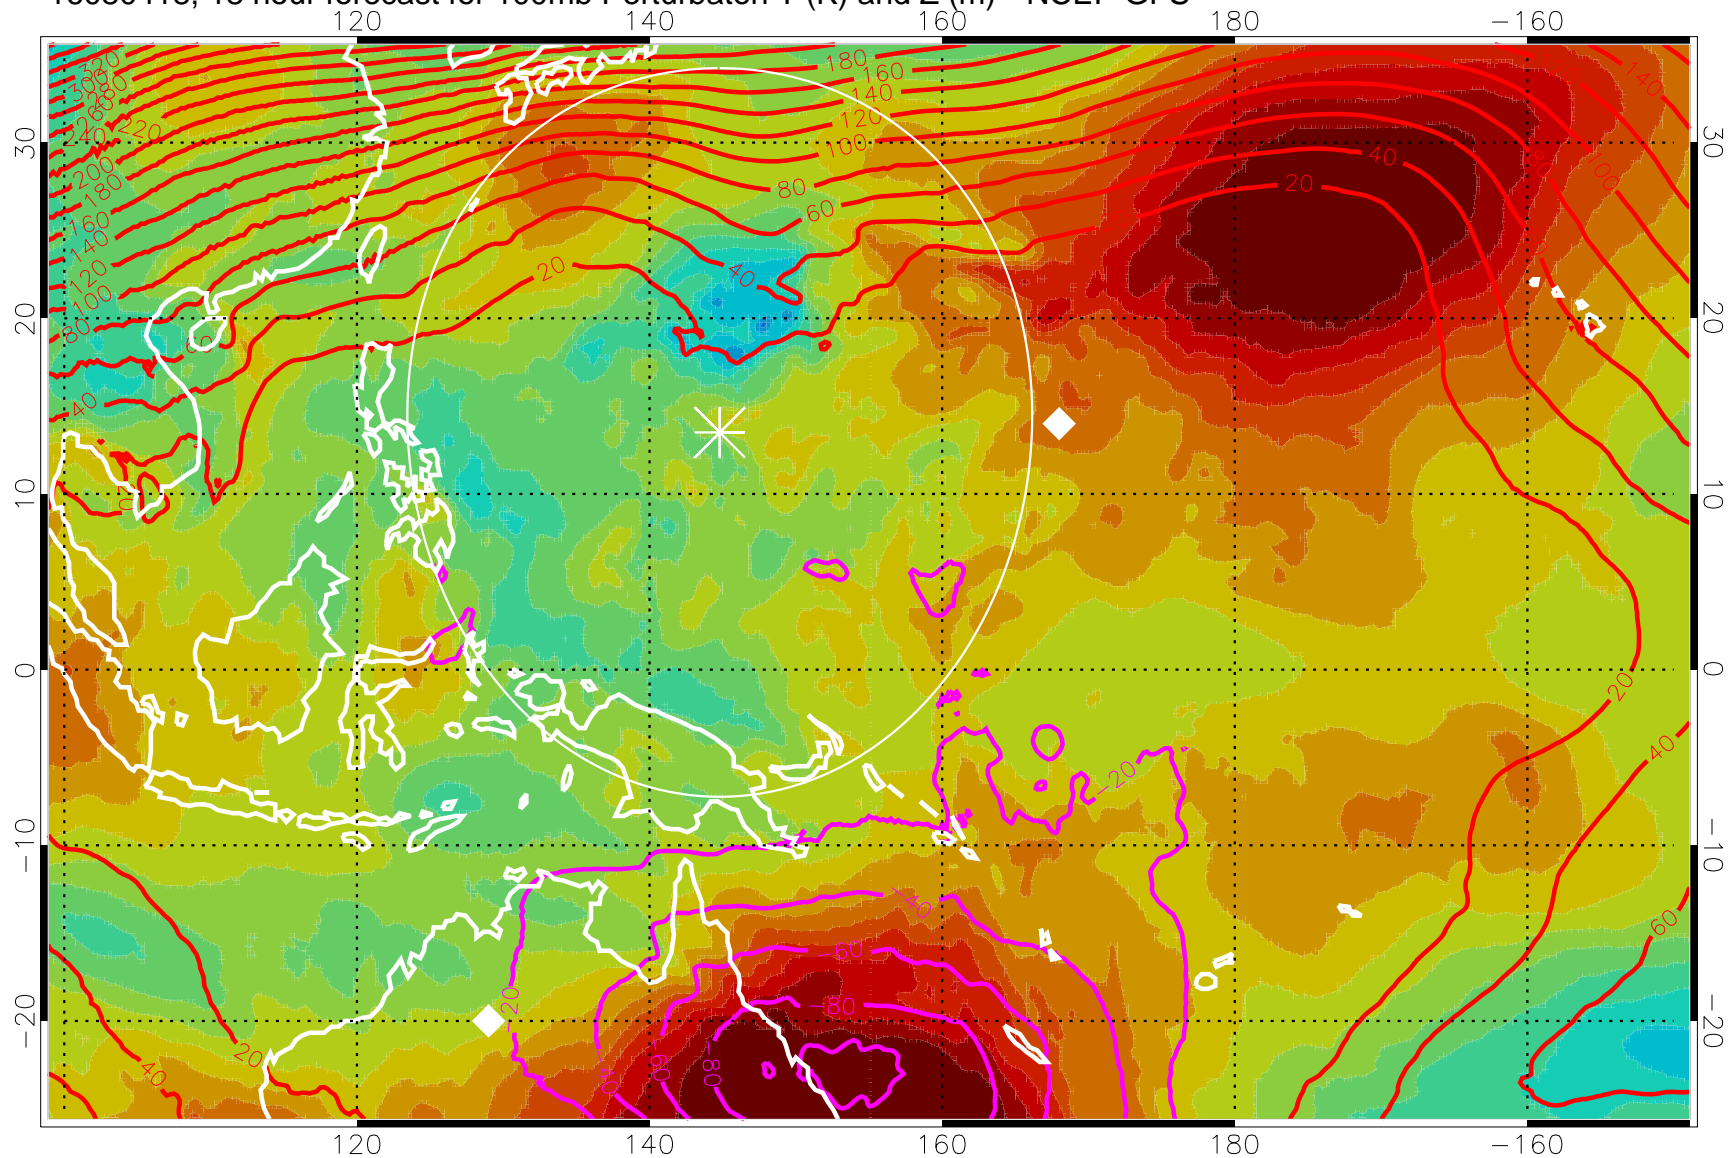

16080418, 18 hour forecast for 100mb Perturbaton T (K) and Z (m)-- NCEP GFS

Contours are 100 mbar Z perturbation (m)
Positive Z Contours
Negative Z Contours
Diamonds-mean pos. of anticyclones

Range ring of 2304 km