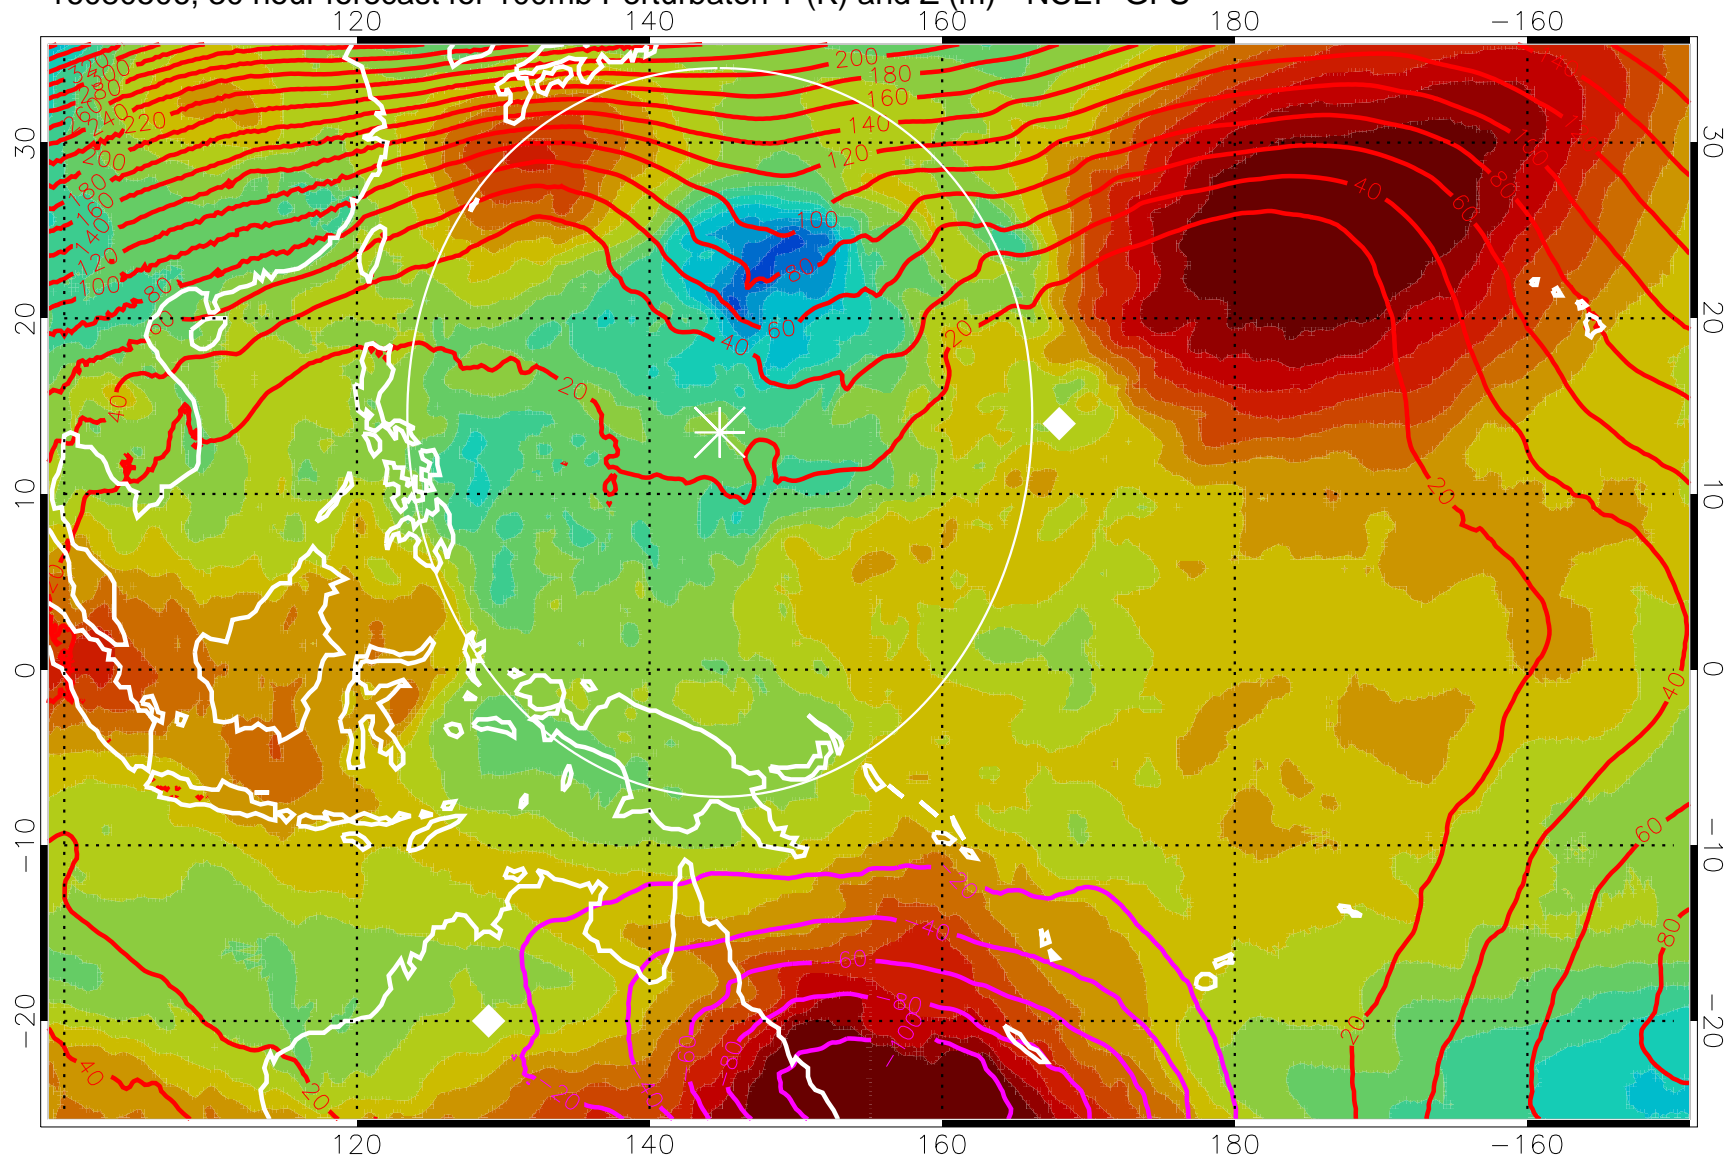

16080506, 30 hour forecast for 100mb Perturbaton T (K) and Z (m)-- NCEP GFS

Contours are 100 mbar Z perturbation (m)
Positive Z Contours
Negative Z Contours
Diamonds-mean pos. of anticyclones

Range ring of 2304 km