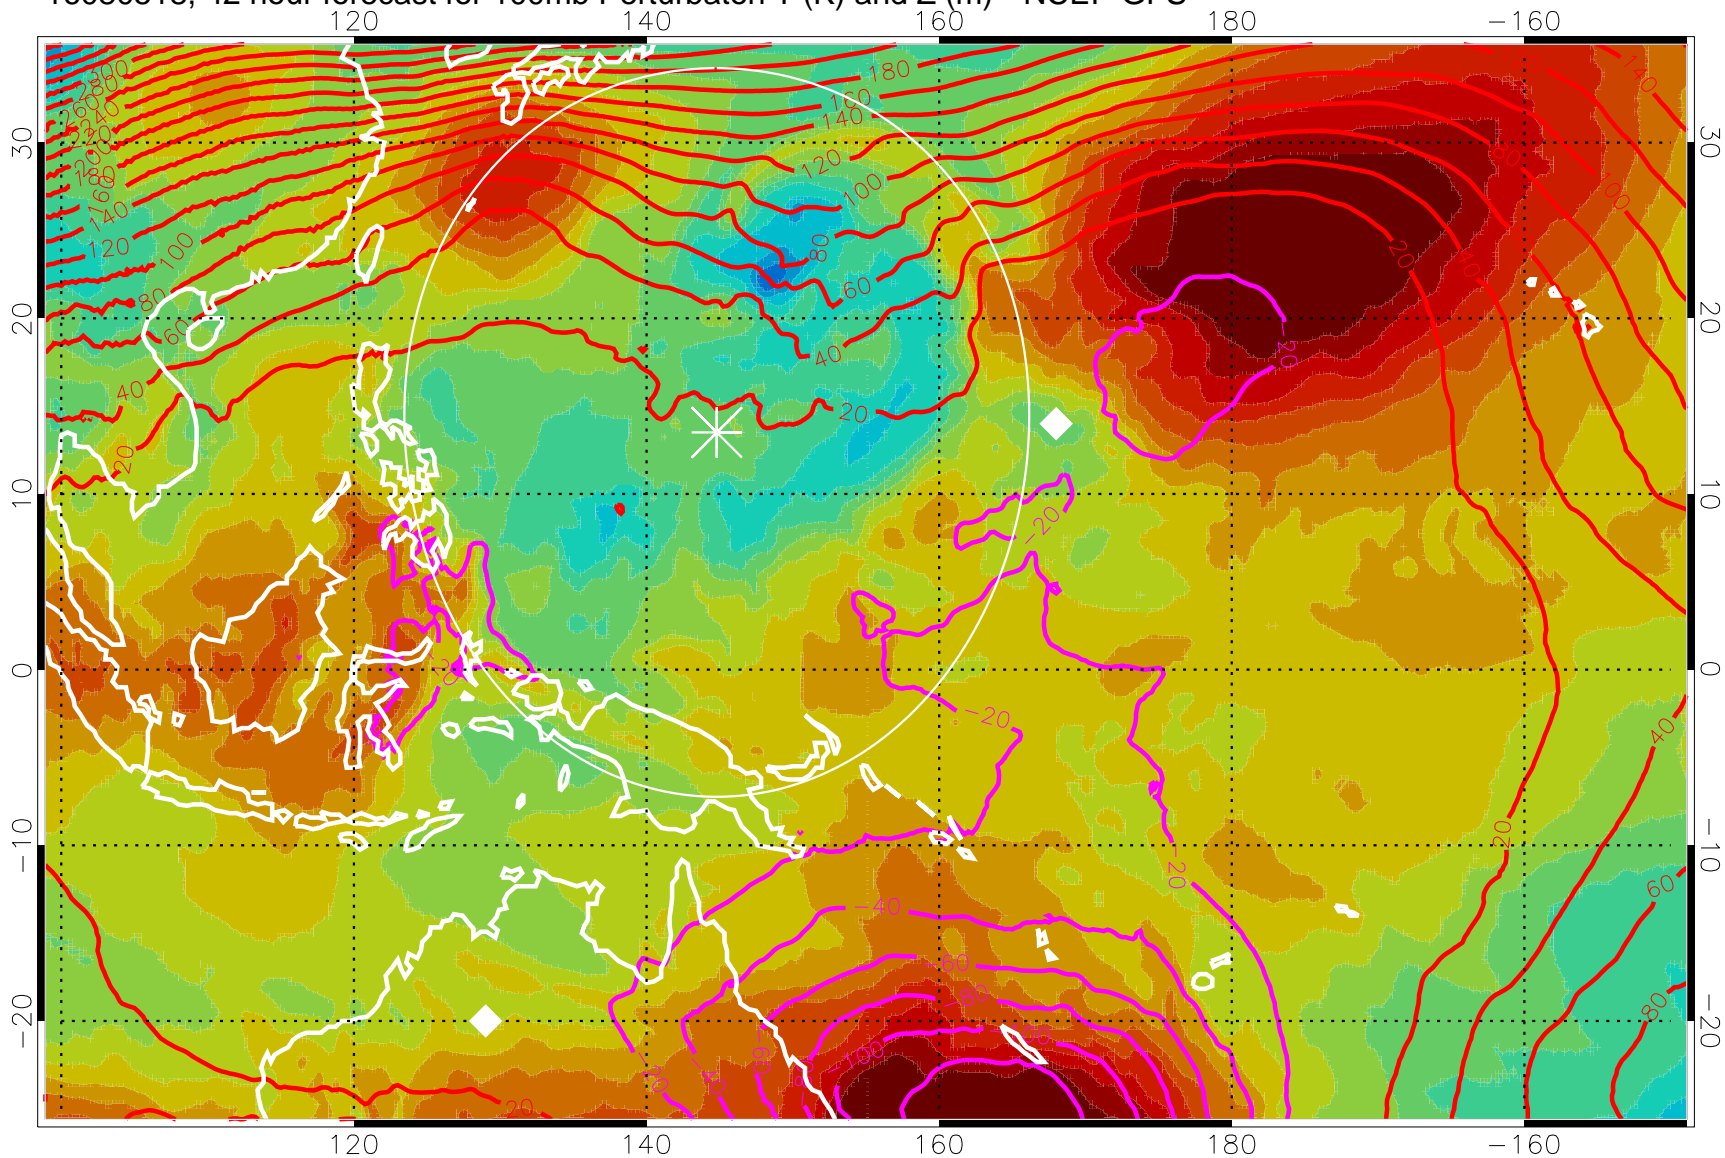

16080518, 42 hour forecast for 100mb Perturbaton T (K) and Z (m)-- NCEP GFS

Contours are 100 mbar Z perturbation (m)
Positive Z Contours
Negative Z Contours
Diamonds-mean pos. of anticyclones

Range ring of 2304 km