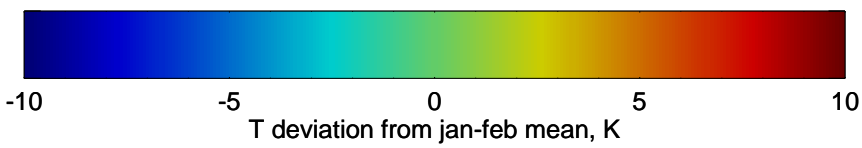

16080700, 72 hour forecast for 100mb Perturbation T (K) and Z (m)-- NCEP GFS

Contours are 100 mbar Z perturbation (m)
Positive Z Contours
Negative Z Contours
Diamonds-mean pos. of anticyclones

Range ring of 2304 km