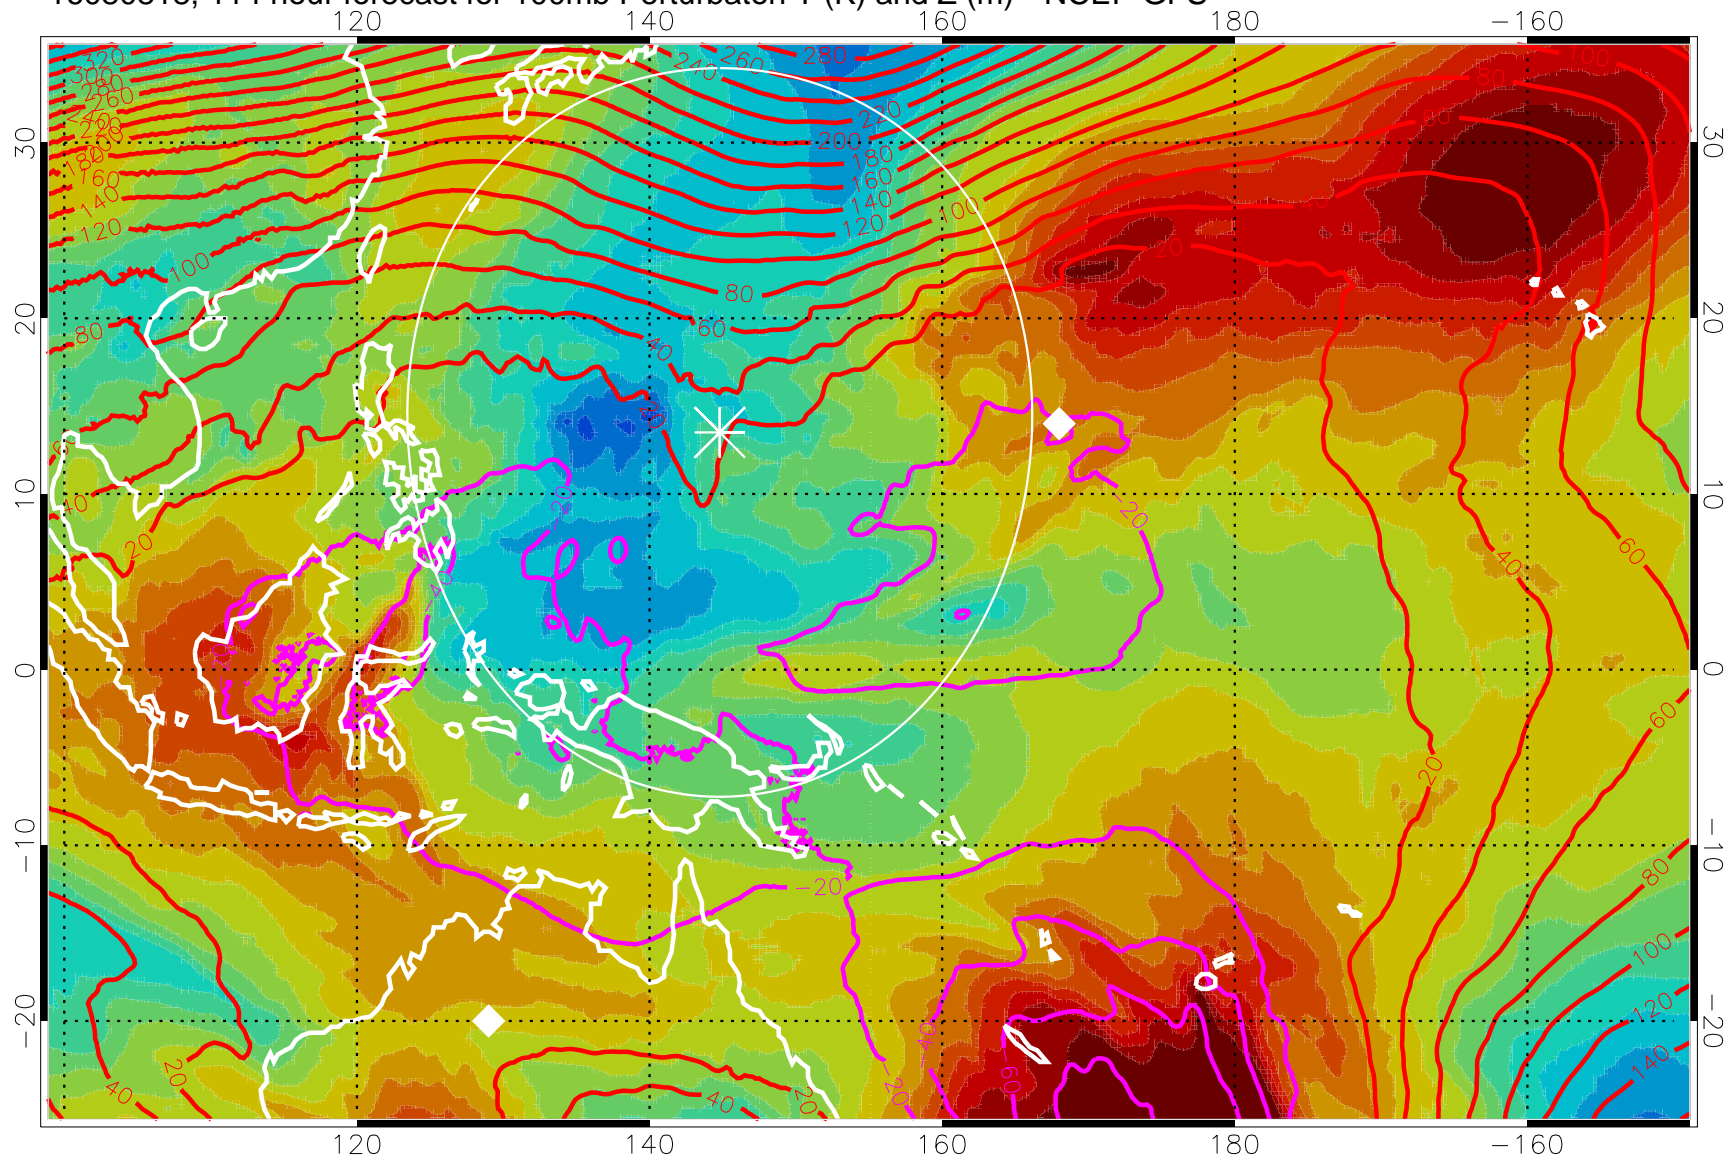

16080818, 114 hour forecast for 100mb Perturbaton T (K) and Z (m)-- NCEP GFS

Contours are 100 mbar Z perturbation (m)
Positive Z Contours
Negative Z Contours
Diamonds-mean pos. of anticyclones

Range ring of 2304 km