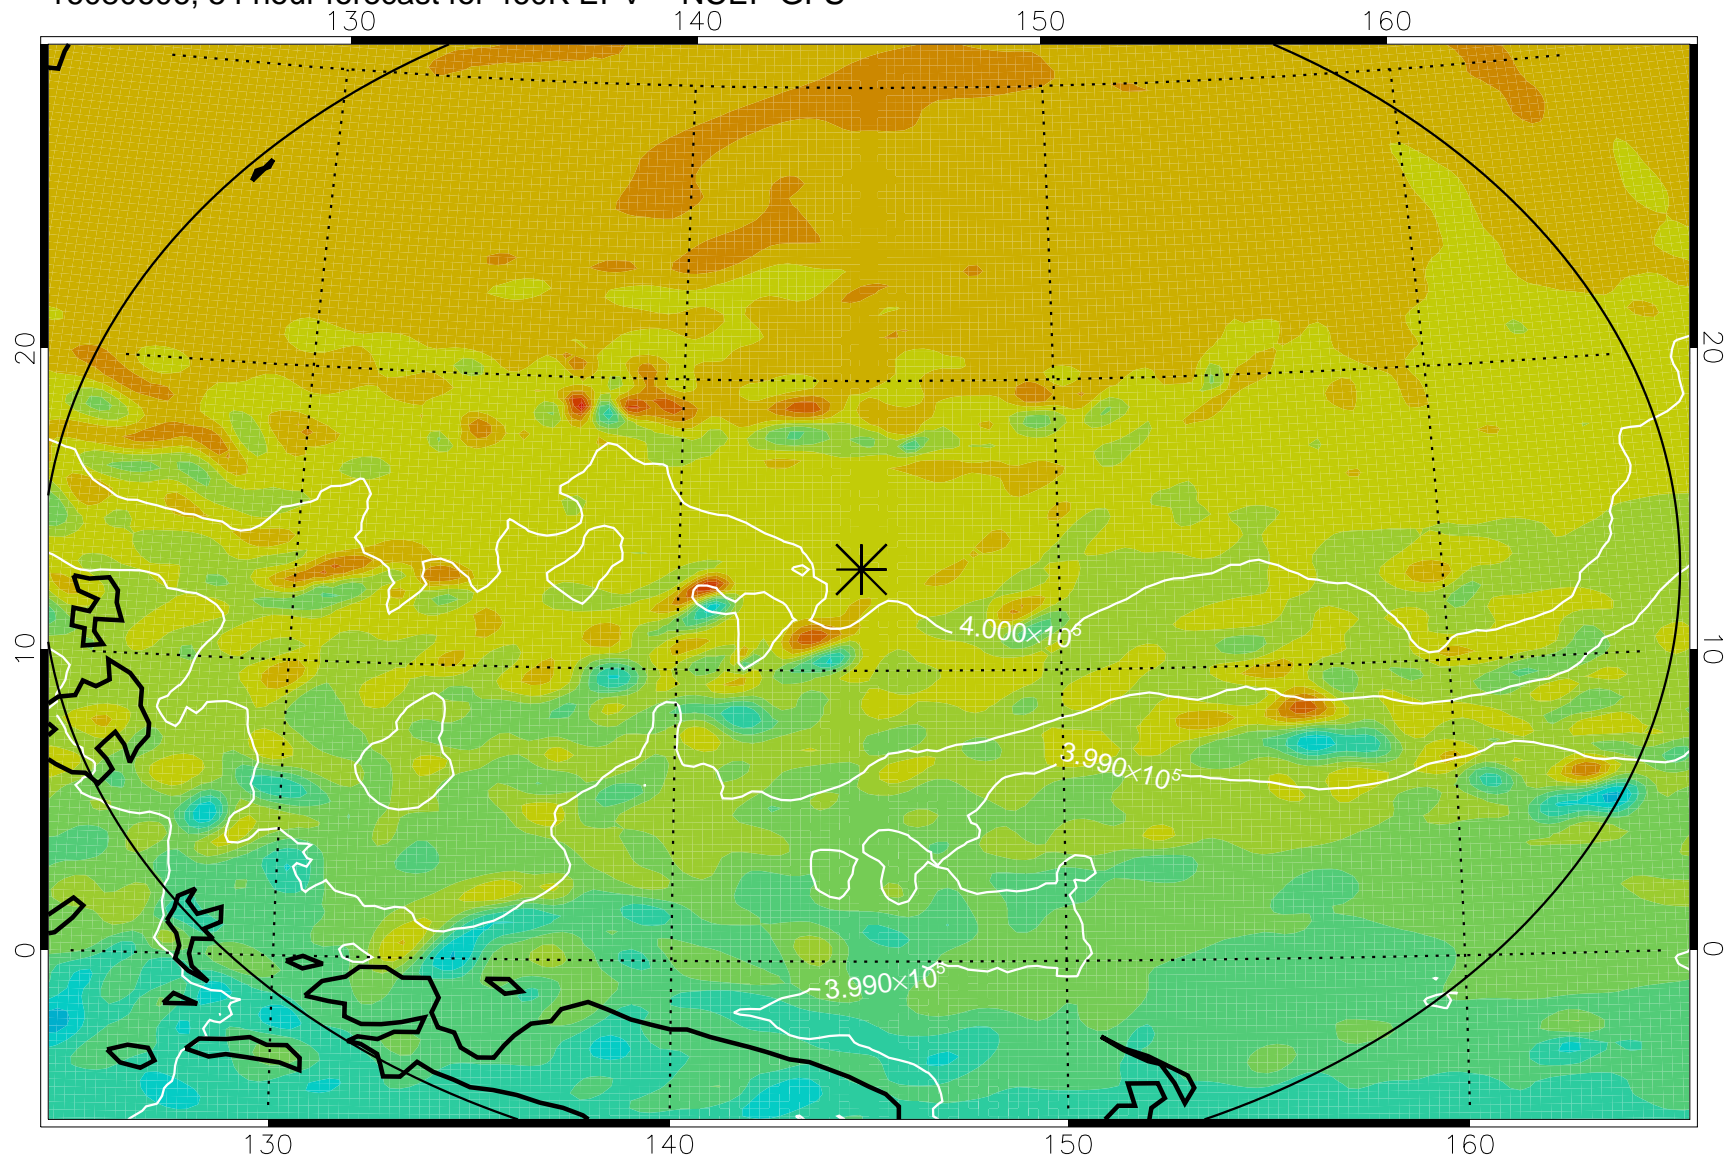

16080506, 30 hour forecast for 460K EPV -- NCEP GFS

460K Montgomery Streamfunction, white

Range ring of 2304 km

16080512, 36 hour forecast for 460K EPV -- NCEP GFS

460K Montgomery Streamfunction, white

Range ring of 2304 km

16080518, 42 hour forecast for 460K EPV -- NCEP GFS

460K Montgomery Streamfunction, white

Range ring of 2304 km

16080600, 48 hour forecast for 460K EPV -- NCEP GFS

460K Montgomery Streamfunction, white

Range ring of 2304 km

16080606, 54 hour forecast for 460K EPV -- NCEP GFS

460K Montgomery Streamfunction, white

Range ring of 2304 km

16080612, 60 hour forecast for 460K EPV -- NCEP GFS

460K Montgomery Streamfunction, white

Range ring of 2304 km

16080618, 66 hour forecast for 460K EPV -- NCEP GFS

460K Montgomery Streamfunction, white

Range ring of 2304 km

16080700, 72 hour forecast for 460K EPV -- NCEP GFS

460K Montgomery Streamfunction, white

Range ring of 2304 km