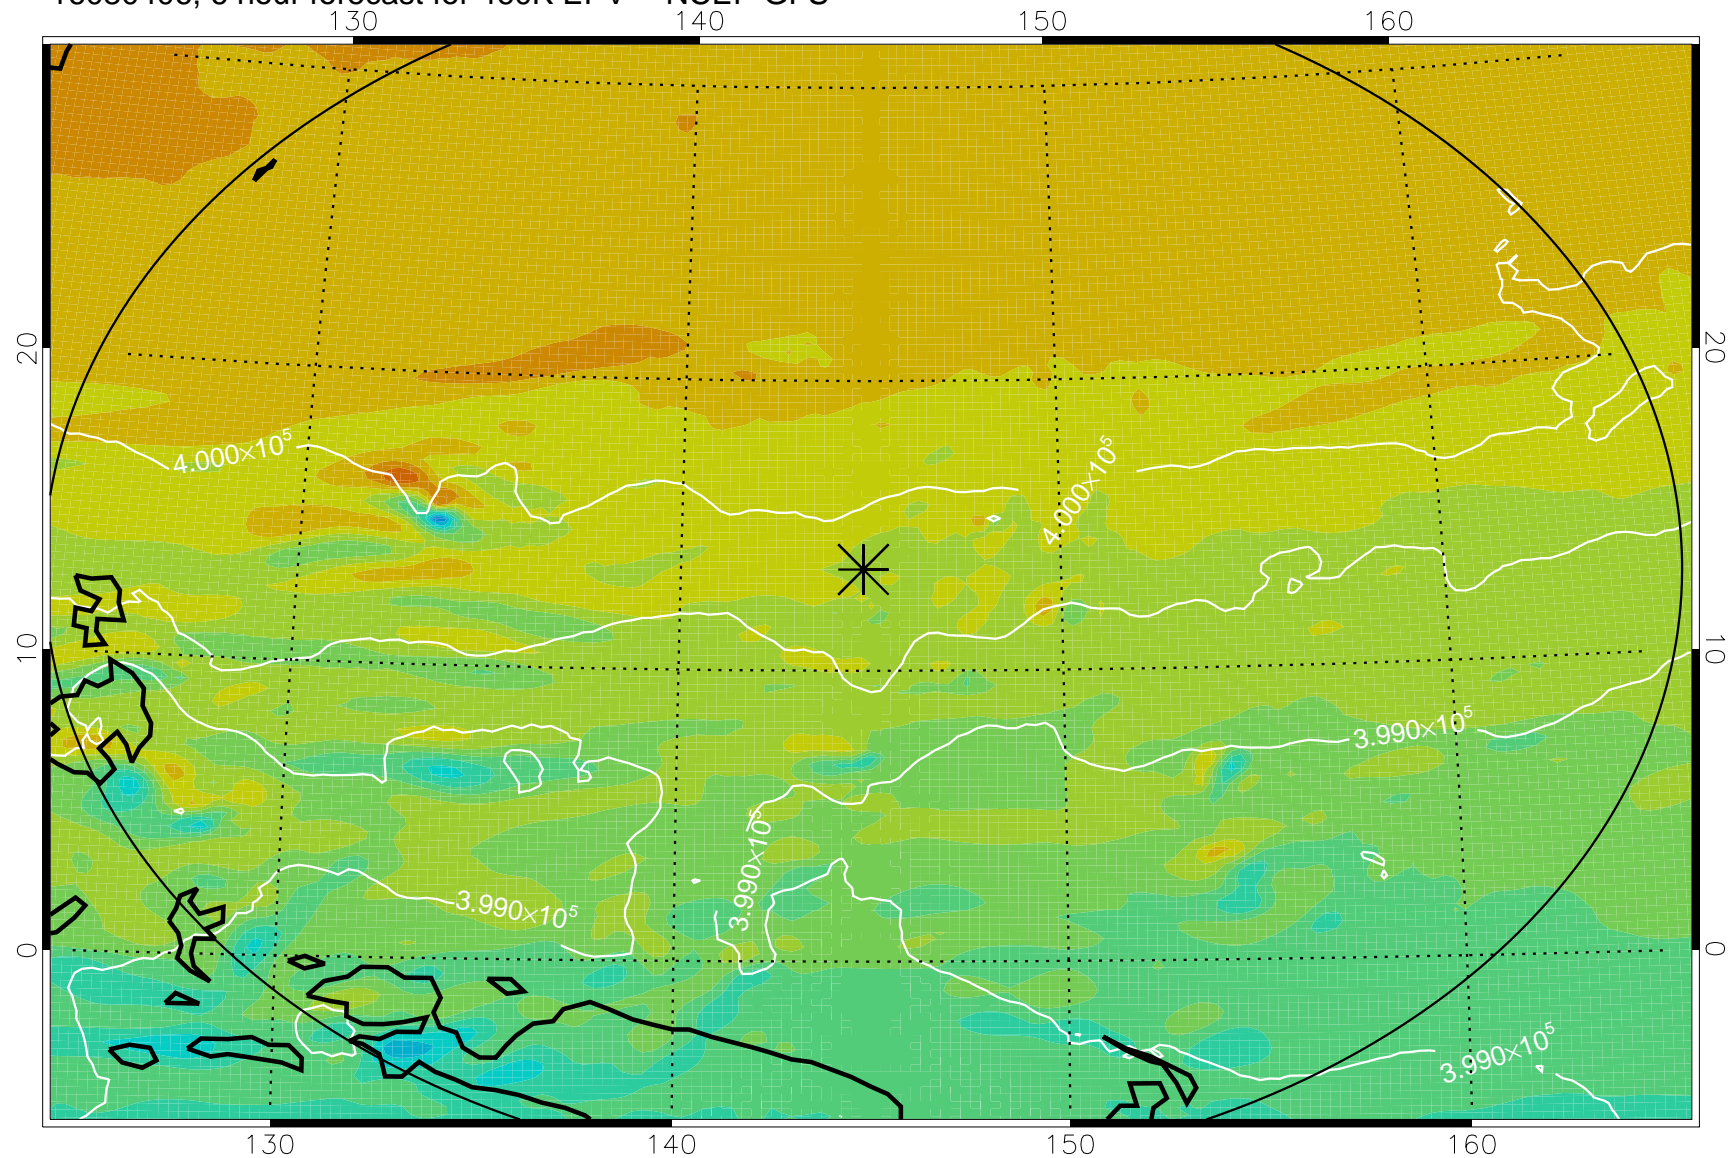

16080406, 6 hour forecast for 460K EPV -- NCEP GFS

460K Montgomery Streamfunction, white

Range ring of 2304 km

16080412, 12 hour forecast for 460K EPV -- NCEP GFS

460K Montgomery Streamfunction, white

Range ring of 2304 km

16080418, 18 hour forecast for 460K EPV -- NCEP GFS

460K Montgomery Streamfunction, white

Range ring of 2304 km

16080500, 24 hour forecast for 460K EPV -- NCEP GFS

460K Montgomery Streamfunction, white

Range ring of 2304 km

16080506, 30 hour forecast for 460K EPV -- NCEP GFS

460K Montgomery Streamfunction, white

Range ring of 2304 km

16080512, 36 hour forecast for 460K EPV -- NCEP GFS

460K Montgomery Streamfunction, white

Range ring of 2304 km

16080518, 42 hour forecast for 460K EPV -- NCEP GFS

460K Montgomery Streamfunction, white

Range ring of 2304 km

16080600, 48 hour forecast for 460K EPV -- NCEP GFS

460K Montgomery Streamfunction, white

Range ring of 2304 km