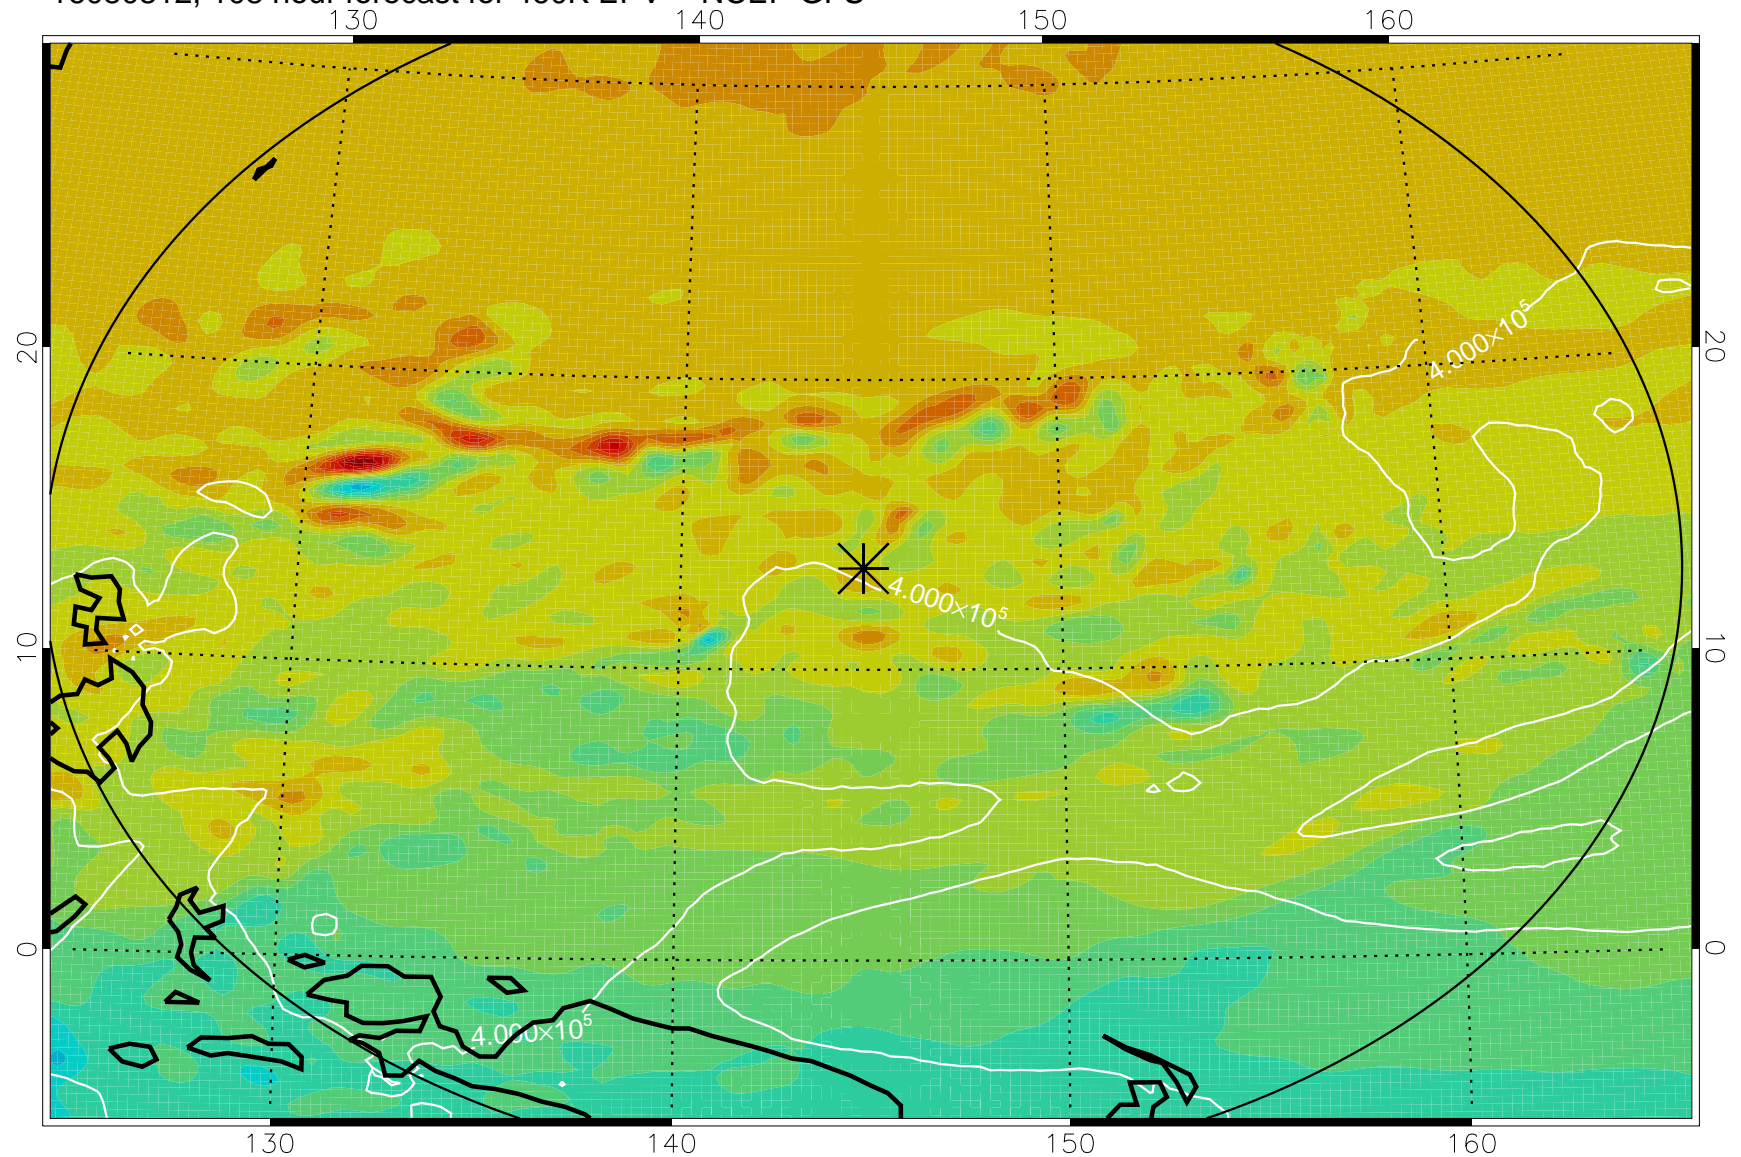

16080706, 78 hour forecast for 460K EPV -- NCEP GFS

460K Montgomery Streamfunction, white

Range ring of 2304 km

16080712, 84 hour forecast for 460K EPV -- NCEP GFS

460K Montgomery Streamfunction, white

Range ring of 2304 km

16080718, 90 hour forecast for 460K EPV -- NCEP GFS

460K Montgomery Streamfunction, white

Range ring of 2304 km

16080800, 96 hour forecast for 460K EPV -- NCEP GFS

460K Montgomery Streamfunction, white

Range ring of 2304 km

16080806, 102 hour forecast for 460K EPV -- NCEP GFS

460K Montgomery Streamfunction, white

Range ring of 2304 km

16080812, 108 hour forecast for 460K EPV -- NCEP GFS

460K Montgomery Streamfunction, white

Range ring of 2304 km

16080818, 114 hour forecast for 460K EPV -- NCEP GFS

460K Montgomery Streamfunction, white

Range ring of 2304 km

16080900, 120 hour forecast for 460K EPV -- NCEP GFS

460K Montgomery Streamfunction, white

Range ring of 2304 km