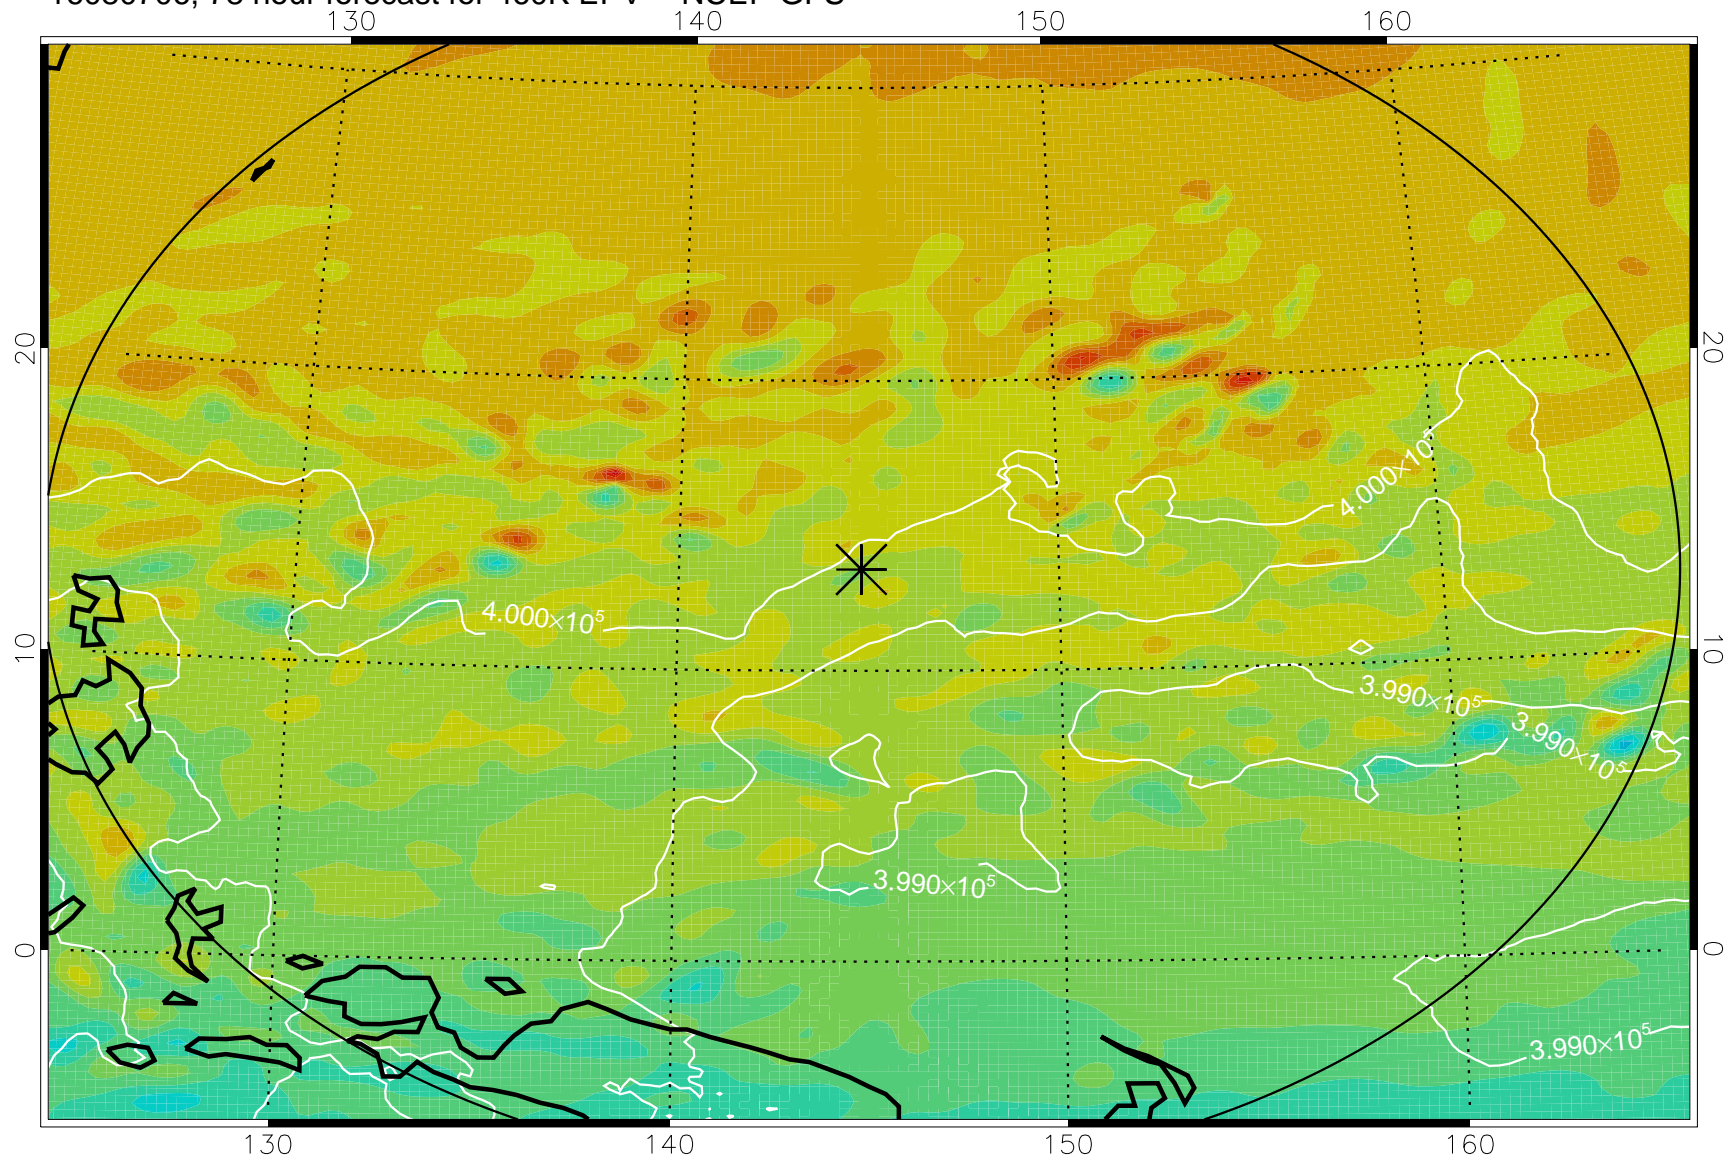

16080618, 66 hour forecast for 460K EPV -- NCEP GFS

460K Montgomery Streamfunction, white

Range ring of 2304 km

16080700, 72 hour forecast for 460K EPV -- NCEP GFS

460K Montgomery Streamfunction, white

Range ring of 2304 km

16080706, 78 hour forecast for 460K EPV -- NCEP GFS

460K Montgomery Streamfunction, white

Range ring of 2304 km

16080712, 84 hour forecast for 460K EPV -- NCEP GFS

460K Montgomery Streamfunction, white

Range ring of 2304 km

16080718, 90 hour forecast for 460K EPV -- NCEP GFS

460K Montgomery Streamfunction, white

Range ring of 2304 km

16080800, 96 hour forecast for 460K EPV -- NCEP GFS

460K Montgomery Streamfunction, white

Range ring of 2304 km

16080806, 102 hour forecast for 460K EPV -- NCEP GFS

460K Montgomery Streamfunction, white

Range ring of 2304 km

16080812, 108 hour forecast for 460K EPV -- NCEP GFS

460K Montgomery Streamfunction, white

Range ring of 2304 km