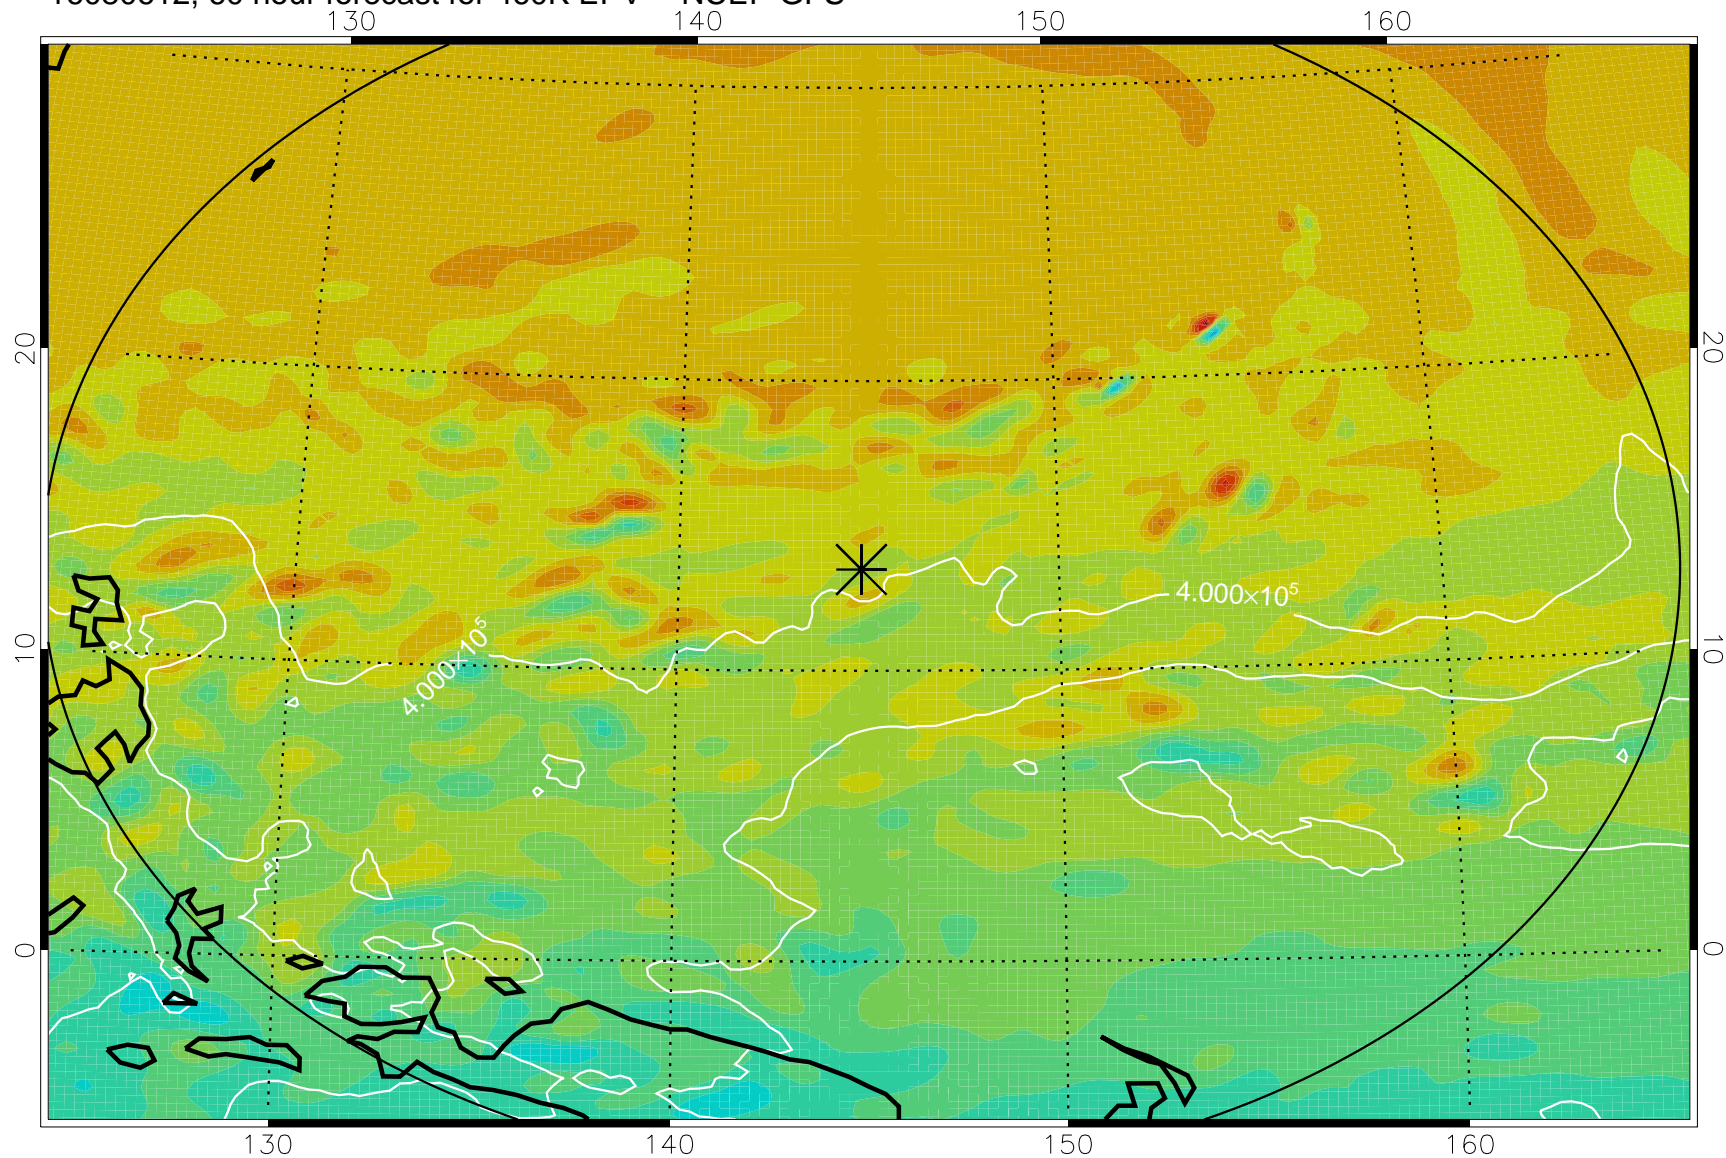

16080506, 30 hour forecast for 460K EPV -- NCEP GFS

460K Montgomery Streamfunction, white

Range ring of 2304 km

16080512, 36 hour forecast for 460K EPV -- NCEP GFS

460K Montgomery Streamfunction, white

Range ring of 2304 km

16080518, 42 hour forecast for 460K EPV -- NCEP GFS

460K Montgomery Streamfunction, white

Range ring of 2304 km

16080600, 48 hour forecast for 460K EPV -- NCEP GFS

460K Montgomery Streamfunction, white

Range ring of 2304 km

16080606, 54 hour forecast for 460K EPV -- NCEP GFS

460K Montgomery Streamfunction, white

Range ring of 2304 km

16080612, 60 hour forecast for 460K EPV -- NCEP GFS

460K Montgomery Streamfunction, white

Range ring of 2304 km

16080618, 66 hour forecast for 460K EPV -- NCEP GFS

460K Montgomery Streamfunction, white

Range ring of 2304 km

16080700, 72 hour forecast for 460K EPV -- NCEP GFS

460K Montgomery Streamfunction, white

Range ring of 2304 km