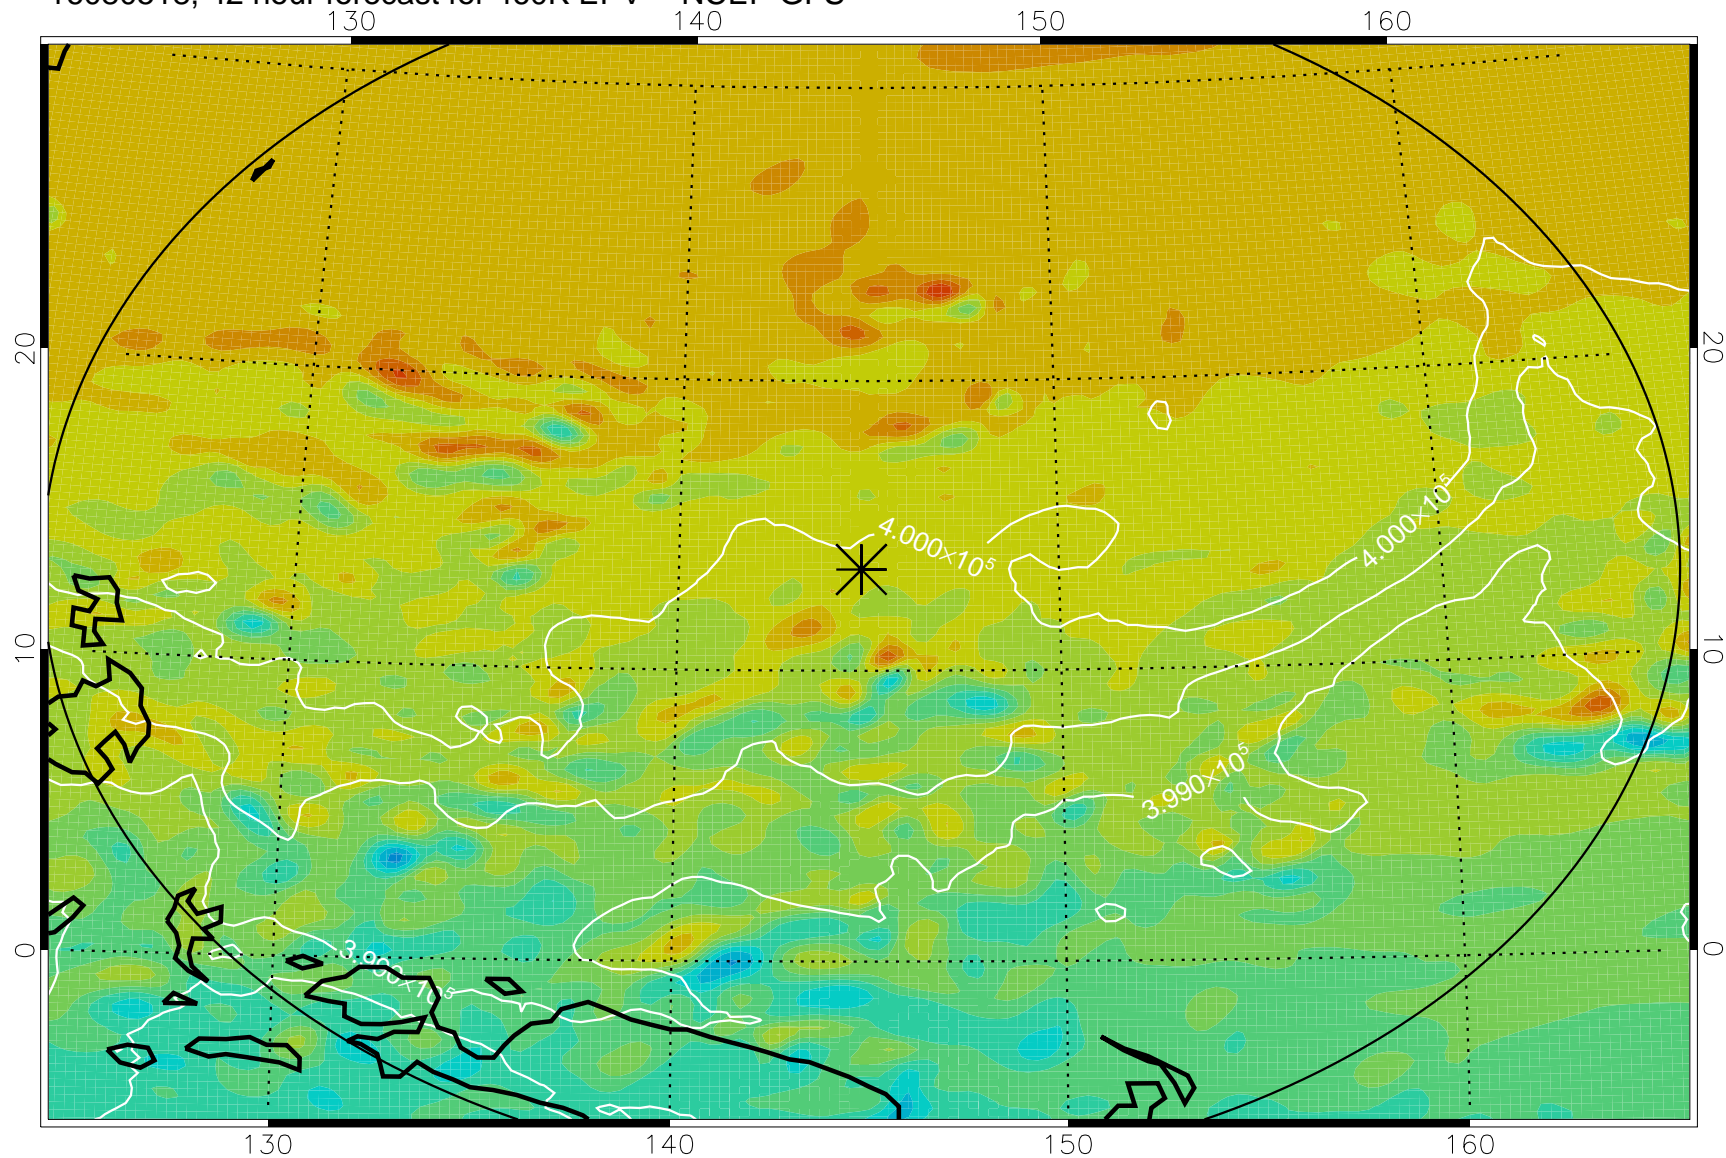

16080506, 30 hour forecast for 460K EPV -- NCEP GFS

460K Montgomery Streamfunction, white

Range ring of 2304 km

16080512, 36 hour forecast for 460K EPV -- NCEP GFS

460K Montgomery Streamfunction, white

Range ring of 2304 km

16080518, 42 hour forecast for 460K EPV -- NCEP GFS

460K Montgomery Streamfunction, white

Range ring of 2304 km

16080600, 48 hour forecast for 460K EPV -- NCEP GFS

460K Montgomery Streamfunction, white

Range ring of 2304 km

16080606, 54 hour forecast for 460K EPV -- NCEP GFS

460K Montgomery Streamfunction, white

Range ring of 2304 km

16080612, 60 hour forecast for 460K EPV -- NCEP GFS

460K Montgomery Streamfunction, white

Range ring of 2304 km

16080618, 66 hour forecast for 460K EPV -- NCEP GFS

460K Montgomery Streamfunction, white

Range ring of 2304 km

16080700, 72 hour forecast for 460K EPV -- NCEP GFS

460K Montgomery Streamfunction, white

Range ring of 2304 km