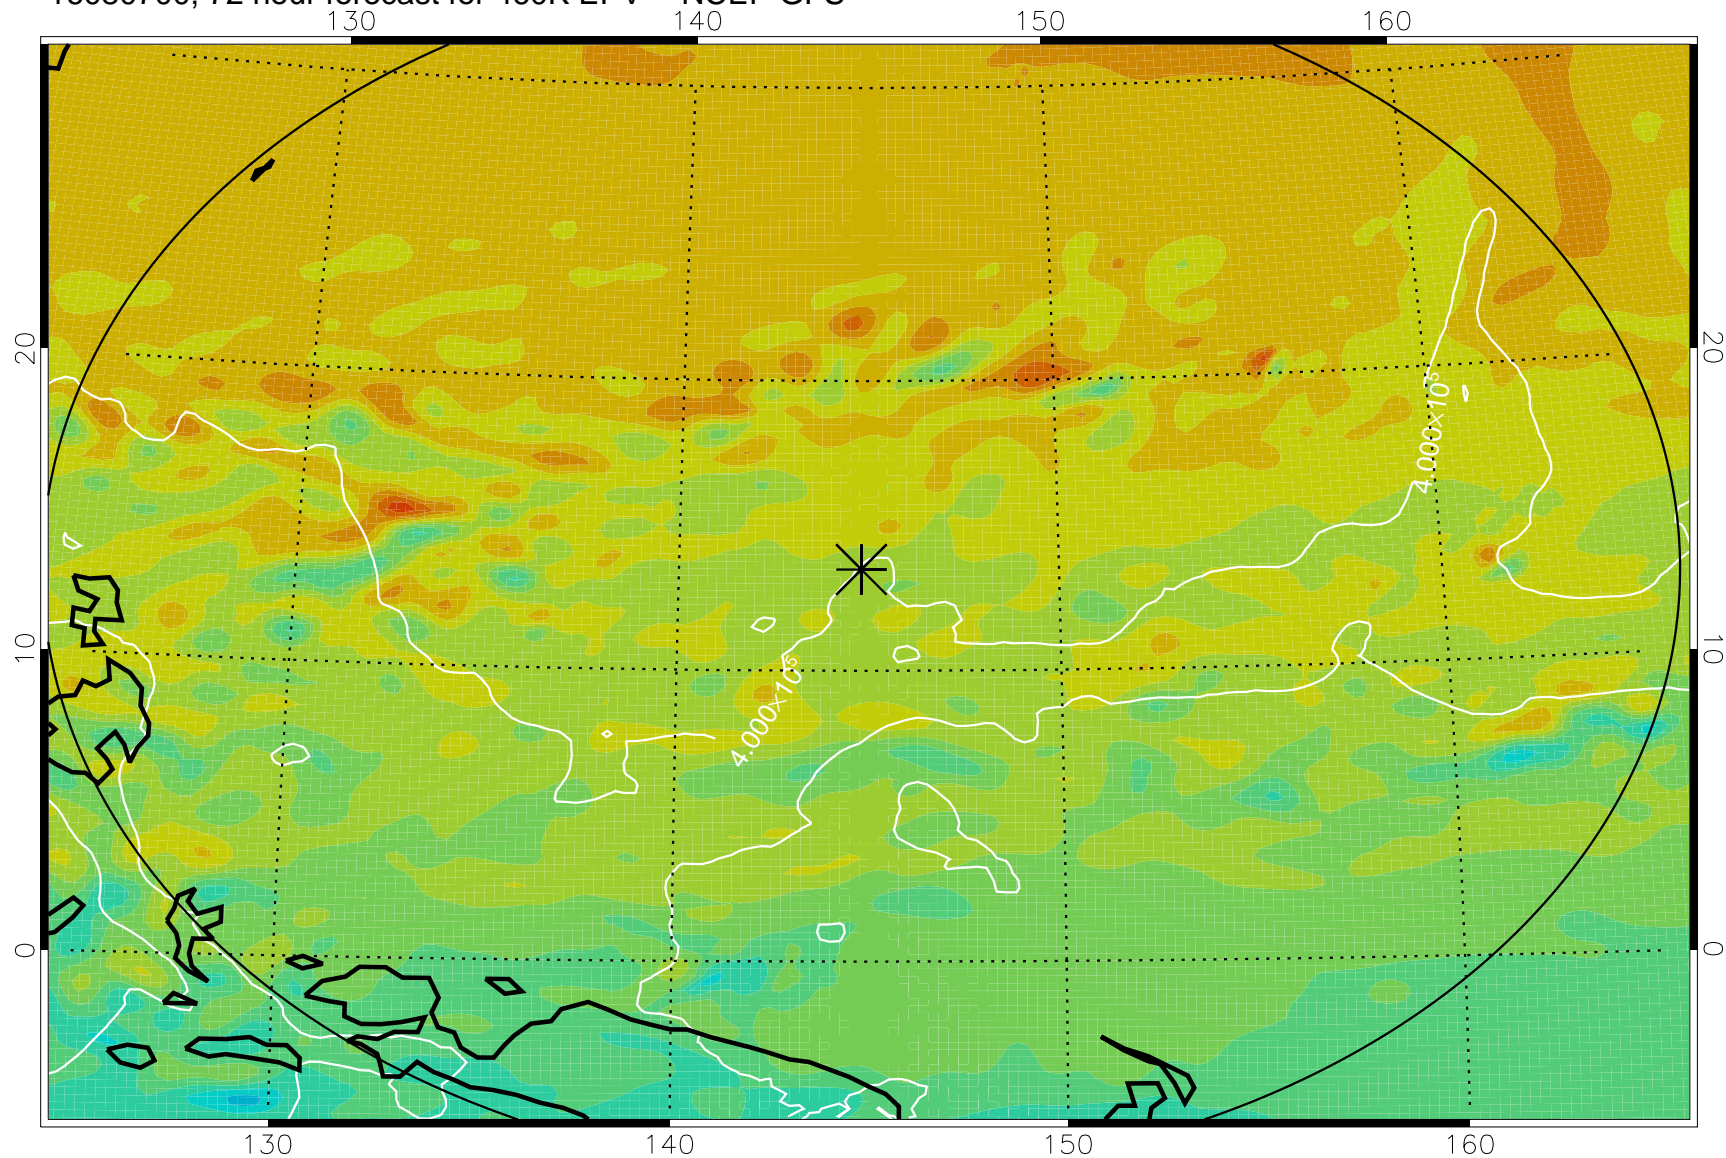

16080518, 42 hour forecast for 460K EPV -- NCEP GFS

460K Montgomery Streamfunction, white

Range ring of 2304 km

16080600, 48 hour forecast for 460K EPV -- NCEP GFS

460K Montgomery Streamfunction, white

Range ring of 2304 km

16080606, 54 hour forecast for 460K EPV -- NCEP GFS

460K Montgomery Streamfunction, white

Range ring of 2304 km

16080612, 60 hour forecast for 460K EPV -- NCEP GFS

460K Montgomery Streamfunction, white

Range ring of 2304 km

16080618, 66 hour forecast for 460K EPV -- NCEP GFS

460K Montgomery Streamfunction, white

Range ring of 2304 km

16080700, 72 hour forecast for 460K EPV -- NCEP GFS

460K Montgomery Streamfunction, white

Range ring of 2304 km

16080706, 78 hour forecast for 460K EPV -- NCEP GFS

460K Montgomery Streamfunction, white

Range ring of 2304 km

16080712, 84 hour forecast for 460K EPV -- NCEP GFS

460K Montgomery Streamfunction, white

Range ring of 2304 km