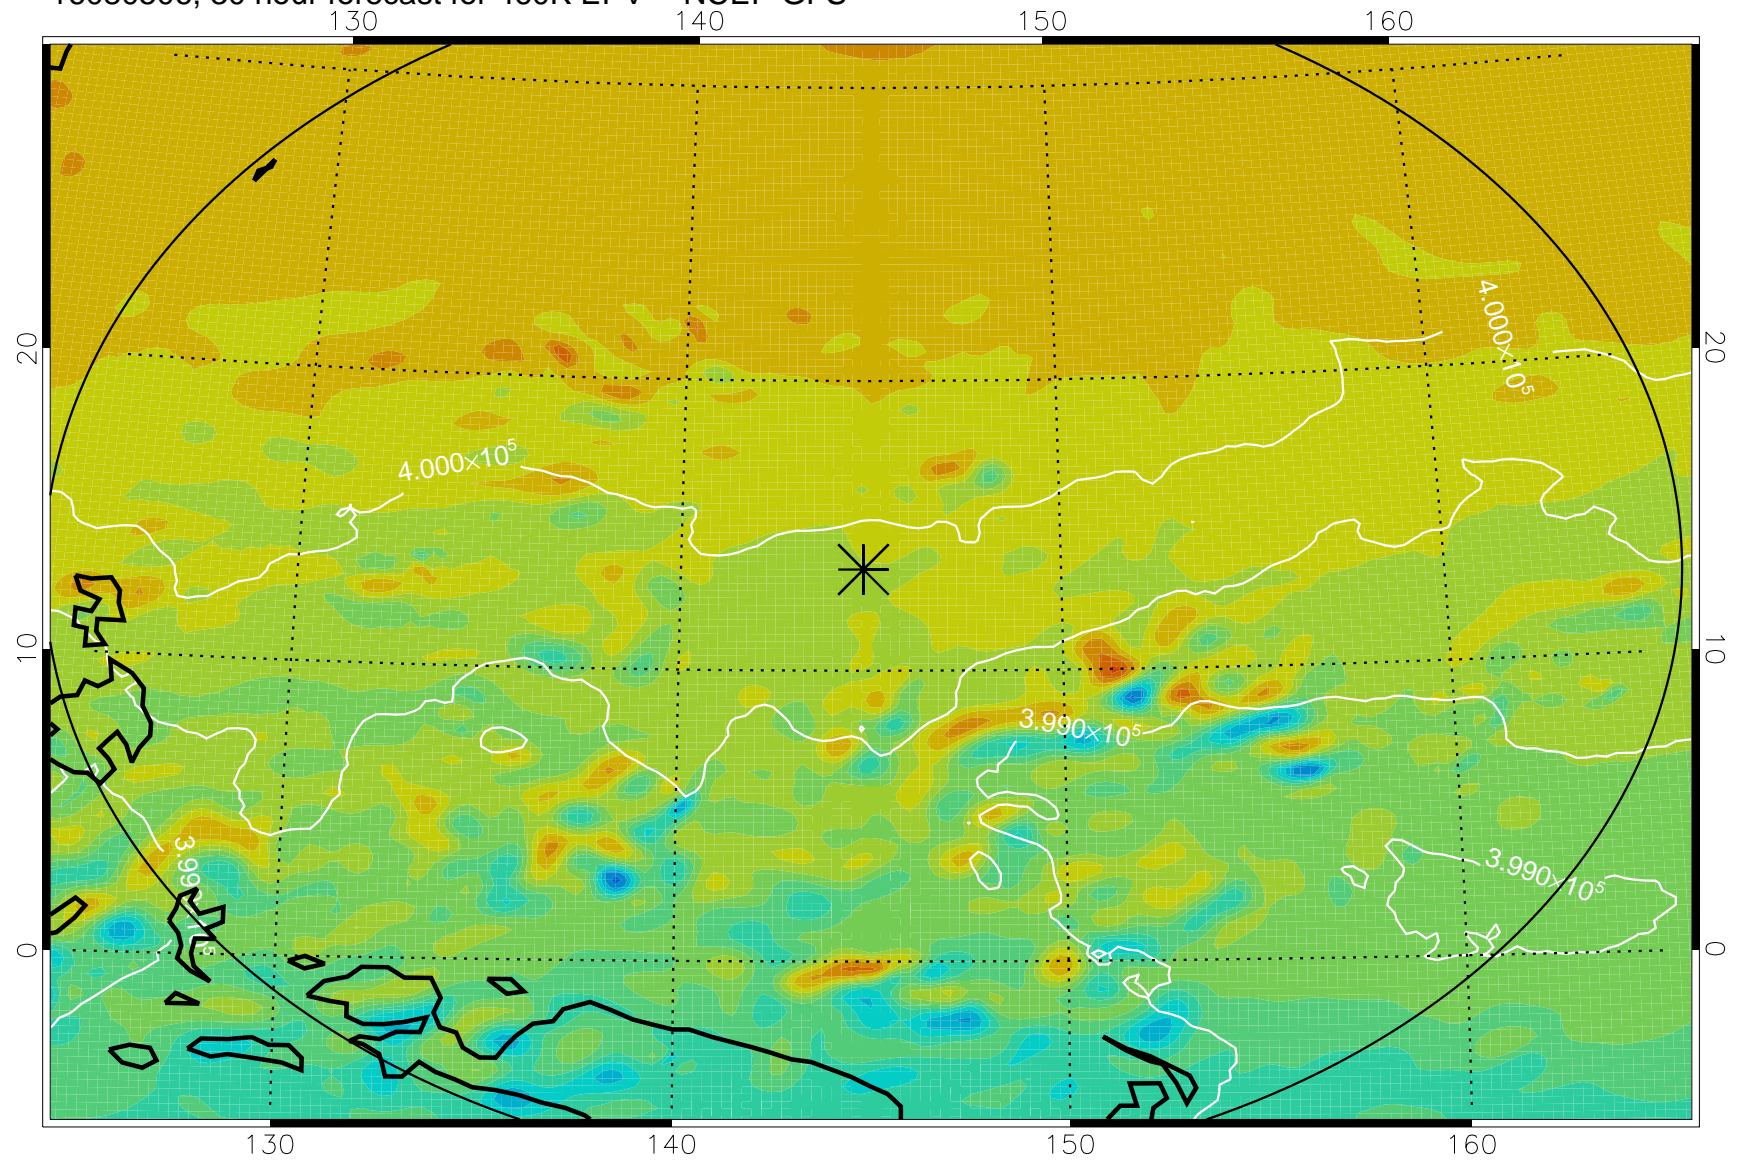

16080418, 18 hour forecast for 460K EPV -- NCEP GFS

460K Montgomery Streamfunction, white

Range ring of 2304 km

16080500, 24 hour forecast for 460K EPV -- NCEP GFS

460K Montgomery Streamfunction, white

Range ring of 2304 km

16080506, 30 hour forecast for 460K EPV -- NCEP GFS

460K Montgomery Streamfunction, white

Range ring of 2304 km

16080512, 36 hour forecast for 460K EPV -- NCEP GFS

460K Montgomery Streamfunction, white

Range ring of 2304 km

16080518, 42 hour forecast for 460K EPV -- NCEP GFS

460K Montgomery Streamfunction, white

Range ring of 2304 km

16080600, 48 hour forecast for 460K EPV -- NCEP GFS

460K Montgomery Streamfunction, white

Range ring of 2304 km

16080806, 102 hour forecast for 460K EPV -- NCEP GFS

460K Montgomery Streamfunction, white

Range ring of 2304 km

16080812, 108 hour forecast for 460K EPV -- NCEP GFS

460K Montgomery Streamfunction, white

Range ring of 2304 km