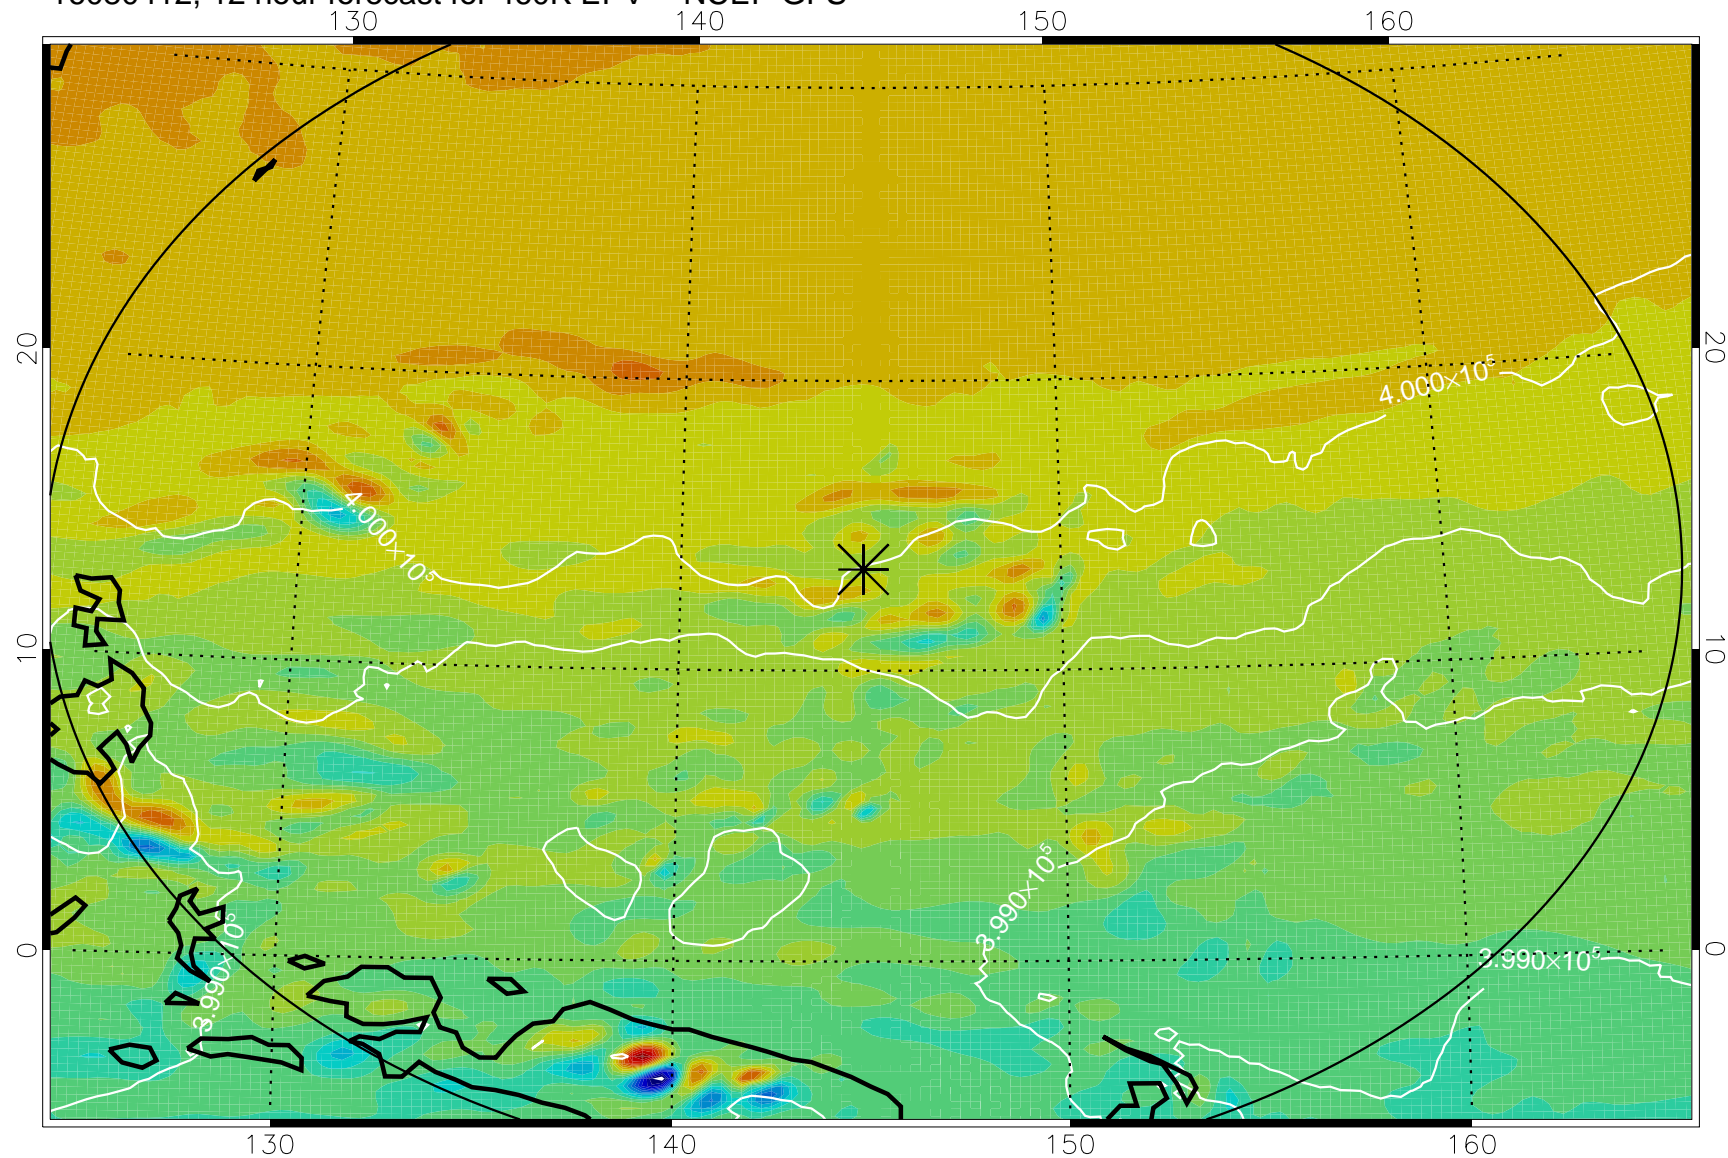

16080406, 6 hour forecast for 460K EPV -- NCEP GFS

460K Montgomery Streamfunction, white

Range ring of 2304 km

16080412, 12 hour forecast for 460K EPV -- NCEP GFS

460K Montgomery Streamfunction, white

Range ring of 2304 km

16080418, 18 hour forecast for 460K EPV -- NCEP GFS

460K Montgomery Streamfunction, white

Range ring of 2304 km

16080500, 24 hour forecast for 460K EPV -- NCEP GFS

460K Montgomery Streamfunction, white

Range ring of 2304 km

16080506, 30 hour forecast for 460K EPV -- NCEP GFS

460K Montgomery Streamfunction, white

Range ring of 2304 km

16080512, 36 hour forecast for 460K EPV -- NCEP GFS

460K Montgomery Streamfunction, white

Range ring of 2304 km

16080518, 42 hour forecast for 460K EPV -- NCEP GFS

460K Montgomery Streamfunction, white

Range ring of 2304 km

16080600, 48 hour forecast for 460K EPV -- NCEP GFS

460K Montgomery Streamfunction, white

Range ring of 2304 km