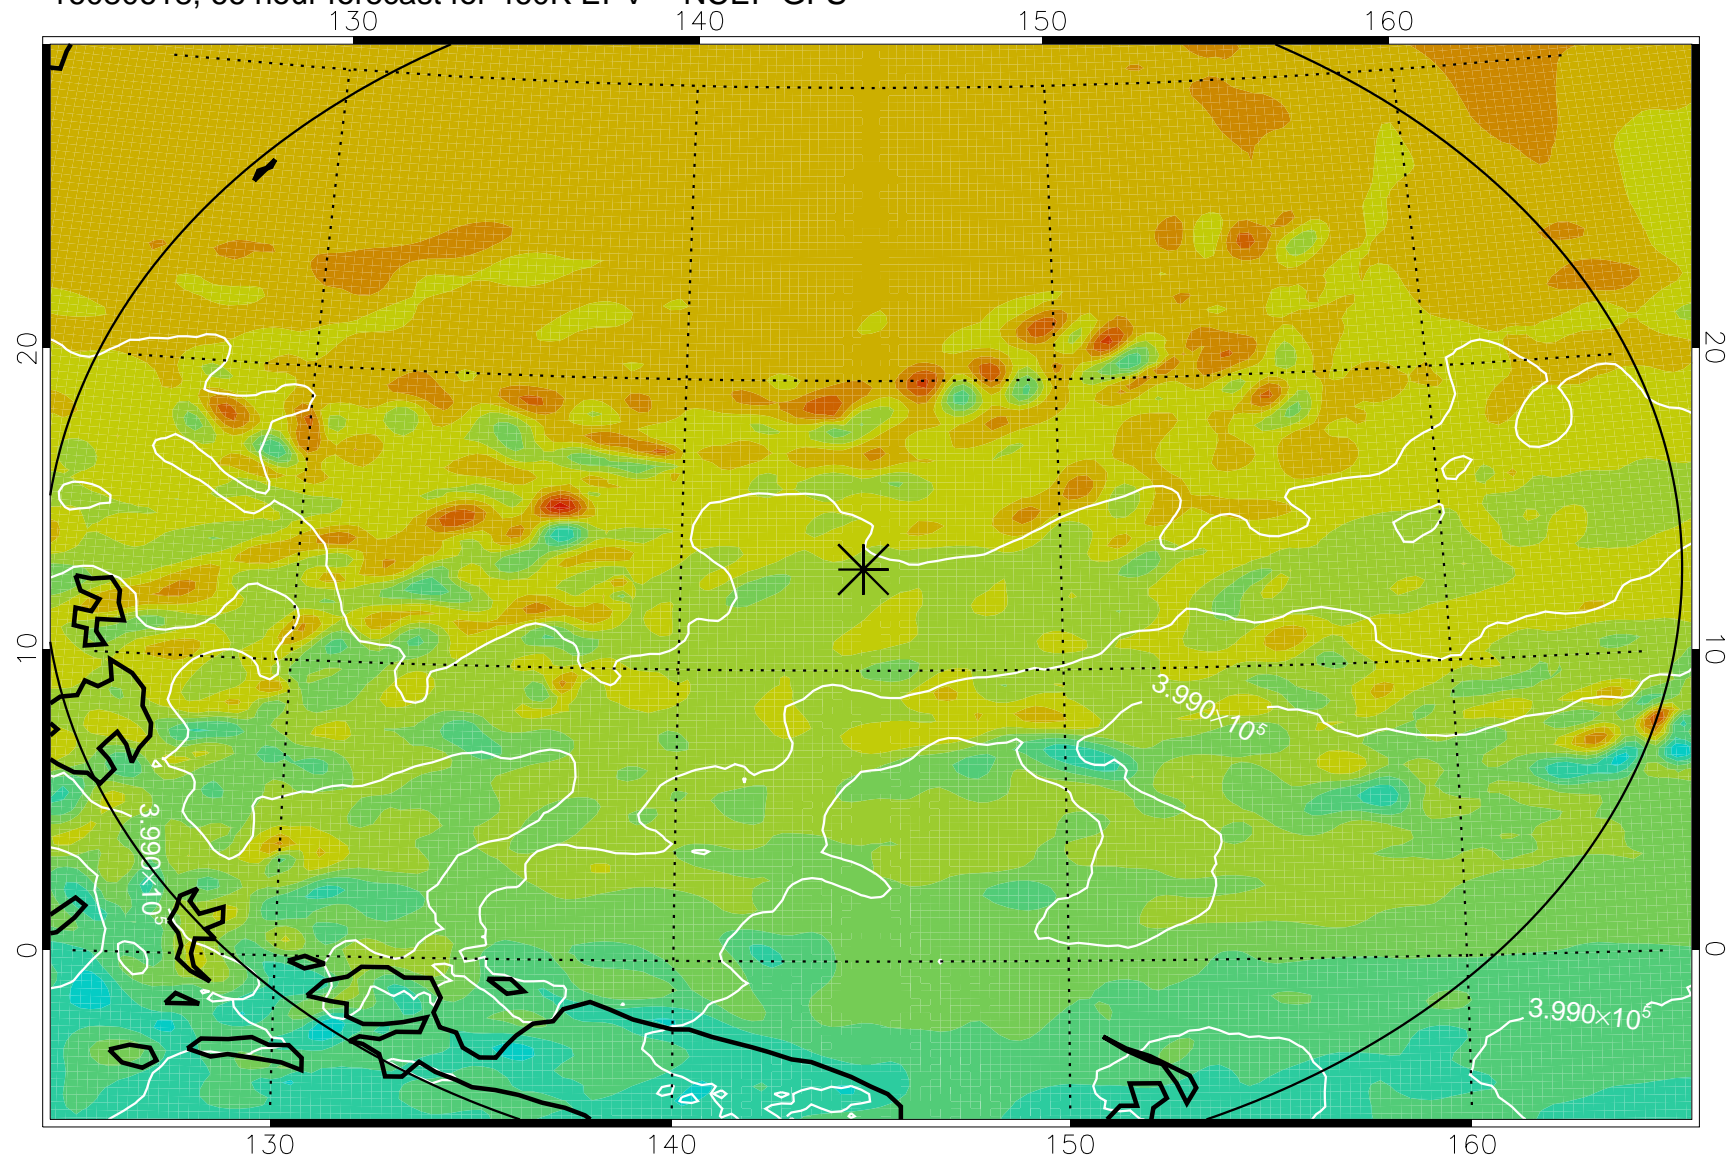

16080518, 42 hour forecast for 460K EPV -- NCEP GFS

460K Montgomery Streamfunction, white

Range ring of 2304 km

16080600, 48 hour forecast for 460K EPV -- NCEP GFS

460K Montgomery Streamfunction, white

Range ring of 2304 km

16080606, 54 hour forecast for 460K EPV -- NCEP GFS

460K Montgomery Streamfunction, white

Range ring of 2304 km

16080612, 60 hour forecast for 460K EPV -- NCEP GFS

460K Montgomery Streamfunction, white

Range ring of 2304 km

16080618, 66 hour forecast for 460K EPV -- NCEP GFS

460K Montgomery Streamfunction, white

Range ring of 2304 km

16080700, 72 hour forecast for 460K EPV -- NCEP GFS

460K Montgomery Streamfunction, white

Range ring of 2304 km

16080706, 78 hour forecast for 460K EPV -- NCEP GFS

460K Montgomery Streamfunction, white

Range ring of 2304 km

16080712, 84 hour forecast for 460K EPV -- NCEP GFS

460K Montgomery Streamfunction, white

Range ring of 2304 km