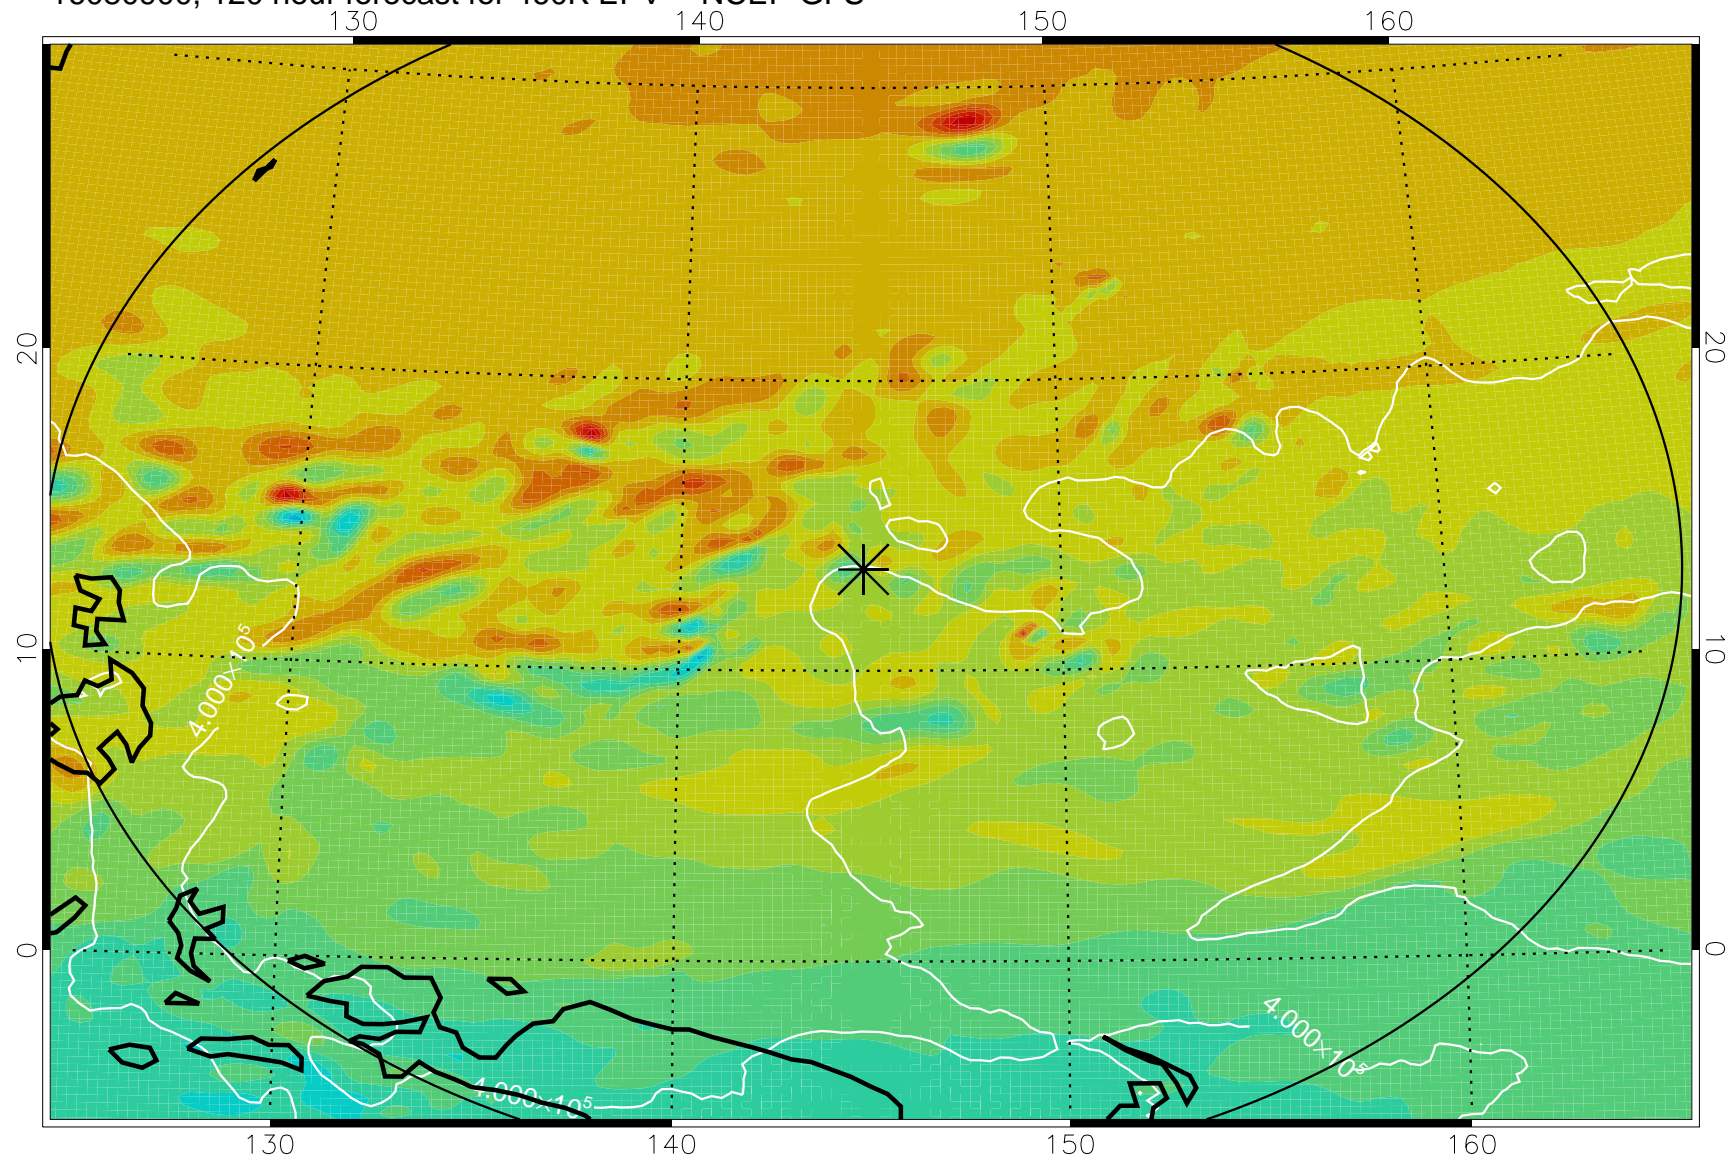

16080706, 78 hour forecast for 460K EPV -- NCEP GFS

460K Montgomery Streamfunction, white

Range ring of 2304 km

16080712, 84 hour forecast for 460K EPV -- NCEP GFS

460K Montgomery Streamfunction, white

Range ring of 2304 km

16080718, 90 hour forecast for 460K EPV -- NCEP GFS

460K Montgomery Streamfunction, white

Range ring of 2304 km

16080800, 96 hour forecast for 460K EPV -- NCEP GFS

460K Montgomery Streamfunction, white

Range ring of 2304 km

16080806, 102 hour forecast for 460K EPV -- NCEP GFS

460K Montgomery Streamfunction, white

Range ring of 2304 km

16080812, 108 hour forecast for 460K EPV -- NCEP GFS

460K Montgomery Streamfunction, white

Range ring of 2304 km

16080818, 114 hour forecast for 460K EPV -- NCEP GFS

460K Montgomery Streamfunction, white

Range ring of 2304 km

16080900, 120 hour forecast for 460K EPV -- NCEP GFS

460K Montgomery Streamfunction, white

Range ring of 2304 km