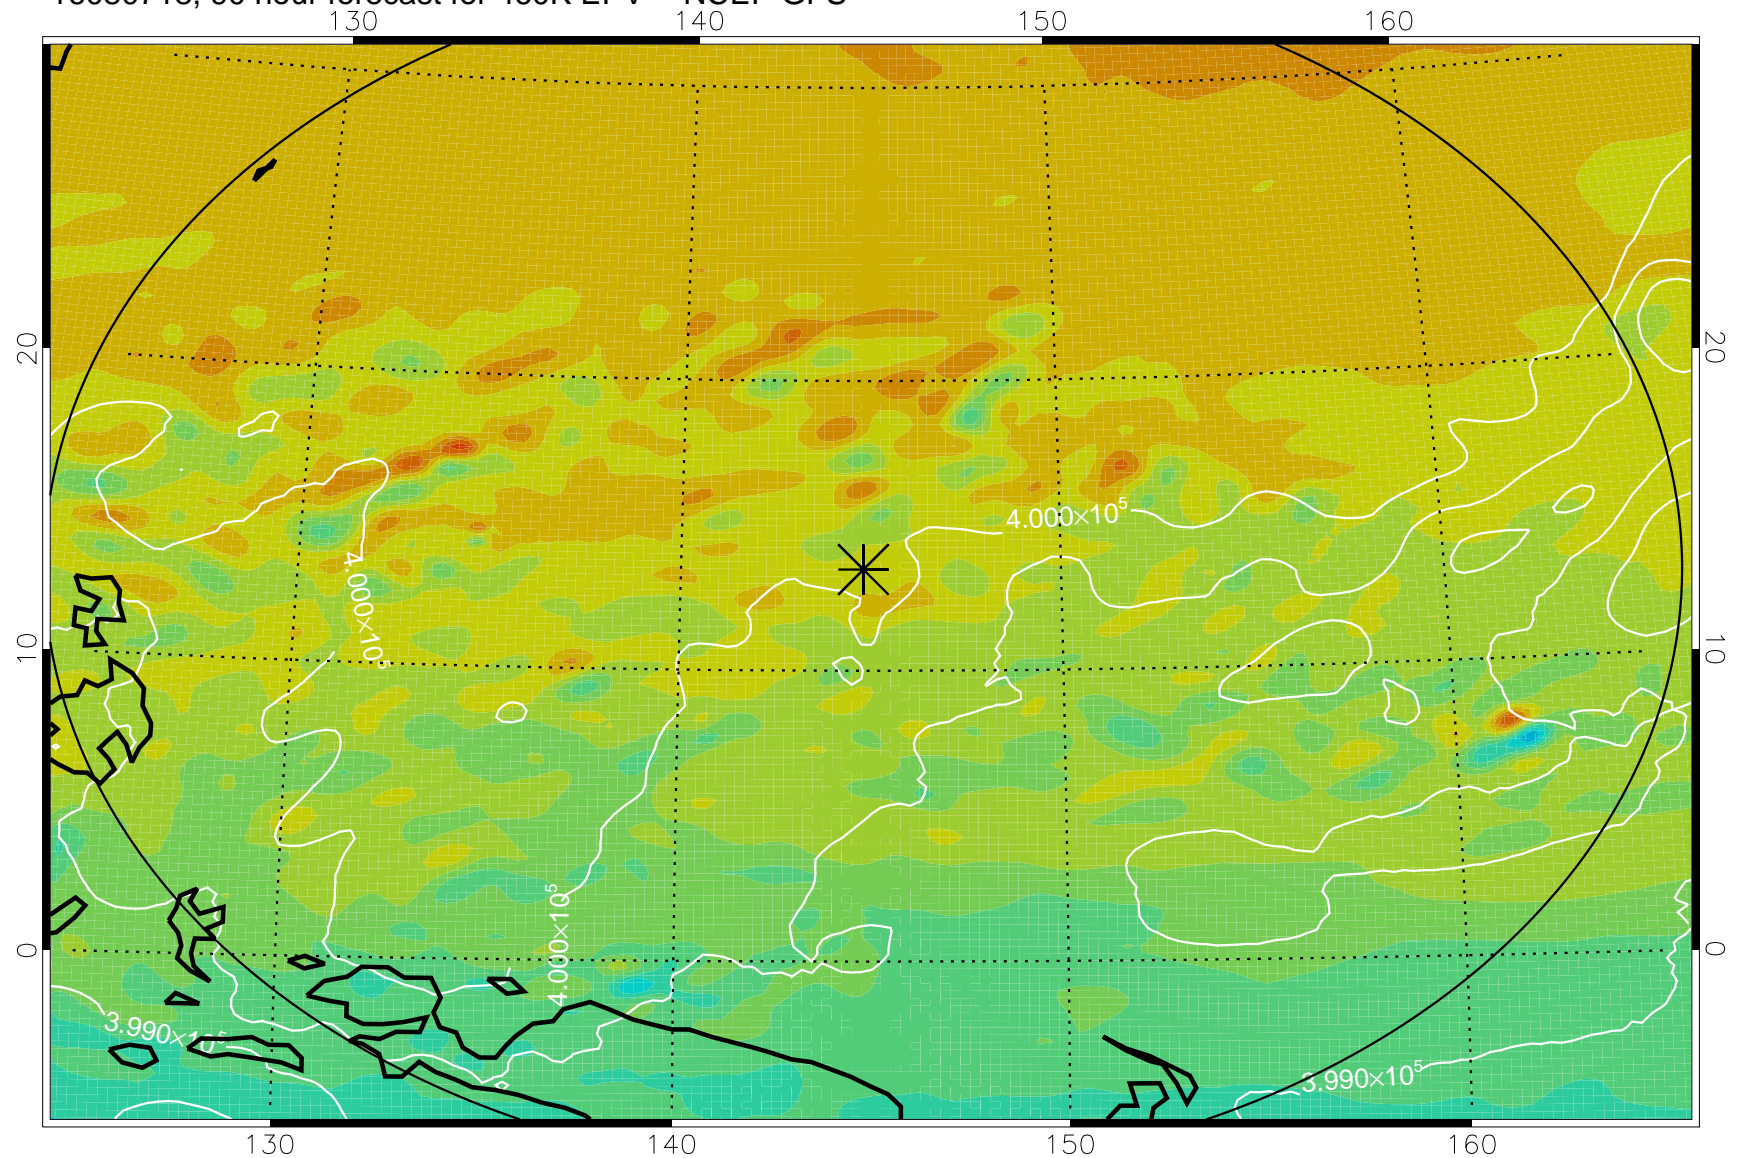

16080618, 66 hour forecast for 460K EPV -- NCEP GFS

460K Montgomery Streamfunction, white

Range ring of 2304 km

16080700, 72 hour forecast for 460K EPV -- NCEP GFS

460K Montgomery Streamfunction, white

Range ring of 2304 km

16080706, 78 hour forecast for 460K EPV -- NCEP GFS

460K Montgomery Streamfunction, white

Range ring of 2304 km

16080712, 84 hour forecast for 460K EPV -- NCEP GFS

460K Montgomery Streamfunction, white

Range ring of 2304 km

16080718, 90 hour forecast for 460K EPV -- NCEP GFS

460K Montgomery Streamfunction, white

Range ring of 2304 km

16080800, 96 hour forecast for 460K EPV -- NCEP GFS

460K Montgomery Streamfunction, white

Range ring of 2304 km

16080806, 102 hour forecast for 460K EPV -- NCEP GFS

460K Montgomery Streamfunction, white

Range ring of 2304 km

16080812, 108 hour forecast for 460K EPV -- NCEP GFS

460K Montgomery Streamfunction, white

Range ring of 2304 km