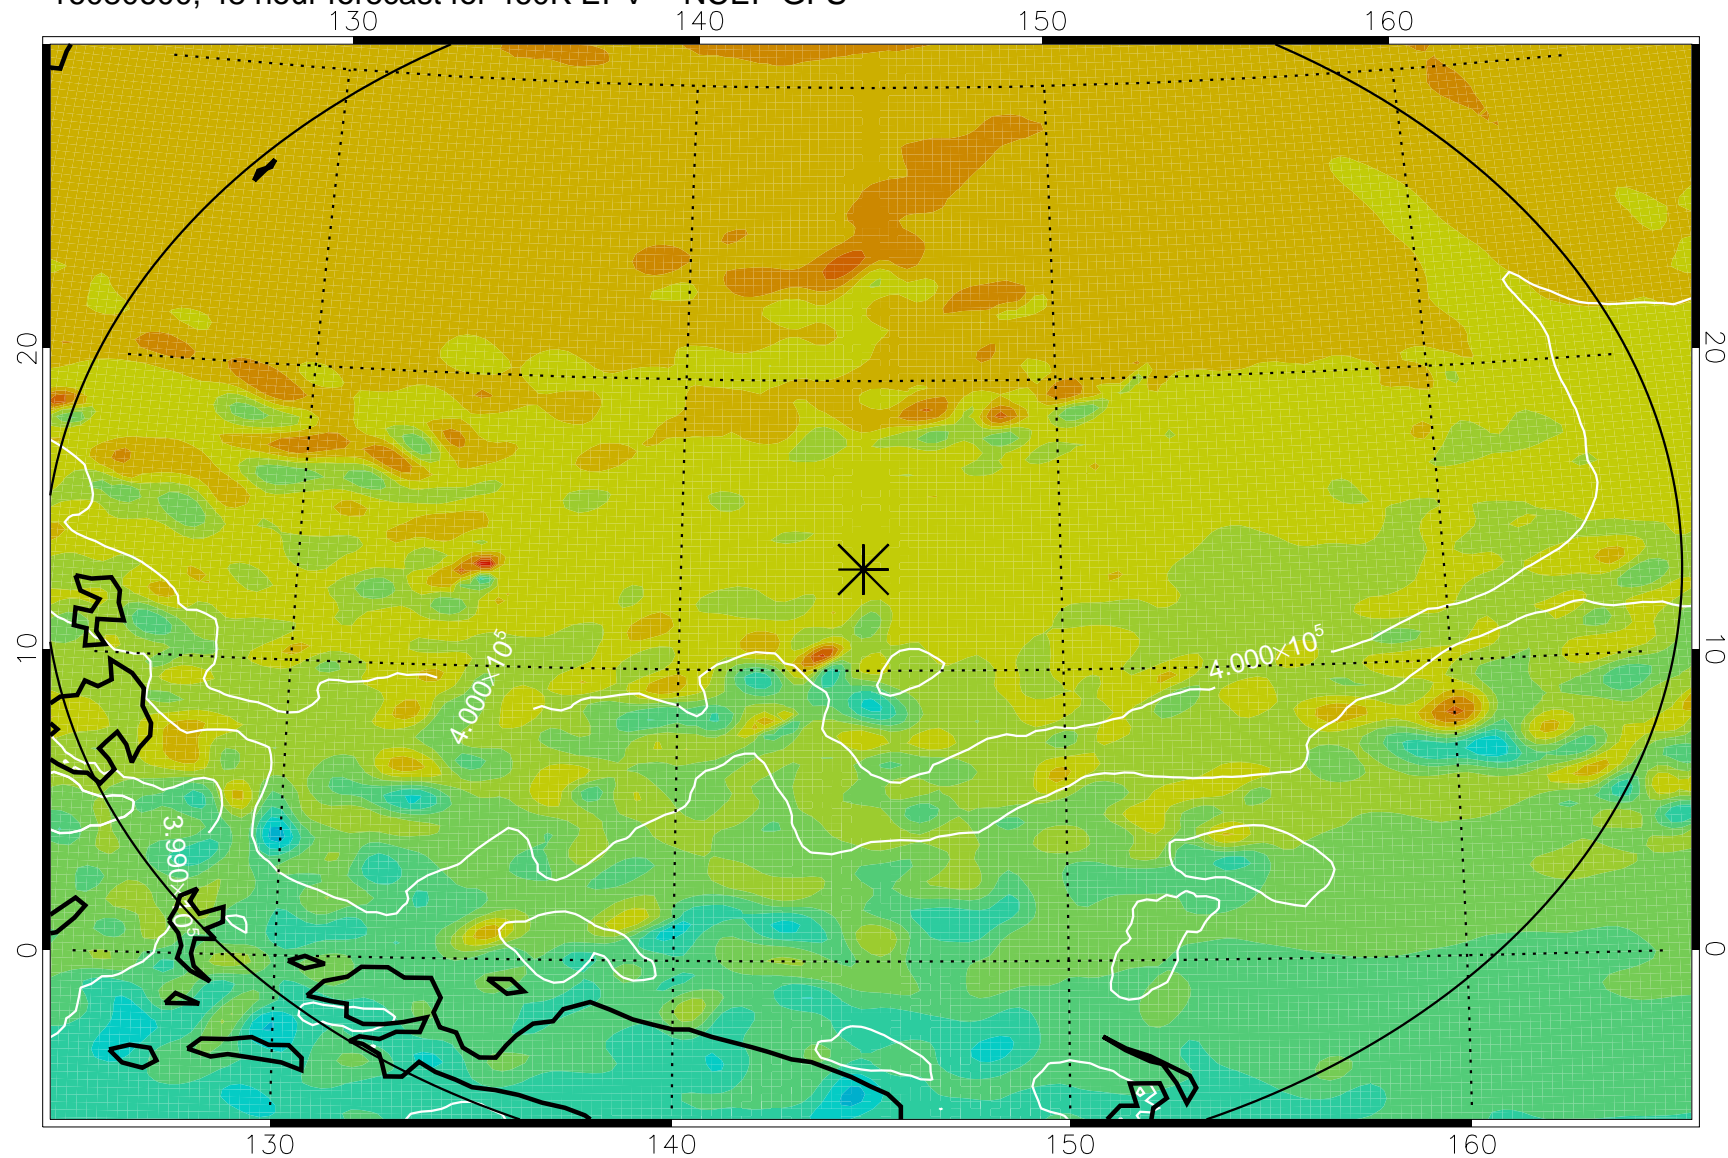

16080506, 30 hour forecast for 460K EPV -- NCEP GFS

460K Montgomery Streamfunction, white

Range ring of 2304 km

16080512, 36 hour forecast for 460K EPV -- NCEP GFS

460K Montgomery Streamfunction, white

Range ring of 2304 km

16080518, 42 hour forecast for 460K EPV -- NCEP GFS

460K Montgomery Streamfunction, white

Range ring of 2304 km

16080600, 48 hour forecast for 460K EPV -- NCEP GFS

460K Montgomery Streamfunction, white

Range ring of 2304 km

16080606, 54 hour forecast for 460K EPV -- NCEP GFS

460K Montgomery Streamfunction, white

Range ring of 2304 km

16080612, 60 hour forecast for 460K EPV -- NCEP GFS

460K Montgomery Streamfunction, white

Range ring of 2304 km

16080618, 66 hour forecast for 460K EPV -- NCEP GFS

460K Montgomery Streamfunction, white

Range ring of 2304 km

16080700, 72 hour forecast for 460K EPV -- NCEP GFS

460K Montgomery Streamfunction, white

Range ring of 2304 km