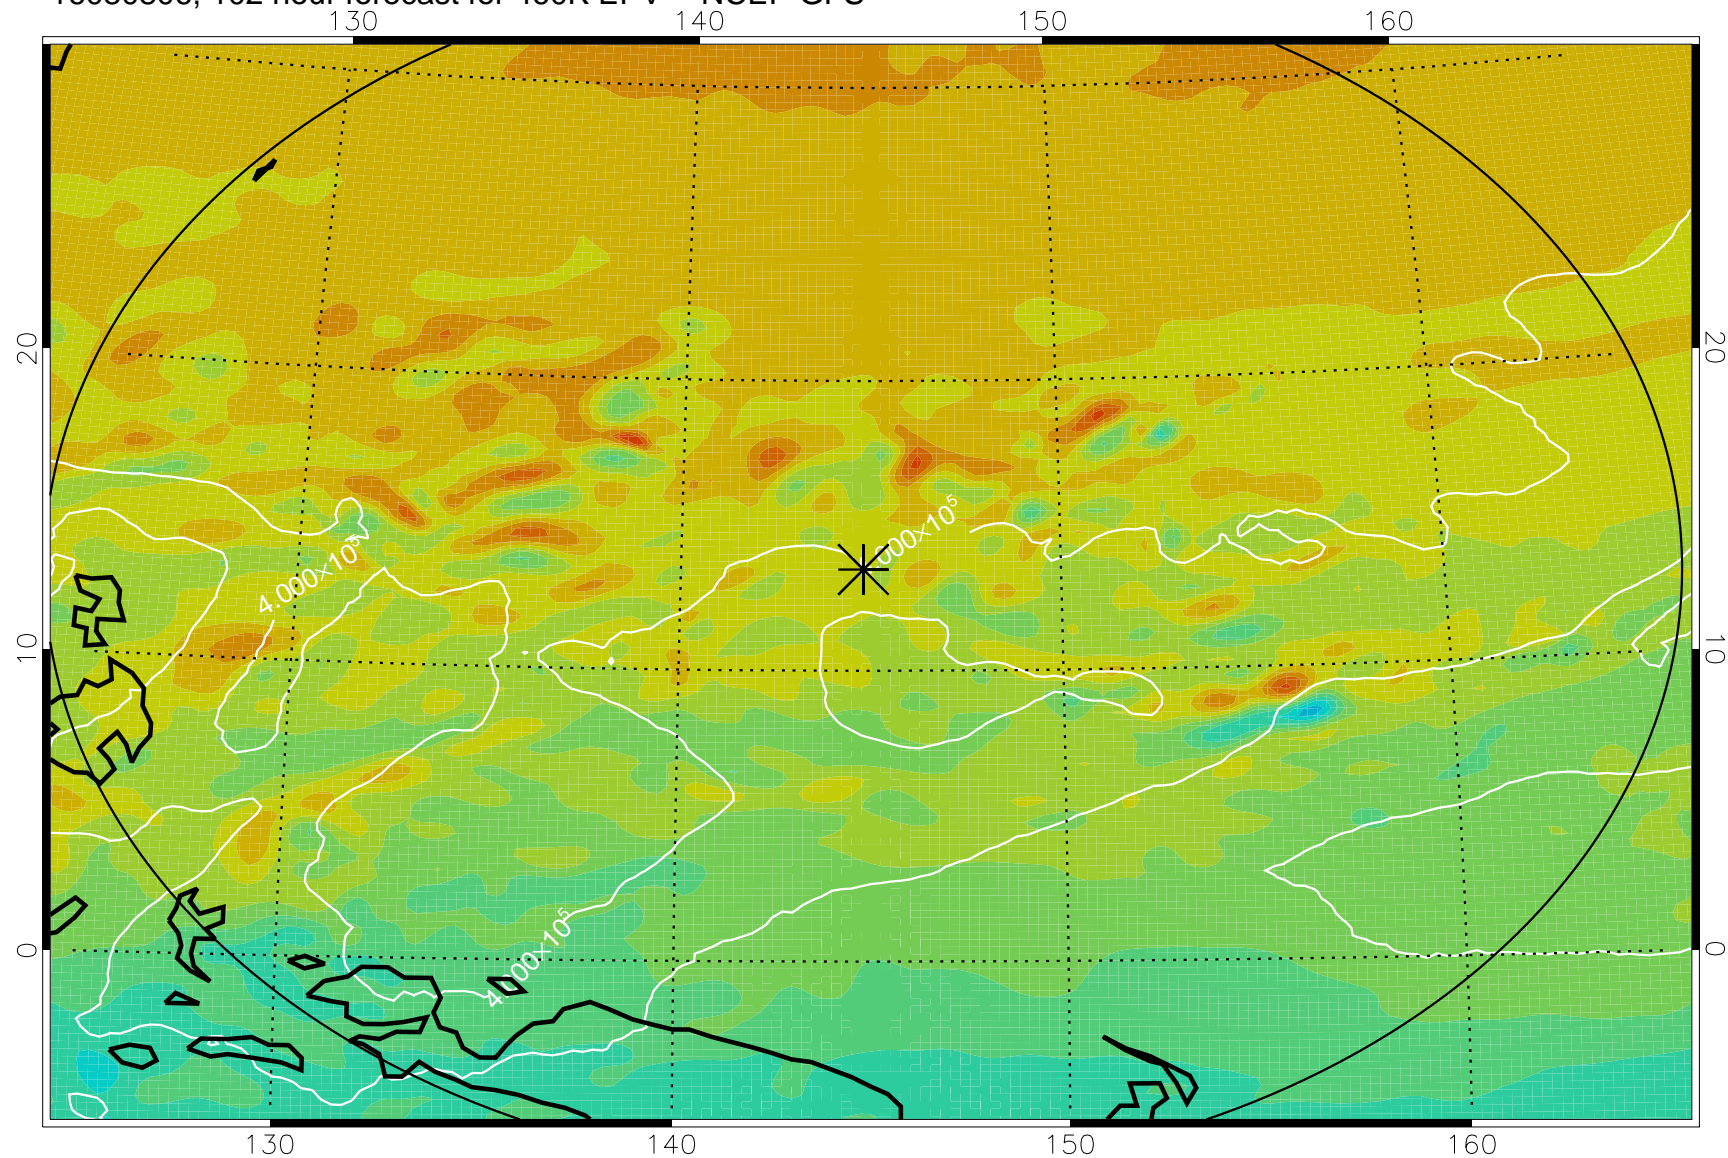

16080706, 78 hour forecast for 460K EPV -- NCEP GFS

460K Montgomery Streamfunction, white

Range ring of 2304 km

16080712, 84 hour forecast for 460K EPV -- NCEP GFS

460K Montgomery Streamfunction, white

Range ring of 2304 km

16080718, 90 hour forecast for 460K EPV -- NCEP GFS

460K Montgomery Streamfunction, white

Range ring of 2304 km

16080800, 96 hour forecast for 460K EPV -- NCEP GFS

460K Montgomery Streamfunction, white

Range ring of 2304 km

16080806, 102 hour forecast for 460K EPV -- NCEP GFS

460K Montgomery Streamfunction, white

Range ring of 2304 km

16080812, 108 hour forecast for 460K EPV -- NCEP GFS

460K Montgomery Streamfunction, white

Range ring of 2304 km

16080818, 114 hour forecast for 460K EPV -- NCEP GFS

460K Montgomery Streamfunction, white

Range ring of 2304 km

16080900, 120 hour forecast for 460K EPV -- NCEP GFS

460K Montgomery Streamfunction, white

Range ring of 2304 km