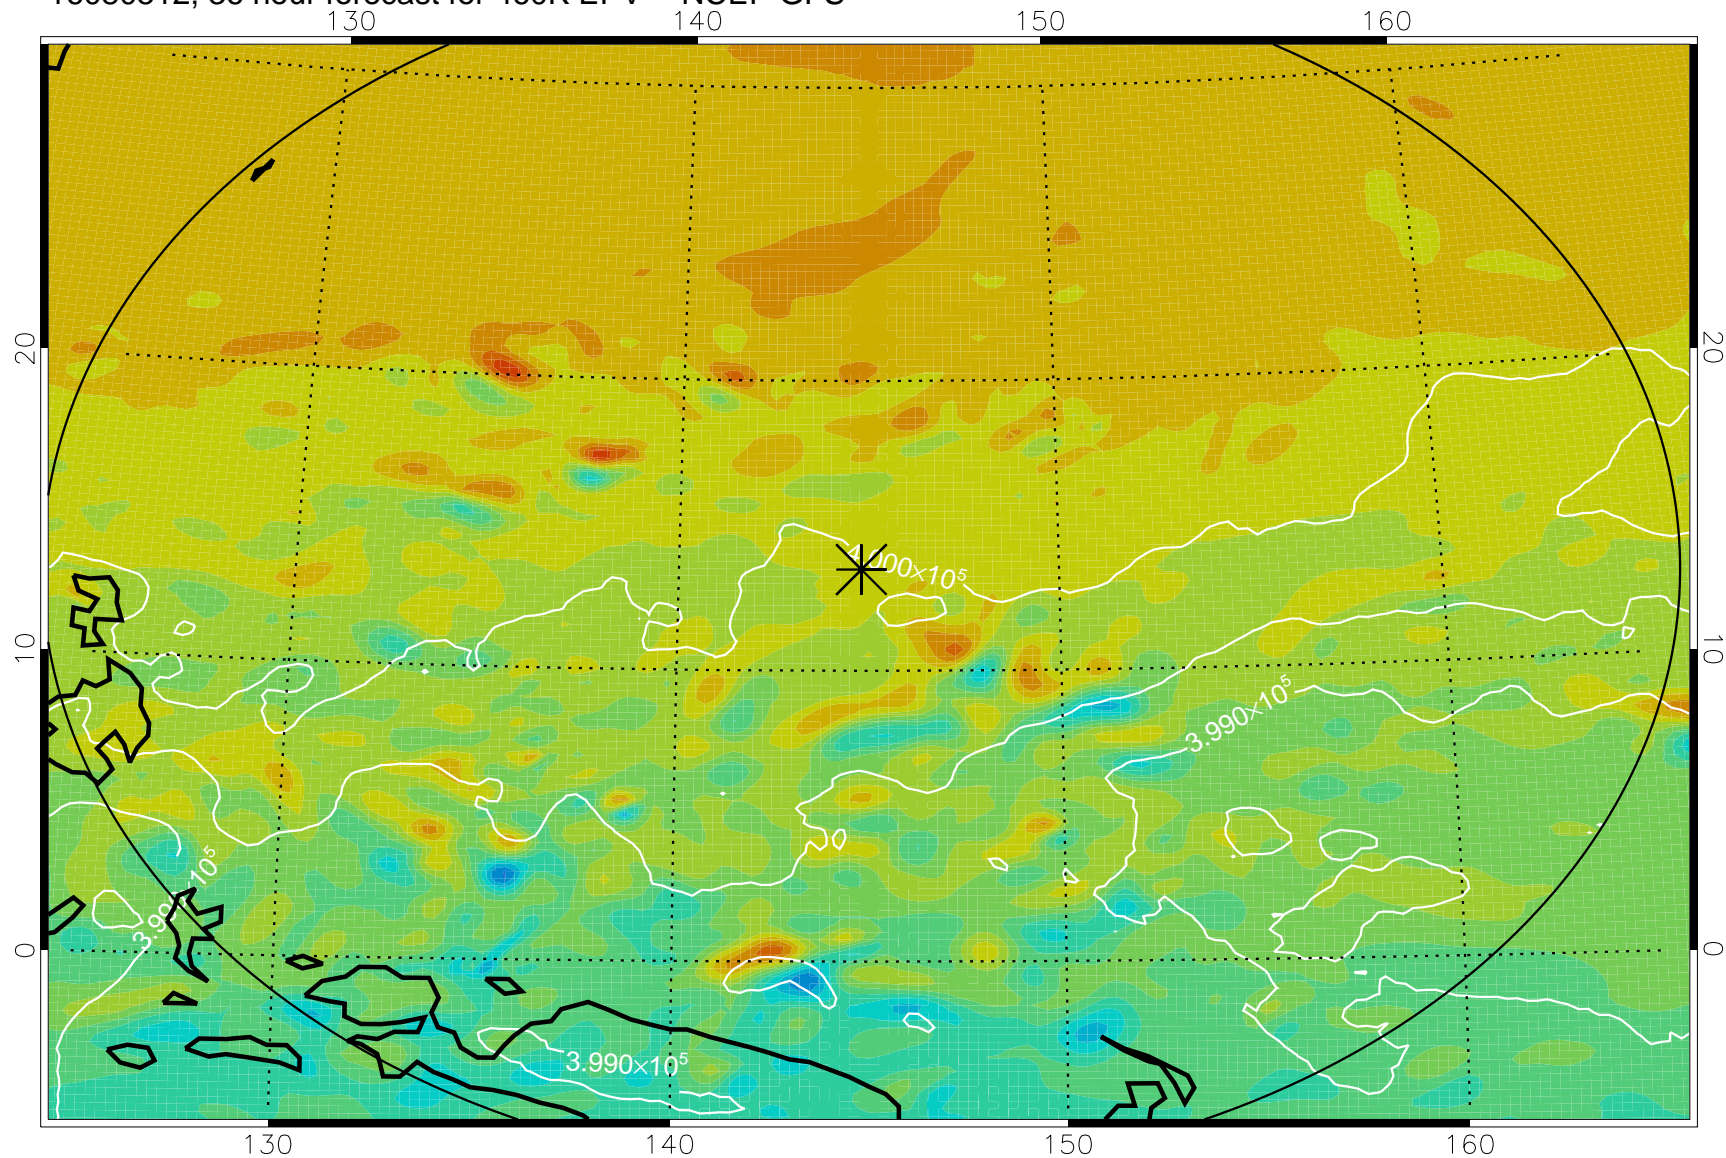

16080406, 6 hour forecast for 460K EPV -- NCEP GFS

460K Montgomery Streamfunction, white

Range ring of 2304 km

16080412, 12 hour forecast for 460K EPV -- NCEP GFS

460K Montgomery Streamfunction, white

Range ring of 2304 km

16080418, 18 hour forecast for 460K EPV -- NCEP GFS

460K Montgomery Streamfunction, white

Range ring of 2304 km

16080500, 24 hour forecast for 460K EPV -- NCEP GFS

460K Montgomery Streamfunction, white

Range ring of 2304 km

16080506, 30 hour forecast for 460K EPV -- NCEP GFS

460K Montgomery Streamfunction, white

Range ring of 2304 km

16080512, 36 hour forecast for 460K EPV -- NCEP GFS

460K Montgomery Streamfunction, white

Range ring of 2304 km

16080518, 42 hour forecast for 460K EPV -- NCEP GFS

460K Montgomery Streamfunction, white

Range ring of 2304 km

16080600, 48 hour forecast for 460K EPV -- NCEP GFS

460K Montgomery Streamfunction, white

Range ring of 2304 km