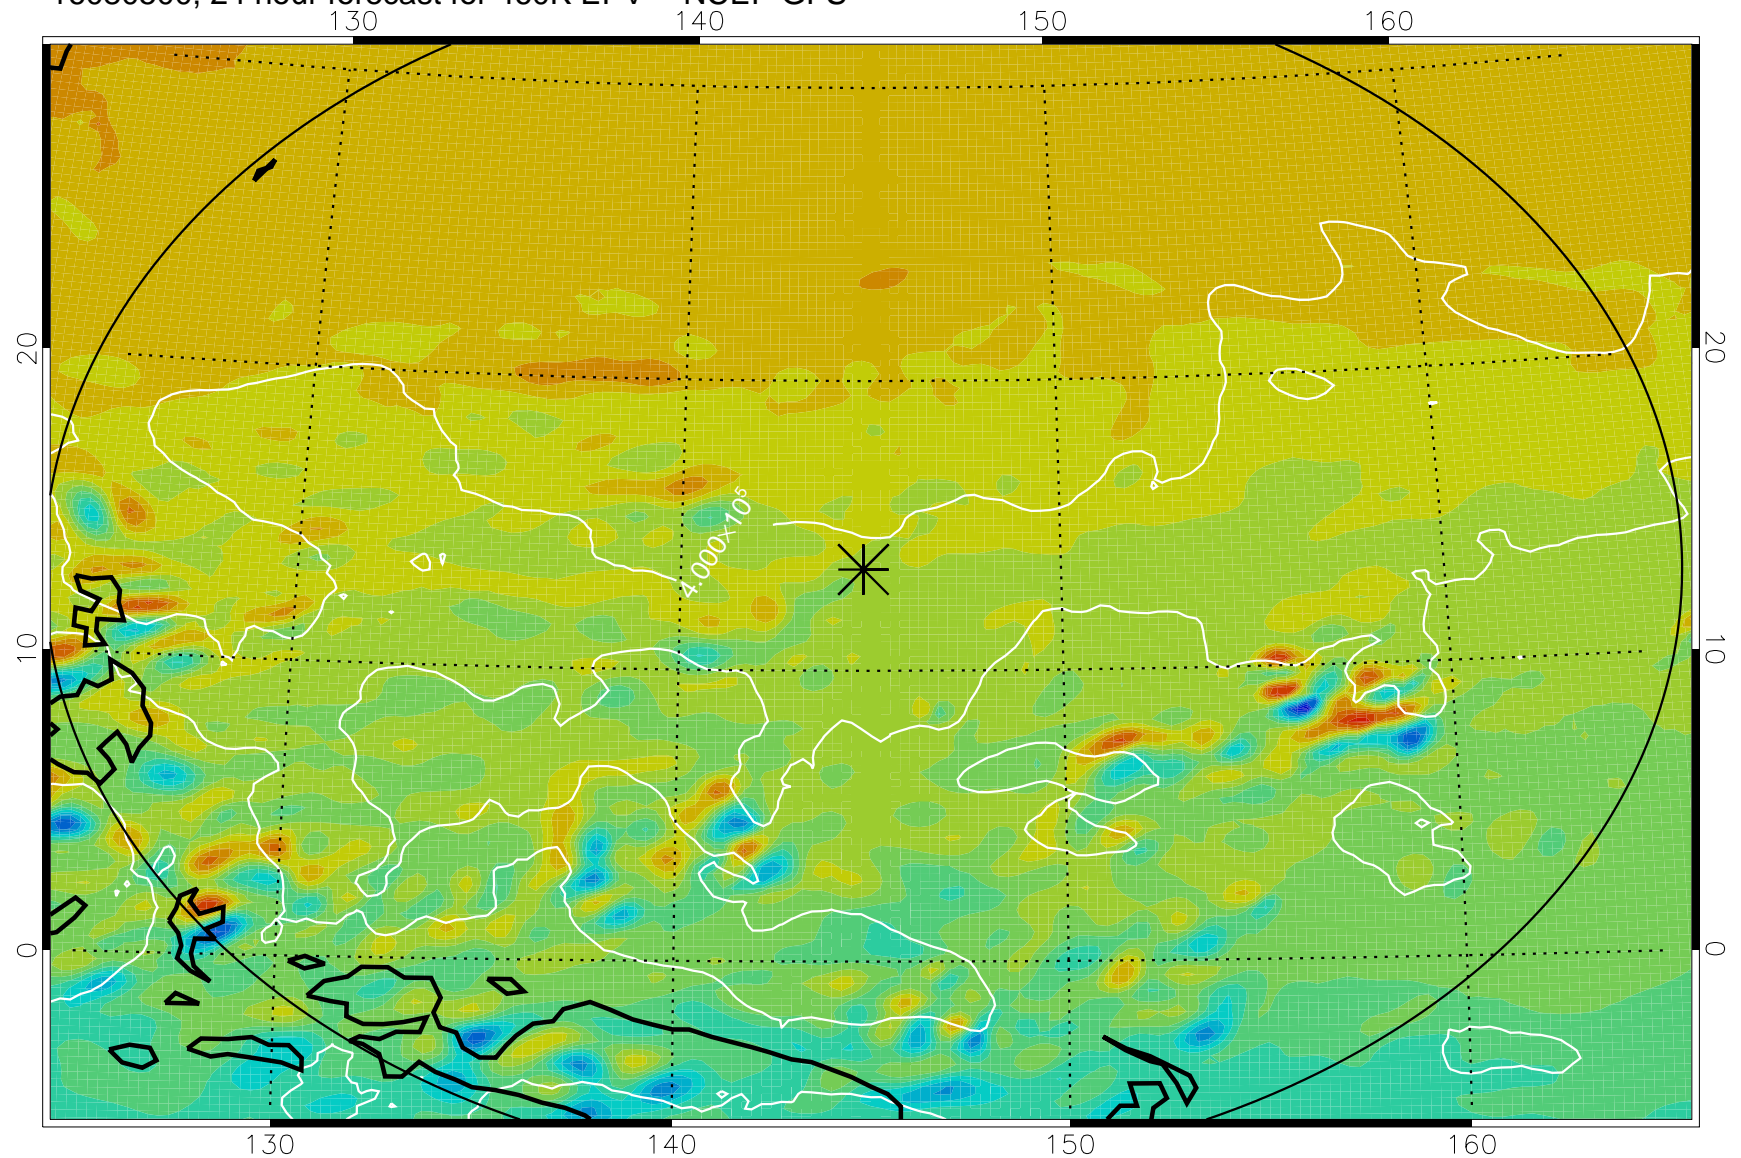

16080418, 18 hour forecast for 460K EPV -- NCEP GFS

460K Montgomery Streamfunction, white

Range ring of 2304 km

16080500, 24 hour forecast for 460K EPV -- NCEP GFS

460K Montgomery Streamfunction, white

Range ring of 2304 km

16080506, 30 hour forecast for 460K EPV -- NCEP GFS

460K Montgomery Streamfunction, white

Range ring of 2304 km

16080512, 36 hour forecast for 460K EPV -- NCEP GFS

460K Montgomery Streamfunction, white

Range ring of 2304 km

16080518, 42 hour forecast for 460K EPV -- NCEP GFS

460K Montgomery Streamfunction, white

Range ring of 2304 km

16080600, 48 hour forecast for 460K EPV -- NCEP GFS

460K Montgomery Streamfunction, white

Range ring of 2304 km

16080718, 90 hour forecast for 460K EPV -- NCEP GFS

460K Montgomery Streamfunction, white

Range ring of 2304 km

16080800, 96 hour forecast for 460K EPV -- NCEP GFS

460K Montgomery Streamfunction, white

Range ring of 2304 km