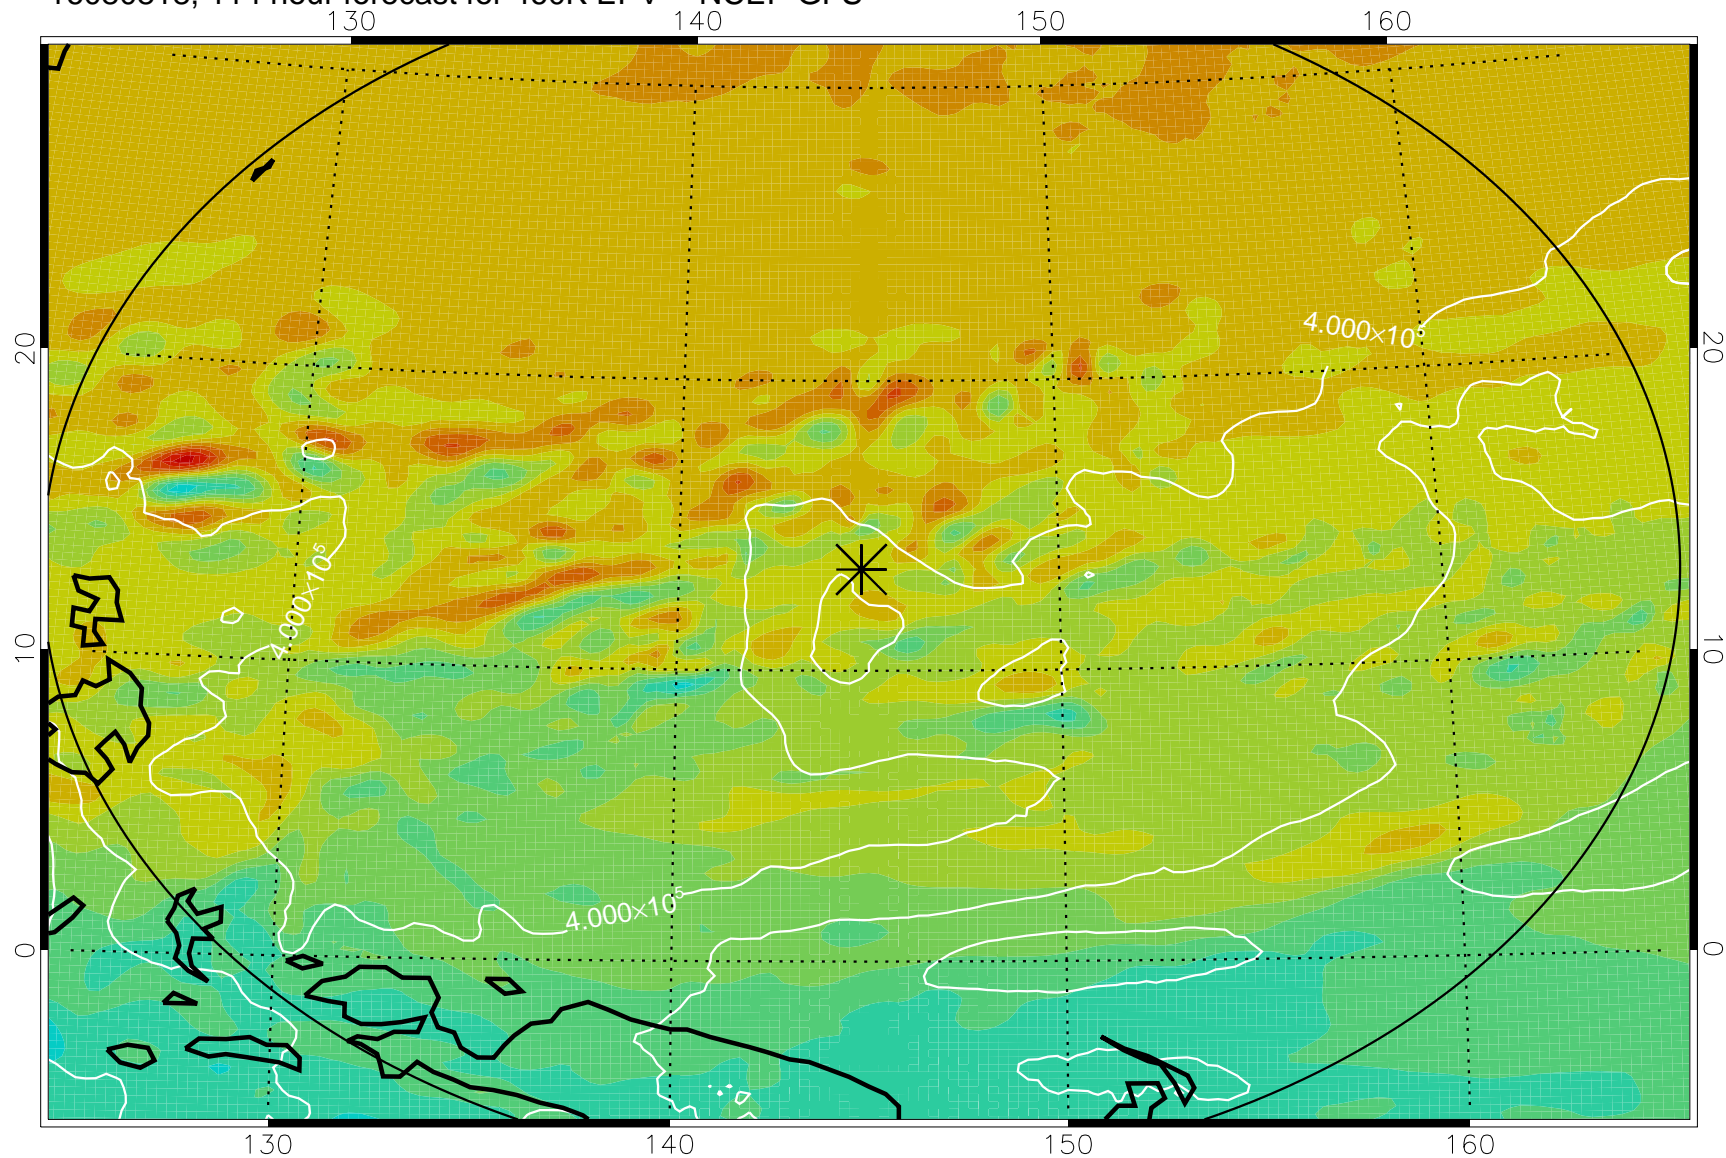

16080706, 78 hour forecast for 460K EPV -- NCEP GFS

460K Montgomery Streamfunction, white

Range ring of 2304 km

16080712, 84 hour forecast for 460K EPV -- NCEP GFS

460K Montgomery Streamfunction, white

Range ring of 2304 km

16080718, 90 hour forecast for 460K EPV -- NCEP GFS

460K Montgomery Streamfunction, white

Range ring of 2304 km

16080800, 96 hour forecast for 460K EPV -- NCEP GFS

460K Montgomery Streamfunction, white

Range ring of 2304 km

16080806, 102 hour forecast for 460K EPV -- NCEP GFS

460K Montgomery Streamfunction, white

Range ring of 2304 km

16080812, 108 hour forecast for 460K EPV -- NCEP GFS

460K Montgomery Streamfunction, white

Range ring of 2304 km

16080818, 114 hour forecast for 460K EPV -- NCEP GFS

460K Montgomery Streamfunction, white

Range ring of 2304 km

16080900, 120 hour forecast for 460K EPV -- NCEP GFS

460K Montgomery Streamfunction, white

Range ring of 2304 km