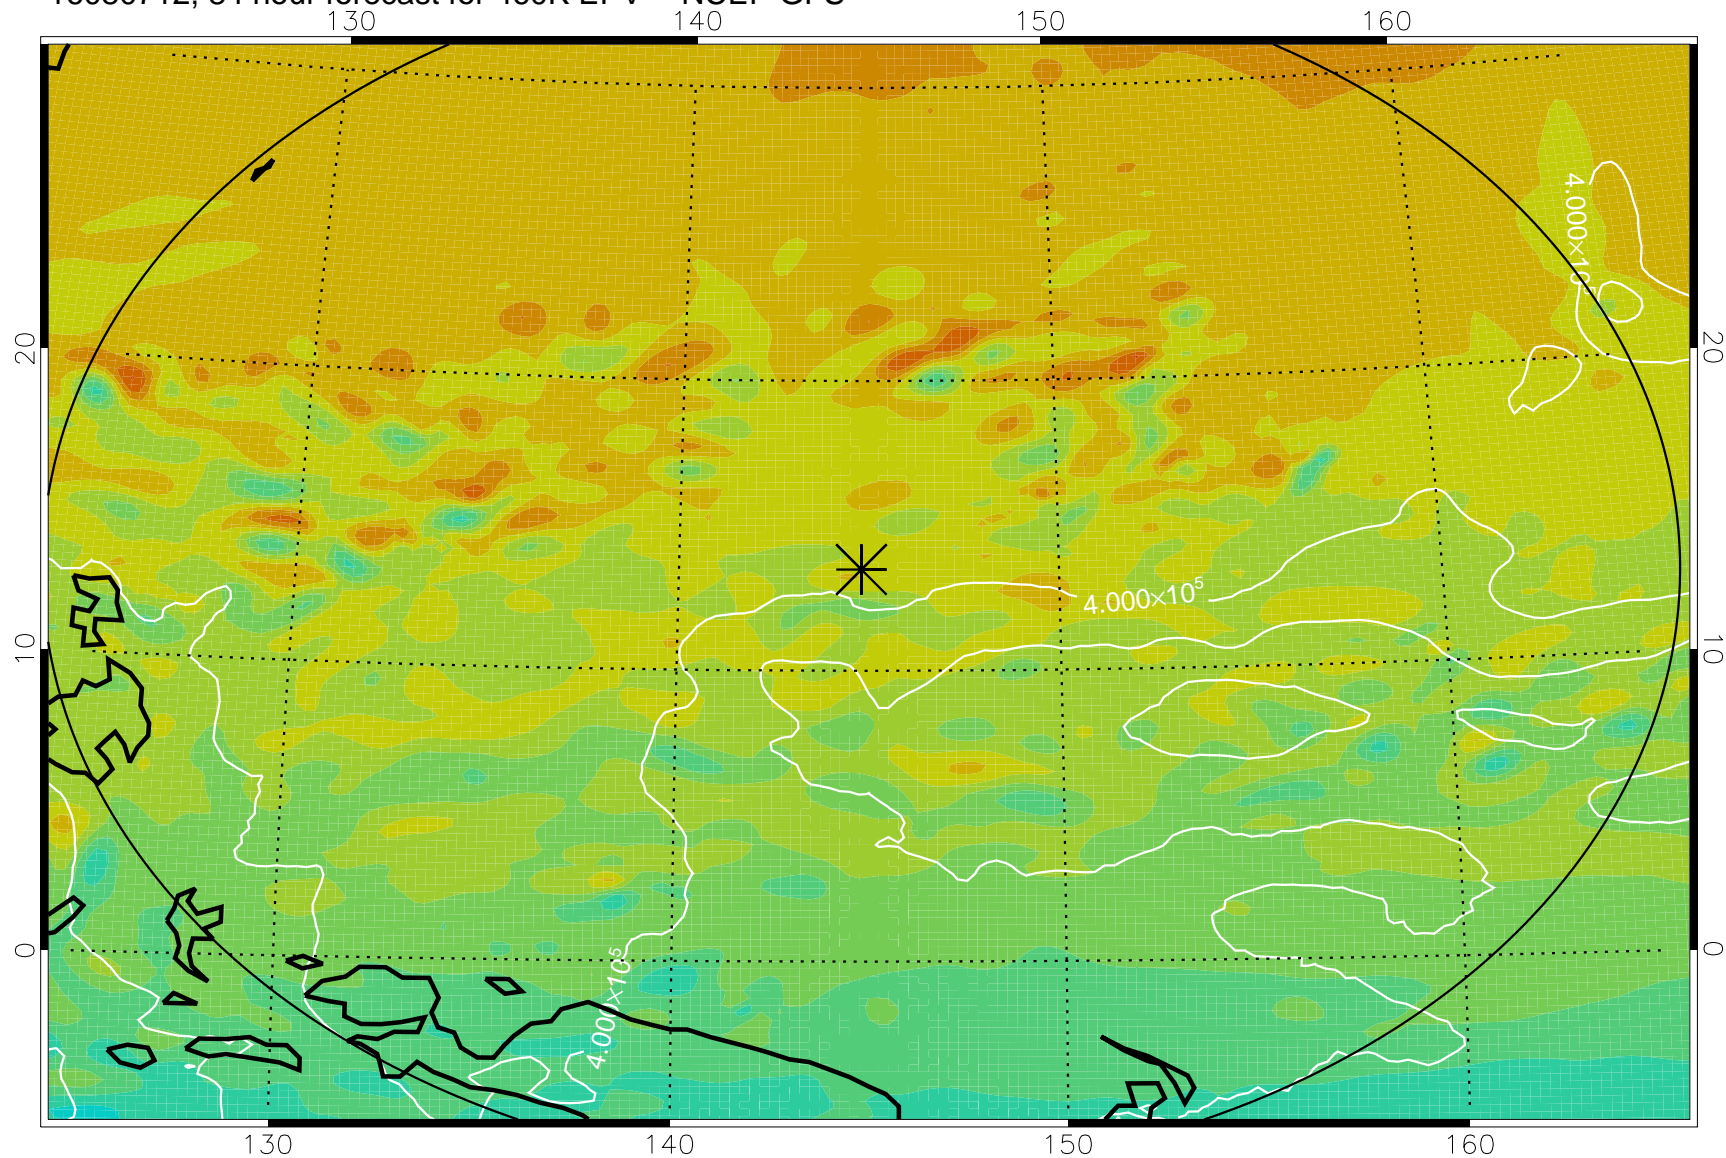

16080618, 66 hour forecast for 460K EPV -- NCEP GFS

460K Montgomery Streamfunction, white

Range ring of 2304 km

16080700, 72 hour forecast for 460K EPV -- NCEP GFS

460K Montgomery Streamfunction, white

Range ring of 2304 km

16080706, 78 hour forecast for 460K EPV -- NCEP GFS

460K Montgomery Streamfunction, white

Range ring of 2304 km

16080712, 84 hour forecast for 460K EPV -- NCEP GFS

460K Montgomery Streamfunction, white

Range ring of 2304 km

16080718, 90 hour forecast for 460K EPV -- NCEP GFS

460K Montgomery Streamfunction, white

Range ring of 2304 km

16080800, 96 hour forecast for 460K EPV -- NCEP GFS

460K Montgomery Streamfunction, white

Range ring of 2304 km

16080806, 102 hour forecast for 460K EPV -- NCEP GFS

460K Montgomery Streamfunction, white

Range ring of 2304 km

16080812, 108 hour forecast for 460K EPV -- NCEP GFS

460K Montgomery Streamfunction, white

Range ring of 2304 km