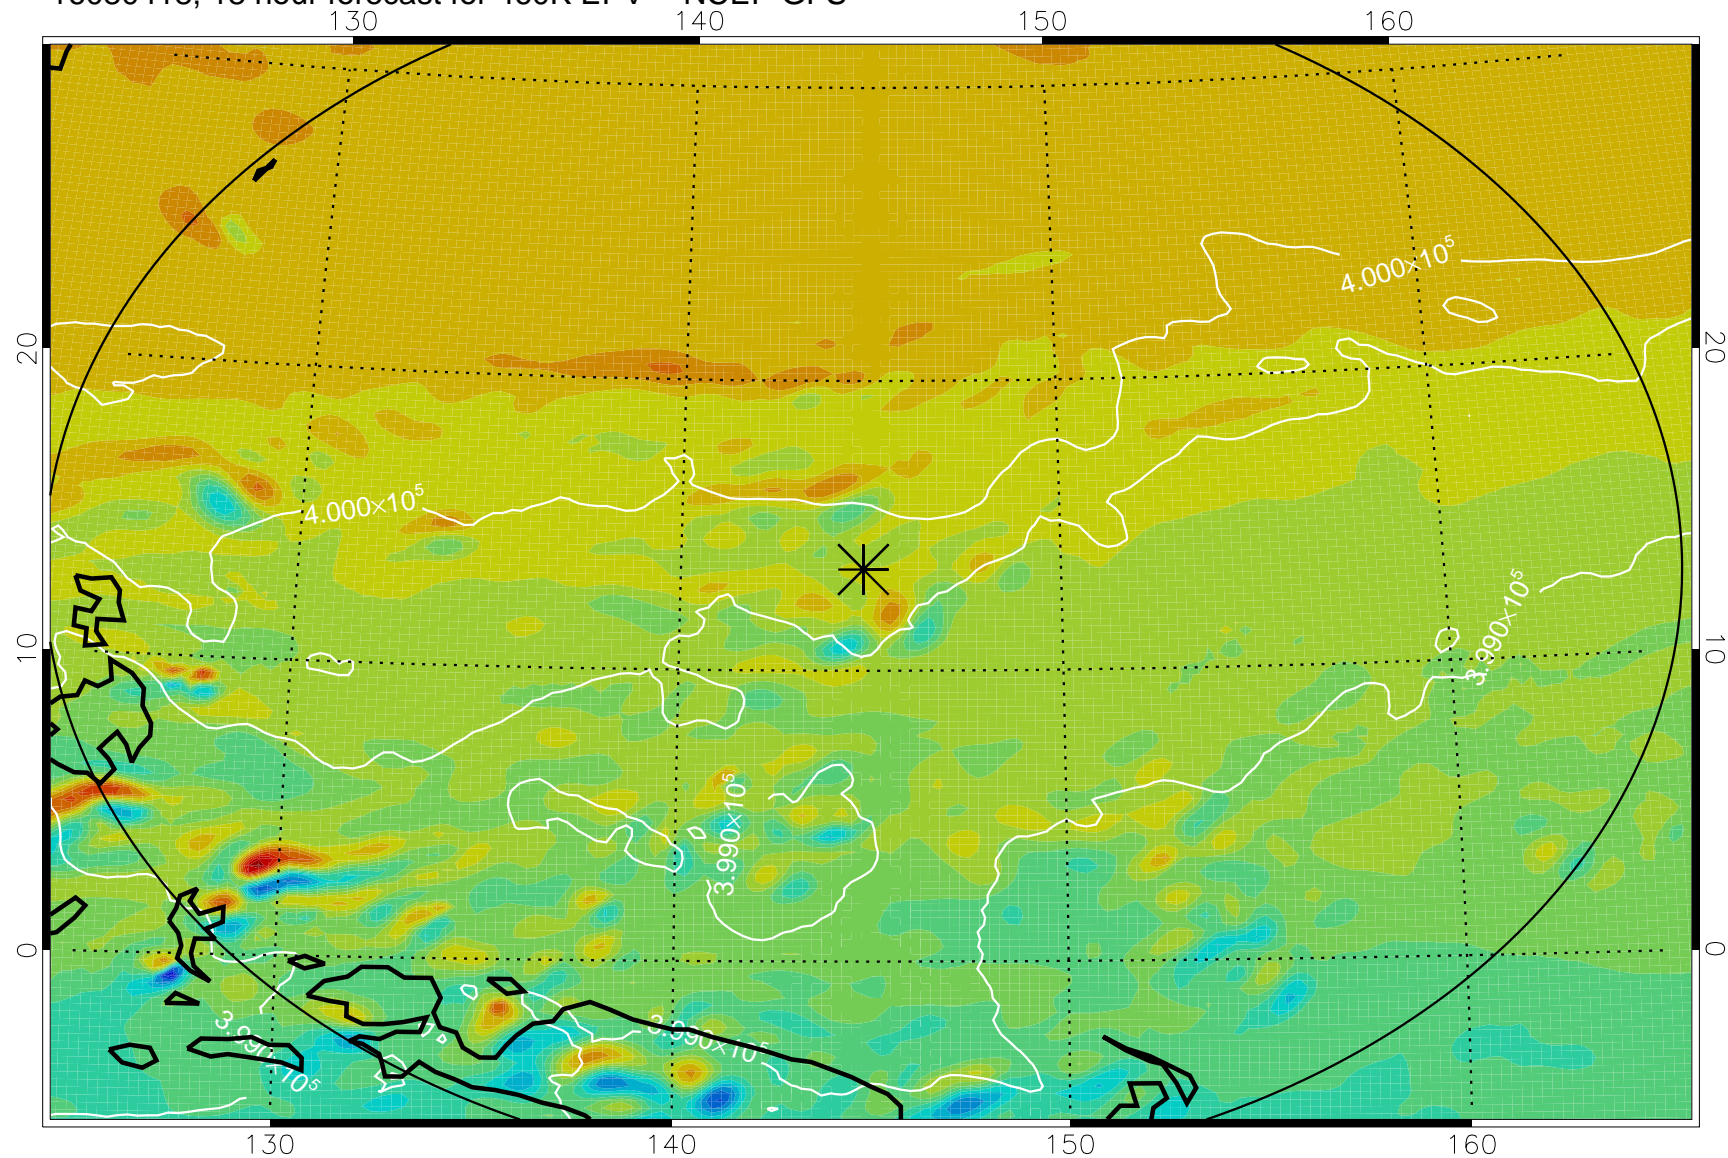

16080406, 6 hour forecast for 460K EPV -- NCEP GFS

460K Montgomery Streamfunction, white

Range ring of 2304 km

16080412, 12 hour forecast for 460K EPV -- NCEP GFS

460K Montgomery Streamfunction, white

Range ring of 2304 km

16080418, 18 hour forecast for 460K EPV -- NCEP GFS

460K Montgomery Streamfunction, white

Range ring of 2304 km

16080500, 24 hour forecast for 460K EPV -- NCEP GFS

460K Montgomery Streamfunction, white

Range ring of 2304 km

16080506, 30 hour forecast for 460K EPV -- NCEP GFS

460K Montgomery Streamfunction, white

Range ring of 2304 km

16080512, 36 hour forecast for 460K EPV -- NCEP GFS

460K Montgomery Streamfunction, white

Range ring of 2304 km

16080518, 42 hour forecast for 460K EPV -- NCEP GFS

460K Montgomery Streamfunction, white

Range ring of 2304 km

16080600, 48 hour forecast for 460K EPV -- NCEP GFS

460K Montgomery Streamfunction, white

Range ring of 2304 km