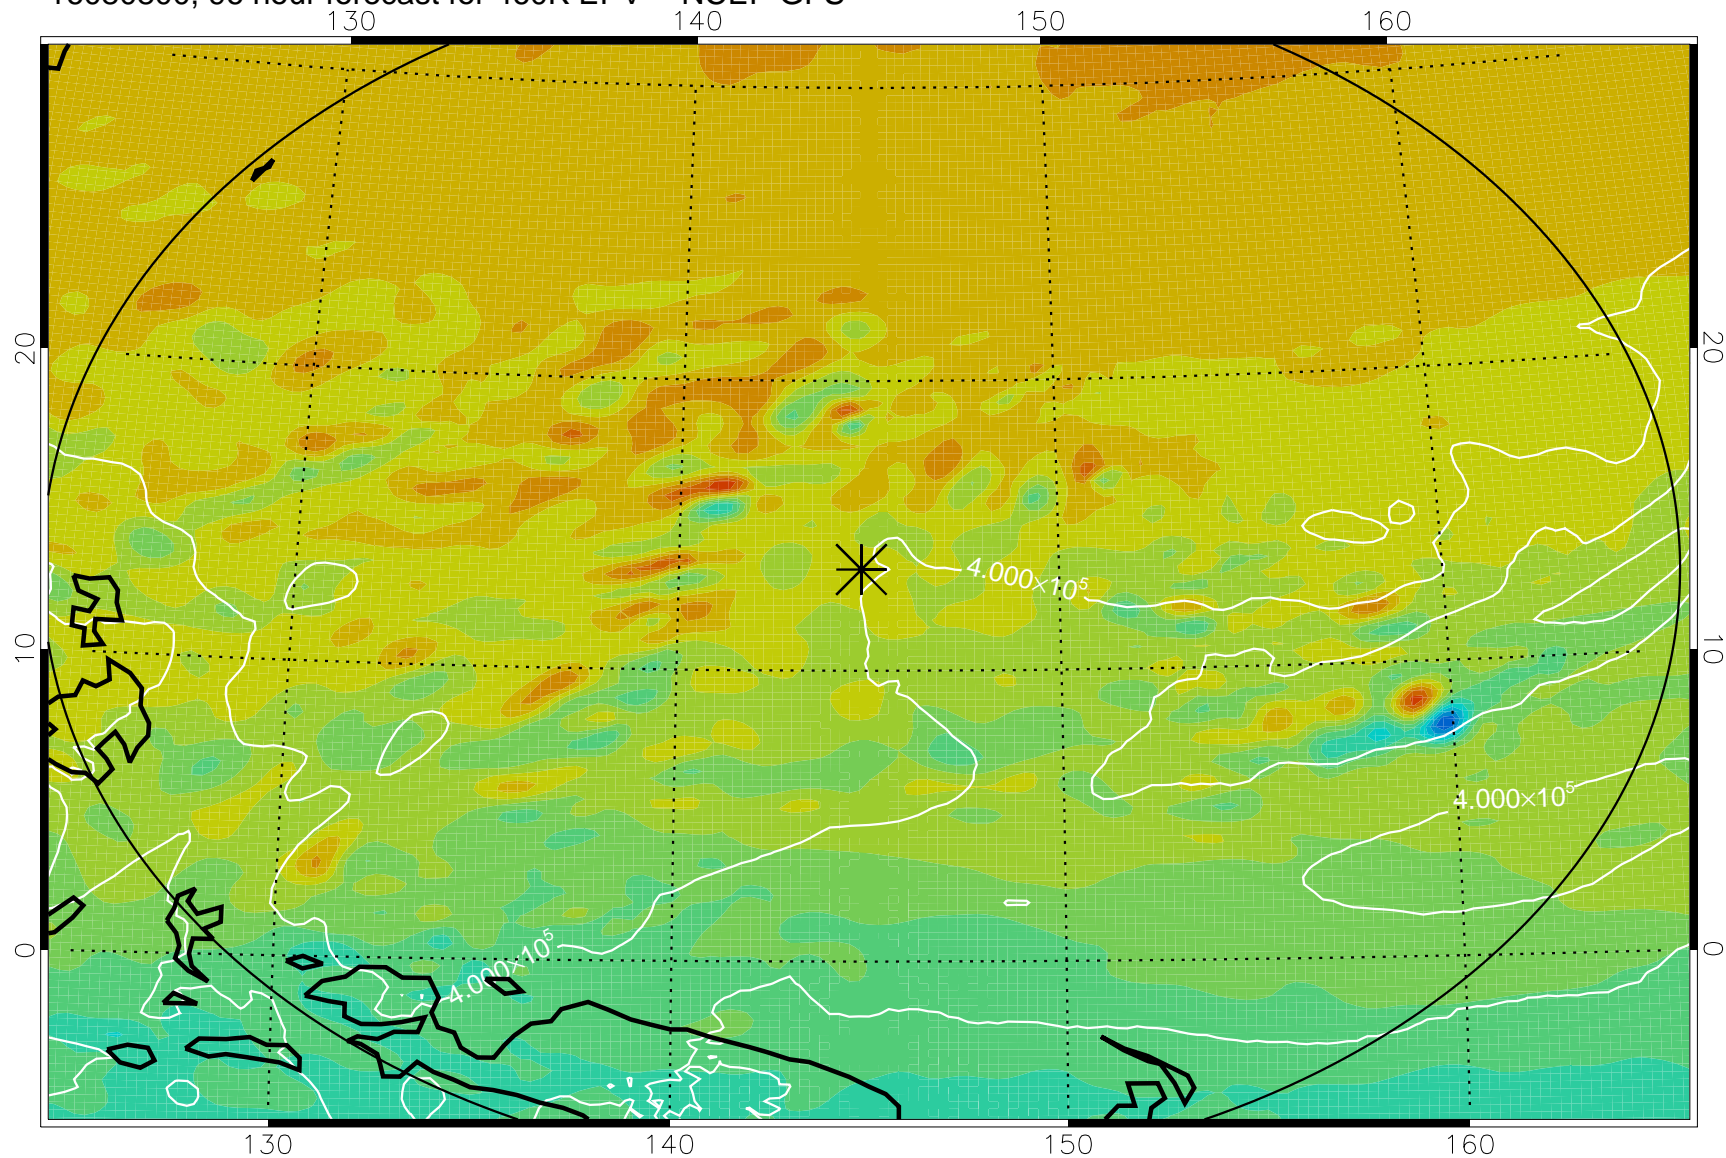

16080618, 66 hour forecast for 460K EPV -- NCEP GFS

460K Montgomery Streamfunction, white

Range ring of 2304 km

16080700, 72 hour forecast for 460K EPV -- NCEP GFS

460K Montgomery Streamfunction, white

Range ring of 2304 km

16080706, 78 hour forecast for 460K EPV -- NCEP GFS

460K Montgomery Streamfunction, white

Range ring of 2304 km

16080712, 84 hour forecast for 460K EPV -- NCEP GFS

460K Montgomery Streamfunction, white

Range ring of 2304 km

16080718, 90 hour forecast for 460K EPV -- NCEP GFS

460K Montgomery Streamfunction, white

Range ring of 2304 km

16080800, 96 hour forecast for 460K EPV -- NCEP GFS

460K Montgomery Streamfunction, white

Range ring of 2304 km

16080806, 102 hour forecast for 460K EPV -- NCEP GFS

460K Montgomery Streamfunction, white

Range ring of 2304 km

16080812, 108 hour forecast for 460K EPV -- NCEP GFS

460K Montgomery Streamfunction, white

Range ring of 2304 km