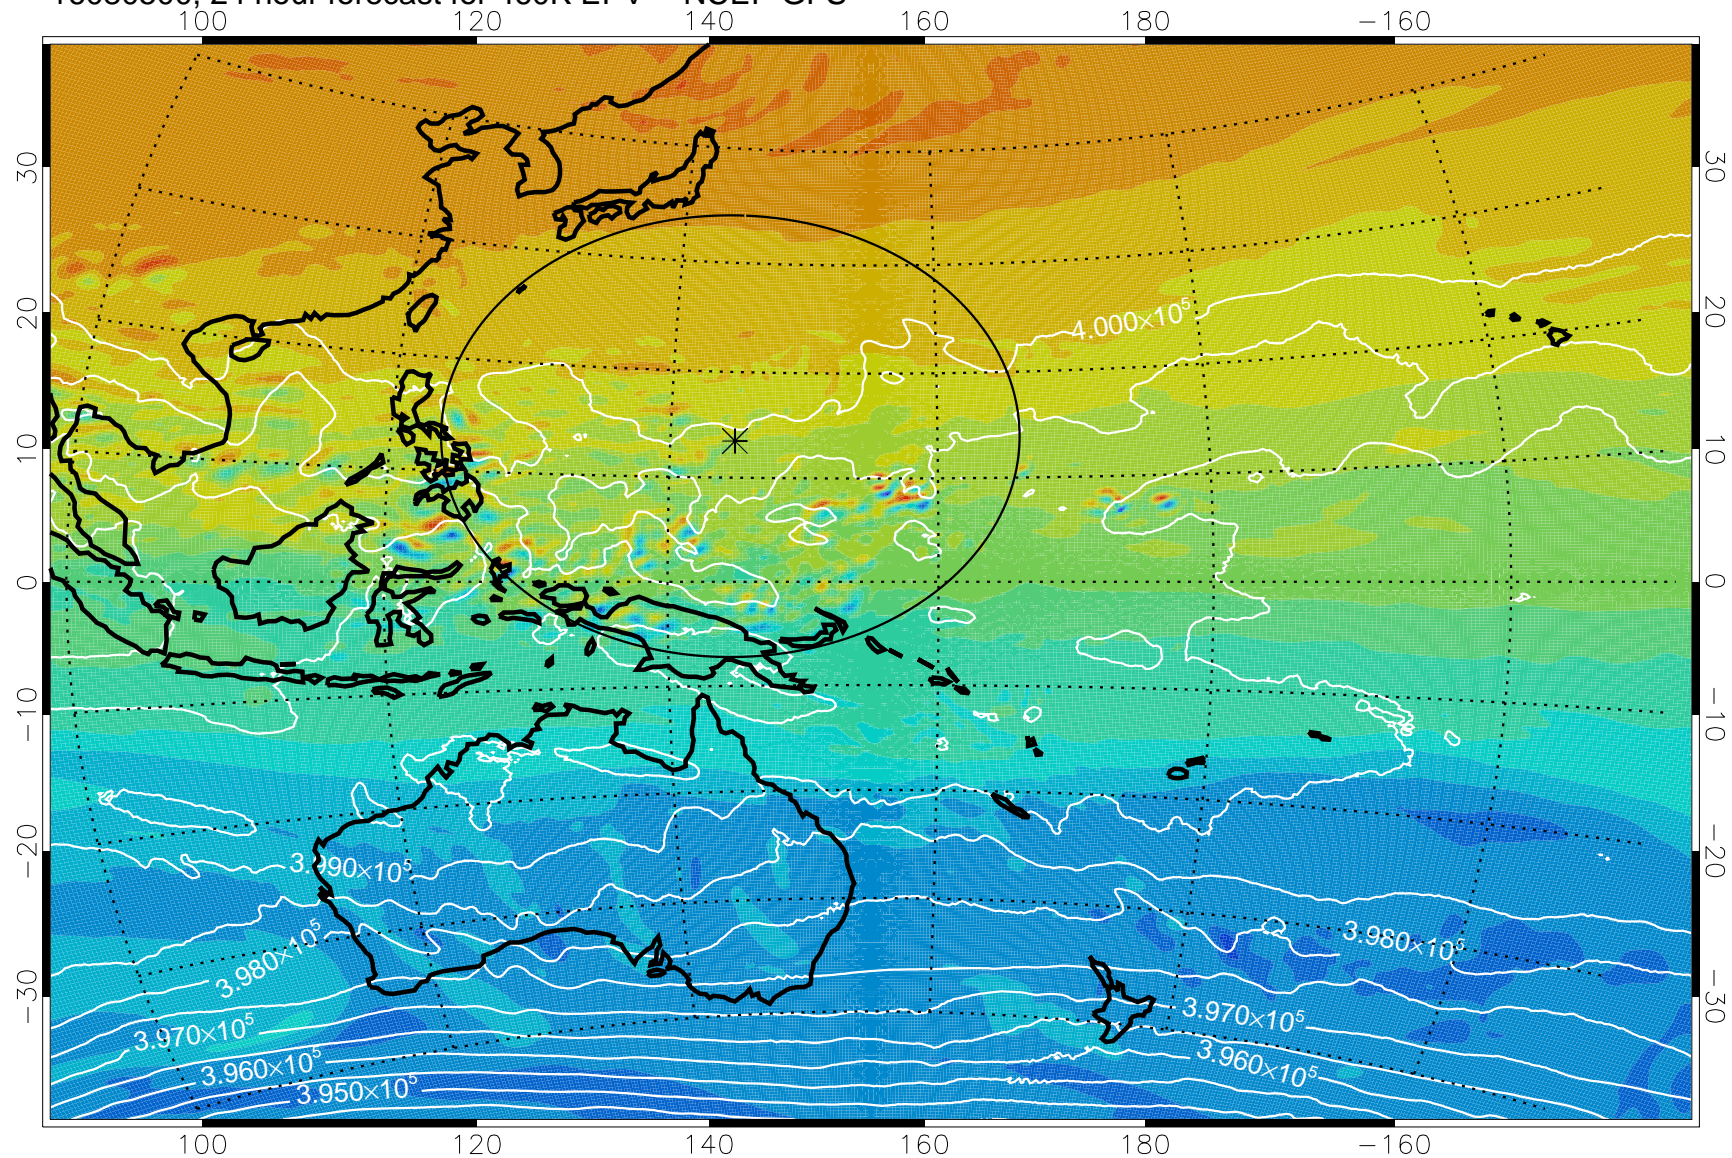

16080418, 18 hour forecast for 460K EPV -- NCEP GFS

460K Montgomery Streamfunction, white

Range ring of 2304 km

16080500, 24 hour forecast for 460K EPV -- NCEP GFS

460K Montgomery Streamfunction, white

Range ring of 2304 km

16080506, 30 hour forecast for 460K EPV -- NCEP GFS

460K Montgomery Streamfunction, white

Range ring of 2304 km

16080512, 36 hour forecast for 460K EPV -- NCEP GFS

460K Montgomery Streamfunction, white

Range ring of 2304 km

16080518, 42 hour forecast for 460K EPV -- NCEP GFS

460K Montgomery Streamfunction, white

Range ring of 2304 km

16080600, 48 hour forecast for 460K EPV -- NCEP GFS

460K Montgomery Streamfunction, white

Range ring of 2304 km

16080606, 54 hour forecast for 460K EPV -- NCEP GFS

460K Montgomery Streamfunction, white

Range ring of 2304 km

16080612, 60 hour forecast for 460K EPV -- NCEP GFS

460K Montgomery Streamfunction, white

Range ring of 2304 km