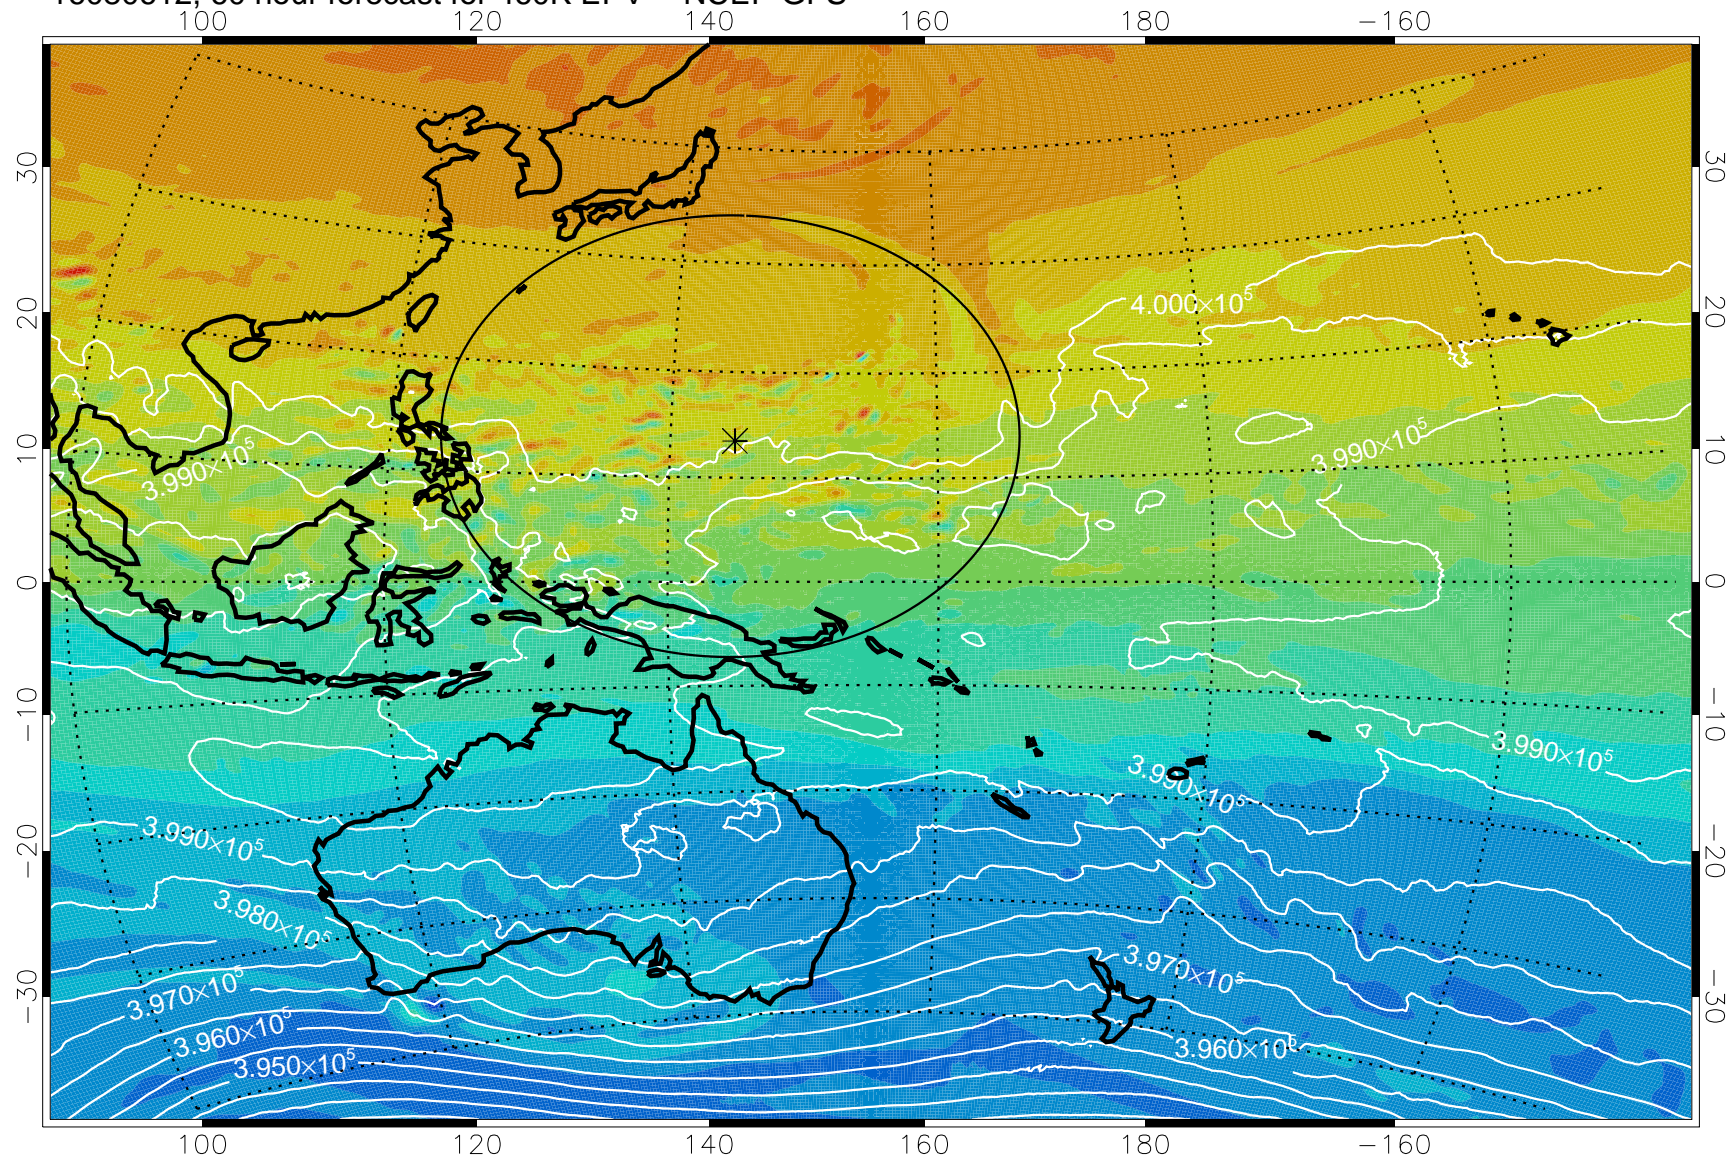

16080518, 42 hour forecast for 460K EPV -- NCEP GFS

460K Montgomery Streamfunction, white

Range ring of 2304 km

16080600, 48 hour forecast for 460K EPV -- NCEP GFS

460K Montgomery Streamfunction, white

Range ring of 2304 km

16080606, 54 hour forecast for 460K EPV -- NCEP GFS

460K Montgomery Streamfunction, white

Range ring of 2304 km

16080612, 60 hour forecast for 460K EPV -- NCEP GFS

460K Montgomery Streamfunction, white

Range ring of 2304 km

16080618, 66 hour forecast for 460K EPV -- NCEP GFS

460K Montgomery Streamfunction, white

Range ring of 2304 km

16080700, 72 hour forecast for 460K EPV -- NCEP GFS

460K Montgomery Streamfunction, white

Range ring of 2304 km

16080706, 78 hour forecast for 460K EPV -- NCEP GFS

460K Montgomery Streamfunction, white

Range ring of 2304 km

16080712, 84 hour forecast for 460K EPV -- NCEP GFS

460K Montgomery Streamfunction, white

Range ring of 2304 km