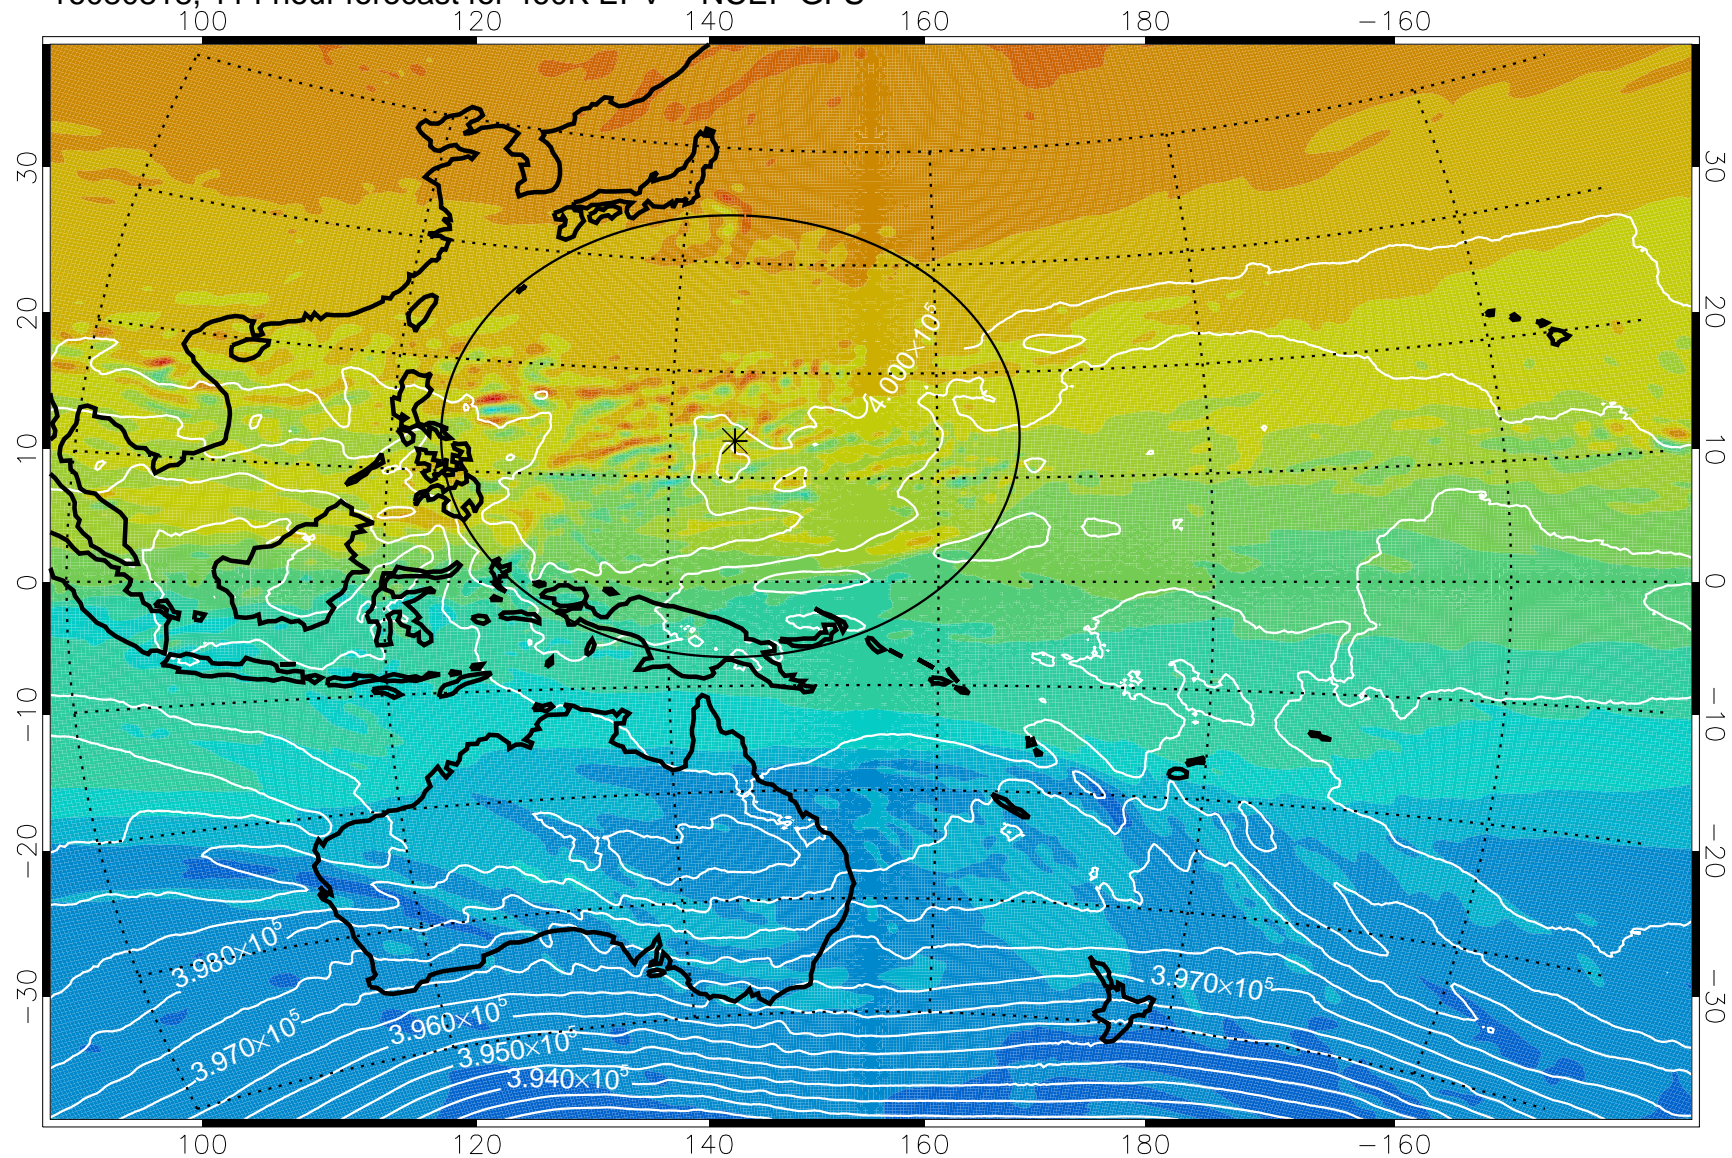

16080718, 90 hour forecast for 460K EPV -- NCEP GFS

460K Montgomery Streamfunction, white

Range ring of 2304 km

16080800, 96 hour forecast for 460K EPV -- NCEP GFS

460K Montgomery Streamfunction, white

Range ring of 2304 km

16080806, 102 hour forecast for 460K EPV -- NCEP GFS

460K Montgomery Streamfunction, white

Range ring of 2304 km

16080818, 114 hour forecast for 460K EPV -- NCEP GFS

460K Montgomery Streamfunction, white

Range ring of 2304 km

16080900, 120 hour forecast for 460K EPV -- NCEP GFS

460K Montgomery Streamfunction, white

Range ring of 2304 km