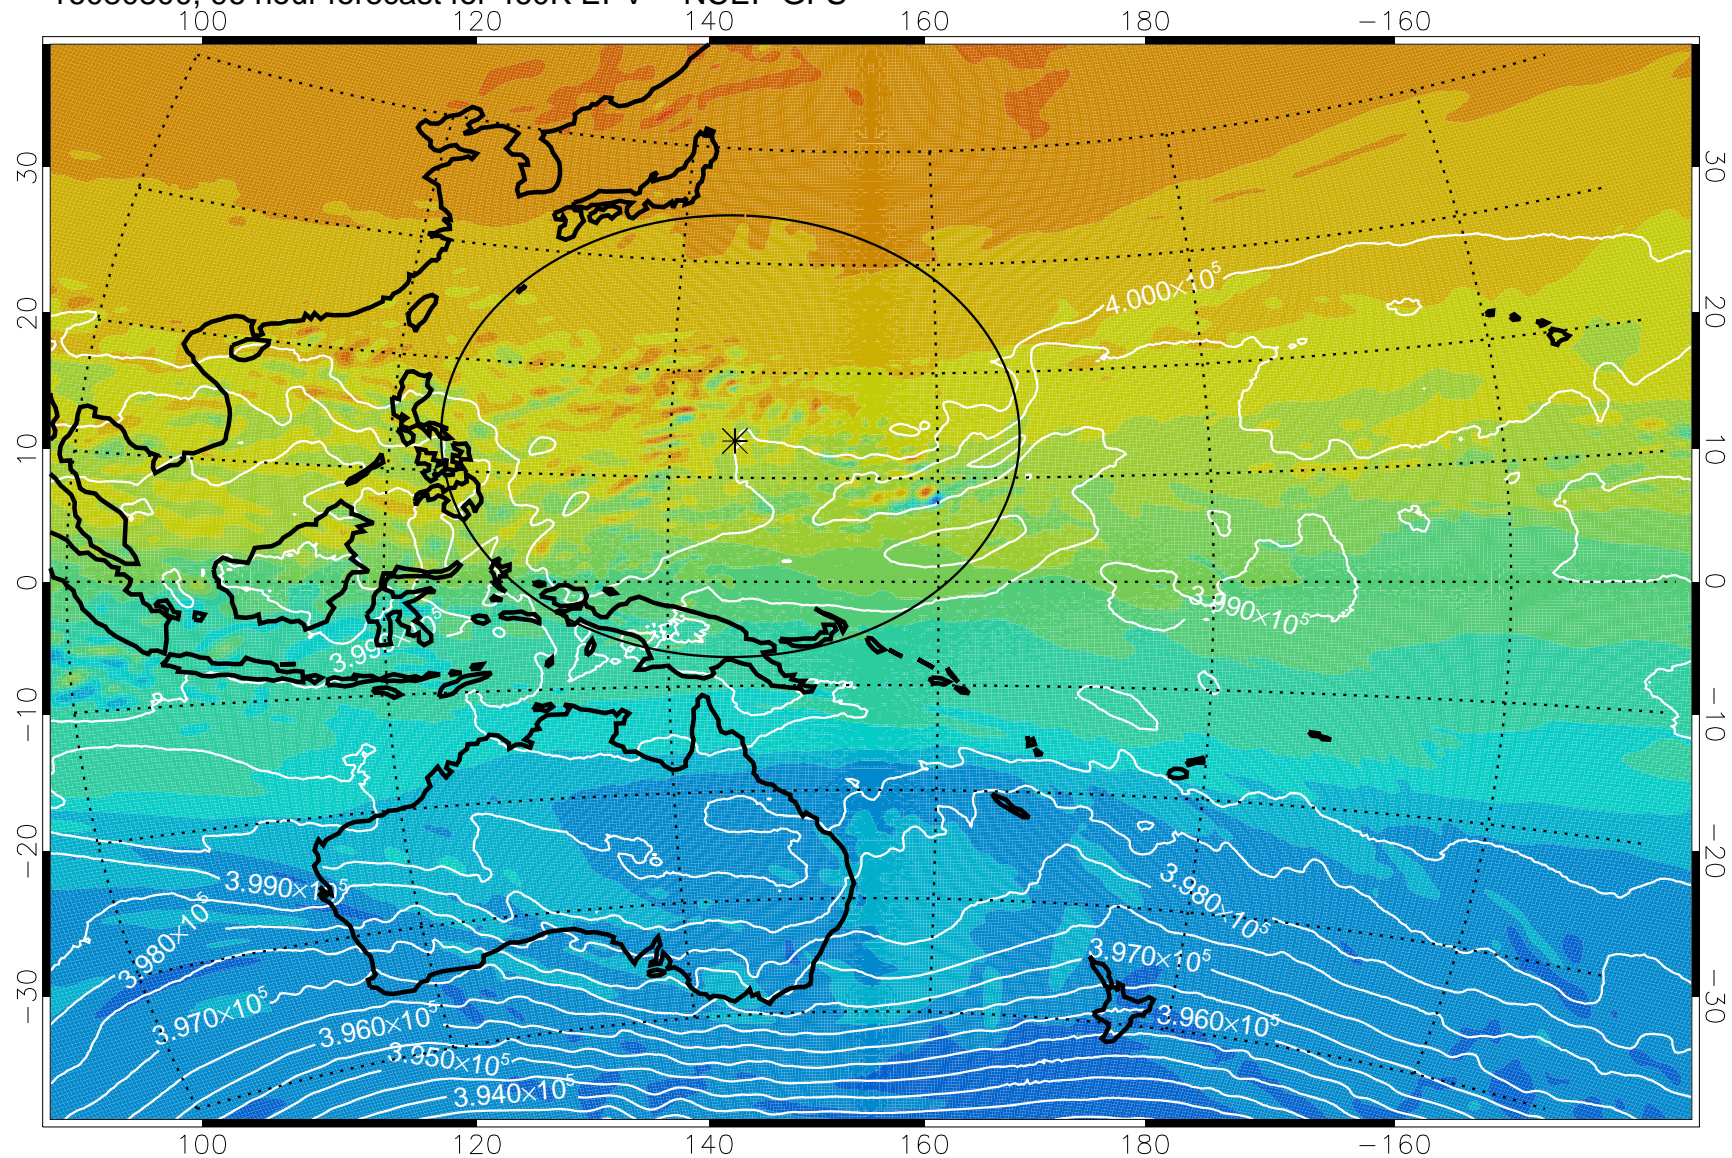

16080706, 78 hour forecast for 460K EPV -- NCEP GFS

460K Montgomery Streamfunction, white

Range ring of 2304 km

16080712, 84 hour forecast for 460K EPV -- NCEP GFS

460K Montgomery Streamfunction, white

Range ring of 2304 km

16080718, 90 hour forecast for 460K EPV -- NCEP GFS

460K Montgomery Streamfunction, white

Range ring of 2304 km

16080800, 96 hour forecast for 460K EPV -- NCEP GFS

460K Montgomery Streamfunction, white

Range ring of 2304 km

16080806, 102 hour forecast for 460K EPV -- NCEP GFS

460K Montgomery Streamfunction, white

Range ring of 2304 km

16080818, 114 hour forecast for 460K EPV -- NCEP GFS

460K Montgomery Streamfunction, white

Range ring of 2304 km

16080900, 120 hour forecast for 460K EPV -- NCEP GFS

460K Montgomery Streamfunction, white

Range ring of 2304 km