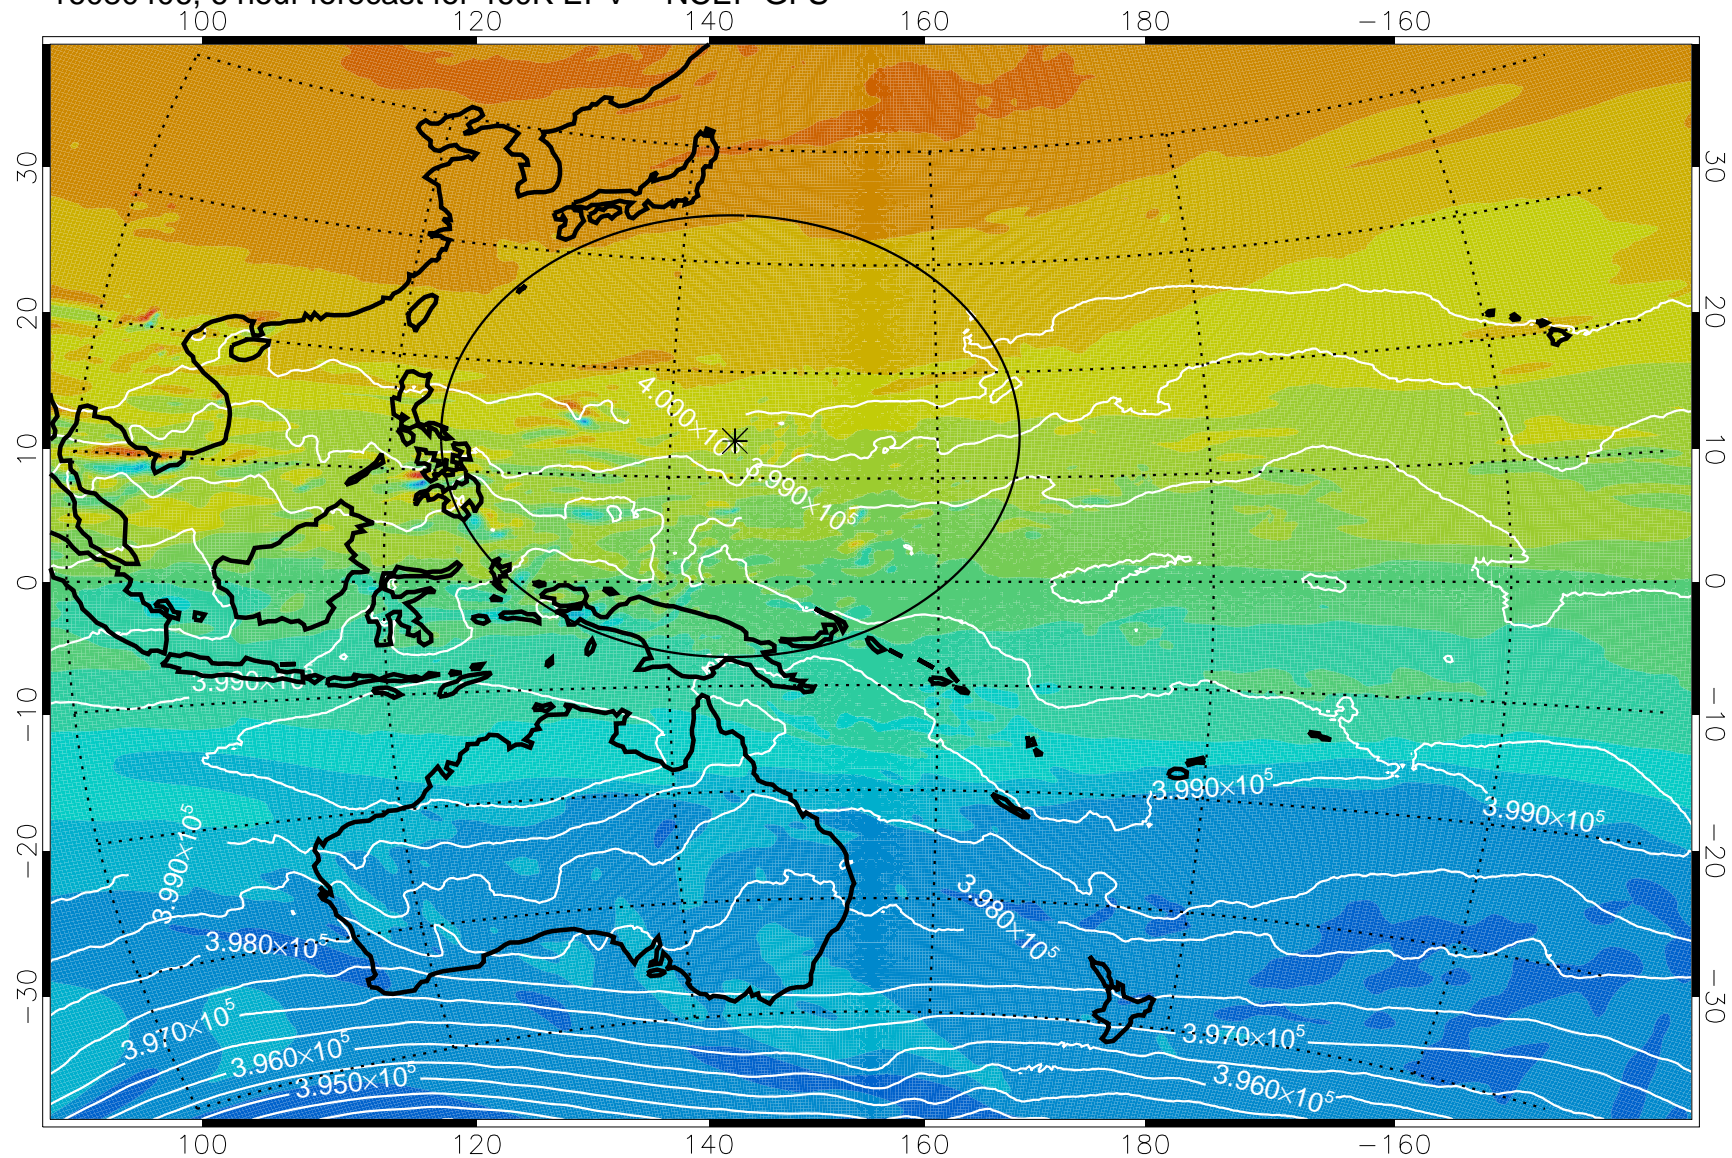

16080406, 6 hour forecast for 460K EPV -- NCEP GFS

460K Montgomery Streamfunction, white

Range ring of 2304 km

16080412, 12 hour forecast for 460K EPV -- NCEP GFS

460K Montgomery Streamfunction, white

Range ring of 2304 km

16080418, 18 hour forecast for 460K EPV -- NCEP GFS

460K Montgomery Streamfunction, white

Range ring of 2304 km

16080500, 24 hour forecast for 460K EPV -- NCEP GFS

460K Montgomery Streamfunction, white

Range ring of 2304 km

16080506, 30 hour forecast for 460K EPV -- NCEP GFS

460K Montgomery Streamfunction, white

Range ring of 2304 km

16080512, 36 hour forecast for 460K EPV -- NCEP GFS

460K Montgomery Streamfunction, white

Range ring of 2304 km

16080518, 42 hour forecast for 460K EPV -- NCEP GFS

460K Montgomery Streamfunction, white

Range ring of 2304 km

16080600, 48 hour forecast for 460K EPV -- NCEP GFS

460K Montgomery Streamfunction, white

Range ring of 2304 km