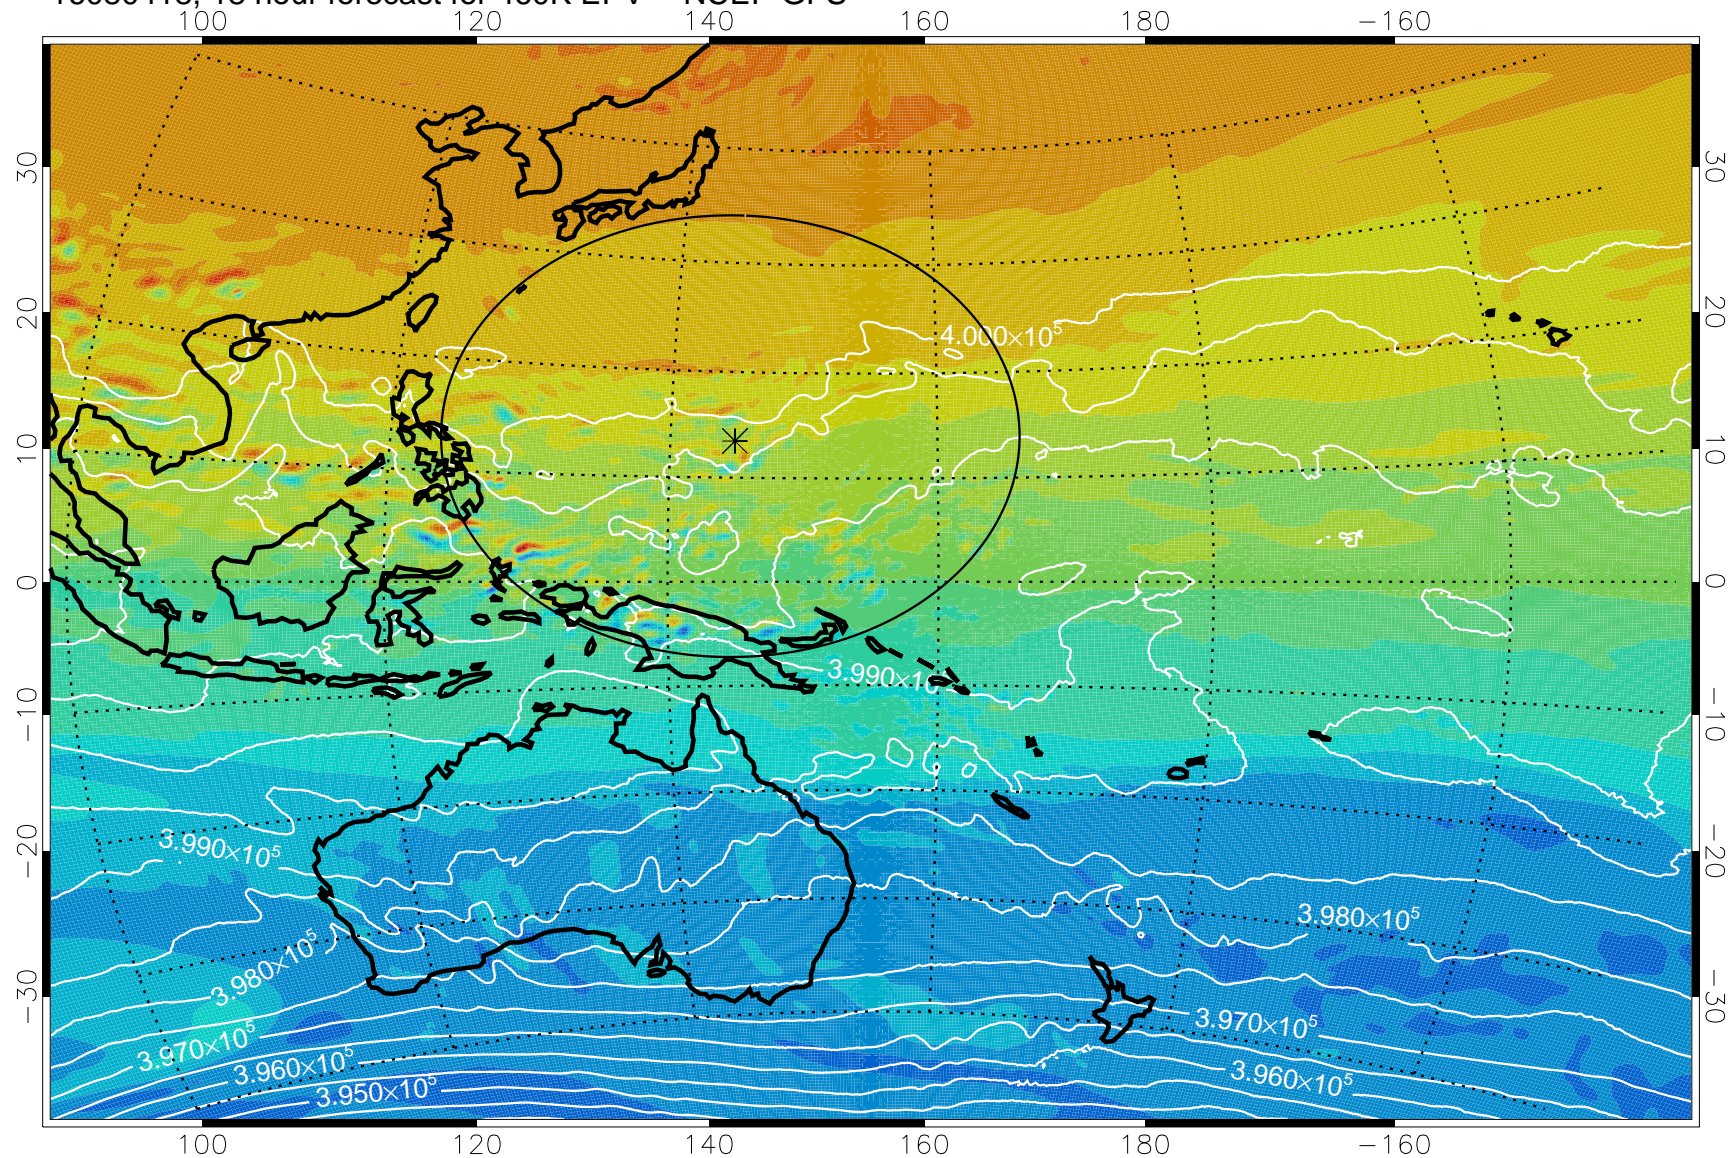

16080406, 6 hour forecast for 460K EPV -- NCEP GFS

460K Montgomery Streamfunction, white

Range ring of 2304 km

16080412, 12 hour forecast for 460K EPV -- NCEP GFS

460K Montgomery Streamfunction, white

Range ring of 2304 km

16080418, 18 hour forecast for 460K EPV -- NCEP GFS

460K Montgomery Streamfunction, white

Range ring of 2304 km

16080500, 24 hour forecast for 460K EPV -- NCEP GFS

460K Montgomery Streamfunction, white

Range ring of 2304 km

16080506, 30 hour forecast for 460K EPV -- NCEP GFS

460K Montgomery Streamfunction, white

Range ring of 2304 km

16080512, 36 hour forecast for 460K EPV -- NCEP GFS

460K Montgomery Streamfunction, white

Range ring of 2304 km

16080518, 42 hour forecast for 460K EPV -- NCEP GFS

460K Montgomery Streamfunction, white

Range ring of 2304 km

16080600, 48 hour forecast for 460K EPV -- NCEP GFS

460K Montgomery Streamfunction, white

Range ring of 2304 km