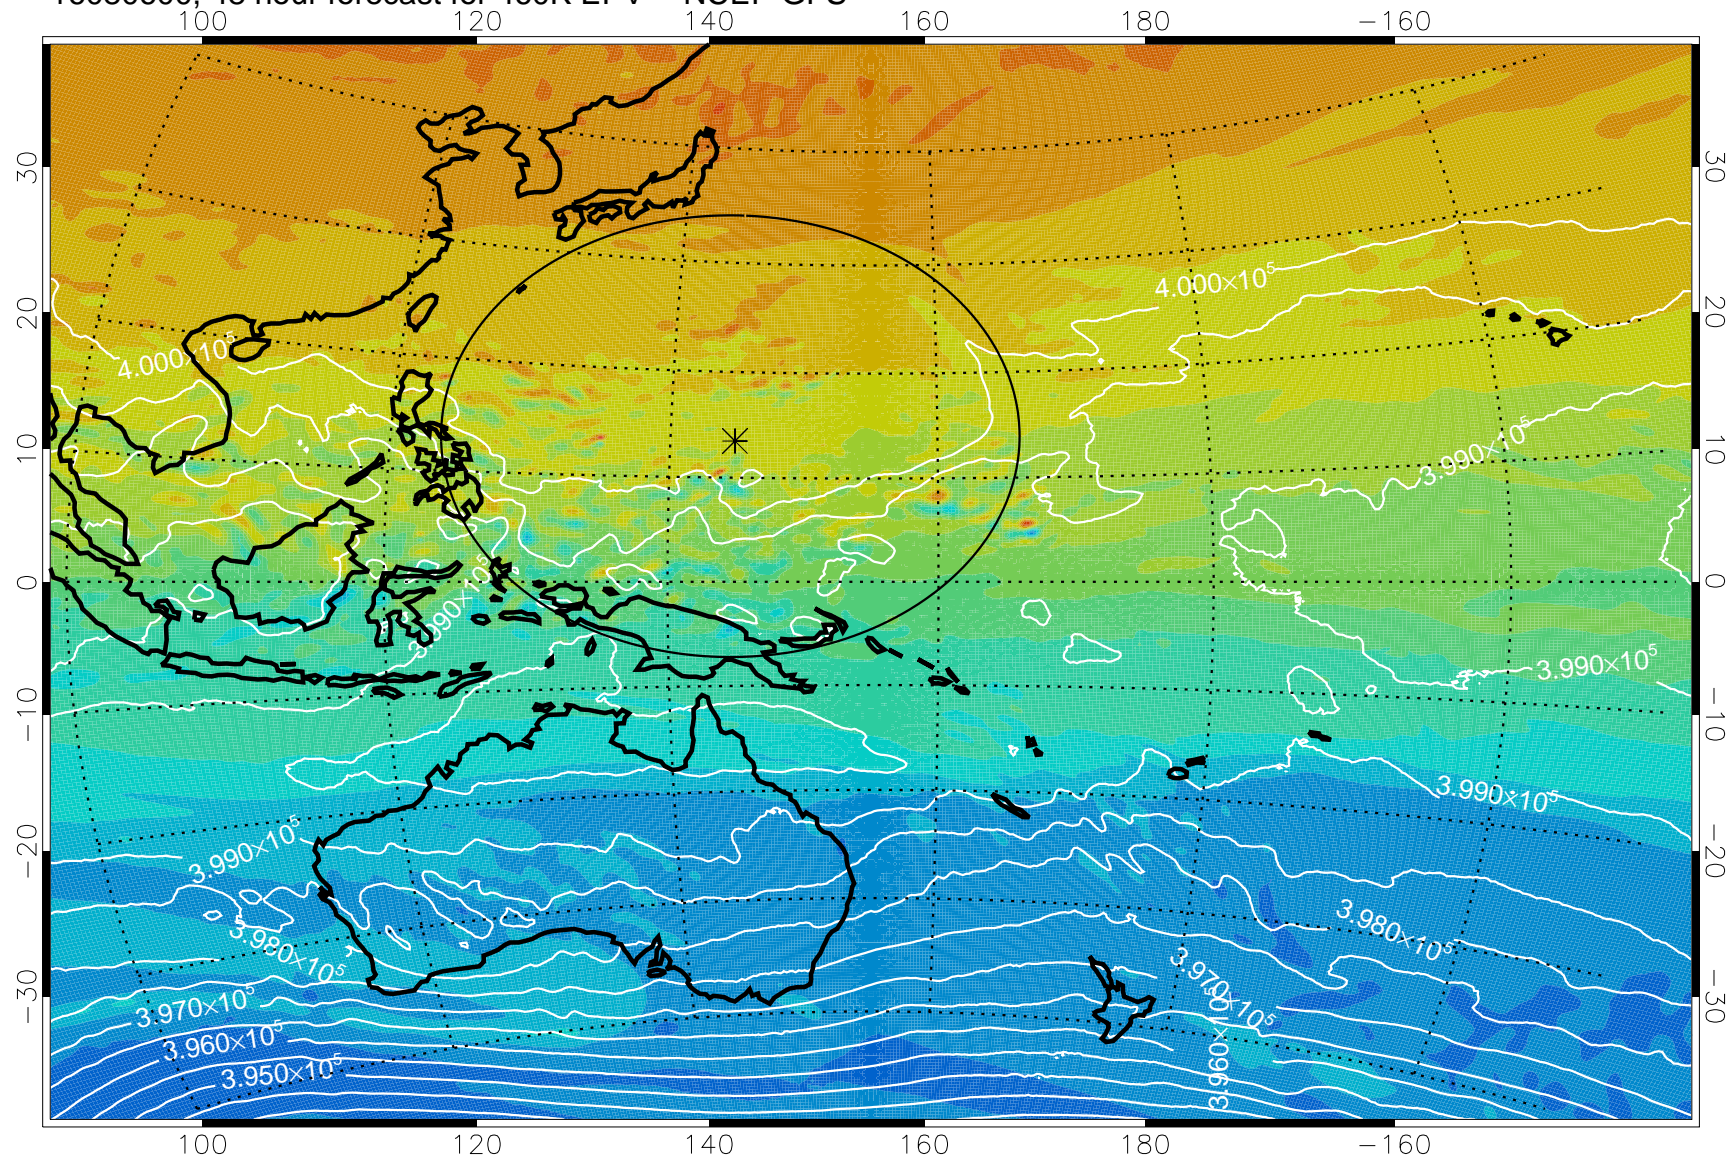

16080506, 30 hour forecast for 460K EPV -- NCEP GFS

460K Montgomery Streamfunction, white

Range ring of 2304 km

16080512, 36 hour forecast for 460K EPV -- NCEP GFS

460K Montgomery Streamfunction, white

Range ring of 2304 km

16080518, 42 hour forecast for 460K EPV -- NCEP GFS

460K Montgomery Streamfunction, white

Range ring of 2304 km

16080600, 48 hour forecast for 460K EPV -- NCEP GFS

460K Montgomery Streamfunction, white

Range ring of 2304 km

16080606, 54 hour forecast for 460K EPV -- NCEP GFS

460K Montgomery Streamfunction, white

Range ring of 2304 km

16080612, 60 hour forecast for 460K EPV -- NCEP GFS

460K Montgomery Streamfunction, white

Range ring of 2304 km

16080618, 66 hour forecast for 460K EPV -- NCEP GFS

460K Montgomery Streamfunction, white

Range ring of 2304 km

16080700, 72 hour forecast for 460K EPV -- NCEP GFS

460K Montgomery Streamfunction, white

Range ring of 2304 km