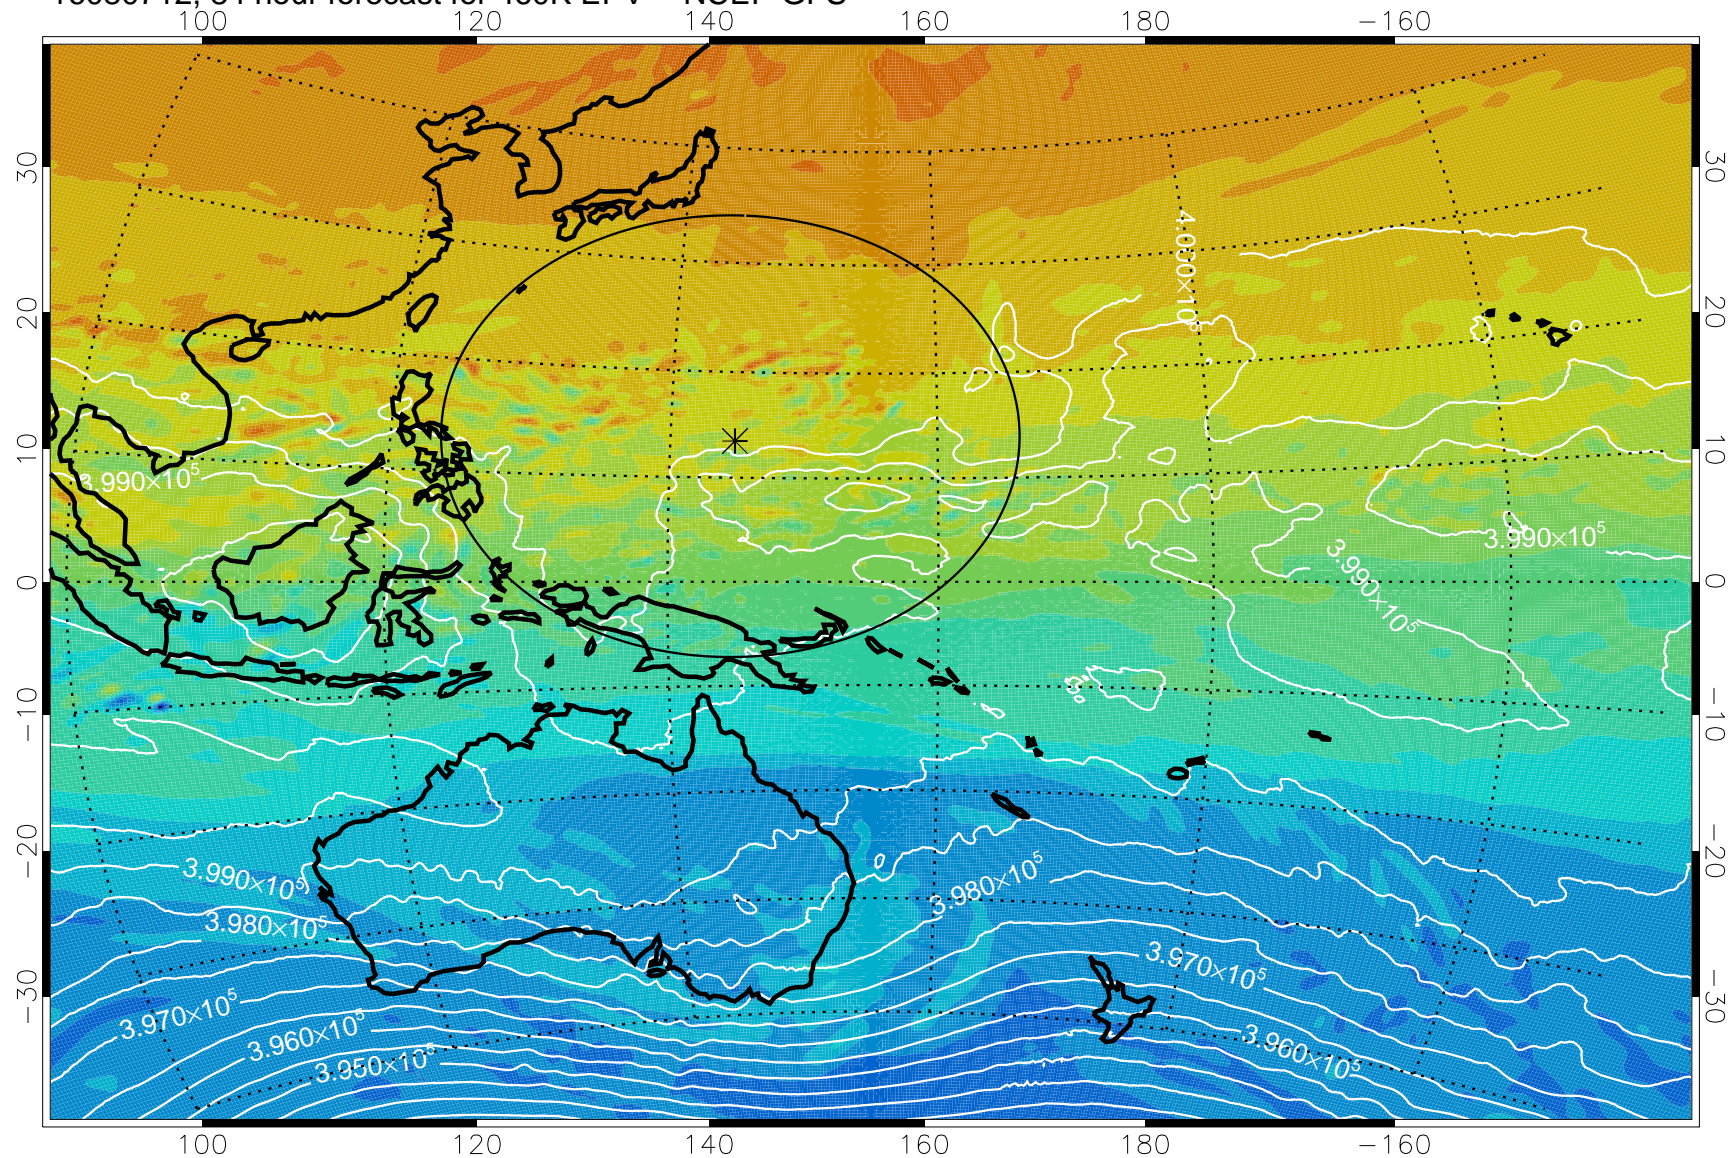

16080618, 66 hour forecast for 460K EPV -- NCEP GFS

460K Montgomery Streamfunction, white

Range ring of 2304 km

16080700, 72 hour forecast for 460K EPV -- NCEP GFS

460K Montgomery Streamfunction, white

Range ring of 2304 km

16080706, 78 hour forecast for 460K EPV -- NCEP GFS

460K Montgomery Streamfunction, white

Range ring of 2304 km

16080712, 84 hour forecast for 460K EPV -- NCEP GFS

460K Montgomery Streamfunction, white

Range ring of 2304 km

16080718, 90 hour forecast for 460K EPV -- NCEP GFS

460K Montgomery Streamfunction, white

Range ring of 2304 km

16080800, 96 hour forecast for 460K EPV -- NCEP GFS

460K Montgomery Streamfunction, white

Range ring of 2304 km

16080806, 102 hour forecast for 460K EPV -- NCEP GFS

460K Montgomery Streamfunction, white

Range ring of 2304 km

16080818, 114 hour forecast for 460K EPV -- NCEP GFS

460K Montgomery Streamfunction, white

Range ring of 2304 km