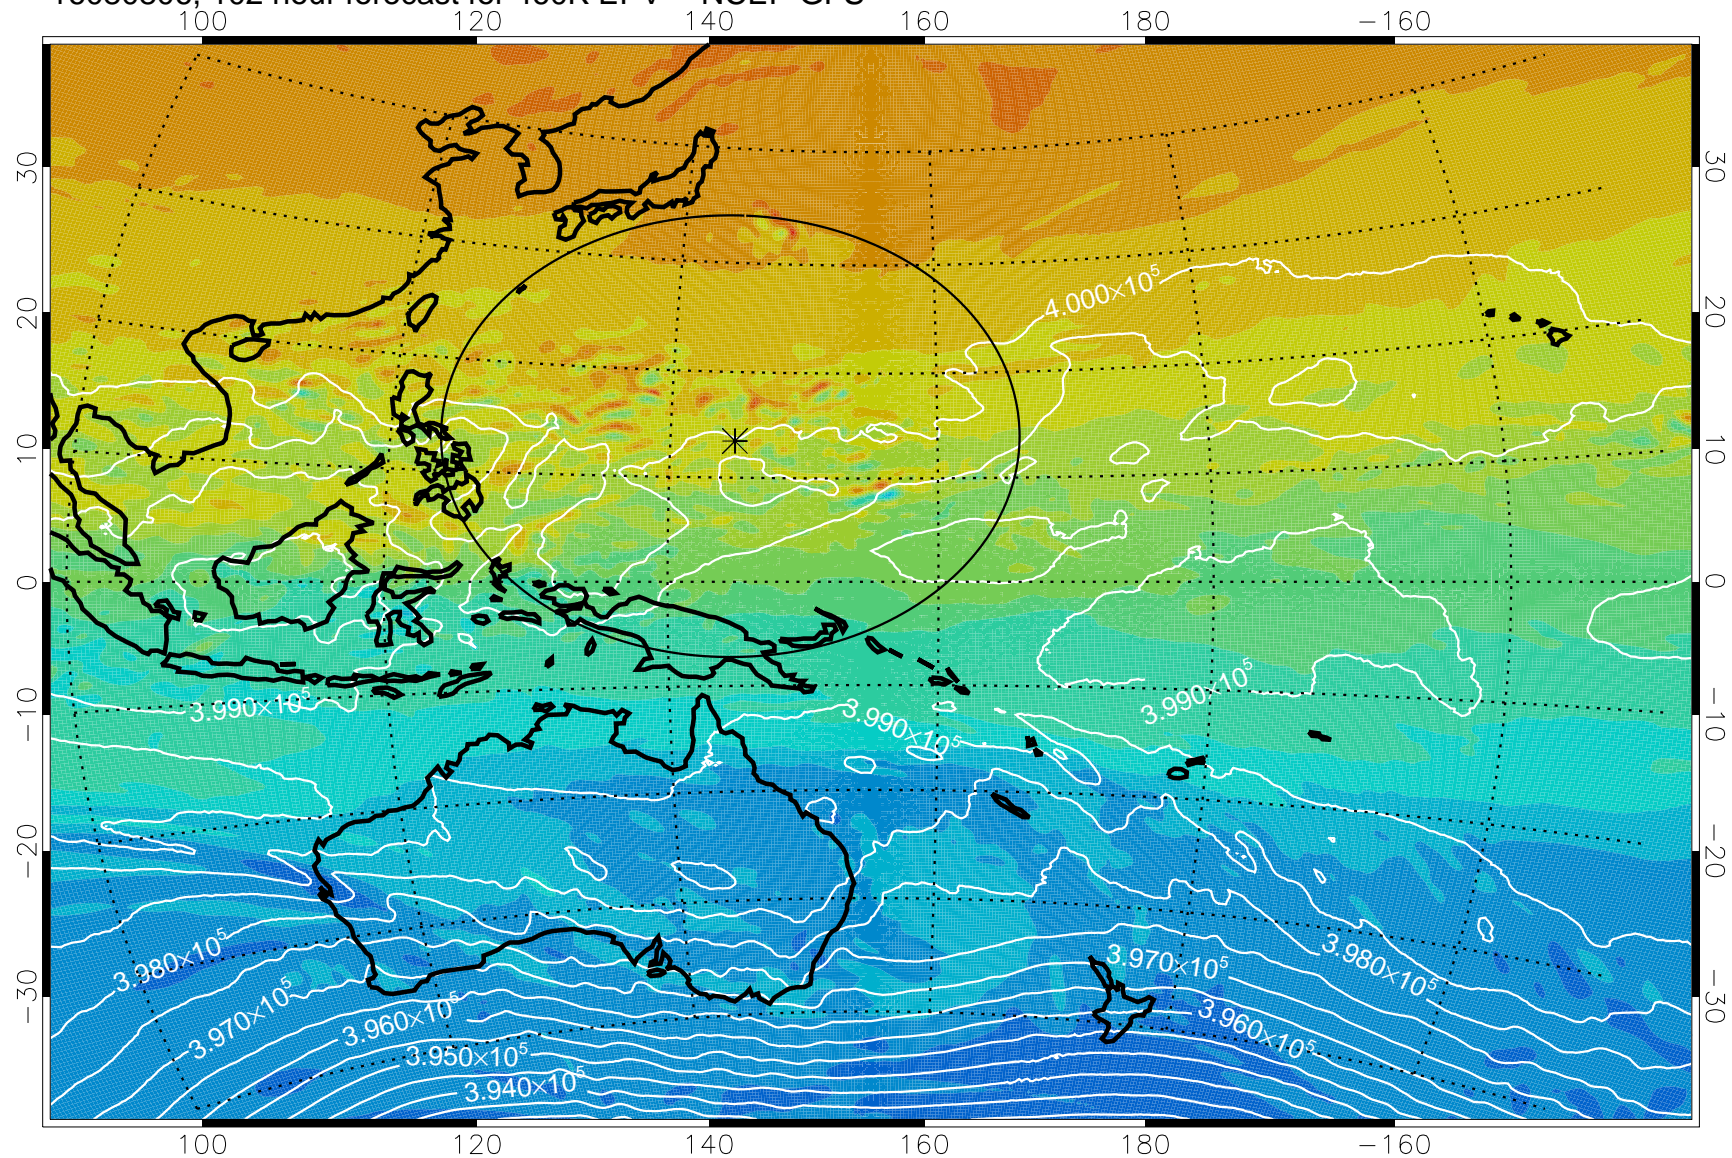

16080706, 78 hour forecast for 460K EPV -- NCEP GFS

460K Montgomery Streamfunction, white

Range ring of 2304 km

16080712, 84 hour forecast for 460K EPV -- NCEP GFS

460K Montgomery Streamfunction, white

Range ring of 2304 km

16080718, 90 hour forecast for 460K EPV -- NCEP GFS

460K Montgomery Streamfunction, white

Range ring of 2304 km

16080800, 96 hour forecast for 460K EPV -- NCEP GFS

460K Montgomery Streamfunction, white

Range ring of 2304 km

16080806, 102 hour forecast for 460K EPV -- NCEP GFS

460K Montgomery Streamfunction, white

Range ring of 2304 km

16080818, 114 hour forecast for 460K EPV -- NCEP GFS

460K Montgomery Streamfunction, white

Range ring of 2304 km

16080900, 120 hour forecast for 460K EPV -- NCEP GFS

460K Montgomery Streamfunction, white

Range ring of 2304 km