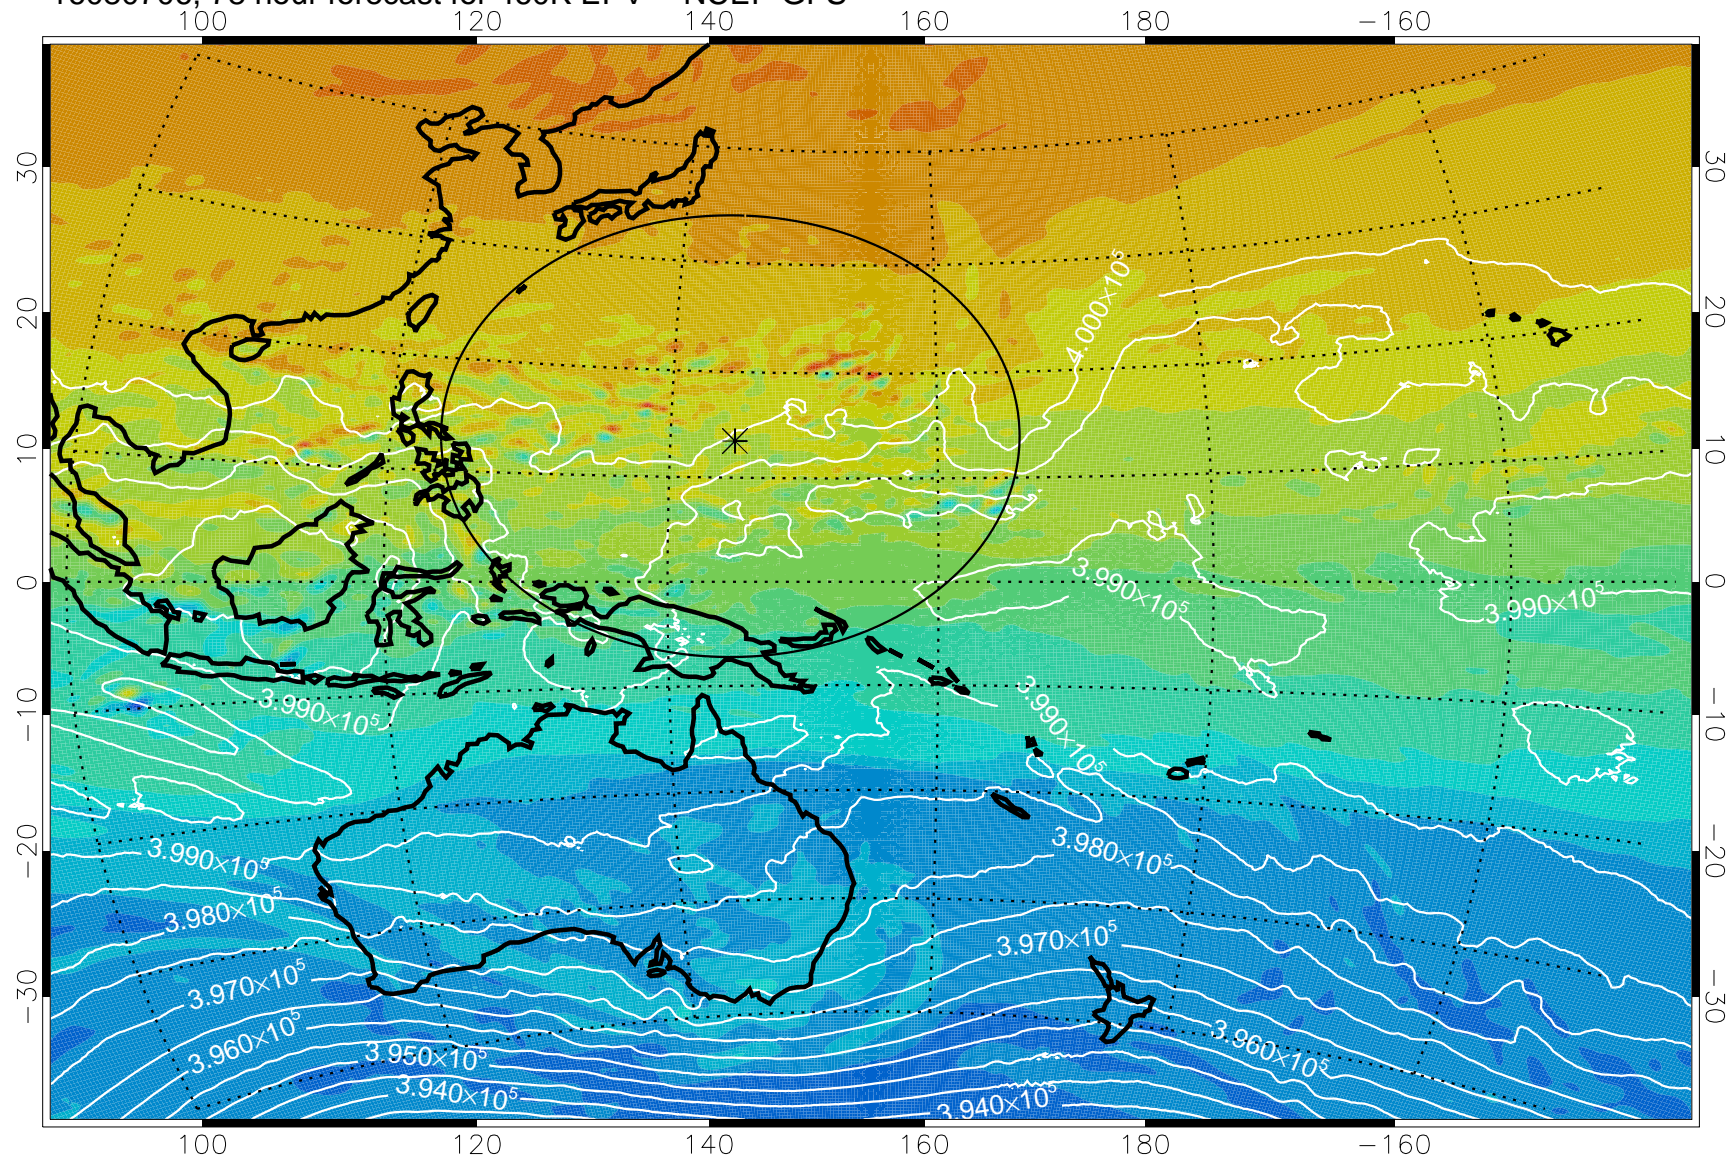

16080606, 54 hour forecast for 460K EPV -- NCEP GFS

460K Montgomery Streamfunction, white

Range ring of 2304 km

16080612, 60 hour forecast for 460K EPV -- NCEP GFS

460K Montgomery Streamfunction, white

Range ring of 2304 km

16080618, 66 hour forecast for 460K EPV -- NCEP GFS

460K Montgomery Streamfunction, white

Range ring of 2304 km

16080700, 72 hour forecast for 460K EPV -- NCEP GFS

460K Montgomery Streamfunction, white

Range ring of 2304 km

16080706, 78 hour forecast for 460K EPV -- NCEP GFS

460K Montgomery Streamfunction, white

Range ring of 2304 km

16080712, 84 hour forecast for 460K EPV -- NCEP GFS

460K Montgomery Streamfunction, white

Range ring of 2304 km

16080718, 90 hour forecast for 460K EPV -- NCEP GFS

460K Montgomery Streamfunction, white

Range ring of 2304 km

16080800, 96 hour forecast for 460K EPV -- NCEP GFS

460K Montgomery Streamfunction, white

Range ring of 2304 km