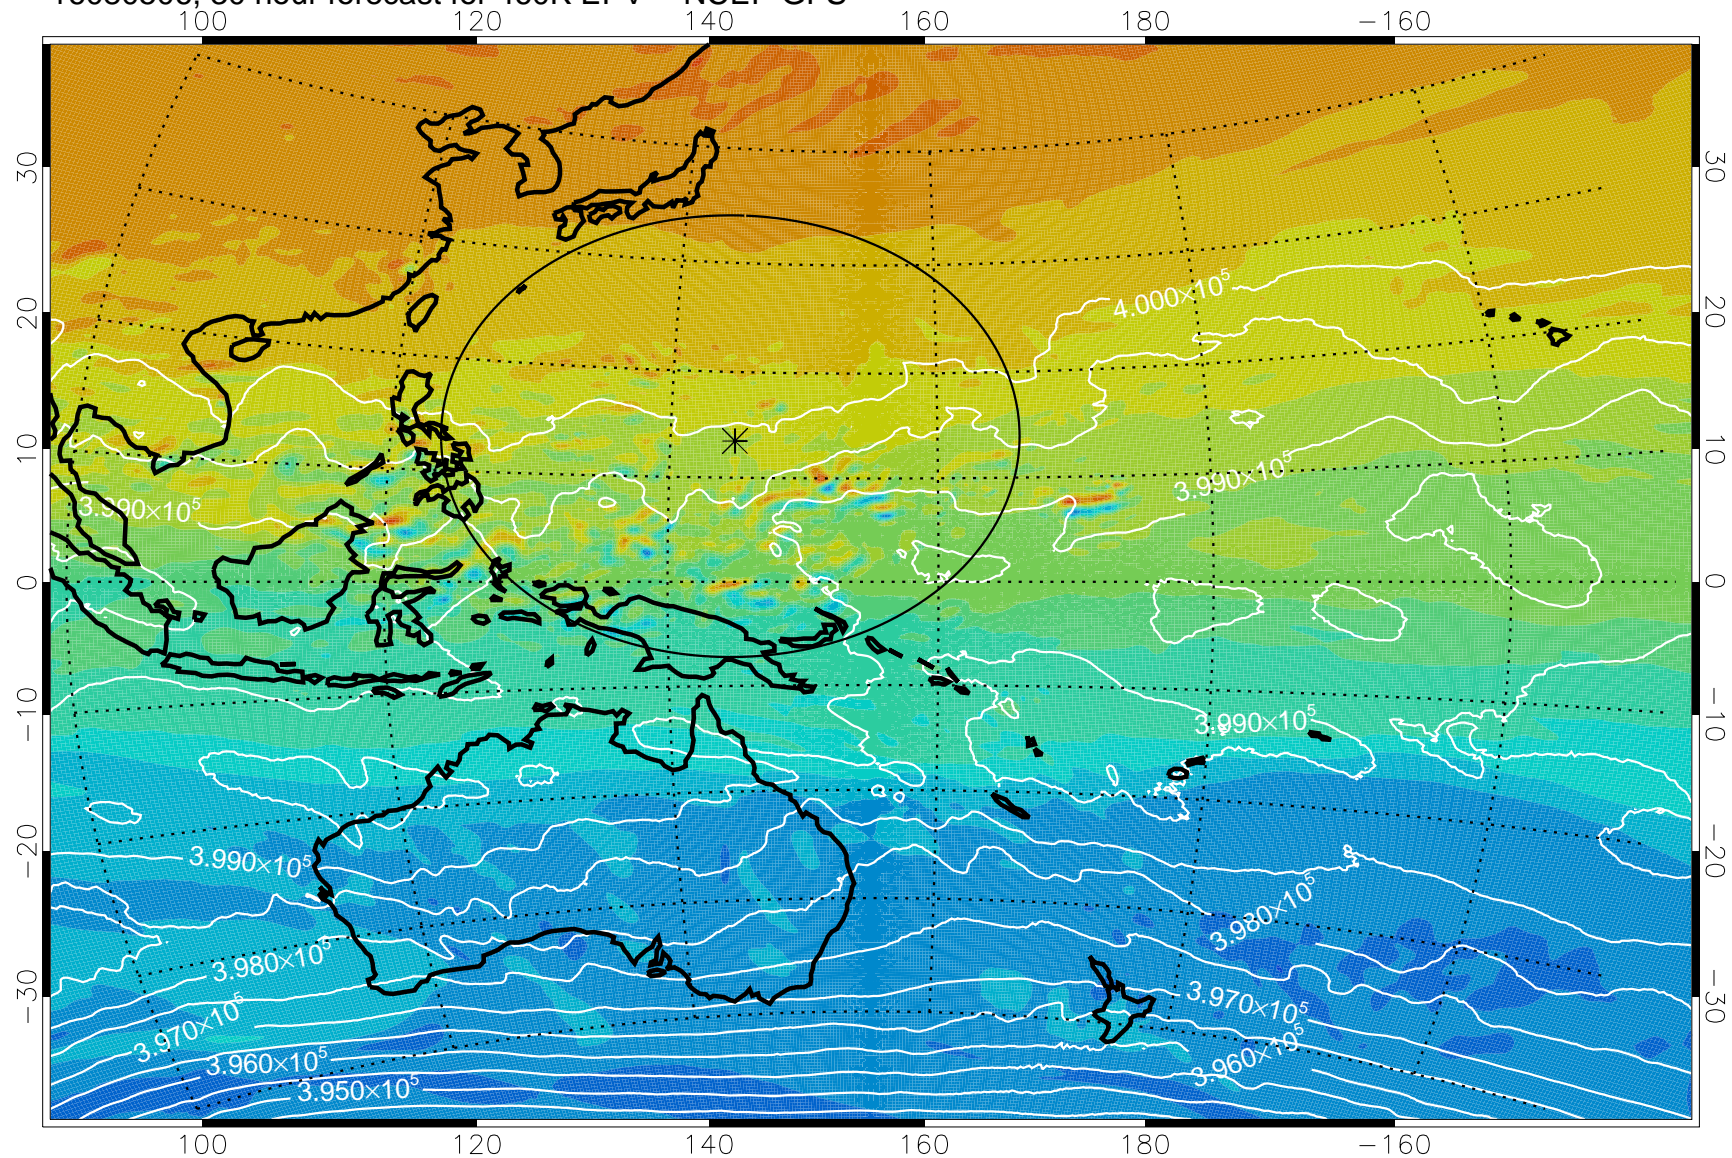

16080418, 18 hour forecast for 460K EPV -- NCEP GFS

460K Montgomery Streamfunction, white

Range ring of 2304 km

16080500, 24 hour forecast for 460K EPV -- NCEP GFS

460K Montgomery Streamfunction, white

Range ring of 2304 km

16080506, 30 hour forecast for 460K EPV -- NCEP GFS

460K Montgomery Streamfunction, white

Range ring of 2304 km

16080512, 36 hour forecast for 460K EPV -- NCEP GFS

460K Montgomery Streamfunction, white

Range ring of 2304 km

16080518, 42 hour forecast for 460K EPV -- NCEP GFS

460K Montgomery Streamfunction, white

Range ring of 2304 km

16080600, 48 hour forecast for 460K EPV -- NCEP GFS

460K Montgomery Streamfunction, white

Range ring of 2304 km

16080606, 54 hour forecast for 460K EPV -- NCEP GFS

460K Montgomery Streamfunction, white

Range ring of 2304 km

16080612, 60 hour forecast for 460K EPV -- NCEP GFS

460K Montgomery Streamfunction, white

Range ring of 2304 km