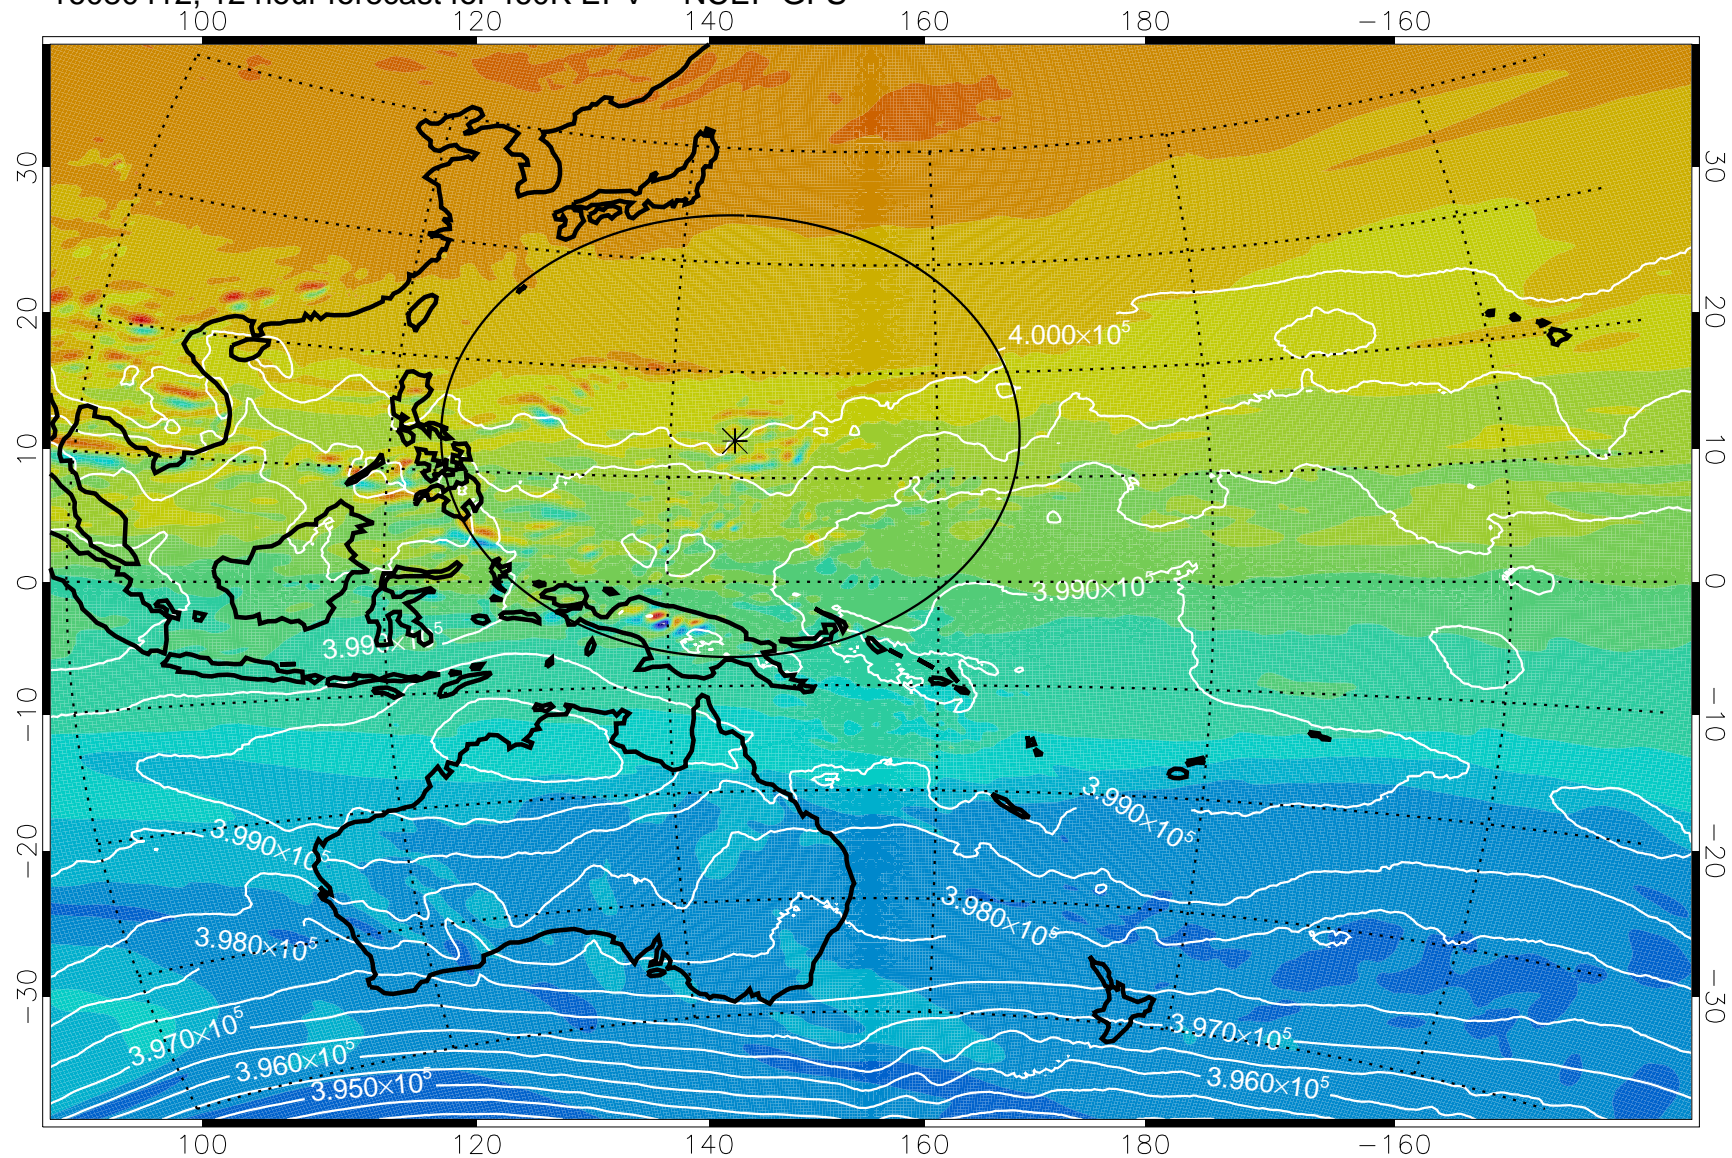

16080406, 6 hour forecast for 460K EPV -- NCEP GFS

460K Montgomery Streamfunction, white

Range ring of 2304 km

16080412, 12 hour forecast for 460K EPV -- NCEP GFS

460K Montgomery Streamfunction, white

Range ring of 2304 km

16080418, 18 hour forecast for 460K EPV -- NCEP GFS

460K Montgomery Streamfunction, white

Range ring of 2304 km

16080500, 24 hour forecast for 460K EPV -- NCEP GFS

460K Montgomery Streamfunction, white

Range ring of 2304 km

16080506, 30 hour forecast for 460K EPV -- NCEP GFS

460K Montgomery Streamfunction, white

Range ring of 2304 km

16080512, 36 hour forecast for 460K EPV -- NCEP GFS

460K Montgomery Streamfunction, white

Range ring of 2304 km

16080518, 42 hour forecast for 460K EPV -- NCEP GFS

460K Montgomery Streamfunction, white

Range ring of 2304 km

16080600, 48 hour forecast for 460K EPV -- NCEP GFS

460K Montgomery Streamfunction, white

Range ring of 2304 km