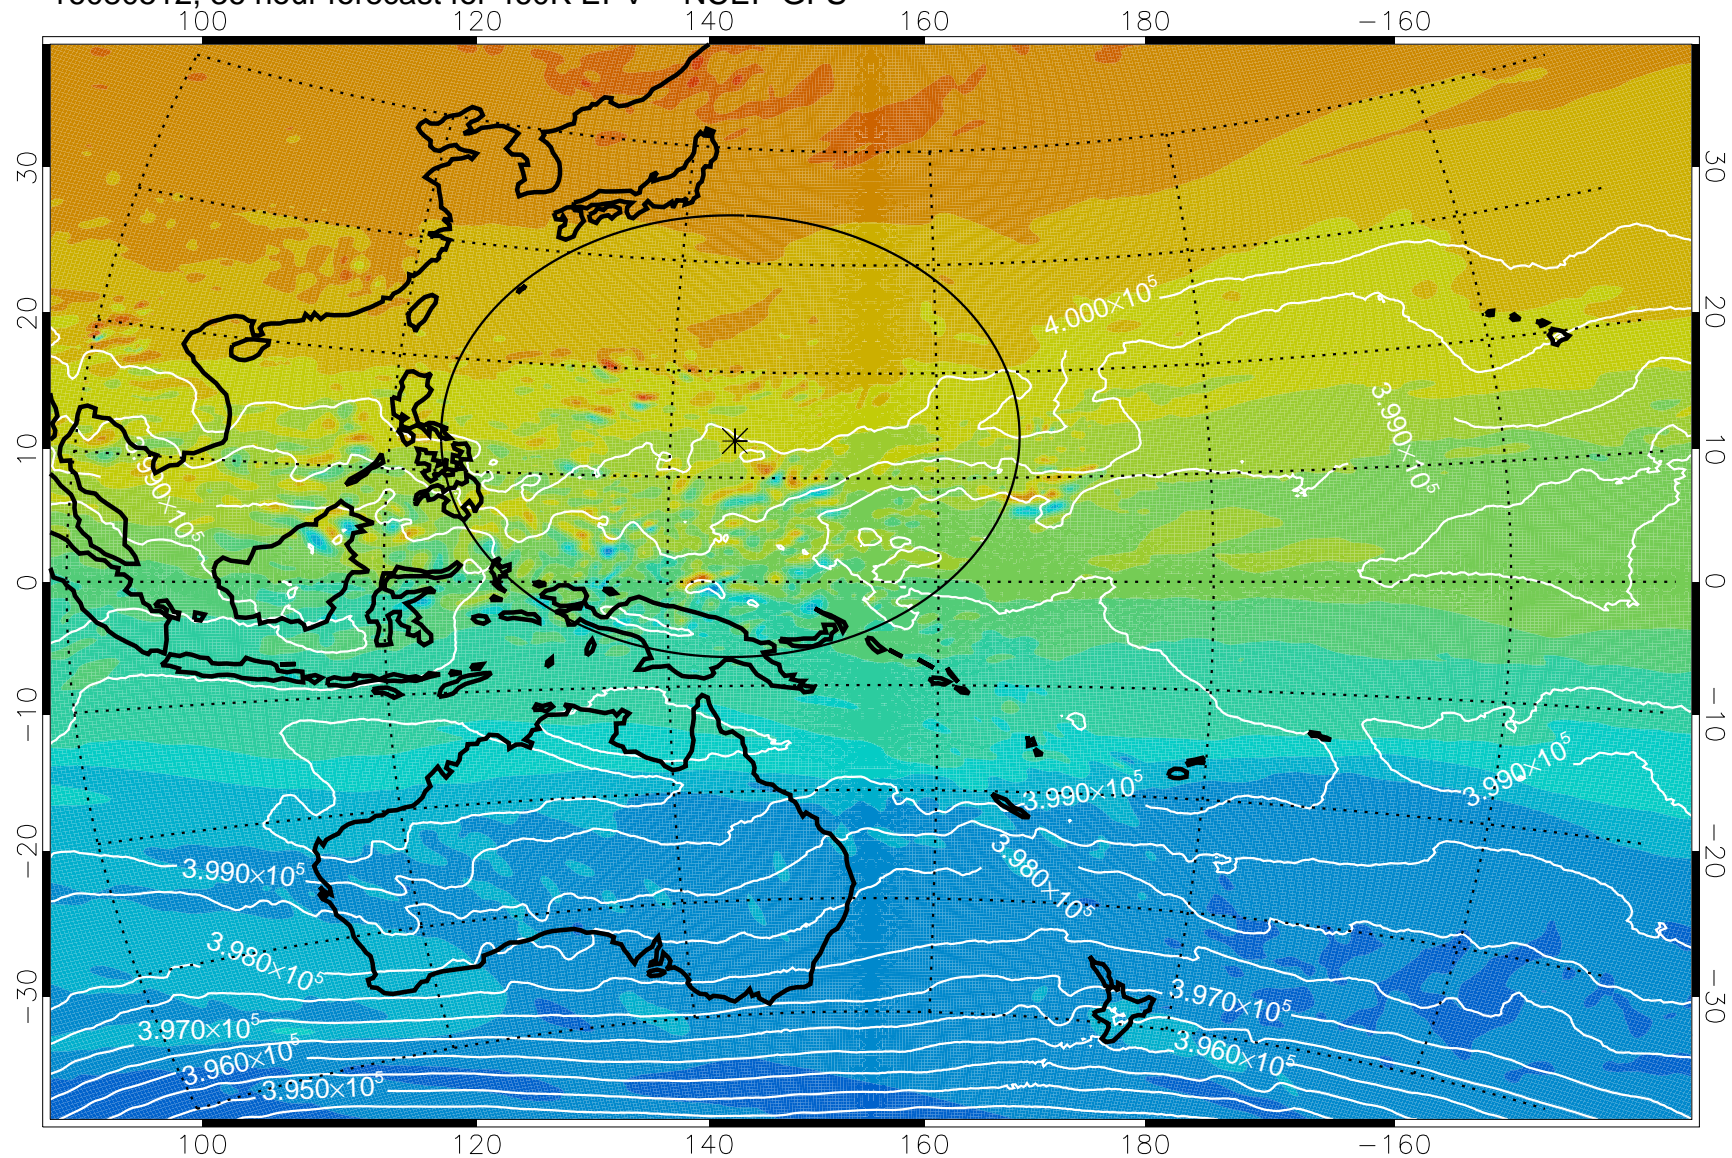

16080506, 30 hour forecast for 460K EPV -- NCEP GFS

460K Montgomery Streamfunction, white

Range ring of 2304 km

16080512, 36 hour forecast for 460K EPV -- NCEP GFS

460K Montgomery Streamfunction, white

Range ring of 2304 km

16080518, 42 hour forecast for 460K EPV -- NCEP GFS

460K Montgomery Streamfunction, white

Range ring of 2304 km

16080600, 48 hour forecast for 460K EPV -- NCEP GFS

460K Montgomery Streamfunction, white

Range ring of 2304 km

16080606, 54 hour forecast for 460K EPV -- NCEP GFS

460K Montgomery Streamfunction, white

Range ring of 2304 km

16080612, 60 hour forecast for 460K EPV -- NCEP GFS

460K Montgomery Streamfunction, white

Range ring of 2304 km

16080618, 66 hour forecast for 460K EPV -- NCEP GFS

460K Montgomery Streamfunction, white

Range ring of 2304 km

16080700, 72 hour forecast for 460K EPV -- NCEP GFS

460K Montgomery Streamfunction, white

Range ring of 2304 km