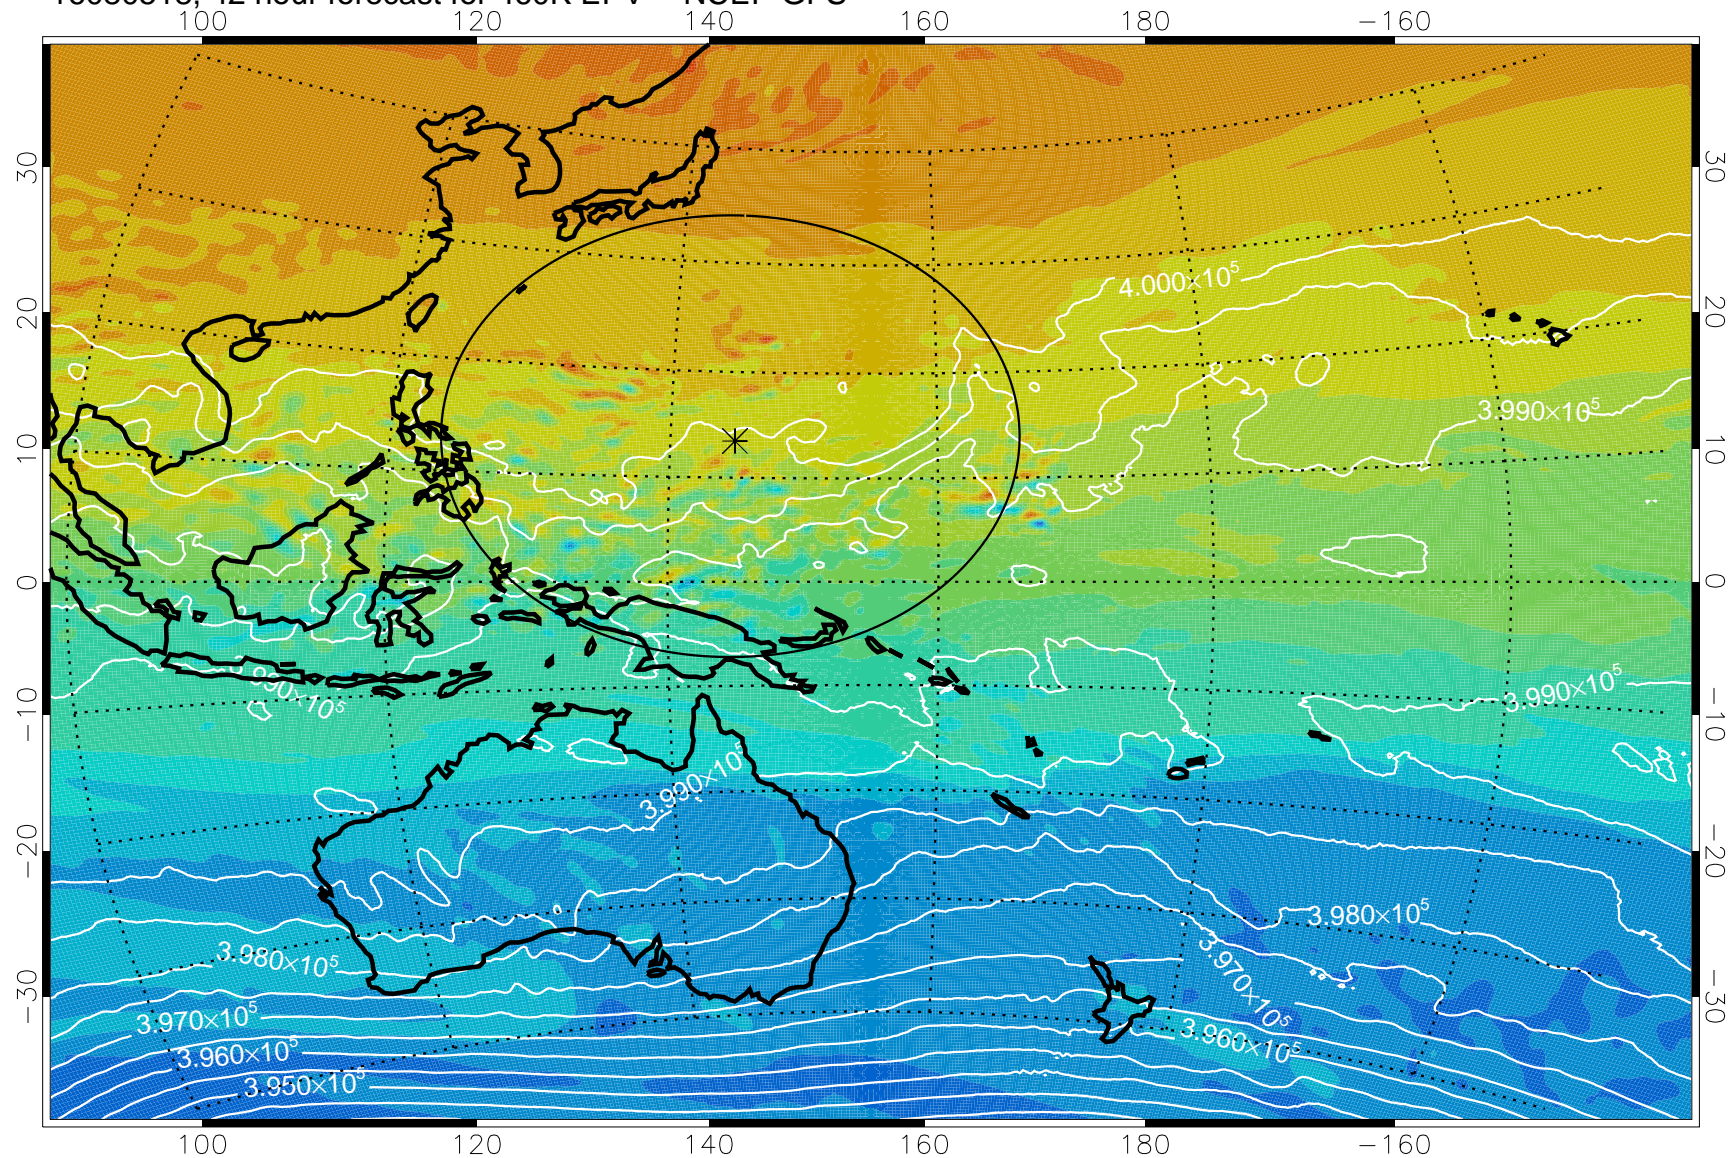

16080506, 30 hour forecast for 460K EPV -- NCEP GFS

460K Montgomery Streamfunction, white

Range ring of 2304 km

16080512, 36 hour forecast for 460K EPV -- NCEP GFS

460K Montgomery Streamfunction, white

Range ring of 2304 km

16080518, 42 hour forecast for 460K EPV -- NCEP GFS

460K Montgomery Streamfunction, white

Range ring of 2304 km

16080600, 48 hour forecast for 460K EPV -- NCEP GFS

460K Montgomery Streamfunction, white

Range ring of 2304 km

16080606, 54 hour forecast for 460K EPV -- NCEP GFS

460K Montgomery Streamfunction, white

Range ring of 2304 km

16080612, 60 hour forecast for 460K EPV -- NCEP GFS

460K Montgomery Streamfunction, white

Range ring of 2304 km

16080618, 66 hour forecast for 460K EPV -- NCEP GFS

460K Montgomery Streamfunction, white

Range ring of 2304 km

16080700, 72 hour forecast for 460K EPV -- NCEP GFS

460K Montgomery Streamfunction, white

Range ring of 2304 km