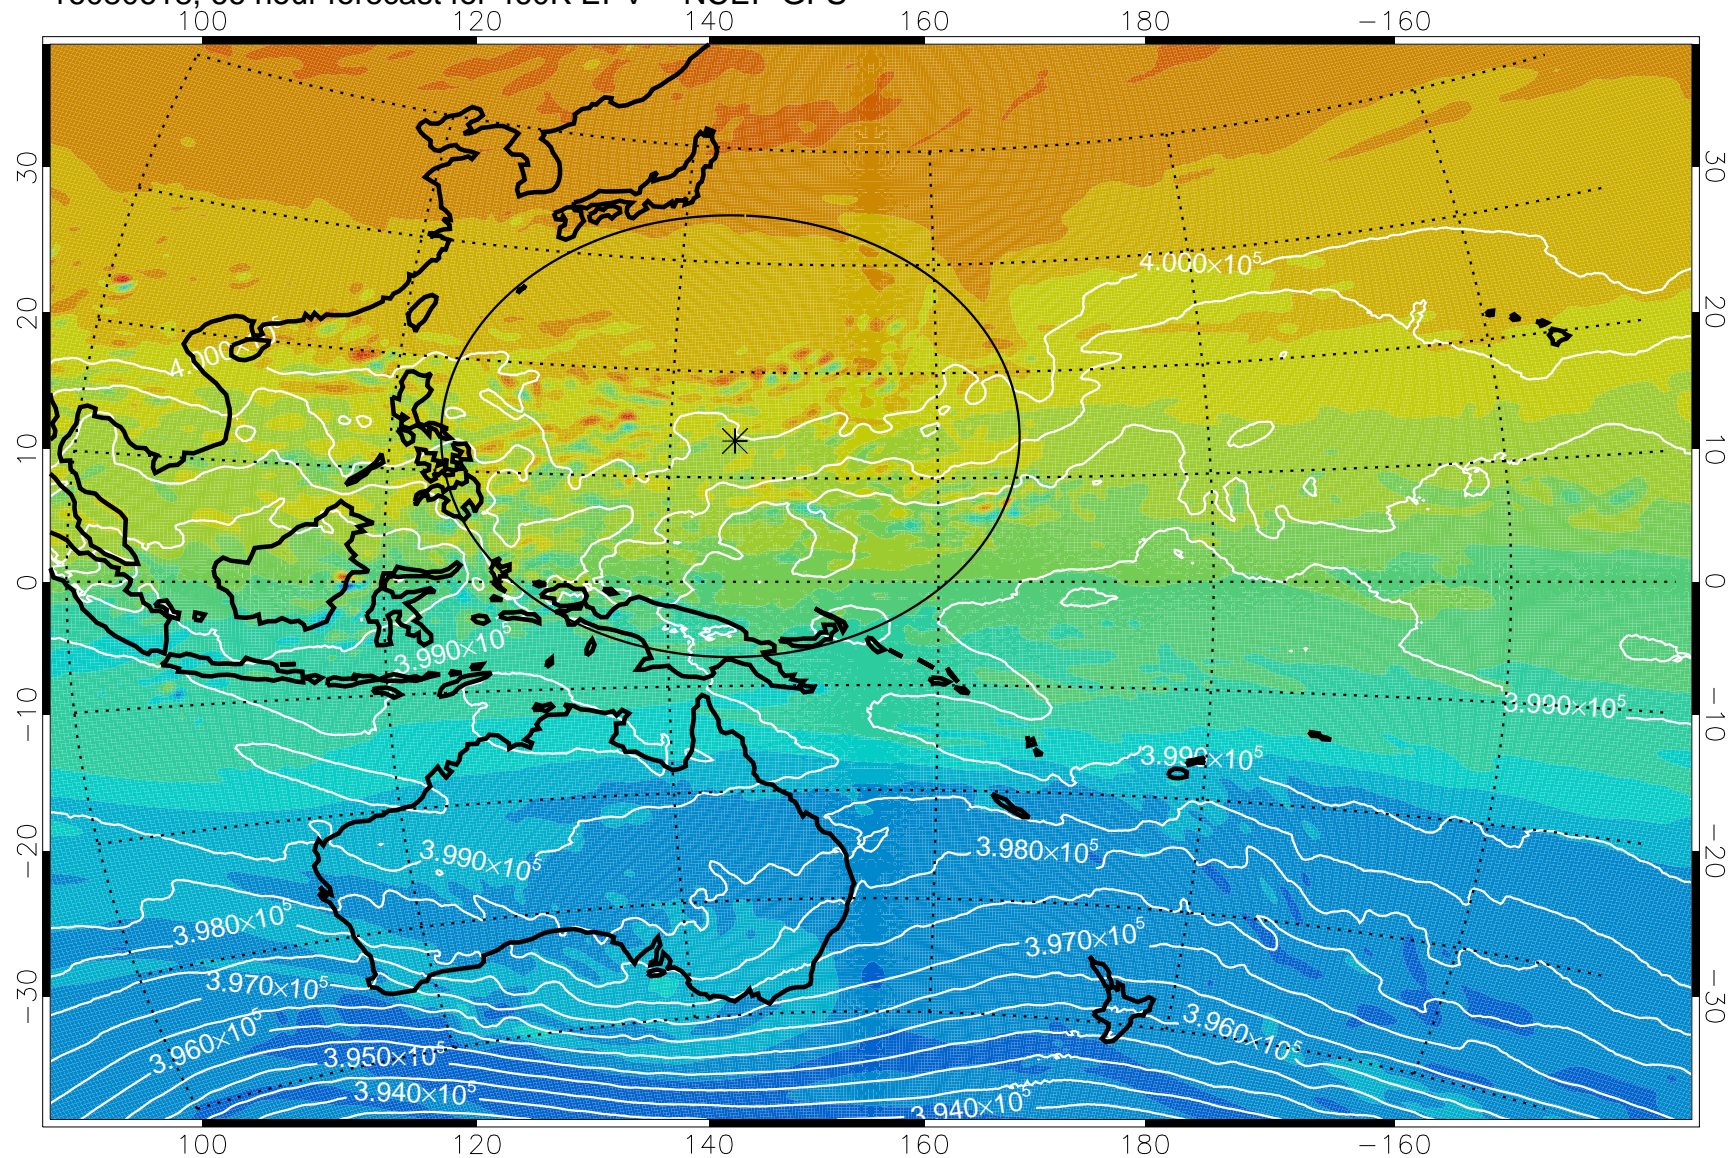

16080518, 42 hour forecast for 460K EPV -- NCEP GFS

460K Montgomery Streamfunction, white

Range ring of 2304 km

16080600, 48 hour forecast for 460K EPV -- NCEP GFS

460K Montgomery Streamfunction, white

Range ring of 2304 km

16080606, 54 hour forecast for 460K EPV -- NCEP GFS

460K Montgomery Streamfunction, white

Range ring of 2304 km

16080612, 60 hour forecast for 460K EPV -- NCEP GFS

460K Montgomery Streamfunction, white

Range ring of 2304 km

16080618, 66 hour forecast for 460K EPV -- NCEP GFS

460K Montgomery Streamfunction, white

Range ring of 2304 km

16080700, 72 hour forecast for 460K EPV -- NCEP GFS

460K Montgomery Streamfunction, white

Range ring of 2304 km

16080706, 78 hour forecast for 460K EPV -- NCEP GFS

460K Montgomery Streamfunction, white

Range ring of 2304 km

16080712, 84 hour forecast for 460K EPV -- NCEP GFS

460K Montgomery Streamfunction, white

Range ring of 2304 km