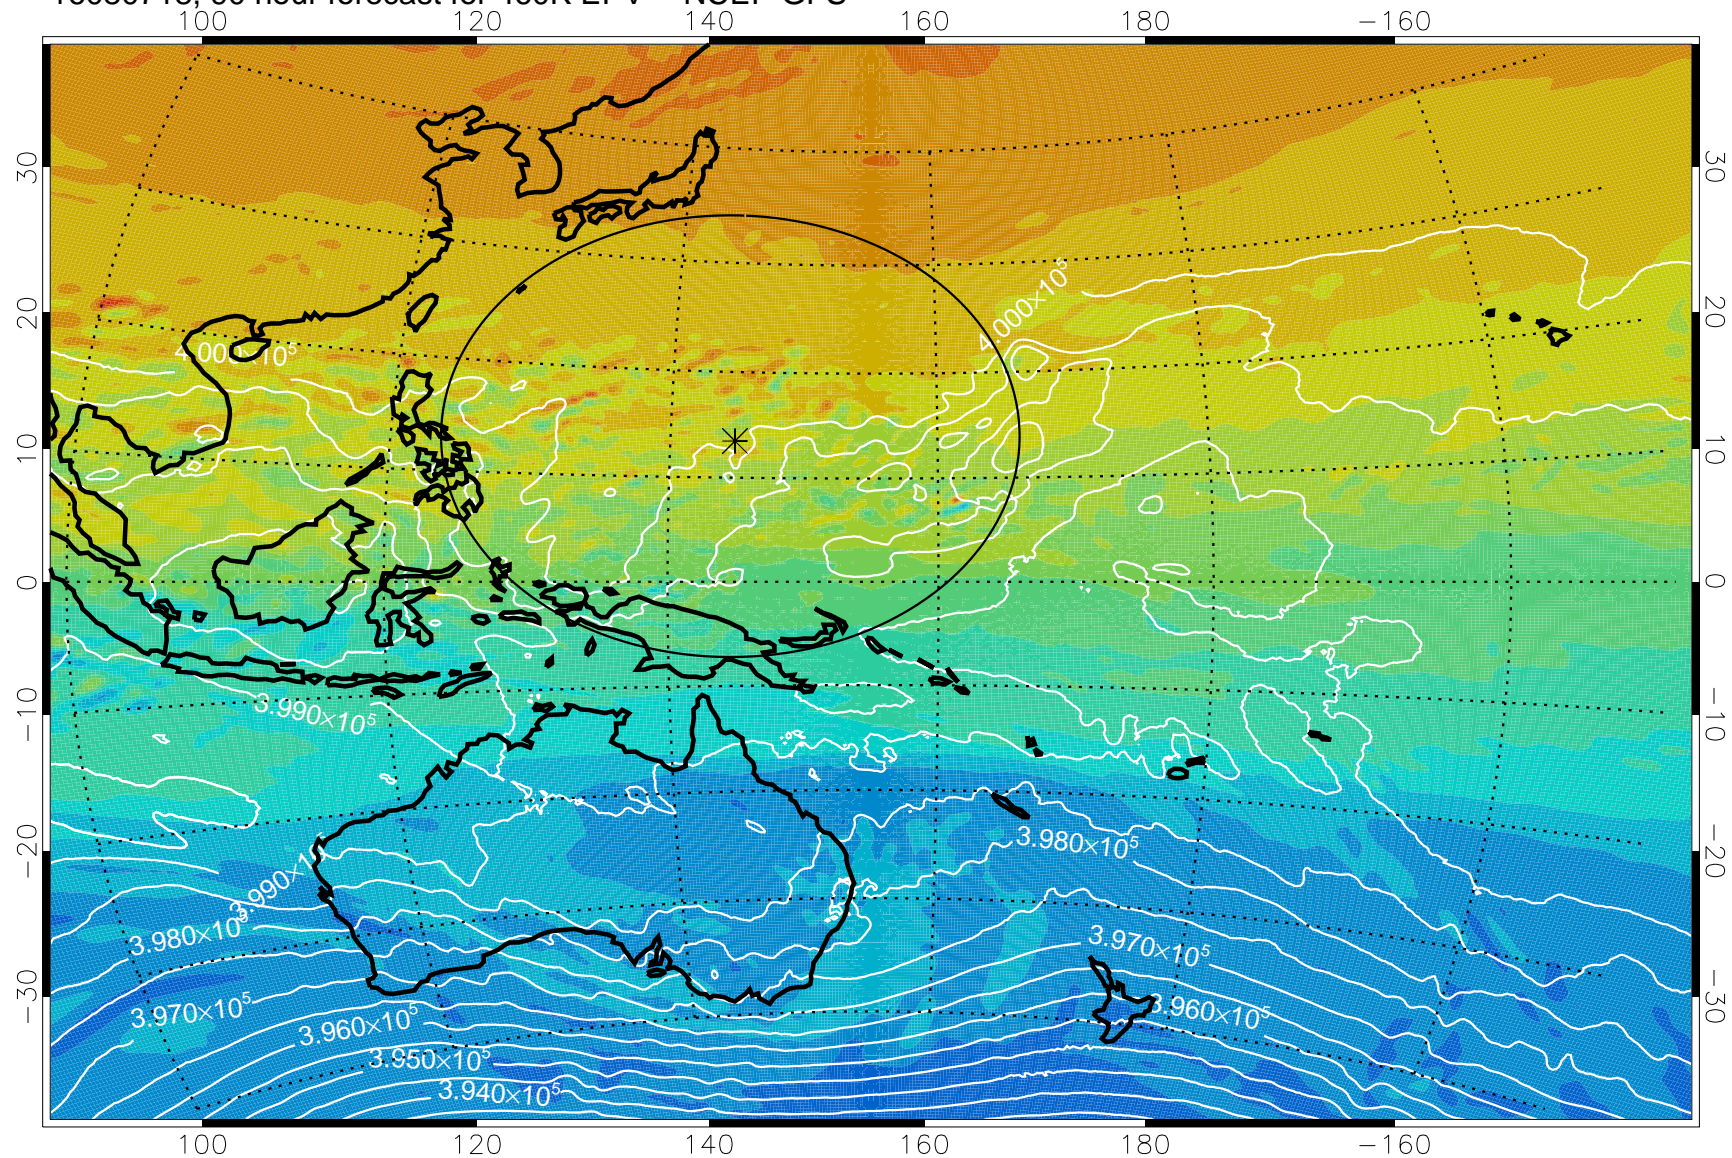

16080618, 66 hour forecast for 460K EPV -- NCEP GFS

460K Montgomery Streamfunction, white

Range ring of 2304 km

16080700, 72 hour forecast for 460K EPV -- NCEP GFS

460K Montgomery Streamfunction, white

Range ring of 2304 km

16080706, 78 hour forecast for 460K EPV -- NCEP GFS

460K Montgomery Streamfunction, white

Range ring of 2304 km

16080712, 84 hour forecast for 460K EPV -- NCEP GFS

460K Montgomery Streamfunction, white

Range ring of 2304 km

16080718, 90 hour forecast for 460K EPV -- NCEP GFS

460K Montgomery Streamfunction, white

Range ring of 2304 km

16080800, 96 hour forecast for 460K EPV -- NCEP GFS

460K Montgomery Streamfunction, white

Range ring of 2304 km

16080806, 102 hour forecast for 460K EPV -- NCEP GFS

460K Montgomery Streamfunction, white

Range ring of 2304 km

16080818, 114 hour forecast for 460K EPV -- NCEP GFS

460K Montgomery Streamfunction, white

Range ring of 2304 km