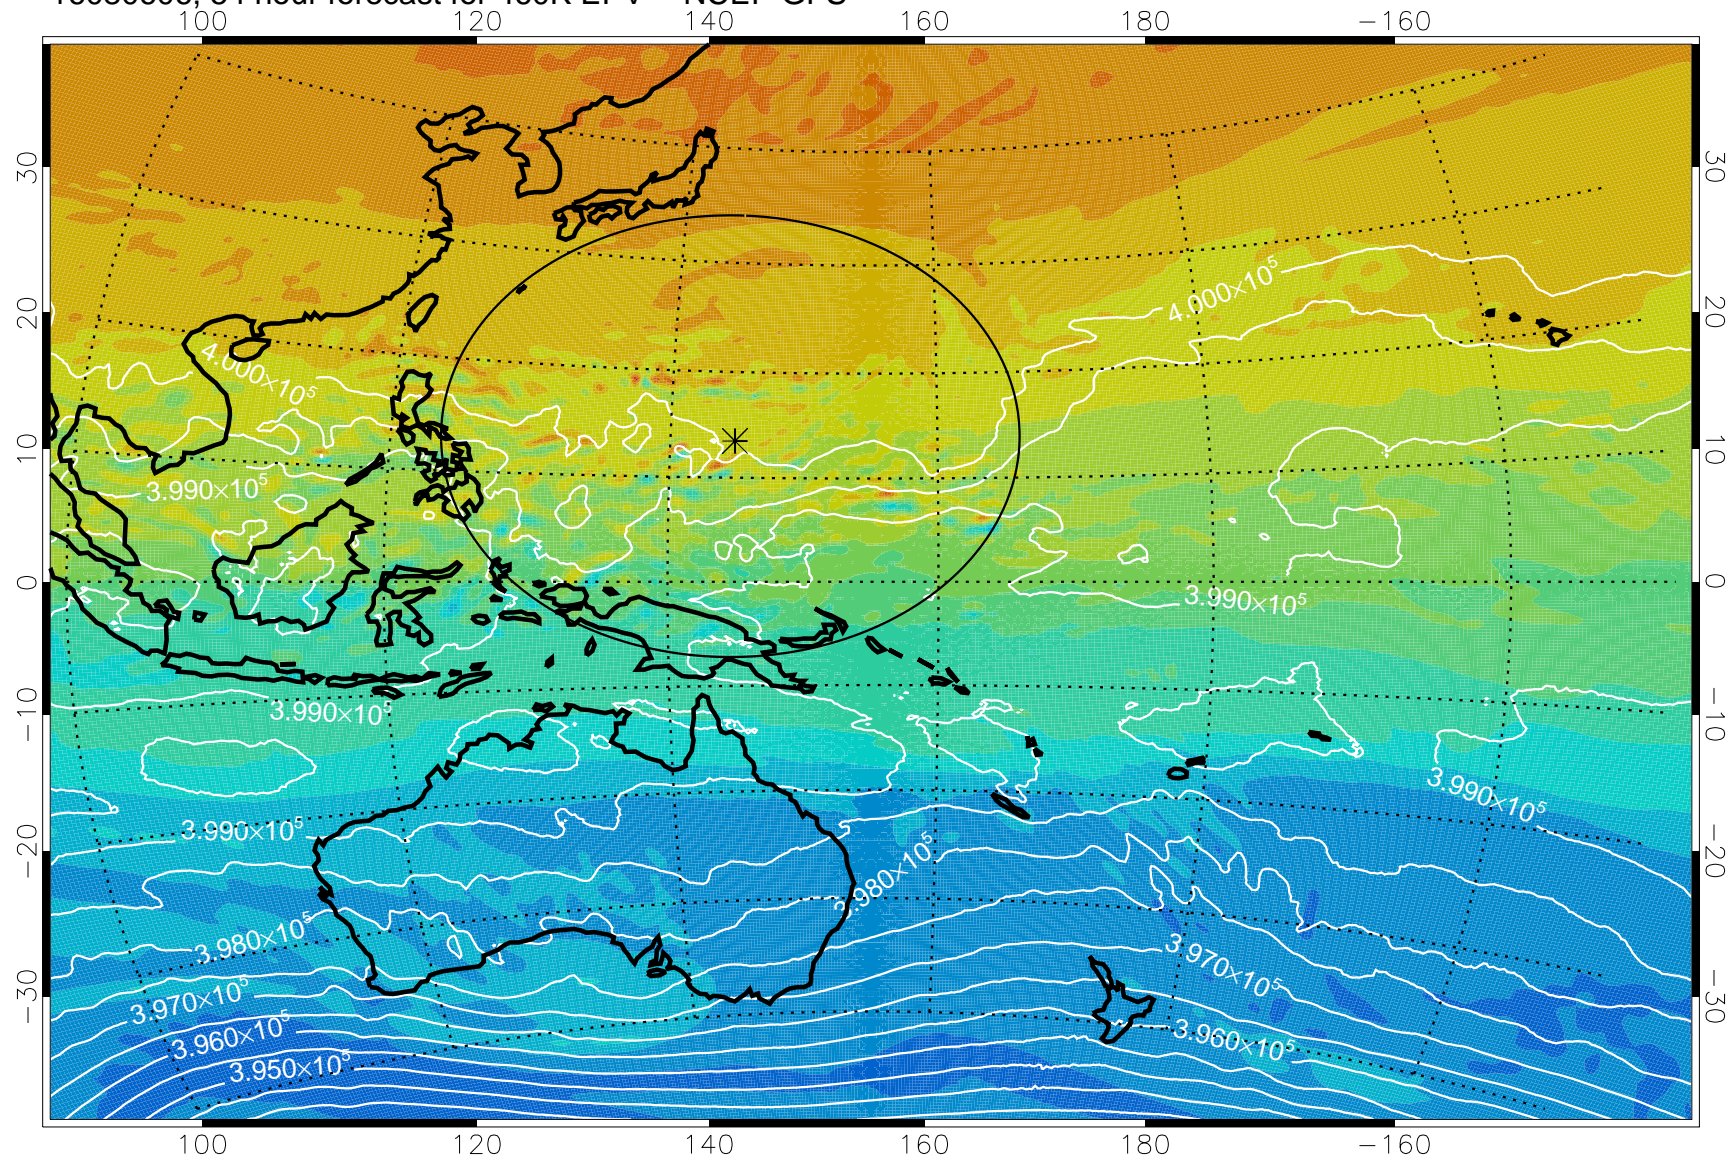

16080506, 30 hour forecast for 460K EPV -- NCEP GFS

460K Montgomery Streamfunction, white

Range ring of 2304 km

16080512, 36 hour forecast for 460K EPV -- NCEP GFS

460K Montgomery Streamfunction, white

Range ring of 2304 km

16080518, 42 hour forecast for 460K EPV -- NCEP GFS

460K Montgomery Streamfunction, white

Range ring of 2304 km

16080600, 48 hour forecast for 460K EPV -- NCEP GFS

460K Montgomery Streamfunction, white

Range ring of 2304 km

16080606, 54 hour forecast for 460K EPV -- NCEP GFS

460K Montgomery Streamfunction, white

Range ring of 2304 km

16080612, 60 hour forecast for 460K EPV -- NCEP GFS

460K Montgomery Streamfunction, white

Range ring of 2304 km

16080618, 66 hour forecast for 460K EPV -- NCEP GFS

460K Montgomery Streamfunction, white

Range ring of 2304 km

16080700, 72 hour forecast for 460K EPV -- NCEP GFS

460K Montgomery Streamfunction, white

Range ring of 2304 km