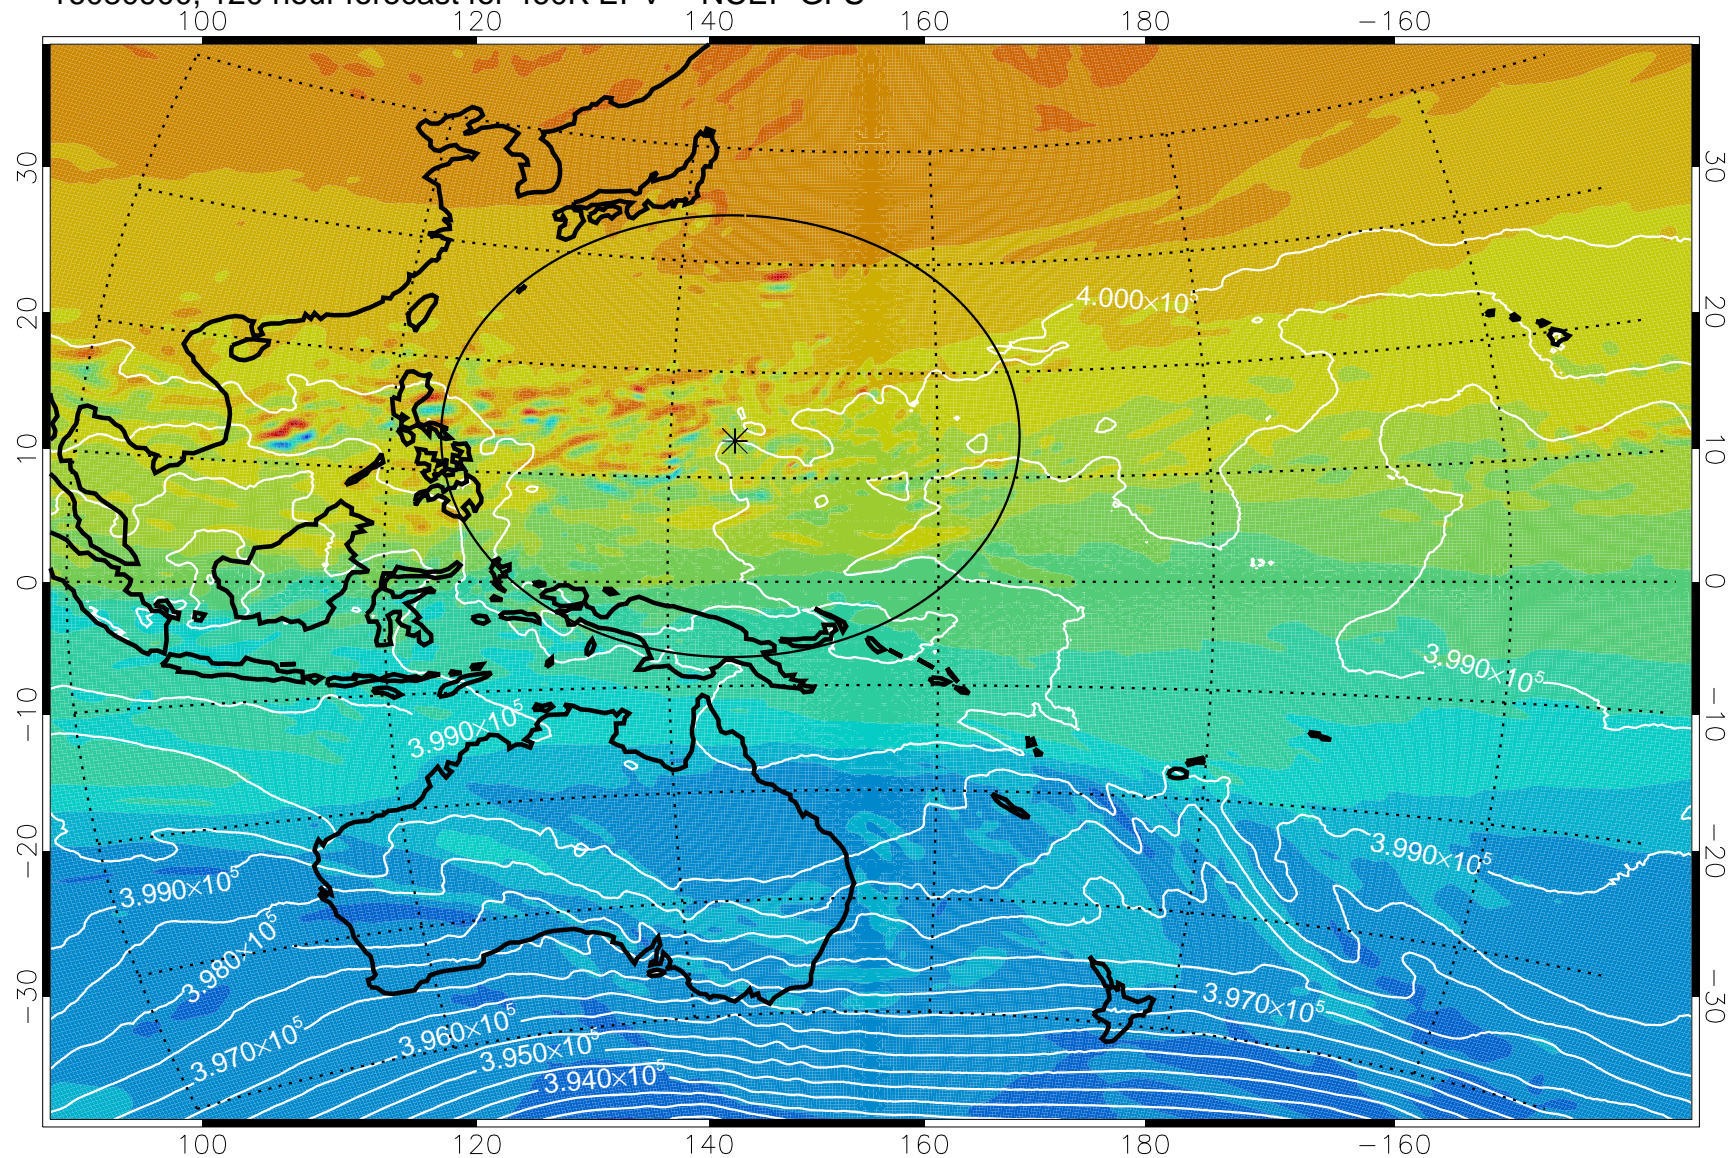

16080706, 78 hour forecast for 460K EPV -- NCEP GFS

460K Montgomery Streamfunction, white

Range ring of 2304 km

16080712, 84 hour forecast for 460K EPV -- NCEP GFS

460K Montgomery Streamfunction, white

Range ring of 2304 km

16080718, 90 hour forecast for 460K EPV -- NCEP GFS

460K Montgomery Streamfunction, white

Range ring of 2304 km

16080800, 96 hour forecast for 460K EPV -- NCEP GFS

460K Montgomery Streamfunction, white

Range ring of 2304 km

16080806, 102 hour forecast for 460K EPV -- NCEP GFS

460K Montgomery Streamfunction, white

Range ring of 2304 km

16080818, 114 hour forecast for 460K EPV -- NCEP GFS

460K Montgomery Streamfunction, white

Range ring of 2304 km

16080900, 120 hour forecast for 460K EPV -- NCEP GFS

460K Montgomery Streamfunction, white

Range ring of 2304 km