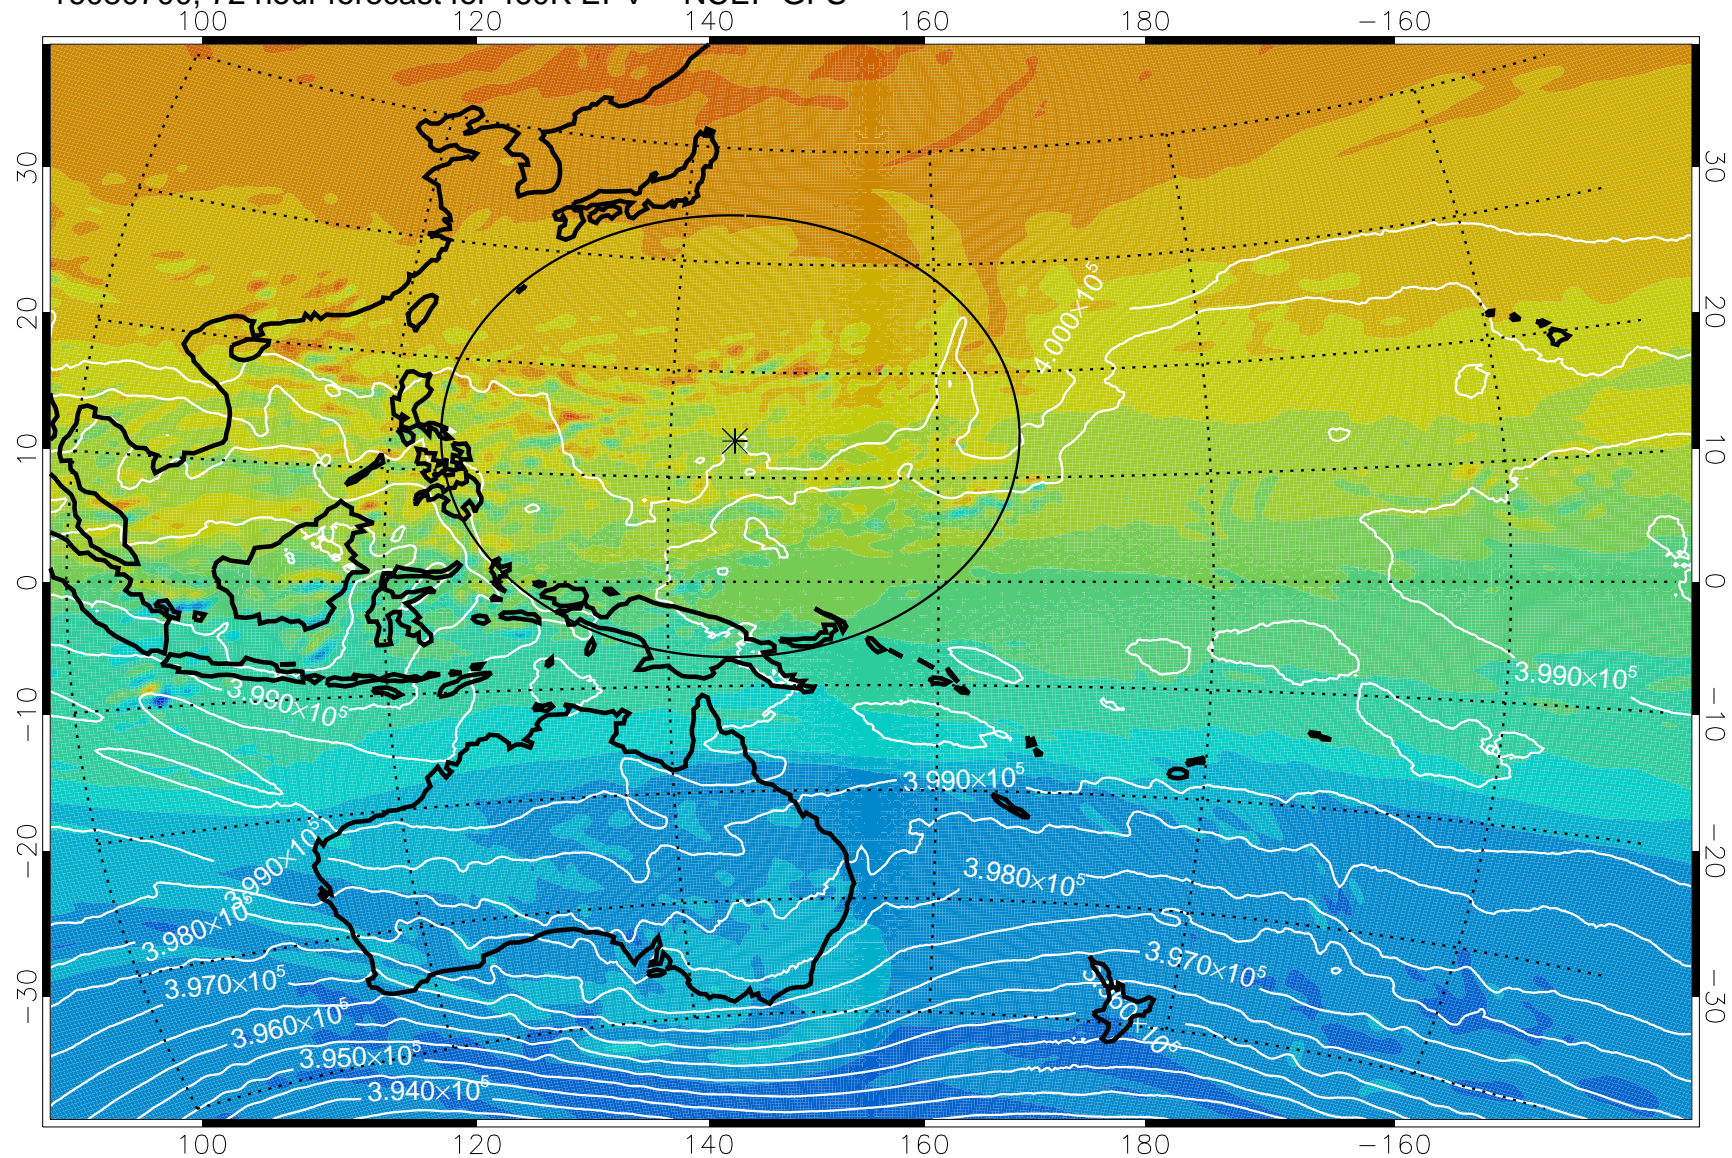

16080606, 54 hour forecast for 460K EPV -- NCEP GFS

460K Montgomery Streamfunction, white

Range ring of 2304 km

16080612, 60 hour forecast for 460K EPV -- NCEP GFS

460K Montgomery Streamfunction, white

Range ring of 2304 km

16080618, 66 hour forecast for 460K EPV -- NCEP GFS

460K Montgomery Streamfunction, white

Range ring of 2304 km

16080700, 72 hour forecast for 460K EPV -- NCEP GFS

460K Montgomery Streamfunction, white

Range ring of 2304 km

16080706, 78 hour forecast for 460K EPV -- NCEP GFS

460K Montgomery Streamfunction, white

Range ring of 2304 km

16080712, 84 hour forecast for 460K EPV -- NCEP GFS

460K Montgomery Streamfunction, white

Range ring of 2304 km

16080718, 90 hour forecast for 460K EPV -- NCEP GFS

460K Montgomery Streamfunction, white

Range ring of 2304 km

16080800, 96 hour forecast for 460K EPV -- NCEP GFS

460K Montgomery Streamfunction, white

Range ring of 2304 km