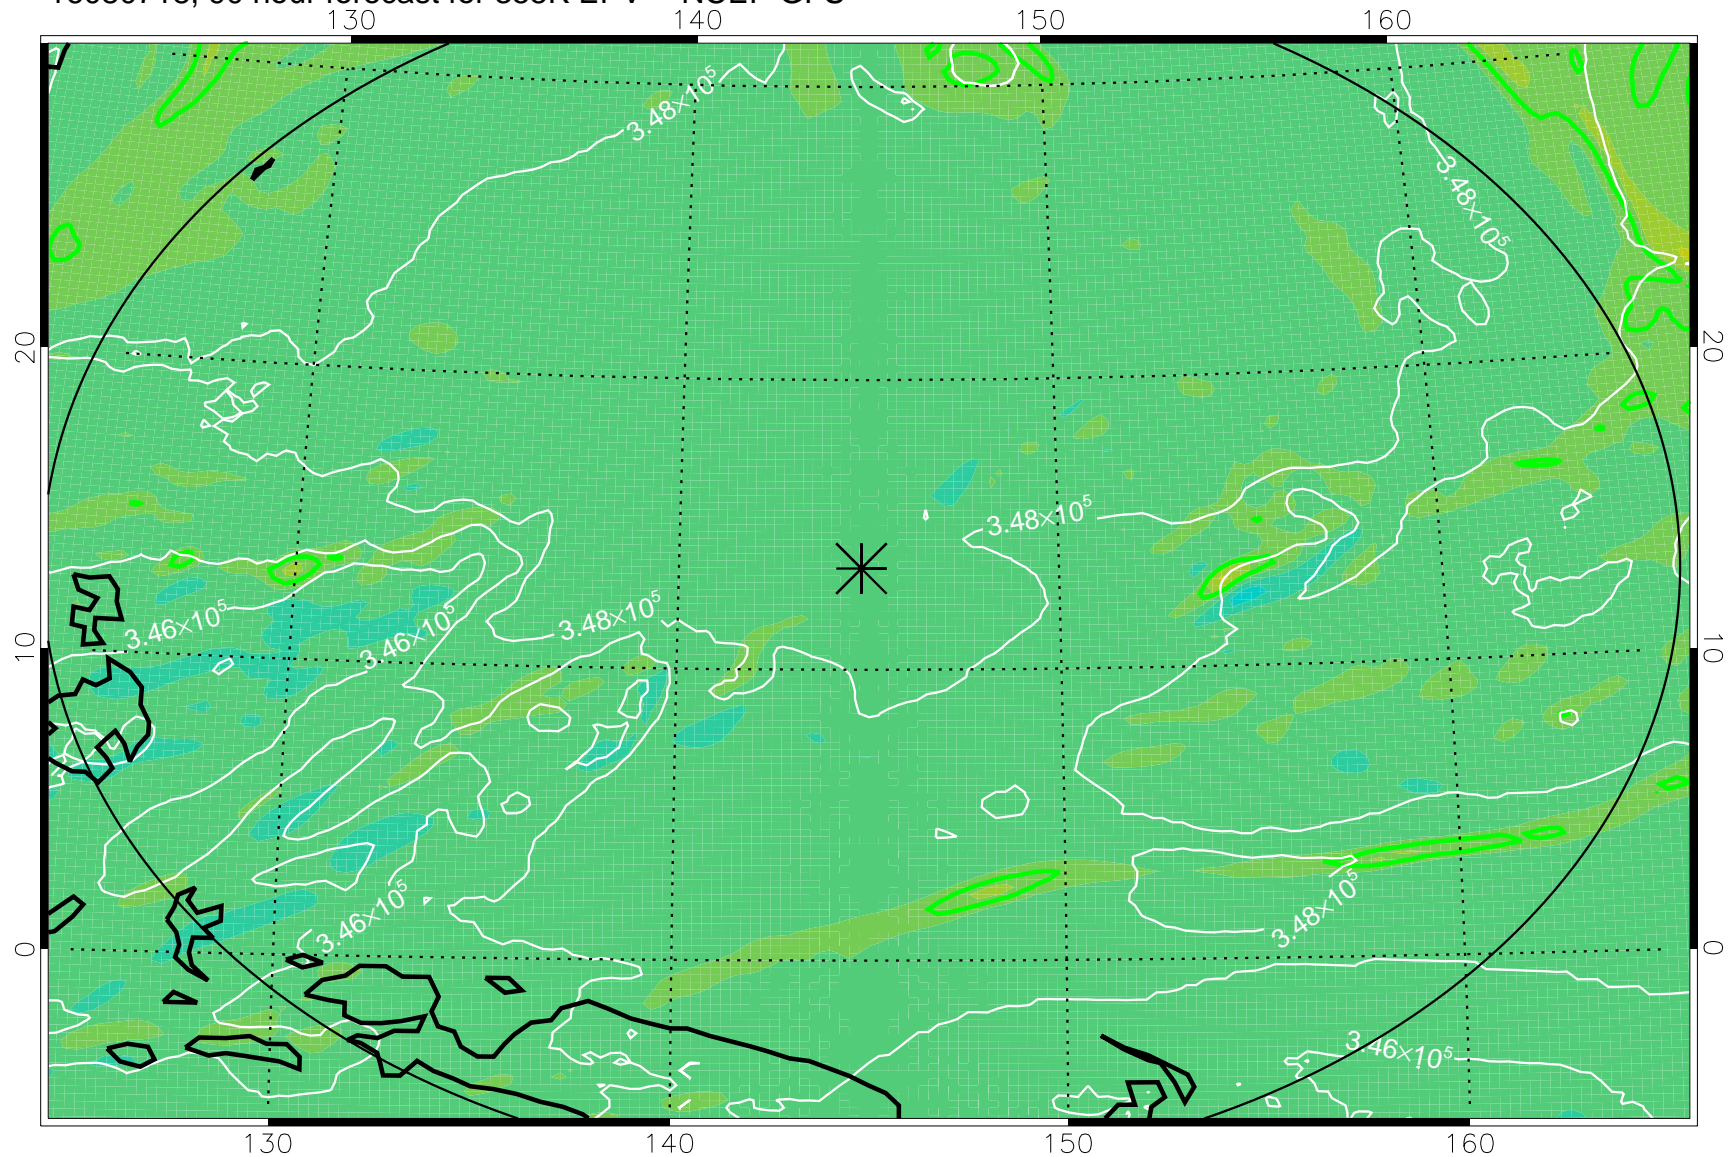

16080618, 66 hour forecast for 355K EPV -- NCEP GFS

355K Montgomery Streamfunction, white
EPV Tropopause (2 PVU) Position
Range ring of 2304 km

16080700, 72 hour forecast for 355K EPV -- NCEP GFS

355K Montgomery Streamfunction, white
EPV Tropopause (2 PVU) Position
Range ring of 2304 km

16080706, 78 hour forecast for 355K EPV -- NCEP GFS

355K Montgomery Streamfunction, white
EPV Tropopause (2 PVU) Position
Range ring of 2304 km

16080712, 84 hour forecast for 355K EPV -- NCEP GFS

355K Montgomery Streamfunction, white
EPV Tropopause (2 PVU) Position
Range ring of 2304 km

16080718, 90 hour forecast for 355K EPV -- NCEP GFS

355K Montgomery Streamfunction, white
EPV Tropopause (2 PVU) Position
Range ring of 2304 km

16080800, 96 hour forecast for 355K EPV -- NCEP GFS

355K Montgomery Streamfunction, white
EPV Tropopause (2 PVU) Position
Range ring of 2304 km

16080806, 102 hour forecast for 355K EPV -- NCEP GFS

355K Montgomery Streamfunction, white
EPV Tropopause (2 PVU) Position
Range ring of 2304 km

16080812, 108 hour forecast for 355K EPV -- NCEP GFS

355K Montgomery Streamfunction, white
EPV Tropopause (2 PVU) Position
Range ring of 2304 km