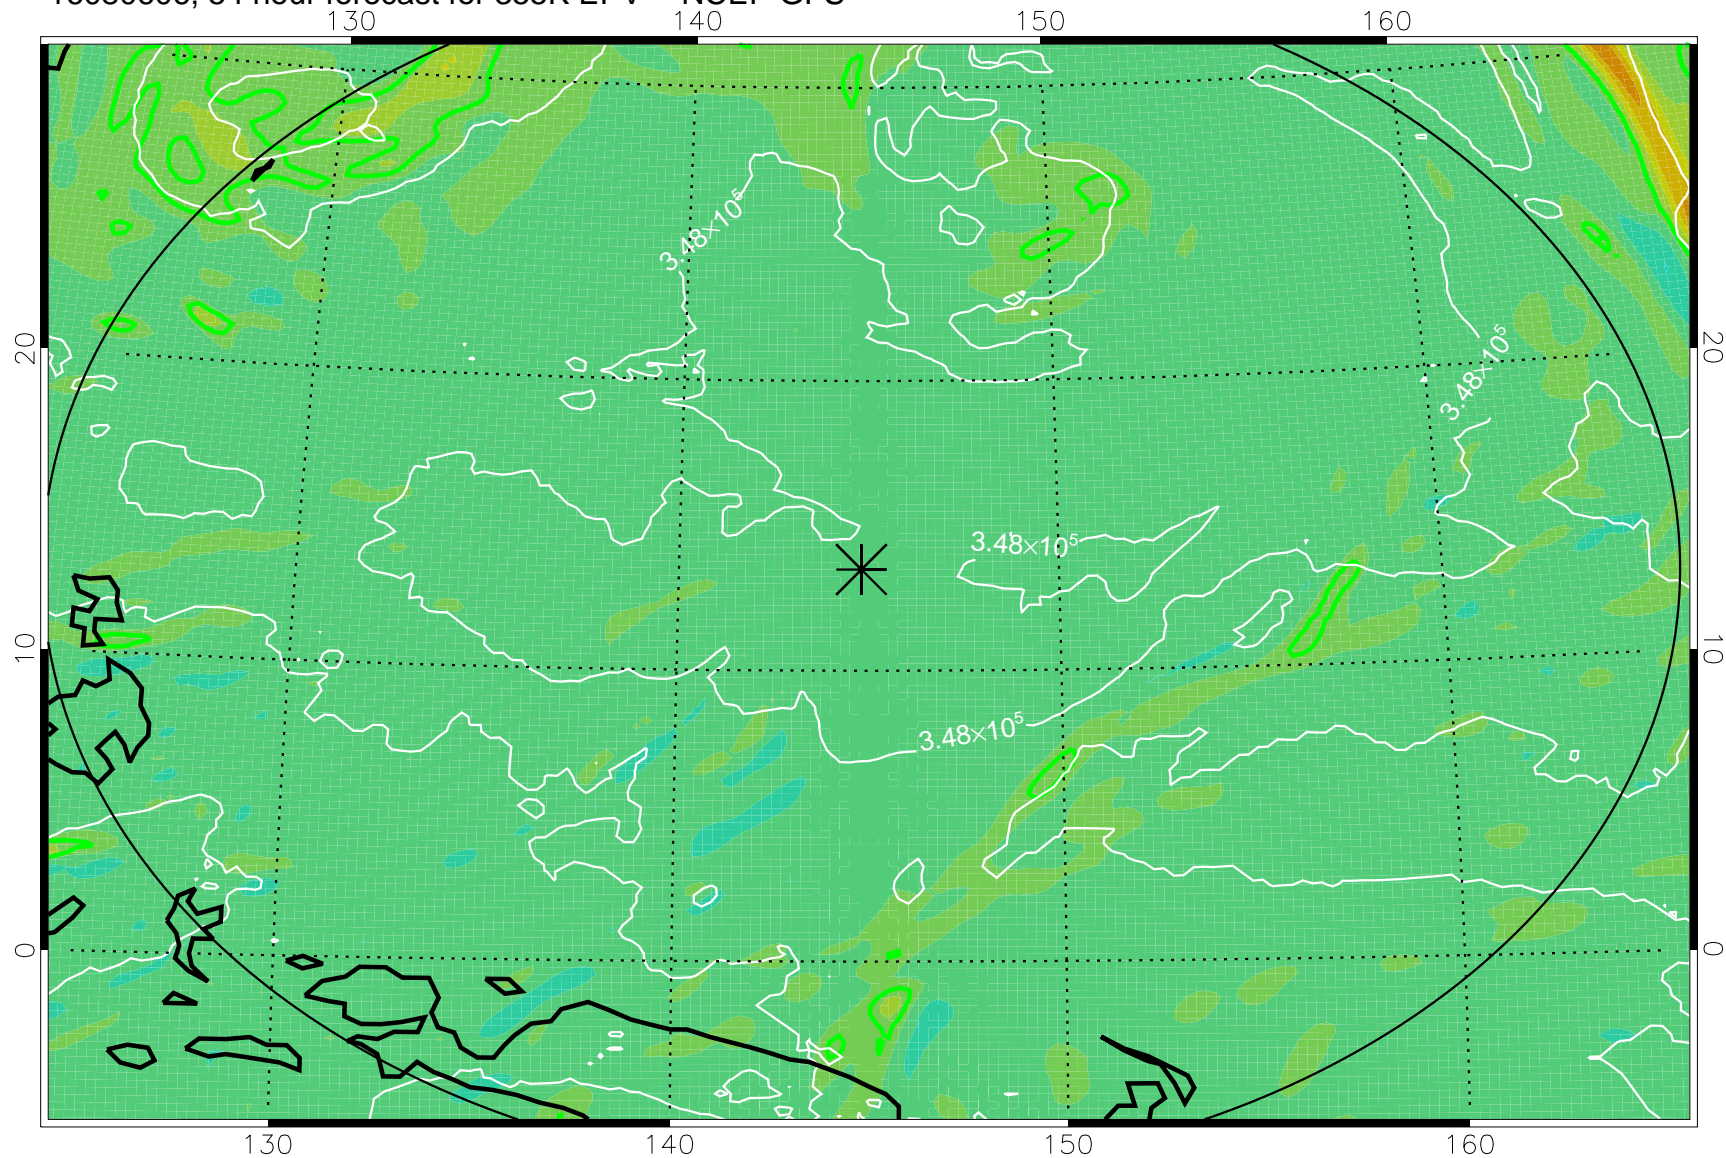

16080518, 42 hour forecast for 355K EPV -- NCEP GFS

355K Montgomery Streamfunction, white
EPV Tropopause (2 PVU) Position
Range ring of 2304 km

16080600, 48 hour forecast for 355K EPV -- NCEP GFS

355K Montgomery Streamfunction, white
EPV Tropopause (2 PVU) Position
Range ring of 2304 km

16080606, 54 hour forecast for 355K EPV -- NCEP GFS

355K Montgomery Streamfunction, white
EPV Tropopause (2 PVU) Position
Range ring of 2304 km

16080612, 60 hour forecast for 355K EPV -- NCEP GFS

355K Montgomery Streamfunction, white
EPV Tropopause (2 PVU) Position
Range ring of 2304 km

16080618, 66 hour forecast for 355K EPV -- NCEP GFS

355K Montgomery Streamfunction, white
EPV Tropopause (2 PVU) Position
Range ring of 2304 km

16080700, 72 hour forecast for 355K EPV -- NCEP GFS

355K Montgomery Streamfunction, white
EPV Tropopause (2 PVU) Position
Range ring of 2304 km

16080718, 90 hour forecast for 355K EPV -- NCEP GFS

355K Montgomery Streamfunction, white
EPV Tropopause (2 PVU) Position
Range ring of 2304 km

16080800, 96 hour forecast for 355K EPV -- NCEP GFS

355K Montgomery Streamfunction, white
EPV Tropopause (2 PVU) Position
Range ring of 2304 km