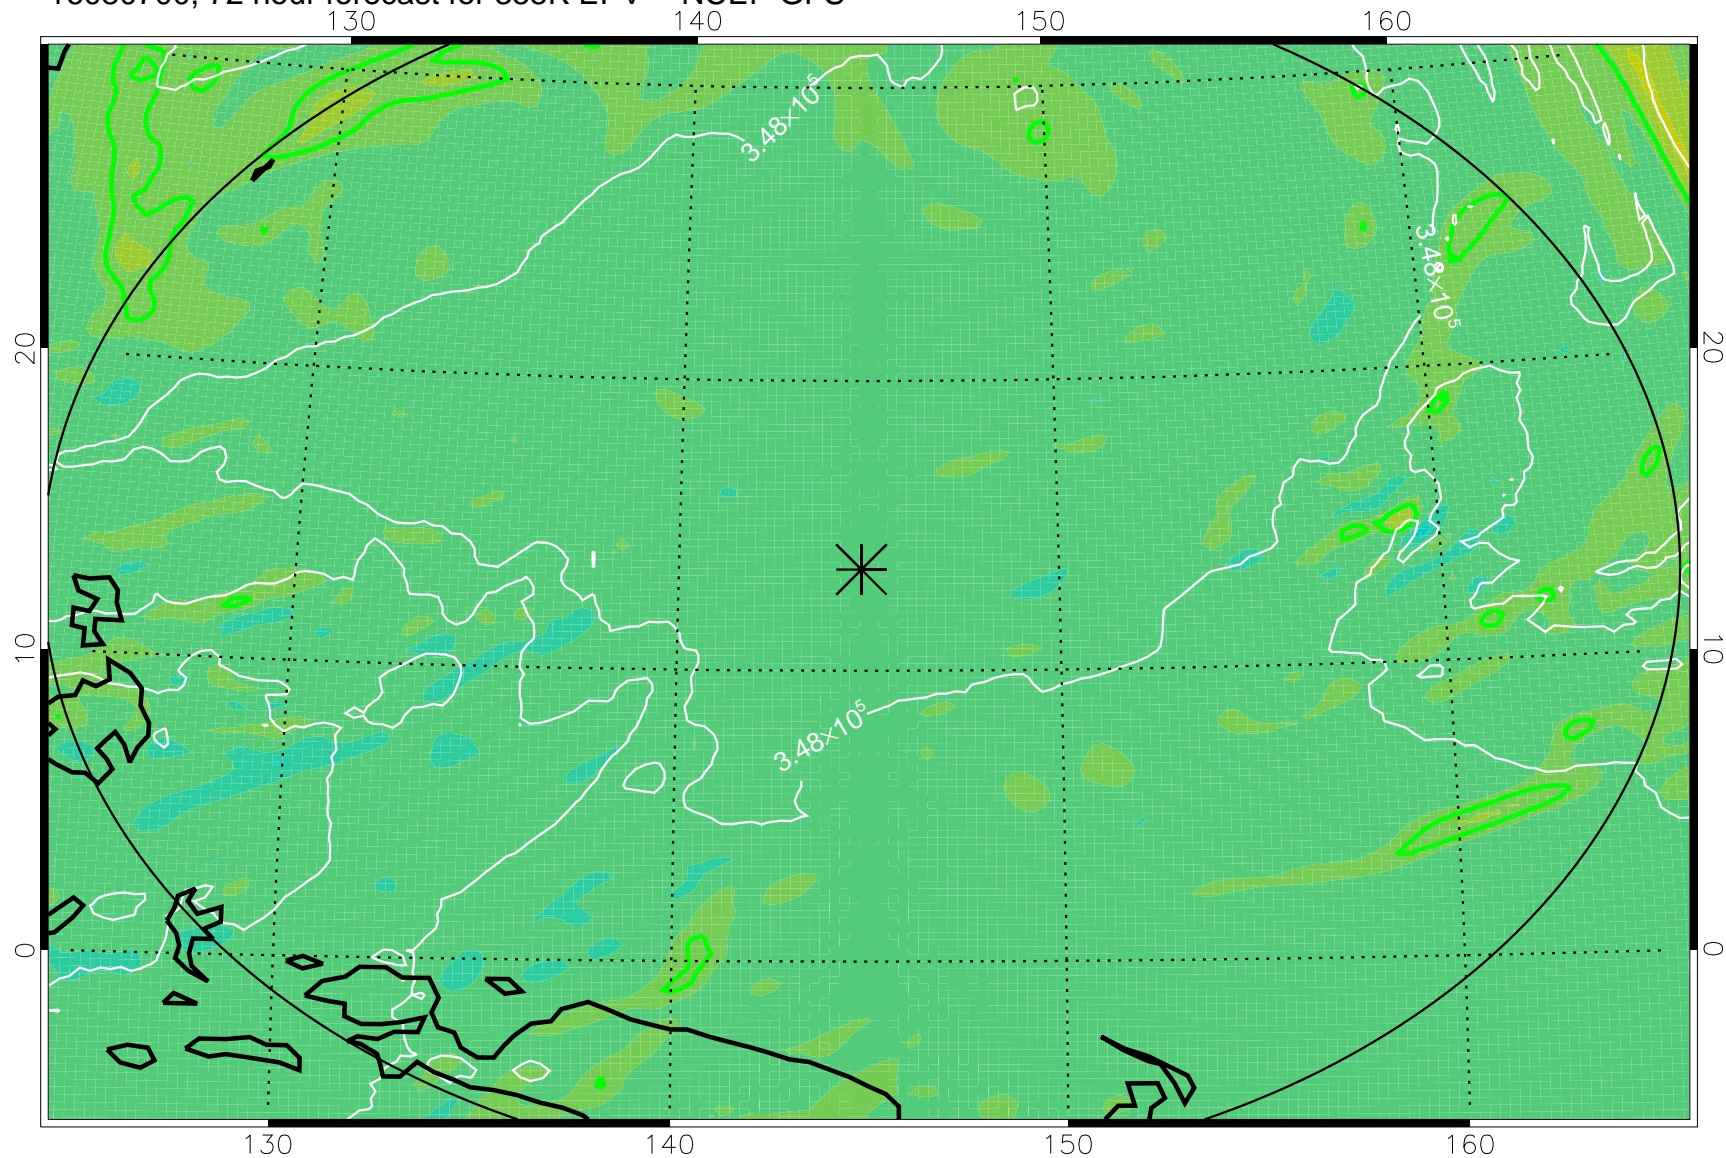

16080606, 54 hour forecast for 355K EPV -- NCEP GFS

355K Montgomery Streamfunction, white
EPV Tropopause (2 PVU) Position
Range ring of 2304 km

16080612, 60 hour forecast for 355K EPV -- NCEP GFS

355K Montgomery Streamfunction, white
EPV Tropopause (2 PVU) Position
Range ring of 2304 km

16080618, 66 hour forecast for 355K EPV -- NCEP GFS

355K Montgomery Streamfunction, white
EPV Tropopause (2 PVU) Position
Range ring of 2304 km

16080700, 72 hour forecast for 355K EPV -- NCEP GFS

355K Montgomery Streamfunction, white
EPV Tropopause (2 PVU) Position
Range ring of 2304 km

16080706, 78 hour forecast for 355K EPV -- NCEP GFS

355K Montgomery Streamfunction, white
EPV Tropopause (2 PVU) Position
Range ring of 2304 km

16080712, 84 hour forecast for 355K EPV -- NCEP GFS

355K Montgomery Streamfunction, white
EPV Tropopause (2 PVU) Position
Range ring of 2304 km

16080718, 90 hour forecast for 355K EPV -- NCEP GFS

355K Montgomery Streamfunction, white
EPV Tropopause (2 PVU) Position
Range ring of 2304 km

16080800, 96 hour forecast for 355K EPV -- NCEP GFS

355K Montgomery Streamfunction, white
EPV Tropopause (2 PVU) Position
Range ring of 2304 km