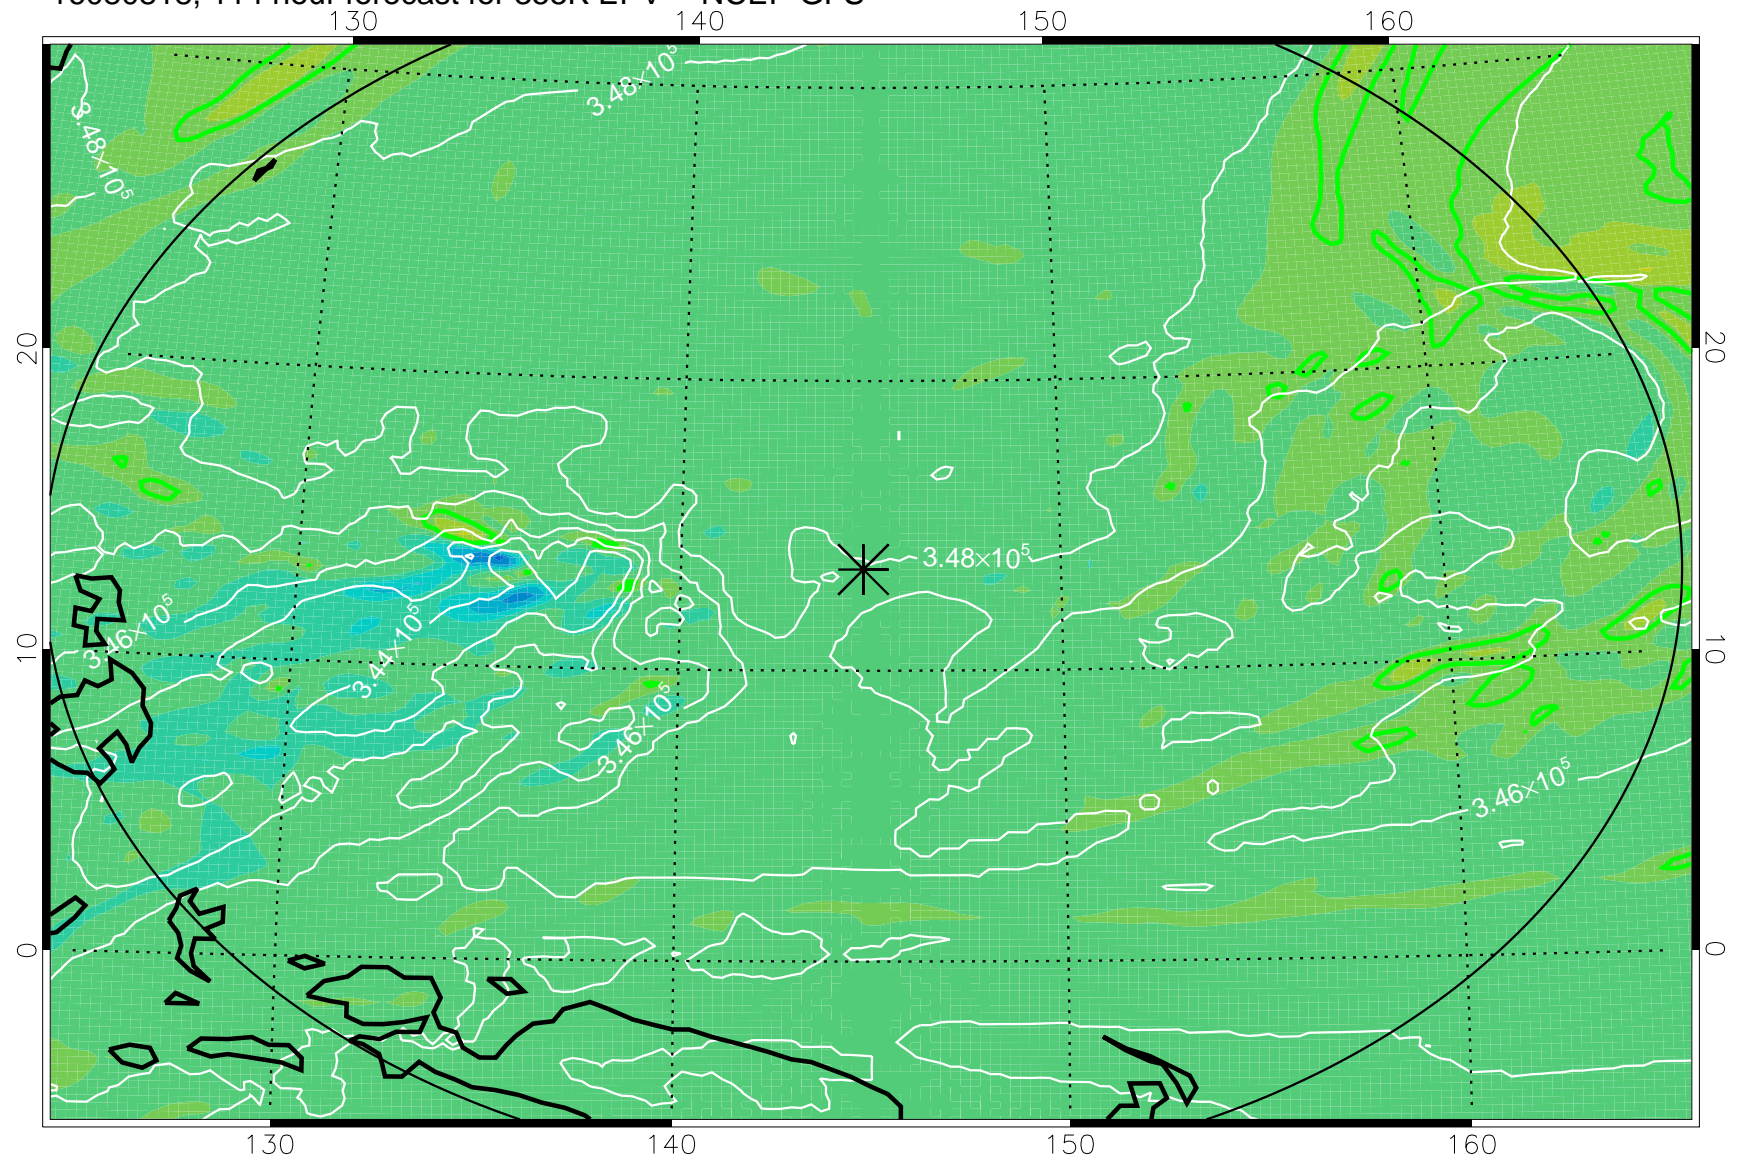

16080706, 78 hour forecast for 355K EPV -- NCEP GFS

355K Montgomery Streamfunction, white
EPV Tropopause (2 PVU) Position
Range ring of 2304 km

16080712, 84 hour forecast for 355K EPV -- NCEP GFS

355K Montgomery Streamfunction, white
EPV Tropopause (2 PVU) Position
Range ring of 2304 km

16080718, 90 hour forecast for 355K EPV -- NCEP GFS

355K Montgomery Streamfunction, white
EPV Tropopause (2 PVU) Position
Range ring of 2304 km

16080800, 96 hour forecast for 355K EPV -- NCEP GFS

355K Montgomery Streamfunction, white
EPV Tropopause (2 PVU) Position
Range ring of 2304 km

16080806, 102 hour forecast for 355K EPV -- NCEP GFS

355K Montgomery Streamfunction, white
EPV Tropopause (2 PVU) Position
Range ring of 2304 km

16080812, 108 hour forecast for 355K EPV -- NCEP GFS

355K Montgomery Streamfunction, white
EPV Tropopause (2 PVU) Position
Range ring of 2304 km

16080818, 114 hour forecast for 355K EPV -- NCEP GFS

355K Montgomery Streamfunction, white
EPV Tropopause (2 PVU) Position
Range ring of 2304 km

16080900, 120 hour forecast for 355K EPV -- NCEP GFS

355K Montgomery Streamfunction, white
EPV Tropopause (2 PVU) Position
Range ring of 2304 km