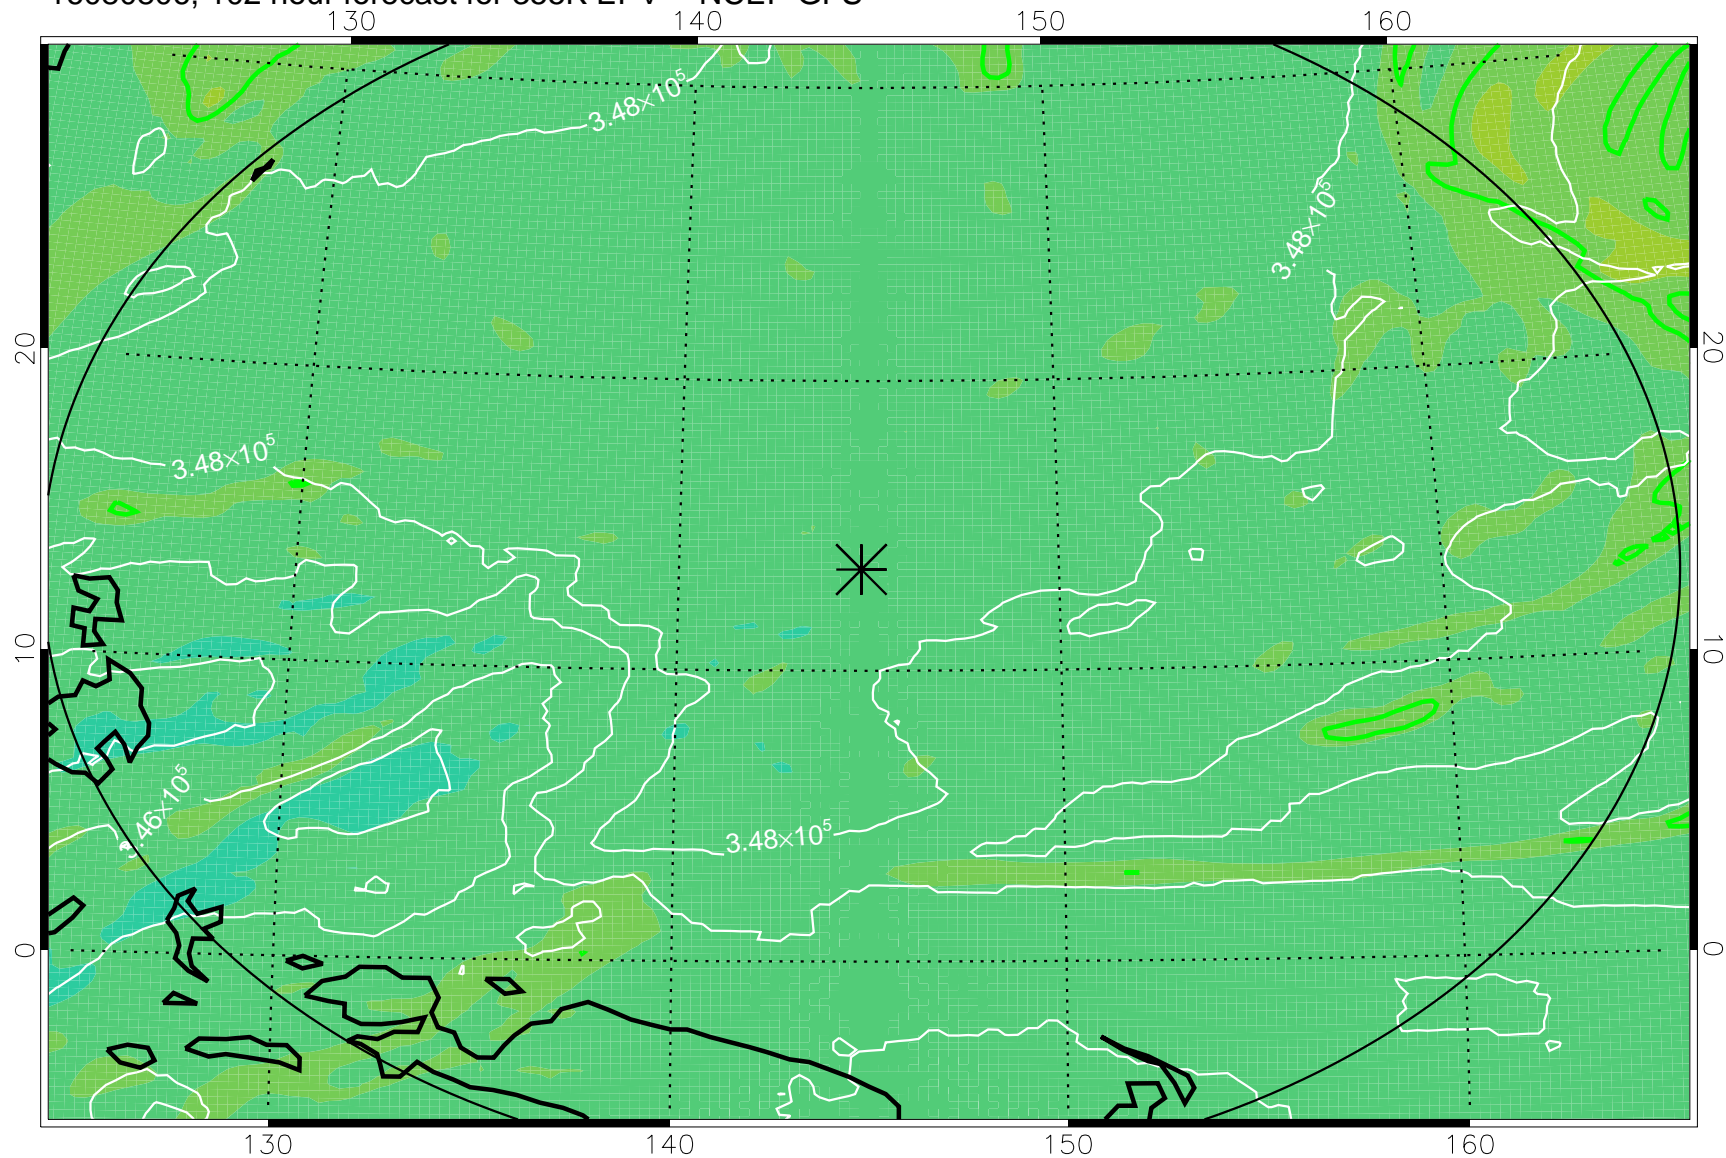

16080706, 78 hour forecast for 355K EPV -- NCEP GFS

355K Montgomery Streamfunction, white
EPV Tropopause (2 PVU) Position
Range ring of 2304 km

16080712, 84 hour forecast for 355K EPV -- NCEP GFS

355K Montgomery Streamfunction, white
EPV Tropopause (2 PVU) Position
Range ring of 2304 km

16080718, 90 hour forecast for 355K EPV -- NCEP GFS

355K Montgomery Streamfunction, white
EPV Tropopause (2 PVU) Position
Range ring of 2304 km

16080800, 96 hour forecast for 355K EPV -- NCEP GFS

355K Montgomery Streamfunction, white
EPV Tropopause (2 PVU) Position
Range ring of 2304 km

16080806, 102 hour forecast for 355K EPV -- NCEP GFS

355K Montgomery Streamfunction, white
EPV Tropopause (2 PVU) Position
Range ring of 2304 km

16080812, 108 hour forecast for 355K EPV -- NCEP GFS

355K Montgomery Streamfunction, white
EPV Tropopause (2 PVU) Position
Range ring of 2304 km

16080818, 114 hour forecast for 355K EPV -- NCEP GFS

355K Montgomery Streamfunction, white
EPV Tropopause (2 PVU) Position
Range ring of 2304 km

16080900, 120 hour forecast for 355K EPV -- NCEP GFS

355K Montgomery Streamfunction, white
EPV Tropopause (2 PVU) Position
Range ring of 2304 km