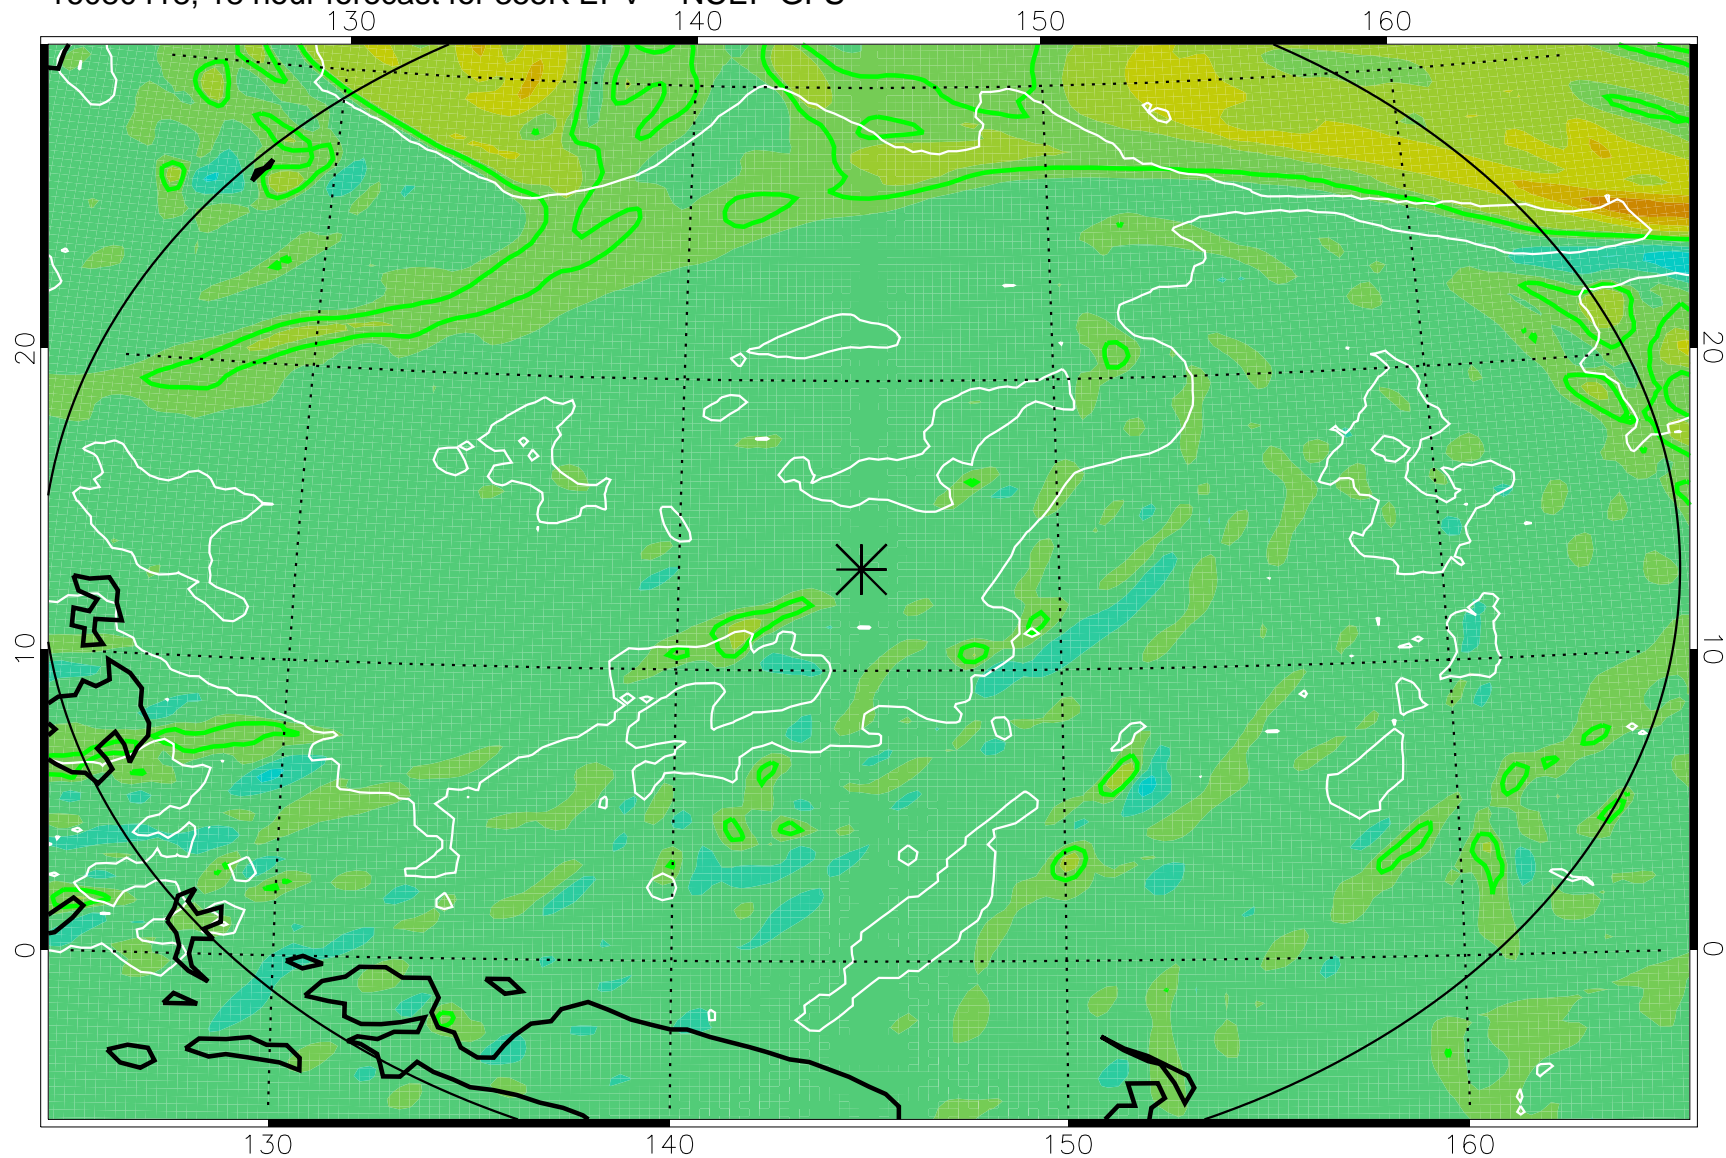

16080406, 6 hour forecast for 355K EPV -- NCEP GFS

355K Montgomery Streamfunction, white
EPV Tropopause (2 PVU) Position
Range ring of 2304 km

16080412, 12 hour forecast for 355K EPV -- NCEP GFS

355K Montgomery Streamfunction, white
EPV Tropopause (2 PVU) Position
Range ring of 2304 km

16080418, 18 hour forecast for 355K EPV -- NCEP GFS

355K Montgomery Streamfunction, white
EPV Tropopause (2 PVU) Position
Range ring of 2304 km

16080500, 24 hour forecast for 355K EPV -- NCEP GFS

355K Montgomery Streamfunction, white
EPV Tropopause (2 PVU) Position
Range ring of 2304 km

16080506, 30 hour forecast for 355K EPV -- NCEP GFS

355K Montgomery Streamfunction, white
EPV Tropopause (2 PVU) Position
Range ring of 2304 km

16080512, 36 hour forecast for 355K EPV -- NCEP GFS

355K Montgomery Streamfunction, white
EPV Tropopause (2 PVU) Position
Range ring of 2304 km

16080618, 66 hour forecast for 355K EPV -- NCEP GFS

355K Montgomery Streamfunction, white
EPV Tropopause (2 PVU) Position
Range ring of 2304 km

16080700, 72 hour forecast for 355K EPV -- NCEP GFS

355K Montgomery Streamfunction, white
EPV Tropopause (2 PVU) Position
Range ring of 2304 km