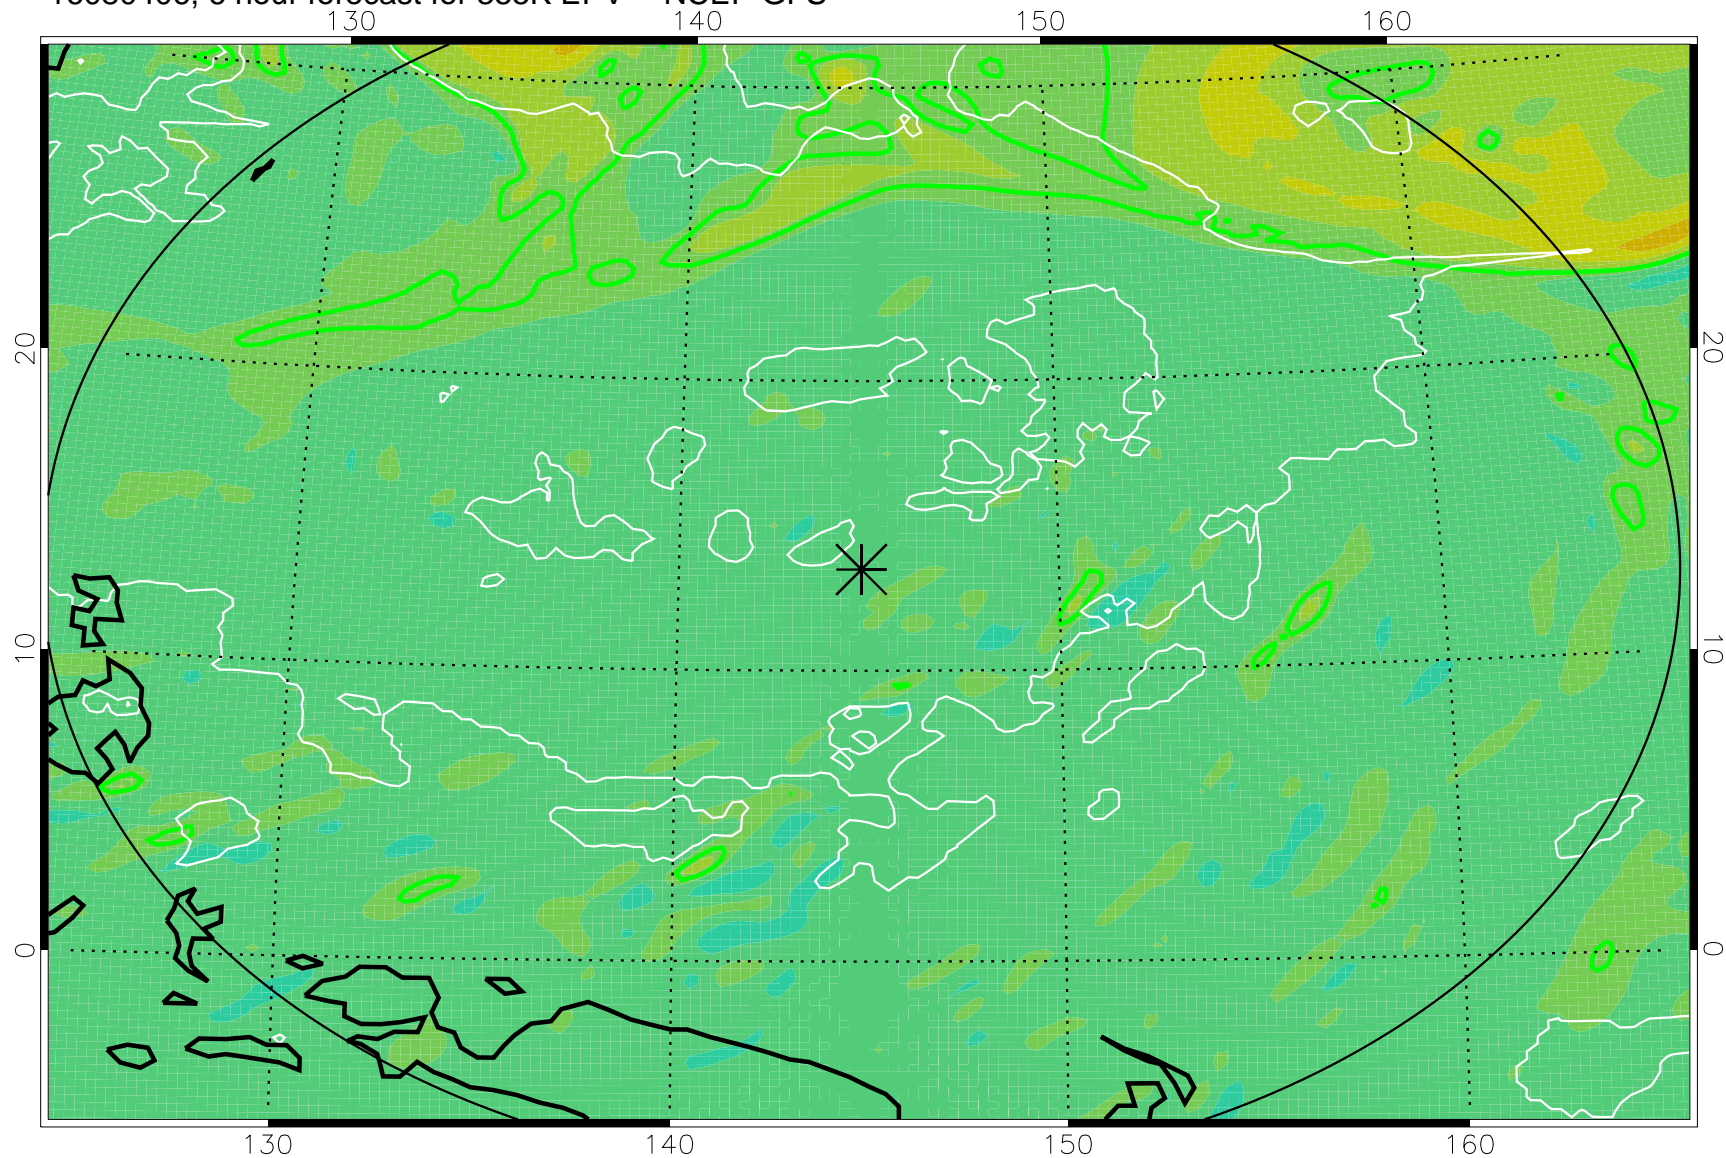

16080406, 6 hour forecast for 355K EPV -- NCEP GFS

355K Montgomery Streamfunction, white
EPV Tropopause (2 PVU) Position
Range ring of 2304 km

16080412, 12 hour forecast for 355K EPV -- NCEP GFS

355K Montgomery Streamfunction, white
EPV Tropopause (2 PVU) Position
Range ring of 2304 km

16080418, 18 hour forecast for 355K EPV -- NCEP GFS

355K Montgomery Streamfunction, white
EPV Tropopause (2 PVU) Position
Range ring of 2304 km

16080500, 24 hour forecast for 355K EPV -- NCEP GFS

355K Montgomery Streamfunction, white
EPV Tropopause (2 PVU) Position
Range ring of 2304 km

16080506, 30 hour forecast for 355K EPV -- NCEP GFS

355K Montgomery Streamfunction, white
EPV Tropopause (2 PVU) Position
Range ring of 2304 km

16080512, 36 hour forecast for 355K EPV -- NCEP GFS

355K Montgomery Streamfunction, white
EPV Tropopause (2 PVU) Position
Range ring of 2304 km

16080518, 42 hour forecast for 355K EPV -- NCEP GFS

355K Montgomery Streamfunction, white
EPV Tropopause (2 PVU) Position
Range ring of 2304 km

16080600, 48 hour forecast for 355K EPV -- NCEP GFS

355K Montgomery Streamfunction, white
EPV Tropopause (2 PVU) Position
Range ring of 2304 km