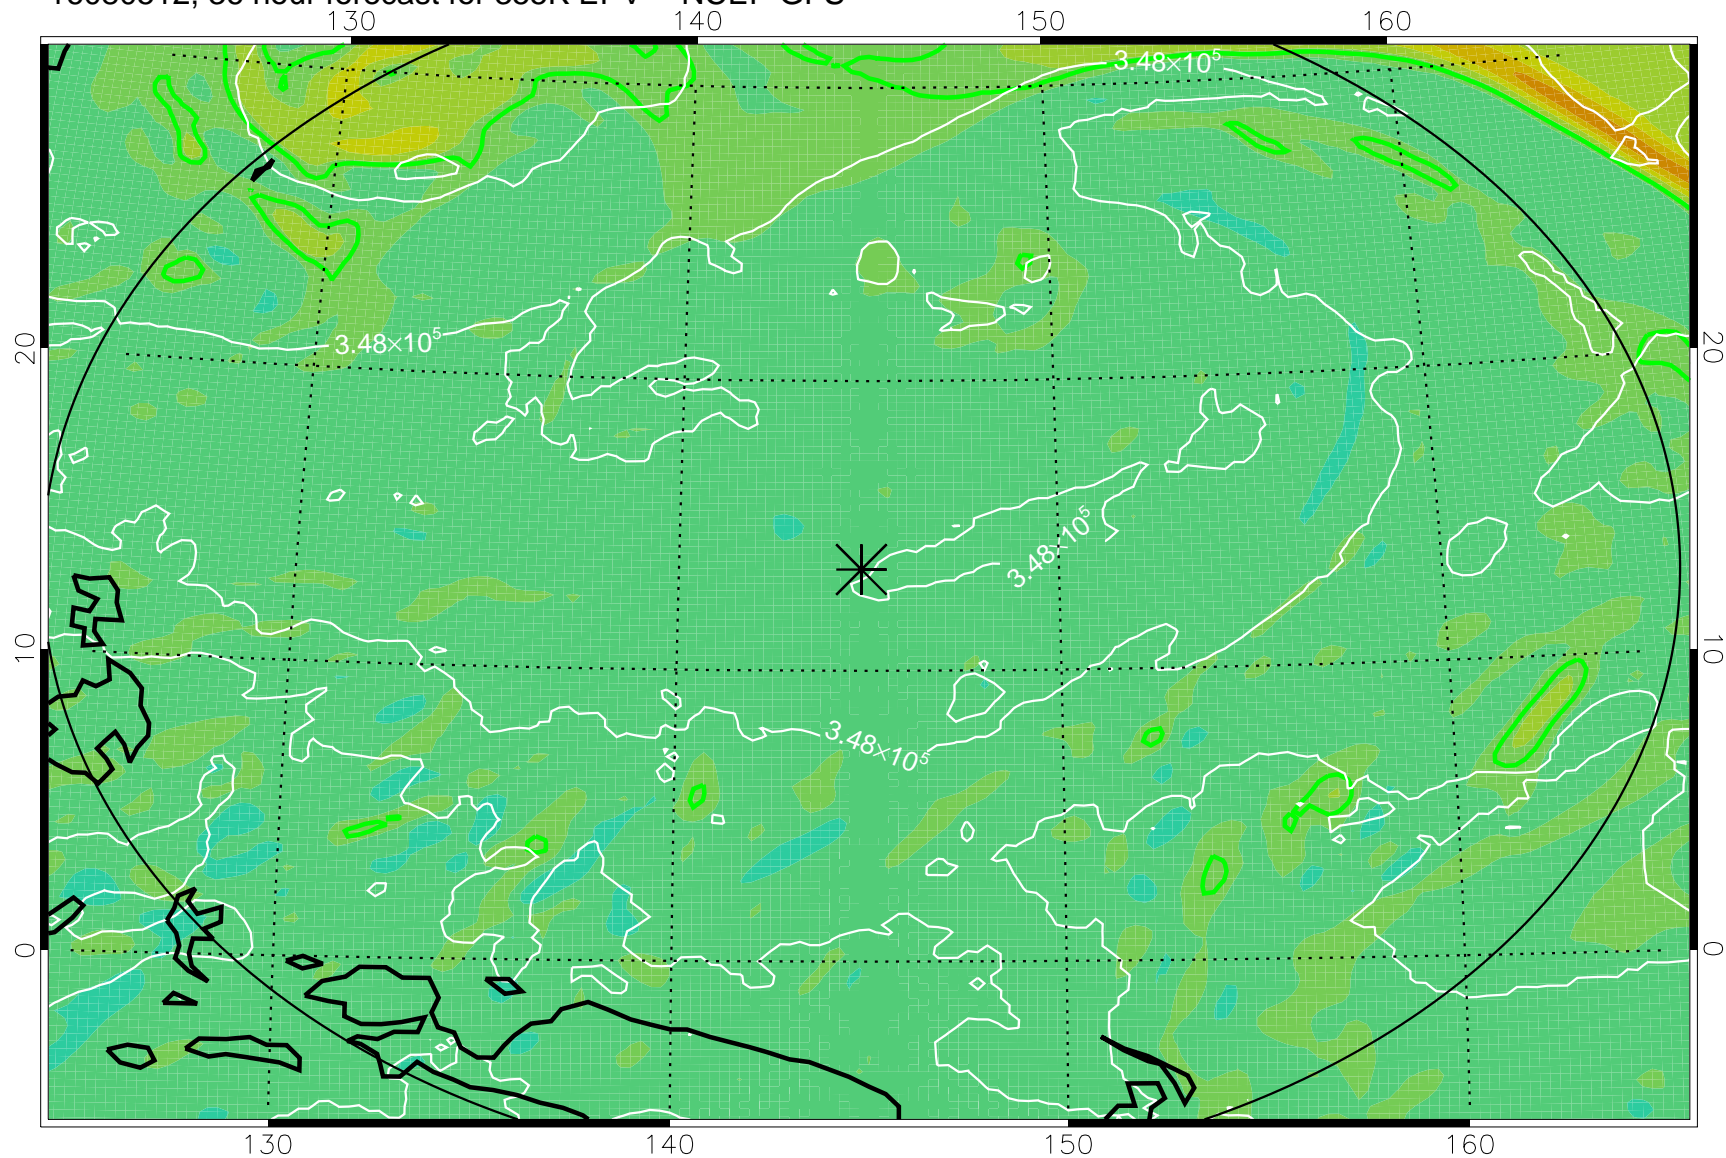

16080418, 18 hour forecast for 355K EPV -- NCEP GFS

355K Montgomery Streamfunction, white
EPV Tropopause (2 PVU) Position
Range ring of 2304 km

16080500, 24 hour forecast for 355K EPV -- NCEP GFS

355K Montgomery Streamfunction, white
EPV Tropopause (2 PVU) Position
Range ring of 2304 km

16080506, 30 hour forecast for 355K EPV -- NCEP GFS

355K Montgomery Streamfunction, white
EPV Tropopause (2 PVU) Position
Range ring of 2304 km

16080512, 36 hour forecast for 355K EPV -- NCEP GFS

355K Montgomery Streamfunction, white
EPV Tropopause (2 PVU) Position
Range ring of 2304 km

16080518, 42 hour forecast for 355K EPV -- NCEP GFS

355K Montgomery Streamfunction, white
EPV Tropopause (2 PVU) Position
Range ring of 2304 km

16080600, 48 hour forecast for 355K EPV -- NCEP GFS

355K Montgomery Streamfunction, white
EPV Tropopause (2 PVU) Position
Range ring of 2304 km

16080618, 66 hour forecast for 355K EPV -- NCEP GFS

355K Montgomery Streamfunction, white
EPV Tropopause (2 PVU) Position
Range ring of 2304 km

16080700, 72 hour forecast for 355K EPV -- NCEP GFS

355K Montgomery Streamfunction, white
EPV Tropopause (2 PVU) Position
Range ring of 2304 km