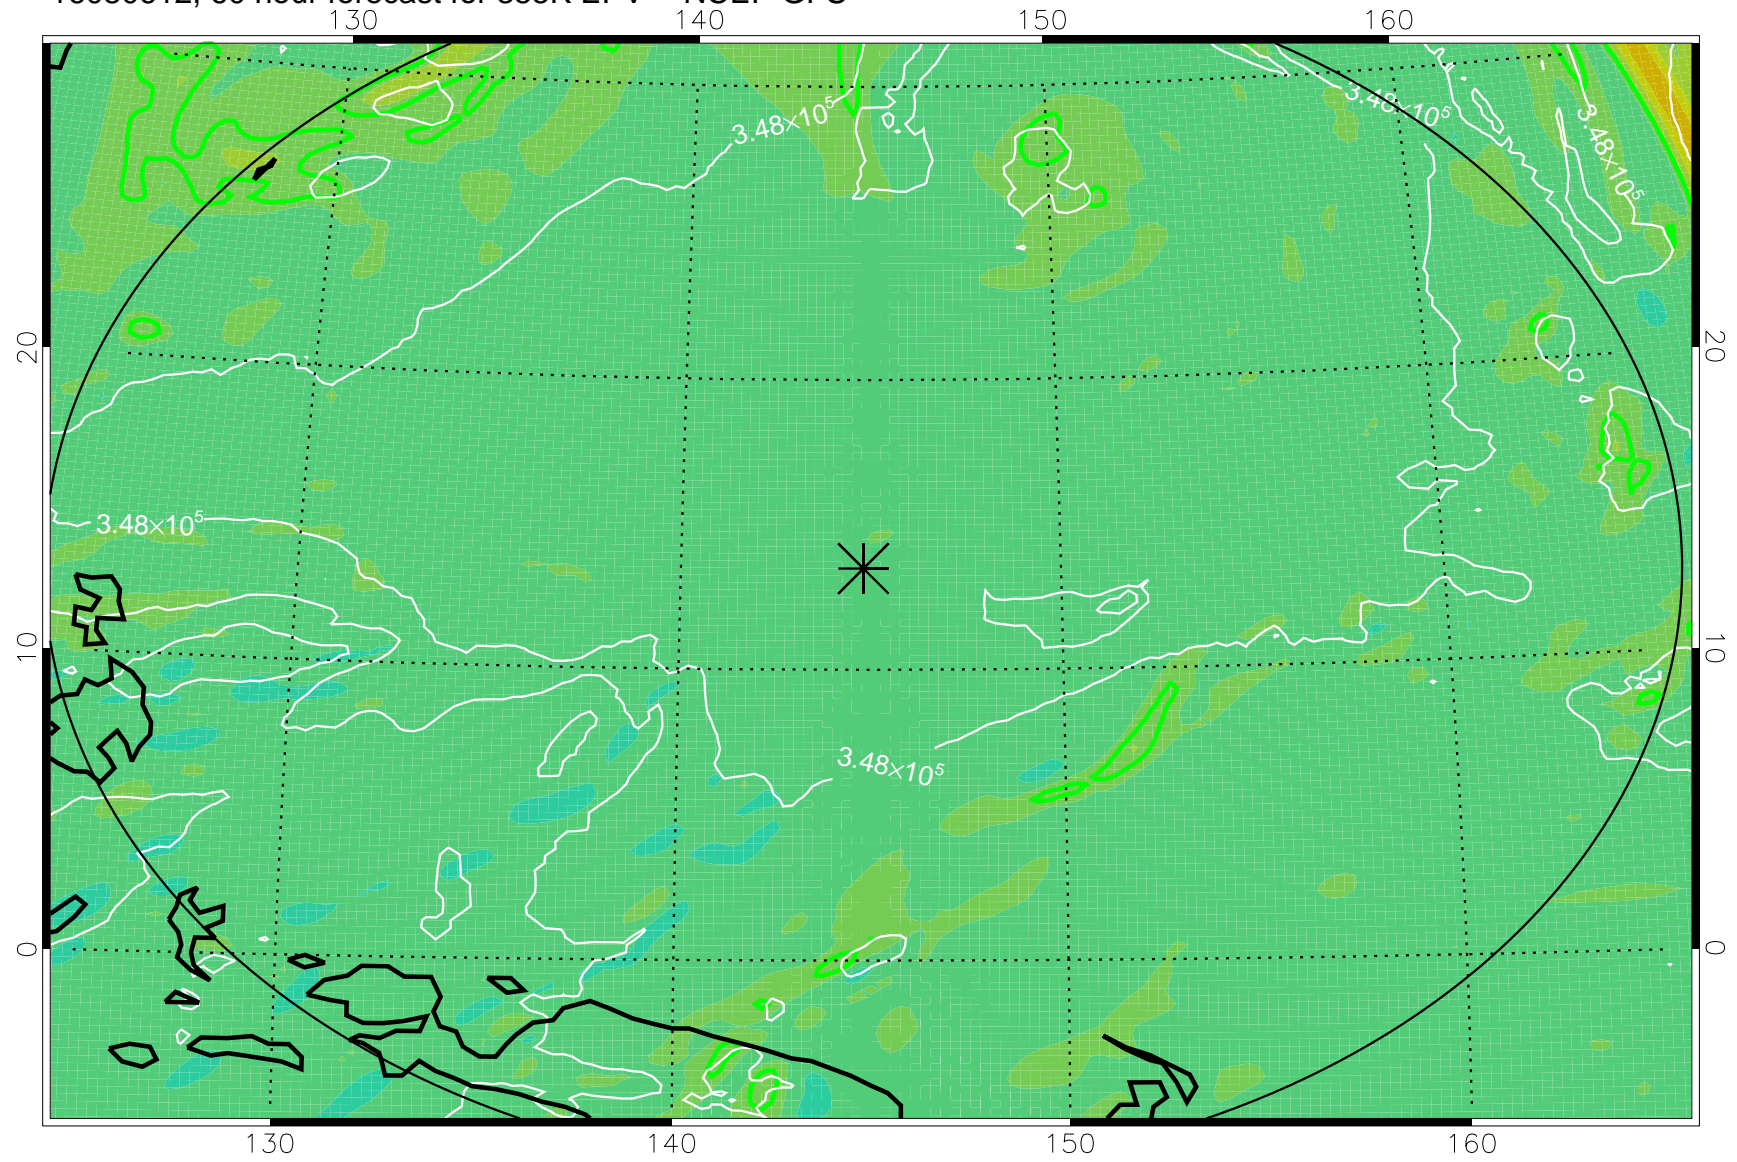

16080506, 30 hour forecast for 355K EPV -- NCEP GFS

355K Montgomery Streamfunction, white
EPV Tropopause (2 PVU) Position
Range ring of 2304 km

16080512, 36 hour forecast for 355K EPV -- NCEP GFS

355K Montgomery Streamfunction, white
EPV Tropopause (2 PVU) Position
Range ring of 2304 km

16080518, 42 hour forecast for 355K EPV -- NCEP GFS

355K Montgomery Streamfunction, white
EPV Tropopause (2 PVU) Position
Range ring of 2304 km

16080600, 48 hour forecast for 355K EPV -- NCEP GFS

355K Montgomery Streamfunction, white
EPV Tropopause (2 PVU) Position
Range ring of 2304 km

16080606, 54 hour forecast for 355K EPV -- NCEP GFS

355K Montgomery Streamfunction, white
EPV Tropopause (2 PVU) Position
Range ring of 2304 km

16080612, 60 hour forecast for 355K EPV -- NCEP GFS

355K Montgomery Streamfunction, white
EPV Tropopause (2 PVU) Position
Range ring of 2304 km

16080618, 66 hour forecast for 355K EPV -- NCEP GFS

355K Montgomery Streamfunction, white
EPV Tropopause (2 PVU) Position
Range ring of 2304 km

16080700, 72 hour forecast for 355K EPV -- NCEP GFS

355K Montgomery Streamfunction, white
EPV Tropopause (2 PVU) Position
Range ring of 2304 km