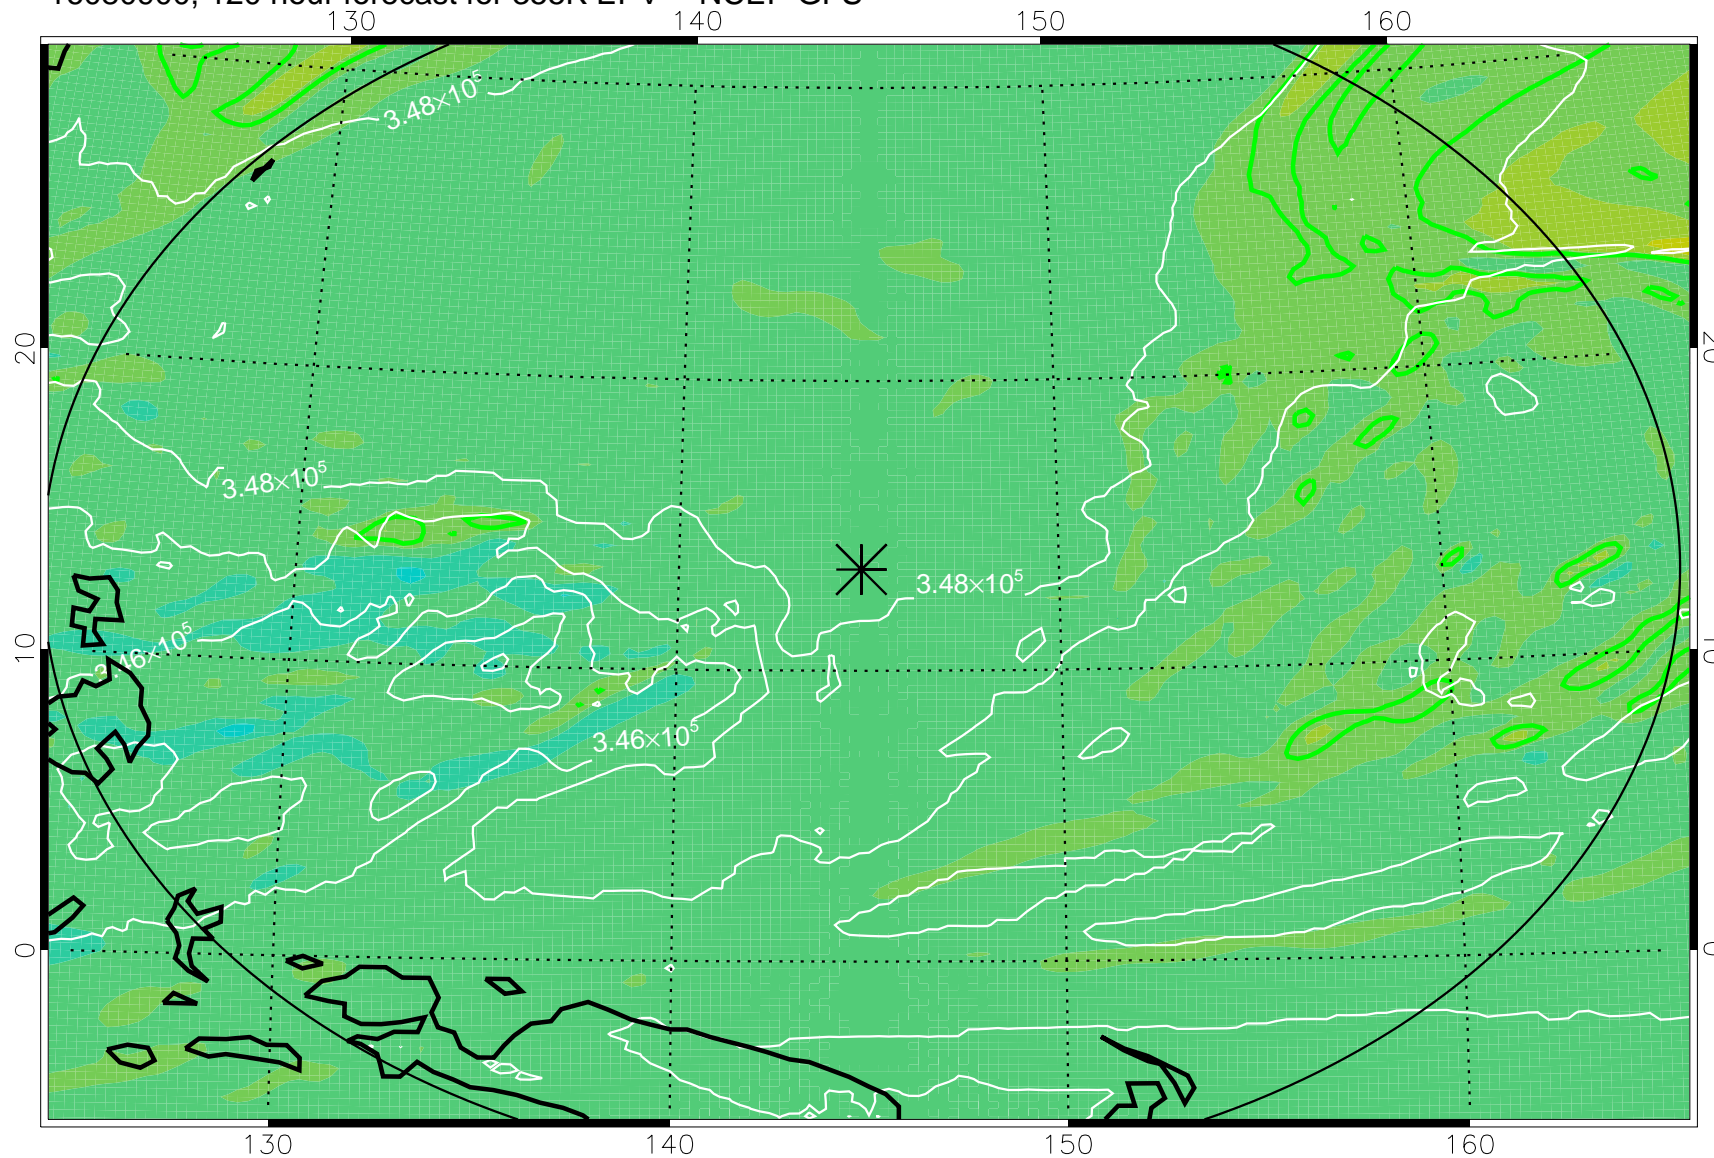

16080706, 78 hour forecast for 355K EPV -- NCEP GFS

355K Montgomery Streamfunction, white
EPV Tropopause (2 PVU) Position
Range ring of 2304 km

16080712, 84 hour forecast for 355K EPV -- NCEP GFS

355K Montgomery Streamfunction, white
EPV Tropopause (2 PVU) Position
Range ring of 2304 km

16080718, 90 hour forecast for 355K EPV -- NCEP GFS

355K Montgomery Streamfunction, white
EPV Tropopause (2 PVU) Position
Range ring of 2304 km

16080800, 96 hour forecast for 355K EPV -- NCEP GFS

355K Montgomery Streamfunction, white
EPV Tropopause (2 PVU) Position
Range ring of 2304 km

16080806, 102 hour forecast for 355K EPV -- NCEP GFS

355K Montgomery Streamfunction, white
EPV Tropopause (2 PVU) Position
Range ring of 2304 km

16080812, 108 hour forecast for 355K EPV -- NCEP GFS

355K Montgomery Streamfunction, white
EPV Tropopause (2 PVU) Position
Range ring of 2304 km

16080818, 114 hour forecast for 355K EPV -- NCEP GFS

355K Montgomery Streamfunction, white
EPV Tropopause (2 PVU) Position
Range ring of 2304 km

16080900, 120 hour forecast for 355K EPV -- NCEP GFS

355K Montgomery Streamfunction, white
EPV Tropopause (2 PVU) Position
Range ring of 2304 km