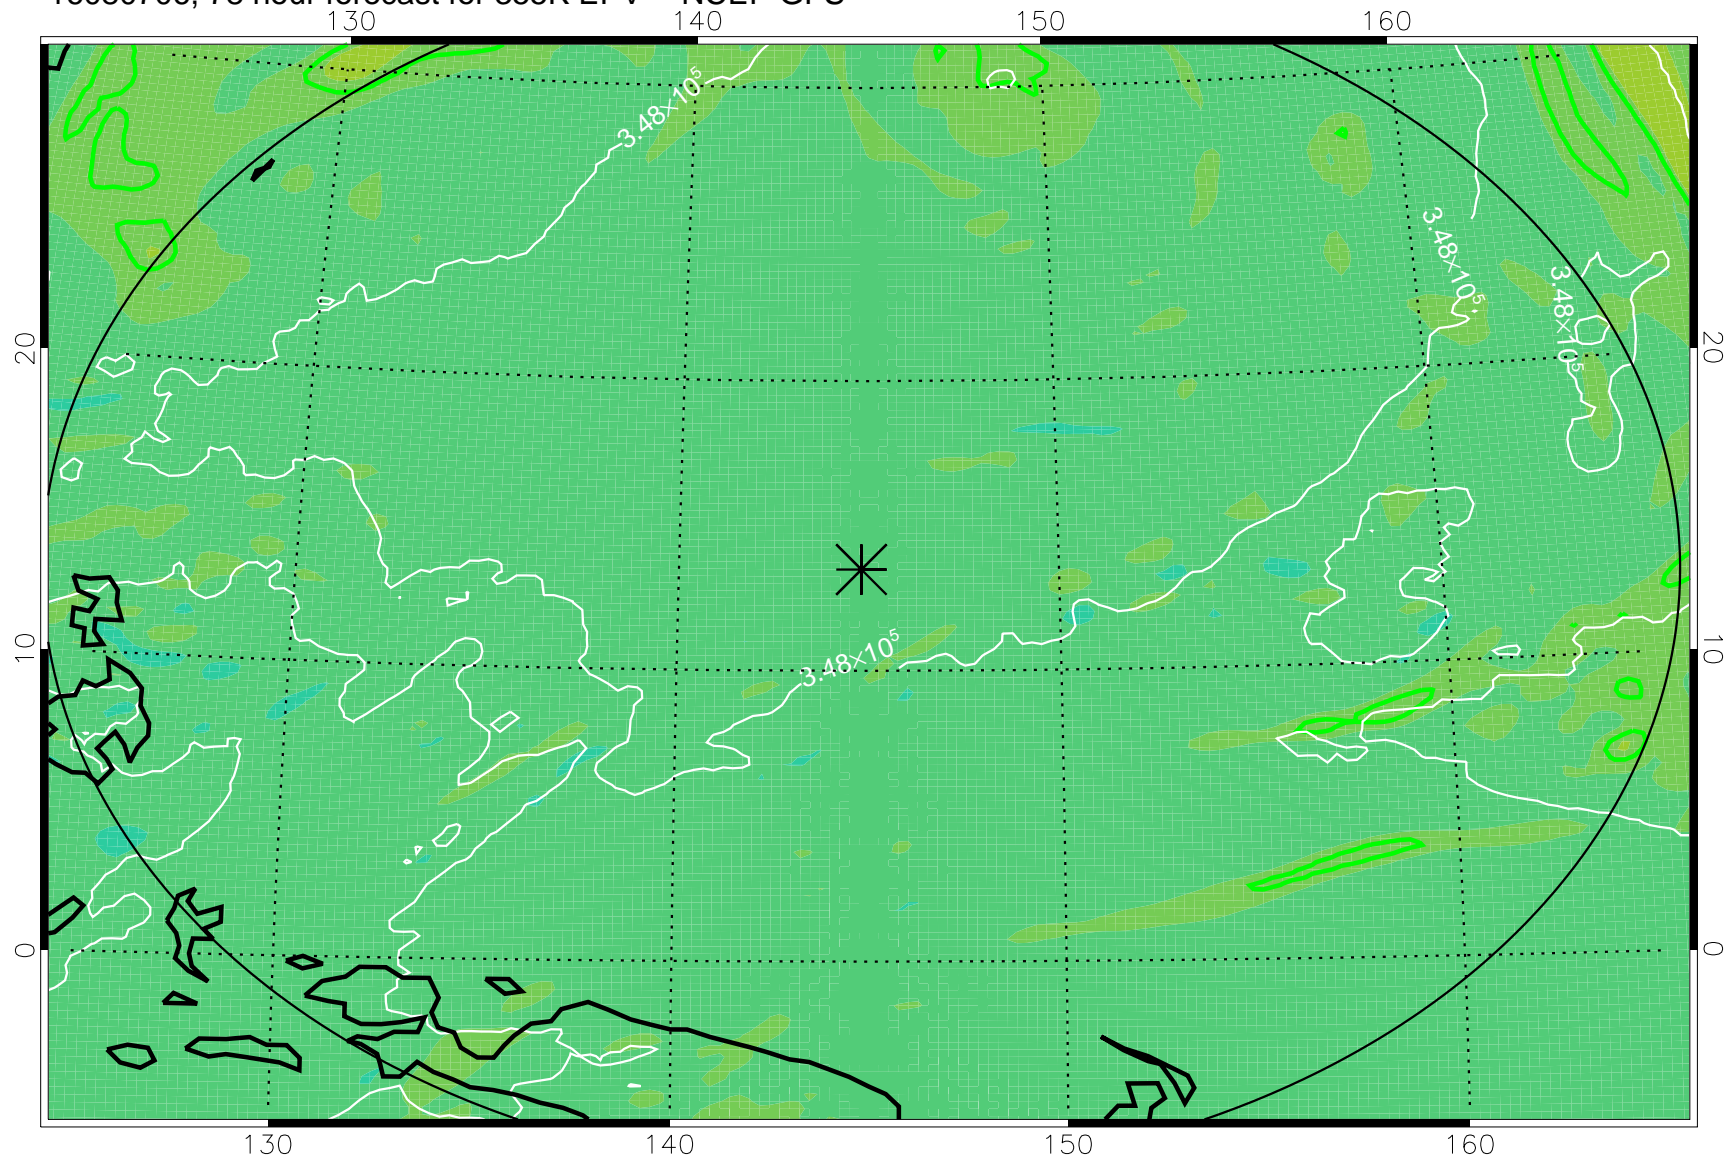

16080618, 66 hour forecast for 355K EPV -- NCEP GFS

355K Montgomery Streamfunction, white
EPV Tropopause (2 PVU) Position
Range ring of 2304 km

16080700, 72 hour forecast for 355K EPV -- NCEP GFS

355K Montgomery Streamfunction, white
EPV Tropopause (2 PVU) Position
Range ring of 2304 km

16080706, 78 hour forecast for 355K EPV -- NCEP GFS

355K Montgomery Streamfunction, white
EPV Tropopause (2 PVU) Position
Range ring of 2304 km

16080712, 84 hour forecast for 355K EPV -- NCEP GFS

355K Montgomery Streamfunction, white
EPV Tropopause (2 PVU) Position
Range ring of 2304 km

16080718, 90 hour forecast for 355K EPV -- NCEP GFS

355K Montgomery Streamfunction, white
EPV Tropopause (2 PVU) Position
Range ring of 2304 km

16080800, 96 hour forecast for 355K EPV -- NCEP GFS

355K Montgomery Streamfunction, white
EPV Tropopause (2 PVU) Position
Range ring of 2304 km

16080806, 102 hour forecast for 355K EPV -- NCEP GFS

355K Montgomery Streamfunction, white
EPV Tropopause (2 PVU) Position
Range ring of 2304 km

16080812, 108 hour forecast for 355K EPV -- NCEP GFS

355K Montgomery Streamfunction, white
EPV Tropopause (2 PVU) Position
Range ring of 2304 km