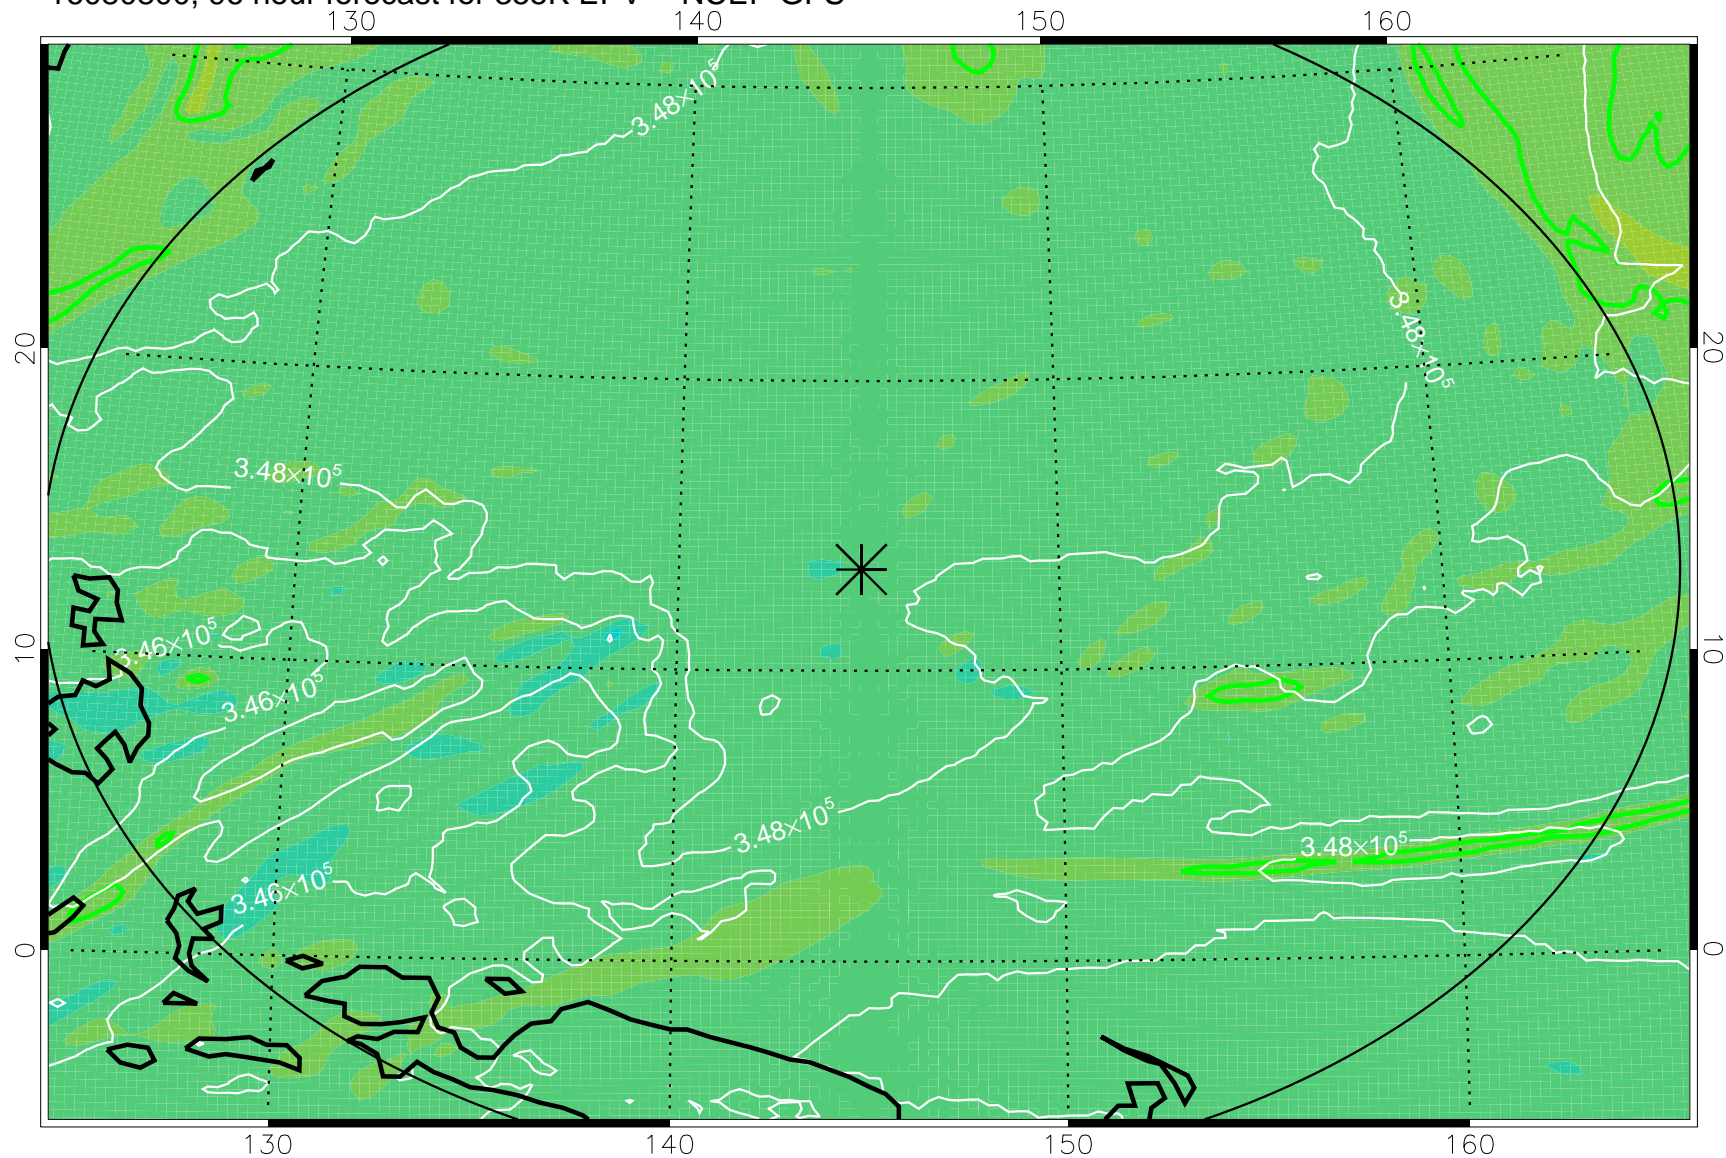

16080618, 66 hour forecast for 355K EPV -- NCEP GFS

355K Montgomery Streamfunction, white
EPV Tropopause (2 PVU) Position
Range ring of 2304 km

16080700, 72 hour forecast for 355K EPV -- NCEP GFS

355K Montgomery Streamfunction, white
EPV Tropopause (2 PVU) Position
Range ring of 2304 km

16080706, 78 hour forecast for 355K EPV -- NCEP GFS

355K Montgomery Streamfunction, white
EPV Tropopause (2 PVU) Position
Range ring of 2304 km

16080712, 84 hour forecast for 355K EPV -- NCEP GFS

355K Montgomery Streamfunction, white
EPV Tropopause (2 PVU) Position
Range ring of 2304 km

16080718, 90 hour forecast for 355K EPV -- NCEP GFS

355K Montgomery Streamfunction, white
EPV Tropopause (2 PVU) Position
Range ring of 2304 km

16080800, 96 hour forecast for 355K EPV -- NCEP GFS

355K Montgomery Streamfunction, white
EPV Tropopause (2 PVU) Position
Range ring of 2304 km

16080806, 102 hour forecast for 355K EPV -- NCEP GFS

355K Montgomery Streamfunction, white
EPV Tropopause (2 PVU) Position
Range ring of 2304 km

16080812, 108 hour forecast for 355K EPV -- NCEP GFS

355K Montgomery Streamfunction, white
EPV Tropopause (2 PVU) Position
Range ring of 2304 km