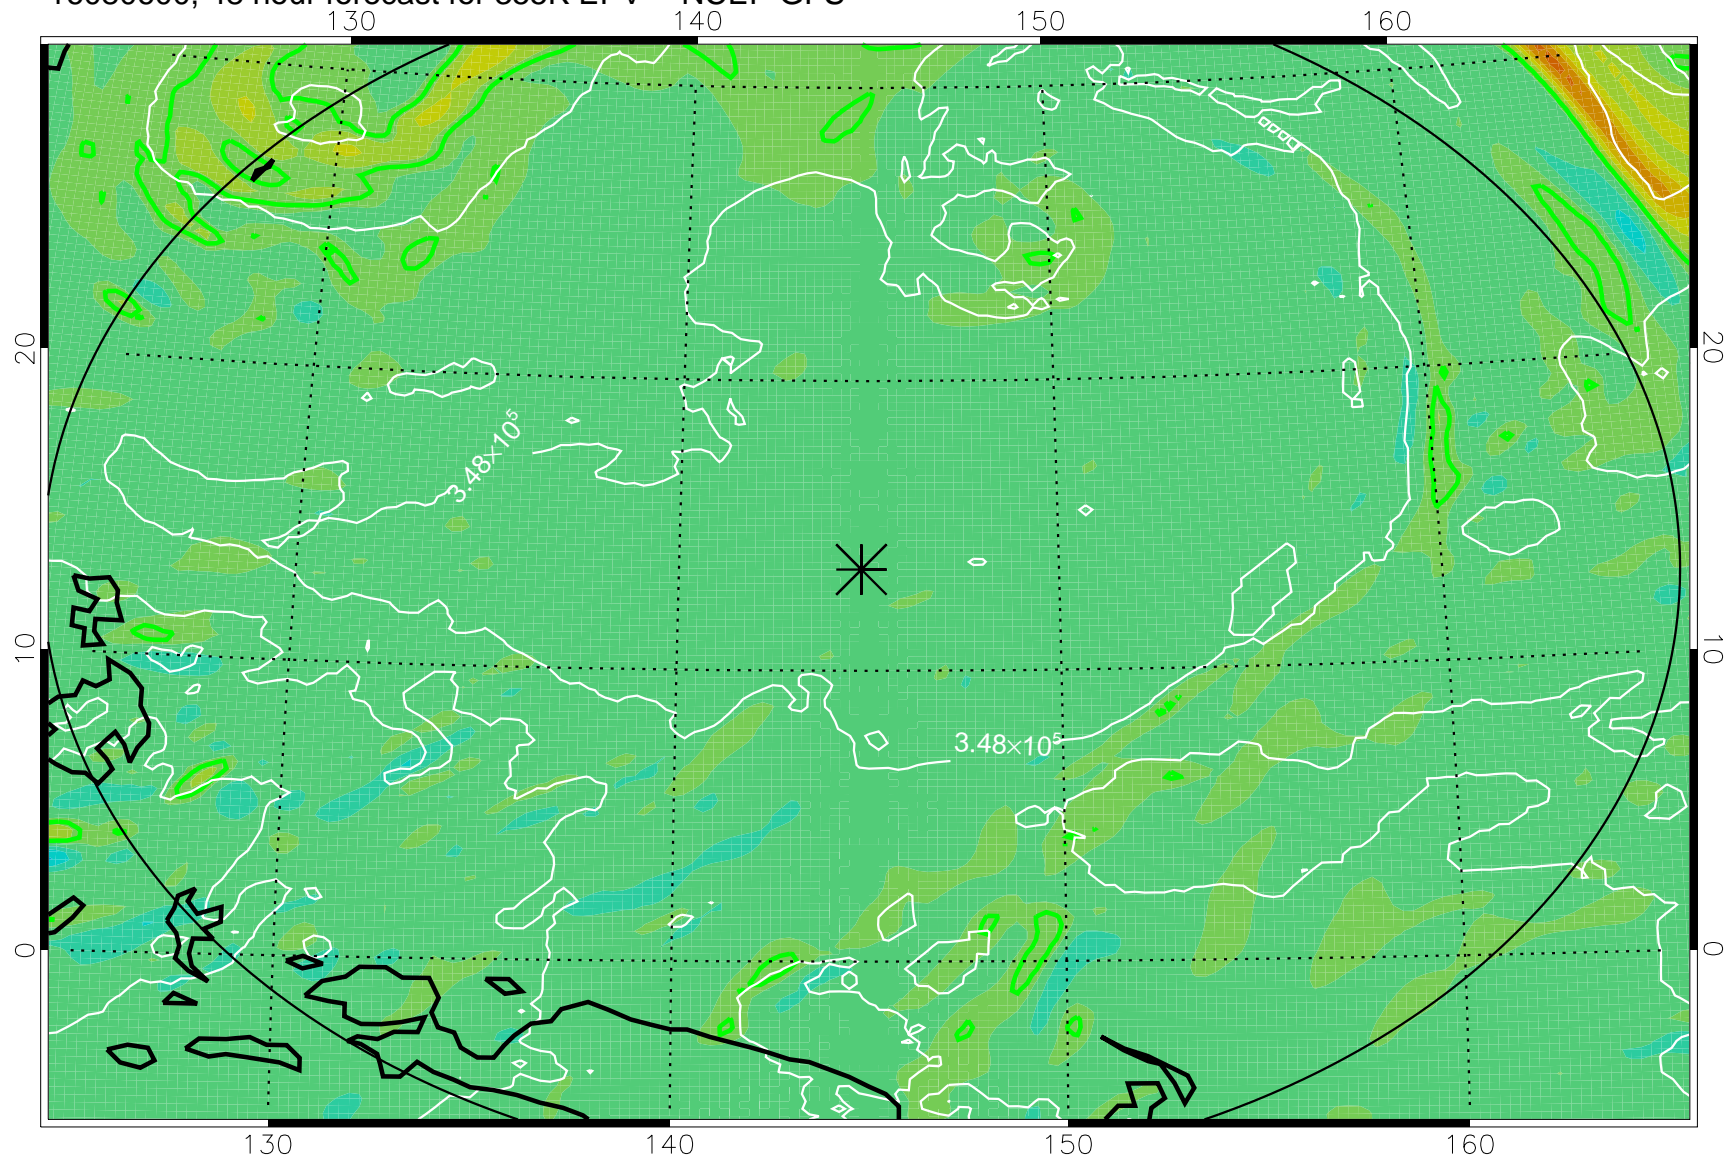

16080506, 30 hour forecast for 355K EPV -- NCEP GFS

355K Montgomery Streamfunction, white
EPV Tropopause (2 PVU) Position
Range ring of 2304 km

16080512, 36 hour forecast for 355K EPV -- NCEP GFS

355K Montgomery Streamfunction, white
EPV Tropopause (2 PVU) Position
Range ring of 2304 km

16080518, 42 hour forecast for 355K EPV -- NCEP GFS

355K Montgomery Streamfunction, white
EPV Tropopause (2 PVU) Position
Range ring of 2304 km

16080600, 48 hour forecast for 355K EPV -- NCEP GFS

355K Montgomery Streamfunction, white
EPV Tropopause (2 PVU) Position
Range ring of 2304 km

16080606, 54 hour forecast for 355K EPV -- NCEP GFS

355K Montgomery Streamfunction, white
EPV Tropopause (2 PVU) Position
Range ring of 2304 km

16080612, 60 hour forecast for 355K EPV -- NCEP GFS

355K Montgomery Streamfunction, white
EPV Tropopause (2 PVU) Position
Range ring of 2304 km

16080618, 66 hour forecast for 355K EPV -- NCEP GFS

355K Montgomery Streamfunction, white
EPV Tropopause (2 PVU) Position
Range ring of 2304 km

16080700, 72 hour forecast for 355K EPV -- NCEP GFS

355K Montgomery Streamfunction, white
EPV Tropopause (2 PVU) Position
Range ring of 2304 km