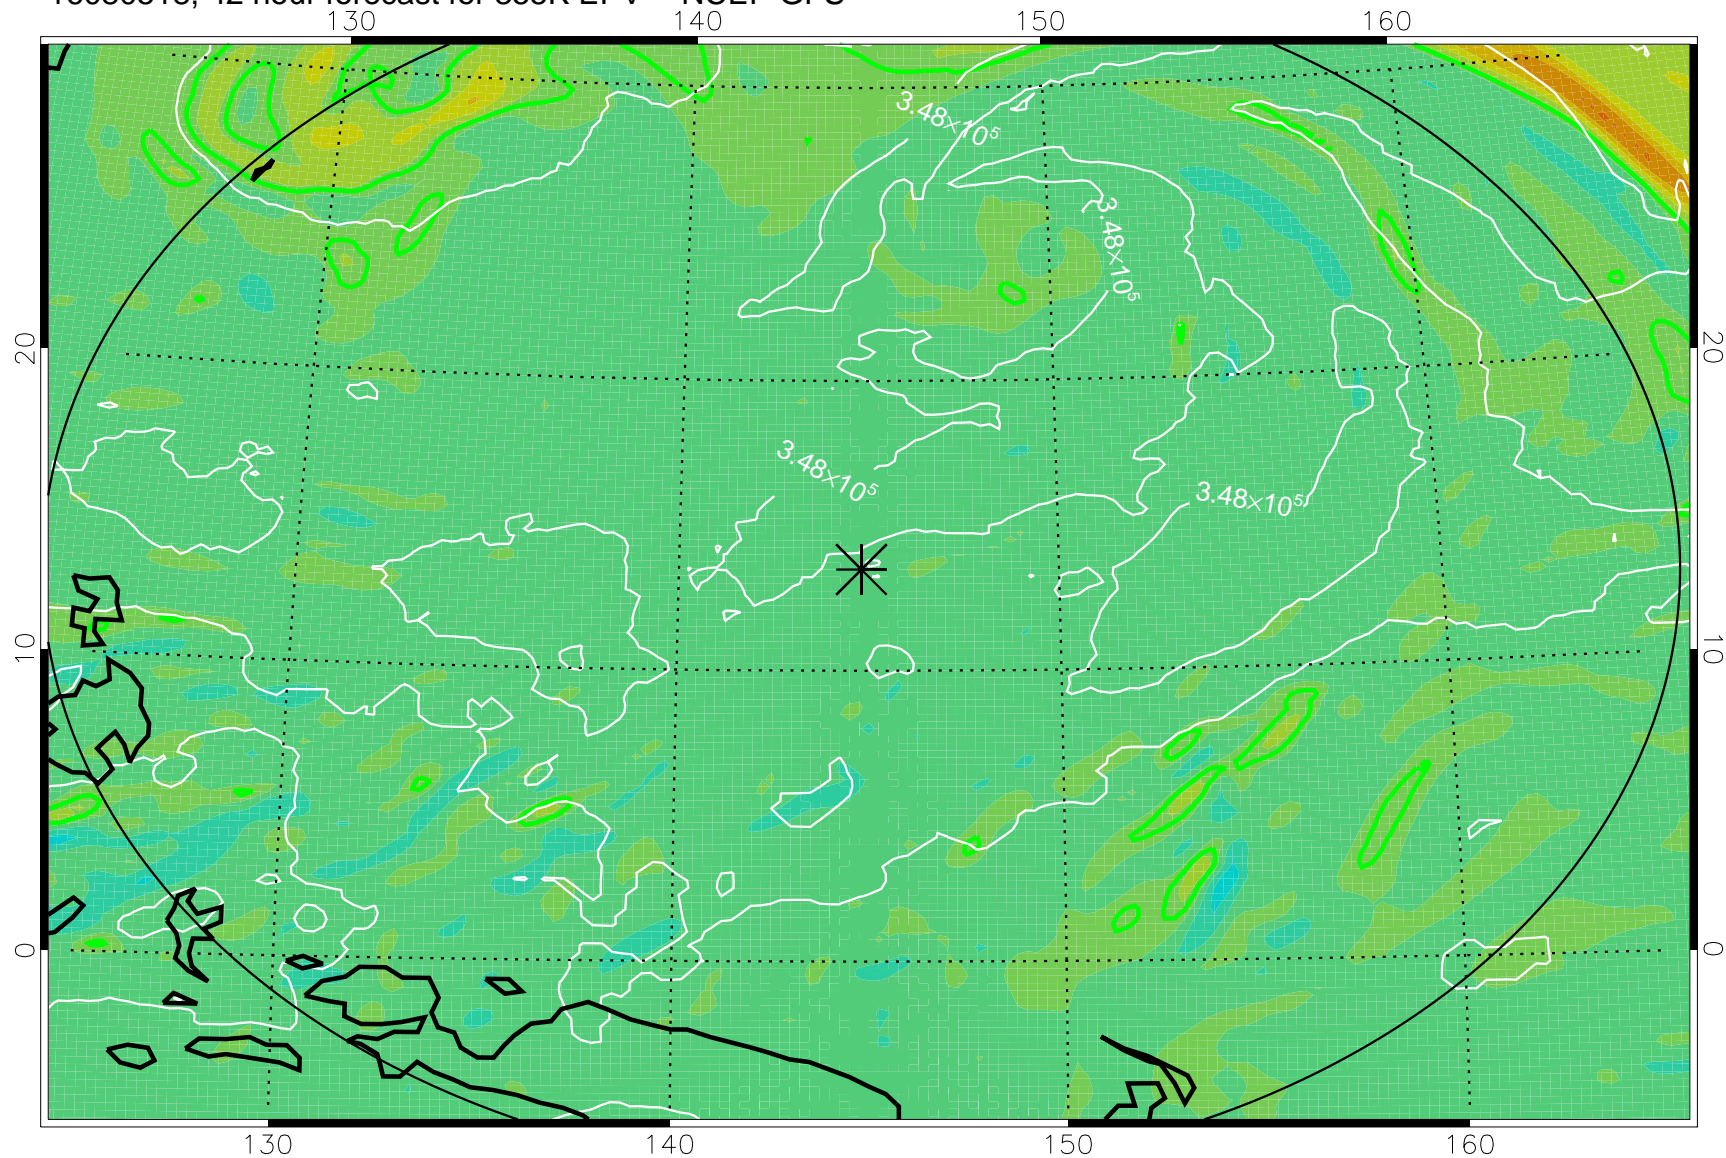

16080506, 30 hour forecast for 355K EPV -- NCEP GFS

355K Montgomery Streamfunction, white
EPV Tropopause (2 PVU) Position
Range ring of 2304 km

16080512, 36 hour forecast for 355K EPV -- NCEP GFS

355K Montgomery Streamfunction, white
EPV Tropopause (2 PVU) Position
Range ring of 2304 km

16080518, 42 hour forecast for 355K EPV -- NCEP GFS

355K Montgomery Streamfunction, white
EPV Tropopause (2 PVU) Position
Range ring of 2304 km

16080600, 48 hour forecast for 355K EPV -- NCEP GFS

355K Montgomery Streamfunction, white
EPV Tropopause (2 PVU) Position
Range ring of 2304 km

16080618, 66 hour forecast for 355K EPV -- NCEP GFS

355K Montgomery Streamfunction, white
EPV Tropopause (2 PVU) Position
Range ring of 2304 km

16080700, 72 hour forecast for 355K EPV -- NCEP GFS

355K Montgomery Streamfunction, white
EPV Tropopause (2 PVU) Position
Range ring of 2304 km

16080718, 90 hour forecast for 355K EPV -- NCEP GFS

355K Montgomery Streamfunction, white
EPV Tropopause (2 PVU) Position
Range ring of 2304 km

16080800, 96 hour forecast for 355K EPV -- NCEP GFS

355K Montgomery Streamfunction, white
EPV Tropopause (2 PVU) Position
Range ring of 2304 km