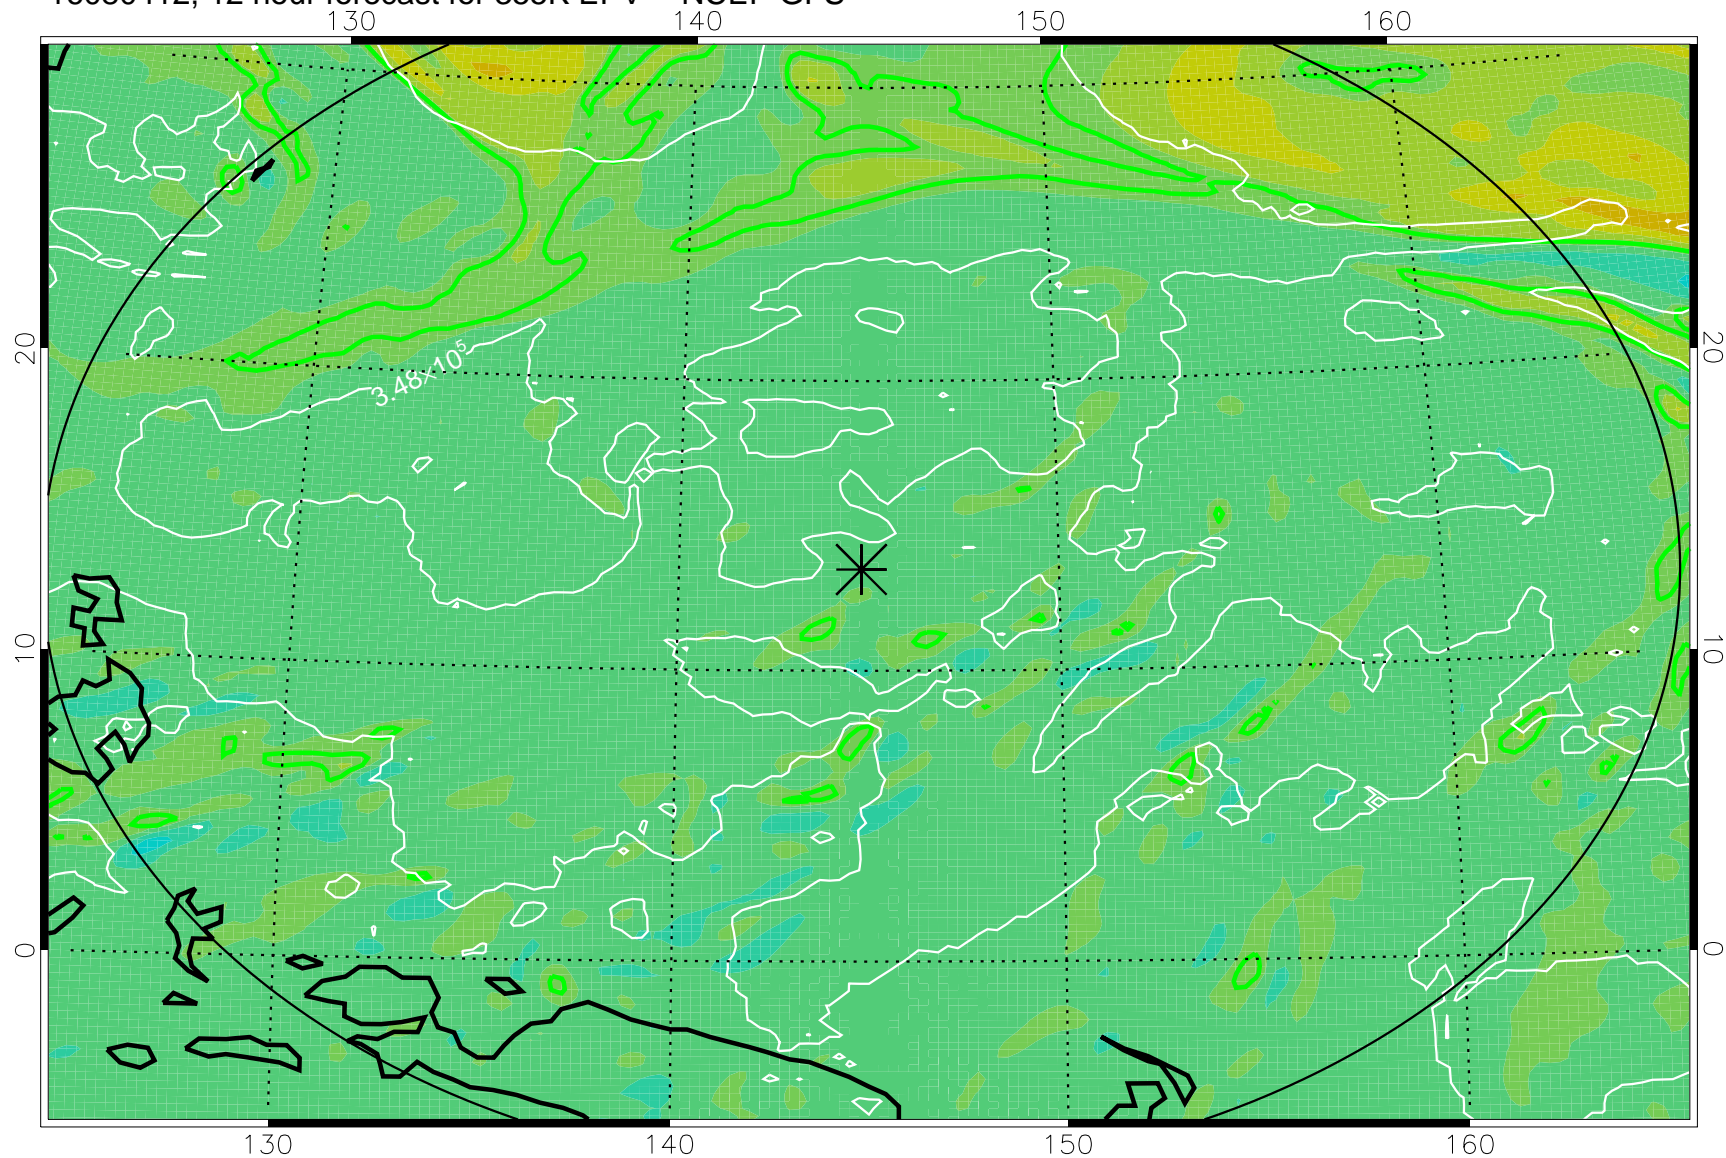

16080406, 6 hour forecast for 355K EPV -- NCEP GFS

355K Montgomery Streamfunction, white
EPV Tropopause (2 PVU) Position
Range ring of 2304 km

16080412, 12 hour forecast for 355K EPV -- NCEP GFS

355K Montgomery Streamfunction, white
EPV Tropopause (2 PVU) Position
Range ring of 2304 km

16080418, 18 hour forecast for 355K EPV -- NCEP GFS

355K Montgomery Streamfunction, white
EPV Tropopause (2 PVU) Position
Range ring of 2304 km

16080500, 24 hour forecast for 355K EPV -- NCEP GFS

355K Montgomery Streamfunction, white
EPV Tropopause (2 PVU) Position
Range ring of 2304 km

16080506, 30 hour forecast for 355K EPV -- NCEP GFS

355K Montgomery Streamfunction, white
EPV Tropopause (2 PVU) Position
Range ring of 2304 km

16080512, 36 hour forecast for 355K EPV -- NCEP GFS

355K Montgomery Streamfunction, white
EPV Tropopause (2 PVU) Position
Range ring of 2304 km

16080518, 42 hour forecast for 355K EPV -- NCEP GFS

355K Montgomery Streamfunction, white
EPV Tropopause (2 PVU) Position
Range ring of 2304 km

16080600, 48 hour forecast for 355K EPV -- NCEP GFS

355K Montgomery Streamfunction, white
EPV Tropopause (2 PVU) Position
Range ring of 2304 km