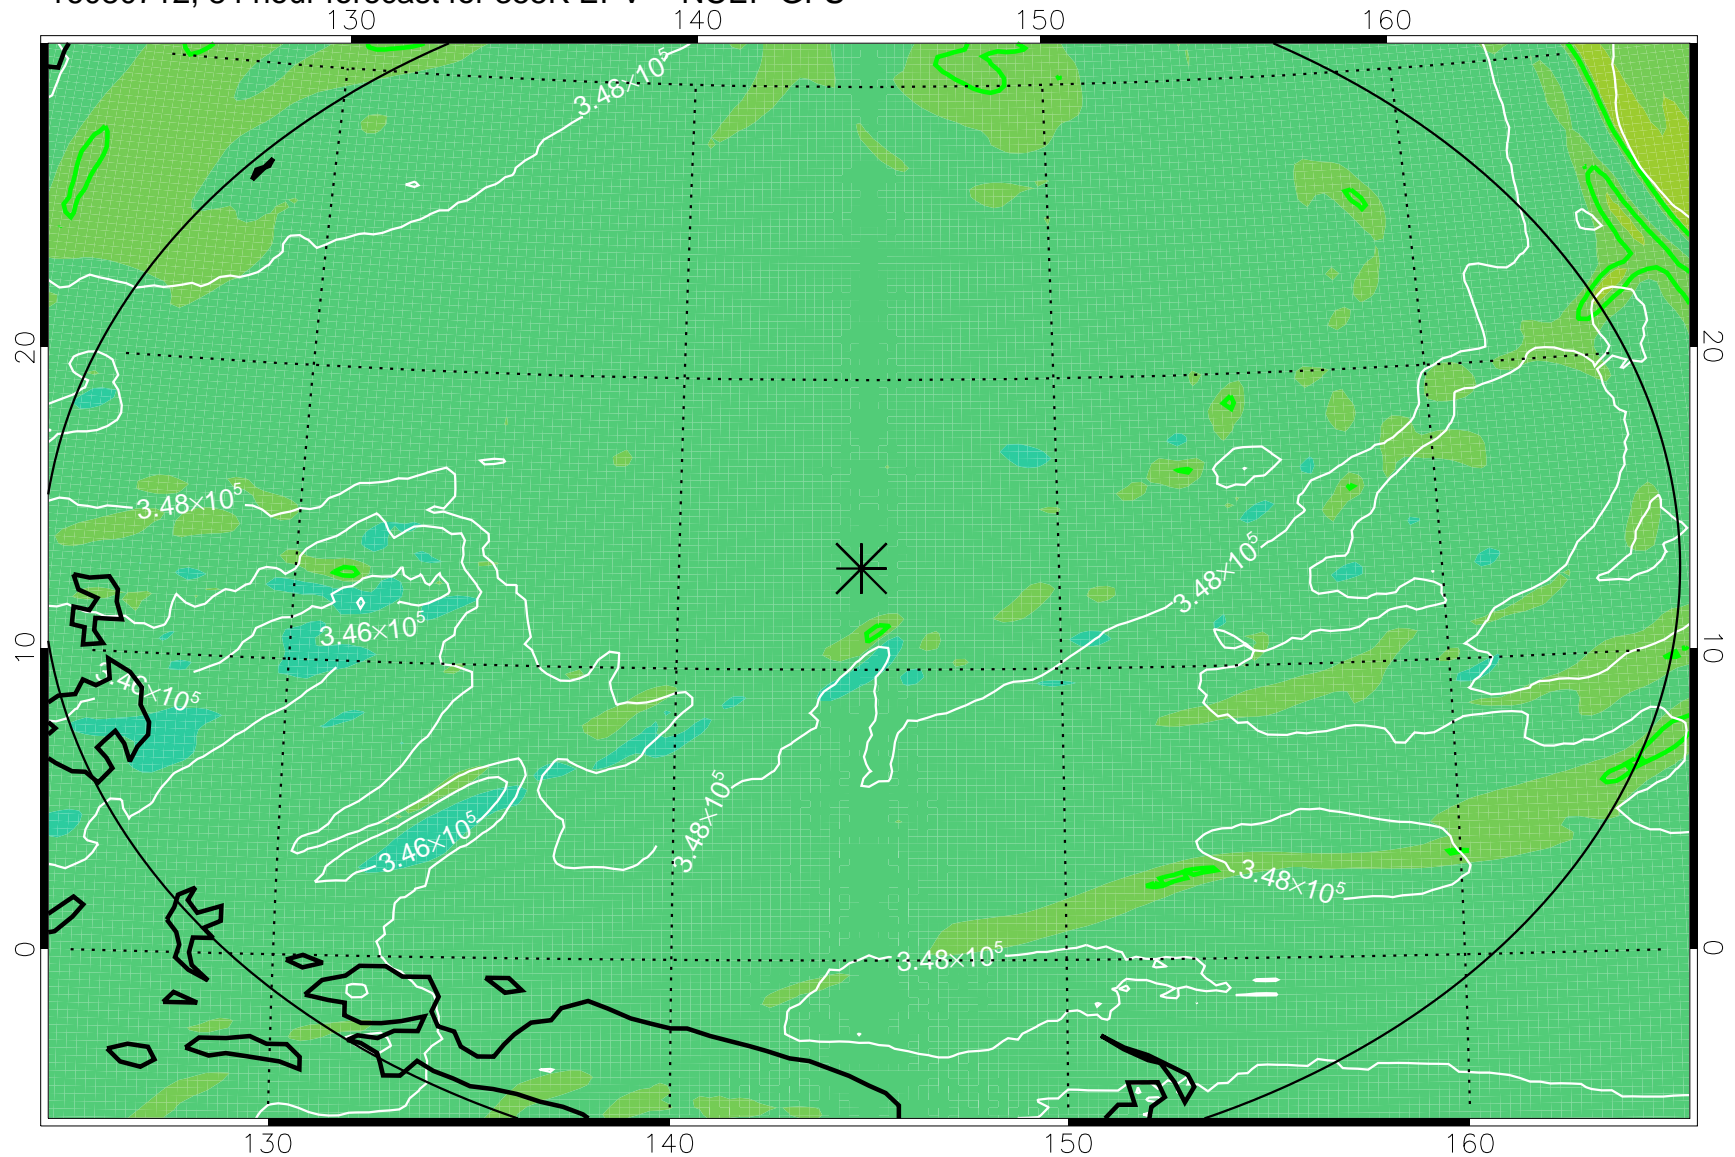

16080606, 54 hour forecast for 355K EPV -- NCEP GFS

355K Montgomery Streamfunction, white
EPV Tropopause (2 PVU) Position
Range ring of 2304 km

16080612, 60 hour forecast for 355K EPV -- NCEP GFS

355K Montgomery Streamfunction, white
EPV Tropopause (2 PVU) Position
Range ring of 2304 km

16080618, 66 hour forecast for 355K EPV -- NCEP GFS

355K Montgomery Streamfunction, white
EPV Tropopause (2 PVU) Position
Range ring of 2304 km

16080700, 72 hour forecast for 355K EPV -- NCEP GFS

355K Montgomery Streamfunction, white
EPV Tropopause (2 PVU) Position
Range ring of 2304 km

16080706, 78 hour forecast for 355K EPV -- NCEP GFS

355K Montgomery Streamfunction, white
EPV Tropopause (2 PVU) Position
Range ring of 2304 km

16080712, 84 hour forecast for 355K EPV -- NCEP GFS

355K Montgomery Streamfunction, white
EPV Tropopause (2 PVU) Position
Range ring of 2304 km

16080718, 90 hour forecast for 355K EPV -- NCEP GFS

355K Montgomery Streamfunction, white
EPV Tropopause (2 PVU) Position
Range ring of 2304 km

16080800, 96 hour forecast for 355K EPV -- NCEP GFS

355K Montgomery Streamfunction, white
EPV Tropopause (2 PVU) Position
Range ring of 2304 km