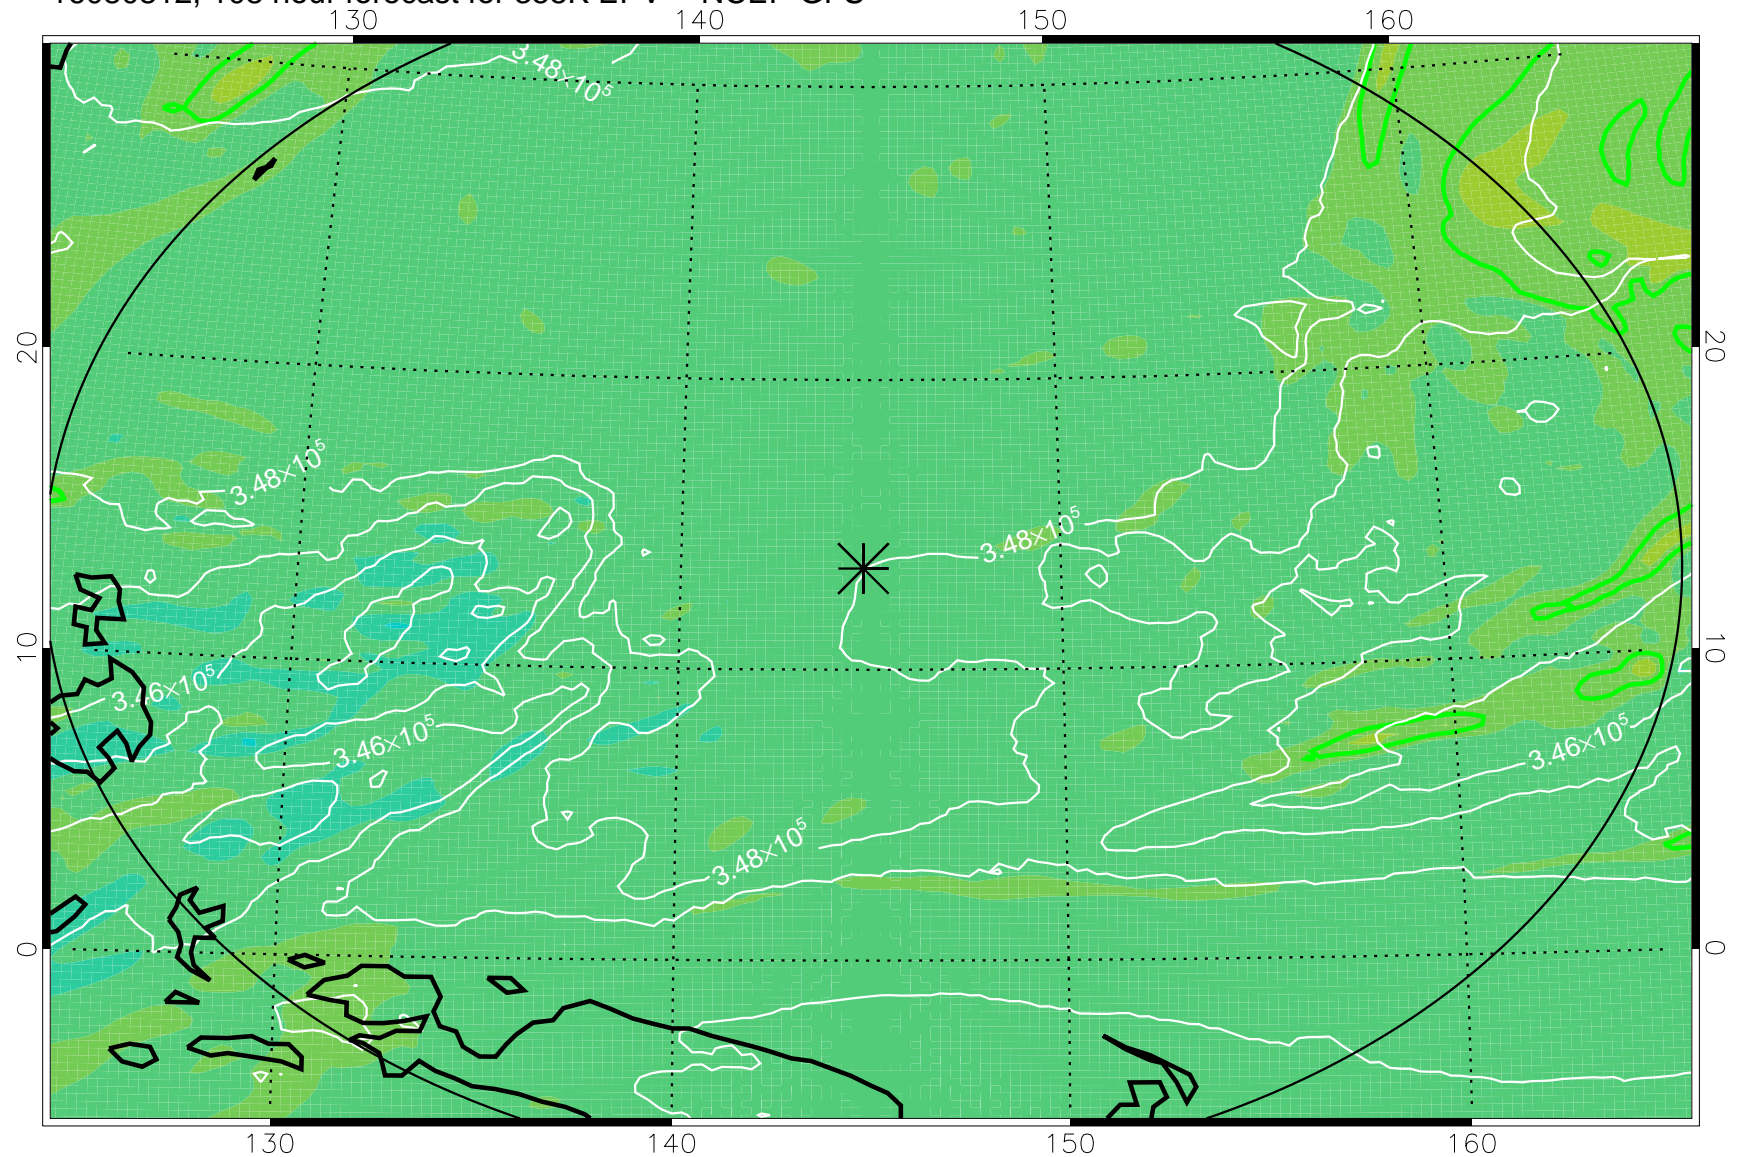

16080706, 78 hour forecast for 355K EPV -- NCEP GFS

355K Montgomery Streamfunction, white
EPV Tropopause (2 PVU) Position
Range ring of 2304 km

16080712, 84 hour forecast for 355K EPV -- NCEP GFS

355K Montgomery Streamfunction, white
EPV Tropopause (2 PVU) Position
Range ring of 2304 km

16080718, 90 hour forecast for 355K EPV -- NCEP GFS

355K Montgomery Streamfunction, white
EPV Tropopause (2 PVU) Position
Range ring of 2304 km

16080800, 96 hour forecast for 355K EPV -- NCEP GFS

355K Montgomery Streamfunction, white
EPV Tropopause (2 PVU) Position
Range ring of 2304 km

16080806, 102 hour forecast for 355K EPV -- NCEP GFS

355K Montgomery Streamfunction, white
EPV Tropopause (2 PVU) Position
Range ring of 2304 km

16080812, 108 hour forecast for 355K EPV -- NCEP GFS

355K Montgomery Streamfunction, white
EPV Tropopause (2 PVU) Position
Range ring of 2304 km

16080818, 114 hour forecast for 355K EPV -- NCEP GFS

355K Montgomery Streamfunction, white
EPV Tropopause (2 PVU) Position
Range ring of 2304 km

16080900, 120 hour forecast for 355K EPV -- NCEP GFS

355K Montgomery Streamfunction, white
EPV Tropopause (2 PVU) Position
Range ring of 2304 km