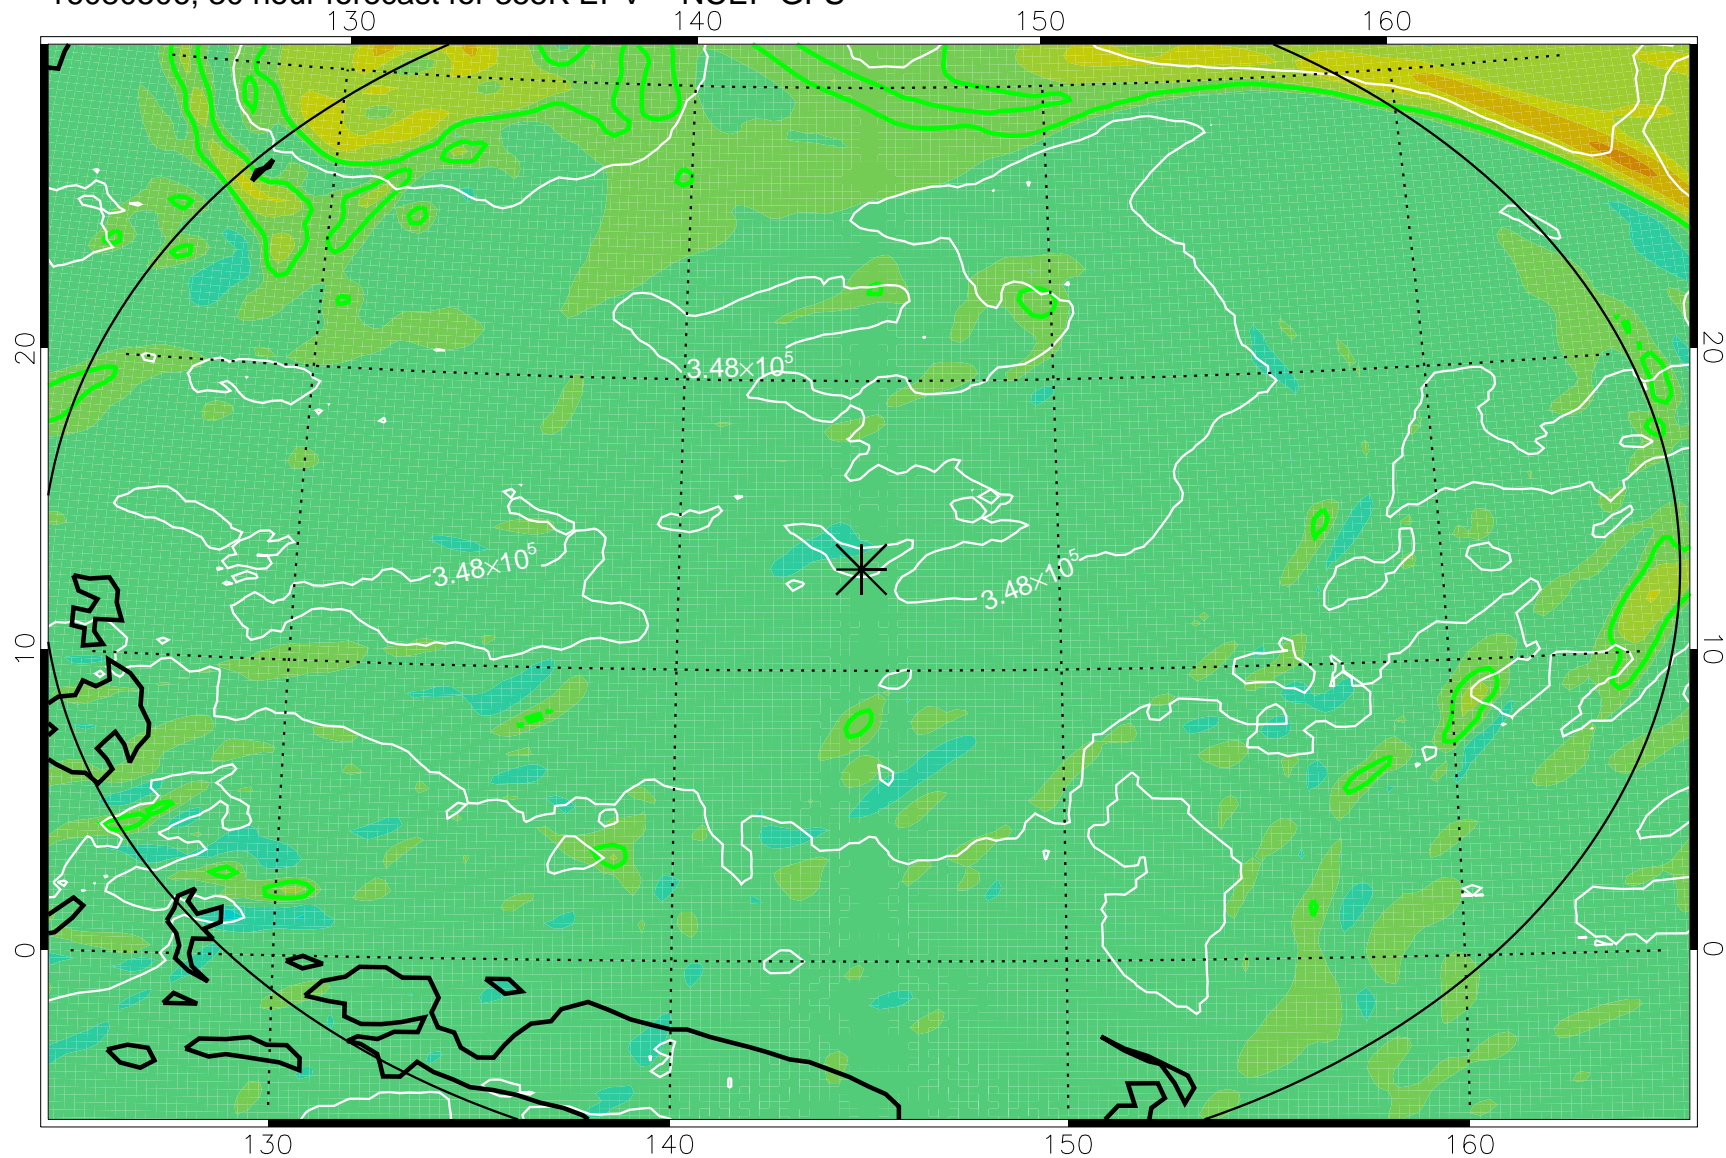

16080418, 18 hour forecast for 355K EPV -- NCEP GFS

355K Montgomery Streamfunction, white
EPV Tropopause (2 PVU) Position
Range ring of 2304 km

16080500, 24 hour forecast for 355K EPV -- NCEP GFS

355K Montgomery Streamfunction, white
EPV Tropopause (2 PVU) Position
Range ring of 2304 km

16080506, 30 hour forecast for 355K EPV -- NCEP GFS

355K Montgomery Streamfunction, white
EPV Tropopause (2 PVU) Position
Range ring of 2304 km

16080512, 36 hour forecast for 355K EPV -- NCEP GFS

355K Montgomery Streamfunction, white
EPV Tropopause (2 PVU) Position
Range ring of 2304 km

16080518, 42 hour forecast for 355K EPV -- NCEP GFS

355K Montgomery Streamfunction, white
EPV Tropopause (2 PVU) Position
Range ring of 2304 km

16080600, 48 hour forecast for 355K EPV -- NCEP GFS

355K Montgomery Streamfunction, white
EPV Tropopause (2 PVU) Position
Range ring of 2304 km

16080618, 66 hour forecast for 355K EPV -- NCEP GFS

355K Montgomery Streamfunction, white
EPV Tropopause (2 PVU) Position
Range ring of 2304 km

16080700, 72 hour forecast for 355K EPV -- NCEP GFS

355K Montgomery Streamfunction, white
EPV Tropopause (2 PVU) Position
Range ring of 2304 km