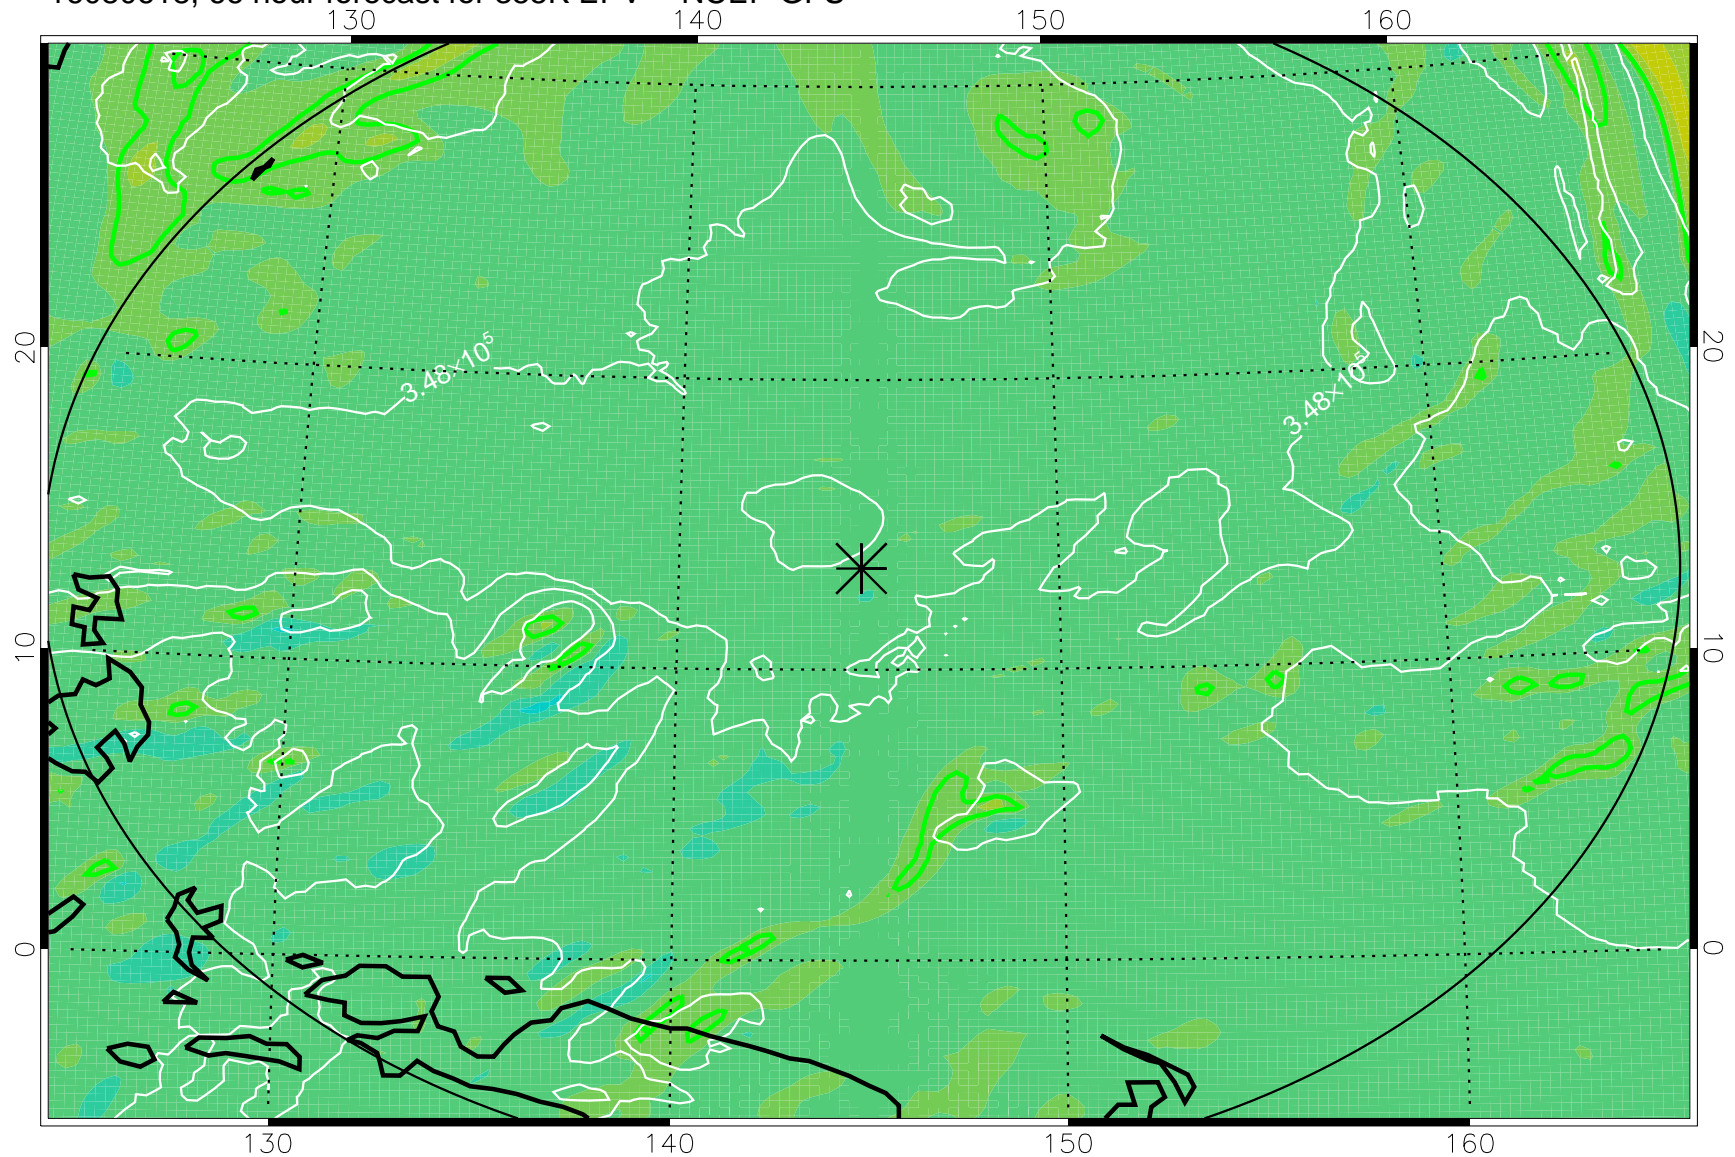

16080606, 54 hour forecast for 355K EPV -- NCEP GFS

355K Montgomery Streamfunction, white
EPV Tropopause (2 PVU) Position
Range ring of 2304 km

16080612, 60 hour forecast for 355K EPV -- NCEP GFS

355K Montgomery Streamfunction, white
EPV Tropopause (2 PVU) Position
Range ring of 2304 km

16080618, 66 hour forecast for 355K EPV -- NCEP GFS

355K Montgomery Streamfunction, white
EPV Tropopause (2 PVU) Position
Range ring of 2304 km

16080700, 72 hour forecast for 355K EPV -- NCEP GFS

355K Montgomery Streamfunction, white
EPV Tropopause (2 PVU) Position
Range ring of 2304 km

16080706, 78 hour forecast for 355K EPV -- NCEP GFS

355K Montgomery Streamfunction, white
EPV Tropopause (2 PVU) Position
Range ring of 2304 km

16080712, 84 hour forecast for 355K EPV -- NCEP GFS

355K Montgomery Streamfunction, white
EPV Tropopause (2 PVU) Position
Range ring of 2304 km

16080718, 90 hour forecast for 355K EPV -- NCEP GFS

355K Montgomery Streamfunction, white
EPV Tropopause (2 PVU) Position
Range ring of 2304 km

16080800, 96 hour forecast for 355K EPV -- NCEP GFS

355K Montgomery Streamfunction, white
EPV Tropopause (2 PVU) Position
Range ring of 2304 km