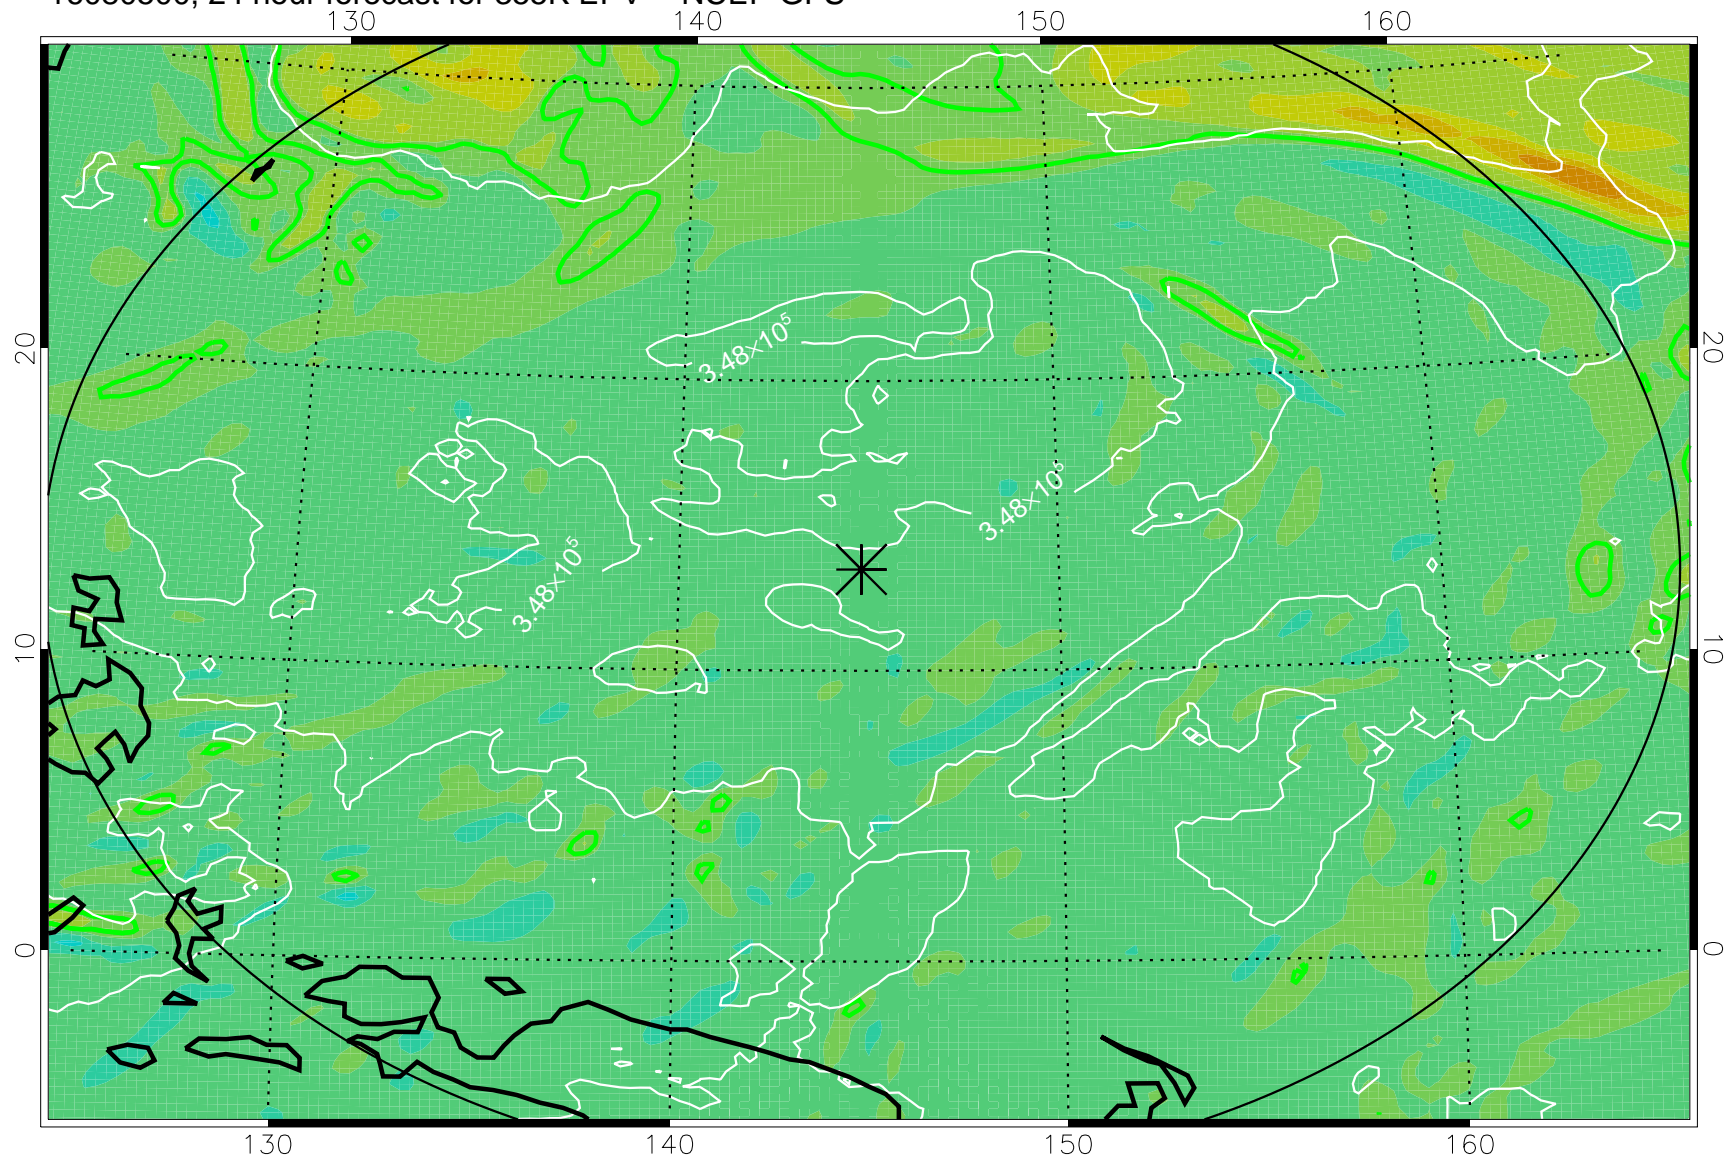

16080406, 6 hour forecast for 355K EPV -- NCEP GFS

355K Montgomery Streamfunction, white
EPV Tropopause (2 PVU) Position
Range ring of 2304 km

16080412, 12 hour forecast for 355K EPV -- NCEP GFS

355K Montgomery Streamfunction, white
EPV Tropopause (2 PVU) Position
Range ring of 2304 km

16080418, 18 hour forecast for 355K EPV -- NCEP GFS

355K Montgomery Streamfunction, white
EPV Tropopause (2 PVU) Position
Range ring of 2304 km

16080500, 24 hour forecast for 355K EPV -- NCEP GFS

355K Montgomery Streamfunction, white
EPV Tropopause (2 PVU) Position
Range ring of 2304 km

16080506, 30 hour forecast for 355K EPV -- NCEP GFS

355K Montgomery Streamfunction, white
EPV Tropopause (2 PVU) Position
Range ring of 2304 km

16080512, 36 hour forecast for 355K EPV -- NCEP GFS

355K Montgomery Streamfunction, white
EPV Tropopause (2 PVU) Position
Range ring of 2304 km

16080618, 66 hour forecast for 355K EPV -- NCEP GFS

355K Montgomery Streamfunction, white
EPV Tropopause (2 PVU) Position
Range ring of 2304 km

16080700, 72 hour forecast for 355K EPV -- NCEP GFS

355K Montgomery Streamfunction, white
EPV Tropopause (2 PVU) Position
Range ring of 2304 km