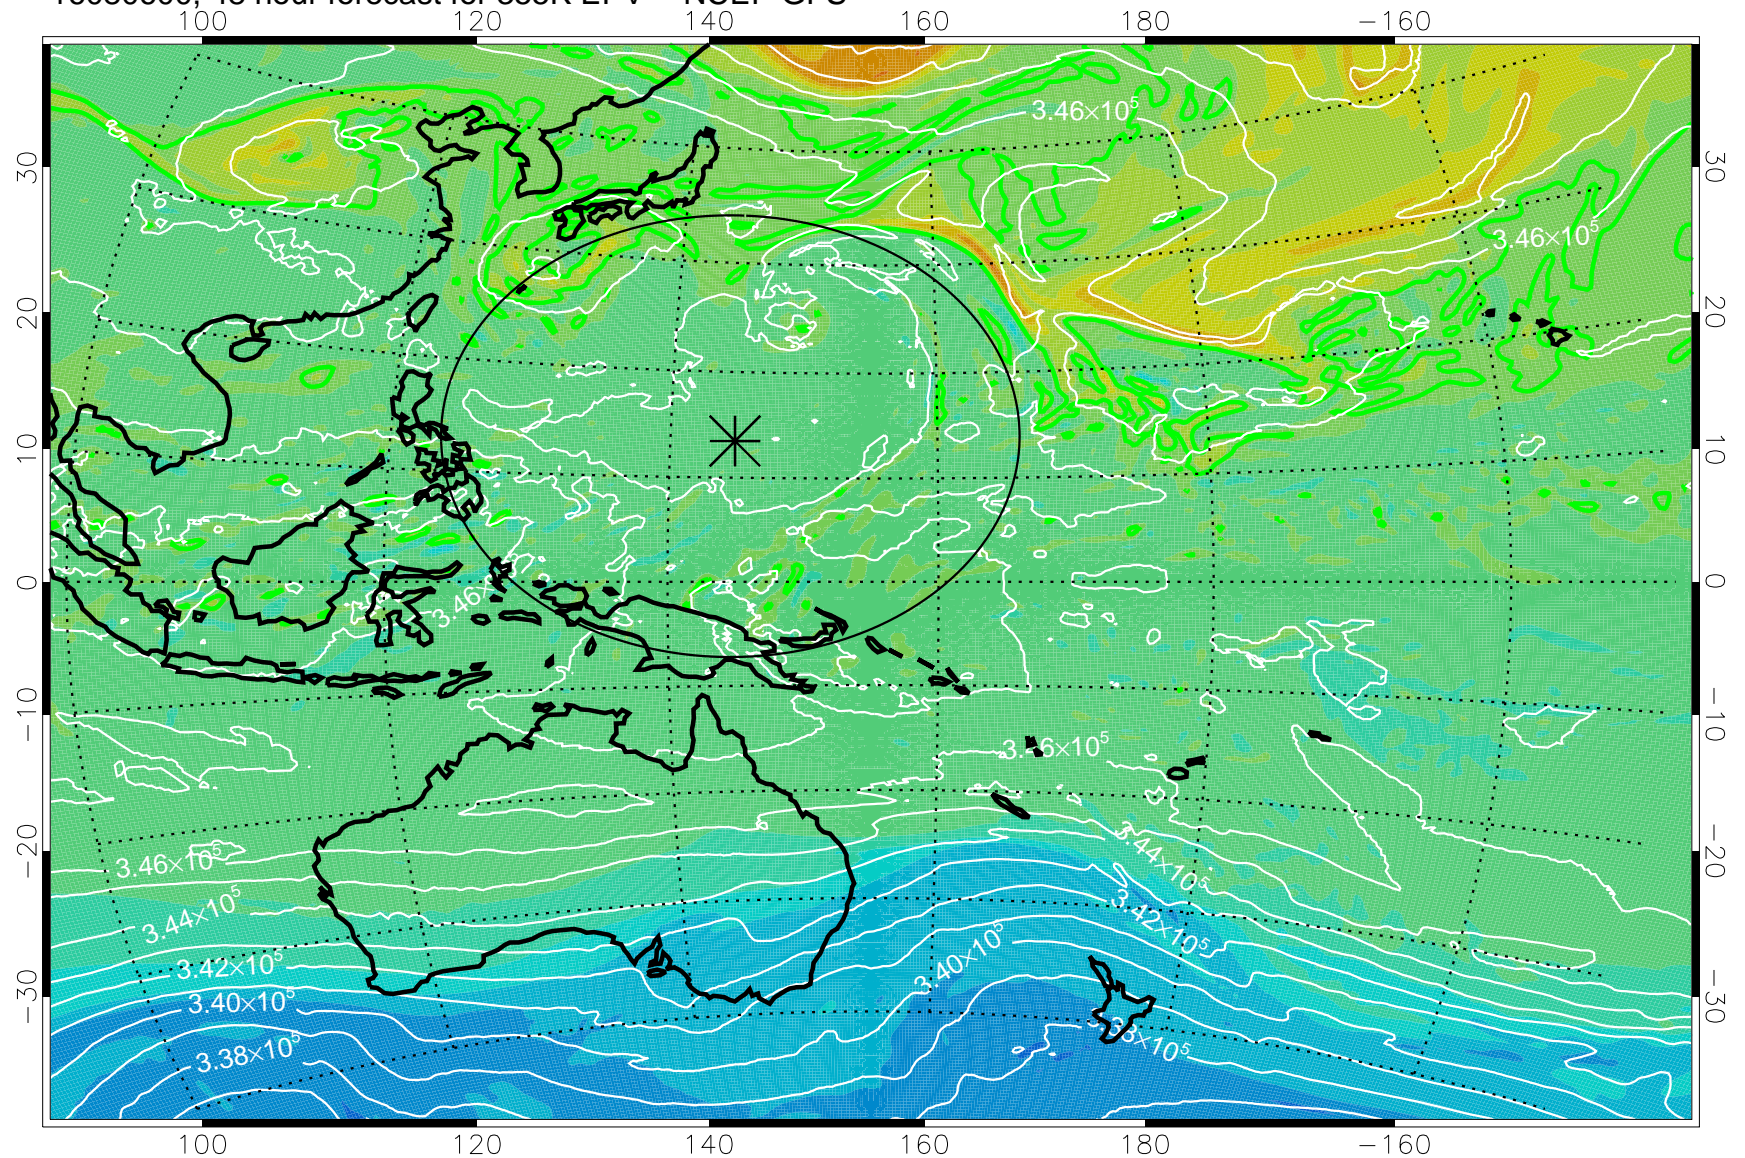

16080506, 30 hour forecast for 355K EPV -- NCEP GFS

355K Montgomery Streamfunction, white
EPV Tropopause (2 PVU) Position
Range ring of 2304 km

16080512, 36 hour forecast for 355K EPV -- NCEP GFS

355K Montgomery Streamfunction, white
EPV Tropopause (2 PVU) Position
Range ring of 2304 km

16080518, 42 hour forecast for 355K EPV -- NCEP GFS

355K Montgomery Streamfunction, white
EPV Tropopause (2 PVU) Position
Range ring of 2304 km

16080600, 48 hour forecast for 355K EPV -- NCEP GFS

355K Montgomery Streamfunction, white
EPV Tropopause (2 PVU) Position
Range ring of 2304 km

16080606, 54 hour forecast for 355K EPV -- NCEP GFS

355K Montgomery Streamfunction, white
EPV Tropopause (2 PVU) Position
Range ring of 2304 km

16080612, 60 hour forecast for 355K EPV -- NCEP GFS

355K Montgomery Streamfunction, white
EPV Tropopause (2 PVU) Position
Range ring of 2304 km

16080618, 66 hour forecast for 355K EPV -- NCEP GFS

355K Montgomery Streamfunction, white
EPV Tropopause (2 PVU) Position
Range ring of 2304 km

16080700, 72 hour forecast for 355K EPV -- NCEP GFS

355K Montgomery Streamfunction, white
EPV Tropopause (2 PVU) Position
Range ring of 2304 km