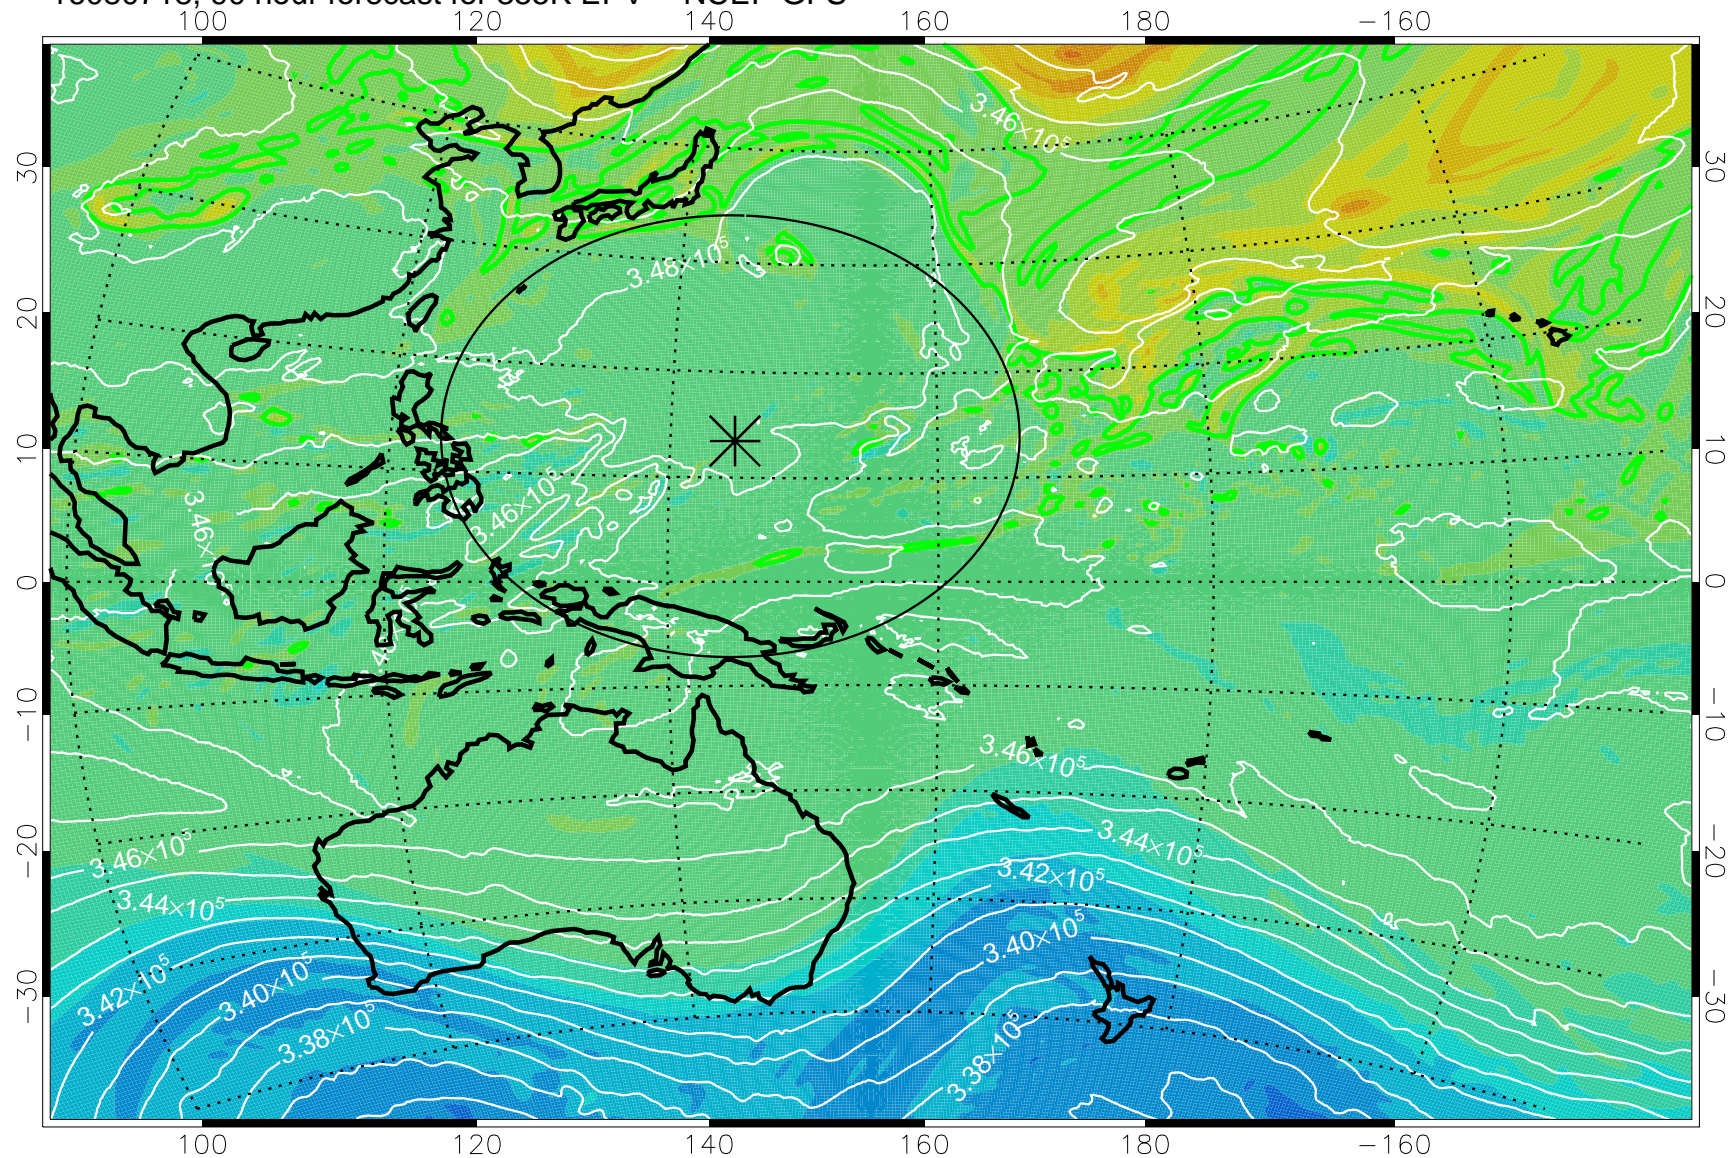

16080618, 66 hour forecast for 355K EPV -- NCEP GFS

355K Montgomery Streamfunction, white
EPV Tropopause (2 PVU) Position
Range ring of 2304 km

16080700, 72 hour forecast for 355K EPV -- NCEP GFS

355K Montgomery Streamfunction, white
EPV Tropopause (2 PVU) Position
Range ring of 2304 km

16080706, 78 hour forecast for 355K EPV -- NCEP GFS

355K Montgomery Streamfunction, white
EPV Tropopause (2 PVU) Position
Range ring of 2304 km

16080712, 84 hour forecast for 355K EPV -- NCEP GFS

355K Montgomery Streamfunction, white
EPV Tropopause (2 PVU) Position
Range ring of 2304 km

16080718, 90 hour forecast for 355K EPV -- NCEP GFS

355K Montgomery Streamfunction, white
EPV Tropopause (2 PVU) Position
Range ring of 2304 km

16080800, 96 hour forecast for 355K EPV -- NCEP GFS

355K Montgomery Streamfunction, white
EPV Tropopause (2 PVU) Position
Range ring of 2304 km

16080806, 102 hour forecast for 355K EPV -- NCEP GFS

355K Montgomery Streamfunction, white
EPV Tropopause (2 PVU) Position
Range ring of 2304 km

16080812, 108 hour forecast for 355K EPV -- NCEP GFS

355K Montgomery Streamfunction, white
EPV Tropopause (2 PVU) Position
Range ring of 2304 km