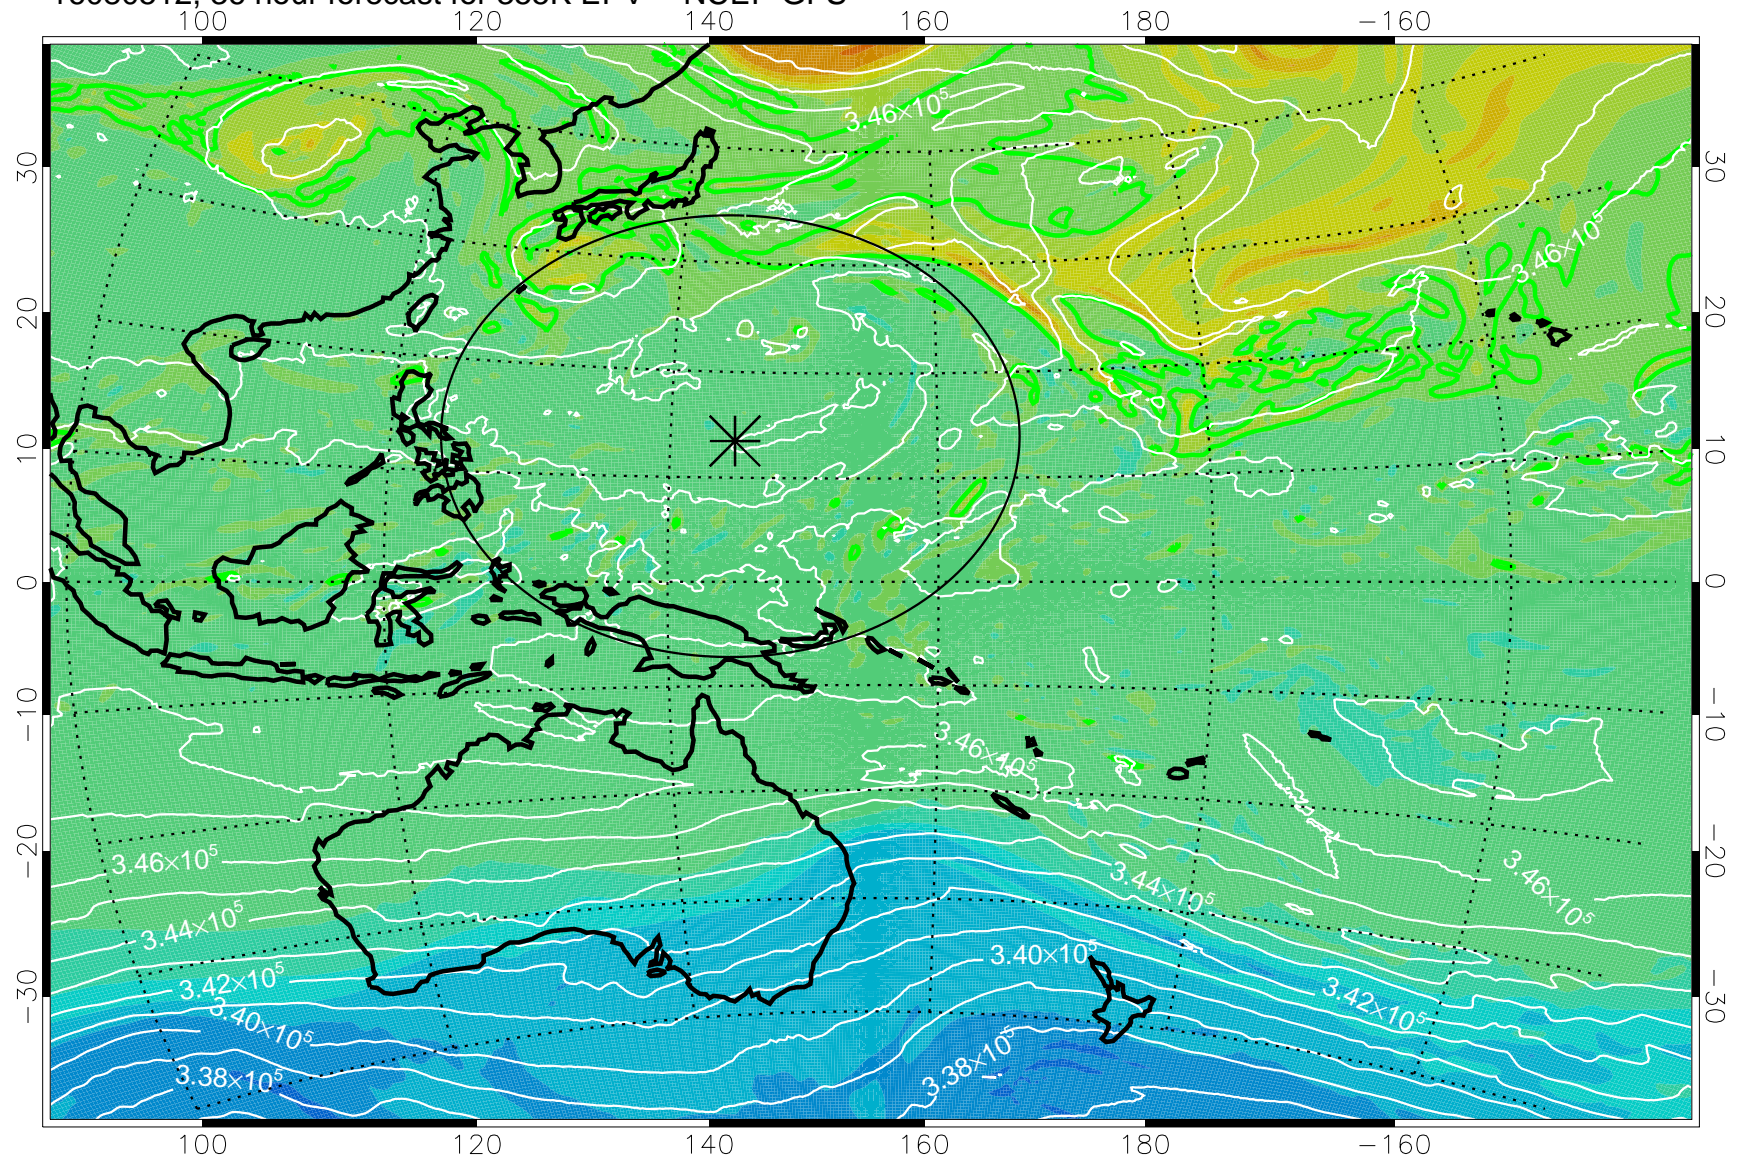

16080418, 18 hour forecast for 355K EPV -- NCEP GFS

355K Montgomery Streamfunction, white
EPV Tropopause (2 PVU) Position
Range ring of 2304 km

16080500, 24 hour forecast for 355K EPV -- NCEP GFS

355K Montgomery Streamfunction, white
EPV Tropopause (2 PVU) Position
Range ring of 2304 km

16080506, 30 hour forecast for 355K EPV -- NCEP GFS

355K Montgomery Streamfunction, white
EPV Tropopause (2 PVU) Position
Range ring of 2304 km

16080512, 36 hour forecast for 355K EPV -- NCEP GFS

355K Montgomery Streamfunction, white
EPV Tropopause (2 PVU) Position
Range ring of 2304 km

16080518, 42 hour forecast for 355K EPV -- NCEP GFS

355K Montgomery Streamfunction, white
EPV Tropopause (2 PVU) Position
Range ring of 2304 km

16080600, 48 hour forecast for 355K EPV -- NCEP GFS

355K Montgomery Streamfunction, white
EPV Tropopause (2 PVU) Position
Range ring of 2304 km

16080618, 66 hour forecast for 355K EPV -- NCEP GFS

355K Montgomery Streamfunction, white
EPV Tropopause (2 PVU) Position
Range ring of 2304 km

16080700, 72 hour forecast for 355K EPV -- NCEP GFS

355K Montgomery Streamfunction, white
EPV Tropopause (2 PVU) Position
Range ring of 2304 km