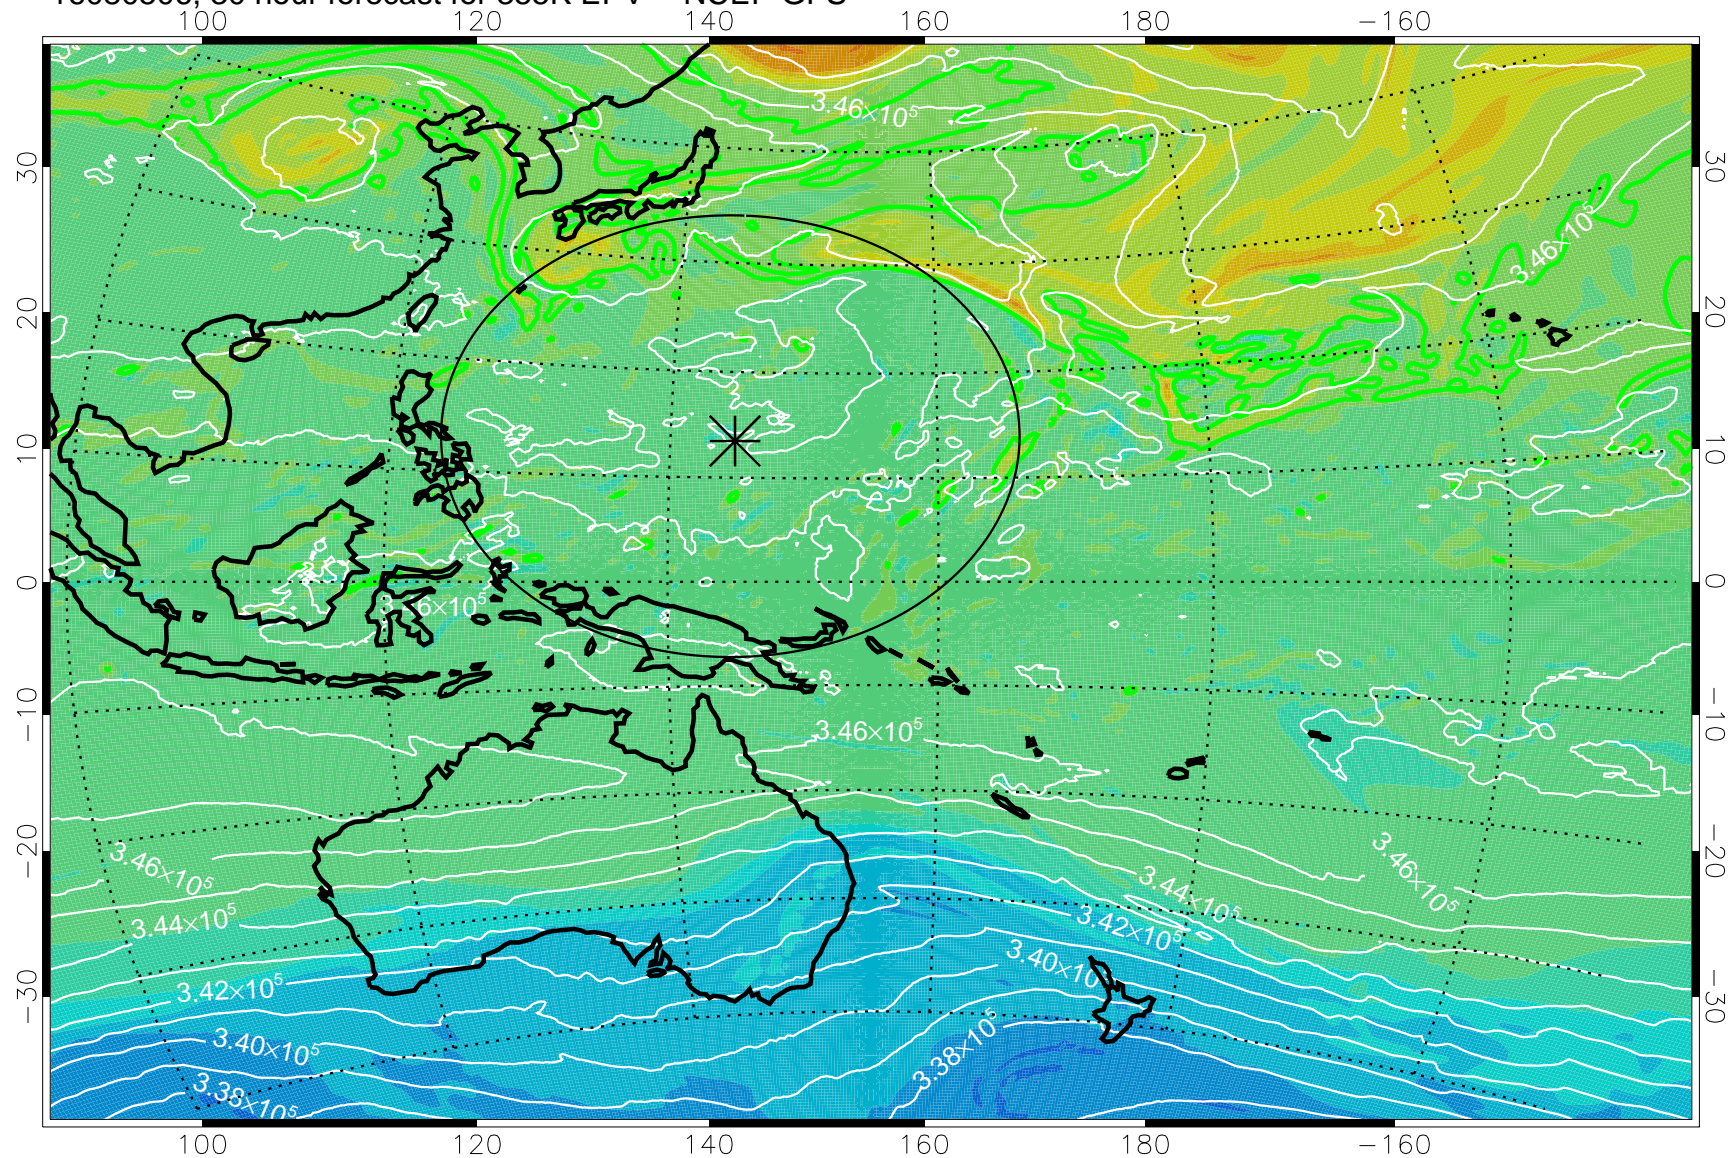

16080418, 18 hour forecast for 355K EPV -- NCEP GFS

355K Montgomery Streamfunction, white
EPV Tropopause (2 PVU) Position
Range ring of 2304 km

16080500, 24 hour forecast for 355K EPV -- NCEP GFS

355K Montgomery Streamfunction, white
EPV Tropopause (2 PVU) Position
Range ring of 2304 km

16080506, 30 hour forecast for 355K EPV -- NCEP GFS

355K Montgomery Streamfunction, white
EPV Tropopause (2 PVU) Position
Range ring of 2304 km

16080512, 36 hour forecast for 355K EPV -- NCEP GFS

355K Montgomery Streamfunction, white
EPV Tropopause (2 PVU) Position
Range ring of 2304 km

16080518, 42 hour forecast for 355K EPV -- NCEP GFS

355K Montgomery Streamfunction, white
EPV Tropopause (2 PVU) Position
Range ring of 2304 km

16080600, 48 hour forecast for 355K EPV -- NCEP GFS

355K Montgomery Streamfunction, white
EPV Tropopause (2 PVU) Position
Range ring of 2304 km

16080618, 66 hour forecast for 355K EPV -- NCEP GFS

355K Montgomery Streamfunction, white
EPV Tropopause (2 PVU) Position
Range ring of 2304 km

16080700, 72 hour forecast for 355K EPV -- NCEP GFS

355K Montgomery Streamfunction, white
EPV Tropopause (2 PVU) Position
Range ring of 2304 km