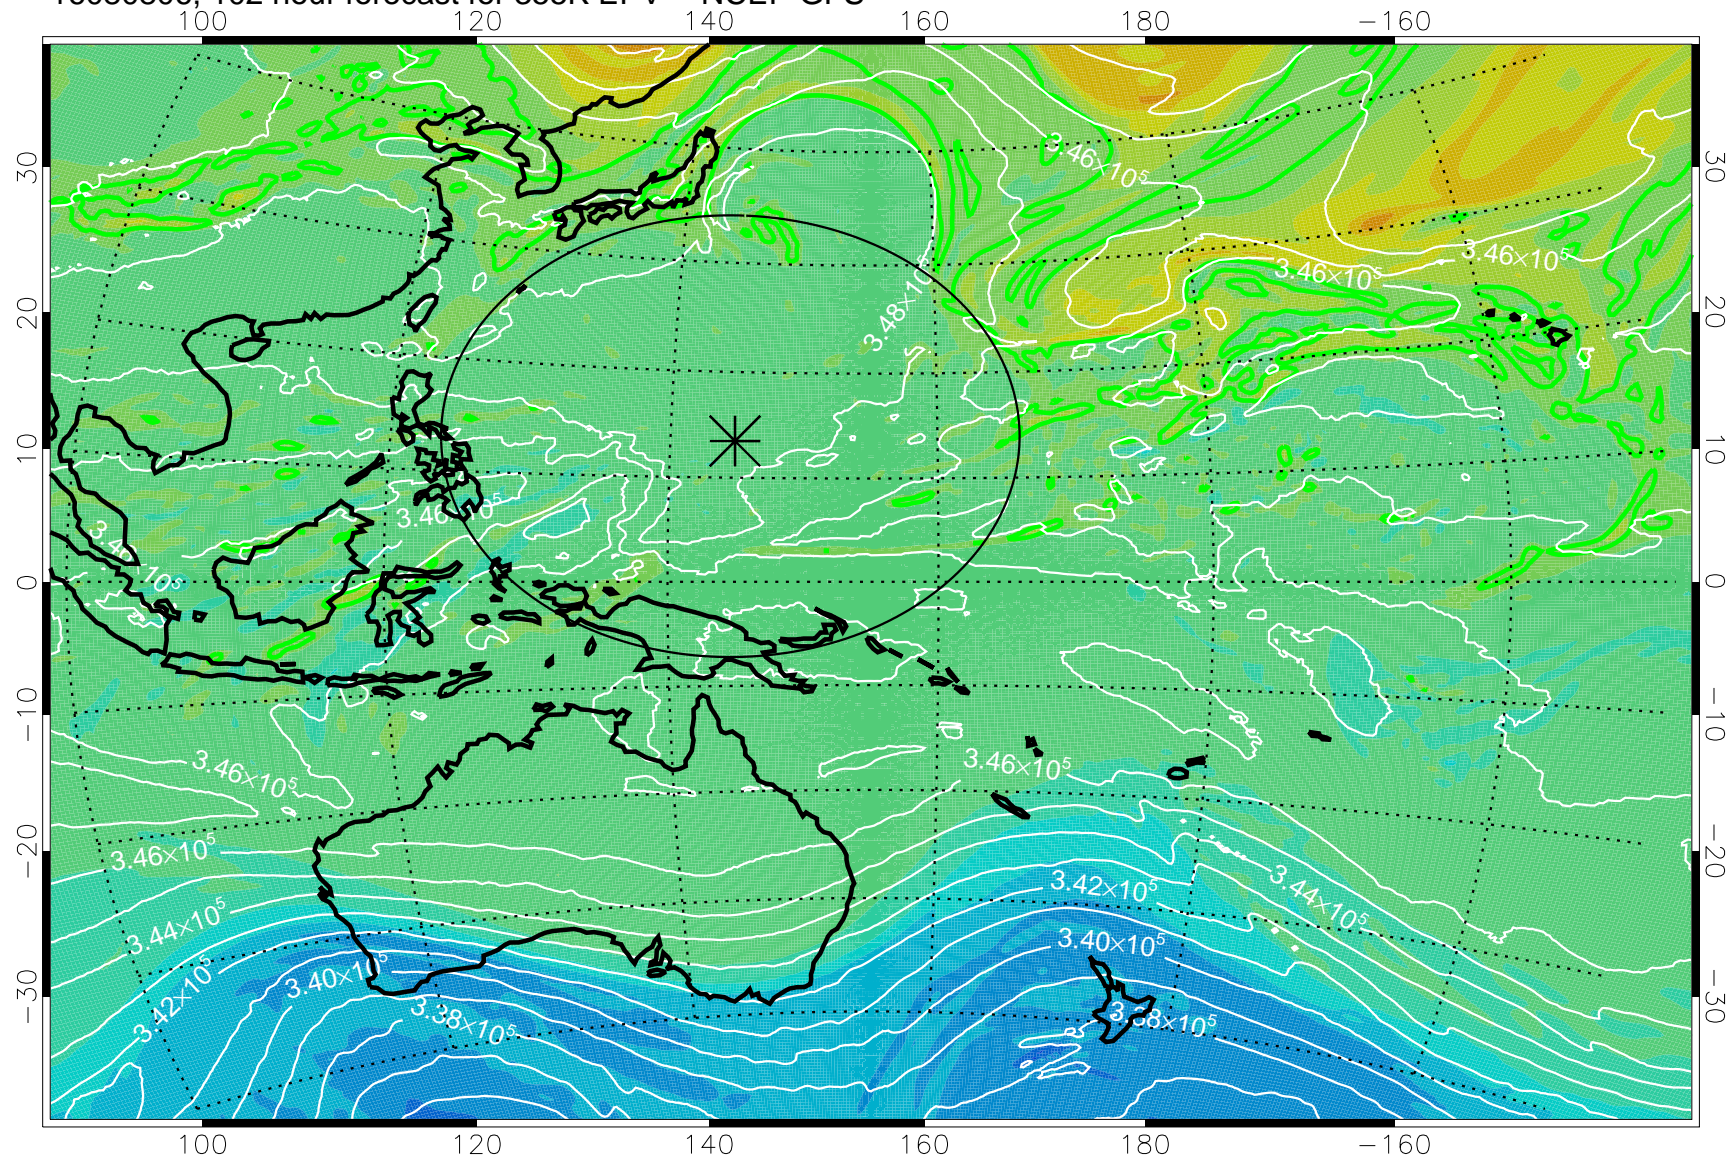

16080706, 78 hour forecast for 355K EPV -- NCEP GFS

355K Montgomery Streamfunction, white
EPV Tropopause (2 PVU) Position
Range ring of 2304 km

16080712, 84 hour forecast for 355K EPV -- NCEP GFS

355K Montgomery Streamfunction, white
EPV Tropopause (2 PVU) Position
Range ring of 2304 km

16080718, 90 hour forecast for 355K EPV -- NCEP GFS

355K Montgomery Streamfunction, white
EPV Tropopause (2 PVU) Position
Range ring of 2304 km

16080800, 96 hour forecast for 355K EPV -- NCEP GFS

355K Montgomery Streamfunction, white
EPV Tropopause (2 PVU) Position
Range ring of 2304 km

16080806, 102 hour forecast for 355K EPV -- NCEP GFS

355K Montgomery Streamfunction, white
EPV Tropopause (2 PVU) Position
Range ring of 2304 km

16080812, 108 hour forecast for 355K EPV -- NCEP GFS

355K Montgomery Streamfunction, white
EPV Tropopause (2 PVU) Position
Range ring of 2304 km

16080818, 114 hour forecast for 355K EPV -- NCEP GFS

355K Montgomery Streamfunction, white
EPV Tropopause (2 PVU) Position
Range ring of 2304 km

16080900, 120 hour forecast for 355K EPV -- NCEP GFS

355K Montgomery Streamfunction, white
EPV Tropopause (2 PVU) Position
Range ring of 2304 km