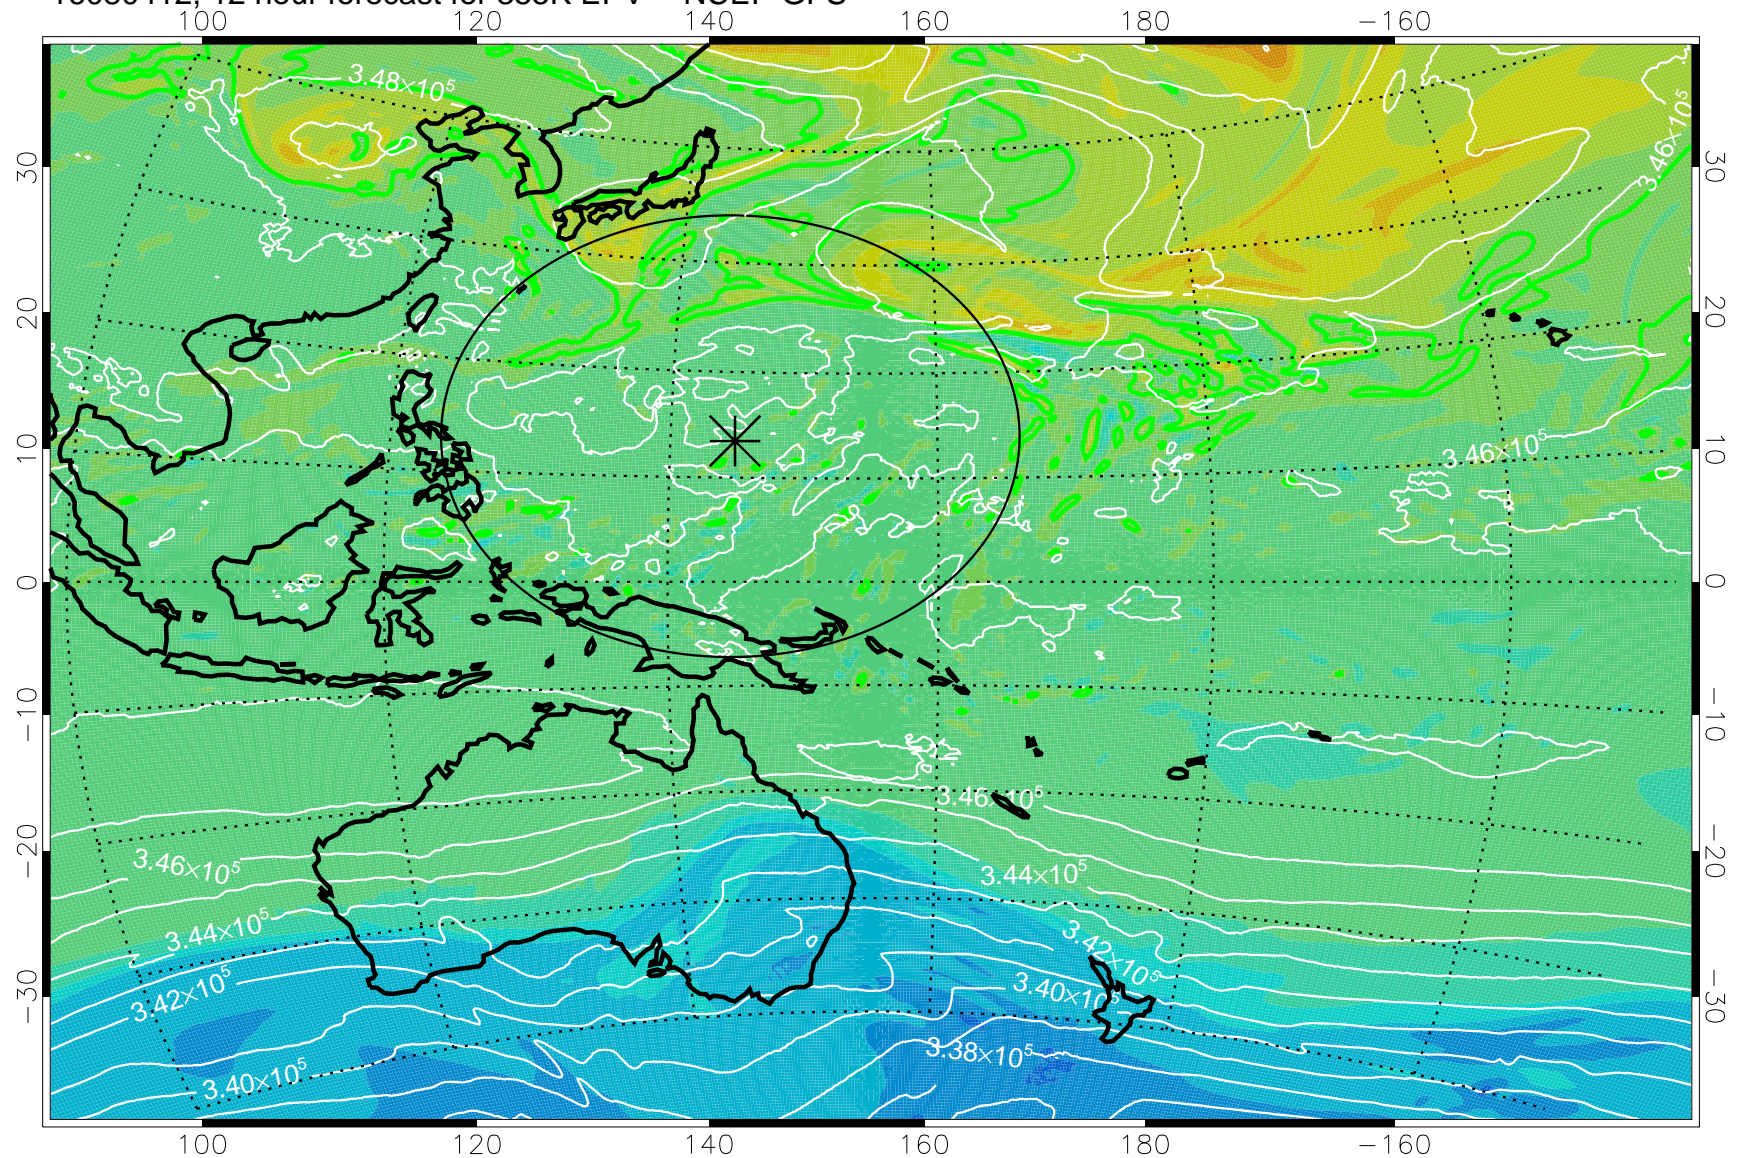

16080406, 6 hour forecast for 355K EPV -- NCEP GFS

355K Montgomery Streamfunction, white
EPV Tropopause (2 PVU) Position
Range ring of 2304 km

16080412, 12 hour forecast for 355K EPV -- NCEP GFS

355K Montgomery Streamfunction, white
EPV Tropopause (2 PVU) Position
Range ring of 2304 km

16080418, 18 hour forecast for 355K EPV -- NCEP GFS

355K Montgomery Streamfunction, white
EPV Tropopause (2 PVU) Position
Range ring of 2304 km

16080500, 24 hour forecast for 355K EPV -- NCEP GFS

355K Montgomery Streamfunction, white
EPV Tropopause (2 PVU) Position
Range ring of 2304 km

16080506, 30 hour forecast for 355K EPV -- NCEP GFS

355K Montgomery Streamfunction, white
EPV Tropopause (2 PVU) Position
Range ring of 2304 km

16080512, 36 hour forecast for 355K EPV -- NCEP GFS

355K Montgomery Streamfunction, white
EPV Tropopause (2 PVU) Position
Range ring of 2304 km

16080518, 42 hour forecast for 355K EPV -- NCEP GFS

355K Montgomery Streamfunction, white
EPV Tropopause (2 PVU) Position
Range ring of 2304 km

16080600, 48 hour forecast for 355K EPV -- NCEP GFS

355K Montgomery Streamfunction, white
EPV Tropopause (2 PVU) Position
Range ring of 2304 km