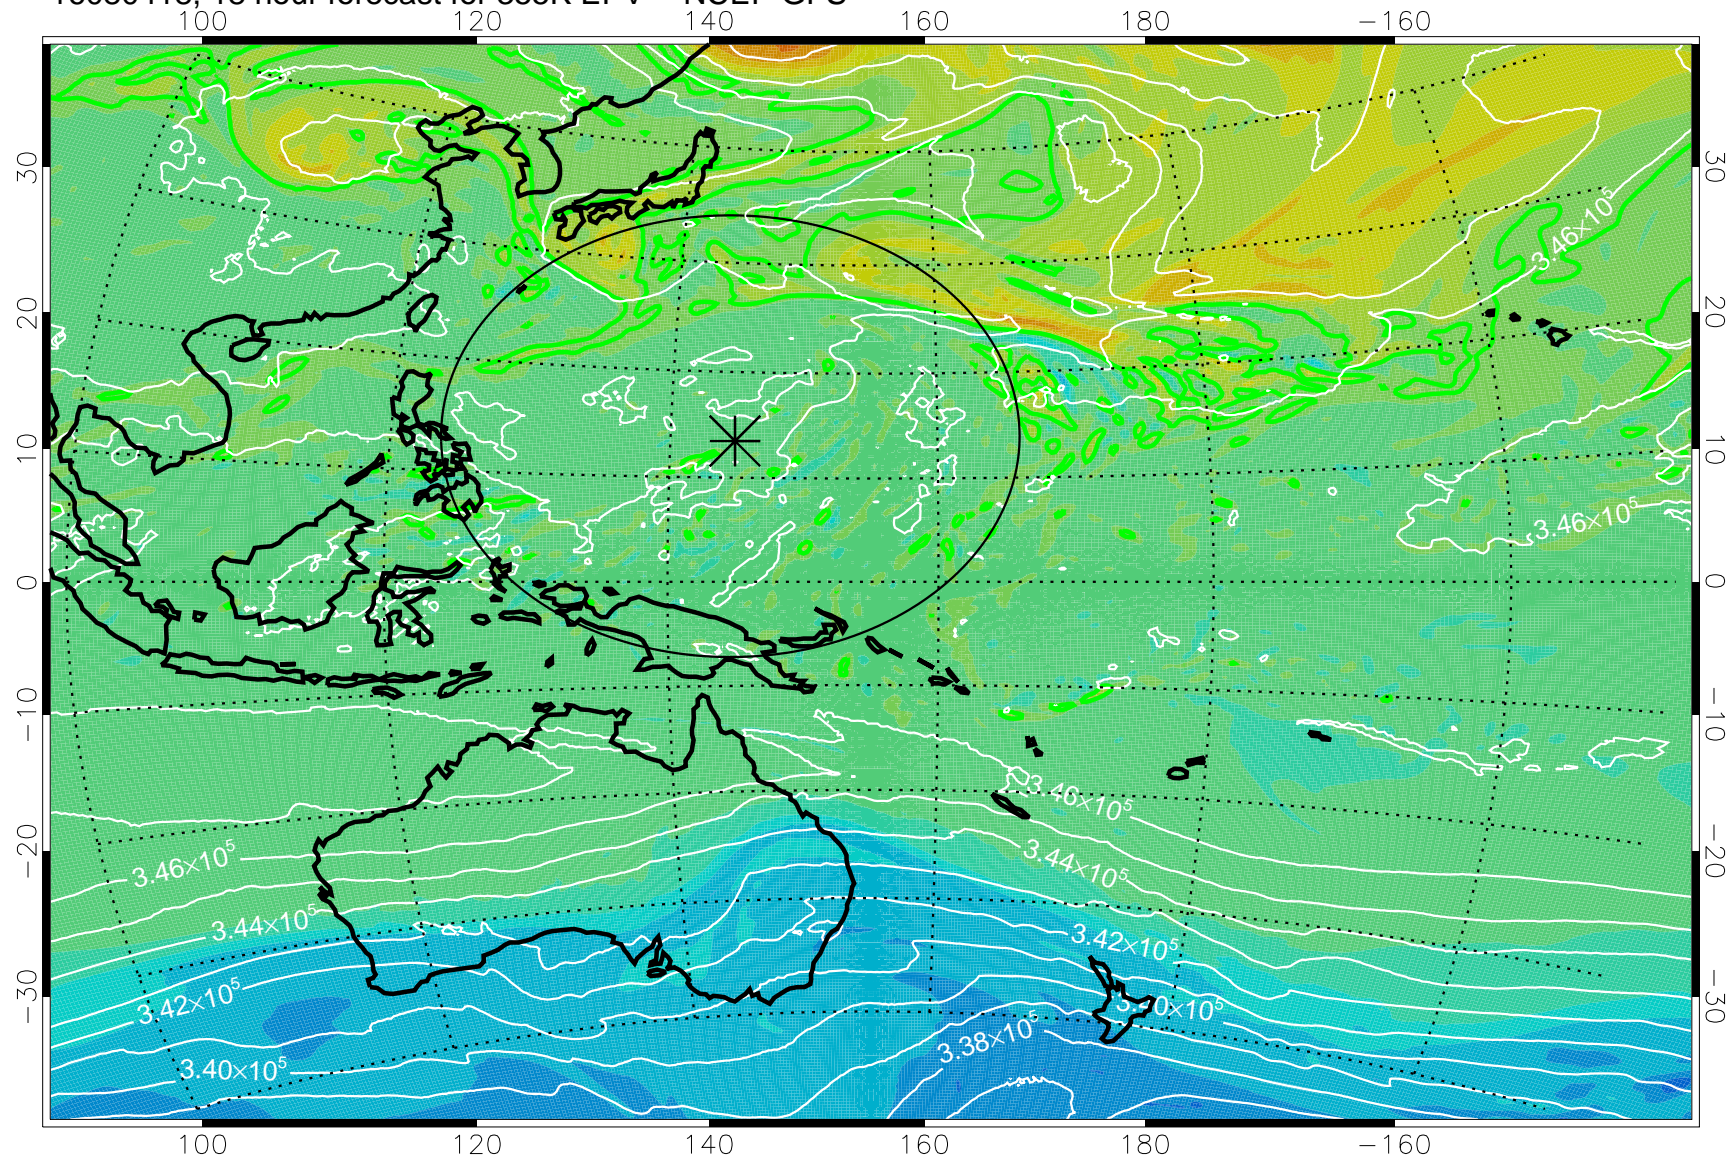

16080406, 6 hour forecast for 355K EPV -- NCEP GFS

355K Montgomery Streamfunction, white
EPV Tropopause (2 PVU) Position
Range ring of 2304 km

16080412, 12 hour forecast for 355K EPV -- NCEP GFS

355K Montgomery Streamfunction, white
EPV Tropopause (2 PVU) Position
Range ring of 2304 km

16080418, 18 hour forecast for 355K EPV -- NCEP GFS

355K Montgomery Streamfunction, white
EPV Tropopause (2 PVU) Position
Range ring of 2304 km

16080500, 24 hour forecast for 355K EPV -- NCEP GFS

355K Montgomery Streamfunction, white
EPV Tropopause (2 PVU) Position
Range ring of 2304 km

16080506, 30 hour forecast for 355K EPV -- NCEP GFS

355K Montgomery Streamfunction, white
EPV Tropopause (2 PVU) Position
Range ring of 2304 km

16080512, 36 hour forecast for 355K EPV -- NCEP GFS

355K Montgomery Streamfunction, white
EPV Tropopause (2 PVU) Position
Range ring of 2304 km

16080518, 42 hour forecast for 355K EPV -- NCEP GFS

355K Montgomery Streamfunction, white
EPV Tropopause (2 PVU) Position
Range ring of 2304 km

16080600, 48 hour forecast for 355K EPV -- NCEP GFS

355K Montgomery Streamfunction, white
EPV Tropopause (2 PVU) Position
Range ring of 2304 km