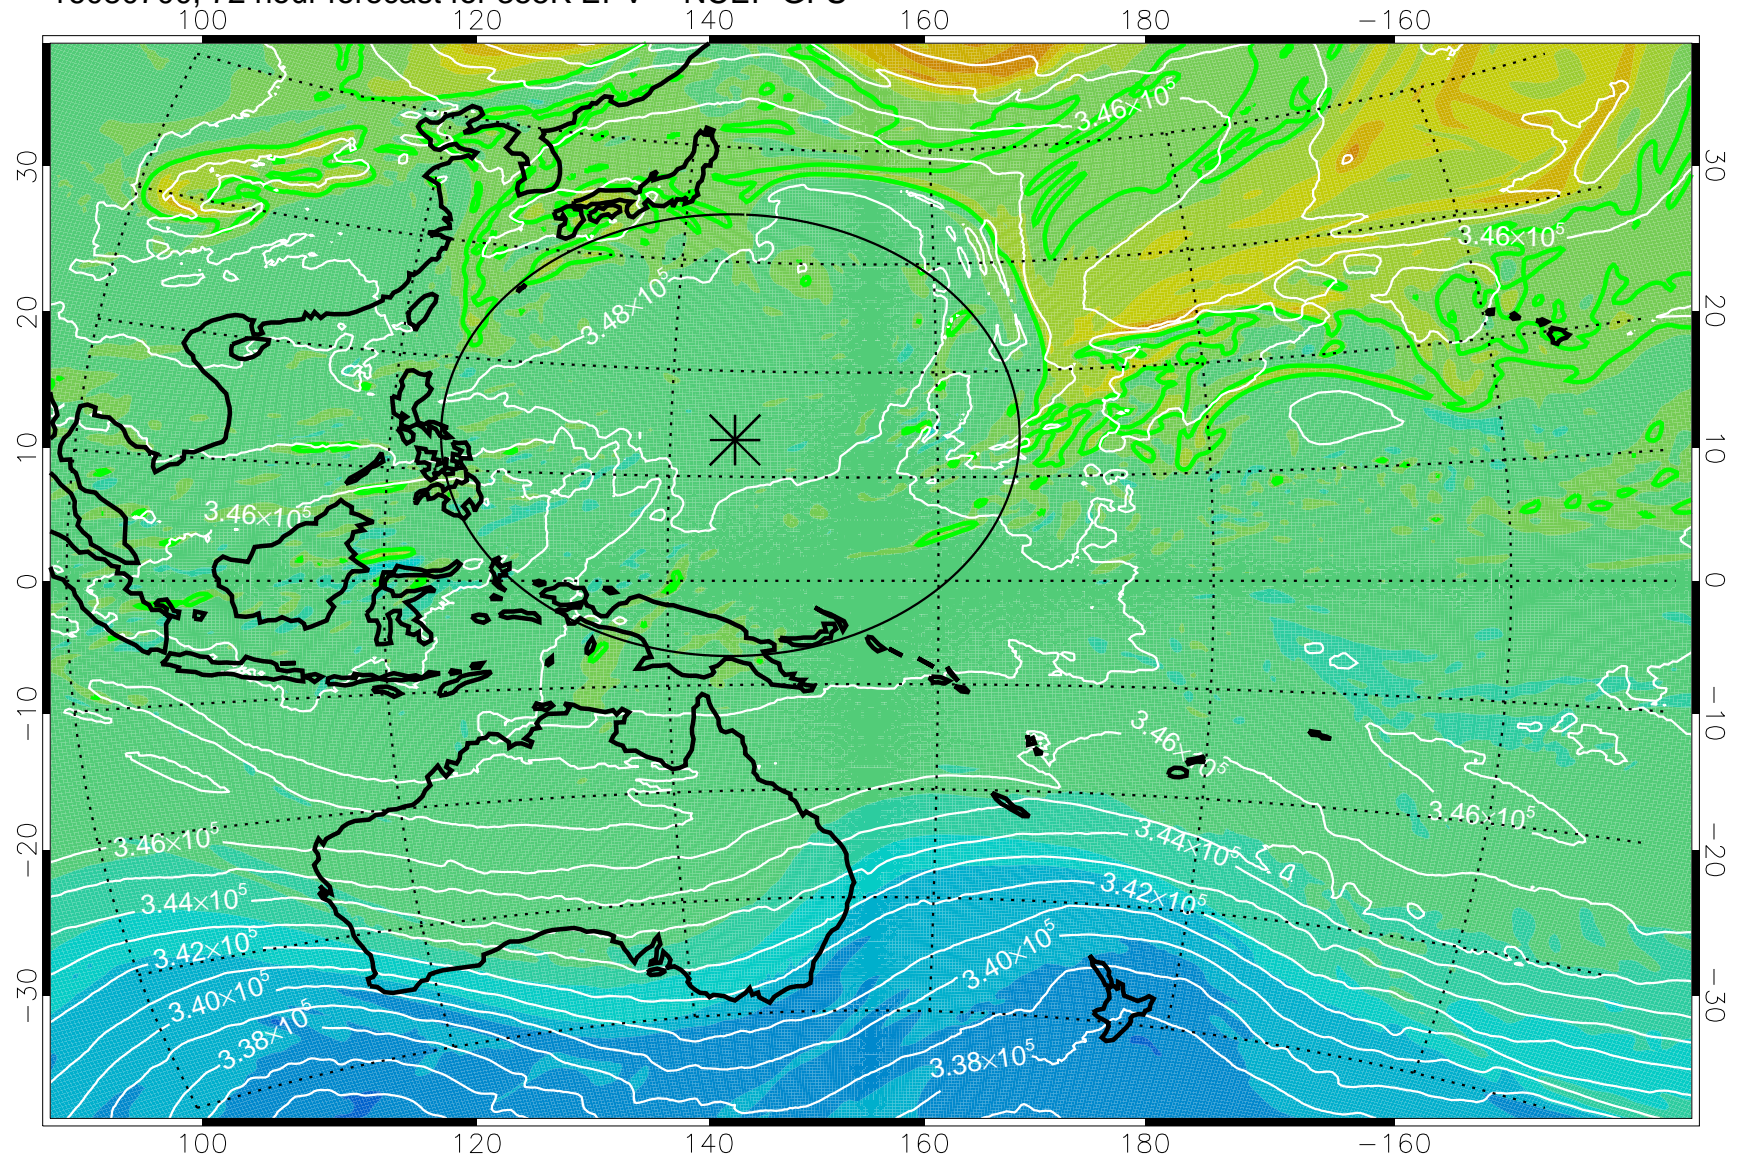

16080518, 42 hour forecast for 355K EPV -- NCEP GFS

355K Montgomery Streamfunction, white
EPV Tropopause (2 PVU) Position
Range ring of 2304 km

16080600, 48 hour forecast for 355K EPV -- NCEP GFS

355K Montgomery Streamfunction, white
EPV Tropopause (2 PVU) Position
Range ring of 2304 km

16080606, 54 hour forecast for 355K EPV -- NCEP GFS

355K Montgomery Streamfunction, white
EPV Tropopause (2 PVU) Position
Range ring of 2304 km

16080612, 60 hour forecast for 355K EPV -- NCEP GFS

355K Montgomery Streamfunction, white
EPV Tropopause (2 PVU) Position
Range ring of 2304 km

16080618, 66 hour forecast for 355K EPV -- NCEP GFS

355K Montgomery Streamfunction, white
EPV Tropopause (2 PVU) Position
Range ring of 2304 km

16080700, 72 hour forecast for 355K EPV -- NCEP GFS

355K Montgomery Streamfunction, white
EPV Tropopause (2 PVU) Position
Range ring of 2304 km

16080706, 78 hour forecast for 355K EPV -- NCEP GFS

355K Montgomery Streamfunction, white
EPV Tropopause (2 PVU) Position
Range ring of 2304 km

16080712, 84 hour forecast for 355K EPV -- NCEP GFS

355K Montgomery Streamfunction, white
EPV Tropopause (2 PVU) Position
Range ring of 2304 km