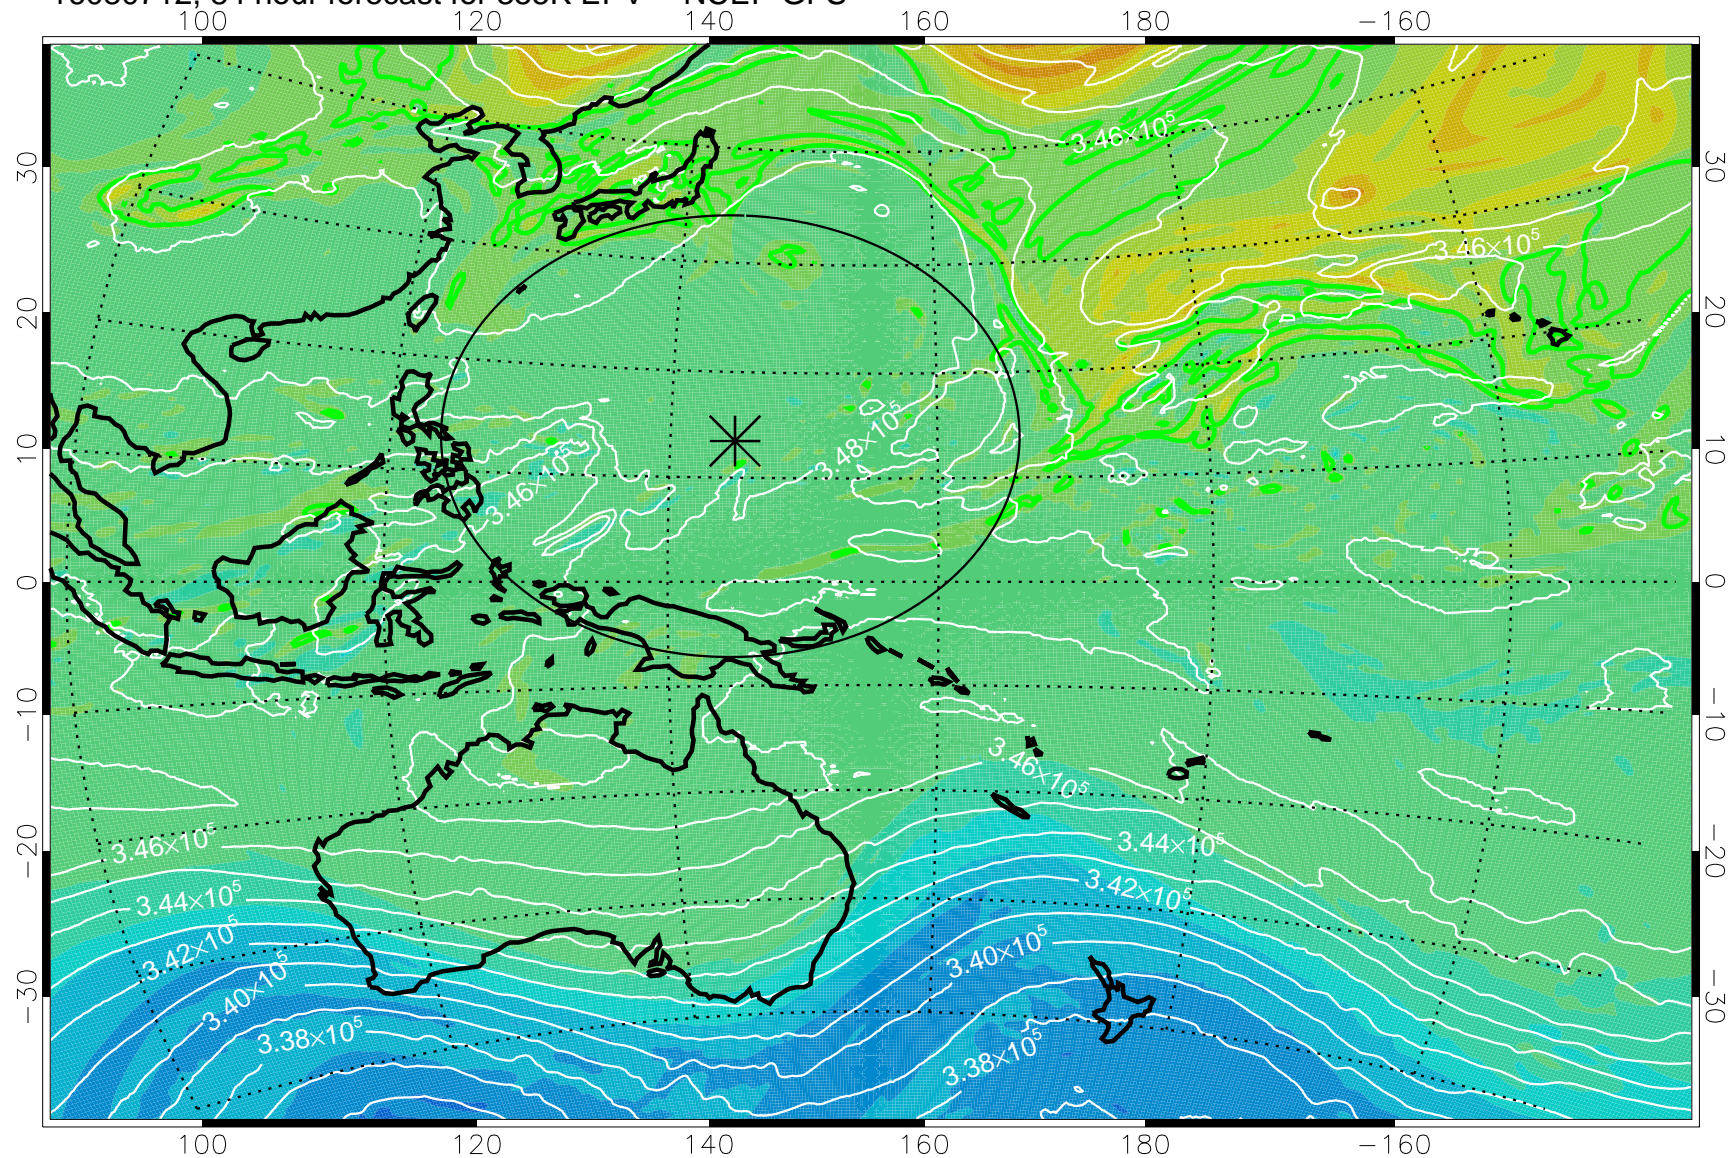

16080606, 54 hour forecast for 355K EPV -- NCEP GFS

355K Montgomery Streamfunction, white
EPV Tropopause (2 PVU) Position
Range ring of 2304 km

16080612, 60 hour forecast for 355K EPV -- NCEP GFS

355K Montgomery Streamfunction, white
EPV Tropopause (2 PVU) Position
Range ring of 2304 km

16080618, 66 hour forecast for 355K EPV -- NCEP GFS

355K Montgomery Streamfunction, white
EPV Tropopause (2 PVU) Position
Range ring of 2304 km

16080700, 72 hour forecast for 355K EPV -- NCEP GFS

355K Montgomery Streamfunction, white
EPV Tropopause (2 PVU) Position
Range ring of 2304 km

16080706, 78 hour forecast for 355K EPV -- NCEP GFS

355K Montgomery Streamfunction, white
EPV Tropopause (2 PVU) Position
Range ring of 2304 km

16080712, 84 hour forecast for 355K EPV -- NCEP GFS

355K Montgomery Streamfunction, white
EPV Tropopause (2 PVU) Position
Range ring of 2304 km

16080718, 90 hour forecast for 355K EPV -- NCEP GFS

355K Montgomery Streamfunction, white
EPV Tropopause (2 PVU) Position
Range ring of 2304 km

16080800, 96 hour forecast for 355K EPV -- NCEP GFS

355K Montgomery Streamfunction, white
EPV Tropopause (2 PVU) Position
Range ring of 2304 km