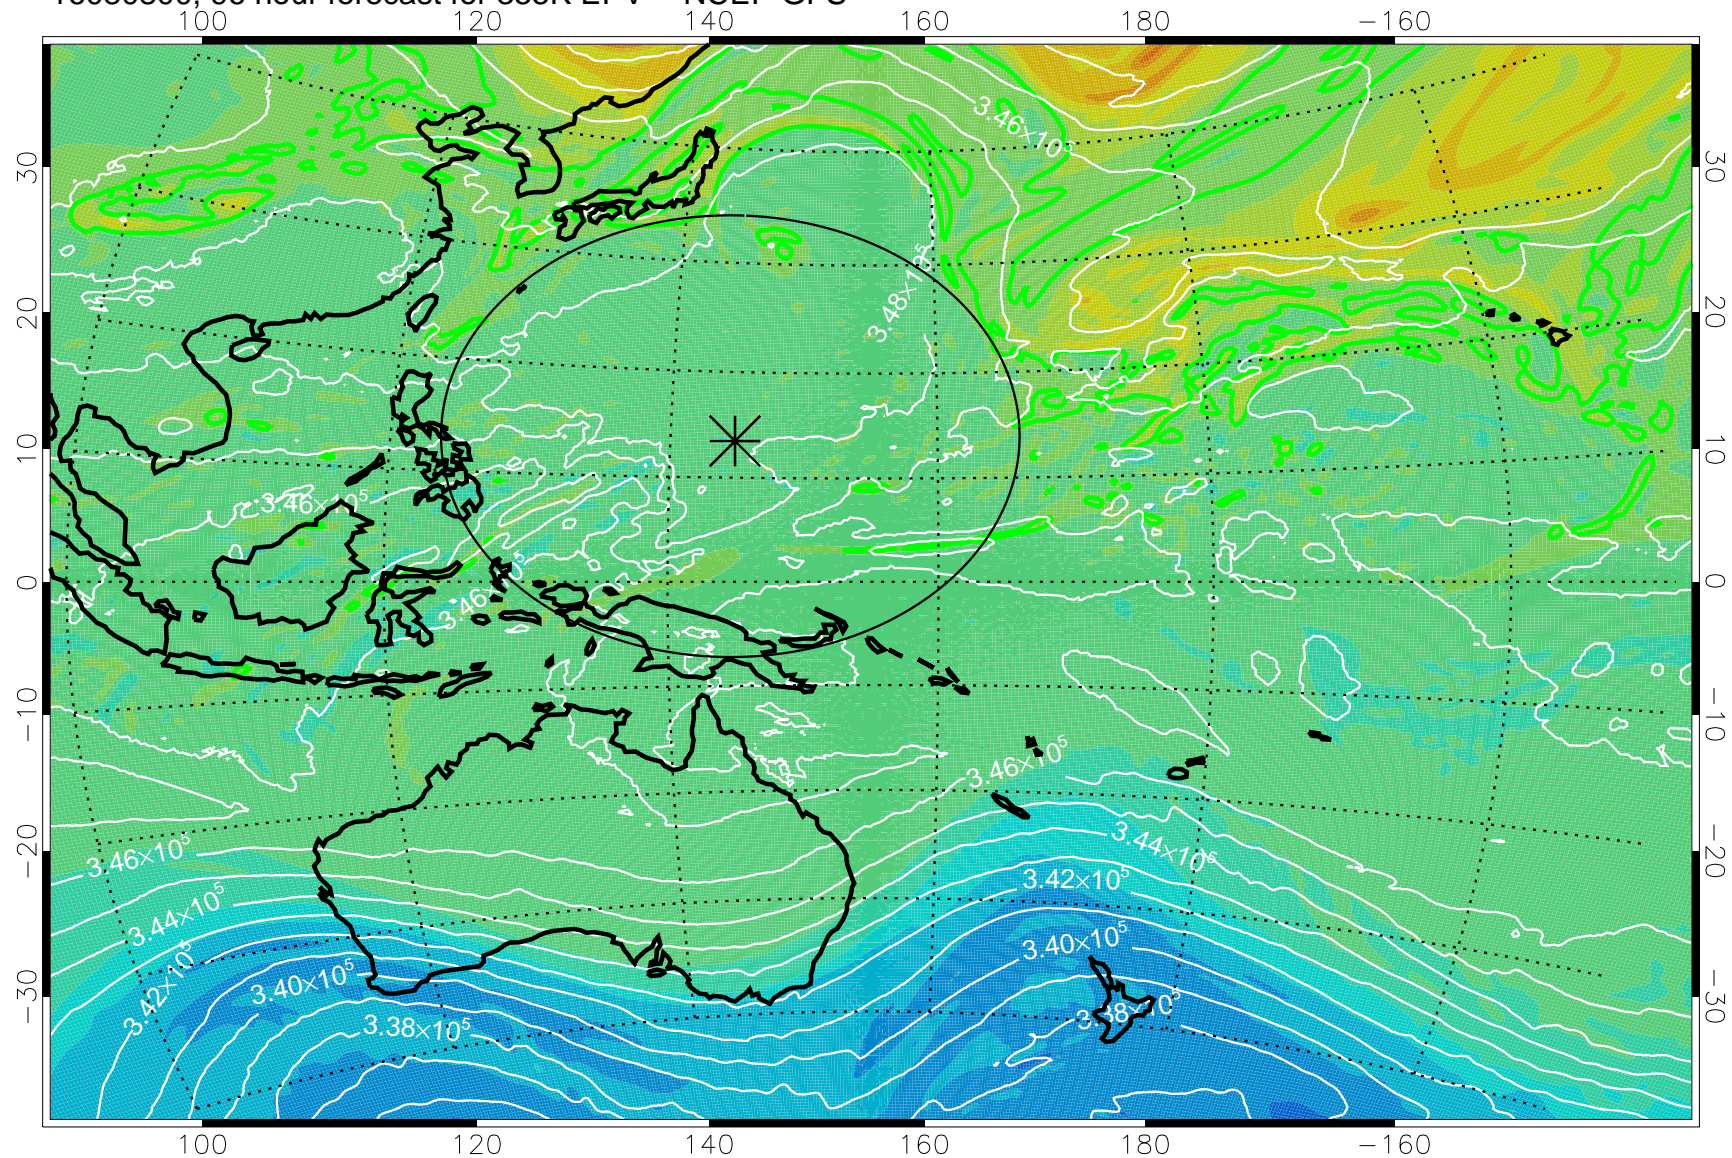

16080618, 66 hour forecast for 355K EPV -- NCEP GFS

355K Montgomery Streamfunction, white
EPV Tropopause (2 PVU) Position
Range ring of 2304 km

16080700, 72 hour forecast for 355K EPV -- NCEP GFS

355K Montgomery Streamfunction, white
EPV Tropopause (2 PVU) Position
Range ring of 2304 km

16080706, 78 hour forecast for 355K EPV -- NCEP GFS

355K Montgomery Streamfunction, white
EPV Tropopause (2 PVU) Position
Range ring of 2304 km

16080712, 84 hour forecast for 355K EPV -- NCEP GFS

355K Montgomery Streamfunction, white
EPV Tropopause (2 PVU) Position
Range ring of 2304 km

16080718, 90 hour forecast for 355K EPV -- NCEP GFS

355K Montgomery Streamfunction, white
EPV Tropopause (2 PVU) Position
Range ring of 2304 km

16080800, 96 hour forecast for 355K EPV -- NCEP GFS

355K Montgomery Streamfunction, white
EPV Tropopause (2 PVU) Position
Range ring of 2304 km

16080806, 102 hour forecast for 355K EPV -- NCEP GFS

355K Montgomery Streamfunction, white
EPV Tropopause (2 PVU) Position
Range ring of 2304 km

16080812, 108 hour forecast for 355K EPV -- NCEP GFS

355K Montgomery Streamfunction, white
EPV Tropopause (2 PVU) Position
Range ring of 2304 km