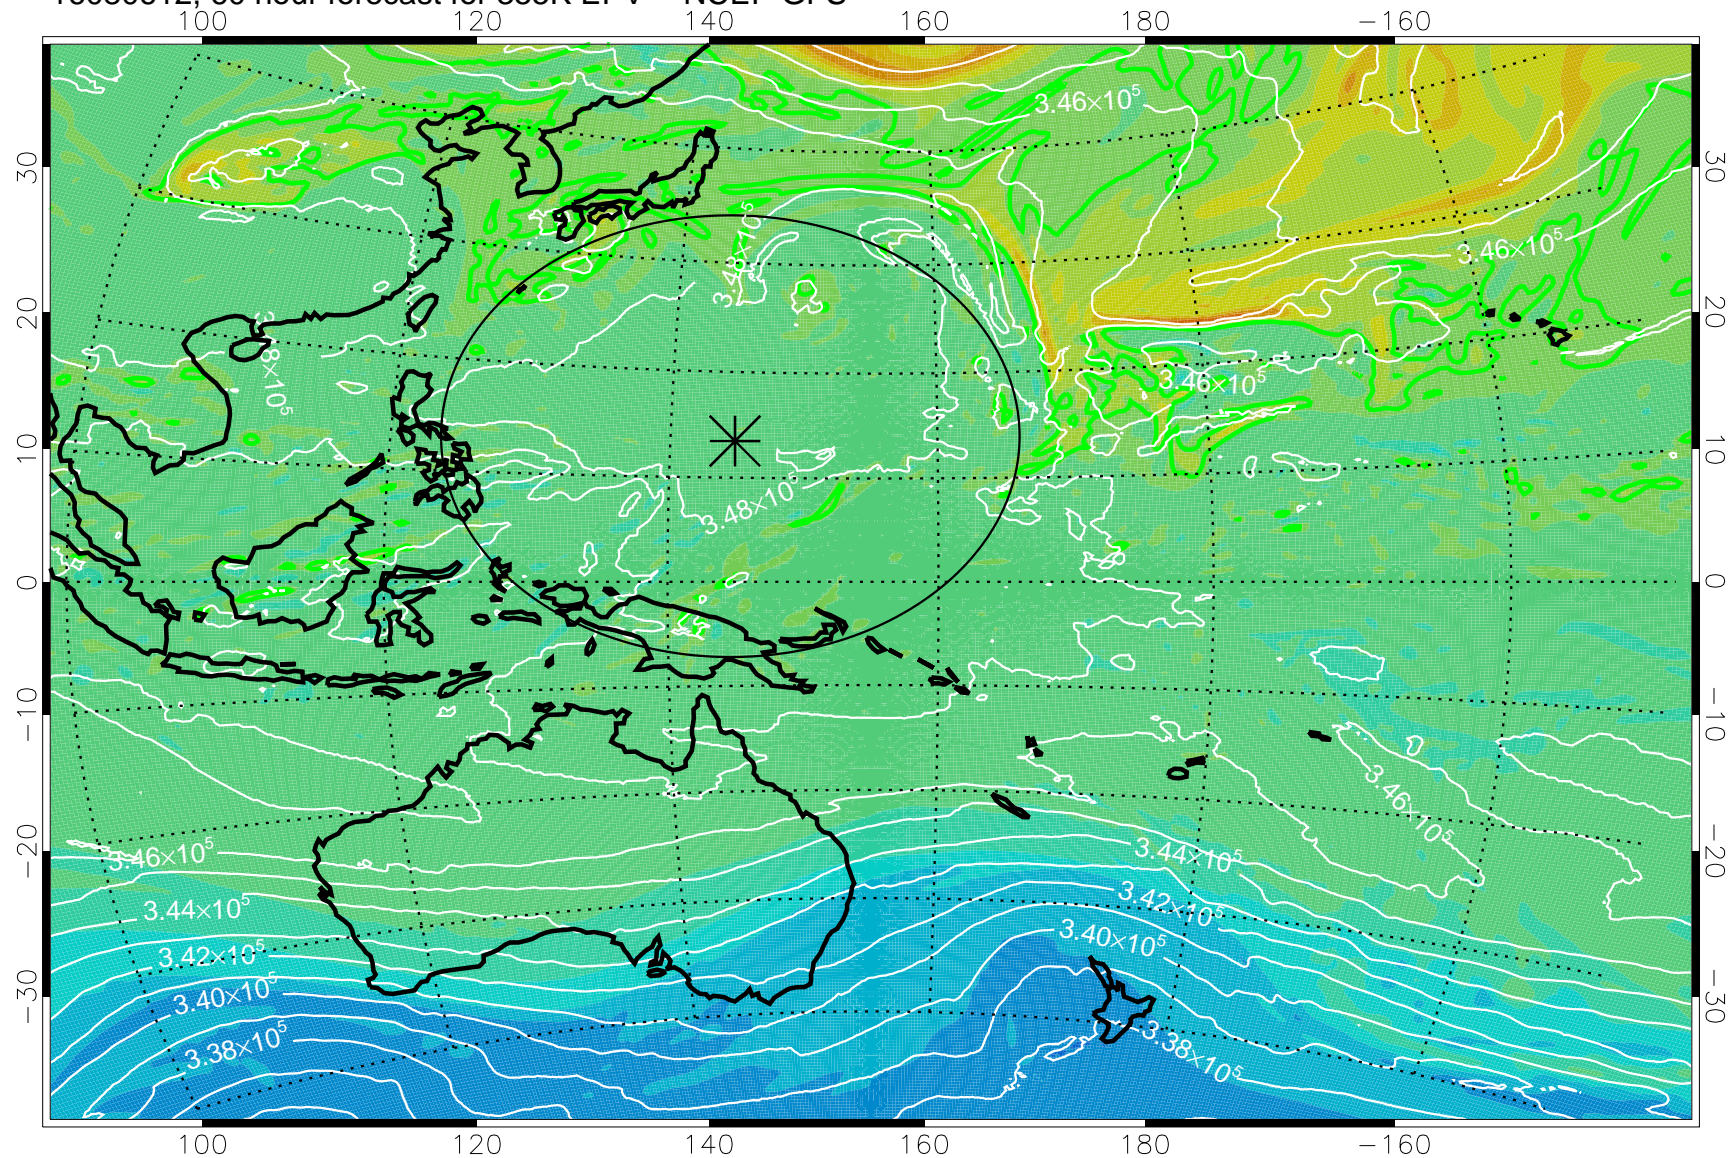

16080518, 42 hour forecast for 355K EPV -- NCEP GFS

355K Montgomery Streamfunction, white
EPV Tropopause (2 PVU) Position
Range ring of 2304 km

16080600, 48 hour forecast for 355K EPV -- NCEP GFS

355K Montgomery Streamfunction, white
EPV Tropopause (2 PVU) Position
Range ring of 2304 km

16080606, 54 hour forecast for 355K EPV -- NCEP GFS

355K Montgomery Streamfunction, white
EPV Tropopause (2 PVU) Position
Range ring of 2304 km

16080612, 60 hour forecast for 355K EPV -- NCEP GFS

355K Montgomery Streamfunction, white
EPV Tropopause (2 PVU) Position
Range ring of 2304 km

16080618, 66 hour forecast for 355K EPV -- NCEP GFS

355K Montgomery Streamfunction, white
EPV Tropopause (2 PVU) Position
Range ring of 2304 km

16080700, 72 hour forecast for 355K EPV -- NCEP GFS

355K Montgomery Streamfunction, white
EPV Tropopause (2 PVU) Position
Range ring of 2304 km

16080706, 78 hour forecast for 355K EPV -- NCEP GFS

355K Montgomery Streamfunction, white
EPV Tropopause (2 PVU) Position
Range ring of 2304 km

16080712, 84 hour forecast for 355K EPV -- NCEP GFS

355K Montgomery Streamfunction, white
EPV Tropopause (2 PVU) Position
Range ring of 2304 km