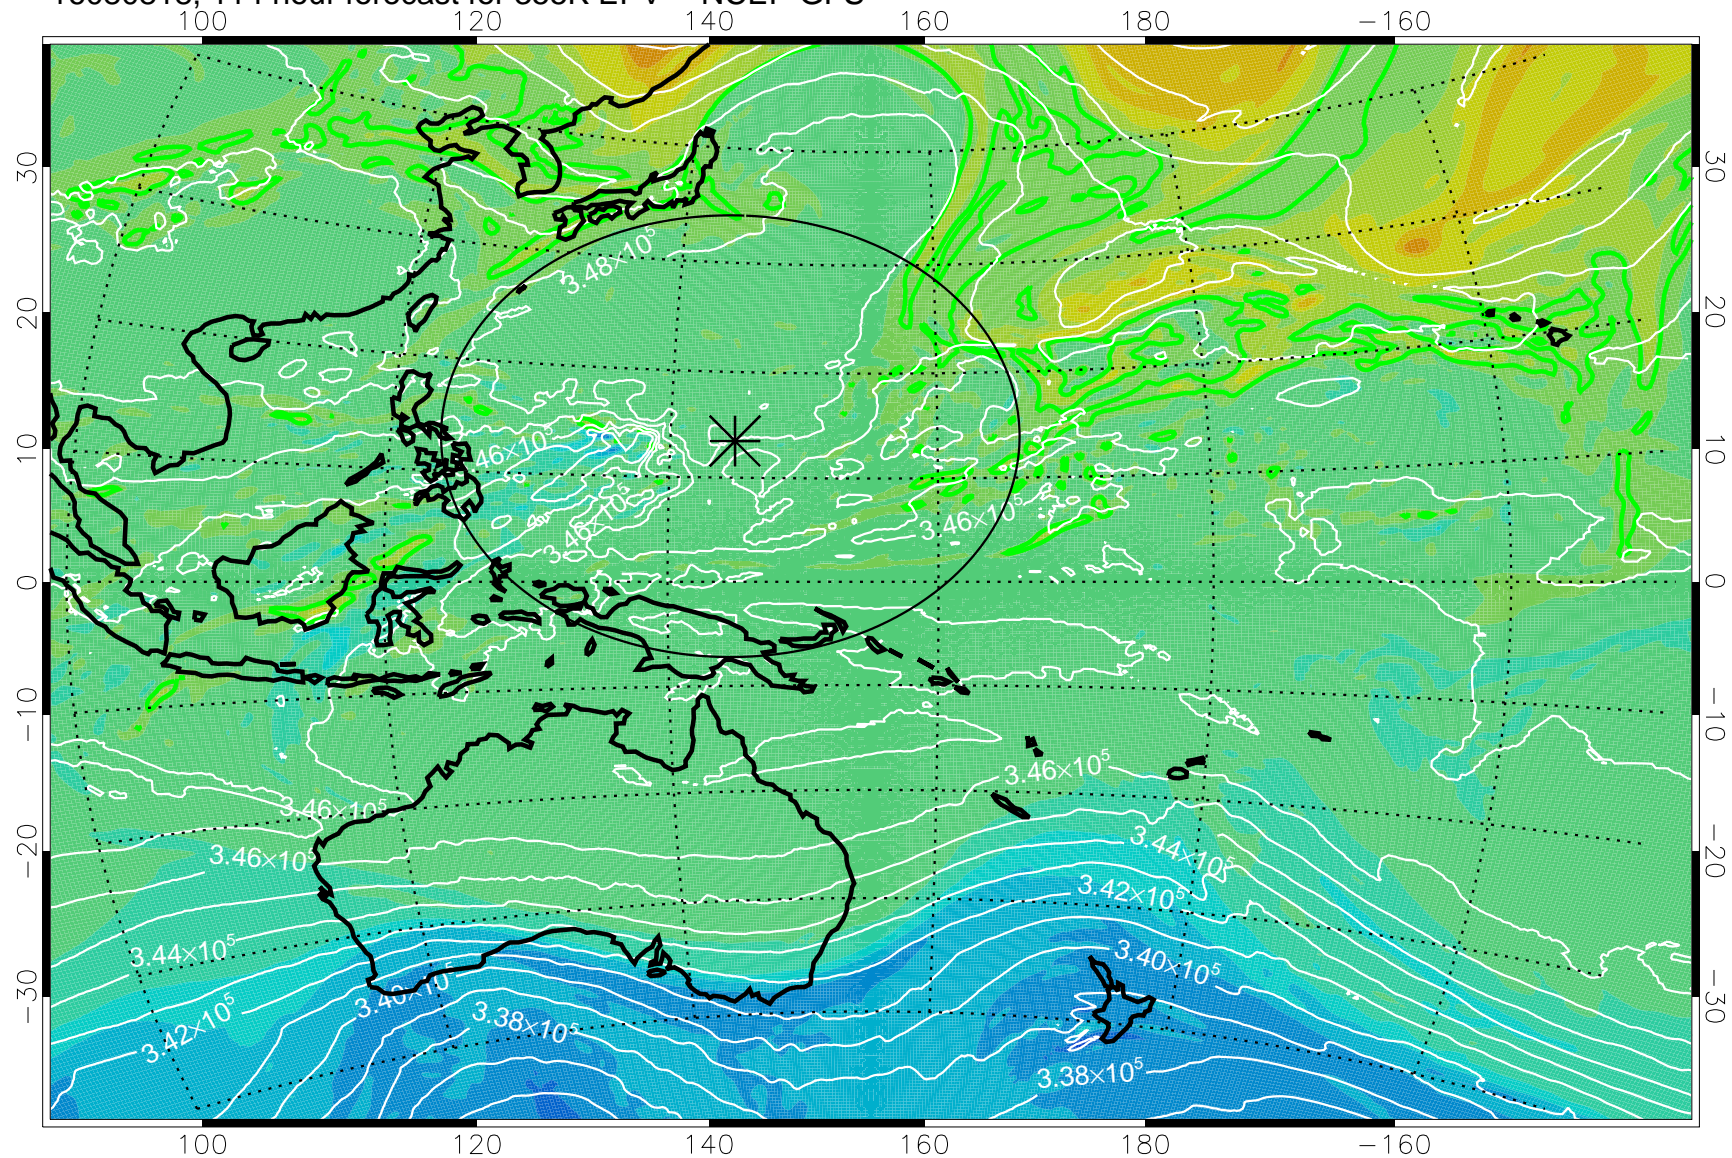

16080706, 78 hour forecast for 355K EPV -- NCEP GFS

355K Montgomery Streamfunction, white
EPV Tropopause (2 PVU) Position
Range ring of 2304 km

16080712, 84 hour forecast for 355K EPV -- NCEP GFS

355K Montgomery Streamfunction, white
EPV Tropopause (2 PVU) Position
Range ring of 2304 km

16080718, 90 hour forecast for 355K EPV -- NCEP GFS

355K Montgomery Streamfunction, white
EPV Tropopause (2 PVU) Position
Range ring of 2304 km

16080800, 96 hour forecast for 355K EPV -- NCEP GFS

355K Montgomery Streamfunction, white
EPV Tropopause (2 PVU) Position
Range ring of 2304 km

16080806, 102 hour forecast for 355K EPV -- NCEP GFS

355K Montgomery Streamfunction, white
EPV Tropopause (2 PVU) Position
Range ring of 2304 km

16080812, 108 hour forecast for 355K EPV -- NCEP GFS

355K Montgomery Streamfunction, white
EPV Tropopause (2 PVU) Position
Range ring of 2304 km

16080818, 114 hour forecast for 355K EPV -- NCEP GFS

355K Montgomery Streamfunction, white
EPV Tropopause (2 PVU) Position
Range ring of 2304 km

16080900, 120 hour forecast for 355K EPV -- NCEP GFS

355K Montgomery Streamfunction, white
EPV Tropopause (2 PVU) Position
Range ring of 2304 km