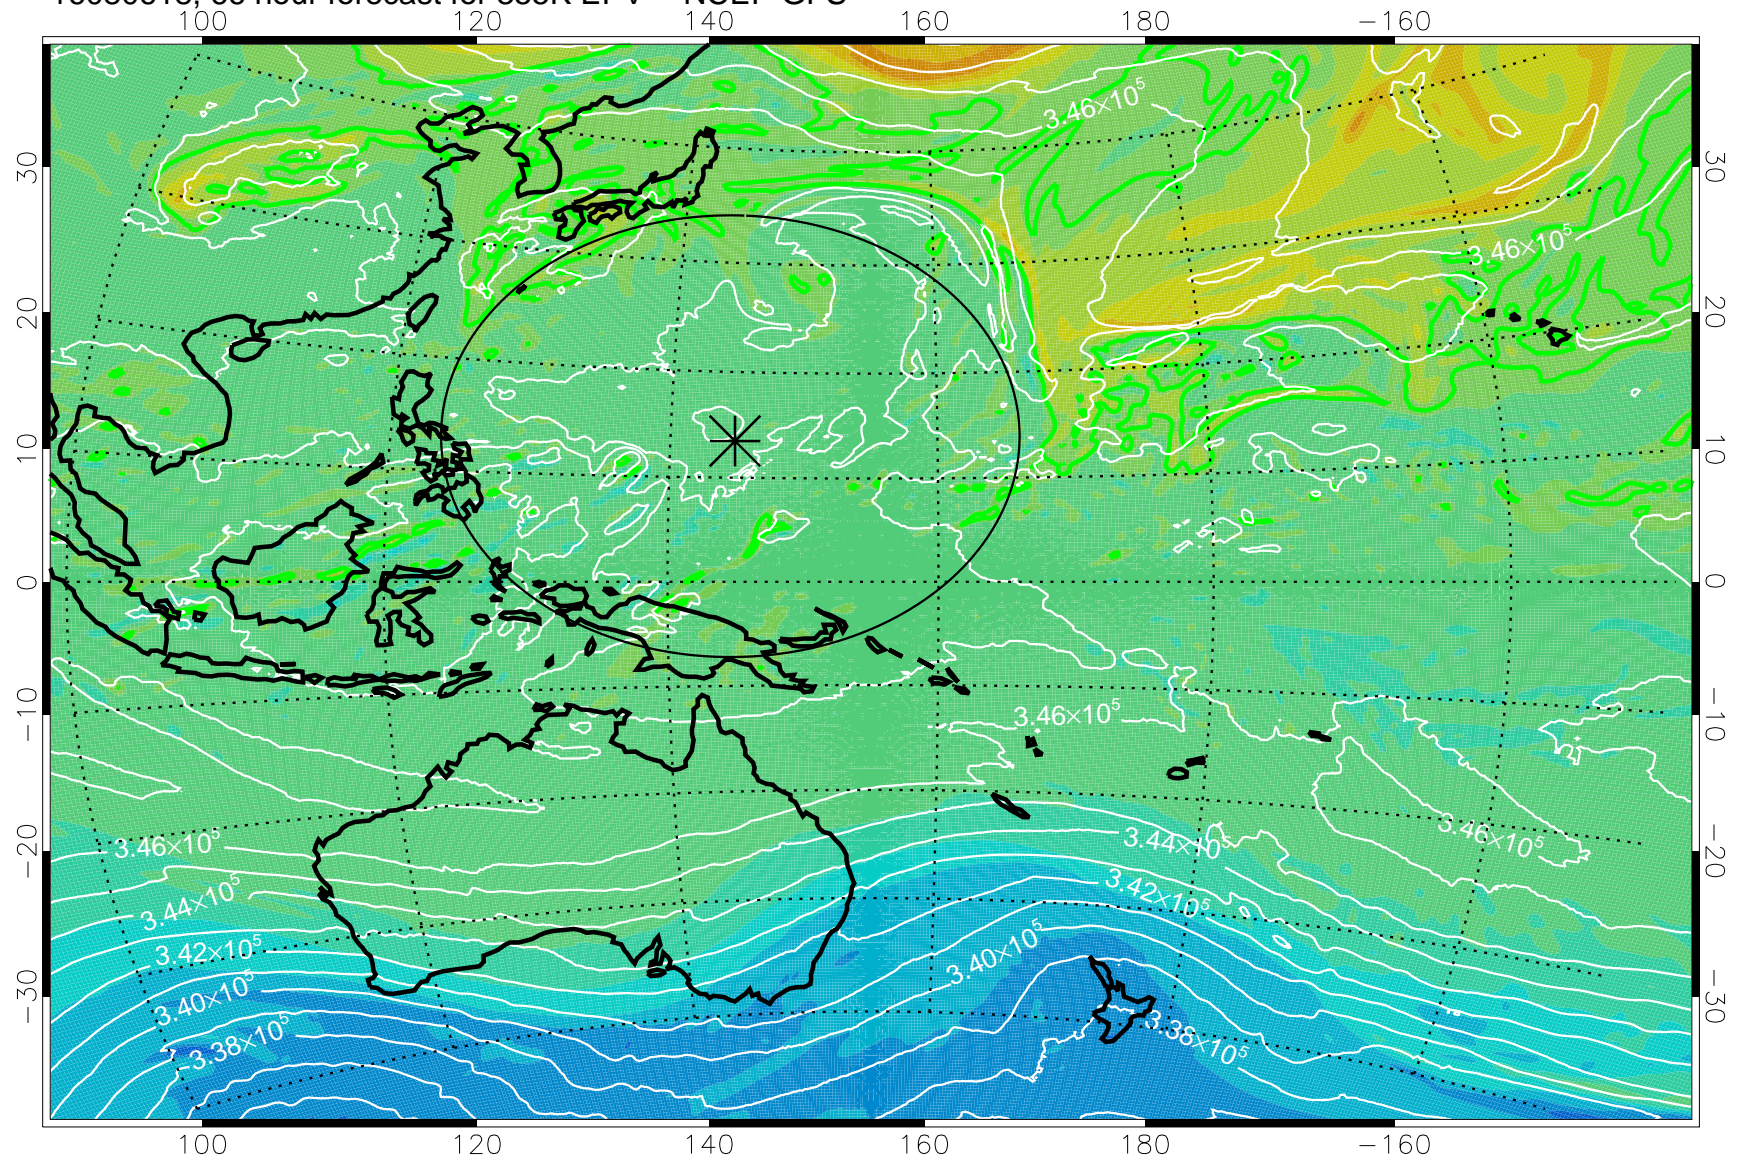

16080518, 42 hour forecast for 355K EPV -- NCEP GFS

355K Montgomery Streamfunction, white
EPV Tropopause (2 PVU) Position
Range ring of 2304 km

16080600, 48 hour forecast for 355K EPV -- NCEP GFS

355K Montgomery Streamfunction, white
EPV Tropopause (2 PVU) Position
Range ring of 2304 km

16080606, 54 hour forecast for 355K EPV -- NCEP GFS

355K Montgomery Streamfunction, white
EPV Tropopause (2 PVU) Position
Range ring of 2304 km

16080612, 60 hour forecast for 355K EPV -- NCEP GFS

355K Montgomery Streamfunction, white
EPV Tropopause (2 PVU) Position
Range ring of 2304 km

16080618, 66 hour forecast for 355K EPV -- NCEP GFS

355K Montgomery Streamfunction, white
EPV Tropopause (2 PVU) Position
Range ring of 2304 km

16080700, 72 hour forecast for 355K EPV -- NCEP GFS

355K Montgomery Streamfunction, white
EPV Tropopause (2 PVU) Position
Range ring of 2304 km

16080706, 78 hour forecast for 355K EPV -- NCEP GFS

355K Montgomery Streamfunction, white
EPV Tropopause (2 PVU) Position
Range ring of 2304 km

16080712, 84 hour forecast for 355K EPV -- NCEP GFS

355K Montgomery Streamfunction, white
EPV Tropopause (2 PVU) Position
Range ring of 2304 km