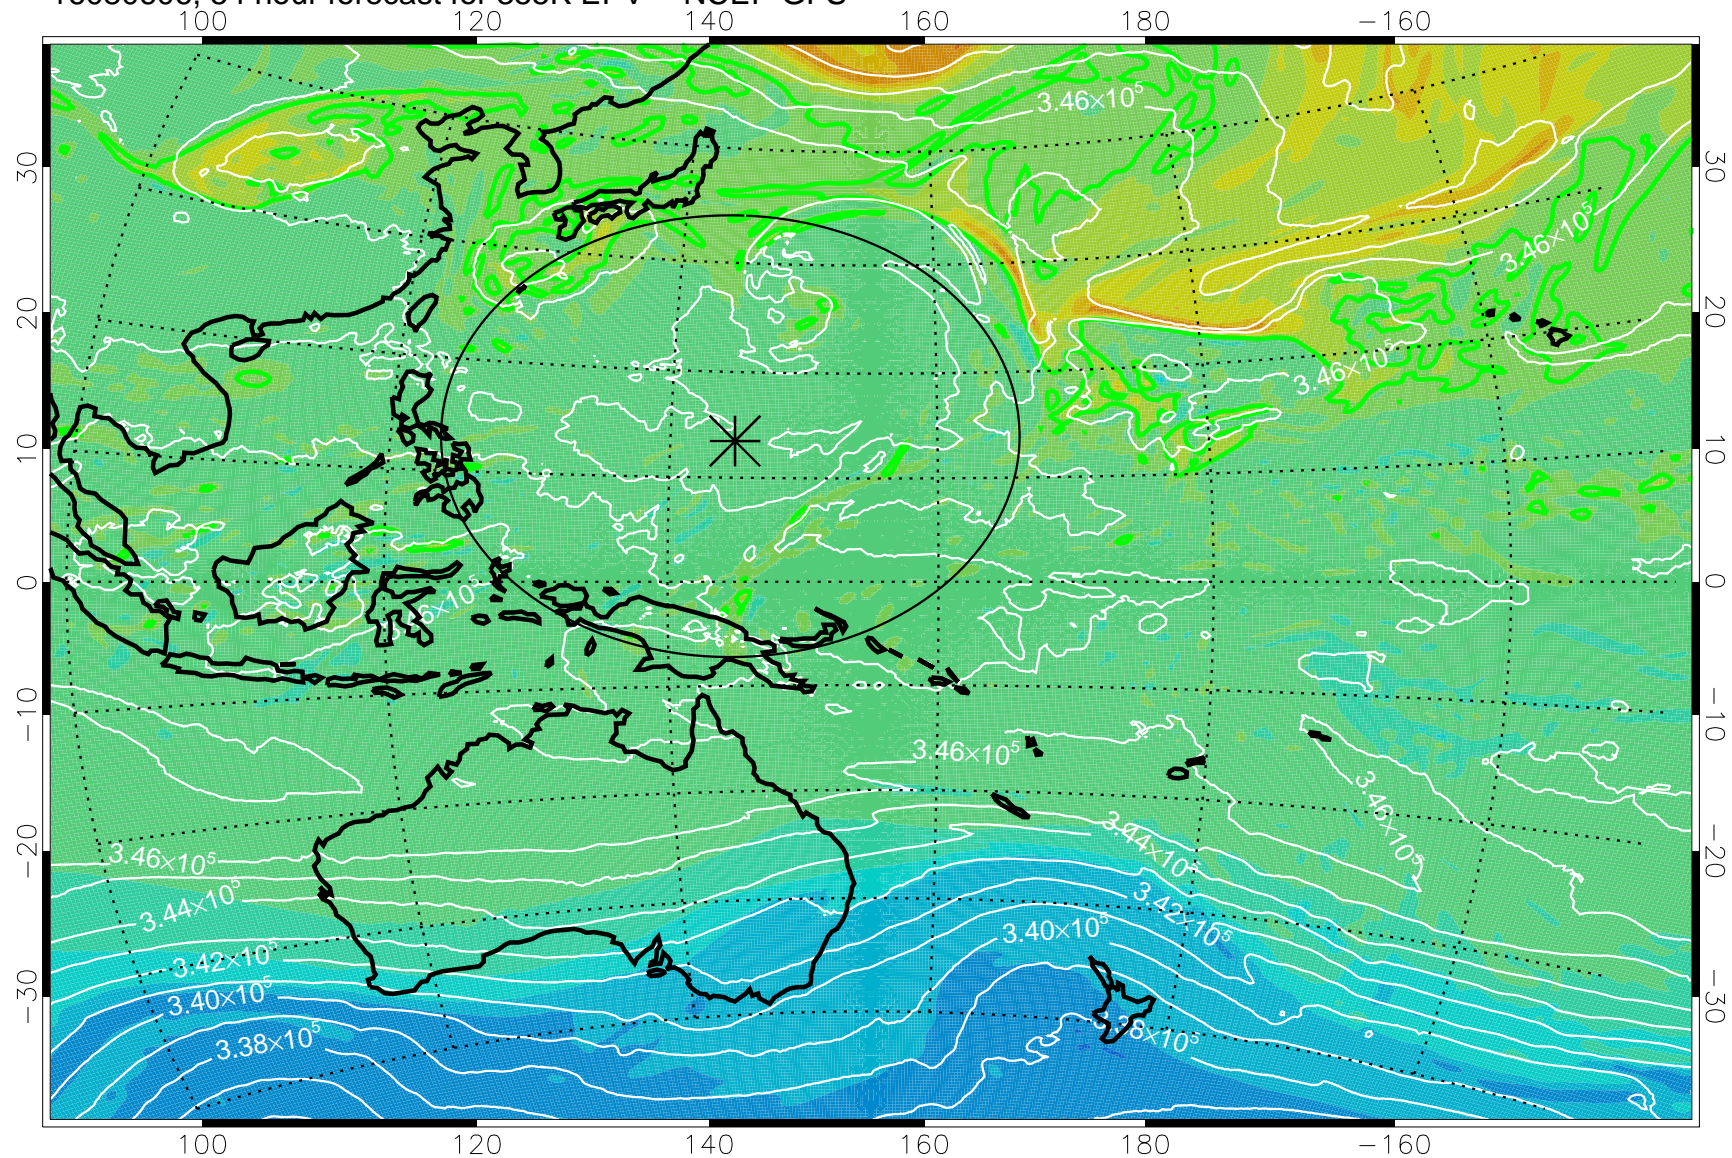

16080518, 42 hour forecast for 355K EPV -- NCEP GFS

355K Montgomery Streamfunction, white
EPV Tropopause (2 PVU) Position
Range ring of 2304 km

16080600, 48 hour forecast for 355K EPV -- NCEP GFS

355K Montgomery Streamfunction, white
EPV Tropopause (2 PVU) Position
Range ring of 2304 km

16080606, 54 hour forecast for 355K EPV -- NCEP GFS

355K Montgomery Streamfunction, white
EPV Tropopause (2 PVU) Position
Range ring of 2304 km

16080612, 60 hour forecast for 355K EPV -- NCEP GFS

355K Montgomery Streamfunction, white
EPV Tropopause (2 PVU) Position
Range ring of 2304 km

16080618, 66 hour forecast for 355K EPV -- NCEP GFS

355K Montgomery Streamfunction, white
EPV Tropopause (2 PVU) Position
Range ring of 2304 km

16080700, 72 hour forecast for 355K EPV -- NCEP GFS

355K Montgomery Streamfunction, white
EPV Tropopause (2 PVU) Position
Range ring of 2304 km

16080706, 78 hour forecast for 355K EPV -- NCEP GFS

355K Montgomery Streamfunction, white
EPV Tropopause (2 PVU) Position
Range ring of 2304 km

16080712, 84 hour forecast for 355K EPV -- NCEP GFS

355K Montgomery Streamfunction, white
EPV Tropopause (2 PVU) Position
Range ring of 2304 km