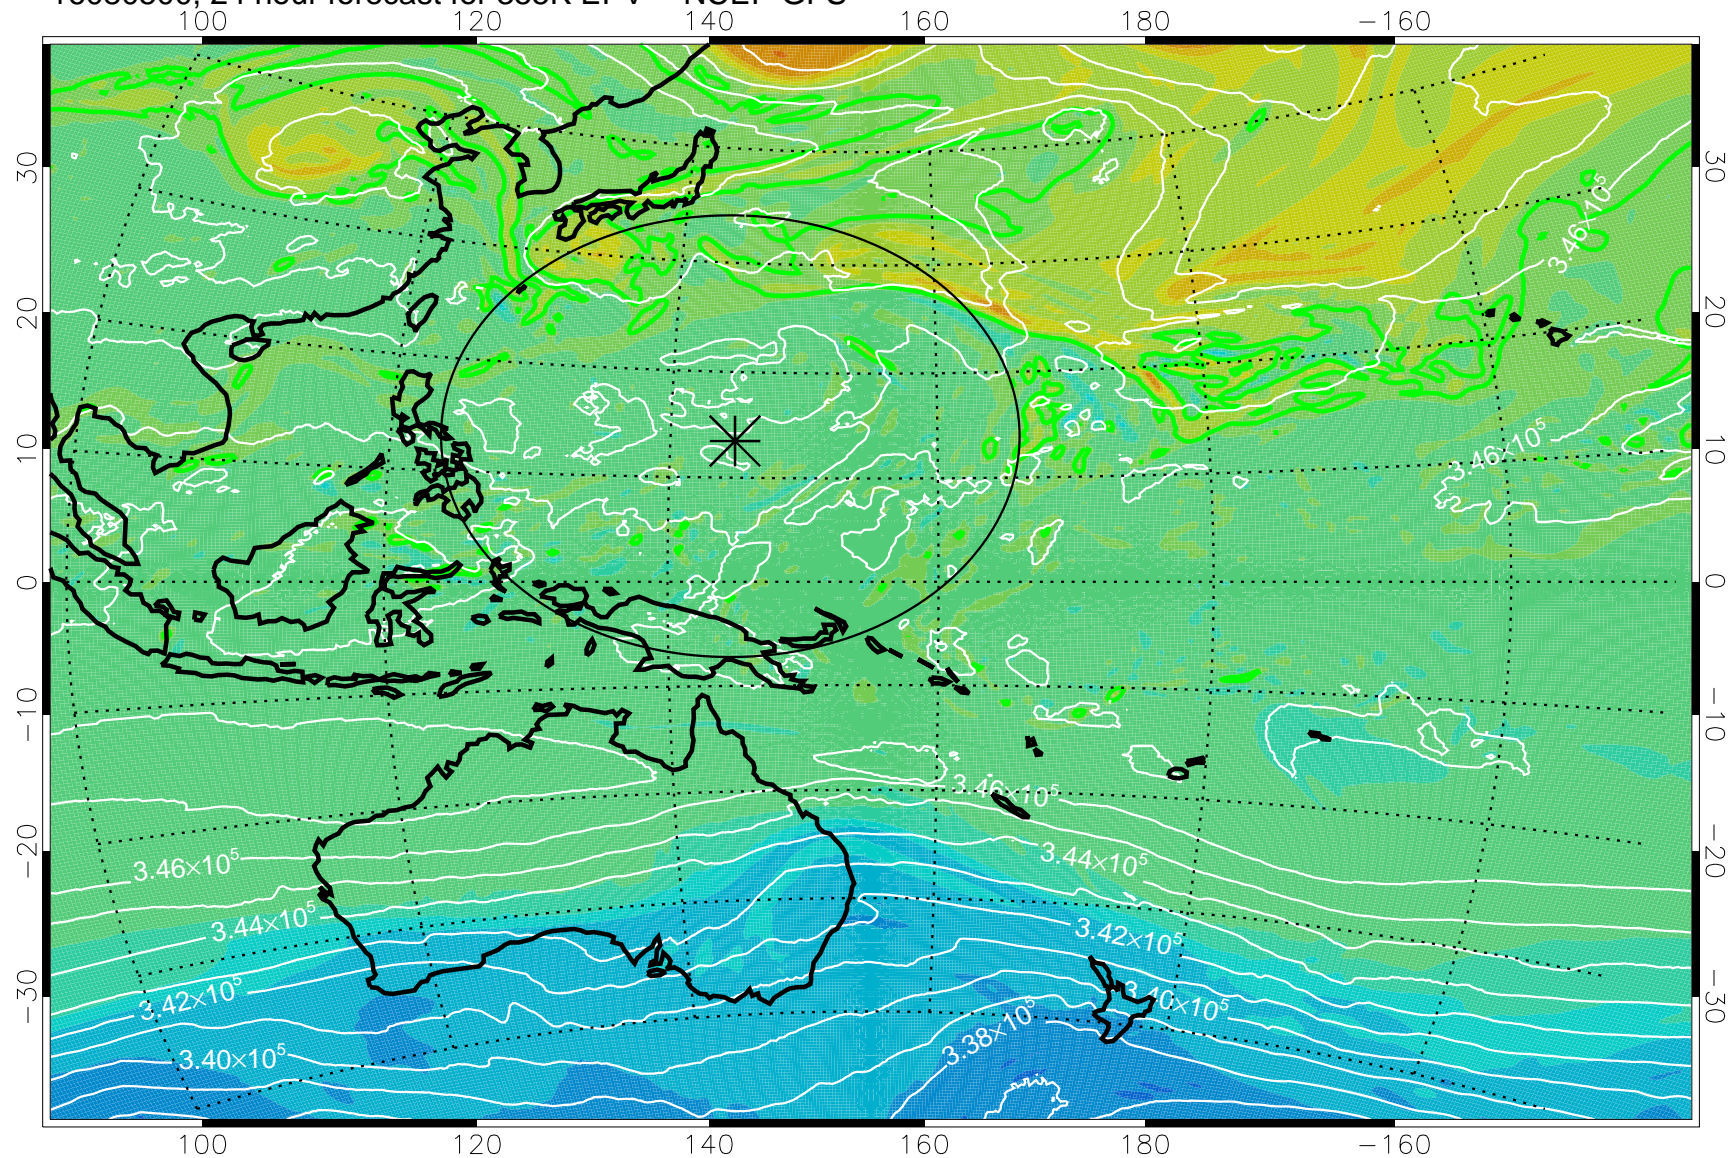

16080406, 6 hour forecast for 355K EPV -- NCEP GFS

355K Montgomery Streamfunction, white
EPV Tropopause (2 PVU) Position
Range ring of 2304 km

16080412, 12 hour forecast for 355K EPV -- NCEP GFS

355K Montgomery Streamfunction, white
EPV Tropopause (2 PVU) Position
Range ring of 2304 km

16080418, 18 hour forecast for 355K EPV -- NCEP GFS

355K Montgomery Streamfunction, white
EPV Tropopause (2 PVU) Position
Range ring of 2304 km

16080500, 24 hour forecast for 355K EPV -- NCEP GFS

355K Montgomery Streamfunction, white
EPV Tropopause (2 PVU) Position
Range ring of 2304 km

16080506, 30 hour forecast for 355K EPV -- NCEP GFS

355K Montgomery Streamfunction, white
EPV Tropopause (2 PVU) Position
Range ring of 2304 km

16080512, 36 hour forecast for 355K EPV -- NCEP GFS

355K Montgomery Streamfunction, white
EPV Tropopause (2 PVU) Position
Range ring of 2304 km

16080518, 42 hour forecast for 355K EPV -- NCEP GFS

355K Montgomery Streamfunction, white
EPV Tropopause (2 PVU) Position
Range ring of 2304 km

16080600, 48 hour forecast for 355K EPV -- NCEP GFS

355K Montgomery Streamfunction, white
EPV Tropopause (2 PVU) Position
Range ring of 2304 km