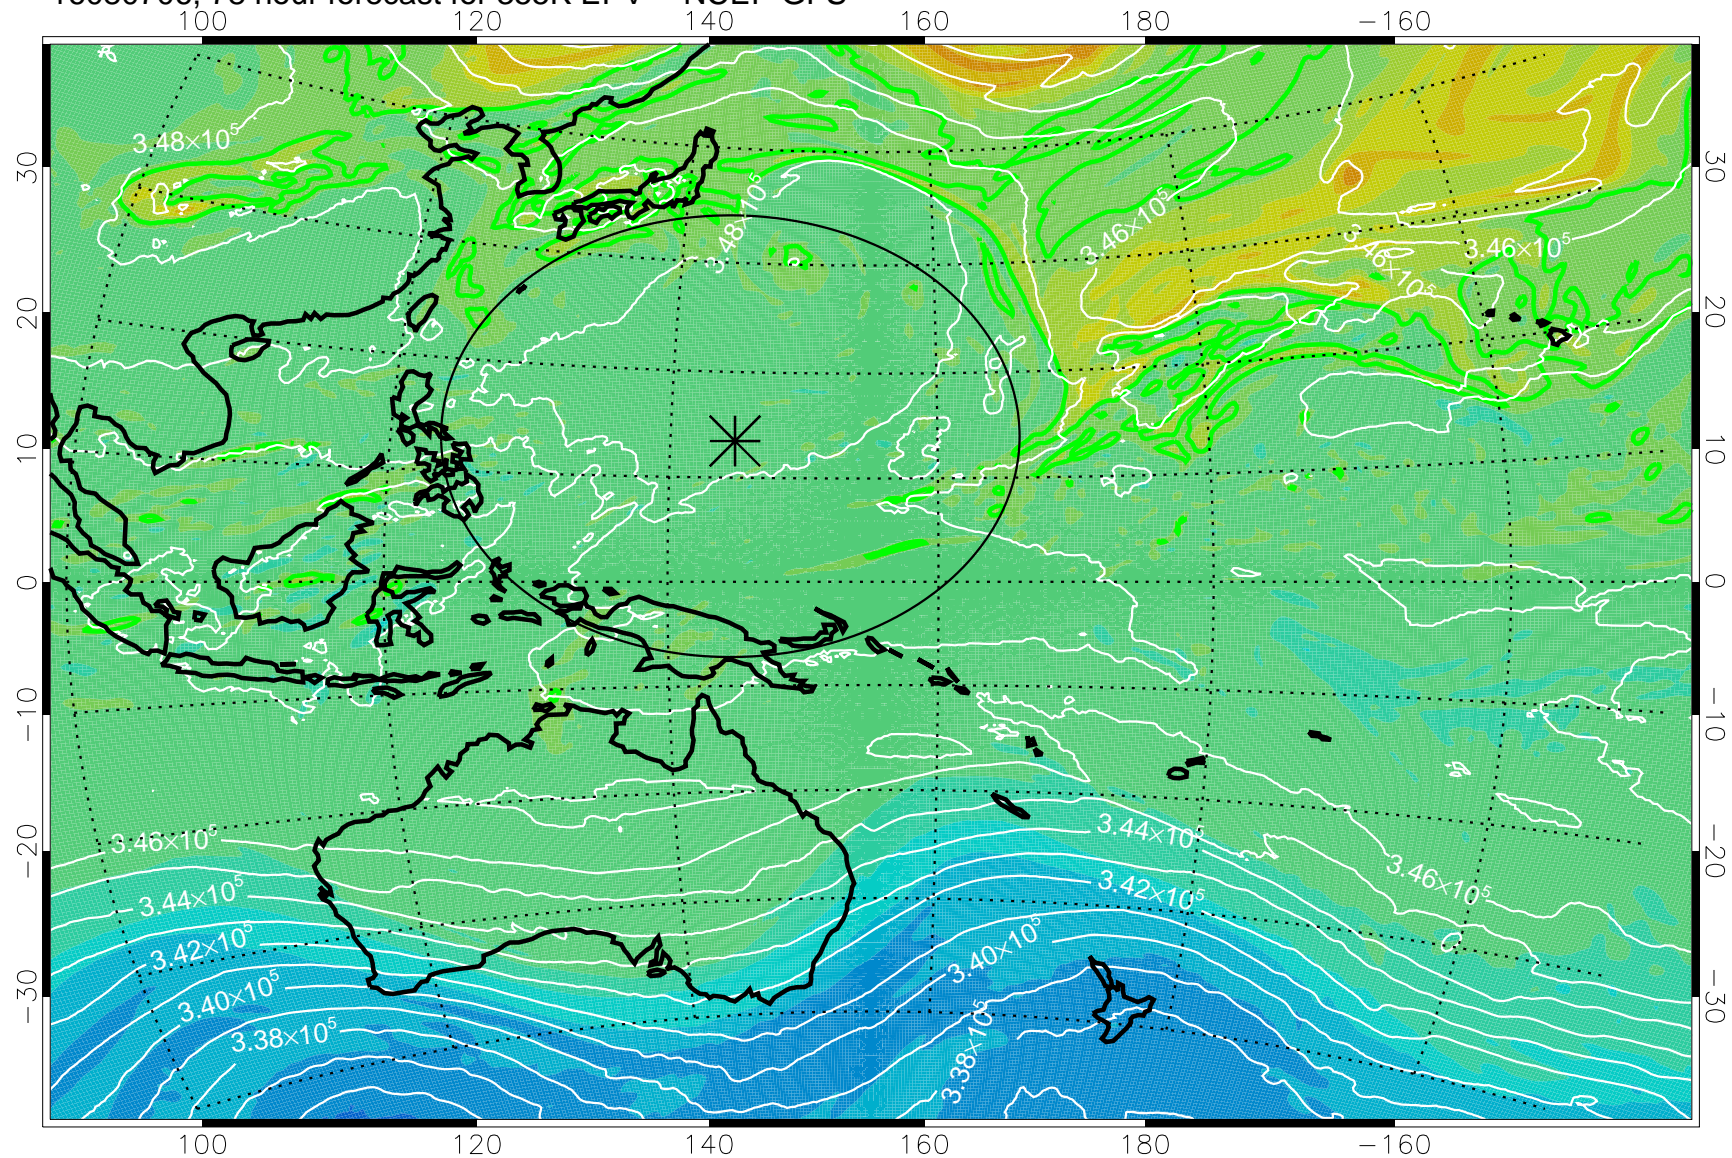

16080606, 54 hour forecast for 355K EPV -- NCEP GFS

355K Montgomery Streamfunction, white
EPV Tropopause (2 PVU) Position
Range ring of 2304 km

16080612, 60 hour forecast for 355K EPV -- NCEP GFS

355K Montgomery Streamfunction, white
EPV Tropopause (2 PVU) Position
Range ring of 2304 km

16080618, 66 hour forecast for 355K EPV -- NCEP GFS

355K Montgomery Streamfunction, white
EPV Tropopause (2 PVU) Position
Range ring of 2304 km

16080700, 72 hour forecast for 355K EPV -- NCEP GFS

355K Montgomery Streamfunction, white
EPV Tropopause (2 PVU) Position
Range ring of 2304 km

16080706, 78 hour forecast for 355K EPV -- NCEP GFS

355K Montgomery Streamfunction, white
EPV Tropopause (2 PVU) Position
Range ring of 2304 km

16080712, 84 hour forecast for 355K EPV -- NCEP GFS

355K Montgomery Streamfunction, white
EPV Tropopause (2 PVU) Position
Range ring of 2304 km

16080718, 90 hour forecast for 355K EPV -- NCEP GFS

355K Montgomery Streamfunction, white
EPV Tropopause (2 PVU) Position
Range ring of 2304 km

16080800, 96 hour forecast for 355K EPV -- NCEP GFS

355K Montgomery Streamfunction, white
EPV Tropopause (2 PVU) Position
Range ring of 2304 km