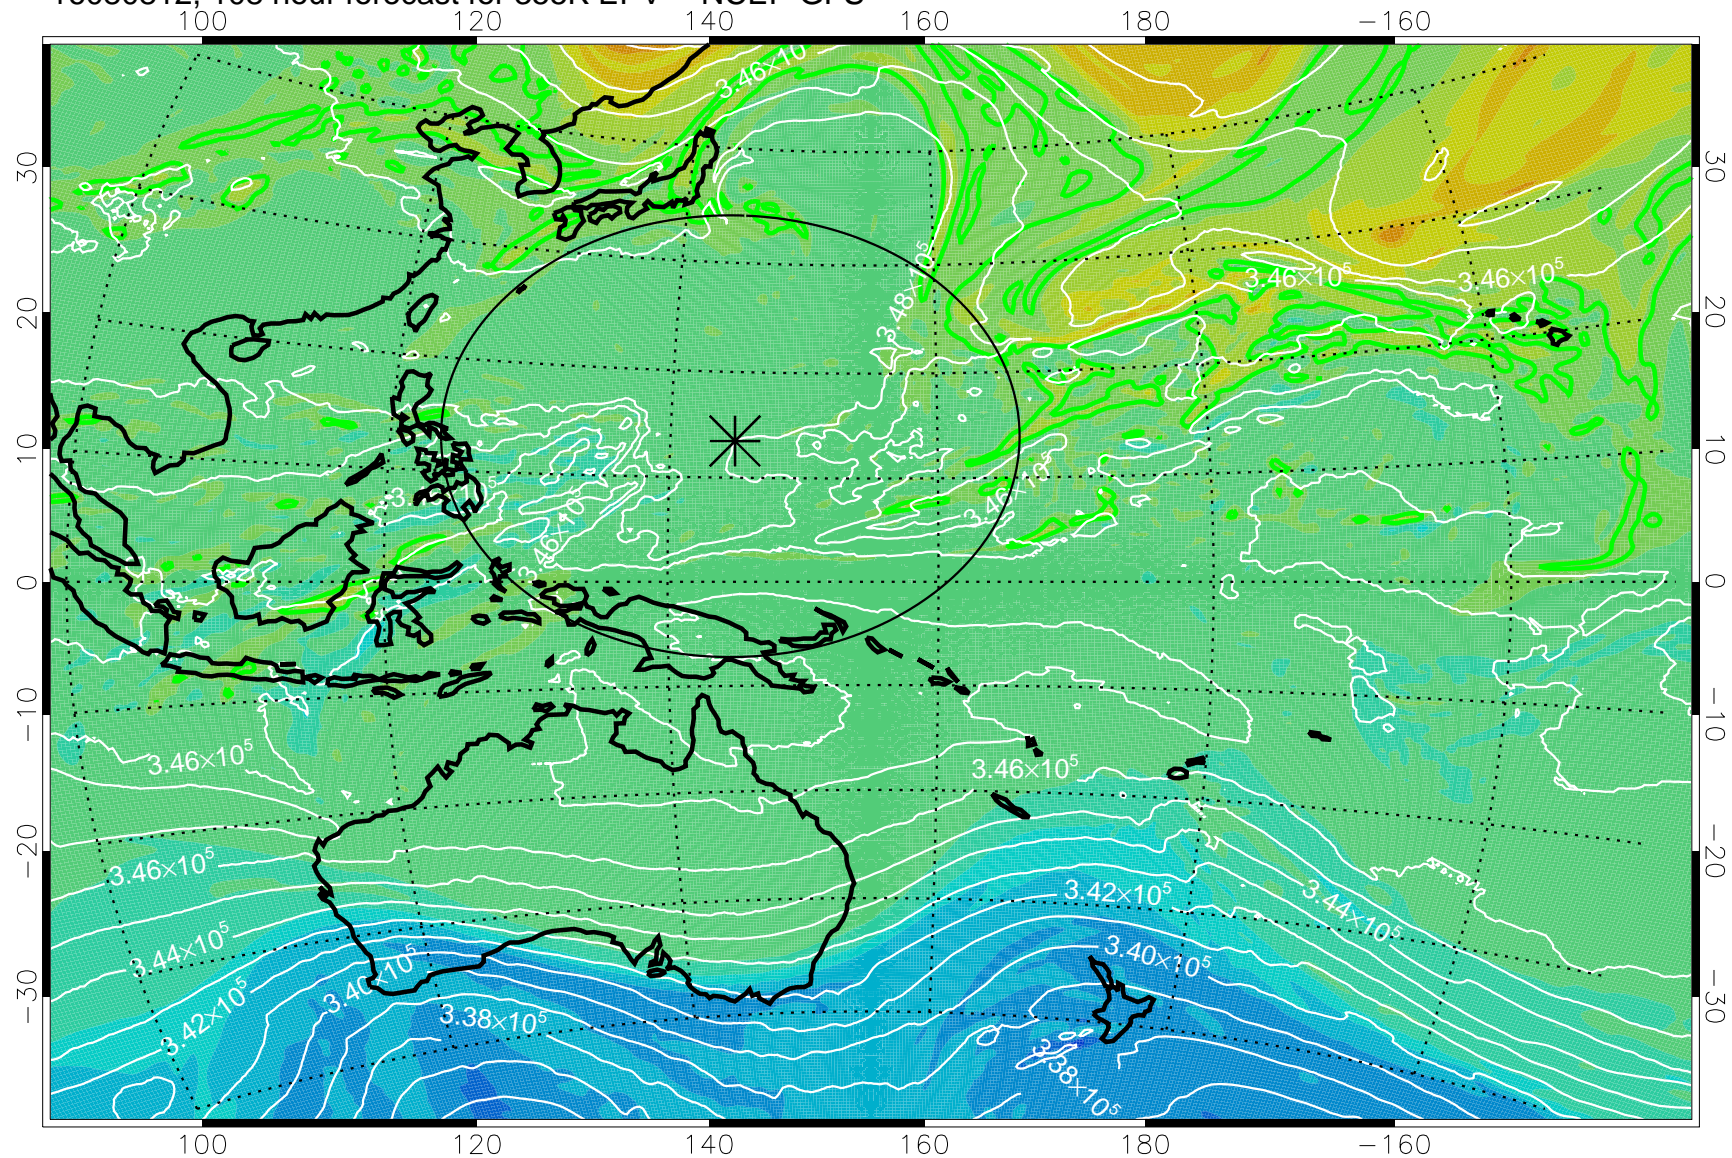

16080706, 78 hour forecast for 355K EPV -- NCEP GFS

355K Montgomery Streamfunction, white
EPV Tropopause (2 PVU) Position
Range ring of 2304 km

16080712, 84 hour forecast for 355K EPV -- NCEP GFS

355K Montgomery Streamfunction, white
EPV Tropopause (2 PVU) Position
Range ring of 2304 km

16080718, 90 hour forecast for 355K EPV -- NCEP GFS

355K Montgomery Streamfunction, white
EPV Tropopause (2 PVU) Position
Range ring of 2304 km

16080800, 96 hour forecast for 355K EPV -- NCEP GFS

355K Montgomery Streamfunction, white
EPV Tropopause (2 PVU) Position
Range ring of 2304 km

16080806, 102 hour forecast for 355K EPV -- NCEP GFS

355K Montgomery Streamfunction, white
EPV Tropopause (2 PVU) Position
Range ring of 2304 km

16080812, 108 hour forecast for 355K EPV -- NCEP GFS

355K Montgomery Streamfunction, white
EPV Tropopause (2 PVU) Position
Range ring of 2304 km

16080818, 114 hour forecast for 355K EPV -- NCEP GFS

355K Montgomery Streamfunction, white
EPV Tropopause (2 PVU) Position
Range ring of 2304 km

16080900, 120 hour forecast for 355K EPV -- NCEP GFS

355K Montgomery Streamfunction, white
EPV Tropopause (2 PVU) Position
Range ring of 2304 km