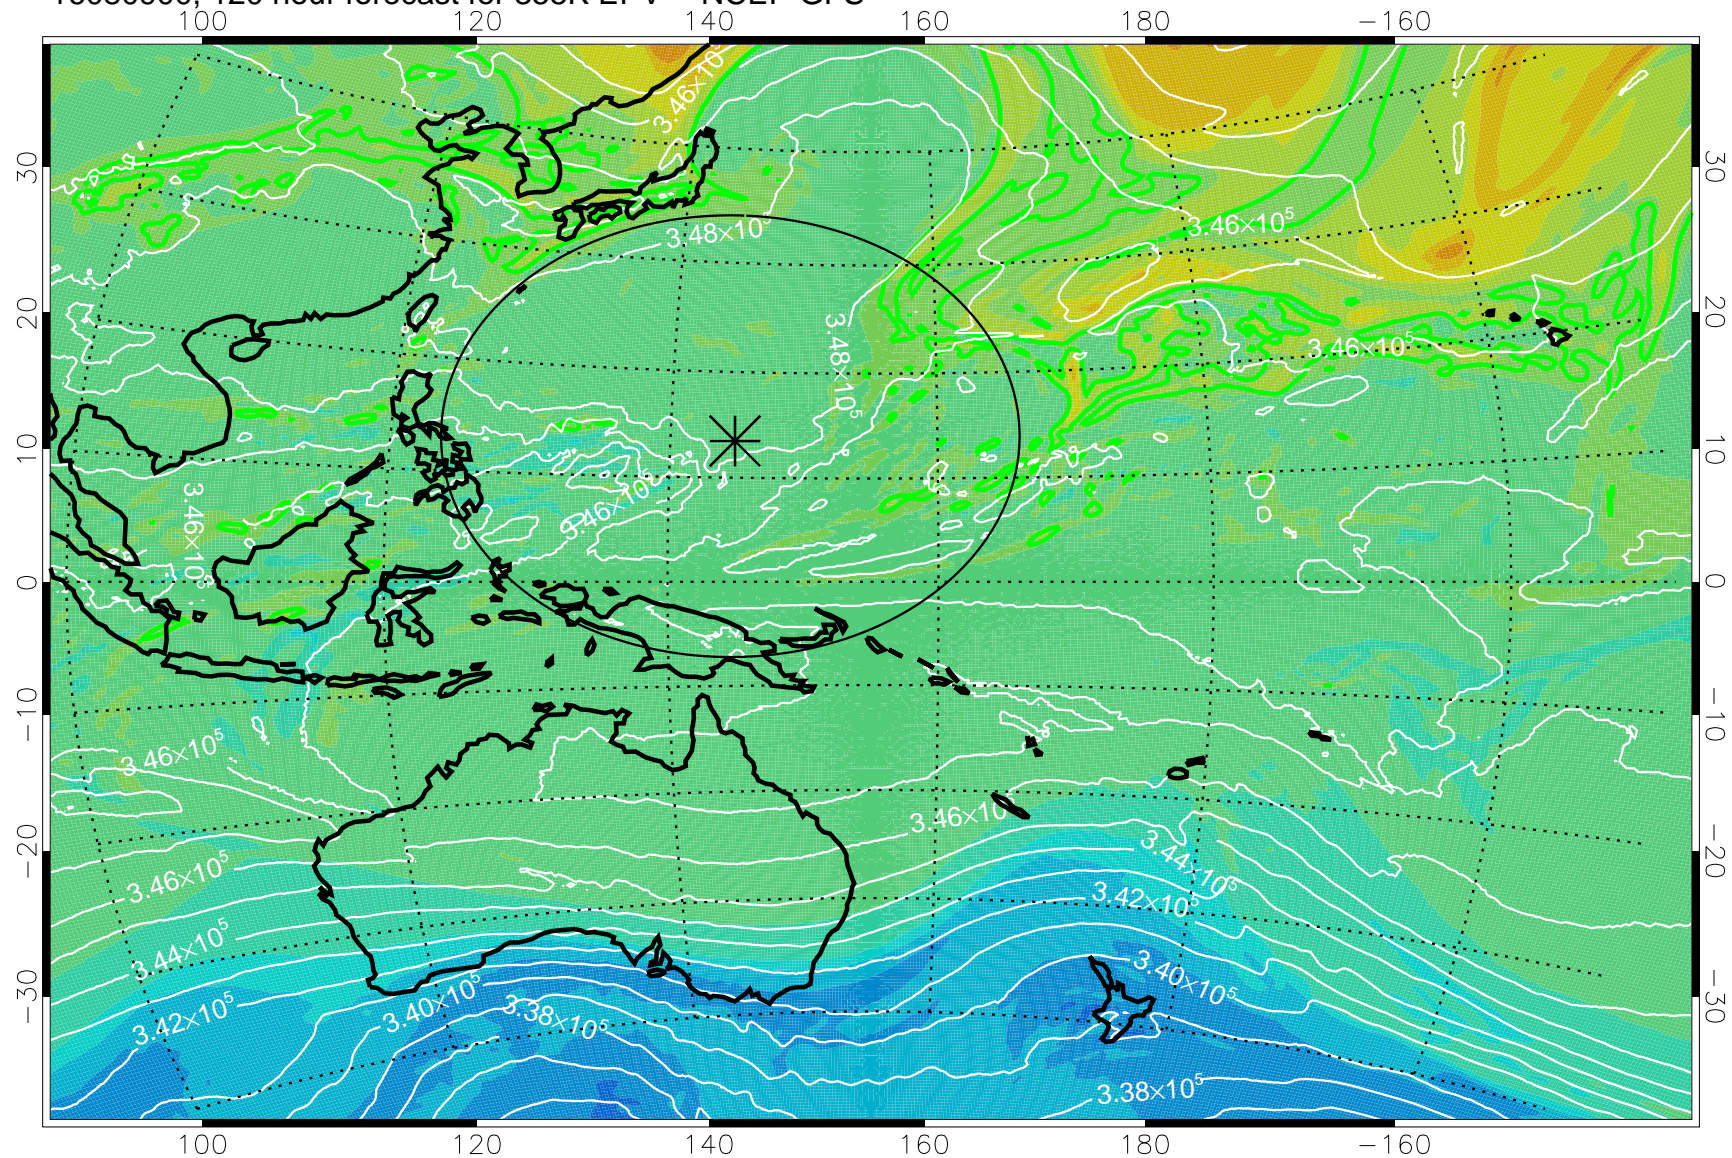

16080706, 78 hour forecast for 355K EPV -- NCEP GFS

355K Montgomery Streamfunction, white
EPV Tropopause (2 PVU) Position
Range ring of 2304 km

16080712, 84 hour forecast for 355K EPV -- NCEP GFS

355K Montgomery Streamfunction, white
EPV Tropopause (2 PVU) Position
Range ring of 2304 km

16080718, 90 hour forecast for 355K EPV -- NCEP GFS

355K Montgomery Streamfunction, white
EPV Tropopause (2 PVU) Position
Range ring of 2304 km

16080800, 96 hour forecast for 355K EPV -- NCEP GFS

355K Montgomery Streamfunction, white
EPV Tropopause (2 PVU) Position
Range ring of 2304 km

16080806, 102 hour forecast for 355K EPV -- NCEP GFS

355K Montgomery Streamfunction, white
EPV Tropopause (2 PVU) Position
Range ring of 2304 km

16080812, 108 hour forecast for 355K EPV -- NCEP GFS

355K Montgomery Streamfunction, white
EPV Tropopause (2 PVU) Position
Range ring of 2304 km

16080818, 114 hour forecast for 355K EPV -- NCEP GFS

355K Montgomery Streamfunction, white
EPV Tropopause (2 PVU) Position
Range ring of 2304 km

16080900, 120 hour forecast for 355K EPV -- NCEP GFS

355K Montgomery Streamfunction, white
EPV Tropopause (2 PVU) Position
Range ring of 2304 km