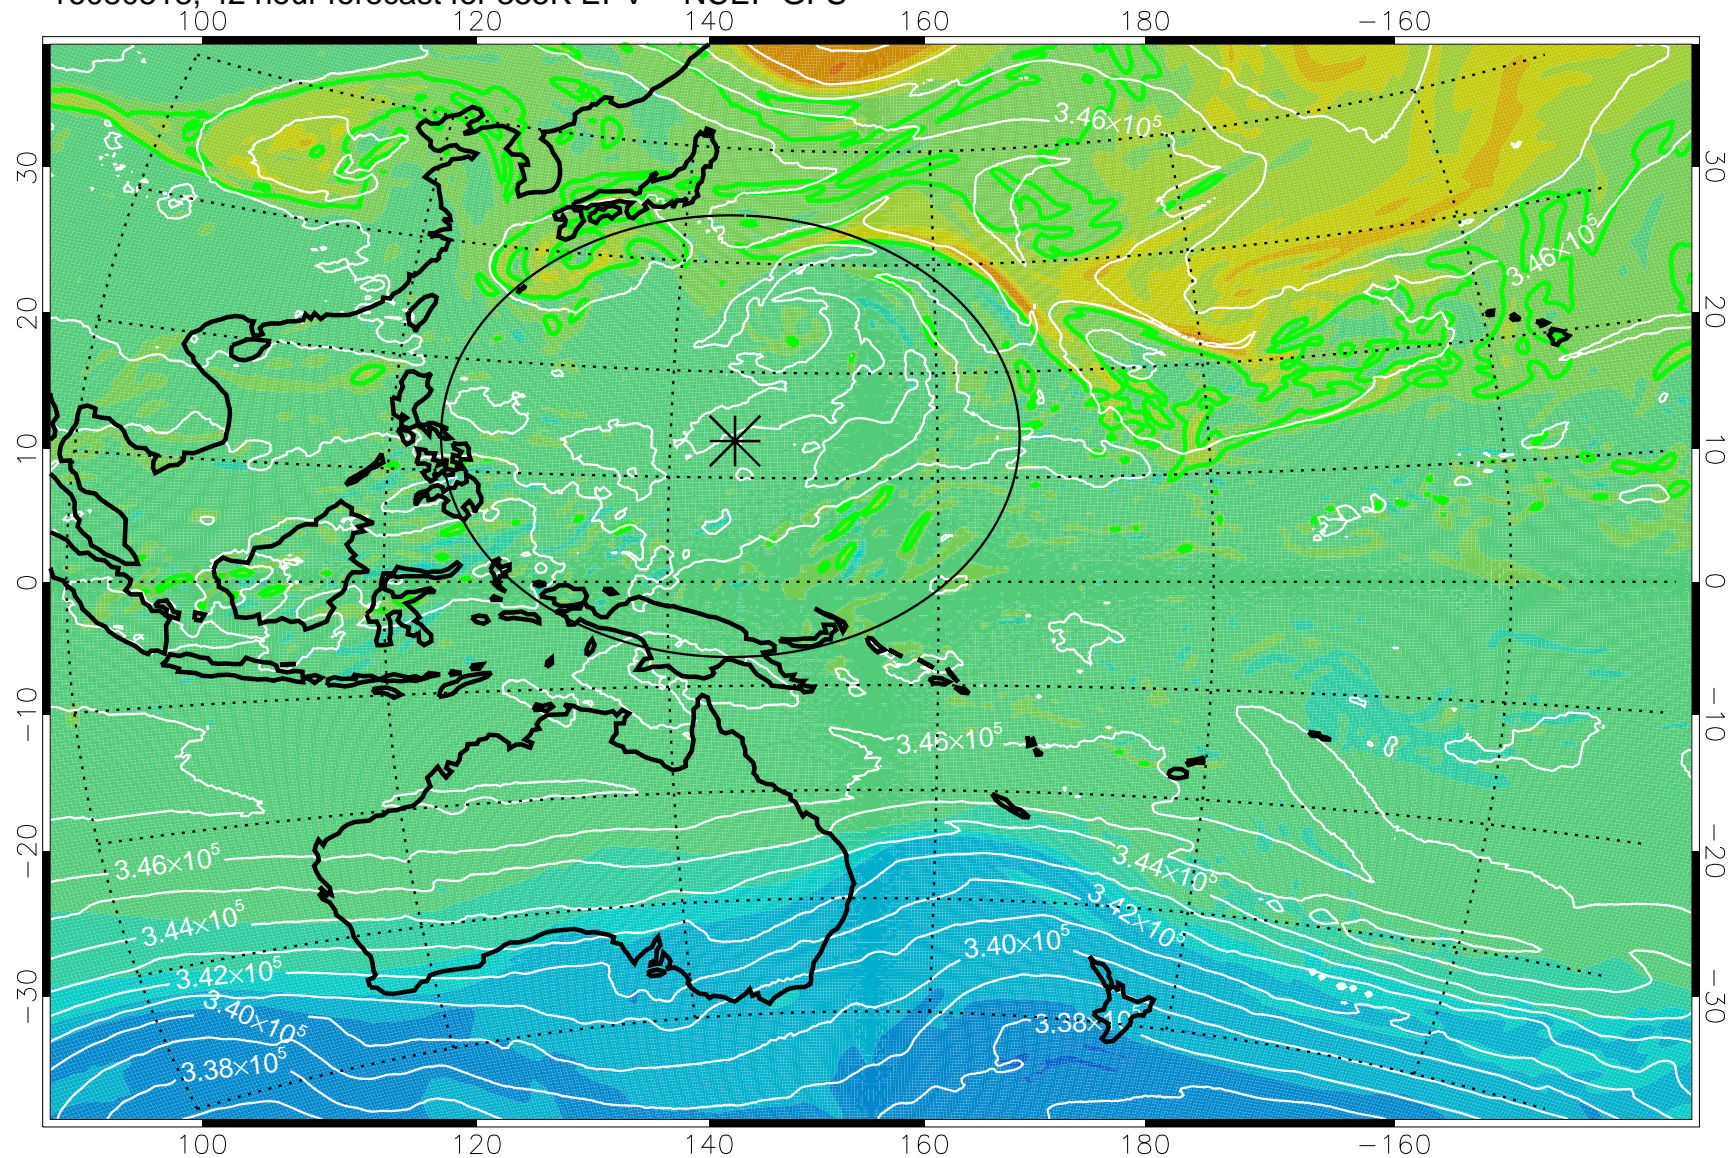

16080506, 30 hour forecast for 355K EPV -- NCEP GFS

355K Montgomery Streamfunction, white
EPV Tropopause (2 PVU) Position
Range ring of 2304 km

16080512, 36 hour forecast for 355K EPV -- NCEP GFS

355K Montgomery Streamfunction, white
EPV Tropopause (2 PVU) Position
Range ring of 2304 km

16080518, 42 hour forecast for 355K EPV -- NCEP GFS

355K Montgomery Streamfunction, white
EPV Tropopause (2 PVU) Position
Range ring of 2304 km

16080600, 48 hour forecast for 355K EPV -- NCEP GFS

355K Montgomery Streamfunction, white
EPV Tropopause (2 PVU) Position
Range ring of 2304 km

16080606, 54 hour forecast for 355K EPV -- NCEP GFS

355K Montgomery Streamfunction, white
EPV Tropopause (2 PVU) Position
Range ring of 2304 km

16080612, 60 hour forecast for 355K EPV -- NCEP GFS

355K Montgomery Streamfunction, white
EPV Tropopause (2 PVU) Position
Range ring of 2304 km

16080618, 66 hour forecast for 355K EPV -- NCEP GFS

355K Montgomery Streamfunction, white
EPV Tropopause (2 PVU) Position
Range ring of 2304 km

16080700, 72 hour forecast for 355K EPV -- NCEP GFS

355K Montgomery Streamfunction, white
EPV Tropopause (2 PVU) Position
Range ring of 2304 km