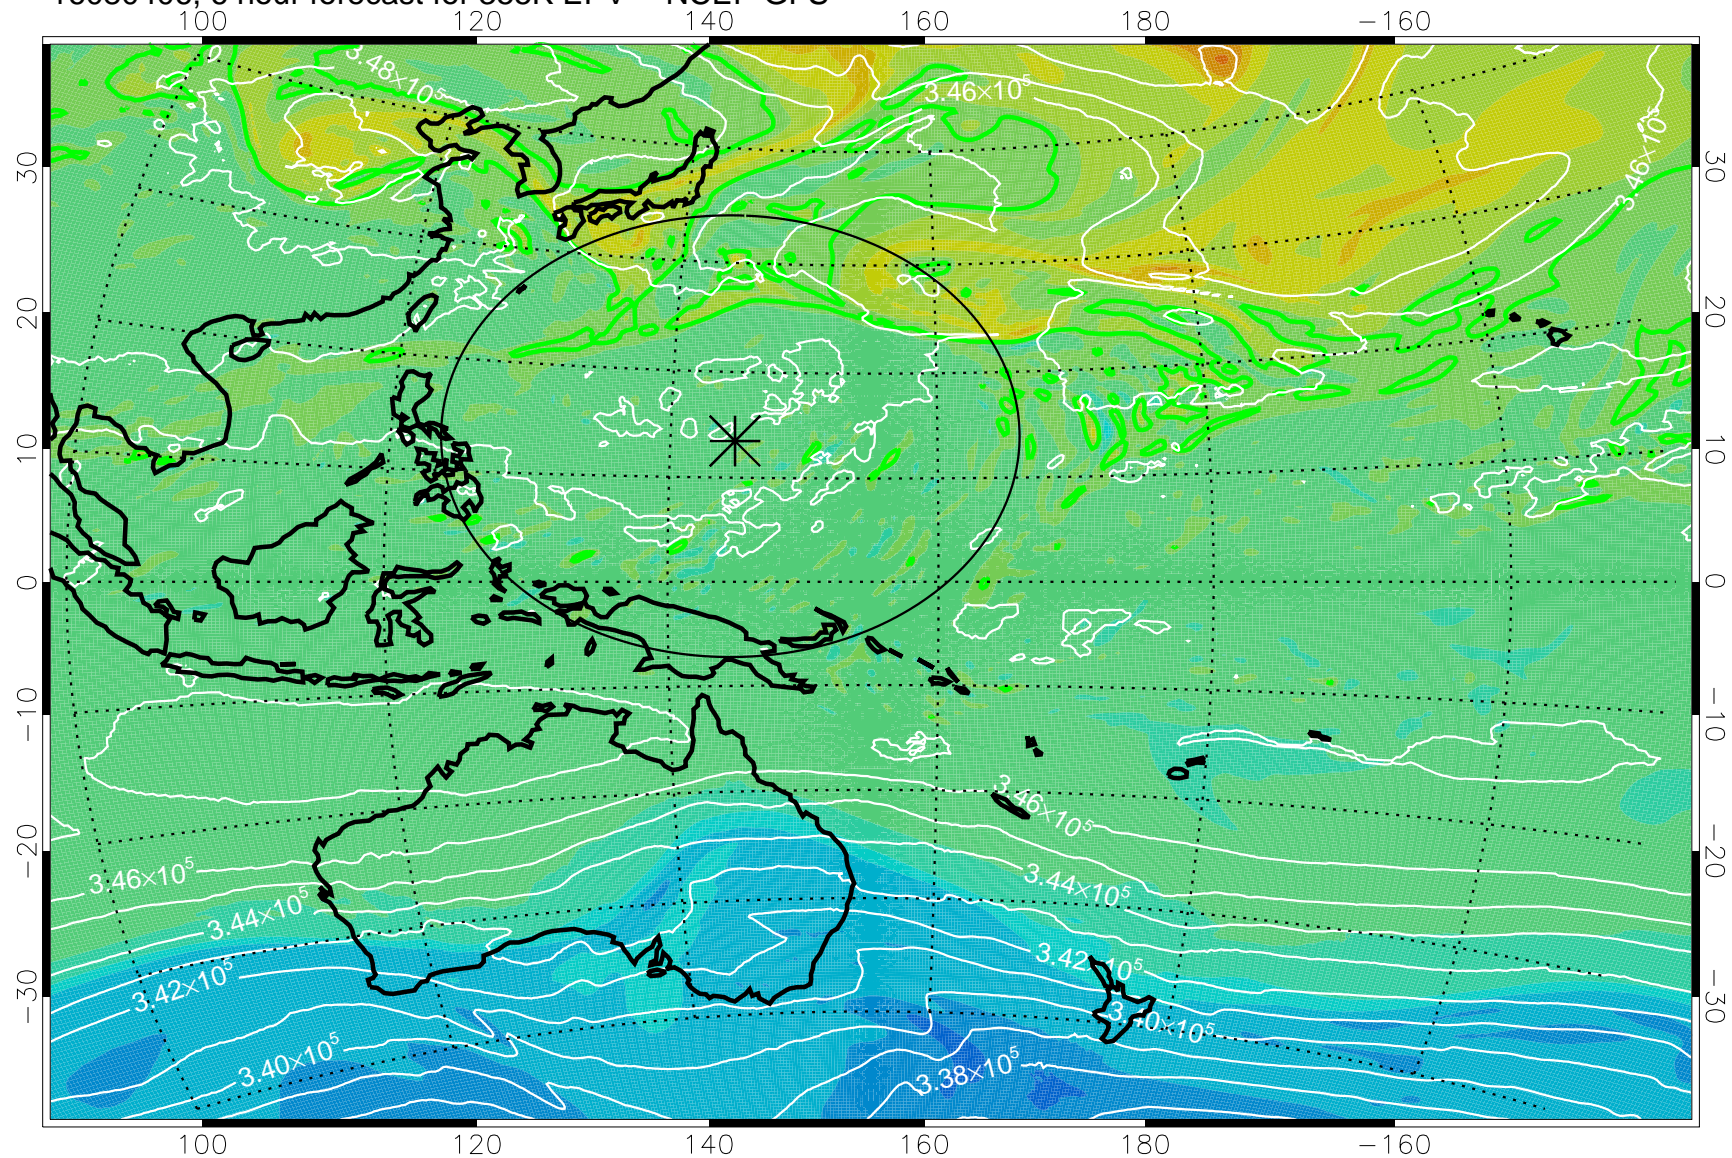

16080406, 6 hour forecast for 355K EPV -- NCEP GFS

355K Montgomery Streamfunction, white
EPV Tropopause (2 PVU) Position
Range ring of 2304 km

16080412, 12 hour forecast for 355K EPV -- NCEP GFS

355K Montgomery Streamfunction, white
EPV Tropopause (2 PVU) Position
Range ring of 2304 km

16080418, 18 hour forecast for 355K EPV -- NCEP GFS

355K Montgomery Streamfunction, white
EPV Tropopause (2 PVU) Position
Range ring of 2304 km

16080500, 24 hour forecast for 355K EPV -- NCEP GFS

355K Montgomery Streamfunction, white
EPV Tropopause (2 PVU) Position
Range ring of 2304 km

16080506, 30 hour forecast for 355K EPV -- NCEP GFS

355K Montgomery Streamfunction, white
EPV Tropopause (2 PVU) Position
Range ring of 2304 km

16080512, 36 hour forecast for 355K EPV -- NCEP GFS

355K Montgomery Streamfunction, white
EPV Tropopause (2 PVU) Position
Range ring of 2304 km

16080518, 42 hour forecast for 355K EPV -- NCEP GFS

355K Montgomery Streamfunction, white
EPV Tropopause (2 PVU) Position
Range ring of 2304 km

16080600, 48 hour forecast for 355K EPV -- NCEP GFS

355K Montgomery Streamfunction, white
EPV Tropopause (2 PVU) Position
Range ring of 2304 km