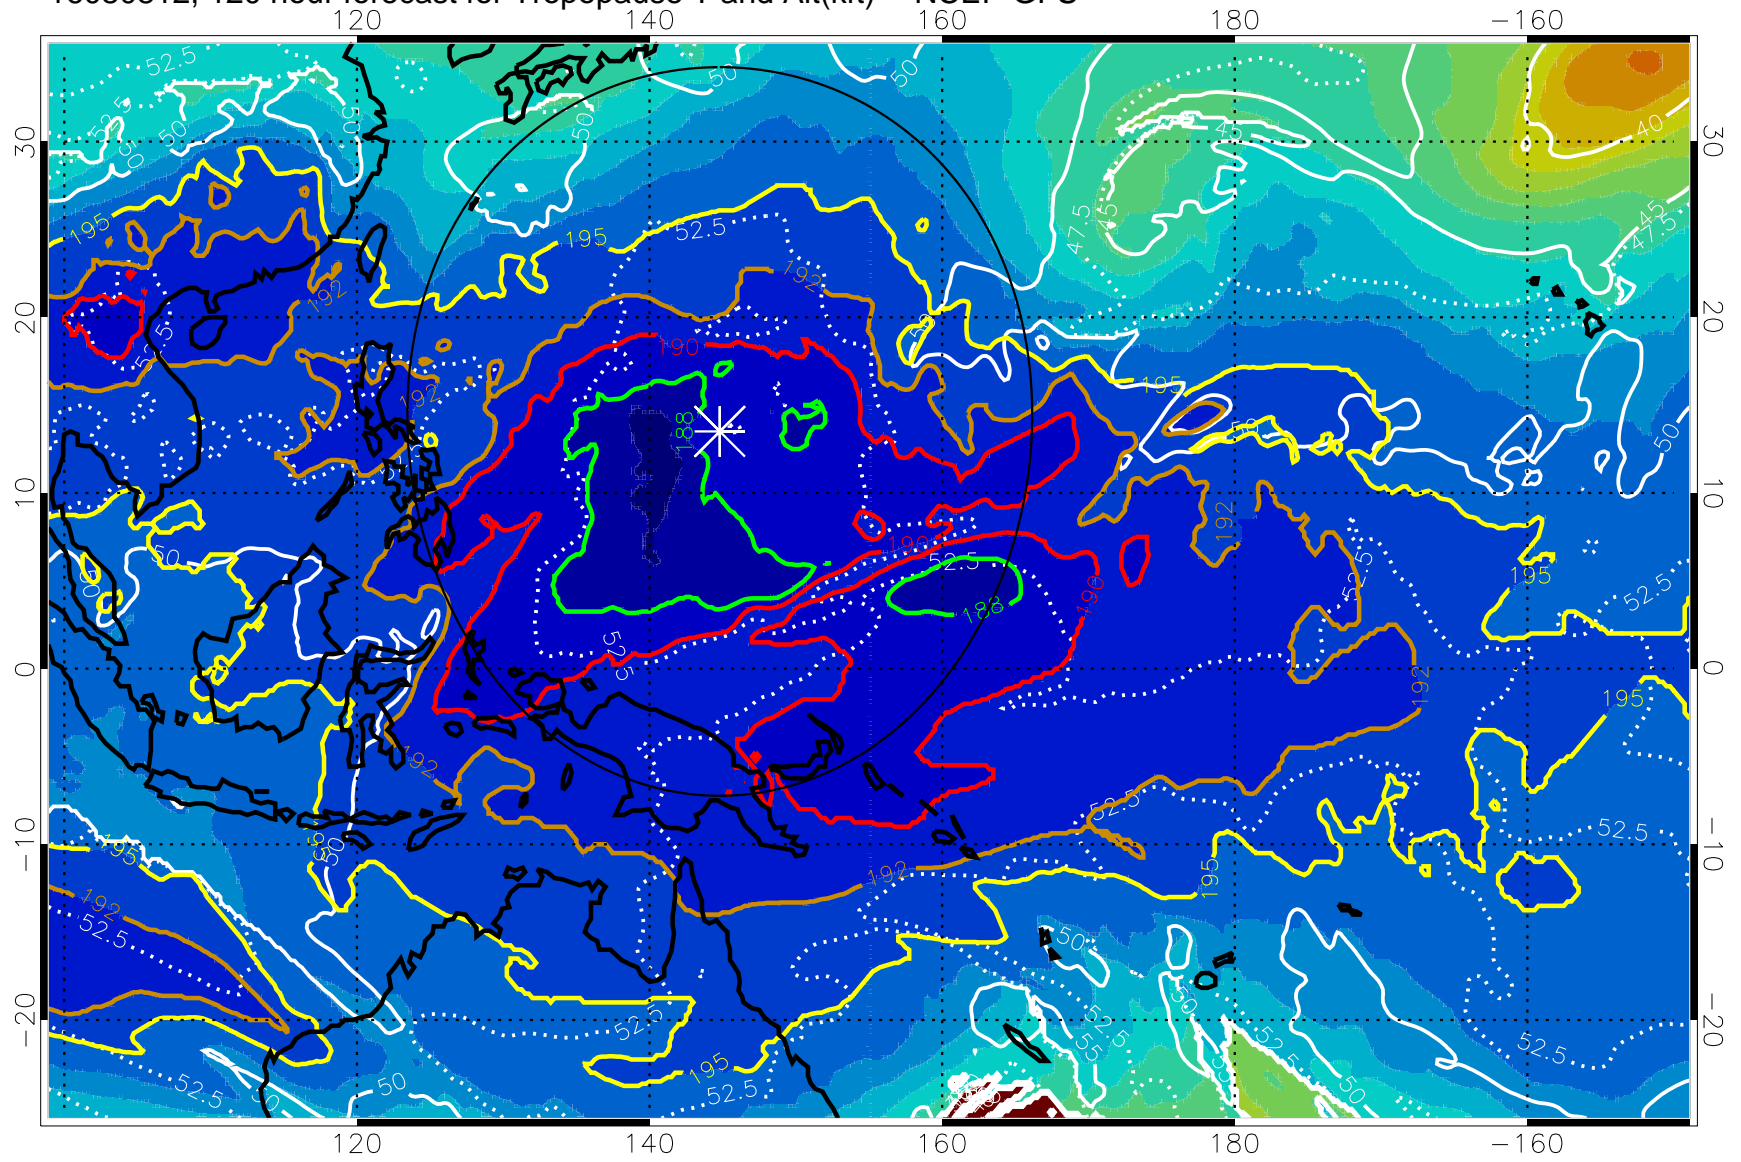

192.5K Isotherm 195K Isotherm
187.5K Isotherm 190K Isotherm

Range ring of 2304 km

16080806, 114 hour forecast for Tropopause T and Alt(kft) -- NCEP GFS

190 200 210 220 230
Tropopause T, K

Tropopause Altitude in kft (white)

192.5K Isotherm 195K Isotherm
187.5K Isotherm 190K Isotherm

Range ring of 2304 km

16080812, 120 hour forecast for Tropopause T and Alt(kft) -- NCEP GFS

190 200 210 220 230
Tropopause T, K

Tropopause Altitude in kft (white)

192.5K Isotherm 195K Isotherm
187.5K Isotherm 190K Isotherm

Range ring of 2304 km