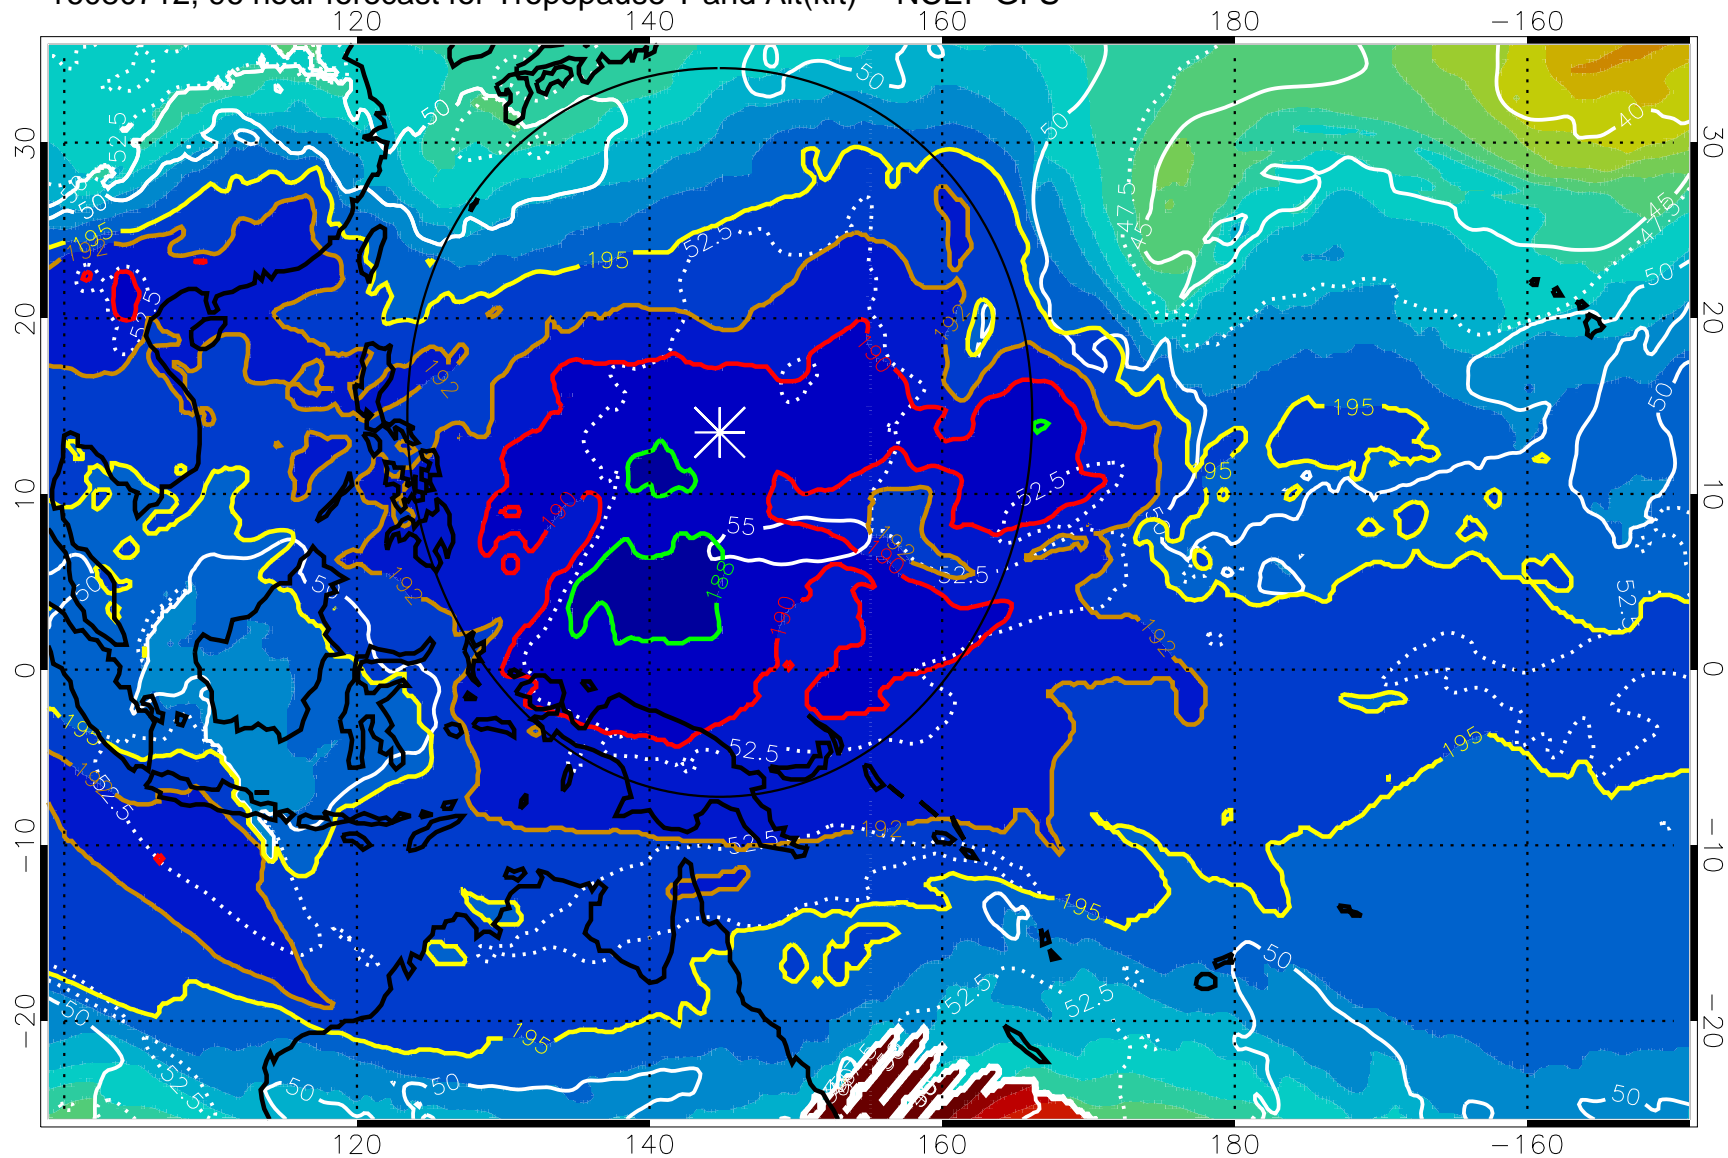

16080712, 96 hour forecast for Tropopause T and Alt(kft) -- NCEP GFS