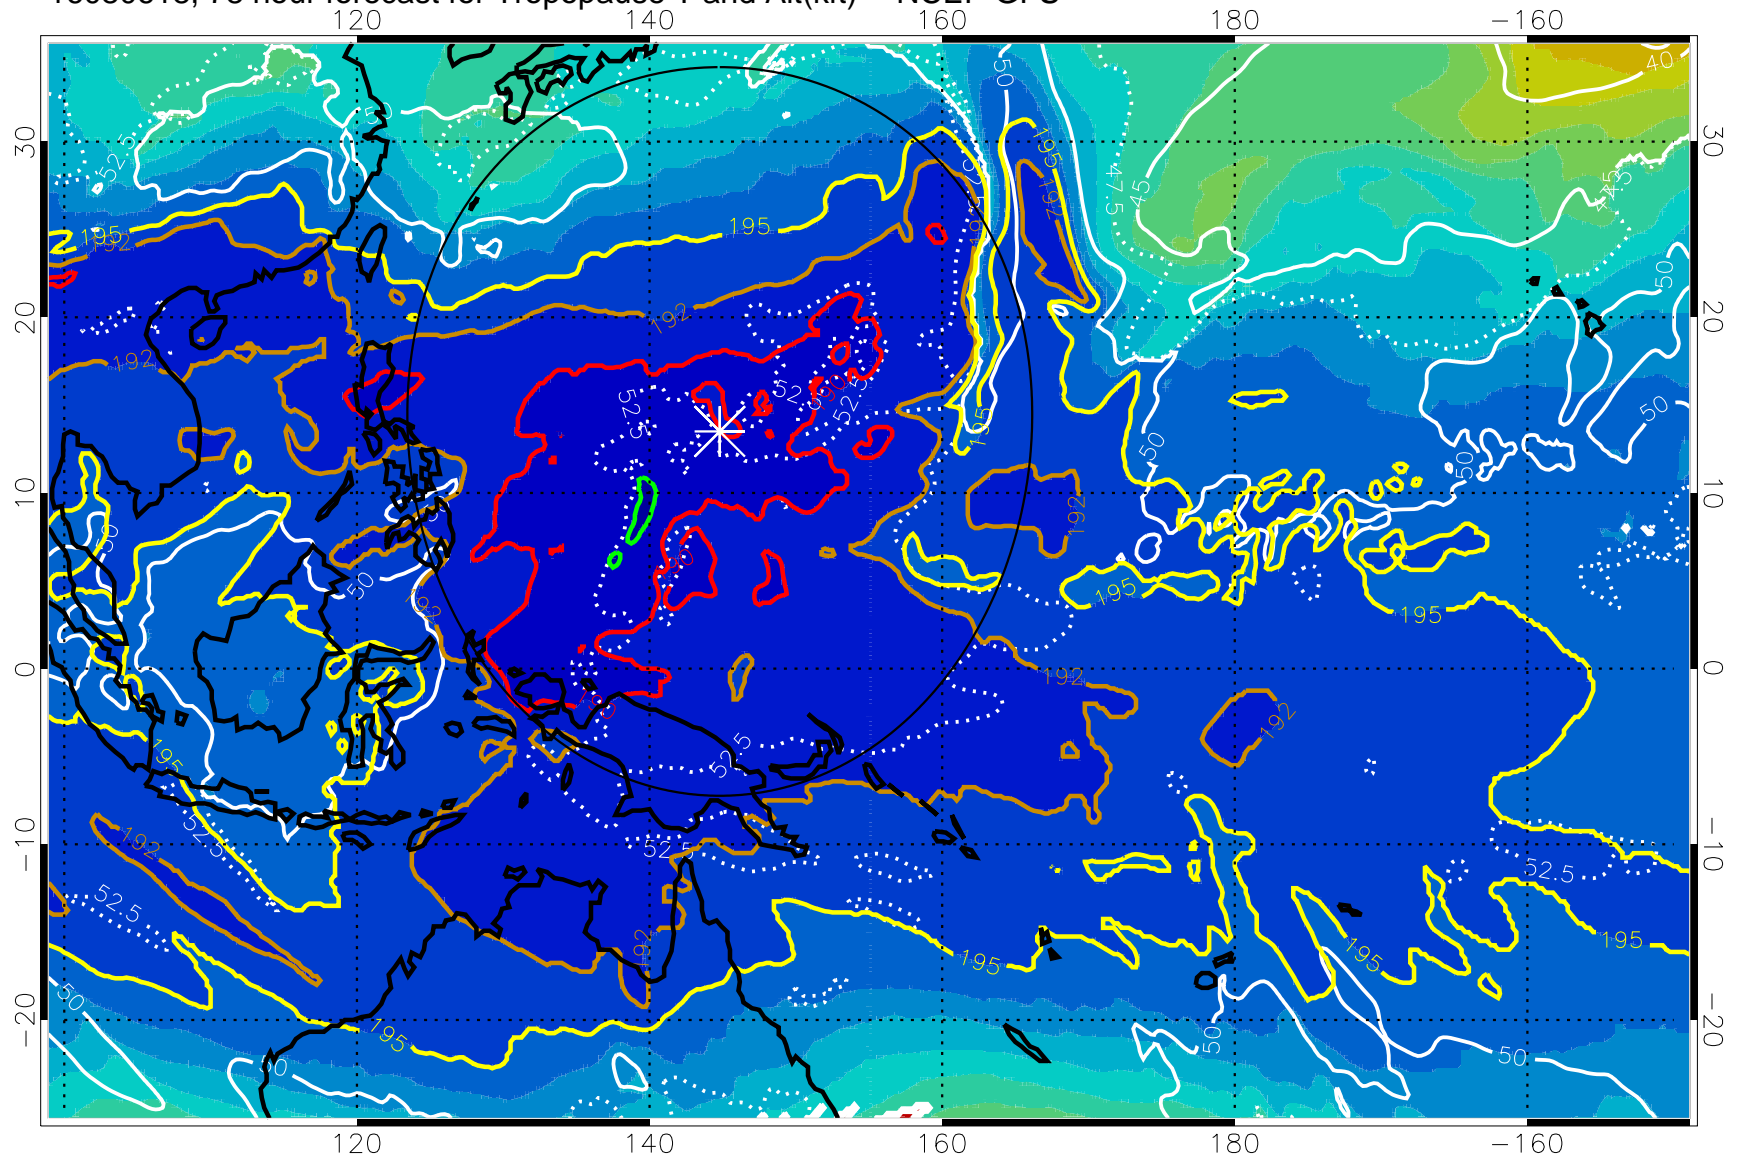

16080618, 78 hour forecast for Tropopause T and Alt(kft) -- NCEP GFS

190 200 210 220 230
Tropopause T, K

Tropopause Altitude in kft (white)

192.5K Isotherm 195K Isotherm
187.5K Isotherm 190K Isotherm

Range ring of 2304 km