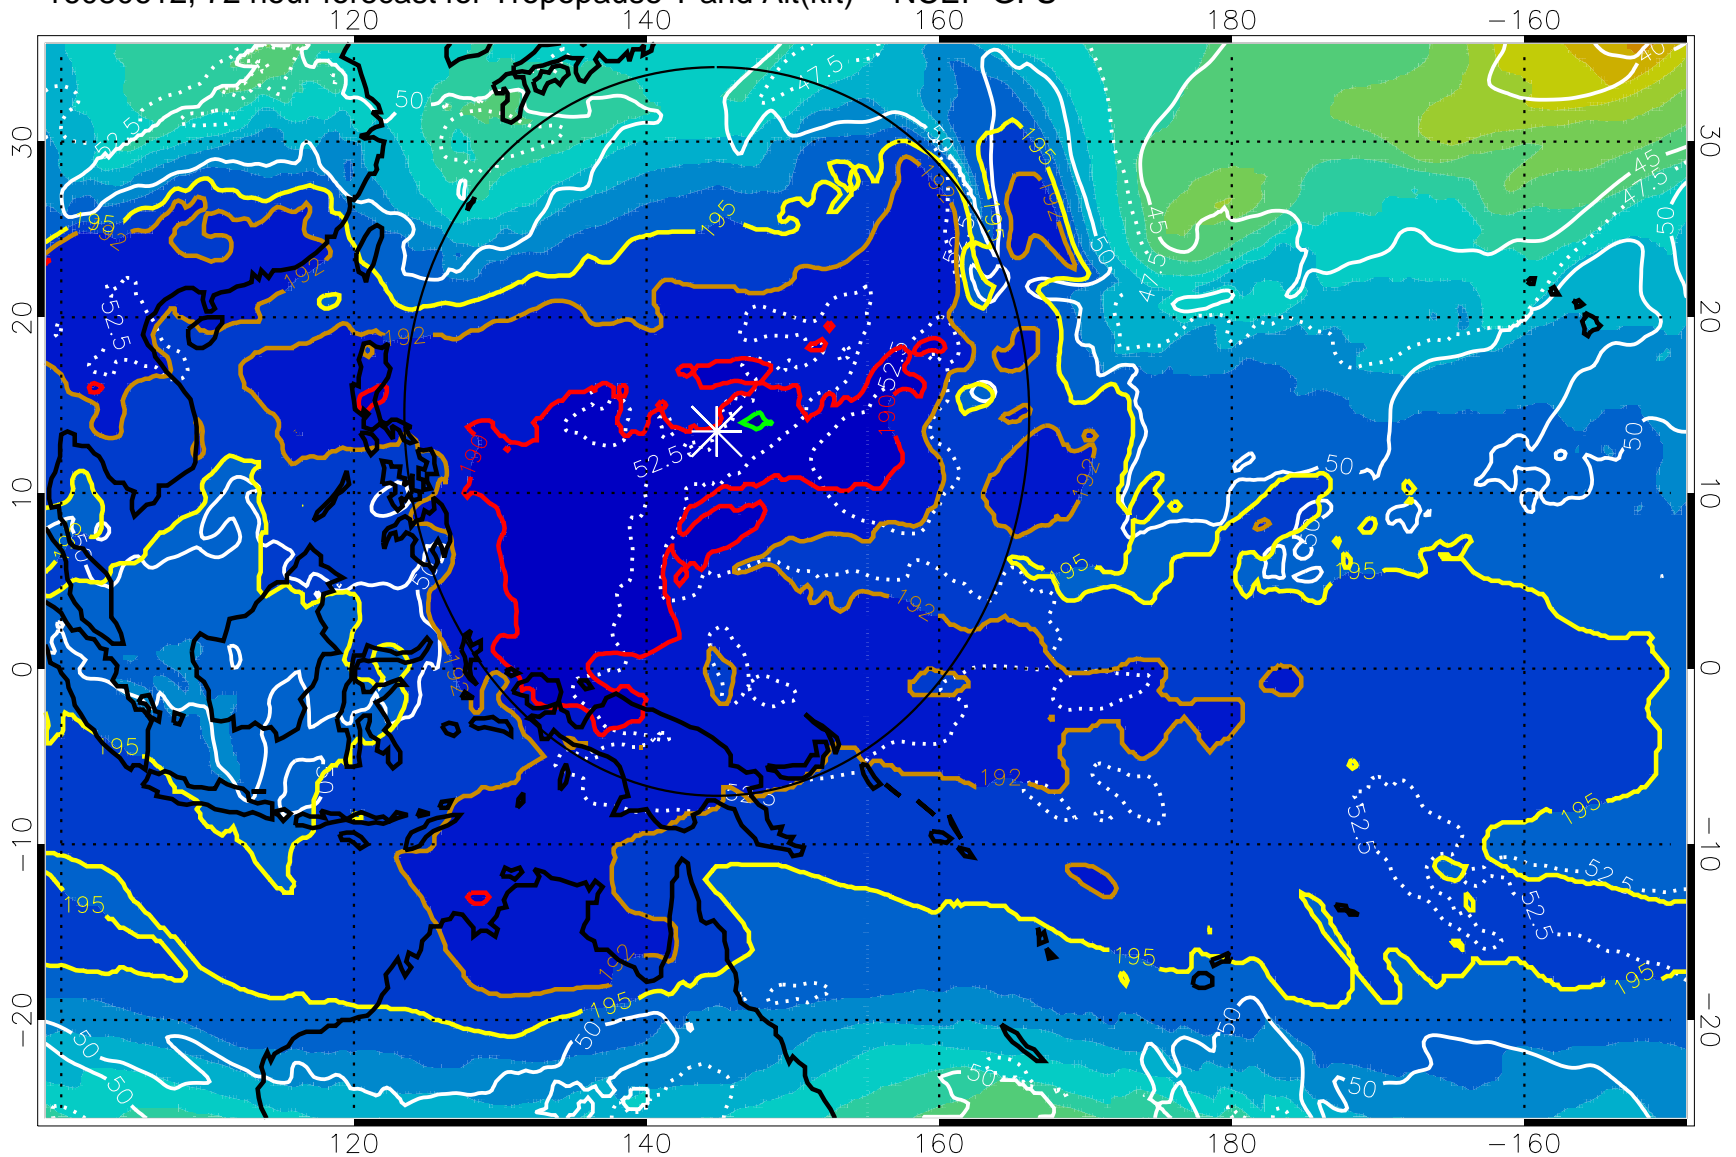

16080612, 72 hour forecast for Tropopause T and Alt(kft) -- NCEP GFS

190 200 210 220 230
Tropopause T, K

Tropopause Altitude in kft (white)

192.5K Isotherm 195K Isotherm
187.5K Isotherm 190K Isotherm

Range ring of 2304 km