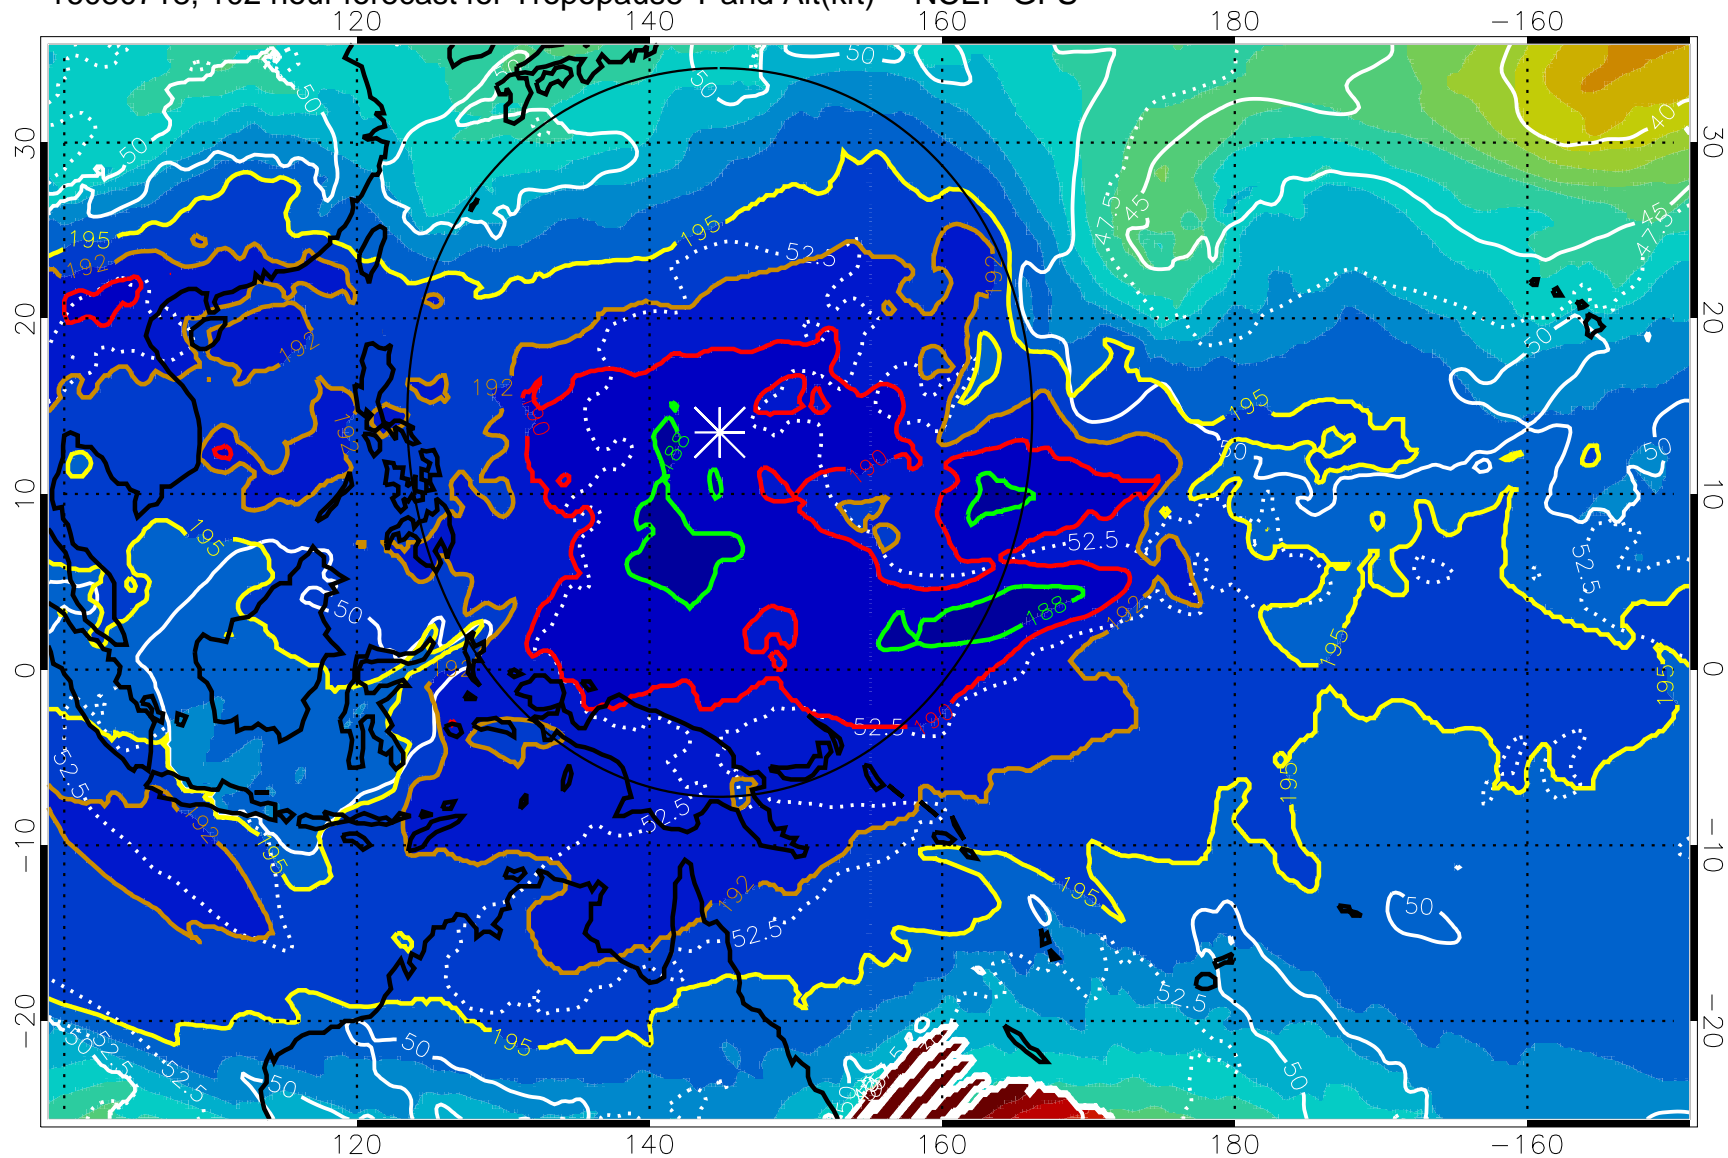

16080718, 102 hour forecast for Tropopause T and Alt(kft) -- NCEP GFS

190 200 210 220 230

Tropopause T, K

Tropopause Altitude in kft (white)

192.5K Isotherm 195K Isotherm
187.5K Isotherm 190K Isotherm

Range ring of 2304 km