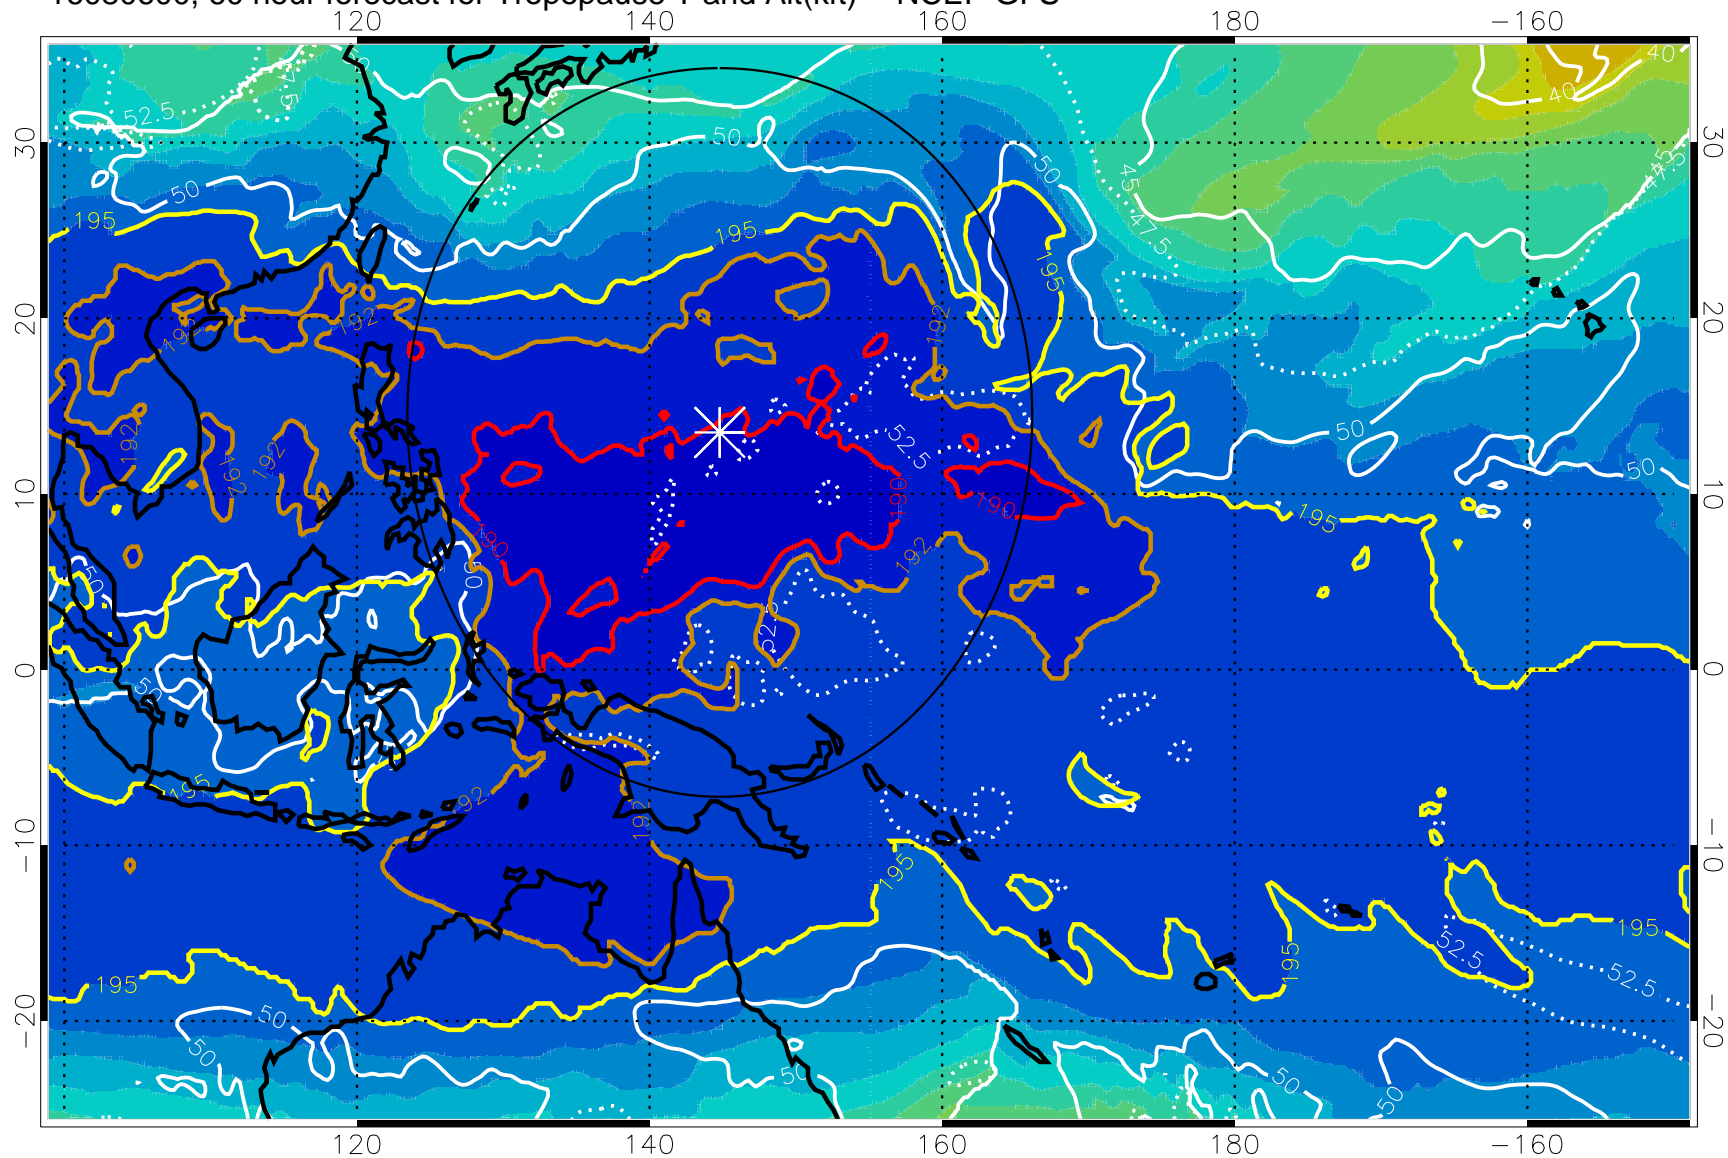

16080600, 60 hour forecast for Tropopause T and Alt(kft) -- NCEP GFS

190 200 210 220 230

Tropopause T, K

Tropopause Altitude in kft (white)

192.5K Isotherm 195K Isotherm

187.5K Isotherm 190K Isotherm

Range ring of 2304 km