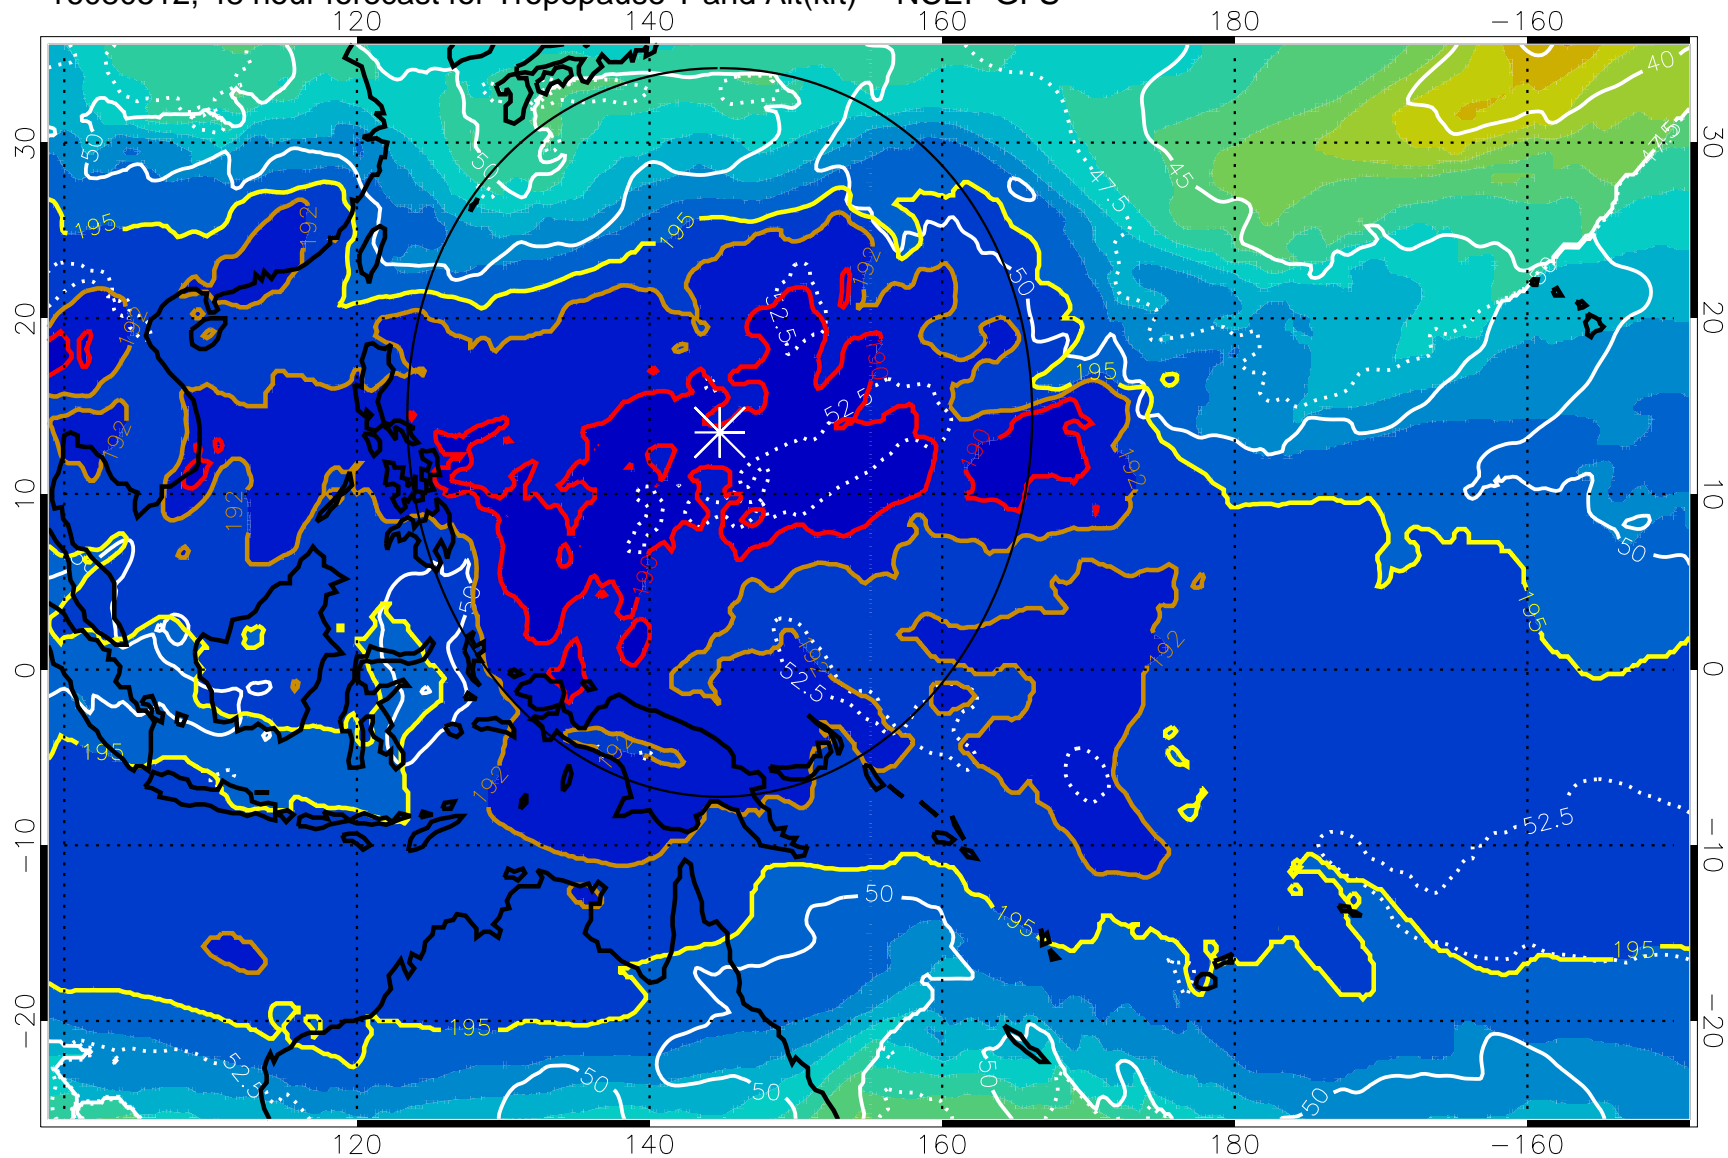

16080512, 48 hour forecast for Tropopause T and Alt(kft) -- NCEP GFS

190 200 210 220 230
Tropopause T, K

Tropopause Altitude in kft (white)

192.5K Isotherm 195K Isotherm
187.5K Isotherm 190K Isotherm

Range ring of 2304 km