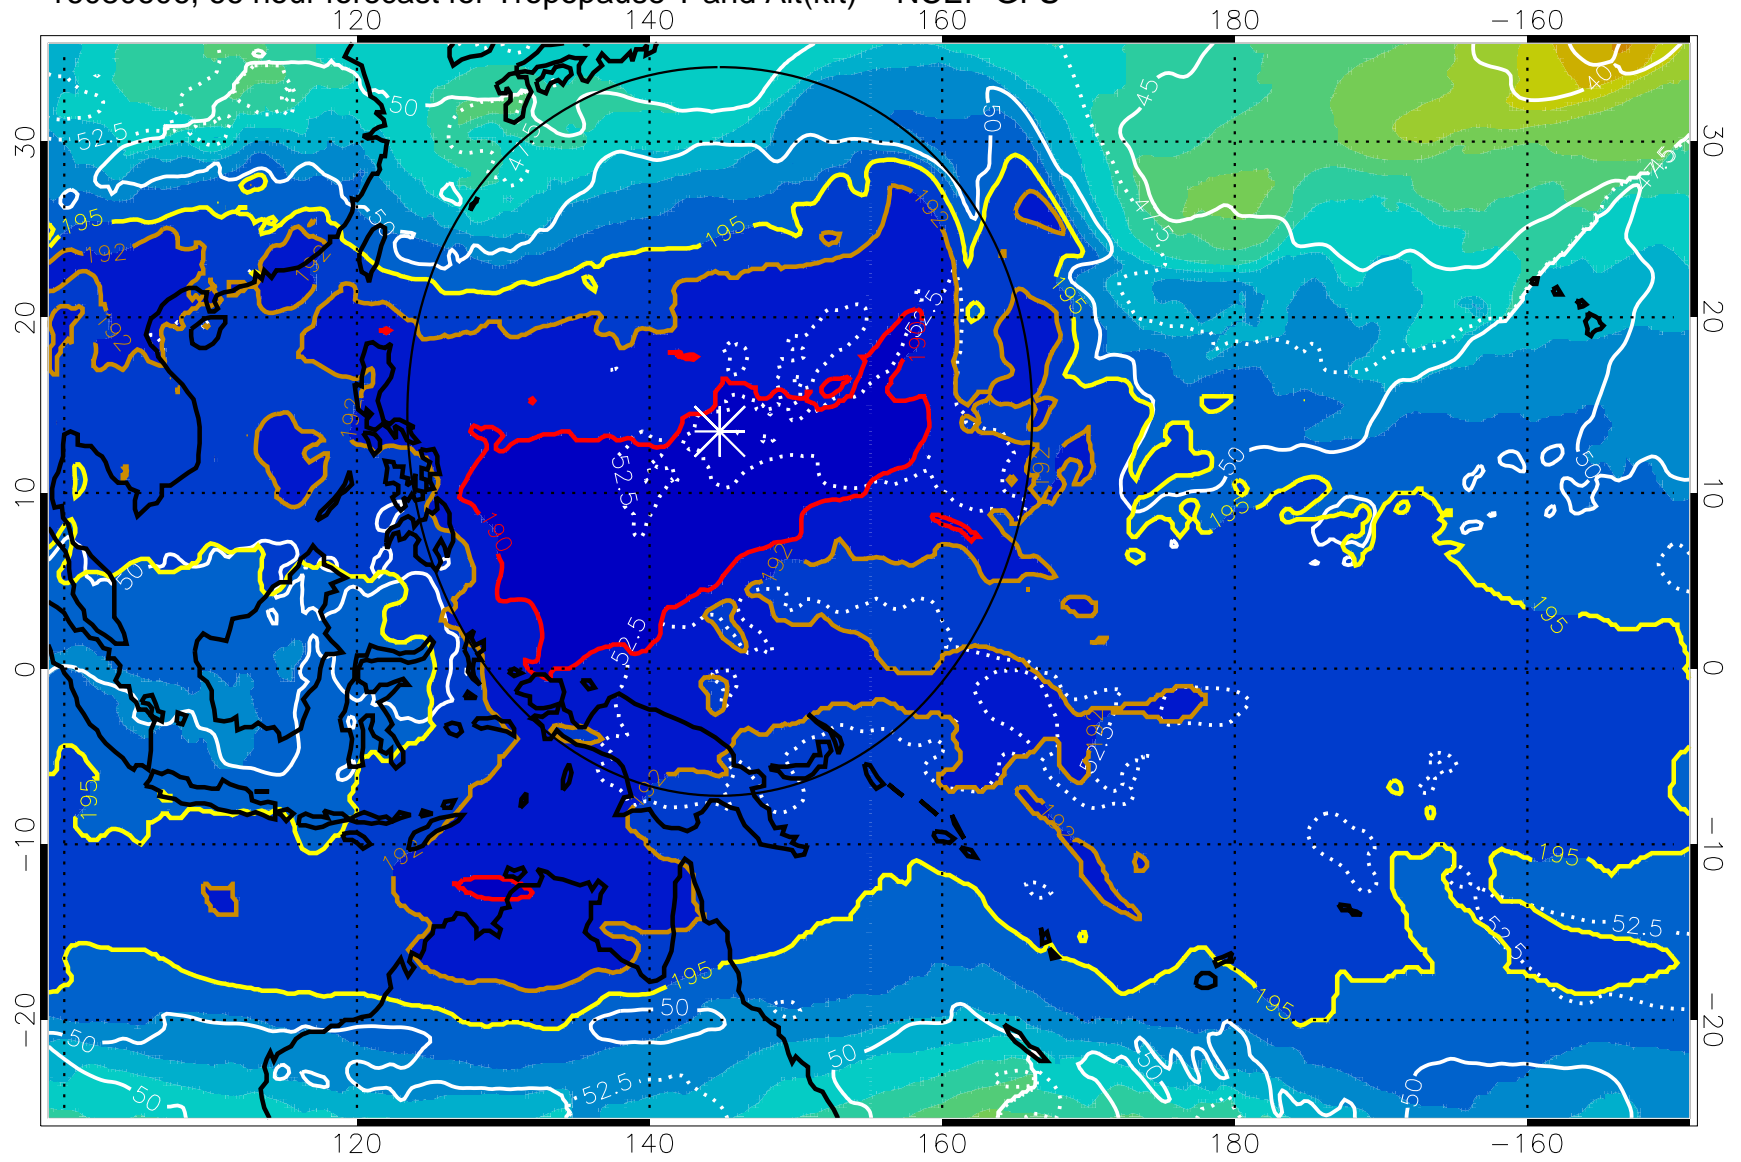

16080606, 66 hour forecast for Tropopause T and Alt(kft) -- NCEP GFS

190   200   210   220   230

Tropopause T, K

Tropopause Altitude in kft (white)

192.5K Isotherm 195K Isotherm

187.5K Isotherm 190K Isotherm

Range ring of 2304 km