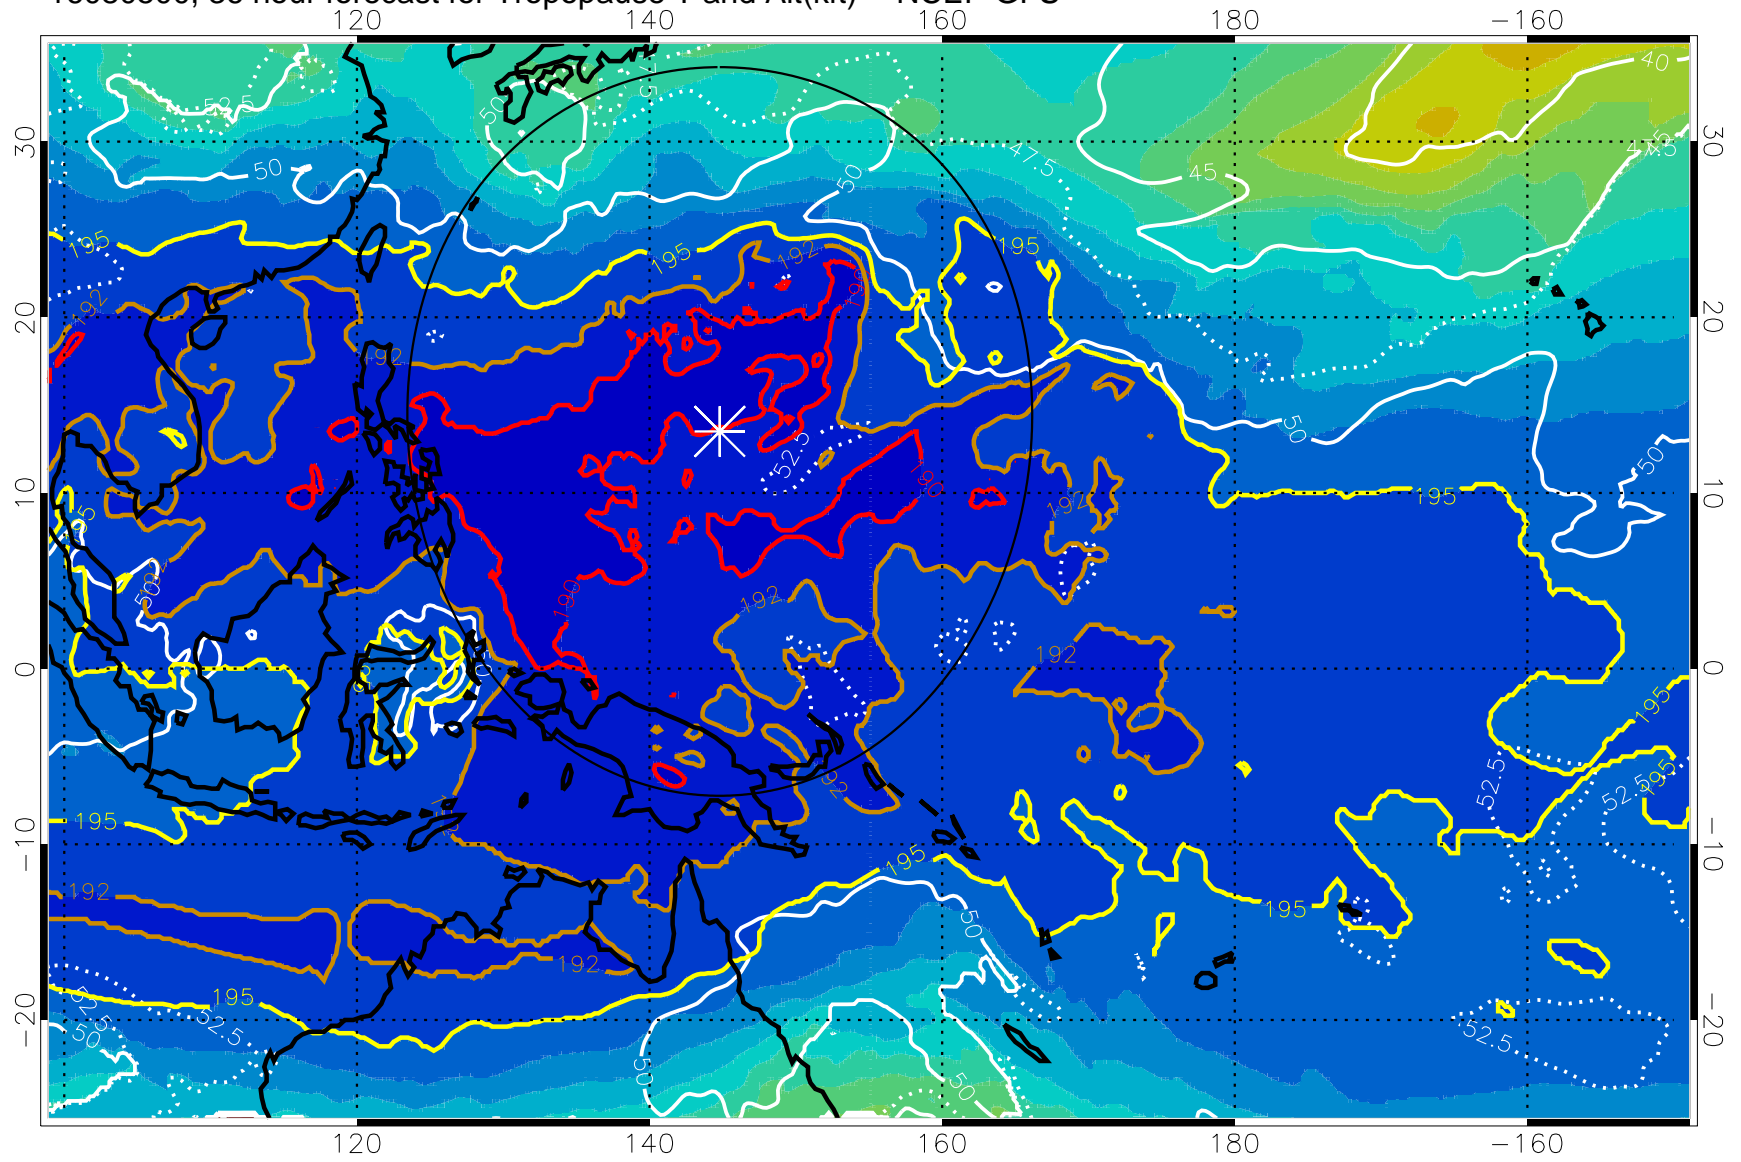

16080500, 36 hour forecast for Tropopause T and Alt(kft) -- NCEP GFS

190   200   210   220   230
Tropopause T, K

Tropopause Altitude in kft (white)

192.5K Isotherm   195K Isotherm
187.5K Isotherm   190K Isotherm

Range ring of 2304 km