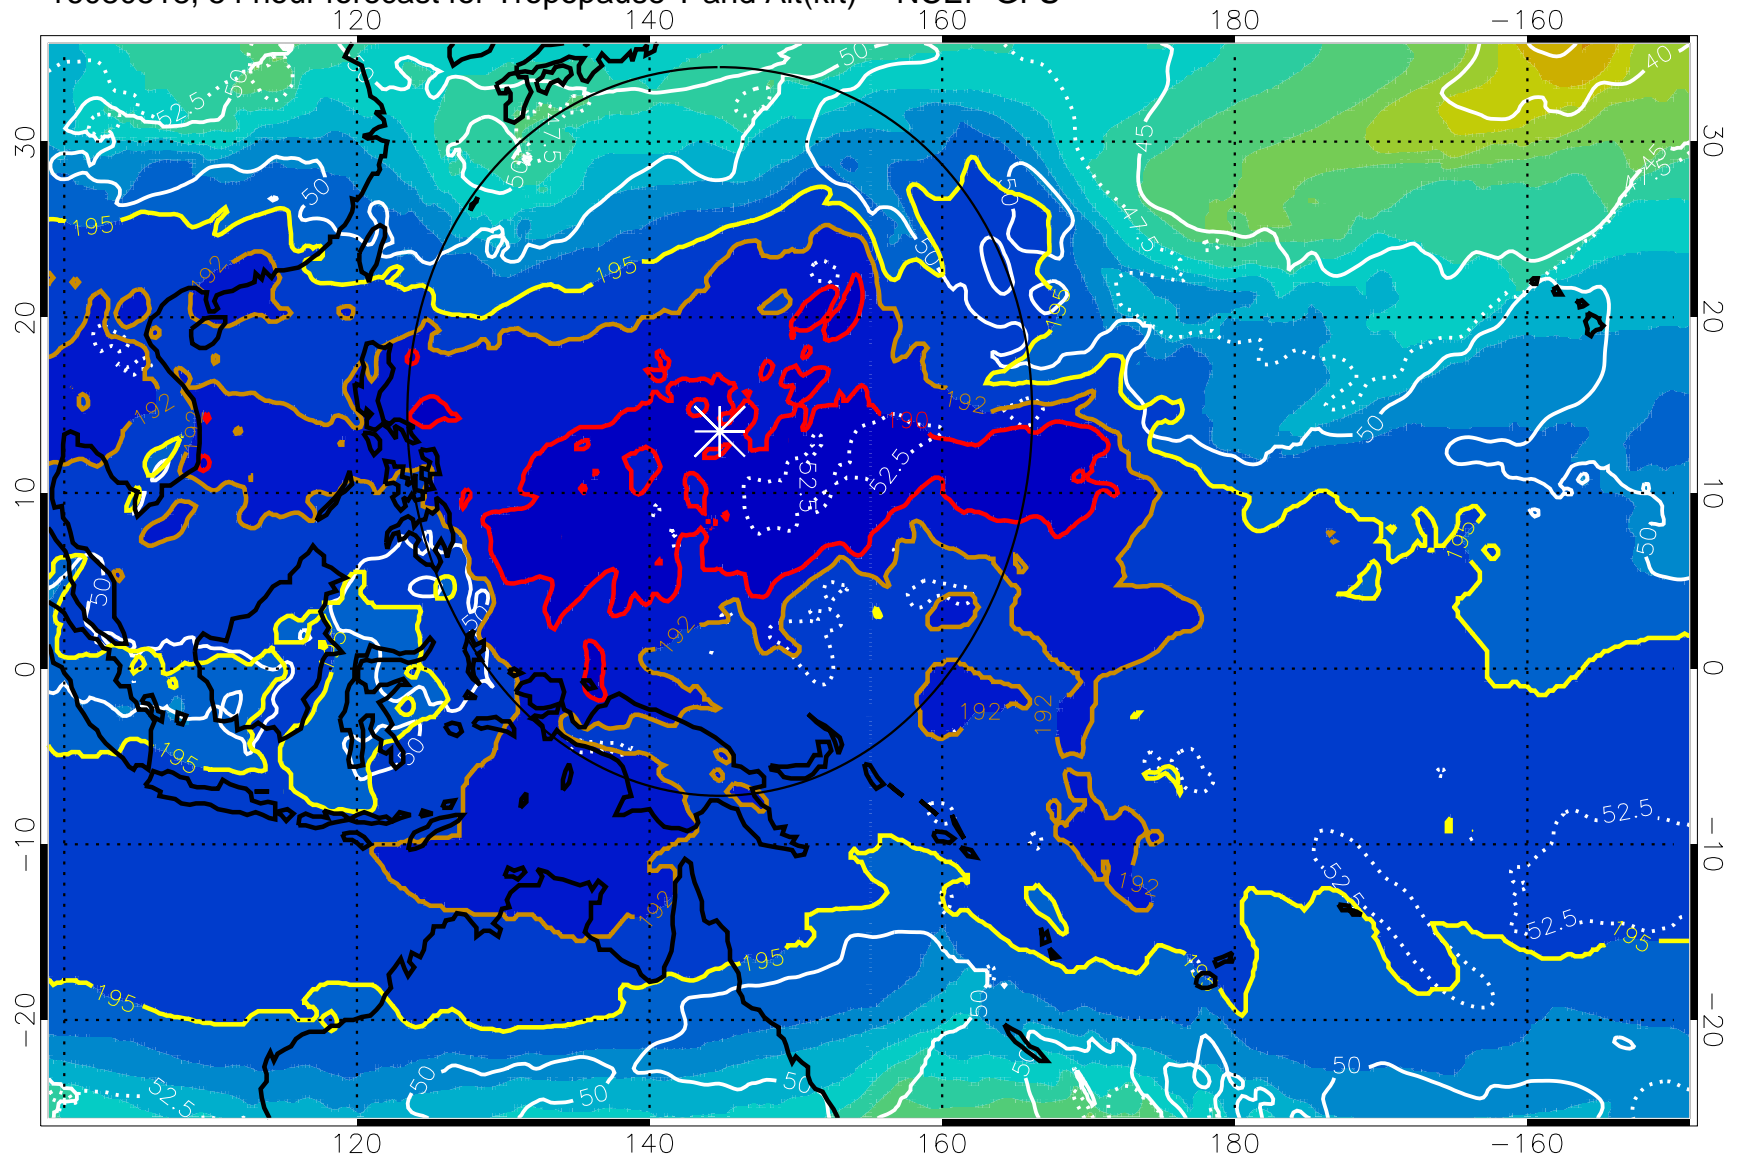

16080518, 54 hour forecast for Tropopause T and Alt(kft) -- NCEP GFS

190   200   210   220   230
Tropopause T, K

Tropopause Altitude in kft (white)

192.5K Isotherm   195K Isotherm
187.5K Isotherm   190K Isotherm

Range ring of 2304 km