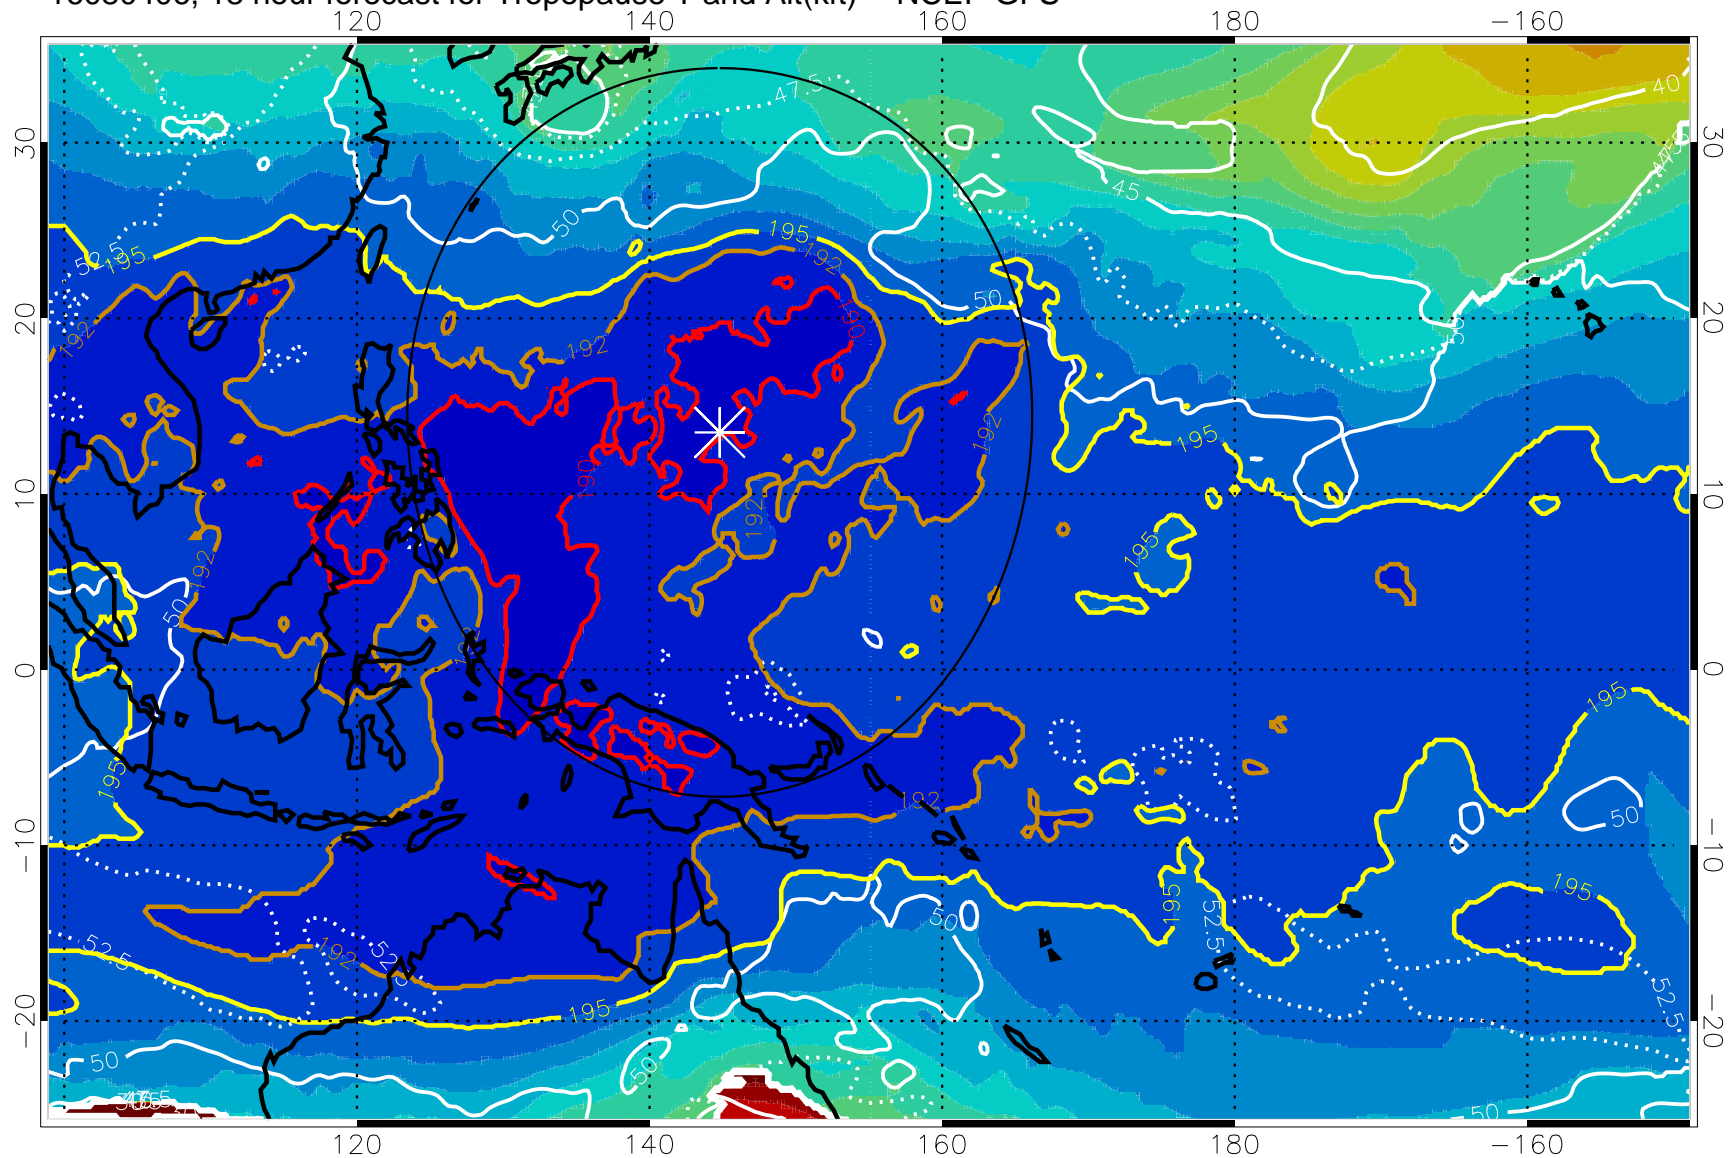

16080406, 18 hour forecast for Tropopause T and Alt(kft) -- NCEP GFS

190 200 210 220 230

Tropopause T, K

Tropopause Altitude in kft (white)

192.5K Isotherm 195K Isotherm
187.5K Isotherm 190K Isotherm

Range ring of 2304 km