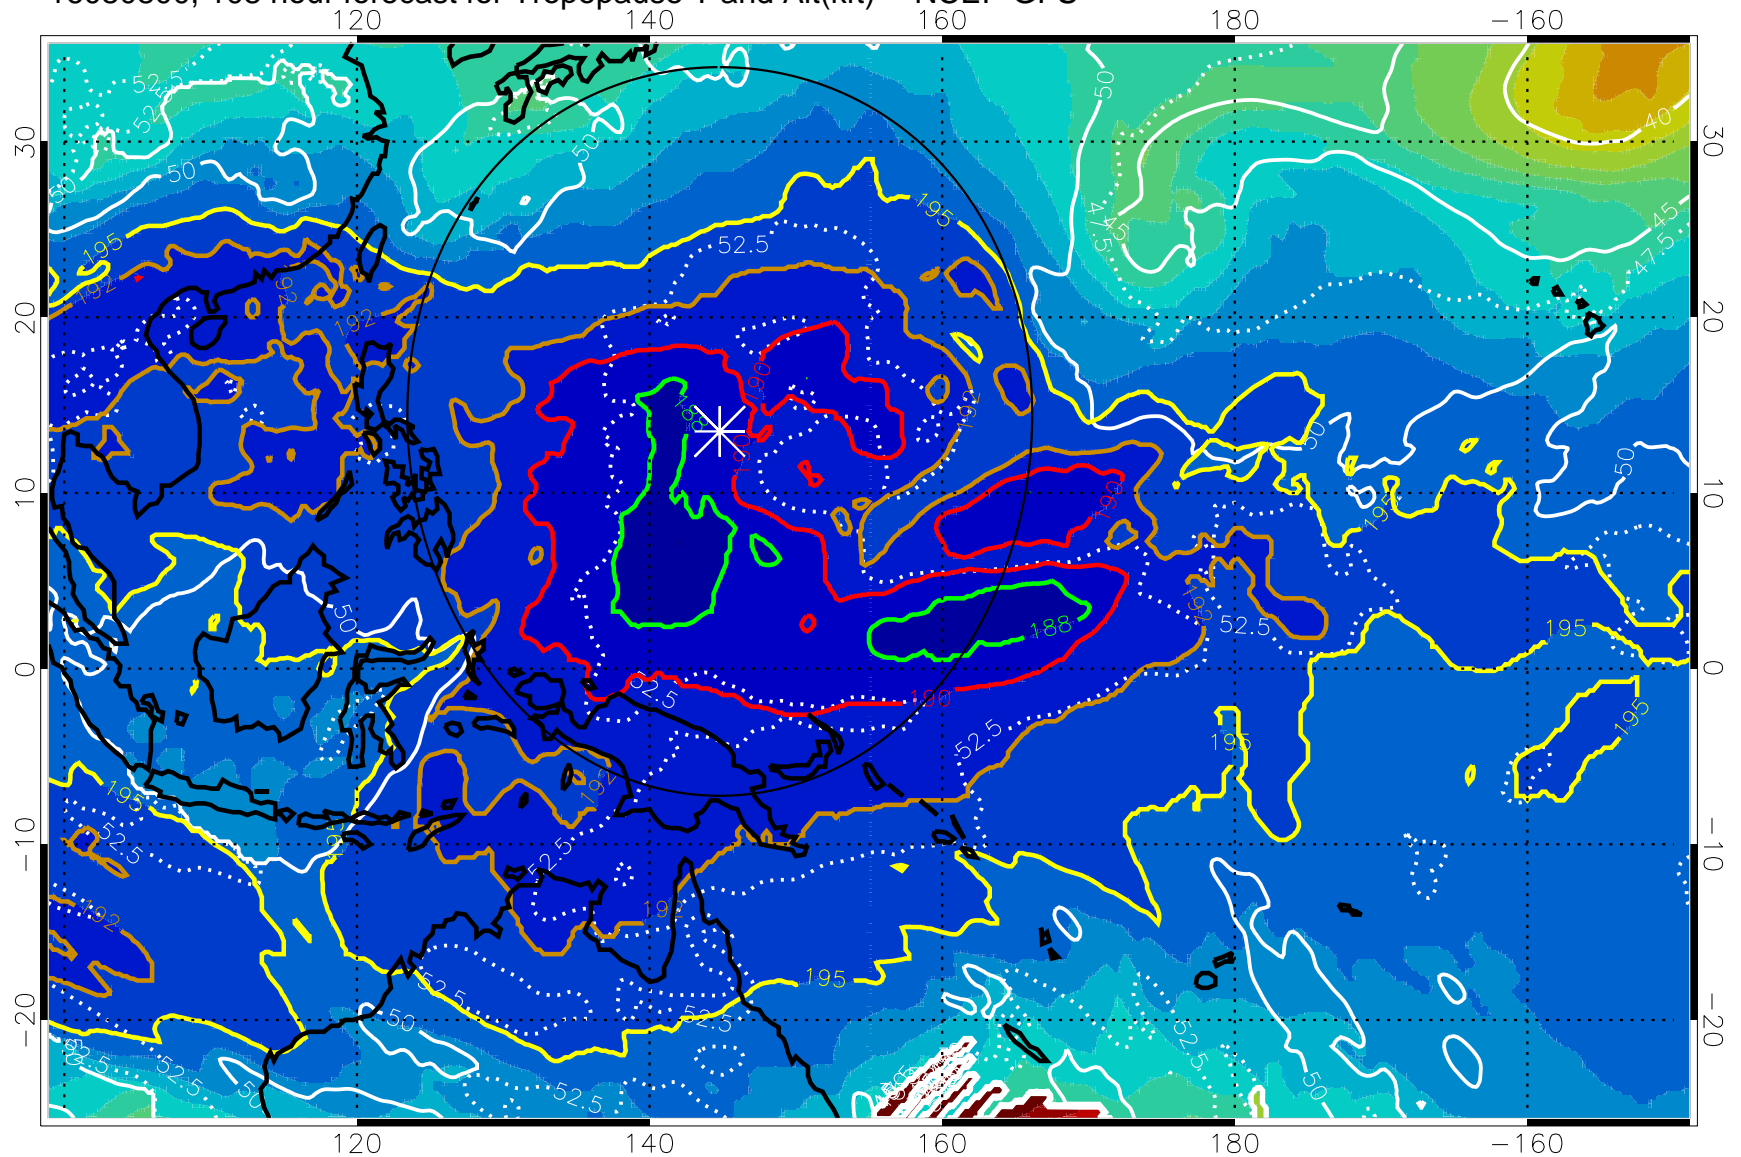

16080712, 96 hour forecast for Tropopause T and Alt(kft) -- NCEP GFS

16080718, 102 hour forecast for Tropopause T and Alt(kft) -- NCEP GFS

190 200 210 220 230

Tropopause T, K

Tropopause Altitude in kft (white)

192.5K Isotherm 195K Isotherm
187.5K Isotherm 190K Isotherm

Range ring of 2304 km

16080800, 108 hour forecast for Tropopause T and Alt(kft) -- NCEP GFS

190 200 210 220 230
Tropopause T, K

Tropopause Altitude in kft (white)