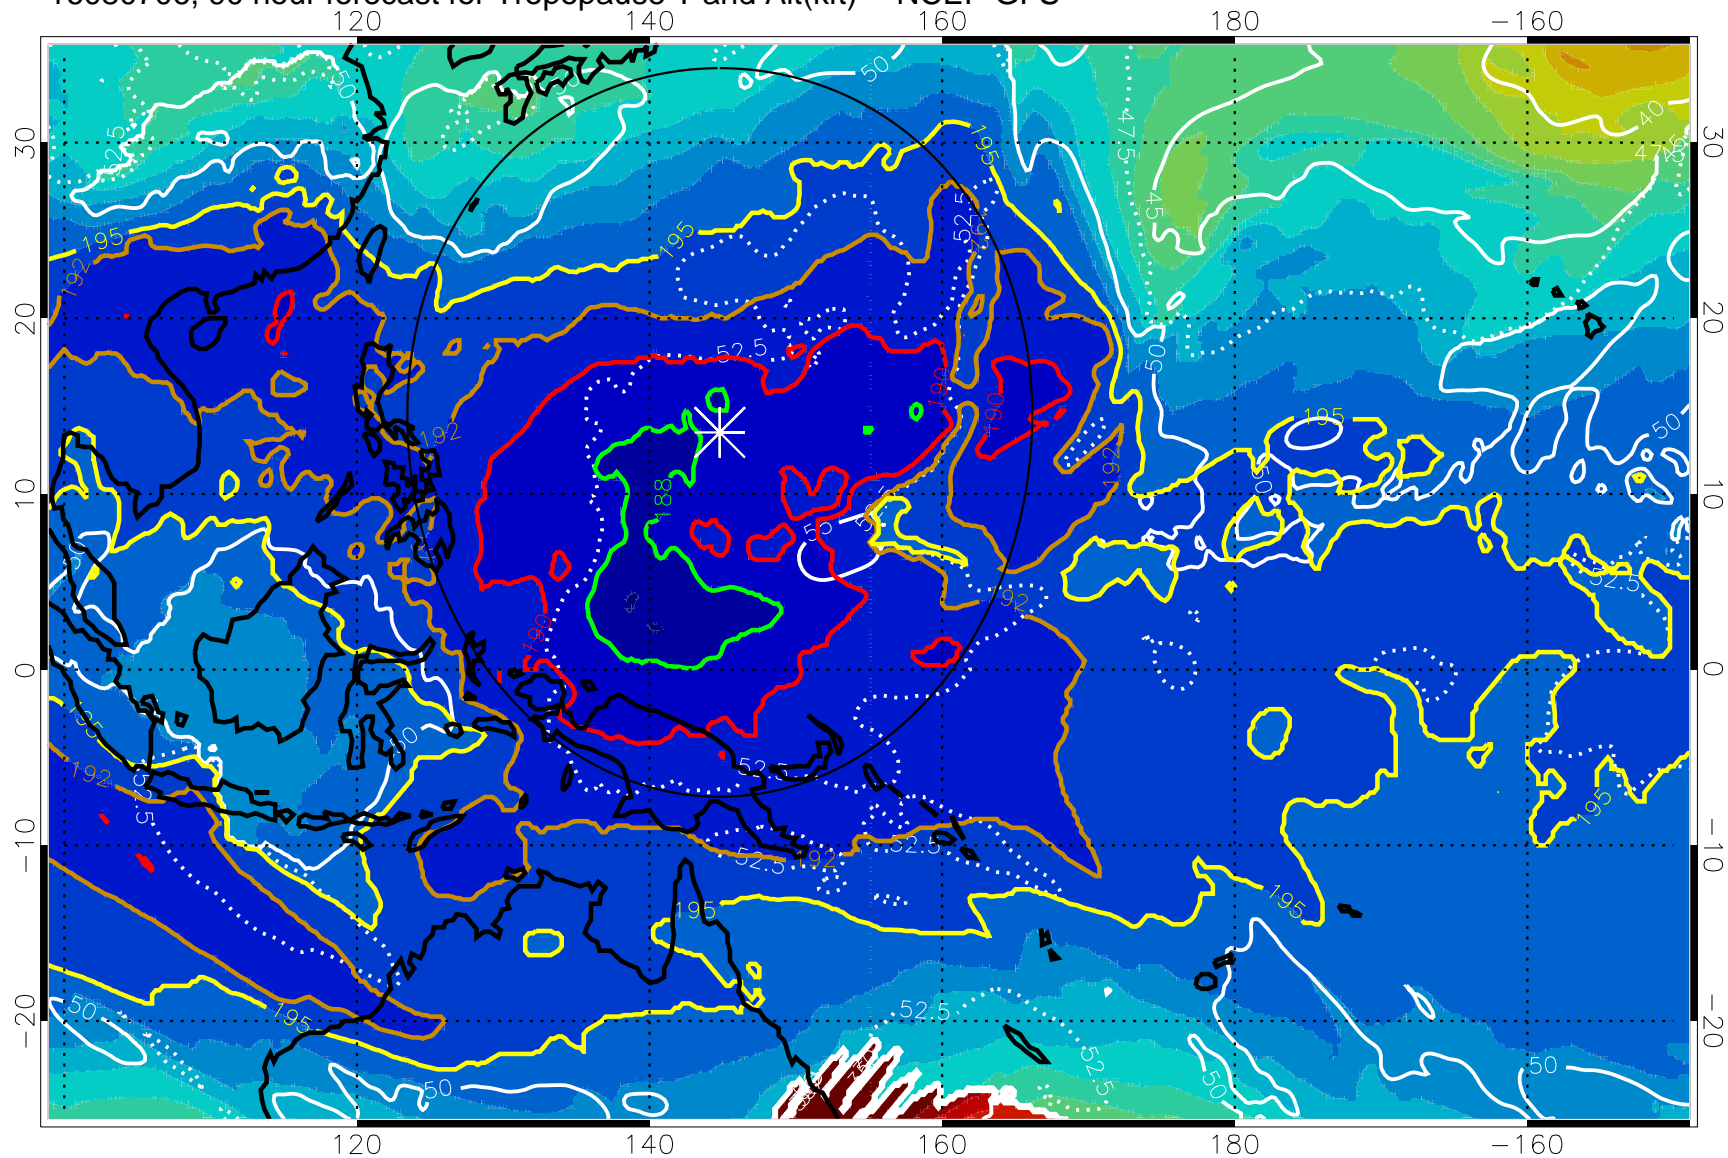

16080706, 90 hour forecast for Tropopause T and Alt(kft) -- NCEP GFS

190 200 210 220 230

Tropopause T, K

Tropopause Altitude in kft (white)

192.5K Isotherm 195K Isotherm
187.5K Isotherm 190K Isotherm

Range ring of 2304 km