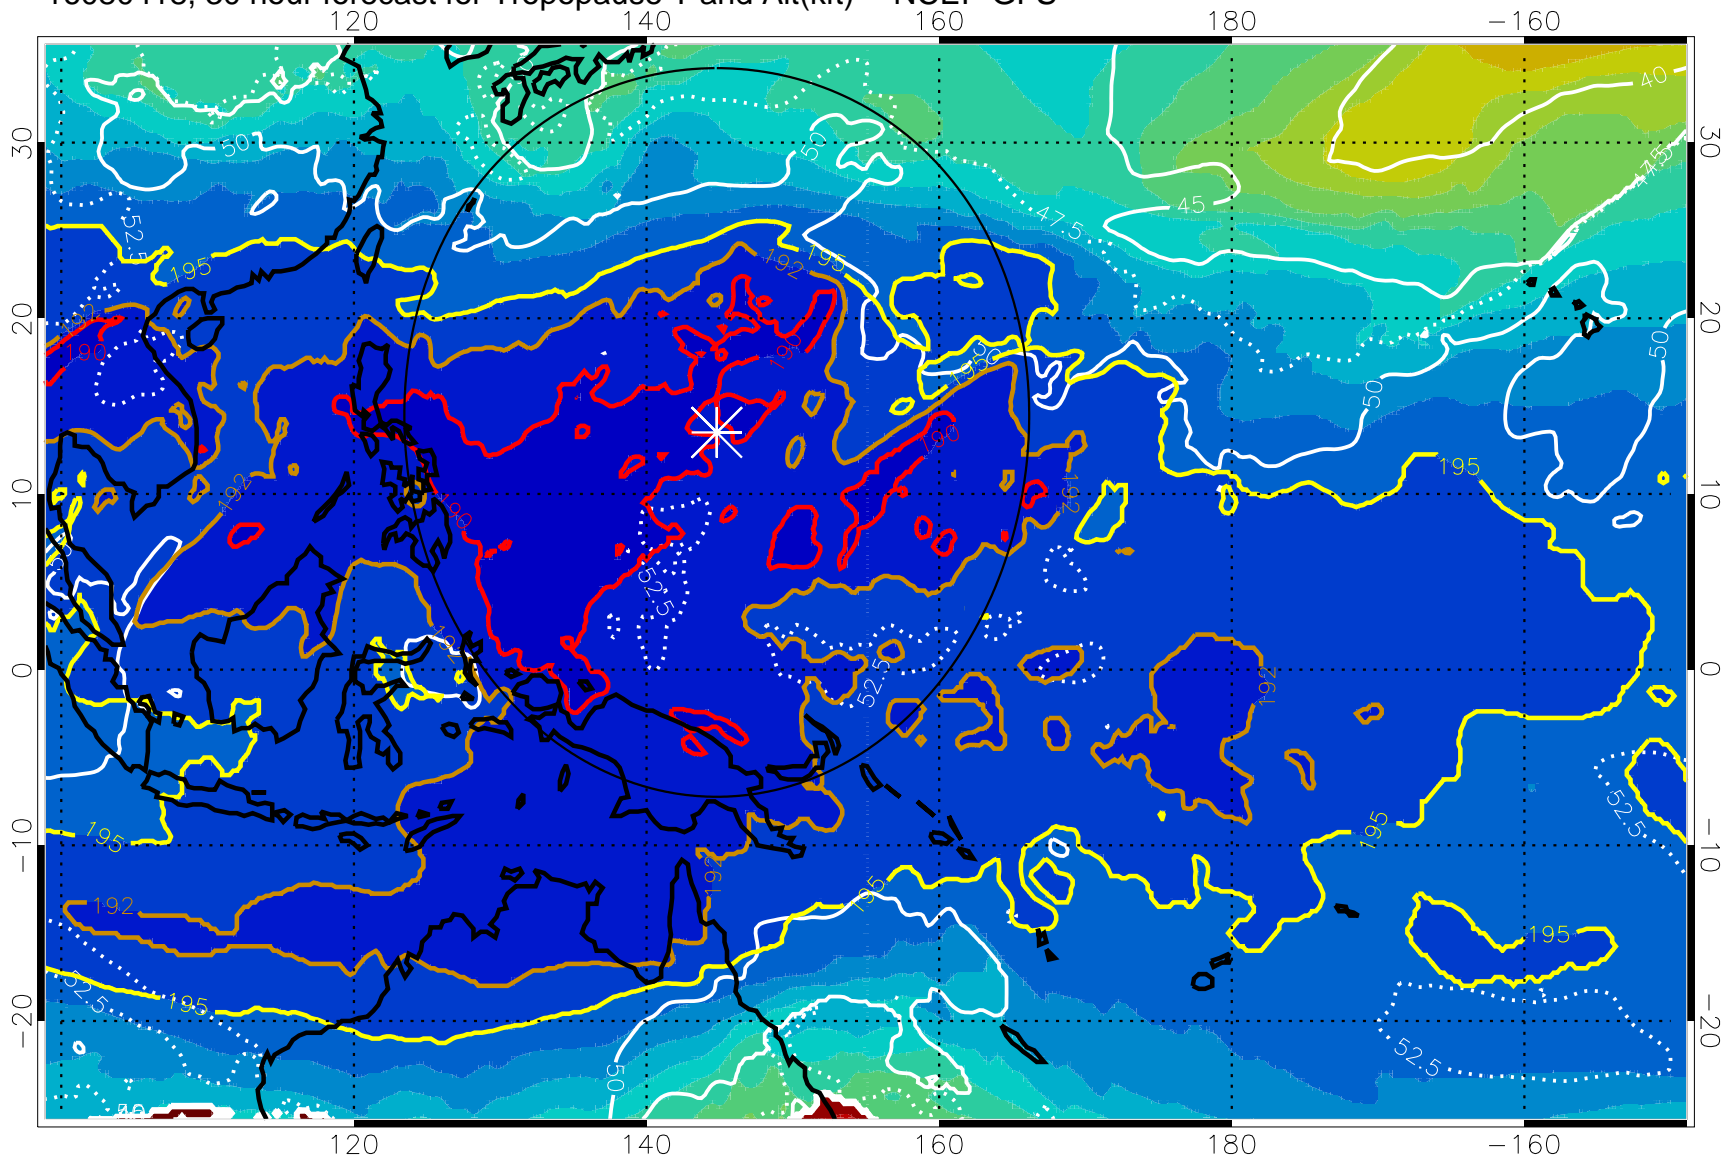

16080418, 30 hour forecast for Tropopause T and Alt(kft) -- NCEP GFS

190 200 210 220 230

Tropopause T, K

Tropopause Altitude in kft (white)

192.5K Isotherm 195K Isotherm
187.5K Isotherm 190K Isotherm

Range ring of 2304 km