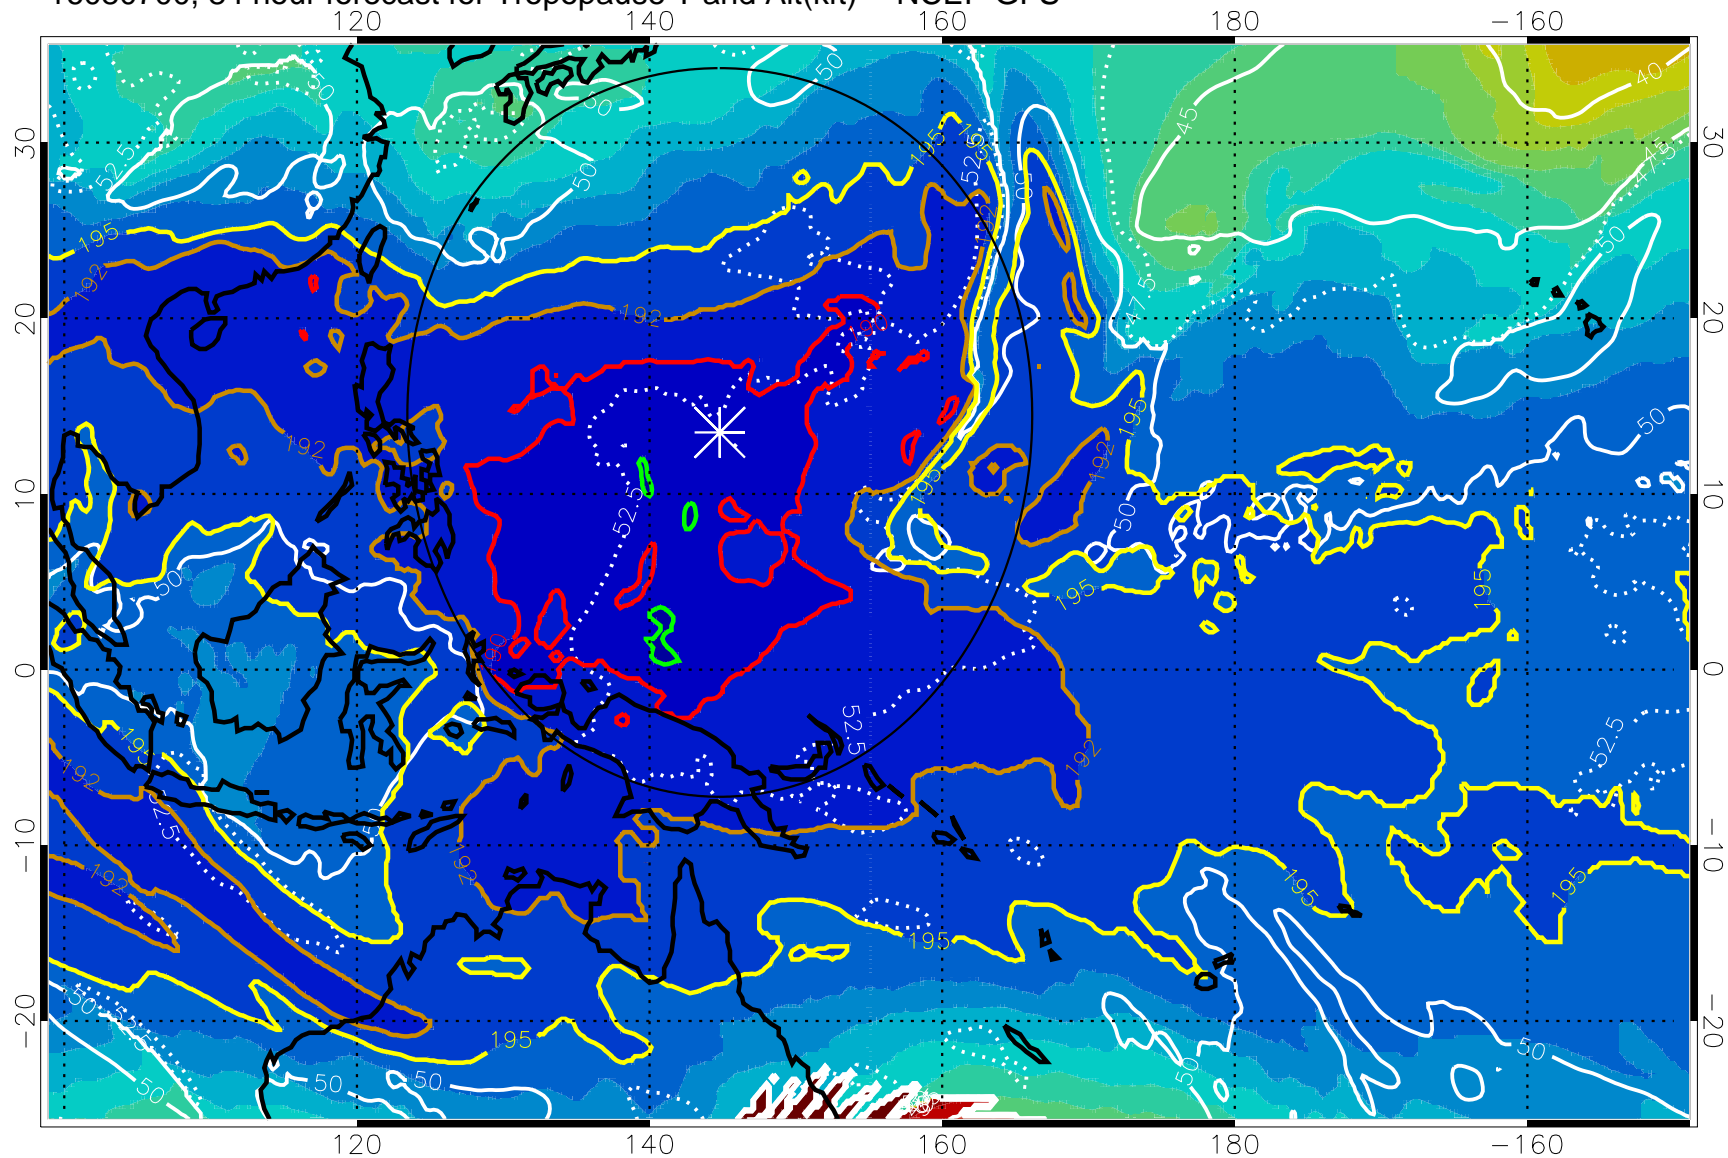

16080700, 84 hour forecast for Tropopause T and Alt(kft) -- NCEP GFS

190 200 210 220 230

Tropopause T, K

Tropopause Altitude in kft (white)

192.5K Isotherm 195K Isotherm

187.5K Isotherm 190K Isotherm

Range ring of 2304 km