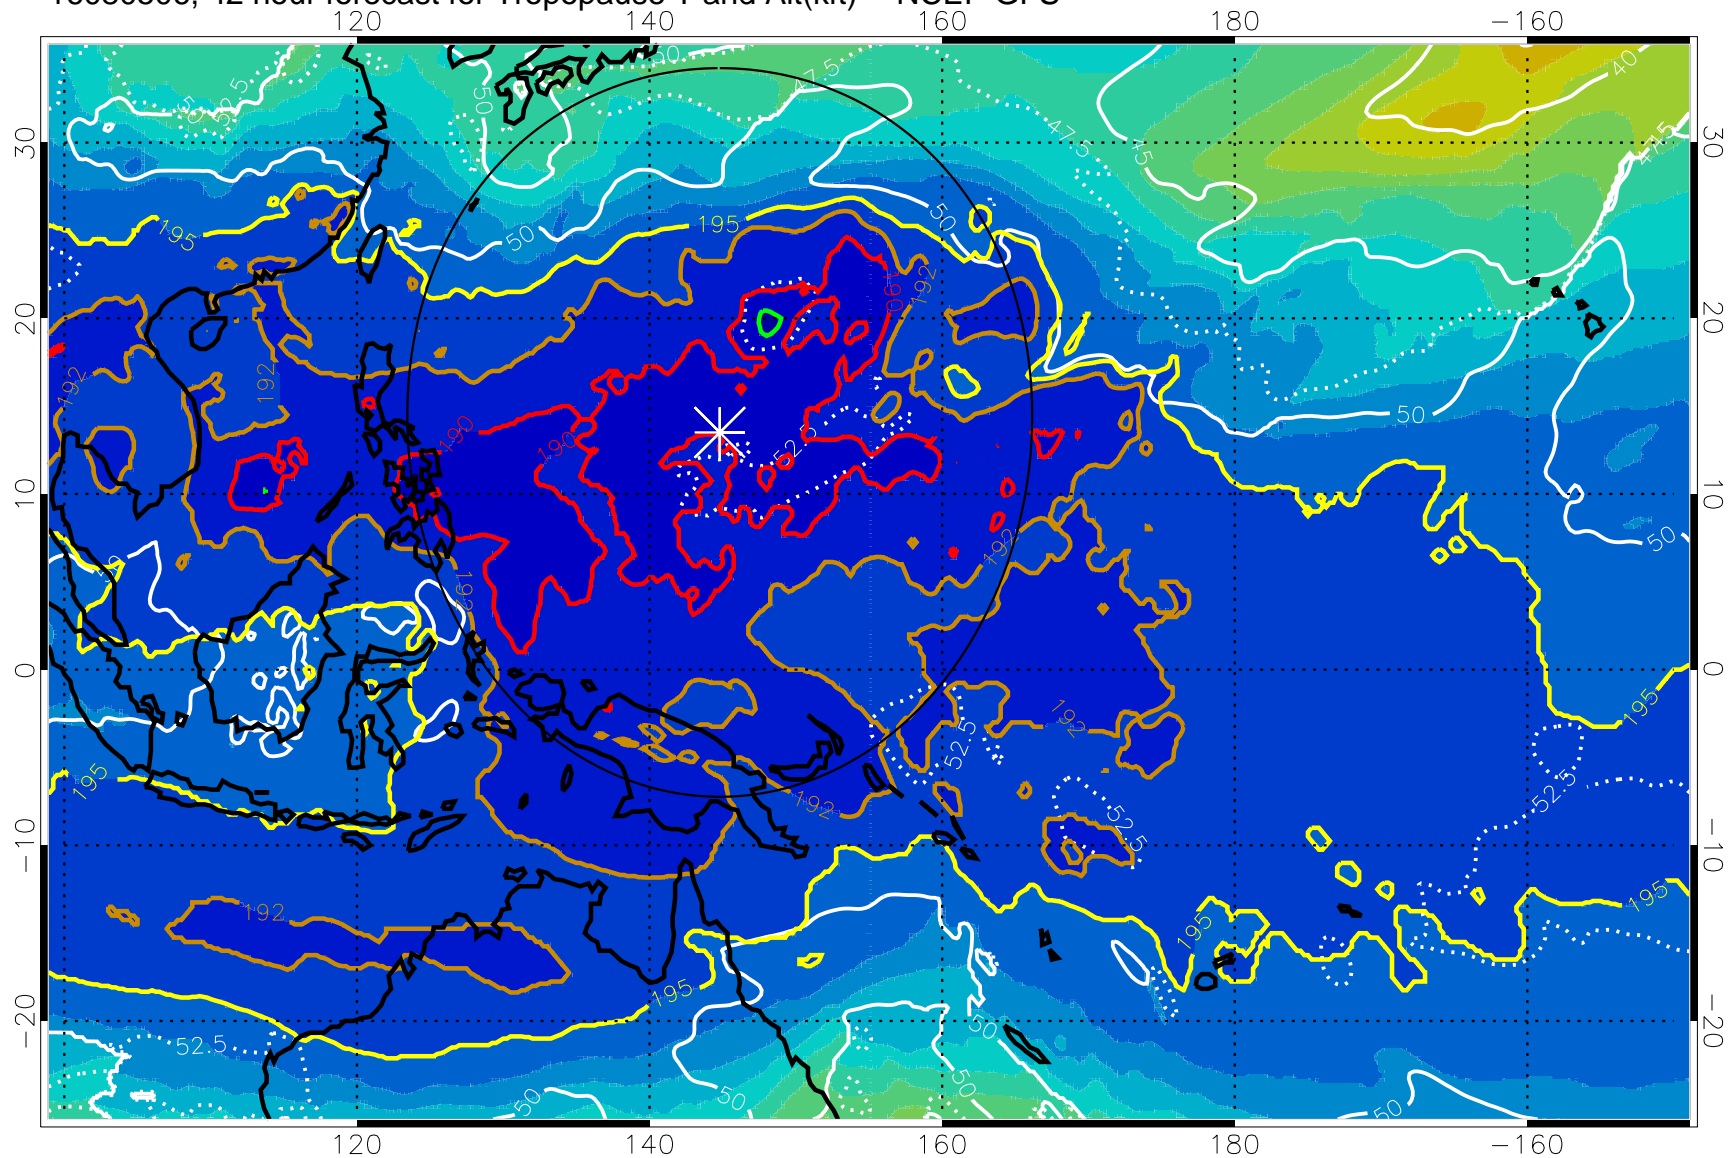

16080506, 42 hour forecast for Tropopause T and Alt(kft) -- NCEP GFS

190 200 210 220 230

Tropopause T, K

Tropopause Altitude in kft (white)

192.5K Isotherm 195K Isotherm
187.5K Isotherm 190K Isotherm

Range ring of 2304 km