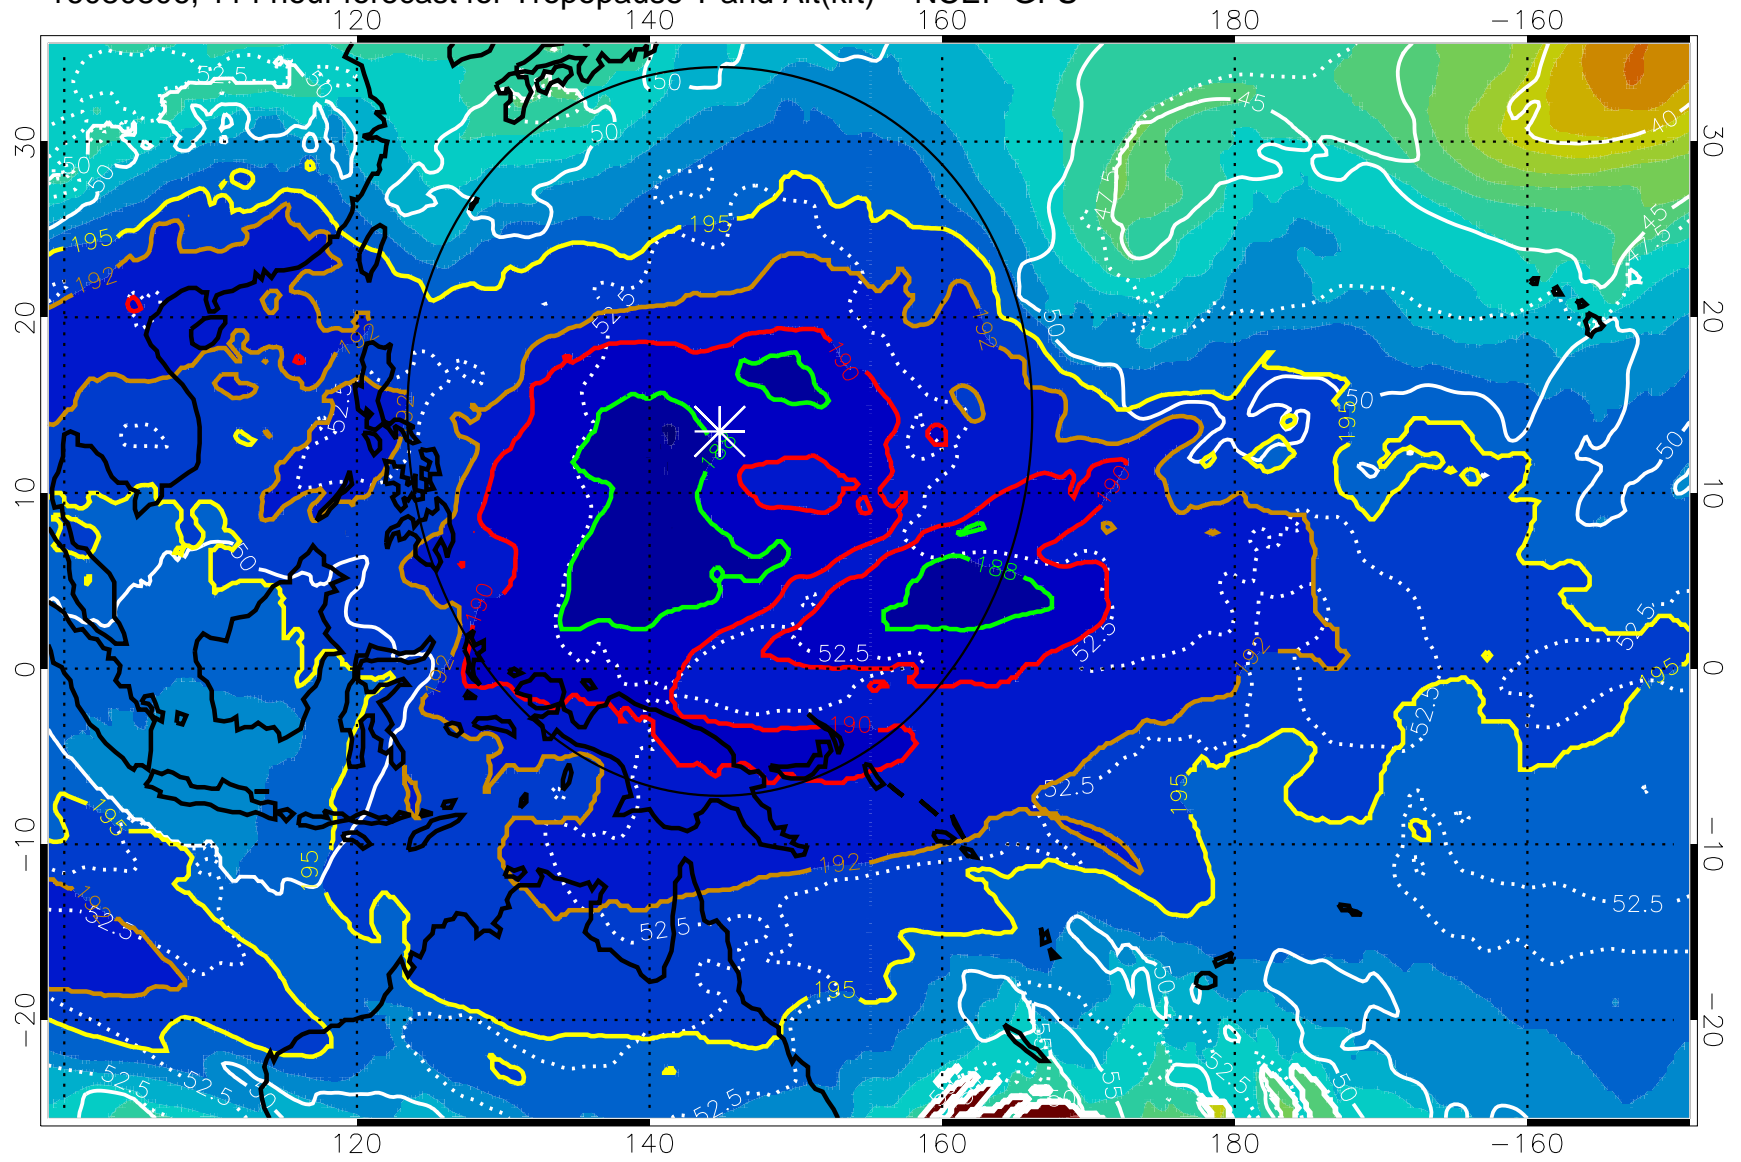

192.5K Isotherm 195K Isotherm
187.5K Isotherm 190K Isotherm

Range ring of 2304 km

16080800, 108 hour forecast for Tropopause T and Alt(kft) -- NCEP GFS

190 200 210 220 230
Tropopause T, K

Tropopause Altitude in kft (white)

192.5K Isotherm 195K Isotherm
187.5K Isotherm 190K Isotherm

Range ring of 2304 km

16080806, 114 hour forecast for Tropopause T and Alt(kft) -- NCEP GFS

190 200 210 220 230
Tropopause T, K

Tropopause Altitude in kft (white)