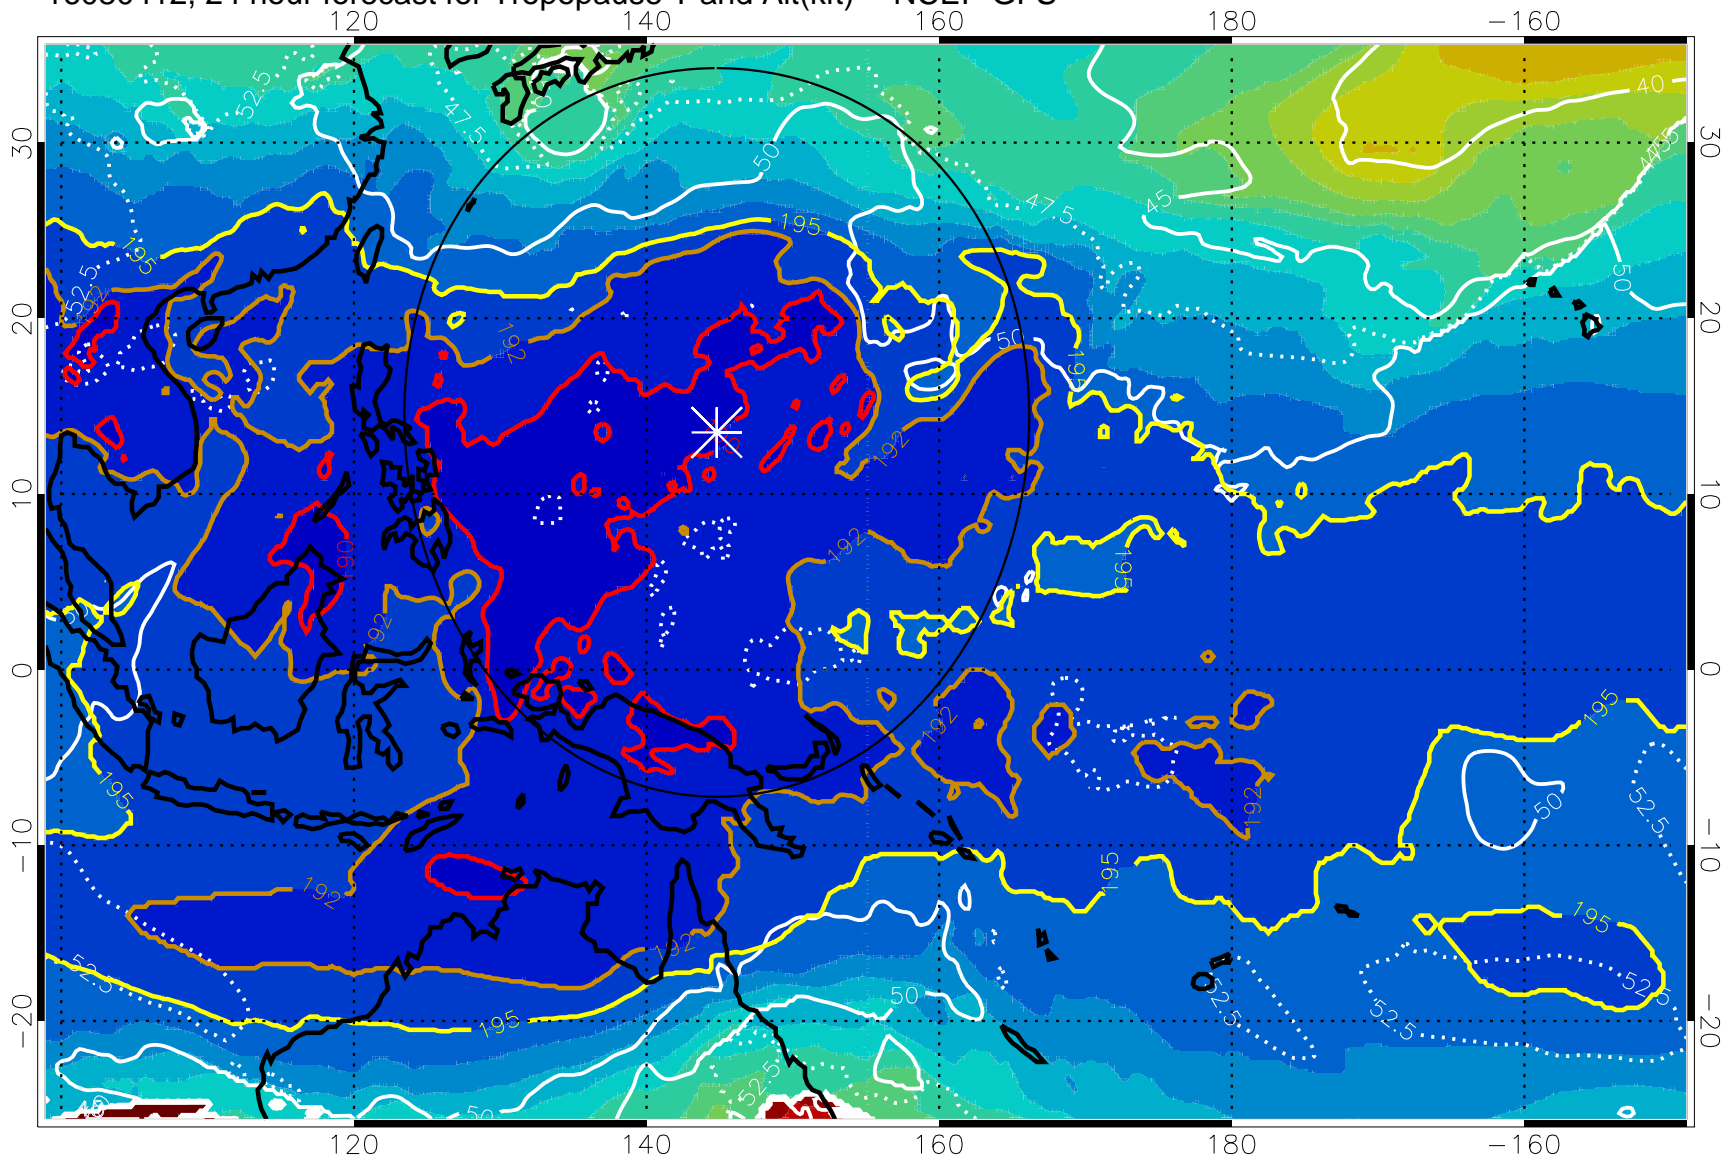

16080412, 24 hour forecast for Tropopause T and Alt(kft) -- NCEP GFS

190   200   210   220   230
Tropopause T, K

Tropopause Altitude in kft (white)

192.5K Isotherm   195K Isotherm
187.5K Isotherm   190K Isotherm

Range ring of 2304 km