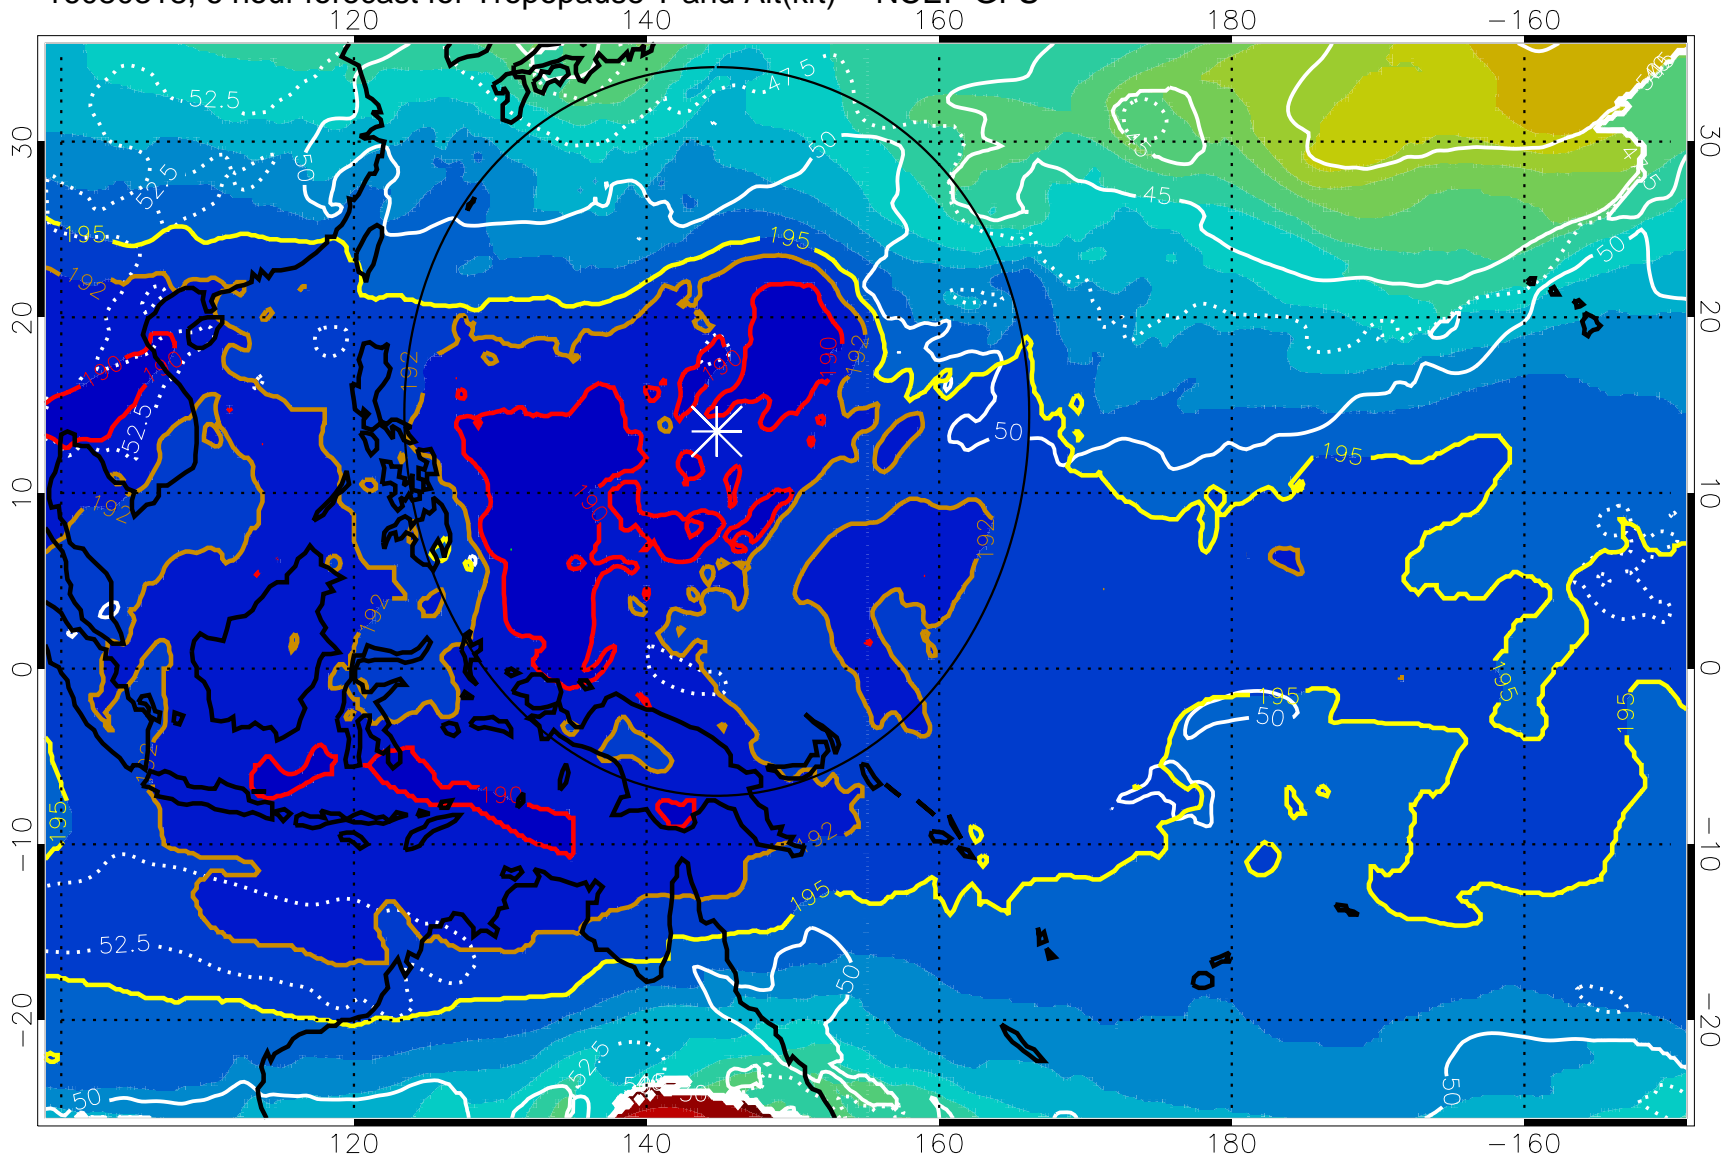

16080318, 6 hour forecast for Tropopause T and Alt(kft) -- NCEP GFS

190 200 210 220 230
Tropopause T, K

Tropopause Altitude in kft (white)

192.5K Isotherm 195K Isotherm
187.5K Isotherm 190K Isotherm

Range ring of 2304 km