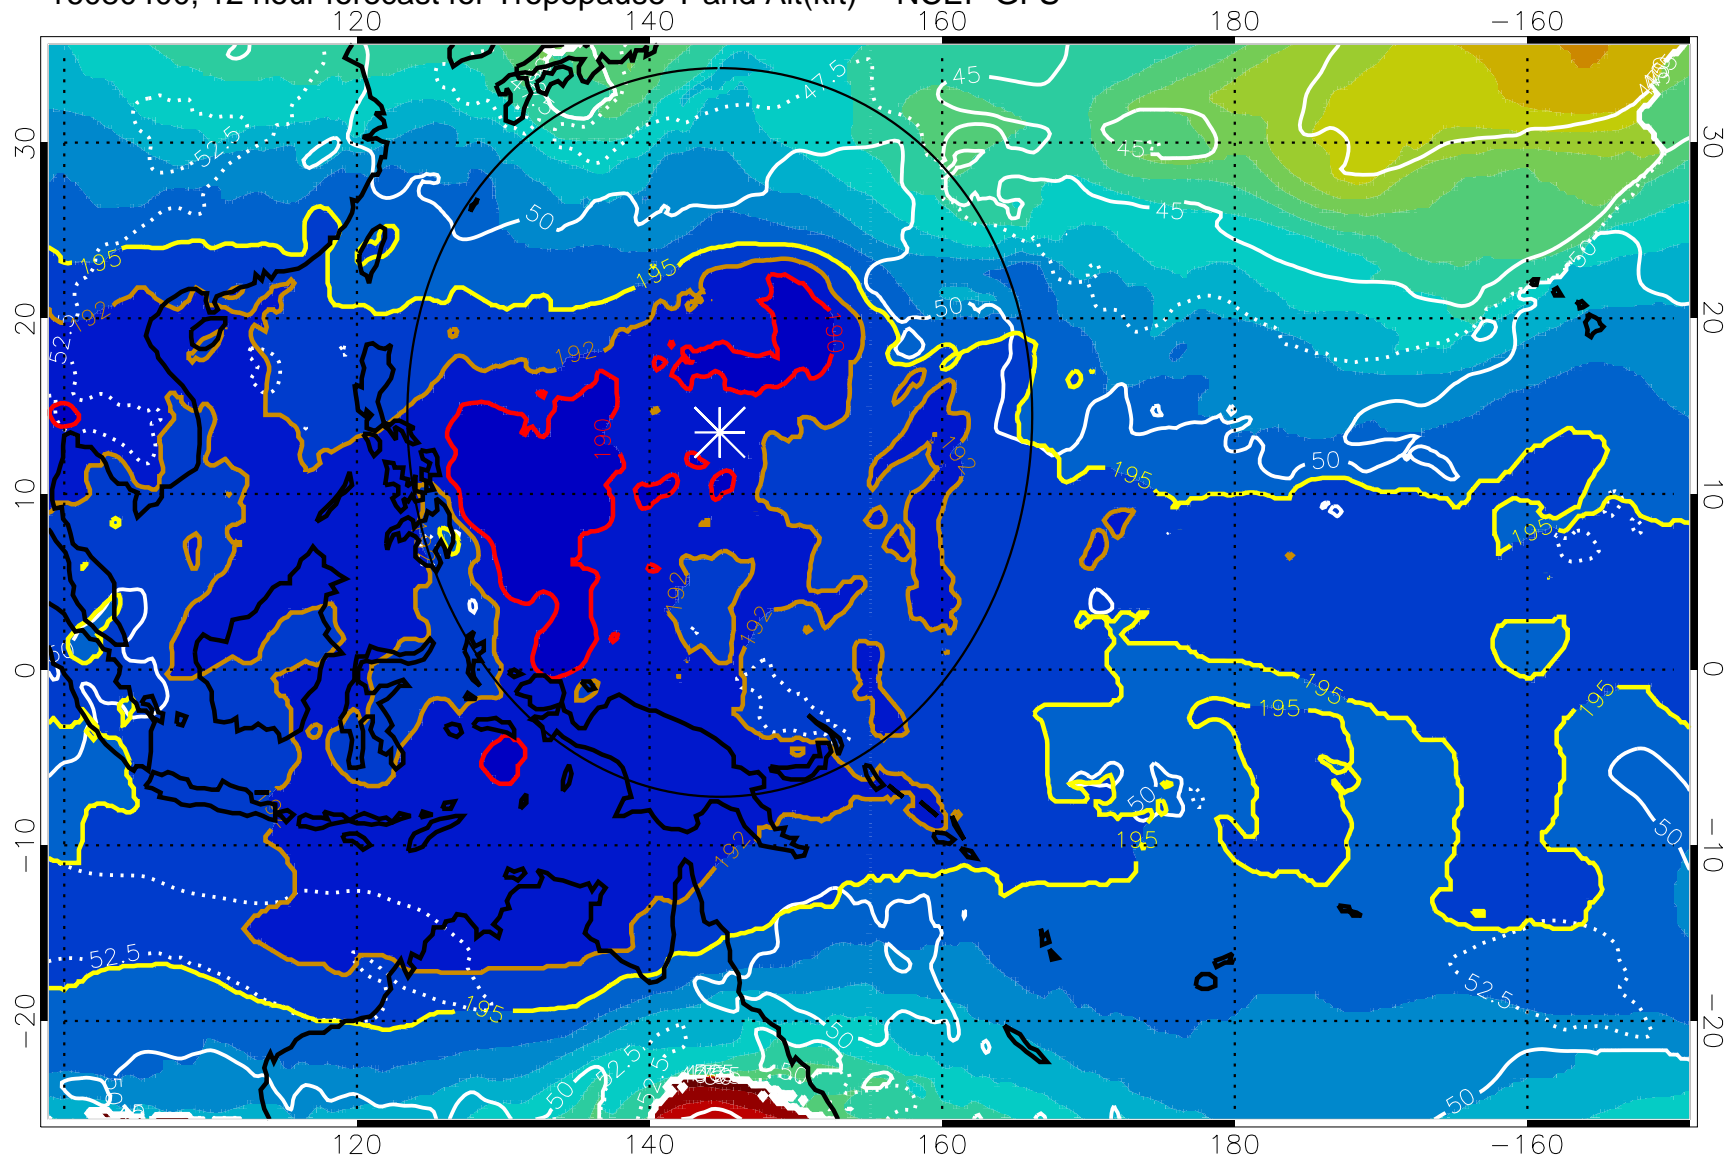

16080400, 12 hour forecast for Tropopause T and Alt(kft) -- NCEP GFS

190 200 210 220 230

Tropopause T, K

Tropopause Altitude in kft (white)

192.5K Isotherm 195K Isotherm
187.5K Isotherm 190K Isotherm

Range ring of 2304 km