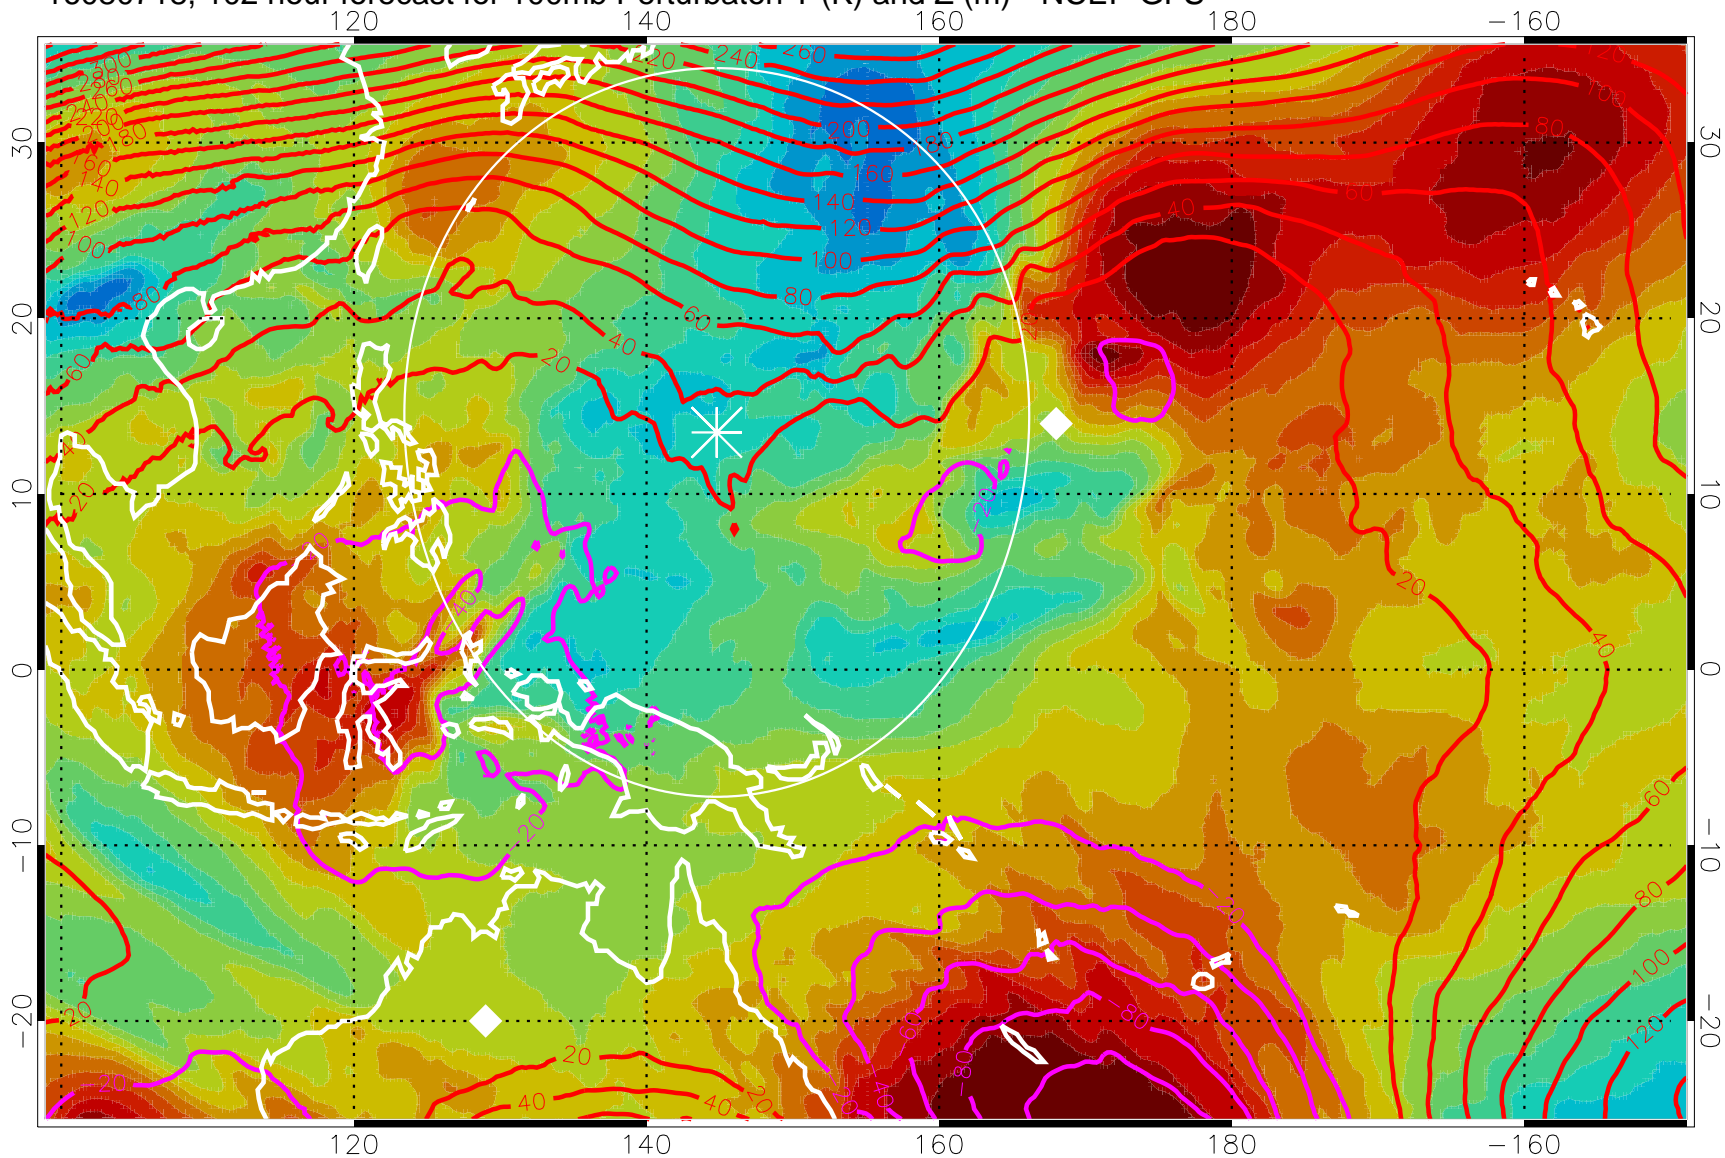

16080718, 102 hour forecast for 100mb Perturbaton T (K) and Z (m)-- NCEP GFS

Contours are 100 mbar Z perturbation (m)
Positive Z Contours
Negative Z Contours
Diamonds-mean pos. of anticyclones

Range ring of 2304 km