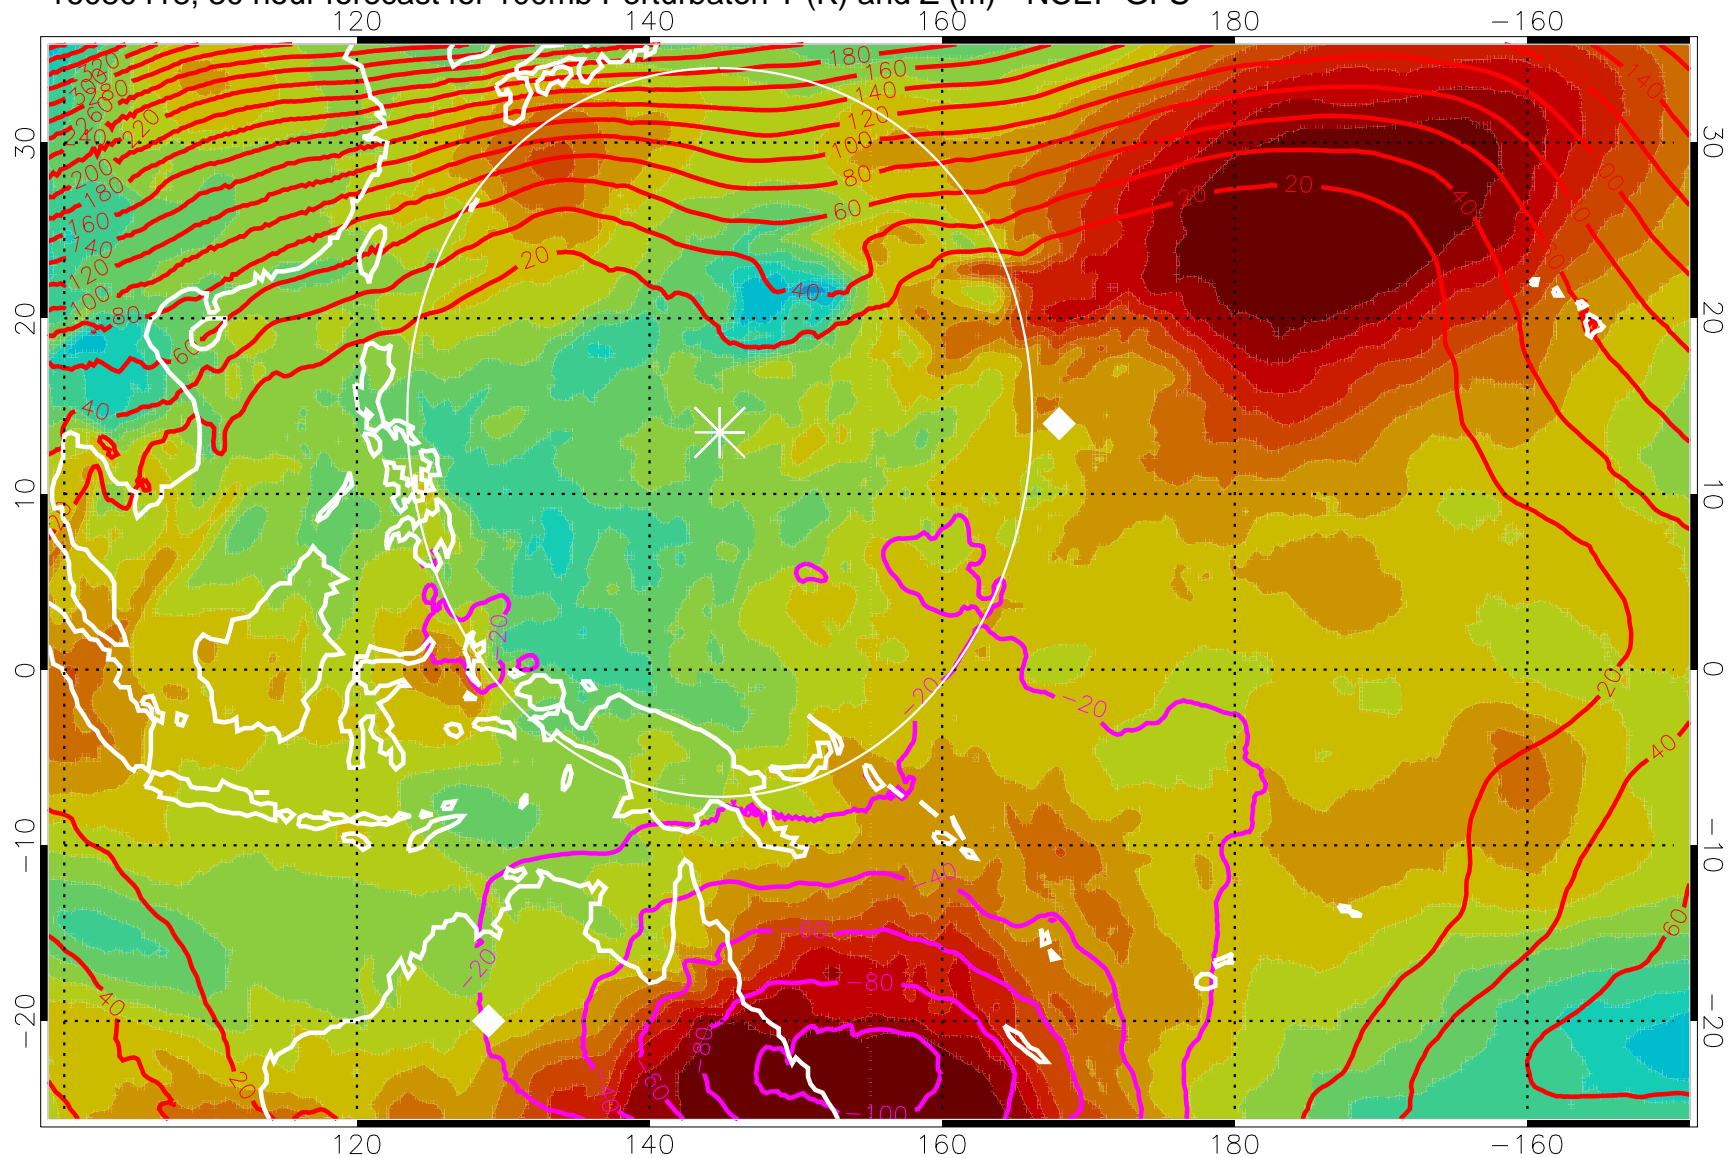

16080418, 30 hour forecast for 100mb Perturbaton T (K) and Z (m)-- NCEP GFS

Contours are 100 mbar Z perturbation (m)
Positive Z Contours
Negative Z Contours
Diamonds-mean pos. of anticyclones

Range ring of 2304 km