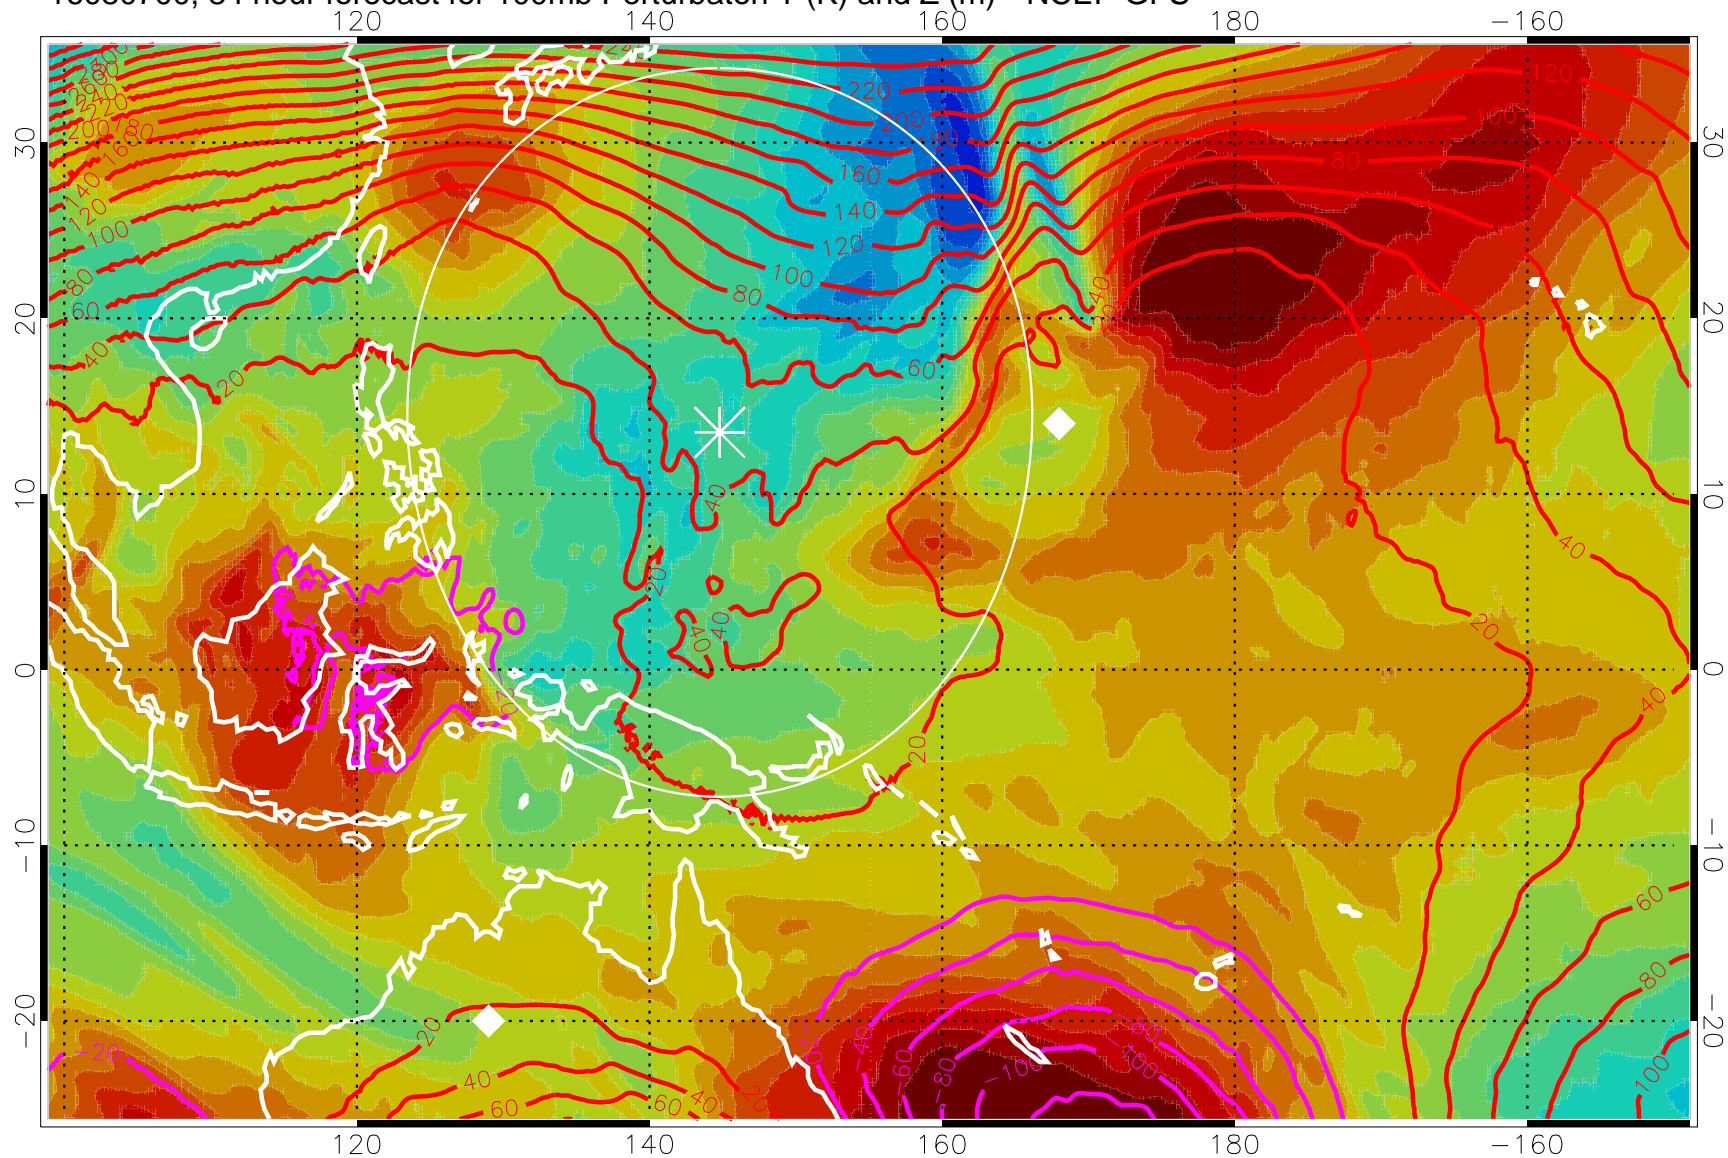

16080700, 84 hour forecast for 100mb Perturbaton T (K) and Z (m)-- NCEP GFS

Contours are 100 mbar Z perturbation (m)
Positive Z Contours
Negative Z Contours
Diamonds-mean pos. of anticyclones

Range ring of 2304 km