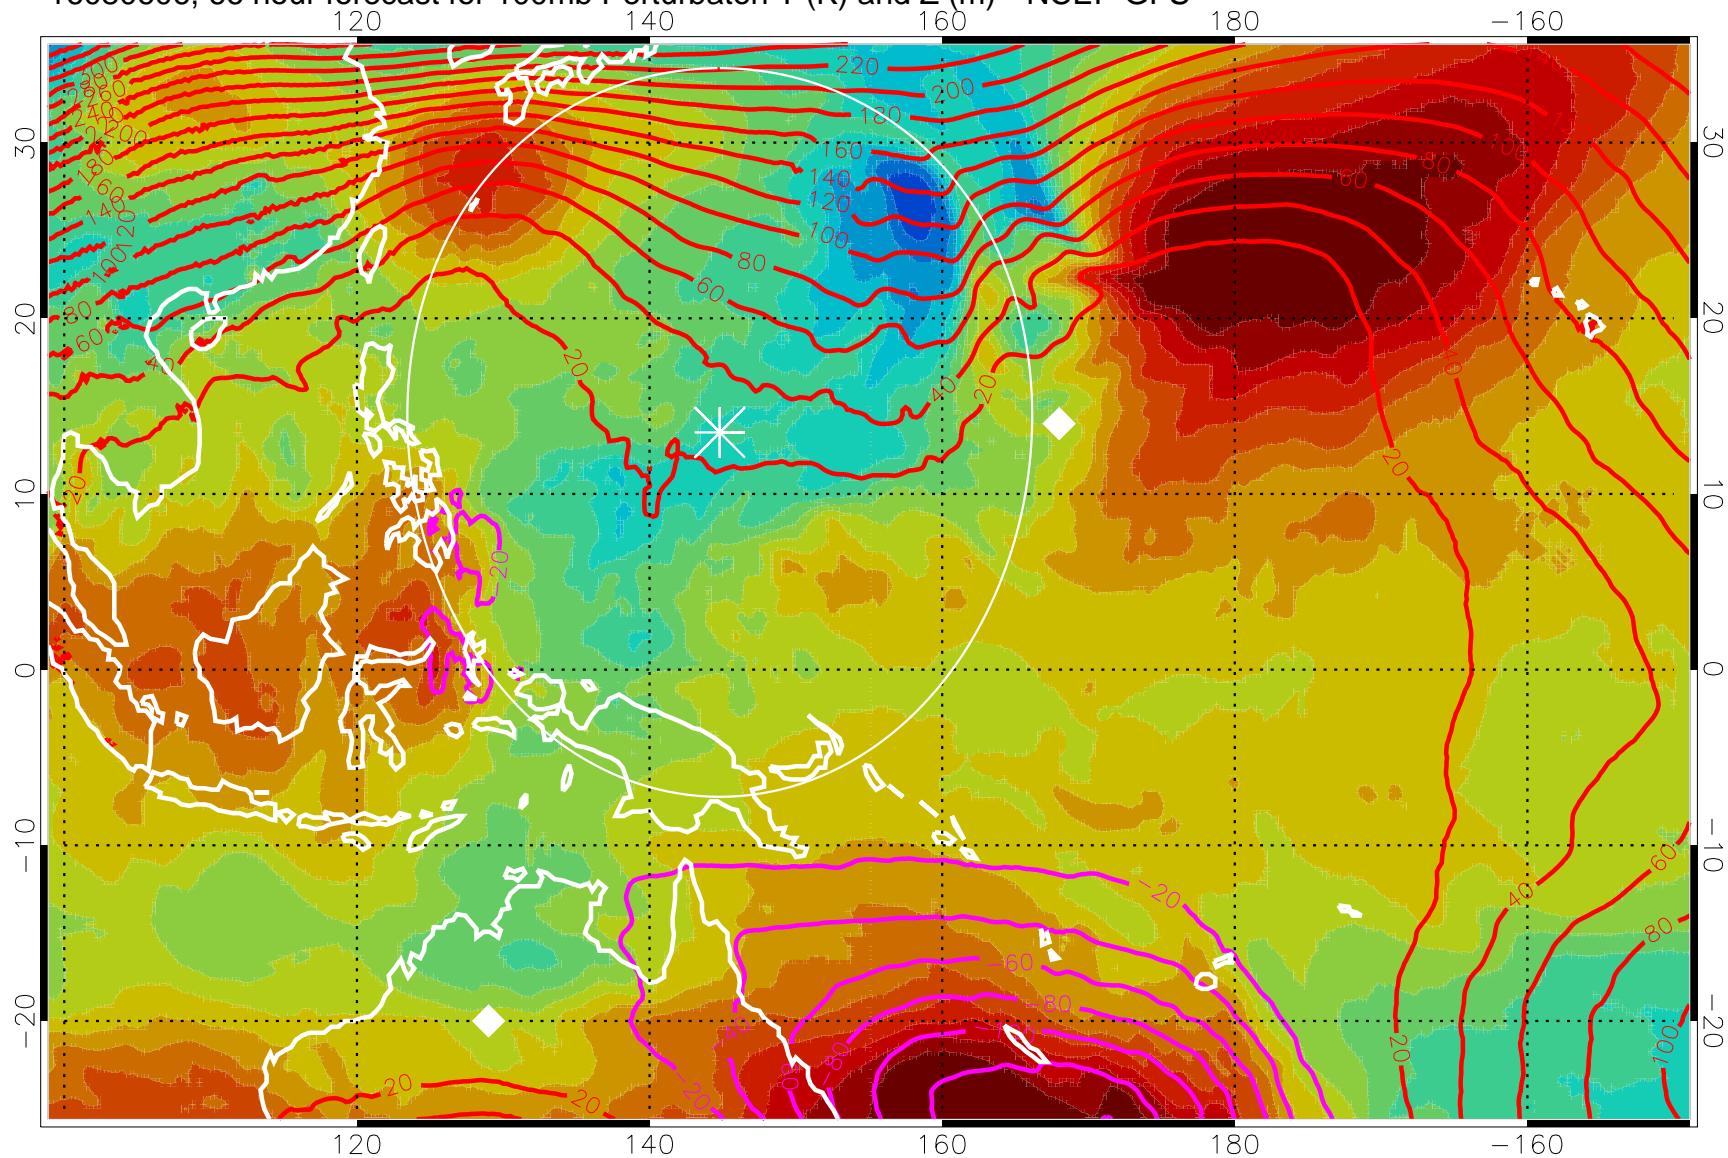

16080606, 66 hour forecast for 100mb Perturbaton T (K) and Z (m)-- NCEP GFS

Contours are 100 mbar Z perturbation (m)
Positive Z Contours
Negative Z Contours
Diamonds-mean pos. of anticyclones

Range ring of 2304 km