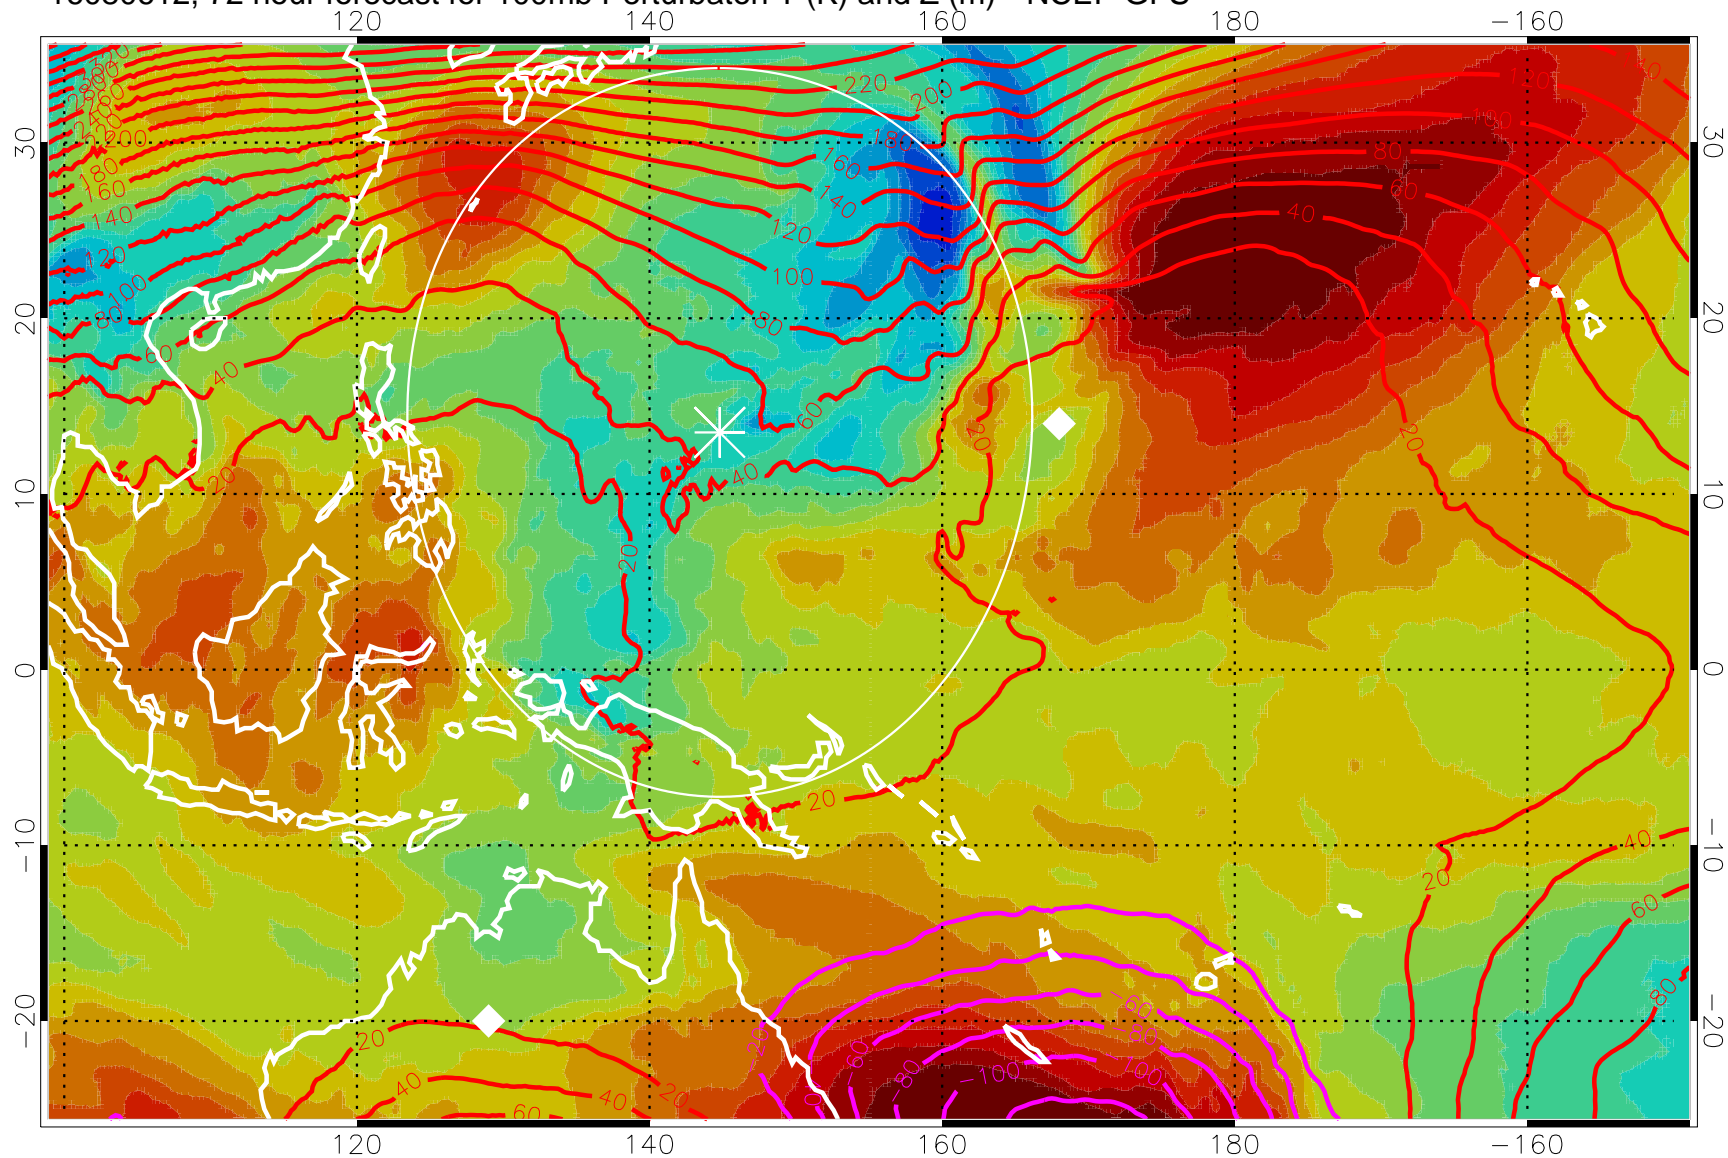

16080612, 72 hour forecast for 100mb Perturbaton T (K) and Z (m)-- NCEP GFS

Contours are 100 mbar Z perturbation (m)
Positive Z Contours
Negative Z Contours
Diamonds-mean pos. of anticyclones

Range ring of 2304 km