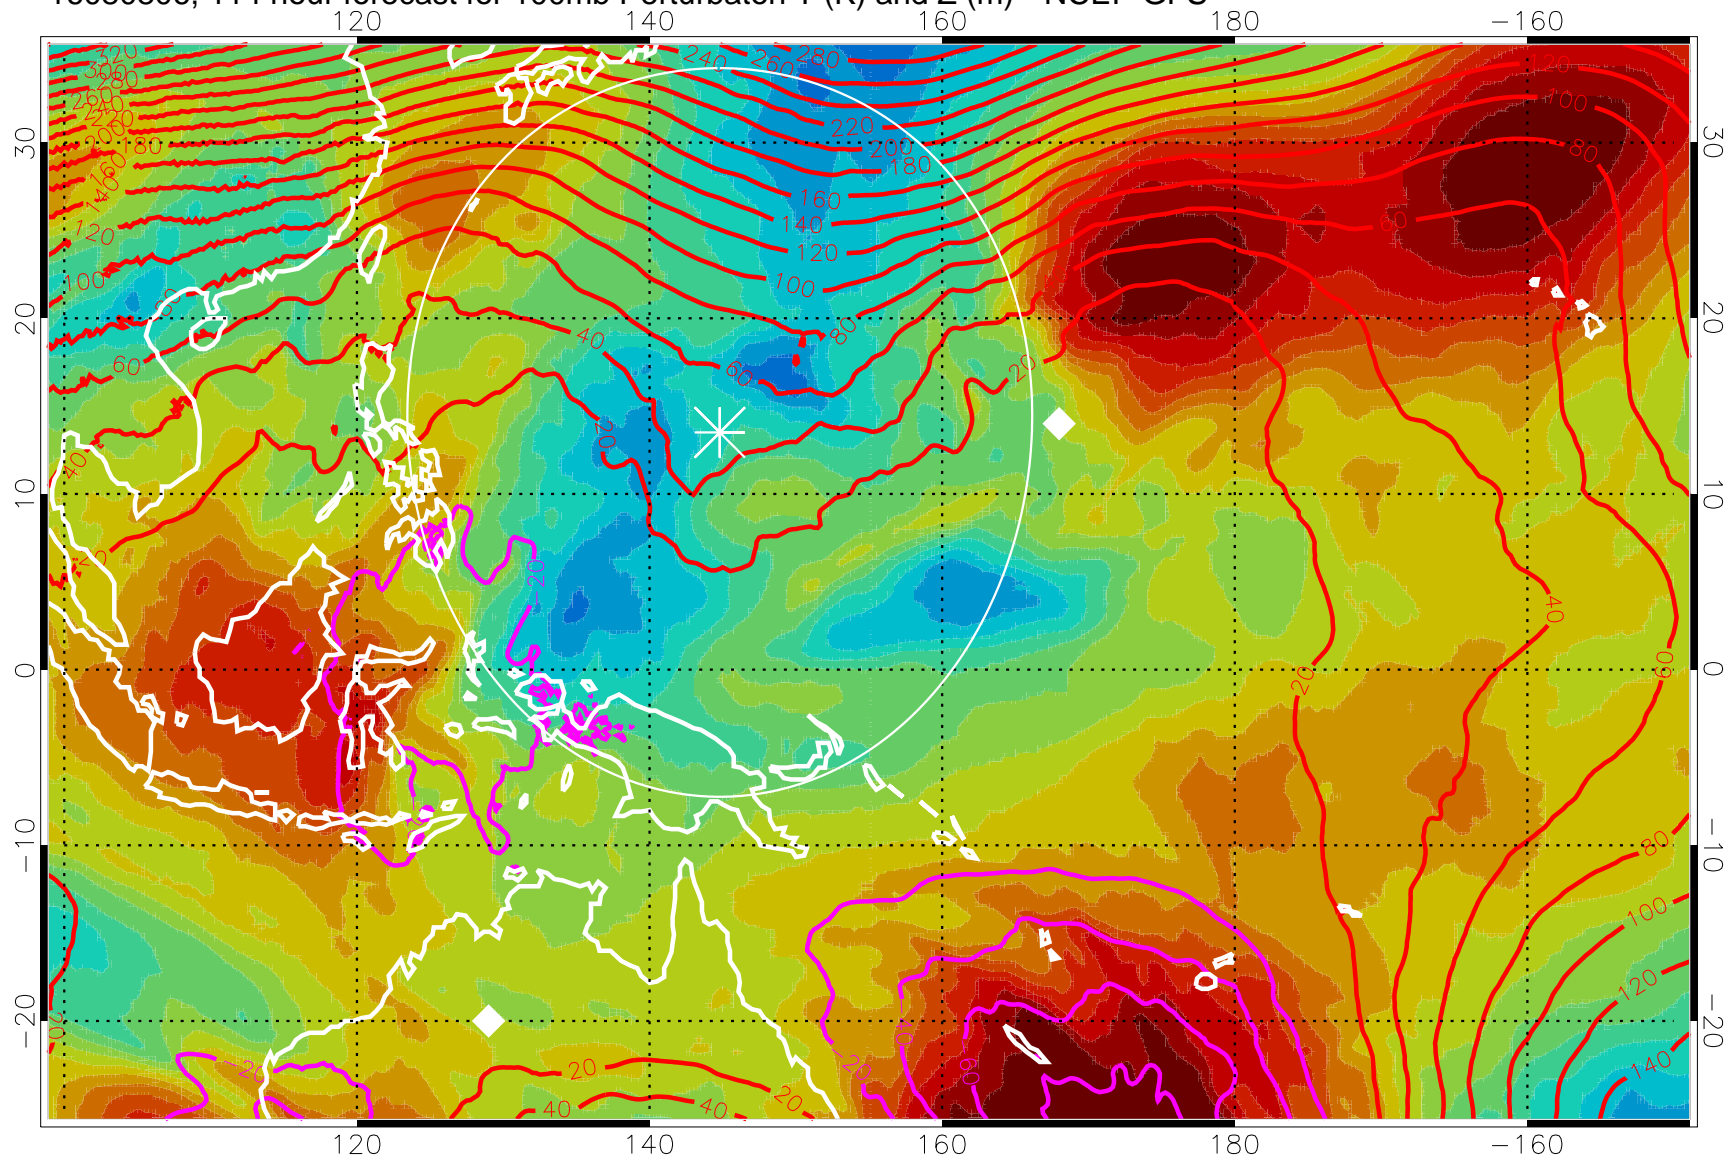

16080806, 114 hour forecast for 100mb Perturbaton T (K) and Z (m)-- NCEP GFS

Contours are 100 mbar Z perturbation (m)
Positive Z Contours
Negative Z Contours
Diamonds-mean pos. of anticyclones

Range ring of 2304 km