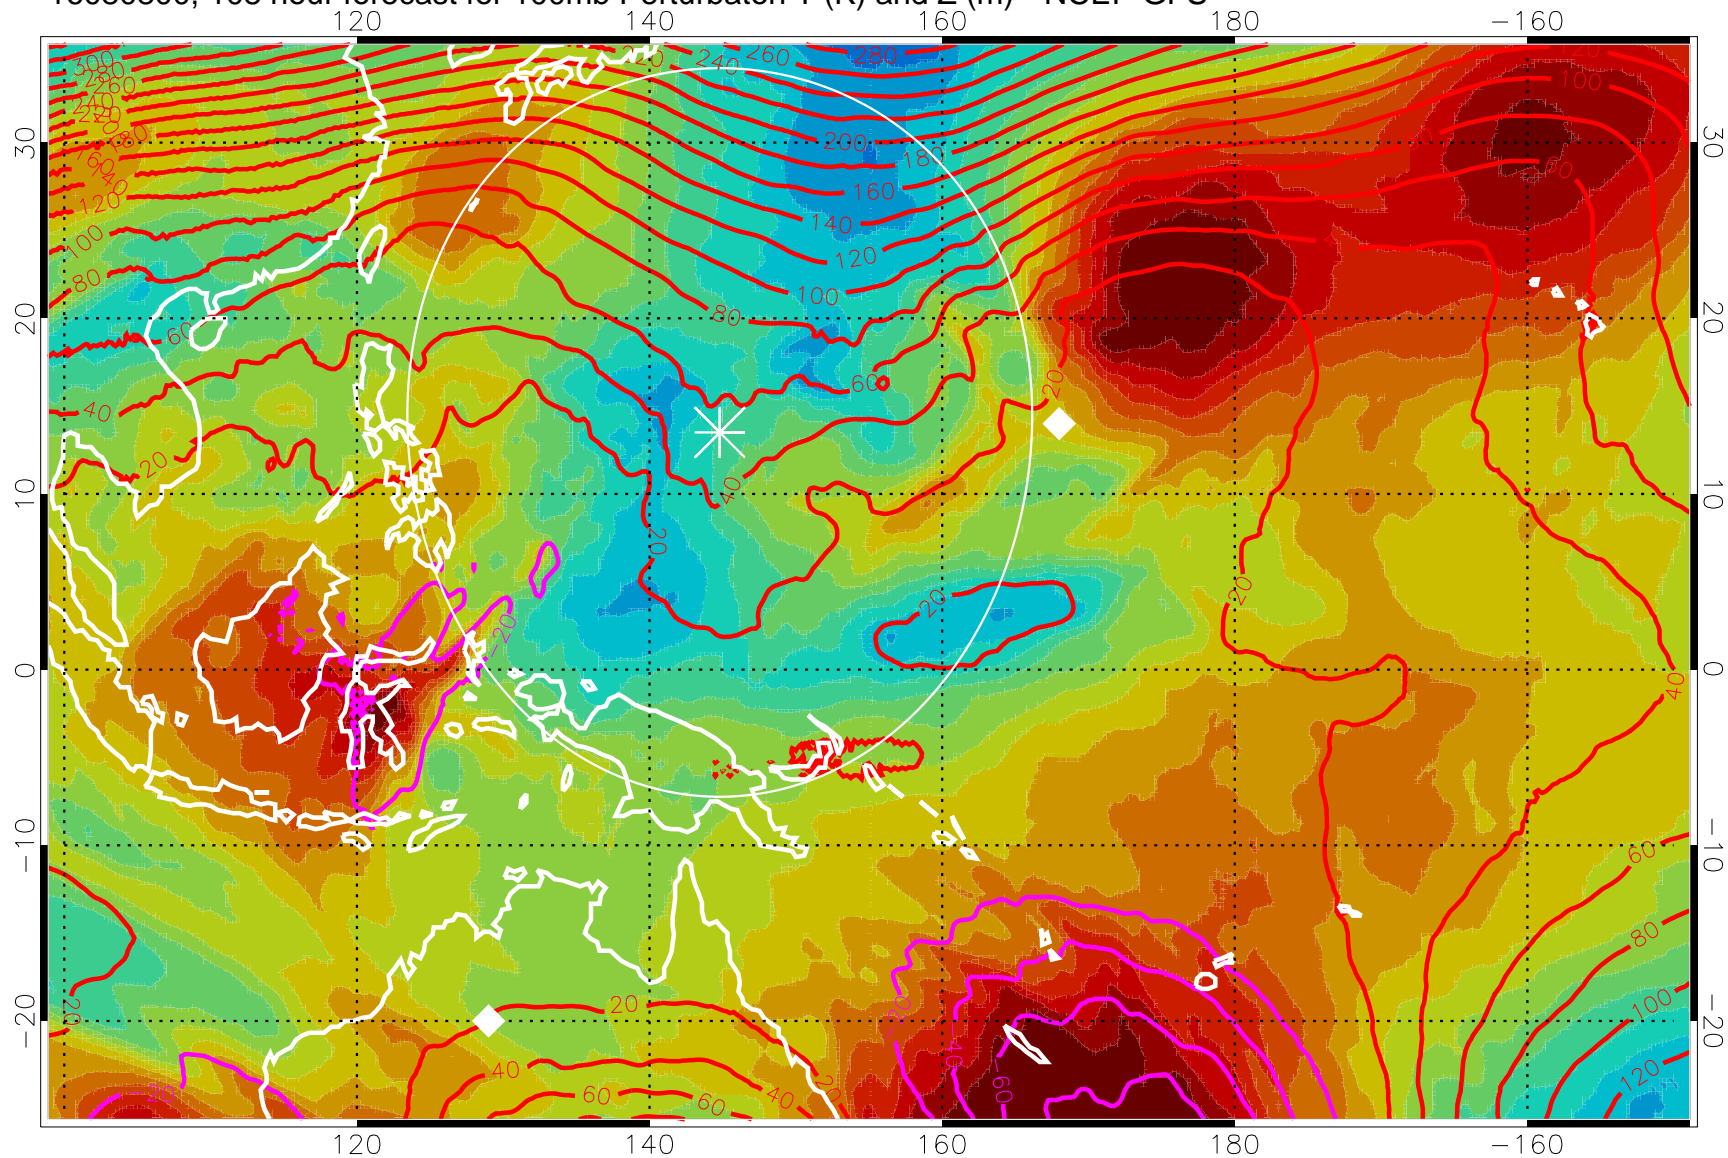

16080800, 108 hour forecast for 100mb Perturbaton T (K) and Z (m)-- NCEP GFS

Contours are 100 mbar Z perturbation (m)
Positive Z Contours
Negative Z Contours
Diamonds-mean pos. of anticyclones

Range ring of 2304 km