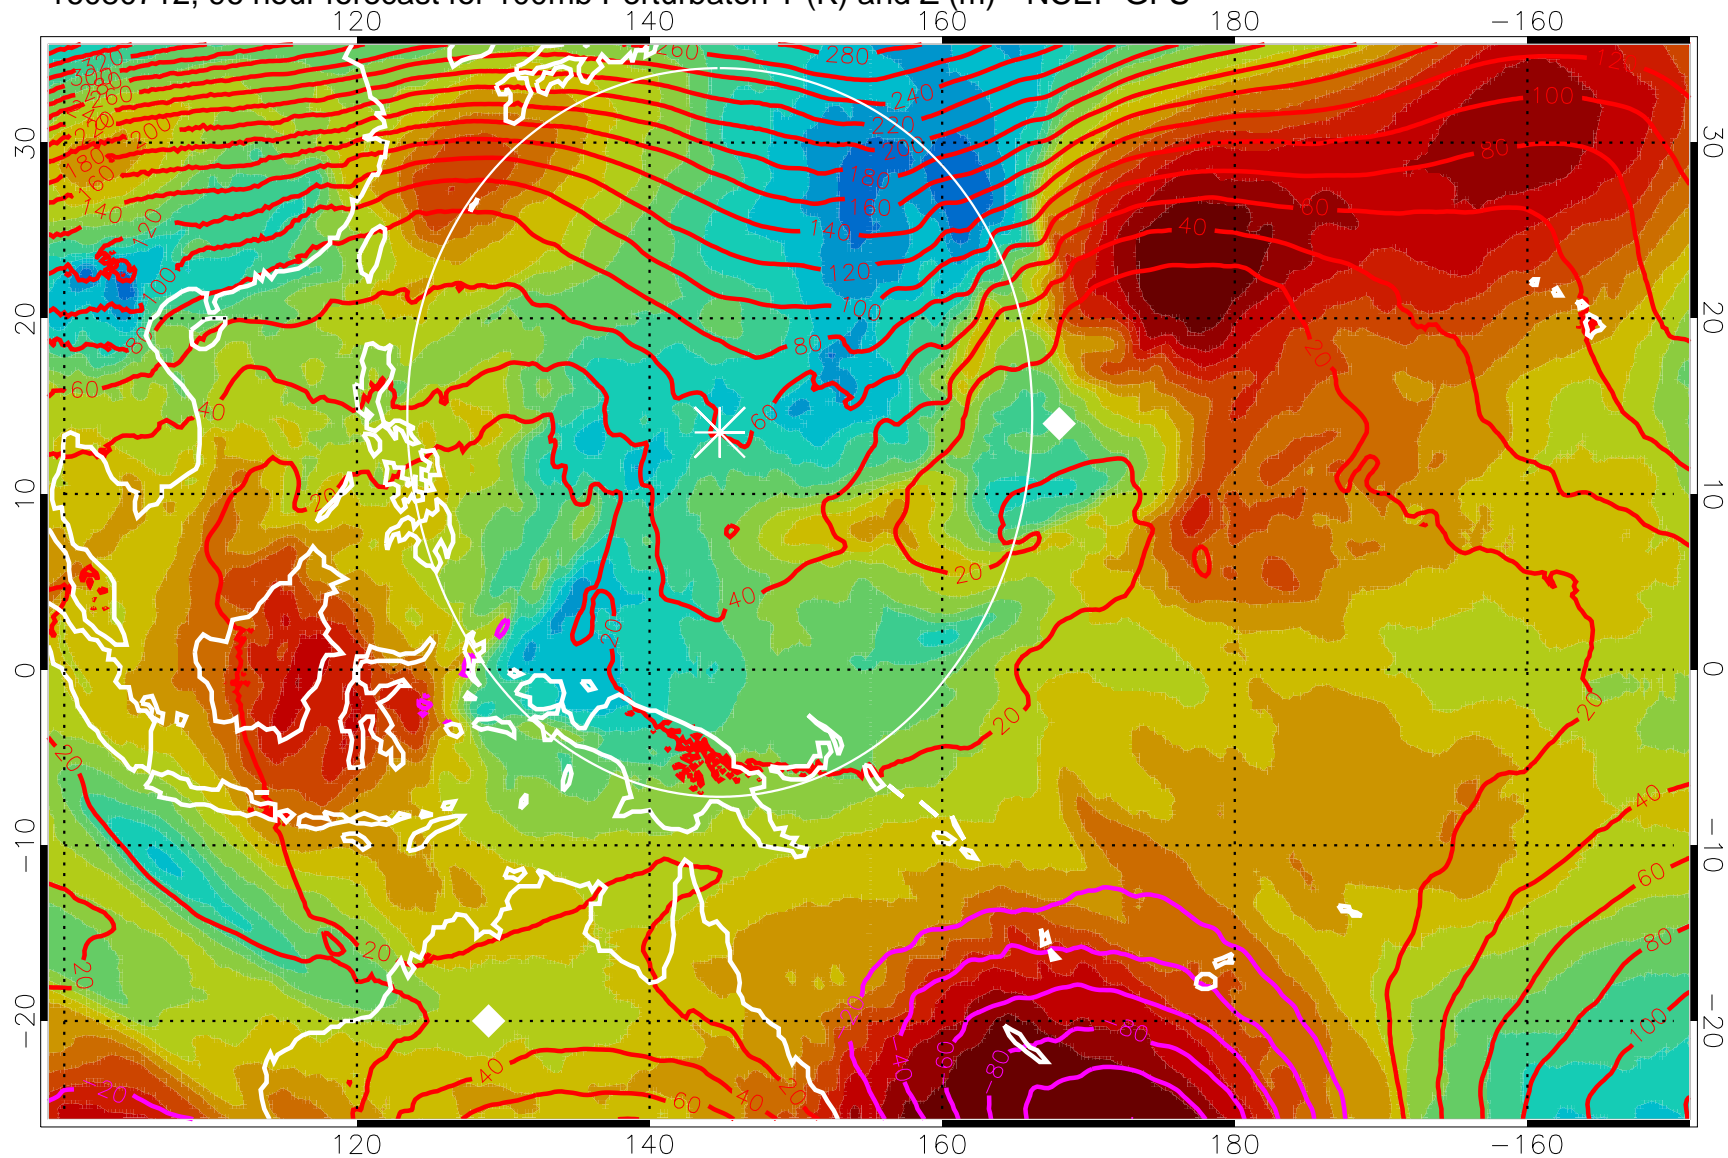

16080712, 96 hour forecast for 100mb Perturbaton T (K) and Z (m)-- NCEP GFS

Contours are 100 mbar Z perturbation (m)
Positive Z Contours
Negative Z Contours
Diamonds-mean pos. of anticyclones

Range ring of 2304 km