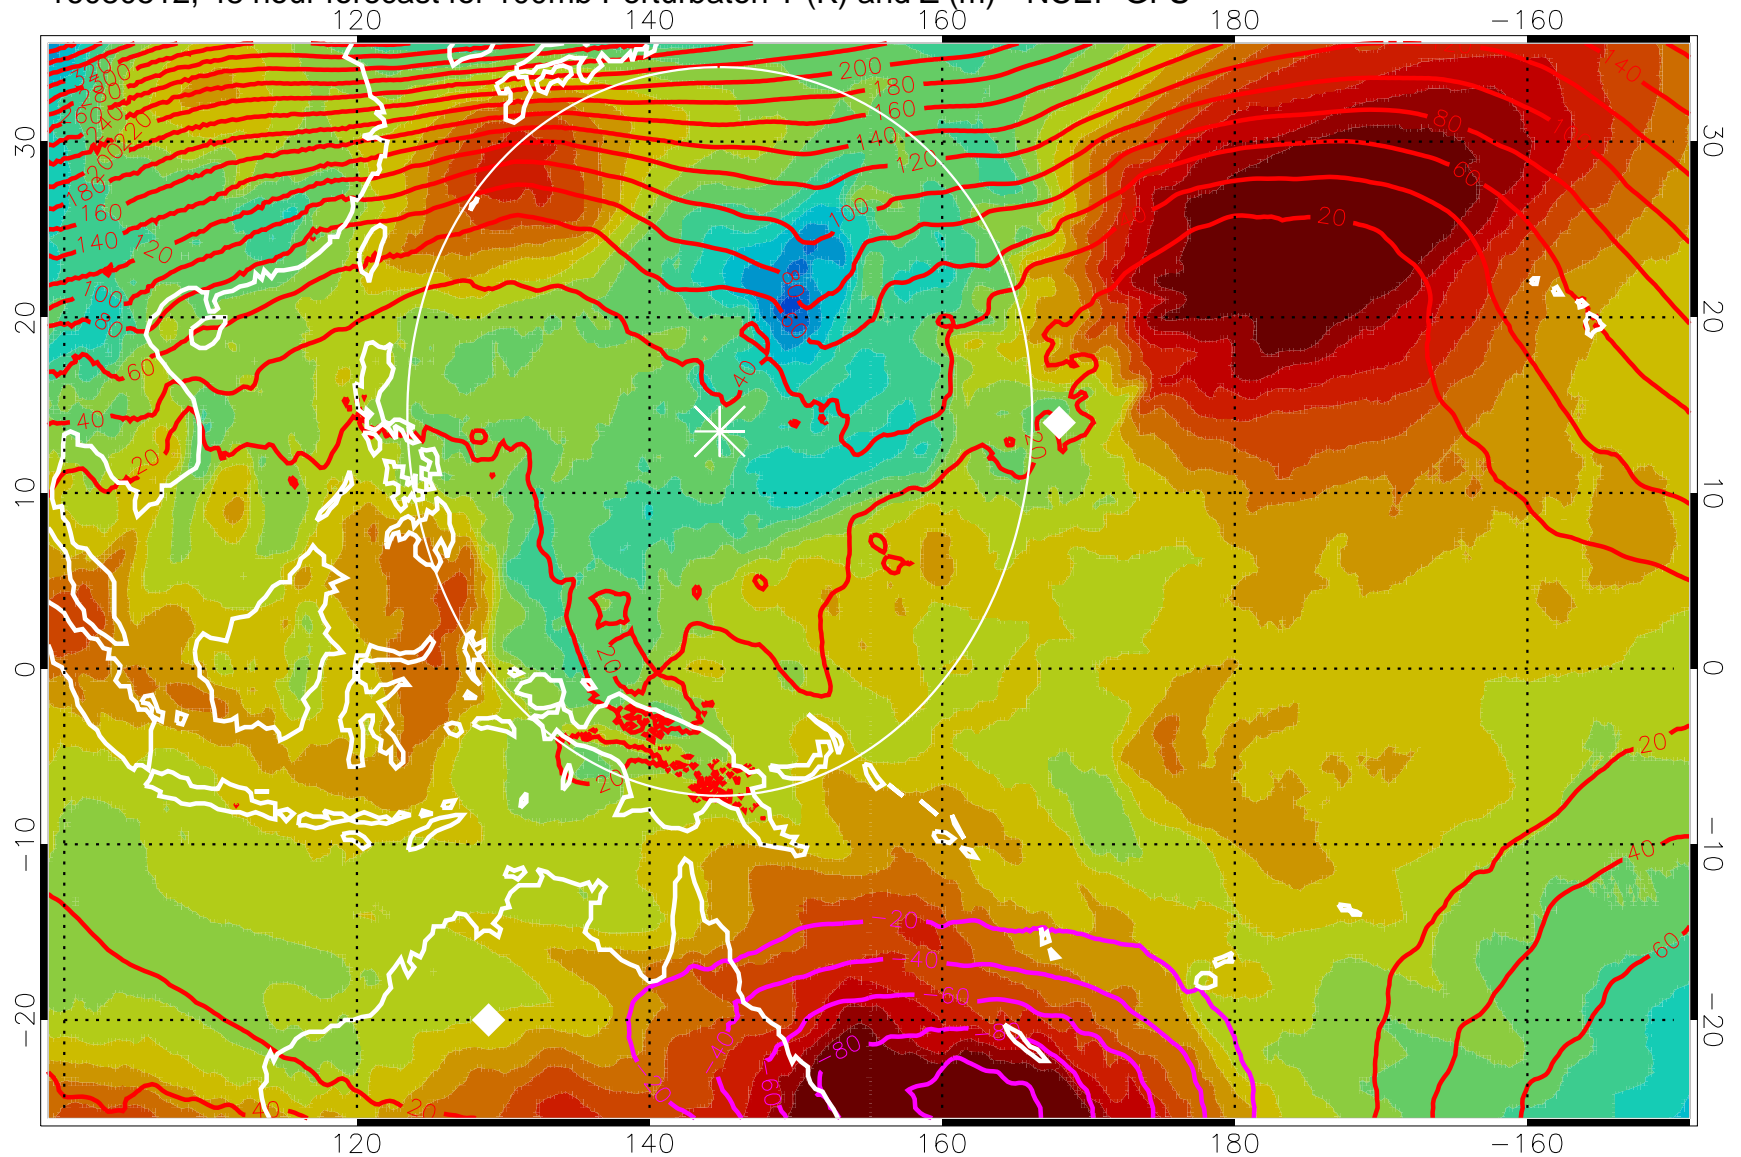

16080512, 48 hour forecast for 100mb Perturbaton T (K) and Z (m)-- NCEP GFS

Contours are 100 mbar Z perturbation (m)
Positive Z Contours
Negative Z Contours
Diamonds-mean pos. of anticyclones

Range ring of 2304 km