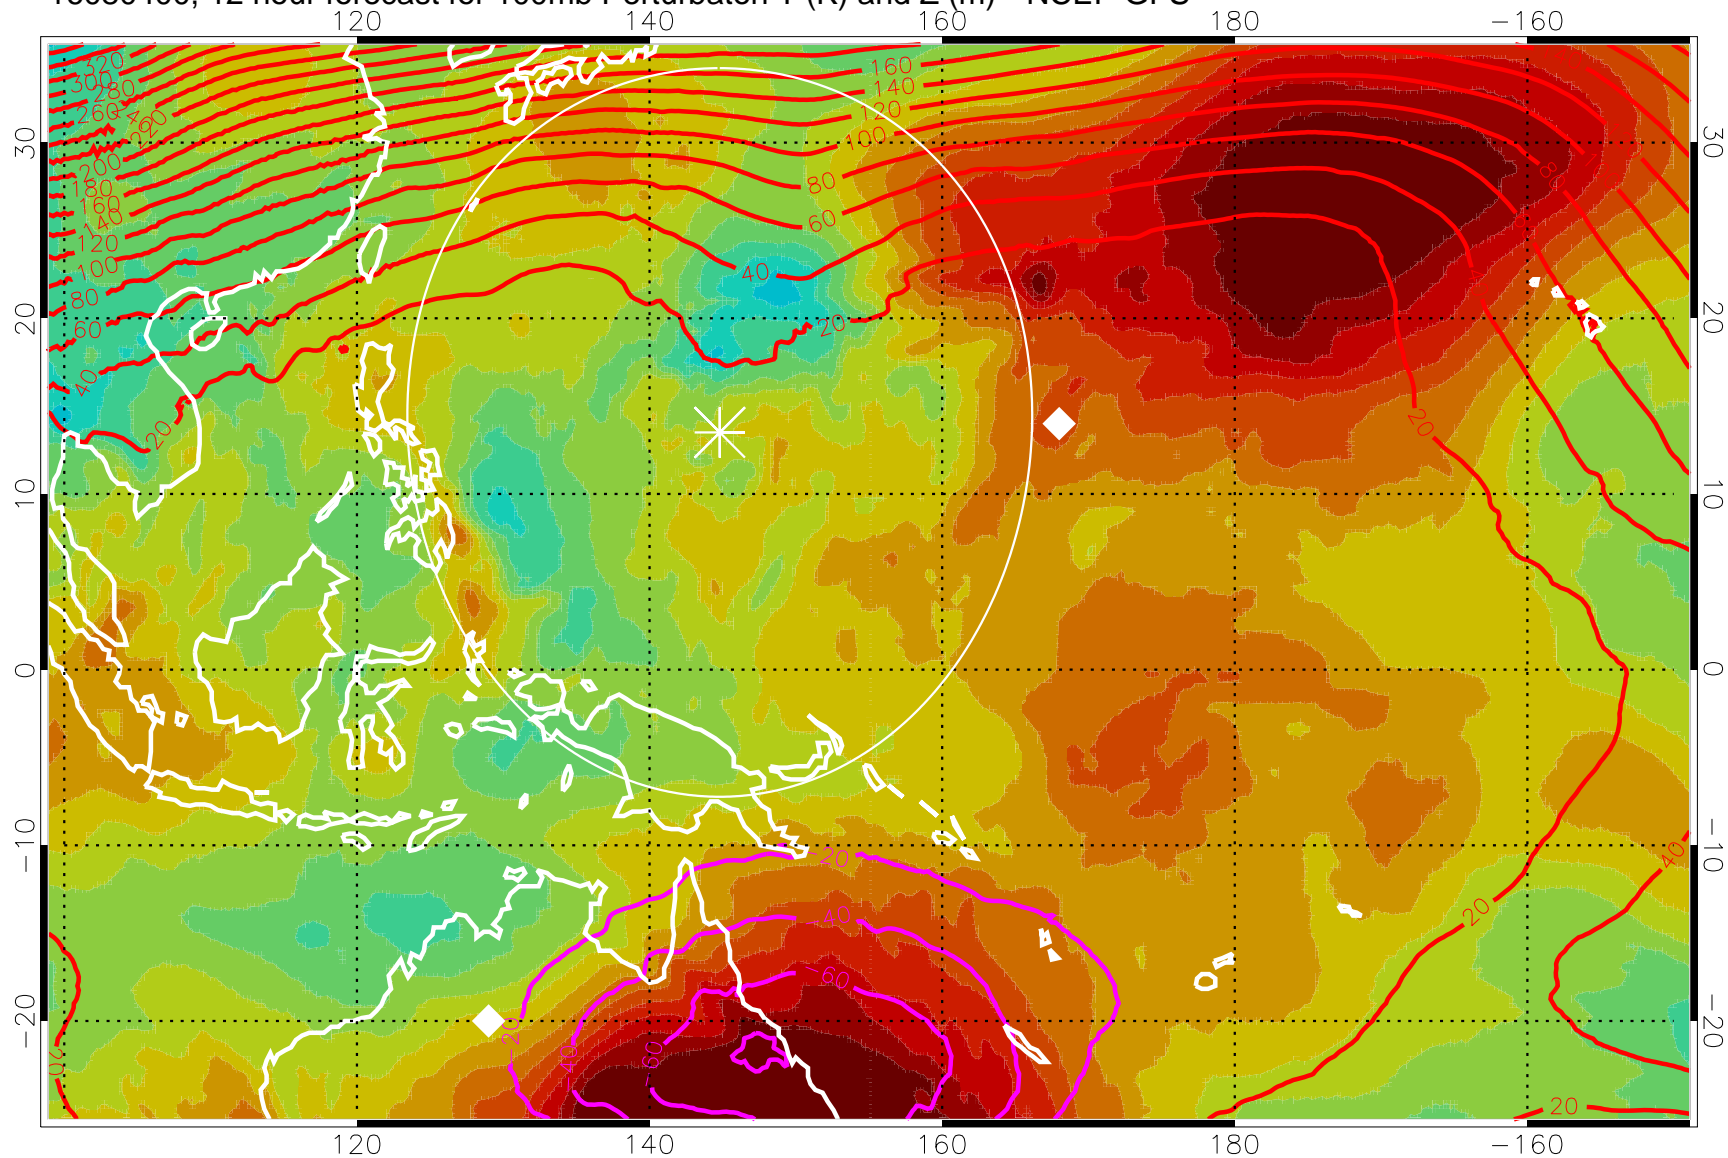

16080400, 12 hour forecast for 100mb Perturbaton T (K) and Z (m)-- NCEP GFS

Contours are 100 mbar Z perturbation (m)
Positive Z Contours
Negative Z Contours
Diamonds-mean pos. of anticyclones

Range ring of 2304 km