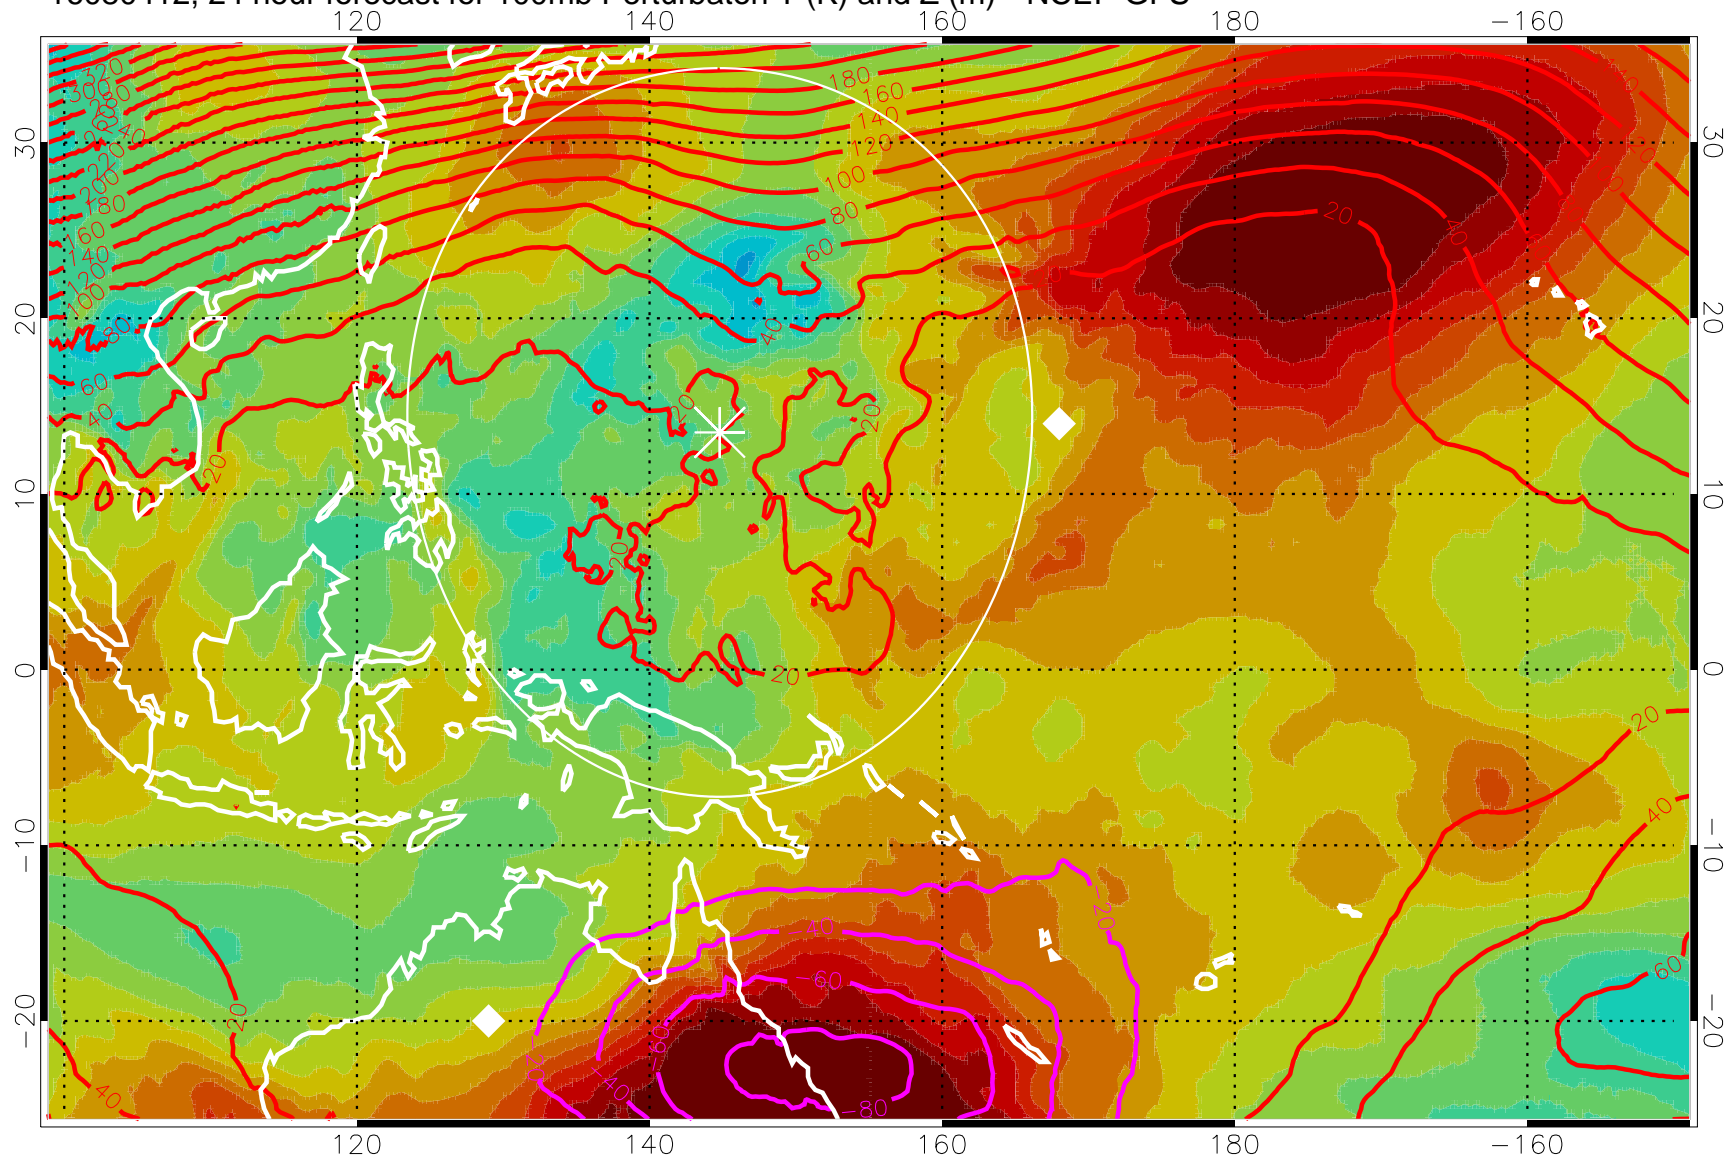

16080412, 24 hour forecast for 100mb Perturbaton T (K) and Z (m)-- NCEP GFS

Contours are 100 mbar Z perturbation (m)
Positive Z Contours
Negative Z Contours
Diamonds-mean pos. of anticyclones

Range ring of 2304 km