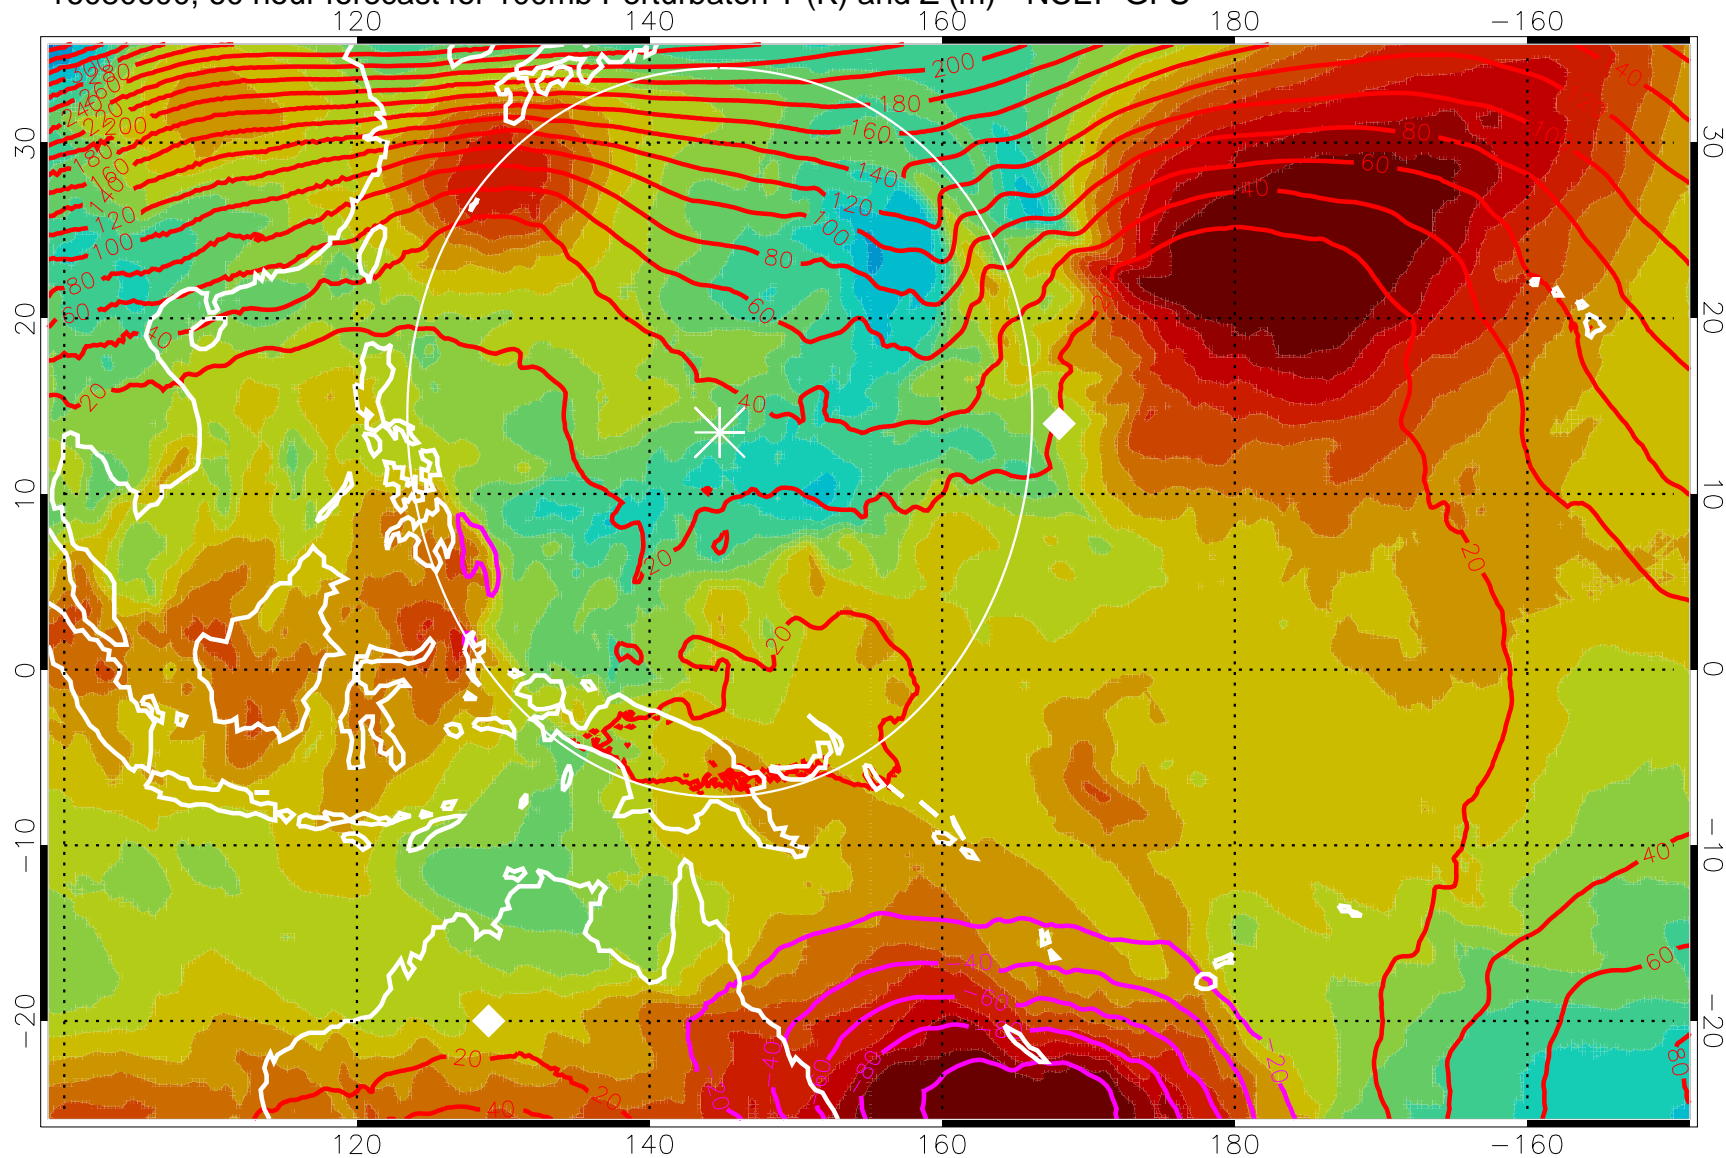

16080600, 60 hour forecast for 100mb Perturbaton T (K) and Z (m)-- NCEP GFS

Contours are 100 mbar Z perturbation (m)
Positive Z Contours
Negative Z Contours
Diamonds-mean pos. of anticyclones

Range ring of 2304 km