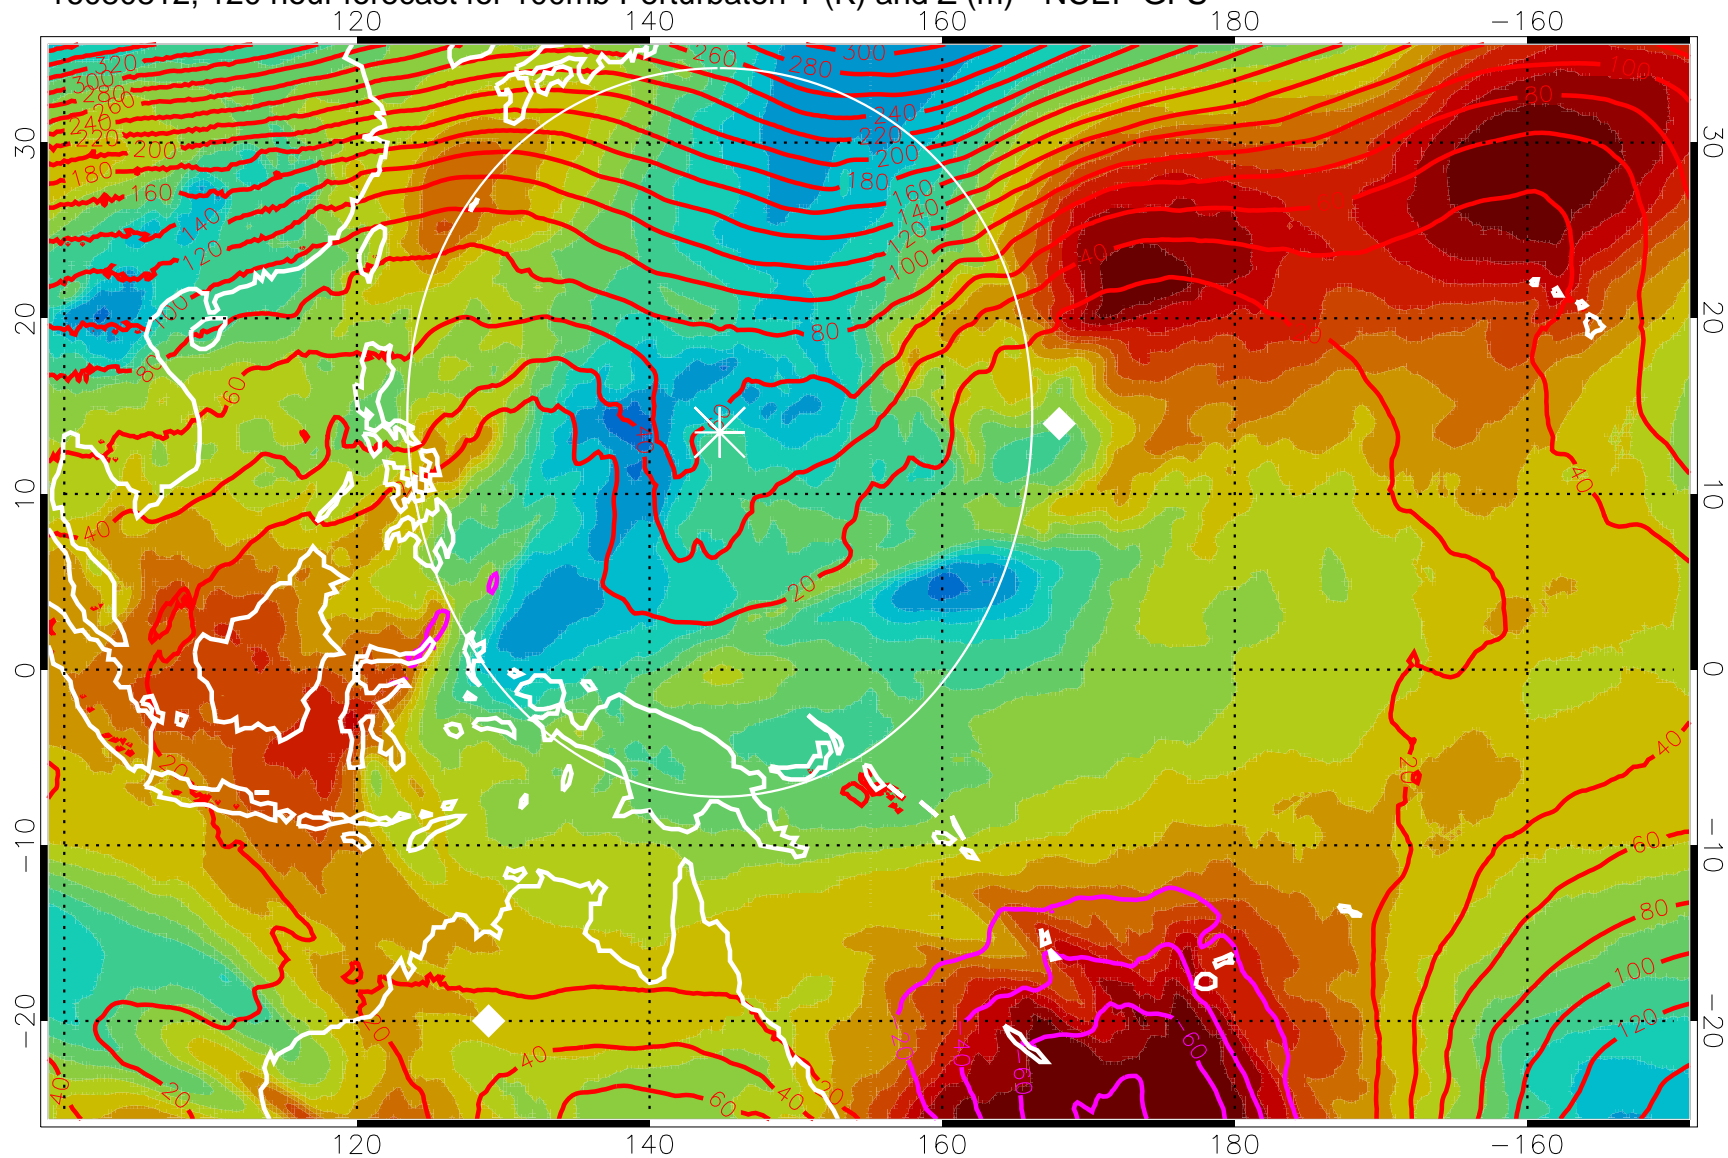

16080812, 120 hour forecast for 100mb Perturbaton T (K) and Z (m)-- NCEP GFS

Contours are 100 mbar Z perturbation (m)
Positive Z Contours
Negative Z Contours
Diamonds-mean pos. of anticyclones

Range ring of 2304 km