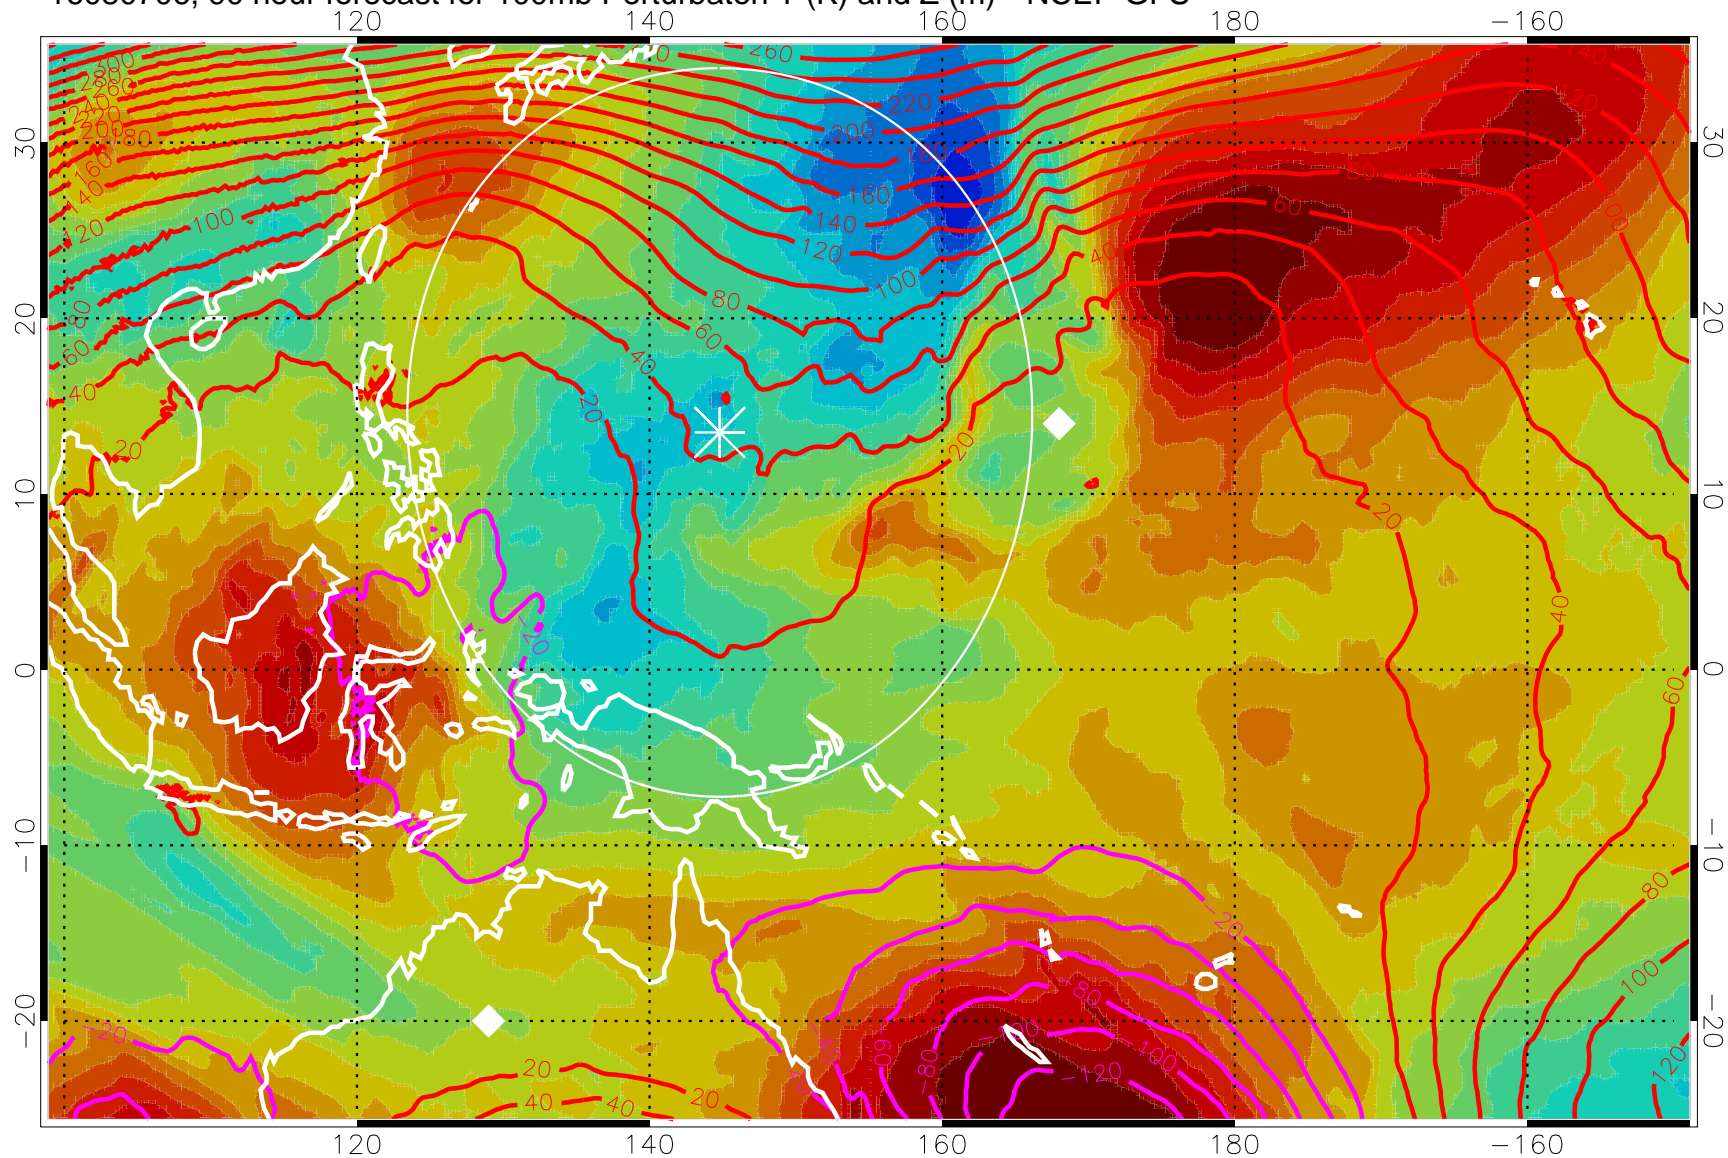

16080706, 90 hour forecast for 100mb Perturbaton T (K) and Z (m)-- NCEP GFS

Contours are 100 mbar Z perturbation (m)
Positive Z Contours
Negative Z Contours
Diamonds-mean pos. of anticyclones

Range ring of 2304 km