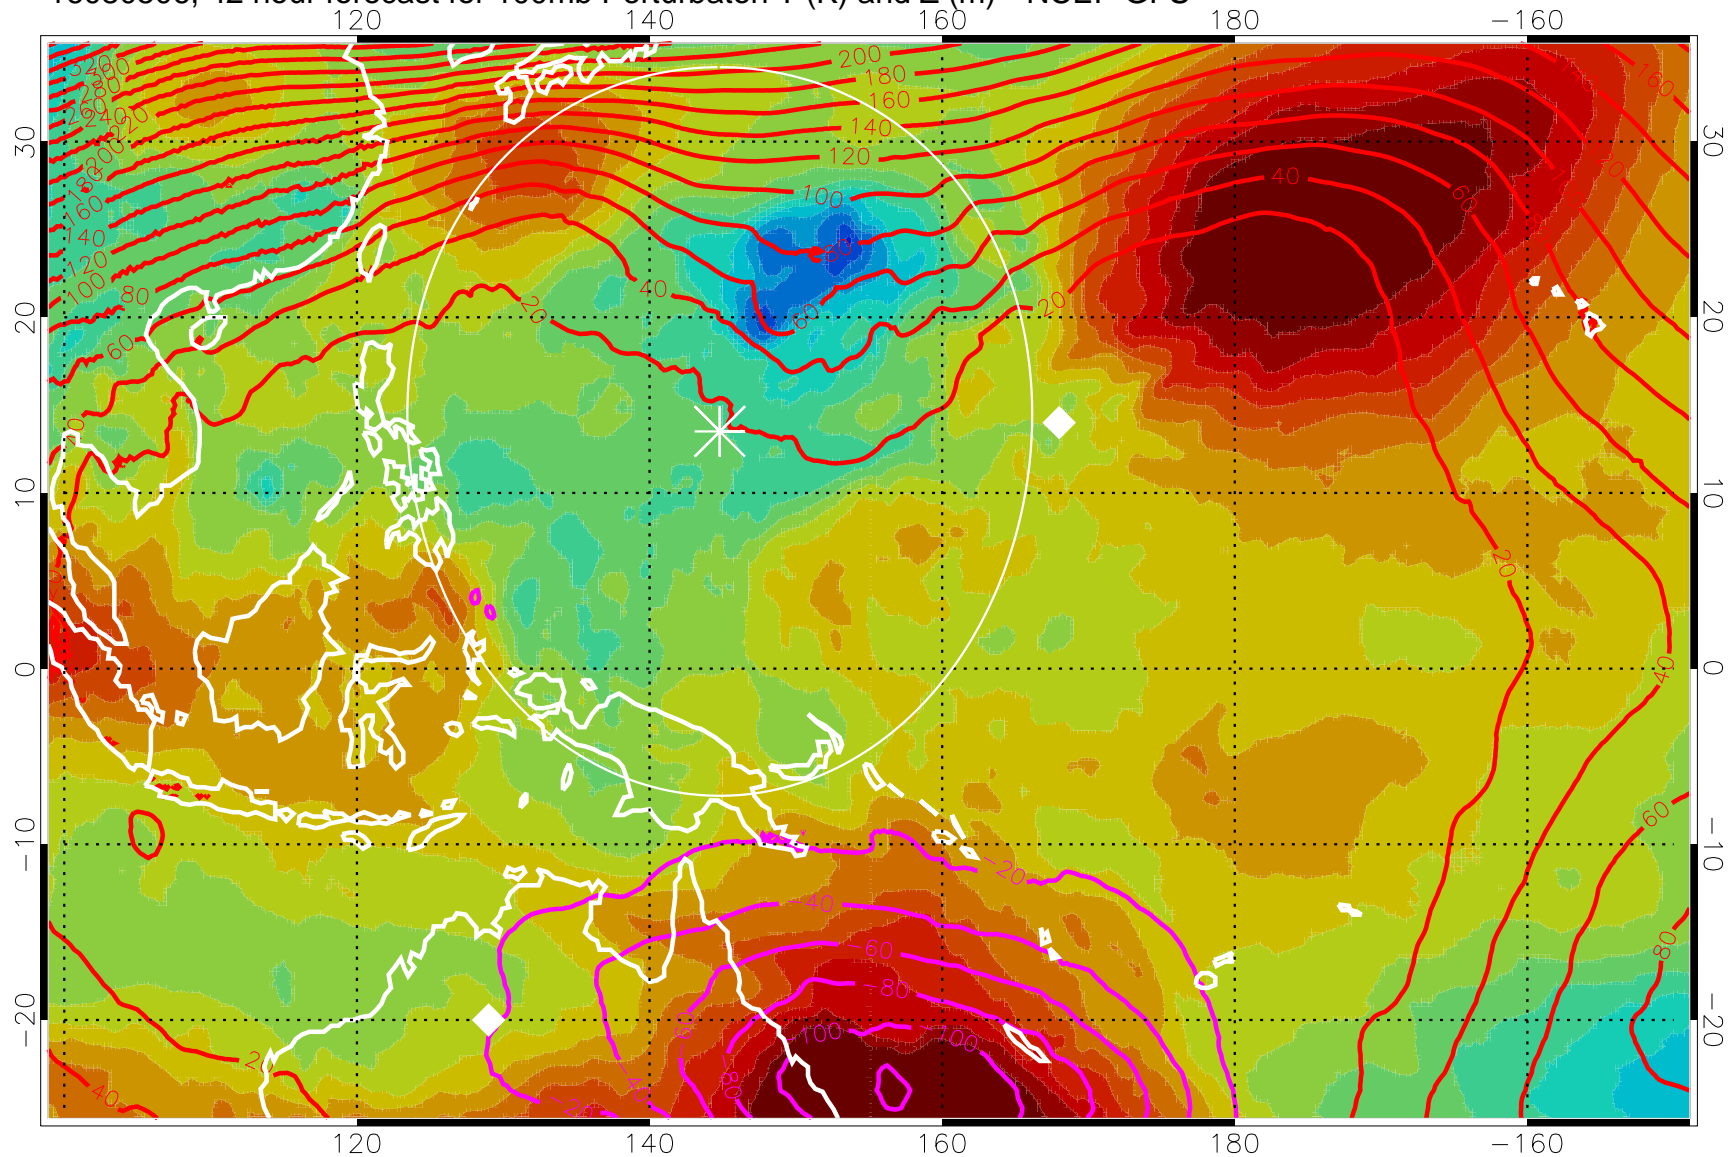

16080506, 42 hour forecast for 100mb Perturbaton T (K) and Z (m)-- NCEP GFS

Contours are 100 mbar Z perturbation (m)
Positive Z Contours
Negative Z Contours
Diamonds-mean pos. of anticyclones

Range ring of 2304 km