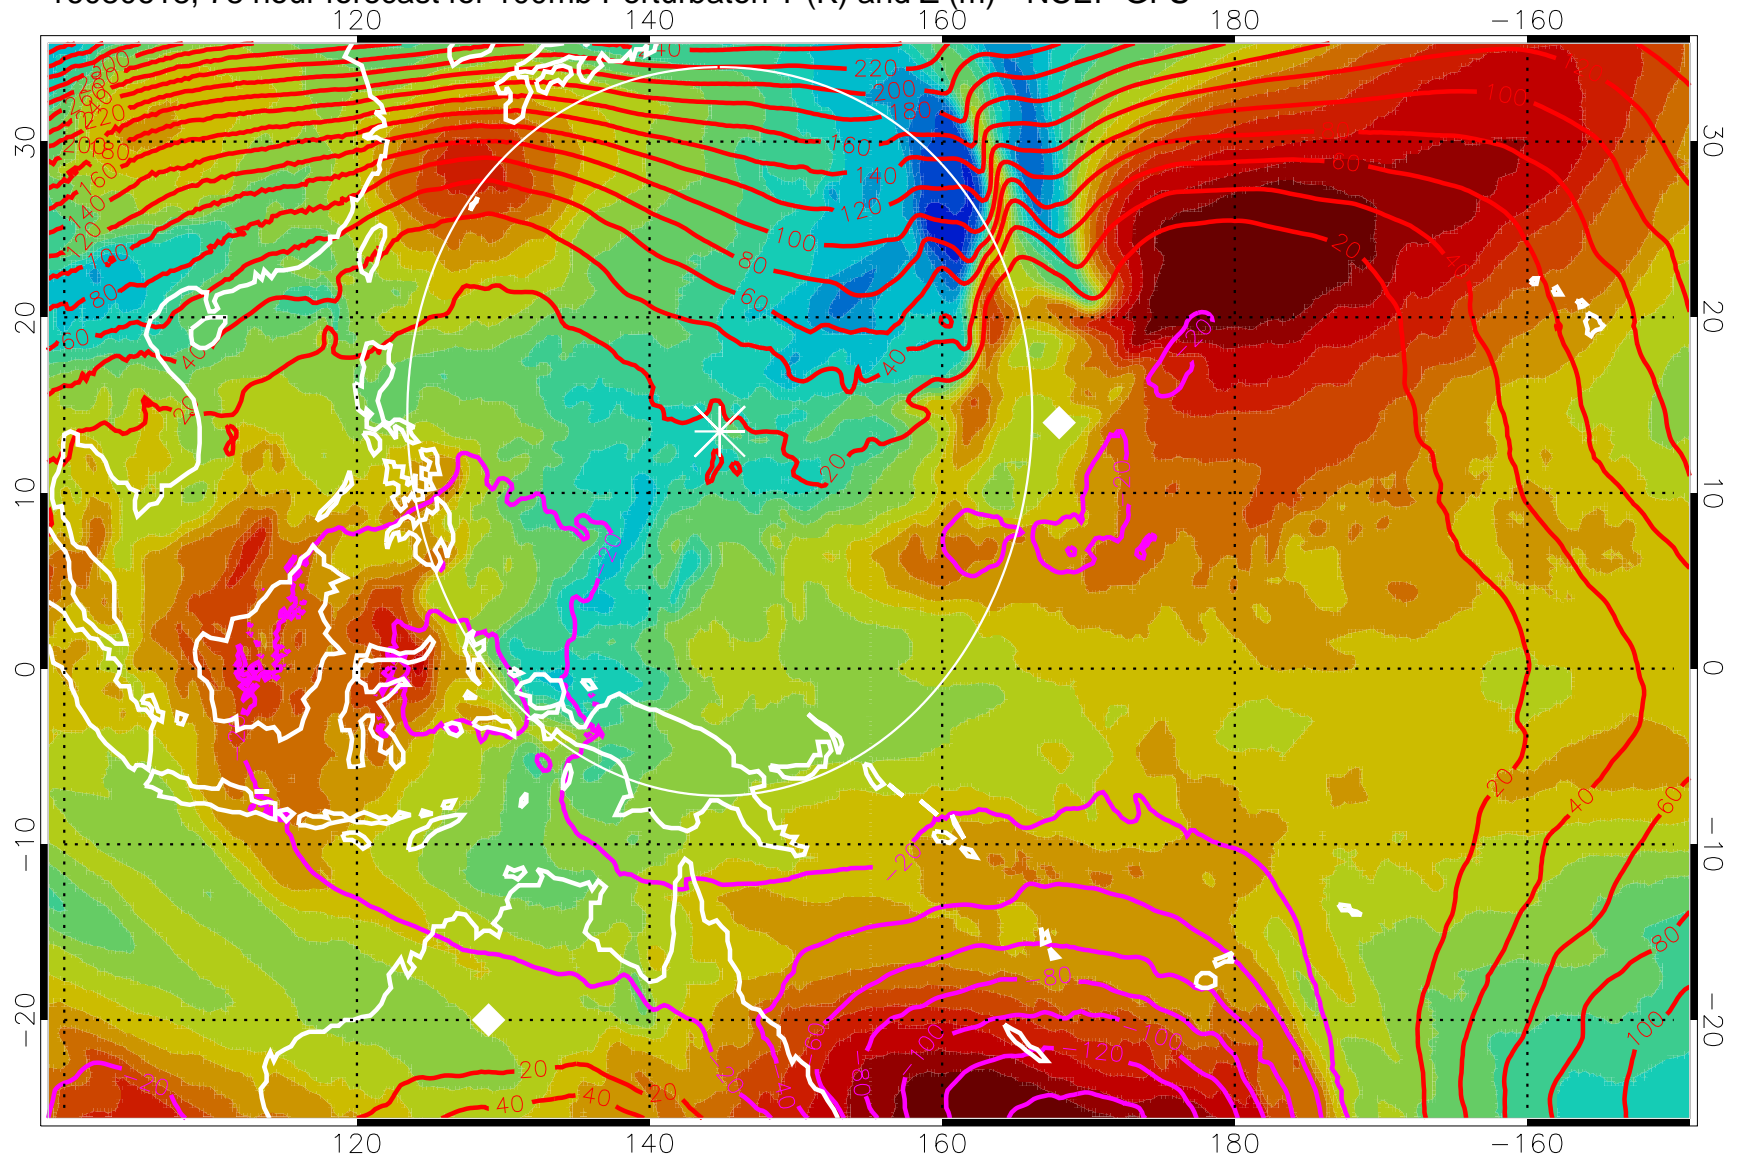

16080618, 78 hour forecast for 100mb Perturbaton T (K) and Z (m)-- NCEP GFS

Contours are 100 mbar Z perturbation (m)
Positive Z Contours
Negative Z Contours
Diamonds-mean pos. of anticyclones

Range ring of 2304 km