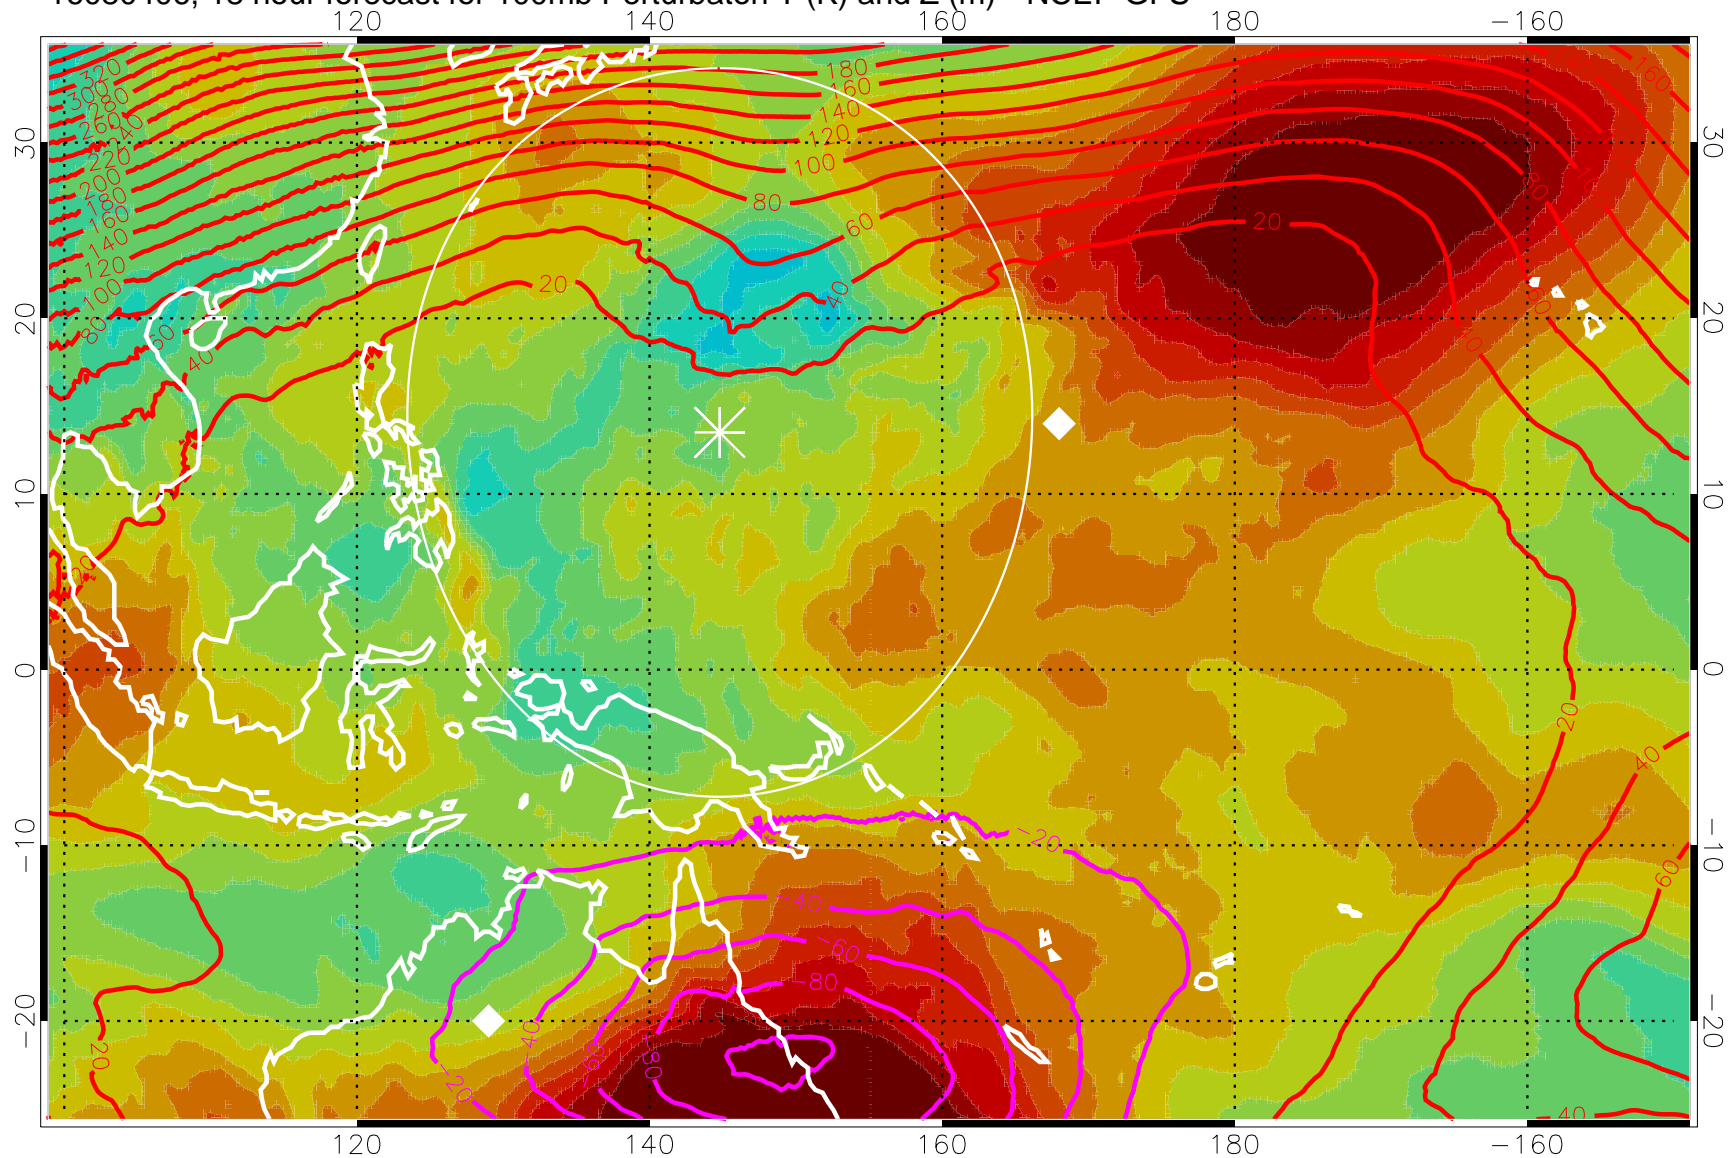

16080406, 18 hour forecast for 100mb Perturbaton T (K) and Z (m)-- NCEP GFS

Contours are 100 mbar Z perturbation (m)
Positive Z Contours
Negative Z Contours
Diamonds-mean pos. of anticyclones

Range ring of 2304 km