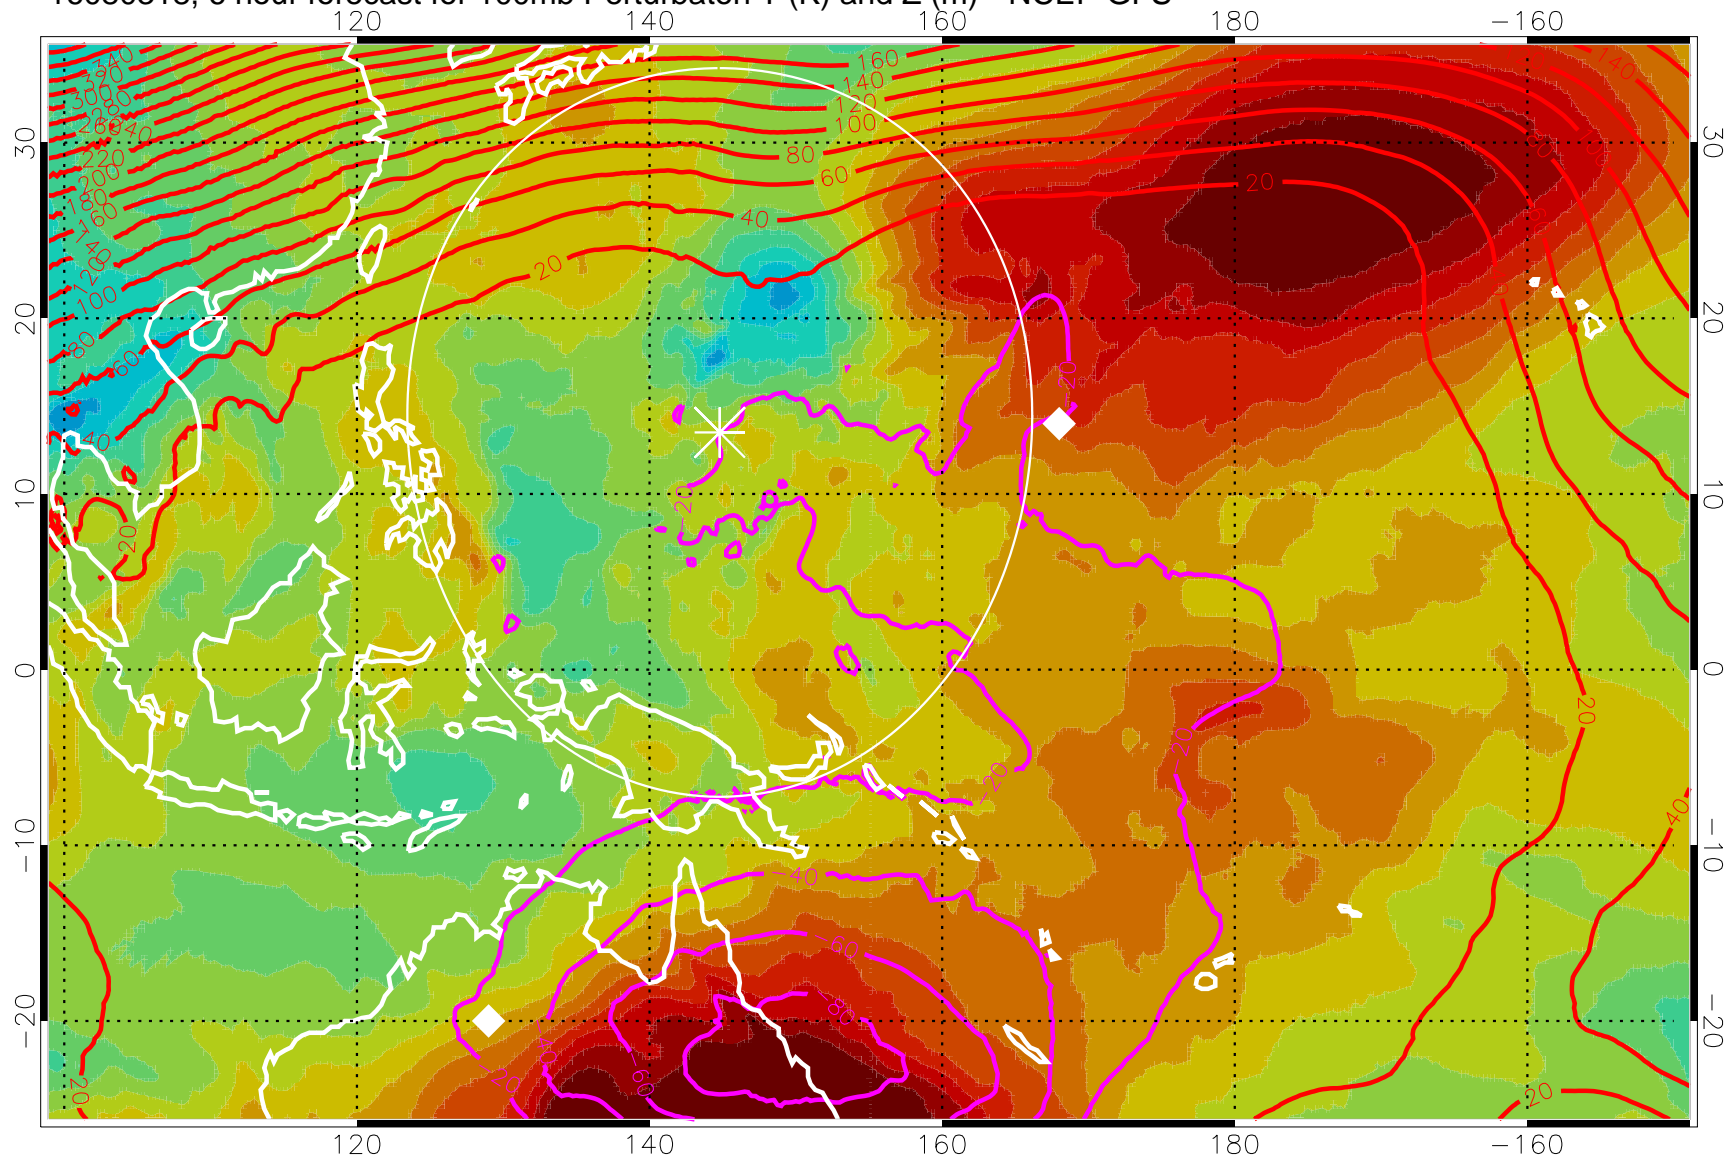

16080318, 6 hour forecast for 100mb Perturbaton T (K) and Z (m)-- NCEP GFS

Contours are 100 mbar Z perturbation (m)
Positive Z Contours
Negative Z Contours
Diamonds-mean pos. of anticyclones

Range ring of 2304 km