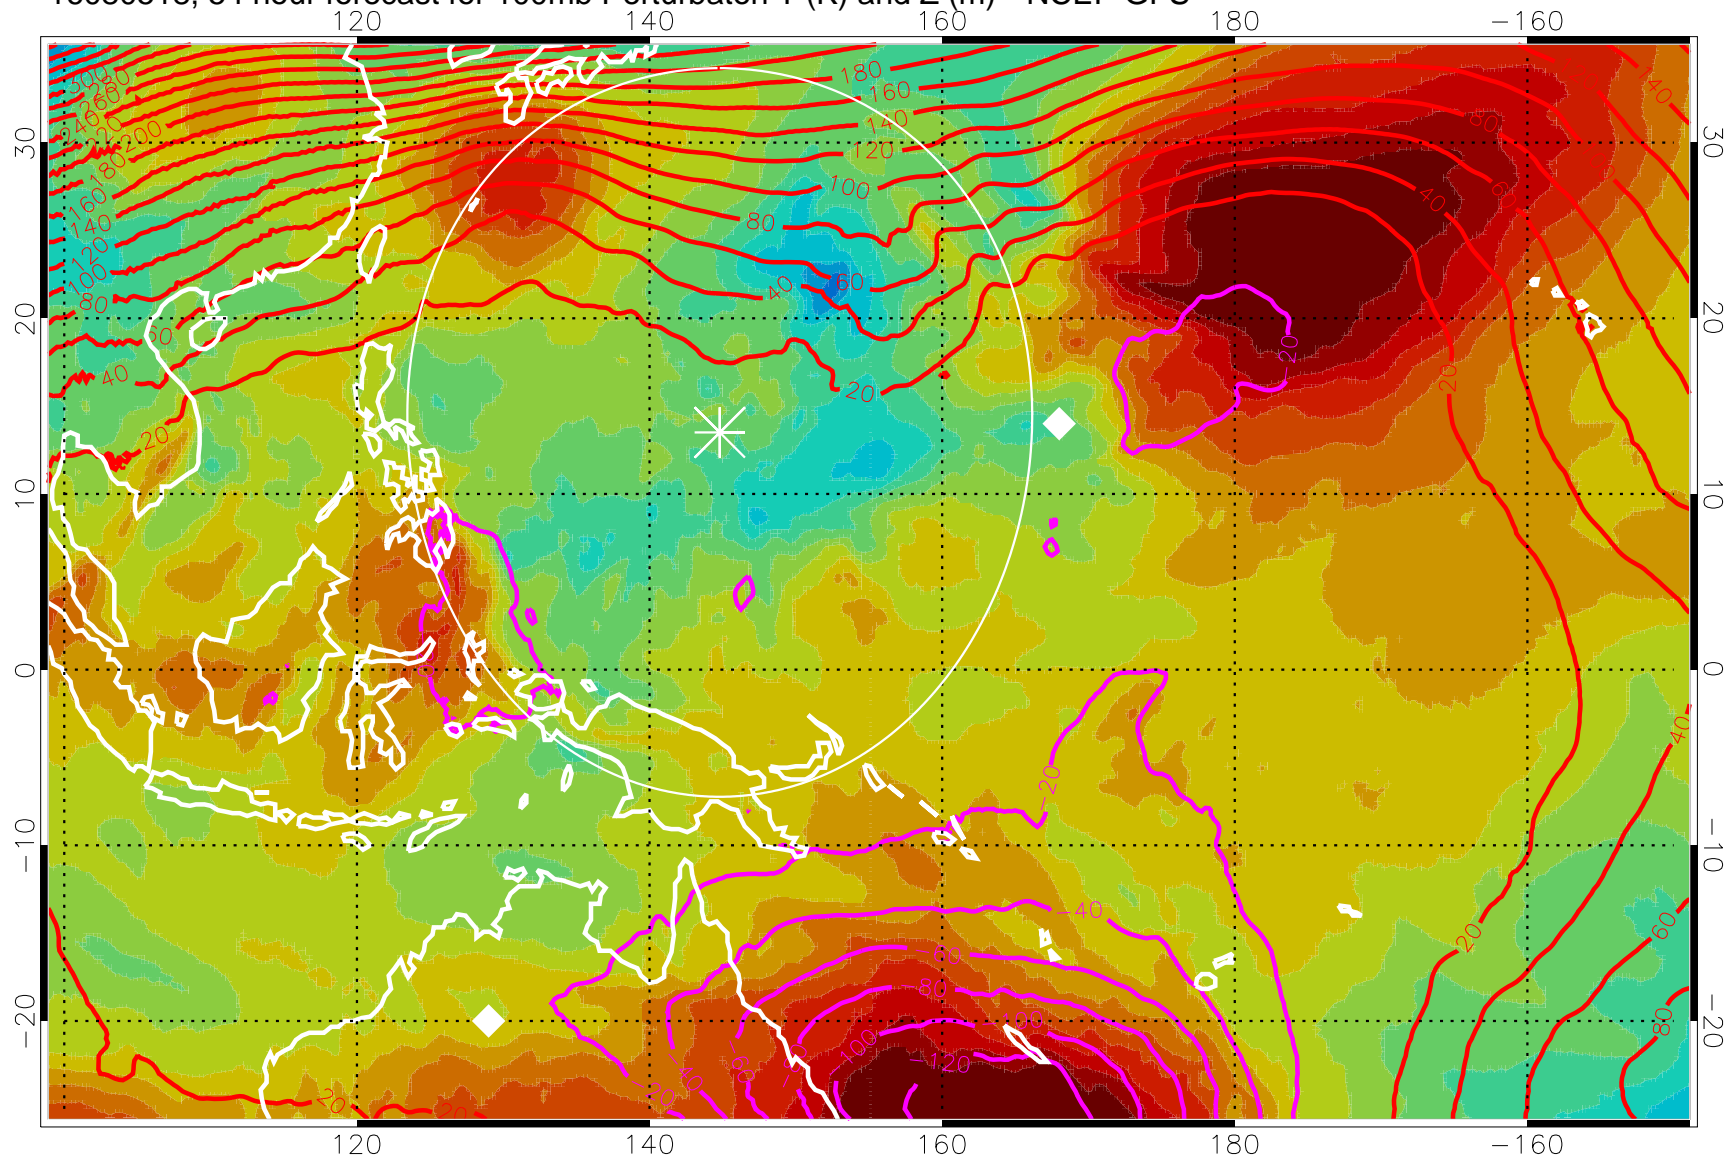

16080518, 54 hour forecast for 100mb Perturbaton T (K) and Z (m)-- NCEP GFS

Contours are 100 mbar Z perturbation (m)
Positive Z Contours
Negative Z Contours
Diamonds-mean pos. of anticyclones

Range ring of 2304 km