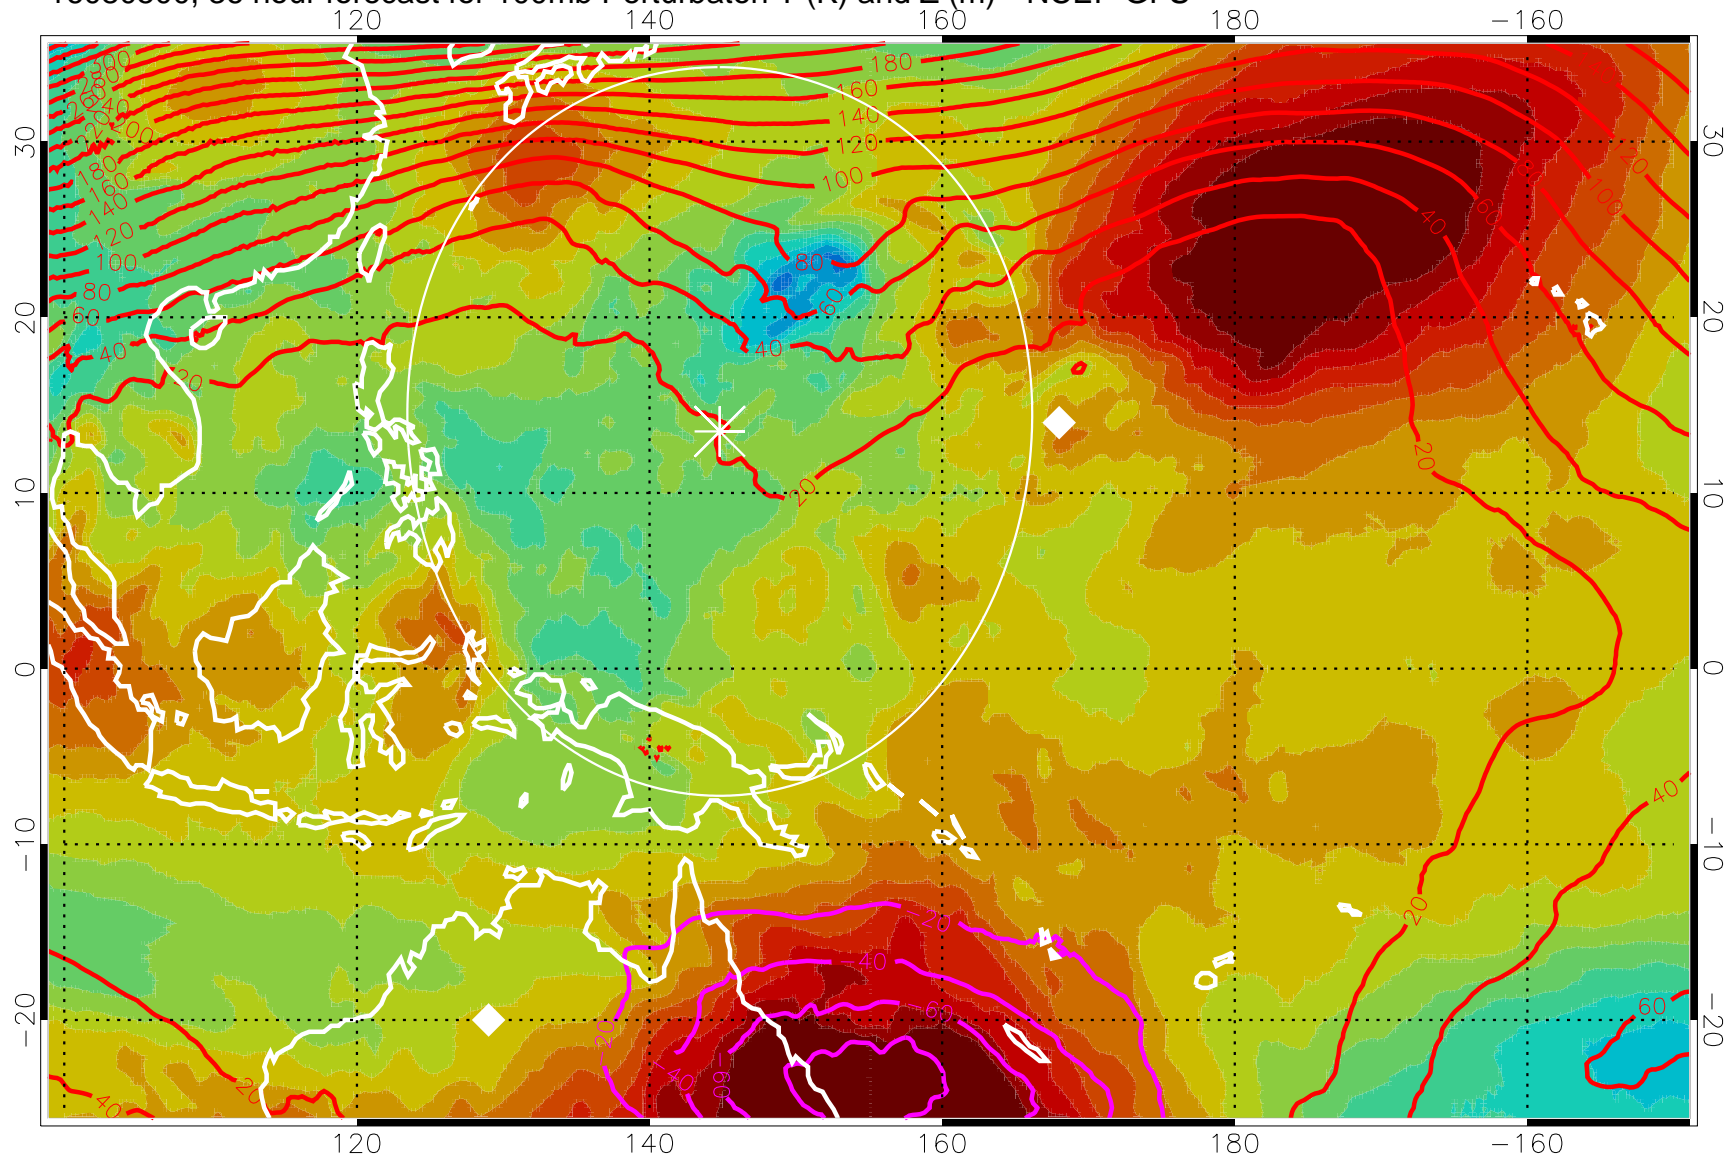

16080500, 36 hour forecast for 100mb Perturbaton T (K) and Z (m)-- NCEP GFS

Contours are 100 mbar Z perturbation (m)
Positive Z Contours
Negative Z Contours
Diamonds-mean pos. of anticyclones

Range ring of 2304 km