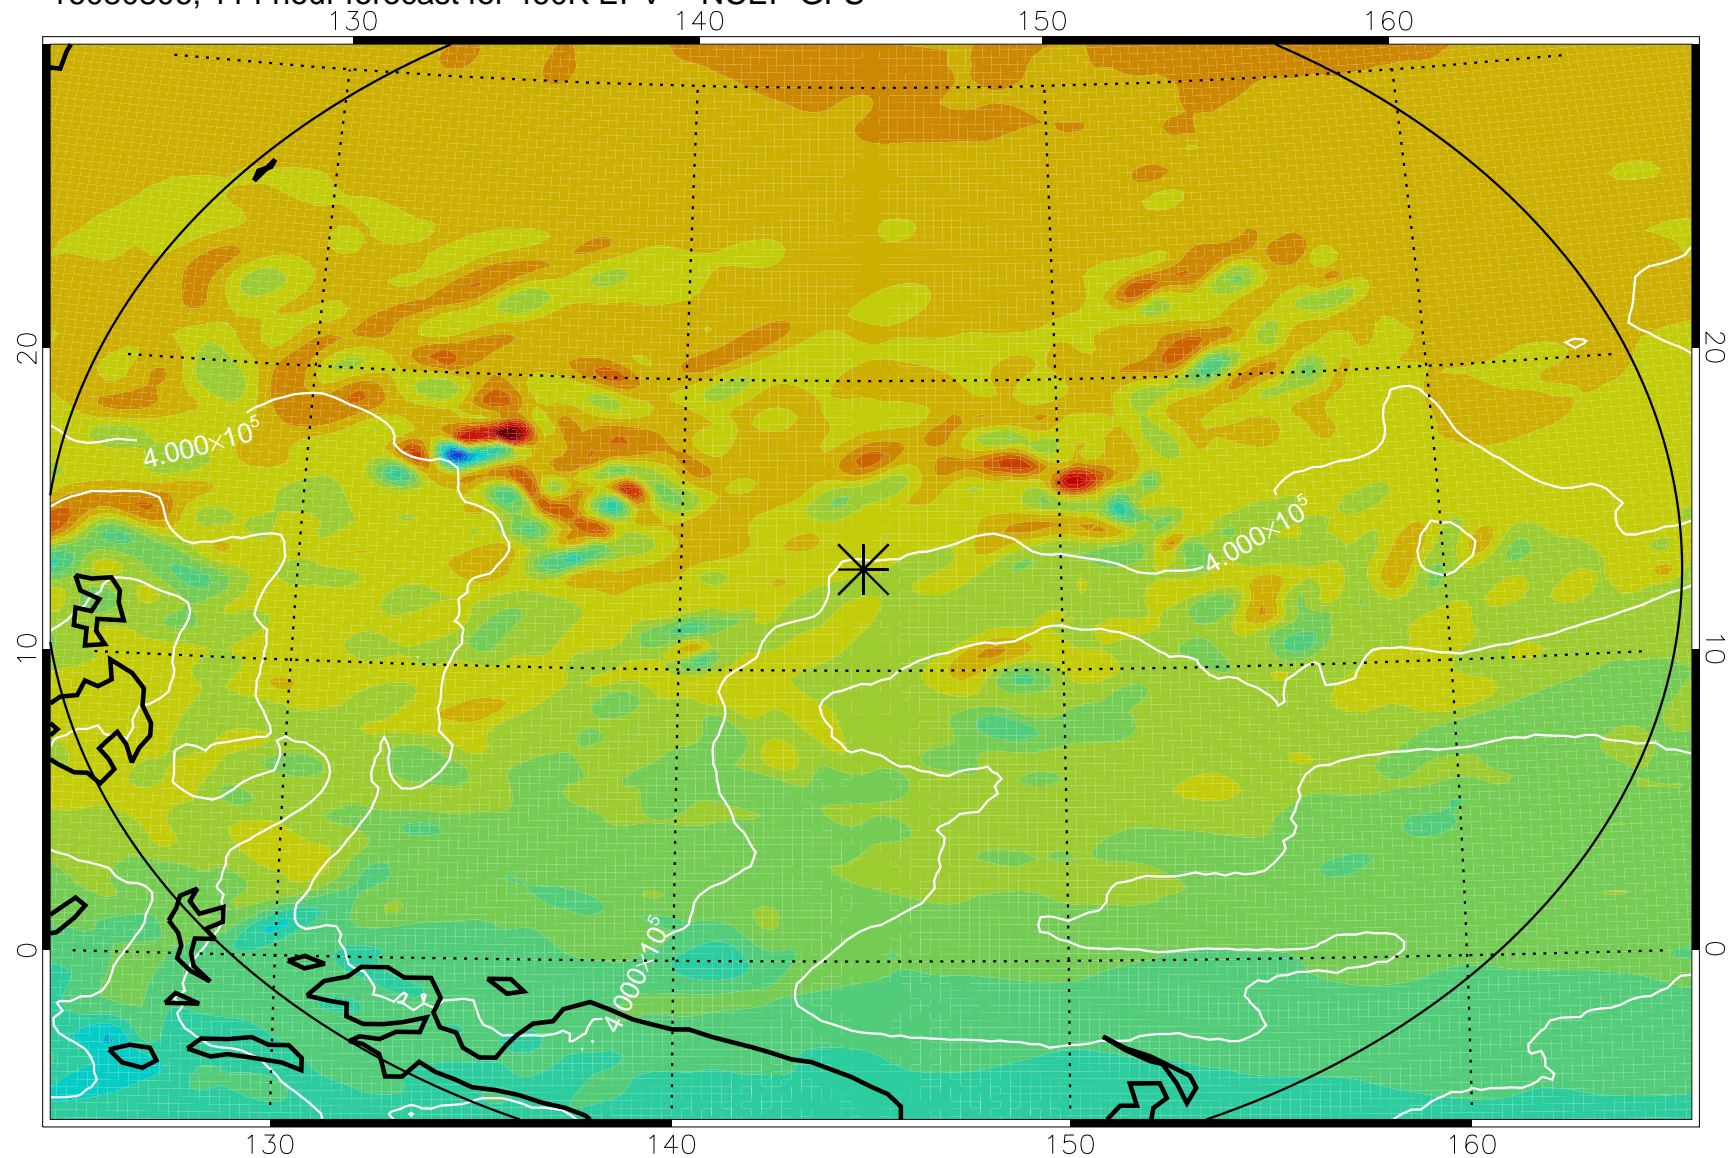

16080618, 78 hour forecast for 460K EPV -- NCEP GFS

460K Montgomery Streamfunction, white

Range ring of 2304 km

16080700, 84 hour forecast for 460K EPV -- NCEP GFS

460K Montgomery Streamfunction, white

Range ring of 2304 km

16080706, 90 hour forecast for 460K EPV -- NCEP GFS

460K Montgomery Streamfunction, white

Range ring of 2304 km

16080712, 96 hour forecast for 460K EPV -- NCEP GFS

460K Montgomery Streamfunction, white

Range ring of 2304 km

16080718, 102 hour forecast for 460K EPV -- NCEP GFS

460K Montgomery Streamfunction, white

Range ring of 2304 km

16080800, 108 hour forecast for 460K EPV -- NCEP GFS

460K Montgomery Streamfunction, white

Range ring of 2304 km

16080806, 114 hour forecast for 460K EPV -- NCEP GFS

460K Montgomery Streamfunction, white

Range ring of 2304 km

16080812, 120 hour forecast for 460K EPV -- NCEP GFS

460K Montgomery Streamfunction, white

Range ring of 2304 km