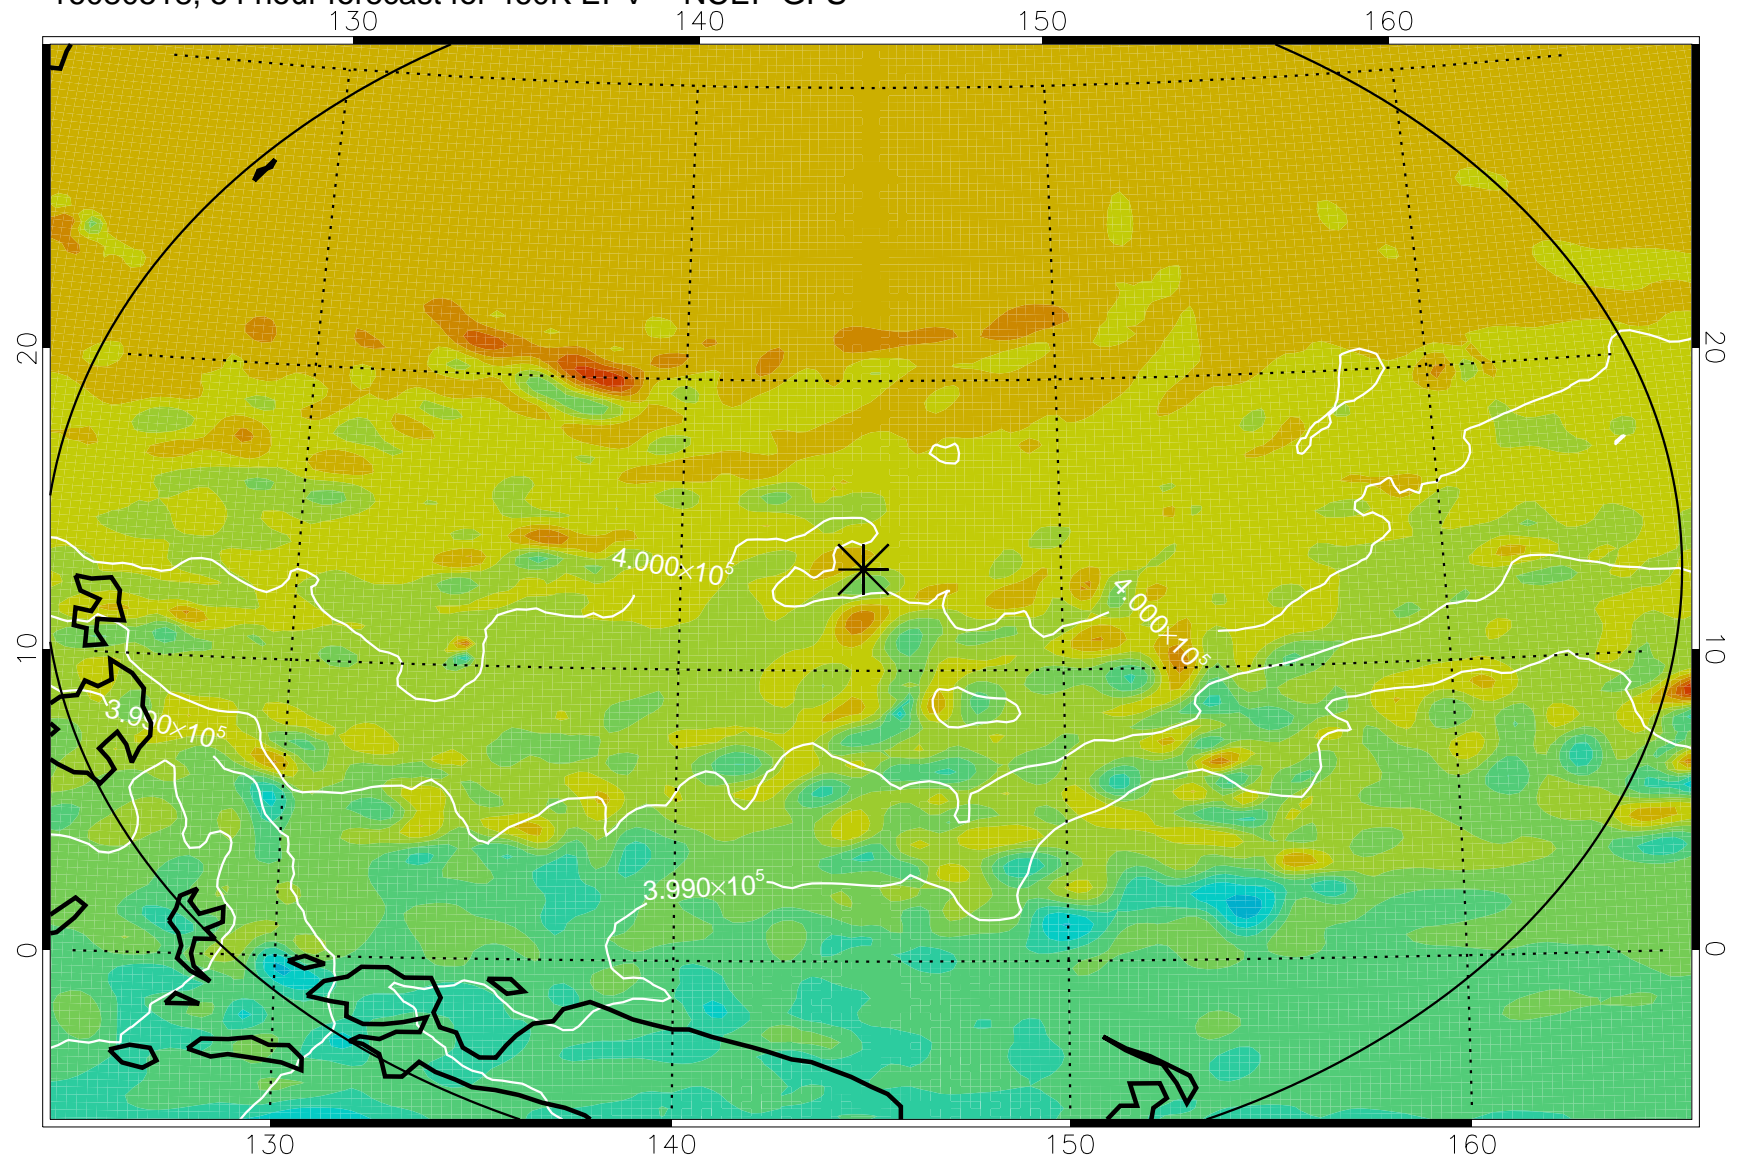

16080418, 30 hour forecast for 460K EPV -- NCEP GFS

460K Montgomery Streamfunction, white

Range ring of 2304 km

16080500, 36 hour forecast for 460K EPV -- NCEP GFS

460K Montgomery Streamfunction, white

Range ring of 2304 km

16080506, 42 hour forecast for 460K EPV -- NCEP GFS

460K Montgomery Streamfunction, white

Range ring of 2304 km

16080512, 48 hour forecast for 460K EPV -- NCEP GFS

460K Montgomery Streamfunction, white

Range ring of 2304 km

16080518, 54 hour forecast for 460K EPV -- NCEP GFS

460K Montgomery Streamfunction, white

Range ring of 2304 km

16080600, 60 hour forecast for 460K EPV -- NCEP GFS

460K Montgomery Streamfunction, white

Range ring of 2304 km

16080606, 66 hour forecast for 460K EPV -- NCEP GFS

460K Montgomery Streamfunction, white

Range ring of 2304 km

16080612, 72 hour forecast for 460K EPV -- NCEP GFS

460K Montgomery Streamfunction, white

Range ring of 2304 km