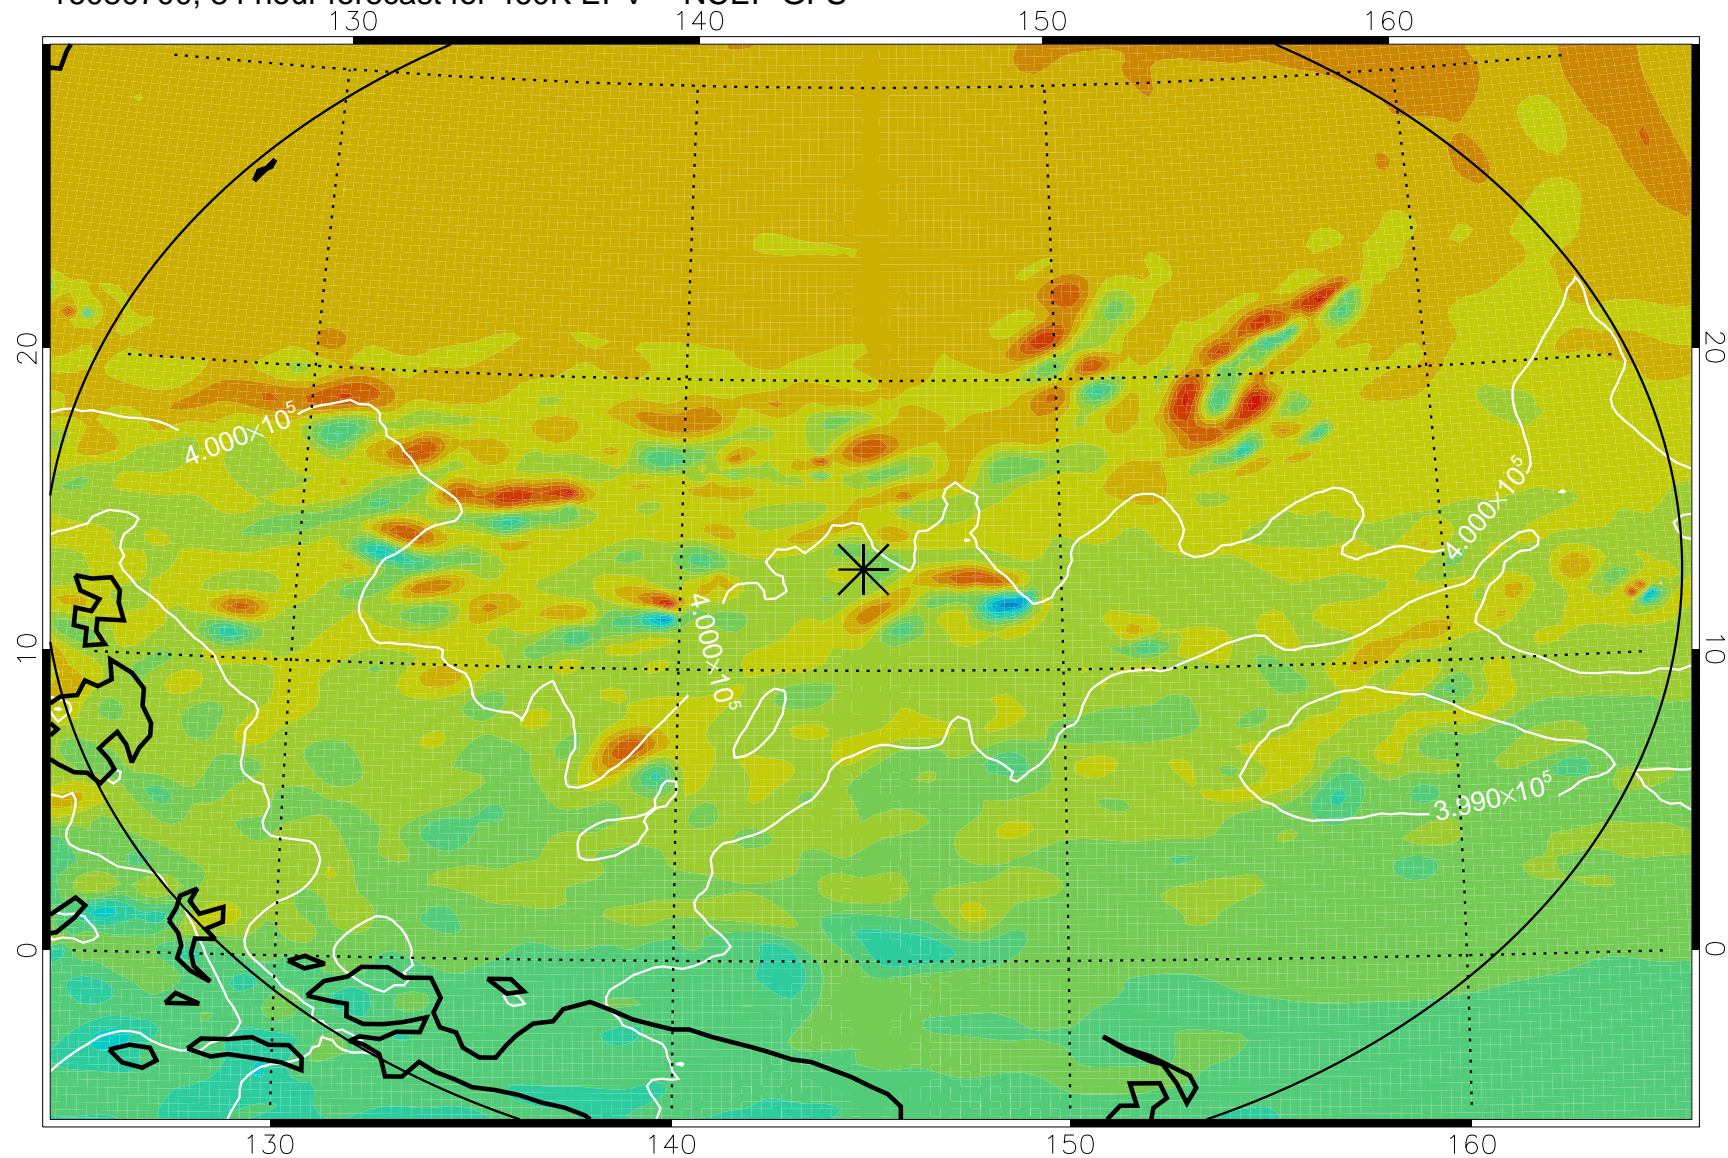

16080518, 54 hour forecast for 460K EPV -- NCEP GFS

460K Montgomery Streamfunction, white

Range ring of 2304 km

16080600, 60 hour forecast for 460K EPV -- NCEP GFS

460K Montgomery Streamfunction, white

Range ring of 2304 km

16080606, 66 hour forecast for 460K EPV -- NCEP GFS

460K Montgomery Streamfunction, white

Range ring of 2304 km

16080612, 72 hour forecast for 460K EPV -- NCEP GFS

460K Montgomery Streamfunction, white

Range ring of 2304 km

16080618, 78 hour forecast for 460K EPV -- NCEP GFS

460K Montgomery Streamfunction, white

Range ring of 2304 km

16080700, 84 hour forecast for 460K EPV -- NCEP GFS

460K Montgomery Streamfunction, white

Range ring of 2304 km

16080706, 90 hour forecast for 460K EPV -- NCEP GFS

460K Montgomery Streamfunction, white

Range ring of 2304 km

16080712, 96 hour forecast for 460K EPV -- NCEP GFS

460K Montgomery Streamfunction, white

Range ring of 2304 km