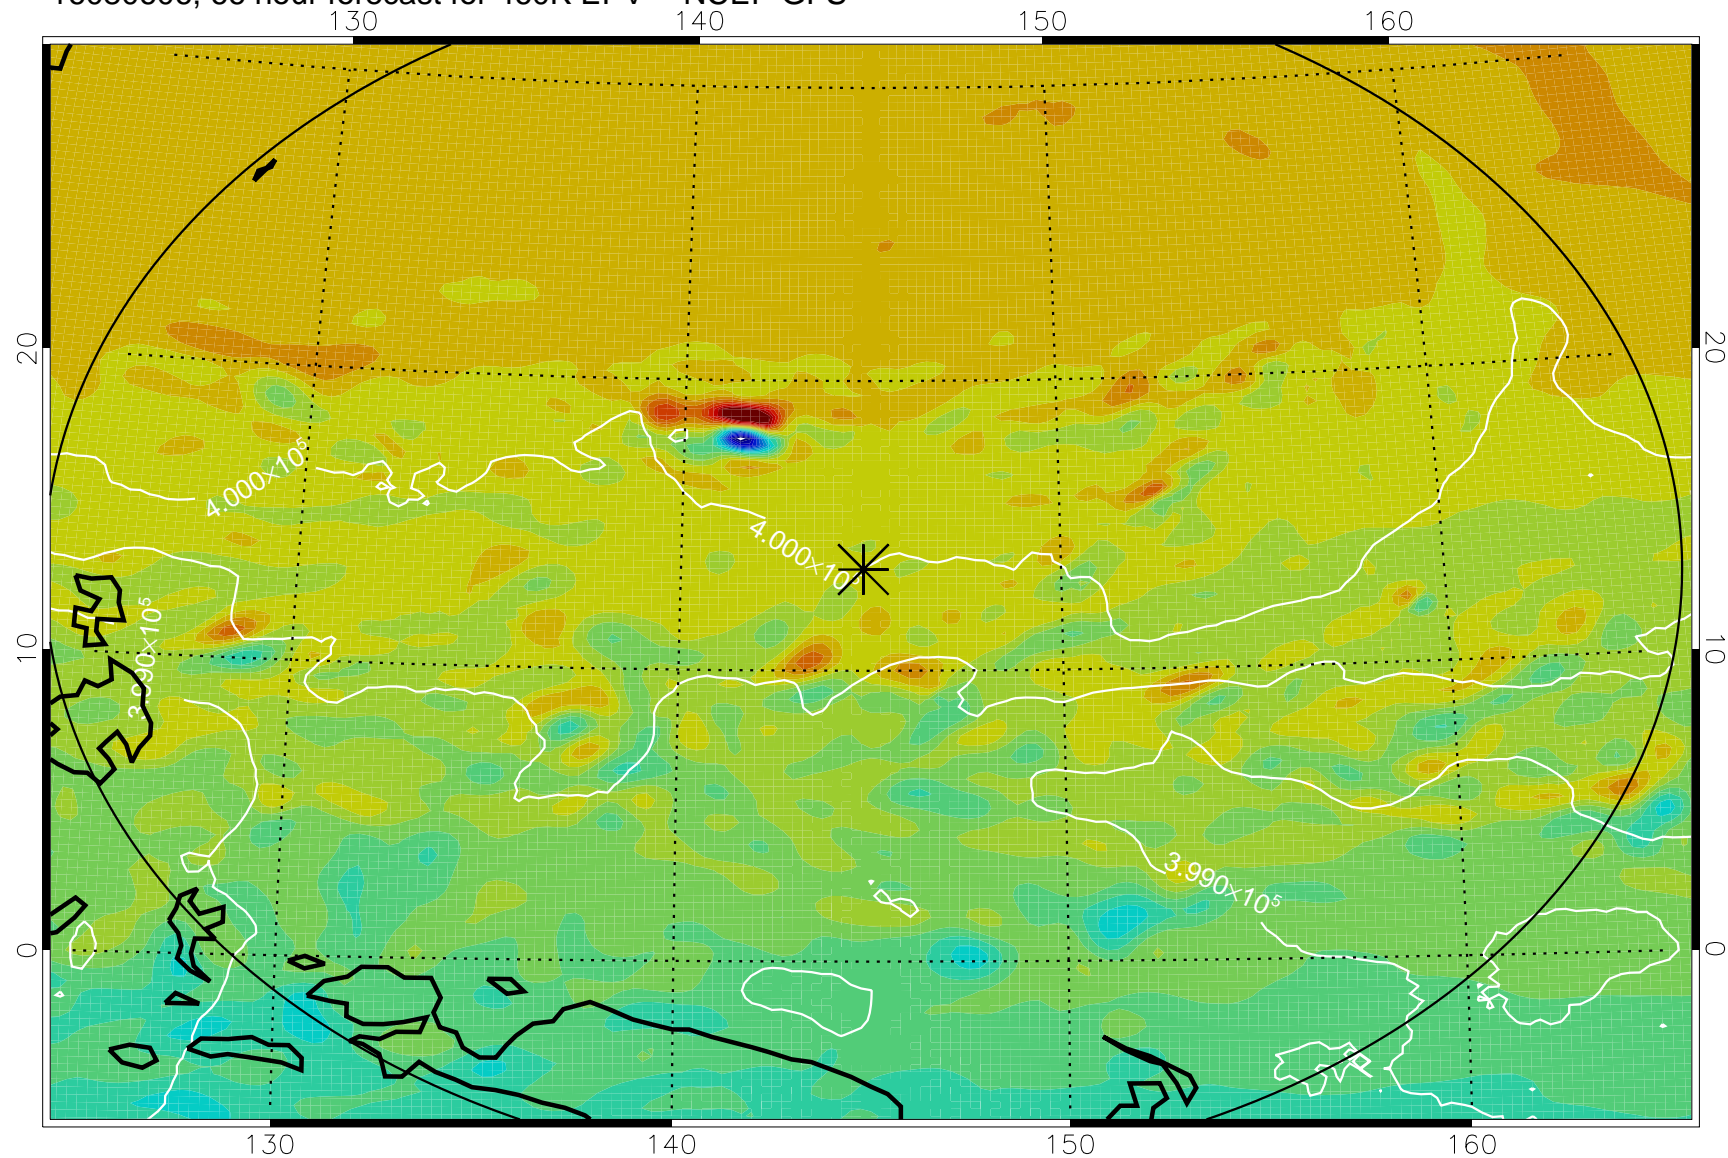

16080506, 42 hour forecast for 460K EPV -- NCEP GFS

460K Montgomery Streamfunction, white

Range ring of 2304 km

16080512, 48 hour forecast for 460K EPV -- NCEP GFS

460K Montgomery Streamfunction, white

Range ring of 2304 km

16080518, 54 hour forecast for 460K EPV -- NCEP GFS

460K Montgomery Streamfunction, white

Range ring of 2304 km

16080600, 60 hour forecast for 460K EPV -- NCEP GFS

460K Montgomery Streamfunction, white

Range ring of 2304 km

16080606, 66 hour forecast for 460K EPV -- NCEP GFS

460K Montgomery Streamfunction, white

Range ring of 2304 km

16080612, 72 hour forecast for 460K EPV -- NCEP GFS

460K Montgomery Streamfunction, white

Range ring of 2304 km

16080618, 78 hour forecast for 460K EPV -- NCEP GFS

460K Montgomery Streamfunction, white

Range ring of 2304 km

16080700, 84 hour forecast for 460K EPV -- NCEP GFS

460K Montgomery Streamfunction, white

Range ring of 2304 km