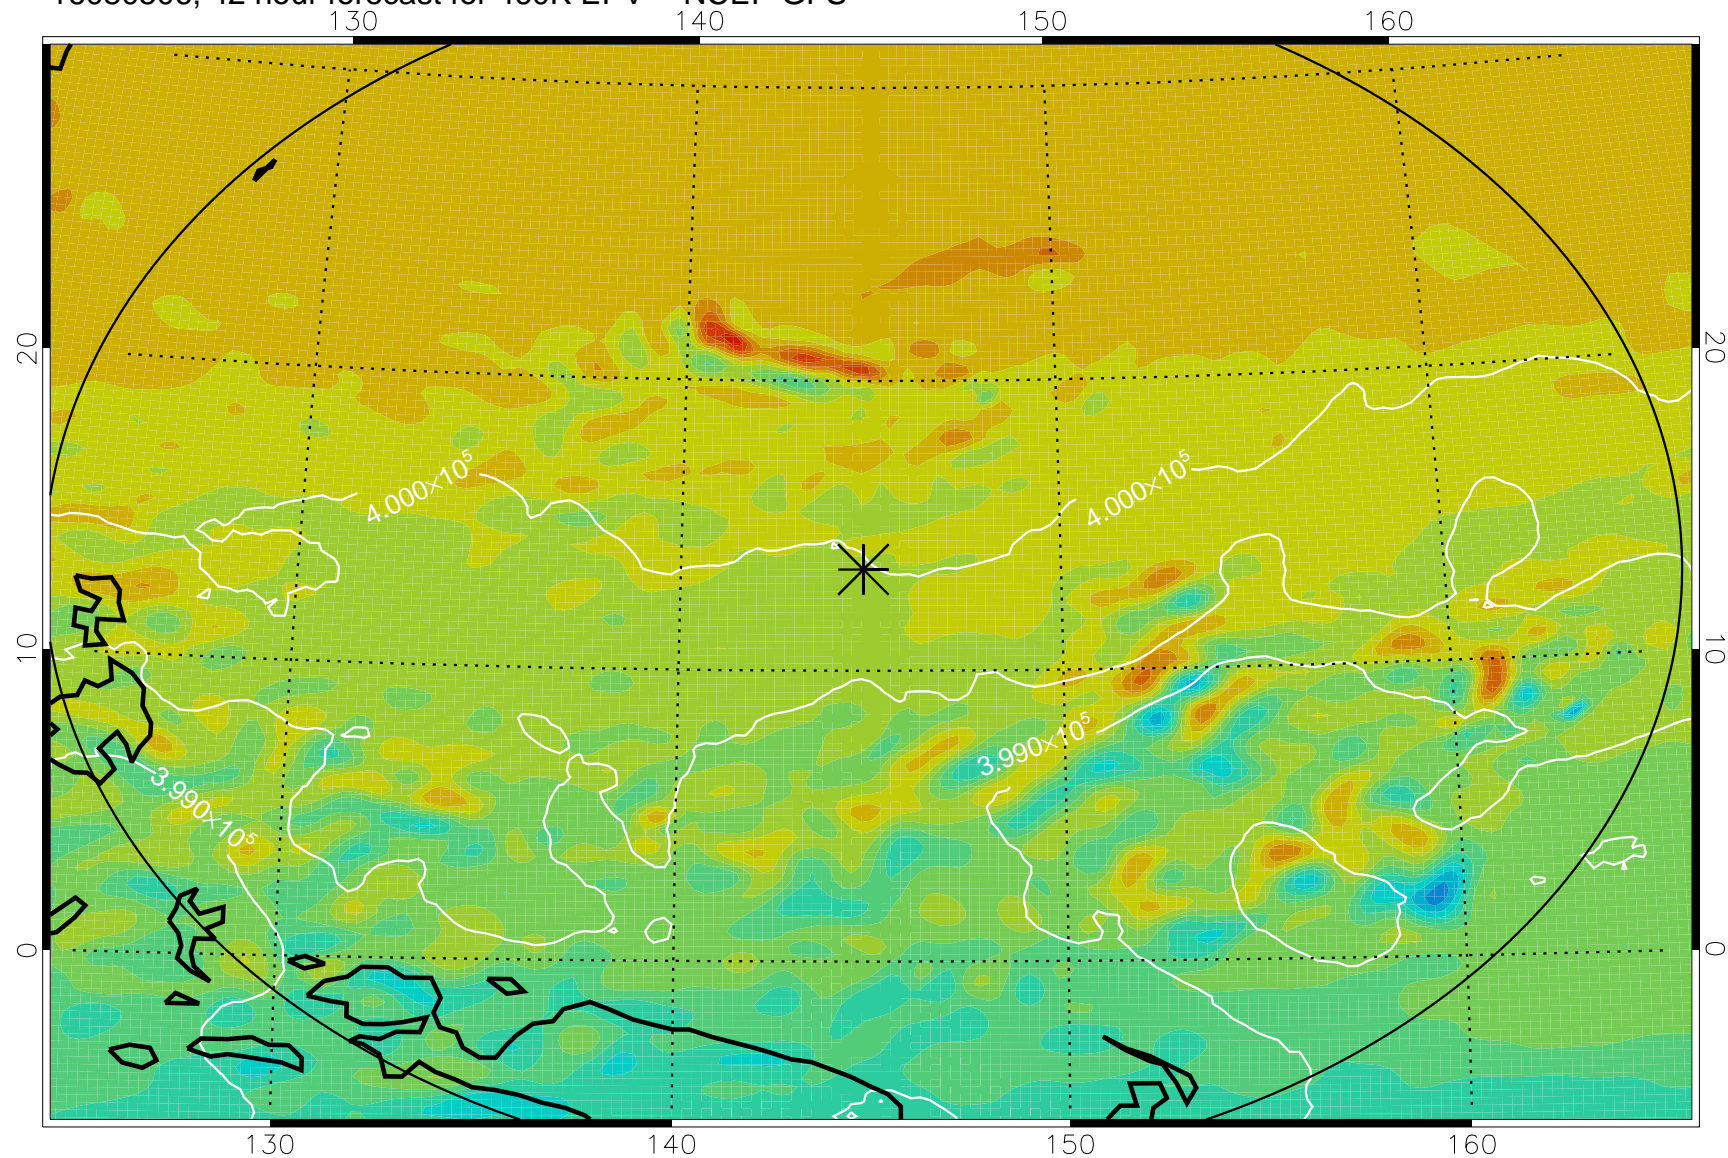

16080406, 18 hour forecast for 460K EPV -- NCEP GFS

460K Montgomery Streamfunction, white

Range ring of 2304 km

16080412, 24 hour forecast for 460K EPV -- NCEP GFS

460K Montgomery Streamfunction, white

Range ring of 2304 km

16080418, 30 hour forecast for 460K EPV -- NCEP GFS

460K Montgomery Streamfunction, white

Range ring of 2304 km

16080500, 36 hour forecast for 460K EPV -- NCEP GFS

460K Montgomery Streamfunction, white

Range ring of 2304 km

16080506, 42 hour forecast for 460K EPV -- NCEP GFS

460K Montgomery Streamfunction, white

Range ring of 2304 km

16080512, 48 hour forecast for 460K EPV -- NCEP GFS

460K Montgomery Streamfunction, white

Range ring of 2304 km

16080518, 54 hour forecast for 460K EPV -- NCEP GFS

460K Montgomery Streamfunction, white

Range ring of 2304 km

16080600, 60 hour forecast for 460K EPV -- NCEP GFS

460K Montgomery Streamfunction, white

Range ring of 2304 km