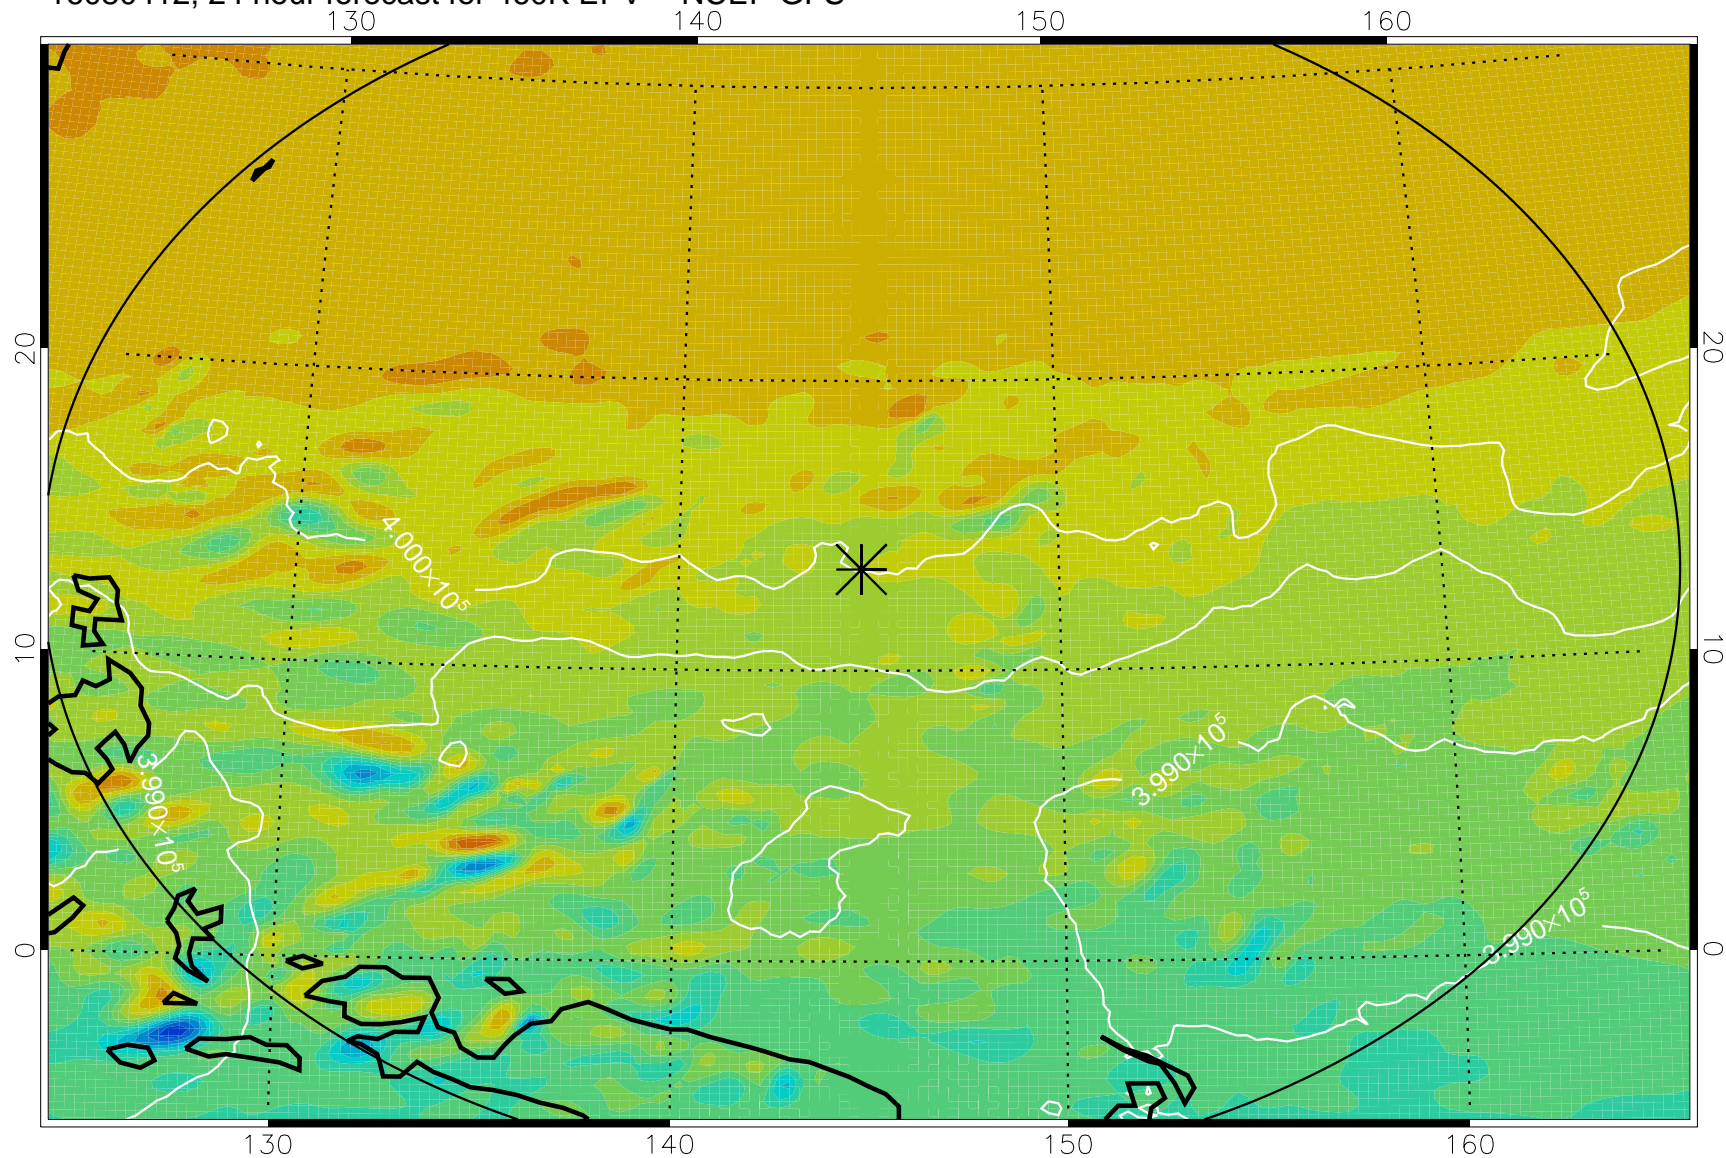

16080318, 6 hour forecast for 460K EPV -- NCEP GFS

460K Montgomery Streamfunction, white

Range ring of 2304 km

16080400, 12 hour forecast for 460K EPV -- NCEP GFS

460K Montgomery Streamfunction, white

Range ring of 2304 km

16080406, 18 hour forecast for 460K EPV -- NCEP GFS

460K Montgomery Streamfunction, white

Range ring of 2304 km

16080412, 24 hour forecast for 460K EPV -- NCEP GFS

460K Montgomery Streamfunction, white

Range ring of 2304 km

16080418, 30 hour forecast for 460K EPV -- NCEP GFS

460K Montgomery Streamfunction, white

Range ring of 2304 km

16080500, 36 hour forecast for 460K EPV -- NCEP GFS

460K Montgomery Streamfunction, white

Range ring of 2304 km

16080506, 42 hour forecast for 460K EPV -- NCEP GFS

460K Montgomery Streamfunction, white

Range ring of 2304 km

16080512, 48 hour forecast for 460K EPV -- NCEP GFS

460K Montgomery Streamfunction, white

Range ring of 2304 km