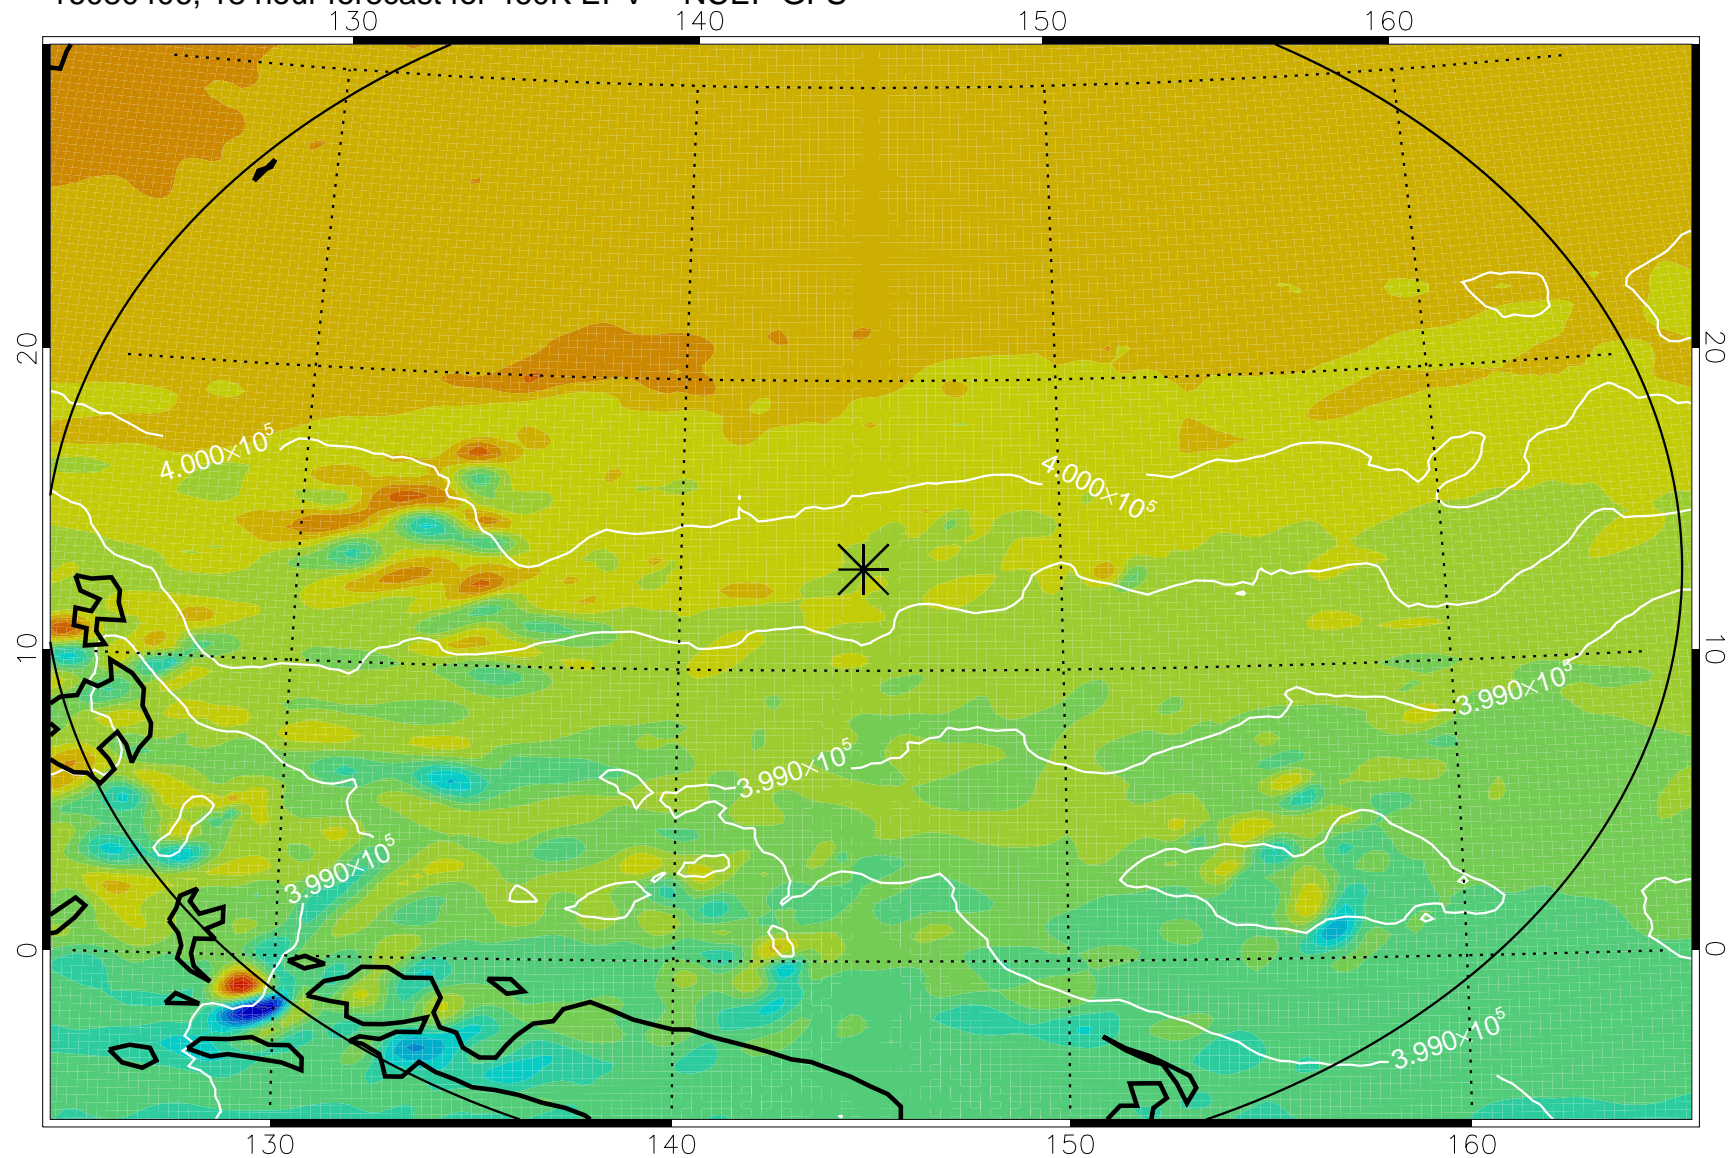

16080318, 6 hour forecast for 460K EPV -- NCEP GFS

460K Montgomery Streamfunction, white

Range ring of 2304 km

16080400, 12 hour forecast for 460K EPV -- NCEP GFS

460K Montgomery Streamfunction, white

Range ring of 2304 km

16080406, 18 hour forecast for 460K EPV -- NCEP GFS

460K Montgomery Streamfunction, white

Range ring of 2304 km

16080412, 24 hour forecast for 460K EPV -- NCEP GFS

460K Montgomery Streamfunction, white

Range ring of 2304 km

16080418, 30 hour forecast for 460K EPV -- NCEP GFS

460K Montgomery Streamfunction, white

Range ring of 2304 km

16080500, 36 hour forecast for 460K EPV -- NCEP GFS

460K Montgomery Streamfunction, white

Range ring of 2304 km

16080506, 42 hour forecast for 460K EPV -- NCEP GFS

460K Montgomery Streamfunction, white

Range ring of 2304 km

16080512, 48 hour forecast for 460K EPV -- NCEP GFS

460K Montgomery Streamfunction, white

Range ring of 2304 km