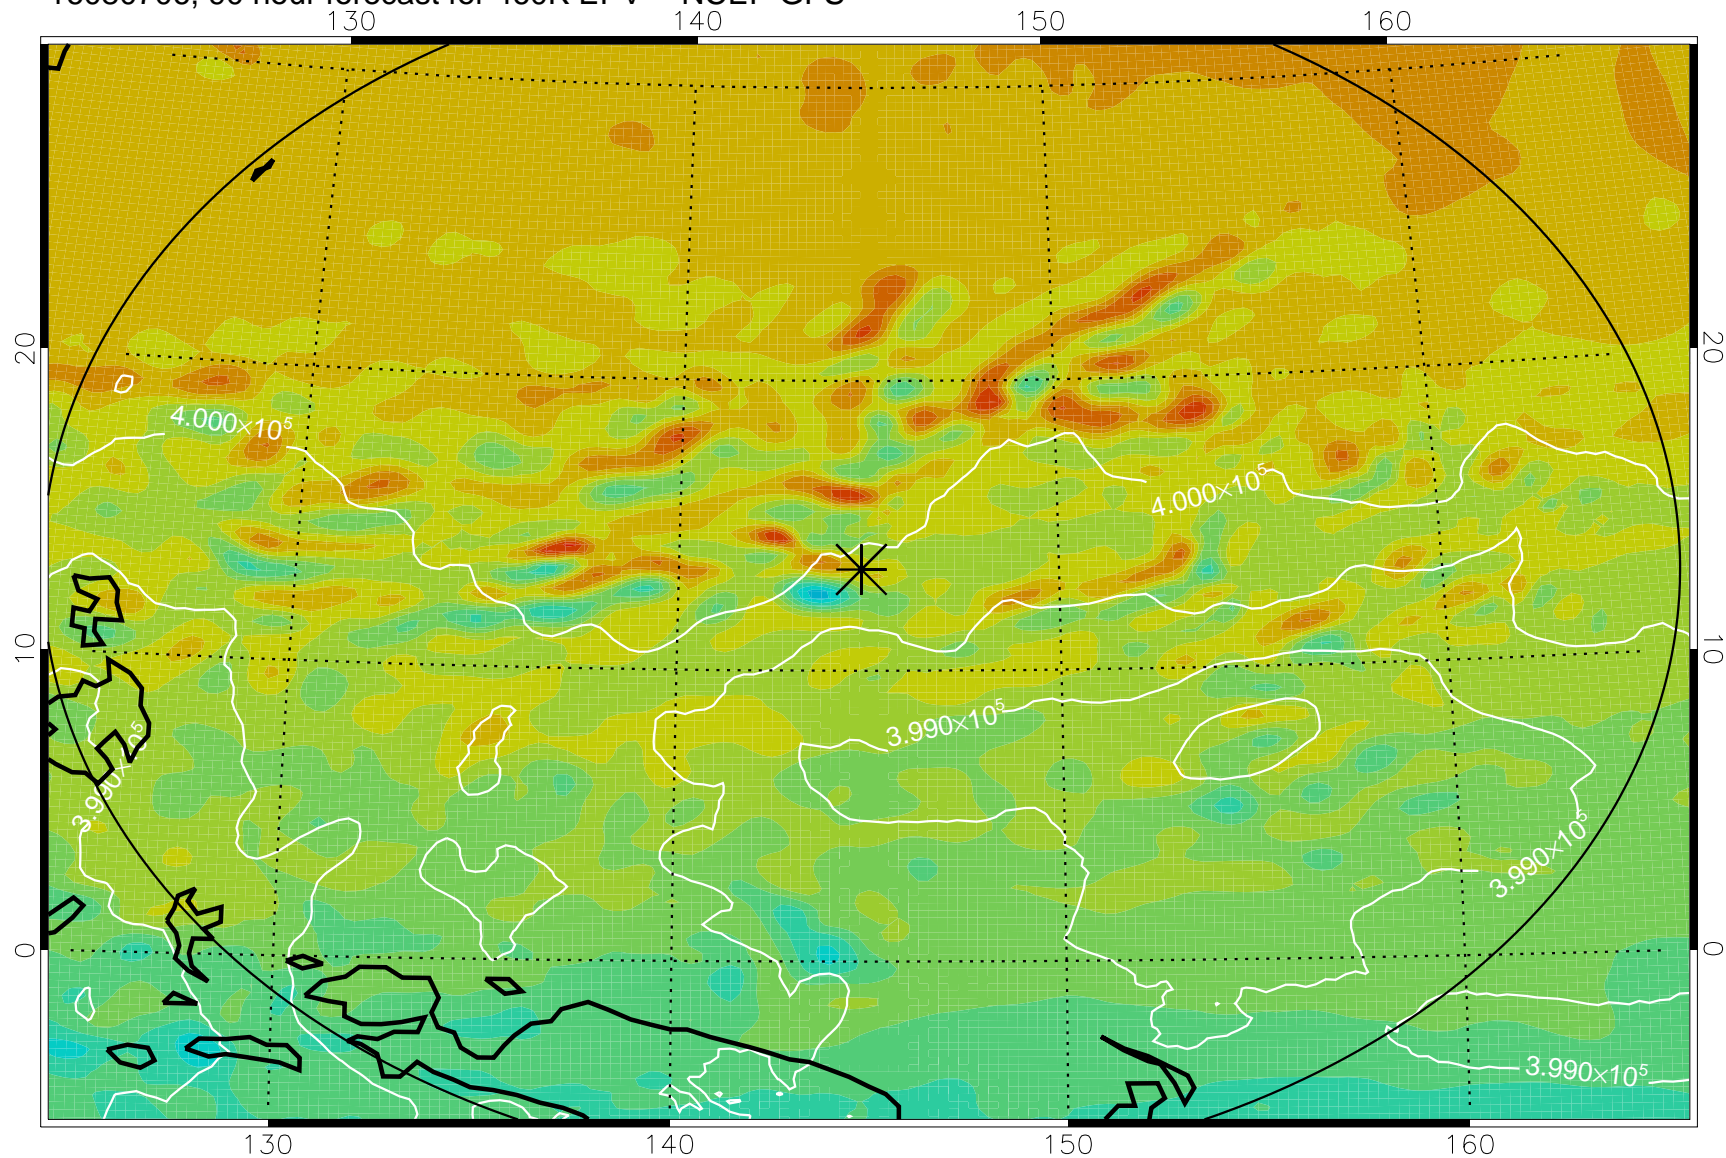

16080606, 66 hour forecast for 460K EPV -- NCEP GFS

460K Montgomery Streamfunction, white

Range ring of 2304 km

16080612, 72 hour forecast for 460K EPV -- NCEP GFS

460K Montgomery Streamfunction, white

Range ring of 2304 km

16080618, 78 hour forecast for 460K EPV -- NCEP GFS

460K Montgomery Streamfunction, white

Range ring of 2304 km

16080700, 84 hour forecast for 460K EPV -- NCEP GFS

460K Montgomery Streamfunction, white

Range ring of 2304 km

16080706, 90 hour forecast for 460K EPV -- NCEP GFS

460K Montgomery Streamfunction, white

Range ring of 2304 km

16080712, 96 hour forecast for 460K EPV -- NCEP GFS

460K Montgomery Streamfunction, white

Range ring of 2304 km

16080718, 102 hour forecast for 460K EPV -- NCEP GFS

460K Montgomery Streamfunction, white

Range ring of 2304 km

16080800, 108 hour forecast for 460K EPV -- NCEP GFS

460K Montgomery Streamfunction, white

Range ring of 2304 km