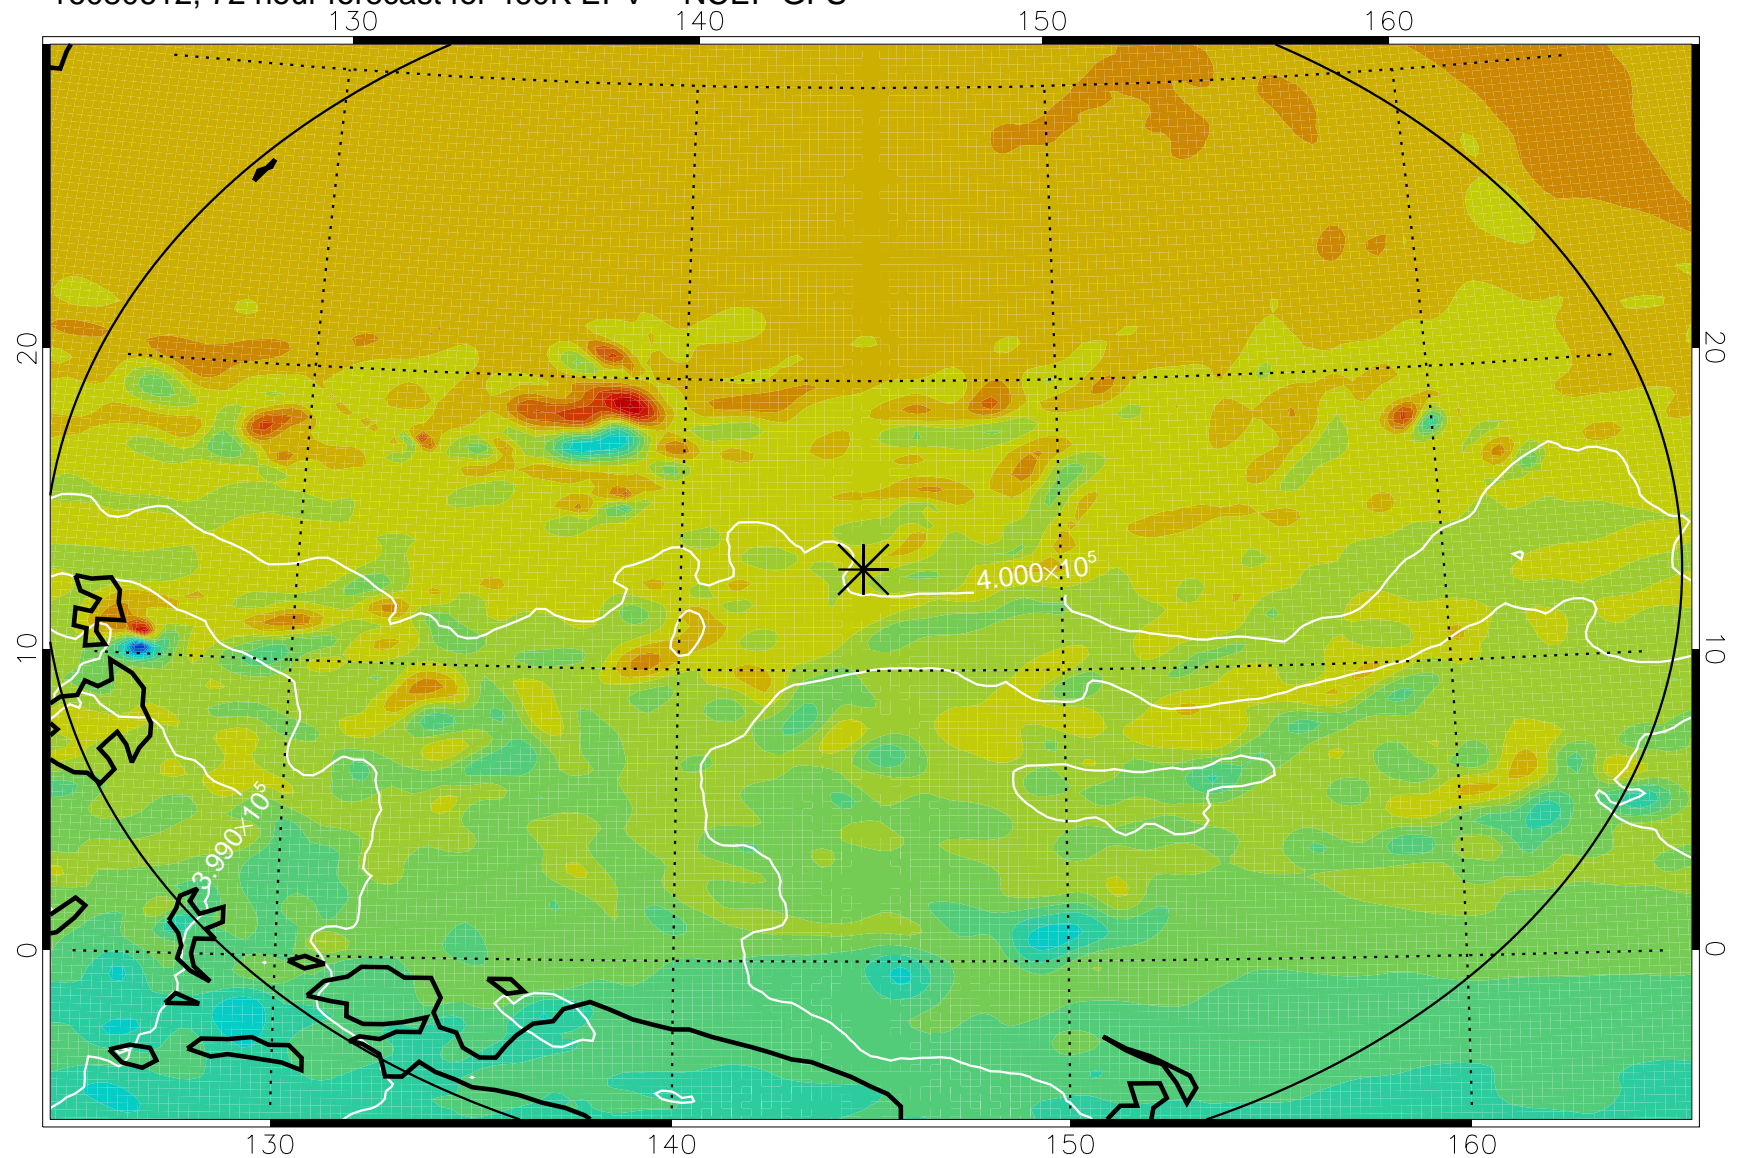

16080506, 42 hour forecast for 460K EPV -- NCEP GFS

460K Montgomery Streamfunction, white

Range ring of 2304 km

16080512, 48 hour forecast for 460K EPV -- NCEP GFS

460K Montgomery Streamfunction, white

Range ring of 2304 km

16080518, 54 hour forecast for 460K EPV -- NCEP GFS

460K Montgomery Streamfunction, white

Range ring of 2304 km

16080600, 60 hour forecast for 460K EPV -- NCEP GFS

460K Montgomery Streamfunction, white

Range ring of 2304 km

16080606, 66 hour forecast for 460K EPV -- NCEP GFS

460K Montgomery Streamfunction, white

Range ring of 2304 km

16080612, 72 hour forecast for 460K EPV -- NCEP GFS

460K Montgomery Streamfunction, white

Range ring of 2304 km

16080618, 78 hour forecast for 460K EPV -- NCEP GFS

460K Montgomery Streamfunction, white

Range ring of 2304 km

16080700, 84 hour forecast for 460K EPV -- NCEP GFS

460K Montgomery Streamfunction, white

Range ring of 2304 km