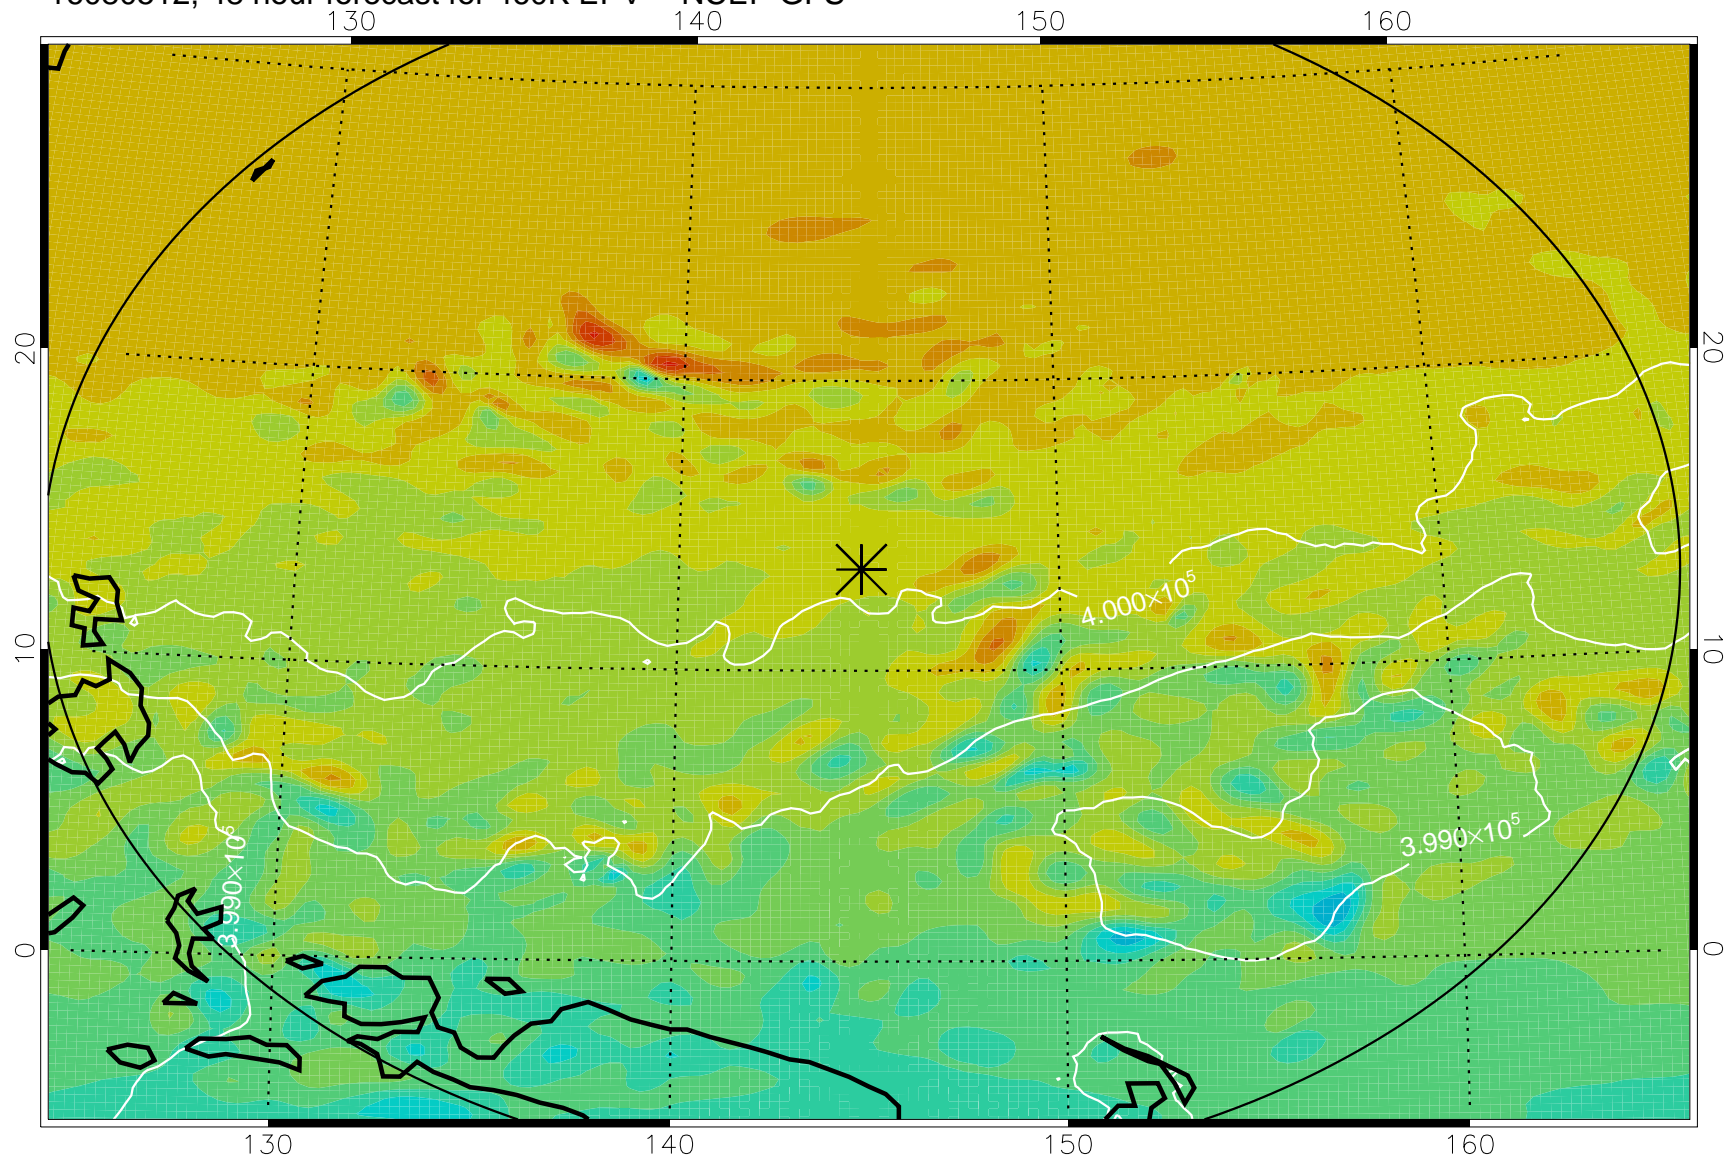

16080418, 30 hour forecast for 460K EPV -- NCEP GFS

460K Montgomery Streamfunction, white

Range ring of 2304 km

16080500, 36 hour forecast for 460K EPV -- NCEP GFS

460K Montgomery Streamfunction, white

Range ring of 2304 km

16080506, 42 hour forecast for 460K EPV -- NCEP GFS

460K Montgomery Streamfunction, white

Range ring of 2304 km

16080512, 48 hour forecast for 460K EPV -- NCEP GFS

460K Montgomery Streamfunction, white

Range ring of 2304 km

16080518, 54 hour forecast for 460K EPV -- NCEP GFS

460K Montgomery Streamfunction, white

Range ring of 2304 km

16080600, 60 hour forecast for 460K EPV -- NCEP GFS

460K Montgomery Streamfunction, white

Range ring of 2304 km

16080606, 66 hour forecast for 460K EPV -- NCEP GFS

460K Montgomery Streamfunction, white

Range ring of 2304 km

16080612, 72 hour forecast for 460K EPV -- NCEP GFS

460K Montgomery Streamfunction, white

Range ring of 2304 km