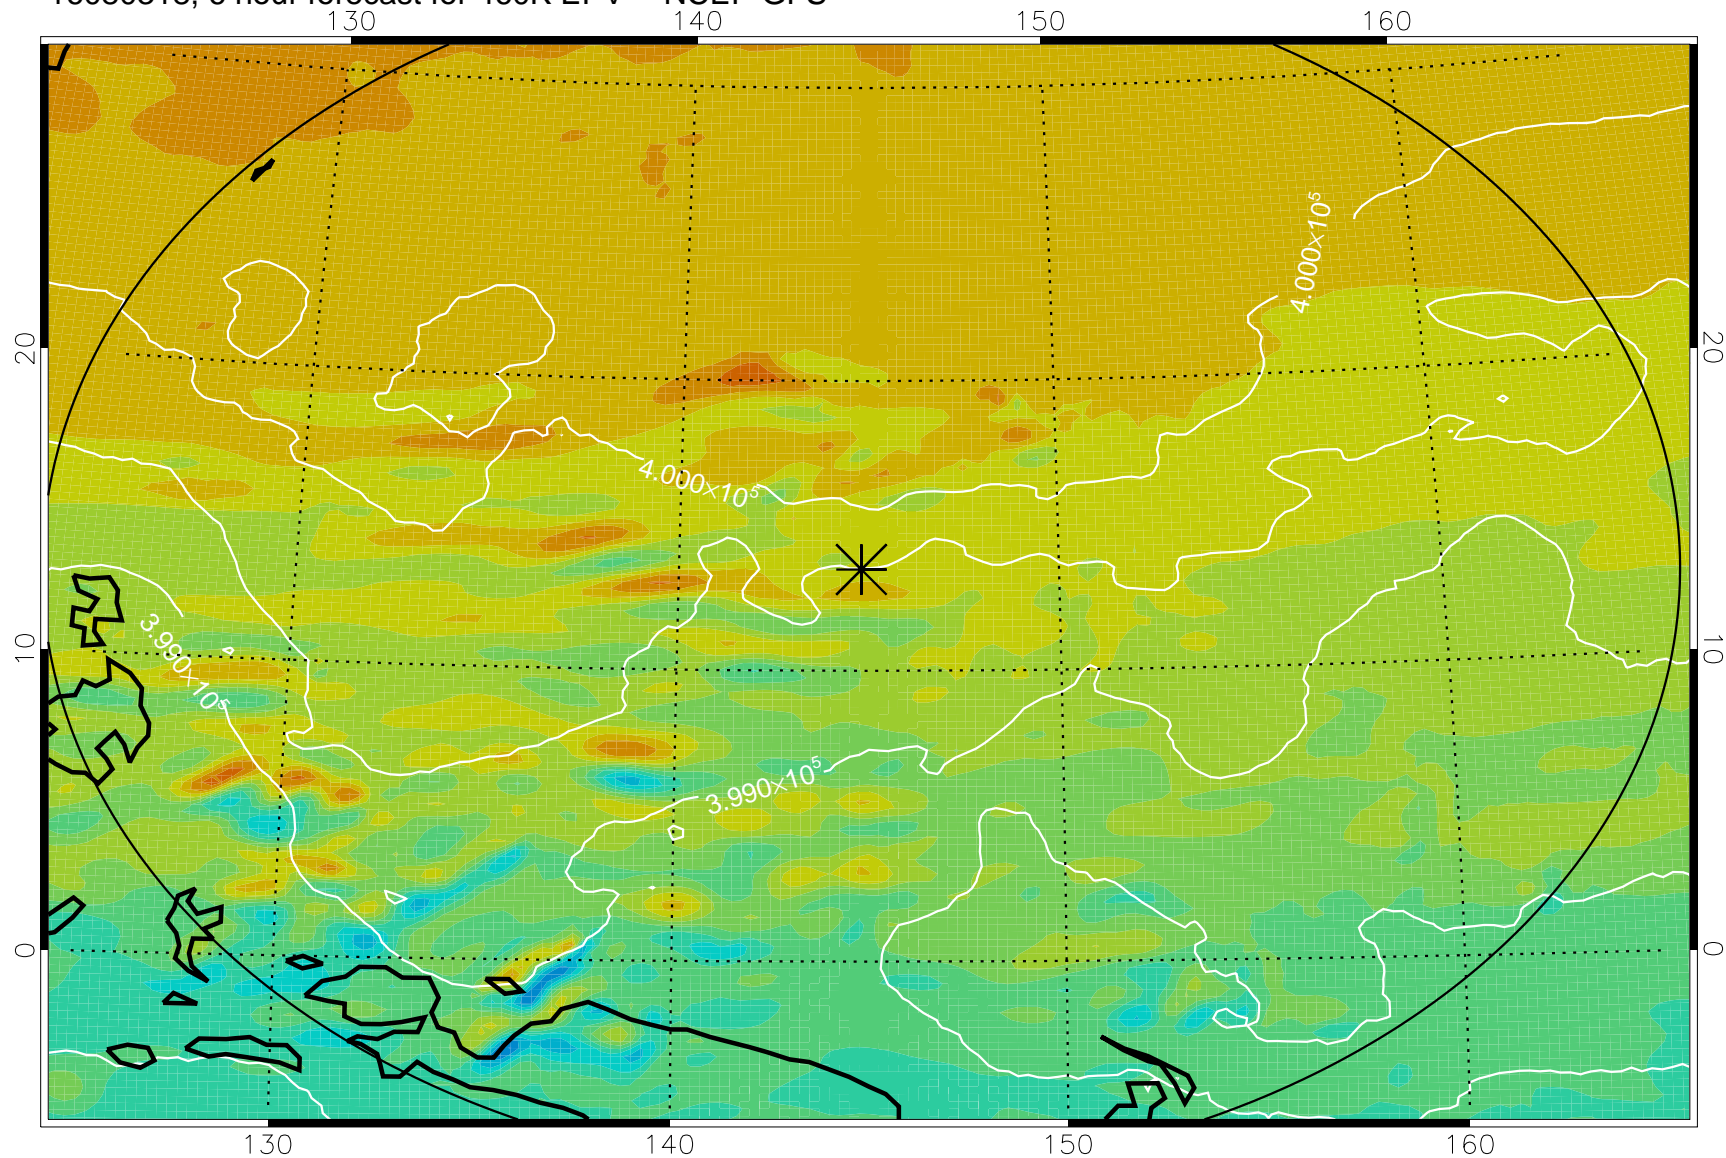

16080318, 6 hour forecast for 460K EPV -- NCEP GFS

460K Montgomery Streamfunction, white

Range ring of 2304 km

16080400, 12 hour forecast for 460K EPV -- NCEP GFS

460K Montgomery Streamfunction, white

Range ring of 2304 km

16080406, 18 hour forecast for 460K EPV -- NCEP GFS

460K Montgomery Streamfunction, white

Range ring of 2304 km

16080412, 24 hour forecast for 460K EPV -- NCEP GFS

460K Montgomery Streamfunction, white

Range ring of 2304 km

16080418, 30 hour forecast for 460K EPV -- NCEP GFS

460K Montgomery Streamfunction, white

Range ring of 2304 km

16080500, 36 hour forecast for 460K EPV -- NCEP GFS

460K Montgomery Streamfunction, white

Range ring of 2304 km

16080506, 42 hour forecast for 460K EPV -- NCEP GFS

460K Montgomery Streamfunction, white

Range ring of 2304 km

16080512, 48 hour forecast for 460K EPV -- NCEP GFS

460K Montgomery Streamfunction, white

Range ring of 2304 km