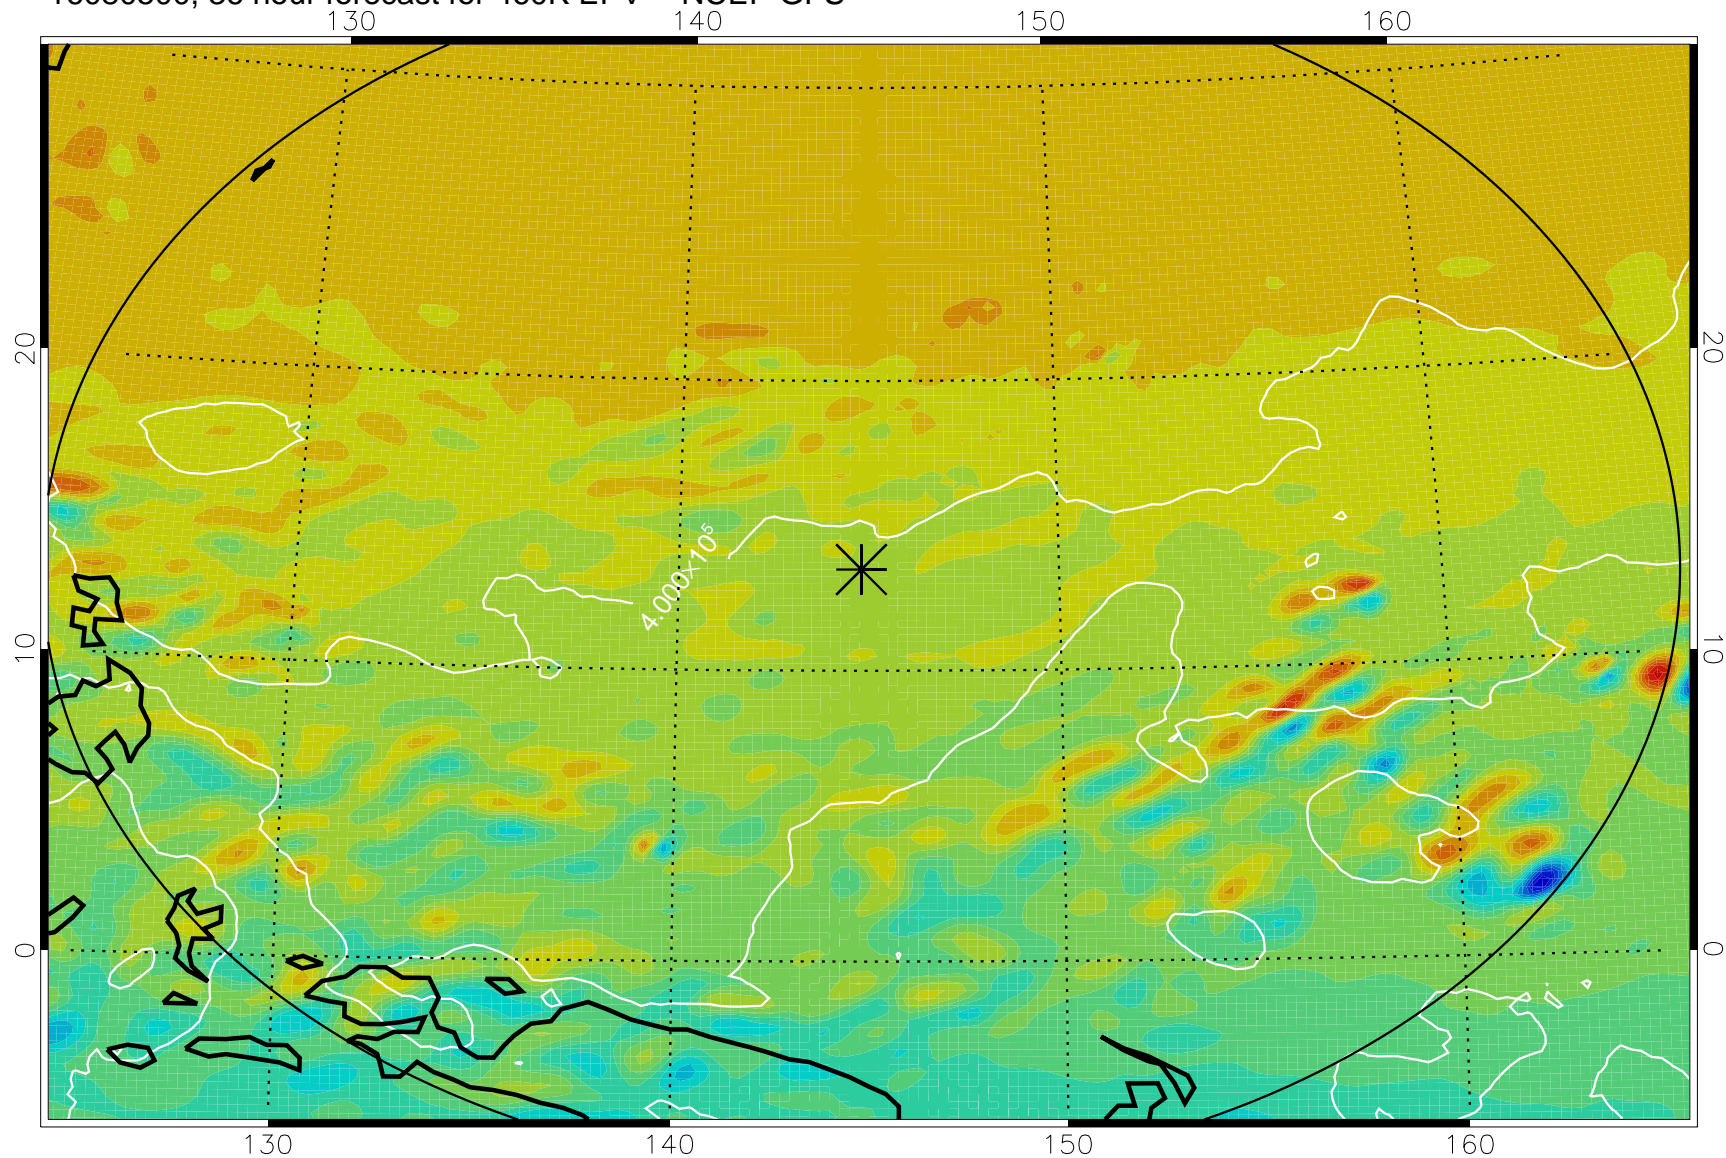

16080406, 18 hour forecast for 460K EPV -- NCEP GFS

460K Montgomery Streamfunction, white

Range ring of 2304 km

16080412, 24 hour forecast for 460K EPV -- NCEP GFS

460K Montgomery Streamfunction, white

Range ring of 2304 km

16080418, 30 hour forecast for 460K EPV -- NCEP GFS

460K Montgomery Streamfunction, white

Range ring of 2304 km

16080500, 36 hour forecast for 460K EPV -- NCEP GFS

460K Montgomery Streamfunction, white

Range ring of 2304 km

16080506, 42 hour forecast for 460K EPV -- NCEP GFS

460K Montgomery Streamfunction, white

Range ring of 2304 km

16080512, 48 hour forecast for 460K EPV -- NCEP GFS

460K Montgomery Streamfunction, white

Range ring of 2304 km

16080518, 54 hour forecast for 460K EPV -- NCEP GFS

460K Montgomery Streamfunction, white

Range ring of 2304 km

16080600, 60 hour forecast for 460K EPV -- NCEP GFS

460K Montgomery Streamfunction, white

Range ring of 2304 km