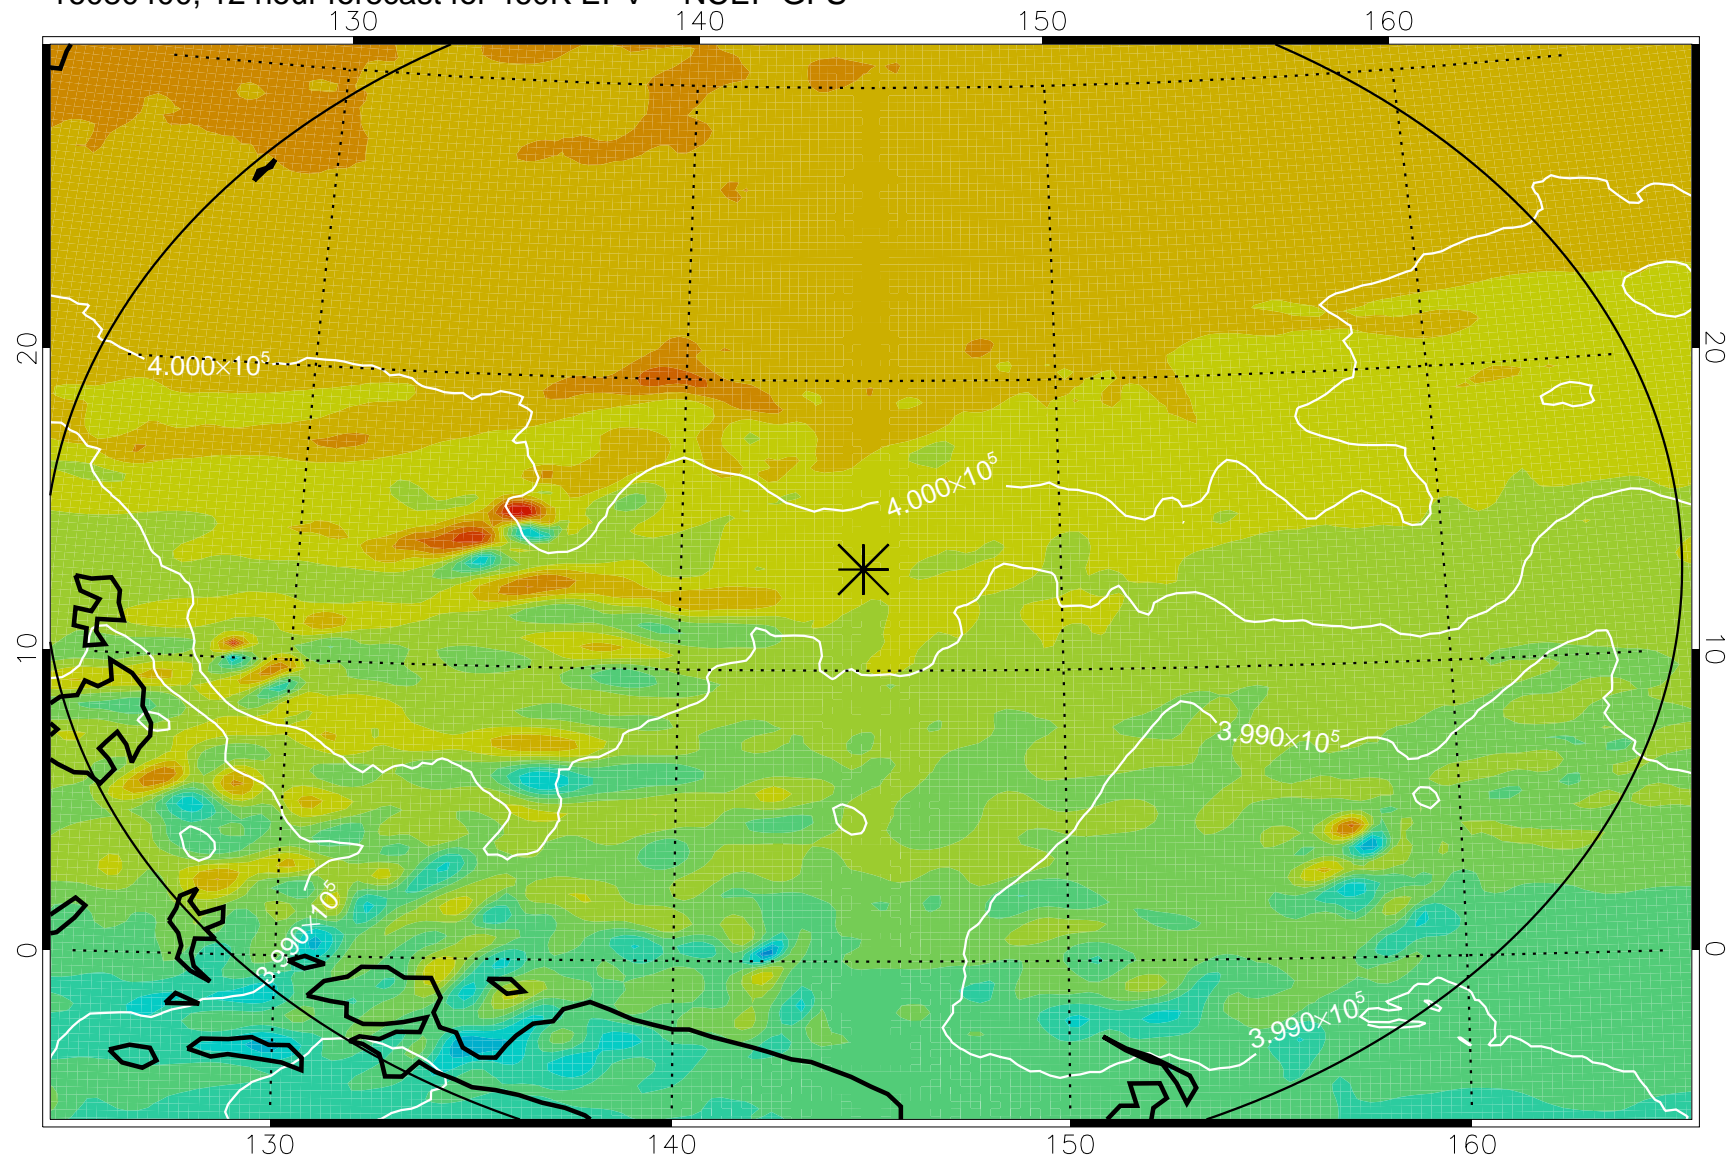

16080318, 6 hour forecast for 460K EPV -- NCEP GFS

460K Montgomery Streamfunction, white

Range ring of 2304 km

16080400, 12 hour forecast for 460K EPV -- NCEP GFS

460K Montgomery Streamfunction, white

Range ring of 2304 km

16080406, 18 hour forecast for 460K EPV -- NCEP GFS

460K Montgomery Streamfunction, white

Range ring of 2304 km

16080412, 24 hour forecast for 460K EPV -- NCEP GFS

460K Montgomery Streamfunction, white

Range ring of 2304 km

16080418, 30 hour forecast for 460K EPV -- NCEP GFS

460K Montgomery Streamfunction, white

Range ring of 2304 km

16080500, 36 hour forecast for 460K EPV -- NCEP GFS

460K Montgomery Streamfunction, white

Range ring of 2304 km

16080506, 42 hour forecast for 460K EPV -- NCEP GFS

460K Montgomery Streamfunction, white

Range ring of 2304 km

16080512, 48 hour forecast for 460K EPV -- NCEP GFS

460K Montgomery Streamfunction, white

Range ring of 2304 km