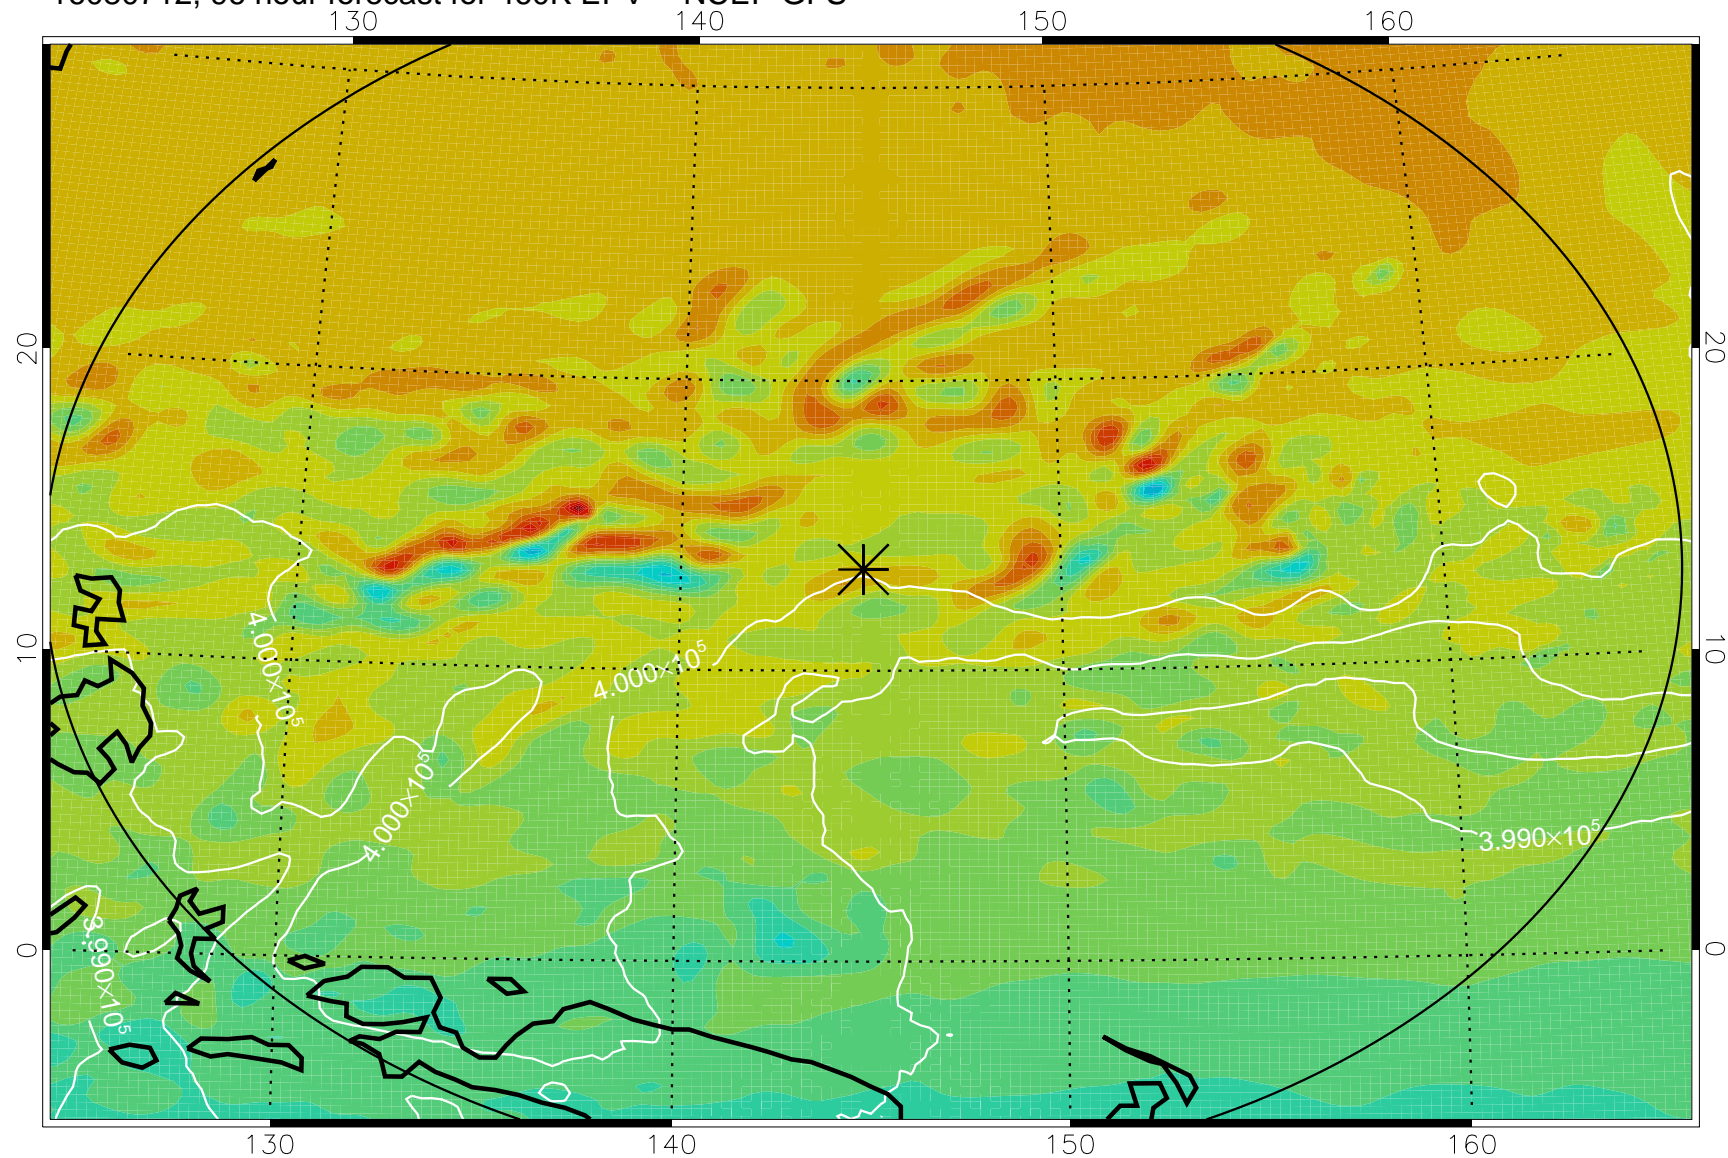

16080606, 66 hour forecast for 460K EPV -- NCEP GFS

460K Montgomery Streamfunction, white

Range ring of 2304 km

16080612, 72 hour forecast for 460K EPV -- NCEP GFS

460K Montgomery Streamfunction, white

Range ring of 2304 km

16080618, 78 hour forecast for 460K EPV -- NCEP GFS

460K Montgomery Streamfunction, white

Range ring of 2304 km

16080700, 84 hour forecast for 460K EPV -- NCEP GFS

460K Montgomery Streamfunction, white

Range ring of 2304 km

16080706, 90 hour forecast for 460K EPV -- NCEP GFS

460K Montgomery Streamfunction, white

Range ring of 2304 km

16080712, 96 hour forecast for 460K EPV -- NCEP GFS

460K Montgomery Streamfunction, white

Range ring of 2304 km

16080718, 102 hour forecast for 460K EPV -- NCEP GFS

460K Montgomery Streamfunction, white

Range ring of 2304 km

16080800, 108 hour forecast for 460K EPV -- NCEP GFS

460K Montgomery Streamfunction, white

Range ring of 2304 km