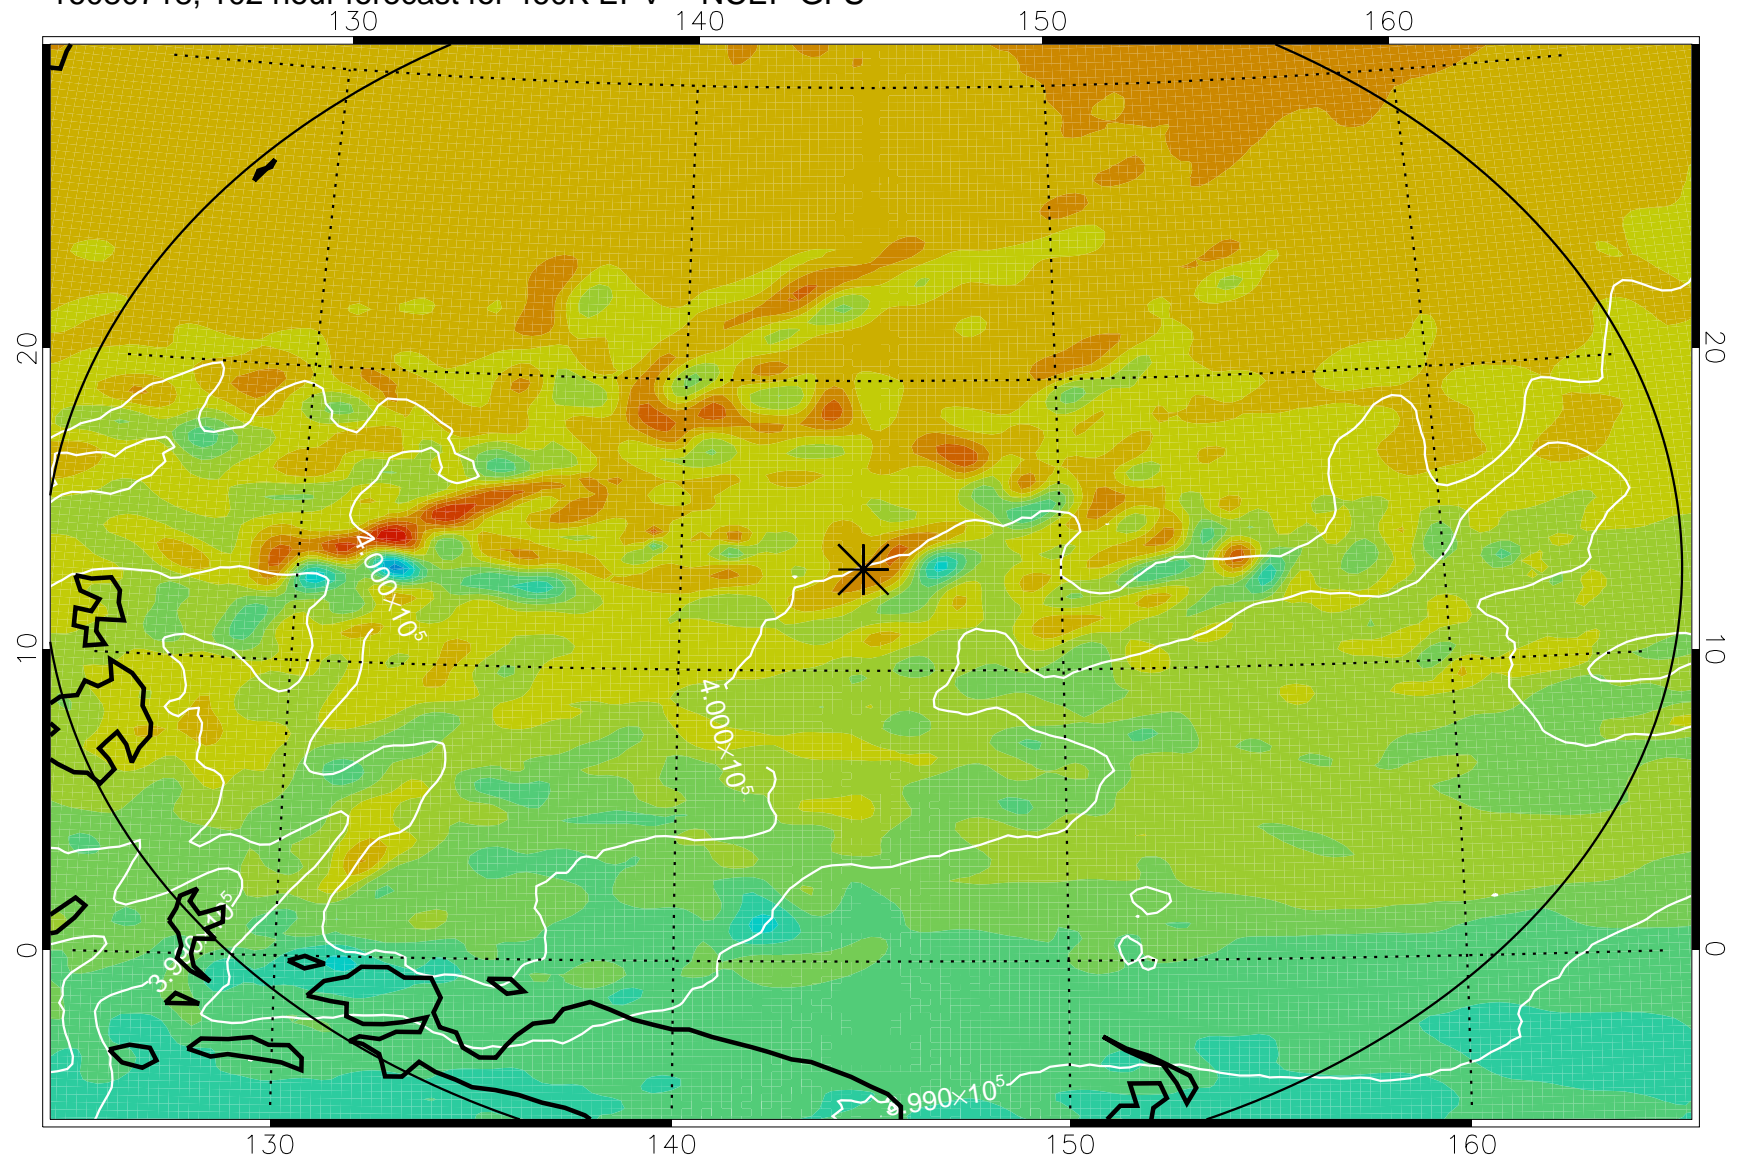

16080618, 78 hour forecast for 460K EPV -- NCEP GFS

460K Montgomery Streamfunction, white

Range ring of 2304 km

16080700, 84 hour forecast for 460K EPV -- NCEP GFS

460K Montgomery Streamfunction, white

Range ring of 2304 km

16080706, 90 hour forecast for 460K EPV -- NCEP GFS

460K Montgomery Streamfunction, white

Range ring of 2304 km

16080712, 96 hour forecast for 460K EPV -- NCEP GFS

460K Montgomery Streamfunction, white

Range ring of 2304 km

16080718, 102 hour forecast for 460K EPV -- NCEP GFS

460K Montgomery Streamfunction, white

Range ring of 2304 km

16080800, 108 hour forecast for 460K EPV -- NCEP GFS

460K Montgomery Streamfunction, white

Range ring of 2304 km

16080806, 114 hour forecast for 460K EPV -- NCEP GFS

460K Montgomery Streamfunction, white

Range ring of 2304 km

16080812, 120 hour forecast for 460K EPV -- NCEP GFS

460K Montgomery Streamfunction, white

Range ring of 2304 km