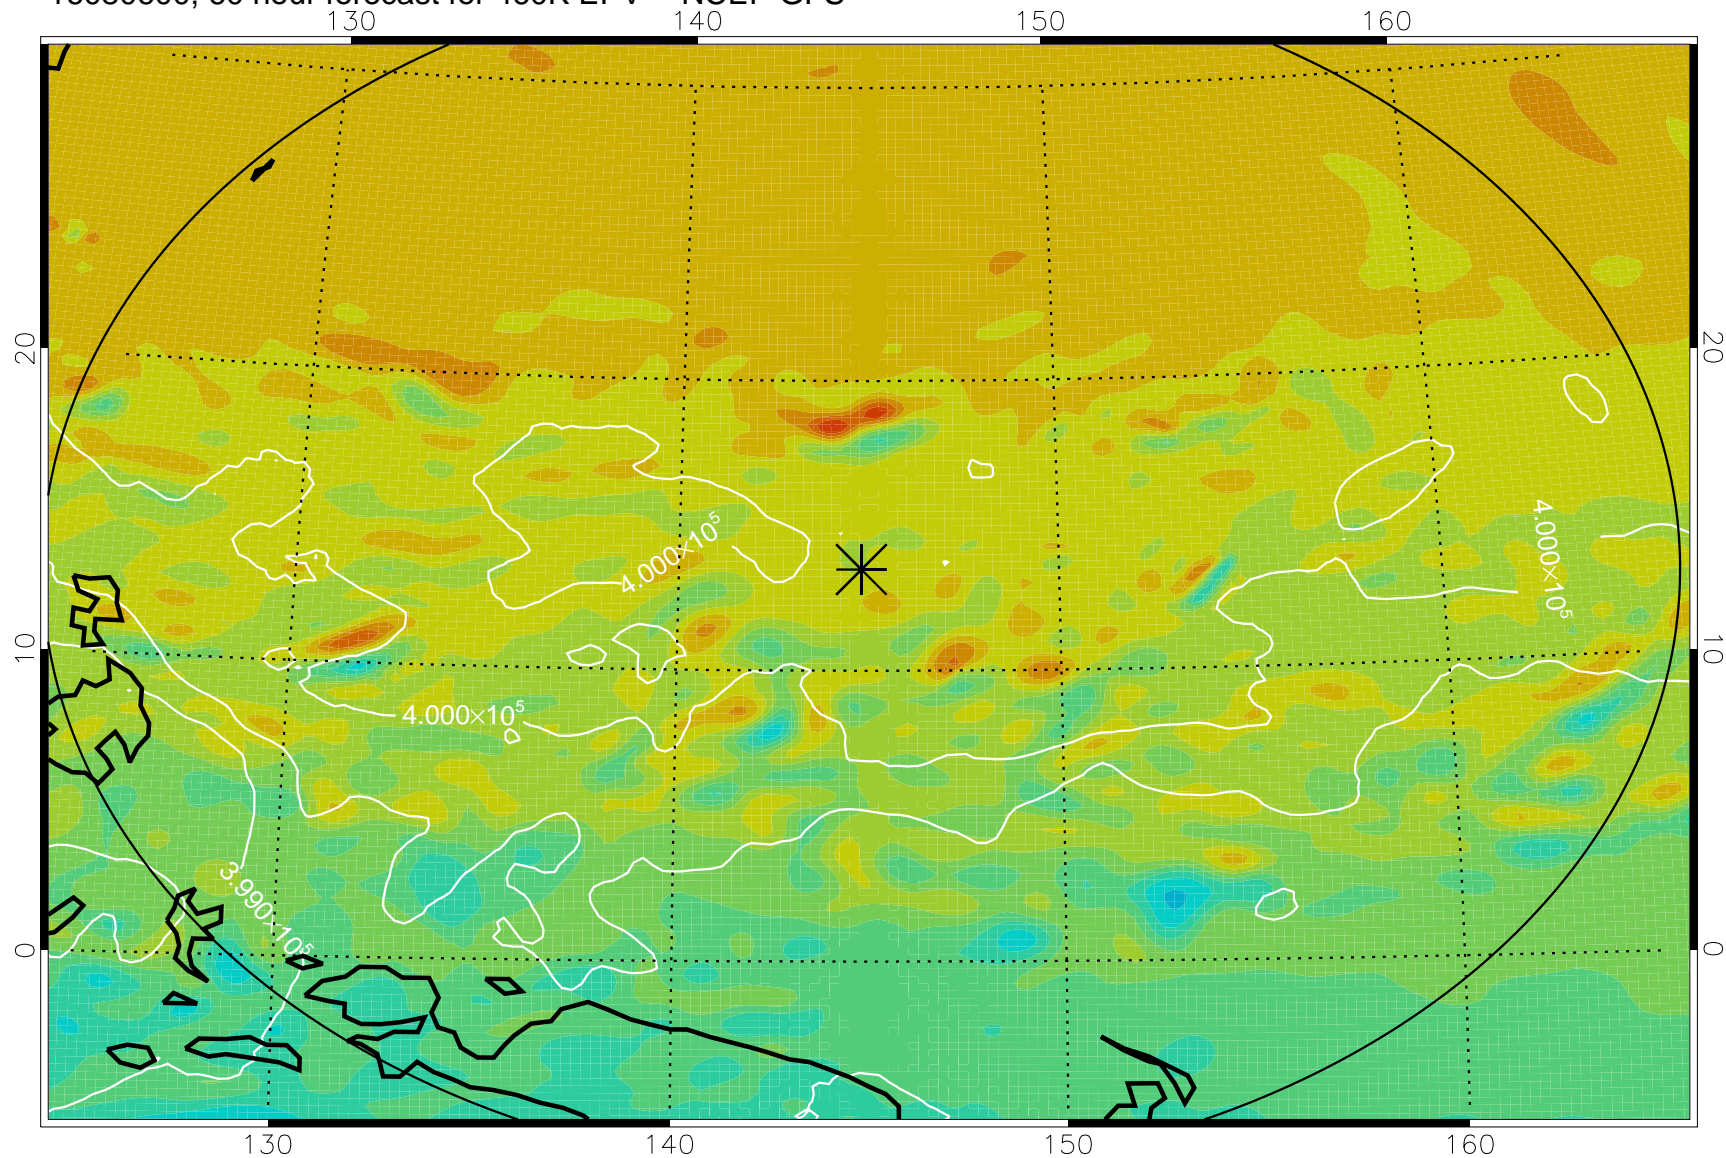

16080418, 30 hour forecast for 460K EPV -- NCEP GFS

460K Montgomery Streamfunction, white

Range ring of 2304 km

16080500, 36 hour forecast for 460K EPV -- NCEP GFS

460K Montgomery Streamfunction, white

Range ring of 2304 km

16080506, 42 hour forecast for 460K EPV -- NCEP GFS

460K Montgomery Streamfunction, white

Range ring of 2304 km

16080512, 48 hour forecast for 460K EPV -- NCEP GFS

460K Montgomery Streamfunction, white

Range ring of 2304 km

16080518, 54 hour forecast for 460K EPV -- NCEP GFS

460K Montgomery Streamfunction, white

Range ring of 2304 km

16080600, 60 hour forecast for 460K EPV -- NCEP GFS

460K Montgomery Streamfunction, white

Range ring of 2304 km

16080606, 66 hour forecast for 460K EPV -- NCEP GFS

460K Montgomery Streamfunction, white

Range ring of 2304 km

16080612, 72 hour forecast for 460K EPV -- NCEP GFS

460K Montgomery Streamfunction, white

Range ring of 2304 km