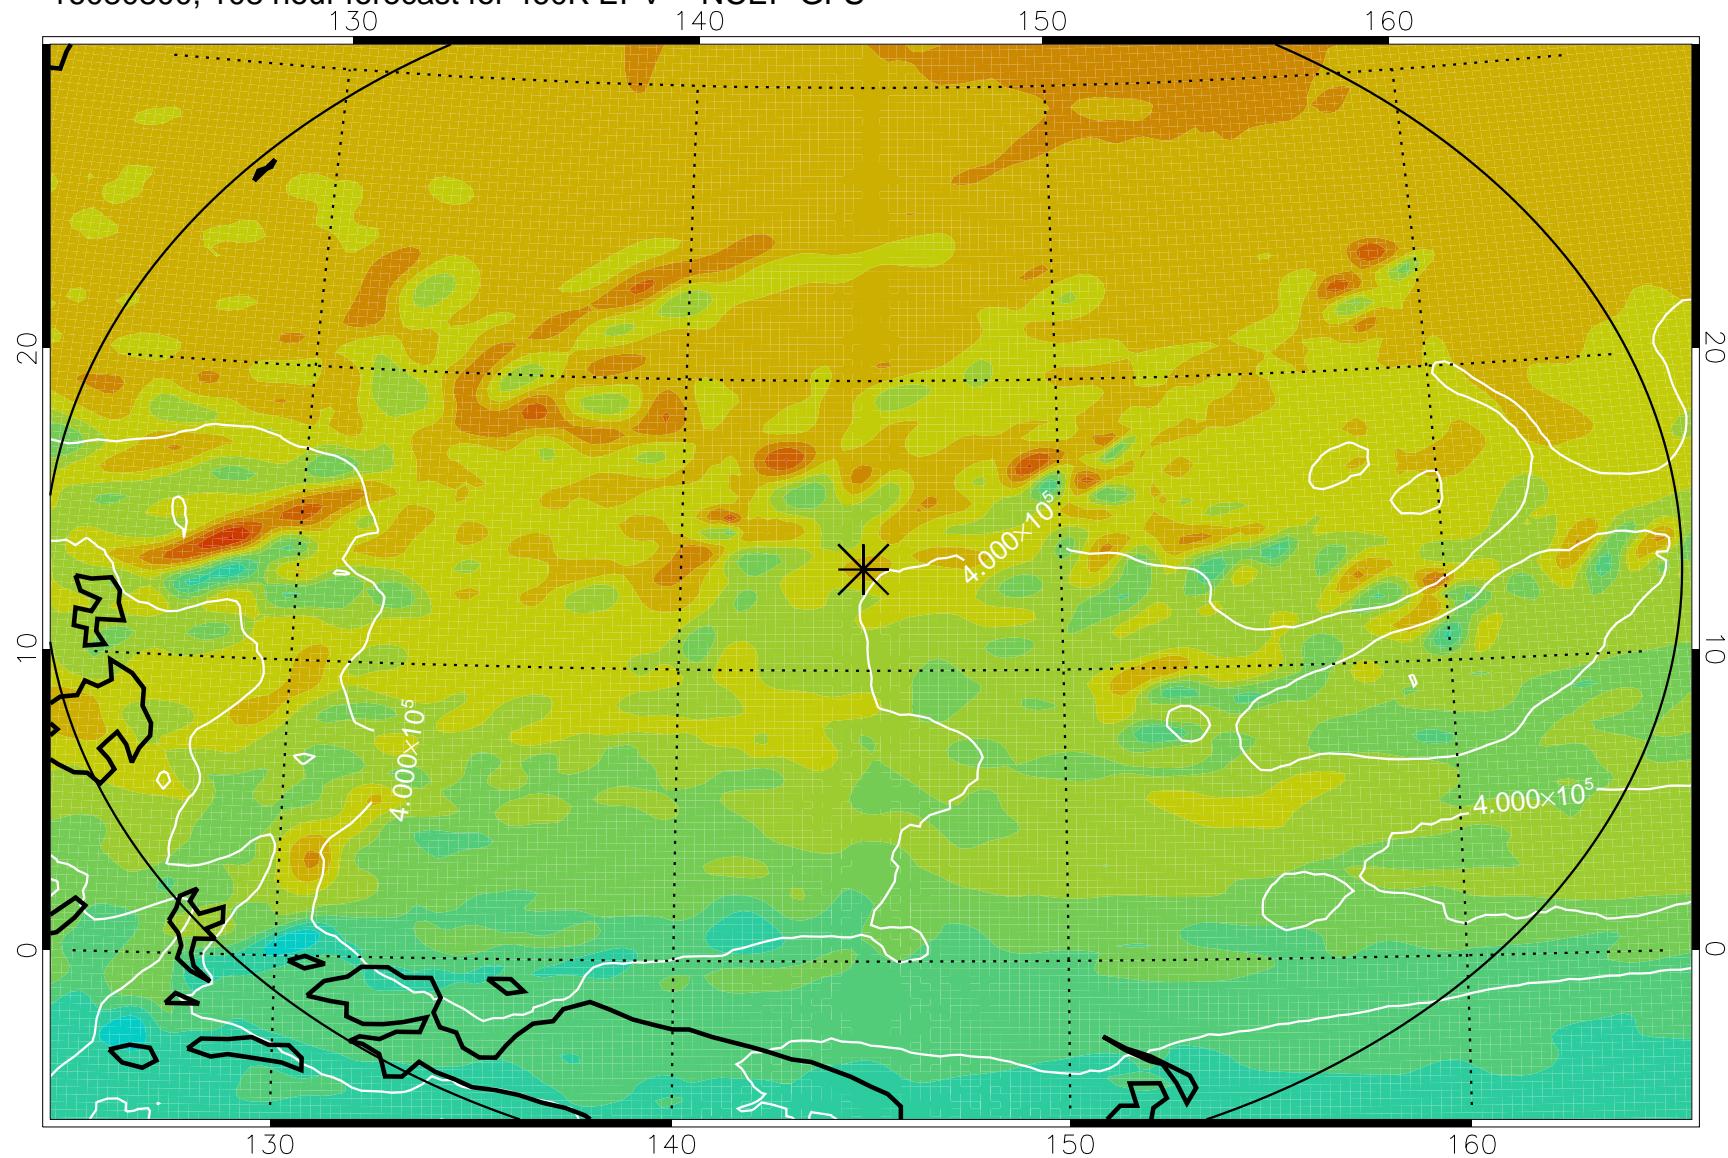

16080618, 78 hour forecast for 460K EPV -- NCEP GFS

460K Montgomery Streamfunction, white

Range ring of 2304 km

16080700, 84 hour forecast for 460K EPV -- NCEP GFS

460K Montgomery Streamfunction, white

Range ring of 2304 km

16080706, 90 hour forecast for 460K EPV -- NCEP GFS

460K Montgomery Streamfunction, white

Range ring of 2304 km

16080712, 96 hour forecast for 460K EPV -- NCEP GFS

460K Montgomery Streamfunction, white

Range ring of 2304 km

16080718, 102 hour forecast for 460K EPV -- NCEP GFS

460K Montgomery Streamfunction, white

Range ring of 2304 km

16080800, 108 hour forecast for 460K EPV -- NCEP GFS

460K Montgomery Streamfunction, white

Range ring of 2304 km

16080806, 114 hour forecast for 460K EPV -- NCEP GFS

460K Montgomery Streamfunction, white

Range ring of 2304 km

16080812, 120 hour forecast for 460K EPV -- NCEP GFS

460K Montgomery Streamfunction, white

Range ring of 2304 km