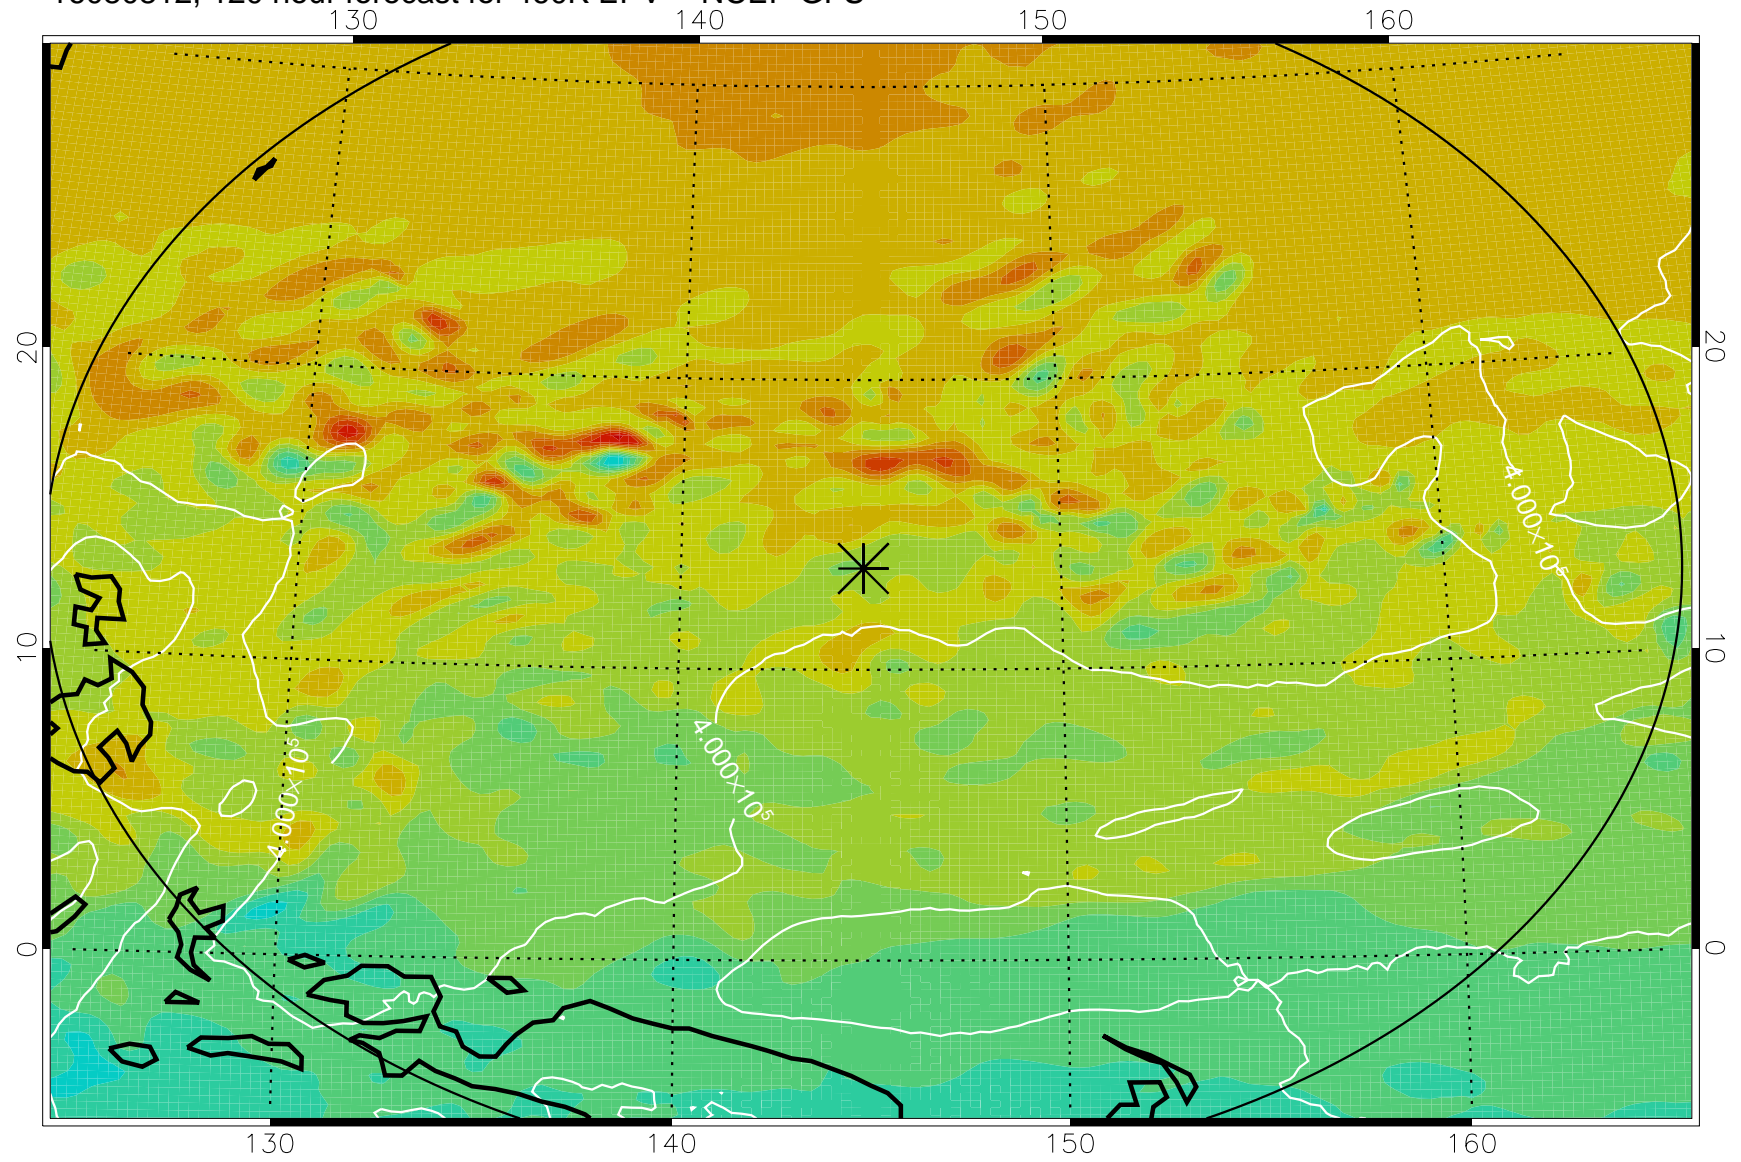

16080618, 78 hour forecast for 460K EPV -- NCEP GFS

460K Montgomery Streamfunction, white

Range ring of 2304 km

16080700, 84 hour forecast for 460K EPV -- NCEP GFS

460K Montgomery Streamfunction, white

Range ring of 2304 km

16080706, 90 hour forecast for 460K EPV -- NCEP GFS

460K Montgomery Streamfunction, white

Range ring of 2304 km

16080712, 96 hour forecast for 460K EPV -- NCEP GFS

460K Montgomery Streamfunction, white

Range ring of 2304 km

16080718, 102 hour forecast for 460K EPV -- NCEP GFS

460K Montgomery Streamfunction, white

Range ring of 2304 km

16080800, 108 hour forecast for 460K EPV -- NCEP GFS

460K Montgomery Streamfunction, white

Range ring of 2304 km

16080806, 114 hour forecast for 460K EPV -- NCEP GFS

460K Montgomery Streamfunction, white

Range ring of 2304 km

16080812, 120 hour forecast for 460K EPV -- NCEP GFS

460K Montgomery Streamfunction, white

Range ring of 2304 km