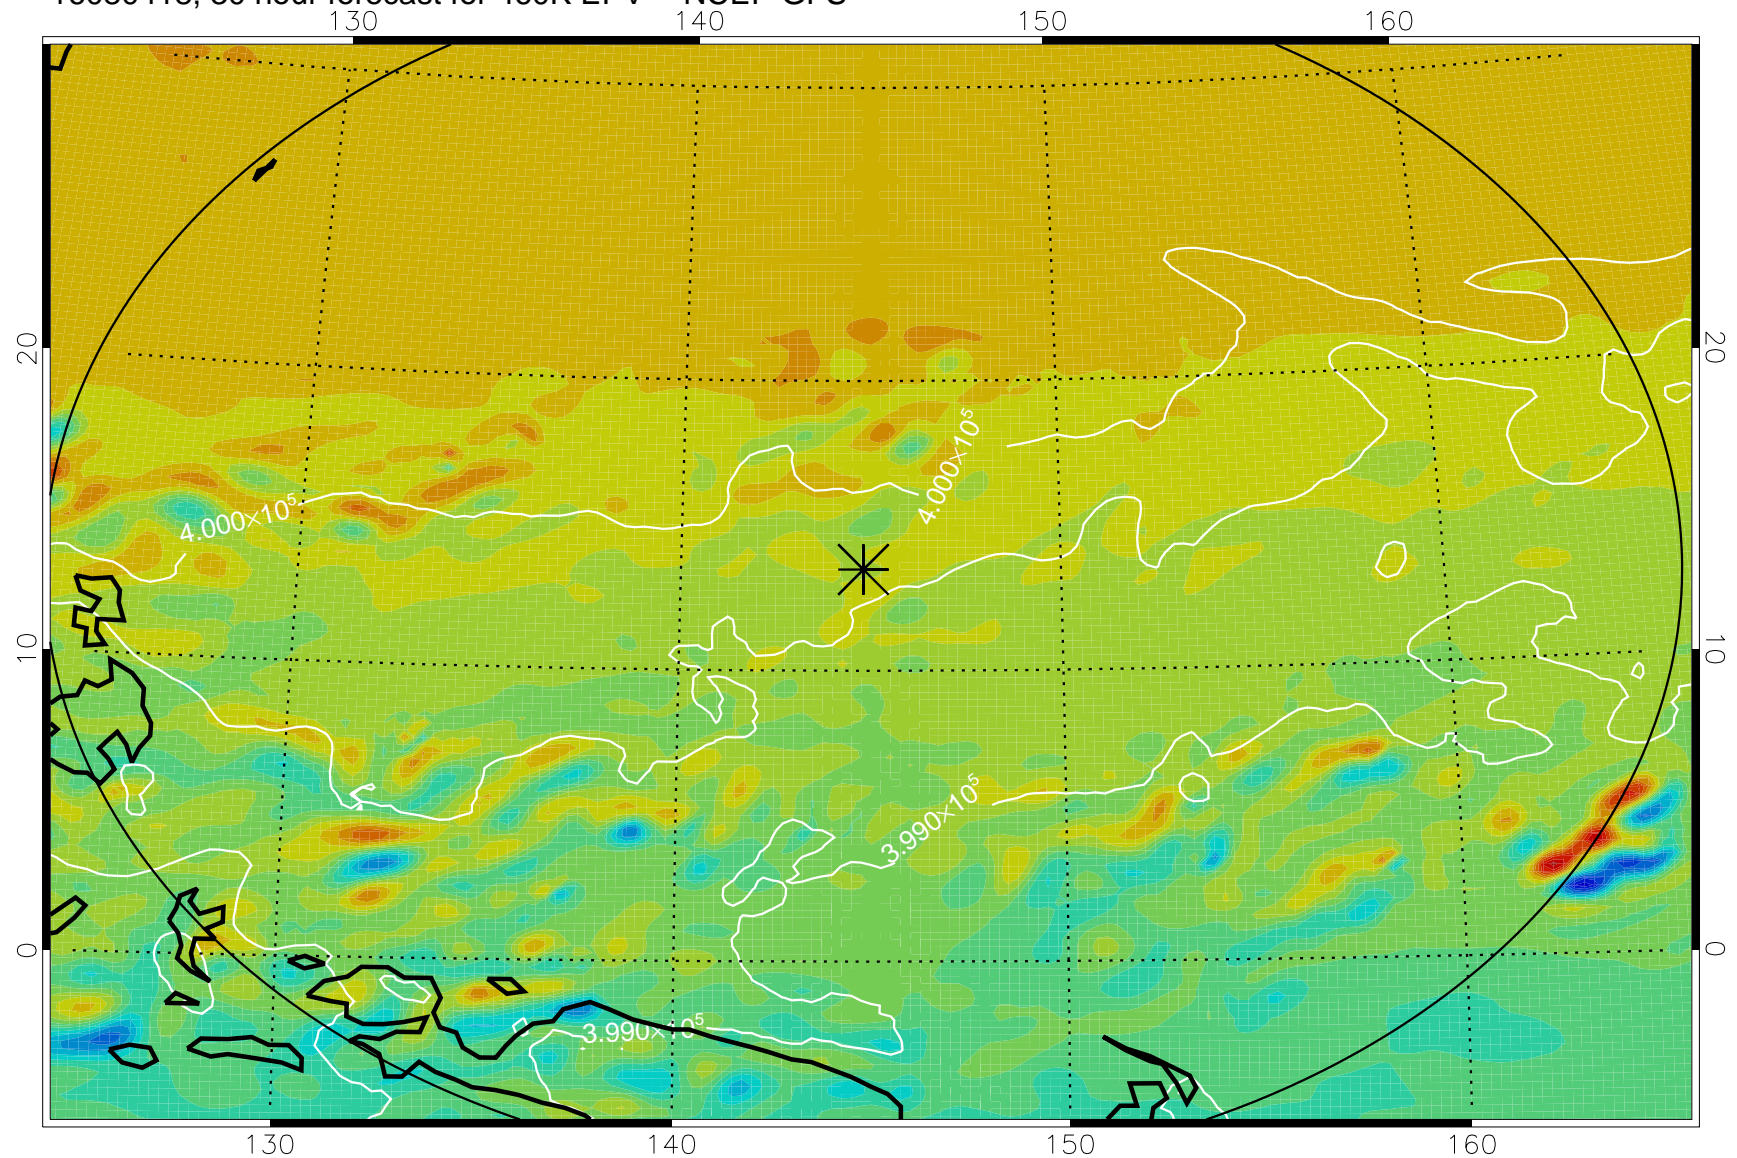

16080406, 18 hour forecast for 460K EPV -- NCEP GFS

460K Montgomery Streamfunction, white

Range ring of 2304 km

16080412, 24 hour forecast for 460K EPV -- NCEP GFS

460K Montgomery Streamfunction, white

Range ring of 2304 km

16080418, 30 hour forecast for 460K EPV -- NCEP GFS

460K Montgomery Streamfunction, white

Range ring of 2304 km

16080500, 36 hour forecast for 460K EPV -- NCEP GFS

460K Montgomery Streamfunction, white

Range ring of 2304 km

16080506, 42 hour forecast for 460K EPV -- NCEP GFS

460K Montgomery Streamfunction, white

Range ring of 2304 km

16080512, 48 hour forecast for 460K EPV -- NCEP GFS

460K Montgomery Streamfunction, white

Range ring of 2304 km

16080606, 66 hour forecast for 460K EPV -- NCEP GFS

460K Montgomery Streamfunction, white

Range ring of 2304 km

16080612, 72 hour forecast for 460K EPV -- NCEP GFS

460K Montgomery Streamfunction, white

Range ring of 2304 km