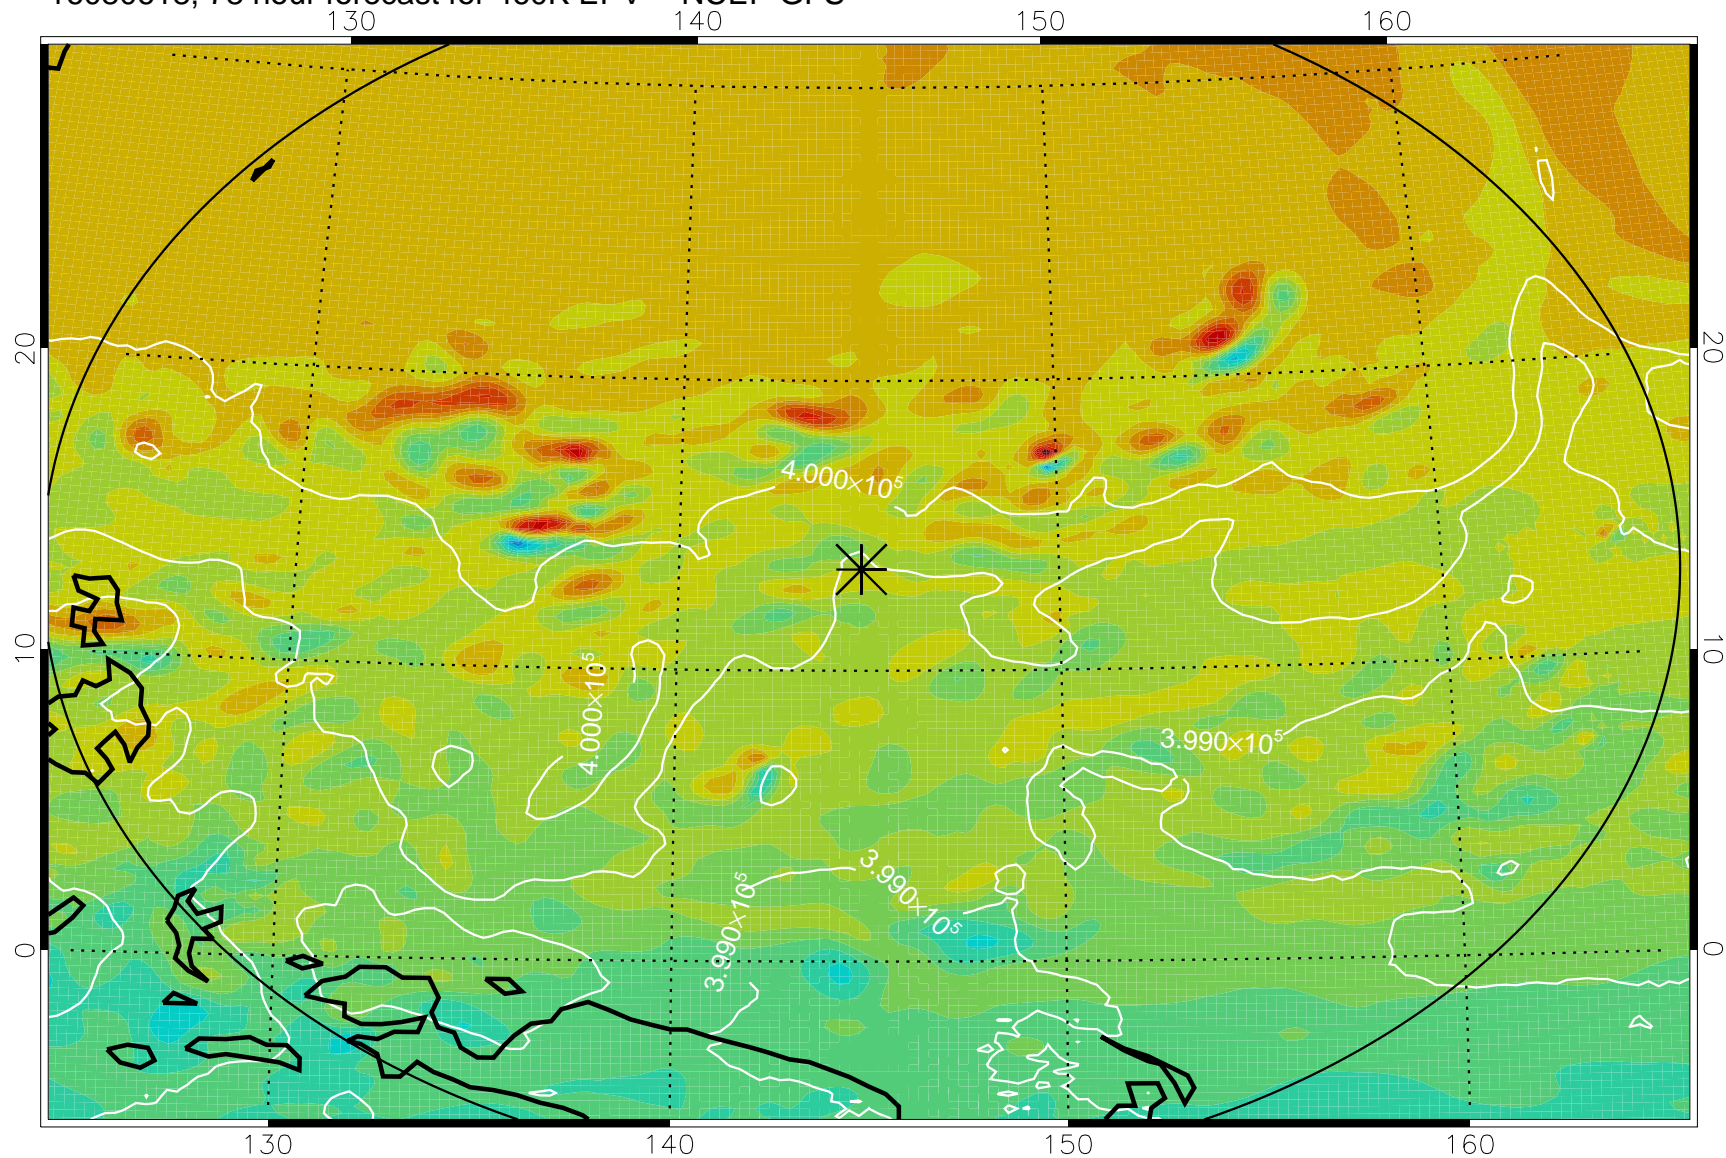

16080606, 66 hour forecast for 460K EPV -- NCEP GFS

460K Montgomery Streamfunction, white

Range ring of 2304 km

16080612, 72 hour forecast for 460K EPV -- NCEP GFS

460K Montgomery Streamfunction, white

Range ring of 2304 km

16080618, 78 hour forecast for 460K EPV -- NCEP GFS

460K Montgomery Streamfunction, white

Range ring of 2304 km

16080700, 84 hour forecast for 460K EPV -- NCEP GFS

460K Montgomery Streamfunction, white

Range ring of 2304 km

16080706, 90 hour forecast for 460K EPV -- NCEP GFS

460K Montgomery Streamfunction, white

Range ring of 2304 km

16080712, 96 hour forecast for 460K EPV -- NCEP GFS

460K Montgomery Streamfunction, white

Range ring of 2304 km

16080718, 102 hour forecast for 460K EPV -- NCEP GFS

460K Montgomery Streamfunction, white

Range ring of 2304 km

16080800, 108 hour forecast for 460K EPV -- NCEP GFS

460K Montgomery Streamfunction, white

Range ring of 2304 km