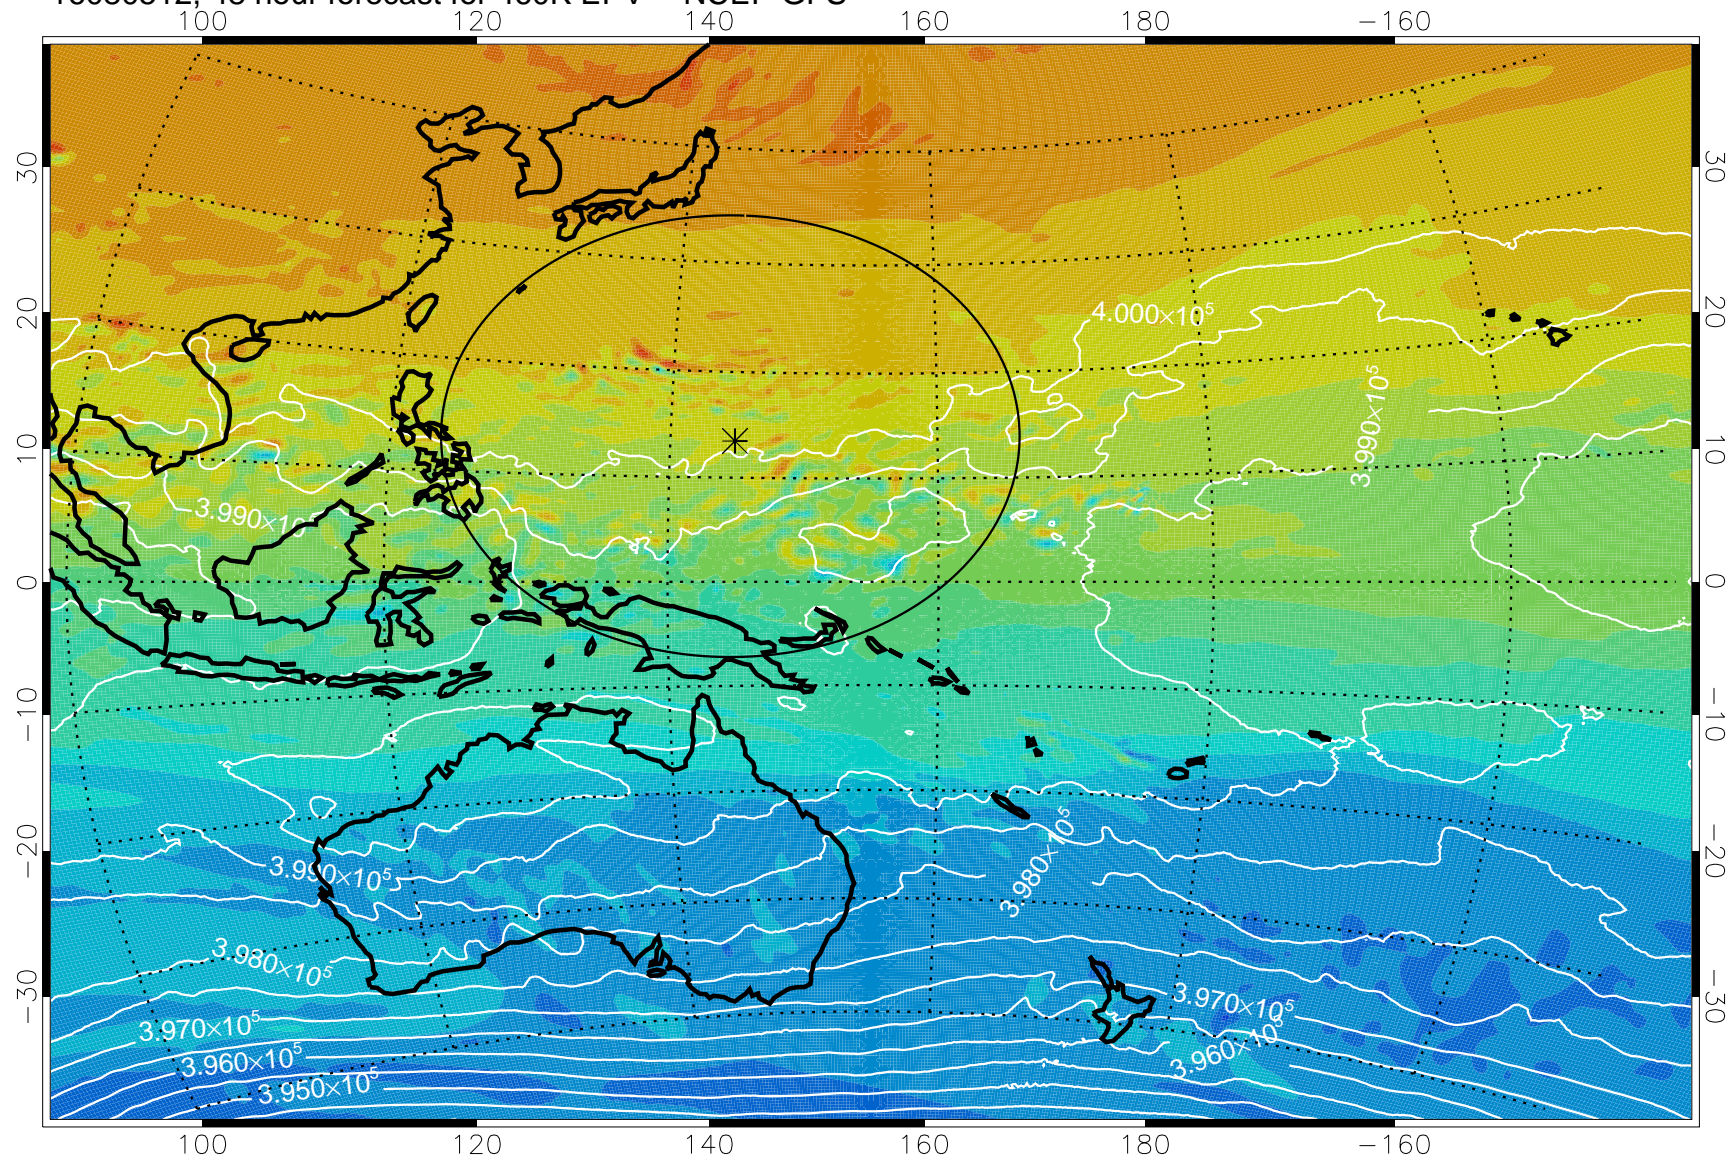

16080418, 30 hour forecast for 460K EPV -- NCEP GFS

460K Montgomery Streamfunction, white

Range ring of 2304 km

16080500, 36 hour forecast for 460K EPV -- NCEP GFS

460K Montgomery Streamfunction, white

Range ring of 2304 km

16080506, 42 hour forecast for 460K EPV -- NCEP GFS

460K Montgomery Streamfunction, white

Range ring of 2304 km

16080512, 48 hour forecast for 460K EPV -- NCEP GFS

460K Montgomery Streamfunction, white

Range ring of 2304 km

16080518, 54 hour forecast for 460K EPV -- NCEP GFS

460K Montgomery Streamfunction, white

Range ring of 2304 km

16080600, 60 hour forecast for 460K EPV -- NCEP GFS

460K Montgomery Streamfunction, white

Range ring of 2304 km

16080606, 66 hour forecast for 460K EPV -- NCEP GFS

460K Montgomery Streamfunction, white

Range ring of 2304 km

16080612, 72 hour forecast for 460K EPV -- NCEP GFS

460K Montgomery Streamfunction, white

Range ring of 2304 km