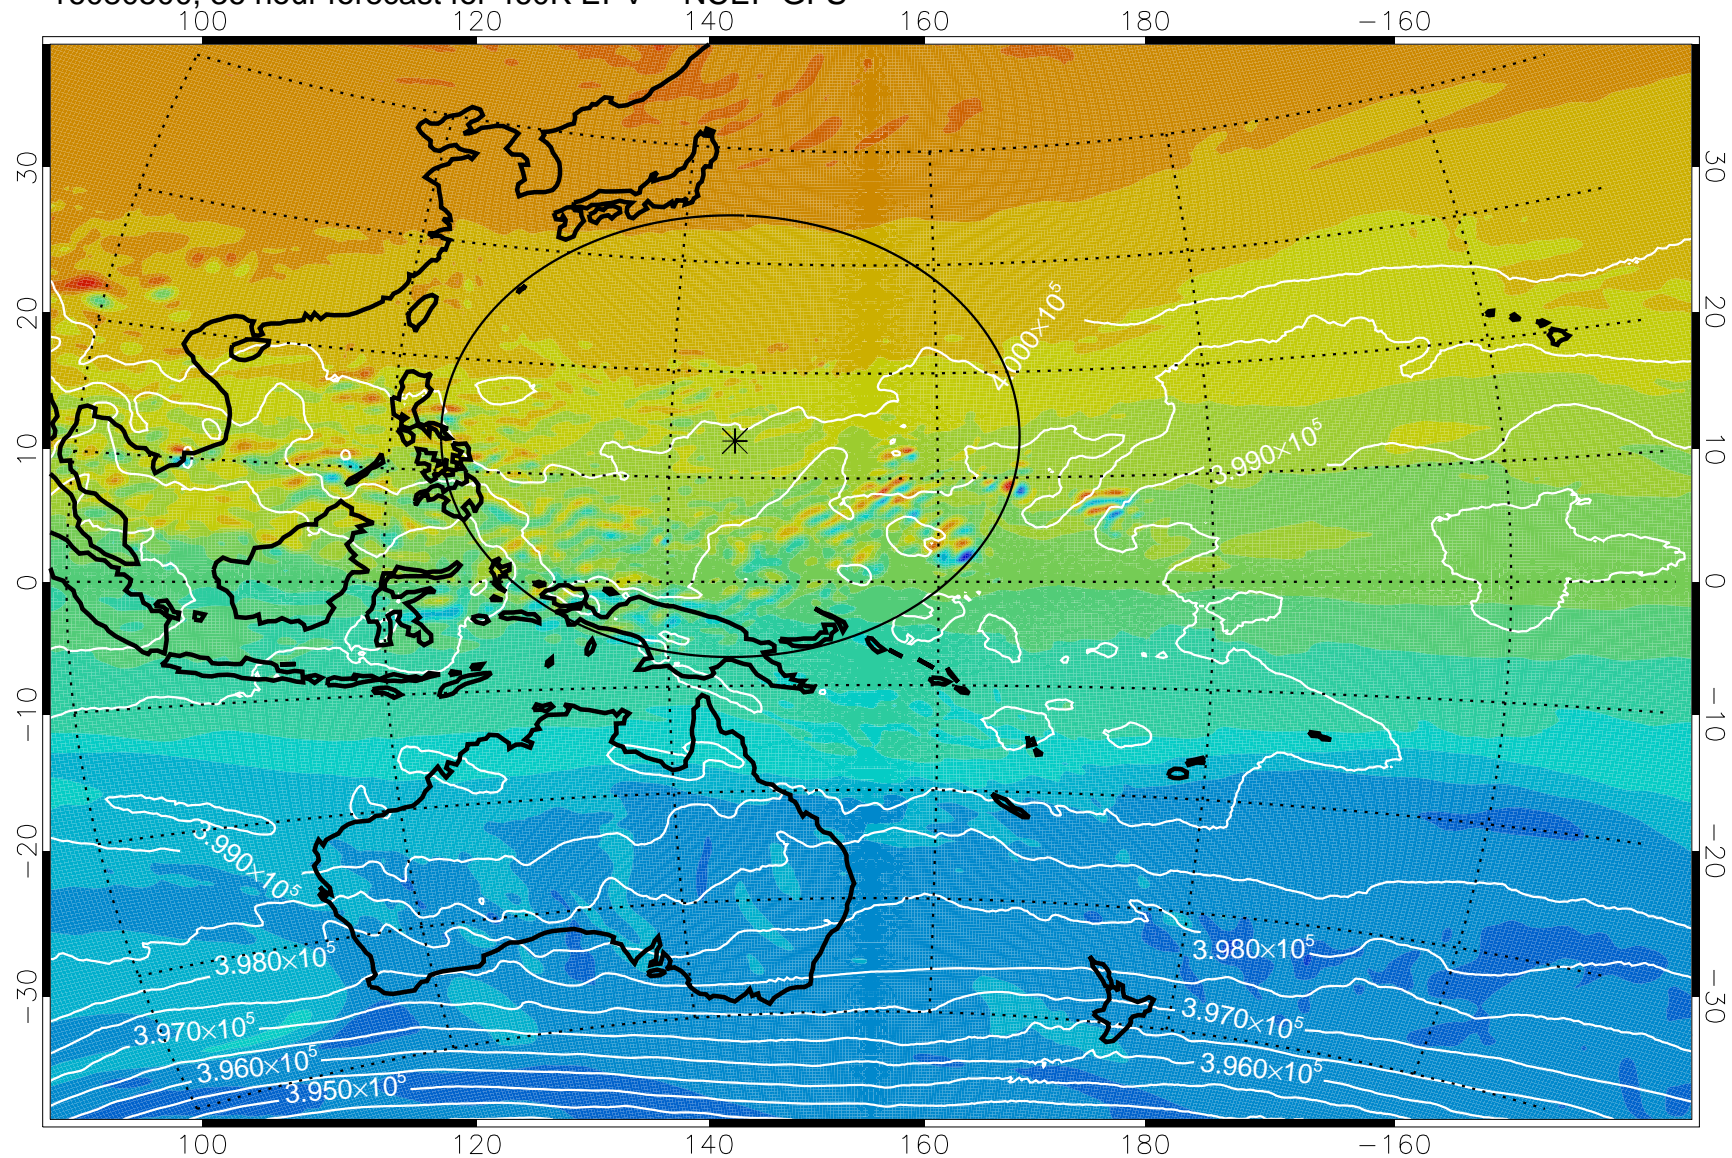

16080406, 18 hour forecast for 460K EPV -- NCEP GFS

460K Montgomery Streamfunction, white

Range ring of 2304 km

16080412, 24 hour forecast for 460K EPV -- NCEP GFS

460K Montgomery Streamfunction, white

Range ring of 2304 km

16080418, 30 hour forecast for 460K EPV -- NCEP GFS

460K Montgomery Streamfunction, white

Range ring of 2304 km

16080500, 36 hour forecast for 460K EPV -- NCEP GFS

460K Montgomery Streamfunction, white

Range ring of 2304 km

16080506, 42 hour forecast for 460K EPV -- NCEP GFS

460K Montgomery Streamfunction, white

Range ring of 2304 km

16080512, 48 hour forecast for 460K EPV -- NCEP GFS

460K Montgomery Streamfunction, white

Range ring of 2304 km

16080518, 54 hour forecast for 460K EPV -- NCEP GFS

460K Montgomery Streamfunction, white

Range ring of 2304 km

16080600, 60 hour forecast for 460K EPV -- NCEP GFS

460K Montgomery Streamfunction, white

Range ring of 2304 km