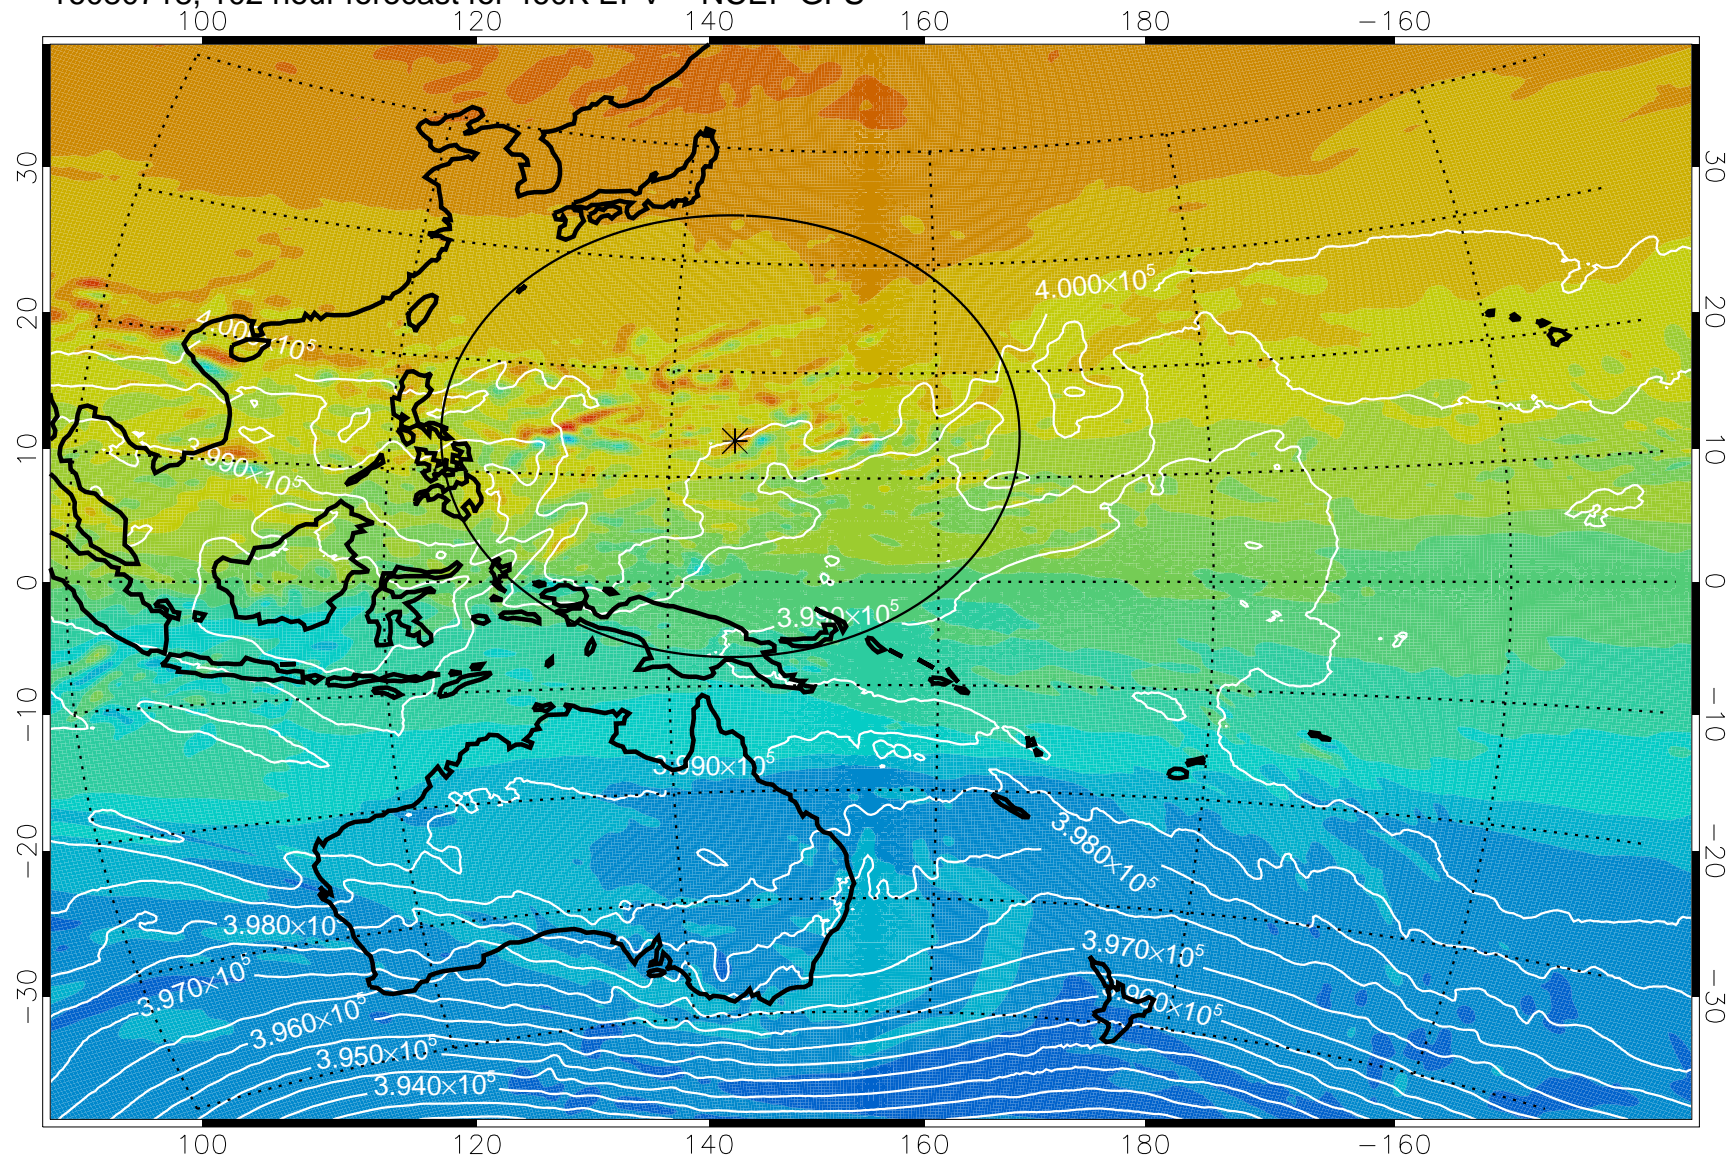

16080618, 78 hour forecast for 460K EPV -- NCEP GFS

460K Montgomery Streamfunction, white

Range ring of 2304 km

16080700, 84 hour forecast for 460K EPV -- NCEP GFS

460K Montgomery Streamfunction, white

Range ring of 2304 km

16080706, 90 hour forecast for 460K EPV -- NCEP GFS

460K Montgomery Streamfunction, white

Range ring of 2304 km

16080712, 96 hour forecast for 460K EPV -- NCEP GFS

460K Montgomery Streamfunction, white

Range ring of 2304 km

16080718, 102 hour forecast for 460K EPV -- NCEP GFS

460K Montgomery Streamfunction, white

Range ring of 2304 km

16080800, 108 hour forecast for 460K EPV -- NCEP GFS

460K Montgomery Streamfunction, white

Range ring of 2304 km

16080806, 114 hour forecast for 460K EPV -- NCEP GFS

460K Montgomery Streamfunction, white

Range ring of 2304 km

16080812, 120 hour forecast for 460K EPV -- NCEP GFS

460K Montgomery Streamfunction, white

Range ring of 2304 km