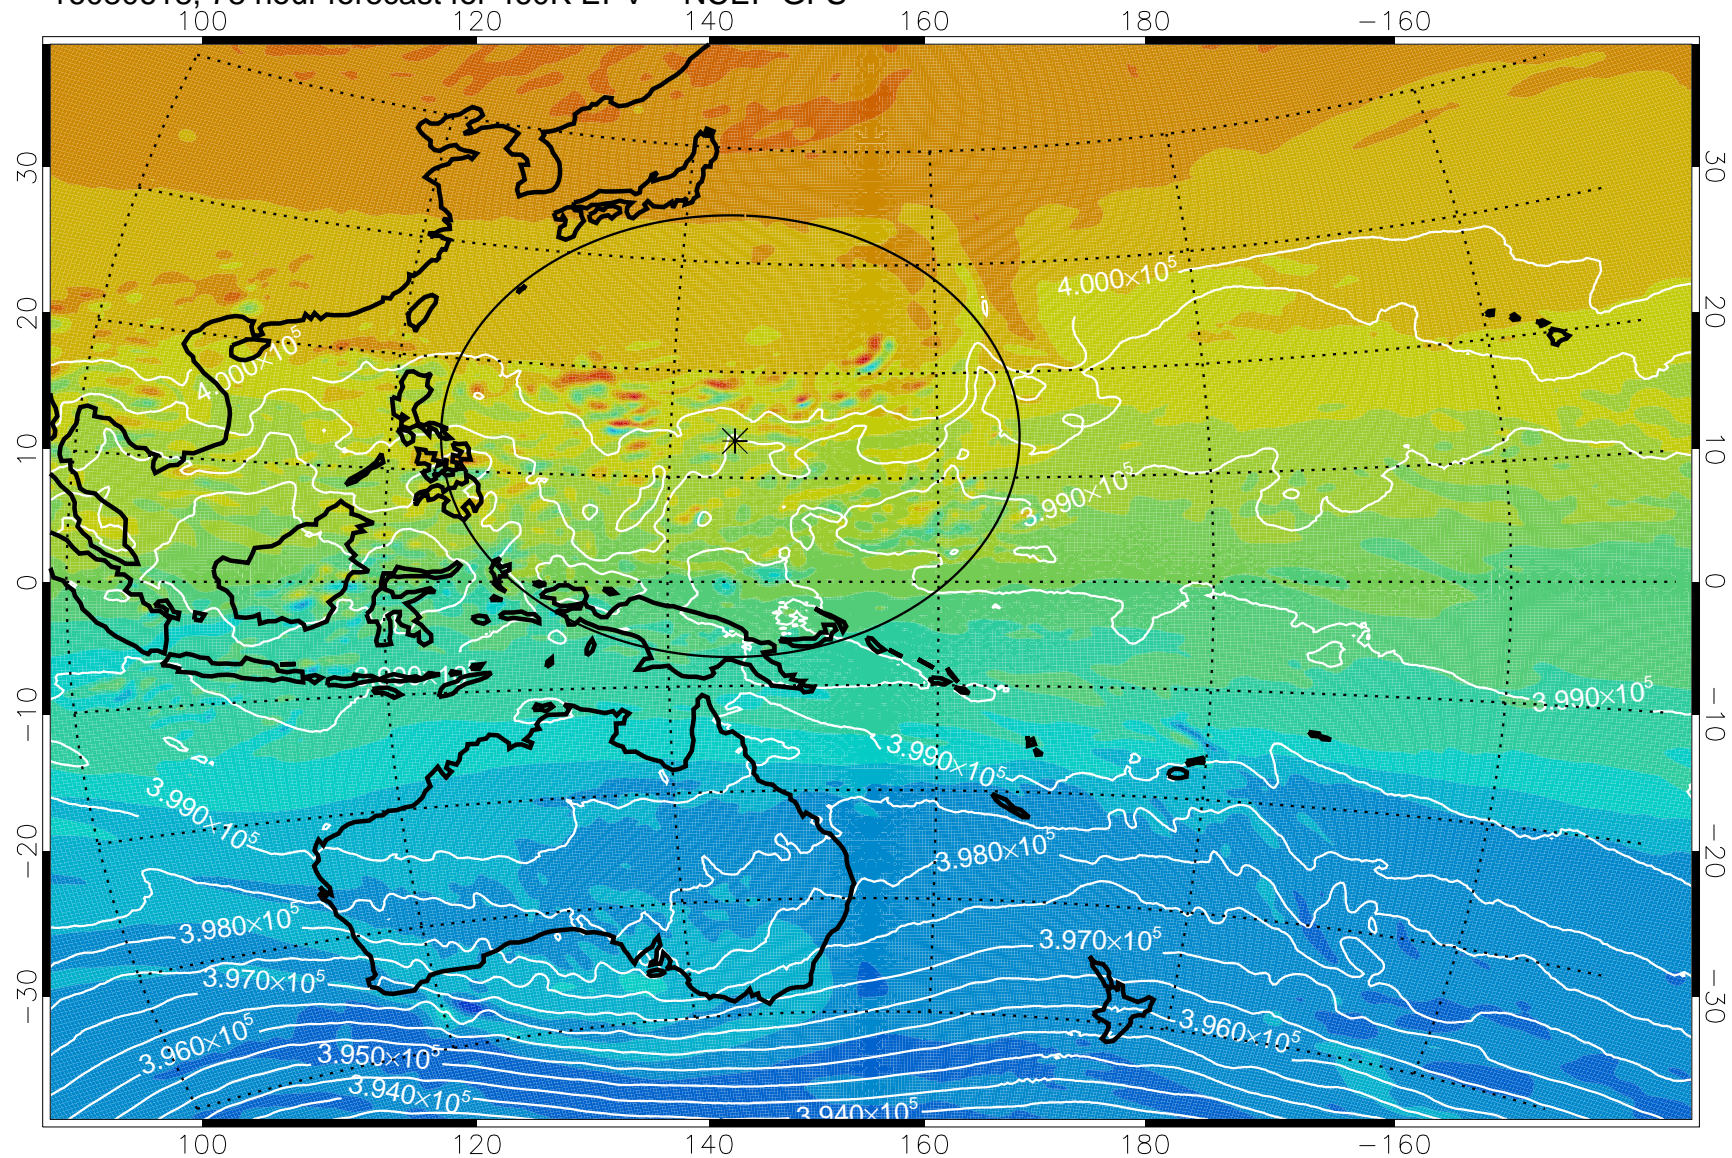

16080518, 54 hour forecast for 460K EPV -- NCEP GFS

460K Montgomery Streamfunction, white

Range ring of 2304 km

16080600, 60 hour forecast for 460K EPV -- NCEP GFS

460K Montgomery Streamfunction, white

Range ring of 2304 km

16080606, 66 hour forecast for 460K EPV -- NCEP GFS

460K Montgomery Streamfunction, white

Range ring of 2304 km

16080612, 72 hour forecast for 460K EPV -- NCEP GFS

460K Montgomery Streamfunction, white

Range ring of 2304 km

16080618, 78 hour forecast for 460K EPV -- NCEP GFS

460K Montgomery Streamfunction, white

Range ring of 2304 km

16080700, 84 hour forecast for 460K EPV -- NCEP GFS

460K Montgomery Streamfunction, white

Range ring of 2304 km

16080706, 90 hour forecast for 460K EPV -- NCEP GFS

460K Montgomery Streamfunction, white

Range ring of 2304 km

16080712, 96 hour forecast for 460K EPV -- NCEP GFS

460K Montgomery Streamfunction, white

Range ring of 2304 km