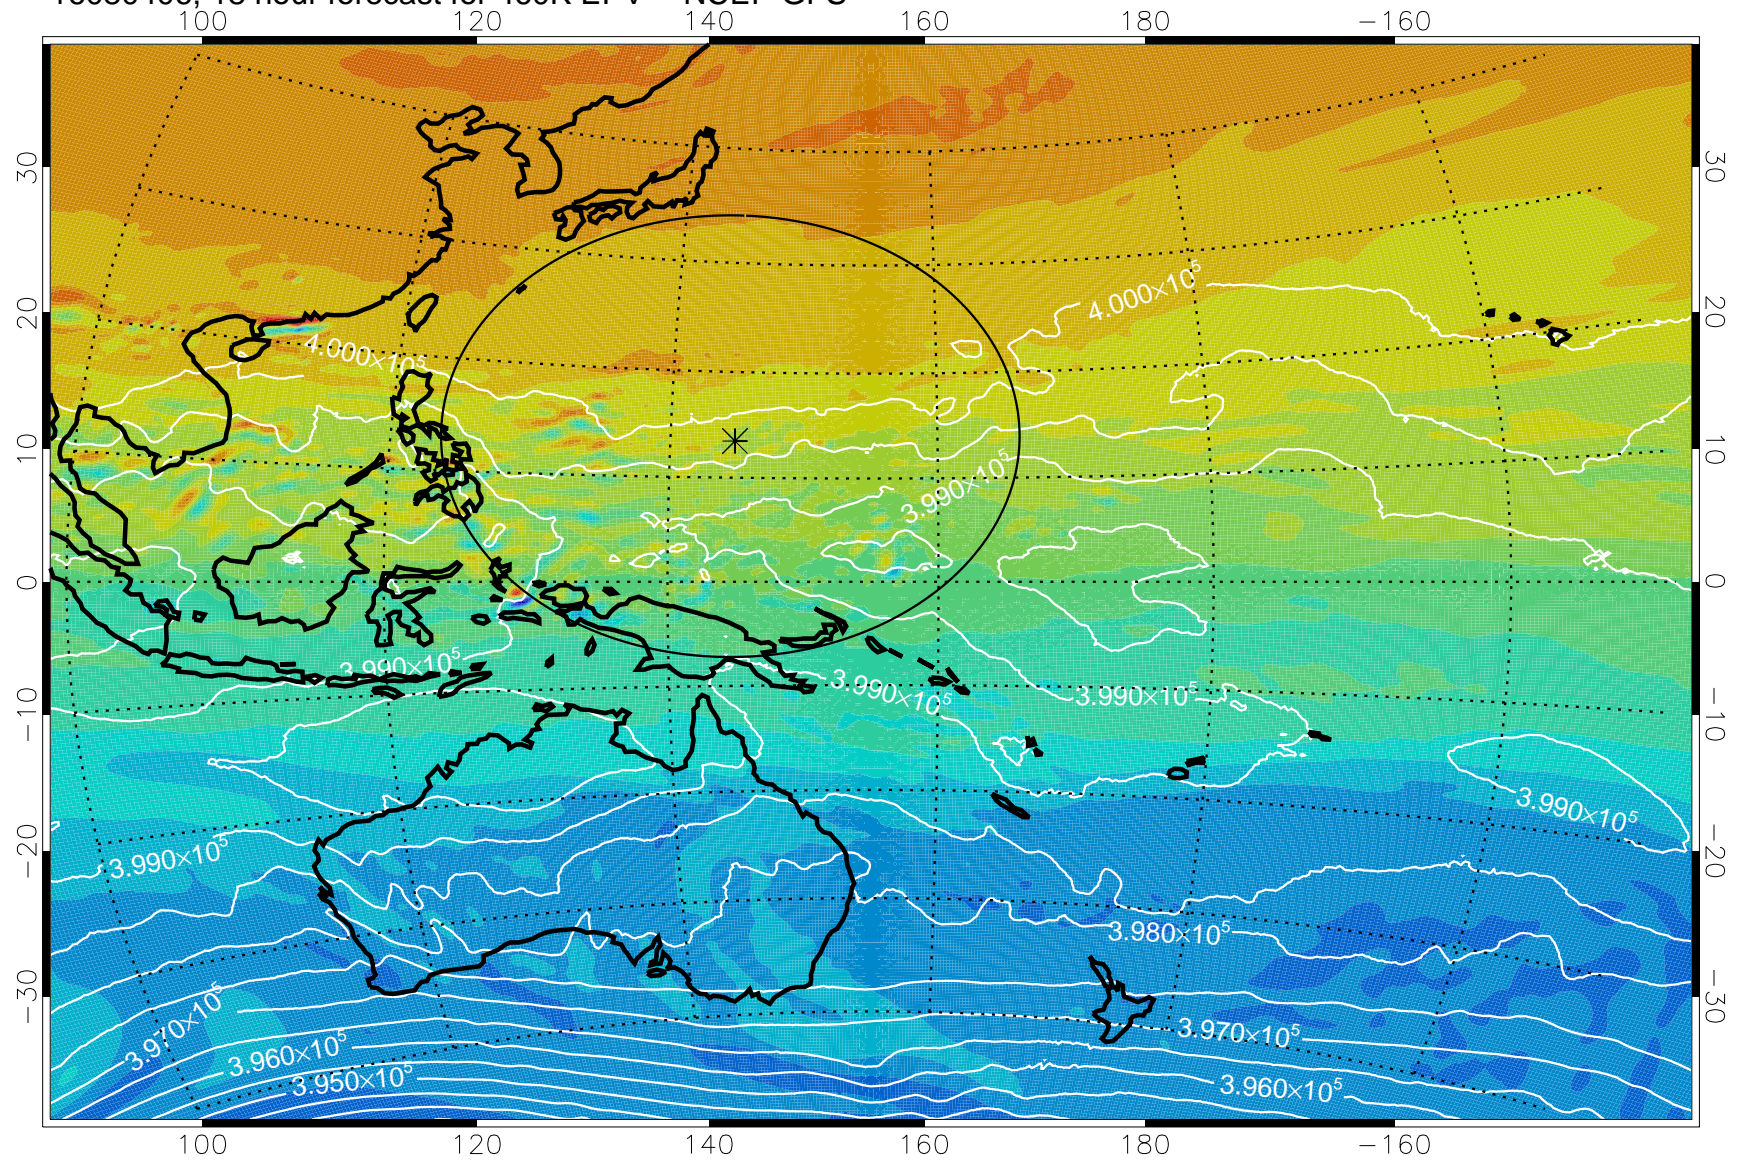

16080318, 6 hour forecast for 460K EPV -- NCEP GFS

460K Montgomery Streamfunction, white

Range ring of 2304 km

16080400, 12 hour forecast for 460K EPV -- NCEP GFS

460K Montgomery Streamfunction, white

Range ring of 2304 km

16080406, 18 hour forecast for 460K EPV -- NCEP GFS

460K Montgomery Streamfunction, white

Range ring of 2304 km

16080412, 24 hour forecast for 460K EPV -- NCEP GFS

460K Montgomery Streamfunction, white

Range ring of 2304 km

16080418, 30 hour forecast for 460K EPV -- NCEP GFS

460K Montgomery Streamfunction, white

Range ring of 2304 km

16080500, 36 hour forecast for 460K EPV -- NCEP GFS

460K Montgomery Streamfunction, white

Range ring of 2304 km

16080506, 42 hour forecast for 460K EPV -- NCEP GFS

460K Montgomery Streamfunction, white

Range ring of 2304 km

16080512, 48 hour forecast for 460K EPV -- NCEP GFS

460K Montgomery Streamfunction, white

Range ring of 2304 km