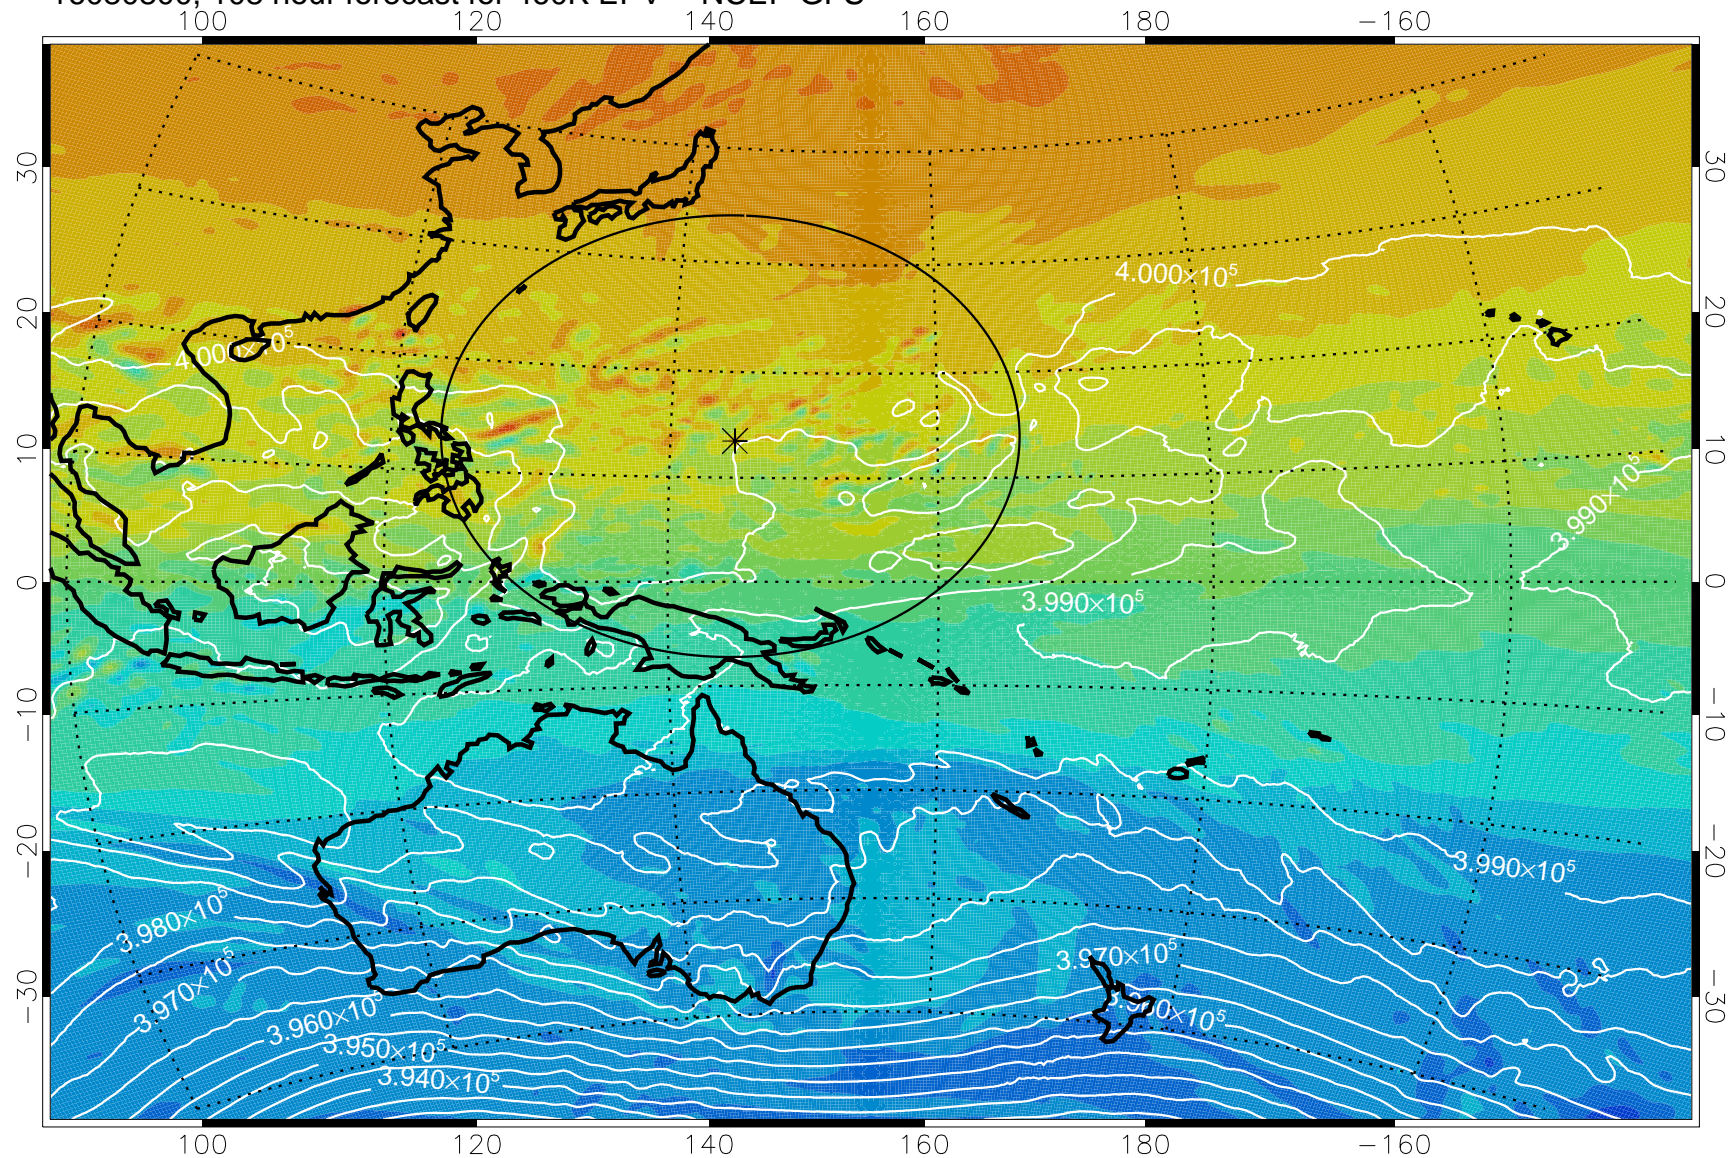

16080706, 90 hour forecast for 460K EPV -- NCEP GFS

460K Montgomery Streamfunction, white

Range ring of 2304 km

16080712, 96 hour forecast for 460K EPV -- NCEP GFS

460K Montgomery Streamfunction, white

Range ring of 2304 km

16080718, 102 hour forecast for 460K EPV -- NCEP GFS

460K Montgomery Streamfunction, white

Range ring of 2304 km

16080800, 108 hour forecast for 460K EPV -- NCEP GFS

460K Montgomery Streamfunction, white

Range ring of 2304 km

16080806, 114 hour forecast for 460K EPV -- NCEP GFS

460K Montgomery Streamfunction, white

Range ring of 2304 km

16080812, 120 hour forecast for 460K EPV -- NCEP GFS

460K Montgomery Streamfunction, white

Range ring of 2304 km