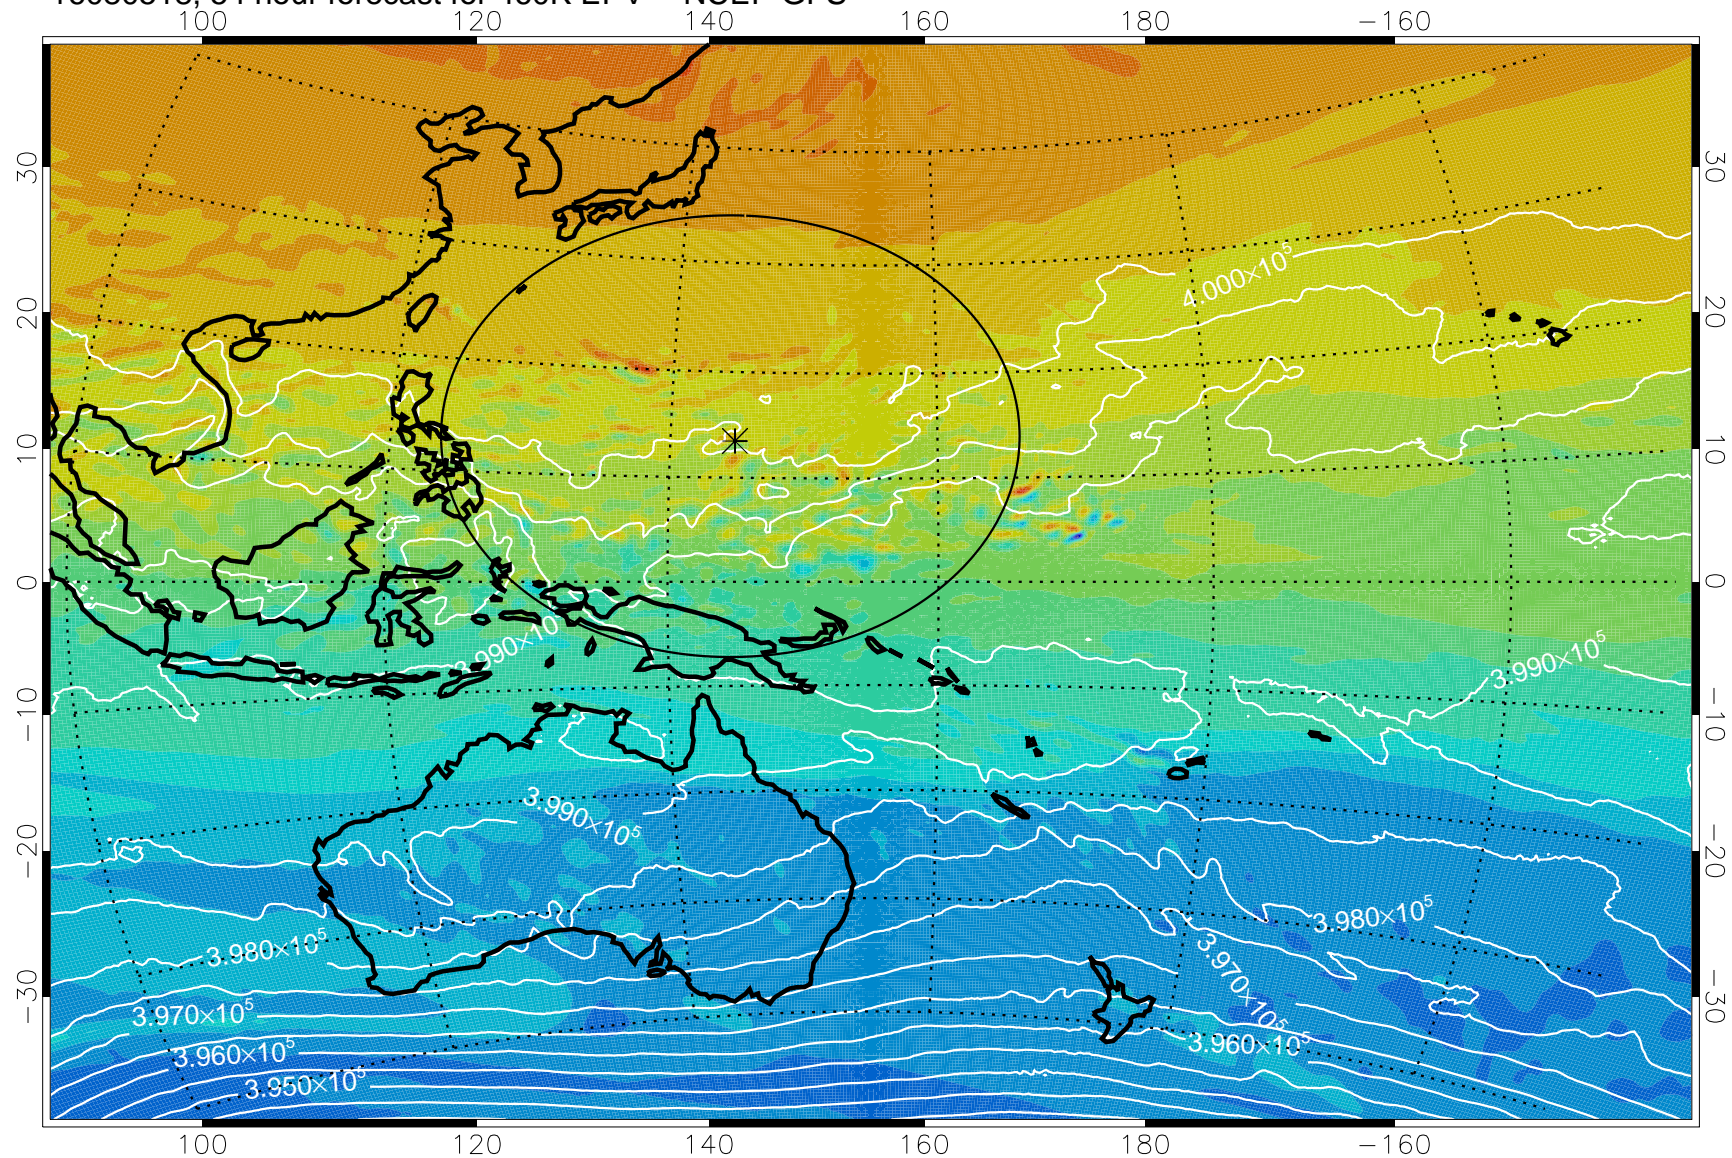

16080506, 42 hour forecast for 460K EPV -- NCEP GFS

460K Montgomery Streamfunction, white

Range ring of 2304 km

16080512, 48 hour forecast for 460K EPV -- NCEP GFS

460K Montgomery Streamfunction, white

Range ring of 2304 km

16080518, 54 hour forecast for 460K EPV -- NCEP GFS

460K Montgomery Streamfunction, white

Range ring of 2304 km

16080600, 60 hour forecast for 460K EPV -- NCEP GFS

460K Montgomery Streamfunction, white

Range ring of 2304 km

16080606, 66 hour forecast for 460K EPV -- NCEP GFS

460K Montgomery Streamfunction, white

Range ring of 2304 km

16080612, 72 hour forecast for 460K EPV -- NCEP GFS

460K Montgomery Streamfunction, white

Range ring of 2304 km

16080618, 78 hour forecast for 460K EPV -- NCEP GFS

460K Montgomery Streamfunction, white

Range ring of 2304 km

16080700, 84 hour forecast for 460K EPV -- NCEP GFS

460K Montgomery Streamfunction, white

Range ring of 2304 km