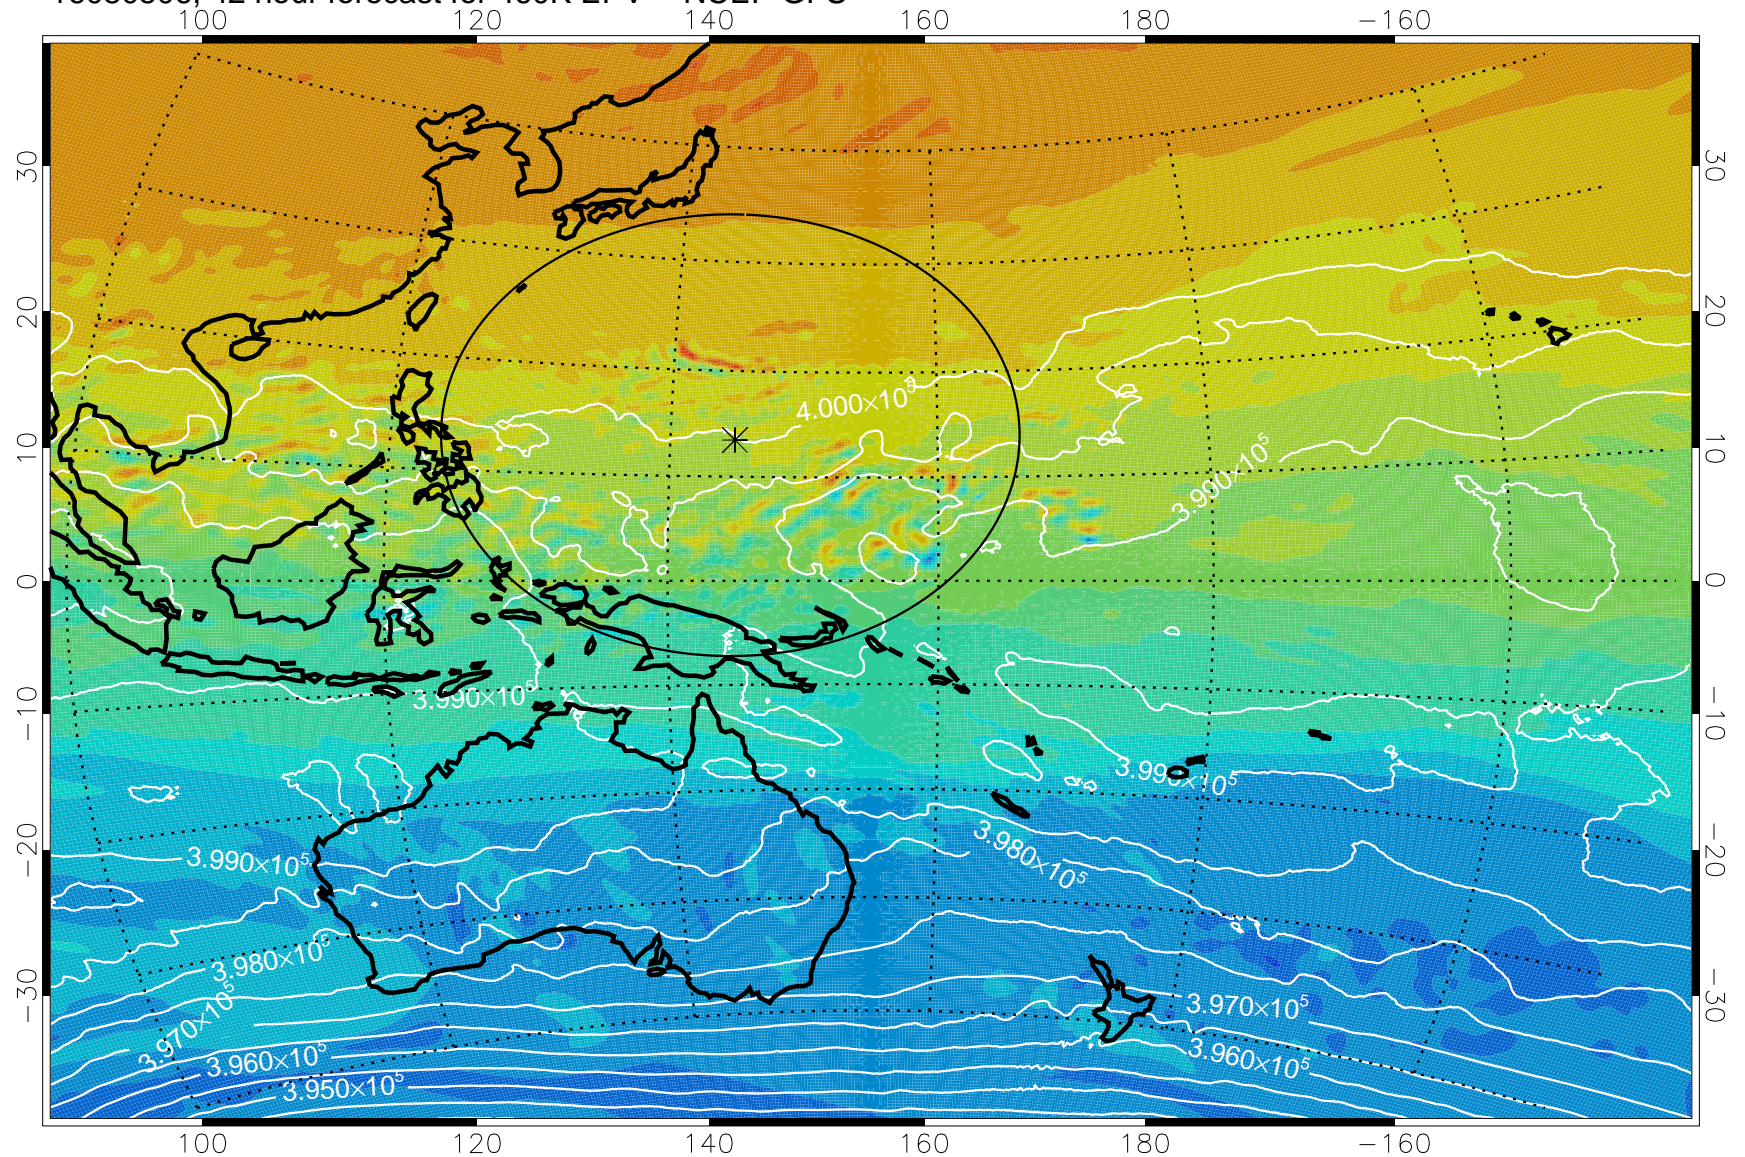

16080418, 30 hour forecast for 460K EPV -- NCEP GFS

460K Montgomery Streamfunction, white

Range ring of 2304 km

16080500, 36 hour forecast for 460K EPV -- NCEP GFS

460K Montgomery Streamfunction, white

Range ring of 2304 km

16080506, 42 hour forecast for 460K EPV -- NCEP GFS

460K Montgomery Streamfunction, white

Range ring of 2304 km

16080512, 48 hour forecast for 460K EPV -- NCEP GFS

460K Montgomery Streamfunction, white

Range ring of 2304 km

16080518, 54 hour forecast for 460K EPV -- NCEP GFS

460K Montgomery Streamfunction, white

Range ring of 2304 km

16080600, 60 hour forecast for 460K EPV -- NCEP GFS

460K Montgomery Streamfunction, white

Range ring of 2304 km

16080606, 66 hour forecast for 460K EPV -- NCEP GFS

460K Montgomery Streamfunction, white

Range ring of 2304 km

16080612, 72 hour forecast for 460K EPV -- NCEP GFS

460K Montgomery Streamfunction, white

Range ring of 2304 km