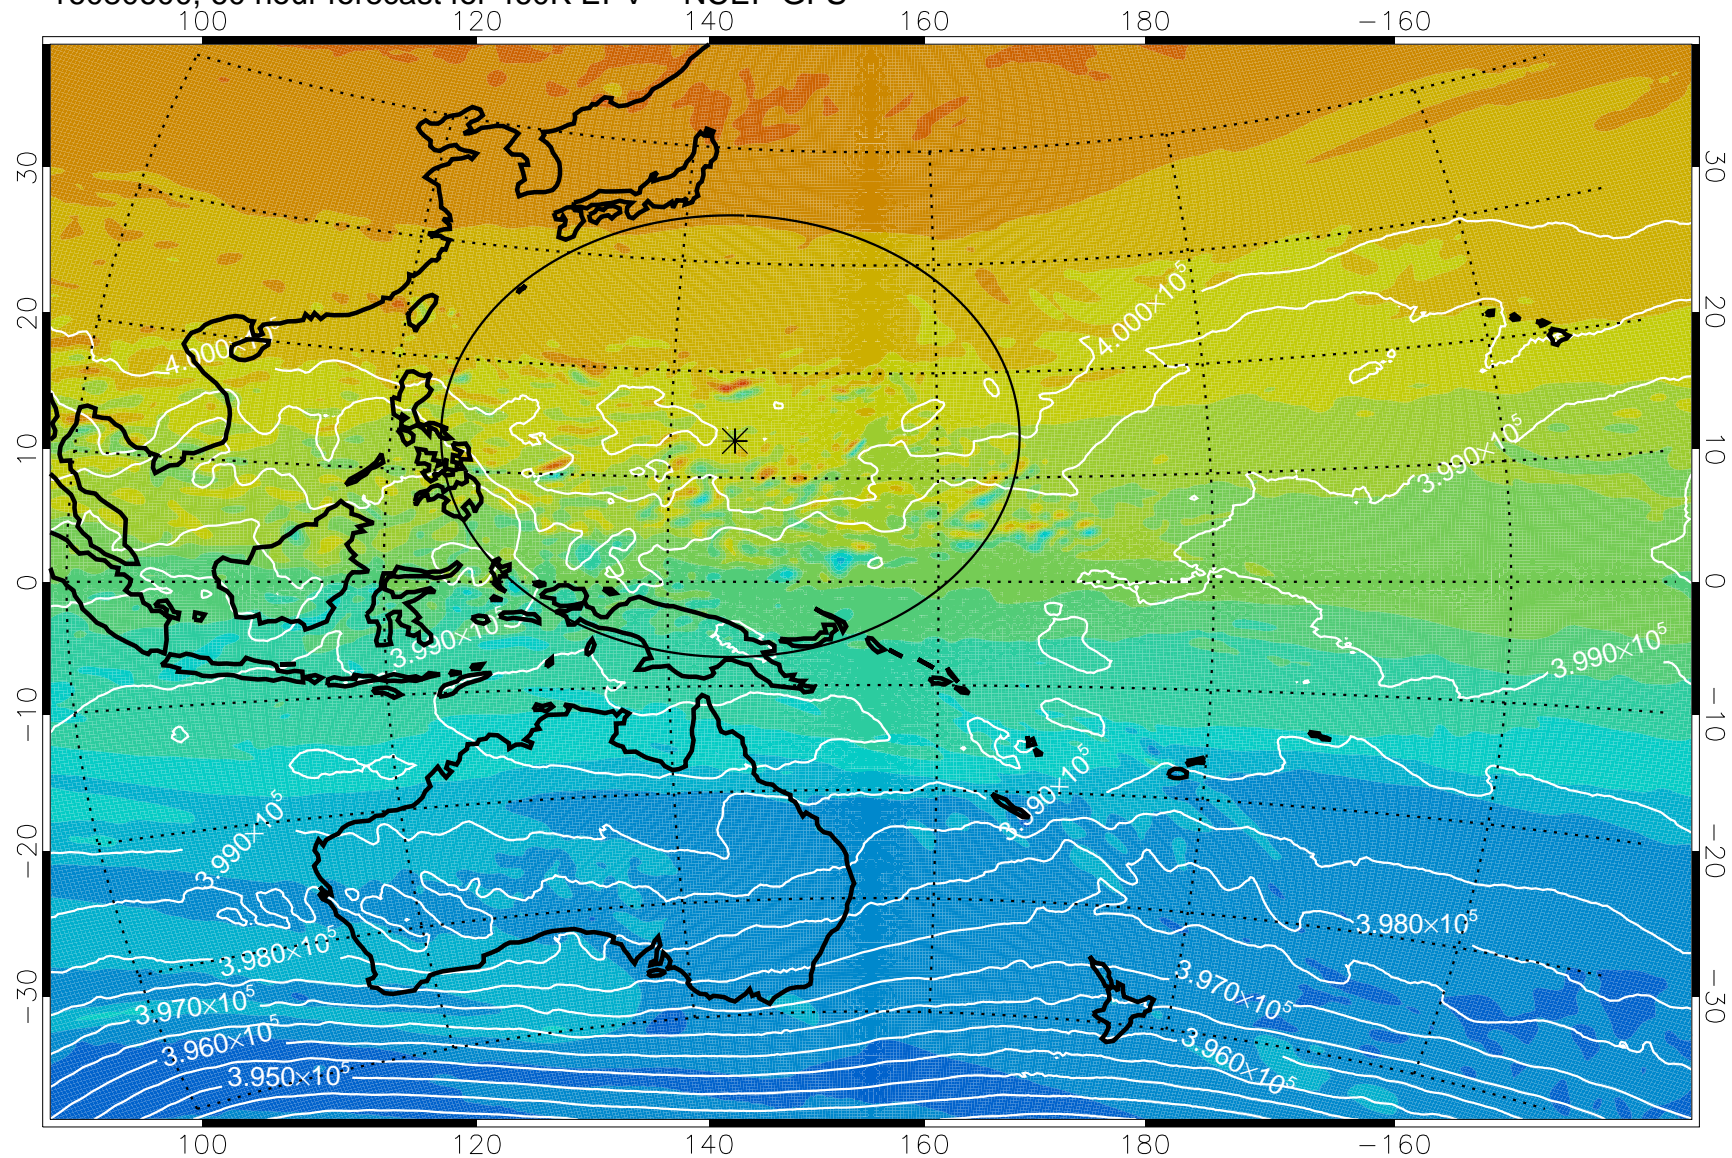

16080418, 30 hour forecast for 460K EPV -- NCEP GFS

460K Montgomery Streamfunction, white

Range ring of 2304 km

16080500, 36 hour forecast for 460K EPV -- NCEP GFS

460K Montgomery Streamfunction, white

Range ring of 2304 km

16080506, 42 hour forecast for 460K EPV -- NCEP GFS

460K Montgomery Streamfunction, white

Range ring of 2304 km

16080512, 48 hour forecast for 460K EPV -- NCEP GFS

460K Montgomery Streamfunction, white

Range ring of 2304 km

16080518, 54 hour forecast for 460K EPV -- NCEP GFS

460K Montgomery Streamfunction, white

Range ring of 2304 km

16080600, 60 hour forecast for 460K EPV -- NCEP GFS

460K Montgomery Streamfunction, white

Range ring of 2304 km

16080606, 66 hour forecast for 460K EPV -- NCEP GFS

460K Montgomery Streamfunction, white

Range ring of 2304 km

16080612, 72 hour forecast for 460K EPV -- NCEP GFS

460K Montgomery Streamfunction, white

Range ring of 2304 km