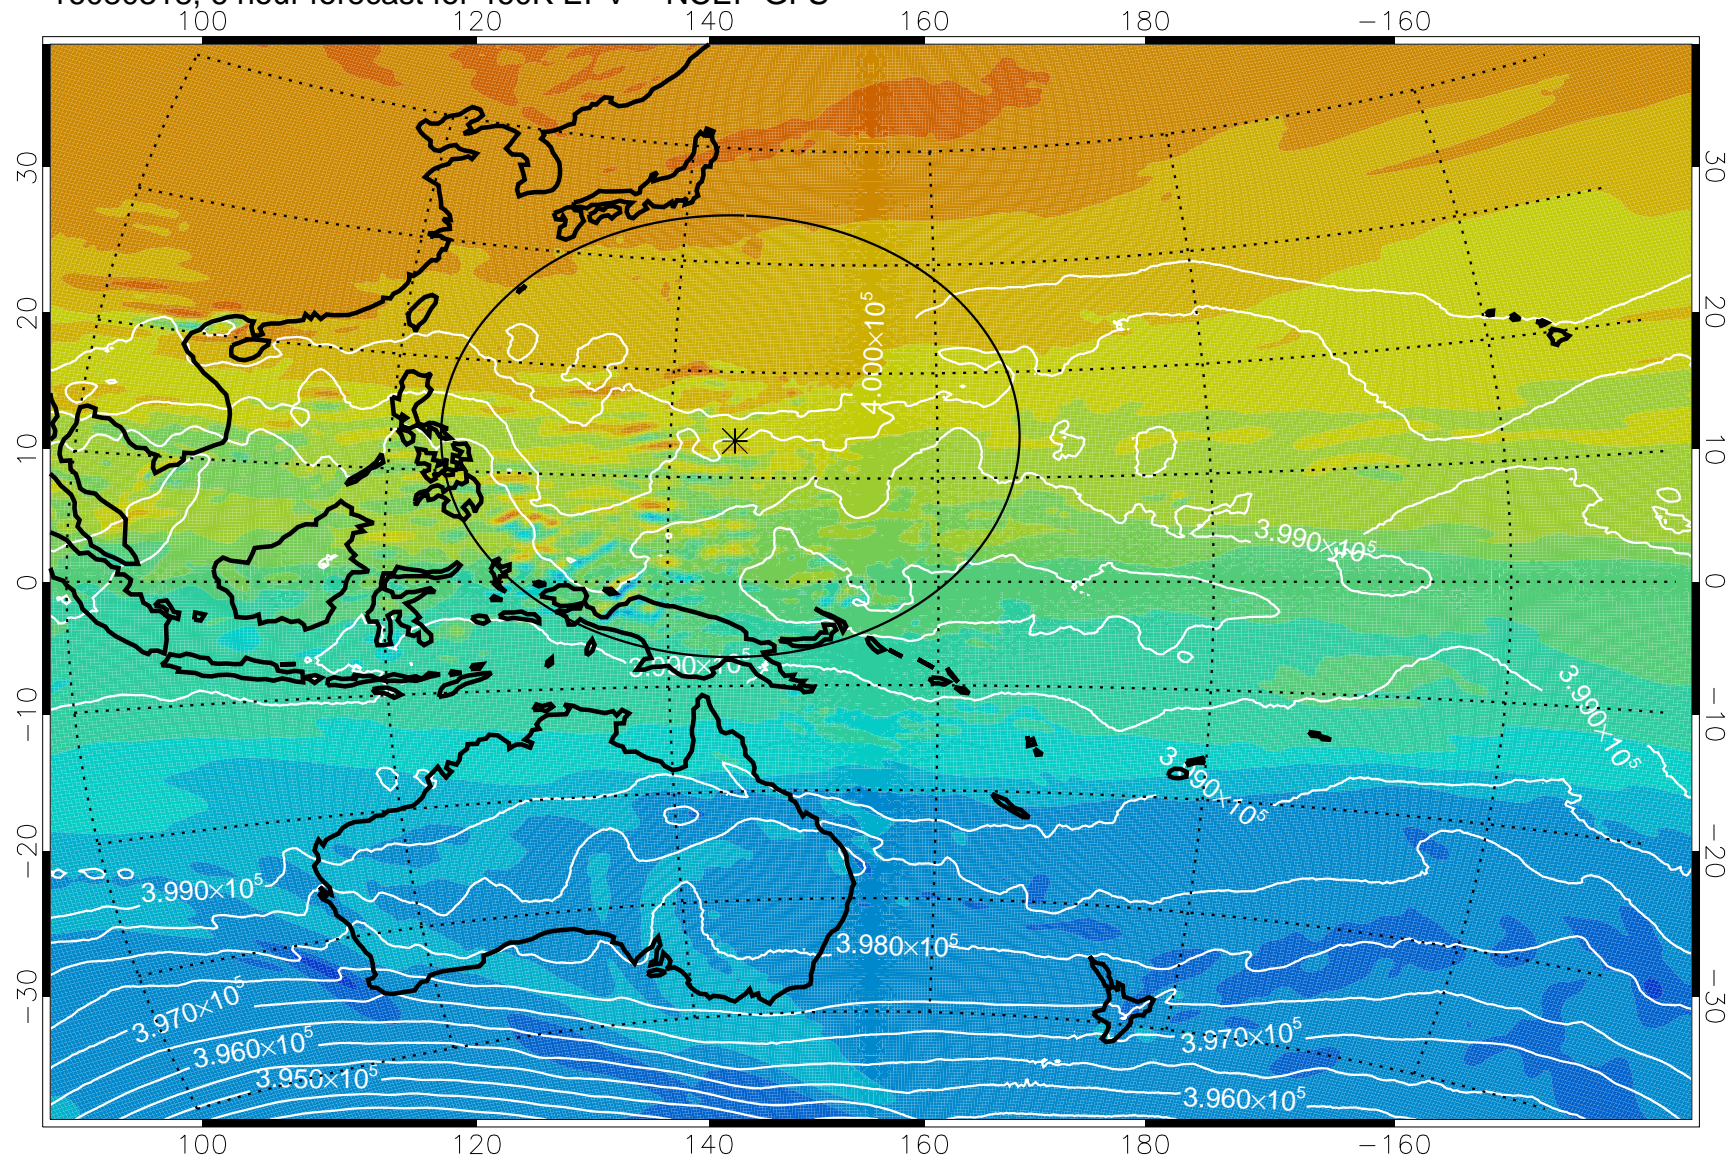

16080318, 6 hour forecast for 460K EPV -- NCEP GFS

460K Montgomery Streamfunction, white

Range ring of 2304 km

16080400, 12 hour forecast for 460K EPV -- NCEP GFS

460K Montgomery Streamfunction, white

Range ring of 2304 km

16080406, 18 hour forecast for 460K EPV -- NCEP GFS

460K Montgomery Streamfunction, white

Range ring of 2304 km

16080412, 24 hour forecast for 460K EPV -- NCEP GFS

460K Montgomery Streamfunction, white

Range ring of 2304 km

16080418, 30 hour forecast for 460K EPV -- NCEP GFS

460K Montgomery Streamfunction, white

Range ring of 2304 km

16080500, 36 hour forecast for 460K EPV -- NCEP GFS

460K Montgomery Streamfunction, white

Range ring of 2304 km

16080506, 42 hour forecast for 460K EPV -- NCEP GFS

460K Montgomery Streamfunction, white

Range ring of 2304 km

16080512, 48 hour forecast for 460K EPV -- NCEP GFS

460K Montgomery Streamfunction, white

Range ring of 2304 km