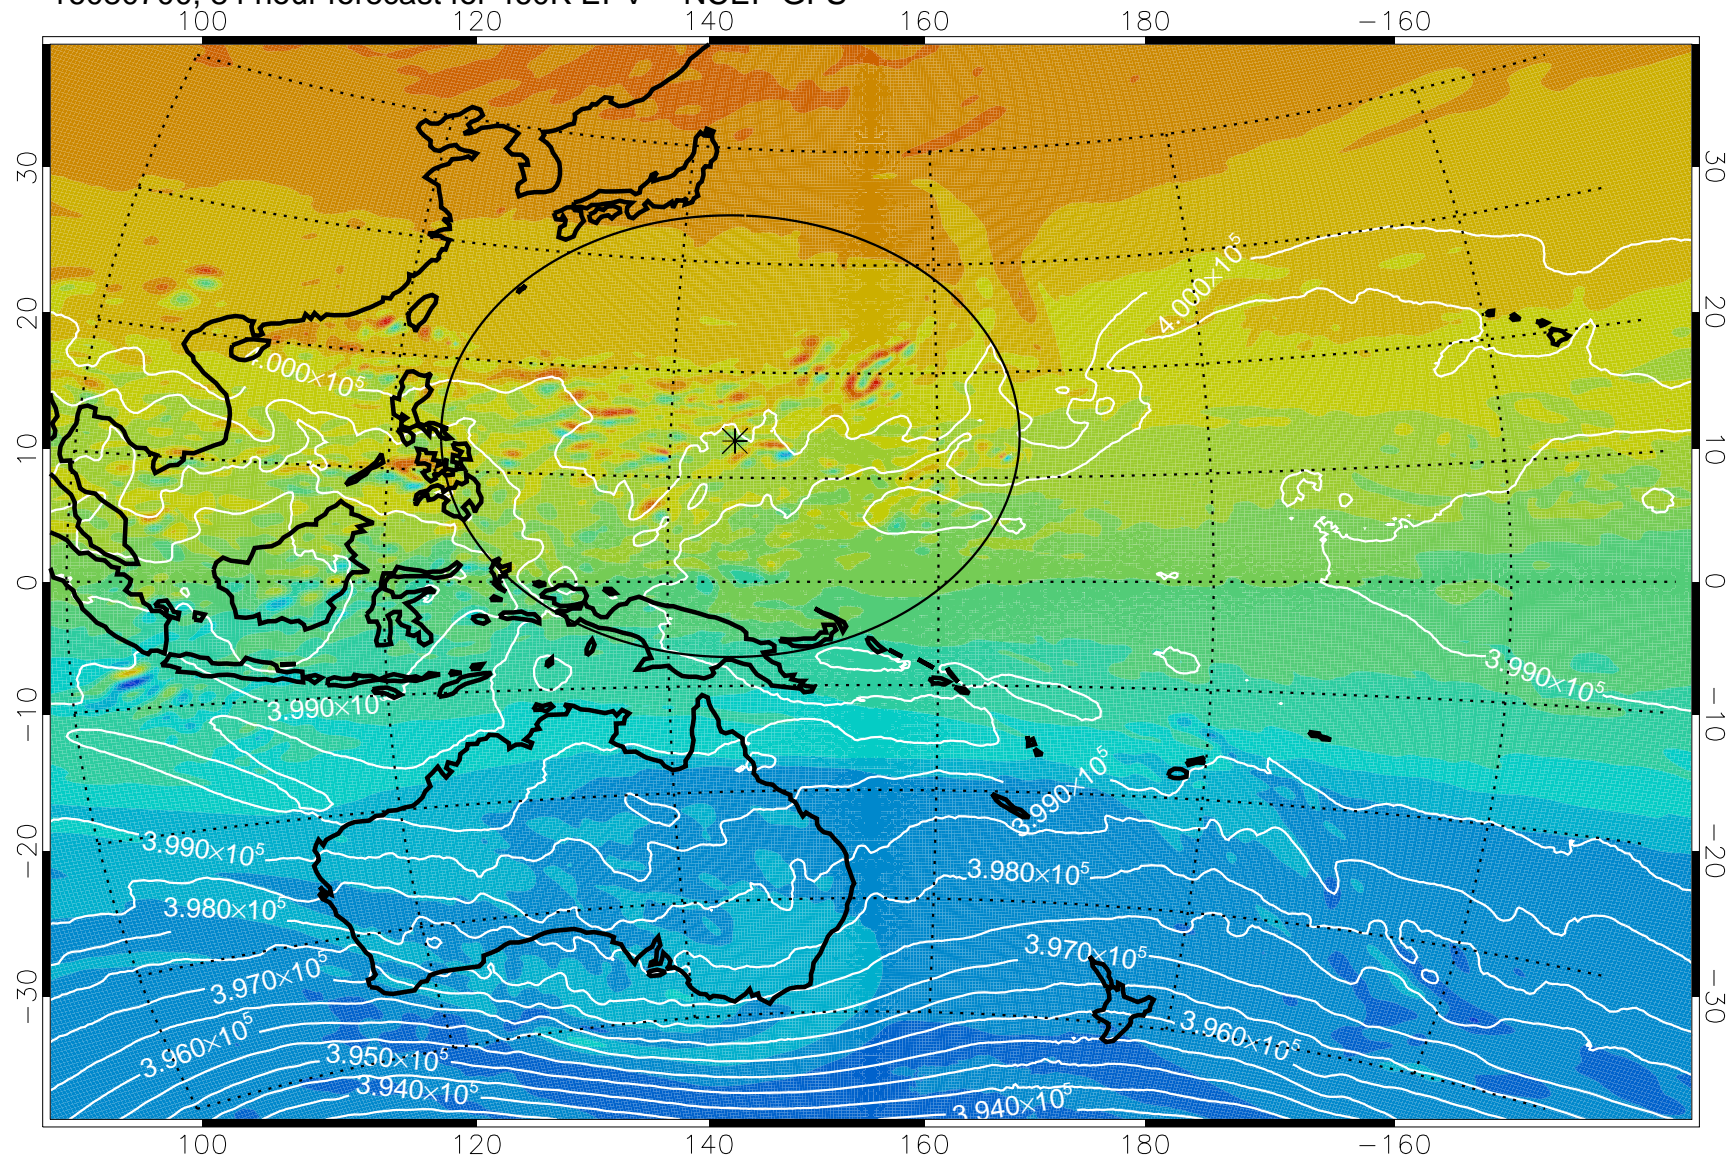

16080518, 54 hour forecast for 460K EPV -- NCEP GFS

460K Montgomery Streamfunction, white

Range ring of 2304 km

16080600, 60 hour forecast for 460K EPV -- NCEP GFS

460K Montgomery Streamfunction, white

Range ring of 2304 km

16080606, 66 hour forecast for 460K EPV -- NCEP GFS

460K Montgomery Streamfunction, white

Range ring of 2304 km

16080612, 72 hour forecast for 460K EPV -- NCEP GFS

460K Montgomery Streamfunction, white

Range ring of 2304 km

16080618, 78 hour forecast for 460K EPV -- NCEP GFS

460K Montgomery Streamfunction, white

Range ring of 2304 km

16080700, 84 hour forecast for 460K EPV -- NCEP GFS

460K Montgomery Streamfunction, white

Range ring of 2304 km

16080706, 90 hour forecast for 460K EPV -- NCEP GFS

460K Montgomery Streamfunction, white

Range ring of 2304 km

16080712, 96 hour forecast for 460K EPV -- NCEP GFS

460K Montgomery Streamfunction, white

Range ring of 2304 km