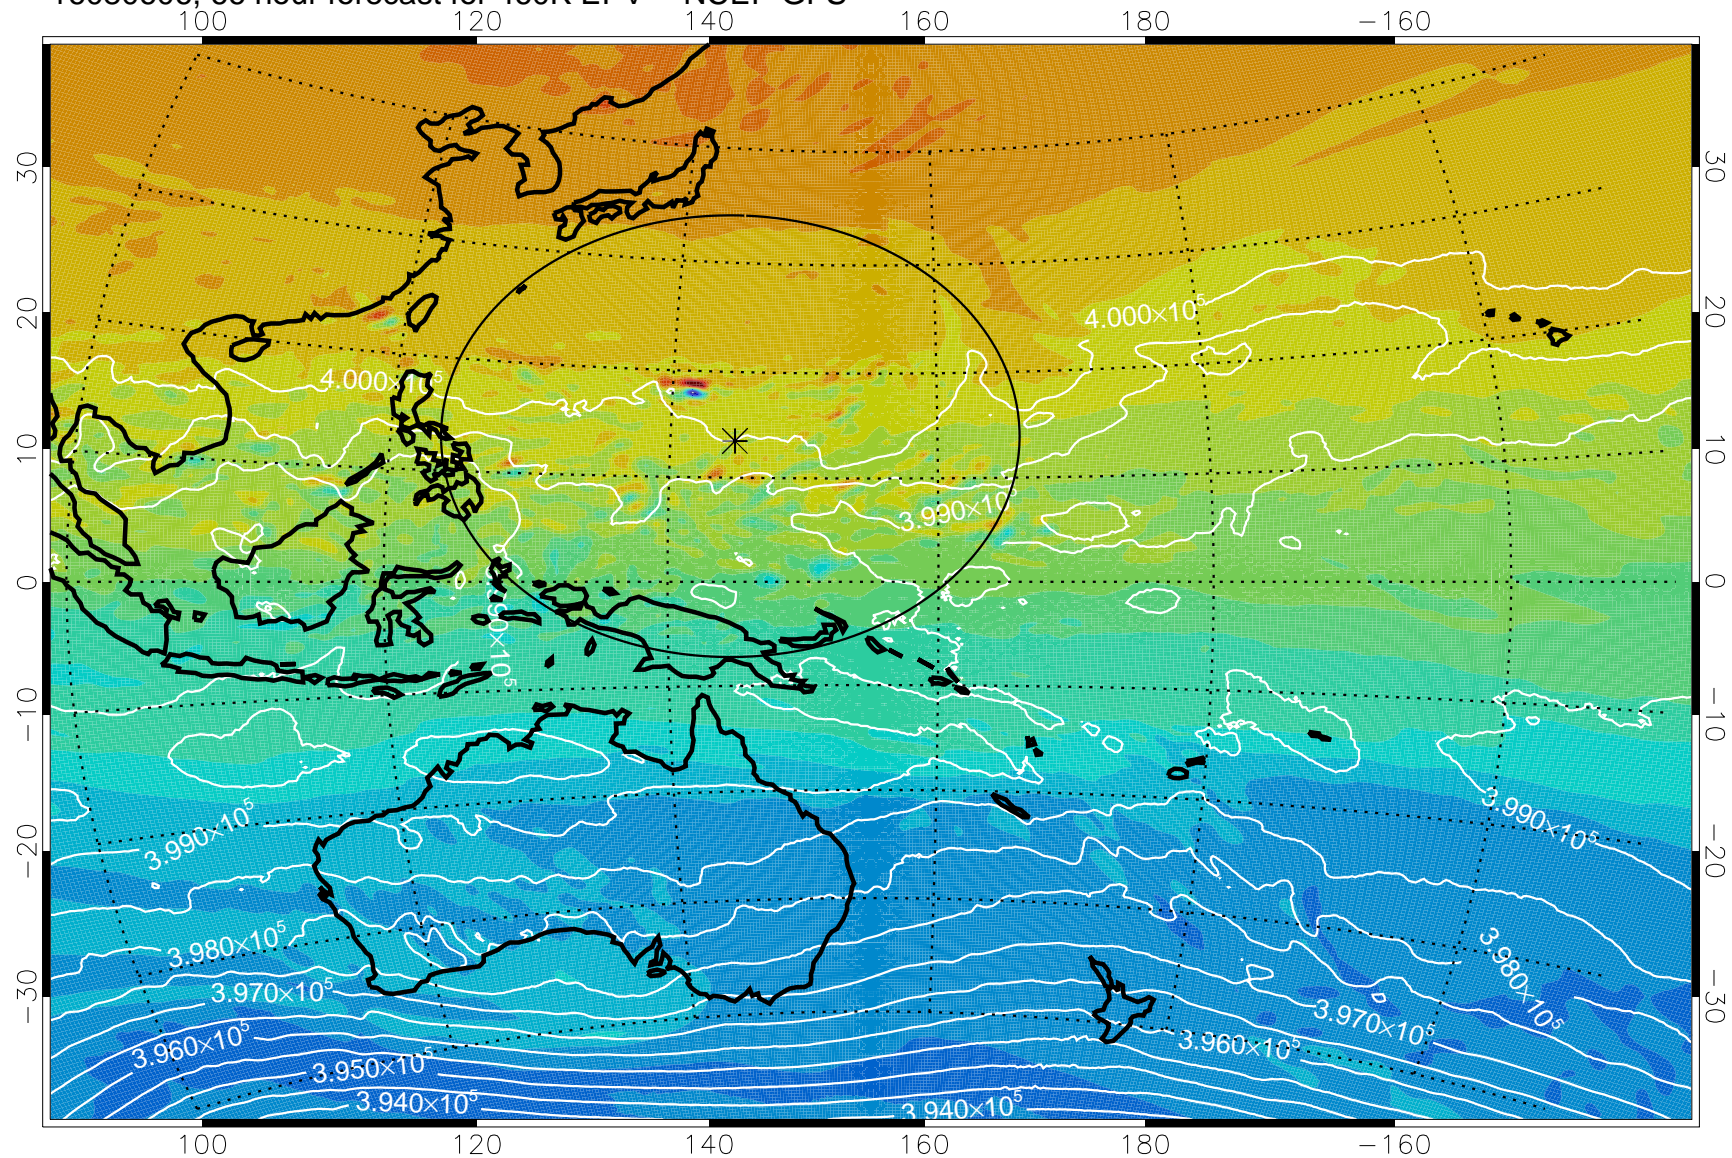

16080506, 42 hour forecast for 460K EPV -- NCEP GFS

460K Montgomery Streamfunction, white

Range ring of 2304 km

16080512, 48 hour forecast for 460K EPV -- NCEP GFS

460K Montgomery Streamfunction, white

Range ring of 2304 km

16080518, 54 hour forecast for 460K EPV -- NCEP GFS

460K Montgomery Streamfunction, white

Range ring of 2304 km

16080600, 60 hour forecast for 460K EPV -- NCEP GFS

460K Montgomery Streamfunction, white

Range ring of 2304 km

16080606, 66 hour forecast for 460K EPV -- NCEP GFS

460K Montgomery Streamfunction, white

Range ring of 2304 km

16080612, 72 hour forecast for 460K EPV -- NCEP GFS

460K Montgomery Streamfunction, white

Range ring of 2304 km

16080618, 78 hour forecast for 460K EPV -- NCEP GFS

460K Montgomery Streamfunction, white

Range ring of 2304 km

16080700, 84 hour forecast for 460K EPV -- NCEP GFS

460K Montgomery Streamfunction, white

Range ring of 2304 km