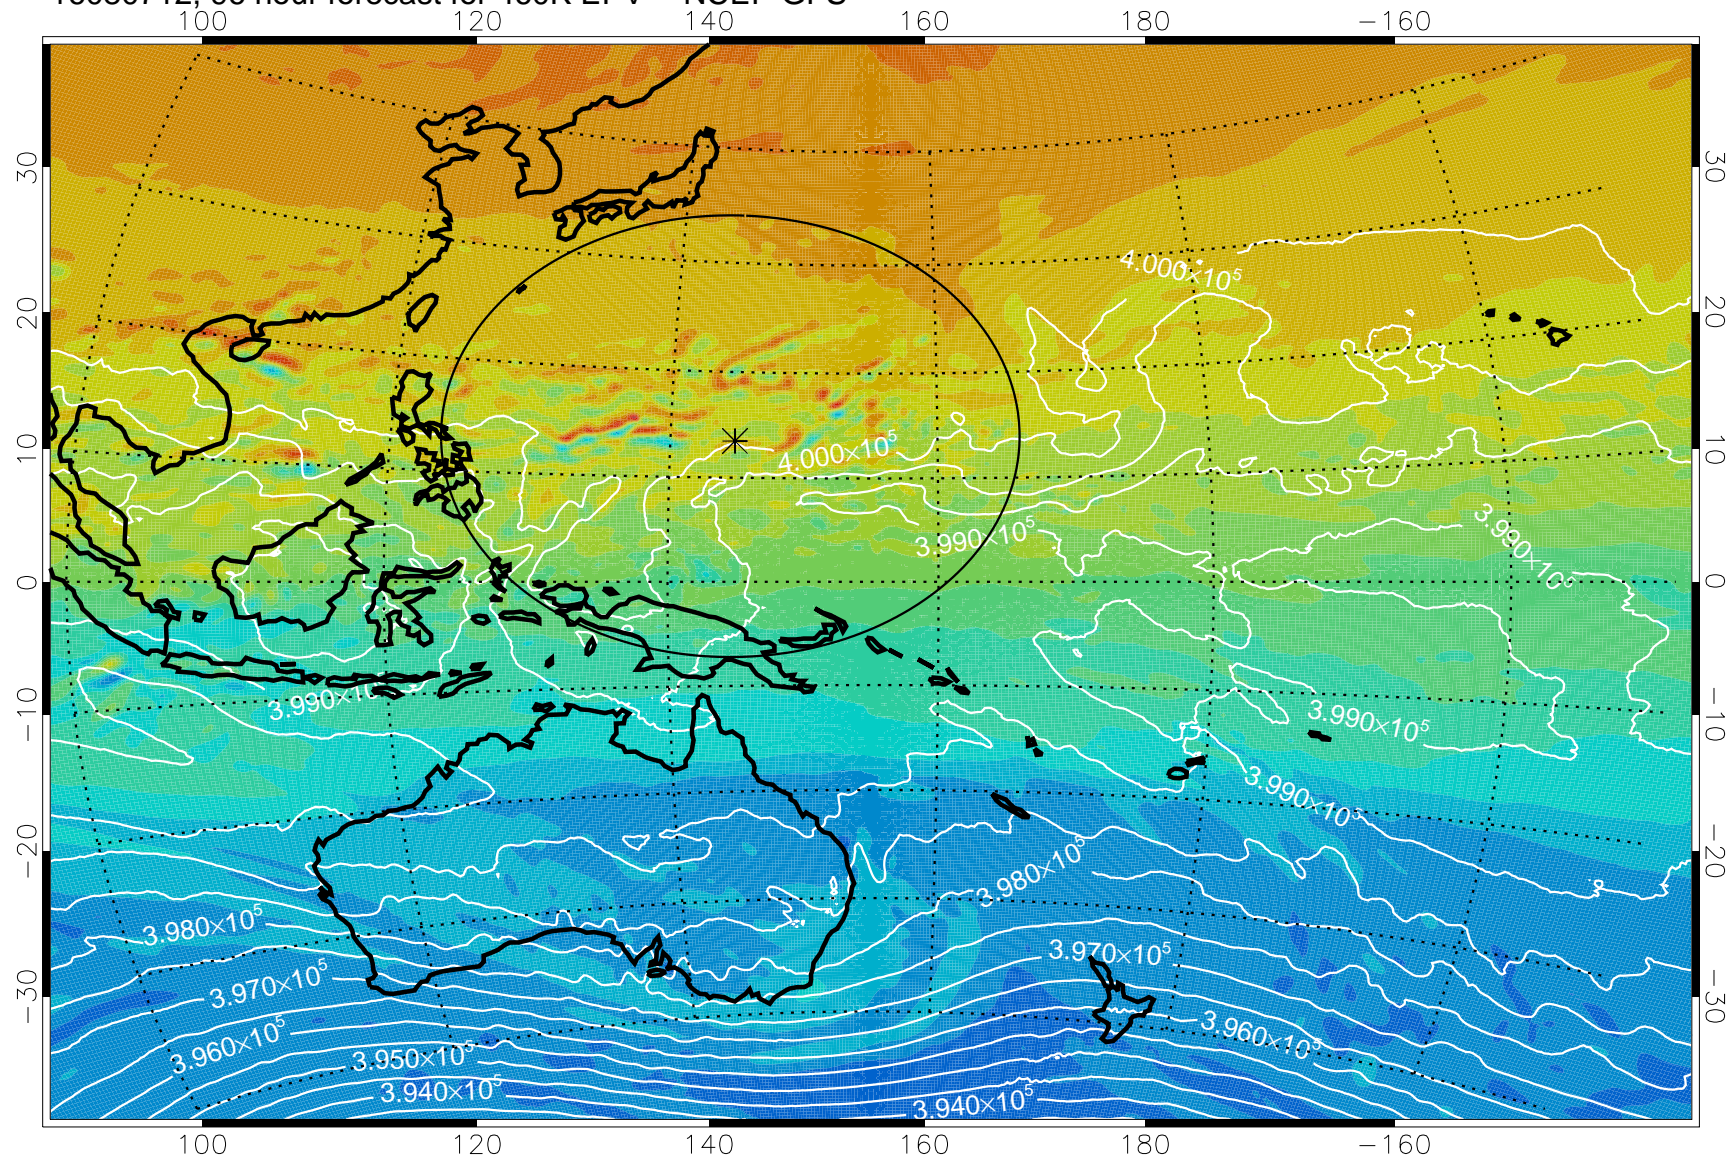

16080606, 66 hour forecast for 460K EPV -- NCEP GFS

460K Montgomery Streamfunction, white

Range ring of 2304 km

16080612, 72 hour forecast for 460K EPV -- NCEP GFS

460K Montgomery Streamfunction, white

Range ring of 2304 km

16080618, 78 hour forecast for 460K EPV -- NCEP GFS

460K Montgomery Streamfunction, white

Range ring of 2304 km

16080700, 84 hour forecast for 460K EPV -- NCEP GFS

460K Montgomery Streamfunction, white

Range ring of 2304 km

16080706, 90 hour forecast for 460K EPV -- NCEP GFS

460K Montgomery Streamfunction, white

Range ring of 2304 km

16080712, 96 hour forecast for 460K EPV -- NCEP GFS

460K Montgomery Streamfunction, white

Range ring of 2304 km

16080718, 102 hour forecast for 460K EPV -- NCEP GFS

460K Montgomery Streamfunction, white

Range ring of 2304 km

16080800, 108 hour forecast for 460K EPV -- NCEP GFS

460K Montgomery Streamfunction, white

Range ring of 2304 km