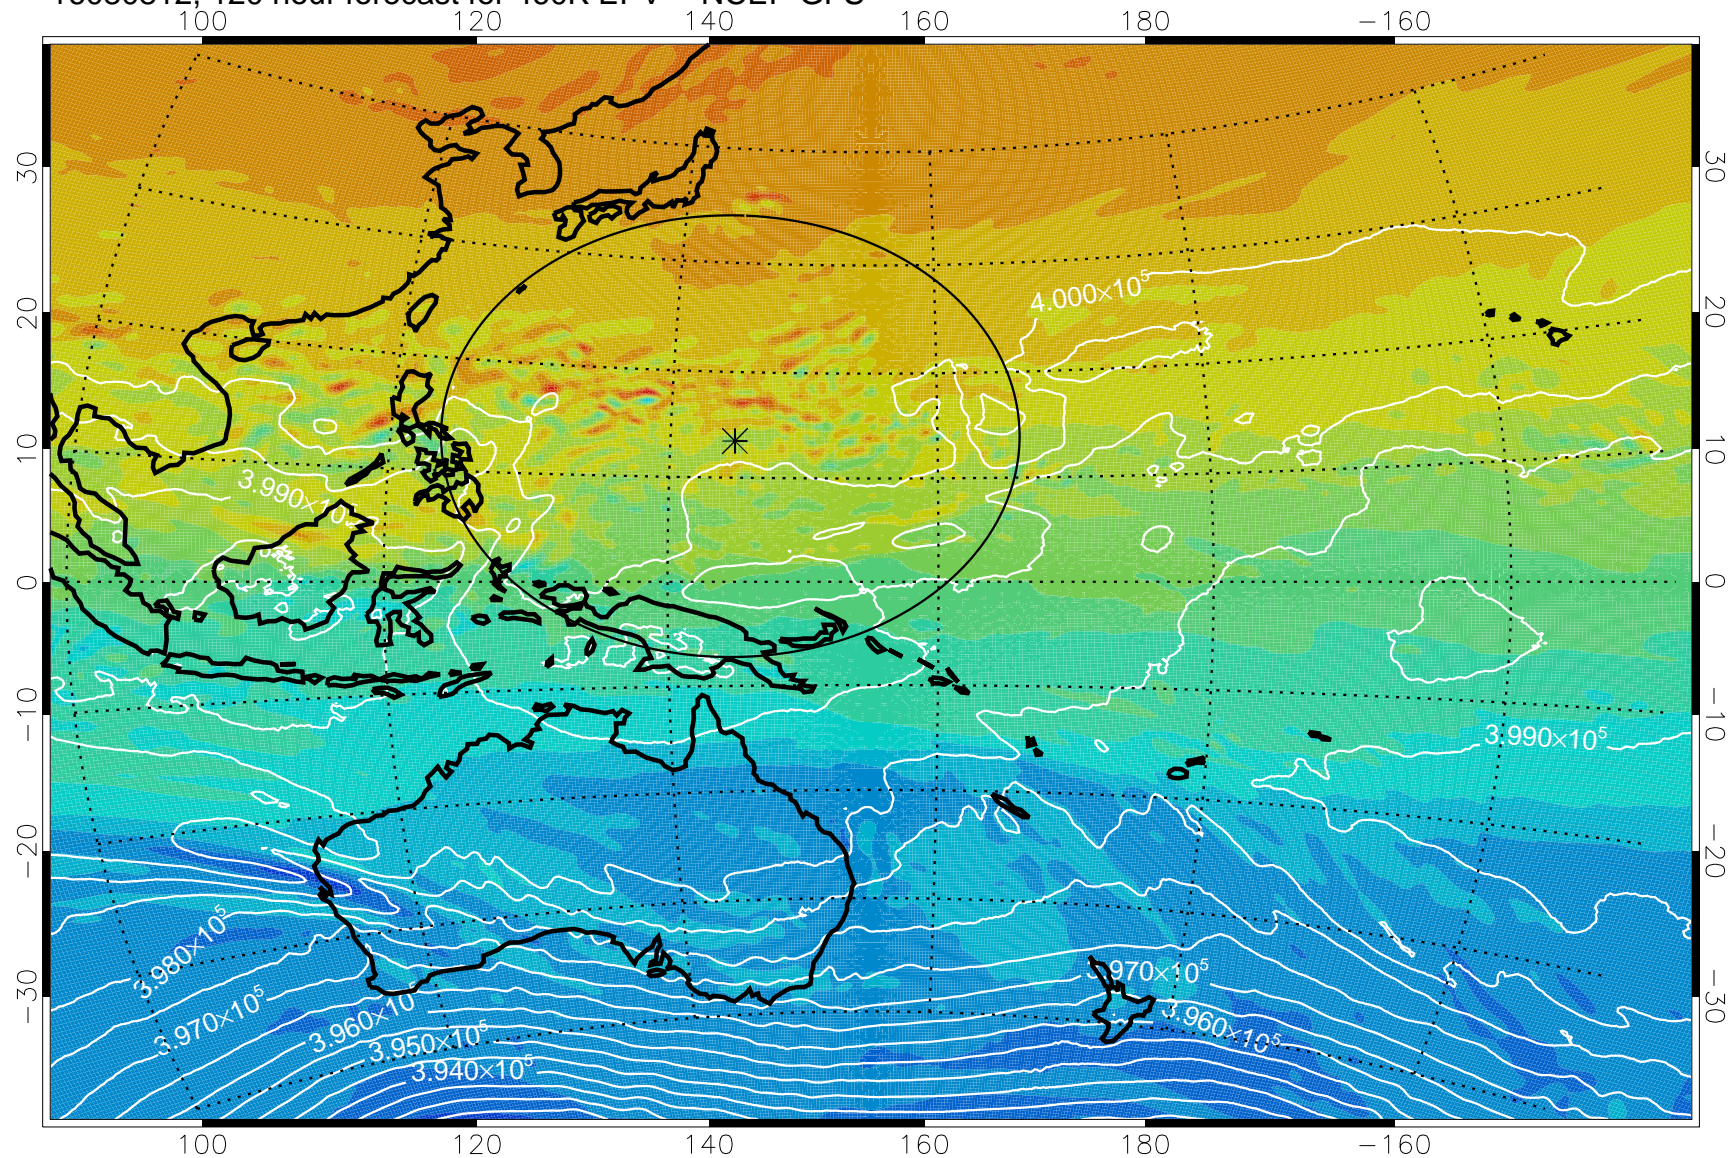

16080706, 90 hour forecast for 460K EPV -- NCEP GFS

460K Montgomery Streamfunction, white

Range ring of 2304 km

16080712, 96 hour forecast for 460K EPV -- NCEP GFS

460K Montgomery Streamfunction, white

Range ring of 2304 km

16080718, 102 hour forecast for 460K EPV -- NCEP GFS

460K Montgomery Streamfunction, white

Range ring of 2304 km

16080800, 108 hour forecast for 460K EPV -- NCEP GFS

460K Montgomery Streamfunction, white

Range ring of 2304 km

16080806, 114 hour forecast for 460K EPV -- NCEP GFS

460K Montgomery Streamfunction, white

Range ring of 2304 km

16080812, 120 hour forecast for 460K EPV -- NCEP GFS

460K Montgomery Streamfunction, white

Range ring of 2304 km