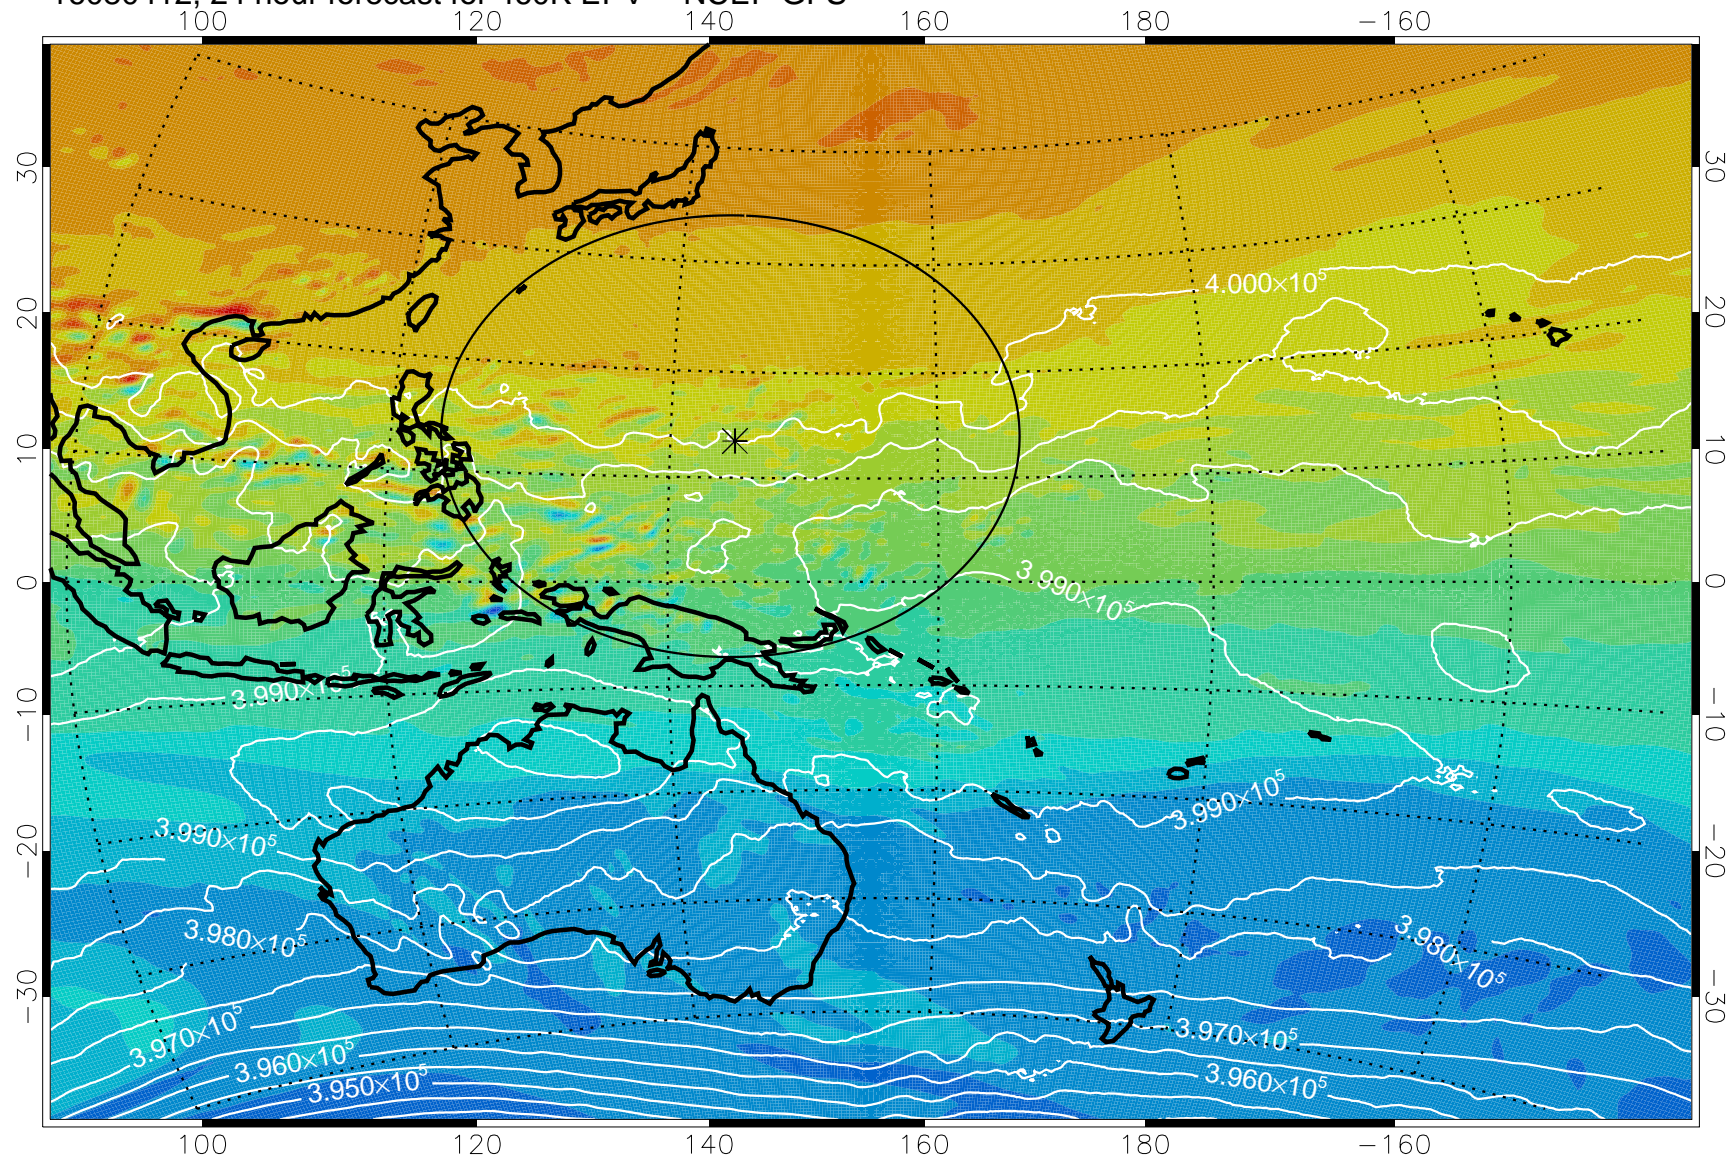

16080406, 18 hour forecast for 460K EPV -- NCEP GFS

460K Montgomery Streamfunction, white

Range ring of 2304 km

16080412, 24 hour forecast for 460K EPV -- NCEP GFS

460K Montgomery Streamfunction, white

Range ring of 2304 km

16080418, 30 hour forecast for 460K EPV -- NCEP GFS

460K Montgomery Streamfunction, white

Range ring of 2304 km

16080500, 36 hour forecast for 460K EPV -- NCEP GFS

460K Montgomery Streamfunction, white

Range ring of 2304 km

16080506, 42 hour forecast for 460K EPV -- NCEP GFS

460K Montgomery Streamfunction, white

Range ring of 2304 km

16080512, 48 hour forecast for 460K EPV -- NCEP GFS

460K Montgomery Streamfunction, white

Range ring of 2304 km

16080518, 54 hour forecast for 460K EPV -- NCEP GFS

460K Montgomery Streamfunction, white

Range ring of 2304 km

16080600, 60 hour forecast for 460K EPV -- NCEP GFS

460K Montgomery Streamfunction, white

Range ring of 2304 km