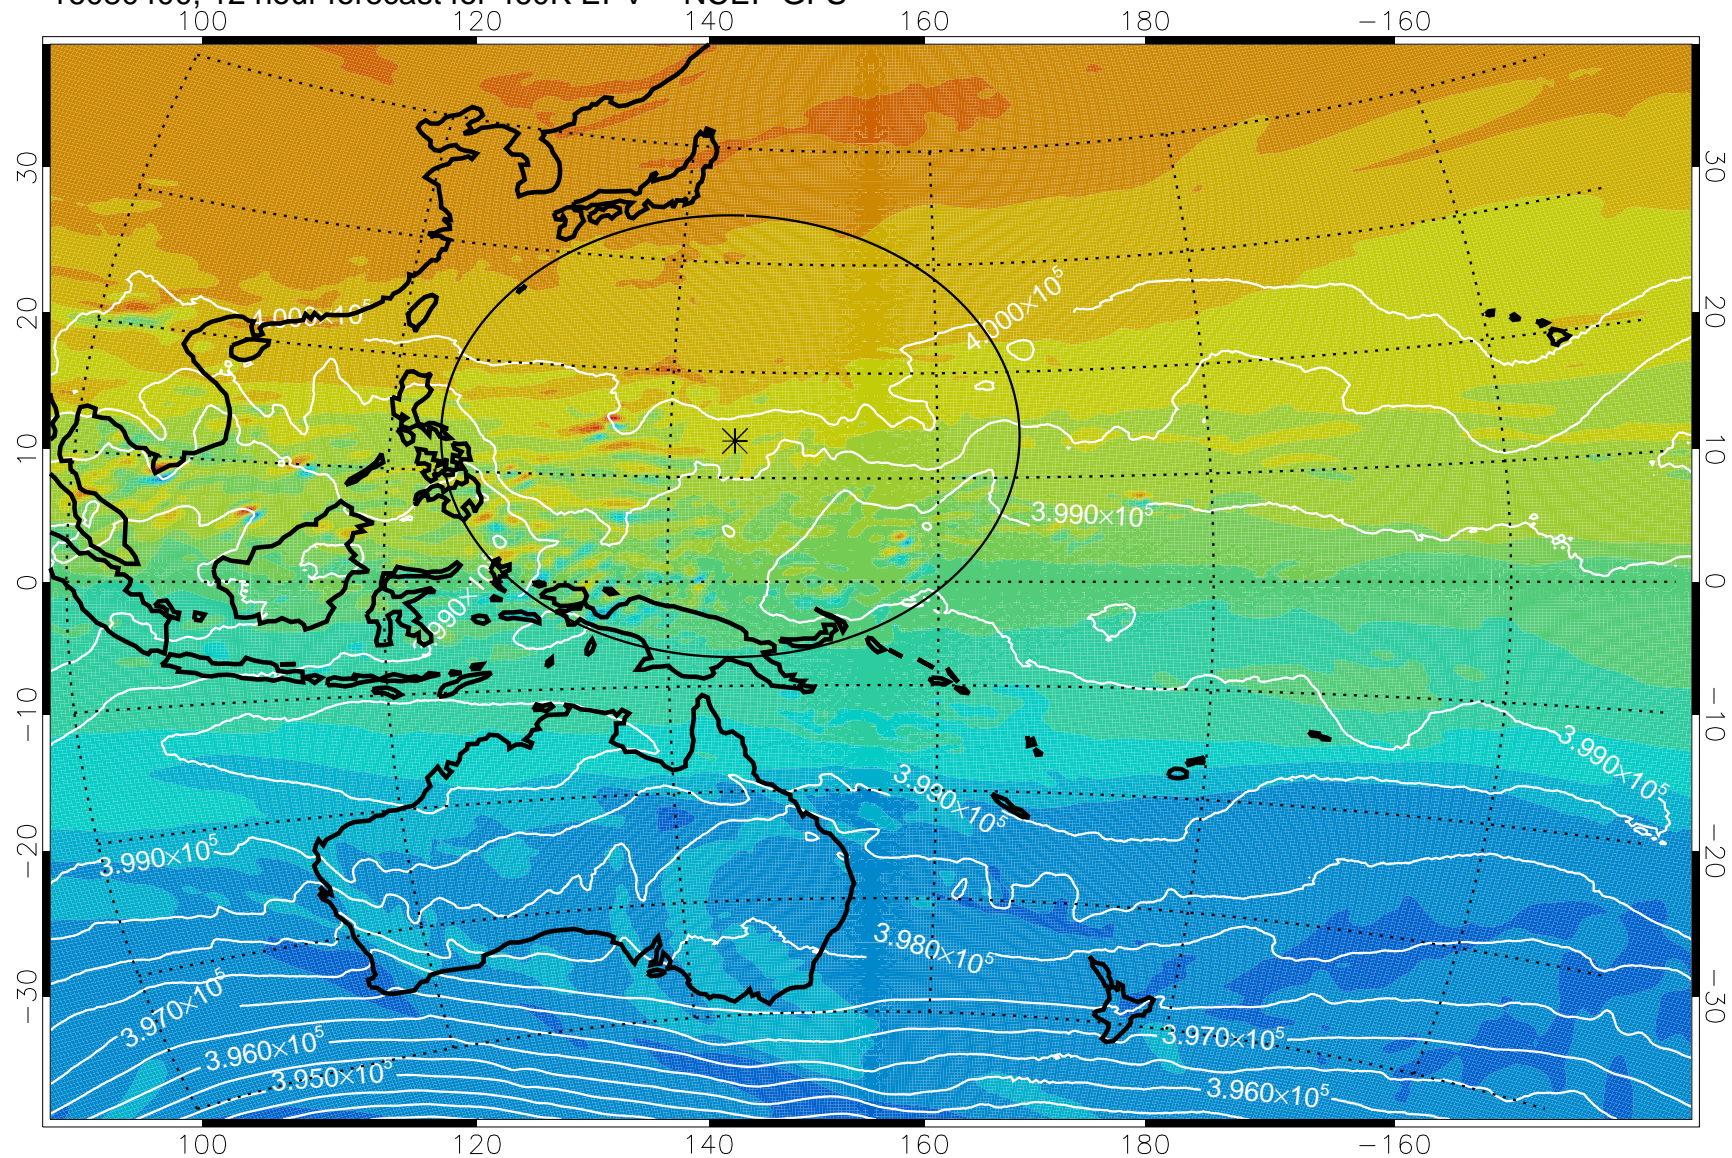

16080318, 6 hour forecast for 460K EPV -- NCEP GFS

460K Montgomery Streamfunction, white

Range ring of 2304 km

16080400, 12 hour forecast for 460K EPV -- NCEP GFS

460K Montgomery Streamfunction, white

Range ring of 2304 km

16080406, 18 hour forecast for 460K EPV -- NCEP GFS

460K Montgomery Streamfunction, white

Range ring of 2304 km

16080412, 24 hour forecast for 460K EPV -- NCEP GFS

460K Montgomery Streamfunction, white

Range ring of 2304 km

16080418, 30 hour forecast for 460K EPV -- NCEP GFS

460K Montgomery Streamfunction, white

Range ring of 2304 km

16080500, 36 hour forecast for 460K EPV -- NCEP GFS

460K Montgomery Streamfunction, white

Range ring of 2304 km

16080506, 42 hour forecast for 460K EPV -- NCEP GFS

460K Montgomery Streamfunction, white

Range ring of 2304 km

16080512, 48 hour forecast for 460K EPV -- NCEP GFS

460K Montgomery Streamfunction, white

Range ring of 2304 km