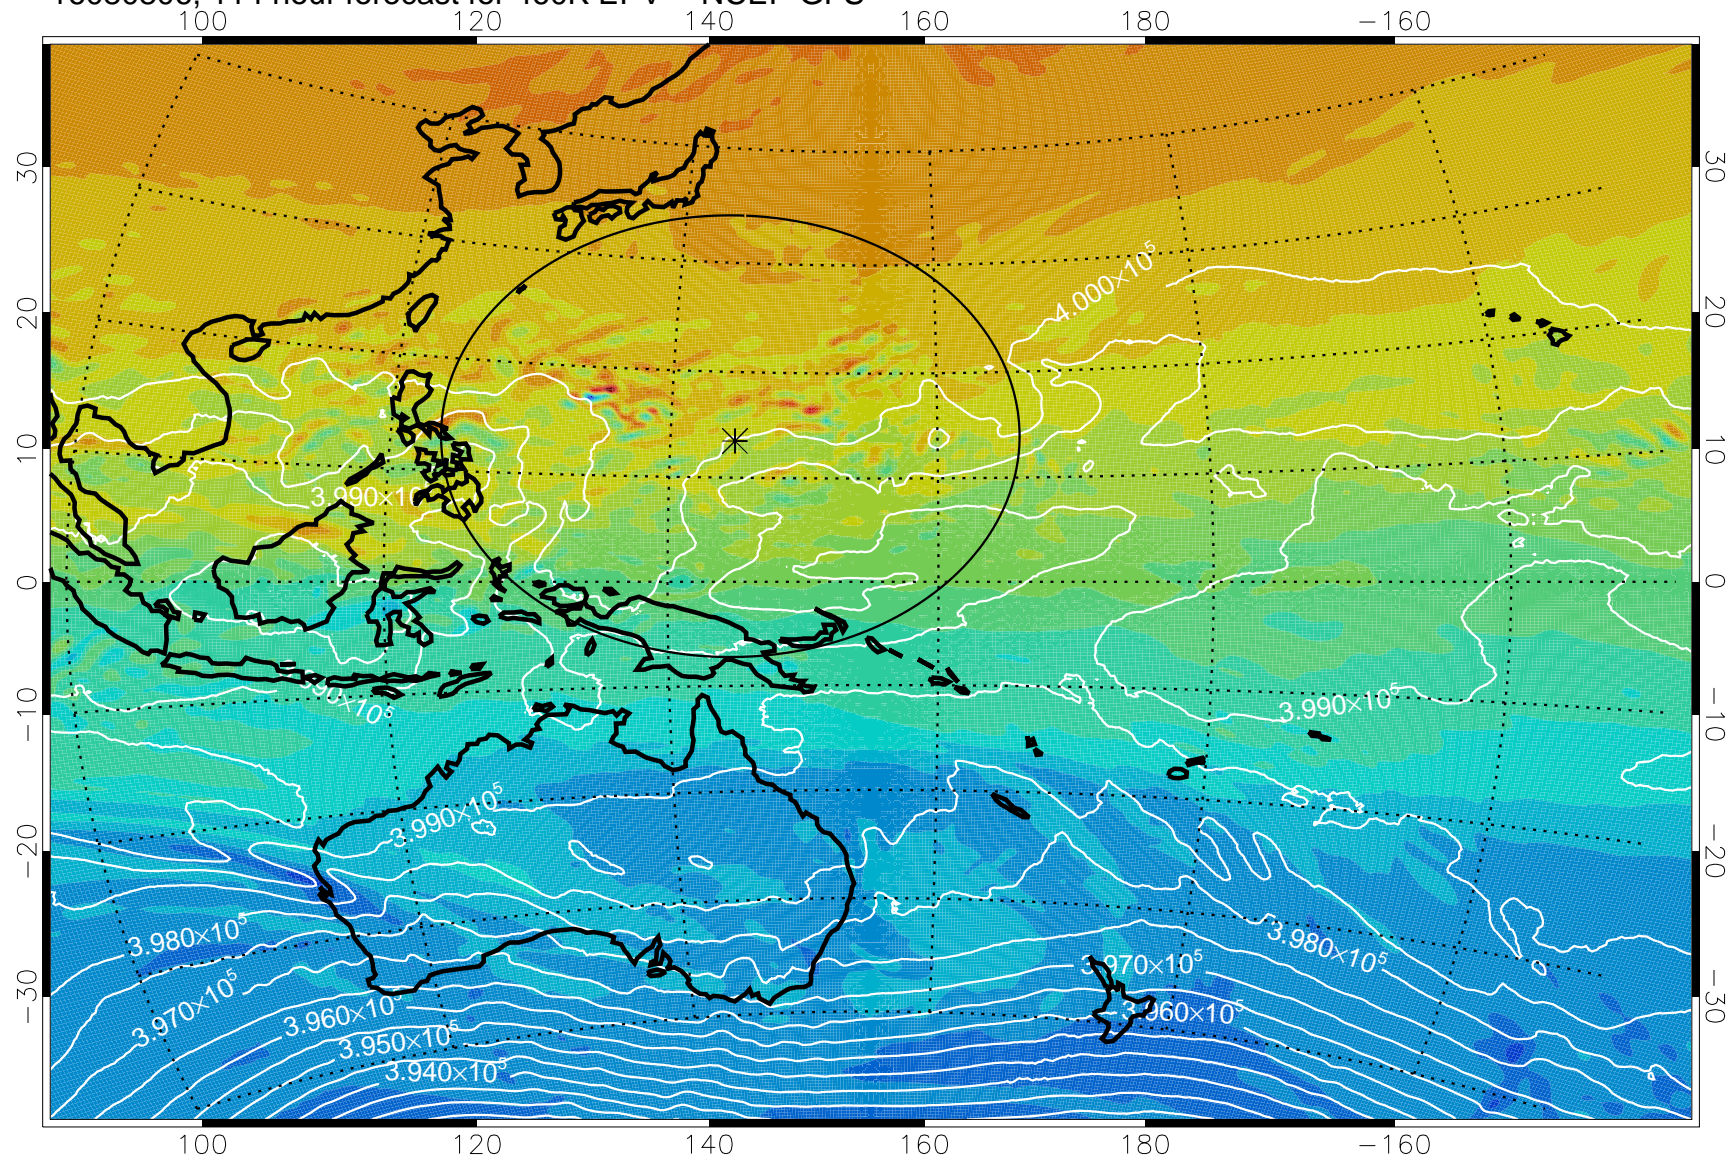

16080618, 78 hour forecast for 460K EPV -- NCEP GFS

460K Montgomery Streamfunction, white

Range ring of 2304 km

16080700, 84 hour forecast for 460K EPV -- NCEP GFS

460K Montgomery Streamfunction, white

Range ring of 2304 km

16080706, 90 hour forecast for 460K EPV -- NCEP GFS

460K Montgomery Streamfunction, white

Range ring of 2304 km

16080712, 96 hour forecast for 460K EPV -- NCEP GFS

460K Montgomery Streamfunction, white

Range ring of 2304 km

16080718, 102 hour forecast for 460K EPV -- NCEP GFS

460K Montgomery Streamfunction, white

Range ring of 2304 km

16080800, 108 hour forecast for 460K EPV -- NCEP GFS

460K Montgomery Streamfunction, white

Range ring of 2304 km

16080806, 114 hour forecast for 460K EPV -- NCEP GFS

460K Montgomery Streamfunction, white

Range ring of 2304 km

16080812, 120 hour forecast for 460K EPV -- NCEP GFS

460K Montgomery Streamfunction, white

Range ring of 2304 km