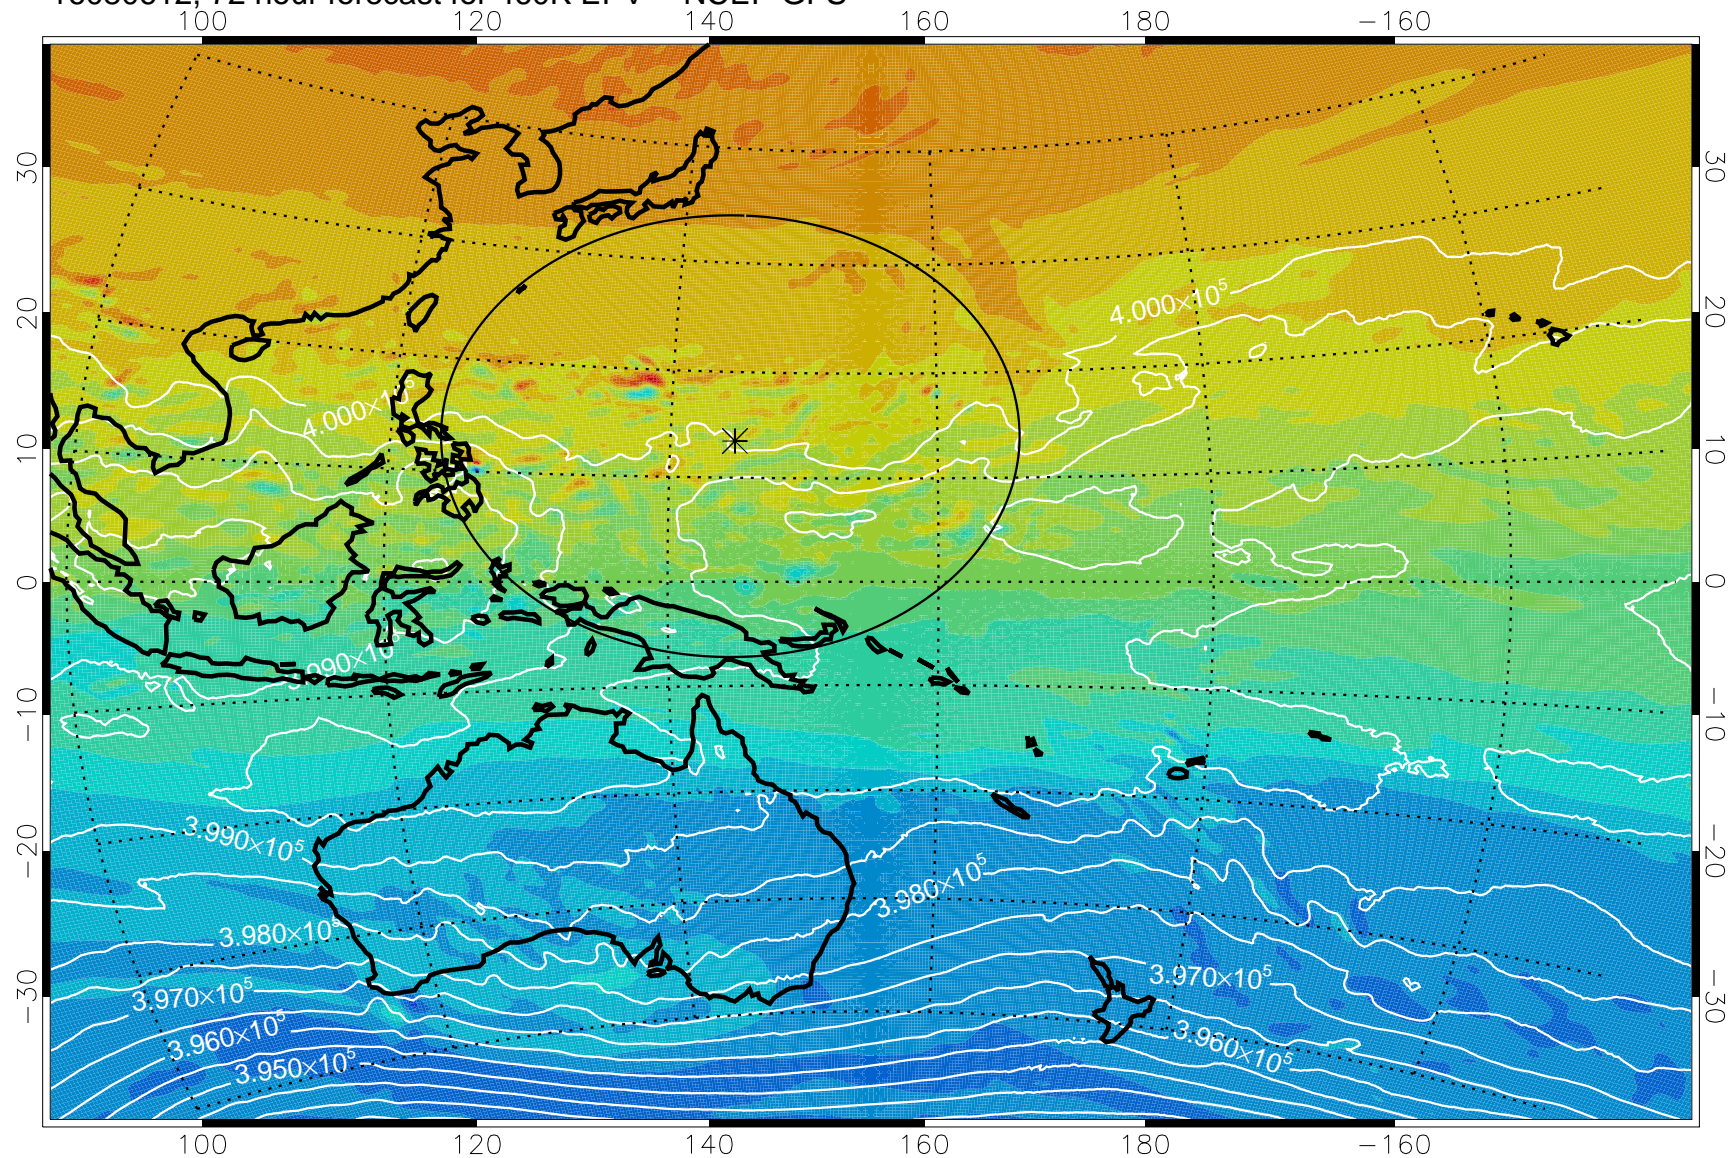

16080506, 42 hour forecast for 460K EPV -- NCEP GFS

460K Montgomery Streamfunction, white

Range ring of 2304 km

16080512, 48 hour forecast for 460K EPV -- NCEP GFS

460K Montgomery Streamfunction, white

Range ring of 2304 km

16080518, 54 hour forecast for 460K EPV -- NCEP GFS

460K Montgomery Streamfunction, white

Range ring of 2304 km

16080600, 60 hour forecast for 460K EPV -- NCEP GFS

460K Montgomery Streamfunction, white

Range ring of 2304 km

16080606, 66 hour forecast for 460K EPV -- NCEP GFS

460K Montgomery Streamfunction, white

Range ring of 2304 km

16080612, 72 hour forecast for 460K EPV -- NCEP GFS

460K Montgomery Streamfunction, white

Range ring of 2304 km

16080618, 78 hour forecast for 460K EPV -- NCEP GFS

460K Montgomery Streamfunction, white

Range ring of 2304 km

16080700, 84 hour forecast for 460K EPV -- NCEP GFS

460K Montgomery Streamfunction, white

Range ring of 2304 km