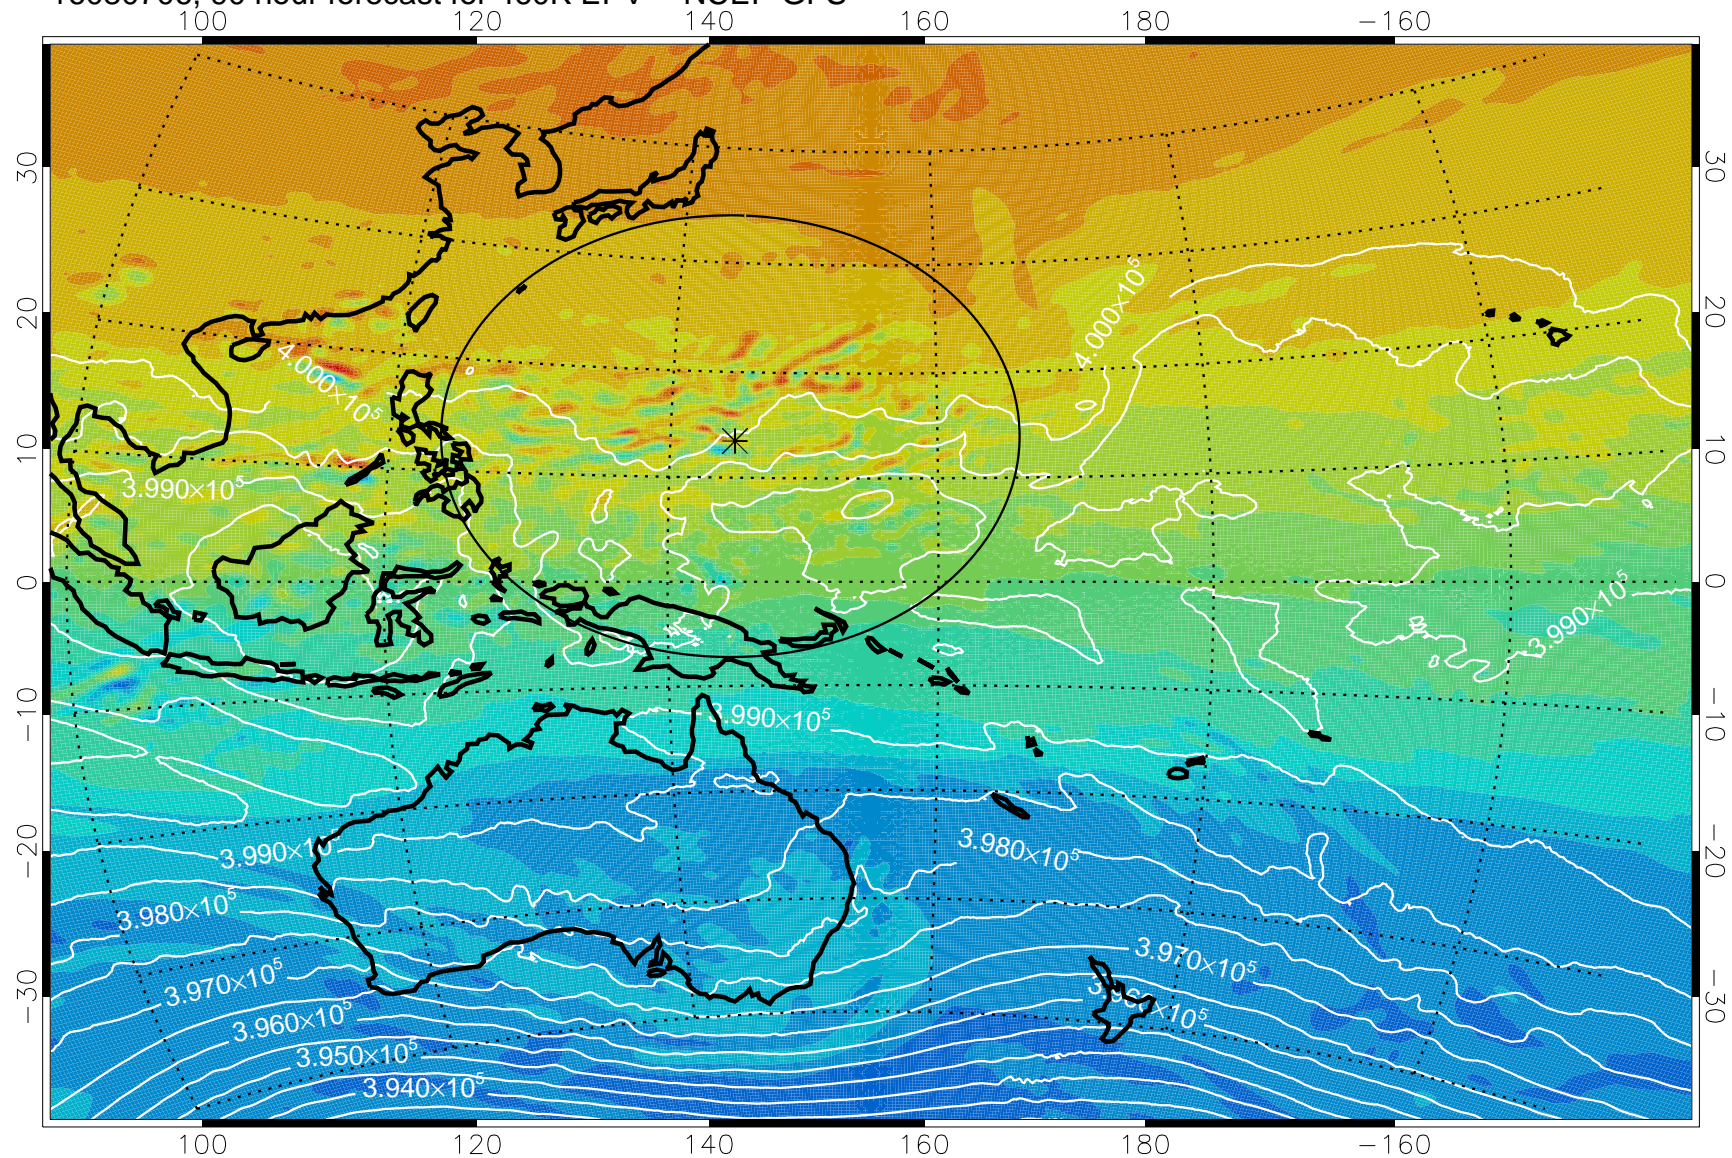

16080606, 66 hour forecast for 460K EPV -- NCEP GFS

460K Montgomery Streamfunction, white

Range ring of 2304 km

16080612, 72 hour forecast for 460K EPV -- NCEP GFS

460K Montgomery Streamfunction, white

Range ring of 2304 km

16080618, 78 hour forecast for 460K EPV -- NCEP GFS

460K Montgomery Streamfunction, white

Range ring of 2304 km

16080700, 84 hour forecast for 460K EPV -- NCEP GFS

460K Montgomery Streamfunction, white

Range ring of 2304 km

16080706, 90 hour forecast for 460K EPV -- NCEP GFS

460K Montgomery Streamfunction, white

Range ring of 2304 km

16080712, 96 hour forecast for 460K EPV -- NCEP GFS

460K Montgomery Streamfunction, white

Range ring of 2304 km

16080718, 102 hour forecast for 460K EPV -- NCEP GFS

460K Montgomery Streamfunction, white

Range ring of 2304 km

16080800, 108 hour forecast for 460K EPV -- NCEP GFS

460K Montgomery Streamfunction, white

Range ring of 2304 km