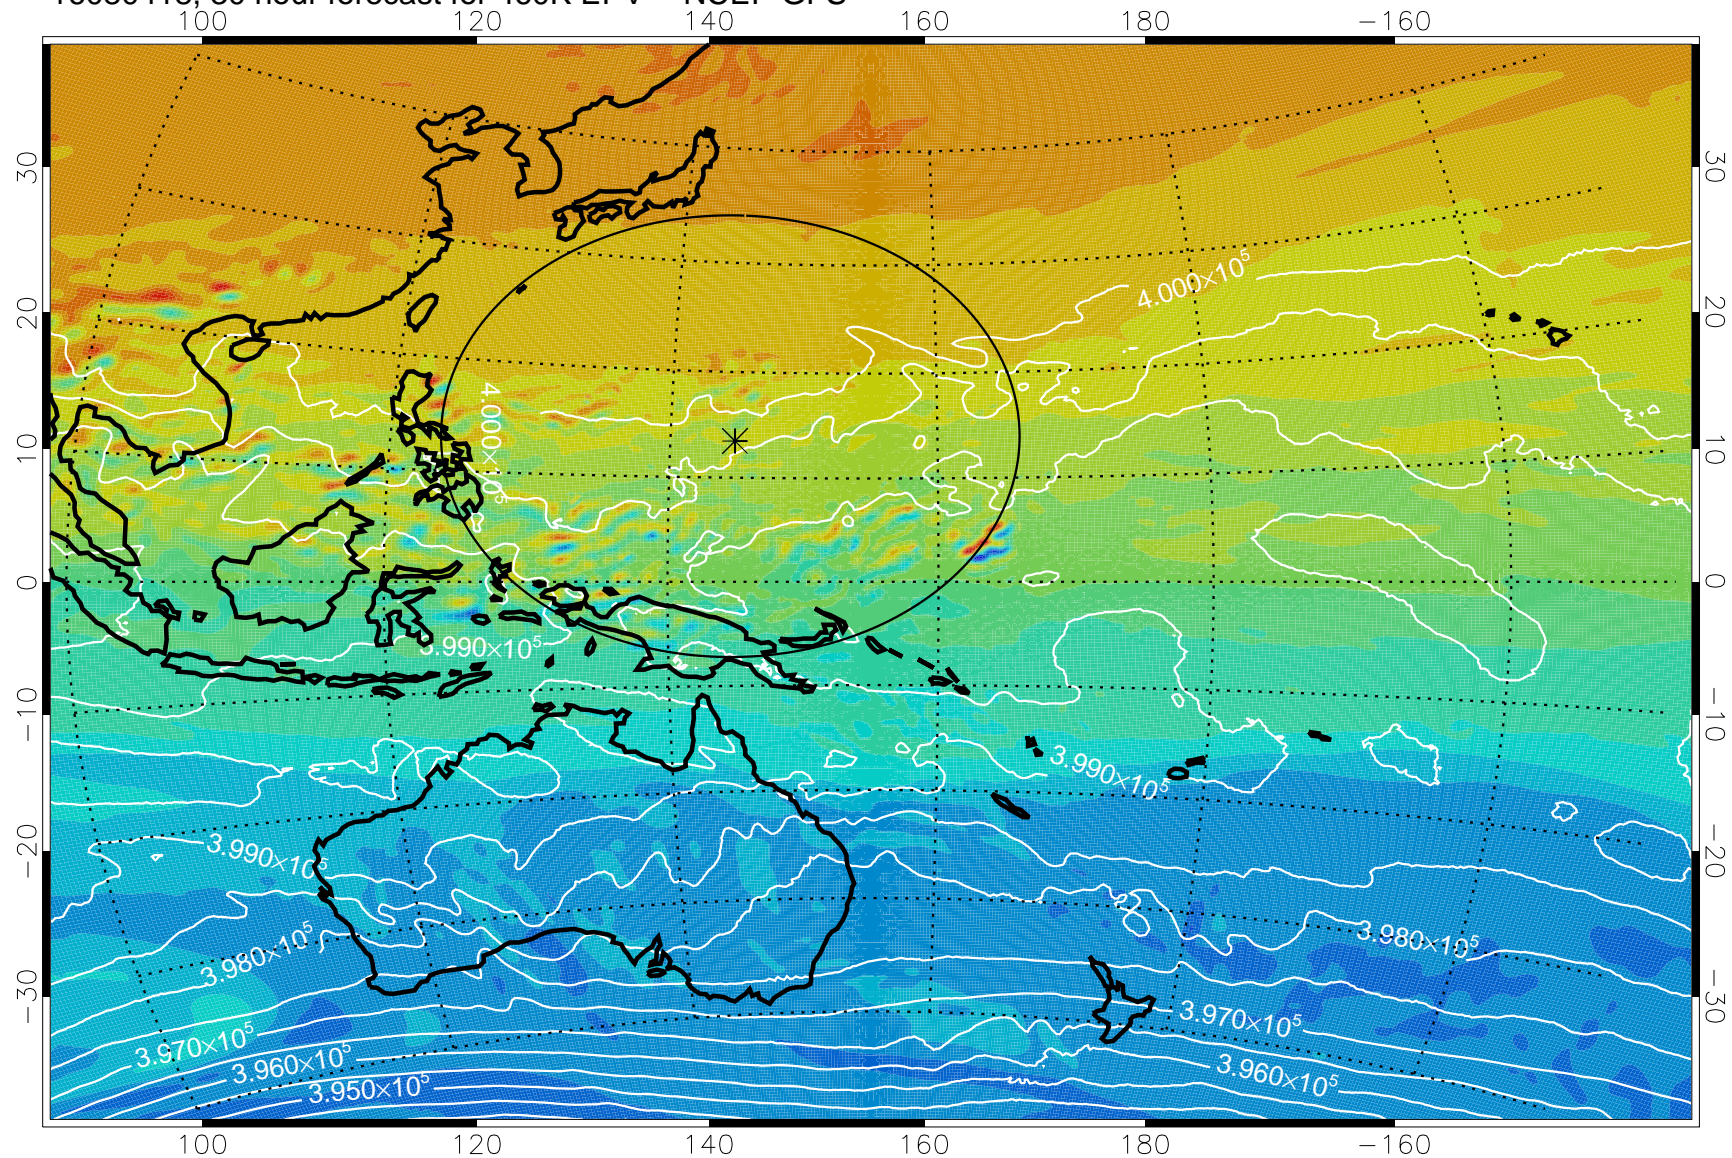

16080406, 18 hour forecast for 460K EPV -- NCEP GFS

460K Montgomery Streamfunction, white

Range ring of 2304 km

16080412, 24 hour forecast for 460K EPV -- NCEP GFS

460K Montgomery Streamfunction, white

Range ring of 2304 km

16080418, 30 hour forecast for 460K EPV -- NCEP GFS

460K Montgomery Streamfunction, white

Range ring of 2304 km

16080500, 36 hour forecast for 460K EPV -- NCEP GFS

460K Montgomery Streamfunction, white

Range ring of 2304 km

16080506, 42 hour forecast for 460K EPV -- NCEP GFS

460K Montgomery Streamfunction, white

Range ring of 2304 km

16080512, 48 hour forecast for 460K EPV -- NCEP GFS

460K Montgomery Streamfunction, white

Range ring of 2304 km

16080518, 54 hour forecast for 460K EPV -- NCEP GFS

460K Montgomery Streamfunction, white

Range ring of 2304 km

16080600, 60 hour forecast for 460K EPV -- NCEP GFS

460K Montgomery Streamfunction, white

Range ring of 2304 km