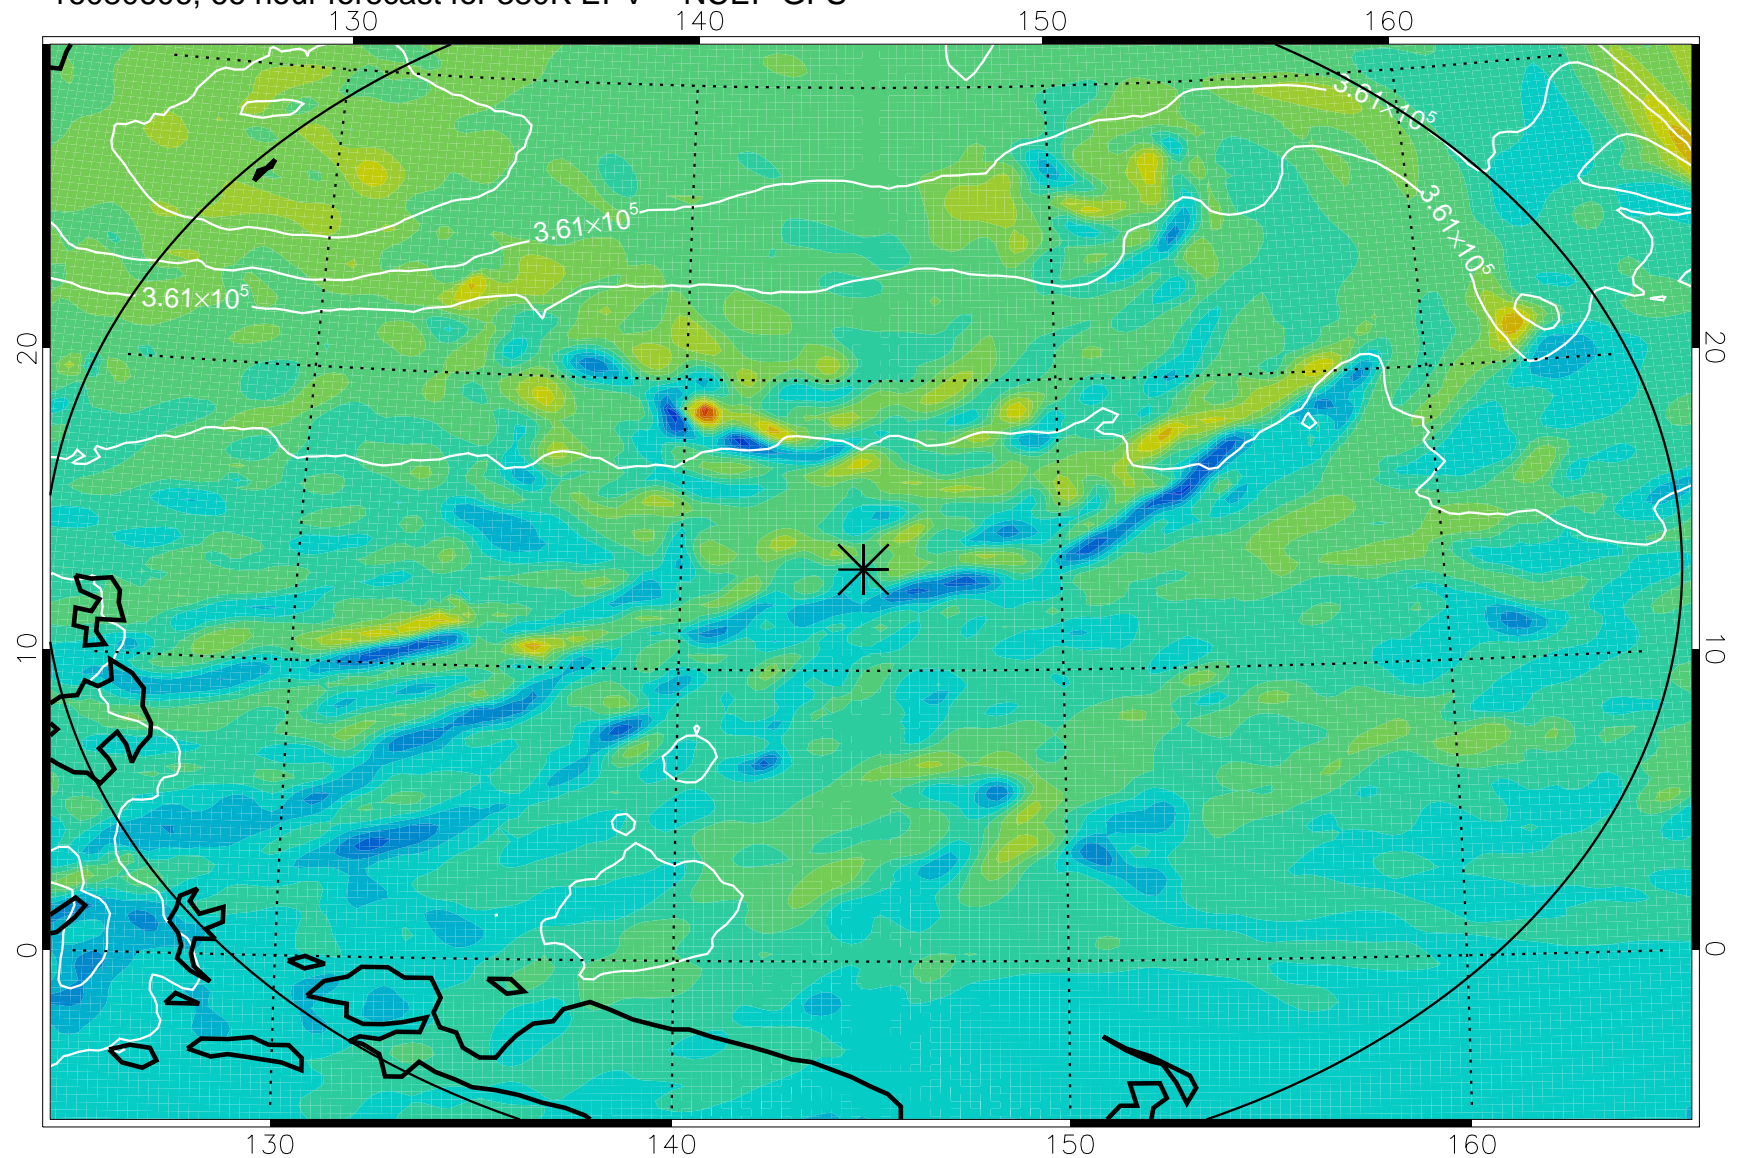

16080506, 42 hour forecast for 380K EPV -- NCEP GFS

380K Montgomery Streamfunction, white

Range ring of 2304 km

16080512, 48 hour forecast for 380K EPV -- NCEP GFS

380K Montgomery Streamfunction, white

Range ring of 2304 km

16080518, 54 hour forecast for 380K EPV -- NCEP GFS

380K Montgomery Streamfunction, white

Range ring of 2304 km

16080600, 60 hour forecast for 380K EPV -- NCEP GFS

380K Montgomery Streamfunction, white

Range ring of 2304 km

16080606, 66 hour forecast for 380K EPV -- NCEP GFS

380K Montgomery Streamfunction, white

Range ring of 2304 km

16080612, 72 hour forecast for 380K EPV -- NCEP GFS

380K Montgomery Streamfunction, white

Range ring of 2304 km

16080618, 78 hour forecast for 380K EPV -- NCEP GFS

380K Montgomery Streamfunction, white

Range ring of 2304 km

16080700, 84 hour forecast for 380K EPV -- NCEP GFS

380K Montgomery Streamfunction, white

Range ring of 2304 km