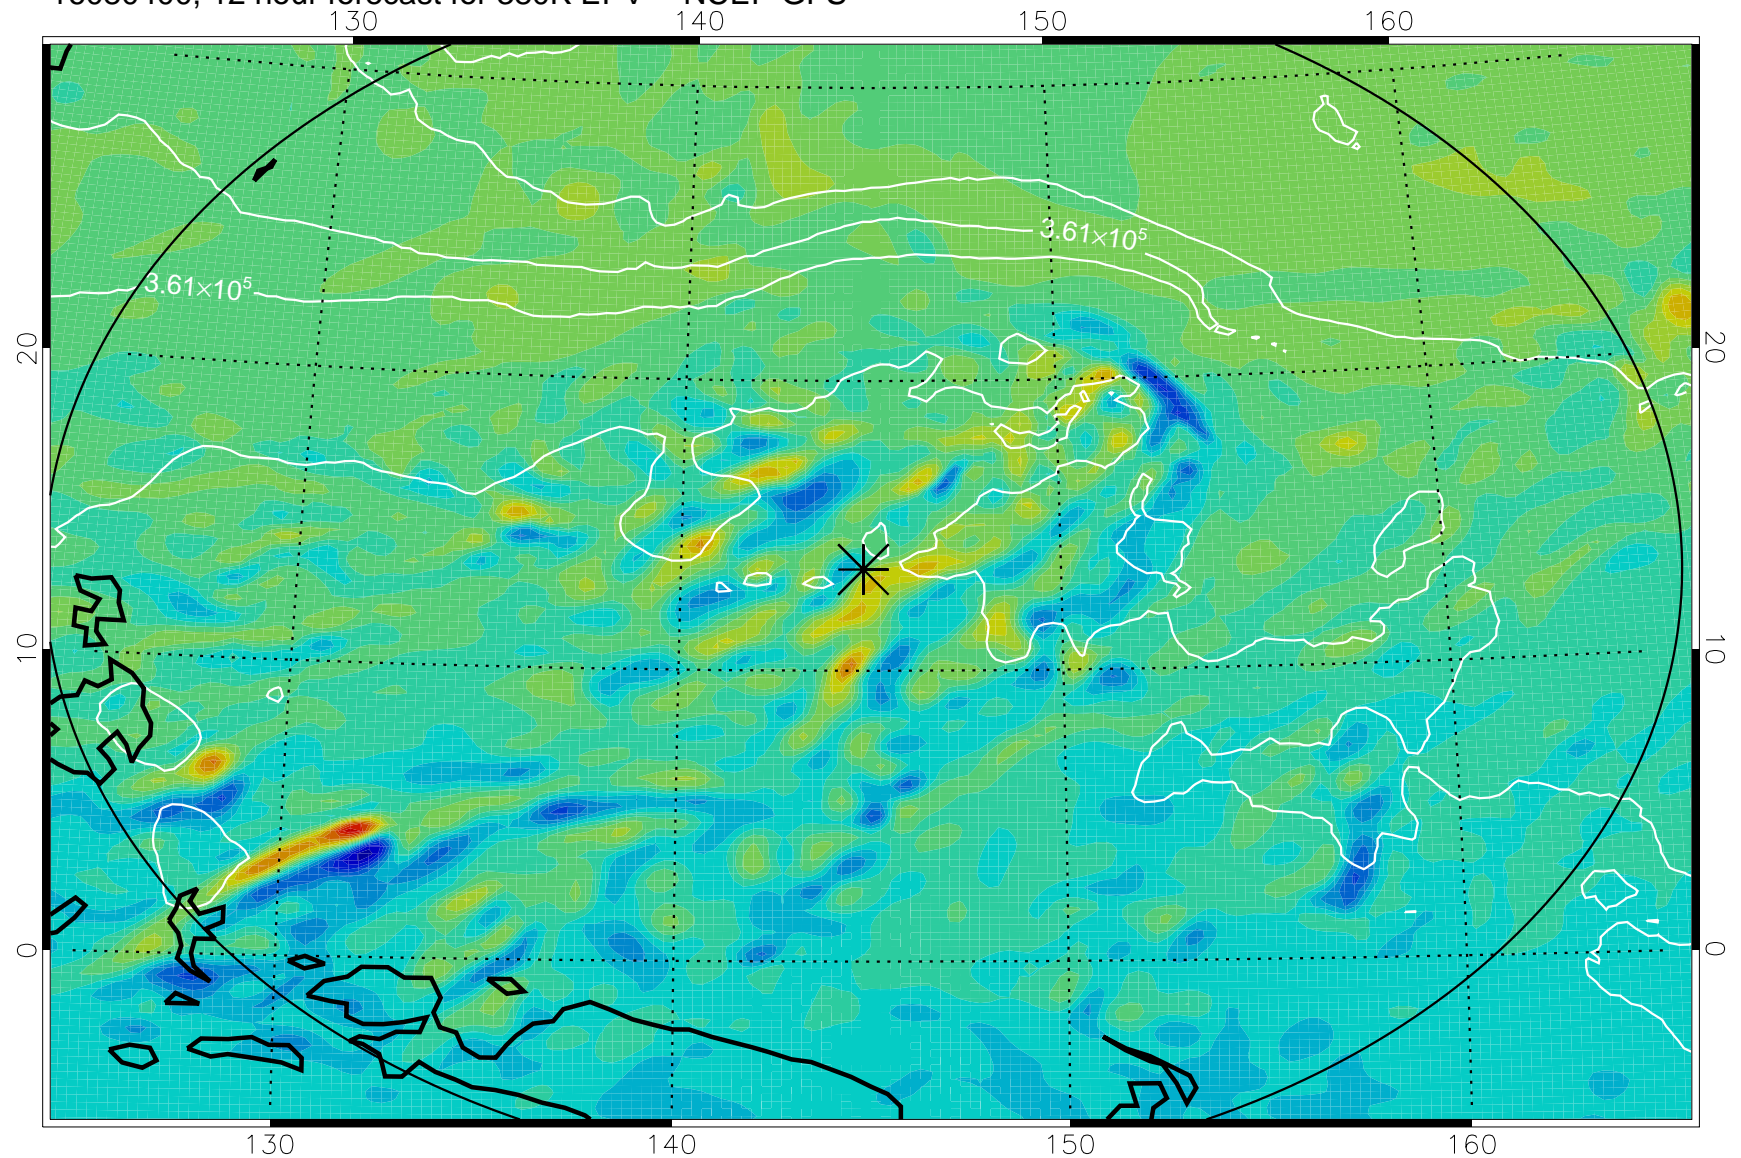

16080318, 6 hour forecast for 380K EPV -- NCEP GFS

380K Montgomery Streamfunction, white

Range ring of 2304 km

16080400, 12 hour forecast for 380K EPV -- NCEP GFS

380K Montgomery Streamfunction, white

Range ring of 2304 km

16080406, 18 hour forecast for 380K EPV -- NCEP GFS

380K Montgomery Streamfunction, white

Range ring of 2304 km

16080412, 24 hour forecast for 380K EPV -- NCEP GFS

380K Montgomery Streamfunction, white

Range ring of 2304 km

16080418, 30 hour forecast for 380K EPV -- NCEP GFS

380K Montgomery Streamfunction, white

Range ring of 2304 km

16080500, 36 hour forecast for 380K EPV -- NCEP GFS

380K Montgomery Streamfunction, white

Range ring of 2304 km

16080506, 42 hour forecast for 380K EPV -- NCEP GFS

380K Montgomery Streamfunction, white

Range ring of 2304 km

16080512, 48 hour forecast for 380K EPV -- NCEP GFS

380K Montgomery Streamfunction, white

Range ring of 2304 km