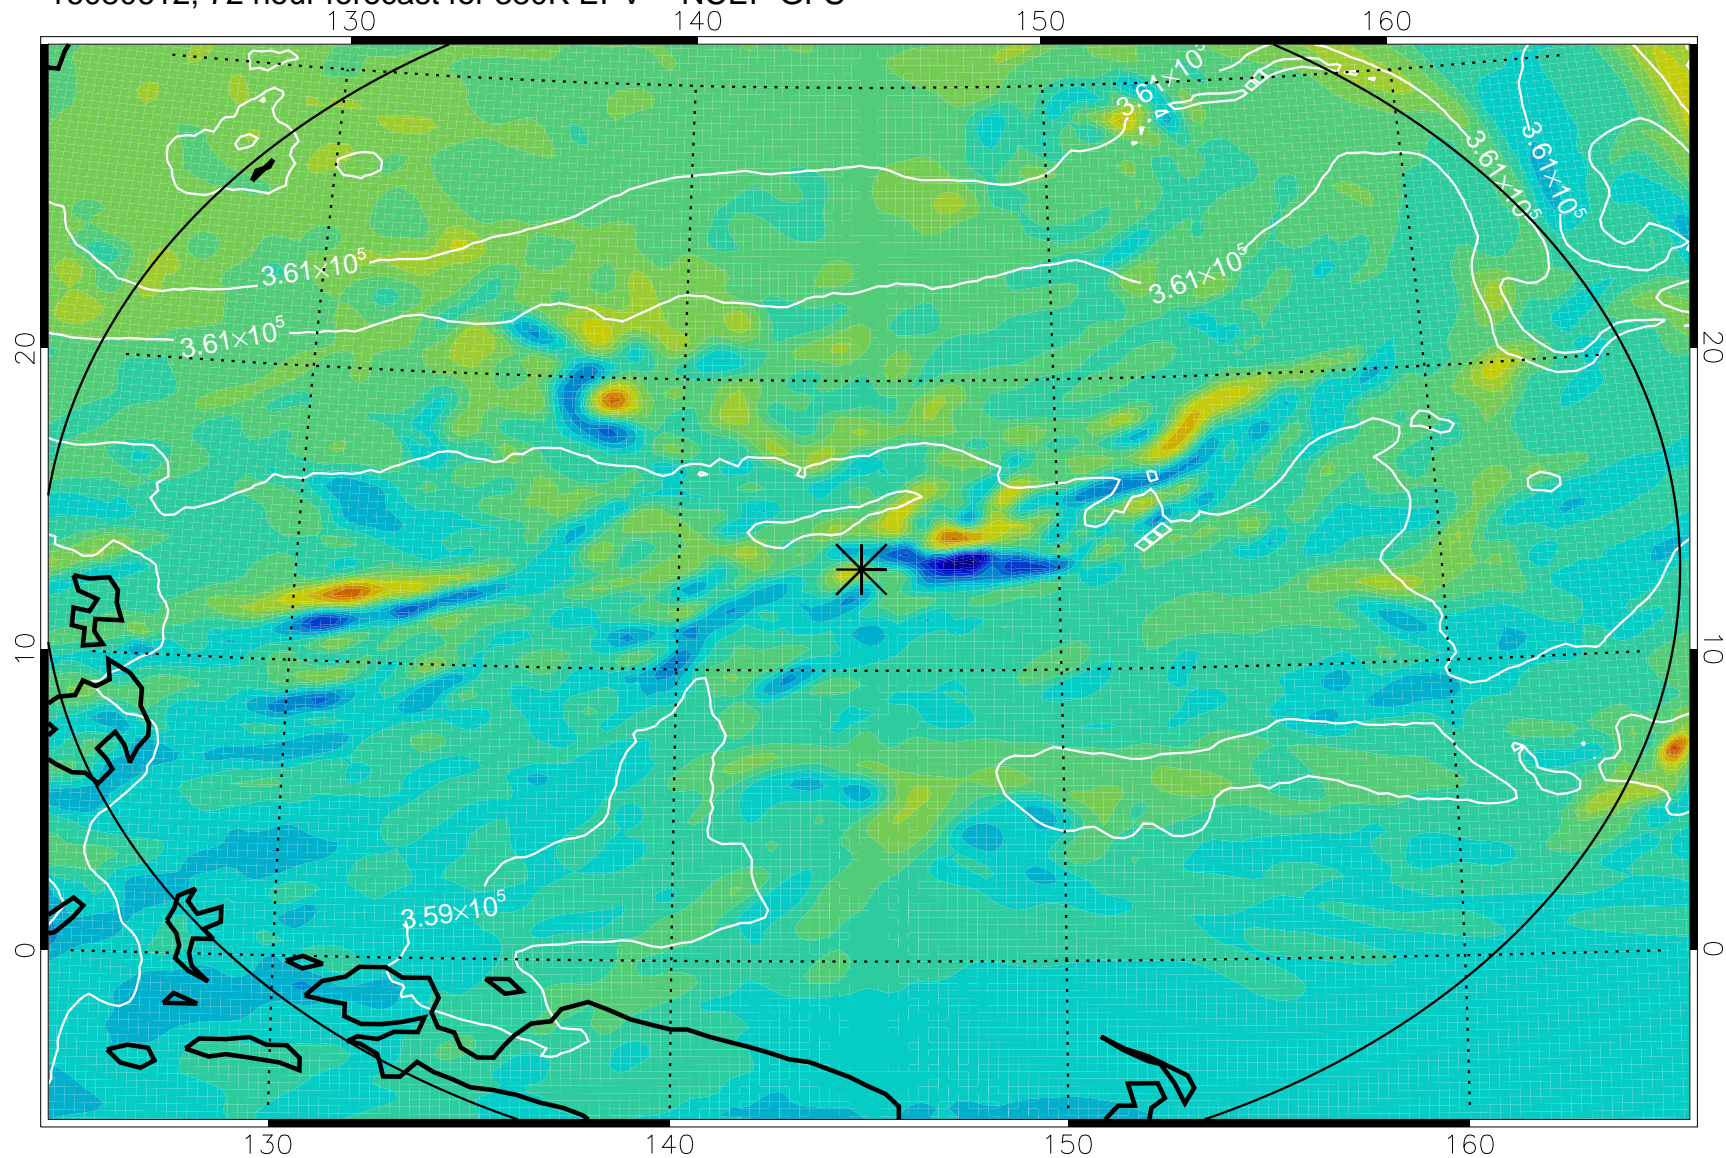

16080518, 54 hour forecast for 380K EPV -- NCEP GFS

380K Montgomery Streamfunction, white

Range ring of 2304 km

16080600, 60 hour forecast for 380K EPV -- NCEP GFS

380K Montgomery Streamfunction, white

Range ring of 2304 km

16080606, 66 hour forecast for 380K EPV -- NCEP GFS

380K Montgomery Streamfunction, white

Range ring of 2304 km

16080612, 72 hour forecast for 380K EPV -- NCEP GFS

380K Montgomery Streamfunction, white

Range ring of 2304 km

16080618, 78 hour forecast for 380K EPV -- NCEP GFS

380K Montgomery Streamfunction, white

Range ring of 2304 km

16080700, 84 hour forecast for 380K EPV -- NCEP GFS

380K Montgomery Streamfunction, white

Range ring of 2304 km

16080706, 90 hour forecast for 380K EPV -- NCEP GFS

380K Montgomery Streamfunction, white

Range ring of 2304 km

16080712, 96 hour forecast for 380K EPV -- NCEP GFS

380K Montgomery Streamfunction, white

Range ring of 2304 km