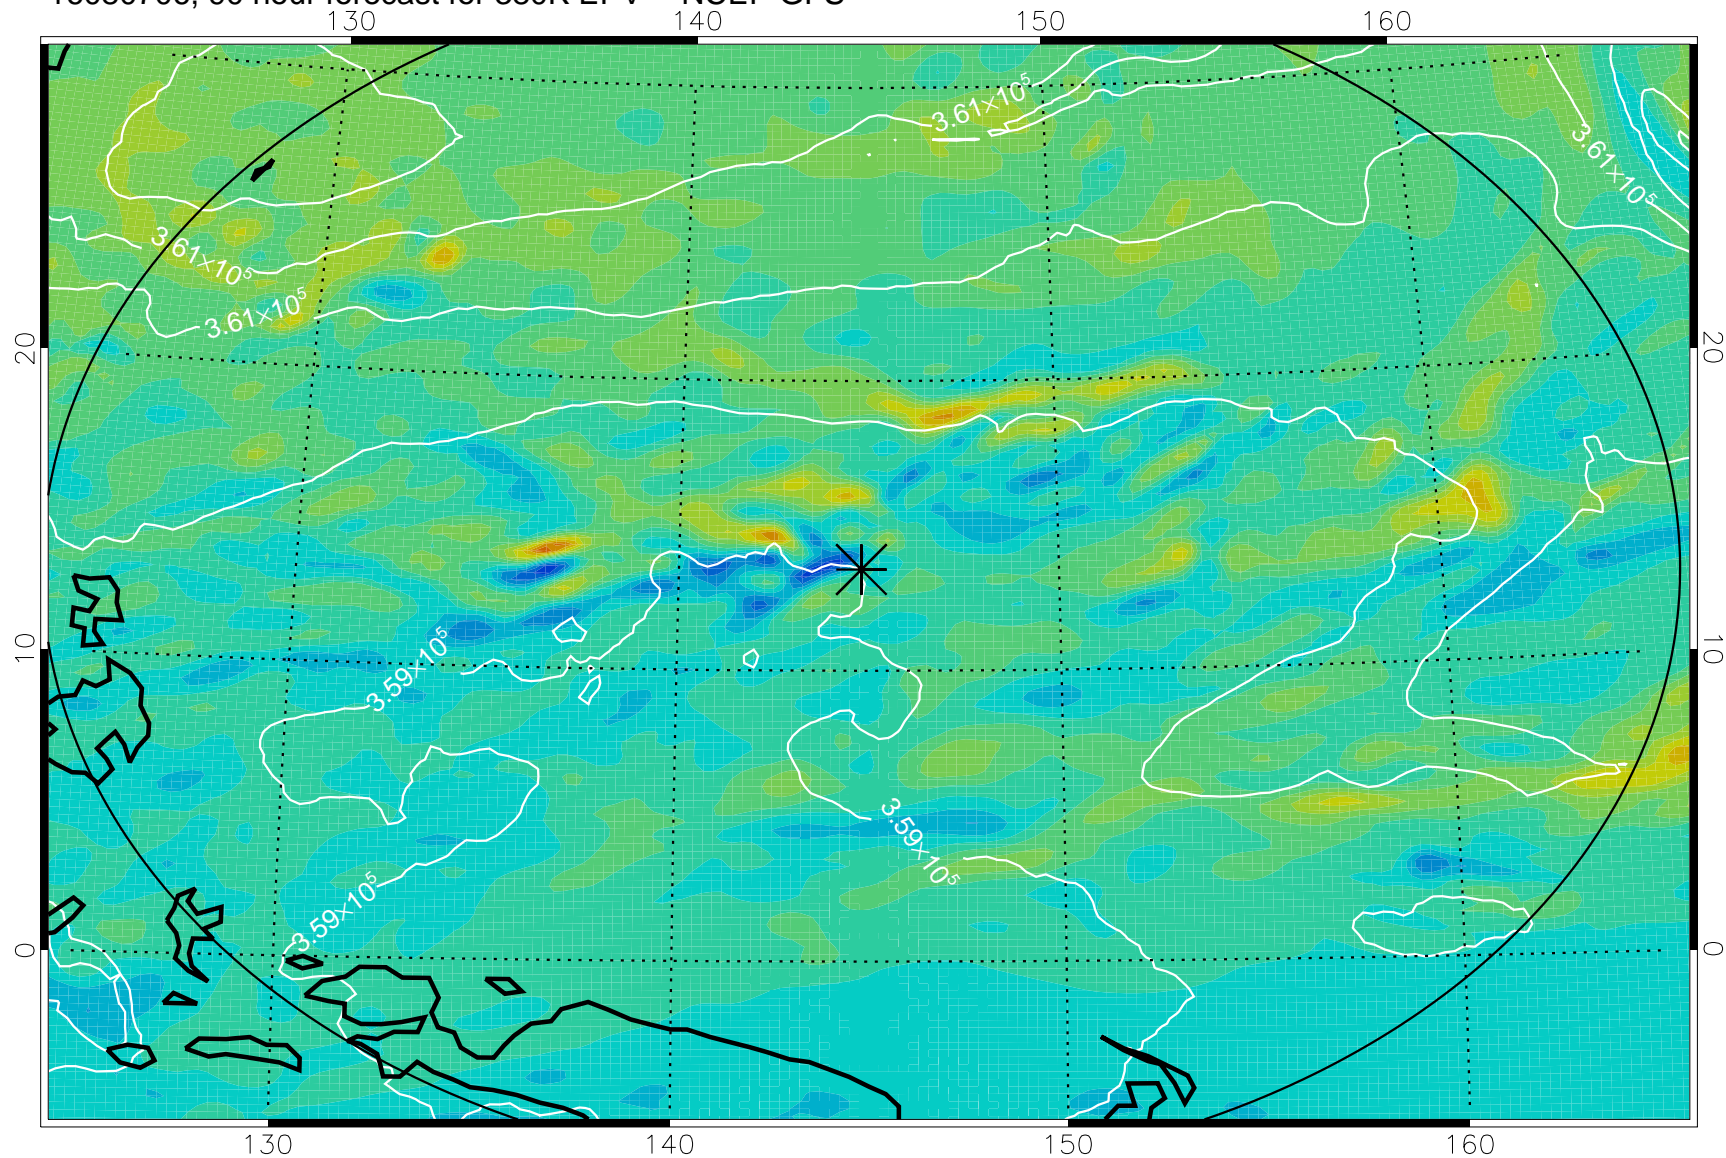

16080606, 66 hour forecast for 380K EPV -- NCEP GFS

380K Montgomery Streamfunction, white

Range ring of 2304 km

16080612, 72 hour forecast for 380K EPV -- NCEP GFS

380K Montgomery Streamfunction, white

Range ring of 2304 km

16080618, 78 hour forecast for 380K EPV -- NCEP GFS

380K Montgomery Streamfunction, white

Range ring of 2304 km

16080700, 84 hour forecast for 380K EPV -- NCEP GFS

380K Montgomery Streamfunction, white

Range ring of 2304 km

16080706, 90 hour forecast for 380K EPV -- NCEP GFS

380K Montgomery Streamfunction, white

Range ring of 2304 km

16080712, 96 hour forecast for 380K EPV -- NCEP GFS

380K Montgomery Streamfunction, white

Range ring of 2304 km

16080718, 102 hour forecast for 380K EPV -- NCEP GFS

380K Montgomery Streamfunction, white

Range ring of 2304 km

16080800, 108 hour forecast for 380K EPV -- NCEP GFS

380K Montgomery Streamfunction, white

Range ring of 2304 km