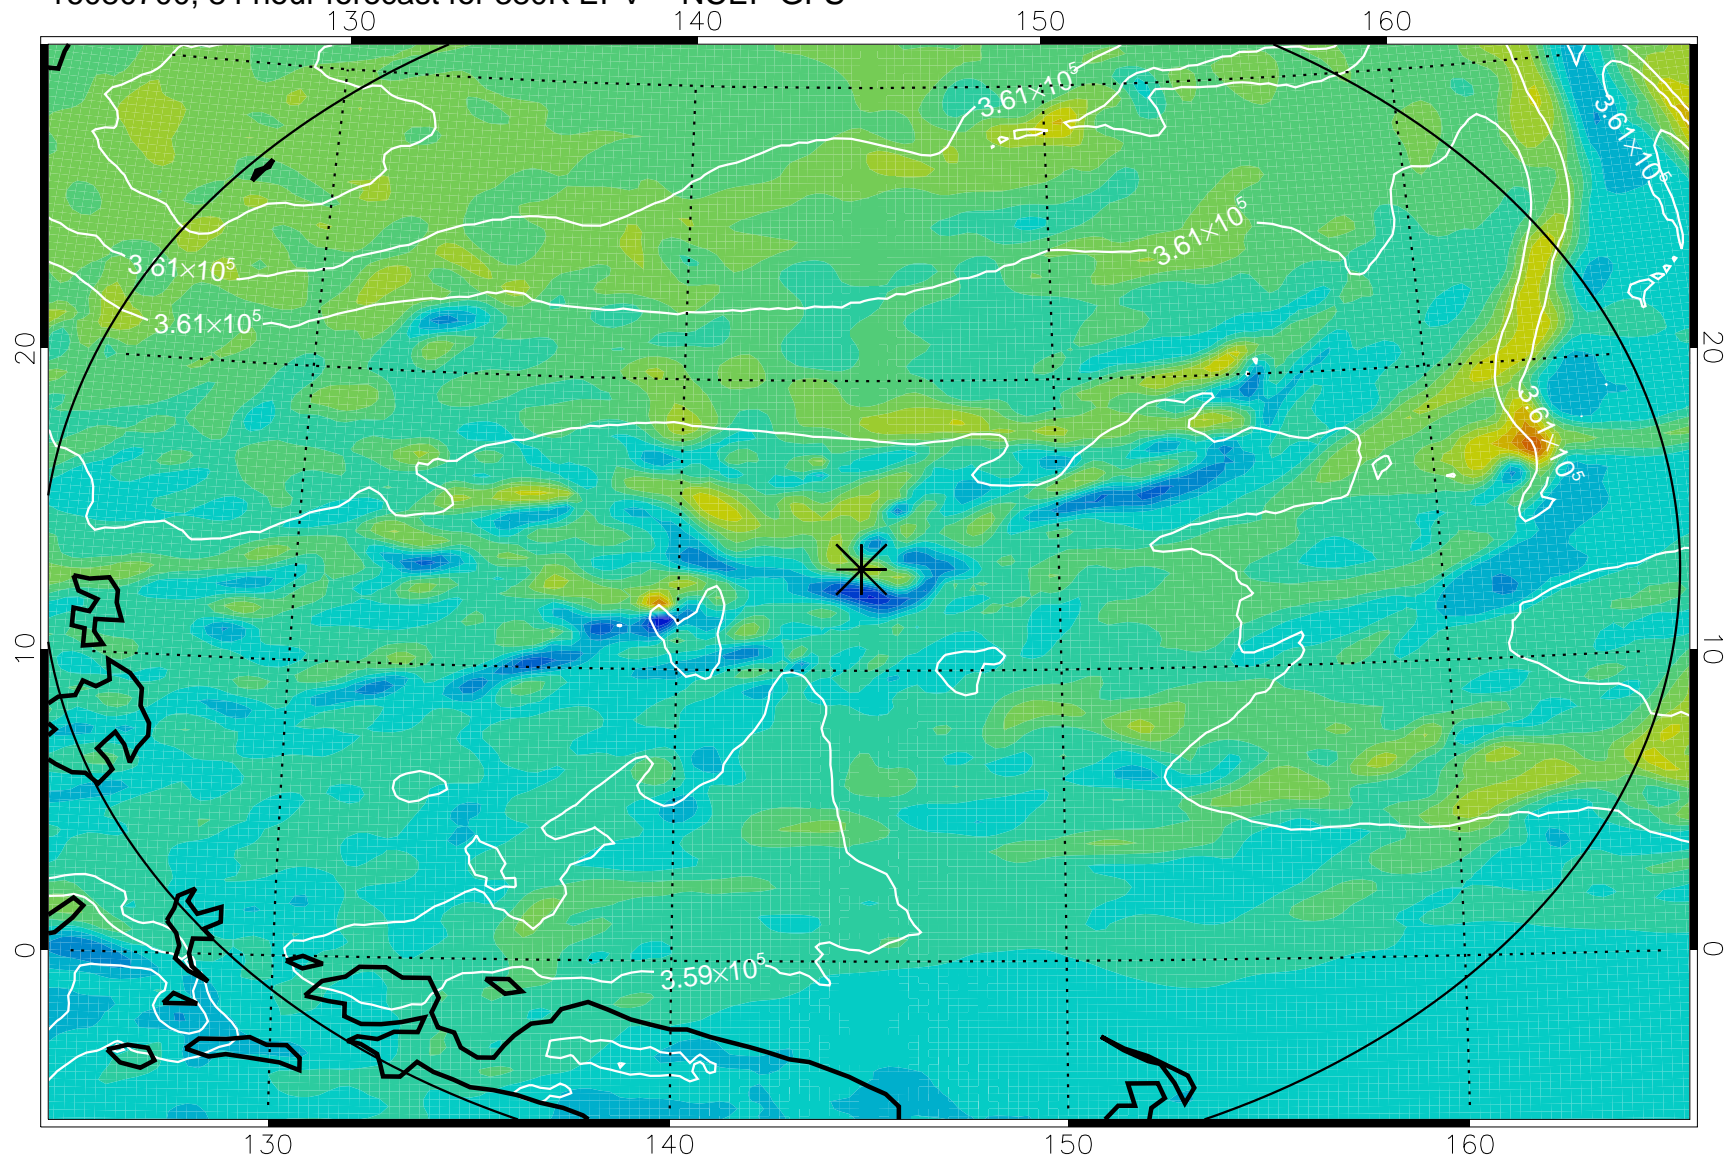

16080518, 54 hour forecast for 380K EPV -- NCEP GFS

380K Montgomery Streamfunction, white

Range ring of 2304 km

16080600, 60 hour forecast for 380K EPV -- NCEP GFS

380K Montgomery Streamfunction, white

Range ring of 2304 km

16080606, 66 hour forecast for 380K EPV -- NCEP GFS

380K Montgomery Streamfunction, white

Range ring of 2304 km

16080612, 72 hour forecast for 380K EPV -- NCEP GFS

380K Montgomery Streamfunction, white

Range ring of 2304 km

16080618, 78 hour forecast for 380K EPV -- NCEP GFS

380K Montgomery Streamfunction, white

Range ring of 2304 km

16080700, 84 hour forecast for 380K EPV -- NCEP GFS

380K Montgomery Streamfunction, white

Range ring of 2304 km

16080706, 90 hour forecast for 380K EPV -- NCEP GFS

380K Montgomery Streamfunction, white

Range ring of 2304 km

16080712, 96 hour forecast for 380K EPV -- NCEP GFS

380K Montgomery Streamfunction, white

Range ring of 2304 km