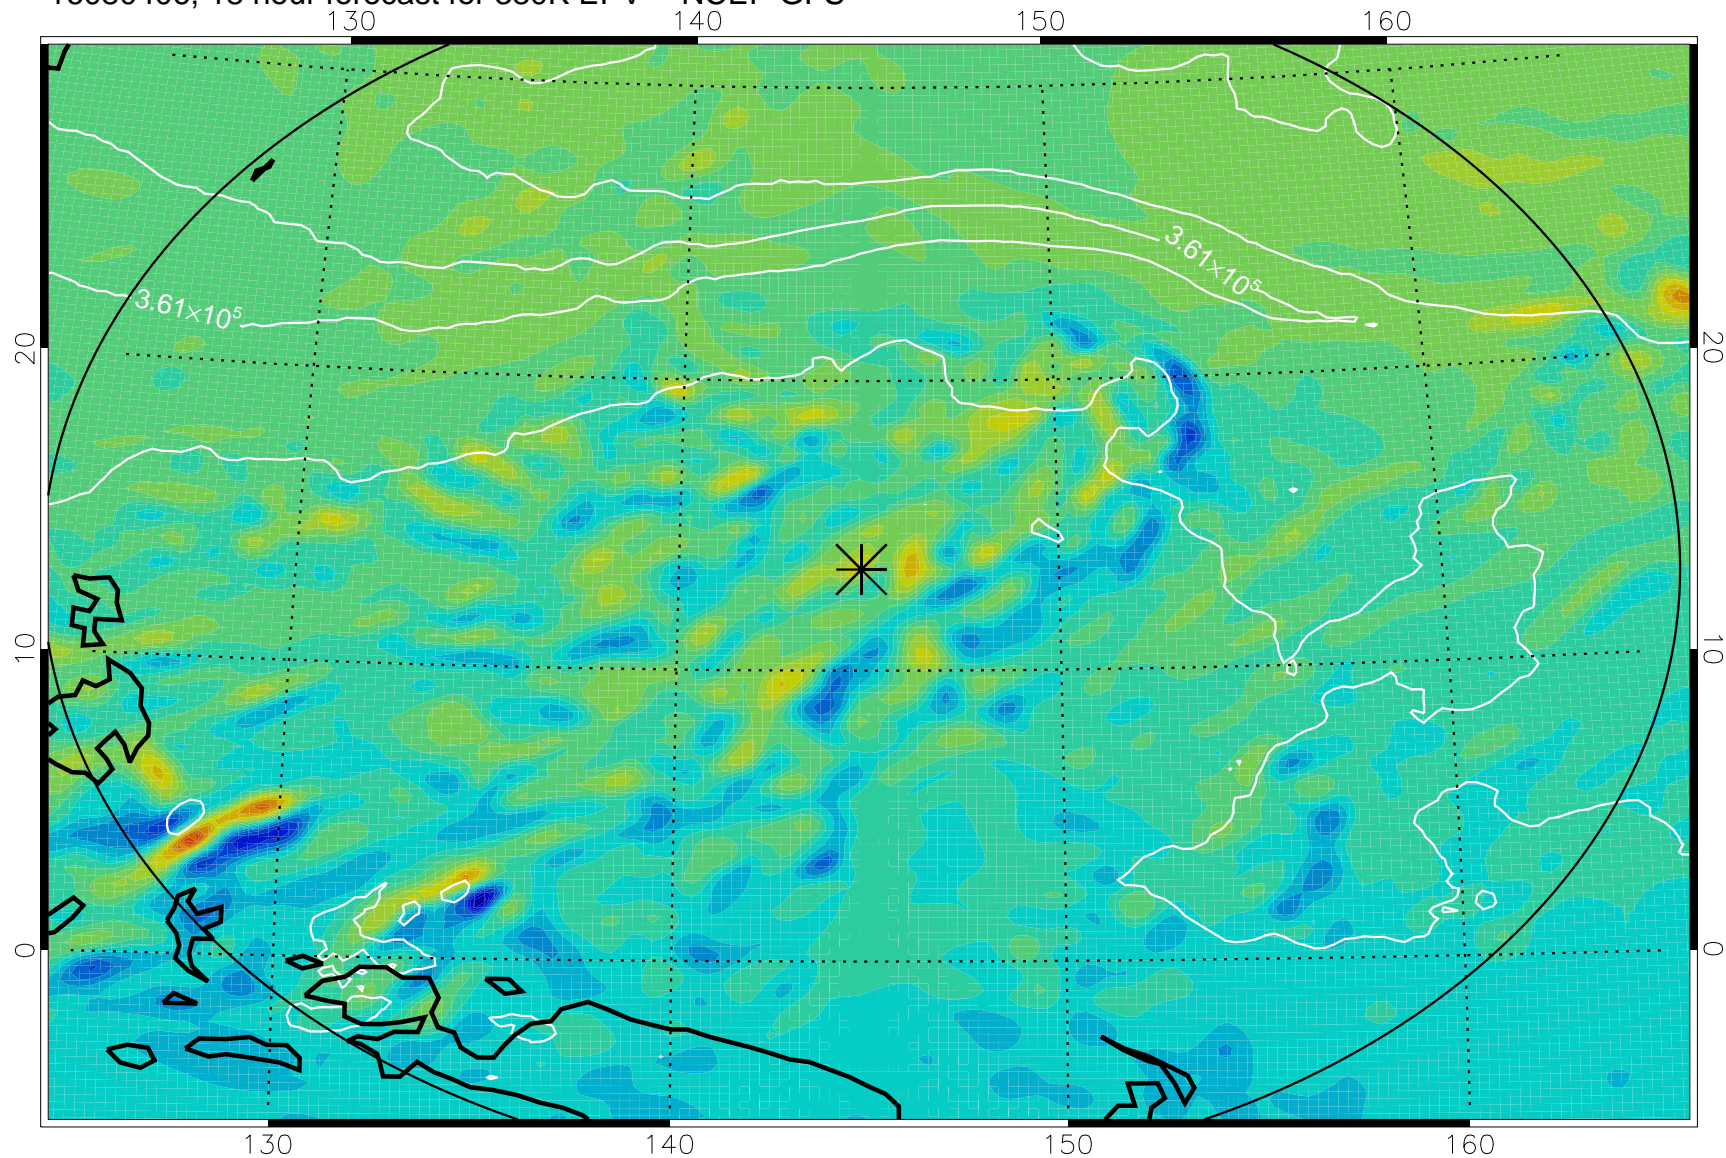

16080318, 6 hour forecast for 380K EPV -- NCEP GFS

380K Montgomery Streamfunction, white

Range ring of 2304 km

16080400, 12 hour forecast for 380K EPV -- NCEP GFS

380K Montgomery Streamfunction, white

Range ring of 2304 km

16080406, 18 hour forecast for 380K EPV -- NCEP GFS

380K Montgomery Streamfunction, white

Range ring of 2304 km

16080412, 24 hour forecast for 380K EPV -- NCEP GFS

380K Montgomery Streamfunction, white

Range ring of 2304 km

16080418, 30 hour forecast for 380K EPV -- NCEP GFS

380K Montgomery Streamfunction, white

Range ring of 2304 km

16080500, 36 hour forecast for 380K EPV -- NCEP GFS

380K Montgomery Streamfunction, white

Range ring of 2304 km

16080506, 42 hour forecast for 380K EPV -- NCEP GFS

380K Montgomery Streamfunction, white

Range ring of 2304 km

16080512, 48 hour forecast for 380K EPV -- NCEP GFS

380K Montgomery Streamfunction, white

Range ring of 2304 km