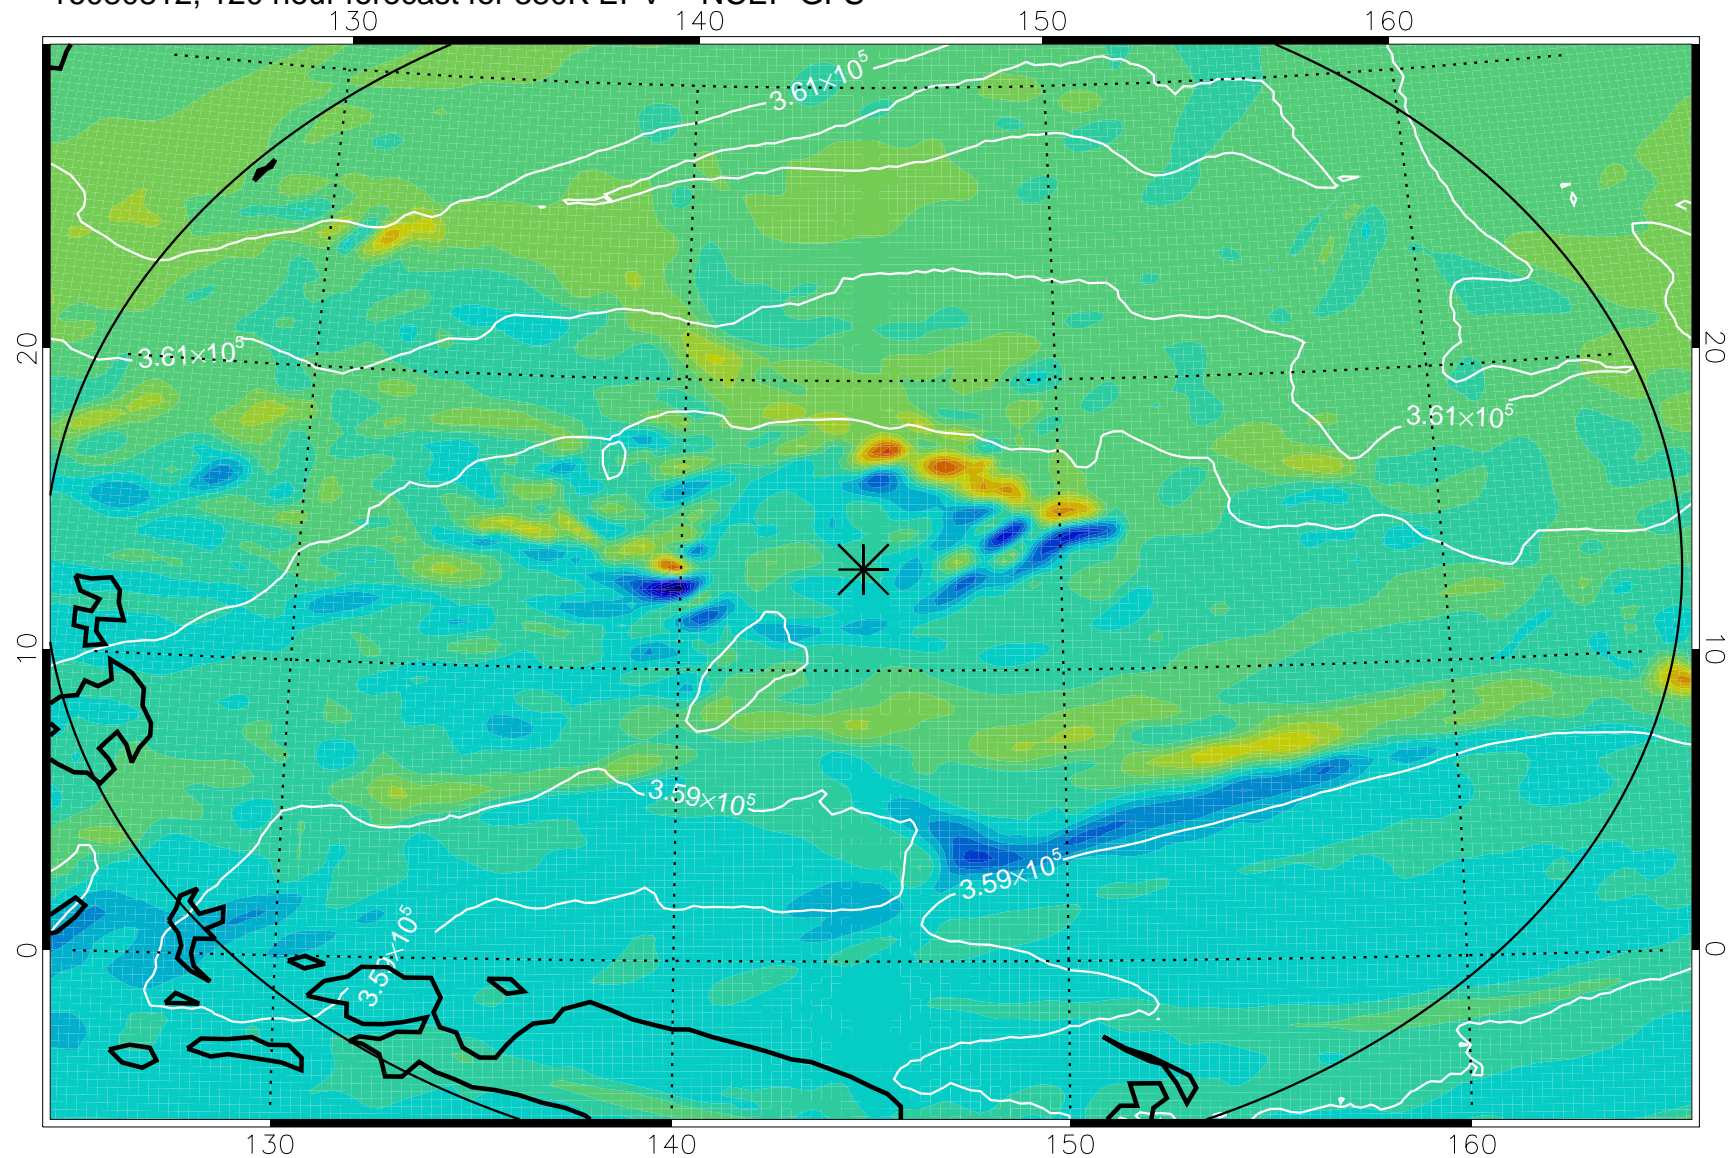

16080618, 78 hour forecast for 380K EPV -- NCEP GFS

380K Montgomery Streamfunction, white

Range ring of 2304 km

16080700, 84 hour forecast for 380K EPV -- NCEP GFS

380K Montgomery Streamfunction, white

Range ring of 2304 km

16080706, 90 hour forecast for 380K EPV -- NCEP GFS

380K Montgomery Streamfunction, white

Range ring of 2304 km

16080712, 96 hour forecast for 380K EPV -- NCEP GFS

380K Montgomery Streamfunction, white

Range ring of 2304 km

16080718, 102 hour forecast for 380K EPV -- NCEP GFS

380K Montgomery Streamfunction, white

Range ring of 2304 km

16080800, 108 hour forecast for 380K EPV -- NCEP GFS

380K Montgomery Streamfunction, white

Range ring of 2304 km

16080806, 114 hour forecast for 380K EPV -- NCEP GFS

380K Montgomery Streamfunction, white

Range ring of 2304 km

16080812, 120 hour forecast for 380K EPV -- NCEP GFS

380K Montgomery Streamfunction, white

Range ring of 2304 km