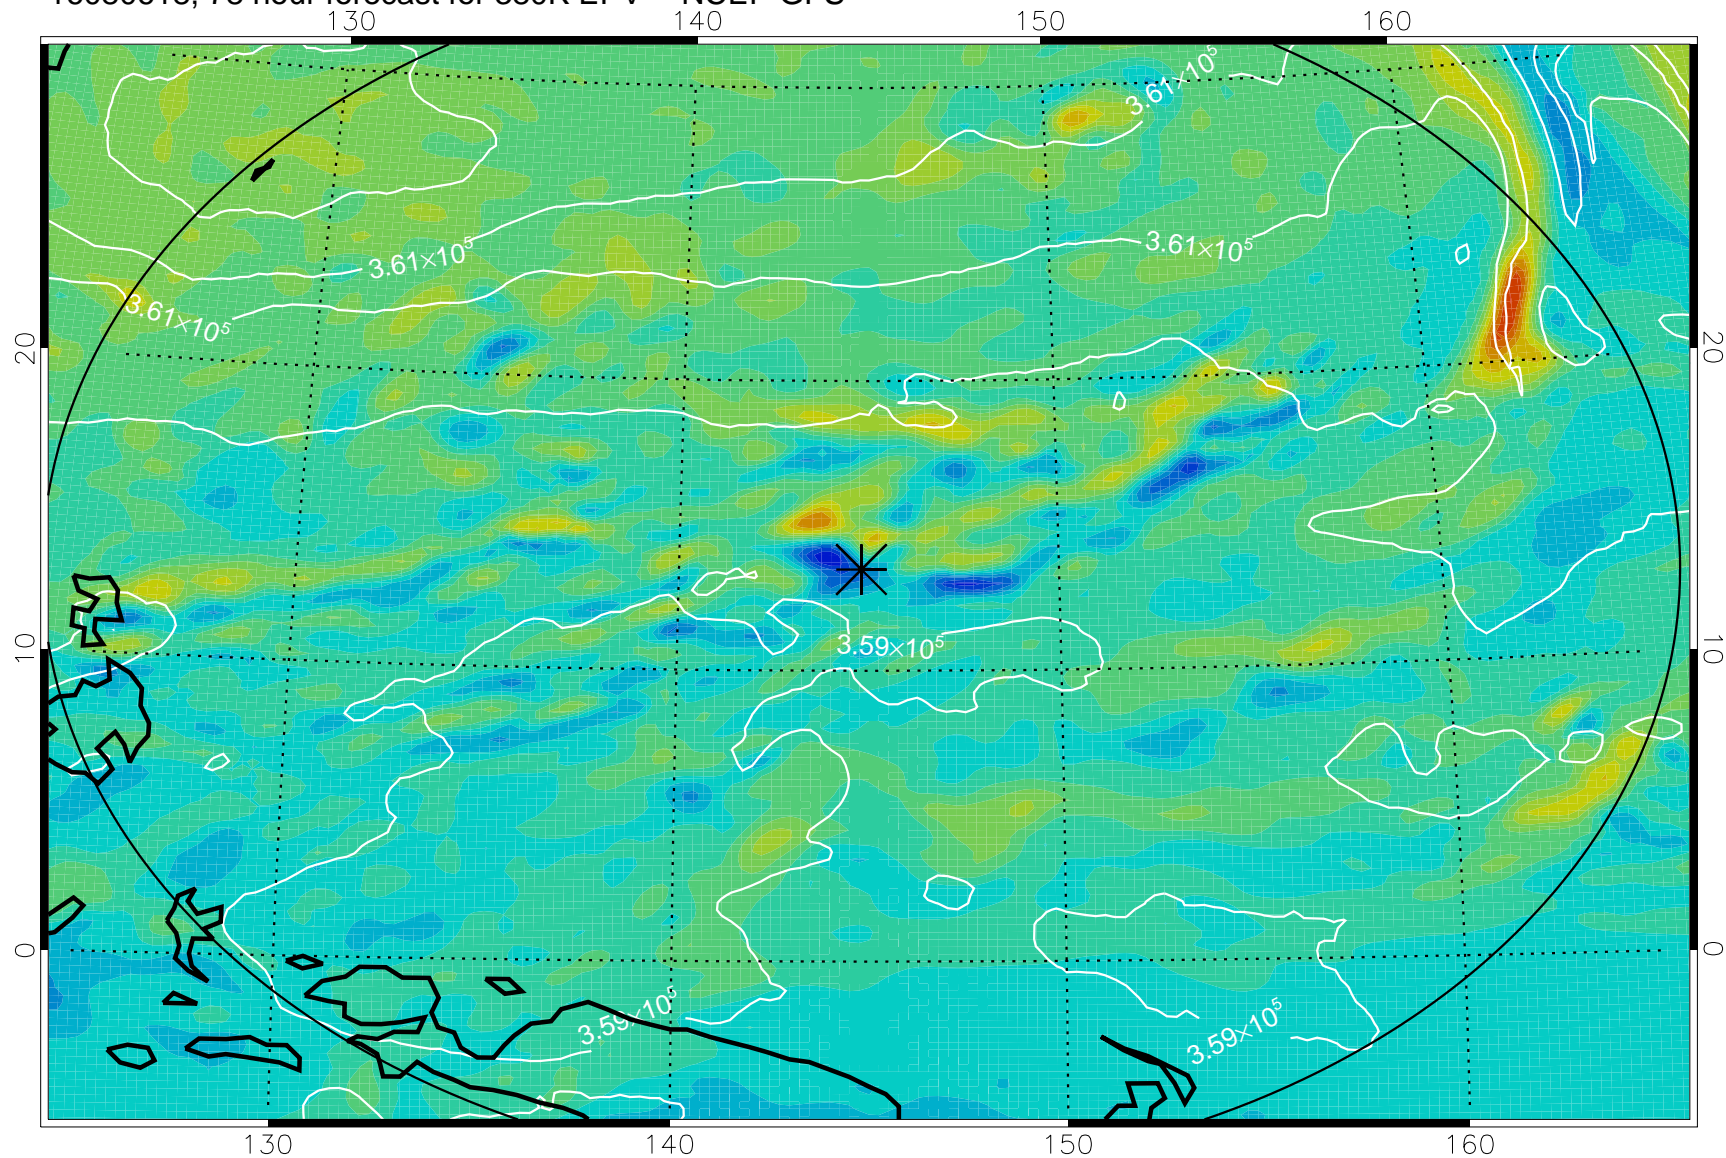

16080518, 54 hour forecast for 380K EPV -- NCEP GFS

380K Montgomery Streamfunction, white

Range ring of 2304 km

16080600, 60 hour forecast for 380K EPV -- NCEP GFS

380K Montgomery Streamfunction, white

Range ring of 2304 km

16080606, 66 hour forecast for 380K EPV -- NCEP GFS

380K Montgomery Streamfunction, white

Range ring of 2304 km

16080612, 72 hour forecast for 380K EPV -- NCEP GFS

380K Montgomery Streamfunction, white

Range ring of 2304 km

16080618, 78 hour forecast for 380K EPV -- NCEP GFS

380K Montgomery Streamfunction, white

Range ring of 2304 km

16080700, 84 hour forecast for 380K EPV -- NCEP GFS

380K Montgomery Streamfunction, white

Range ring of 2304 km

16080706, 90 hour forecast for 380K EPV -- NCEP GFS

380K Montgomery Streamfunction, white

Range ring of 2304 km

16080712, 96 hour forecast for 380K EPV -- NCEP GFS

380K Montgomery Streamfunction, white

Range ring of 2304 km