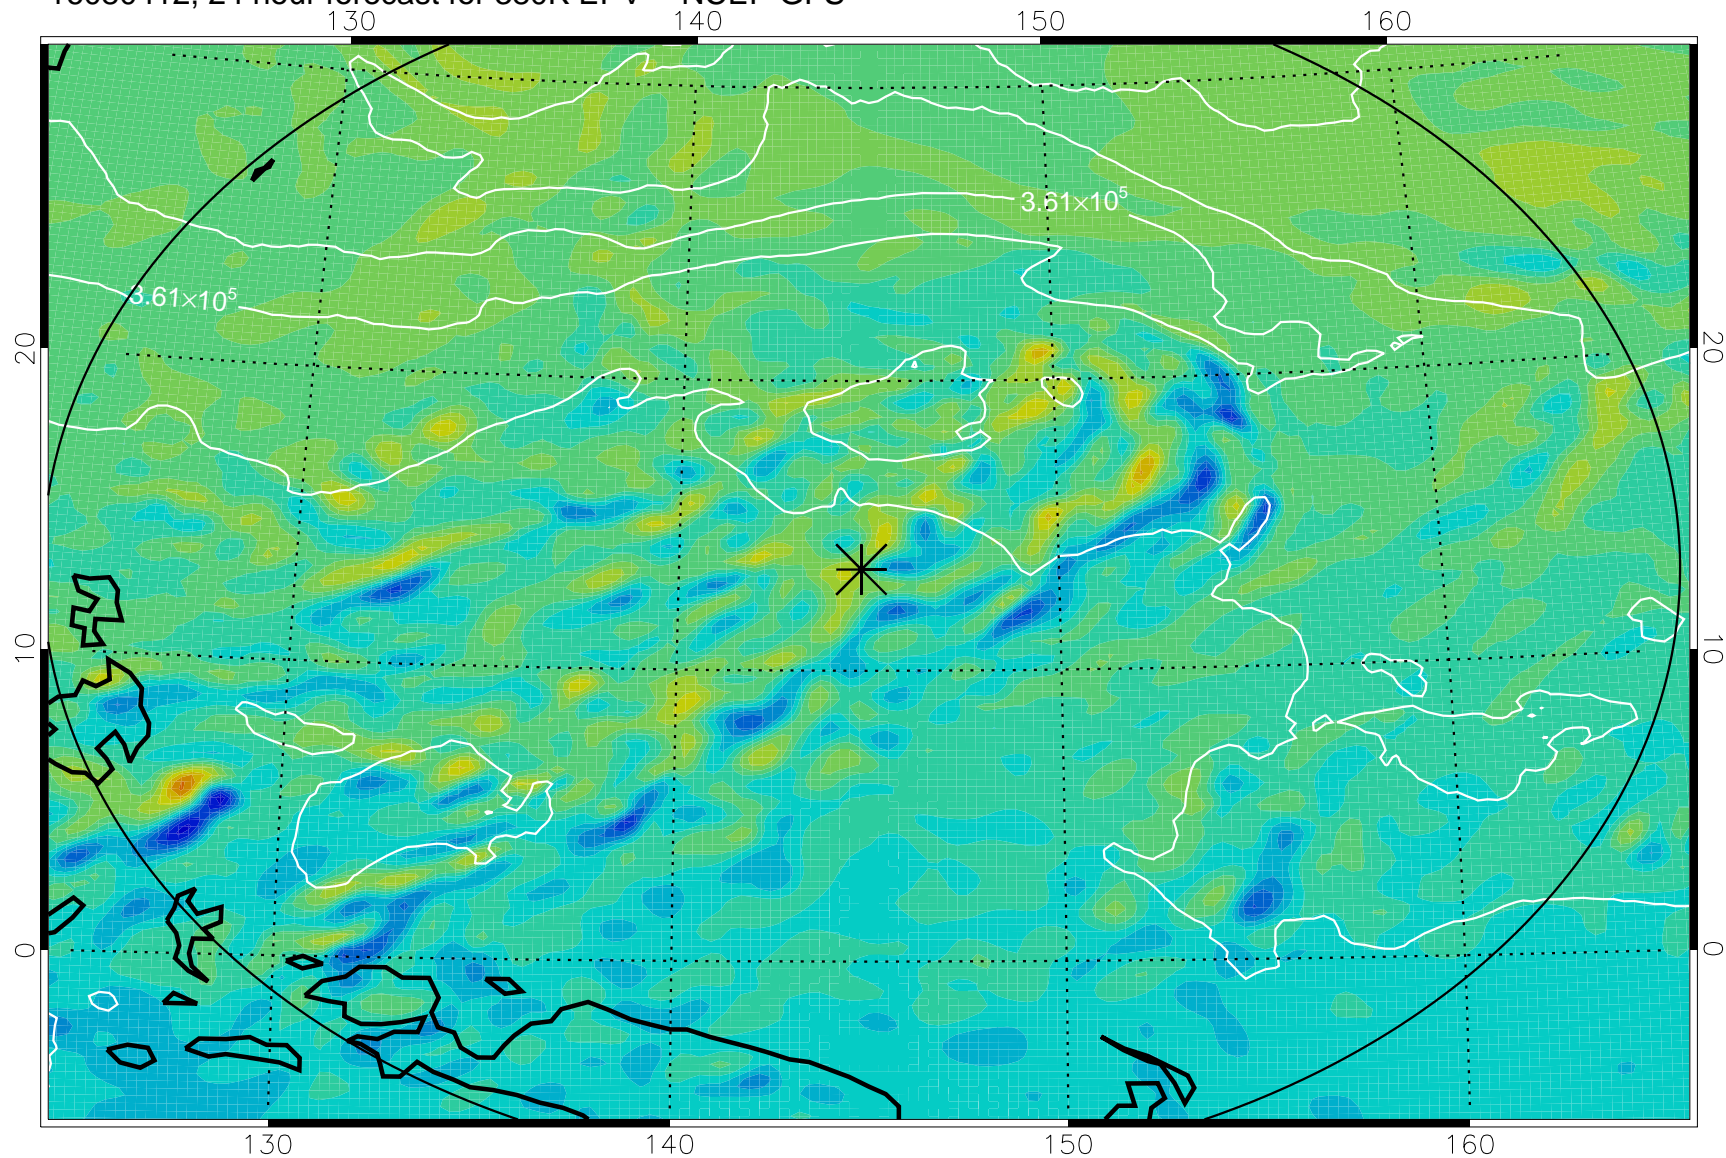

16080318, 6 hour forecast for 380K EPV -- NCEP GFS

380K Montgomery Streamfunction, white

Range ring of 2304 km

16080400, 12 hour forecast for 380K EPV -- NCEP GFS

380K Montgomery Streamfunction, white

Range ring of 2304 km

16080406, 18 hour forecast for 380K EPV -- NCEP GFS

380K Montgomery Streamfunction, white

Range ring of 2304 km

16080412, 24 hour forecast for 380K EPV -- NCEP GFS

380K Montgomery Streamfunction, white

Range ring of 2304 km

16080418, 30 hour forecast for 380K EPV -- NCEP GFS

380K Montgomery Streamfunction, white

Range ring of 2304 km

16080500, 36 hour forecast for 380K EPV -- NCEP GFS

380K Montgomery Streamfunction, white

Range ring of 2304 km

16080506, 42 hour forecast for 380K EPV -- NCEP GFS

380K Montgomery Streamfunction, white

Range ring of 2304 km

16080512, 48 hour forecast for 380K EPV -- NCEP GFS

380K Montgomery Streamfunction, white

Range ring of 2304 km