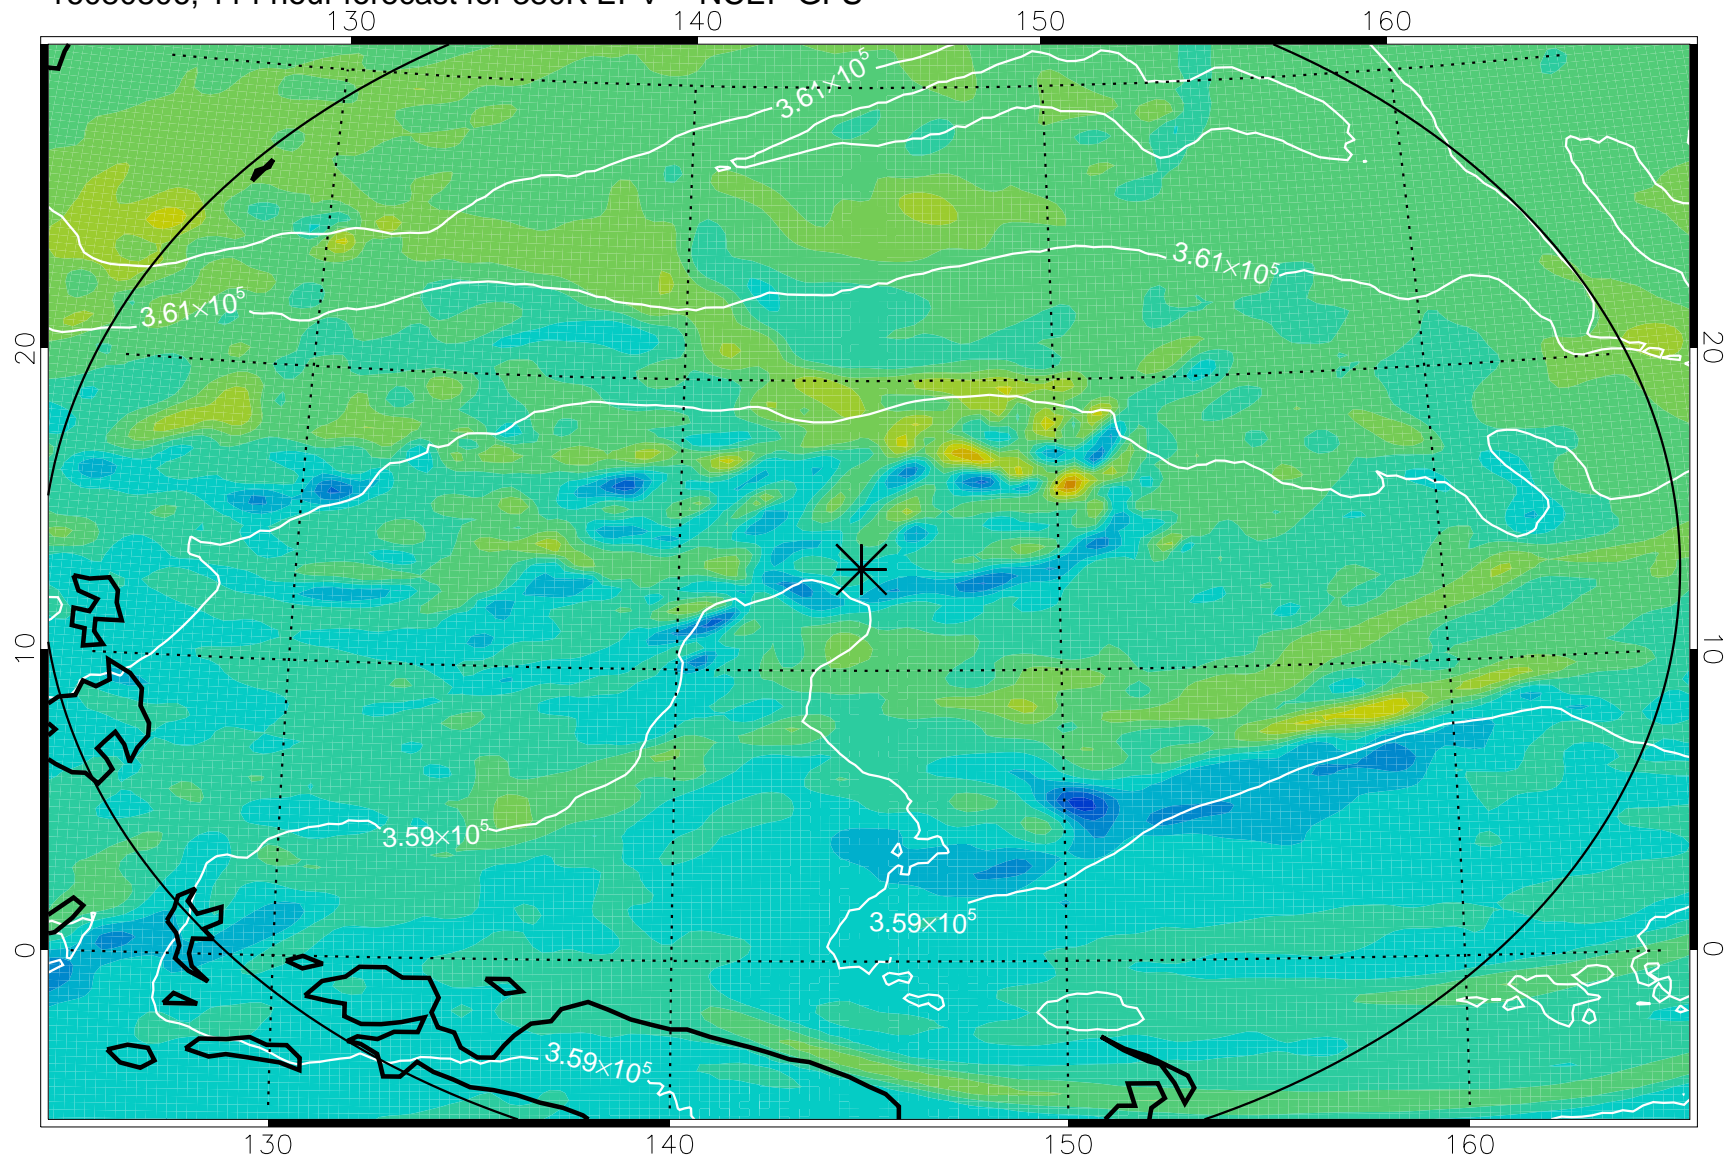

16080618, 78 hour forecast for 380K EPV -- NCEP GFS

380K Montgomery Streamfunction, white

Range ring of 2304 km

16080700, 84 hour forecast for 380K EPV -- NCEP GFS

380K Montgomery Streamfunction, white

Range ring of 2304 km

16080706, 90 hour forecast for 380K EPV -- NCEP GFS

380K Montgomery Streamfunction, white

Range ring of 2304 km

16080712, 96 hour forecast for 380K EPV -- NCEP GFS

380K Montgomery Streamfunction, white

Range ring of 2304 km

16080718, 102 hour forecast for 380K EPV -- NCEP GFS

380K Montgomery Streamfunction, white

Range ring of 2304 km

16080800, 108 hour forecast for 380K EPV -- NCEP GFS

380K Montgomery Streamfunction, white

Range ring of 2304 km

16080806, 114 hour forecast for 380K EPV -- NCEP GFS

380K Montgomery Streamfunction, white

Range ring of 2304 km

16080812, 120 hour forecast for 380K EPV -- NCEP GFS

380K Montgomery Streamfunction, white

Range ring of 2304 km