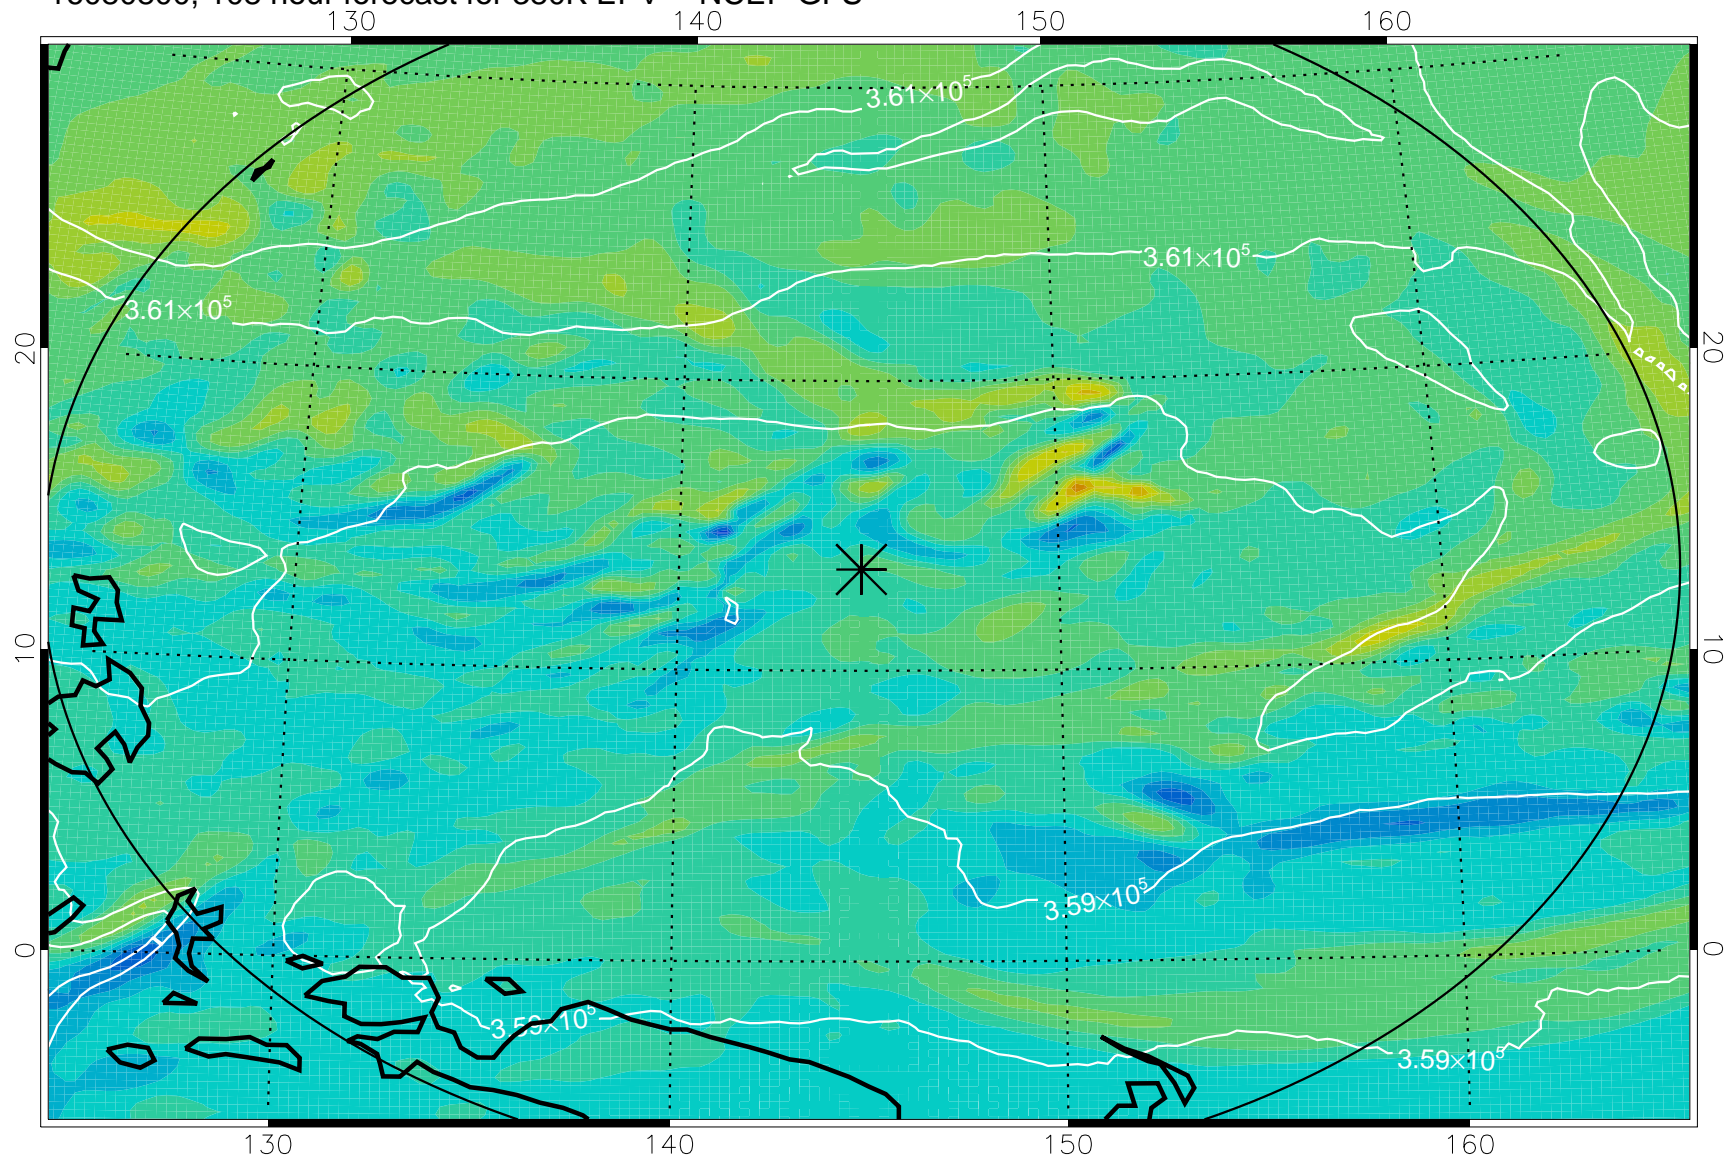

16080618, 78 hour forecast for 380K EPV -- NCEP GFS

380K Montgomery Streamfunction, white

Range ring of 2304 km

16080700, 84 hour forecast for 380K EPV -- NCEP GFS

380K Montgomery Streamfunction, white

Range ring of 2304 km

16080706, 90 hour forecast for 380K EPV -- NCEP GFS

380K Montgomery Streamfunction, white

Range ring of 2304 km

16080712, 96 hour forecast for 380K EPV -- NCEP GFS

380K Montgomery Streamfunction, white

Range ring of 2304 km

16080718, 102 hour forecast for 380K EPV -- NCEP GFS

380K Montgomery Streamfunction, white

Range ring of 2304 km

16080800, 108 hour forecast for 380K EPV -- NCEP GFS

380K Montgomery Streamfunction, white

Range ring of 2304 km

16080806, 114 hour forecast for 380K EPV -- NCEP GFS

380K Montgomery Streamfunction, white

Range ring of 2304 km

16080812, 120 hour forecast for 380K EPV -- NCEP GFS

380K Montgomery Streamfunction, white

Range ring of 2304 km