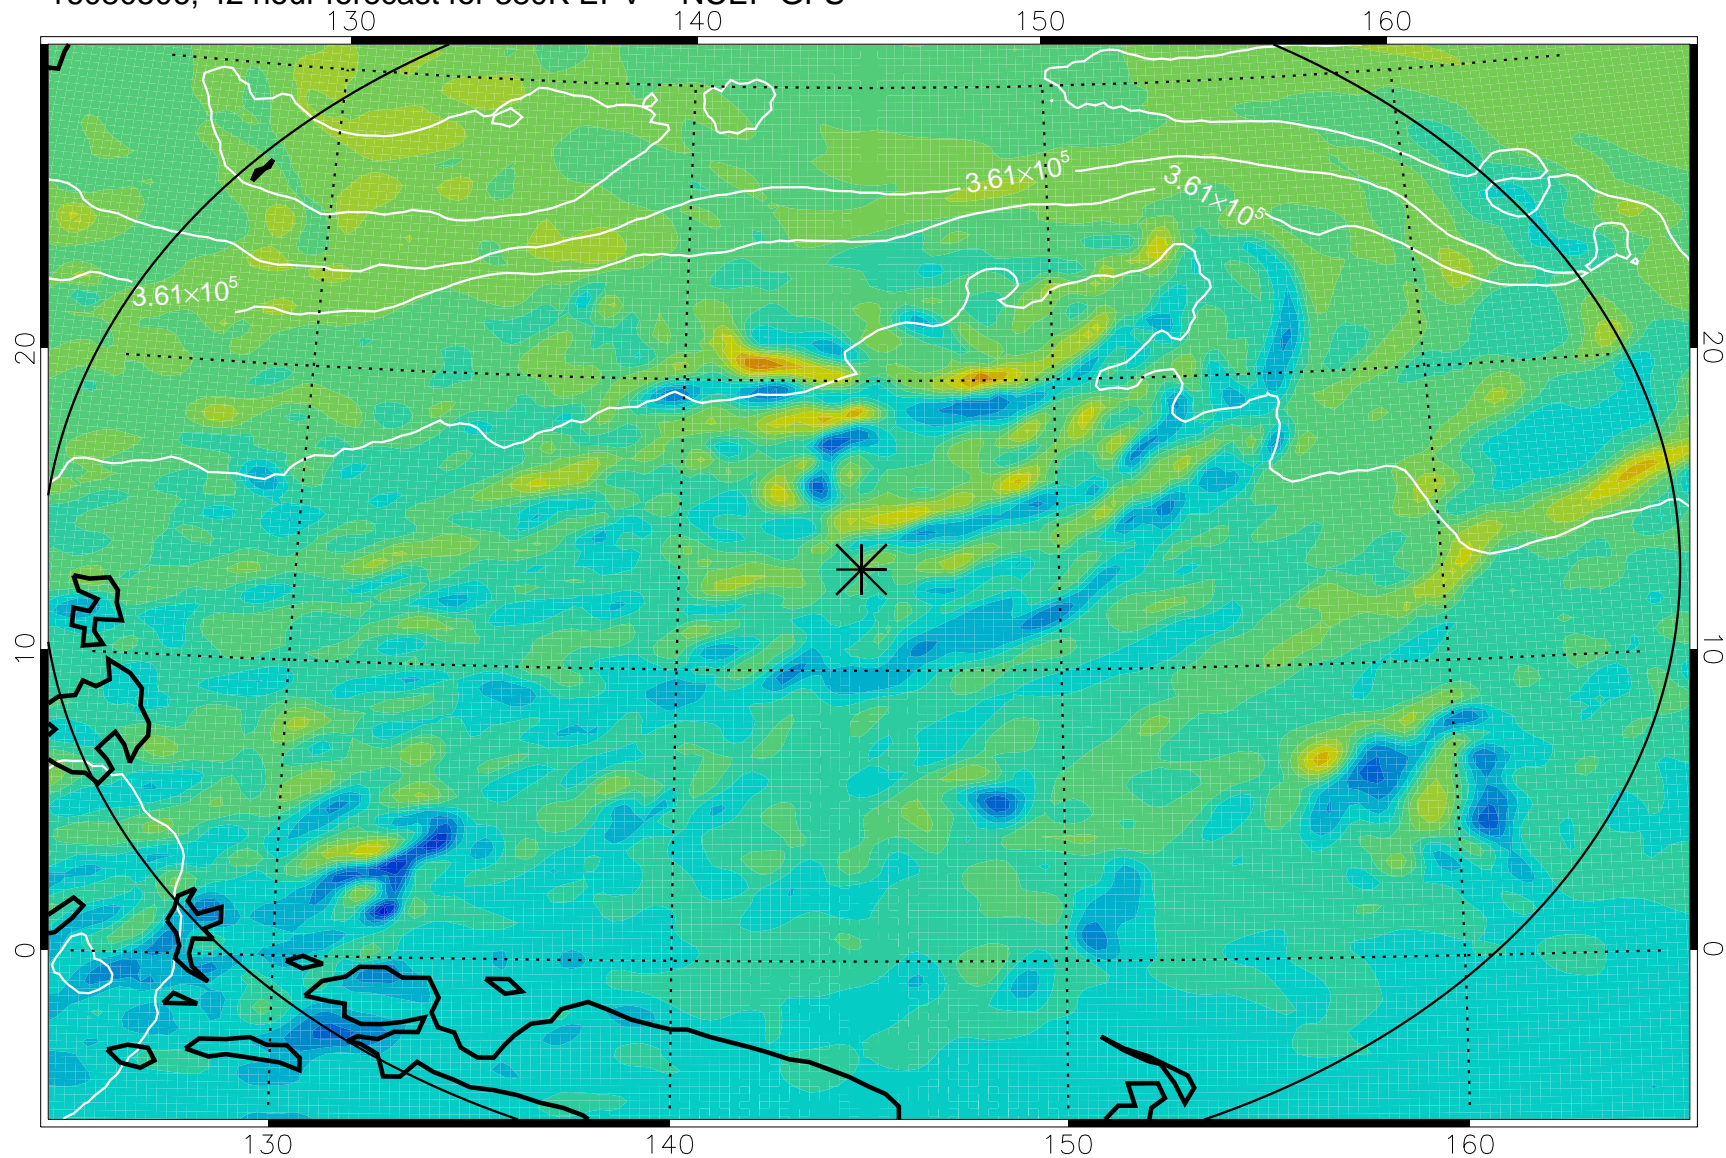

16080406, 18 hour forecast for 380K EPV -- NCEP GFS

380K Montgomery Streamfunction, white

Range ring of 2304 km

16080412, 24 hour forecast for 380K EPV -- NCEP GFS

380K Montgomery Streamfunction, white

Range ring of 2304 km

16080418, 30 hour forecast for 380K EPV -- NCEP GFS

380K Montgomery Streamfunction, white

Range ring of 2304 km

16080500, 36 hour forecast for 380K EPV -- NCEP GFS

380K Montgomery Streamfunction, white

Range ring of 2304 km

16080506, 42 hour forecast for 380K EPV -- NCEP GFS

380K Montgomery Streamfunction, white

Range ring of 2304 km

16080512, 48 hour forecast for 380K EPV -- NCEP GFS

380K Montgomery Streamfunction, white

Range ring of 2304 km

16080518, 54 hour forecast for 380K EPV -- NCEP GFS

380K Montgomery Streamfunction, white

Range ring of 2304 km

16080600, 60 hour forecast for 380K EPV -- NCEP GFS

380K Montgomery Streamfunction, white

Range ring of 2304 km