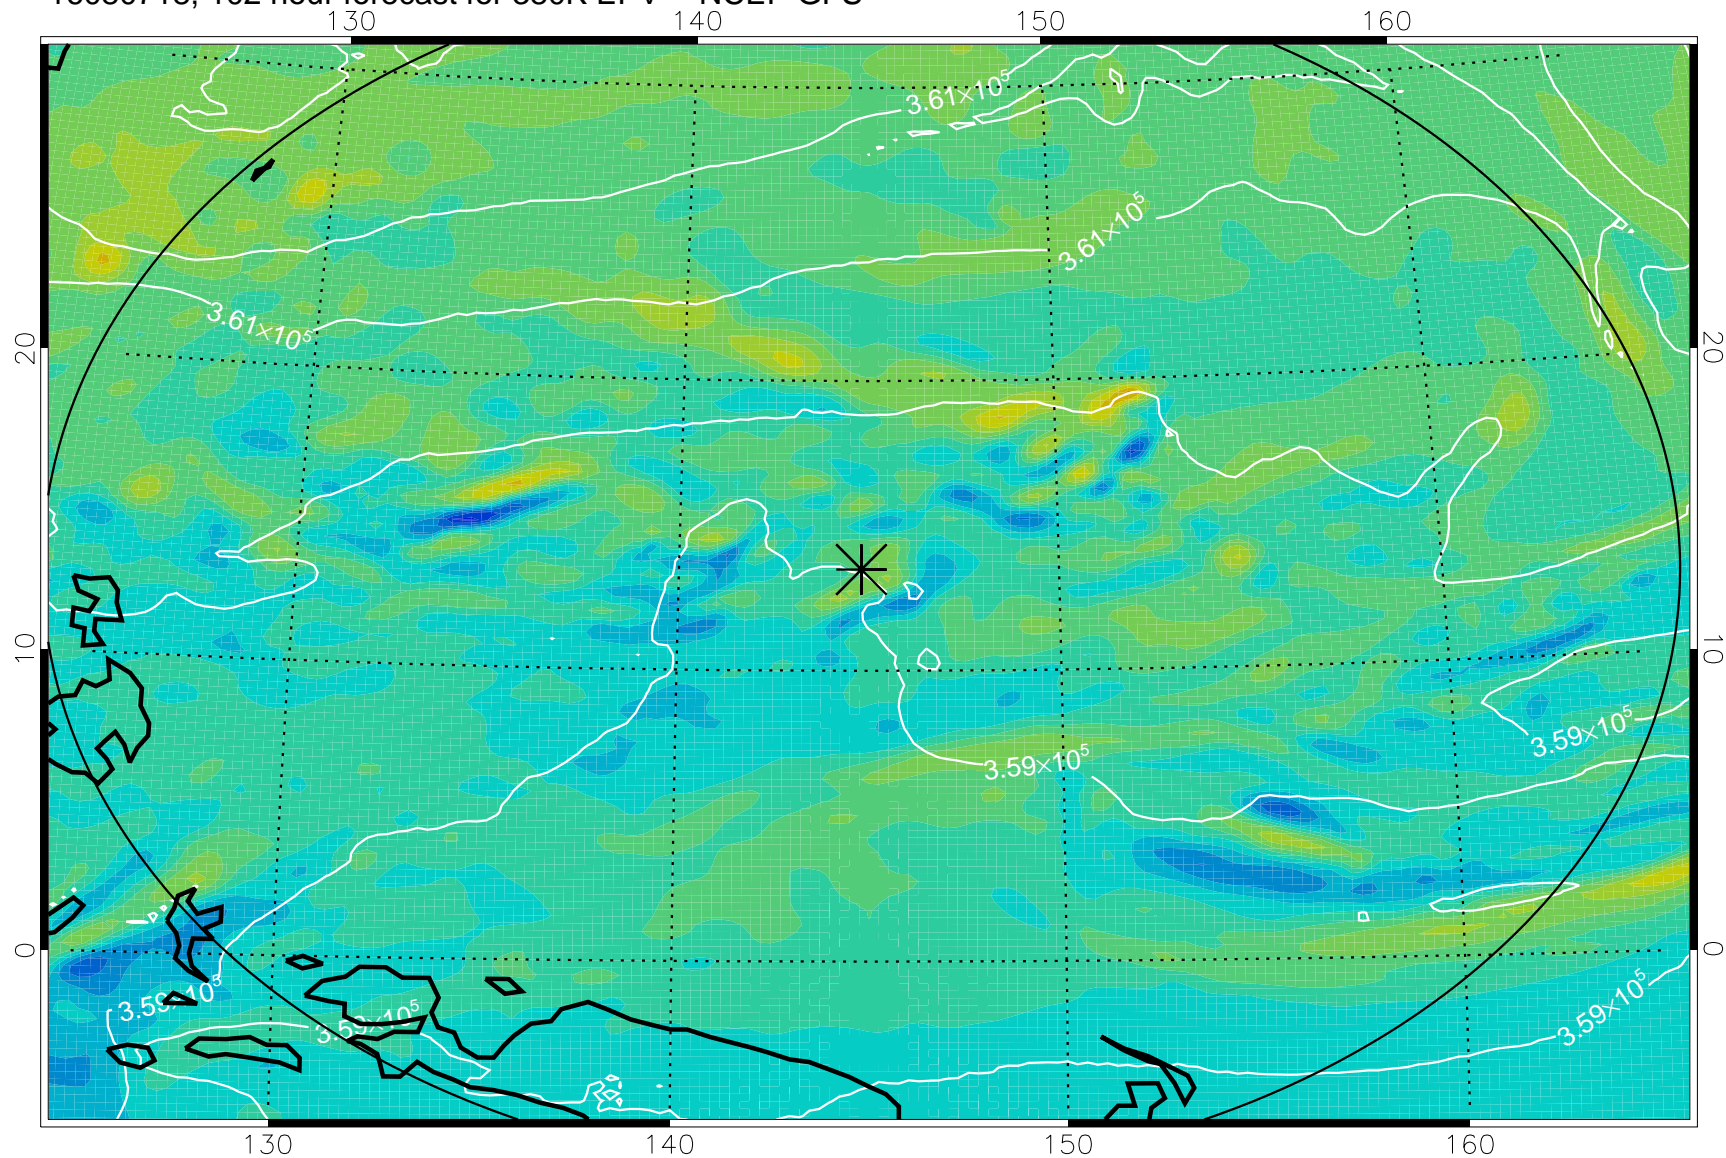

16080618, 78 hour forecast for 380K EPV -- NCEP GFS

380K Montgomery Streamfunction, white

Range ring of 2304 km

16080700, 84 hour forecast for 380K EPV -- NCEP GFS

380K Montgomery Streamfunction, white

Range ring of 2304 km

16080706, 90 hour forecast for 380K EPV -- NCEP GFS

380K Montgomery Streamfunction, white

Range ring of 2304 km

16080712, 96 hour forecast for 380K EPV -- NCEP GFS

380K Montgomery Streamfunction, white

Range ring of 2304 km

16080718, 102 hour forecast for 380K EPV -- NCEP GFS

380K Montgomery Streamfunction, white

Range ring of 2304 km

16080800, 108 hour forecast for 380K EPV -- NCEP GFS

380K Montgomery Streamfunction, white

Range ring of 2304 km

16080806, 114 hour forecast for 380K EPV -- NCEP GFS

380K Montgomery Streamfunction, white

Range ring of 2304 km

16080812, 120 hour forecast for 380K EPV -- NCEP GFS

380K Montgomery Streamfunction, white

Range ring of 2304 km