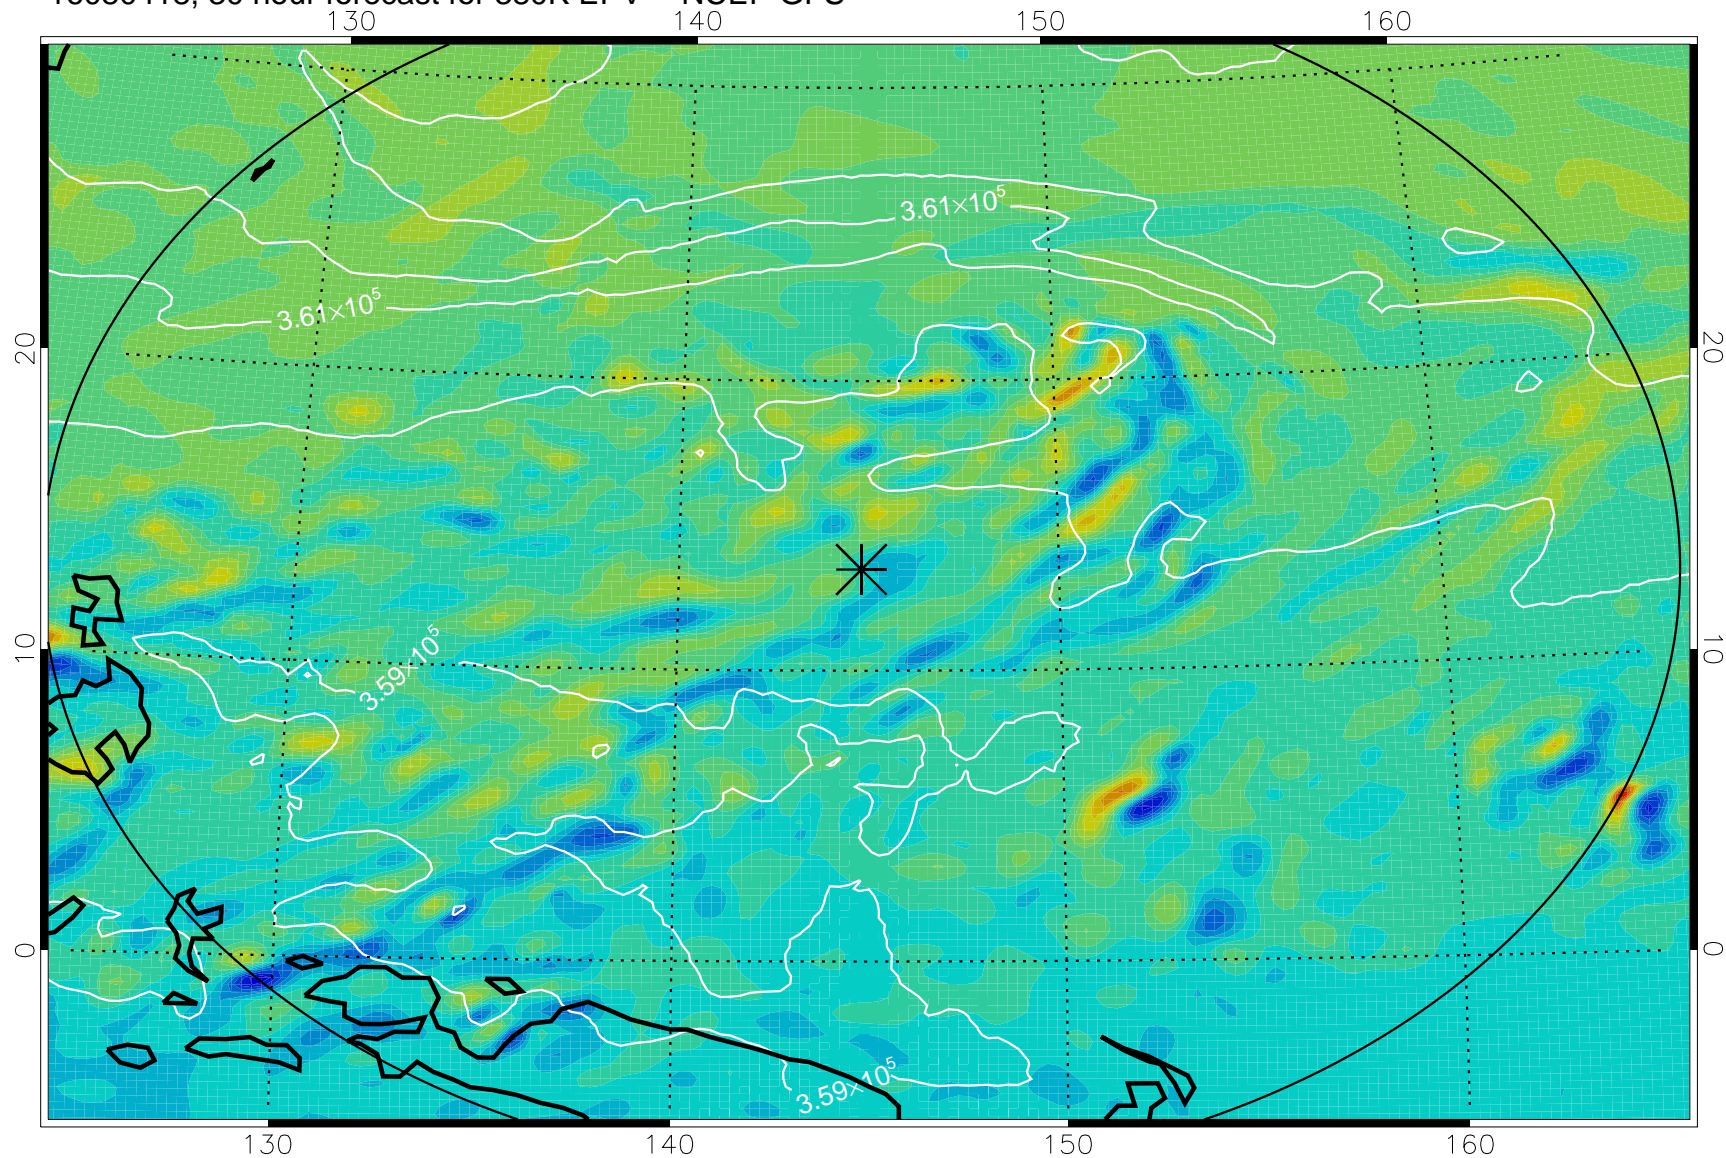

16080406, 18 hour forecast for 380K EPV -- NCEP GFS

380K Montgomery Streamfunction, white

Range ring of 2304 km

16080412, 24 hour forecast for 380K EPV -- NCEP GFS

380K Montgomery Streamfunction, white

Range ring of 2304 km

16080418, 30 hour forecast for 380K EPV -- NCEP GFS

380K Montgomery Streamfunction, white

Range ring of 2304 km

16080500, 36 hour forecast for 380K EPV -- NCEP GFS

380K Montgomery Streamfunction, white

Range ring of 2304 km

16080506, 42 hour forecast for 380K EPV -- NCEP GFS

380K Montgomery Streamfunction, white

Range ring of 2304 km

16080512, 48 hour forecast for 380K EPV -- NCEP GFS

380K Montgomery Streamfunction, white

Range ring of 2304 km

16080518, 54 hour forecast for 380K EPV -- NCEP GFS

380K Montgomery Streamfunction, white

Range ring of 2304 km

16080600, 60 hour forecast for 380K EPV -- NCEP GFS

380K Montgomery Streamfunction, white

Range ring of 2304 km