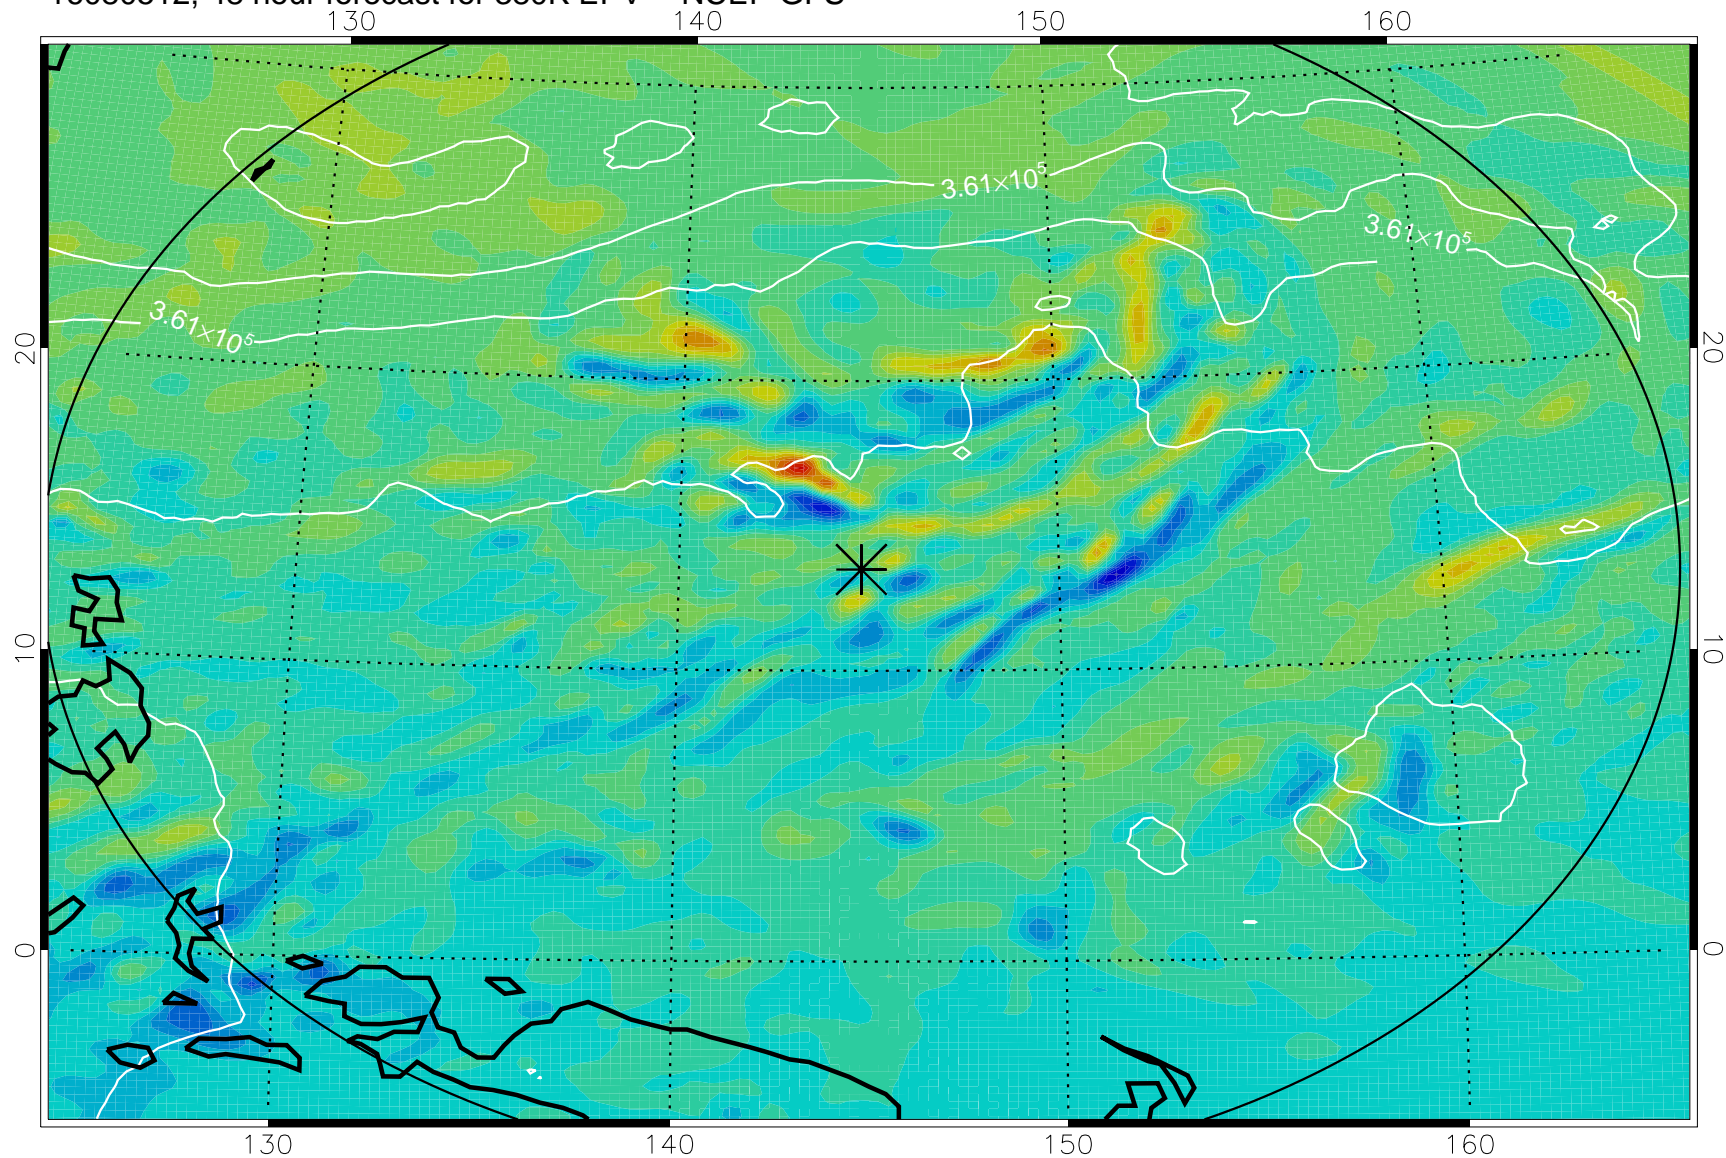

16080418, 30 hour forecast for 380K EPV -- NCEP GFS

380K Montgomery Streamfunction, white

Range ring of 2304 km

16080500, 36 hour forecast for 380K EPV -- NCEP GFS

380K Montgomery Streamfunction, white

Range ring of 2304 km

16080506, 42 hour forecast for 380K EPV -- NCEP GFS

380K Montgomery Streamfunction, white

Range ring of 2304 km

16080512, 48 hour forecast for 380K EPV -- NCEP GFS

380K Montgomery Streamfunction, white

Range ring of 2304 km

16080518, 54 hour forecast for 380K EPV -- NCEP GFS

380K Montgomery Streamfunction, white

Range ring of 2304 km

16080600, 60 hour forecast for 380K EPV -- NCEP GFS

380K Montgomery Streamfunction, white

Range ring of 2304 km

16080606, 66 hour forecast for 380K EPV -- NCEP GFS

380K Montgomery Streamfunction, white

Range ring of 2304 km

16080612, 72 hour forecast for 380K EPV -- NCEP GFS

380K Montgomery Streamfunction, white

Range ring of 2304 km