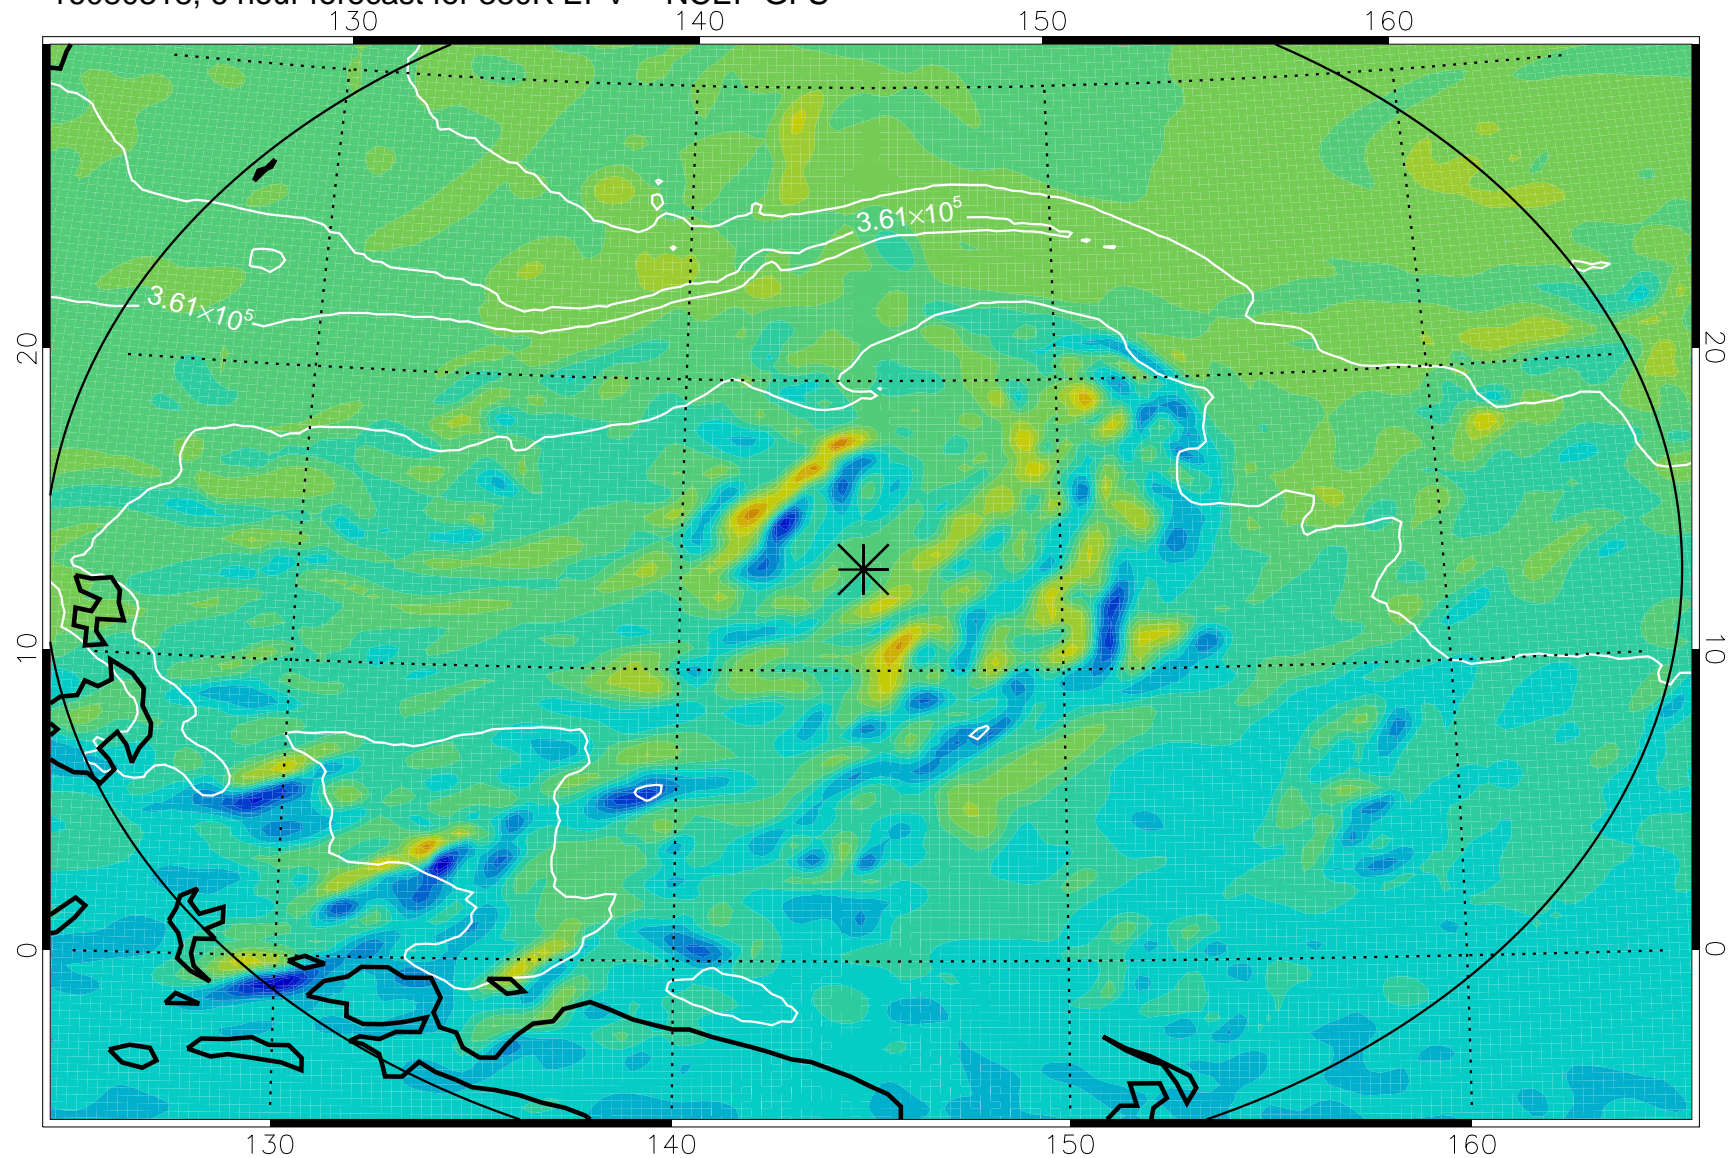

16080318, 6 hour forecast for 380K EPV -- NCEP GFS

380K Montgomery Streamfunction, white

Range ring of 2304 km

16080400, 12 hour forecast for 380K EPV -- NCEP GFS

380K Montgomery Streamfunction, white

Range ring of 2304 km

16080406, 18 hour forecast for 380K EPV -- NCEP GFS

380K Montgomery Streamfunction, white

Range ring of 2304 km

16080412, 24 hour forecast for 380K EPV -- NCEP GFS

380K Montgomery Streamfunction, white

Range ring of 2304 km

16080418, 30 hour forecast for 380K EPV -- NCEP GFS

380K Montgomery Streamfunction, white

Range ring of 2304 km

16080500, 36 hour forecast for 380K EPV -- NCEP GFS

380K Montgomery Streamfunction, white

Range ring of 2304 km

16080506, 42 hour forecast for 380K EPV -- NCEP GFS

380K Montgomery Streamfunction, white

Range ring of 2304 km

16080512, 48 hour forecast for 380K EPV -- NCEP GFS

380K Montgomery Streamfunction, white

Range ring of 2304 km