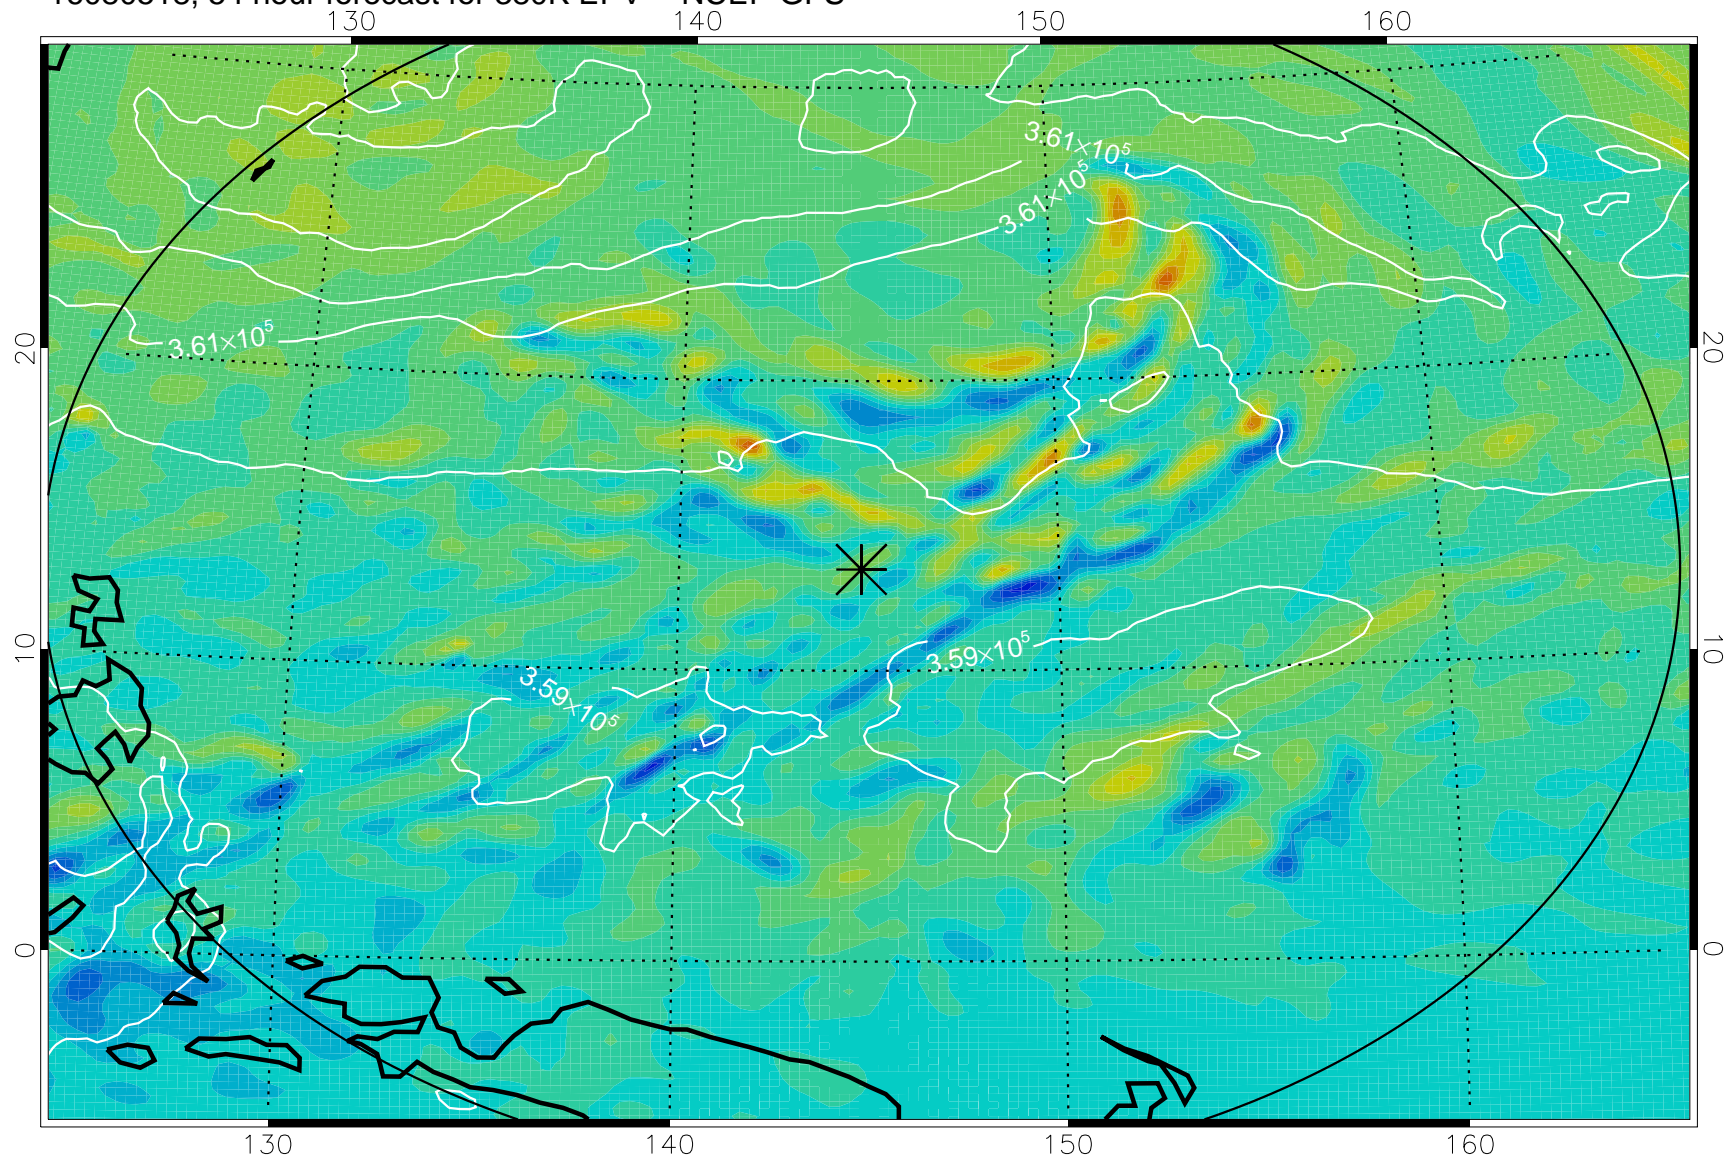

16080418, 30 hour forecast for 380K EPV -- NCEP GFS

380K Montgomery Streamfunction, white

Range ring of 2304 km

16080500, 36 hour forecast for 380K EPV -- NCEP GFS

380K Montgomery Streamfunction, white

Range ring of 2304 km

16080506, 42 hour forecast for 380K EPV -- NCEP GFS

380K Montgomery Streamfunction, white

Range ring of 2304 km

16080512, 48 hour forecast for 380K EPV -- NCEP GFS

380K Montgomery Streamfunction, white

Range ring of 2304 km

16080518, 54 hour forecast for 380K EPV -- NCEP GFS

380K Montgomery Streamfunction, white

Range ring of 2304 km

16080600, 60 hour forecast for 380K EPV -- NCEP GFS

380K Montgomery Streamfunction, white

Range ring of 2304 km

16080606, 66 hour forecast for 380K EPV -- NCEP GFS

380K Montgomery Streamfunction, white

Range ring of 2304 km

16080612, 72 hour forecast for 380K EPV -- NCEP GFS

380K Montgomery Streamfunction, white

Range ring of 2304 km