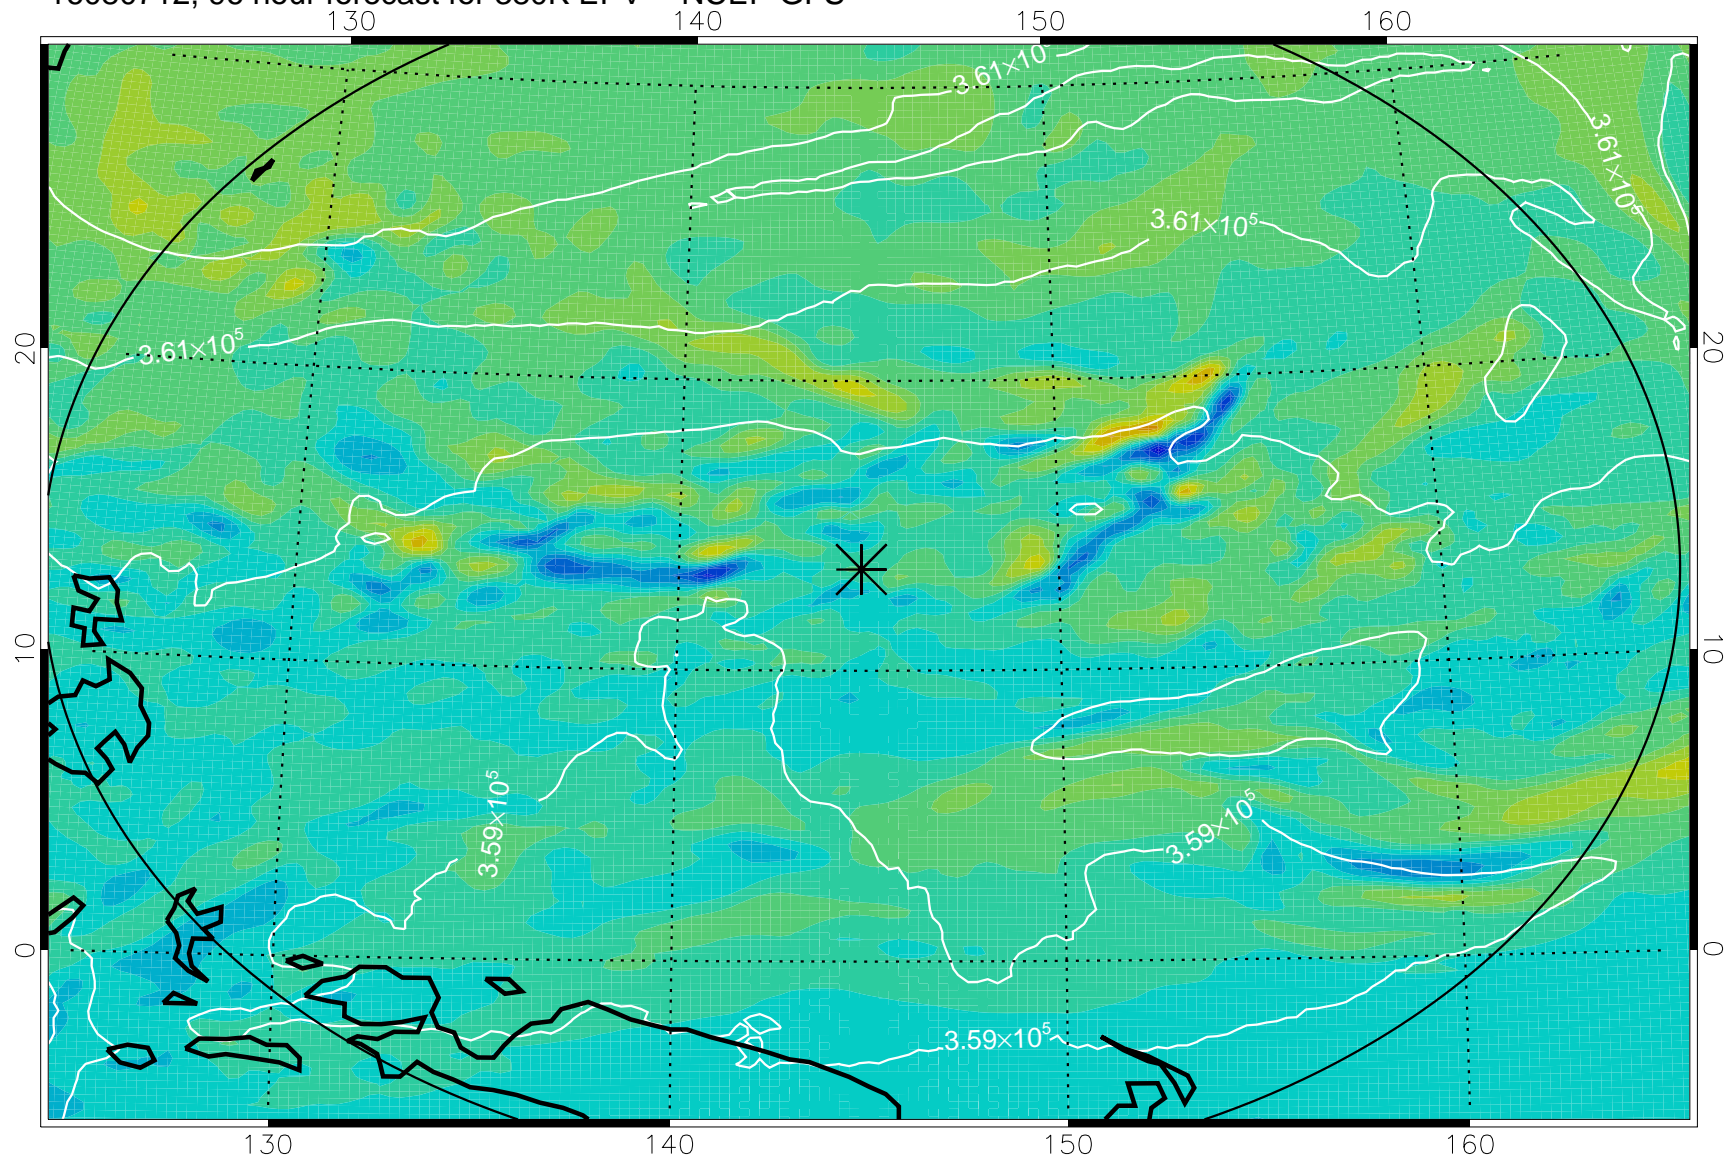

16080606, 66 hour forecast for 380K EPV -- NCEP GFS

380K Montgomery Streamfunction, white

Range ring of 2304 km

16080612, 72 hour forecast for 380K EPV -- NCEP GFS

380K Montgomery Streamfunction, white

Range ring of 2304 km

16080618, 78 hour forecast for 380K EPV -- NCEP GFS

380K Montgomery Streamfunction, white

Range ring of 2304 km

16080700, 84 hour forecast for 380K EPV -- NCEP GFS

380K Montgomery Streamfunction, white

Range ring of 2304 km

16080706, 90 hour forecast for 380K EPV -- NCEP GFS

380K Montgomery Streamfunction, white

Range ring of 2304 km

16080712, 96 hour forecast for 380K EPV -- NCEP GFS

380K Montgomery Streamfunction, white

Range ring of 2304 km

16080718, 102 hour forecast for 380K EPV -- NCEP GFS

380K Montgomery Streamfunction, white

Range ring of 2304 km

16080800, 108 hour forecast for 380K EPV -- NCEP GFS

380K Montgomery Streamfunction, white

Range ring of 2304 km