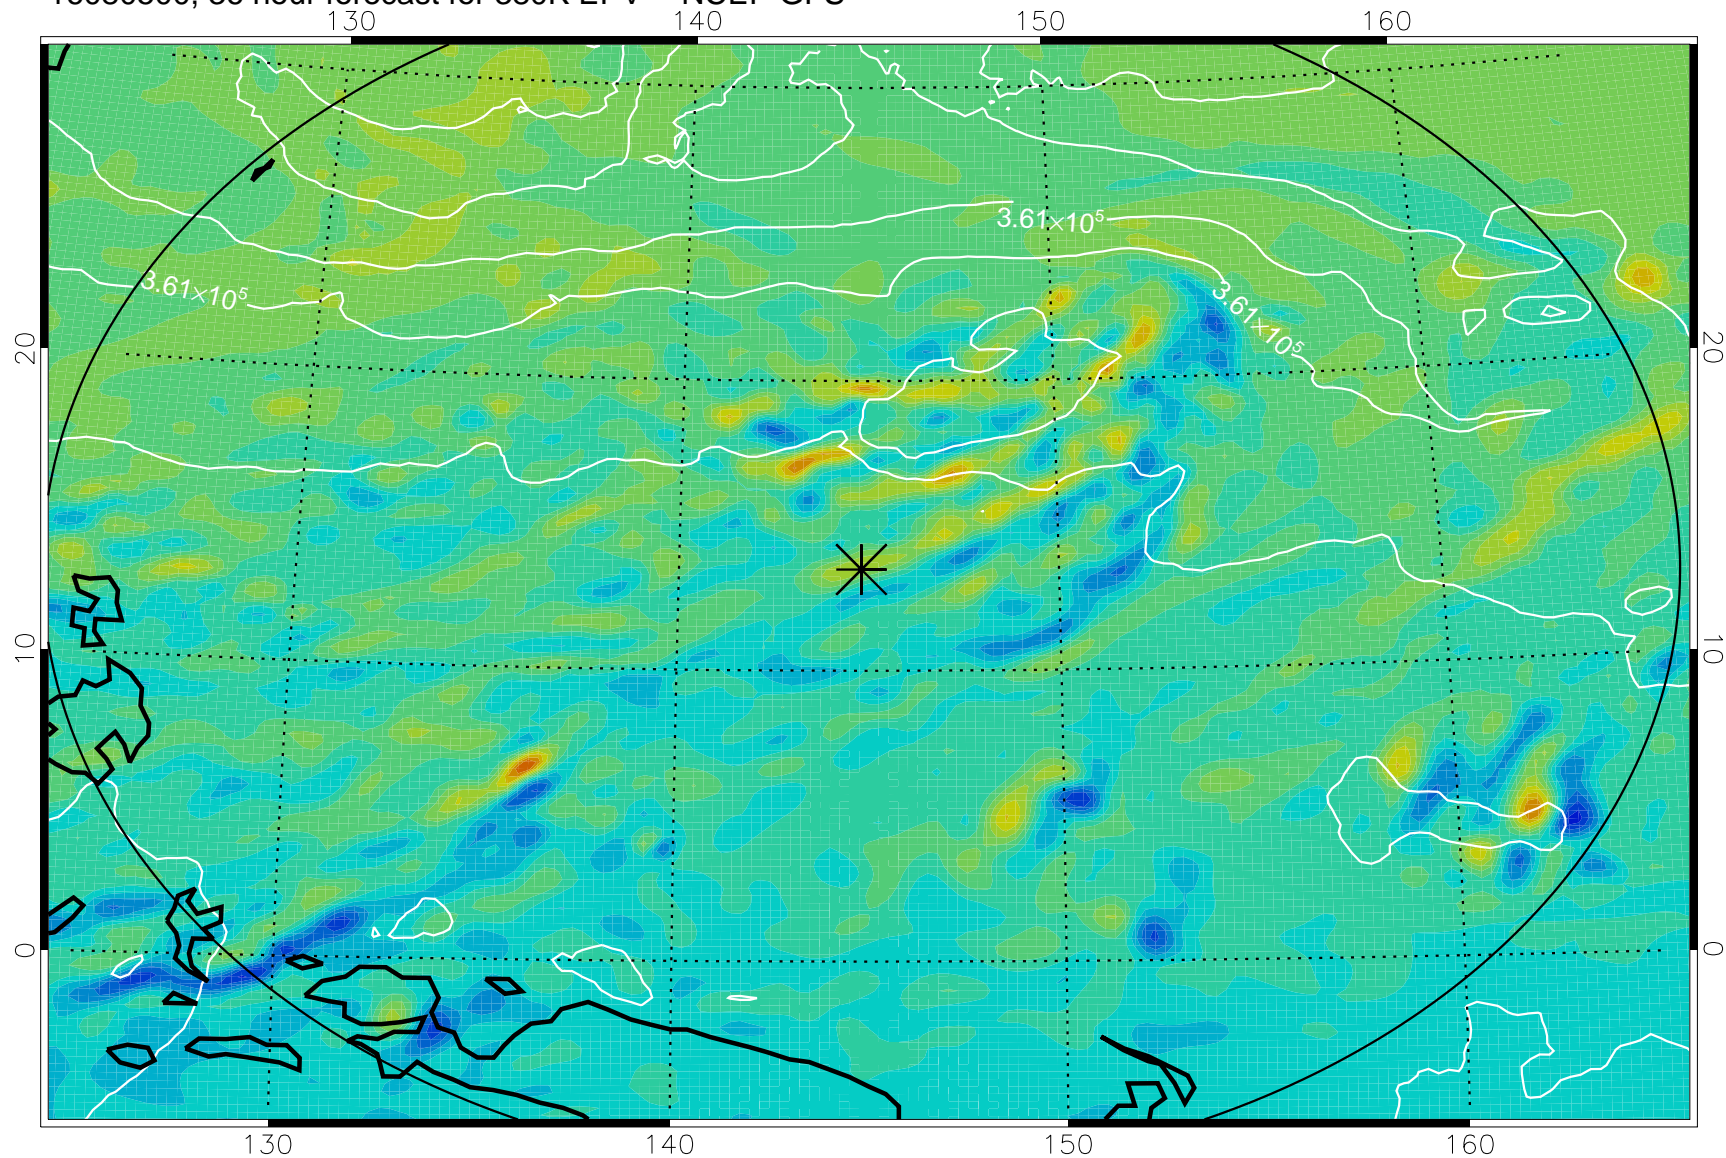

16080318, 6 hour forecast for 380K EPV -- NCEP GFS

380K Montgomery Streamfunction, white

Range ring of 2304 km

16080400, 12 hour forecast for 380K EPV -- NCEP GFS

380K Montgomery Streamfunction, white

Range ring of 2304 km

16080406, 18 hour forecast for 380K EPV -- NCEP GFS

380K Montgomery Streamfunction, white

Range ring of 2304 km

16080412, 24 hour forecast for 380K EPV -- NCEP GFS

380K Montgomery Streamfunction, white

Range ring of 2304 km

16080418, 30 hour forecast for 380K EPV -- NCEP GFS

380K Montgomery Streamfunction, white

Range ring of 2304 km

16080500, 36 hour forecast for 380K EPV -- NCEP GFS

380K Montgomery Streamfunction, white

Range ring of 2304 km

16080506, 42 hour forecast for 380K EPV -- NCEP GFS

380K Montgomery Streamfunction, white

Range ring of 2304 km

16080512, 48 hour forecast for 380K EPV -- NCEP GFS

380K Montgomery Streamfunction, white

Range ring of 2304 km