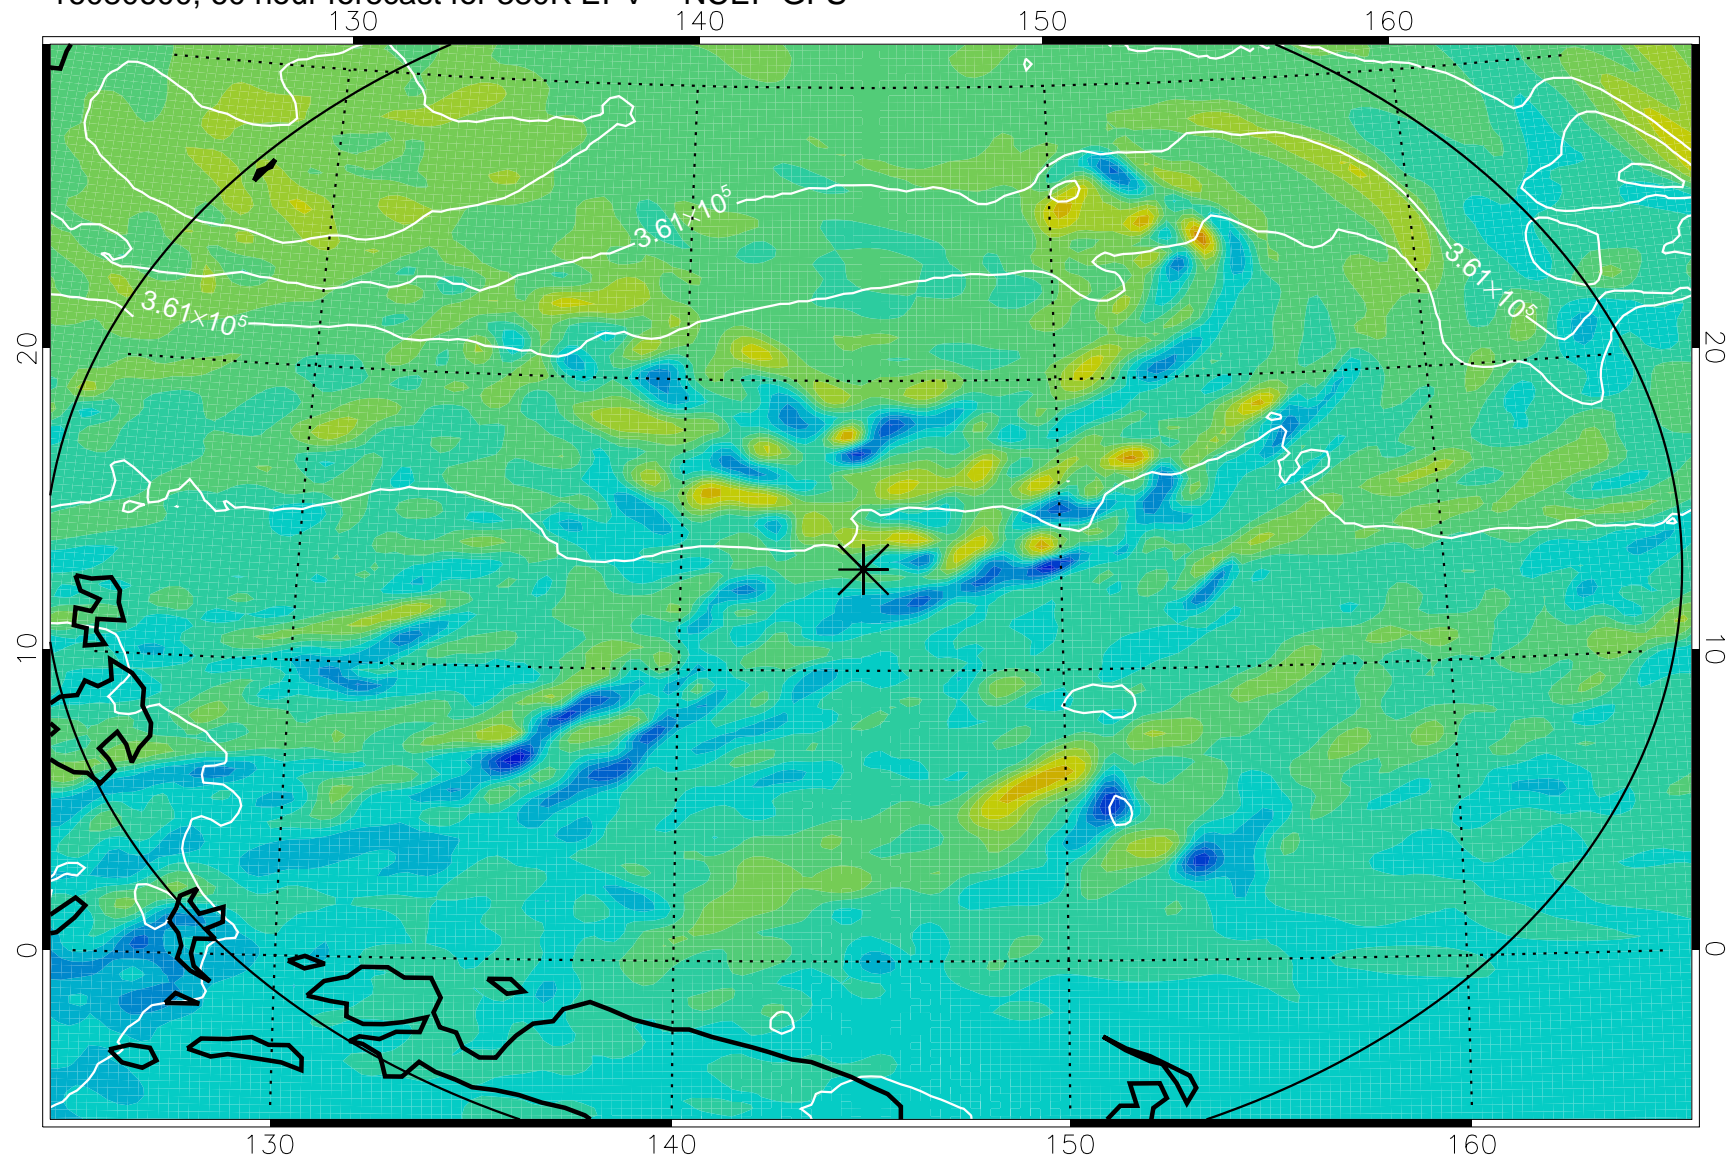

16080506, 42 hour forecast for 380K EPV -- NCEP GFS

380K Montgomery Streamfunction, white

Range ring of 2304 km

16080512, 48 hour forecast for 380K EPV -- NCEP GFS

380K Montgomery Streamfunction, white

Range ring of 2304 km

16080518, 54 hour forecast for 380K EPV -- NCEP GFS

380K Montgomery Streamfunction, white

Range ring of 2304 km

16080600, 60 hour forecast for 380K EPV -- NCEP GFS

380K Montgomery Streamfunction, white

Range ring of 2304 km

16080606, 66 hour forecast for 380K EPV -- NCEP GFS

380K Montgomery Streamfunction, white

Range ring of 2304 km

16080612, 72 hour forecast for 380K EPV -- NCEP GFS

380K Montgomery Streamfunction, white

Range ring of 2304 km

16080618, 78 hour forecast for 380K EPV -- NCEP GFS

380K Montgomery Streamfunction, white

Range ring of 2304 km

16080700, 84 hour forecast for 380K EPV -- NCEP GFS

380K Montgomery Streamfunction, white

Range ring of 2304 km