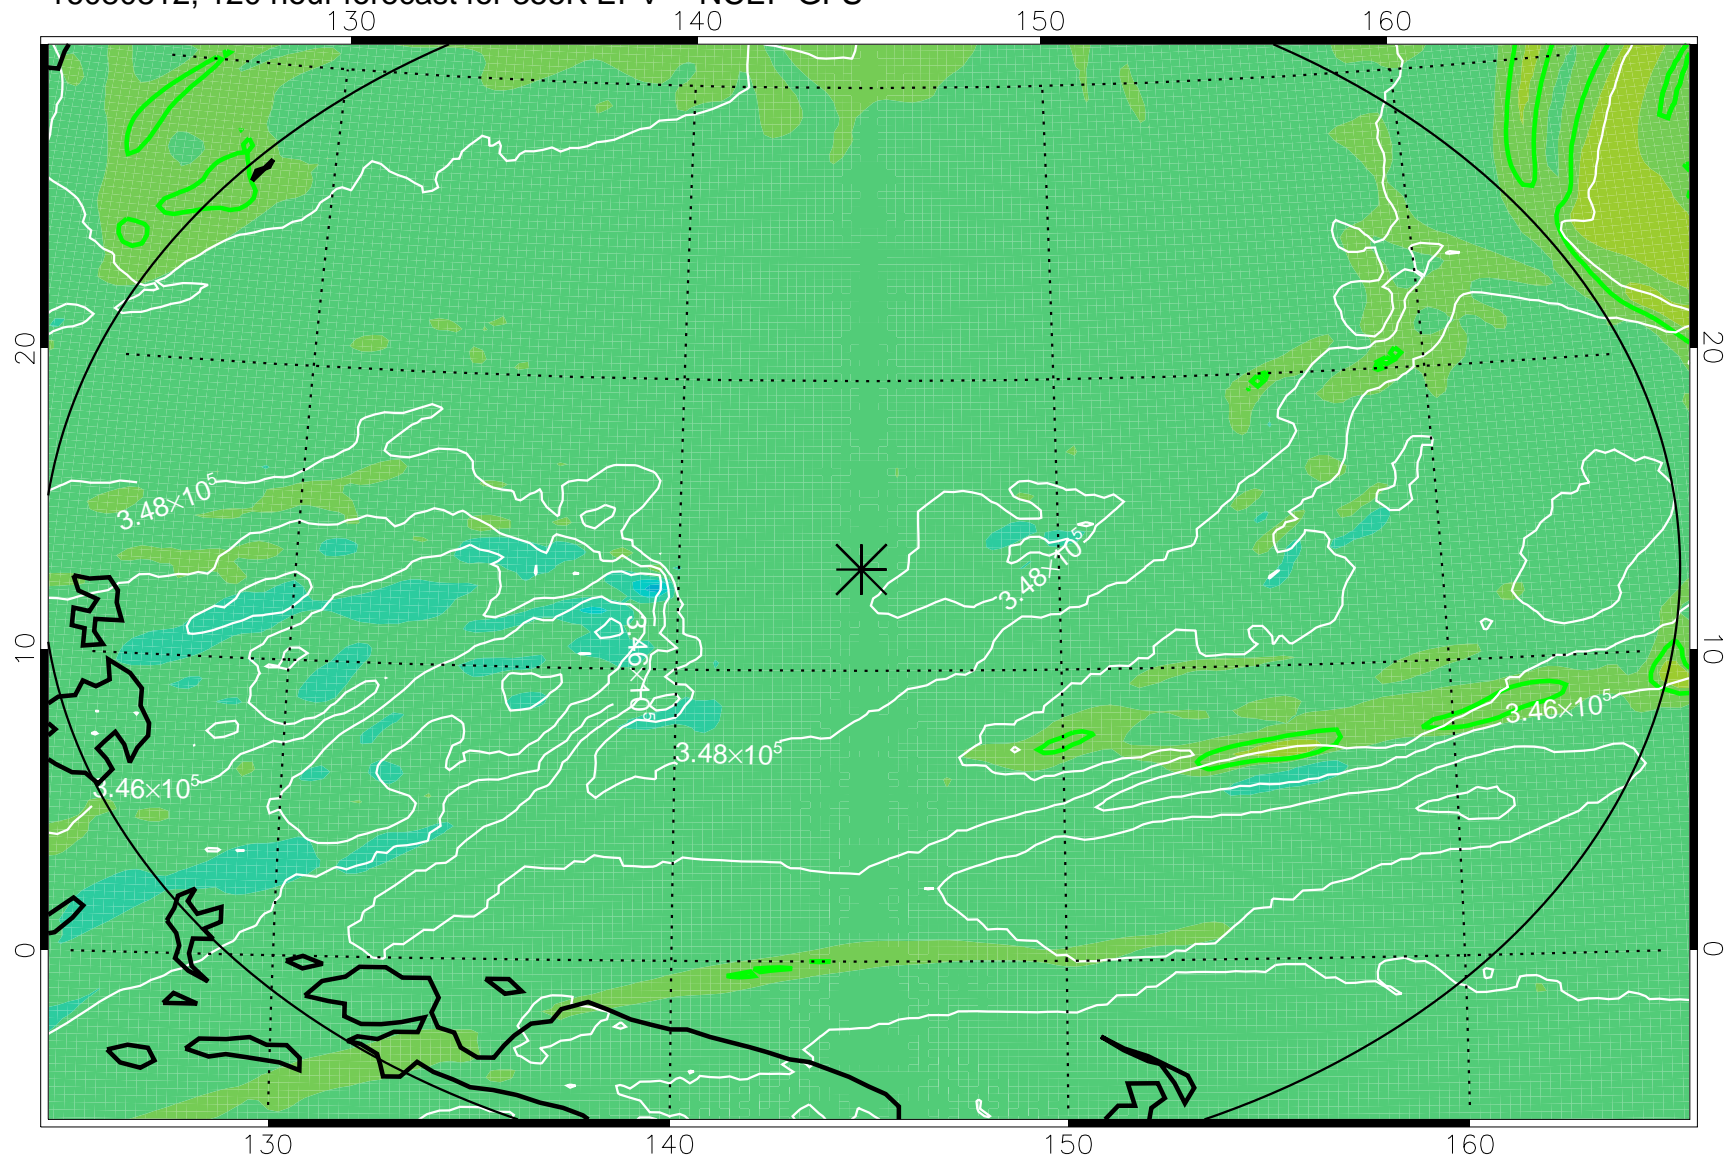

16080618, 78 hour forecast for 355K EPV -- NCEP GFS

355K Montgomery Streamfunction, white
EPV Tropopause (2 PVU) Position
Range ring of 2304 km

16080700, 84 hour forecast for 355K EPV -- NCEP GFS

355K Montgomery Streamfunction, white
EPV Tropopause (2 PVU) Position
Range ring of 2304 km

16080706, 90 hour forecast for 355K EPV -- NCEP GFS

355K Montgomery Streamfunction, white
EPV Tropopause (2 PVU) Position
Range ring of 2304 km

16080712, 96 hour forecast for 355K EPV -- NCEP GFS

355K Montgomery Streamfunction, white
EPV Tropopause (2 PVU) Position
Range ring of 2304 km

16080718, 102 hour forecast for 355K EPV -- NCEP GFS

355K Montgomery Streamfunction, white
EPV Tropopause (2 PVU) Position
Range ring of 2304 km

16080800, 108 hour forecast for 355K EPV -- NCEP GFS

355K Montgomery Streamfunction, white
EPV Tropopause (2 PVU) Position
Range ring of 2304 km

16080806, 114 hour forecast for 355K EPV -- NCEP GFS

355K Montgomery Streamfunction, white
EPV Tropopause (2 PVU) Position
Range ring of 2304 km

16080812, 120 hour forecast for 355K EPV -- NCEP GFS

355K Montgomery Streamfunction, white
EPV Tropopause (2 PVU) Position
Range ring of 2304 km