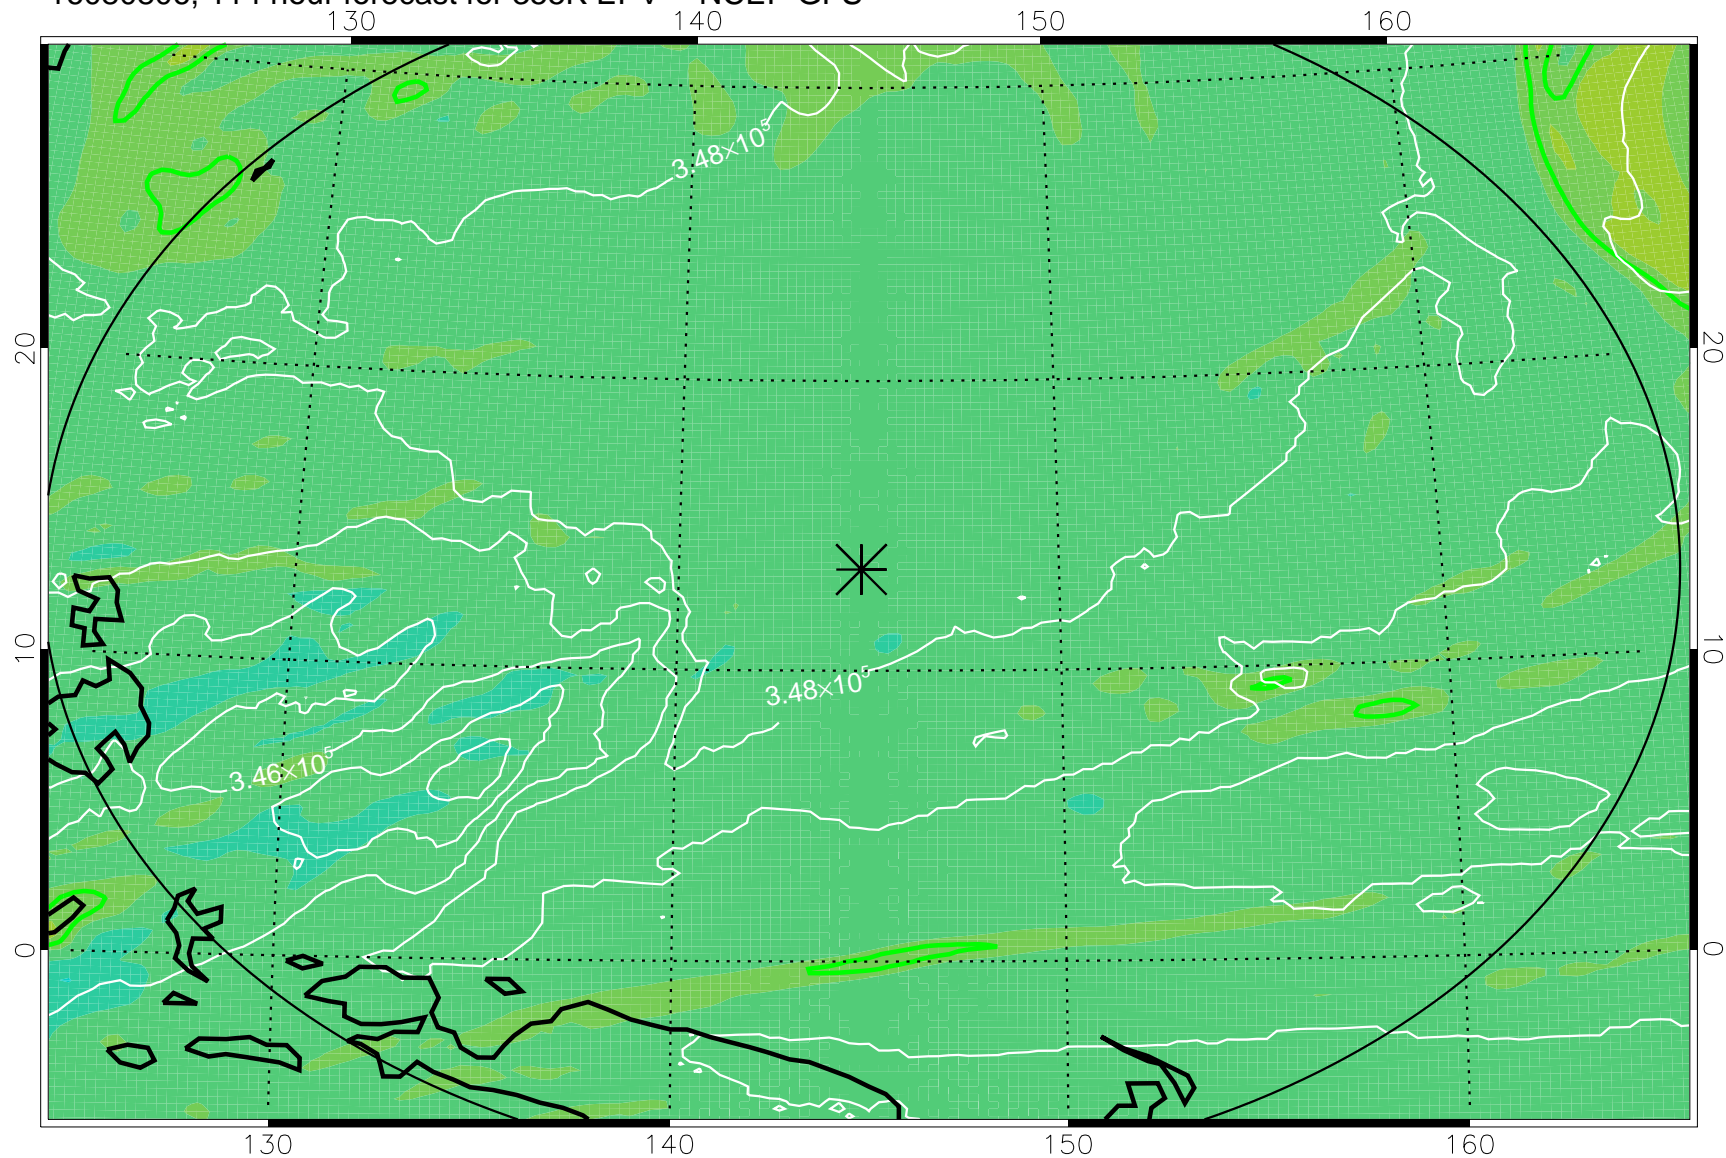

16080618, 78 hour forecast for 355K EPV -- NCEP GFS

355K Montgomery Streamfunction, white
EPV Tropopause (2 PVU) Position
Range ring of 2304 km

16080700, 84 hour forecast for 355K EPV -- NCEP GFS

355K Montgomery Streamfunction, white
EPV Tropopause (2 PVU) Position
Range ring of 2304 km

16080706, 90 hour forecast for 355K EPV -- NCEP GFS

355K Montgomery Streamfunction, white
EPV Tropopause (2 PVU) Position
Range ring of 2304 km

16080712, 96 hour forecast for 355K EPV -- NCEP GFS

355K Montgomery Streamfunction, white
EPV Tropopause (2 PVU) Position
Range ring of 2304 km

16080718, 102 hour forecast for 355K EPV -- NCEP GFS

355K Montgomery Streamfunction, white
EPV Tropopause (2 PVU) Position
Range ring of 2304 km

16080800, 108 hour forecast for 355K EPV -- NCEP GFS

355K Montgomery Streamfunction, white
EPV Tropopause (2 PVU) Position
Range ring of 2304 km

16080806, 114 hour forecast for 355K EPV -- NCEP GFS

355K Montgomery Streamfunction, white
EPV Tropopause (2 PVU) Position
Range ring of 2304 km

16080812, 120 hour forecast for 355K EPV -- NCEP GFS

355K Montgomery Streamfunction, white
EPV Tropopause (2 PVU) Position
Range ring of 2304 km