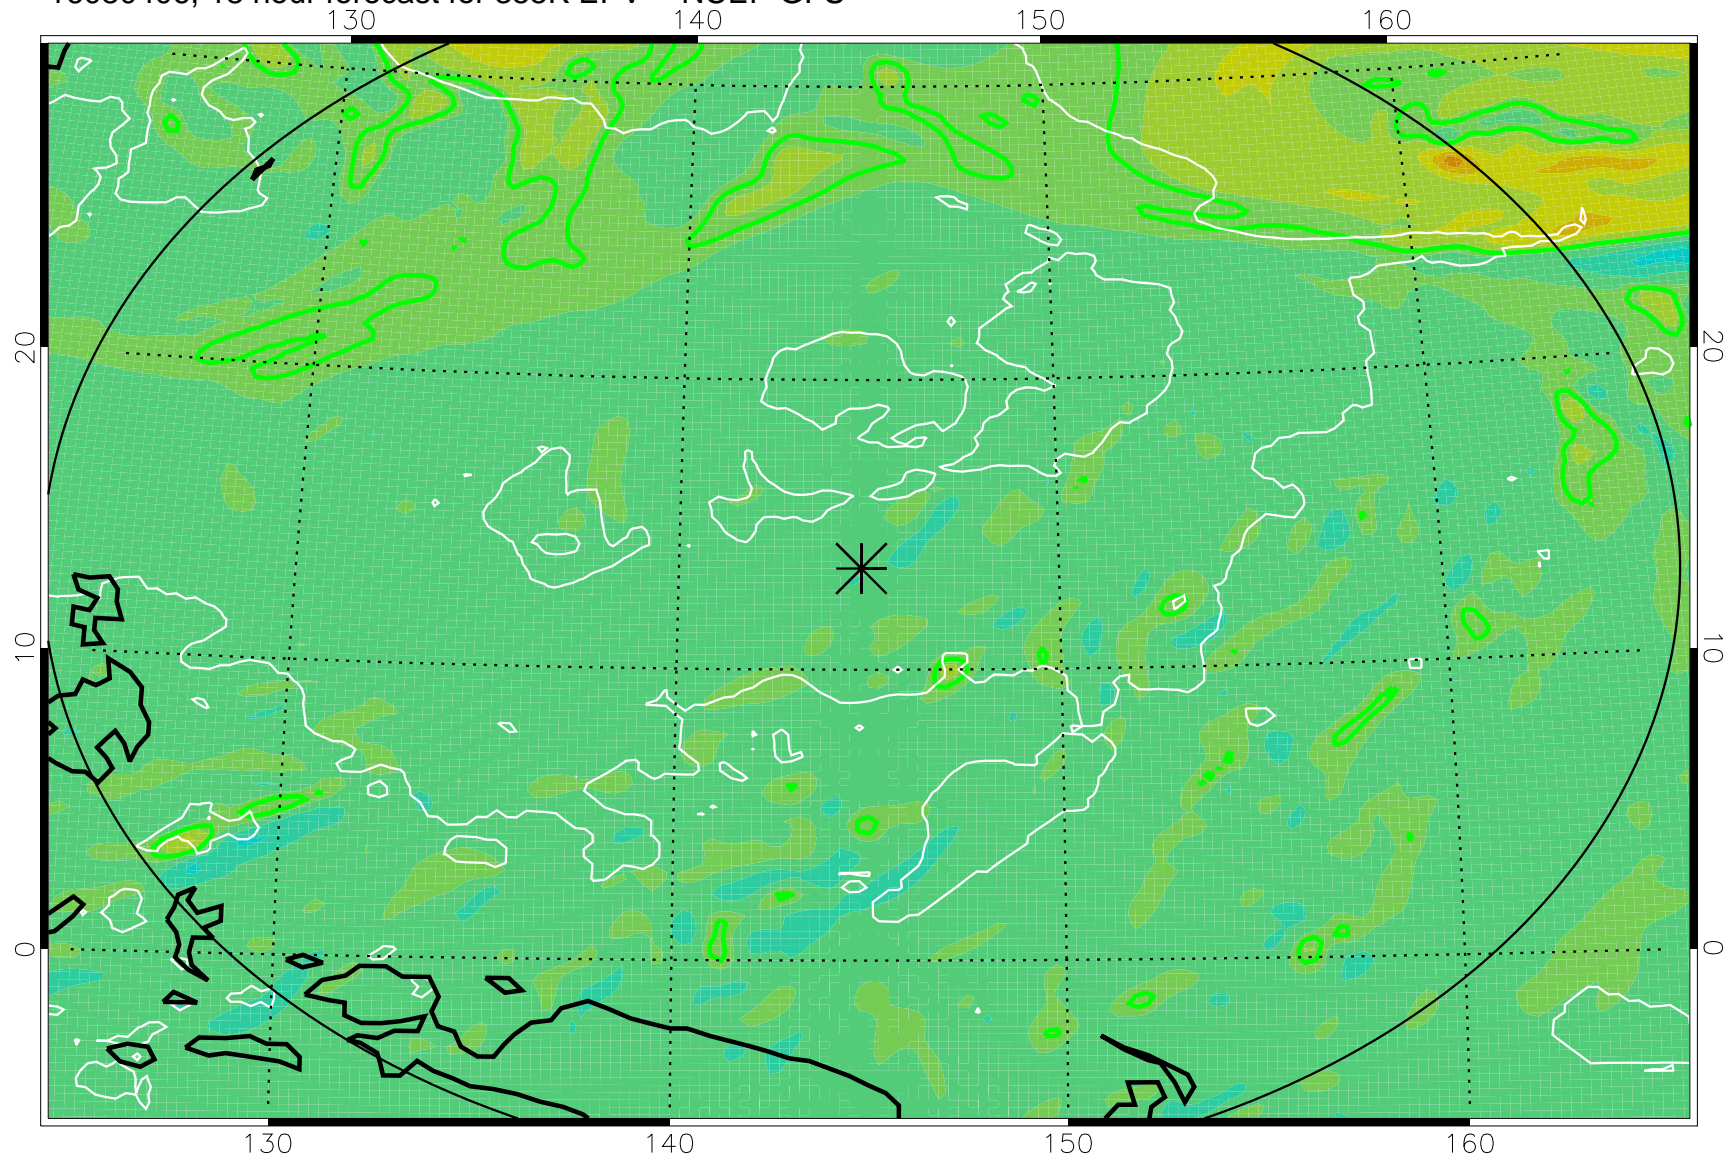

16080318, 6 hour forecast for 355K EPV -- NCEP GFS

355K Montgomery Streamfunction, white
EPV Tropopause (2 PVU) Position
Range ring of 2304 km

16080400, 12 hour forecast for 355K EPV -- NCEP GFS

355K Montgomery Streamfunction, white
EPV Tropopause (2 PVU) Position
Range ring of 2304 km

16080406, 18 hour forecast for 355K EPV -- NCEP GFS

355K Montgomery Streamfunction, white
EPV Tropopause (2 PVU) Position
Range ring of 2304 km

16080412, 24 hour forecast for 355K EPV -- NCEP GFS

355K Montgomery Streamfunction, white
EPV Tropopause (2 PVU) Position
Range ring of 2304 km

16080418, 30 hour forecast for 355K EPV -- NCEP GFS

355K Montgomery Streamfunction, white
EPV Tropopause (2 PVU) Position
Range ring of 2304 km

16080500, 36 hour forecast for 355K EPV -- NCEP GFS

355K Montgomery Streamfunction, white
EPV Tropopause (2 PVU) Position
Range ring of 2304 km

16080518, 54 hour forecast for 355K EPV -- NCEP GFS

355K Montgomery Streamfunction, white
EPV Tropopause (2 PVU) Position
Range ring of 2304 km

16080600, 60 hour forecast for 355K EPV -- NCEP GFS

355K Montgomery Streamfunction, white
EPV Tropopause (2 PVU) Position
Range ring of 2304 km