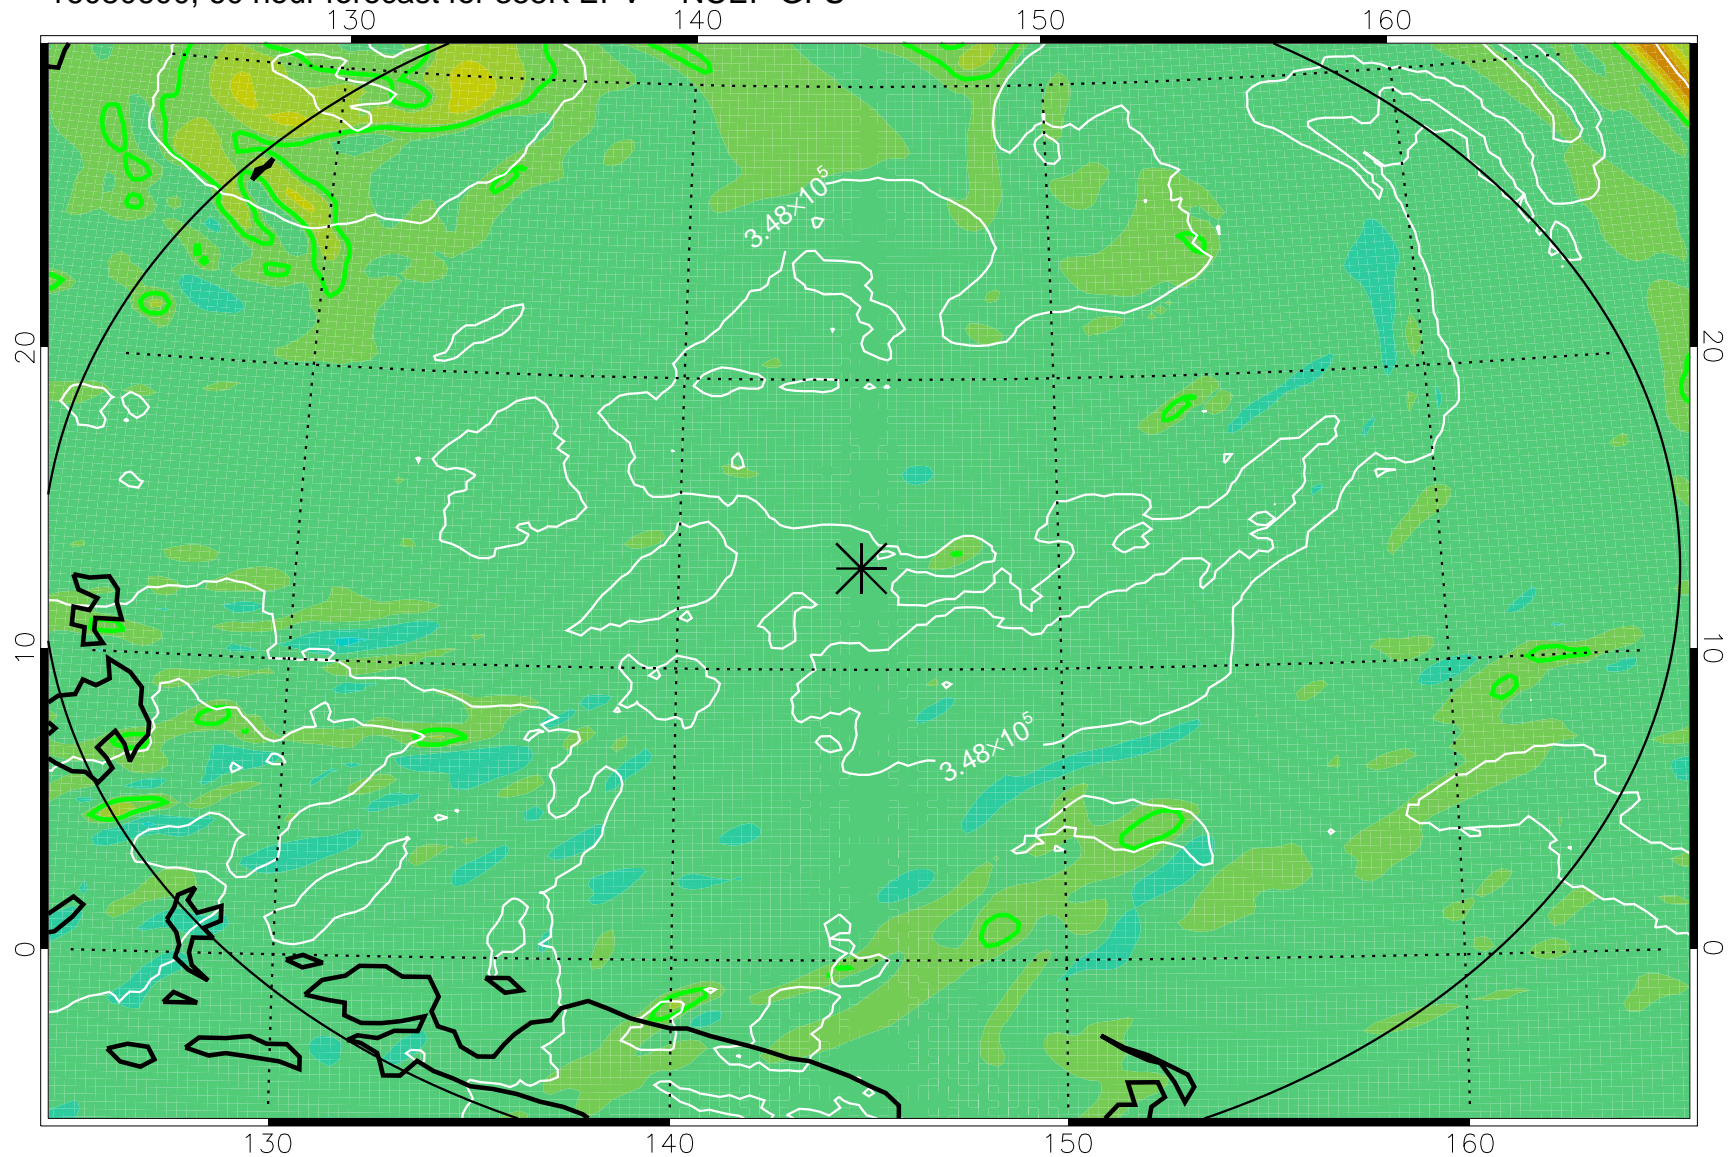

16080506, 42 hour forecast for 355K EPV -- NCEP GFS

355K Montgomery Streamfunction, white
EPV Tropopause (2 PVU) Position
Range ring of 2304 km

16080512, 48 hour forecast for 355K EPV -- NCEP GFS

355K Montgomery Streamfunction, white
EPV Tropopause (2 PVU) Position
Range ring of 2304 km

16080518, 54 hour forecast for 355K EPV -- NCEP GFS

355K Montgomery Streamfunction, white
EPV Tropopause (2 PVU) Position
Range ring of 2304 km

16080600, 60 hour forecast for 355K EPV -- NCEP GFS

355K Montgomery Streamfunction, white
EPV Tropopause (2 PVU) Position
Range ring of 2304 km

16080606, 66 hour forecast for 355K EPV -- NCEP GFS

355K Montgomery Streamfunction, white
EPV Tropopause (2 PVU) Position
Range ring of 2304 km

16080612, 72 hour forecast for 355K EPV -- NCEP GFS

355K Montgomery Streamfunction, white
EPV Tropopause (2 PVU) Position
Range ring of 2304 km

16080618, 78 hour forecast for 355K EPV -- NCEP GFS

355K Montgomery Streamfunction, white
EPV Tropopause (2 PVU) Position
Range ring of 2304 km

16080700, 84 hour forecast for 355K EPV -- NCEP GFS

355K Montgomery Streamfunction, white
EPV Tropopause (2 PVU) Position
Range ring of 2304 km