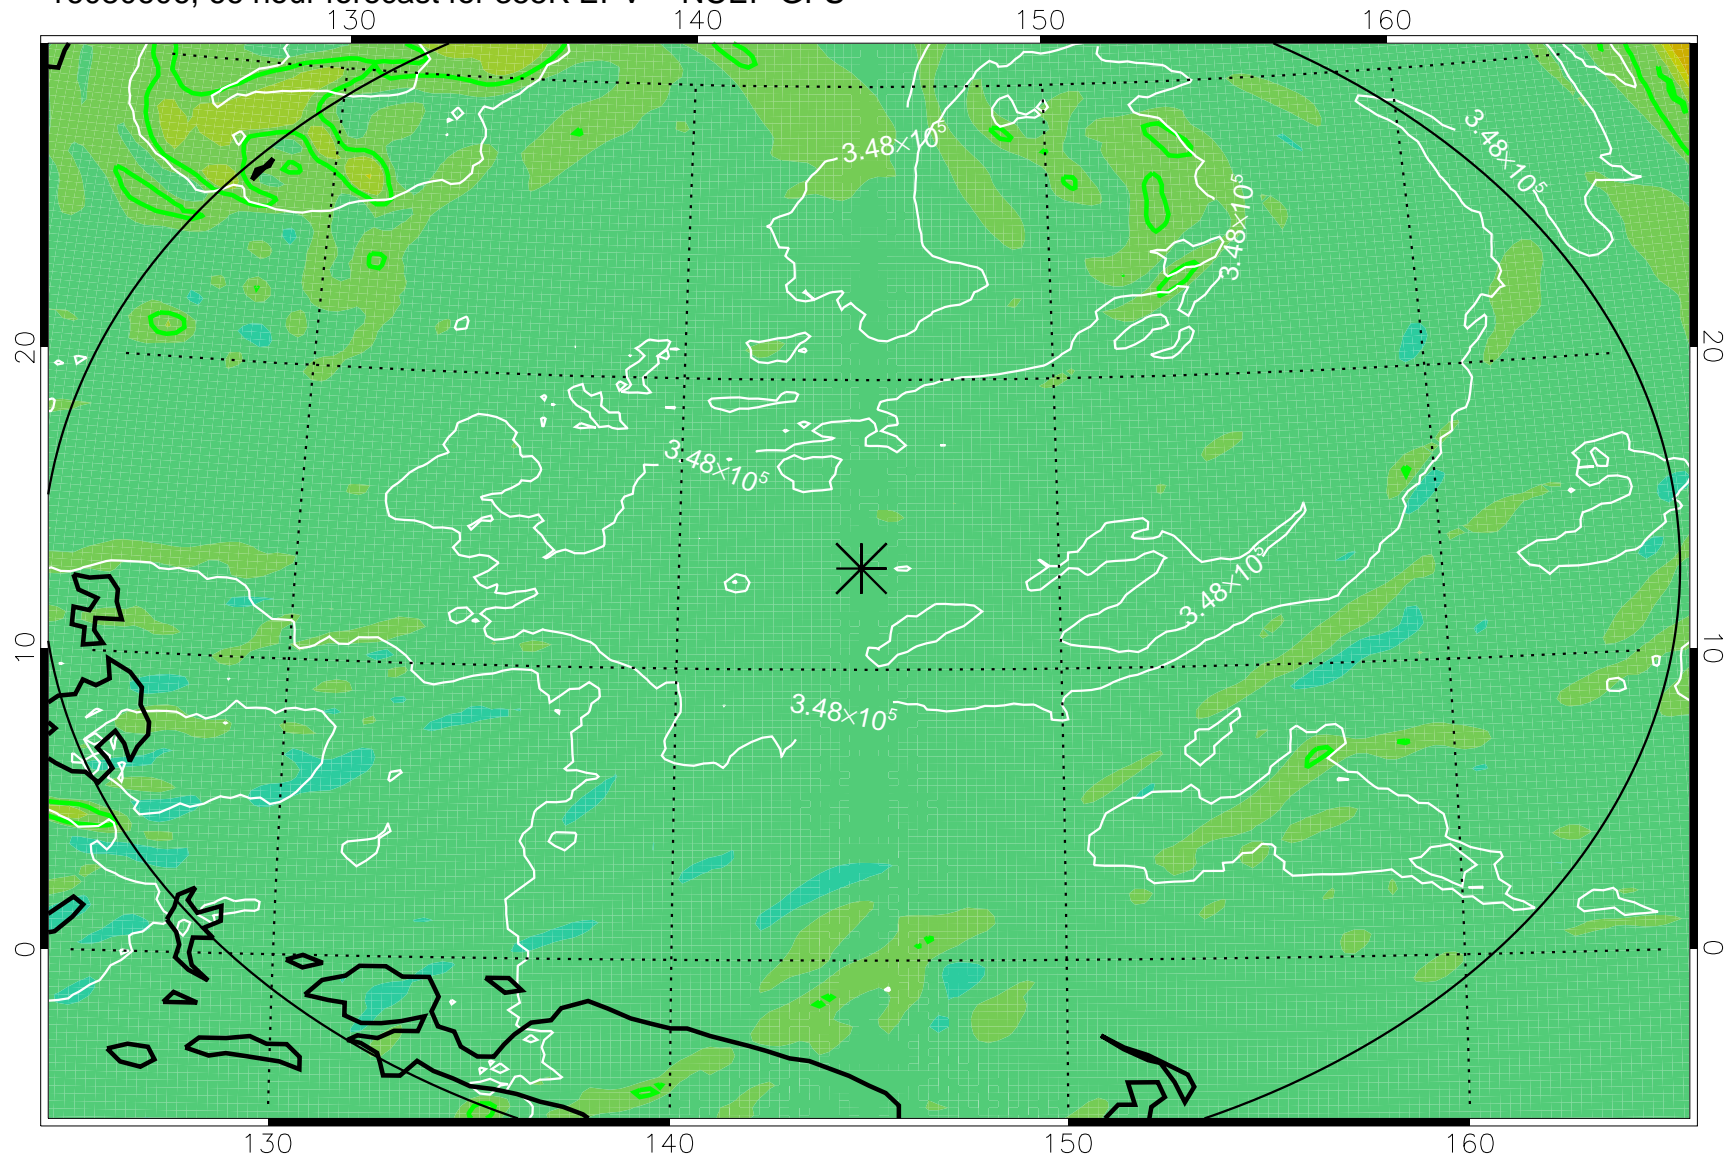

16080518, 54 hour forecast for 355K EPV -- NCEP GFS

355K Montgomery Streamfunction, white
EPV Tropopause (2 PVU) Position
Range ring of 2304 km

16080600, 60 hour forecast for 355K EPV -- NCEP GFS

355K Montgomery Streamfunction, white
EPV Tropopause (2 PVU) Position
Range ring of 2304 km

16080606, 66 hour forecast for 355K EPV -- NCEP GFS

355K Montgomery Streamfunction, white
EPV Tropopause (2 PVU) Position
Range ring of 2304 km

16080612, 72 hour forecast for 355K EPV -- NCEP GFS

355K Montgomery Streamfunction, white
EPV Tropopause (2 PVU) Position
Range ring of 2304 km

16080618, 78 hour forecast for 355K EPV -- NCEP GFS

355K Montgomery Streamfunction, white
EPV Tropopause (2 PVU) Position
Range ring of 2304 km

16080700, 84 hour forecast for 355K EPV -- NCEP GFS

355K Montgomery Streamfunction, white
EPV Tropopause (2 PVU) Position
Range ring of 2304 km

16080706, 90 hour forecast for 355K EPV -- NCEP GFS

355K Montgomery Streamfunction, white
EPV Tropopause (2 PVU) Position
Range ring of 2304 km

16080712, 96 hour forecast for 355K EPV -- NCEP GFS

355K Montgomery Streamfunction, white
EPV Tropopause (2 PVU) Position
Range ring of 2304 km