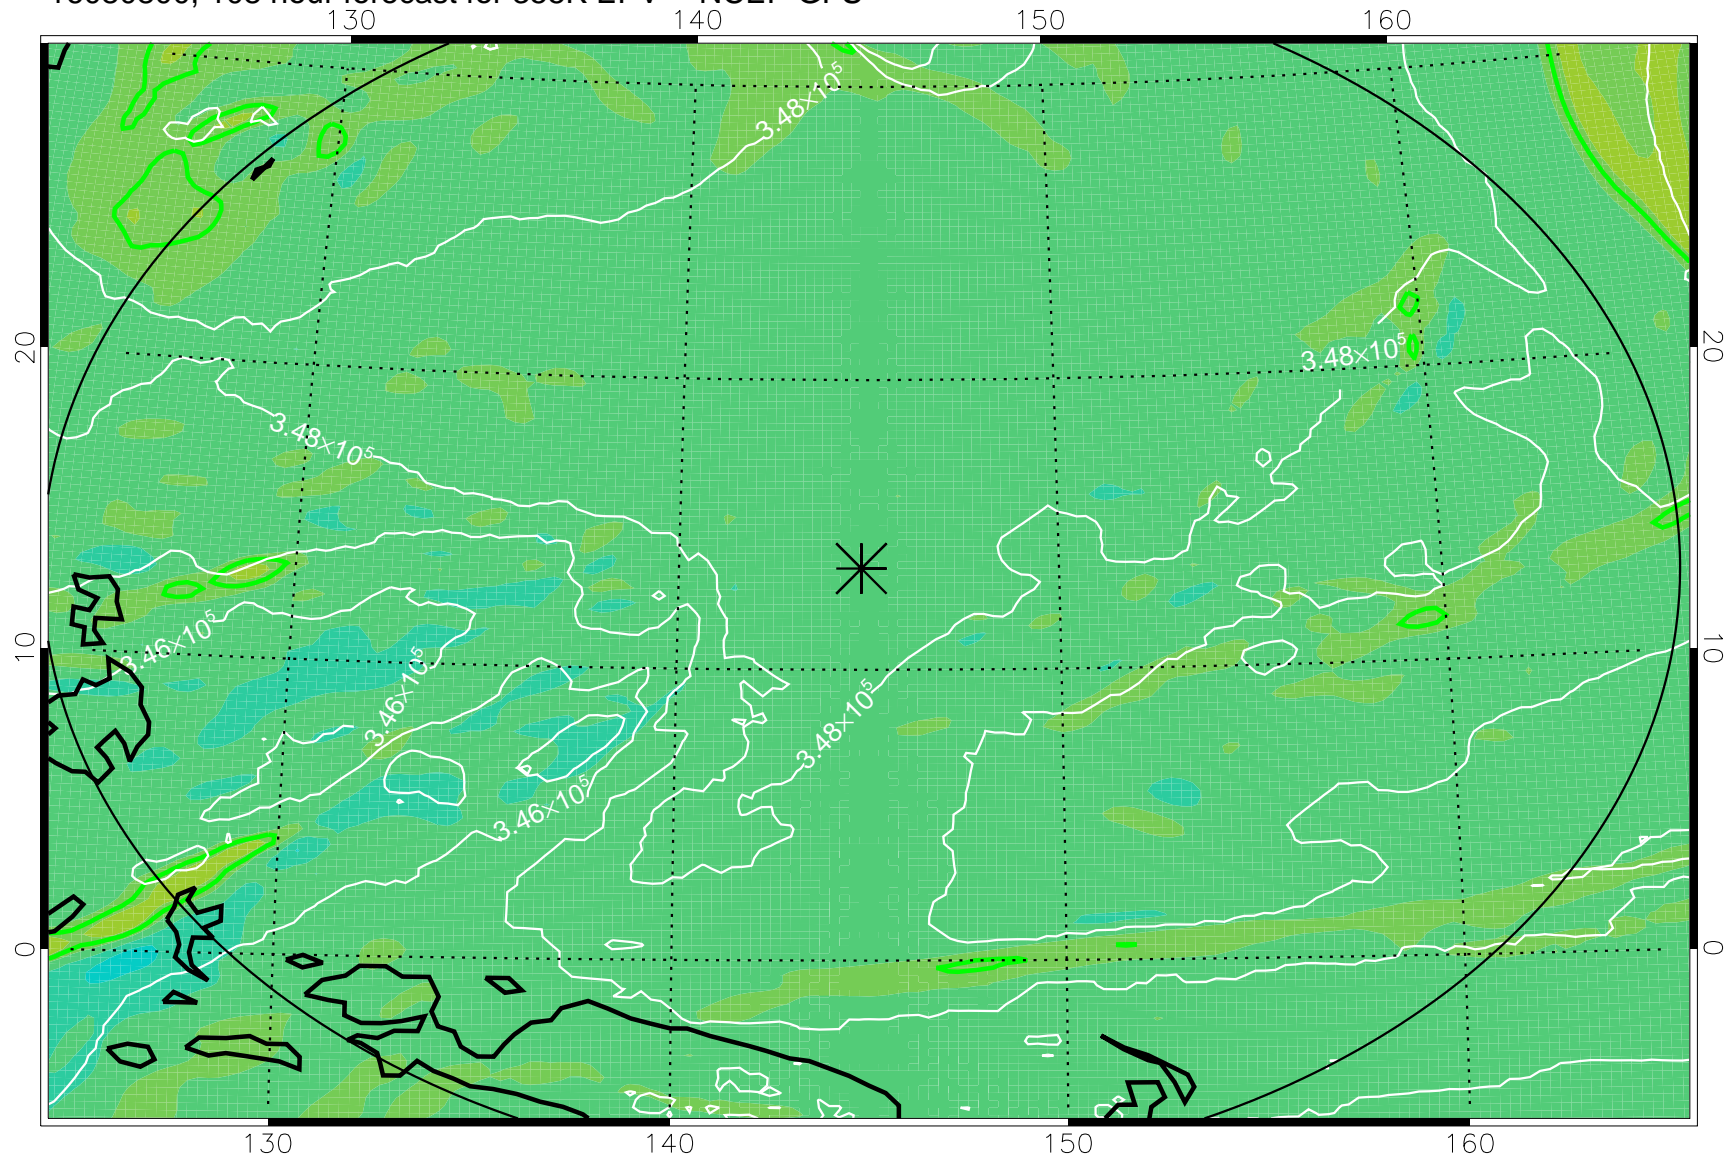

16080618, 78 hour forecast for 355K EPV -- NCEP GFS

355K Montgomery Streamfunction, white
EPV Tropopause (2 PVU) Position
Range ring of 2304 km

16080700, 84 hour forecast for 355K EPV -- NCEP GFS

355K Montgomery Streamfunction, white
EPV Tropopause (2 PVU) Position
Range ring of 2304 km

16080706, 90 hour forecast for 355K EPV -- NCEP GFS

355K Montgomery Streamfunction, white
EPV Tropopause (2 PVU) Position
Range ring of 2304 km

16080712, 96 hour forecast for 355K EPV -- NCEP GFS

355K Montgomery Streamfunction, white
EPV Tropopause (2 PVU) Position
Range ring of 2304 km

16080718, 102 hour forecast for 355K EPV -- NCEP GFS

355K Montgomery Streamfunction, white
EPV Tropopause (2 PVU) Position
Range ring of 2304 km

16080800, 108 hour forecast for 355K EPV -- NCEP GFS

355K Montgomery Streamfunction, white
EPV Tropopause (2 PVU) Position
Range ring of 2304 km

16080806, 114 hour forecast for 355K EPV -- NCEP GFS

355K Montgomery Streamfunction, white
EPV Tropopause (2 PVU) Position
Range ring of 2304 km

16080812, 120 hour forecast for 355K EPV -- NCEP GFS

355K Montgomery Streamfunction, white
EPV Tropopause (2 PVU) Position
Range ring of 2304 km