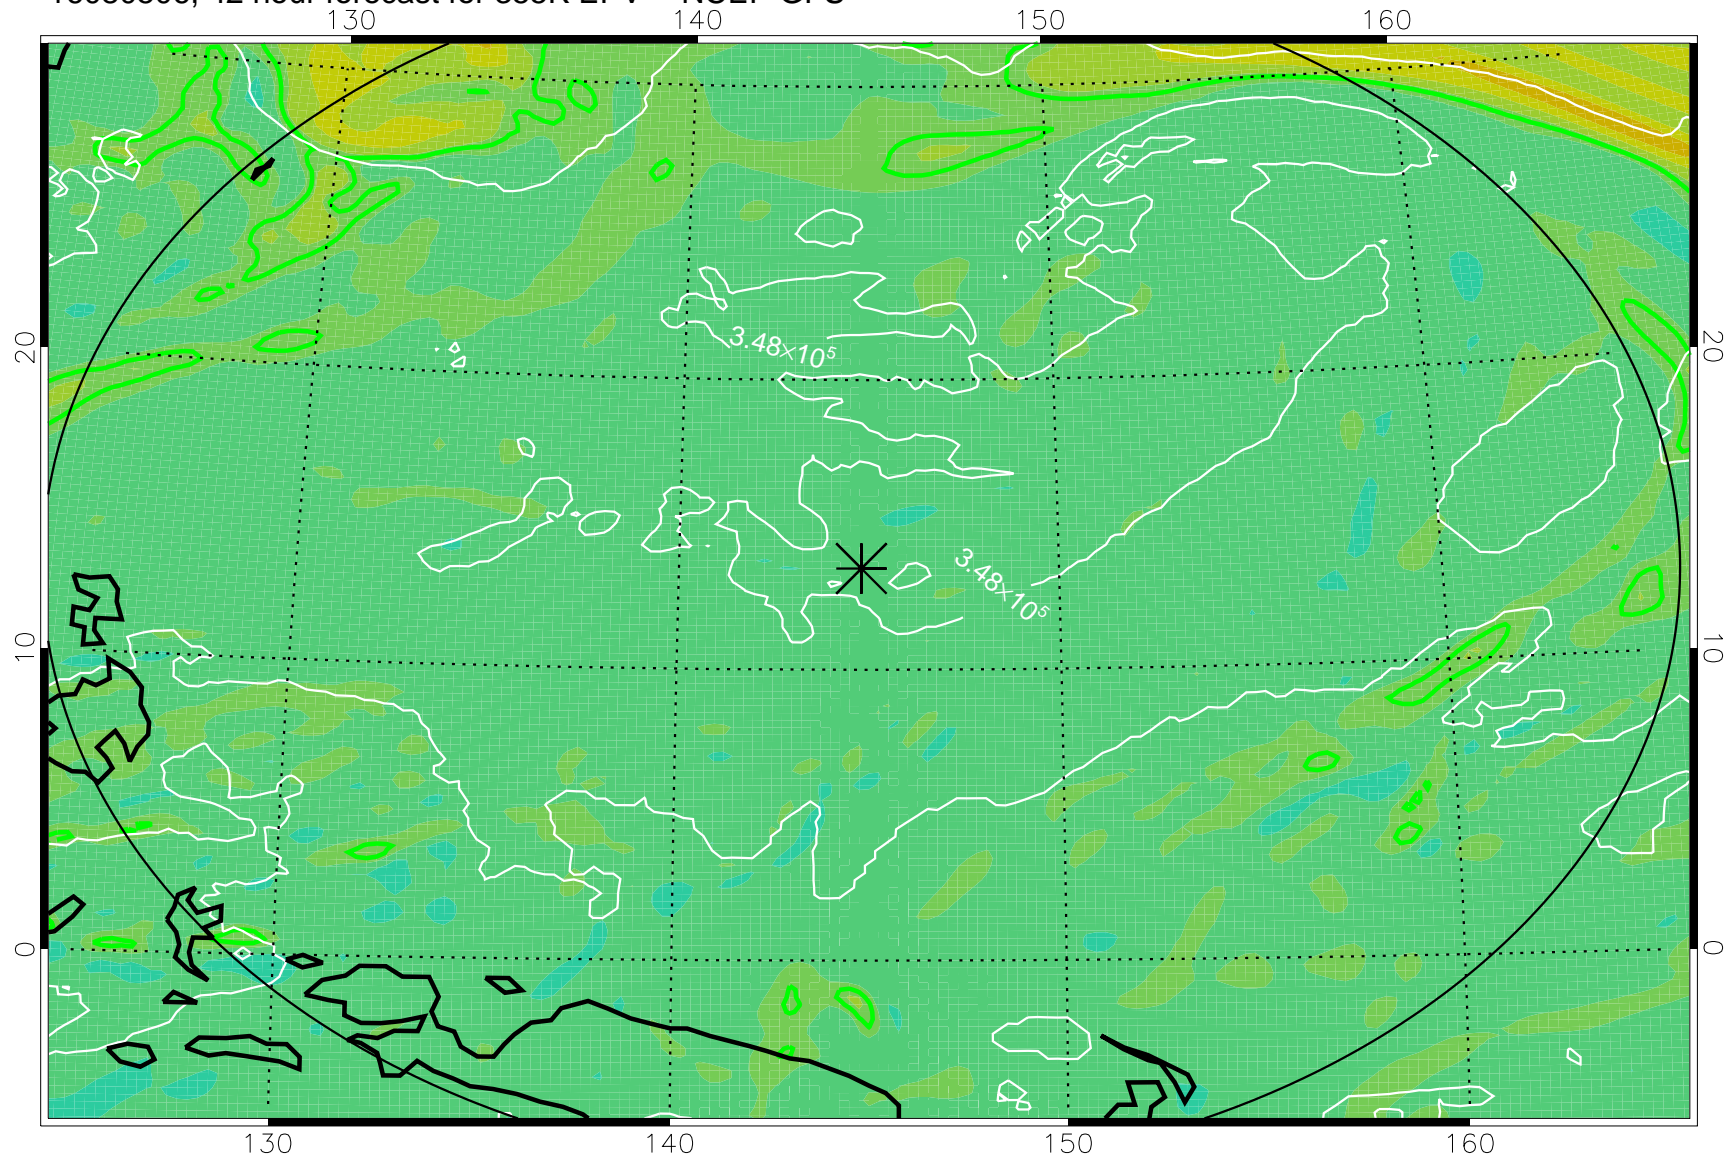

16080418, 30 hour forecast for 355K EPV -- NCEP GFS

355K Montgomery Streamfunction, white
EPV Tropopause (2 PVU) Position
Range ring of 2304 km

16080500, 36 hour forecast for 355K EPV -- NCEP GFS

355K Montgomery Streamfunction, white
EPV Tropopause (2 PVU) Position
Range ring of 2304 km

16080506, 42 hour forecast for 355K EPV -- NCEP GFS

355K Montgomery Streamfunction, white
EPV Tropopause (2 PVU) Position
Range ring of 2304 km

16080512, 48 hour forecast for 355K EPV -- NCEP GFS

355K Montgomery Streamfunction, white
EPV Tropopause (2 PVU) Position
Range ring of 2304 km

16080518, 54 hour forecast for 355K EPV -- NCEP GFS

355K Montgomery Streamfunction, white
EPV Tropopause (2 PVU) Position
Range ring of 2304 km

16080600, 60 hour forecast for 355K EPV -- NCEP GFS

355K Montgomery Streamfunction, white
EPV Tropopause (2 PVU) Position
Range ring of 2304 km

16080606, 66 hour forecast for 355K EPV -- NCEP GFS

355K Montgomery Streamfunction, white
EPV Tropopause (2 PVU) Position
Range ring of 2304 km

16080612, 72 hour forecast for 355K EPV -- NCEP GFS

355K Montgomery Streamfunction, white
EPV Tropopause (2 PVU) Position
Range ring of 2304 km