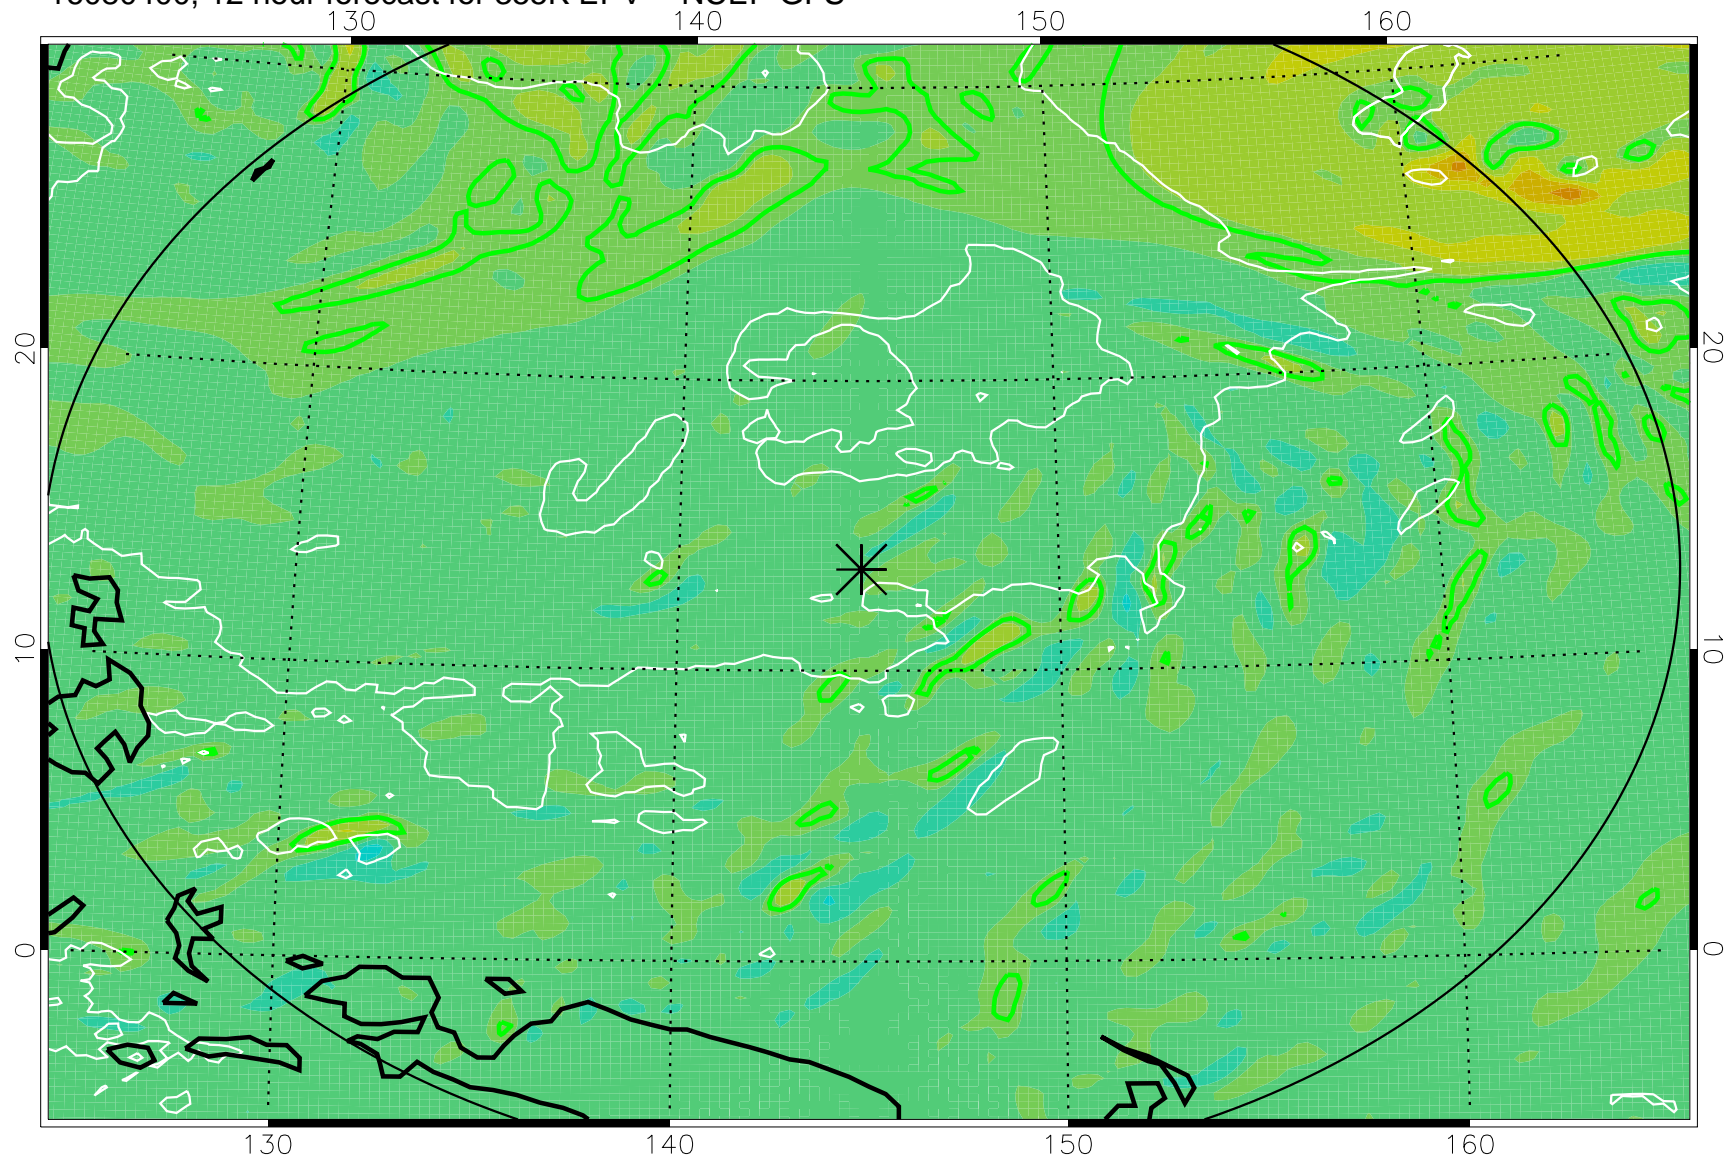

16080318, 6 hour forecast for 355K EPV -- NCEP GFS

355K Montgomery Streamfunction, white
EPV Tropopause (2 PVU) Position
Range ring of 2304 km

16080400, 12 hour forecast for 355K EPV -- NCEP GFS

355K Montgomery Streamfunction, white
EPV Tropopause (2 PVU) Position
Range ring of 2304 km

16080406, 18 hour forecast for 355K EPV -- NCEP GFS

355K Montgomery Streamfunction, white
EPV Tropopause (2 PVU) Position
Range ring of 2304 km

16080412, 24 hour forecast for 355K EPV -- NCEP GFS

355K Montgomery Streamfunction, white
EPV Tropopause (2 PVU) Position
Range ring of 2304 km

16080418, 30 hour forecast for 355K EPV -- NCEP GFS

355K Montgomery Streamfunction, white
EPV Tropopause (2 PVU) Position
Range ring of 2304 km

16080500, 36 hour forecast for 355K EPV -- NCEP GFS

355K Montgomery Streamfunction, white
EPV Tropopause (2 PVU) Position
Range ring of 2304 km

16080518, 54 hour forecast for 355K EPV -- NCEP GFS

355K Montgomery Streamfunction, white
EPV Tropopause (2 PVU) Position
Range ring of 2304 km

16080600, 60 hour forecast for 355K EPV -- NCEP GFS

355K Montgomery Streamfunction, white
EPV Tropopause (2 PVU) Position
Range ring of 2304 km