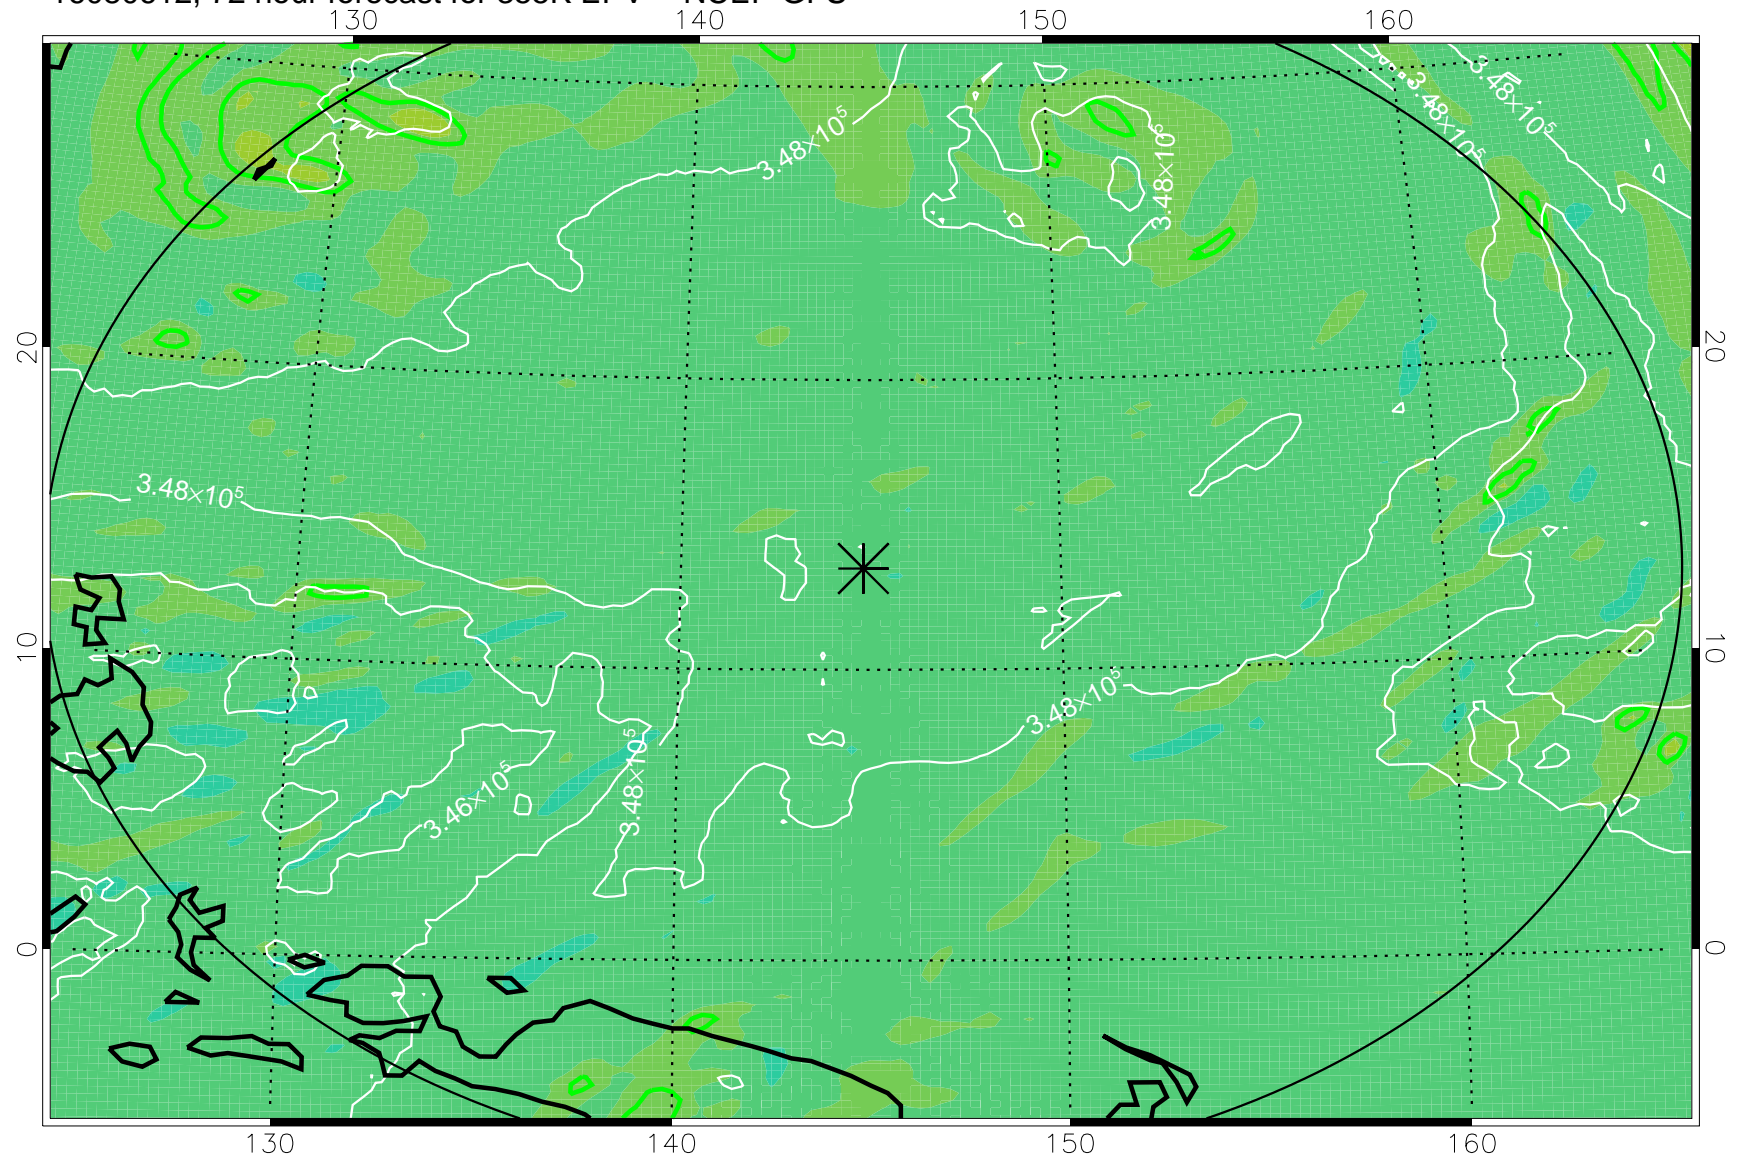

16080518, 54 hour forecast for 355K EPV -- NCEP GFS

355K Montgomery Streamfunction, white
EPV Tropopause (2 PVU) Position
Range ring of 2304 km

16080600, 60 hour forecast for 355K EPV -- NCEP GFS

355K Montgomery Streamfunction, white
EPV Tropopause (2 PVU) Position
Range ring of 2304 km

16080606, 66 hour forecast for 355K EPV -- NCEP GFS

355K Montgomery Streamfunction, white
EPV Tropopause (2 PVU) Position
Range ring of 2304 km

16080612, 72 hour forecast for 355K EPV -- NCEP GFS

355K Montgomery Streamfunction, white
EPV Tropopause (2 PVU) Position
Range ring of 2304 km

16080618, 78 hour forecast for 355K EPV -- NCEP GFS

355K Montgomery Streamfunction, white
EPV Tropopause (2 PVU) Position
Range ring of 2304 km

16080700, 84 hour forecast for 355K EPV -- NCEP GFS

355K Montgomery Streamfunction, white
EPV Tropopause (2 PVU) Position
Range ring of 2304 km

16080706, 90 hour forecast for 355K EPV -- NCEP GFS

355K Montgomery Streamfunction, white
EPV Tropopause (2 PVU) Position
Range ring of 2304 km

16080712, 96 hour forecast for 355K EPV -- NCEP GFS

355K Montgomery Streamfunction, white
EPV Tropopause (2 PVU) Position
Range ring of 2304 km