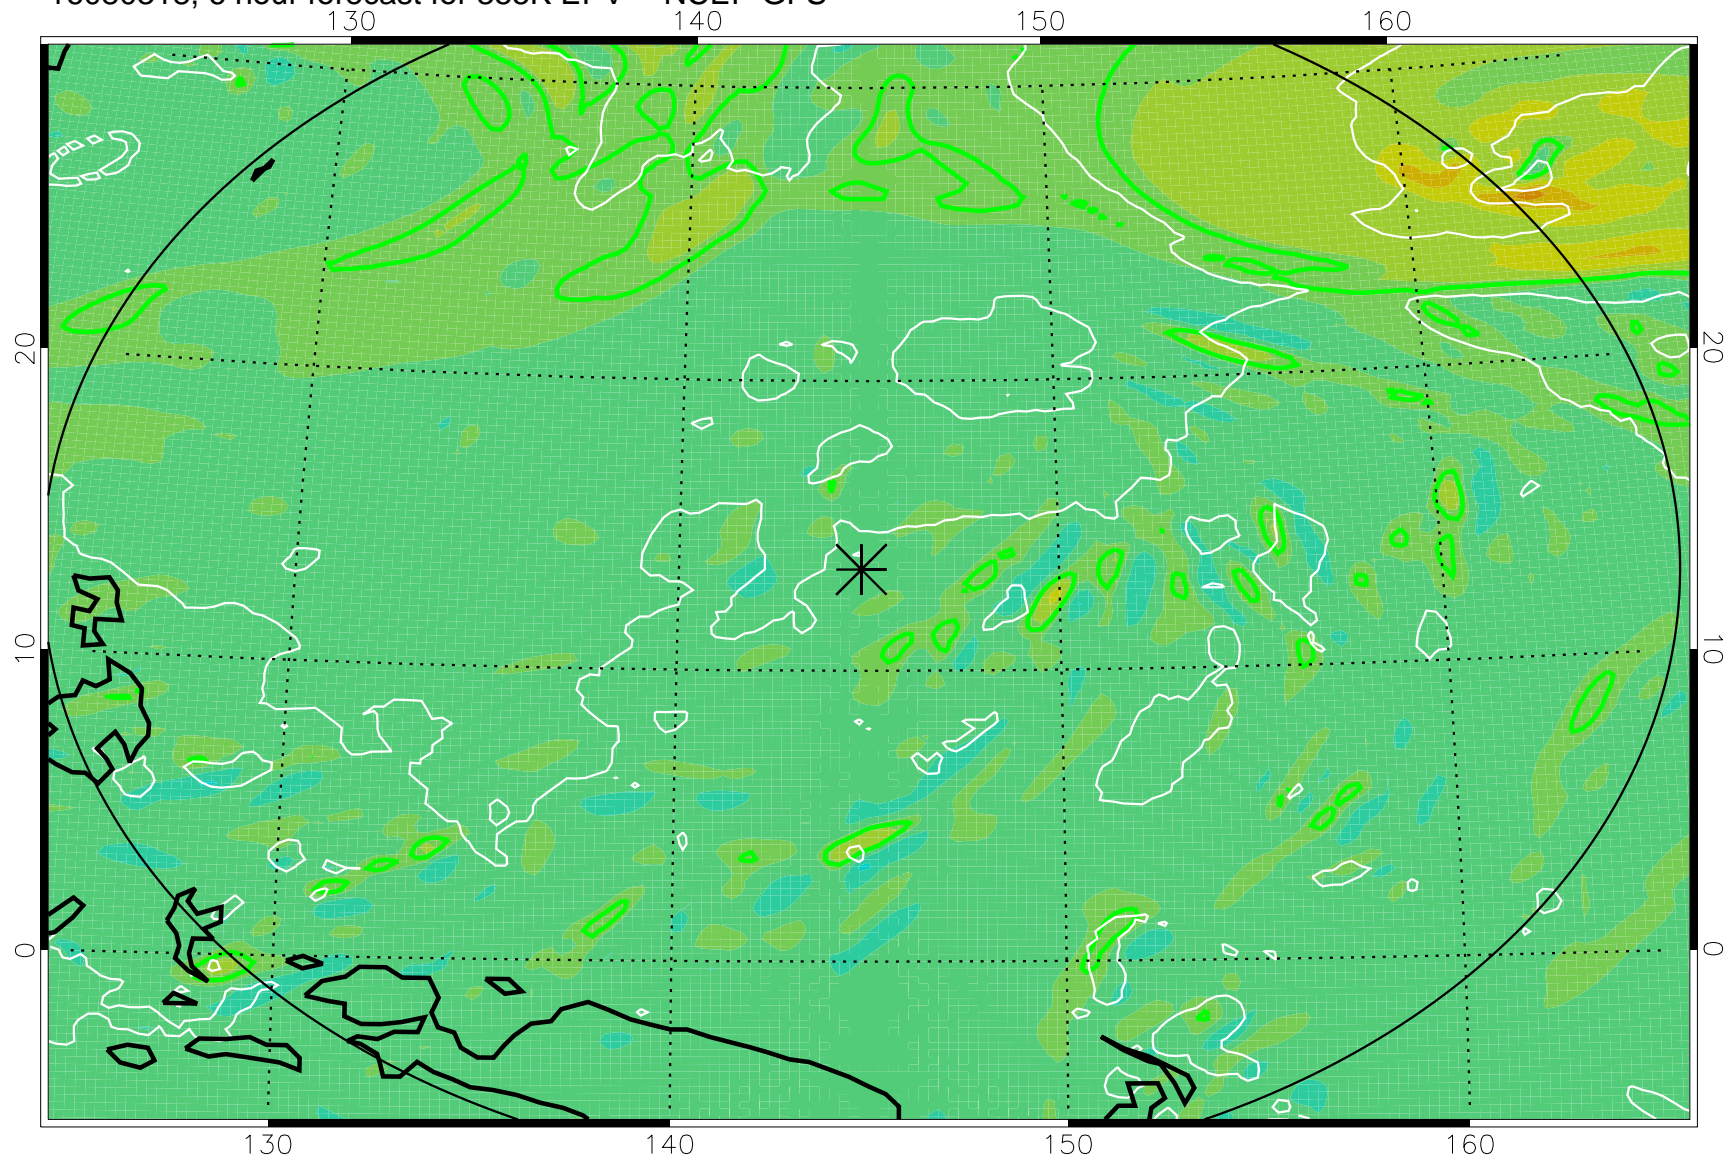

16080318, 6 hour forecast for 355K EPV -- NCEP GFS

355K Montgomery Streamfunction, white
EPV Tropopause (2 PVU) Position
Range ring of 2304 km

16080400, 12 hour forecast for 355K EPV -- NCEP GFS

355K Montgomery Streamfunction, white
EPV Tropopause (2 PVU) Position
Range ring of 2304 km

16080406, 18 hour forecast for 355K EPV -- NCEP GFS

355K Montgomery Streamfunction, white
EPV Tropopause (2 PVU) Position
Range ring of 2304 km

16080412, 24 hour forecast for 355K EPV -- NCEP GFS

355K Montgomery Streamfunction, white
EPV Tropopause (2 PVU) Position
Range ring of 2304 km

16080418, 30 hour forecast for 355K EPV -- NCEP GFS

355K Montgomery Streamfunction, white
EPV Tropopause (2 PVU) Position
Range ring of 2304 km

16080500, 36 hour forecast for 355K EPV -- NCEP GFS

355K Montgomery Streamfunction, white
EPV Tropopause (2 PVU) Position
Range ring of 2304 km

16080506, 42 hour forecast for 355K EPV -- NCEP GFS

355K Montgomery Streamfunction, white
EPV Tropopause (2 PVU) Position
Range ring of 2304 km

16080512, 48 hour forecast for 355K EPV -- NCEP GFS

355K Montgomery Streamfunction, white
EPV Tropopause (2 PVU) Position
Range ring of 2304 km