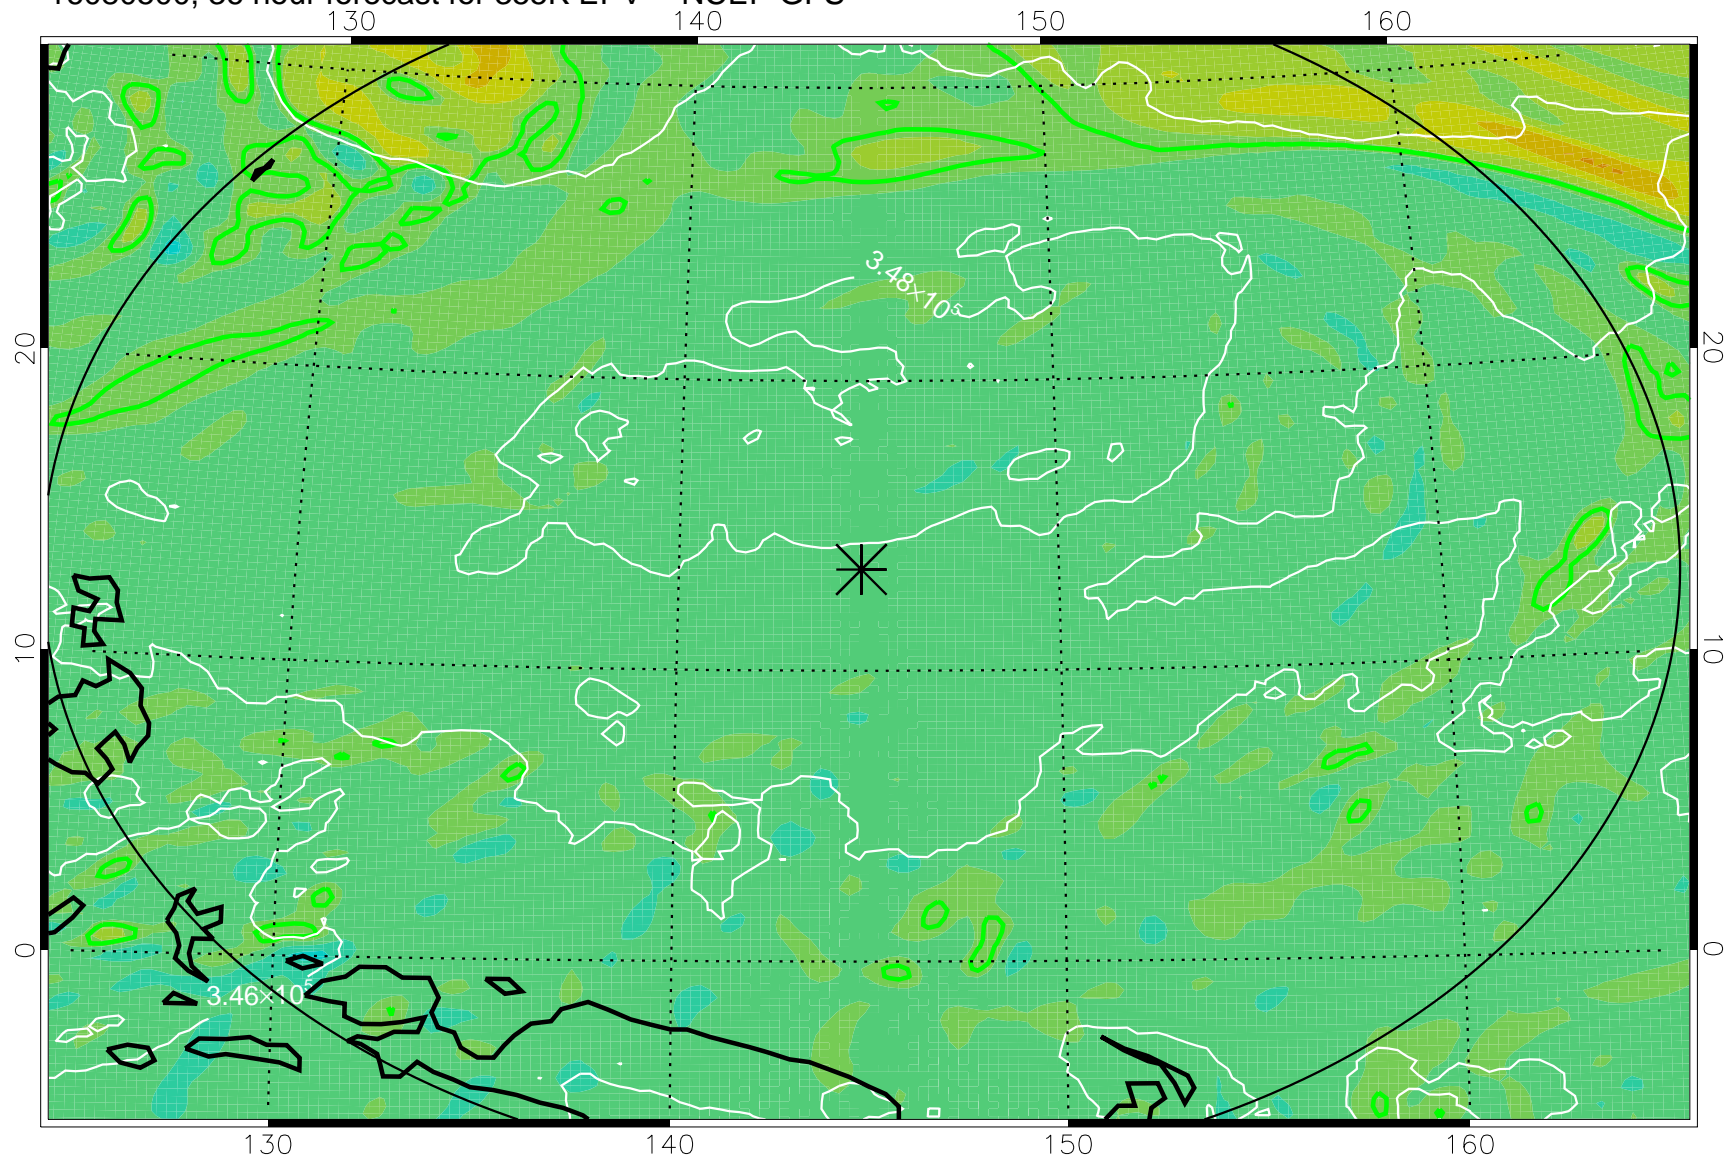

16080318, 6 hour forecast for 355K EPV -- NCEP GFS

355K Montgomery Streamfunction, white
EPV Tropopause (2 PVU) Position
Range ring of 2304 km

16080400, 12 hour forecast for 355K EPV -- NCEP GFS

355K Montgomery Streamfunction, white
EPV Tropopause (2 PVU) Position
Range ring of 2304 km

16080406, 18 hour forecast for 355K EPV -- NCEP GFS

355K Montgomery Streamfunction, white
EPV Tropopause (2 PVU) Position
Range ring of 2304 km

16080412, 24 hour forecast for 355K EPV -- NCEP GFS

355K Montgomery Streamfunction, white
EPV Tropopause (2 PVU) Position
Range ring of 2304 km

16080418, 30 hour forecast for 355K EPV -- NCEP GFS

355K Montgomery Streamfunction, white
EPV Tropopause (2 PVU) Position
Range ring of 2304 km

16080500, 36 hour forecast for 355K EPV -- NCEP GFS

355K Montgomery Streamfunction, white
EPV Tropopause (2 PVU) Position
Range ring of 2304 km

16080506, 42 hour forecast for 355K EPV -- NCEP GFS

355K Montgomery Streamfunction, white
EPV Tropopause (2 PVU) Position
Range ring of 2304 km

16080512, 48 hour forecast for 355K EPV -- NCEP GFS

355K Montgomery Streamfunction, white
EPV Tropopause (2 PVU) Position
Range ring of 2304 km