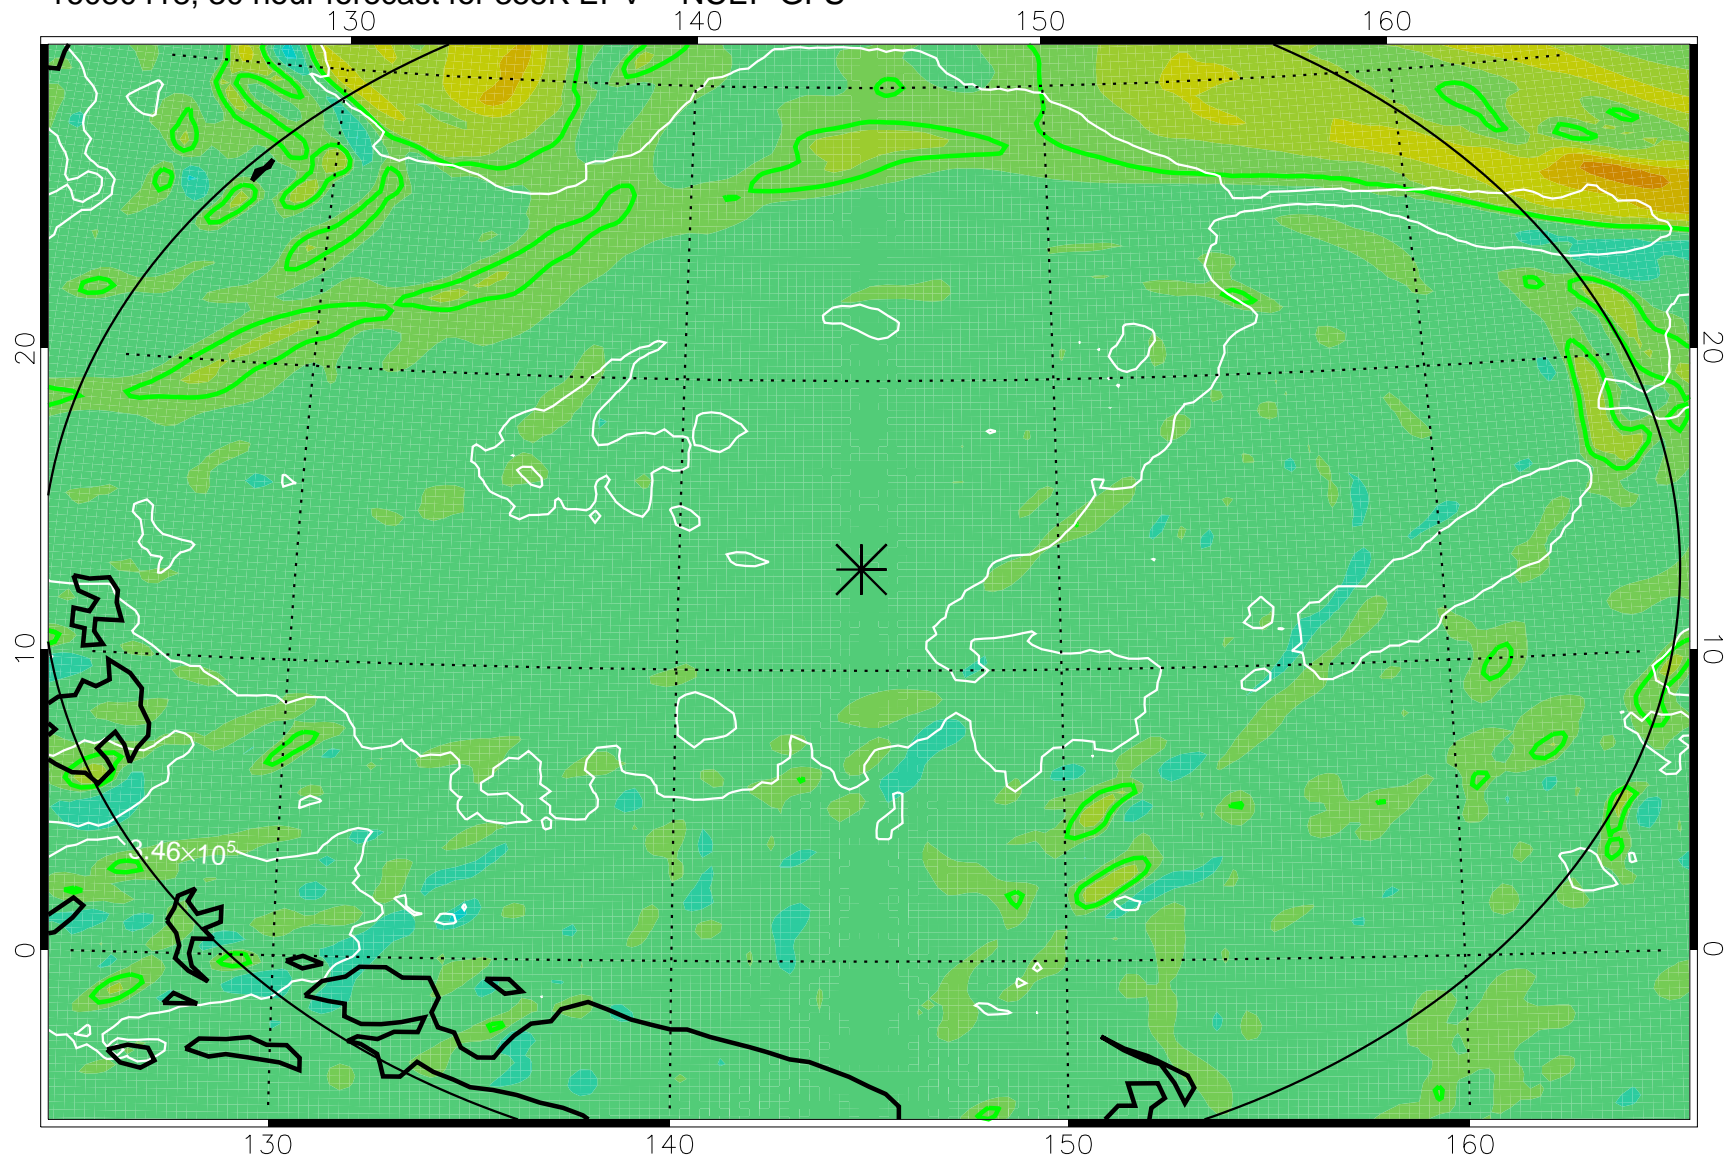

16080406, 18 hour forecast for 355K EPV -- NCEP GFS

355K Montgomery Streamfunction, white
EPV Tropopause (2 PVU) Position
Range ring of 2304 km

16080412, 24 hour forecast for 355K EPV -- NCEP GFS

355K Montgomery Streamfunction, white
EPV Tropopause (2 PVU) Position
Range ring of 2304 km

16080418, 30 hour forecast for 355K EPV -- NCEP GFS

355K Montgomery Streamfunction, white
EPV Tropopause (2 PVU) Position
Range ring of 2304 km

16080500, 36 hour forecast for 355K EPV -- NCEP GFS

355K Montgomery Streamfunction, white
EPV Tropopause (2 PVU) Position
Range ring of 2304 km

16080506, 42 hour forecast for 355K EPV -- NCEP GFS

355K Montgomery Streamfunction, white
EPV Tropopause (2 PVU) Position
Range ring of 2304 km

16080512, 48 hour forecast for 355K EPV -- NCEP GFS

355K Montgomery Streamfunction, white
EPV Tropopause (2 PVU) Position
Range ring of 2304 km

16080518, 54 hour forecast for 355K EPV -- NCEP GFS

355K Montgomery Streamfunction, white
EPV Tropopause (2 PVU) Position
Range ring of 2304 km

16080600, 60 hour forecast for 355K EPV -- NCEP GFS

355K Montgomery Streamfunction, white
EPV Tropopause (2 PVU) Position
Range ring of 2304 km