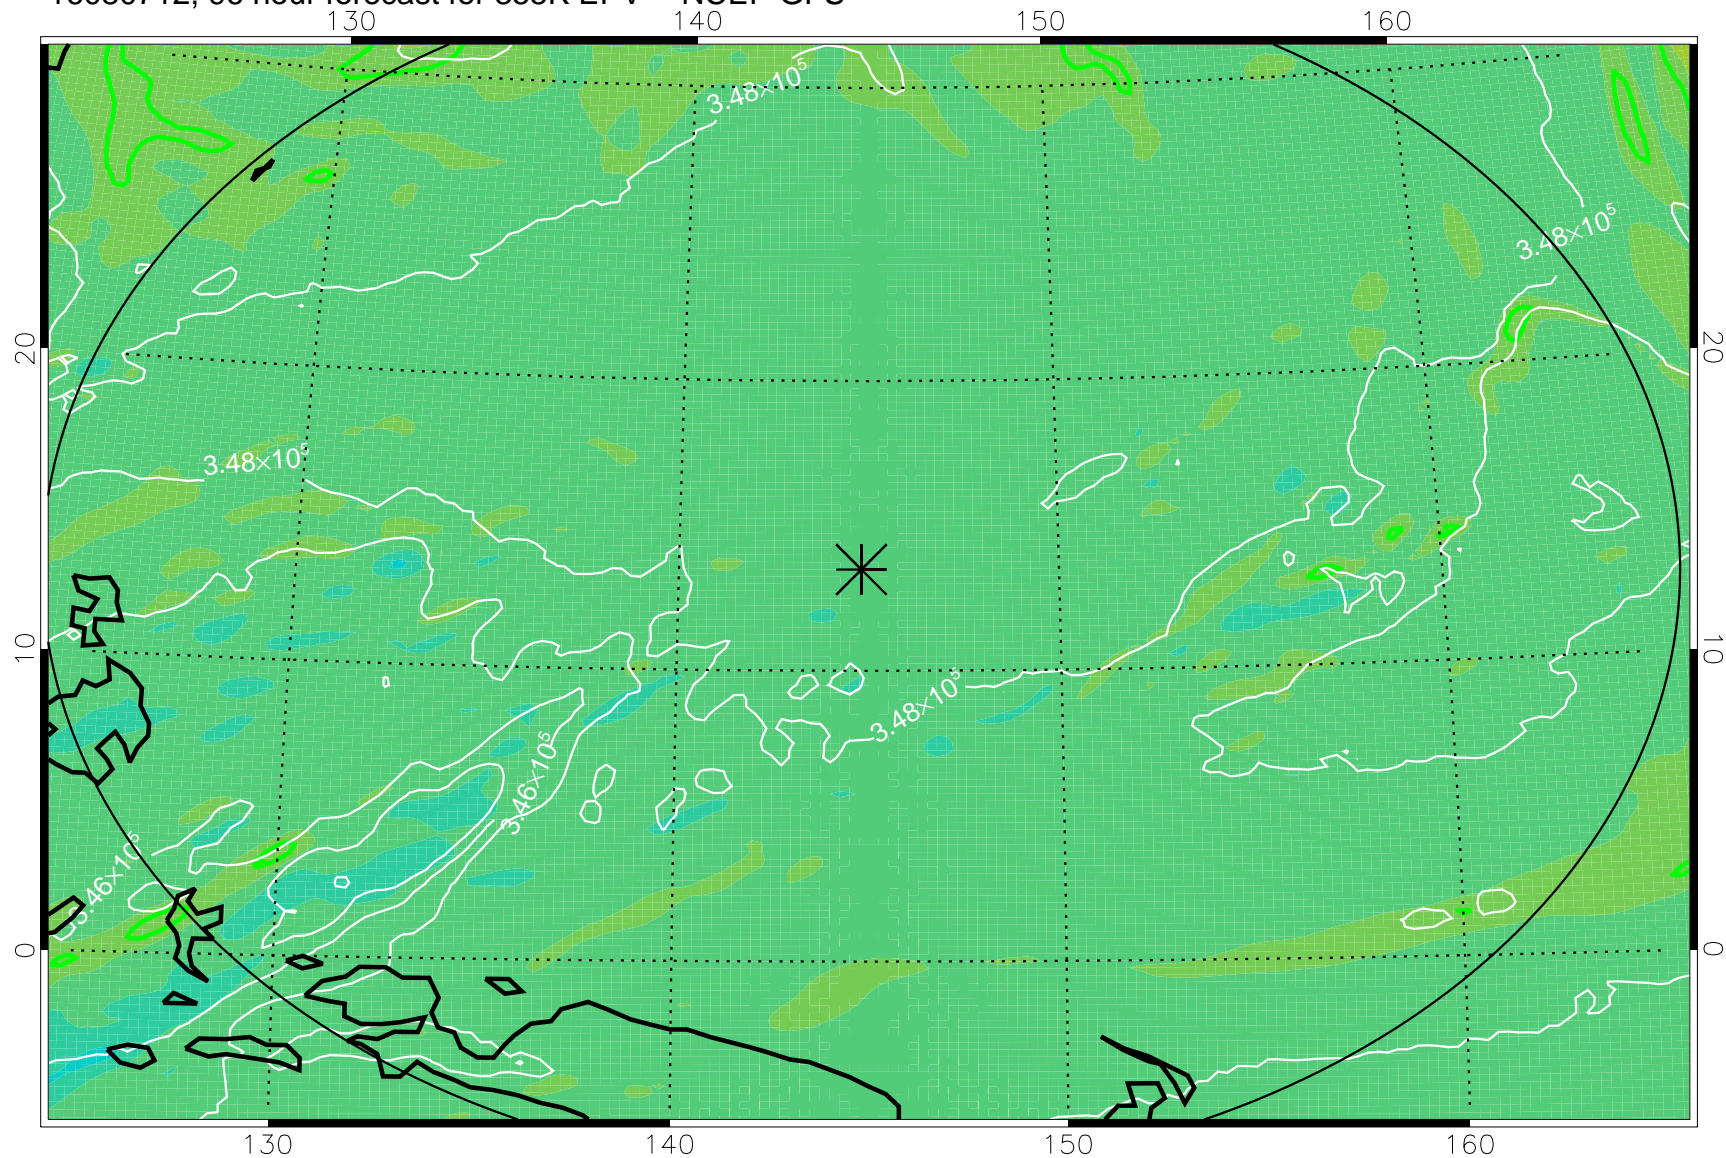

16080606, 66 hour forecast for 355K EPV -- NCEP GFS

355K Montgomery Streamfunction, white
EPV Tropopause (2 PVU) Position
Range ring of 2304 km

16080612, 72 hour forecast for 355K EPV -- NCEP GFS

355K Montgomery Streamfunction, white
EPV Tropopause (2 PVU) Position
Range ring of 2304 km

16080618, 78 hour forecast for 355K EPV -- NCEP GFS

355K Montgomery Streamfunction, white
EPV Tropopause (2 PVU) Position
Range ring of 2304 km

16080700, 84 hour forecast for 355K EPV -- NCEP GFS

355K Montgomery Streamfunction, white
EPV Tropopause (2 PVU) Position
Range ring of 2304 km

16080706, 90 hour forecast for 355K EPV -- NCEP GFS

355K Montgomery Streamfunction, white
EPV Tropopause (2 PVU) Position
Range ring of 2304 km

16080712, 96 hour forecast for 355K EPV -- NCEP GFS

355K Montgomery Streamfunction, white
EPV Tropopause (2 PVU) Position
Range ring of 2304 km

16080718, 102 hour forecast for 355K EPV -- NCEP GFS

355K Montgomery Streamfunction, white
EPV Tropopause (2 PVU) Position
Range ring of 2304 km

16080800, 108 hour forecast for 355K EPV -- NCEP GFS

355K Montgomery Streamfunction, white
EPV Tropopause (2 PVU) Position
Range ring of 2304 km