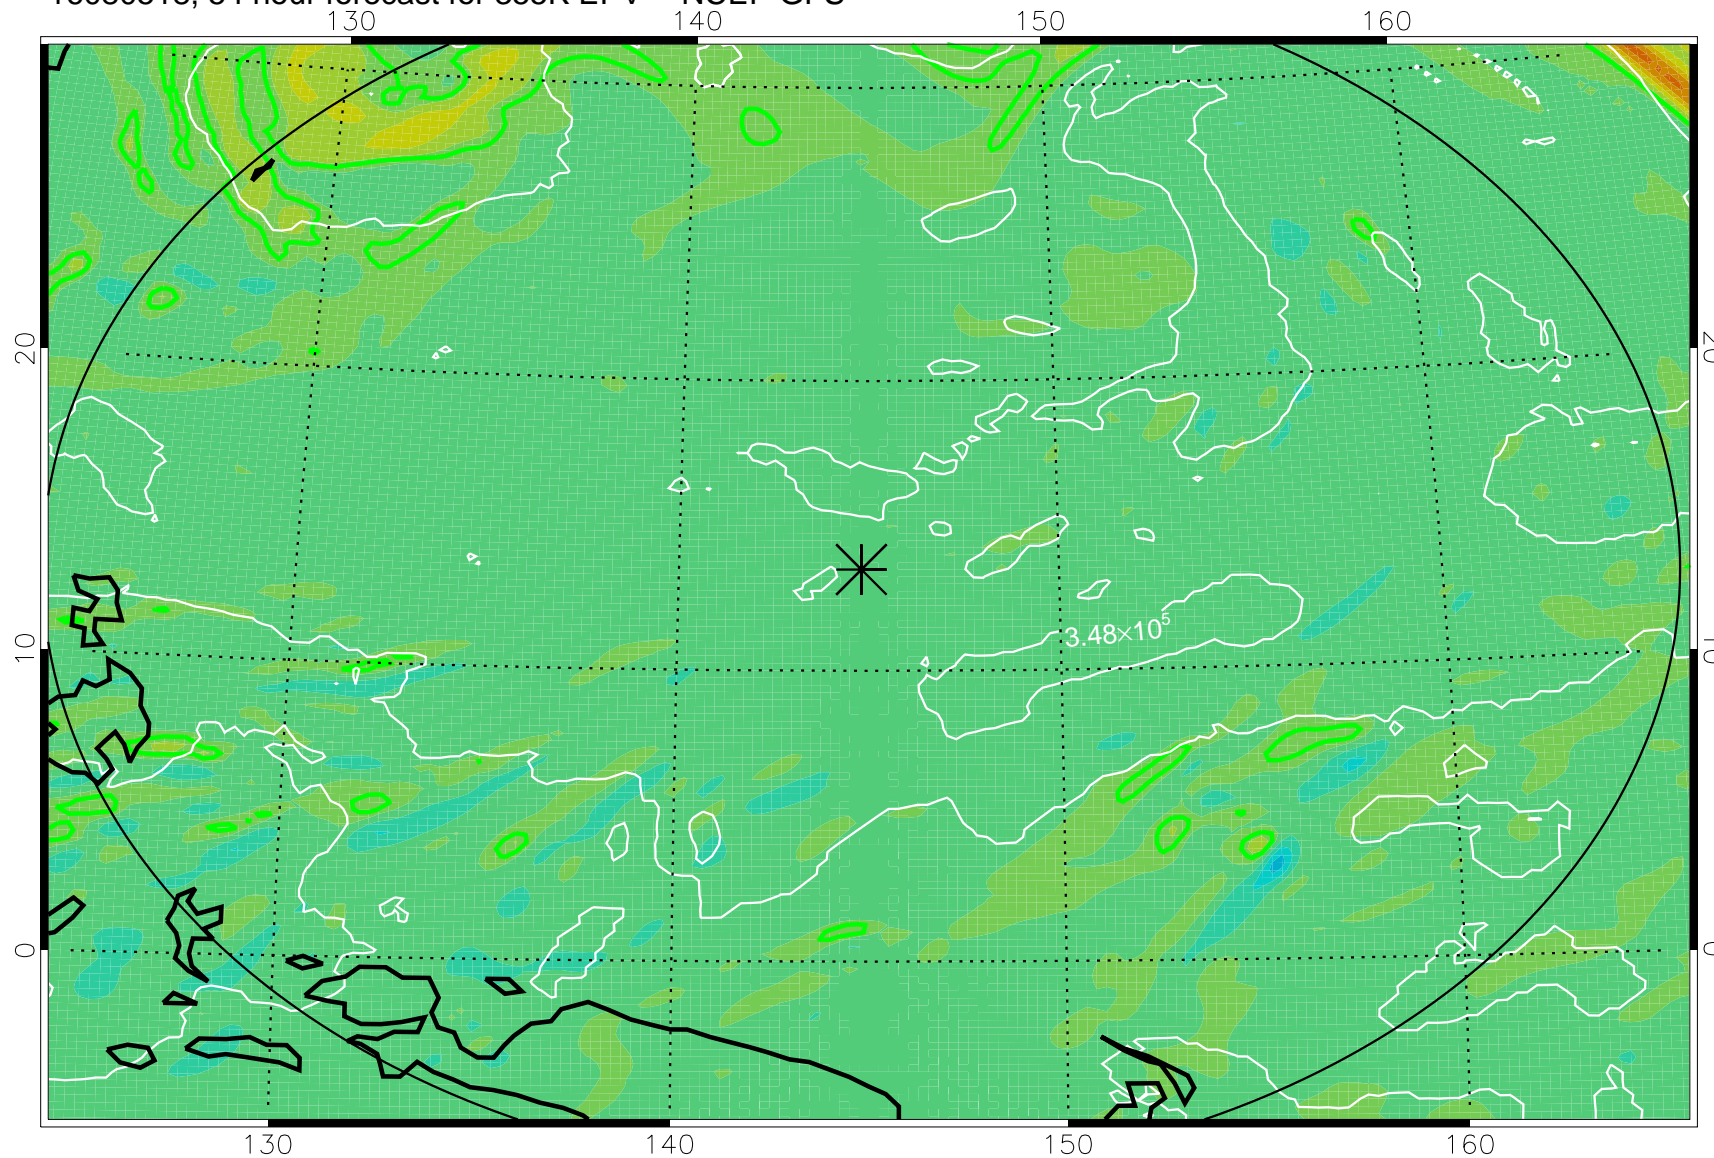

16080506, 42 hour forecast for 355K EPV -- NCEP GFS

355K Montgomery Streamfunction, white
EPV Tropopause (2 PVU) Position
Range ring of 2304 km

16080512, 48 hour forecast for 355K EPV -- NCEP GFS

355K Montgomery Streamfunction, white
EPV Tropopause (2 PVU) Position
Range ring of 2304 km

16080518, 54 hour forecast for 355K EPV -- NCEP GFS

355K Montgomery Streamfunction, white
EPV Tropopause (2 PVU) Position
Range ring of 2304 km

16080600, 60 hour forecast for 355K EPV -- NCEP GFS

355K Montgomery Streamfunction, white
EPV Tropopause (2 PVU) Position
Range ring of 2304 km

16080606, 66 hour forecast for 355K EPV -- NCEP GFS

355K Montgomery Streamfunction, white
EPV Tropopause (2 PVU) Position
Range ring of 2304 km

16080612, 72 hour forecast for 355K EPV -- NCEP GFS

355K Montgomery Streamfunction, white
EPV Tropopause (2 PVU) Position
Range ring of 2304 km

16080618, 78 hour forecast for 355K EPV -- NCEP GFS

355K Montgomery Streamfunction, white
EPV Tropopause (2 PVU) Position
Range ring of 2304 km

16080700, 84 hour forecast for 355K EPV -- NCEP GFS

355K Montgomery Streamfunction, white
EPV Tropopause (2 PVU) Position
Range ring of 2304 km