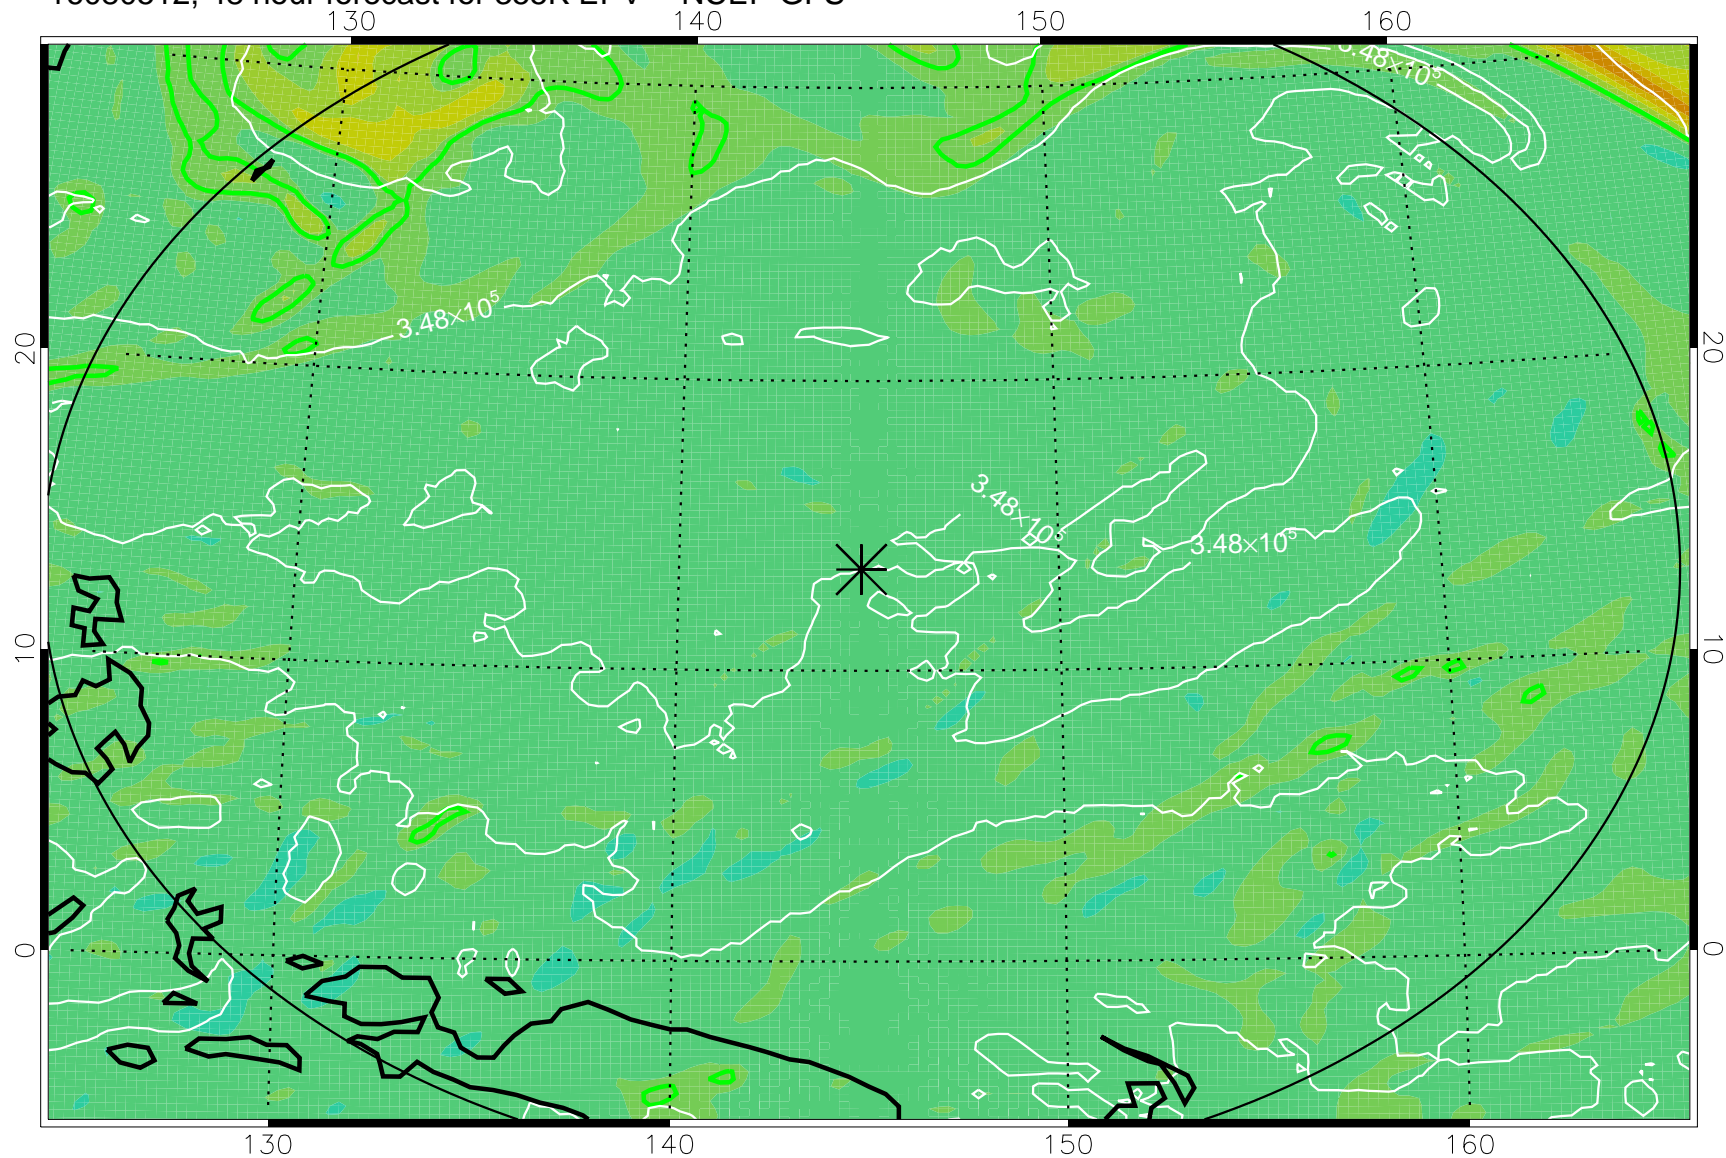

16080418, 30 hour forecast for 355K EPV -- NCEP GFS

355K Montgomery Streamfunction, white
EPV Tropopause (2 PVU) Position
Range ring of 2304 km

16080500, 36 hour forecast for 355K EPV -- NCEP GFS

355K Montgomery Streamfunction, white
EPV Tropopause (2 PVU) Position
Range ring of 2304 km

16080506, 42 hour forecast for 355K EPV -- NCEP GFS

355K Montgomery Streamfunction, white
EPV Tropopause (2 PVU) Position
Range ring of 2304 km

16080512, 48 hour forecast for 355K EPV -- NCEP GFS

355K Montgomery Streamfunction, white
EPV Tropopause (2 PVU) Position
Range ring of 2304 km

16080518, 54 hour forecast for 355K EPV -- NCEP GFS

355K Montgomery Streamfunction, white
EPV Tropopause (2 PVU) Position
Range ring of 2304 km

16080600, 60 hour forecast for 355K EPV -- NCEP GFS

355K Montgomery Streamfunction, white
EPV Tropopause (2 PVU) Position
Range ring of 2304 km

16080606, 66 hour forecast for 355K EPV -- NCEP GFS

355K Montgomery Streamfunction, white
EPV Tropopause (2 PVU) Position
Range ring of 2304 km

16080612, 72 hour forecast for 355K EPV -- NCEP GFS

355K Montgomery Streamfunction, white
EPV Tropopause (2 PVU) Position
Range ring of 2304 km