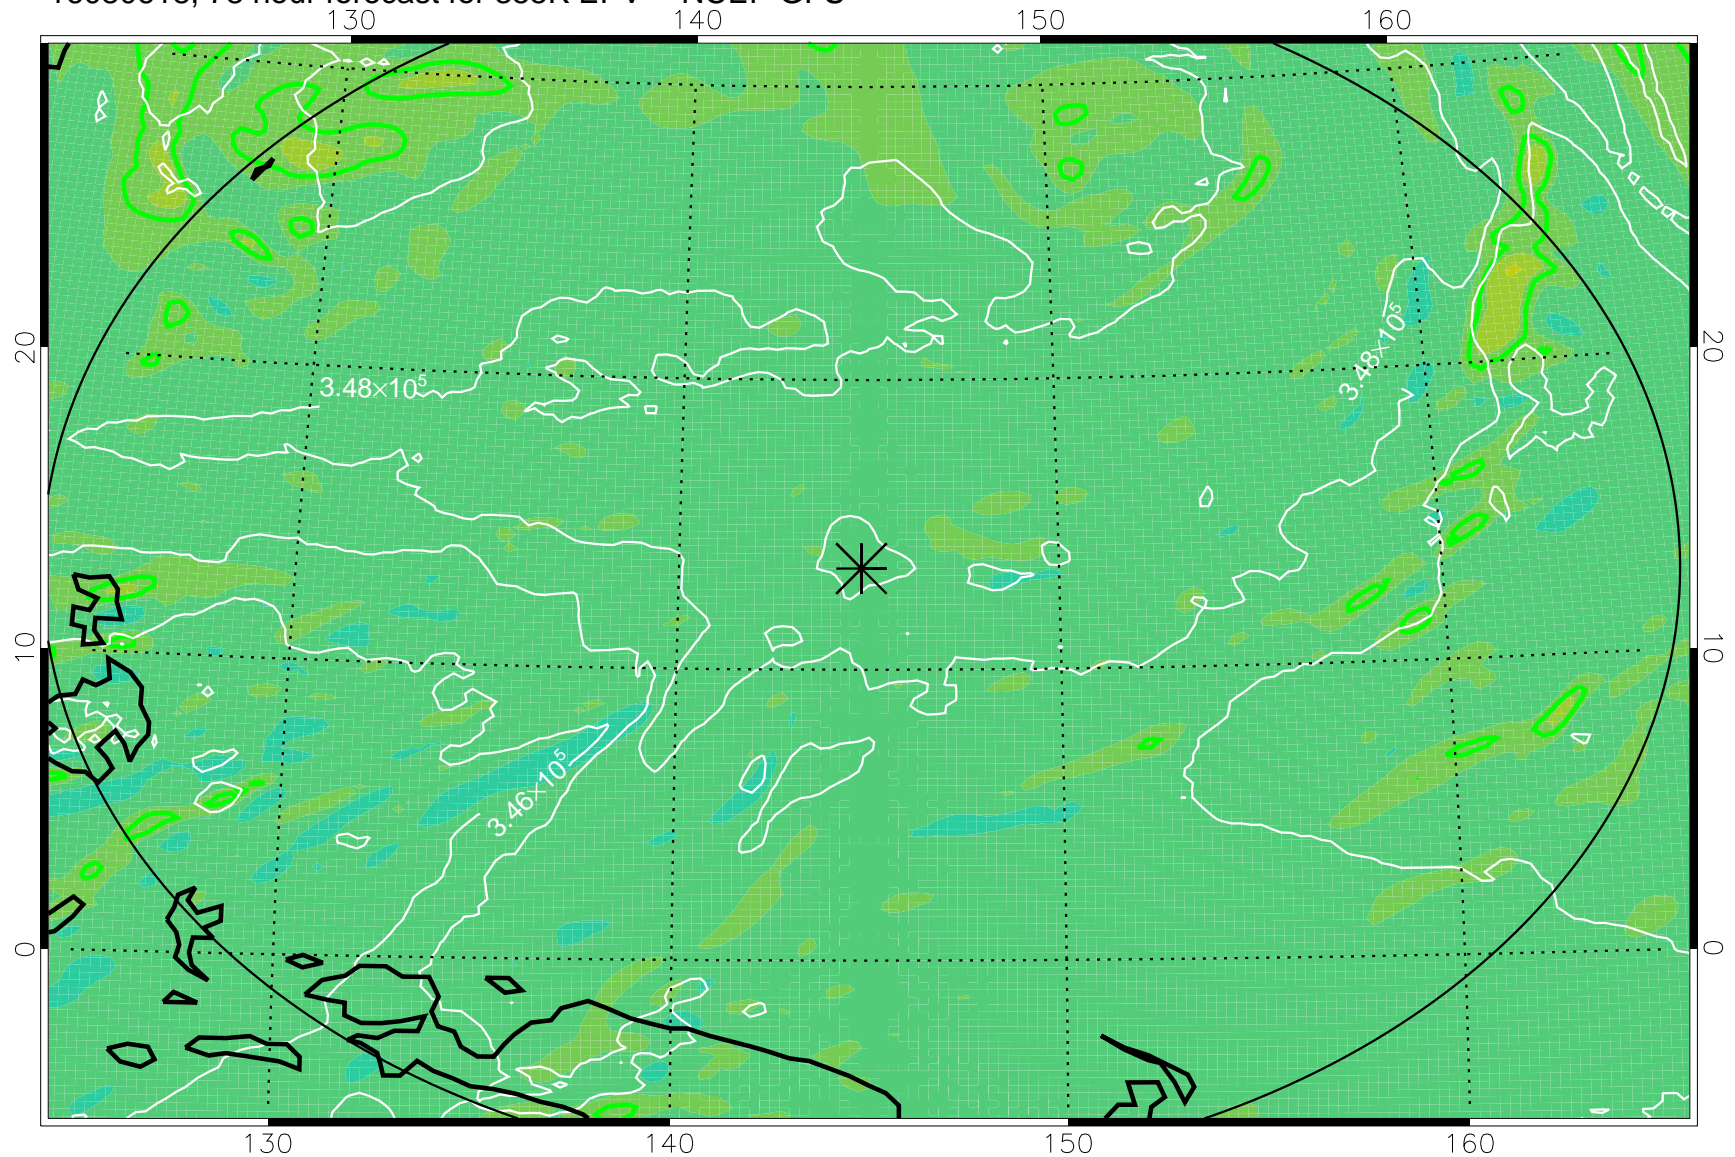

16080606, 66 hour forecast for 355K EPV -- NCEP GFS

355K Montgomery Streamfunction, white
EPV Tropopause (2 PVU) Position
Range ring of 2304 km

16080612, 72 hour forecast for 355K EPV -- NCEP GFS

355K Montgomery Streamfunction, white
EPV Tropopause (2 PVU) Position
Range ring of 2304 km

16080618, 78 hour forecast for 355K EPV -- NCEP GFS

355K Montgomery Streamfunction, white
EPV Tropopause (2 PVU) Position
Range ring of 2304 km

16080700, 84 hour forecast for 355K EPV -- NCEP GFS

355K Montgomery Streamfunction, white
EPV Tropopause (2 PVU) Position
Range ring of 2304 km

16080706, 90 hour forecast for 355K EPV -- NCEP GFS

355K Montgomery Streamfunction, white
EPV Tropopause (2 PVU) Position
Range ring of 2304 km

16080712, 96 hour forecast for 355K EPV -- NCEP GFS

355K Montgomery Streamfunction, white
EPV Tropopause (2 PVU) Position
Range ring of 2304 km

16080718, 102 hour forecast for 355K EPV -- NCEP GFS

355K Montgomery Streamfunction, white
EPV Tropopause (2 PVU) Position
Range ring of 2304 km

16080800, 108 hour forecast for 355K EPV -- NCEP GFS

355K Montgomery Streamfunction, white
EPV Tropopause (2 PVU) Position
Range ring of 2304 km