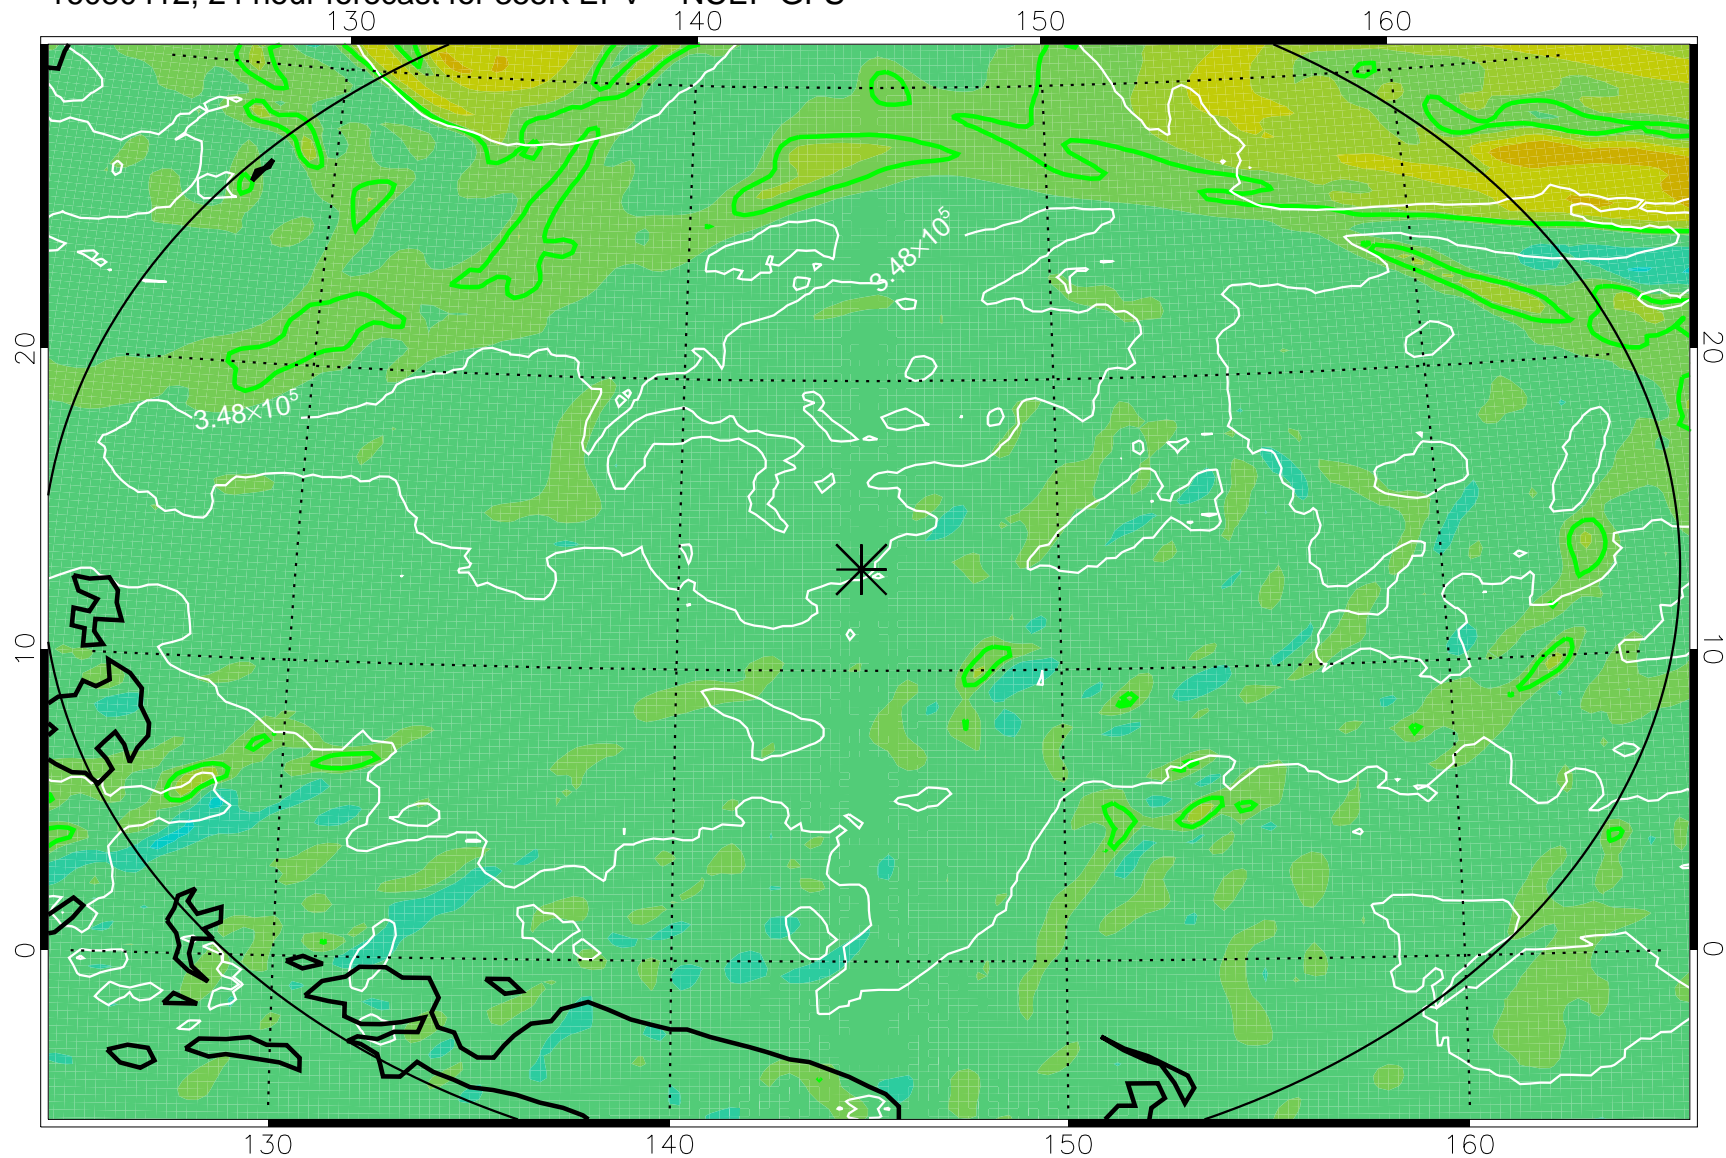

16080318, 6 hour forecast for 355K EPV -- NCEP GFS

355K Montgomery Streamfunction, white
EPV Tropopause (2 PVU) Position
Range ring of 2304 km

16080400, 12 hour forecast for 355K EPV -- NCEP GFS

355K Montgomery Streamfunction, white
EPV Tropopause (2 PVU) Position
Range ring of 2304 km

16080406, 18 hour forecast for 355K EPV -- NCEP GFS

355K Montgomery Streamfunction, white
EPV Tropopause (2 PVU) Position
Range ring of 2304 km

16080412, 24 hour forecast for 355K EPV -- NCEP GFS

355K Montgomery Streamfunction, white
EPV Tropopause (2 PVU) Position
Range ring of 2304 km

16080418, 30 hour forecast for 355K EPV -- NCEP GFS

355K Montgomery Streamfunction, white
EPV Tropopause (2 PVU) Position
Range ring of 2304 km

16080500, 36 hour forecast for 355K EPV -- NCEP GFS

355K Montgomery Streamfunction, white
EPV Tropopause (2 PVU) Position
Range ring of 2304 km

16080718, 102 hour forecast for 355K EPV -- NCEP GFS

355K Montgomery Streamfunction, white
EPV Tropopause (2 PVU) Position
Range ring of 2304 km

16080800, 108 hour forecast for 355K EPV -- NCEP GFS

355K Montgomery Streamfunction, white
EPV Tropopause (2 PVU) Position
Range ring of 2304 km