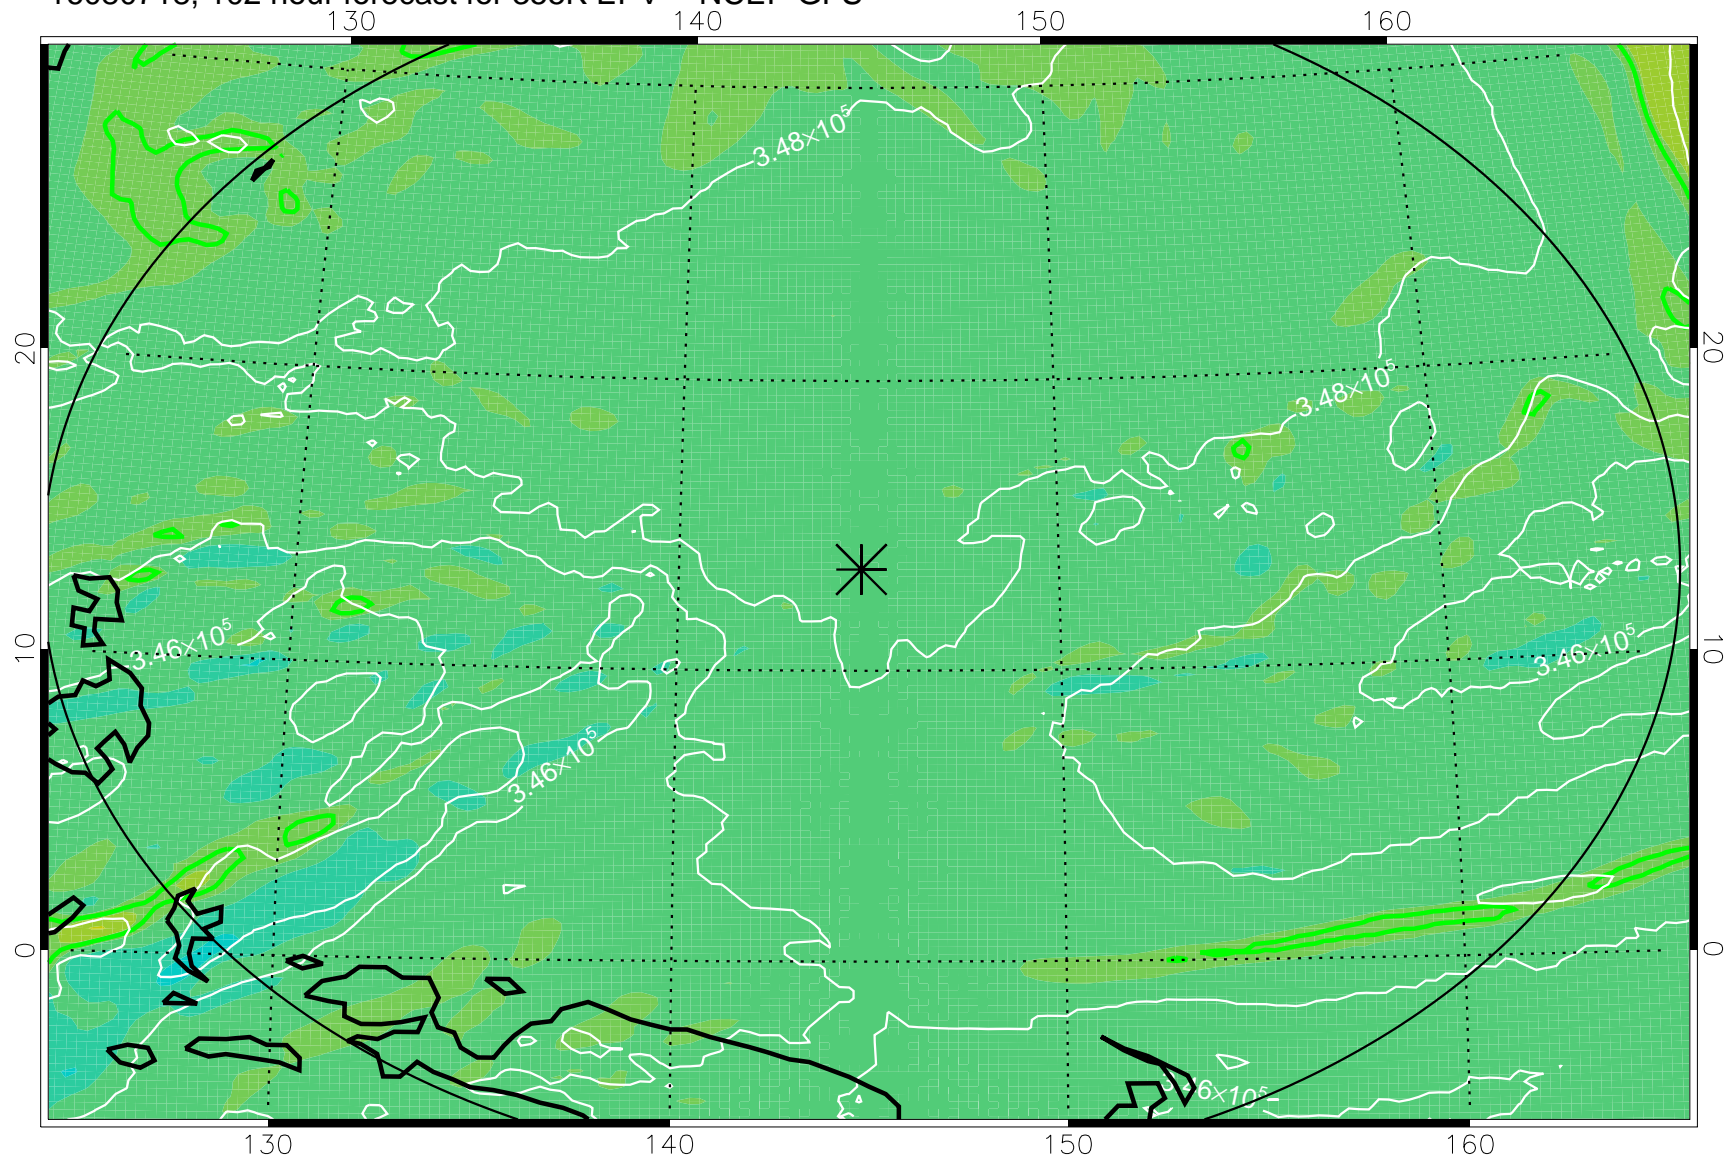

16080618, 78 hour forecast for 355K EPV -- NCEP GFS

355K Montgomery Streamfunction, white
EPV Tropopause (2 PVU) Position
Range ring of 2304 km

16080700, 84 hour forecast for 355K EPV -- NCEP GFS

355K Montgomery Streamfunction, white
EPV Tropopause (2 PVU) Position
Range ring of 2304 km

16080706, 90 hour forecast for 355K EPV -- NCEP GFS

355K Montgomery Streamfunction, white
EPV Tropopause (2 PVU) Position
Range ring of 2304 km

16080712, 96 hour forecast for 355K EPV -- NCEP GFS

355K Montgomery Streamfunction, white
EPV Tropopause (2 PVU) Position
Range ring of 2304 km

16080718, 102 hour forecast for 355K EPV -- NCEP GFS

355K Montgomery Streamfunction, white
EPV Tropopause (2 PVU) Position
Range ring of 2304 km

16080800, 108 hour forecast for 355K EPV -- NCEP GFS

355K Montgomery Streamfunction, white
EPV Tropopause (2 PVU) Position
Range ring of 2304 km

16080806, 114 hour forecast for 355K EPV -- NCEP GFS

355K Montgomery Streamfunction, white
EPV Tropopause (2 PVU) Position
Range ring of 2304 km

16080812, 120 hour forecast for 355K EPV -- NCEP GFS

355K Montgomery Streamfunction, white
EPV Tropopause (2 PVU) Position
Range ring of 2304 km