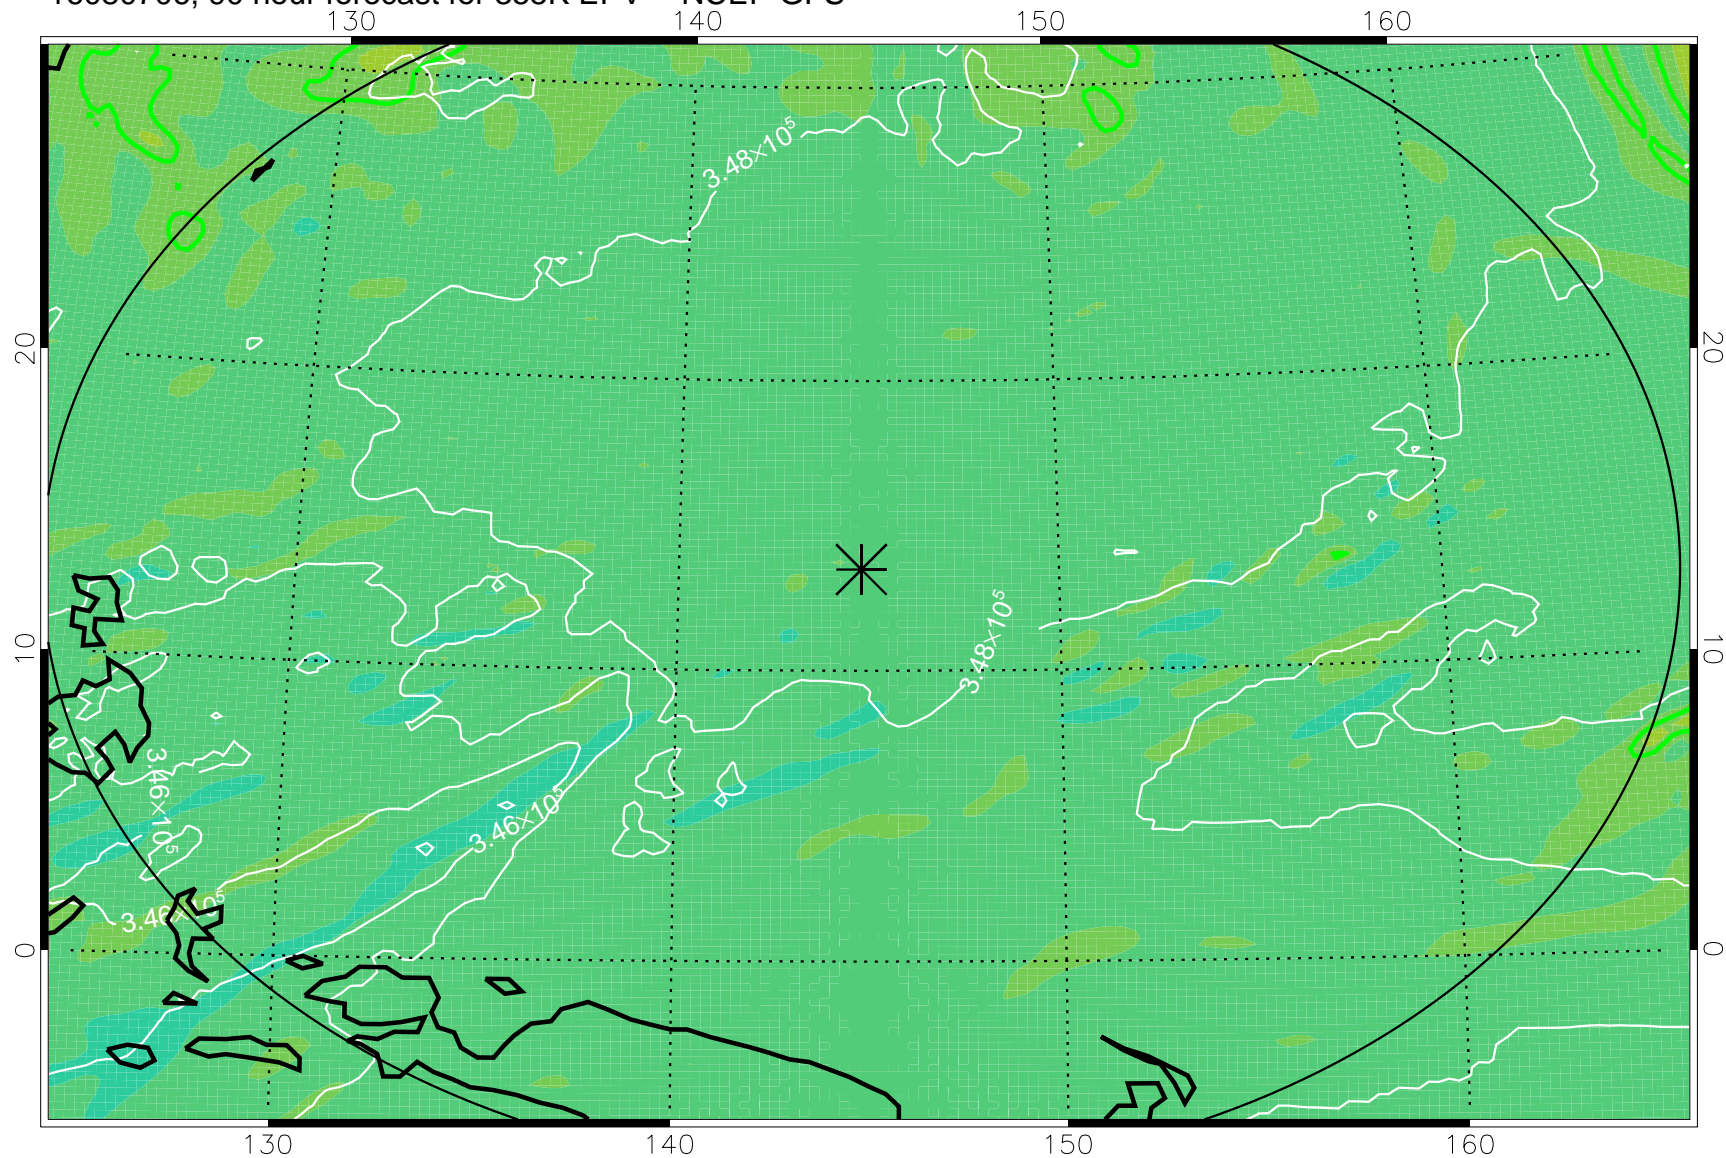

16080606, 66 hour forecast for 355K EPV -- NCEP GFS

355K Montgomery Streamfunction, white
EPV Tropopause (2 PVU) Position
Range ring of 2304 km

16080612, 72 hour forecast for 355K EPV -- NCEP GFS

355K Montgomery Streamfunction, white
EPV Tropopause (2 PVU) Position
Range ring of 2304 km

16080618, 78 hour forecast for 355K EPV -- NCEP GFS

355K Montgomery Streamfunction, white
EPV Tropopause (2 PVU) Position
Range ring of 2304 km

16080700, 84 hour forecast for 355K EPV -- NCEP GFS

355K Montgomery Streamfunction, white
EPV Tropopause (2 PVU) Position
Range ring of 2304 km

16080706, 90 hour forecast for 355K EPV -- NCEP GFS

355K Montgomery Streamfunction, white
EPV Tropopause (2 PVU) Position
Range ring of 2304 km

16080712, 96 hour forecast for 355K EPV -- NCEP GFS

355K Montgomery Streamfunction, white
EPV Tropopause (2 PVU) Position
Range ring of 2304 km

16080718, 102 hour forecast for 355K EPV -- NCEP GFS

355K Montgomery Streamfunction, white
EPV Tropopause (2 PVU) Position
Range ring of 2304 km

16080800, 108 hour forecast for 355K EPV -- NCEP GFS

355K Montgomery Streamfunction, white
EPV Tropopause (2 PVU) Position
Range ring of 2304 km