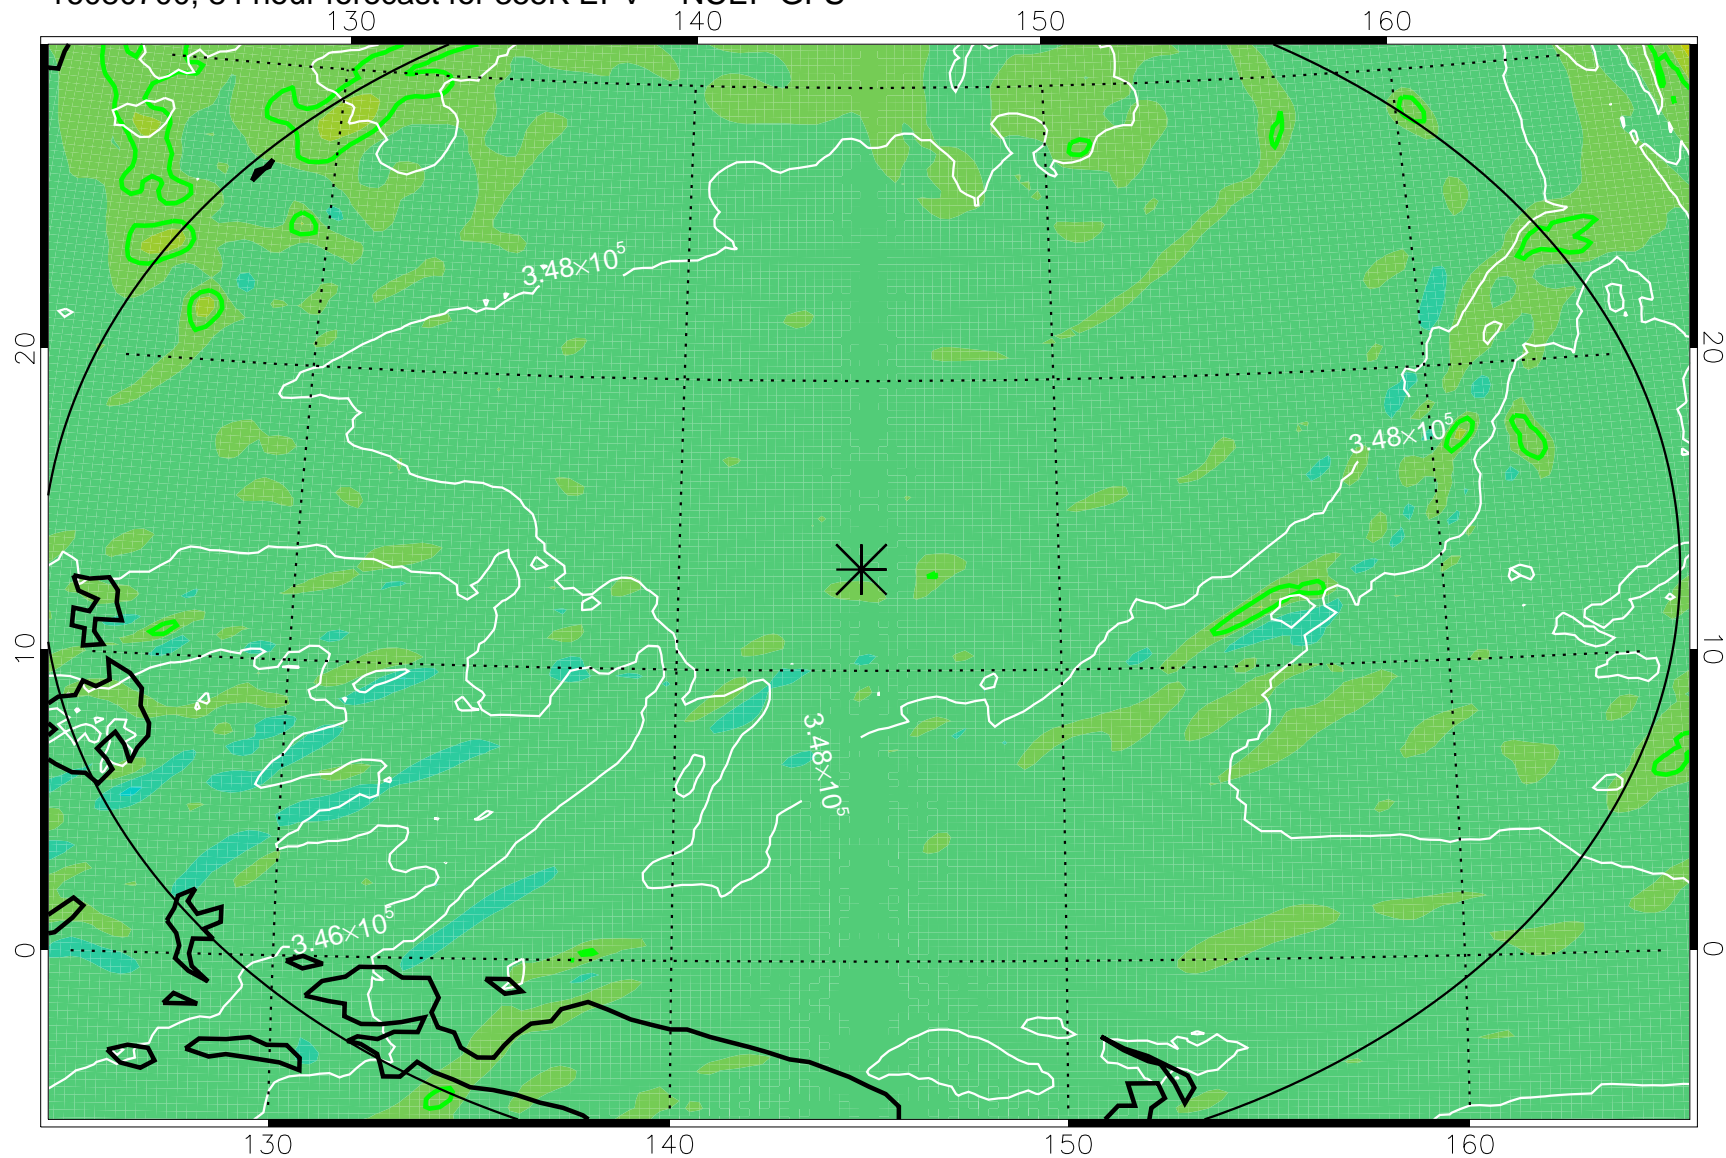

16080606, 66 hour forecast for 355K EPV -- NCEP GFS

355K Montgomery Streamfunction, white
EPV Tropopause (2 PVU) Position
Range ring of 2304 km

16080612, 72 hour forecast for 355K EPV -- NCEP GFS

355K Montgomery Streamfunction, white
EPV Tropopause (2 PVU) Position
Range ring of 2304 km

16080618, 78 hour forecast for 355K EPV -- NCEP GFS

355K Montgomery Streamfunction, white
EPV Tropopause (2 PVU) Position
Range ring of 2304 km

16080700, 84 hour forecast for 355K EPV -- NCEP GFS

355K Montgomery Streamfunction, white
EPV Tropopause (2 PVU) Position
Range ring of 2304 km

16080706, 90 hour forecast for 355K EPV -- NCEP GFS

355K Montgomery Streamfunction, white
EPV Tropopause (2 PVU) Position
Range ring of 2304 km

16080712, 96 hour forecast for 355K EPV -- NCEP GFS

355K Montgomery Streamfunction, white
EPV Tropopause (2 PVU) Position
Range ring of 2304 km

16080718, 102 hour forecast for 355K EPV -- NCEP GFS

355K Montgomery Streamfunction, white
EPV Tropopause (2 PVU) Position
Range ring of 2304 km

16080800, 108 hour forecast for 355K EPV -- NCEP GFS

355K Montgomery Streamfunction, white
EPV Tropopause (2 PVU) Position
Range ring of 2304 km