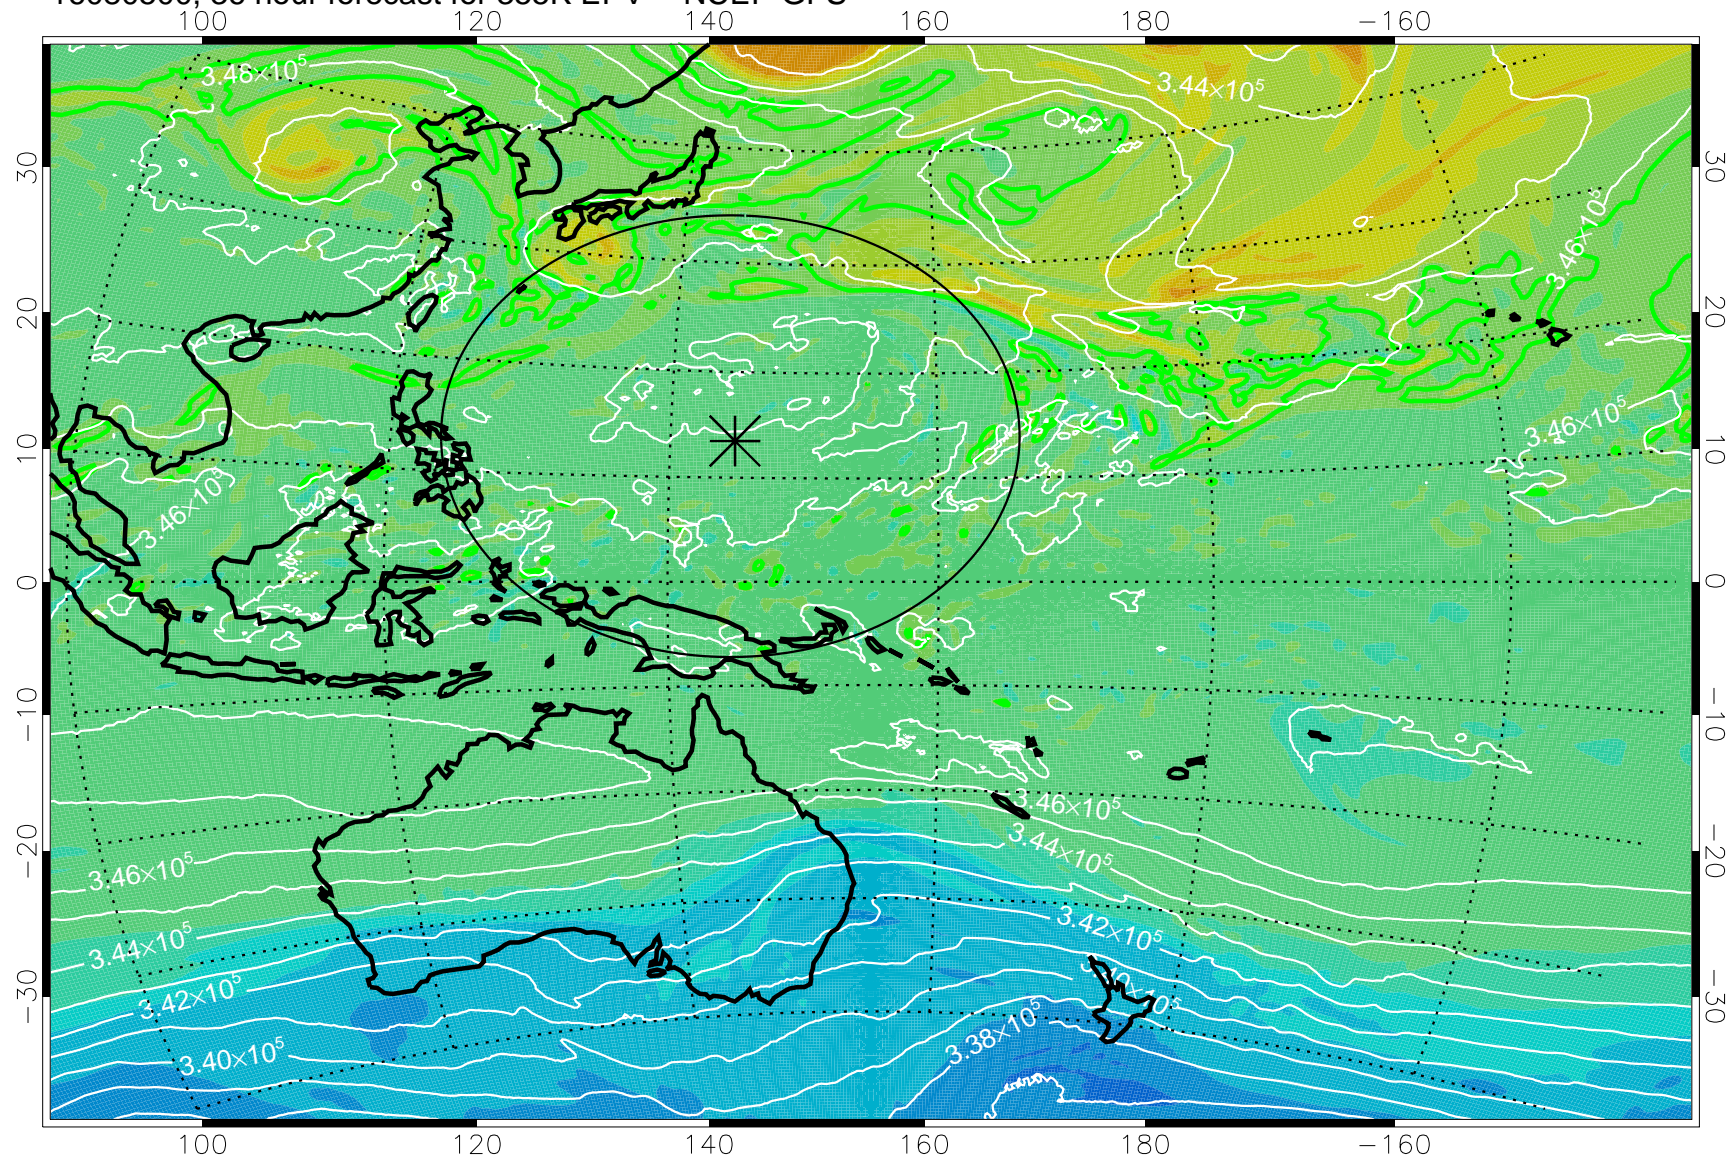

16080406, 18 hour forecast for 355K EPV -- NCEP GFS

355K Montgomery Streamfunction, white
EPV Tropopause (2 PVU) Position
Range ring of 2304 km

16080412, 24 hour forecast for 355K EPV -- NCEP GFS

355K Montgomery Streamfunction, white
EPV Tropopause (2 PVU) Position
Range ring of 2304 km

16080418, 30 hour forecast for 355K EPV -- NCEP GFS

355K Montgomery Streamfunction, white
EPV Tropopause (2 PVU) Position
Range ring of 2304 km

16080500, 36 hour forecast for 355K EPV -- NCEP GFS

355K Montgomery Streamfunction, white
EPV Tropopause (2 PVU) Position
Range ring of 2304 km

16080506, 42 hour forecast for 355K EPV -- NCEP GFS

355K Montgomery Streamfunction, white
EPV Tropopause (2 PVU) Position
Range ring of 2304 km

16080512, 48 hour forecast for 355K EPV -- NCEP GFS

355K Montgomery Streamfunction, white
EPV Tropopause (2 PVU) Position
Range ring of 2304 km

16080518, 54 hour forecast for 355K EPV -- NCEP GFS

355K Montgomery Streamfunction, white
EPV Tropopause (2 PVU) Position
Range ring of 2304 km

16080600, 60 hour forecast for 355K EPV -- NCEP GFS

355K Montgomery Streamfunction, white
EPV Tropopause (2 PVU) Position
Range ring of 2304 km