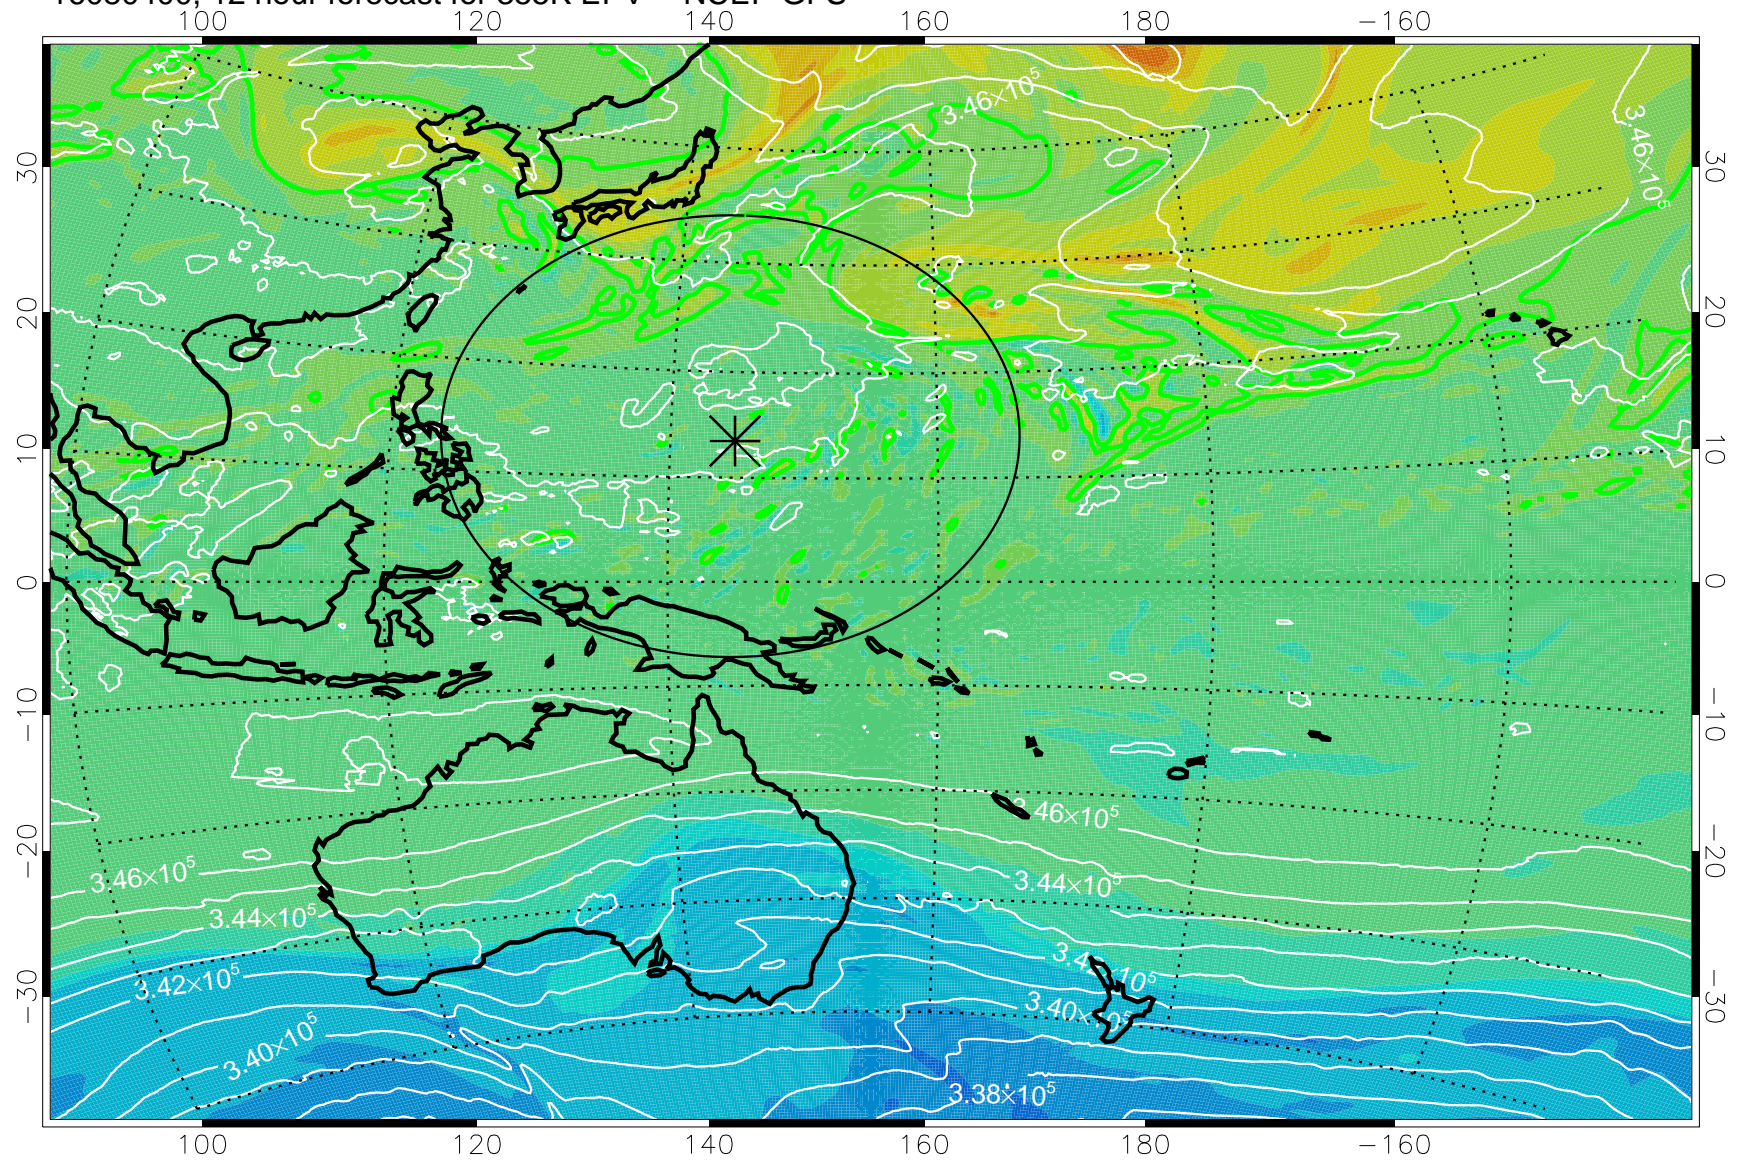

16080318, 6 hour forecast for 355K EPV -- NCEP GFS

355K Montgomery Streamfunction, white
EPV Tropopause (2 PVU) Position
Range ring of 2304 km

16080400, 12 hour forecast for 355K EPV -- NCEP GFS

355K Montgomery Streamfunction, white
EPV Tropopause (2 PVU) Position
Range ring of 2304 km

16080406, 18 hour forecast for 355K EPV -- NCEP GFS

355K Montgomery Streamfunction, white
EPV Tropopause (2 PVU) Position
Range ring of 2304 km

16080412, 24 hour forecast for 355K EPV -- NCEP GFS

355K Montgomery Streamfunction, white
EPV Tropopause (2 PVU) Position
Range ring of 2304 km

16080418, 30 hour forecast for 355K EPV -- NCEP GFS

355K Montgomery Streamfunction, white
EPV Tropopause (2 PVU) Position
Range ring of 2304 km

16080500, 36 hour forecast for 355K EPV -- NCEP GFS

355K Montgomery Streamfunction, white
EPV Tropopause (2 PVU) Position
Range ring of 2304 km

16080506, 42 hour forecast for 355K EPV -- NCEP GFS

355K Montgomery Streamfunction, white
EPV Tropopause (2 PVU) Position
Range ring of 2304 km

16080512, 48 hour forecast for 355K EPV -- NCEP GFS

355K Montgomery Streamfunction, white
EPV Tropopause (2 PVU) Position
Range ring of 2304 km