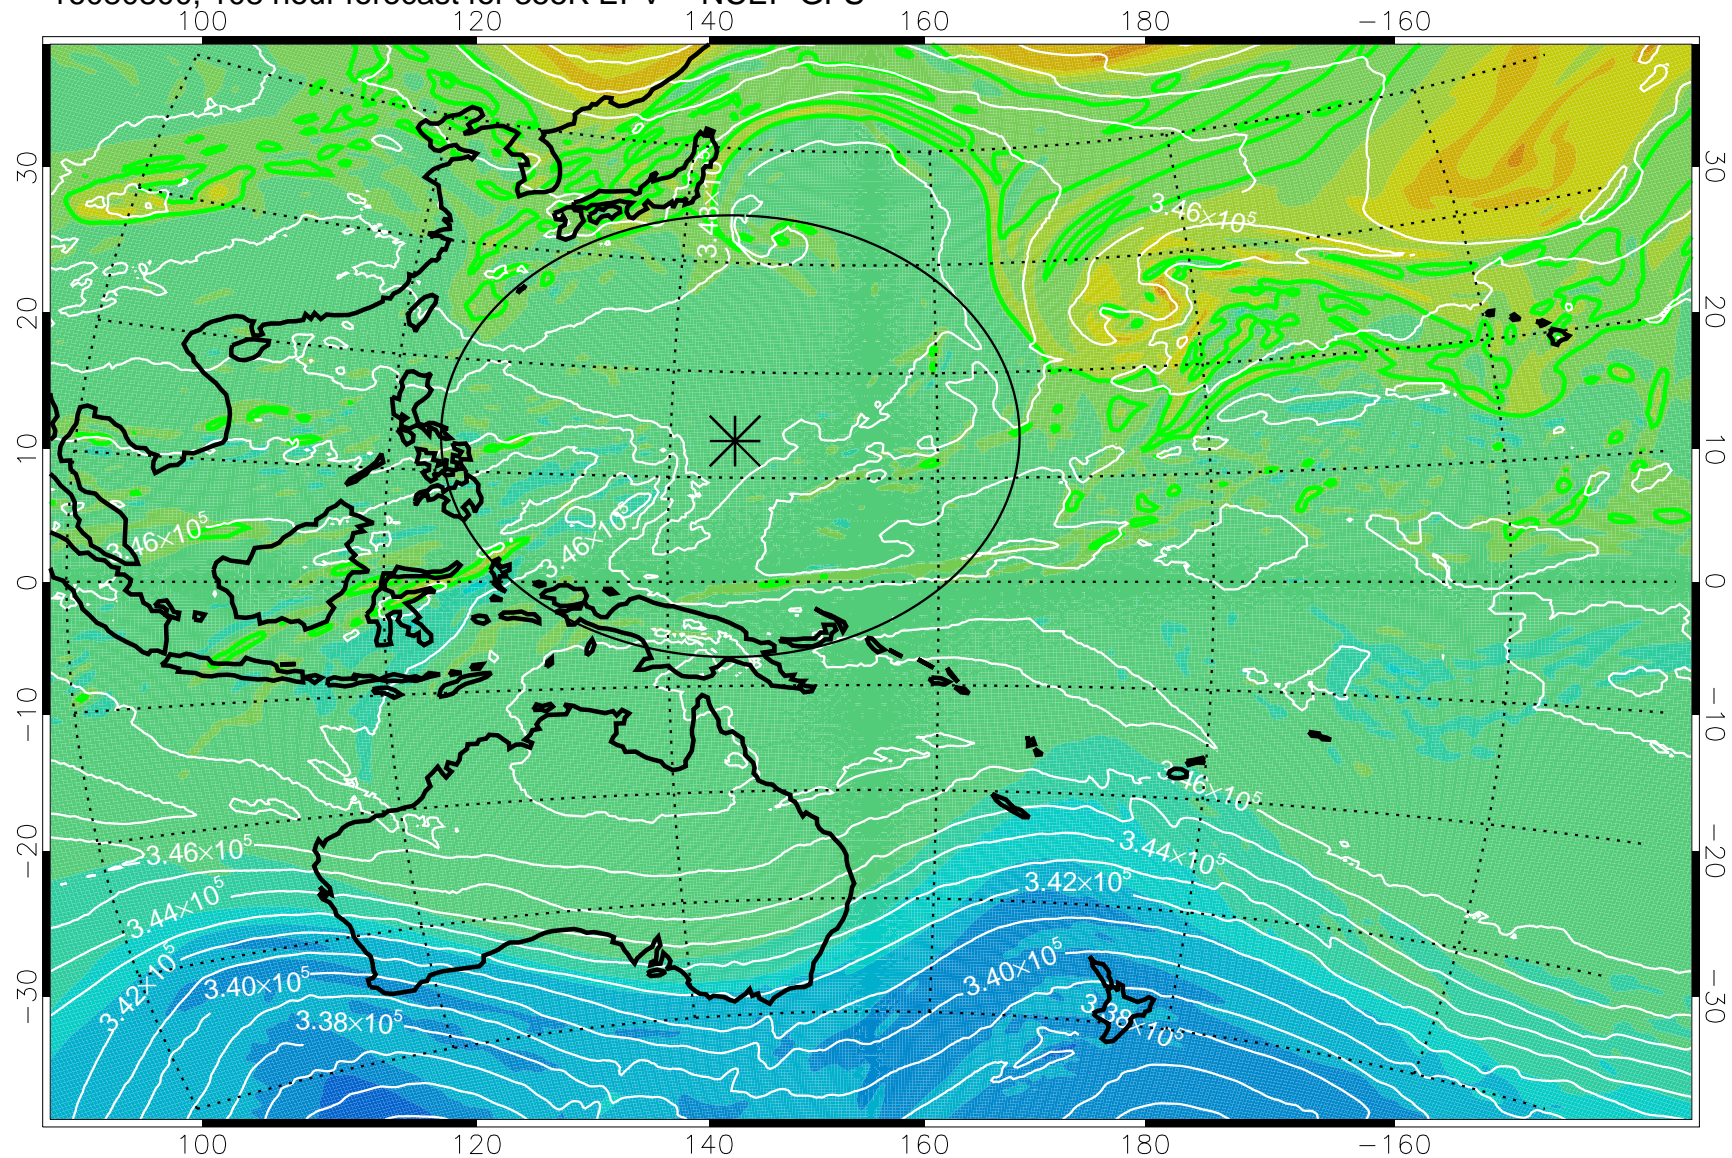

16080618, 78 hour forecast for 355K EPV -- NCEP GFS

355K Montgomery Streamfunction, white
EPV Tropopause (2 PVU) Position
Range ring of 2304 km

16080700, 84 hour forecast for 355K EPV -- NCEP GFS

355K Montgomery Streamfunction, white
EPV Tropopause (2 PVU) Position
Range ring of 2304 km

16080706, 90 hour forecast for 355K EPV -- NCEP GFS

355K Montgomery Streamfunction, white
EPV Tropopause (2 PVU) Position
Range ring of 2304 km

16080712, 96 hour forecast for 355K EPV -- NCEP GFS

355K Montgomery Streamfunction, white
EPV Tropopause (2 PVU) Position
Range ring of 2304 km

16080718, 102 hour forecast for 355K EPV -- NCEP GFS

355K Montgomery Streamfunction, white
EPV Tropopause (2 PVU) Position
Range ring of 2304 km

16080800, 108 hour forecast for 355K EPV -- NCEP GFS

355K Montgomery Streamfunction, white
EPV Tropopause (2 PVU) Position
Range ring of 2304 km

16080806, 114 hour forecast for 355K EPV -- NCEP GFS

355K Montgomery Streamfunction, white
EPV Tropopause (2 PVU) Position
Range ring of 2304 km

16080812, 120 hour forecast for 355K EPV -- NCEP GFS

355K Montgomery Streamfunction, white
EPV Tropopause (2 PVU) Position
Range ring of 2304 km