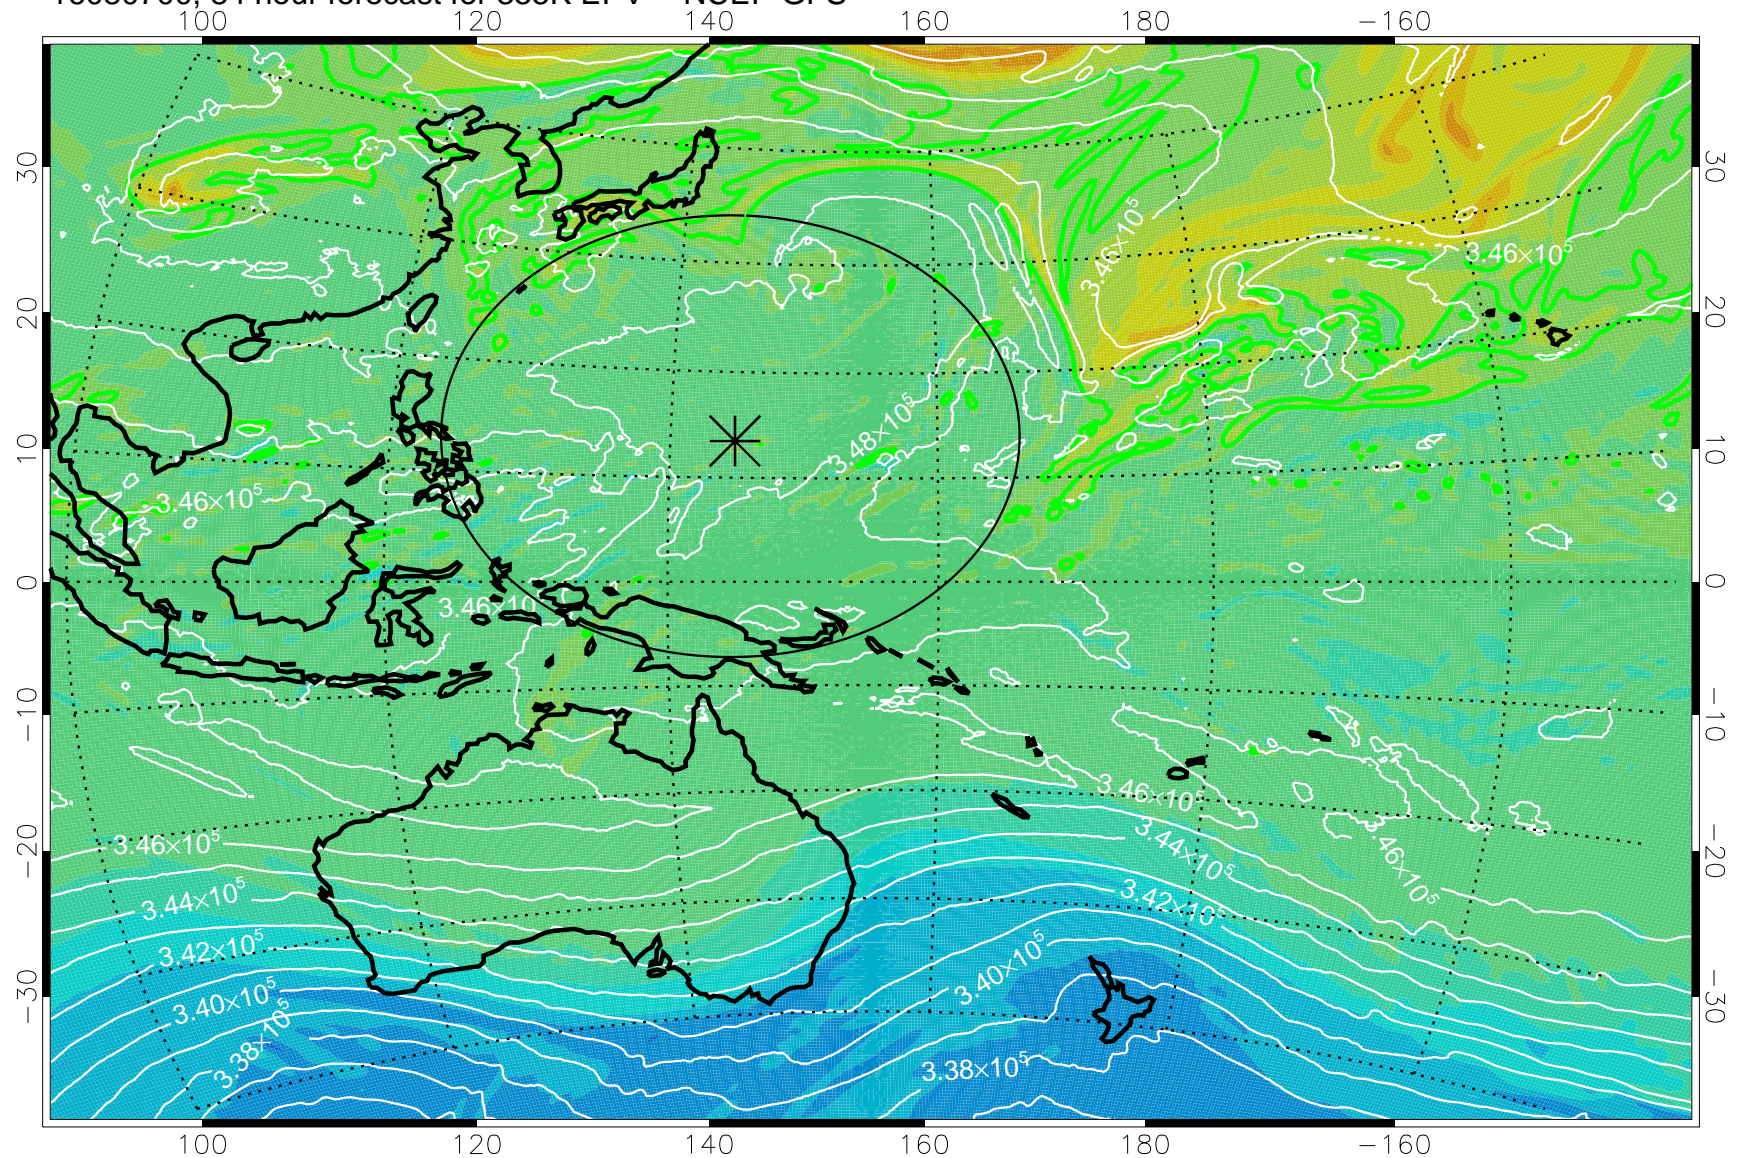

16080518, 54 hour forecast for 355K EPV -- NCEP GFS

355K Montgomery Streamfunction, white
EPV Tropopause (2 PVU) Position
Range ring of 2304 km

16080600, 60 hour forecast for 355K EPV -- NCEP GFS

355K Montgomery Streamfunction, white
EPV Tropopause (2 PVU) Position
Range ring of 2304 km

16080606, 66 hour forecast for 355K EPV -- NCEP GFS

355K Montgomery Streamfunction, white
EPV Tropopause (2 PVU) Position
Range ring of 2304 km

16080612, 72 hour forecast for 355K EPV -- NCEP GFS

355K Montgomery Streamfunction, white
EPV Tropopause (2 PVU) Position
Range ring of 2304 km

16080618, 78 hour forecast for 355K EPV -- NCEP GFS

355K Montgomery Streamfunction, white
EPV Tropopause (2 PVU) Position
Range ring of 2304 km

16080700, 84 hour forecast for 355K EPV -- NCEP GFS

355K Montgomery Streamfunction, white
EPV Tropopause (2 PVU) Position
Range ring of 2304 km

16080706, 90 hour forecast for 355K EPV -- NCEP GFS

355K Montgomery Streamfunction, white
EPV Tropopause (2 PVU) Position
Range ring of 2304 km

16080712, 96 hour forecast for 355K EPV -- NCEP GFS

355K Montgomery Streamfunction, white
EPV Tropopause (2 PVU) Position
Range ring of 2304 km