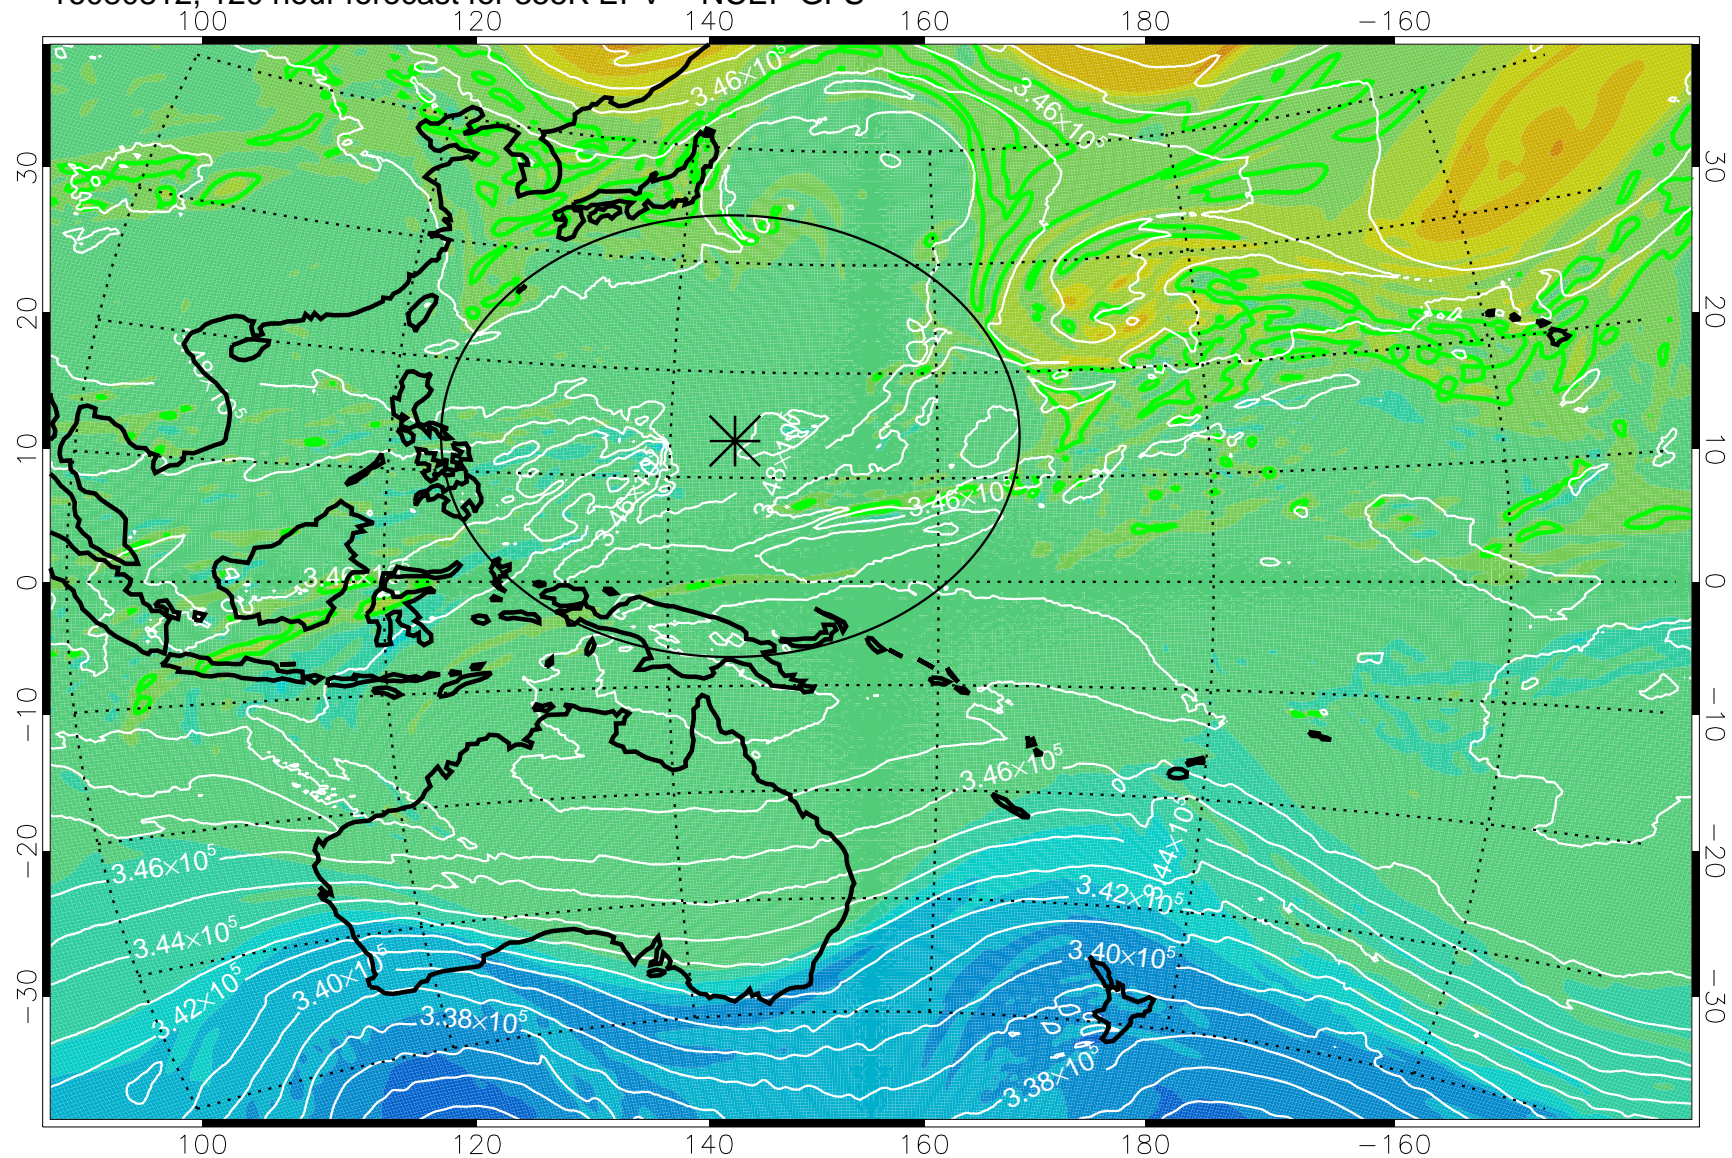

16080618, 78 hour forecast for 355K EPV -- NCEP GFS

355K Montgomery Streamfunction, white
EPV Tropopause (2 PVU) Position
Range ring of 2304 km

16080700, 84 hour forecast for 355K EPV -- NCEP GFS

355K Montgomery Streamfunction, white
EPV Tropopause (2 PVU) Position
Range ring of 2304 km

16080706, 90 hour forecast for 355K EPV -- NCEP GFS

355K Montgomery Streamfunction, white
EPV Tropopause (2 PVU) Position
Range ring of 2304 km

16080712, 96 hour forecast for 355K EPV -- NCEP GFS

355K Montgomery Streamfunction, white
EPV Tropopause (2 PVU) Position
Range ring of 2304 km

16080718, 102 hour forecast for 355K EPV -- NCEP GFS

355K Montgomery Streamfunction, white
EPV Tropopause (2 PVU) Position
Range ring of 2304 km

16080800, 108 hour forecast for 355K EPV -- NCEP GFS

355K Montgomery Streamfunction, white
EPV Tropopause (2 PVU) Position
Range ring of 2304 km

16080806, 114 hour forecast for 355K EPV -- NCEP GFS

355K Montgomery Streamfunction, white
EPV Tropopause (2 PVU) Position
Range ring of 2304 km

16080812, 120 hour forecast for 355K EPV -- NCEP GFS

355K Montgomery Streamfunction, white
EPV Tropopause (2 PVU) Position
Range ring of 2304 km