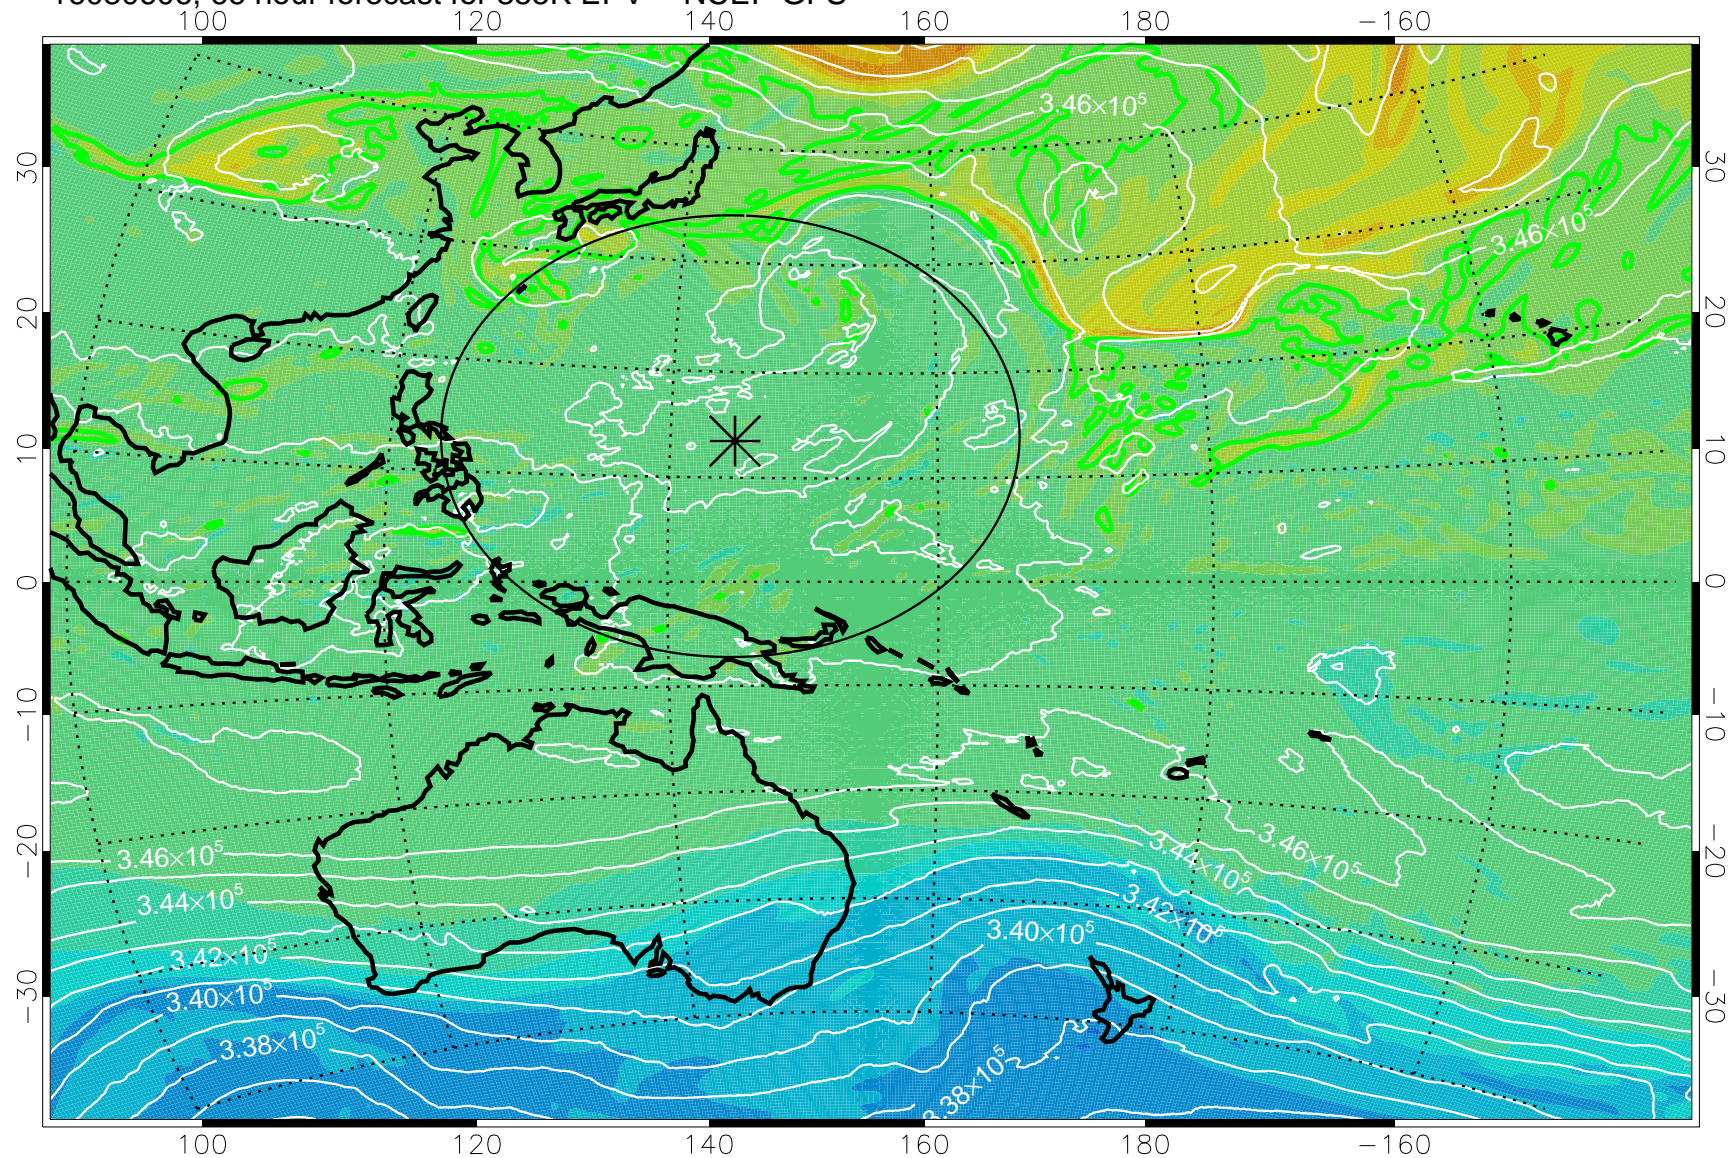

16080506, 42 hour forecast for 355K EPV -- NCEP GFS

355K Montgomery Streamfunction, white
EPV Tropopause (2 PVU) Position
Range ring of 2304 km

16080512, 48 hour forecast for 355K EPV -- NCEP GFS

355K Montgomery Streamfunction, white
EPV Tropopause (2 PVU) Position
Range ring of 2304 km

16080518, 54 hour forecast for 355K EPV -- NCEP GFS

355K Montgomery Streamfunction, white
EPV Tropopause (2 PVU) Position
Range ring of 2304 km

16080600, 60 hour forecast for 355K EPV -- NCEP GFS

355K Montgomery Streamfunction, white
EPV Tropopause (2 PVU) Position
Range ring of 2304 km

16080606, 66 hour forecast for 355K EPV -- NCEP GFS

355K Montgomery Streamfunction, white
EPV Tropopause (2 PVU) Position
Range ring of 2304 km

16080612, 72 hour forecast for 355K EPV -- NCEP GFS

355K Montgomery Streamfunction, white
EPV Tropopause (2 PVU) Position
Range ring of 2304 km

16080618, 78 hour forecast for 355K EPV -- NCEP GFS

355K Montgomery Streamfunction, white
EPV Tropopause (2 PVU) Position
Range ring of 2304 km

16080700, 84 hour forecast for 355K EPV -- NCEP GFS

355K Montgomery Streamfunction, white
EPV Tropopause (2 PVU) Position
Range ring of 2304 km