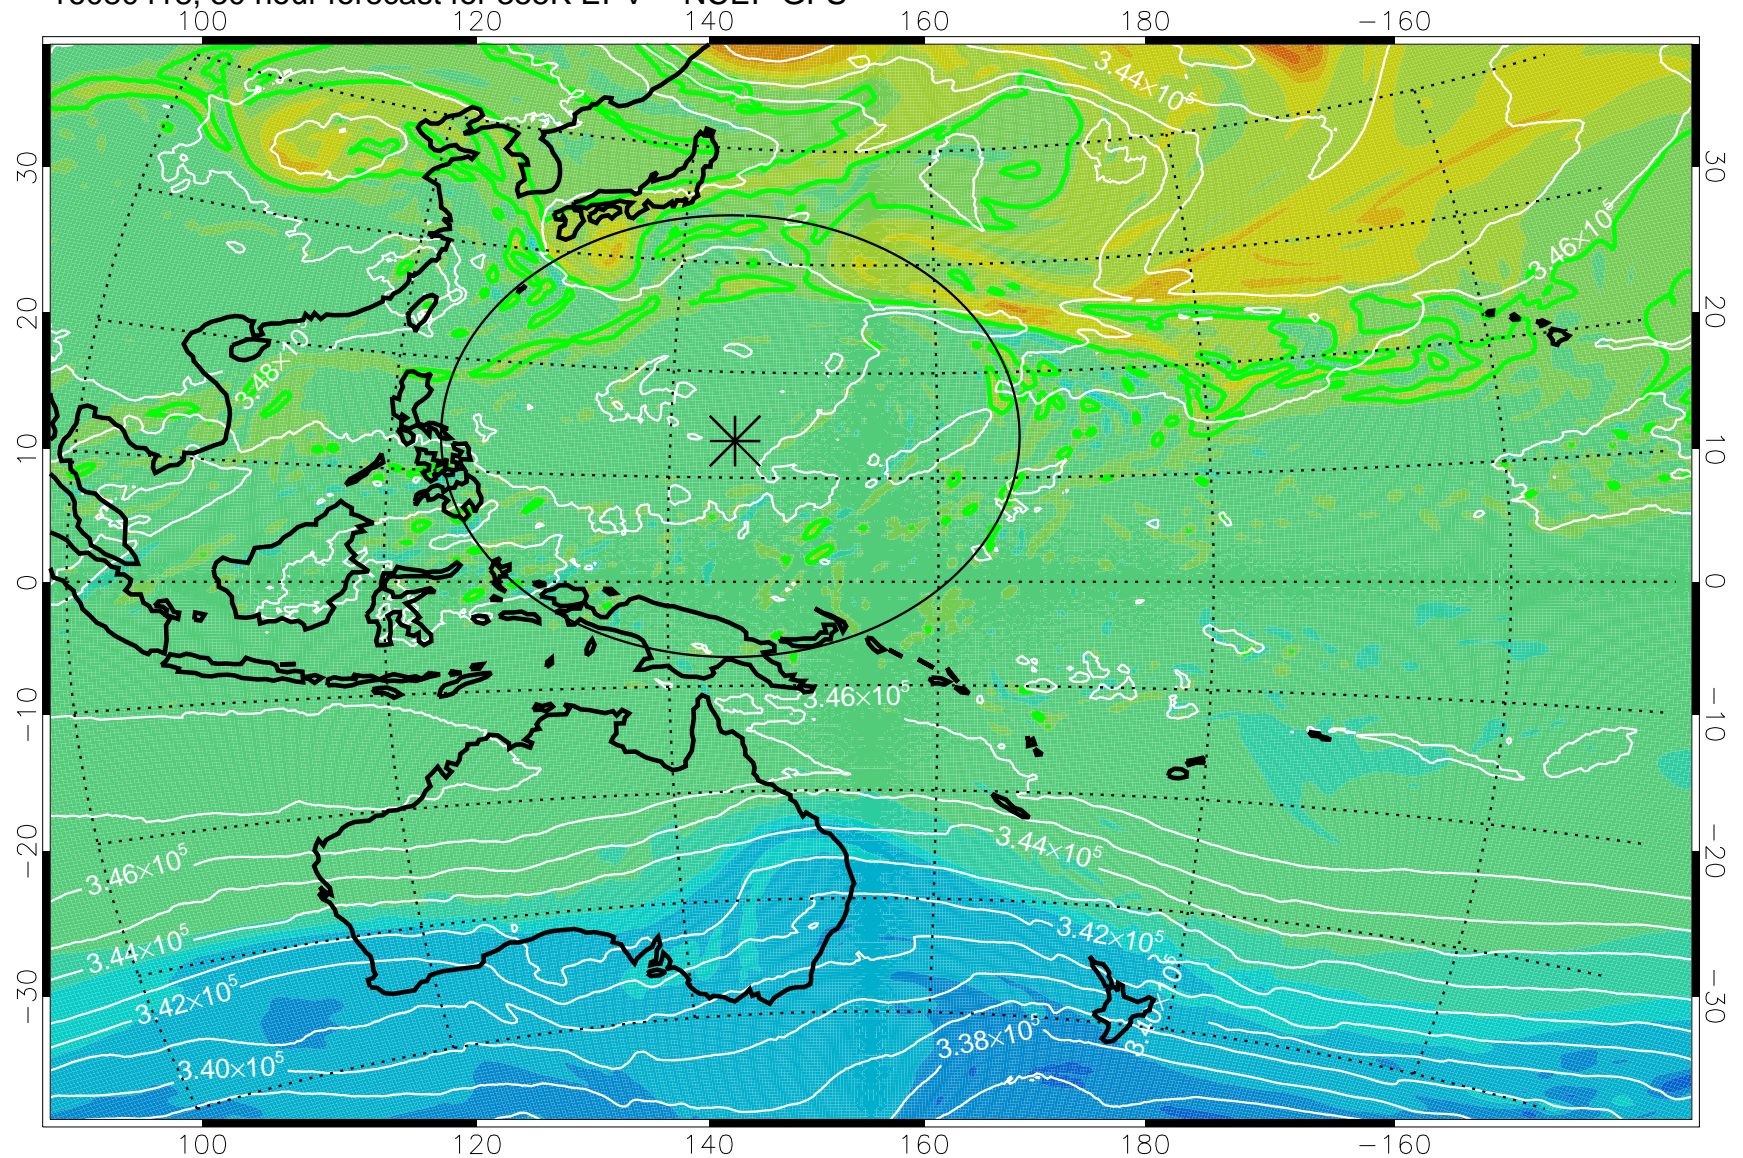

16080406, 18 hour forecast for 355K EPV -- NCEP GFS

355K Montgomery Streamfunction, white
EPV Tropopause (2 PVU) Position
Range ring of 2304 km

16080412, 24 hour forecast for 355K EPV -- NCEP GFS

355K Montgomery Streamfunction, white
EPV Tropopause (2 PVU) Position
Range ring of 2304 km

16080418, 30 hour forecast for 355K EPV -- NCEP GFS

355K Montgomery Streamfunction, white
EPV Tropopause (2 PVU) Position
Range ring of 2304 km

16080500, 36 hour forecast for 355K EPV -- NCEP GFS

355K Montgomery Streamfunction, white
EPV Tropopause (2 PVU) Position
Range ring of 2304 km

16080506, 42 hour forecast for 355K EPV -- NCEP GFS

355K Montgomery Streamfunction, white
EPV Tropopause (2 PVU) Position
Range ring of 2304 km

16080512, 48 hour forecast for 355K EPV -- NCEP GFS

355K Montgomery Streamfunction, white
EPV Tropopause (2 PVU) Position
Range ring of 2304 km

16080518, 54 hour forecast for 355K EPV -- NCEP GFS

355K Montgomery Streamfunction, white
EPV Tropopause (2 PVU) Position
Range ring of 2304 km

16080600, 60 hour forecast for 355K EPV -- NCEP GFS

355K Montgomery Streamfunction, white
EPV Tropopause (2 PVU) Position
Range ring of 2304 km