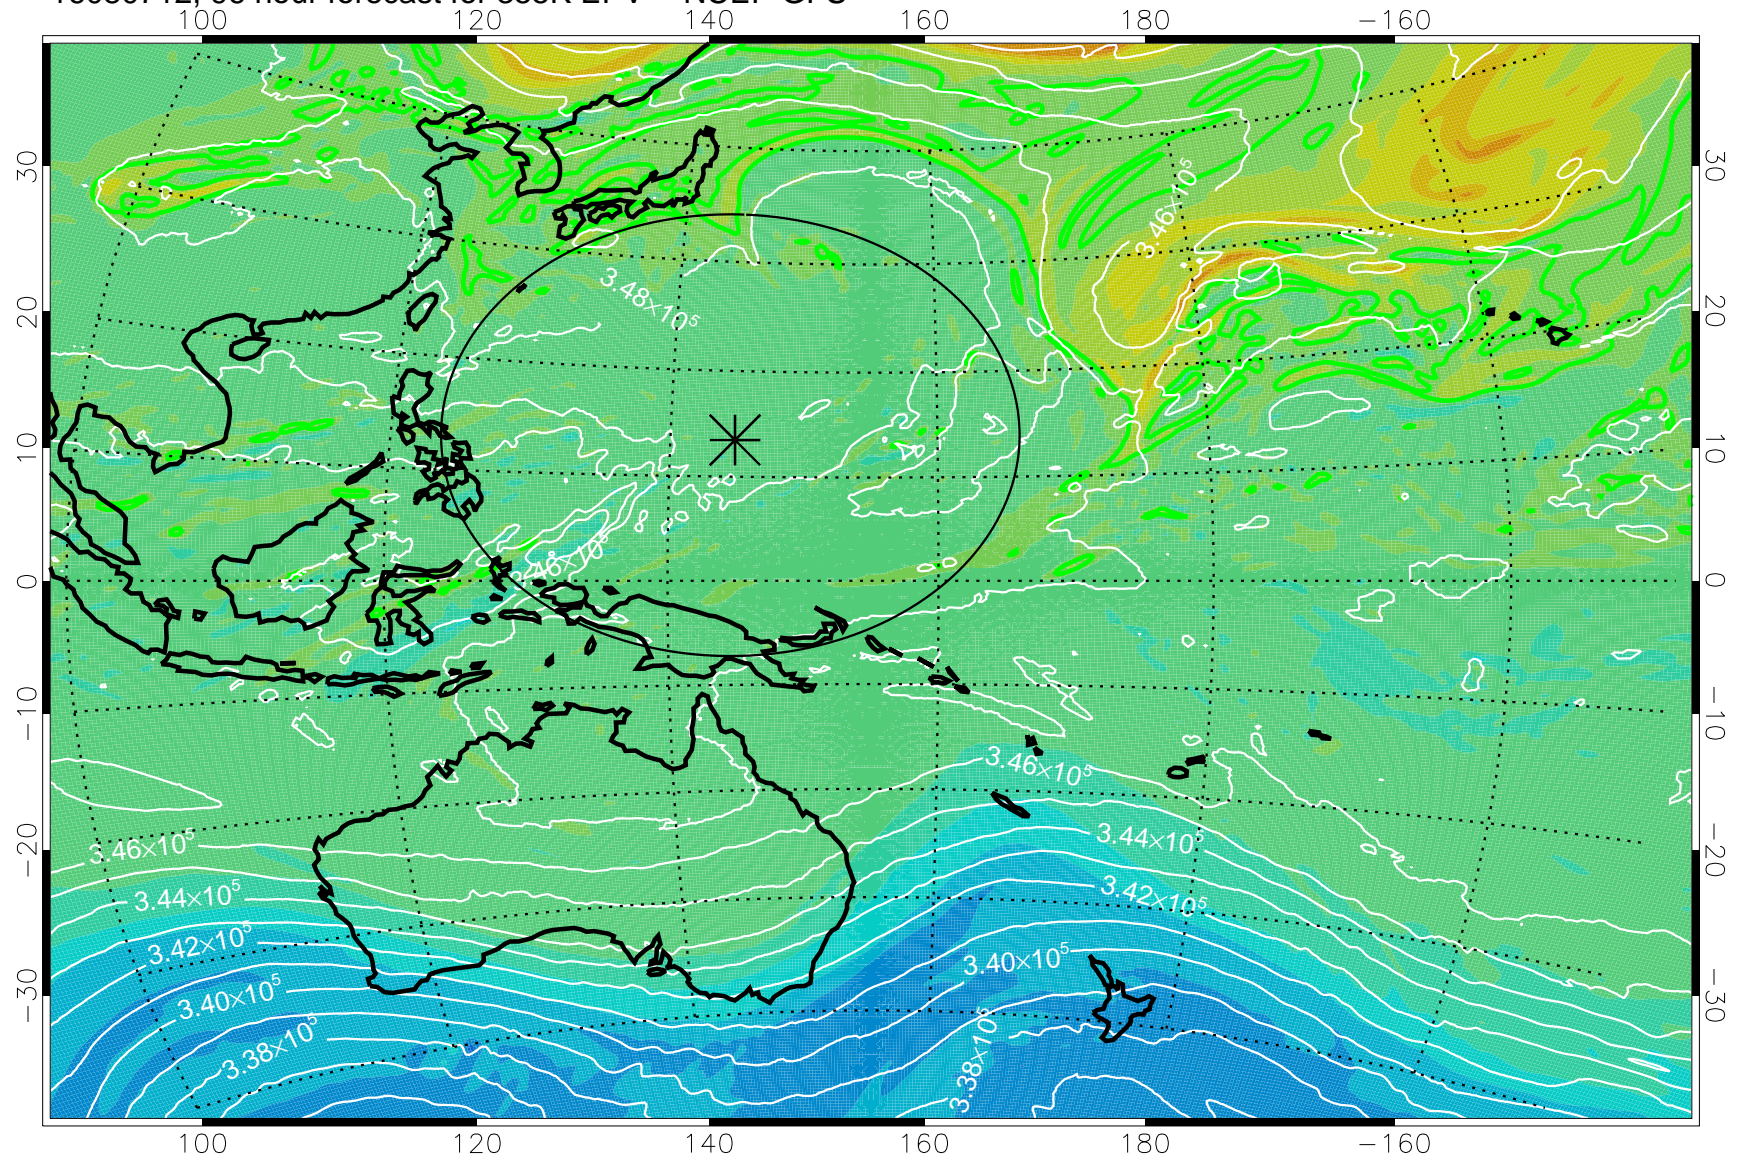

16080606, 66 hour forecast for 355K EPV -- NCEP GFS

355K Montgomery Streamfunction, white
EPV Tropopause (2 PVU) Position
Range ring of 2304 km

16080612, 72 hour forecast for 355K EPV -- NCEP GFS

355K Montgomery Streamfunction, white
EPV Tropopause (2 PVU) Position
Range ring of 2304 km

16080618, 78 hour forecast for 355K EPV -- NCEP GFS

355K Montgomery Streamfunction, white
EPV Tropopause (2 PVU) Position
Range ring of 2304 km

16080700, 84 hour forecast for 355K EPV -- NCEP GFS

355K Montgomery Streamfunction, white
EPV Tropopause (2 PVU) Position
Range ring of 2304 km

16080706, 90 hour forecast for 355K EPV -- NCEP GFS

355K Montgomery Streamfunction, white
EPV Tropopause (2 PVU) Position
Range ring of 2304 km

16080712, 96 hour forecast for 355K EPV -- NCEP GFS

355K Montgomery Streamfunction, white
EPV Tropopause (2 PVU) Position
Range ring of 2304 km

16080718, 102 hour forecast for 355K EPV -- NCEP GFS

355K Montgomery Streamfunction, white
EPV Tropopause (2 PVU) Position
Range ring of 2304 km

16080800, 108 hour forecast for 355K EPV -- NCEP GFS

355K Montgomery Streamfunction, white
EPV Tropopause (2 PVU) Position
Range ring of 2304 km