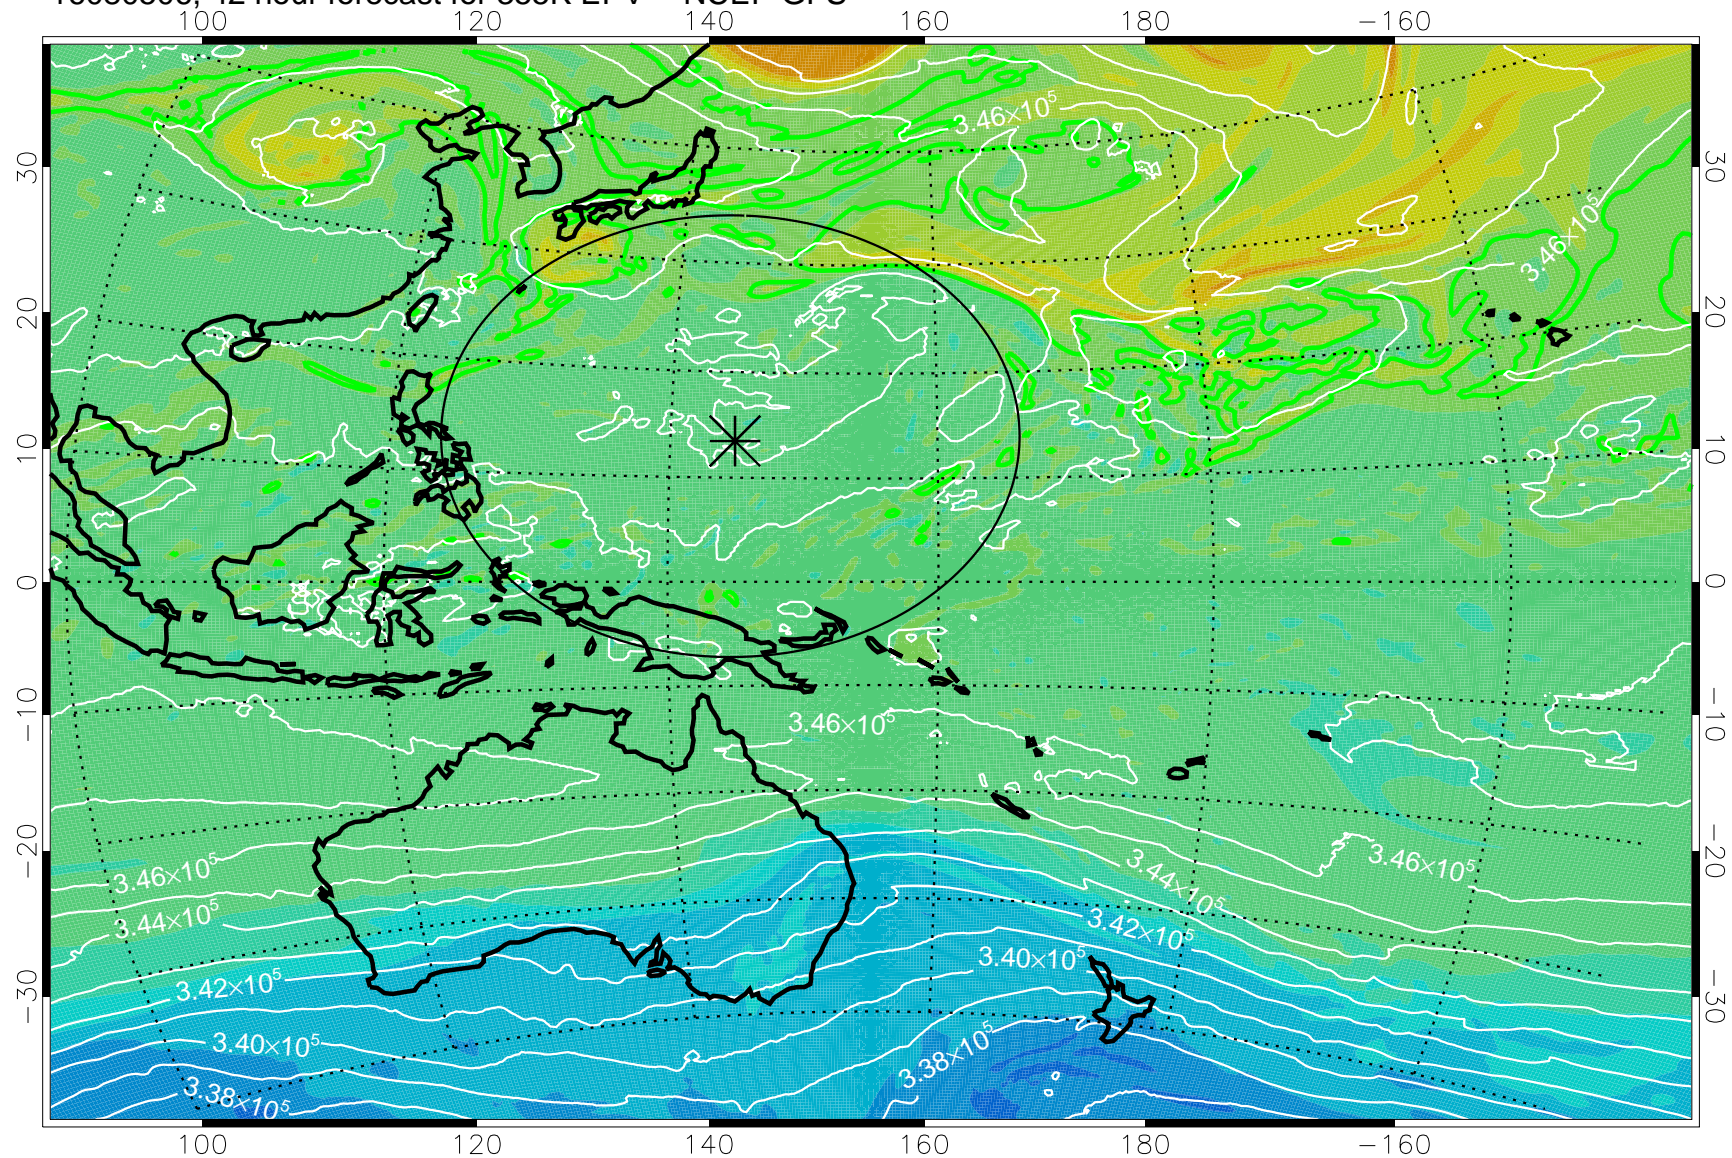

16080418, 30 hour forecast for 355K EPV -- NCEP GFS

355K Montgomery Streamfunction, white
EPV Tropopause (2 PVU) Position
Range ring of 2304 km

16080500, 36 hour forecast for 355K EPV -- NCEP GFS

355K Montgomery Streamfunction, white
EPV Tropopause (2 PVU) Position
Range ring of 2304 km

16080506, 42 hour forecast for 355K EPV -- NCEP GFS

355K Montgomery Streamfunction, white
EPV Tropopause (2 PVU) Position
Range ring of 2304 km

16080512, 48 hour forecast for 355K EPV -- NCEP GFS

355K Montgomery Streamfunction, white
EPV Tropopause (2 PVU) Position
Range ring of 2304 km

16080518, 54 hour forecast for 355K EPV -- NCEP GFS

355K Montgomery Streamfunction, white
EPV Tropopause (2 PVU) Position
Range ring of 2304 km

16080600, 60 hour forecast for 355K EPV -- NCEP GFS

355K Montgomery Streamfunction, white
EPV Tropopause (2 PVU) Position
Range ring of 2304 km

16080606, 66 hour forecast for 355K EPV -- NCEP GFS

355K Montgomery Streamfunction, white
EPV Tropopause (2 PVU) Position
Range ring of 2304 km

16080612, 72 hour forecast for 355K EPV -- NCEP GFS

355K Montgomery Streamfunction, white
EPV Tropopause (2 PVU) Position
Range ring of 2304 km