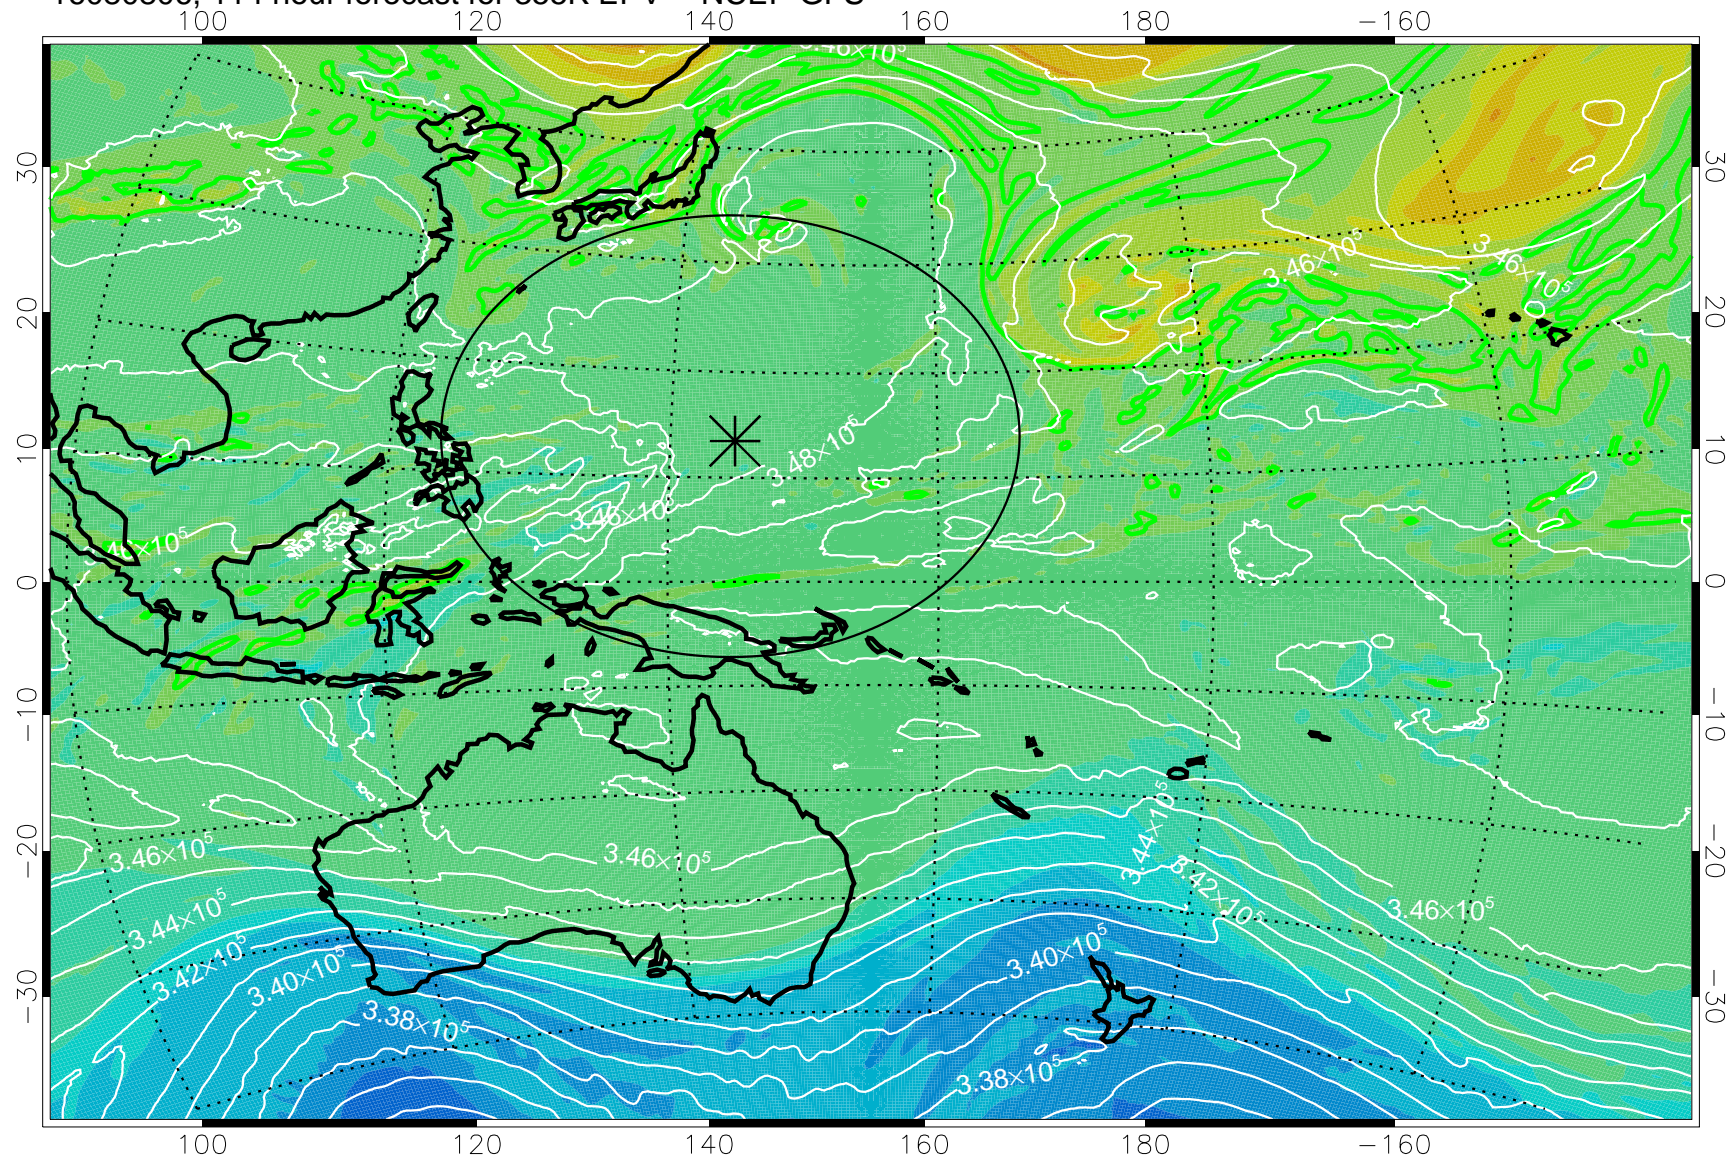

16080706, 90 hour forecast for 355K EPV -- NCEP GFS

355K Montgomery Streamfunction, white
EPV Tropopause (2 PVU) Position
Range ring of 2304 km

16080712, 96 hour forecast for 355K EPV -- NCEP GFS

355K Montgomery Streamfunction, white
EPV Tropopause (2 PVU) Position
Range ring of 2304 km

16080718, 102 hour forecast for 355K EPV -- NCEP GFS

355K Montgomery Streamfunction, white
EPV Tropopause (2 PVU) Position
Range ring of 2304 km

16080800, 108 hour forecast for 355K EPV -- NCEP GFS

355K Montgomery Streamfunction, white
EPV Tropopause (2 PVU) Position
Range ring of 2304 km

16080806, 114 hour forecast for 355K EPV -- NCEP GFS

355K Montgomery Streamfunction, white
EPV Tropopause (2 PVU) Position
Range ring of 2304 km

16080812, 120 hour forecast for 355K EPV -- NCEP GFS

355K Montgomery Streamfunction, white
EPV Tropopause (2 PVU) Position
Range ring of 2304 km