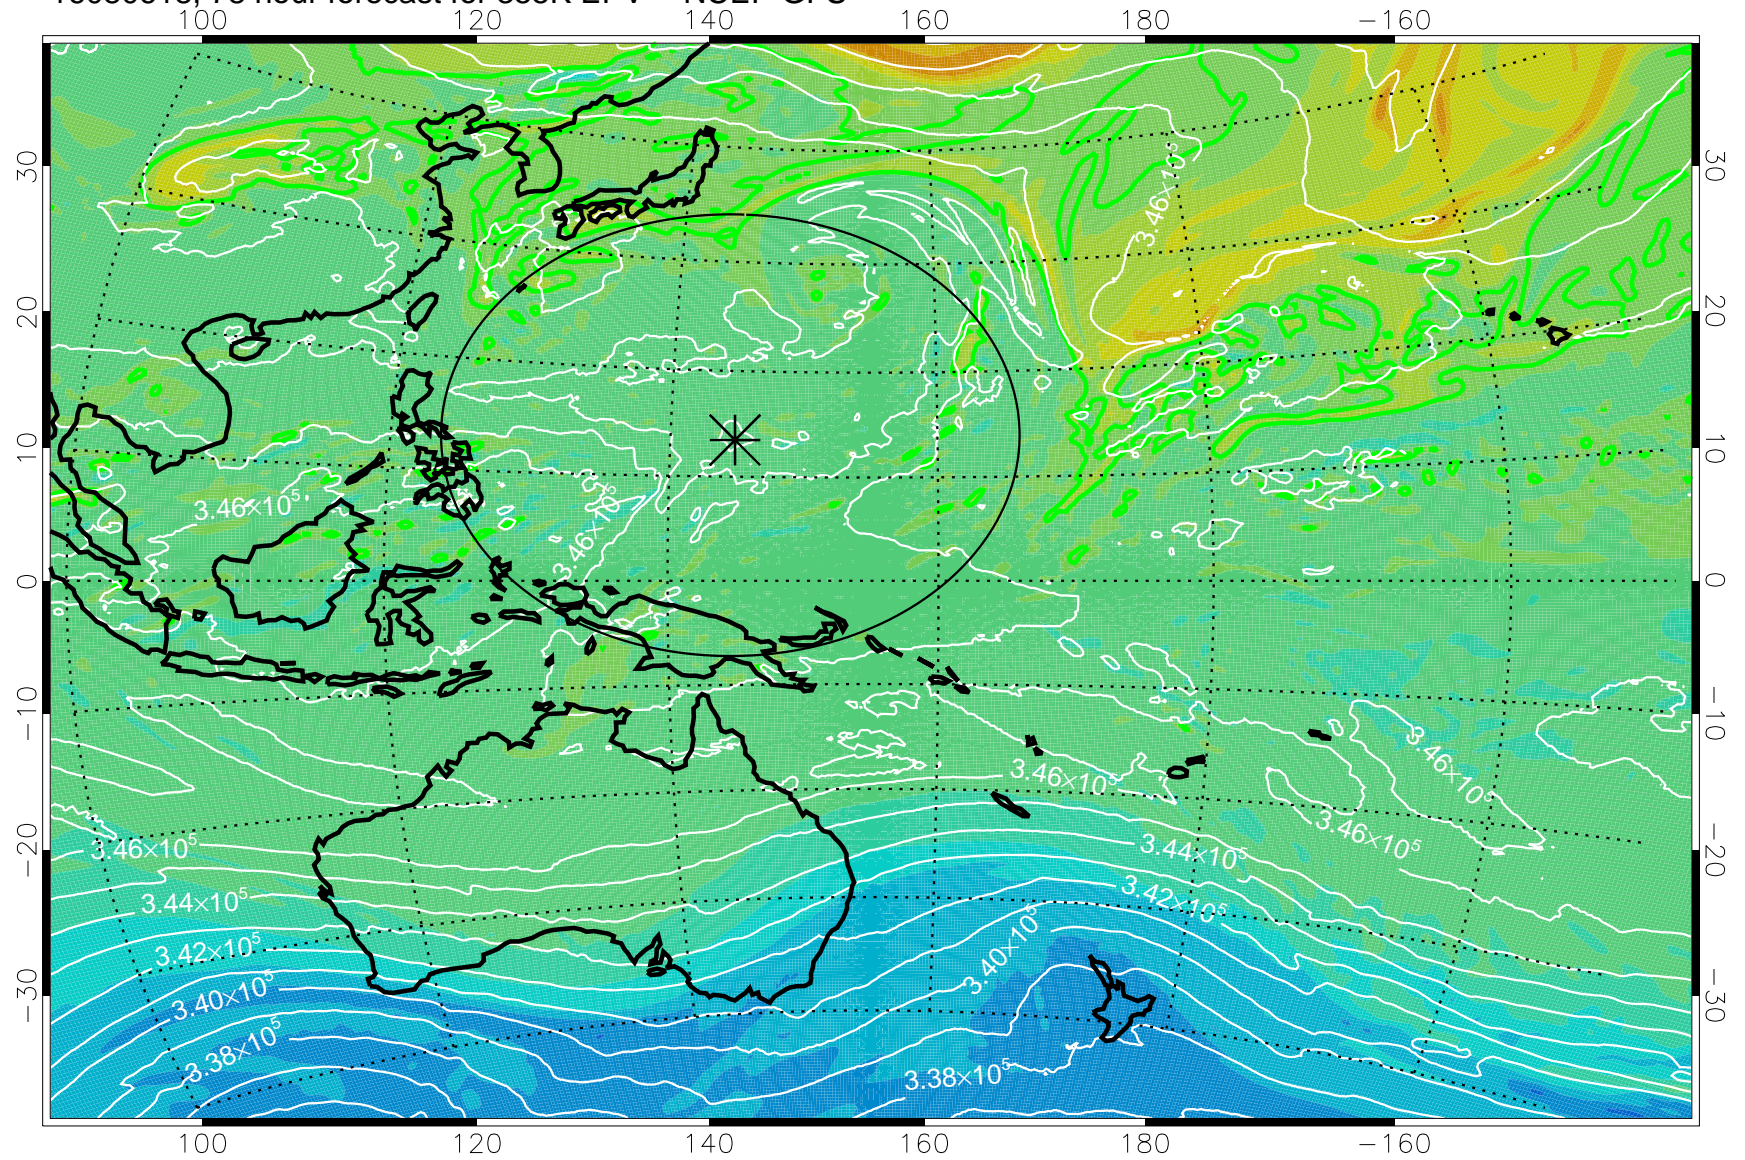

16080518, 54 hour forecast for 355K EPV -- NCEP GFS

355K Montgomery Streamfunction, white
EPV Tropopause (2 PVU) Position
Range ring of 2304 km

16080600, 60 hour forecast for 355K EPV -- NCEP GFS

355K Montgomery Streamfunction, white
EPV Tropopause (2 PVU) Position
Range ring of 2304 km

16080606, 66 hour forecast for 355K EPV -- NCEP GFS

355K Montgomery Streamfunction, white
EPV Tropopause (2 PVU) Position
Range ring of 2304 km

16080612, 72 hour forecast for 355K EPV -- NCEP GFS

355K Montgomery Streamfunction, white
EPV Tropopause (2 PVU) Position
Range ring of 2304 km

16080618, 78 hour forecast for 355K EPV -- NCEP GFS

355K Montgomery Streamfunction, white
EPV Tropopause (2 PVU) Position
Range ring of 2304 km

16080700, 84 hour forecast for 355K EPV -- NCEP GFS

355K Montgomery Streamfunction, white
EPV Tropopause (2 PVU) Position
Range ring of 2304 km

16080706, 90 hour forecast for 355K EPV -- NCEP GFS

355K Montgomery Streamfunction, white
EPV Tropopause (2 PVU) Position
Range ring of 2304 km

16080712, 96 hour forecast for 355K EPV -- NCEP GFS

355K Montgomery Streamfunction, white
EPV Tropopause (2 PVU) Position
Range ring of 2304 km