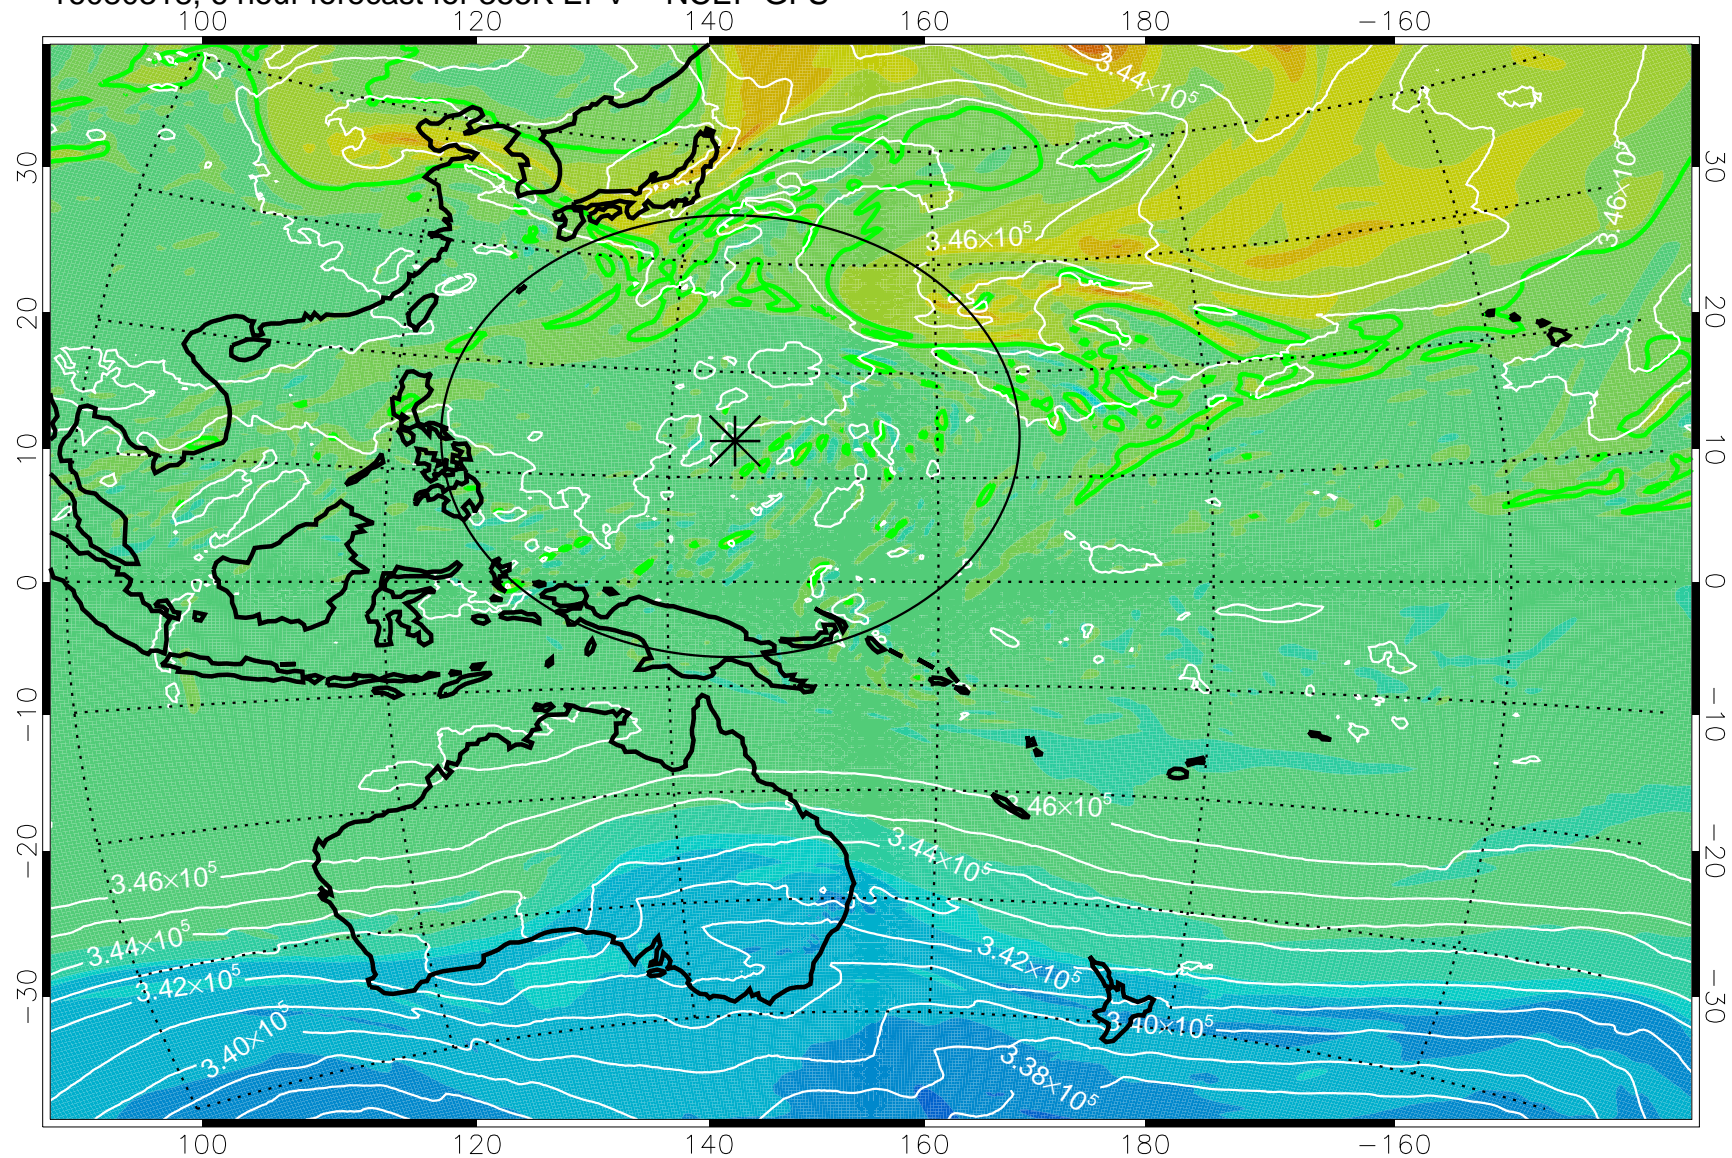

16080318, 6 hour forecast for 355K EPV -- NCEP GFS

355K Montgomery Streamfunction, white
EPV Tropopause (2 PVU) Position
Range ring of 2304 km

16080400, 12 hour forecast for 355K EPV -- NCEP GFS

355K Montgomery Streamfunction, white
EPV Tropopause (2 PVU) Position
Range ring of 2304 km

16080406, 18 hour forecast for 355K EPV -- NCEP GFS

355K Montgomery Streamfunction, white
EPV Tropopause (2 PVU) Position
Range ring of 2304 km

16080412, 24 hour forecast for 355K EPV -- NCEP GFS

355K Montgomery Streamfunction, white
EPV Tropopause (2 PVU) Position
Range ring of 2304 km

16080418, 30 hour forecast for 355K EPV -- NCEP GFS

355K Montgomery Streamfunction, white
EPV Tropopause (2 PVU) Position
Range ring of 2304 km

16080500, 36 hour forecast for 355K EPV -- NCEP GFS

355K Montgomery Streamfunction, white
EPV Tropopause (2 PVU) Position
Range ring of 2304 km

16080506, 42 hour forecast for 355K EPV -- NCEP GFS

355K Montgomery Streamfunction, white
EPV Tropopause (2 PVU) Position
Range ring of 2304 km

16080512, 48 hour forecast for 355K EPV -- NCEP GFS

355K Montgomery Streamfunction, white
EPV Tropopause (2 PVU) Position
Range ring of 2304 km