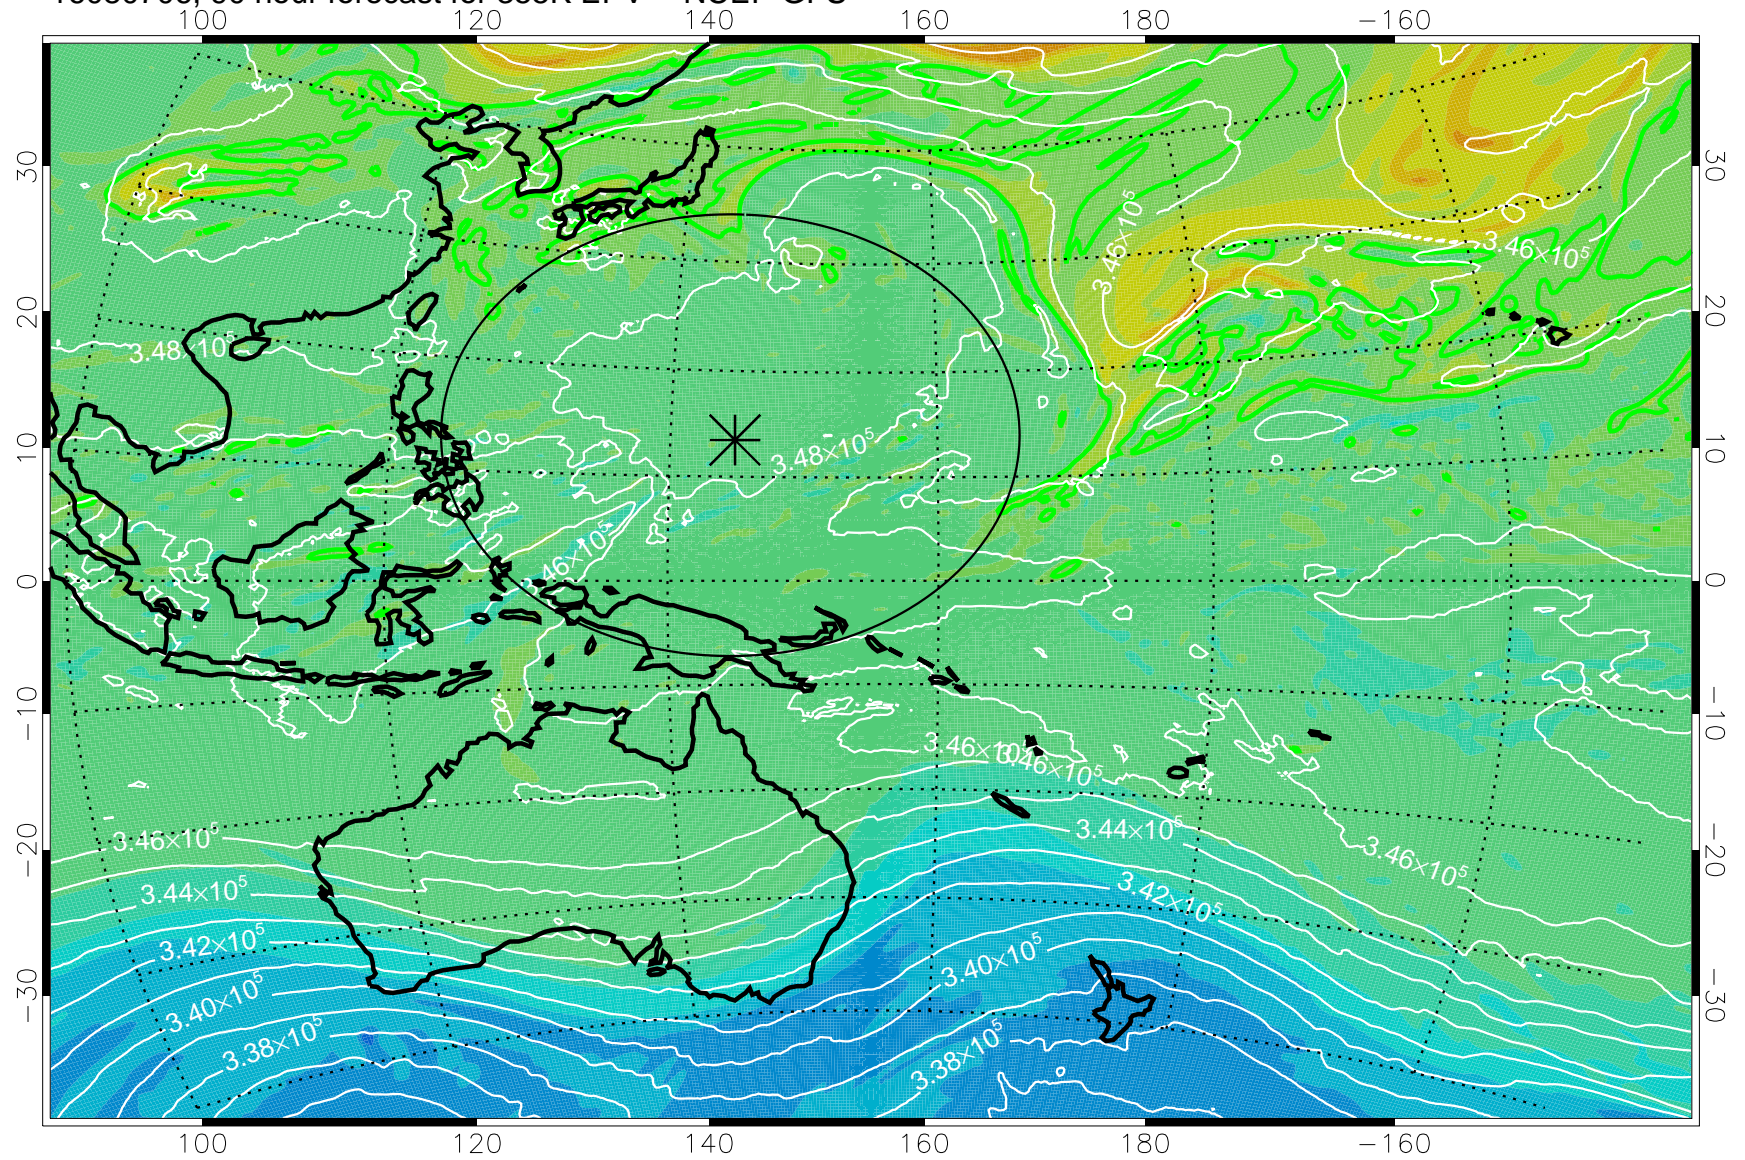

16080606, 66 hour forecast for 355K EPV -- NCEP GFS

355K Montgomery Streamfunction, white
EPV Tropopause (2 PVU) Position
Range ring of 2304 km

16080612, 72 hour forecast for 355K EPV -- NCEP GFS

355K Montgomery Streamfunction, white
EPV Tropopause (2 PVU) Position
Range ring of 2304 km

16080618, 78 hour forecast for 355K EPV -- NCEP GFS

355K Montgomery Streamfunction, white
EPV Tropopause (2 PVU) Position
Range ring of 2304 km

16080700, 84 hour forecast for 355K EPV -- NCEP GFS

355K Montgomery Streamfunction, white
EPV Tropopause (2 PVU) Position
Range ring of 2304 km

16080706, 90 hour forecast for 355K EPV -- NCEP GFS

355K Montgomery Streamfunction, white
EPV Tropopause (2 PVU) Position
Range ring of 2304 km

16080712, 96 hour forecast for 355K EPV -- NCEP GFS

355K Montgomery Streamfunction, white
EPV Tropopause (2 PVU) Position
Range ring of 2304 km

16080718, 102 hour forecast for 355K EPV -- NCEP GFS

355K Montgomery Streamfunction, white
EPV Tropopause (2 PVU) Position
Range ring of 2304 km

16080800, 108 hour forecast for 355K EPV -- NCEP GFS

355K Montgomery Streamfunction, white
EPV Tropopause (2 PVU) Position
Range ring of 2304 km