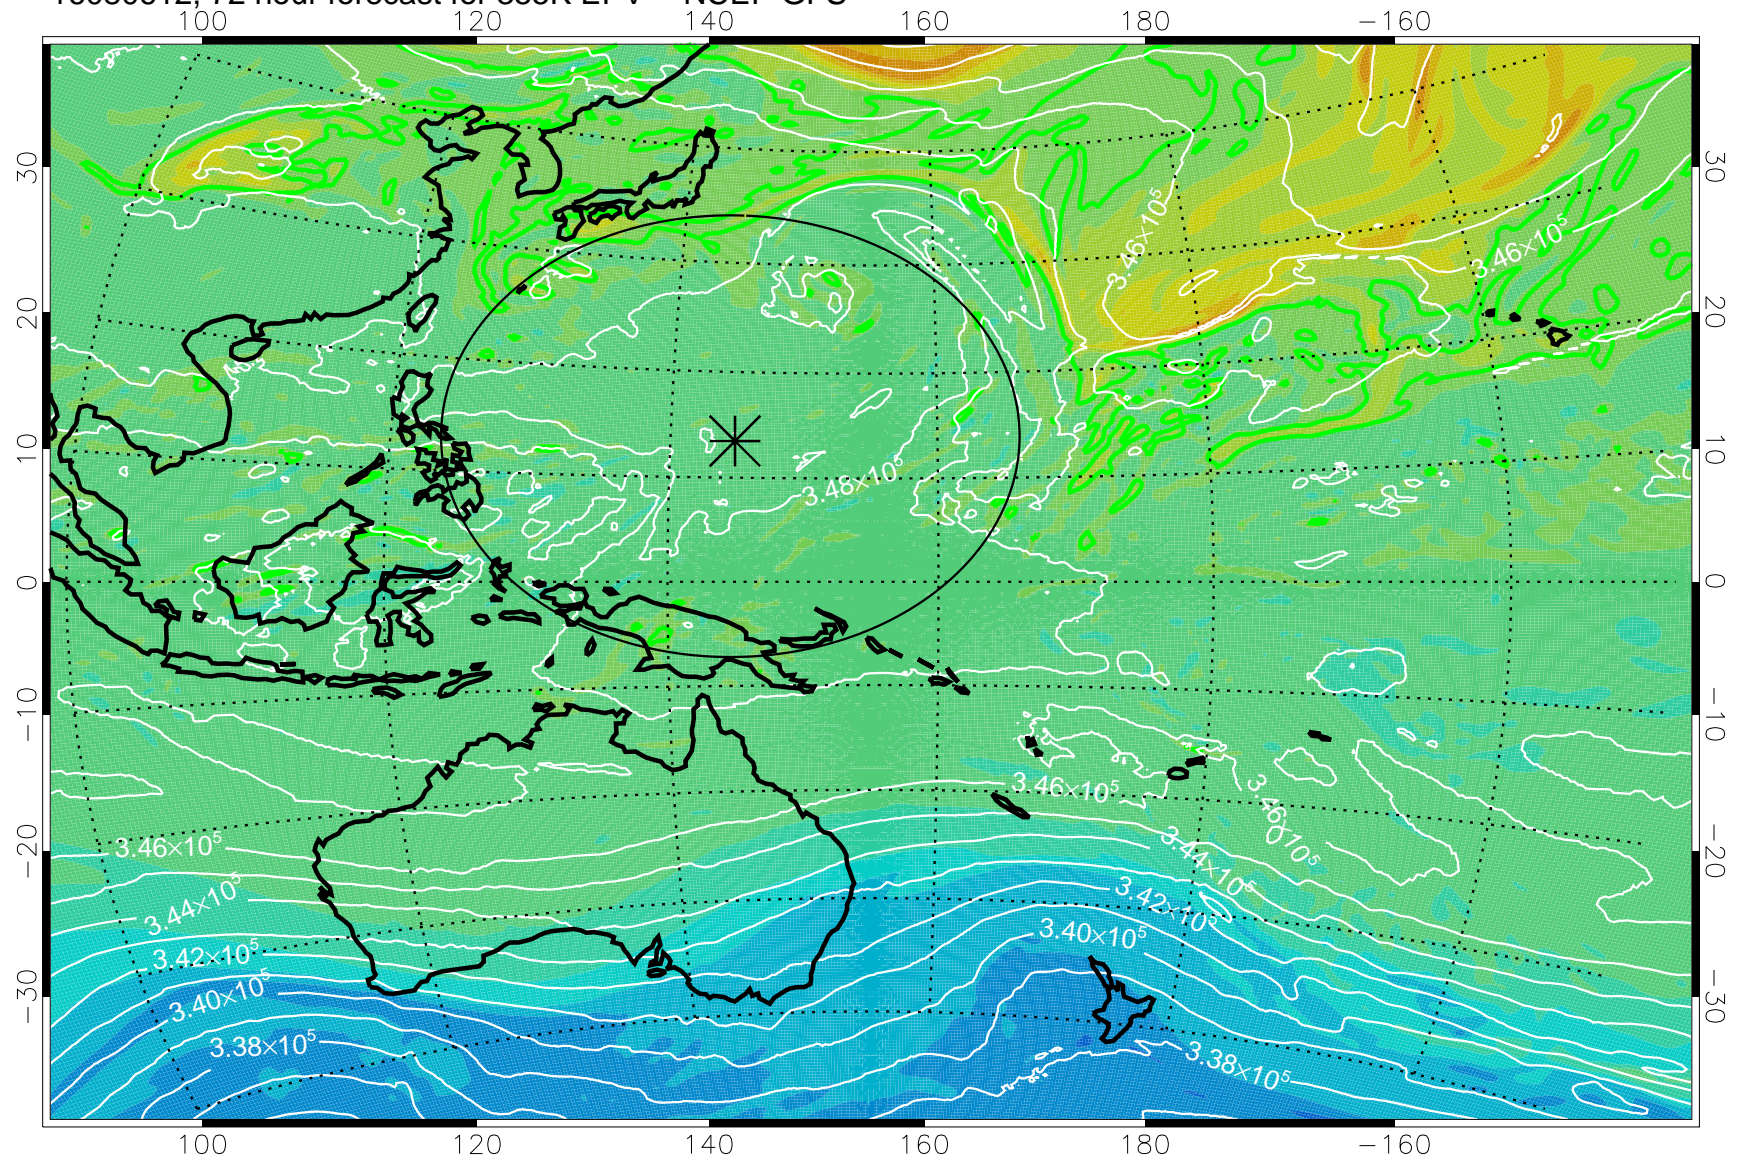

16080506, 42 hour forecast for 355K EPV -- NCEP GFS

355K Montgomery Streamfunction, white
EPV Tropopause (2 PVU) Position
Range ring of 2304 km

16080512, 48 hour forecast for 355K EPV -- NCEP GFS

355K Montgomery Streamfunction, white
EPV Tropopause (2 PVU) Position
Range ring of 2304 km

16080518, 54 hour forecast for 355K EPV -- NCEP GFS

355K Montgomery Streamfunction, white
EPV Tropopause (2 PVU) Position
Range ring of 2304 km

16080600, 60 hour forecast for 355K EPV -- NCEP GFS

355K Montgomery Streamfunction, white
EPV Tropopause (2 PVU) Position
Range ring of 2304 km

16080606, 66 hour forecast for 355K EPV -- NCEP GFS

355K Montgomery Streamfunction, white
EPV Tropopause (2 PVU) Position
Range ring of 2304 km

16080612, 72 hour forecast for 355K EPV -- NCEP GFS

355K Montgomery Streamfunction, white
EPV Tropopause (2 PVU) Position
Range ring of 2304 km

16080618, 78 hour forecast for 355K EPV -- NCEP GFS

355K Montgomery Streamfunction, white
EPV Tropopause (2 PVU) Position
Range ring of 2304 km

16080700, 84 hour forecast for 355K EPV -- NCEP GFS

355K Montgomery Streamfunction, white
EPV Tropopause (2 PVU) Position
Range ring of 2304 km