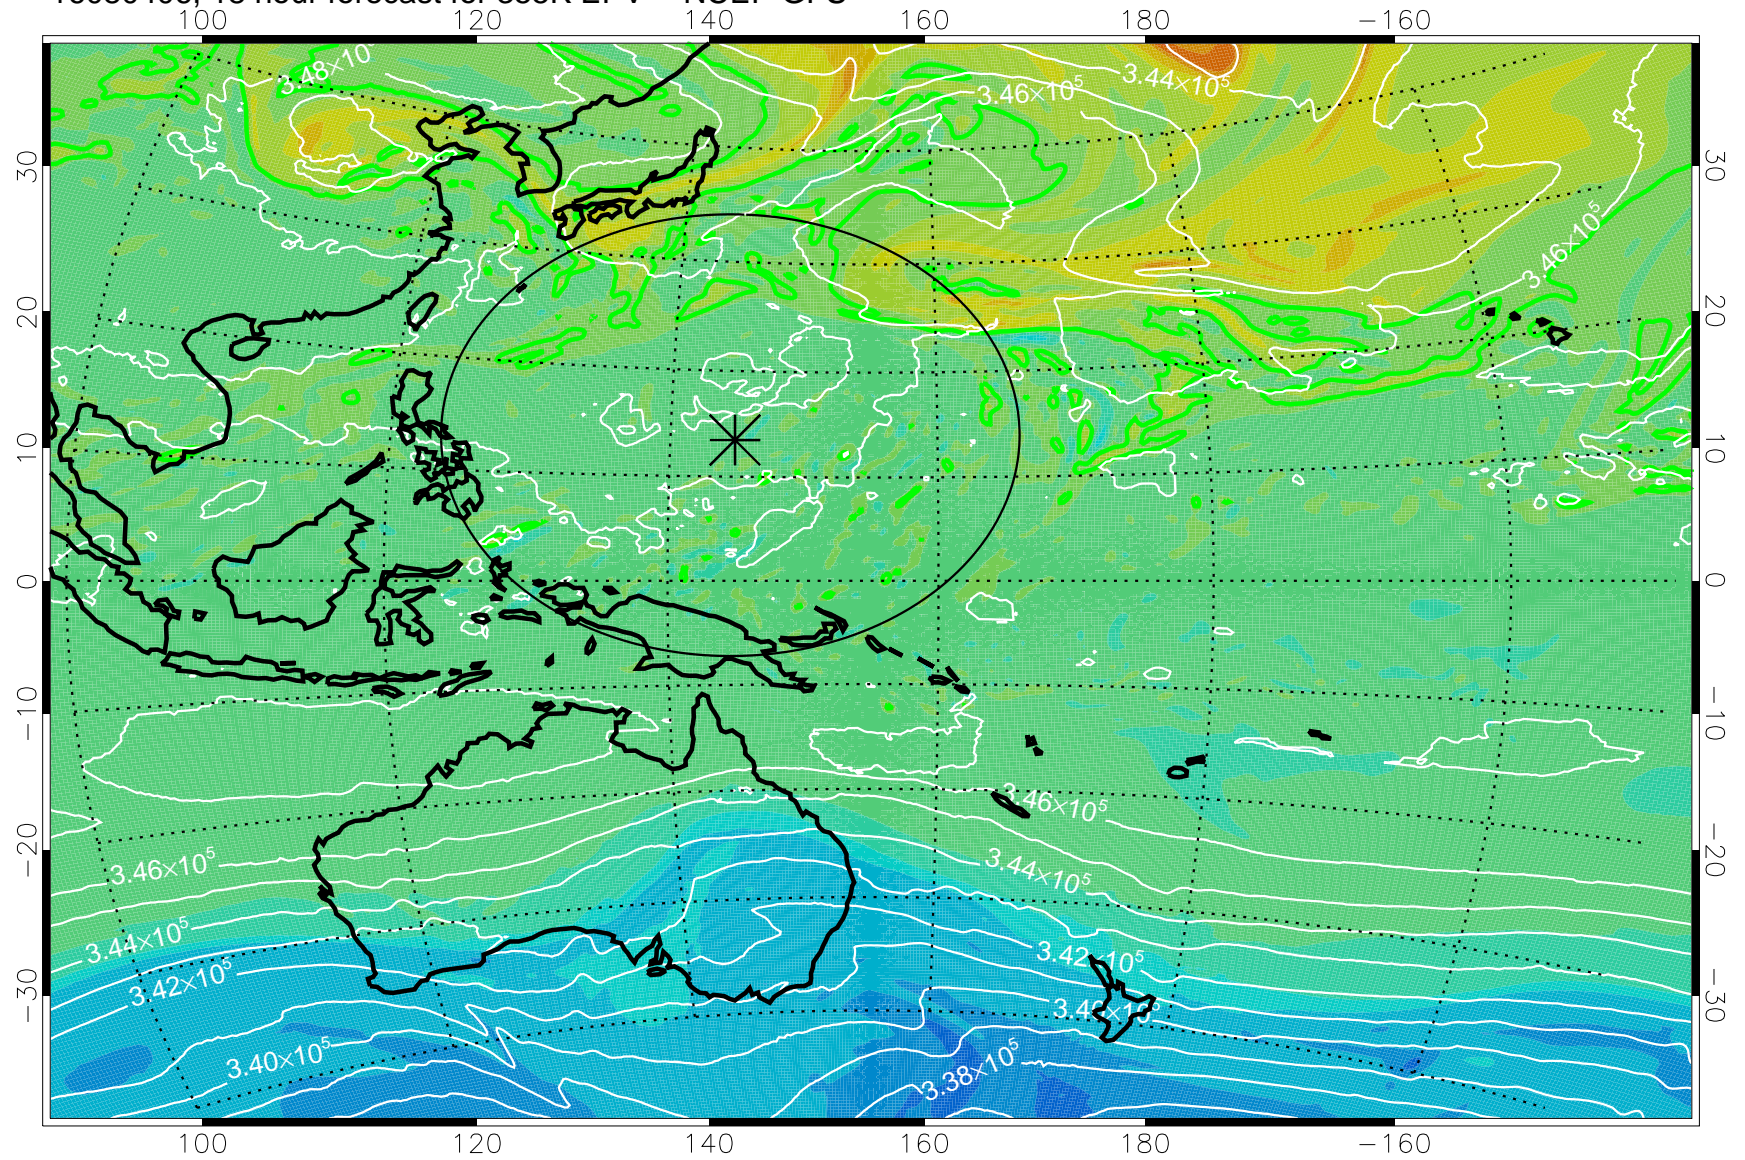

16080318, 6 hour forecast for 355K EPV -- NCEP GFS

355K Montgomery Streamfunction, white
EPV Tropopause (2 PVU) Position
Range ring of 2304 km

16080400, 12 hour forecast for 355K EPV -- NCEP GFS

355K Montgomery Streamfunction, white
EPV Tropopause (2 PVU) Position
Range ring of 2304 km

16080406, 18 hour forecast for 355K EPV -- NCEP GFS

355K Montgomery Streamfunction, white
EPV Tropopause (2 PVU) Position
Range ring of 2304 km

16080412, 24 hour forecast for 355K EPV -- NCEP GFS

355K Montgomery Streamfunction, white
EPV Tropopause (2 PVU) Position
Range ring of 2304 km

16080418, 30 hour forecast for 355K EPV -- NCEP GFS

355K Montgomery Streamfunction, white
EPV Tropopause (2 PVU) Position
Range ring of 2304 km

16080500, 36 hour forecast for 355K EPV -- NCEP GFS

355K Montgomery Streamfunction, white
EPV Tropopause (2 PVU) Position
Range ring of 2304 km

16080506, 42 hour forecast for 355K EPV -- NCEP GFS

355K Montgomery Streamfunction, white
EPV Tropopause (2 PVU) Position
Range ring of 2304 km

16080512, 48 hour forecast for 355K EPV -- NCEP GFS

355K Montgomery Streamfunction, white
EPV Tropopause (2 PVU) Position
Range ring of 2304 km