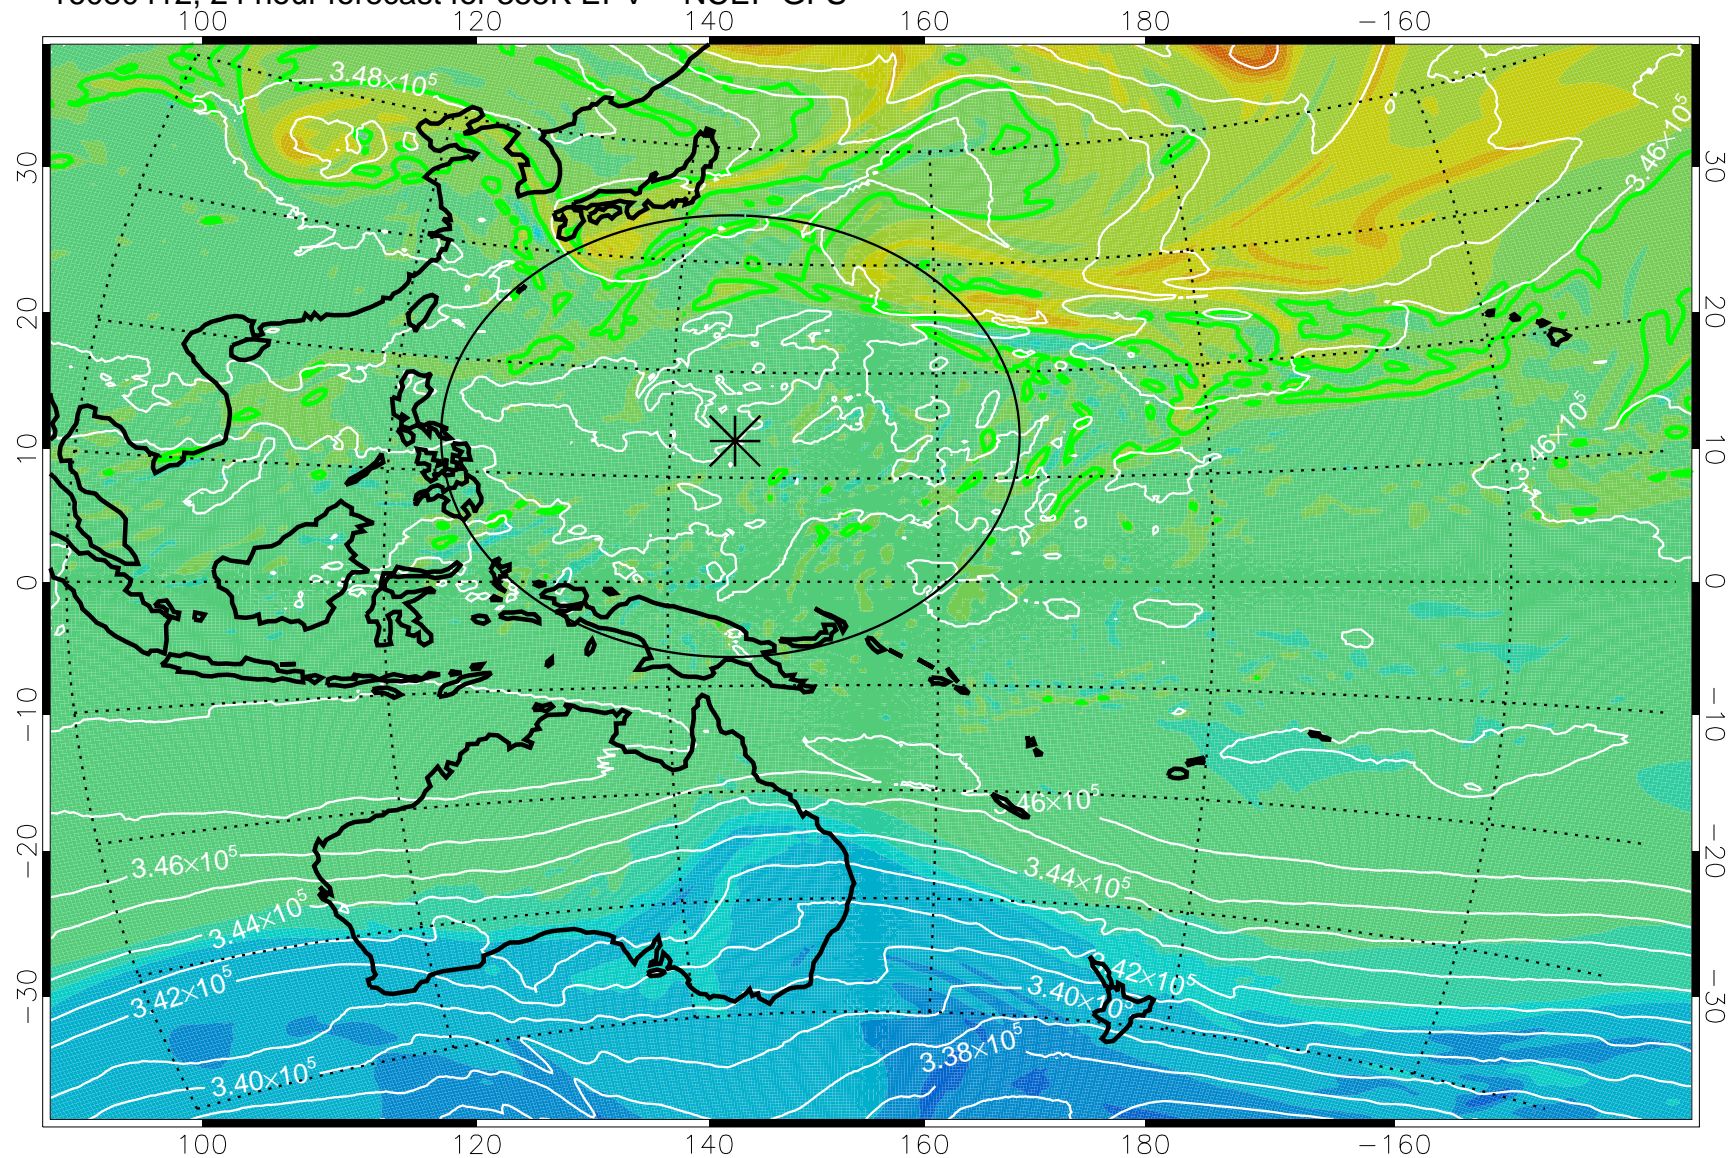

16080318, 6 hour forecast for 355K EPV -- NCEP GFS

355K Montgomery Streamfunction, white
EPV Tropopause (2 PVU) Position
Range ring of 2304 km

16080400, 12 hour forecast for 355K EPV -- NCEP GFS

355K Montgomery Streamfunction, white
EPV Tropopause (2 PVU) Position
Range ring of 2304 km

16080406, 18 hour forecast for 355K EPV -- NCEP GFS

355K Montgomery Streamfunction, white
EPV Tropopause (2 PVU) Position
Range ring of 2304 km

16080412, 24 hour forecast for 355K EPV -- NCEP GFS

355K Montgomery Streamfunction, white
EPV Tropopause (2 PVU) Position
Range ring of 2304 km

16080418, 30 hour forecast for 355K EPV -- NCEP GFS

355K Montgomery Streamfunction, white
EPV Tropopause (2 PVU) Position
Range ring of 2304 km

16080500, 36 hour forecast for 355K EPV -- NCEP GFS

355K Montgomery Streamfunction, white
EPV Tropopause (2 PVU) Position
Range ring of 2304 km

16080506, 42 hour forecast for 355K EPV -- NCEP GFS

355K Montgomery Streamfunction, white
EPV Tropopause (2 PVU) Position
Range ring of 2304 km

16080512, 48 hour forecast for 355K EPV -- NCEP GFS

355K Montgomery Streamfunction, white
EPV Tropopause (2 PVU) Position
Range ring of 2304 km