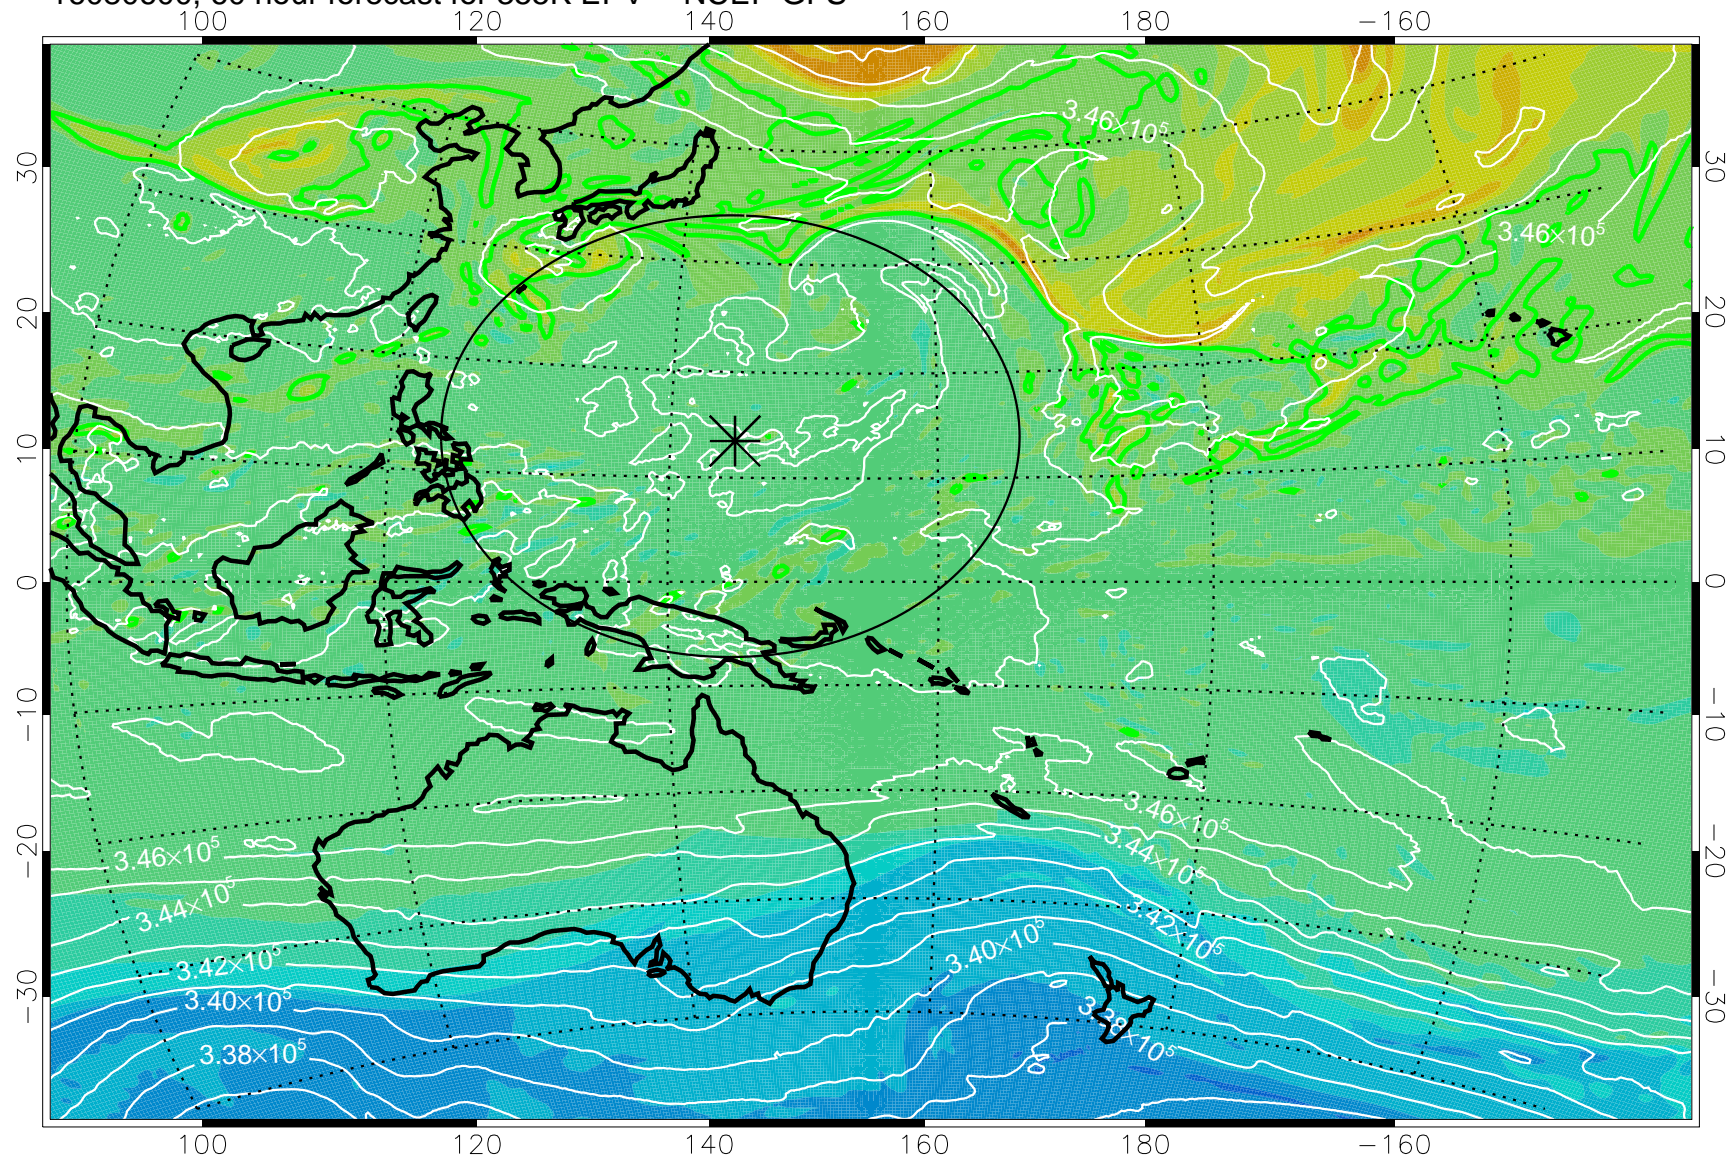

16080506, 42 hour forecast for 355K EPV -- NCEP GFS

355K Montgomery Streamfunction, white
EPV Tropopause (2 PVU) Position
Range ring of 2304 km

16080512, 48 hour forecast for 355K EPV -- NCEP GFS

355K Montgomery Streamfunction, white
EPV Tropopause (2 PVU) Position
Range ring of 2304 km

16080518, 54 hour forecast for 355K EPV -- NCEP GFS

355K Montgomery Streamfunction, white
EPV Tropopause (2 PVU) Position
Range ring of 2304 km

16080600, 60 hour forecast for 355K EPV -- NCEP GFS

355K Montgomery Streamfunction, white
EPV Tropopause (2 PVU) Position
Range ring of 2304 km

16080606, 66 hour forecast for 355K EPV -- NCEP GFS

355K Montgomery Streamfunction, white
EPV Tropopause (2 PVU) Position
Range ring of 2304 km

16080612, 72 hour forecast for 355K EPV -- NCEP GFS

355K Montgomery Streamfunction, white
EPV Tropopause (2 PVU) Position
Range ring of 2304 km

16080618, 78 hour forecast for 355K EPV -- NCEP GFS

355K Montgomery Streamfunction, white
EPV Tropopause (2 PVU) Position
Range ring of 2304 km

16080700, 84 hour forecast for 355K EPV -- NCEP GFS

355K Montgomery Streamfunction, white
EPV Tropopause (2 PVU) Position
Range ring of 2304 km