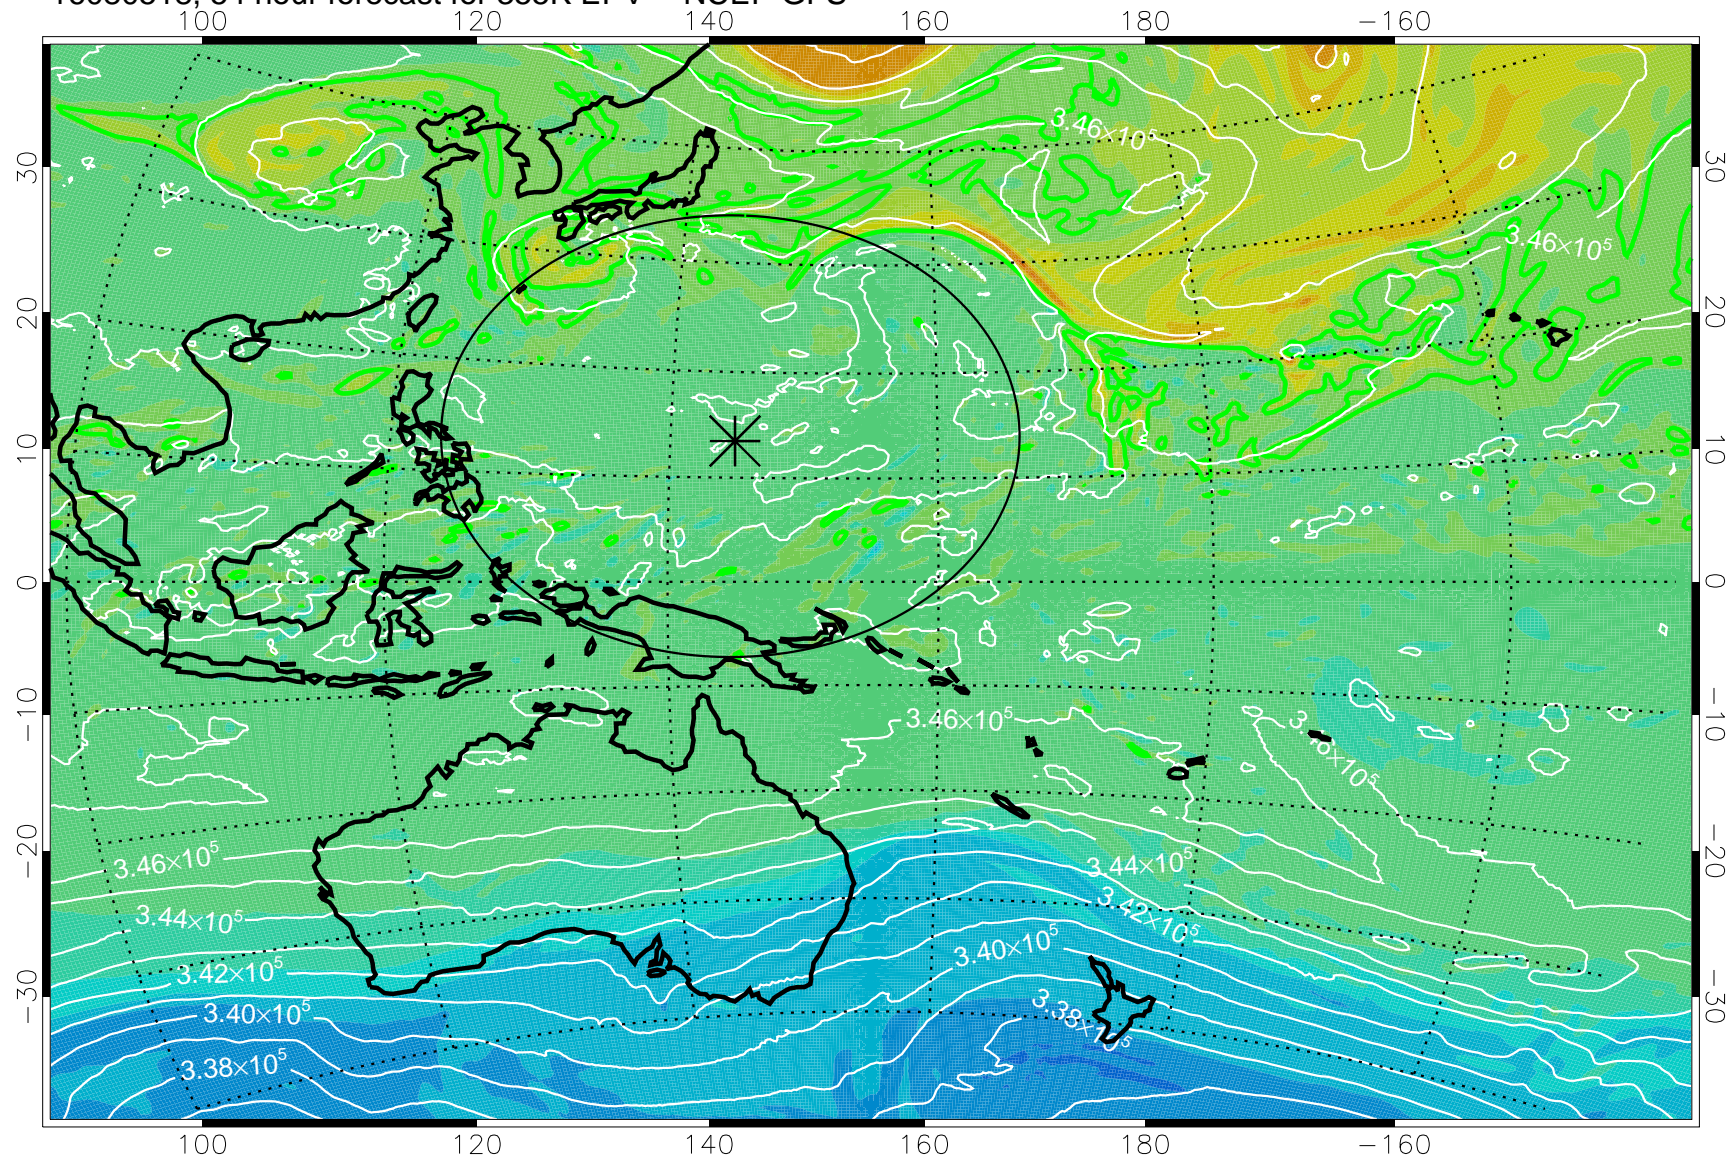

16080506, 42 hour forecast for 355K EPV -- NCEP GFS

355K Montgomery Streamfunction, white
EPV Tropopause (2 PVU) Position
Range ring of 2304 km

16080512, 48 hour forecast for 355K EPV -- NCEP GFS

355K Montgomery Streamfunction, white
EPV Tropopause (2 PVU) Position
Range ring of 2304 km

16080518, 54 hour forecast for 355K EPV -- NCEP GFS

355K Montgomery Streamfunction, white
EPV Tropopause (2 PVU) Position
Range ring of 2304 km

16080600, 60 hour forecast for 355K EPV -- NCEP GFS

355K Montgomery Streamfunction, white
EPV Tropopause (2 PVU) Position
Range ring of 2304 km

16080606, 66 hour forecast for 355K EPV -- NCEP GFS

355K Montgomery Streamfunction, white
EPV Tropopause (2 PVU) Position
Range ring of 2304 km

16080612, 72 hour forecast for 355K EPV -- NCEP GFS

355K Montgomery Streamfunction, white
EPV Tropopause (2 PVU) Position
Range ring of 2304 km

16080618, 78 hour forecast for 355K EPV -- NCEP GFS

355K Montgomery Streamfunction, white
EPV Tropopause (2 PVU) Position
Range ring of 2304 km

16080700, 84 hour forecast for 355K EPV -- NCEP GFS

355K Montgomery Streamfunction, white
EPV Tropopause (2 PVU) Position
Range ring of 2304 km