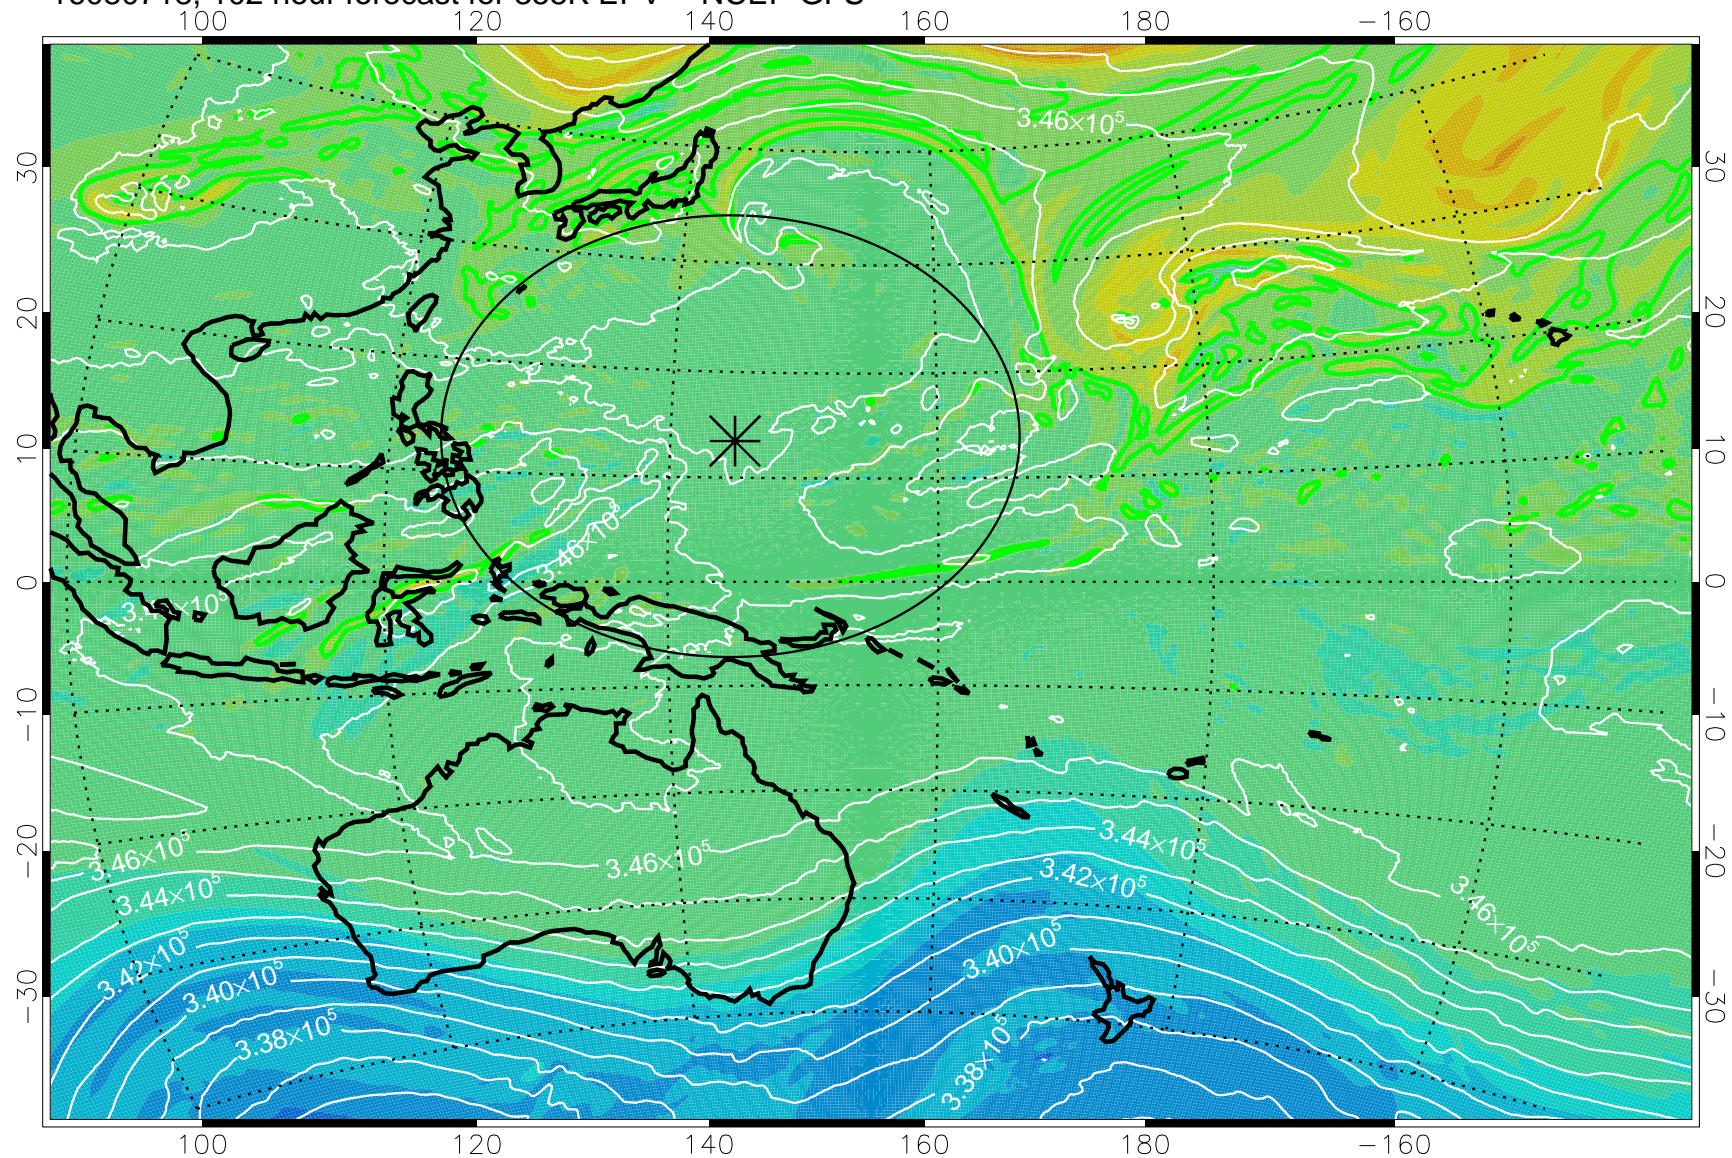

16080618, 78 hour forecast for 355K EPV -- NCEP GFS

355K Montgomery Streamfunction, white
EPV Tropopause (2 PVU) Position
Range ring of 2304 km

16080700, 84 hour forecast for 355K EPV -- NCEP GFS

355K Montgomery Streamfunction, white
EPV Tropopause (2 PVU) Position
Range ring of 2304 km

16080706, 90 hour forecast for 355K EPV -- NCEP GFS

355K Montgomery Streamfunction, white
EPV Tropopause (2 PVU) Position
Range ring of 2304 km

16080712, 96 hour forecast for 355K EPV -- NCEP GFS

355K Montgomery Streamfunction, white
EPV Tropopause (2 PVU) Position
Range ring of 2304 km

16080718, 102 hour forecast for 355K EPV -- NCEP GFS

355K Montgomery Streamfunction, white
EPV Tropopause (2 PVU) Position
Range ring of 2304 km

16080800, 108 hour forecast for 355K EPV -- NCEP GFS

355K Montgomery Streamfunction, white
EPV Tropopause (2 PVU) Position
Range ring of 2304 km

16080806, 114 hour forecast for 355K EPV -- NCEP GFS

355K Montgomery Streamfunction, white
EPV Tropopause (2 PVU) Position
Range ring of 2304 km

16080812, 120 hour forecast for 355K EPV -- NCEP GFS

355K Montgomery Streamfunction, white
EPV Tropopause (2 PVU) Position
Range ring of 2304 km