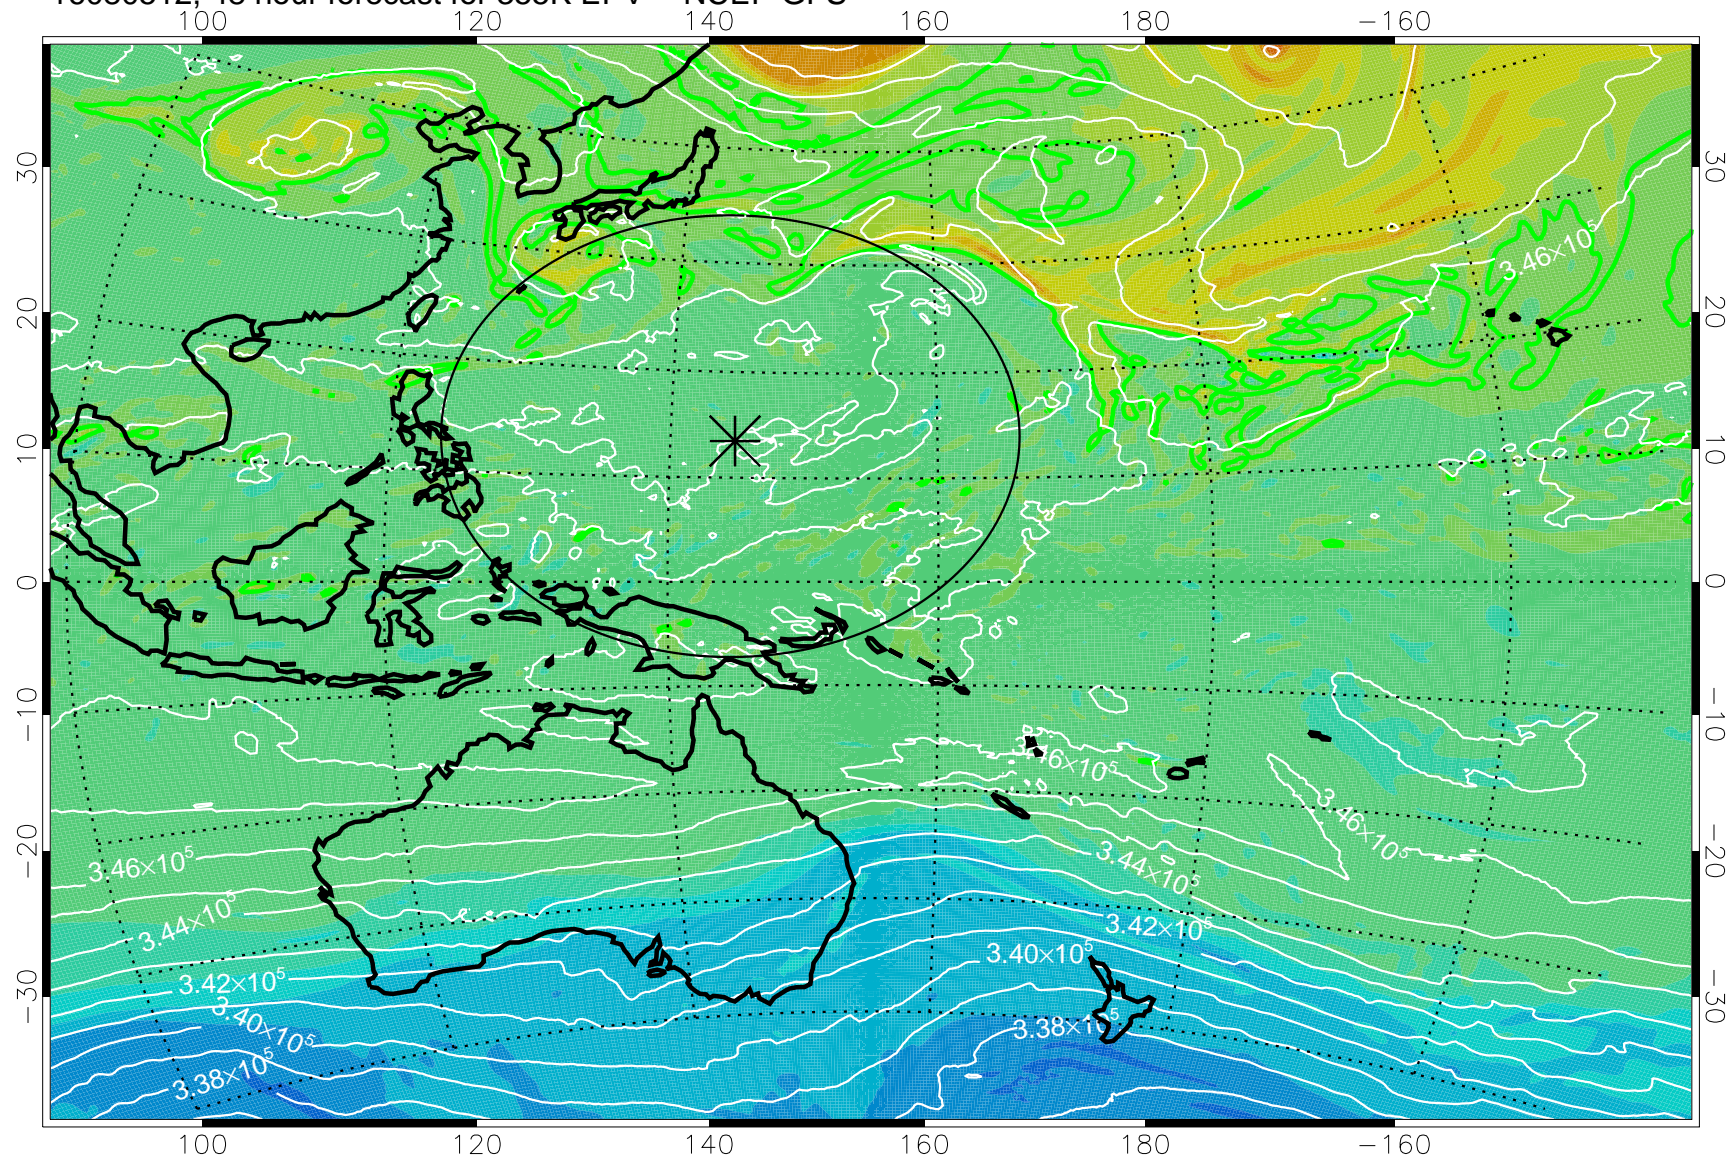

16080406, 18 hour forecast for 355K EPV -- NCEP GFS

355K Montgomery Streamfunction, white
EPV Tropopause (2 PVU) Position
Range ring of 2304 km

16080412, 24 hour forecast for 355K EPV -- NCEP GFS

355K Montgomery Streamfunction, white
EPV Tropopause (2 PVU) Position
Range ring of 2304 km

16080418, 30 hour forecast for 355K EPV -- NCEP GFS

355K Montgomery Streamfunction, white
EPV Tropopause (2 PVU) Position
Range ring of 2304 km

16080500, 36 hour forecast for 355K EPV -- NCEP GFS

355K Montgomery Streamfunction, white
EPV Tropopause (2 PVU) Position
Range ring of 2304 km

16080506, 42 hour forecast for 355K EPV -- NCEP GFS

355K Montgomery Streamfunction, white
EPV Tropopause (2 PVU) Position
Range ring of 2304 km

16080512, 48 hour forecast for 355K EPV -- NCEP GFS

355K Montgomery Streamfunction, white
EPV Tropopause (2 PVU) Position
Range ring of 2304 km

16080518, 54 hour forecast for 355K EPV -- NCEP GFS

355K Montgomery Streamfunction, white
EPV Tropopause (2 PVU) Position
Range ring of 2304 km

16080600, 60 hour forecast for 355K EPV -- NCEP GFS

355K Montgomery Streamfunction, white
EPV Tropopause (2 PVU) Position
Range ring of 2304 km