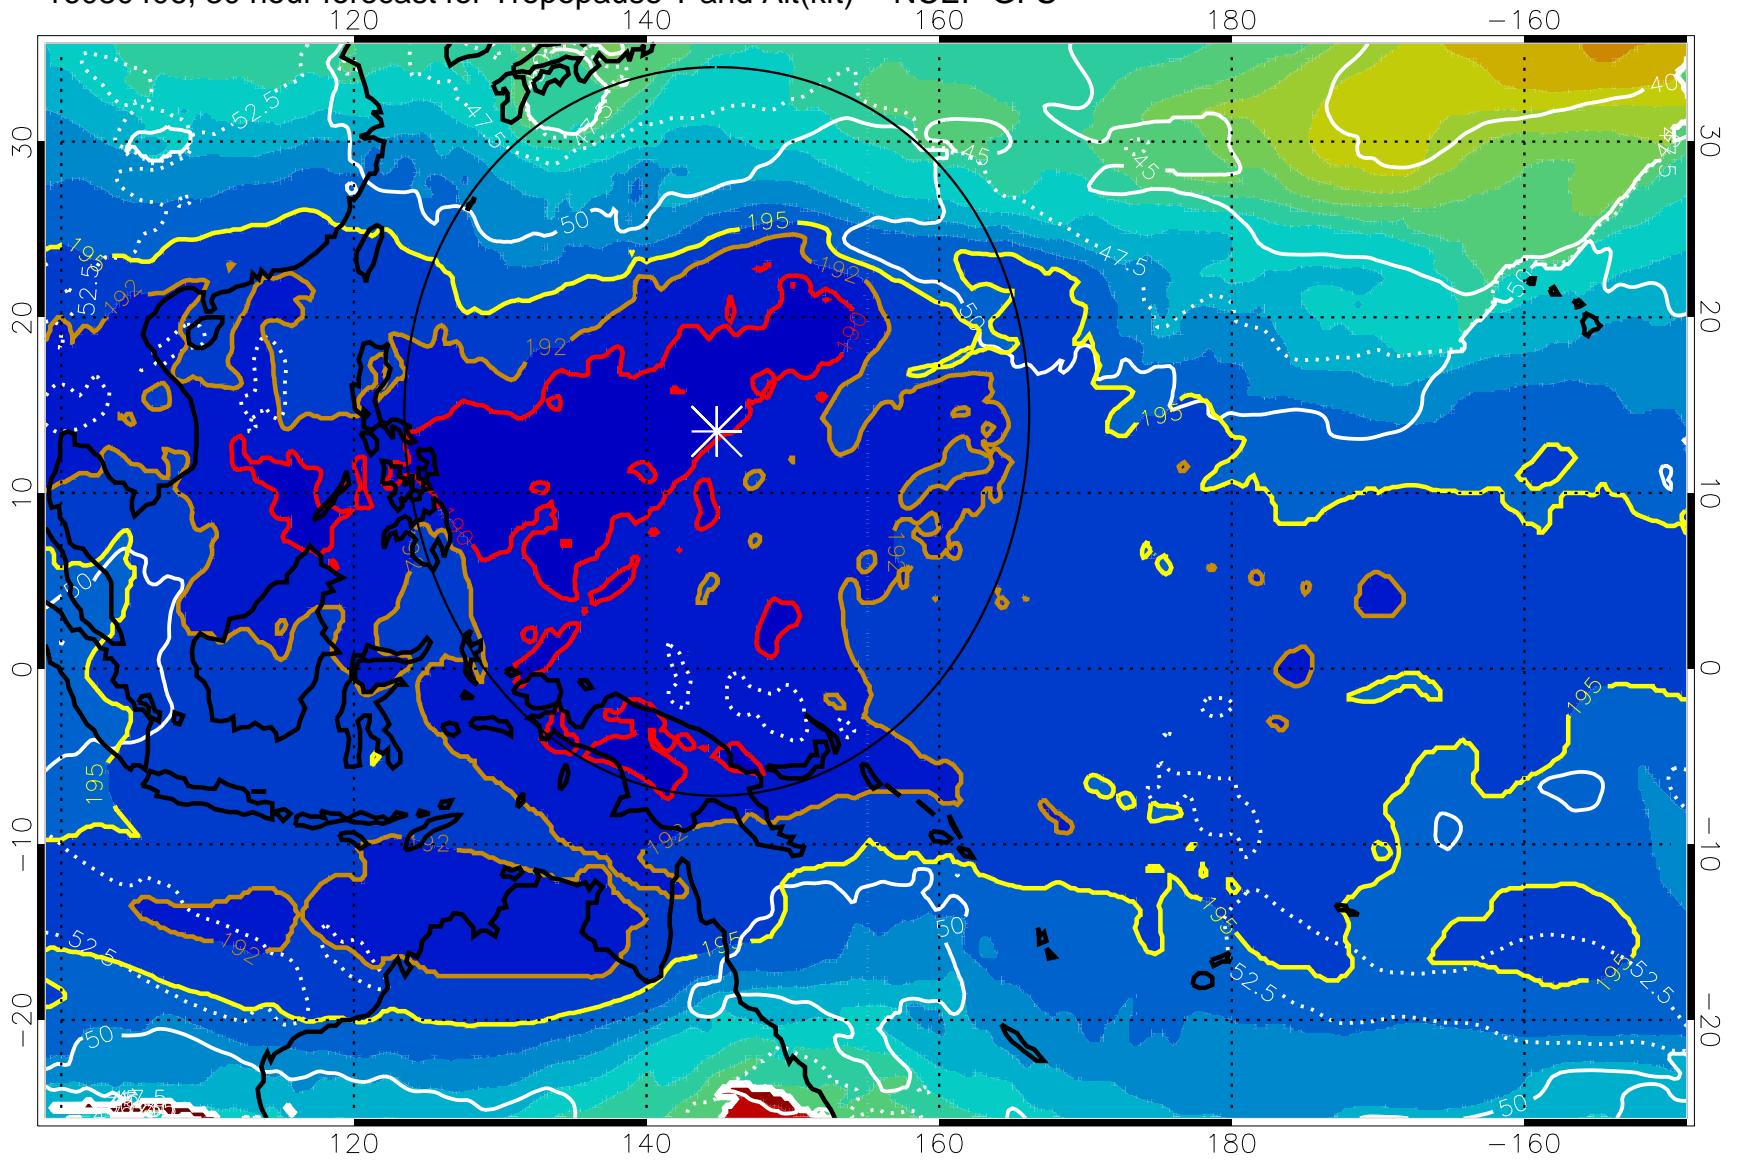

16080406, 30 hour forecast for Tropopause T and Alt(kft) -- NCEP GFS

190 200 210 220 230
Tropopause T, K

Tropopause Altitude in kft (white)

192.5K Isotherm 195K Isotherm
187.5K Isotherm 190K Isotherm

Range ring of 2304 km