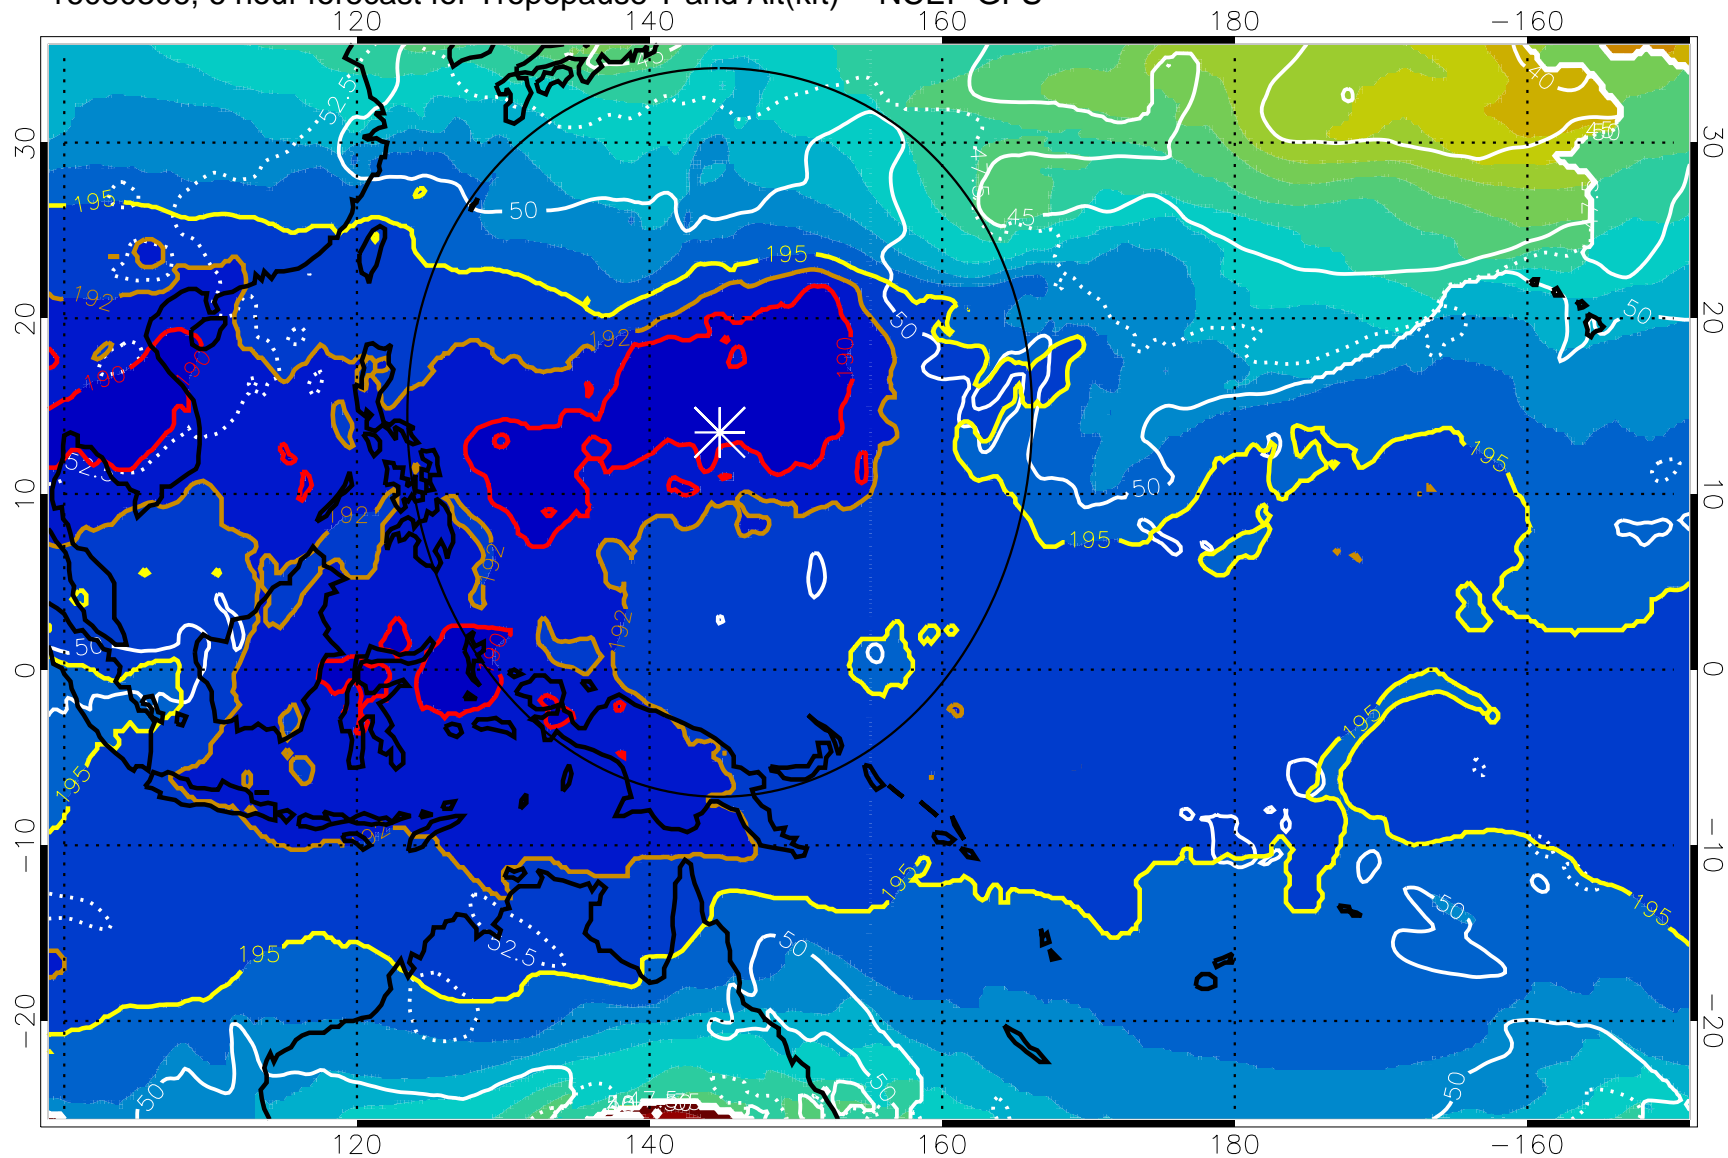

16080306, 6 hour forecast for Tropopause T and Alt(kft) -- NCEP GFS

190 200 210 220 230

Tropopause T, K

Tropopause Altitude in kft (white)

192.5K Isotherm 195K Isotherm
187.5K Isotherm 190K Isotherm

Range ring of 2304 km