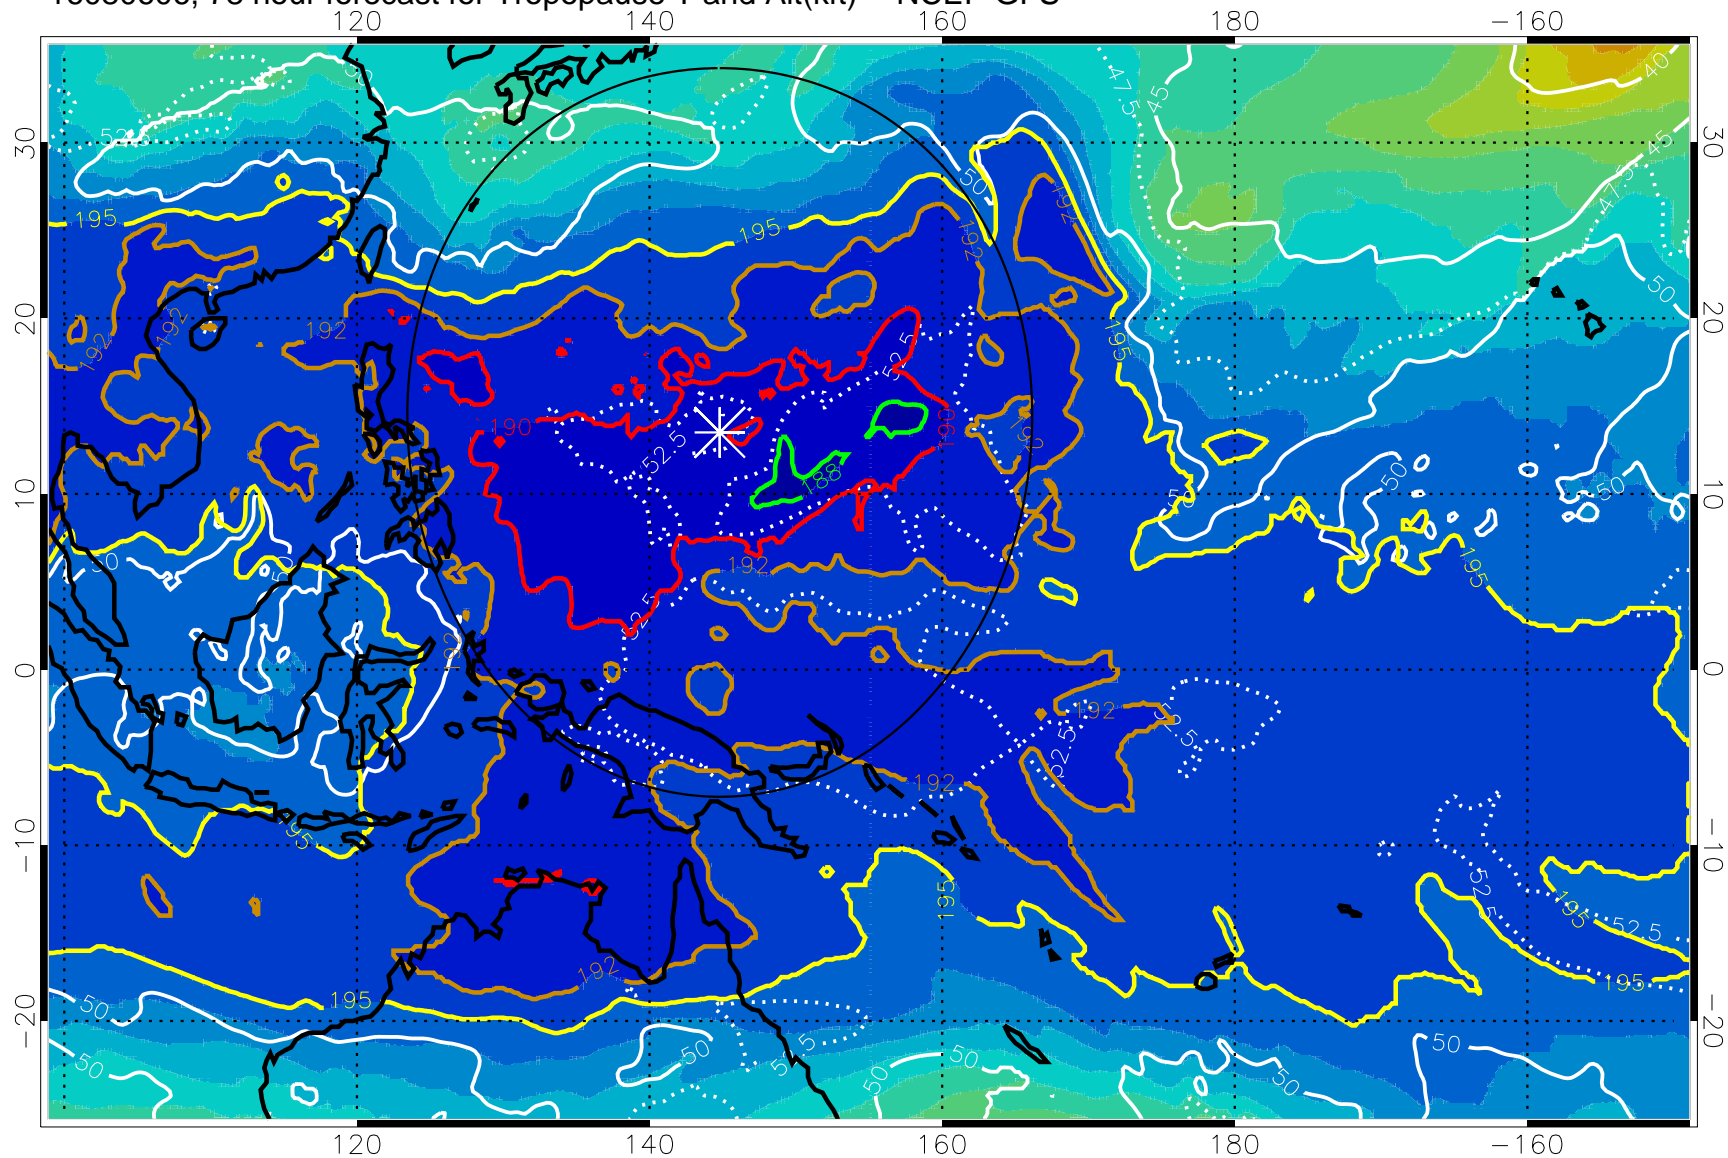

16080606, 78 hour forecast for Tropopause T and Alt(kft) -- NCEP GFS

190 200 210 220 230

Tropopause T, K

Tropopause Altitude in kft (white)

192.5K Isotherm 195K Isotherm
187.5K Isotherm 190K Isotherm

Range ring of 2304 km