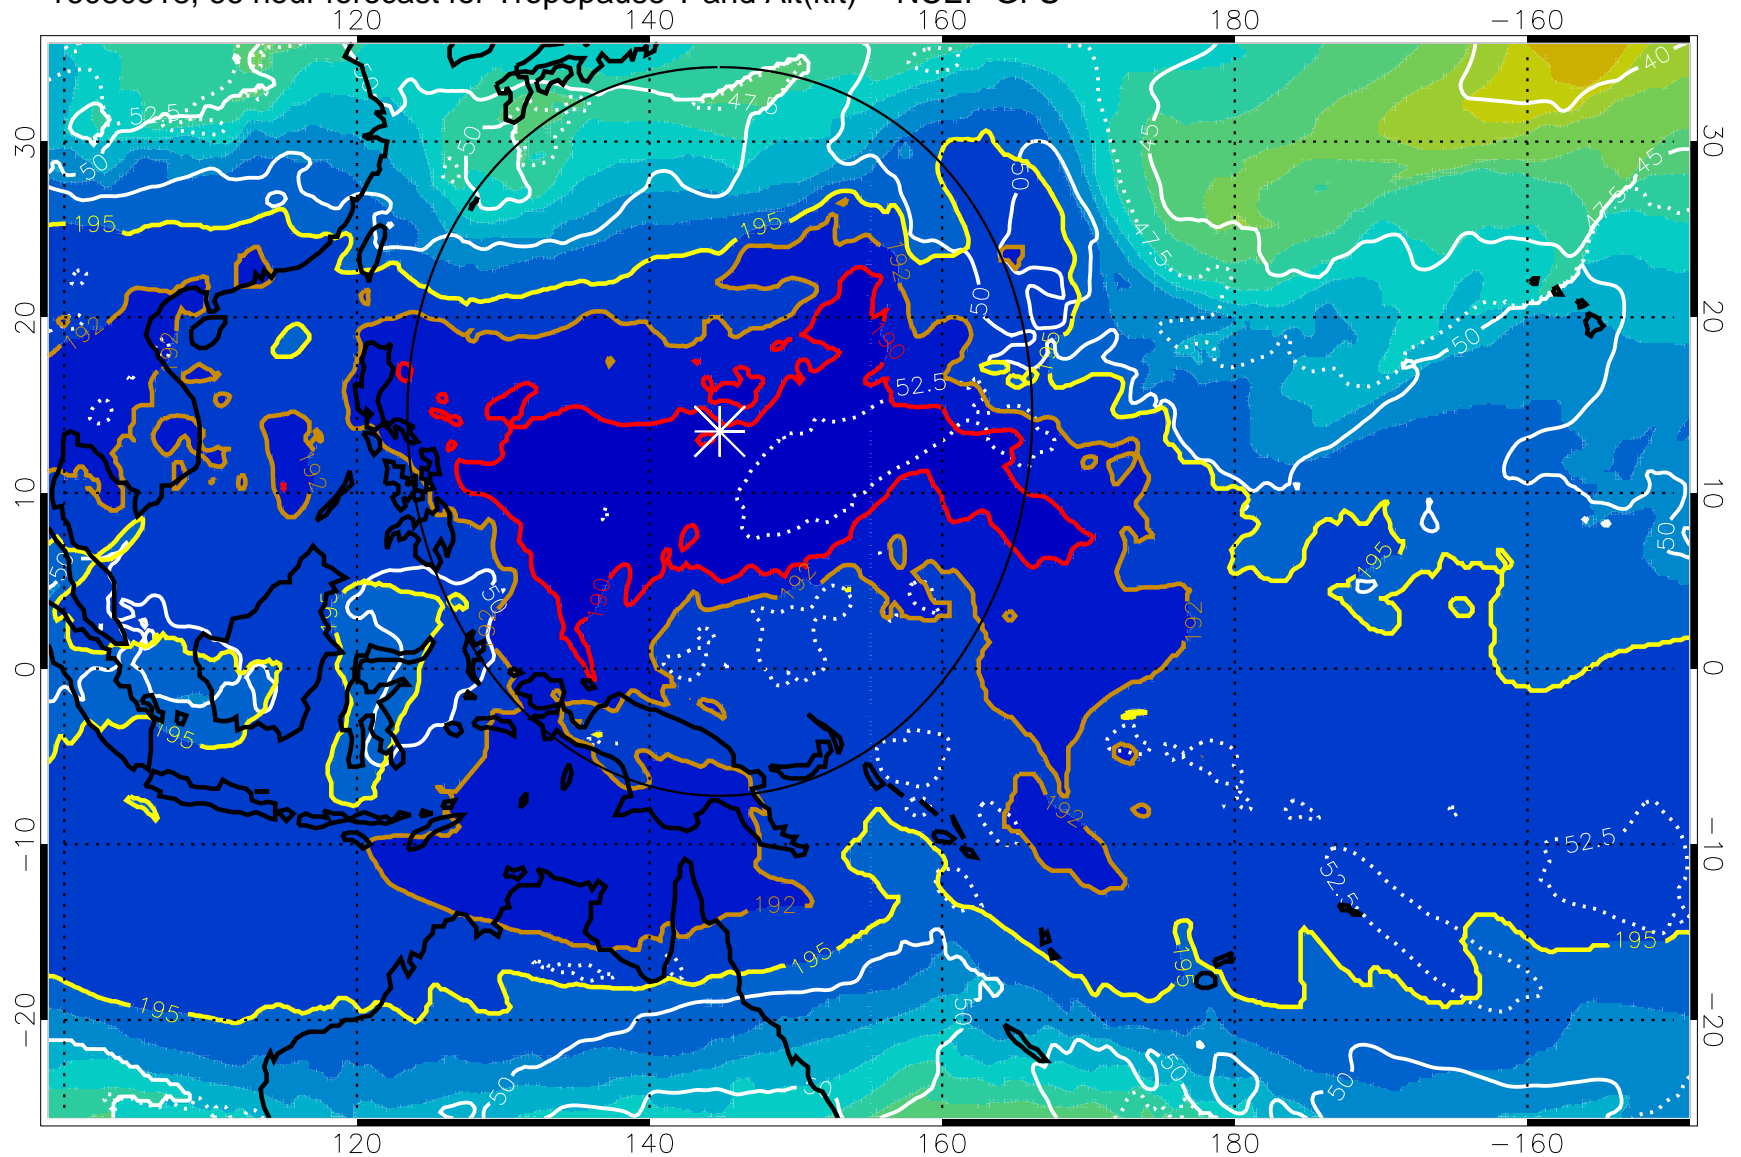

16080518, 66 hour forecast for Tropopause T and Alt(kft) -- NCEP GFS

190 200 210 220 230
Tropopause T, K

Tropopause Altitude in kft (white)

192.5K Isotherm 195K Isotherm
187.5K Isotherm 190K Isotherm

Range ring of 2304 km