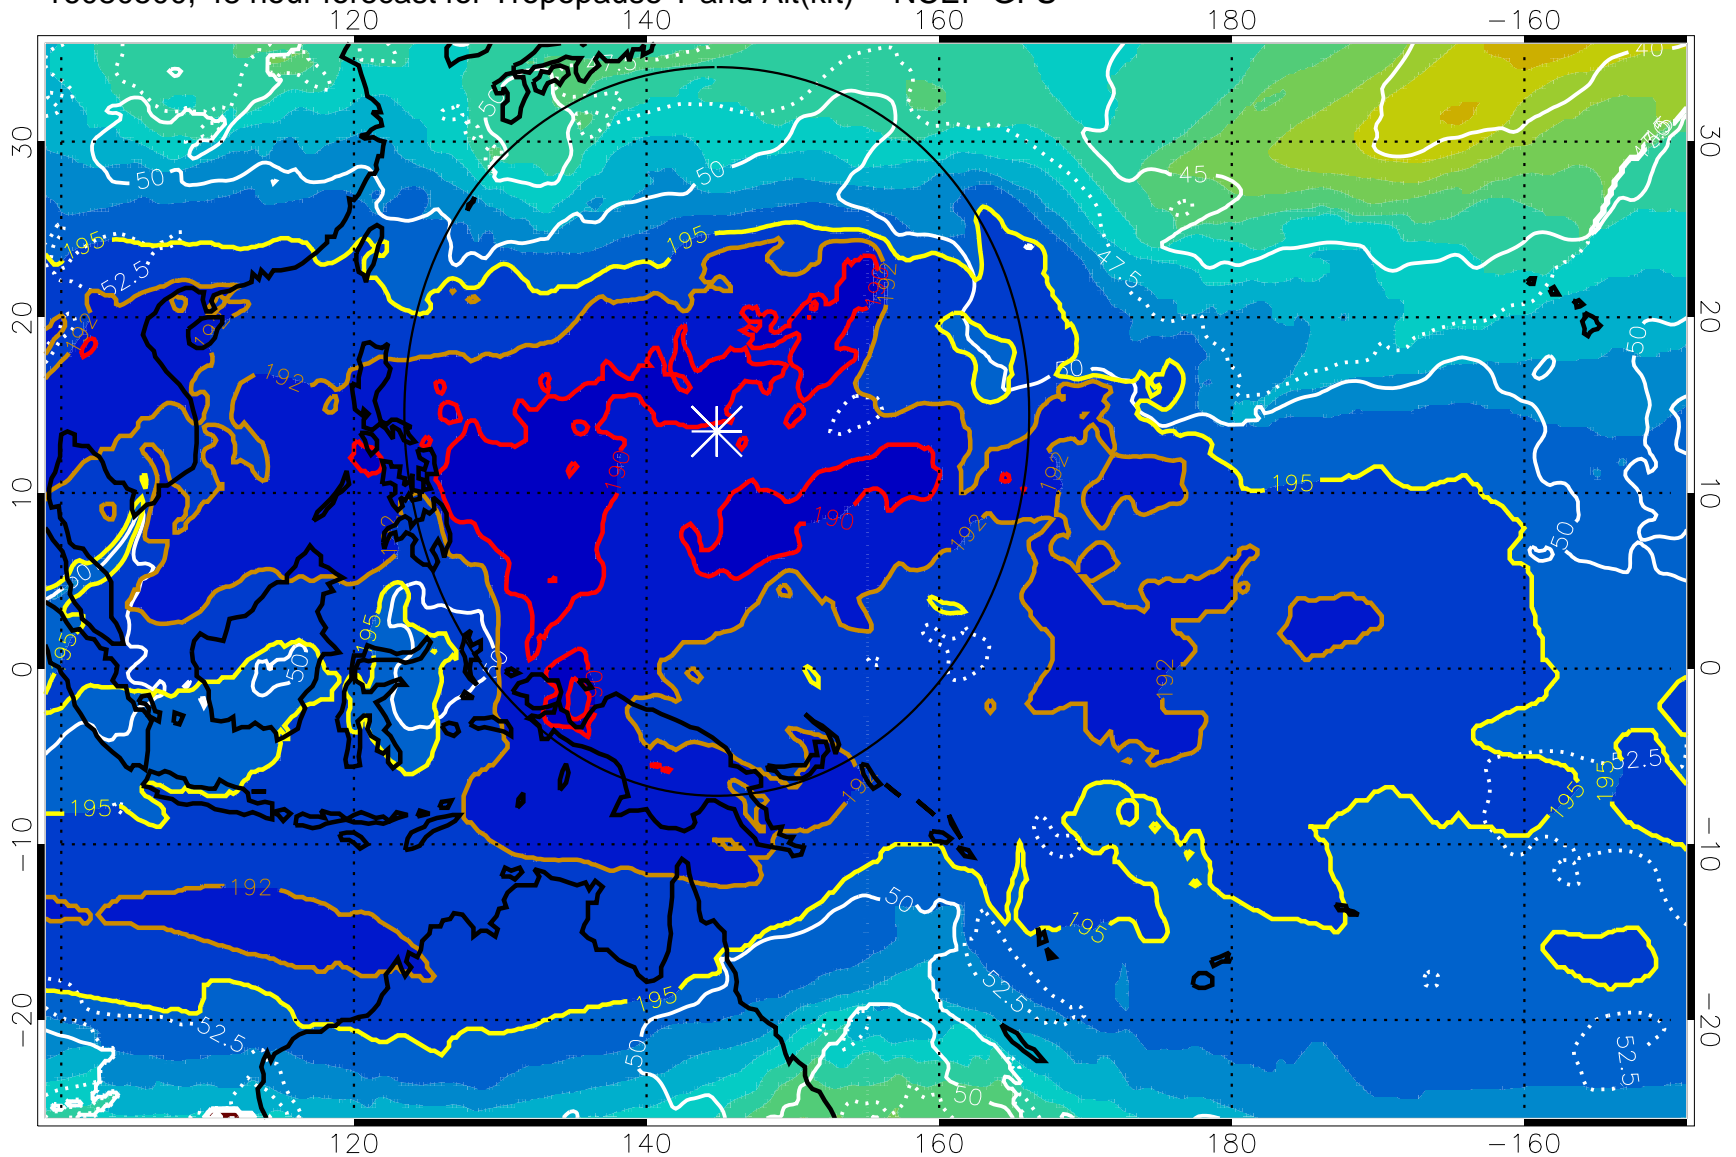

16080500, 48 hour forecast for Tropopause T and Alt(kft) -- NCEP GFS

190   200   210   220   230
Tropopause T, K

Tropopause Altitude in kft (white)

192.5K Isotherm   195K Isotherm
187.5K Isotherm   190K Isotherm

Range ring of 2304 km