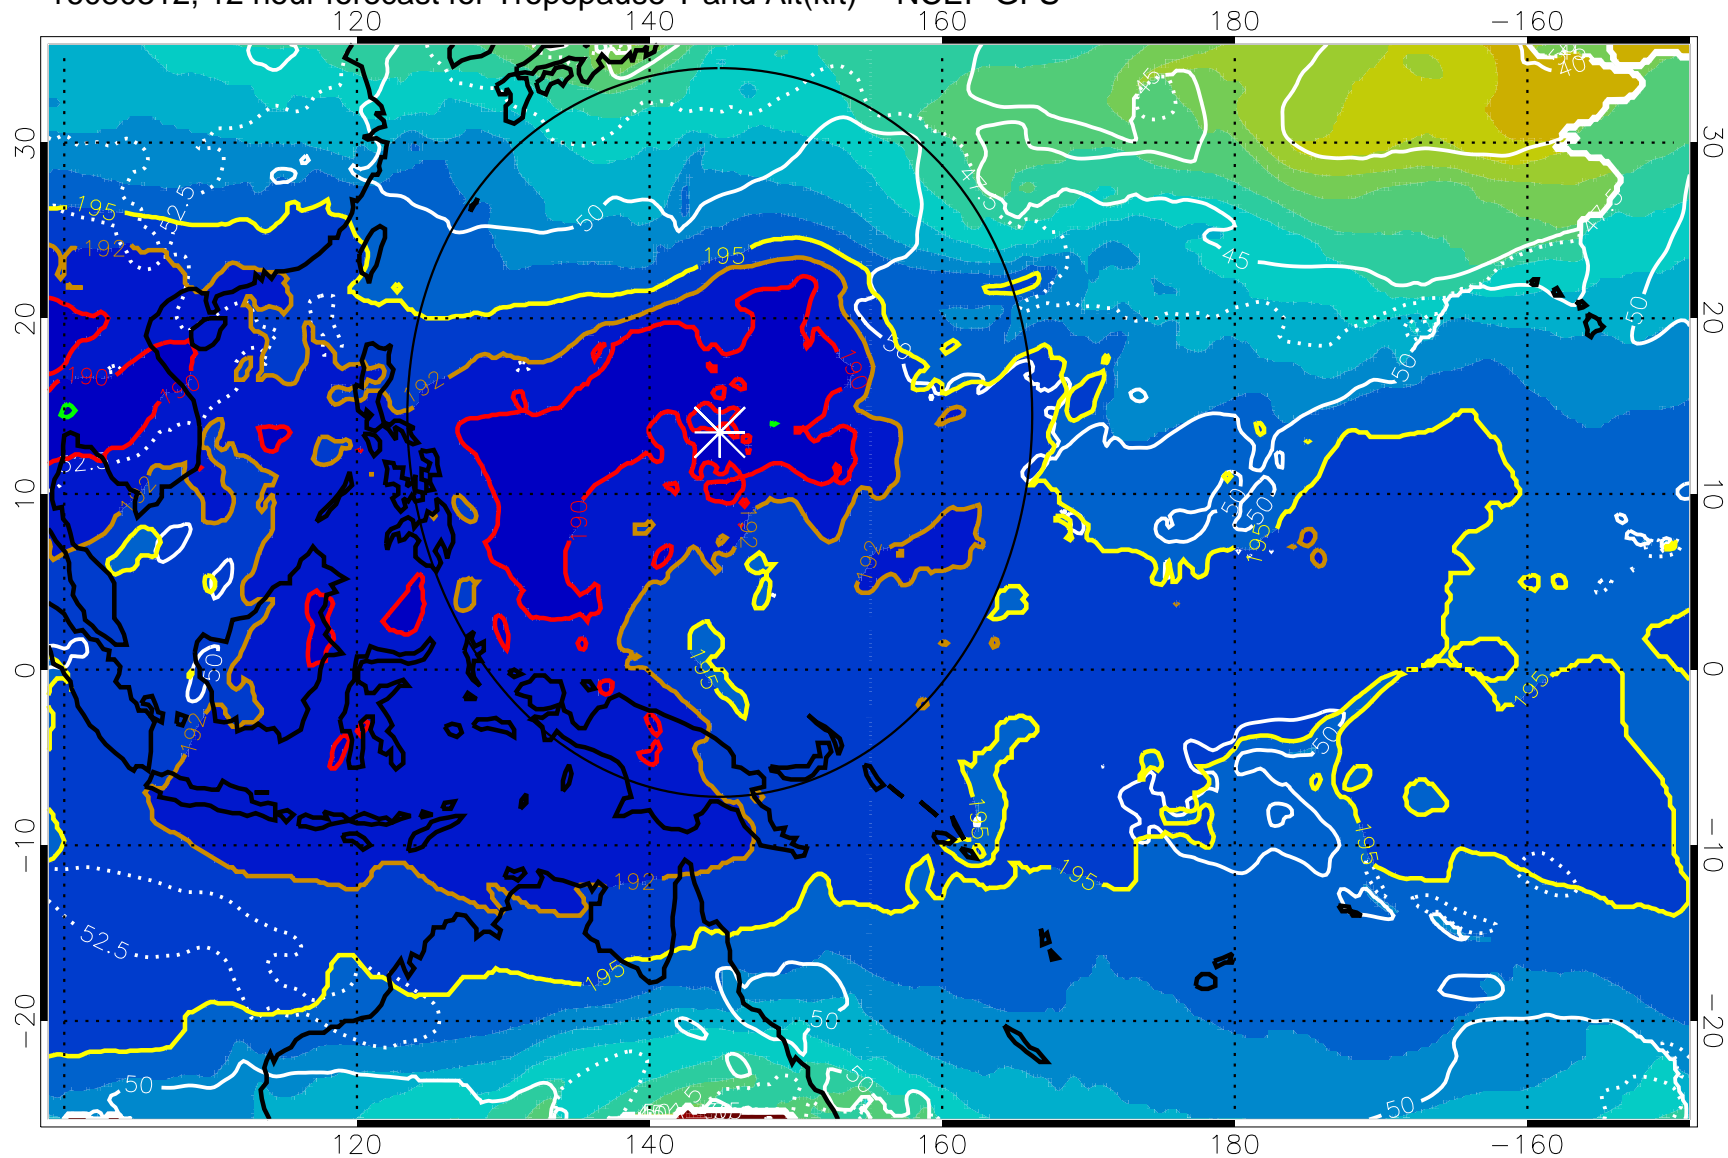

16080312, 12 hour forecast for Tropopause T and Alt(kft) -- NCEP GFS

190 200 210 220 230

Tropopause T, K

Tropopause Altitude in kft (white)

192.5K Isotherm 195K Isotherm
187.5K Isotherm 190K Isotherm

Range ring of 2304 km