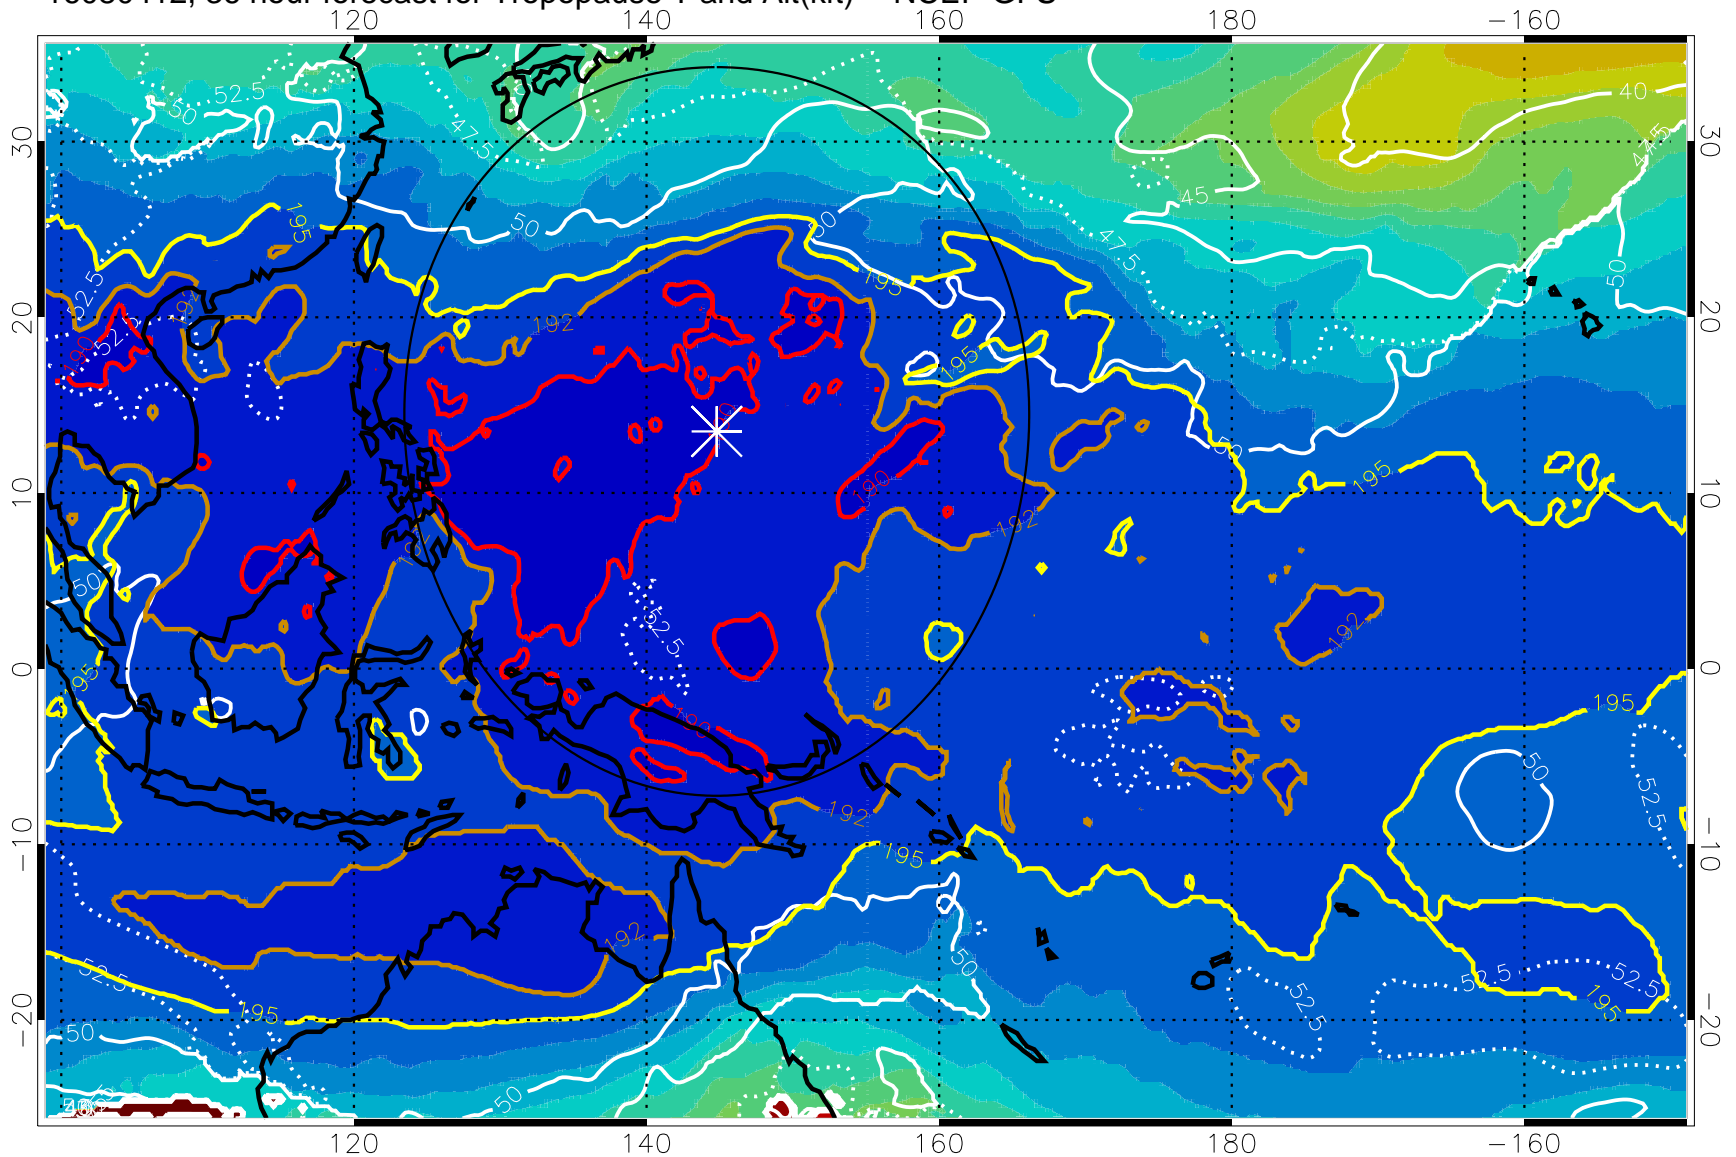

16080412, 36 hour forecast for Tropopause T and Alt(kft) -- NCEP GFS

190 200 210 220 230
Tropopause T, K

Tropopause Altitude in kft (white)

192.5K Isotherm 195K Isotherm
187.5K Isotherm 190K Isotherm

Range ring of 2304 km