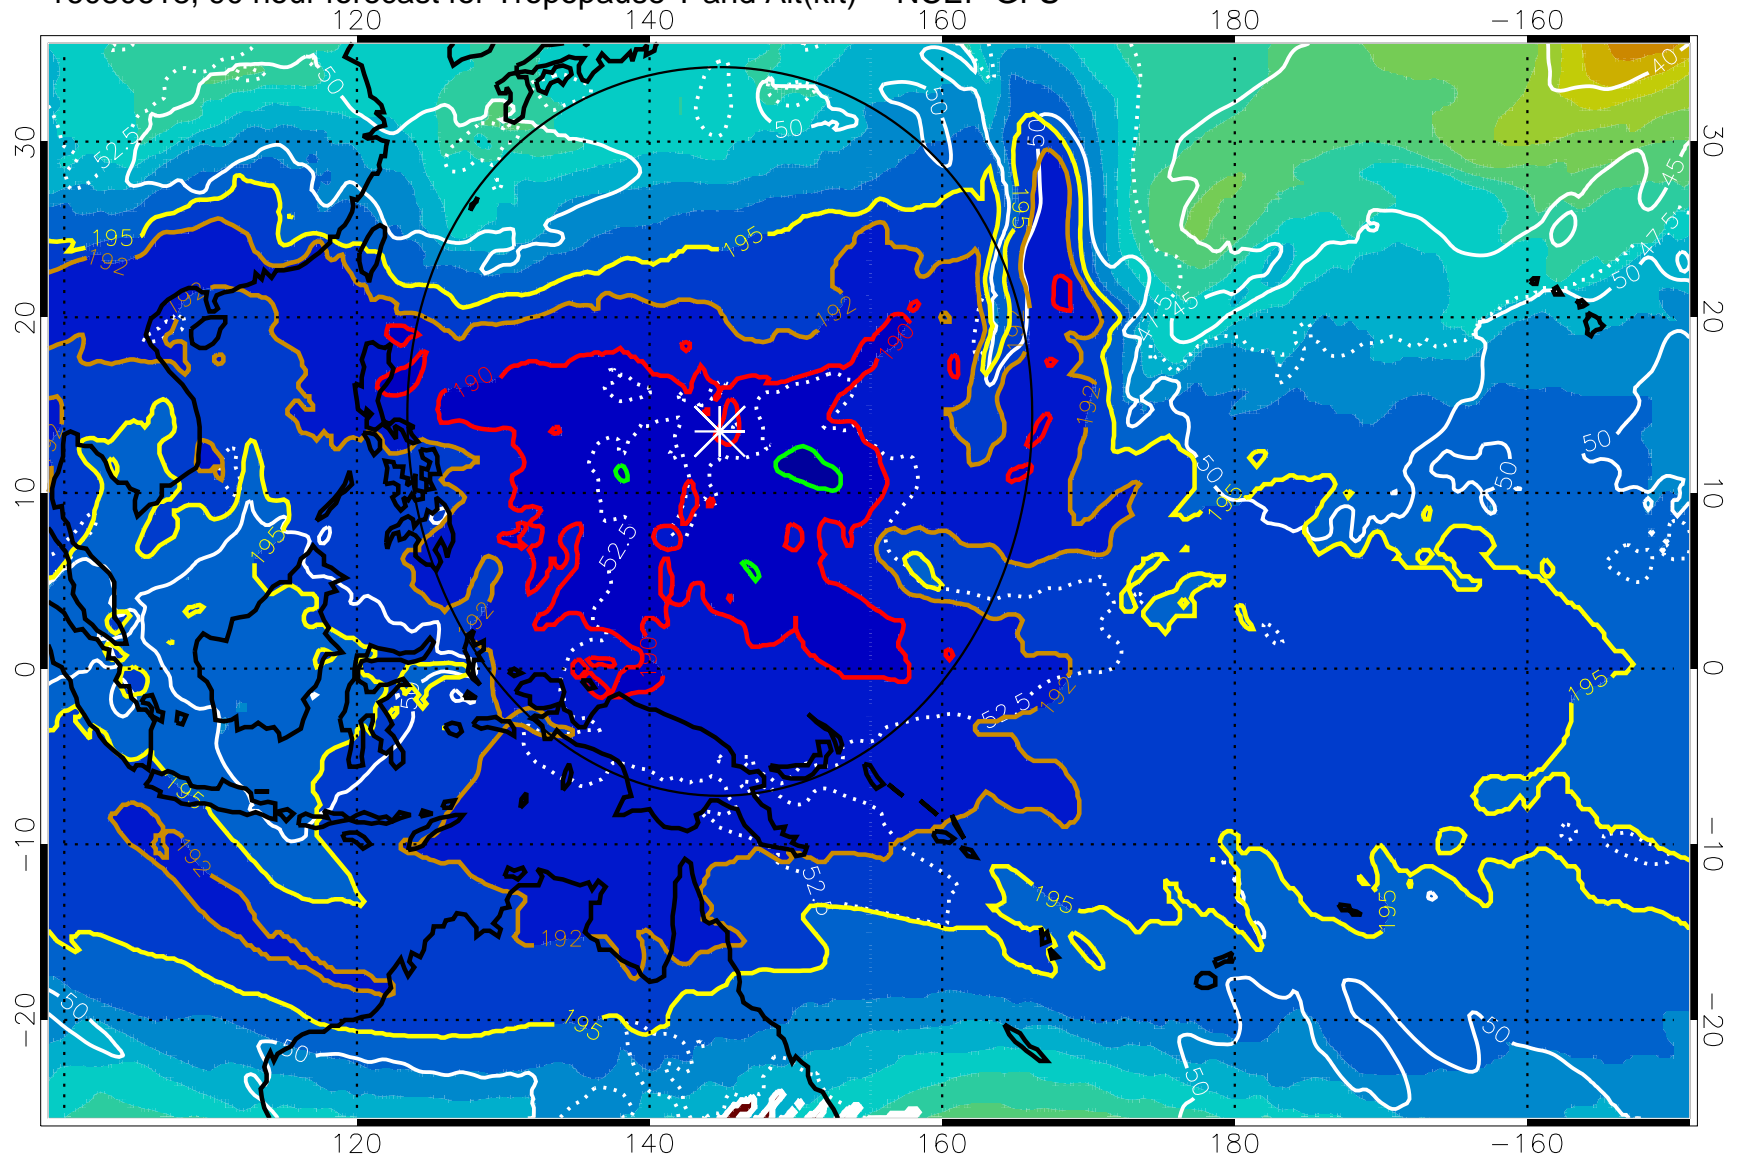

16080618, 90 hour forecast for Tropopause T and Alt(kft) -- NCEP GFS

190 200 210 220 230
Tropopause T, K

Tropopause Altitude in kft (white)

192.5K Isotherm 195K Isotherm
187.5K Isotherm 190K Isotherm

Range ring of 2304 km