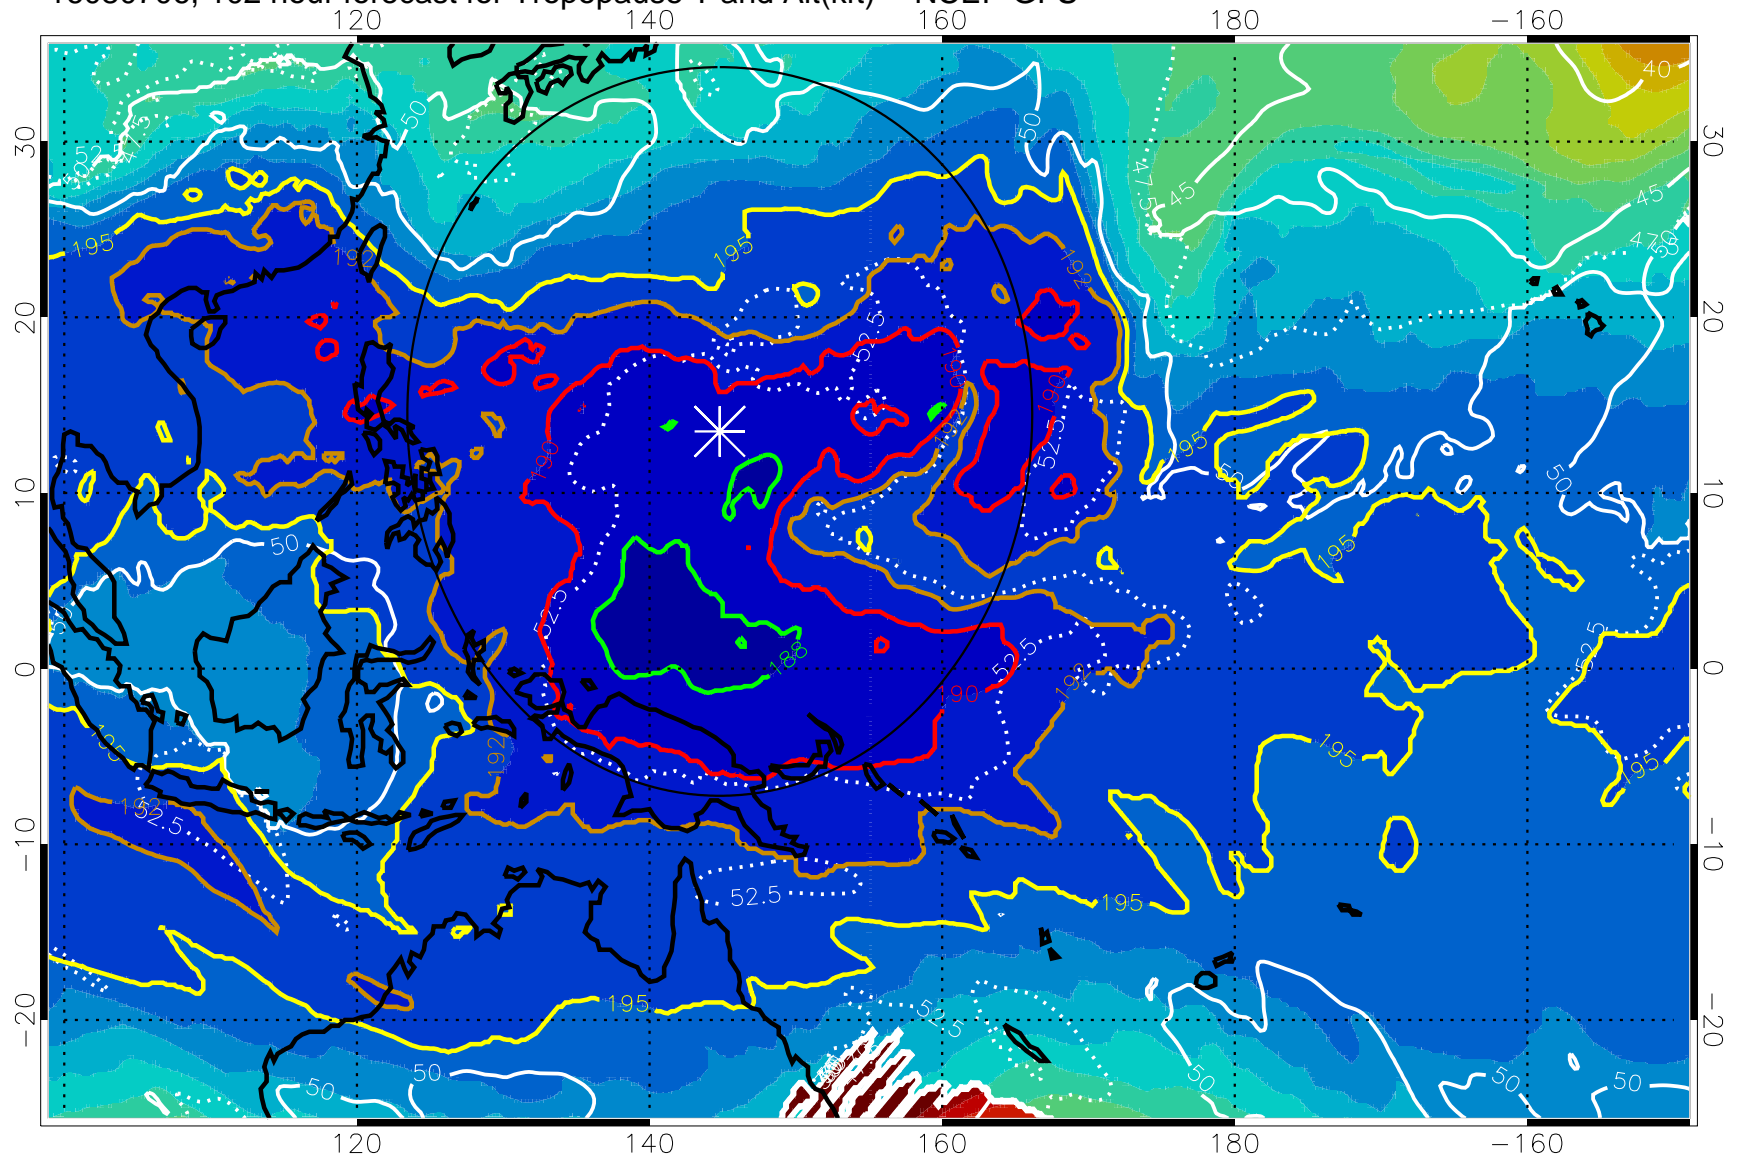

16080706, 102 hour forecast for Tropopause T and Alt(kft) -- NCEP GFS

190 200 210 220 230
Tropopause T, K

Tropopause Altitude in kft (white)

192.5K Isotherm 195K Isotherm
187.5K Isotherm 190K Isotherm

Range ring of 2304 km