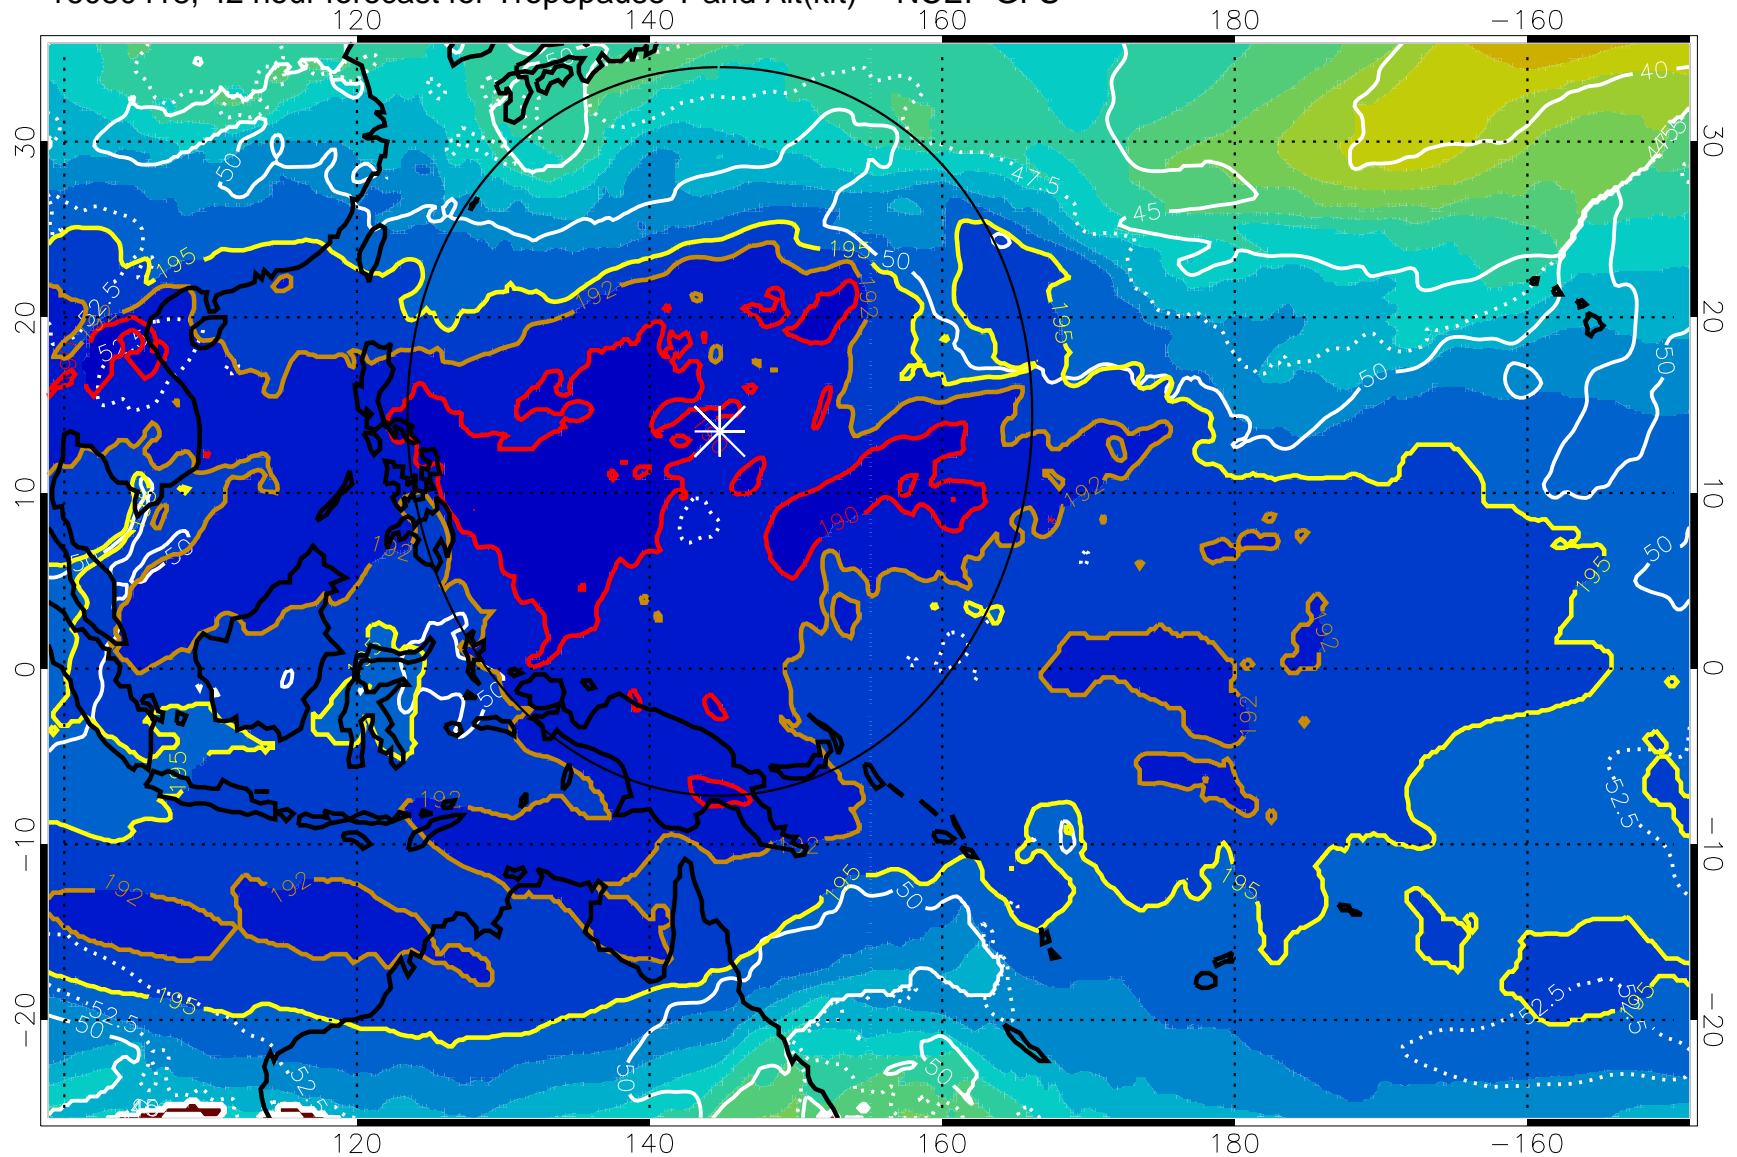

16080418, 42 hour forecast for Tropopause T and Alt(kft) -- NCEP GFS

190 200 210 220 230

Tropopause T, K

Tropopause Altitude in kft (white)

192.5K Isotherm 195K Isotherm

187.5K Isotherm 190K Isotherm

Range ring of 2304 km