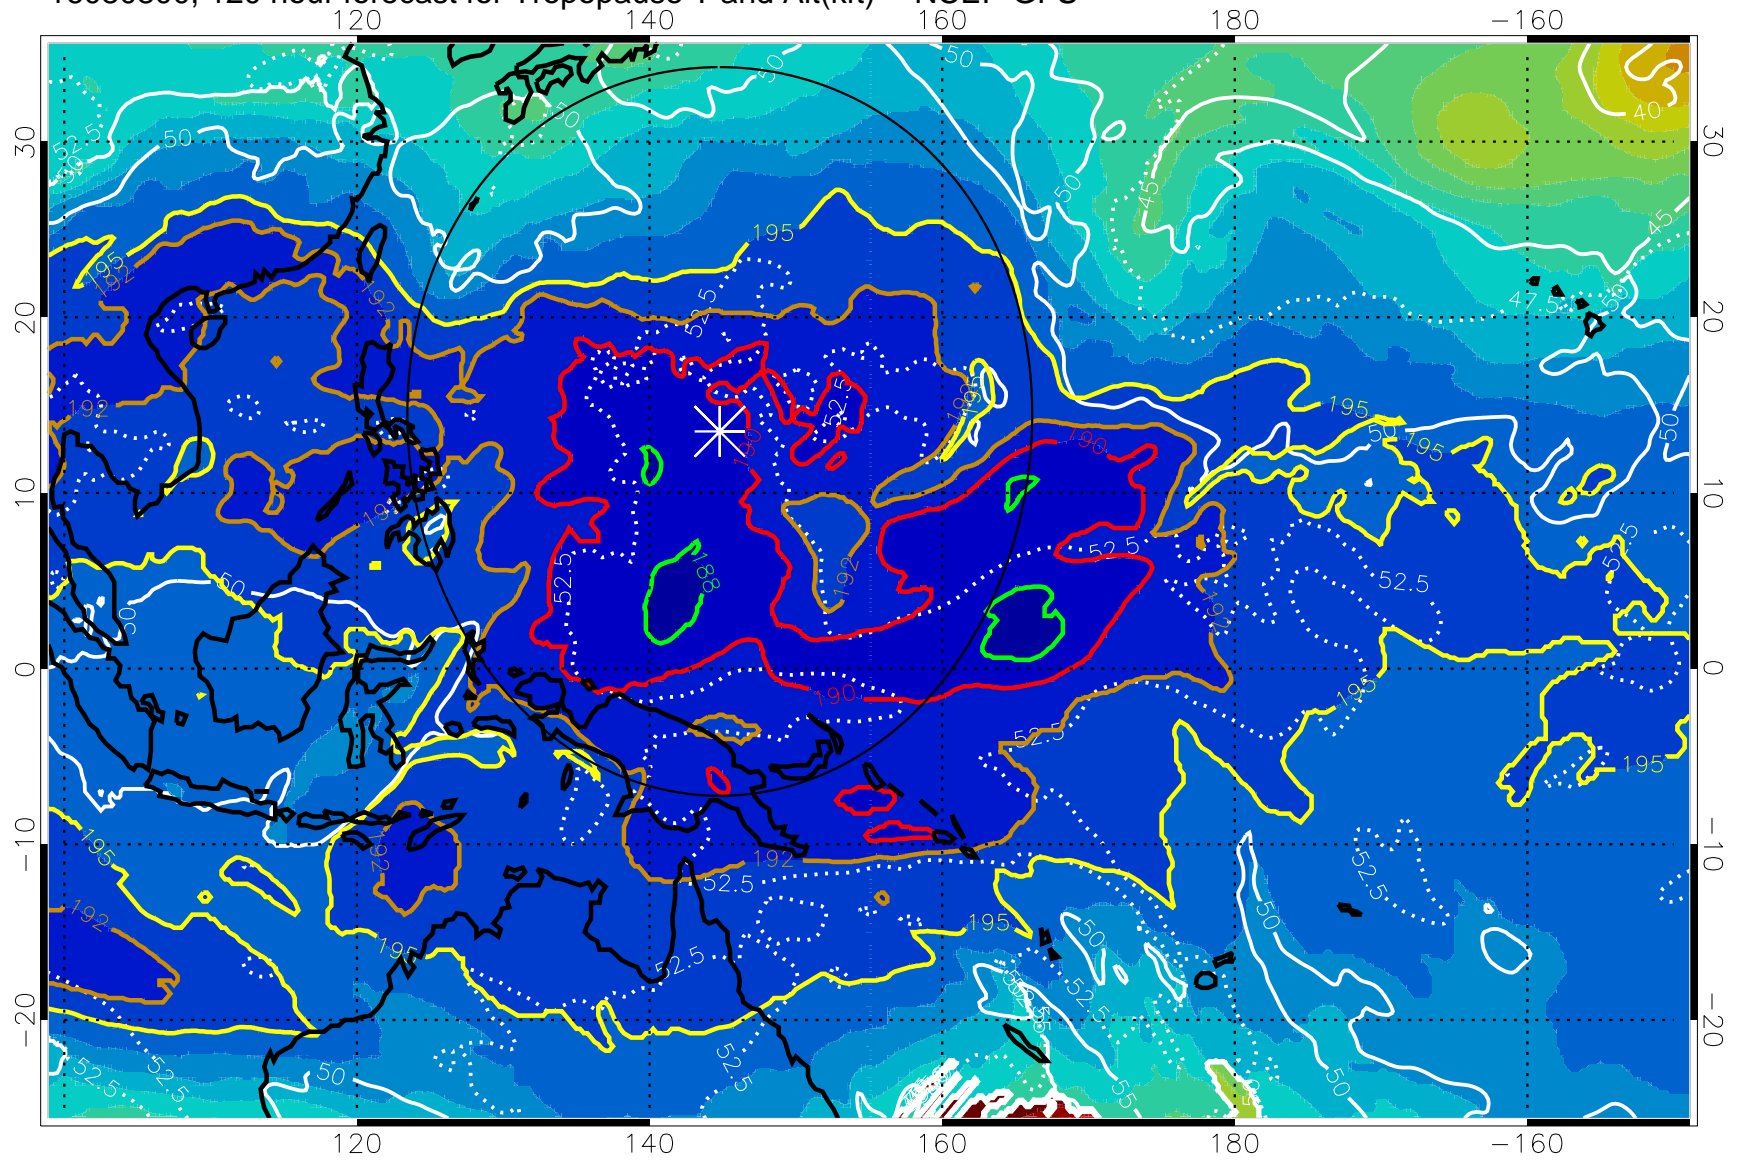

16080800, 120 hour forecast for Tropopause T and Alt(kft) -- NCEP GFS

190 200 210 220 230

Tropopause T, K

Tropopause Altitude in kft (white)

192.5K Isotherm 195K Isotherm

187.5K Isotherm 190K Isotherm

Range ring of 2304 km