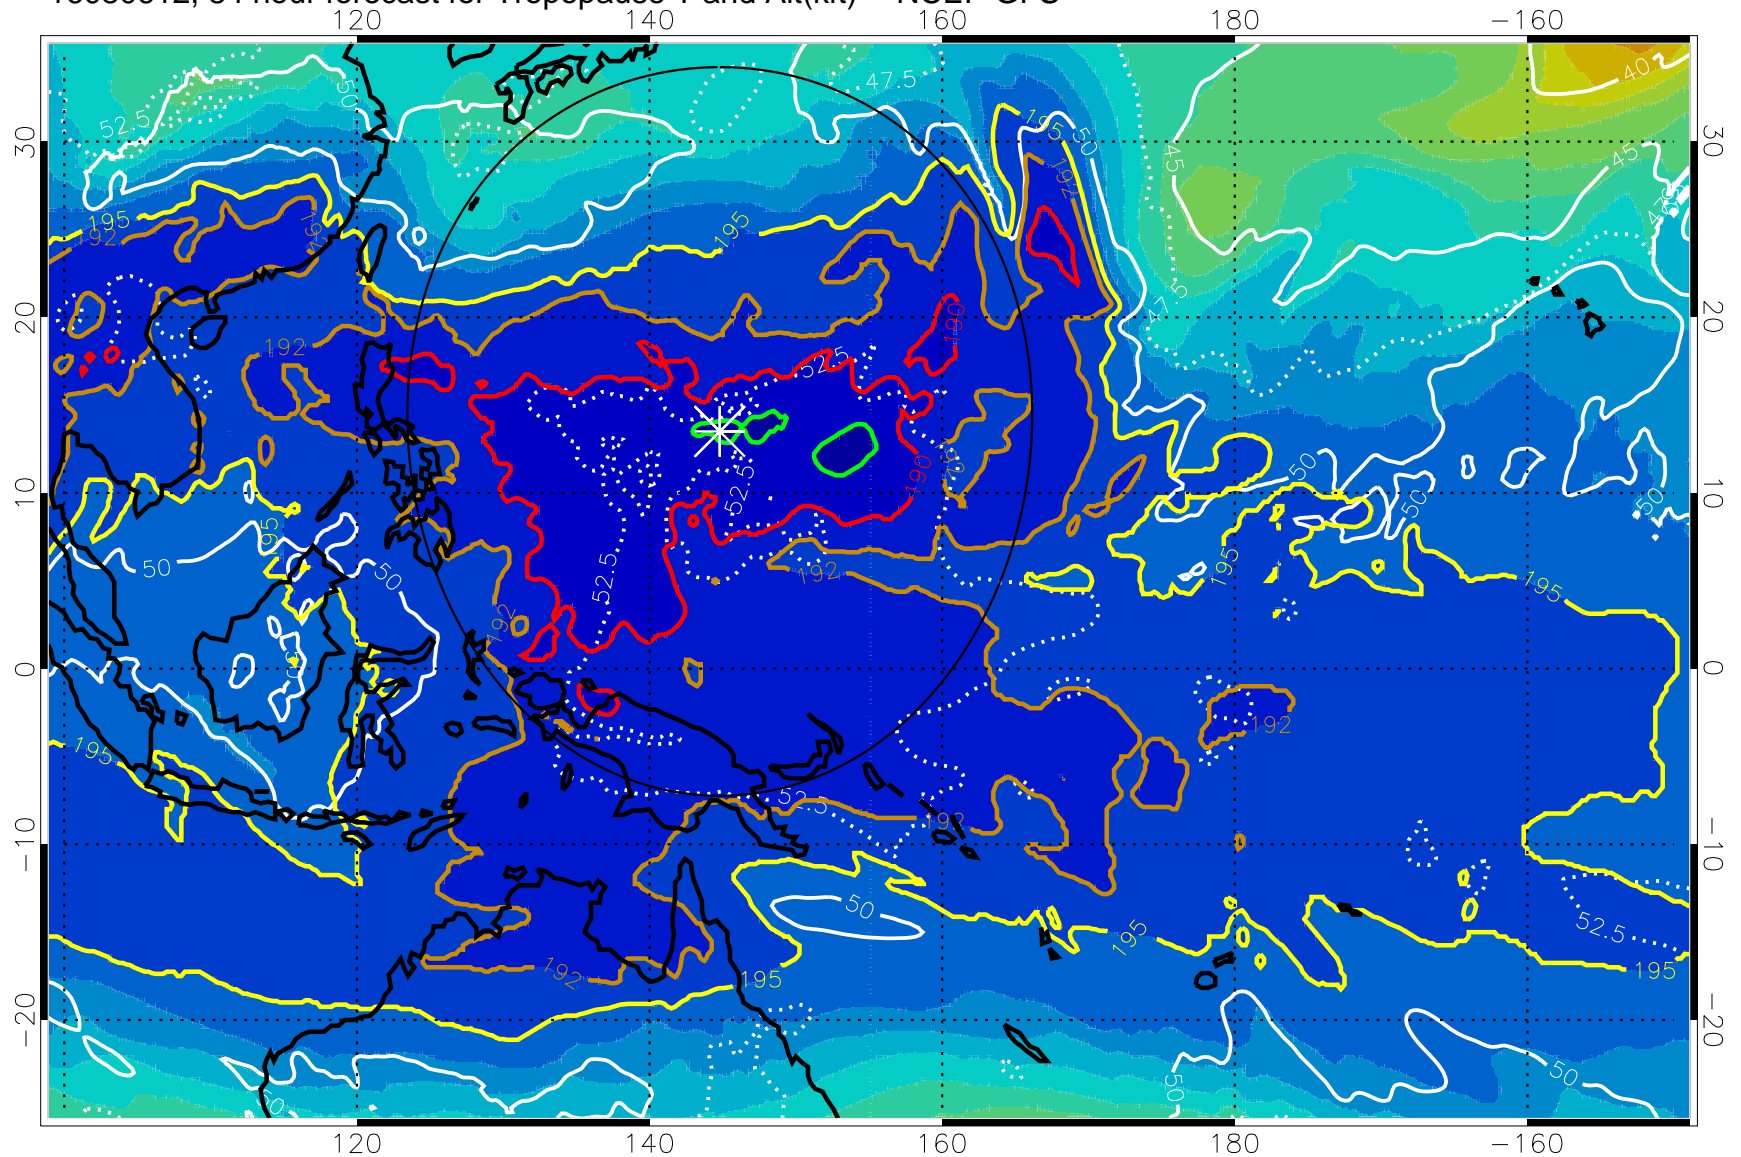

16080612, 84 hour forecast for Tropopause T and Alt(kft) -- NCEP GFS

190 200 210 220 230

Tropopause T, K

Tropopause Altitude in kft (white)

192.5K Isotherm 195K Isotherm

187.5K Isotherm 190K Isotherm

Range ring of 2304 km