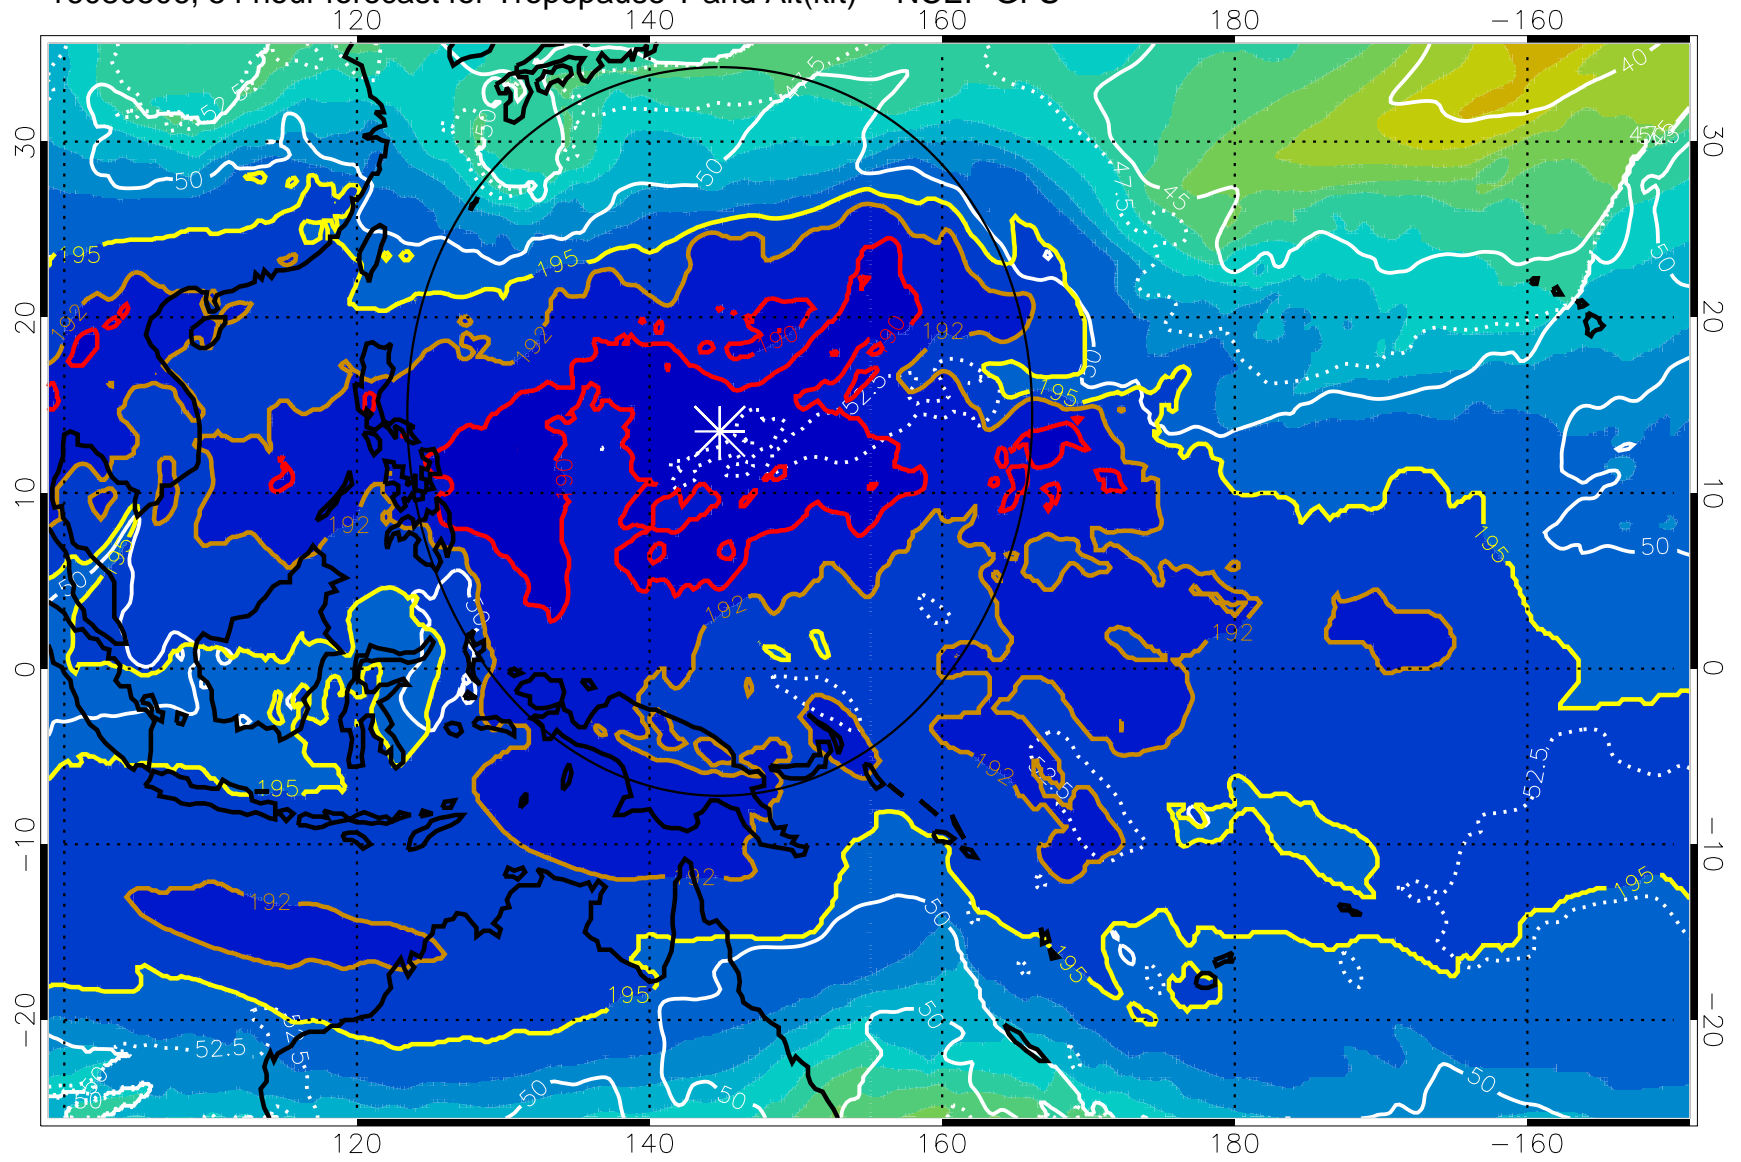

16080506, 54 hour forecast for Tropopause T and Alt(kft) -- NCEP GFS

190 200 210 220 230

Tropopause T, K

Tropopause Altitude in kft (white)

192.5K Isotherm 195K Isotherm

187.5K Isotherm 190K Isotherm

Range ring of 2304 km