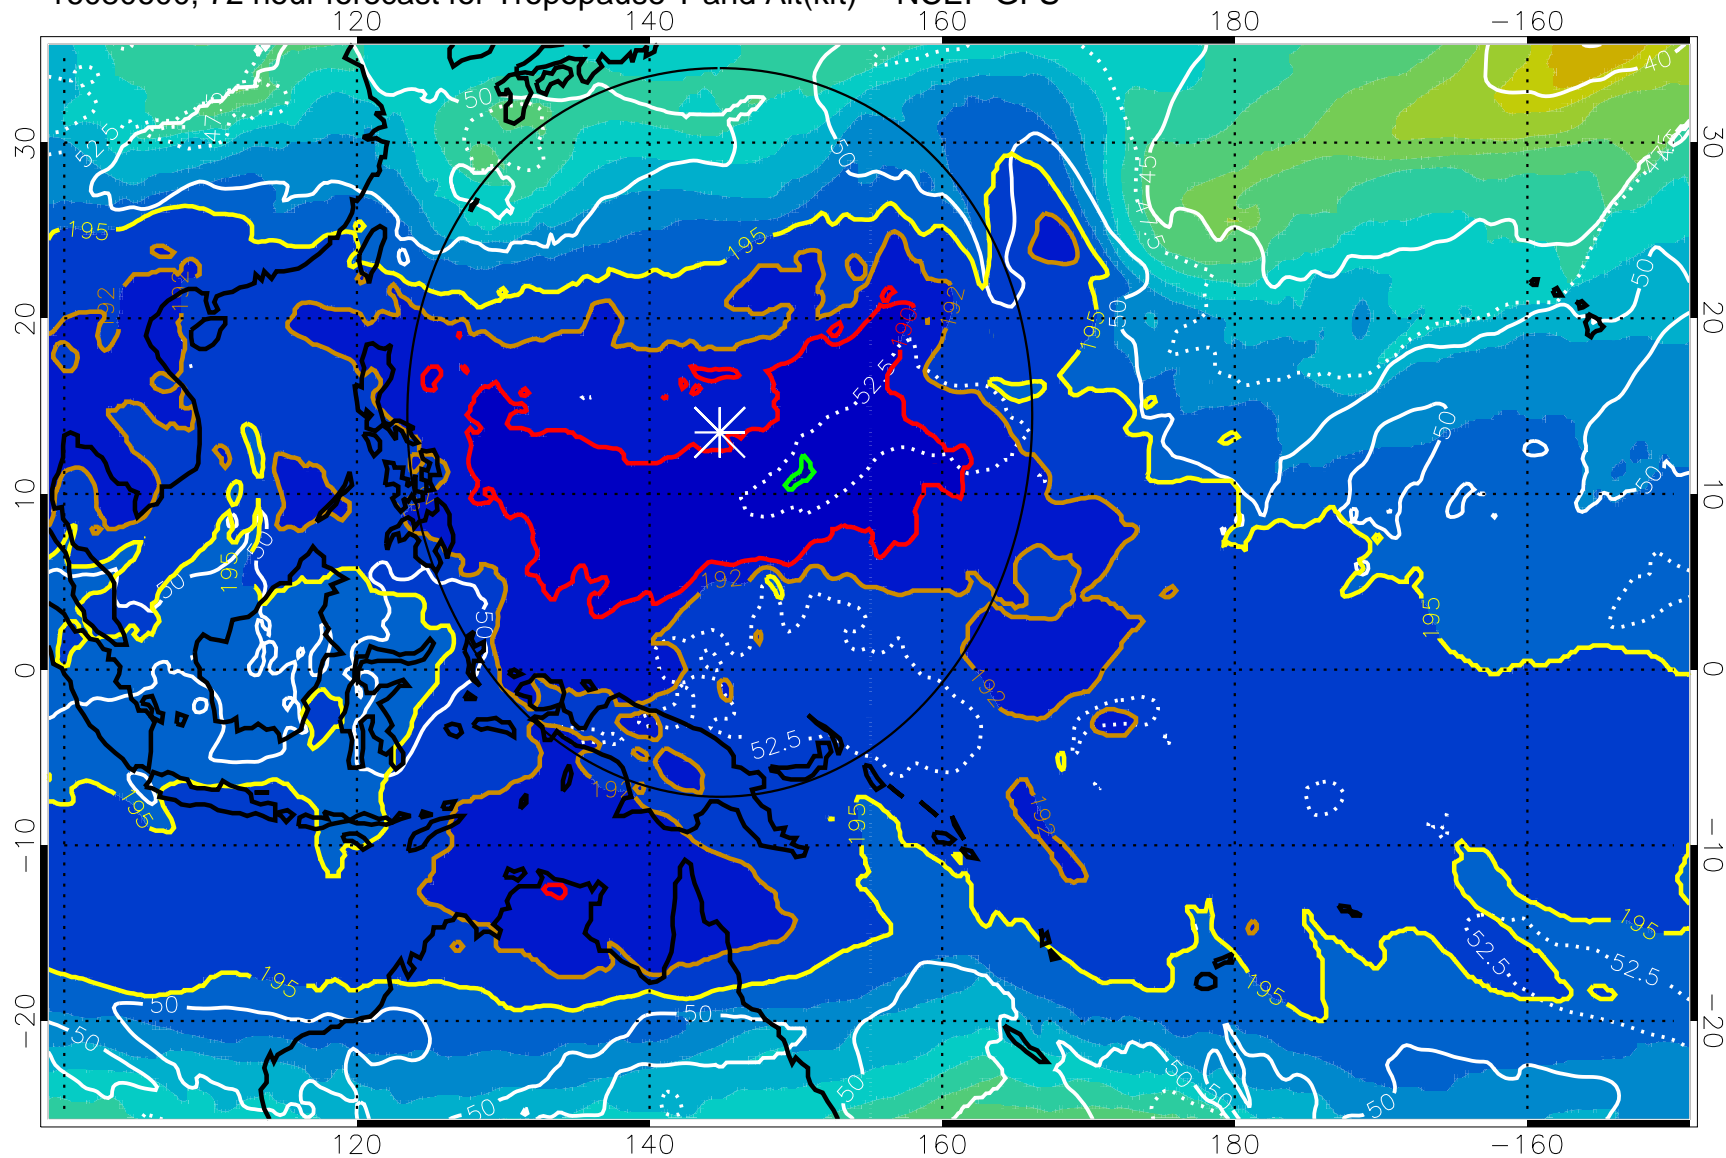

16080600, 72 hour forecast for Tropopause T and Alt(kft) -- NCEP GFS

190 200 210 220 230

Tropopause T, K

Tropopause Altitude in kft (white)

192.5K Isotherm 195K Isotherm
187.5K Isotherm 190K Isotherm

Range ring of 2304 km