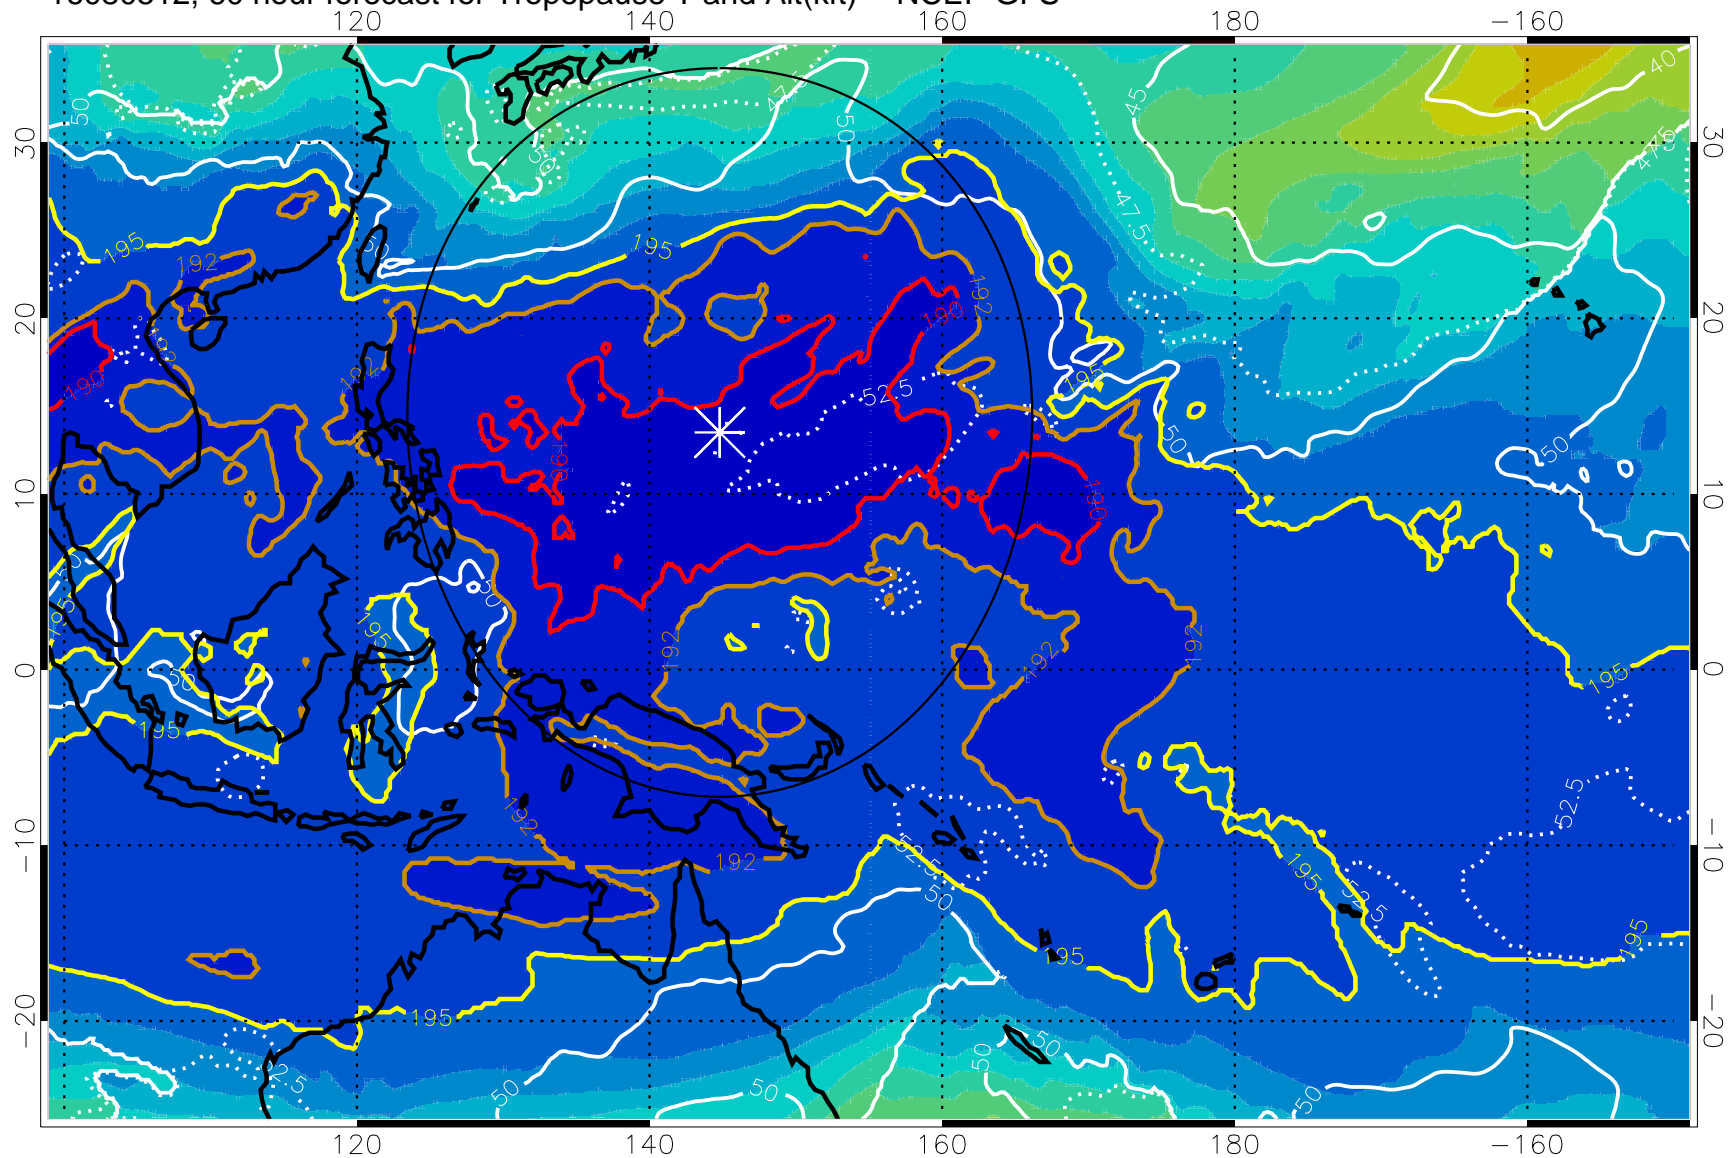

16080512, 60 hour forecast for Tropopause T and Alt(kft) -- NCEP GFS

190 200 210 220 230

Tropopause T, K

Tropopause Altitude in kft (white)

192.5K Isotherm 195K Isotherm
187.5K Isotherm 190K Isotherm

Range ring of 2304 km