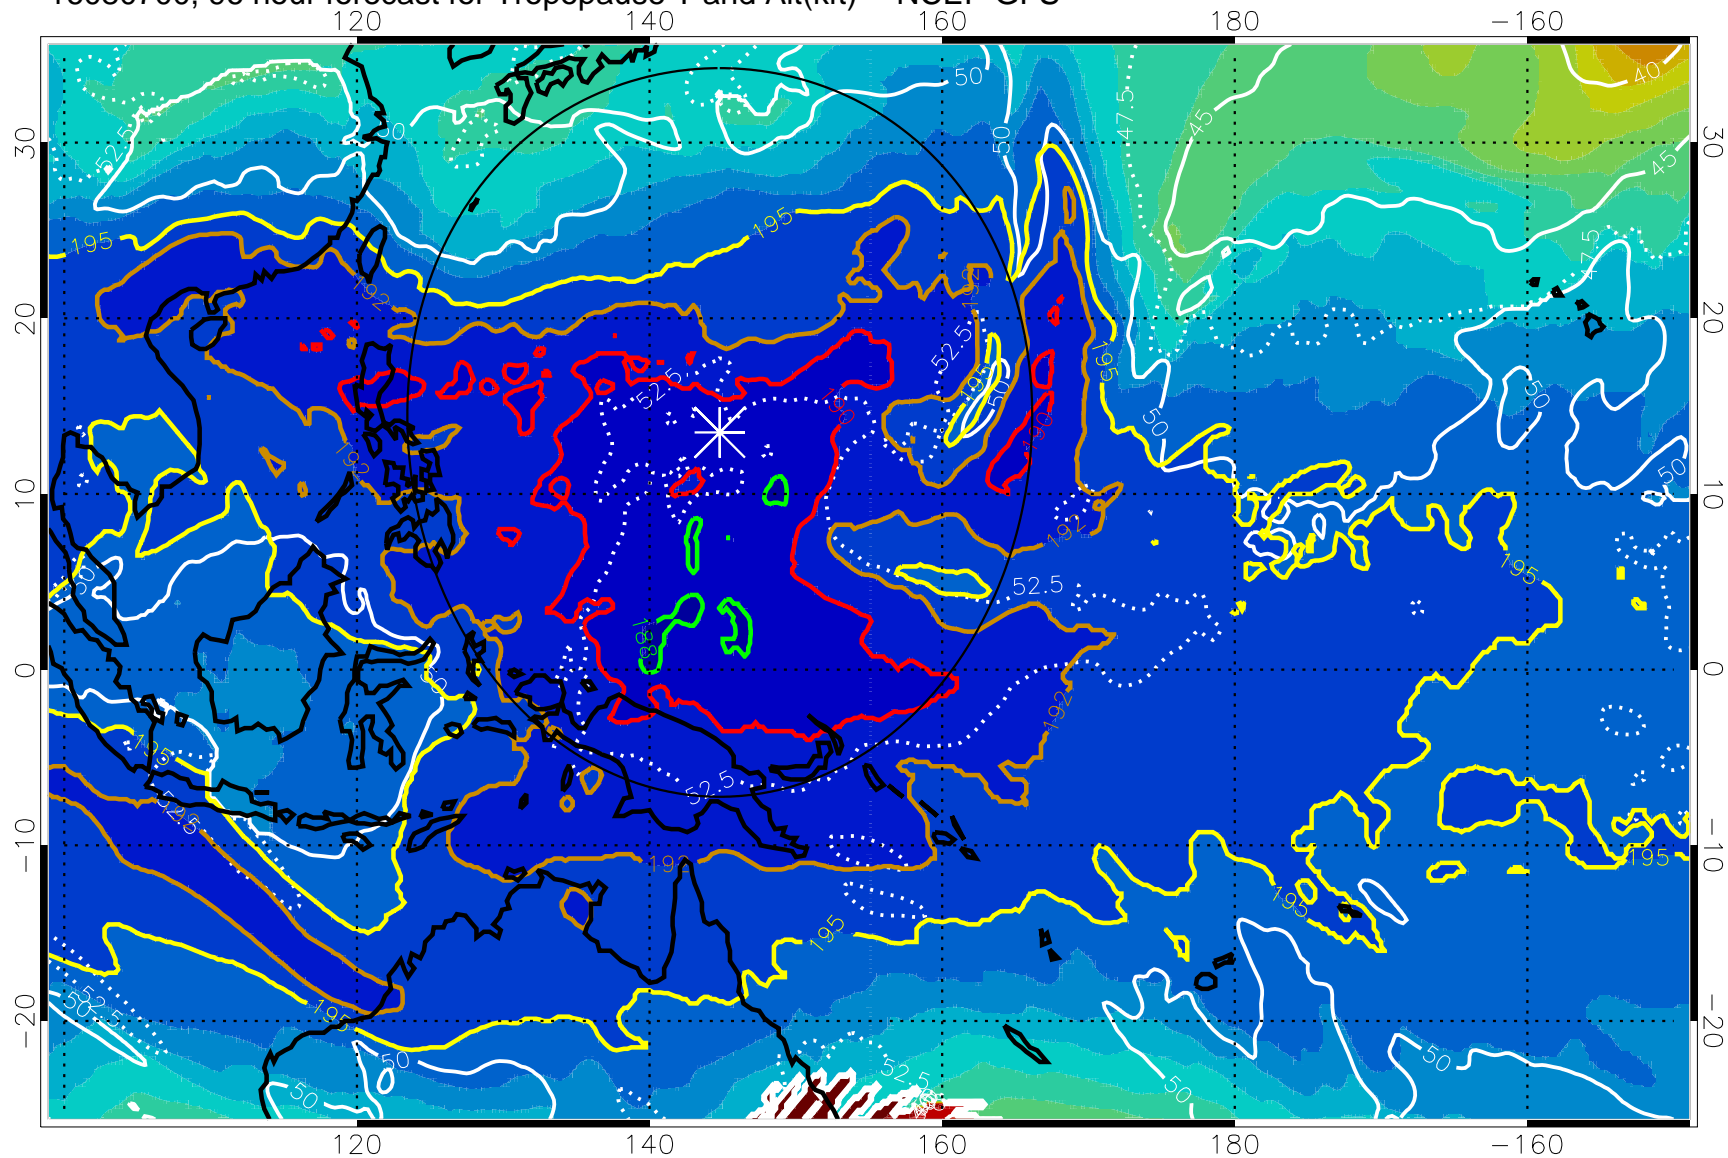

16080700, 96 hour forecast for Tropopause T and Alt(kft) -- NCEP GFS

190 200 210 220 230

Tropopause T, K

Tropopause Altitude in kft (white)

192.5K Isotherm 195K Isotherm

187.5K Isotherm 190K Isotherm

Range ring of 2304 km