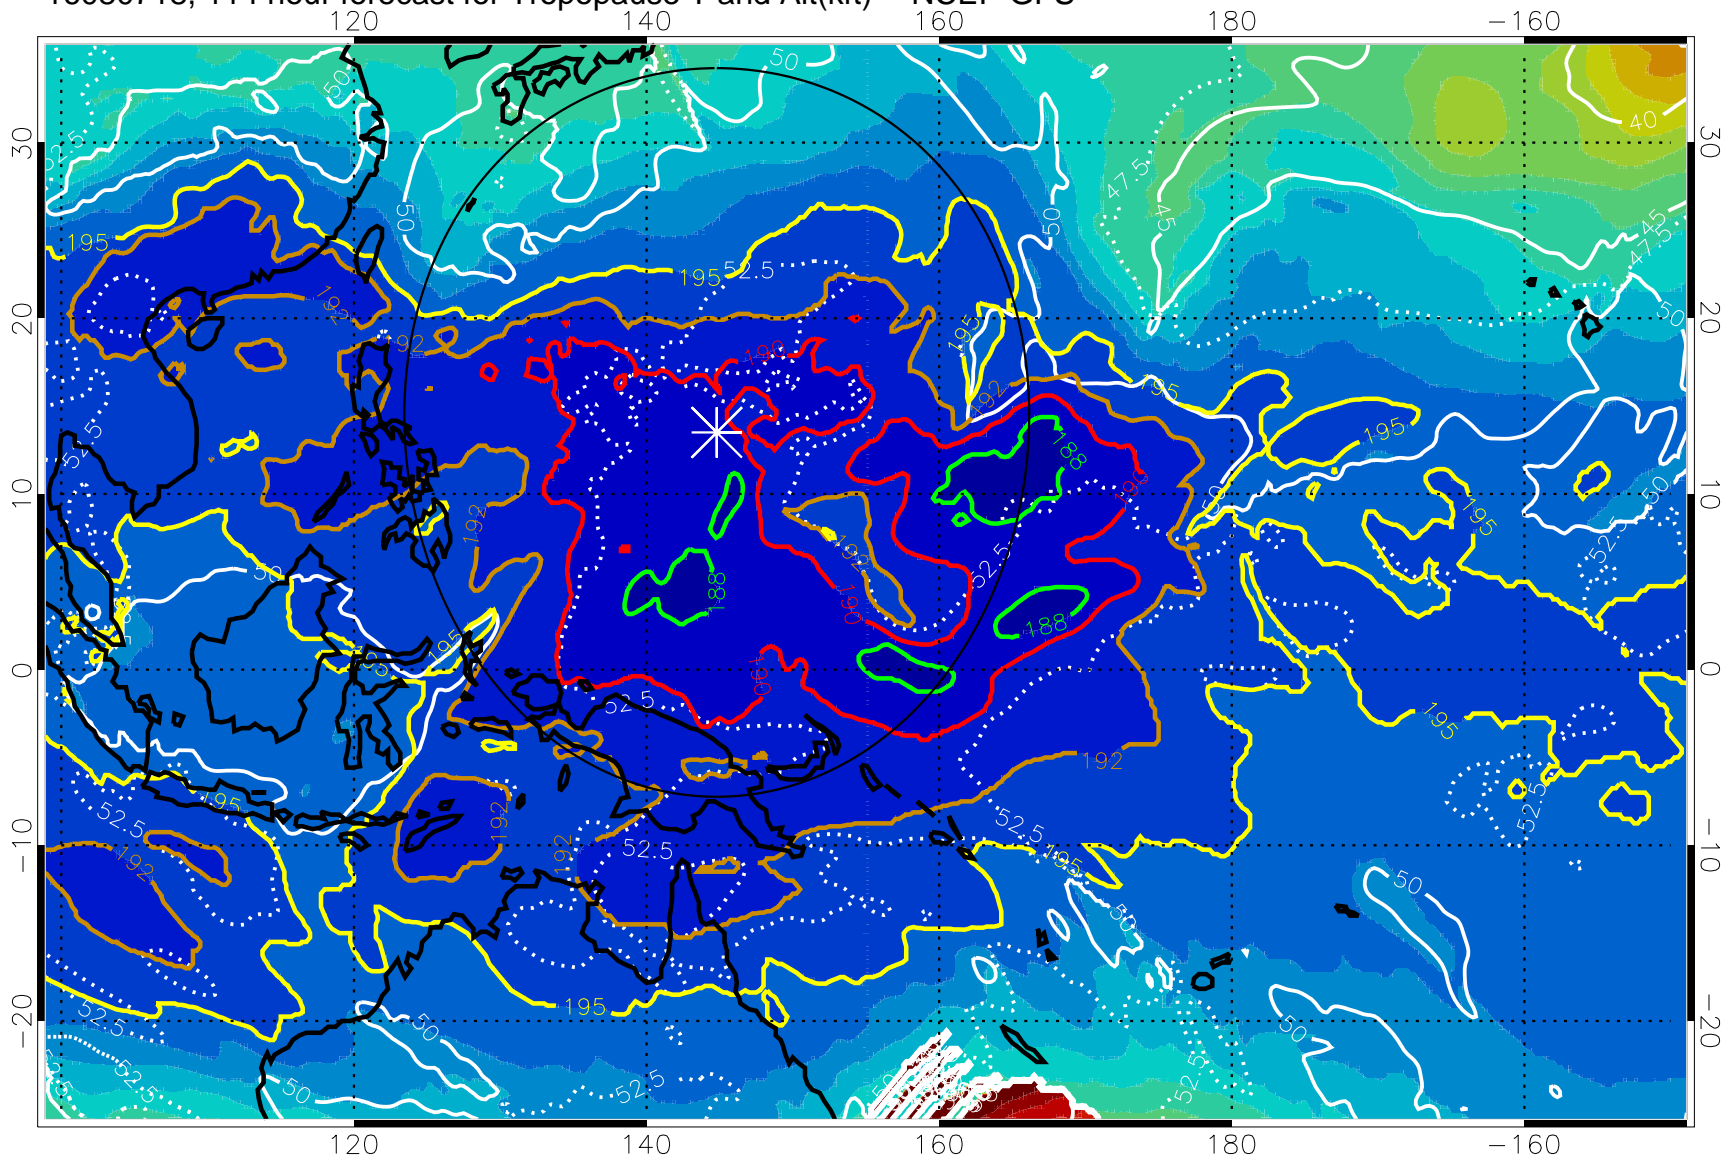

16080712, 108 hour forecast for Tropopause T and Alt(kft) -- NCEP GFS

190 200 210 220 230

Tropopause T, K

Tropopause Altitude in kft (white)

192.5K Isotherm 195K Isotherm
187.5K Isotherm 190K Isotherm

Range ring of 2304 km

16080718, 114 hour forecast for Tropopause T and Alt(kft) -- NCEP GFS

190 200 210 220 230

Tropopause T, K

Tropopause Altitude in kft (white)

192.5K Isotherm 195K Isotherm
187.5K Isotherm 190K Isotherm

Range ring of 2304 km