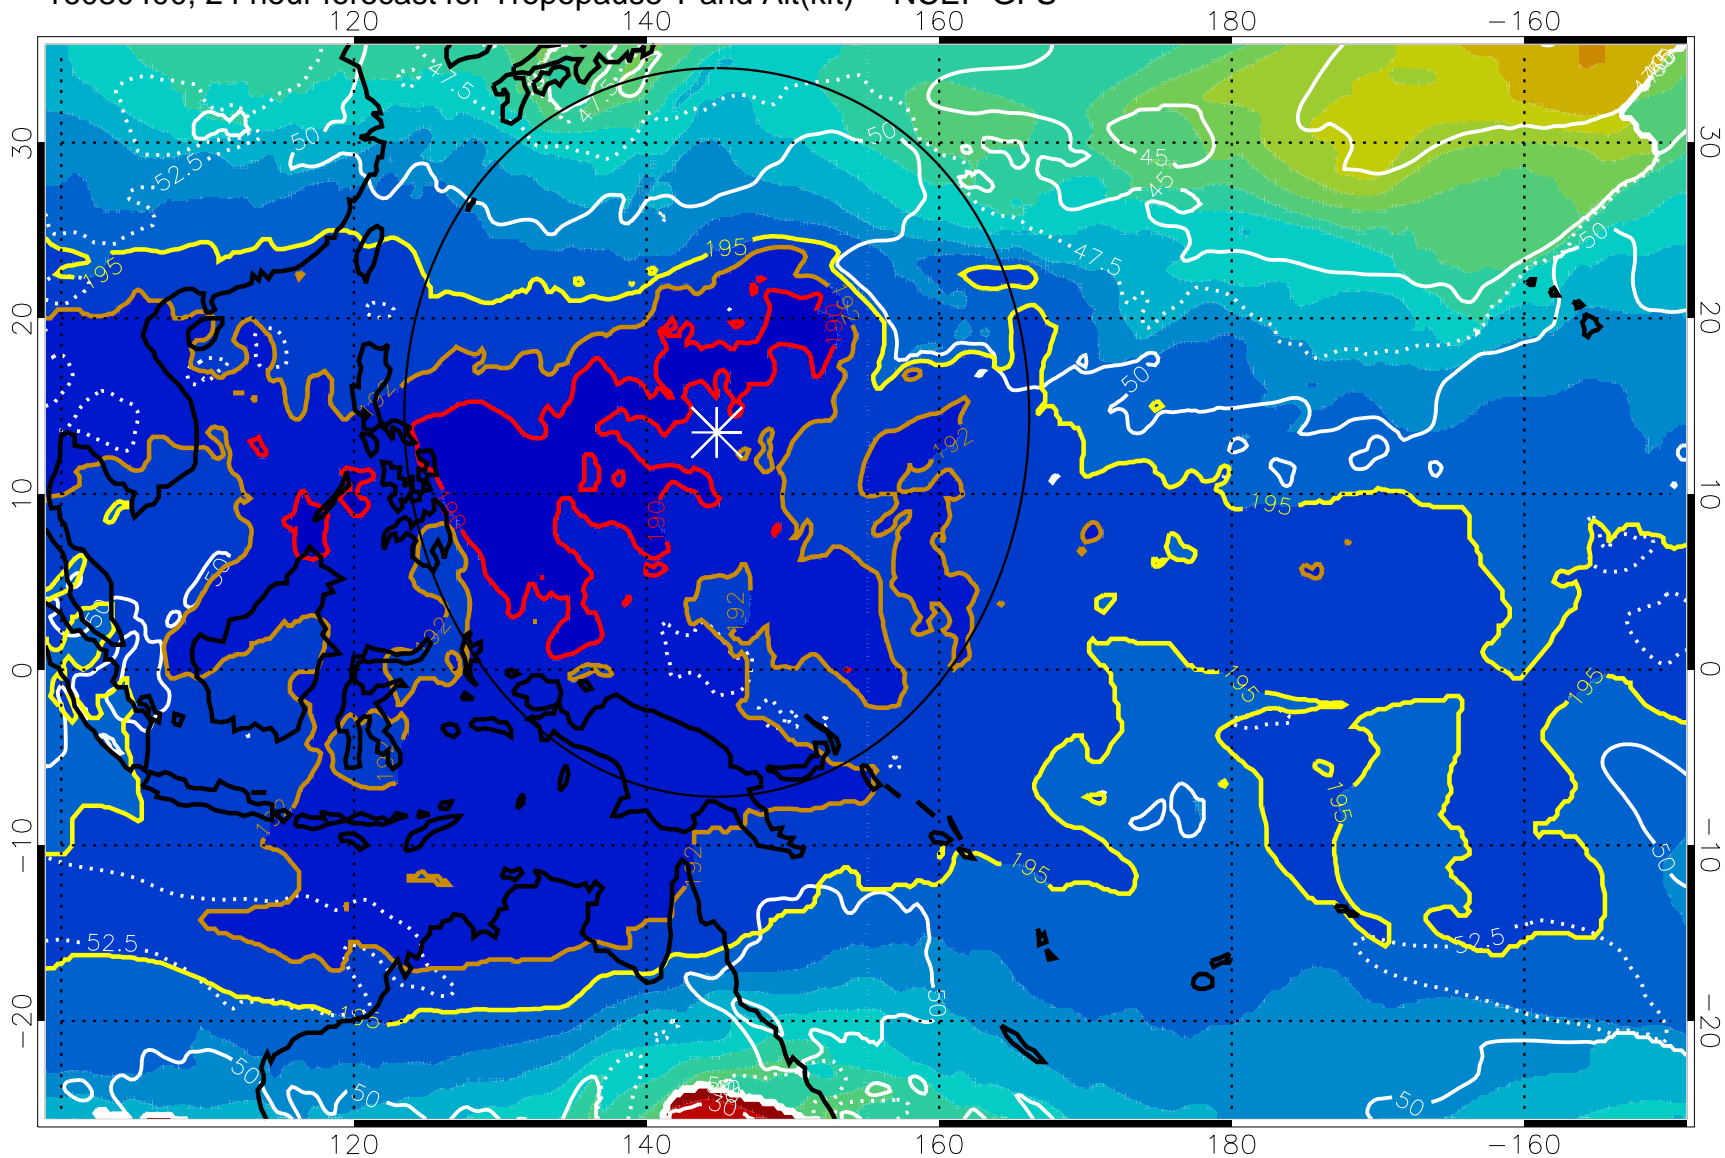

16080400, 24 hour forecast for Tropopause T and Alt(kft) -- NCEP GFS

190 200 210 220 230

Tropopause T, K

Tropopause Altitude in kft (white)

192.5K Isotherm 195K Isotherm
187.5K Isotherm 190K Isotherm

Range ring of 2304 km