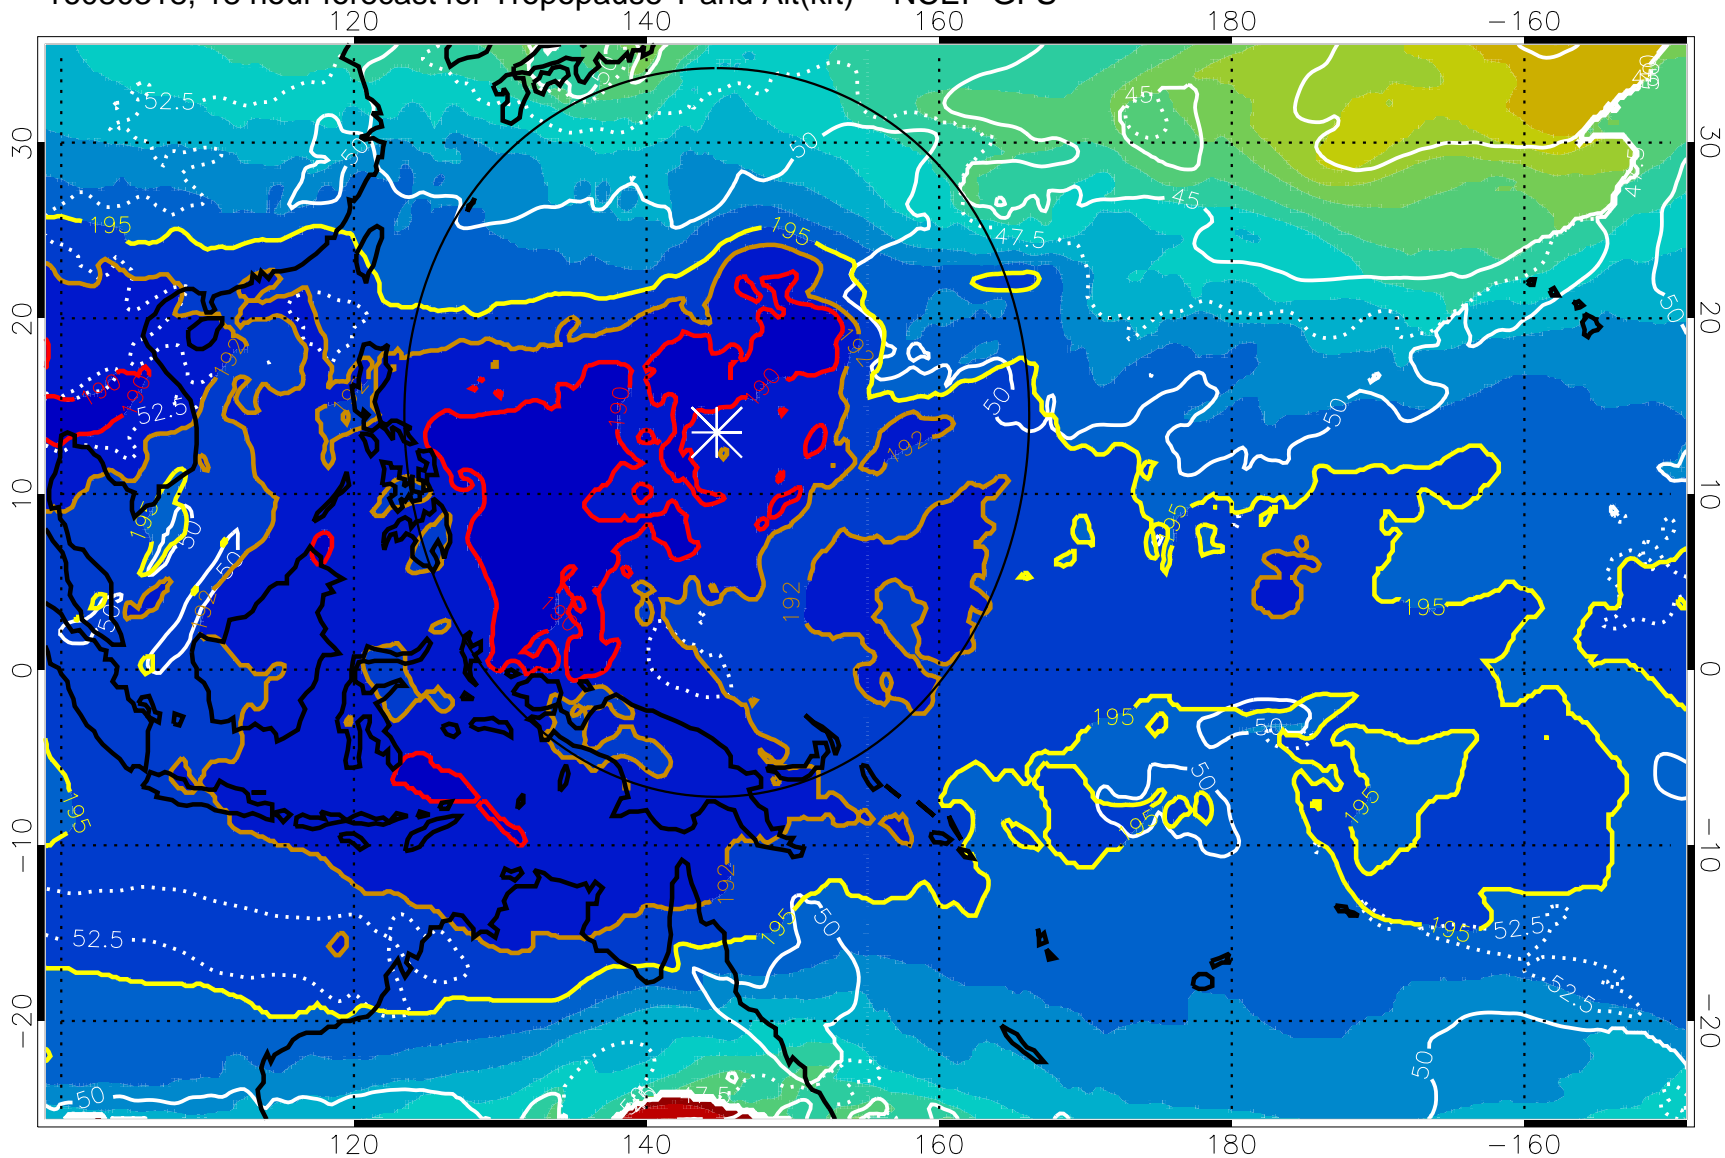

16080318, 18 hour forecast for Tropopause T and Alt(kft) -- NCEP GFS

190 200 210 220 230

Tropopause T, K

Tropopause Altitude in kft (white)

192.5K Isotherm 195K Isotherm
187.5K Isotherm 190K Isotherm

Range ring of 2304 km