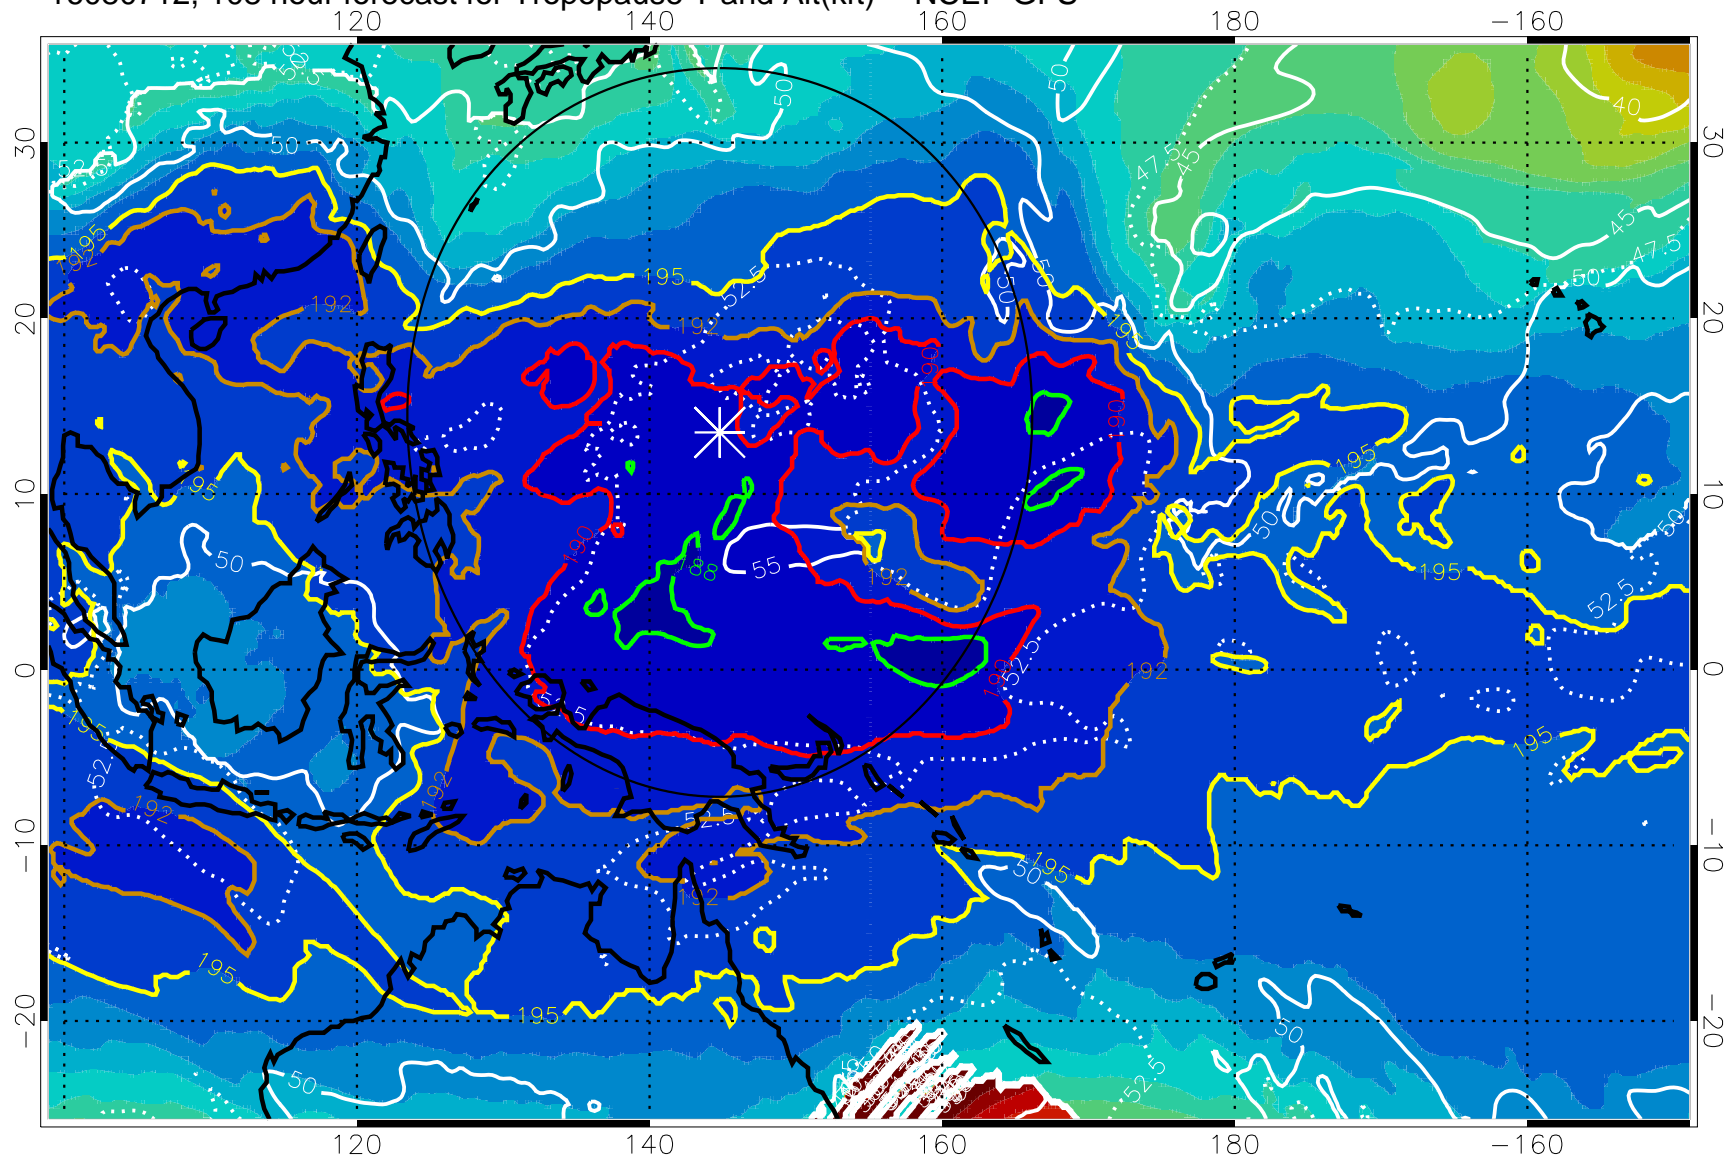

16080712, 108 hour forecast for Tropopause T and Alt(kft) -- NCEP GFS

190 200 210 220 230

Tropopause T, K

Tropopause Altitude in kft (white)

192.5K Isotherm 195K Isotherm
187.5K Isotherm 190K Isotherm

Range ring of 2304 km