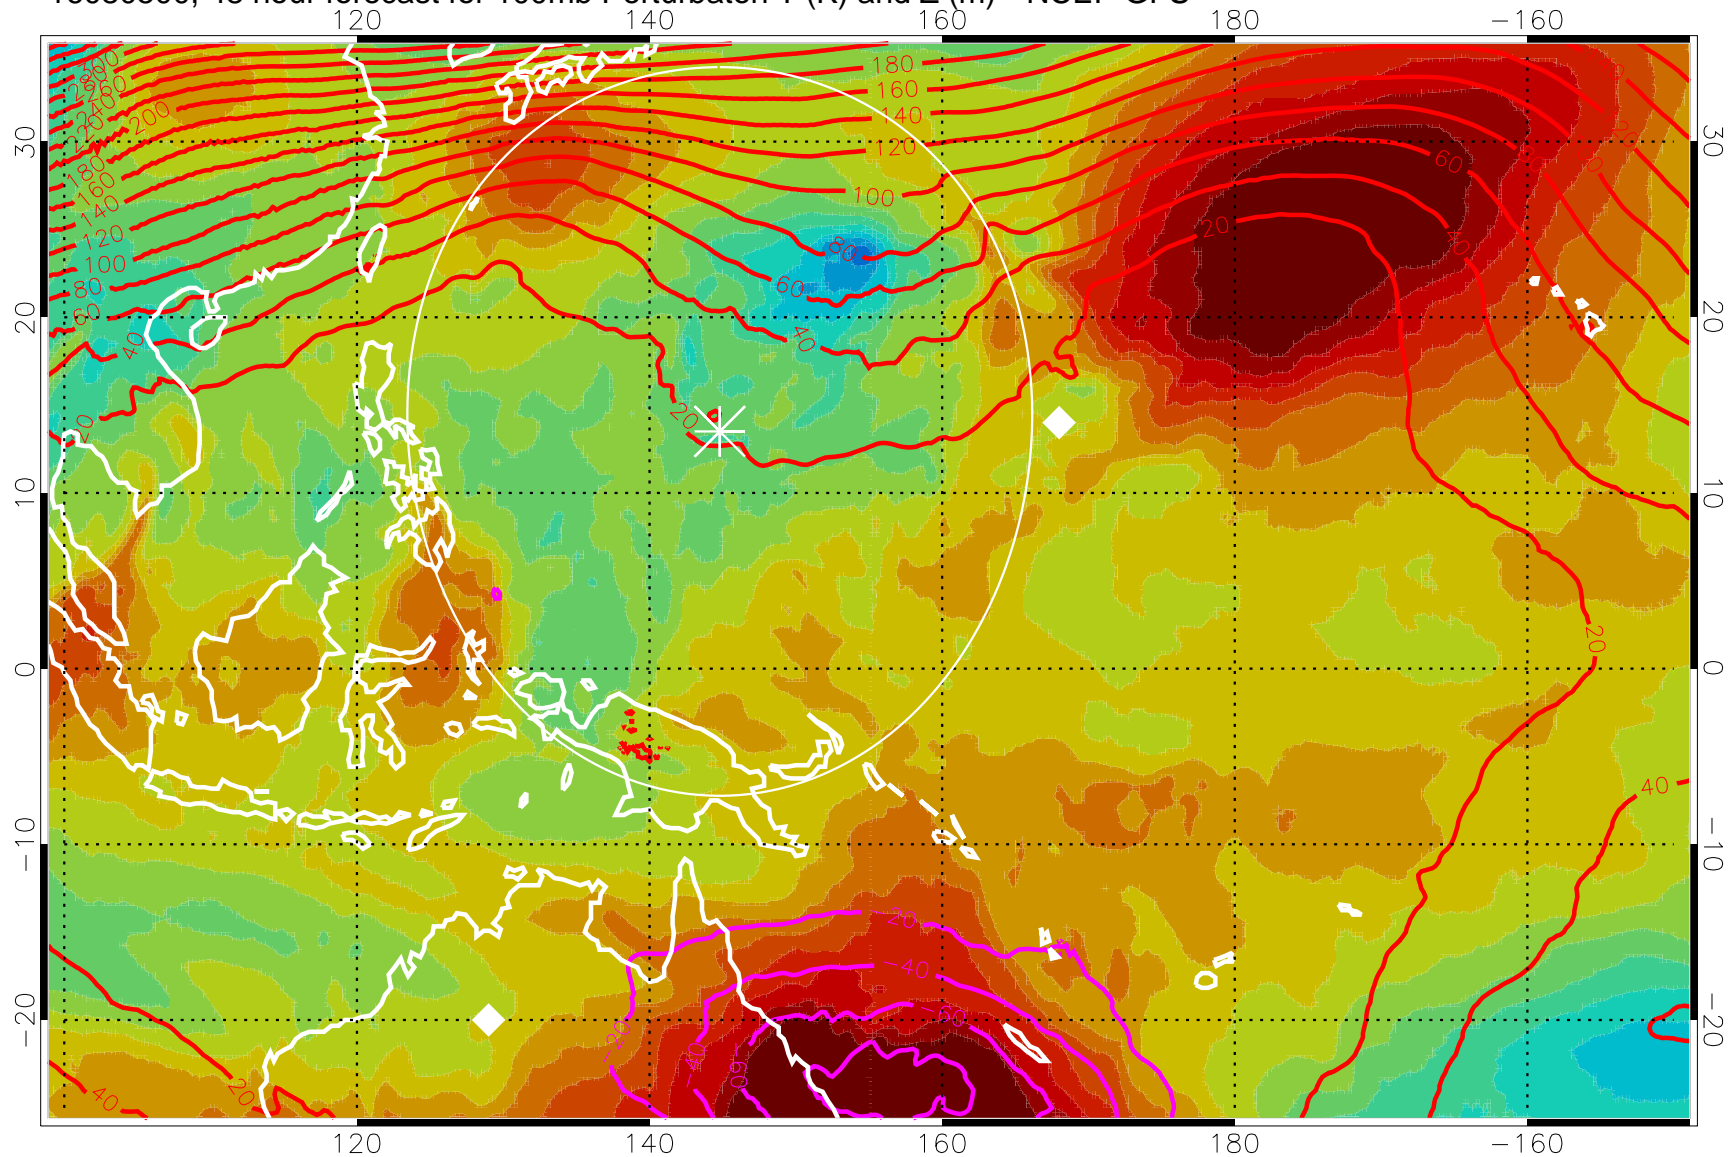

16080500, 48 hour forecast for 100mb Perturbaton T (K) and Z (m)-- NCEP GFS

Contours are 100 mbar Z perturbation (m)
Positive Z Contours
Negative Z Contours
Diamonds-mean pos. of anticyclones

Range ring of 2304 km