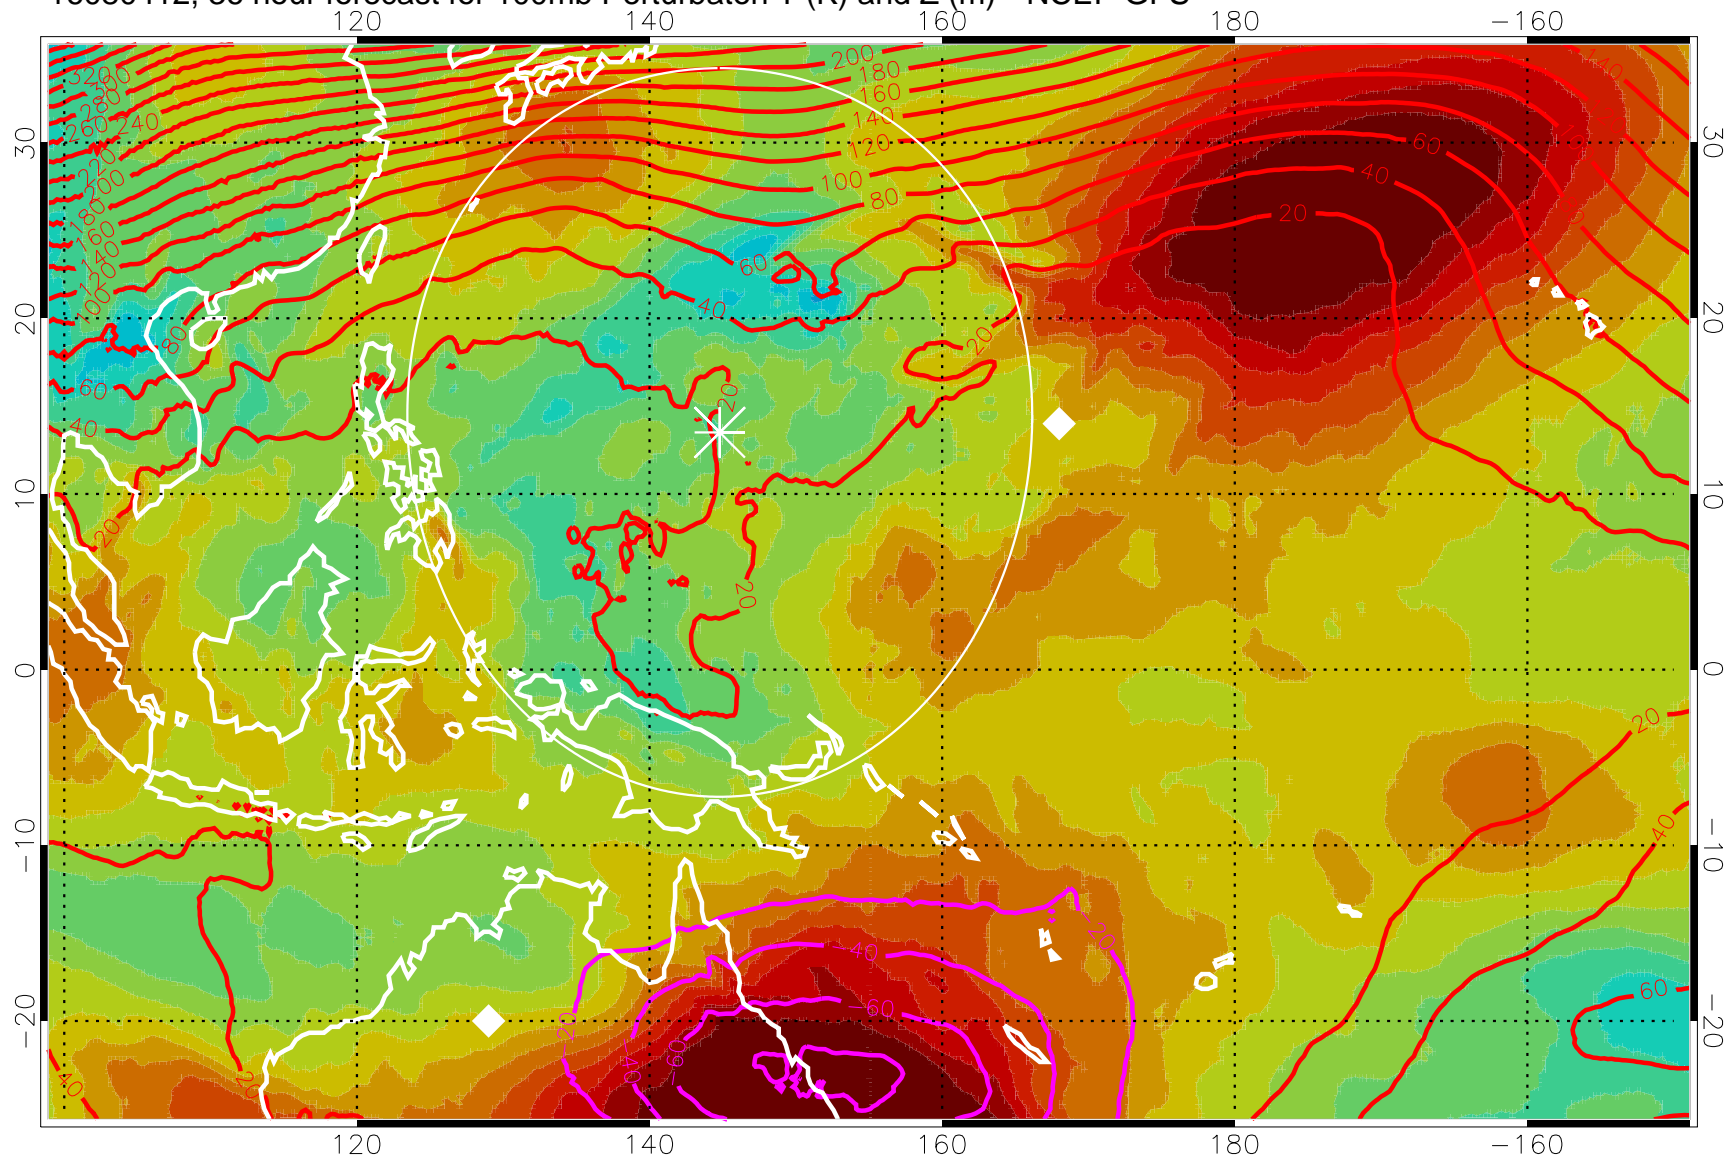

16080412, 36 hour forecast for 100mb Perturbaton T (K) and Z (m)-- NCEP GFS

Contours are 100 mbar Z perturbation (m)
Positive Z Contours
Negative Z Contours
Diamonds-mean pos. of anticyclones

Range ring of 2304 km