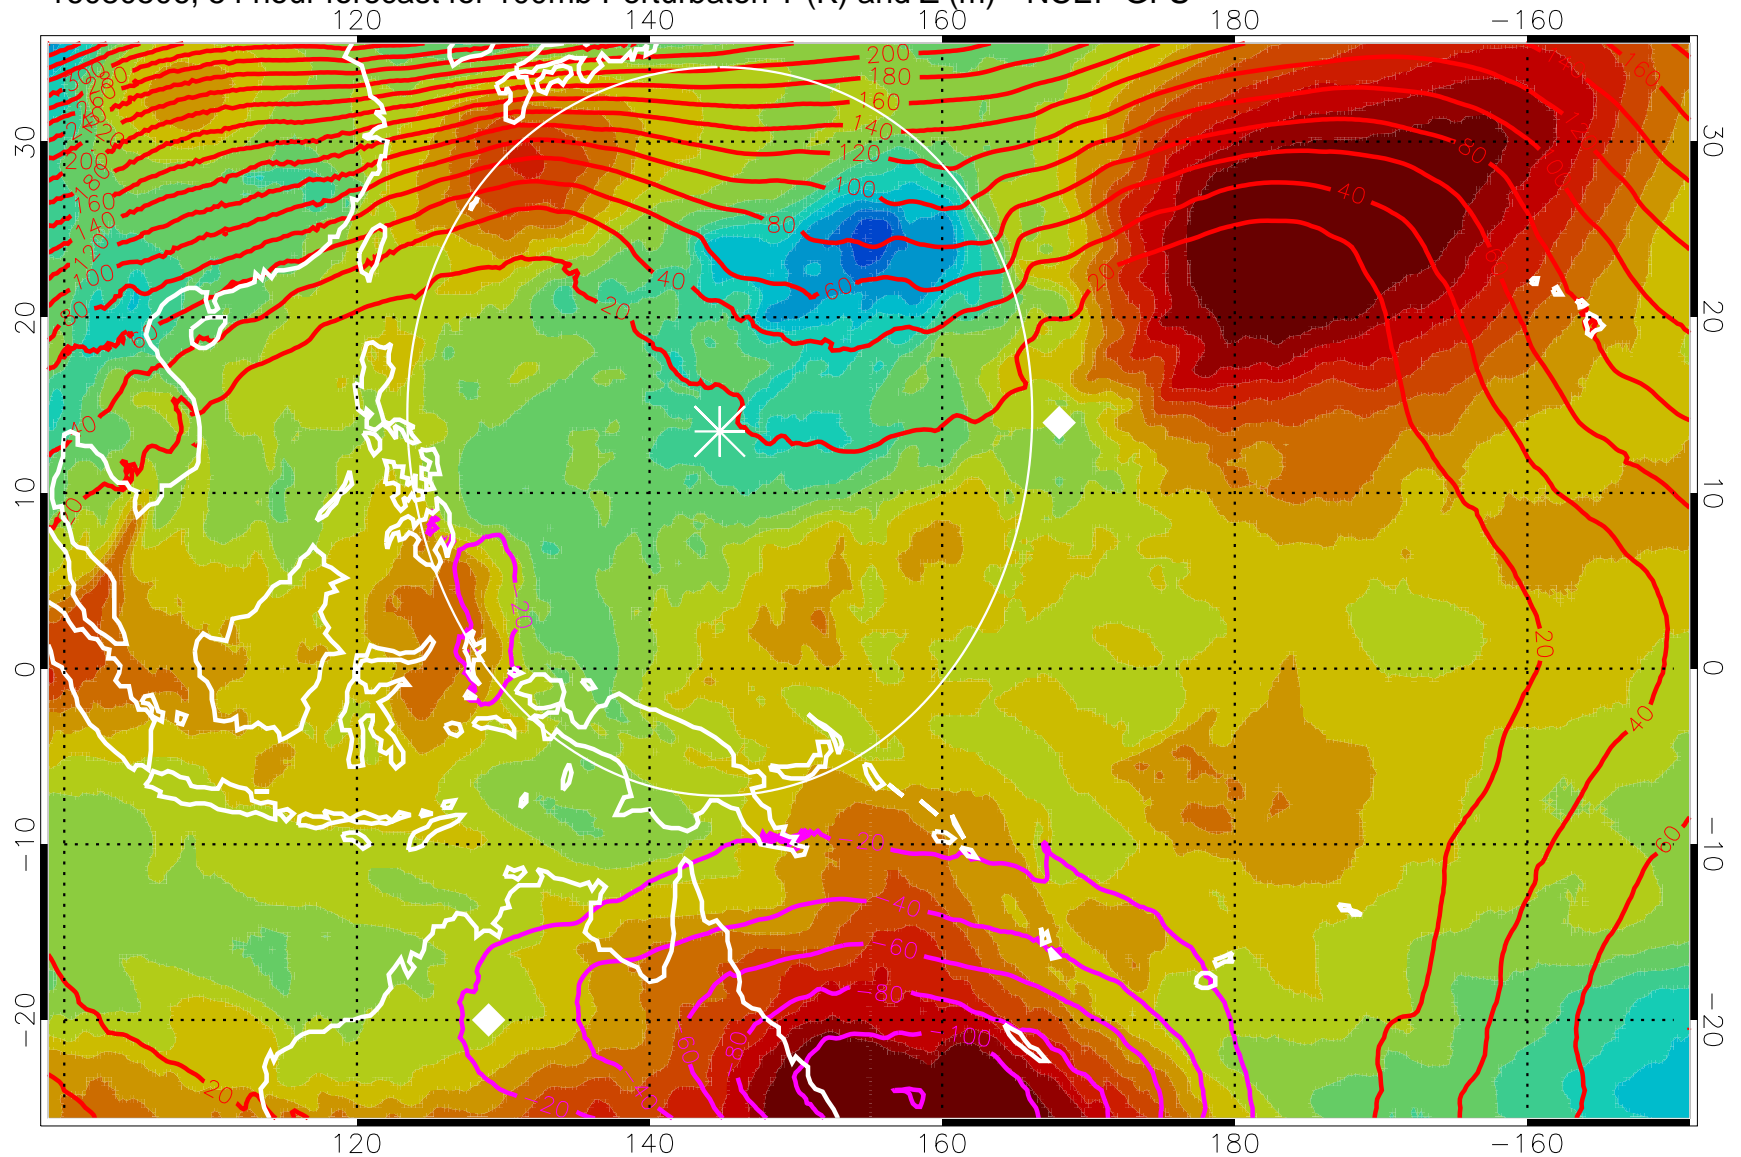

16080506, 54 hour forecast for 100mb Perturbaton T (K) and Z (m)-- NCEP GFS

Contours are 100 mbar Z perturbation (m)
Positive Z Contours
Negative Z Contours
Diamonds-mean pos. of anticyclones

Range ring of 2304 km