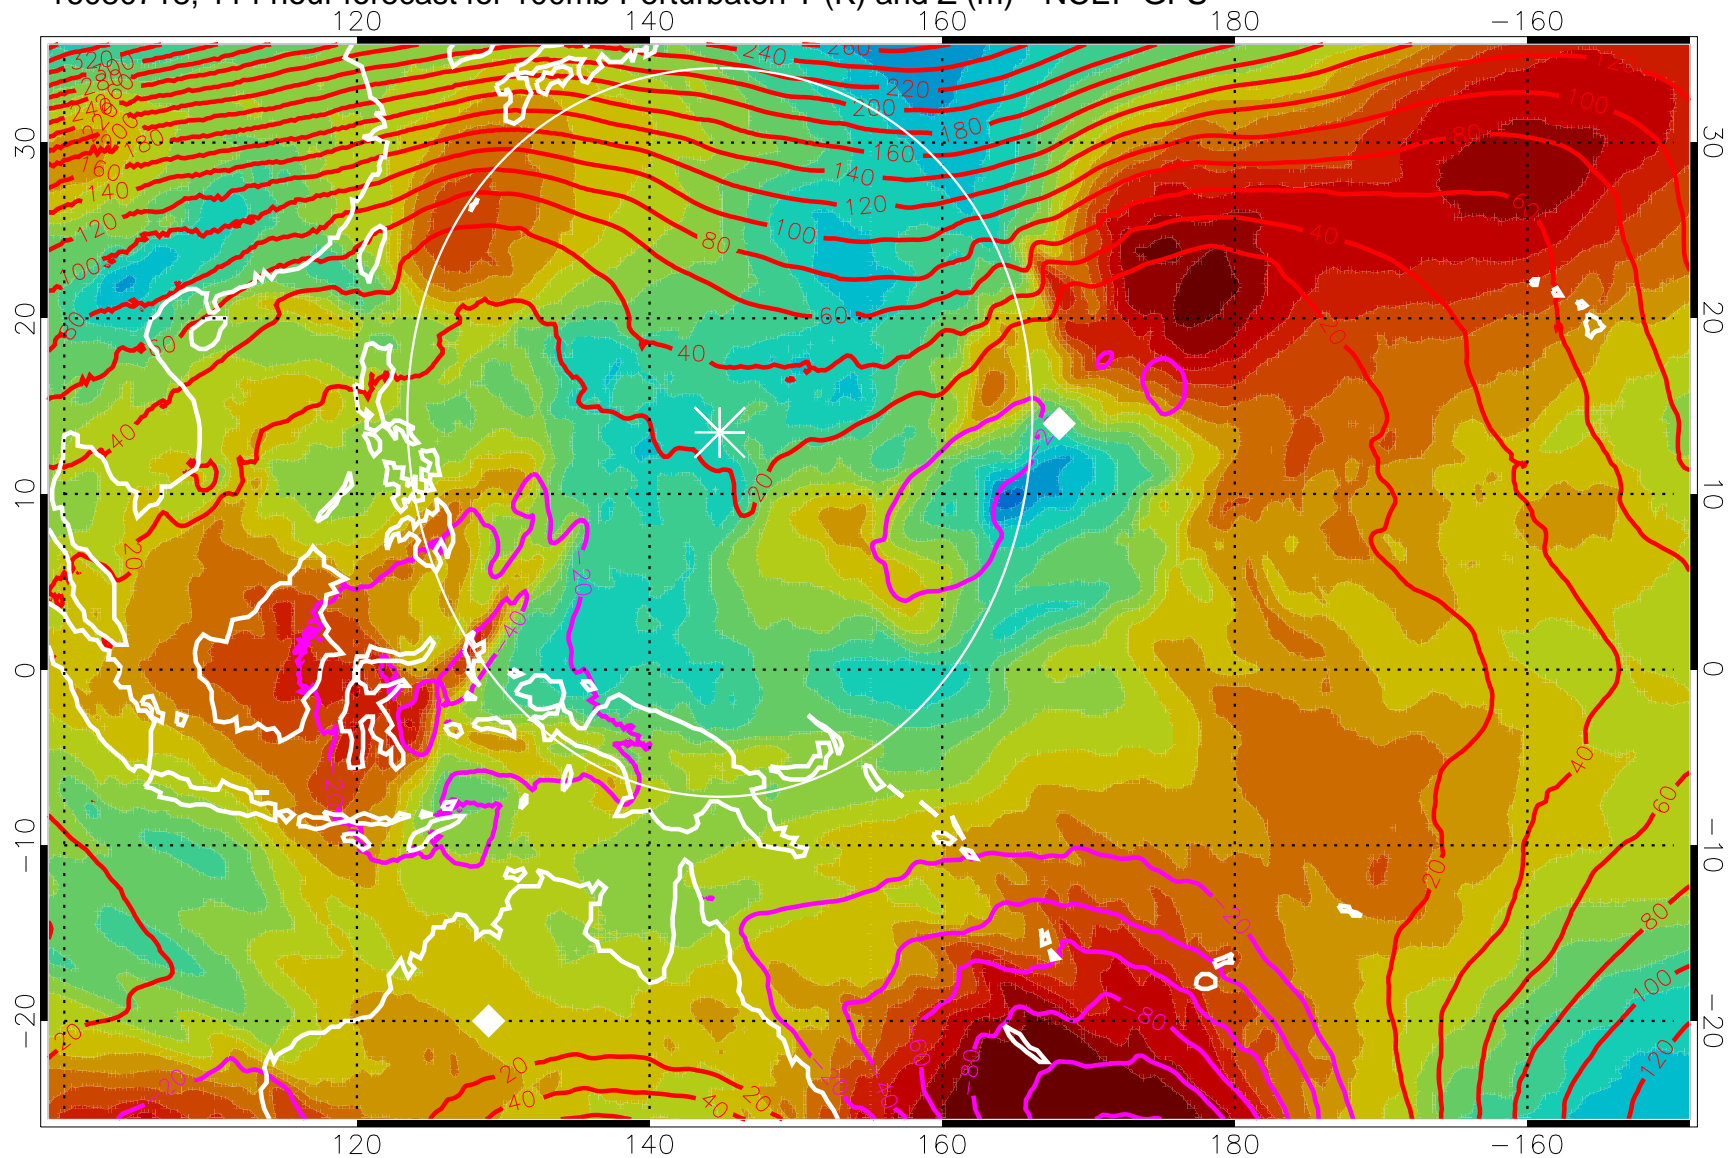

16080718, 114 hour forecast for 100mb Perturbaton T (K) and Z (m)-- NCEP GFS

Contours are 100 mbar Z perturbation (m)
Positive Z Contours
Negative Z Contours
Diamonds-mean pos. of anticyclones

Range ring of 2304 km