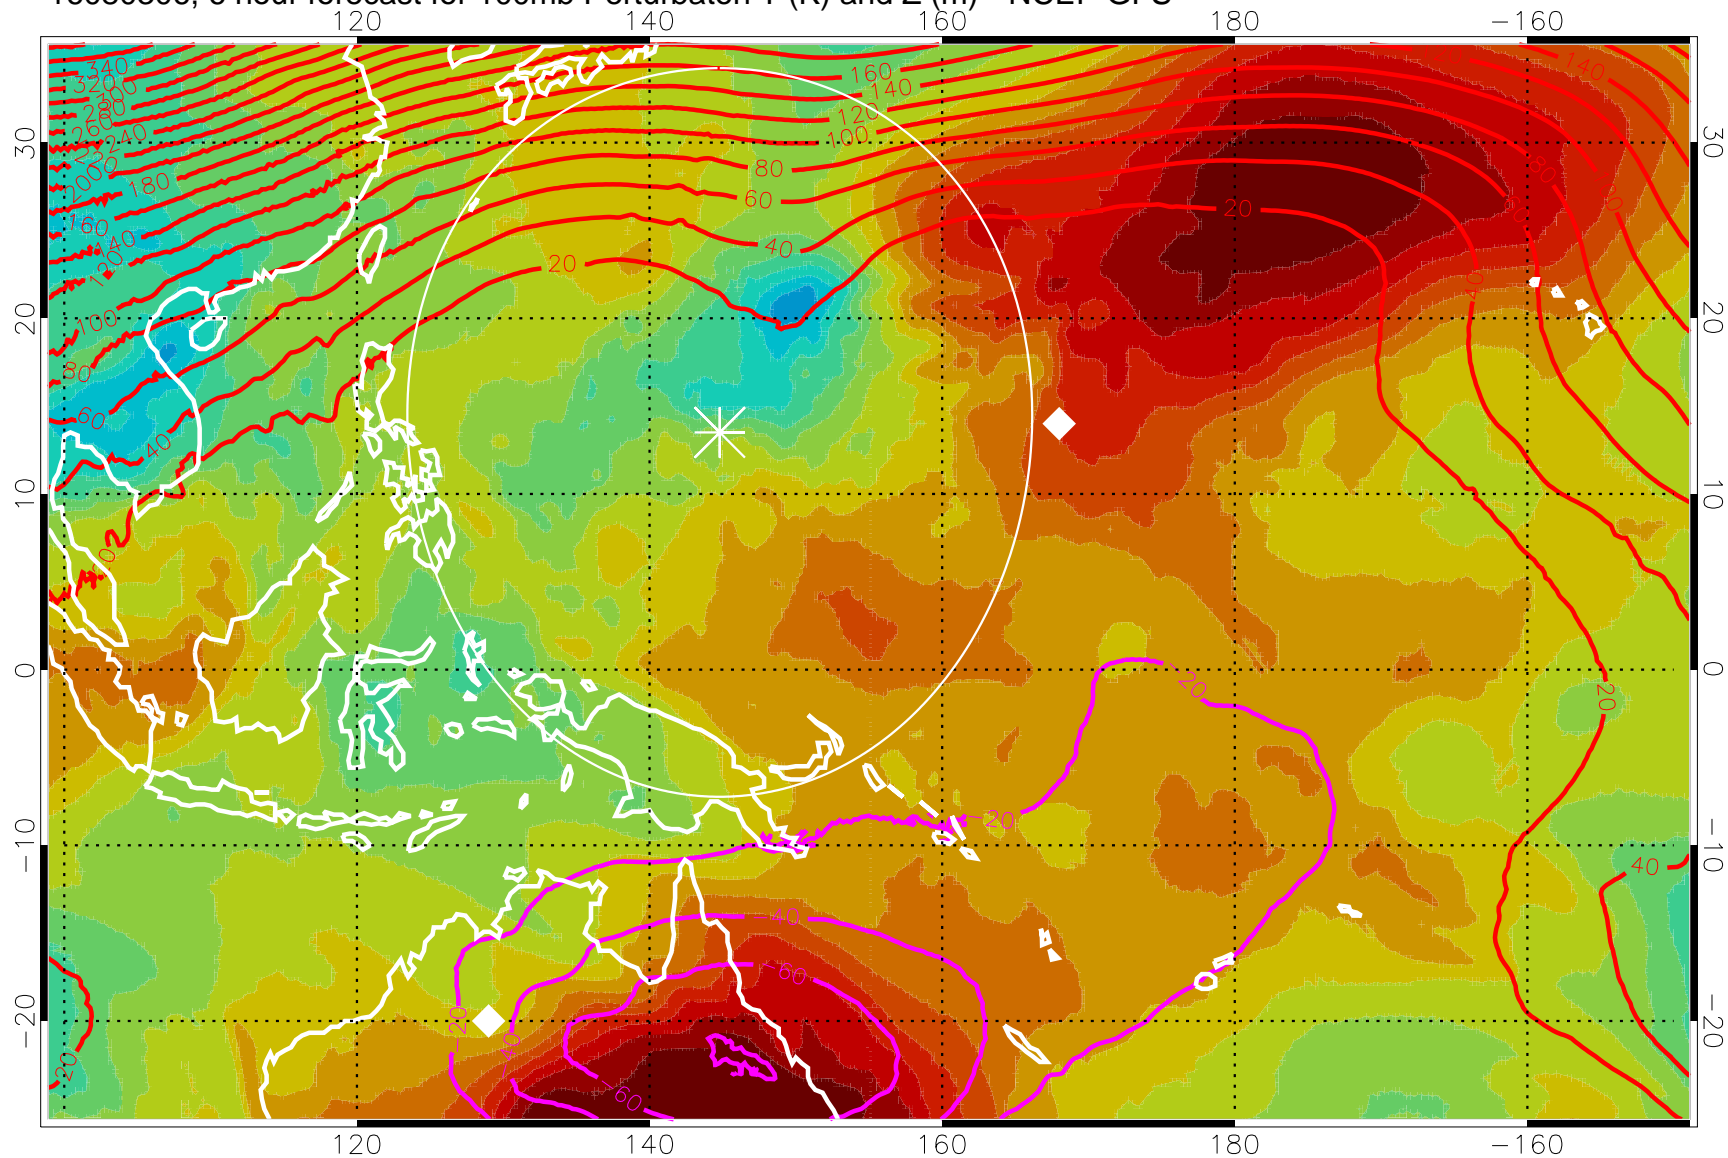

16080306, 6 hour forecast for 100mb Perturbaton T (K) and Z (m)-- NCEP GFS

Contours are 100 mbar Z perturbation (m)  
Positive Z Contours  
Negative Z Contours  
Diamonds-mean pos. of anticyclones

Range ring of 2304 km