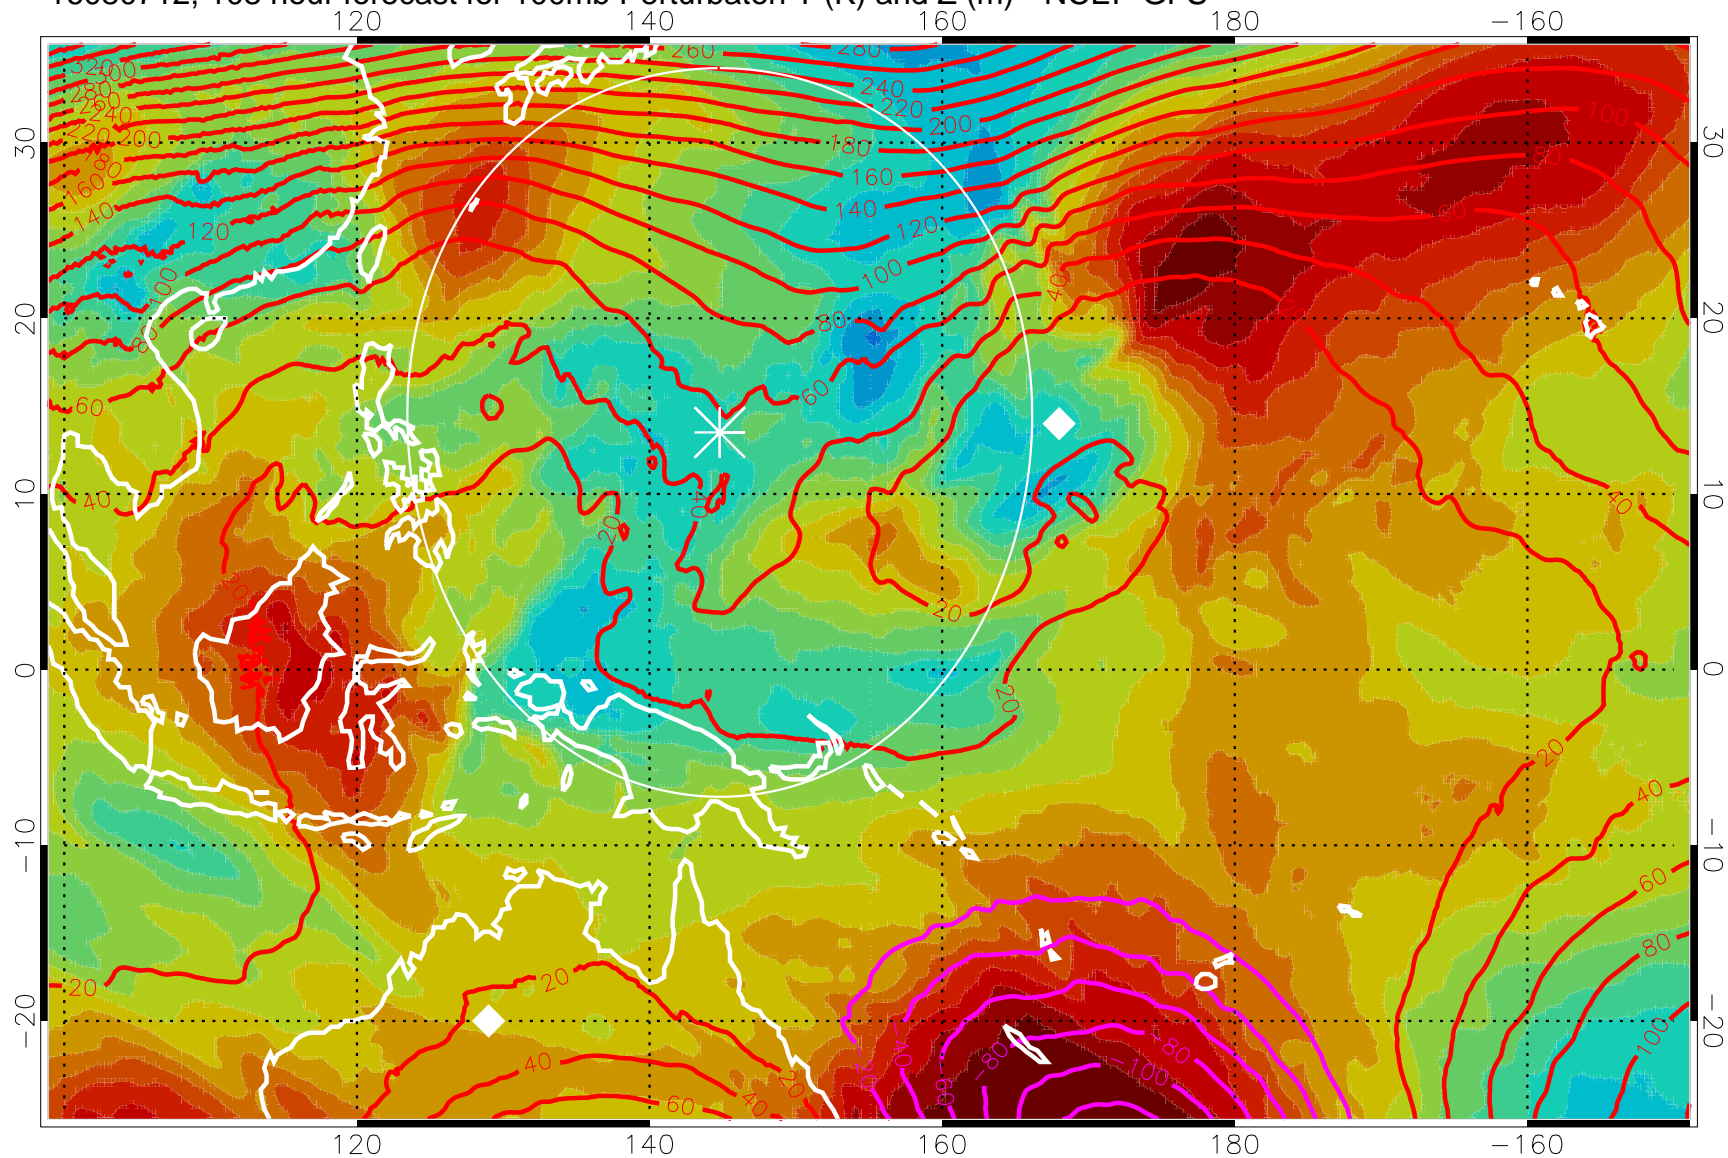

16080712, 108 hour forecast for 100mb Perturbaton T (K) and Z (m)-- NCEP GFS

Contours are 100 mbar Z perturbation (m)
Positive Z Contours
Negative Z Contours
Diamonds-mean pos. of anticyclones

Range ring of 2304 km