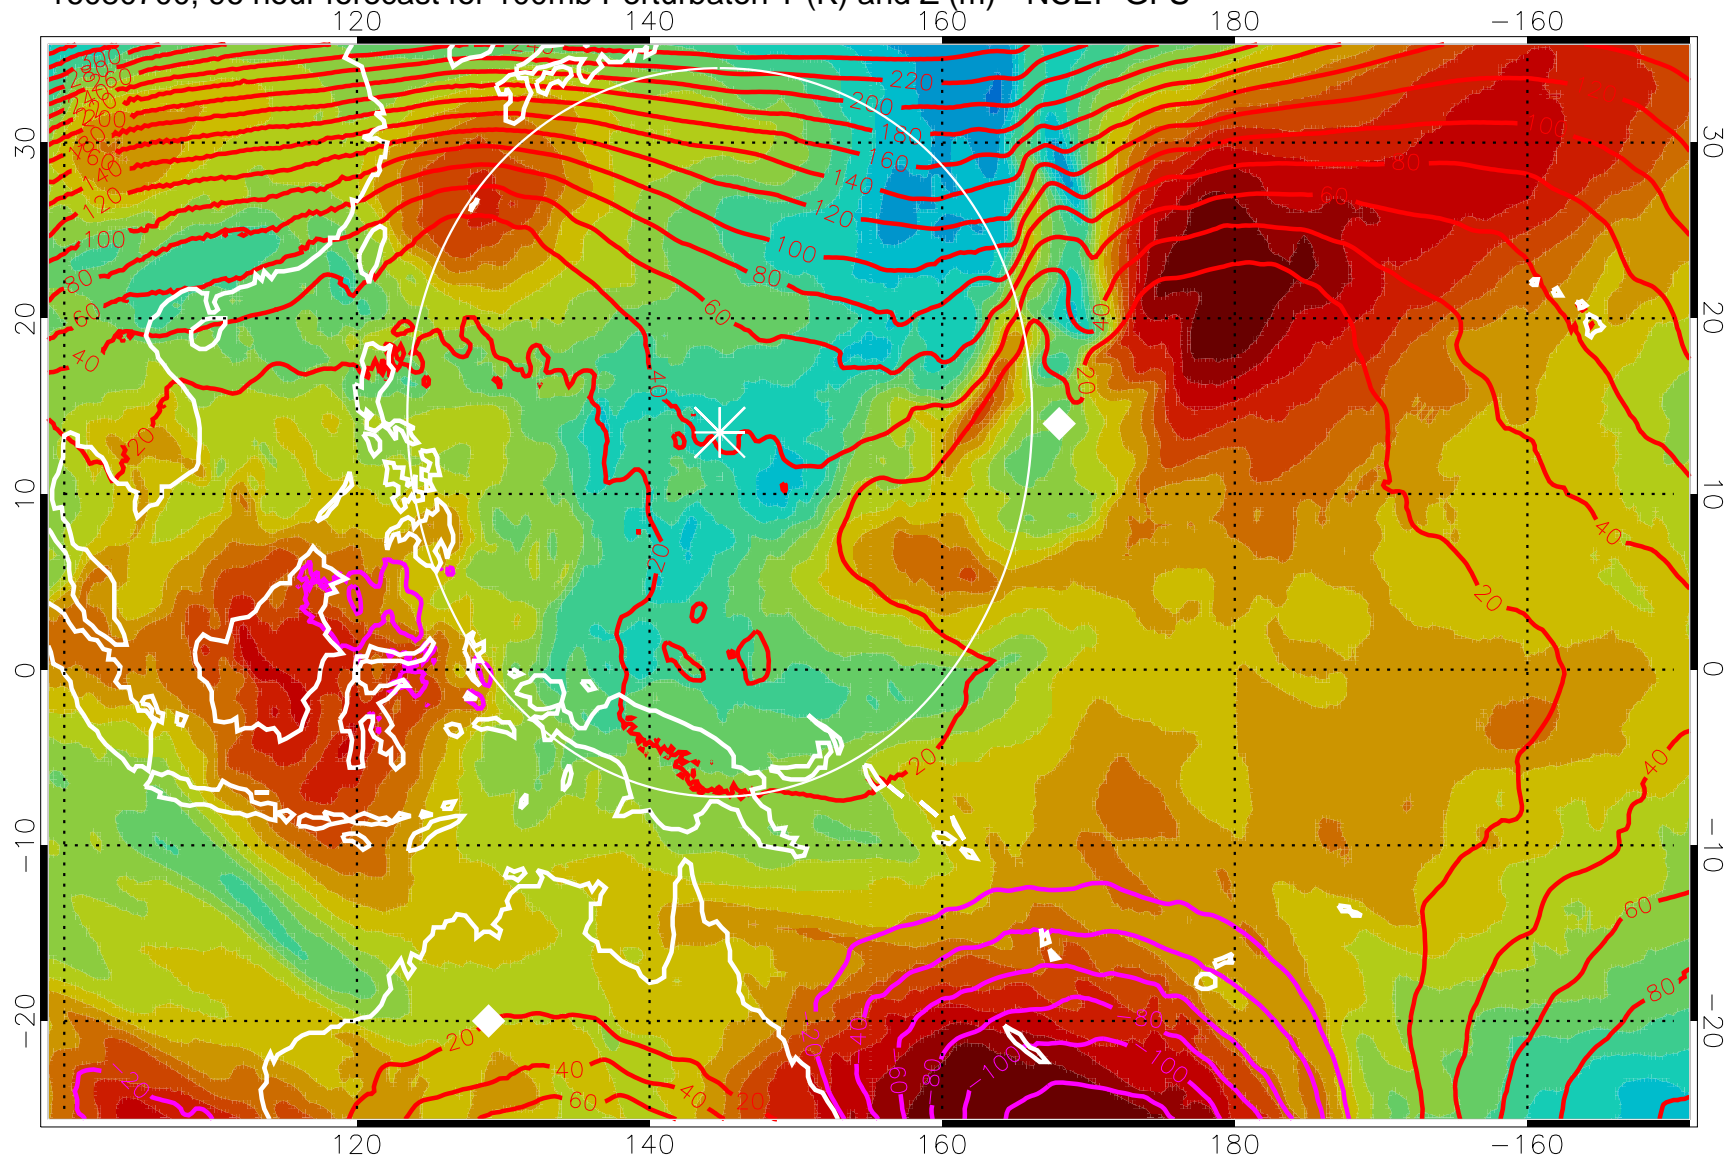

16080700, 96 hour forecast for 100mb Perturbaton T (K) and Z (m)-- NCEP GFS

Contours are 100 mbar Z perturbation (m)
Positive Z Contours
Negative Z Contours
Diamonds-mean pos. of anticyclones

Range ring of 2304 km