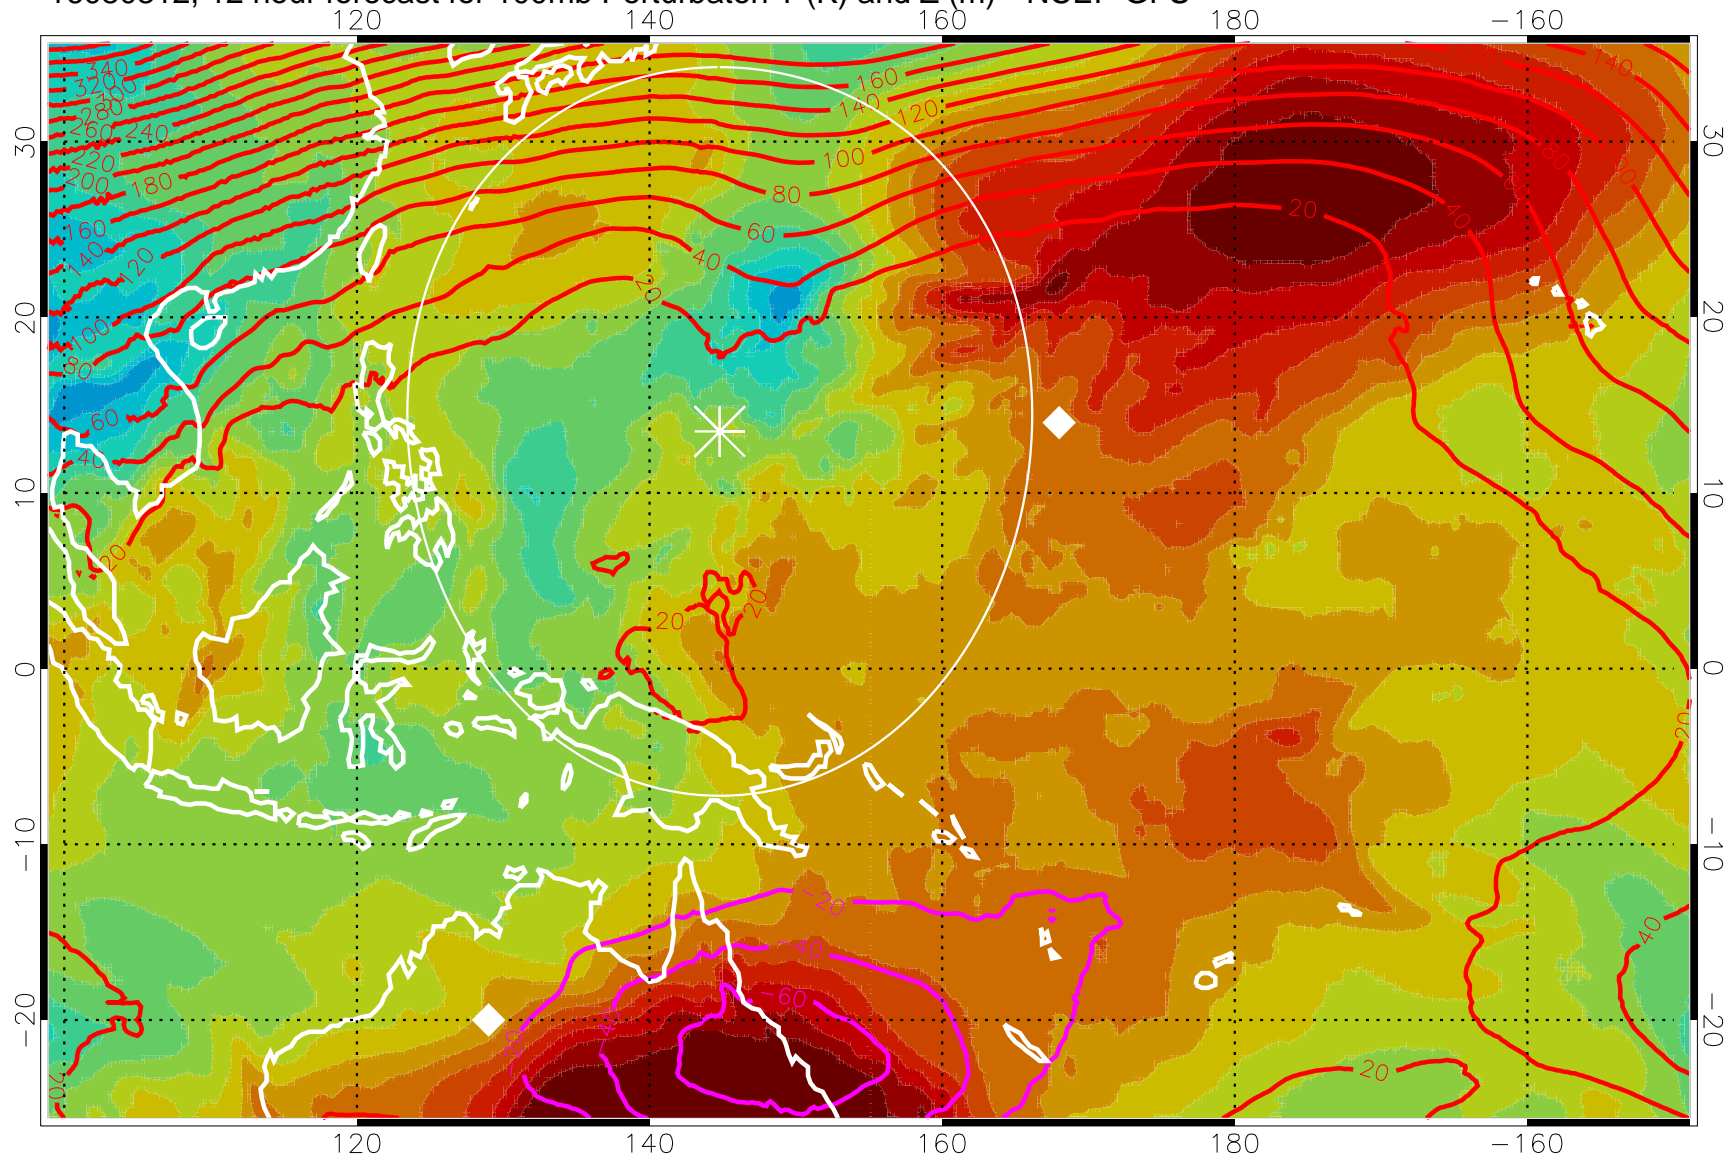

16080312, 12 hour forecast for 100mb Perturbaton T (K) and Z (m)-- NCEP GFS

Contours are 100 mbar Z perturbation (m)
Positive Z Contours
Negative Z Contours
Diamonds-mean pos. of anticyclones

Range ring of 2304 km