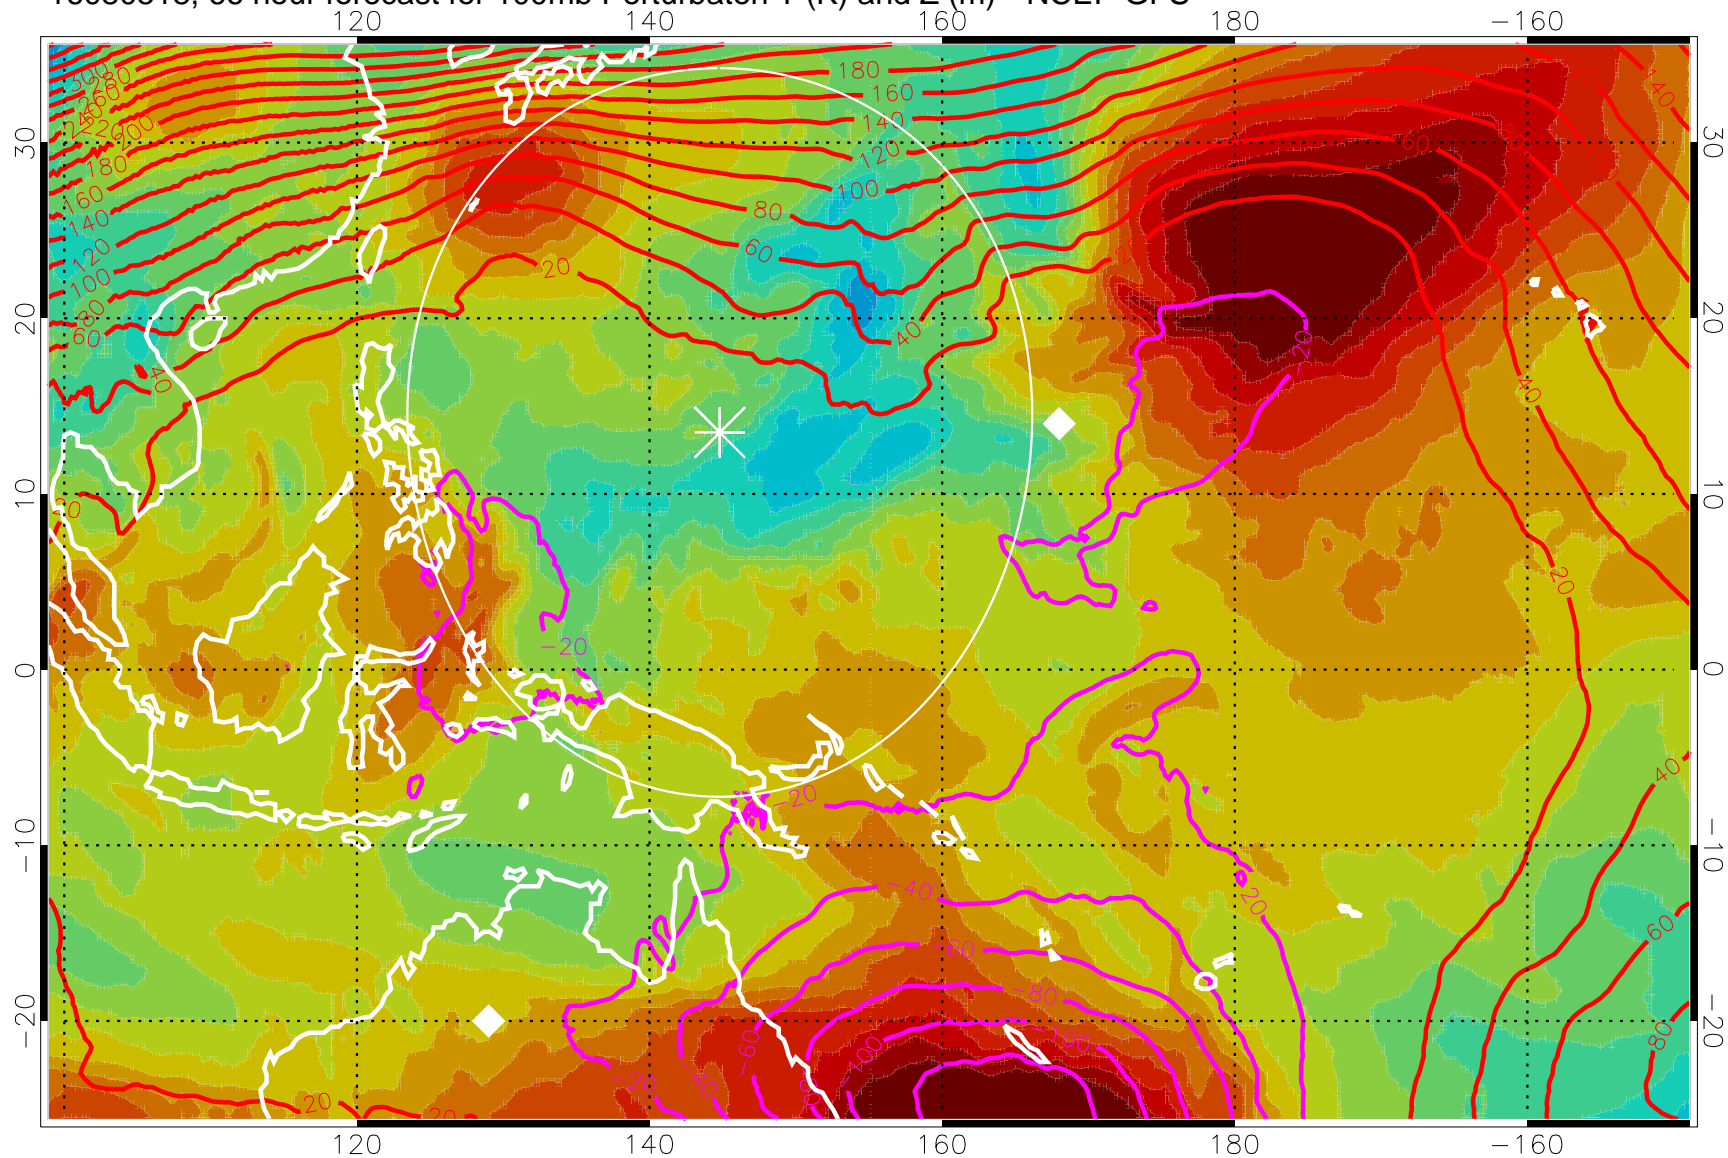

16080518, 66 hour forecast for 100mb Perturbaton T (K) and Z (m)-- NCEP GFS

Contours are 100 mbar Z perturbation (m)
Positive Z Contours
Negative Z Contours
Diamonds-mean pos. of anticyclones

Range ring of 2304 km