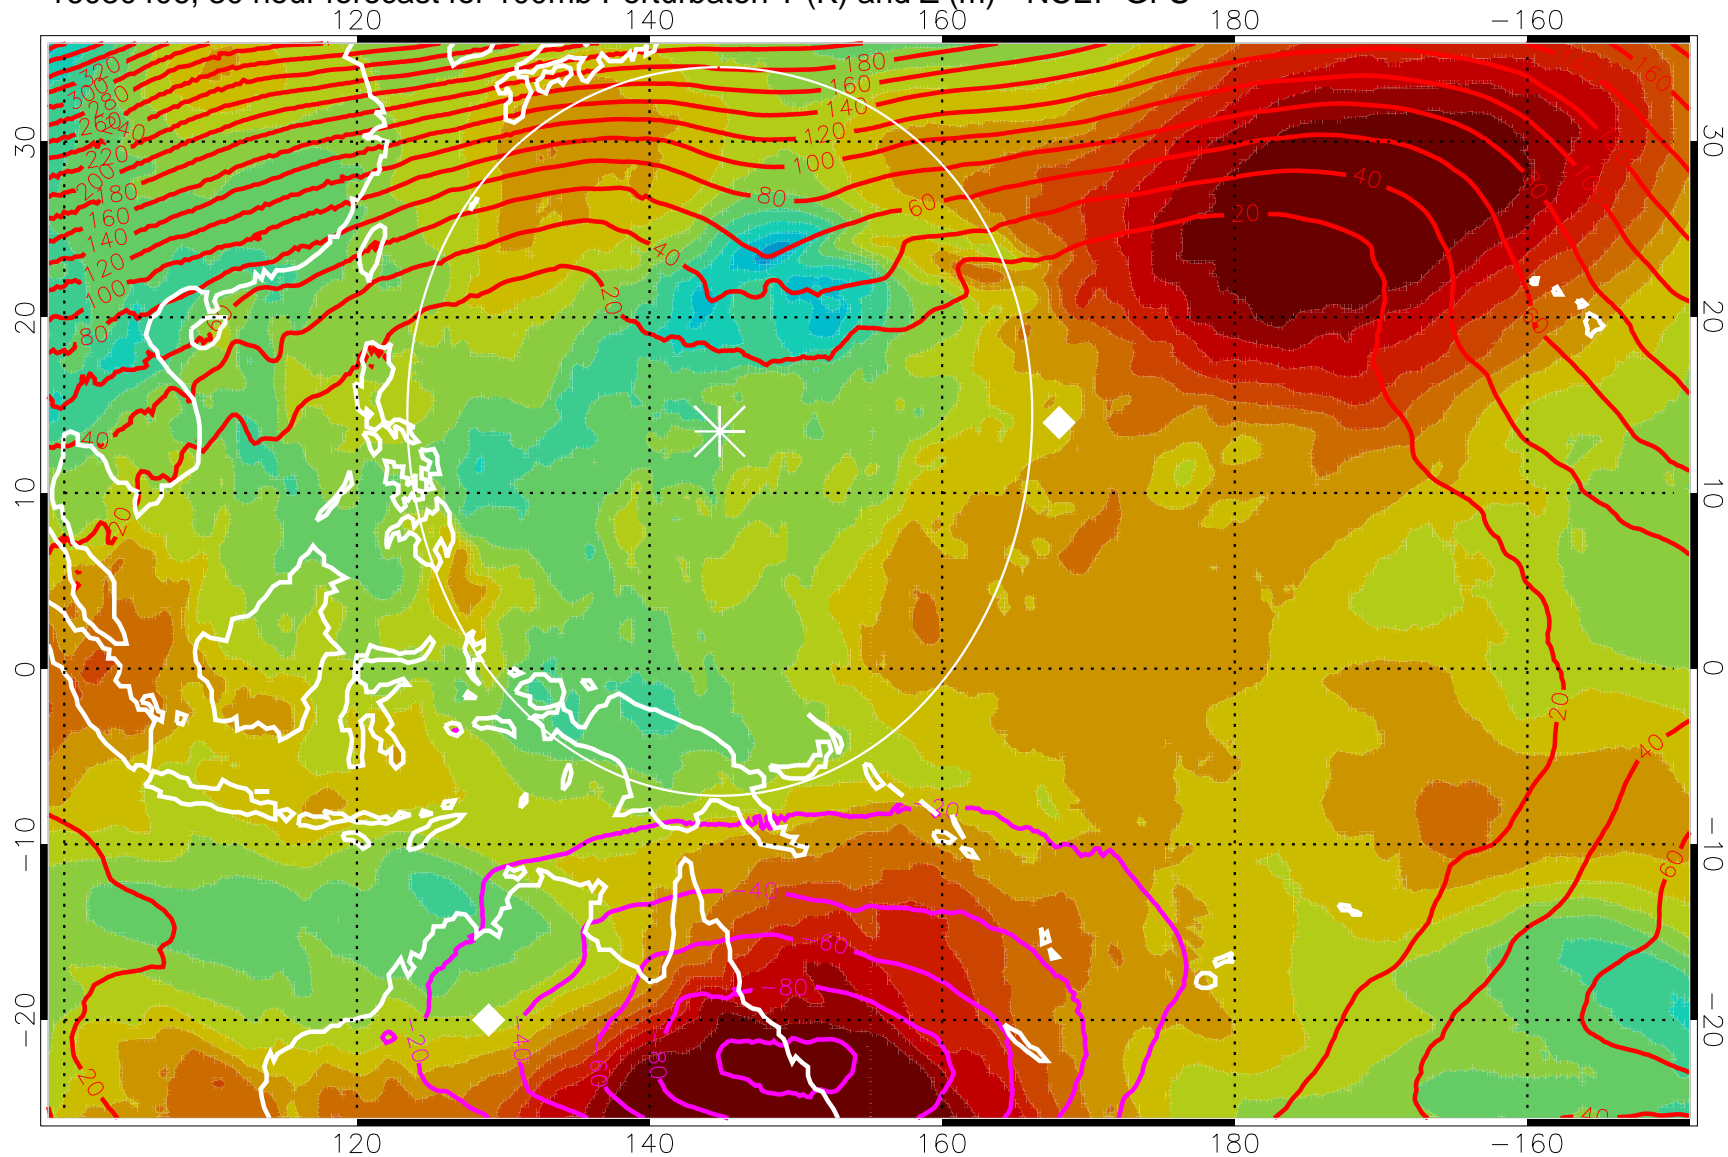

16080406, 30 hour forecast for 100mb Perturbaton T (K) and Z (m)-- NCEP GFS

Contours are 100 mbar Z perturbation (m)
Positive Z Contours
Negative Z Contours
Diamonds-mean pos. of anticyclones

Range ring of 2304 km