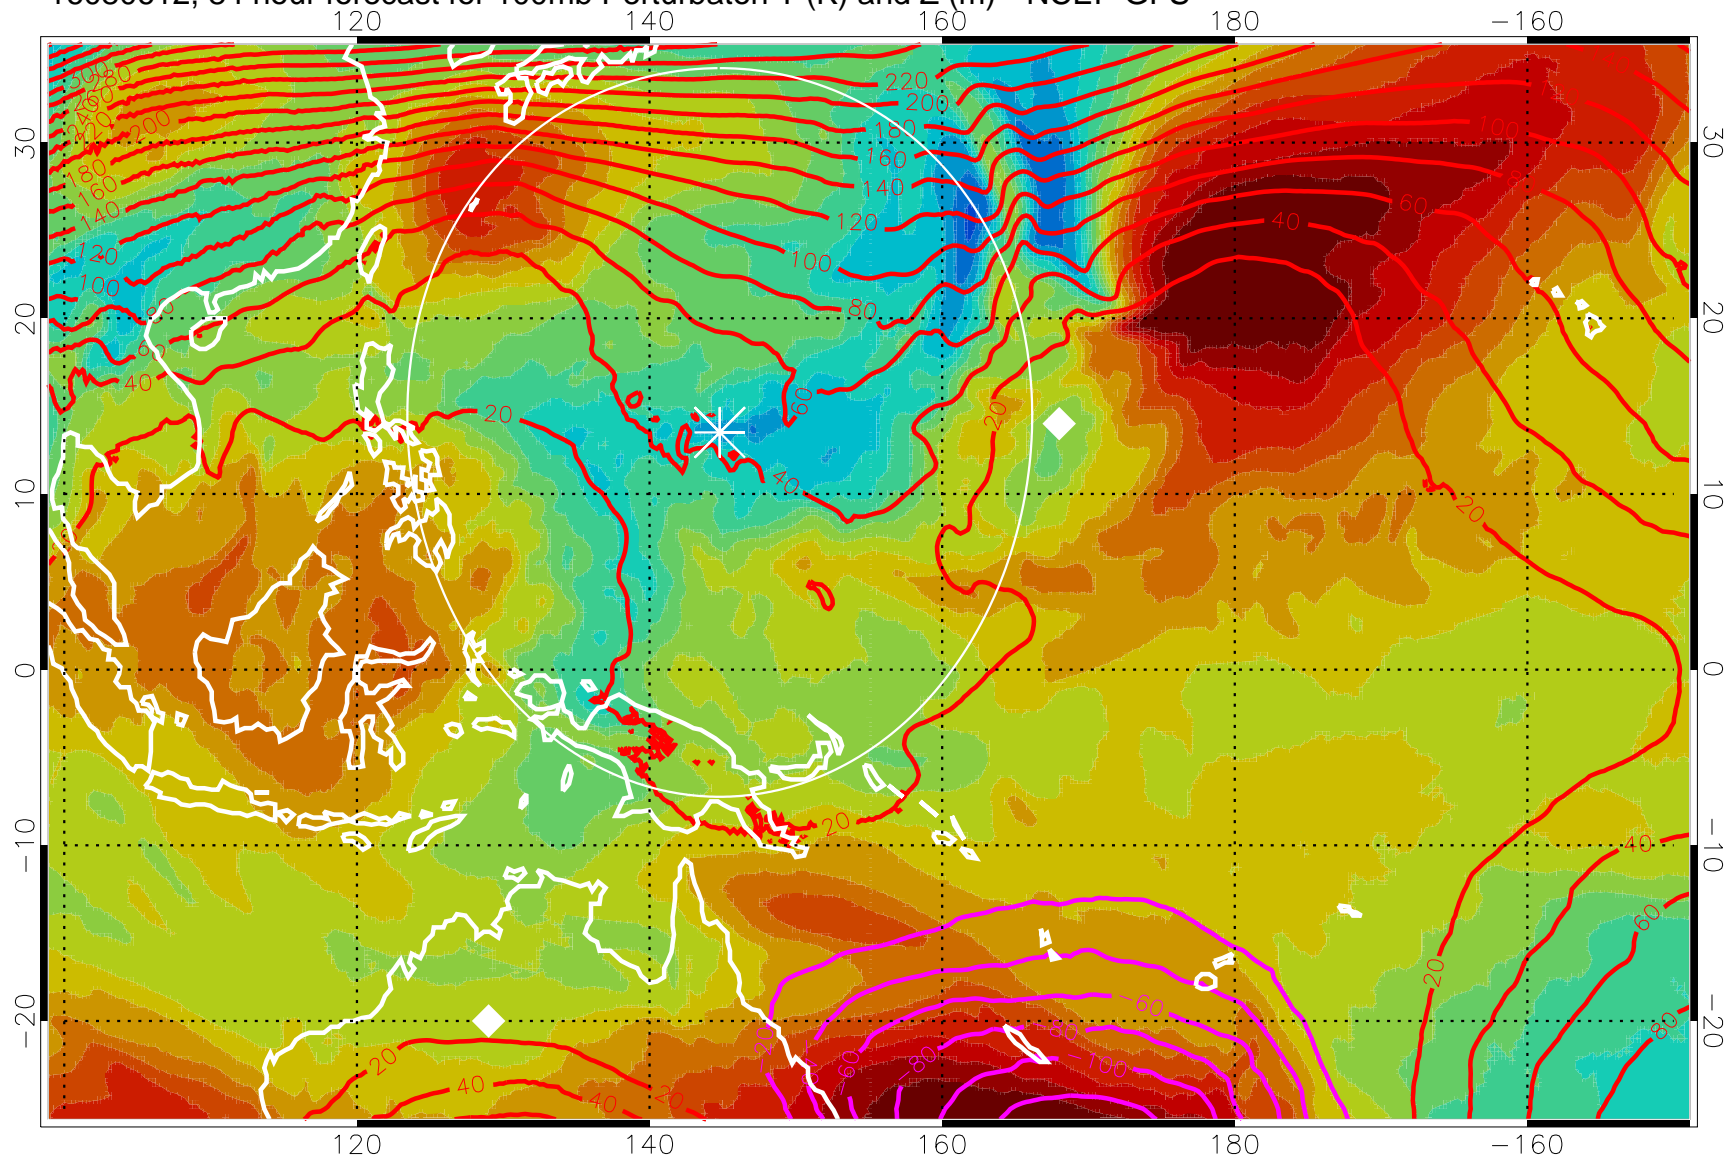

16080612, 84 hour forecast for 100mb Perturbaton T (K) and Z (m)-- NCEP GFS

Contours are 100 mbar Z perturbation (m)
Positive Z Contours
Negative Z Contours
Diamonds-mean pos. of anticyclones

Range ring of 2304 km