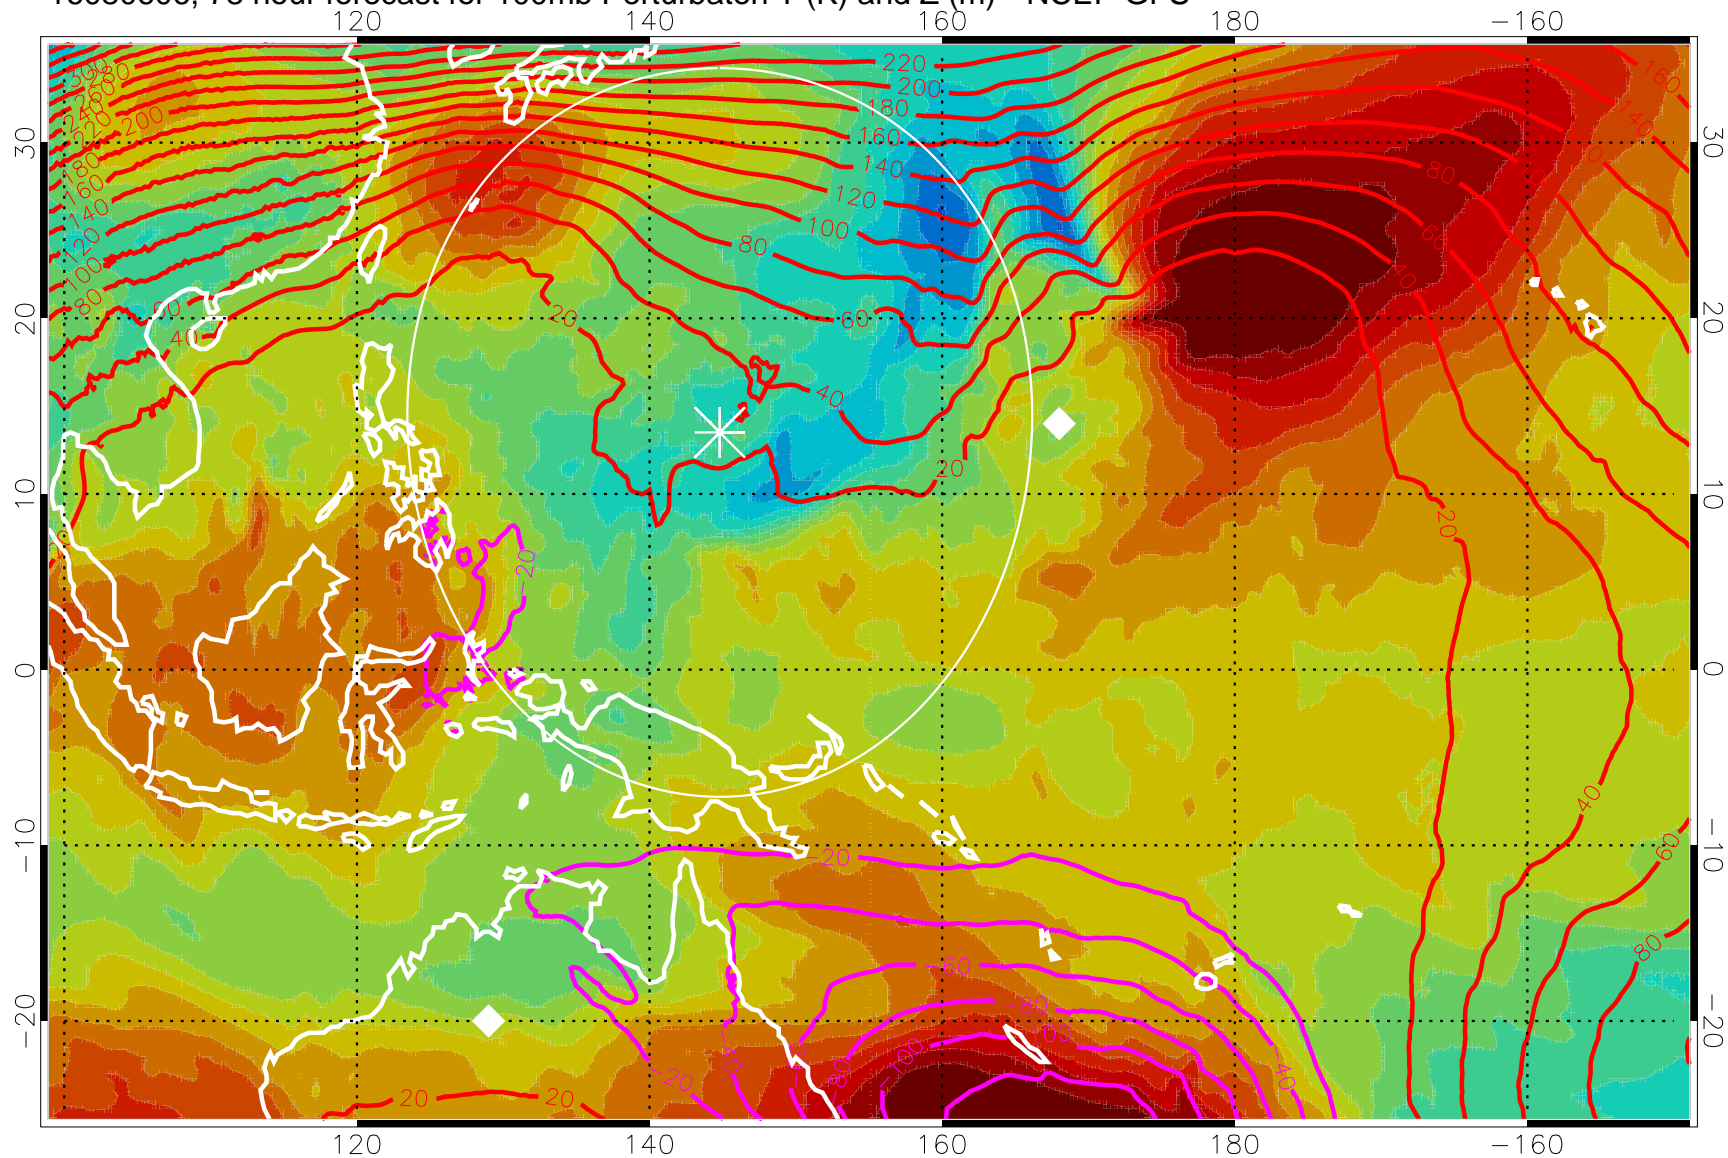

16080606, 78 hour forecast for 100mb Perturbaton T (K) and Z (m)-- NCEP GFS

Contours are 100 mbar Z perturbation (m)
Positive Z Contours
Negative Z Contours
Diamonds-mean pos. of anticyclones

Range ring of 2304 km