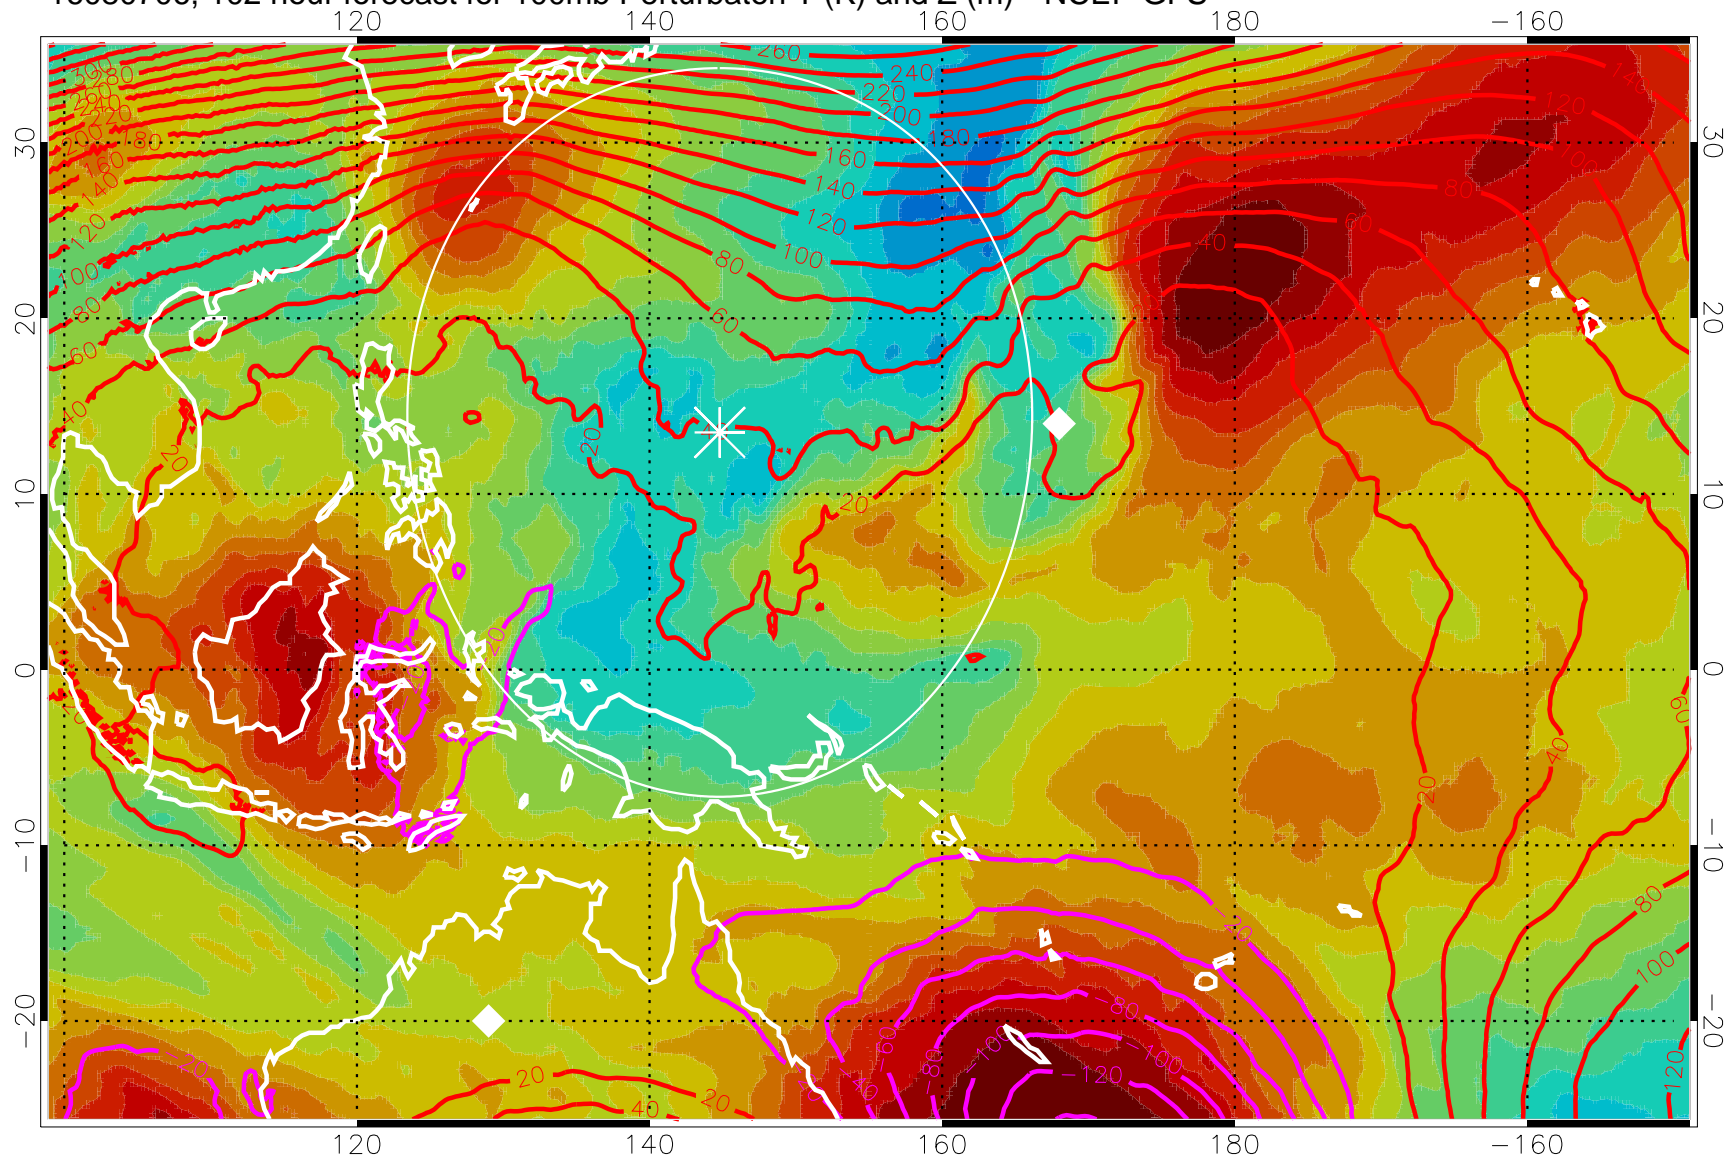

16080706, 102 hour forecast for 100mb Perturbaton T (K) and Z (m)-- NCEP GFS

T deviation from jan-feb mean, K

Contours are 100 mbar Z perturbation (m)
Positive Z Contours
Negative Z Contours
Diamonds-mean pos. of anticyclones

Range ring of 2304 km