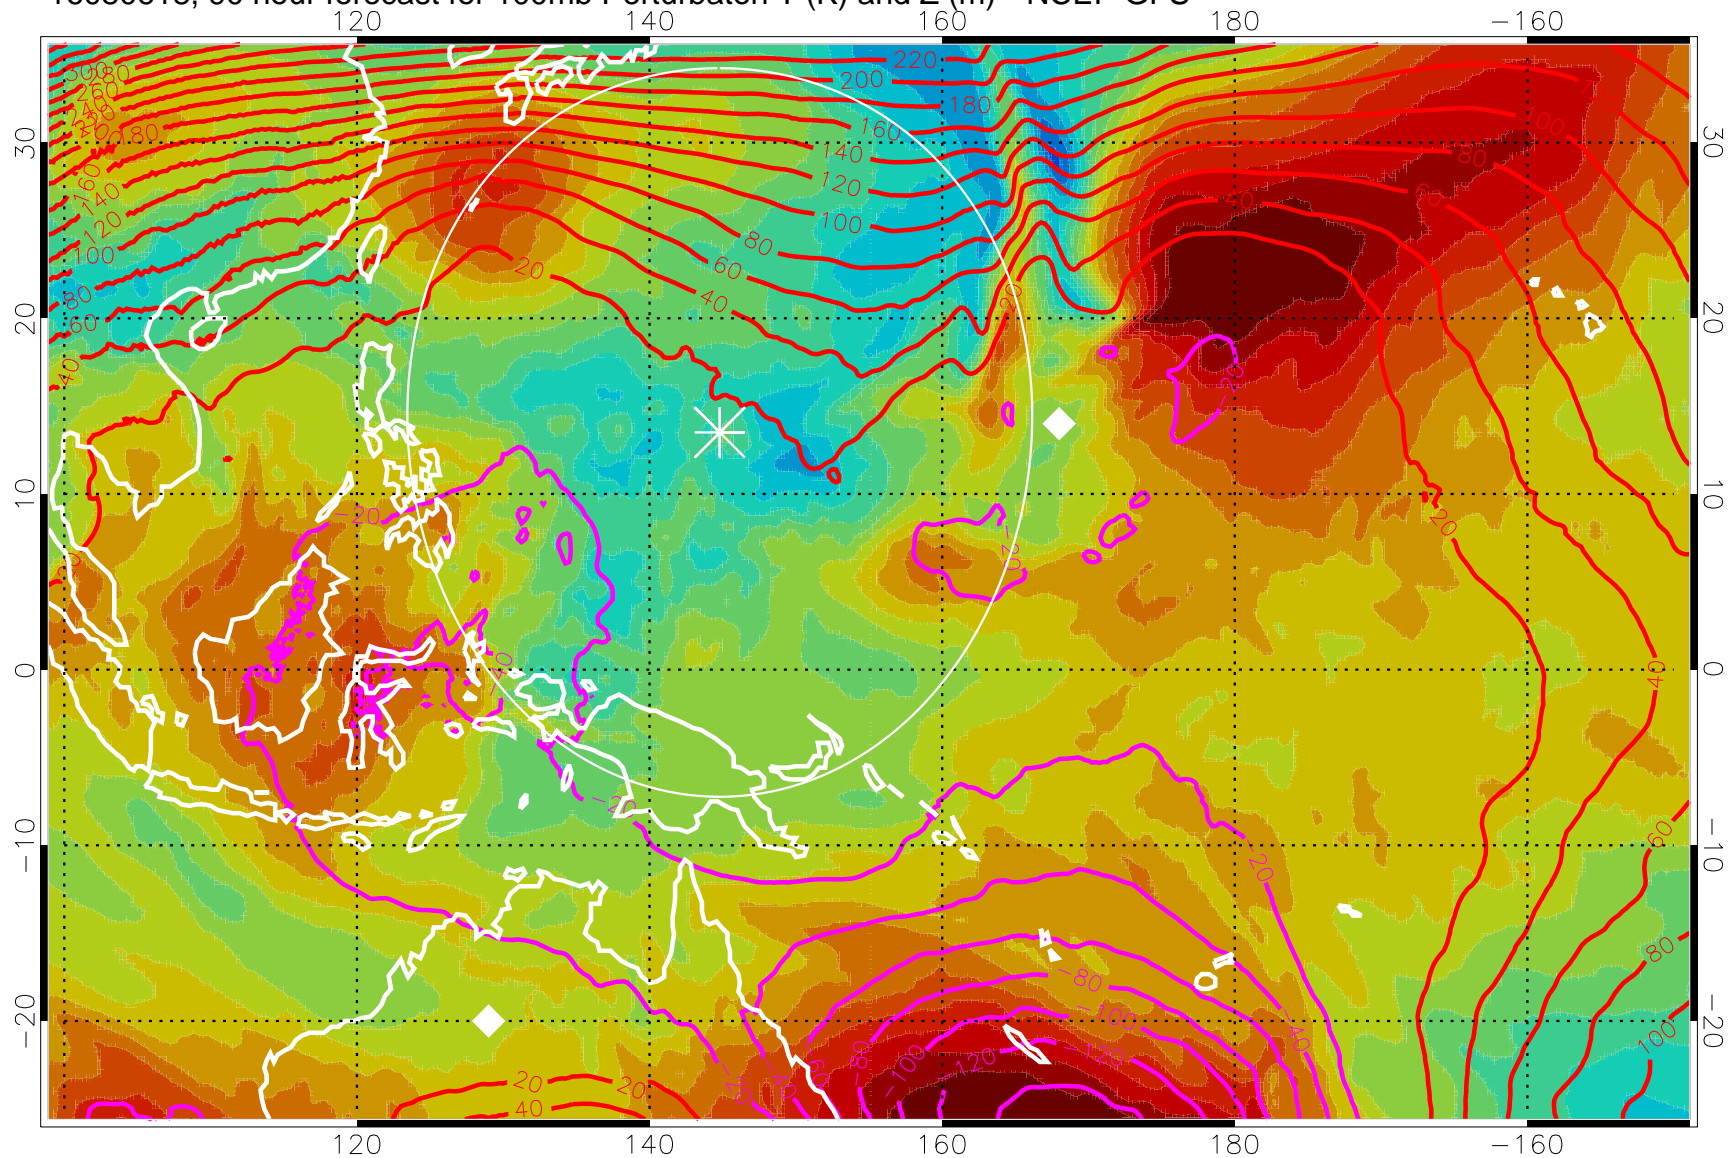

16080618, 90 hour forecast for 100mb Perturbaton T (K) and Z (m)-- NCEP GFS

Contours are 100 mbar Z perturbation (m)
Positive Z Contours
Negative Z Contours
Diamonds-mean pos. of anticyclones

Range ring of 2304 km