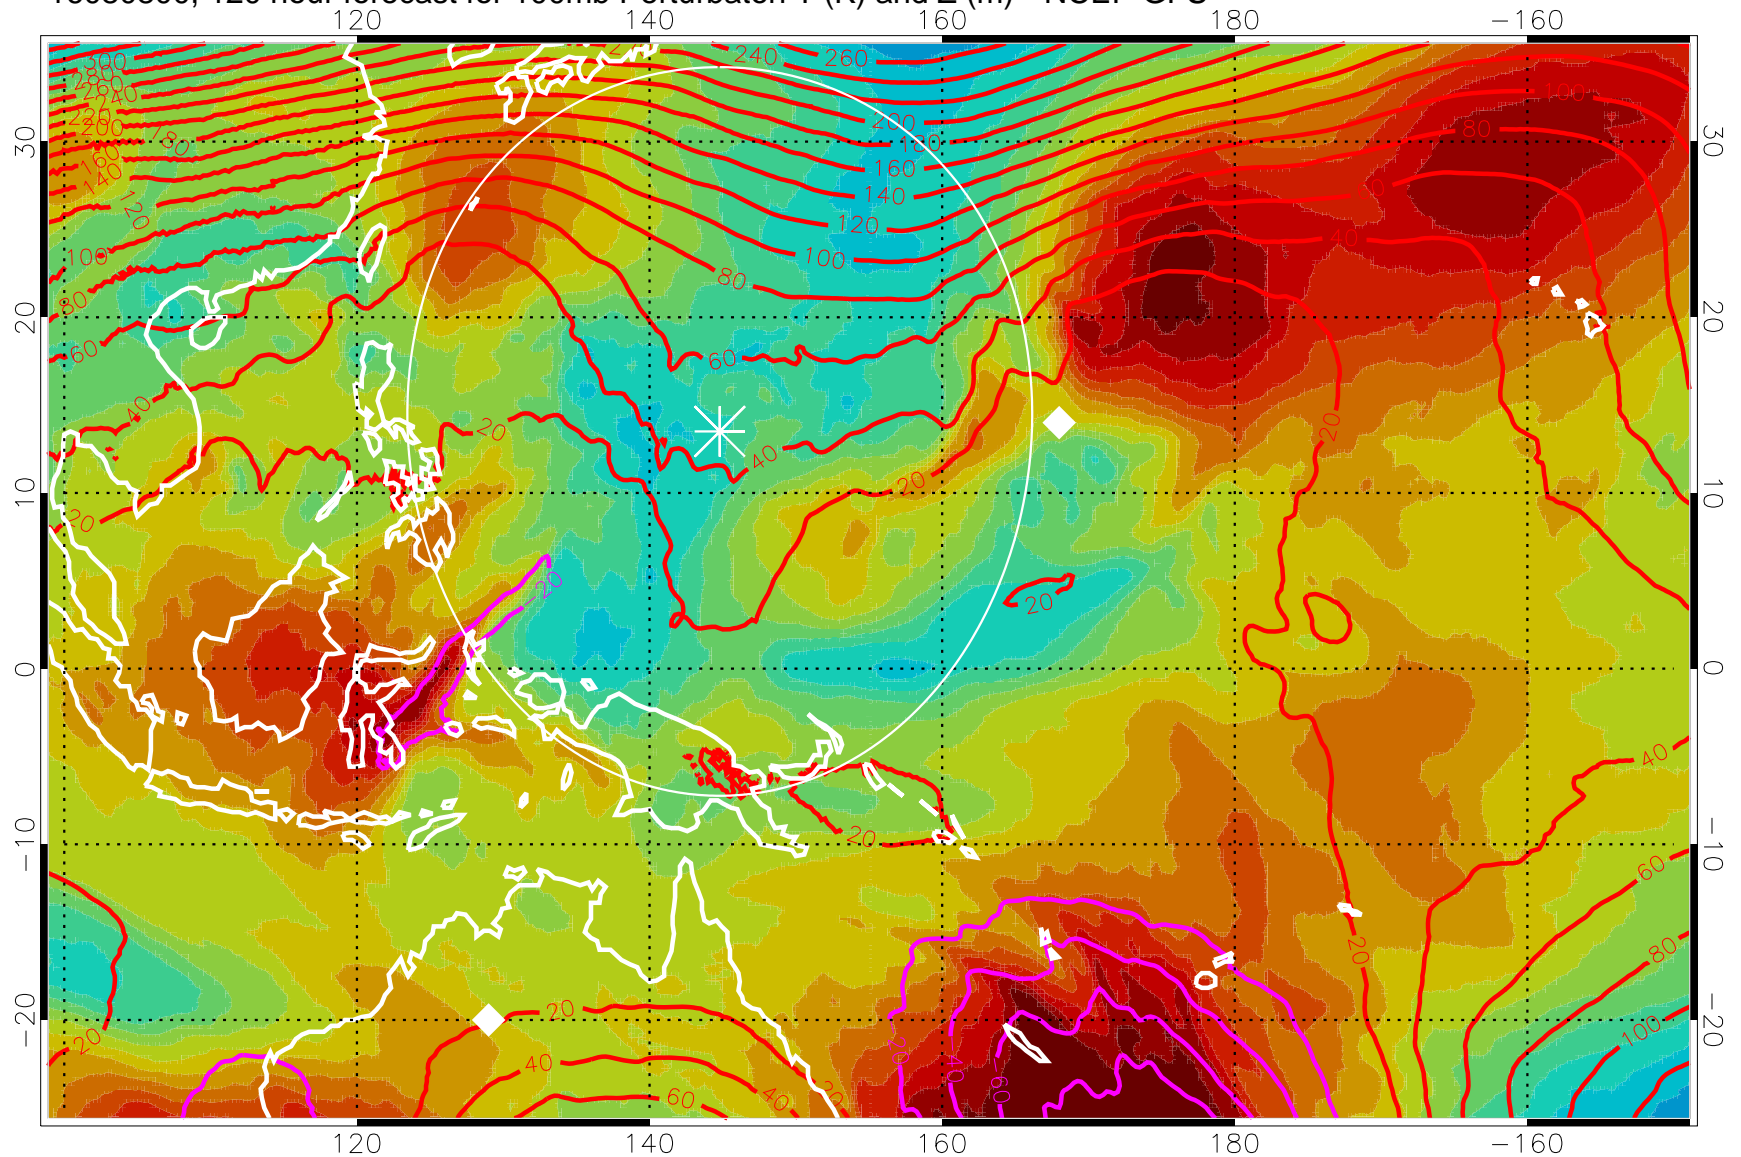

16080800, 120 hour forecast for 100mb Perturbaton T (K) and Z (m)-- NCEP GFS

Contours are 100 mbar Z perturbation (m)
Positive Z Contours
Negative Z Contours
Diamonds-mean pos. of anticyclones

Range ring of 2304 km