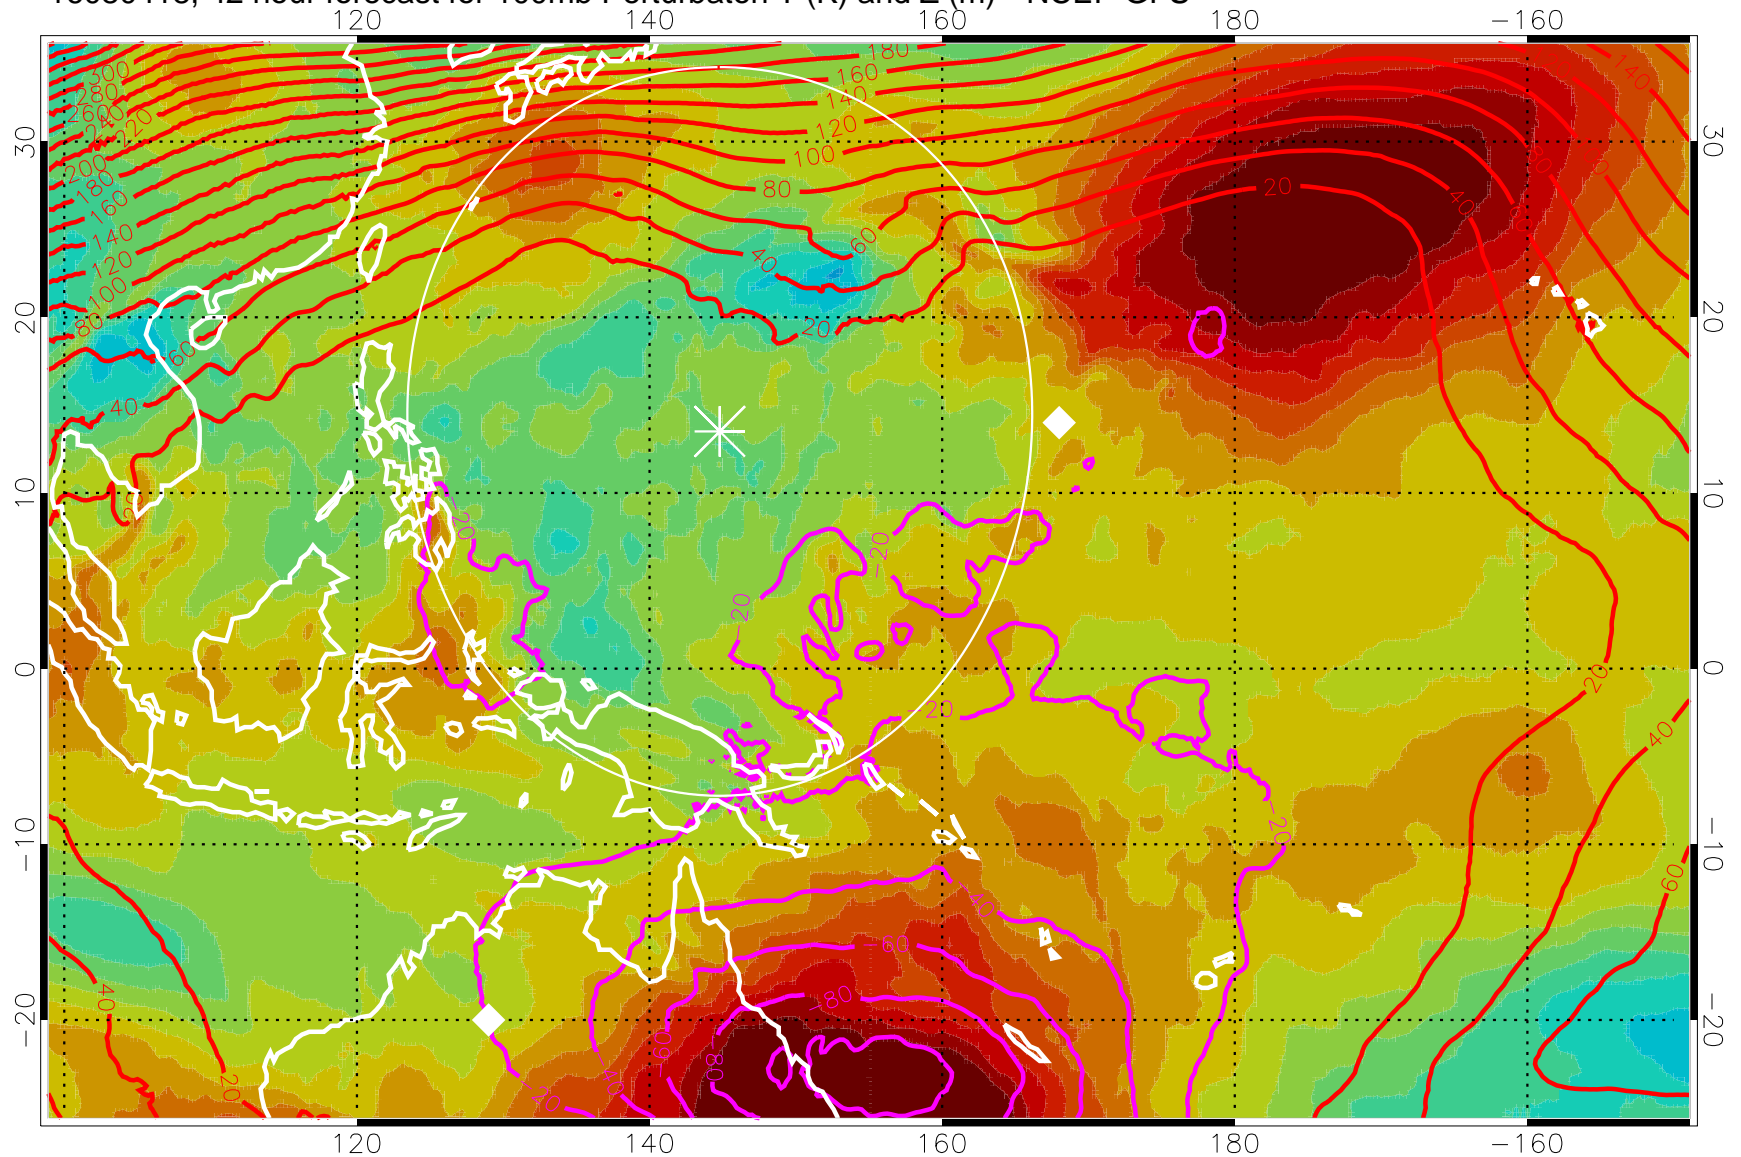

16080418, 42 hour forecast for 100mb Perturbaton T (K) and Z (m)-- NCEP GFS

Contours are 100 mbar Z perturbation (m)
Positive Z Contours
Negative Z Contours
Diamonds-mean pos. of anticyclones

Range ring of 2304 km