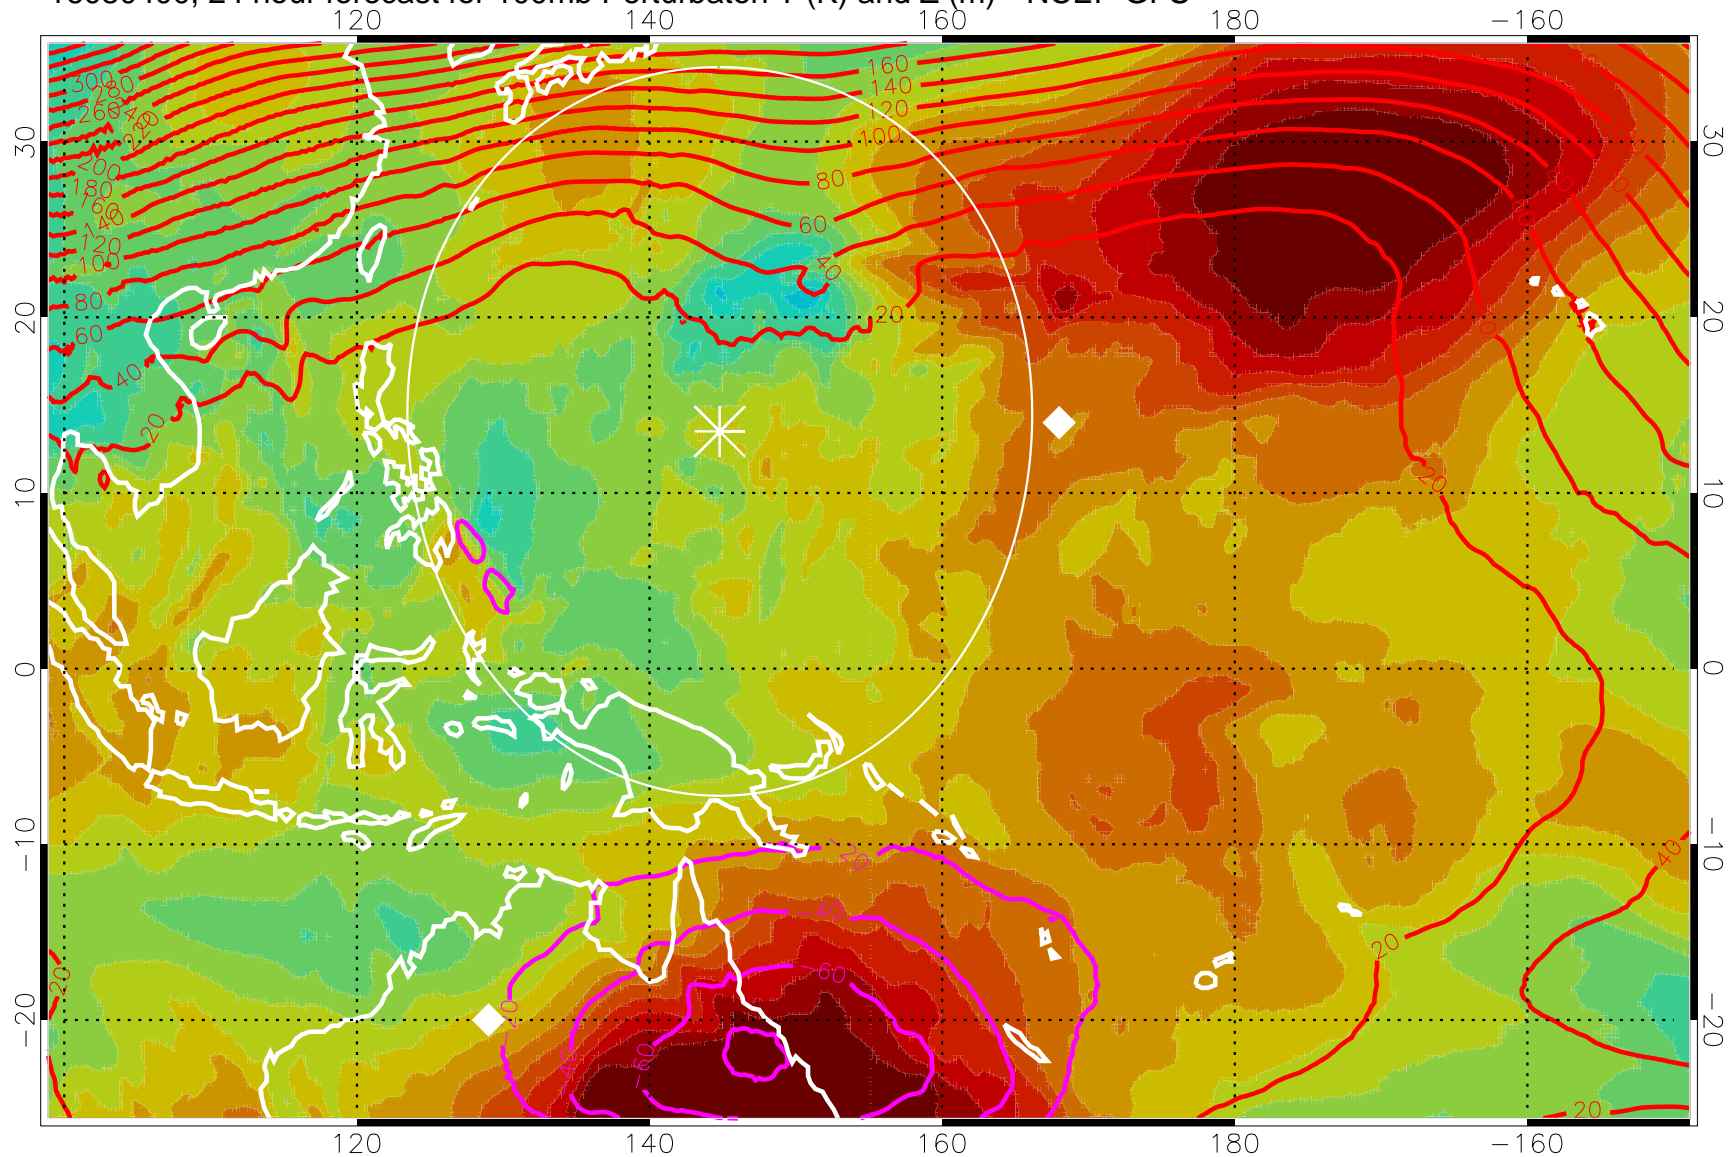

16080400, 24 hour forecast for 100mb Perturbaton T (K) and Z (m)-- NCEP GFS

Contours are 100 mbar Z perturbation (m)
Positive Z Contours
Negative Z Contours
Diamonds-mean pos. of anticyclones

Range ring of 2304 km