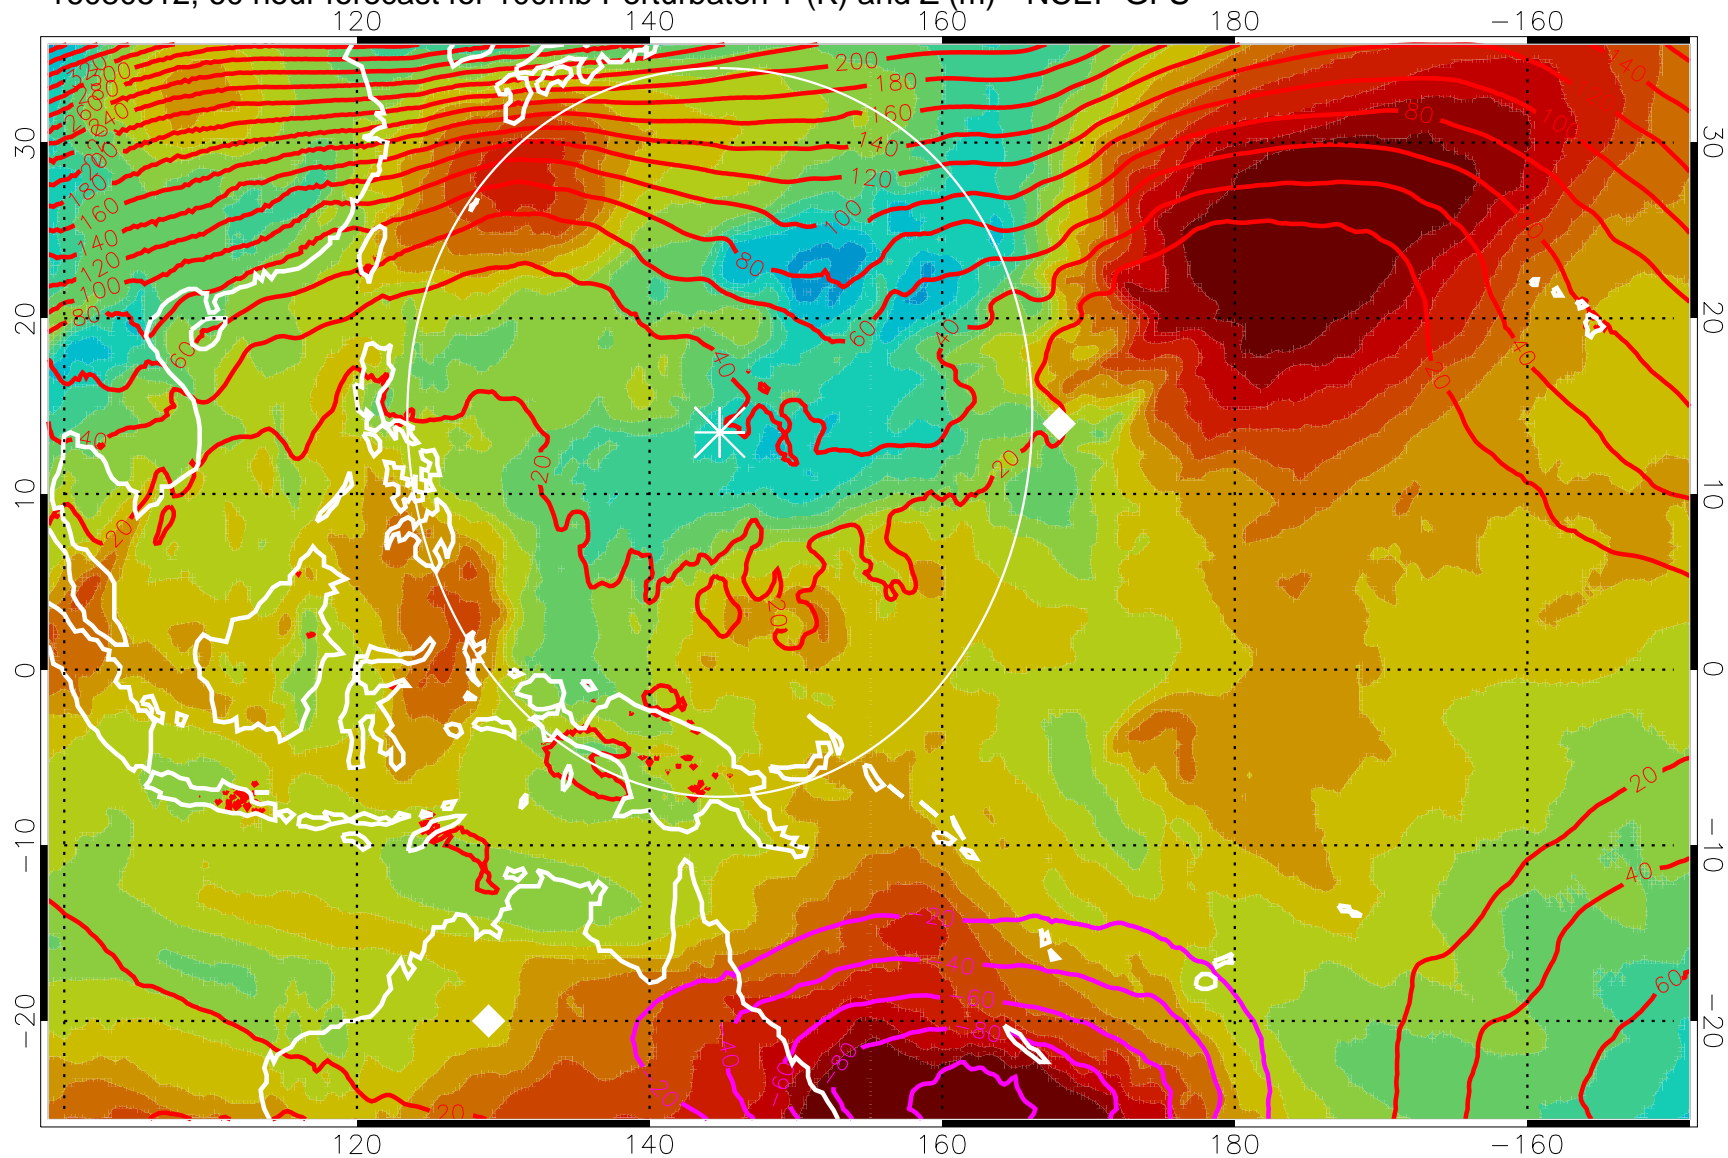

16080512, 60 hour forecast for 100mb Perturbaton T (K) and Z (m)-- NCEP GFS

Contours are 100 mbar Z perturbation (m)
Positive Z Contours
Negative Z Contours
Diamonds-mean pos. of anticyclones

Range ring of 2304 km