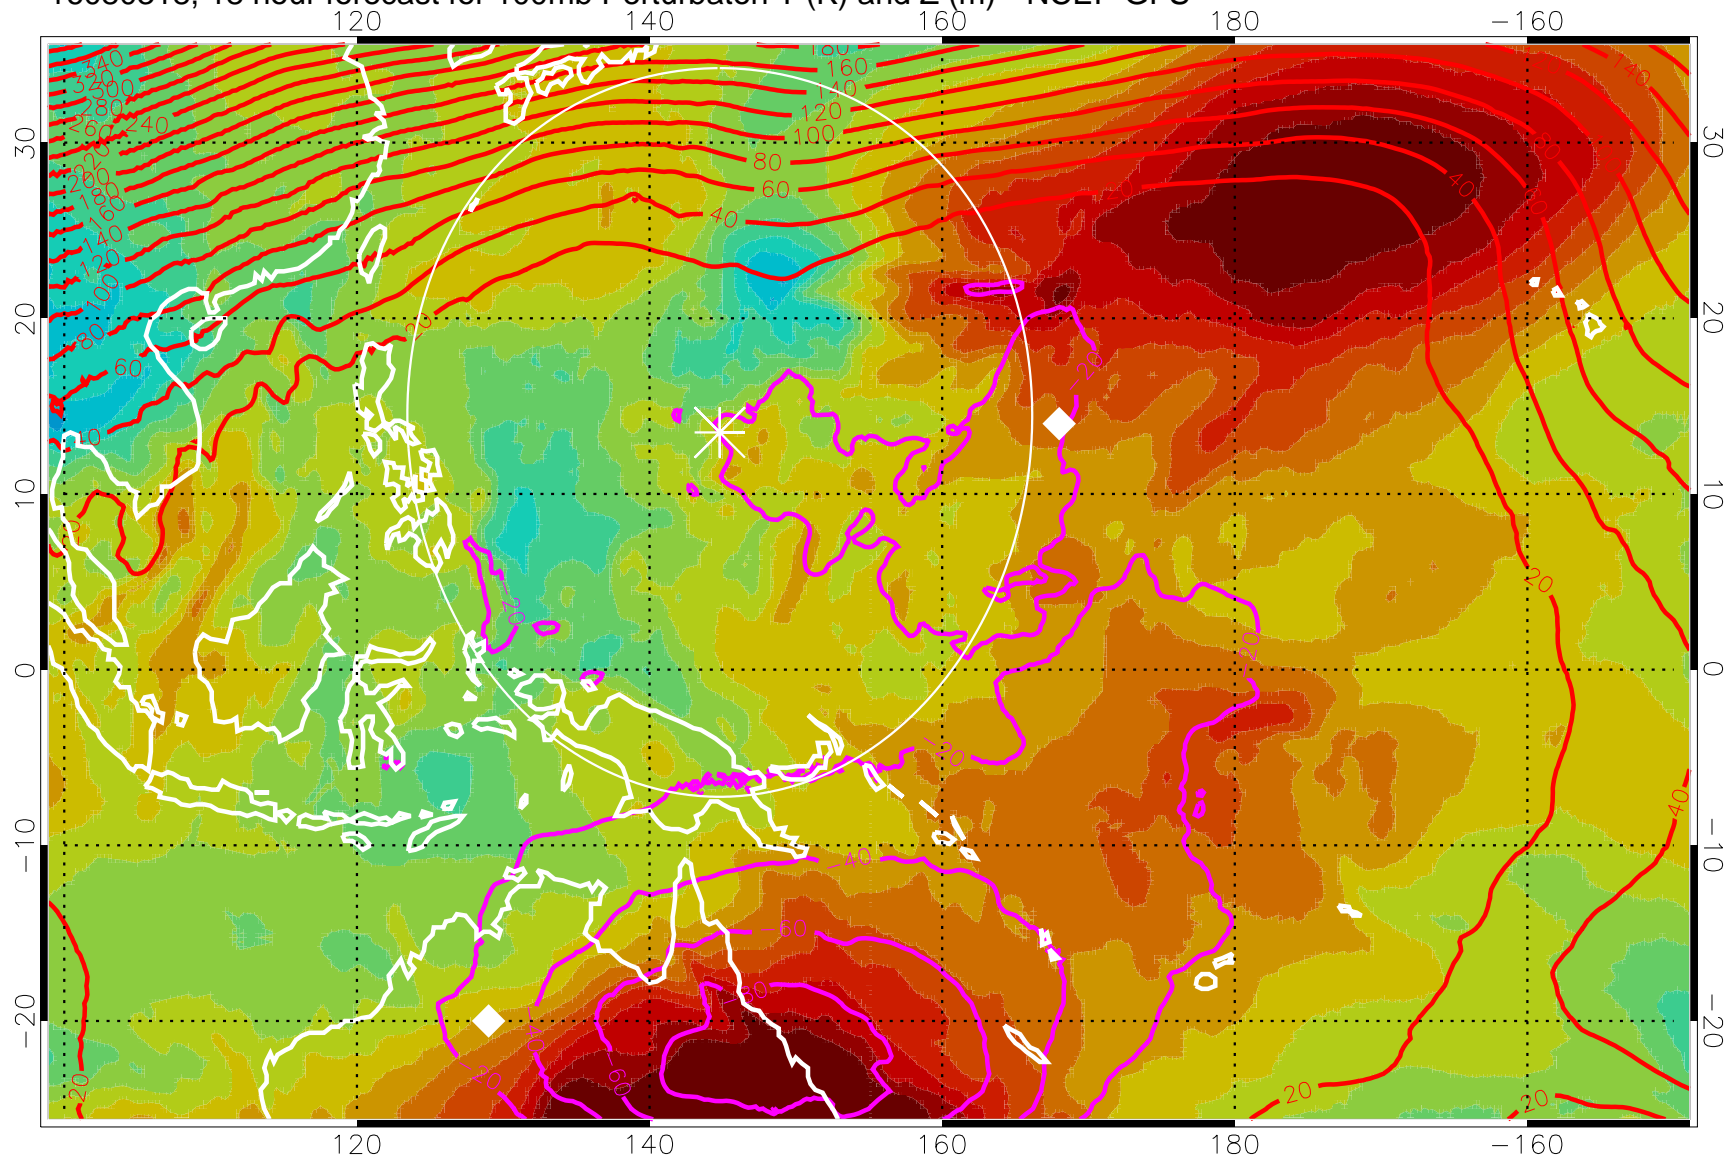

16080318, 18 hour forecast for 100mb Perturbaton T (K) and Z (m)-- NCEP GFS

Contours are 100 mbar Z perturbation (m)
Positive Z Contours
Negative Z Contours
Diamonds-mean pos. of anticyclones

Range ring of 2304 km