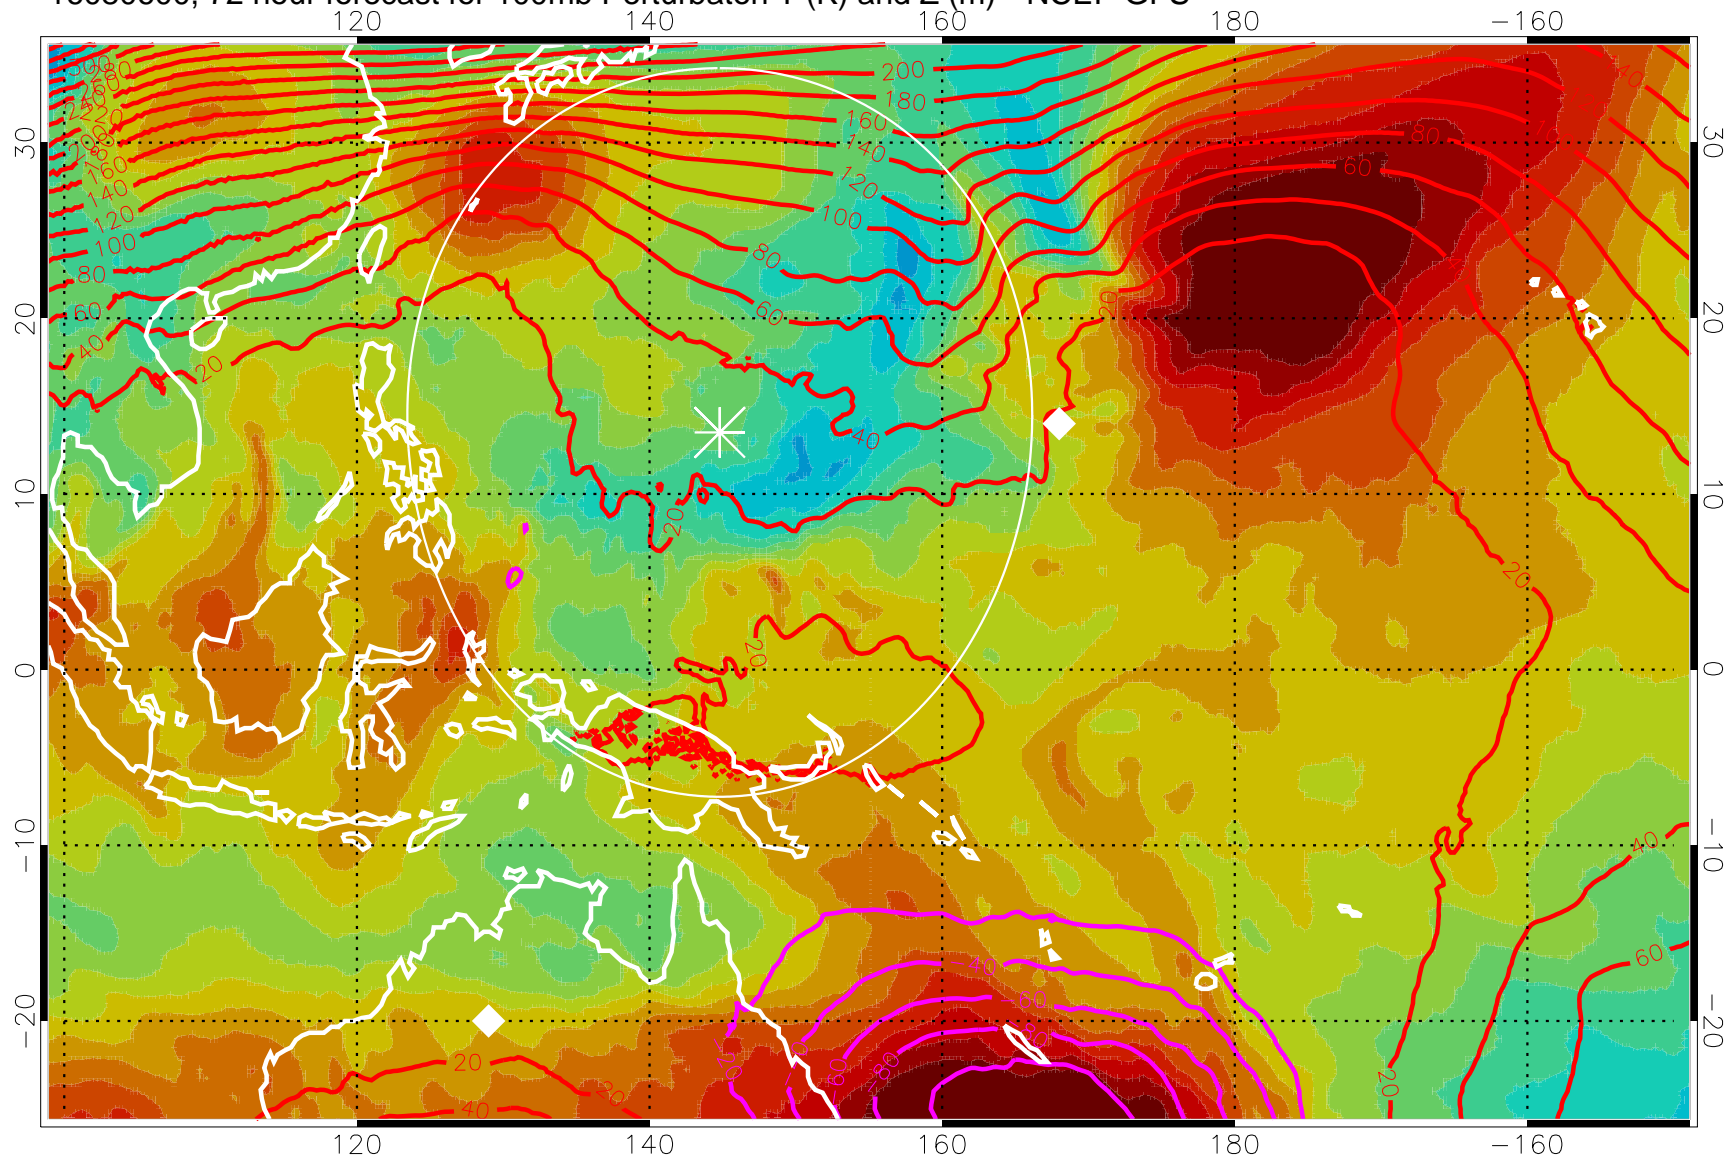

16080600, 72 hour forecast for 100mb Perturbaton T (K) and Z (m)-- NCEP GFS

Contours are 100 mbar Z perturbation (m)
Positive Z Contours
Negative Z Contours
Diamonds-mean pos. of anticyclones

Range ring of 2304 km