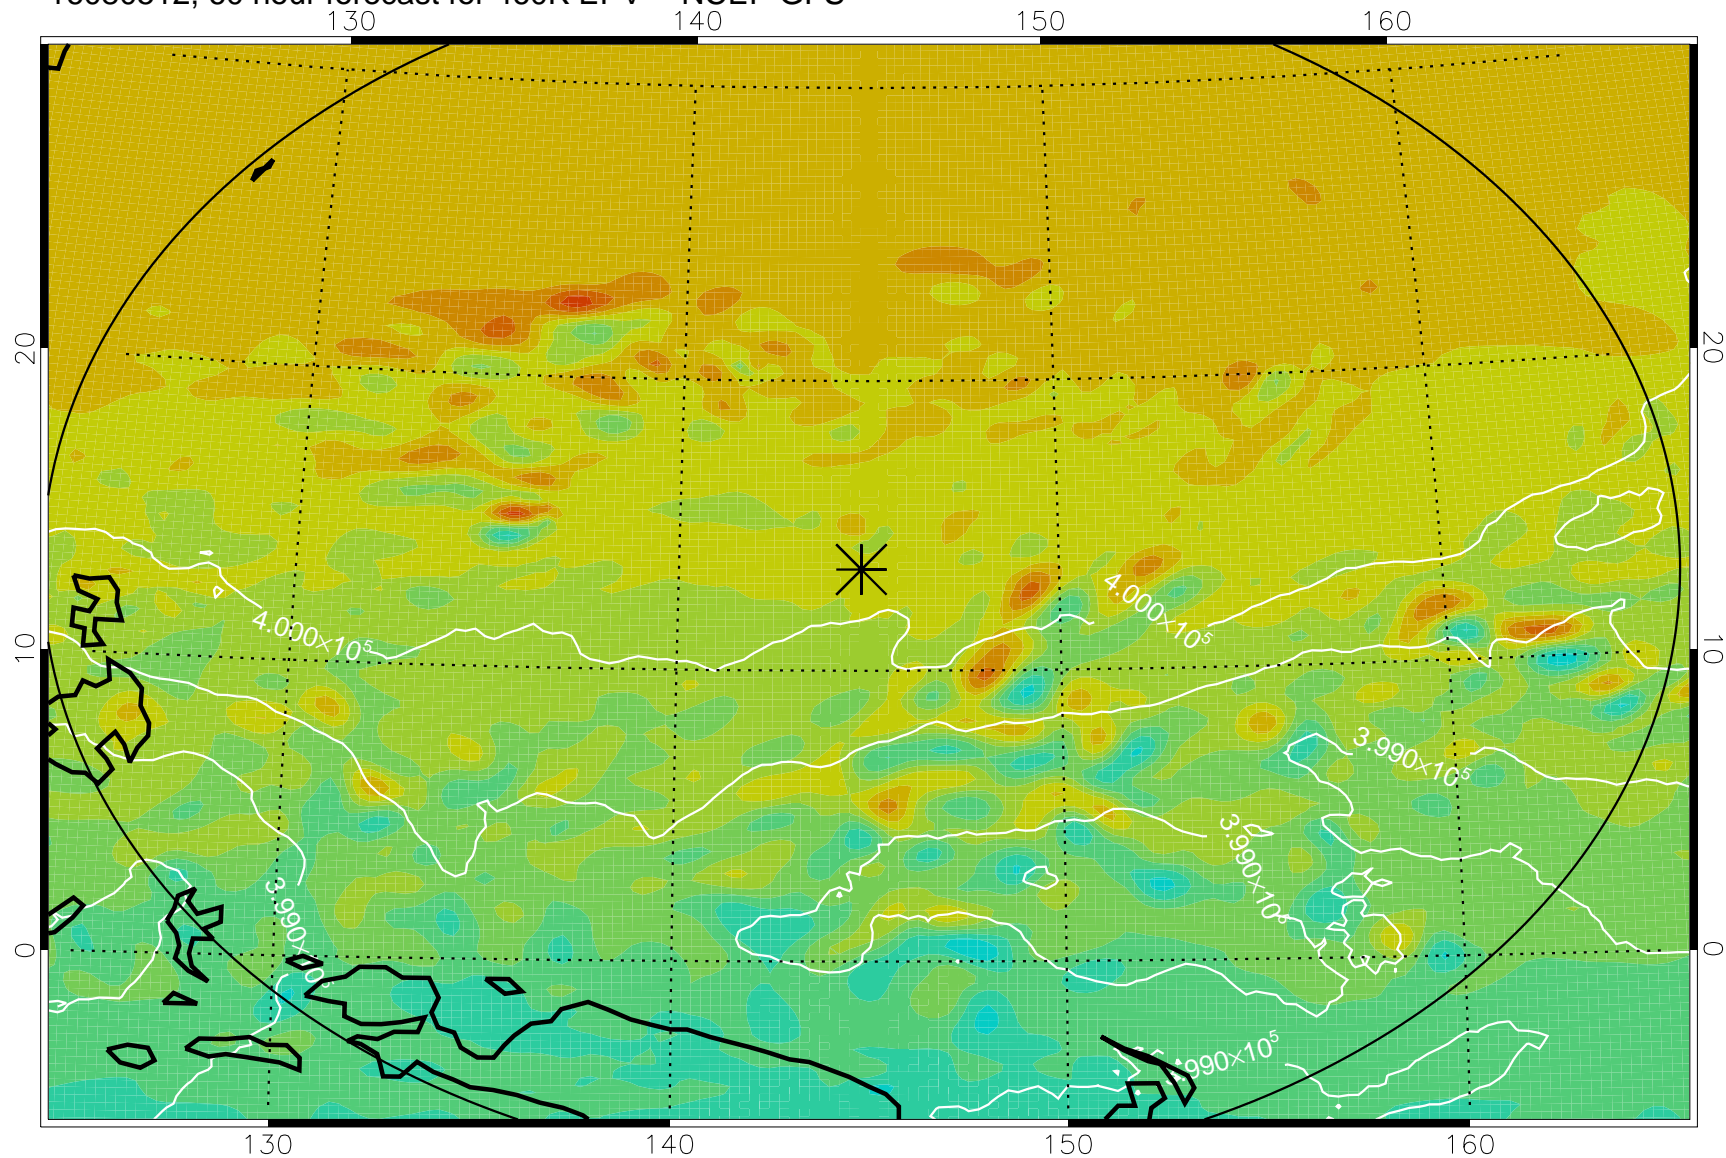

16080406, 30 hour forecast for 460K EPV -- NCEP GFS

460K Montgomery Streamfunction, white

Range ring of 2304 km

16080412, 36 hour forecast for 460K EPV -- NCEP GFS

460K Montgomery Streamfunction, white

Range ring of 2304 km

16080418, 42 hour forecast for 460K EPV -- NCEP GFS

460K Montgomery Streamfunction, white

Range ring of 2304 km

16080500, 48 hour forecast for 460K EPV -- NCEP GFS

460K Montgomery Streamfunction, white

Range ring of 2304 km

16080506, 54 hour forecast for 460K EPV -- NCEP GFS

460K Montgomery Streamfunction, white

Range ring of 2304 km

16080512, 60 hour forecast for 460K EPV -- NCEP GFS

460K Montgomery Streamfunction, white

Range ring of 2304 km

16080518, 66 hour forecast for 460K EPV -- NCEP GFS

460K Montgomery Streamfunction, white

Range ring of 2304 km

16080600, 72 hour forecast for 460K EPV -- NCEP GFS

460K Montgomery Streamfunction, white

Range ring of 2304 km