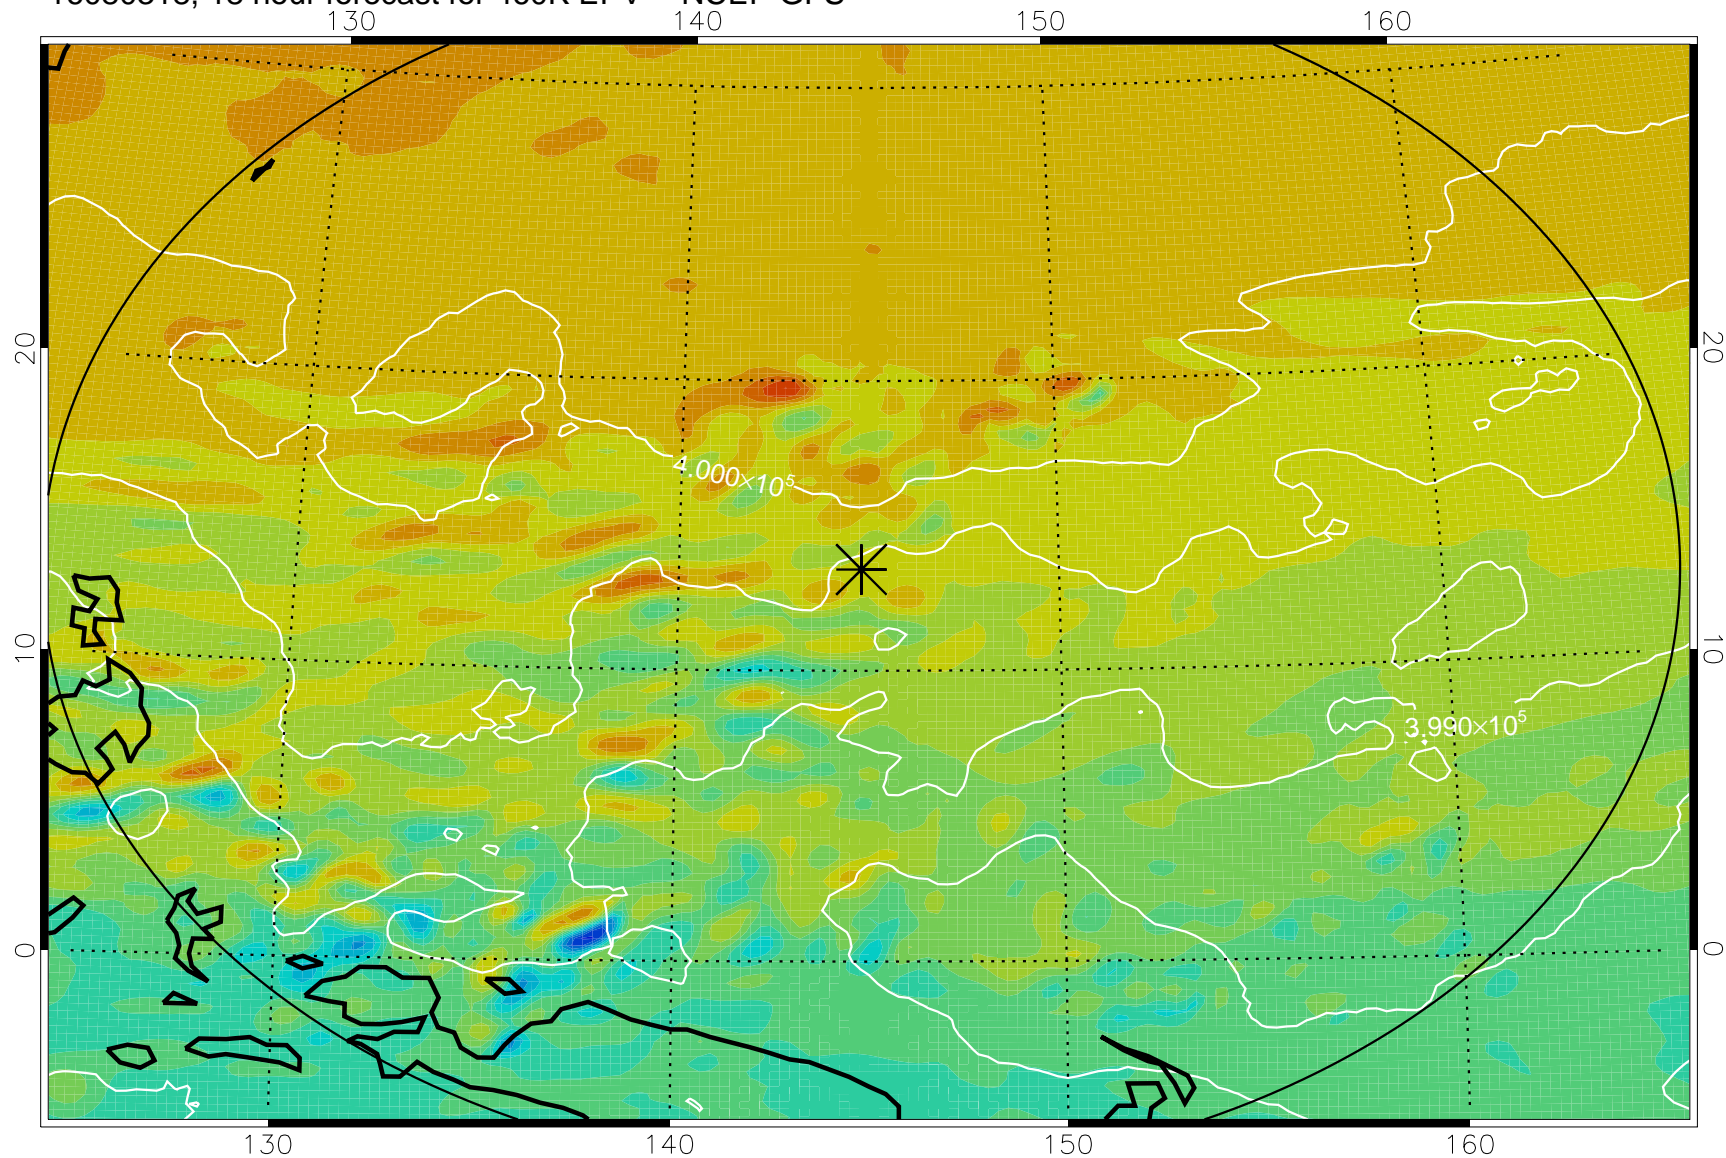

16080306, 6 hour forecast for 460K EPV -- NCEP GFS

460K Montgomery Streamfunction, white

Range ring of 2304 km

16080312, 12 hour forecast for 460K EPV -- NCEP GFS

460K Montgomery Streamfunction, white

Range ring of 2304 km

16080318, 18 hour forecast for 460K EPV -- NCEP GFS

460K Montgomery Streamfunction, white

Range ring of 2304 km

16080400, 24 hour forecast for 460K EPV -- NCEP GFS

460K Montgomery Streamfunction, white

Range ring of 2304 km

16080406, 30 hour forecast for 460K EPV -- NCEP GFS

460K Montgomery Streamfunction, white

Range ring of 2304 km

16080412, 36 hour forecast for 460K EPV -- NCEP GFS

460K Montgomery Streamfunction, white

Range ring of 2304 km

16080518, 66 hour forecast for 460K EPV -- NCEP GFS

460K Montgomery Streamfunction, white

Range ring of 2304 km

16080600, 72 hour forecast for 460K EPV -- NCEP GFS

460K Montgomery Streamfunction, white

Range ring of 2304 km