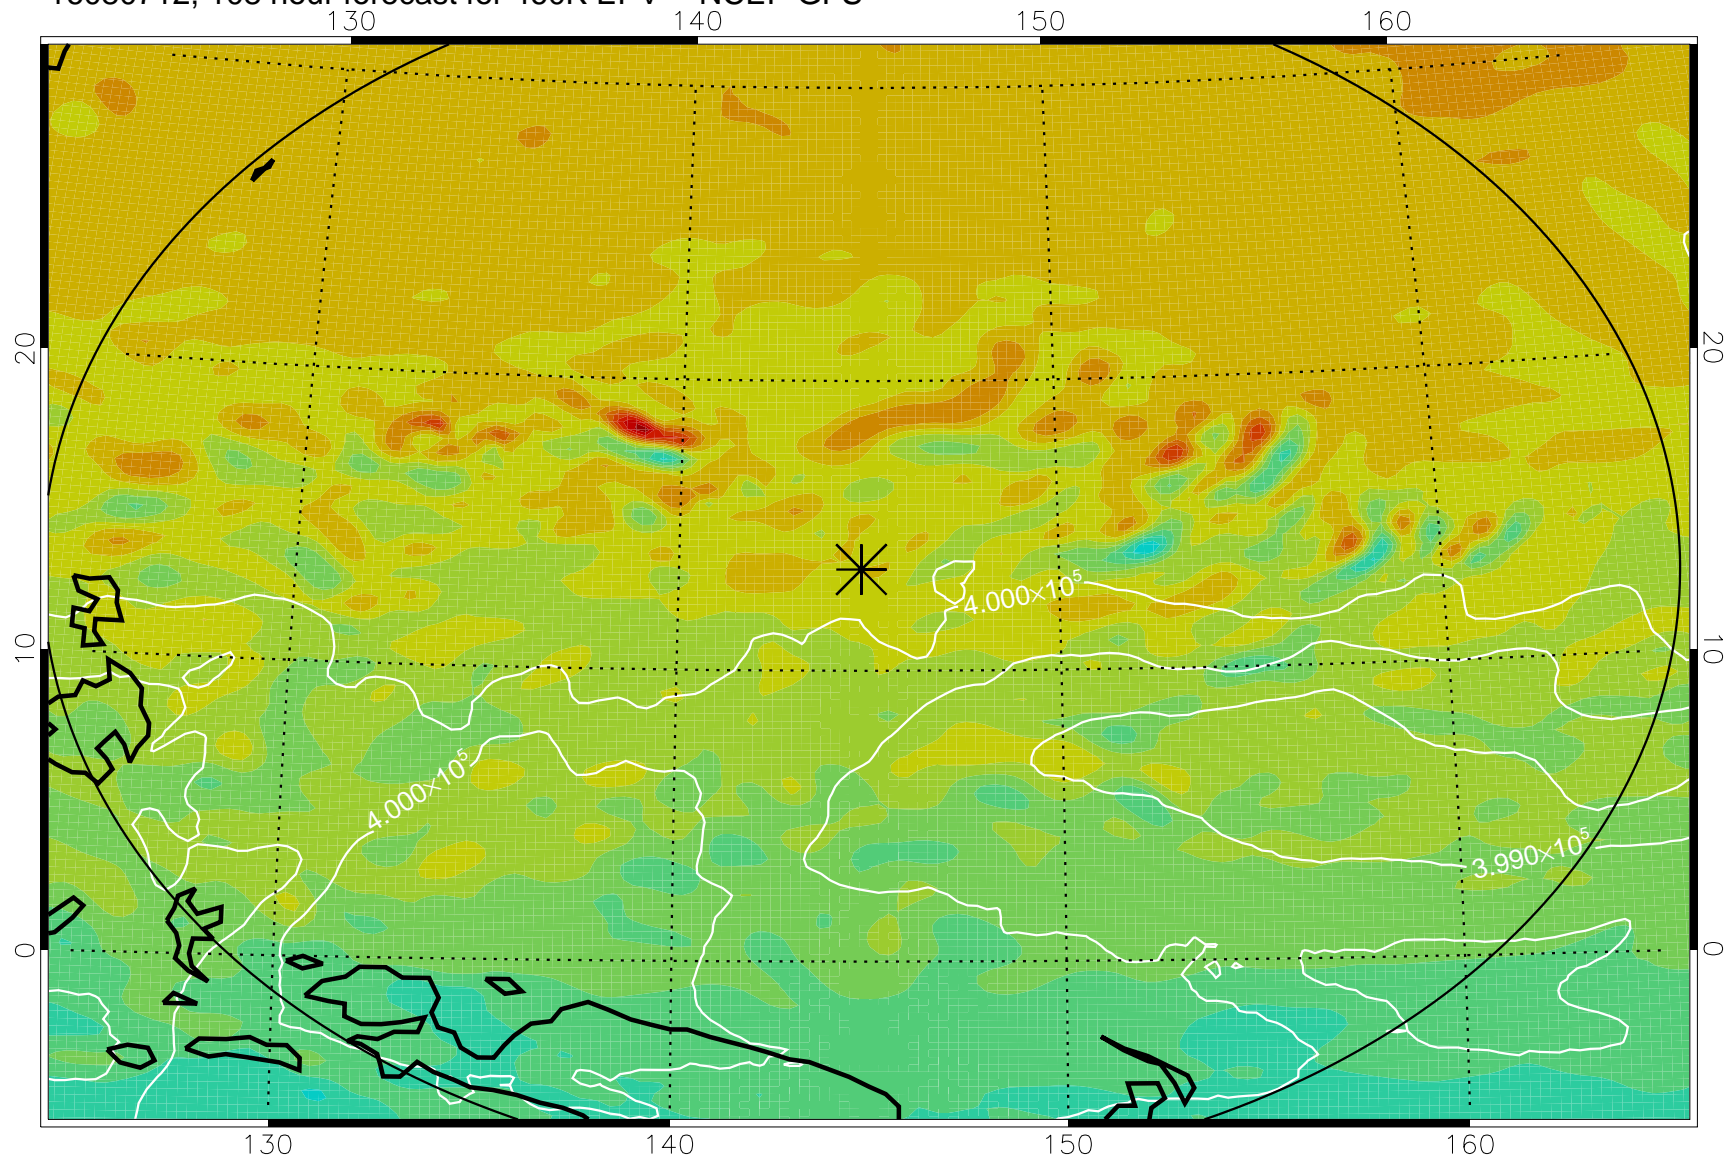

16080606, 78 hour forecast for 460K EPV -- NCEP GFS

460K Montgomery Streamfunction, white

Range ring of 2304 km

16080612, 84 hour forecast for 460K EPV -- NCEP GFS

460K Montgomery Streamfunction, white

Range ring of 2304 km

16080618, 90 hour forecast for 460K EPV -- NCEP GFS

460K Montgomery Streamfunction, white

Range ring of 2304 km

16080700, 96 hour forecast for 460K EPV -- NCEP GFS

460K Montgomery Streamfunction, white

Range ring of 2304 km

16080706, 102 hour forecast for 460K EPV -- NCEP GFS

460K Montgomery Streamfunction, white

Range ring of 2304 km

16080712, 108 hour forecast for 460K EPV -- NCEP GFS

460K Montgomery Streamfunction, white

Range ring of 2304 km

16080718, 114 hour forecast for 460K EPV -- NCEP GFS

460K Montgomery Streamfunction, white

Range ring of 2304 km

16080800, 120 hour forecast for 460K EPV -- NCEP GFS

460K Montgomery Streamfunction, white

Range ring of 2304 km