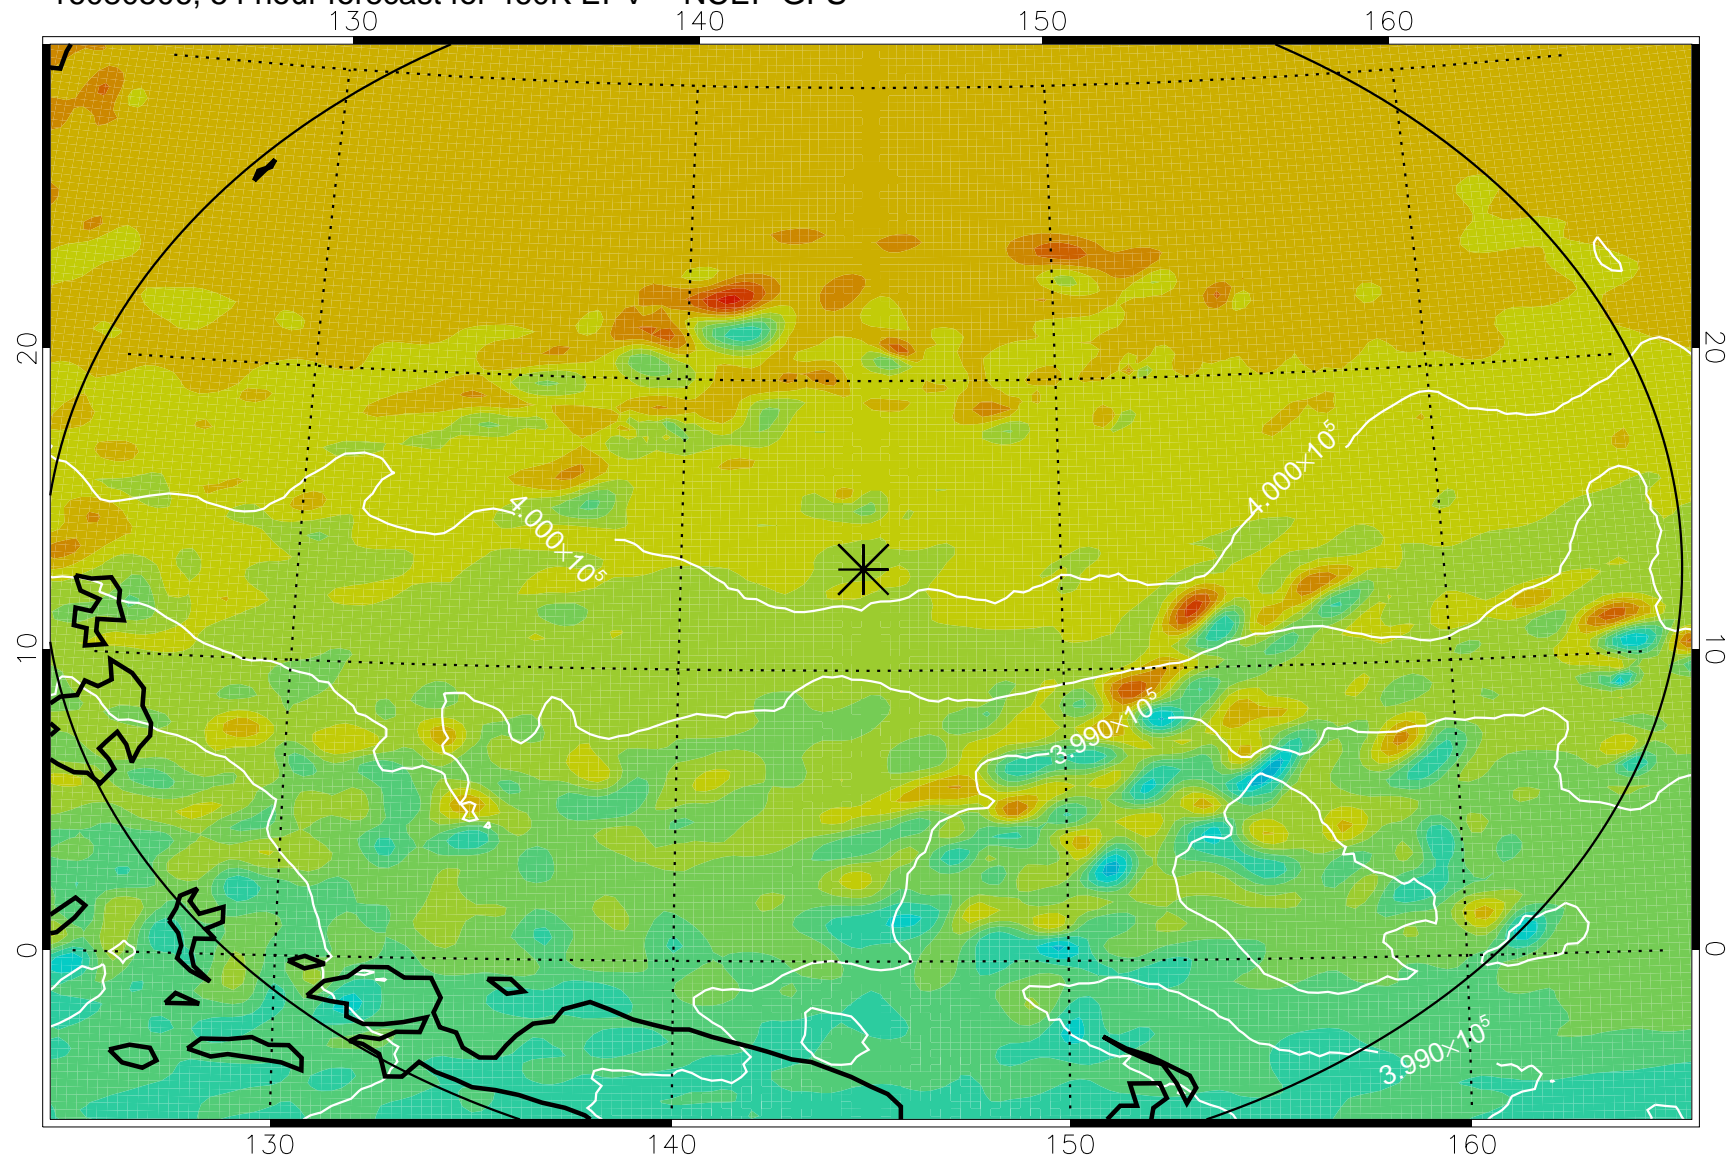

16080418, 42 hour forecast for 460K EPV -- NCEP GFS

460K Montgomery Streamfunction, white

Range ring of 2304 km

16080500, 48 hour forecast for 460K EPV -- NCEP GFS

460K Montgomery Streamfunction, white

Range ring of 2304 km

16080506, 54 hour forecast for 460K EPV -- NCEP GFS

460K Montgomery Streamfunction, white

Range ring of 2304 km

16080512, 60 hour forecast for 460K EPV -- NCEP GFS

460K Montgomery Streamfunction, white

Range ring of 2304 km

16080518, 66 hour forecast for 460K EPV -- NCEP GFS

460K Montgomery Streamfunction, white

Range ring of 2304 km

16080600, 72 hour forecast for 460K EPV -- NCEP GFS

460K Montgomery Streamfunction, white

Range ring of 2304 km

16080606, 78 hour forecast for 460K EPV -- NCEP GFS

460K Montgomery Streamfunction, white

Range ring of 2304 km

16080612, 84 hour forecast for 460K EPV -- NCEP GFS

460K Montgomery Streamfunction, white

Range ring of 2304 km