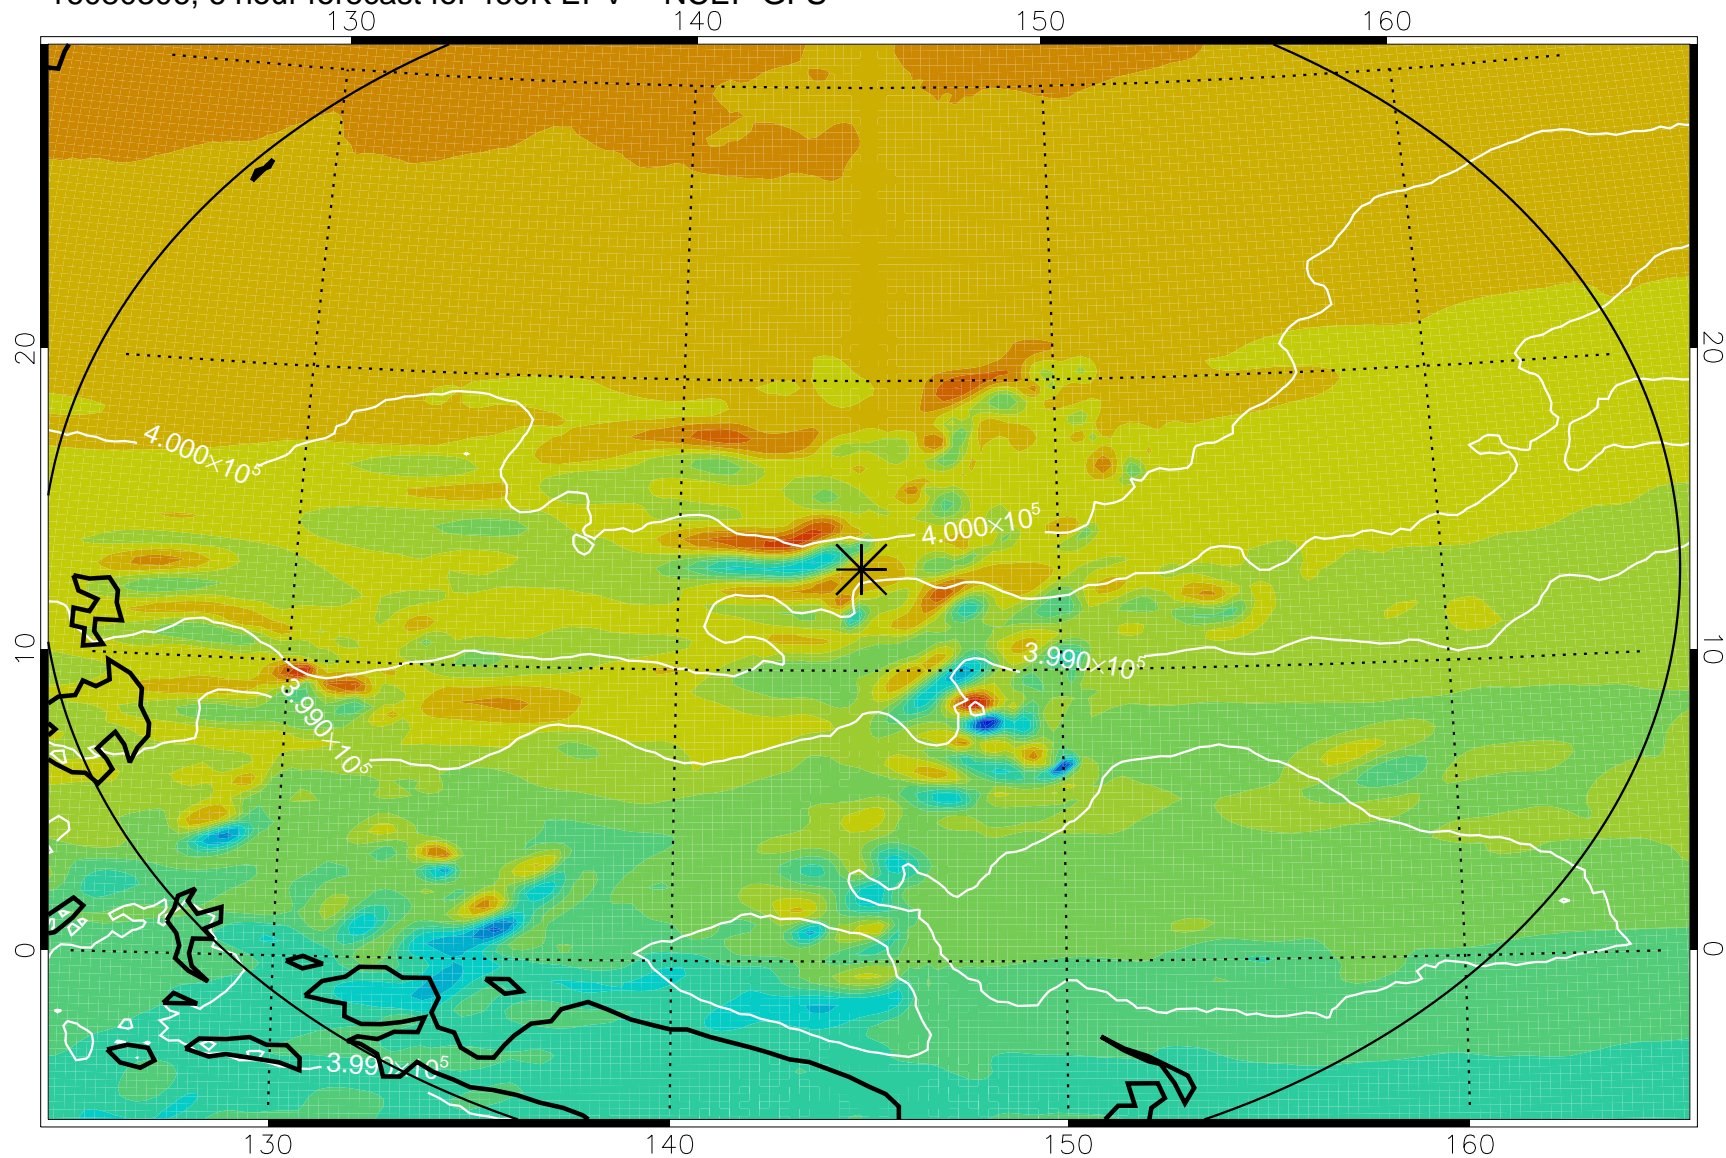

16080306, 6 hour forecast for 460K EPV -- NCEP GFS

460K Montgomery Streamfunction, white

Range ring of 2304 km

16080312, 12 hour forecast for 460K EPV -- NCEP GFS

460K Montgomery Streamfunction, white

Range ring of 2304 km

16080318, 18 hour forecast for 460K EPV -- NCEP GFS

460K Montgomery Streamfunction, white

Range ring of 2304 km

16080400, 24 hour forecast for 460K EPV -- NCEP GFS

460K Montgomery Streamfunction, white

Range ring of 2304 km

16080406, 30 hour forecast for 460K EPV -- NCEP GFS

460K Montgomery Streamfunction, white

Range ring of 2304 km

16080412, 36 hour forecast for 460K EPV -- NCEP GFS

460K Montgomery Streamfunction, white

Range ring of 2304 km

16080518, 66 hour forecast for 460K EPV -- NCEP GFS

460K Montgomery Streamfunction, white

Range ring of 2304 km

16080600, 72 hour forecast for 460K EPV -- NCEP GFS

460K Montgomery Streamfunction, white

Range ring of 2304 km