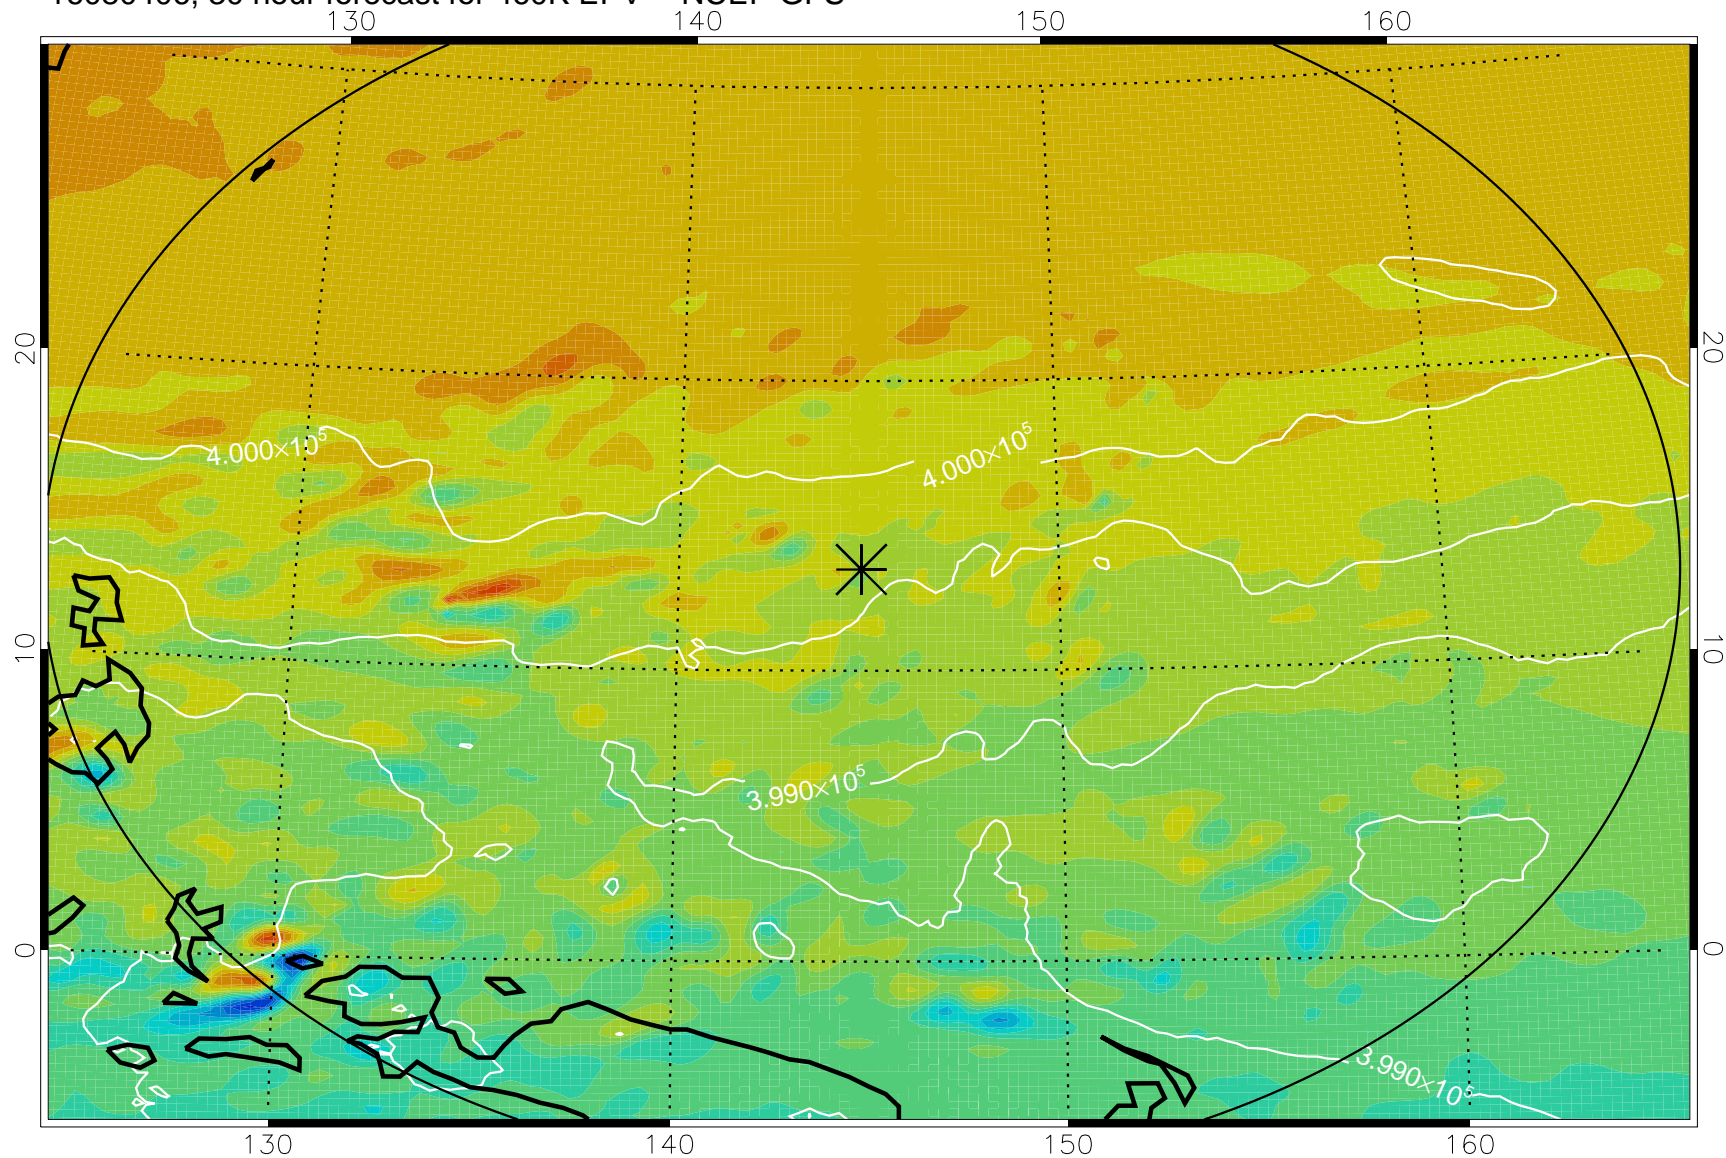

16080318, 18 hour forecast for 460K EPV -- NCEP GFS

460K Montgomery Streamfunction, white

Range ring of 2304 km

16080400, 24 hour forecast for 460K EPV -- NCEP GFS

460K Montgomery Streamfunction, white

Range ring of 2304 km

16080406, 30 hour forecast for 460K EPV -- NCEP GFS

460K Montgomery Streamfunction, white

Range ring of 2304 km

16080412, 36 hour forecast for 460K EPV -- NCEP GFS

460K Montgomery Streamfunction, white

Range ring of 2304 km

16080418, 42 hour forecast for 460K EPV -- NCEP GFS

460K Montgomery Streamfunction, white

Range ring of 2304 km

16080500, 48 hour forecast for 460K EPV -- NCEP GFS

460K Montgomery Streamfunction, white

Range ring of 2304 km

16080518, 66 hour forecast for 460K EPV -- NCEP GFS

460K Montgomery Streamfunction, white

Range ring of 2304 km

16080600, 72 hour forecast for 460K EPV -- NCEP GFS

460K Montgomery Streamfunction, white

Range ring of 2304 km