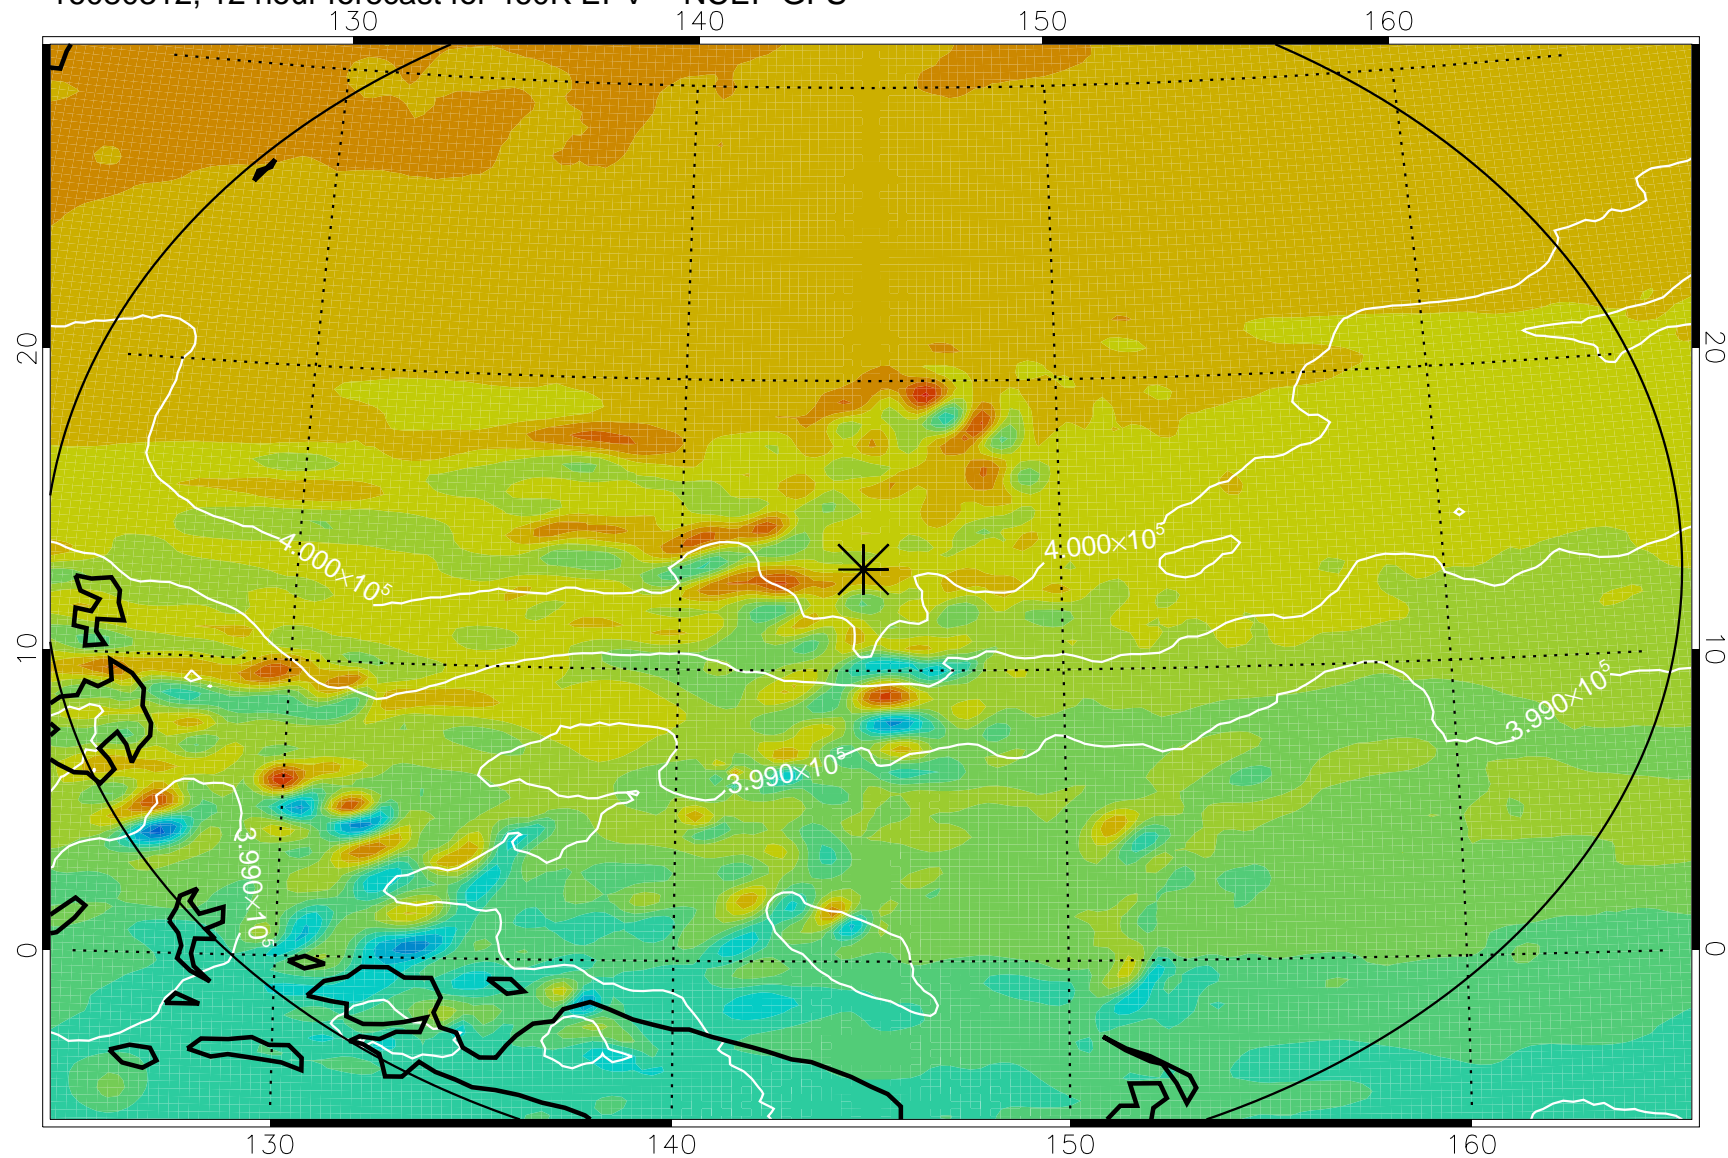

16080306, 6 hour forecast for 460K EPV -- NCEP GFS

460K Montgomery Streamfunction, white

Range ring of 2304 km

16080312, 12 hour forecast for 460K EPV -- NCEP GFS

460K Montgomery Streamfunction, white

Range ring of 2304 km

16080318, 18 hour forecast for 460K EPV -- NCEP GFS

460K Montgomery Streamfunction, white

Range ring of 2304 km

16080400, 24 hour forecast for 460K EPV -- NCEP GFS

460K Montgomery Streamfunction, white

Range ring of 2304 km

16080406, 30 hour forecast for 460K EPV -- NCEP GFS

460K Montgomery Streamfunction, white

Range ring of 2304 km

16080412, 36 hour forecast for 460K EPV -- NCEP GFS

460K Montgomery Streamfunction, white

Range ring of 2304 km

16080518, 66 hour forecast for 460K EPV -- NCEP GFS

460K Montgomery Streamfunction, white

Range ring of 2304 km

16080600, 72 hour forecast for 460K EPV -- NCEP GFS

460K Montgomery Streamfunction, white

Range ring of 2304 km