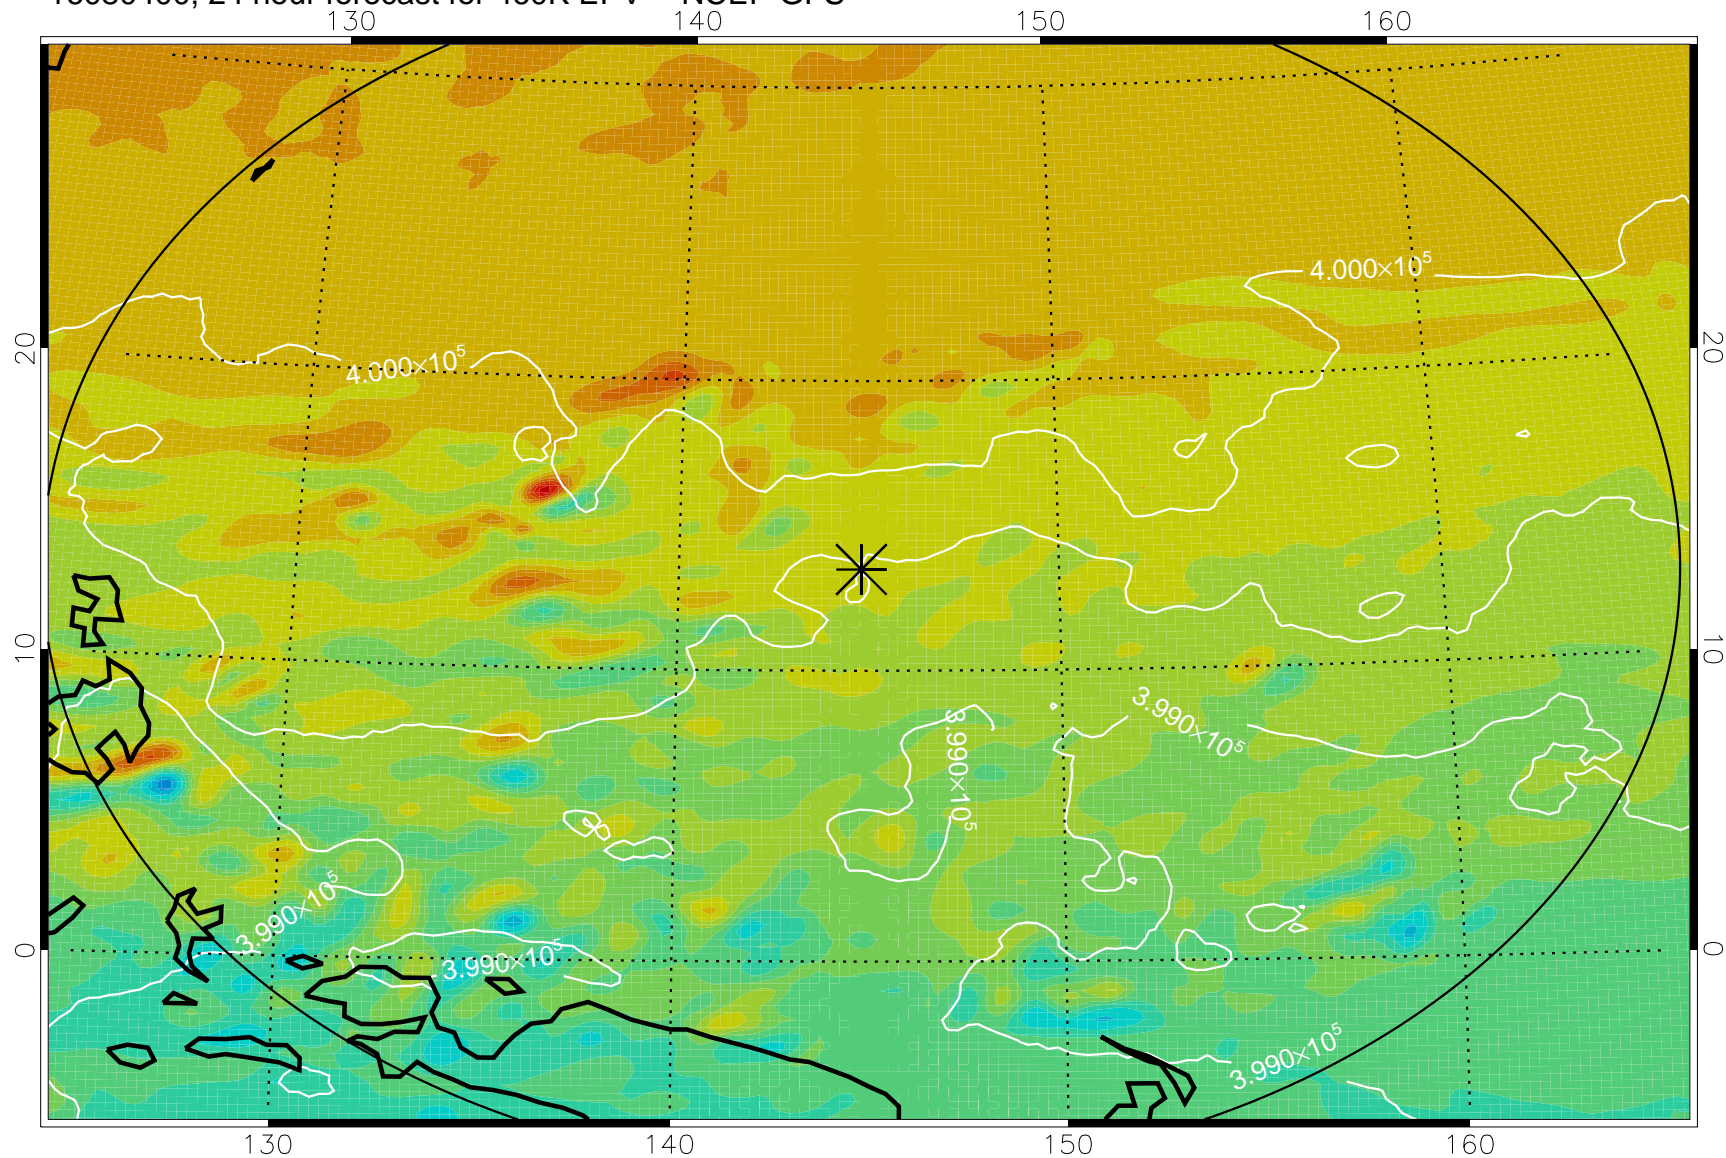

16080306, 6 hour forecast for 460K EPV -- NCEP GFS

460K Montgomery Streamfunction, white

Range ring of 2304 km

16080312, 12 hour forecast for 460K EPV -- NCEP GFS

460K Montgomery Streamfunction, white

Range ring of 2304 km

16080318, 18 hour forecast for 460K EPV -- NCEP GFS

460K Montgomery Streamfunction, white

Range ring of 2304 km

16080400, 24 hour forecast for 460K EPV -- NCEP GFS

460K Montgomery Streamfunction, white

Range ring of 2304 km

16080406, 30 hour forecast for 460K EPV -- NCEP GFS

460K Montgomery Streamfunction, white

Range ring of 2304 km

16080412, 36 hour forecast for 460K EPV -- NCEP GFS

460K Montgomery Streamfunction, white

Range ring of 2304 km

16080518, 66 hour forecast for 460K EPV -- NCEP GFS

460K Montgomery Streamfunction, white

Range ring of 2304 km

16080600, 72 hour forecast for 460K EPV -- NCEP GFS

460K Montgomery Streamfunction, white

Range ring of 2304 km