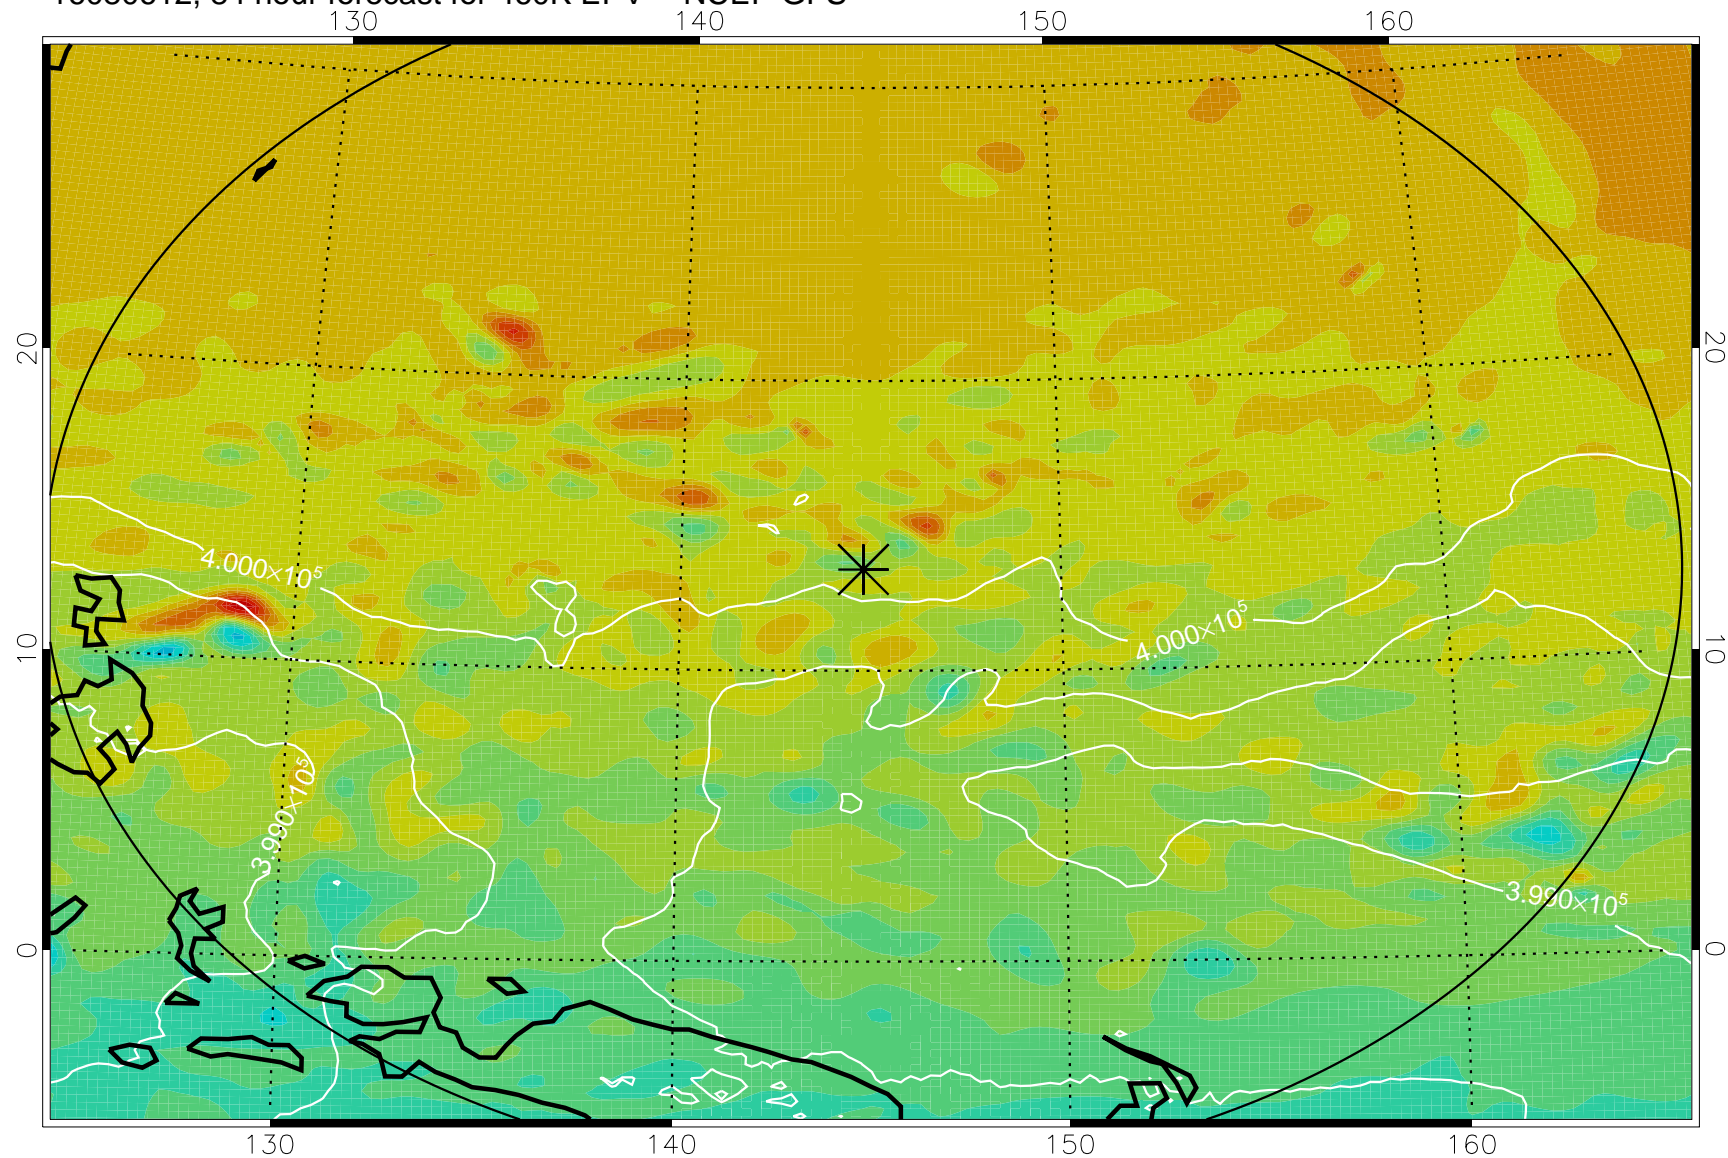

16080518, 66 hour forecast for 460K EPV -- NCEP GFS

460K Montgomery Streamfunction, white

Range ring of 2304 km

16080600, 72 hour forecast for 460K EPV -- NCEP GFS

460K Montgomery Streamfunction, white

Range ring of 2304 km

16080606, 78 hour forecast for 460K EPV -- NCEP GFS

460K Montgomery Streamfunction, white

Range ring of 2304 km

16080612, 84 hour forecast for 460K EPV -- NCEP GFS

460K Montgomery Streamfunction, white

Range ring of 2304 km

16080618, 90 hour forecast for 460K EPV -- NCEP GFS

460K Montgomery Streamfunction, white

Range ring of 2304 km

16080700, 96 hour forecast for 460K EPV -- NCEP GFS

460K Montgomery Streamfunction, white

Range ring of 2304 km

16080706, 102 hour forecast for 460K EPV -- NCEP GFS

460K Montgomery Streamfunction, white

Range ring of 2304 km

16080712, 108 hour forecast for 460K EPV -- NCEP GFS

460K Montgomery Streamfunction, white

Range ring of 2304 km