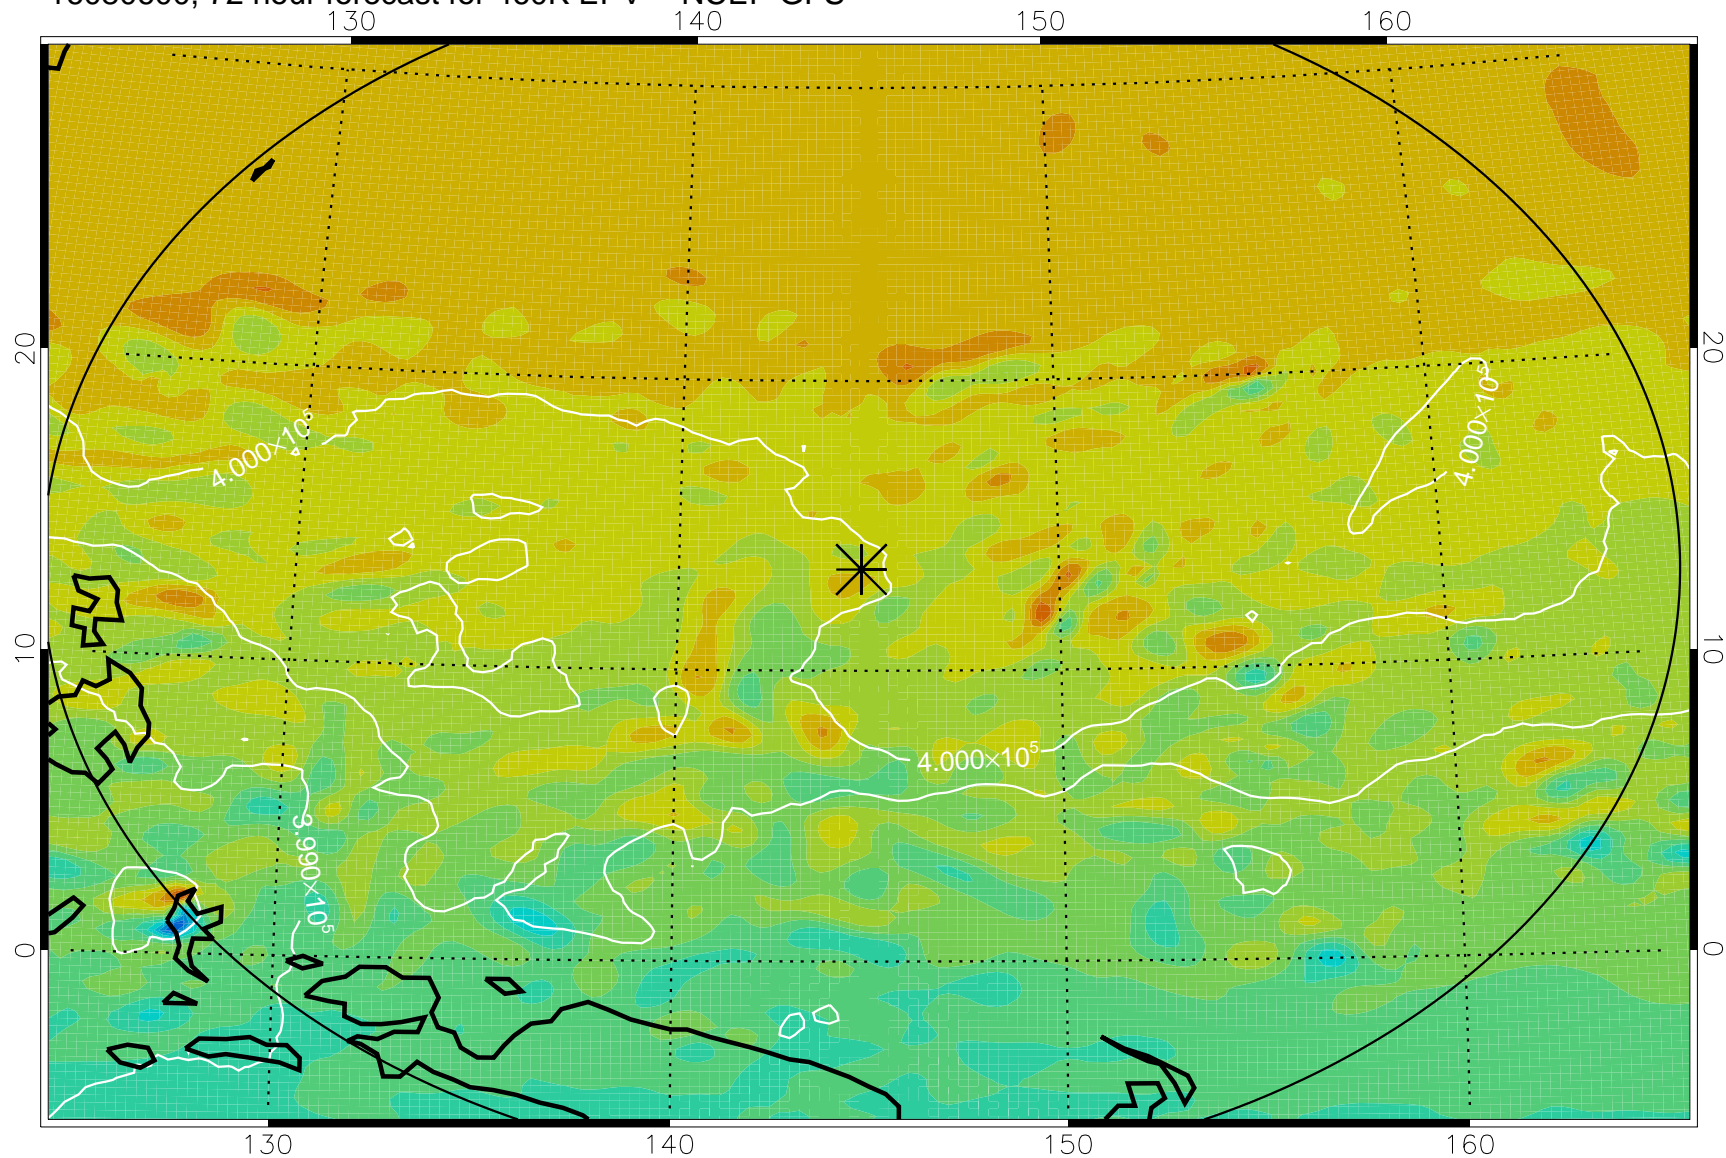

16080506, 54 hour forecast for 460K EPV -- NCEP GFS

460K Montgomery Streamfunction, white

Range ring of 2304 km

16080512, 60 hour forecast for 460K EPV -- NCEP GFS

460K Montgomery Streamfunction, white

Range ring of 2304 km

16080518, 66 hour forecast for 460K EPV -- NCEP GFS

460K Montgomery Streamfunction, white

Range ring of 2304 km

16080600, 72 hour forecast for 460K EPV -- NCEP GFS

460K Montgomery Streamfunction, white

Range ring of 2304 km

16080606, 78 hour forecast for 460K EPV -- NCEP GFS

460K Montgomery Streamfunction, white

Range ring of 2304 km

16080612, 84 hour forecast for 460K EPV -- NCEP GFS

460K Montgomery Streamfunction, white

Range ring of 2304 km

16080618, 90 hour forecast for 460K EPV -- NCEP GFS

460K Montgomery Streamfunction, white

Range ring of 2304 km

16080700, 96 hour forecast for 460K EPV -- NCEP GFS

460K Montgomery Streamfunction, white

Range ring of 2304 km