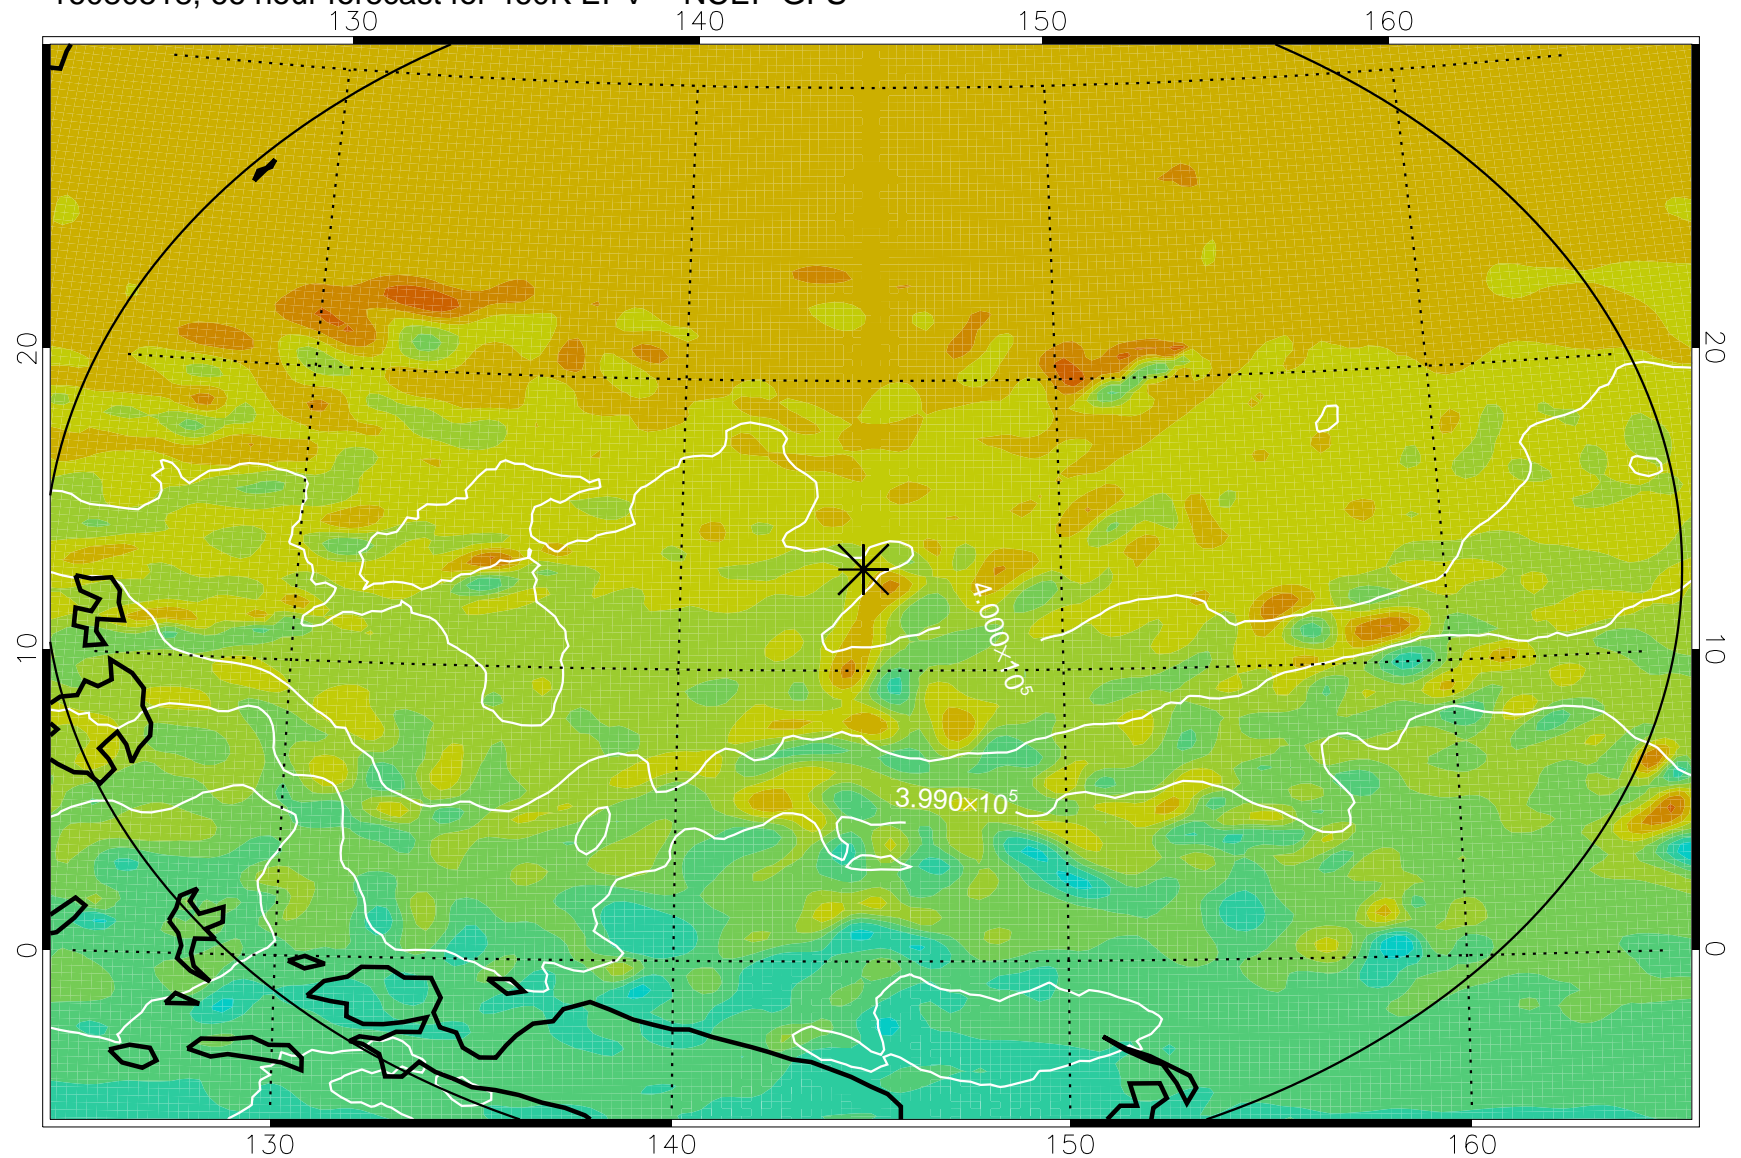

16080506, 54 hour forecast for 460K EPV -- NCEP GFS

460K Montgomery Streamfunction, white

Range ring of 2304 km

16080512, 60 hour forecast for 460K EPV -- NCEP GFS

460K Montgomery Streamfunction, white

Range ring of 2304 km

16080518, 66 hour forecast for 460K EPV -- NCEP GFS

460K Montgomery Streamfunction, white

Range ring of 2304 km

16080600, 72 hour forecast for 460K EPV -- NCEP GFS

460K Montgomery Streamfunction, white

Range ring of 2304 km

16080606, 78 hour forecast for 460K EPV -- NCEP GFS

460K Montgomery Streamfunction, white

Range ring of 2304 km

16080612, 84 hour forecast for 460K EPV -- NCEP GFS

460K Montgomery Streamfunction, white

Range ring of 2304 km

16080618, 90 hour forecast for 460K EPV -- NCEP GFS

460K Montgomery Streamfunction, white

Range ring of 2304 km

16080700, 96 hour forecast for 460K EPV -- NCEP GFS

460K Montgomery Streamfunction, white

Range ring of 2304 km