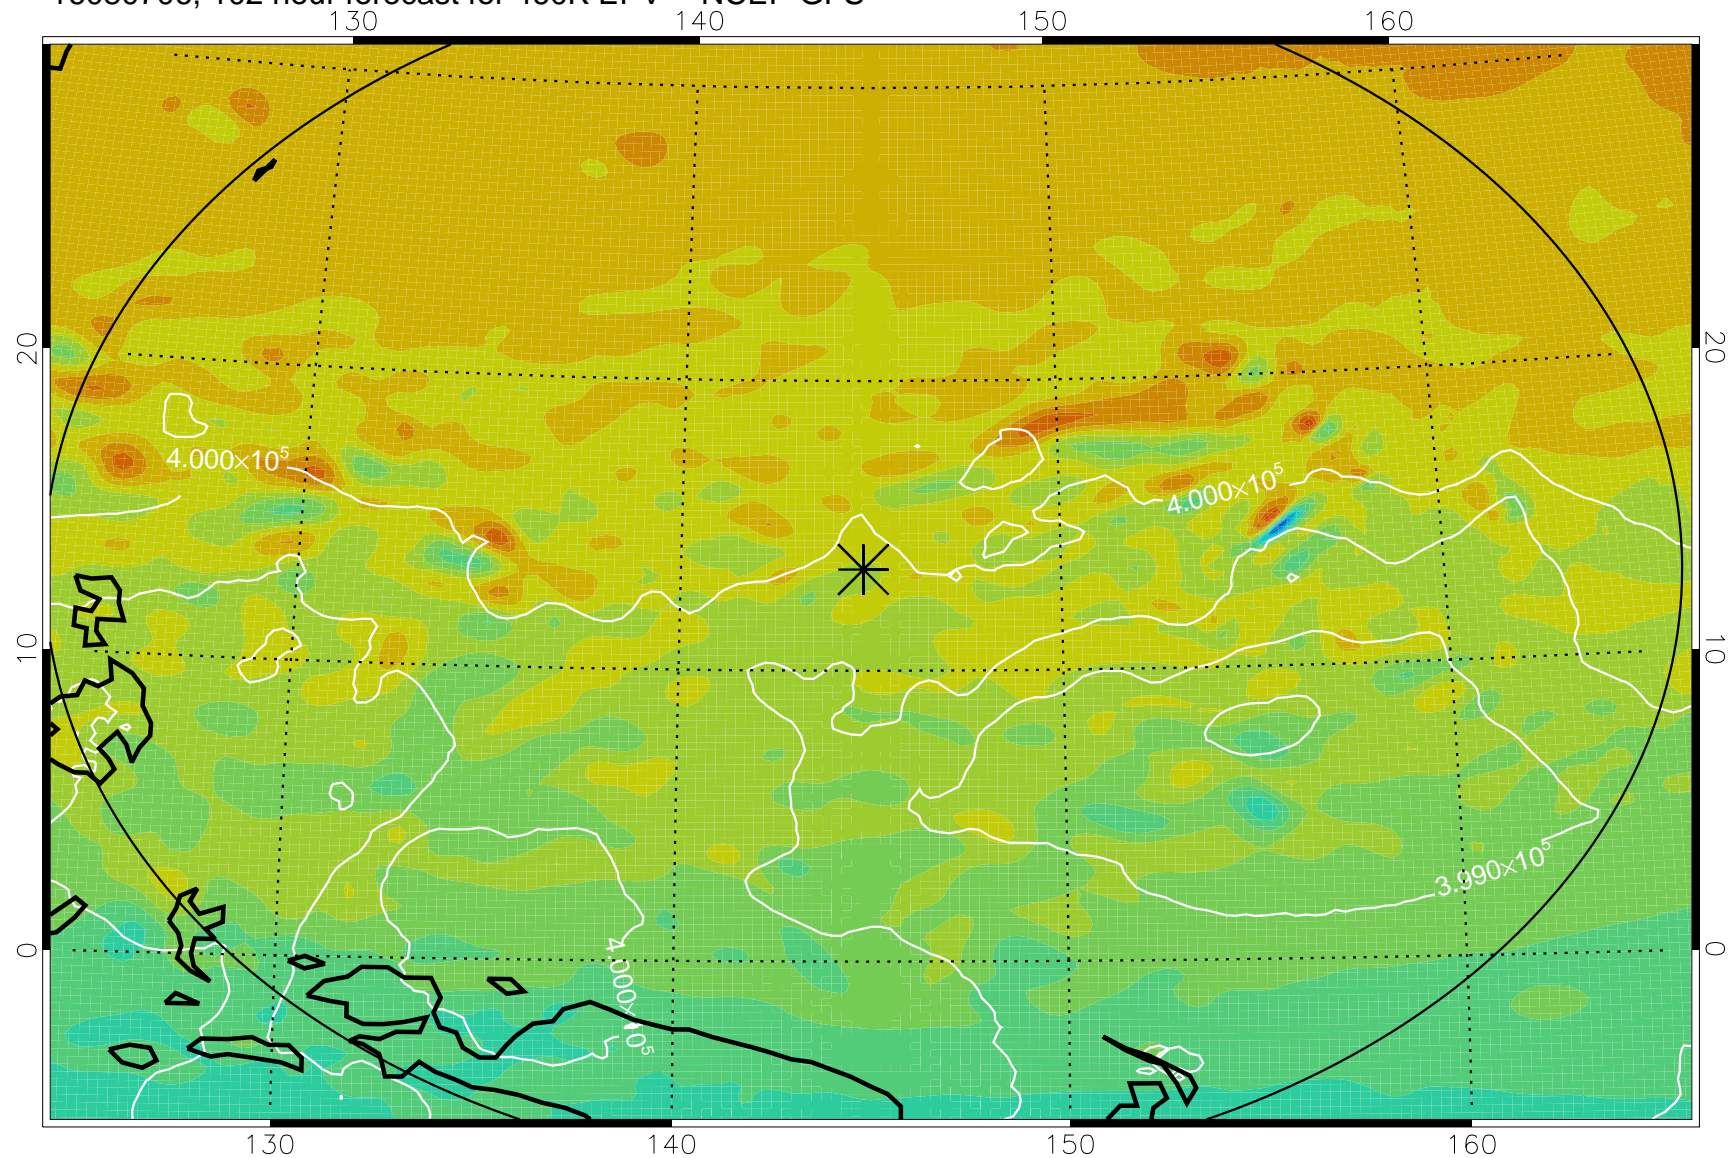

16080606, 78 hour forecast for 460K EPV -- NCEP GFS

460K Montgomery Streamfunction, white

Range ring of 2304 km

16080612, 84 hour forecast for 460K EPV -- NCEP GFS

460K Montgomery Streamfunction, white

Range ring of 2304 km

16080618, 90 hour forecast for 460K EPV -- NCEP GFS

460K Montgomery Streamfunction, white

Range ring of 2304 km

16080700, 96 hour forecast for 460K EPV -- NCEP GFS

460K Montgomery Streamfunction, white

Range ring of 2304 km

16080706, 102 hour forecast for 460K EPV -- NCEP GFS

460K Montgomery Streamfunction, white

Range ring of 2304 km

16080712, 108 hour forecast for 460K EPV -- NCEP GFS

460K Montgomery Streamfunction, white

Range ring of 2304 km

16080718, 114 hour forecast for 460K EPV -- NCEP GFS

460K Montgomery Streamfunction, white

Range ring of 2304 km

16080800, 120 hour forecast for 460K EPV -- NCEP GFS

460K Montgomery Streamfunction, white

Range ring of 2304 km