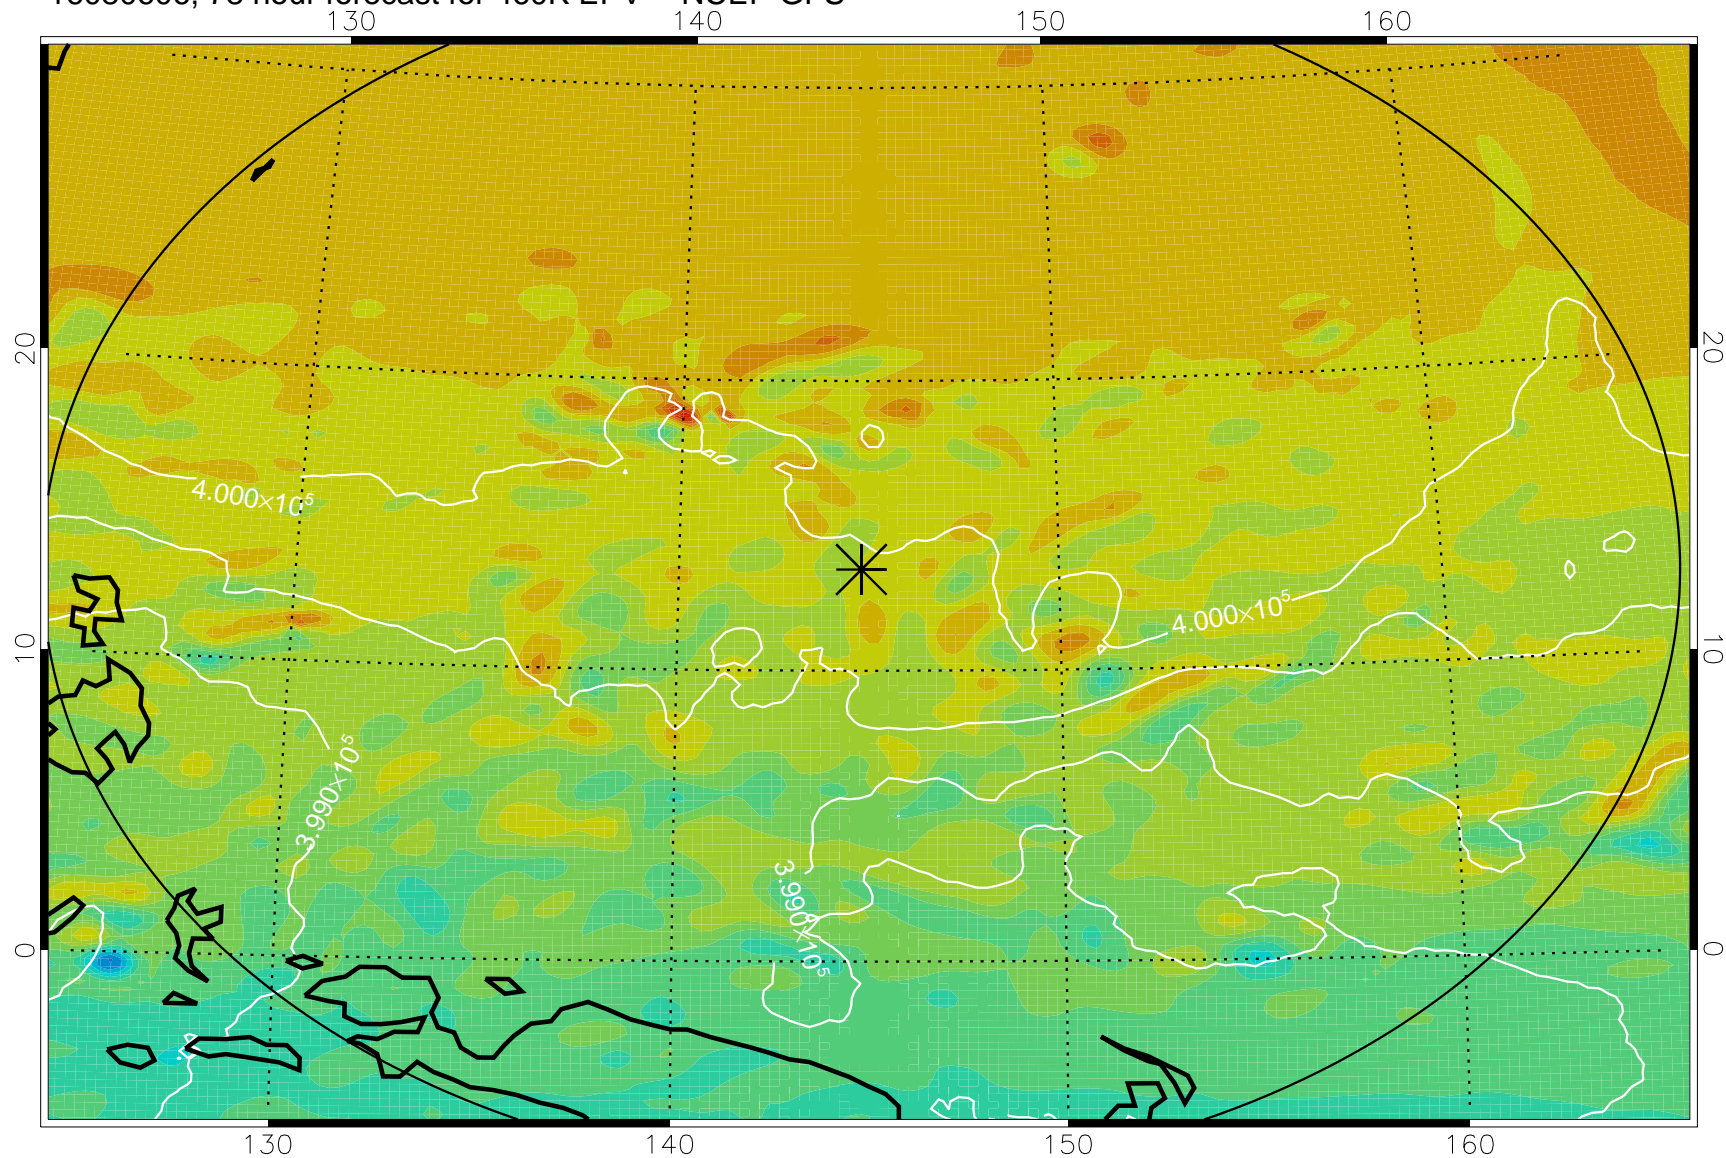

16080506, 54 hour forecast for 460K EPV -- NCEP GFS

460K Montgomery Streamfunction, white

Range ring of 2304 km

16080512, 60 hour forecast for 460K EPV -- NCEP GFS

460K Montgomery Streamfunction, white

Range ring of 2304 km

16080518, 66 hour forecast for 460K EPV -- NCEP GFS

460K Montgomery Streamfunction, white

Range ring of 2304 km

16080600, 72 hour forecast for 460K EPV -- NCEP GFS

460K Montgomery Streamfunction, white

Range ring of 2304 km

16080606, 78 hour forecast for 460K EPV -- NCEP GFS

460K Montgomery Streamfunction, white

Range ring of 2304 km

16080612, 84 hour forecast for 460K EPV -- NCEP GFS

460K Montgomery Streamfunction, white

Range ring of 2304 km

16080618, 90 hour forecast for 460K EPV -- NCEP GFS

460K Montgomery Streamfunction, white

Range ring of 2304 km

16080700, 96 hour forecast for 460K EPV -- NCEP GFS

460K Montgomery Streamfunction, white

Range ring of 2304 km