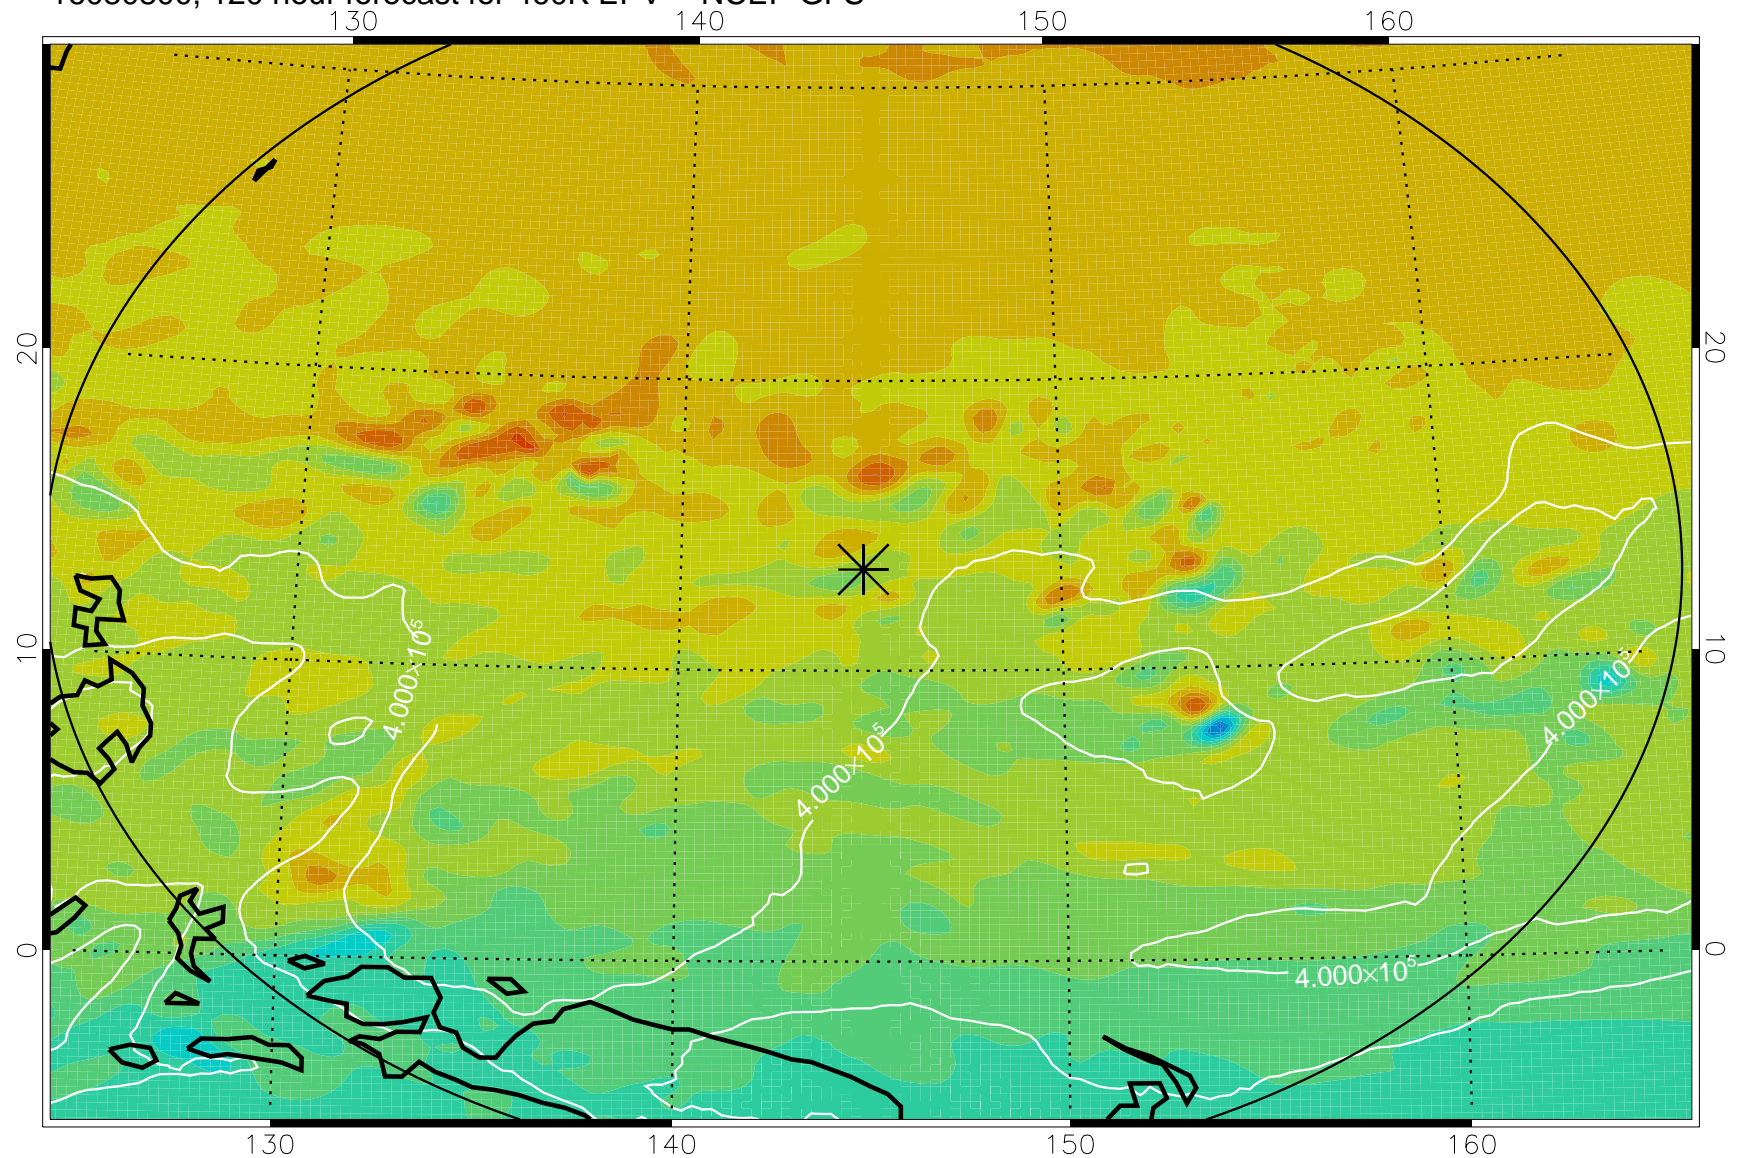

16080606, 78 hour forecast for 460K EPV -- NCEP GFS

460K Montgomery Streamfunction, white

Range ring of 2304 km

16080612, 84 hour forecast for 460K EPV -- NCEP GFS

460K Montgomery Streamfunction, white

Range ring of 2304 km

16080618, 90 hour forecast for 460K EPV -- NCEP GFS

460K Montgomery Streamfunction, white

Range ring of 2304 km

16080700, 96 hour forecast for 460K EPV -- NCEP GFS

460K Montgomery Streamfunction, white

Range ring of 2304 km

16080706, 102 hour forecast for 460K EPV -- NCEP GFS

460K Montgomery Streamfunction, white

Range ring of 2304 km

16080712, 108 hour forecast for 460K EPV -- NCEP GFS

460K Montgomery Streamfunction, white

Range ring of 2304 km

16080718, 114 hour forecast for 460K EPV -- NCEP GFS

460K Montgomery Streamfunction, white

Range ring of 2304 km

16080800, 120 hour forecast for 460K EPV -- NCEP GFS

460K Montgomery Streamfunction, white

Range ring of 2304 km