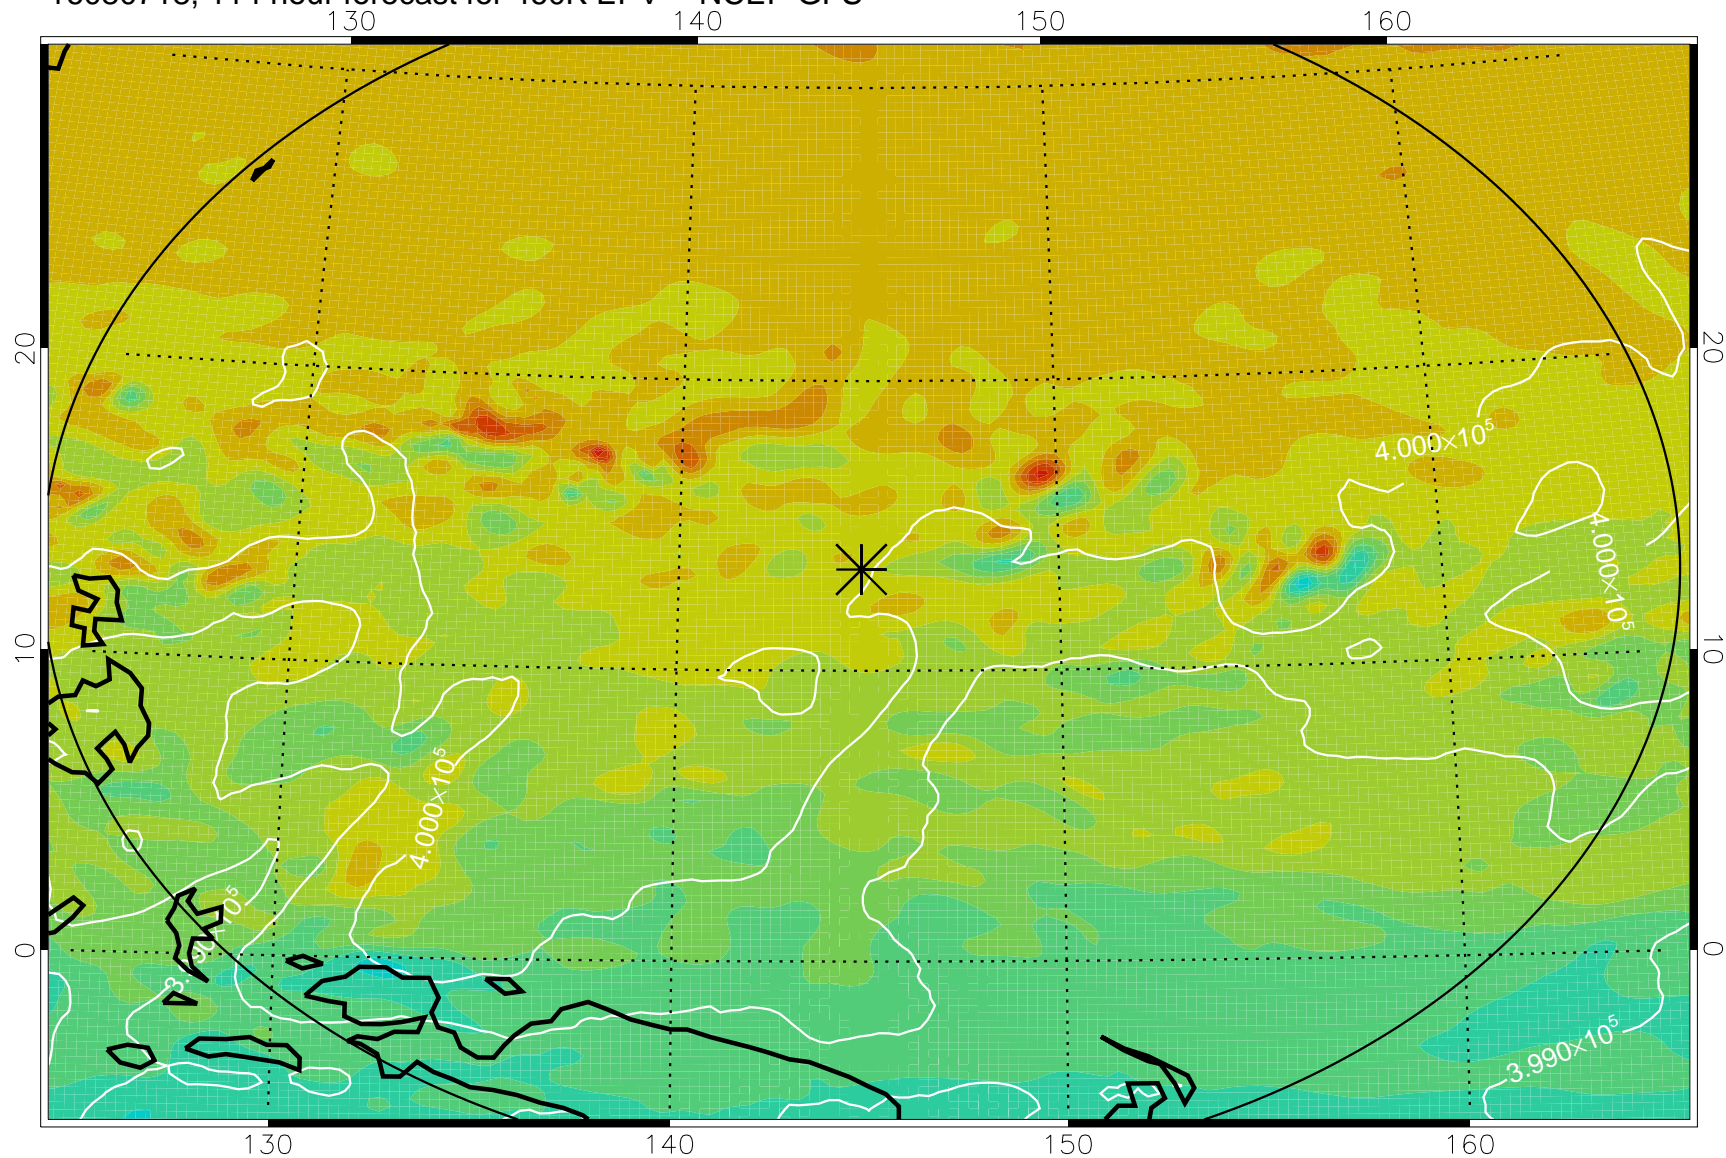

16080606, 78 hour forecast for 460K EPV -- NCEP GFS

460K Montgomery Streamfunction, white

Range ring of 2304 km

16080612, 84 hour forecast for 460K EPV -- NCEP GFS

460K Montgomery Streamfunction, white

Range ring of 2304 km

16080618, 90 hour forecast for 460K EPV -- NCEP GFS

460K Montgomery Streamfunction, white

Range ring of 2304 km

16080700, 96 hour forecast for 460K EPV -- NCEP GFS

460K Montgomery Streamfunction, white

Range ring of 2304 km

16080706, 102 hour forecast for 460K EPV -- NCEP GFS

460K Montgomery Streamfunction, white

Range ring of 2304 km

16080712, 108 hour forecast for 460K EPV -- NCEP GFS

460K Montgomery Streamfunction, white

Range ring of 2304 km

16080718, 114 hour forecast for 460K EPV -- NCEP GFS

460K Montgomery Streamfunction, white

Range ring of 2304 km

16080800, 120 hour forecast for 460K EPV -- NCEP GFS

460K Montgomery Streamfunction, white

Range ring of 2304 km