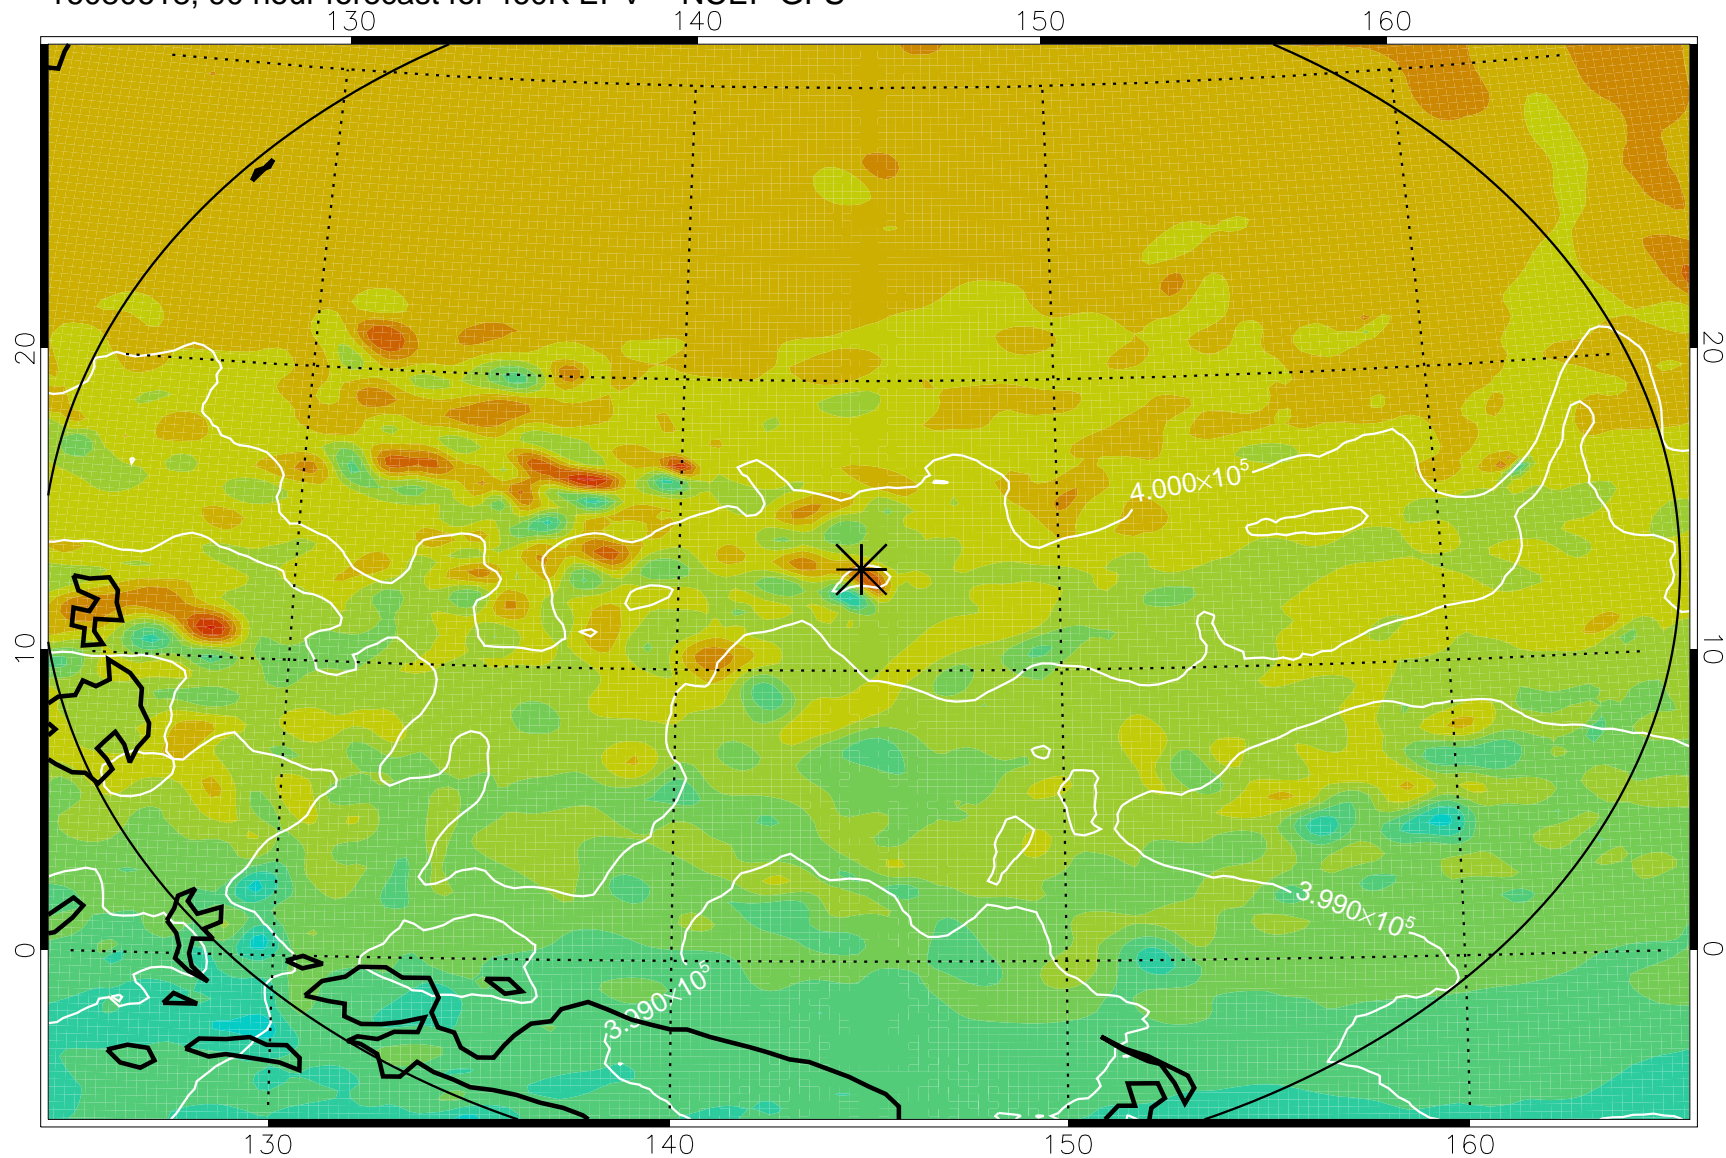

16080518, 66 hour forecast for 460K EPV -- NCEP GFS

460K Montgomery Streamfunction, white

Range ring of 2304 km

16080600, 72 hour forecast for 460K EPV -- NCEP GFS

460K Montgomery Streamfunction, white

Range ring of 2304 km

16080606, 78 hour forecast for 460K EPV -- NCEP GFS

460K Montgomery Streamfunction, white

Range ring of 2304 km

16080612, 84 hour forecast for 460K EPV -- NCEP GFS

460K Montgomery Streamfunction, white

Range ring of 2304 km

16080618, 90 hour forecast for 460K EPV -- NCEP GFS

460K Montgomery Streamfunction, white

Range ring of 2304 km

16080700, 96 hour forecast for 460K EPV -- NCEP GFS

460K Montgomery Streamfunction, white

Range ring of 2304 km

16080706, 102 hour forecast for 460K EPV -- NCEP GFS

460K Montgomery Streamfunction, white

Range ring of 2304 km

16080712, 108 hour forecast for 460K EPV -- NCEP GFS

460K Montgomery Streamfunction, white

Range ring of 2304 km