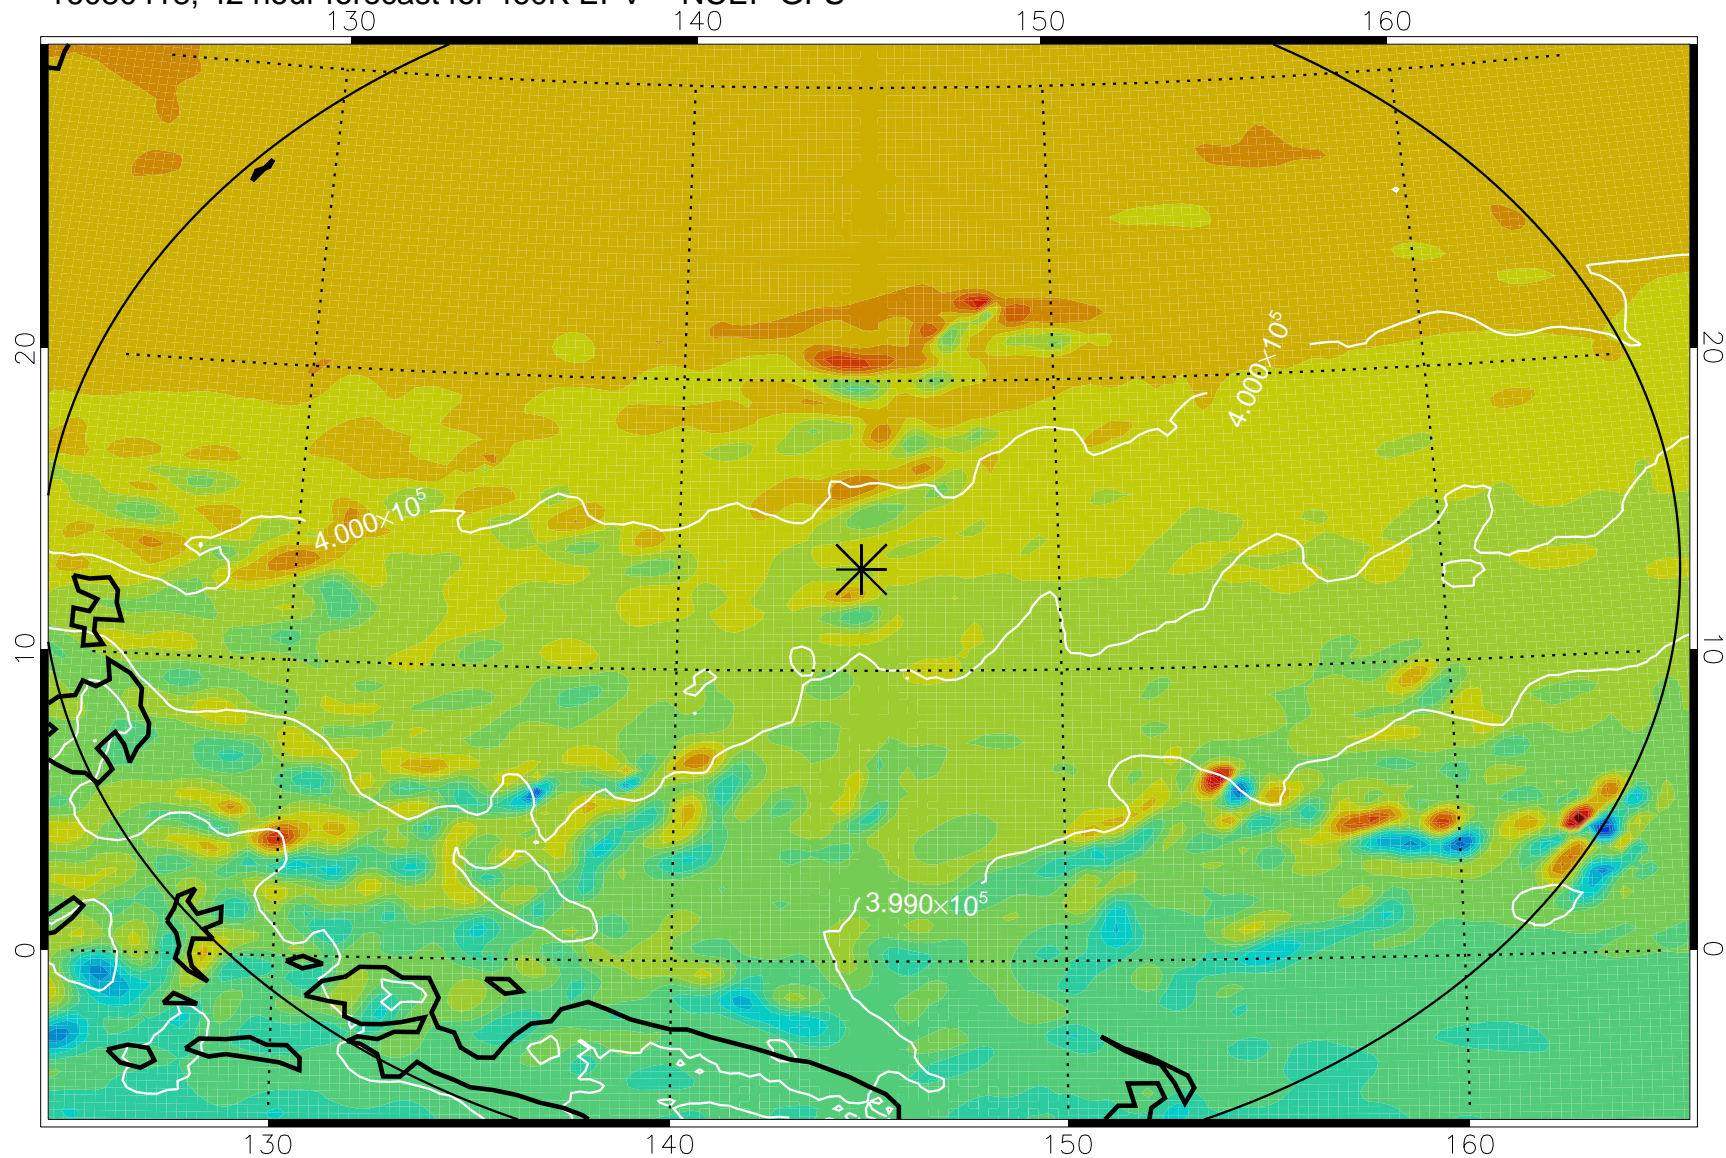

16080406, 30 hour forecast for 460K EPV -- NCEP GFS

460K Montgomery Streamfunction, white

Range ring of 2304 km

16080412, 36 hour forecast for 460K EPV -- NCEP GFS

460K Montgomery Streamfunction, white

Range ring of 2304 km

16080418, 42 hour forecast for 460K EPV -- NCEP GFS

460K Montgomery Streamfunction, white

Range ring of 2304 km

16080500, 48 hour forecast for 460K EPV -- NCEP GFS

460K Montgomery Streamfunction, white

Range ring of 2304 km

16080506, 54 hour forecast for 460K EPV -- NCEP GFS

460K Montgomery Streamfunction, white

Range ring of 2304 km

16080512, 60 hour forecast for 460K EPV -- NCEP GFS

460K Montgomery Streamfunction, white

Range ring of 2304 km

16080518, 66 hour forecast for 460K EPV -- NCEP GFS

460K Montgomery Streamfunction, white

Range ring of 2304 km

16080600, 72 hour forecast for 460K EPV -- NCEP GFS

460K Montgomery Streamfunction, white

Range ring of 2304 km