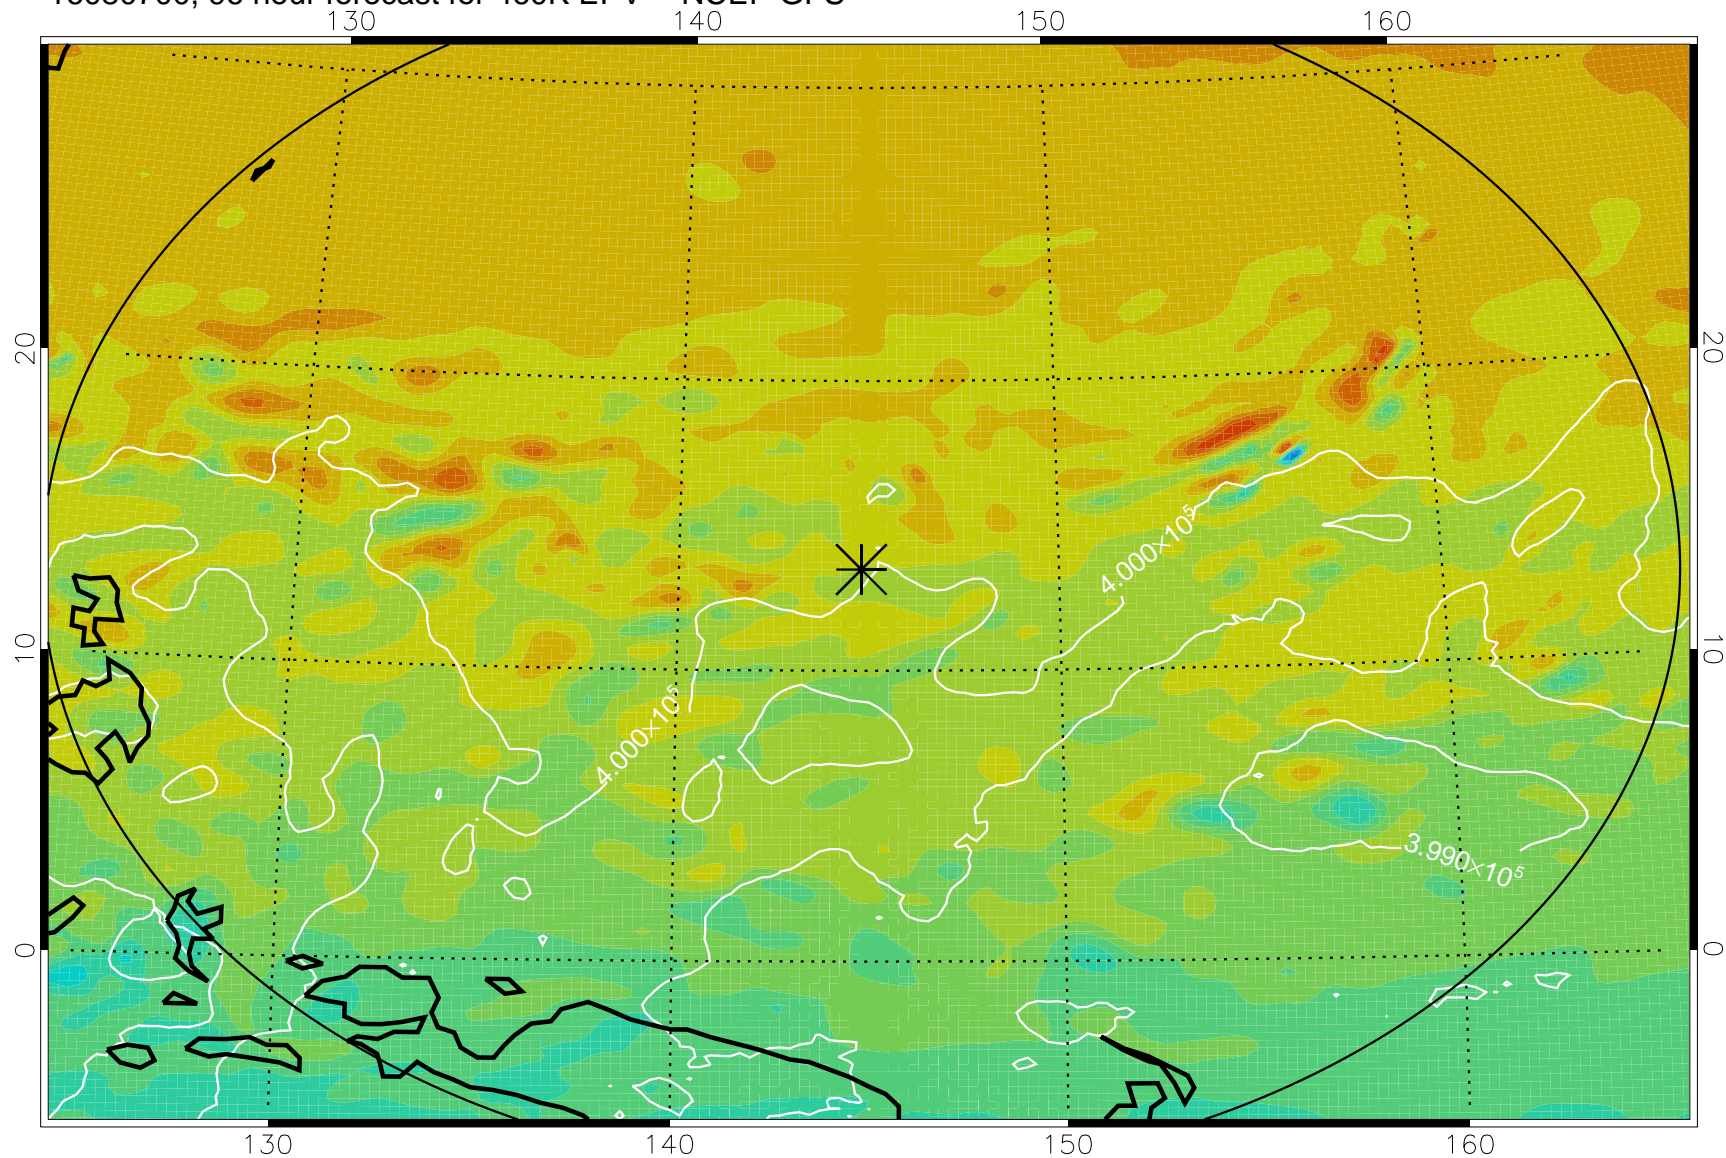

16080518, 66 hour forecast for 460K EPV -- NCEP GFS

460K Montgomery Streamfunction, white

Range ring of 2304 km

16080600, 72 hour forecast for 460K EPV -- NCEP GFS

460K Montgomery Streamfunction, white

Range ring of 2304 km

16080606, 78 hour forecast for 460K EPV -- NCEP GFS

460K Montgomery Streamfunction, white

Range ring of 2304 km

16080612, 84 hour forecast for 460K EPV -- NCEP GFS

460K Montgomery Streamfunction, white

Range ring of 2304 km

16080618, 90 hour forecast for 460K EPV -- NCEP GFS

460K Montgomery Streamfunction, white

Range ring of 2304 km

16080700, 96 hour forecast for 460K EPV -- NCEP GFS

460K Montgomery Streamfunction, white

Range ring of 2304 km

16080706, 102 hour forecast for 460K EPV -- NCEP GFS

460K Montgomery Streamfunction, white

Range ring of 2304 km

16080712, 108 hour forecast for 460K EPV -- NCEP GFS

460K Montgomery Streamfunction, white

Range ring of 2304 km