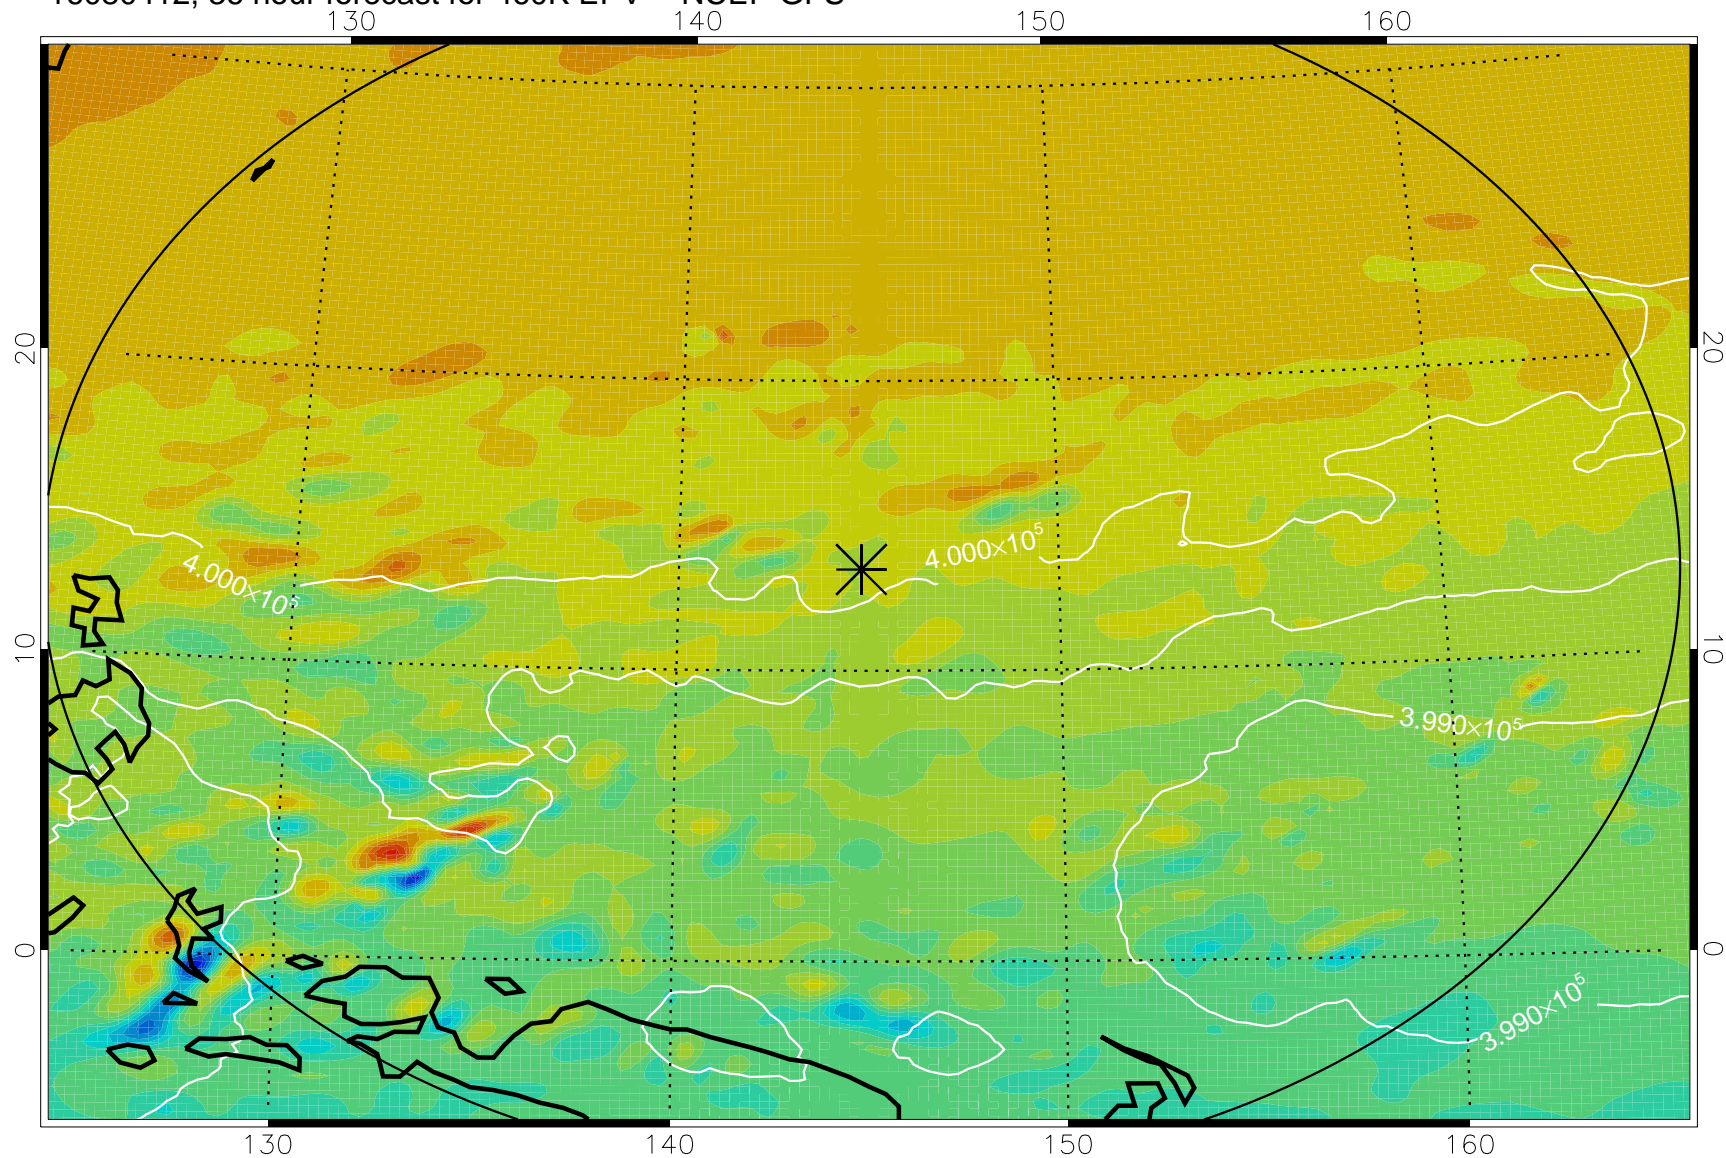

16080318, 18 hour forecast for 460K EPV -- NCEP GFS

460K Montgomery Streamfunction, white

Range ring of 2304 km

16080400, 24 hour forecast for 460K EPV -- NCEP GFS

460K Montgomery Streamfunction, white

Range ring of 2304 km

16080406, 30 hour forecast for 460K EPV -- NCEP GFS

460K Montgomery Streamfunction, white

Range ring of 2304 km

16080412, 36 hour forecast for 460K EPV -- NCEP GFS

460K Montgomery Streamfunction, white

Range ring of 2304 km

16080418, 42 hour forecast for 460K EPV -- NCEP GFS

460K Montgomery Streamfunction, white

Range ring of 2304 km

16080500, 48 hour forecast for 460K EPV -- NCEP GFS

460K Montgomery Streamfunction, white

Range ring of 2304 km

16080518, 66 hour forecast for 460K EPV -- NCEP GFS

460K Montgomery Streamfunction, white

Range ring of 2304 km

16080600, 72 hour forecast for 460K EPV -- NCEP GFS

460K Montgomery Streamfunction, white

Range ring of 2304 km