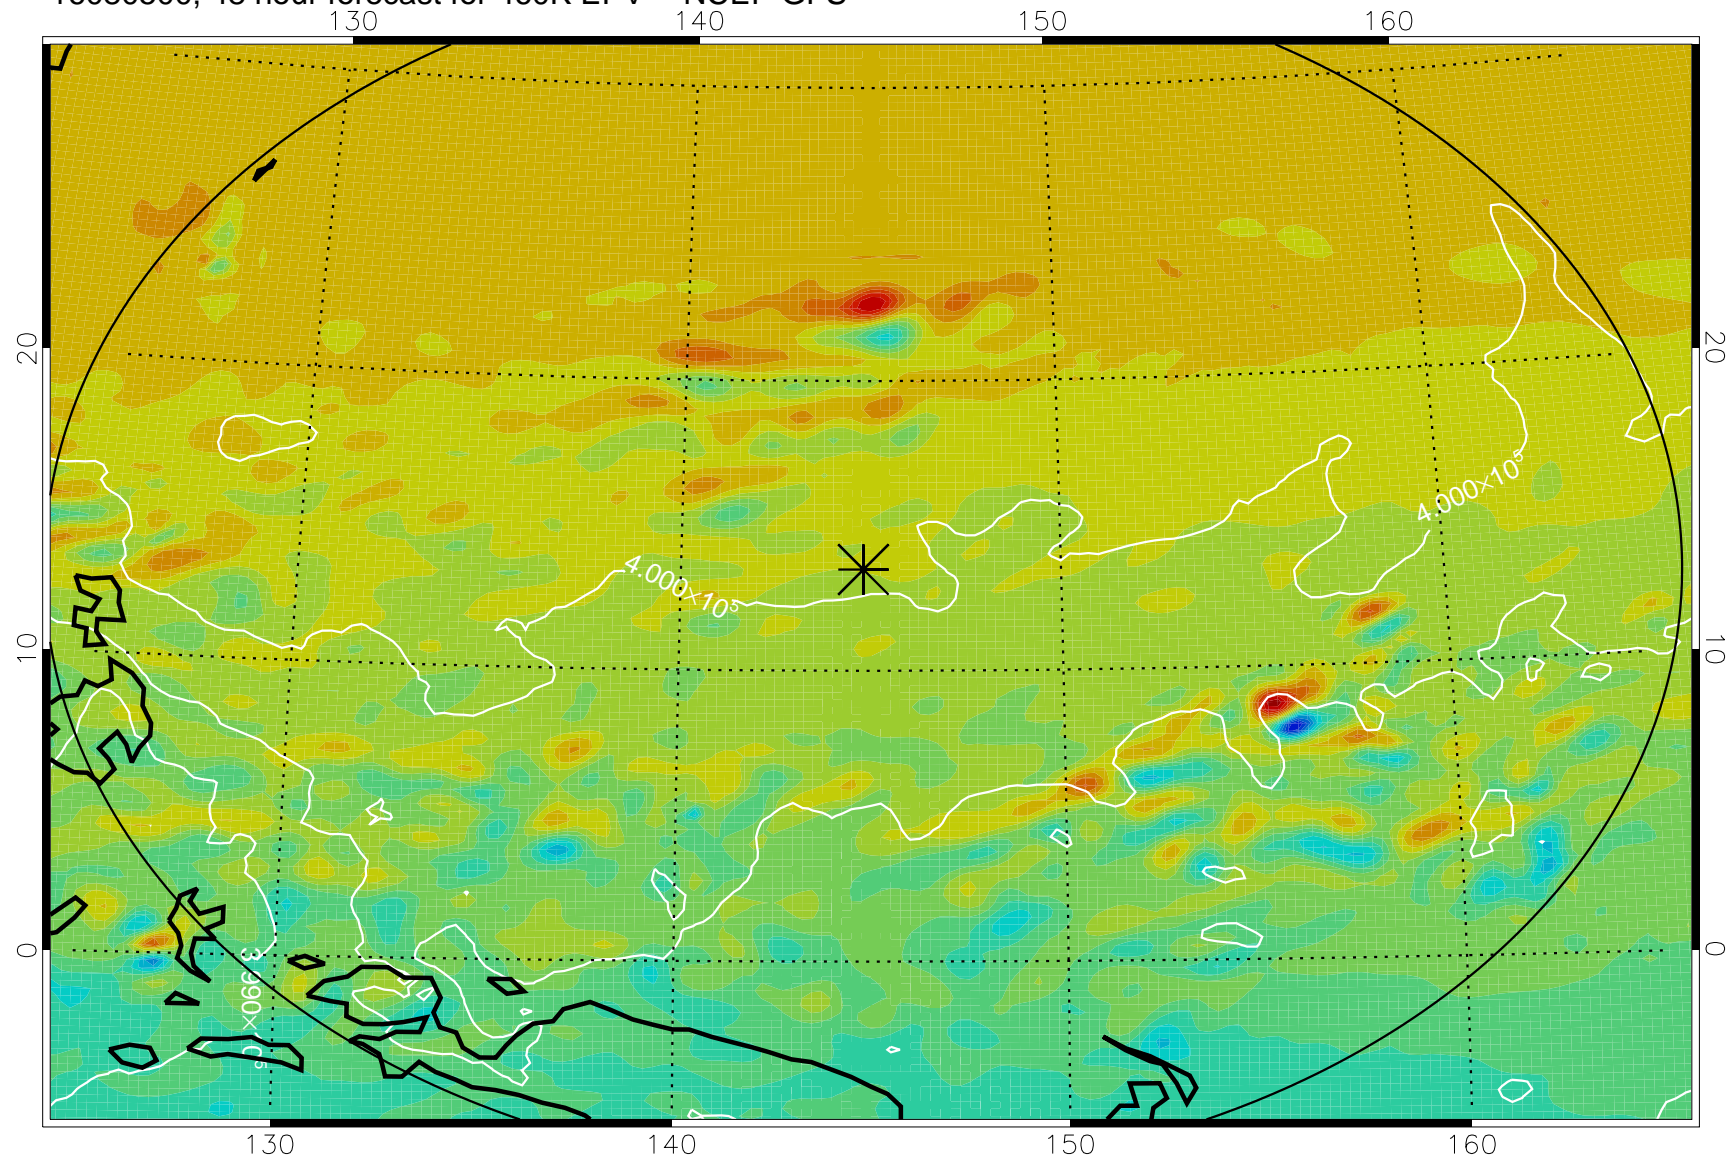

16080406, 30 hour forecast for 460K EPV -- NCEP GFS

460K Montgomery Streamfunction, white

Range ring of 2304 km

16080412, 36 hour forecast for 460K EPV -- NCEP GFS

460K Montgomery Streamfunction, white

Range ring of 2304 km

16080418, 42 hour forecast for 460K EPV -- NCEP GFS

460K Montgomery Streamfunction, white

Range ring of 2304 km

16080500, 48 hour forecast for 460K EPV -- NCEP GFS

460K Montgomery Streamfunction, white

Range ring of 2304 km

16080506, 54 hour forecast for 460K EPV -- NCEP GFS

460K Montgomery Streamfunction, white

Range ring of 2304 km

16080512, 60 hour forecast for 460K EPV -- NCEP GFS

460K Montgomery Streamfunction, white

Range ring of 2304 km

16080518, 66 hour forecast for 460K EPV -- NCEP GFS

460K Montgomery Streamfunction, white

Range ring of 2304 km

16080600, 72 hour forecast for 460K EPV -- NCEP GFS

460K Montgomery Streamfunction, white

Range ring of 2304 km