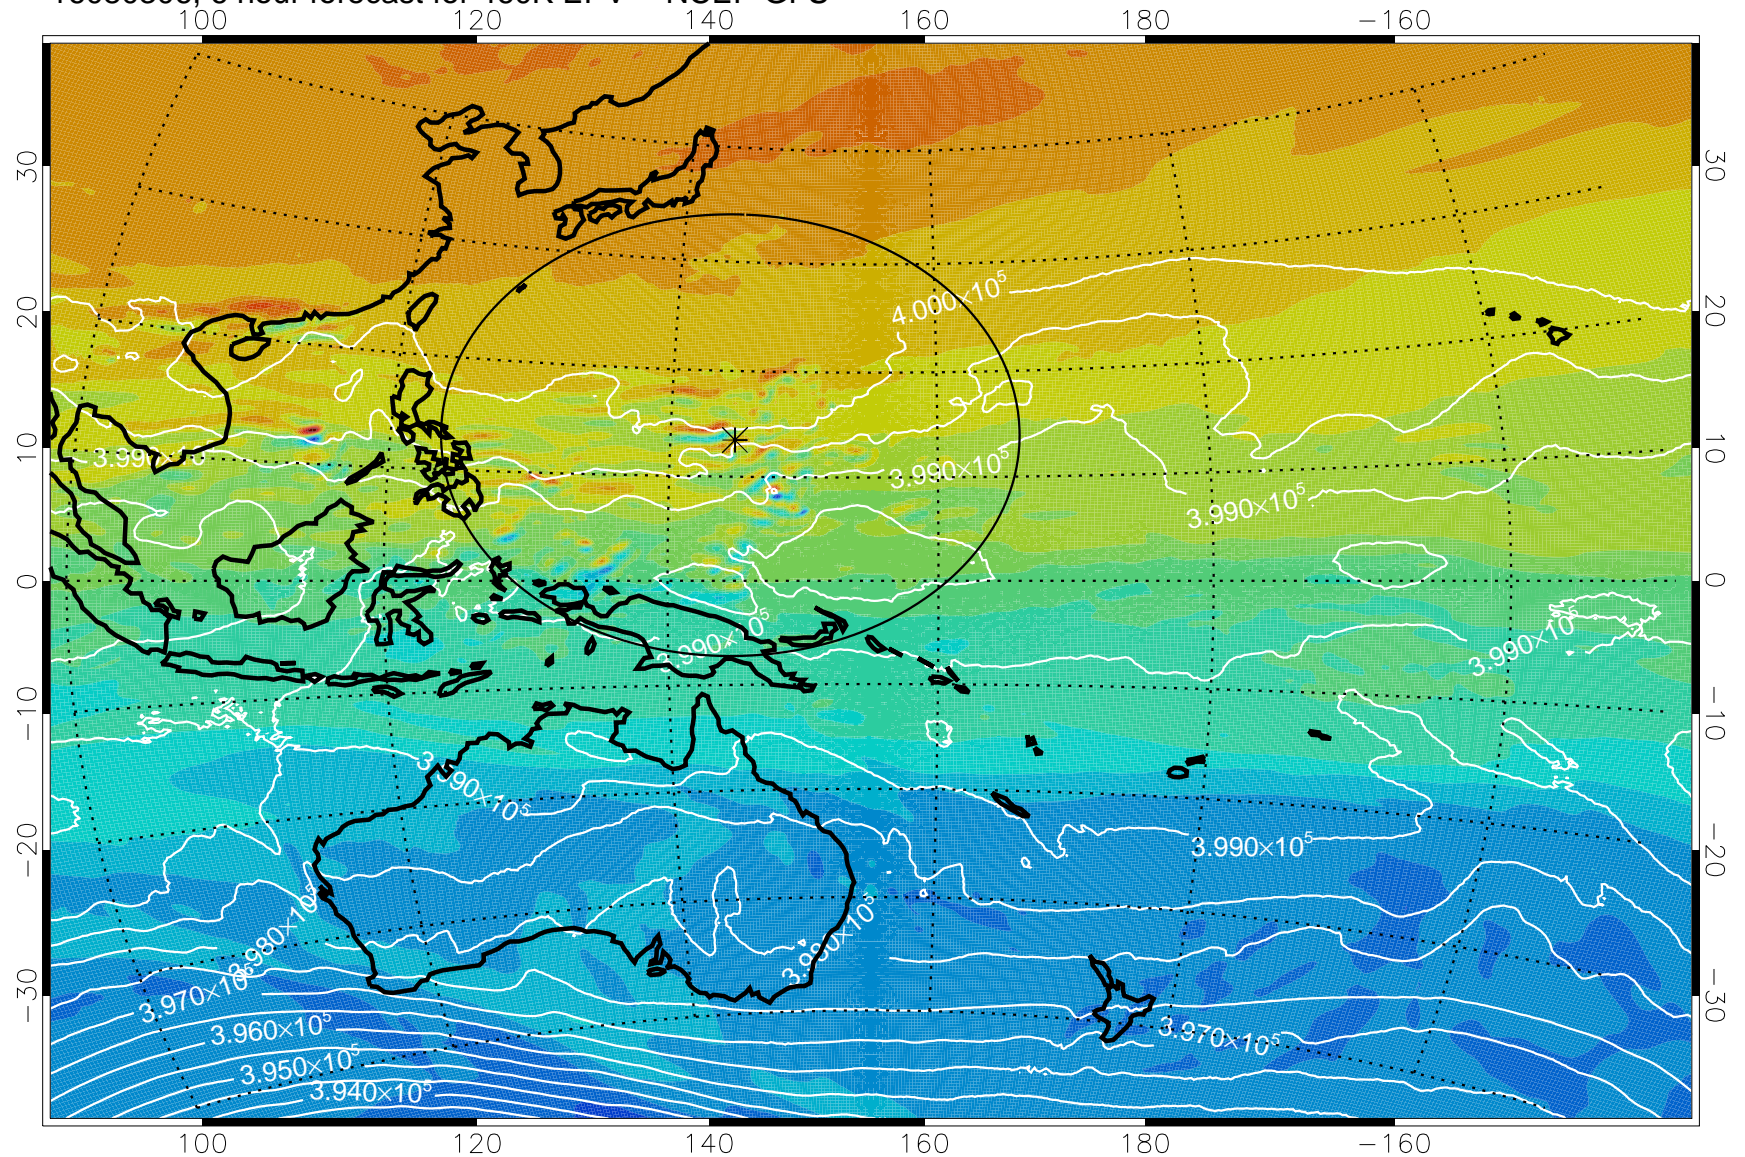

16080306, 6 hour forecast for 460K EPV -- NCEP GFS

460K Montgomery Streamfunction, white

Range ring of 2304 km

16080312, 12 hour forecast for 460K EPV -- NCEP GFS

460K Montgomery Streamfunction, white

Range ring of 2304 km

16080318, 18 hour forecast for 460K EPV -- NCEP GFS

460K Montgomery Streamfunction, white

Range ring of 2304 km

16080400, 24 hour forecast for 460K EPV -- NCEP GFS

460K Montgomery Streamfunction, white

Range ring of 2304 km

16080406, 30 hour forecast for 460K EPV -- NCEP GFS

460K Montgomery Streamfunction, white

Range ring of 2304 km

16080412, 36 hour forecast for 460K EPV -- NCEP GFS

460K Montgomery Streamfunction, white

Range ring of 2304 km

16080418, 42 hour forecast for 460K EPV -- NCEP GFS

460K Montgomery Streamfunction, white

Range ring of 2304 km

16080500, 48 hour forecast for 460K EPV -- NCEP GFS

460K Montgomery Streamfunction, white

Range ring of 2304 km