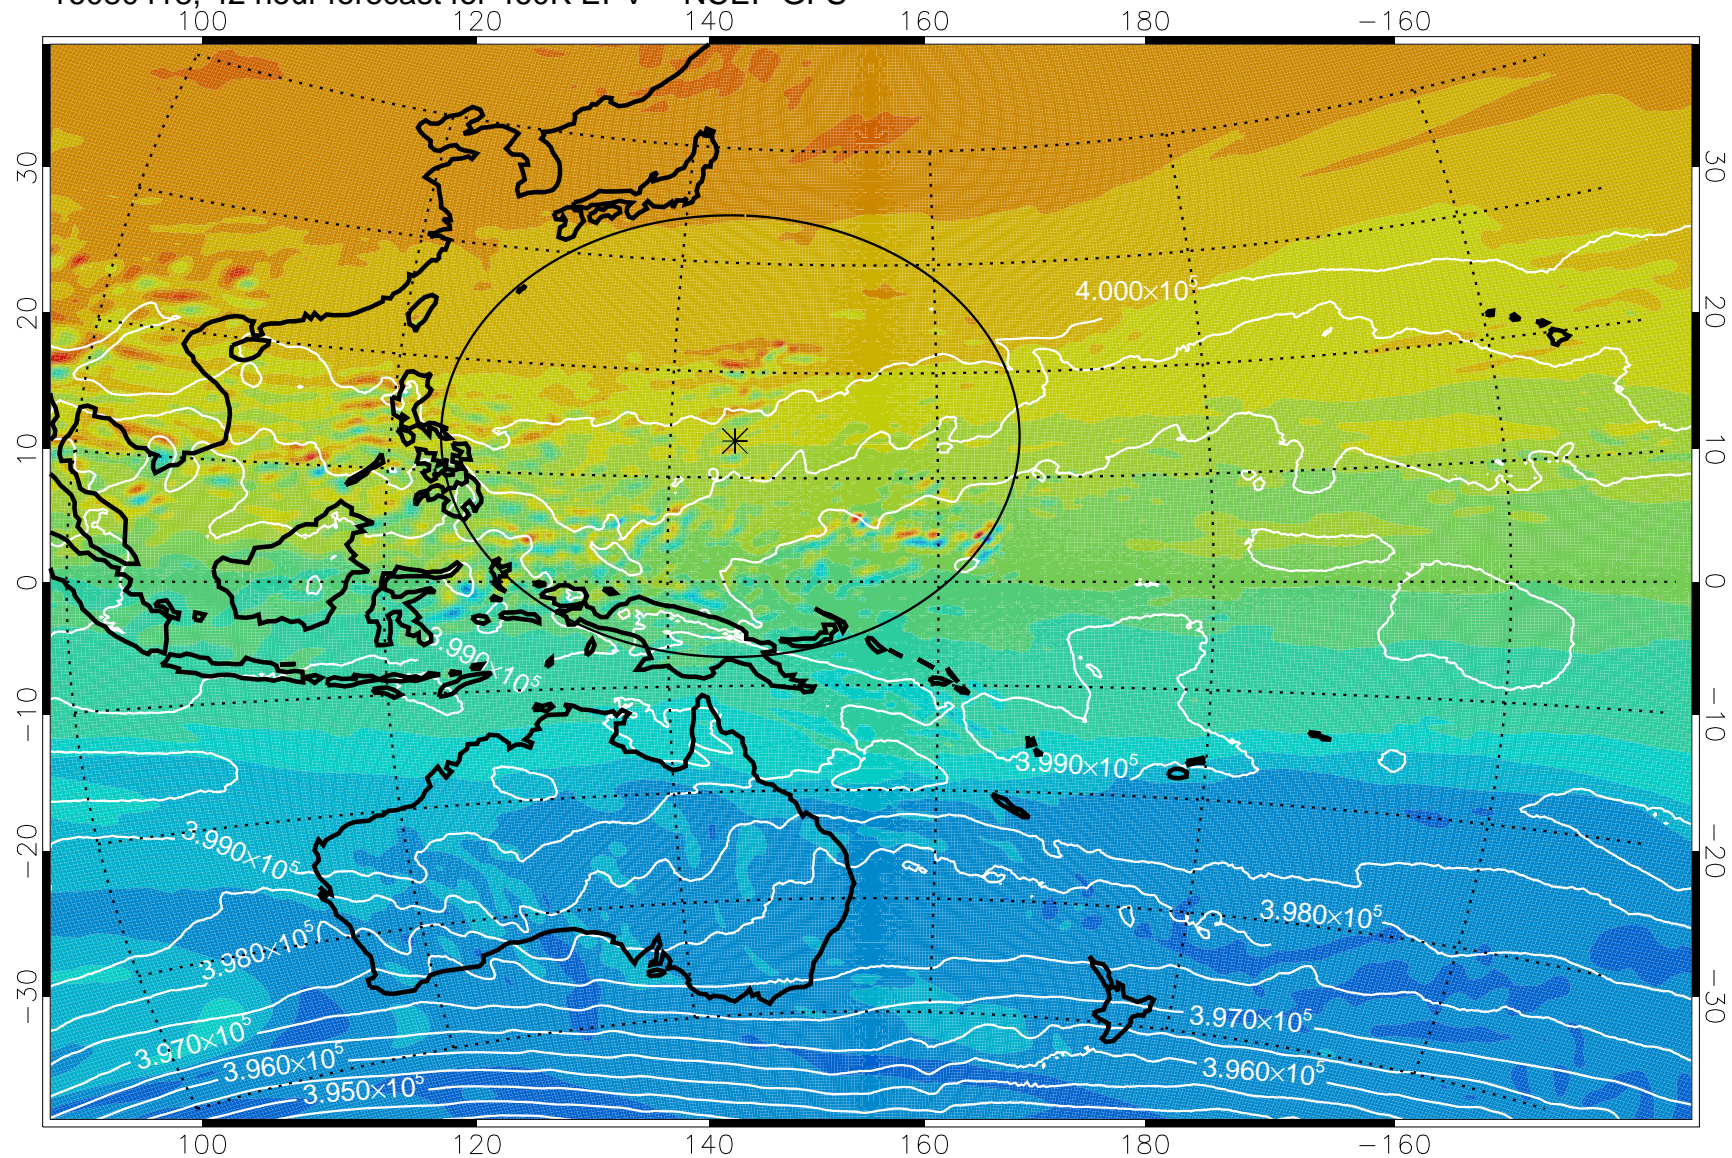

16080406, 30 hour forecast for 460K EPV -- NCEP GFS

460K Montgomery Streamfunction, white

Range ring of 2304 km

16080412, 36 hour forecast for 460K EPV -- NCEP GFS

460K Montgomery Streamfunction, white

Range ring of 2304 km

16080418, 42 hour forecast for 460K EPV -- NCEP GFS

460K Montgomery Streamfunction, white

Range ring of 2304 km

16080500, 48 hour forecast for 460K EPV -- NCEP GFS

460K Montgomery Streamfunction, white

Range ring of 2304 km

16080506, 54 hour forecast for 460K EPV -- NCEP GFS

460K Montgomery Streamfunction, white

Range ring of 2304 km

16080512, 60 hour forecast for 460K EPV -- NCEP GFS

460K Montgomery Streamfunction, white

Range ring of 2304 km

16080518, 66 hour forecast for 460K EPV -- NCEP GFS

460K Montgomery Streamfunction, white

Range ring of 2304 km

16080600, 72 hour forecast for 460K EPV -- NCEP GFS

460K Montgomery Streamfunction, white

Range ring of 2304 km