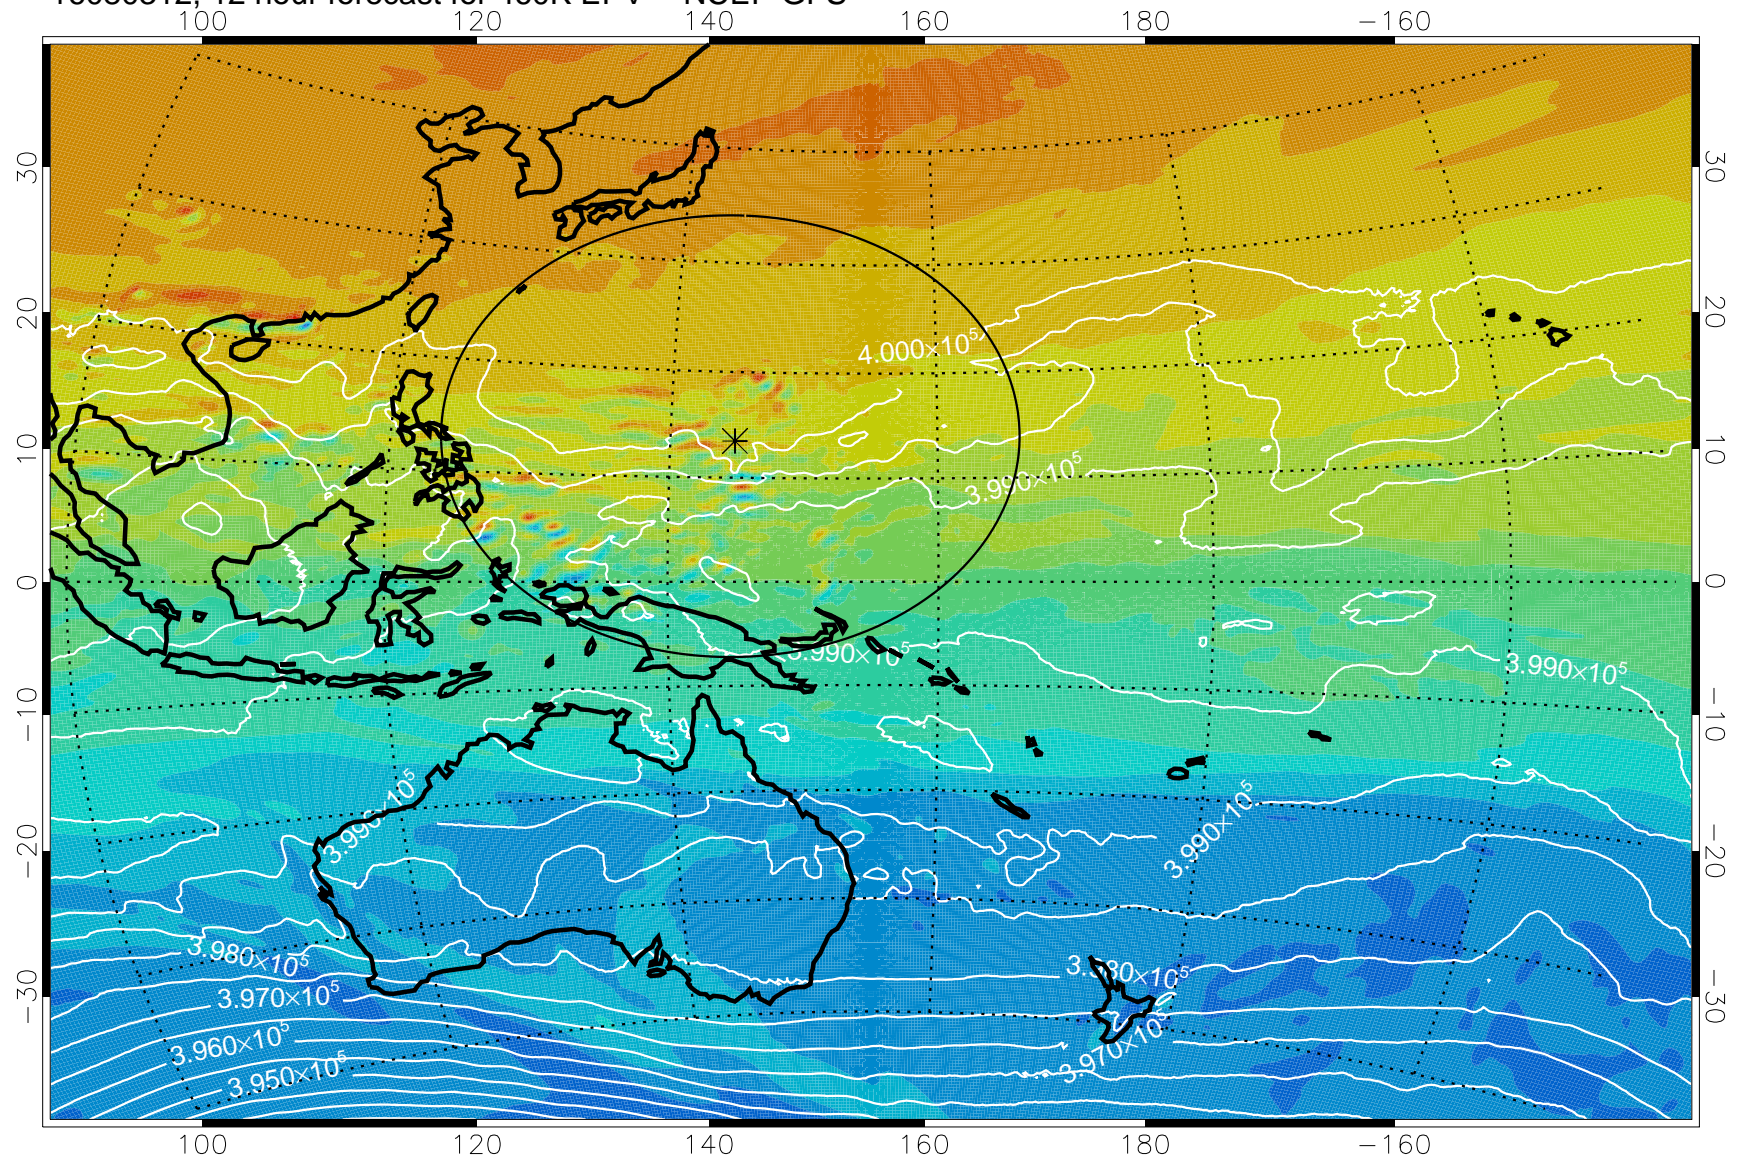

16080306, 6 hour forecast for 460K EPV -- NCEP GFS

460K Montgomery Streamfunction, white

Range ring of 2304 km

16080312, 12 hour forecast for 460K EPV -- NCEP GFS

460K Montgomery Streamfunction, white

Range ring of 2304 km

16080318, 18 hour forecast for 460K EPV -- NCEP GFS

460K Montgomery Streamfunction, white

Range ring of 2304 km

16080400, 24 hour forecast for 460K EPV -- NCEP GFS

460K Montgomery Streamfunction, white

Range ring of 2304 km

16080406, 30 hour forecast for 460K EPV -- NCEP GFS

460K Montgomery Streamfunction, white

Range ring of 2304 km

16080412, 36 hour forecast for 460K EPV -- NCEP GFS

460K Montgomery Streamfunction, white

Range ring of 2304 km

16080418, 42 hour forecast for 460K EPV -- NCEP GFS

460K Montgomery Streamfunction, white

Range ring of 2304 km

16080500, 48 hour forecast for 460K EPV -- NCEP GFS

460K Montgomery Streamfunction, white

Range ring of 2304 km