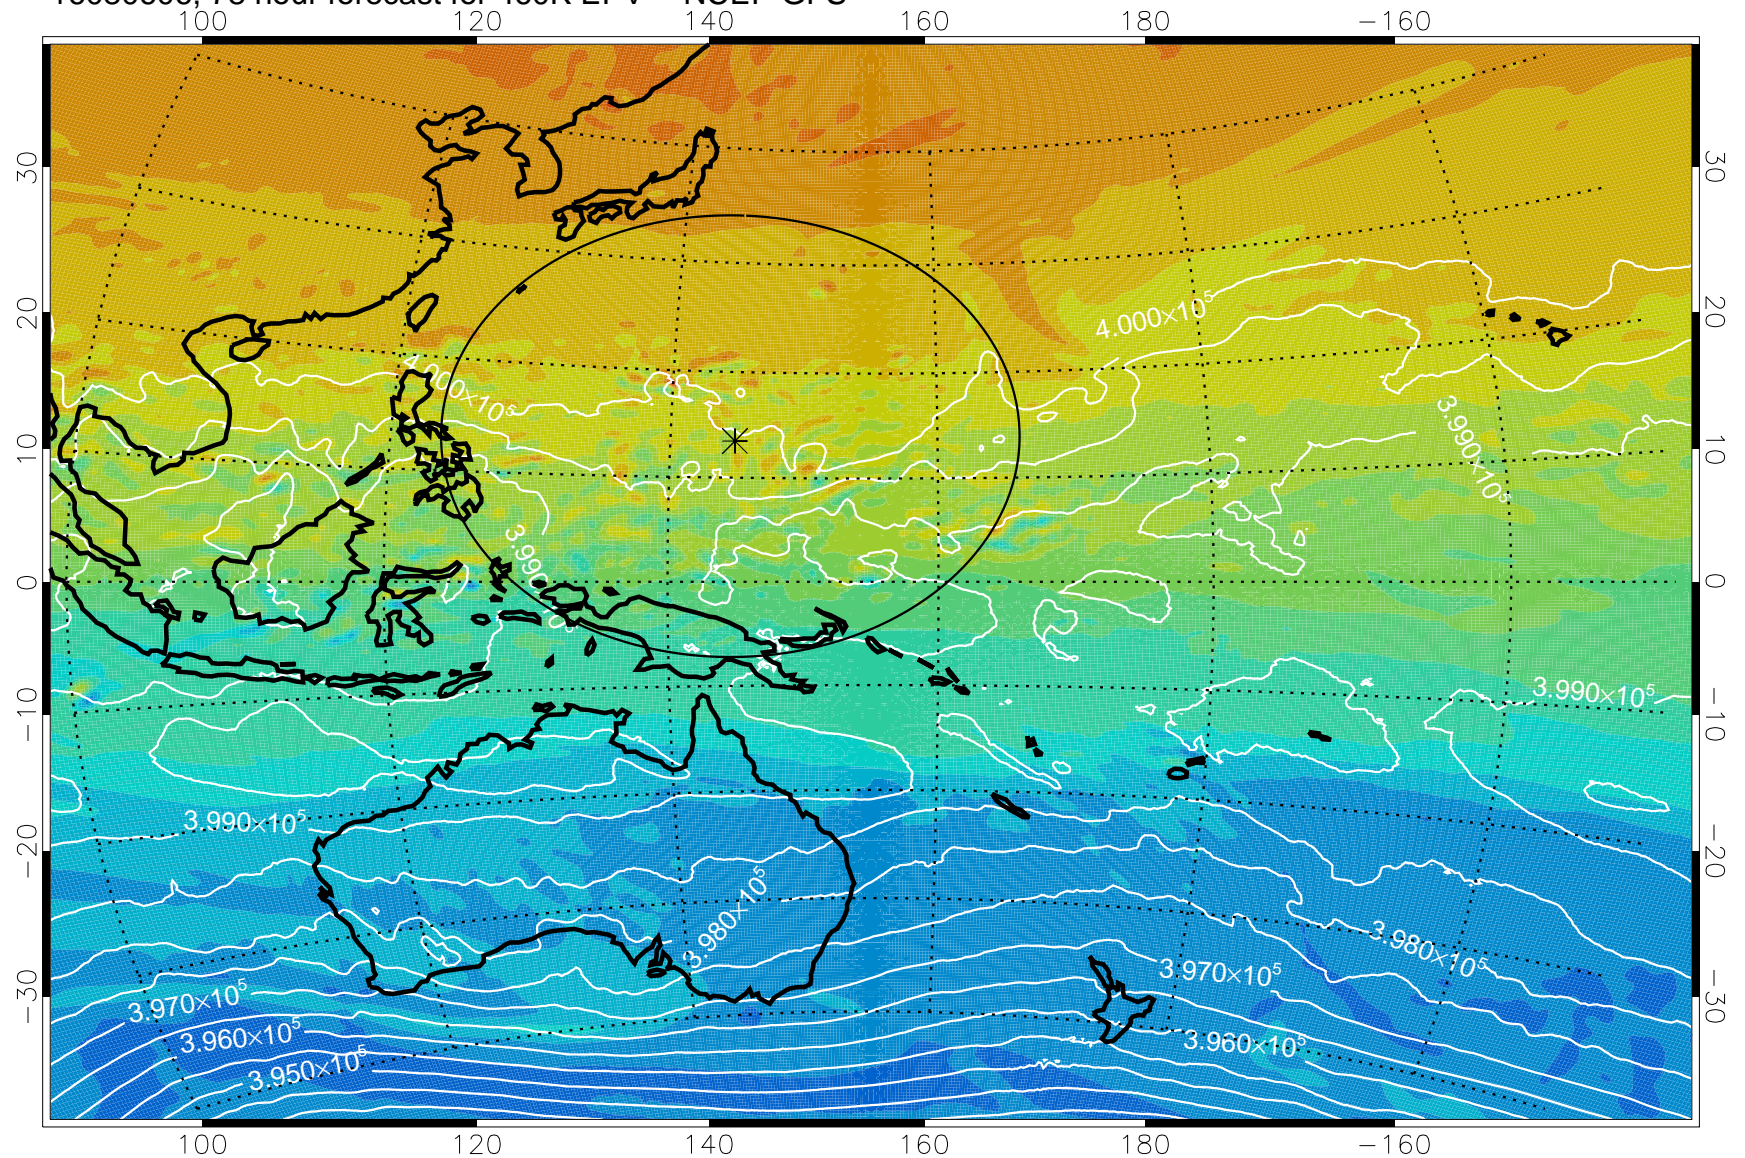

16080506, 54 hour forecast for 460K EPV -- NCEP GFS

460K Montgomery Streamfunction, white

Range ring of 2304 km

16080512, 60 hour forecast for 460K EPV -- NCEP GFS

460K Montgomery Streamfunction, white

Range ring of 2304 km

16080518, 66 hour forecast for 460K EPV -- NCEP GFS

460K Montgomery Streamfunction, white

Range ring of 2304 km

16080600, 72 hour forecast for 460K EPV -- NCEP GFS

460K Montgomery Streamfunction, white

Range ring of 2304 km

16080606, 78 hour forecast for 460K EPV -- NCEP GFS

460K Montgomery Streamfunction, white

Range ring of 2304 km

16080612, 84 hour forecast for 460K EPV -- NCEP GFS

460K Montgomery Streamfunction, white

Range ring of 2304 km

16080618, 90 hour forecast for 460K EPV -- NCEP GFS

460K Montgomery Streamfunction, white

Range ring of 2304 km

16080700, 96 hour forecast for 460K EPV -- NCEP GFS

460K Montgomery Streamfunction, white

Range ring of 2304 km