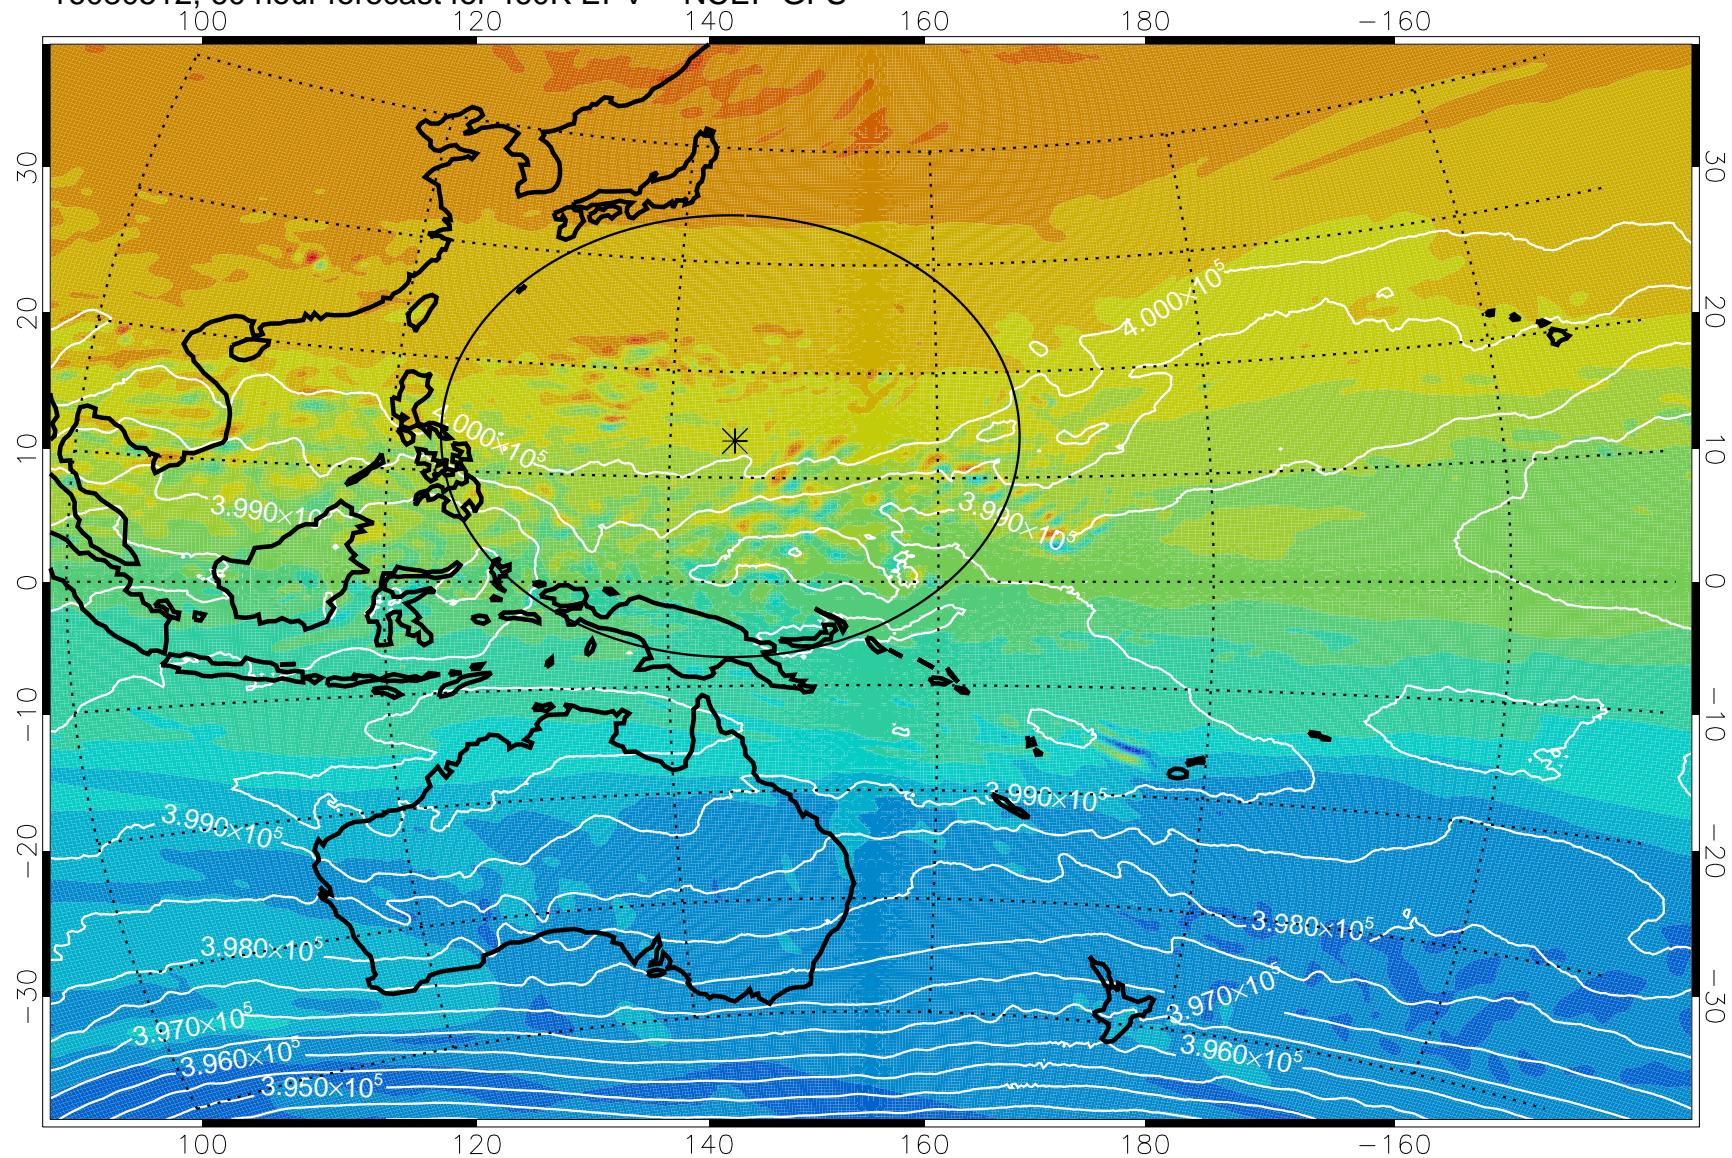

16080418, 42 hour forecast for 460K EPV -- NCEP GFS

460K Montgomery Streamfunction, white

Range ring of 2304 km

16080500, 48 hour forecast for 460K EPV -- NCEP GFS

460K Montgomery Streamfunction, white

Range ring of 2304 km

16080506, 54 hour forecast for 460K EPV -- NCEP GFS

460K Montgomery Streamfunction, white

Range ring of 2304 km

16080512, 60 hour forecast for 460K EPV -- NCEP GFS

460K Montgomery Streamfunction, white

Range ring of 2304 km

16080518, 66 hour forecast for 460K EPV -- NCEP GFS

460K Montgomery Streamfunction, white

Range ring of 2304 km

16080600, 72 hour forecast for 460K EPV -- NCEP GFS

460K Montgomery Streamfunction, white

Range ring of 2304 km

16080606, 78 hour forecast for 460K EPV -- NCEP GFS

460K Montgomery Streamfunction, white

Range ring of 2304 km

16080612, 84 hour forecast for 460K EPV -- NCEP GFS

460K Montgomery Streamfunction, white

Range ring of 2304 km