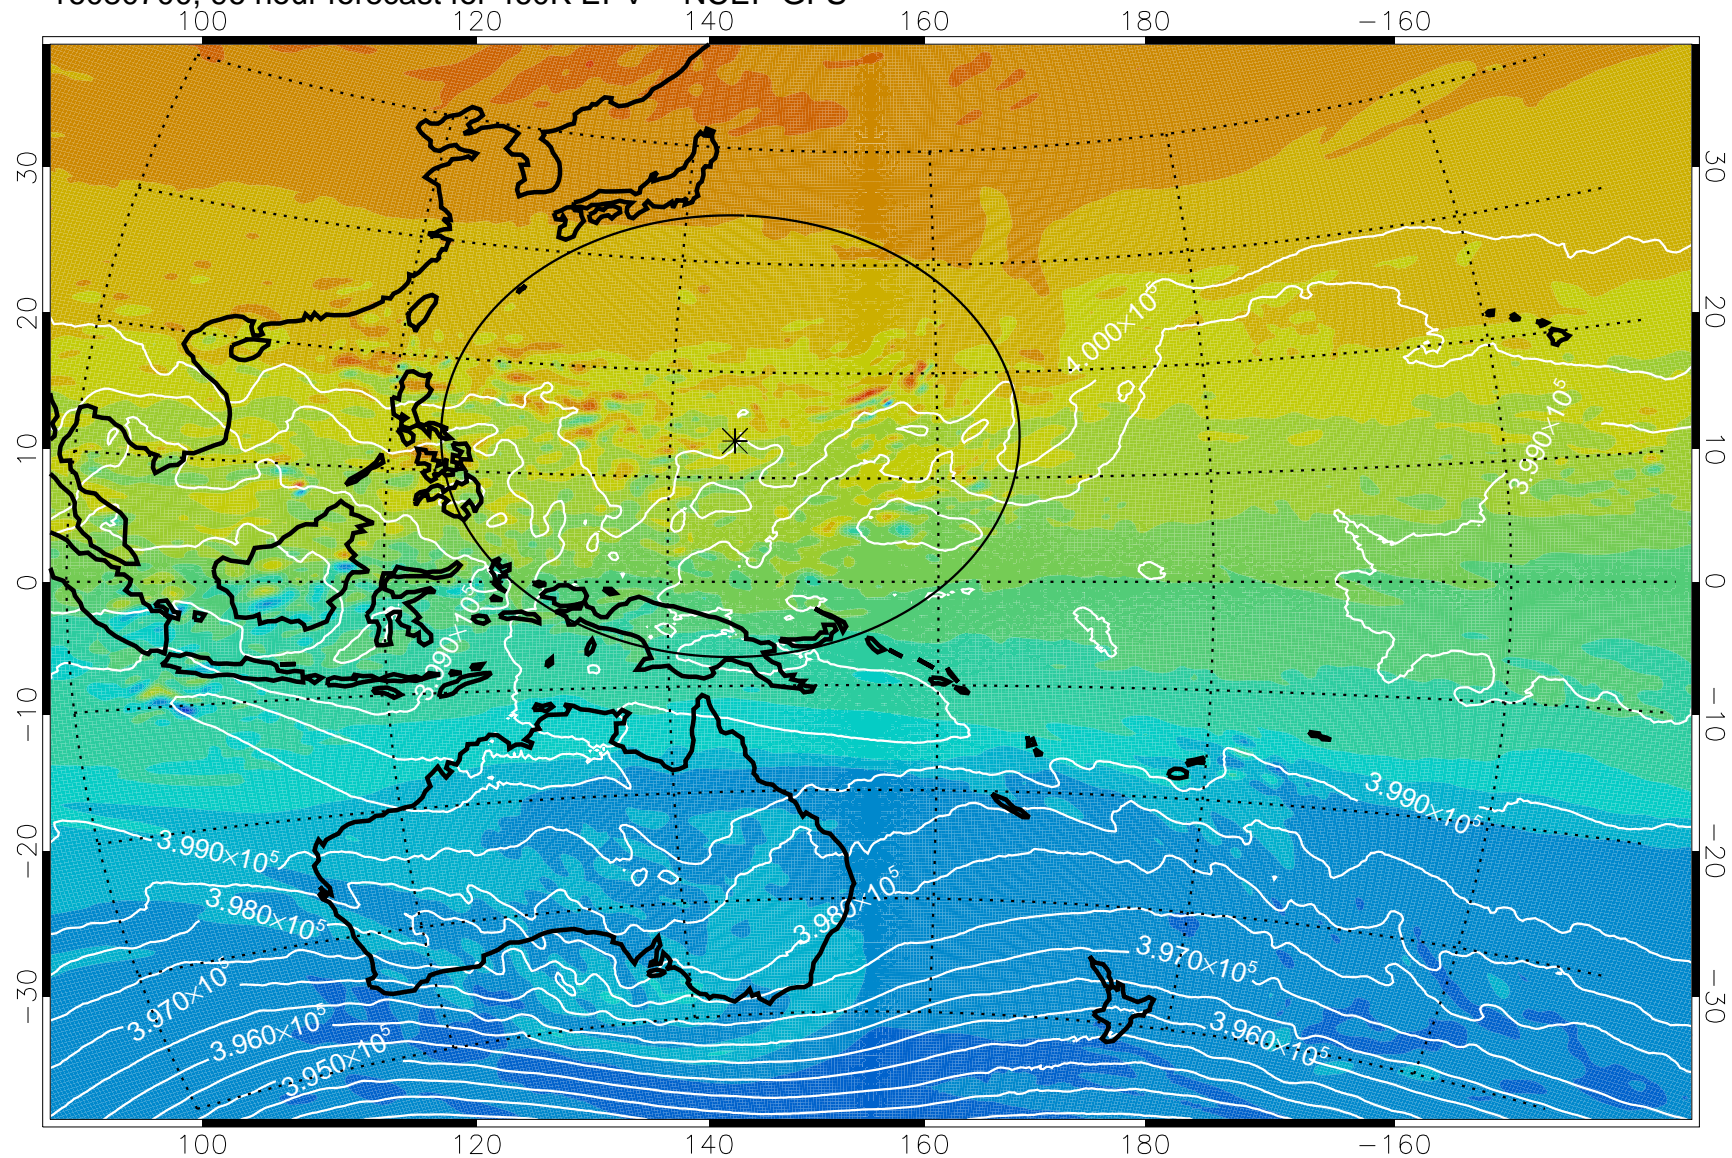

16080518, 66 hour forecast for 460K EPV -- NCEP GFS

460K Montgomery Streamfunction, white

Range ring of 2304 km

16080600, 72 hour forecast for 460K EPV -- NCEP GFS

460K Montgomery Streamfunction, white

Range ring of 2304 km

16080606, 78 hour forecast for 460K EPV -- NCEP GFS

460K Montgomery Streamfunction, white

Range ring of 2304 km

16080612, 84 hour forecast for 460K EPV -- NCEP GFS

460K Montgomery Streamfunction, white

Range ring of 2304 km

16080618, 90 hour forecast for 460K EPV -- NCEP GFS

460K Montgomery Streamfunction, white

Range ring of 2304 km

16080700, 96 hour forecast for 460K EPV -- NCEP GFS

460K Montgomery Streamfunction, white

Range ring of 2304 km

16080706, 102 hour forecast for 460K EPV -- NCEP GFS

460K Montgomery Streamfunction, white

Range ring of 2304 km

16080712, 108 hour forecast for 460K EPV -- NCEP GFS

460K Montgomery Streamfunction, white

Range ring of 2304 km