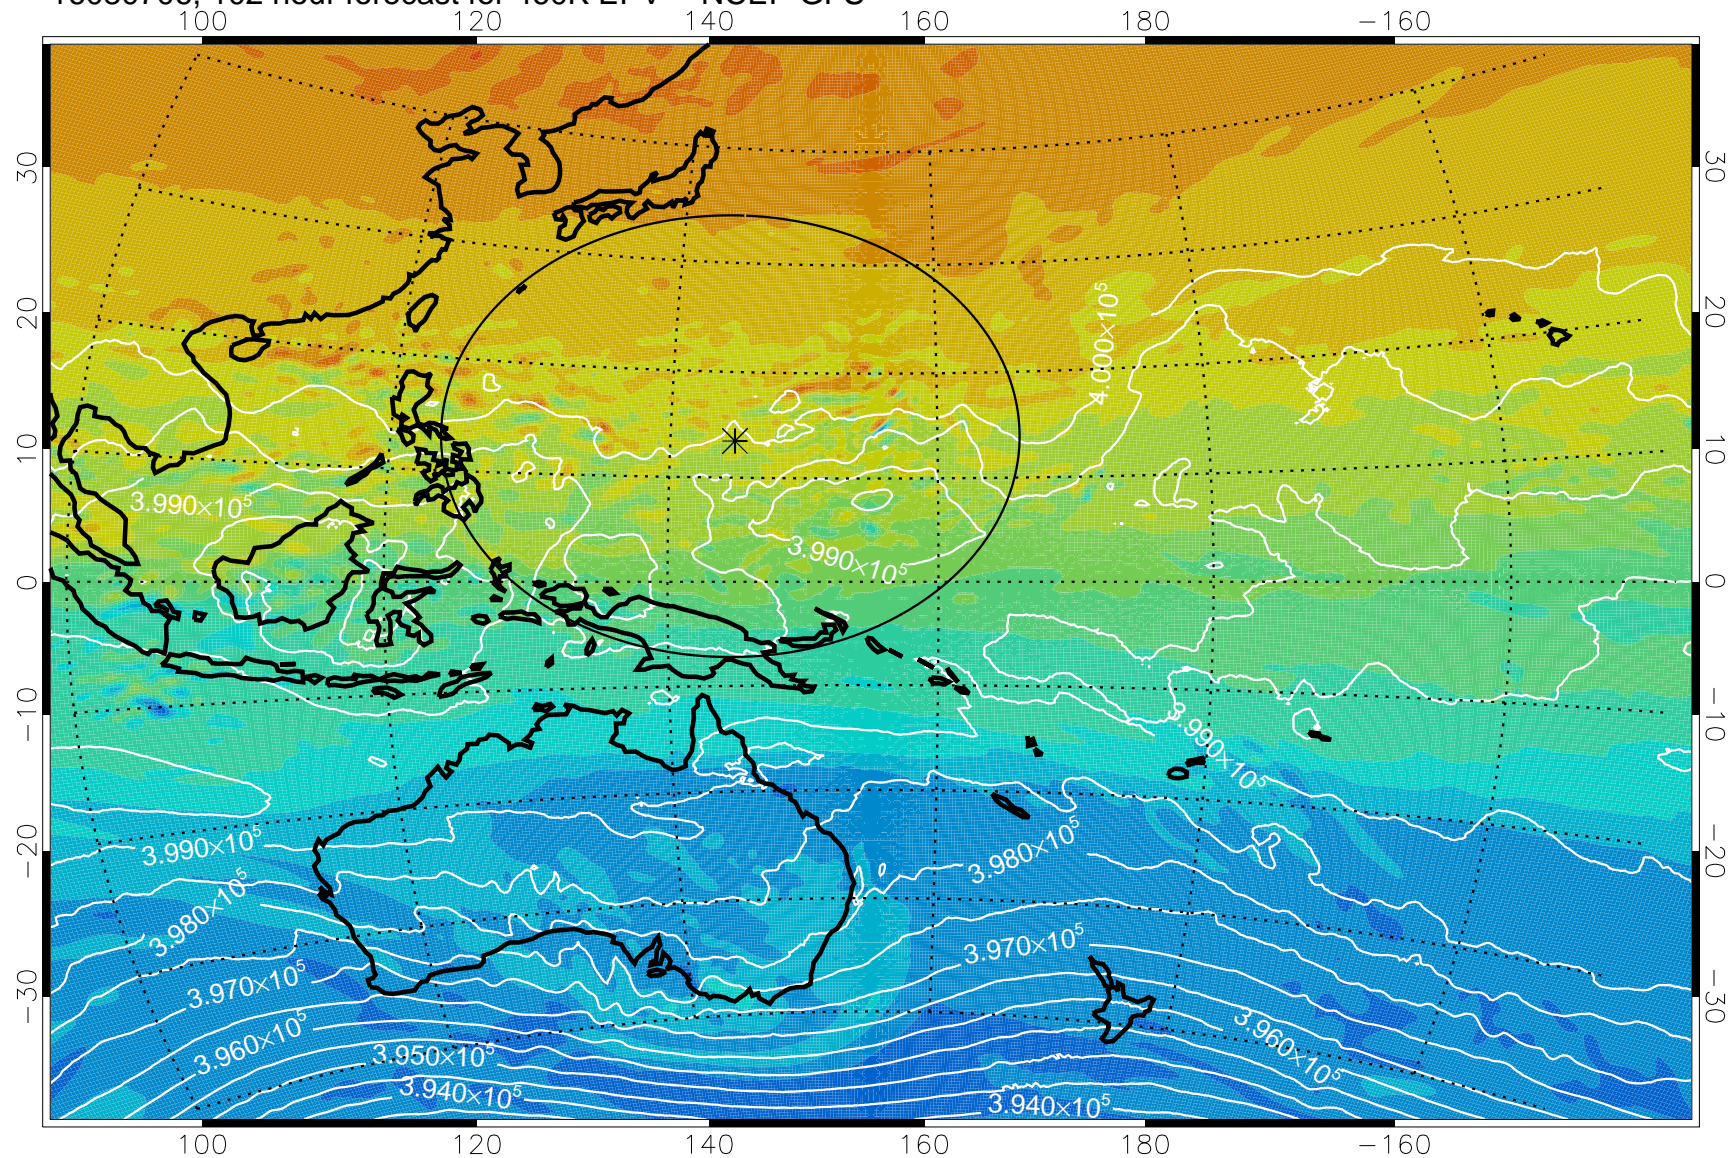

16080606, 78 hour forecast for 460K EPV -- NCEP GFS

460K Montgomery Streamfunction, white

Range ring of 2304 km

16080612, 84 hour forecast for 460K EPV -- NCEP GFS

460K Montgomery Streamfunction, white

Range ring of 2304 km

16080618, 90 hour forecast for 460K EPV -- NCEP GFS

460K Montgomery Streamfunction, white

Range ring of 2304 km

16080700, 96 hour forecast for 460K EPV -- NCEP GFS

460K Montgomery Streamfunction, white

Range ring of 2304 km

16080706, 102 hour forecast for 460K EPV -- NCEP GFS

460K Montgomery Streamfunction, white

Range ring of 2304 km

16080712, 108 hour forecast for 460K EPV -- NCEP GFS

460K Montgomery Streamfunction, white

Range ring of 2304 km

16080718, 114 hour forecast for 460K EPV -- NCEP GFS

460K Montgomery Streamfunction, white

Range ring of 2304 km

16080800, 120 hour forecast for 460K EPV -- NCEP GFS

460K Montgomery Streamfunction, white

Range ring of 2304 km