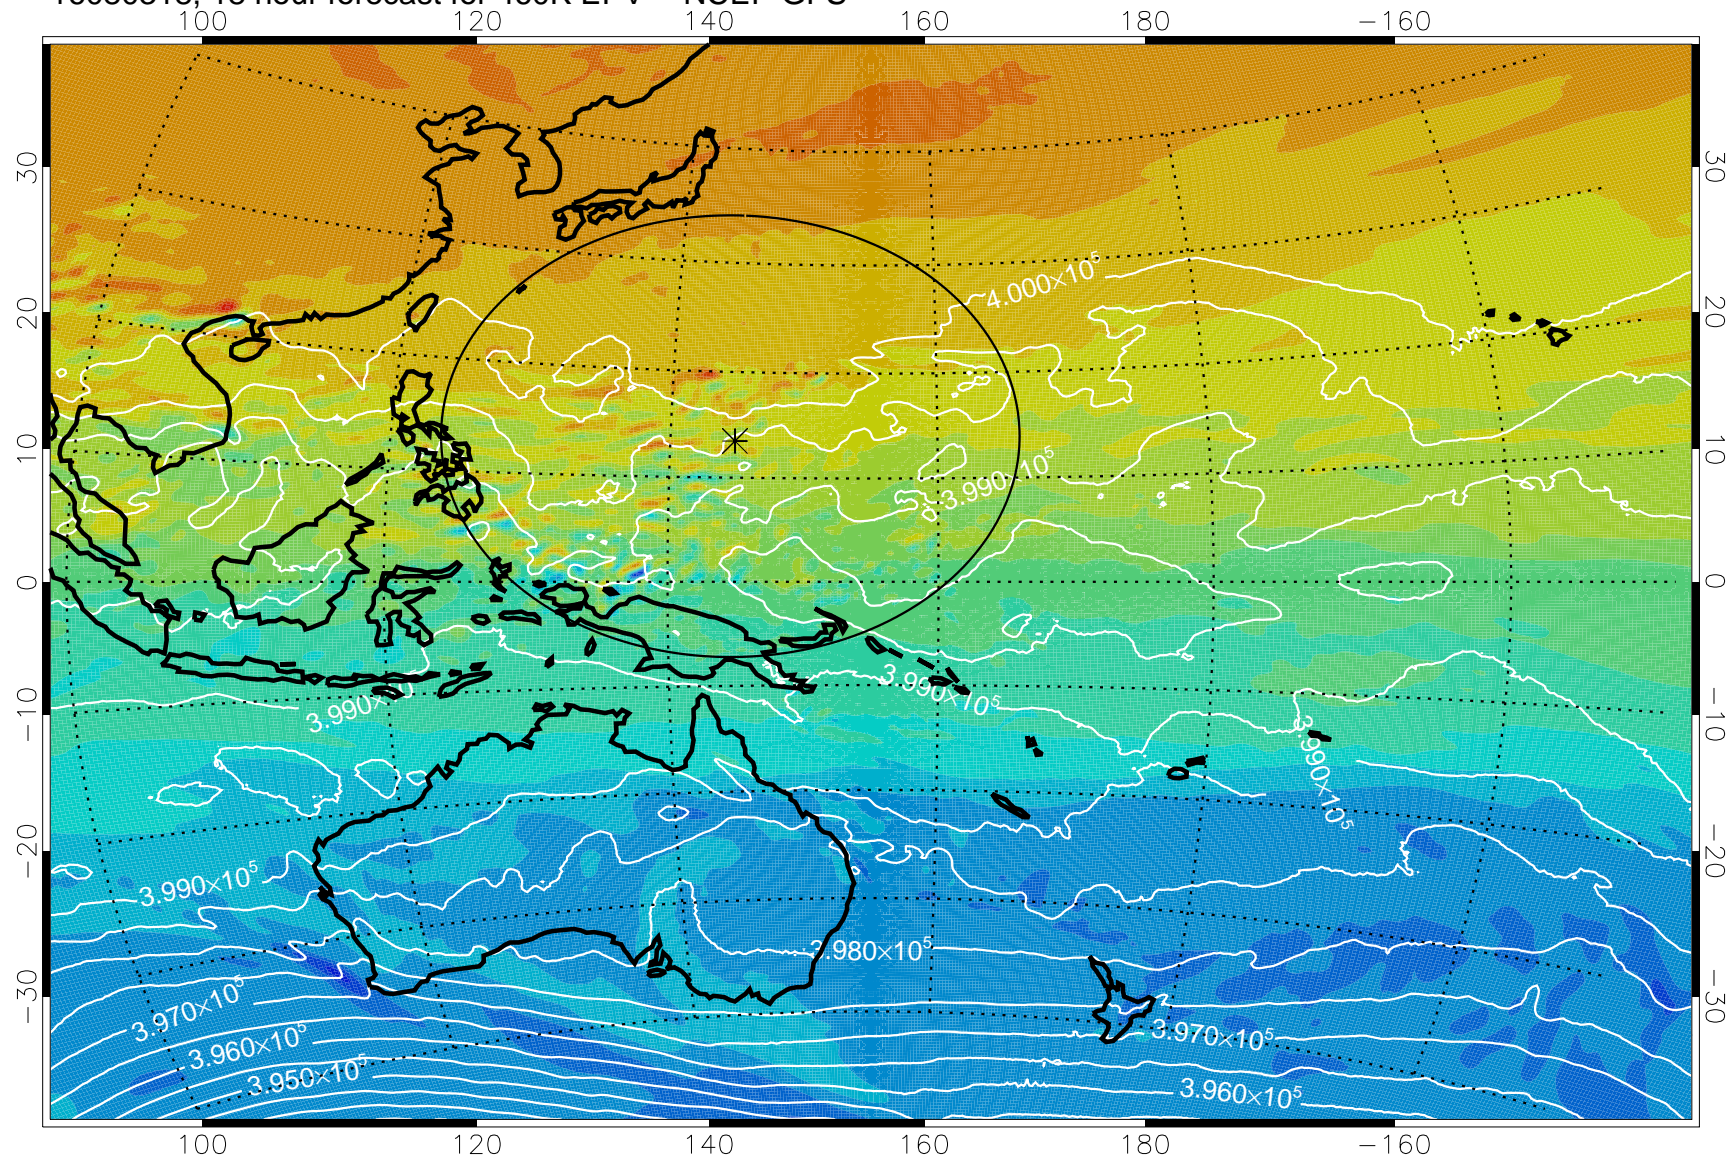

16080306, 6 hour forecast for 460K EPV -- NCEP GFS

460K Montgomery Streamfunction, white

Range ring of 2304 km

16080312, 12 hour forecast for 460K EPV -- NCEP GFS

460K Montgomery Streamfunction, white

Range ring of 2304 km

16080318, 18 hour forecast for 460K EPV -- NCEP GFS

460K Montgomery Streamfunction, white

Range ring of 2304 km

16080400, 24 hour forecast for 460K EPV -- NCEP GFS

460K Montgomery Streamfunction, white

Range ring of 2304 km

16080406, 30 hour forecast for 460K EPV -- NCEP GFS

460K Montgomery Streamfunction, white

Range ring of 2304 km

16080412, 36 hour forecast for 460K EPV -- NCEP GFS

460K Montgomery Streamfunction, white

Range ring of 2304 km

16080418, 42 hour forecast for 460K EPV -- NCEP GFS

460K Montgomery Streamfunction, white

Range ring of 2304 km

16080500, 48 hour forecast for 460K EPV -- NCEP GFS

460K Montgomery Streamfunction, white

Range ring of 2304 km