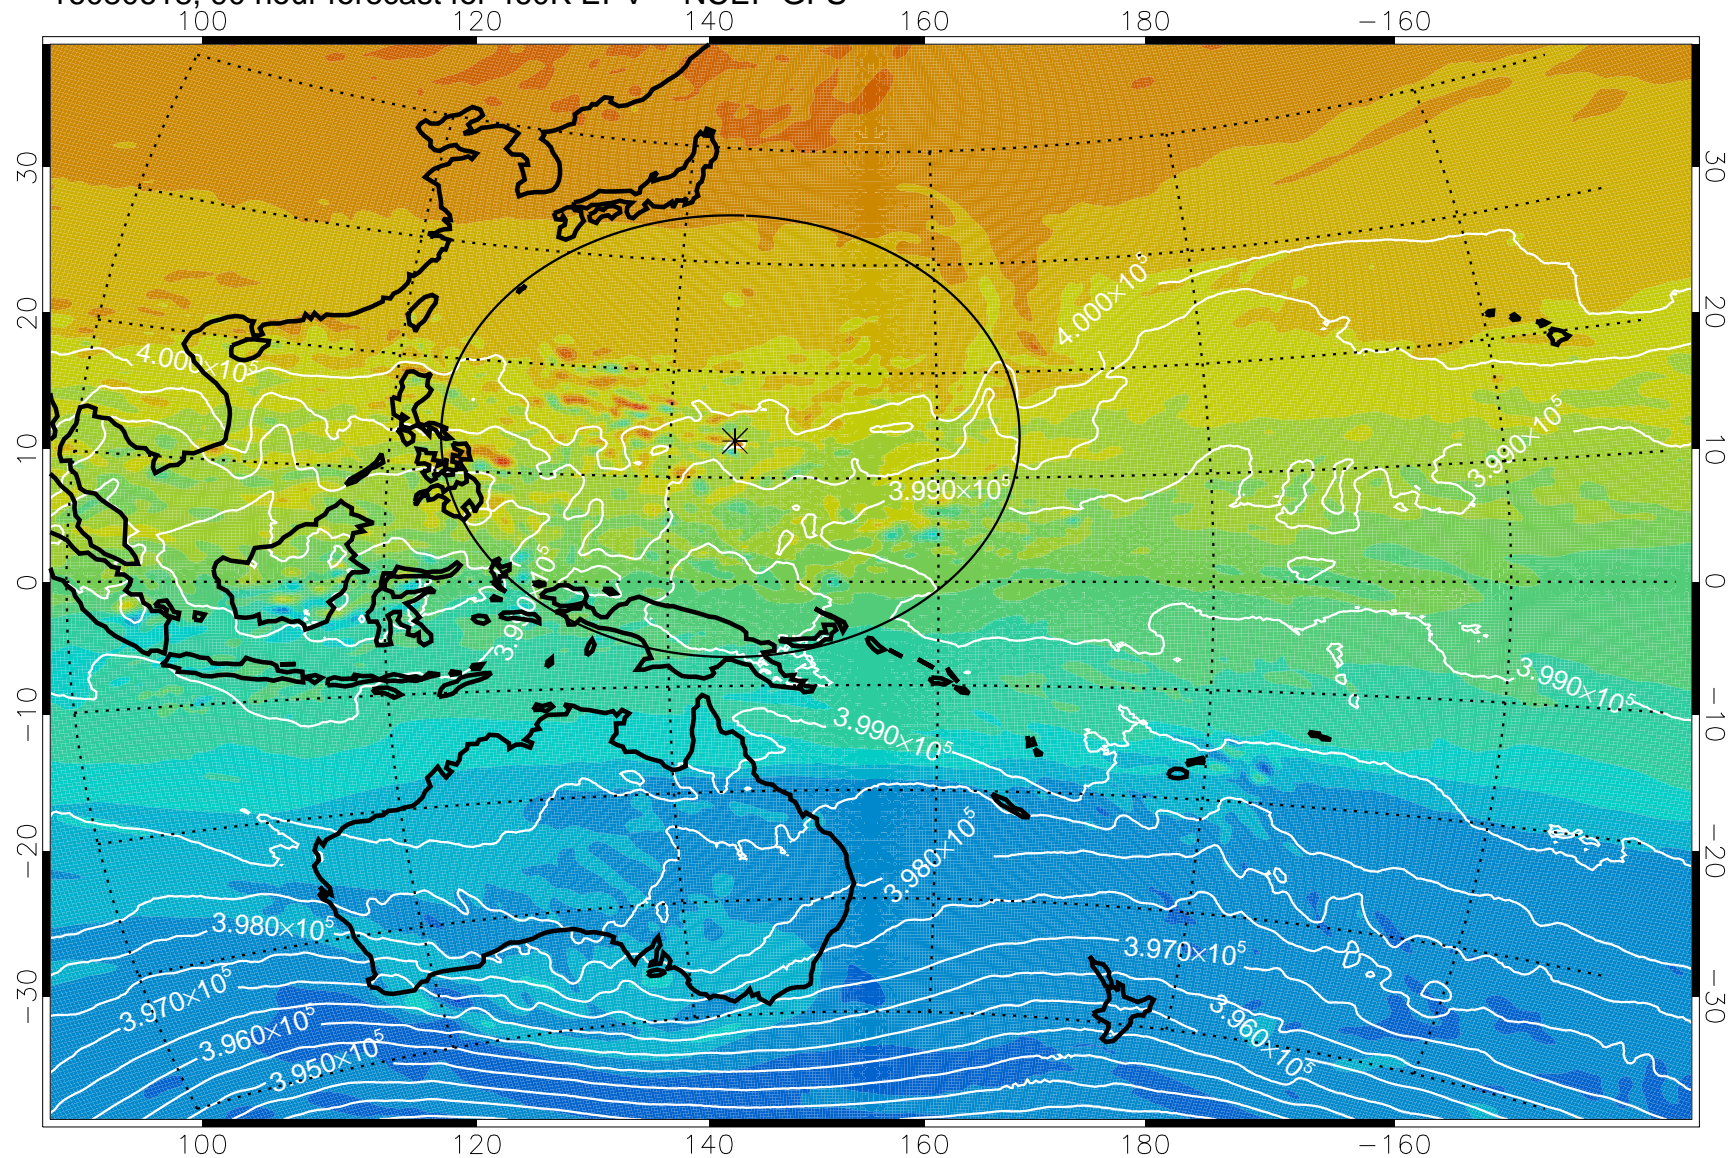

16080518, 66 hour forecast for 460K EPV -- NCEP GFS

460K Montgomery Streamfunction, white

Range ring of 2304 km

16080600, 72 hour forecast for 460K EPV -- NCEP GFS

460K Montgomery Streamfunction, white

Range ring of 2304 km

16080606, 78 hour forecast for 460K EPV -- NCEP GFS

460K Montgomery Streamfunction, white

Range ring of 2304 km

16080612, 84 hour forecast for 460K EPV -- NCEP GFS

460K Montgomery Streamfunction, white

Range ring of 2304 km

16080618, 90 hour forecast for 460K EPV -- NCEP GFS

460K Montgomery Streamfunction, white

Range ring of 2304 km

16080700, 96 hour forecast for 460K EPV -- NCEP GFS

460K Montgomery Streamfunction, white

Range ring of 2304 km

16080706, 102 hour forecast for 460K EPV -- NCEP GFS

460K Montgomery Streamfunction, white

Range ring of 2304 km

16080712, 108 hour forecast for 460K EPV -- NCEP GFS

460K Montgomery Streamfunction, white

Range ring of 2304 km