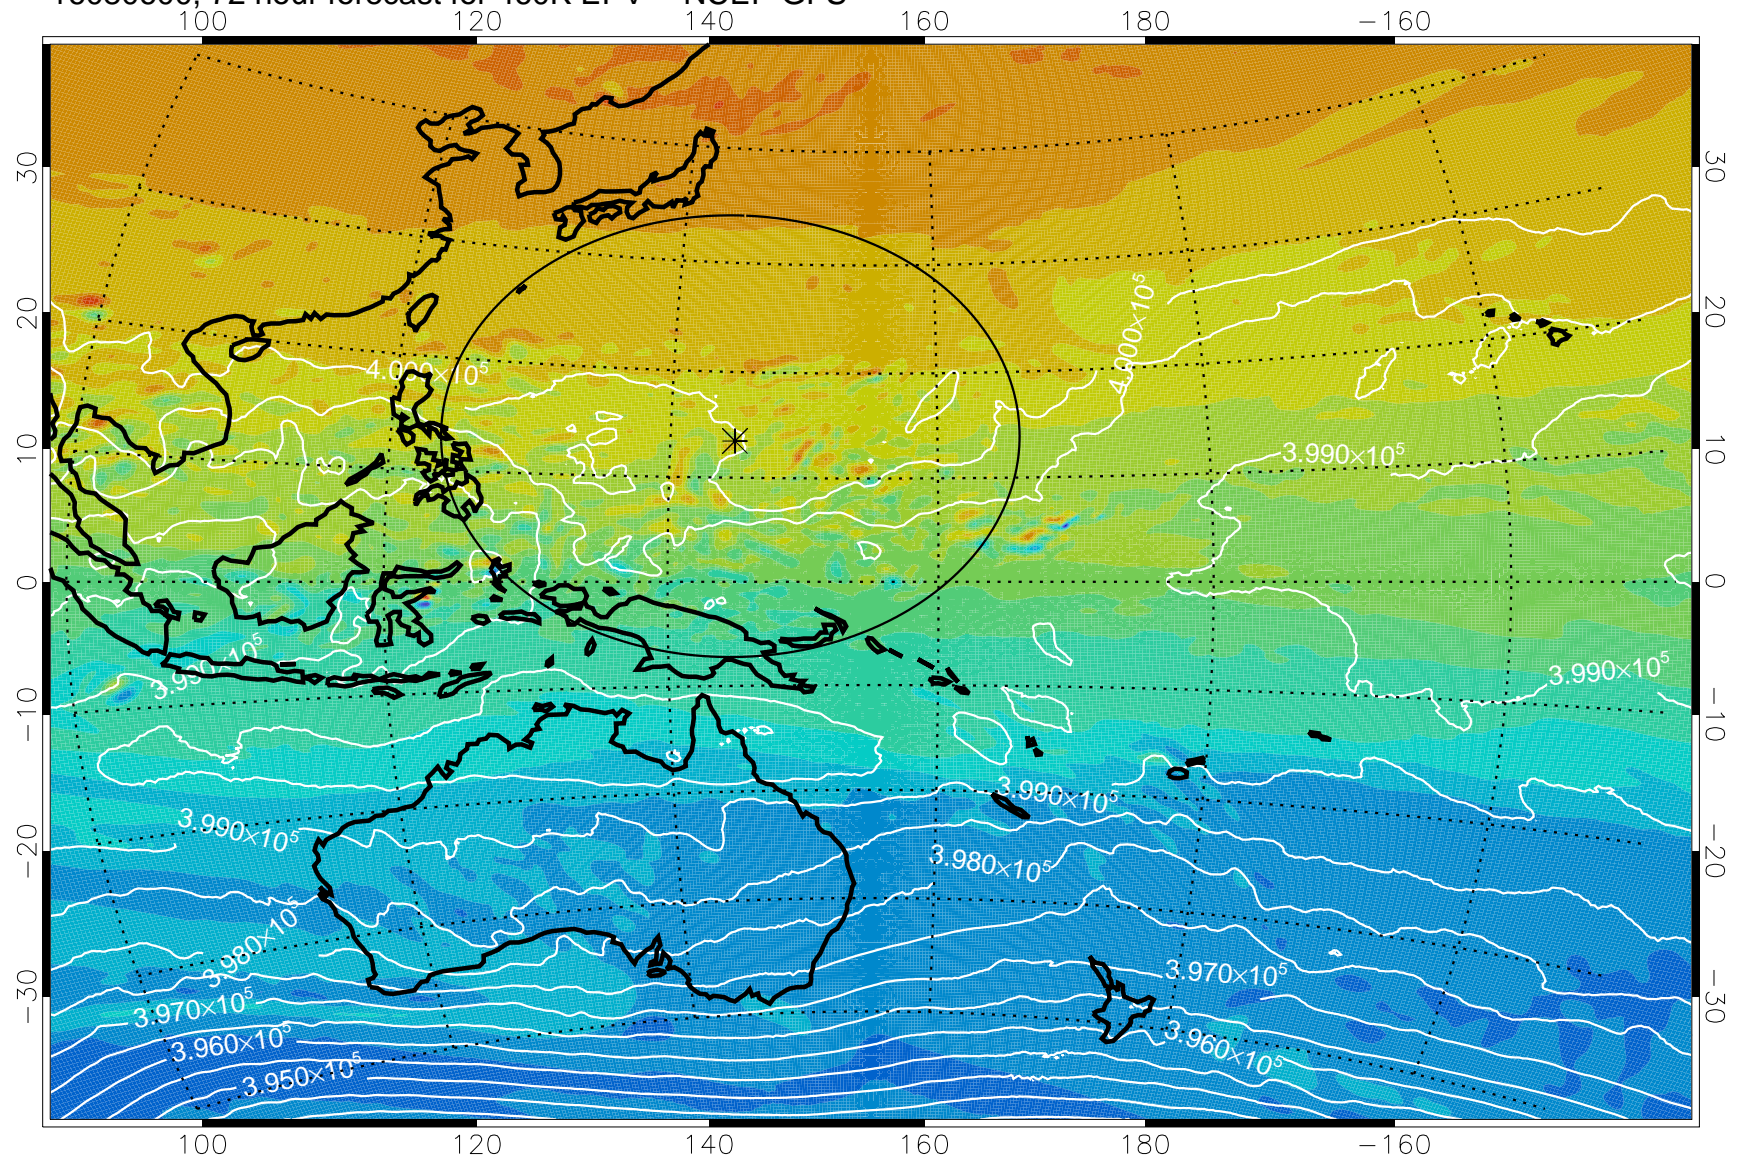

16080418, 42 hour forecast for 460K EPV -- NCEP GFS

460K Montgomery Streamfunction, white

Range ring of 2304 km

16080500, 48 hour forecast for 460K EPV -- NCEP GFS

460K Montgomery Streamfunction, white

Range ring of 2304 km

16080506, 54 hour forecast for 460K EPV -- NCEP GFS

460K Montgomery Streamfunction, white

Range ring of 2304 km

16080512, 60 hour forecast for 460K EPV -- NCEP GFS

460K Montgomery Streamfunction, white

Range ring of 2304 km

16080518, 66 hour forecast for 460K EPV -- NCEP GFS

460K Montgomery Streamfunction, white

Range ring of 2304 km

16080600, 72 hour forecast for 460K EPV -- NCEP GFS

460K Montgomery Streamfunction, white

Range ring of 2304 km

16080606, 78 hour forecast for 460K EPV -- NCEP GFS

460K Montgomery Streamfunction, white

Range ring of 2304 km

16080612, 84 hour forecast for 460K EPV -- NCEP GFS

460K Montgomery Streamfunction, white

Range ring of 2304 km