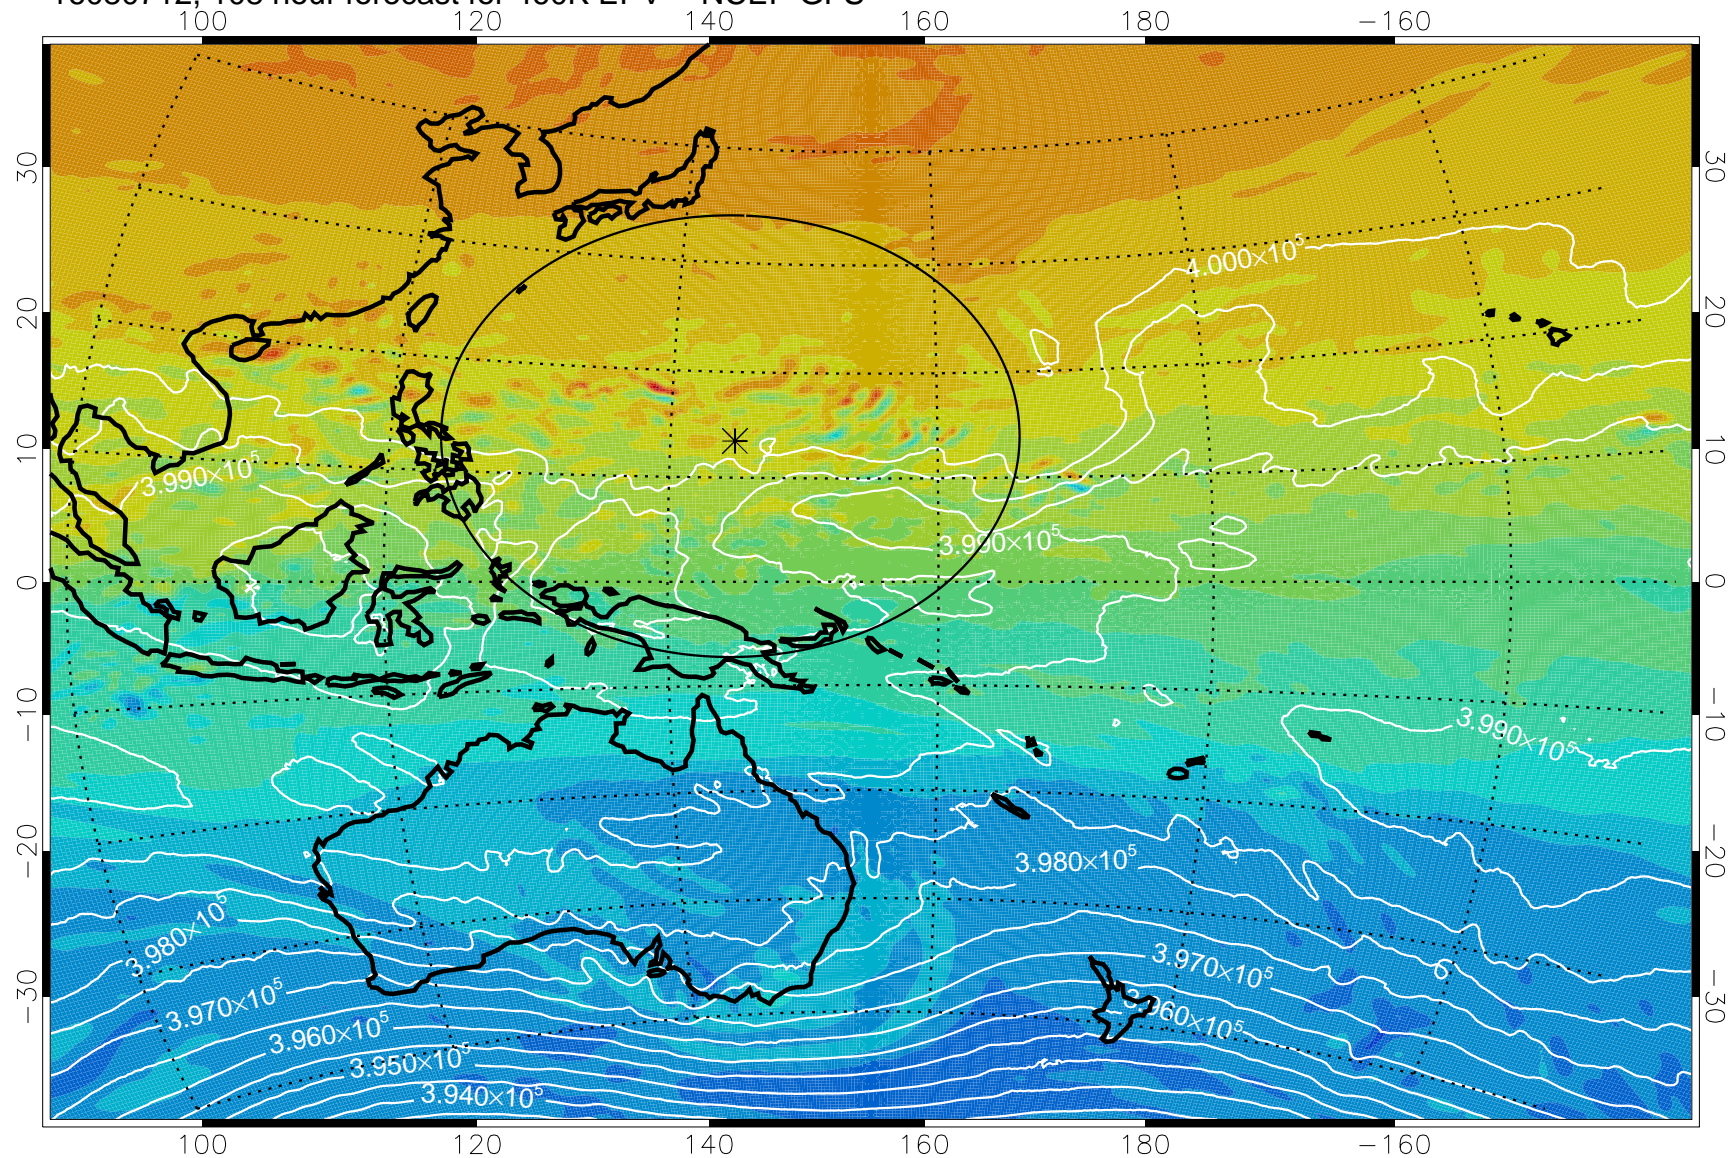

16080606, 78 hour forecast for 460K EPV -- NCEP GFS

460K Montgomery Streamfunction, white

Range ring of 2304 km

16080612, 84 hour forecast for 460K EPV -- NCEP GFS

460K Montgomery Streamfunction, white

Range ring of 2304 km

16080618, 90 hour forecast for 460K EPV -- NCEP GFS

460K Montgomery Streamfunction, white

Range ring of 2304 km

16080700, 96 hour forecast for 460K EPV -- NCEP GFS

460K Montgomery Streamfunction, white

Range ring of 2304 km

16080706, 102 hour forecast for 460K EPV -- NCEP GFS

460K Montgomery Streamfunction, white

Range ring of 2304 km

16080712, 108 hour forecast for 460K EPV -- NCEP GFS

460K Montgomery Streamfunction, white

Range ring of 2304 km

16080718, 114 hour forecast for 460K EPV -- NCEP GFS

460K Montgomery Streamfunction, white

Range ring of 2304 km

16080800, 120 hour forecast for 460K EPV -- NCEP GFS

460K Montgomery Streamfunction, white

Range ring of 2304 km