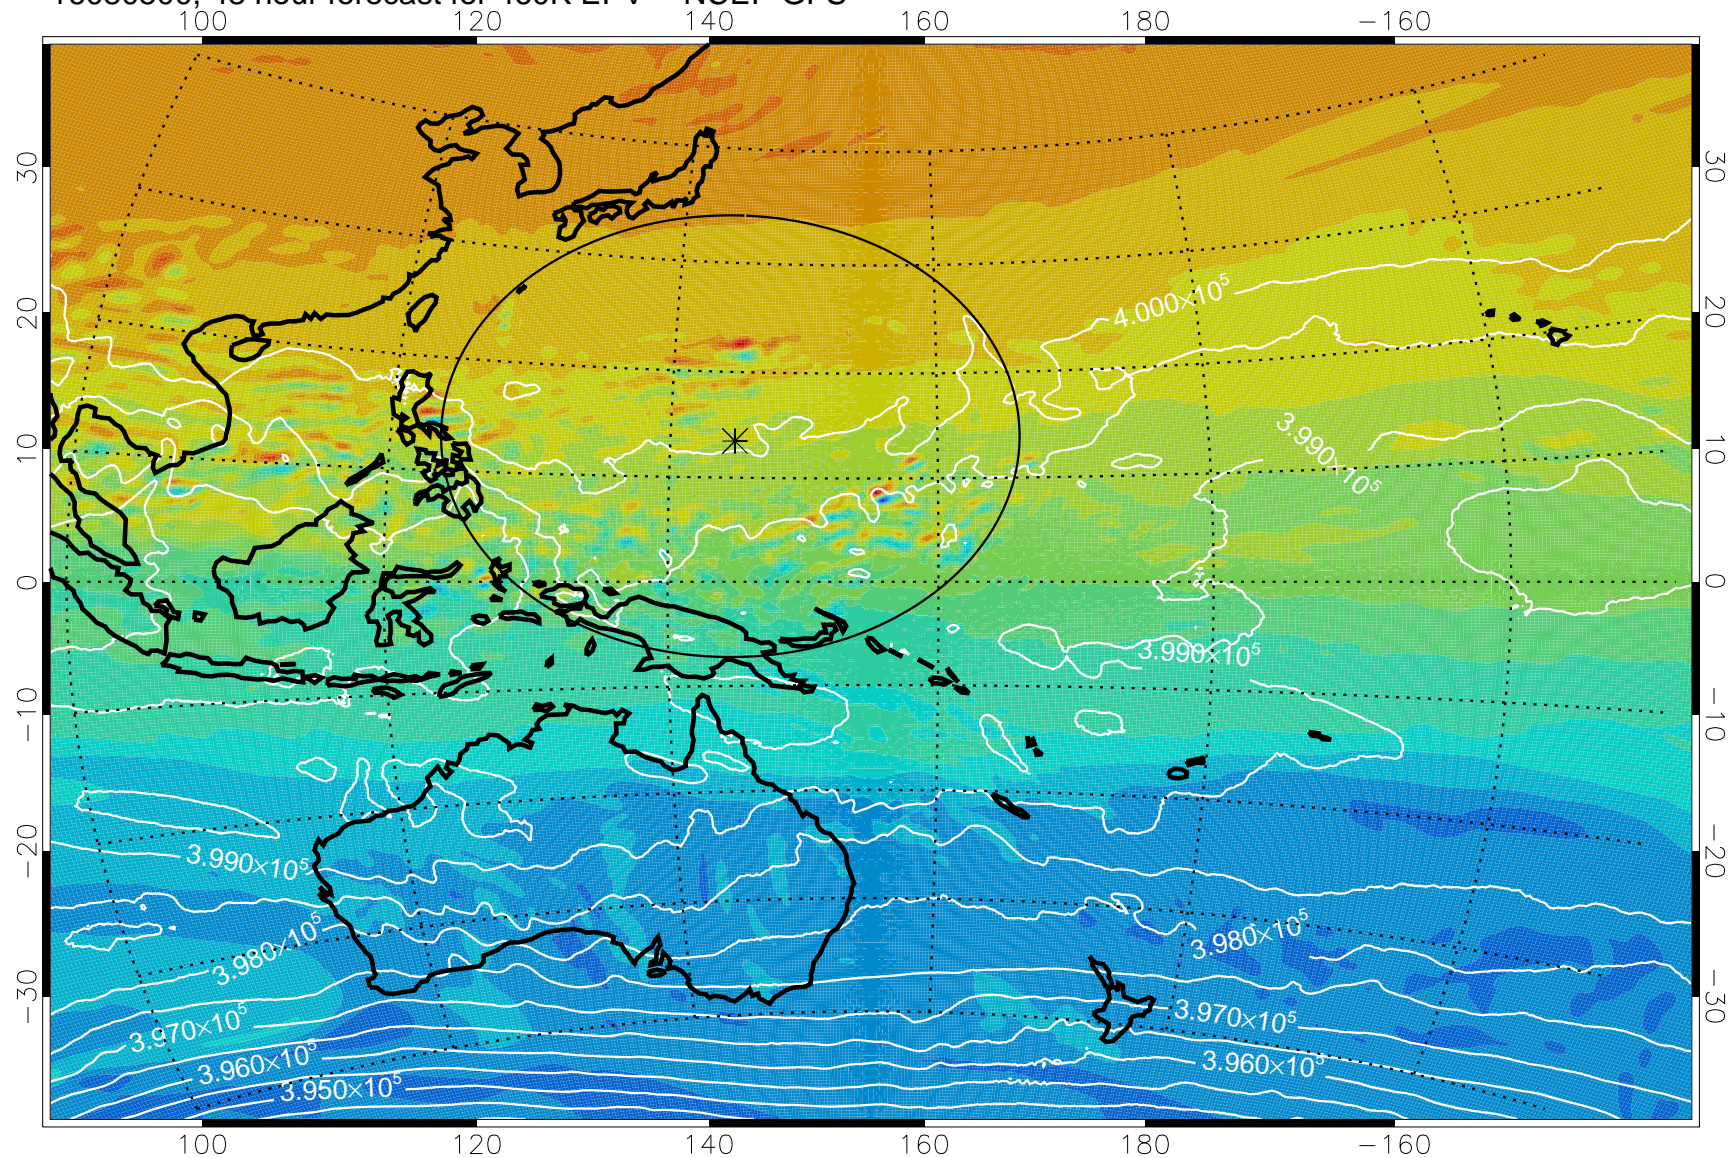

16080418, 42 hour forecast for 460K EPV -- NCEP GFS

460K Montgomery Streamfunction, white

Range ring of 2304 km

16080500, 48 hour forecast for 460K EPV -- NCEP GFS

460K Montgomery Streamfunction, white

Range ring of 2304 km

16080506, 54 hour forecast for 460K EPV -- NCEP GFS

460K Montgomery Streamfunction, white

Range ring of 2304 km

16080512, 60 hour forecast for 460K EPV -- NCEP GFS

460K Montgomery Streamfunction, white

Range ring of 2304 km

16080518, 66 hour forecast for 460K EPV -- NCEP GFS

460K Montgomery Streamfunction, white

Range ring of 2304 km

16080600, 72 hour forecast for 460K EPV -- NCEP GFS

460K Montgomery Streamfunction, white

Range ring of 2304 km

16080606, 78 hour forecast for 460K EPV -- NCEP GFS

460K Montgomery Streamfunction, white

Range ring of 2304 km

16080612, 84 hour forecast for 460K EPV -- NCEP GFS

460K Montgomery Streamfunction, white

Range ring of 2304 km