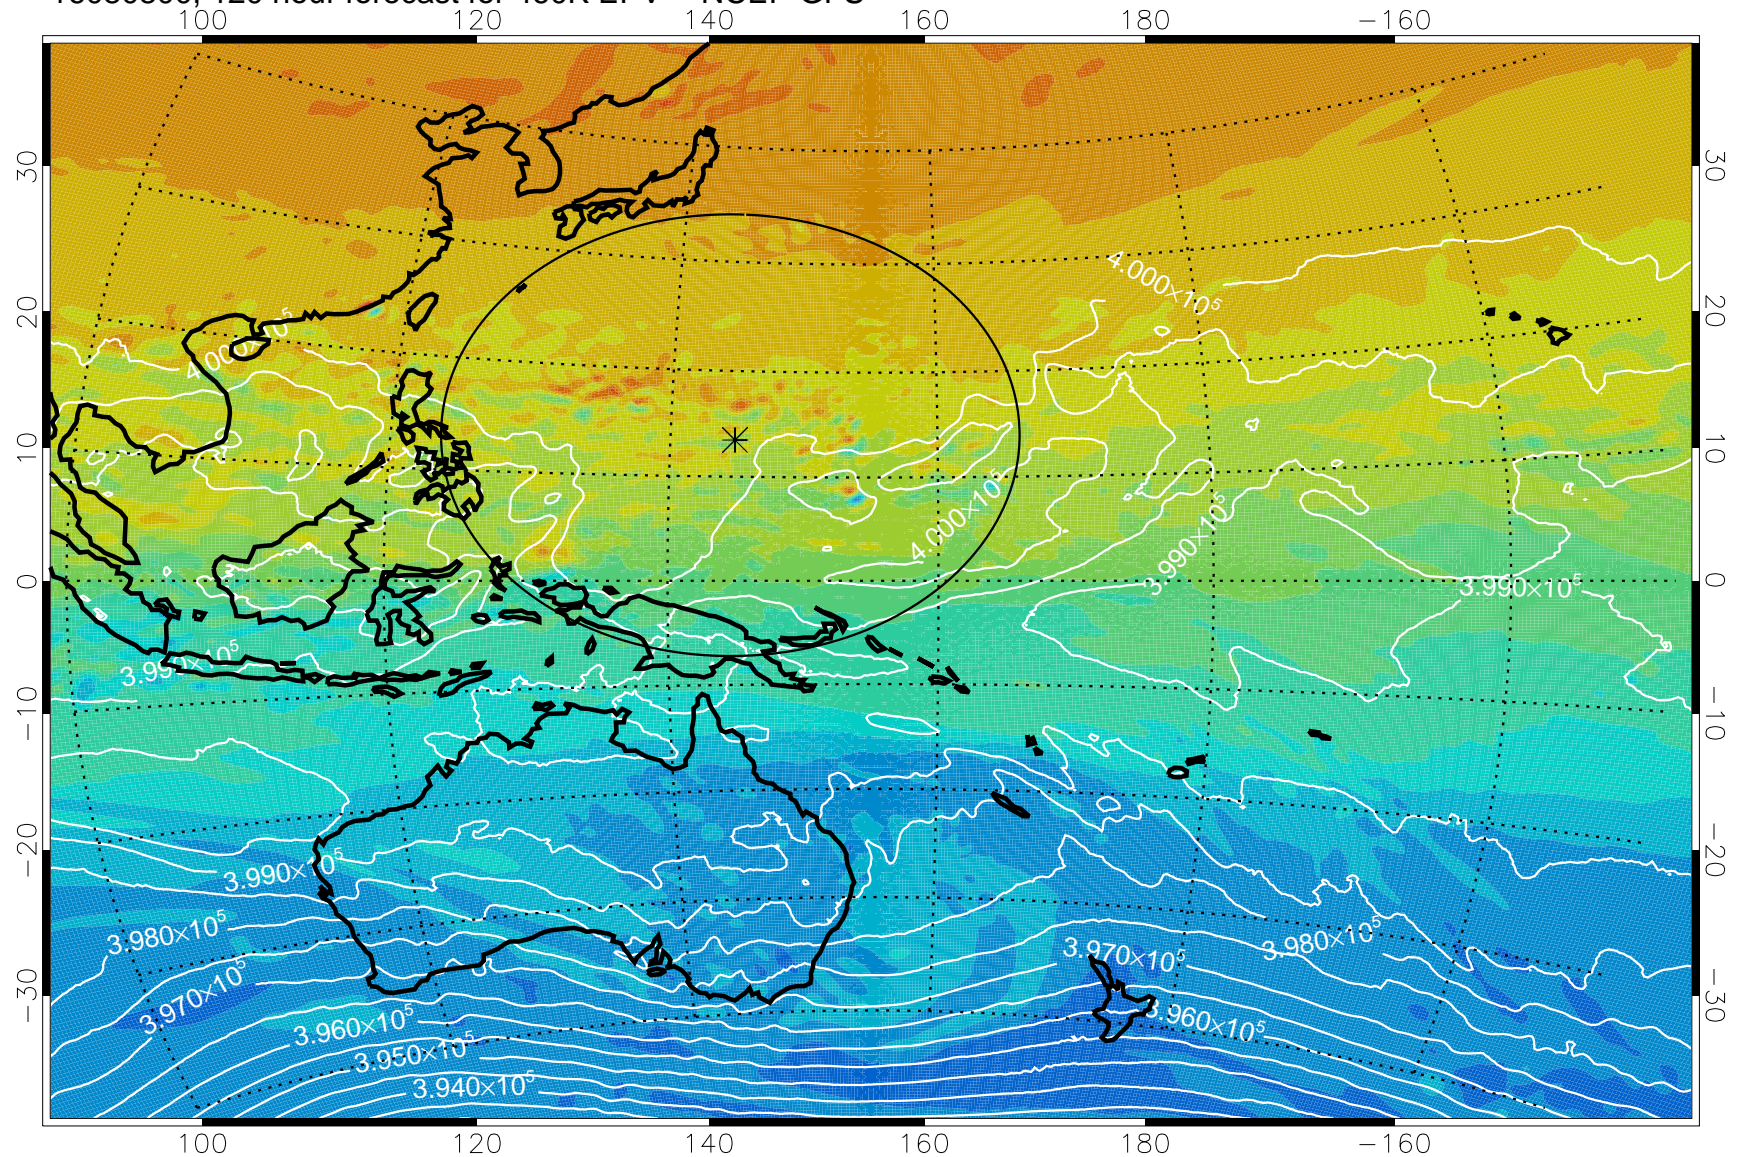

16080618, 90 hour forecast for 460K EPV -- NCEP GFS

460K Montgomery Streamfunction, white

Range ring of 2304 km

16080700, 96 hour forecast for 460K EPV -- NCEP GFS

460K Montgomery Streamfunction, white

Range ring of 2304 km

16080706, 102 hour forecast for 460K EPV -- NCEP GFS

460K Montgomery Streamfunction, white

Range ring of 2304 km

16080712, 108 hour forecast for 460K EPV -- NCEP GFS

460K Montgomery Streamfunction, white

Range ring of 2304 km

16080718, 114 hour forecast for 460K EPV -- NCEP GFS

460K Montgomery Streamfunction, white

Range ring of 2304 km

16080800, 120 hour forecast for 460K EPV -- NCEP GFS

460K Montgomery Streamfunction, white

Range ring of 2304 km