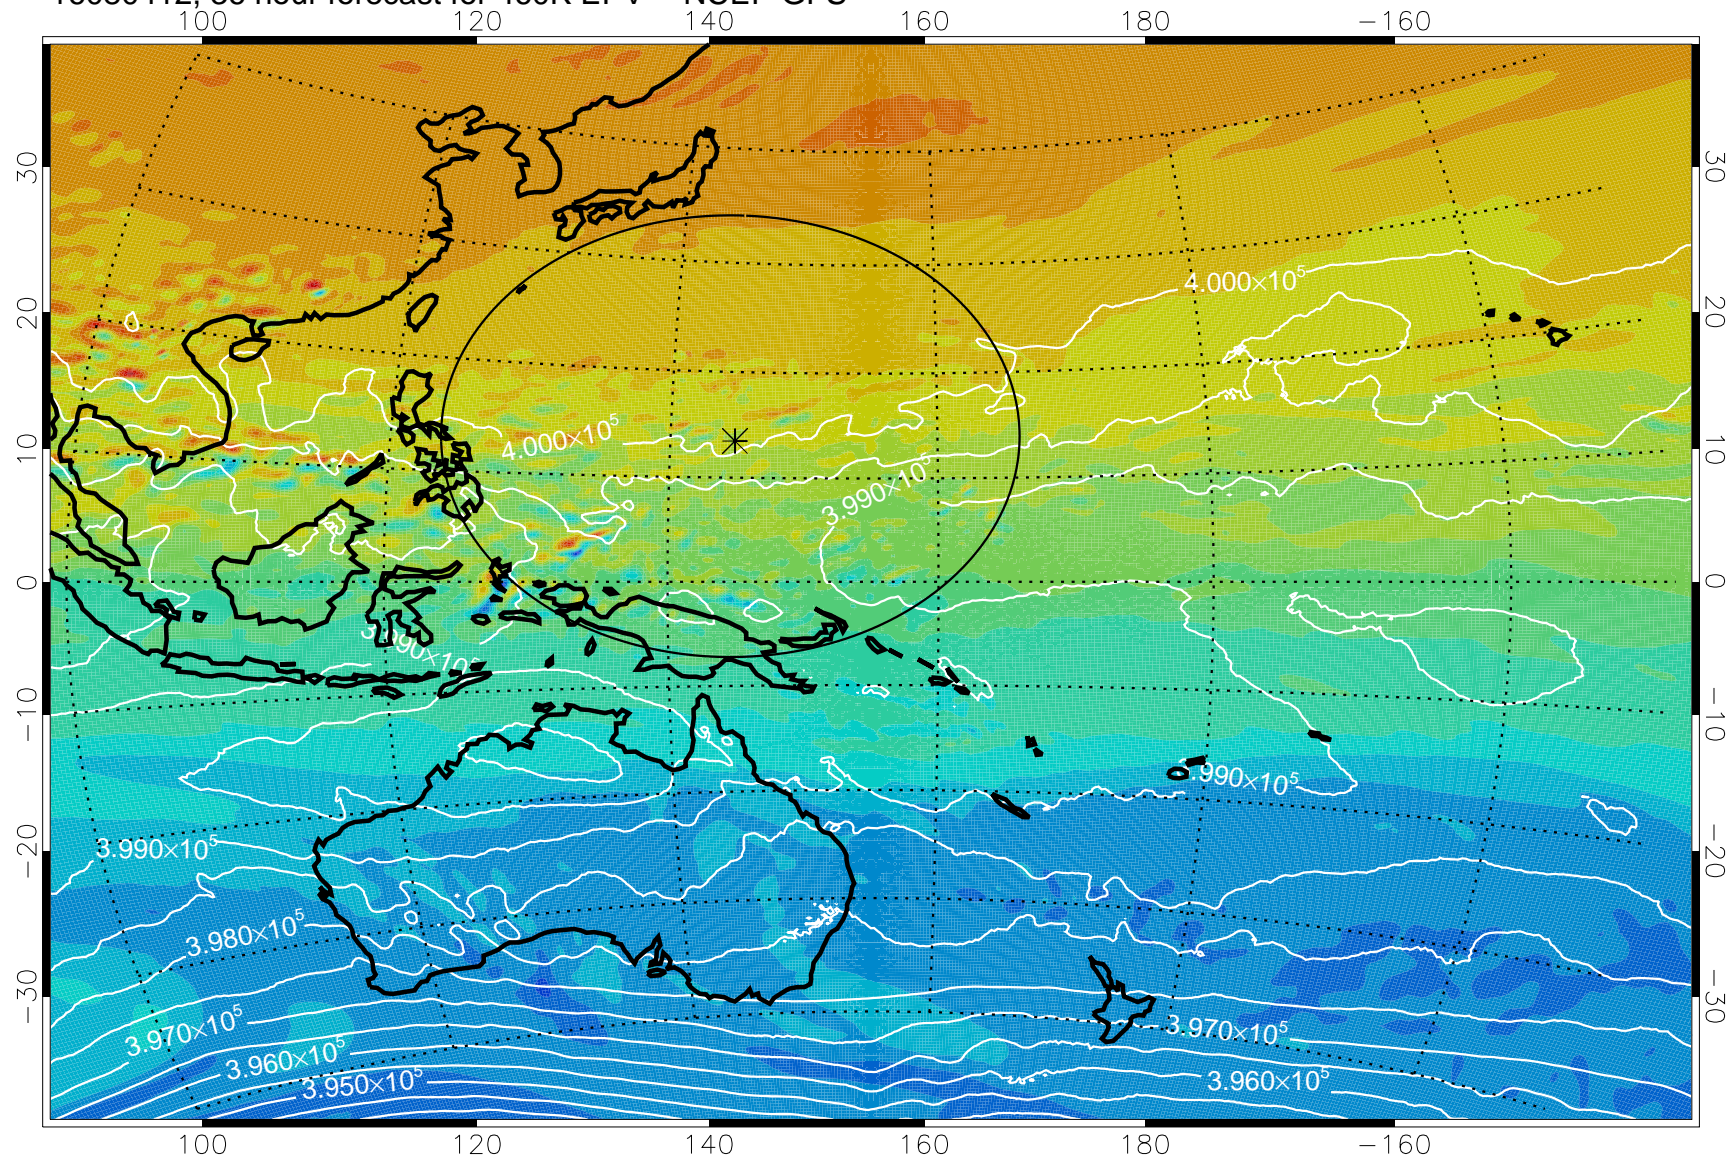

16080318, 18 hour forecast for 460K EPV -- NCEP GFS

460K Montgomery Streamfunction, white

Range ring of 2304 km

16080400, 24 hour forecast for 460K EPV -- NCEP GFS

460K Montgomery Streamfunction, white

Range ring of 2304 km

16080406, 30 hour forecast for 460K EPV -- NCEP GFS

460K Montgomery Streamfunction, white

Range ring of 2304 km

16080412, 36 hour forecast for 460K EPV -- NCEP GFS

460K Montgomery Streamfunction, white

Range ring of 2304 km

16080418, 42 hour forecast for 460K EPV -- NCEP GFS

460K Montgomery Streamfunction, white

Range ring of 2304 km

16080500, 48 hour forecast for 460K EPV -- NCEP GFS

460K Montgomery Streamfunction, white

Range ring of 2304 km

16080506, 54 hour forecast for 460K EPV -- NCEP GFS

460K Montgomery Streamfunction, white

Range ring of 2304 km

16080512, 60 hour forecast for 460K EPV -- NCEP GFS

460K Montgomery Streamfunction, white

Range ring of 2304 km