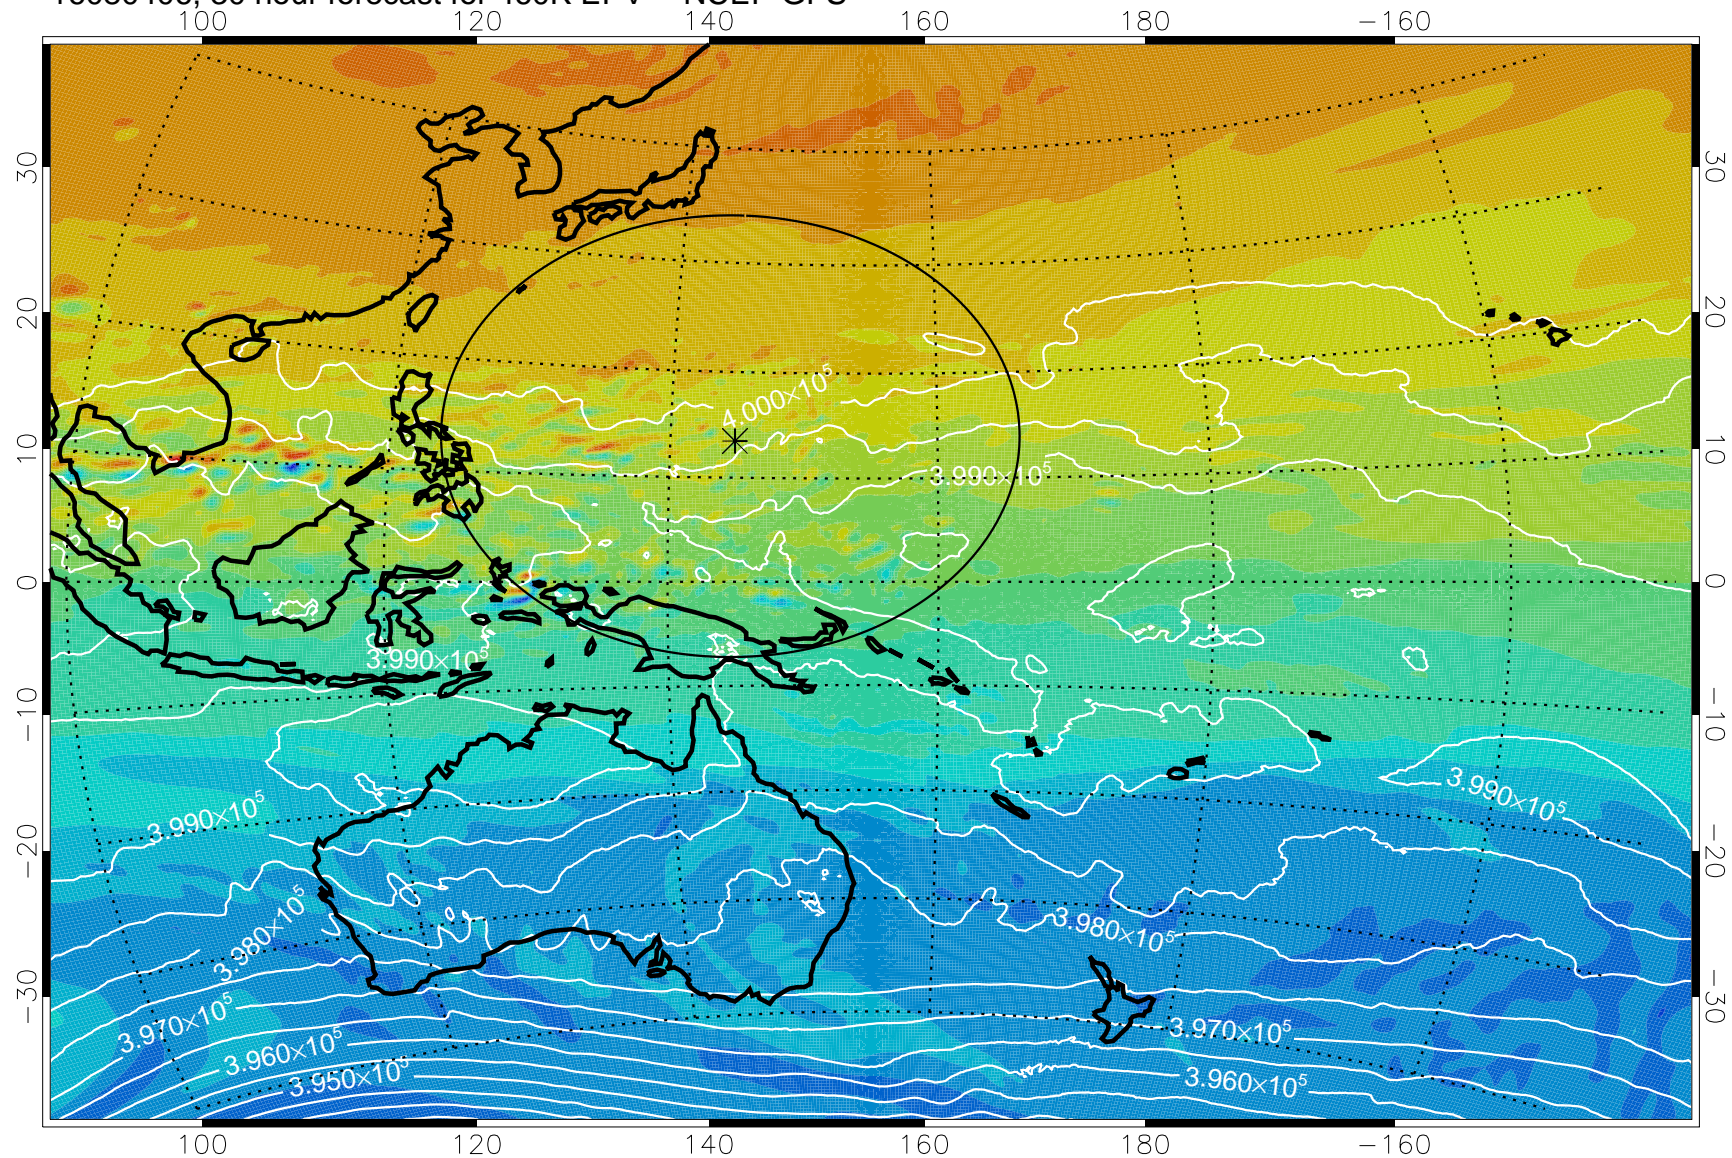

16080318, 18 hour forecast for 460K EPV -- NCEP GFS

460K Montgomery Streamfunction, white

Range ring of 2304 km

16080400, 24 hour forecast for 460K EPV -- NCEP GFS

460K Montgomery Streamfunction, white

Range ring of 2304 km

16080406, 30 hour forecast for 460K EPV -- NCEP GFS

460K Montgomery Streamfunction, white

Range ring of 2304 km

16080412, 36 hour forecast for 460K EPV -- NCEP GFS

460K Montgomery Streamfunction, white

Range ring of 2304 km

16080418, 42 hour forecast for 460K EPV -- NCEP GFS

460K Montgomery Streamfunction, white

Range ring of 2304 km

16080500, 48 hour forecast for 460K EPV -- NCEP GFS

460K Montgomery Streamfunction, white

Range ring of 2304 km

16080506, 54 hour forecast for 460K EPV -- NCEP GFS

460K Montgomery Streamfunction, white

Range ring of 2304 km

16080512, 60 hour forecast for 460K EPV -- NCEP GFS

460K Montgomery Streamfunction, white

Range ring of 2304 km