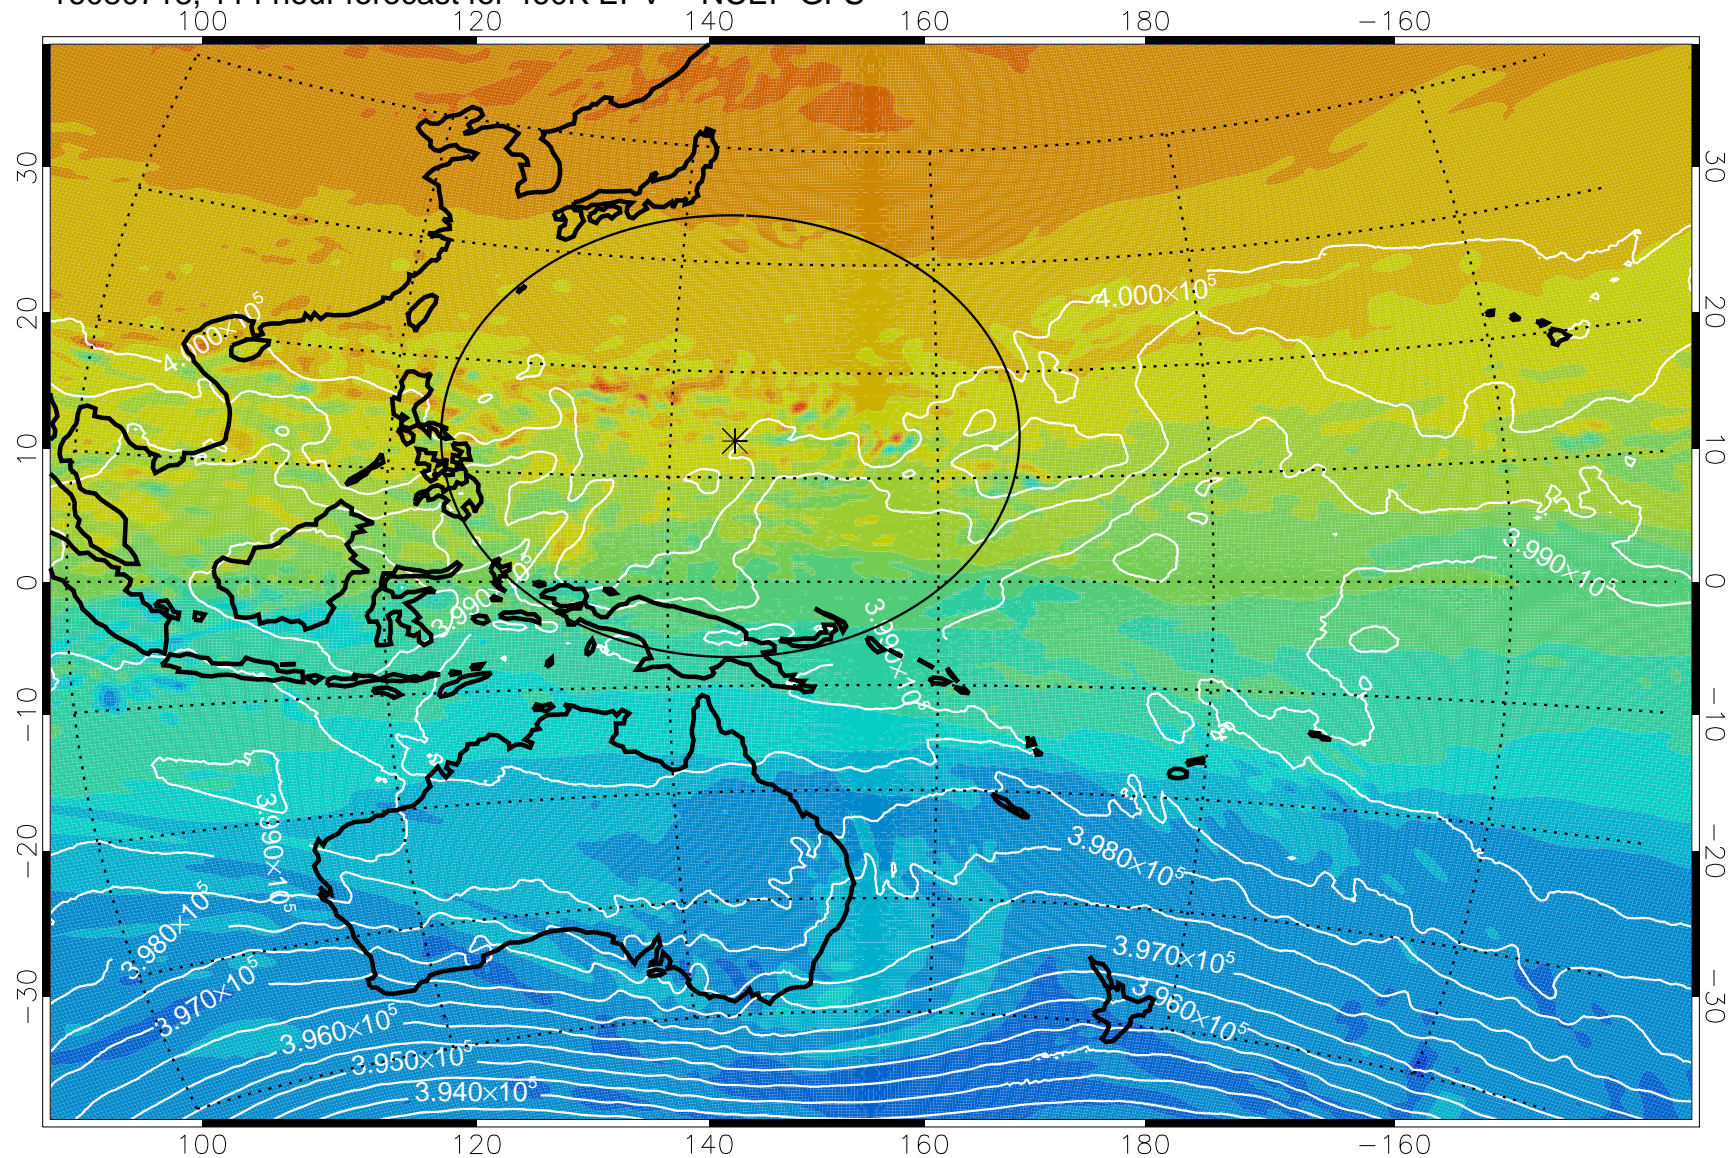

16080618, 90 hour forecast for 460K EPV -- NCEP GFS

460K Montgomery Streamfunction, white

Range ring of 2304 km

16080700, 96 hour forecast for 460K EPV -- NCEP GFS

460K Montgomery Streamfunction, white

Range ring of 2304 km

16080706, 102 hour forecast for 460K EPV -- NCEP GFS

460K Montgomery Streamfunction, white

Range ring of 2304 km

16080712, 108 hour forecast for 460K EPV -- NCEP GFS

460K Montgomery Streamfunction, white

Range ring of 2304 km

16080718, 114 hour forecast for 460K EPV -- NCEP GFS

460K Montgomery Streamfunction, white

Range ring of 2304 km

16080800, 120 hour forecast for 460K EPV -- NCEP GFS

460K Montgomery Streamfunction, white

Range ring of 2304 km