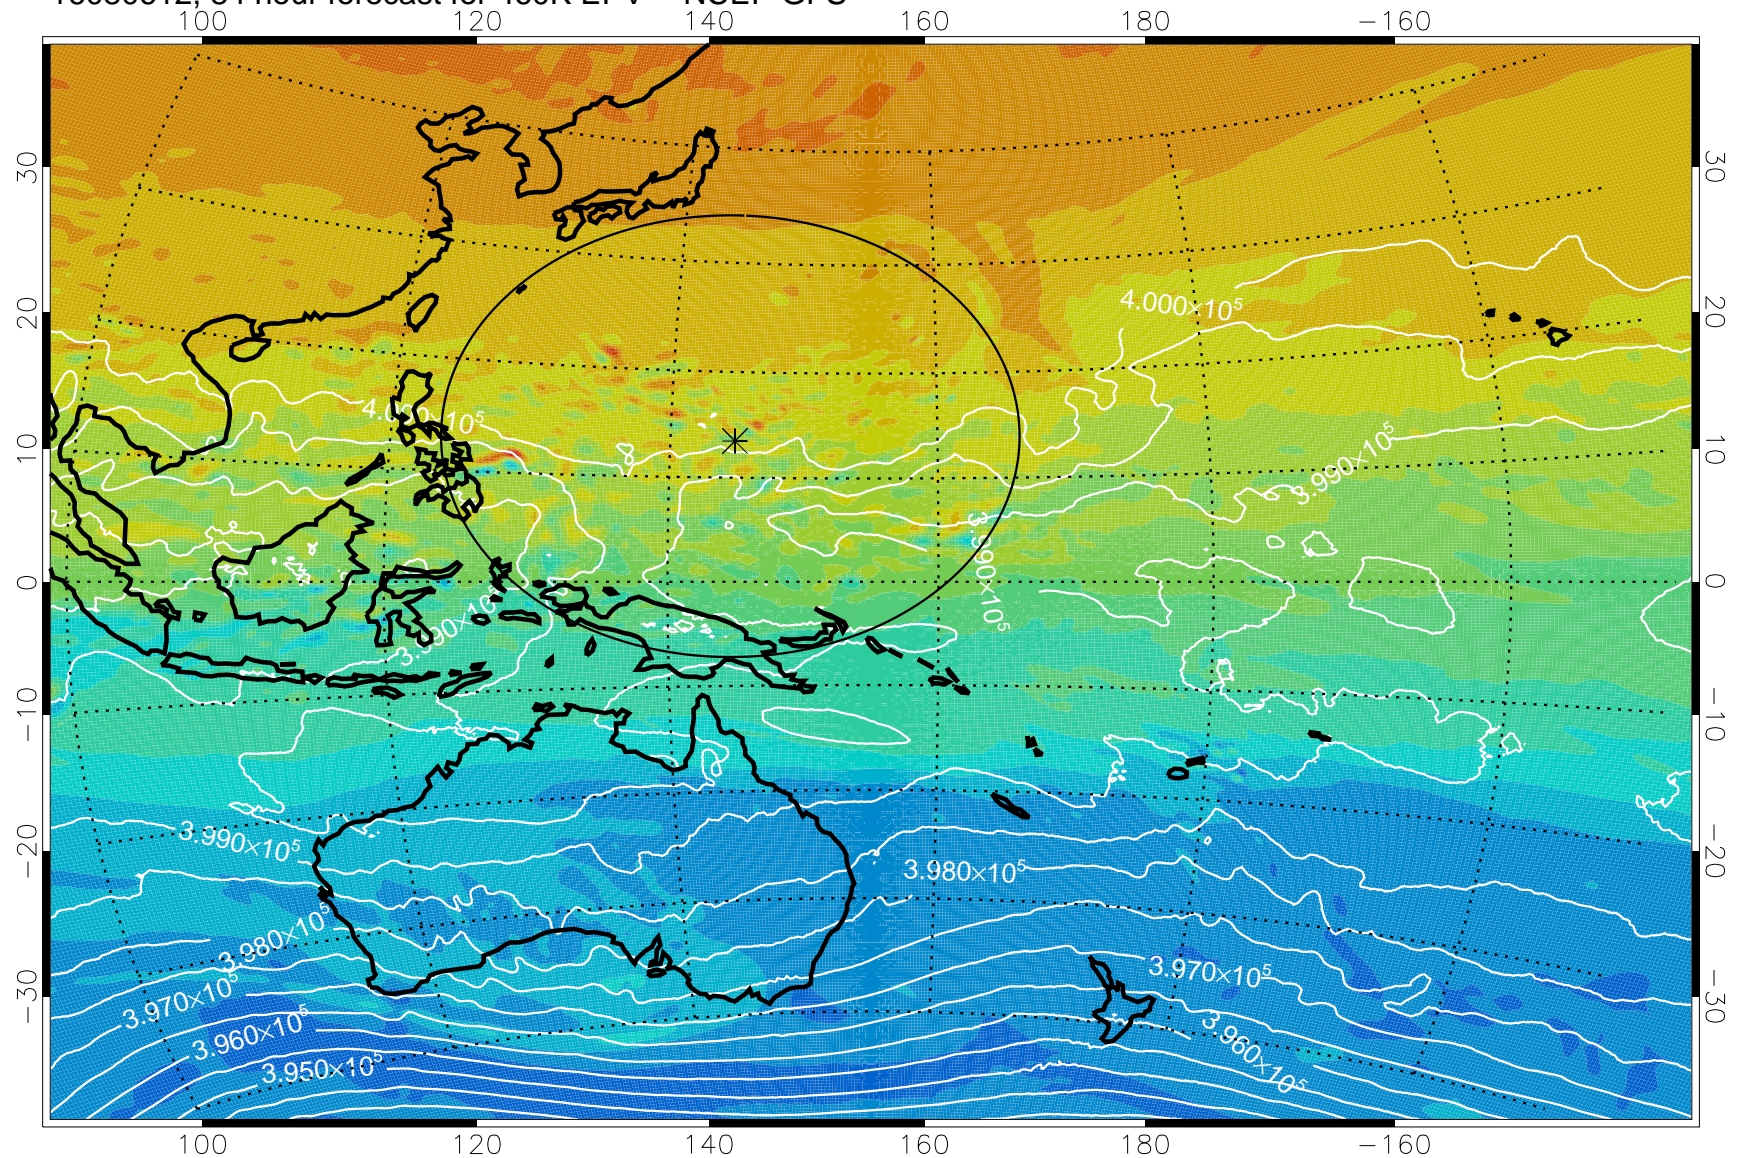

16080506, 54 hour forecast for 460K EPV -- NCEP GFS

460K Montgomery Streamfunction, white

Range ring of 2304 km

16080512, 60 hour forecast for 460K EPV -- NCEP GFS

460K Montgomery Streamfunction, white

Range ring of 2304 km

16080518, 66 hour forecast for 460K EPV -- NCEP GFS

460K Montgomery Streamfunction, white

Range ring of 2304 km

16080600, 72 hour forecast for 460K EPV -- NCEP GFS

460K Montgomery Streamfunction, white

Range ring of 2304 km

16080606, 78 hour forecast for 460K EPV -- NCEP GFS

460K Montgomery Streamfunction, white

Range ring of 2304 km

16080612, 84 hour forecast for 460K EPV -- NCEP GFS

460K Montgomery Streamfunction, white

Range ring of 2304 km

16080618, 90 hour forecast for 460K EPV -- NCEP GFS

460K Montgomery Streamfunction, white

Range ring of 2304 km

16080700, 96 hour forecast for 460K EPV -- NCEP GFS

460K Montgomery Streamfunction, white

Range ring of 2304 km