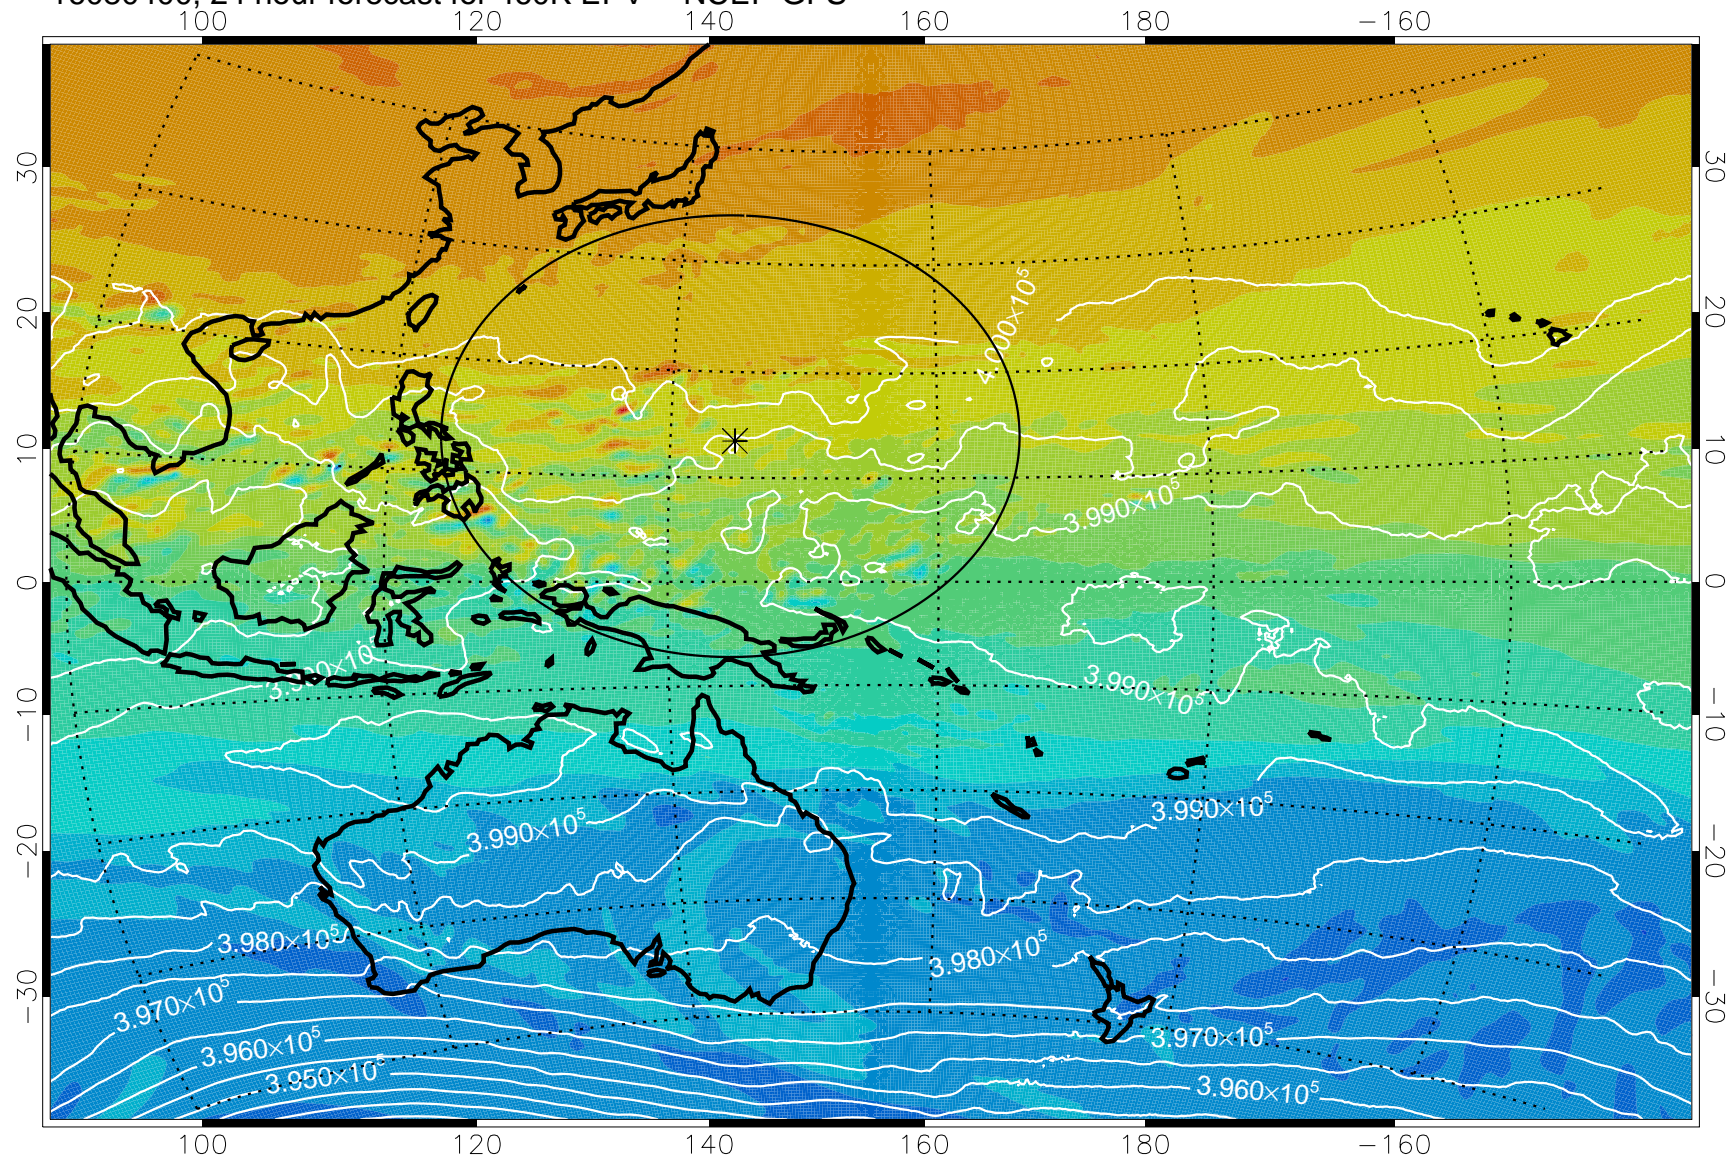

16080318, 18 hour forecast for 460K EPV -- NCEP GFS

460K Montgomery Streamfunction, white

Range ring of 2304 km

16080400, 24 hour forecast for 460K EPV -- NCEP GFS

460K Montgomery Streamfunction, white

Range ring of 2304 km

16080406, 30 hour forecast for 460K EPV -- NCEP GFS

460K Montgomery Streamfunction, white

Range ring of 2304 km

16080412, 36 hour forecast for 460K EPV -- NCEP GFS

460K Montgomery Streamfunction, white

Range ring of 2304 km

16080418, 42 hour forecast for 460K EPV -- NCEP GFS

460K Montgomery Streamfunction, white

Range ring of 2304 km

16080500, 48 hour forecast for 460K EPV -- NCEP GFS

460K Montgomery Streamfunction, white

Range ring of 2304 km

16080506, 54 hour forecast for 460K EPV -- NCEP GFS

460K Montgomery Streamfunction, white

Range ring of 2304 km

16080512, 60 hour forecast for 460K EPV -- NCEP GFS

460K Montgomery Streamfunction, white

Range ring of 2304 km