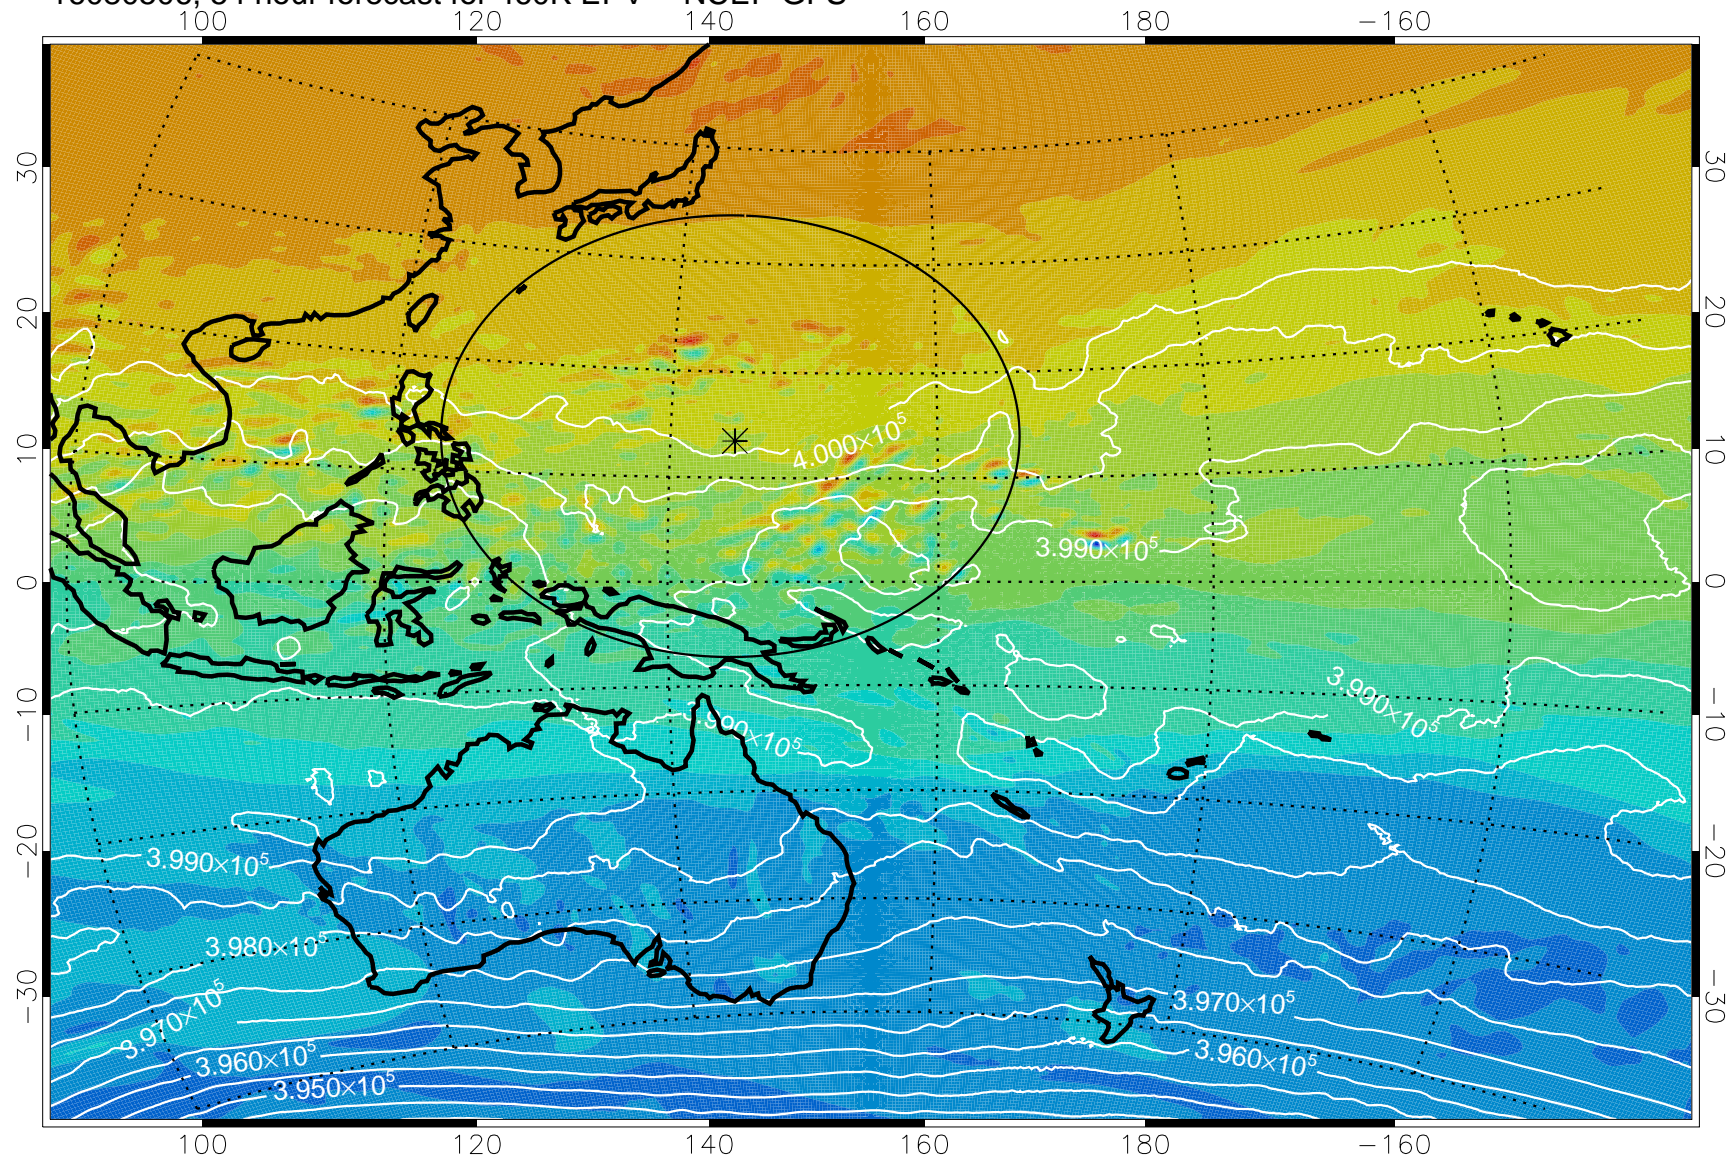

16080406, 30 hour forecast for 460K EPV -- NCEP GFS

460K Montgomery Streamfunction, white

Range ring of 2304 km

16080412, 36 hour forecast for 460K EPV -- NCEP GFS

460K Montgomery Streamfunction, white

Range ring of 2304 km

16080418, 42 hour forecast for 460K EPV -- NCEP GFS

460K Montgomery Streamfunction, white

Range ring of 2304 km

16080500, 48 hour forecast for 460K EPV -- NCEP GFS

460K Montgomery Streamfunction, white

Range ring of 2304 km

16080506, 54 hour forecast for 460K EPV -- NCEP GFS

460K Montgomery Streamfunction, white

Range ring of 2304 km

16080512, 60 hour forecast for 460K EPV -- NCEP GFS

460K Montgomery Streamfunction, white

Range ring of 2304 km

16080518, 66 hour forecast for 460K EPV -- NCEP GFS

460K Montgomery Streamfunction, white

Range ring of 2304 km

16080600, 72 hour forecast for 460K EPV -- NCEP GFS

460K Montgomery Streamfunction, white

Range ring of 2304 km