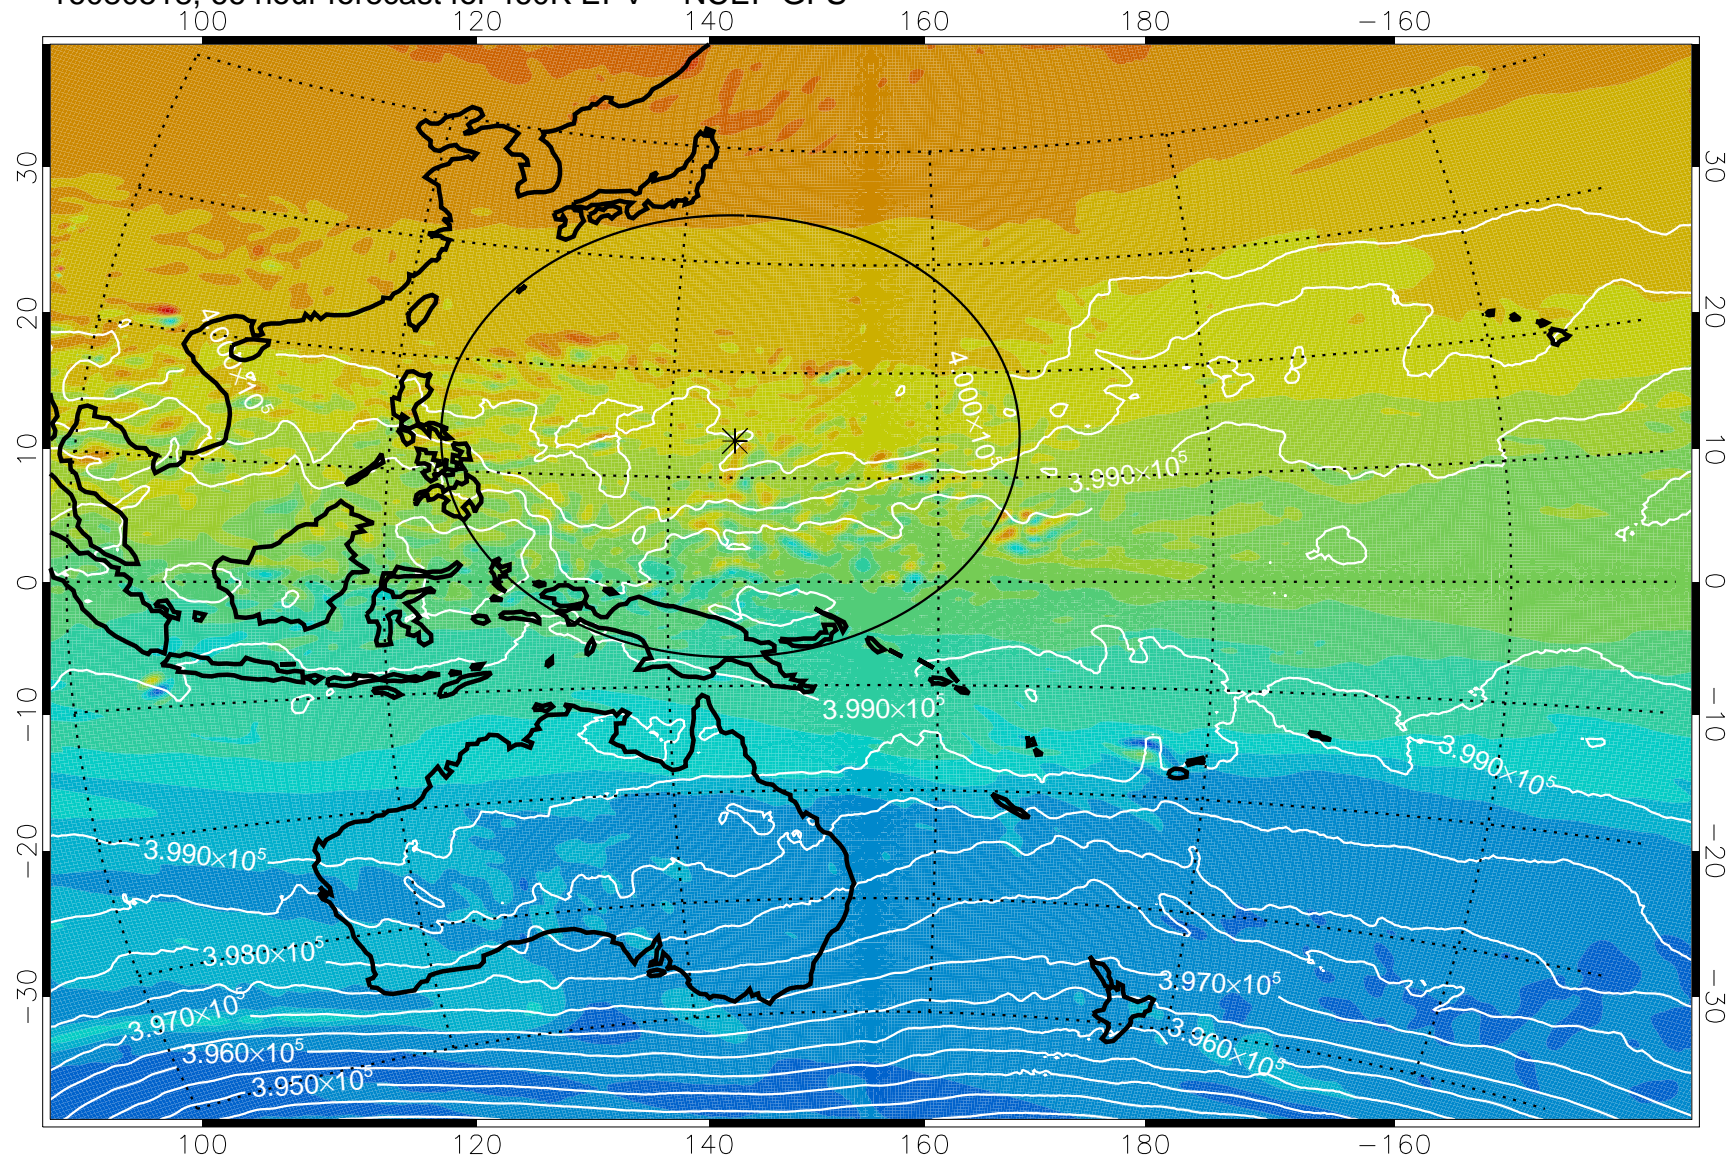

16080418, 42 hour forecast for 460K EPV -- NCEP GFS

460K Montgomery Streamfunction, white

Range ring of 2304 km

16080500, 48 hour forecast for 460K EPV -- NCEP GFS

460K Montgomery Streamfunction, white

Range ring of 2304 km

16080506, 54 hour forecast for 460K EPV -- NCEP GFS

460K Montgomery Streamfunction, white

Range ring of 2304 km

16080512, 60 hour forecast for 460K EPV -- NCEP GFS

460K Montgomery Streamfunction, white

Range ring of 2304 km

16080518, 66 hour forecast for 460K EPV -- NCEP GFS

460K Montgomery Streamfunction, white

Range ring of 2304 km

16080600, 72 hour forecast for 460K EPV -- NCEP GFS

460K Montgomery Streamfunction, white

Range ring of 2304 km

16080606, 78 hour forecast for 460K EPV -- NCEP GFS

460K Montgomery Streamfunction, white

Range ring of 2304 km

16080612, 84 hour forecast for 460K EPV -- NCEP GFS

460K Montgomery Streamfunction, white

Range ring of 2304 km