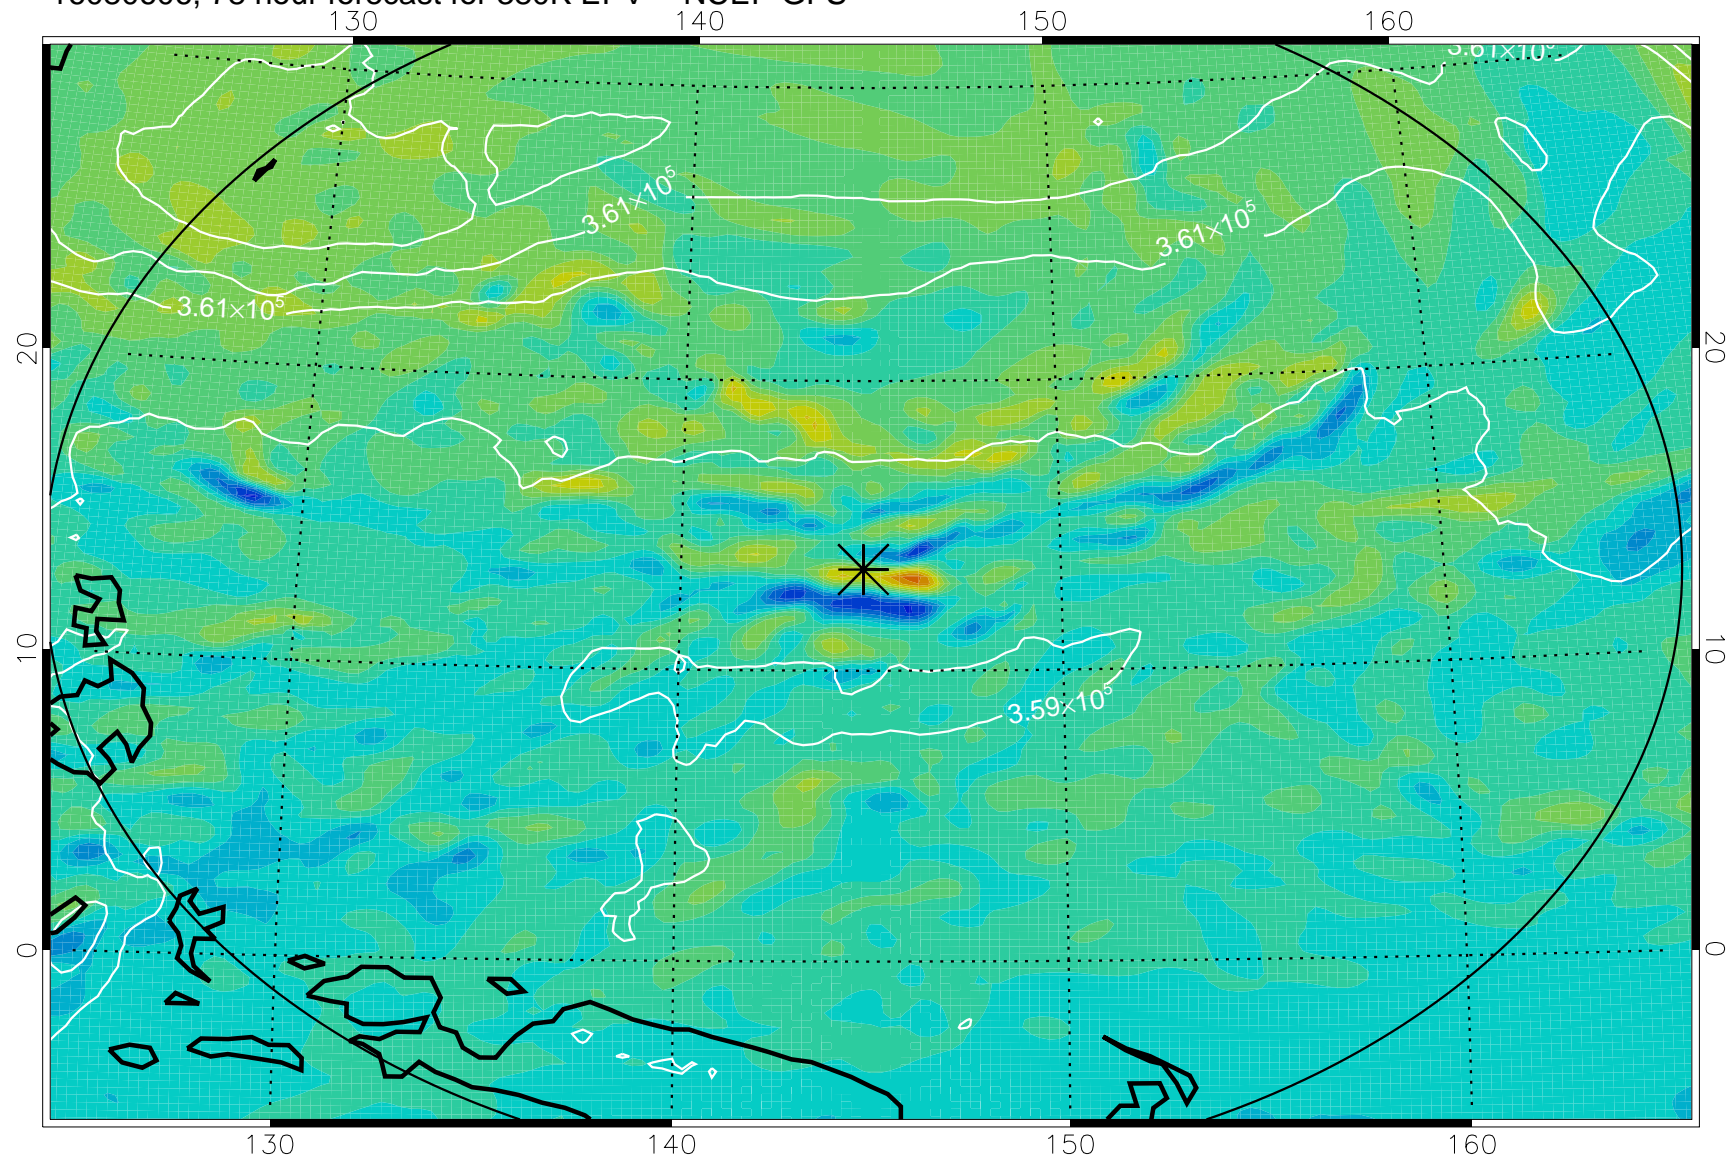

16080506, 54 hour forecast for 380K EPV -- NCEP GFS

380K Montgomery Streamfunction, white

Range ring of 2304 km

16080512, 60 hour forecast for 380K EPV -- NCEP GFS

380K Montgomery Streamfunction, white

Range ring of 2304 km

16080518, 66 hour forecast for 380K EPV -- NCEP GFS

380K Montgomery Streamfunction, white

Range ring of 2304 km

16080600, 72 hour forecast for 380K EPV -- NCEP GFS

380K Montgomery Streamfunction, white

Range ring of 2304 km

16080606, 78 hour forecast for 380K EPV -- NCEP GFS

380K Montgomery Streamfunction, white

Range ring of 2304 km

16080612, 84 hour forecast for 380K EPV -- NCEP GFS

380K Montgomery Streamfunction, white

Range ring of 2304 km

16080618, 90 hour forecast for 380K EPV -- NCEP GFS

380K Montgomery Streamfunction, white

Range ring of 2304 km

16080700, 96 hour forecast for 380K EPV -- NCEP GFS

380K Montgomery Streamfunction, white

Range ring of 2304 km