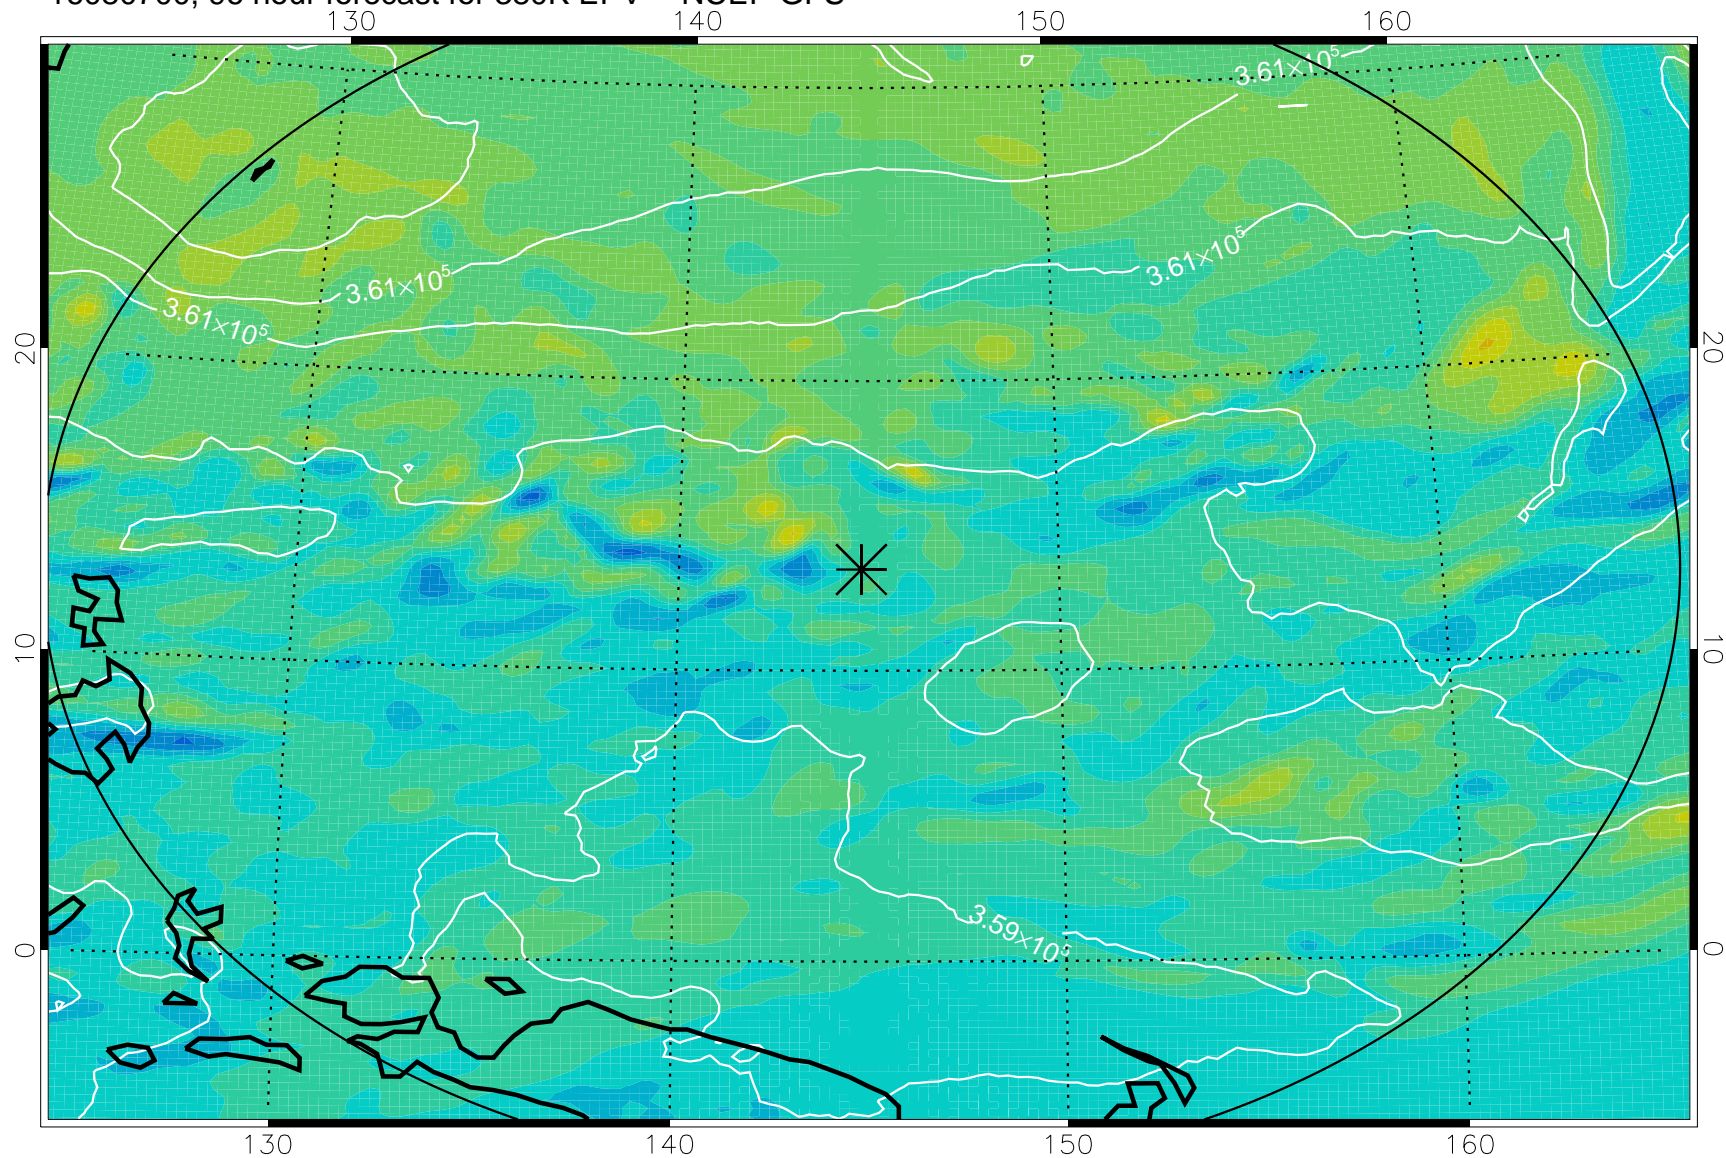

16080518, 66 hour forecast for 380K EPV -- NCEP GFS

380K Montgomery Streamfunction, white

Range ring of 2304 km

16080600, 72 hour forecast for 380K EPV -- NCEP GFS

380K Montgomery Streamfunction, white

Range ring of 2304 km

16080606, 78 hour forecast for 380K EPV -- NCEP GFS

380K Montgomery Streamfunction, white

Range ring of 2304 km

16080612, 84 hour forecast for 380K EPV -- NCEP GFS

380K Montgomery Streamfunction, white

Range ring of 2304 km

16080618, 90 hour forecast for 380K EPV -- NCEP GFS

380K Montgomery Streamfunction, white

Range ring of 2304 km

16080700, 96 hour forecast for 380K EPV -- NCEP GFS

380K Montgomery Streamfunction, white

Range ring of 2304 km

16080706, 102 hour forecast for 380K EPV -- NCEP GFS

380K Montgomery Streamfunction, white

Range ring of 2304 km

16080712, 108 hour forecast for 380K EPV -- NCEP GFS

380K Montgomery Streamfunction, white

Range ring of 2304 km