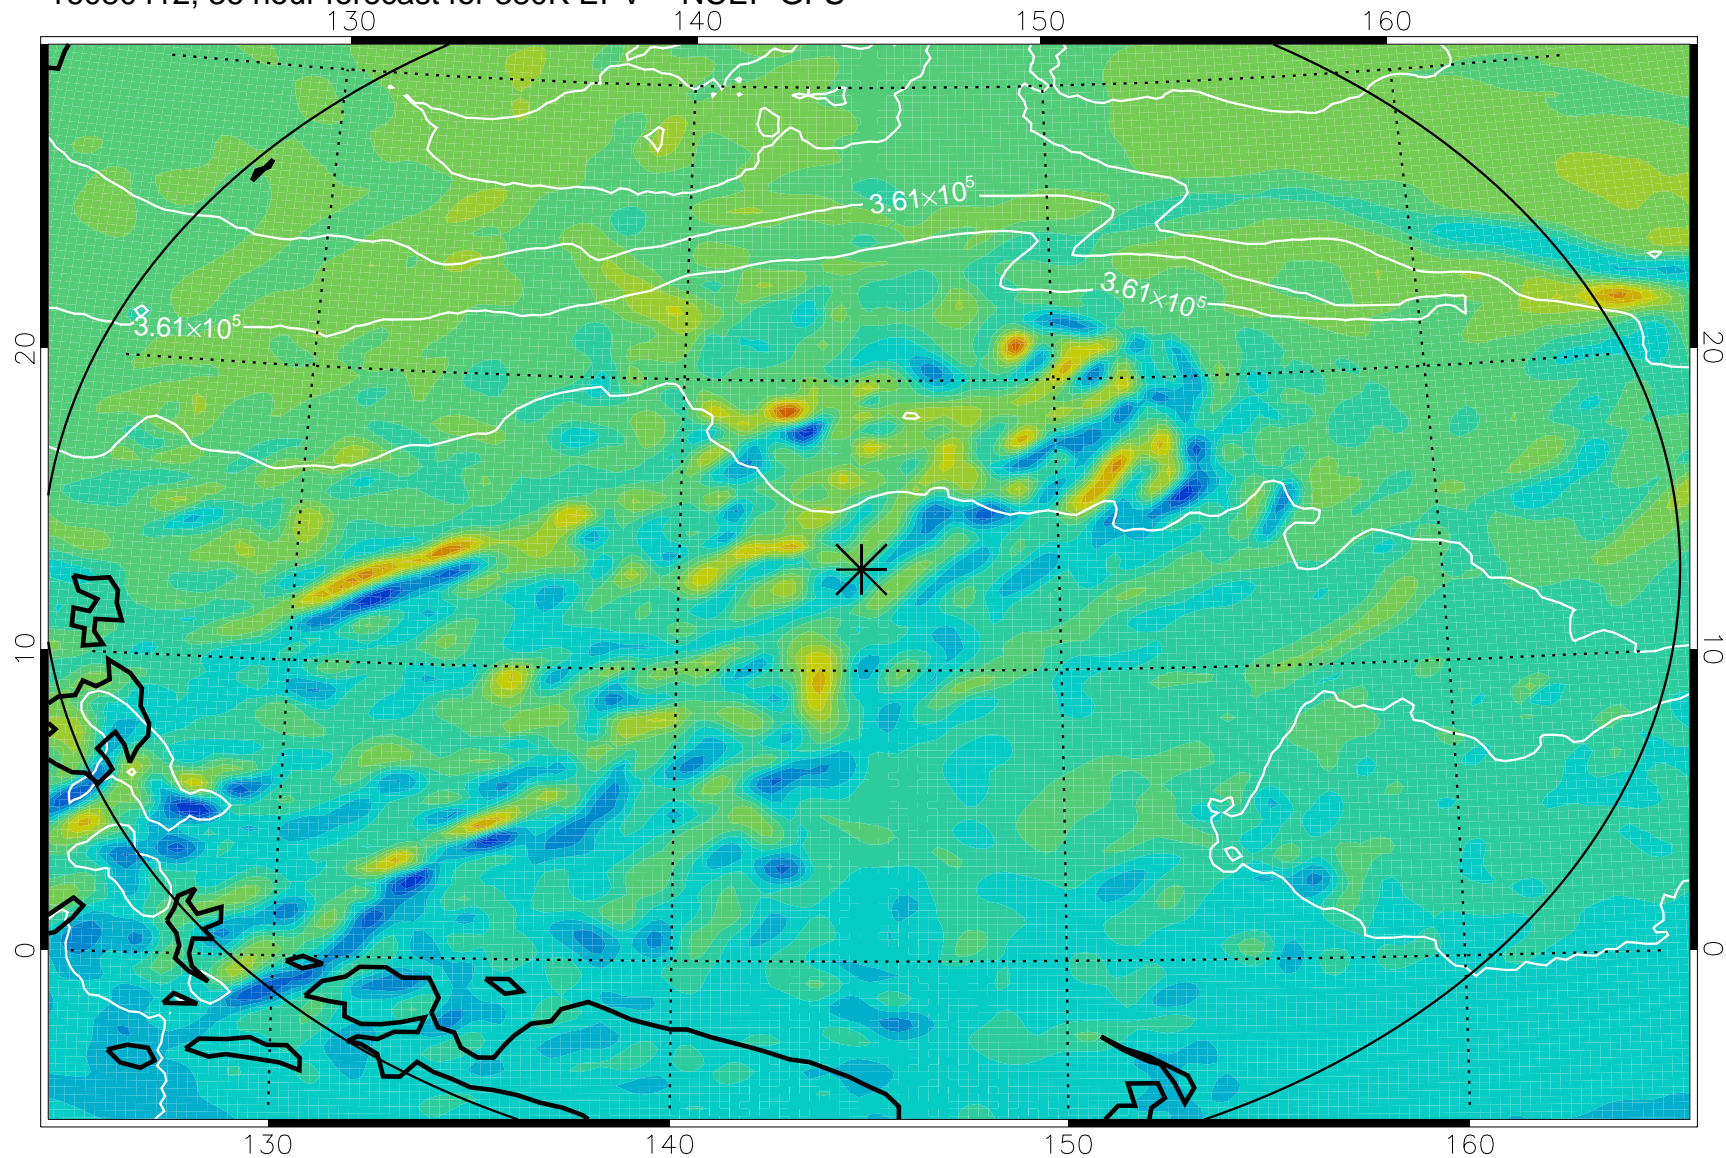

16080306, 6 hour forecast for 380K EPV -- NCEP GFS

380K Montgomery Streamfunction, white

Range ring of 2304 km

16080312, 12 hour forecast for 380K EPV -- NCEP GFS

380K Montgomery Streamfunction, white

Range ring of 2304 km

16080318, 18 hour forecast for 380K EPV -- NCEP GFS

380K Montgomery Streamfunction, white

Range ring of 2304 km

16080400, 24 hour forecast for 380K EPV -- NCEP GFS

380K Montgomery Streamfunction, white

Range ring of 2304 km

16080406, 30 hour forecast for 380K EPV -- NCEP GFS

380K Montgomery Streamfunction, white

Range ring of 2304 km

16080412, 36 hour forecast for 380K EPV -- NCEP GFS

380K Montgomery Streamfunction, white

Range ring of 2304 km

16080418, 42 hour forecast for 380K EPV -- NCEP GFS

380K Montgomery Streamfunction, white

Range ring of 2304 km

16080500, 48 hour forecast for 380K EPV -- NCEP GFS

380K Montgomery Streamfunction, white

Range ring of 2304 km