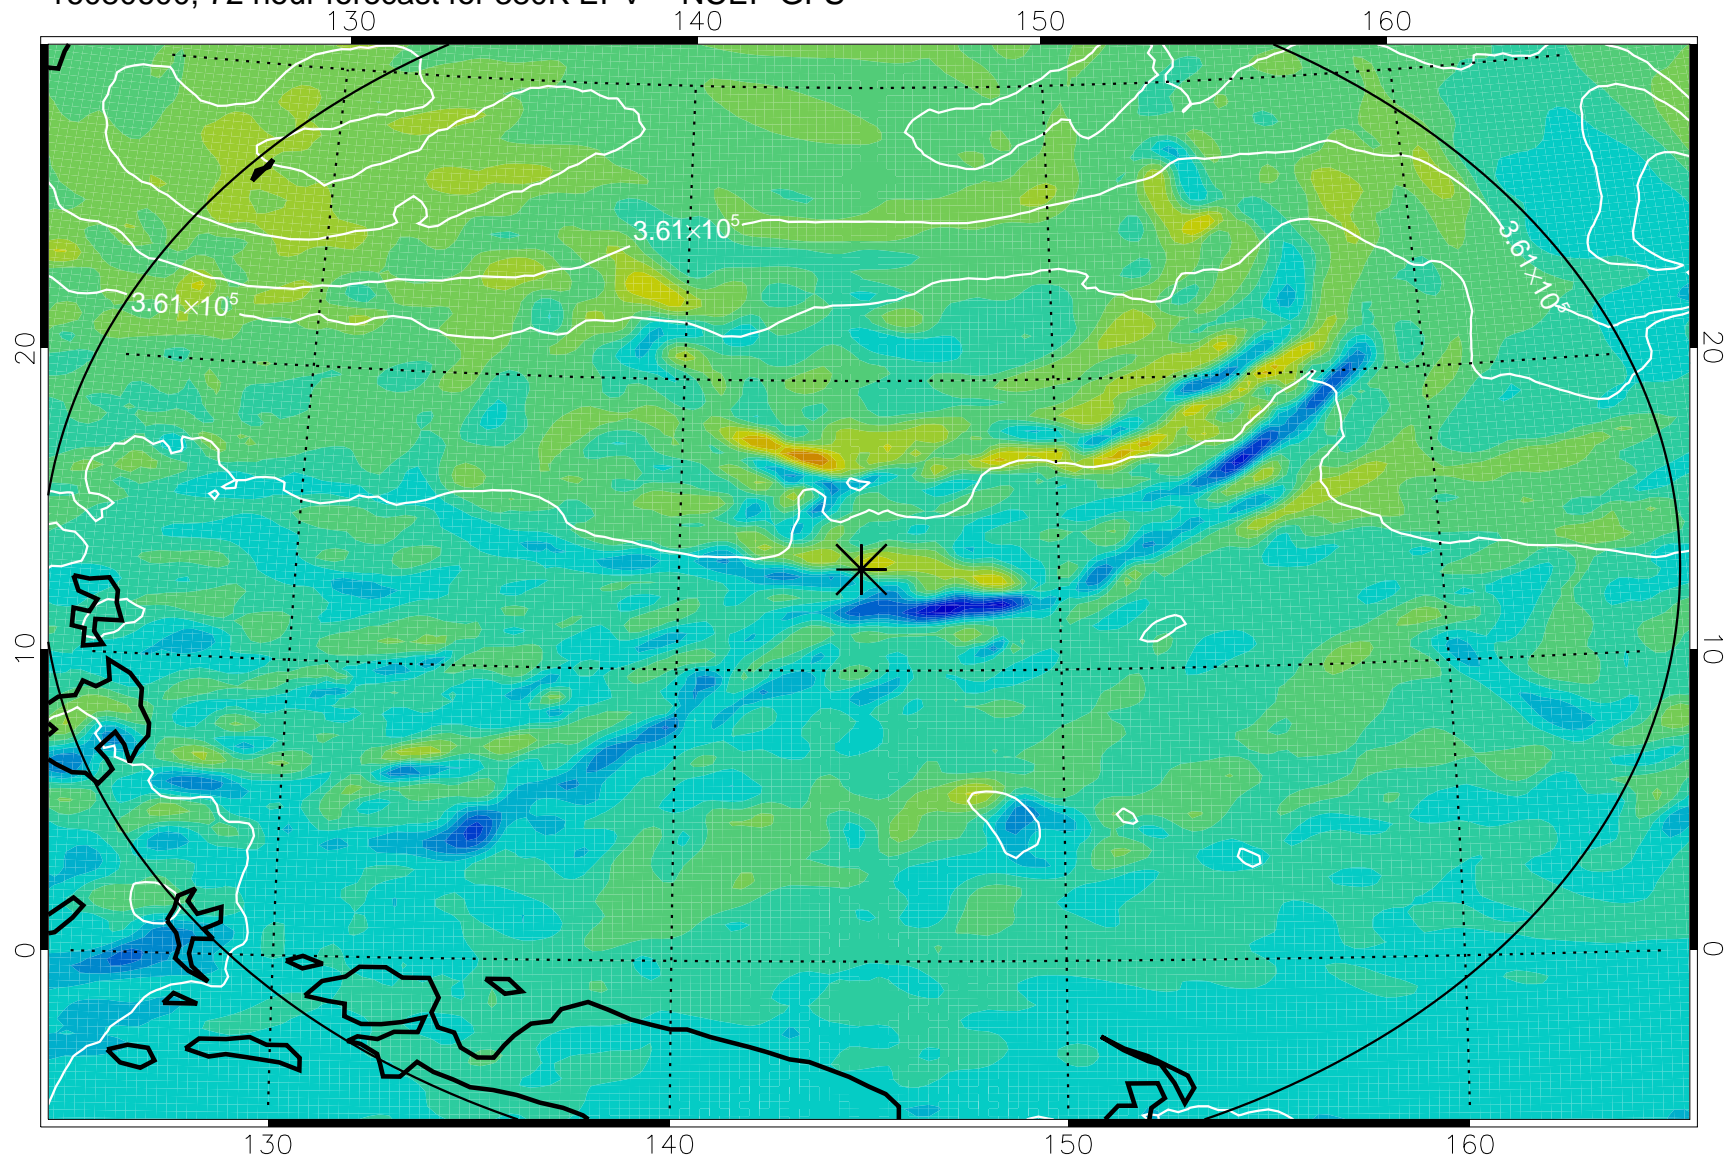

16080506, 54 hour forecast for 380K EPV -- NCEP GFS

380K Montgomery Streamfunction, white

Range ring of 2304 km

16080512, 60 hour forecast for 380K EPV -- NCEP GFS

380K Montgomery Streamfunction, white

Range ring of 2304 km

16080518, 66 hour forecast for 380K EPV -- NCEP GFS

380K Montgomery Streamfunction, white

Range ring of 2304 km

16080600, 72 hour forecast for 380K EPV -- NCEP GFS

380K Montgomery Streamfunction, white

Range ring of 2304 km

16080606, 78 hour forecast for 380K EPV -- NCEP GFS

380K Montgomery Streamfunction, white

Range ring of 2304 km

16080612, 84 hour forecast for 380K EPV -- NCEP GFS

380K Montgomery Streamfunction, white

Range ring of 2304 km

16080618, 90 hour forecast for 380K EPV -- NCEP GFS

380K Montgomery Streamfunction, white

Range ring of 2304 km

16080700, 96 hour forecast for 380K EPV -- NCEP GFS

380K Montgomery Streamfunction, white

Range ring of 2304 km