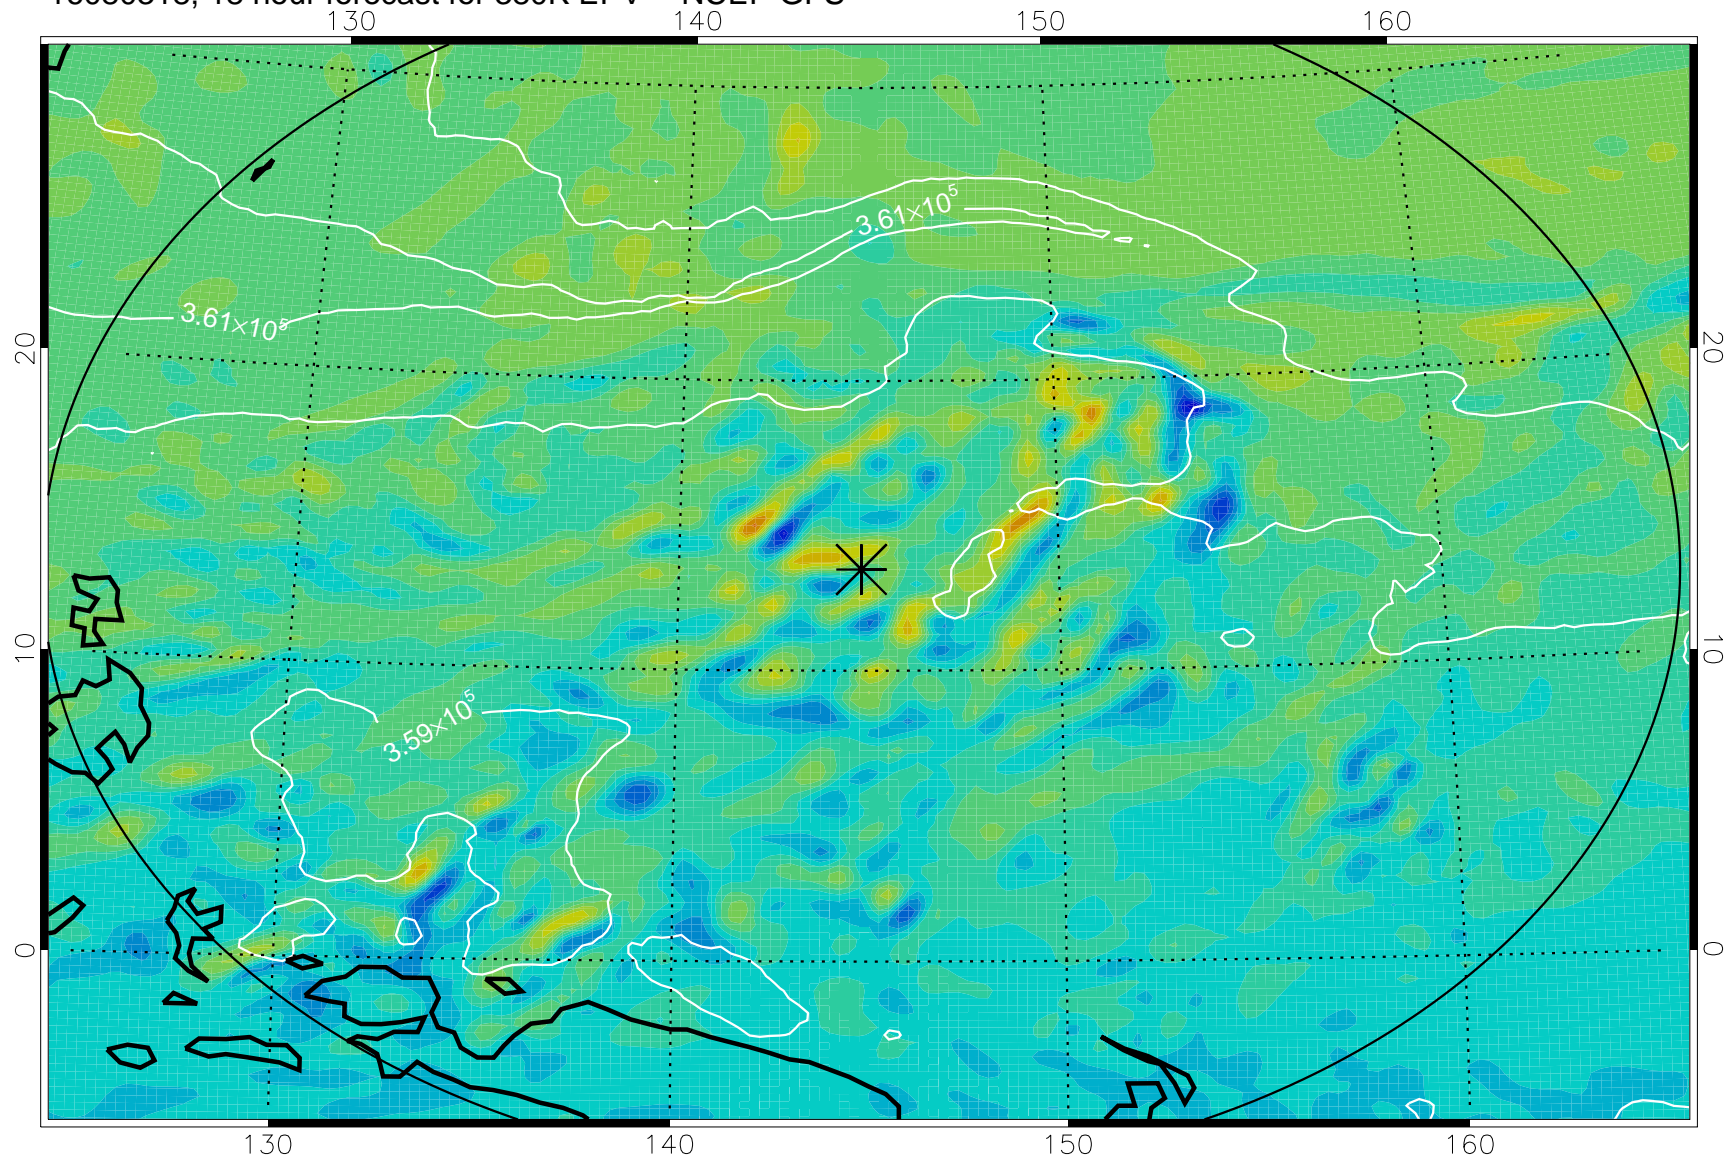

16080306, 6 hour forecast for 380K EPV -- NCEP GFS

380K Montgomery Streamfunction, white

Range ring of 2304 km

16080312, 12 hour forecast for 380K EPV -- NCEP GFS

380K Montgomery Streamfunction, white

Range ring of 2304 km

16080318, 18 hour forecast for 380K EPV -- NCEP GFS

380K Montgomery Streamfunction, white

Range ring of 2304 km

16080400, 24 hour forecast for 380K EPV -- NCEP GFS

380K Montgomery Streamfunction, white

Range ring of 2304 km

16080406, 30 hour forecast for 380K EPV -- NCEP GFS

380K Montgomery Streamfunction, white

Range ring of 2304 km

16080412, 36 hour forecast for 380K EPV -- NCEP GFS

380K Montgomery Streamfunction, white

Range ring of 2304 km

16080518, 66 hour forecast for 380K EPV -- NCEP GFS

380K Montgomery Streamfunction, white

Range ring of 2304 km

16080600, 72 hour forecast for 380K EPV -- NCEP GFS

380K Montgomery Streamfunction, white

Range ring of 2304 km