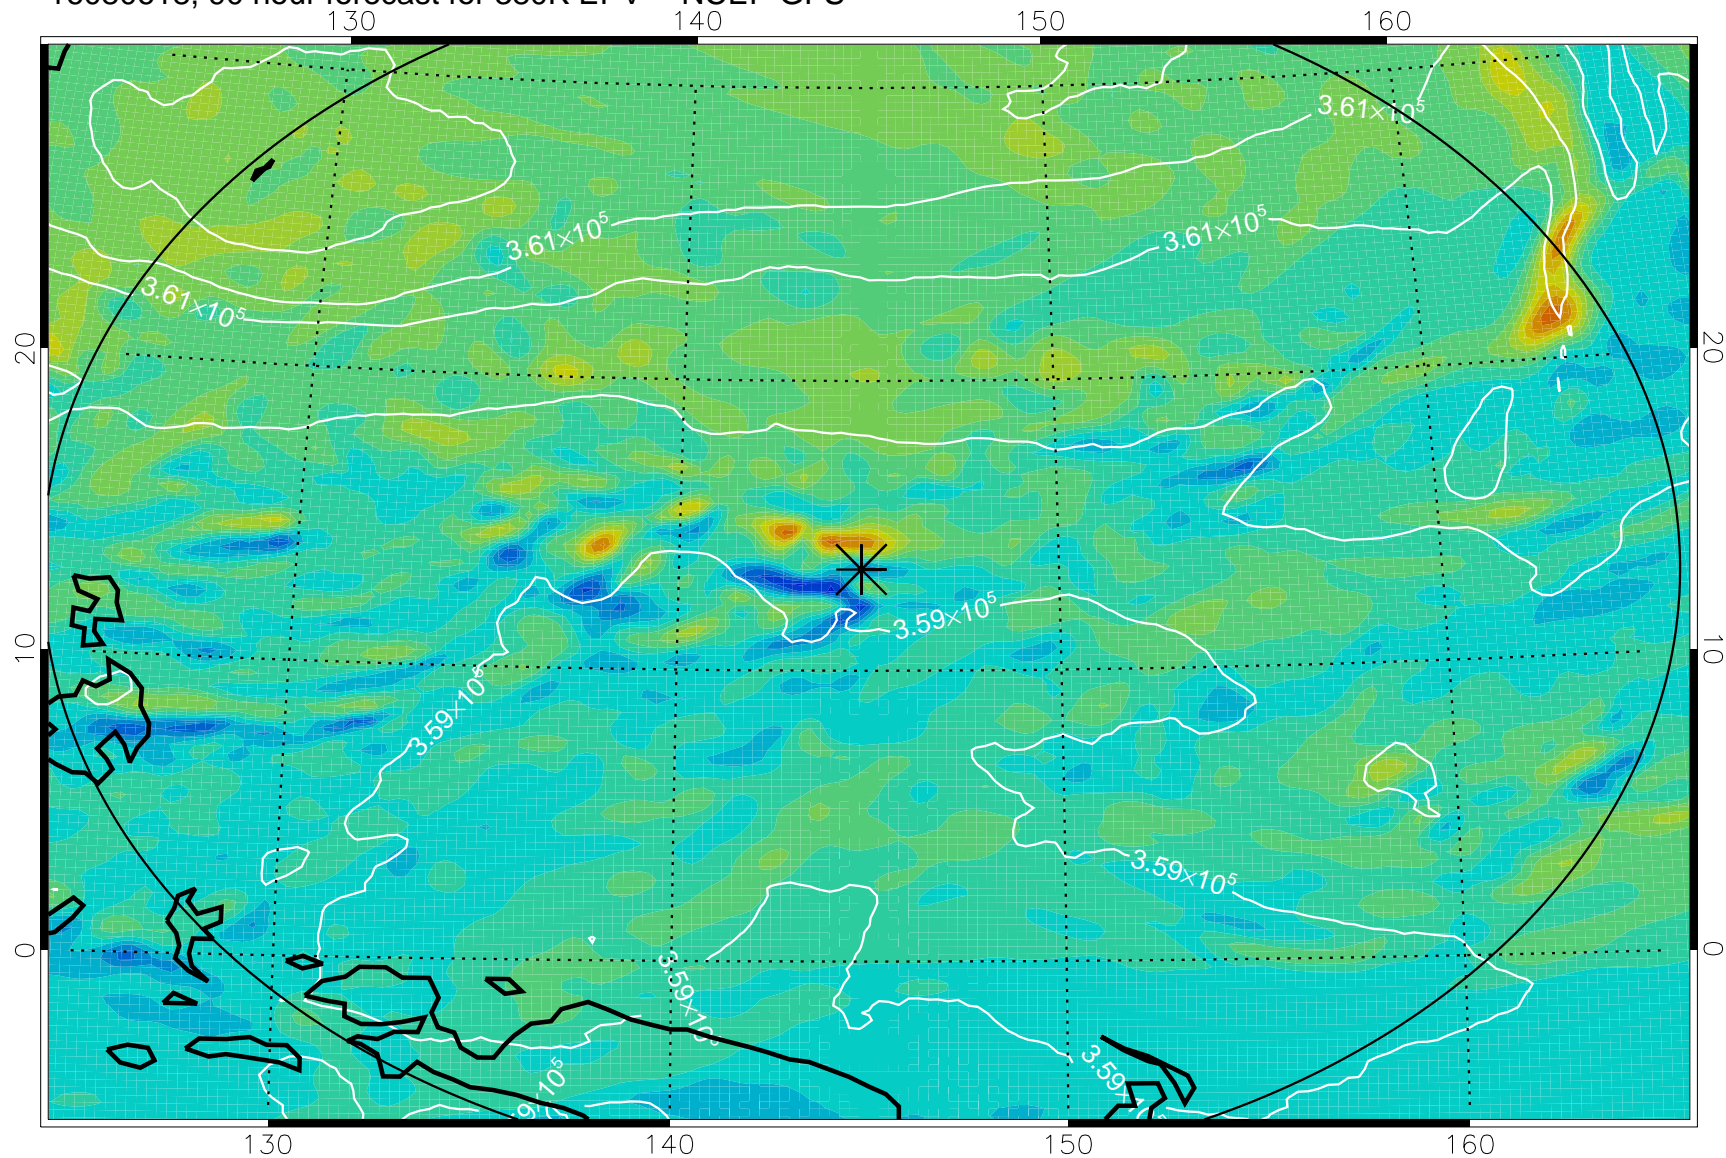

16080518, 66 hour forecast for 380K EPV -- NCEP GFS

380K Montgomery Streamfunction, white

Range ring of 2304 km

16080600, 72 hour forecast for 380K EPV -- NCEP GFS

380K Montgomery Streamfunction, white

Range ring of 2304 km

16080606, 78 hour forecast for 380K EPV -- NCEP GFS

380K Montgomery Streamfunction, white

Range ring of 2304 km

16080612, 84 hour forecast for 380K EPV -- NCEP GFS

380K Montgomery Streamfunction, white

Range ring of 2304 km

16080618, 90 hour forecast for 380K EPV -- NCEP GFS

380K Montgomery Streamfunction, white

Range ring of 2304 km

16080700, 96 hour forecast for 380K EPV -- NCEP GFS

380K Montgomery Streamfunction, white

Range ring of 2304 km

16080706, 102 hour forecast for 380K EPV -- NCEP GFS

380K Montgomery Streamfunction, white

Range ring of 2304 km

16080712, 108 hour forecast for 380K EPV -- NCEP GFS

380K Montgomery Streamfunction, white

Range ring of 2304 km