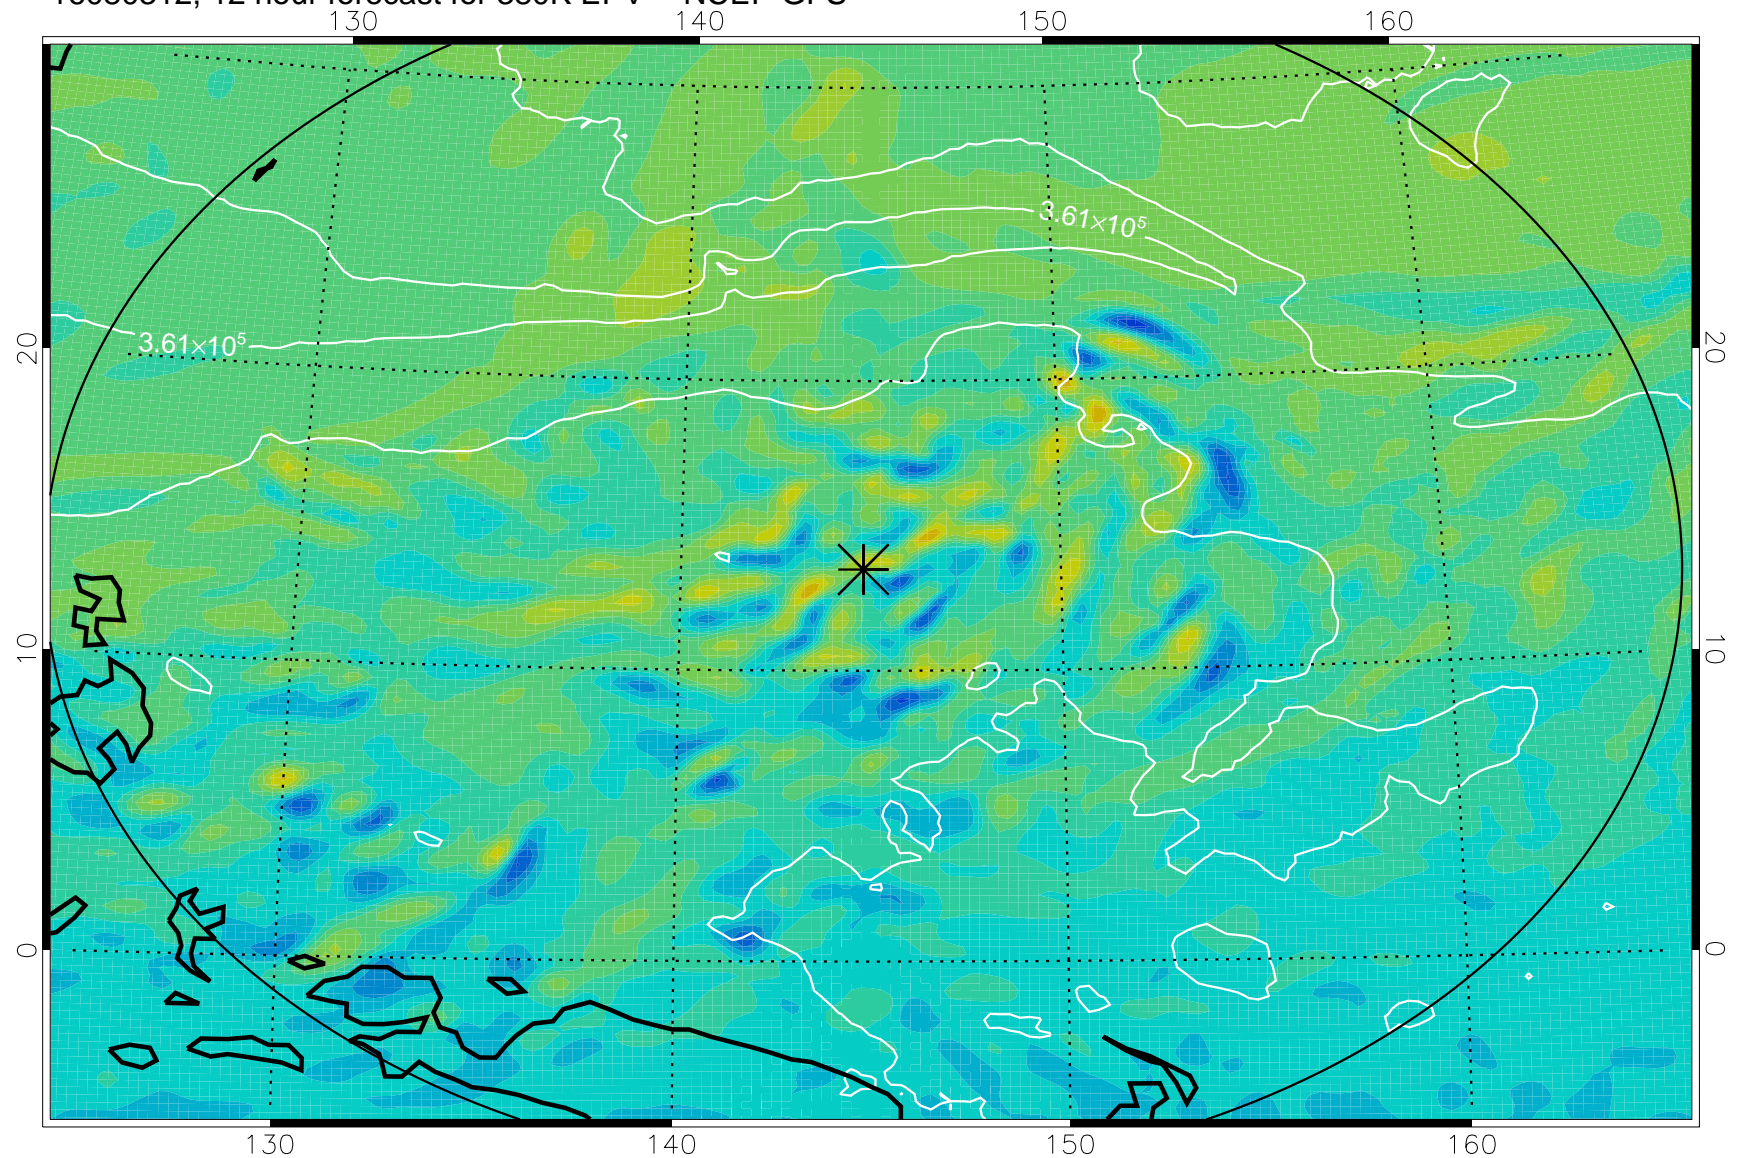

16080306, 6 hour forecast for 380K EPV -- NCEP GFS

380K Montgomery Streamfunction, white

Range ring of 2304 km

16080312, 12 hour forecast for 380K EPV -- NCEP GFS

380K Montgomery Streamfunction, white

Range ring of 2304 km

16080318, 18 hour forecast for 380K EPV -- NCEP GFS

380K Montgomery Streamfunction, white

Range ring of 2304 km

16080400, 24 hour forecast for 380K EPV -- NCEP GFS

380K Montgomery Streamfunction, white

Range ring of 2304 km

16080406, 30 hour forecast for 380K EPV -- NCEP GFS

380K Montgomery Streamfunction, white

Range ring of 2304 km

16080412, 36 hour forecast for 380K EPV -- NCEP GFS

380K Montgomery Streamfunction, white

Range ring of 2304 km

16080418, 42 hour forecast for 380K EPV -- NCEP GFS

380K Montgomery Streamfunction, white

Range ring of 2304 km

16080500, 48 hour forecast for 380K EPV -- NCEP GFS

380K Montgomery Streamfunction, white

Range ring of 2304 km