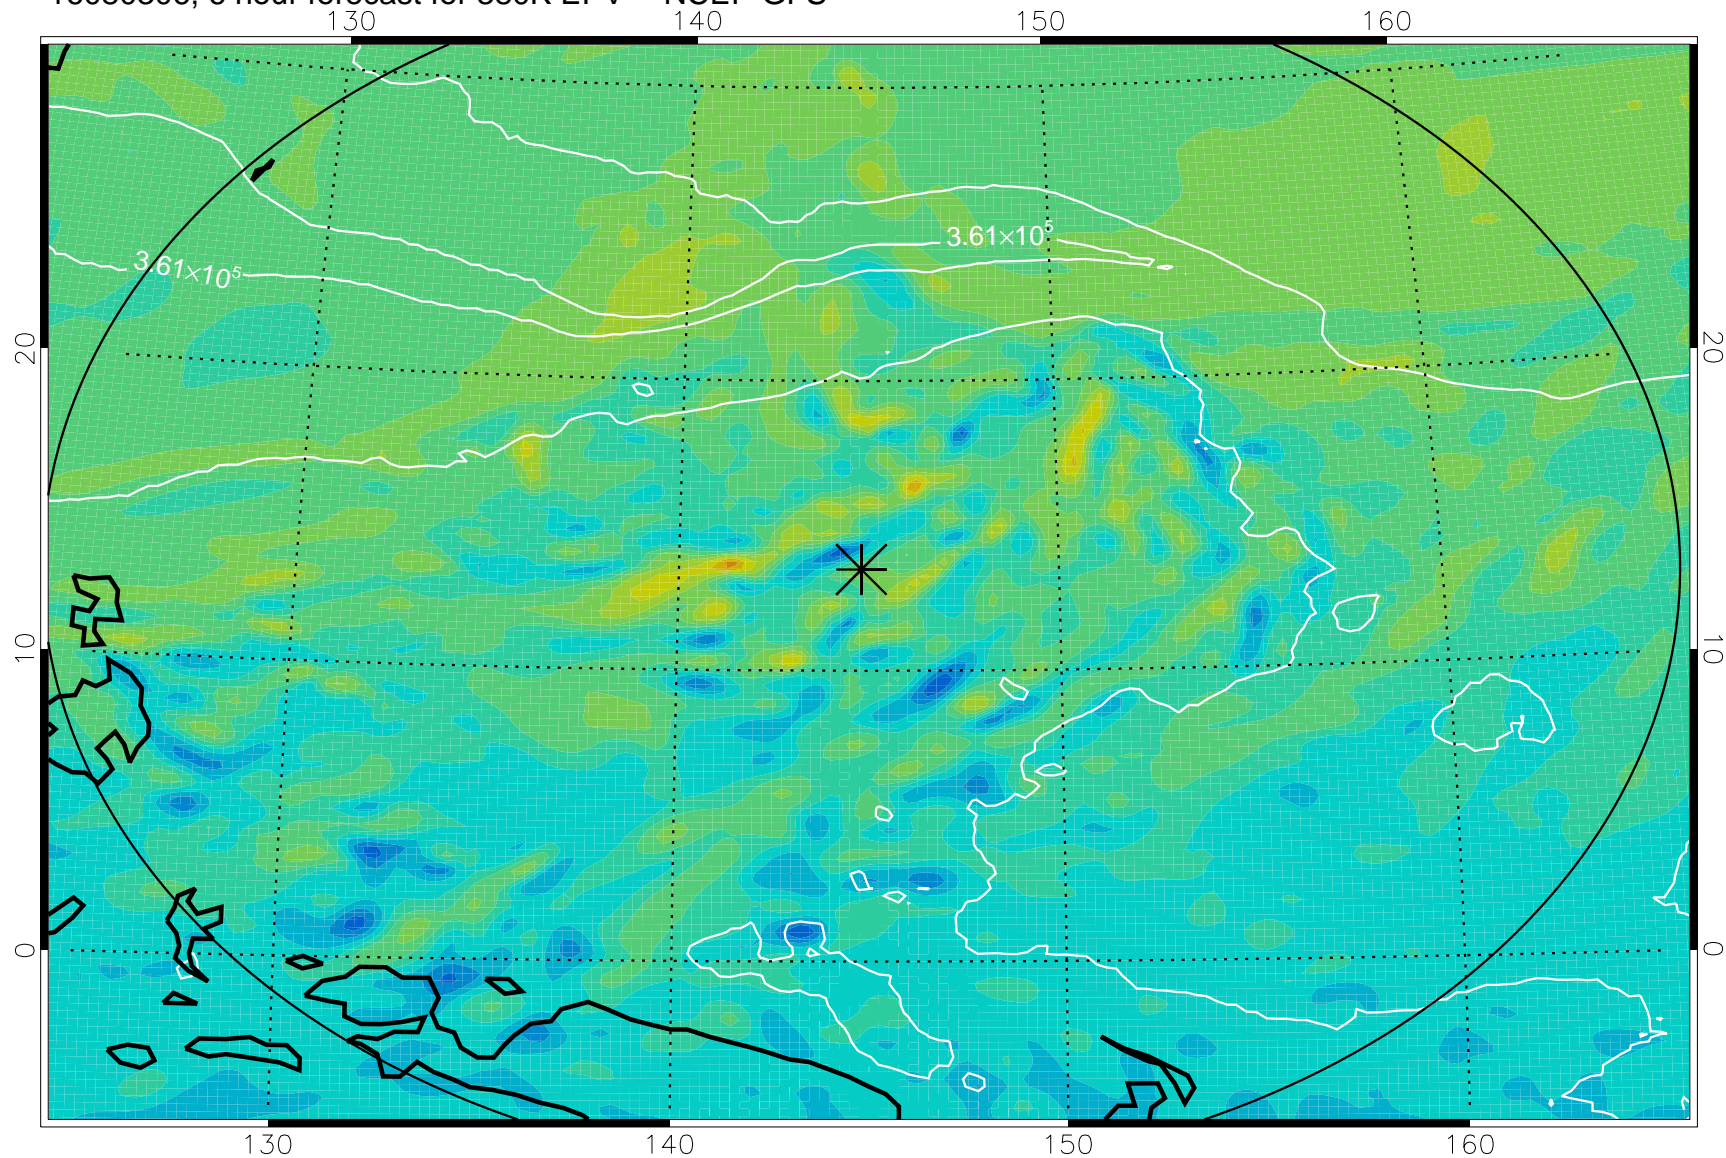

16080306, 6 hour forecast for 380K EPV -- NCEP GFS

380K Montgomery Streamfunction, white

Range ring of 2304 km

16080312, 12 hour forecast for 380K EPV -- NCEP GFS

380K Montgomery Streamfunction, white

Range ring of 2304 km

16080318, 18 hour forecast for 380K EPV -- NCEP GFS

380K Montgomery Streamfunction, white

Range ring of 2304 km

16080400, 24 hour forecast for 380K EPV -- NCEP GFS

380K Montgomery Streamfunction, white

Range ring of 2304 km

16080406, 30 hour forecast for 380K EPV -- NCEP GFS

380K Montgomery Streamfunction, white

Range ring of 2304 km

16080412, 36 hour forecast for 380K EPV -- NCEP GFS

380K Montgomery Streamfunction, white

Range ring of 2304 km

16080518, 66 hour forecast for 380K EPV -- NCEP GFS

380K Montgomery Streamfunction, white

Range ring of 2304 km

16080600, 72 hour forecast for 380K EPV -- NCEP GFS

380K Montgomery Streamfunction, white

Range ring of 2304 km