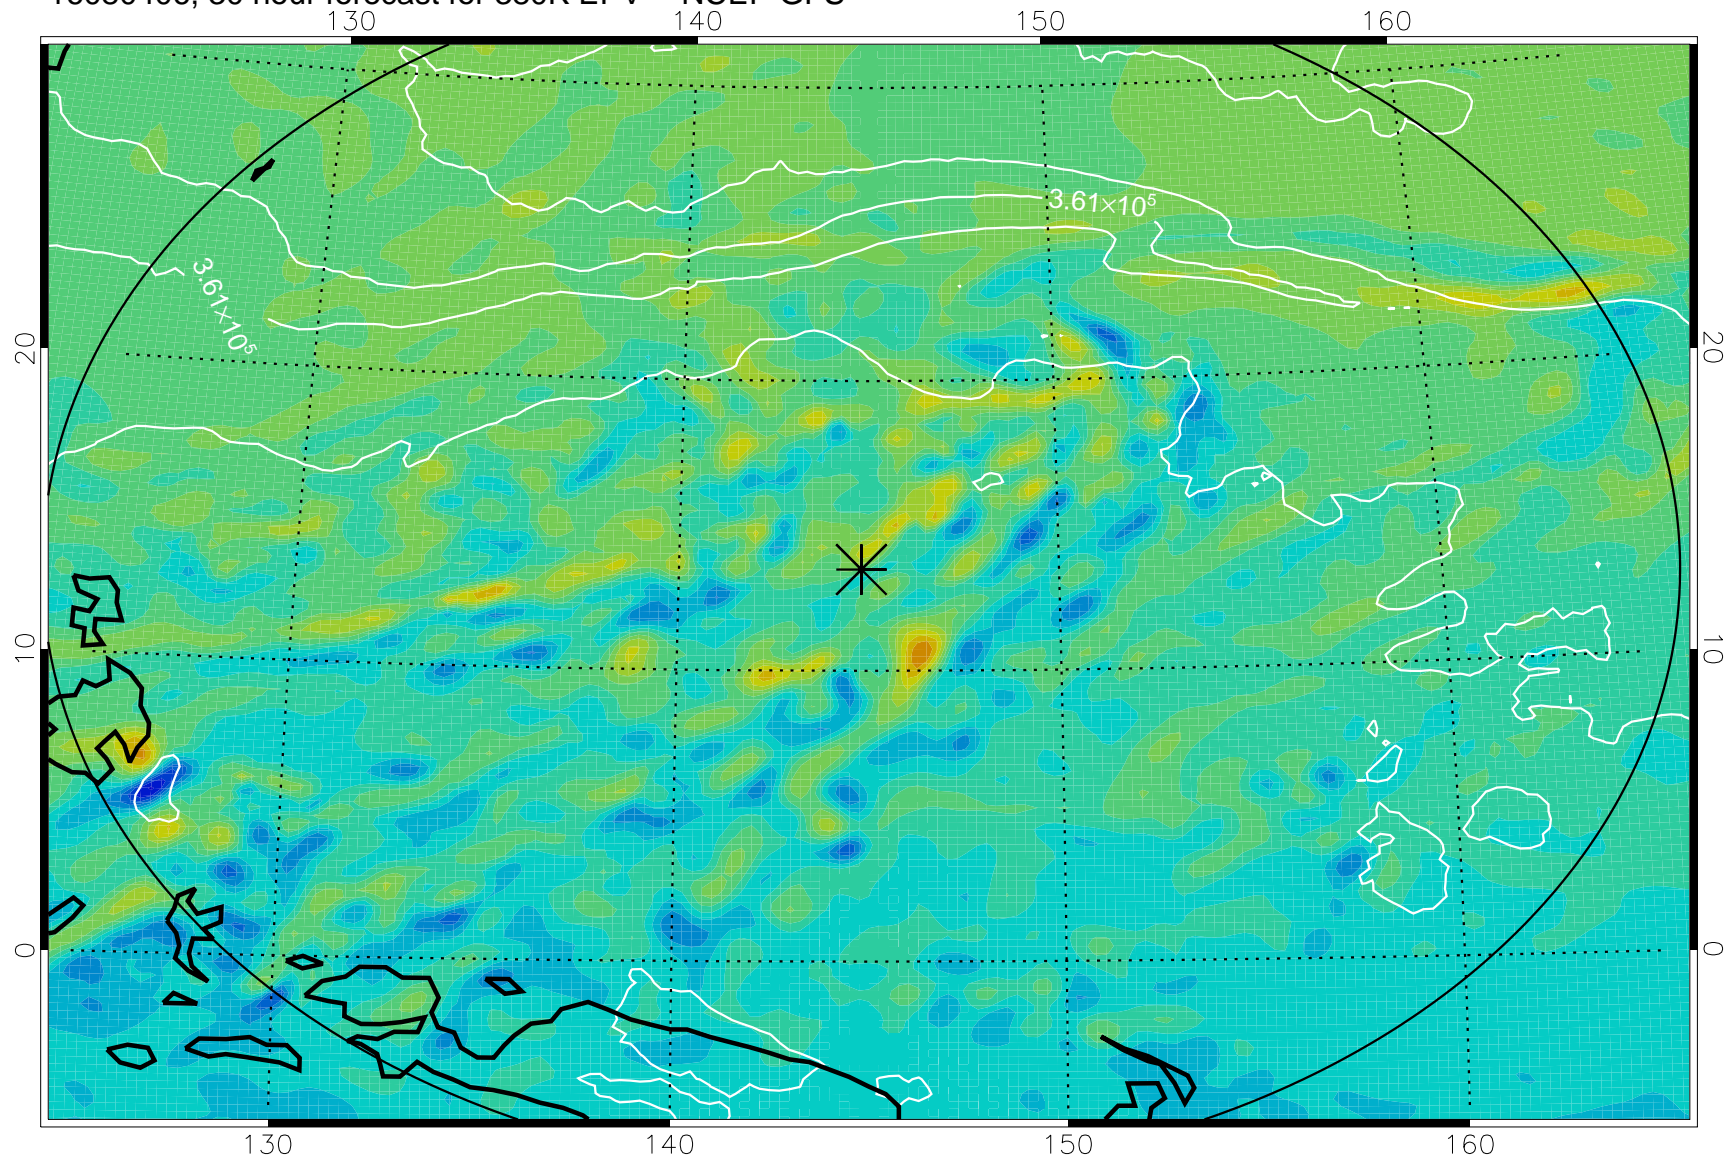

16080306, 6 hour forecast for 380K EPV -- NCEP GFS

380K Montgomery Streamfunction, white

Range ring of 2304 km

16080312, 12 hour forecast for 380K EPV -- NCEP GFS

380K Montgomery Streamfunction, white

Range ring of 2304 km

16080318, 18 hour forecast for 380K EPV -- NCEP GFS

380K Montgomery Streamfunction, white

Range ring of 2304 km

16080400, 24 hour forecast for 380K EPV -- NCEP GFS

380K Montgomery Streamfunction, white

Range ring of 2304 km

16080406, 30 hour forecast for 380K EPV -- NCEP GFS

380K Montgomery Streamfunction, white

Range ring of 2304 km

16080412, 36 hour forecast for 380K EPV -- NCEP GFS

380K Montgomery Streamfunction, white

Range ring of 2304 km

16080418, 42 hour forecast for 380K EPV -- NCEP GFS

380K Montgomery Streamfunction, white

Range ring of 2304 km

16080500, 48 hour forecast for 380K EPV -- NCEP GFS

380K Montgomery Streamfunction, white

Range ring of 2304 km