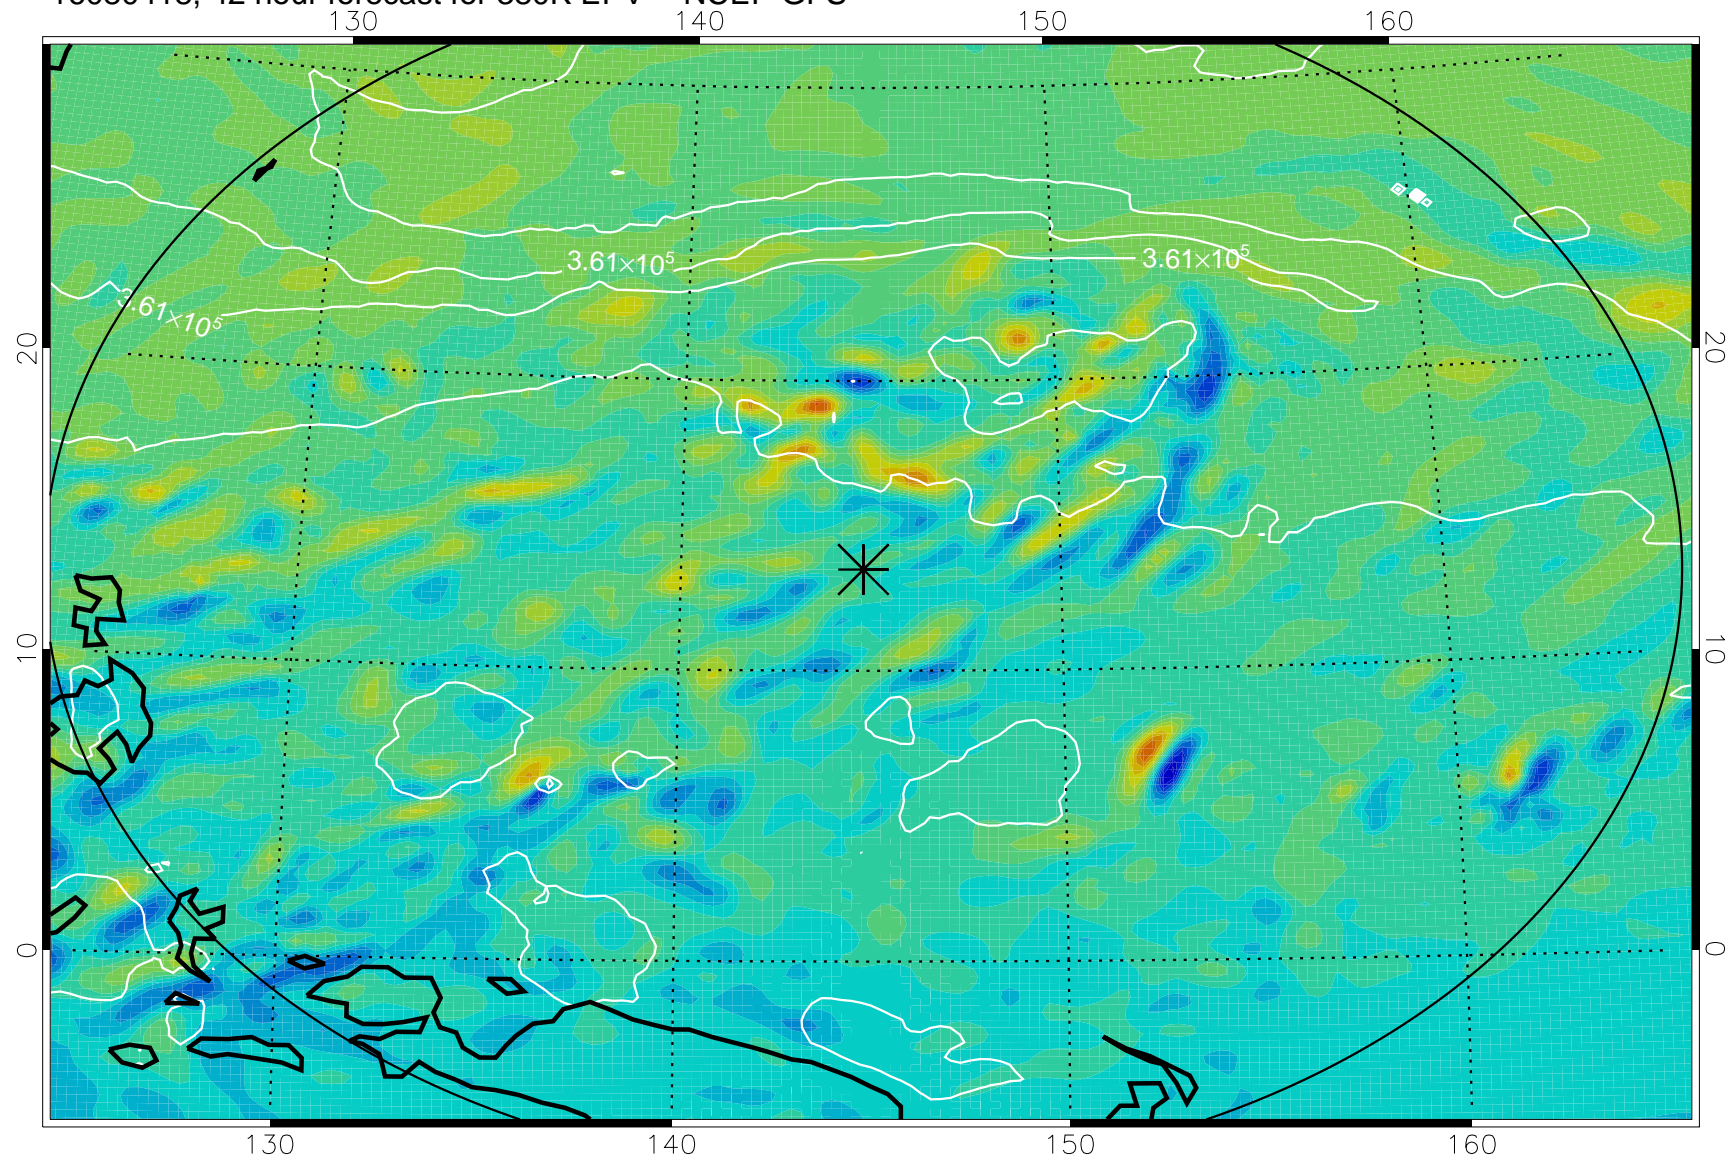

16080406, 30 hour forecast for 380K EPV -- NCEP GFS

380K Montgomery Streamfunction, white

Range ring of 2304 km

16080412, 36 hour forecast for 380K EPV -- NCEP GFS

380K Montgomery Streamfunction, white

Range ring of 2304 km

16080418, 42 hour forecast for 380K EPV -- NCEP GFS

380K Montgomery Streamfunction, white

Range ring of 2304 km

16080500, 48 hour forecast for 380K EPV -- NCEP GFS

380K Montgomery Streamfunction, white

Range ring of 2304 km

16080506, 54 hour forecast for 380K EPV -- NCEP GFS

380K Montgomery Streamfunction, white

Range ring of 2304 km

16080512, 60 hour forecast for 380K EPV -- NCEP GFS

380K Montgomery Streamfunction, white

Range ring of 2304 km

16080518, 66 hour forecast for 380K EPV -- NCEP GFS

380K Montgomery Streamfunction, white

Range ring of 2304 km

16080600, 72 hour forecast for 380K EPV -- NCEP GFS

380K Montgomery Streamfunction, white

Range ring of 2304 km