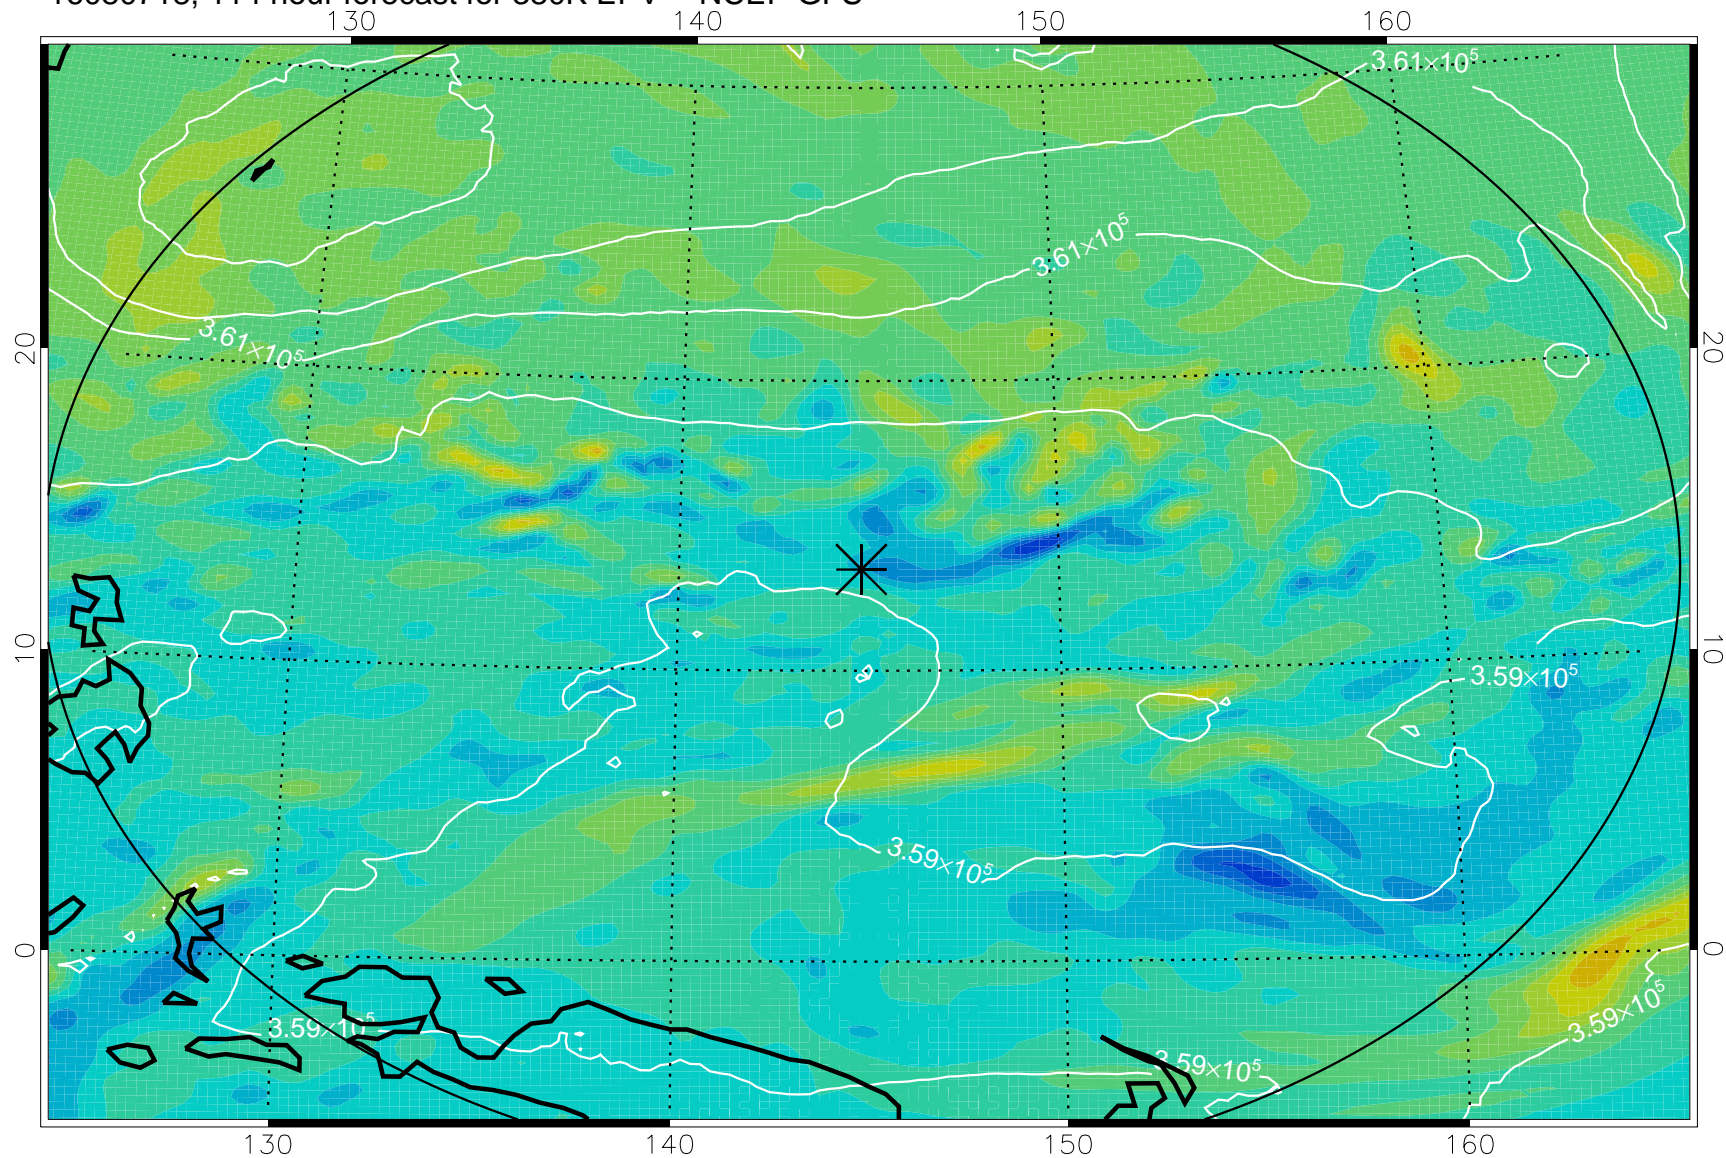

16080606, 78 hour forecast for 380K EPV -- NCEP GFS

380K Montgomery Streamfunction, white

Range ring of 2304 km

16080612, 84 hour forecast for 380K EPV -- NCEP GFS

380K Montgomery Streamfunction, white

Range ring of 2304 km

16080618, 90 hour forecast for 380K EPV -- NCEP GFS

380K Montgomery Streamfunction, white

Range ring of 2304 km

16080700, 96 hour forecast for 380K EPV -- NCEP GFS

380K Montgomery Streamfunction, white

Range ring of 2304 km

16080706, 102 hour forecast for 380K EPV -- NCEP GFS

380K Montgomery Streamfunction, white

Range ring of 2304 km

16080712, 108 hour forecast for 380K EPV -- NCEP GFS

380K Montgomery Streamfunction, white

Range ring of 2304 km

16080718, 114 hour forecast for 380K EPV -- NCEP GFS

380K Montgomery Streamfunction, white

Range ring of 2304 km

16080800, 120 hour forecast for 380K EPV -- NCEP GFS

380K Montgomery Streamfunction, white

Range ring of 2304 km