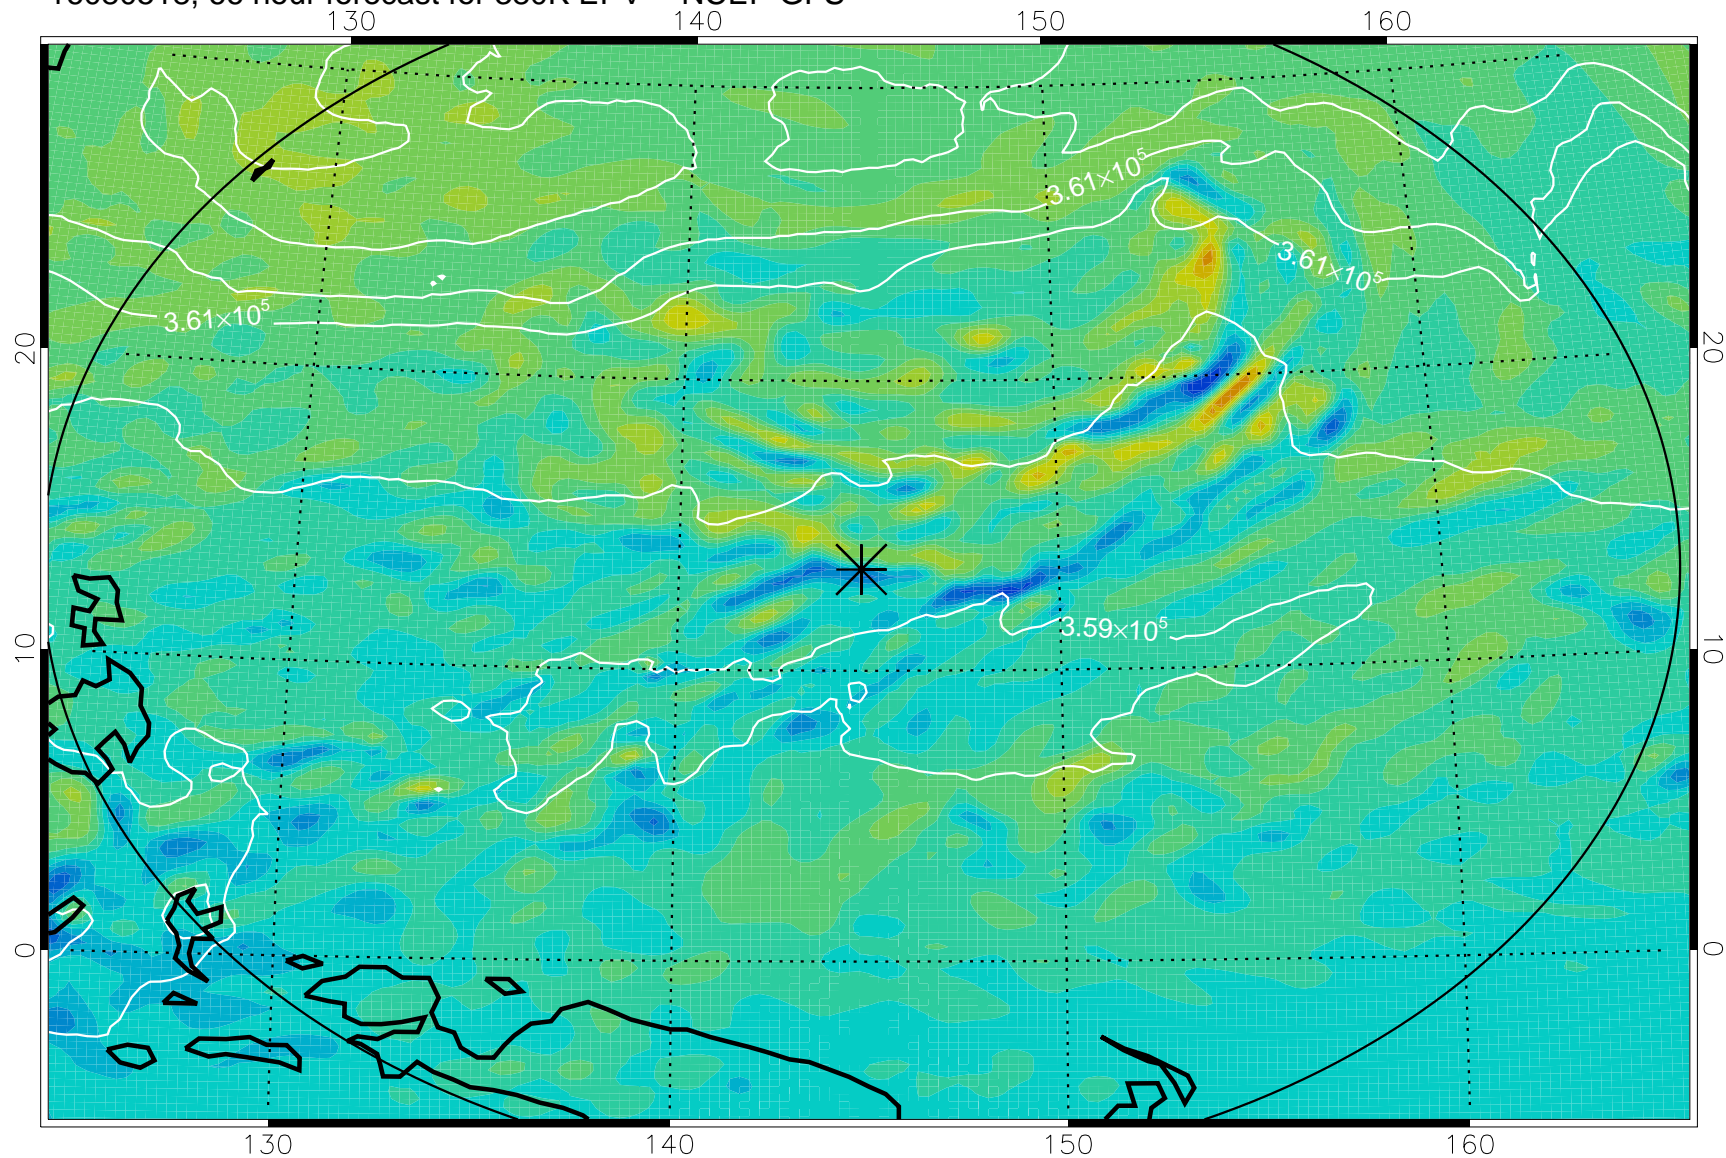

16080506, 54 hour forecast for 380K EPV -- NCEP GFS

380K Montgomery Streamfunction, white

Range ring of 2304 km

16080512, 60 hour forecast for 380K EPV -- NCEP GFS

380K Montgomery Streamfunction, white

Range ring of 2304 km

16080518, 66 hour forecast for 380K EPV -- NCEP GFS

380K Montgomery Streamfunction, white

Range ring of 2304 km

16080600, 72 hour forecast for 380K EPV -- NCEP GFS

380K Montgomery Streamfunction, white

Range ring of 2304 km

16080606, 78 hour forecast for 380K EPV -- NCEP GFS

380K Montgomery Streamfunction, white

Range ring of 2304 km

16080612, 84 hour forecast for 380K EPV -- NCEP GFS

380K Montgomery Streamfunction, white

Range ring of 2304 km

16080618, 90 hour forecast for 380K EPV -- NCEP GFS

380K Montgomery Streamfunction, white

Range ring of 2304 km

16080700, 96 hour forecast for 380K EPV -- NCEP GFS

380K Montgomery Streamfunction, white

Range ring of 2304 km