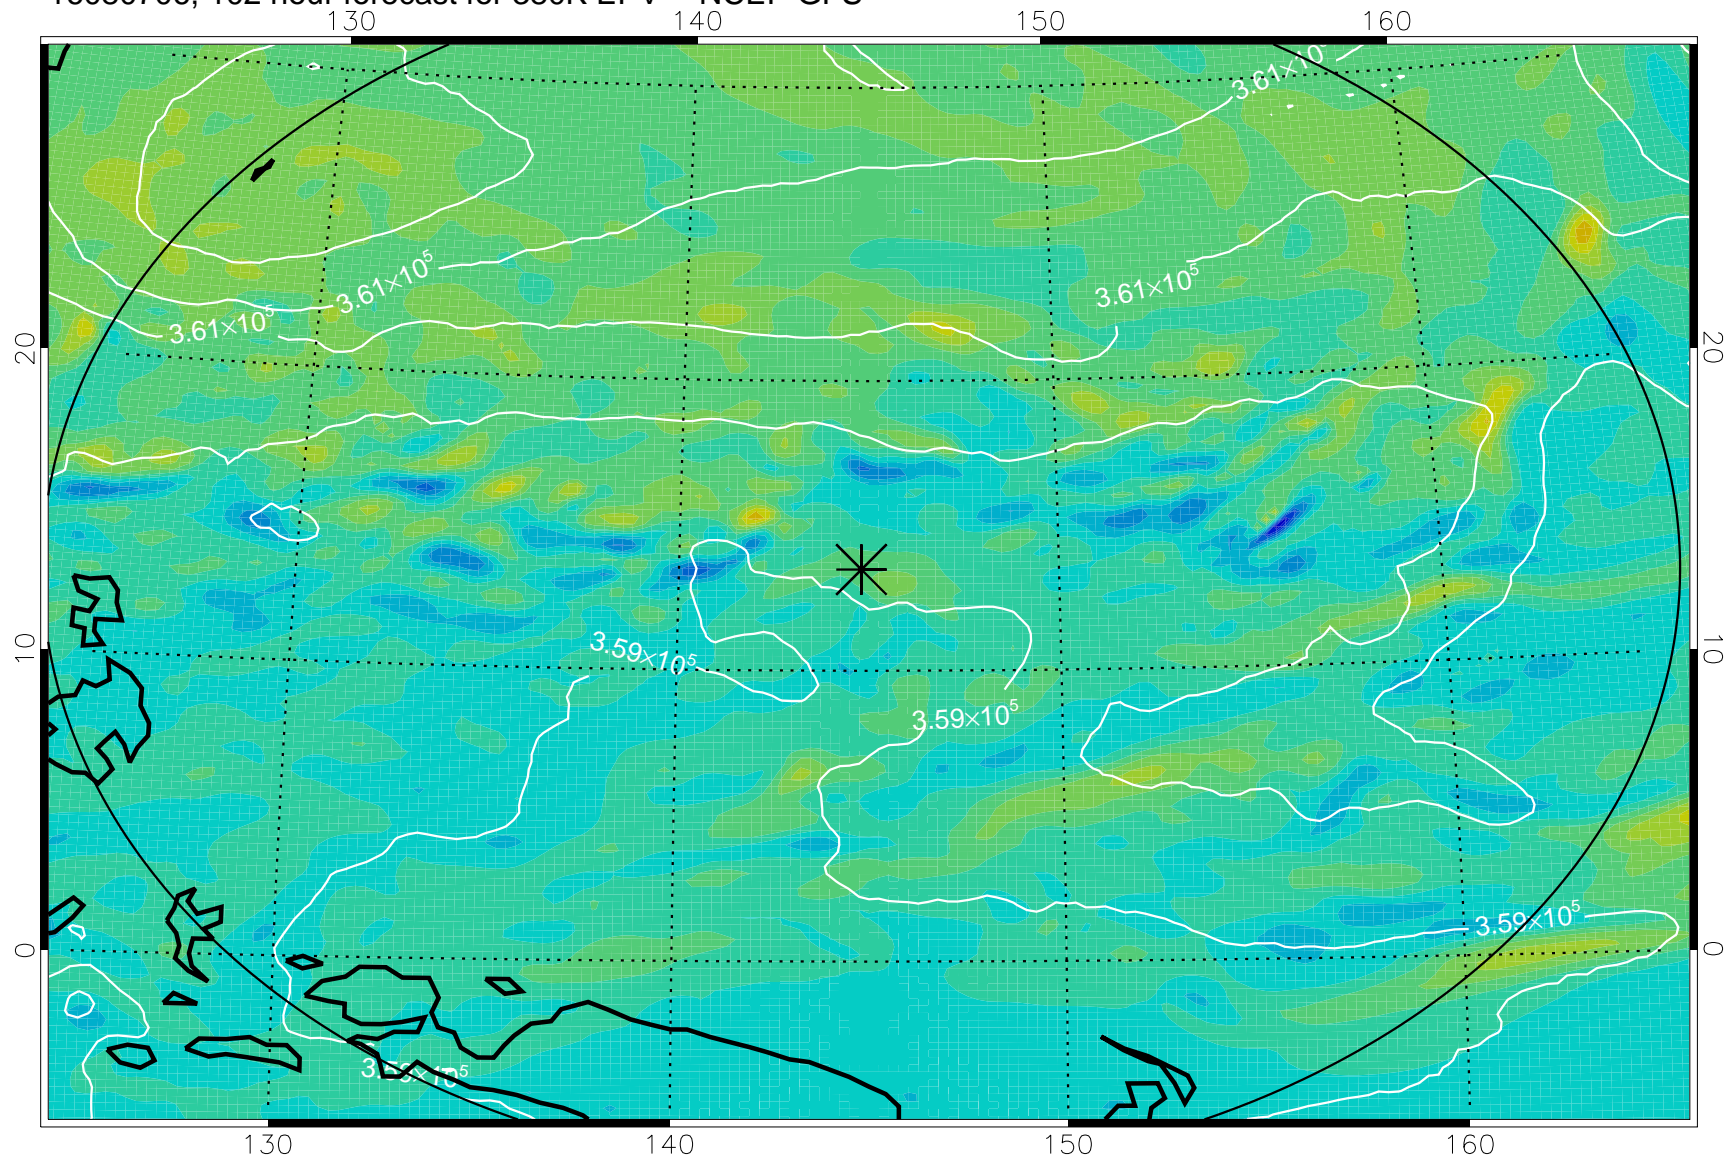

16080606, 78 hour forecast for 380K EPV -- NCEP GFS

380K Montgomery Streamfunction, white

Range ring of 2304 km

16080612, 84 hour forecast for 380K EPV -- NCEP GFS

380K Montgomery Streamfunction, white

Range ring of 2304 km

16080618, 90 hour forecast for 380K EPV -- NCEP GFS

380K Montgomery Streamfunction, white

Range ring of 2304 km

16080700, 96 hour forecast for 380K EPV -- NCEP GFS

380K Montgomery Streamfunction, white

Range ring of 2304 km

16080706, 102 hour forecast for 380K EPV -- NCEP GFS

380K Montgomery Streamfunction, white

Range ring of 2304 km

16080712, 108 hour forecast for 380K EPV -- NCEP GFS

380K Montgomery Streamfunction, white

Range ring of 2304 km

16080718, 114 hour forecast for 380K EPV -- NCEP GFS

380K Montgomery Streamfunction, white

Range ring of 2304 km

16080800, 120 hour forecast for 380K EPV -- NCEP GFS

380K Montgomery Streamfunction, white

Range ring of 2304 km