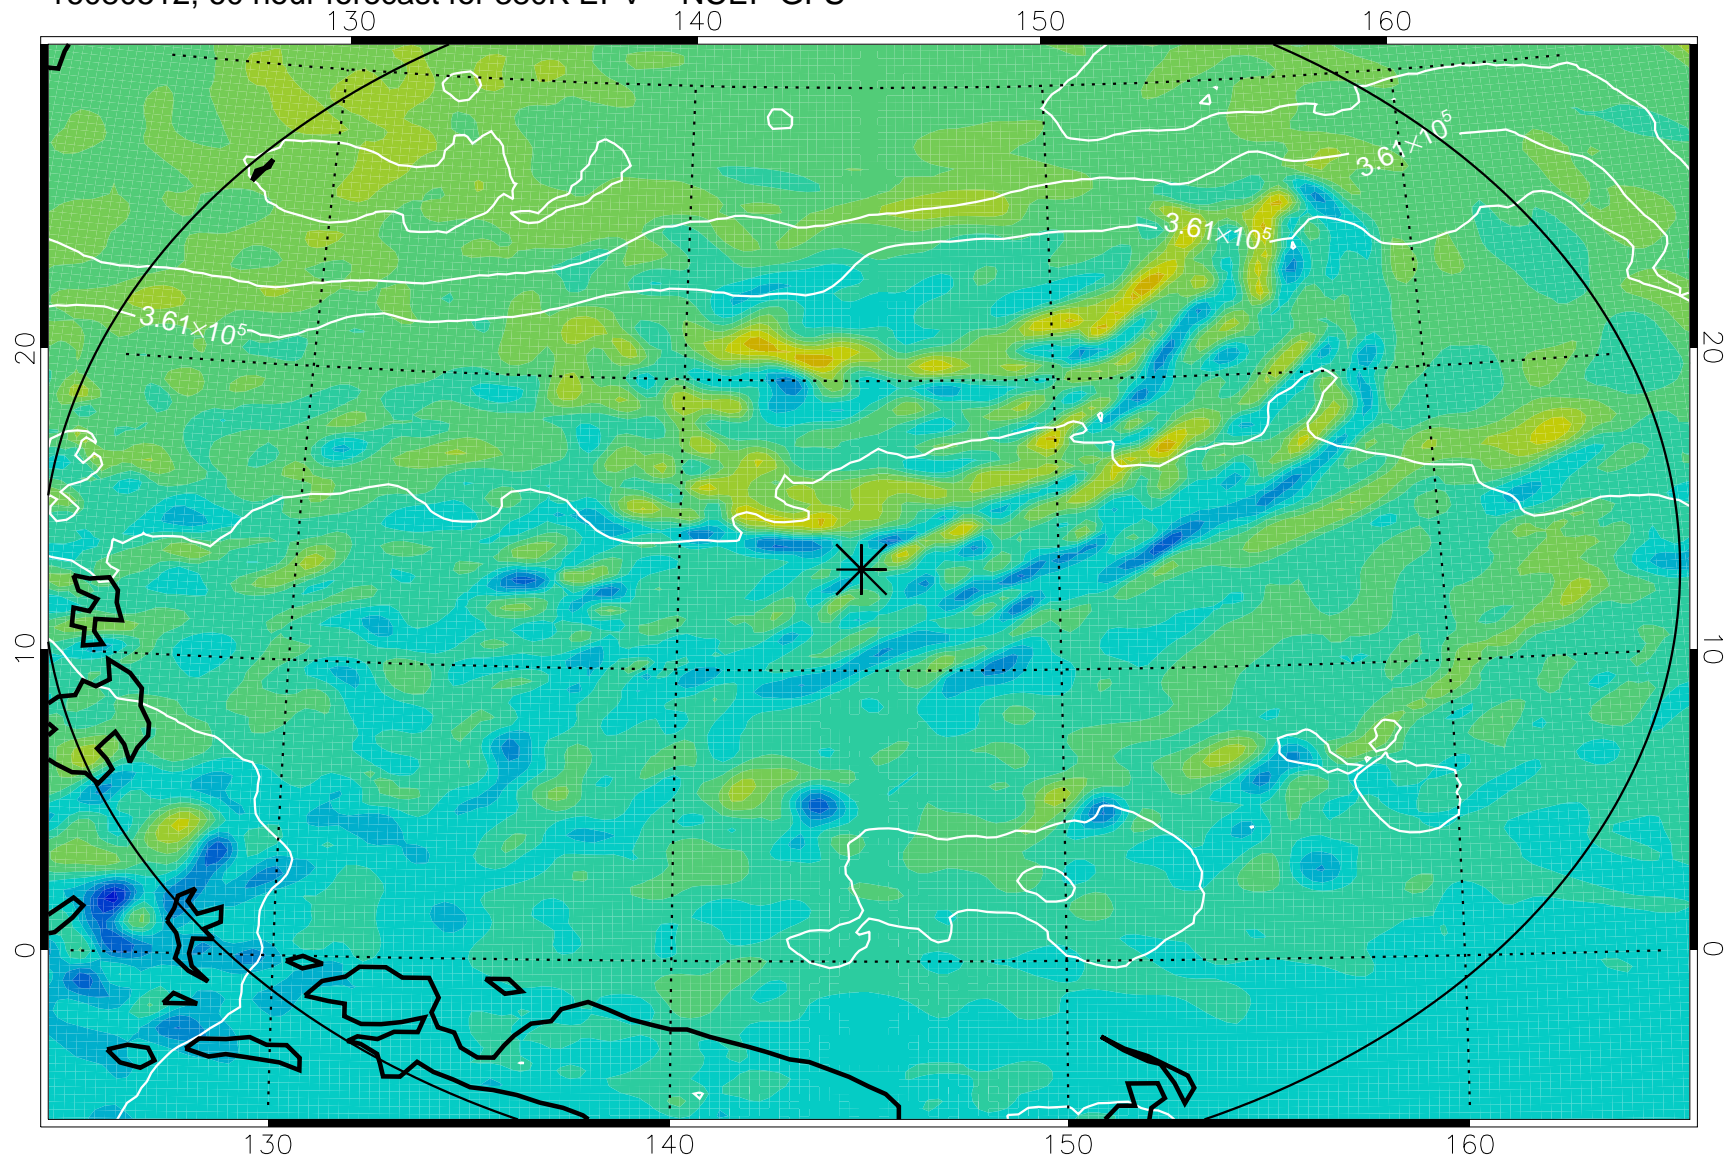

16080406, 30 hour forecast for 380K EPV -- NCEP GFS

380K Montgomery Streamfunction, white

Range ring of 2304 km

16080412, 36 hour forecast for 380K EPV -- NCEP GFS

380K Montgomery Streamfunction, white

Range ring of 2304 km

16080418, 42 hour forecast for 380K EPV -- NCEP GFS

380K Montgomery Streamfunction, white

Range ring of 2304 km

16080500, 48 hour forecast for 380K EPV -- NCEP GFS

380K Montgomery Streamfunction, white

Range ring of 2304 km

16080506, 54 hour forecast for 380K EPV -- NCEP GFS

380K Montgomery Streamfunction, white

Range ring of 2304 km

16080512, 60 hour forecast for 380K EPV -- NCEP GFS

380K Montgomery Streamfunction, white

Range ring of 2304 km

16080518, 66 hour forecast for 380K EPV -- NCEP GFS

380K Montgomery Streamfunction, white

Range ring of 2304 km

16080600, 72 hour forecast for 380K EPV -- NCEP GFS

380K Montgomery Streamfunction, white

Range ring of 2304 km