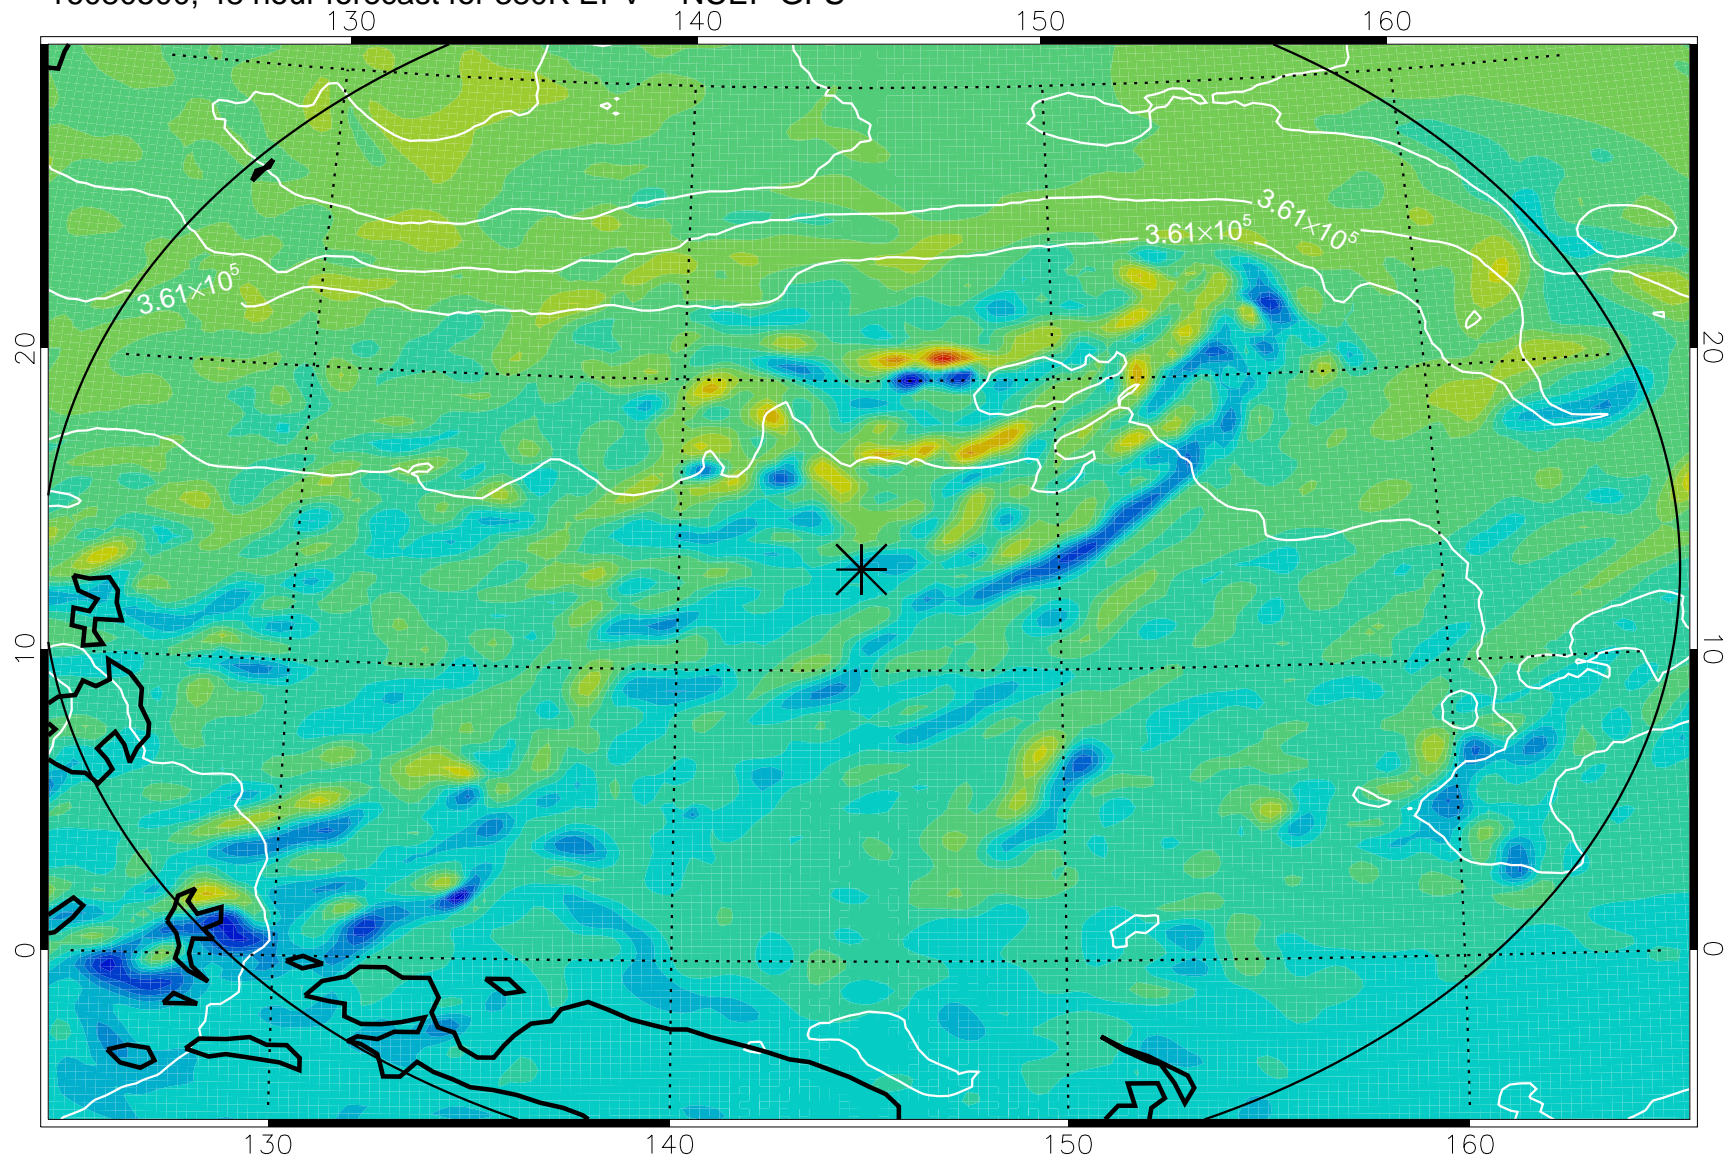

16080406, 30 hour forecast for 380K EPV -- NCEP GFS

380K Montgomery Streamfunction, white

Range ring of 2304 km

16080412, 36 hour forecast for 380K EPV -- NCEP GFS

380K Montgomery Streamfunction, white

Range ring of 2304 km

16080418, 42 hour forecast for 380K EPV -- NCEP GFS

380K Montgomery Streamfunction, white

Range ring of 2304 km

16080500, 48 hour forecast for 380K EPV -- NCEP GFS

380K Montgomery Streamfunction, white

Range ring of 2304 km

16080506, 54 hour forecast for 380K EPV -- NCEP GFS

380K Montgomery Streamfunction, white

Range ring of 2304 km

16080512, 60 hour forecast for 380K EPV -- NCEP GFS

380K Montgomery Streamfunction, white

Range ring of 2304 km

16080518, 66 hour forecast for 380K EPV -- NCEP GFS

380K Montgomery Streamfunction, white

Range ring of 2304 km

16080600, 72 hour forecast for 380K EPV -- NCEP GFS

380K Montgomery Streamfunction, white

Range ring of 2304 km