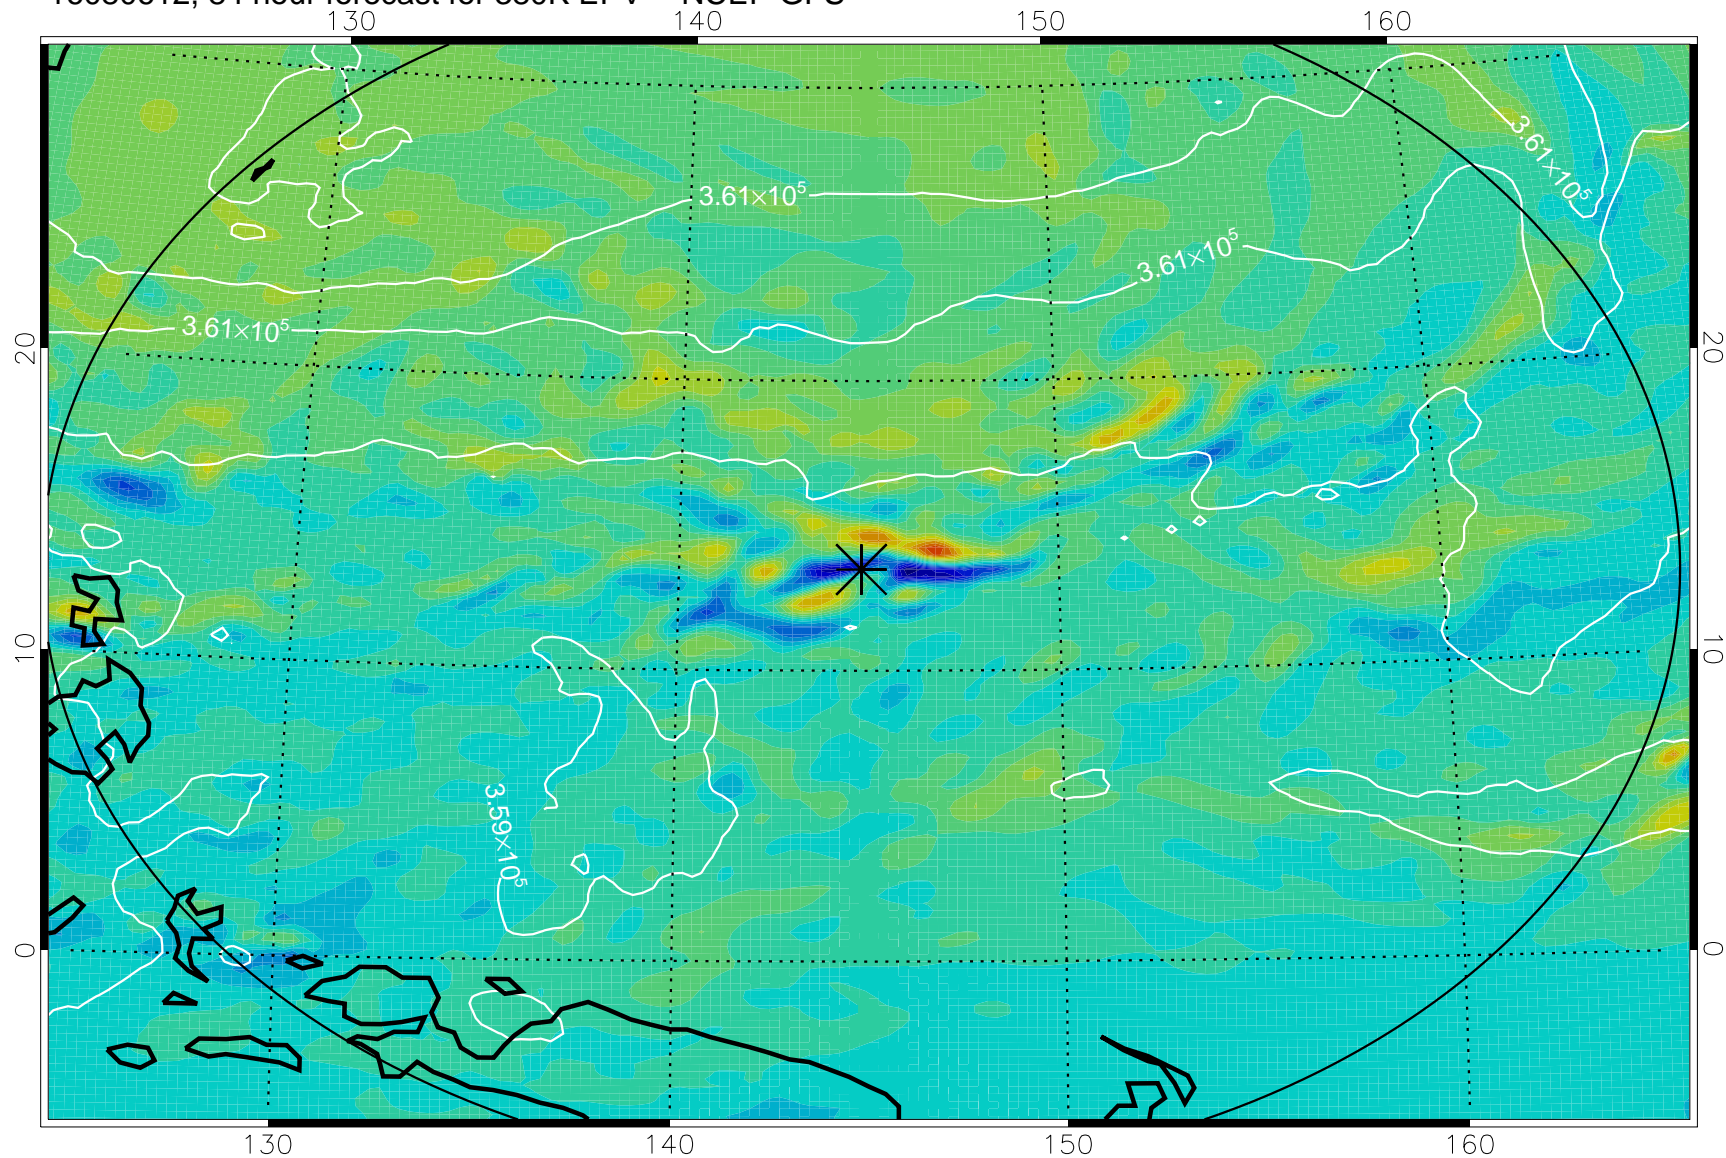

16080506, 54 hour forecast for 380K EPV -- NCEP GFS

380K Montgomery Streamfunction, white

Range ring of 2304 km

16080512, 60 hour forecast for 380K EPV -- NCEP GFS

380K Montgomery Streamfunction, white

Range ring of 2304 km

16080518, 66 hour forecast for 380K EPV -- NCEP GFS

380K Montgomery Streamfunction, white

Range ring of 2304 km

16080600, 72 hour forecast for 380K EPV -- NCEP GFS

380K Montgomery Streamfunction, white

Range ring of 2304 km

16080606, 78 hour forecast for 380K EPV -- NCEP GFS

380K Montgomery Streamfunction, white

Range ring of 2304 km

16080612, 84 hour forecast for 380K EPV -- NCEP GFS

380K Montgomery Streamfunction, white

Range ring of 2304 km

16080618, 90 hour forecast for 380K EPV -- NCEP GFS

380K Montgomery Streamfunction, white

Range ring of 2304 km

16080700, 96 hour forecast for 380K EPV -- NCEP GFS

380K Montgomery Streamfunction, white

Range ring of 2304 km