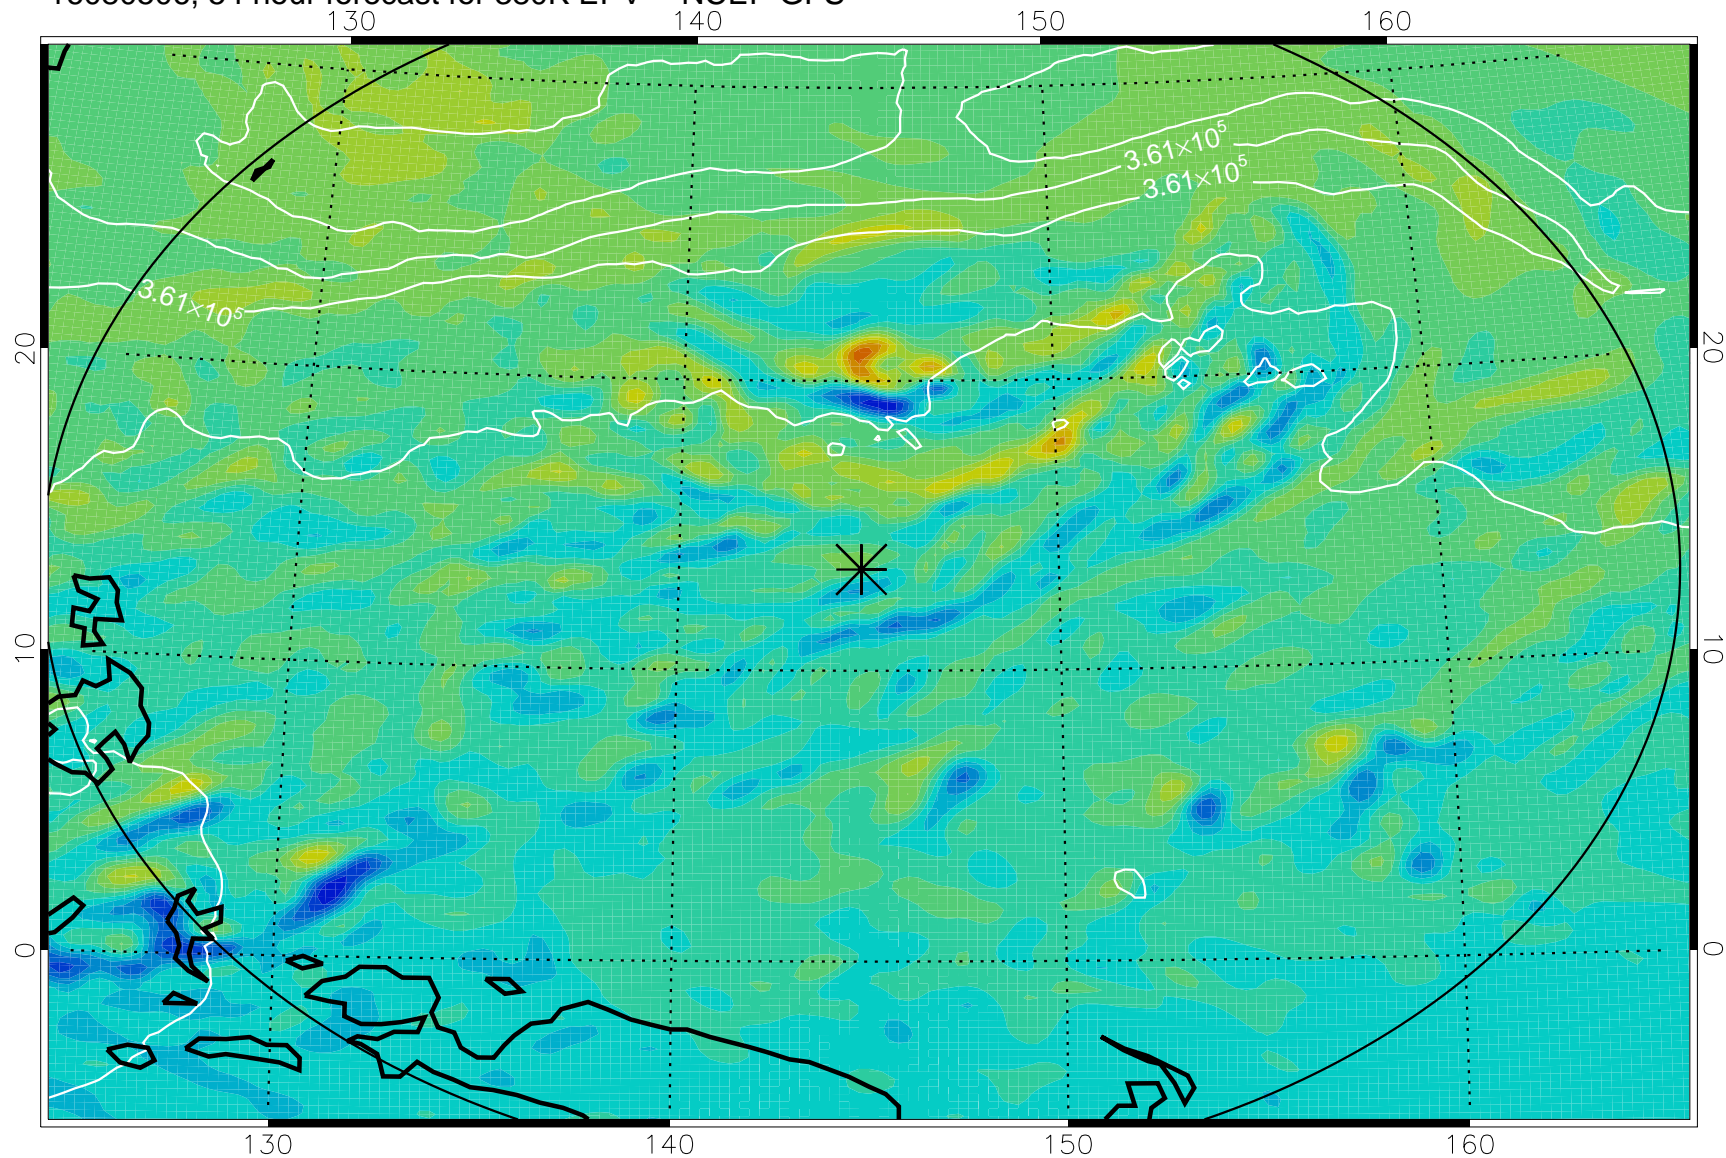

16080418, 42 hour forecast for 380K EPV -- NCEP GFS

380K Montgomery Streamfunction, white

Range ring of 2304 km

16080500, 48 hour forecast for 380K EPV -- NCEP GFS

380K Montgomery Streamfunction, white

Range ring of 2304 km

16080506, 54 hour forecast for 380K EPV -- NCEP GFS

380K Montgomery Streamfunction, white

Range ring of 2304 km

16080512, 60 hour forecast for 380K EPV -- NCEP GFS

380K Montgomery Streamfunction, white

Range ring of 2304 km

16080518, 66 hour forecast for 380K EPV -- NCEP GFS

380K Montgomery Streamfunction, white

Range ring of 2304 km

16080600, 72 hour forecast for 380K EPV -- NCEP GFS

380K Montgomery Streamfunction, white

Range ring of 2304 km

16080606, 78 hour forecast for 380K EPV -- NCEP GFS

380K Montgomery Streamfunction, white

Range ring of 2304 km

16080612, 84 hour forecast for 380K EPV -- NCEP GFS

380K Montgomery Streamfunction, white

Range ring of 2304 km