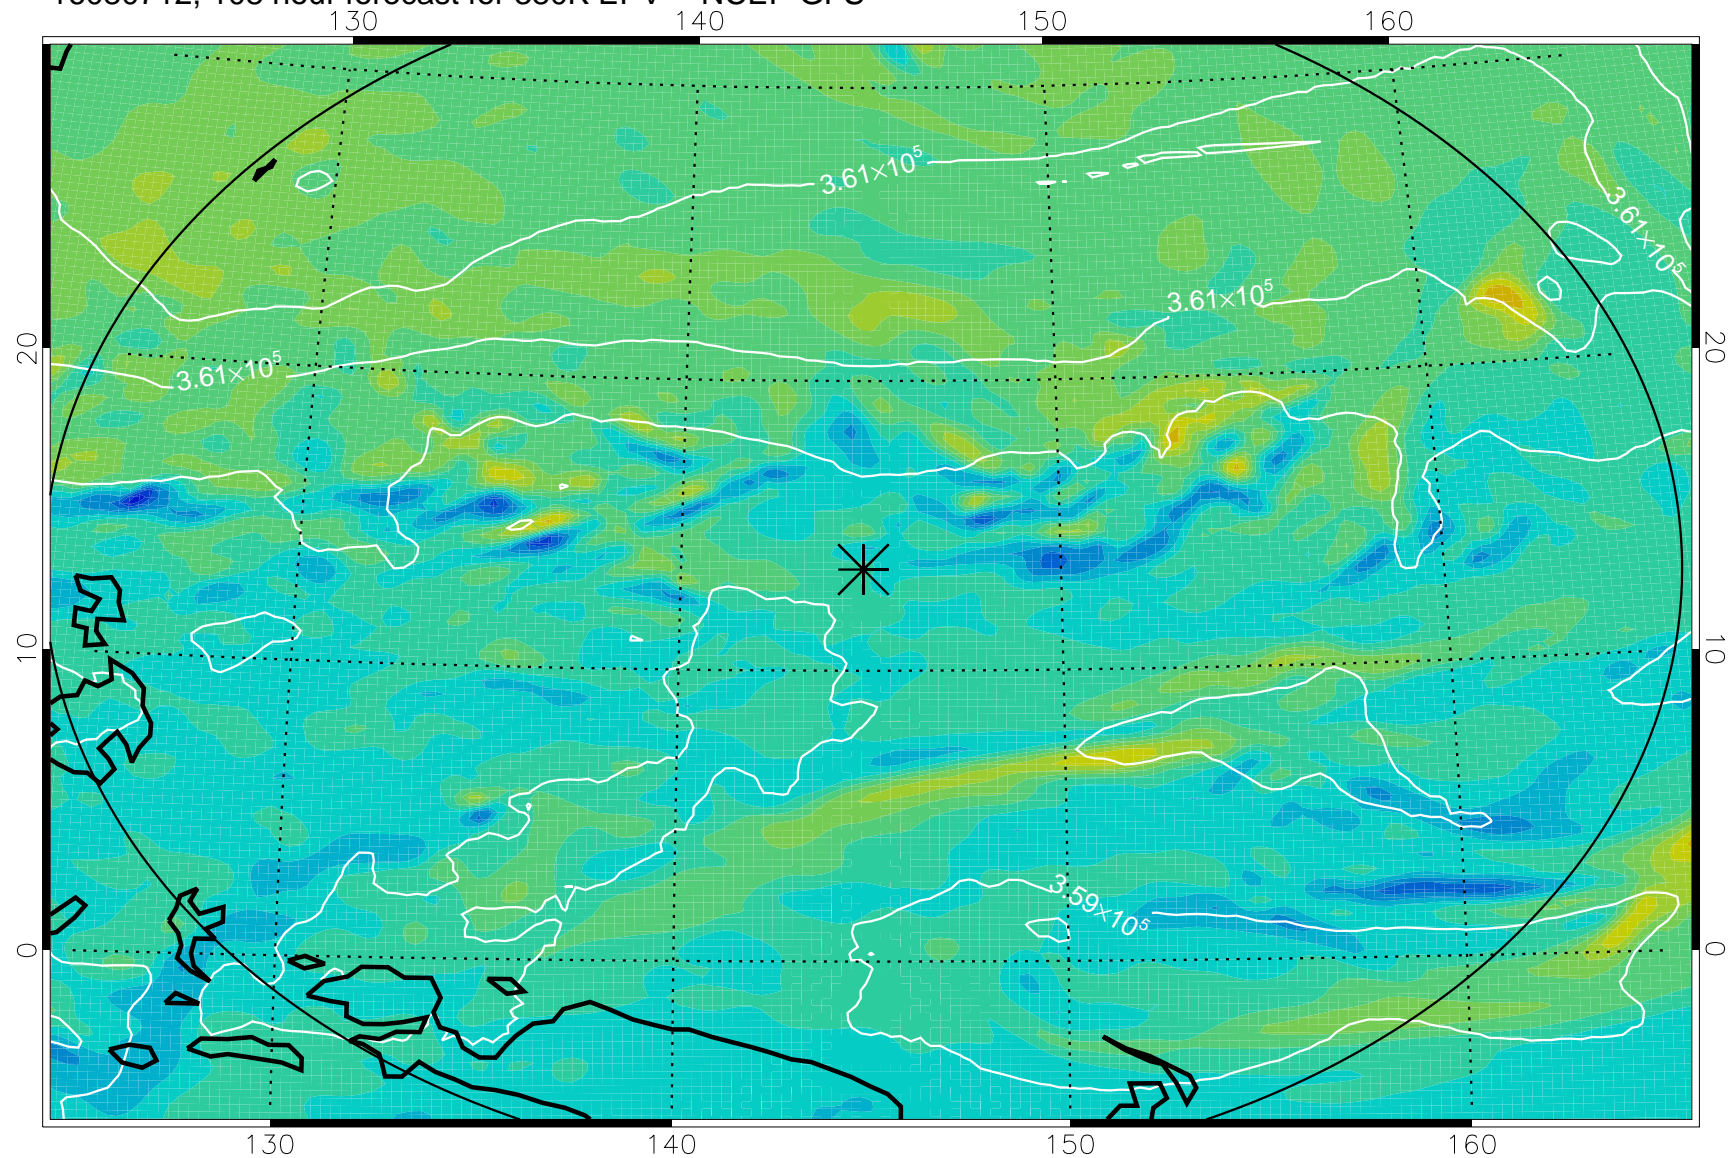

16080606, 78 hour forecast for 380K EPV -- NCEP GFS

380K Montgomery Streamfunction, white

Range ring of 2304 km

16080612, 84 hour forecast for 380K EPV -- NCEP GFS

380K Montgomery Streamfunction, white

Range ring of 2304 km

16080618, 90 hour forecast for 380K EPV -- NCEP GFS

380K Montgomery Streamfunction, white

Range ring of 2304 km

16080700, 96 hour forecast for 380K EPV -- NCEP GFS

380K Montgomery Streamfunction, white

Range ring of 2304 km

16080706, 102 hour forecast for 380K EPV -- NCEP GFS

380K Montgomery Streamfunction, white

Range ring of 2304 km

16080712, 108 hour forecast for 380K EPV -- NCEP GFS

380K Montgomery Streamfunction, white

Range ring of 2304 km

16080718, 114 hour forecast for 380K EPV -- NCEP GFS

380K Montgomery Streamfunction, white

Range ring of 2304 km

16080800, 120 hour forecast for 380K EPV -- NCEP GFS

380K Montgomery Streamfunction, white

Range ring of 2304 km