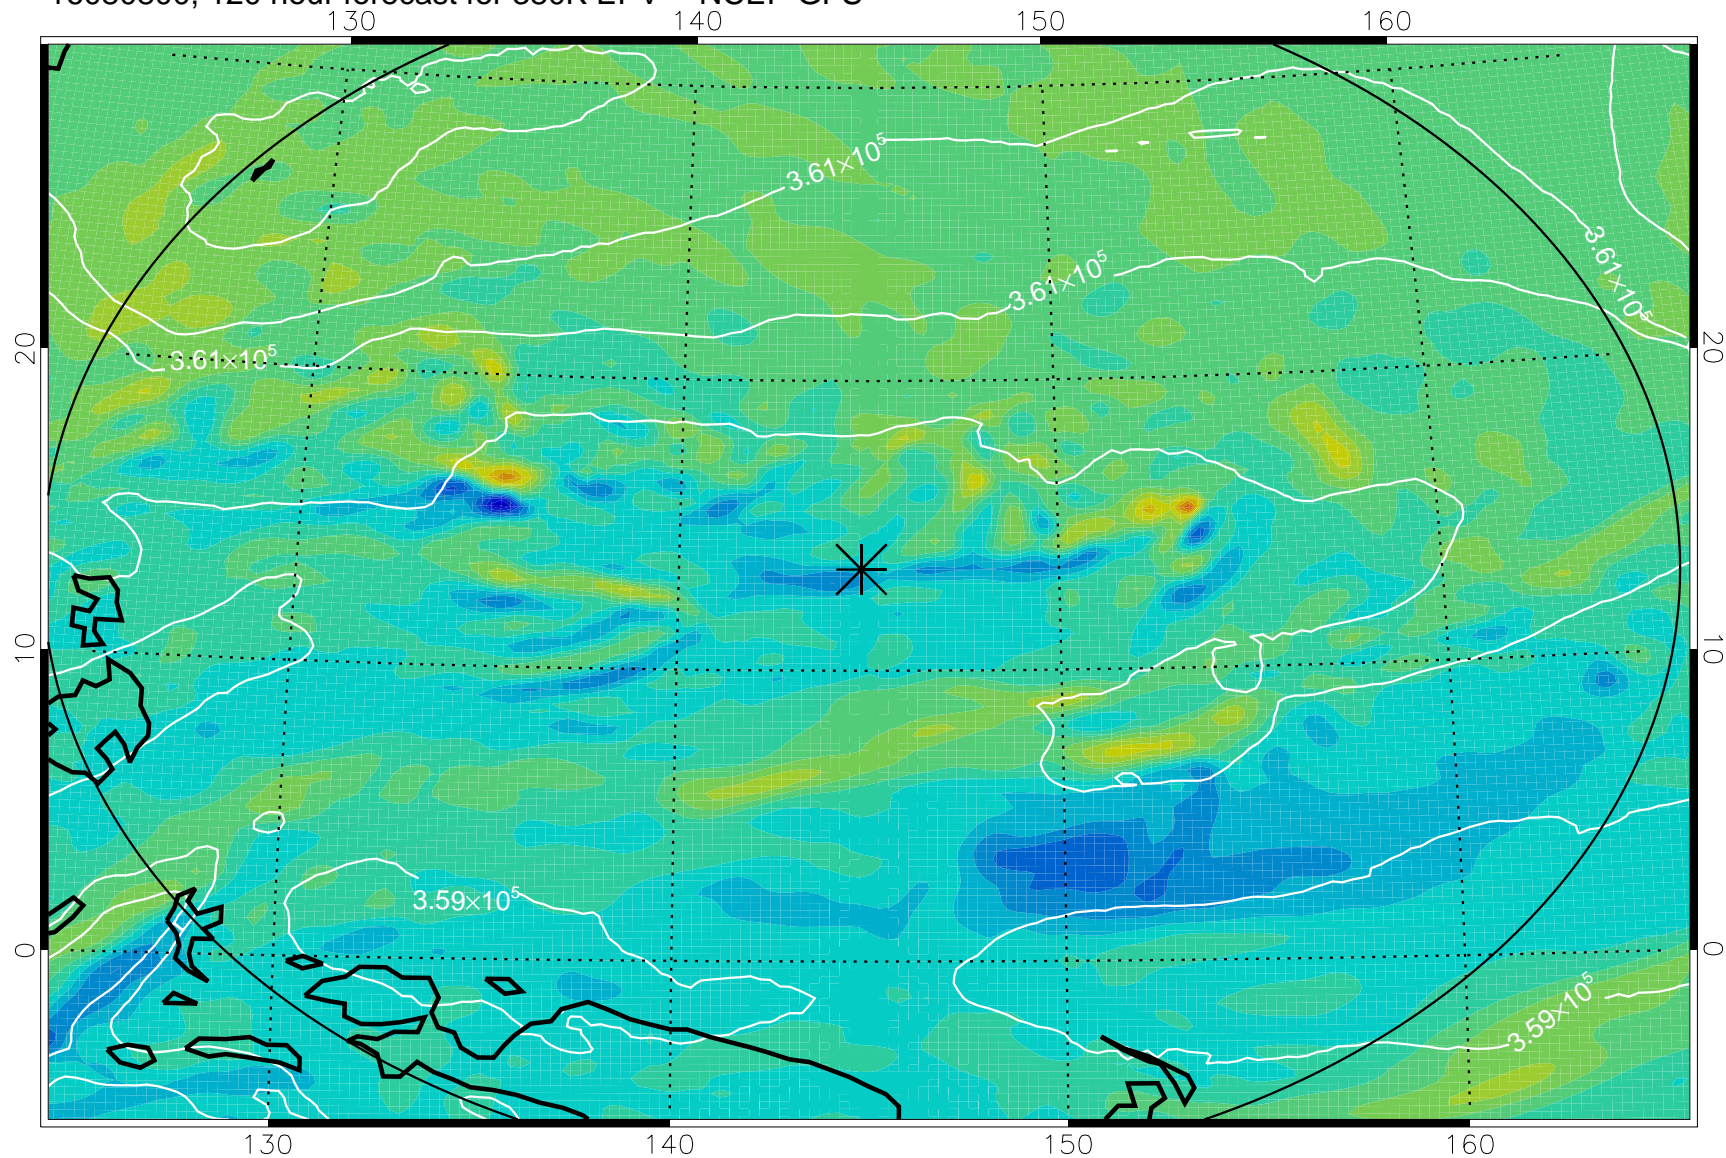

16080606, 78 hour forecast for 380K EPV -- NCEP GFS

380K Montgomery Streamfunction, white

Range ring of 2304 km

16080612, 84 hour forecast for 380K EPV -- NCEP GFS

380K Montgomery Streamfunction, white

Range ring of 2304 km

16080618, 90 hour forecast for 380K EPV -- NCEP GFS

380K Montgomery Streamfunction, white

Range ring of 2304 km

16080700, 96 hour forecast for 380K EPV -- NCEP GFS

380K Montgomery Streamfunction, white

Range ring of 2304 km

16080706, 102 hour forecast for 380K EPV -- NCEP GFS

380K Montgomery Streamfunction, white

Range ring of 2304 km

16080712, 108 hour forecast for 380K EPV -- NCEP GFS

380K Montgomery Streamfunction, white

Range ring of 2304 km

16080718, 114 hour forecast for 380K EPV -- NCEP GFS

380K Montgomery Streamfunction, white

Range ring of 2304 km

16080800, 120 hour forecast for 380K EPV -- NCEP GFS

380K Montgomery Streamfunction, white

Range ring of 2304 km