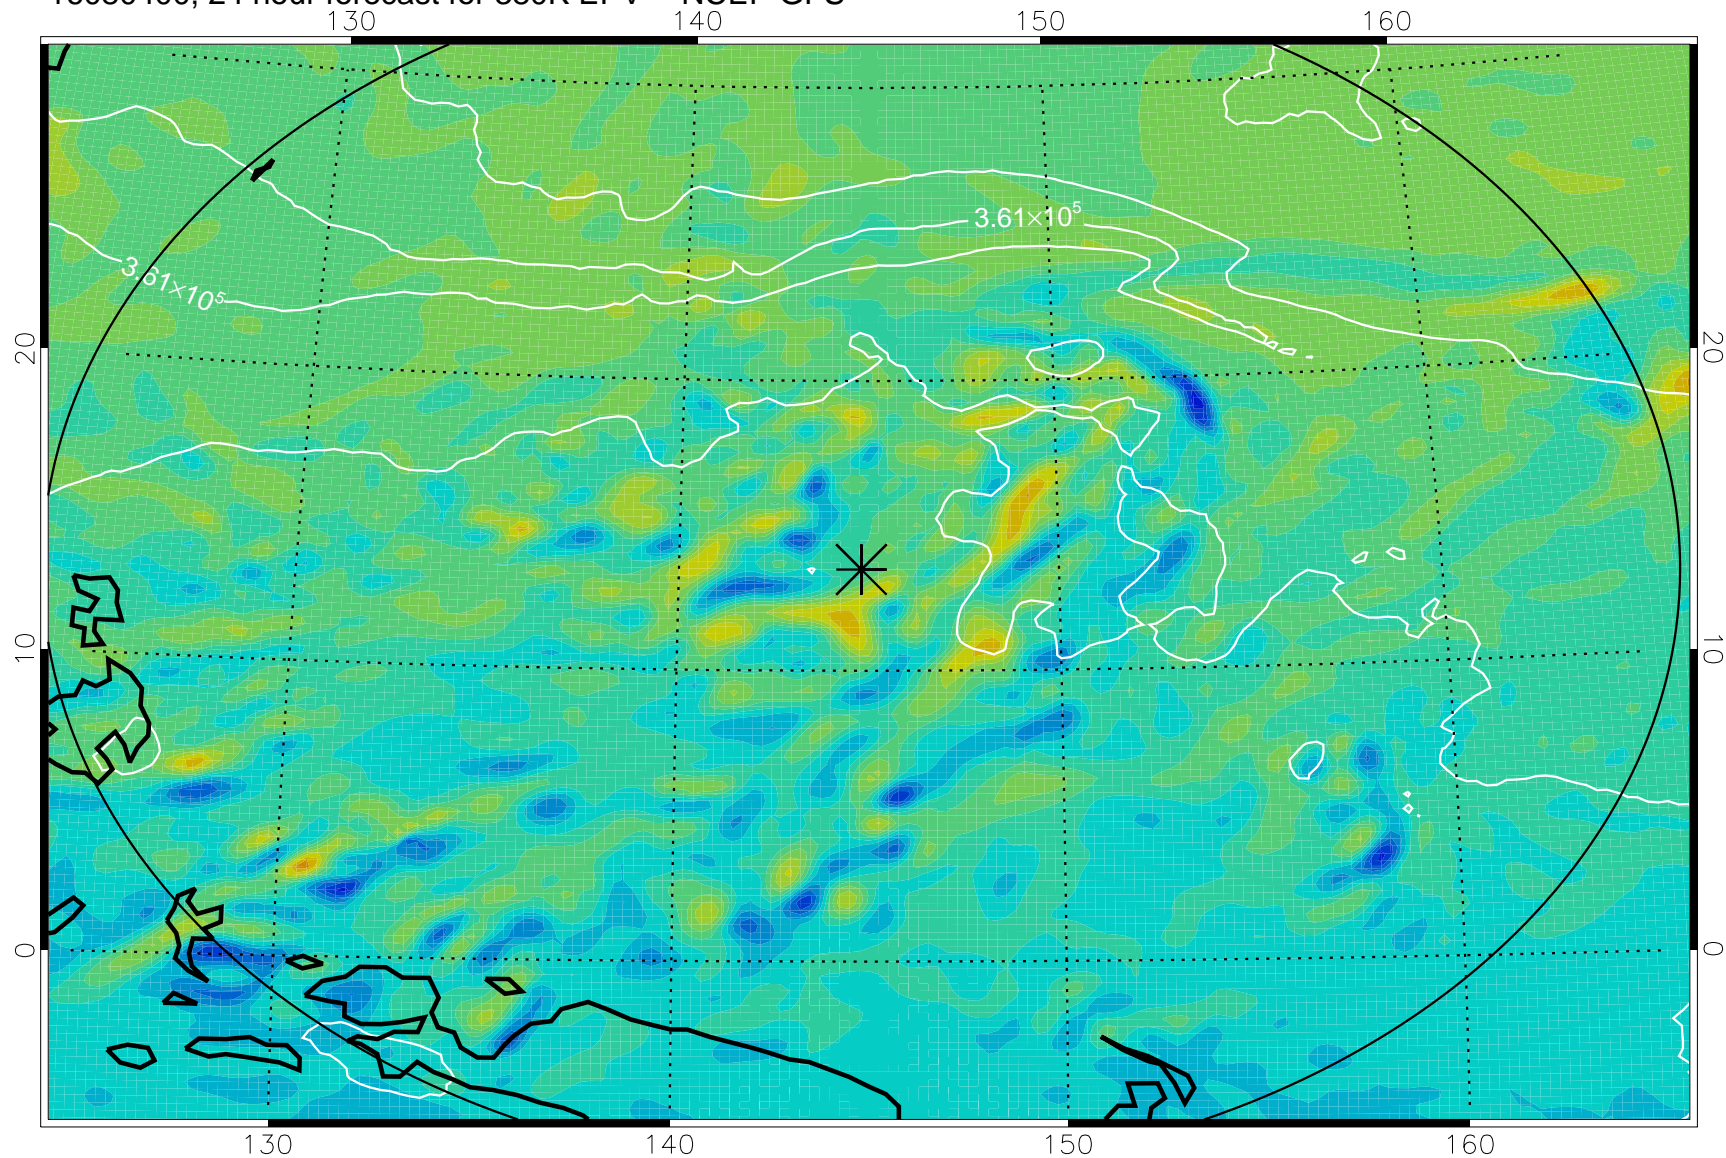

16080306, 6 hour forecast for 380K EPV -- NCEP GFS

380K Montgomery Streamfunction, white

Range ring of 2304 km

16080312, 12 hour forecast for 380K EPV -- NCEP GFS

380K Montgomery Streamfunction, white

Range ring of 2304 km

16080318, 18 hour forecast for 380K EPV -- NCEP GFS

380K Montgomery Streamfunction, white

Range ring of 2304 km

16080400, 24 hour forecast for 380K EPV -- NCEP GFS

380K Montgomery Streamfunction, white

Range ring of 2304 km

16080406, 30 hour forecast for 380K EPV -- NCEP GFS

380K Montgomery Streamfunction, white

Range ring of 2304 km

16080412, 36 hour forecast for 380K EPV -- NCEP GFS

380K Montgomery Streamfunction, white

Range ring of 2304 km

16080418, 42 hour forecast for 380K EPV -- NCEP GFS

380K Montgomery Streamfunction, white

Range ring of 2304 km

16080500, 48 hour forecast for 380K EPV -- NCEP GFS

380K Montgomery Streamfunction, white

Range ring of 2304 km