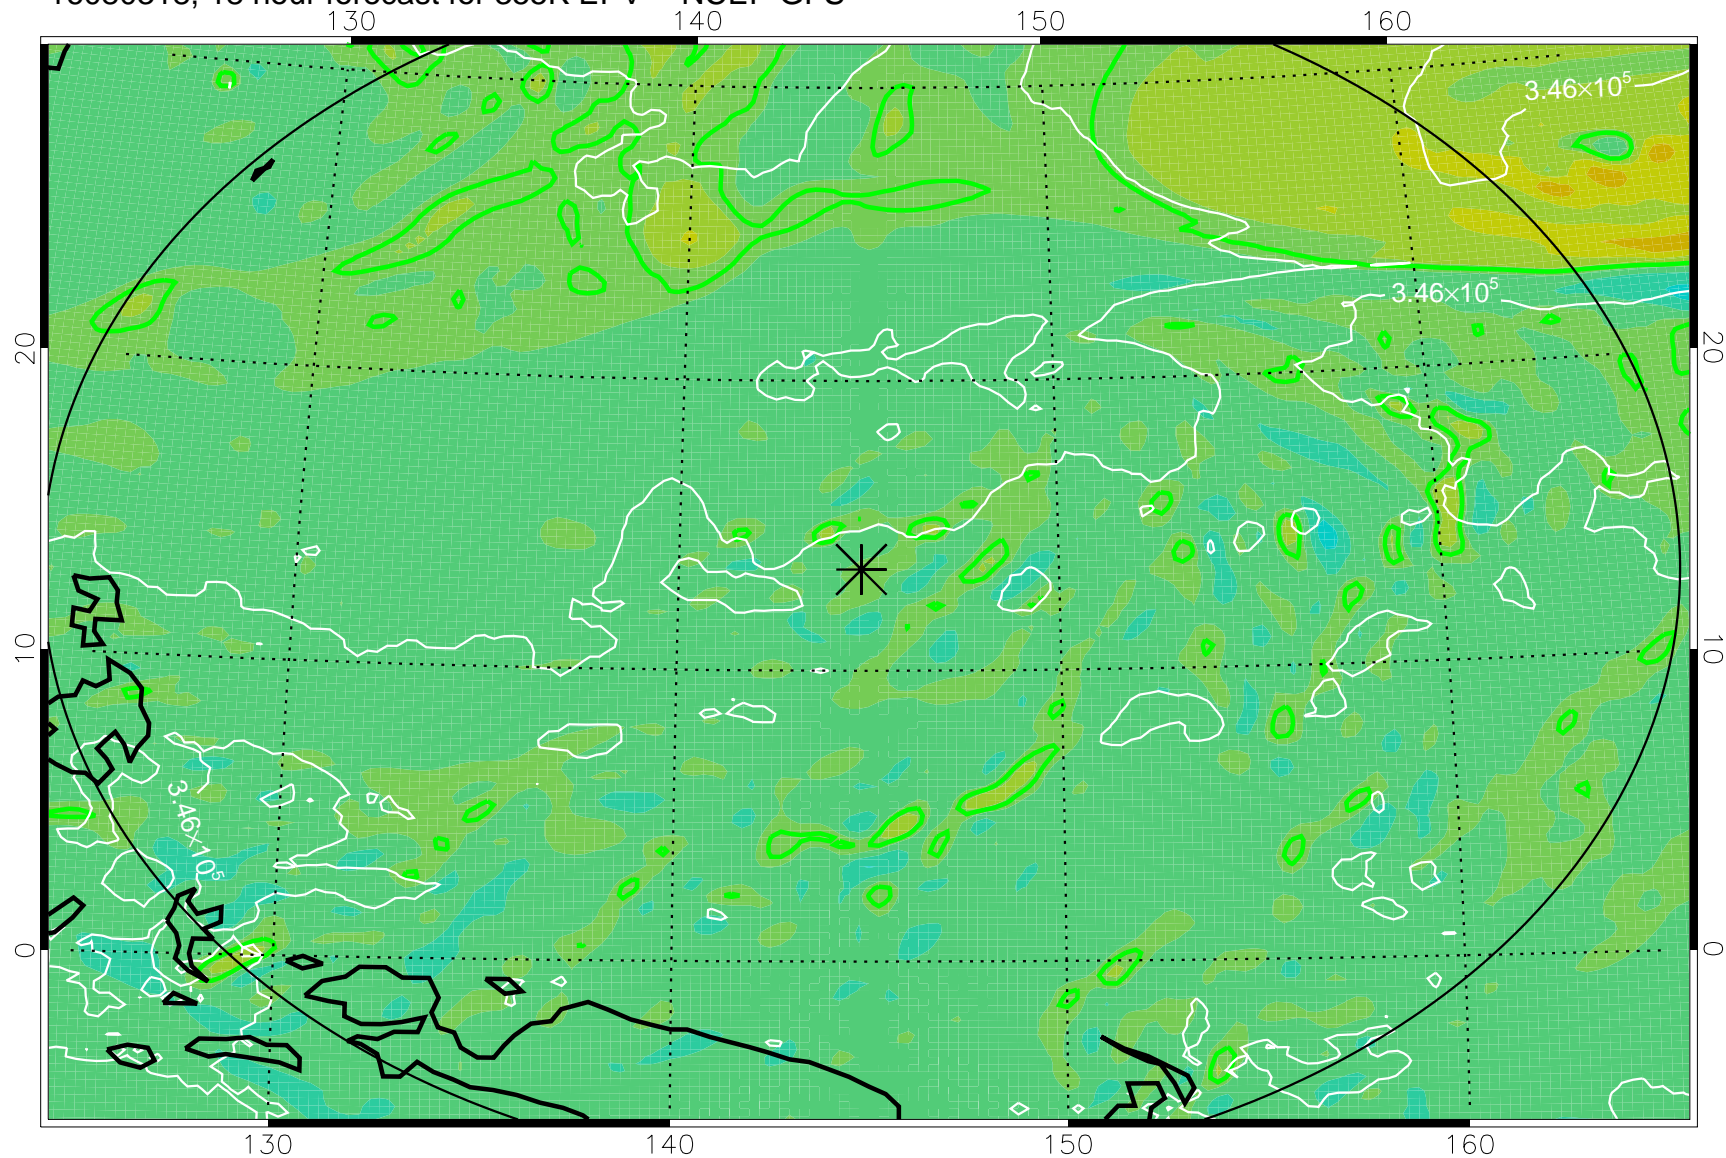

16080306, 6 hour forecast for 355K EPV -- NCEP GFS

355K Montgomery Streamfunction, white
EPV Tropopause (2 PVU) Position
Range ring of 2304 km

16080312, 12 hour forecast for 355K EPV -- NCEP GFS

355K Montgomery Streamfunction, white
EPV Tropopause (2 PVU) Position
Range ring of 2304 km

16080318, 18 hour forecast for 355K EPV -- NCEP GFS

355K Montgomery Streamfunction, white
EPV Tropopause (2 PVU) Position
Range ring of 2304 km

16080400, 24 hour forecast for 355K EPV -- NCEP GFS

355K Montgomery Streamfunction, white
EPV Tropopause (2 PVU) Position
Range ring of 2304 km

16080406, 30 hour forecast for 355K EPV -- NCEP GFS

355K Montgomery Streamfunction, white
EPV Tropopause (2 PVU) Position
Range ring of 2304 km

16080412, 36 hour forecast for 355K EPV -- NCEP GFS

355K Montgomery Streamfunction, white
EPV Tropopause (2 PVU) Position
Range ring of 2304 km

16080518, 66 hour forecast for 355K EPV -- NCEP GFS

355K Montgomery Streamfunction, white
EPV Tropopause (2 PVU) Position
Range ring of 2304 km

16080600, 72 hour forecast for 355K EPV -- NCEP GFS

355K Montgomery Streamfunction, white
EPV Tropopause (2 PVU) Position
Range ring of 2304 km