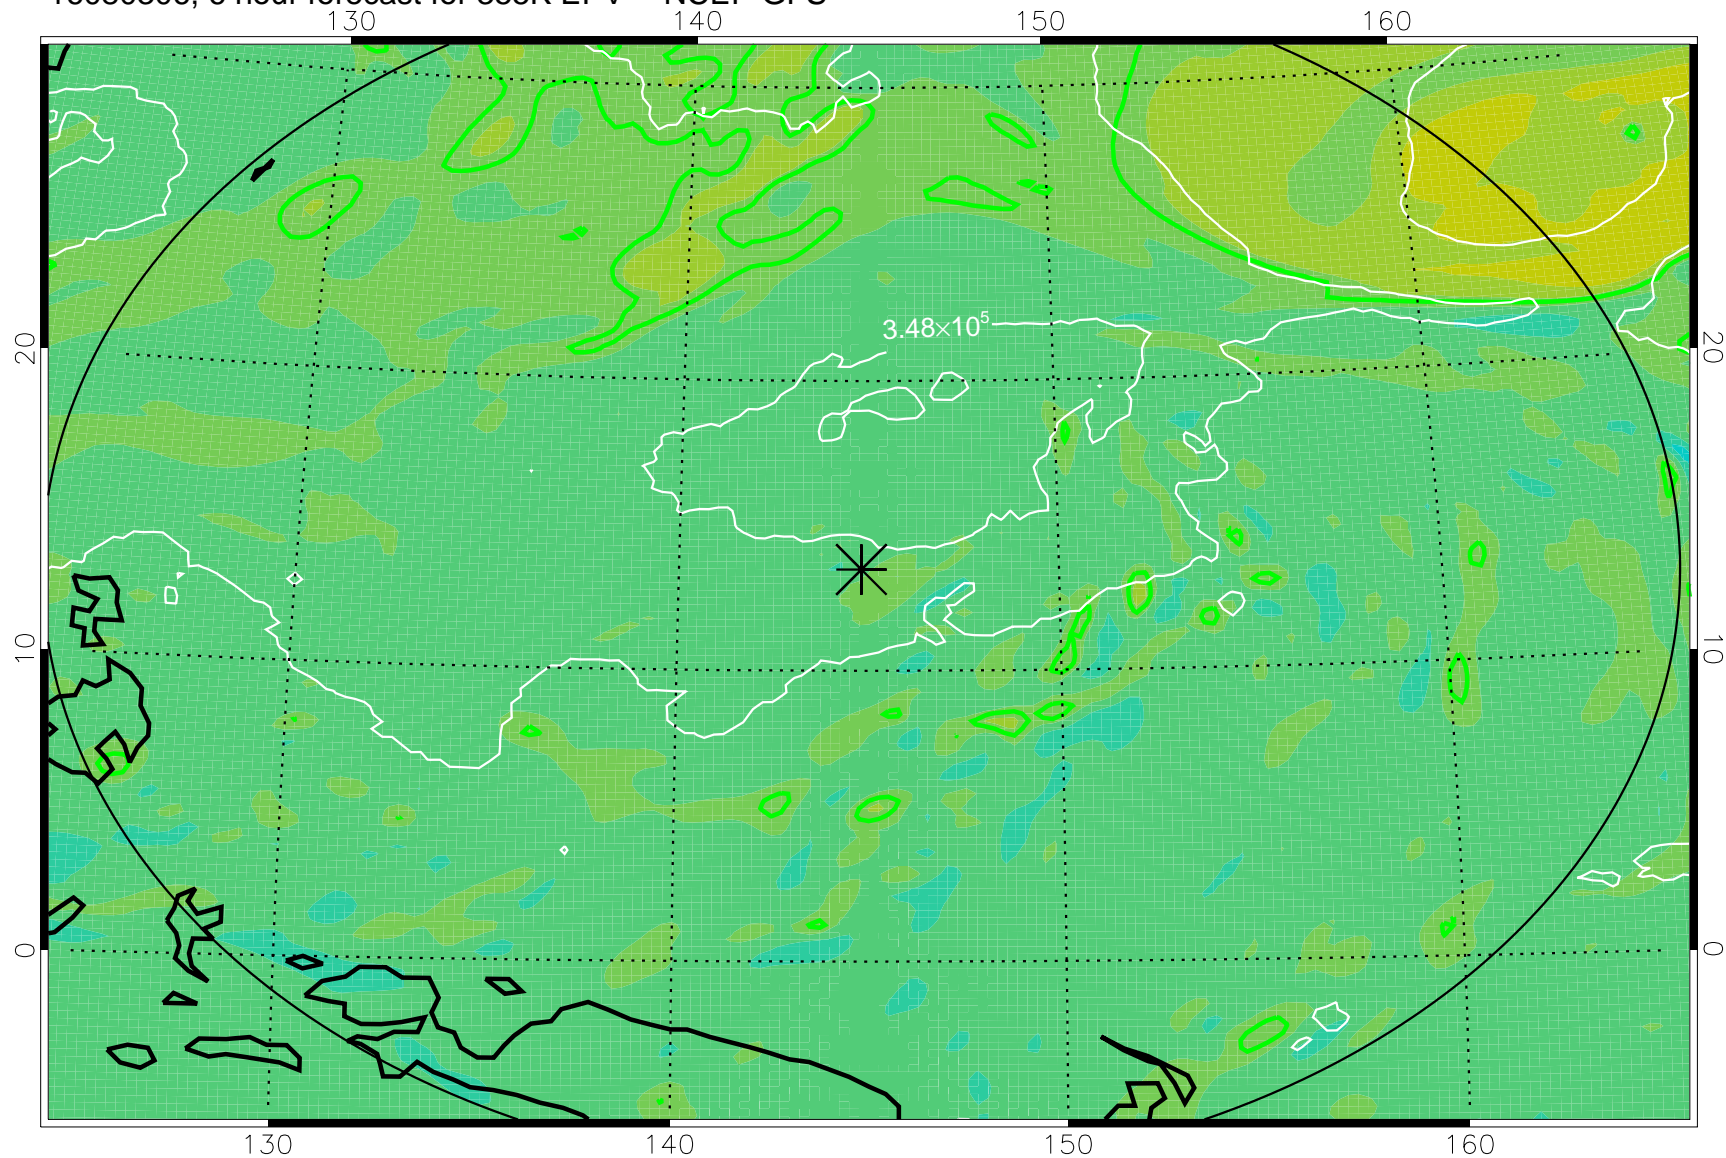

16080306, 6 hour forecast for 355K EPV -- NCEP GFS

355K Montgomery Streamfunction, white
EPV Tropopause (2 PVU) Position
Range ring of 2304 km

16080312, 12 hour forecast for 355K EPV -- NCEP GFS

355K Montgomery Streamfunction, white
EPV Tropopause (2 PVU) Position
Range ring of 2304 km

16080318, 18 hour forecast for 355K EPV -- NCEP GFS

355K Montgomery Streamfunction, white
EPV Tropopause (2 PVU) Position
Range ring of 2304 km

16080400, 24 hour forecast for 355K EPV -- NCEP GFS

355K Montgomery Streamfunction, white
EPV Tropopause (2 PVU) Position
Range ring of 2304 km

16080406, 30 hour forecast for 355K EPV -- NCEP GFS

355K Montgomery Streamfunction, white
EPV Tropopause (2 PVU) Position
Range ring of 2304 km

16080412, 36 hour forecast for 355K EPV -- NCEP GFS

355K Montgomery Streamfunction, white
EPV Tropopause (2 PVU) Position
Range ring of 2304 km

16080418, 42 hour forecast for 355K EPV -- NCEP GFS

355K Montgomery Streamfunction, white
EPV Tropopause (2 PVU) Position
Range ring of 2304 km

16080500, 48 hour forecast for 355K EPV -- NCEP GFS

355K Montgomery Streamfunction, white
EPV Tropopause (2 PVU) Position
Range ring of 2304 km