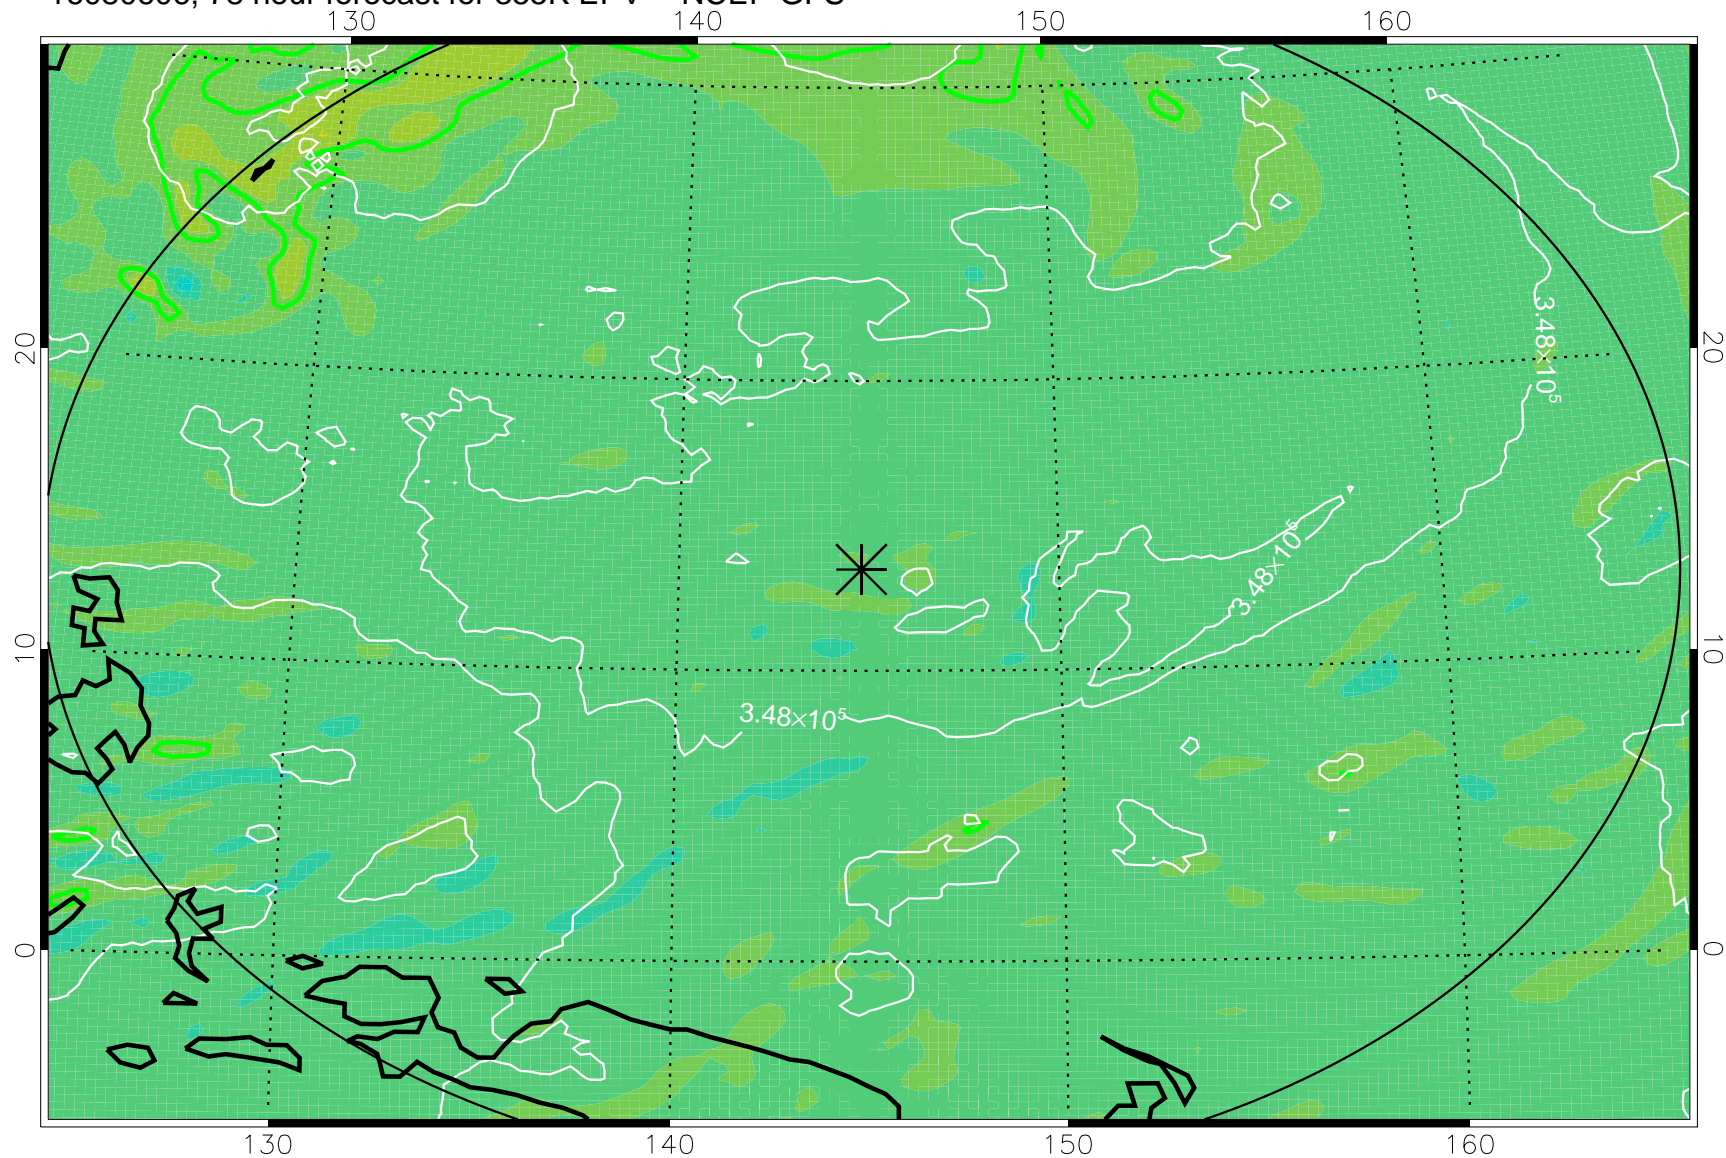

16080518, 66 hour forecast for 355K EPV -- NCEP GFS

355K Montgomery Streamfunction, white
EPV Tropopause (2 PVU) Position
Range ring of 2304 km

16080600, 72 hour forecast for 355K EPV -- NCEP GFS

355K Montgomery Streamfunction, white
EPV Tropopause (2 PVU) Position
Range ring of 2304 km

16080606, 78 hour forecast for 355K EPV -- NCEP GFS

355K Montgomery Streamfunction, white
EPV Tropopause (2 PVU) Position
Range ring of 2304 km

16080612, 84 hour forecast for 355K EPV -- NCEP GFS

355K Montgomery Streamfunction, white
EPV Tropopause (2 PVU) Position
Range ring of 2304 km

16080618, 90 hour forecast for 355K EPV -- NCEP GFS

355K Montgomery Streamfunction, white
EPV Tropopause (2 PVU) Position
Range ring of 2304 km

16080700, 96 hour forecast for 355K EPV -- NCEP GFS

355K Montgomery Streamfunction, white
EPV Tropopause (2 PVU) Position
Range ring of 2304 km

16080706, 102 hour forecast for 355K EPV -- NCEP GFS

355K Montgomery Streamfunction, white
EPV Tropopause (2 PVU) Position
Range ring of 2304 km

16080712, 108 hour forecast for 355K EPV -- NCEP GFS

355K Montgomery Streamfunction, white
EPV Tropopause (2 PVU) Position
Range ring of 2304 km