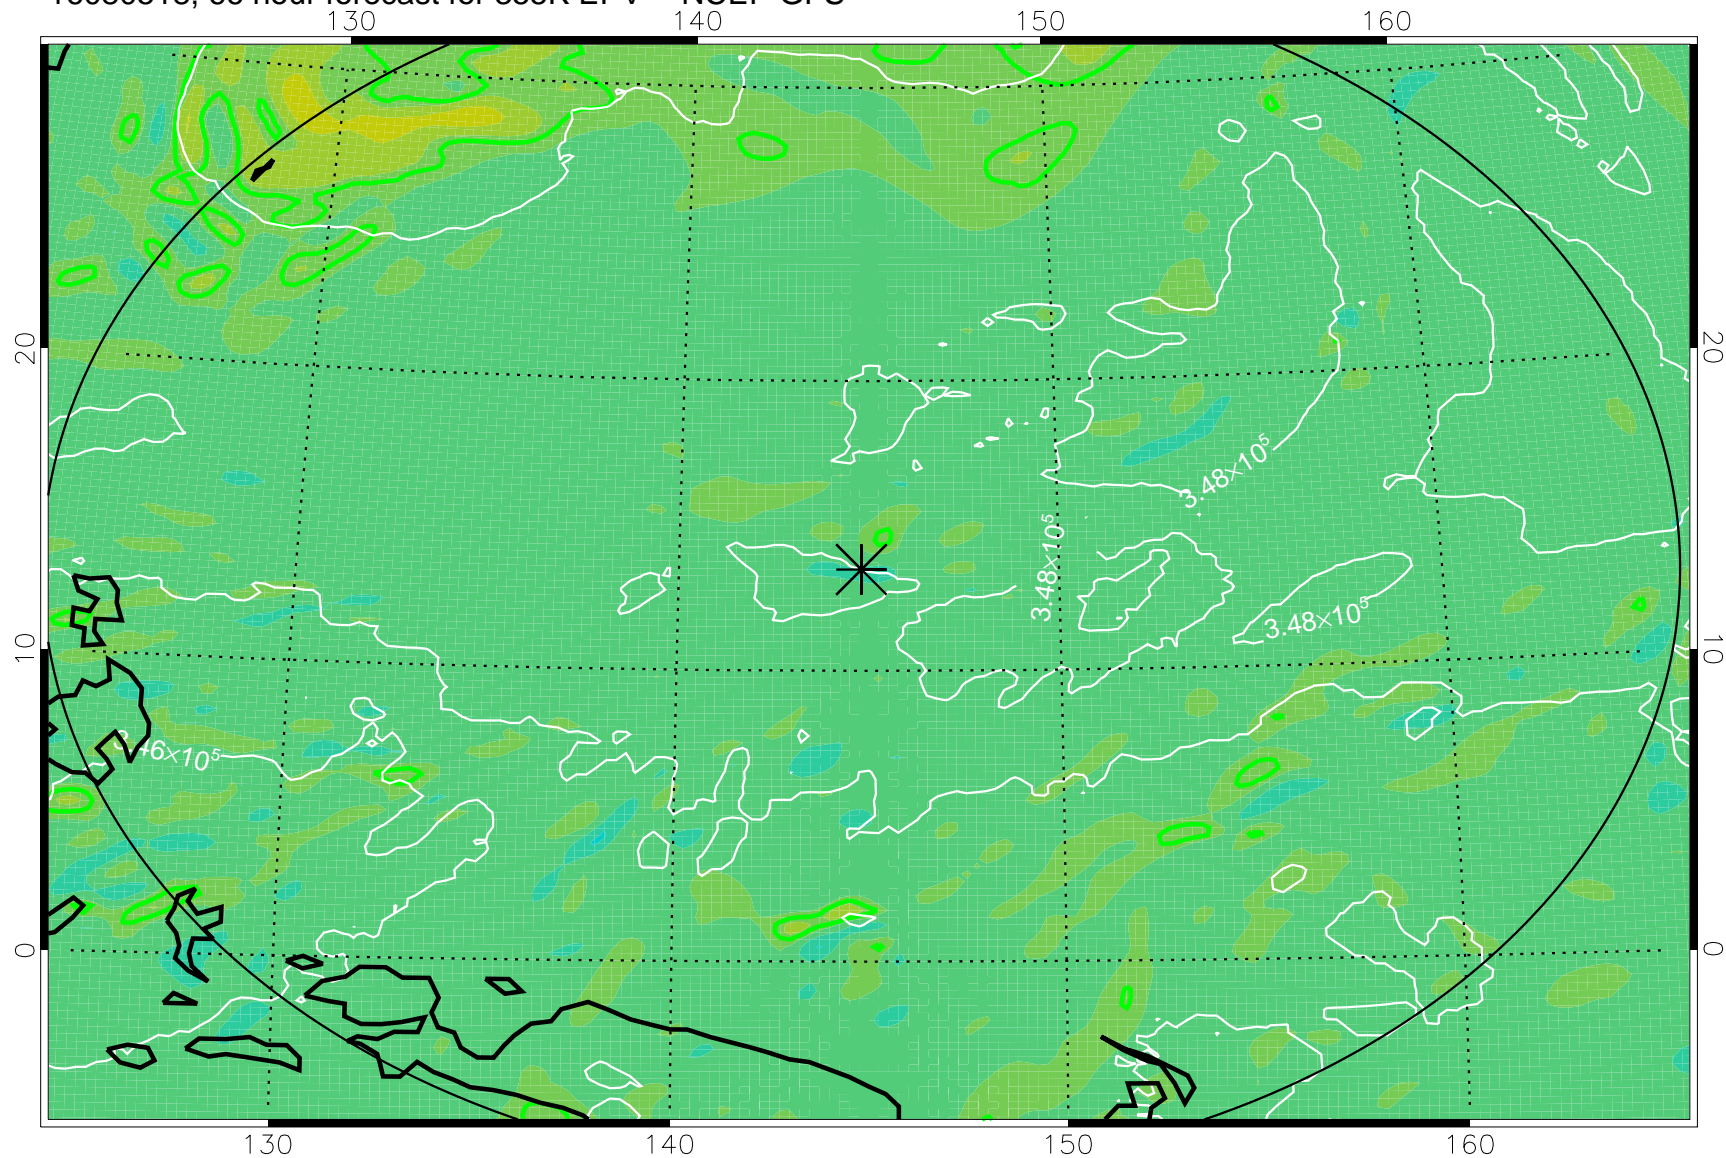

16080506, 54 hour forecast for 355K EPV -- NCEP GFS

355K Montgomery Streamfunction, white
EPV Tropopause (2 PVU) Position
Range ring of 2304 km

16080512, 60 hour forecast for 355K EPV -- NCEP GFS

355K Montgomery Streamfunction, white
EPV Tropopause (2 PVU) Position
Range ring of 2304 km

16080518, 66 hour forecast for 355K EPV -- NCEP GFS

355K Montgomery Streamfunction, white
EPV Tropopause (2 PVU) Position
Range ring of 2304 km

16080600, 72 hour forecast for 355K EPV -- NCEP GFS

355K Montgomery Streamfunction, white
EPV Tropopause (2 PVU) Position
Range ring of 2304 km

16080606, 78 hour forecast for 355K EPV -- NCEP GFS

355K Montgomery Streamfunction, white
EPV Tropopause (2 PVU) Position
Range ring of 2304 km

16080612, 84 hour forecast for 355K EPV -- NCEP GFS

355K Montgomery Streamfunction, white
EPV Tropopause (2 PVU) Position
Range ring of 2304 km

16080618, 90 hour forecast for 355K EPV -- NCEP GFS

355K Montgomery Streamfunction, white
EPV Tropopause (2 PVU) Position
Range ring of 2304 km

16080700, 96 hour forecast for 355K EPV -- NCEP GFS

355K Montgomery Streamfunction, white
EPV Tropopause (2 PVU) Position
Range ring of 2304 km