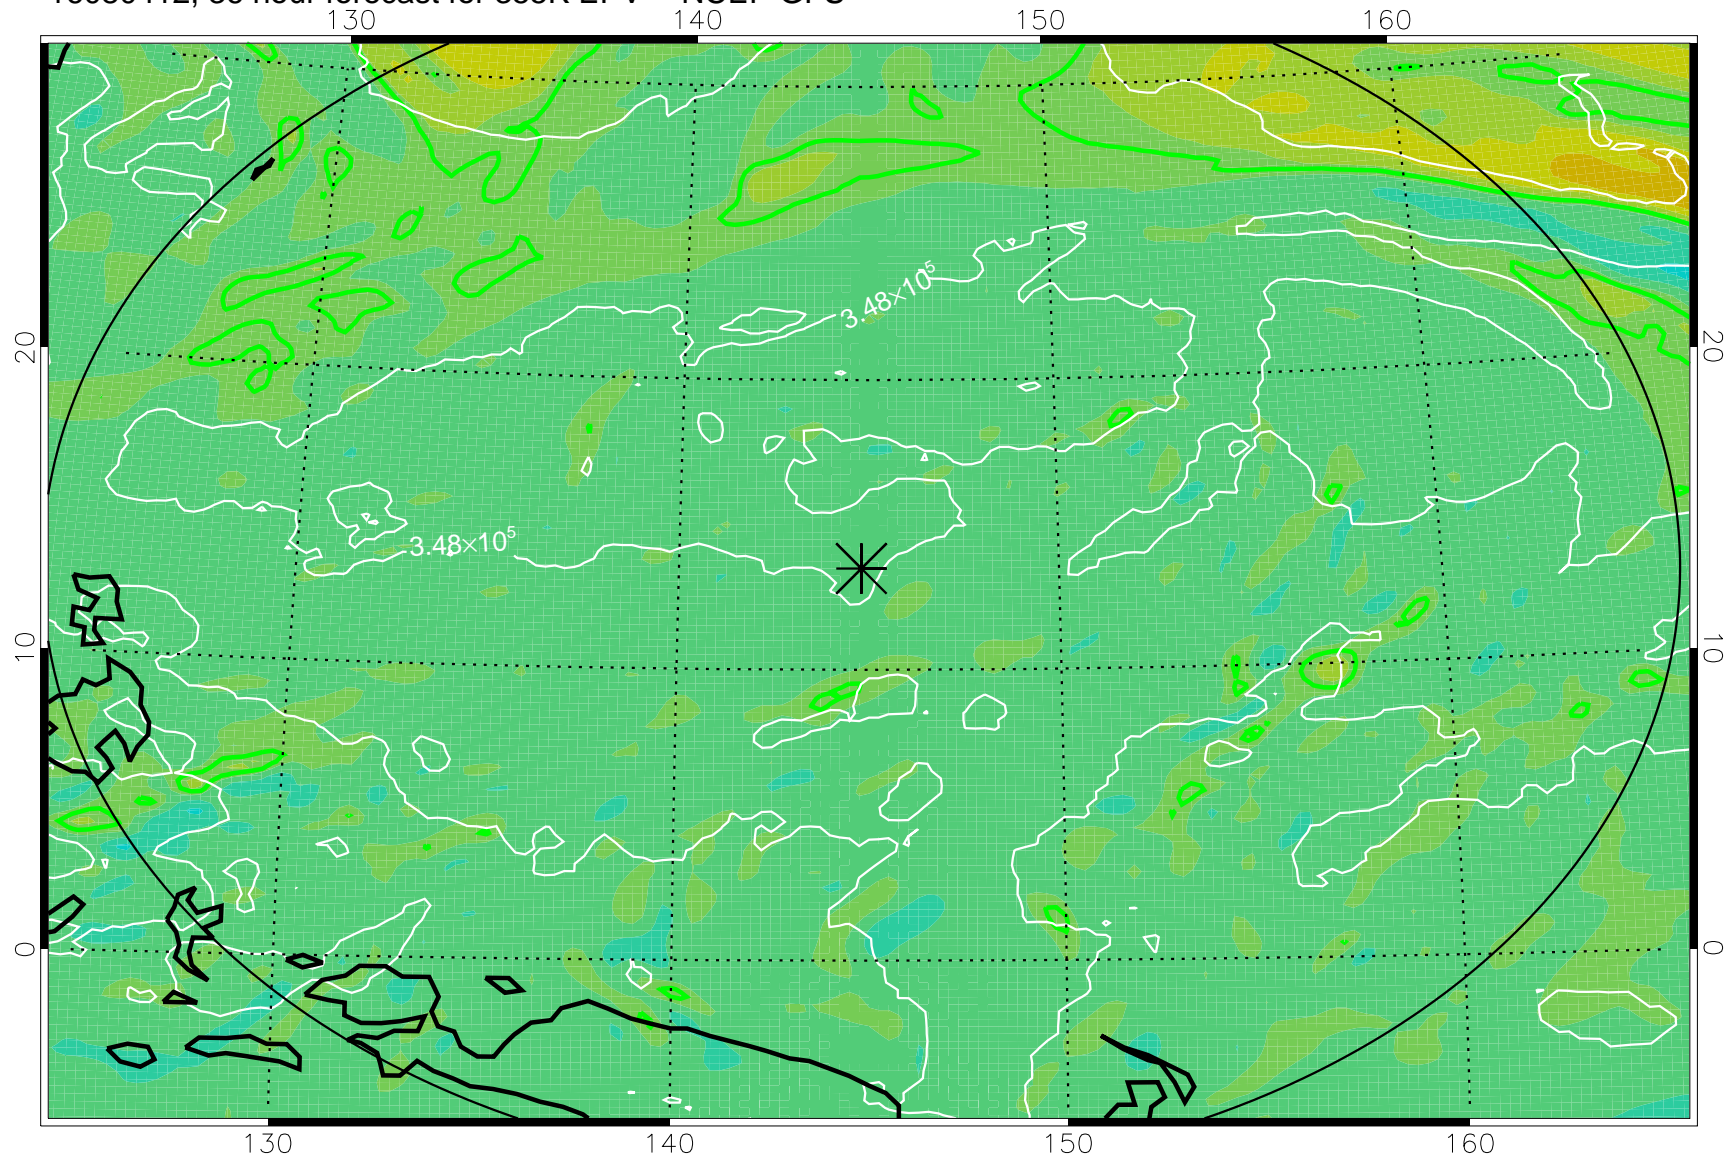

16080318, 18 hour forecast for 355K EPV -- NCEP GFS

355K Montgomery Streamfunction, white
EPV Tropopause (2 PVU) Position
Range ring of 2304 km

16080400, 24 hour forecast for 355K EPV -- NCEP GFS

355K Montgomery Streamfunction, white
EPV Tropopause (2 PVU) Position
Range ring of 2304 km

16080406, 30 hour forecast for 355K EPV -- NCEP GFS

355K Montgomery Streamfunction, white
EPV Tropopause (2 PVU) Position
Range ring of 2304 km

16080412, 36 hour forecast for 355K EPV -- NCEP GFS

355K Montgomery Streamfunction, white
EPV Tropopause (2 PVU) Position
Range ring of 2304 km

16080418, 42 hour forecast for 355K EPV -- NCEP GFS

355K Montgomery Streamfunction, white
EPV Tropopause (2 PVU) Position
Range ring of 2304 km

16080500, 48 hour forecast for 355K EPV -- NCEP GFS

355K Montgomery Streamfunction, white
EPV Tropopause (2 PVU) Position
Range ring of 2304 km

16080518, 66 hour forecast for 355K EPV -- NCEP GFS

355K Montgomery Streamfunction, white
EPV Tropopause (2 PVU) Position
Range ring of 2304 km

16080600, 72 hour forecast for 355K EPV -- NCEP GFS

355K Montgomery Streamfunction, white
EPV Tropopause (2 PVU) Position
Range ring of 2304 km