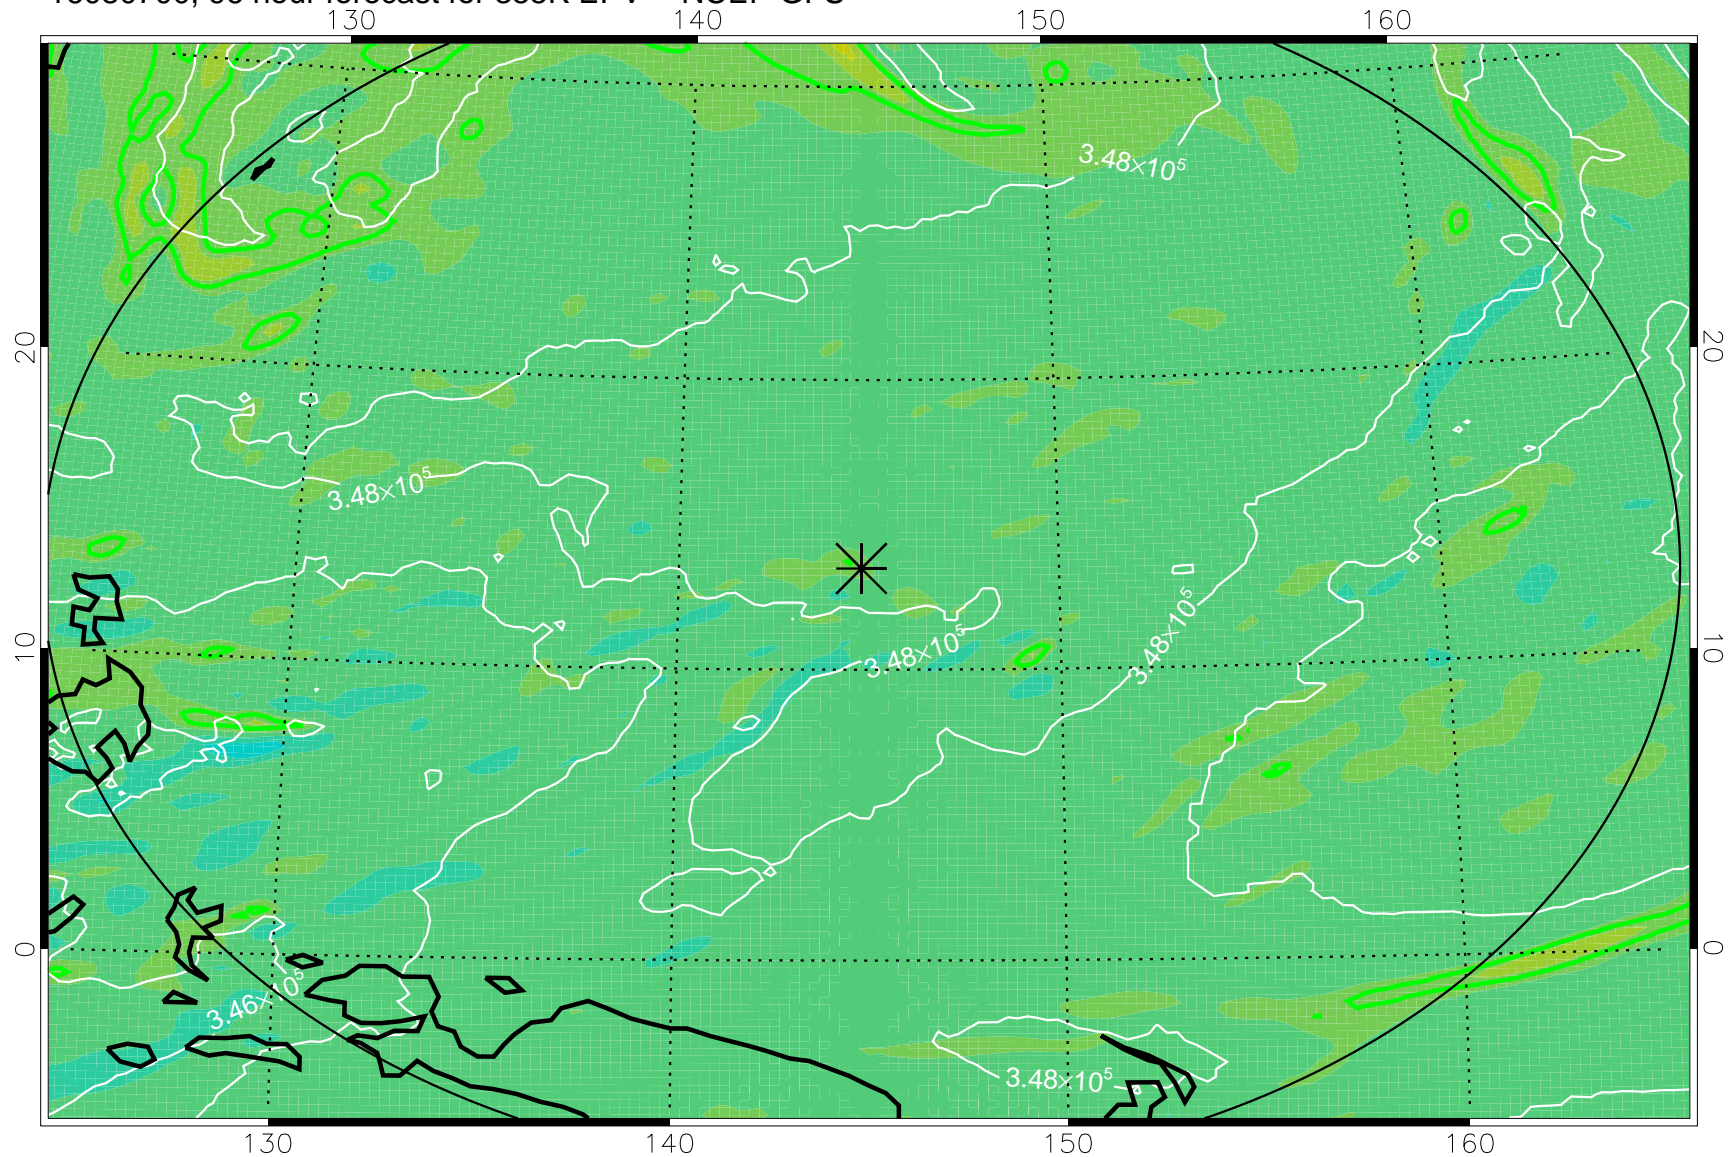

16080518, 66 hour forecast for 355K EPV -- NCEP GFS

355K Montgomery Streamfunction, white
EPV Tropopause (2 PVU) Position
Range ring of 2304 km

16080600, 72 hour forecast for 355K EPV -- NCEP GFS

355K Montgomery Streamfunction, white
EPV Tropopause (2 PVU) Position
Range ring of 2304 km

16080606, 78 hour forecast for 355K EPV -- NCEP GFS

355K Montgomery Streamfunction, white
EPV Tropopause (2 PVU) Position
Range ring of 2304 km

16080612, 84 hour forecast for 355K EPV -- NCEP GFS

355K Montgomery Streamfunction, white
EPV Tropopause (2 PVU) Position
Range ring of 2304 km

16080618, 90 hour forecast for 355K EPV -- NCEP GFS

355K Montgomery Streamfunction, white
EPV Tropopause (2 PVU) Position
Range ring of 2304 km

16080700, 96 hour forecast for 355K EPV -- NCEP GFS

355K Montgomery Streamfunction, white
EPV Tropopause (2 PVU) Position
Range ring of 2304 km

16080706, 102 hour forecast for 355K EPV -- NCEP GFS

355K Montgomery Streamfunction, white
EPV Tropopause (2 PVU) Position
Range ring of 2304 km

16080712, 108 hour forecast for 355K EPV -- NCEP GFS

355K Montgomery Streamfunction, white
EPV Tropopause (2 PVU) Position
Range ring of 2304 km