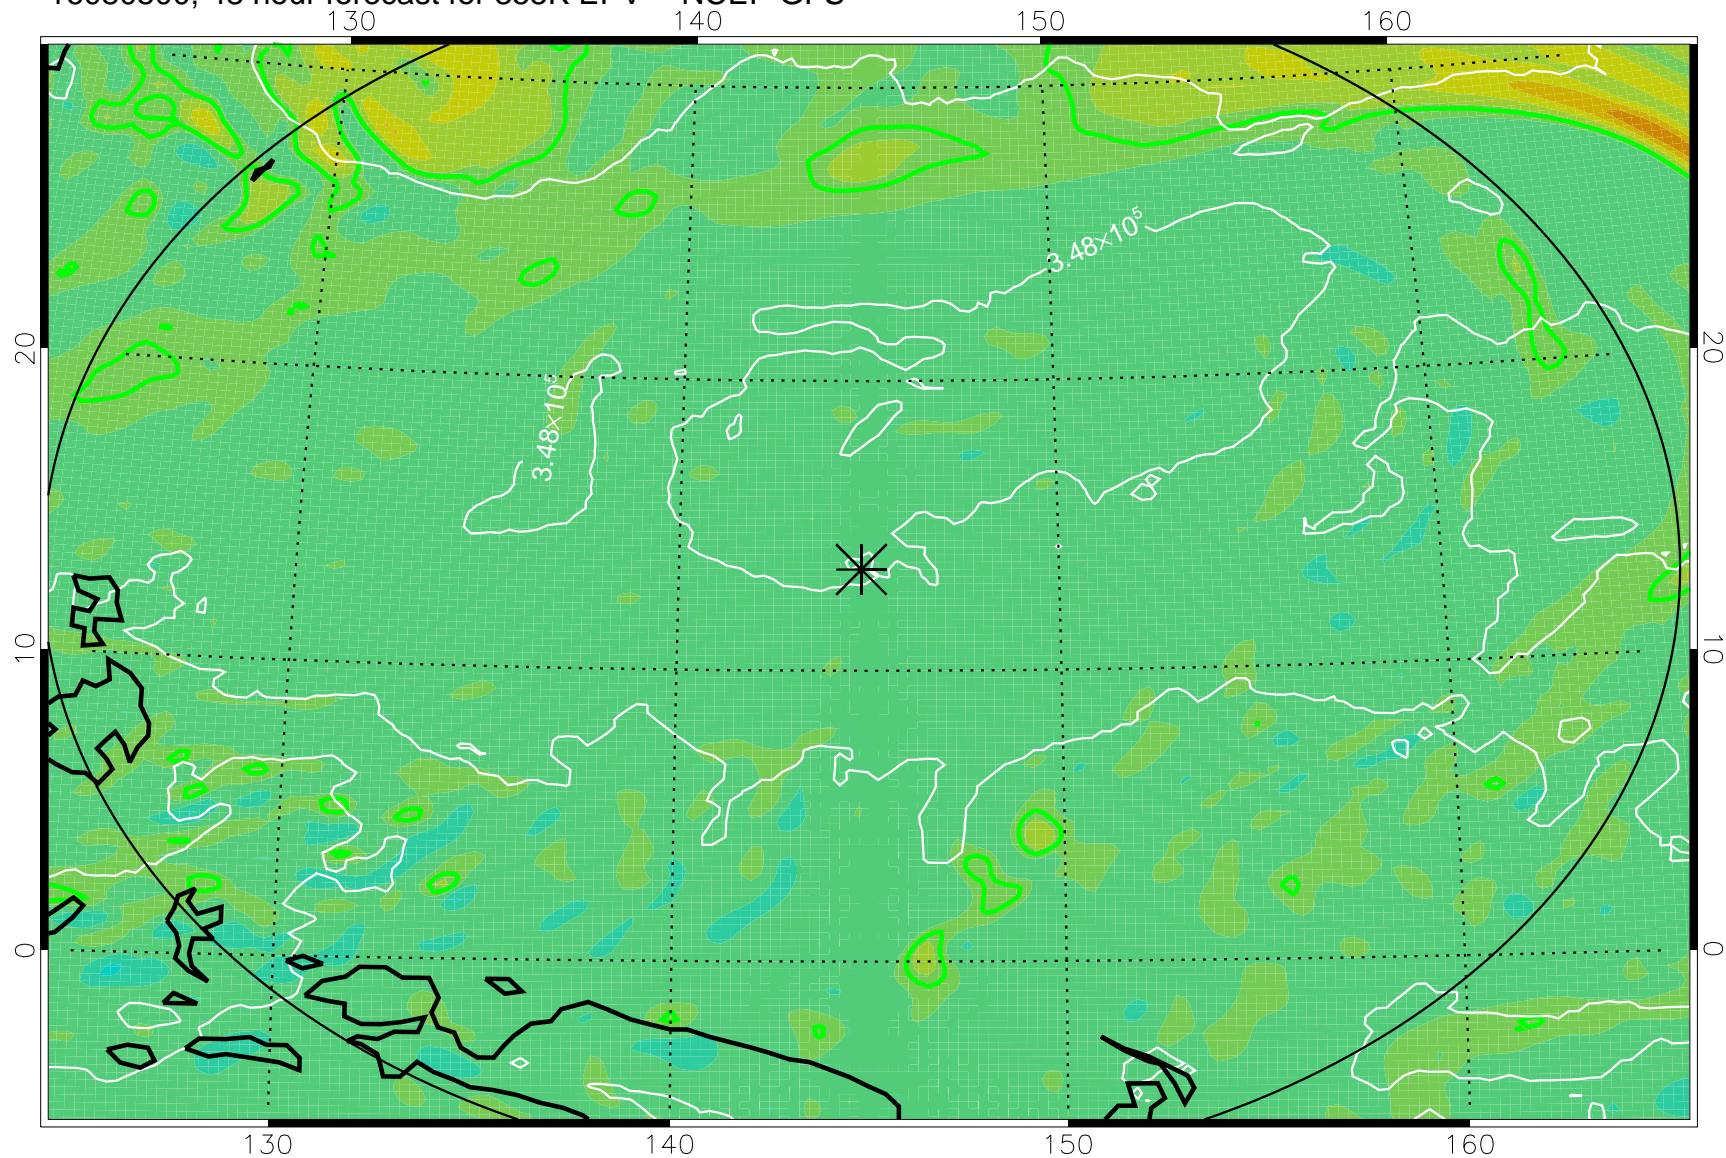

16080406, 30 hour forecast for 355K EPV -- NCEP GFS

355K Montgomery Streamfunction, white
EPV Tropopause (2 PVU) Position
Range ring of 2304 km

16080412, 36 hour forecast for 355K EPV -- NCEP GFS

355K Montgomery Streamfunction, white
EPV Tropopause (2 PVU) Position
Range ring of 2304 km

16080418, 42 hour forecast for 355K EPV -- NCEP GFS

355K Montgomery Streamfunction, white
EPV Tropopause (2 PVU) Position
Range ring of 2304 km

16080500, 48 hour forecast for 355K EPV -- NCEP GFS

355K Montgomery Streamfunction, white
EPV Tropopause (2 PVU) Position
Range ring of 2304 km

16080518, 66 hour forecast for 355K EPV -- NCEP GFS

355K Montgomery Streamfunction, white
EPV Tropopause (2 PVU) Position
Range ring of 2304 km

16080600, 72 hour forecast for 355K EPV -- NCEP GFS

355K Montgomery Streamfunction, white
EPV Tropopause (2 PVU) Position
Range ring of 2304 km

16080618, 90 hour forecast for 355K EPV -- NCEP GFS

355K Montgomery Streamfunction, white
EPV Tropopause (2 PVU) Position
Range ring of 2304 km

16080700, 96 hour forecast for 355K EPV -- NCEP GFS

355K Montgomery Streamfunction, white
EPV Tropopause (2 PVU) Position
Range ring of 2304 km