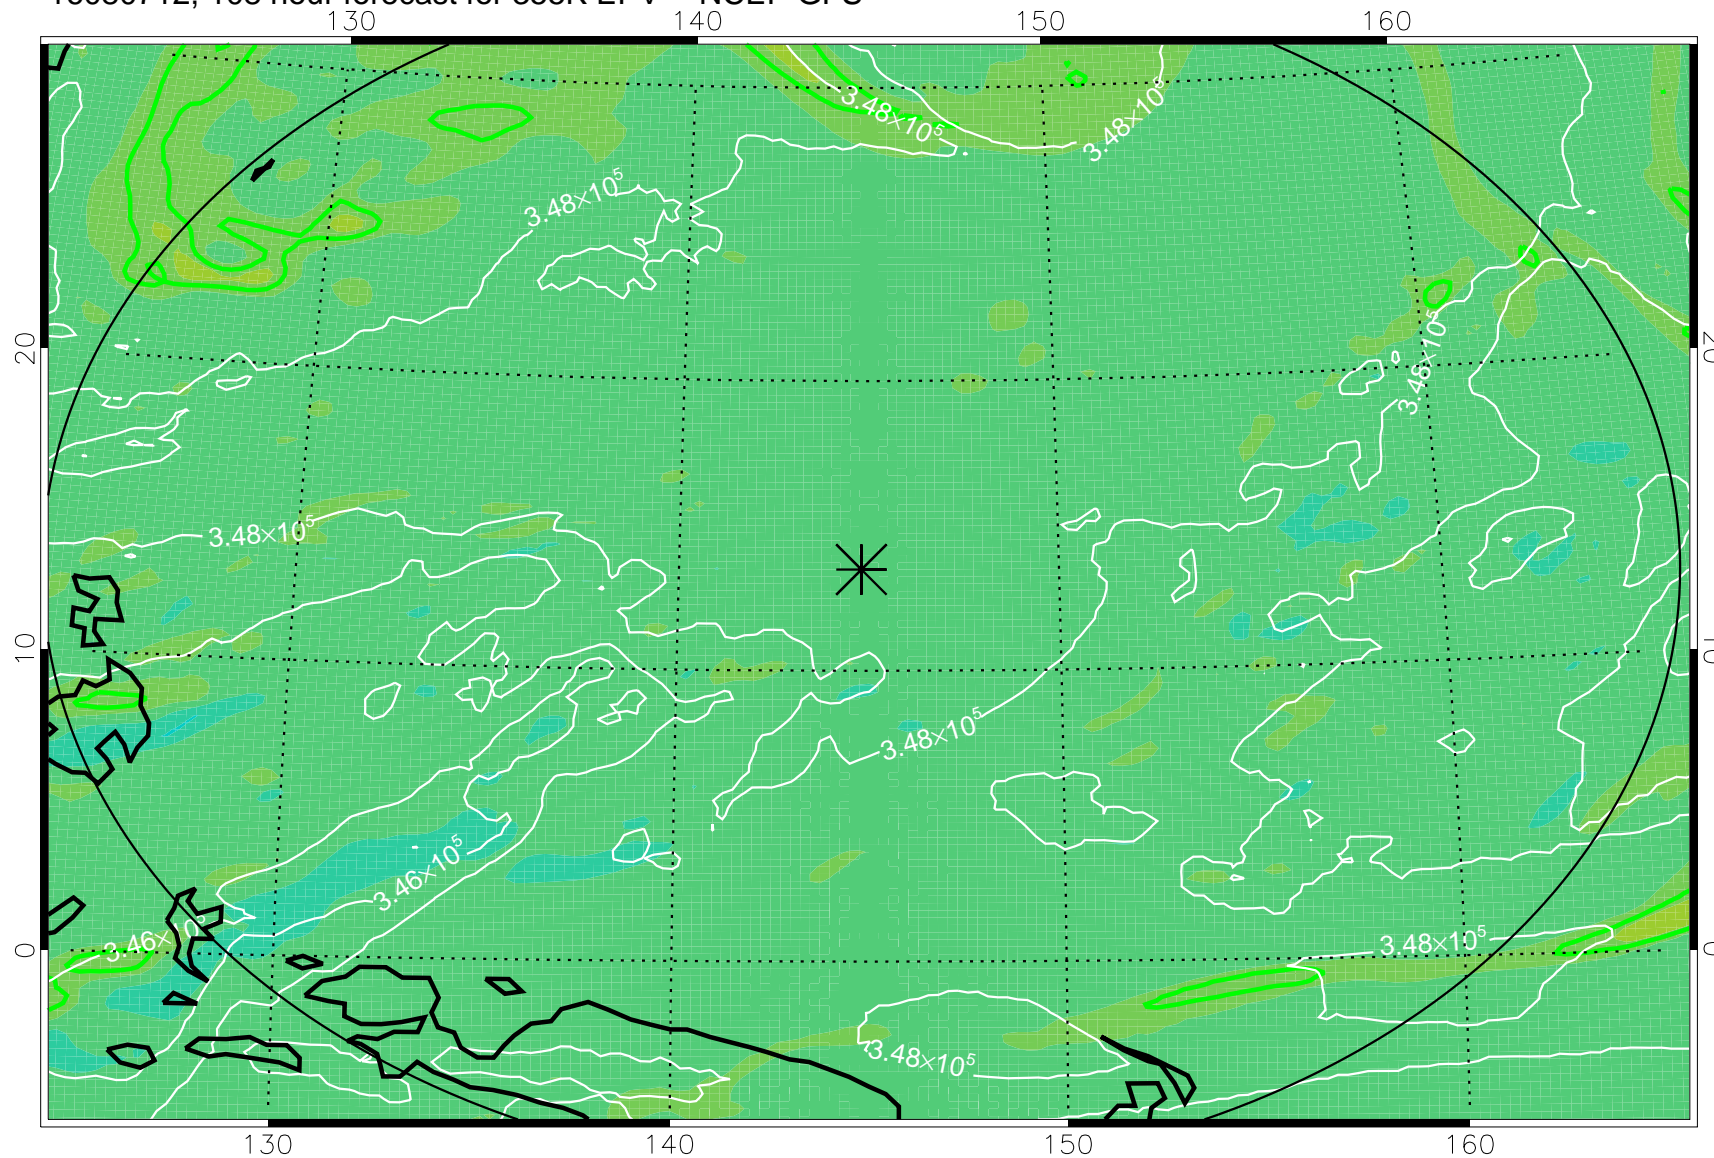

16080606, 78 hour forecast for 355K EPV -- NCEP GFS

355K Montgomery Streamfunction, white
EPV Tropopause (2 PVU) Position
Range ring of 2304 km

16080612, 84 hour forecast for 355K EPV -- NCEP GFS

355K Montgomery Streamfunction, white
EPV Tropopause (2 PVU) Position
Range ring of 2304 km

16080618, 90 hour forecast for 355K EPV -- NCEP GFS

355K Montgomery Streamfunction, white
EPV Tropopause (2 PVU) Position
Range ring of 2304 km

16080700, 96 hour forecast for 355K EPV -- NCEP GFS

355K Montgomery Streamfunction, white
EPV Tropopause (2 PVU) Position
Range ring of 2304 km

16080706, 102 hour forecast for 355K EPV -- NCEP GFS

355K Montgomery Streamfunction, white
EPV Tropopause (2 PVU) Position
Range ring of 2304 km

16080712, 108 hour forecast for 355K EPV -- NCEP GFS

355K Montgomery Streamfunction, white
EPV Tropopause (2 PVU) Position
Range ring of 2304 km

16080718, 114 hour forecast for 355K EPV -- NCEP GFS

355K Montgomery Streamfunction, white
EPV Tropopause (2 PVU) Position
Range ring of 2304 km

16080800, 120 hour forecast for 355K EPV -- NCEP GFS

355K Montgomery Streamfunction, white
EPV Tropopause (2 PVU) Position
Range ring of 2304 km