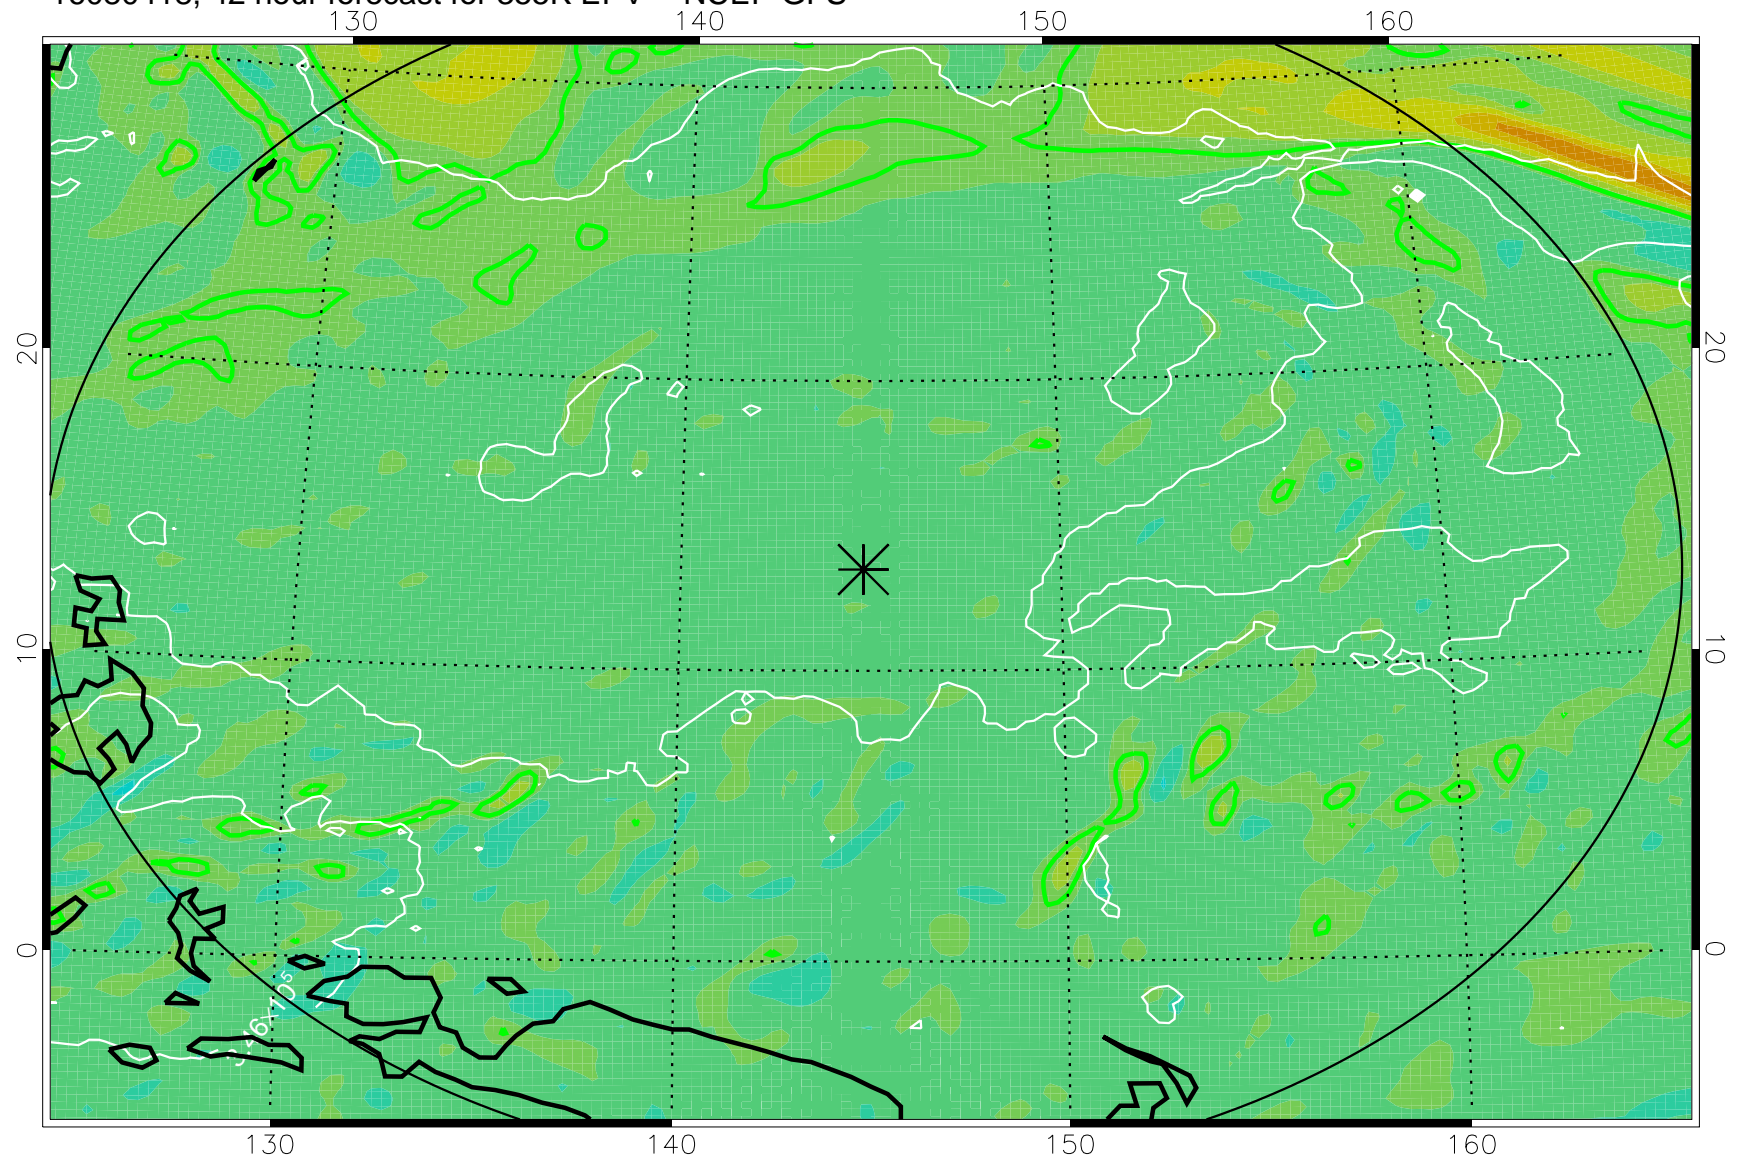

16080406, 30 hour forecast for 355K EPV -- NCEP GFS

355K Montgomery Streamfunction, white
EPV Tropopause (2 PVU) Position
Range ring of 2304 km

16080412, 36 hour forecast for 355K EPV -- NCEP GFS

355K Montgomery Streamfunction, white
EPV Tropopause (2 PVU) Position
Range ring of 2304 km

16080418, 42 hour forecast for 355K EPV -- NCEP GFS

355K Montgomery Streamfunction, white
EPV Tropopause (2 PVU) Position
Range ring of 2304 km

16080500, 48 hour forecast for 355K EPV -- NCEP GFS

355K Montgomery Streamfunction, white
EPV Tropopause (2 PVU) Position
Range ring of 2304 km

16080506, 54 hour forecast for 355K EPV -- NCEP GFS

355K Montgomery Streamfunction, white
EPV Tropopause (2 PVU) Position
Range ring of 2304 km

16080512, 60 hour forecast for 355K EPV -- NCEP GFS

355K Montgomery Streamfunction, white
EPV Tropopause (2 PVU) Position
Range ring of 2304 km

16080518, 66 hour forecast for 355K EPV -- NCEP GFS

355K Montgomery Streamfunction, white
EPV Tropopause (2 PVU) Position
Range ring of 2304 km

16080600, 72 hour forecast for 355K EPV -- NCEP GFS

355K Montgomery Streamfunction, white
EPV Tropopause (2 PVU) Position
Range ring of 2304 km