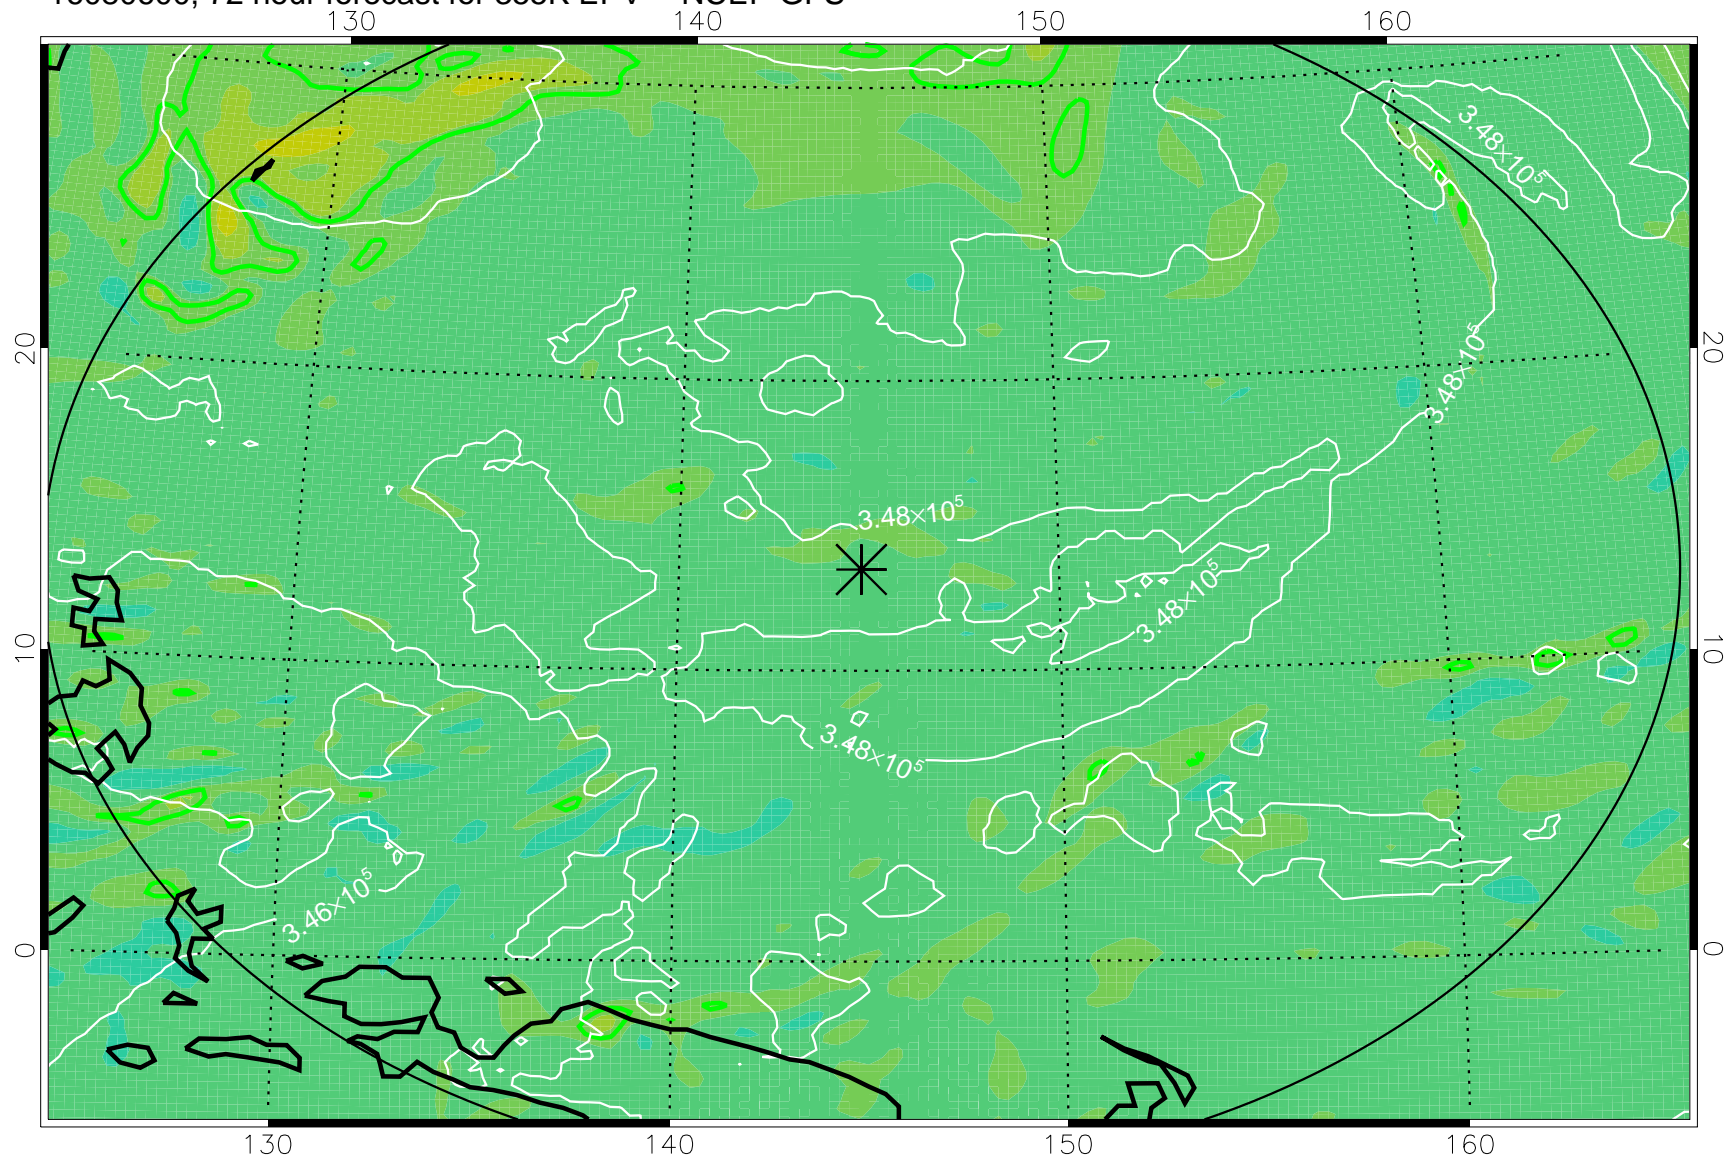

16080506, 54 hour forecast for 355K EPV -- NCEP GFS

355K Montgomery Streamfunction, white
EPV Tropopause (2 PVU) Position
Range ring of 2304 km

16080512, 60 hour forecast for 355K EPV -- NCEP GFS

355K Montgomery Streamfunction, white
EPV Tropopause (2 PVU) Position
Range ring of 2304 km

16080518, 66 hour forecast for 355K EPV -- NCEP GFS

355K Montgomery Streamfunction, white
EPV Tropopause (2 PVU) Position
Range ring of 2304 km

16080600, 72 hour forecast for 355K EPV -- NCEP GFS

355K Montgomery Streamfunction, white
EPV Tropopause (2 PVU) Position
Range ring of 2304 km

16080606, 78 hour forecast for 355K EPV -- NCEP GFS

355K Montgomery Streamfunction, white
EPV Tropopause (2 PVU) Position
Range ring of 2304 km

16080612, 84 hour forecast for 355K EPV -- NCEP GFS

355K Montgomery Streamfunction, white
EPV Tropopause (2 PVU) Position
Range ring of 2304 km

16080618, 90 hour forecast for 355K EPV -- NCEP GFS

355K Montgomery Streamfunction, white
EPV Tropopause (2 PVU) Position
Range ring of 2304 km

16080700, 96 hour forecast for 355K EPV -- NCEP GFS

355K Montgomery Streamfunction, white
EPV Tropopause (2 PVU) Position
Range ring of 2304 km