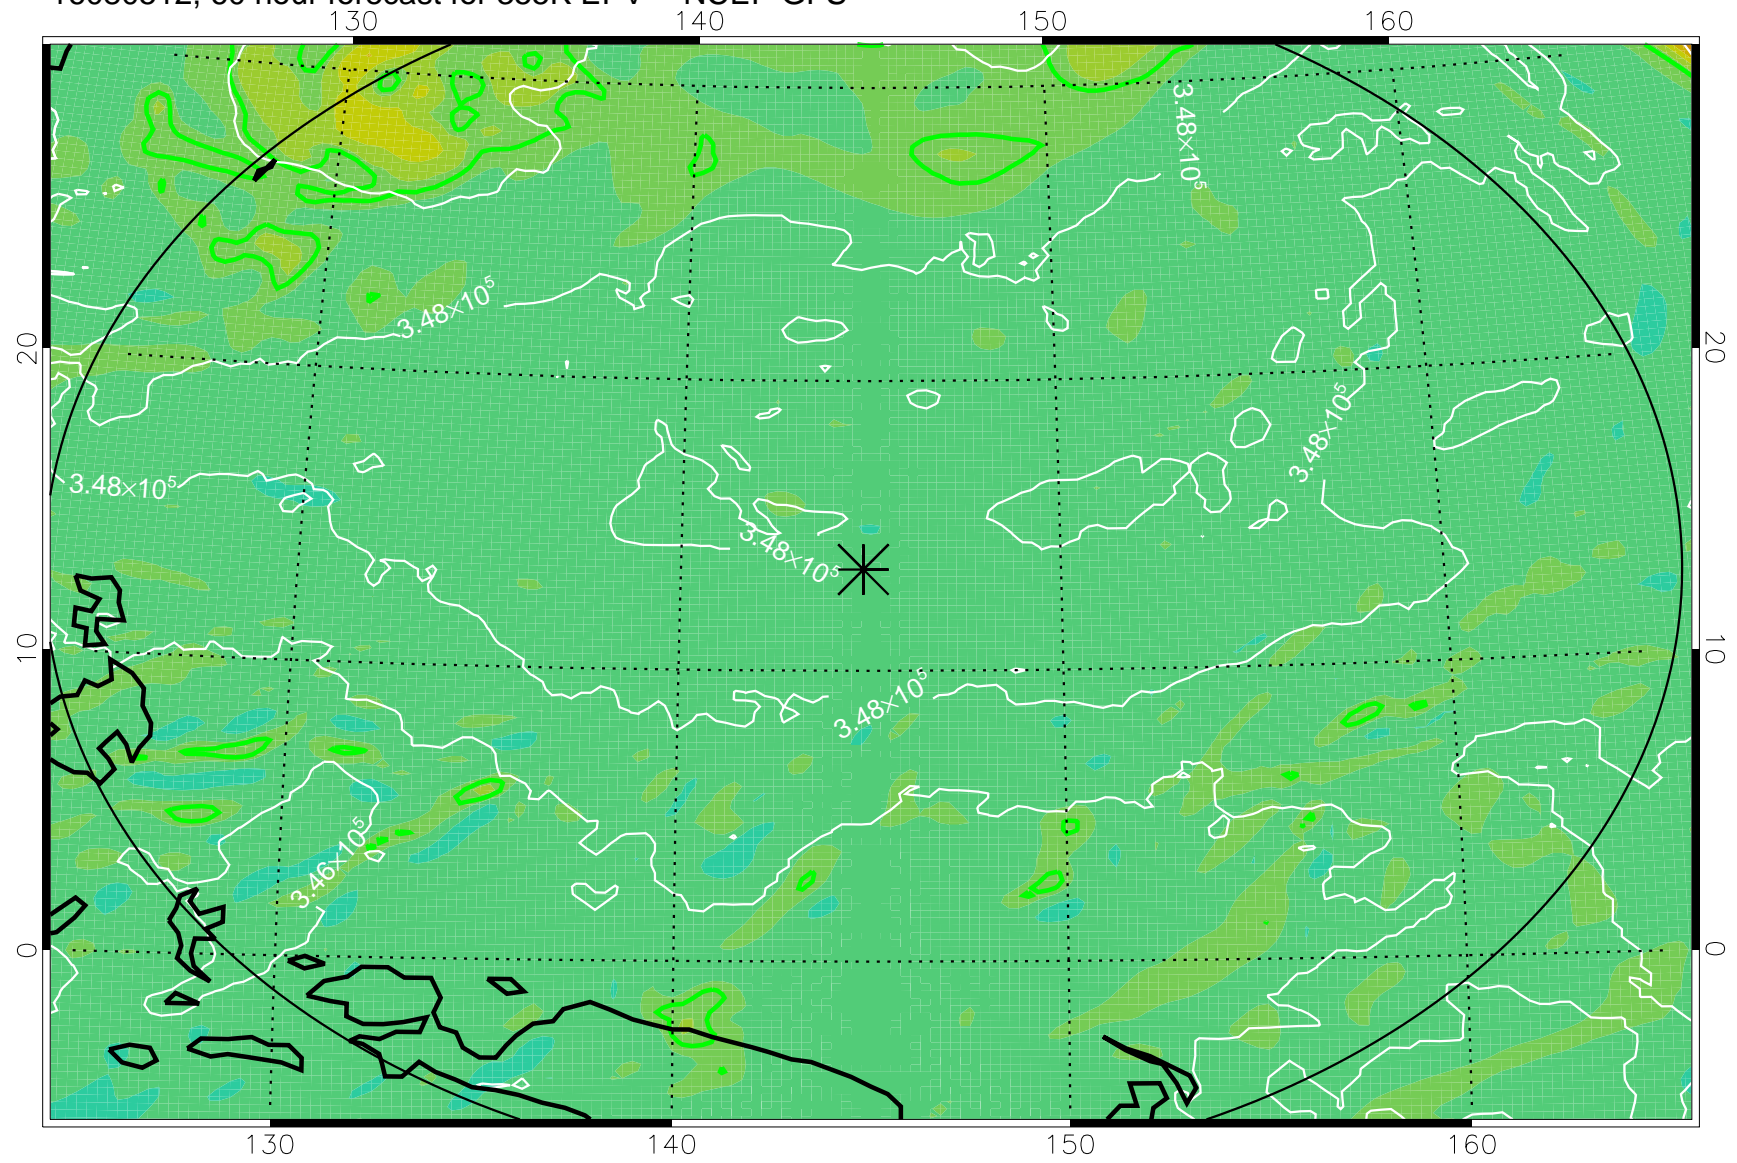

16080418, 42 hour forecast for 355K EPV -- NCEP GFS

355K Montgomery Streamfunction, white
EPV Tropopause (2 PVU) Position
Range ring of 2304 km

16080500, 48 hour forecast for 355K EPV -- NCEP GFS

355K Montgomery Streamfunction, white
EPV Tropopause (2 PVU) Position
Range ring of 2304 km

16080506, 54 hour forecast for 355K EPV -- NCEP GFS

355K Montgomery Streamfunction, white
EPV Tropopause (2 PVU) Position
Range ring of 2304 km

16080512, 60 hour forecast for 355K EPV -- NCEP GFS

355K Montgomery Streamfunction, white
EPV Tropopause (2 PVU) Position
Range ring of 2304 km

16080518, 66 hour forecast for 355K EPV -- NCEP GFS

355K Montgomery Streamfunction, white
EPV Tropopause (2 PVU) Position
Range ring of 2304 km

16080600, 72 hour forecast for 355K EPV -- NCEP GFS

355K Montgomery Streamfunction, white
EPV Tropopause (2 PVU) Position
Range ring of 2304 km

16080618, 90 hour forecast for 355K EPV -- NCEP GFS

355K Montgomery Streamfunction, white
EPV Tropopause (2 PVU) Position
Range ring of 2304 km

16080700, 96 hour forecast for 355K EPV -- NCEP GFS

355K Montgomery Streamfunction, white
EPV Tropopause (2 PVU) Position
Range ring of 2304 km