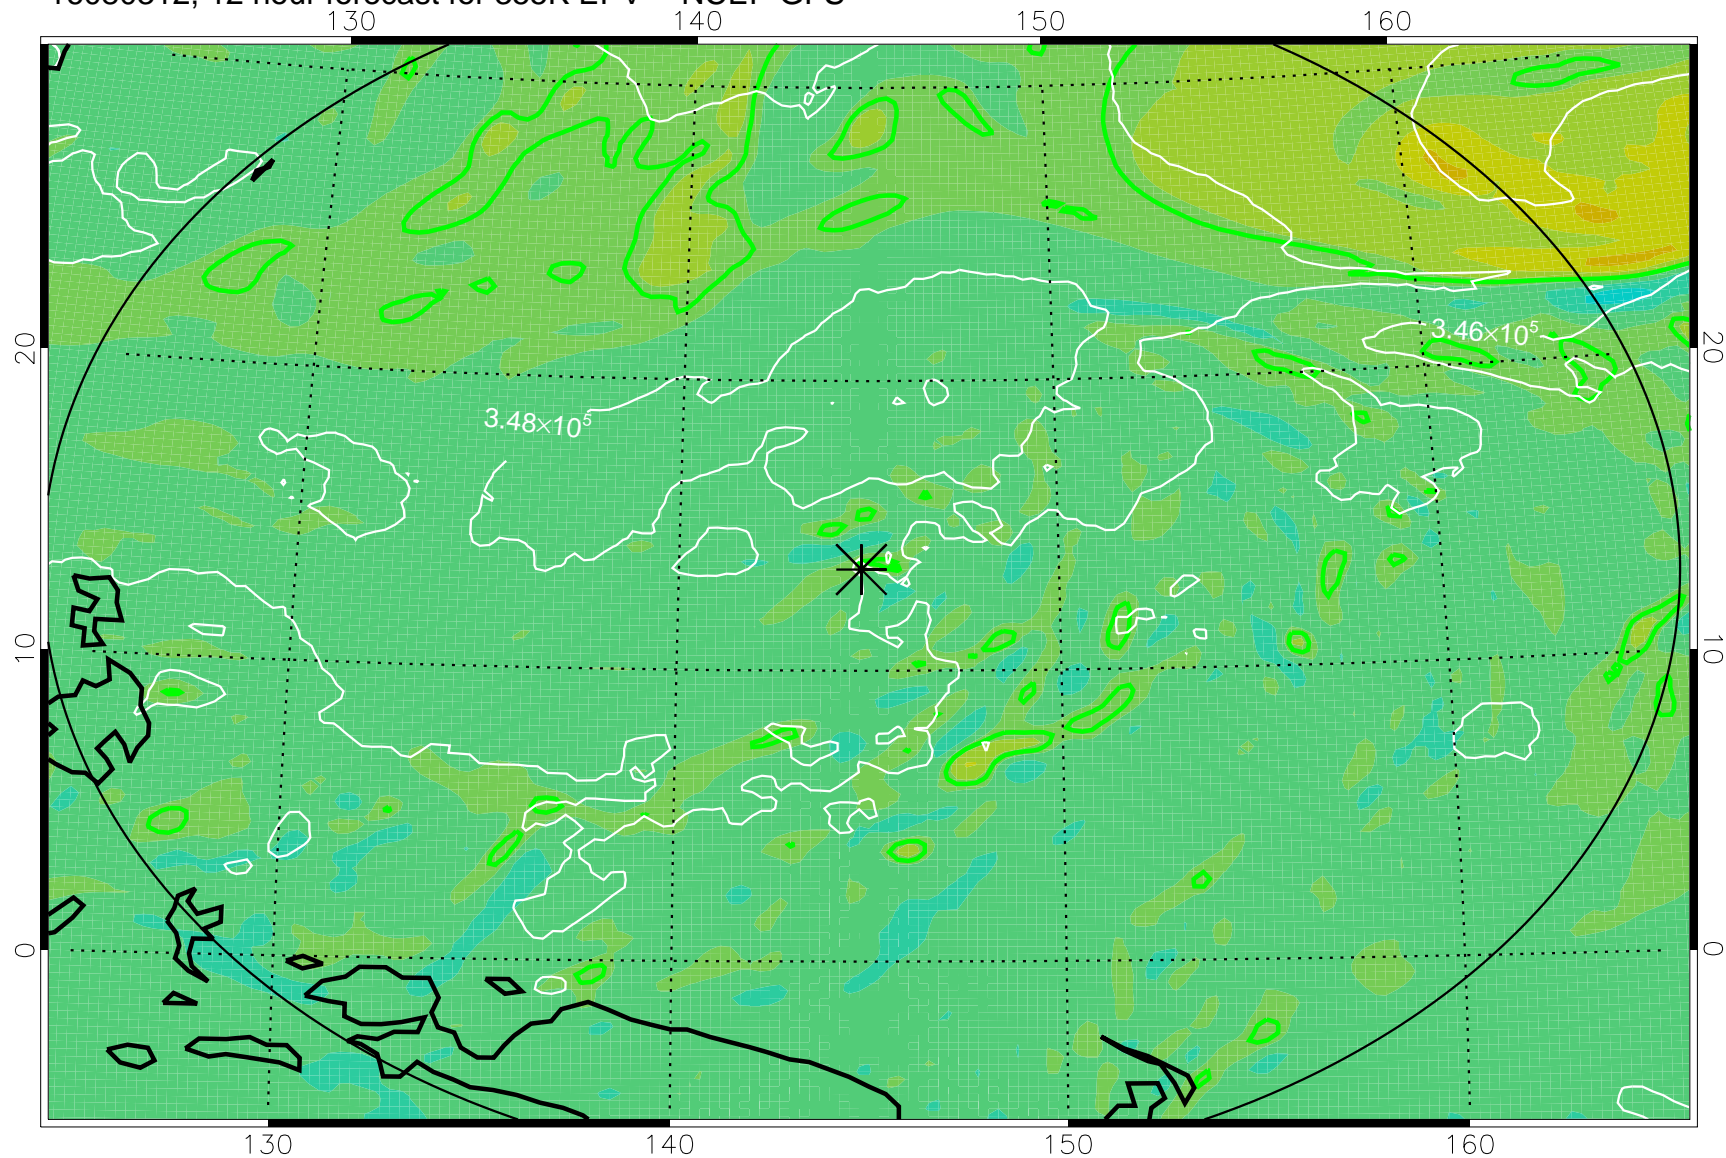

16080306, 6 hour forecast for 355K EPV -- NCEP GFS

355K Montgomery Streamfunction, white
EPV Tropopause (2 PVU) Position
Range ring of 2304 km

16080312, 12 hour forecast for 355K EPV -- NCEP GFS

355K Montgomery Streamfunction, white
EPV Tropopause (2 PVU) Position
Range ring of 2304 km

16080318, 18 hour forecast for 355K EPV -- NCEP GFS

355K Montgomery Streamfunction, white
EPV Tropopause (2 PVU) Position
Range ring of 2304 km

16080400, 24 hour forecast for 355K EPV -- NCEP GFS

355K Montgomery Streamfunction, white
EPV Tropopause (2 PVU) Position
Range ring of 2304 km

16080406, 30 hour forecast for 355K EPV -- NCEP GFS

355K Montgomery Streamfunction, white
EPV Tropopause (2 PVU) Position
Range ring of 2304 km

16080412, 36 hour forecast for 355K EPV -- NCEP GFS

355K Montgomery Streamfunction, white
EPV Tropopause (2 PVU) Position
Range ring of 2304 km

16080418, 42 hour forecast for 355K EPV -- NCEP GFS

355K Montgomery Streamfunction, white
EPV Tropopause (2 PVU) Position
Range ring of 2304 km

16080500, 48 hour forecast for 355K EPV -- NCEP GFS

355K Montgomery Streamfunction, white
EPV Tropopause (2 PVU) Position
Range ring of 2304 km