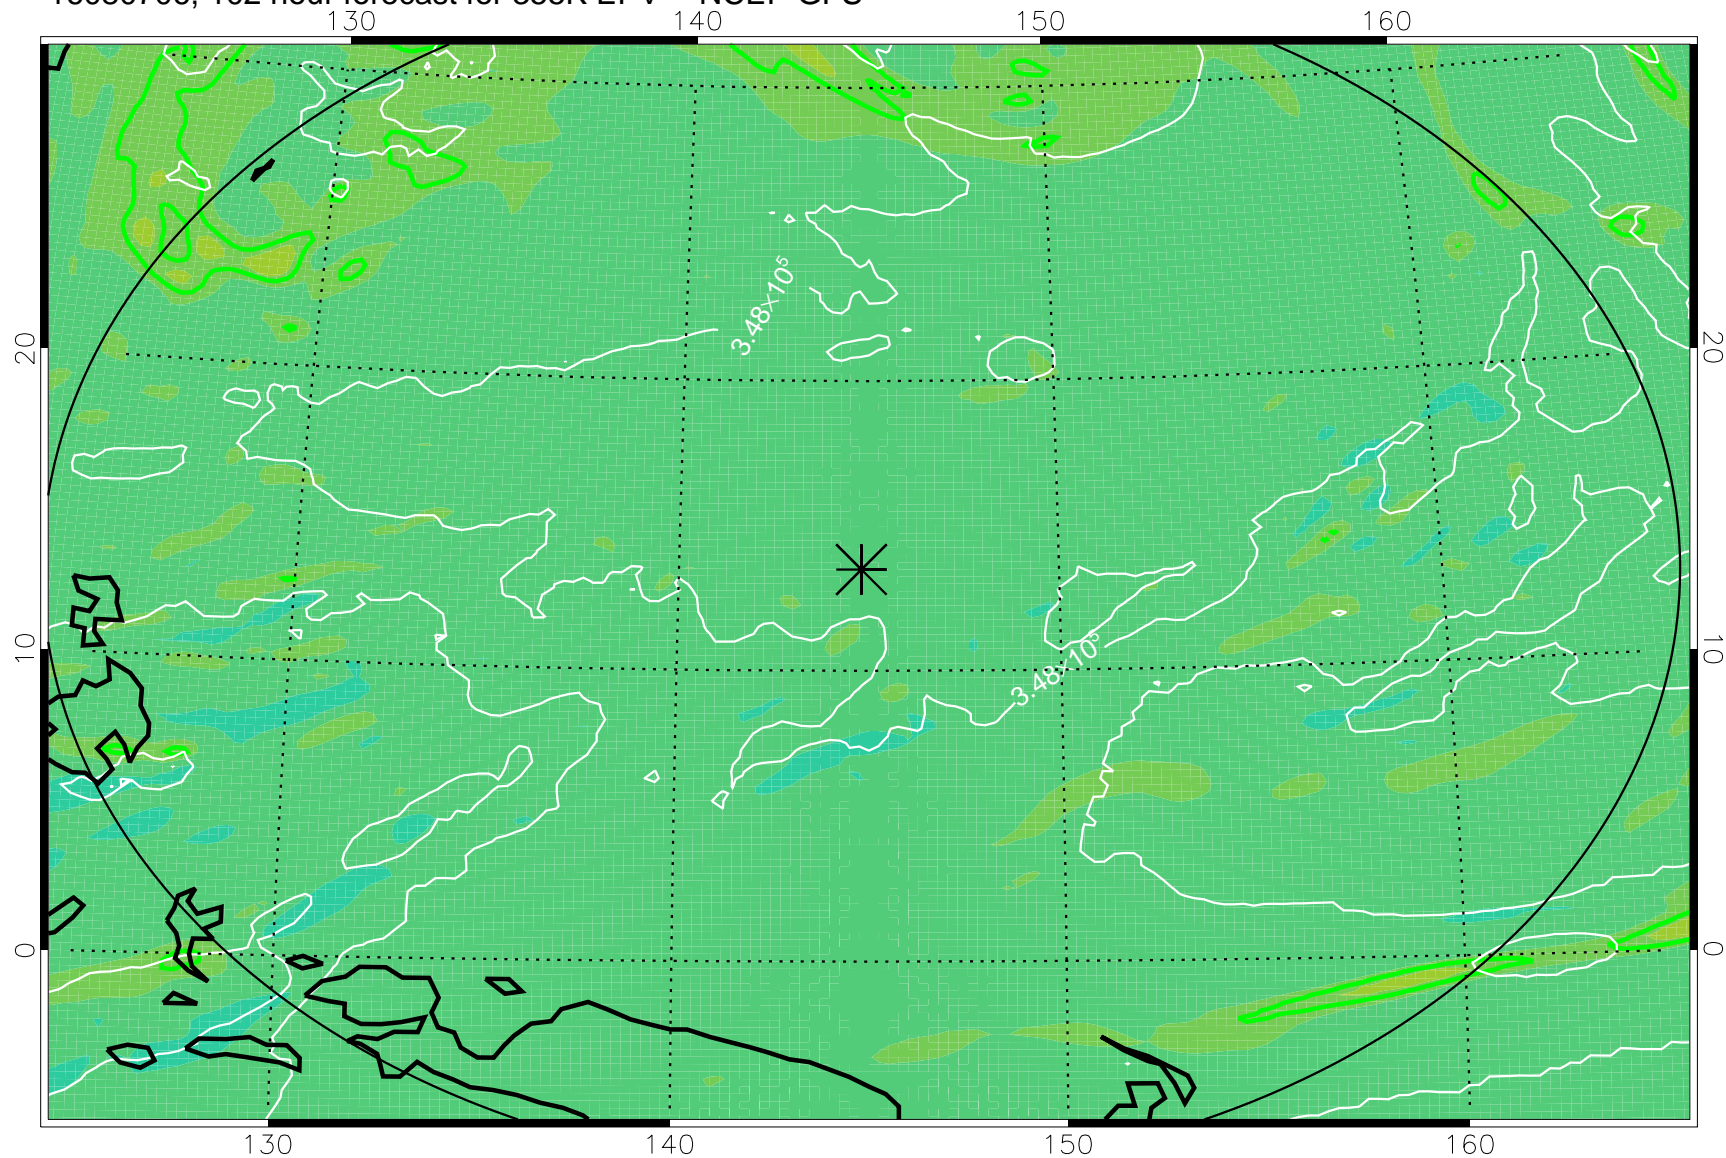

16080606, 78 hour forecast for 355K EPV -- NCEP GFS

355K Montgomery Streamfunction, white
EPV Tropopause (2 PVU) Position
Range ring of 2304 km

16080612, 84 hour forecast for 355K EPV -- NCEP GFS

355K Montgomery Streamfunction, white
EPV Tropopause (2 PVU) Position
Range ring of 2304 km

16080618, 90 hour forecast for 355K EPV -- NCEP GFS

355K Montgomery Streamfunction, white
EPV Tropopause (2 PVU) Position
Range ring of 2304 km

16080700, 96 hour forecast for 355K EPV -- NCEP GFS

355K Montgomery Streamfunction, white
EPV Tropopause (2 PVU) Position
Range ring of 2304 km

16080706, 102 hour forecast for 355K EPV -- NCEP GFS

355K Montgomery Streamfunction, white
EPV Tropopause (2 PVU) Position
Range ring of 2304 km

16080712, 108 hour forecast for 355K EPV -- NCEP GFS

355K Montgomery Streamfunction, white
EPV Tropopause (2 PVU) Position
Range ring of 2304 km

16080718, 114 hour forecast for 355K EPV -- NCEP GFS

355K Montgomery Streamfunction, white
EPV Tropopause (2 PVU) Position
Range ring of 2304 km

16080800, 120 hour forecast for 355K EPV -- NCEP GFS

355K Montgomery Streamfunction, white
EPV Tropopause (2 PVU) Position
Range ring of 2304 km