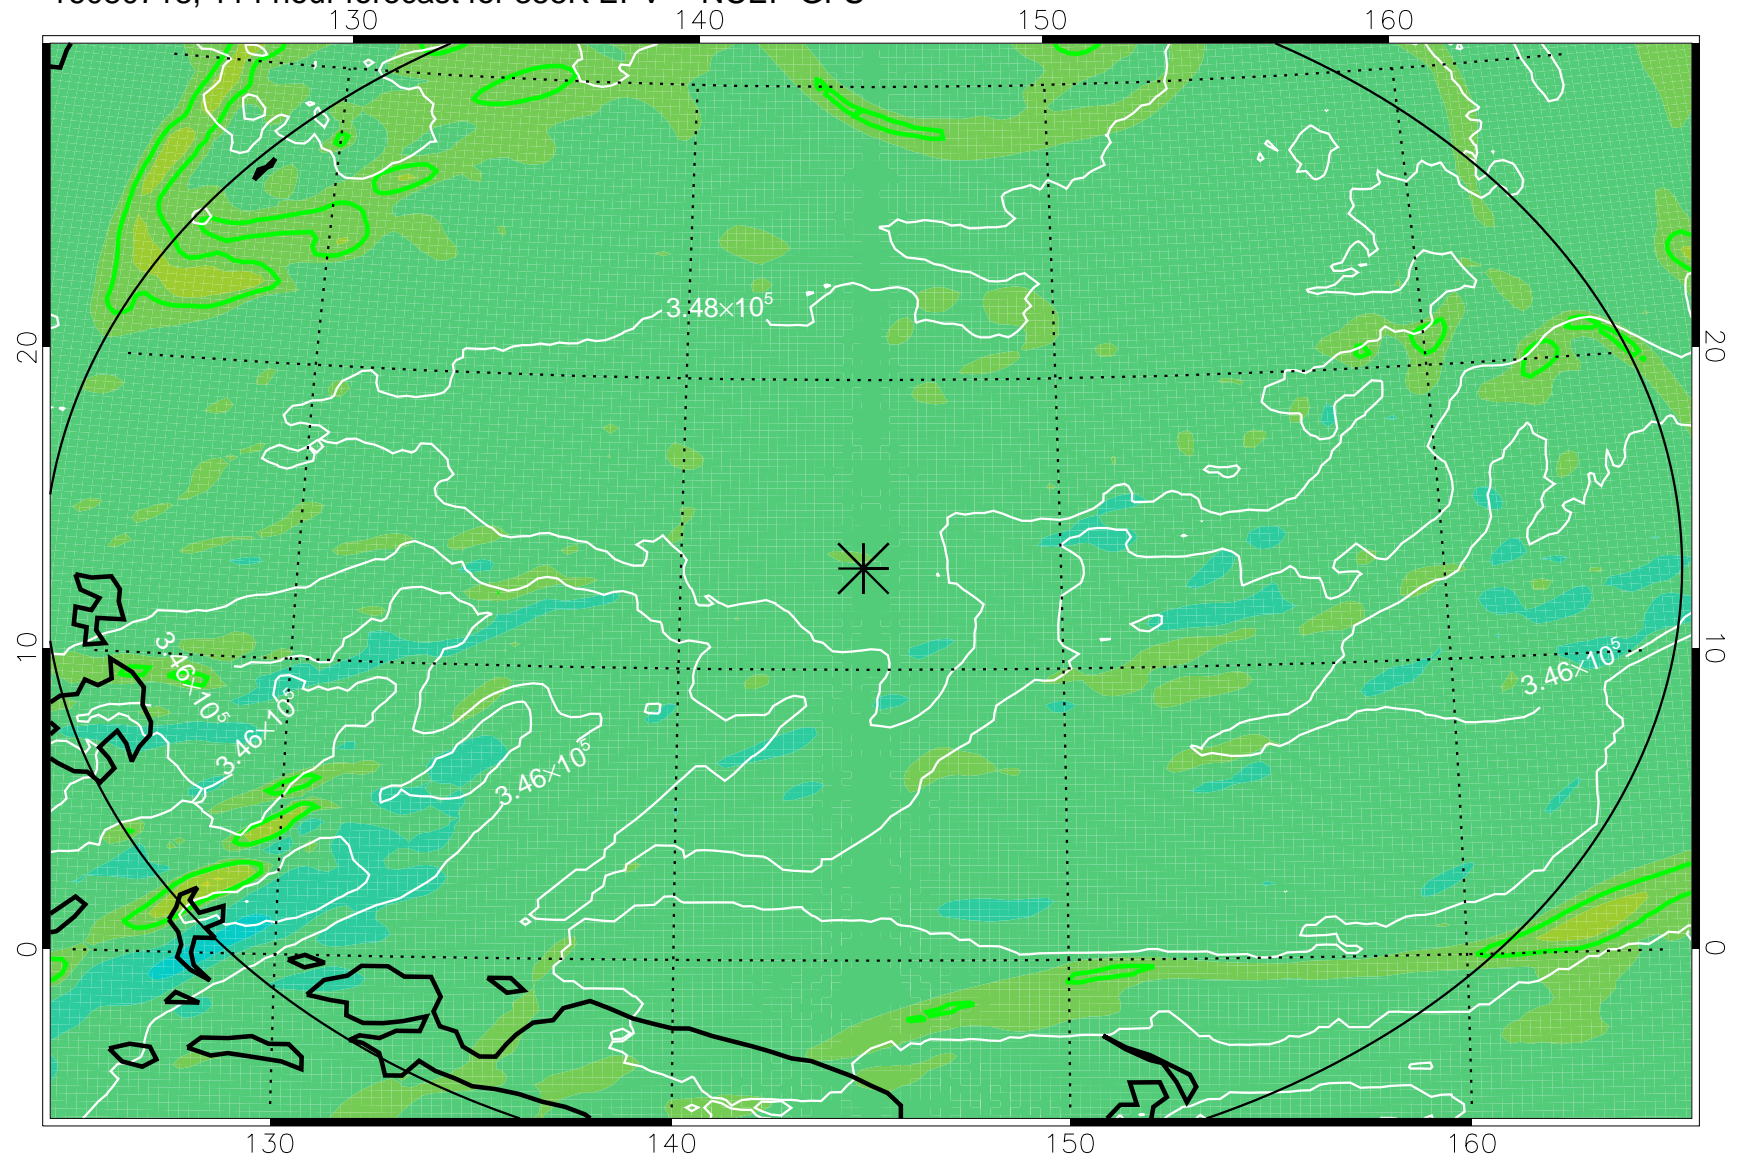

16080606, 78 hour forecast for 355K EPV -- NCEP GFS

355K Montgomery Streamfunction, white
EPV Tropopause (2 PVU) Position
Range ring of 2304 km

16080612, 84 hour forecast for 355K EPV -- NCEP GFS

355K Montgomery Streamfunction, white
EPV Tropopause (2 PVU) Position
Range ring of 2304 km

16080618, 90 hour forecast for 355K EPV -- NCEP GFS

355K Montgomery Streamfunction, white
EPV Tropopause (2 PVU) Position
Range ring of 2304 km

16080700, 96 hour forecast for 355K EPV -- NCEP GFS

355K Montgomery Streamfunction, white
EPV Tropopause (2 PVU) Position
Range ring of 2304 km

16080706, 102 hour forecast for 355K EPV -- NCEP GFS

355K Montgomery Streamfunction, white
EPV Tropopause (2 PVU) Position
Range ring of 2304 km

16080712, 108 hour forecast for 355K EPV -- NCEP GFS

355K Montgomery Streamfunction, white
EPV Tropopause (2 PVU) Position
Range ring of 2304 km

16080718, 114 hour forecast for 355K EPV -- NCEP GFS

355K Montgomery Streamfunction, white
EPV Tropopause (2 PVU) Position
Range ring of 2304 km

16080800, 120 hour forecast for 355K EPV -- NCEP GFS

355K Montgomery Streamfunction, white
EPV Tropopause (2 PVU) Position
Range ring of 2304 km