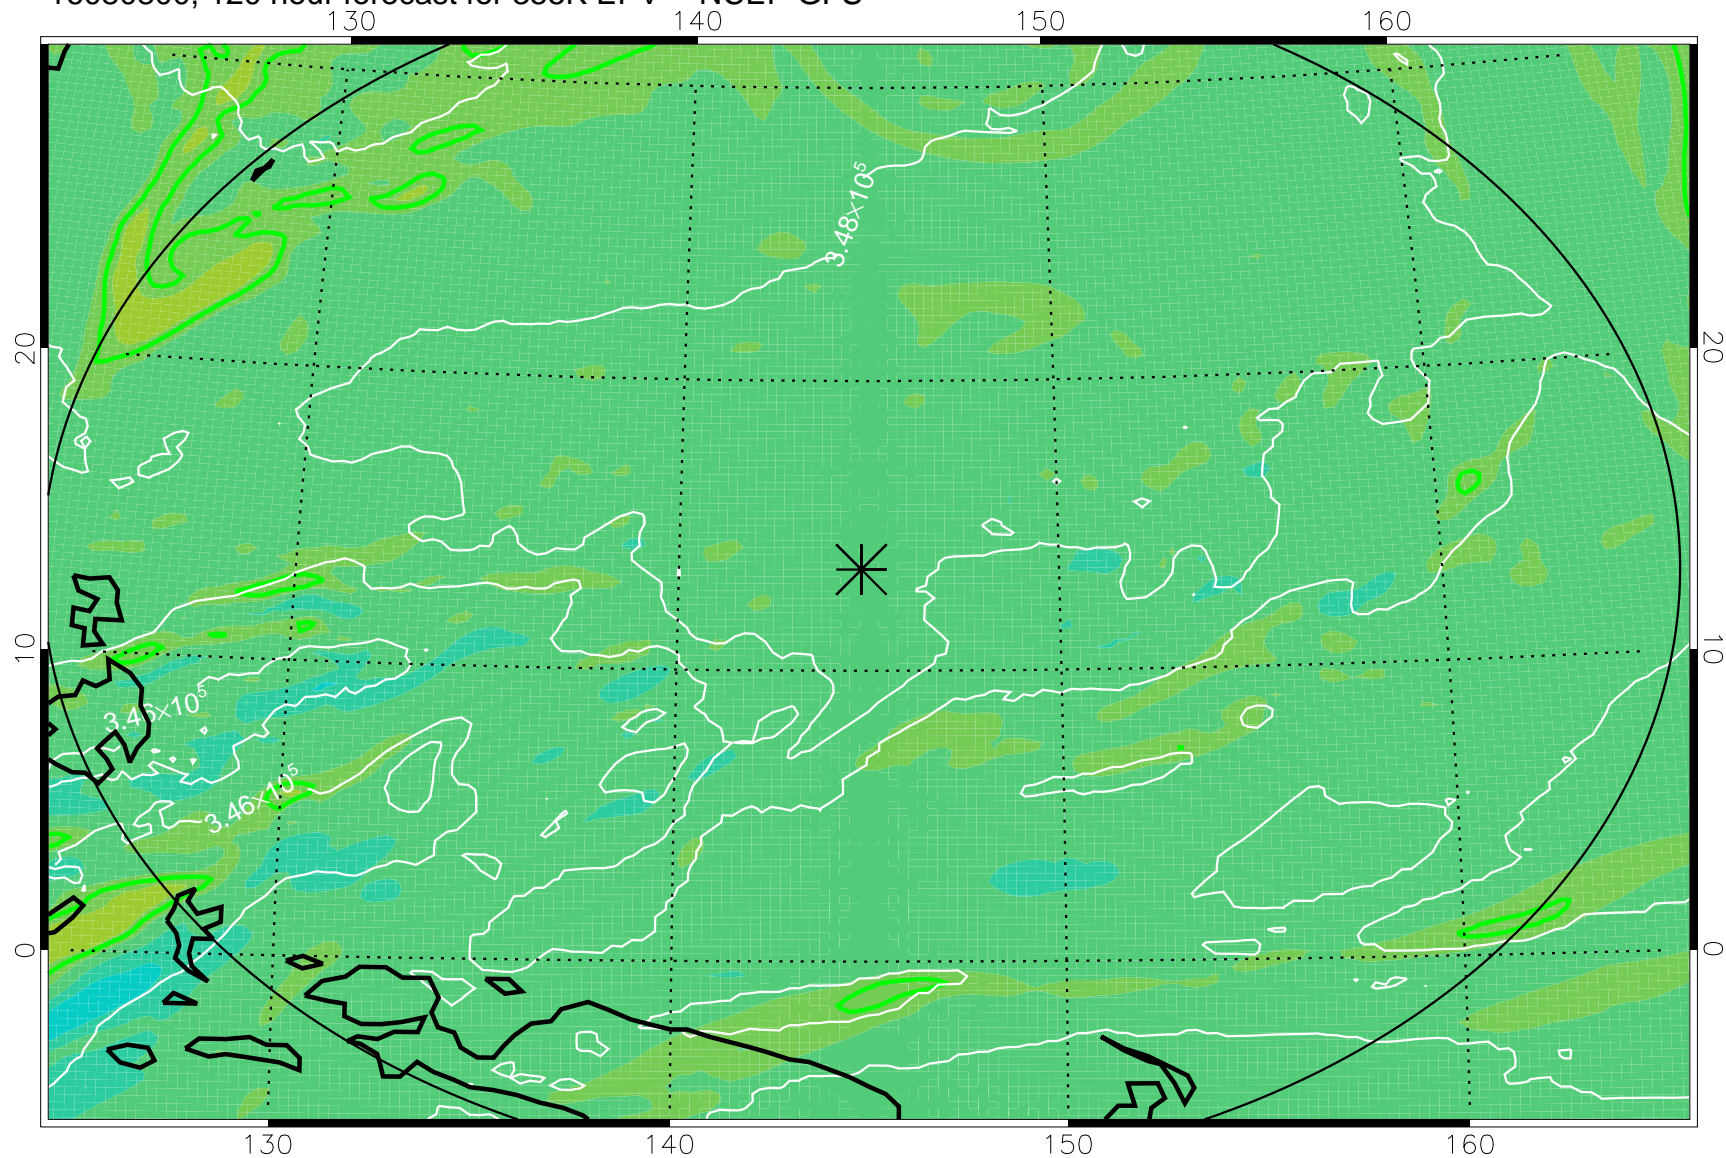

16080606, 78 hour forecast for 355K EPV -- NCEP GFS

355K Montgomery Streamfunction, white
EPV Tropopause (2 PVU) Position
Range ring of 2304 km

16080612, 84 hour forecast for 355K EPV -- NCEP GFS

355K Montgomery Streamfunction, white
EPV Tropopause (2 PVU) Position
Range ring of 2304 km

16080618, 90 hour forecast for 355K EPV -- NCEP GFS

355K Montgomery Streamfunction, white
EPV Tropopause (2 PVU) Position
Range ring of 2304 km

16080700, 96 hour forecast for 355K EPV -- NCEP GFS

355K Montgomery Streamfunction, white
EPV Tropopause (2 PVU) Position
Range ring of 2304 km

16080706, 102 hour forecast for 355K EPV -- NCEP GFS

355K Montgomery Streamfunction, white
EPV Tropopause (2 PVU) Position
Range ring of 2304 km

16080712, 108 hour forecast for 355K EPV -- NCEP GFS

355K Montgomery Streamfunction, white
EPV Tropopause (2 PVU) Position
Range ring of 2304 km

16080718, 114 hour forecast for 355K EPV -- NCEP GFS

355K Montgomery Streamfunction, white
EPV Tropopause (2 PVU) Position
Range ring of 2304 km

16080800, 120 hour forecast for 355K EPV -- NCEP GFS

355K Montgomery Streamfunction, white
EPV Tropopause (2 PVU) Position
Range ring of 2304 km