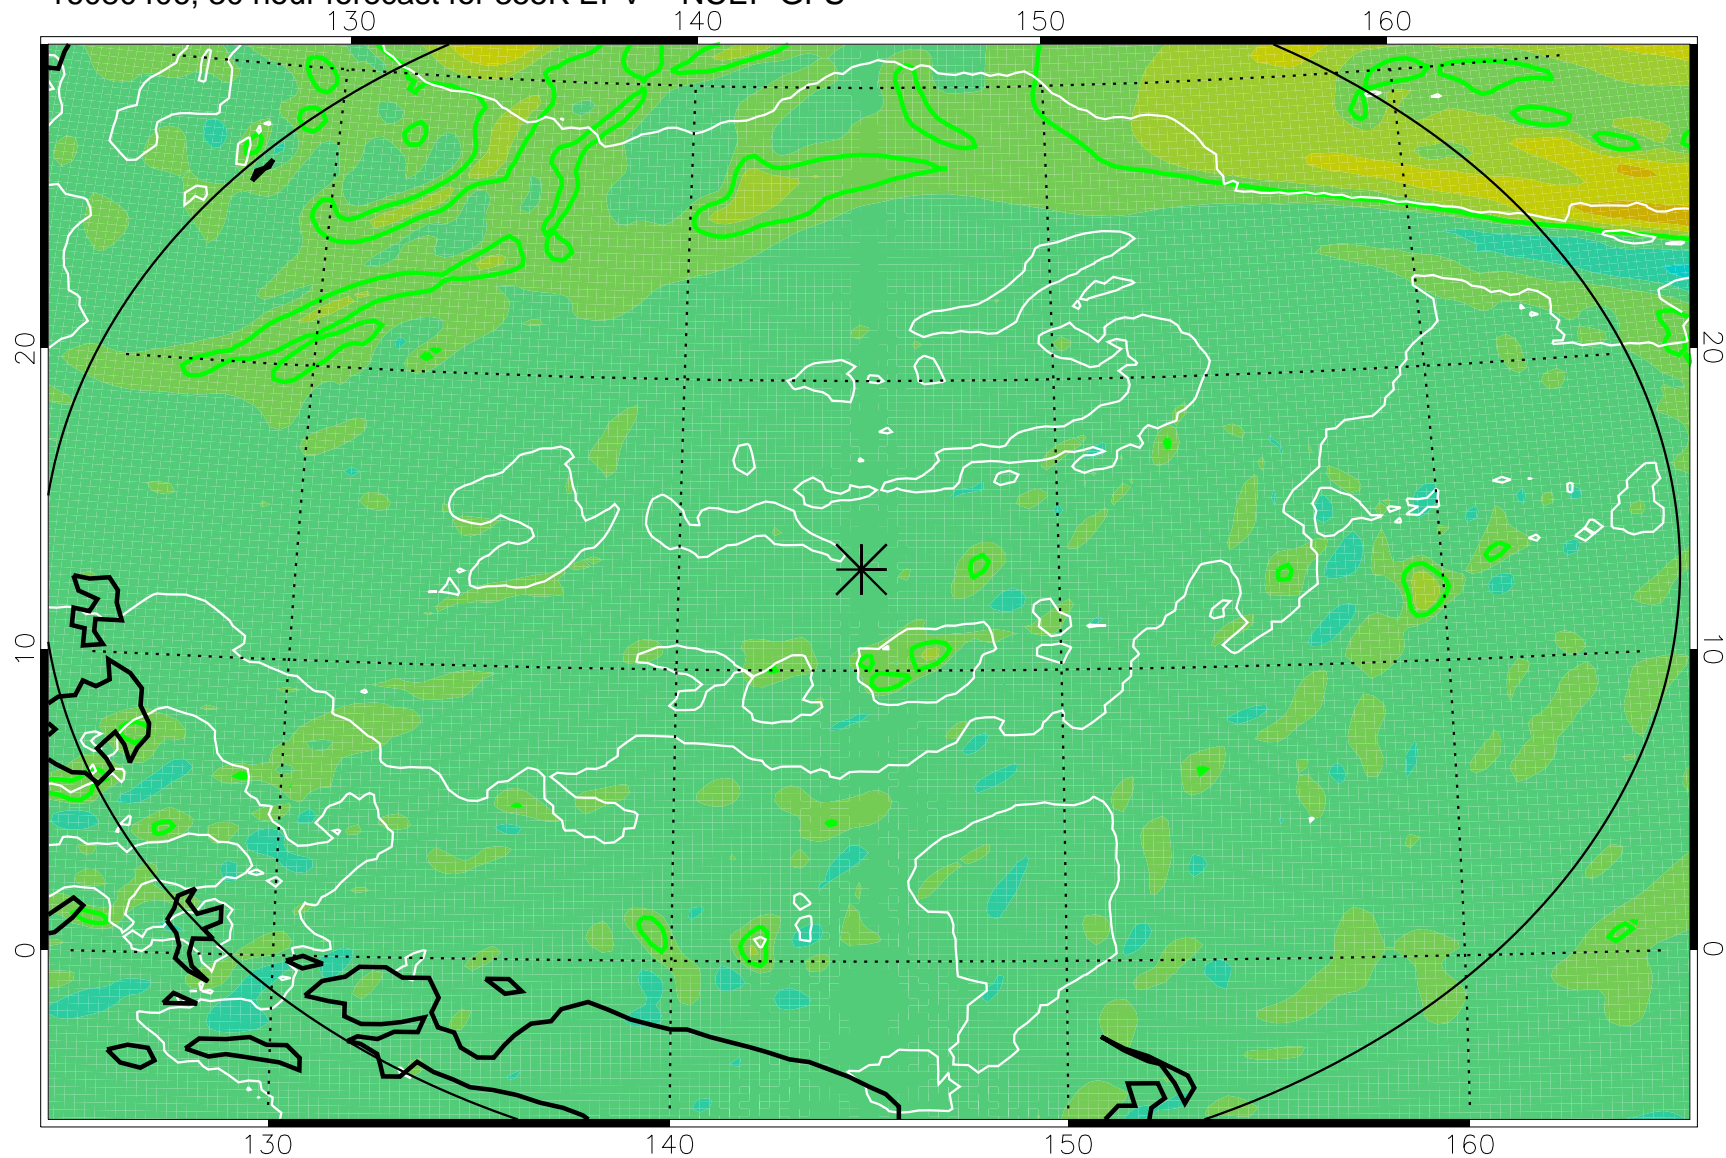

16080318, 18 hour forecast for 355K EPV -- NCEP GFS

355K Montgomery Streamfunction, white
EPV Tropopause (2 PVU) Position
Range ring of 2304 km

16080400, 24 hour forecast for 355K EPV -- NCEP GFS

355K Montgomery Streamfunction, white
EPV Tropopause (2 PVU) Position
Range ring of 2304 km

16080406, 30 hour forecast for 355K EPV -- NCEP GFS

355K Montgomery Streamfunction, white
EPV Tropopause (2 PVU) Position
Range ring of 2304 km

16080412, 36 hour forecast for 355K EPV -- NCEP GFS

355K Montgomery Streamfunction, white
EPV Tropopause (2 PVU) Position
Range ring of 2304 km

16080418, 42 hour forecast for 355K EPV -- NCEP GFS

355K Montgomery Streamfunction, white
EPV Tropopause (2 PVU) Position
Range ring of 2304 km

16080500, 48 hour forecast for 355K EPV -- NCEP GFS

355K Montgomery Streamfunction, white
EPV Tropopause (2 PVU) Position
Range ring of 2304 km

16080518, 66 hour forecast for 355K EPV -- NCEP GFS

355K Montgomery Streamfunction, white
EPV Tropopause (2 PVU) Position
Range ring of 2304 km

16080600, 72 hour forecast for 355K EPV -- NCEP GFS

355K Montgomery Streamfunction, white
EPV Tropopause (2 PVU) Position
Range ring of 2304 km