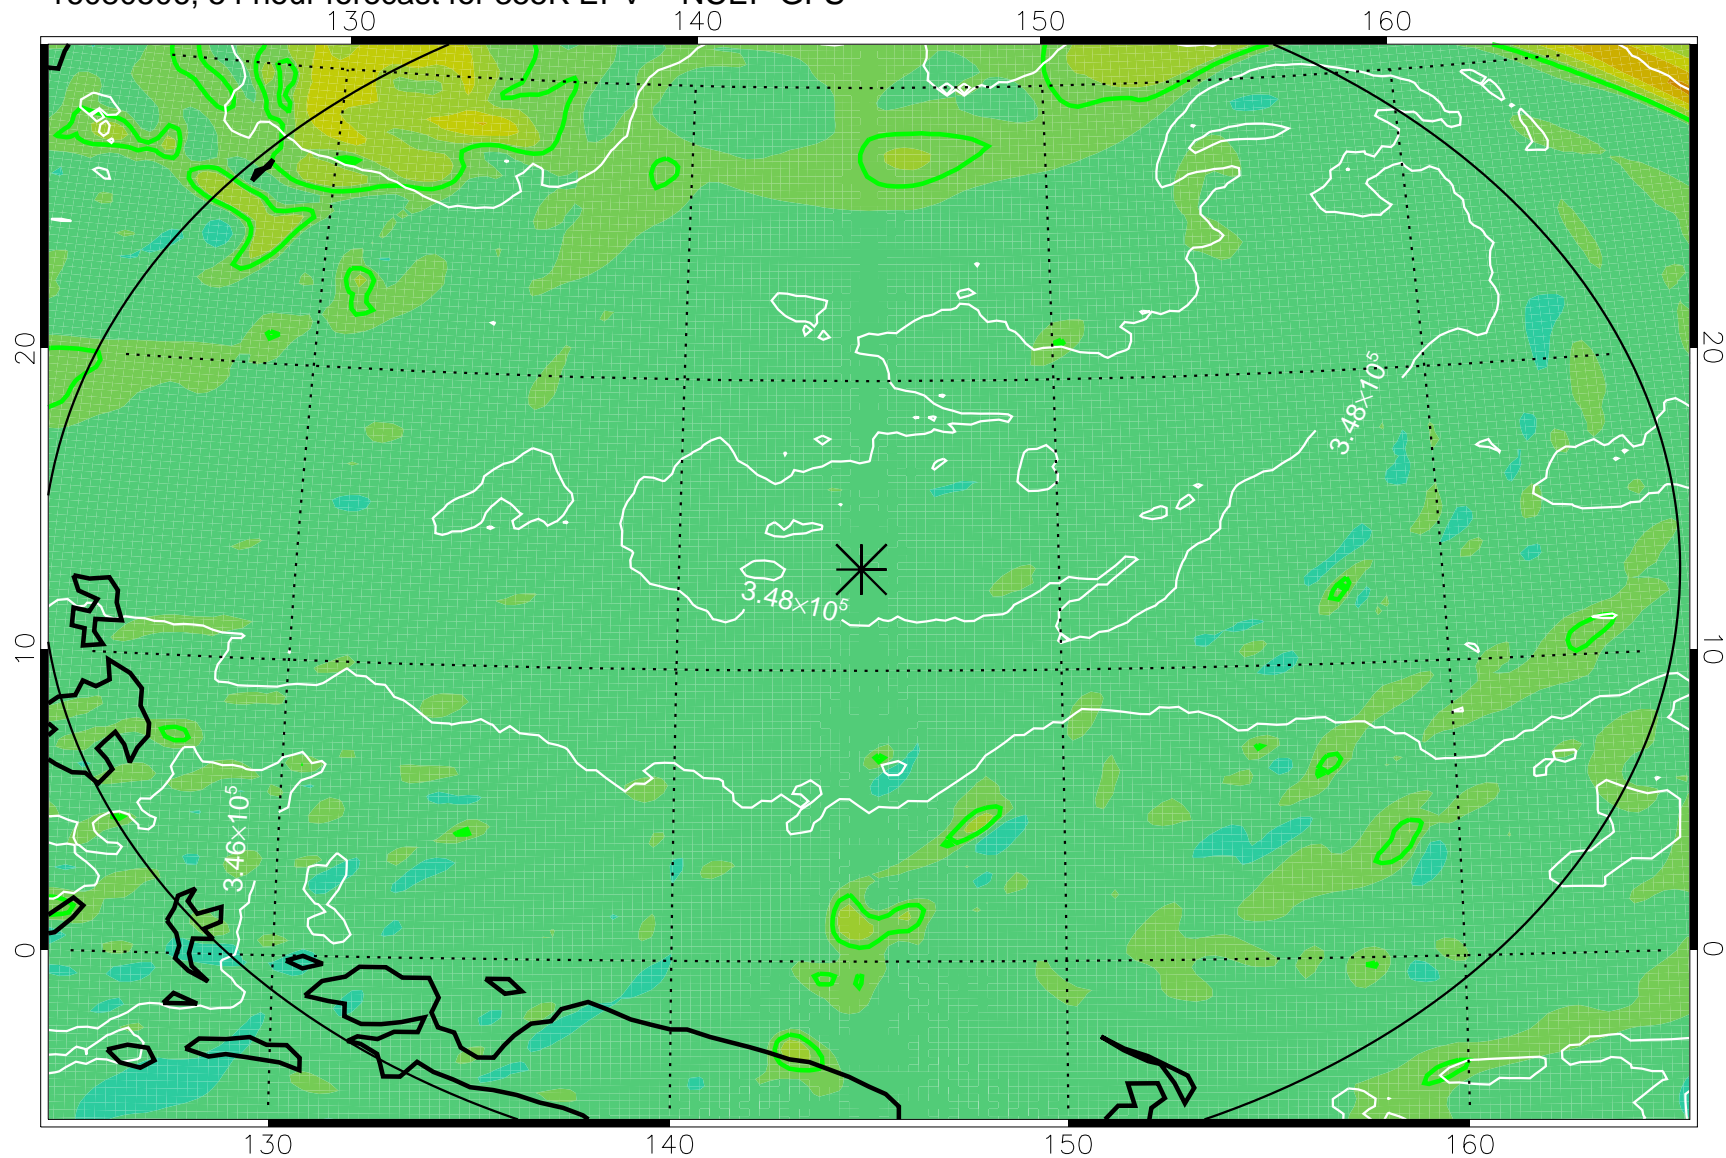

16080418, 42 hour forecast for 355K EPV -- NCEP GFS

355K Montgomery Streamfunction, white
EPV Tropopause (2 PVU) Position
Range ring of 2304 km

16080500, 48 hour forecast for 355K EPV -- NCEP GFS

355K Montgomery Streamfunction, white
EPV Tropopause (2 PVU) Position
Range ring of 2304 km

16080506, 54 hour forecast for 355K EPV -- NCEP GFS

355K Montgomery Streamfunction, white
EPV Tropopause (2 PVU) Position
Range ring of 2304 km

16080512, 60 hour forecast for 355K EPV -- NCEP GFS

355K Montgomery Streamfunction, white
EPV Tropopause (2 PVU) Position
Range ring of 2304 km

16080518, 66 hour forecast for 355K EPV -- NCEP GFS

355K Montgomery Streamfunction, white
EPV Tropopause (2 PVU) Position
Range ring of 2304 km

16080600, 72 hour forecast for 355K EPV -- NCEP GFS

355K Montgomery Streamfunction, white
EPV Tropopause (2 PVU) Position
Range ring of 2304 km

16080618, 90 hour forecast for 355K EPV -- NCEP GFS

355K Montgomery Streamfunction, white
EPV Tropopause (2 PVU) Position
Range ring of 2304 km

16080700, 96 hour forecast for 355K EPV -- NCEP GFS

355K Montgomery Streamfunction, white
EPV Tropopause (2 PVU) Position
Range ring of 2304 km