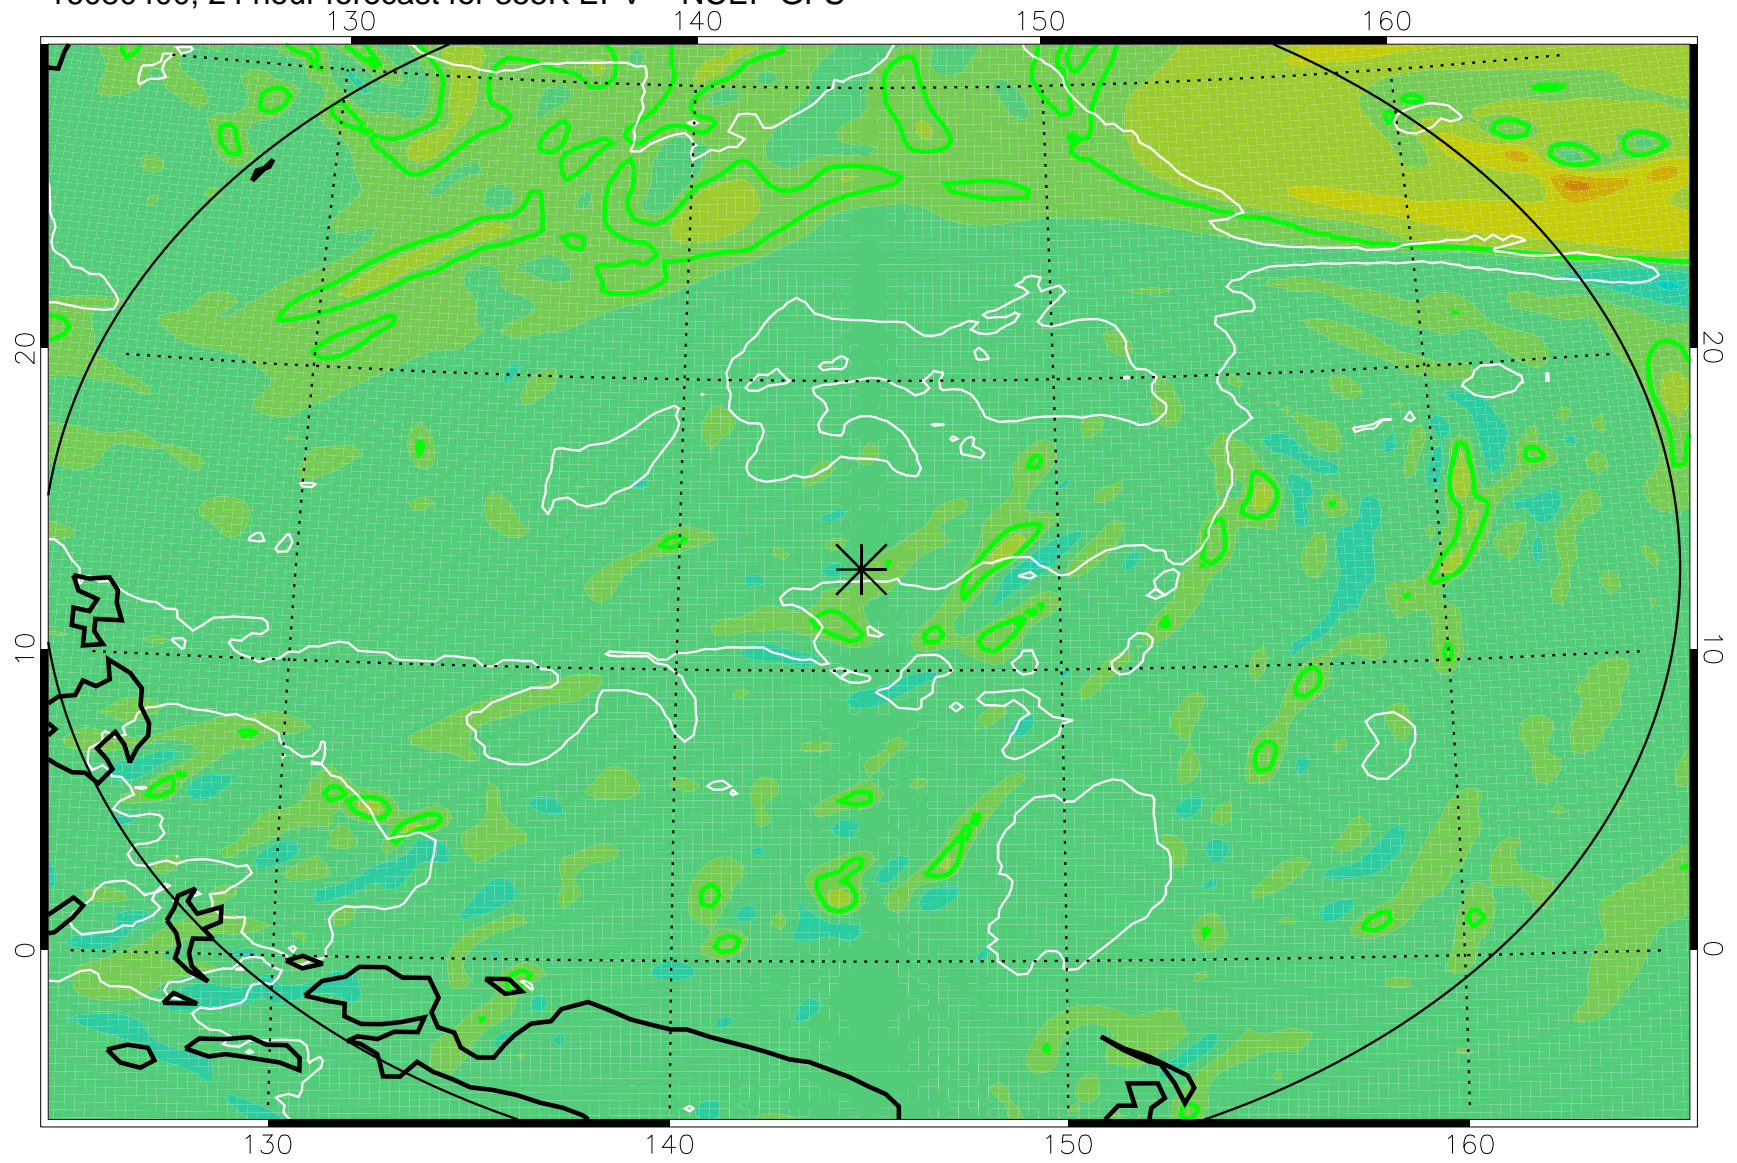

16080306, 6 hour forecast for 355K EPV -- NCEP GFS

355K Montgomery Streamfunction, white
EPV Tropopause (2 PVU) Position
Range ring of 2304 km

16080312, 12 hour forecast for 355K EPV -- NCEP GFS

355K Montgomery Streamfunction, white
EPV Tropopause (2 PVU) Position
Range ring of 2304 km

16080318, 18 hour forecast for 355K EPV -- NCEP GFS

355K Montgomery Streamfunction, white
EPV Tropopause (2 PVU) Position
Range ring of 2304 km

16080400, 24 hour forecast for 355K EPV -- NCEP GFS

355K Montgomery Streamfunction, white
EPV Tropopause (2 PVU) Position
Range ring of 2304 km

16080518, 66 hour forecast for 355K EPV -- NCEP GFS

355K Montgomery Streamfunction, white
EPV Tropopause (2 PVU) Position
Range ring of 2304 km

16080600, 72 hour forecast for 355K EPV -- NCEP GFS

355K Montgomery Streamfunction, white
EPV Tropopause (2 PVU) Position
Range ring of 2304 km

16080618, 90 hour forecast for 355K EPV -- NCEP GFS

355K Montgomery Streamfunction, white
EPV Tropopause (2 PVU) Position
Range ring of 2304 km

16080700, 96 hour forecast for 355K EPV -- NCEP GFS

355K Montgomery Streamfunction, white
EPV Tropopause (2 PVU) Position
Range ring of 2304 km