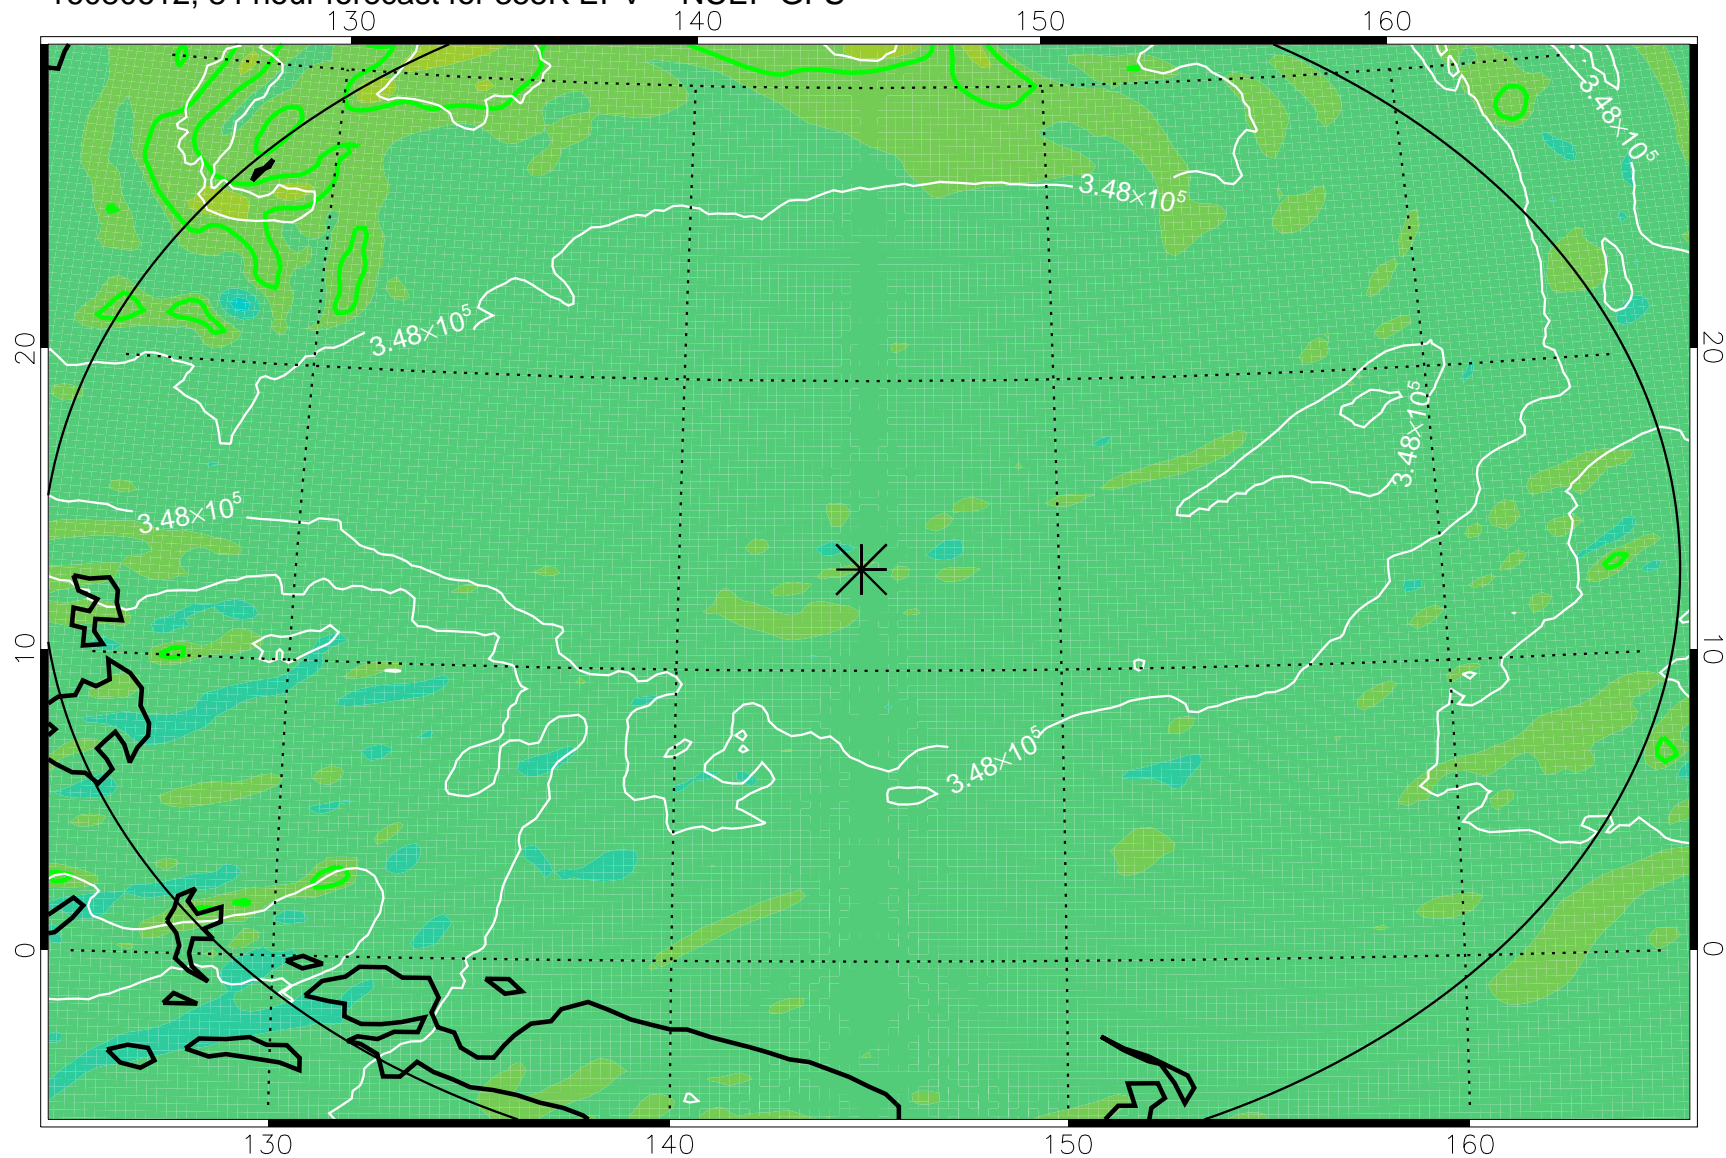

16080518, 66 hour forecast for 355K EPV -- NCEP GFS

355K Montgomery Streamfunction, white
EPV Tropopause (2 PVU) Position
Range ring of 2304 km

16080600, 72 hour forecast for 355K EPV -- NCEP GFS

355K Montgomery Streamfunction, white
EPV Tropopause (2 PVU) Position
Range ring of 2304 km

16080606, 78 hour forecast for 355K EPV -- NCEP GFS

355K Montgomery Streamfunction, white
EPV Tropopause (2 PVU) Position
Range ring of 2304 km

16080612, 84 hour forecast for 355K EPV -- NCEP GFS

355K Montgomery Streamfunction, white
EPV Tropopause (2 PVU) Position
Range ring of 2304 km

16080618, 90 hour forecast for 355K EPV -- NCEP GFS

355K Montgomery Streamfunction, white
EPV Tropopause (2 PVU) Position
Range ring of 2304 km

16080700, 96 hour forecast for 355K EPV -- NCEP GFS

355K Montgomery Streamfunction, white
EPV Tropopause (2 PVU) Position
Range ring of 2304 km

16080706, 102 hour forecast for 355K EPV -- NCEP GFS

355K Montgomery Streamfunction, white
EPV Tropopause (2 PVU) Position
Range ring of 2304 km

16080712, 108 hour forecast for 355K EPV -- NCEP GFS

355K Montgomery Streamfunction, white
EPV Tropopause (2 PVU) Position
Range ring of 2304 km