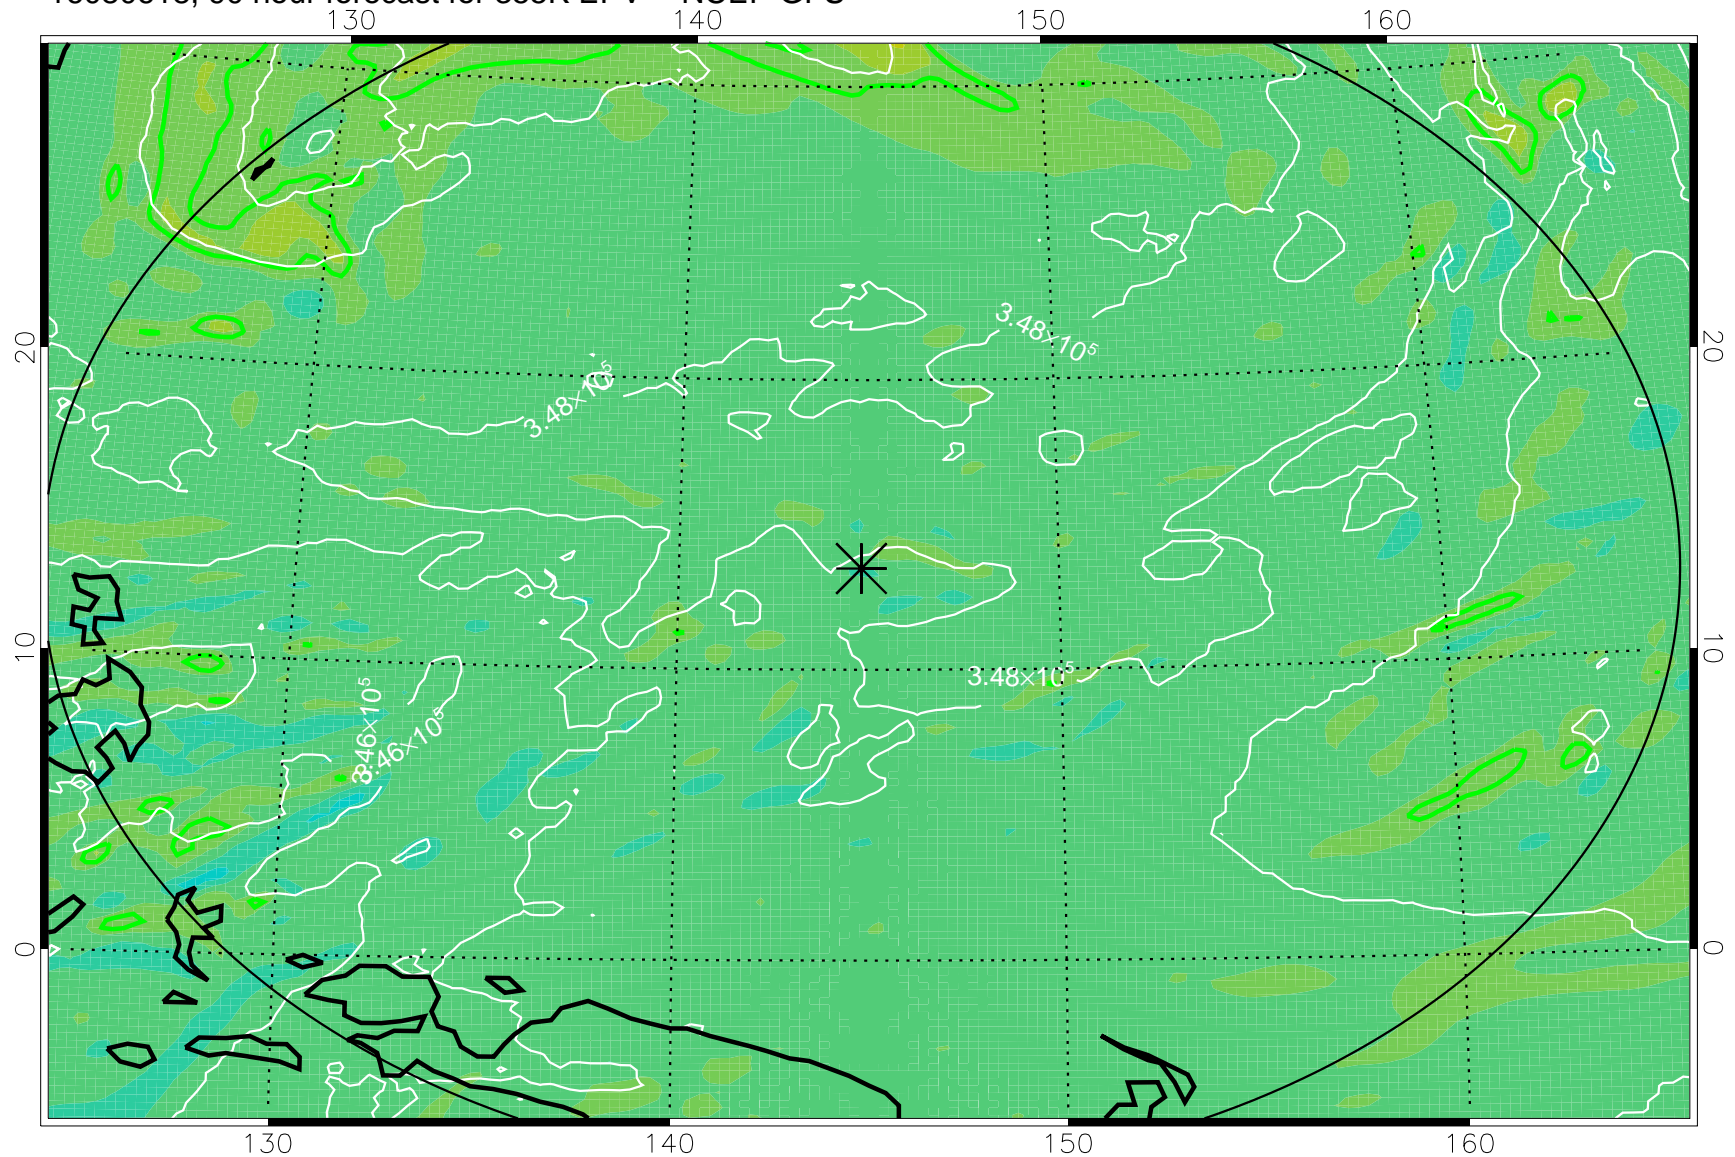

16080518, 66 hour forecast for 355K EPV -- NCEP GFS

355K Montgomery Streamfunction, white
EPV Tropopause (2 PVU) Position
Range ring of 2304 km

16080600, 72 hour forecast for 355K EPV -- NCEP GFS

355K Montgomery Streamfunction, white
EPV Tropopause (2 PVU) Position
Range ring of 2304 km

16080606, 78 hour forecast for 355K EPV -- NCEP GFS

355K Montgomery Streamfunction, white
EPV Tropopause (2 PVU) Position
Range ring of 2304 km

16080612, 84 hour forecast for 355K EPV -- NCEP GFS

355K Montgomery Streamfunction, white
EPV Tropopause (2 PVU) Position
Range ring of 2304 km

16080618, 90 hour forecast for 355K EPV -- NCEP GFS

355K Montgomery Streamfunction, white
EPV Tropopause (2 PVU) Position
Range ring of 2304 km

16080700, 96 hour forecast for 355K EPV -- NCEP GFS

355K Montgomery Streamfunction, white
EPV Tropopause (2 PVU) Position
Range ring of 2304 km

16080706, 102 hour forecast for 355K EPV -- NCEP GFS

355K Montgomery Streamfunction, white
EPV Tropopause (2 PVU) Position
Range ring of 2304 km

16080712, 108 hour forecast for 355K EPV -- NCEP GFS

355K Montgomery Streamfunction, white
EPV Tropopause (2 PVU) Position
Range ring of 2304 km