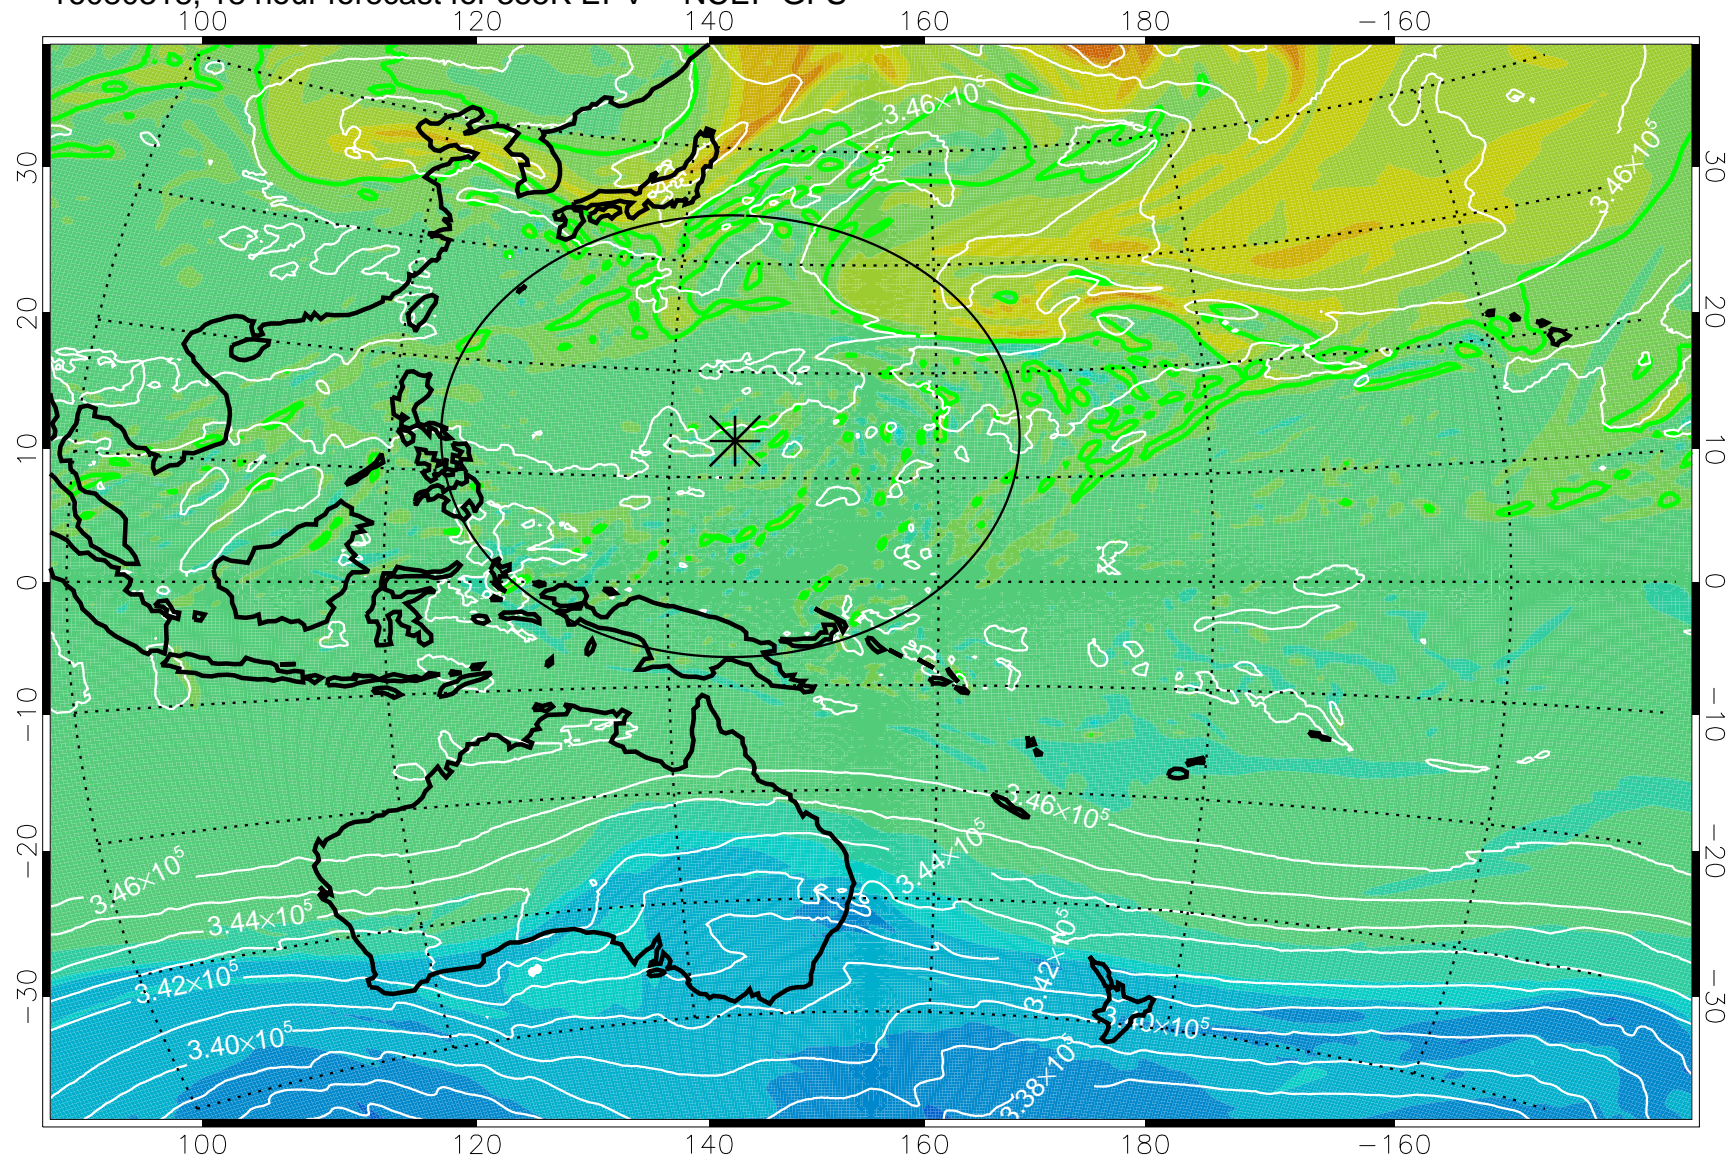

16080306, 6 hour forecast for 355K EPV -- NCEP GFS

355K Montgomery Streamfunction, white
EPV Tropopause (2 PVU) Position
Range ring of 2304 km

16080312, 12 hour forecast for 355K EPV -- NCEP GFS

355K Montgomery Streamfunction, white
EPV Tropopause (2 PVU) Position
Range ring of 2304 km

16080318, 18 hour forecast for 355K EPV -- NCEP GFS

355K Montgomery Streamfunction, white
EPV Tropopause (2 PVU) Position
Range ring of 2304 km

16080400, 24 hour forecast for 355K EPV -- NCEP GFS

355K Montgomery Streamfunction, white
EPV Tropopause (2 PVU) Position
Range ring of 2304 km

16080406, 30 hour forecast for 355K EPV -- NCEP GFS

355K Montgomery Streamfunction, white
EPV Tropopause (2 PVU) Position
Range ring of 2304 km

16080412, 36 hour forecast for 355K EPV -- NCEP GFS

355K Montgomery Streamfunction, white
EPV Tropopause (2 PVU) Position
Range ring of 2304 km

16080418, 42 hour forecast for 355K EPV -- NCEP GFS

355K Montgomery Streamfunction, white
EPV Tropopause (2 PVU) Position
Range ring of 2304 km

16080500, 48 hour forecast for 355K EPV -- NCEP GFS

355K Montgomery Streamfunction, white
EPV Tropopause (2 PVU) Position
Range ring of 2304 km