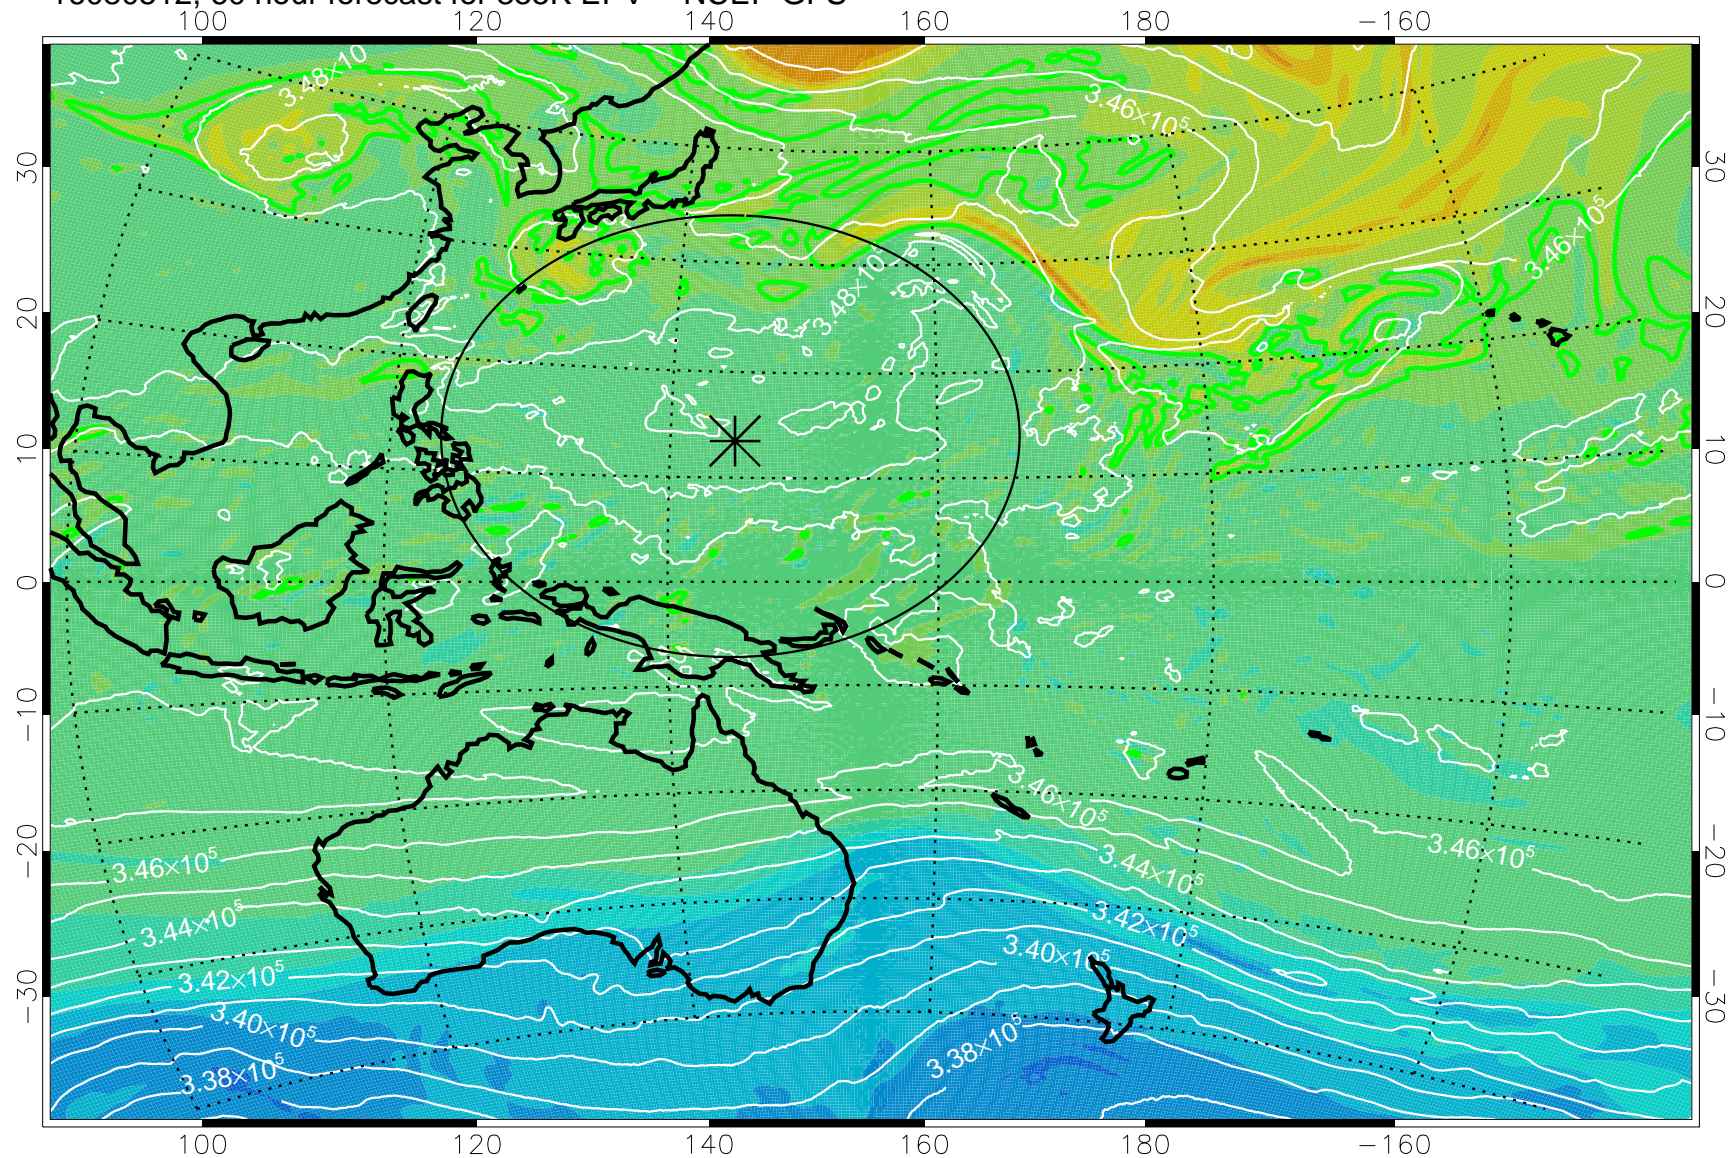

16080406, 30 hour forecast for 355K EPV -- NCEP GFS

355K Montgomery Streamfunction, white
EPV Tropopause (2 PVU) Position
Range ring of 2304 km

16080412, 36 hour forecast for 355K EPV -- NCEP GFS

355K Montgomery Streamfunction, white
EPV Tropopause (2 PVU) Position
Range ring of 2304 km

16080418, 42 hour forecast for 355K EPV -- NCEP GFS

355K Montgomery Streamfunction, white
EPV Tropopause (2 PVU) Position
Range ring of 2304 km

16080500, 48 hour forecast for 355K EPV -- NCEP GFS

355K Montgomery Streamfunction, white
EPV Tropopause (2 PVU) Position
Range ring of 2304 km

16080506, 54 hour forecast for 355K EPV -- NCEP GFS

355K Montgomery Streamfunction, white
EPV Tropopause (2 PVU) Position
Range ring of 2304 km

16080512, 60 hour forecast for 355K EPV -- NCEP GFS

355K Montgomery Streamfunction, white
EPV Tropopause (2 PVU) Position
Range ring of 2304 km

16080518, 66 hour forecast for 355K EPV -- NCEP GFS

355K Montgomery Streamfunction, white
EPV Tropopause (2 PVU) Position
Range ring of 2304 km

16080600, 72 hour forecast for 355K EPV -- NCEP GFS

355K Montgomery Streamfunction, white
EPV Tropopause (2 PVU) Position
Range ring of 2304 km