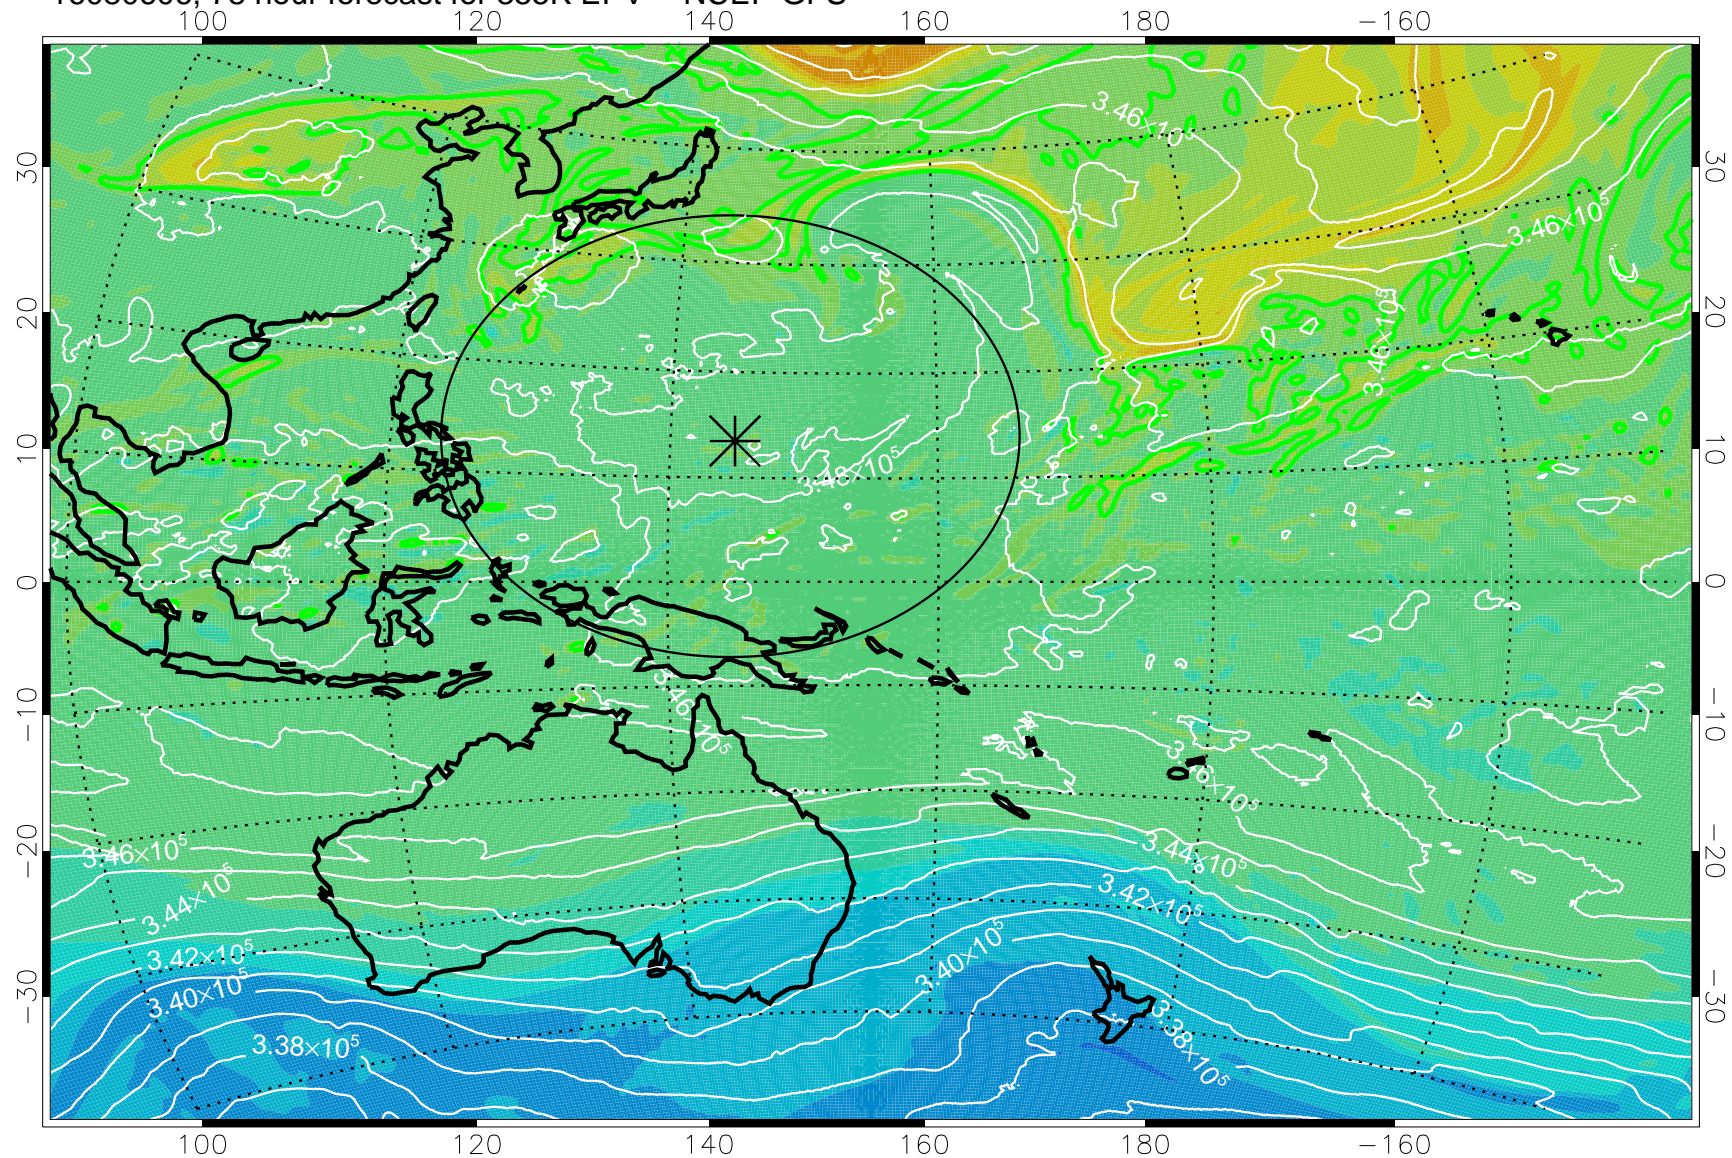

16080506, 54 hour forecast for 355K EPV -- NCEP GFS

355K Montgomery Streamfunction, white
EPV Tropopause (2 PVU) Position
Range ring of 2304 km

16080512, 60 hour forecast for 355K EPV -- NCEP GFS

355K Montgomery Streamfunction, white
EPV Tropopause (2 PVU) Position
Range ring of 2304 km

16080518, 66 hour forecast for 355K EPV -- NCEP GFS

355K Montgomery Streamfunction, white
EPV Tropopause (2 PVU) Position
Range ring of 2304 km

16080600, 72 hour forecast for 355K EPV -- NCEP GFS

355K Montgomery Streamfunction, white
EPV Tropopause (2 PVU) Position
Range ring of 2304 km

16080606, 78 hour forecast for 355K EPV -- NCEP GFS

355K Montgomery Streamfunction, white
EPV Tropopause (2 PVU) Position
Range ring of 2304 km

16080612, 84 hour forecast for 355K EPV -- NCEP GFS

355K Montgomery Streamfunction, white
EPV Tropopause (2 PVU) Position
Range ring of 2304 km

16080618, 90 hour forecast for 355K EPV -- NCEP GFS

355K Montgomery Streamfunction, white
EPV Tropopause (2 PVU) Position
Range ring of 2304 km

16080700, 96 hour forecast for 355K EPV -- NCEP GFS

355K Montgomery Streamfunction, white
EPV Tropopause (2 PVU) Position
Range ring of 2304 km