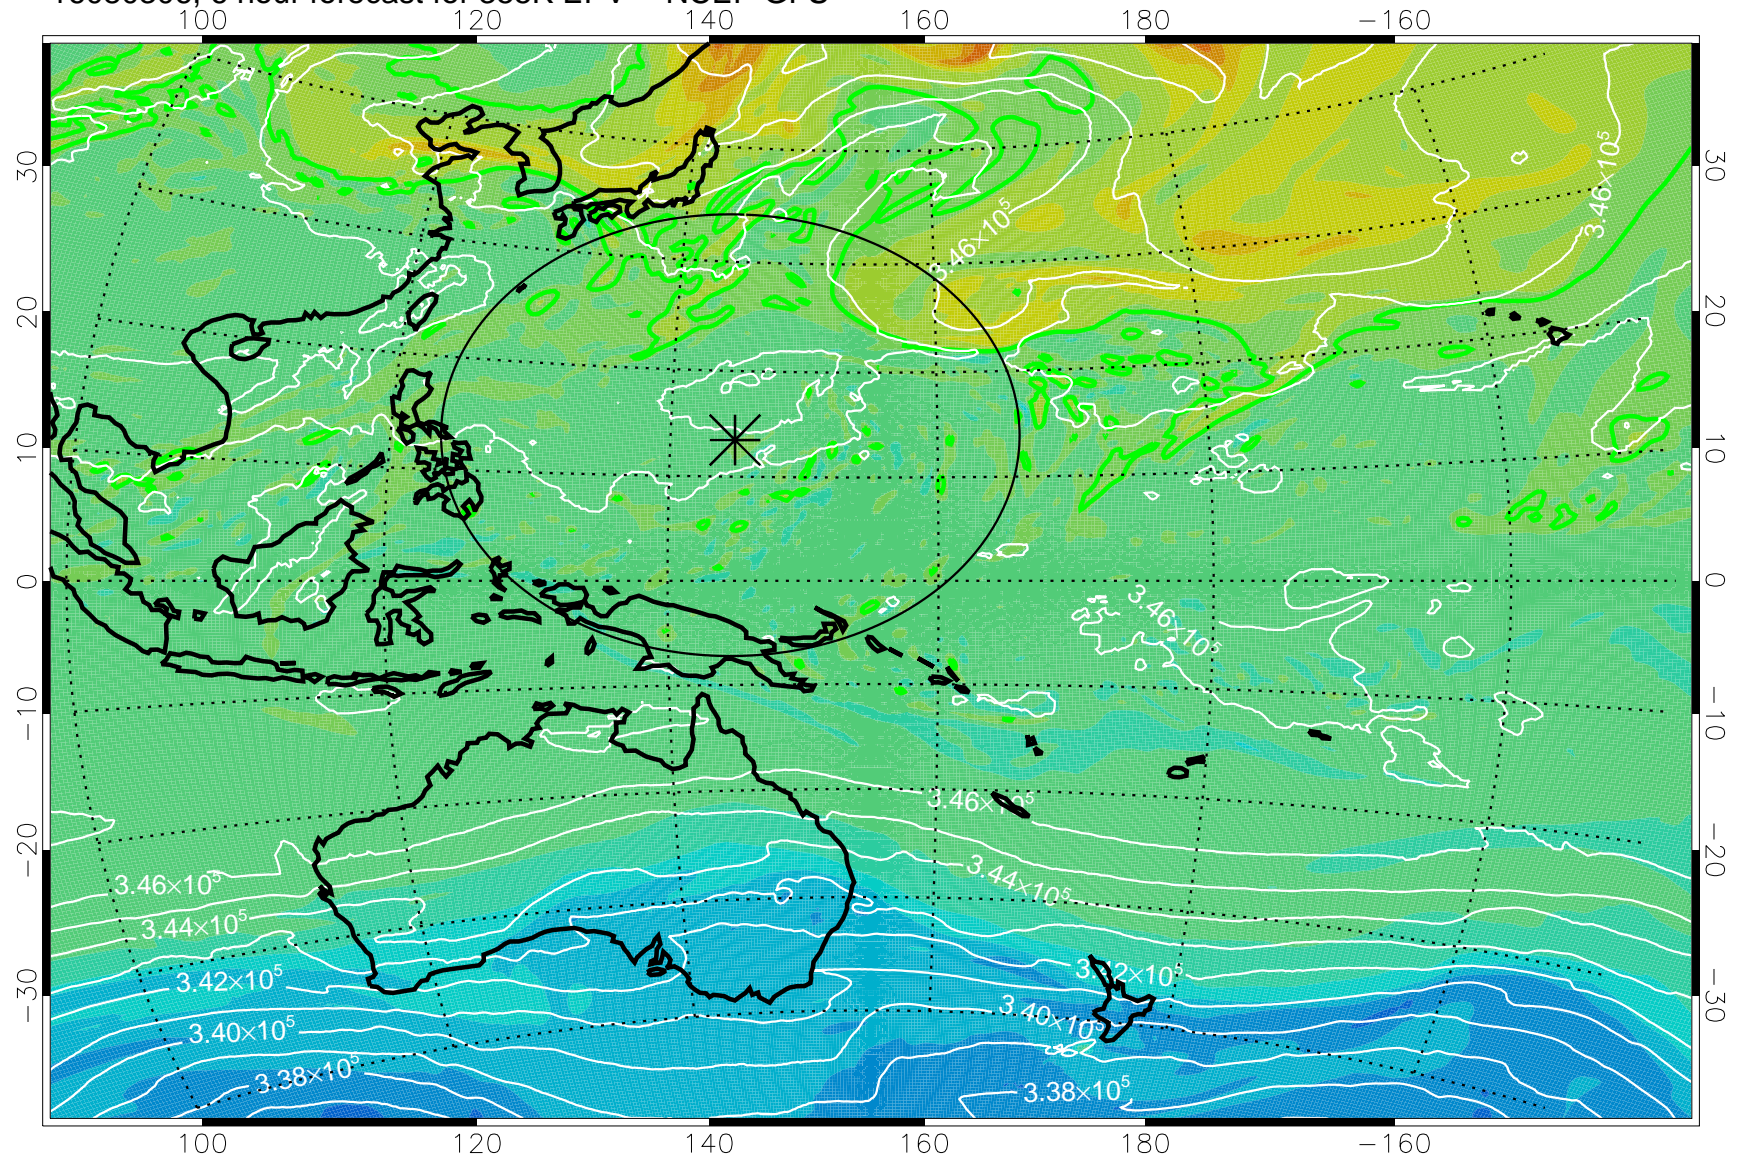

16080306, 6 hour forecast for 355K EPV -- NCEP GFS

355K Montgomery Streamfunction, white
EPV Tropopause (2 PVU) Position
Range ring of 2304 km

16080312, 12 hour forecast for 355K EPV -- NCEP GFS

355K Montgomery Streamfunction, white
EPV Tropopause (2 PVU) Position
Range ring of 2304 km

16080318, 18 hour forecast for 355K EPV -- NCEP GFS

355K Montgomery Streamfunction, white
EPV Tropopause (2 PVU) Position
Range ring of 2304 km

16080400, 24 hour forecast for 355K EPV -- NCEP GFS

355K Montgomery Streamfunction, white
EPV Tropopause (2 PVU) Position
Range ring of 2304 km

16080406, 30 hour forecast for 355K EPV -- NCEP GFS

355K Montgomery Streamfunction, white
EPV Tropopause (2 PVU) Position
Range ring of 2304 km

16080412, 36 hour forecast for 355K EPV -- NCEP GFS

355K Montgomery Streamfunction, white
EPV Tropopause (2 PVU) Position
Range ring of 2304 km

16080418, 42 hour forecast for 355K EPV -- NCEP GFS

355K Montgomery Streamfunction, white
EPV Tropopause (2 PVU) Position
Range ring of 2304 km

16080500, 48 hour forecast for 355K EPV -- NCEP GFS

355K Montgomery Streamfunction, white
EPV Tropopause (2 PVU) Position
Range ring of 2304 km