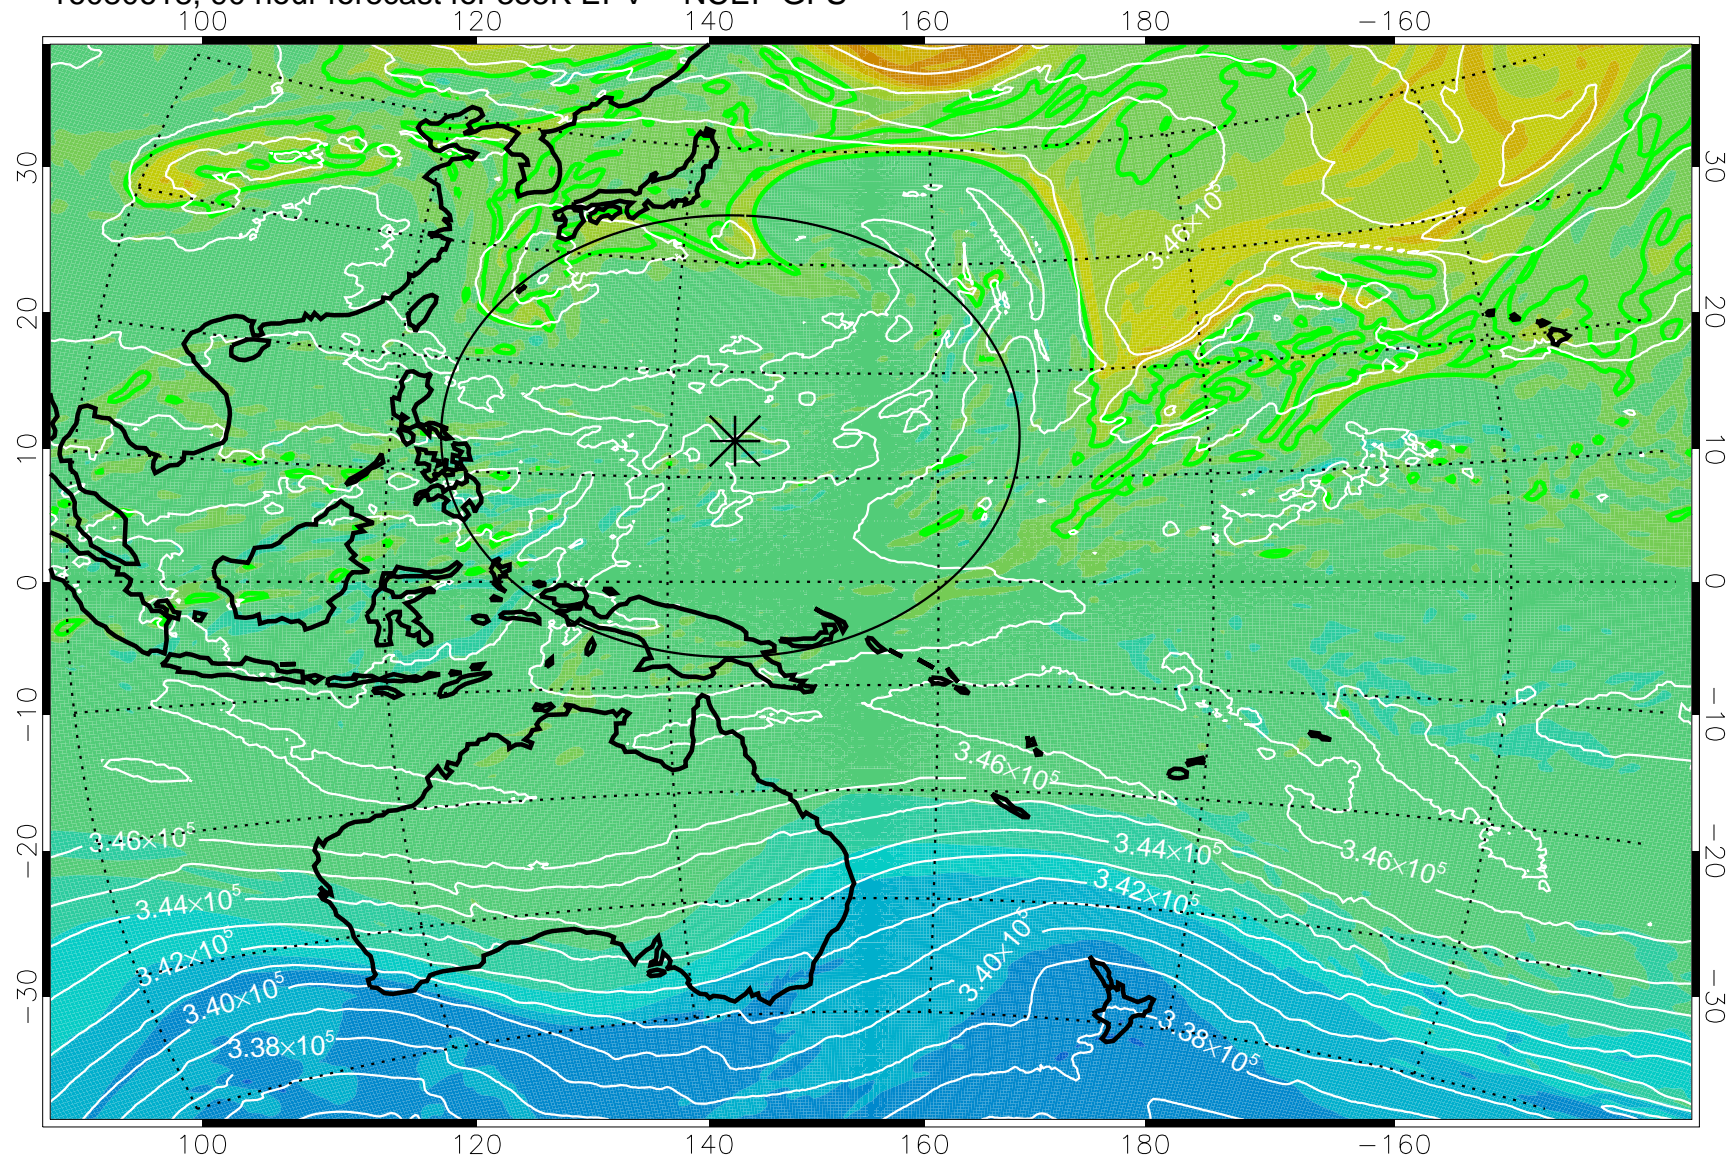

16080518, 66 hour forecast for 355K EPV -- NCEP GFS

355K Montgomery Streamfunction, white
EPV Tropopause (2 PVU) Position
Range ring of 2304 km

16080600, 72 hour forecast for 355K EPV -- NCEP GFS

355K Montgomery Streamfunction, white
EPV Tropopause (2 PVU) Position
Range ring of 2304 km

16080606, 78 hour forecast for 355K EPV -- NCEP GFS

355K Montgomery Streamfunction, white
EPV Tropopause (2 PVU) Position
Range ring of 2304 km

16080612, 84 hour forecast for 355K EPV -- NCEP GFS

355K Montgomery Streamfunction, white
EPV Tropopause (2 PVU) Position
Range ring of 2304 km

16080618, 90 hour forecast for 355K EPV -- NCEP GFS

355K Montgomery Streamfunction, white
EPV Tropopause (2 PVU) Position
Range ring of 2304 km

16080700, 96 hour forecast for 355K EPV -- NCEP GFS

355K Montgomery Streamfunction, white
EPV Tropopause (2 PVU) Position
Range ring of 2304 km

16080706, 102 hour forecast for 355K EPV -- NCEP GFS

355K Montgomery Streamfunction, white
EPV Tropopause (2 PVU) Position
Range ring of 2304 km

16080712, 108 hour forecast for 355K EPV -- NCEP GFS

355K Montgomery Streamfunction, white
EPV Tropopause (2 PVU) Position
Range ring of 2304 km