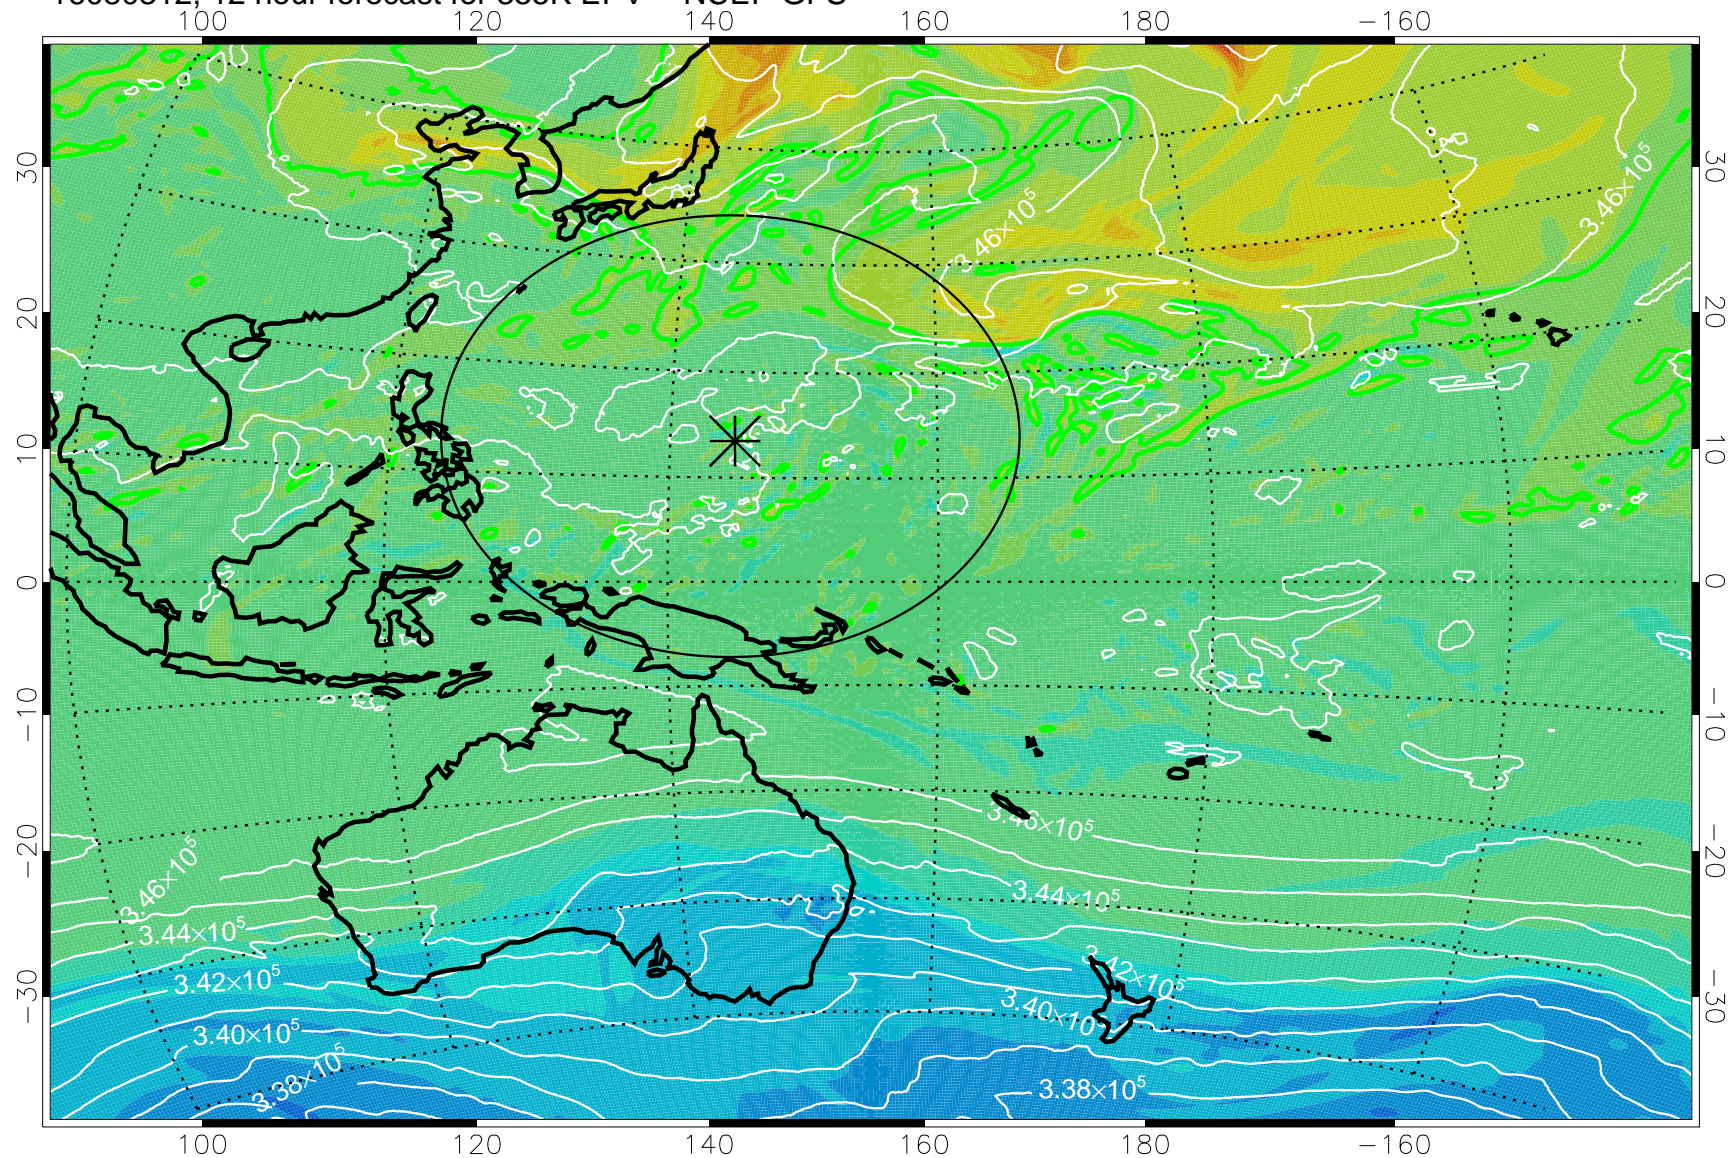

16080306, 6 hour forecast for 355K EPV -- NCEP GFS

355K Montgomery Streamfunction, white
EPV Tropopause (2 PVU) Position
Range ring of 2304 km

16080312, 12 hour forecast for 355K EPV -- NCEP GFS

355K Montgomery Streamfunction, white
EPV Tropopause (2 PVU) Position
Range ring of 2304 km

16080318, 18 hour forecast for 355K EPV -- NCEP GFS

355K Montgomery Streamfunction, white
EPV Tropopause (2 PVU) Position
Range ring of 2304 km

16080400, 24 hour forecast for 355K EPV -- NCEP GFS

355K Montgomery Streamfunction, white
EPV Tropopause (2 PVU) Position
Range ring of 2304 km

16080406, 30 hour forecast for 355K EPV -- NCEP GFS

355K Montgomery Streamfunction, white
EPV Tropopause (2 PVU) Position
Range ring of 2304 km

16080412, 36 hour forecast for 355K EPV -- NCEP GFS

355K Montgomery Streamfunction, white
EPV Tropopause (2 PVU) Position
Range ring of 2304 km

16080418, 42 hour forecast for 355K EPV -- NCEP GFS

355K Montgomery Streamfunction, white
EPV Tropopause (2 PVU) Position
Range ring of 2304 km

16080500, 48 hour forecast for 355K EPV -- NCEP GFS

355K Montgomery Streamfunction, white
EPV Tropopause (2 PVU) Position
Range ring of 2304 km