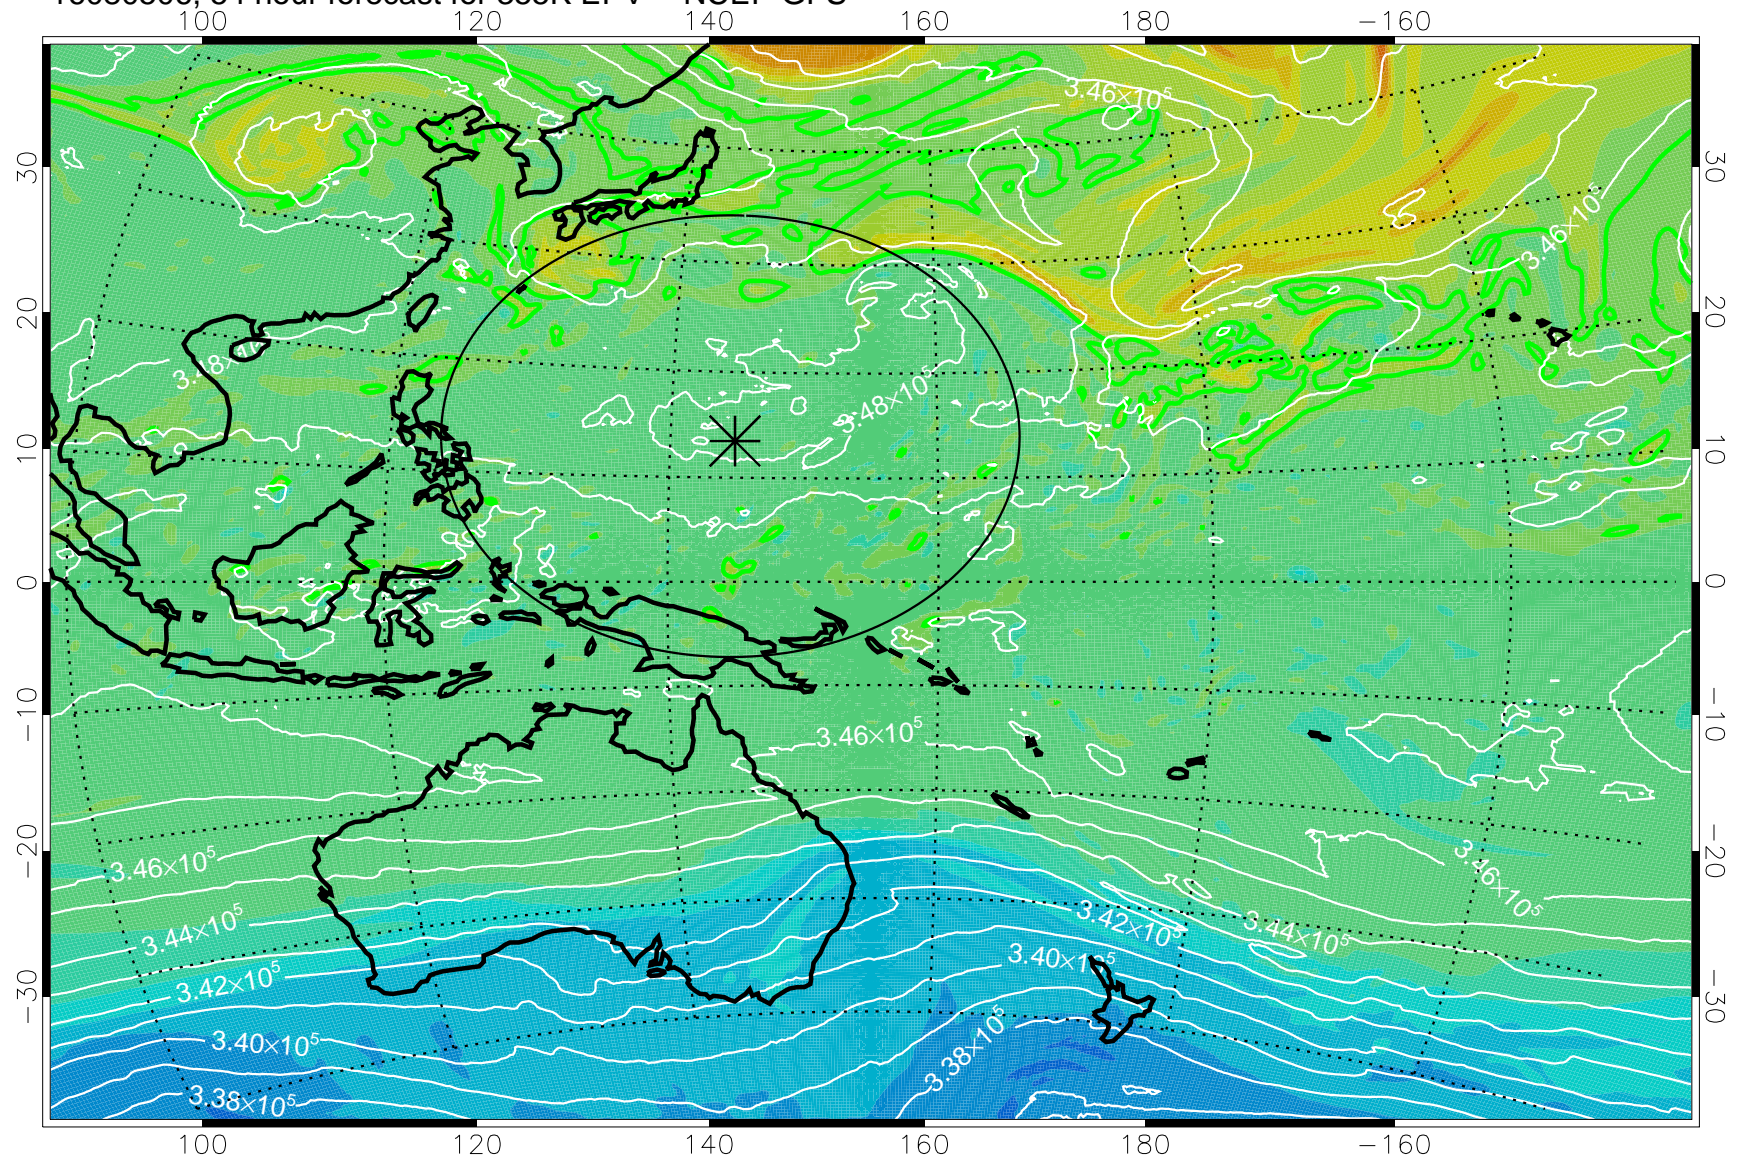

16080406, 30 hour forecast for 355K EPV -- NCEP GFS

355K Montgomery Streamfunction, white
EPV Tropopause (2 PVU) Position
Range ring of 2304 km

16080412, 36 hour forecast for 355K EPV -- NCEP GFS

355K Montgomery Streamfunction, white
EPV Tropopause (2 PVU) Position
Range ring of 2304 km

16080418, 42 hour forecast for 355K EPV -- NCEP GFS

355K Montgomery Streamfunction, white
EPV Tropopause (2 PVU) Position
Range ring of 2304 km

16080500, 48 hour forecast for 355K EPV -- NCEP GFS

355K Montgomery Streamfunction, white
EPV Tropopause (2 PVU) Position
Range ring of 2304 km

16080506, 54 hour forecast for 355K EPV -- NCEP GFS

355K Montgomery Streamfunction, white
EPV Tropopause (2 PVU) Position
Range ring of 2304 km

16080512, 60 hour forecast for 355K EPV -- NCEP GFS

355K Montgomery Streamfunction, white
EPV Tropopause (2 PVU) Position
Range ring of 2304 km

16080518, 66 hour forecast for 355K EPV -- NCEP GFS

355K Montgomery Streamfunction, white
EPV Tropopause (2 PVU) Position
Range ring of 2304 km

16080600, 72 hour forecast for 355K EPV -- NCEP GFS

355K Montgomery Streamfunction, white
EPV Tropopause (2 PVU) Position
Range ring of 2304 km