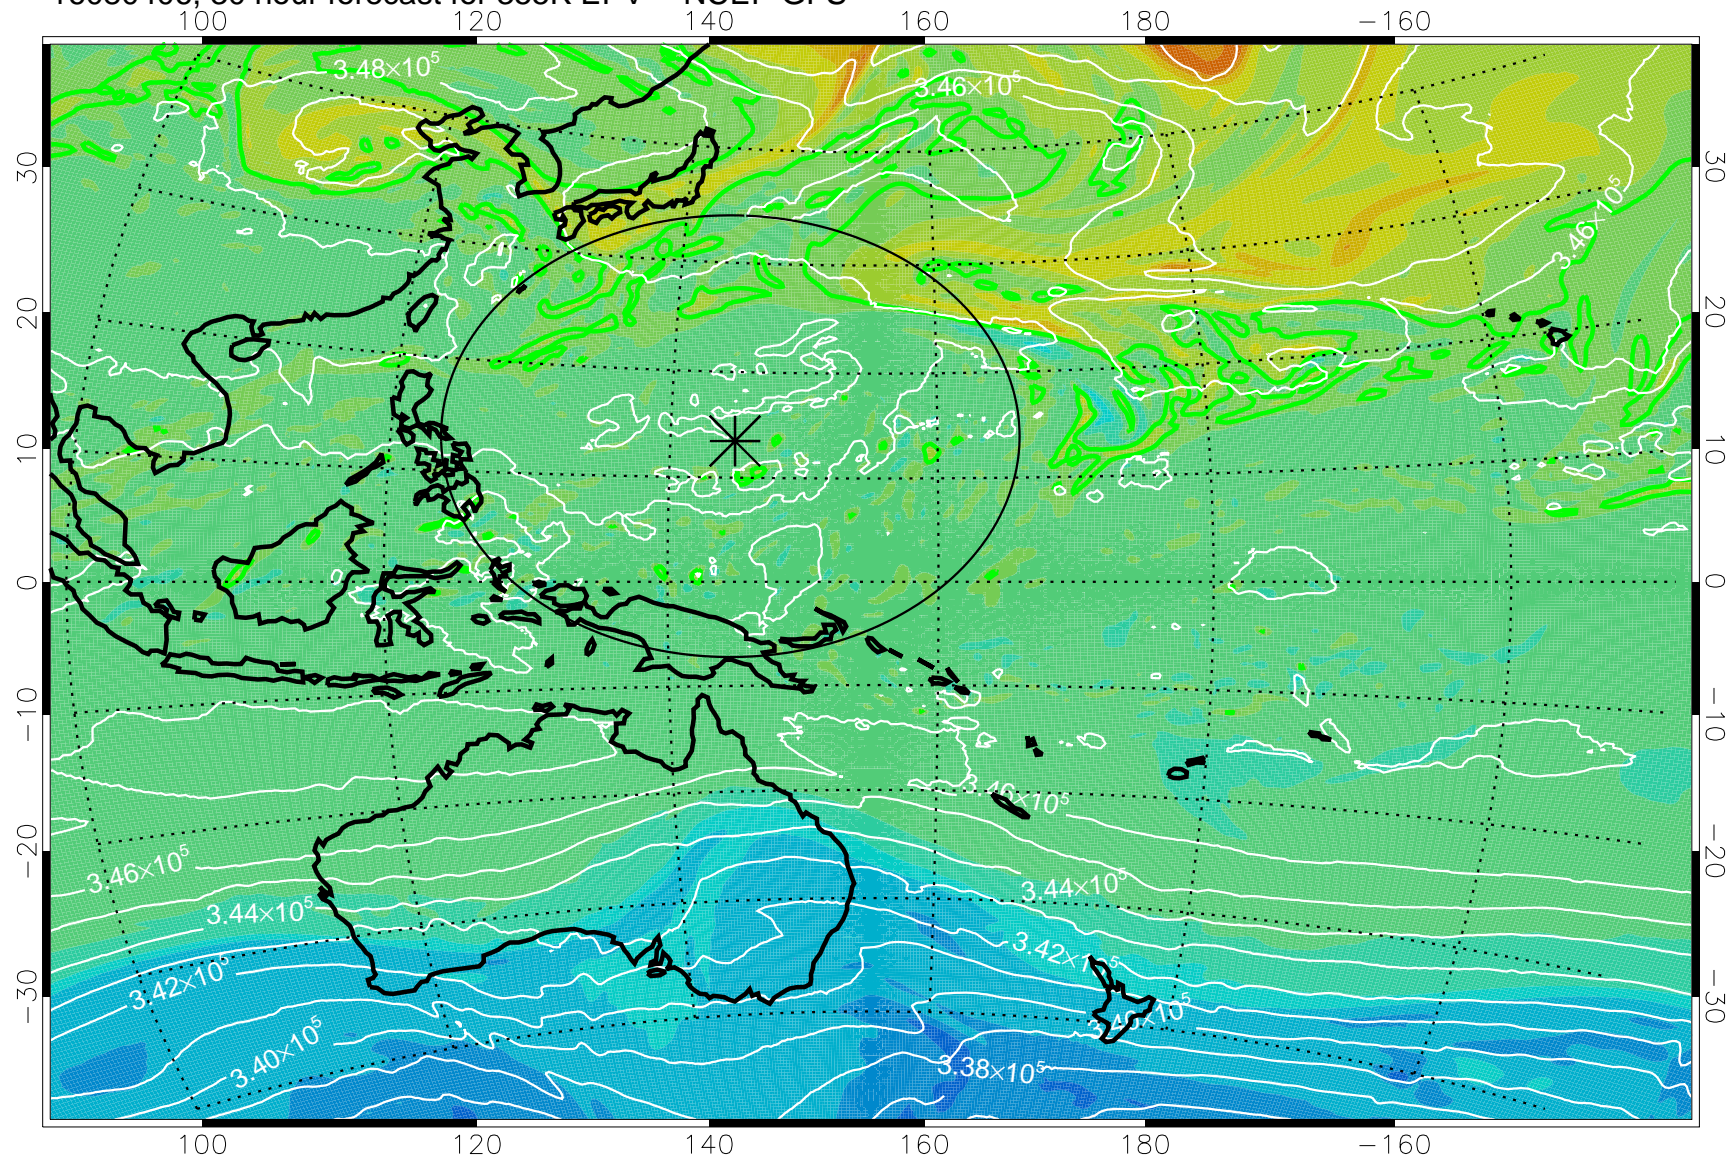

16080318, 18 hour forecast for 355K EPV -- NCEP GFS

355K Montgomery Streamfunction, white
EPV Tropopause (2 PVU) Position
Range ring of 2304 km

16080400, 24 hour forecast for 355K EPV -- NCEP GFS

355K Montgomery Streamfunction, white
EPV Tropopause (2 PVU) Position
Range ring of 2304 km

16080406, 30 hour forecast for 355K EPV -- NCEP GFS

355K Montgomery Streamfunction, white
EPV Tropopause (2 PVU) Position
Range ring of 2304 km

16080412, 36 hour forecast for 355K EPV -- NCEP GFS

355K Montgomery Streamfunction, white
EPV Tropopause (2 PVU) Position
Range ring of 2304 km

16080418, 42 hour forecast for 355K EPV -- NCEP GFS

355K Montgomery Streamfunction, white
EPV Tropopause (2 PVU) Position
Range ring of 2304 km

16080500, 48 hour forecast for 355K EPV -- NCEP GFS

355K Montgomery Streamfunction, white
EPV Tropopause (2 PVU) Position
Range ring of 2304 km

16080506, 54 hour forecast for 355K EPV -- NCEP GFS

355K Montgomery Streamfunction, white
EPV Tropopause (2 PVU) Position
Range ring of 2304 km

16080512, 60 hour forecast for 355K EPV -- NCEP GFS

355K Montgomery Streamfunction, white
EPV Tropopause (2 PVU) Position
Range ring of 2304 km