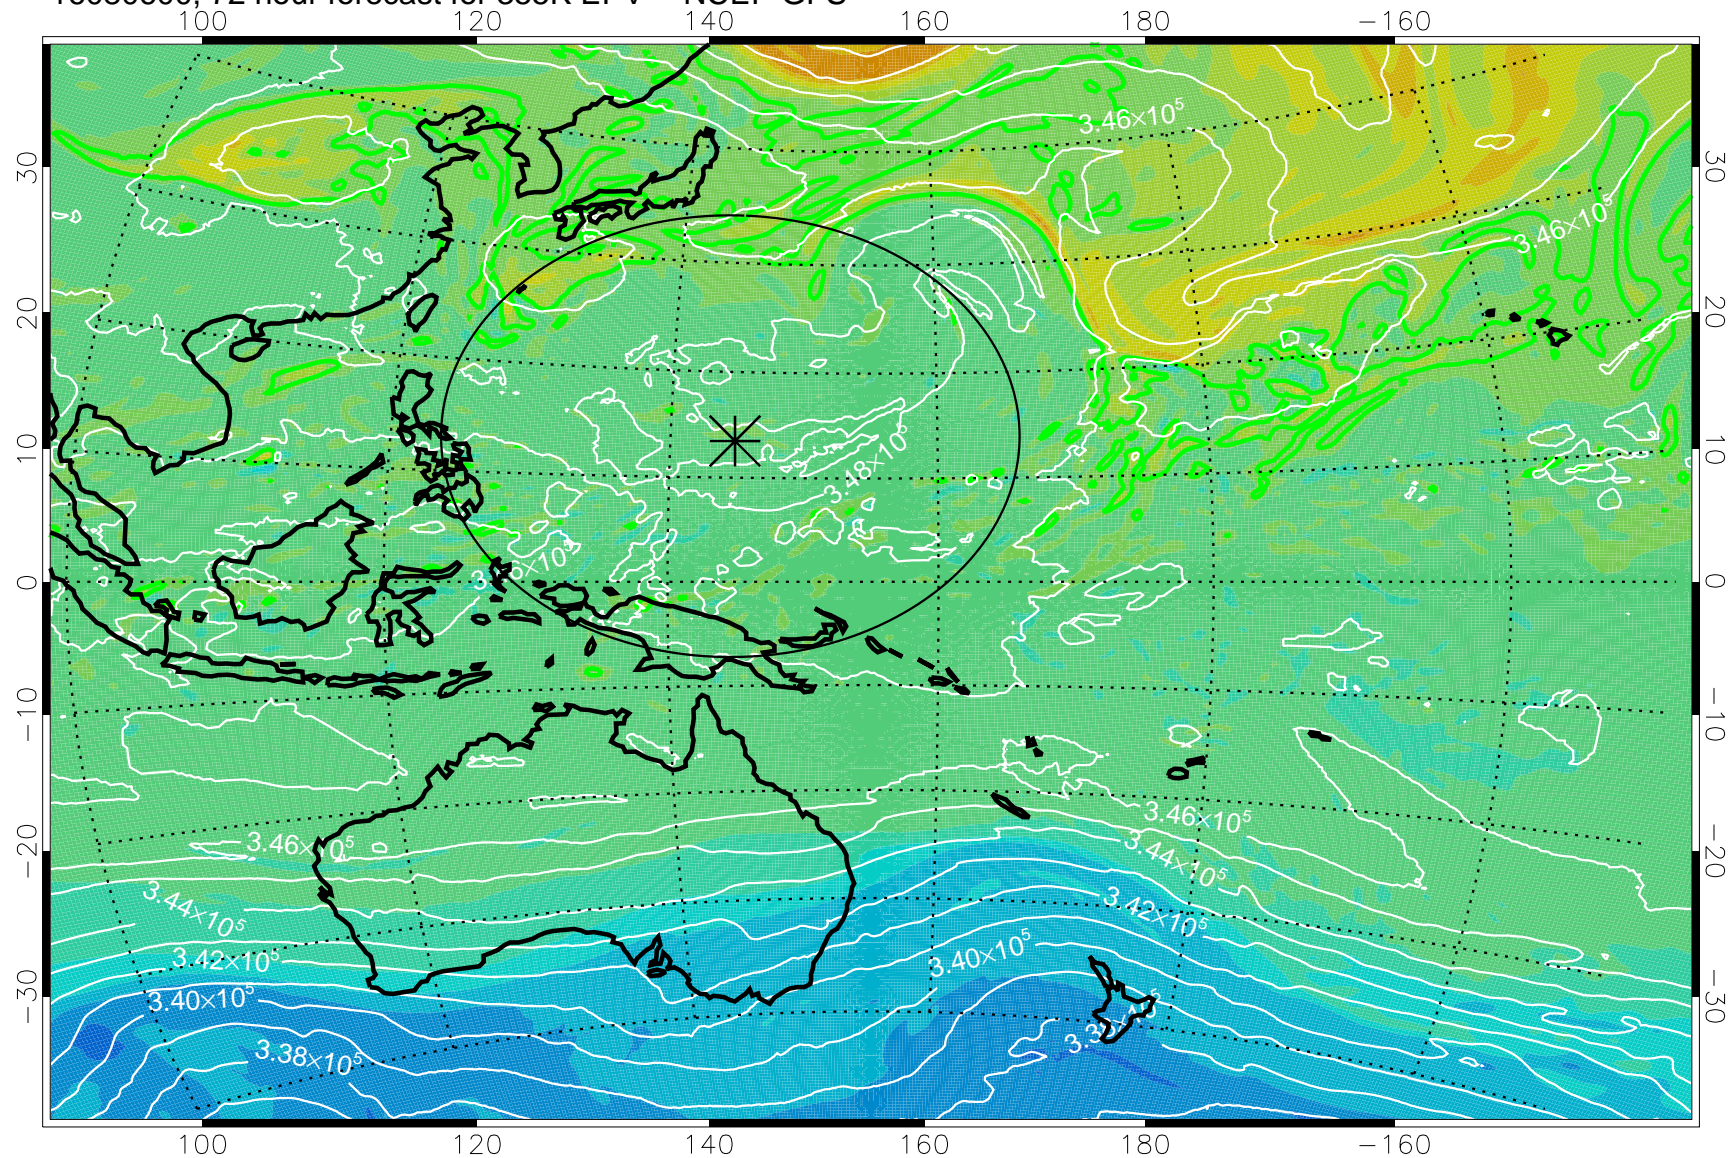

16080506, 54 hour forecast for 355K EPV -- NCEP GFS

355K Montgomery Streamfunction, white
EPV Tropopause (2 PVU) Position
Range ring of 2304 km

16080512, 60 hour forecast for 355K EPV -- NCEP GFS

355K Montgomery Streamfunction, white
EPV Tropopause (2 PVU) Position
Range ring of 2304 km

16080518, 66 hour forecast for 355K EPV -- NCEP GFS

355K Montgomery Streamfunction, white
EPV Tropopause (2 PVU) Position
Range ring of 2304 km

16080600, 72 hour forecast for 355K EPV -- NCEP GFS

355K Montgomery Streamfunction, white
EPV Tropopause (2 PVU) Position
Range ring of 2304 km

16080606, 78 hour forecast for 355K EPV -- NCEP GFS

355K Montgomery Streamfunction, white
EPV Tropopause (2 PVU) Position
Range ring of 2304 km

16080612, 84 hour forecast for 355K EPV -- NCEP GFS

355K Montgomery Streamfunction, white
EPV Tropopause (2 PVU) Position
Range ring of 2304 km

16080618, 90 hour forecast for 355K EPV -- NCEP GFS

355K Montgomery Streamfunction, white
EPV Tropopause (2 PVU) Position
Range ring of 2304 km

16080700, 96 hour forecast for 355K EPV -- NCEP GFS

355K Montgomery Streamfunction, white
EPV Tropopause (2 PVU) Position
Range ring of 2304 km