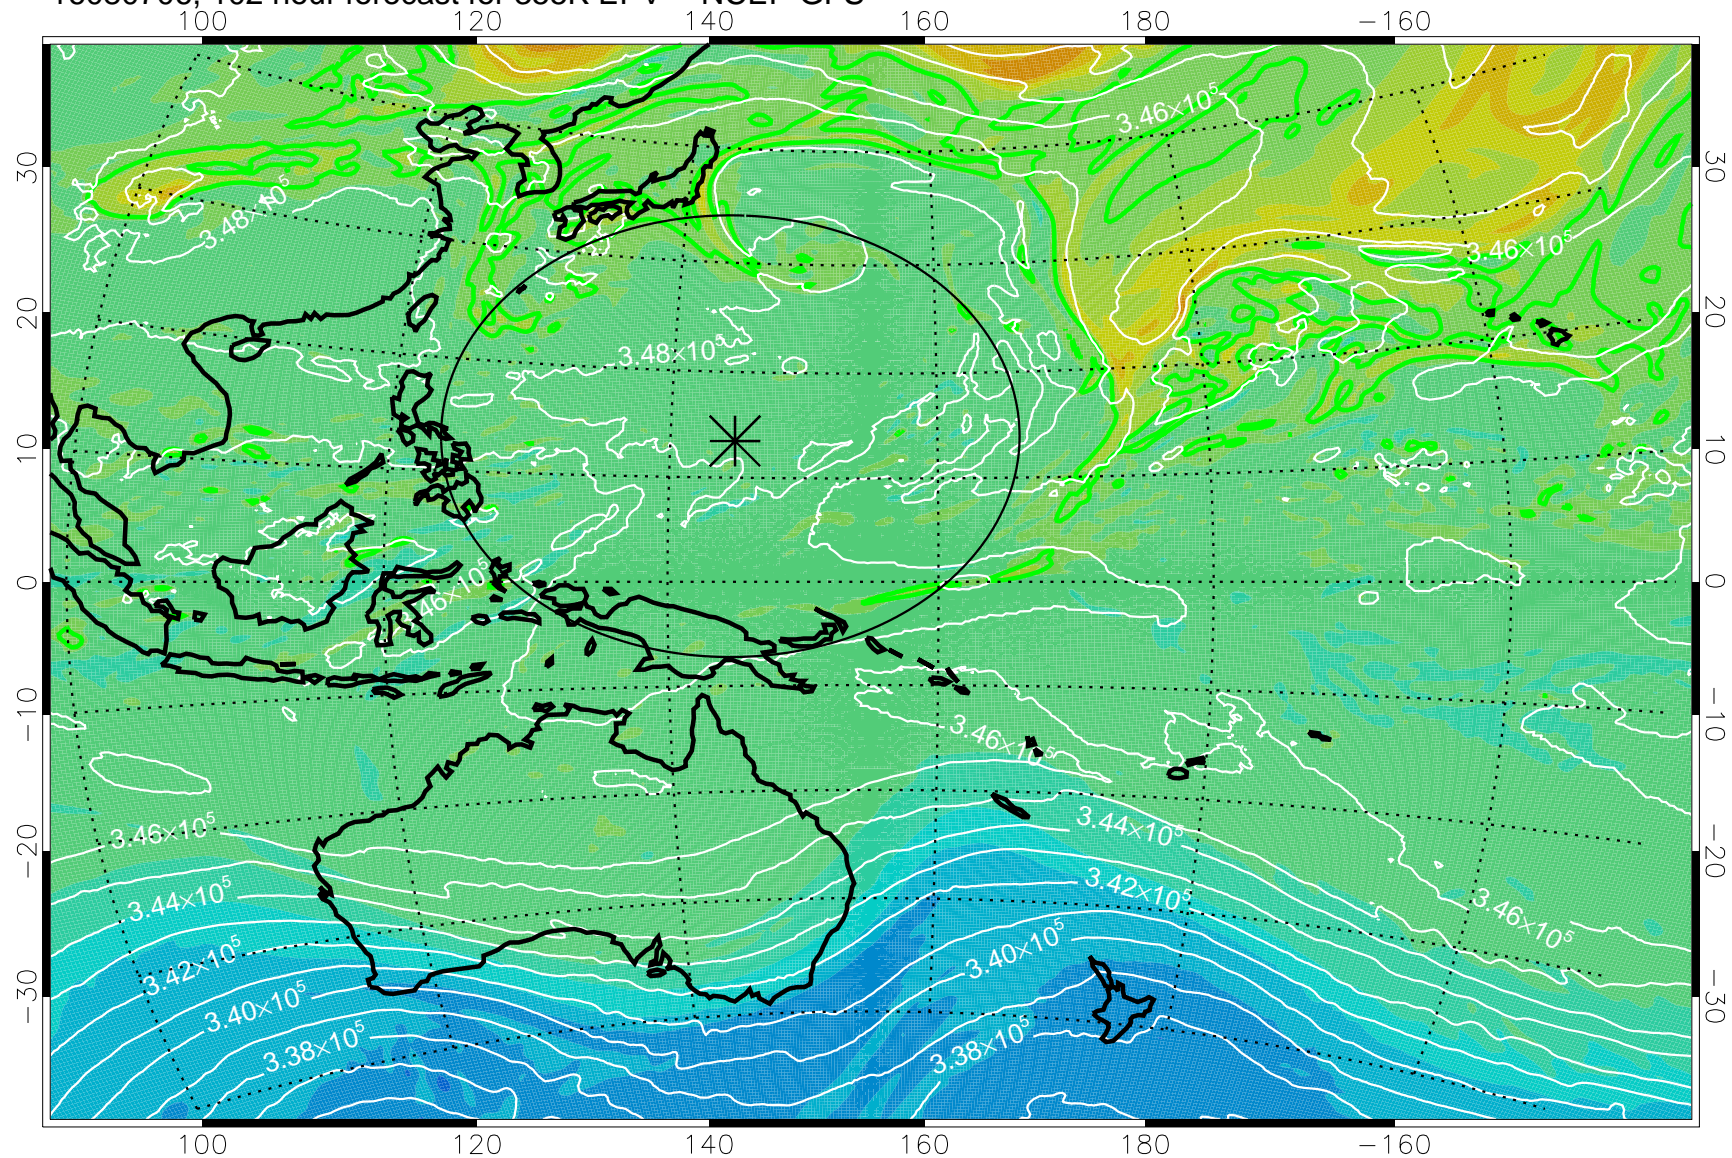

16080606, 78 hour forecast for 355K EPV -- NCEP GFS

355K Montgomery Streamfunction, white
EPV Tropopause (2 PVU) Position
Range ring of 2304 km

16080612, 84 hour forecast for 355K EPV -- NCEP GFS

355K Montgomery Streamfunction, white
EPV Tropopause (2 PVU) Position
Range ring of 2304 km

16080618, 90 hour forecast for 355K EPV -- NCEP GFS

355K Montgomery Streamfunction, white
EPV Tropopause (2 PVU) Position
Range ring of 2304 km

16080700, 96 hour forecast for 355K EPV -- NCEP GFS

355K Montgomery Streamfunction, white
EPV Tropopause (2 PVU) Position
Range ring of 2304 km

16080706, 102 hour forecast for 355K EPV -- NCEP GFS

355K Montgomery Streamfunction, white
EPV Tropopause (2 PVU) Position
Range ring of 2304 km

16080712, 108 hour forecast for 355K EPV -- NCEP GFS

355K Montgomery Streamfunction, white
EPV Tropopause (2 PVU) Position
Range ring of 2304 km

16080800, 120 hour forecast for 355K EPV -- NCEP GFS

355K Montgomery Streamfunction, white
EPV Tropopause (2 PVU) Position
Range ring of 2304 km