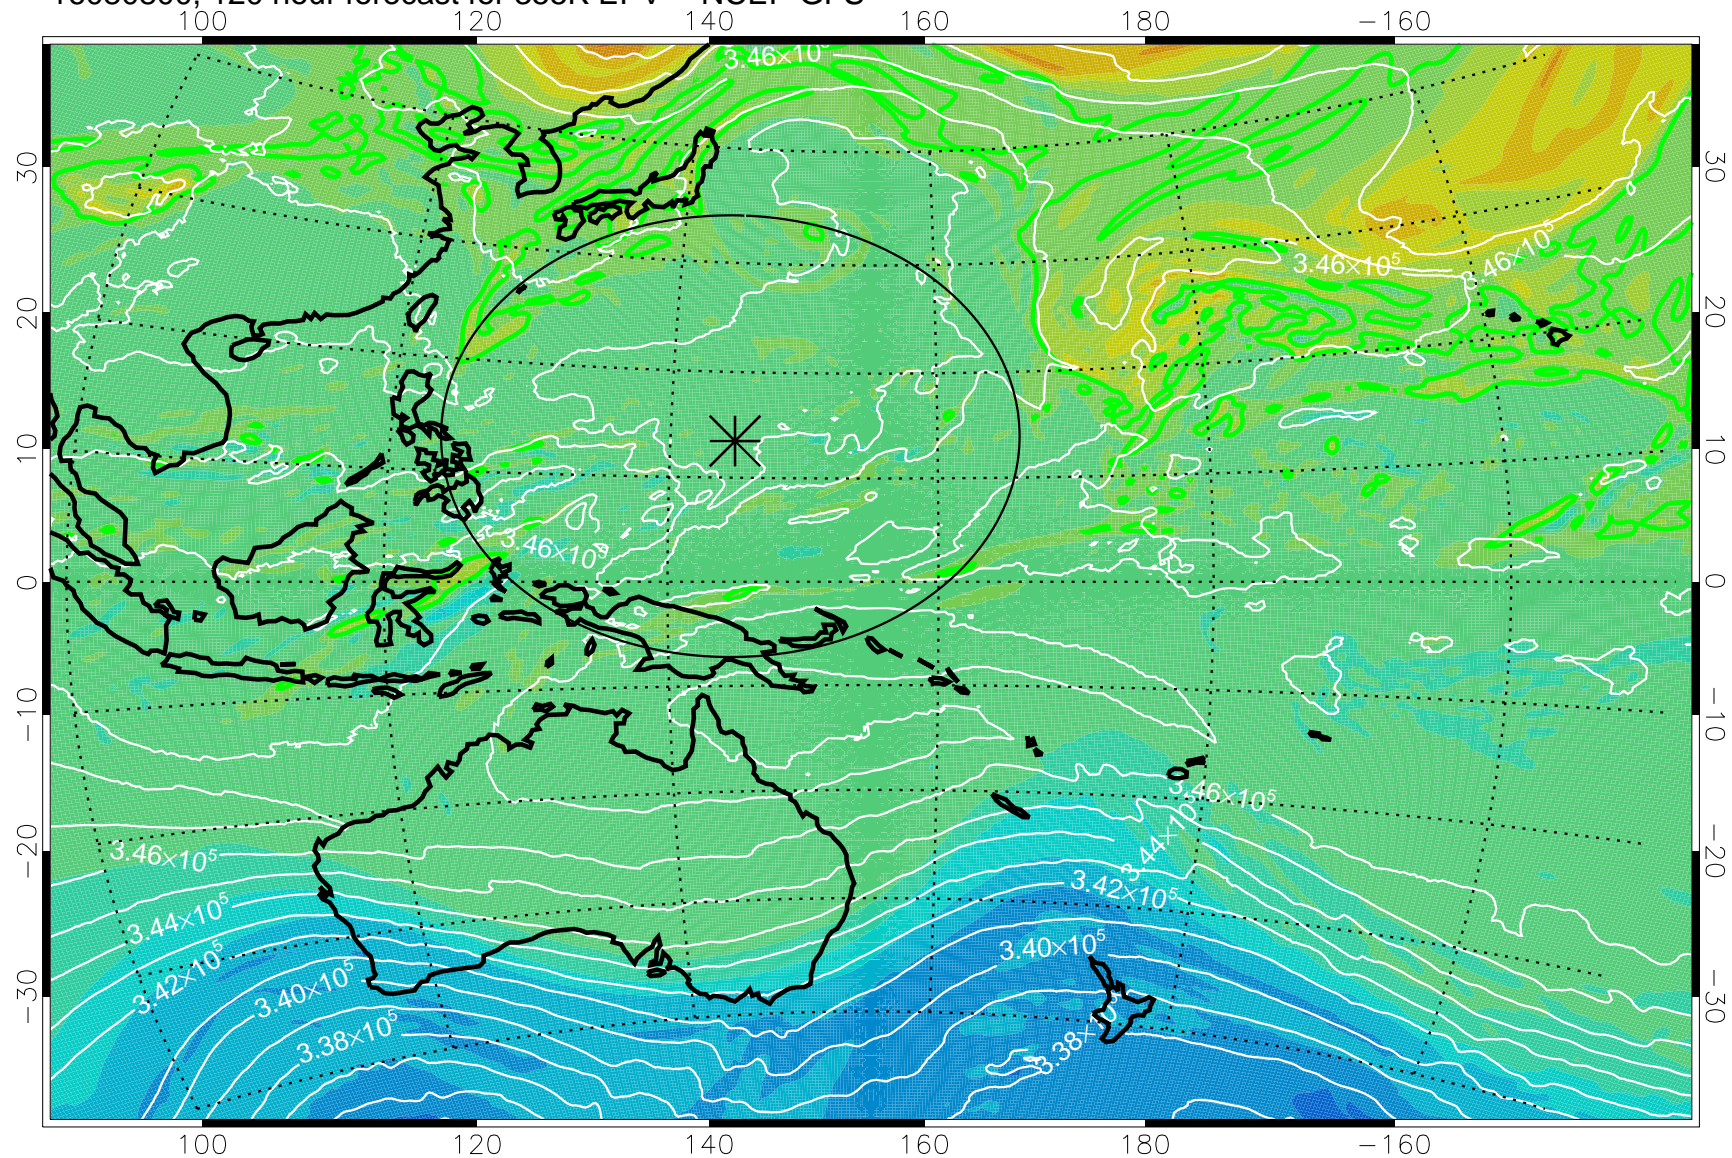

16080606, 78 hour forecast for 355K EPV -- NCEP GFS

355K Montgomery Streamfunction, white
EPV Tropopause (2 PVU) Position
Range ring of 2304 km

16080612, 84 hour forecast for 355K EPV -- NCEP GFS

355K Montgomery Streamfunction, white
EPV Tropopause (2 PVU) Position
Range ring of 2304 km

16080618, 90 hour forecast for 355K EPV -- NCEP GFS

355K Montgomery Streamfunction, white
EPV Tropopause (2 PVU) Position
Range ring of 2304 km

16080700, 96 hour forecast for 355K EPV -- NCEP GFS

355K Montgomery Streamfunction, white
EPV Tropopause (2 PVU) Position
Range ring of 2304 km

16080706, 102 hour forecast for 355K EPV -- NCEP GFS

355K Montgomery Streamfunction, white
EPV Tropopause (2 PVU) Position
Range ring of 2304 km

16080712, 108 hour forecast for 355K EPV -- NCEP GFS

355K Montgomery Streamfunction, white
EPV Tropopause (2 PVU) Position
Range ring of 2304 km

16080800, 120 hour forecast for 355K EPV -- NCEP GFS

355K Montgomery Streamfunction, white
EPV Tropopause (2 PVU) Position
Range ring of 2304 km