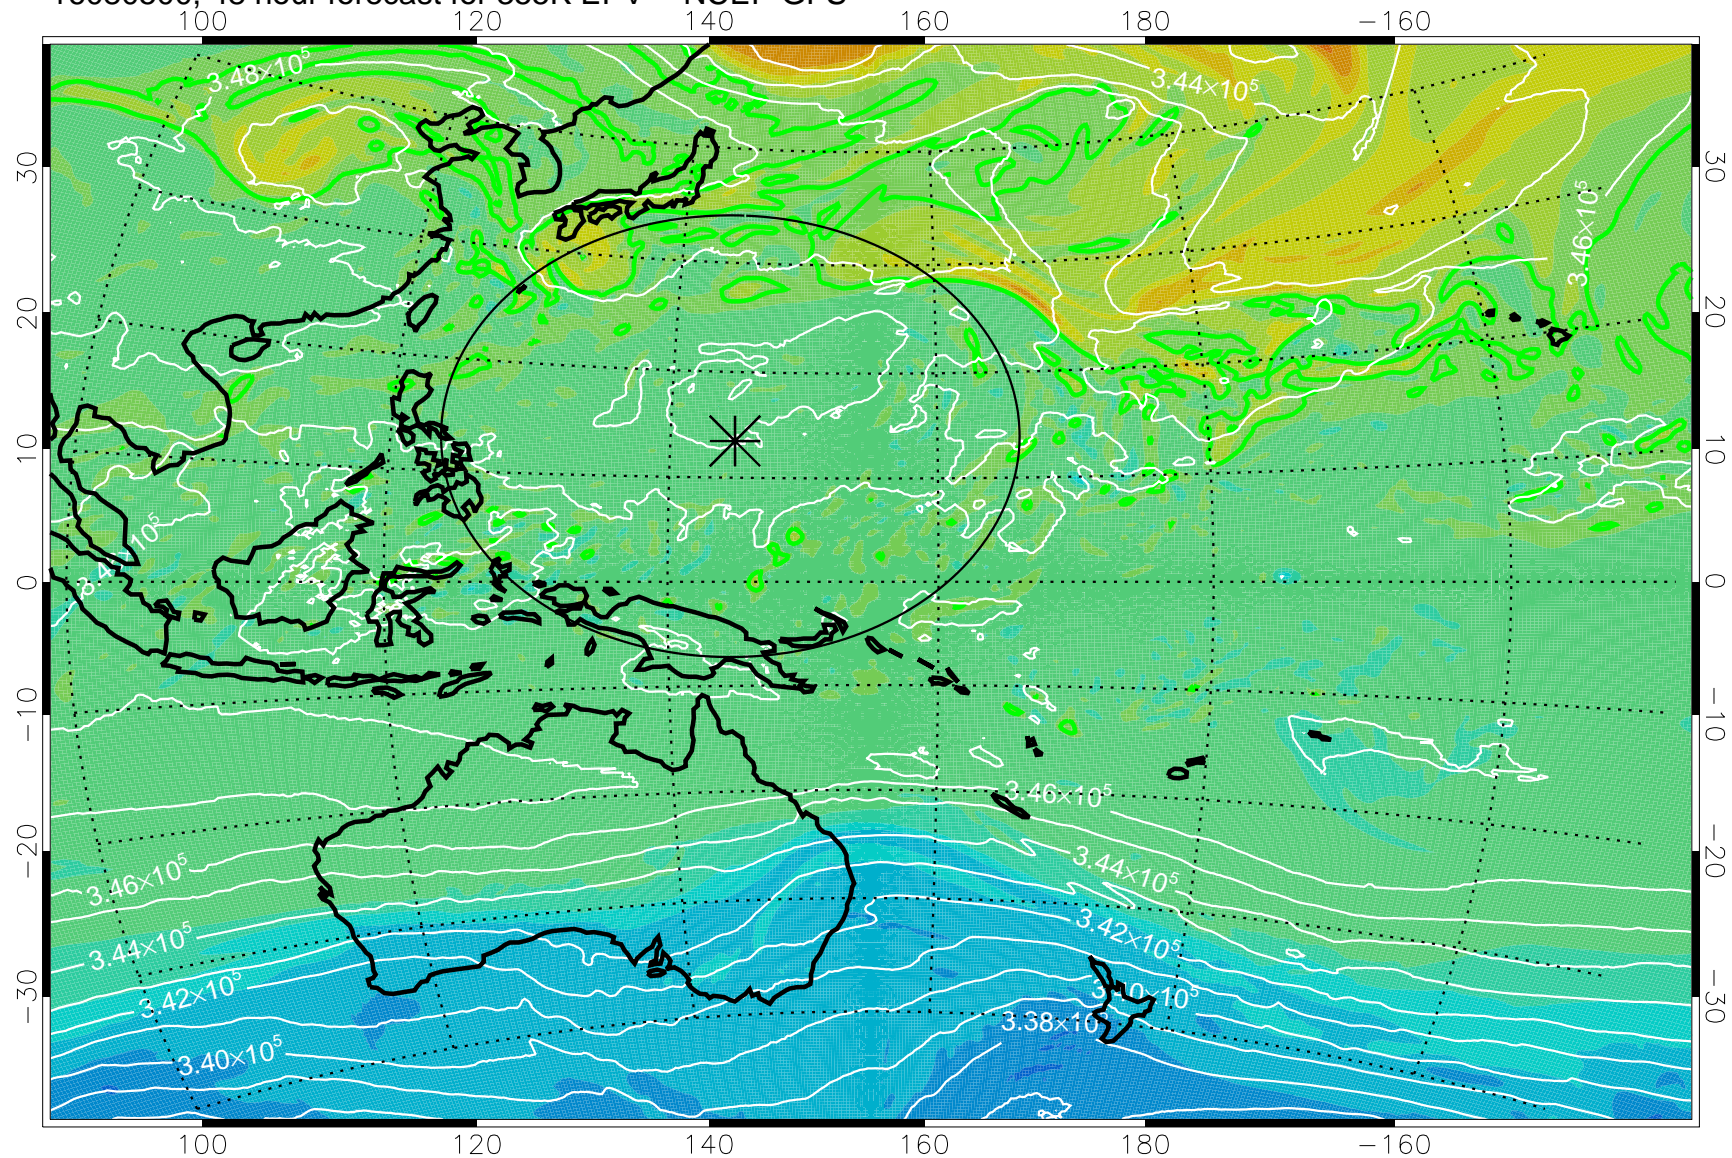

16080406, 30 hour forecast for 355K EPV -- NCEP GFS

355K Montgomery Streamfunction, white
EPV Tropopause (2 PVU) Position
Range ring of 2304 km

16080412, 36 hour forecast for 355K EPV -- NCEP GFS

355K Montgomery Streamfunction, white
EPV Tropopause (2 PVU) Position
Range ring of 2304 km

16080418, 42 hour forecast for 355K EPV -- NCEP GFS

355K Montgomery Streamfunction, white
EPV Tropopause (2 PVU) Position
Range ring of 2304 km

16080500, 48 hour forecast for 355K EPV -- NCEP GFS

355K Montgomery Streamfunction, white
EPV Tropopause (2 PVU) Position
Range ring of 2304 km

16080506, 54 hour forecast for 355K EPV -- NCEP GFS

355K Montgomery Streamfunction, white
EPV Tropopause (2 PVU) Position
Range ring of 2304 km

16080512, 60 hour forecast for 355K EPV -- NCEP GFS

355K Montgomery Streamfunction, white
EPV Tropopause (2 PVU) Position
Range ring of 2304 km

16080518, 66 hour forecast for 355K EPV -- NCEP GFS

355K Montgomery Streamfunction, white
EPV Tropopause (2 PVU) Position
Range ring of 2304 km

16080600, 72 hour forecast for 355K EPV -- NCEP GFS

355K Montgomery Streamfunction, white
EPV Tropopause (2 PVU) Position
Range ring of 2304 km