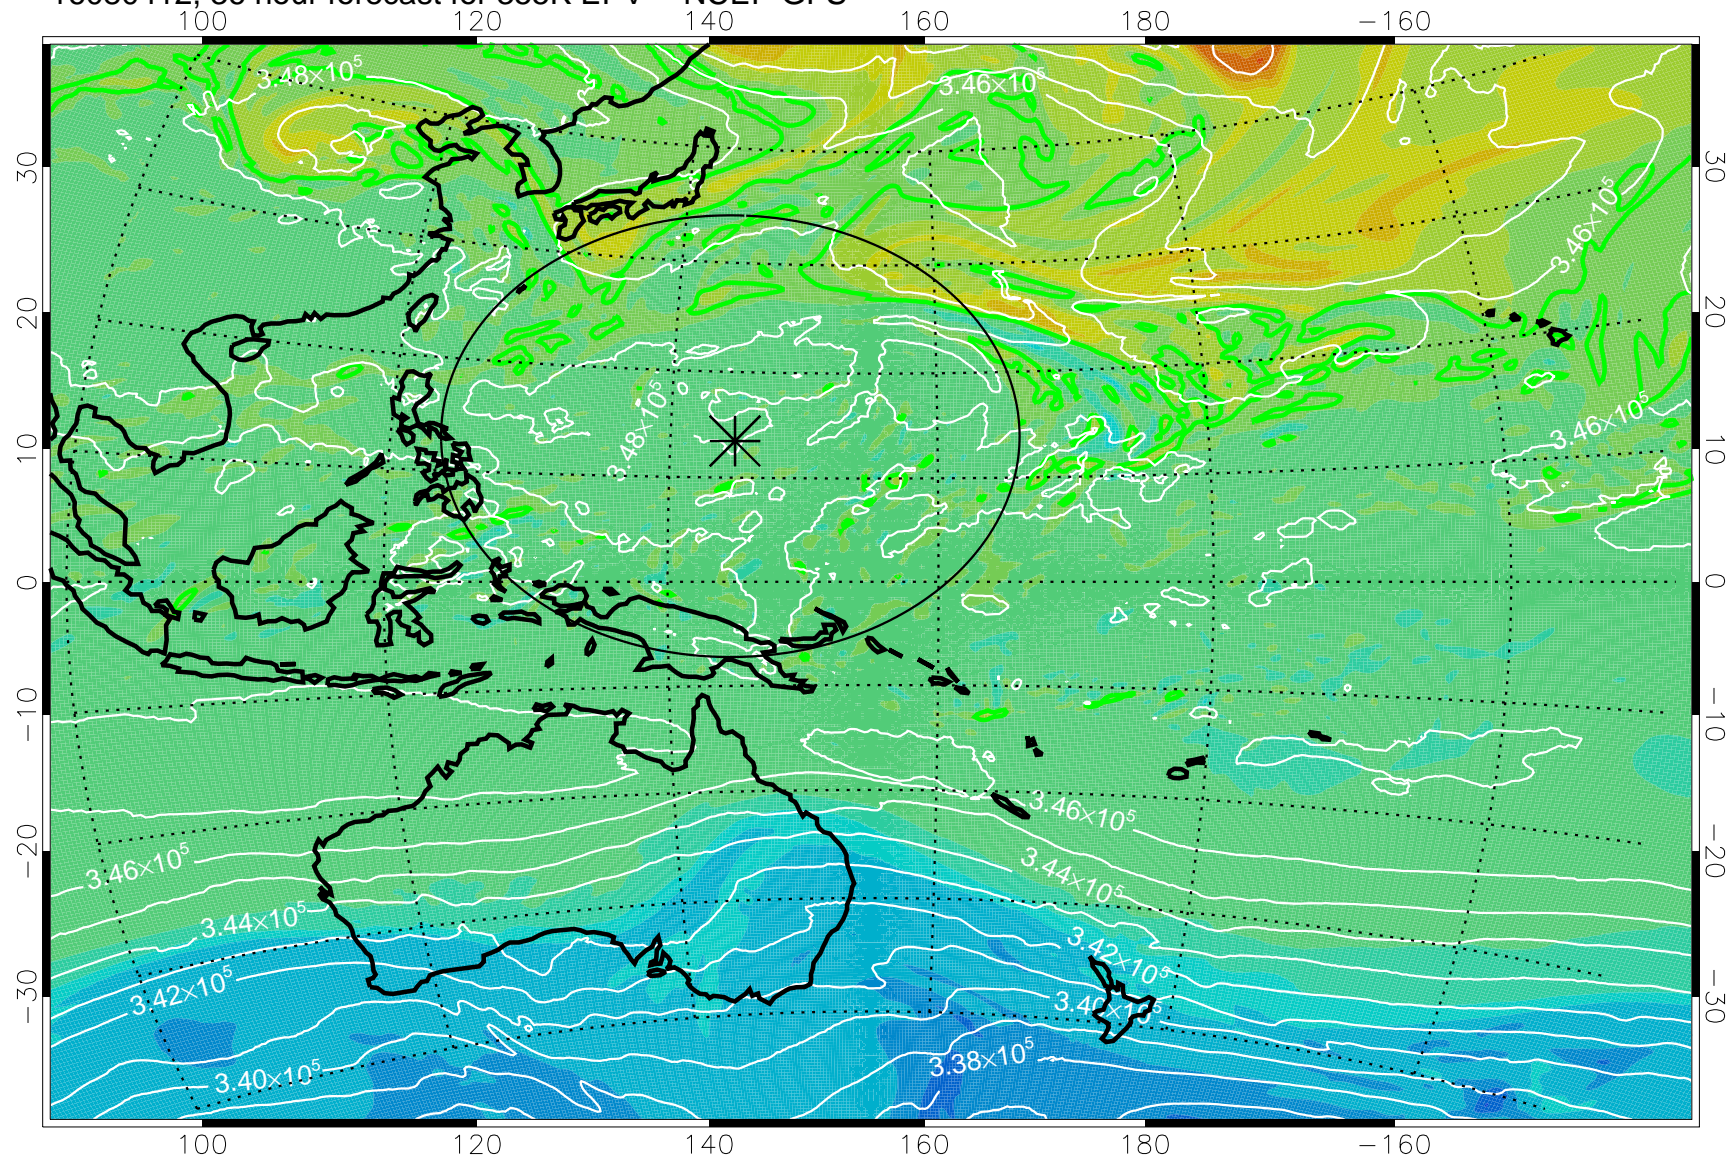

16080318, 18 hour forecast for 355K EPV -- NCEP GFS

355K Montgomery Streamfunction, white
EPV Tropopause (2 PVU) Position
Range ring of 2304 km

16080400, 24 hour forecast for 355K EPV -- NCEP GFS

355K Montgomery Streamfunction, white
EPV Tropopause (2 PVU) Position
Range ring of 2304 km

16080406, 30 hour forecast for 355K EPV -- NCEP GFS

355K Montgomery Streamfunction, white
EPV Tropopause (2 PVU) Position
Range ring of 2304 km

16080412, 36 hour forecast for 355K EPV -- NCEP GFS

355K Montgomery Streamfunction, white
EPV Tropopause (2 PVU) Position
Range ring of 2304 km

16080418, 42 hour forecast for 355K EPV -- NCEP GFS

355K Montgomery Streamfunction, white
EPV Tropopause (2 PVU) Position
Range ring of 2304 km

16080500, 48 hour forecast for 355K EPV -- NCEP GFS

355K Montgomery Streamfunction, white
EPV Tropopause (2 PVU) Position
Range ring of 2304 km

16080506, 54 hour forecast for 355K EPV -- NCEP GFS

355K Montgomery Streamfunction, white
EPV Tropopause (2 PVU) Position
Range ring of 2304 km

16080512, 60 hour forecast for 355K EPV -- NCEP GFS

355K Montgomery Streamfunction, white
EPV Tropopause (2 PVU) Position
Range ring of 2304 km