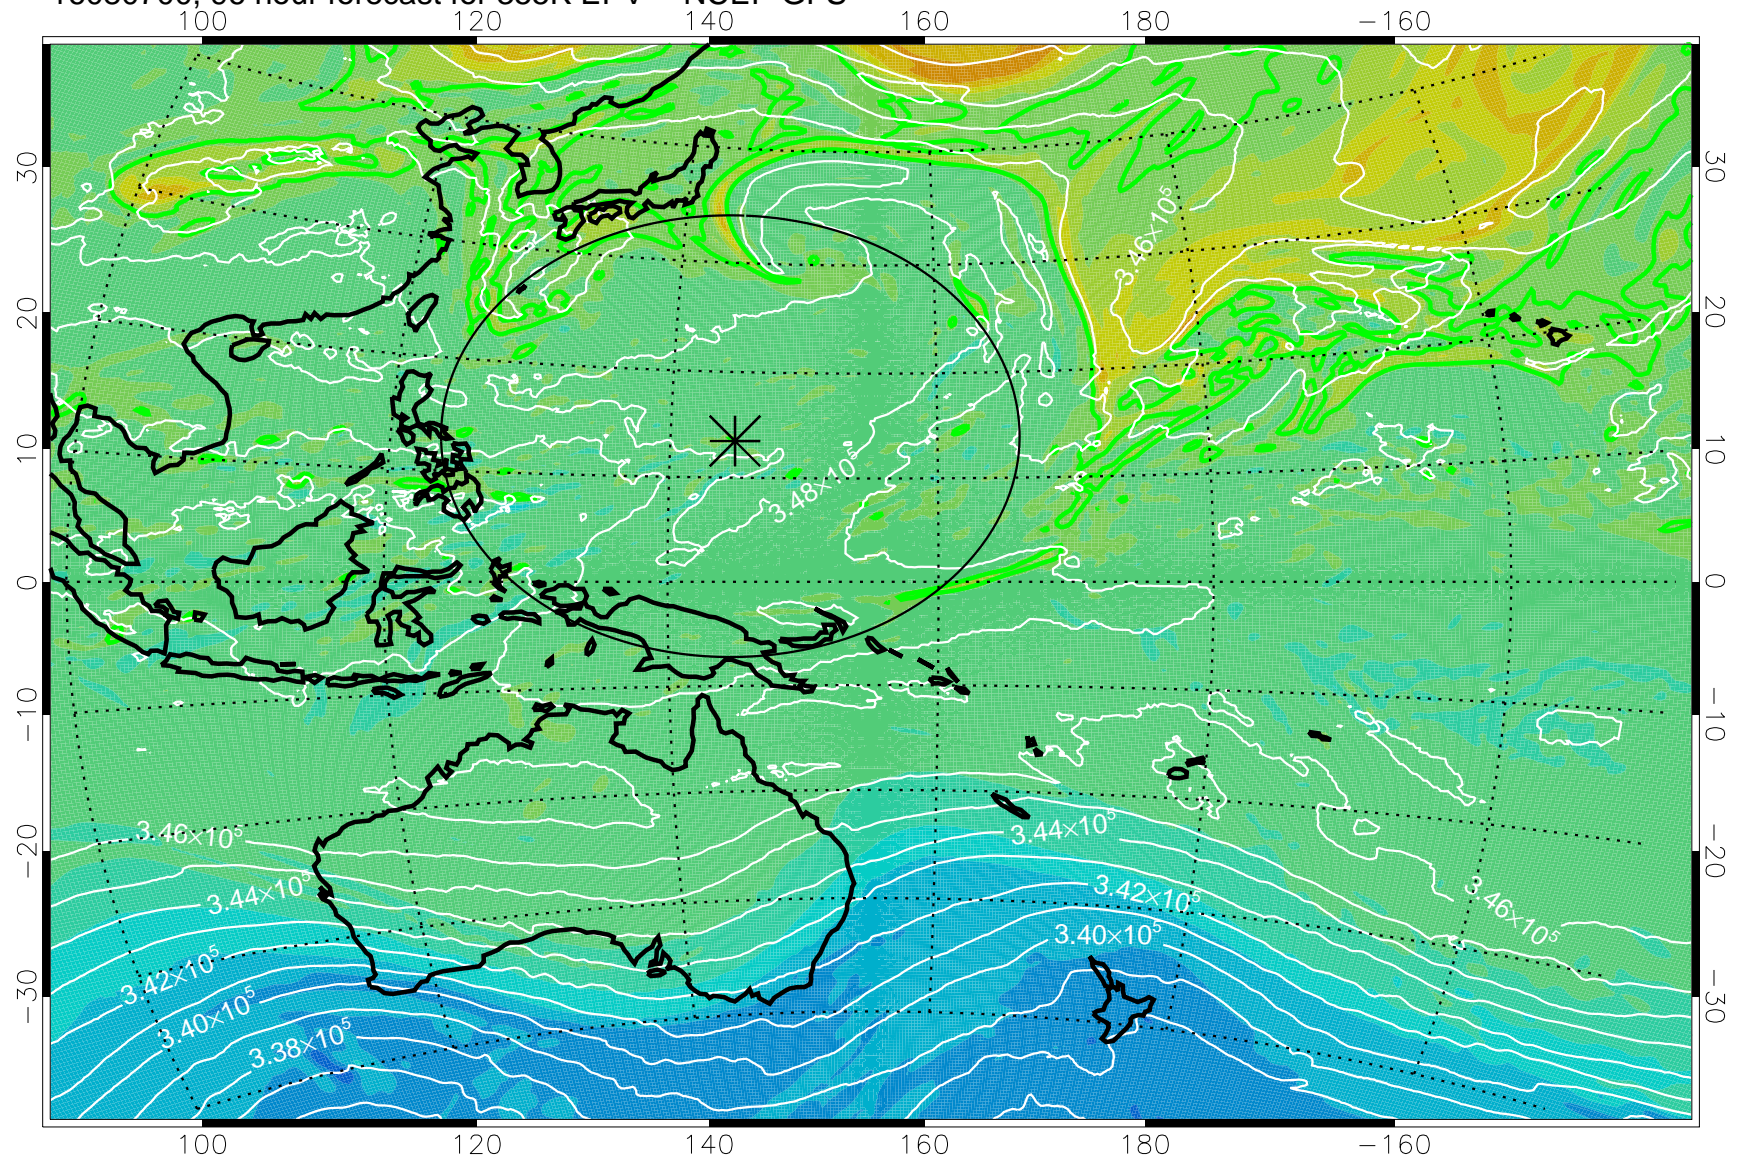

16080518, 66 hour forecast for 355K EPV -- NCEP GFS

355K Montgomery Streamfunction, white
EPV Tropopause (2 PVU) Position
Range ring of 2304 km

16080600, 72 hour forecast for 355K EPV -- NCEP GFS

355K Montgomery Streamfunction, white
EPV Tropopause (2 PVU) Position
Range ring of 2304 km

16080606, 78 hour forecast for 355K EPV -- NCEP GFS

355K Montgomery Streamfunction, white
EPV Tropopause (2 PVU) Position
Range ring of 2304 km

16080612, 84 hour forecast for 355K EPV -- NCEP GFS

355K Montgomery Streamfunction, white
EPV Tropopause (2 PVU) Position
Range ring of 2304 km

16080618, 90 hour forecast for 355K EPV -- NCEP GFS

355K Montgomery Streamfunction, white
EPV Tropopause (2 PVU) Position
Range ring of 2304 km

16080700, 96 hour forecast for 355K EPV -- NCEP GFS

355K Montgomery Streamfunction, white
EPV Tropopause (2 PVU) Position
Range ring of 2304 km

16080706, 102 hour forecast for 355K EPV -- NCEP GFS

355K Montgomery Streamfunction, white
EPV Tropopause (2 PVU) Position
Range ring of 2304 km

16080712, 108 hour forecast for 355K EPV -- NCEP GFS

355K Montgomery Streamfunction, white
EPV Tropopause (2 PVU) Position
Range ring of 2304 km