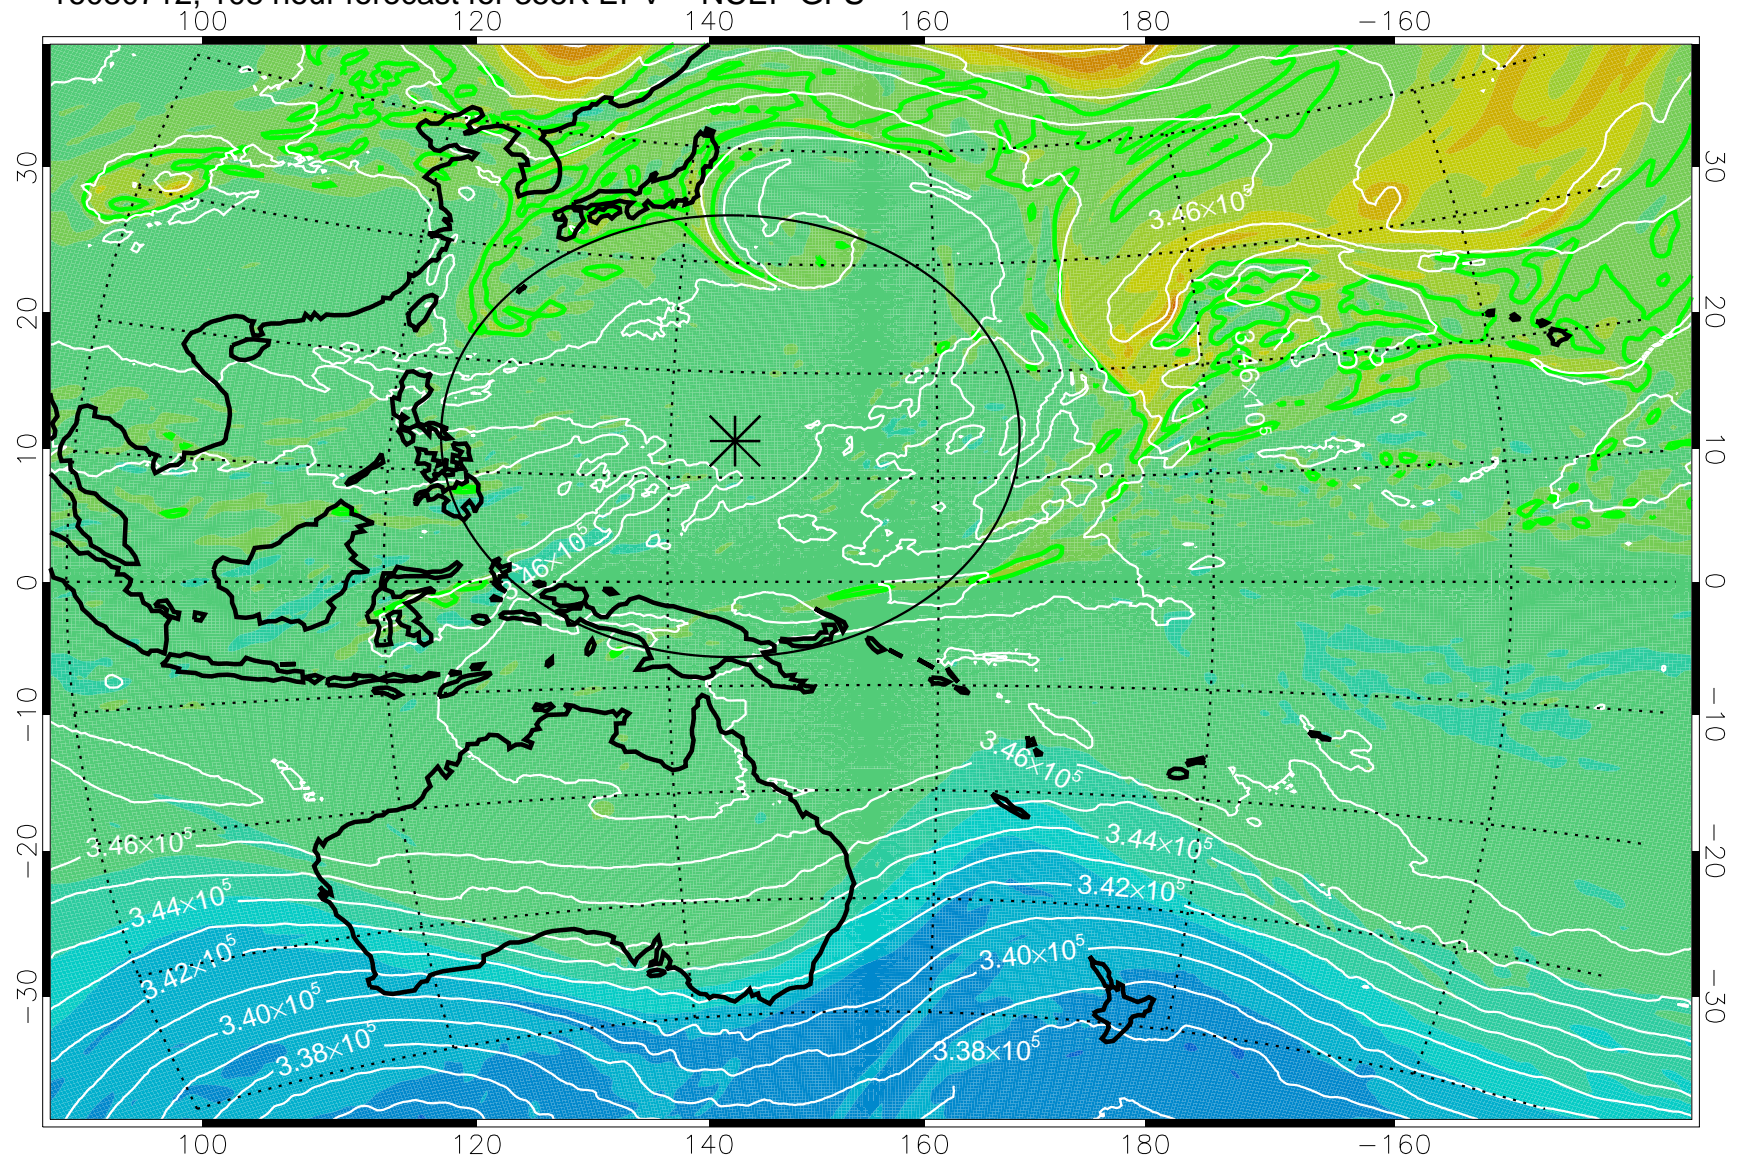

16080606, 78 hour forecast for 355K EPV -- NCEP GFS

355K Montgomery Streamfunction, white
EPV Tropopause (2 PVU) Position
Range ring of 2304 km

16080612, 84 hour forecast for 355K EPV -- NCEP GFS

355K Montgomery Streamfunction, white
EPV Tropopause (2 PVU) Position
Range ring of 2304 km

16080618, 90 hour forecast for 355K EPV -- NCEP GFS

355K Montgomery Streamfunction, white
EPV Tropopause (2 PVU) Position
Range ring of 2304 km

16080700, 96 hour forecast for 355K EPV -- NCEP GFS

355K Montgomery Streamfunction, white
EPV Tropopause (2 PVU) Position
Range ring of 2304 km

16080706, 102 hour forecast for 355K EPV -- NCEP GFS

355K Montgomery Streamfunction, white
EPV Tropopause (2 PVU) Position
Range ring of 2304 km

16080712, 108 hour forecast for 355K EPV -- NCEP GFS

355K Montgomery Streamfunction, white
EPV Tropopause (2 PVU) Position
Range ring of 2304 km

16080800, 120 hour forecast for 355K EPV -- NCEP GFS

355K Montgomery Streamfunction, white
EPV Tropopause (2 PVU) Position
Range ring of 2304 km