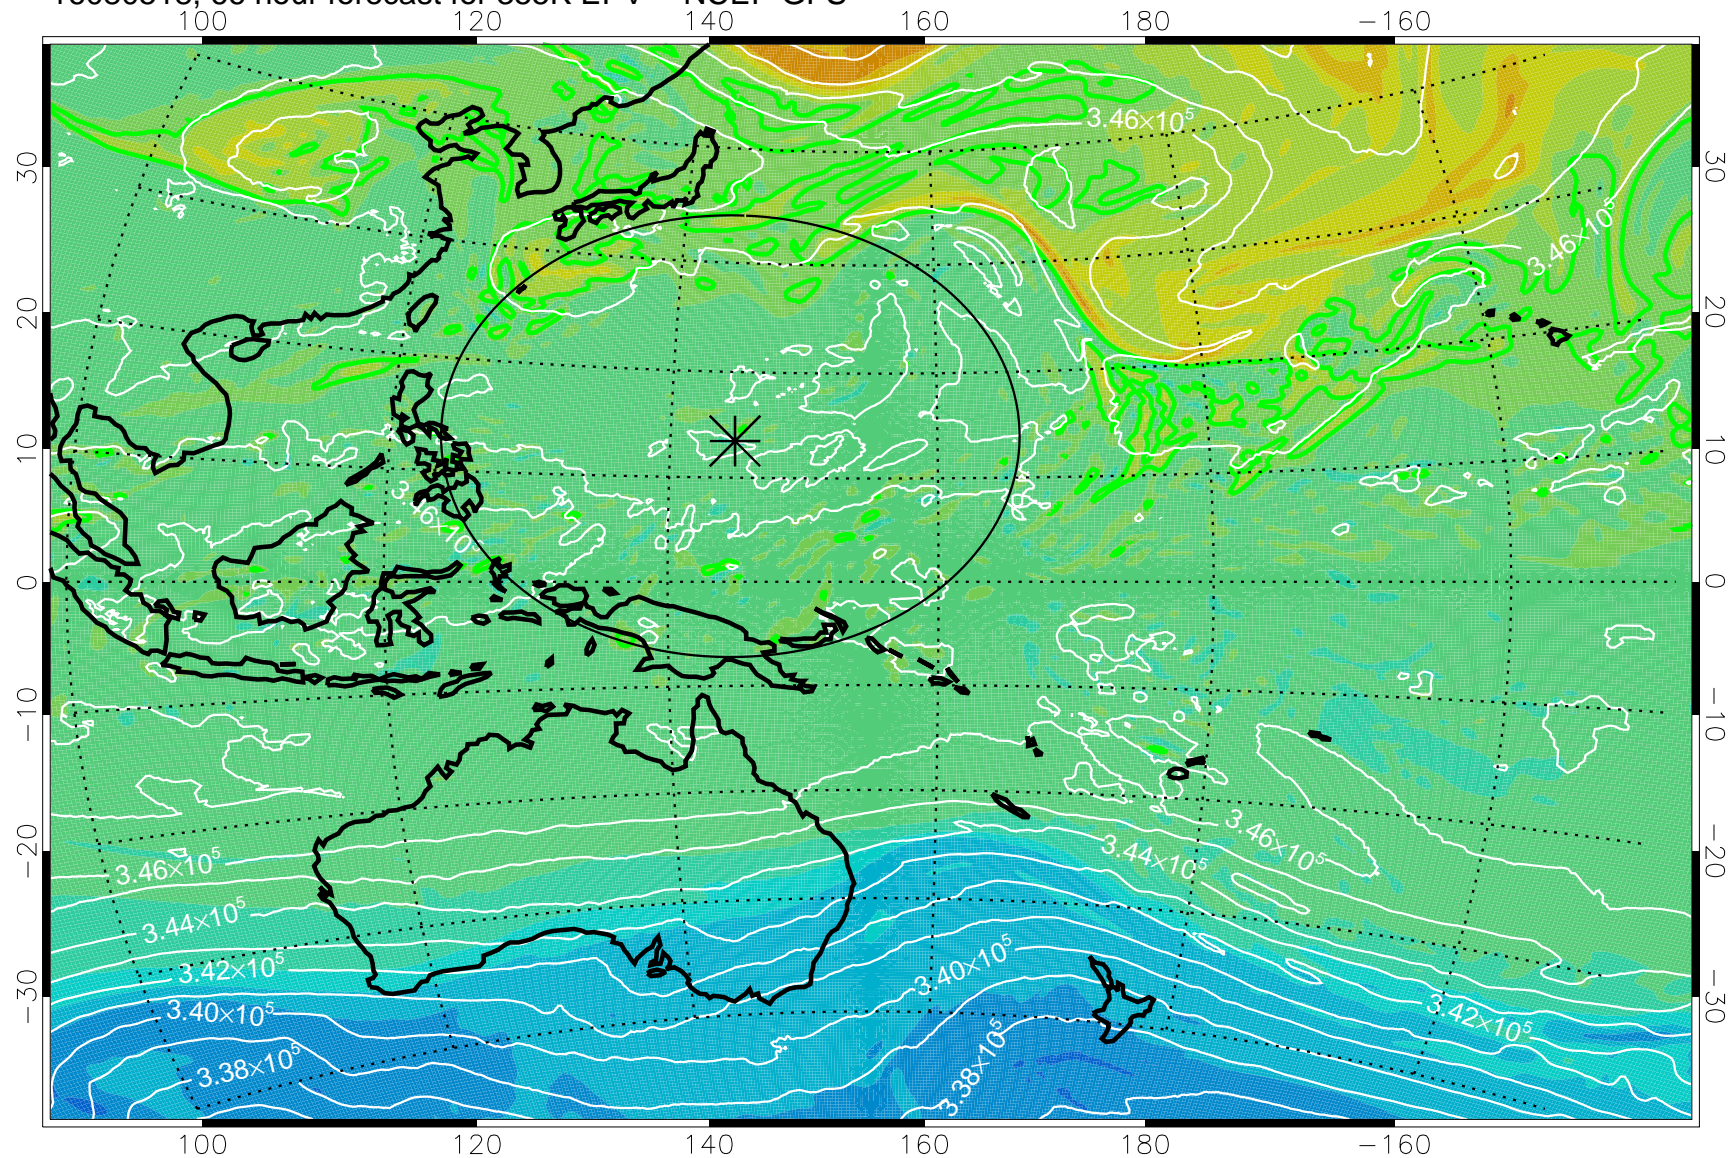

16080418, 42 hour forecast for 355K EPV -- NCEP GFS

355K Montgomery Streamfunction, white
EPV Tropopause (2 PVU) Position
Range ring of 2304 km

16080500, 48 hour forecast for 355K EPV -- NCEP GFS

355K Montgomery Streamfunction, white
EPV Tropopause (2 PVU) Position
Range ring of 2304 km

16080506, 54 hour forecast for 355K EPV -- NCEP GFS

355K Montgomery Streamfunction, white
EPV Tropopause (2 PVU) Position
Range ring of 2304 km

16080512, 60 hour forecast for 355K EPV -- NCEP GFS

355K Montgomery Streamfunction, white
EPV Tropopause (2 PVU) Position
Range ring of 2304 km

16080518, 66 hour forecast for 355K EPV -- NCEP GFS

355K Montgomery Streamfunction, white
EPV Tropopause (2 PVU) Position
Range ring of 2304 km

16080600, 72 hour forecast for 355K EPV -- NCEP GFS

355K Montgomery Streamfunction, white
EPV Tropopause (2 PVU) Position
Range ring of 2304 km

16080606, 78 hour forecast for 355K EPV -- NCEP GFS

355K Montgomery Streamfunction, white
EPV Tropopause (2 PVU) Position
Range ring of 2304 km

16080612, 84 hour forecast for 355K EPV -- NCEP GFS

355K Montgomery Streamfunction, white
EPV Tropopause (2 PVU) Position
Range ring of 2304 km