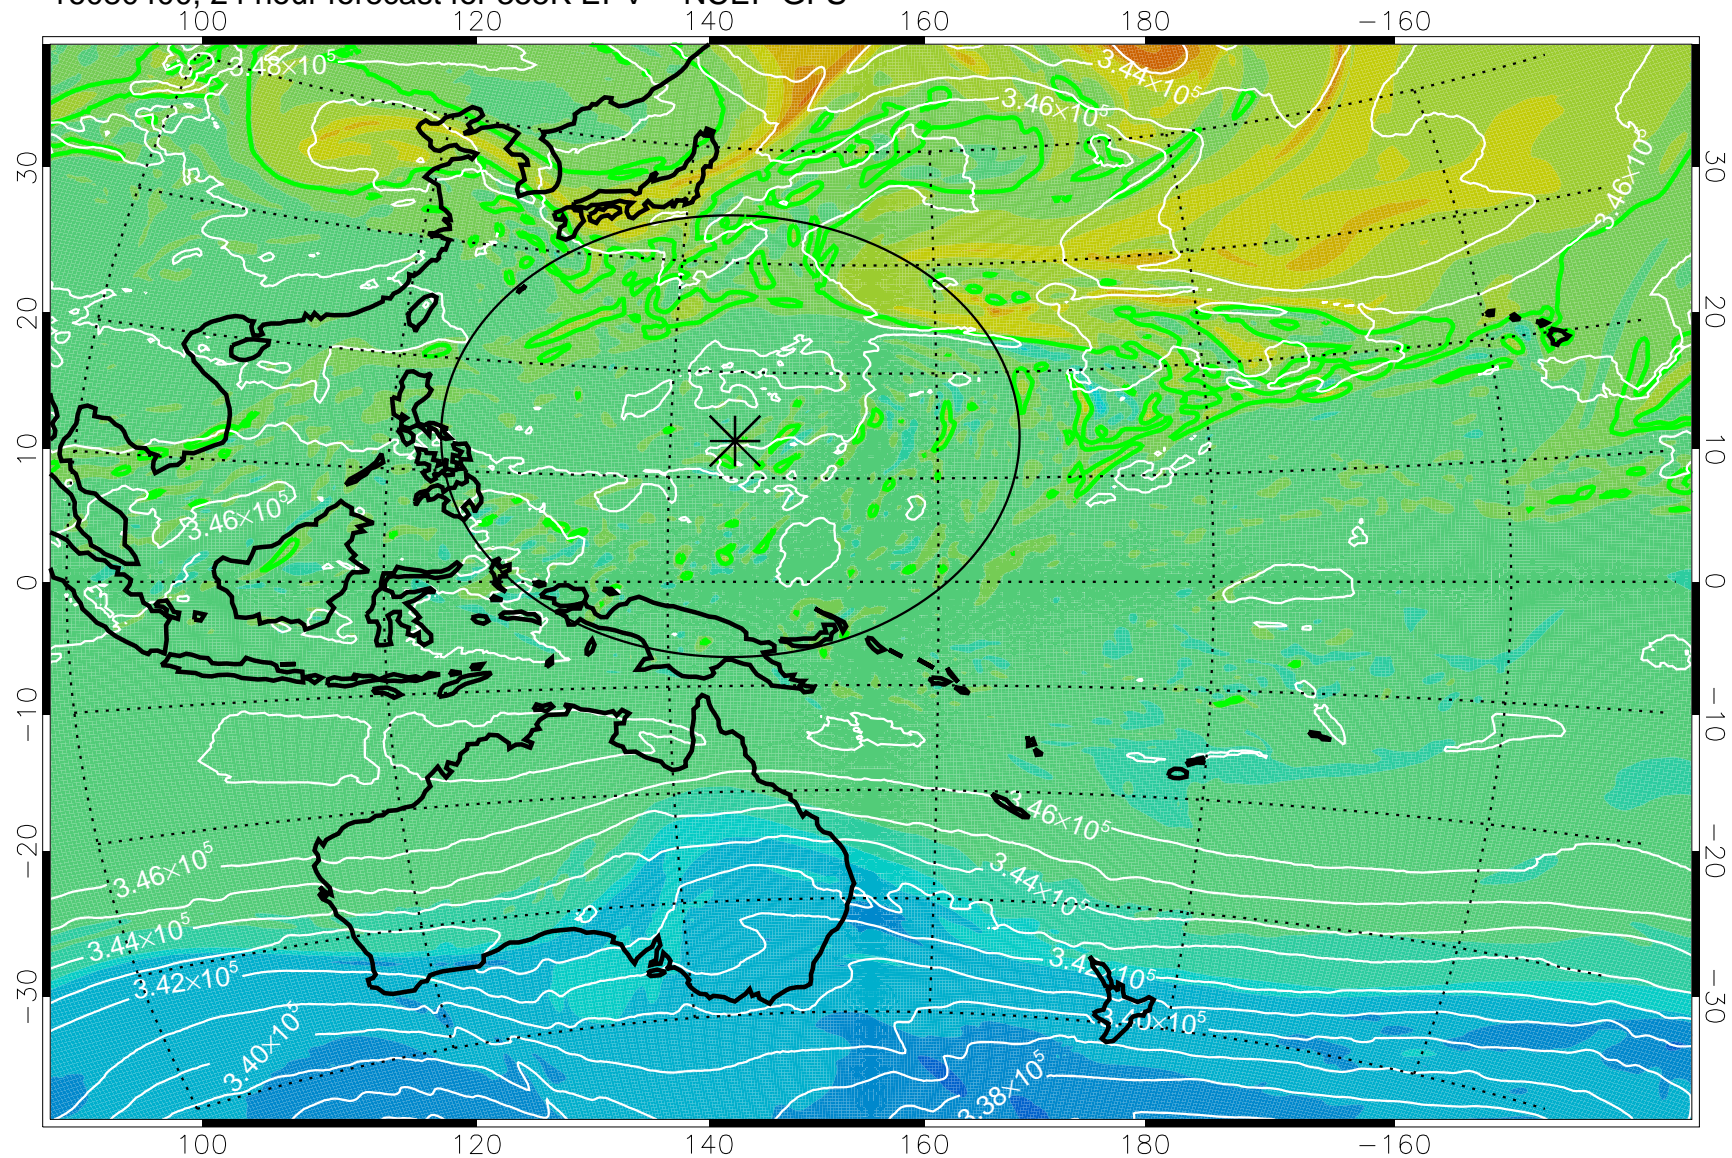

16080306, 6 hour forecast for 355K EPV -- NCEP GFS

355K Montgomery Streamfunction, white
EPV Tropopause (2 PVU) Position
Range ring of 2304 km

16080312, 12 hour forecast for 355K EPV -- NCEP GFS

355K Montgomery Streamfunction, white
EPV Tropopause (2 PVU) Position
Range ring of 2304 km

16080318, 18 hour forecast for 355K EPV -- NCEP GFS

355K Montgomery Streamfunction, white
EPV Tropopause (2 PVU) Position
Range ring of 2304 km

16080400, 24 hour forecast for 355K EPV -- NCEP GFS

355K Montgomery Streamfunction, white
EPV Tropopause (2 PVU) Position
Range ring of 2304 km

16080406, 30 hour forecast for 355K EPV -- NCEP GFS

355K Montgomery Streamfunction, white
EPV Tropopause (2 PVU) Position
Range ring of 2304 km

16080412, 36 hour forecast for 355K EPV -- NCEP GFS

355K Montgomery Streamfunction, white
EPV Tropopause (2 PVU) Position
Range ring of 2304 km

16080418, 42 hour forecast for 355K EPV -- NCEP GFS

355K Montgomery Streamfunction, white
EPV Tropopause (2 PVU) Position
Range ring of 2304 km

16080500, 48 hour forecast for 355K EPV -- NCEP GFS

355K Montgomery Streamfunction, white
EPV Tropopause (2 PVU) Position
Range ring of 2304 km