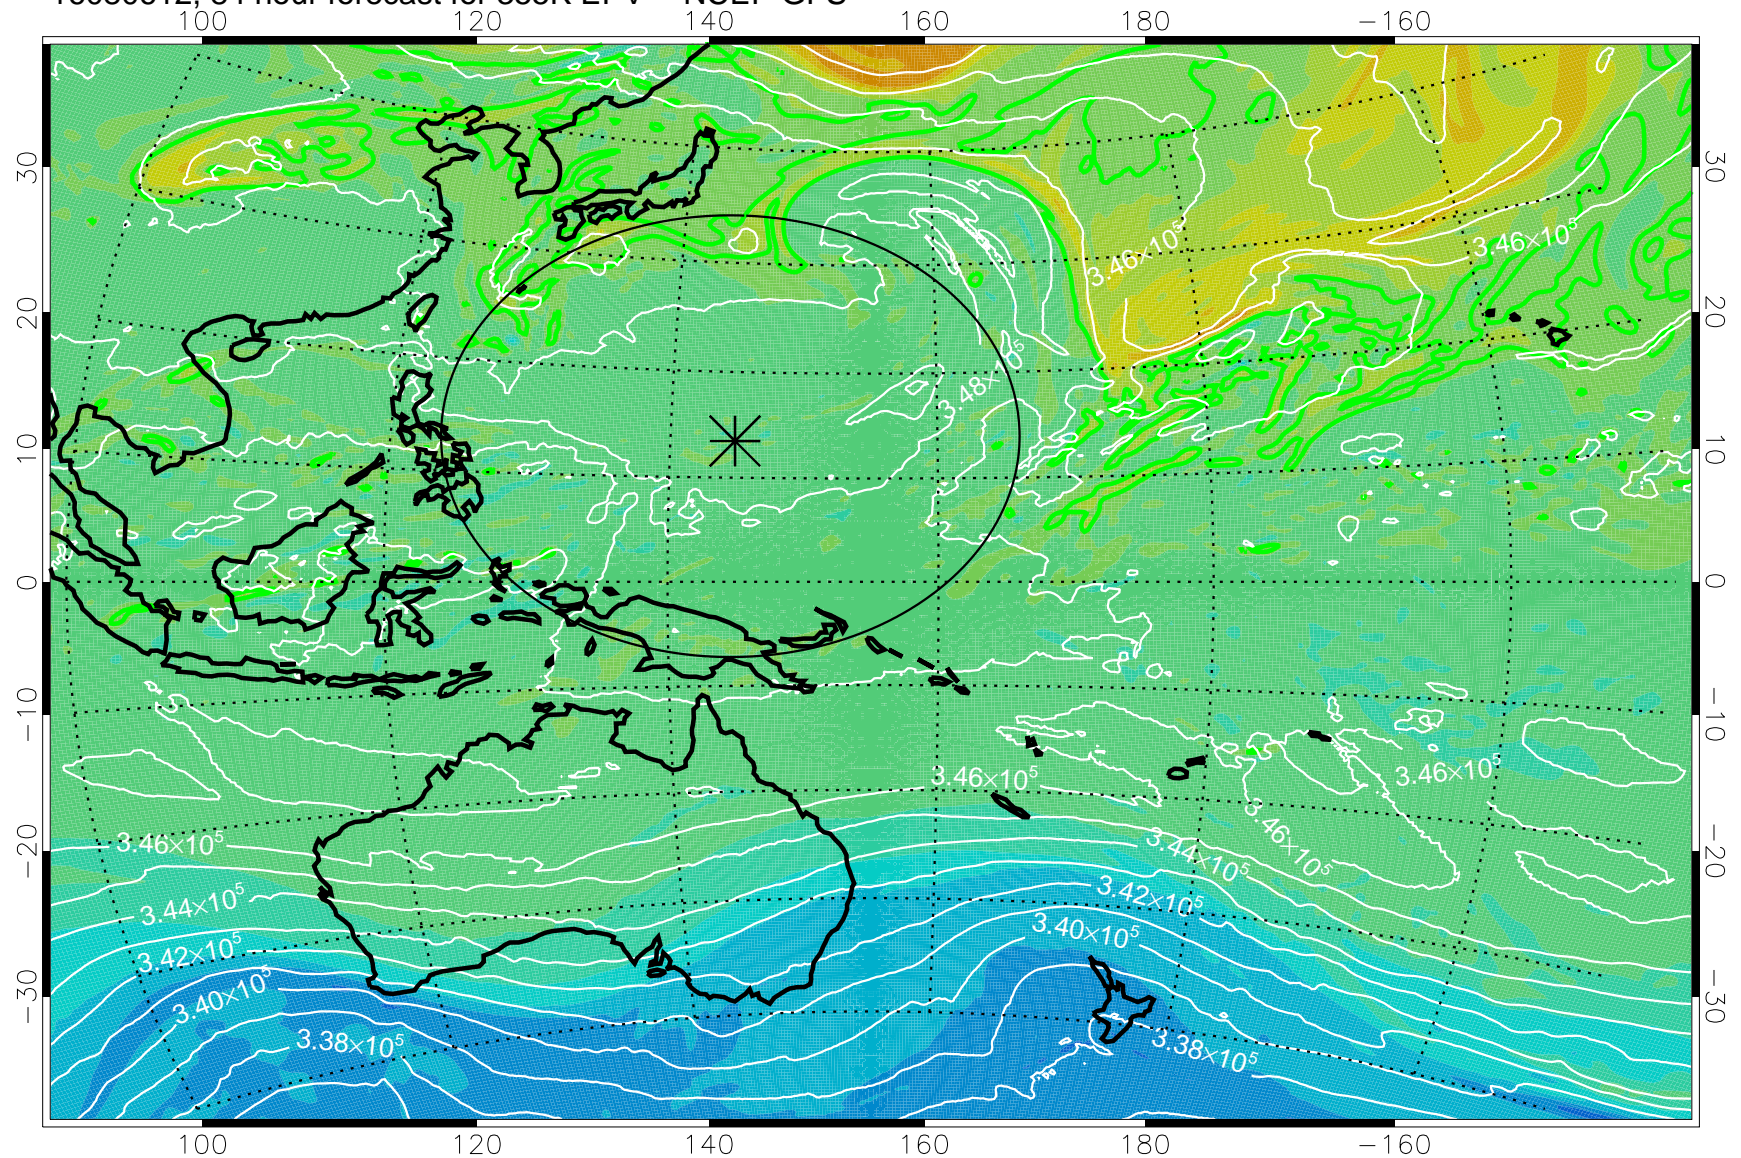

16080506, 54 hour forecast for 355K EPV -- NCEP GFS

355K Montgomery Streamfunction, white
EPV Tropopause (2 PVU) Position
Range ring of 2304 km

16080512, 60 hour forecast for 355K EPV -- NCEP GFS

355K Montgomery Streamfunction, white
EPV Tropopause (2 PVU) Position
Range ring of 2304 km

16080518, 66 hour forecast for 355K EPV -- NCEP GFS

355K Montgomery Streamfunction, white
EPV Tropopause (2 PVU) Position
Range ring of 2304 km

16080600, 72 hour forecast for 355K EPV -- NCEP GFS

355K Montgomery Streamfunction, white
EPV Tropopause (2 PVU) Position
Range ring of 2304 km

16080606, 78 hour forecast for 355K EPV -- NCEP GFS

355K Montgomery Streamfunction, white
EPV Tropopause (2 PVU) Position
Range ring of 2304 km

16080612, 84 hour forecast for 355K EPV -- NCEP GFS

355K Montgomery Streamfunction, white
EPV Tropopause (2 PVU) Position
Range ring of 2304 km

16080618, 90 hour forecast for 355K EPV -- NCEP GFS

355K Montgomery Streamfunction, white
EPV Tropopause (2 PVU) Position
Range ring of 2304 km

16080700, 96 hour forecast for 355K EPV -- NCEP GFS

355K Montgomery Streamfunction, white
EPV Tropopause (2 PVU) Position
Range ring of 2304 km