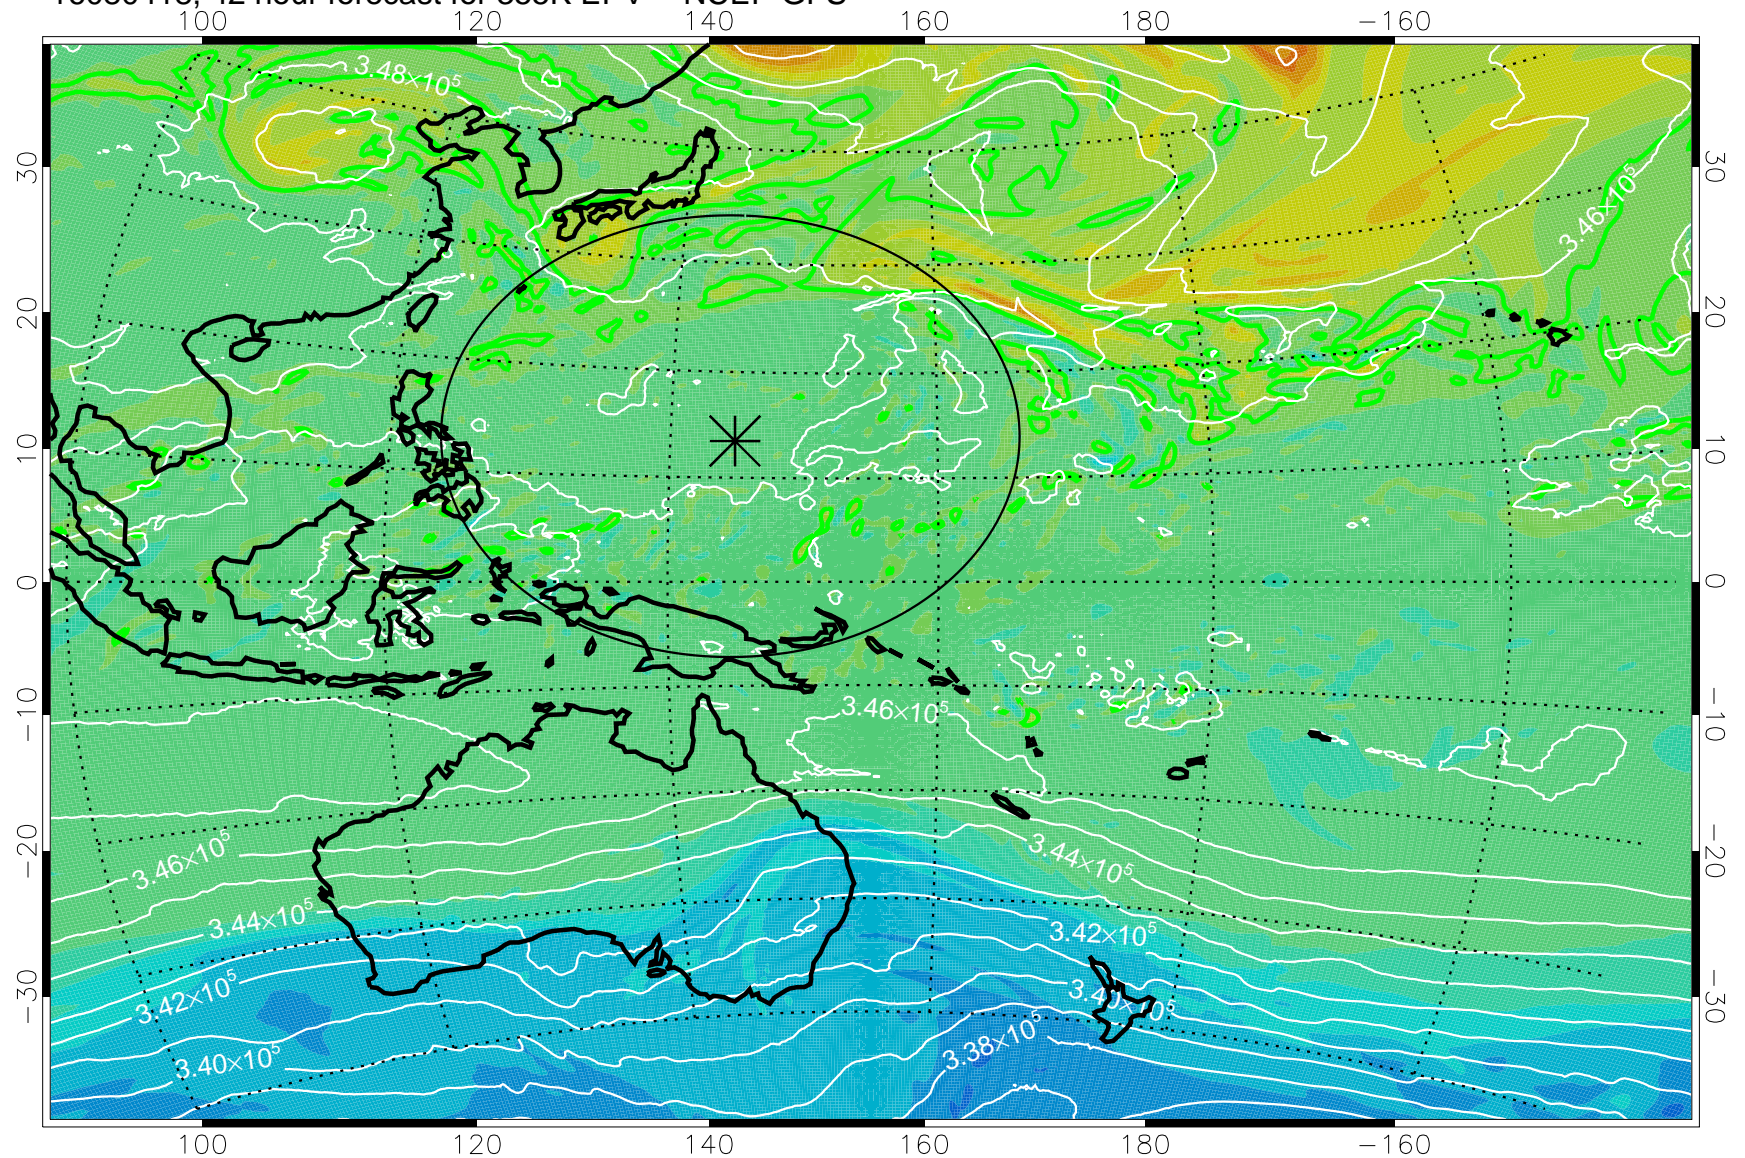

16080406, 30 hour forecast for 355K EPV -- NCEP GFS

355K Montgomery Streamfunction, white
EPV Tropopause (2 PVU) Position
Range ring of 2304 km

16080412, 36 hour forecast for 355K EPV -- NCEP GFS

355K Montgomery Streamfunction, white
EPV Tropopause (2 PVU) Position
Range ring of 2304 km

16080418, 42 hour forecast for 355K EPV -- NCEP GFS

355K Montgomery Streamfunction, white
EPV Tropopause (2 PVU) Position
Range ring of 2304 km

16080500, 48 hour forecast for 355K EPV -- NCEP GFS

355K Montgomery Streamfunction, white
EPV Tropopause (2 PVU) Position
Range ring of 2304 km

16080506, 54 hour forecast for 355K EPV -- NCEP GFS

355K Montgomery Streamfunction, white
EPV Tropopause (2 PVU) Position
Range ring of 2304 km

16080512, 60 hour forecast for 355K EPV -- NCEP GFS

355K Montgomery Streamfunction, white
EPV Tropopause (2 PVU) Position
Range ring of 2304 km

16080518, 66 hour forecast for 355K EPV -- NCEP GFS

355K Montgomery Streamfunction, white
EPV Tropopause (2 PVU) Position
Range ring of 2304 km

16080600, 72 hour forecast for 355K EPV -- NCEP GFS

355K Montgomery Streamfunction, white
EPV Tropopause (2 PVU) Position
Range ring of 2304 km