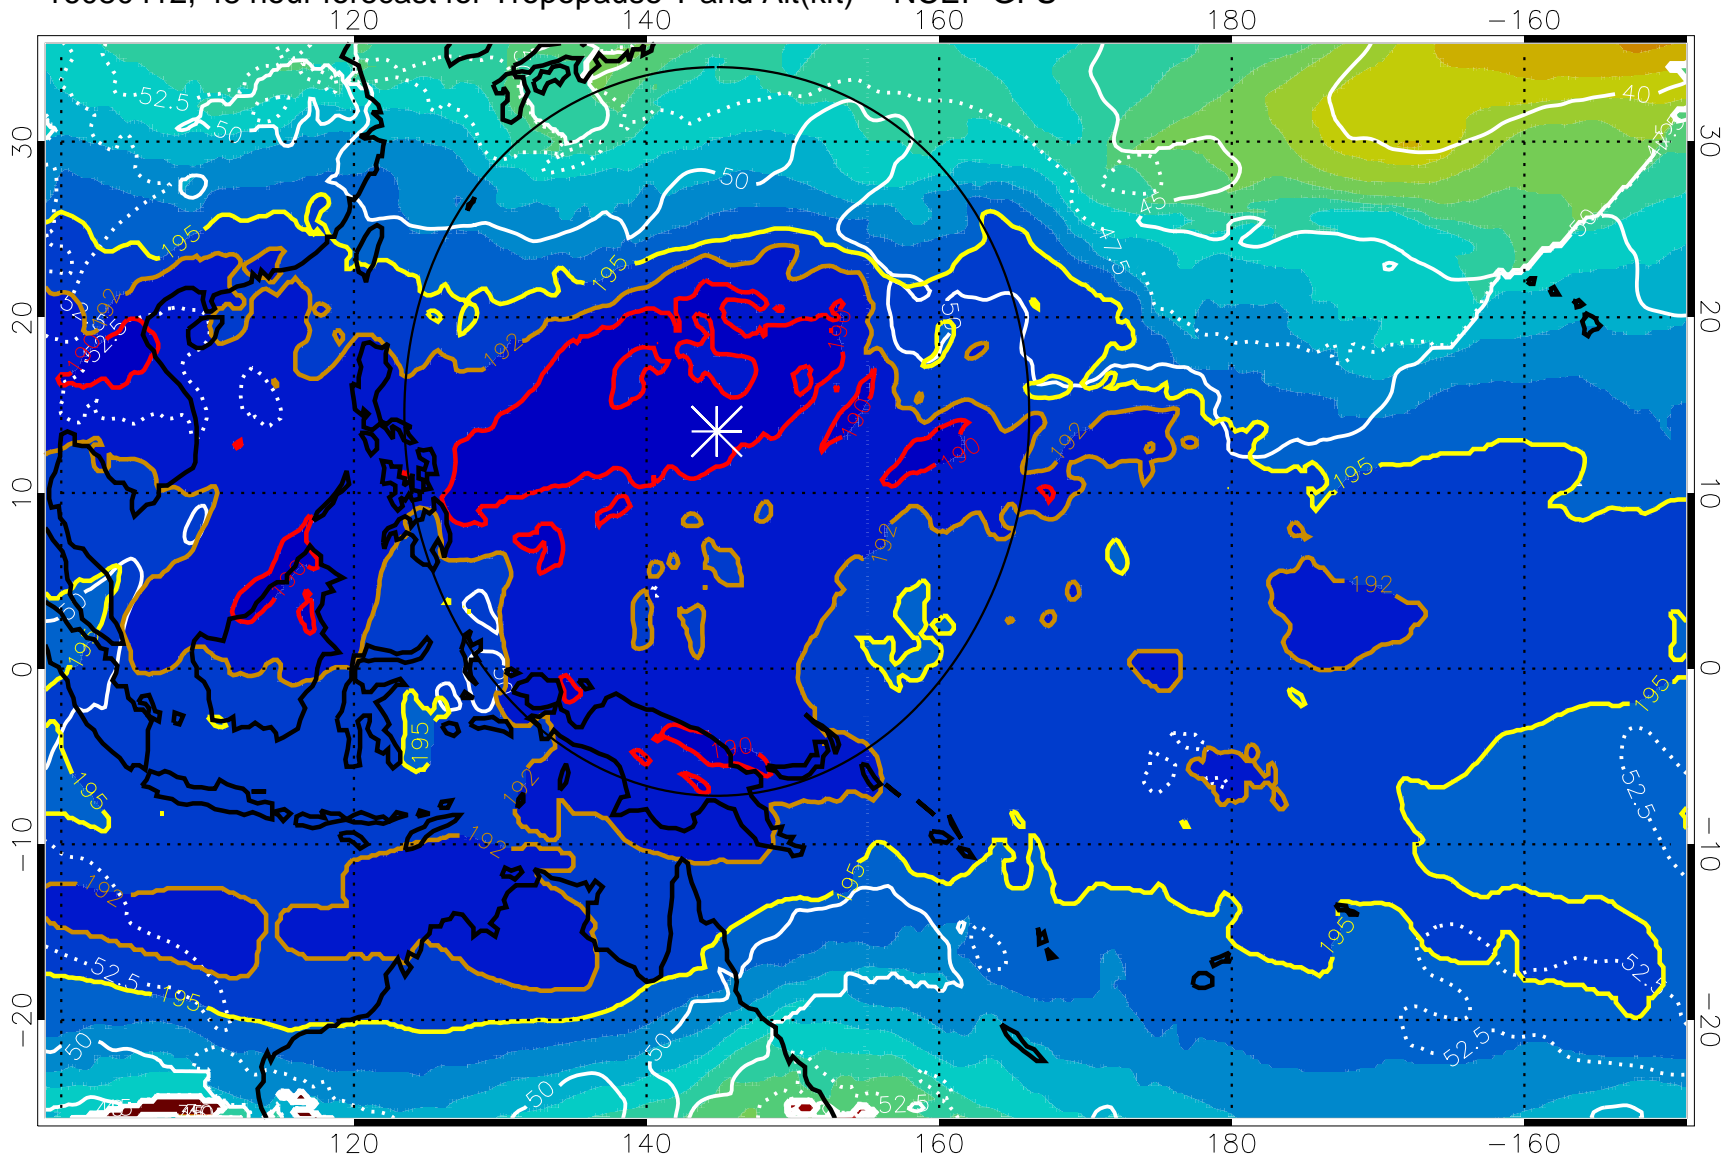

16080412, 48 hour forecast for Tropopause T and Alt(kft) -- NCEP GFS

190 200 210 220 230

Tropopause T, K

Tropopause Altitude in kft (white)

192.5K Isotherm 195K Isotherm

187.5K Isotherm 190K Isotherm

Range ring of 2304 km