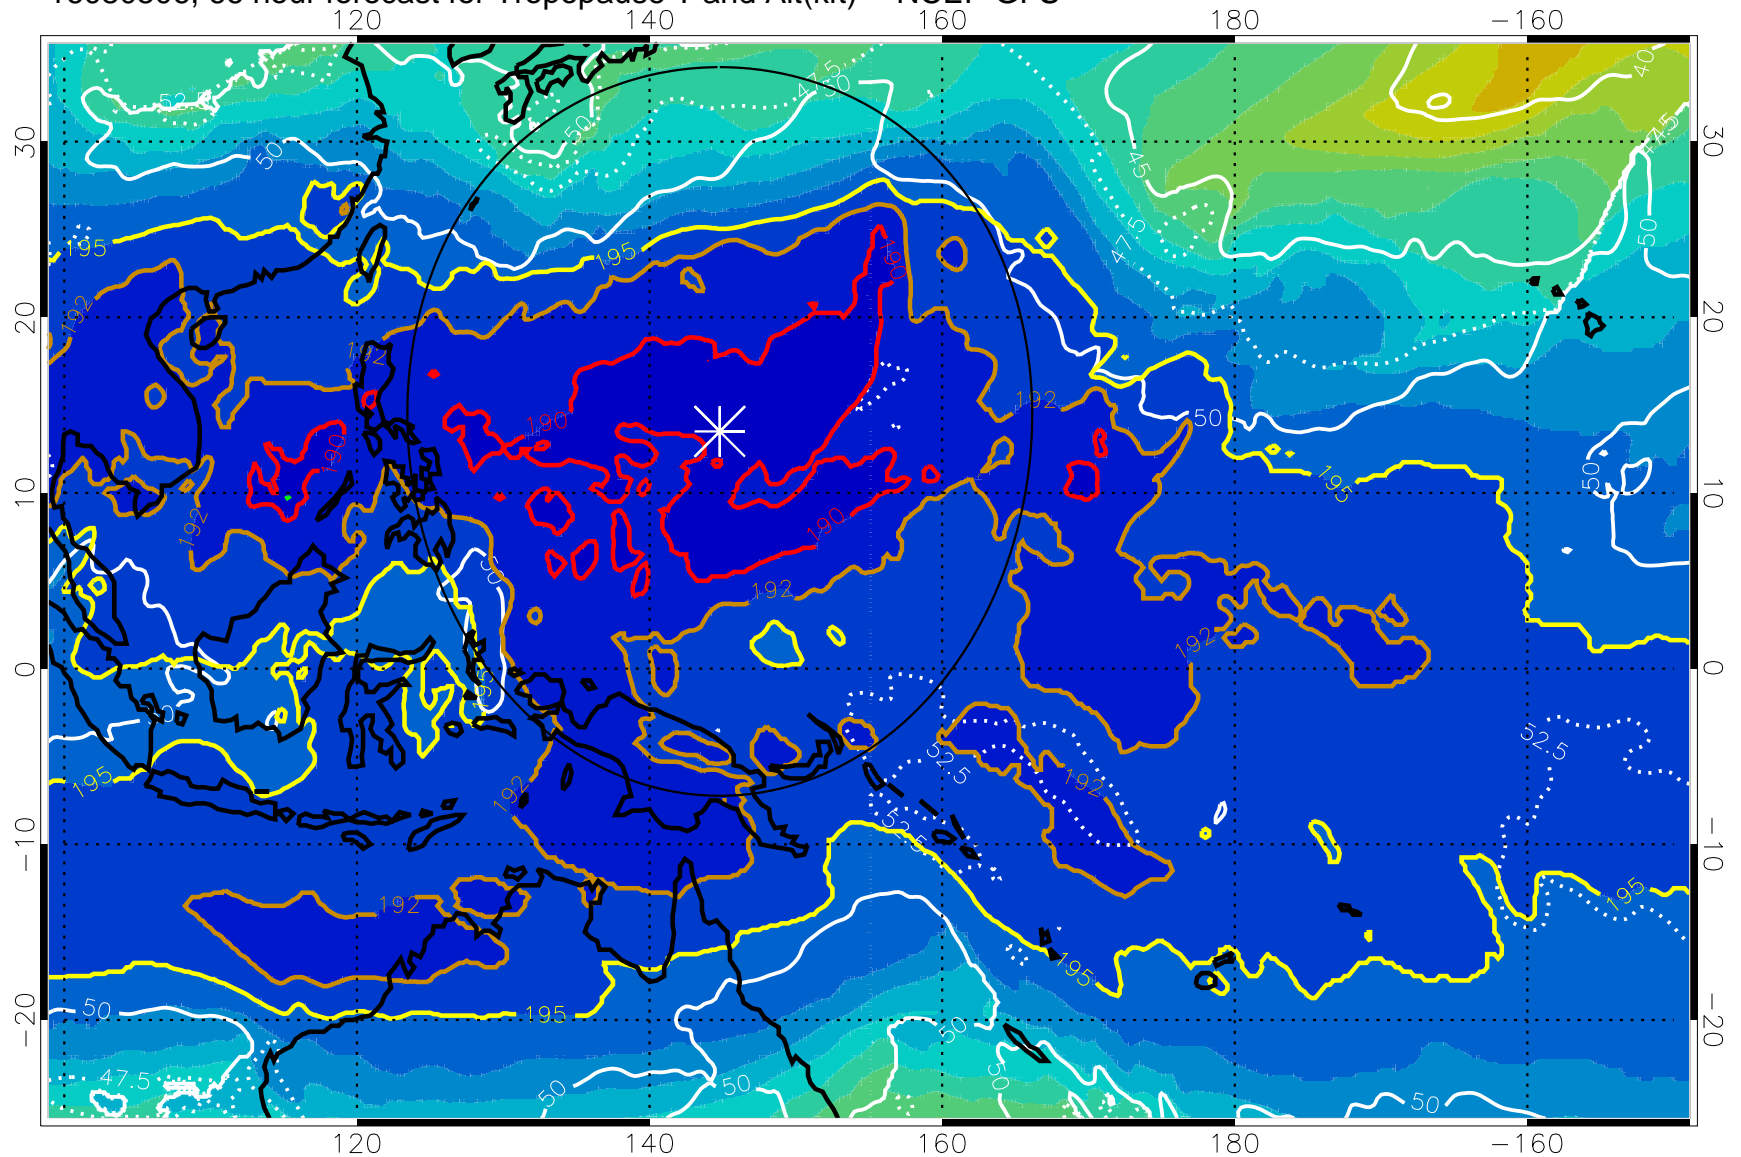

16080506, 66 hour forecast for Tropopause T and Alt(kft) -- NCEP GFS

190 200 210 220 230

Tropopause T, K

Tropopause Altitude in kft (white)

192.5K Isotherm 195K Isotherm

187.5K Isotherm 190K Isotherm

Range ring of 2304 km