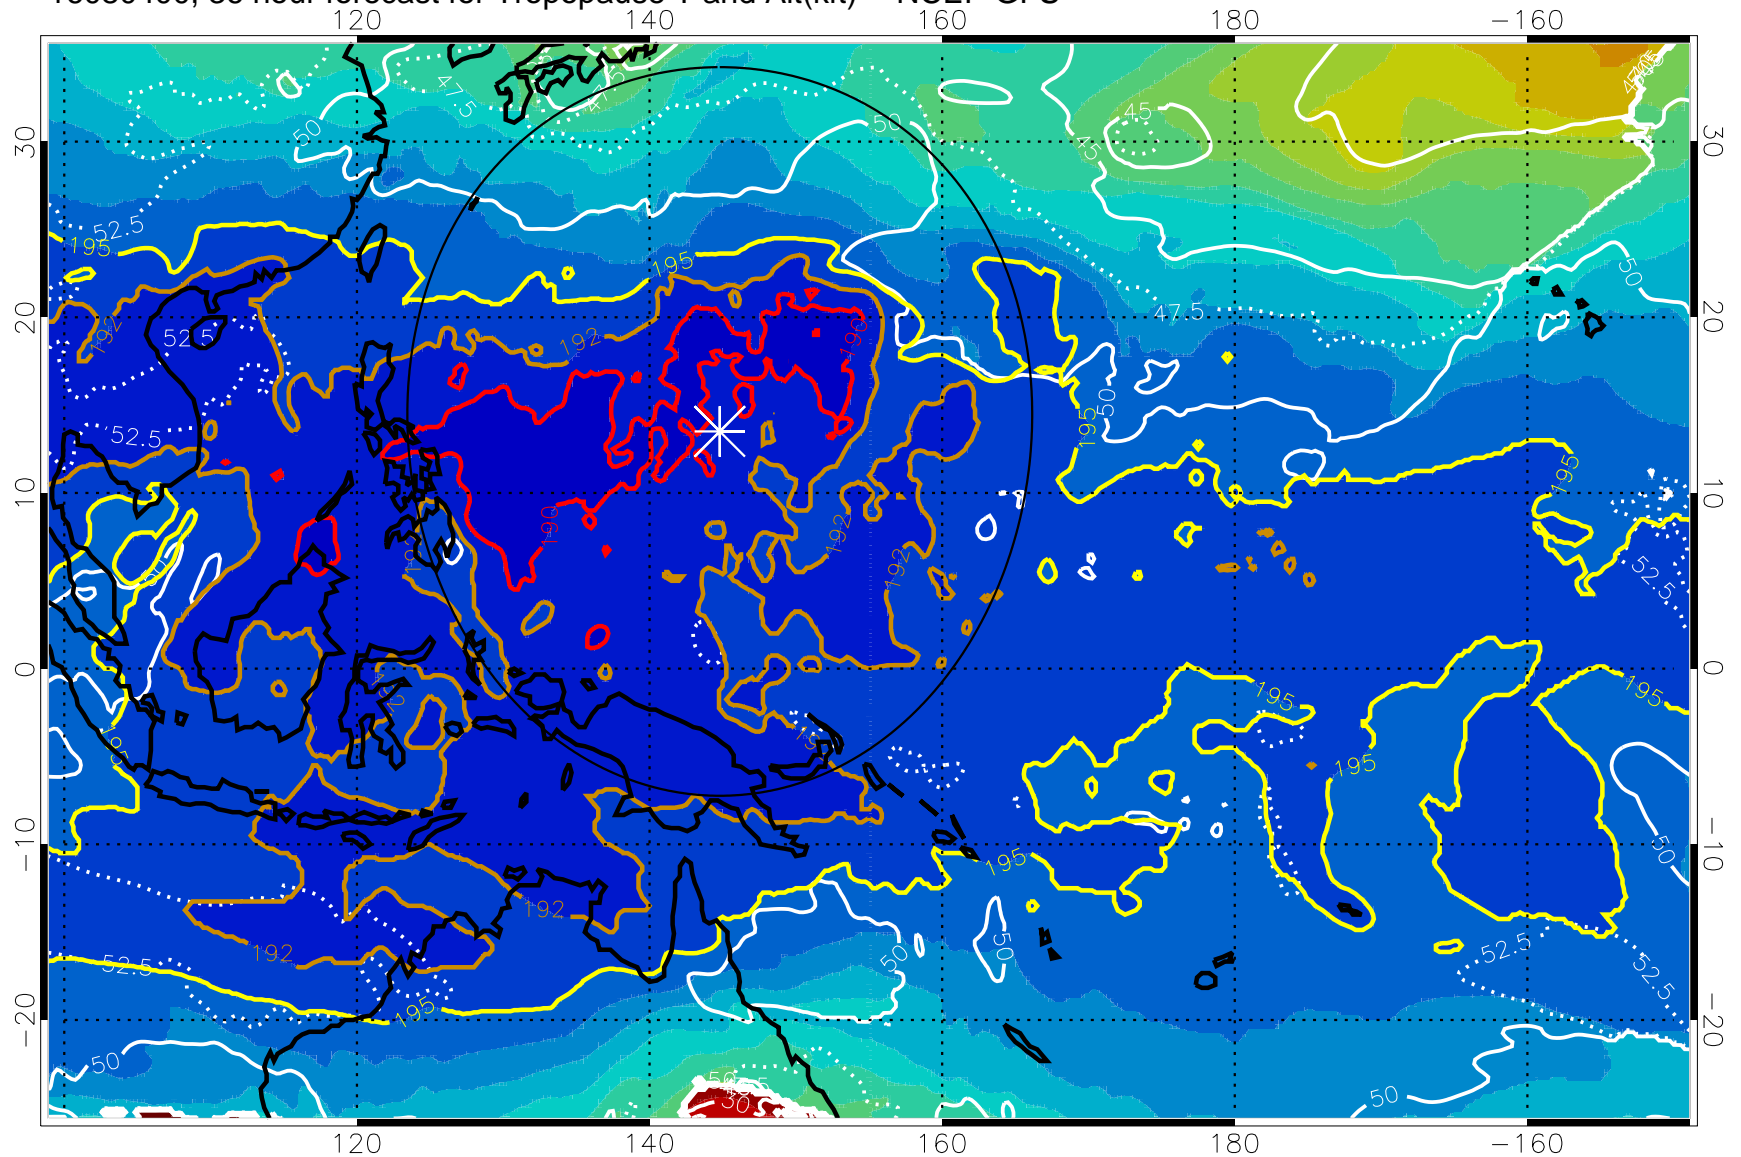

16080400, 36 hour forecast for Tropopause T and Alt(kft) -- NCEP GFS

190 200 210 220 230

Tropopause T, K

Tropopause Altitude in kft (white)

192.5K Isotherm 195K Isotherm

187.5K Isotherm 190K Isotherm

Range ring of 2304 km