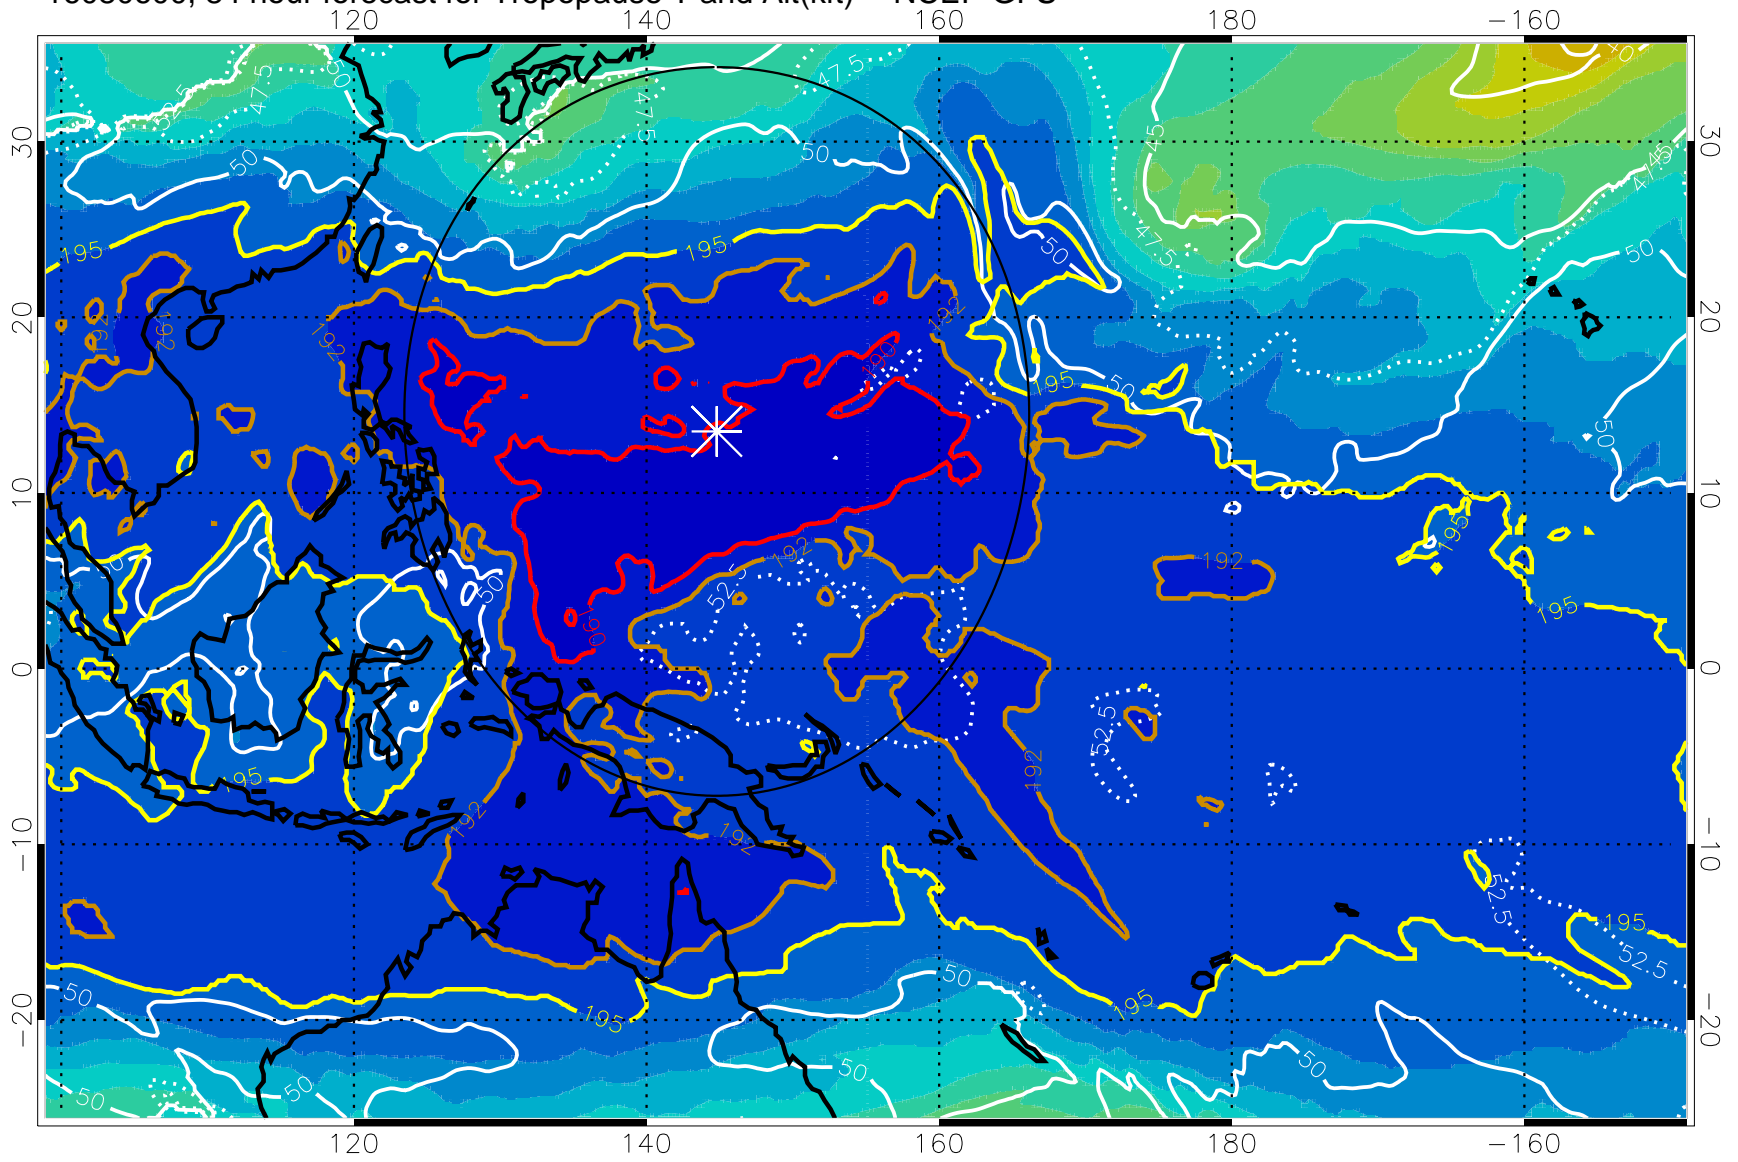

16080600, 84 hour forecast for Tropopause T and Alt(kft) -- NCEP GFS

190 200 210 220 230

Tropopause T, K

Tropopause Altitude in kft (white)

192.5K Isotherm 195K Isotherm
187.5K Isotherm 190K Isotherm

Range ring of 2304 km