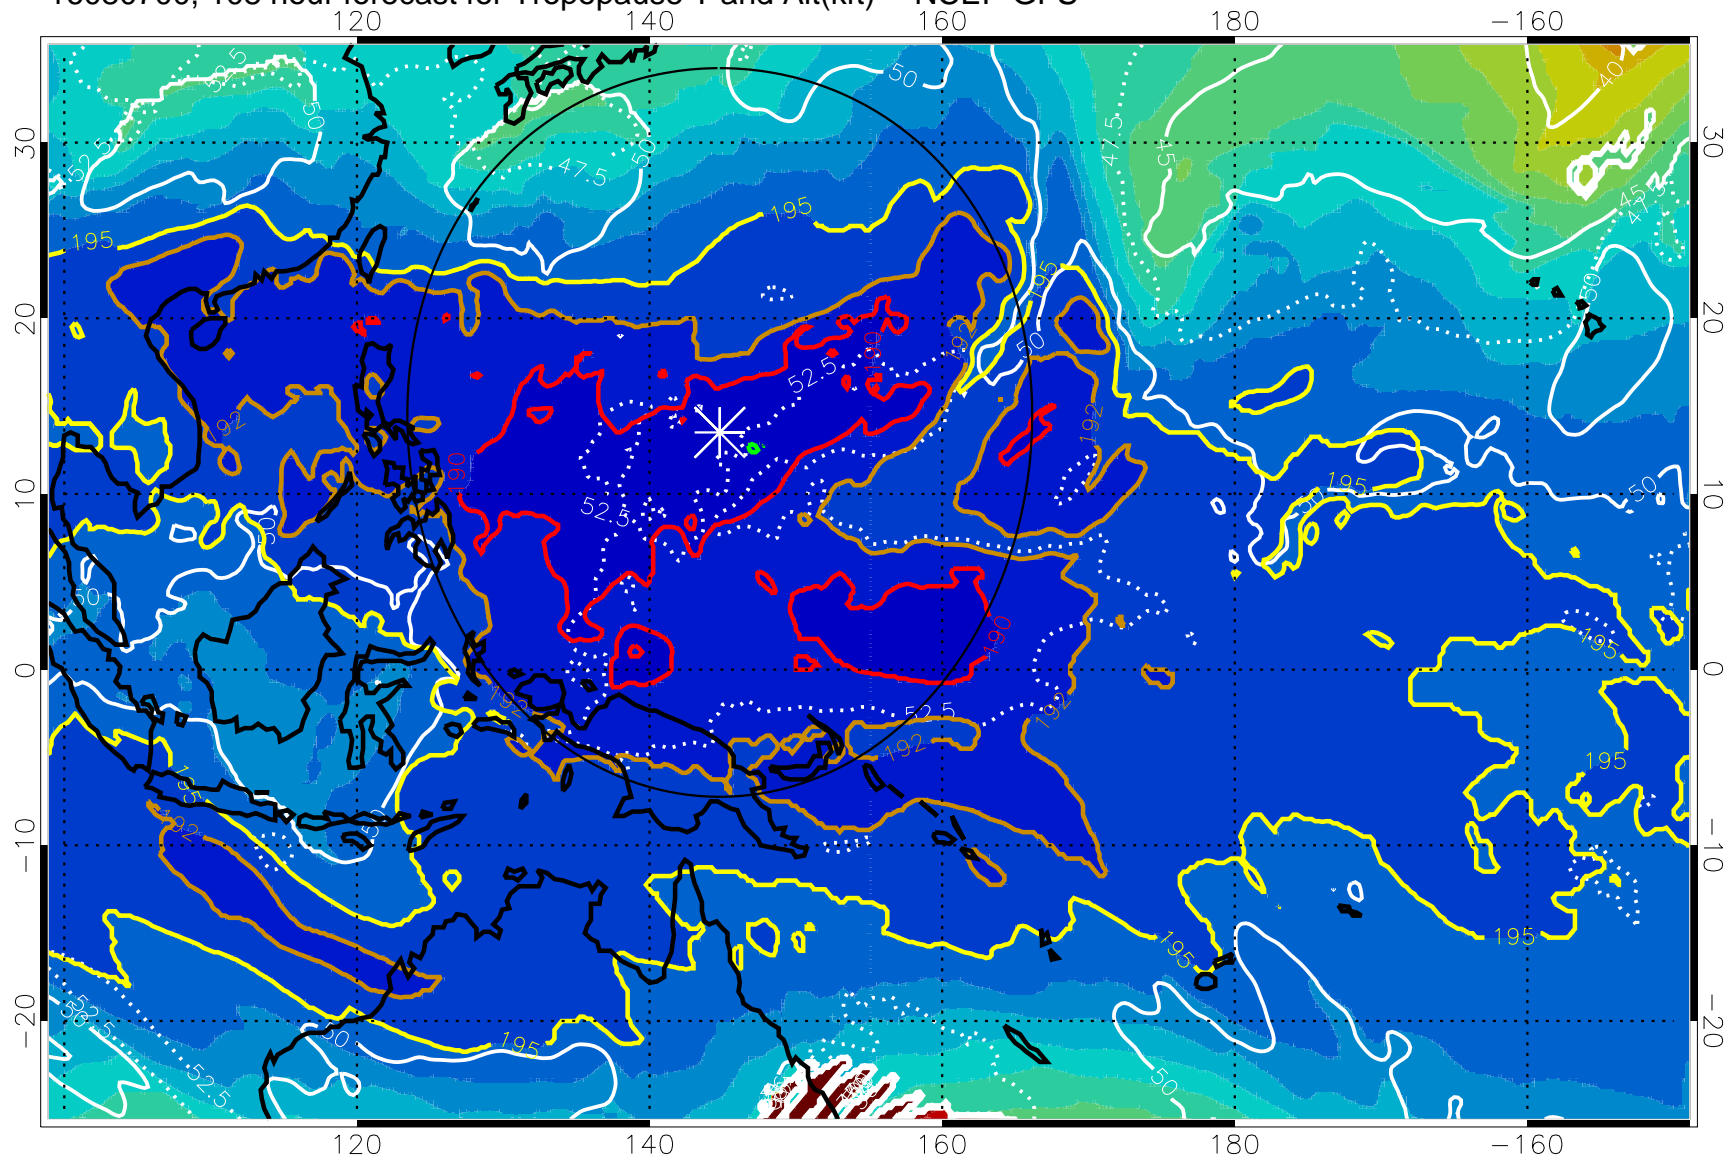

16080700, 108 hour forecast for Tropopause T and Alt(kft) -- NCEP GFS

190 200 210 220 230
Tropopause T, K

Tropopause Altitude in kft (white)

192.5K Isotherm 195K Isotherm
187.5K Isotherm 190K Isotherm

Range ring of 2304 km