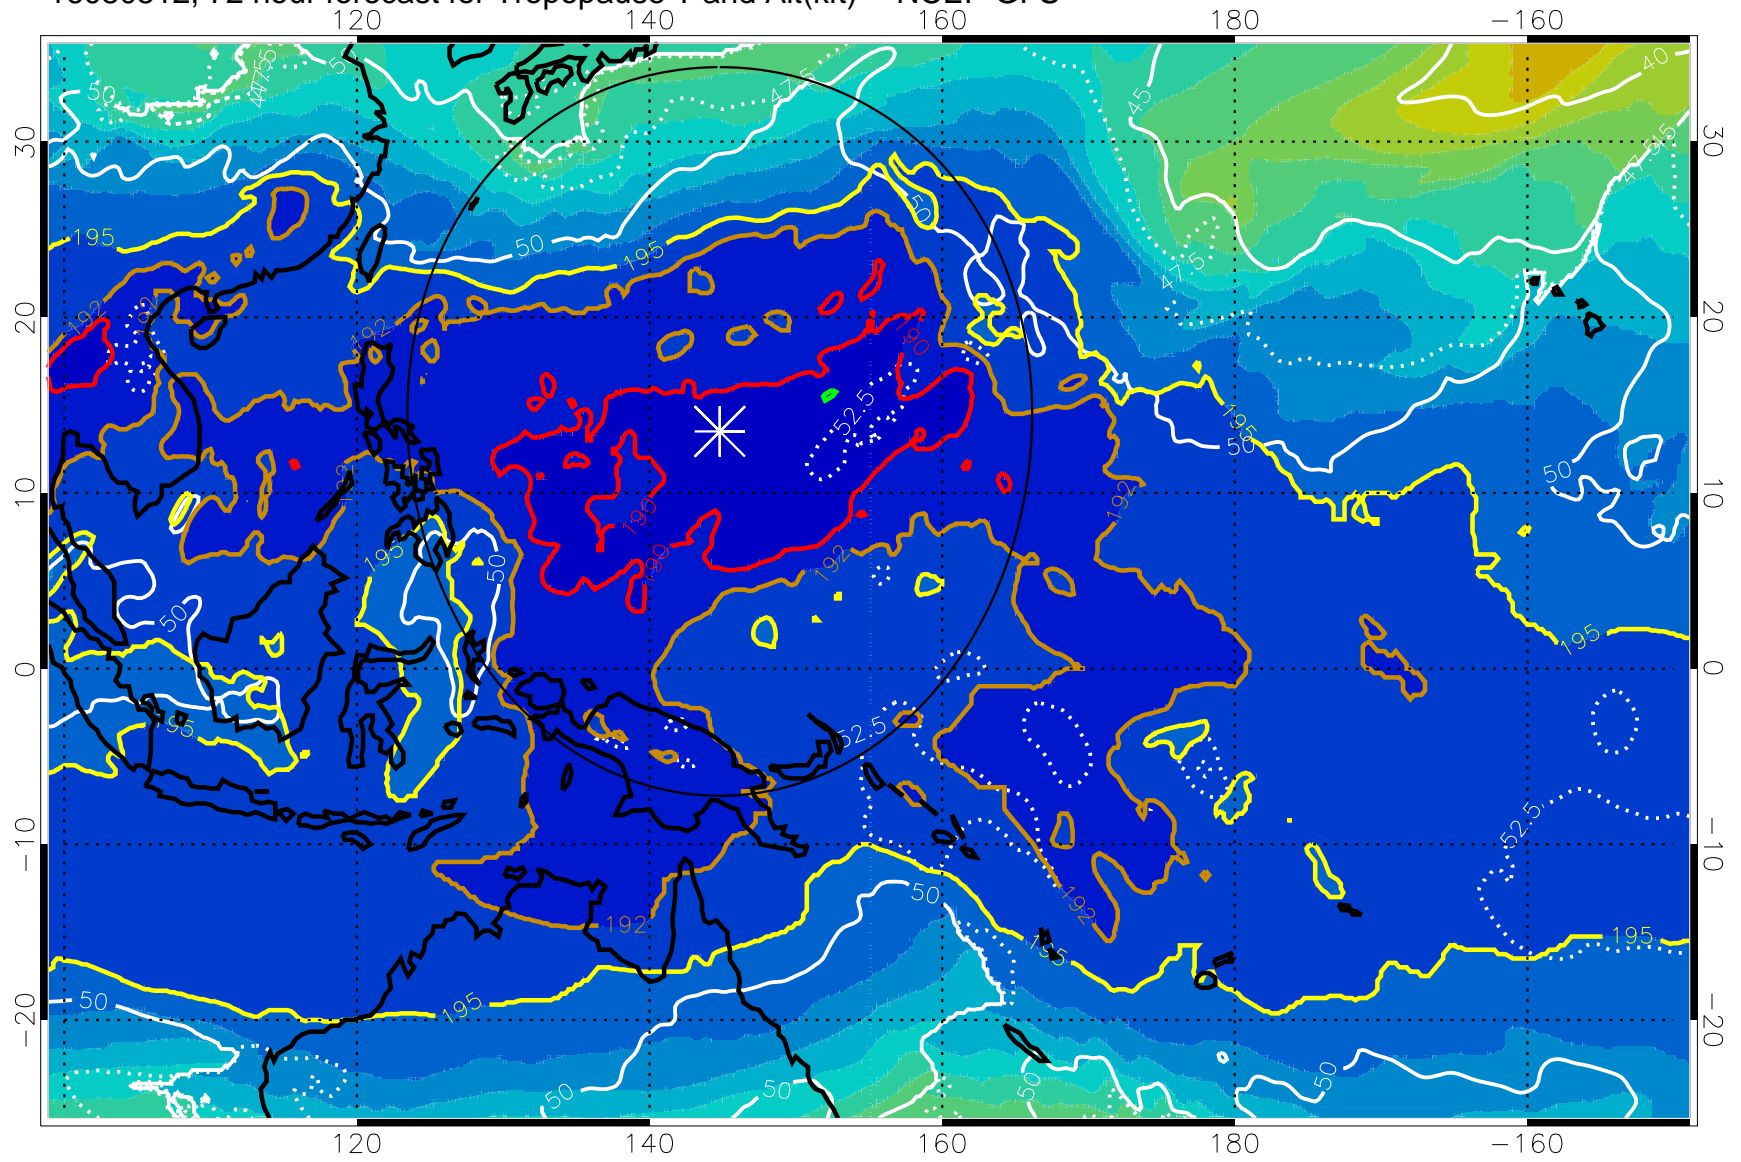

16080512, 72 hour forecast for Tropopause T and Alt(kft) -- NCEP GFS

190   200   210   220   230
Tropopause T, K

Tropopause Altitude in kft (white)

192.5K Isotherm   195K Isotherm
187.5K Isotherm   190K Isotherm

Range ring of 2304 km