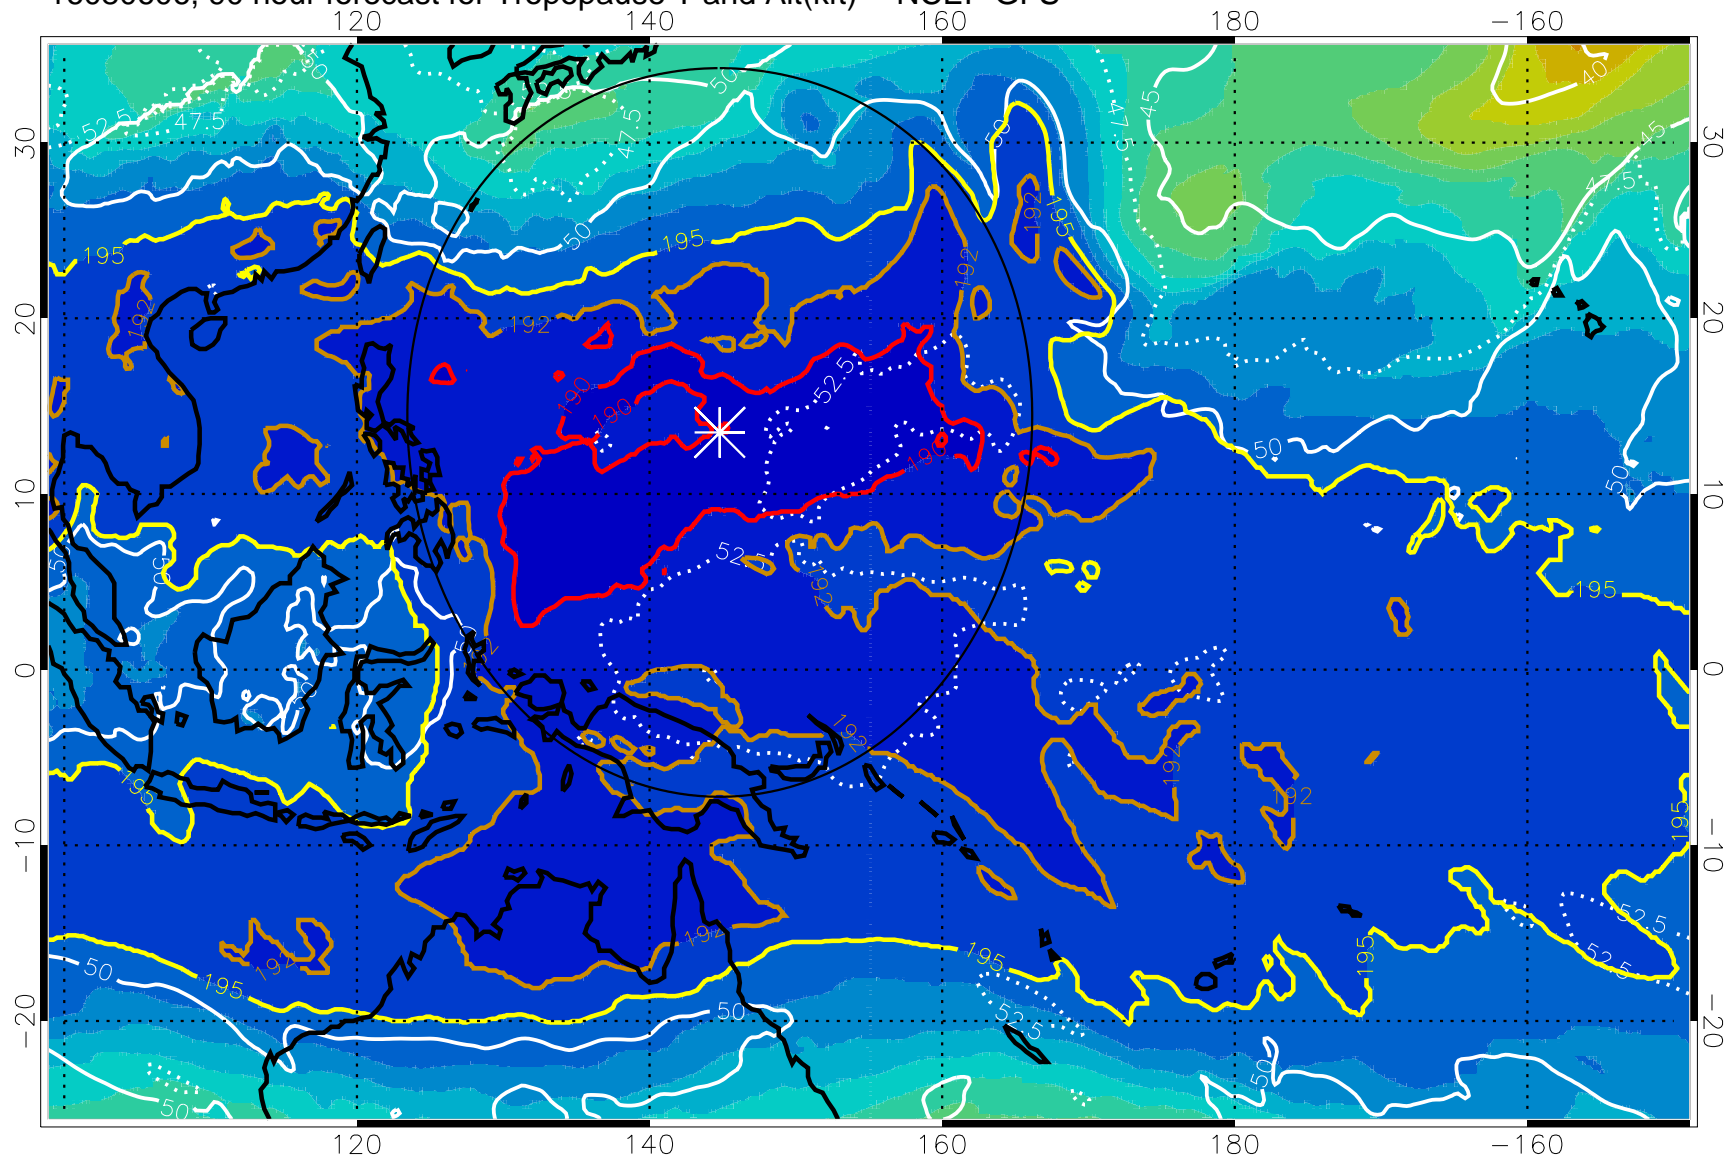

16080606, 90 hour forecast for Tropopause T and Alt(kft) -- NCEP GFS

190 200 210 220 230

Tropopause T, K

Tropopause Altitude in kft (white)

192.5K Isotherm 195K Isotherm
187.5K Isotherm 190K Isotherm

Range ring of 2304 km