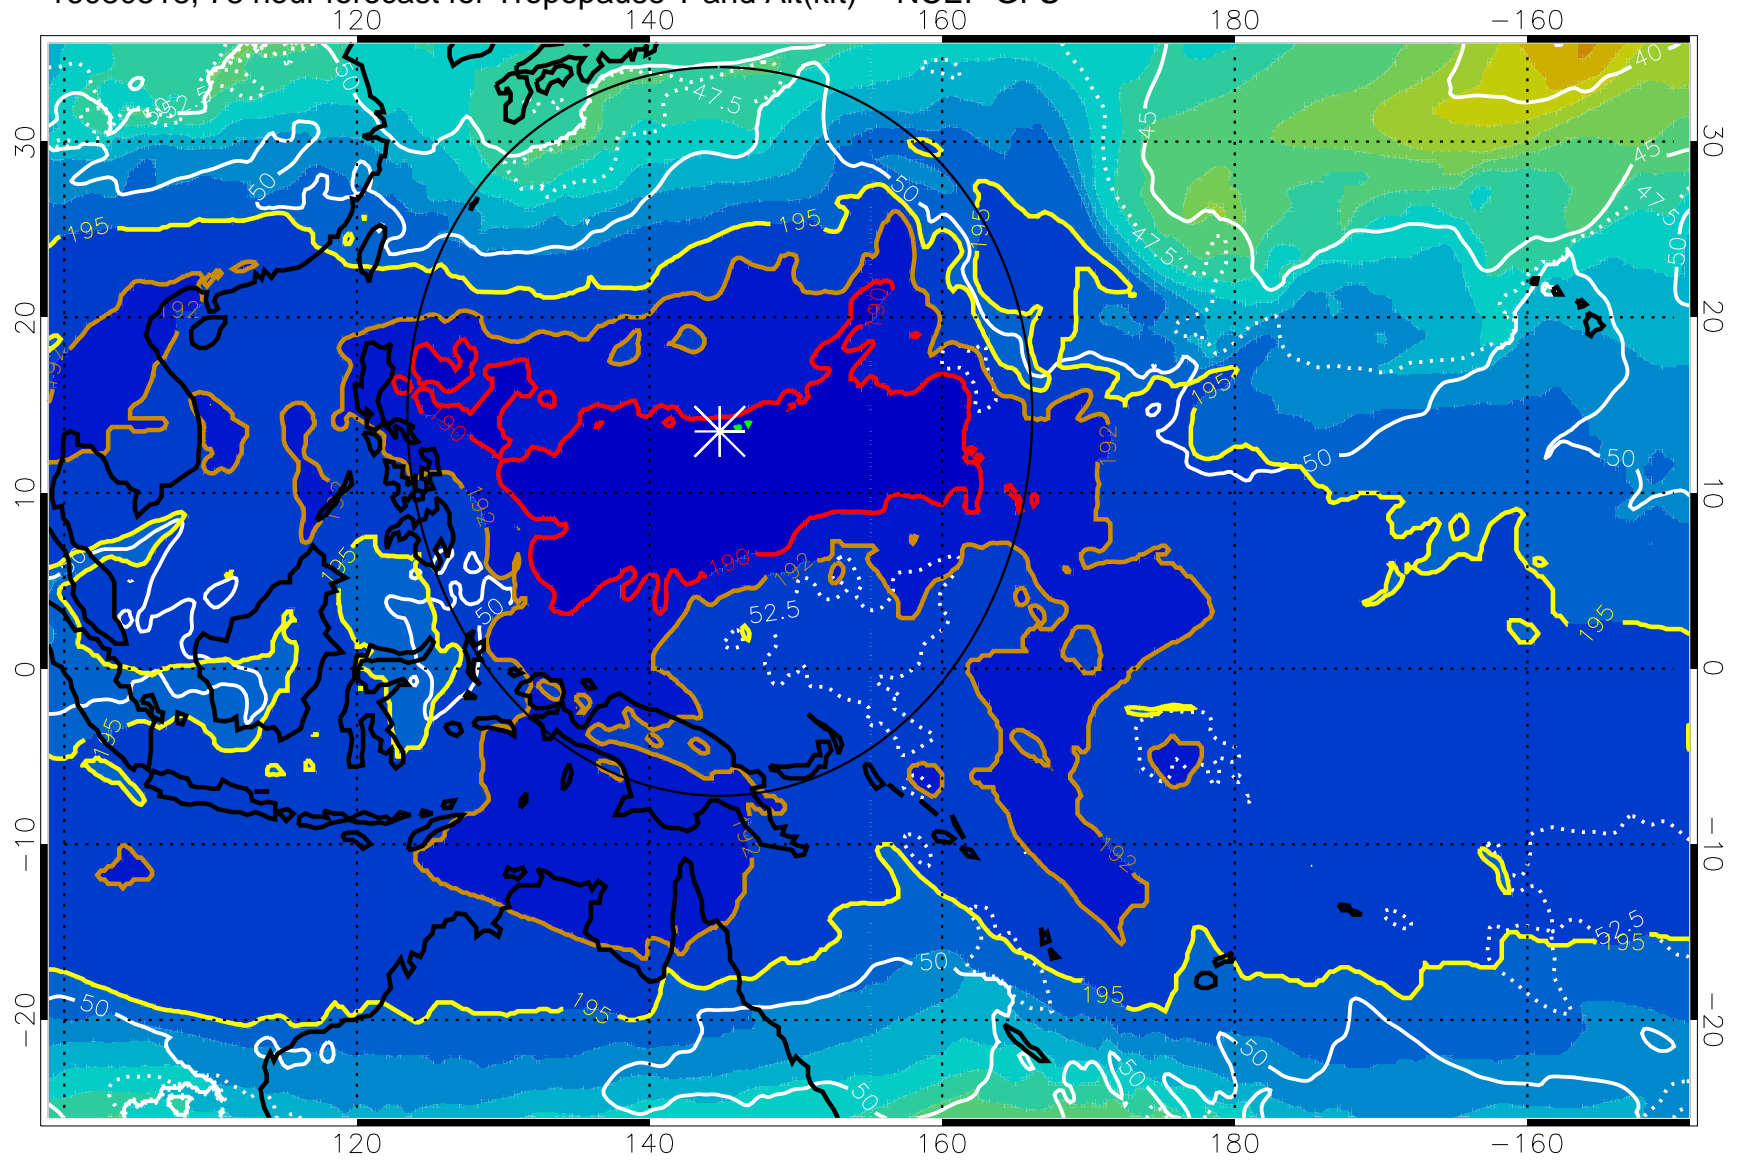

16080518, 78 hour forecast for Tropopause T and Alt(kft) -- NCEP GFS

190   200   210   220   230
Tropopause T, K

Tropopause Altitude in kft (white)

192.5K Isotherm   195K Isotherm
187.5K Isotherm   190K Isotherm

Range ring of 2304 km