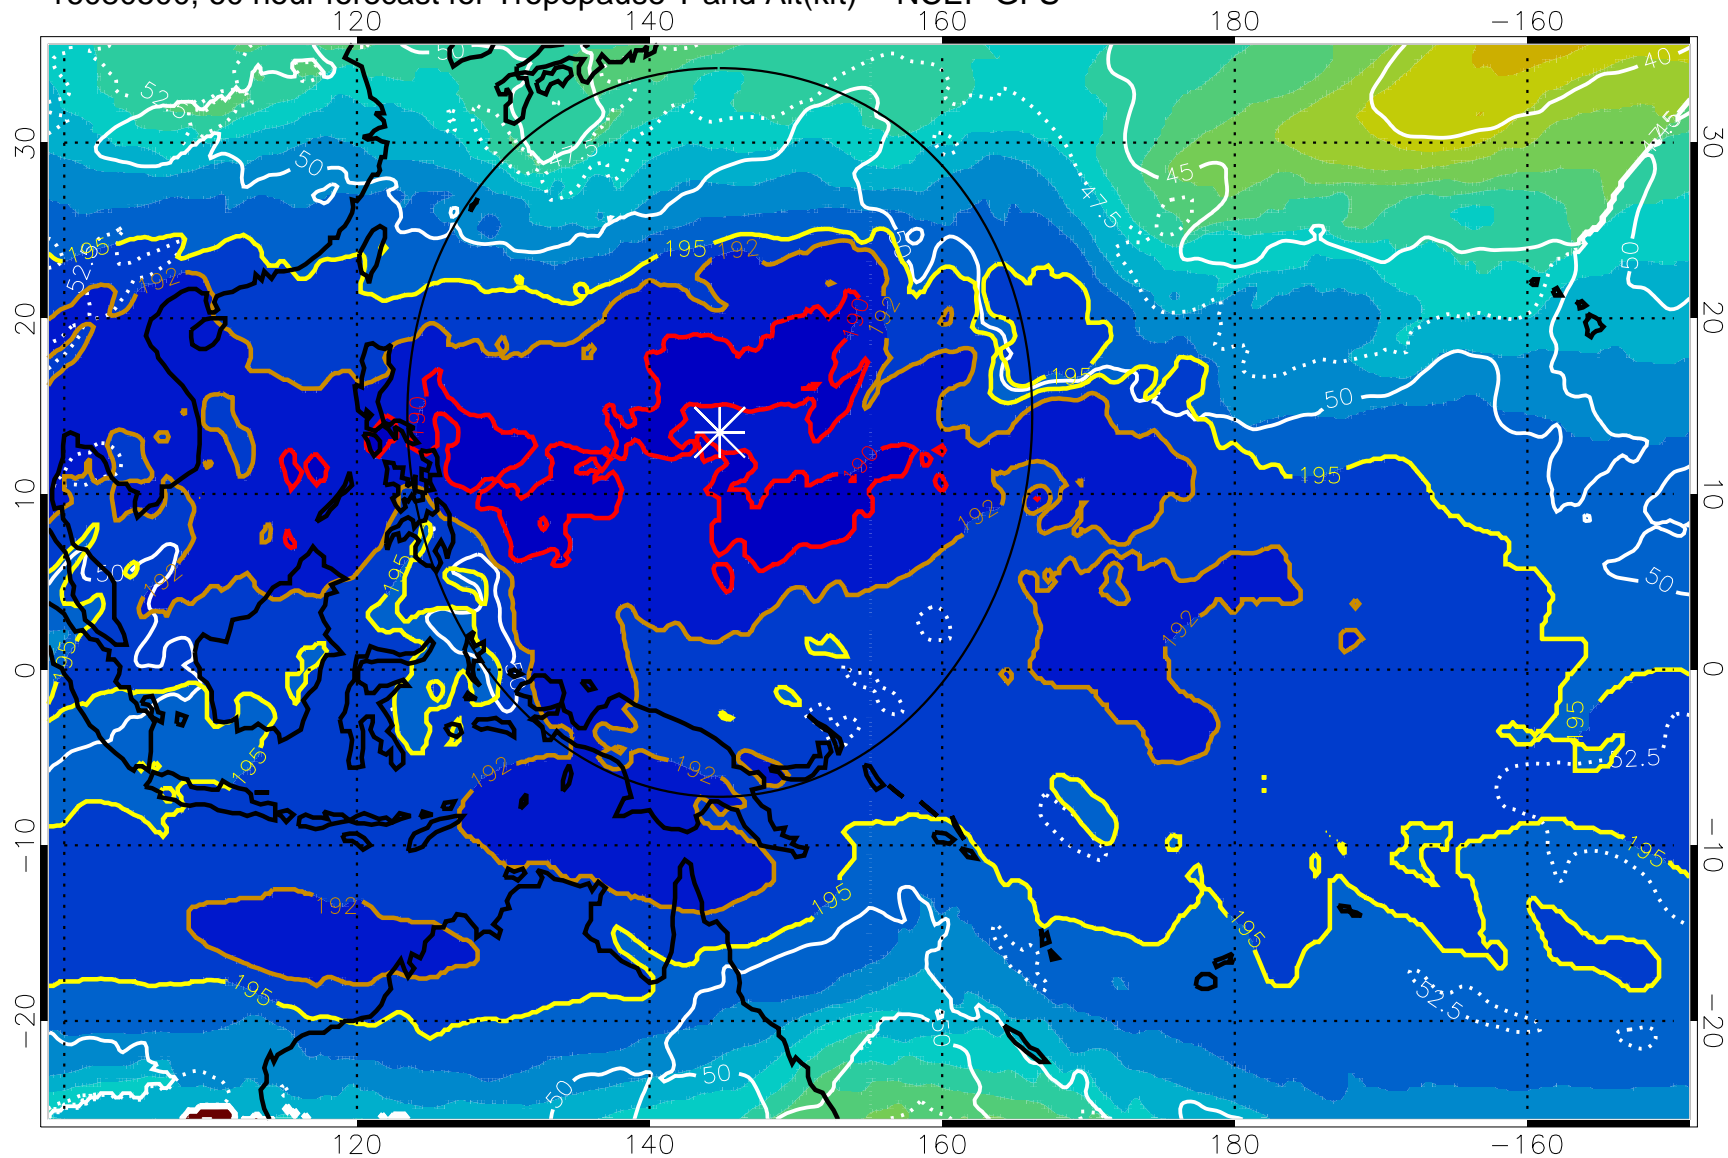

16080500, 60 hour forecast for Tropopause T and Alt(kft) -- NCEP GFS

190 200 210 220 230
Tropopause T, K

Tropopause Altitude in kft (white)

192.5K Isotherm 195K Isotherm
187.5K Isotherm 190K Isotherm

Range ring of 2304 km