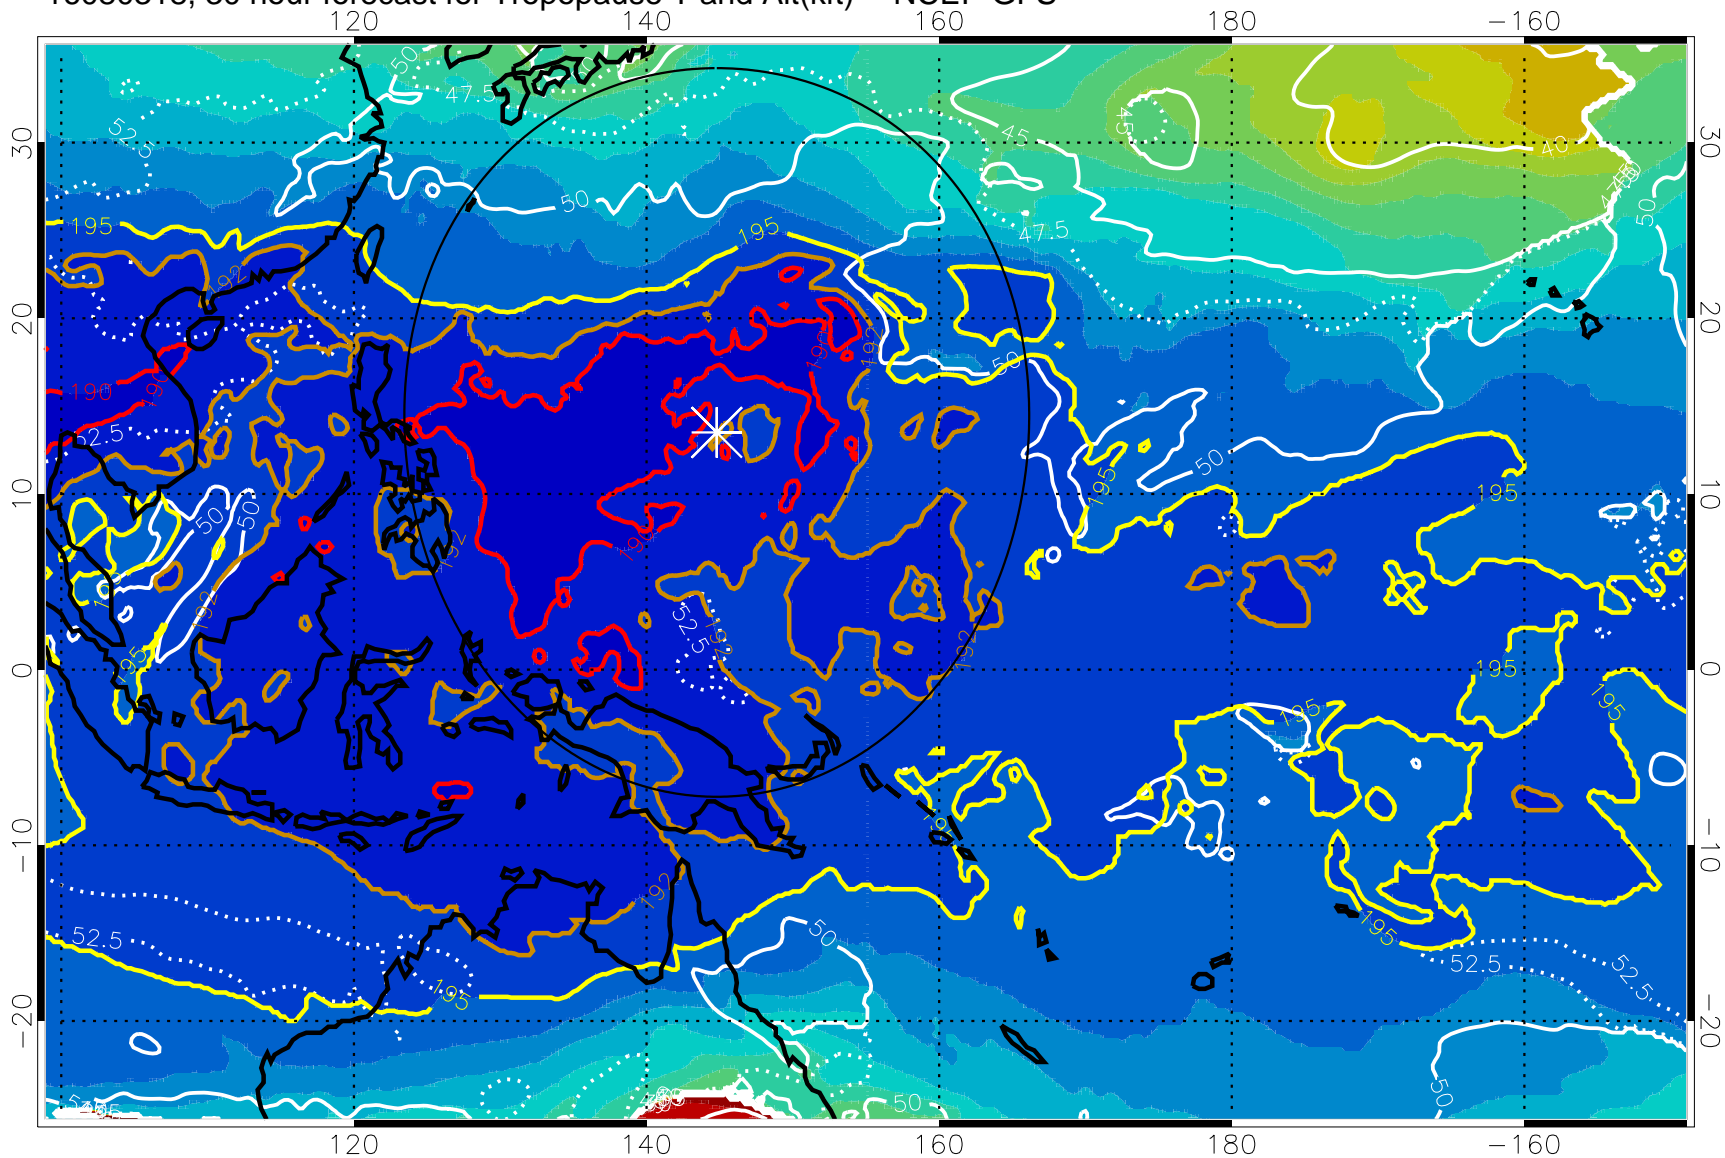

16080318, 30 hour forecast for Tropopause T and Alt(kft) -- NCEP GFS

190 200 210 220 230
Tropopause T, K

Tropopause Altitude in kft (white)

192.5K Isotherm 195K Isotherm
187.5K Isotherm 190K Isotherm

Range ring of 2304 km