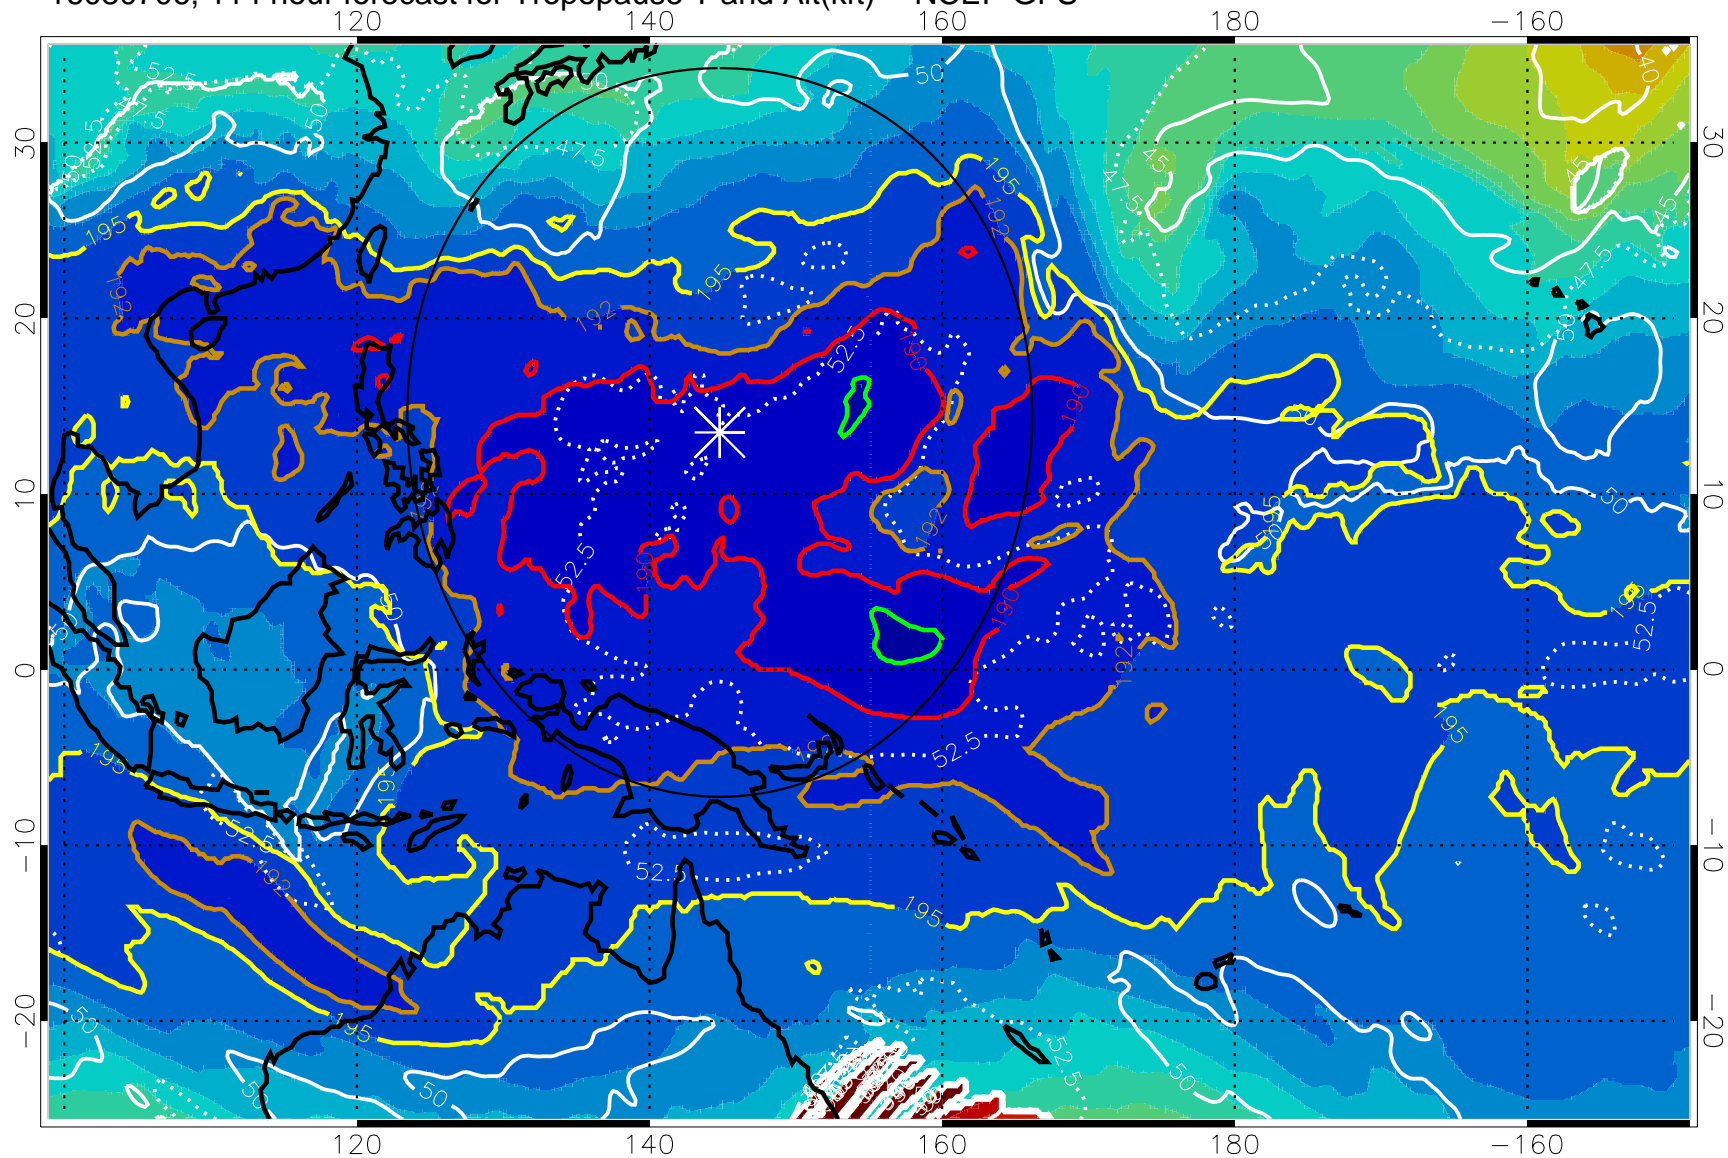

16080706, 114 hour forecast for Tropopause T and Alt(kft) -- NCEP GFS