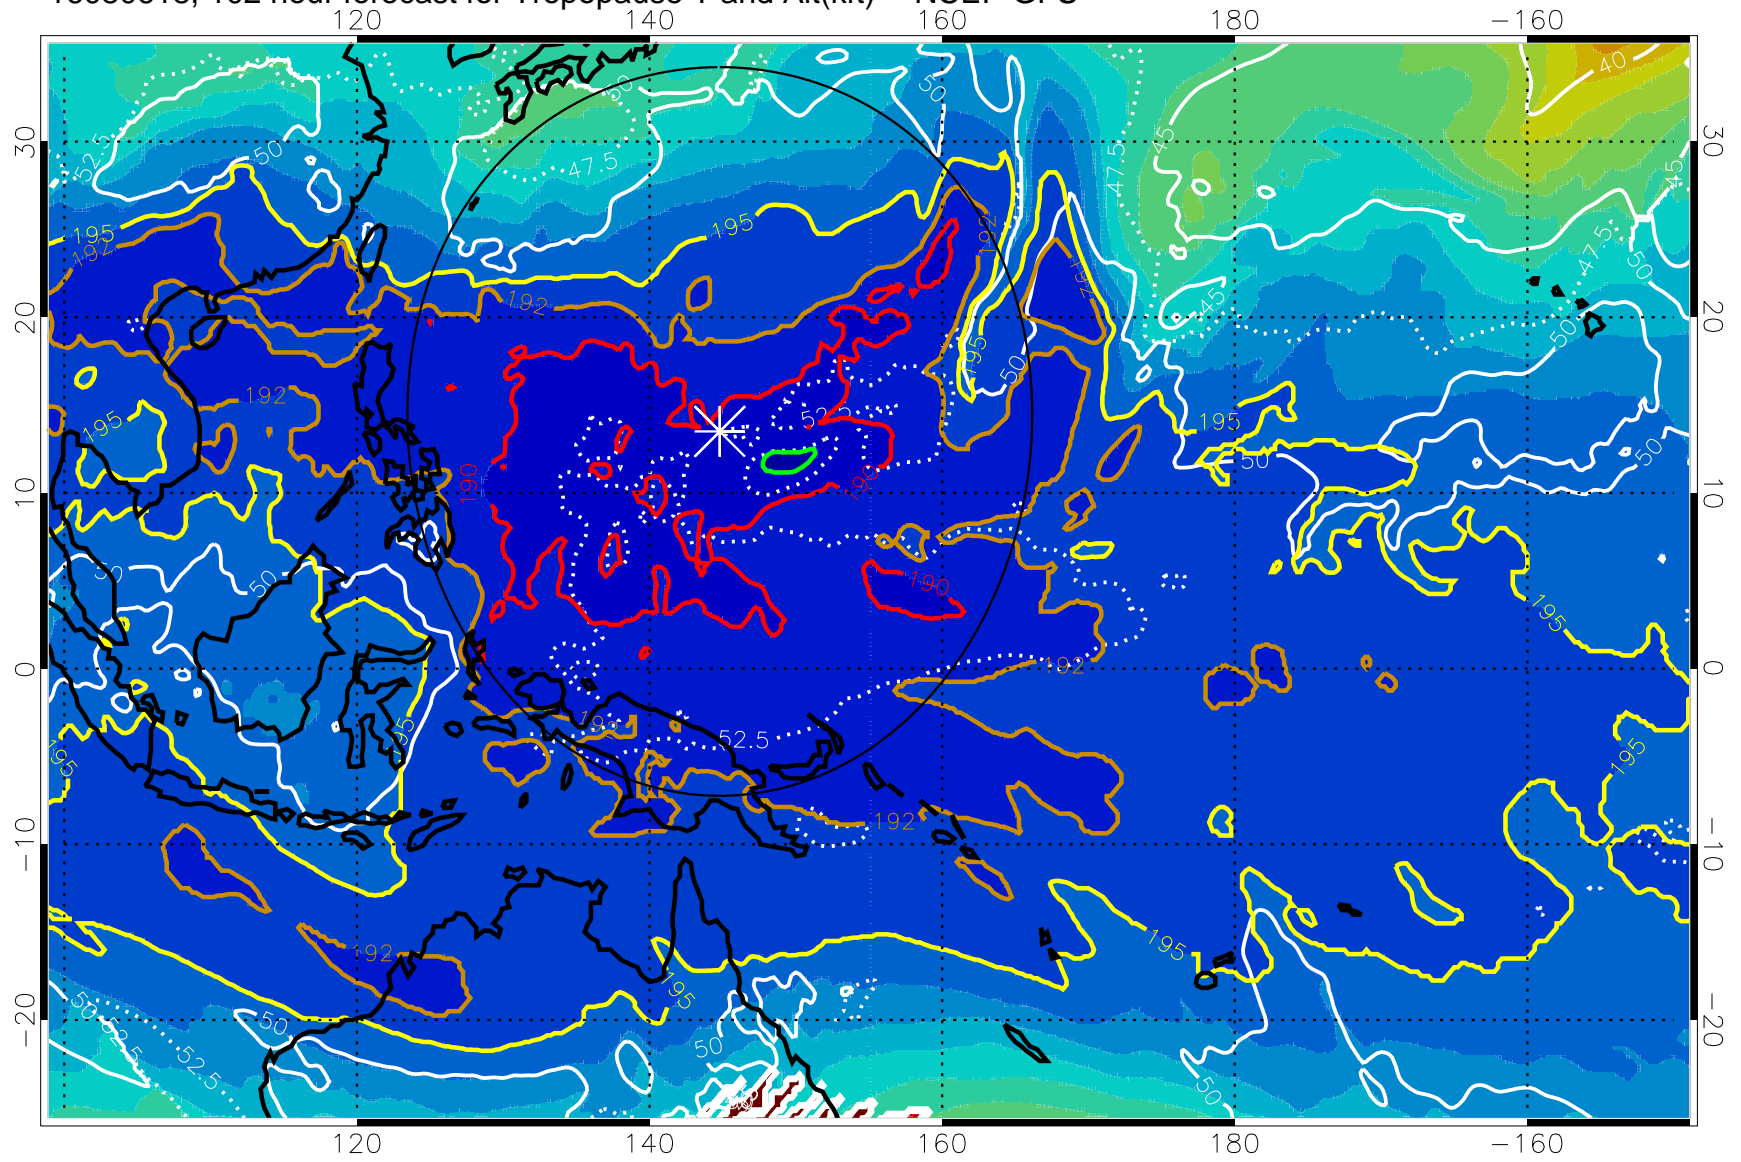

16080618, 102 hour forecast for Tropopause T and Alt(kft) -- NCEP GFS

190 200 210 220 230
Tropopause T, K

Tropopause Altitude in kft (white)

192.5K Isotherm 195K Isotherm
187.5K Isotherm 190K Isotherm

Range ring of 2304 km