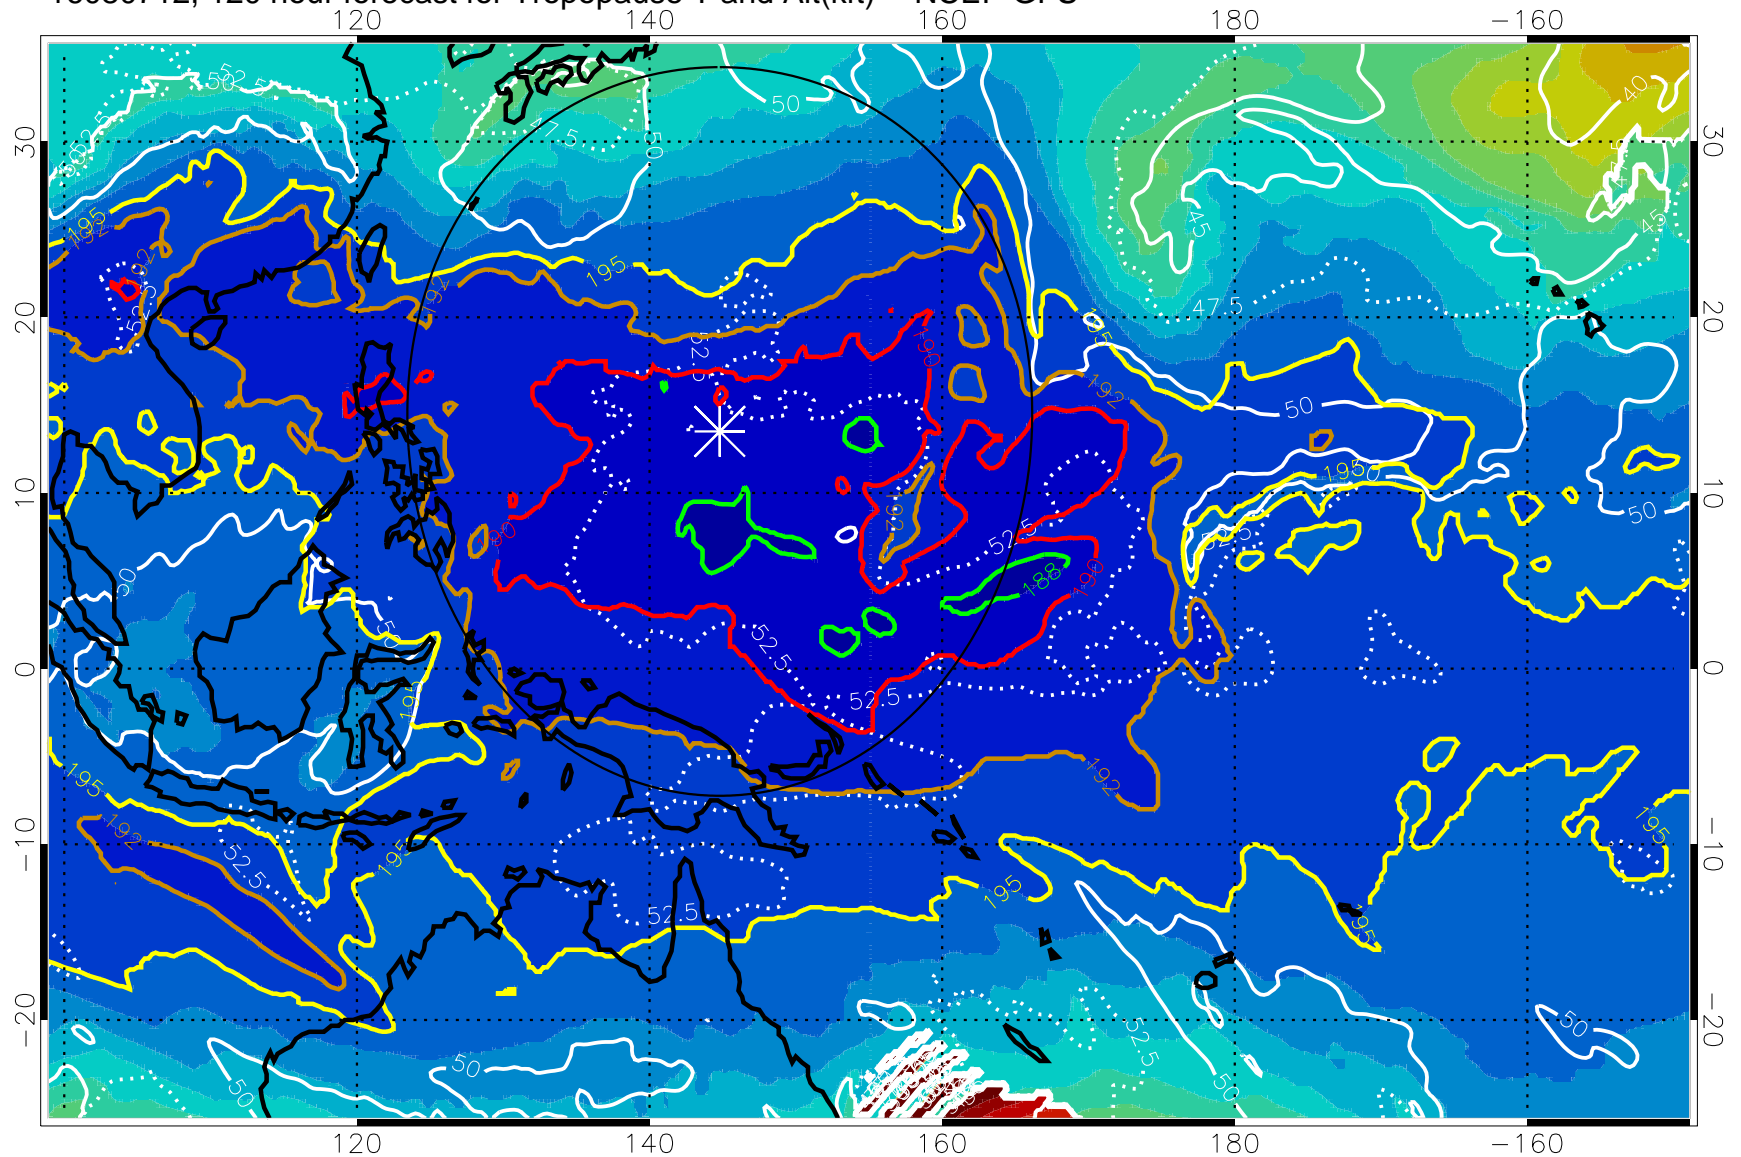

Range ring of 2304 km

16080706, 114 hour forecast for Tropopause T and Alt(kft) -- NCEP GFS

16080712, 120 hour forecast for Tropopause T and Alt(kft) -- NCEP GFS

190 200 210 220 230  
Tropopause T, K

Tropopause Altitude in kft (white)

192.5K Isotherm 195K Isotherm  
187.5K Isotherm 190K Isotherm

Range ring of 2304 km