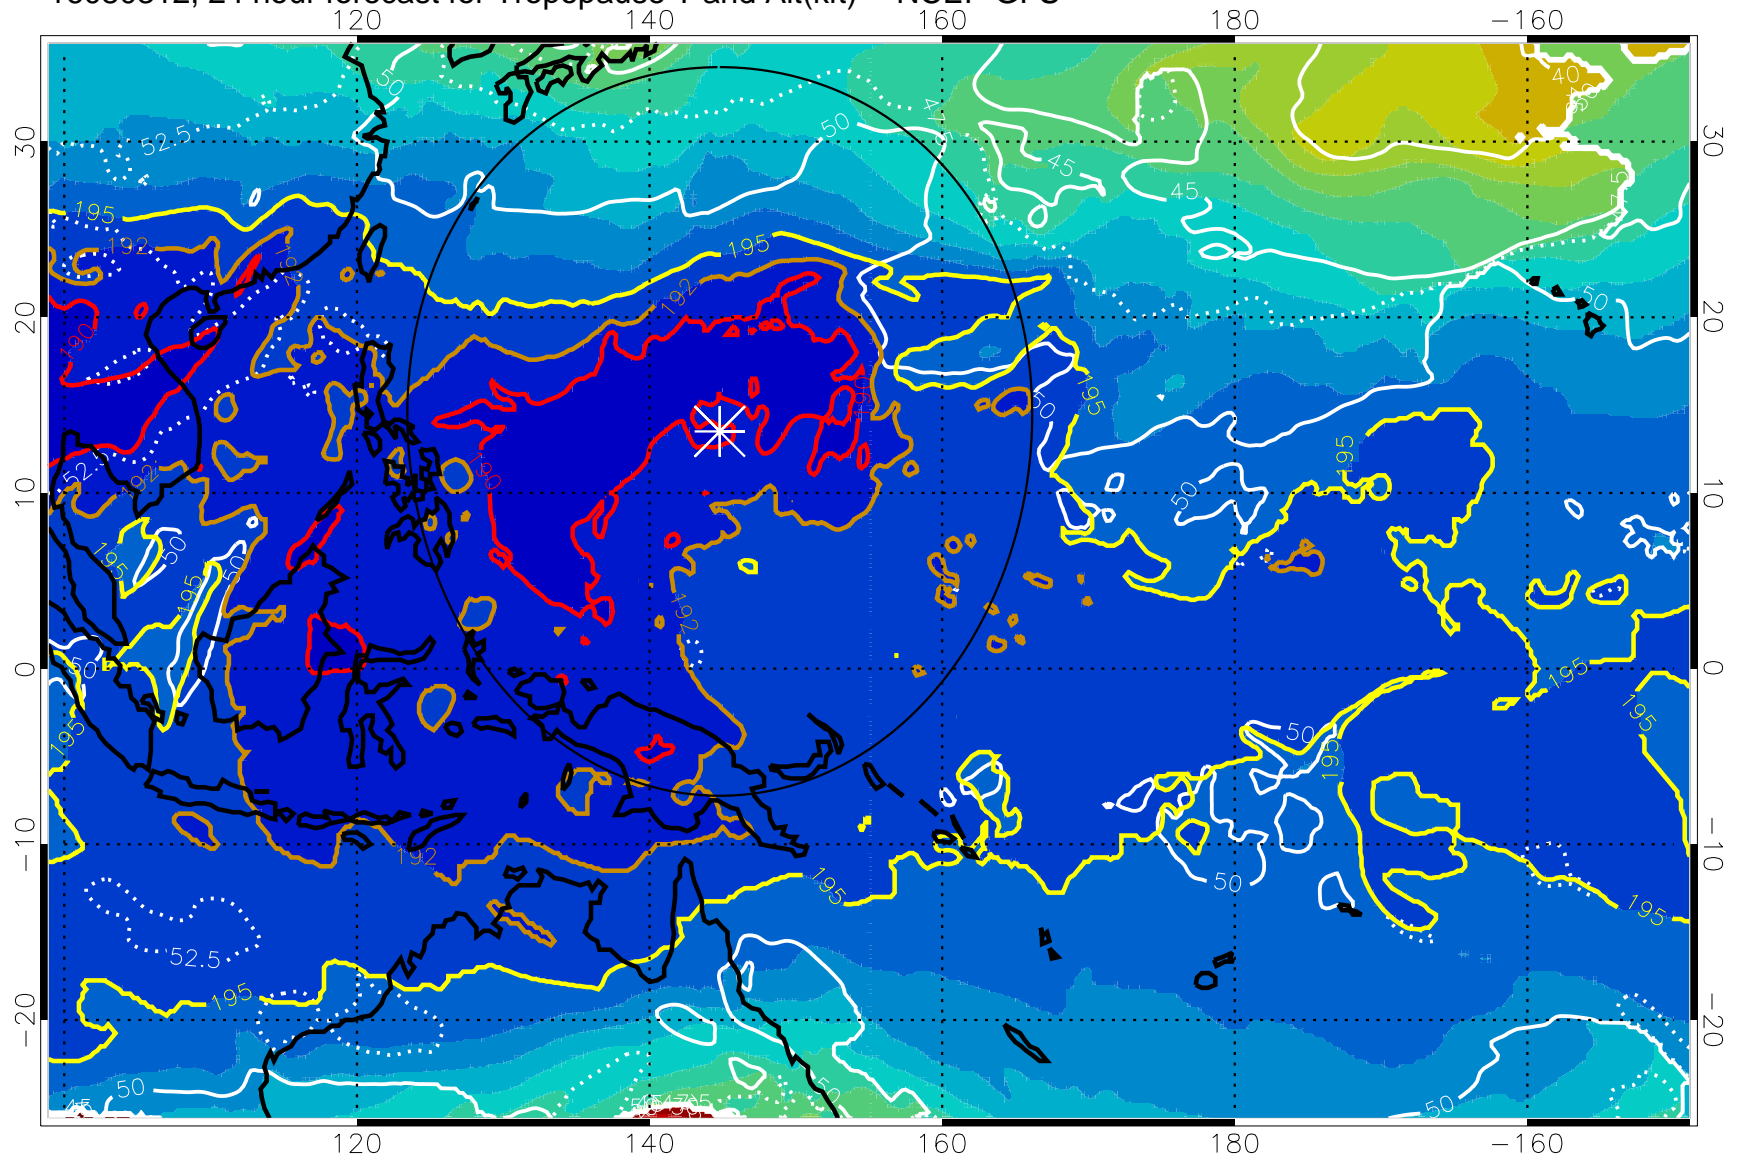

16080312, 24 hour forecast for Tropopause T and Alt(kft) -- NCEP GFS

190   200   210   220   230
Tropopause T, K

Tropopause Altitude in kft (white)

192.5K Isotherm   195K Isotherm
187.5K Isotherm   190K Isotherm

Range ring of 2304 km