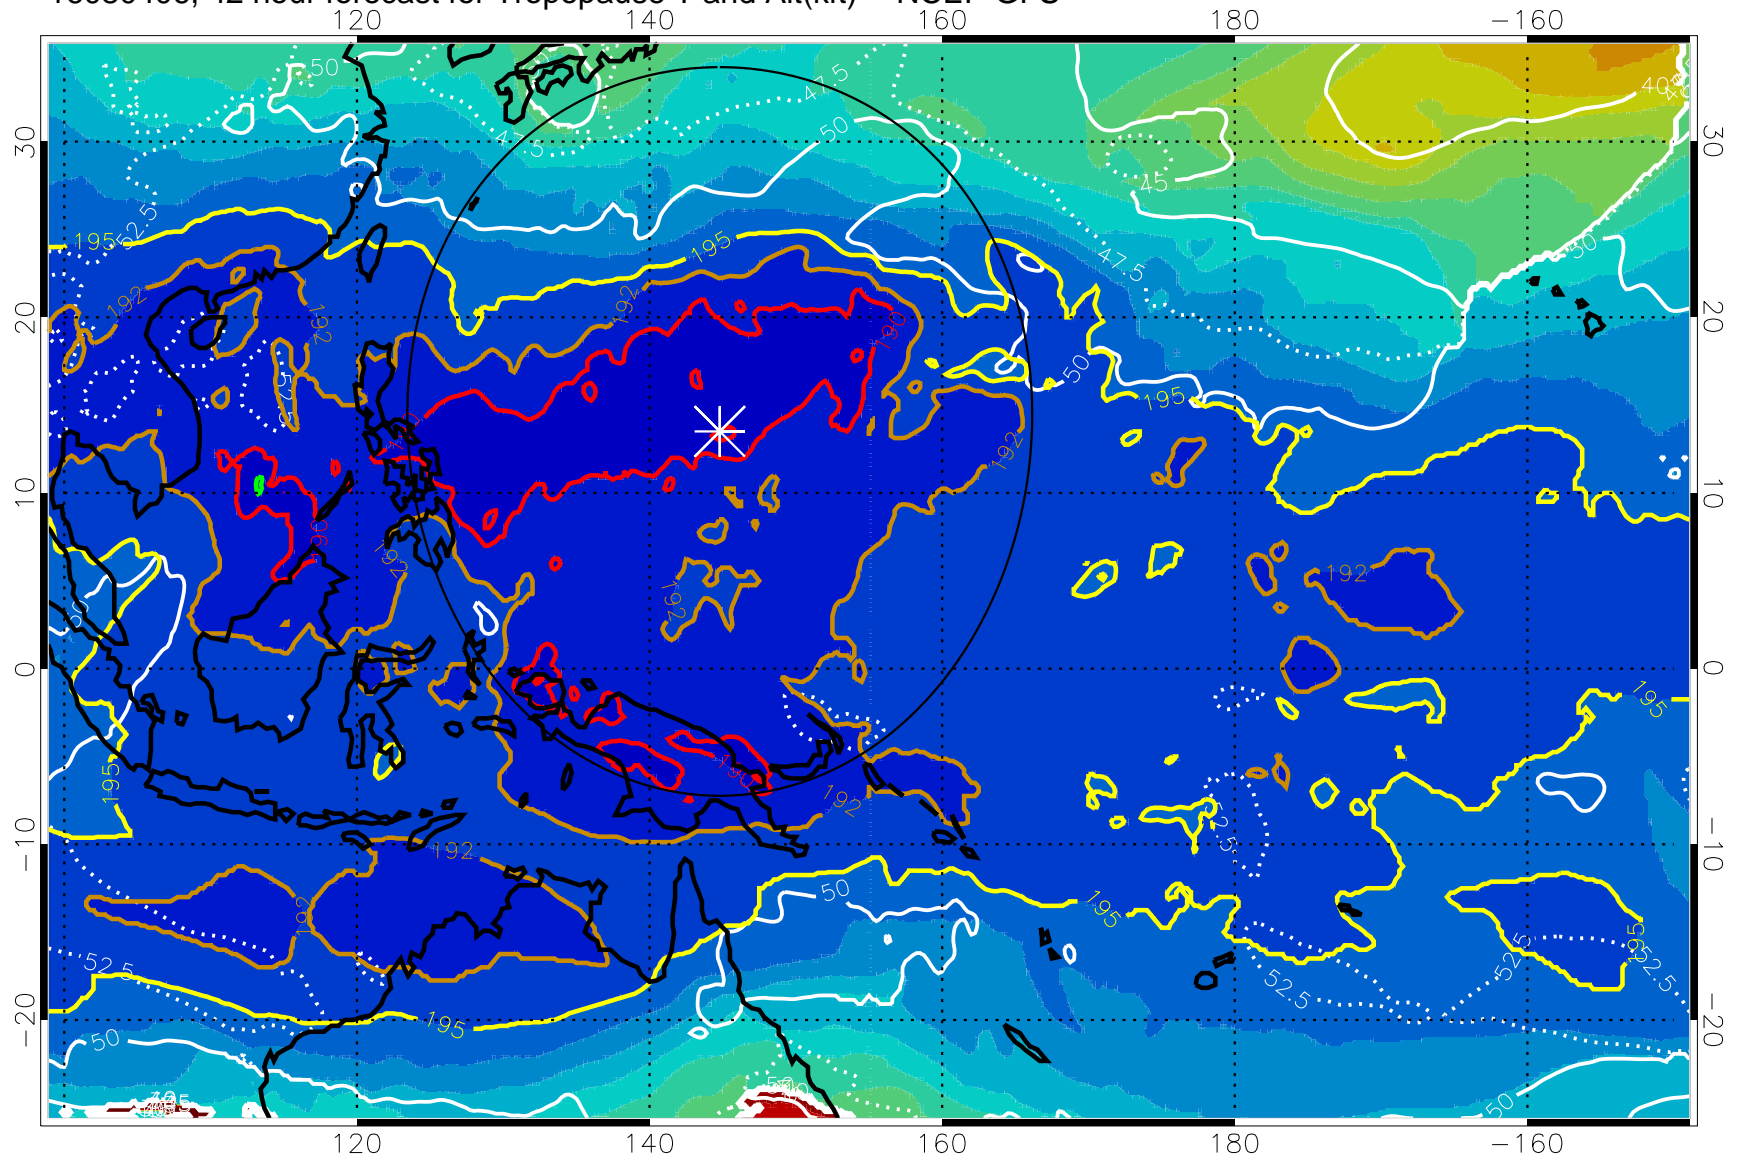

16080406, 42 hour forecast for Tropopause T and Alt(kft) -- NCEP GFS

190 200 210 220 230

Tropopause T, K

Tropopause Altitude in kft (white)

192.5K Isotherm 195K Isotherm
187.5K Isotherm 190K Isotherm

Range ring of 2304 km