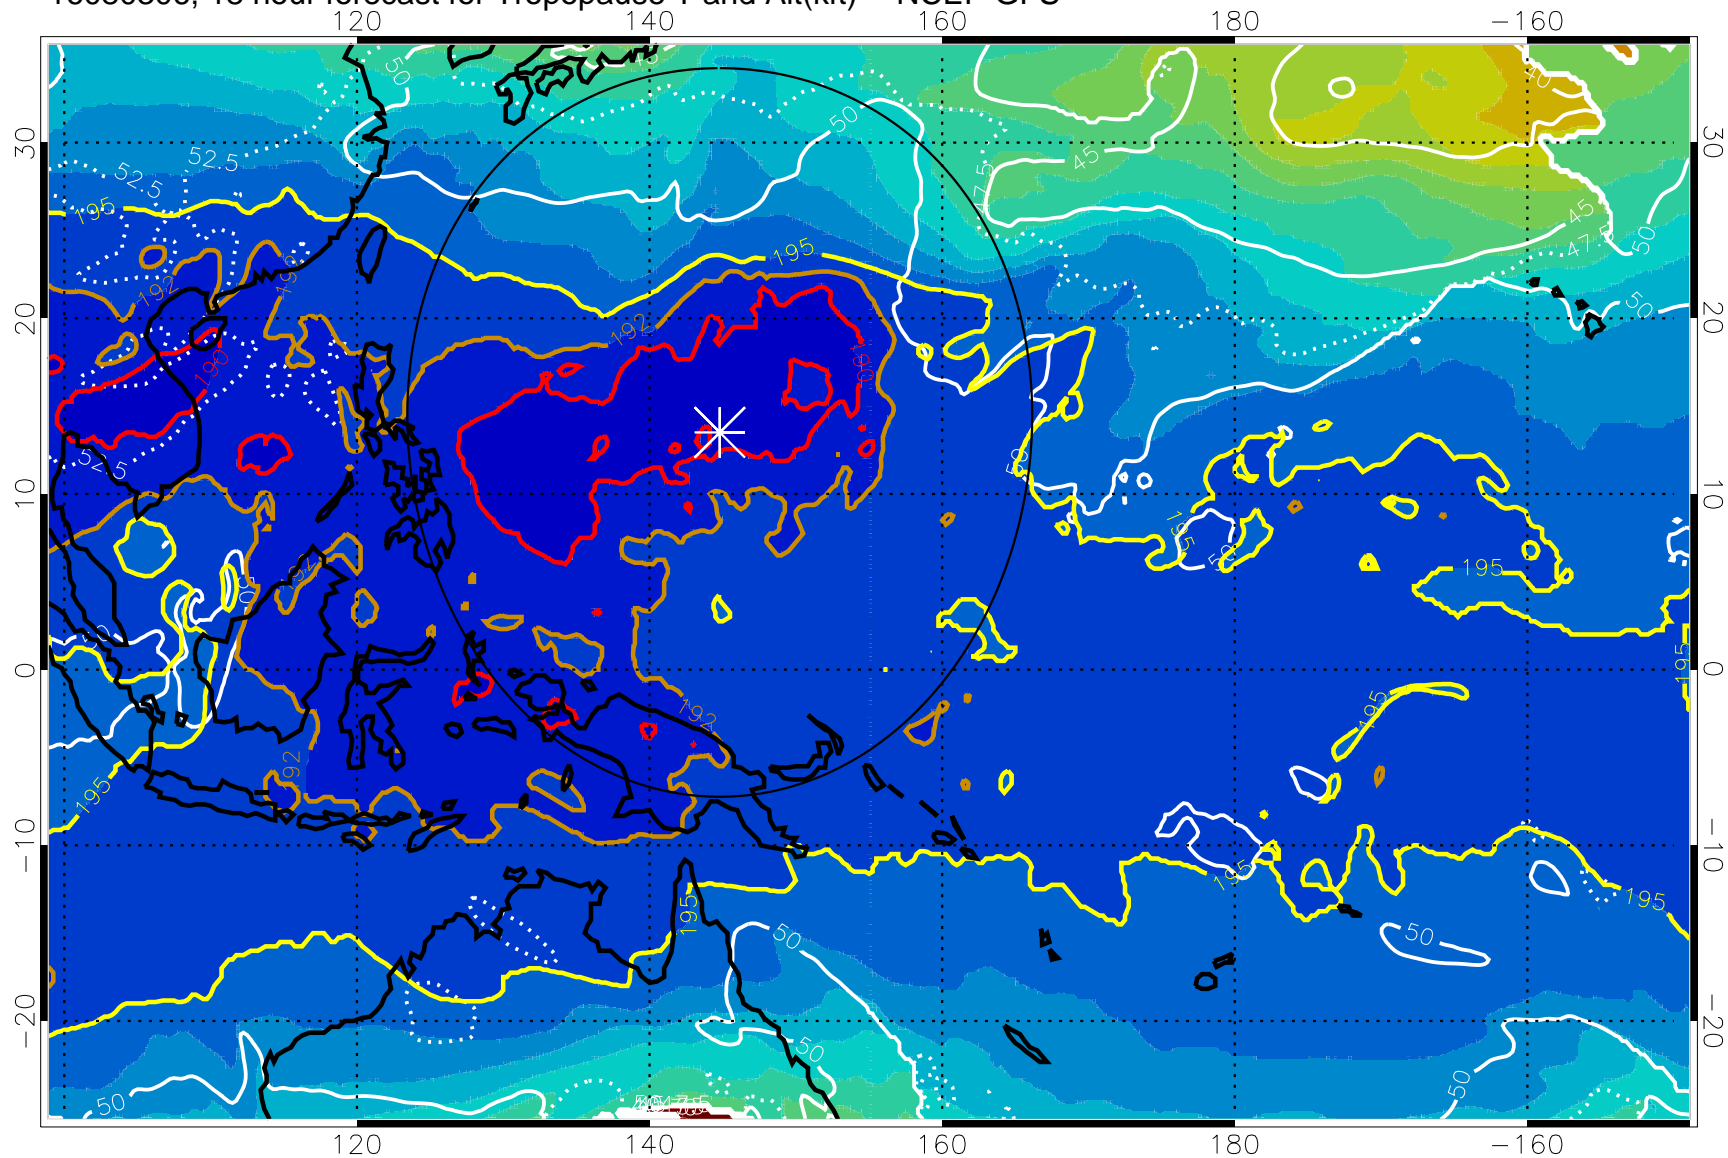

16080306, 18 hour forecast for Tropopause T and Alt(kft) -- NCEP GFS

190 200 210 220 230

Tropopause T, K

Tropopause Altitude in kft (white)

192.5K Isotherm 195K Isotherm
187.5K Isotherm 190K Isotherm

Range ring of 2304 km