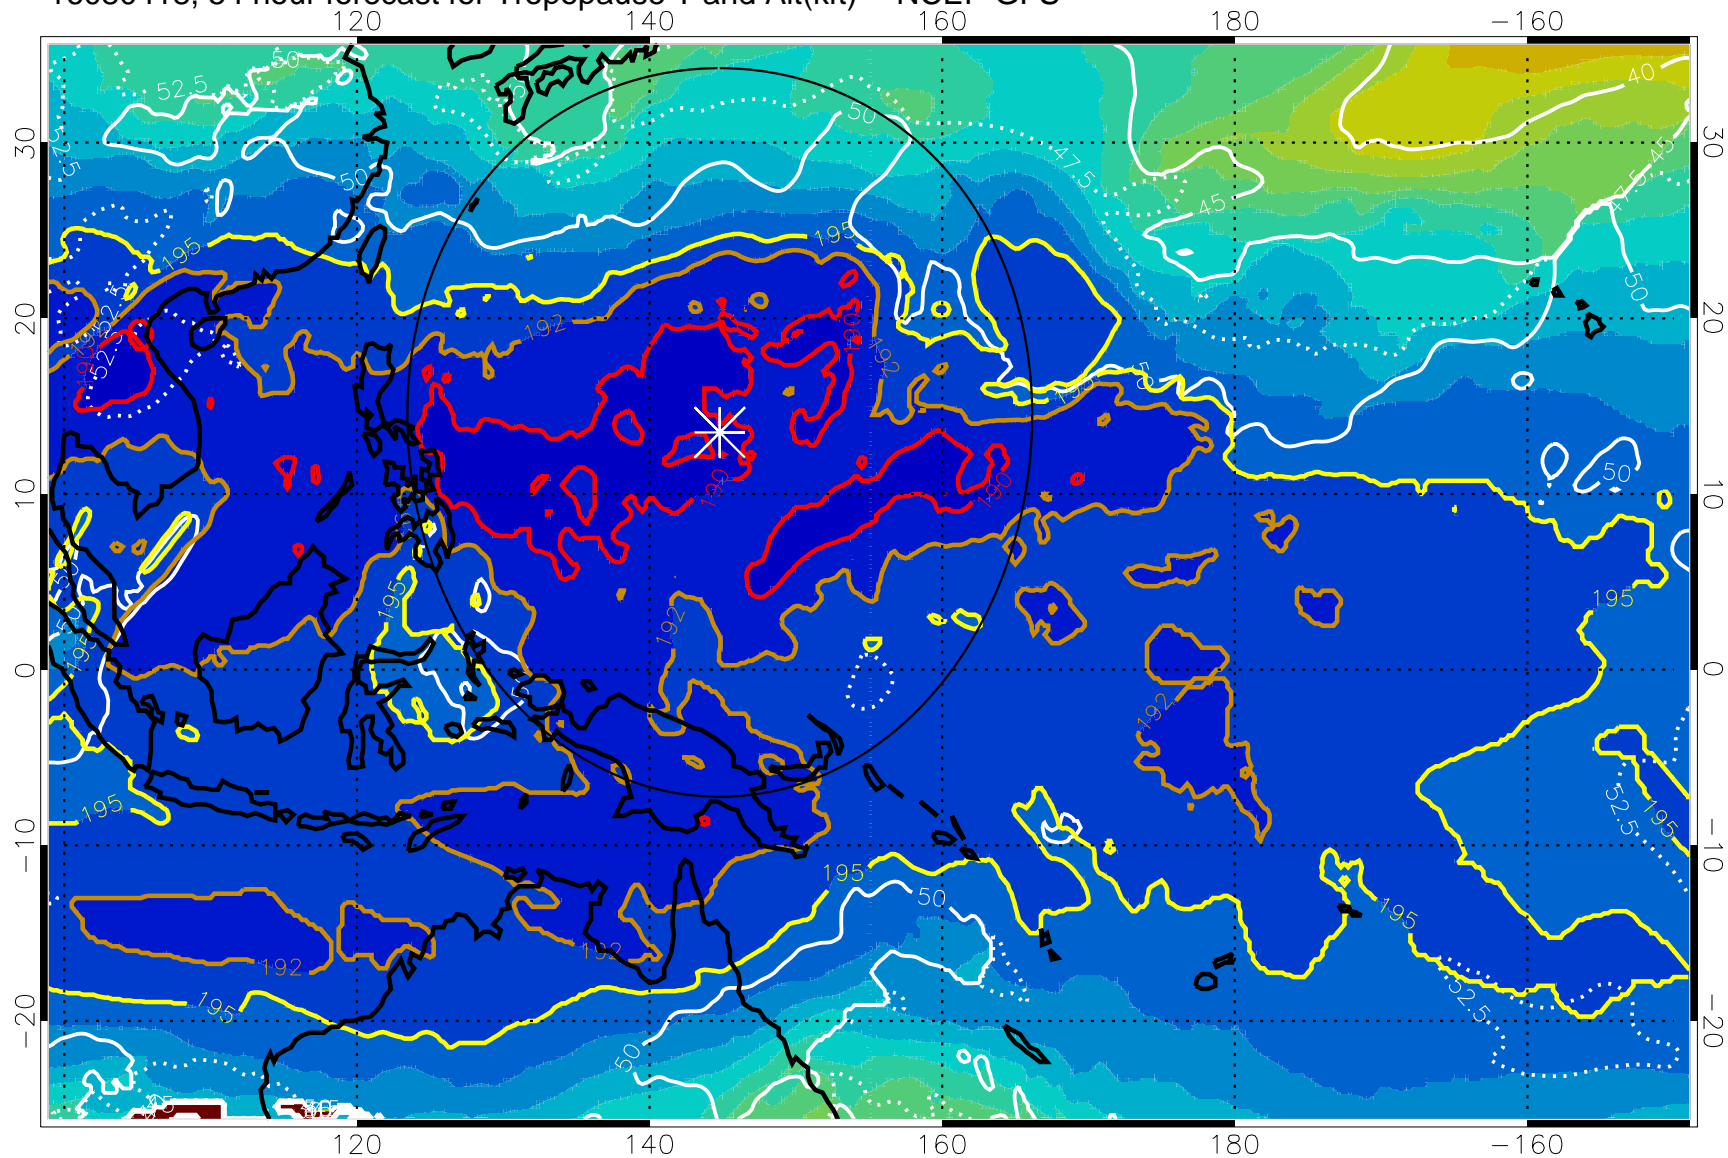

16080418, 54 hour forecast for Tropopause T and Alt(kft) -- NCEP GFS

190 200 210 220 230

Tropopause T, K

Tropopause Altitude in kft (white)

192.5K Isotherm 195K Isotherm

187.5K Isotherm 190K Isotherm

Range ring of 2304 km