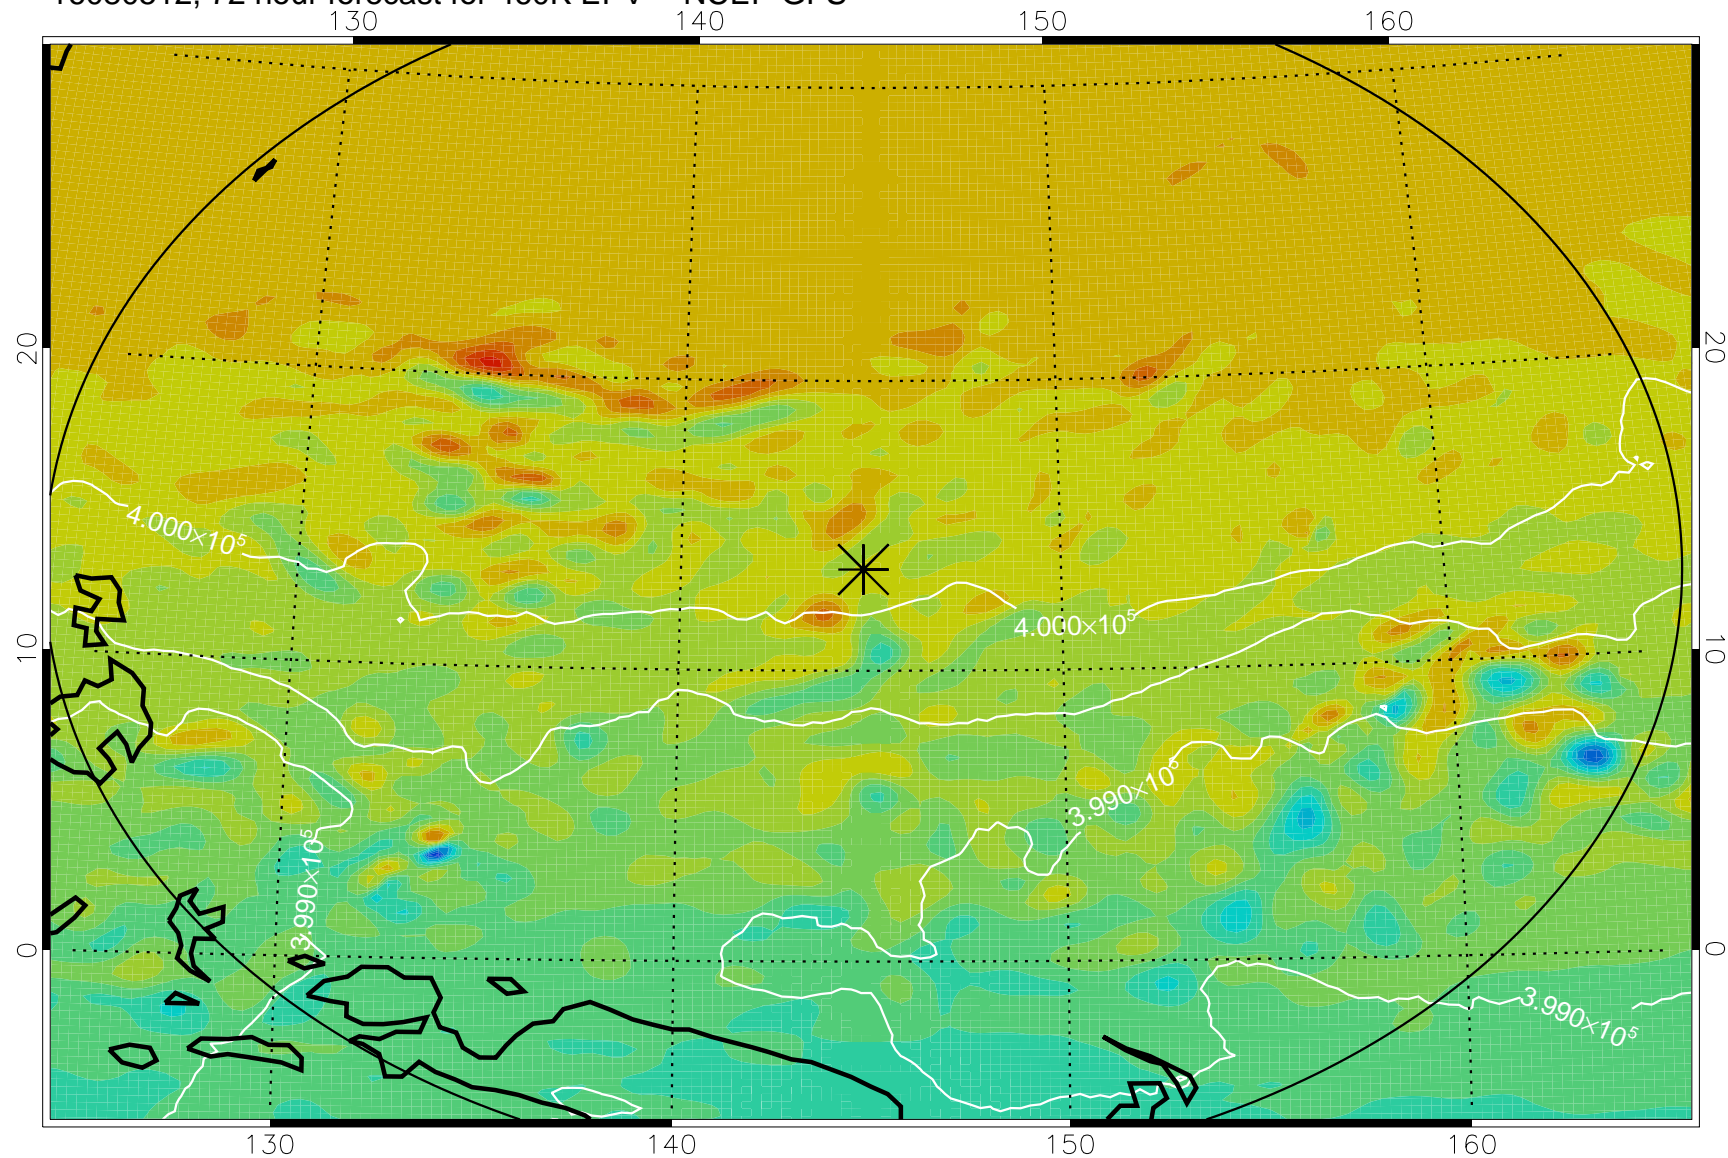

16080418, 54 hour forecast for 460K EPV -- NCEP GFS

460K Montgomery Streamfunction, white

Range ring of 2304 km

16080500, 60 hour forecast for 460K EPV -- NCEP GFS

460K Montgomery Streamfunction, white

Range ring of 2304 km

16080506, 66 hour forecast for 460K EPV -- NCEP GFS

460K Montgomery Streamfunction, white

Range ring of 2304 km

16080512, 72 hour forecast for 460K EPV -- NCEP GFS

460K Montgomery Streamfunction, white

Range ring of 2304 km

16080518, 78 hour forecast for 460K EPV -- NCEP GFS

460K Montgomery Streamfunction, white

Range ring of 2304 km

16080600, 84 hour forecast for 460K EPV -- NCEP GFS

460K Montgomery Streamfunction, white

Range ring of 2304 km

16080606, 90 hour forecast for 460K EPV -- NCEP GFS

460K Montgomery Streamfunction, white

Range ring of 2304 km

16080612, 96 hour forecast for 460K EPV -- NCEP GFS

460K Montgomery Streamfunction, white

Range ring of 2304 km