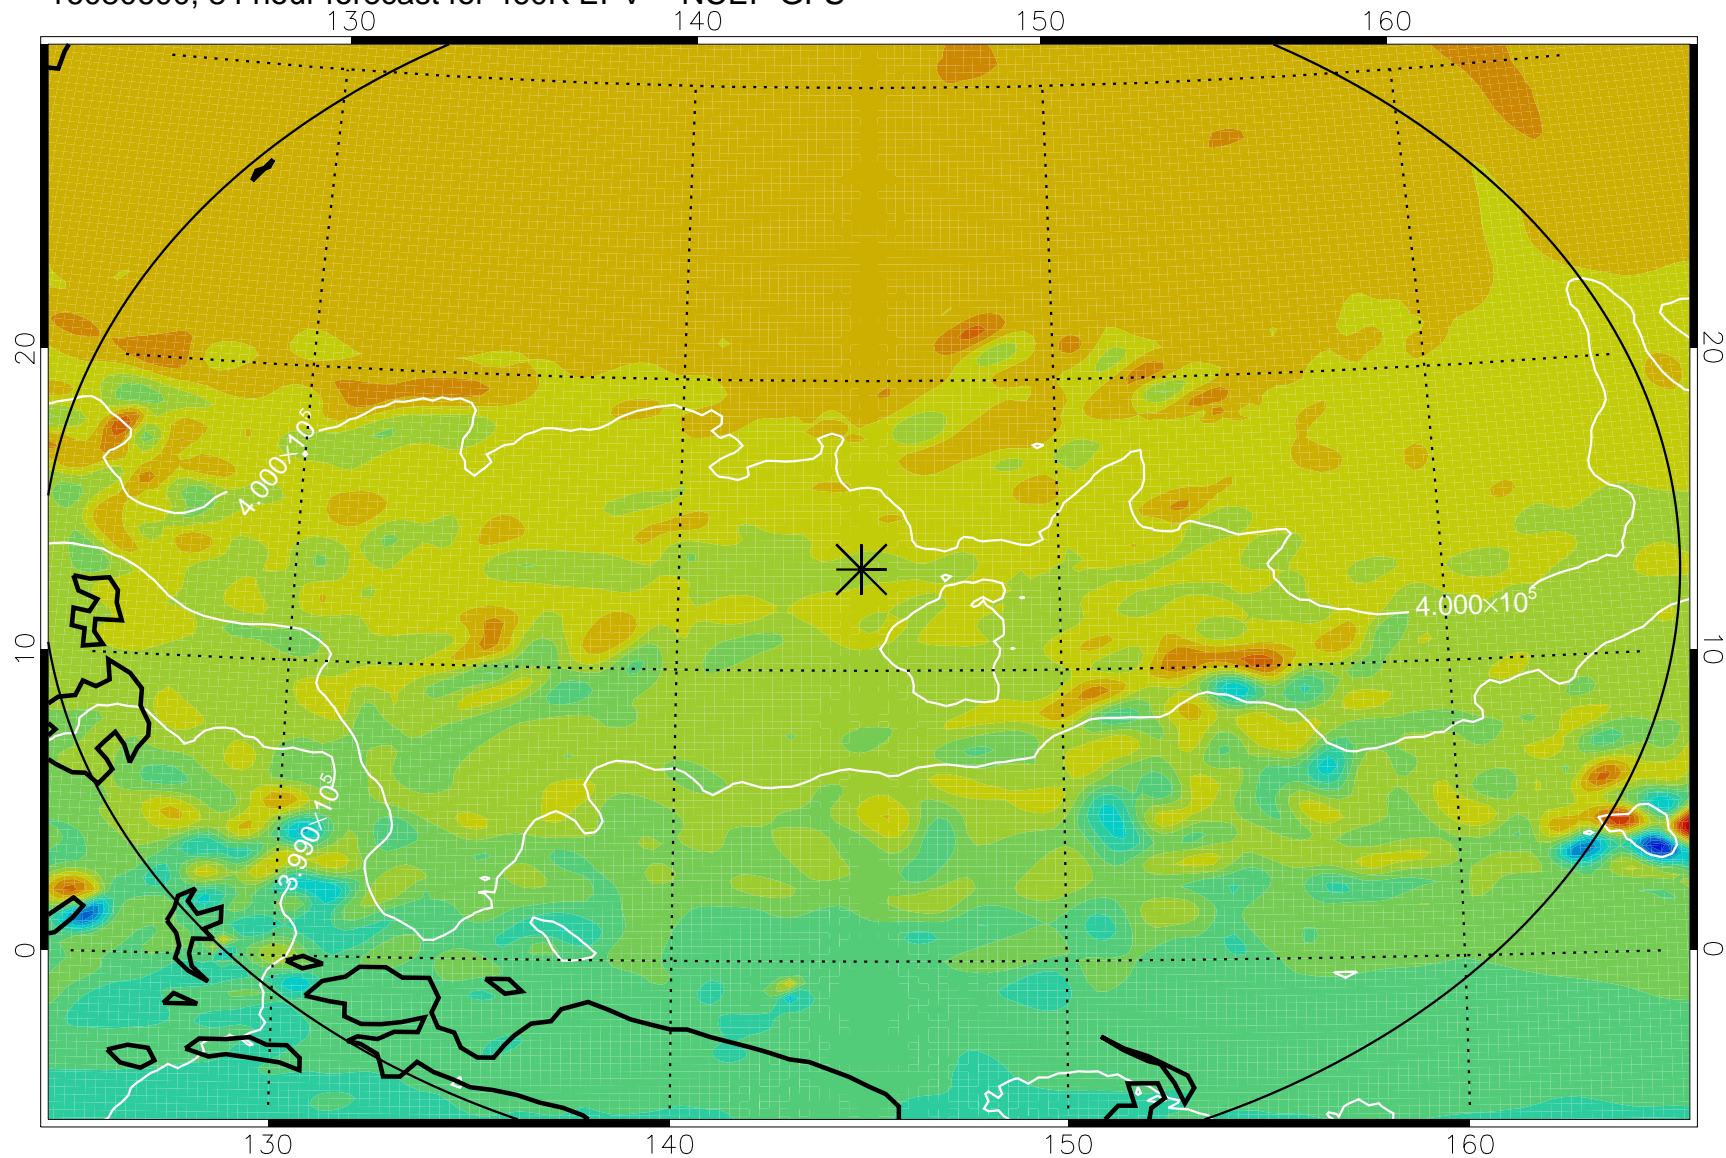

16080506, 66 hour forecast for 460K EPV -- NCEP GFS

460K Montgomery Streamfunction, white

Range ring of 2304 km

16080512, 72 hour forecast for 460K EPV -- NCEP GFS

460K Montgomery Streamfunction, white

Range ring of 2304 km

16080518, 78 hour forecast for 460K EPV -- NCEP GFS

460K Montgomery Streamfunction, white

Range ring of 2304 km

16080600, 84 hour forecast for 460K EPV -- NCEP GFS

460K Montgomery Streamfunction, white

Range ring of 2304 km

16080606, 90 hour forecast for 460K EPV -- NCEP GFS

460K Montgomery Streamfunction, white

Range ring of 2304 km

16080612, 96 hour forecast for 460K EPV -- NCEP GFS

460K Montgomery Streamfunction, white

Range ring of 2304 km

16080618, 102 hour forecast for 460K EPV -- NCEP GFS

460K Montgomery Streamfunction, white

Range ring of 2304 km

16080700, 108 hour forecast for 460K EPV -- NCEP GFS

460K Montgomery Streamfunction, white

Range ring of 2304 km