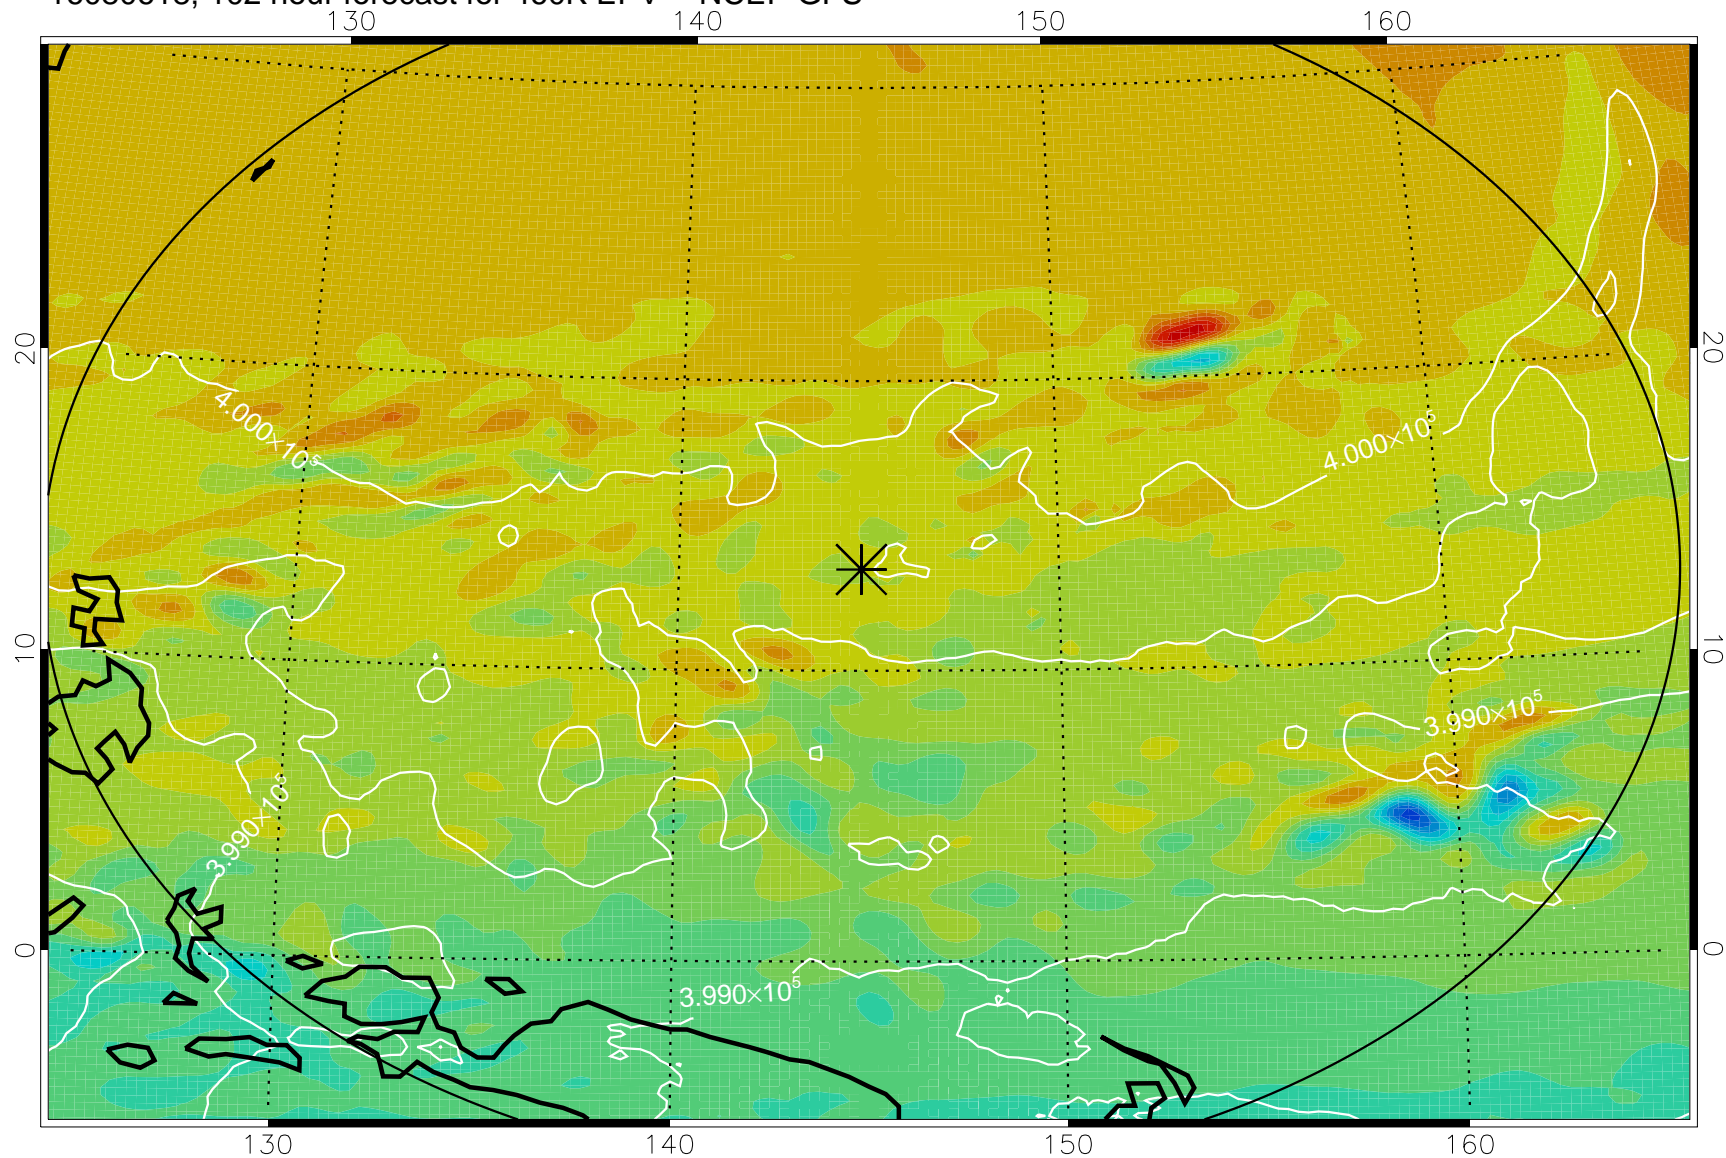

16080518, 78 hour forecast for 460K EPV -- NCEP GFS

460K Montgomery Streamfunction, white

Range ring of 2304 km

16080600, 84 hour forecast for 460K EPV -- NCEP GFS

460K Montgomery Streamfunction, white

Range ring of 2304 km

16080606, 90 hour forecast for 460K EPV -- NCEP GFS

460K Montgomery Streamfunction, white

Range ring of 2304 km

16080612, 96 hour forecast for 460K EPV -- NCEP GFS

460K Montgomery Streamfunction, white

Range ring of 2304 km

16080618, 102 hour forecast for 460K EPV -- NCEP GFS

460K Montgomery Streamfunction, white

Range ring of 2304 km

16080700, 108 hour forecast for 460K EPV -- NCEP GFS

460K Montgomery Streamfunction, white

Range ring of 2304 km

16080706, 114 hour forecast for 460K EPV -- NCEP GFS

460K Montgomery Streamfunction, white

Range ring of 2304 km

16080712, 120 hour forecast for 460K EPV -- NCEP GFS

460K Montgomery Streamfunction, white

Range ring of 2304 km