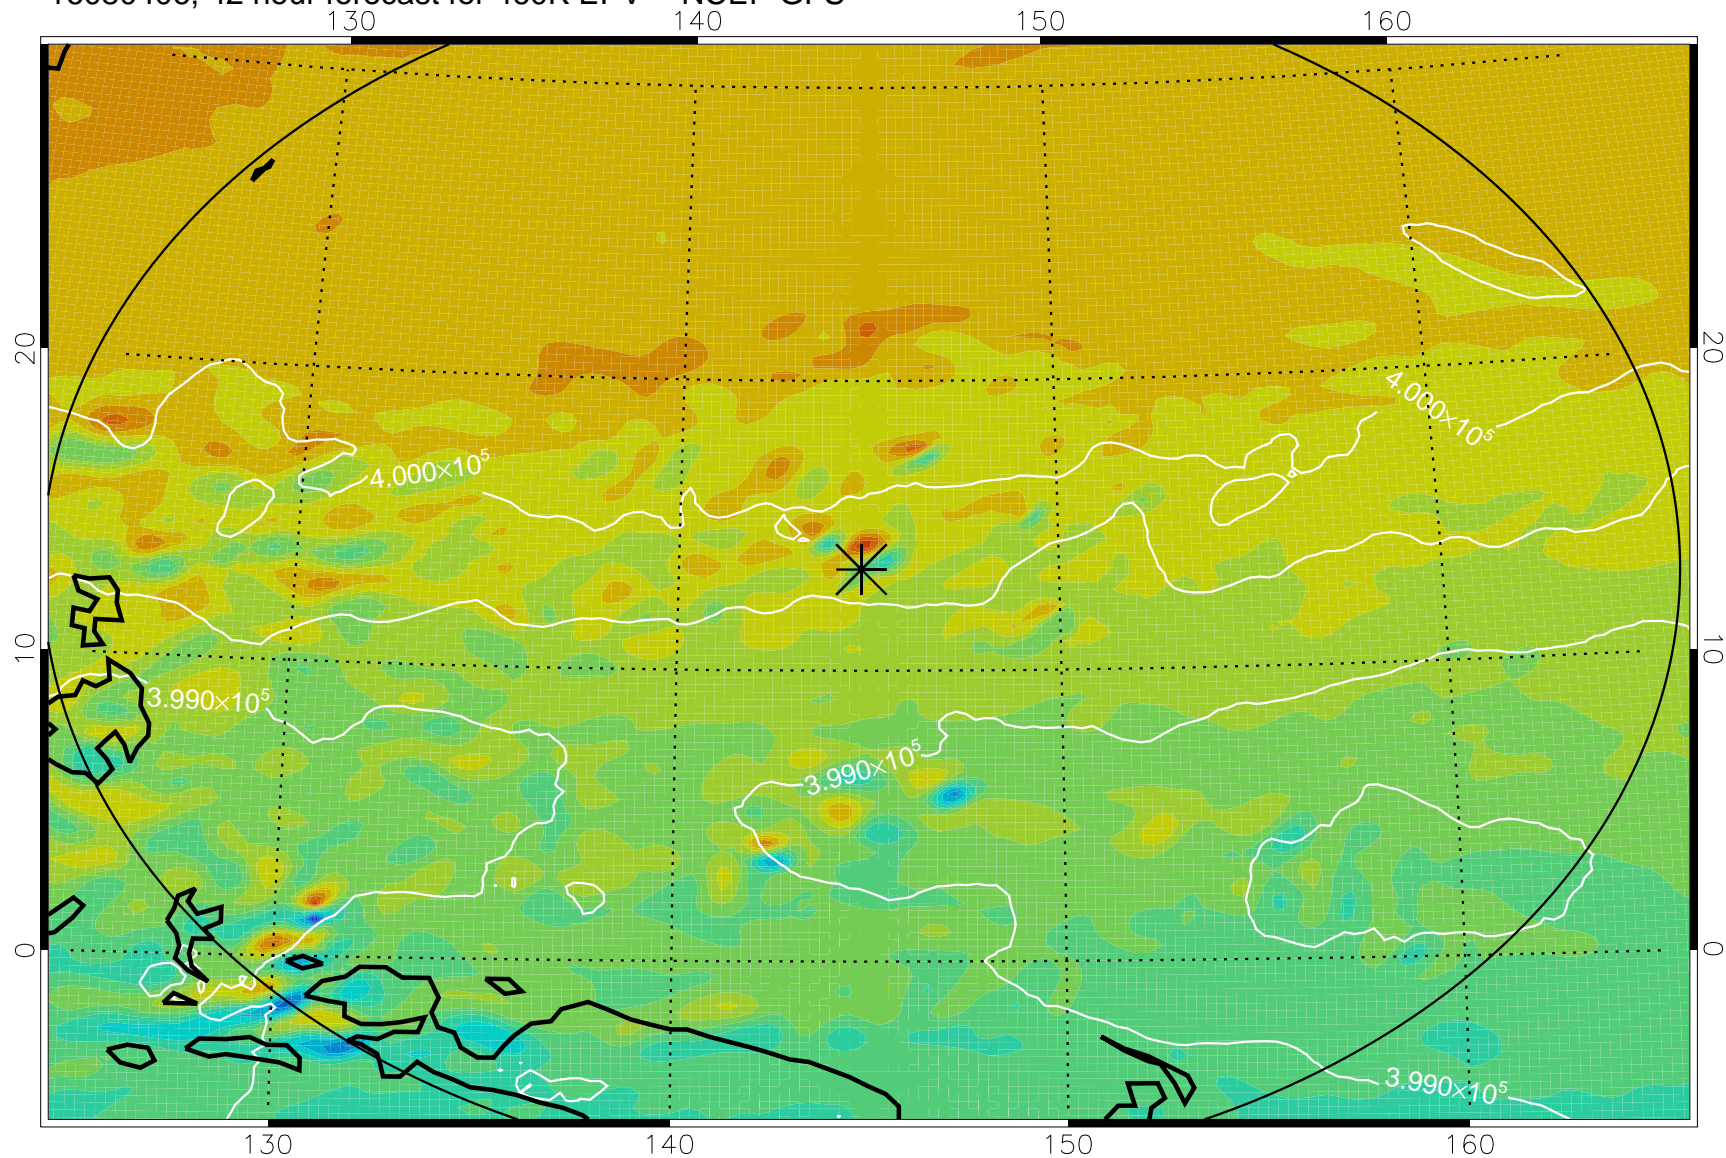

16080318, 30 hour forecast for 460K EPV -- NCEP GFS

460K Montgomery Streamfunction, white

Range ring of 2304 km

16080400, 36 hour forecast for 460K EPV -- NCEP GFS

460K Montgomery Streamfunction, white

Range ring of 2304 km

16080406, 42 hour forecast for 460K EPV -- NCEP GFS

460K Montgomery Streamfunction, white

Range ring of 2304 km

16080412, 48 hour forecast for 460K EPV -- NCEP GFS

460K Montgomery Streamfunction, white

Range ring of 2304 km

16080506, 66 hour forecast for 460K EPV -- NCEP GFS

460K Montgomery Streamfunction, white

Range ring of 2304 km

16080512, 72 hour forecast for 460K EPV -- NCEP GFS

460K Montgomery Streamfunction, white

Range ring of 2304 km

16080518, 78 hour forecast for 460K EPV -- NCEP GFS

460K Montgomery Streamfunction, white

Range ring of 2304 km

16080600, 84 hour forecast for 460K EPV -- NCEP GFS

460K Montgomery Streamfunction, white

Range ring of 2304 km