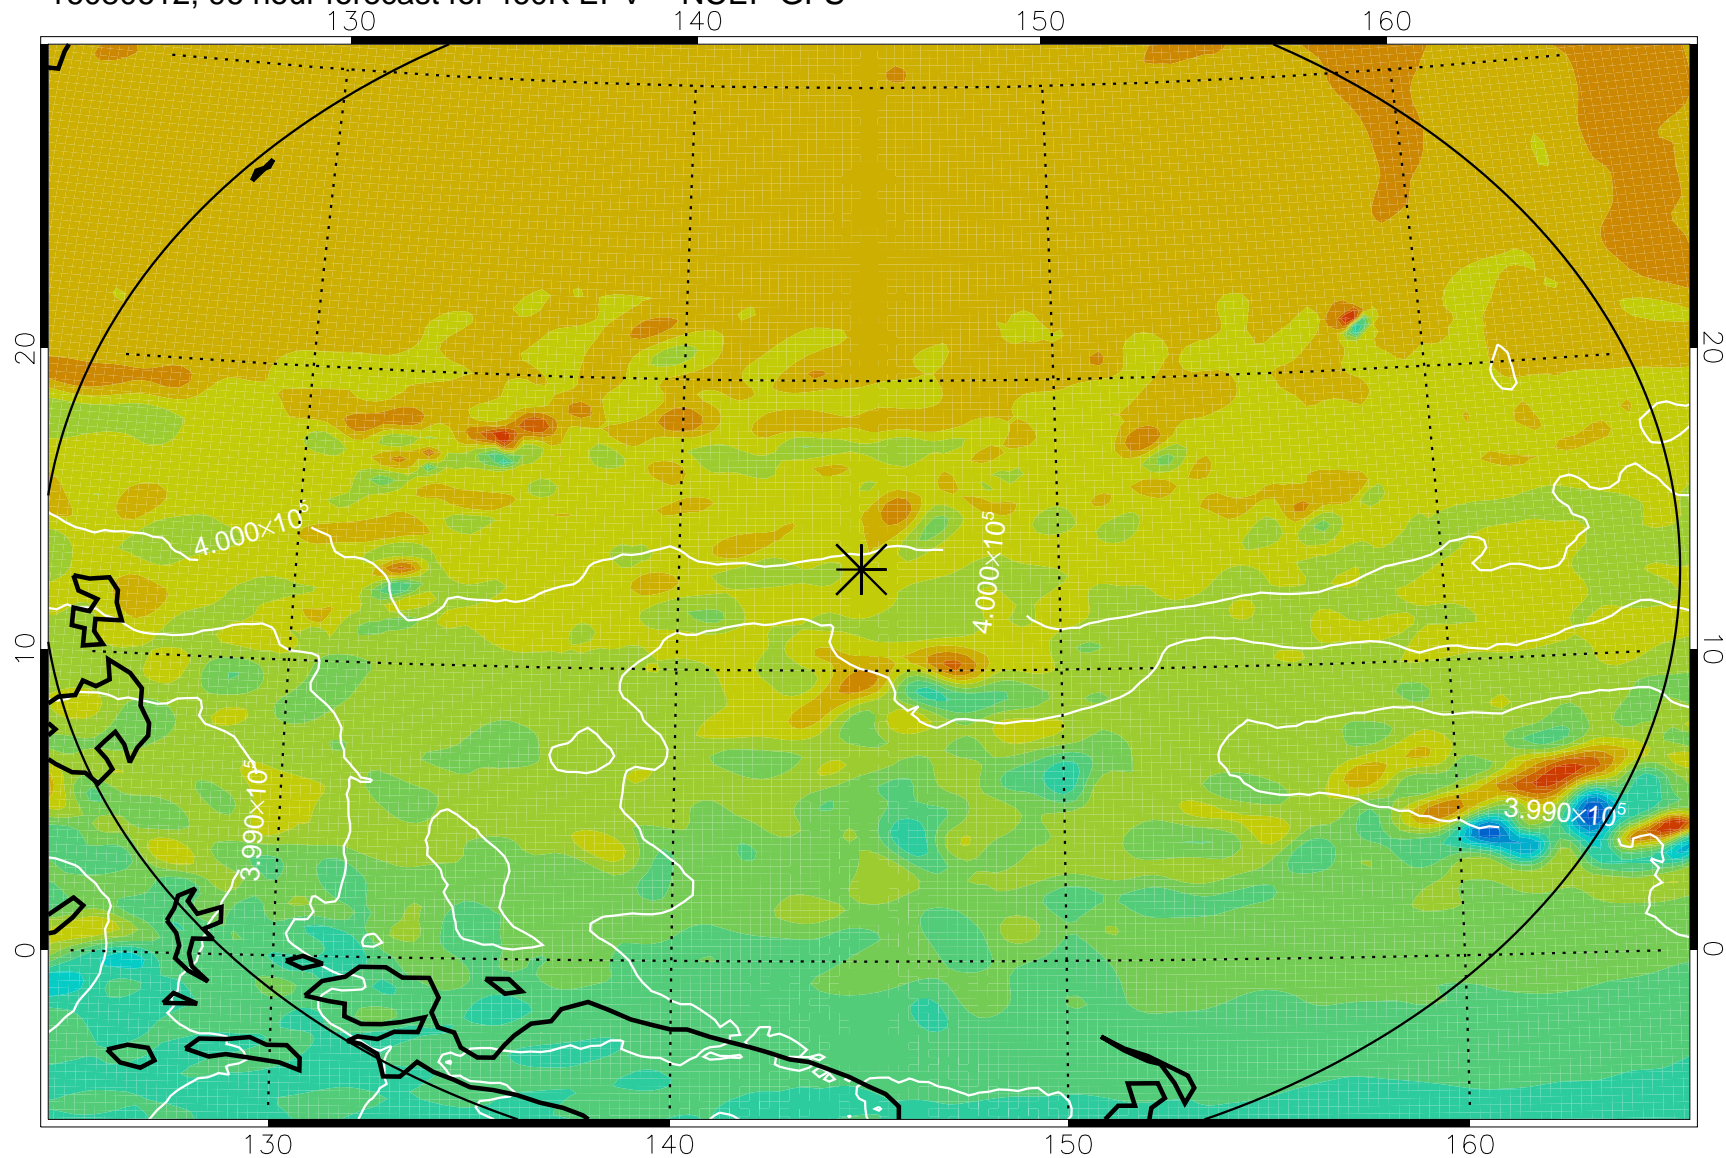

16080506, 66 hour forecast for 460K EPV -- NCEP GFS

460K Montgomery Streamfunction, white

Range ring of 2304 km

16080512, 72 hour forecast for 460K EPV -- NCEP GFS

460K Montgomery Streamfunction, white

Range ring of 2304 km

16080518, 78 hour forecast for 460K EPV -- NCEP GFS

460K Montgomery Streamfunction, white

Range ring of 2304 km

16080600, 84 hour forecast for 460K EPV -- NCEP GFS

460K Montgomery Streamfunction, white

Range ring of 2304 km

16080606, 90 hour forecast for 460K EPV -- NCEP GFS

460K Montgomery Streamfunction, white

Range ring of 2304 km

16080612, 96 hour forecast for 460K EPV -- NCEP GFS

460K Montgomery Streamfunction, white

Range ring of 2304 km

16080618, 102 hour forecast for 460K EPV -- NCEP GFS

460K Montgomery Streamfunction, white

Range ring of 2304 km

16080700, 108 hour forecast for 460K EPV -- NCEP GFS

460K Montgomery Streamfunction, white

Range ring of 2304 km