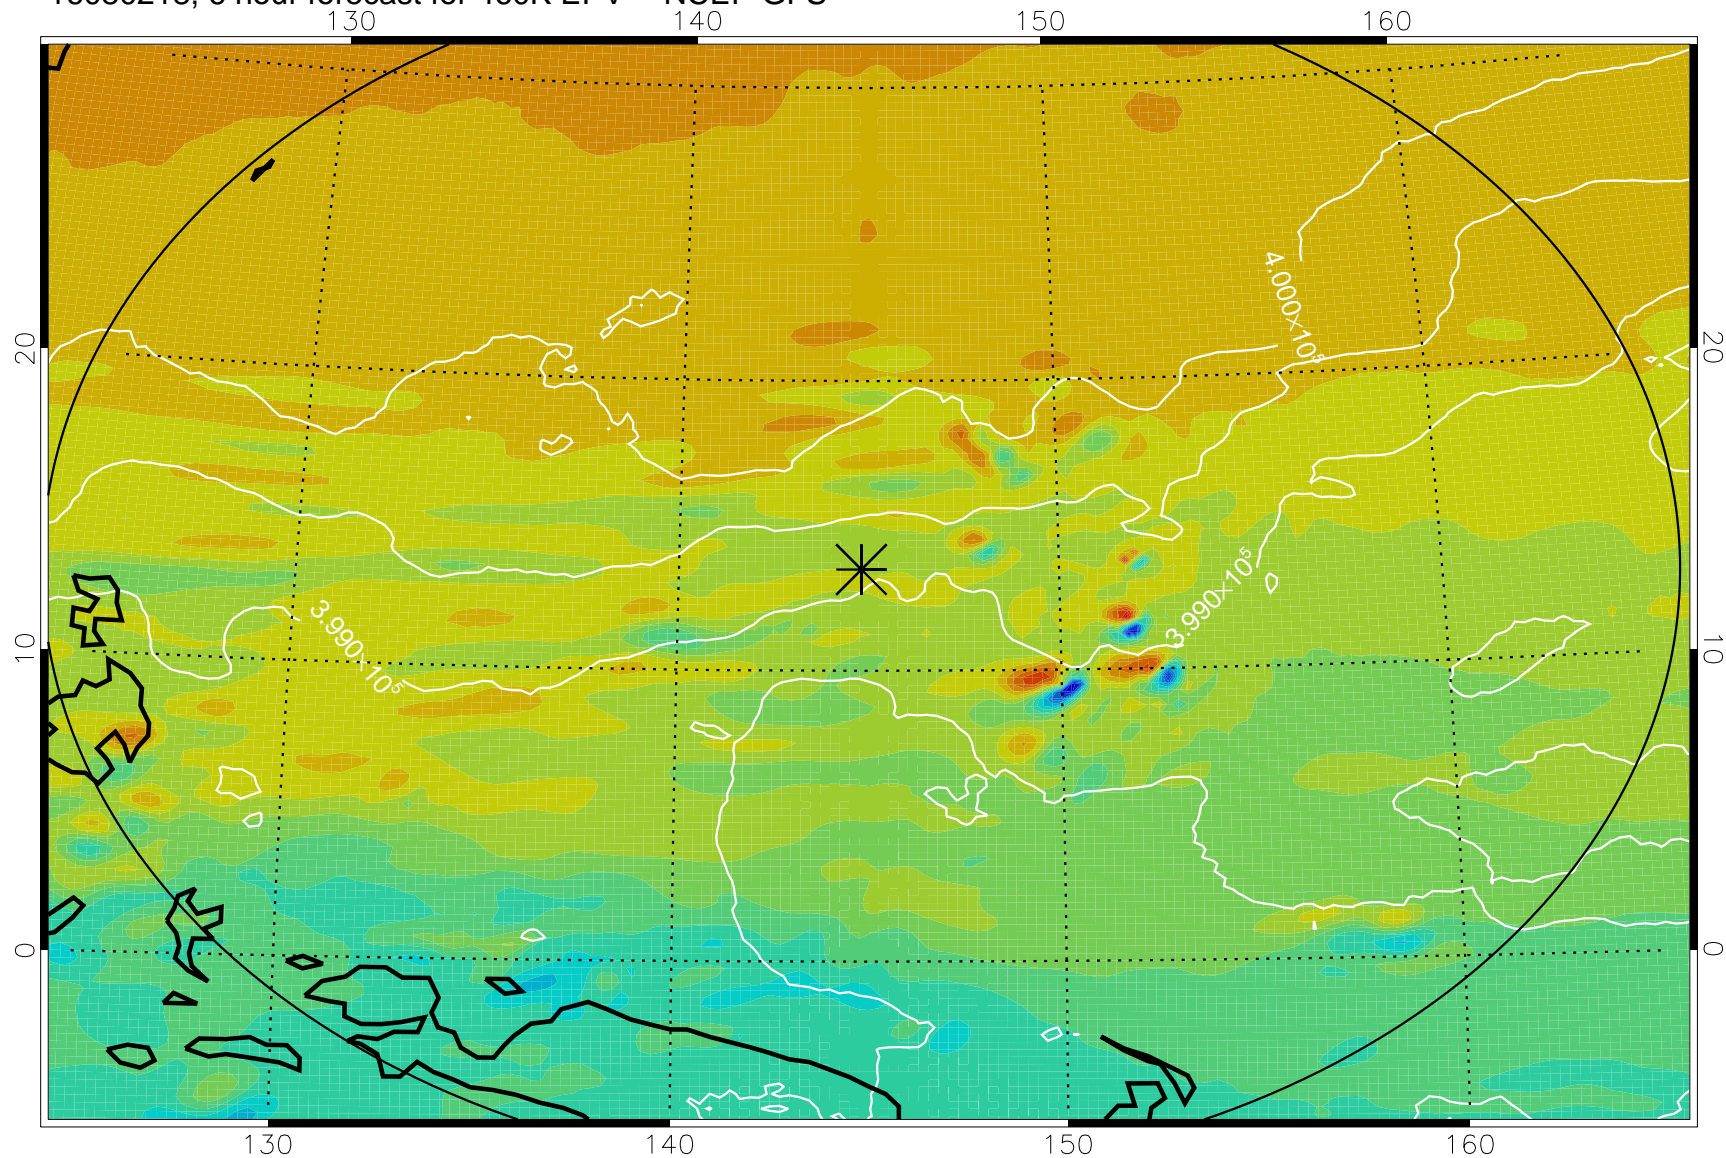

16080218, 6 hour forecast for 460K EPV -- NCEP GFS

460K Montgomery Streamfunction, white

Range ring of 2304 km

16080300, 12 hour forecast for 460K EPV -- NCEP GFS

460K Montgomery Streamfunction, white

Range ring of 2304 km

16080306, 18 hour forecast for 460K EPV -- NCEP GFS

460K Montgomery Streamfunction, white

Range ring of 2304 km

16080312, 24 hour forecast for 460K EPV -- NCEP GFS

460K Montgomery Streamfunction, white

Range ring of 2304 km

16080318, 30 hour forecast for 460K EPV -- NCEP GFS

460K Montgomery Streamfunction, white

Range ring of 2304 km

16080400, 36 hour forecast for 460K EPV -- NCEP GFS

460K Montgomery Streamfunction, white

Range ring of 2304 km

16080518, 78 hour forecast for 460K EPV -- NCEP GFS

460K Montgomery Streamfunction, white

Range ring of 2304 km

16080600, 84 hour forecast for 460K EPV -- NCEP GFS

460K Montgomery Streamfunction, white

Range ring of 2304 km