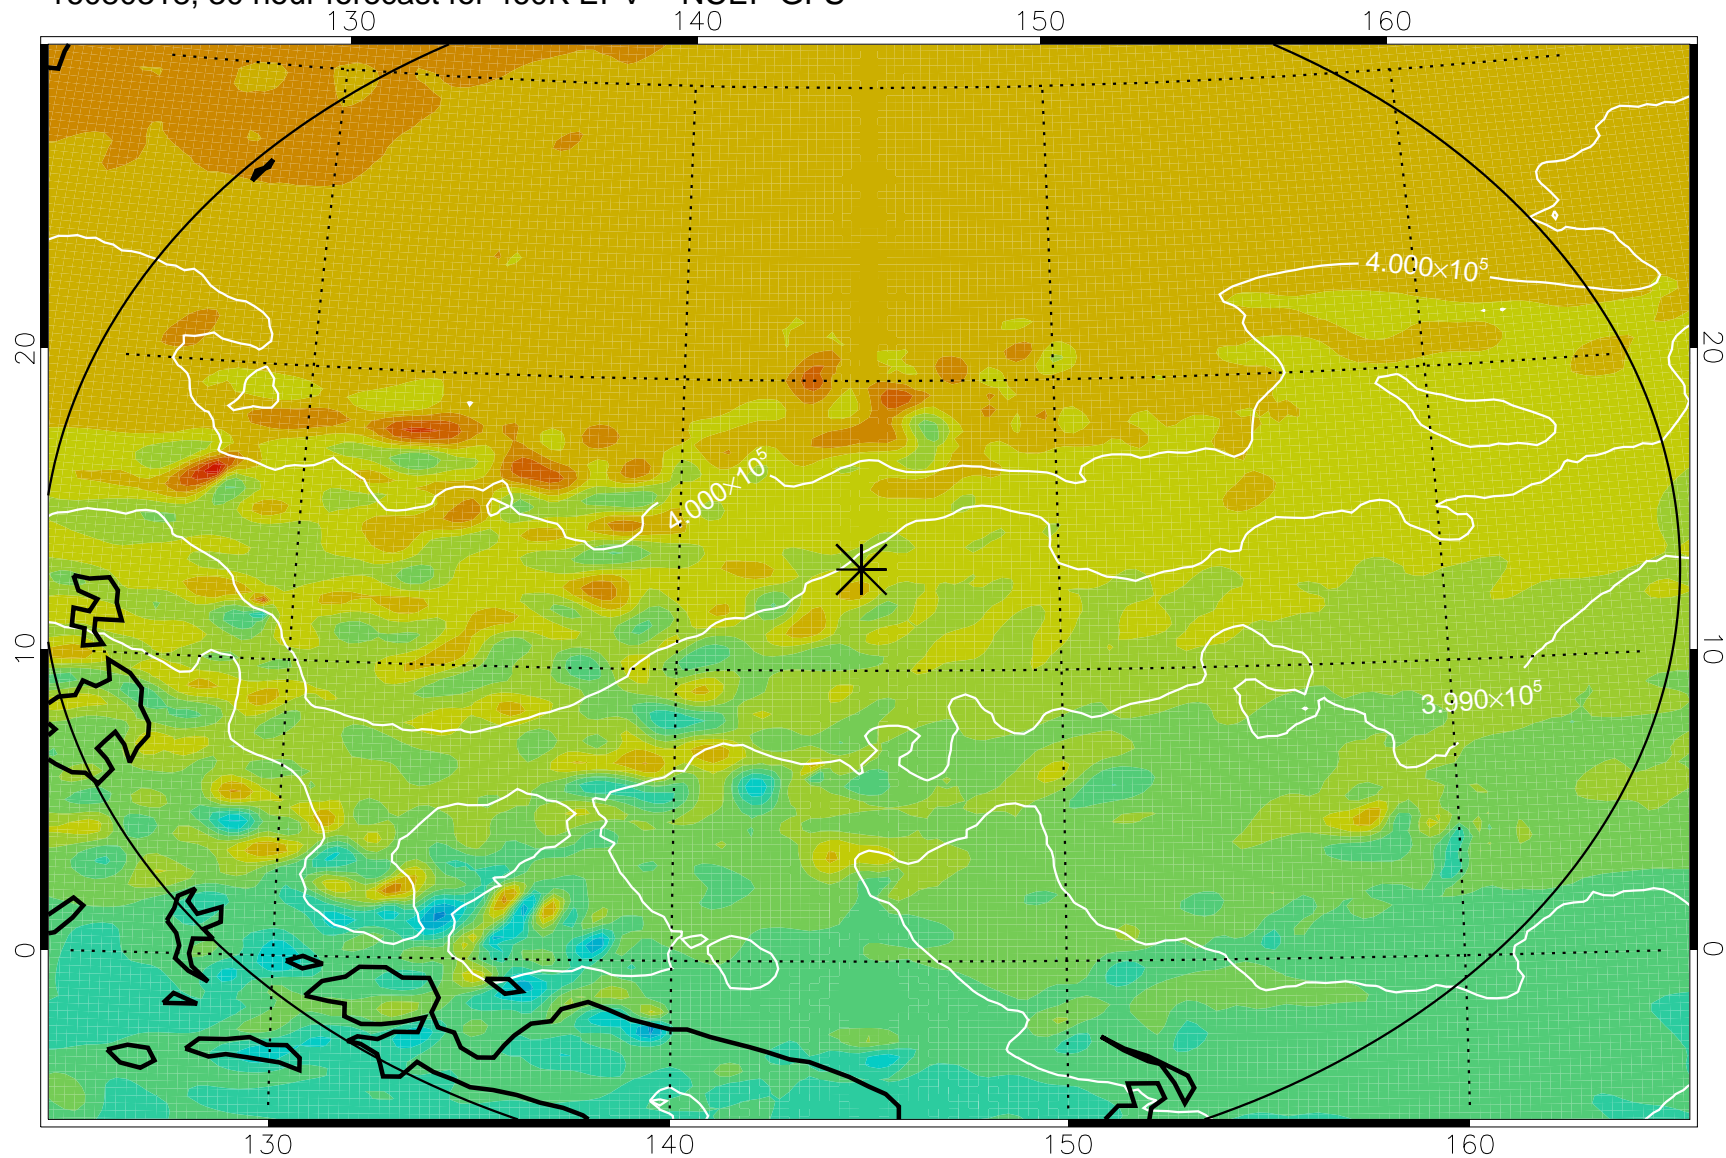

16080218, 6 hour forecast for 460K EPV -- NCEP GFS

460K Montgomery Streamfunction, white

Range ring of 2304 km

16080300, 12 hour forecast for 460K EPV -- NCEP GFS

460K Montgomery Streamfunction, white

Range ring of 2304 km

16080306, 18 hour forecast for 460K EPV -- NCEP GFS

460K Montgomery Streamfunction, white

Range ring of 2304 km

16080312, 24 hour forecast for 460K EPV -- NCEP GFS

460K Montgomery Streamfunction, white

Range ring of 2304 km

16080318, 30 hour forecast for 460K EPV -- NCEP GFS

460K Montgomery Streamfunction, white

Range ring of 2304 km

16080400, 36 hour forecast for 460K EPV -- NCEP GFS

460K Montgomery Streamfunction, white

Range ring of 2304 km

16080406, 42 hour forecast for 460K EPV -- NCEP GFS

460K Montgomery Streamfunction, white

Range ring of 2304 km

16080412, 48 hour forecast for 460K EPV -- NCEP GFS

460K Montgomery Streamfunction, white

Range ring of 2304 km