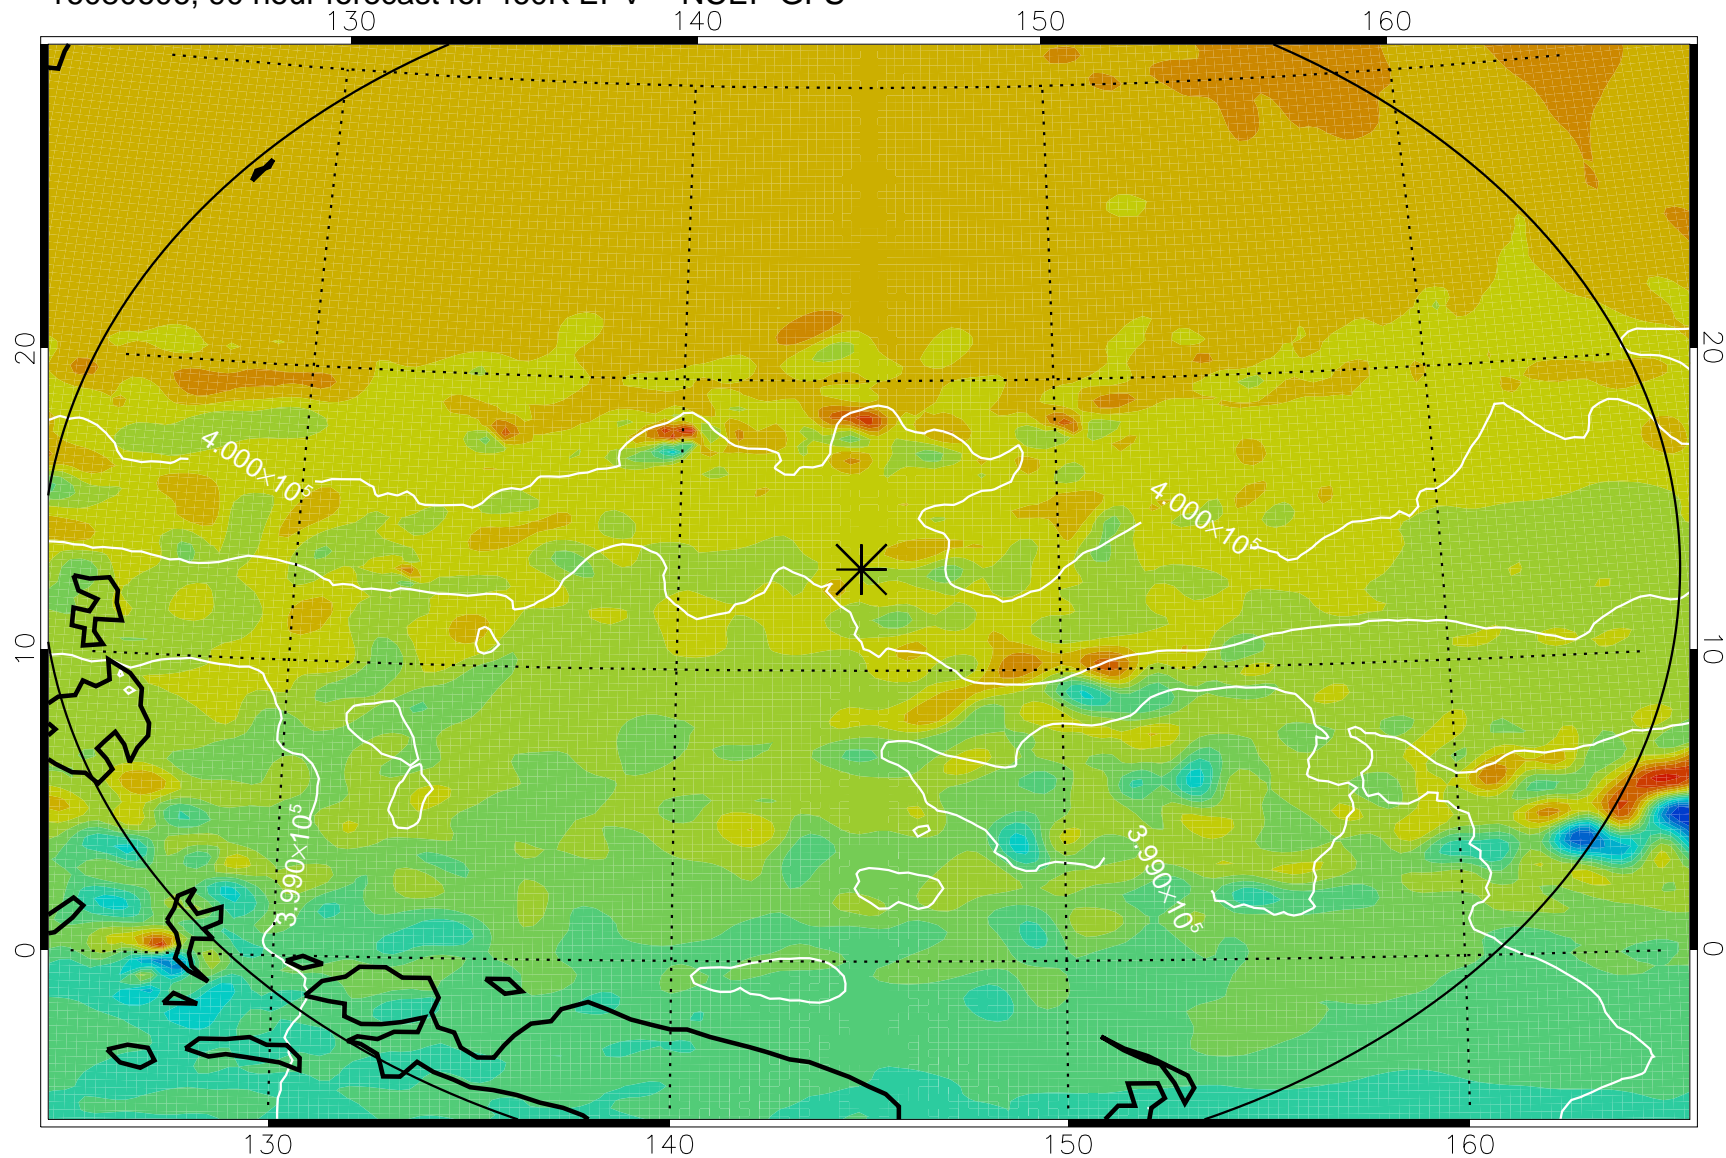

16080506, 66 hour forecast for 460K EPV -- NCEP GFS

460K Montgomery Streamfunction, white

Range ring of 2304 km

16080512, 72 hour forecast for 460K EPV -- NCEP GFS

460K Montgomery Streamfunction, white

Range ring of 2304 km

16080518, 78 hour forecast for 460K EPV -- NCEP GFS

460K Montgomery Streamfunction, white

Range ring of 2304 km

16080600, 84 hour forecast for 460K EPV -- NCEP GFS

460K Montgomery Streamfunction, white

Range ring of 2304 km

16080606, 90 hour forecast for 460K EPV -- NCEP GFS

460K Montgomery Streamfunction, white

Range ring of 2304 km

16080612, 96 hour forecast for 460K EPV -- NCEP GFS

460K Montgomery Streamfunction, white

Range ring of 2304 km

16080618, 102 hour forecast for 460K EPV -- NCEP GFS

460K Montgomery Streamfunction, white

Range ring of 2304 km

16080700, 108 hour forecast for 460K EPV -- NCEP GFS

460K Montgomery Streamfunction, white

Range ring of 2304 km