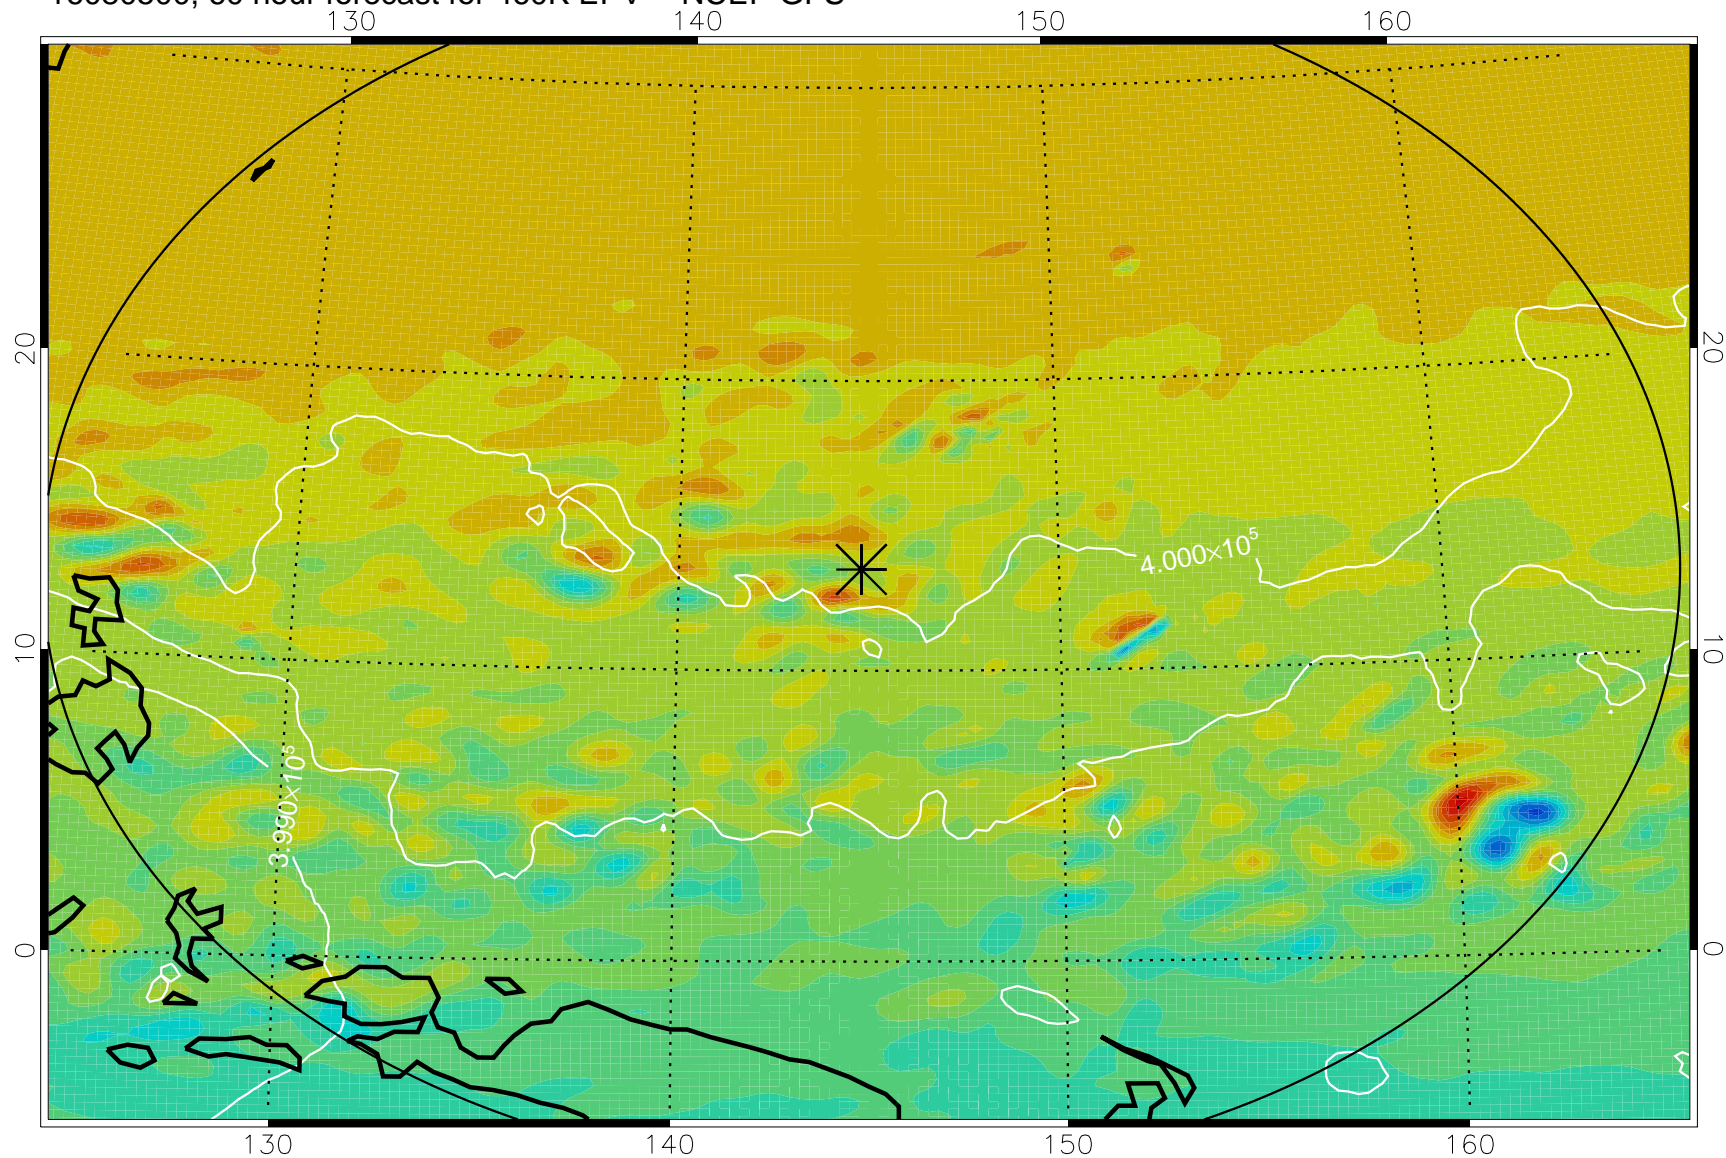

16080406, 42 hour forecast for 460K EPV -- NCEP GFS

460K Montgomery Streamfunction, white

Range ring of 2304 km

16080412, 48 hour forecast for 460K EPV -- NCEP GFS

460K Montgomery Streamfunction, white

Range ring of 2304 km

16080418, 54 hour forecast for 460K EPV -- NCEP GFS

460K Montgomery Streamfunction, white

Range ring of 2304 km

16080500, 60 hour forecast for 460K EPV -- NCEP GFS

460K Montgomery Streamfunction, white

Range ring of 2304 km

16080506, 66 hour forecast for 460K EPV -- NCEP GFS

460K Montgomery Streamfunction, white

Range ring of 2304 km

16080512, 72 hour forecast for 460K EPV -- NCEP GFS

460K Montgomery Streamfunction, white

Range ring of 2304 km

16080518, 78 hour forecast for 460K EPV -- NCEP GFS

460K Montgomery Streamfunction, white

Range ring of 2304 km

16080600, 84 hour forecast for 460K EPV -- NCEP GFS

460K Montgomery Streamfunction, white

Range ring of 2304 km