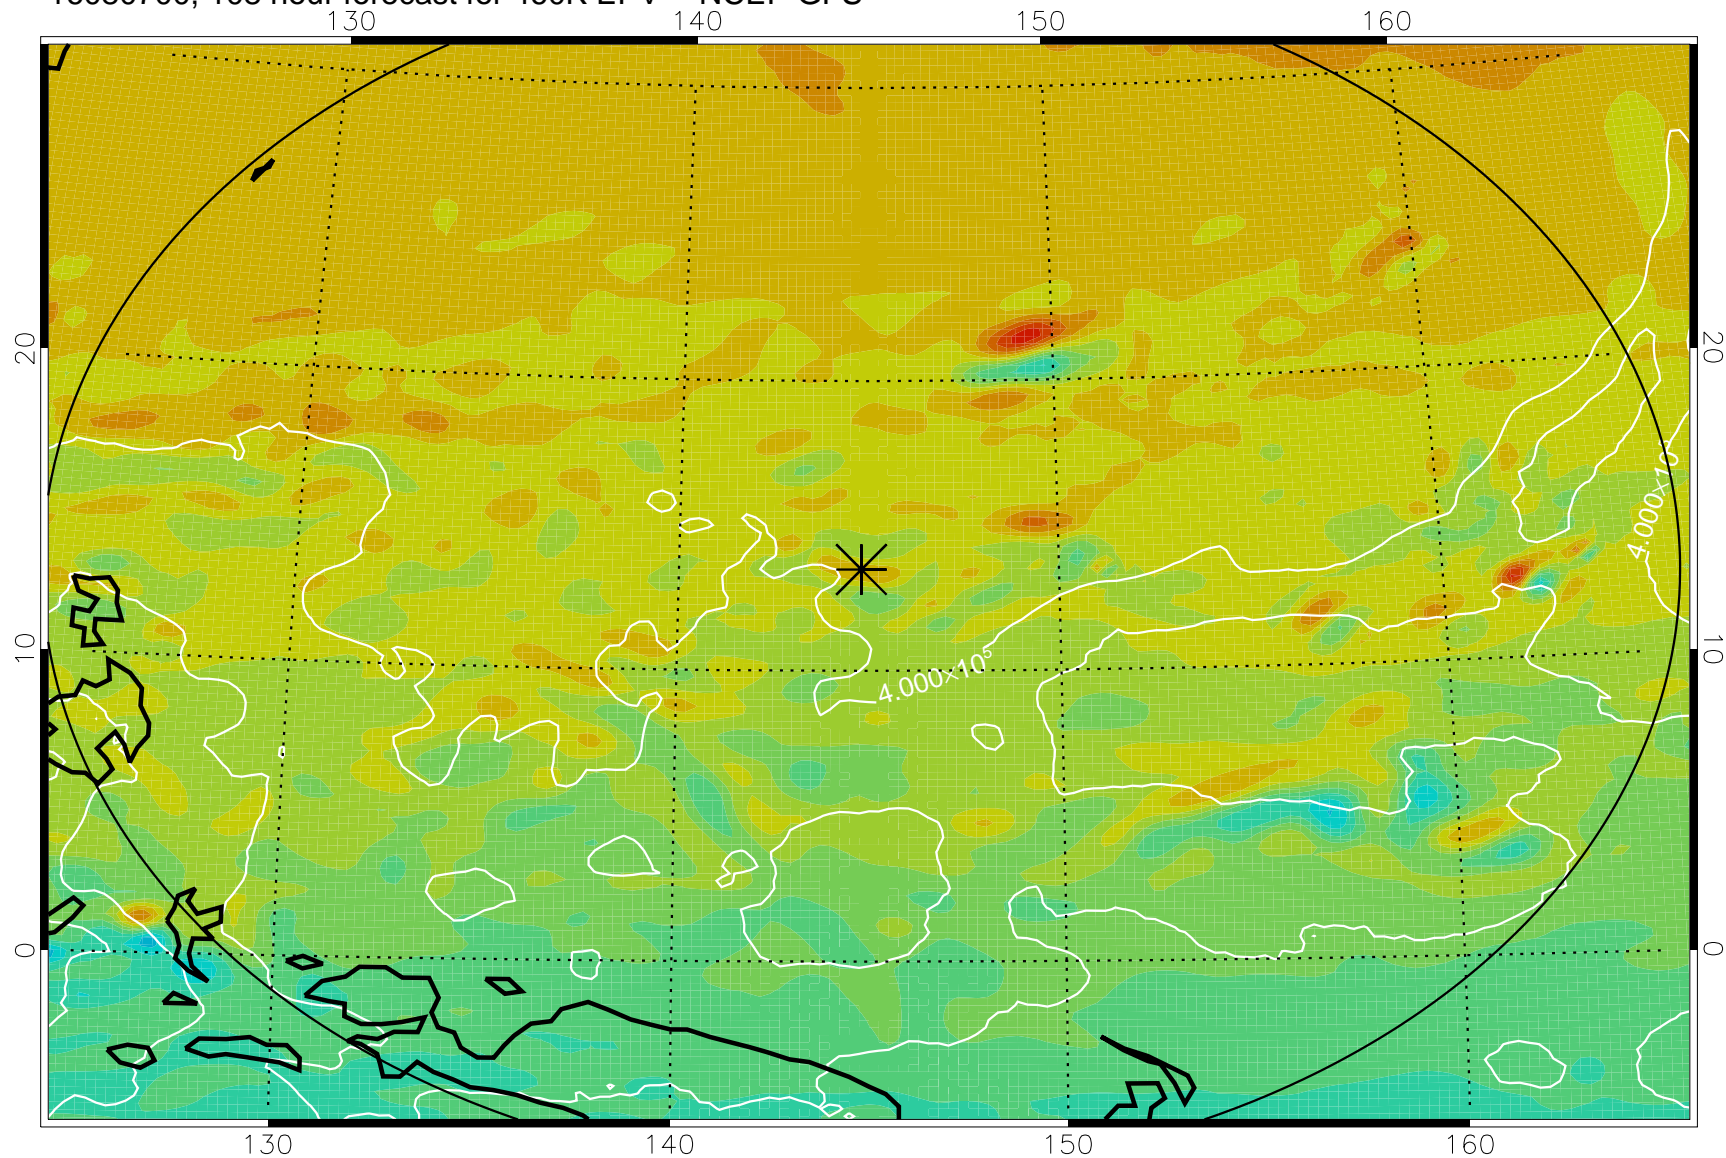

16080518, 78 hour forecast for 460K EPV -- NCEP GFS

460K Montgomery Streamfunction, white

Range ring of 2304 km

16080600, 84 hour forecast for 460K EPV -- NCEP GFS

460K Montgomery Streamfunction, white

Range ring of 2304 km

16080606, 90 hour forecast for 460K EPV -- NCEP GFS

460K Montgomery Streamfunction, white

Range ring of 2304 km

16080612, 96 hour forecast for 460K EPV -- NCEP GFS

460K Montgomery Streamfunction, white

Range ring of 2304 km

16080618, 102 hour forecast for 460K EPV -- NCEP GFS

460K Montgomery Streamfunction, white

Range ring of 2304 km

16080700, 108 hour forecast for 460K EPV -- NCEP GFS

460K Montgomery Streamfunction, white

Range ring of 2304 km

16080706, 114 hour forecast for 460K EPV -- NCEP GFS

460K Montgomery Streamfunction, white

Range ring of 2304 km

16080712, 120 hour forecast for 460K EPV -- NCEP GFS

460K Montgomery Streamfunction, white

Range ring of 2304 km