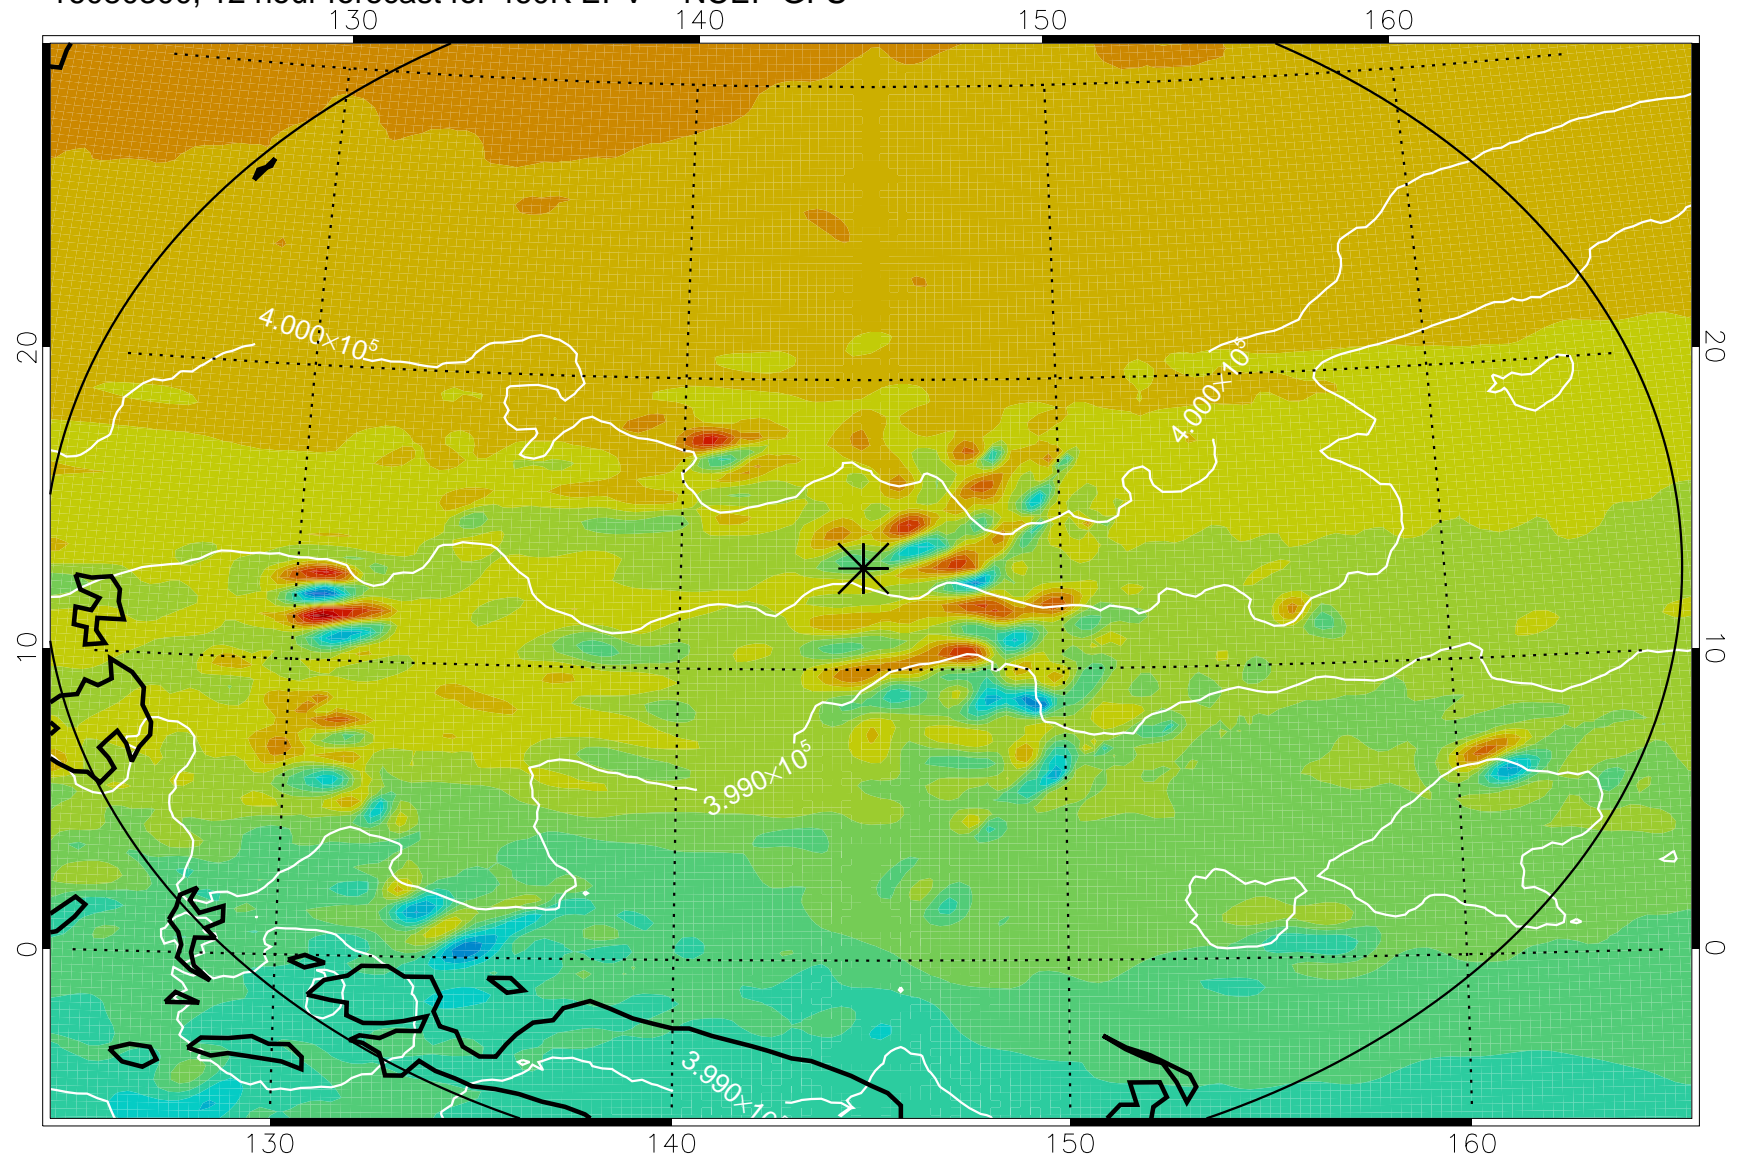

16080218, 6 hour forecast for 460K EPV -- NCEP GFS

460K Montgomery Streamfunction, white

Range ring of 2304 km

16080300, 12 hour forecast for 460K EPV -- NCEP GFS

460K Montgomery Streamfunction, white

Range ring of 2304 km

16080306, 18 hour forecast for 460K EPV -- NCEP GFS

460K Montgomery Streamfunction, white

Range ring of 2304 km

16080312, 24 hour forecast for 460K EPV -- NCEP GFS

460K Montgomery Streamfunction, white

Range ring of 2304 km

16080318, 30 hour forecast for 460K EPV -- NCEP GFS

460K Montgomery Streamfunction, white

Range ring of 2304 km

16080400, 36 hour forecast for 460K EPV -- NCEP GFS

460K Montgomery Streamfunction, white

Range ring of 2304 km

16080518, 78 hour forecast for 460K EPV -- NCEP GFS

460K Montgomery Streamfunction, white

Range ring of 2304 km

16080600, 84 hour forecast for 460K EPV -- NCEP GFS

460K Montgomery Streamfunction, white

Range ring of 2304 km