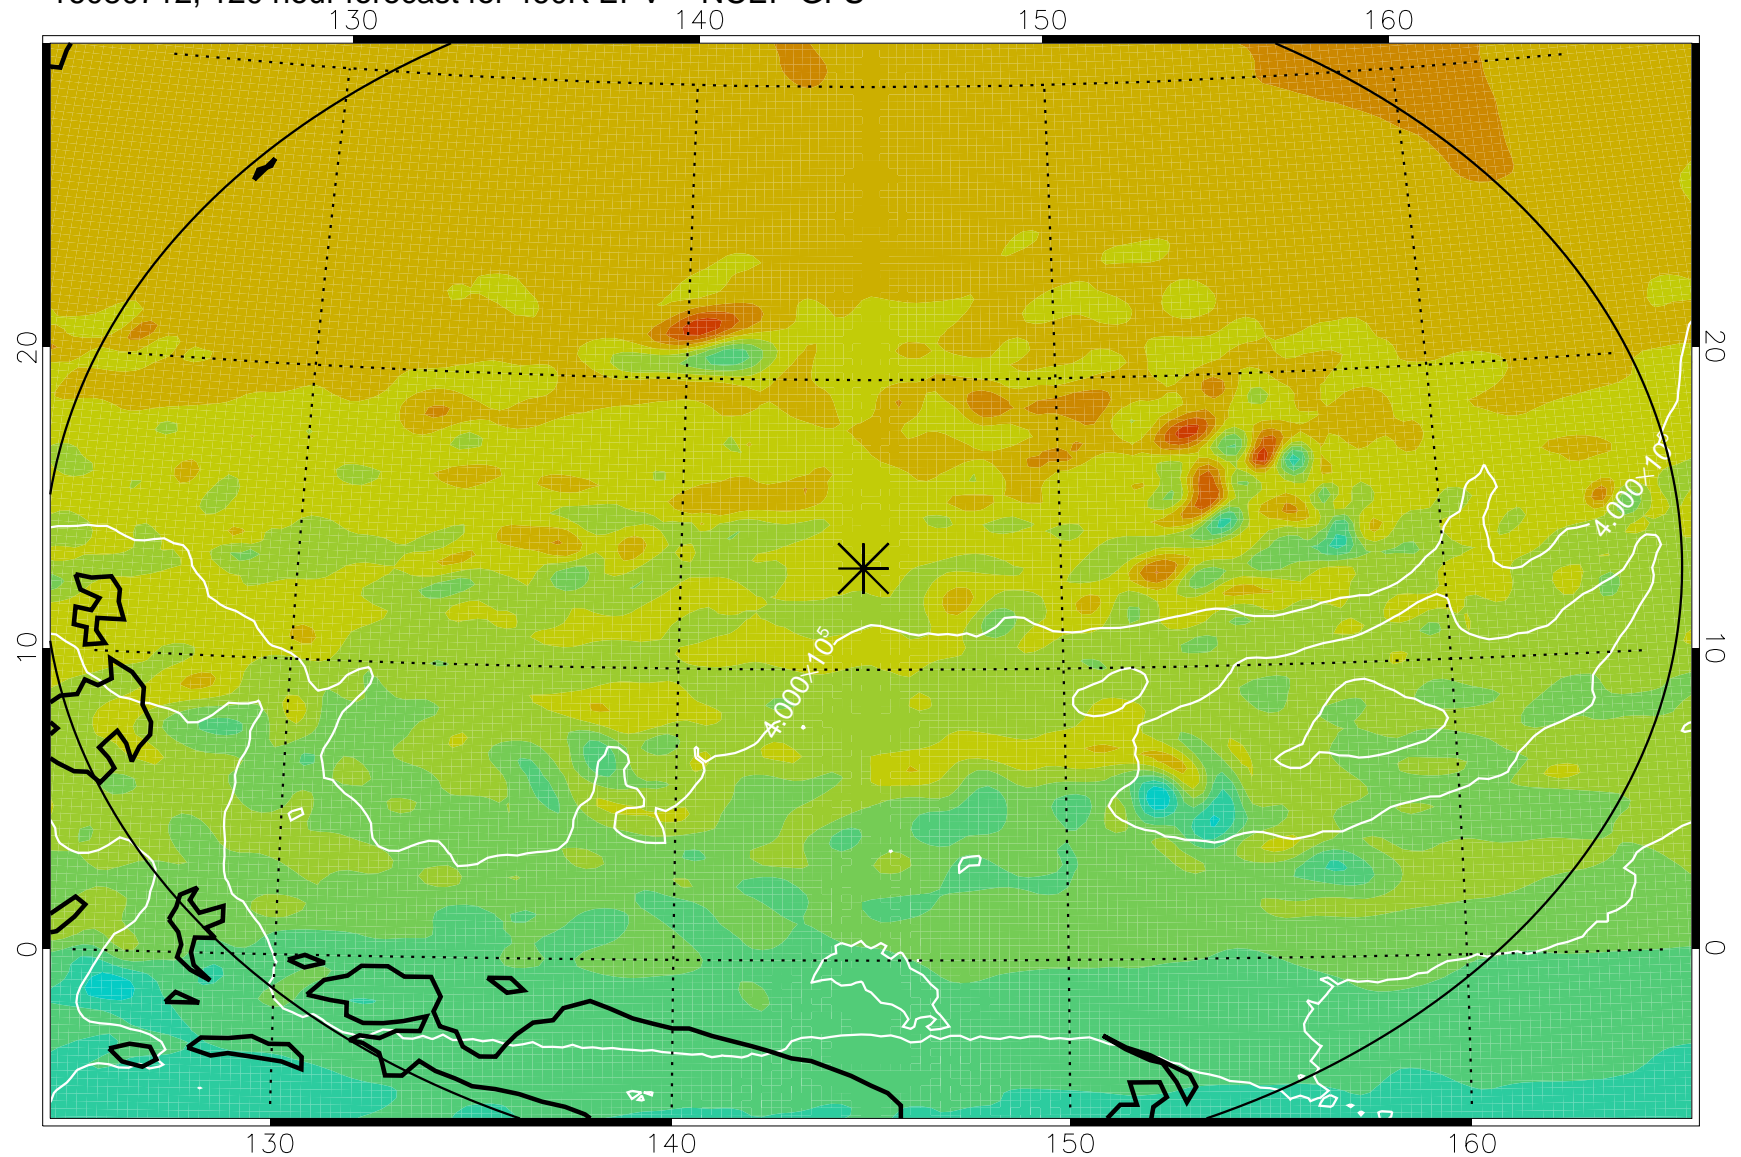

16080518, 78 hour forecast for 460K EPV -- NCEP GFS

460K Montgomery Streamfunction, white

Range ring of 2304 km

16080600, 84 hour forecast for 460K EPV -- NCEP GFS

460K Montgomery Streamfunction, white

Range ring of 2304 km

16080606, 90 hour forecast for 460K EPV -- NCEP GFS

460K Montgomery Streamfunction, white

Range ring of 2304 km

16080612, 96 hour forecast for 460K EPV -- NCEP GFS

460K Montgomery Streamfunction, white

Range ring of 2304 km

16080618, 102 hour forecast for 460K EPV -- NCEP GFS

460K Montgomery Streamfunction, white

Range ring of 2304 km

16080700, 108 hour forecast for 460K EPV -- NCEP GFS

460K Montgomery Streamfunction, white

Range ring of 2304 km

16080706, 114 hour forecast for 460K EPV -- NCEP GFS

460K Montgomery Streamfunction, white

Range ring of 2304 km

16080712, 120 hour forecast for 460K EPV -- NCEP GFS

460K Montgomery Streamfunction, white

Range ring of 2304 km