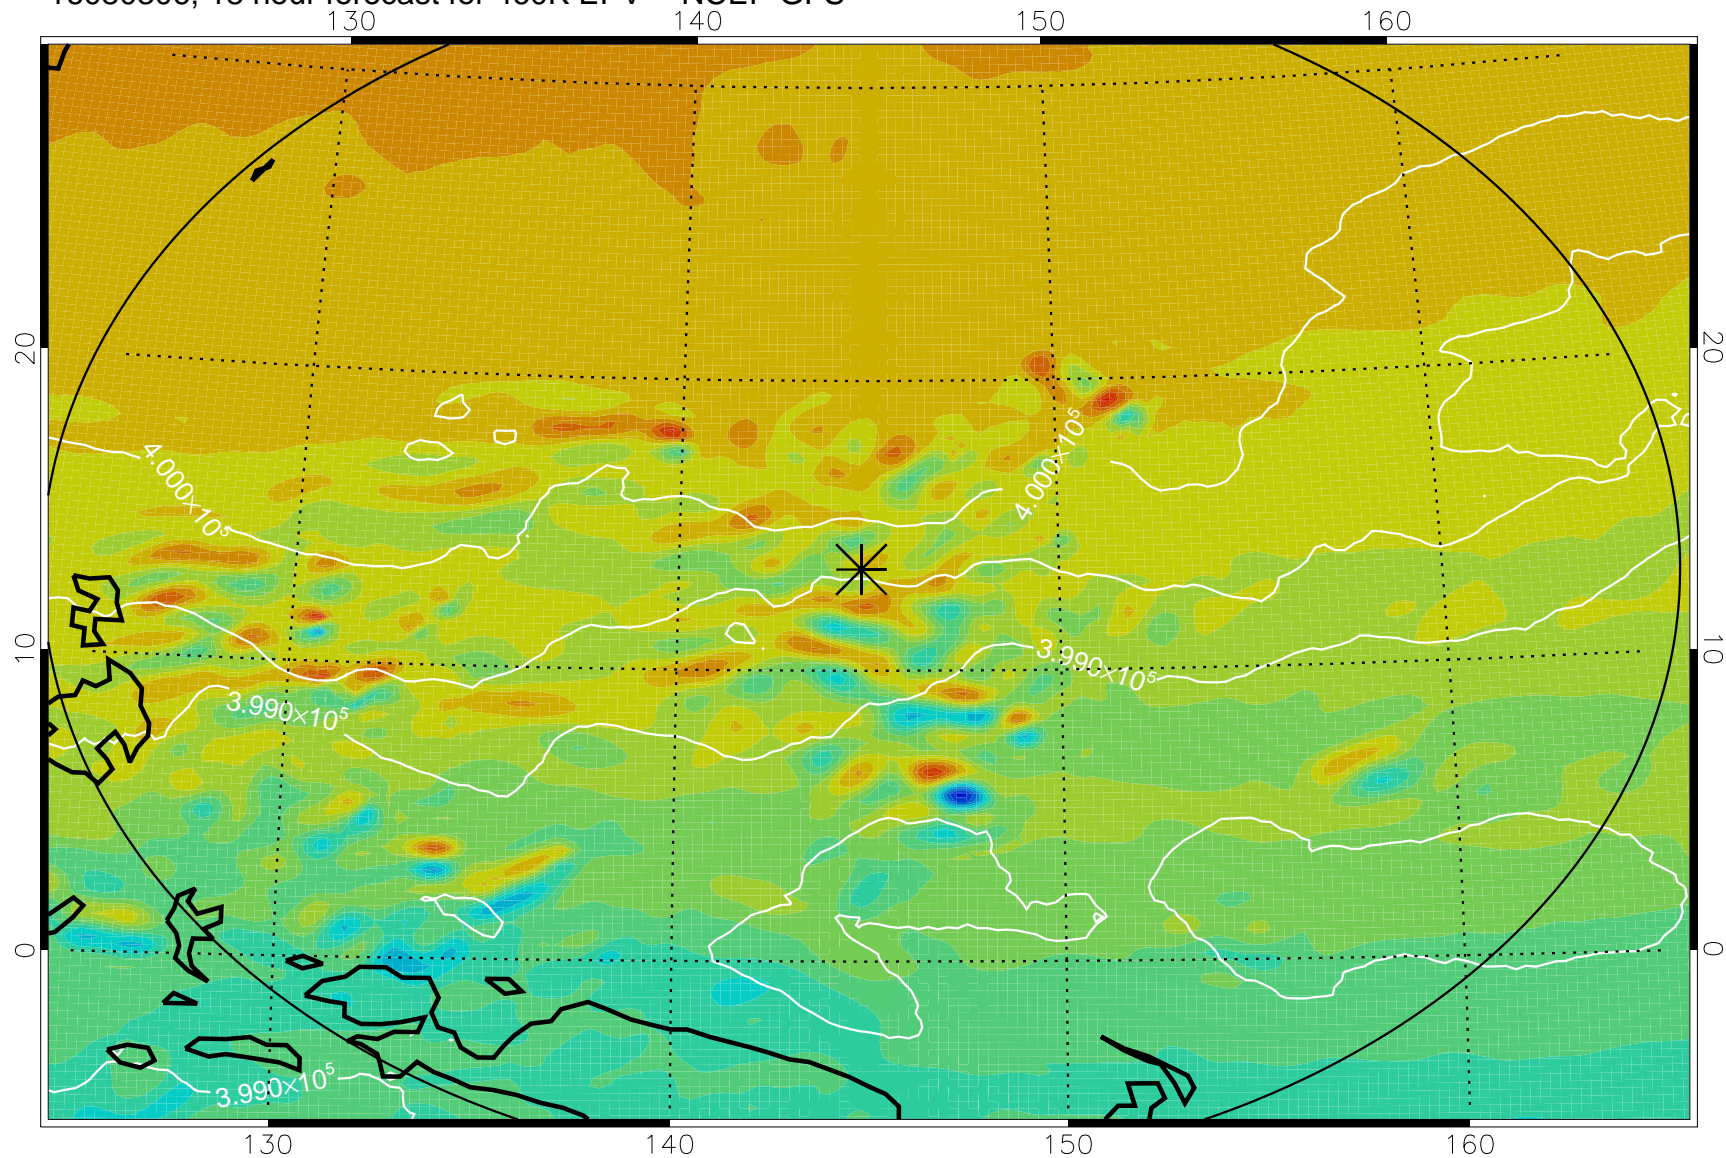

16080218, 6 hour forecast for 460K EPV -- NCEP GFS

460K Montgomery Streamfunction, white

Range ring of 2304 km

16080300, 12 hour forecast for 460K EPV -- NCEP GFS

460K Montgomery Streamfunction, white

Range ring of 2304 km

16080306, 18 hour forecast for 460K EPV -- NCEP GFS

460K Montgomery Streamfunction, white

Range ring of 2304 km

16080312, 24 hour forecast for 460K EPV -- NCEP GFS

460K Montgomery Streamfunction, white

Range ring of 2304 km

16080318, 30 hour forecast for 460K EPV -- NCEP GFS

460K Montgomery Streamfunction, white

Range ring of 2304 km

16080400, 36 hour forecast for 460K EPV -- NCEP GFS

460K Montgomery Streamfunction, white

Range ring of 2304 km

16080518, 78 hour forecast for 460K EPV -- NCEP GFS

460K Montgomery Streamfunction, white

Range ring of 2304 km

16080600, 84 hour forecast for 460K EPV -- NCEP GFS

460K Montgomery Streamfunction, white

Range ring of 2304 km