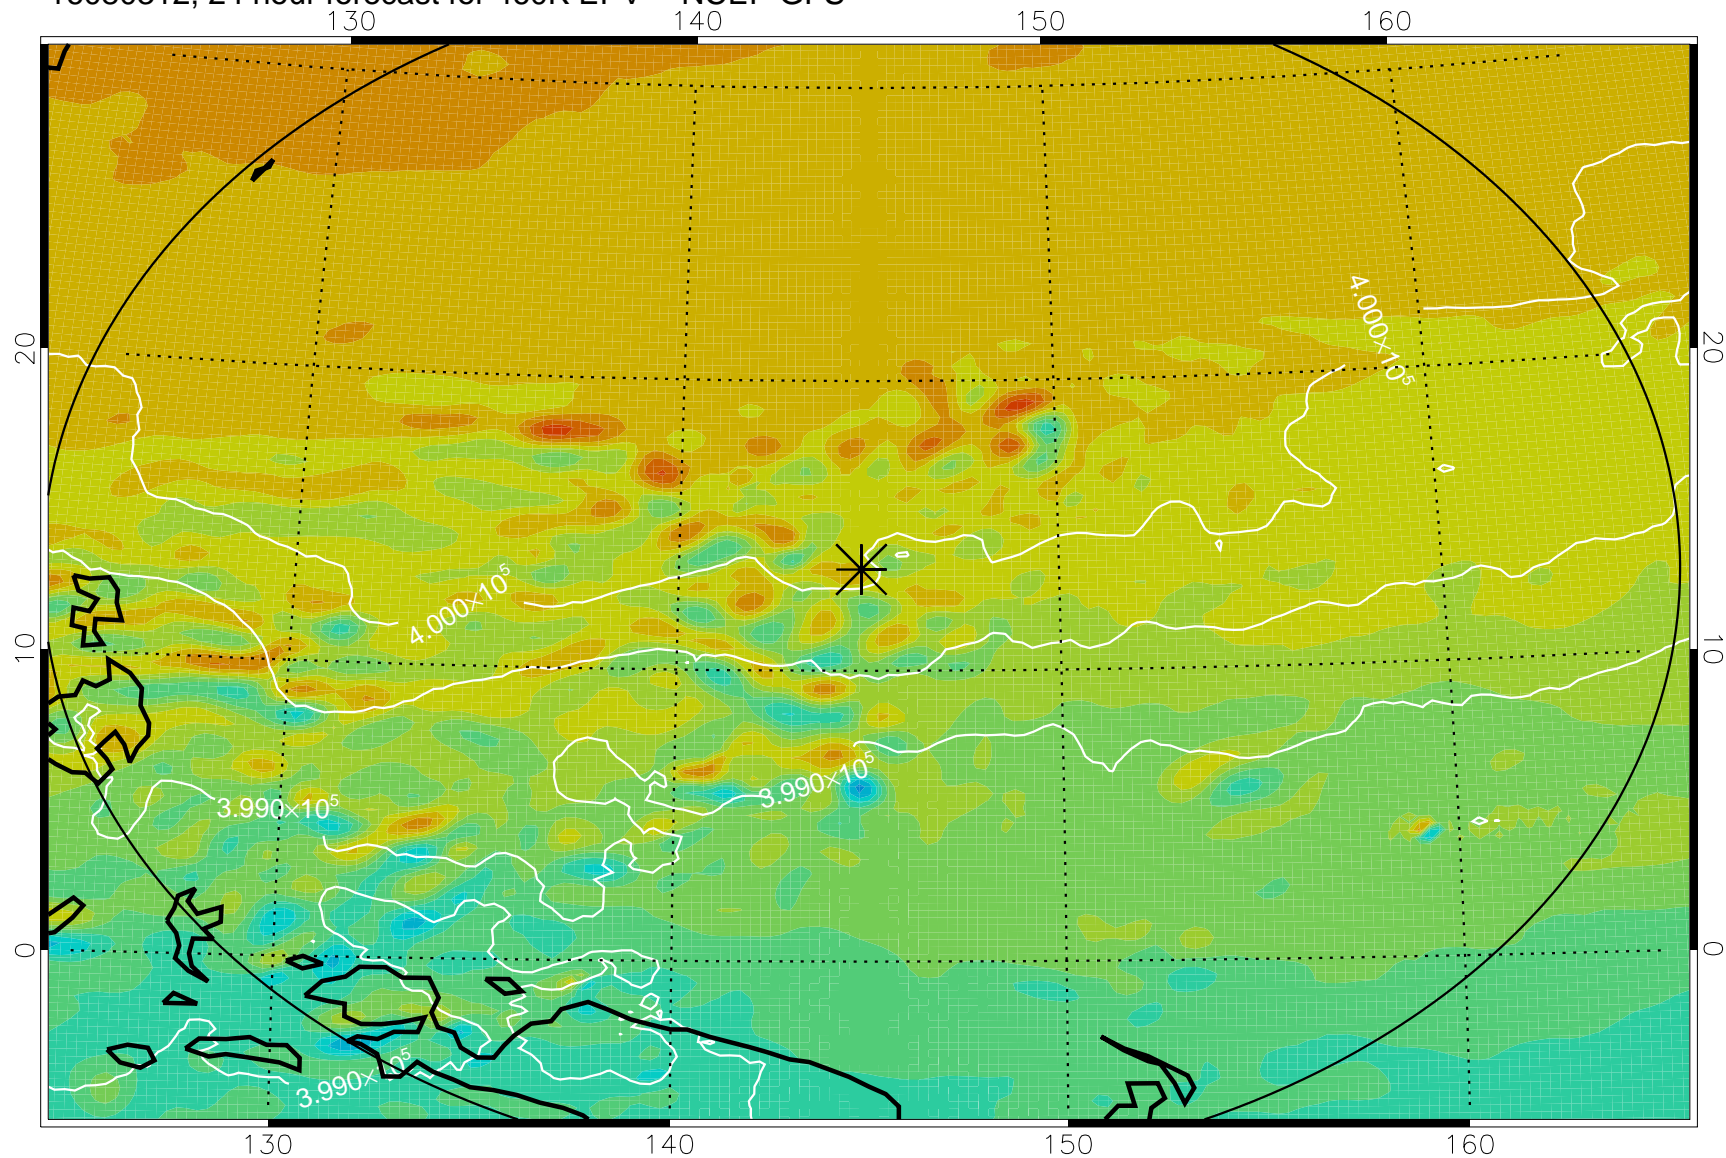

16080218, 6 hour forecast for 460K EPV -- NCEP GFS

460K Montgomery Streamfunction, white

Range ring of 2304 km

16080300, 12 hour forecast for 460K EPV -- NCEP GFS

460K Montgomery Streamfunction, white

Range ring of 2304 km

16080306, 18 hour forecast for 460K EPV -- NCEP GFS

460K Montgomery Streamfunction, white

Range ring of 2304 km

16080312, 24 hour forecast for 460K EPV -- NCEP GFS

460K Montgomery Streamfunction, white

Range ring of 2304 km

16080318, 30 hour forecast for 460K EPV -- NCEP GFS

460K Montgomery Streamfunction, white

Range ring of 2304 km

16080400, 36 hour forecast for 460K EPV -- NCEP GFS

460K Montgomery Streamfunction, white

Range ring of 2304 km

16080518, 78 hour forecast for 460K EPV -- NCEP GFS

460K Montgomery Streamfunction, white

Range ring of 2304 km

16080600, 84 hour forecast for 460K EPV -- NCEP GFS

460K Montgomery Streamfunction, white

Range ring of 2304 km