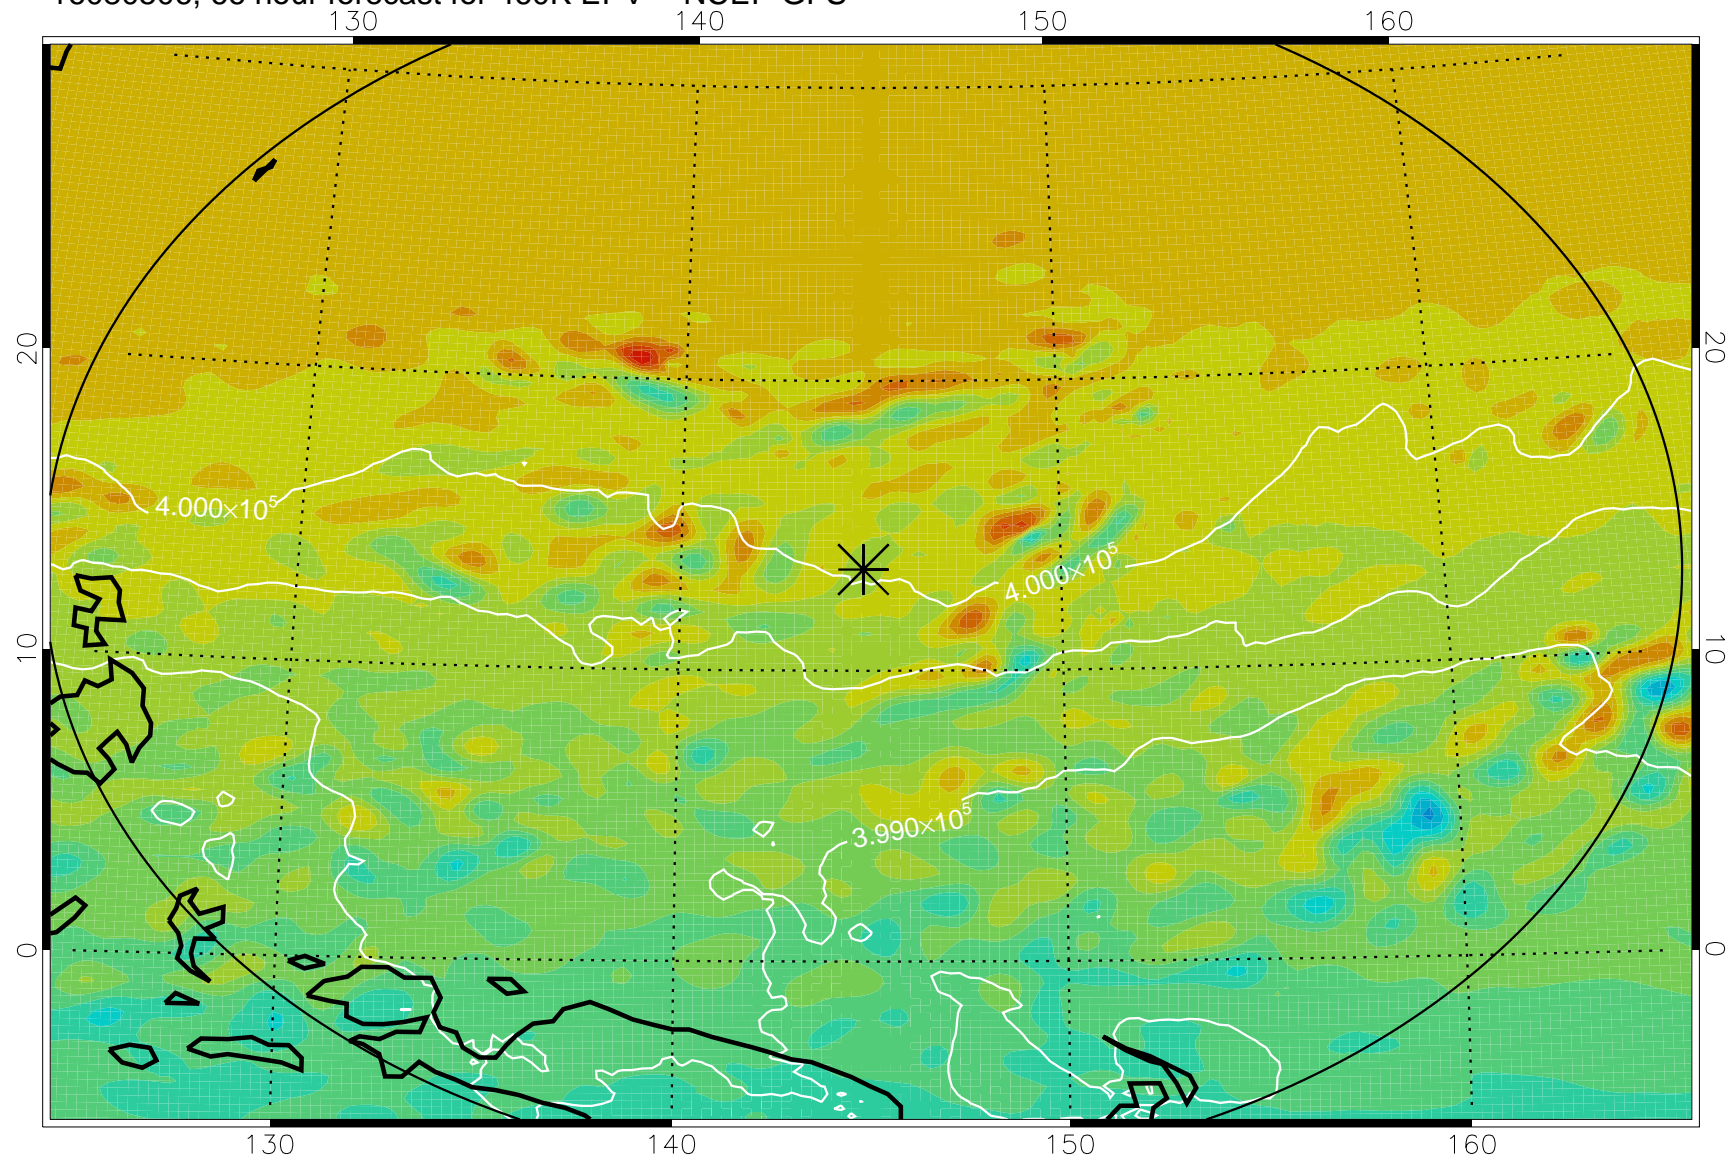

16080418, 54 hour forecast for 460K EPV -- NCEP GFS

460K Montgomery Streamfunction, white

Range ring of 2304 km

16080500, 60 hour forecast for 460K EPV -- NCEP GFS

460K Montgomery Streamfunction, white

Range ring of 2304 km

16080506, 66 hour forecast for 460K EPV -- NCEP GFS

460K Montgomery Streamfunction, white

Range ring of 2304 km

16080512, 72 hour forecast for 460K EPV -- NCEP GFS

460K Montgomery Streamfunction, white

Range ring of 2304 km

16080518, 78 hour forecast for 460K EPV -- NCEP GFS

460K Montgomery Streamfunction, white

Range ring of 2304 km

16080600, 84 hour forecast for 460K EPV -- NCEP GFS

460K Montgomery Streamfunction, white

Range ring of 2304 km

16080606, 90 hour forecast for 460K EPV -- NCEP GFS

460K Montgomery Streamfunction, white

Range ring of 2304 km

16080612, 96 hour forecast for 460K EPV -- NCEP GFS

460K Montgomery Streamfunction, white

Range ring of 2304 km