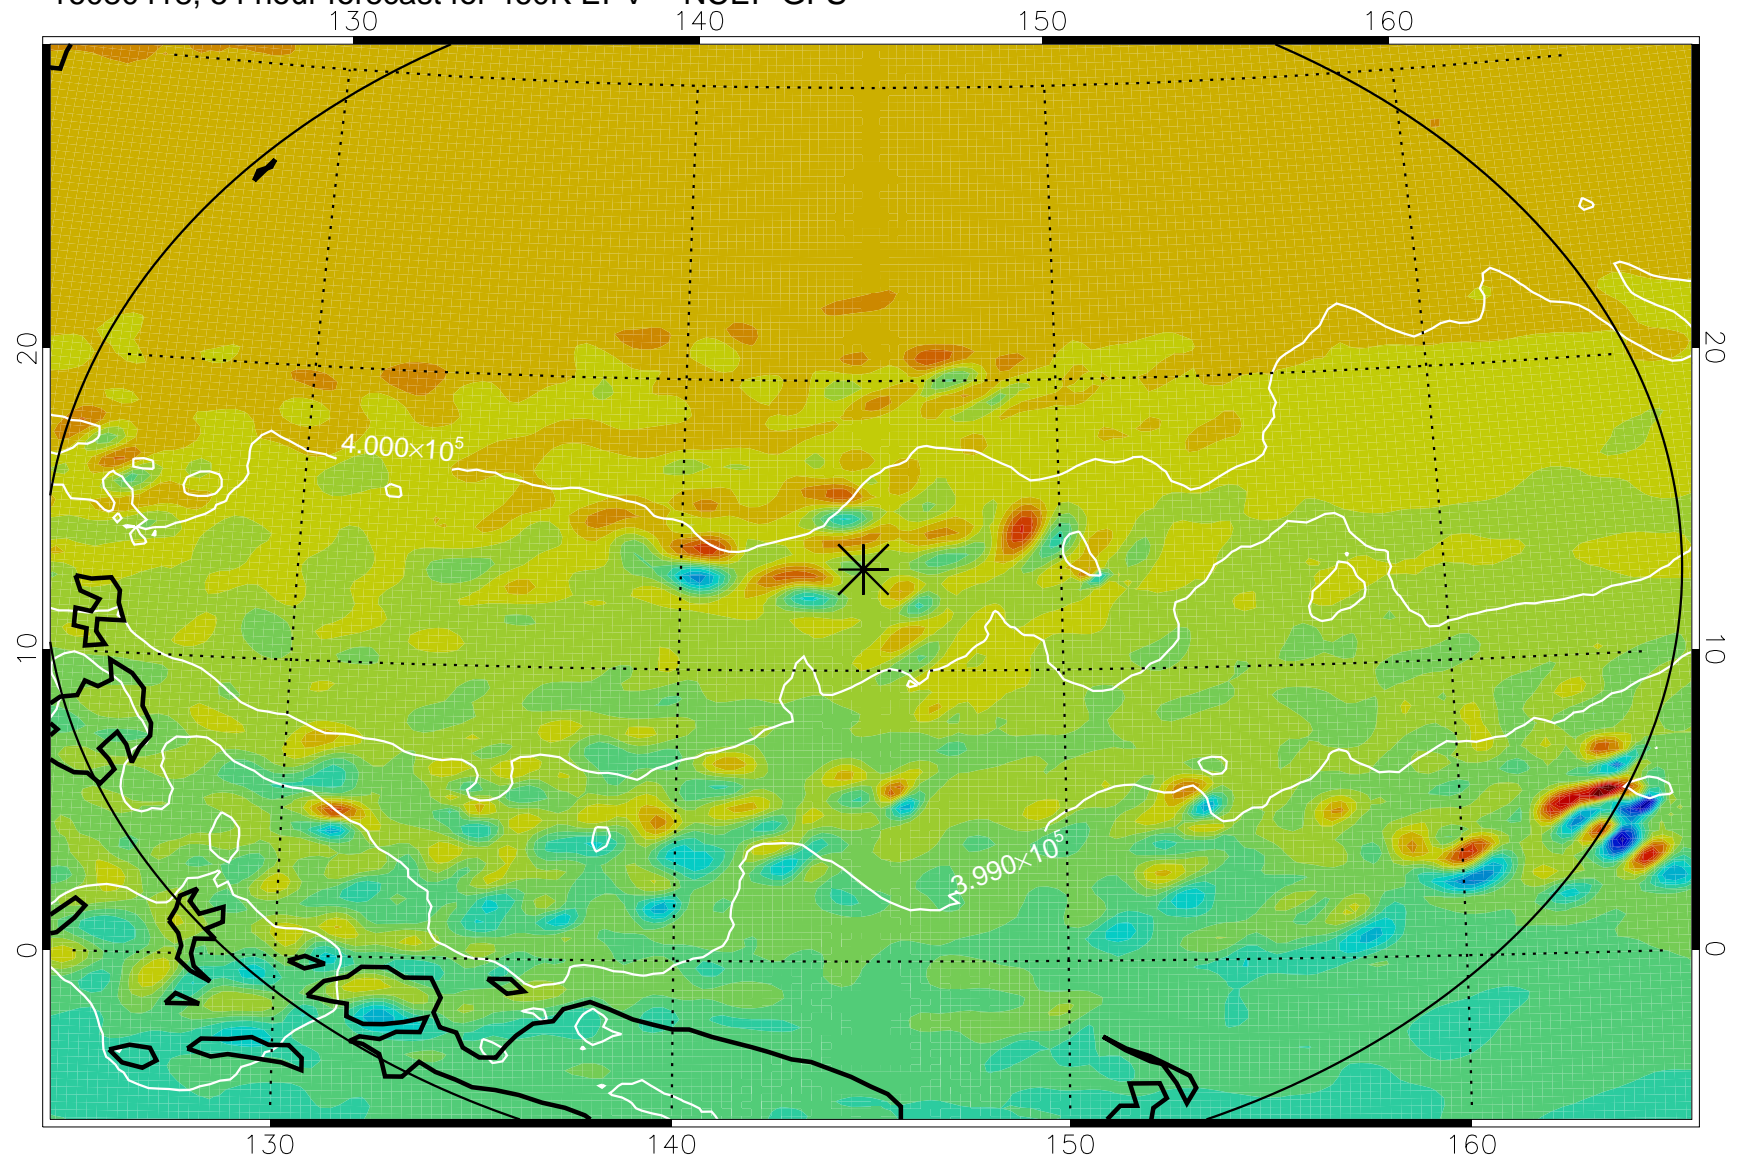

16080406, 42 hour forecast for 460K EPV -- NCEP GFS

460K Montgomery Streamfunction, white

Range ring of 2304 km

16080412, 48 hour forecast for 460K EPV -- NCEP GFS

460K Montgomery Streamfunction, white

Range ring of 2304 km

16080418, 54 hour forecast for 460K EPV -- NCEP GFS

460K Montgomery Streamfunction, white

Range ring of 2304 km

16080500, 60 hour forecast for 460K EPV -- NCEP GFS

460K Montgomery Streamfunction, white

Range ring of 2304 km

16080506, 66 hour forecast for 460K EPV -- NCEP GFS

460K Montgomery Streamfunction, white

Range ring of 2304 km

16080512, 72 hour forecast for 460K EPV -- NCEP GFS

460K Montgomery Streamfunction, white

Range ring of 2304 km

16080518, 78 hour forecast for 460K EPV -- NCEP GFS

460K Montgomery Streamfunction, white

Range ring of 2304 km

16080600, 84 hour forecast for 460K EPV -- NCEP GFS

460K Montgomery Streamfunction, white

Range ring of 2304 km