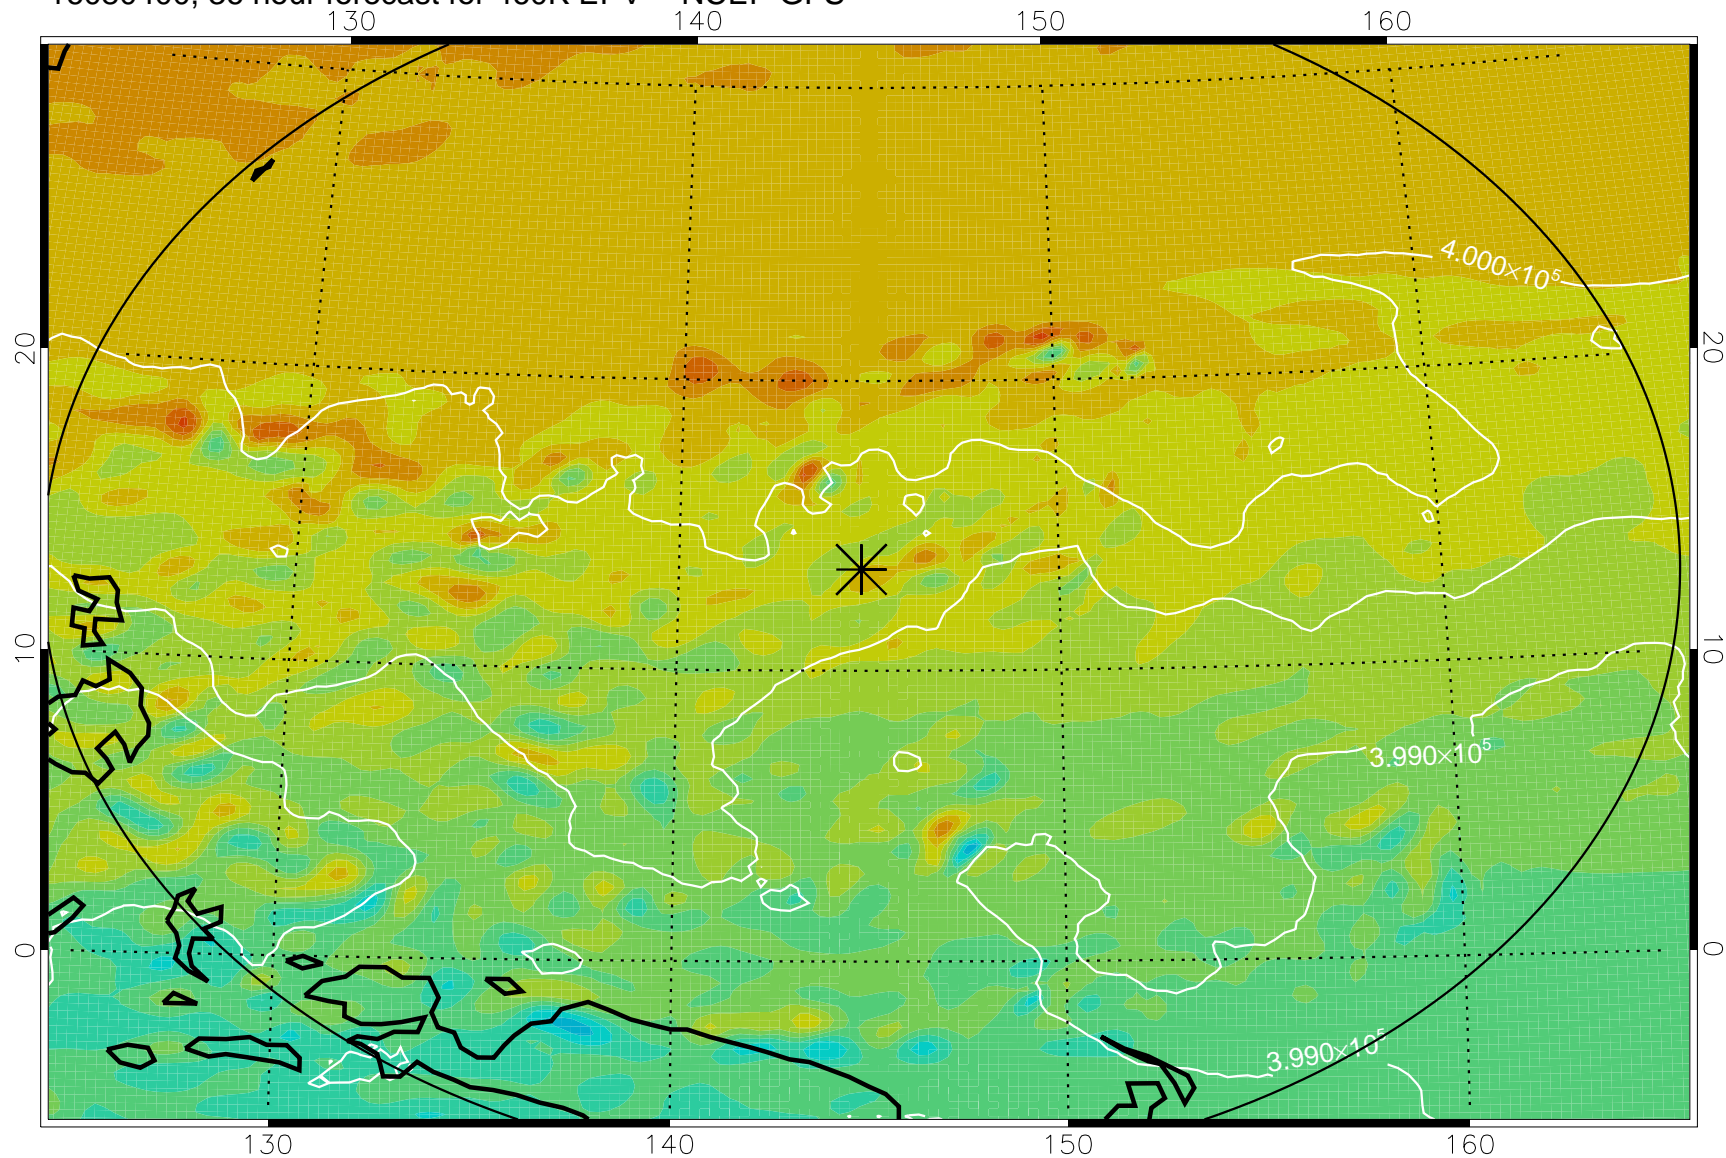

16080306, 18 hour forecast for 460K EPV -- NCEP GFS

460K Montgomery Streamfunction, white

Range ring of 2304 km

16080312, 24 hour forecast for 460K EPV -- NCEP GFS

460K Montgomery Streamfunction, white

Range ring of 2304 km

16080318, 30 hour forecast for 460K EPV -- NCEP GFS

460K Montgomery Streamfunction, white

Range ring of 2304 km

16080400, 36 hour forecast for 460K EPV -- NCEP GFS

460K Montgomery Streamfunction, white

Range ring of 2304 km

16080406, 42 hour forecast for 460K EPV -- NCEP GFS

460K Montgomery Streamfunction, white

Range ring of 2304 km

16080412, 48 hour forecast for 460K EPV -- NCEP GFS

460K Montgomery Streamfunction, white

Range ring of 2304 km

16080518, 78 hour forecast for 460K EPV -- NCEP GFS

460K Montgomery Streamfunction, white

Range ring of 2304 km

16080600, 84 hour forecast for 460K EPV -- NCEP GFS

460K Montgomery Streamfunction, white

Range ring of 2304 km