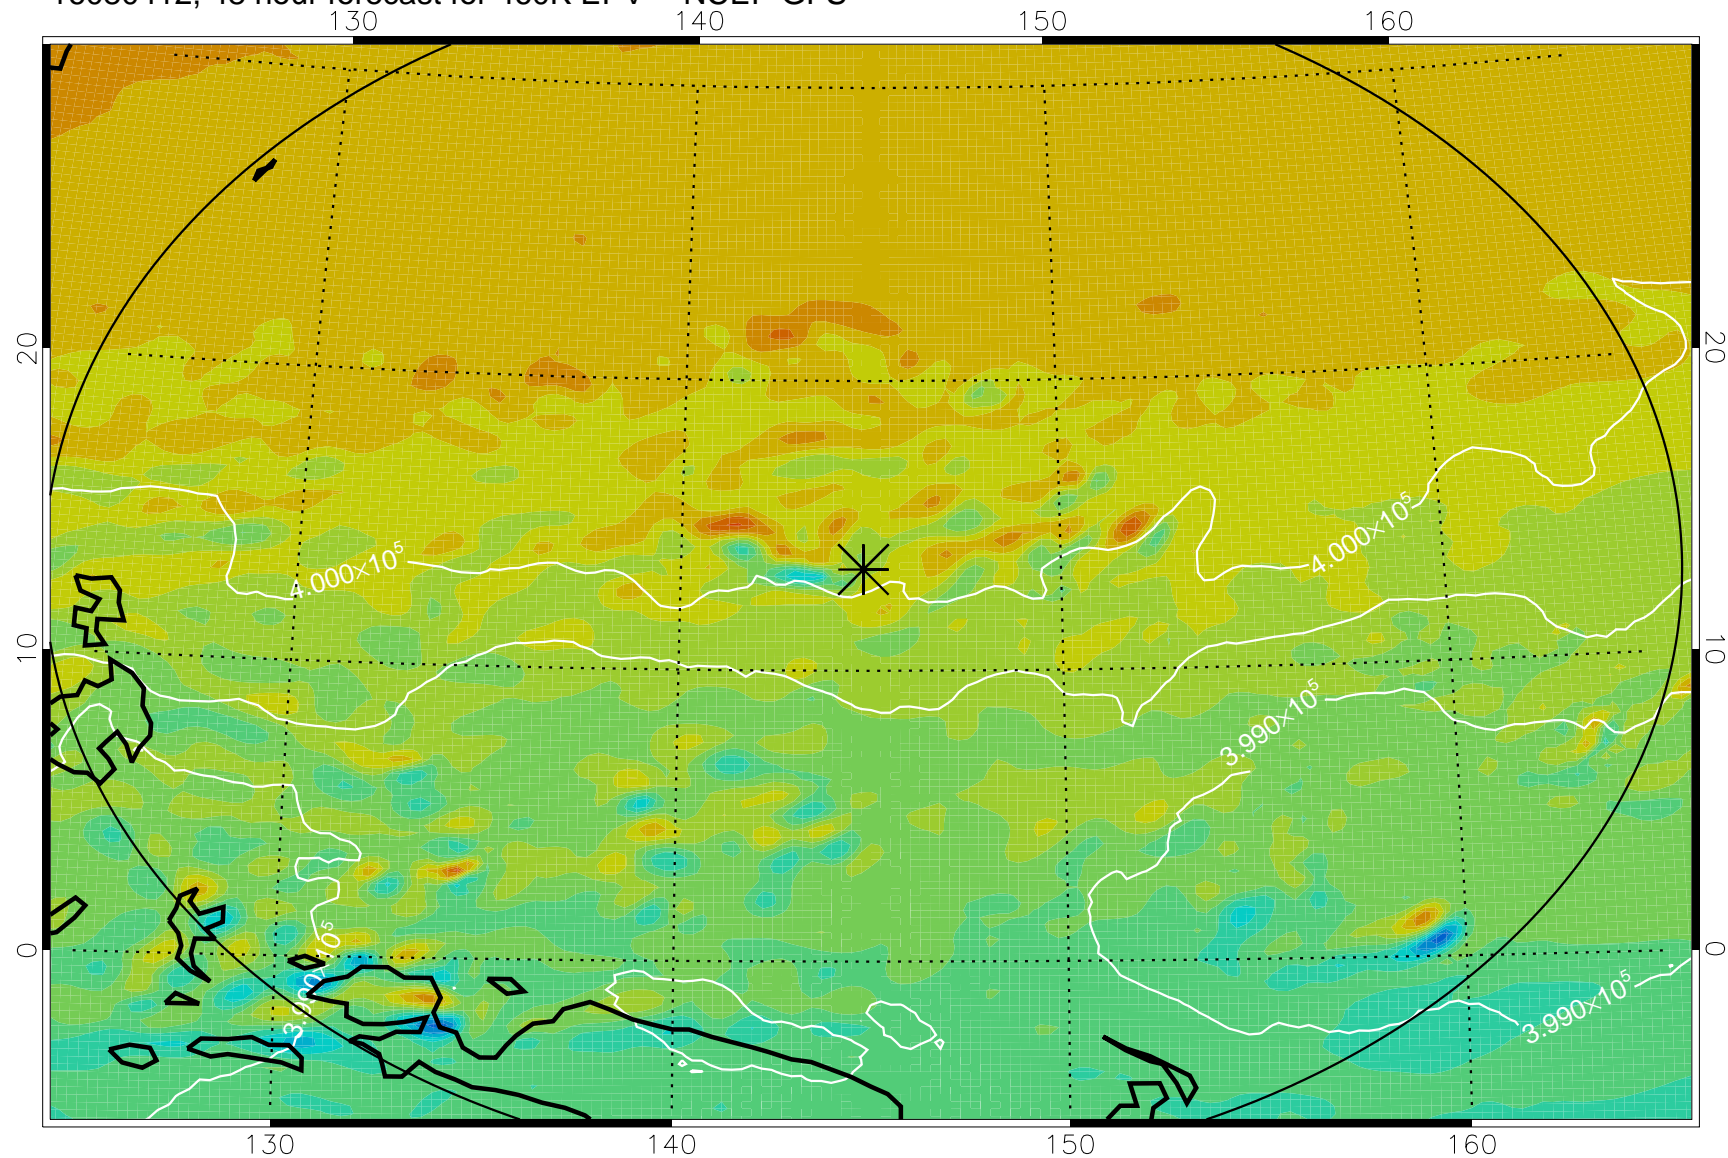

16080318, 30 hour forecast for 460K EPV -- NCEP GFS

460K Montgomery Streamfunction, white

Range ring of 2304 km

16080400, 36 hour forecast for 460K EPV -- NCEP GFS

460K Montgomery Streamfunction, white

Range ring of 2304 km

16080406, 42 hour forecast for 460K EPV -- NCEP GFS

460K Montgomery Streamfunction, white

Range ring of 2304 km

16080412, 48 hour forecast for 460K EPV -- NCEP GFS

460K Montgomery Streamfunction, white

Range ring of 2304 km

16080506, 66 hour forecast for 460K EPV -- NCEP GFS

460K Montgomery Streamfunction, white

Range ring of 2304 km

16080512, 72 hour forecast for 460K EPV -- NCEP GFS

460K Montgomery Streamfunction, white

Range ring of 2304 km

16080518, 78 hour forecast for 460K EPV -- NCEP GFS

460K Montgomery Streamfunction, white

Range ring of 2304 km

16080600, 84 hour forecast for 460K EPV -- NCEP GFS

460K Montgomery Streamfunction, white

Range ring of 2304 km