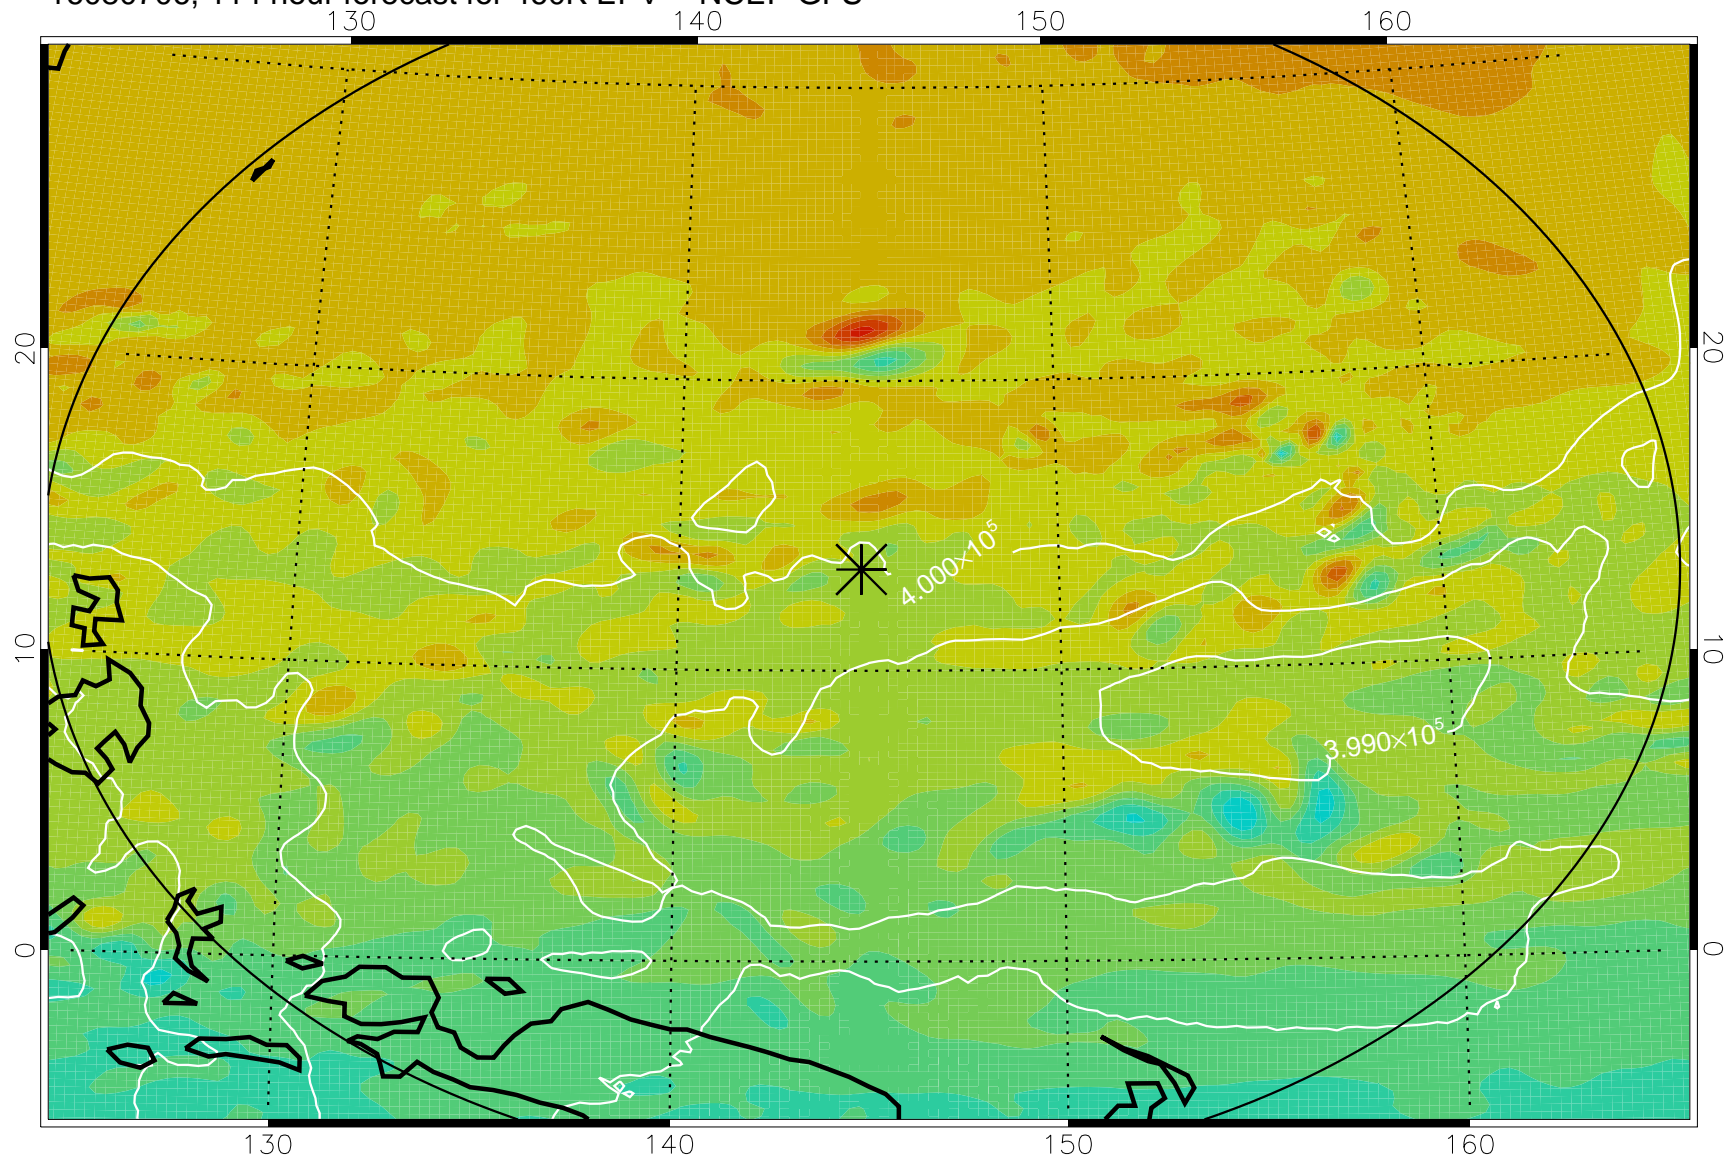

16080518, 78 hour forecast for 460K EPV -- NCEP GFS

460K Montgomery Streamfunction, white

Range ring of 2304 km

16080600, 84 hour forecast for 460K EPV -- NCEP GFS

460K Montgomery Streamfunction, white

Range ring of 2304 km

16080606, 90 hour forecast for 460K EPV -- NCEP GFS

460K Montgomery Streamfunction, white

Range ring of 2304 km

16080612, 96 hour forecast for 460K EPV -- NCEP GFS

460K Montgomery Streamfunction, white

Range ring of 2304 km

16080618, 102 hour forecast for 460K EPV -- NCEP GFS

460K Montgomery Streamfunction, white

Range ring of 2304 km

16080700, 108 hour forecast for 460K EPV -- NCEP GFS

460K Montgomery Streamfunction, white

Range ring of 2304 km

16080706, 114 hour forecast for 460K EPV -- NCEP GFS

460K Montgomery Streamfunction, white

Range ring of 2304 km

16080712, 120 hour forecast for 460K EPV -- NCEP GFS

460K Montgomery Streamfunction, white

Range ring of 2304 km