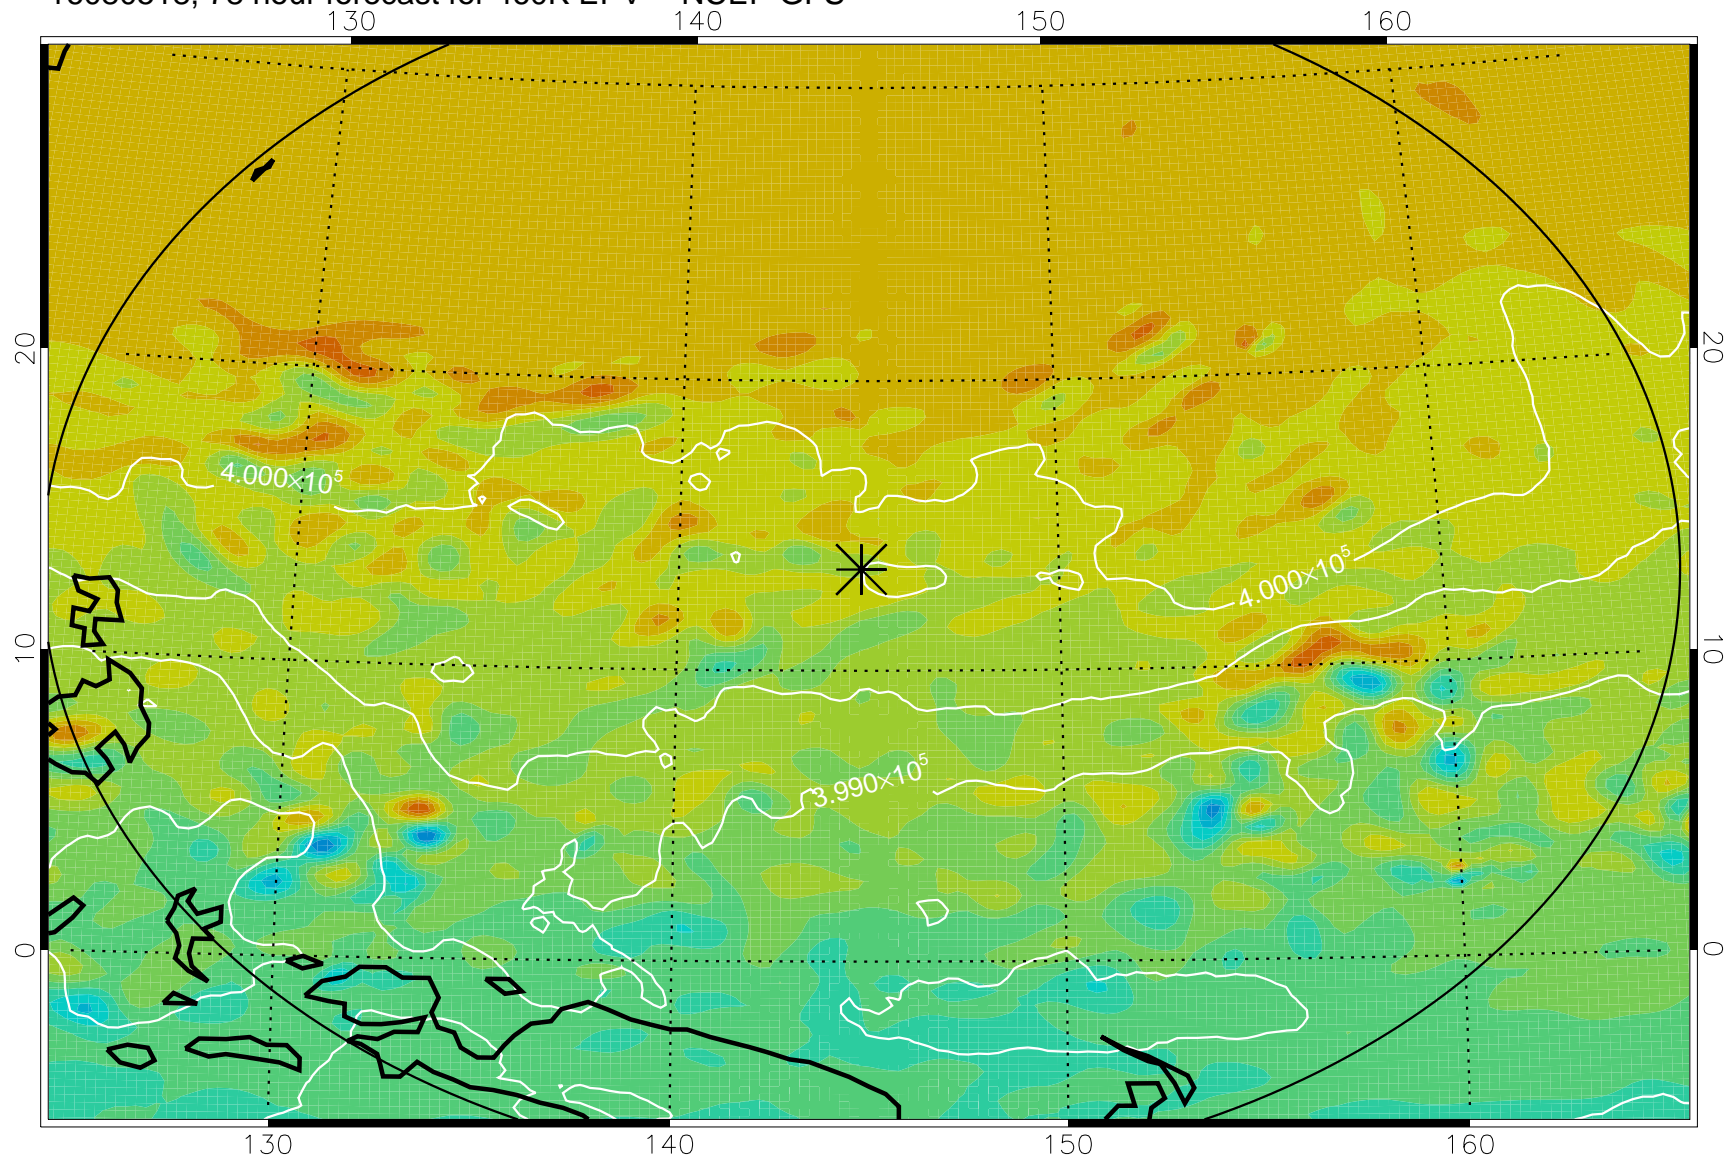

16080506, 66 hour forecast for 460K EPV -- NCEP GFS

460K Montgomery Streamfunction, white

Range ring of 2304 km

16080512, 72 hour forecast for 460K EPV -- NCEP GFS

460K Montgomery Streamfunction, white

Range ring of 2304 km

16080518, 78 hour forecast for 460K EPV -- NCEP GFS

460K Montgomery Streamfunction, white

Range ring of 2304 km

16080600, 84 hour forecast for 460K EPV -- NCEP GFS

460K Montgomery Streamfunction, white

Range ring of 2304 km

16080606, 90 hour forecast for 460K EPV -- NCEP GFS

460K Montgomery Streamfunction, white

Range ring of 2304 km

16080612, 96 hour forecast for 460K EPV -- NCEP GFS

460K Montgomery Streamfunction, white

Range ring of 2304 km

16080618, 102 hour forecast for 460K EPV -- NCEP GFS

460K Montgomery Streamfunction, white

Range ring of 2304 km

16080700, 108 hour forecast for 460K EPV -- NCEP GFS

460K Montgomery Streamfunction, white

Range ring of 2304 km