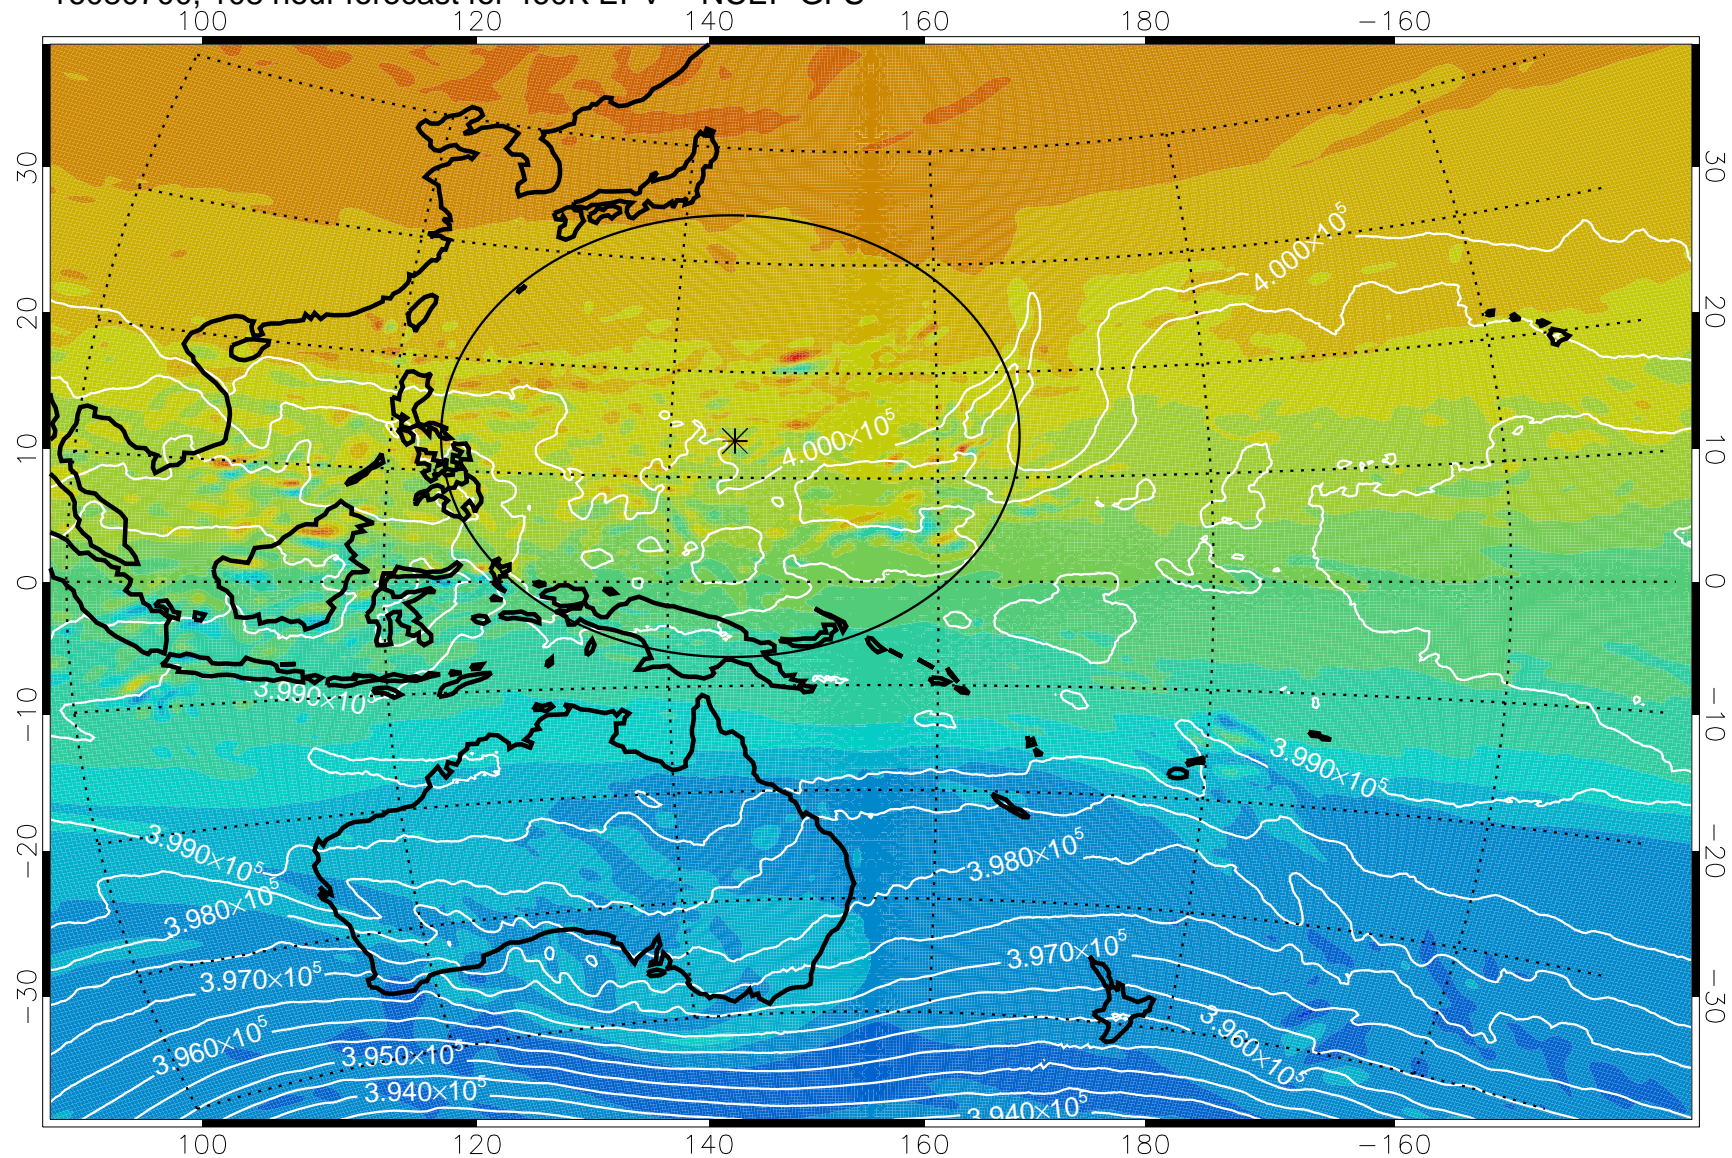

16080518, 78 hour forecast for 460K EPV -- NCEP GFS

460K Montgomery Streamfunction, white

Range ring of 2304 km

16080600, 84 hour forecast for 460K EPV -- NCEP GFS

460K Montgomery Streamfunction, white

Range ring of 2304 km

16080606, 90 hour forecast for 460K EPV -- NCEP GFS

460K Montgomery Streamfunction, white

Range ring of 2304 km

16080612, 96 hour forecast for 460K EPV -- NCEP GFS

460K Montgomery Streamfunction, white

Range ring of 2304 km

16080618, 102 hour forecast for 460K EPV -- NCEP GFS

460K Montgomery Streamfunction, white

Range ring of 2304 km

16080700, 108 hour forecast for 460K EPV -- NCEP GFS

460K Montgomery Streamfunction, white

Range ring of 2304 km

16080706, 114 hour forecast for 460K EPV -- NCEP GFS

460K Montgomery Streamfunction, white

Range ring of 2304 km

16080712, 120 hour forecast for 460K EPV -- NCEP GFS

460K Montgomery Streamfunction, white

Range ring of 2304 km