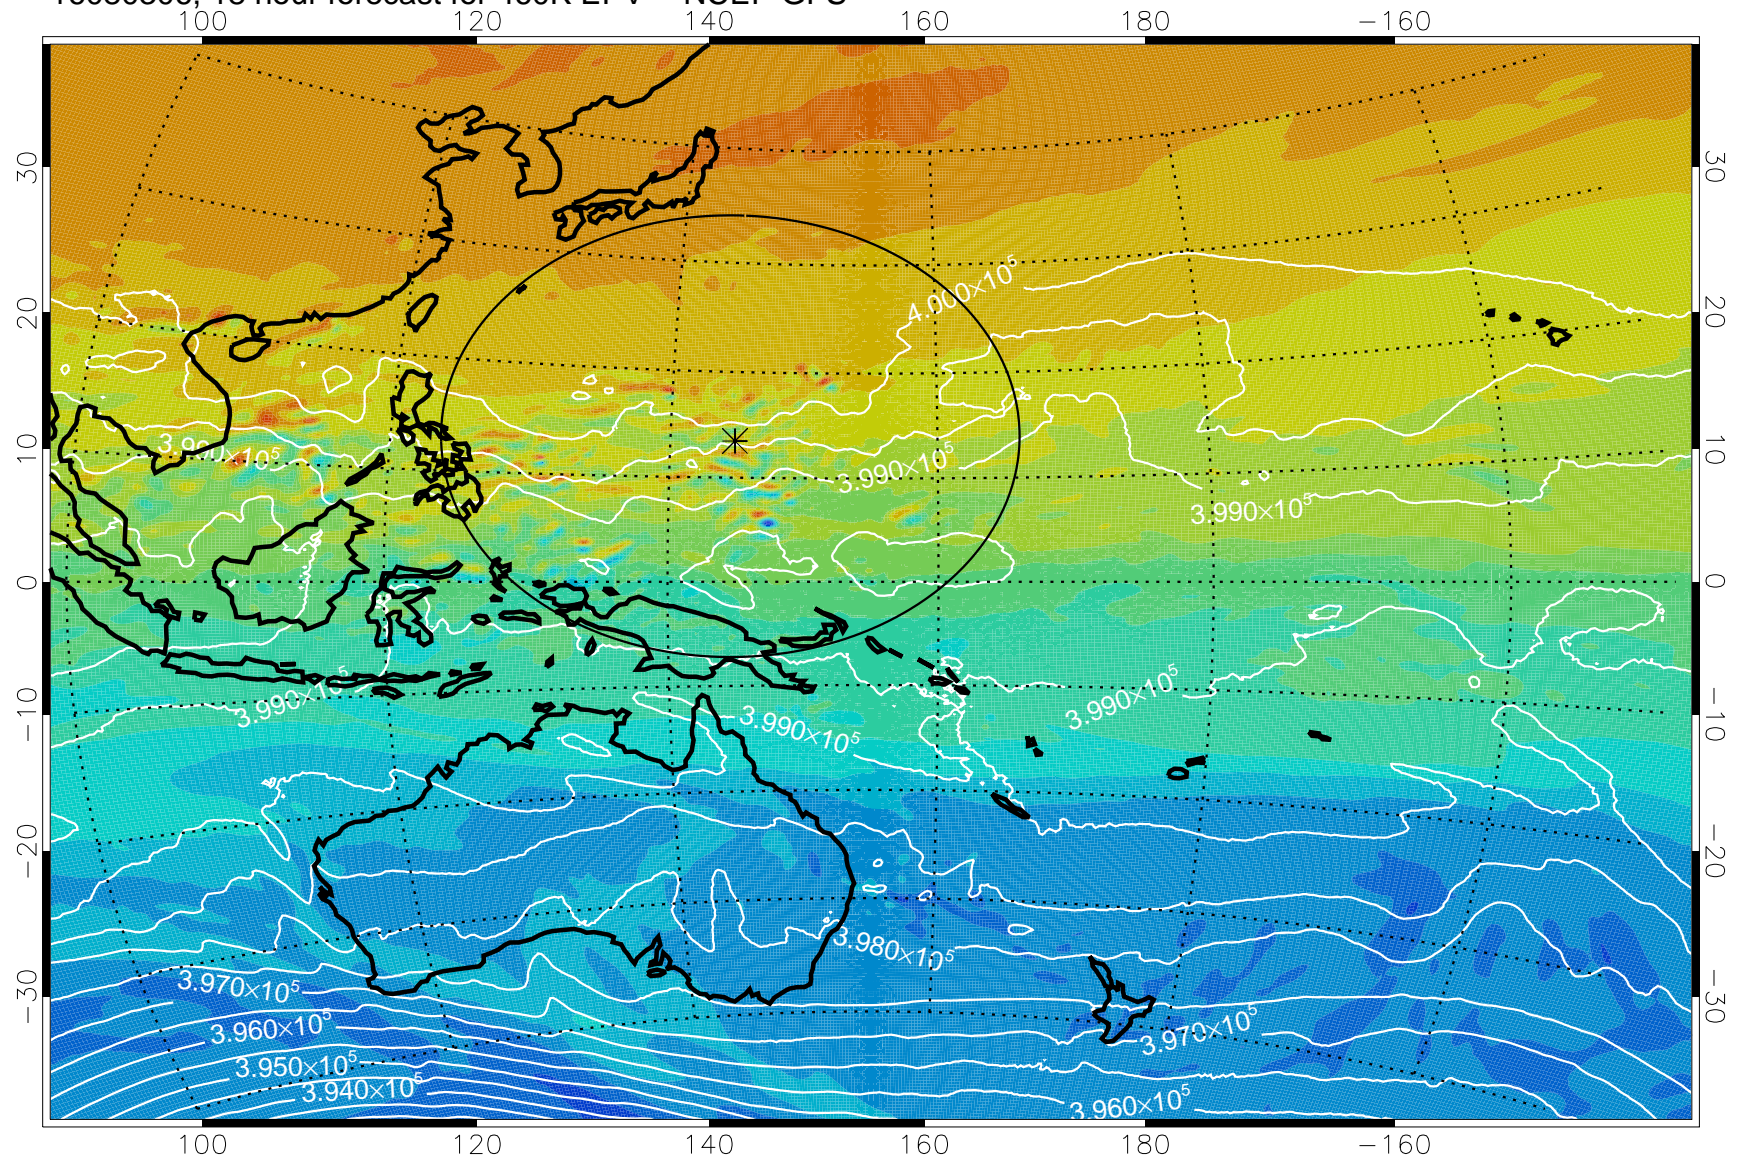

16080218, 6 hour forecast for 460K EPV -- NCEP GFS

460K Montgomery Streamfunction, white

Range ring of 2304 km

16080300, 12 hour forecast for 460K EPV -- NCEP GFS

460K Montgomery Streamfunction, white

Range ring of 2304 km

16080306, 18 hour forecast for 460K EPV -- NCEP GFS

460K Montgomery Streamfunction, white

Range ring of 2304 km

16080312, 24 hour forecast for 460K EPV -- NCEP GFS

460K Montgomery Streamfunction, white

Range ring of 2304 km

16080318, 30 hour forecast for 460K EPV -- NCEP GFS

460K Montgomery Streamfunction, white

Range ring of 2304 km

16080400, 36 hour forecast for 460K EPV -- NCEP GFS

460K Montgomery Streamfunction, white

Range ring of 2304 km

16080406, 42 hour forecast for 460K EPV -- NCEP GFS

460K Montgomery Streamfunction, white

Range ring of 2304 km

16080412, 48 hour forecast for 460K EPV -- NCEP GFS

460K Montgomery Streamfunction, white

Range ring of 2304 km