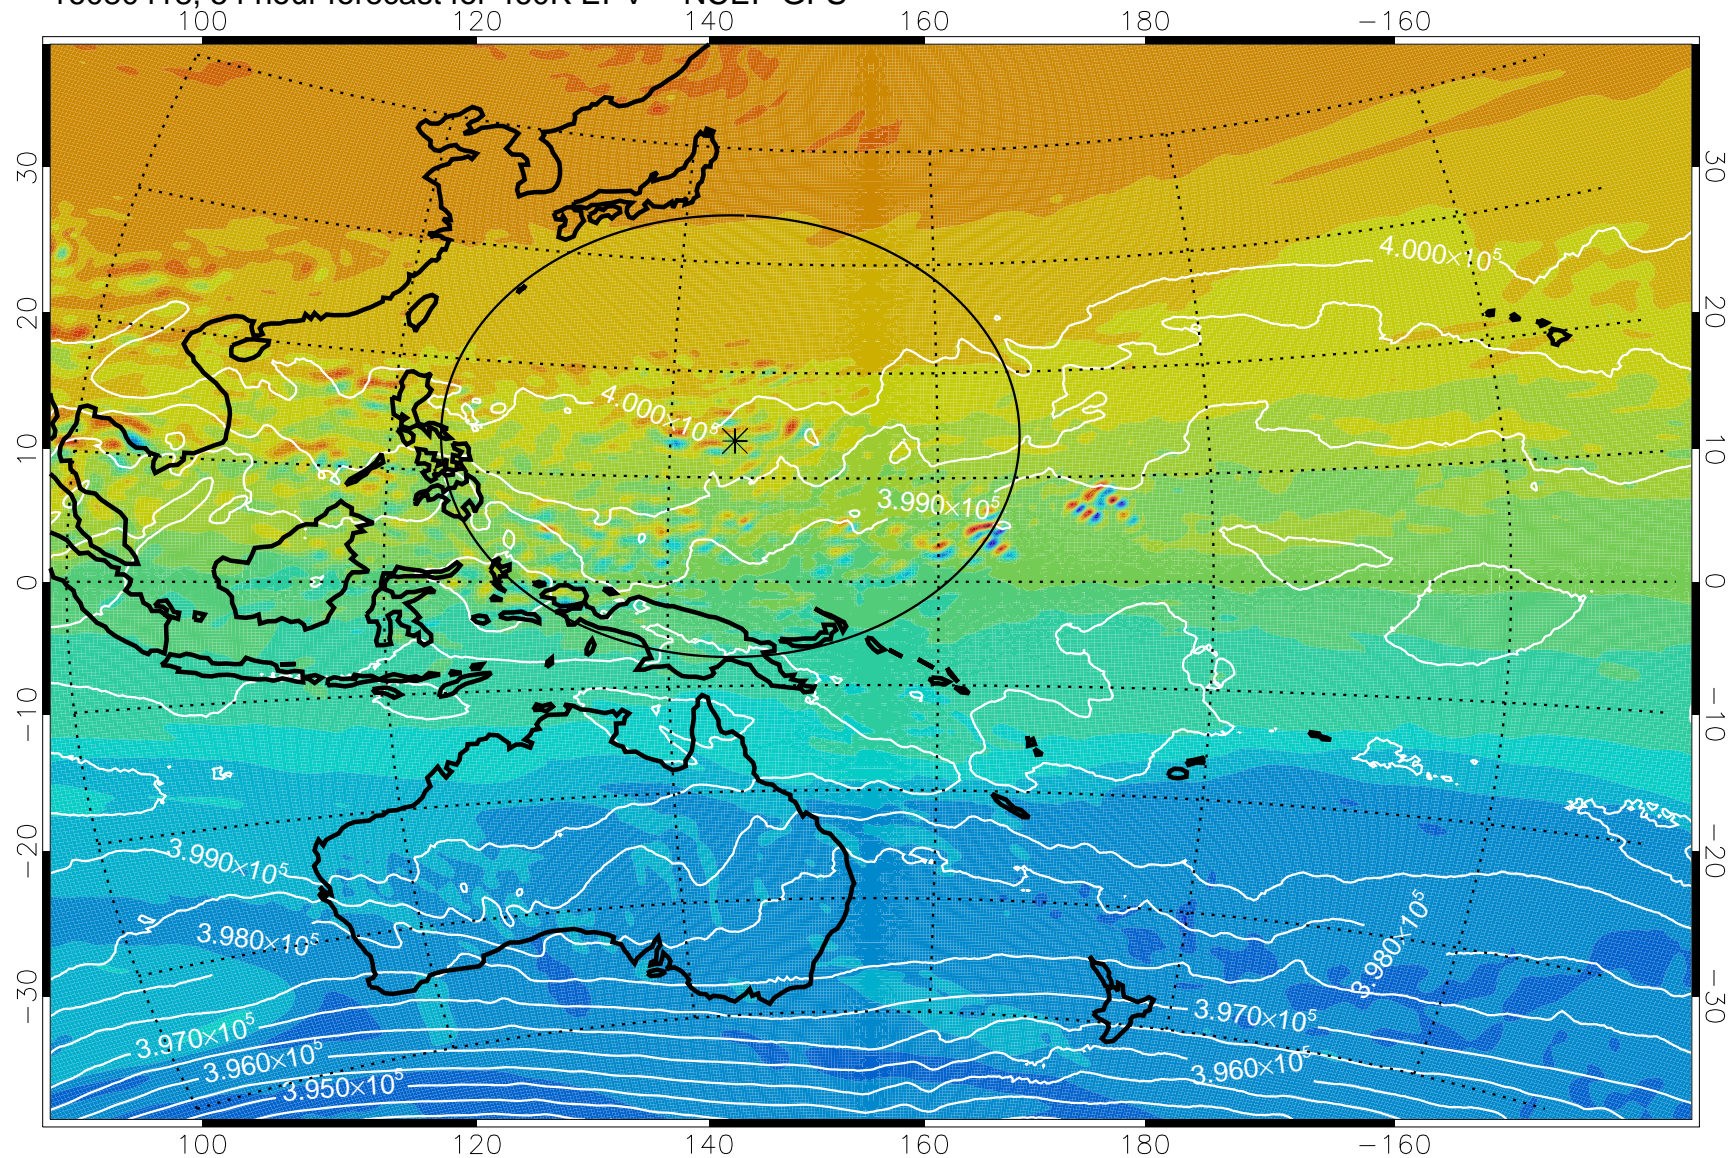

16080406, 42 hour forecast for 460K EPV -- NCEP GFS

460K Montgomery Streamfunction, white

Range ring of 2304 km

16080412, 48 hour forecast for 460K EPV -- NCEP GFS

460K Montgomery Streamfunction, white

Range ring of 2304 km

16080418, 54 hour forecast for 460K EPV -- NCEP GFS

460K Montgomery Streamfunction, white

Range ring of 2304 km

16080500, 60 hour forecast for 460K EPV -- NCEP GFS

460K Montgomery Streamfunction, white

Range ring of 2304 km

16080506, 66 hour forecast for 460K EPV -- NCEP GFS

460K Montgomery Streamfunction, white

Range ring of 2304 km

16080512, 72 hour forecast for 460K EPV -- NCEP GFS

460K Montgomery Streamfunction, white

Range ring of 2304 km

16080518, 78 hour forecast for 460K EPV -- NCEP GFS

460K Montgomery Streamfunction, white

Range ring of 2304 km

16080600, 84 hour forecast for 460K EPV -- NCEP GFS

460K Montgomery Streamfunction, white

Range ring of 2304 km