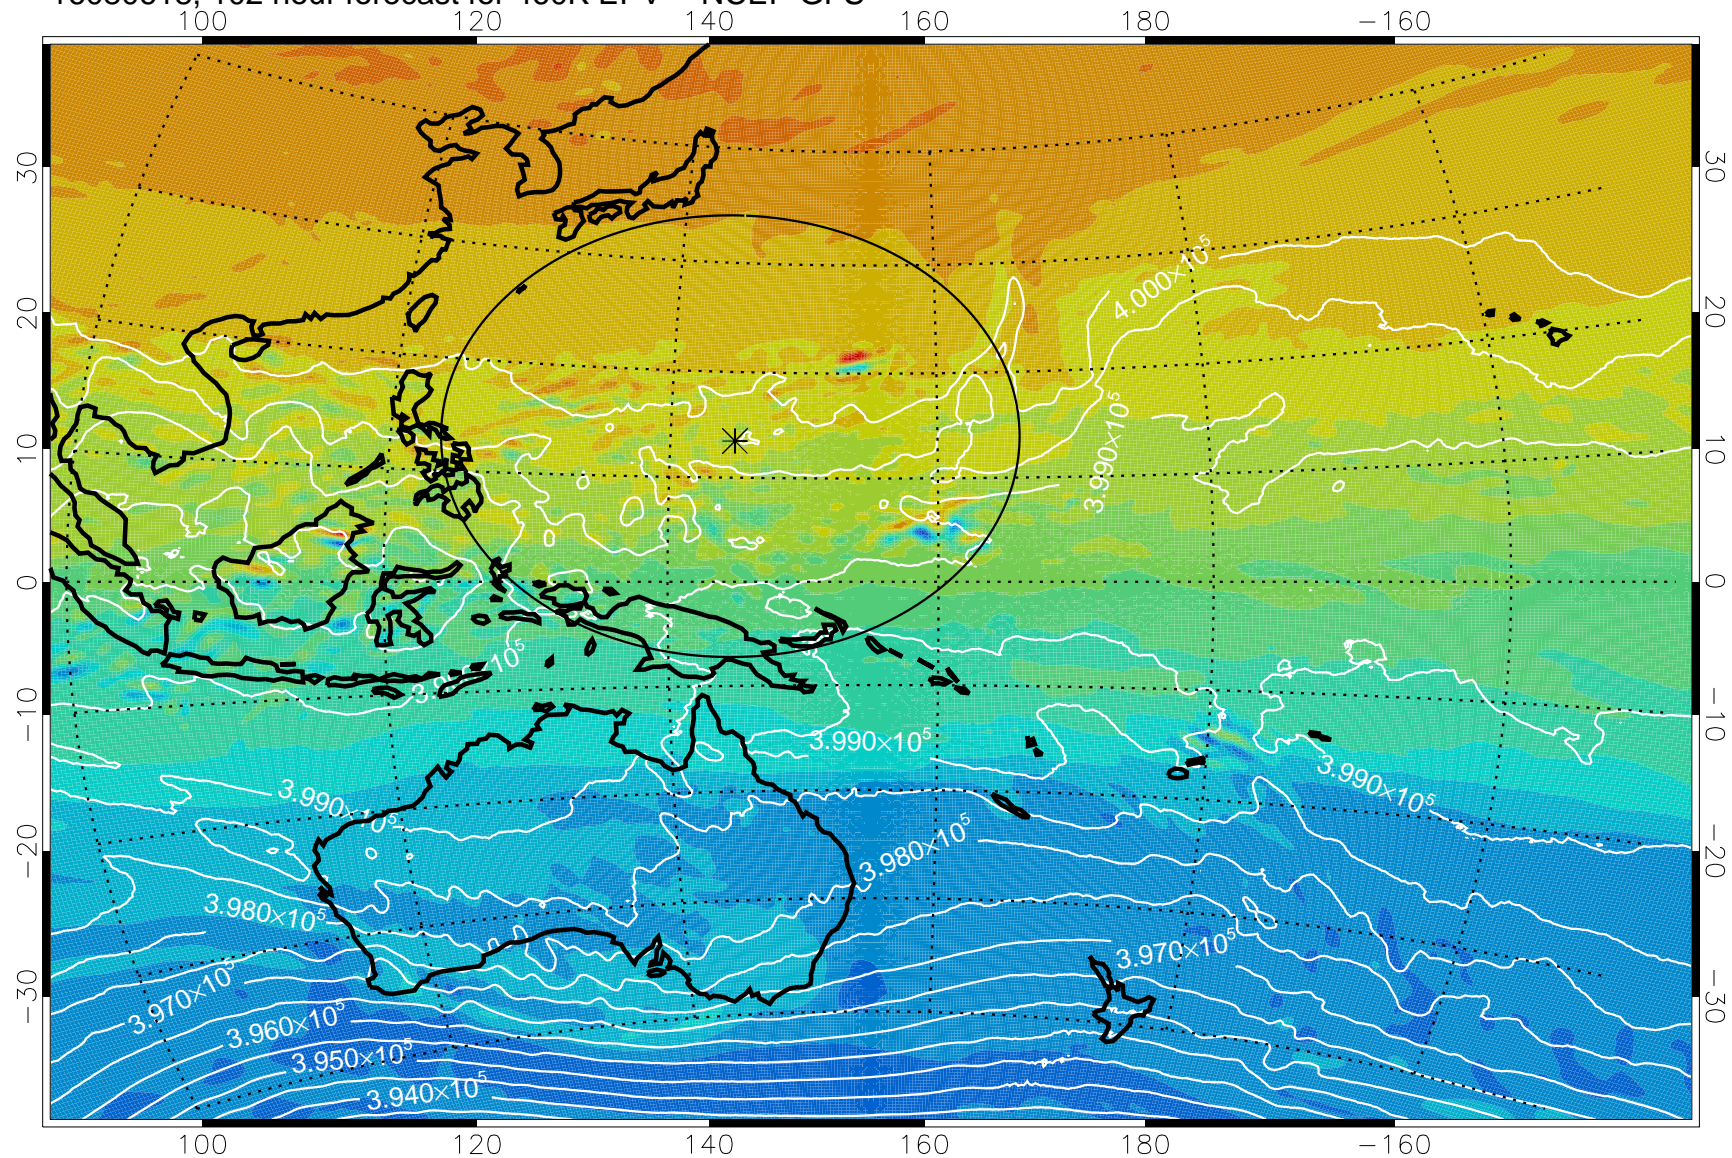

16080518, 78 hour forecast for 460K EPV -- NCEP GFS

460K Montgomery Streamfunction, white

Range ring of 2304 km

16080600, 84 hour forecast for 460K EPV -- NCEP GFS

460K Montgomery Streamfunction, white

Range ring of 2304 km

16080606, 90 hour forecast for 460K EPV -- NCEP GFS

460K Montgomery Streamfunction, white

Range ring of 2304 km

16080612, 96 hour forecast for 460K EPV -- NCEP GFS

460K Montgomery Streamfunction, white

Range ring of 2304 km

16080618, 102 hour forecast for 460K EPV -- NCEP GFS

460K Montgomery Streamfunction, white

Range ring of 2304 km

16080700, 108 hour forecast for 460K EPV -- NCEP GFS

460K Montgomery Streamfunction, white

Range ring of 2304 km

16080706, 114 hour forecast for 460K EPV -- NCEP GFS

460K Montgomery Streamfunction, white

Range ring of 2304 km

16080712, 120 hour forecast for 460K EPV -- NCEP GFS

460K Montgomery Streamfunction, white

Range ring of 2304 km