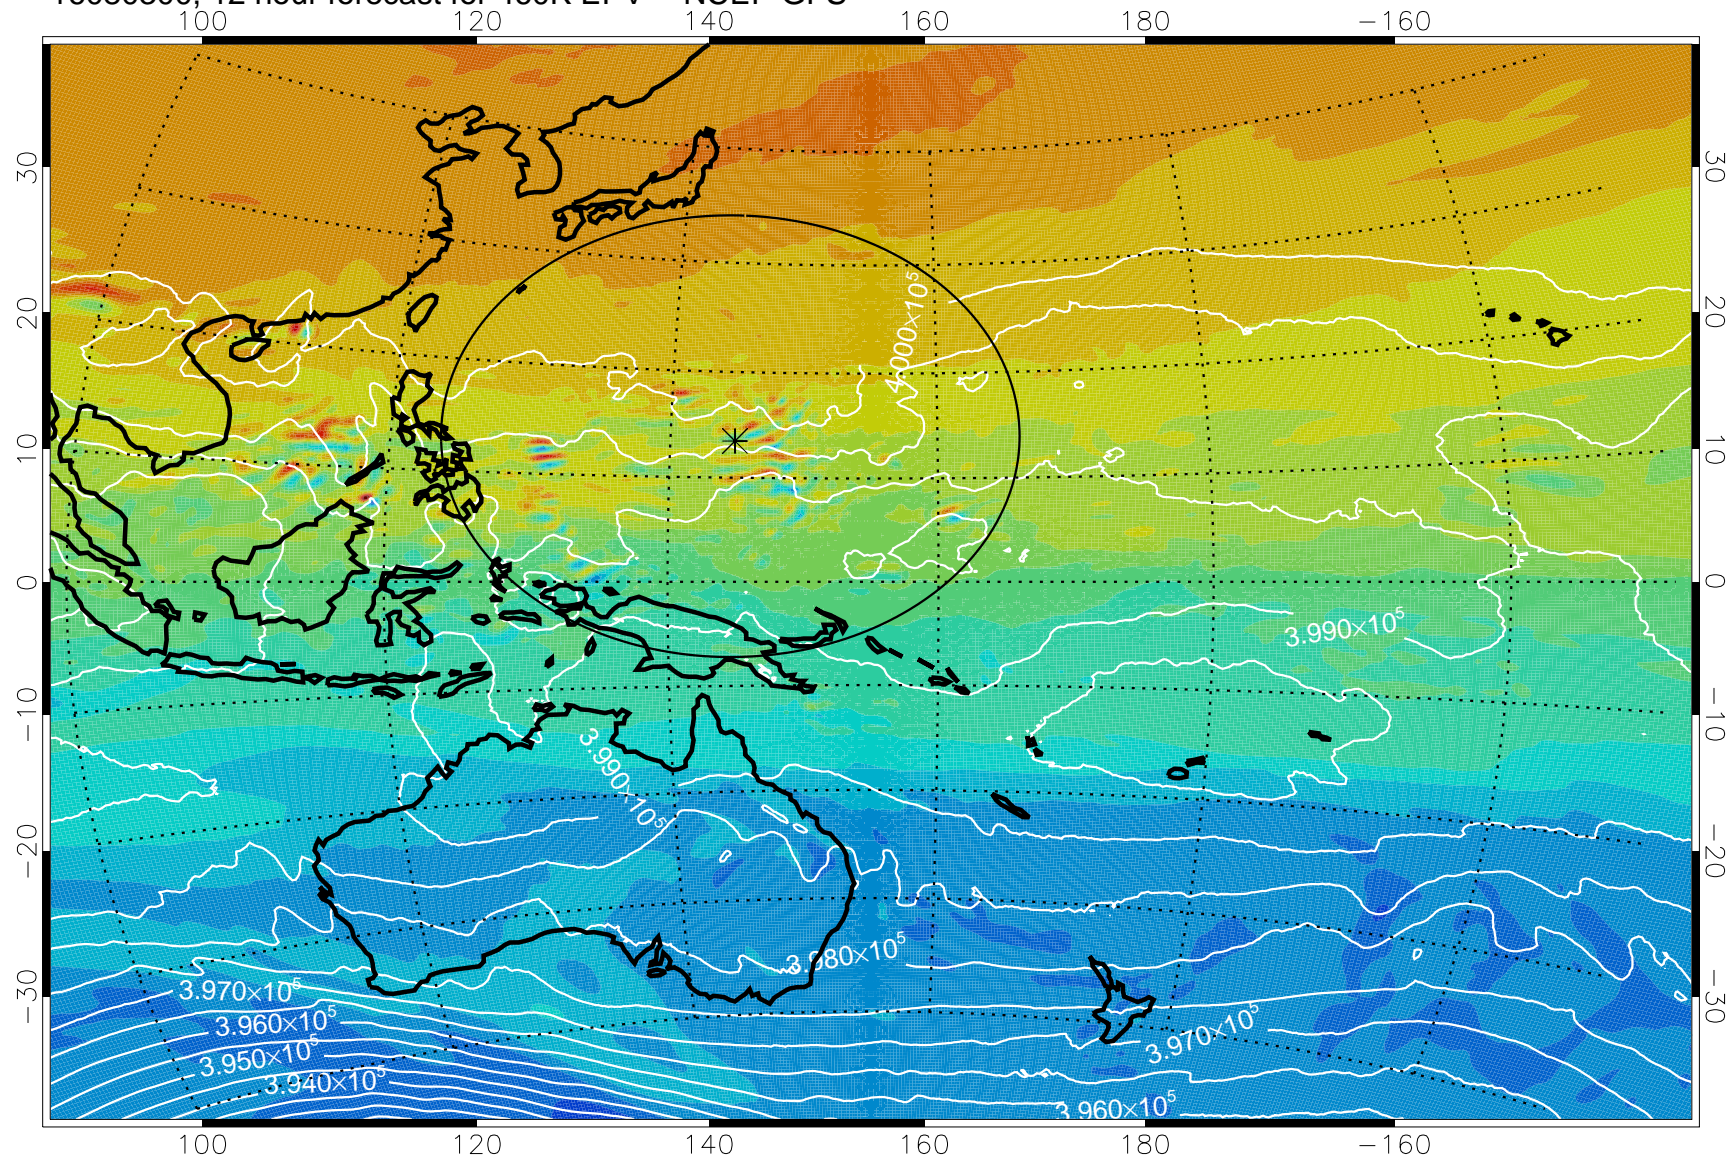

16080218, 6 hour forecast for 460K EPV -- NCEP GFS

460K Montgomery Streamfunction, white

Range ring of 2304 km

16080300, 12 hour forecast for 460K EPV -- NCEP GFS

460K Montgomery Streamfunction, white

Range ring of 2304 km

16080306, 18 hour forecast for 460K EPV -- NCEP GFS

460K Montgomery Streamfunction, white

Range ring of 2304 km

16080312, 24 hour forecast for 460K EPV -- NCEP GFS

460K Montgomery Streamfunction, white

Range ring of 2304 km

16080318, 30 hour forecast for 460K EPV -- NCEP GFS

460K Montgomery Streamfunction, white

Range ring of 2304 km

16080400, 36 hour forecast for 460K EPV -- NCEP GFS

460K Montgomery Streamfunction, white

Range ring of 2304 km

16080406, 42 hour forecast for 460K EPV -- NCEP GFS

460K Montgomery Streamfunction, white

Range ring of 2304 km

16080412, 48 hour forecast for 460K EPV -- NCEP GFS

460K Montgomery Streamfunction, white

Range ring of 2304 km