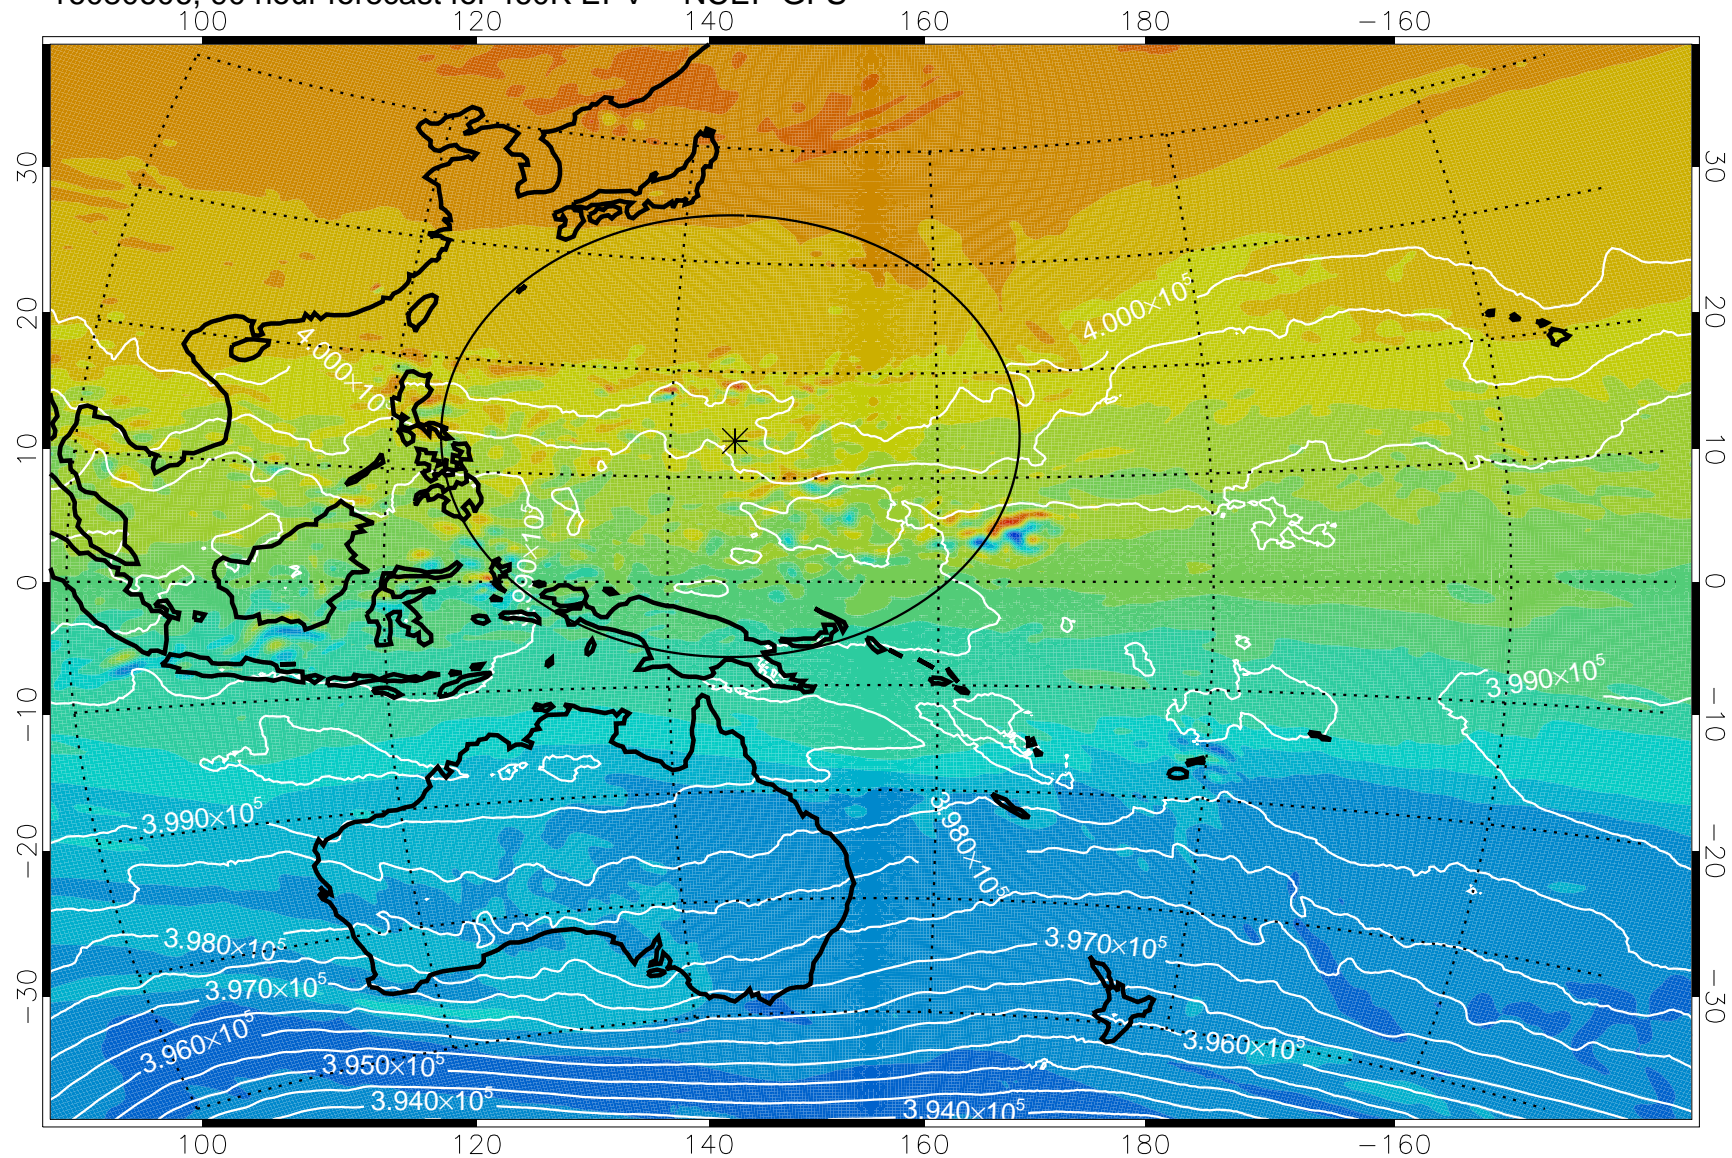

16080506, 66 hour forecast for 460K EPV -- NCEP GFS

460K Montgomery Streamfunction, white

Range ring of 2304 km

16080512, 72 hour forecast for 460K EPV -- NCEP GFS

460K Montgomery Streamfunction, white

Range ring of 2304 km

16080518, 78 hour forecast for 460K EPV -- NCEP GFS

460K Montgomery Streamfunction, white

Range ring of 2304 km

16080600, 84 hour forecast for 460K EPV -- NCEP GFS

460K Montgomery Streamfunction, white

Range ring of 2304 km

16080606, 90 hour forecast for 460K EPV -- NCEP GFS

460K Montgomery Streamfunction, white

Range ring of 2304 km

16080612, 96 hour forecast for 460K EPV -- NCEP GFS

460K Montgomery Streamfunction, white

Range ring of 2304 km

16080618, 102 hour forecast for 460K EPV -- NCEP GFS

460K Montgomery Streamfunction, white

Range ring of 2304 km

16080700, 108 hour forecast for 460K EPV -- NCEP GFS

460K Montgomery Streamfunction, white

Range ring of 2304 km