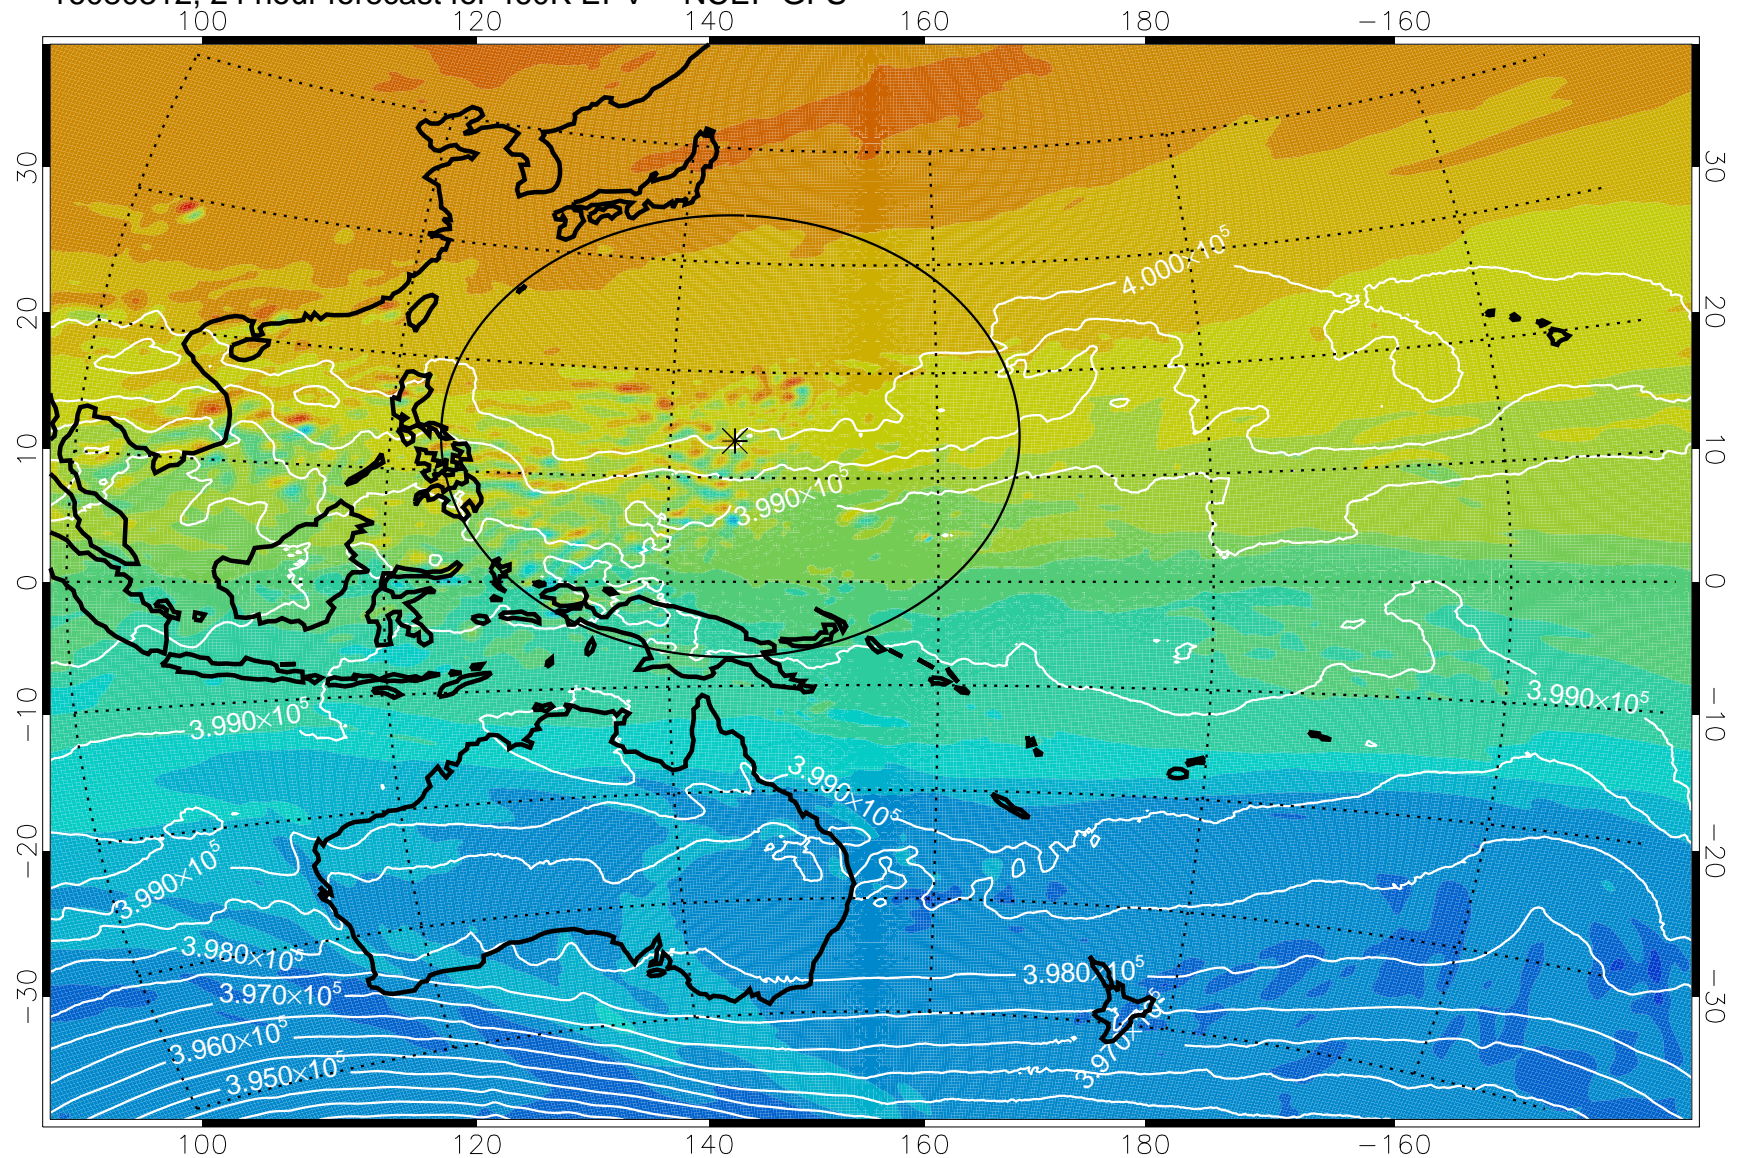

16080218, 6 hour forecast for 460K EPV -- NCEP GFS

460K Montgomery Streamfunction, white

Range ring of 2304 km

16080300, 12 hour forecast for 460K EPV -- NCEP GFS

460K Montgomery Streamfunction, white

Range ring of 2304 km

16080306, 18 hour forecast for 460K EPV -- NCEP GFS

460K Montgomery Streamfunction, white

Range ring of 2304 km

16080312, 24 hour forecast for 460K EPV -- NCEP GFS

460K Montgomery Streamfunction, white

Range ring of 2304 km

16080318, 30 hour forecast for 460K EPV -- NCEP GFS

460K Montgomery Streamfunction, white

Range ring of 2304 km

16080400, 36 hour forecast for 460K EPV -- NCEP GFS

460K Montgomery Streamfunction, white

Range ring of 2304 km

16080406, 42 hour forecast for 460K EPV -- NCEP GFS

460K Montgomery Streamfunction, white

Range ring of 2304 km

16080412, 48 hour forecast for 460K EPV -- NCEP GFS

460K Montgomery Streamfunction, white

Range ring of 2304 km