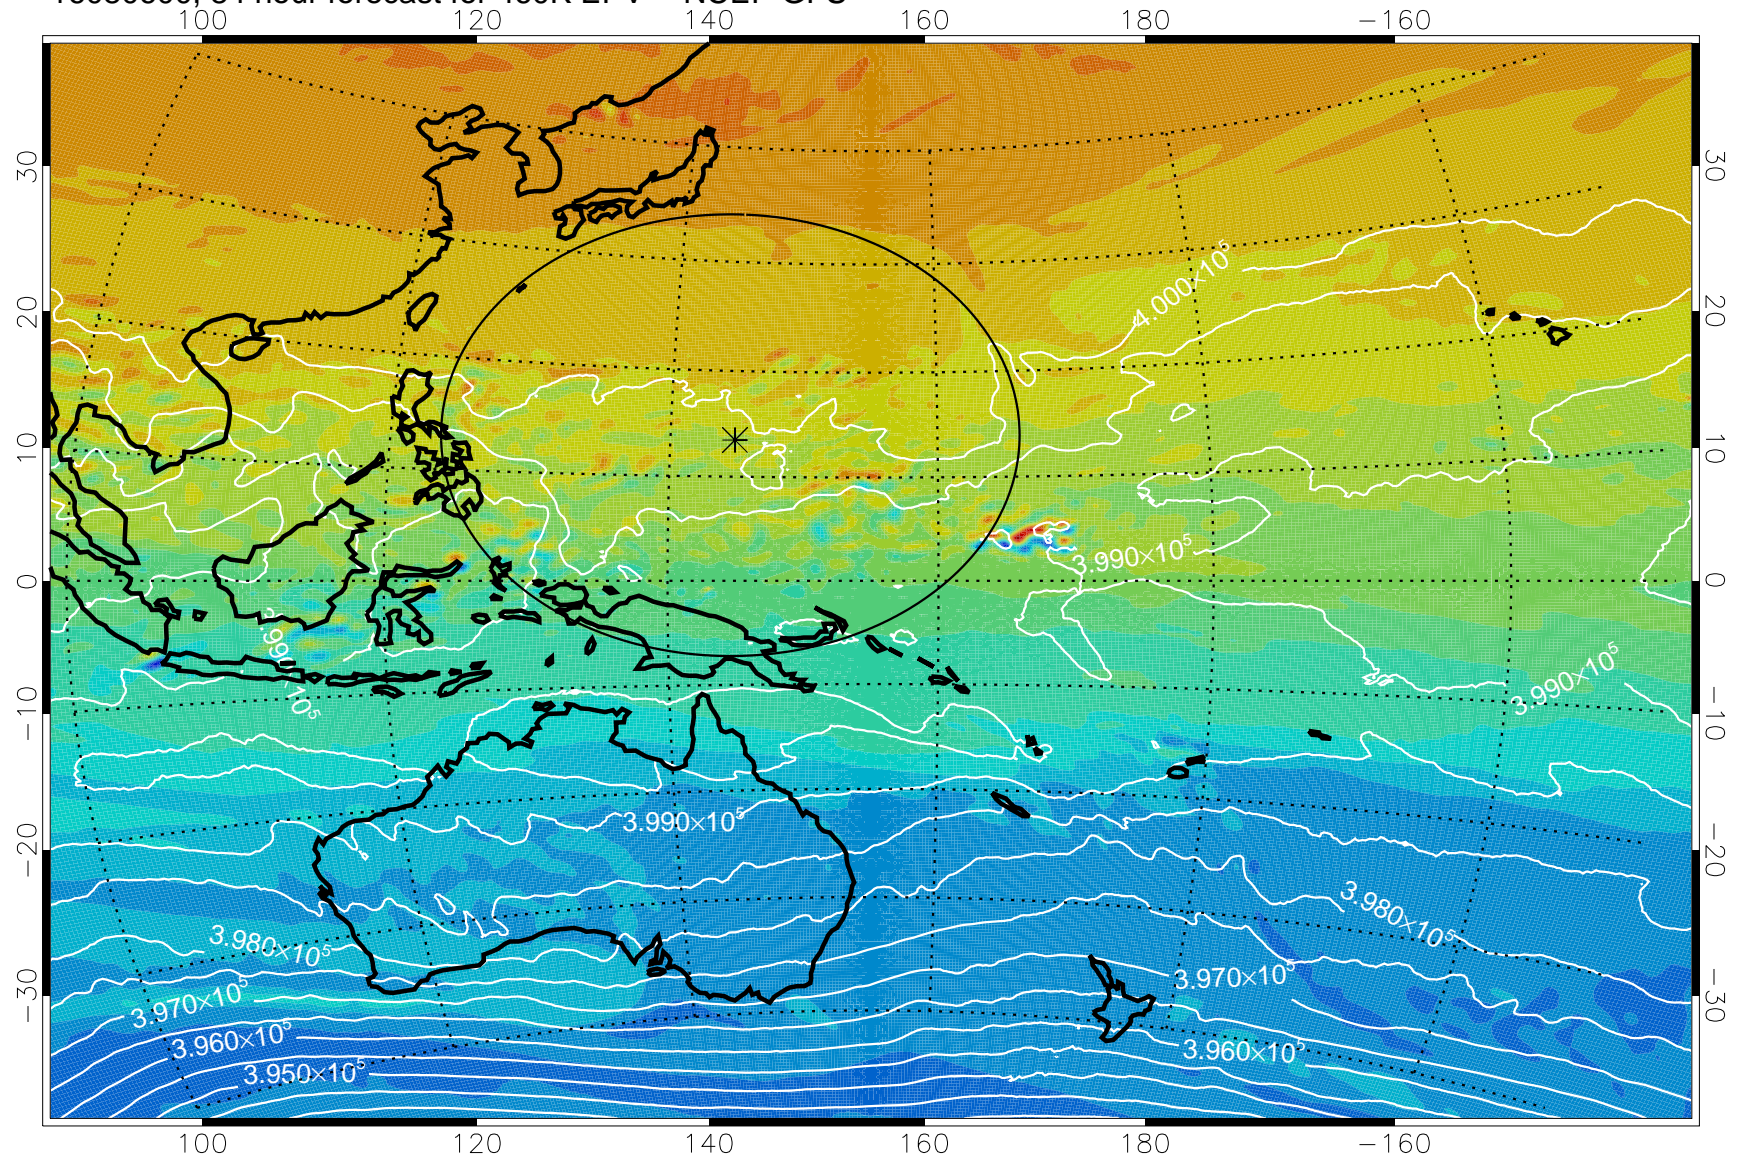

16080418, 54 hour forecast for 460K EPV -- NCEP GFS

460K Montgomery Streamfunction, white

Range ring of 2304 km

16080500, 60 hour forecast for 460K EPV -- NCEP GFS

460K Montgomery Streamfunction, white

Range ring of 2304 km

16080506, 66 hour forecast for 460K EPV -- NCEP GFS

460K Montgomery Streamfunction, white

Range ring of 2304 km

16080512, 72 hour forecast for 460K EPV -- NCEP GFS

460K Montgomery Streamfunction, white

Range ring of 2304 km

16080518, 78 hour forecast for 460K EPV -- NCEP GFS

460K Montgomery Streamfunction, white

Range ring of 2304 km

16080600, 84 hour forecast for 460K EPV -- NCEP GFS

460K Montgomery Streamfunction, white

Range ring of 2304 km

16080606, 90 hour forecast for 460K EPV -- NCEP GFS

460K Montgomery Streamfunction, white

Range ring of 2304 km

16080612, 96 hour forecast for 460K EPV -- NCEP GFS

460K Montgomery Streamfunction, white

Range ring of 2304 km