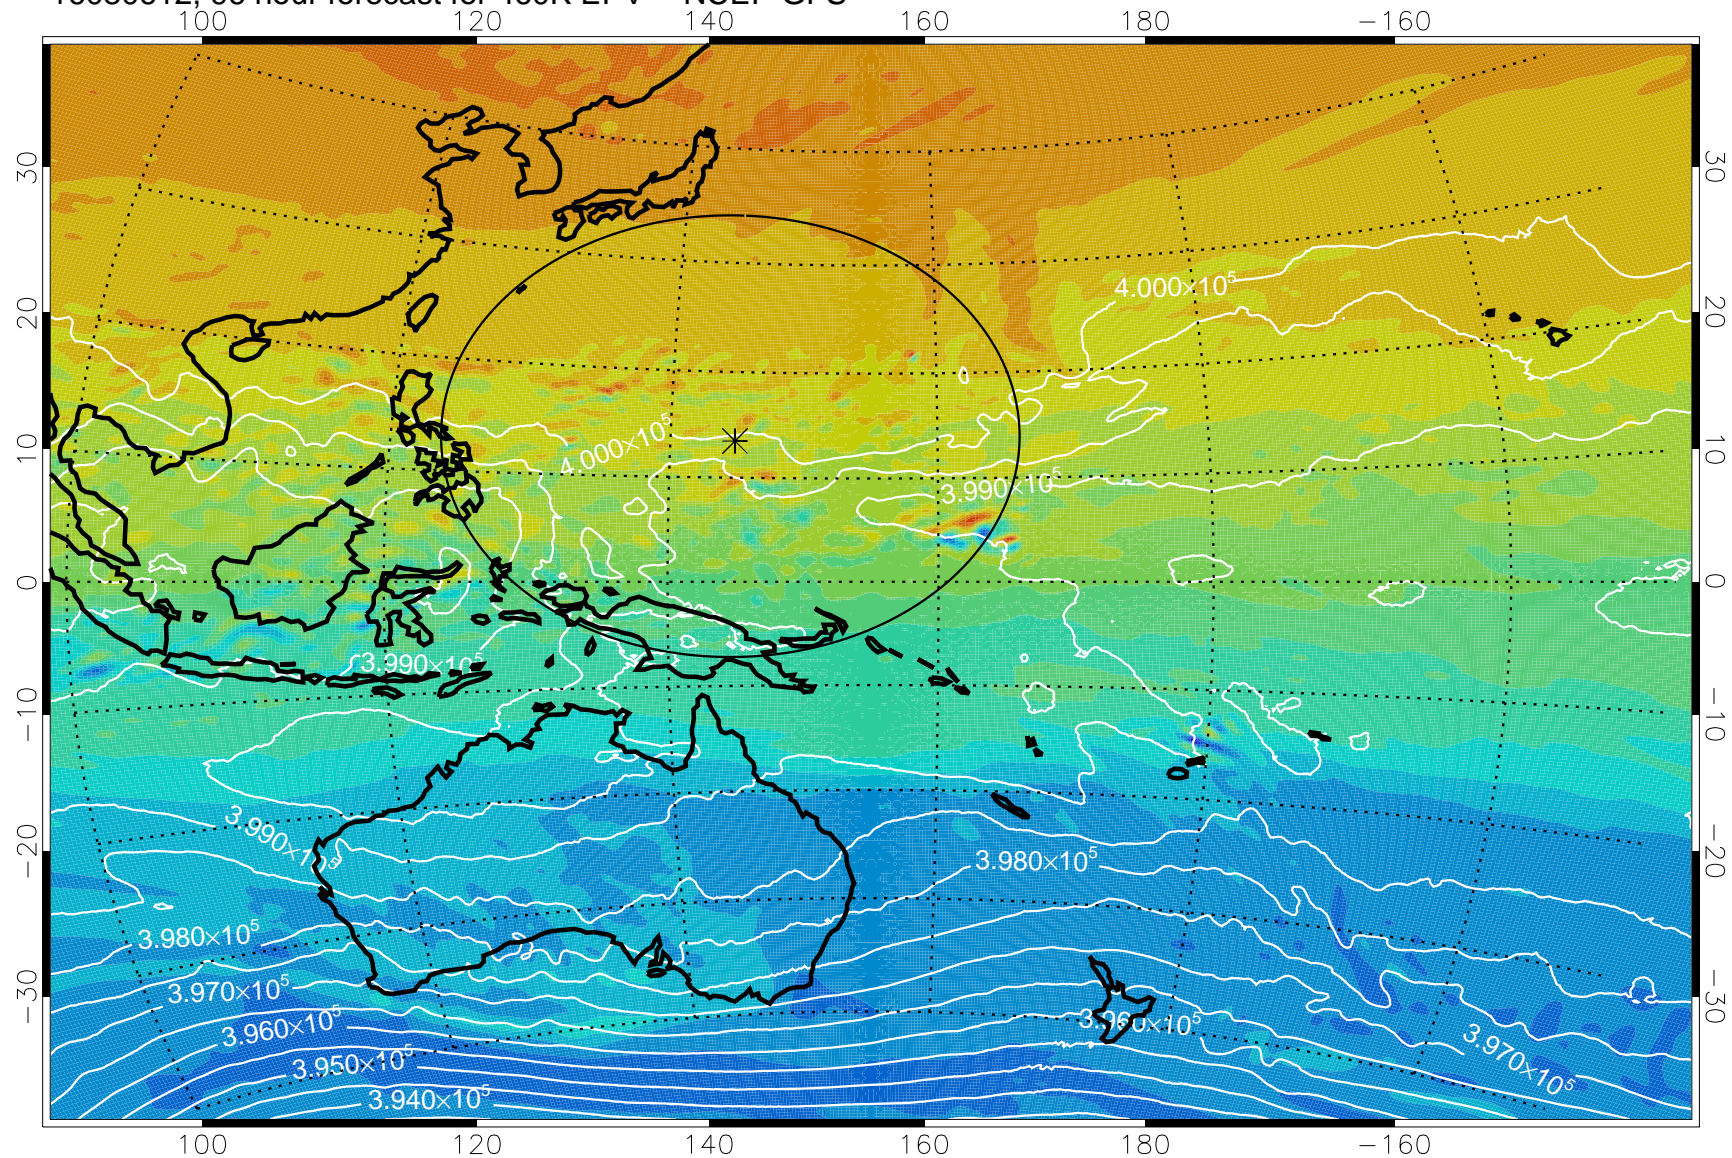

16080506, 66 hour forecast for 460K EPV -- NCEP GFS

460K Montgomery Streamfunction, white

Range ring of 2304 km

16080512, 72 hour forecast for 460K EPV -- NCEP GFS

460K Montgomery Streamfunction, white

Range ring of 2304 km

16080518, 78 hour forecast for 460K EPV -- NCEP GFS

460K Montgomery Streamfunction, white

Range ring of 2304 km

16080600, 84 hour forecast for 460K EPV -- NCEP GFS

460K Montgomery Streamfunction, white

Range ring of 2304 km

16080606, 90 hour forecast for 460K EPV -- NCEP GFS

460K Montgomery Streamfunction, white

Range ring of 2304 km

16080612, 96 hour forecast for 460K EPV -- NCEP GFS

460K Montgomery Streamfunction, white

Range ring of 2304 km

16080618, 102 hour forecast for 460K EPV -- NCEP GFS

460K Montgomery Streamfunction, white

Range ring of 2304 km

16080700, 108 hour forecast for 460K EPV -- NCEP GFS

460K Montgomery Streamfunction, white

Range ring of 2304 km