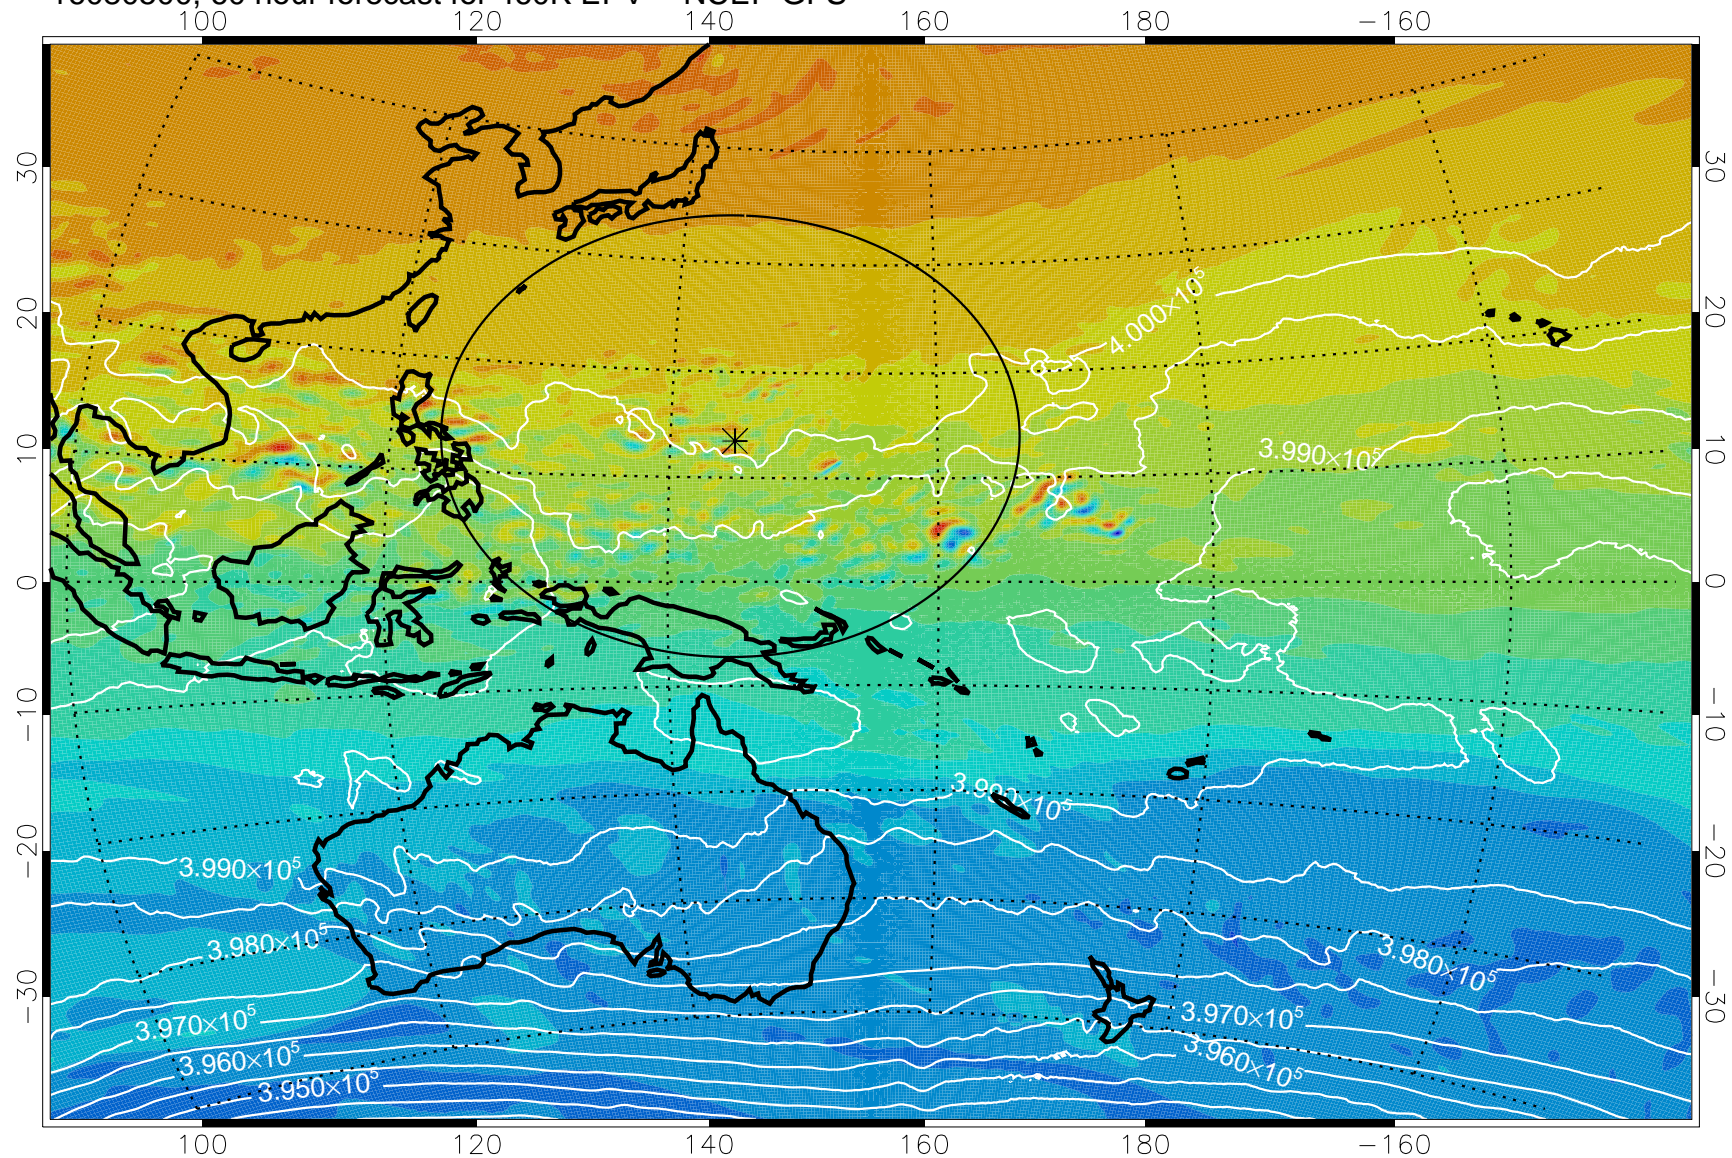

16080406, 42 hour forecast for 460K EPV -- NCEP GFS

460K Montgomery Streamfunction, white

Range ring of 2304 km

16080412, 48 hour forecast for 460K EPV -- NCEP GFS

460K Montgomery Streamfunction, white

Range ring of 2304 km

16080418, 54 hour forecast for 460K EPV -- NCEP GFS

460K Montgomery Streamfunction, white

Range ring of 2304 km

16080500, 60 hour forecast for 460K EPV -- NCEP GFS

460K Montgomery Streamfunction, white

Range ring of 2304 km

16080506, 66 hour forecast for 460K EPV -- NCEP GFS

460K Montgomery Streamfunction, white

Range ring of 2304 km

16080512, 72 hour forecast for 460K EPV -- NCEP GFS

460K Montgomery Streamfunction, white

Range ring of 2304 km

16080518, 78 hour forecast for 460K EPV -- NCEP GFS

460K Montgomery Streamfunction, white

Range ring of 2304 km

16080600, 84 hour forecast for 460K EPV -- NCEP GFS

460K Montgomery Streamfunction, white

Range ring of 2304 km