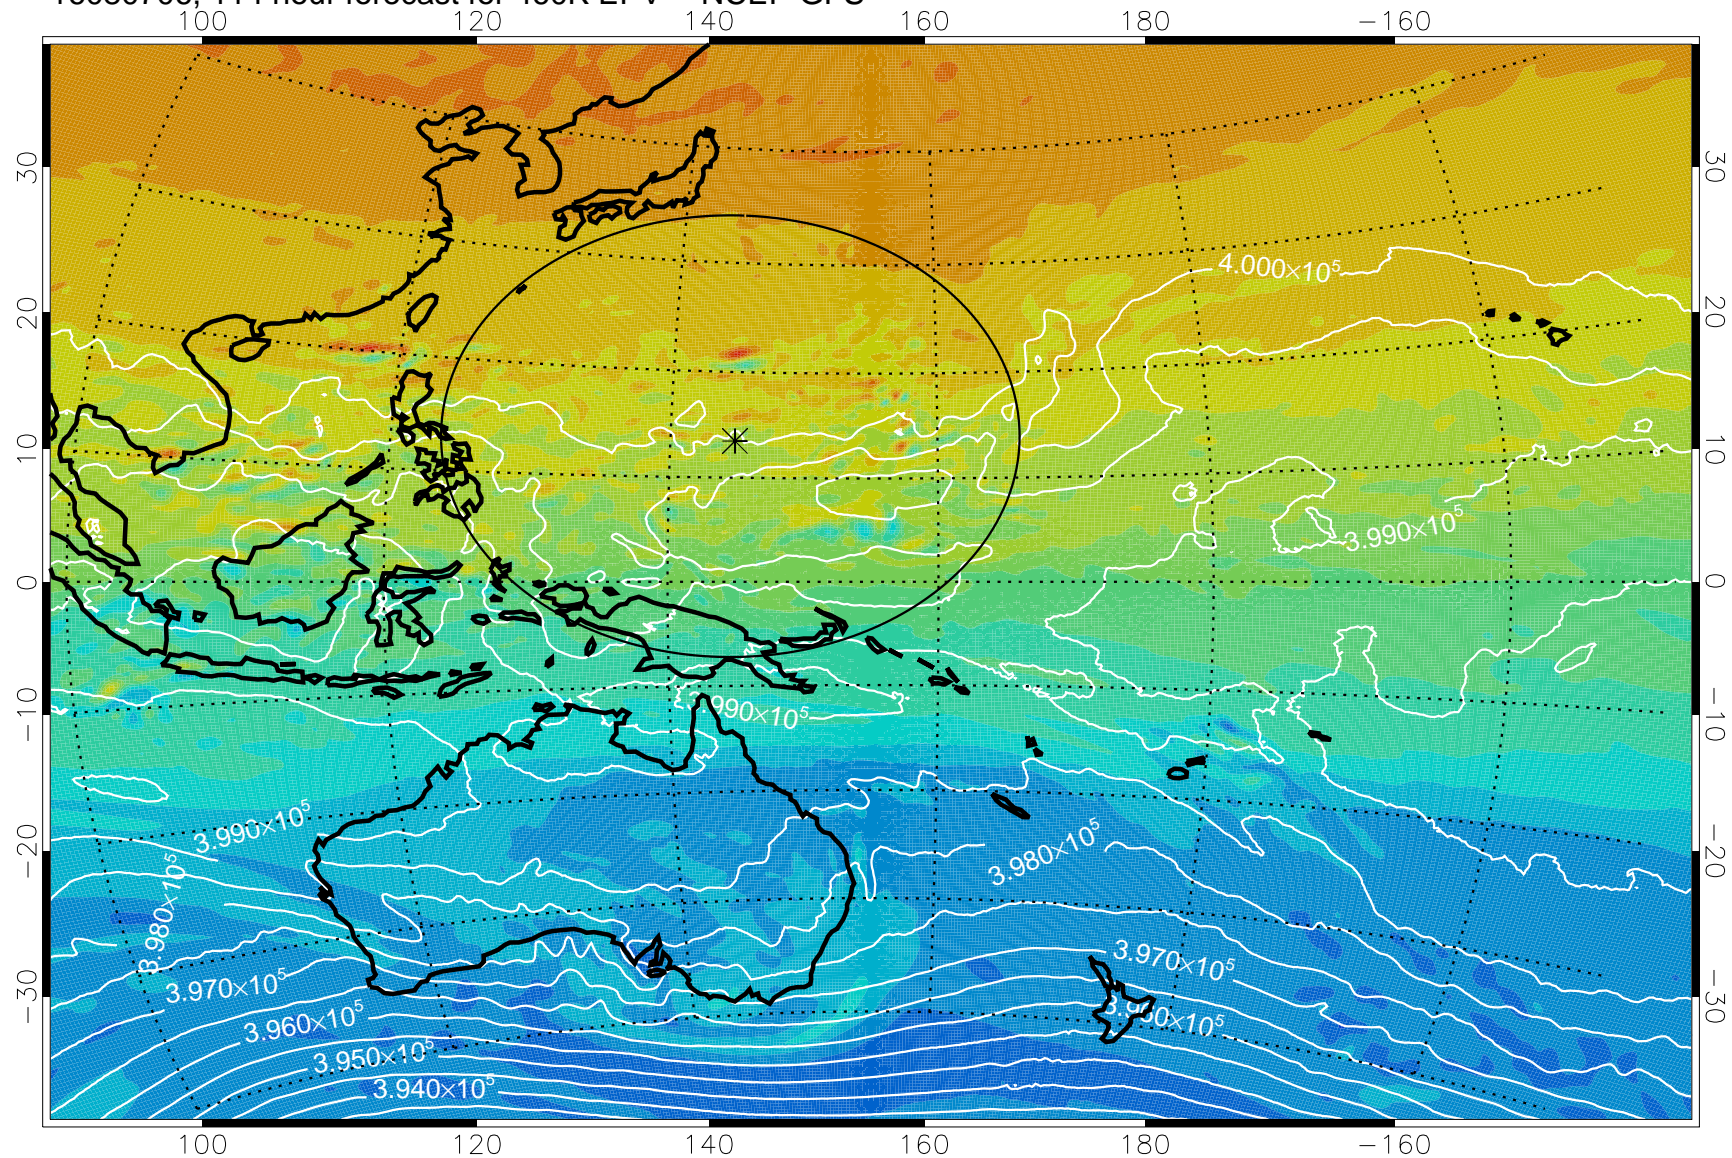

16080606, 90 hour forecast for 460K EPV -- NCEP GFS

460K Montgomery Streamfunction, white

Range ring of 2304 km

16080612, 96 hour forecast for 460K EPV -- NCEP GFS

460K Montgomery Streamfunction, white

Range ring of 2304 km

16080618, 102 hour forecast for 460K EPV -- NCEP GFS

460K Montgomery Streamfunction, white

Range ring of 2304 km

16080700, 108 hour forecast for 460K EPV -- NCEP GFS

460K Montgomery Streamfunction, white

Range ring of 2304 km

16080706, 114 hour forecast for 460K EPV -- NCEP GFS

460K Montgomery Streamfunction, white

Range ring of 2304 km

16080712, 120 hour forecast for 460K EPV -- NCEP GFS

460K Montgomery Streamfunction, white

Range ring of 2304 km