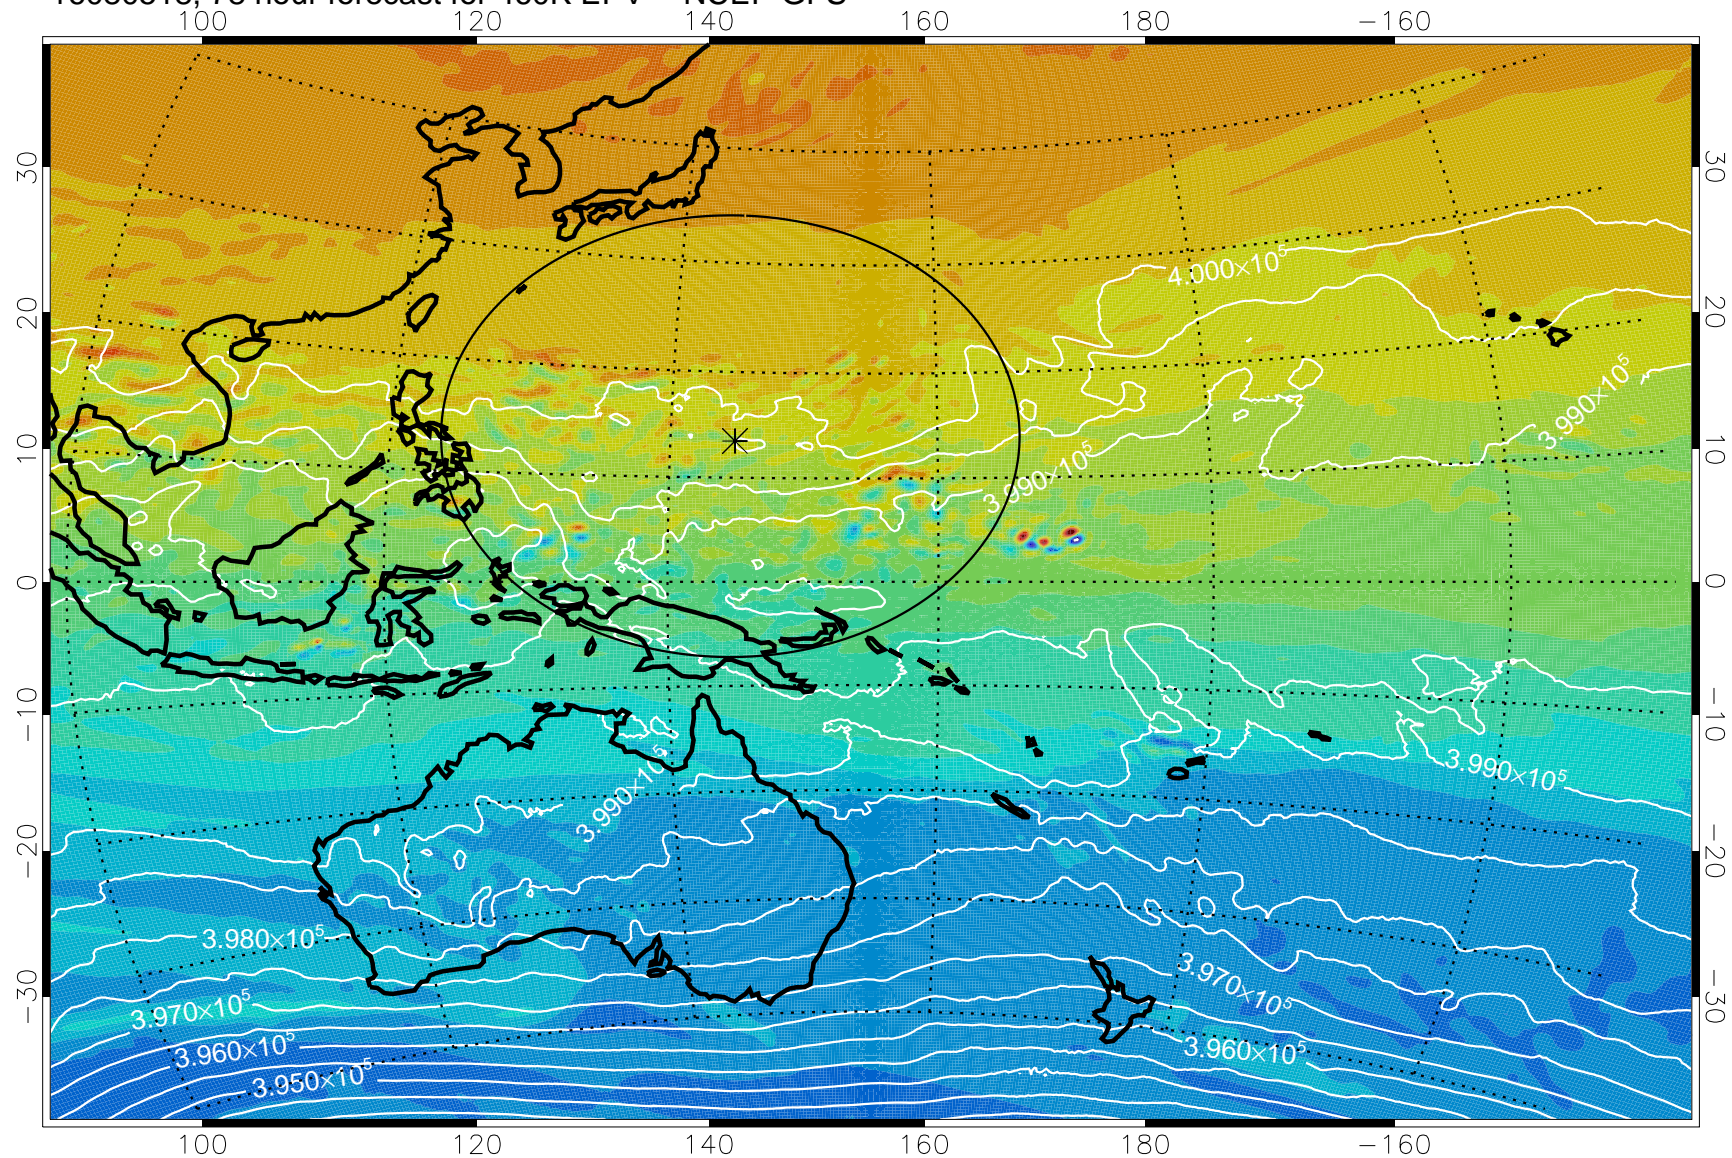

16080418, 54 hour forecast for 460K EPV -- NCEP GFS

460K Montgomery Streamfunction, white

Range ring of 2304 km

16080500, 60 hour forecast for 460K EPV -- NCEP GFS

460K Montgomery Streamfunction, white

Range ring of 2304 km

16080506, 66 hour forecast for 460K EPV -- NCEP GFS

460K Montgomery Streamfunction, white

Range ring of 2304 km

16080512, 72 hour forecast for 460K EPV -- NCEP GFS

460K Montgomery Streamfunction, white

Range ring of 2304 km

16080518, 78 hour forecast for 460K EPV -- NCEP GFS

460K Montgomery Streamfunction, white

Range ring of 2304 km

16080600, 84 hour forecast for 460K EPV -- NCEP GFS

460K Montgomery Streamfunction, white

Range ring of 2304 km

16080606, 90 hour forecast for 460K EPV -- NCEP GFS

460K Montgomery Streamfunction, white

Range ring of 2304 km

16080612, 96 hour forecast for 460K EPV -- NCEP GFS

460K Montgomery Streamfunction, white

Range ring of 2304 km