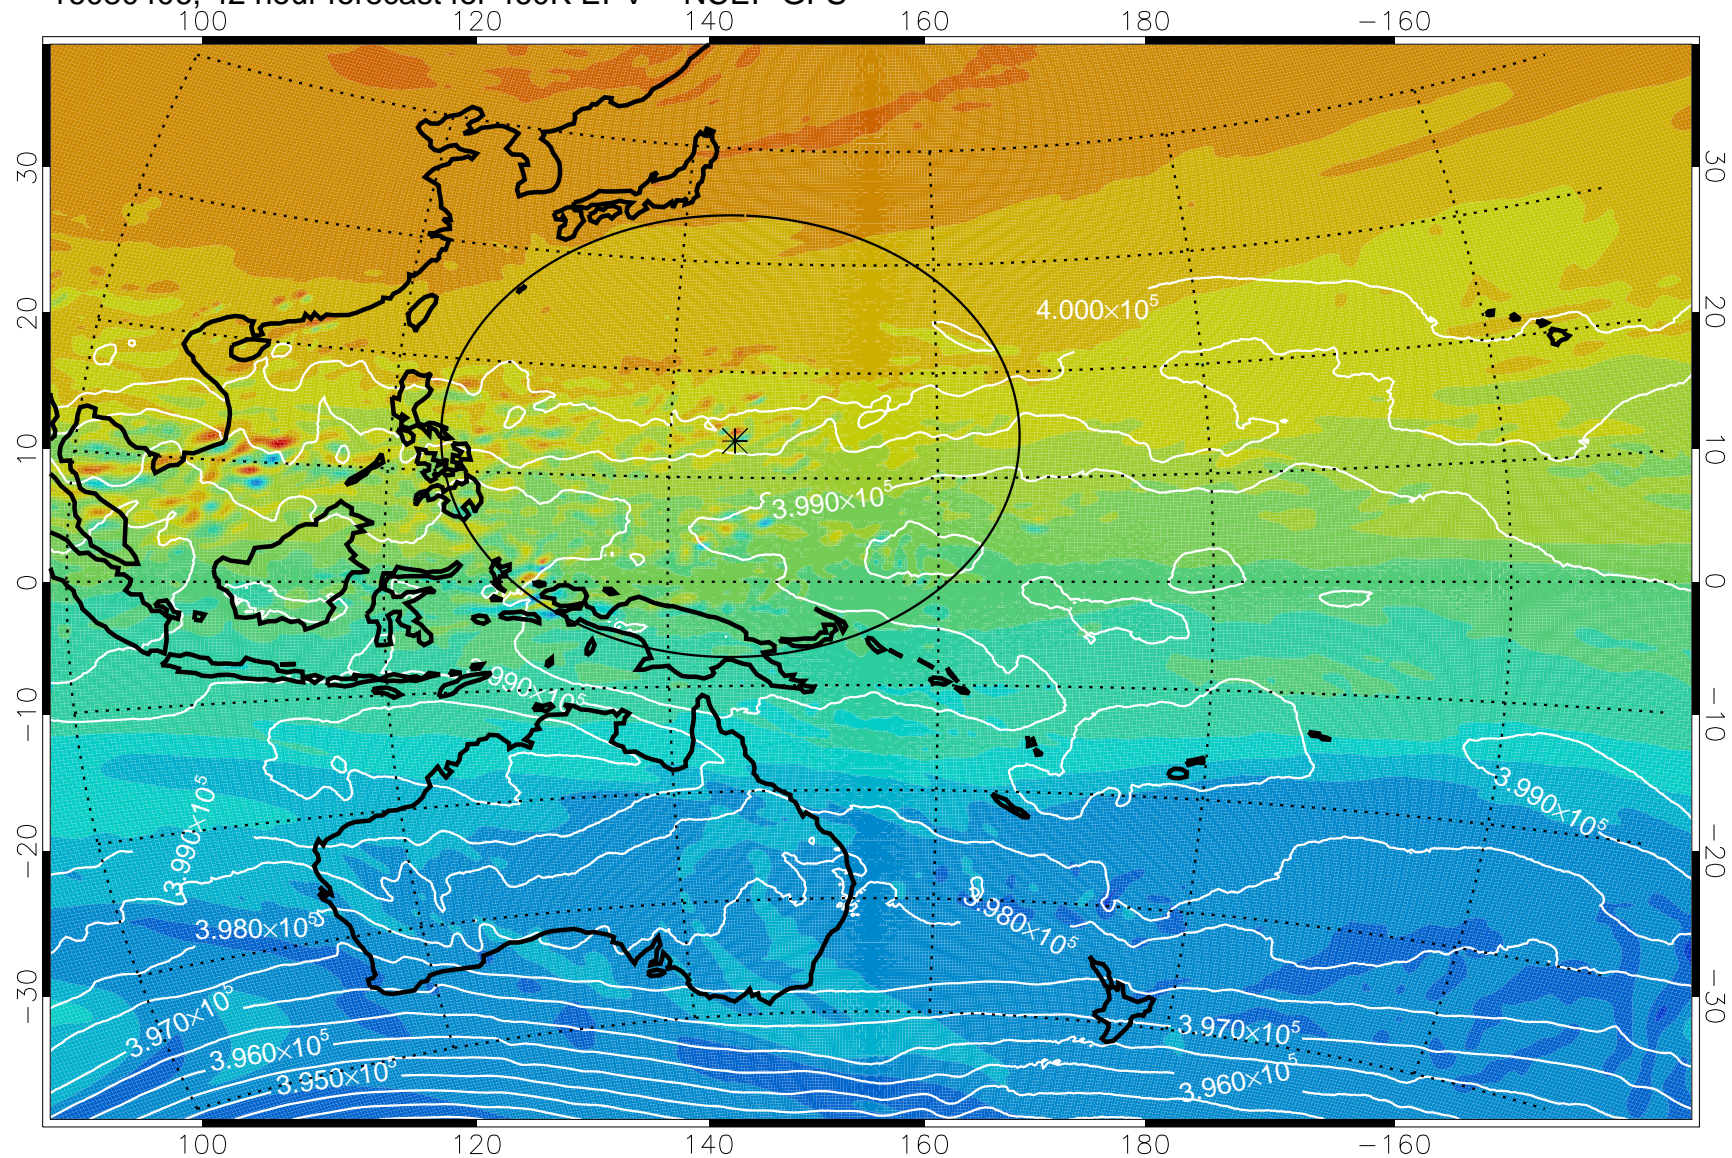

16080318, 30 hour forecast for 460K EPV -- NCEP GFS

460K Montgomery Streamfunction, white

Range ring of 2304 km

16080400, 36 hour forecast for 460K EPV -- NCEP GFS

460K Montgomery Streamfunction, white

Range ring of 2304 km

16080406, 42 hour forecast for 460K EPV -- NCEP GFS

460K Montgomery Streamfunction, white

Range ring of 2304 km

16080412, 48 hour forecast for 460K EPV -- NCEP GFS

460K Montgomery Streamfunction, white

Range ring of 2304 km

16080418, 54 hour forecast for 460K EPV -- NCEP GFS

460K Montgomery Streamfunction, white

Range ring of 2304 km

16080500, 60 hour forecast for 460K EPV -- NCEP GFS

460K Montgomery Streamfunction, white

Range ring of 2304 km

16080506, 66 hour forecast for 460K EPV -- NCEP GFS

460K Montgomery Streamfunction, white

Range ring of 2304 km

16080512, 72 hour forecast for 460K EPV -- NCEP GFS

460K Montgomery Streamfunction, white

Range ring of 2304 km