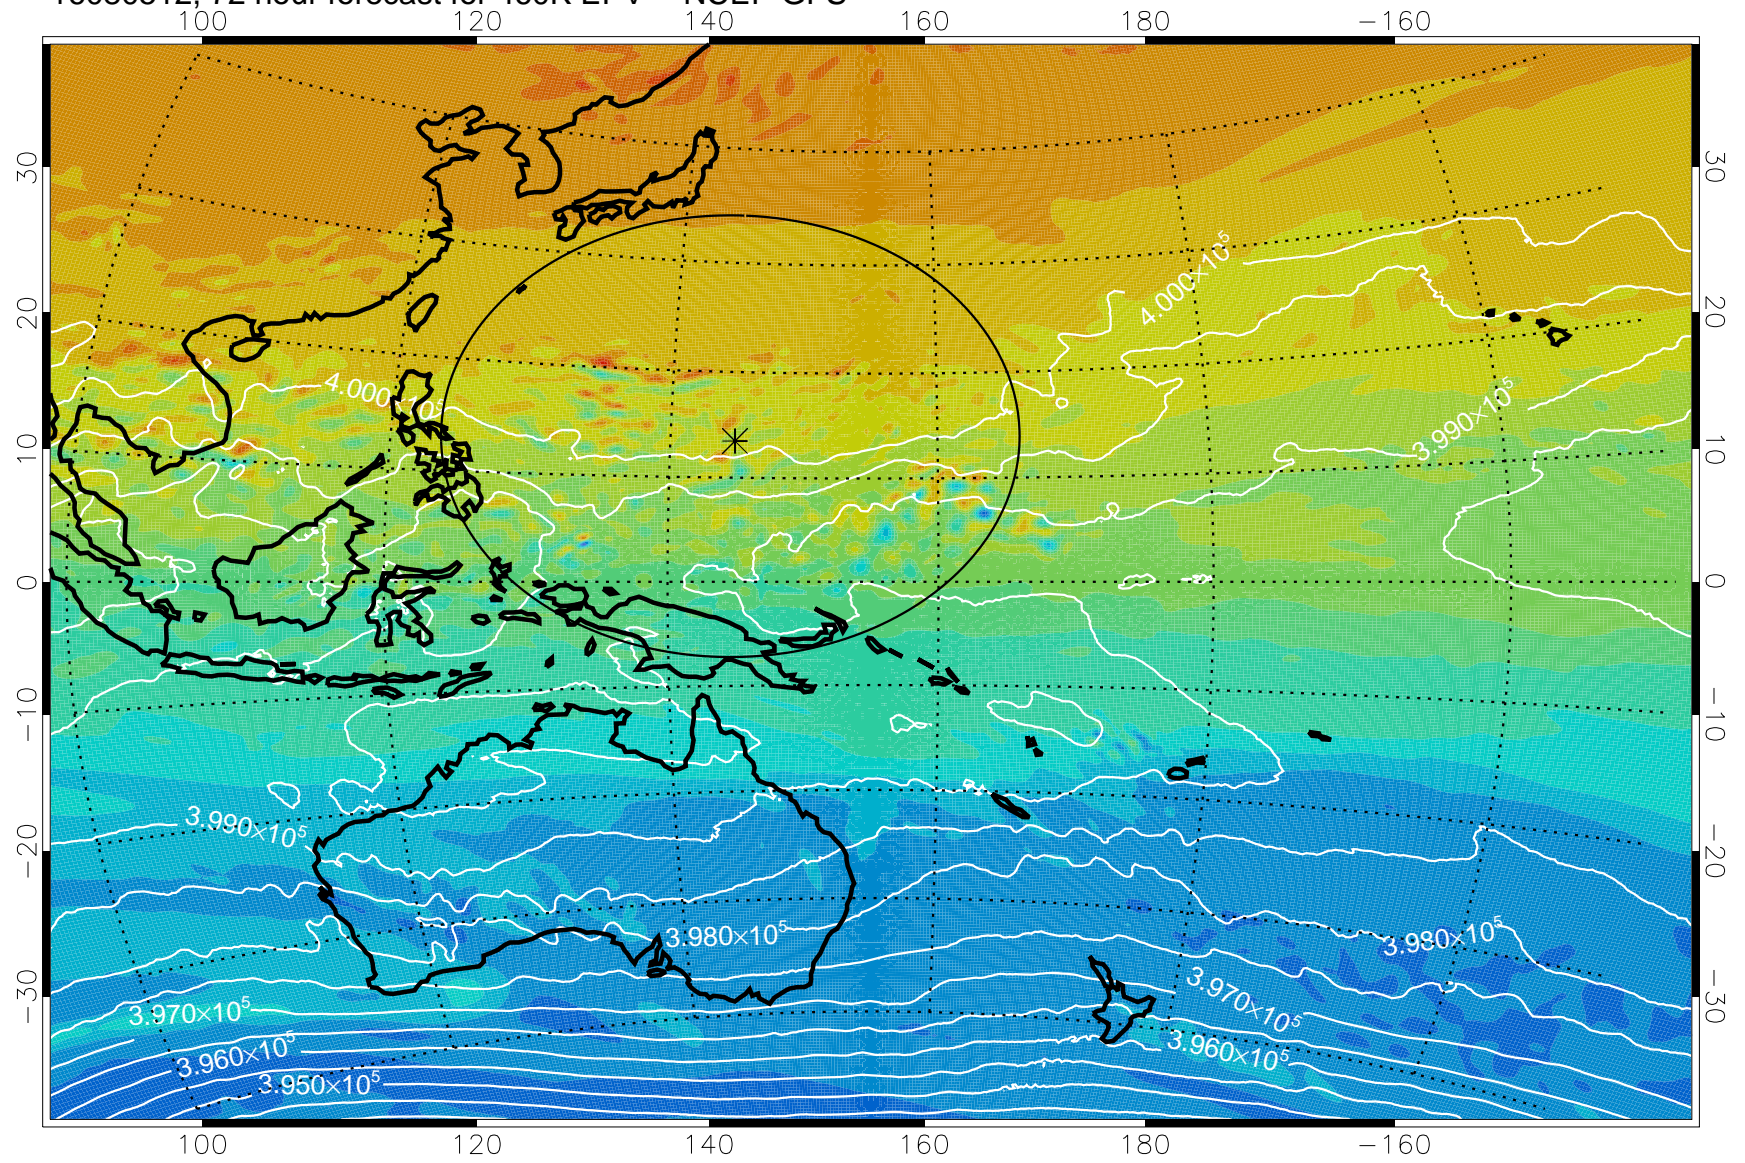

16080418, 54 hour forecast for 460K EPV -- NCEP GFS

460K Montgomery Streamfunction, white

Range ring of 2304 km

16080500, 60 hour forecast for 460K EPV -- NCEP GFS

460K Montgomery Streamfunction, white

Range ring of 2304 km

16080506, 66 hour forecast for 460K EPV -- NCEP GFS

460K Montgomery Streamfunction, white

Range ring of 2304 km

16080512, 72 hour forecast for 460K EPV -- NCEP GFS

460K Montgomery Streamfunction, white

Range ring of 2304 km

16080518, 78 hour forecast for 460K EPV -- NCEP GFS

460K Montgomery Streamfunction, white

Range ring of 2304 km

16080600, 84 hour forecast for 460K EPV -- NCEP GFS

460K Montgomery Streamfunction, white

Range ring of 2304 km

16080606, 90 hour forecast for 460K EPV -- NCEP GFS

460K Montgomery Streamfunction, white

Range ring of 2304 km

16080612, 96 hour forecast for 460K EPV -- NCEP GFS

460K Montgomery Streamfunction, white

Range ring of 2304 km