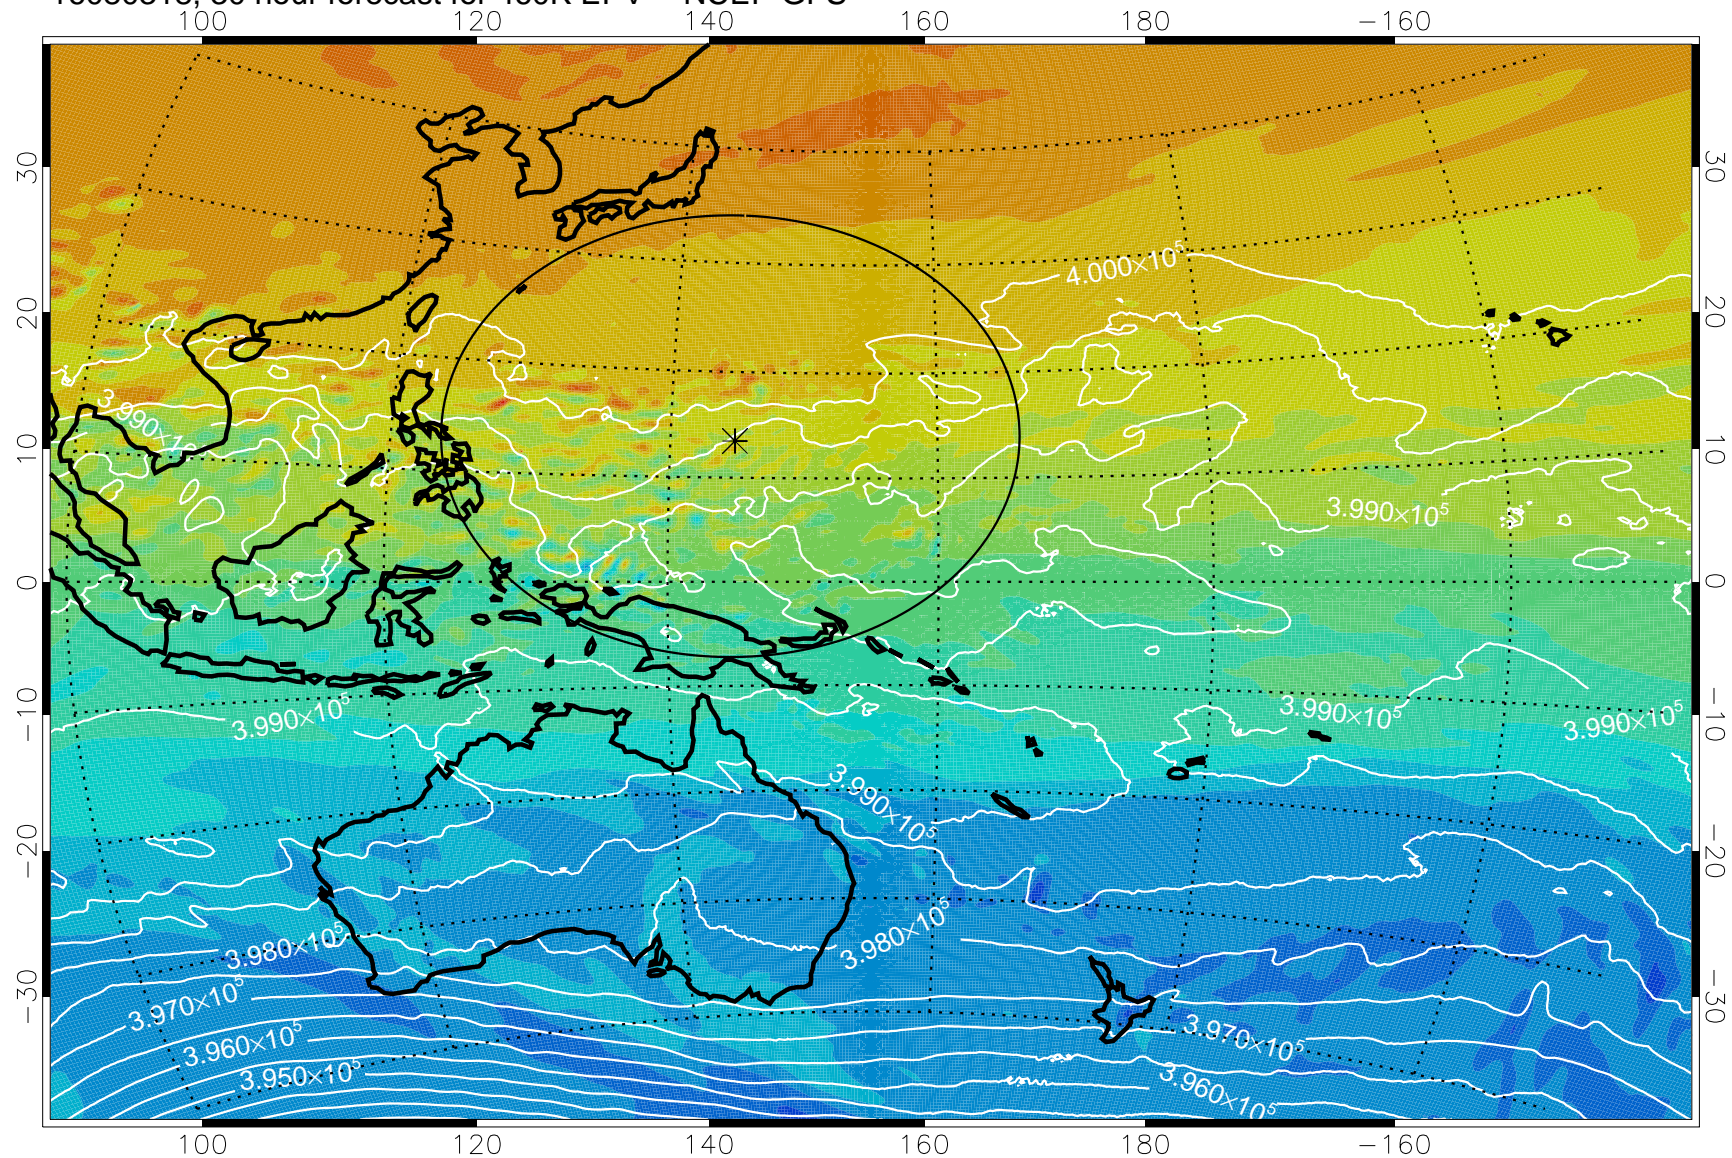

16080306, 18 hour forecast for 460K EPV -- NCEP GFS

460K Montgomery Streamfunction, white

Range ring of 2304 km

16080312, 24 hour forecast for 460K EPV -- NCEP GFS

460K Montgomery Streamfunction, white

Range ring of 2304 km

16080318, 30 hour forecast for 460K EPV -- NCEP GFS

460K Montgomery Streamfunction, white

Range ring of 2304 km

16080400, 36 hour forecast for 460K EPV -- NCEP GFS

460K Montgomery Streamfunction, white

Range ring of 2304 km

16080406, 42 hour forecast for 460K EPV -- NCEP GFS

460K Montgomery Streamfunction, white

Range ring of 2304 km

16080412, 48 hour forecast for 460K EPV -- NCEP GFS

460K Montgomery Streamfunction, white

Range ring of 2304 km

16080418, 54 hour forecast for 460K EPV -- NCEP GFS

460K Montgomery Streamfunction, white

Range ring of 2304 km

16080500, 60 hour forecast for 460K EPV -- NCEP GFS

460K Montgomery Streamfunction, white

Range ring of 2304 km