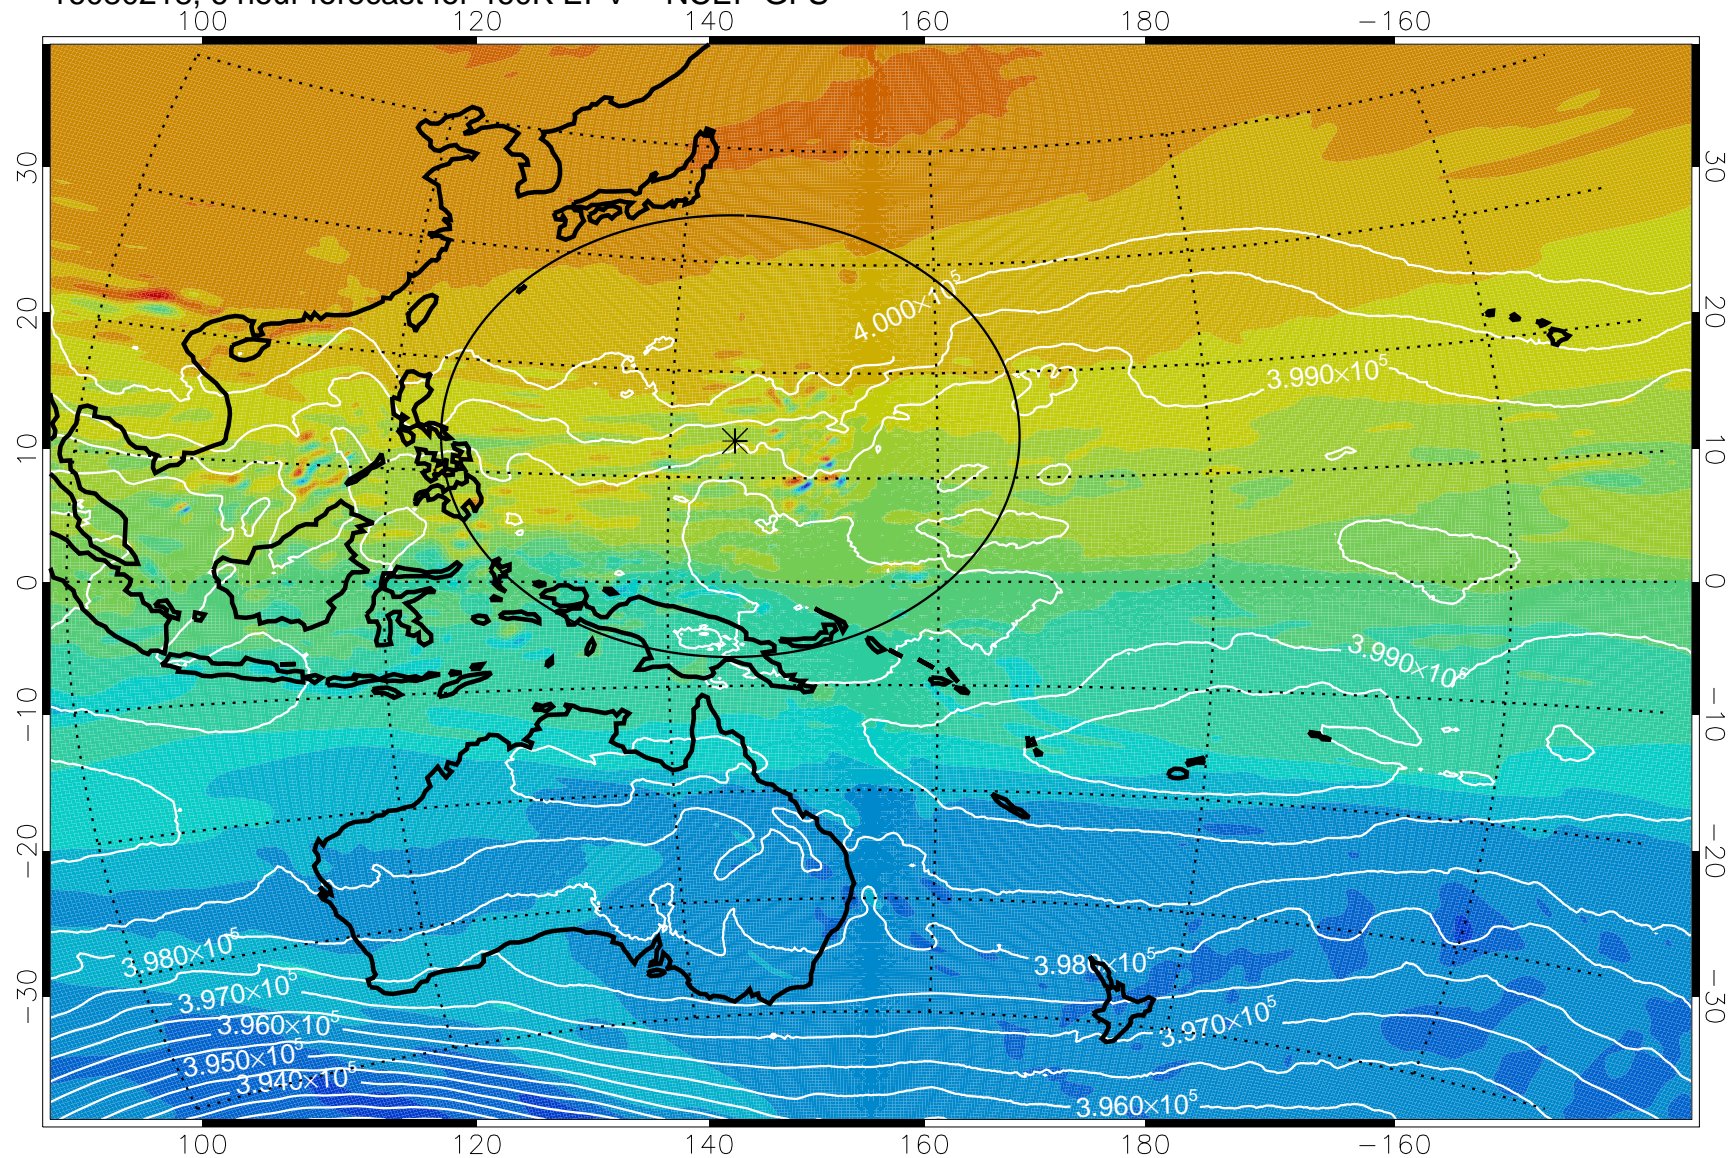

16080218, 6 hour forecast for 460K EPV -- NCEP GFS

460K Montgomery Streamfunction, white

Range ring of 2304 km

16080300, 12 hour forecast for 460K EPV -- NCEP GFS

460K Montgomery Streamfunction, white

Range ring of 2304 km

16080306, 18 hour forecast for 460K EPV -- NCEP GFS

460K Montgomery Streamfunction, white

Range ring of 2304 km

16080312, 24 hour forecast for 460K EPV -- NCEP GFS

460K Montgomery Streamfunction, white

Range ring of 2304 km

16080318, 30 hour forecast for 460K EPV -- NCEP GFS

460K Montgomery Streamfunction, white

Range ring of 2304 km

16080400, 36 hour forecast for 460K EPV -- NCEP GFS

460K Montgomery Streamfunction, white

Range ring of 2304 km

16080406, 42 hour forecast for 460K EPV -- NCEP GFS

460K Montgomery Streamfunction, white

Range ring of 2304 km

16080412, 48 hour forecast for 460K EPV -- NCEP GFS

460K Montgomery Streamfunction, white

Range ring of 2304 km