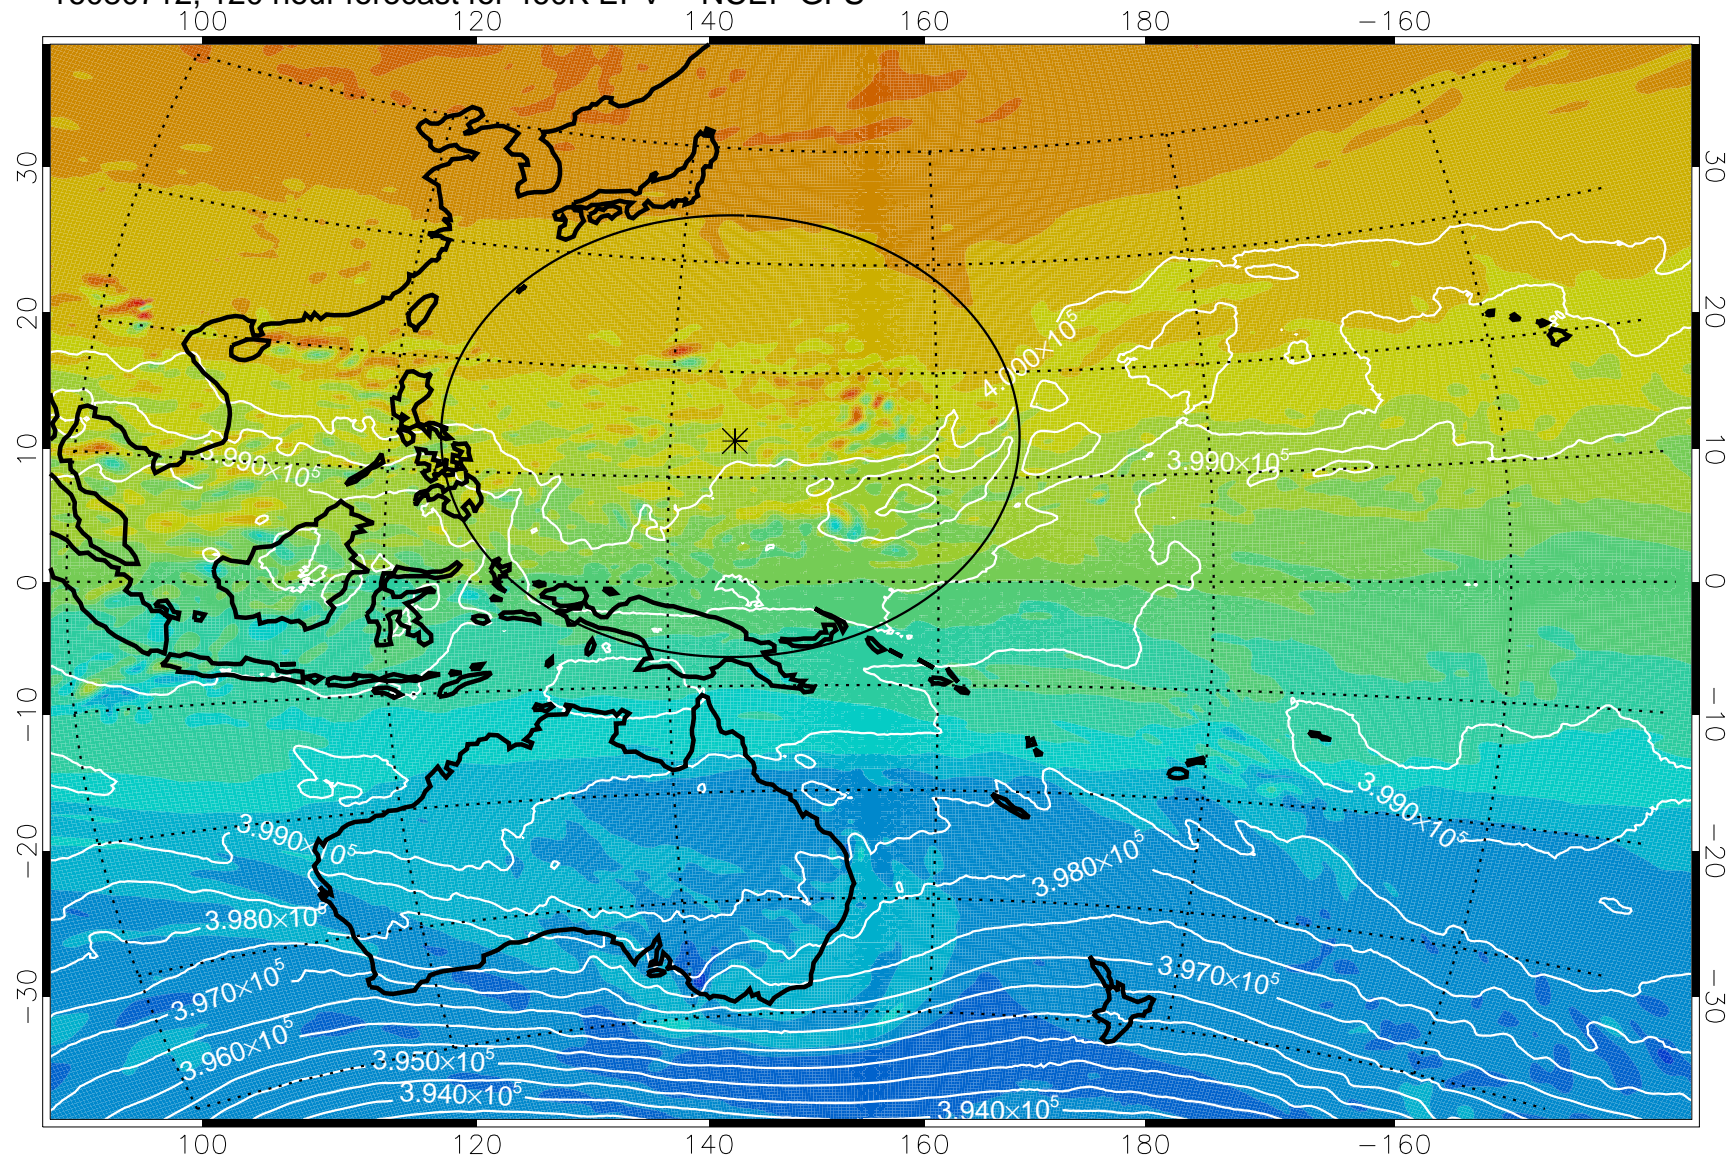

16080606, 90 hour forecast for 460K EPV -- NCEP GFS

460K Montgomery Streamfunction, white

Range ring of 2304 km

16080612, 96 hour forecast for 460K EPV -- NCEP GFS

460K Montgomery Streamfunction, white

Range ring of 2304 km

16080618, 102 hour forecast for 460K EPV -- NCEP GFS

460K Montgomery Streamfunction, white

Range ring of 2304 km

16080700, 108 hour forecast for 460K EPV -- NCEP GFS

460K Montgomery Streamfunction, white

Range ring of 2304 km

16080706, 114 hour forecast for 460K EPV -- NCEP GFS

460K Montgomery Streamfunction, white

Range ring of 2304 km

16080712, 120 hour forecast for 460K EPV -- NCEP GFS

460K Montgomery Streamfunction, white

Range ring of 2304 km