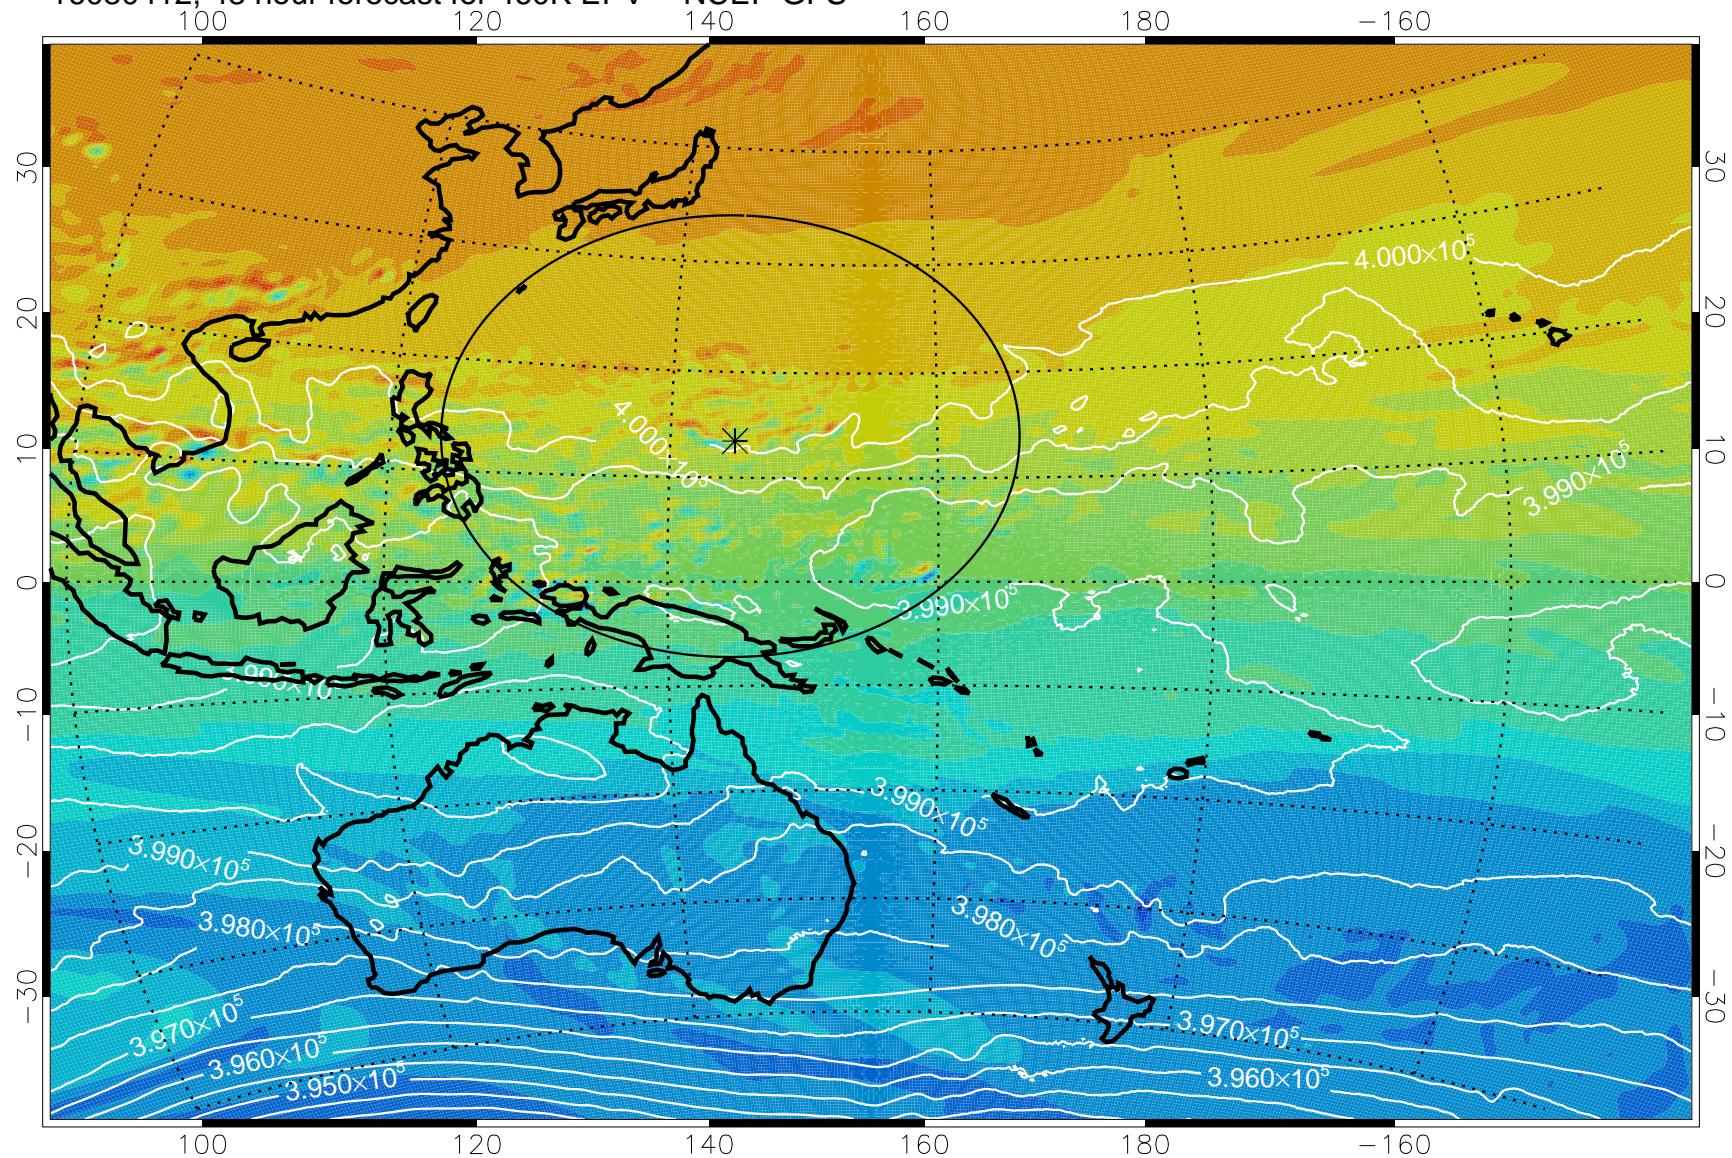

16080318, 30 hour forecast for 460K EPV -- NCEP GFS

460K Montgomery Streamfunction, white

Range ring of 2304 km

16080400, 36 hour forecast for 460K EPV -- NCEP GFS

460K Montgomery Streamfunction, white

Range ring of 2304 km

16080406, 42 hour forecast for 460K EPV -- NCEP GFS

460K Montgomery Streamfunction, white

Range ring of 2304 km

16080412, 48 hour forecast for 460K EPV -- NCEP GFS

460K Montgomery Streamfunction, white

Range ring of 2304 km

16080418, 54 hour forecast for 460K EPV -- NCEP GFS

460K Montgomery Streamfunction, white

Range ring of 2304 km

16080500, 60 hour forecast for 460K EPV -- NCEP GFS

460K Montgomery Streamfunction, white

Range ring of 2304 km

16080506, 66 hour forecast for 460K EPV -- NCEP GFS

460K Montgomery Streamfunction, white

Range ring of 2304 km

16080512, 72 hour forecast for 460K EPV -- NCEP GFS

460K Montgomery Streamfunction, white

Range ring of 2304 km