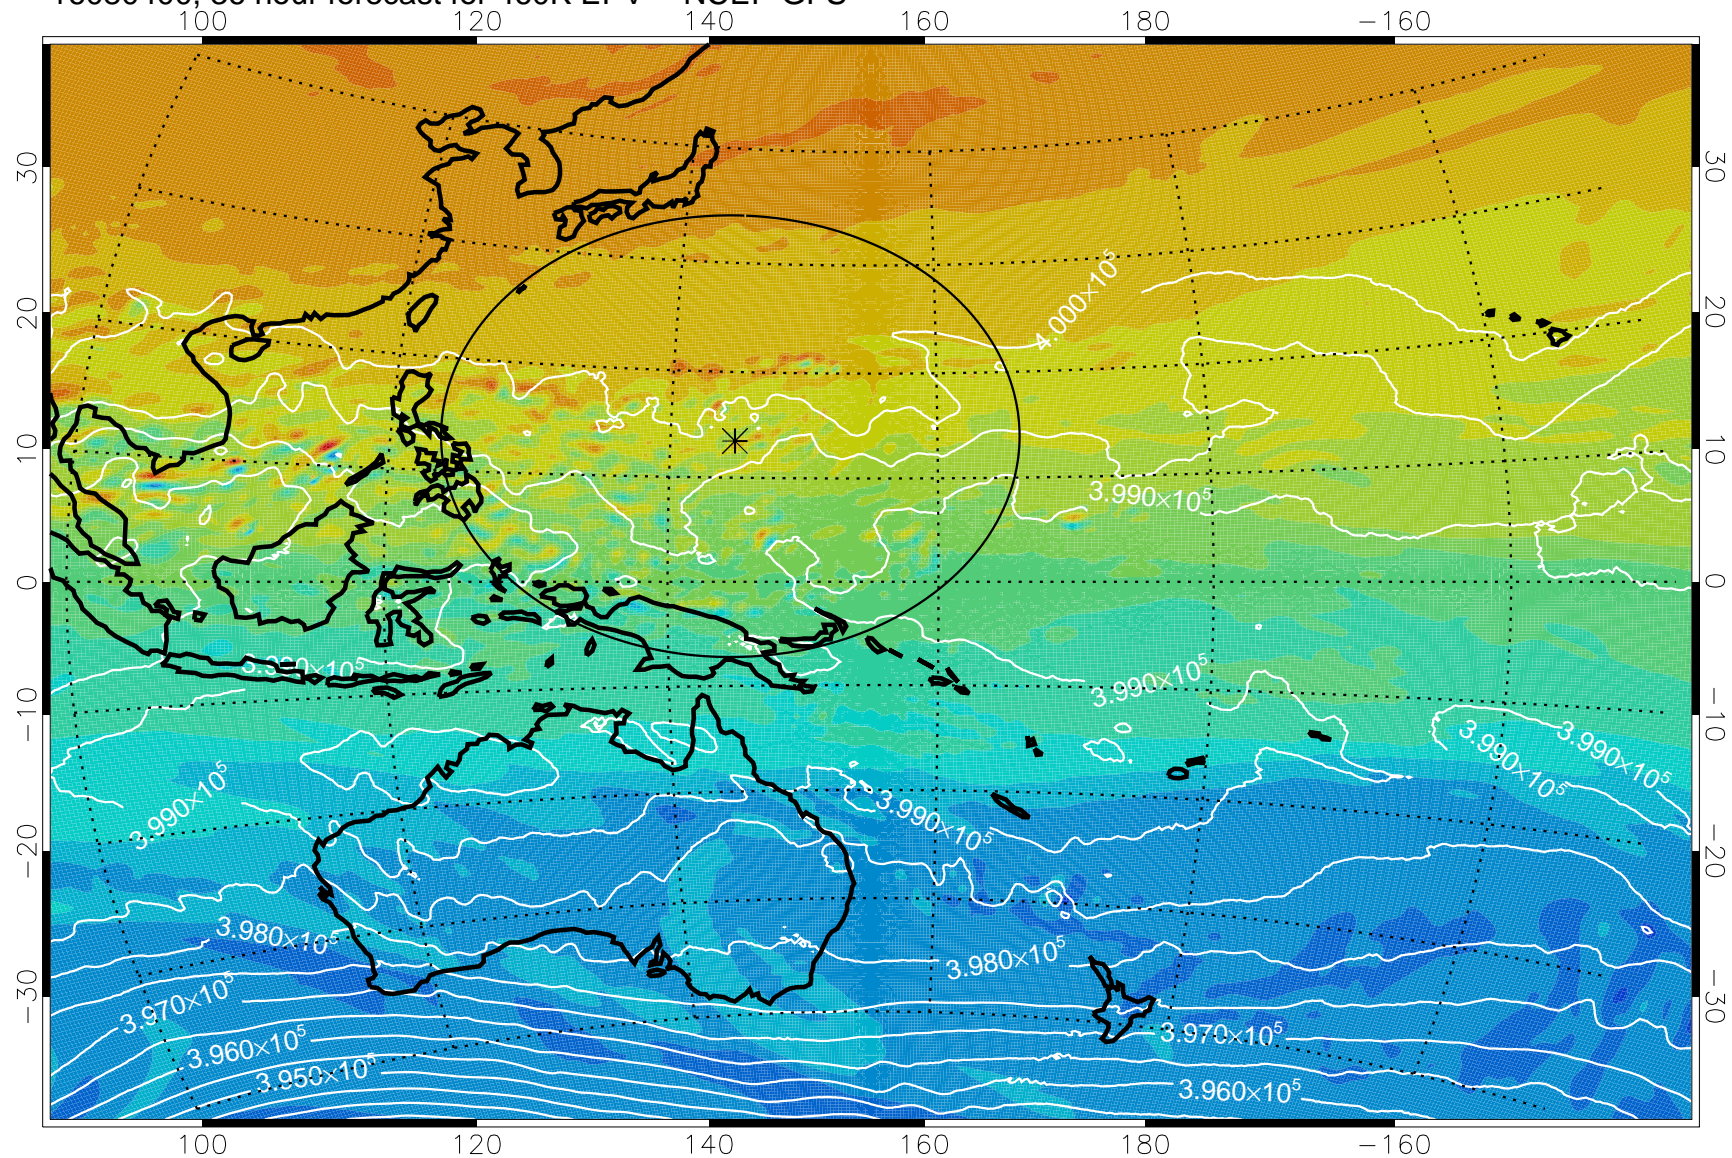

16080318, 30 hour forecast for 460K EPV -- NCEP GFS

460K Montgomery Streamfunction, white

Range ring of 2304 km

16080400, 36 hour forecast for 460K EPV -- NCEP GFS

460K Montgomery Streamfunction, white

Range ring of 2304 km

16080406, 42 hour forecast for 460K EPV -- NCEP GFS

460K Montgomery Streamfunction, white

Range ring of 2304 km

16080412, 48 hour forecast for 460K EPV -- NCEP GFS

460K Montgomery Streamfunction, white

Range ring of 2304 km

16080418, 54 hour forecast for 460K EPV -- NCEP GFS

460K Montgomery Streamfunction, white

Range ring of 2304 km

16080500, 60 hour forecast for 460K EPV -- NCEP GFS

460K Montgomery Streamfunction, white

Range ring of 2304 km

16080506, 66 hour forecast for 460K EPV -- NCEP GFS

460K Montgomery Streamfunction, white

Range ring of 2304 km

16080512, 72 hour forecast for 460K EPV -- NCEP GFS

460K Montgomery Streamfunction, white

Range ring of 2304 km