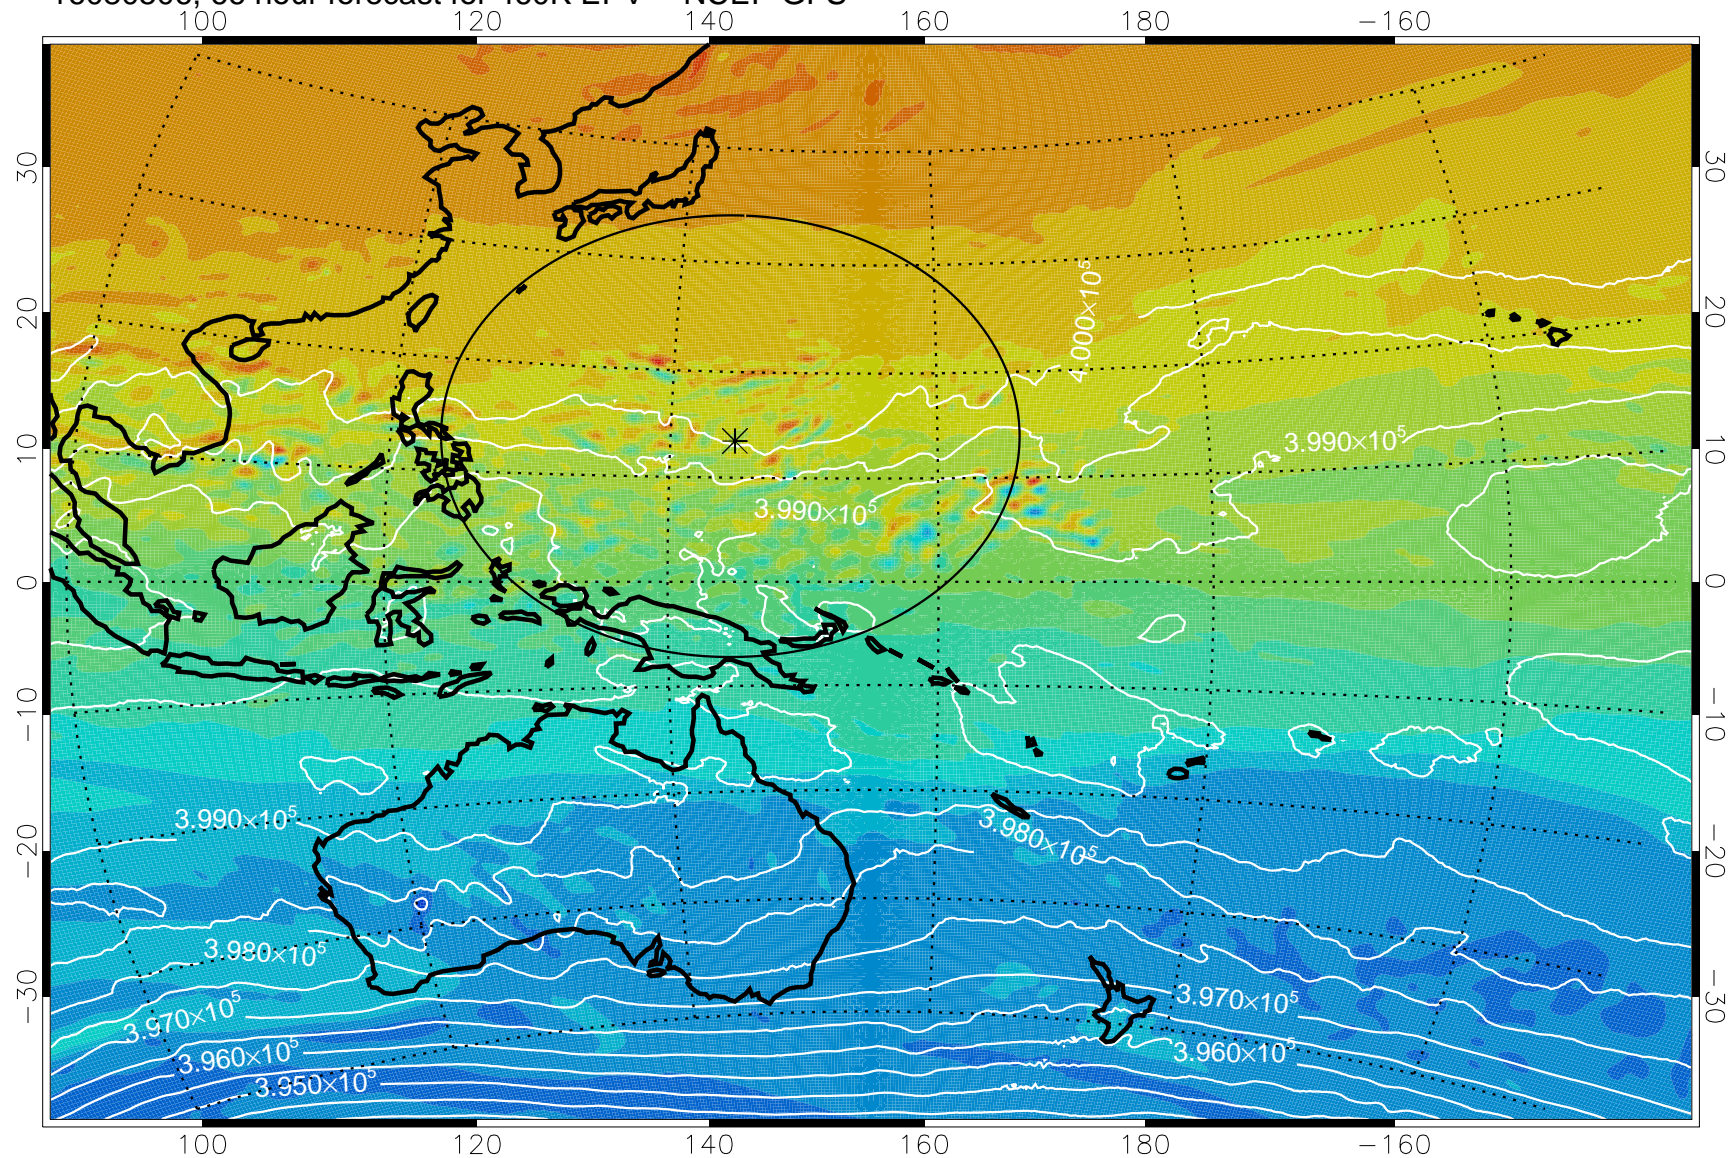

16080406, 42 hour forecast for 460K EPV -- NCEP GFS

460K Montgomery Streamfunction, white

Range ring of 2304 km

16080412, 48 hour forecast for 460K EPV -- NCEP GFS

460K Montgomery Streamfunction, white

Range ring of 2304 km

16080418, 54 hour forecast for 460K EPV -- NCEP GFS

460K Montgomery Streamfunction, white

Range ring of 2304 km

16080500, 60 hour forecast for 460K EPV -- NCEP GFS

460K Montgomery Streamfunction, white

Range ring of 2304 km

16080506, 66 hour forecast for 460K EPV -- NCEP GFS

460K Montgomery Streamfunction, white

Range ring of 2304 km

16080512, 72 hour forecast for 460K EPV -- NCEP GFS

460K Montgomery Streamfunction, white

Range ring of 2304 km

16080518, 78 hour forecast for 460K EPV -- NCEP GFS

460K Montgomery Streamfunction, white

Range ring of 2304 km

16080600, 84 hour forecast for 460K EPV -- NCEP GFS

460K Montgomery Streamfunction, white

Range ring of 2304 km