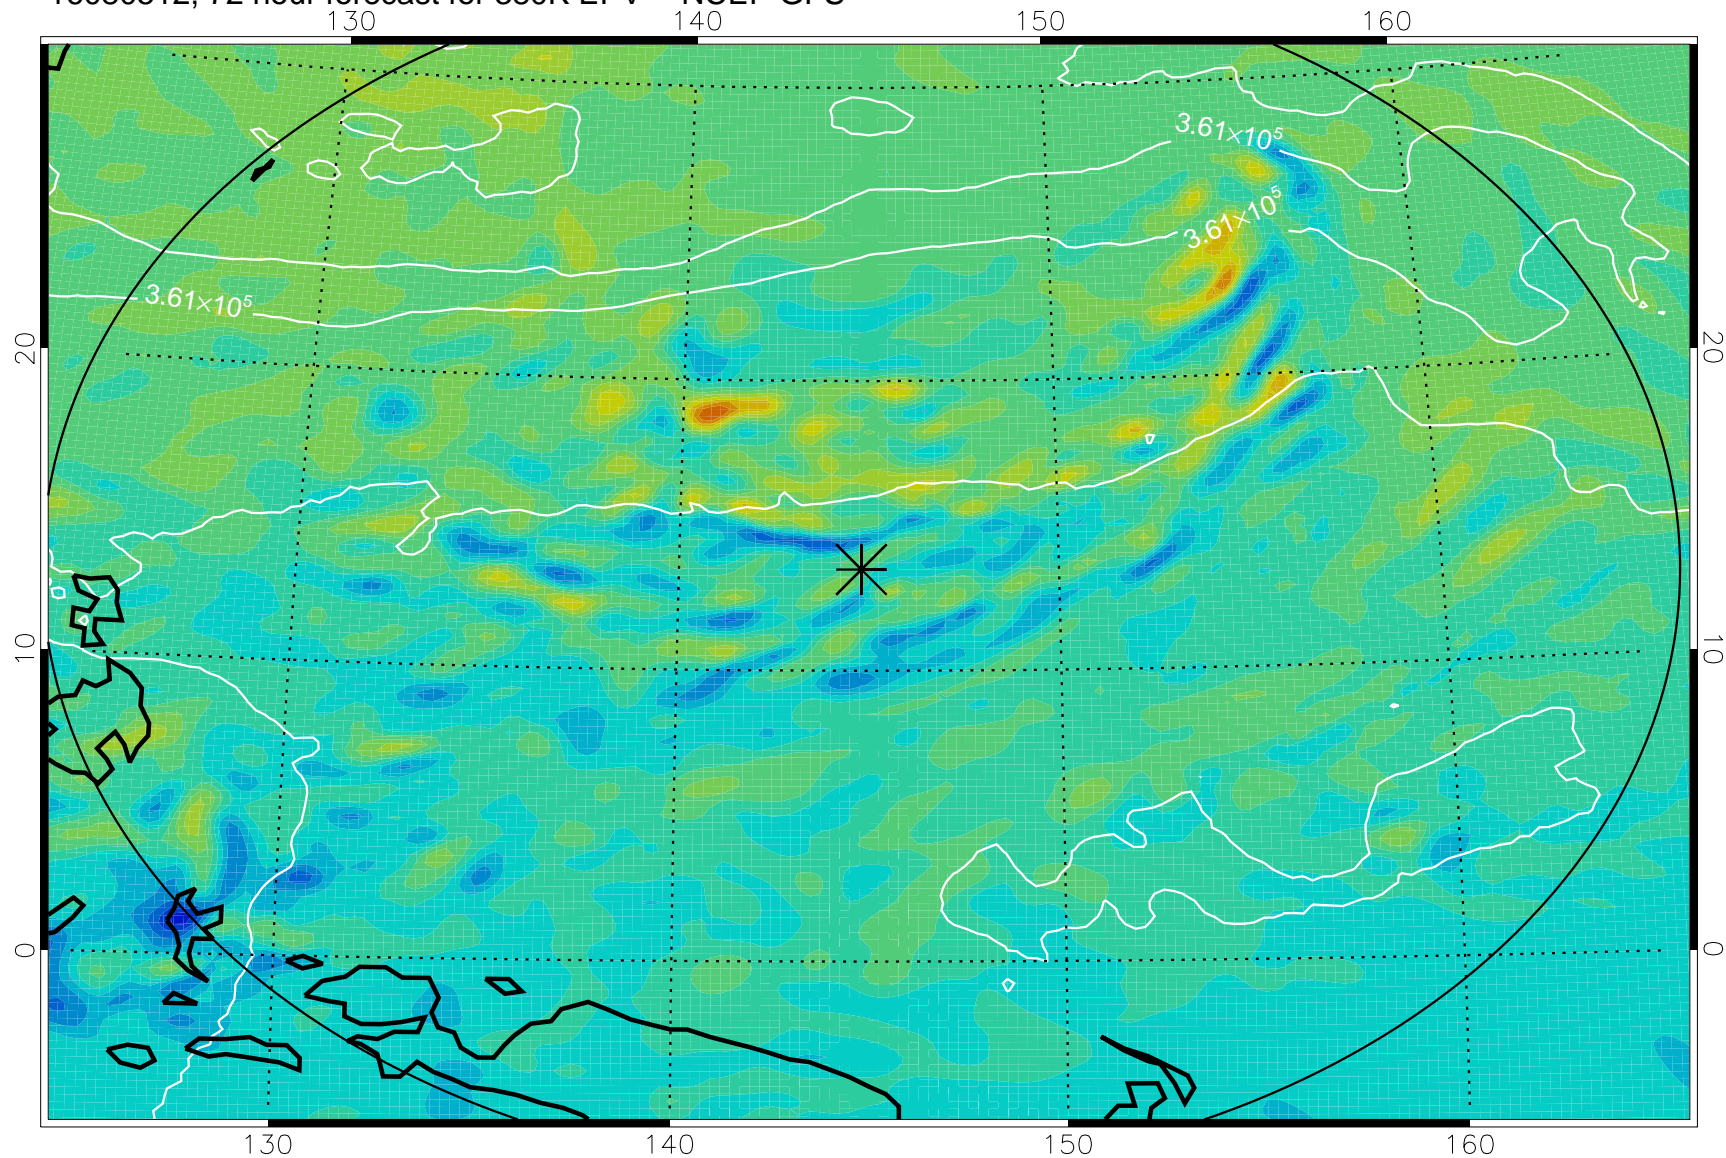

Range ring of 2304 km

16080418, 54 hour forecast for 380K EPV -- NCEP GFS

380K Montgomery Streamfunction, white

Range ring of 2304 km

16080500, 60 hour forecast for 380K EPV -- NCEP GFS

380K Montgomery Streamfunction, white

Range ring of 2304 km

16080506, 66 hour forecast for 380K EPV -- NCEP GFS

380K Montgomery Streamfunction, white

Range ring of 2304 km

16080512, 72 hour forecast for 380K EPV -- NCEP GFS

380K Montgomery Streamfunction, white

Range ring of 2304 km

16080518, 78 hour forecast for 380K EPV -- NCEP GFS

380K Montgomery Streamfunction, white

Range ring of 2304 km

16080600, 84 hour forecast for 380K EPV -- NCEP GFS

380K Montgomery Streamfunction, white

Range ring of 2304 km

16080606, 90 hour forecast for 380K EPV -- NCEP GFS

380K Montgomery Streamfunction, white

Range ring of 2304 km

16080612, 96 hour forecast for 380K EPV -- NCEP GFS

380K Montgomery Streamfunction, white