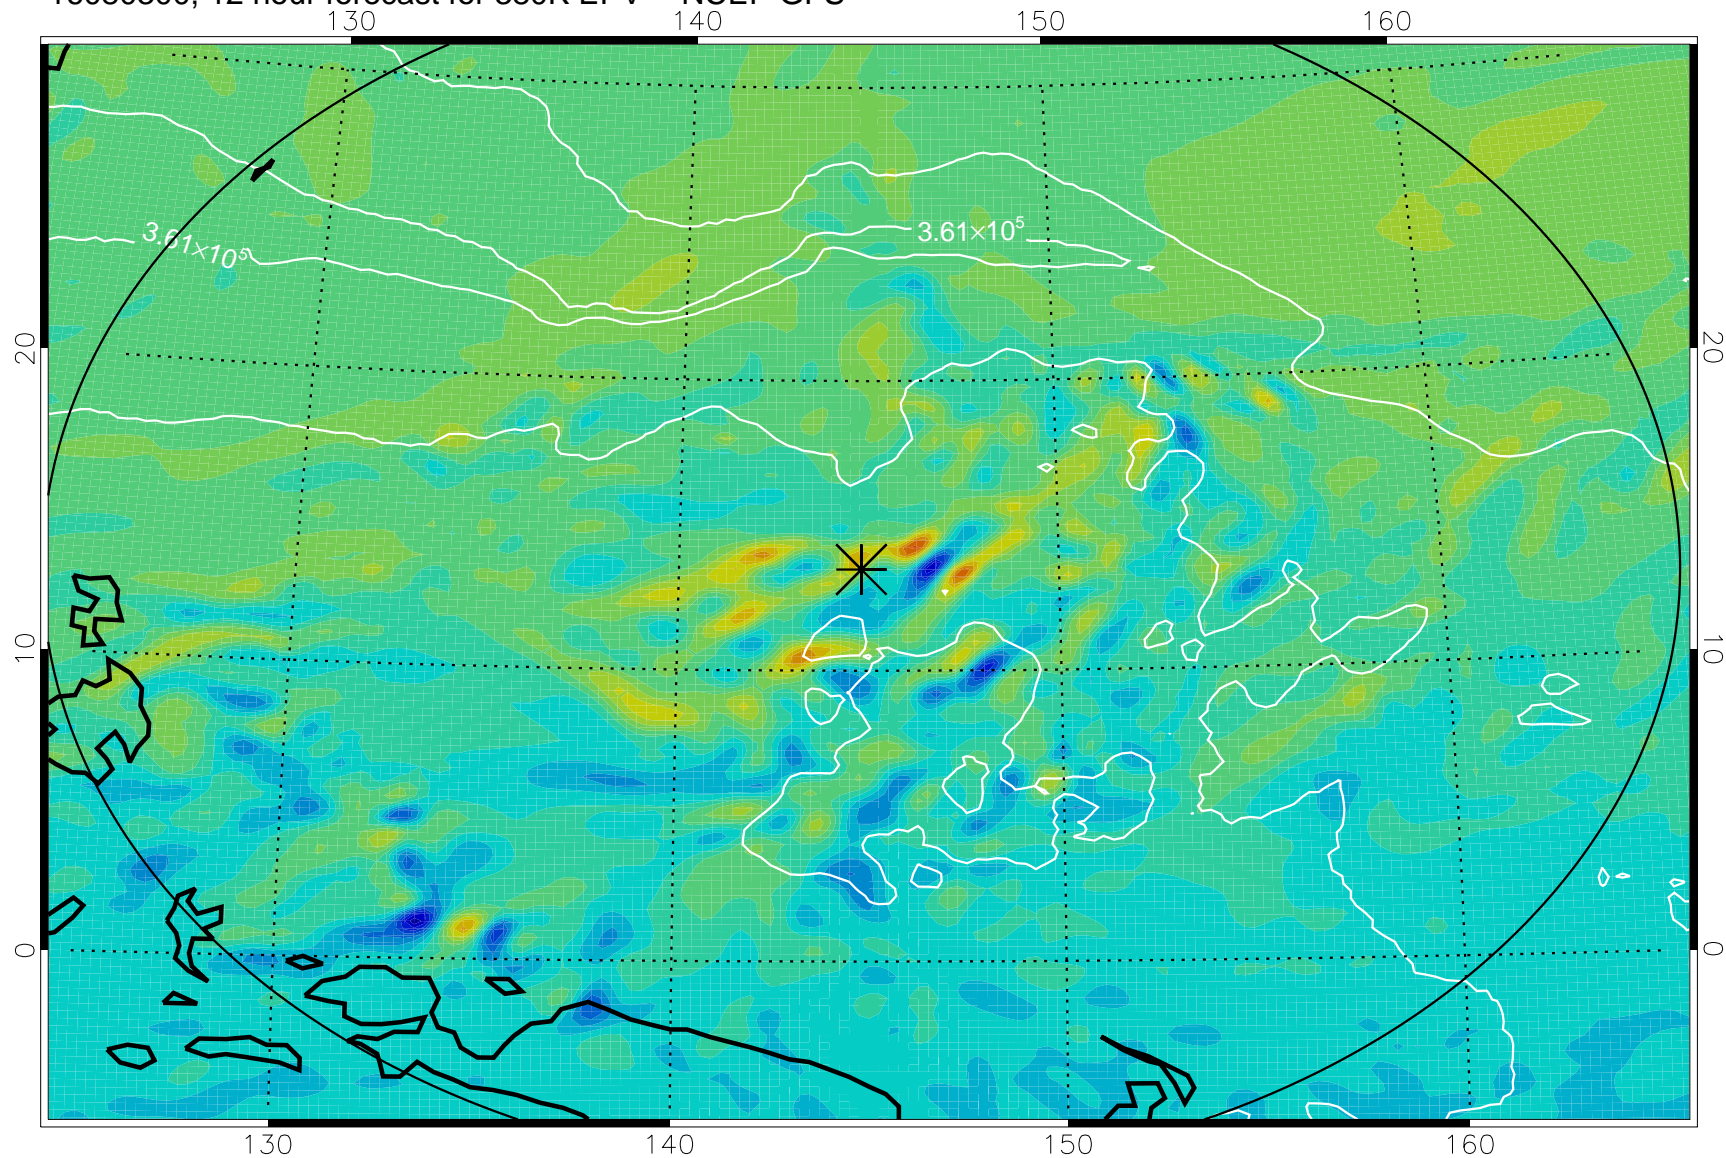

16080218, 6 hour forecast for 380K EPV -- NCEP GFS

380K Montgomery Streamfunction, white

Range ring of 2304 km

16080300, 12 hour forecast for 380K EPV -- NCEP GFS

380K Montgomery Streamfunction, white

Range ring of 2304 km

16080306, 18 hour forecast for 380K EPV -- NCEP GFS

380K Montgomery Streamfunction, white

Range ring of 2304 km

16080312, 24 hour forecast for 380K EPV -- NCEP GFS

380K Montgomery Streamfunction, white

Range ring of 2304 km

16080318, 30 hour forecast for 380K EPV -- NCEP GFS

380K Montgomery Streamfunction, white

Range ring of 2304 km

16080400, 36 hour forecast for 380K EPV -- NCEP GFS

380K Montgomery Streamfunction, white

Range ring of 2304 km

Range ring of 2304 km

16080518, 78 hour forecast for 380K EPV -- NCEP GFS

380K Montgomery Streamfunction, white

Range ring of 2304 km

16080600, 84 hour forecast for 380K EPV -- NCEP GFS

380K Montgomery Streamfunction, white