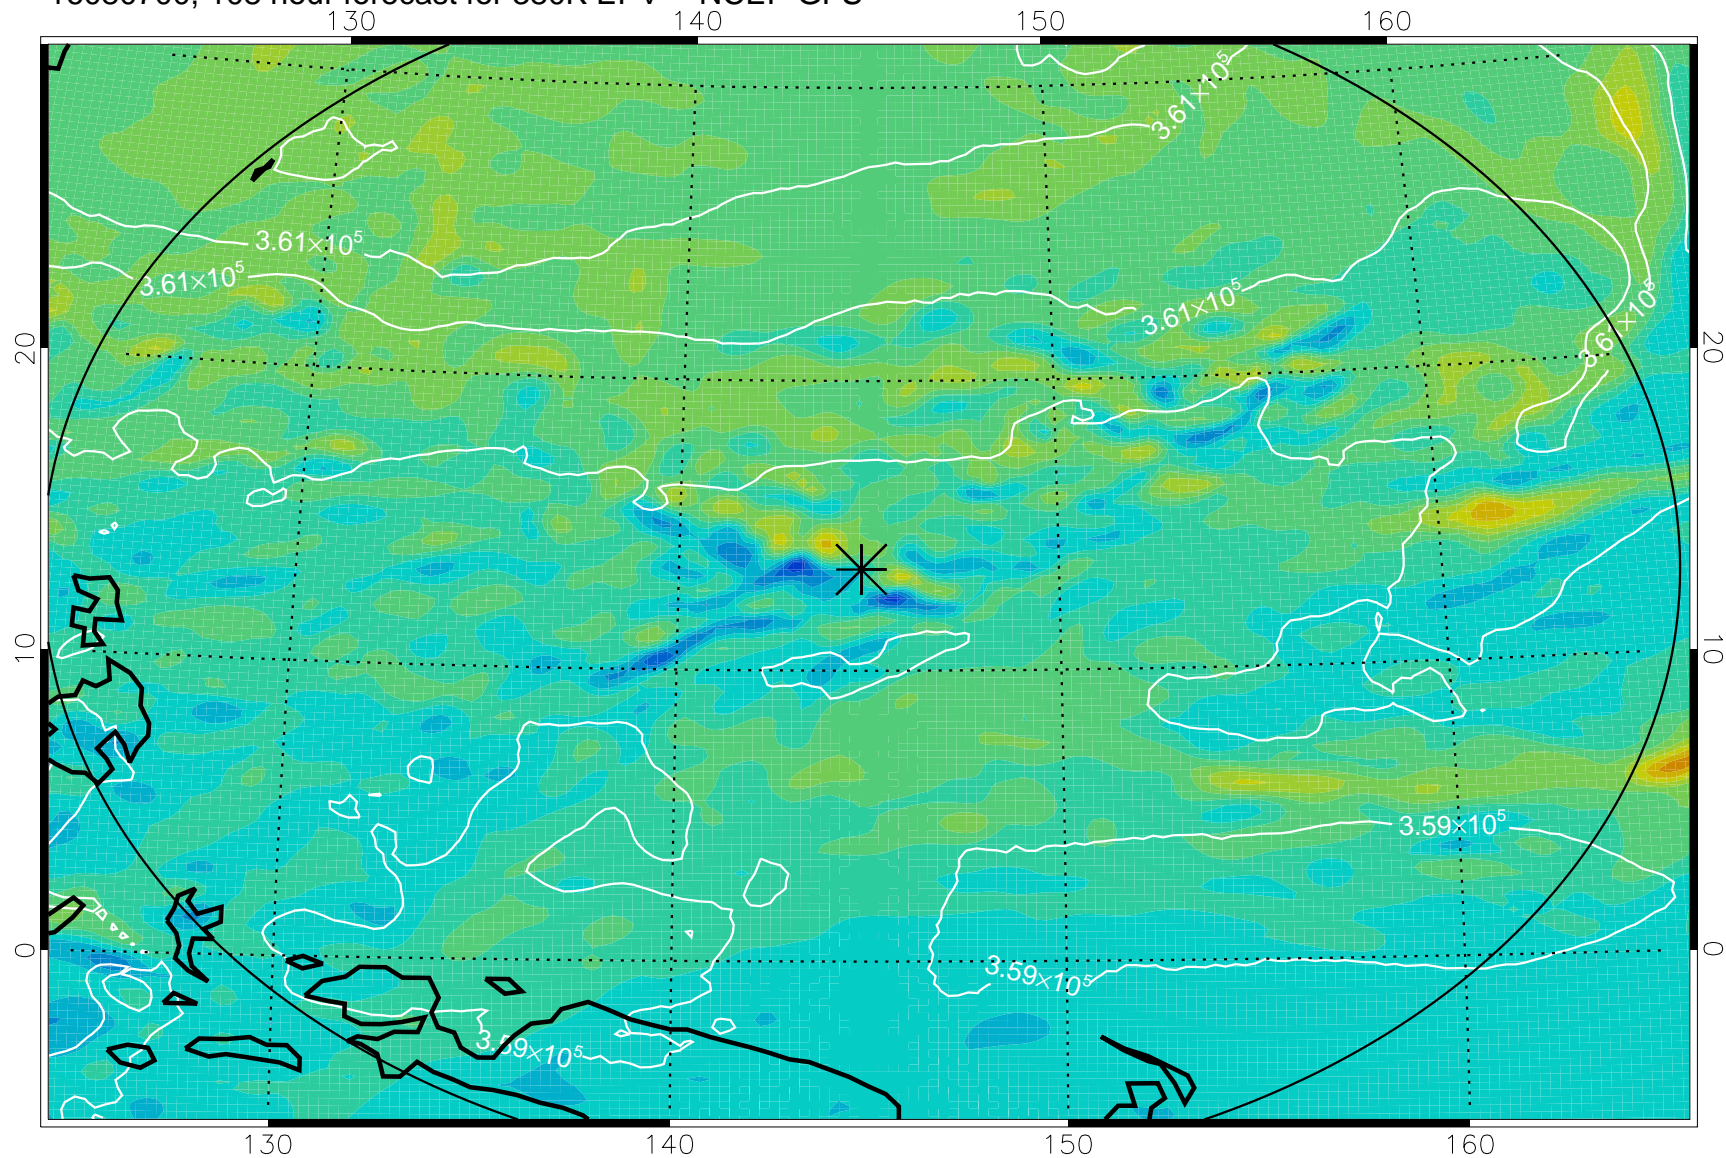

Range ring of 2304 km

16080518, 78 hour forecast for 380K EPV -- NCEP GFS

380K Montgomery Streamfunction, white

Range ring of 2304 km

16080600, 84 hour forecast for 380K EPV -- NCEP GFS

380K Montgomery Streamfunction, white

Range ring of 2304 km

16080606, 90 hour forecast for 380K EPV -- NCEP GFS

380K Montgomery Streamfunction, white

Range ring of 2304 km

16080612, 96 hour forecast for 380K EPV -- NCEP GFS

380K Montgomery Streamfunction, white

Range ring of 2304 km

16080618, 102 hour forecast for 380K EPV -- NCEP GFS

380K Montgomery Streamfunction, white

Range ring of 2304 km

16080700, 108 hour forecast for 380K EPV -- NCEP GFS

380K Montgomery Streamfunction, white

Range ring of 2304 km

16080706, 114 hour forecast for 380K EPV -- NCEP GFS

380K Montgomery Streamfunction, white

Range ring of 2304 km

16080712, 120 hour forecast for 380K EPV -- NCEP GFS

380K Montgomery Streamfunction, white