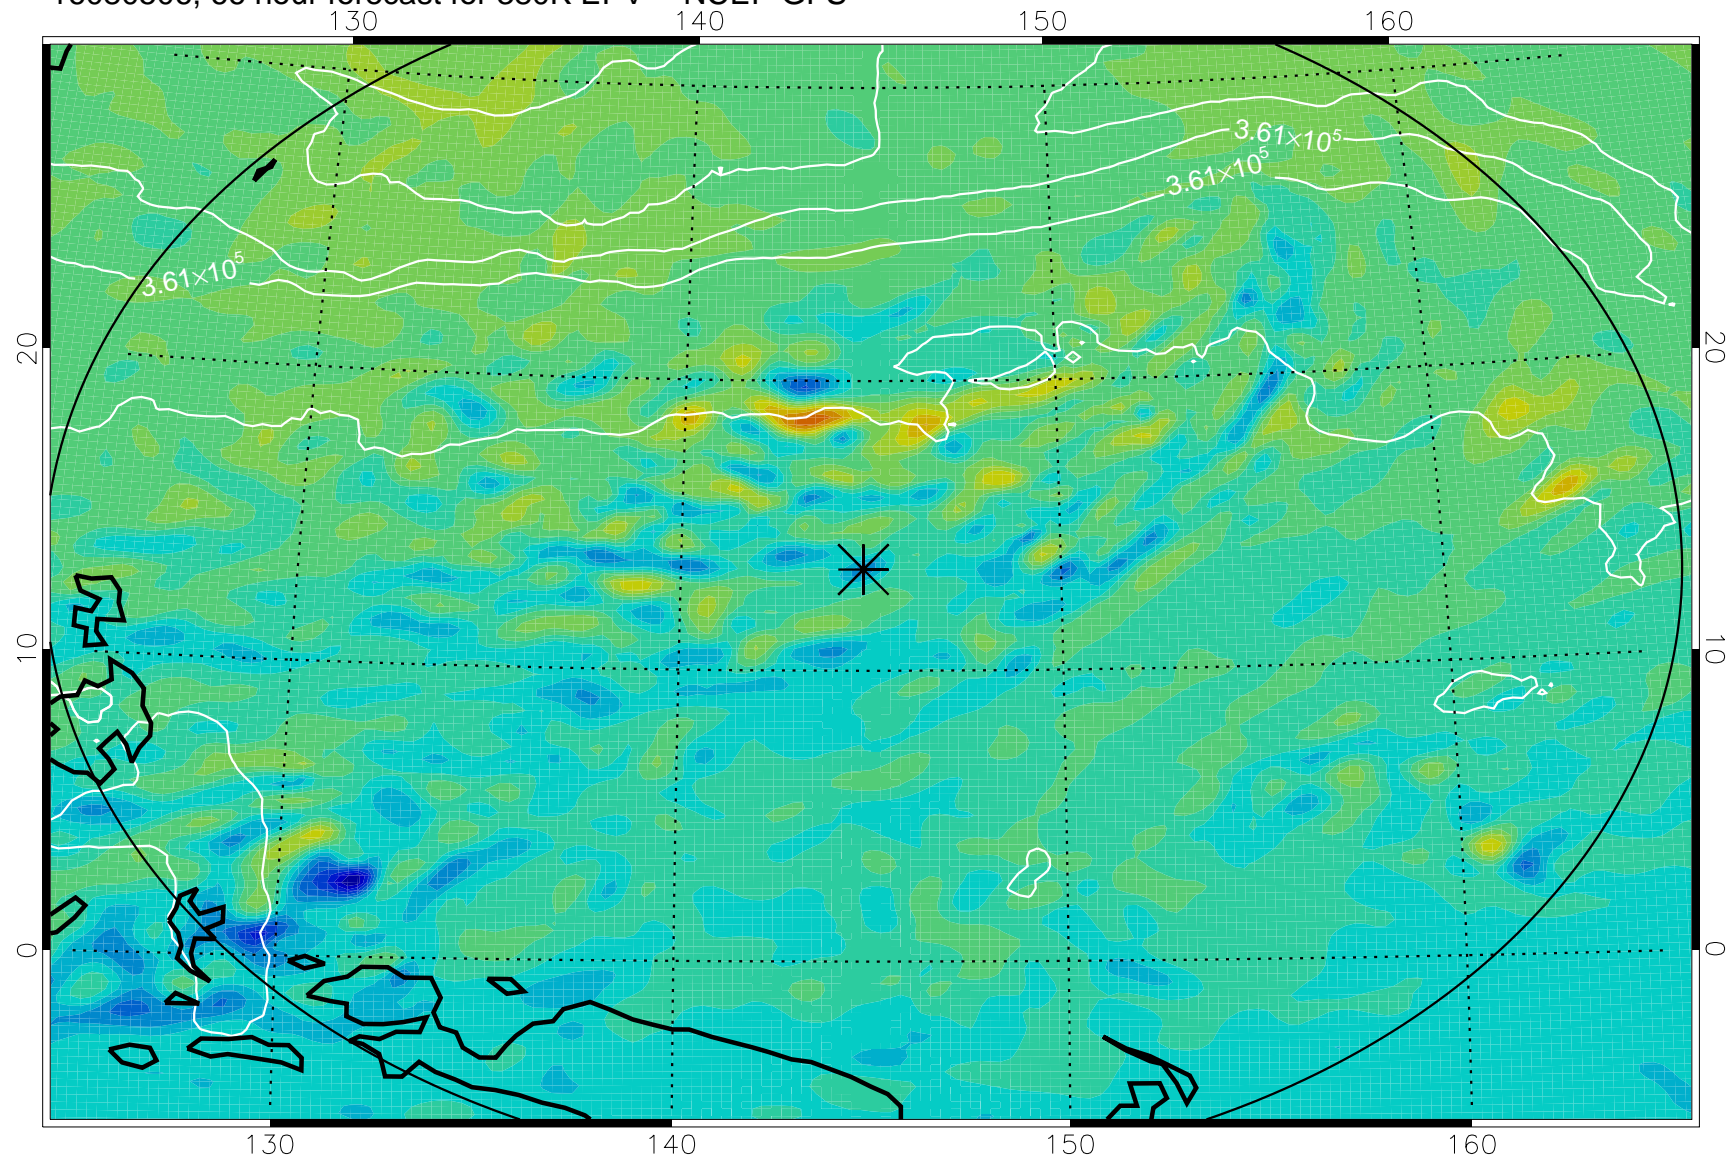

Range ring of 2304 km

16080418, 54 hour forecast for 380K EPV -- NCEP GFS

380K Montgomery Streamfunction, white

Range ring of 2304 km

16080500, 60 hour forecast for 380K EPV -- NCEP GFS

380K Montgomery Streamfunction, white

Range ring of 2304 km

16080506, 66 hour forecast for 380K EPV -- NCEP GFS

380K Montgomery Streamfunction, white

Range ring of 2304 km

16080512, 72 hour forecast for 380K EPV -- NCEP GFS

380K Montgomery Streamfunction, white

Range ring of 2304 km

16080518, 78 hour forecast for 380K EPV -- NCEP GFS

380K Montgomery Streamfunction, white

Range ring of 2304 km

16080600, 84 hour forecast for 380K EPV -- NCEP GFS

380K Montgomery Streamfunction, white

Range ring of 2304 km

16080606, 90 hour forecast for 380K EPV -- NCEP GFS

380K Montgomery Streamfunction, white

Range ring of 2304 km

16080612, 96 hour forecast for 380K EPV -- NCEP GFS

380K Montgomery Streamfunction, white