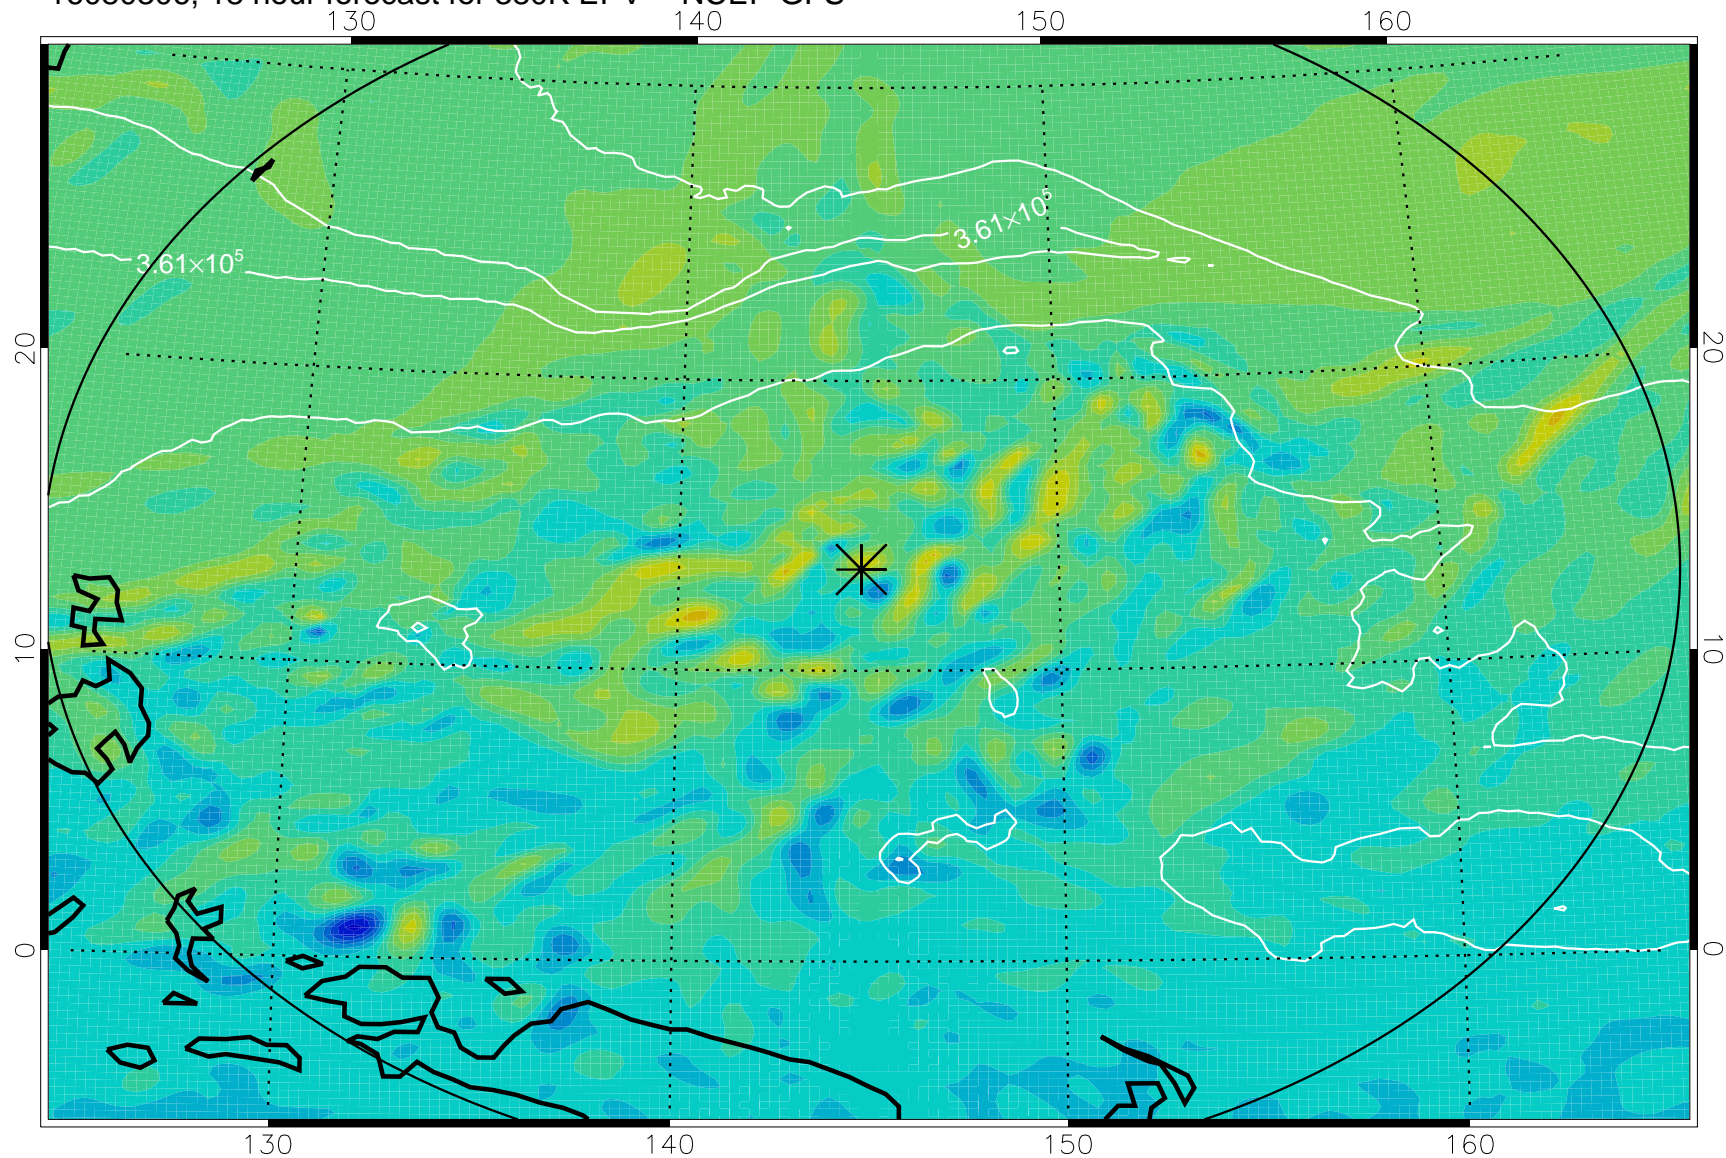

16080218, 6 hour forecast for 380K EPV -- NCEP GFS

380K Montgomery Streamfunction, white

Range ring of 2304 km

16080300, 12 hour forecast for 380K EPV -- NCEP GFS

380K Montgomery Streamfunction, white

Range ring of 2304 km

16080306, 18 hour forecast for 380K EPV -- NCEP GFS

380K Montgomery Streamfunction, white

Range ring of 2304 km

16080312, 24 hour forecast for 380K EPV -- NCEP GFS

380K Montgomery Streamfunction, white

Range ring of 2304 km

16080318, 30 hour forecast for 380K EPV -- NCEP GFS

380K Montgomery Streamfunction, white

Range ring of 2304 km

16080400, 36 hour forecast for 380K EPV -- NCEP GFS

380K Montgomery Streamfunction, white

Range ring of 2304 km

Range ring of 2304 km

16080518, 78 hour forecast for 380K EPV -- NCEP GFS

380K Montgomery Streamfunction, white

Range ring of 2304 km

16080600, 84 hour forecast for 380K EPV -- NCEP GFS

380K Montgomery Streamfunction, white