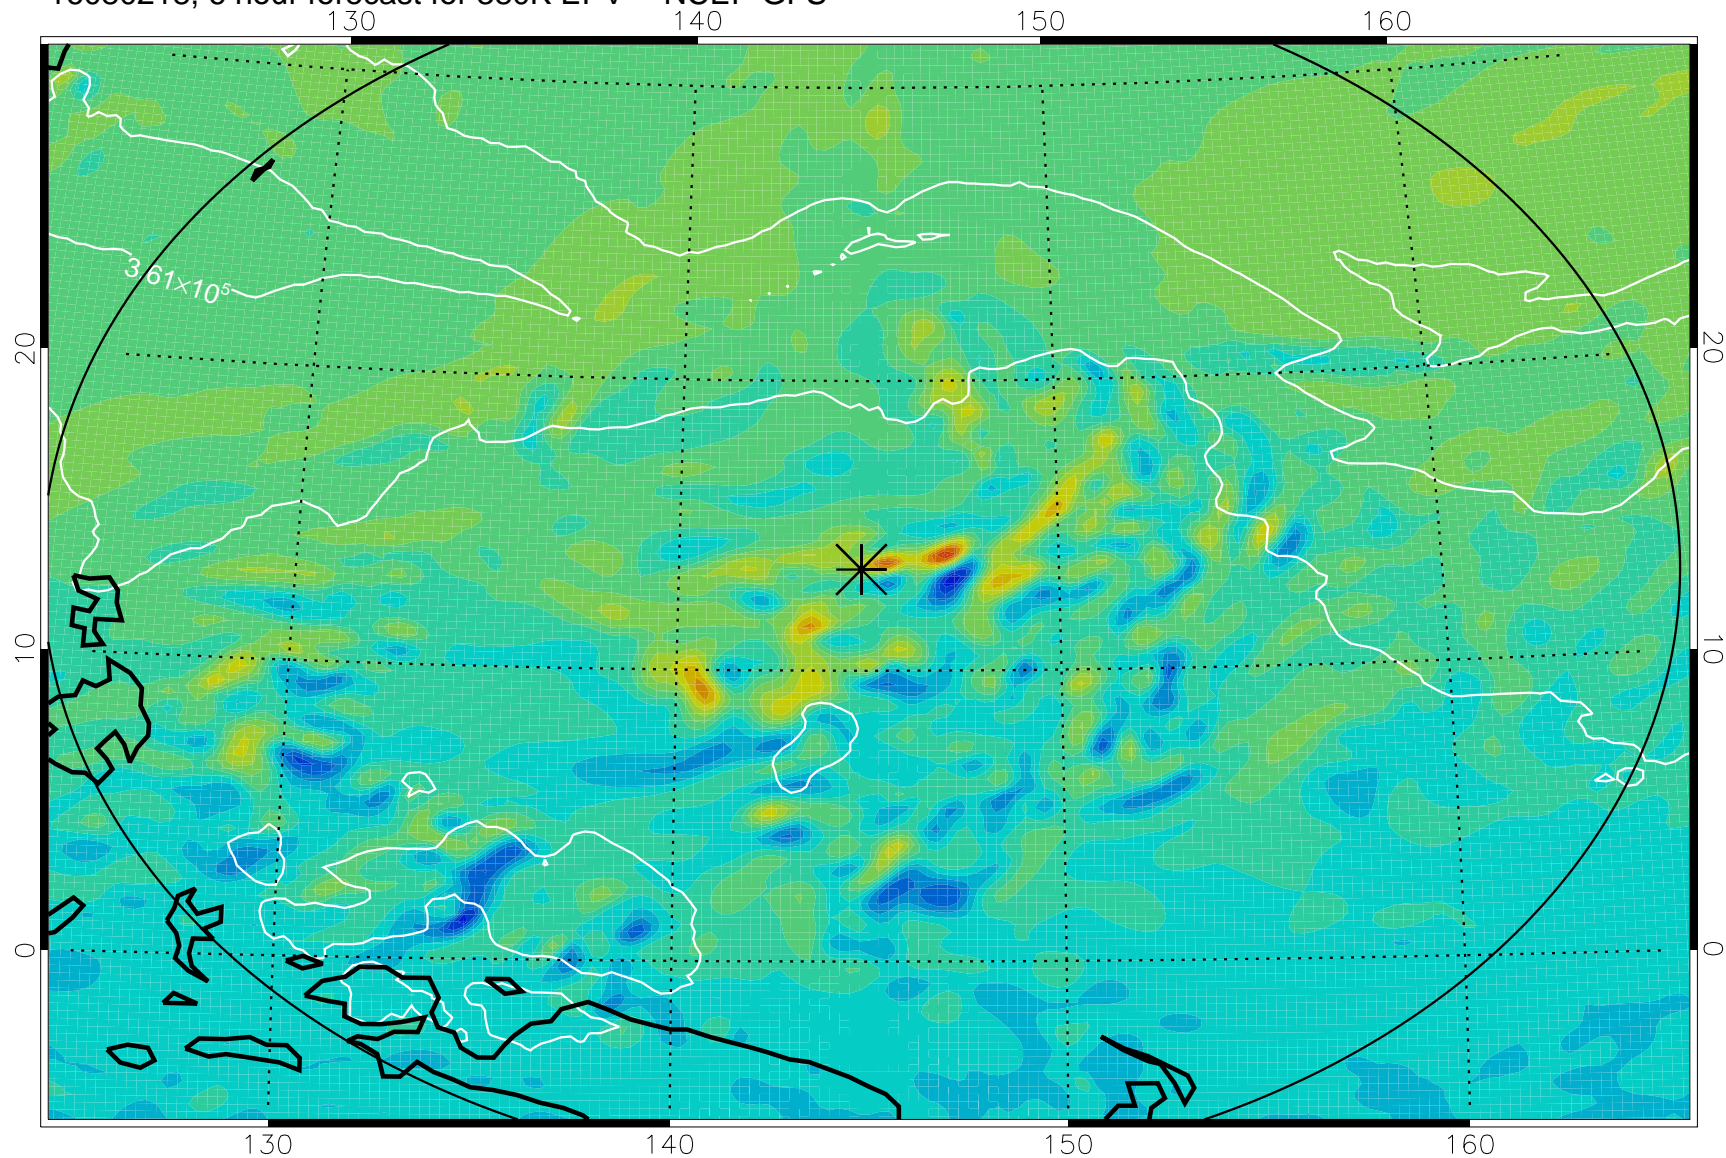

16080218, 6 hour forecast for 380K EPV -- NCEP GFS

380K Montgomery Streamfunction, white

Range ring of 2304 km

16080300, 12 hour forecast for 380K EPV -- NCEP GFS

380K Montgomery Streamfunction, white

Range ring of 2304 km

16080306, 18 hour forecast for 380K EPV -- NCEP GFS

380K Montgomery Streamfunction, white

Range ring of 2304 km

16080312, 24 hour forecast for 380K EPV -- NCEP GFS

380K Montgomery Streamfunction, white

Range ring of 2304 km

16080318, 30 hour forecast for 380K EPV -- NCEP GFS

380K Montgomery Streamfunction, white

Range ring of 2304 km

16080400, 36 hour forecast for 380K EPV -- NCEP GFS

380K Montgomery Streamfunction, white

Range ring of 2304 km

Range ring of 2304 km

16080518, 78 hour forecast for 380K EPV -- NCEP GFS

380K Montgomery Streamfunction, white

Range ring of 2304 km

16080600, 84 hour forecast for 380K EPV -- NCEP GFS

380K Montgomery Streamfunction, white