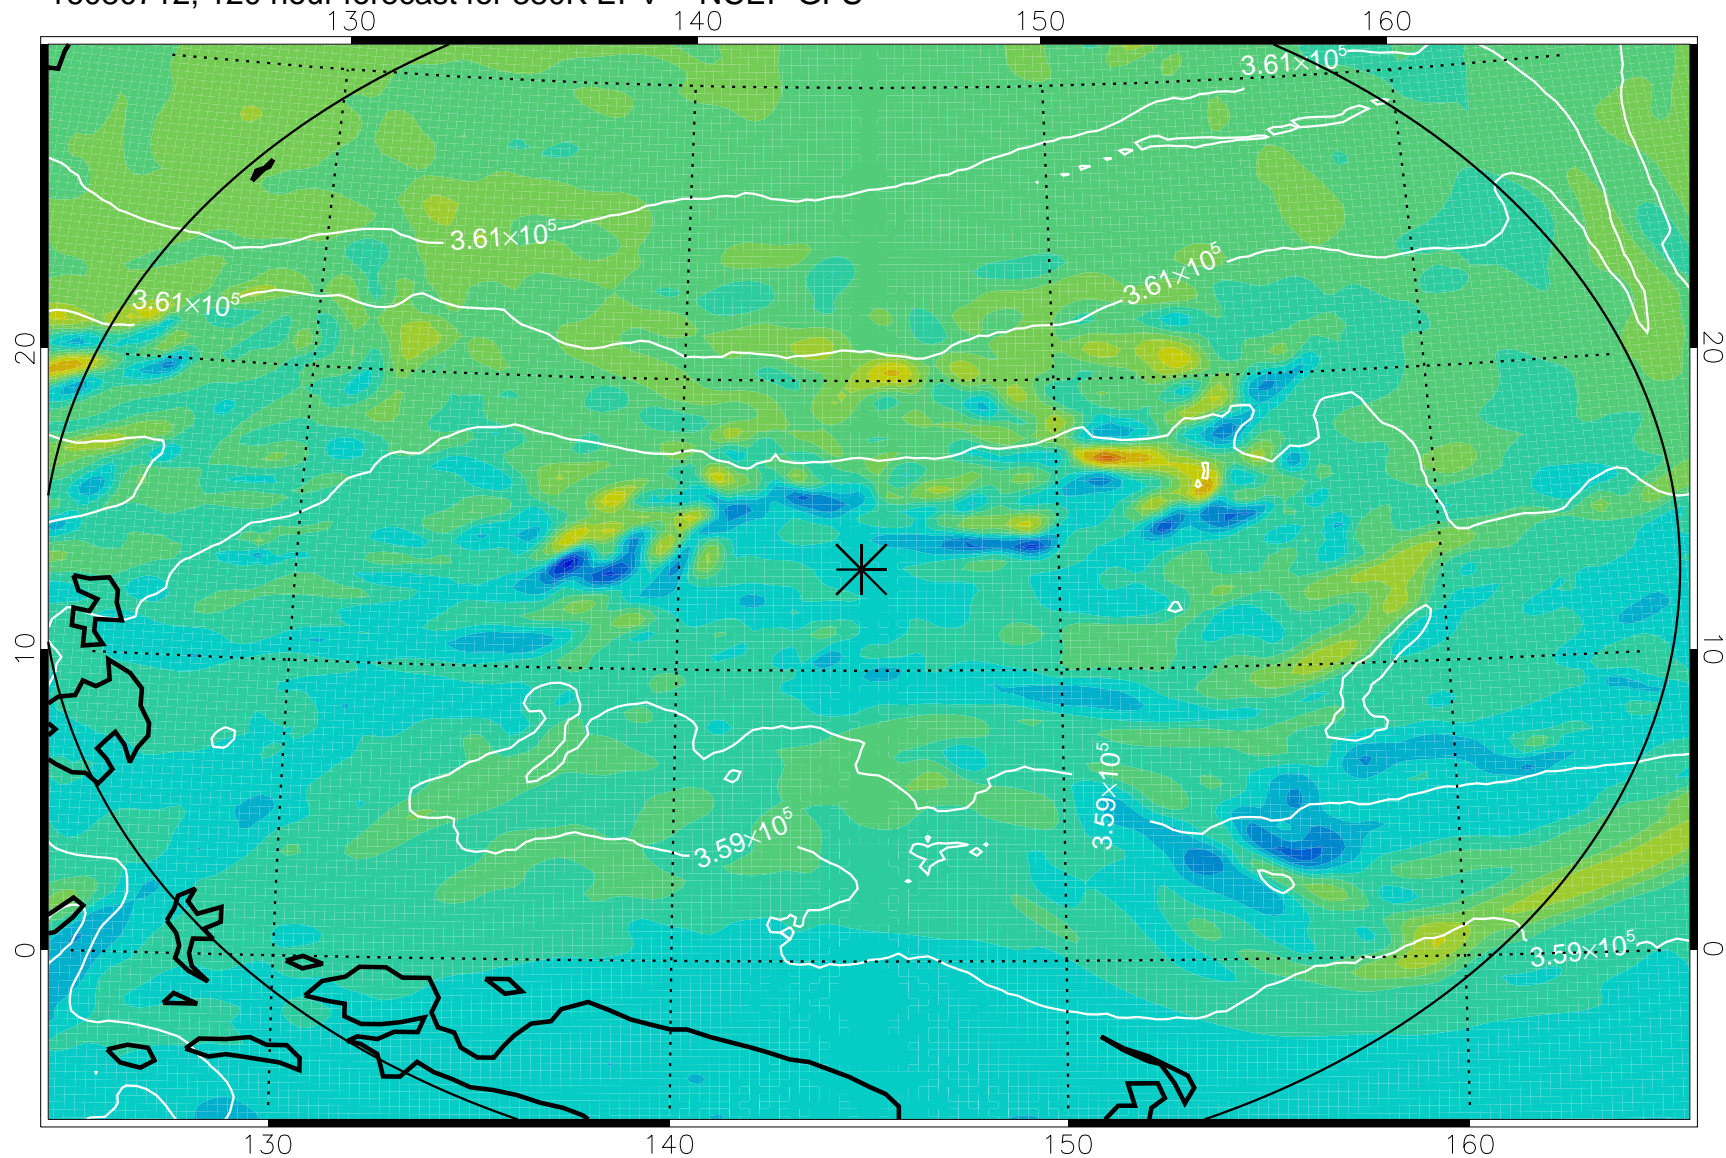

Range ring of 2304 km

16080606, 90 hour forecast for 380K EPV -- NCEP GFS

380K Montgomery Streamfunction, white

Range ring of 2304 km

16080612, 96 hour forecast for 380K EPV -- NCEP GFS

380K Montgomery Streamfunction, white

Range ring of 2304 km

16080618, 102 hour forecast for 380K EPV -- NCEP GFS

380K Montgomery Streamfunction, white

Range ring of 2304 km

16080700, 108 hour forecast for 380K EPV -- NCEP GFS

380K Montgomery Streamfunction, white

Range ring of 2304 km

16080706, 114 hour forecast for 380K EPV -- NCEP GFS

380K Montgomery Streamfunction, white

Range ring of 2304 km

16080712, 120 hour forecast for 380K EPV -- NCEP GFS

380K Montgomery Streamfunction, white

Range ring of 2304 km