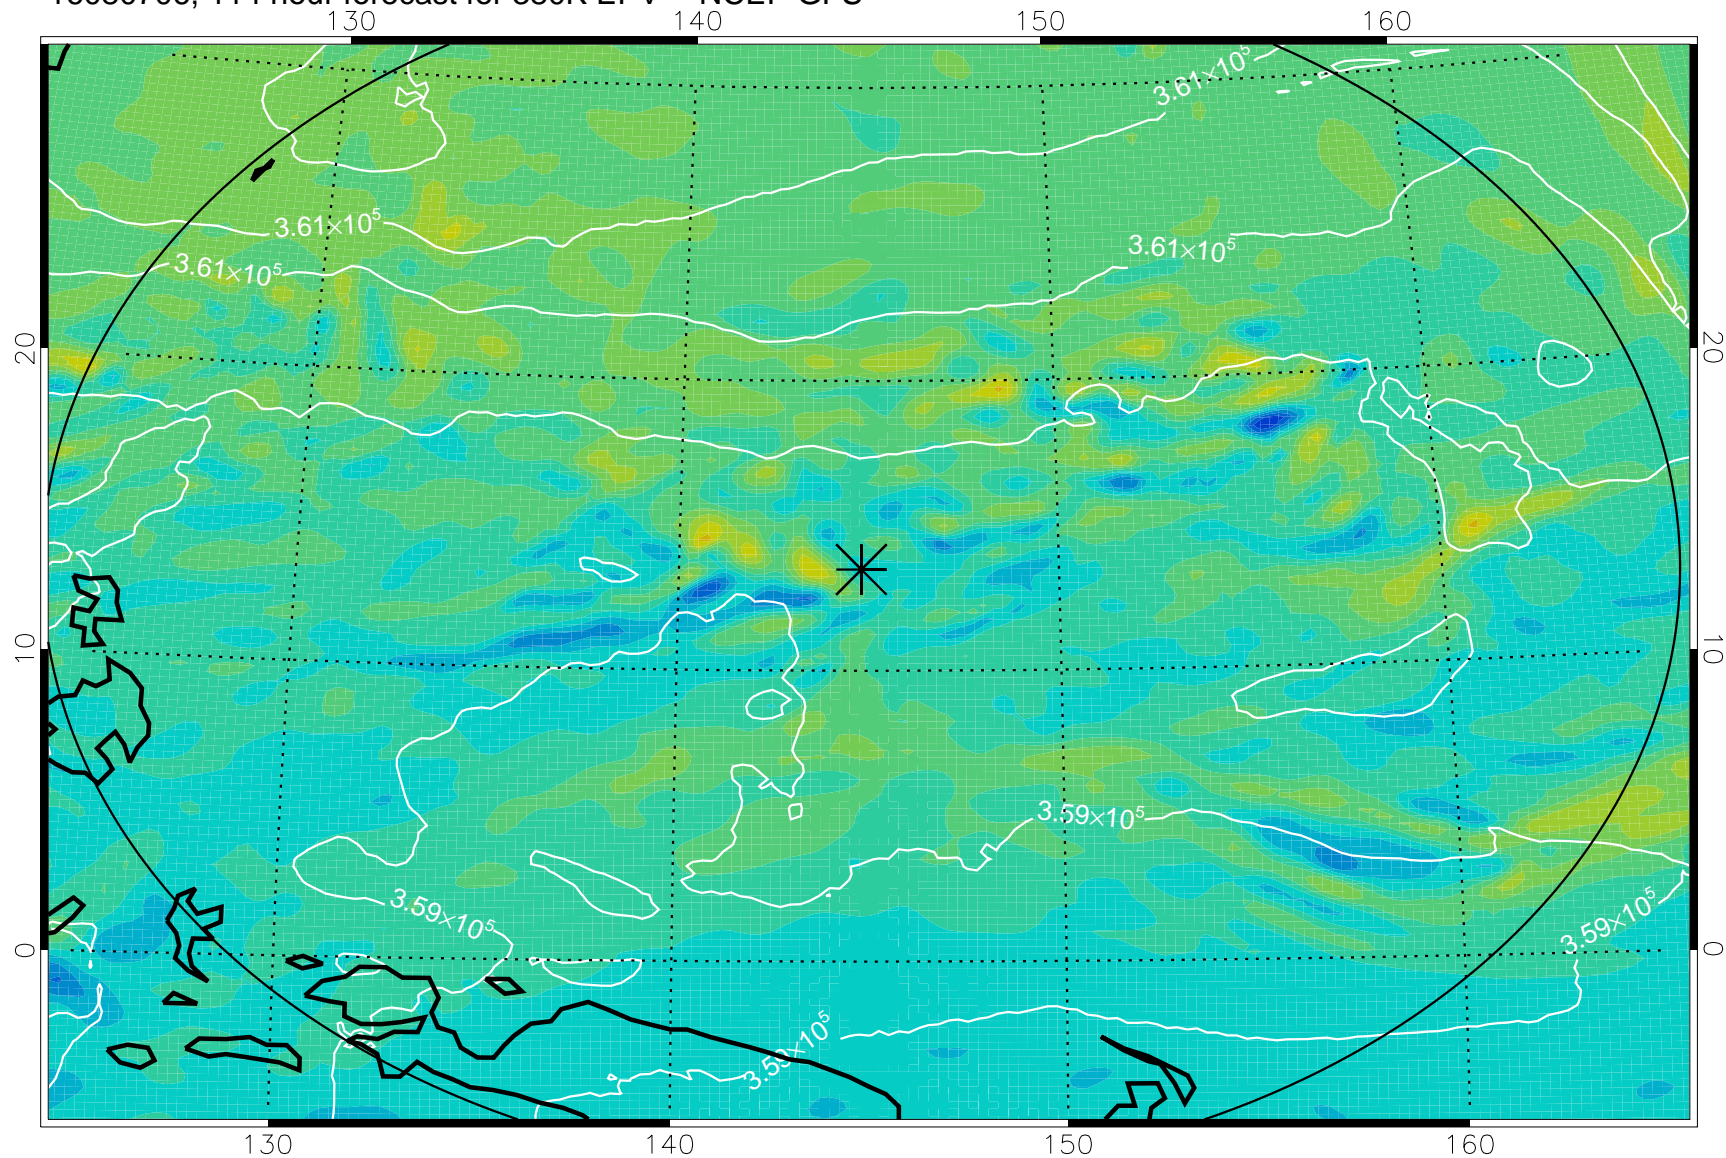

Range ring of 2304 km

16080518, 78 hour forecast for 380K EPV -- NCEP GFS

380K Montgomery Streamfunction, white

Range ring of 2304 km

16080600, 84 hour forecast for 380K EPV -- NCEP GFS

380K Montgomery Streamfunction, white

Range ring of 2304 km

16080606, 90 hour forecast for 380K EPV -- NCEP GFS

380K Montgomery Streamfunction, white

Range ring of 2304 km

16080612, 96 hour forecast for 380K EPV -- NCEP GFS

380K Montgomery Streamfunction, white

Range ring of 2304 km

16080618, 102 hour forecast for 380K EPV -- NCEP GFS

380K Montgomery Streamfunction, white

Range ring of 2304 km

16080700, 108 hour forecast for 380K EPV -- NCEP GFS

380K Montgomery Streamfunction, white

Range ring of 2304 km

16080706, 114 hour forecast for 380K EPV -- NCEP GFS

380K Montgomery Streamfunction, white

Range ring of 2304 km

16080712, 120 hour forecast for 380K EPV -- NCEP GFS

380K Montgomery Streamfunction, white