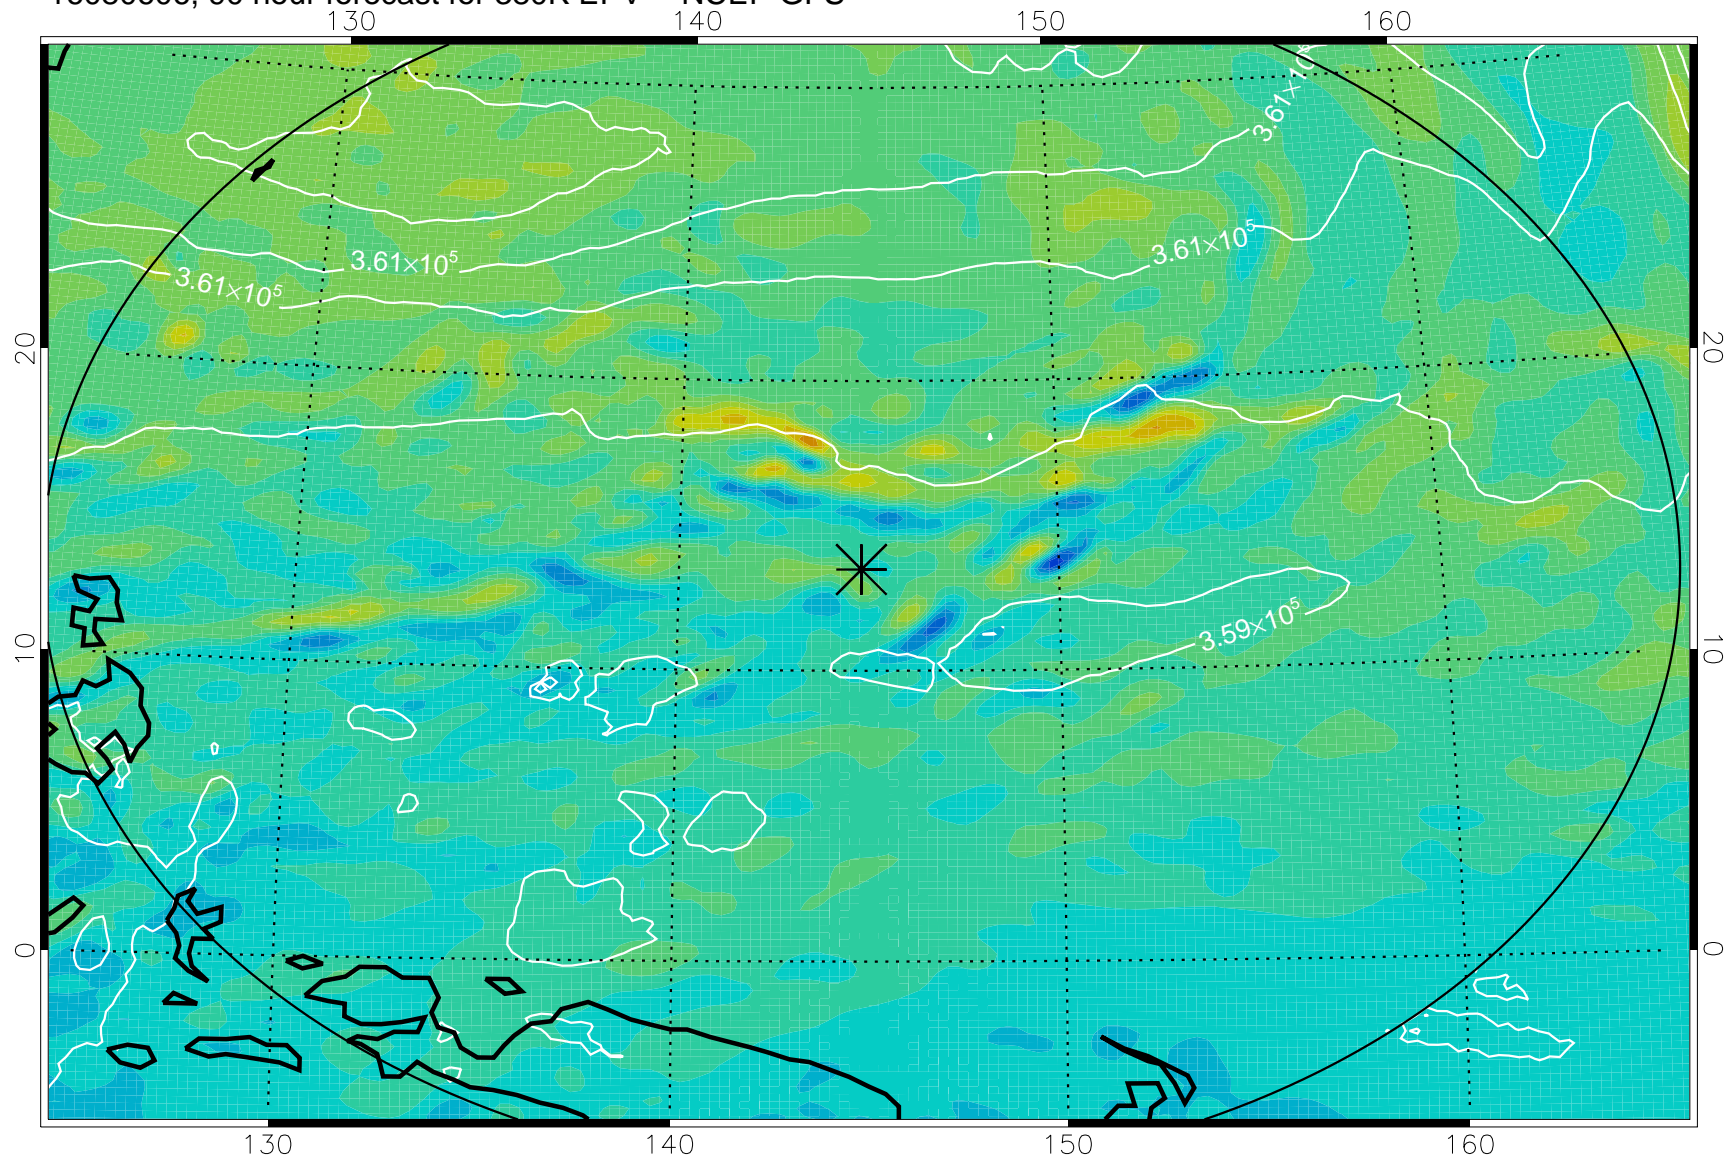

Range ring of 2304 km

16080506, 66 hour forecast for 380K EPV -- NCEP GFS

380K Montgomery Streamfunction, white

Range ring of 2304 km

16080512, 72 hour forecast for 380K EPV -- NCEP GFS

380K Montgomery Streamfunction, white

Range ring of 2304 km

16080518, 78 hour forecast for 380K EPV -- NCEP GFS

380K Montgomery Streamfunction, white

Range ring of 2304 km

16080600, 84 hour forecast for 380K EPV -- NCEP GFS

380K Montgomery Streamfunction, white

Range ring of 2304 km

16080606, 90 hour forecast for 380K EPV -- NCEP GFS

380K Montgomery Streamfunction, white

Range ring of 2304 km

16080612, 96 hour forecast for 380K EPV -- NCEP GFS

380K Montgomery Streamfunction, white

Range ring of 2304 km

16080618, 102 hour forecast for 380K EPV -- NCEP GFS

380K Montgomery Streamfunction, white

Range ring of 2304 km

16080700, 108 hour forecast for 380K EPV -- NCEP GFS

380K Montgomery Streamfunction, white