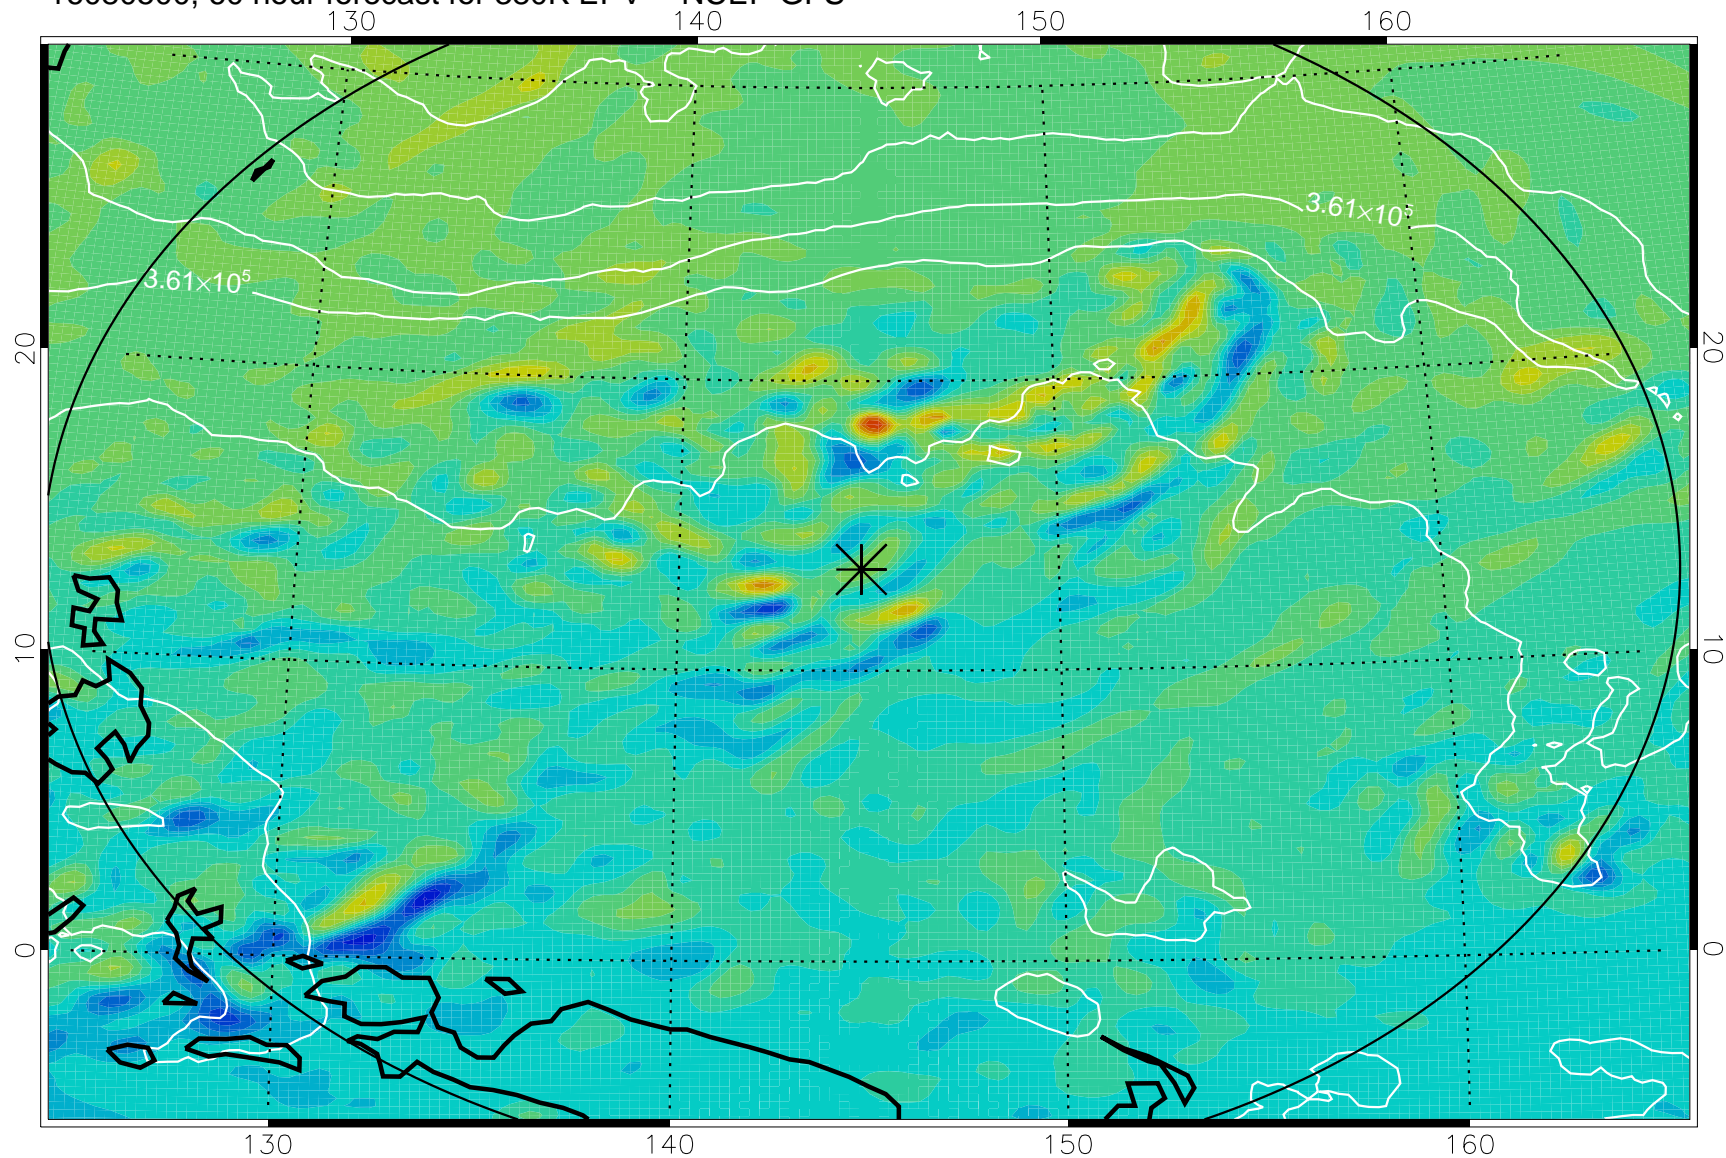

Range ring of 2304 km

16080418, 54 hour forecast for 380K EPV -- NCEP GFS

380K Montgomery Streamfunction, white

Range ring of 2304 km

16080500, 60 hour forecast for 380K EPV -- NCEP GFS

380K Montgomery Streamfunction, white

Range ring of 2304 km

16080506, 66 hour forecast for 380K EPV -- NCEP GFS

380K Montgomery Streamfunction, white

Range ring of 2304 km

16080512, 72 hour forecast for 380K EPV -- NCEP GFS

380K Montgomery Streamfunction, white

Range ring of 2304 km

16080518, 78 hour forecast for 380K EPV -- NCEP GFS

380K Montgomery Streamfunction, white

Range ring of 2304 km

16080600, 84 hour forecast for 380K EPV -- NCEP GFS

380K Montgomery Streamfunction, white

Range ring of 2304 km

16080606, 90 hour forecast for 380K EPV -- NCEP GFS

380K Montgomery Streamfunction, white

Range ring of 2304 km

16080612, 96 hour forecast for 380K EPV -- NCEP GFS

380K Montgomery Streamfunction, white