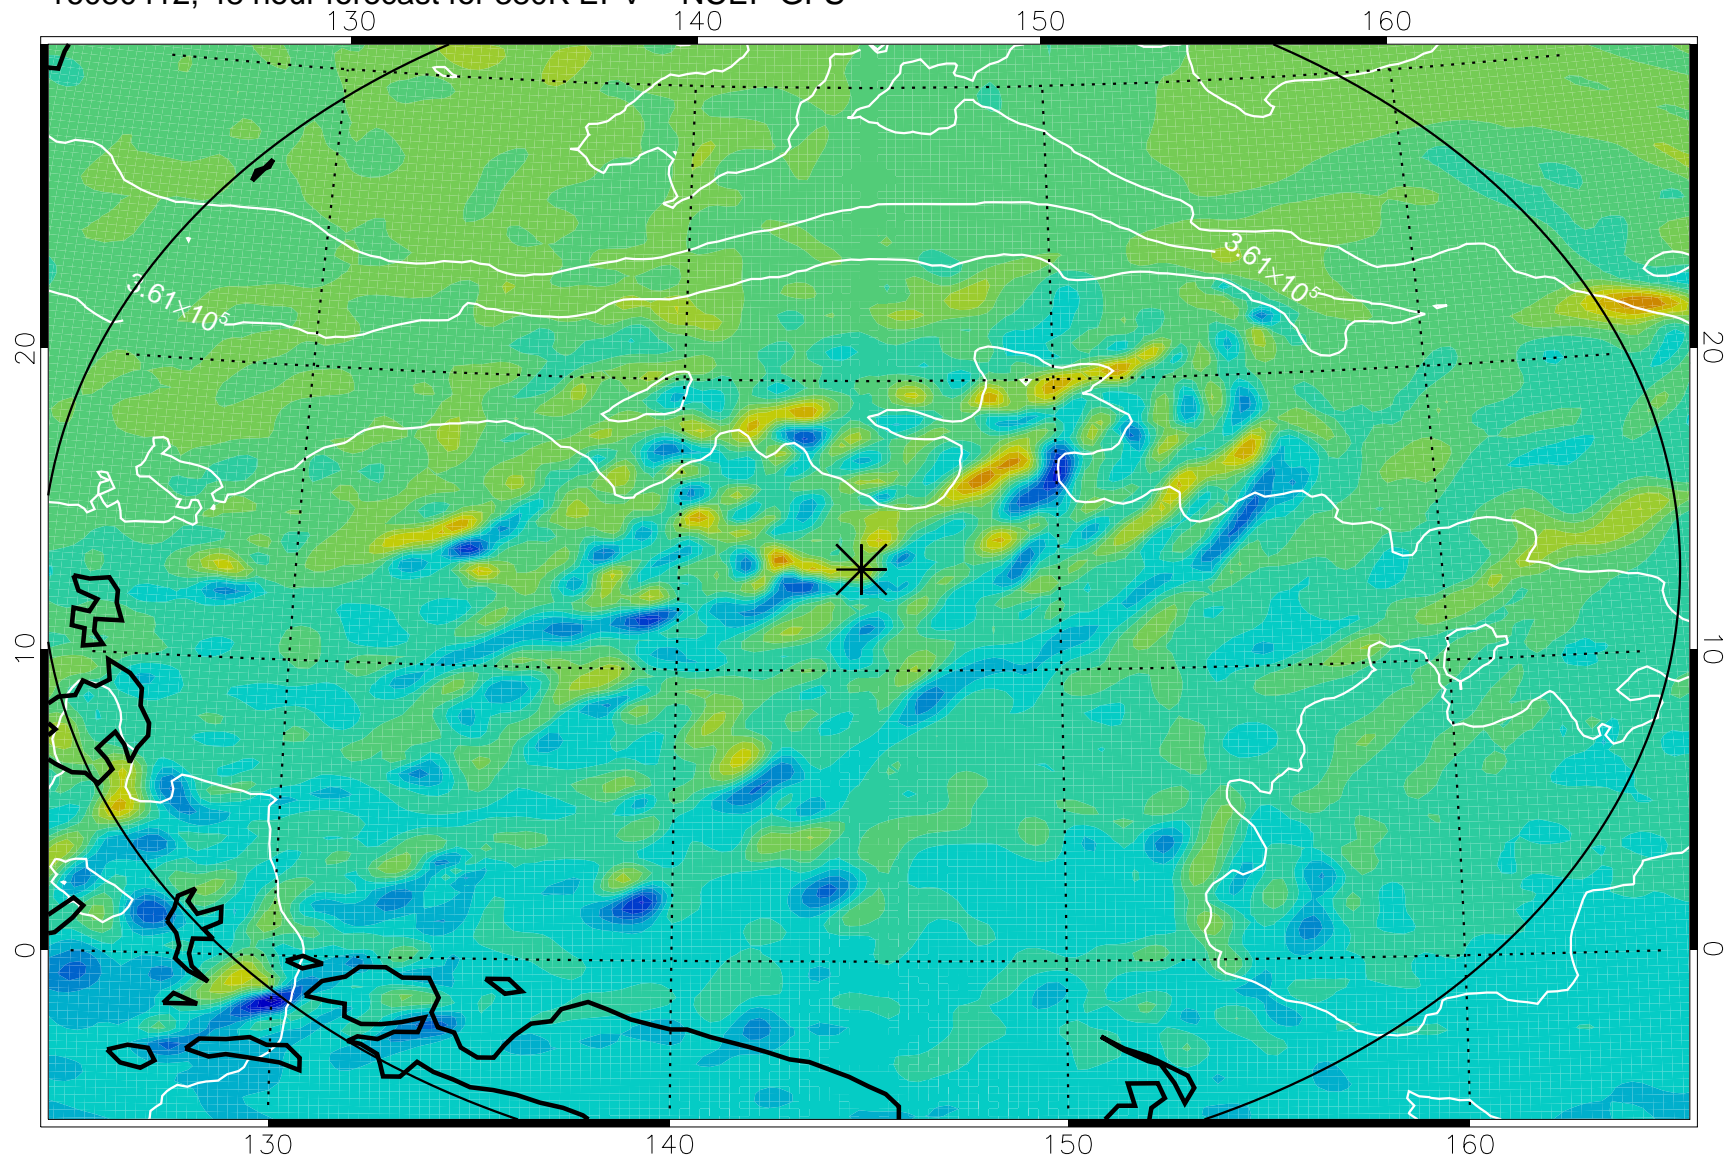

16080318, 30 hour forecast for 380K EPV -- NCEP GFS

380K Montgomery Streamfunction, white

Range ring of 2304 km

16080400, 36 hour forecast for 380K EPV -- NCEP GFS

380K Montgomery Streamfunction, white

Range ring of 2304 km

16080406, 42 hour forecast for 380K EPV -- NCEP GFS

380K Montgomery Streamfunction, white

Range ring of 2304 km

16080412, 48 hour forecast for 380K EPV -- NCEP GFS

380K Montgomery Streamfunction, white

-2×10^{-5} -1×10^{-5} 0 1×10^{-5} 2×10^{-5}
PVU

Range ring of 2304 km

16080418, 54 hour forecast for 380K EPV -- NCEP GFS

380K Montgomery Streamfunction, white

Range ring of 2304 km

16080500, 60 hour forecast for 380K EPV -- NCEP GFS

380K Montgomery Streamfunction, white

Range ring of 2304 km

16080506, 66 hour forecast for 380K EPV -- NCEP GFS

380K Montgomery Streamfunction, white

Range ring of 2304 km

16080512, 72 hour forecast for 380K EPV -- NCEP GFS

380K Montgomery Streamfunction, white