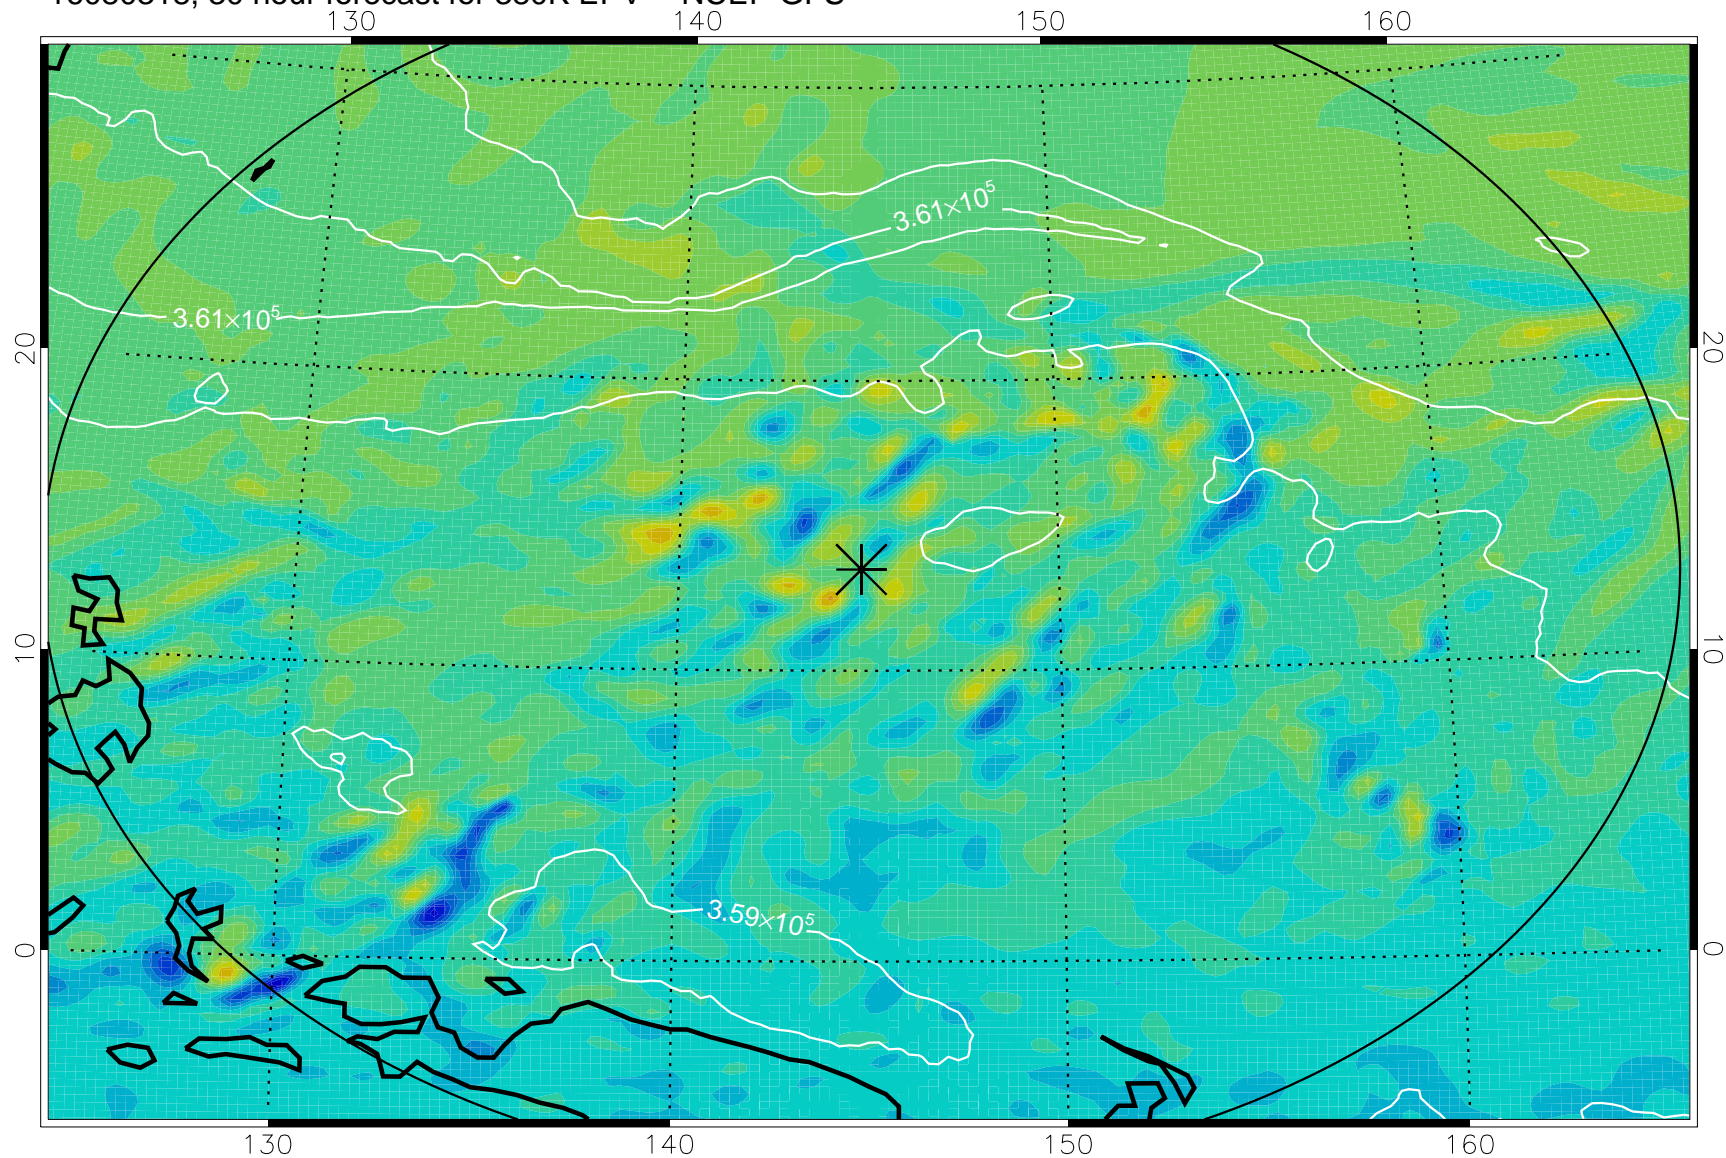

16080306, 18 hour forecast for 380K EPV -- NCEP GFS

380K Montgomery Streamfunction, white

Range ring of 2304 km

16080312, 24 hour forecast for 380K EPV -- NCEP GFS

380K Montgomery Streamfunction, white

Range ring of 2304 km

16080318, 30 hour forecast for 380K EPV -- NCEP GFS

380K Montgomery Streamfunction, white

Range ring of 2304 km

16080400, 36 hour forecast for 380K EPV -- NCEP GFS

380K Montgomery Streamfunction, white

Range ring of 2304 km

Range ring of 2304 km

16080506, 66 hour forecast for 380K EPV -- NCEP GFS

380K Montgomery Streamfunction, white

Range ring of 2304 km

16080512, 72 hour forecast for 380K EPV -- NCEP GFS

380K Montgomery Streamfunction, white

Range ring of 2304 km

16080518, 78 hour forecast for 380K EPV -- NCEP GFS

380K Montgomery Streamfunction, white

Range ring of 2304 km

16080600, 84 hour forecast for 380K EPV -- NCEP GFS

380K Montgomery Streamfunction, white