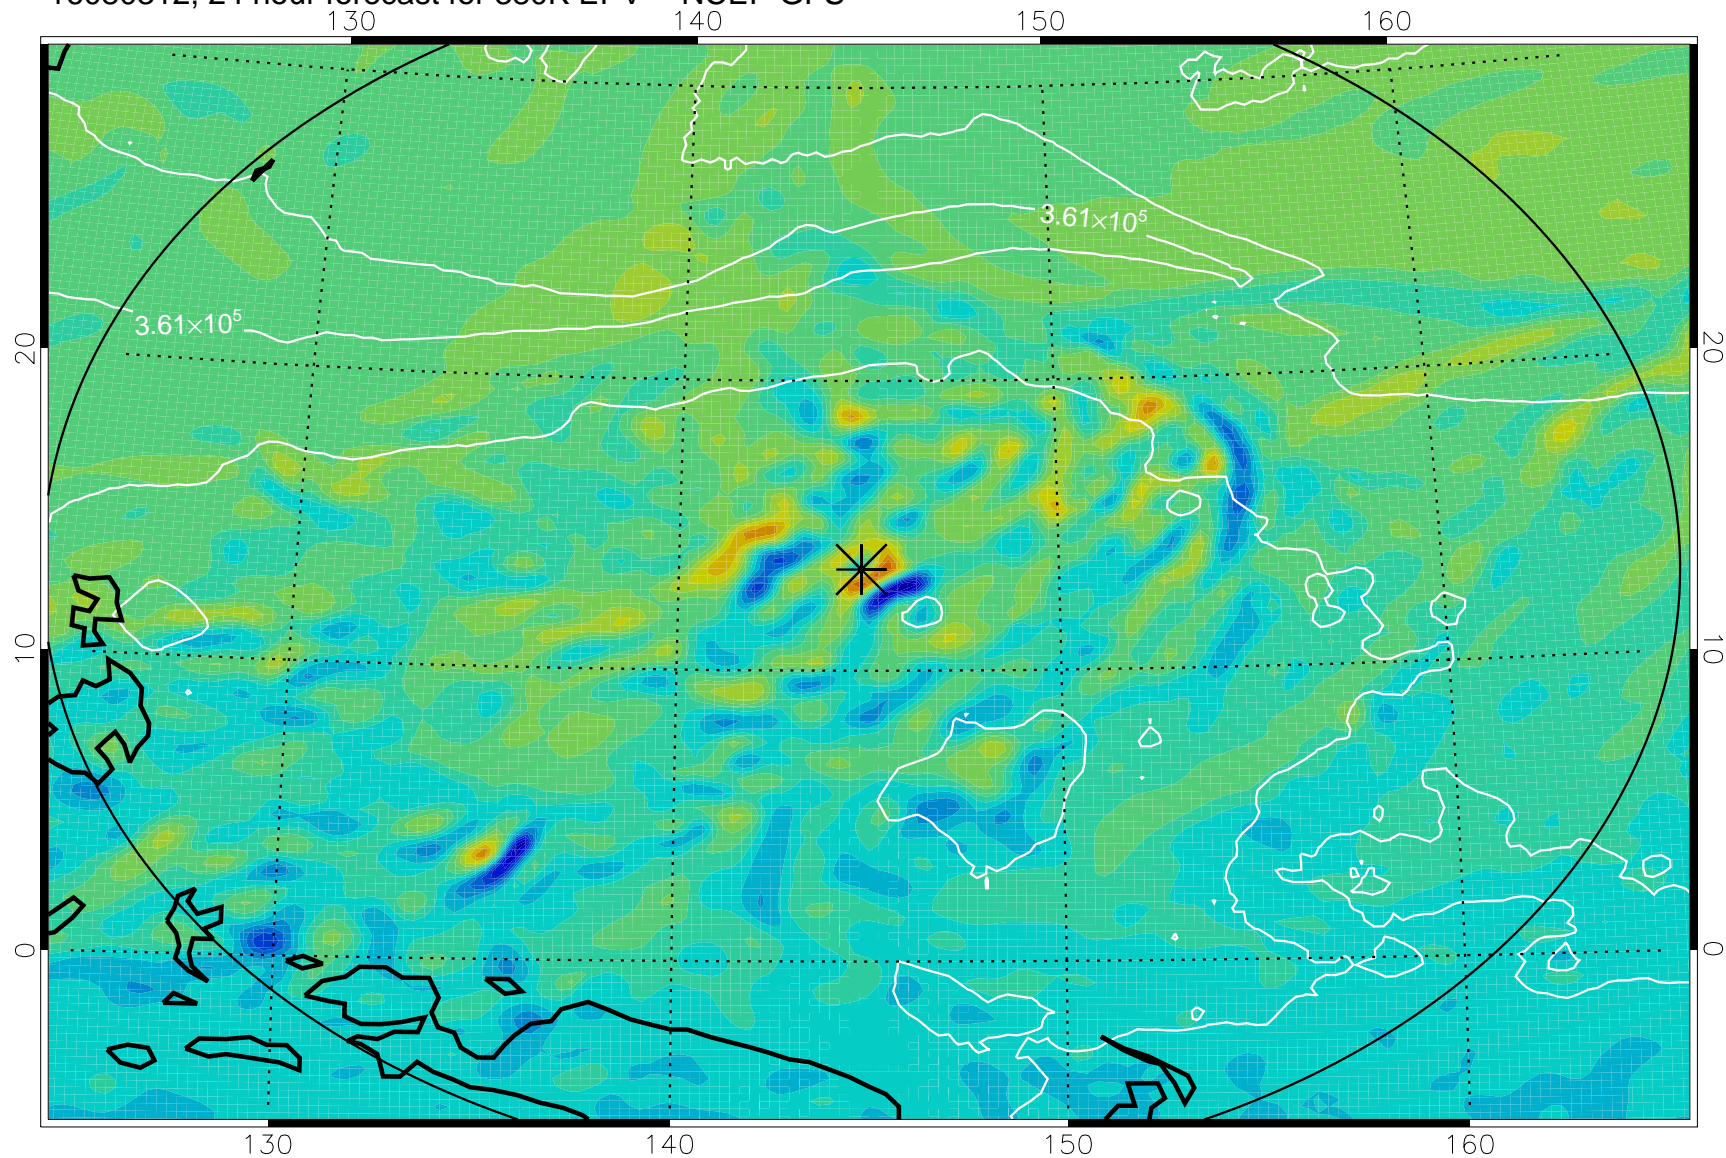

16080218, 6 hour forecast for 380K EPV -- NCEP GFS

380K Montgomery Streamfunction, white

Range ring of 2304 km

16080300, 12 hour forecast for 380K EPV -- NCEP GFS

380K Montgomery Streamfunction, white

Range ring of 2304 km

16080306, 18 hour forecast for 380K EPV -- NCEP GFS

380K Montgomery Streamfunction, white

Range ring of 2304 km

16080312, 24 hour forecast for 380K EPV -- NCEP GFS

380K Montgomery Streamfunction, white

Range ring of 2304 km

16080318, 30 hour forecast for 380K EPV -- NCEP GFS

380K Montgomery Streamfunction, white

Range ring of 2304 km

16080400, 36 hour forecast for 380K EPV -- NCEP GFS

380K Montgomery Streamfunction, white

Range ring of 2304 km

Range ring of 2304 km

16080518, 78 hour forecast for 380K EPV -- NCEP GFS

380K Montgomery Streamfunction, white

Range ring of 2304 km

16080600, 84 hour forecast for 380K EPV -- NCEP GFS

380K Montgomery Streamfunction, white