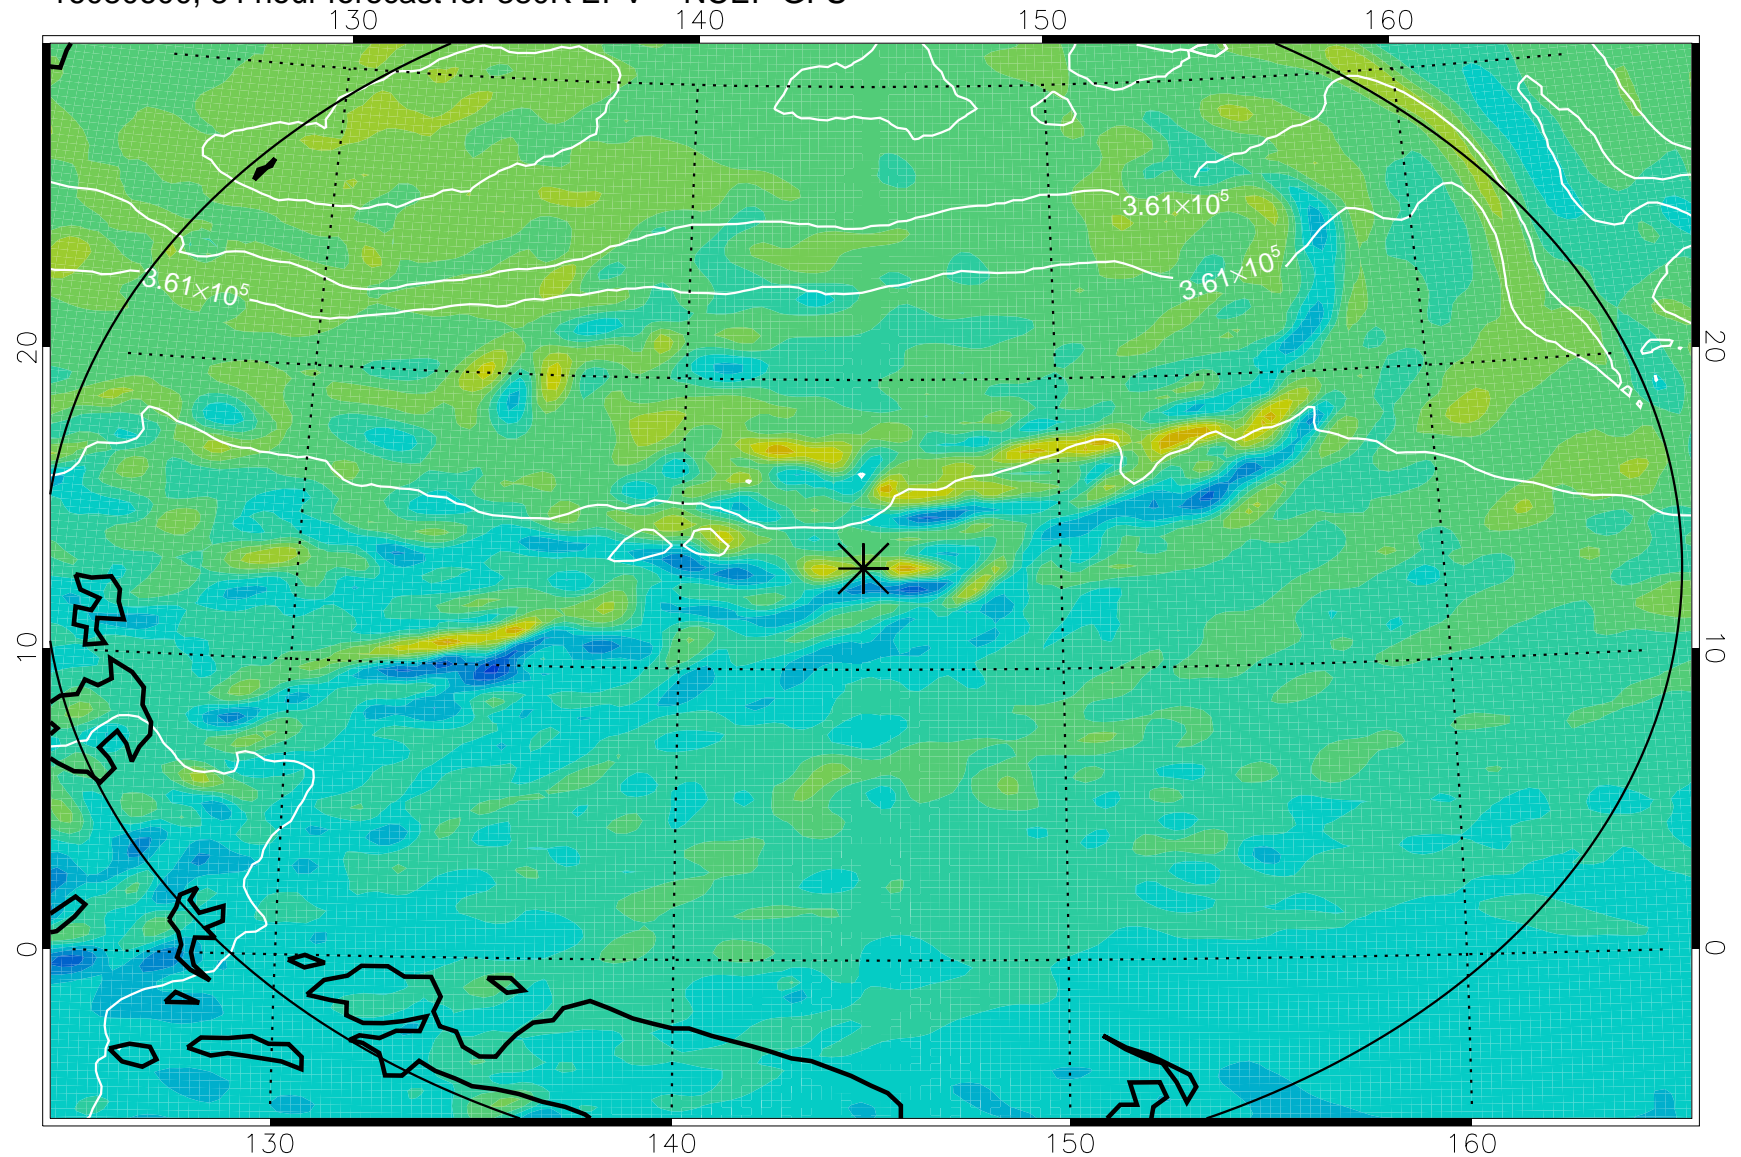

Range ring of 2304 km

16080506, 66 hour forecast for 380K EPV -- NCEP GFS

380K Montgomery Streamfunction, white

Range ring of 2304 km

16080512, 72 hour forecast for 380K EPV -- NCEP GFS

380K Montgomery Streamfunction, white

Range ring of 2304 km

16080518, 78 hour forecast for 380K EPV -- NCEP GFS

380K Montgomery Streamfunction, white

Range ring of 2304 km

16080600, 84 hour forecast for 380K EPV -- NCEP GFS

380K Montgomery Streamfunction, white

Range ring of 2304 km

16080606, 90 hour forecast for 380K EPV -- NCEP GFS

380K Montgomery Streamfunction, white

Range ring of 2304 km

16080612, 96 hour forecast for 380K EPV -- NCEP GFS

380K Montgomery Streamfunction, white

Range ring of 2304 km

16080618, 102 hour forecast for 380K EPV -- NCEP GFS

380K Montgomery Streamfunction, white

Range ring of 2304 km

16080700, 108 hour forecast for 380K EPV -- NCEP GFS

380K Montgomery Streamfunction, white