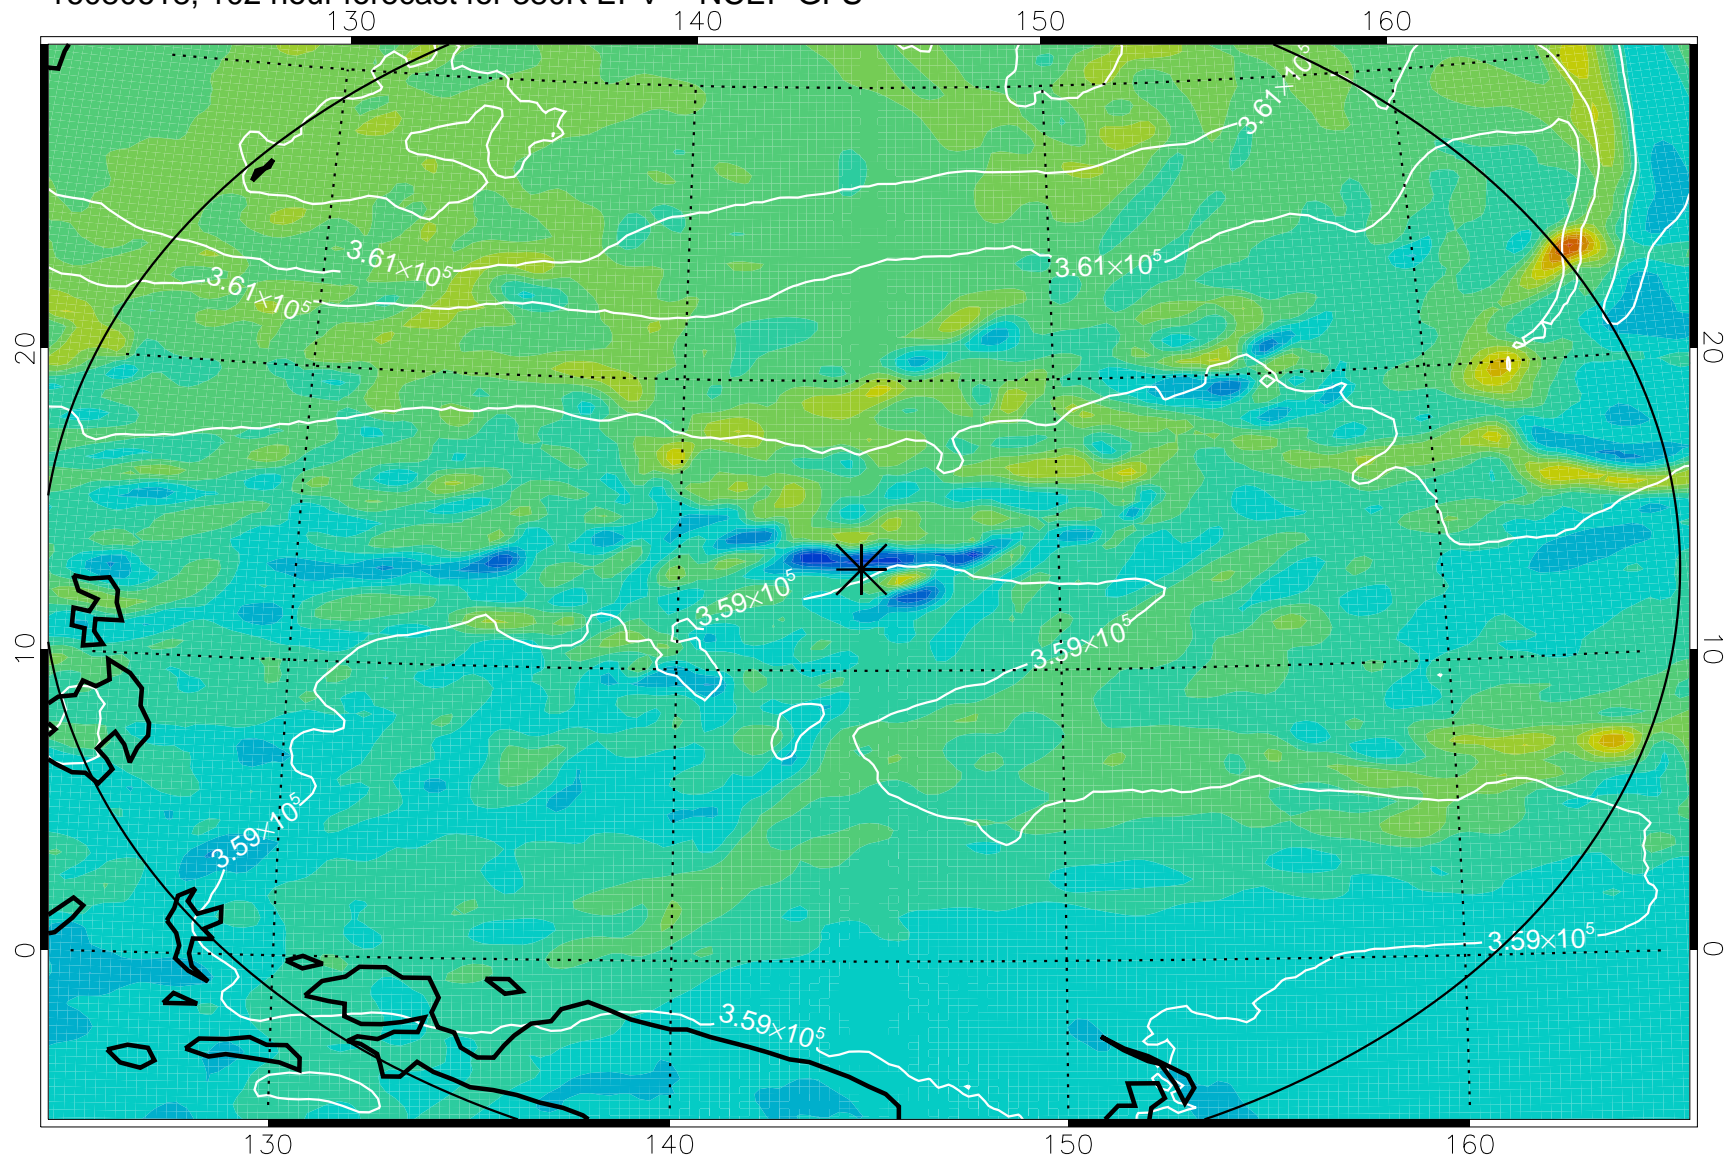

Range ring of 2304 km

16080518, 78 hour forecast for 380K EPV -- NCEP GFS

380K Montgomery Streamfunction, white

Range ring of 2304 km

16080600, 84 hour forecast for 380K EPV -- NCEP GFS

380K Montgomery Streamfunction, white

Range ring of 2304 km

16080606, 90 hour forecast for 380K EPV -- NCEP GFS

380K Montgomery Streamfunction, white

Range ring of 2304 km

16080612, 96 hour forecast for 380K EPV -- NCEP GFS

380K Montgomery Streamfunction, white

Range ring of 2304 km

16080618, 102 hour forecast for 380K EPV -- NCEP GFS

380K Montgomery Streamfunction, white

Range ring of 2304 km

16080700, 108 hour forecast for 380K EPV -- NCEP GFS

380K Montgomery Streamfunction, white

Range ring of 2304 km

16080706, 114 hour forecast for 380K EPV -- NCEP GFS

380K Montgomery Streamfunction, white

Range ring of 2304 km

16080712, 120 hour forecast for 380K EPV -- NCEP GFS

380K Montgomery Streamfunction, white