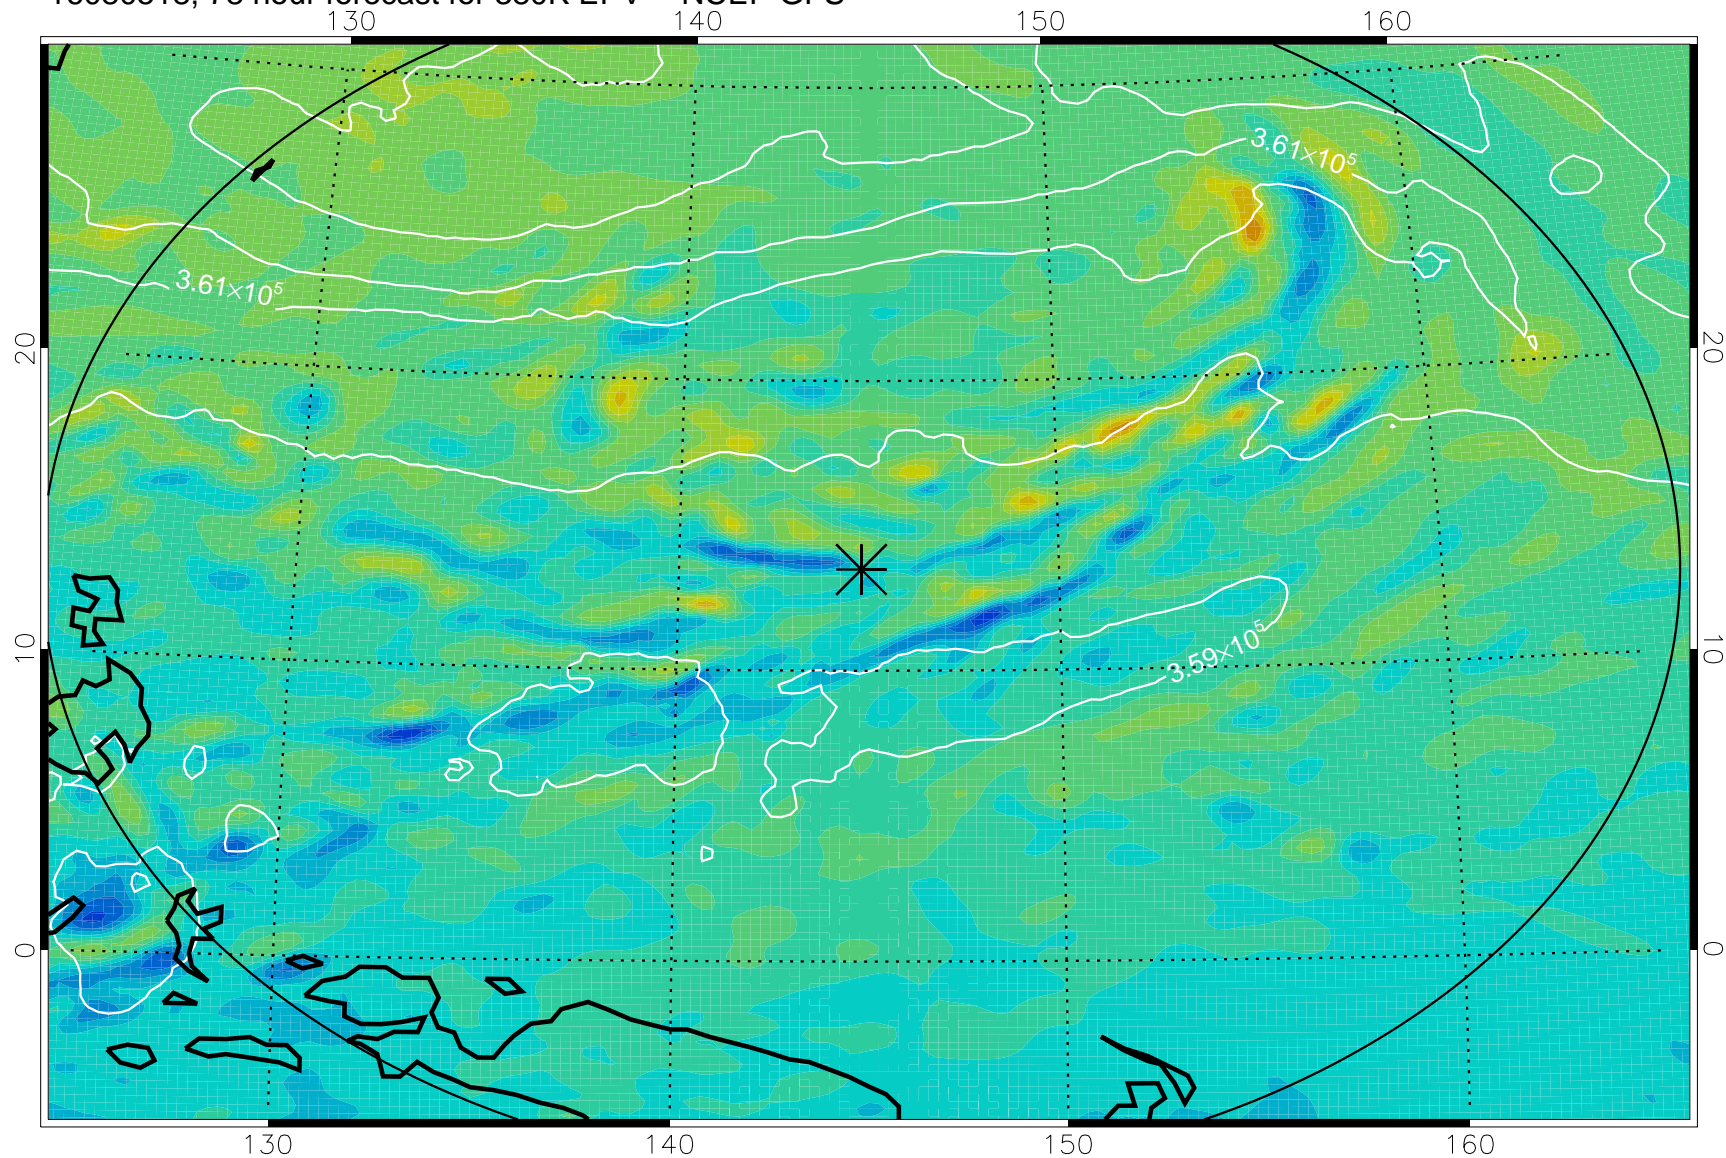

Range ring of 2304 km

16080418, 54 hour forecast for 380K EPV -- NCEP GFS

380K Montgomery Streamfunction, white

Range ring of 2304 km

16080500, 60 hour forecast for 380K EPV -- NCEP GFS

380K Montgomery Streamfunction, white

Range ring of 2304 km

16080506, 66 hour forecast for 380K EPV -- NCEP GFS

380K Montgomery Streamfunction, white

Range ring of 2304 km

16080512, 72 hour forecast for 380K EPV -- NCEP GFS

380K Montgomery Streamfunction, white

Range ring of 2304 km

16080518, 78 hour forecast for 380K EPV -- NCEP GFS

380K Montgomery Streamfunction, white

Range ring of 2304 km

16080600, 84 hour forecast for 380K EPV -- NCEP GFS

380K Montgomery Streamfunction, white

Range ring of 2304 km

16080606, 90 hour forecast for 380K EPV -- NCEP GFS

380K Montgomery Streamfunction, white

Range ring of 2304 km

16080612, 96 hour forecast for 380K EPV -- NCEP GFS

380K Montgomery Streamfunction, white