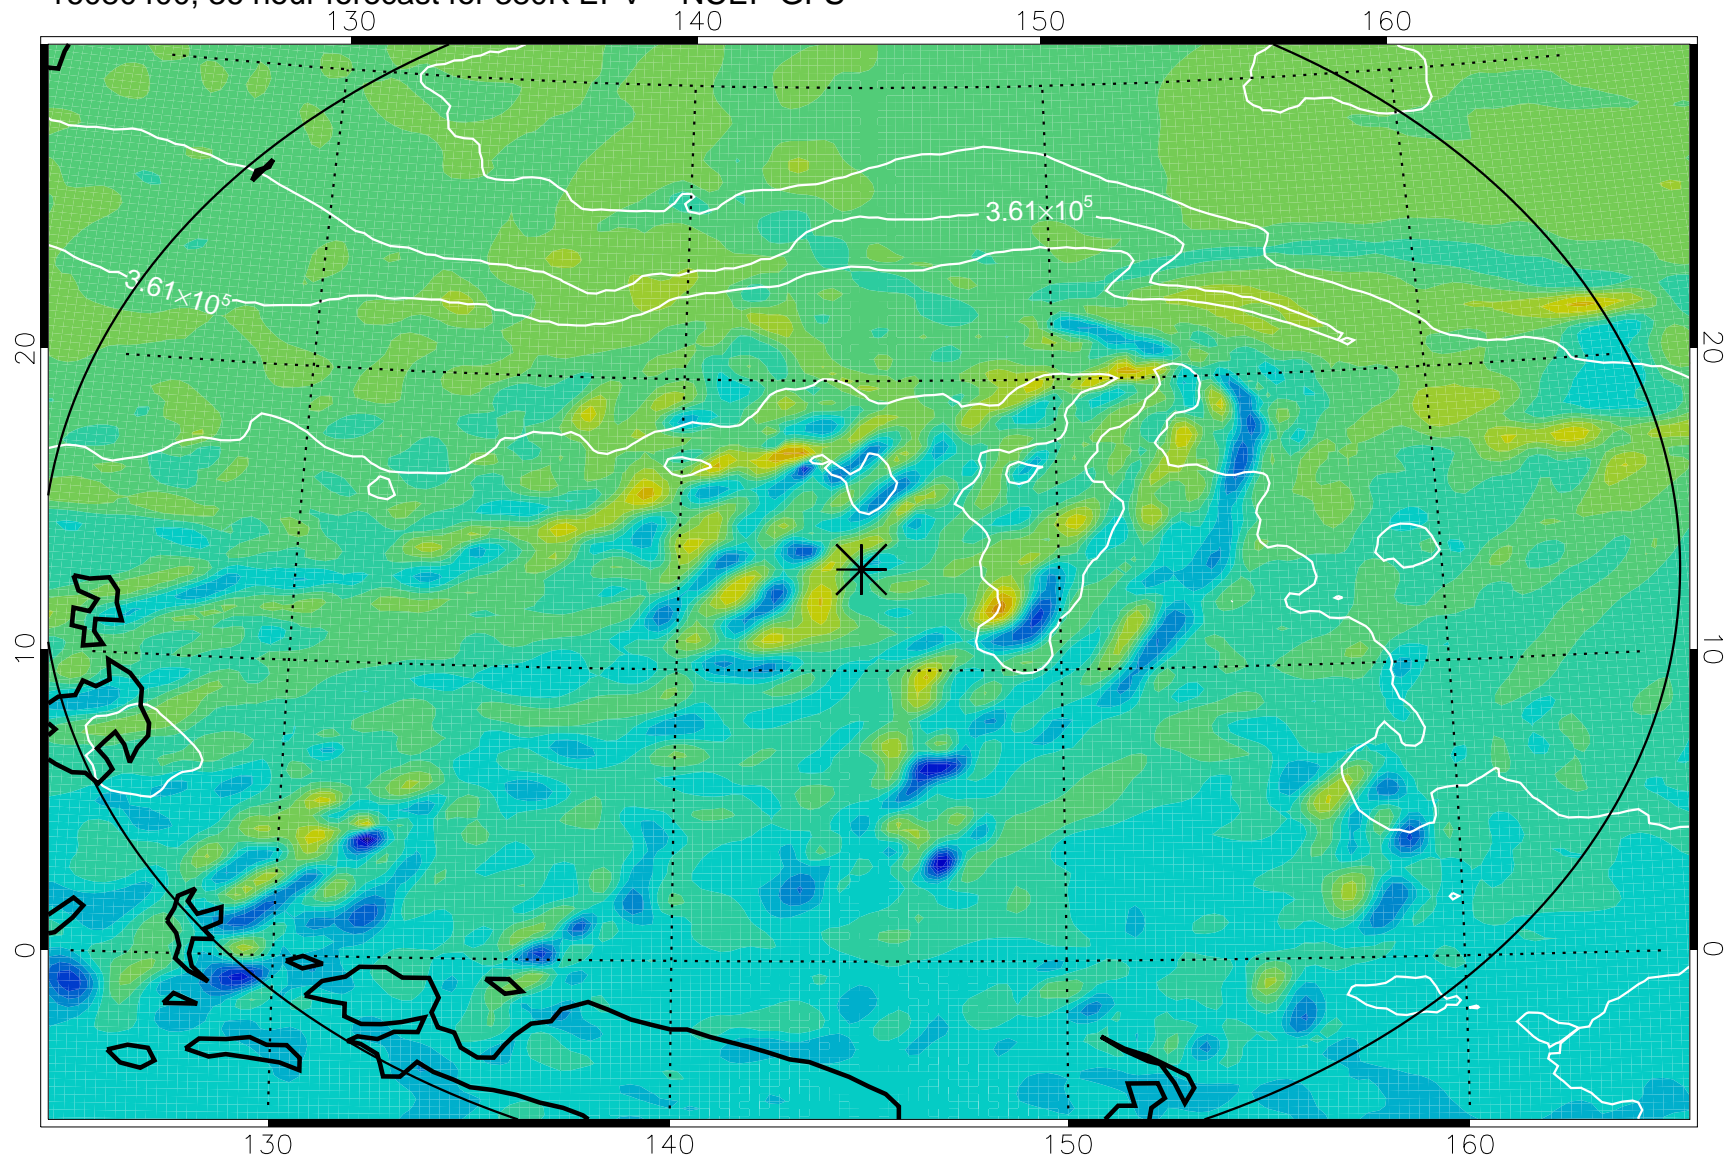

16080306, 18 hour forecast for 380K EPV -- NCEP GFS

380K Montgomery Streamfunction, white

Range ring of 2304 km

16080312, 24 hour forecast for 380K EPV -- NCEP GFS

380K Montgomery Streamfunction, white

Range ring of 2304 km

16080318, 30 hour forecast for 380K EPV -- NCEP GFS

380K Montgomery Streamfunction, white

Range ring of 2304 km

16080400, 36 hour forecast for 380K EPV -- NCEP GFS

380K Montgomery Streamfunction, white

Range ring of 2304 km

Range ring of 2304 km

16080418, 54 hour forecast for 380K EPV -- NCEP GFS

380K Montgomery Streamfunction, white

Range ring of 2304 km

16080500, 60 hour forecast for 380K EPV -- NCEP GFS

380K Montgomery Streamfunction, white

Range ring of 2304 km

16080518, 78 hour forecast for 380K EPV -- NCEP GFS

380K Montgomery Streamfunction, white

Range ring of 2304 km

16080600, 84 hour forecast for 380K EPV -- NCEP GFS

380K Montgomery Streamfunction, white