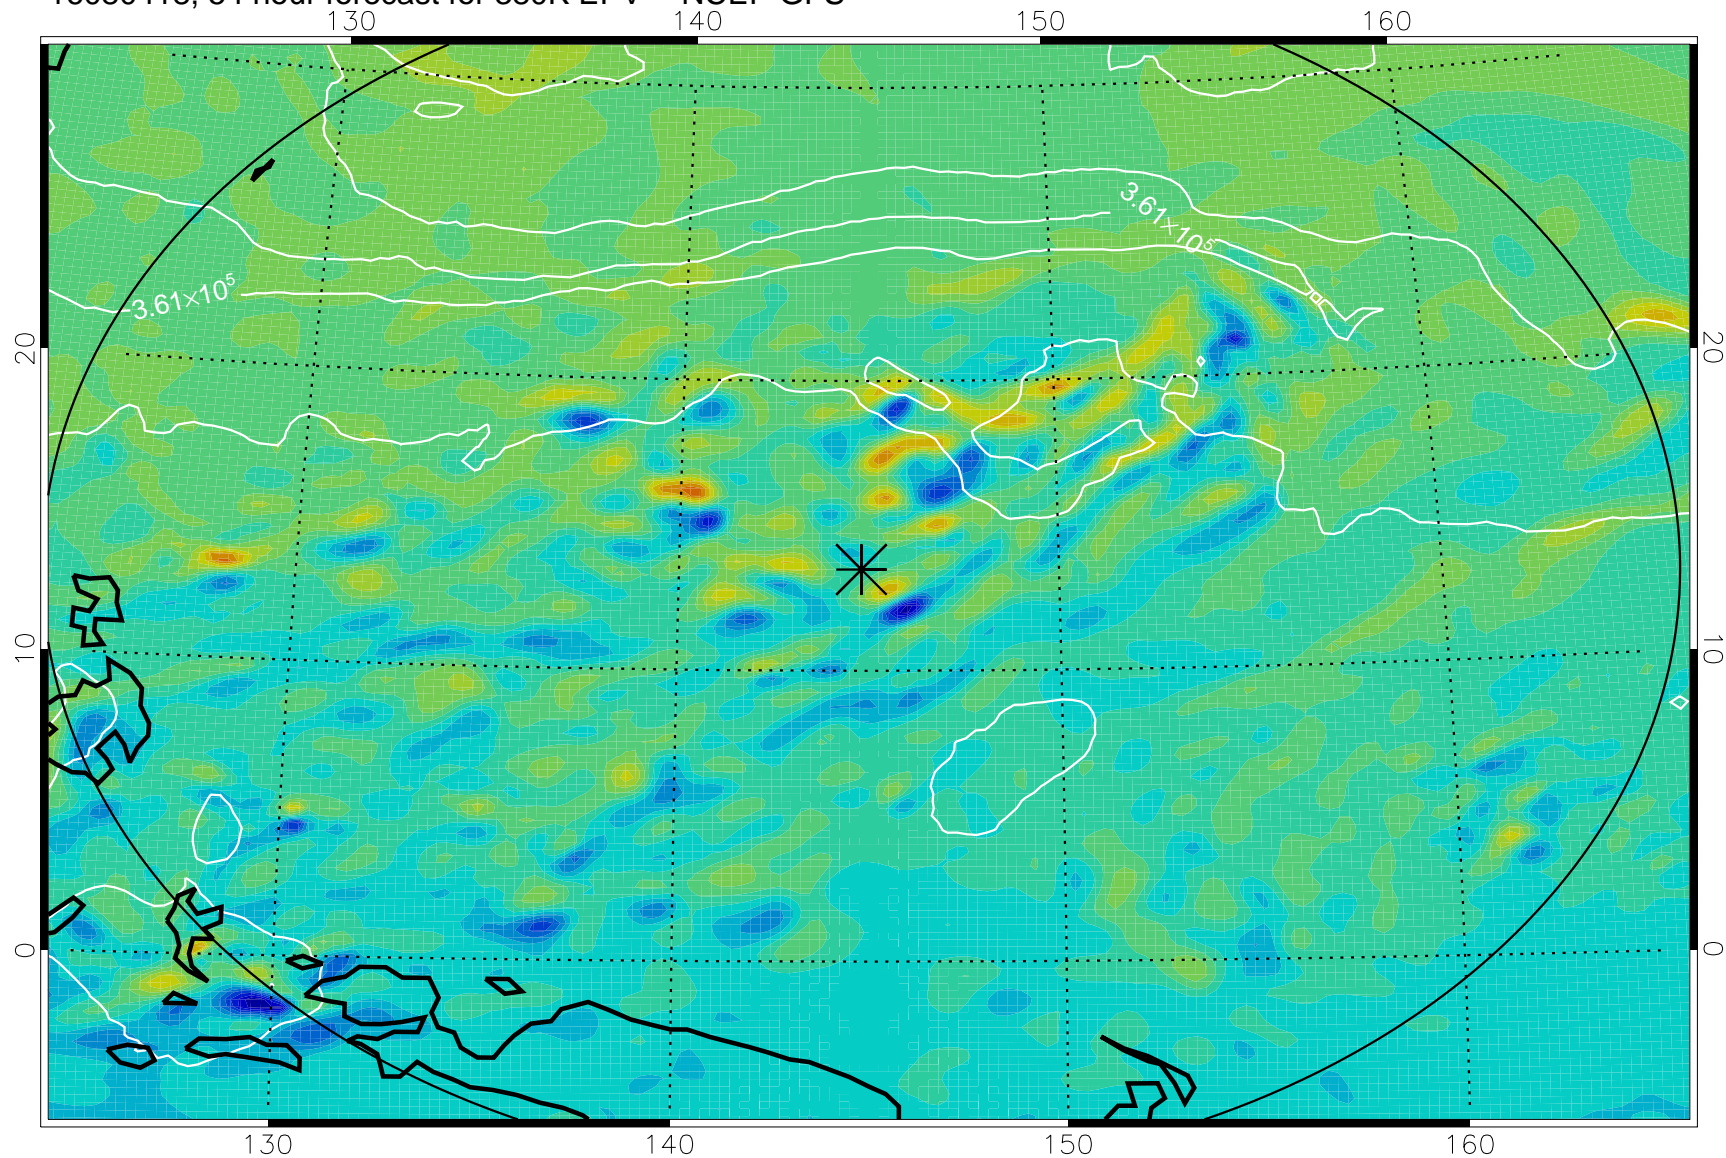

16080406, 42 hour forecast for 380K EPV -- NCEP GFS

380K Montgomery Streamfunction, white

Range ring of 2304 km

16080412, 48 hour forecast for 380K EPV -- NCEP GFS

380K Montgomery Streamfunction, white

-2×10^{-5} -1×10^{-5} 0 1×10^{-5} 2×10^{-5}
PVU

Range ring of 2304 km

16080418, 54 hour forecast for 380K EPV -- NCEP GFS

380K Montgomery Streamfunction, white

Range ring of 2304 km

16080500, 60 hour forecast for 380K EPV -- NCEP GFS

380K Montgomery Streamfunction, white

Range ring of 2304 km

16080506, 66 hour forecast for 380K EPV -- NCEP GFS

380K Montgomery Streamfunction, white

Range ring of 2304 km

16080512, 72 hour forecast for 380K EPV -- NCEP GFS

380K Montgomery Streamfunction, white

Range ring of 2304 km

16080518, 78 hour forecast for 380K EPV -- NCEP GFS

380K Montgomery Streamfunction, white

Range ring of 2304 km

16080600, 84 hour forecast for 380K EPV -- NCEP GFS

380K Montgomery Streamfunction, white