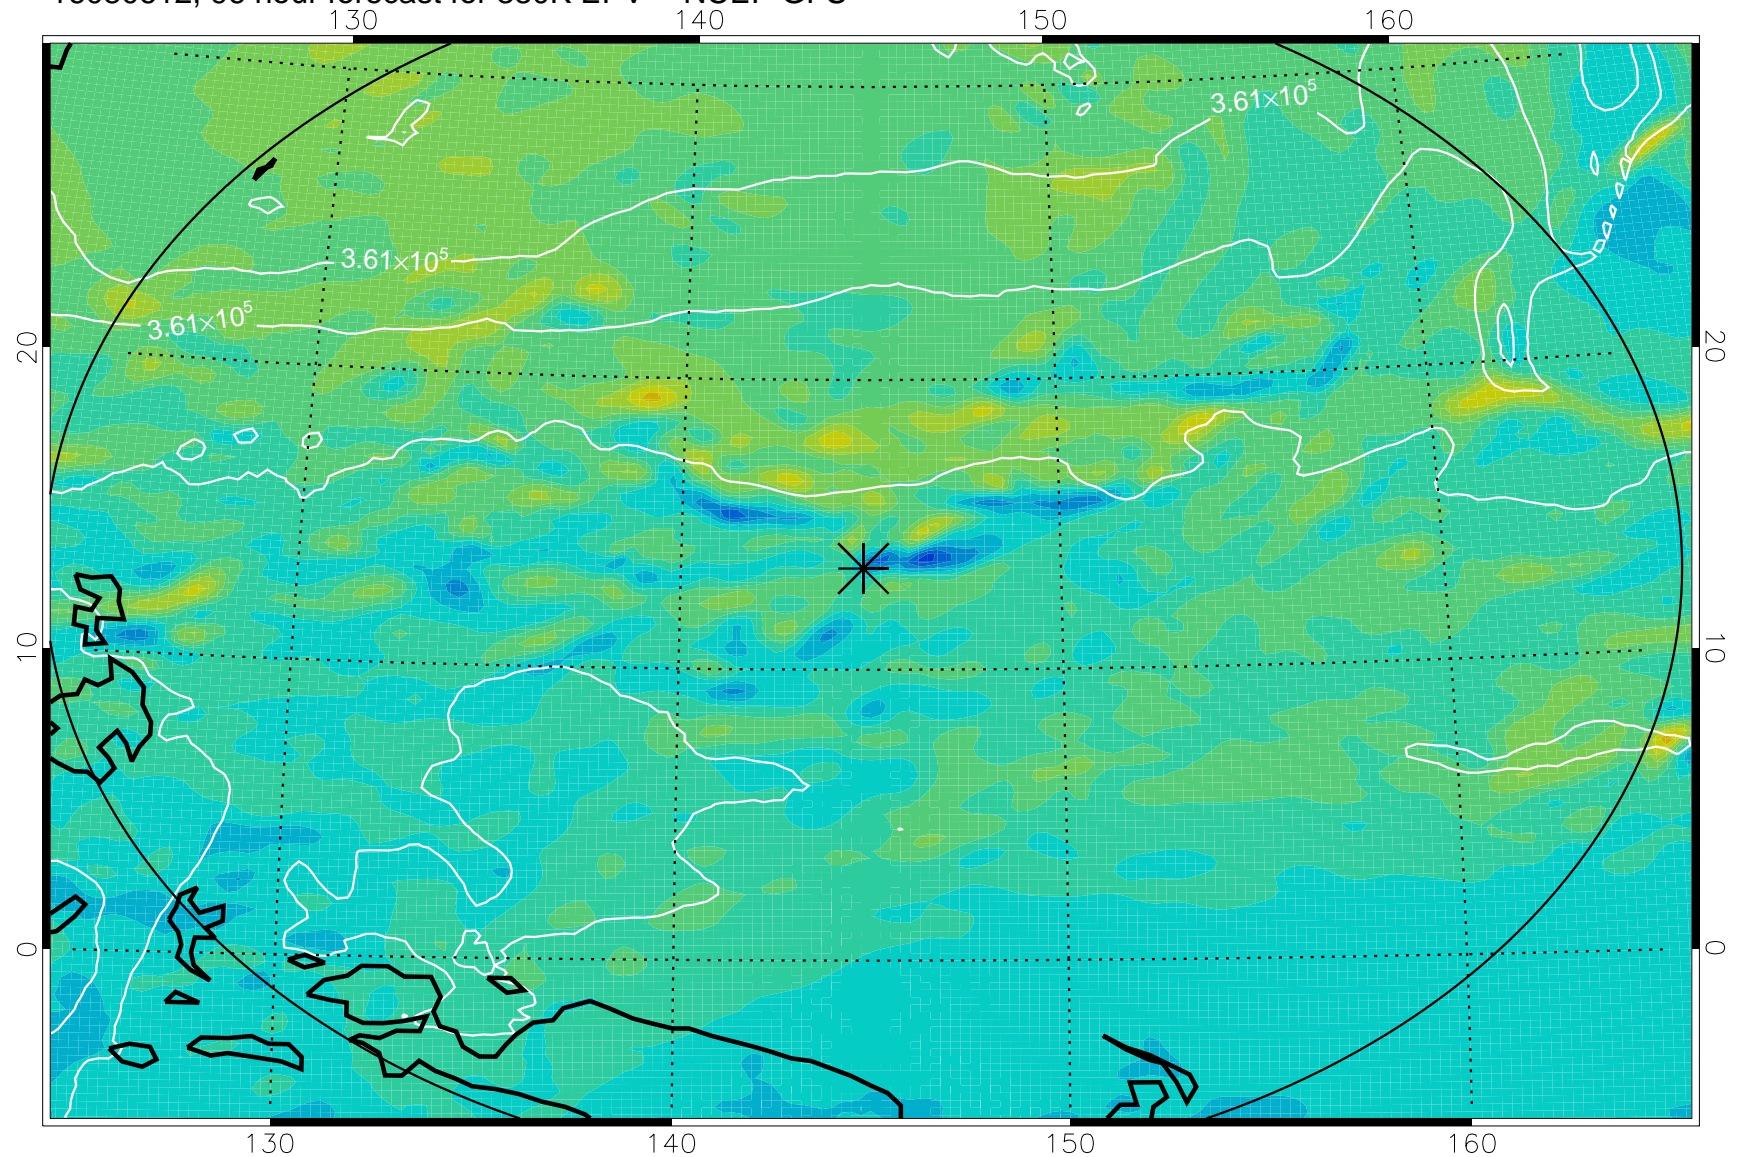

Range ring of 2304 km

16080518, 78 hour forecast for 380K EPV -- NCEP GFS

380K Montgomery Streamfunction, white

Range ring of 2304 km

16080600, 84 hour forecast for 380K EPV -- NCEP GFS

380K Montgomery Streamfunction, white

Range ring of 2304 km

16080606, 90 hour forecast for 380K EPV -- NCEP GFS

380K Montgomery Streamfunction, white

Range ring of 2304 km

16080612, 96 hour forecast for 380K EPV -- NCEP GFS

380K Montgomery Streamfunction, white

Range ring of 2304 km

16080618, 102 hour forecast for 380K EPV -- NCEP GFS

380K Montgomery Streamfunction, white

Range ring of 2304 km

16080700, 108 hour forecast for 380K EPV -- NCEP GFS

380K Montgomery Streamfunction, white

Range ring of 2304 km

16080706, 114 hour forecast for 380K EPV -- NCEP GFS

380K Montgomery Streamfunction, white

Range ring of 2304 km

16080712, 120 hour forecast for 380K EPV -- NCEP GFS

380K Montgomery Streamfunction, white