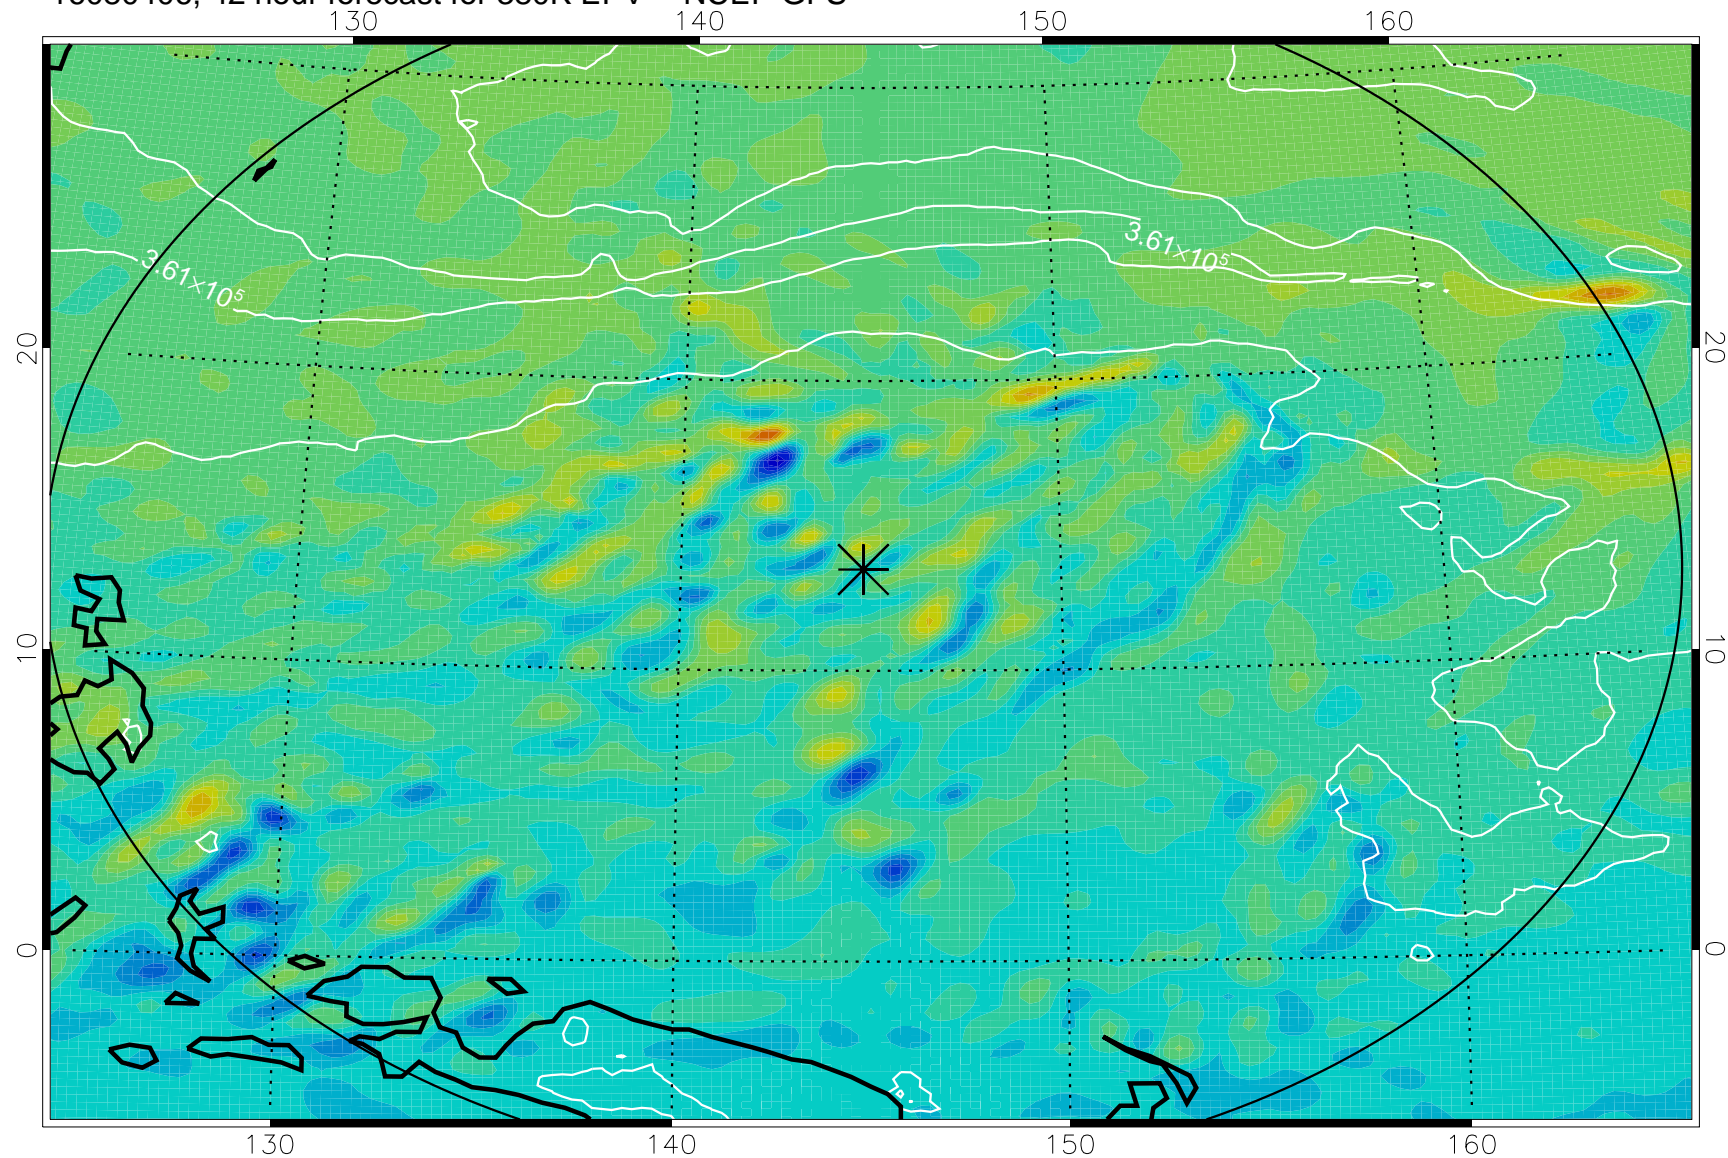

16080318, 30 hour forecast for 380K EPV -- NCEP GFS

380K Montgomery Streamfunction, white

Range ring of 2304 km

16080400, 36 hour forecast for 380K EPV -- NCEP GFS

380K Montgomery Streamfunction, white

Range ring of 2304 km

16080406, 42 hour forecast for 380K EPV -- NCEP GFS

380K Montgomery Streamfunction, white

Range ring of 2304 km

16080412, 48 hour forecast for 380K EPV -- NCEP GFS

380K Montgomery Streamfunction, white

-2×10^{-5} -1×10^{-5} 0 1×10^{-5} 2×10^{-5}
PVU

Range ring of 2304 km

16080418, 54 hour forecast for 380K EPV -- NCEP GFS

380K Montgomery Streamfunction, white

Range ring of 2304 km

16080500, 60 hour forecast for 380K EPV -- NCEP GFS

380K Montgomery Streamfunction, white

Range ring of 2304 km

16080506, 66 hour forecast for 380K EPV -- NCEP GFS

380K Montgomery Streamfunction, white

Range ring of 2304 km

16080512, 72 hour forecast for 380K EPV -- NCEP GFS

380K Montgomery Streamfunction, white