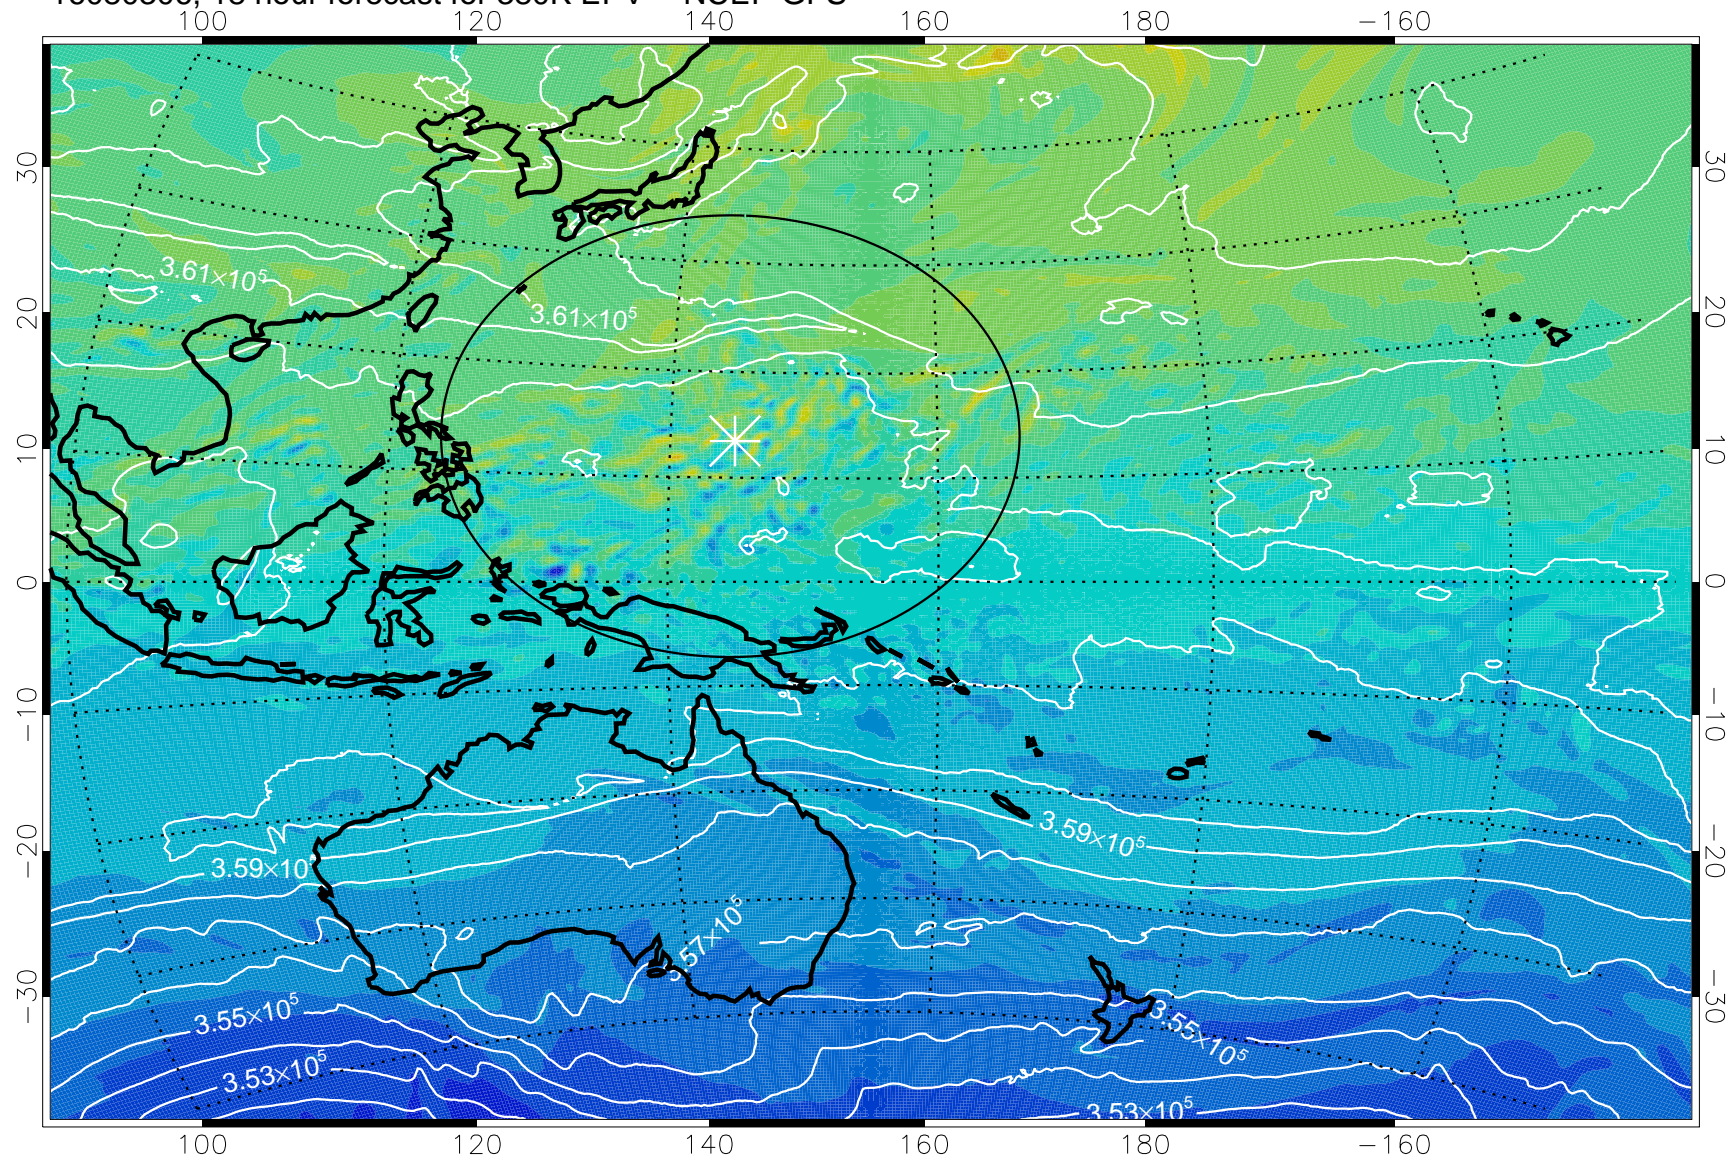

16080218, 6 hour forecast for 380K EPV -- NCEP GFS

380K Montgomery Streamfunction, white

Range ring of 2304 km

16080300, 12 hour forecast for 380K EPV -- NCEP GFS

380K Montgomery Streamfunction, white

Range ring of 2304 km

16080306, 18 hour forecast for 380K EPV -- NCEP GFS

380K Montgomery Streamfunction, white

Range ring of 2304 km

16080312, 24 hour forecast for 380K EPV -- NCEP GFS

380K Montgomery Streamfunction, white

Range ring of 2304 km

16080318, 30 hour forecast for 380K EPV -- NCEP GFS

380K Montgomery Streamfunction, white

Range ring of 2304 km

16080400, 36 hour forecast for 380K EPV -- NCEP GFS

380K Montgomery Streamfunction, white

Range ring of 2304 km

16080406, 42 hour forecast for 380K EPV -- NCEP GFS

16080412, 48 hour forecast for 380K EPV -- NCEP GFS

380K Montgomery Streamfunction, white

Range ring of 2304 km

16080418, 54 hour forecast for 380K EPV -- NCEP GFS