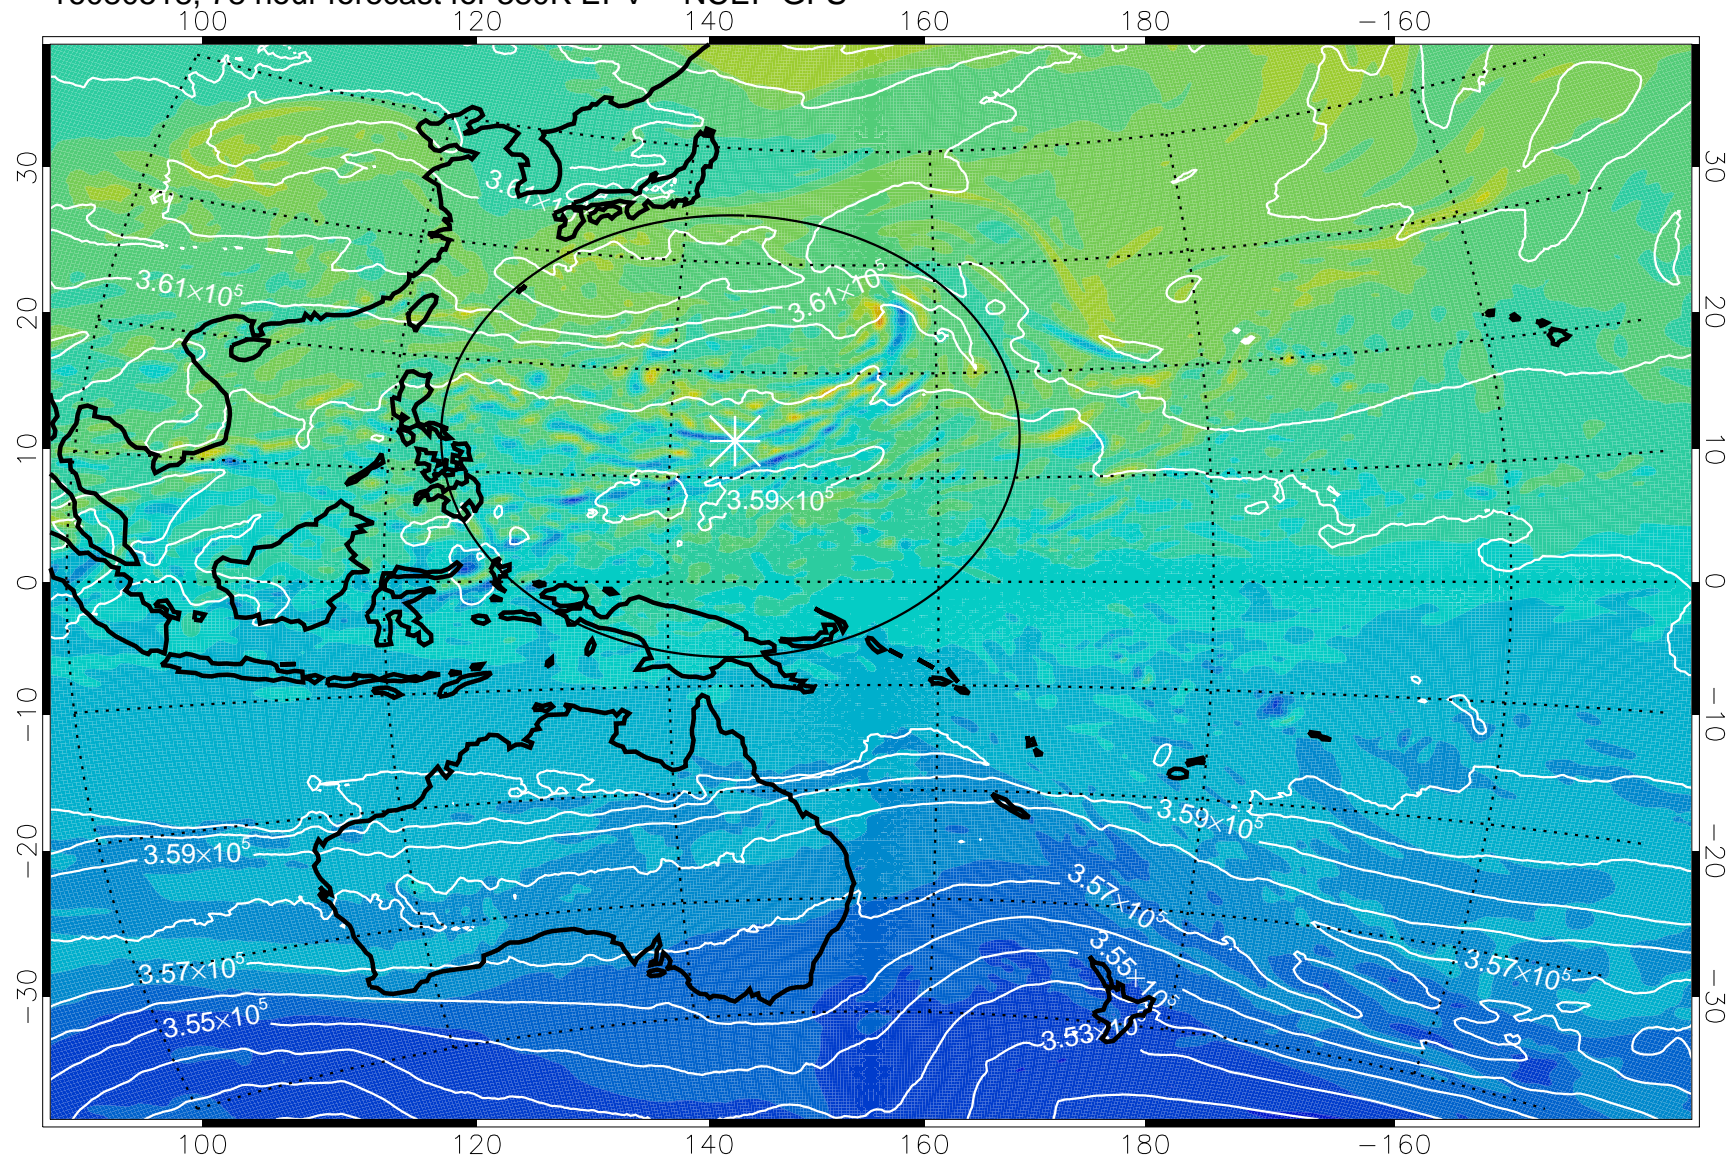

380K Montgomery Streamfunction, white

Range ring of 2304 km

16080500, 60 hour forecast for 380K EPV -- NCEP GFS

380K Montgomery Streamfunction, white

Range ring of 2304 km

16080506, 66 hour forecast for 380K EPV -- NCEP GFS

380K Montgomery Streamfunction, white

Range ring of 2304 km

16080512, 72 hour forecast for 380K EPV -- NCEP GFS

380K Montgomery Streamfunction, white

Range ring of 2304 km

16080518, 78 hour forecast for 380K EPV -- NCEP GFS

380K Montgomery Streamfunction, white

Range ring of 2304 km

16080600, 84 hour forecast for 380K EPV -- NCEP GFS

380K Montgomery Streamfunction, white

Range ring of 2304 km

16080606, 90 hour forecast for 380K EPV -- NCEP GFS

380K Montgomery Streamfunction, white

Range ring of 2304 km

16080612, 96 hour forecast for 380K EPV -- NCEP GFS

380K Montgomery Streamfunction, white

Range ring of 2304 km

16080618, 102 hour forecast for 380K EPV -- NCEP GFS