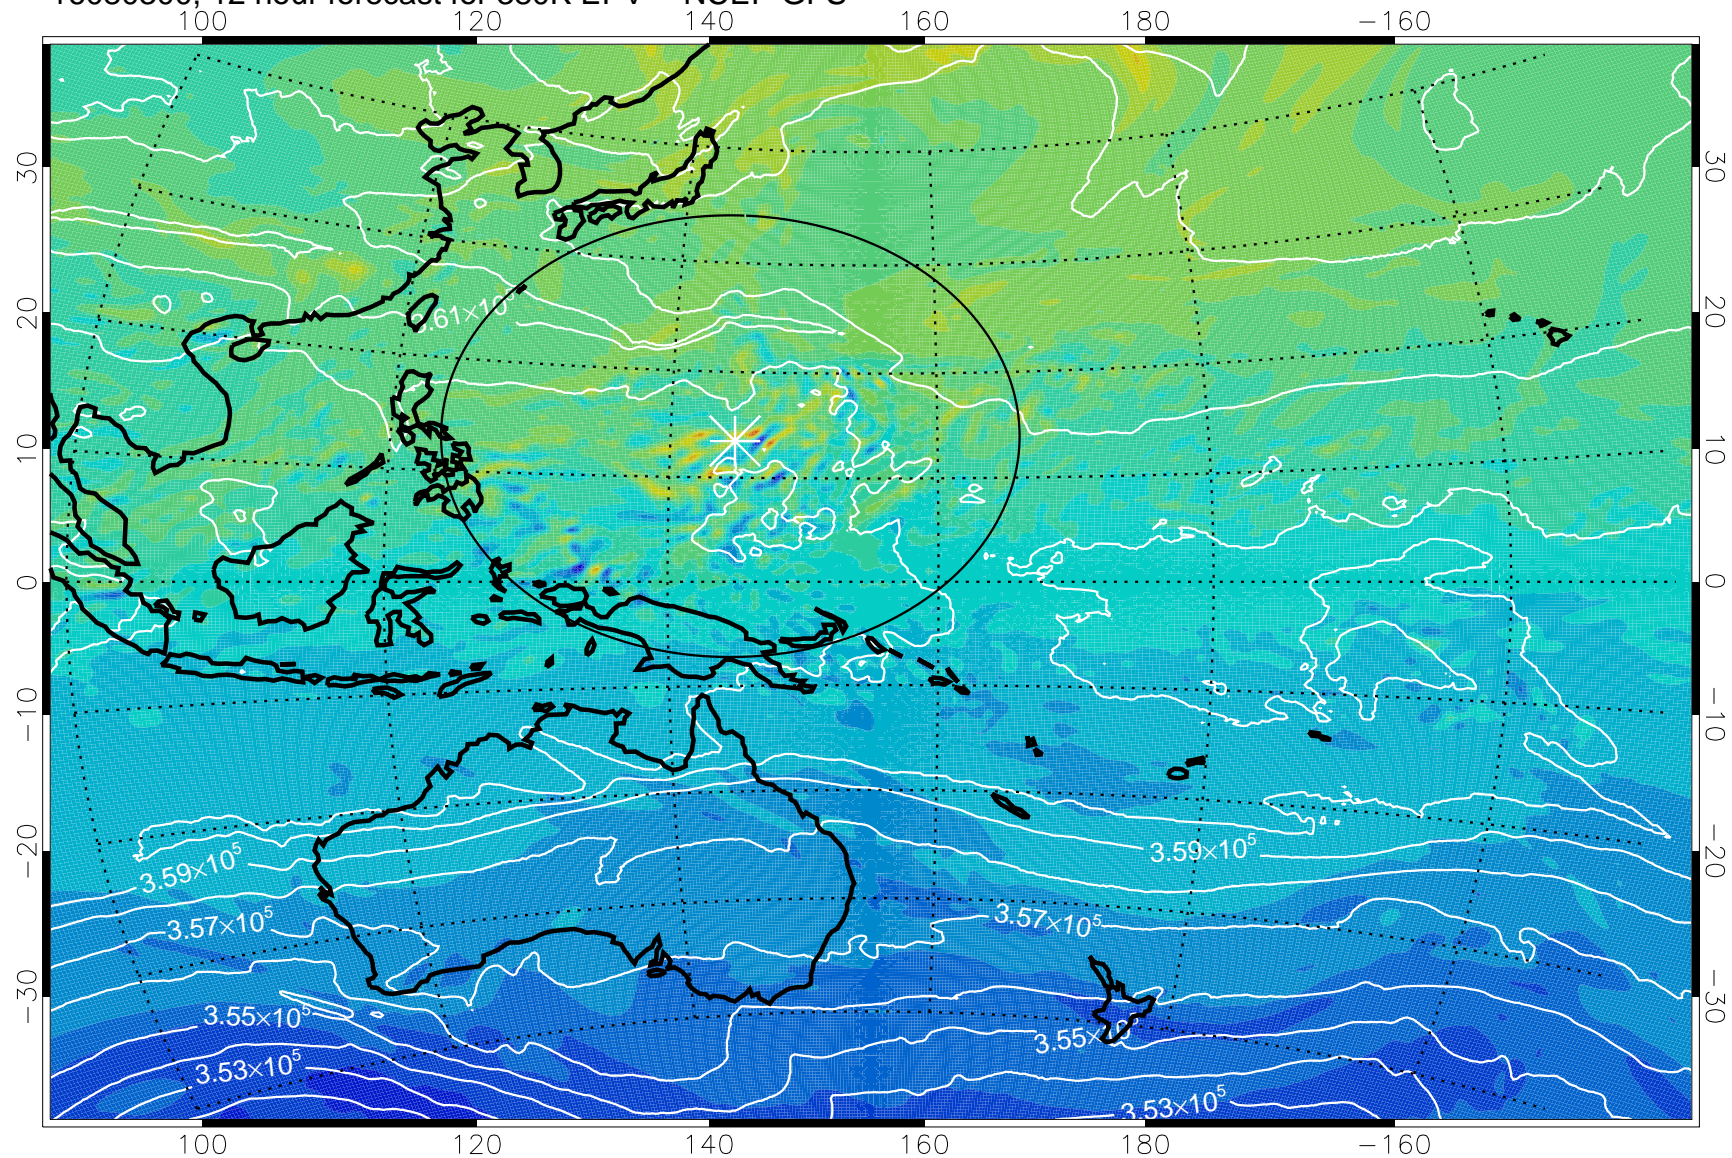

16080218, 6 hour forecast for 380K EPV -- NCEP GFS

380K Montgomery Streamfunction, white

Range ring of 2304 km

16080300, 12 hour forecast for 380K EPV -- NCEP GFS

380K Montgomery Streamfunction, white

Range ring of 2304 km

16080306, 18 hour forecast for 380K EPV -- NCEP GFS

380K Montgomery Streamfunction, white

Range ring of 2304 km

16080312, 24 hour forecast for 380K EPV -- NCEP GFS

380K Montgomery Streamfunction, white

Range ring of 2304 km

16080318, 30 hour forecast for 380K EPV -- NCEP GFS

380K Montgomery Streamfunction, white

Range ring of 2304 km

16080400, 36 hour forecast for 380K EPV -- NCEP GFS

380K Montgomery Streamfunction, white

Range ring of 2304 km

16080406, 42 hour forecast for 380K EPV -- NCEP GFS

16080412, 48 hour forecast for 380K EPV -- NCEP GFS

380K Montgomery Streamfunction, white

Range ring of 2304 km

16080418, 54 hour forecast for 380K EPV -- NCEP GFS