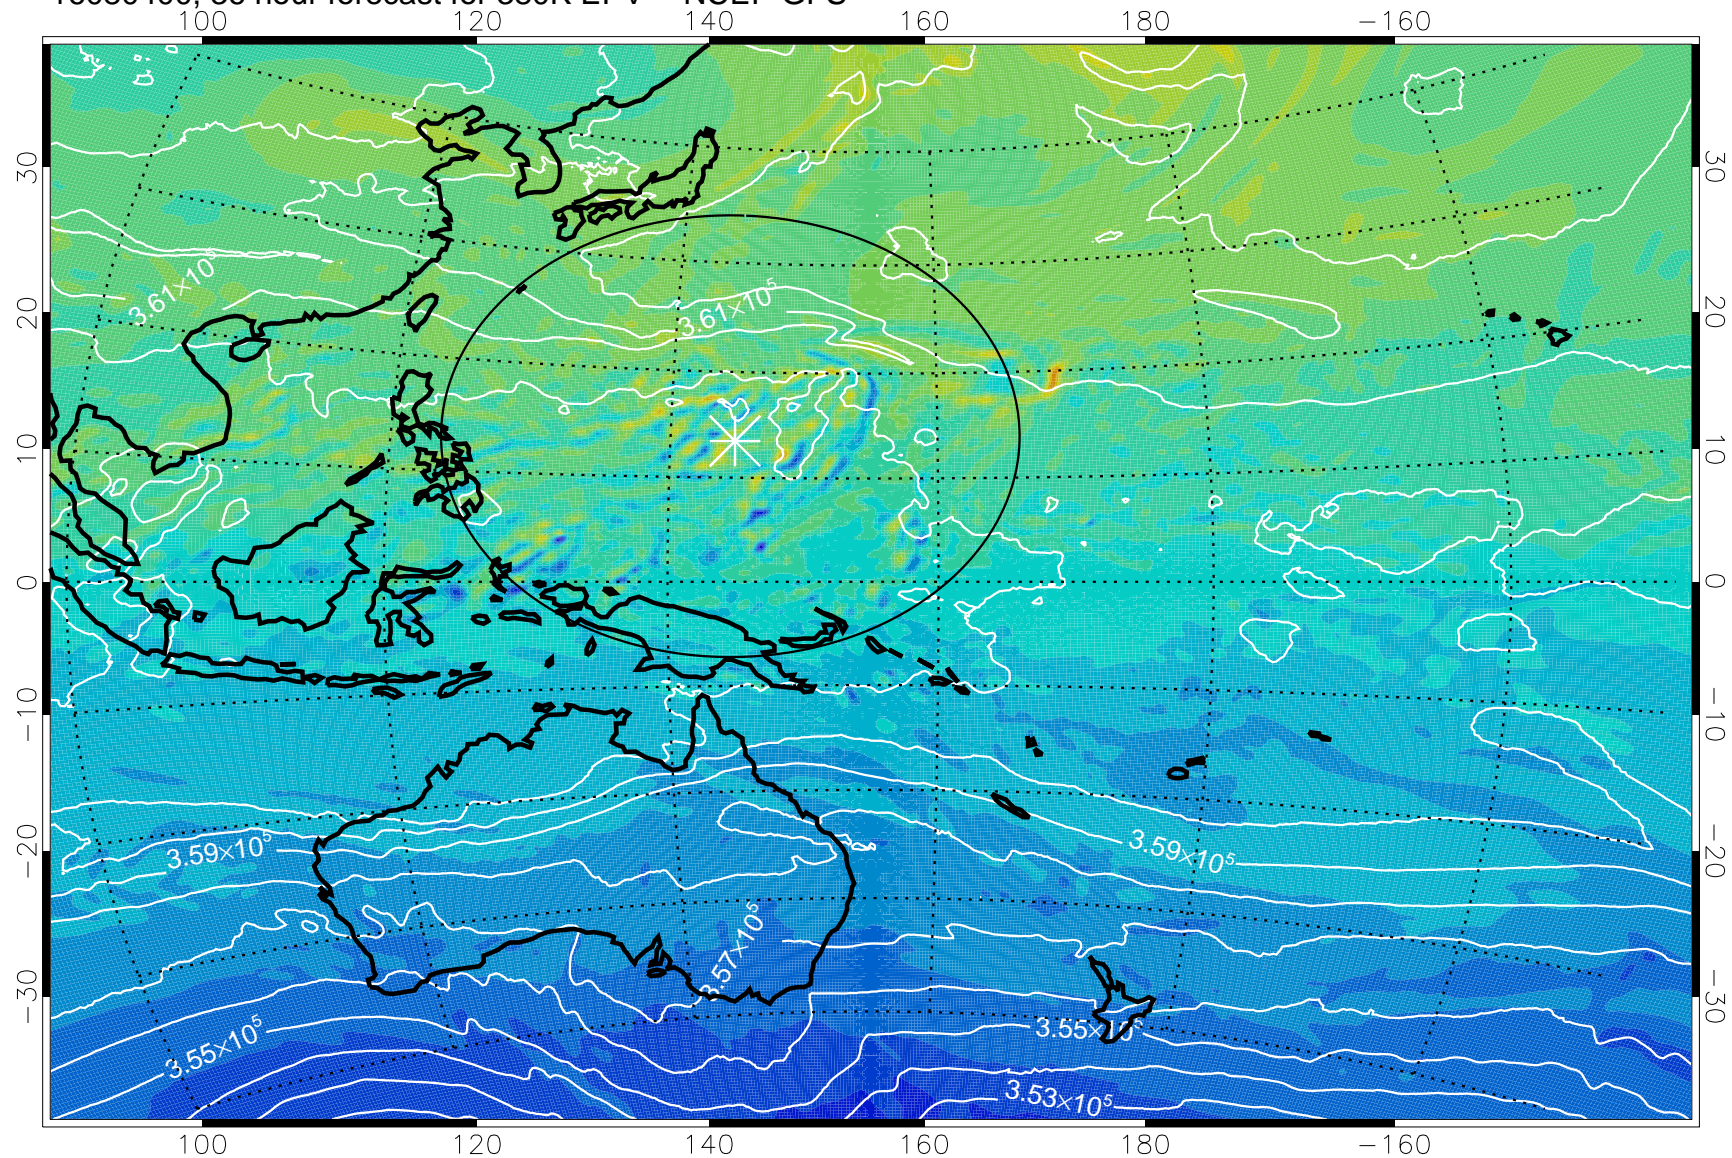

16080306, 18 hour forecast for 380K EPV -- NCEP GFS

380K Montgomery Streamfunction, white

Range ring of 2304 km

16080312, 24 hour forecast for 380K EPV -- NCEP GFS

380K Montgomery Streamfunction, white

Range ring of 2304 km

16080318, 30 hour forecast for 380K EPV -- NCEP GFS

380K Montgomery Streamfunction, white

Range ring of 2304 km

16080400, 36 hour forecast for 380K EPV -- NCEP GFS

380K Montgomery Streamfunction, white

Range ring of 2304 km

16080406, 42 hour forecast for 380K EPV -- NCEP GFS

16080412, 48 hour forecast for 380K EPV -- NCEP GFS

380K Montgomery Streamfunction, white

Range ring of 2304 km

16080418, 54 hour forecast for 380K EPV -- NCEP GFS

380K Montgomery Streamfunction, white

Range ring of 2304 km

16080500, 60 hour forecast for 380K EPV -- NCEP GFS

380K Montgomery Streamfunction, white

Range ring of 2304 km

16080506, 66 hour forecast for 380K EPV -- NCEP GFS