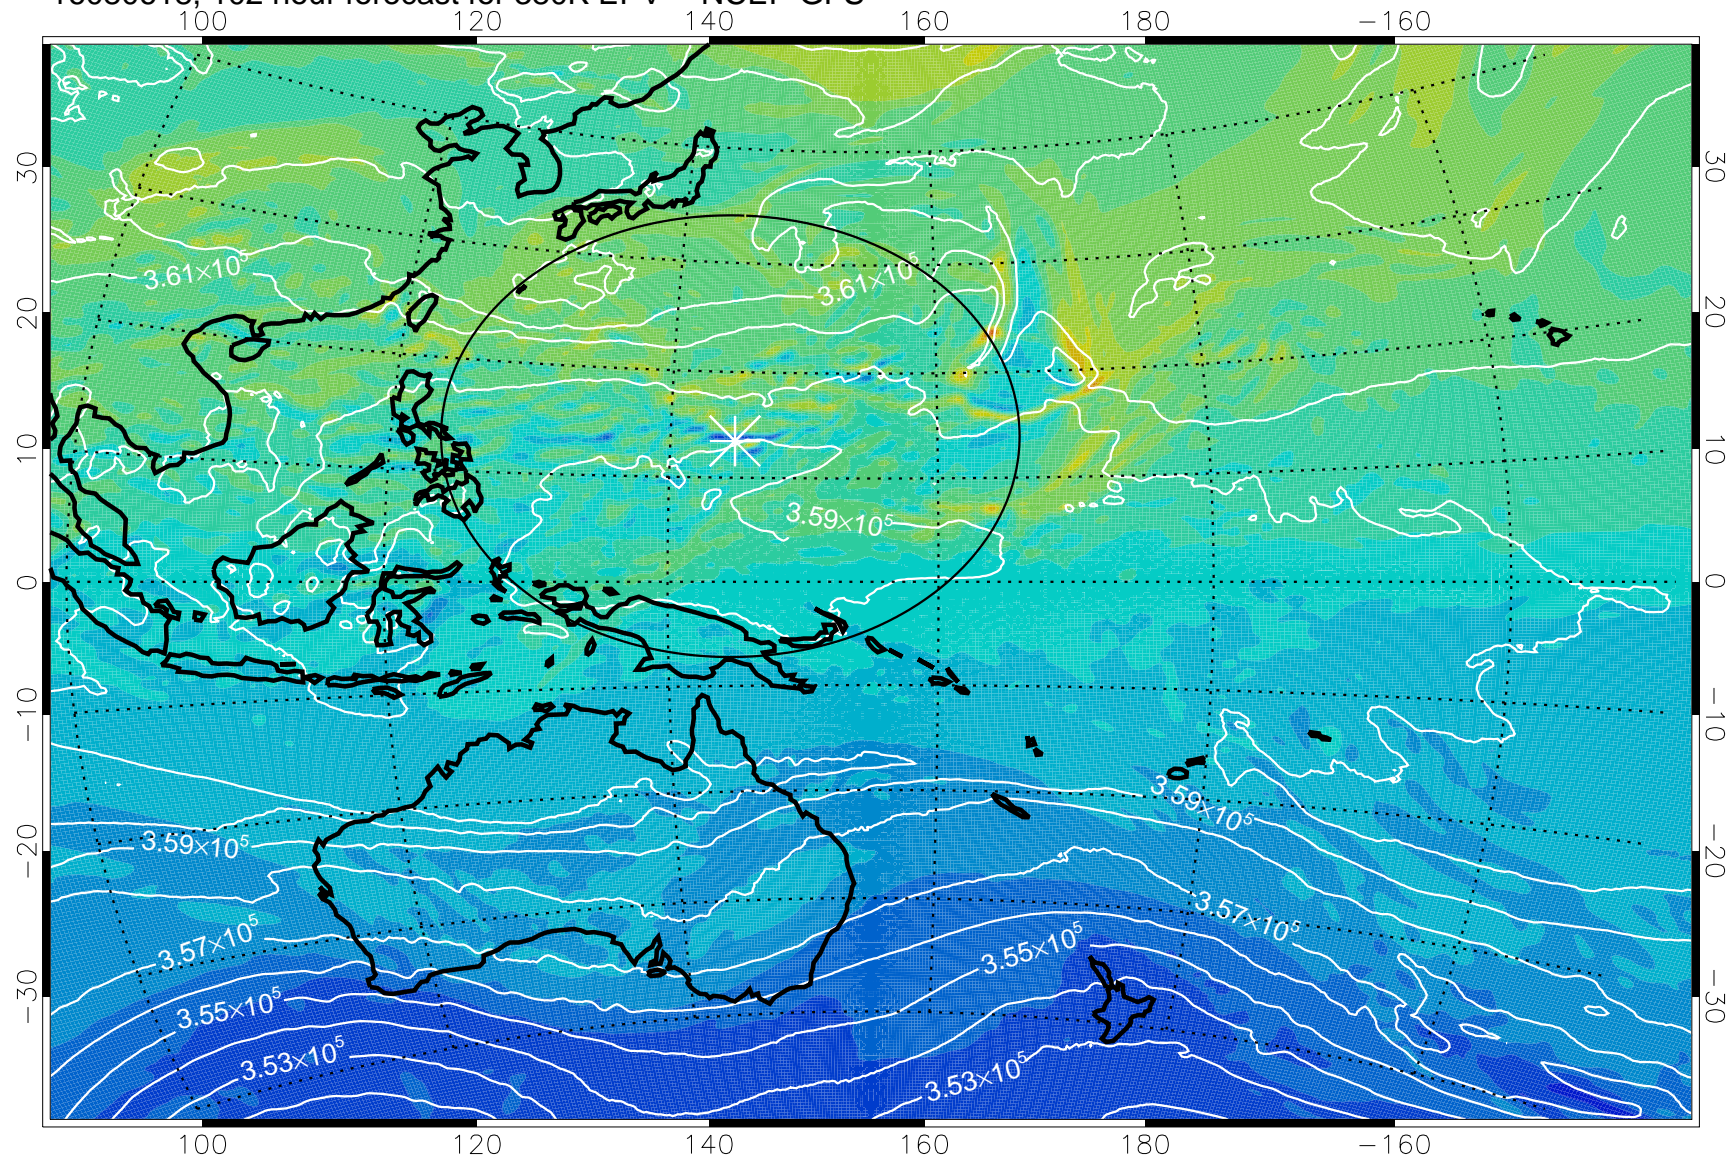

380K Montgomery Streamfunction, white

Range ring of 2304 km

16080600, 84 hour forecast for 380K EPV -- NCEP GFS

380K Montgomery Streamfunction, white

Range ring of 2304 km

16080606, 90 hour forecast for 380K EPV -- NCEP GFS

380K Montgomery Streamfunction, white

Range ring of 2304 km

16080612, 96 hour forecast for 380K EPV -- NCEP GFS

380K Montgomery Streamfunction, white

Range ring of 2304 km

16080618, 102 hour forecast for 380K EPV -- NCEP GFS

380K Montgomery Streamfunction, white

Range ring of 2304 km

16080700, 108 hour forecast for 380K EPV -- NCEP GFS

380K Montgomery Streamfunction, white

Range ring of 2304 km

16080706, 114 hour forecast for 380K EPV -- NCEP GFS

380K Montgomery Streamfunction, white

Range ring of 2304 km

16080712, 120 hour forecast for 380K EPV -- NCEP GFS

380K Montgomery Streamfunction, white

Range ring of 2304 km