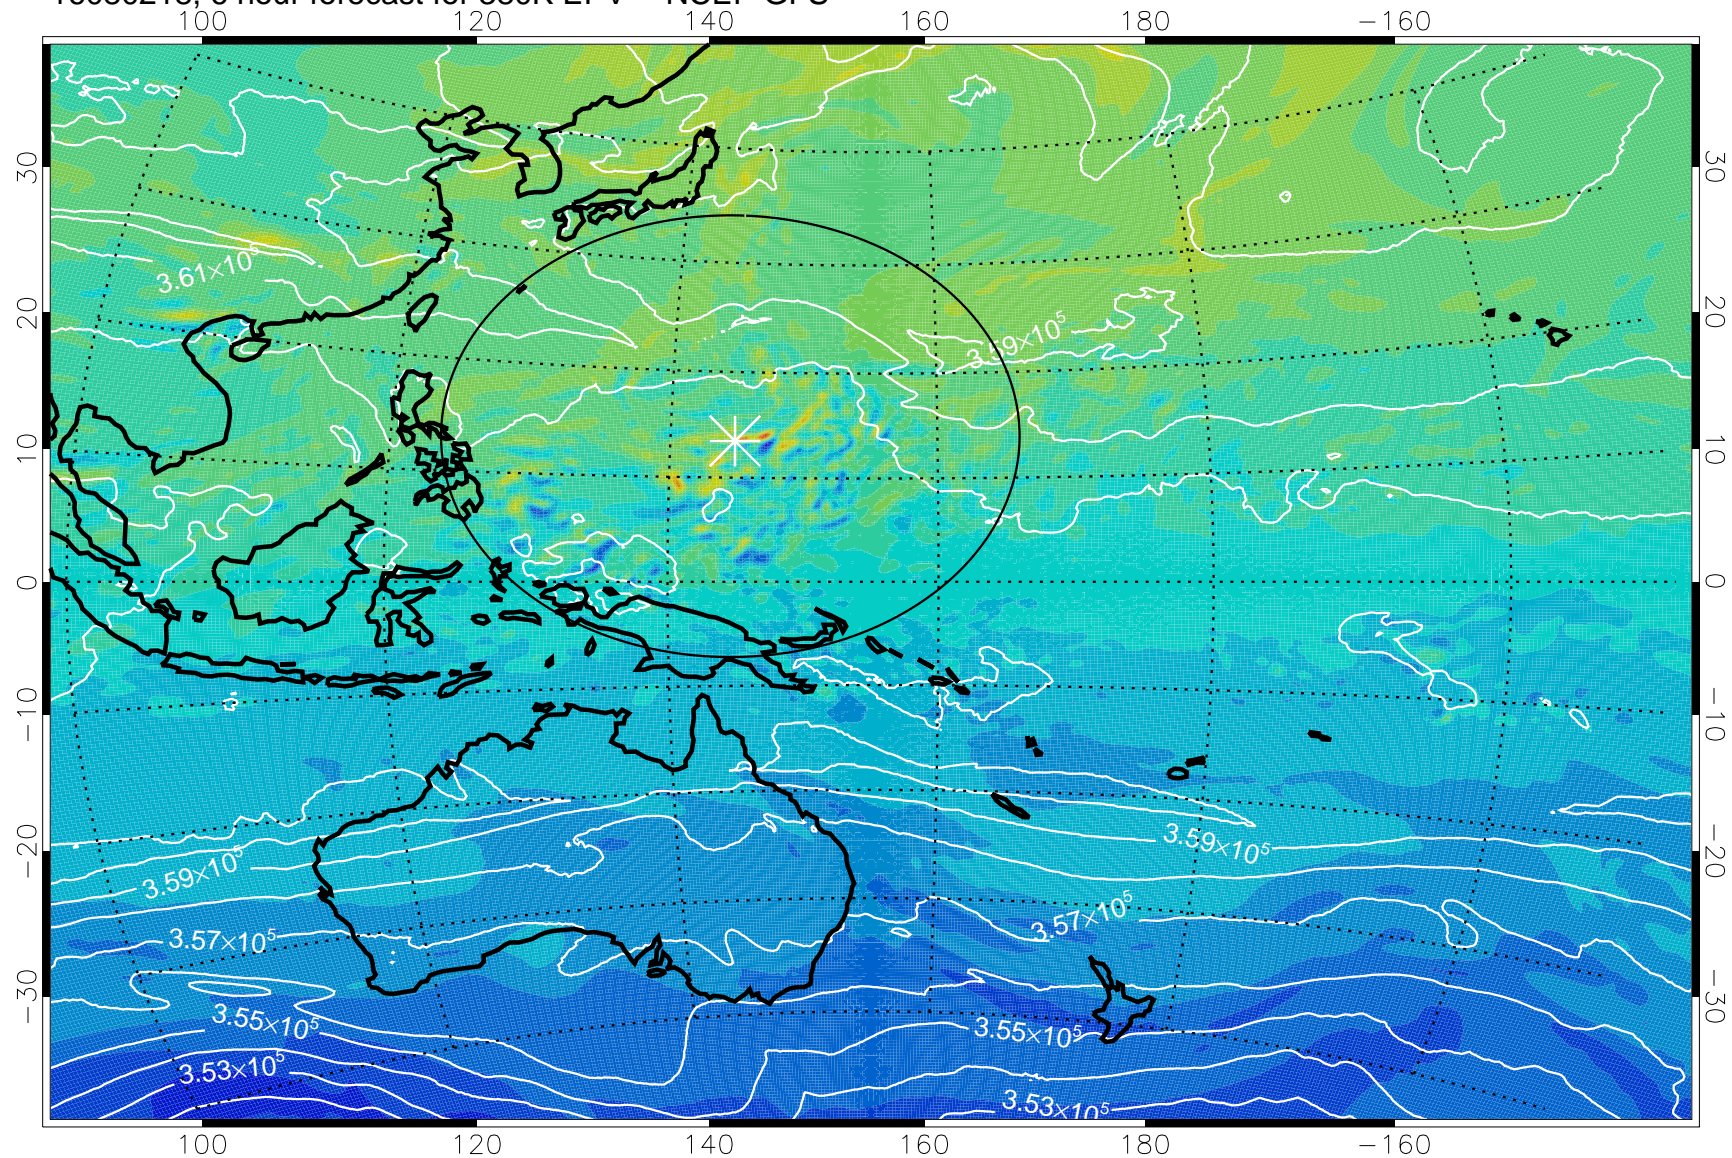

16080218, 6 hour forecast for 380K EPV -- NCEP GFS

380K Montgomery Streamfunction, white

Range ring of 2304 km

16080300, 12 hour forecast for 380K EPV -- NCEP GFS

380K Montgomery Streamfunction, white

Range ring of 2304 km

16080306, 18 hour forecast for 380K EPV -- NCEP GFS

380K Montgomery Streamfunction, white

Range ring of 2304 km

16080312, 24 hour forecast for 380K EPV -- NCEP GFS

380K Montgomery Streamfunction, white

Range ring of 2304 km

16080318, 30 hour forecast for 380K EPV -- NCEP GFS

380K Montgomery Streamfunction, white

Range ring of 2304 km

16080400, 36 hour forecast for 380K EPV -- NCEP GFS

380K Montgomery Streamfunction, white

Range ring of 2304 km

16080406, 42 hour forecast for 380K EPV -- NCEP GFS

16080412, 48 hour forecast for 380K EPV -- NCEP GFS

380K Montgomery Streamfunction, white

Range ring of 2304 km

16080418, 54 hour forecast for 380K EPV -- NCEP GFS