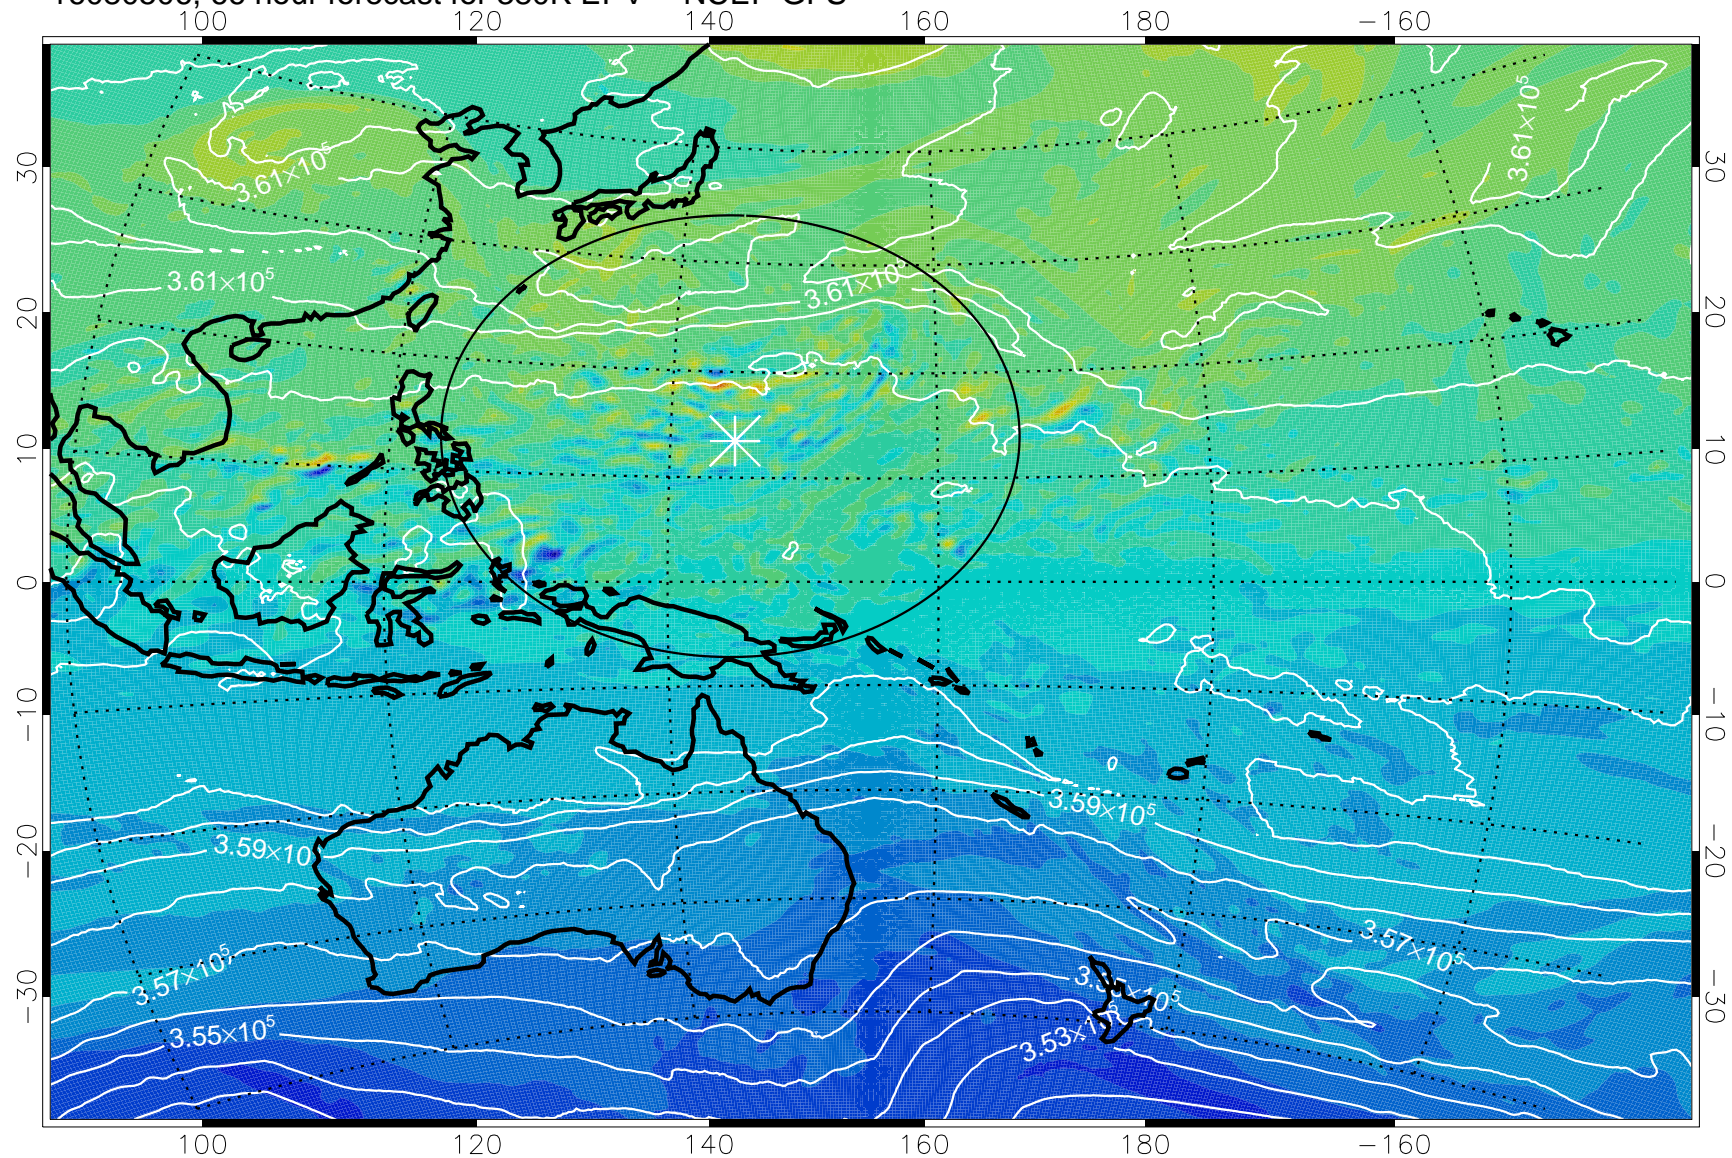

16080406, 42 hour forecast for 380K EPV -- NCEP GFS

16080412, 48 hour forecast for 380K EPV -- NCEP GFS

380K Montgomery Streamfunction, white

Range ring of 2304 km

16080418, 54 hour forecast for 380K EPV -- NCEP GFS

380K Montgomery Streamfunction, white

Range ring of 2304 km

16080500, 60 hour forecast for 380K EPV -- NCEP GFS

380K Montgomery Streamfunction, white

Range ring of 2304 km

16080506, 66 hour forecast for 380K EPV -- NCEP GFS

380K Montgomery Streamfunction, white

Range ring of 2304 km

16080512, 72 hour forecast for 380K EPV -- NCEP GFS

380K Montgomery Streamfunction, white

Range ring of 2304 km

16080518, 78 hour forecast for 380K EPV -- NCEP GFS

380K Montgomery Streamfunction, white

Range ring of 2304 km

16080600, 84 hour forecast for 380K EPV -- NCEP GFS

380K Montgomery Streamfunction, white

Range ring of 2304 km

16080606, 90 hour forecast for 380K EPV -- NCEP GFS