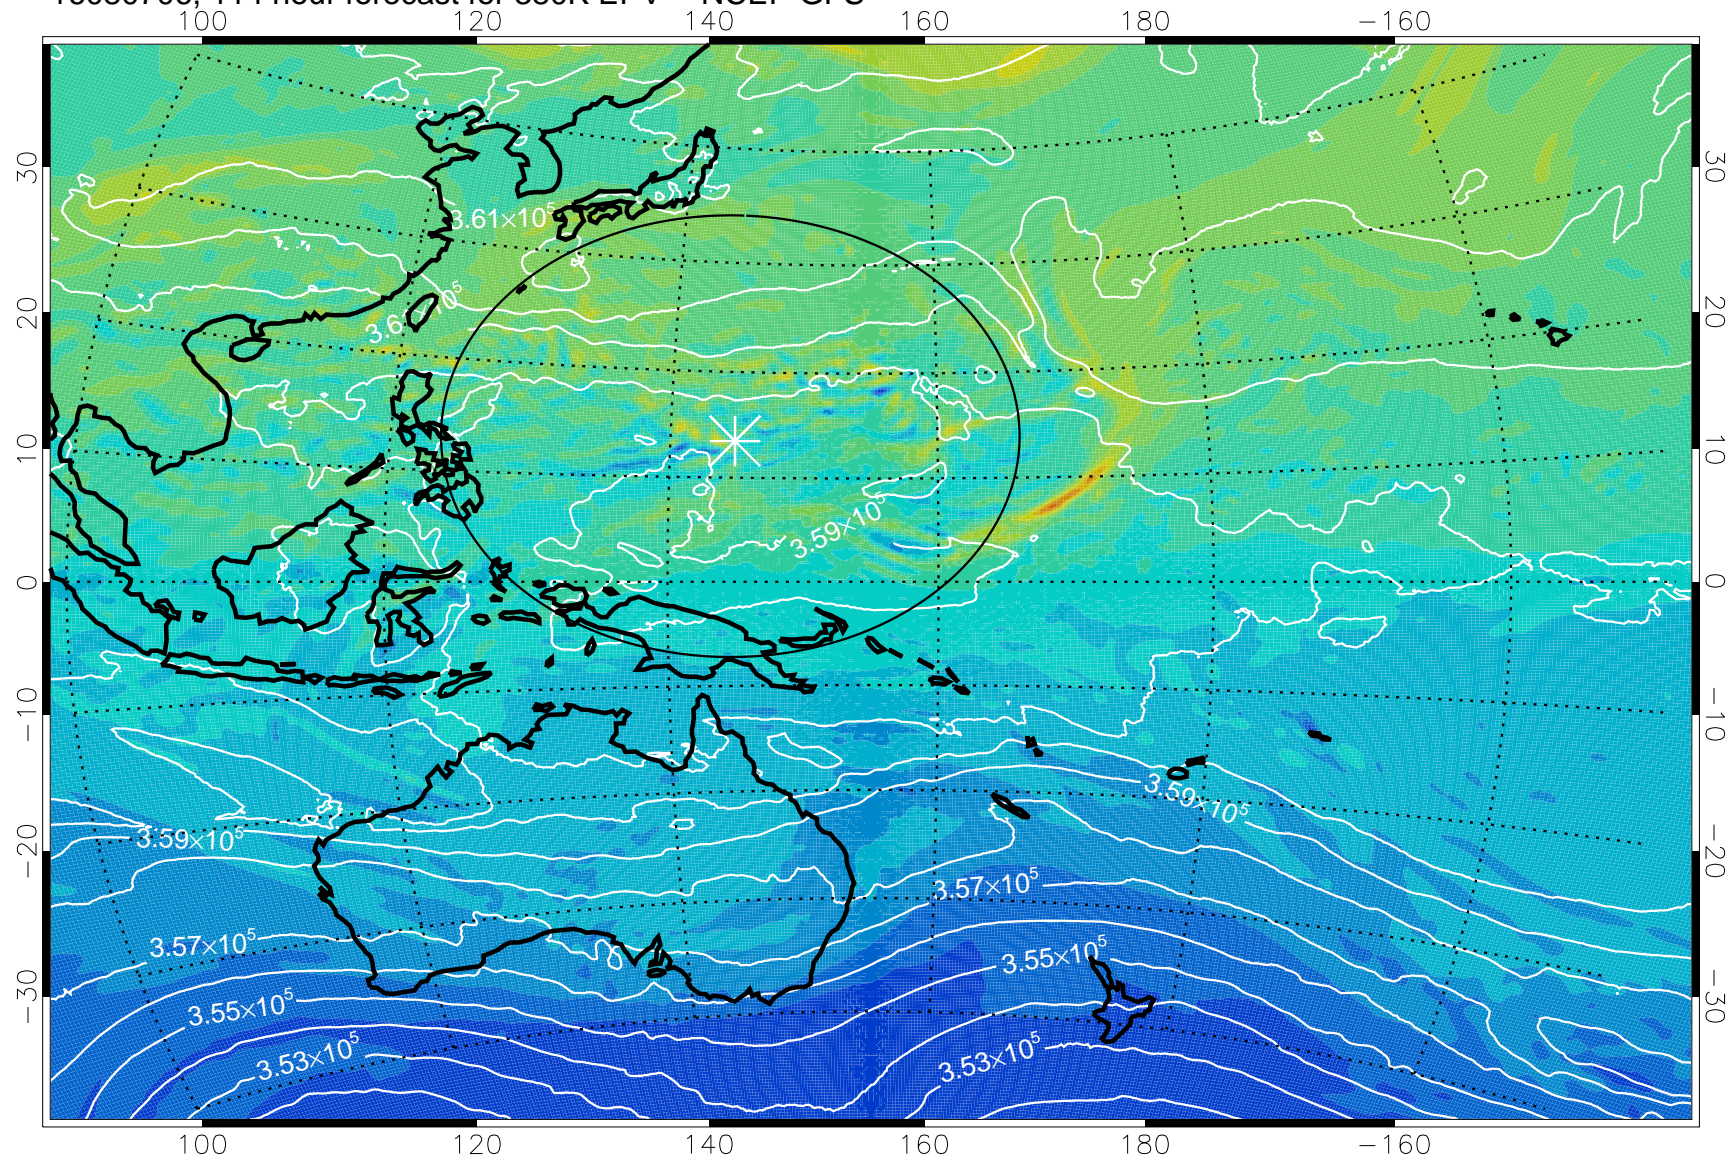

380K Montgomery Streamfunction, white

Range ring of 2304 km

16080612, 96 hour forecast for 380K EPV -- NCEP GFS

380K Montgomery Streamfunction, white

Range ring of 2304 km

16080618, 102 hour forecast for 380K EPV -- NCEP GFS

380K Montgomery Streamfunction, white

Range ring of 2304 km

16080700, 108 hour forecast for 380K EPV -- NCEP GFS

380K Montgomery Streamfunction, white

Range ring of 2304 km

16080706, 114 hour forecast for 380K EPV -- NCEP GFS

380K Montgomery Streamfunction, white

Range ring of 2304 km

16080712, 120 hour forecast for 380K EPV -- NCEP GFS

380K Montgomery Streamfunction, white

Range ring of 2304 km