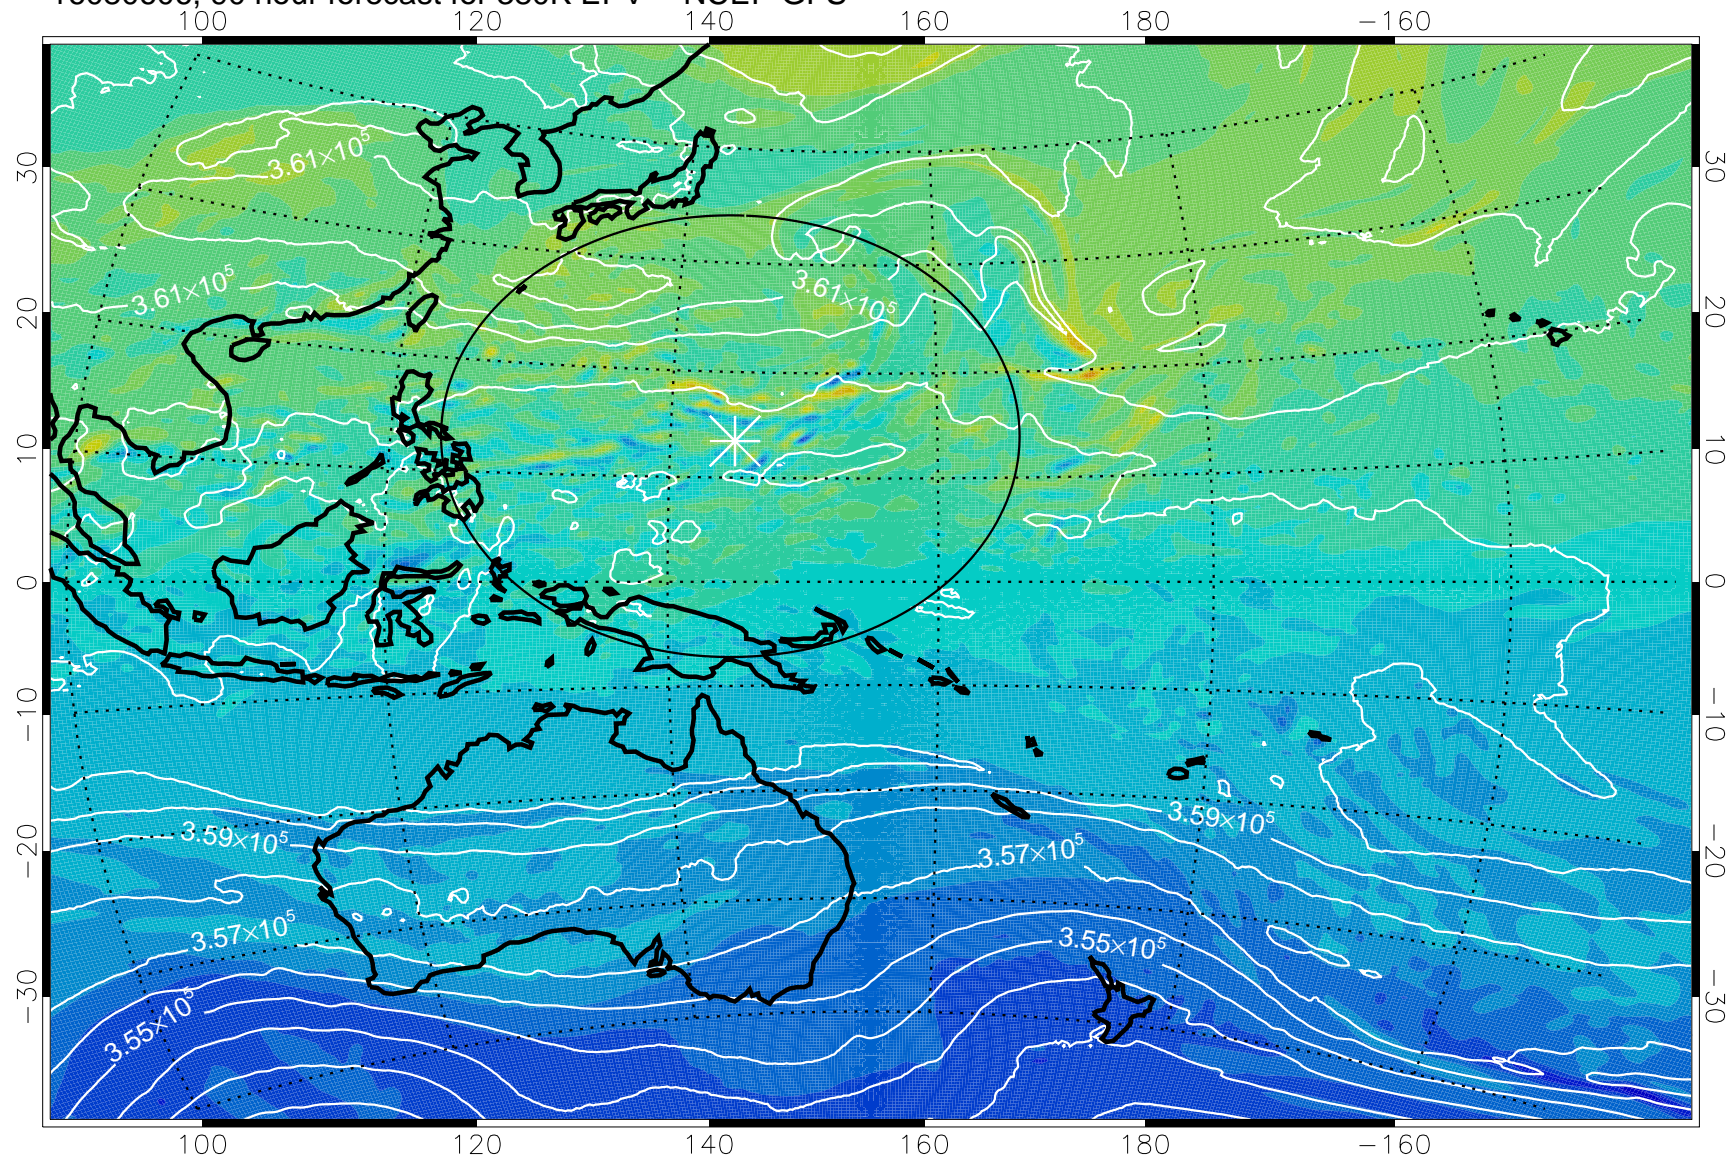

380K Montgomery Streamfunction, white

Range ring of 2304 km

16080512, 72 hour forecast for 380K EPV -- NCEP GFS

380K Montgomery Streamfunction, white

Range ring of 2304 km

16080518, 78 hour forecast for 380K EPV -- NCEP GFS

380K Montgomery Streamfunction, white

Range ring of 2304 km

16080600, 84 hour forecast for 380K EPV -- NCEP GFS

380K Montgomery Streamfunction, white

Range ring of 2304 km

16080606, 90 hour forecast for 380K EPV -- NCEP GFS

380K Montgomery Streamfunction, white

Range ring of 2304 km

16080612, 96 hour forecast for 380K EPV -- NCEP GFS

380K Montgomery Streamfunction, white

Range ring of 2304 km

16080618, 102 hour forecast for 380K EPV -- NCEP GFS

380K Montgomery Streamfunction, white

Range ring of 2304 km

16080700, 108 hour forecast for 380K EPV -- NCEP GFS

380K Montgomery Streamfunction, white

Range ring of 2304 km

16080706, 114 hour forecast for 380K EPV -- NCEP GFS