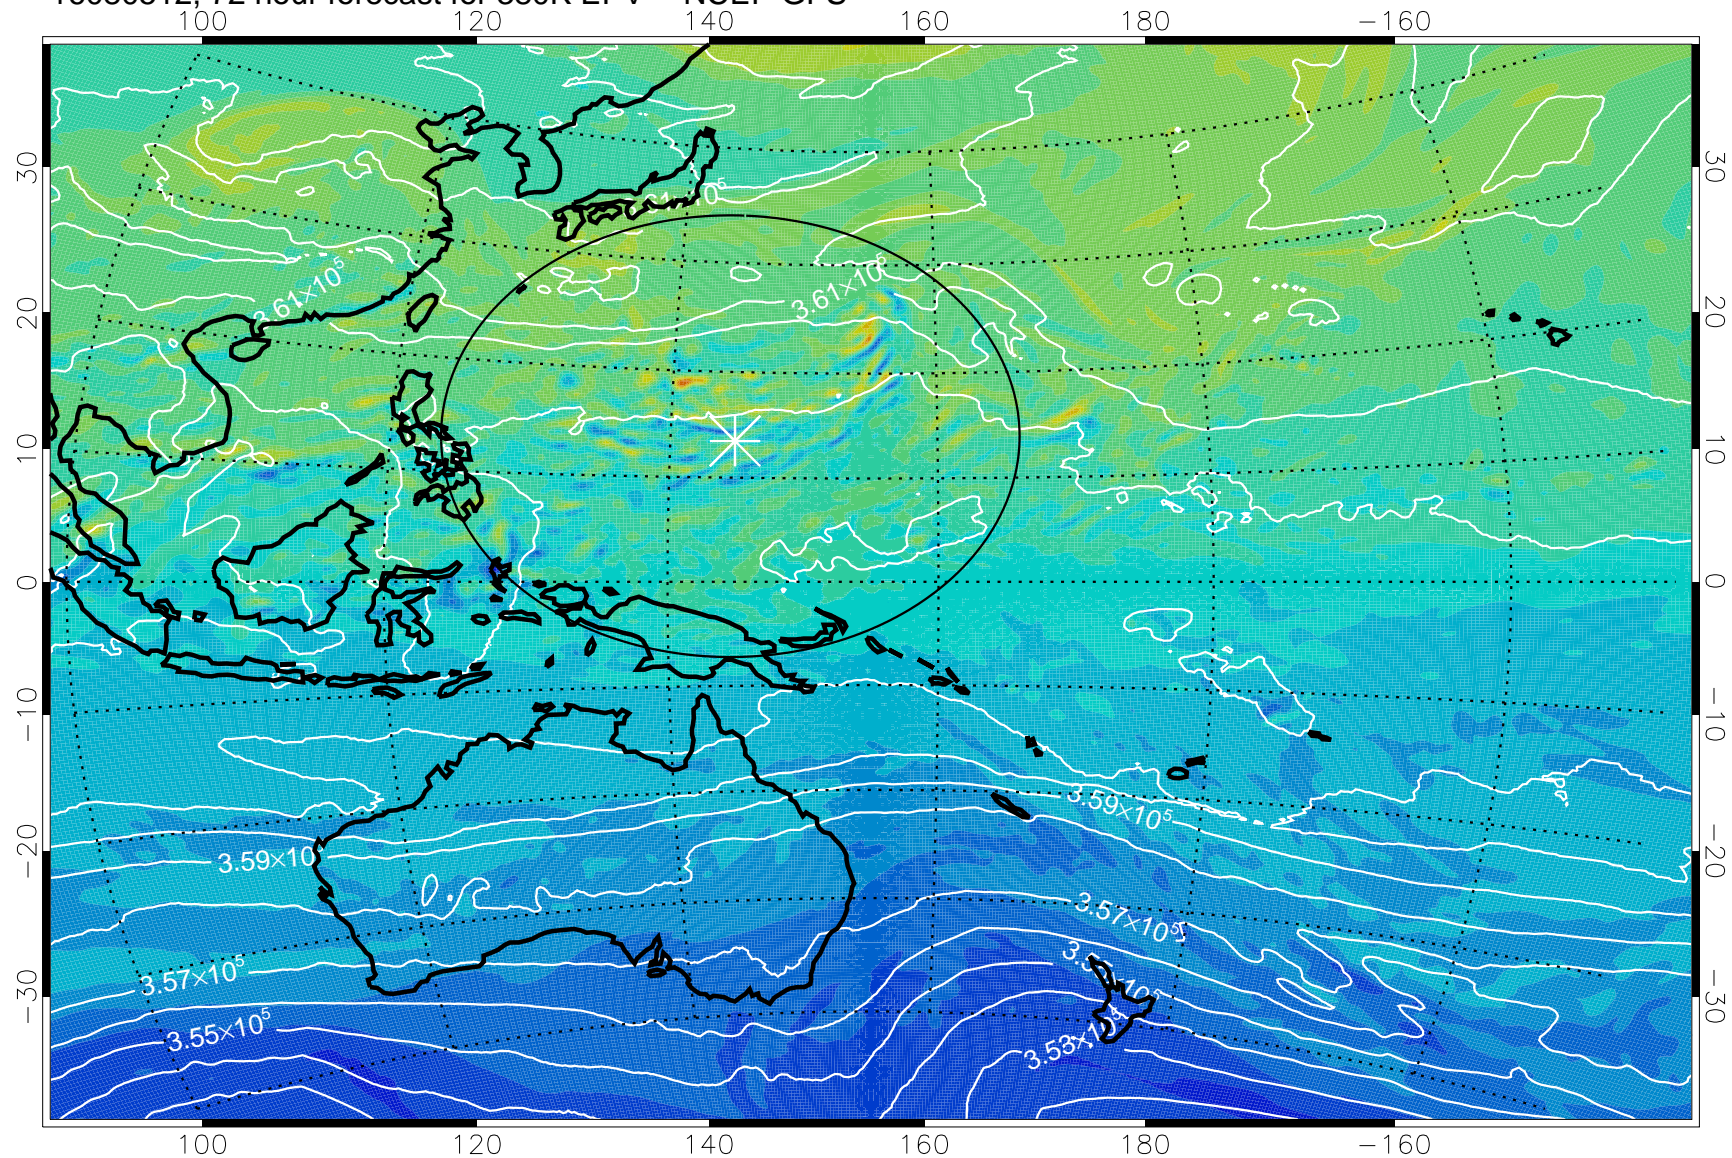

16080406, 42 hour forecast for 380K EPV -- NCEP GFS

16080412, 48 hour forecast for 380K EPV -- NCEP GFS

380K Montgomery Streamfunction, white

Range ring of 2304 km

16080418, 54 hour forecast for 380K EPV -- NCEP GFS

380K Montgomery Streamfunction, white

Range ring of 2304 km

16080500, 60 hour forecast for 380K EPV -- NCEP GFS

380K Montgomery Streamfunction, white

Range ring of 2304 km

16080506, 66 hour forecast for 380K EPV -- NCEP GFS

380K Montgomery Streamfunction, white

Range ring of 2304 km

16080512, 72 hour forecast for 380K EPV -- NCEP GFS

380K Montgomery Streamfunction, white

Range ring of 2304 km

16080518, 78 hour forecast for 380K EPV -- NCEP GFS

380K Montgomery Streamfunction, white

Range ring of 2304 km

16080600, 84 hour forecast for 380K EPV -- NCEP GFS

380K Montgomery Streamfunction, white

Range ring of 2304 km

16080606, 90 hour forecast for 380K EPV -- NCEP GFS