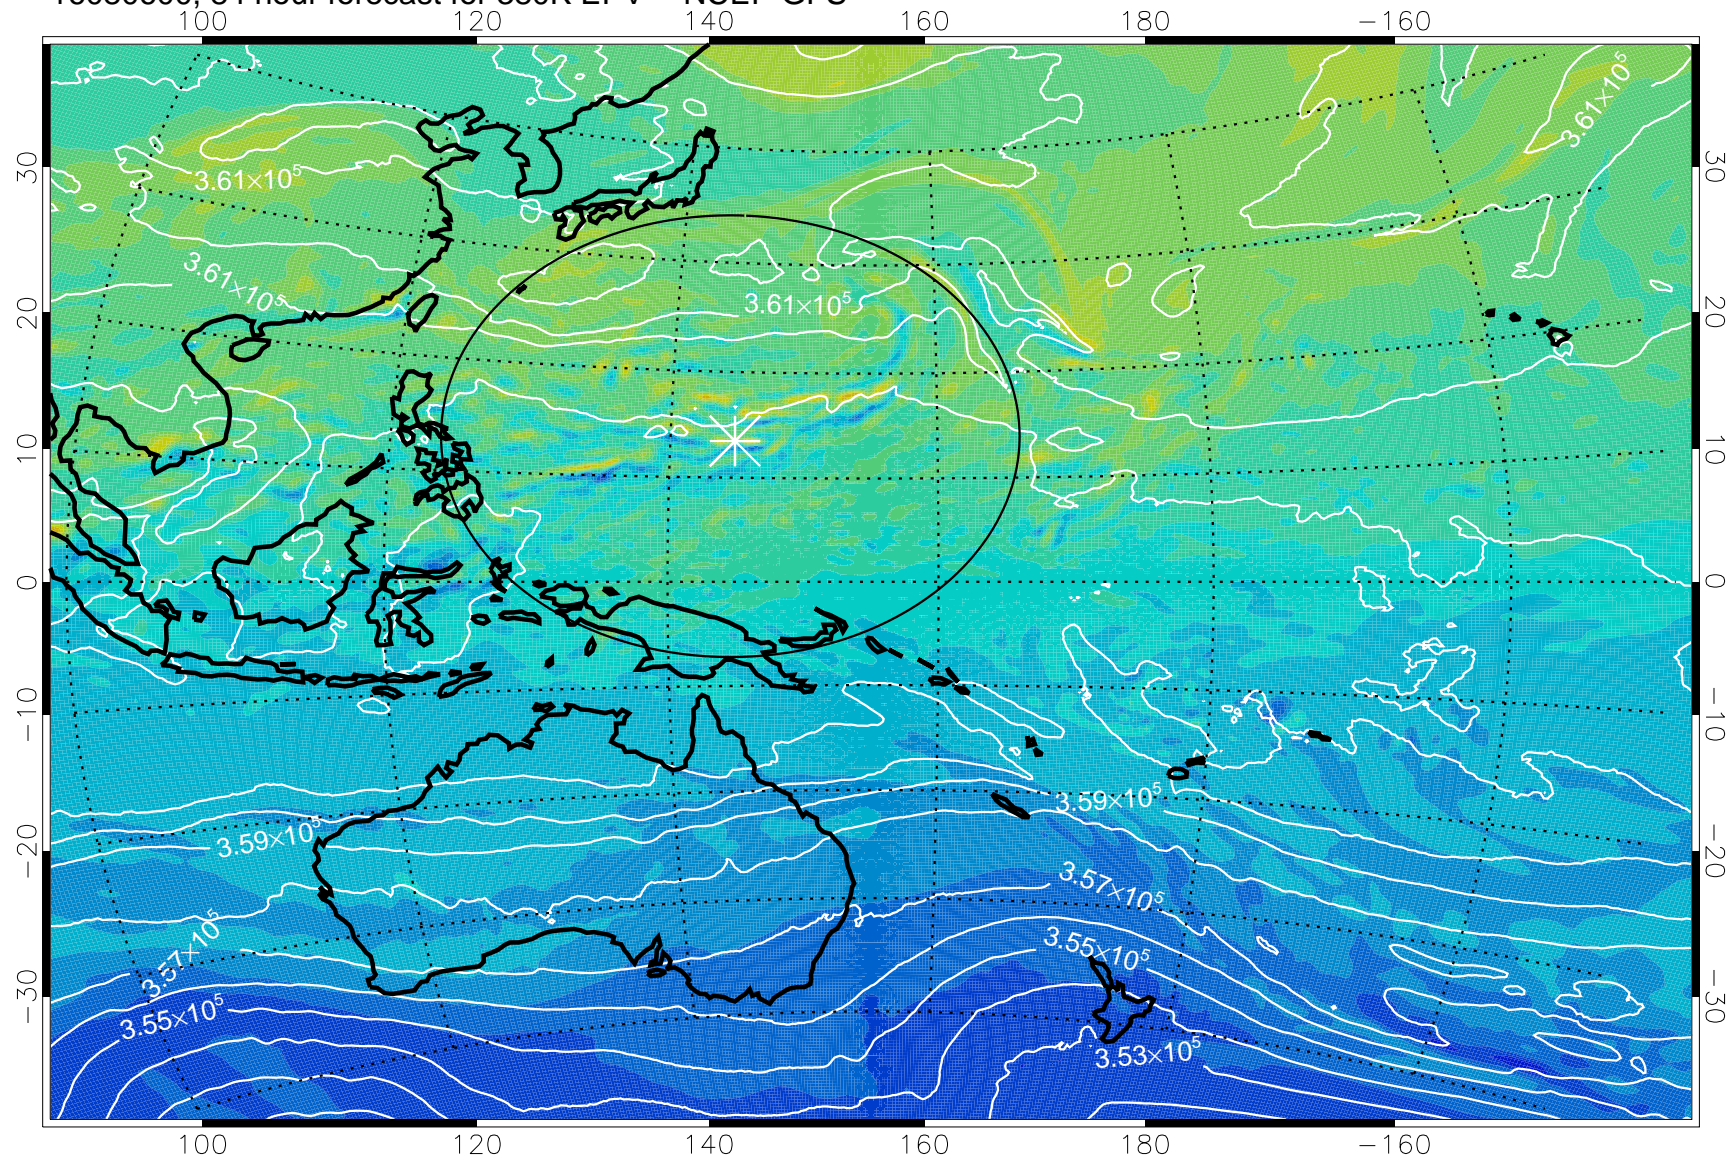

380K Montgomery Streamfunction, white

Range ring of 2304 km

16080500, 60 hour forecast for 380K EPV -- NCEP GFS

380K Montgomery Streamfunction, white

Range ring of 2304 km

16080506, 66 hour forecast for 380K EPV -- NCEP GFS

380K Montgomery Streamfunction, white

Range ring of 2304 km

16080512, 72 hour forecast for 380K EPV -- NCEP GFS

380K Montgomery Streamfunction, white

Range ring of 2304 km

16080518, 78 hour forecast for 380K EPV -- NCEP GFS

380K Montgomery Streamfunction, white

Range ring of 2304 km

16080600, 84 hour forecast for 380K EPV -- NCEP GFS

380K Montgomery Streamfunction, white

Range ring of 2304 km

16080606, 90 hour forecast for 380K EPV -- NCEP GFS

380K Montgomery Streamfunction, white

Range ring of 2304 km

16080612, 96 hour forecast for 380K EPV -- NCEP GFS

380K Montgomery Streamfunction, white

Range ring of 2304 km

16080618, 102 hour forecast for 380K EPV -- NCEP GFS