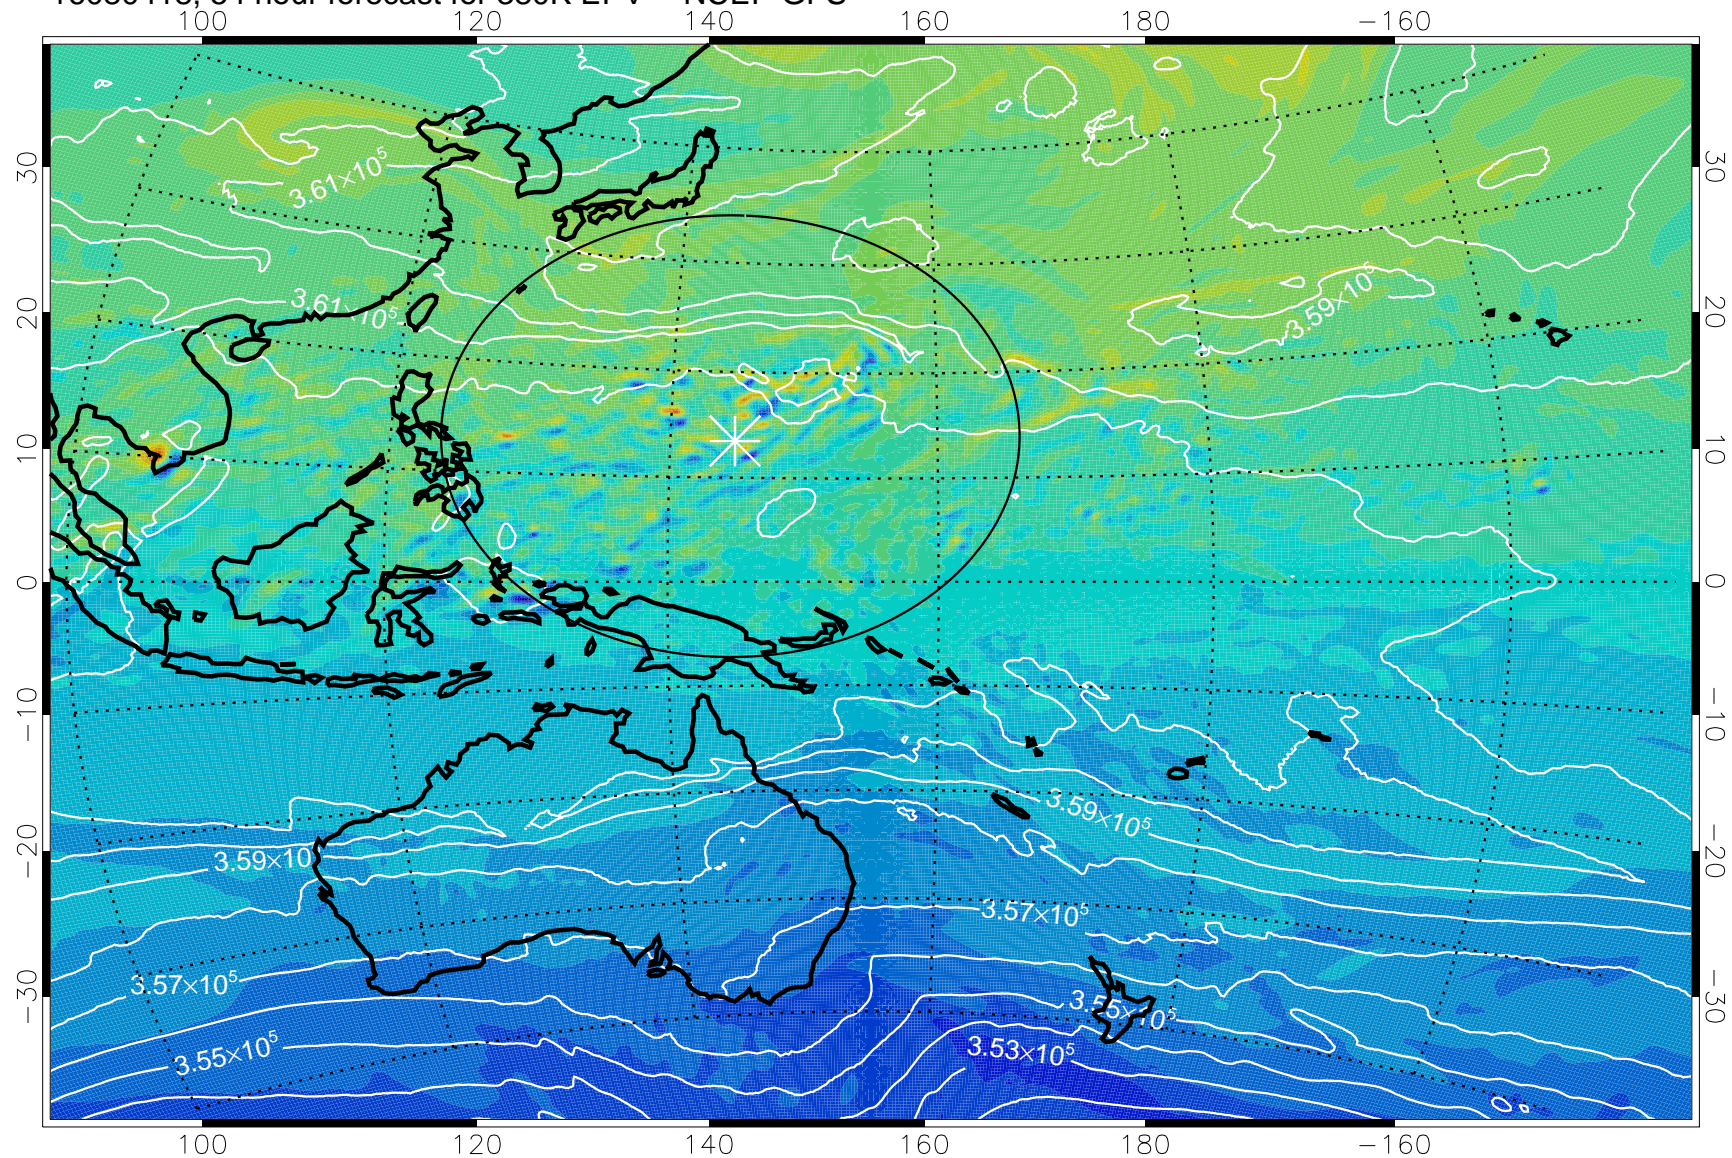

16080318, 30 hour forecast for 380K EPV -- NCEP GFS

380K Montgomery Streamfunction, white

Range ring of 2304 km

16080400, 36 hour forecast for 380K EPV -- NCEP GFS

380K Montgomery Streamfunction, white

Range ring of 2304 km

16080406, 42 hour forecast for 380K EPV -- NCEP GFS

16080412, 48 hour forecast for 380K EPV -- NCEP GFS

380K Montgomery Streamfunction, white

Range ring of 2304 km

16080418, 54 hour forecast for 380K EPV -- NCEP GFS

380K Montgomery Streamfunction, white

Range ring of 2304 km

16080500, 60 hour forecast for 380K EPV -- NCEP GFS

380K Montgomery Streamfunction, white

Range ring of 2304 km

16080506, 66 hour forecast for 380K EPV -- NCEP GFS

380K Montgomery Streamfunction, white

Range ring of 2304 km

16080512, 72 hour forecast for 380K EPV -- NCEP GFS

380K Montgomery Streamfunction, white

Range ring of 2304 km

16080518, 78 hour forecast for 380K EPV -- NCEP GFS