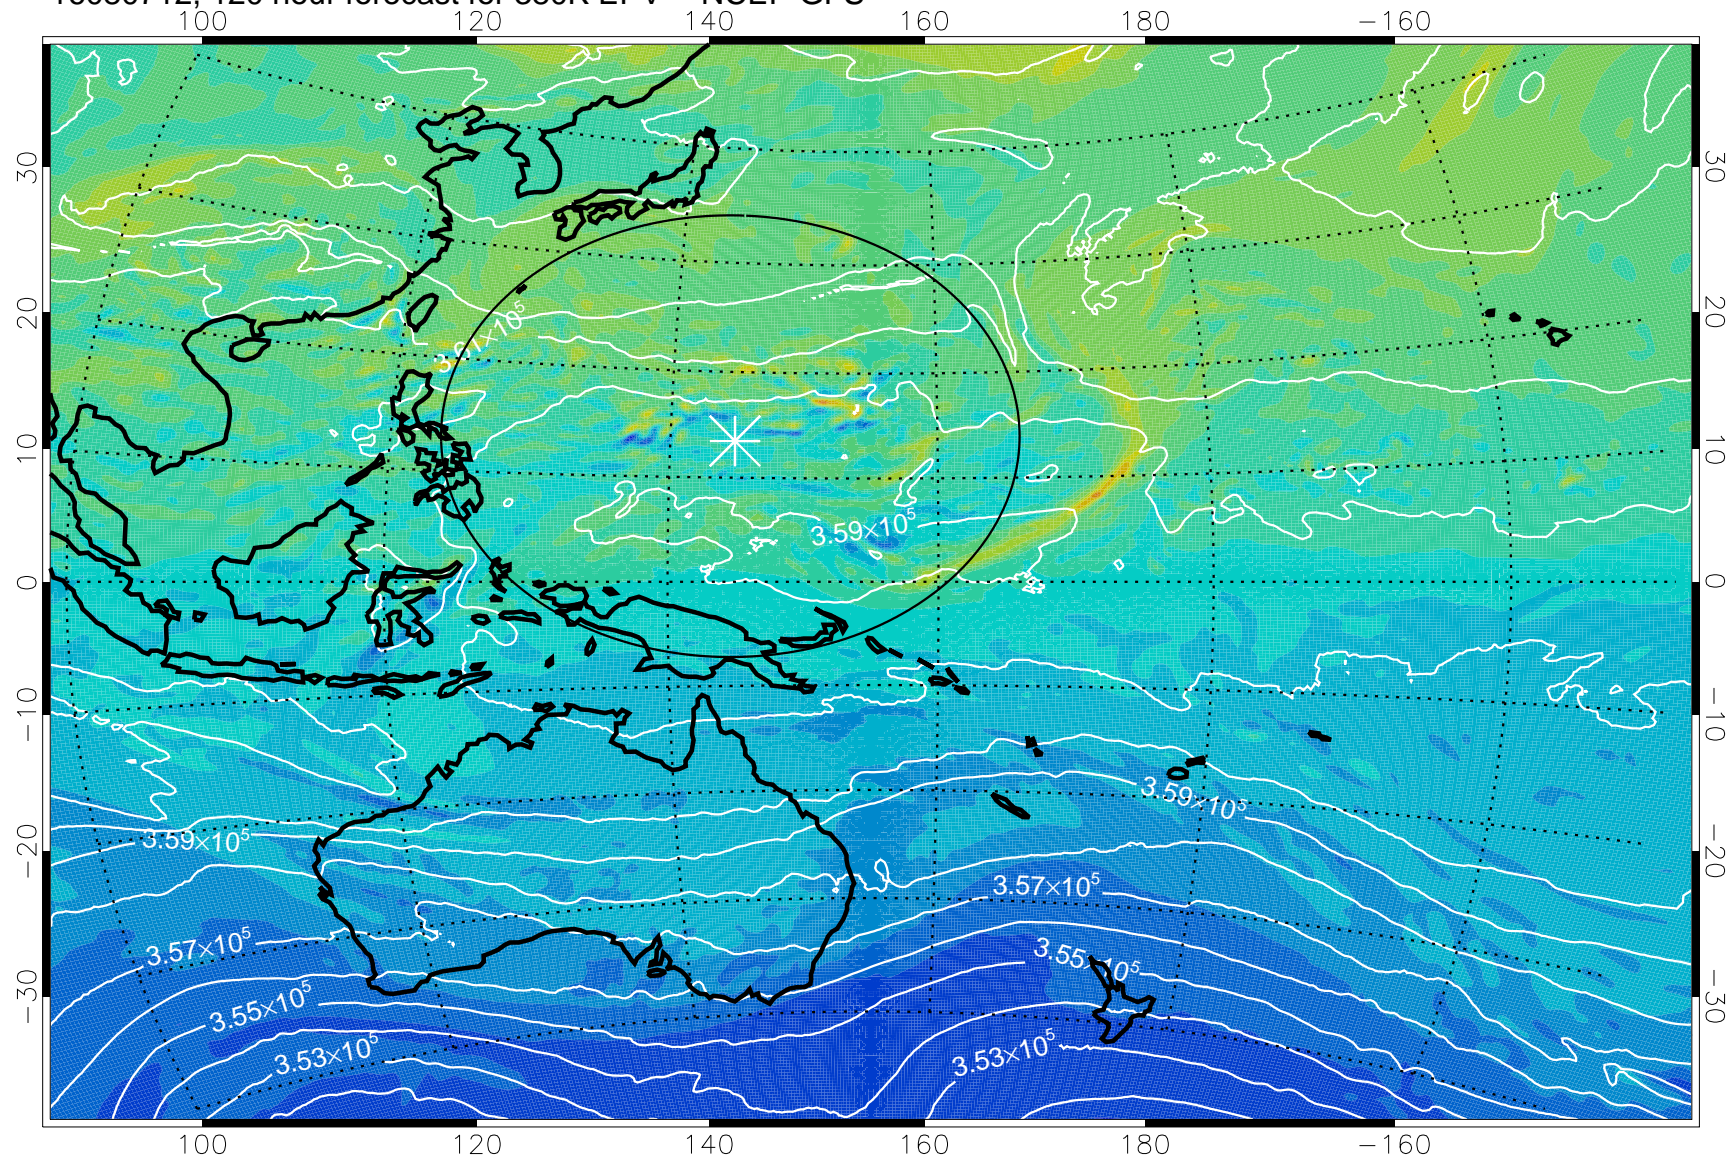

380K Montgomery Streamfunction, white

Range ring of 2304 km

16080612, 96 hour forecast for 380K EPV -- NCEP GFS

380K Montgomery Streamfunction, white

Range ring of 2304 km

16080618, 102 hour forecast for 380K EPV -- NCEP GFS

380K Montgomery Streamfunction, white

Range ring of 2304 km

16080700, 108 hour forecast for 380K EPV -- NCEP GFS

380K Montgomery Streamfunction, white

Range ring of 2304 km

16080706, 114 hour forecast for 380K EPV -- NCEP GFS

380K Montgomery Streamfunction, white

Range ring of 2304 km

16080712, 120 hour forecast for 380K EPV -- NCEP GFS

380K Montgomery Streamfunction, white

Range ring of 2304 km