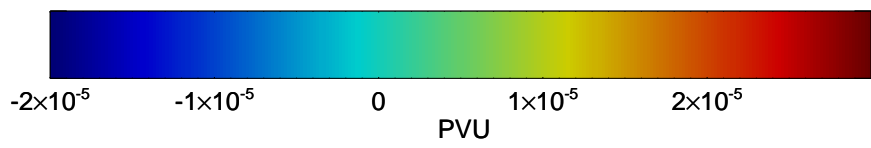

380K Montgomery Streamfunction, white

Range ring of 2304 km

16080712, 120 hour forecast for 380K EPV -- NCEP GFS

380K Montgomery Streamfunction, white

Range ring of 2304 km