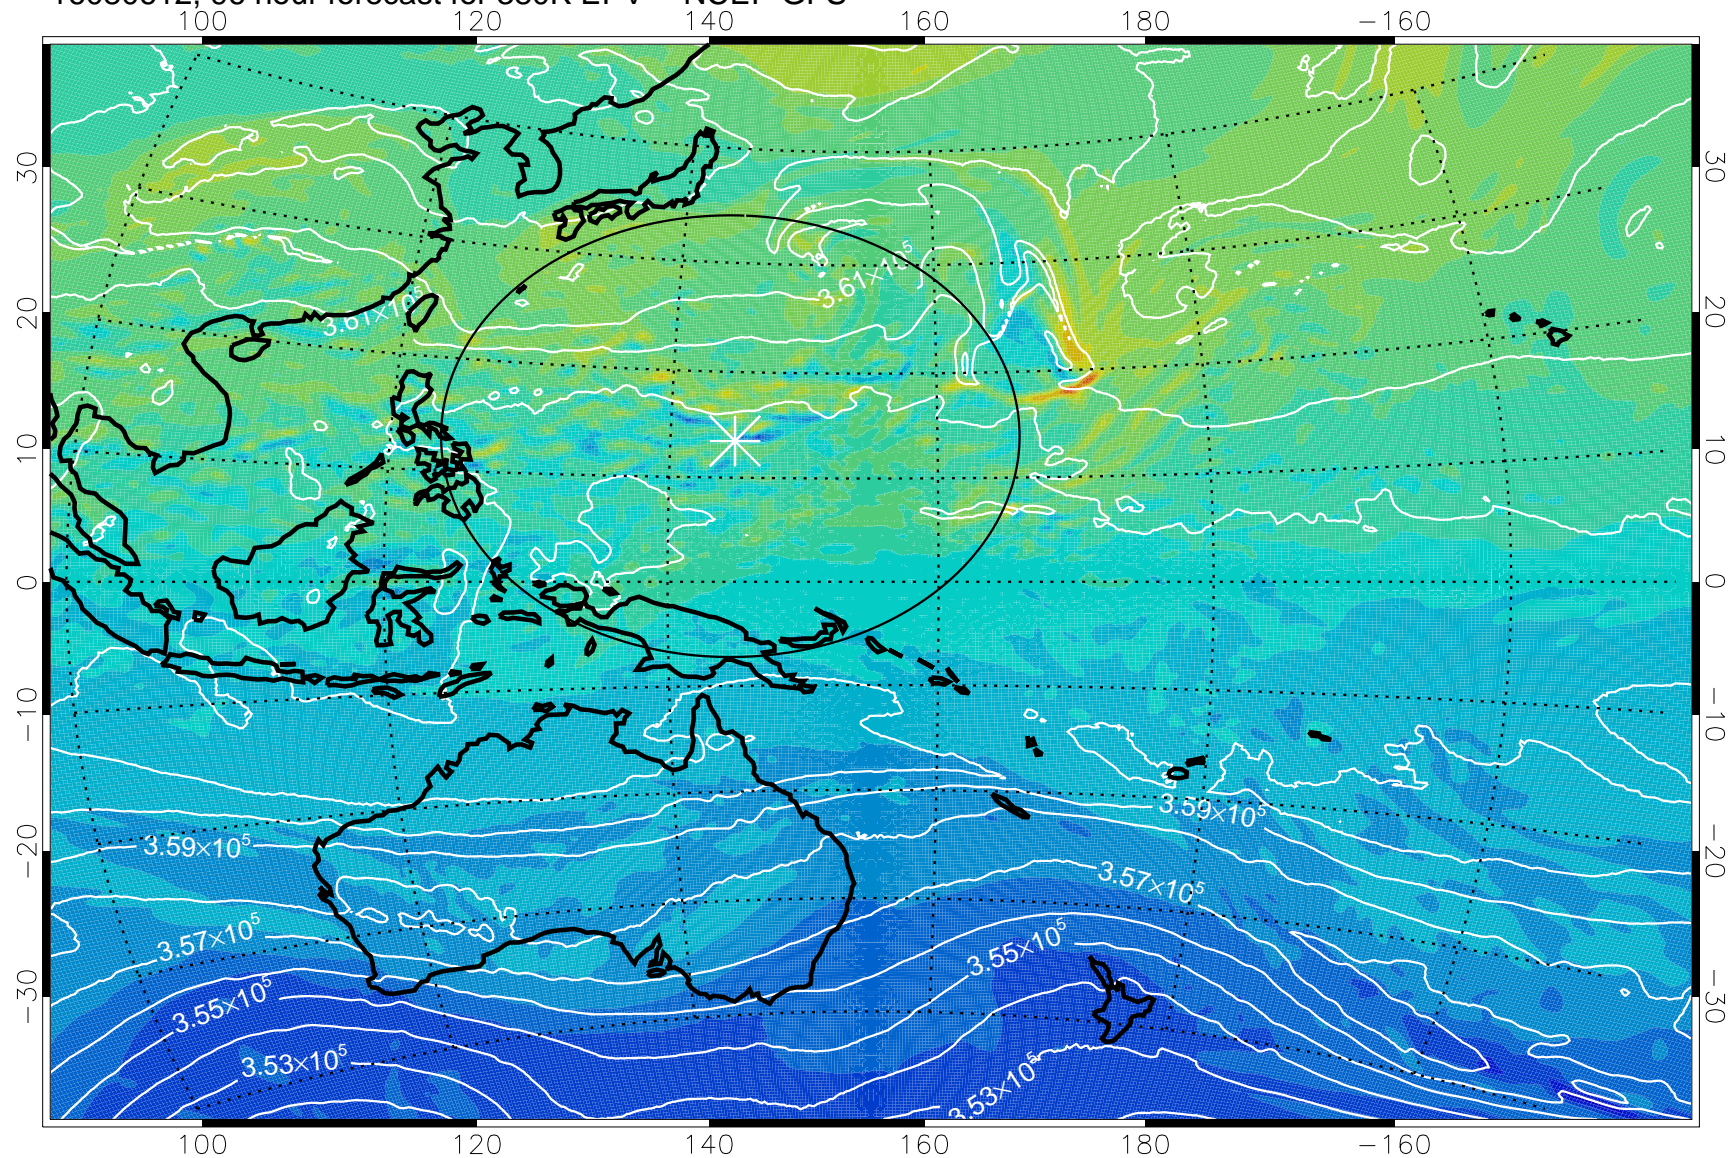

380K Montgomery Streamfunction, white

Range ring of 2304 km

16080512, 72 hour forecast for 380K EPV -- NCEP GFS

380K Montgomery Streamfunction, white

Range ring of 2304 km

16080518, 78 hour forecast for 380K EPV -- NCEP GFS

380K Montgomery Streamfunction, white

Range ring of 2304 km

16080600, 84 hour forecast for 380K EPV -- NCEP GFS

380K Montgomery Streamfunction, white

Range ring of 2304 km

16080606, 90 hour forecast for 380K EPV -- NCEP GFS

380K Montgomery Streamfunction, white

Range ring of 2304 km

16080612, 96 hour forecast for 380K EPV -- NCEP GFS

380K Montgomery Streamfunction, white

Range ring of 2304 km

16080618, 102 hour forecast for 380K EPV -- NCEP GFS

380K Montgomery Streamfunction, white

Range ring of 2304 km

16080700, 108 hour forecast for 380K EPV -- NCEP GFS

380K Montgomery Streamfunction, white

Range ring of 2304 km

16080706, 114 hour forecast for 380K EPV -- NCEP GFS