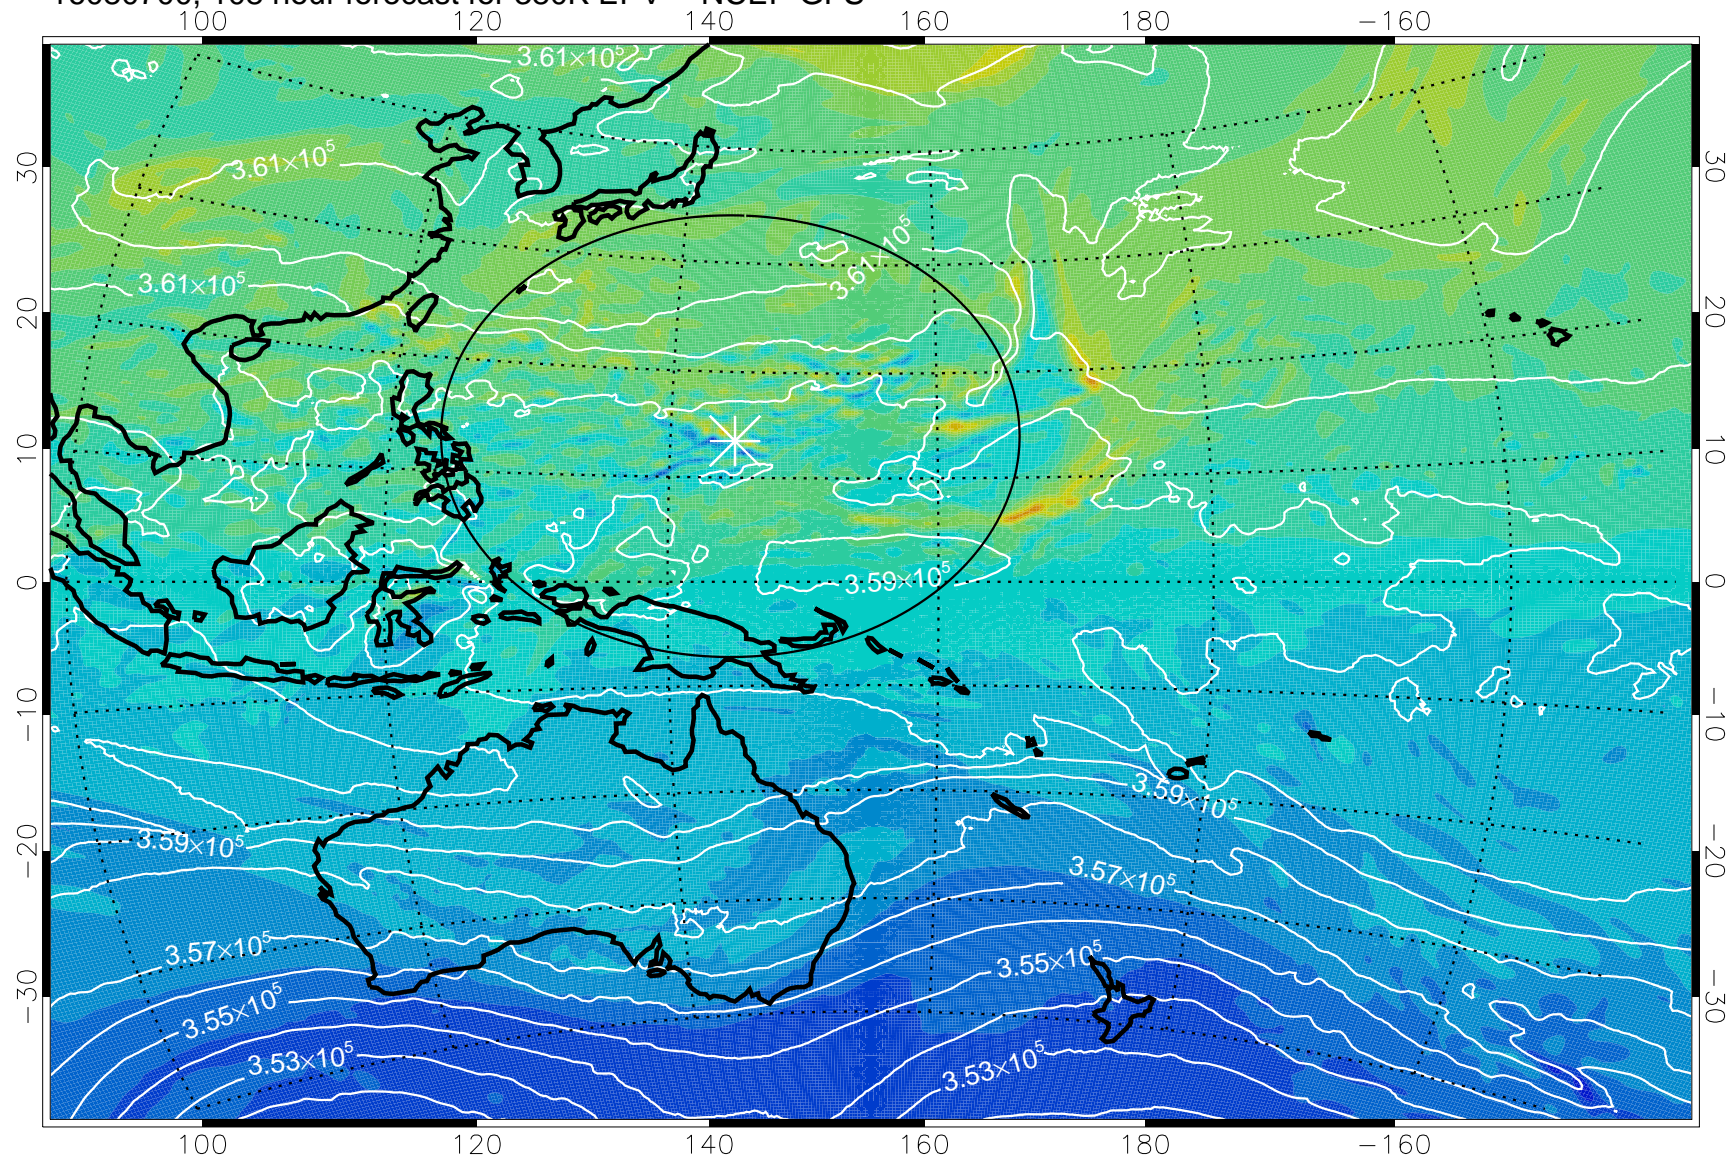

380K Montgomery Streamfunction, white

Range ring of 2304 km

16080600, 84 hour forecast for 380K EPV -- NCEP GFS

380K Montgomery Streamfunction, white

Range ring of 2304 km

16080606, 90 hour forecast for 380K EPV -- NCEP GFS

380K Montgomery Streamfunction, white

Range ring of 2304 km

16080612, 96 hour forecast for 380K EPV -- NCEP GFS

380K Montgomery Streamfunction, white

Range ring of 2304 km

16080618, 102 hour forecast for 380K EPV -- NCEP GFS

380K Montgomery Streamfunction, white

Range ring of 2304 km

16080700, 108 hour forecast for 380K EPV -- NCEP GFS

380K Montgomery Streamfunction, white

Range ring of 2304 km

16080706, 114 hour forecast for 380K EPV -- NCEP GFS

380K Montgomery Streamfunction, white

Range ring of 2304 km

16080712, 120 hour forecast for 380K EPV -- NCEP GFS

380K Montgomery Streamfunction, white

Range ring of 2304 km