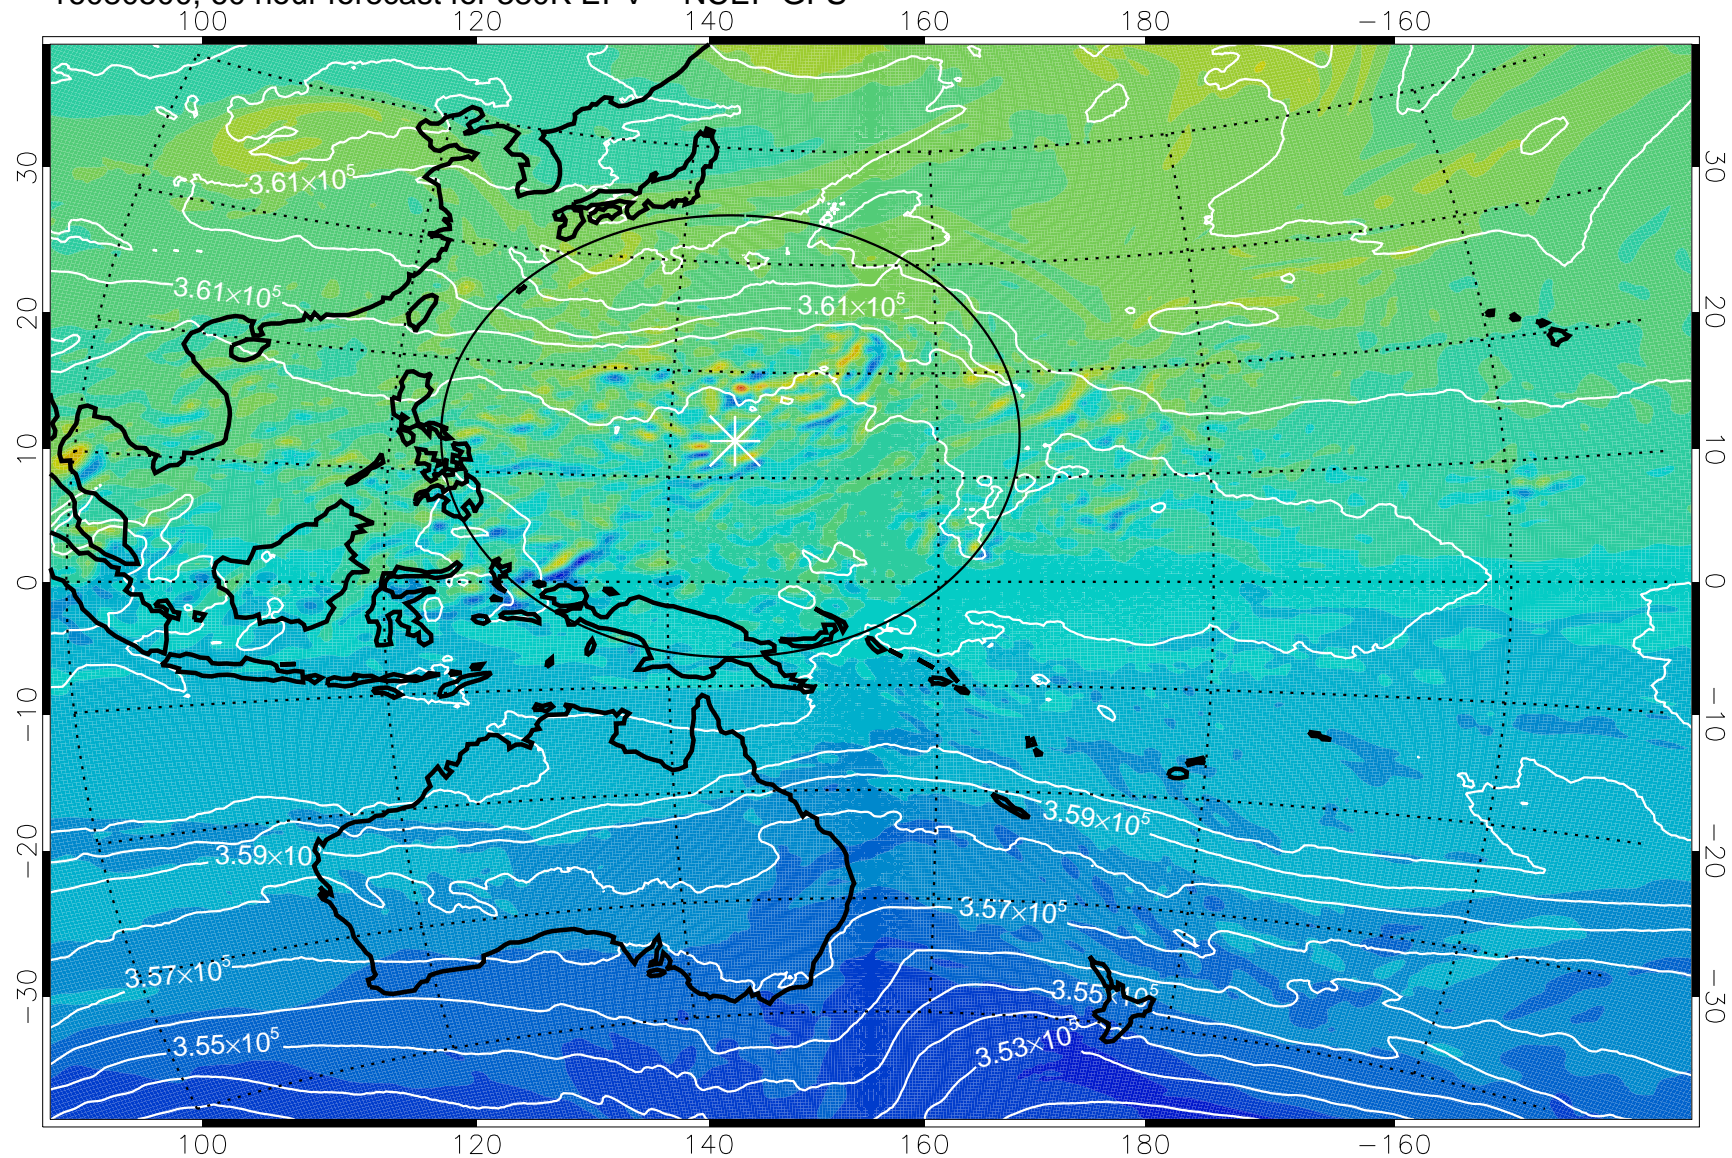

16080318, 30 hour forecast for 380K EPV -- NCEP GFS

380K Montgomery Streamfunction, white

Range ring of 2304 km

16080400, 36 hour forecast for 380K EPV -- NCEP GFS

380K Montgomery Streamfunction, white

Range ring of 2304 km

16080406, 42 hour forecast for 380K EPV -- NCEP GFS

16080412, 48 hour forecast for 380K EPV -- NCEP GFS

380K Montgomery Streamfunction, white

Range ring of 2304 km

16080418, 54 hour forecast for 380K EPV -- NCEP GFS

380K Montgomery Streamfunction, white

Range ring of 2304 km

16080500, 60 hour forecast for 380K EPV -- NCEP GFS

380K Montgomery Streamfunction, white

Range ring of 2304 km

16080506, 66 hour forecast for 380K EPV -- NCEP GFS

380K Montgomery Streamfunction, white

Range ring of 2304 km

16080512, 72 hour forecast for 380K EPV -- NCEP GFS

380K Montgomery Streamfunction, white

Range ring of 2304 km

16080518, 78 hour forecast for 380K EPV -- NCEP GFS