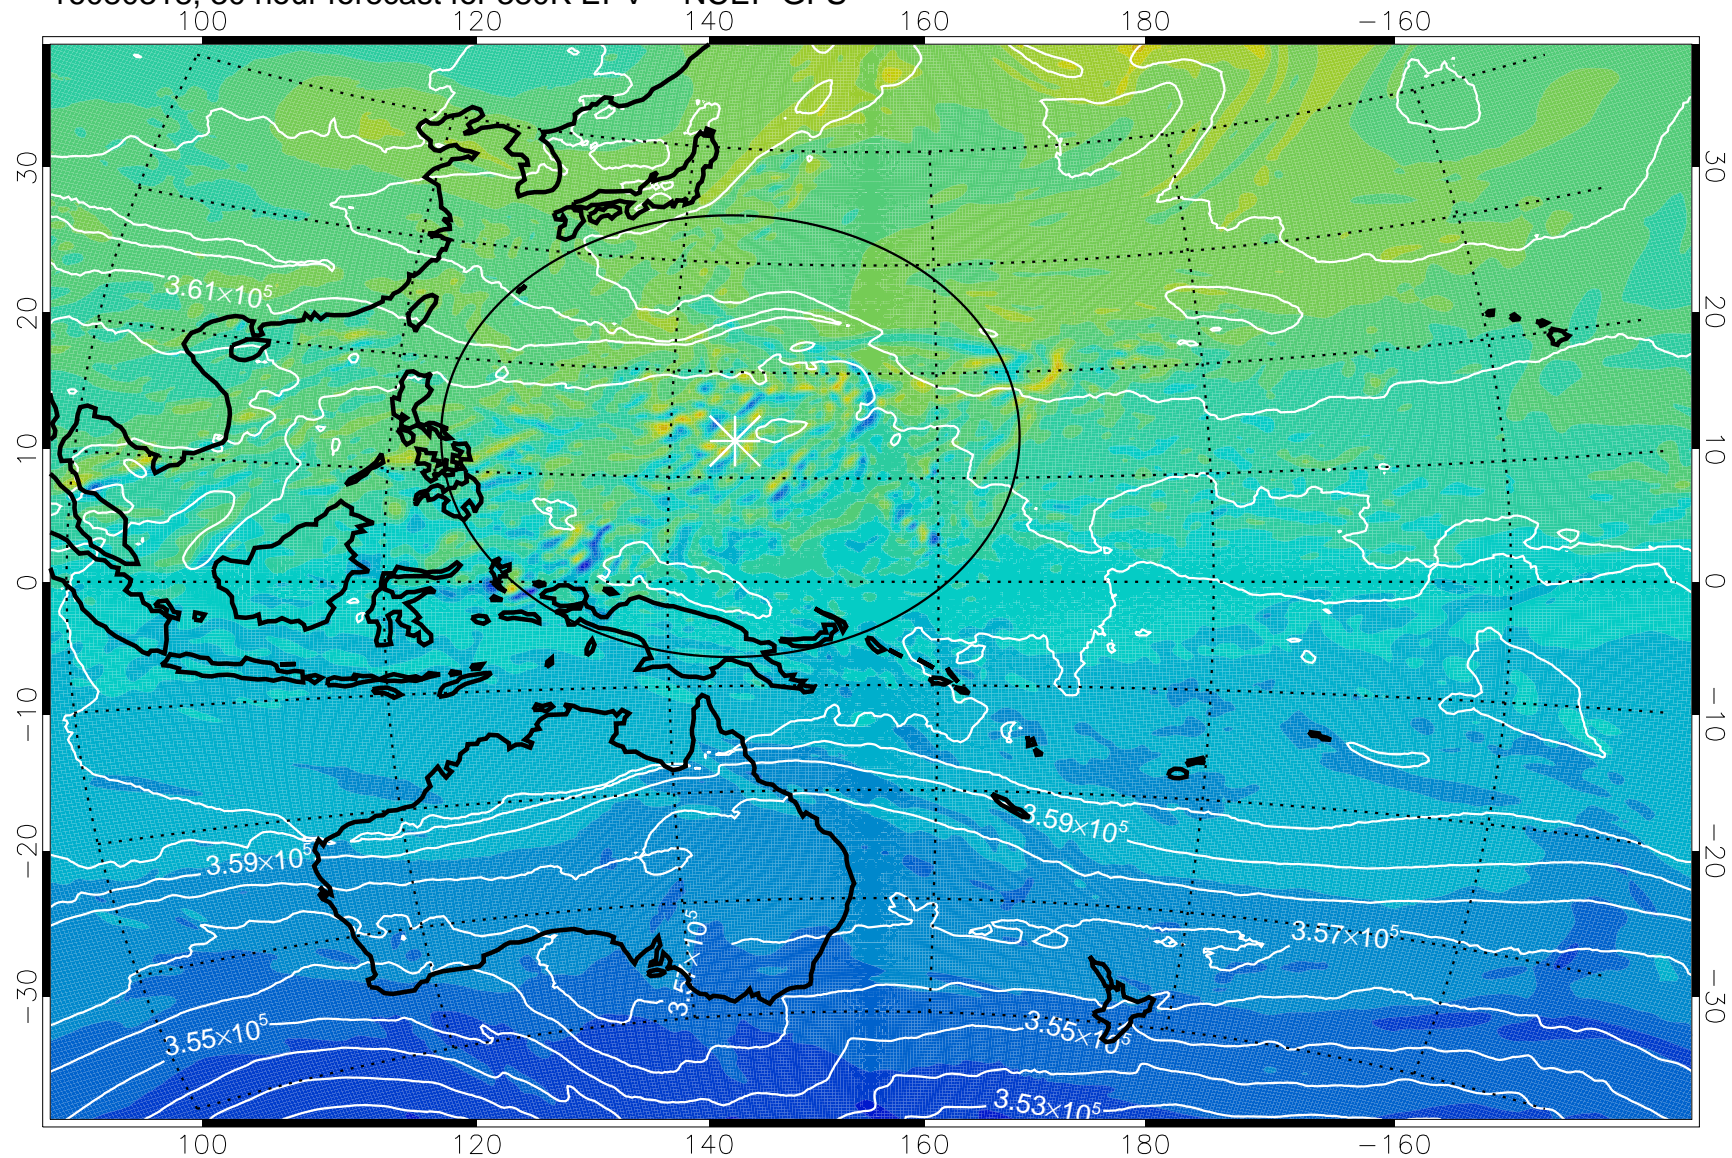

16080306, 18 hour forecast for 380K EPV -- NCEP GFS

380K Montgomery Streamfunction, white

Range ring of 2304 km

16080312, 24 hour forecast for 380K EPV -- NCEP GFS

380K Montgomery Streamfunction, white

Range ring of 2304 km

16080318, 30 hour forecast for 380K EPV -- NCEP GFS

380K Montgomery Streamfunction, white

Range ring of 2304 km

16080400, 36 hour forecast for 380K EPV -- NCEP GFS

380K Montgomery Streamfunction, white

Range ring of 2304 km

16080406, 42 hour forecast for 380K EPV -- NCEP GFS

16080412, 48 hour forecast for 380K EPV -- NCEP GFS

380K Montgomery Streamfunction, white

Range ring of 2304 km

16080418, 54 hour forecast for 380K EPV -- NCEP GFS

380K Montgomery Streamfunction, white

Range ring of 2304 km

16080500, 60 hour forecast for 380K EPV -- NCEP GFS

380K Montgomery Streamfunction, white

Range ring of 2304 km

16080506, 66 hour forecast for 380K EPV -- NCEP GFS