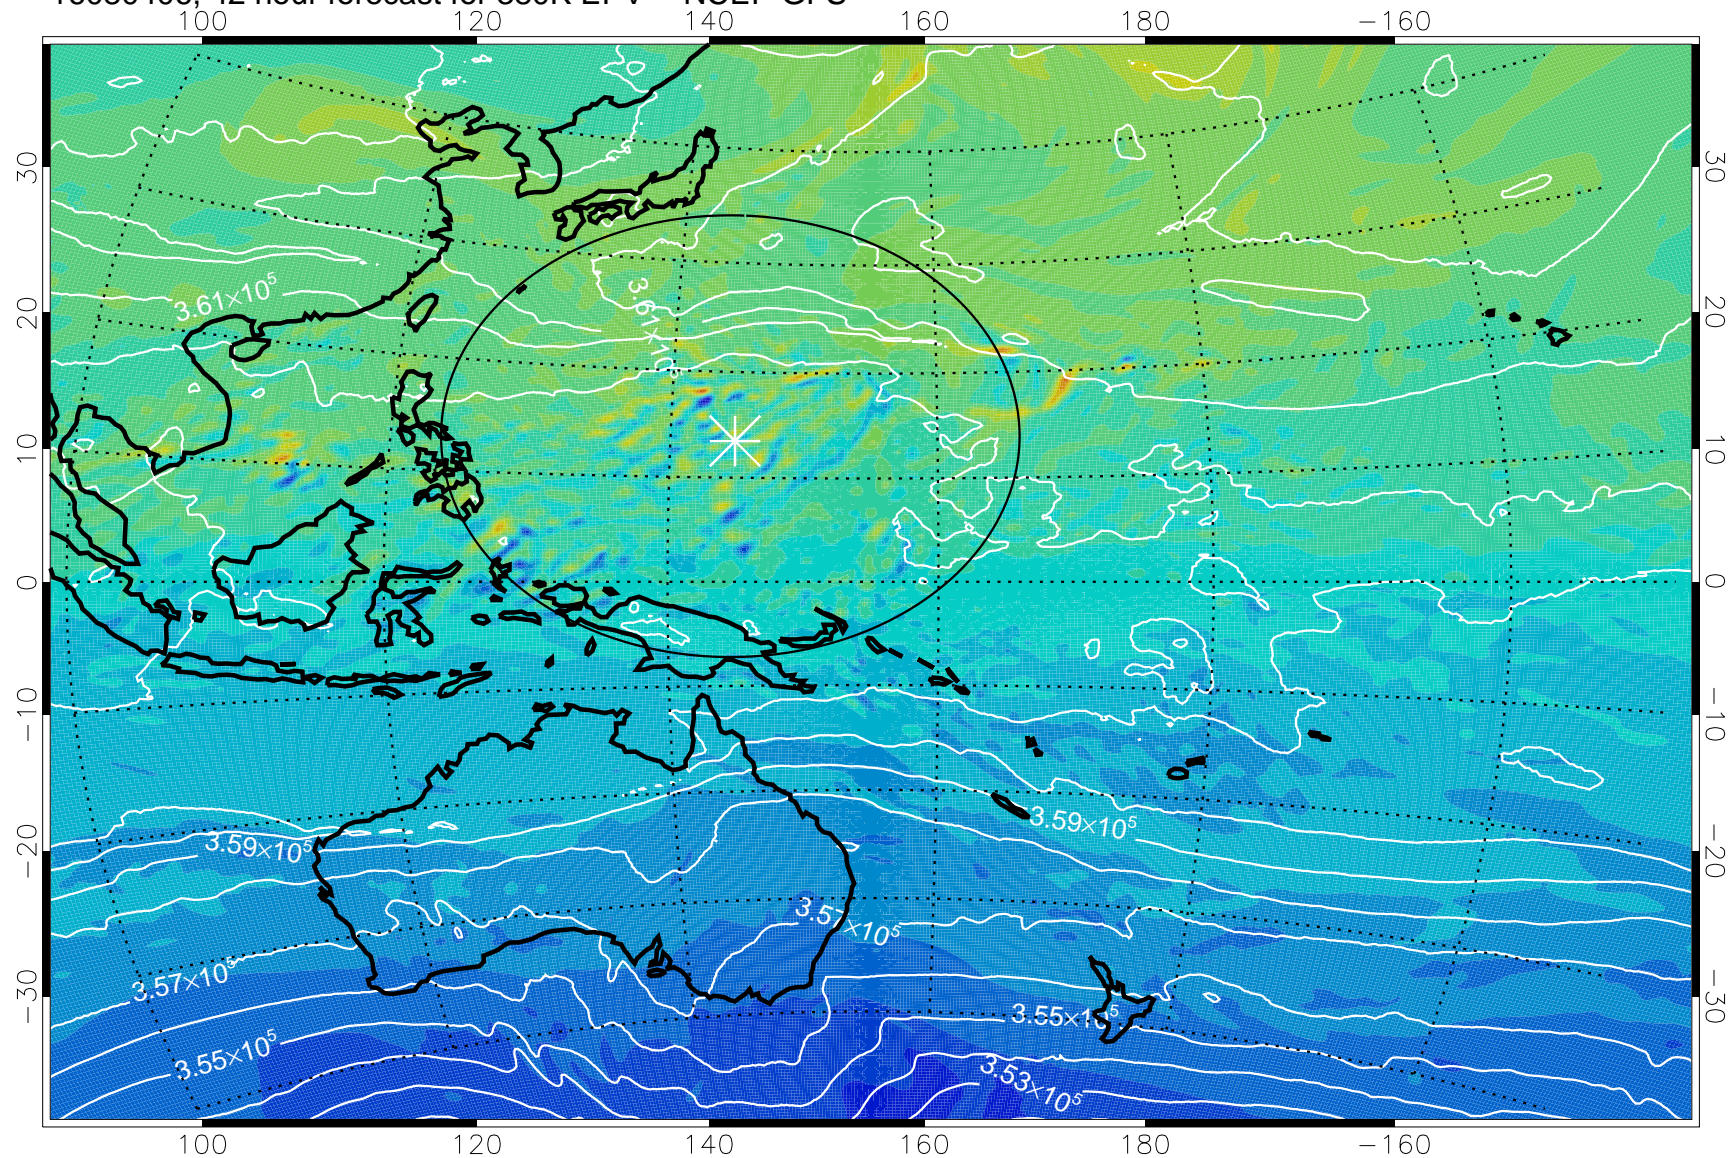

16080318, 30 hour forecast for 380K EPV -- NCEP GFS

380K Montgomery Streamfunction, white

Range ring of 2304 km

16080400, 36 hour forecast for 380K EPV -- NCEP GFS

380K Montgomery Streamfunction, white

Range ring of 2304 km

16080406, 42 hour forecast for 380K EPV -- NCEP GFS

16080412, 48 hour forecast for 380K EPV -- NCEP GFS

380K Montgomery Streamfunction, white

Range ring of 2304 km

16080418, 54 hour forecast for 380K EPV -- NCEP GFS

380K Montgomery Streamfunction, white

Range ring of 2304 km

16080500, 60 hour forecast for 380K EPV -- NCEP GFS

380K Montgomery Streamfunction, white

Range ring of 2304 km

16080506, 66 hour forecast for 380K EPV -- NCEP GFS

380K Montgomery Streamfunction, white

Range ring of 2304 km

16080512, 72 hour forecast for 380K EPV -- NCEP GFS

380K Montgomery Streamfunction, white

Range ring of 2304 km

16080518, 78 hour forecast for 380K EPV -- NCEP GFS