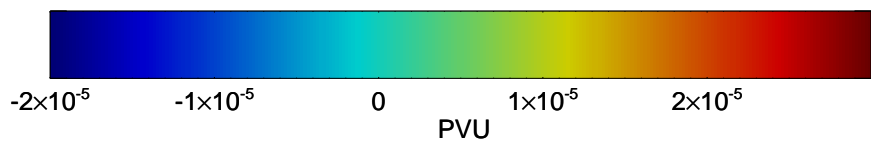

16080318, 30 hour forecast for 380K EPV -- NCEP GFS

380K Montgomery Streamfunction, white

Range ring of 2304 km

16080400, 36 hour forecast for 380K EPV -- NCEP GFS

380K Montgomery Streamfunction, white

Range ring of 2304 km