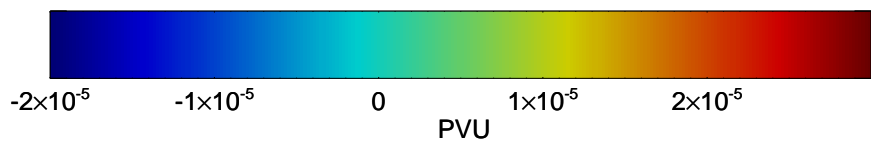

16080600, 84 hour forecast for 380K EPV -- NCEP GFS

380K Montgomery Streamfunction, white

Range ring of 2304 km