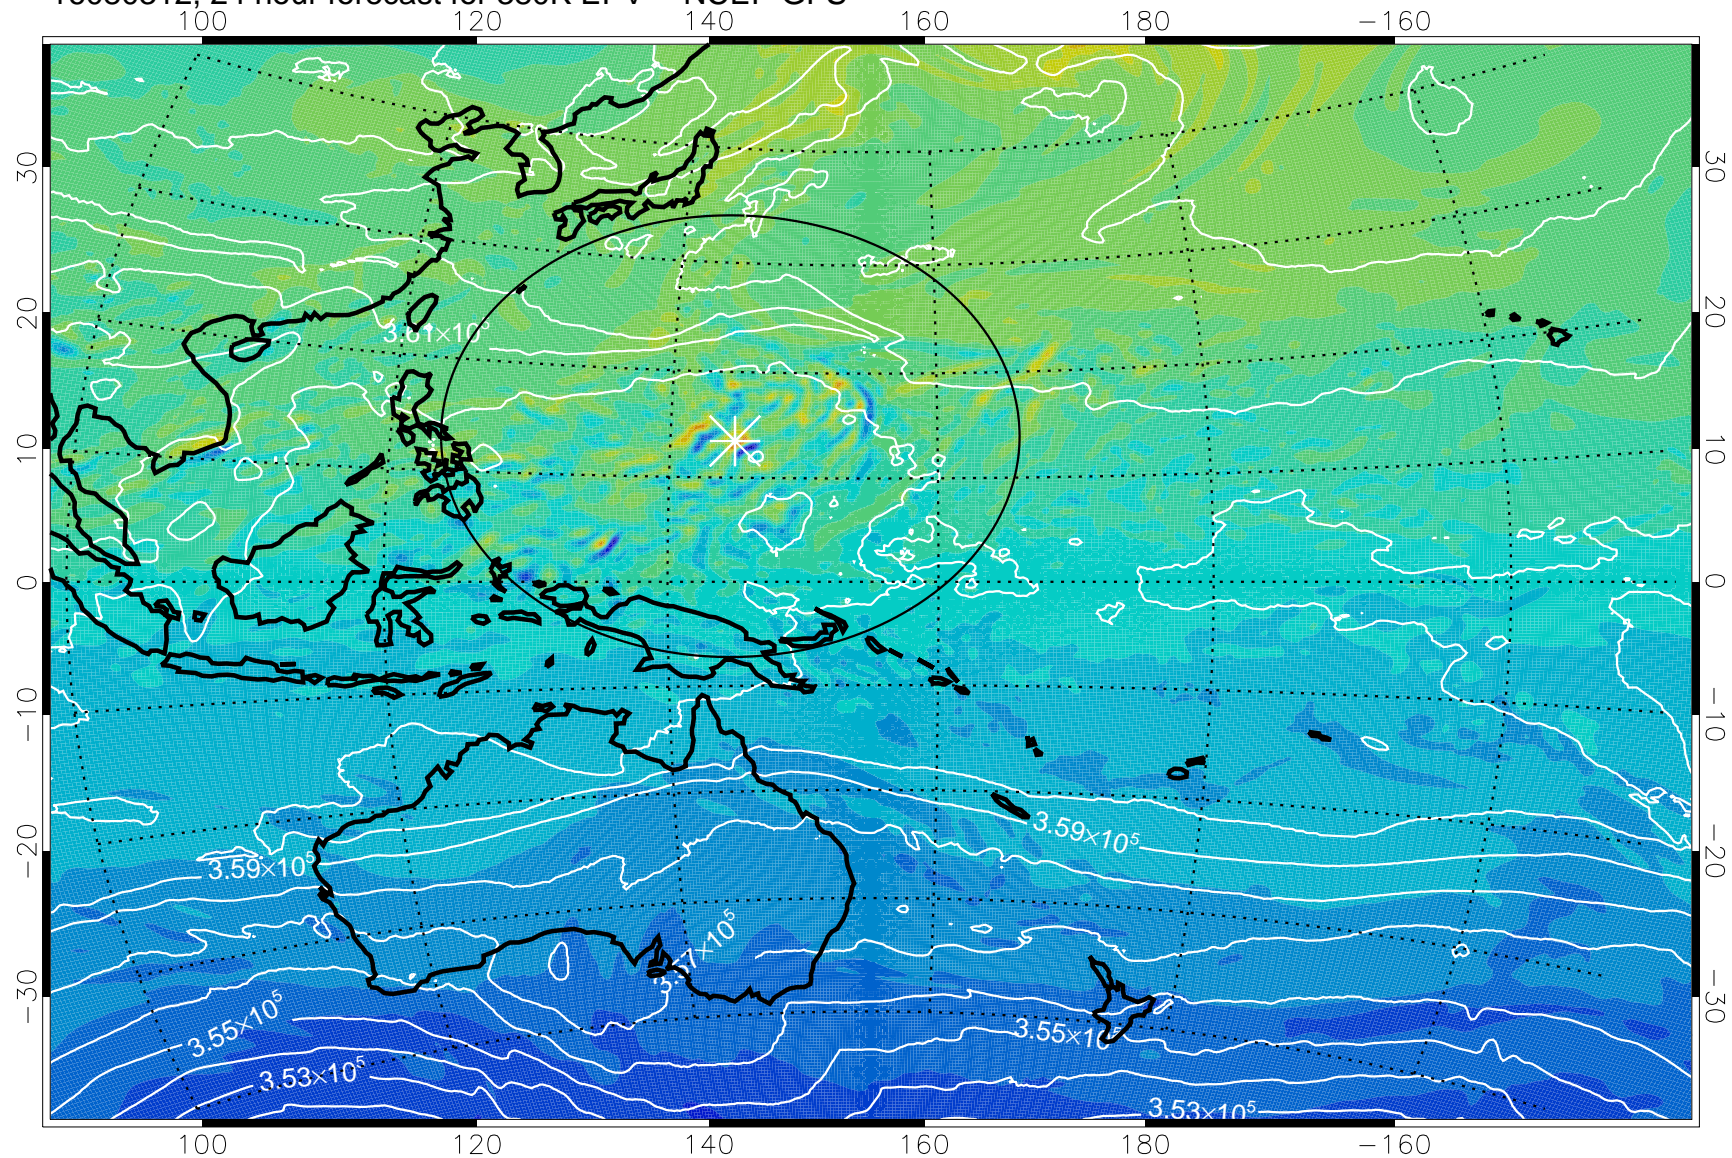

16080306, 18 hour forecast for 380K EPV -- NCEP GFS

380K Montgomery Streamfunction, white

Range ring of 2304 km

16080312, 24 hour forecast for 380K EPV -- NCEP GFS

380K Montgomery Streamfunction, white

Range ring of 2304 km

16080318, 30 hour forecast for 380K EPV -- NCEP GFS

380K Montgomery Streamfunction, white

Range ring of 2304 km

16080400, 36 hour forecast for 380K EPV -- NCEP GFS

380K Montgomery Streamfunction, white

Range ring of 2304 km

16080406, 42 hour forecast for 380K EPV -- NCEP GFS

16080412, 48 hour forecast for 380K EPV -- NCEP GFS

380K Montgomery Streamfunction, white

Range ring of 2304 km

16080418, 54 hour forecast for 380K EPV -- NCEP GFS

380K Montgomery Streamfunction, white

Range ring of 2304 km

16080500, 60 hour forecast for 380K EPV -- NCEP GFS

380K Montgomery Streamfunction, white

Range ring of 2304 km

16080506, 66 hour forecast for 380K EPV -- NCEP GFS