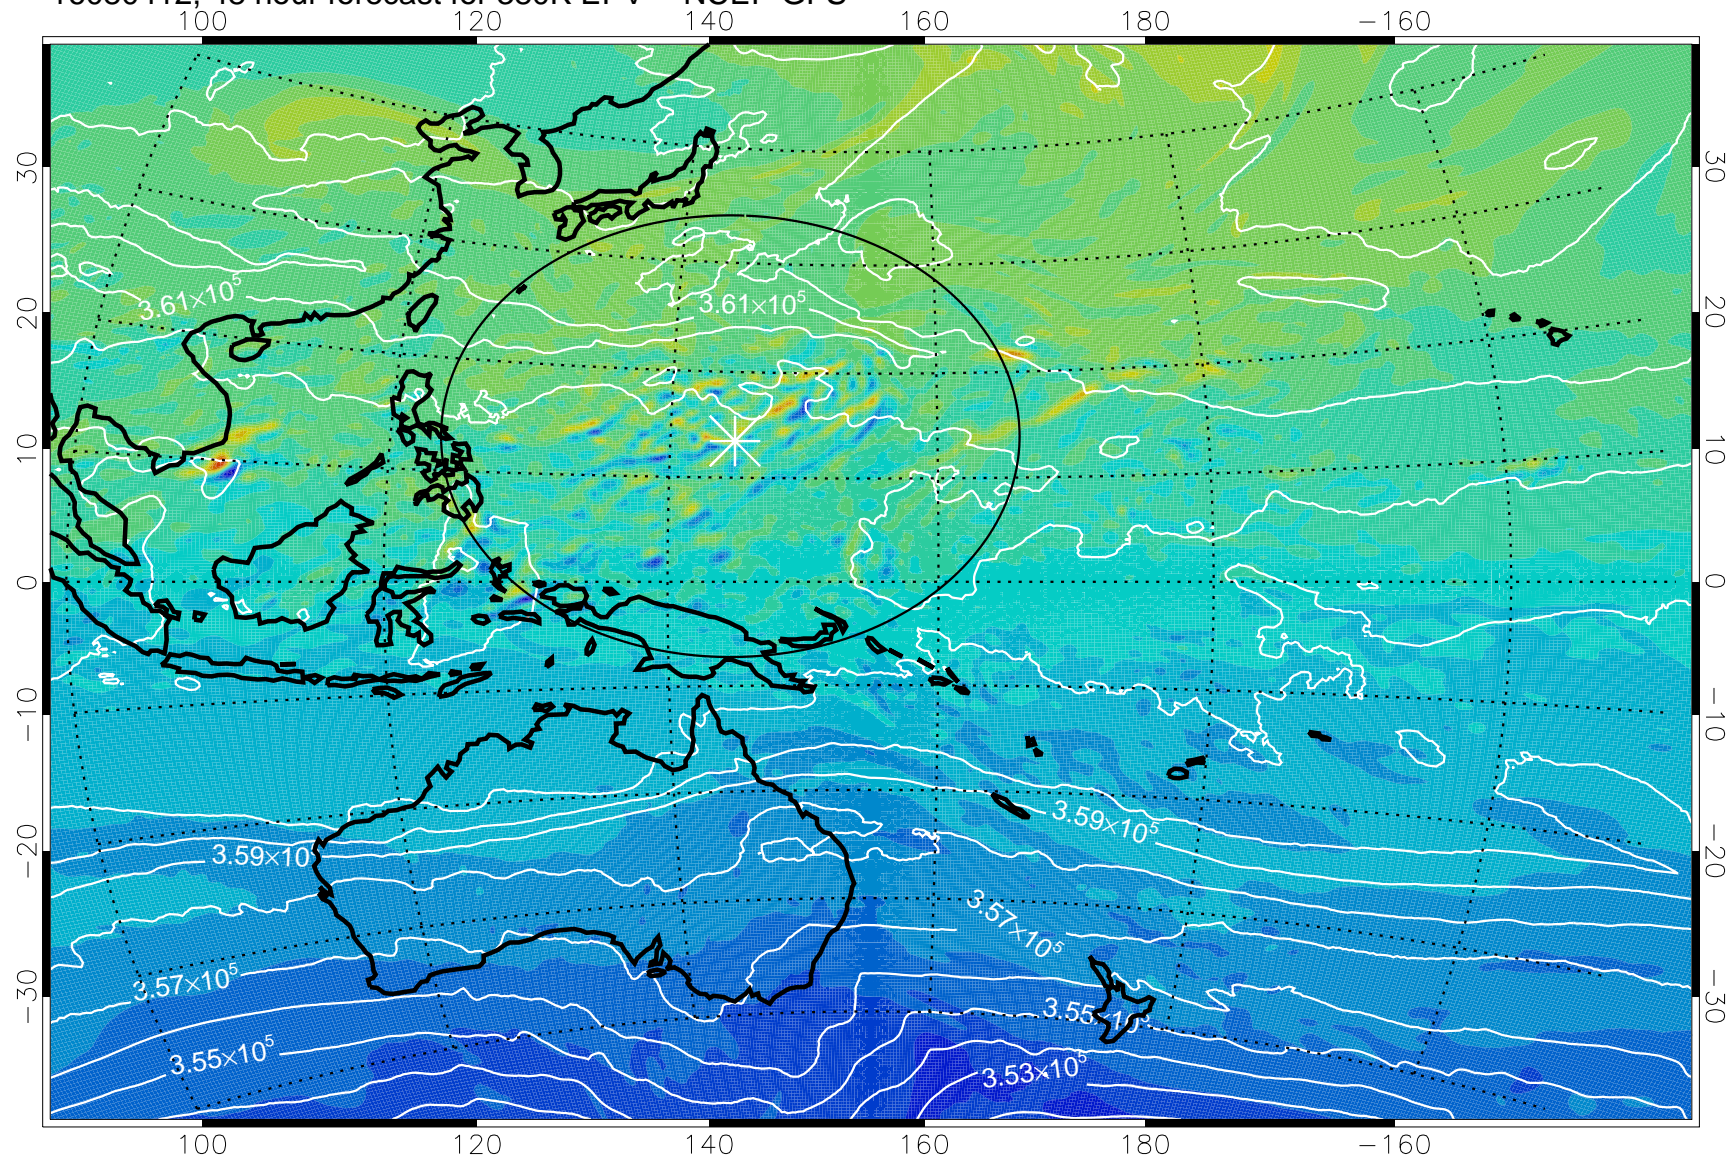

16080318, 30 hour forecast for 380K EPV -- NCEP GFS

380K Montgomery Streamfunction, white

Range ring of 2304 km

16080400, 36 hour forecast for 380K EPV -- NCEP GFS

380K Montgomery Streamfunction, white

Range ring of 2304 km

16080406, 42 hour forecast for 380K EPV -- NCEP GFS

16080412, 48 hour forecast for 380K EPV -- NCEP GFS

380K Montgomery Streamfunction, white

Range ring of 2304 km

16080418, 54 hour forecast for 380K EPV -- NCEP GFS

380K Montgomery Streamfunction, white

Range ring of 2304 km

16080500, 60 hour forecast for 380K EPV -- NCEP GFS

380K Montgomery Streamfunction, white

Range ring of 2304 km

16080506, 66 hour forecast for 380K EPV -- NCEP GFS

380K Montgomery Streamfunction, white

Range ring of 2304 km

16080512, 72 hour forecast for 380K EPV -- NCEP GFS

380K Montgomery Streamfunction, white

Range ring of 2304 km

16080518, 78 hour forecast for 380K EPV -- NCEP GFS