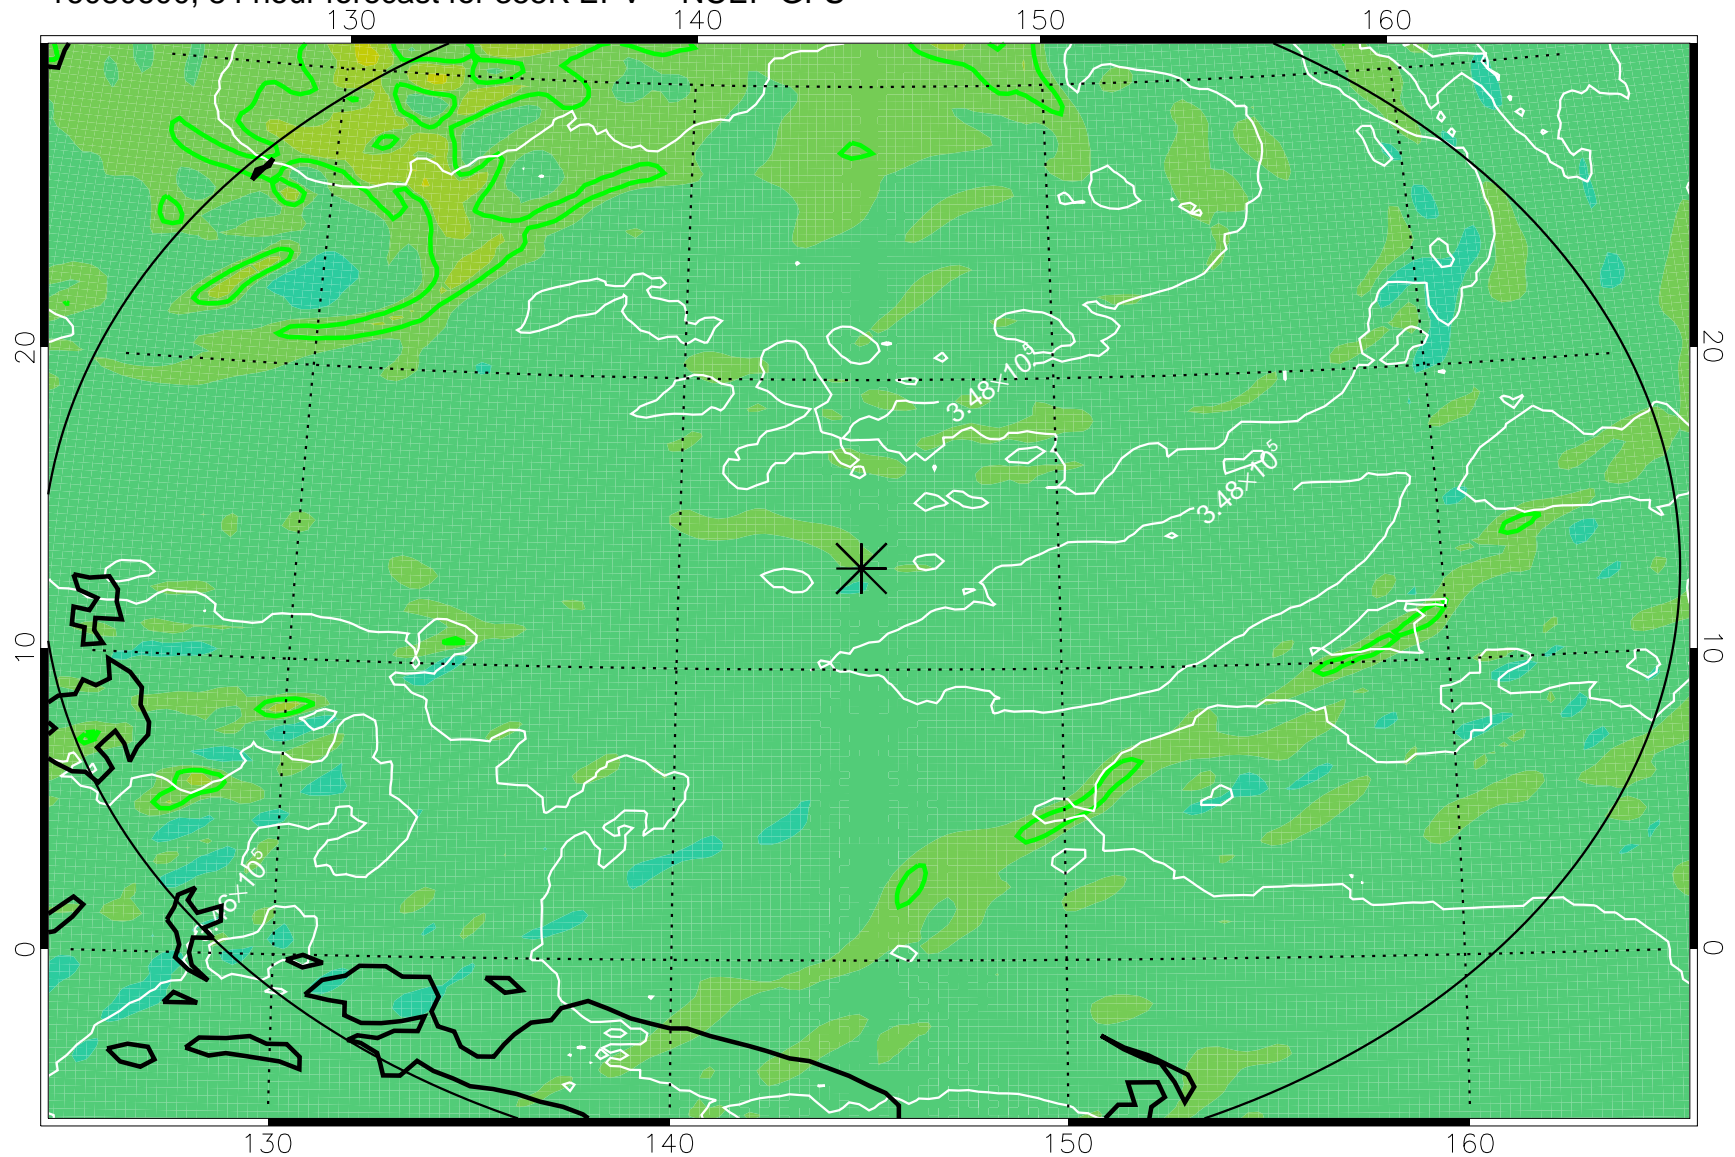

16080506, 66 hour forecast for 355K EPV -- NCEP GFS

355K Montgomery Streamfunction, white
EPV Tropopause (2 PVU) Position
Range ring of 2304 km

16080512, 72 hour forecast for 355K EPV -- NCEP GFS

355K Montgomery Streamfunction, white
EPV Tropopause (2 PVU) Position
Range ring of 2304 km

16080518, 78 hour forecast for 355K EPV -- NCEP GFS

355K Montgomery Streamfunction, white
EPV Tropopause (2 PVU) Position
Range ring of 2304 km

16080600, 84 hour forecast for 355K EPV -- NCEP GFS

355K Montgomery Streamfunction, white
EPV Tropopause (2 PVU) Position
Range ring of 2304 km

16080606, 90 hour forecast for 355K EPV -- NCEP GFS

355K Montgomery Streamfunction, white
EPV Tropopause (2 PVU) Position
Range ring of 2304 km

16080612, 96 hour forecast for 355K EPV -- NCEP GFS

355K Montgomery Streamfunction, white
EPV Tropopause (2 PVU) Position
Range ring of 2304 km

16080618, 102 hour forecast for 355K EPV -- NCEP GFS

355K Montgomery Streamfunction, white
EPV Tropopause (2 PVU) Position
Range ring of 2304 km

16080700, 108 hour forecast for 355K EPV -- NCEP GFS

355K Montgomery Streamfunction, white
EPV Tropopause (2 PVU) Position
Range ring of 2304 km