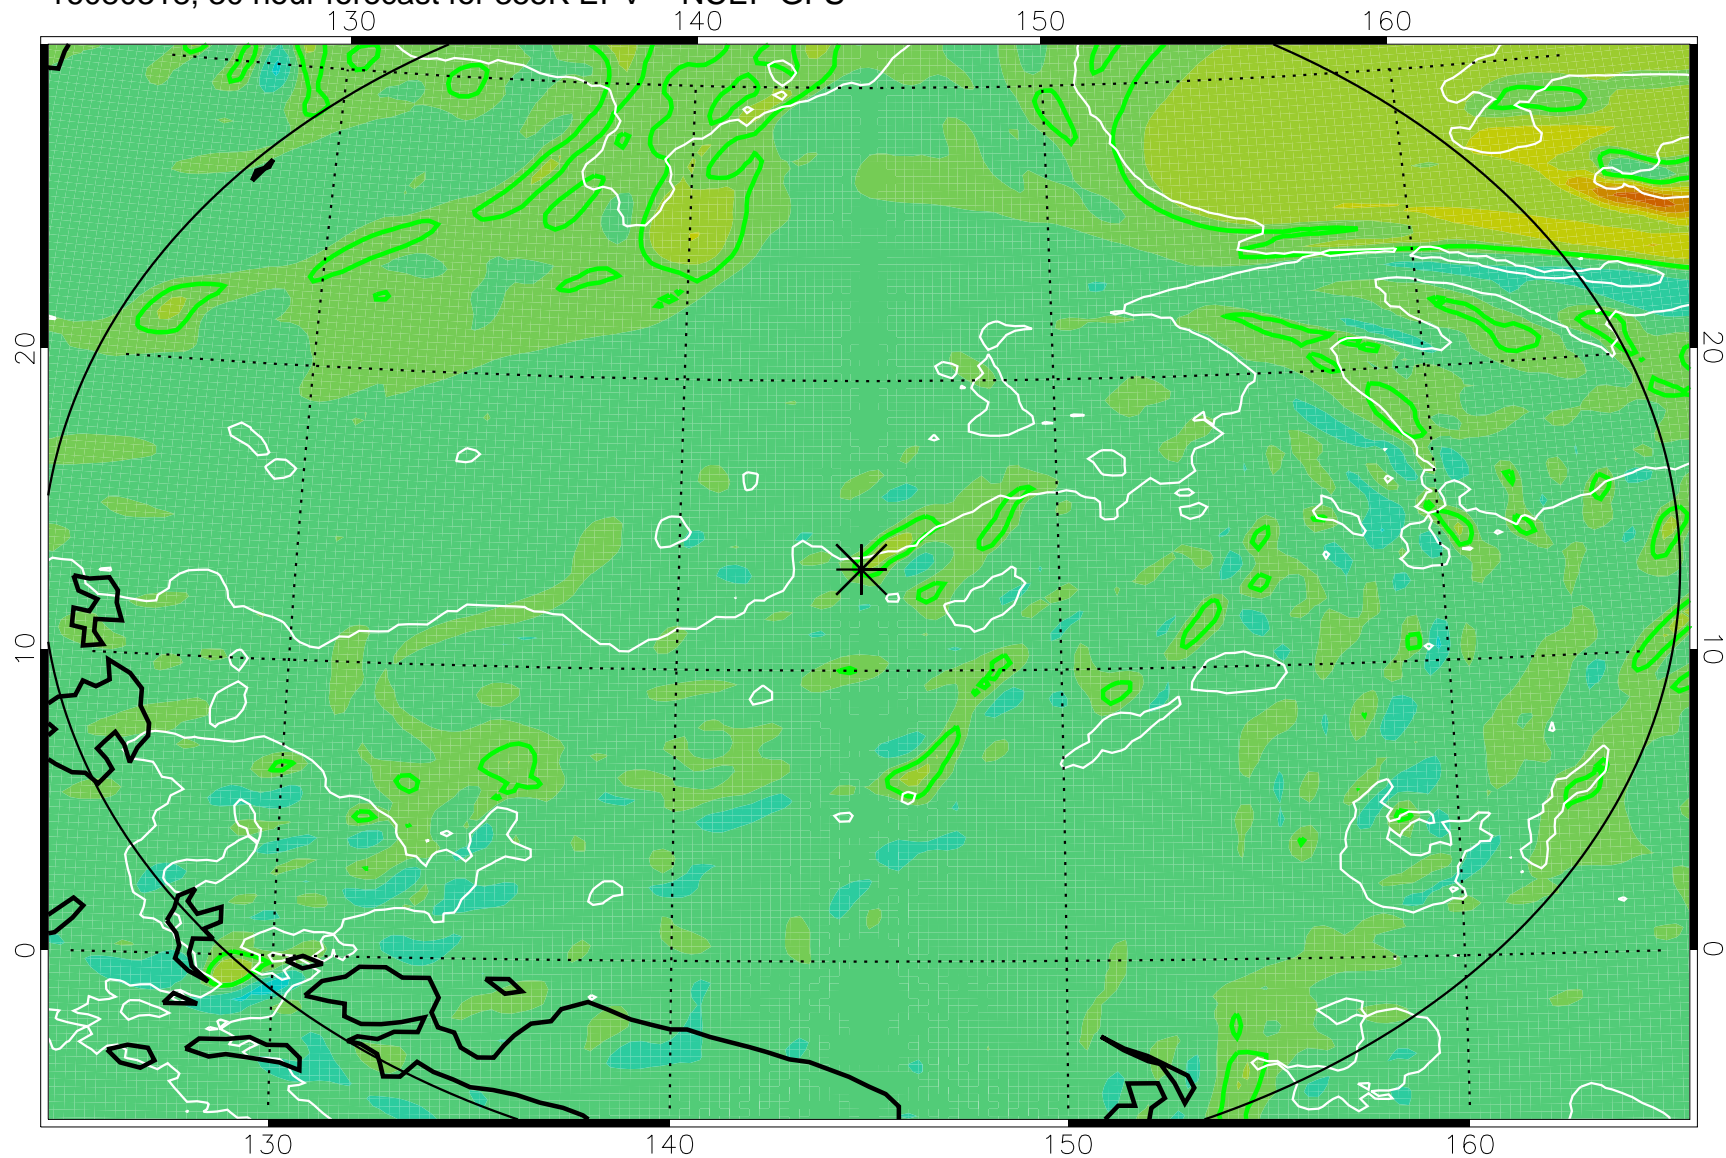

16080306, 18 hour forecast for 355K EPV -- NCEP GFS

355K Montgomery Streamfunction, white
EPV Tropopause (2 PVU) Position
Range ring of 2304 km

16080312, 24 hour forecast for 355K EPV -- NCEP GFS

355K Montgomery Streamfunction, white
EPV Tropopause (2 PVU) Position
Range ring of 2304 km

16080318, 30 hour forecast for 355K EPV -- NCEP GFS

355K Montgomery Streamfunction, white
EPV Tropopause (2 PVU) Position
Range ring of 2304 km

16080400, 36 hour forecast for 355K EPV -- NCEP GFS

355K Montgomery Streamfunction, white
EPV Tropopause (2 PVU) Position
Range ring of 2304 km

16080406, 42 hour forecast for 355K EPV -- NCEP GFS

355K Montgomery Streamfunction, white
EPV Tropopause (2 PVU) Position
Range ring of 2304 km

16080412, 48 hour forecast for 355K EPV -- NCEP GFS

355K Montgomery Streamfunction, white
EPV Tropopause (2 PVU) Position
Range ring of 2304 km

16080418, 54 hour forecast for 355K EPV -- NCEP GFS

355K Montgomery Streamfunction, white
EPV Tropopause (2 PVU) Position
Range ring of 2304 km

16080500, 60 hour forecast for 355K EPV -- NCEP GFS

355K Montgomery Streamfunction, white
EPV Tropopause (2 PVU) Position
Range ring of 2304 km