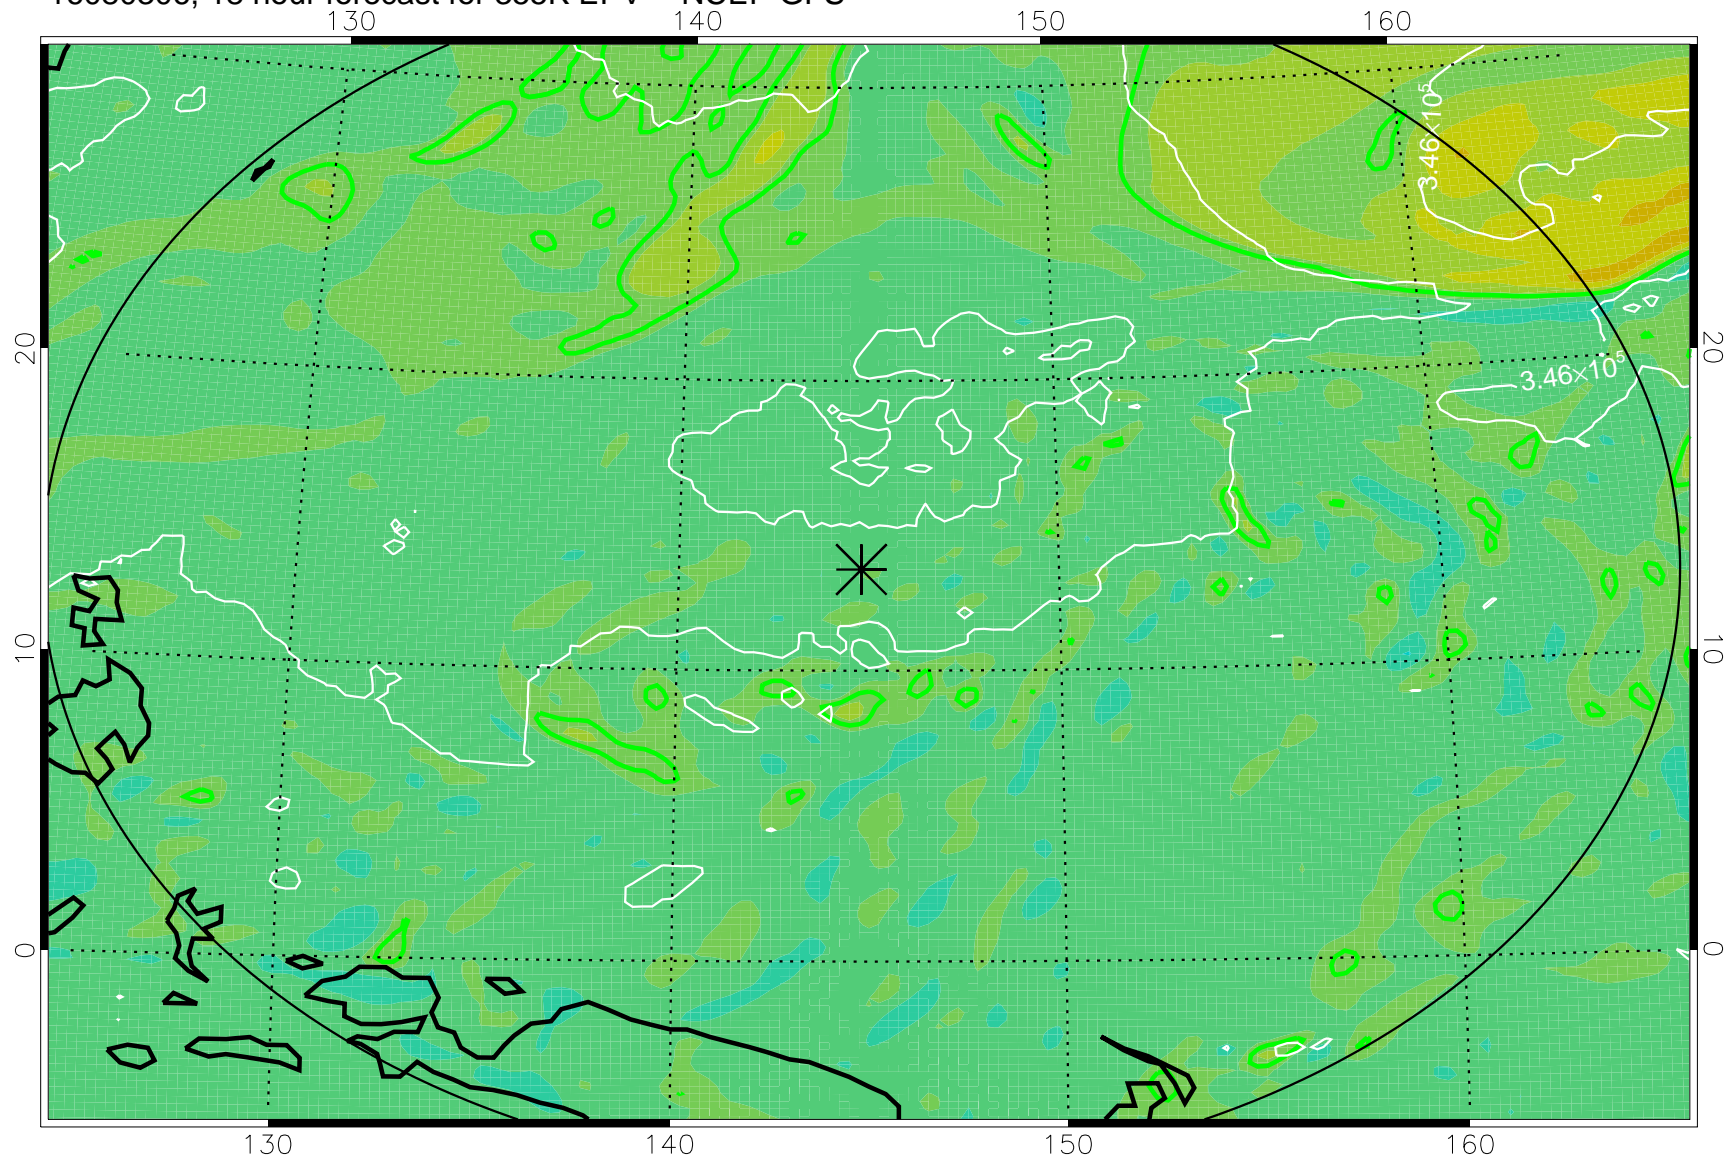

16080218, 6 hour forecast for 355K EPV -- NCEP GFS

355K Montgomery Streamfunction, white
EPV Tropopause (2 PVU) Position
Range ring of 2304 km

16080300, 12 hour forecast for 355K EPV -- NCEP GFS

355K Montgomery Streamfunction, white
EPV Tropopause (2 PVU) Position
Range ring of 2304 km

16080306, 18 hour forecast for 355K EPV -- NCEP GFS

355K Montgomery Streamfunction, white
EPV Tropopause (2 PVU) Position
Range ring of 2304 km

16080312, 24 hour forecast for 355K EPV -- NCEP GFS

355K Montgomery Streamfunction, white
EPV Tropopause (2 PVU) Position
Range ring of 2304 km

16080318, 30 hour forecast for 355K EPV -- NCEP GFS

355K Montgomery Streamfunction, white
EPV Tropopause (2 PVU) Position
Range ring of 2304 km

16080400, 36 hour forecast for 355K EPV -- NCEP GFS

355K Montgomery Streamfunction, white
EPV Tropopause (2 PVU) Position
Range ring of 2304 km

16080506, 66 hour forecast for 355K EPV -- NCEP GFS

355K Montgomery Streamfunction, white
EPV Tropopause (2 PVU) Position
Range ring of 2304 km

16080512, 72 hour forecast for 355K EPV -- NCEP GFS

355K Montgomery Streamfunction, white
EPV Tropopause (2 PVU) Position
Range ring of 2304 km