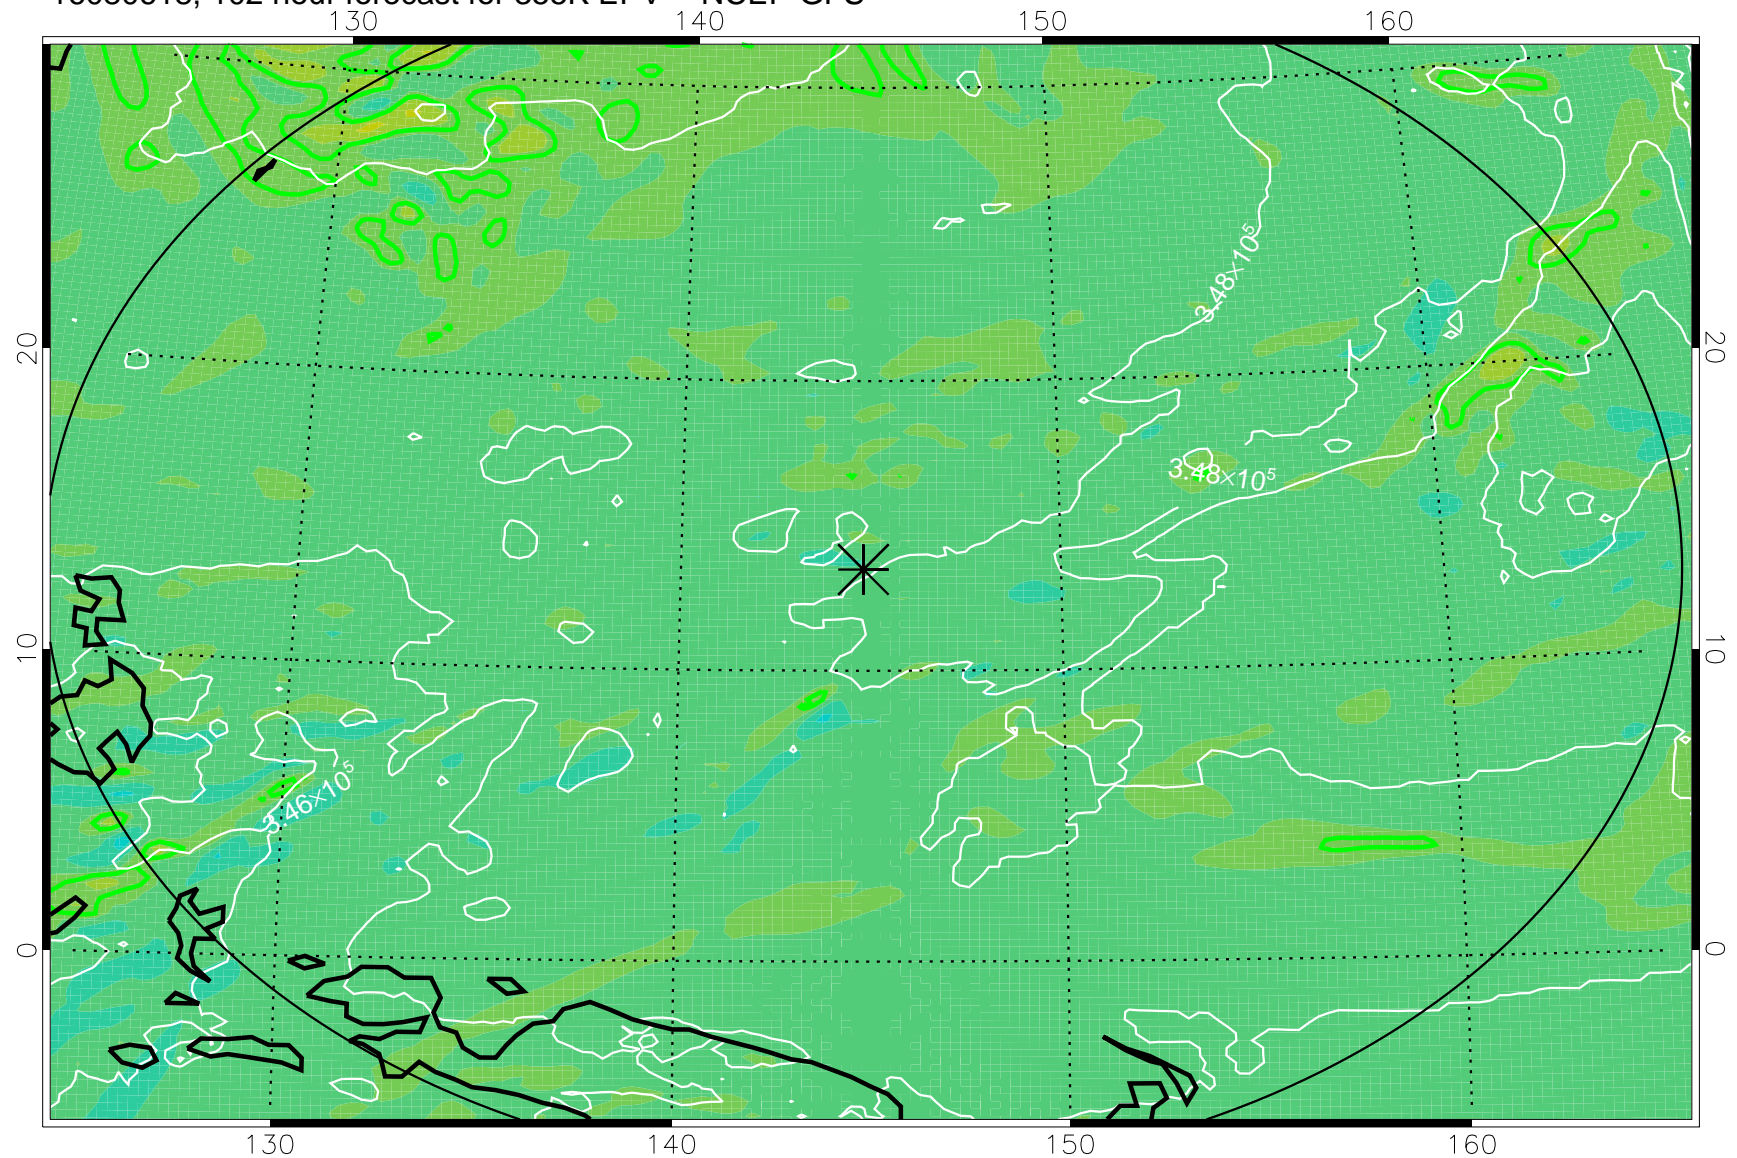

16080518, 78 hour forecast for 355K EPV -- NCEP GFS

355K Montgomery Streamfunction, white
EPV Tropopause (2 PVU) Position
Range ring of 2304 km

16080600, 84 hour forecast for 355K EPV -- NCEP GFS

355K Montgomery Streamfunction, white
EPV Tropopause (2 PVU) Position
Range ring of 2304 km

16080606, 90 hour forecast for 355K EPV -- NCEP GFS

355K Montgomery Streamfunction, white
EPV Tropopause (2 PVU) Position
Range ring of 2304 km

16080612, 96 hour forecast for 355K EPV -- NCEP GFS

355K Montgomery Streamfunction, white
EPV Tropopause (2 PVU) Position
Range ring of 2304 km

16080618, 102 hour forecast for 355K EPV -- NCEP GFS

355K Montgomery Streamfunction, white
EPV Tropopause (2 PVU) Position
Range ring of 2304 km

16080700, 108 hour forecast for 355K EPV -- NCEP GFS

355K Montgomery Streamfunction, white
EPV Tropopause (2 PVU) Position
Range ring of 2304 km

16080706, 114 hour forecast for 355K EPV -- NCEP GFS

355K Montgomery Streamfunction, white
EPV Tropopause (2 PVU) Position
Range ring of 2304 km

16080712, 120 hour forecast for 355K EPV -- NCEP GFS

355K Montgomery Streamfunction, white
EPV Tropopause (2 PVU) Position
Range ring of 2304 km