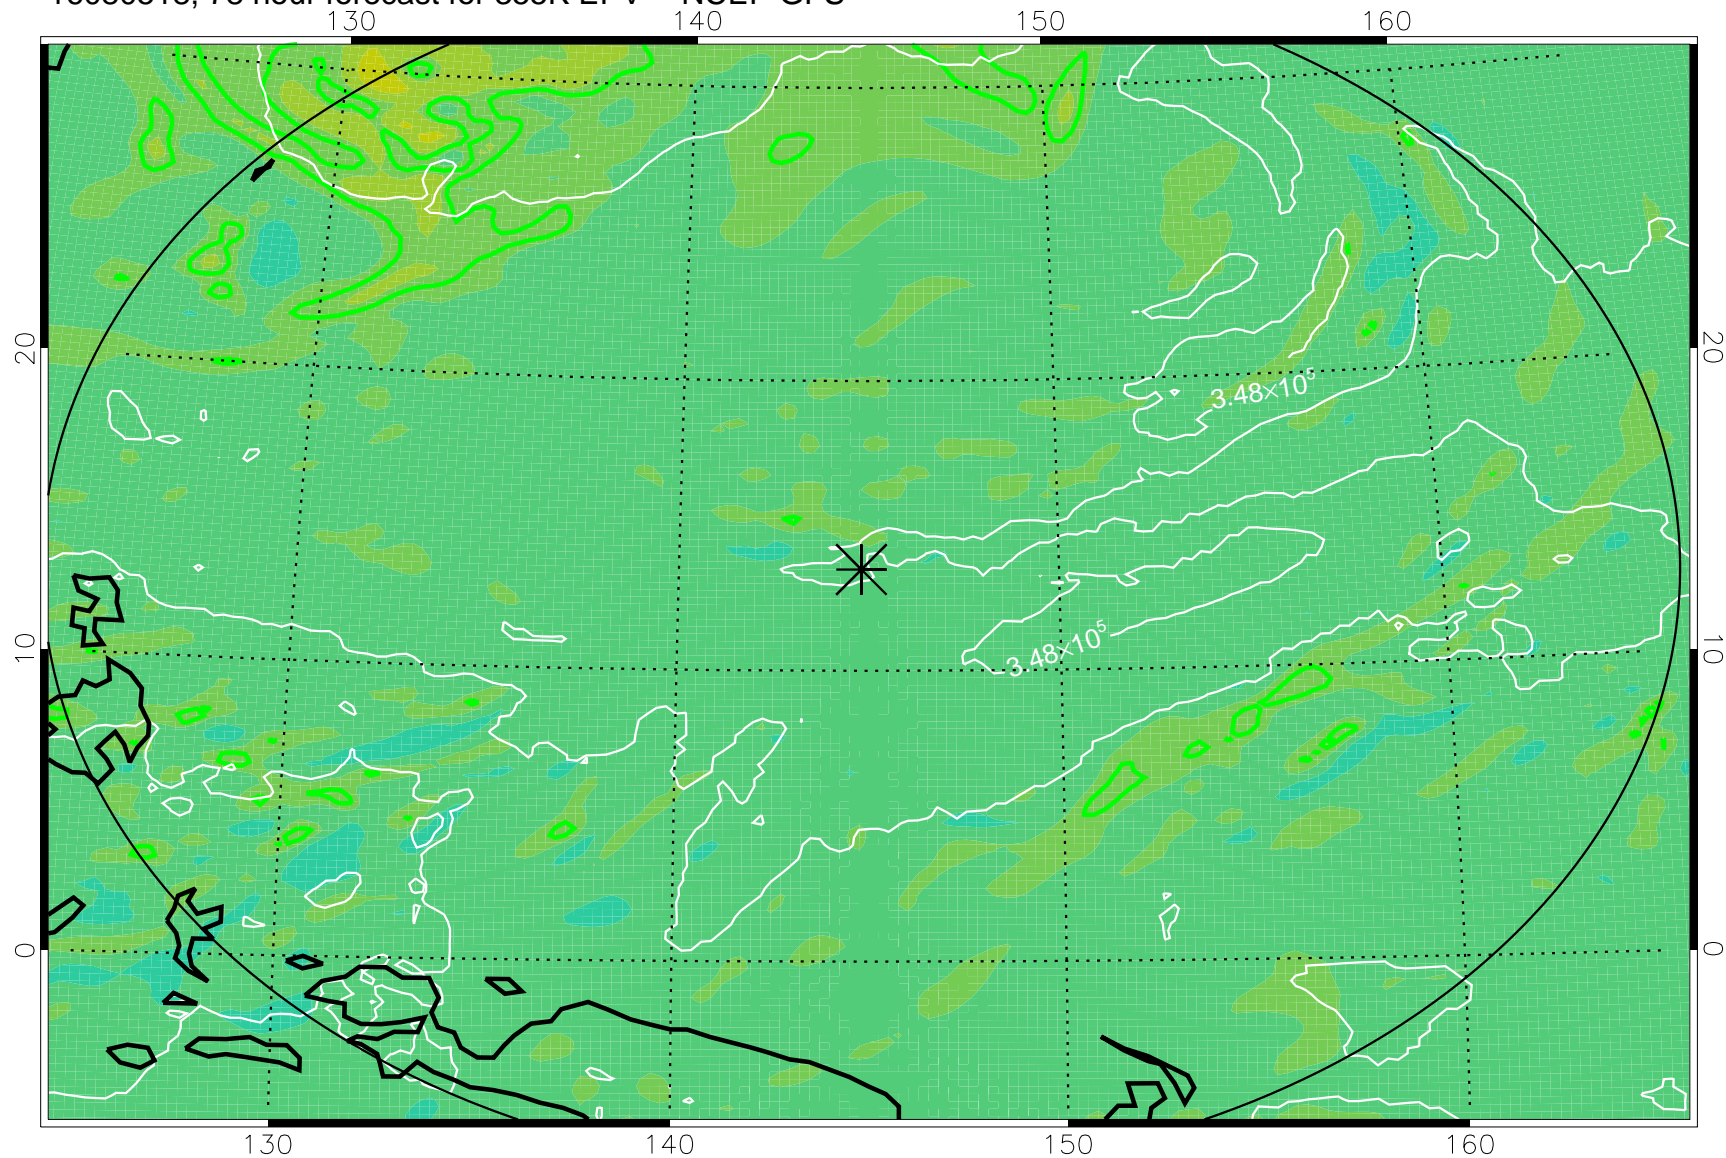

16080506, 66 hour forecast for 355K EPV -- NCEP GFS

355K Montgomery Streamfunction, white
EPV Tropopause (2 PVU) Position
Range ring of 2304 km

16080512, 72 hour forecast for 355K EPV -- NCEP GFS

355K Montgomery Streamfunction, white
EPV Tropopause (2 PVU) Position
Range ring of 2304 km

16080518, 78 hour forecast for 355K EPV -- NCEP GFS

355K Montgomery Streamfunction, white
EPV Tropopause (2 PVU) Position
Range ring of 2304 km

16080600, 84 hour forecast for 355K EPV -- NCEP GFS

355K Montgomery Streamfunction, white
EPV Tropopause (2 PVU) Position
Range ring of 2304 km

16080606, 90 hour forecast for 355K EPV -- NCEP GFS

355K Montgomery Streamfunction, white
EPV Tropopause (2 PVU) Position
Range ring of 2304 km

16080612, 96 hour forecast for 355K EPV -- NCEP GFS

355K Montgomery Streamfunction, white
EPV Tropopause (2 PVU) Position
Range ring of 2304 km

16080618, 102 hour forecast for 355K EPV -- NCEP GFS

355K Montgomery Streamfunction, white
EPV Tropopause (2 PVU) Position
Range ring of 2304 km

16080700, 108 hour forecast for 355K EPV -- NCEP GFS

355K Montgomery Streamfunction, white
EPV Tropopause (2 PVU) Position
Range ring of 2304 km