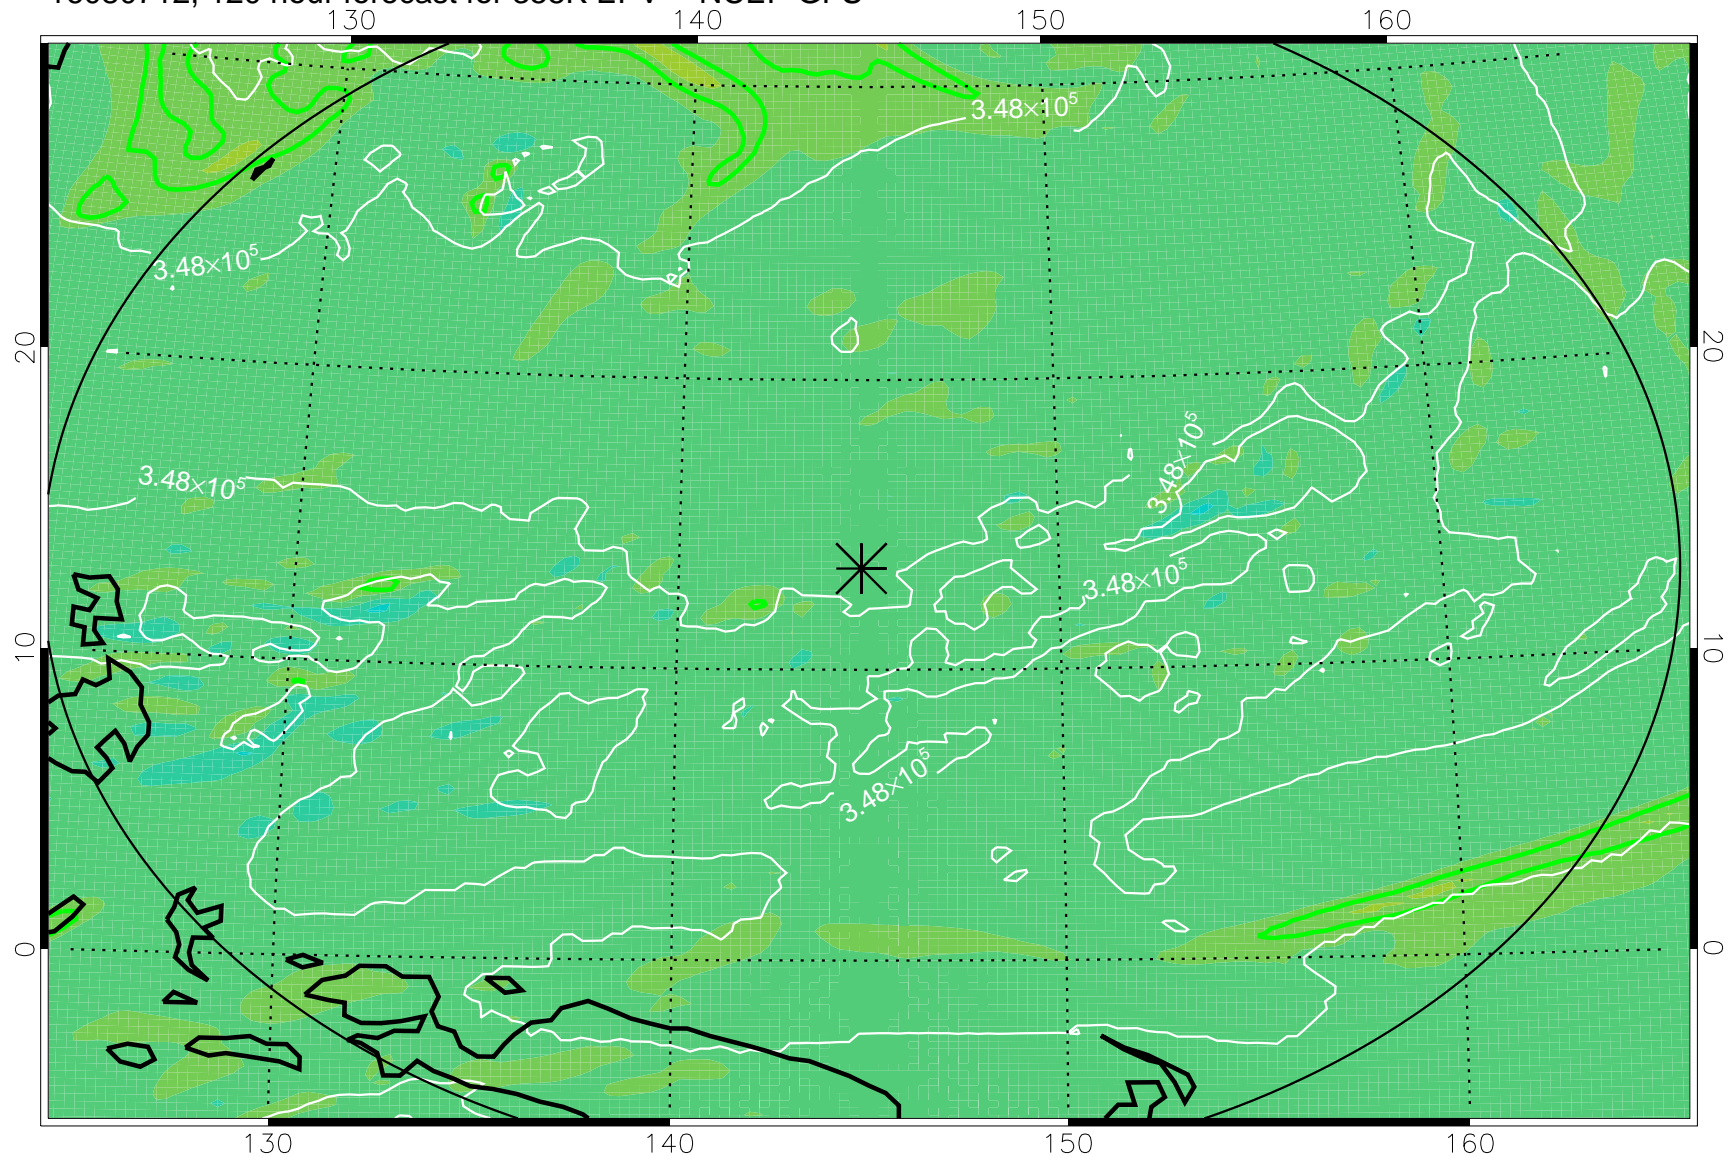

16080518, 78 hour forecast for 355K EPV -- NCEP GFS

355K Montgomery Streamfunction, white
EPV Tropopause (2 PVU) Position
Range ring of 2304 km

16080600, 84 hour forecast for 355K EPV -- NCEP GFS

355K Montgomery Streamfunction, white
EPV Tropopause (2 PVU) Position
Range ring of 2304 km

16080606, 90 hour forecast for 355K EPV -- NCEP GFS

355K Montgomery Streamfunction, white
EPV Tropopause (2 PVU) Position
Range ring of 2304 km

16080612, 96 hour forecast for 355K EPV -- NCEP GFS

355K Montgomery Streamfunction, white
EPV Tropopause (2 PVU) Position
Range ring of 2304 km

16080618, 102 hour forecast for 355K EPV -- NCEP GFS

355K Montgomery Streamfunction, white
EPV Tropopause (2 PVU) Position
Range ring of 2304 km

16080700, 108 hour forecast for 355K EPV -- NCEP GFS

355K Montgomery Streamfunction, white
EPV Tropopause (2 PVU) Position
Range ring of 2304 km

16080706, 114 hour forecast for 355K EPV -- NCEP GFS

355K Montgomery Streamfunction, white
EPV Tropopause (2 PVU) Position
Range ring of 2304 km

16080712, 120 hour forecast for 355K EPV -- NCEP GFS

355K Montgomery Streamfunction, white
EPV Tropopause (2 PVU) Position
Range ring of 2304 km