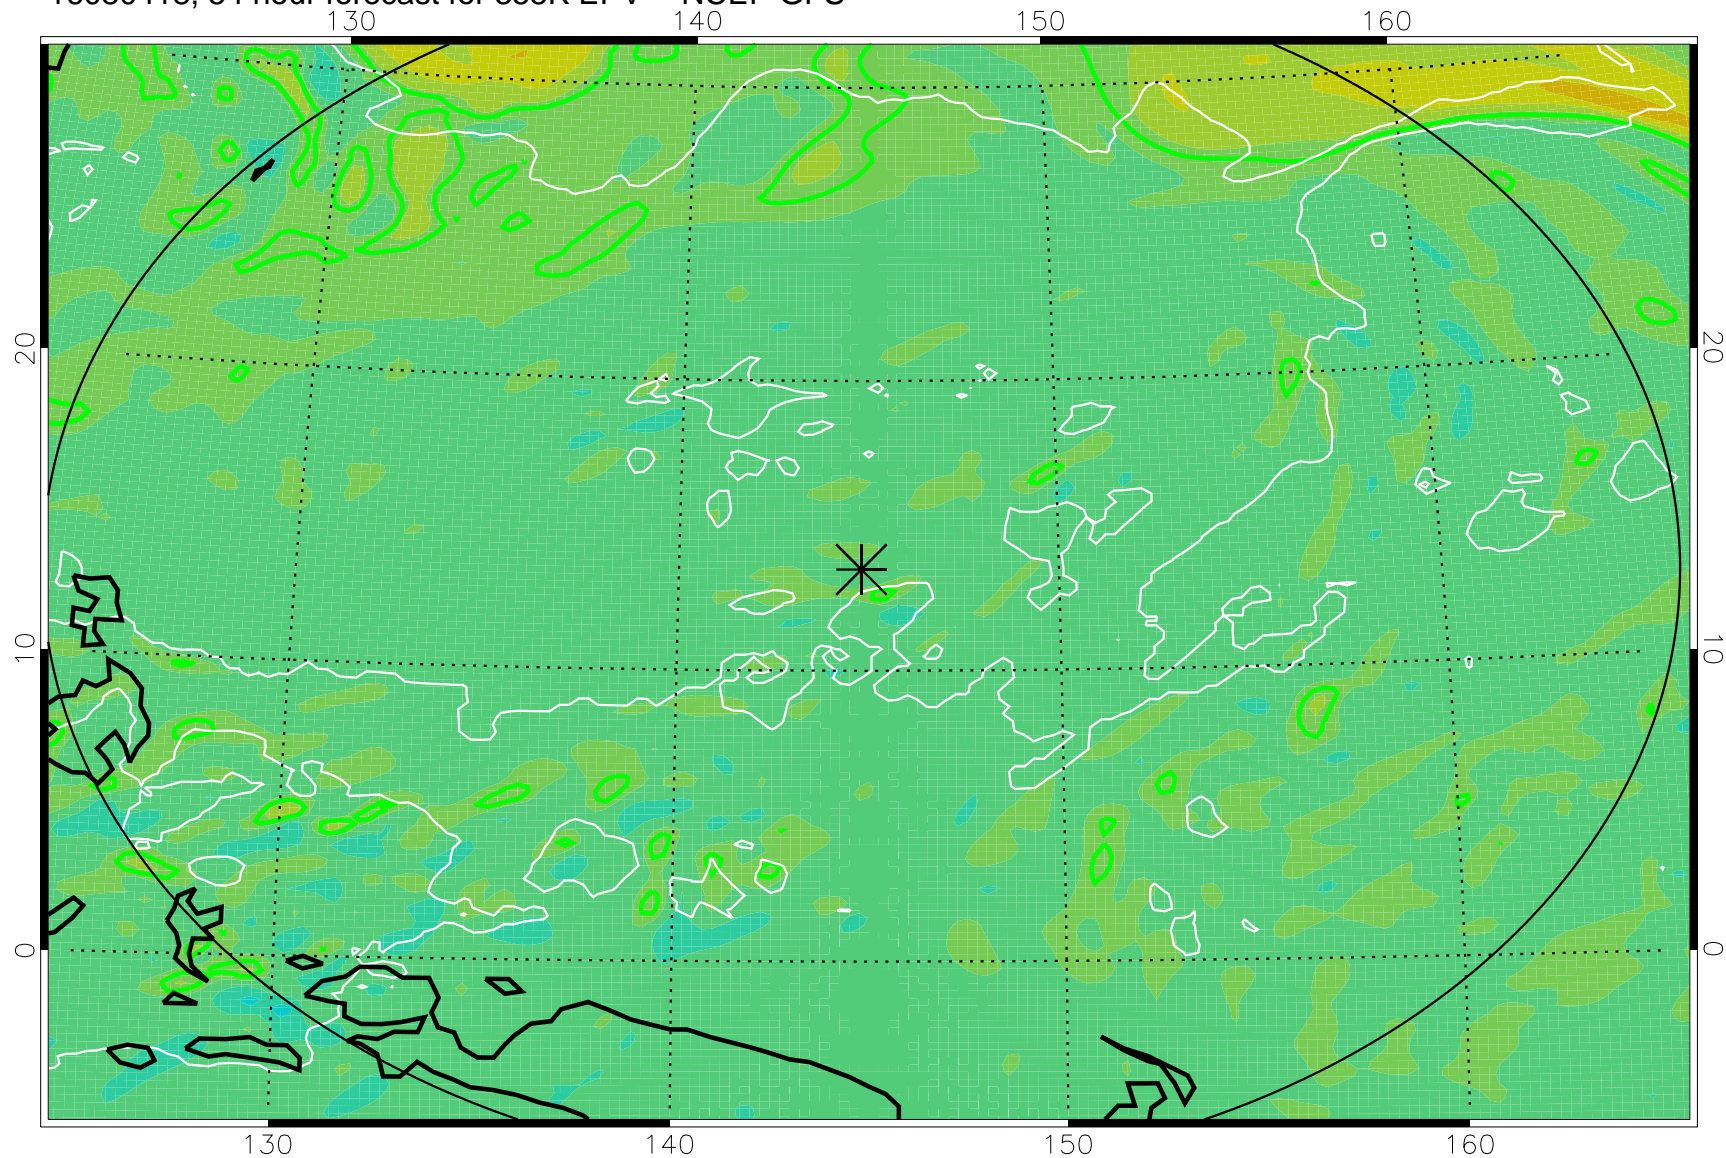

16080406, 42 hour forecast for 355K EPV -- NCEP GFS

355K Montgomery Streamfunction, white
EPV Tropopause (2 PVU) Position
Range ring of 2304 km

16080412, 48 hour forecast for 355K EPV -- NCEP GFS

355K Montgomery Streamfunction, white
EPV Tropopause (2 PVU) Position
Range ring of 2304 km

16080418, 54 hour forecast for 355K EPV -- NCEP GFS

355K Montgomery Streamfunction, white
EPV Tropopause (2 PVU) Position
Range ring of 2304 km

16080500, 60 hour forecast for 355K EPV -- NCEP GFS

355K Montgomery Streamfunction, white
EPV Tropopause (2 PVU) Position
Range ring of 2304 km

16080506, 66 hour forecast for 355K EPV -- NCEP GFS

355K Montgomery Streamfunction, white
EPV Tropopause (2 PVU) Position
Range ring of 2304 km

16080512, 72 hour forecast for 355K EPV -- NCEP GFS

355K Montgomery Streamfunction, white
EPV Tropopause (2 PVU) Position
Range ring of 2304 km

16080518, 78 hour forecast for 355K EPV -- NCEP GFS

355K Montgomery Streamfunction, white
EPV Tropopause (2 PVU) Position
Range ring of 2304 km

16080600, 84 hour forecast for 355K EPV -- NCEP GFS

355K Montgomery Streamfunction, white
EPV Tropopause (2 PVU) Position
Range ring of 2304 km