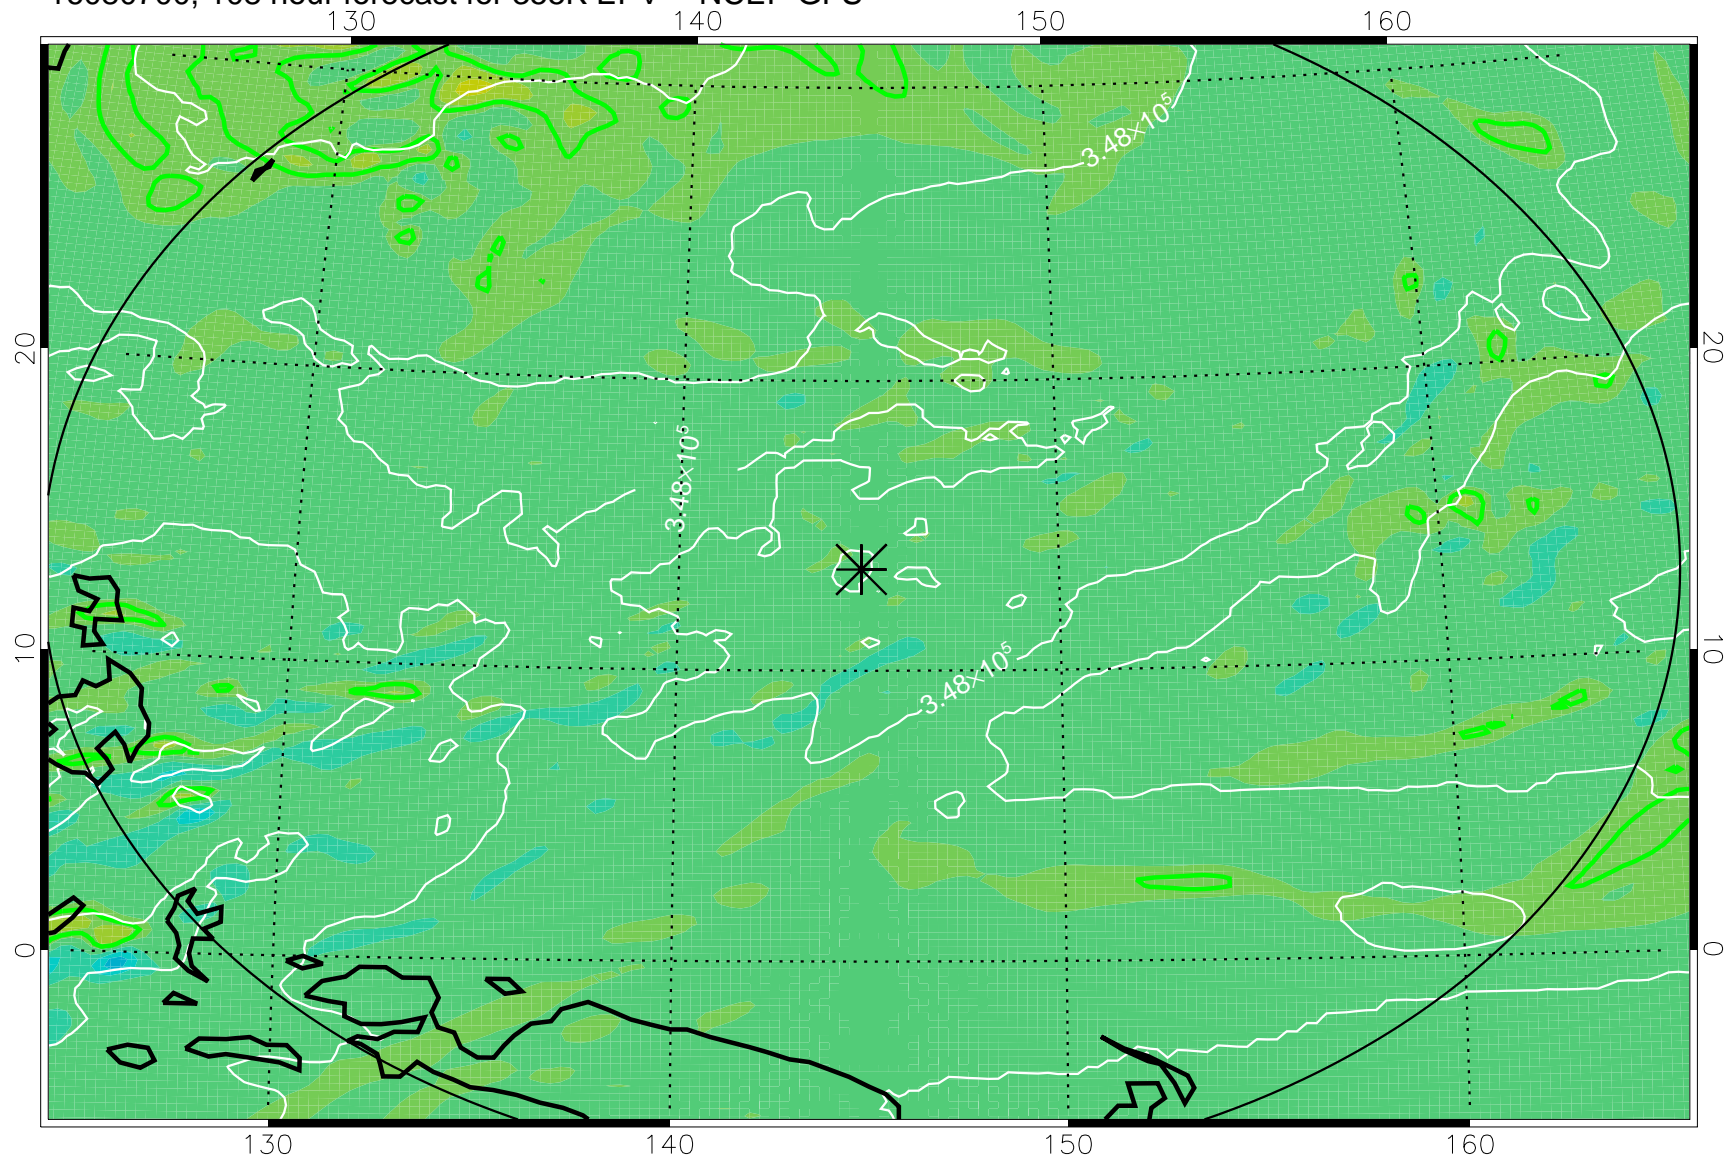

16080518, 78 hour forecast for 355K EPV -- NCEP GFS

355K Montgomery Streamfunction, white
EPV Tropopause (2 PVU) Position
Range ring of 2304 km

16080600, 84 hour forecast for 355K EPV -- NCEP GFS

355K Montgomery Streamfunction, white
EPV Tropopause (2 PVU) Position
Range ring of 2304 km

16080606, 90 hour forecast for 355K EPV -- NCEP GFS

355K Montgomery Streamfunction, white
EPV Tropopause (2 PVU) Position
Range ring of 2304 km

16080612, 96 hour forecast for 355K EPV -- NCEP GFS

355K Montgomery Streamfunction, white
EPV Tropopause (2 PVU) Position
Range ring of 2304 km

16080618, 102 hour forecast for 355K EPV -- NCEP GFS

355K Montgomery Streamfunction, white
EPV Tropopause (2 PVU) Position
Range ring of 2304 km

16080700, 108 hour forecast for 355K EPV -- NCEP GFS

355K Montgomery Streamfunction, white
EPV Tropopause (2 PVU) Position
Range ring of 2304 km

16080706, 114 hour forecast for 355K EPV -- NCEP GFS

355K Montgomery Streamfunction, white
EPV Tropopause (2 PVU) Position
Range ring of 2304 km

16080712, 120 hour forecast for 355K EPV -- NCEP GFS

355K Montgomery Streamfunction, white
EPV Tropopause (2 PVU) Position
Range ring of 2304 km