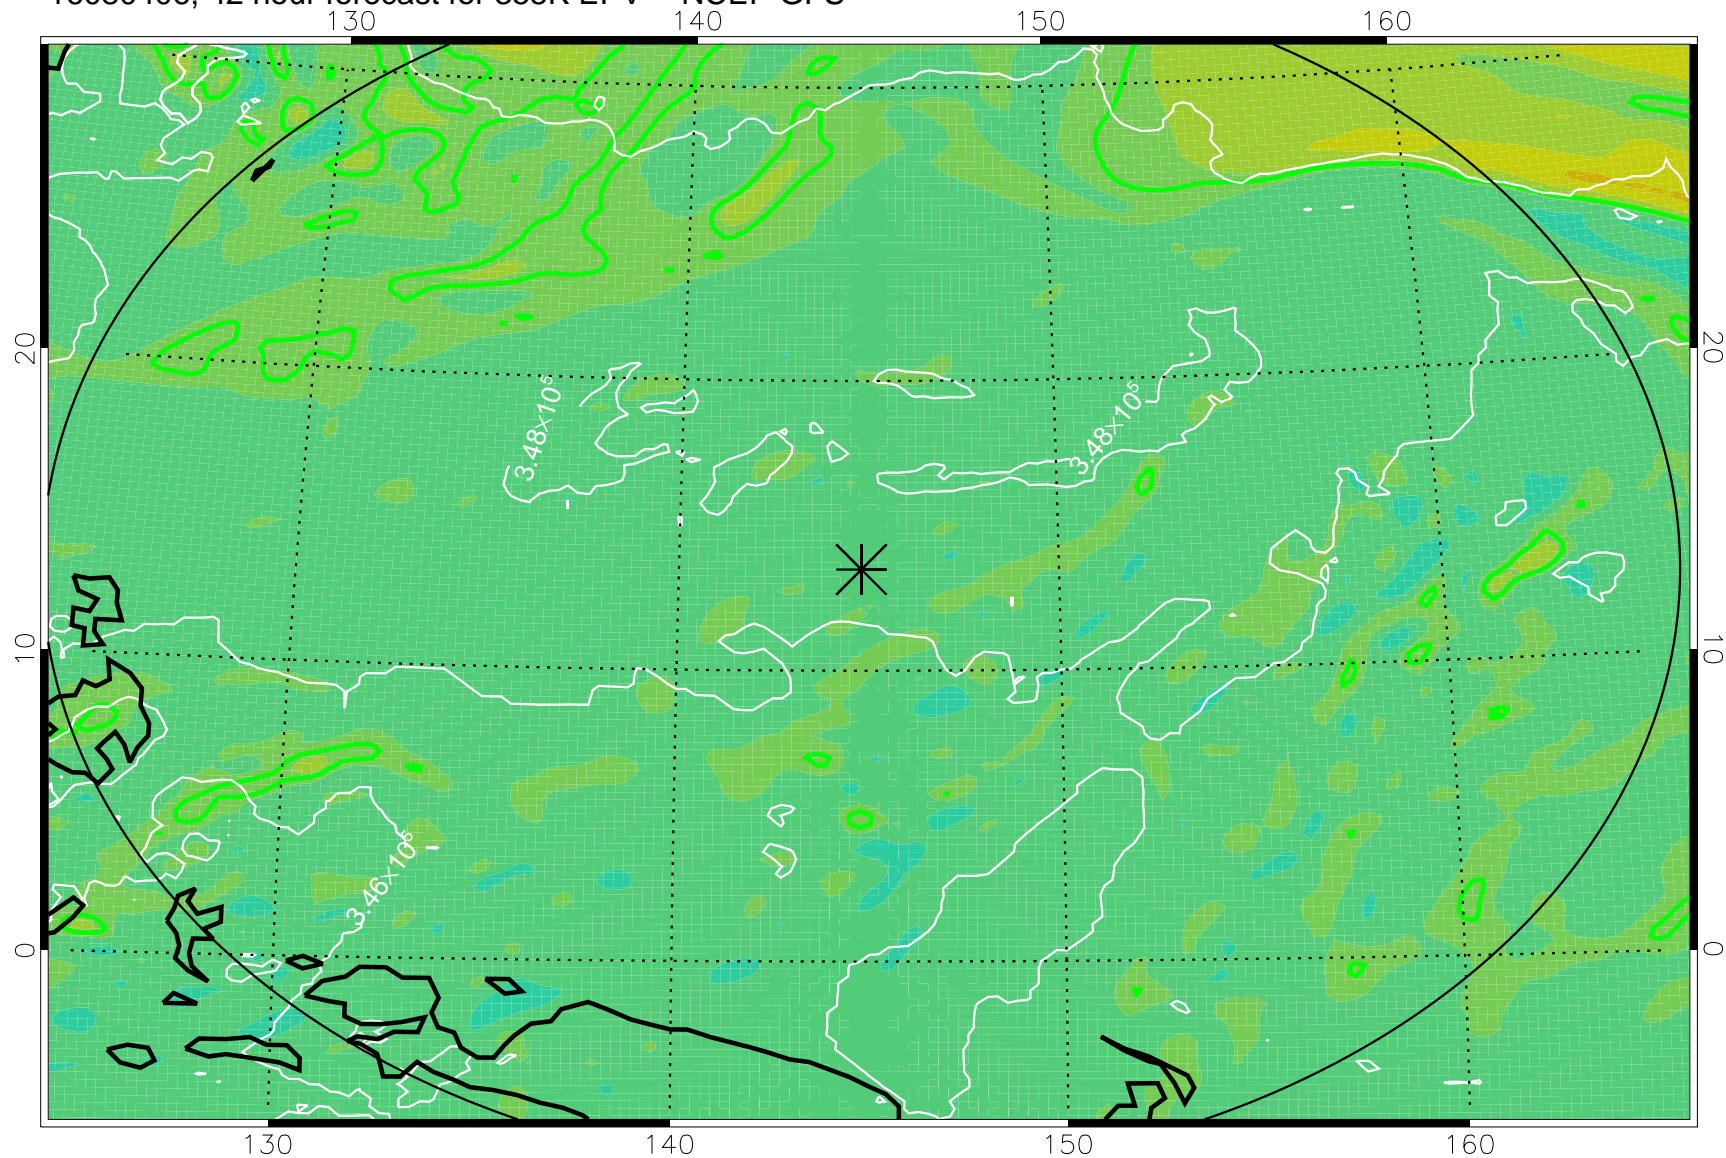

16080306, 18 hour forecast for 355K EPV -- NCEP GFS

355K Montgomery Streamfunction, white
EPV Tropopause (2 PVU) Position
Range ring of 2304 km

16080312, 24 hour forecast for 355K EPV -- NCEP GFS

355K Montgomery Streamfunction, white
EPV Tropopause (2 PVU) Position
Range ring of 2304 km

16080318, 30 hour forecast for 355K EPV -- NCEP GFS

355K Montgomery Streamfunction, white
EPV Tropopause (2 PVU) Position
Range ring of 2304 km

16080400, 36 hour forecast for 355K EPV -- NCEP GFS

355K Montgomery Streamfunction, white
EPV Tropopause (2 PVU) Position
Range ring of 2304 km

16080406, 42 hour forecast for 355K EPV -- NCEP GFS

355K Montgomery Streamfunction, white
EPV Tropopause (2 PVU) Position
Range ring of 2304 km

16080412, 48 hour forecast for 355K EPV -- NCEP GFS

355K Montgomery Streamfunction, white
EPV Tropopause (2 PVU) Position
Range ring of 2304 km

16080418, 54 hour forecast for 355K EPV -- NCEP GFS

355K Montgomery Streamfunction, white
EPV Tropopause (2 PVU) Position
Range ring of 2304 km

16080500, 60 hour forecast for 355K EPV -- NCEP GFS

355K Montgomery Streamfunction, white
EPV Tropopause (2 PVU) Position
Range ring of 2304 km