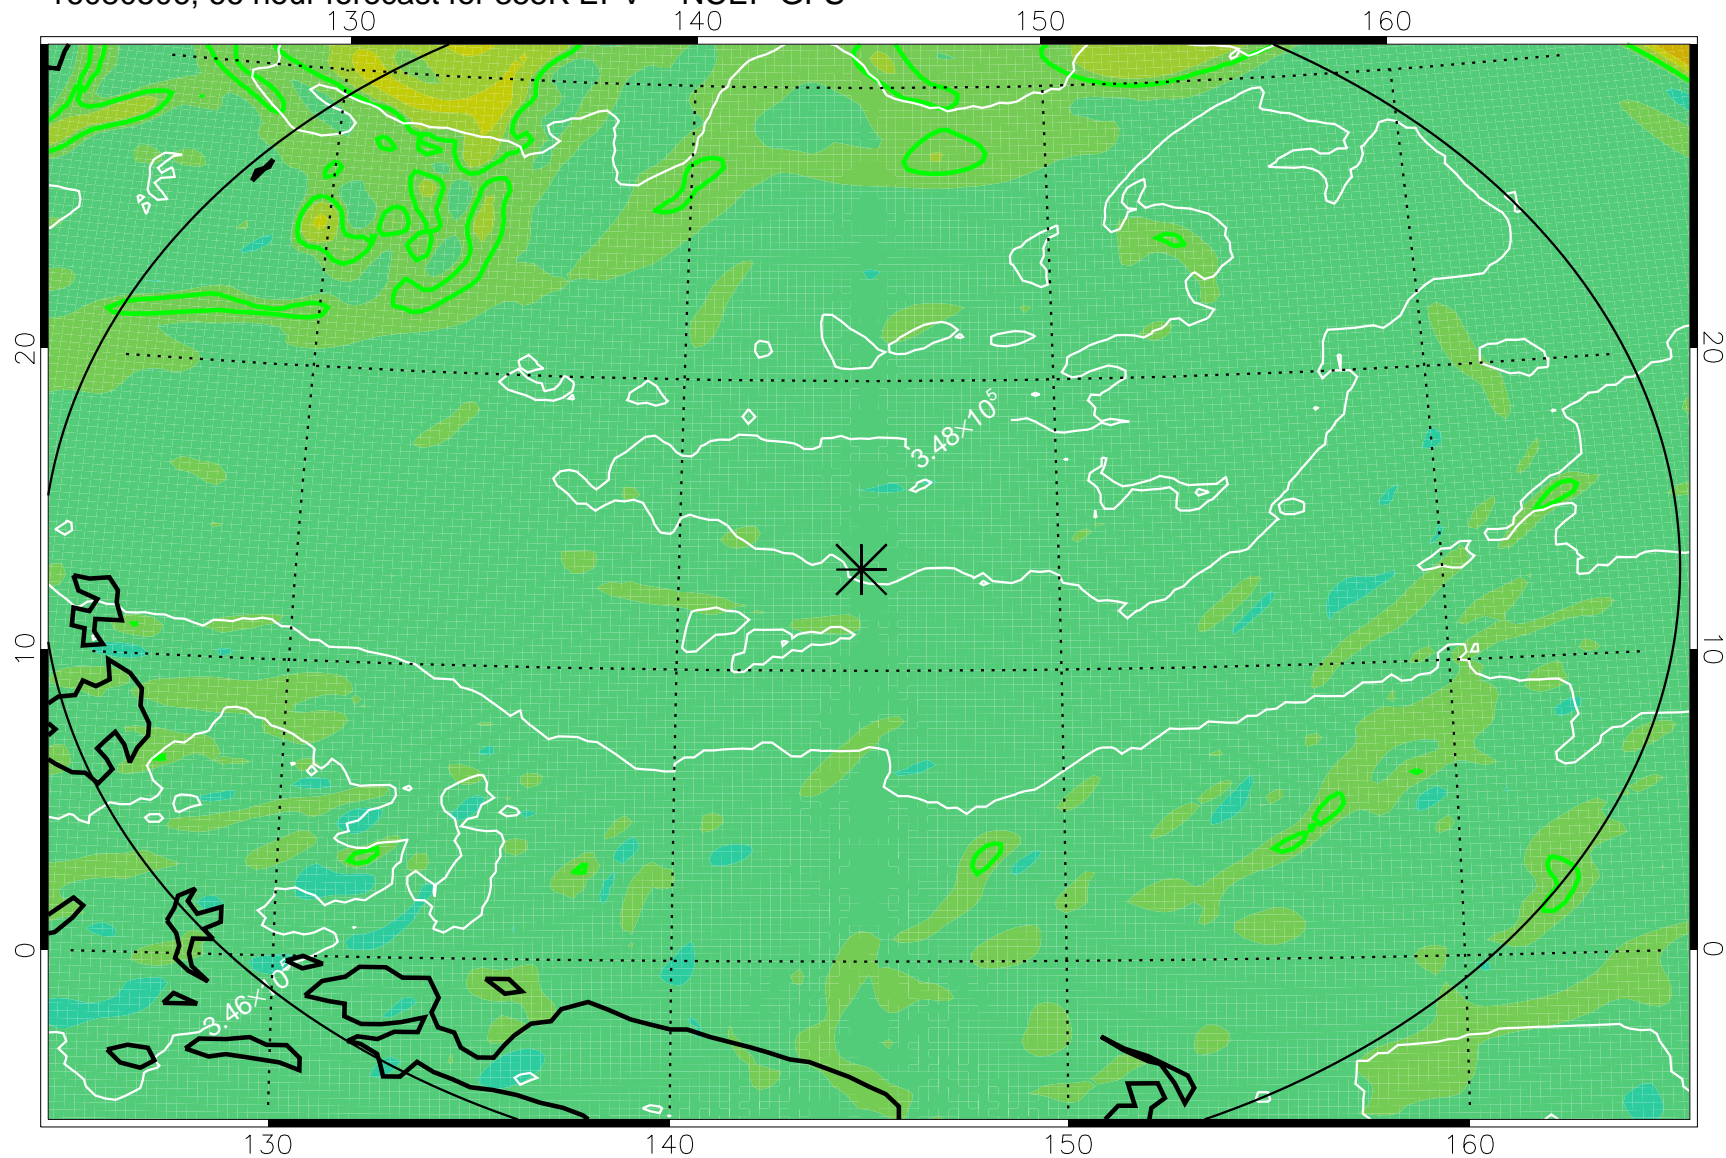

16080418, 54 hour forecast for 355K EPV -- NCEP GFS

355K Montgomery Streamfunction, white
EPV Tropopause (2 PVU) Position
Range ring of 2304 km

16080500, 60 hour forecast for 355K EPV -- NCEP GFS

355K Montgomery Streamfunction, white
EPV Tropopause (2 PVU) Position
Range ring of 2304 km

16080506, 66 hour forecast for 355K EPV -- NCEP GFS

355K Montgomery Streamfunction, white
EPV Tropopause (2 PVU) Position
Range ring of 2304 km

16080512, 72 hour forecast for 355K EPV -- NCEP GFS

355K Montgomery Streamfunction, white
EPV Tropopause (2 PVU) Position
Range ring of 2304 km

16080518, 78 hour forecast for 355K EPV -- NCEP GFS

355K Montgomery Streamfunction, white
EPV Tropopause (2 PVU) Position
Range ring of 2304 km

16080600, 84 hour forecast for 355K EPV -- NCEP GFS

355K Montgomery Streamfunction, white
EPV Tropopause (2 PVU) Position
Range ring of 2304 km

16080606, 90 hour forecast for 355K EPV -- NCEP GFS

355K Montgomery Streamfunction, white
EPV Tropopause (2 PVU) Position
Range ring of 2304 km

16080612, 96 hour forecast for 355K EPV -- NCEP GFS

355K Montgomery Streamfunction, white
EPV Tropopause (2 PVU) Position
Range ring of 2304 km