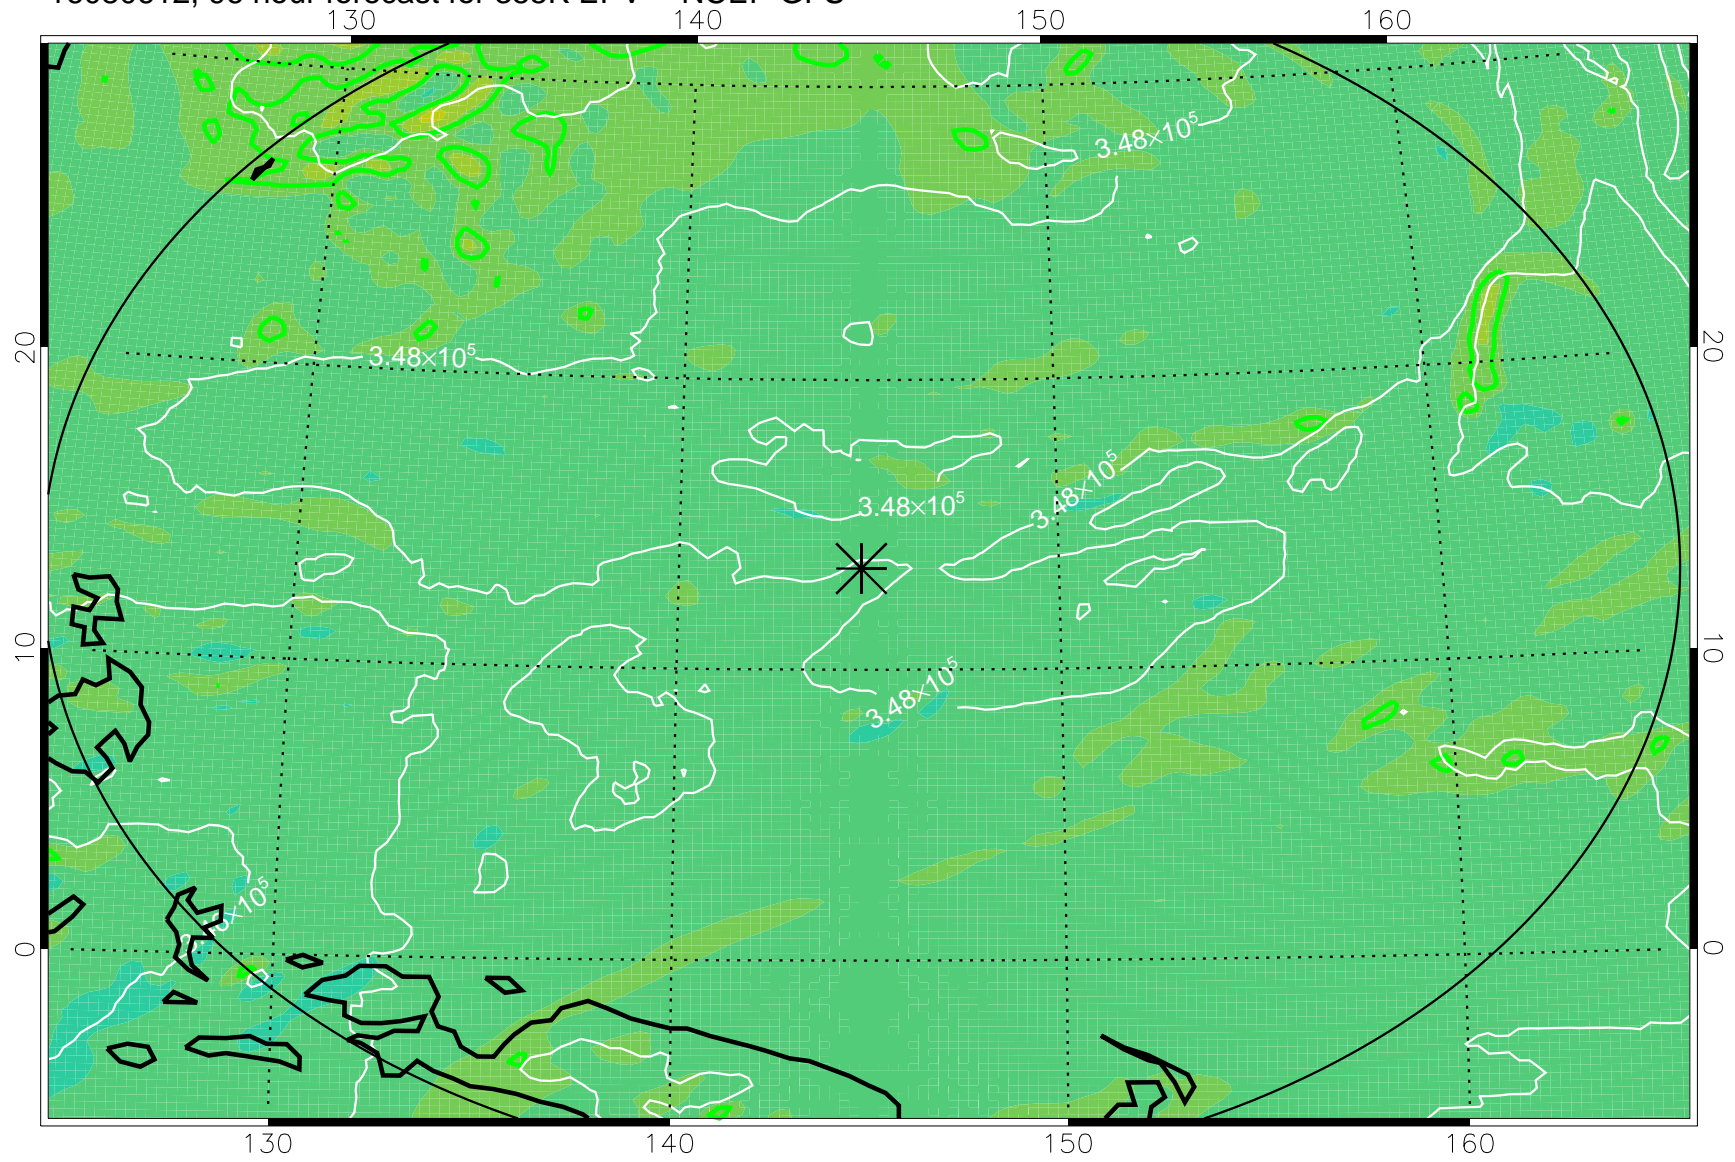

16080506, 66 hour forecast for 355K EPV -- NCEP GFS

355K Montgomery Streamfunction, white
EPV Tropopause (2 PVU) Position
Range ring of 2304 km

16080512, 72 hour forecast for 355K EPV -- NCEP GFS

355K Montgomery Streamfunction, white
EPV Tropopause (2 PVU) Position
Range ring of 2304 km

16080518, 78 hour forecast for 355K EPV -- NCEP GFS

355K Montgomery Streamfunction, white
EPV Tropopause (2 PVU) Position
Range ring of 2304 km

16080600, 84 hour forecast for 355K EPV -- NCEP GFS

355K Montgomery Streamfunction, white
EPV Tropopause (2 PVU) Position
Range ring of 2304 km

16080606, 90 hour forecast for 355K EPV -- NCEP GFS

355K Montgomery Streamfunction, white
EPV Tropopause (2 PVU) Position
Range ring of 2304 km

16080612, 96 hour forecast for 355K EPV -- NCEP GFS

355K Montgomery Streamfunction, white
EPV Tropopause (2 PVU) Position
Range ring of 2304 km

16080618, 102 hour forecast for 355K EPV -- NCEP GFS

355K Montgomery Streamfunction, white
EPV Tropopause (2 PVU) Position
Range ring of 2304 km

16080700, 108 hour forecast for 355K EPV -- NCEP GFS

355K Montgomery Streamfunction, white
EPV Tropopause (2 PVU) Position
Range ring of 2304 km