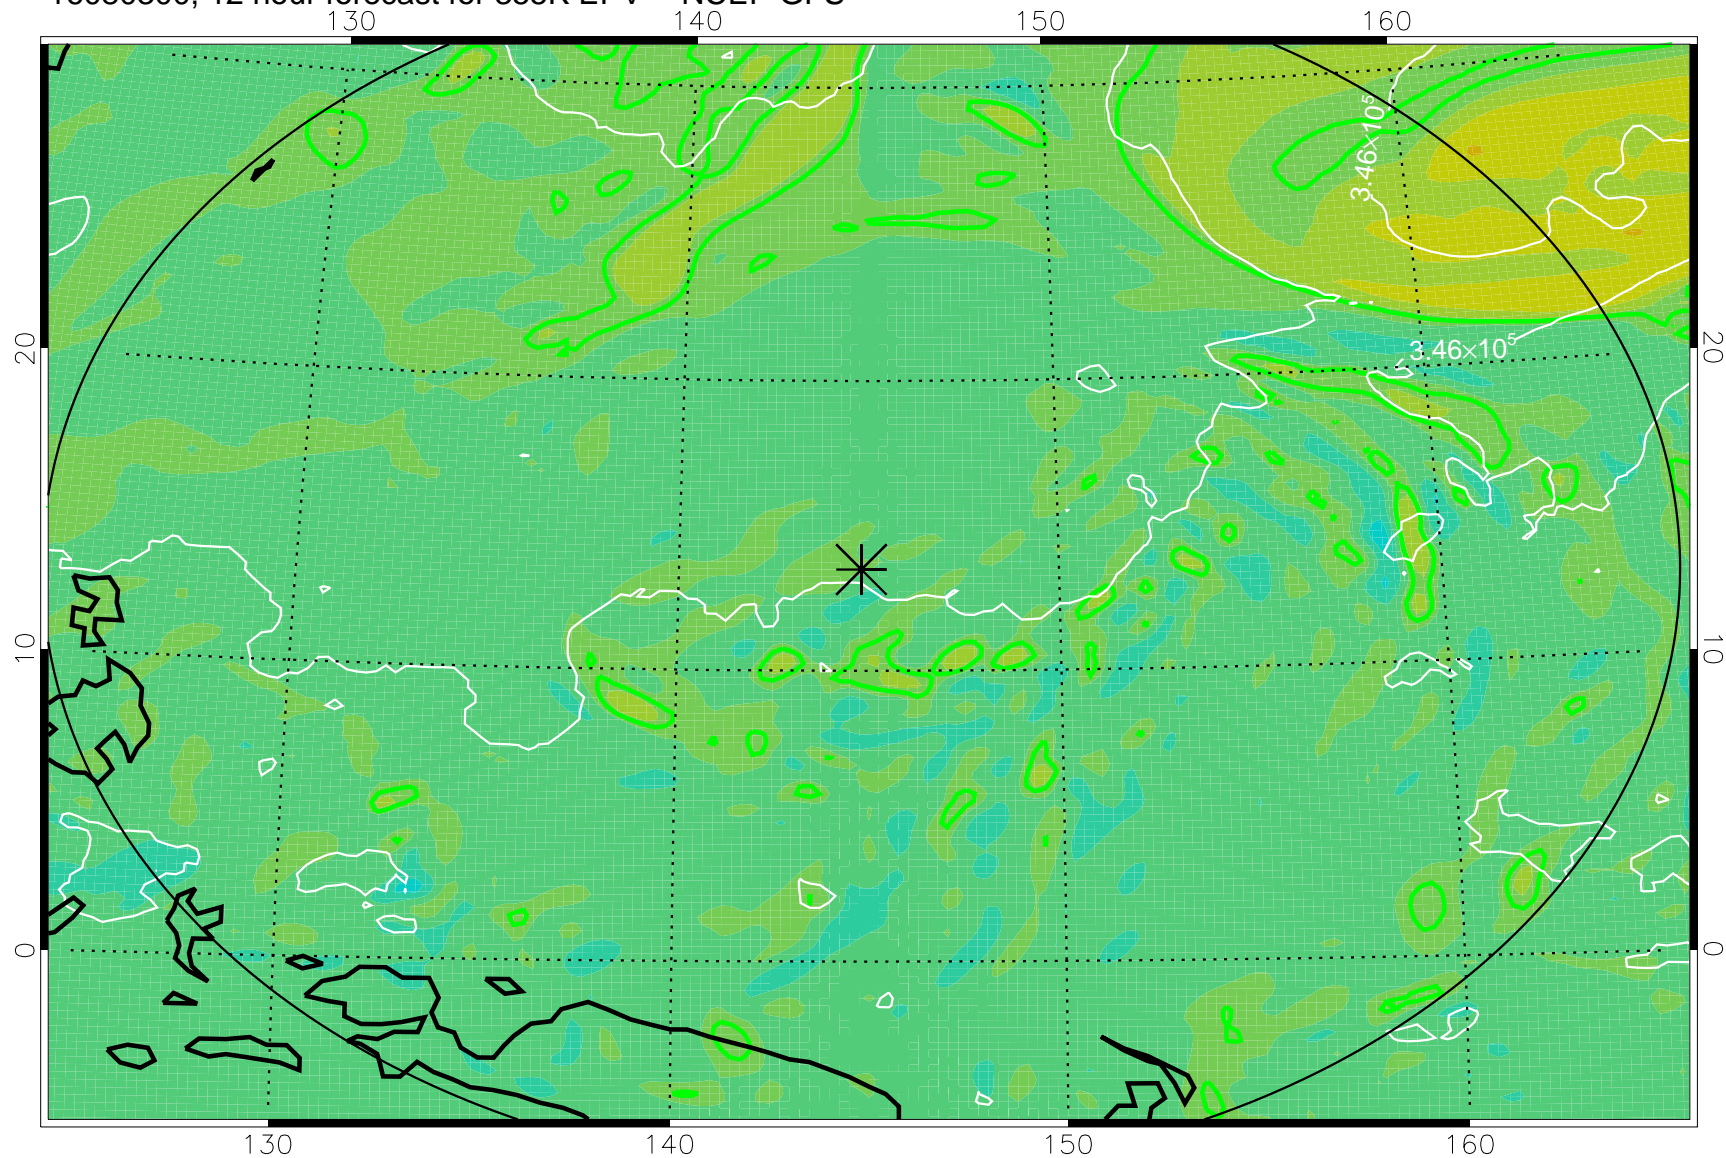

16080218, 6 hour forecast for 355K EPV -- NCEP GFS

355K Montgomery Streamfunction, white
EPV Tropopause (2 PVU) Position
Range ring of 2304 km

16080300, 12 hour forecast for 355K EPV -- NCEP GFS

355K Montgomery Streamfunction, white
EPV Tropopause (2 PVU) Position
Range ring of 2304 km

16080306, 18 hour forecast for 355K EPV -- NCEP GFS

355K Montgomery Streamfunction, white
EPV Tropopause (2 PVU) Position
Range ring of 2304 km

16080312, 24 hour forecast for 355K EPV -- NCEP GFS

355K Montgomery Streamfunction, white
EPV Tropopause (2 PVU) Position
Range ring of 2304 km

16080318, 30 hour forecast for 355K EPV -- NCEP GFS

355K Montgomery Streamfunction, white
EPV Tropopause (2 PVU) Position
Range ring of 2304 km

16080400, 36 hour forecast for 355K EPV -- NCEP GFS

355K Montgomery Streamfunction, white
EPV Tropopause (2 PVU) Position
Range ring of 2304 km

16080618, 102 hour forecast for 355K EPV -- NCEP GFS

355K Montgomery Streamfunction, white
EPV Tropopause (2 PVU) Position
Range ring of 2304 km

16080700, 108 hour forecast for 355K EPV -- NCEP GFS

355K Montgomery Streamfunction, white
EPV Tropopause (2 PVU) Position
Range ring of 2304 km