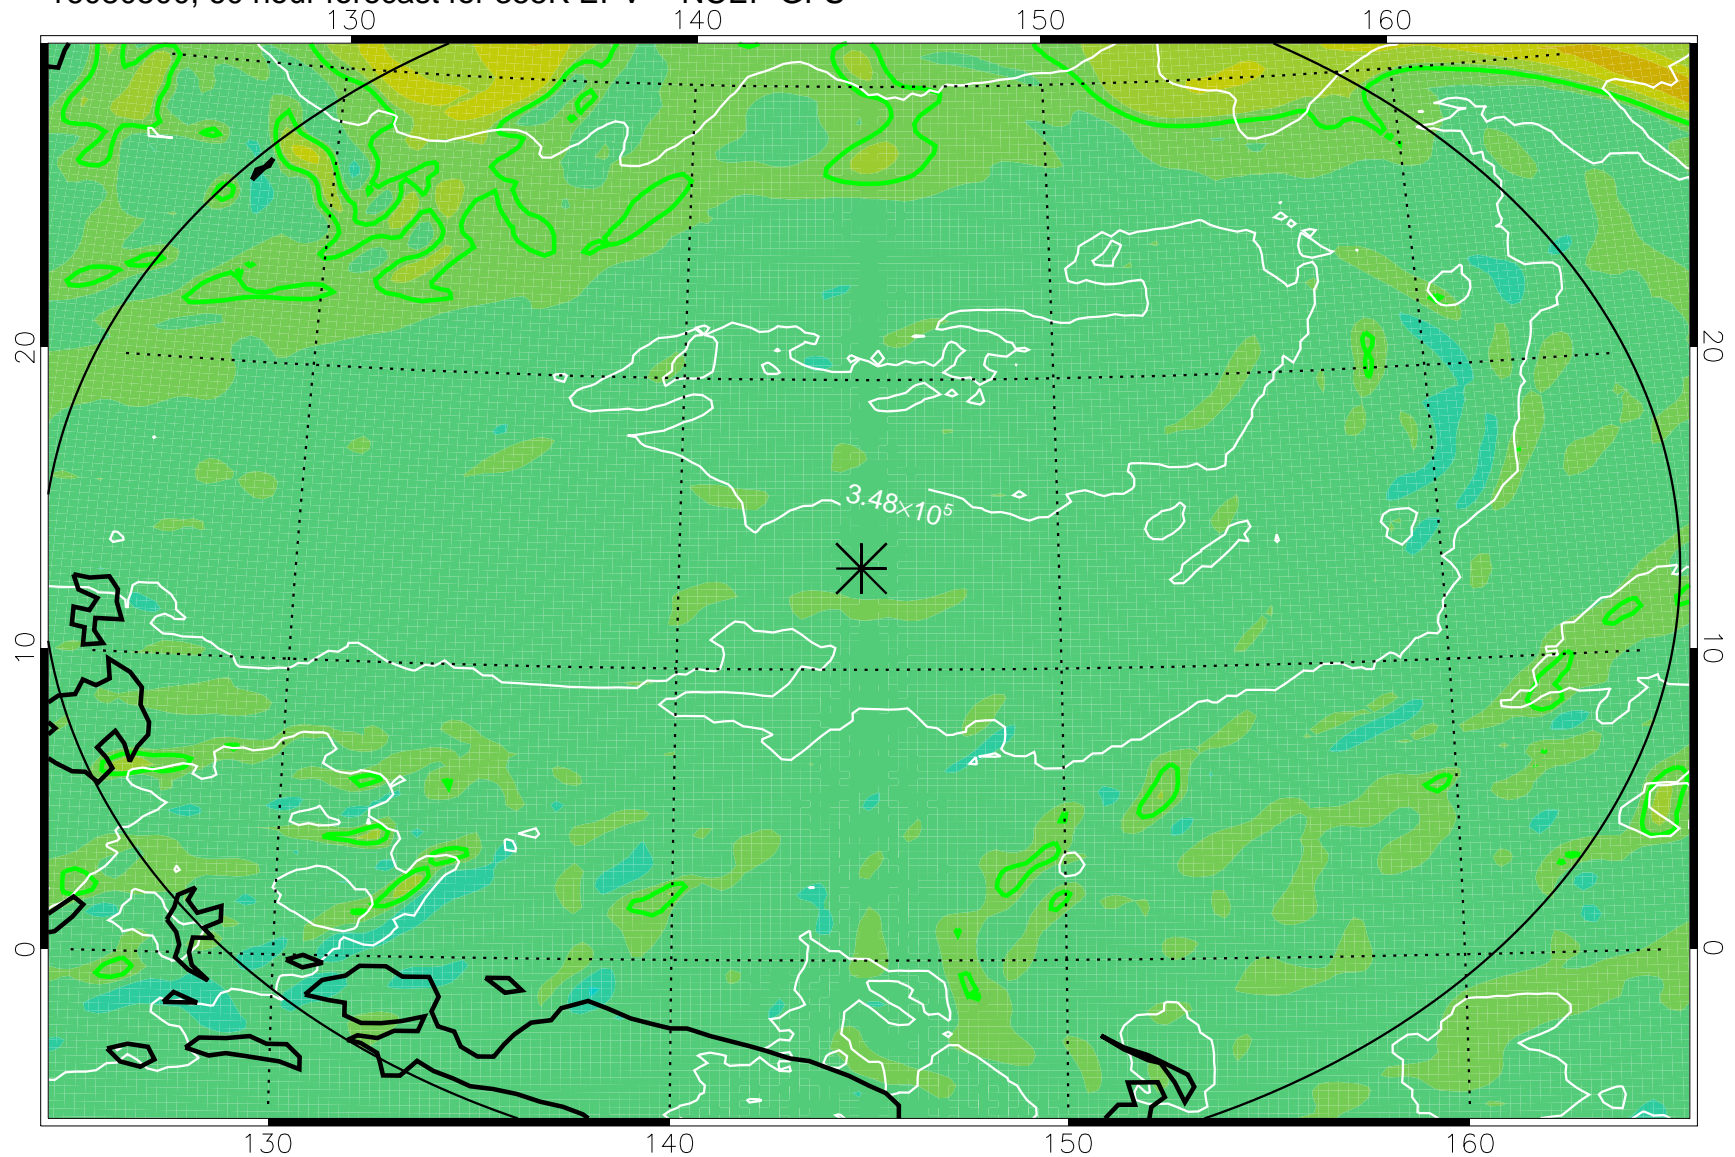

16080406, 42 hour forecast for 355K EPV -- NCEP GFS

355K Montgomery Streamfunction, white
EPV Tropopause (2 PVU) Position
Range ring of 2304 km

16080412, 48 hour forecast for 355K EPV -- NCEP GFS

355K Montgomery Streamfunction, white
EPV Tropopause (2 PVU) Position
Range ring of 2304 km

16080418, 54 hour forecast for 355K EPV -- NCEP GFS

355K Montgomery Streamfunction, white
EPV Tropopause (2 PVU) Position
Range ring of 2304 km

16080500, 60 hour forecast for 355K EPV -- NCEP GFS

355K Montgomery Streamfunction, white
EPV Tropopause (2 PVU) Position
Range ring of 2304 km

16080506, 66 hour forecast for 355K EPV -- NCEP GFS

355K Montgomery Streamfunction, white
EPV Tropopause (2 PVU) Position
Range ring of 2304 km

16080512, 72 hour forecast for 355K EPV -- NCEP GFS

355K Montgomery Streamfunction, white
EPV Tropopause (2 PVU) Position
Range ring of 2304 km

16080518, 78 hour forecast for 355K EPV -- NCEP GFS

355K Montgomery Streamfunction, white
EPV Tropopause (2 PVU) Position
Range ring of 2304 km

16080600, 84 hour forecast for 355K EPV -- NCEP GFS

355K Montgomery Streamfunction, white
EPV Tropopause (2 PVU) Position
Range ring of 2304 km