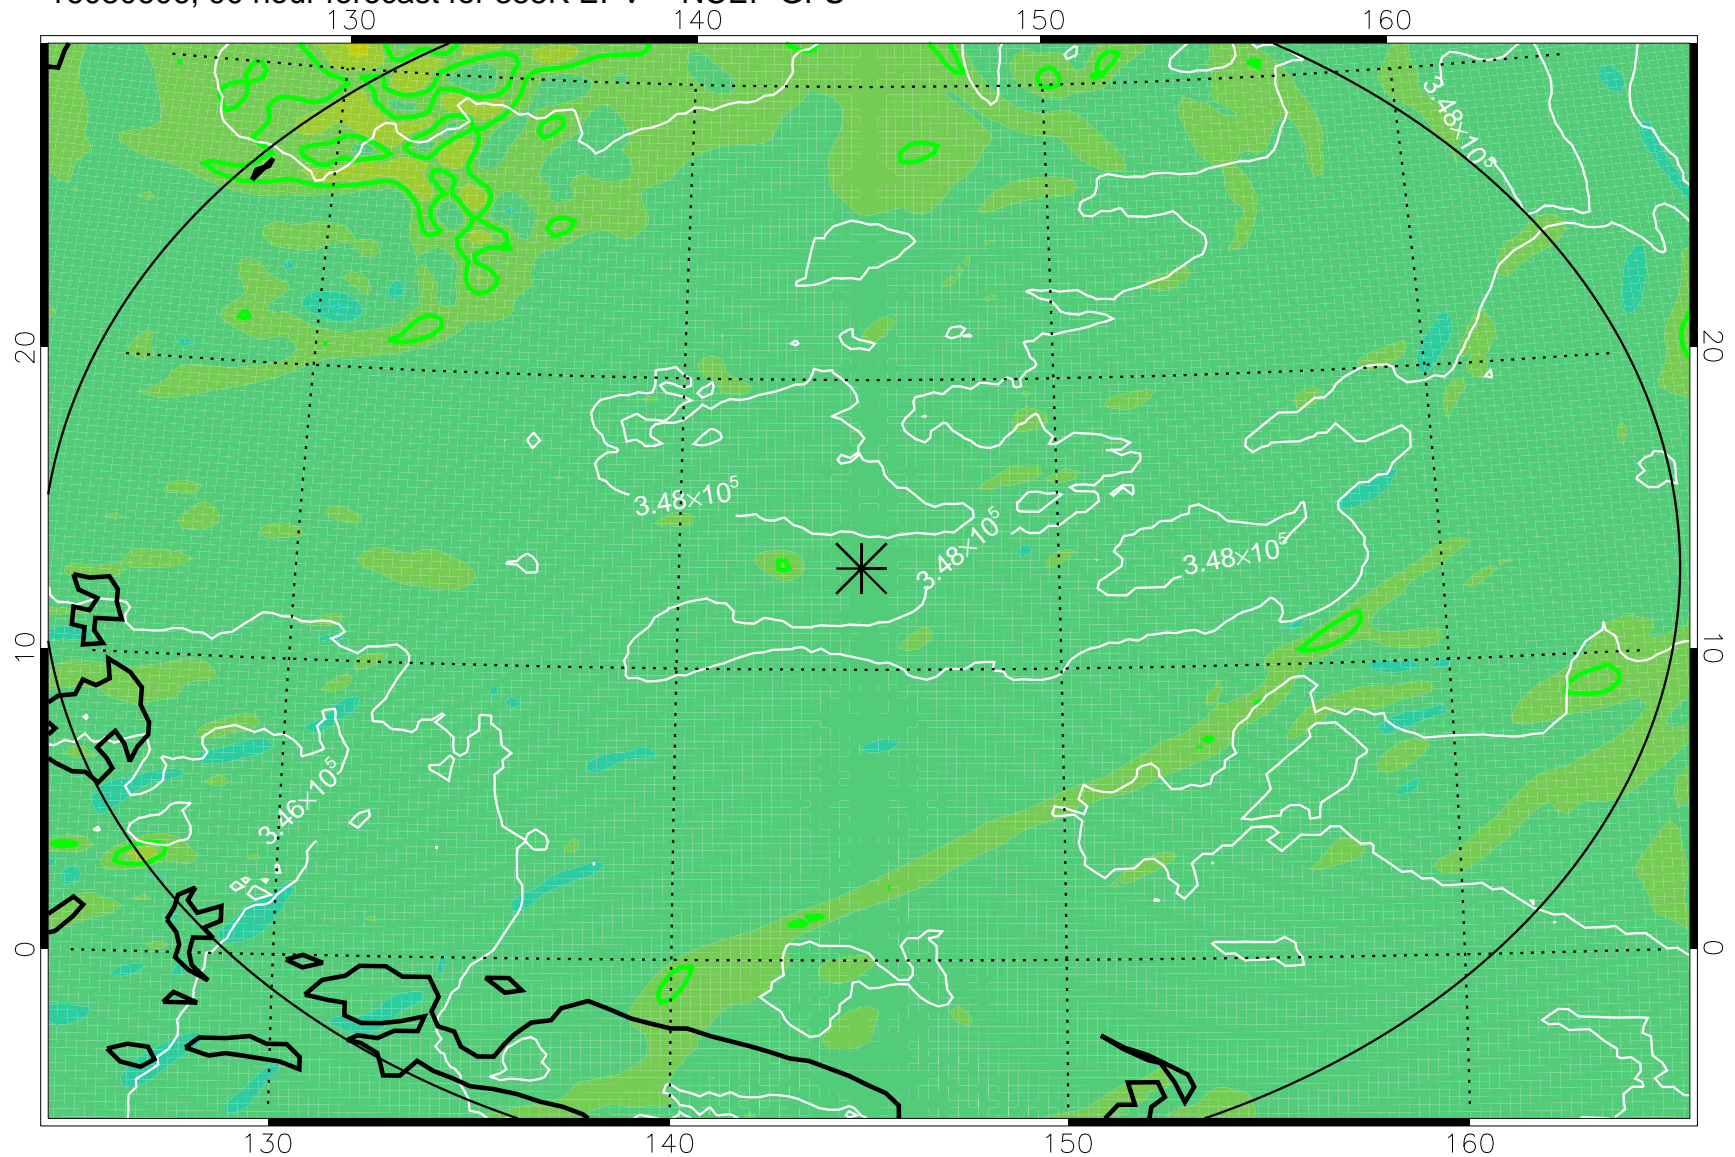

16080506, 66 hour forecast for 355K EPV -- NCEP GFS

355K Montgomery Streamfunction, white
EPV Tropopause (2 PVU) Position
Range ring of 2304 km

16080512, 72 hour forecast for 355K EPV -- NCEP GFS

355K Montgomery Streamfunction, white
EPV Tropopause (2 PVU) Position
Range ring of 2304 km

16080518, 78 hour forecast for 355K EPV -- NCEP GFS

355K Montgomery Streamfunction, white
EPV Tropopause (2 PVU) Position
Range ring of 2304 km

16080600, 84 hour forecast for 355K EPV -- NCEP GFS

355K Montgomery Streamfunction, white
EPV Tropopause (2 PVU) Position
Range ring of 2304 km

16080606, 90 hour forecast for 355K EPV -- NCEP GFS

355K Montgomery Streamfunction, white
EPV Tropopause (2 PVU) Position
Range ring of 2304 km

16080612, 96 hour forecast for 355K EPV -- NCEP GFS

355K Montgomery Streamfunction, white
EPV Tropopause (2 PVU) Position
Range ring of 2304 km

16080618, 102 hour forecast for 355K EPV -- NCEP GFS

355K Montgomery Streamfunction, white
EPV Tropopause (2 PVU) Position
Range ring of 2304 km

16080700, 108 hour forecast for 355K EPV -- NCEP GFS

355K Montgomery Streamfunction, white
EPV Tropopause (2 PVU) Position
Range ring of 2304 km