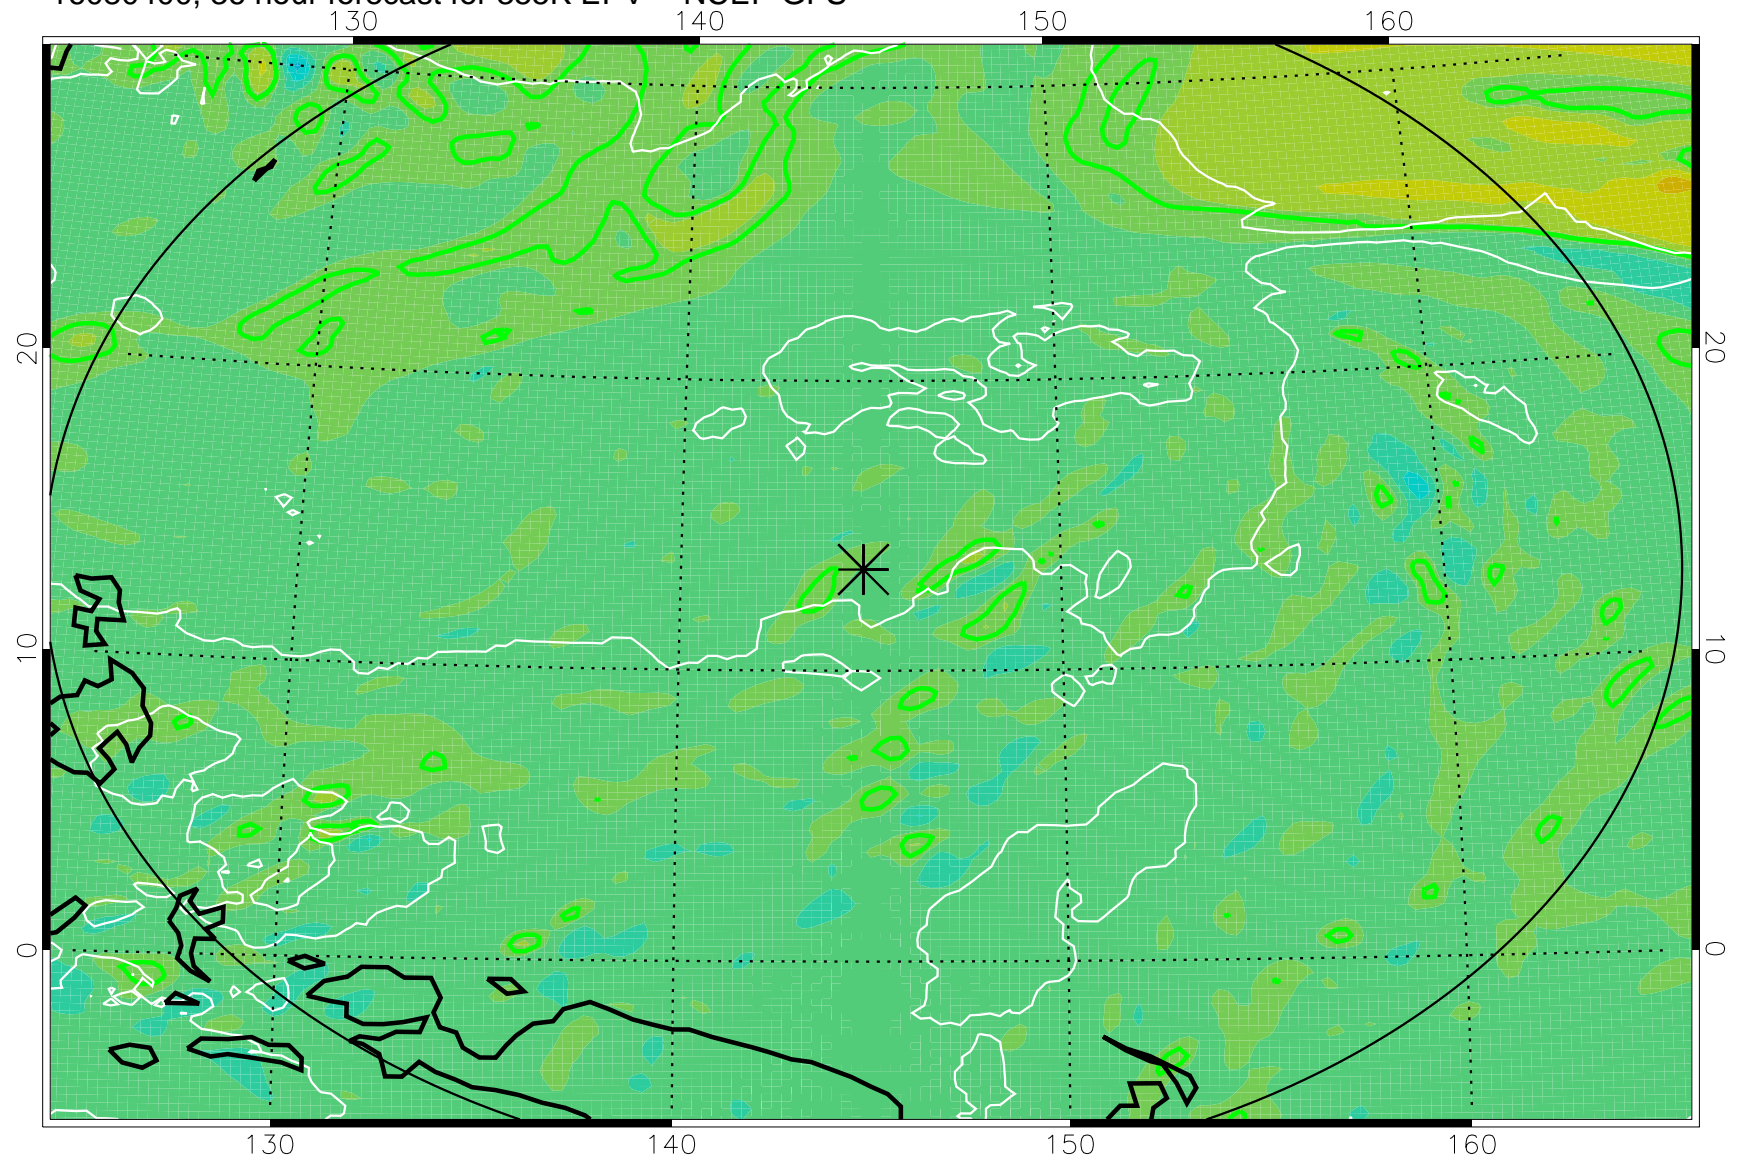

16080306, 18 hour forecast for 355K EPV -- NCEP GFS

355K Montgomery Streamfunction, white
EPV Tropopause (2 PVU) Position
Range ring of 2304 km

16080312, 24 hour forecast for 355K EPV -- NCEP GFS

355K Montgomery Streamfunction, white
EPV Tropopause (2 PVU) Position
Range ring of 2304 km

16080318, 30 hour forecast for 355K EPV -- NCEP GFS

355K Montgomery Streamfunction, white
EPV Tropopause (2 PVU) Position
Range ring of 2304 km

16080400, 36 hour forecast for 355K EPV -- NCEP GFS

355K Montgomery Streamfunction, white
EPV Tropopause (2 PVU) Position
Range ring of 2304 km

16080406, 42 hour forecast for 355K EPV -- NCEP GFS

355K Montgomery Streamfunction, white
EPV Tropopause (2 PVU) Position
Range ring of 2304 km

16080412, 48 hour forecast for 355K EPV -- NCEP GFS

355K Montgomery Streamfunction, white
EPV Tropopause (2 PVU) Position
Range ring of 2304 km

16080418, 54 hour forecast for 355K EPV -- NCEP GFS

355K Montgomery Streamfunction, white
EPV Tropopause (2 PVU) Position
Range ring of 2304 km

16080500, 60 hour forecast for 355K EPV -- NCEP GFS

355K Montgomery Streamfunction, white
EPV Tropopause (2 PVU) Position
Range ring of 2304 km