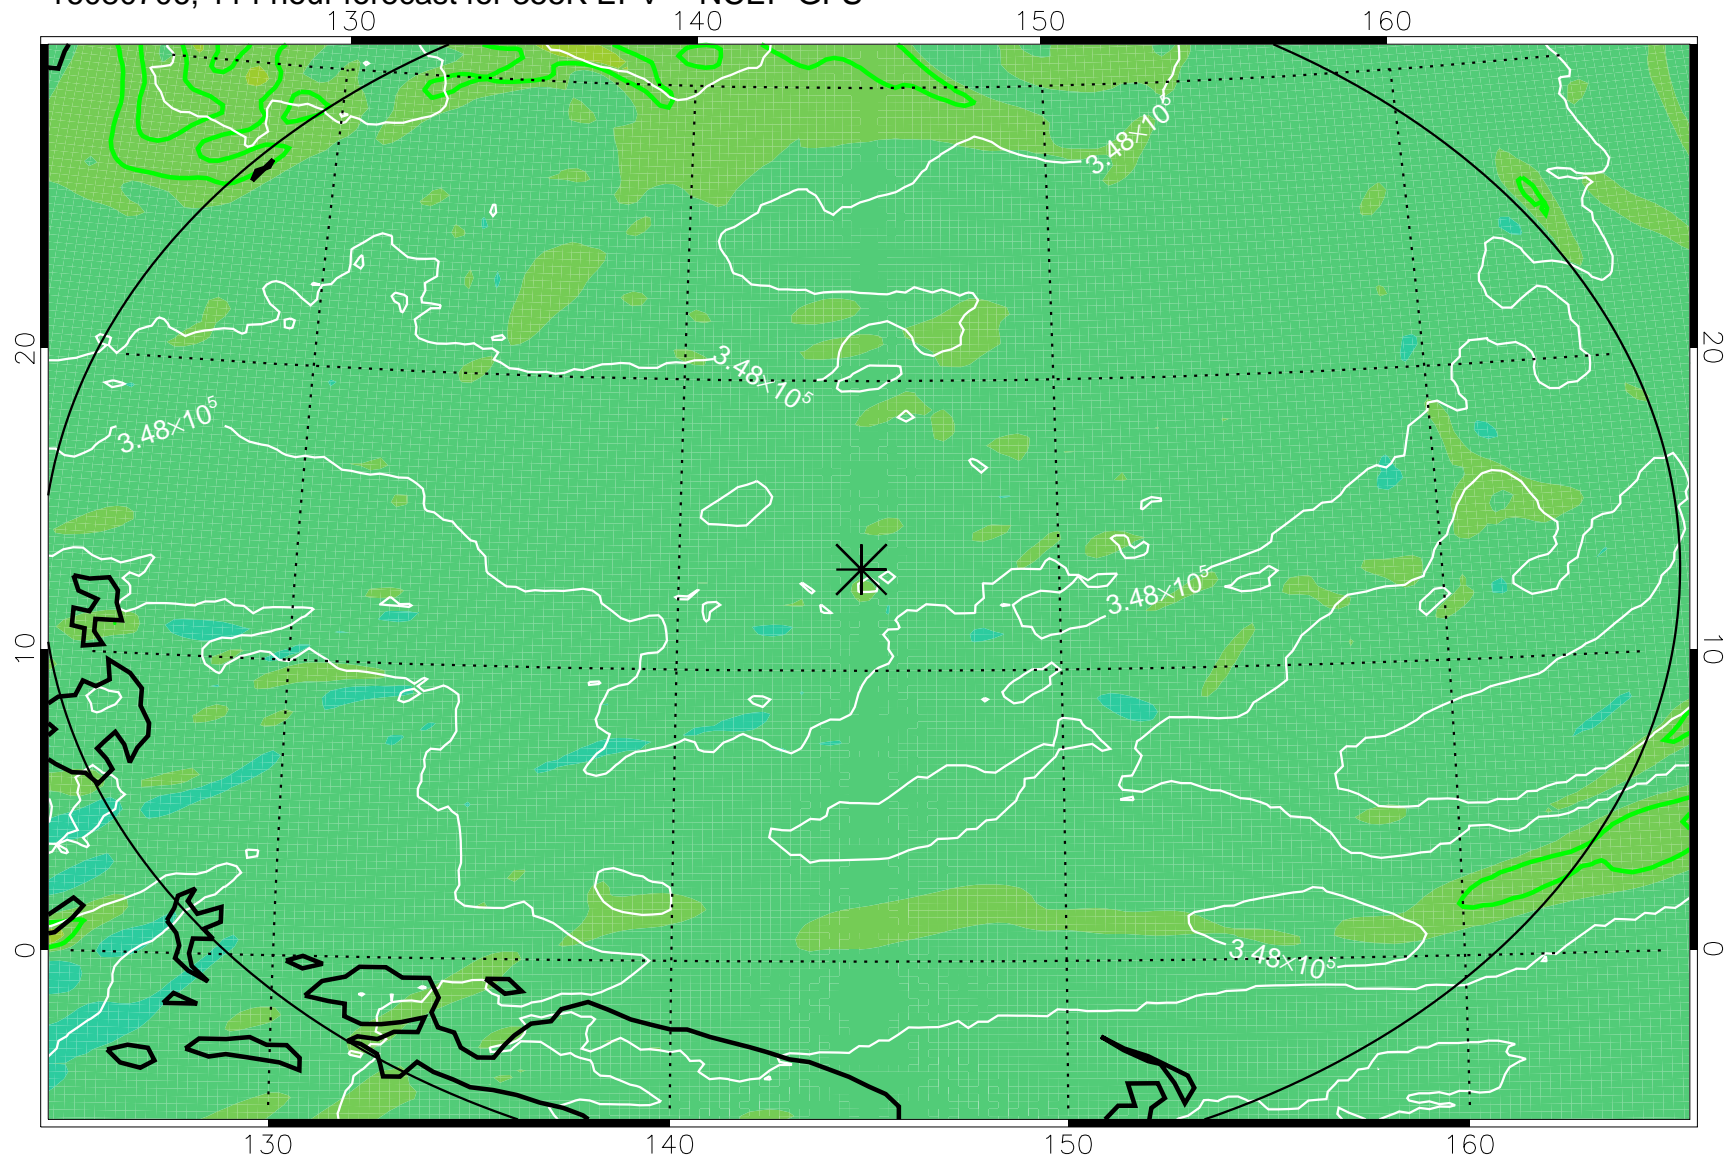

16080518, 78 hour forecast for 355K EPV -- NCEP GFS

355K Montgomery Streamfunction, white
EPV Tropopause (2 PVU) Position
Range ring of 2304 km

16080600, 84 hour forecast for 355K EPV -- NCEP GFS

355K Montgomery Streamfunction, white
EPV Tropopause (2 PVU) Position
Range ring of 2304 km

16080606, 90 hour forecast for 355K EPV -- NCEP GFS

355K Montgomery Streamfunction, white
EPV Tropopause (2 PVU) Position
Range ring of 2304 km

16080612, 96 hour forecast for 355K EPV -- NCEP GFS

355K Montgomery Streamfunction, white
EPV Tropopause (2 PVU) Position
Range ring of 2304 km

16080618, 102 hour forecast for 355K EPV -- NCEP GFS

355K Montgomery Streamfunction, white
EPV Tropopause (2 PVU) Position
Range ring of 2304 km

16080700, 108 hour forecast for 355K EPV -- NCEP GFS

355K Montgomery Streamfunction, white
EPV Tropopause (2 PVU) Position
Range ring of 2304 km

16080706, 114 hour forecast for 355K EPV -- NCEP GFS

355K Montgomery Streamfunction, white
EPV Tropopause (2 PVU) Position
Range ring of 2304 km

16080712, 120 hour forecast for 355K EPV -- NCEP GFS

355K Montgomery Streamfunction, white
EPV Tropopause (2 PVU) Position
Range ring of 2304 km