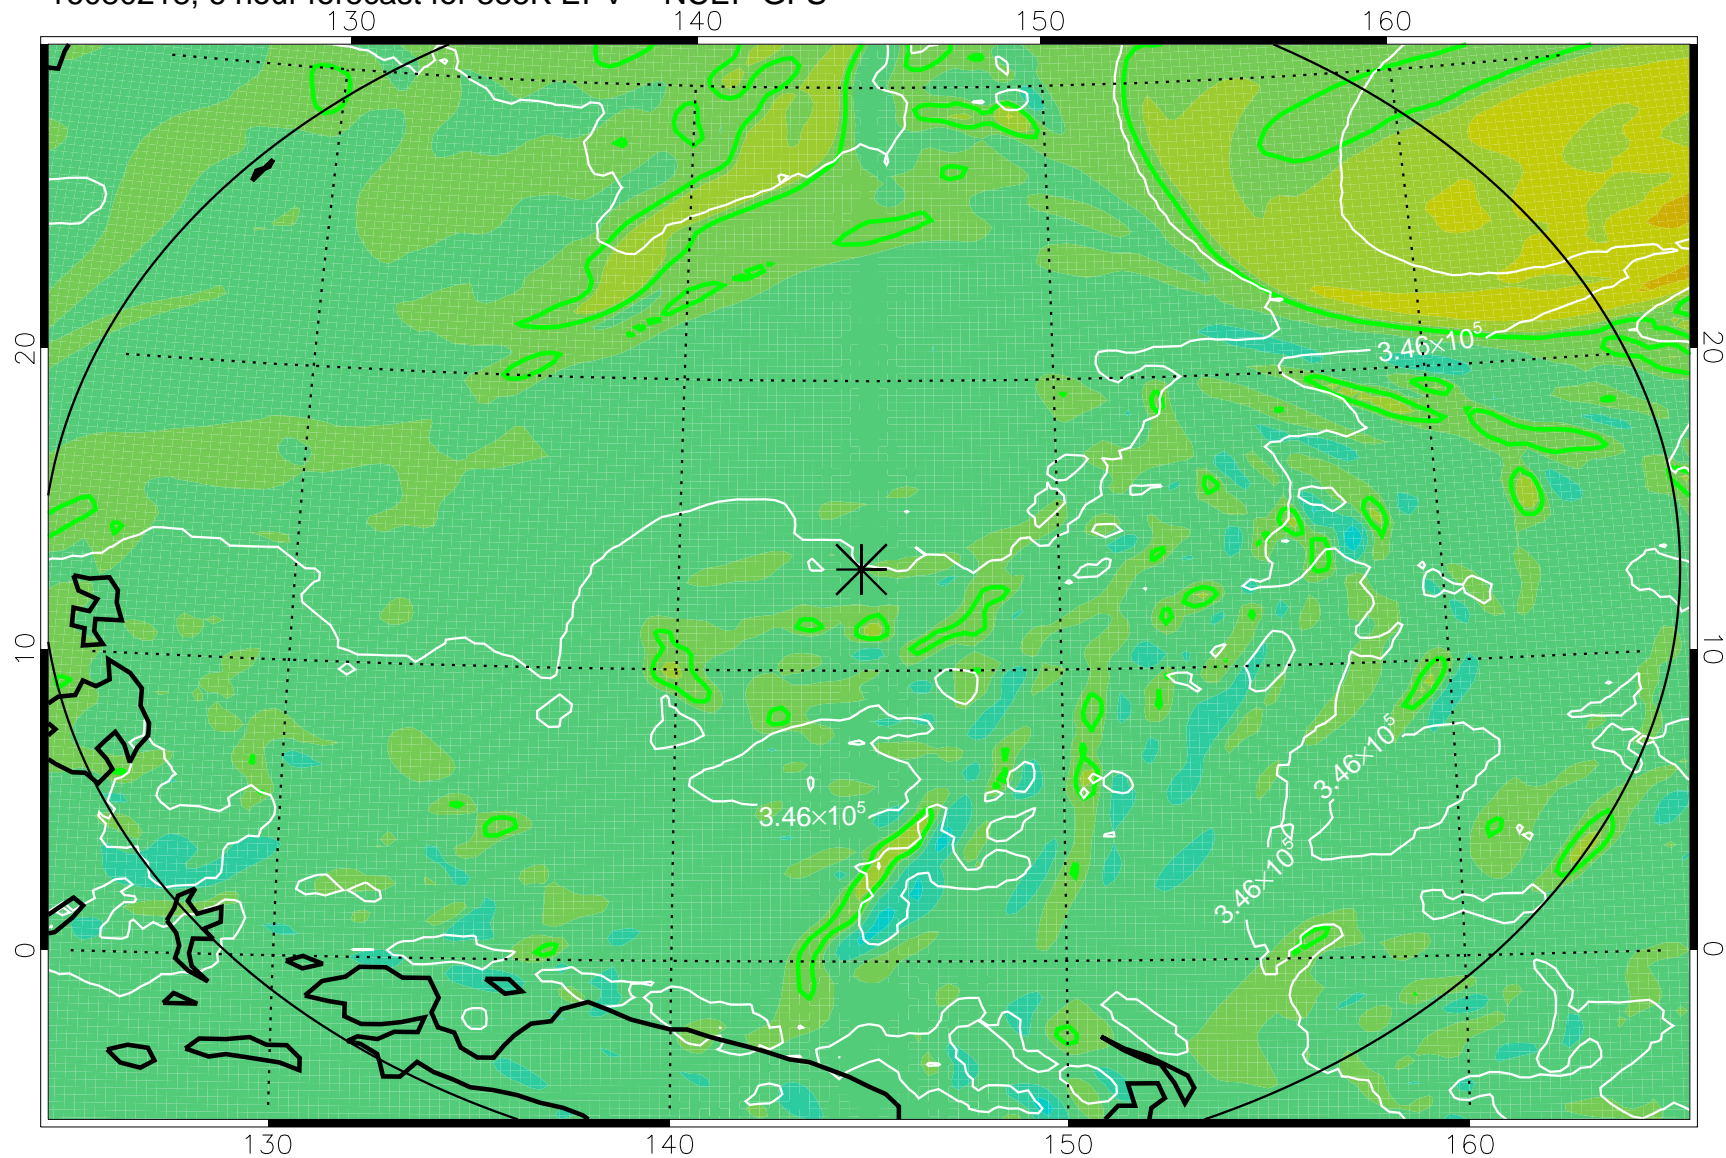

16080218, 6 hour forecast for 355K EPV -- NCEP GFS

355K Montgomery Streamfunction, white
EPV Tropopause (2 PVU) Position
Range ring of 2304 km

16080300, 12 hour forecast for 355K EPV -- NCEP GFS

355K Montgomery Streamfunction, white
EPV Tropopause (2 PVU) Position
Range ring of 2304 km

16080306, 18 hour forecast for 355K EPV -- NCEP GFS

355K Montgomery Streamfunction, white
EPV Tropopause (2 PVU) Position
Range ring of 2304 km

16080312, 24 hour forecast for 355K EPV -- NCEP GFS

355K Montgomery Streamfunction, white
EPV Tropopause (2 PVU) Position
Range ring of 2304 km

16080318, 30 hour forecast for 355K EPV -- NCEP GFS

355K Montgomery Streamfunction, white
EPV Tropopause (2 PVU) Position
Range ring of 2304 km

16080400, 36 hour forecast for 355K EPV -- NCEP GFS

355K Montgomery Streamfunction, white
EPV Tropopause (2 PVU) Position
Range ring of 2304 km

16080406, 42 hour forecast for 355K EPV -- NCEP GFS

355K Montgomery Streamfunction, white
EPV Tropopause (2 PVU) Position
Range ring of 2304 km

16080412, 48 hour forecast for 355K EPV -- NCEP GFS

355K Montgomery Streamfunction, white
EPV Tropopause (2 PVU) Position
Range ring of 2304 km