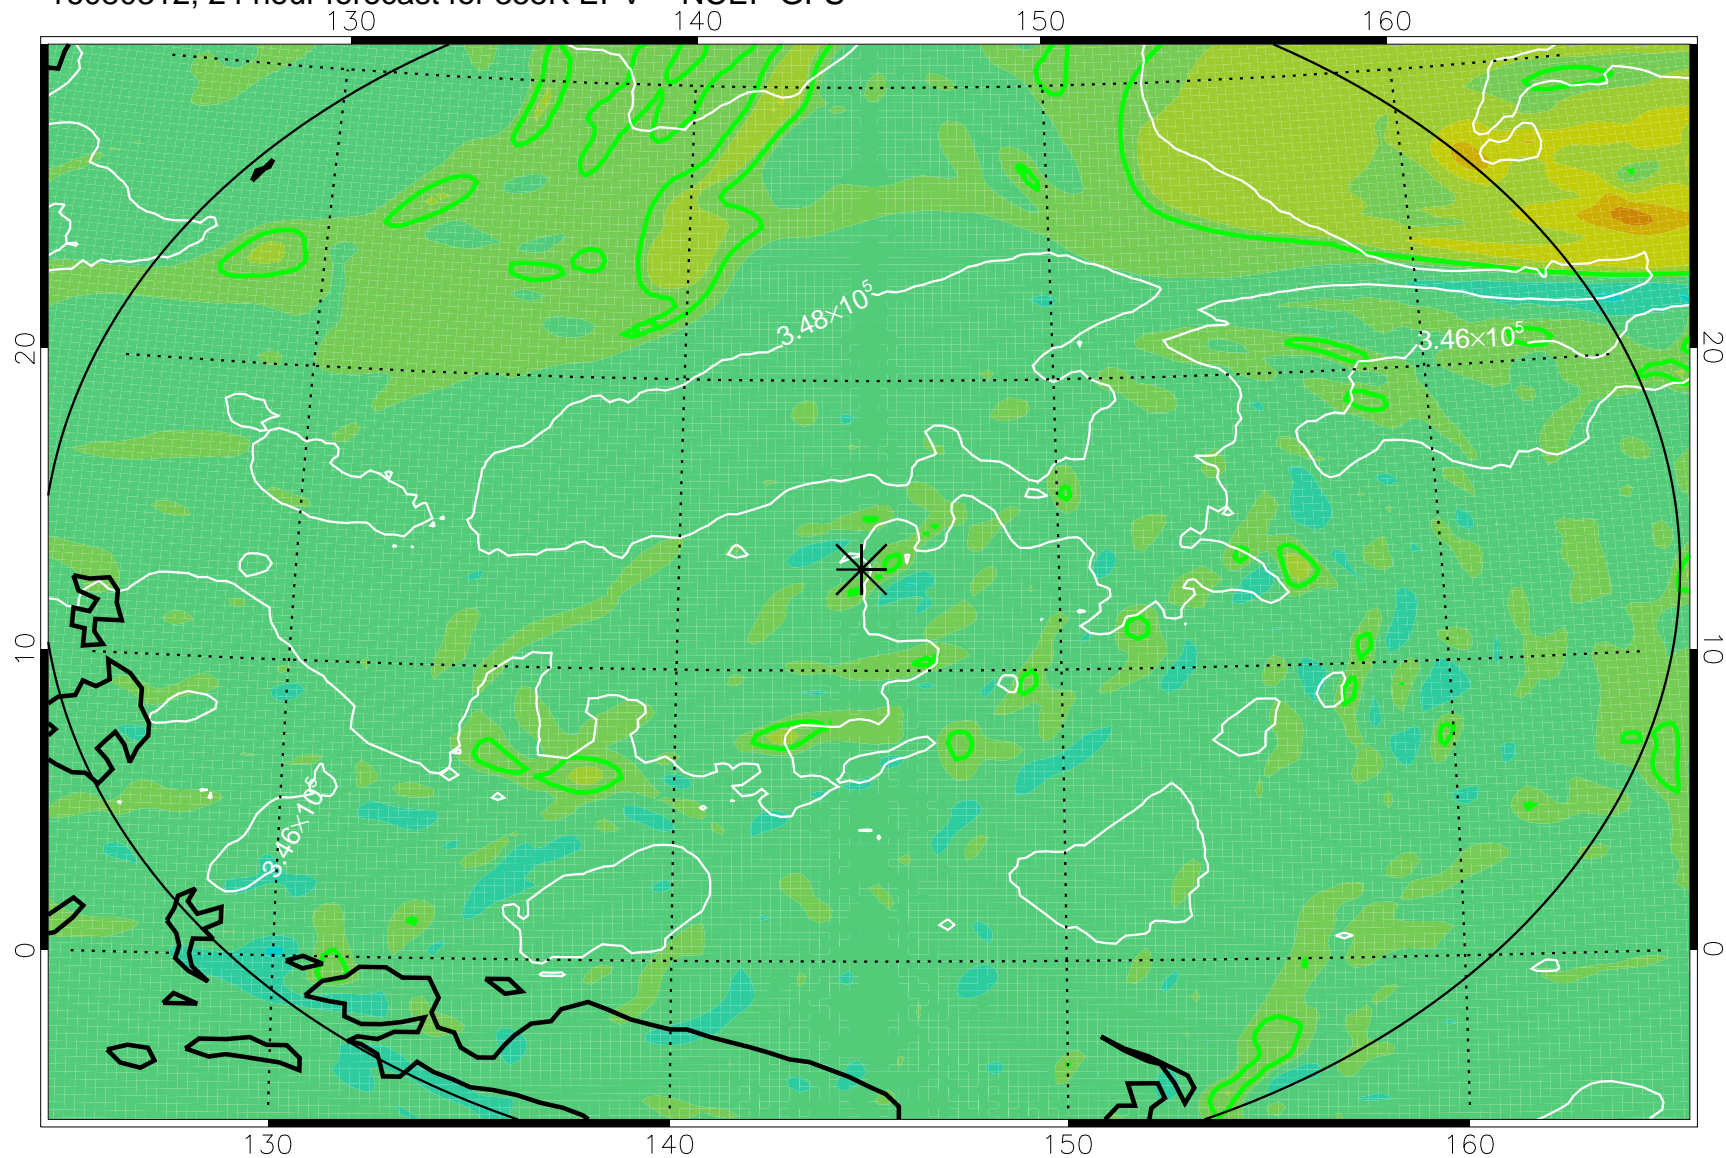

16080218, 6 hour forecast for 355K EPV -- NCEP GFS

355K Montgomery Streamfunction, white
EPV Tropopause (2 PVU) Position
Range ring of 2304 km

16080300, 12 hour forecast for 355K EPV -- NCEP GFS

355K Montgomery Streamfunction, white
EPV Tropopause (2 PVU) Position
Range ring of 2304 km

16080306, 18 hour forecast for 355K EPV -- NCEP GFS

355K Montgomery Streamfunction, white
EPV Tropopause (2 PVU) Position
Range ring of 2304 km

16080312, 24 hour forecast for 355K EPV -- NCEP GFS

355K Montgomery Streamfunction, white
EPV Tropopause (2 PVU) Position
Range ring of 2304 km

16080318, 30 hour forecast for 355K EPV -- NCEP GFS

355K Montgomery Streamfunction, white
EPV Tropopause (2 PVU) Position
Range ring of 2304 km

16080400, 36 hour forecast for 355K EPV -- NCEP GFS

355K Montgomery Streamfunction, white
EPV Tropopause (2 PVU) Position
Range ring of 2304 km

16080618, 102 hour forecast for 355K EPV -- NCEP GFS

355K Montgomery Streamfunction, white
EPV Tropopause (2 PVU) Position
Range ring of 2304 km

16080700, 108 hour forecast for 355K EPV -- NCEP GFS

355K Montgomery Streamfunction, white
EPV Tropopause (2 PVU) Position
Range ring of 2304 km