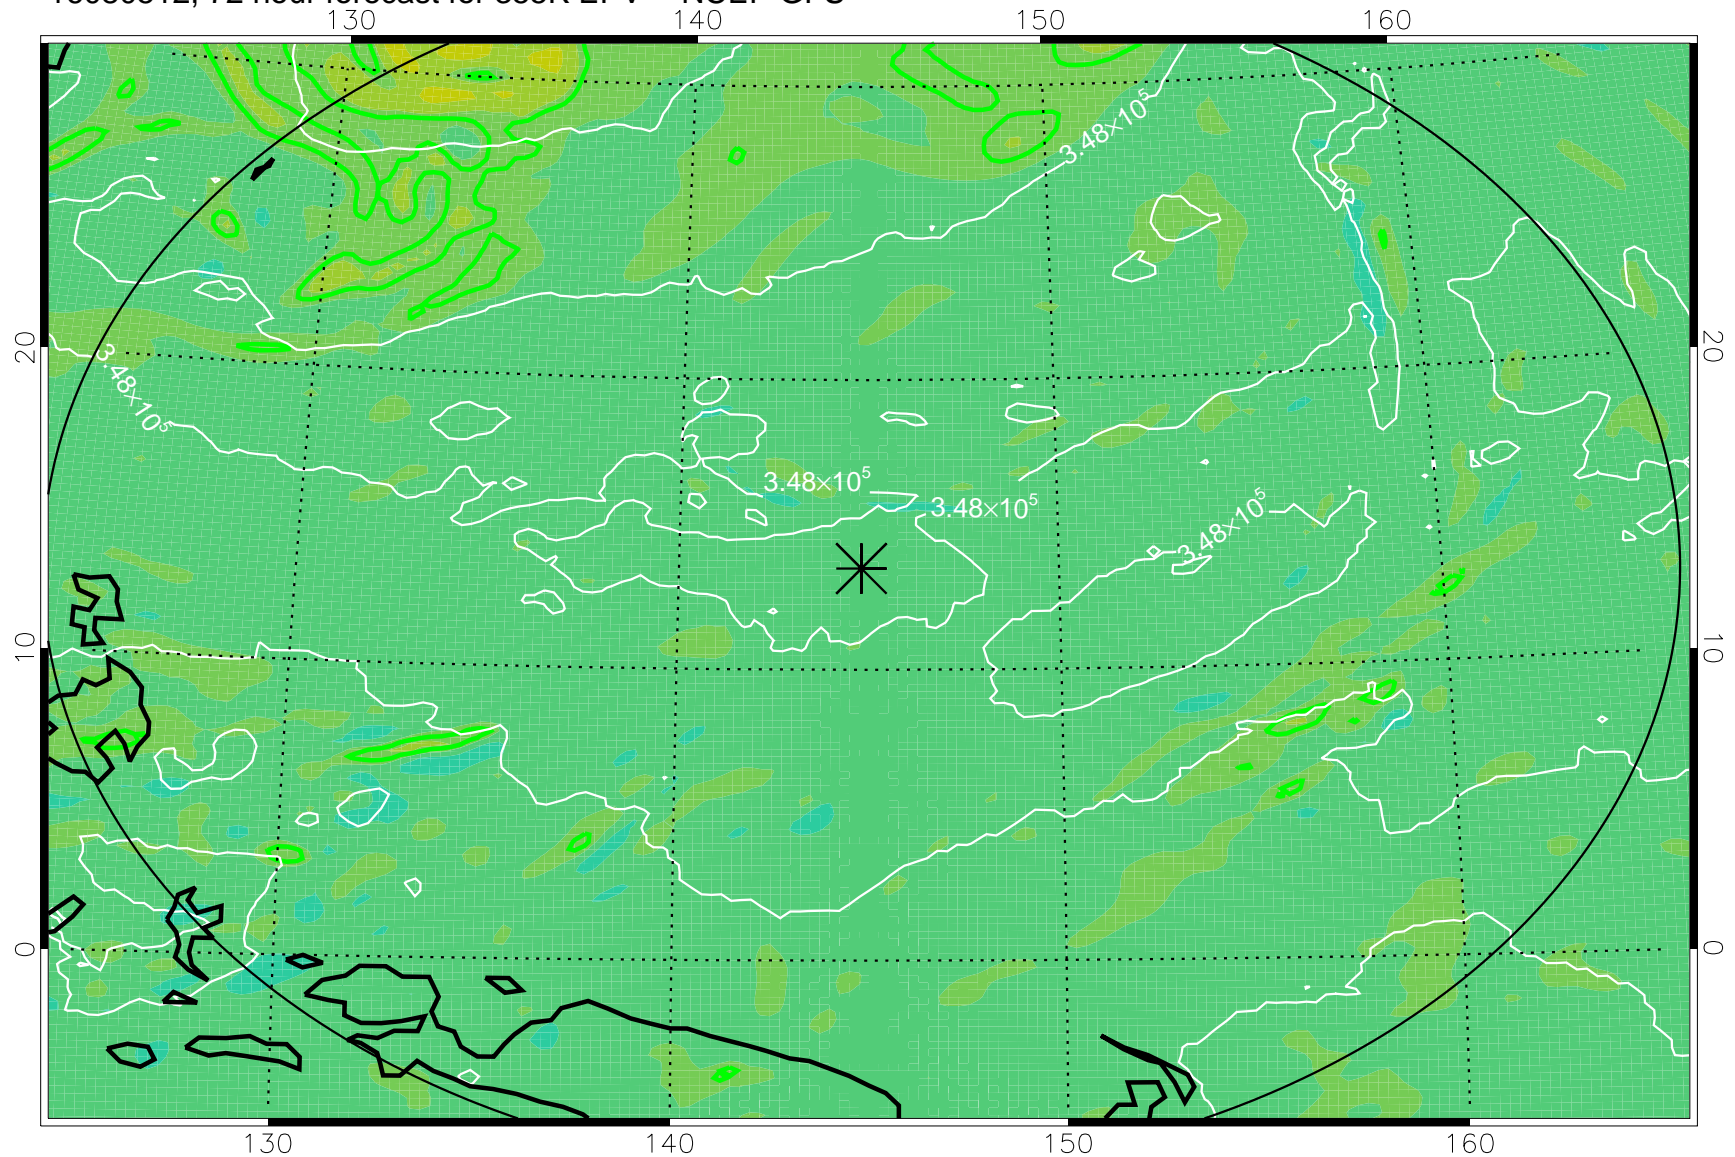

16080418, 54 hour forecast for 355K EPV -- NCEP GFS

355K Montgomery Streamfunction, white
EPV Tropopause (2 PVU) Position
Range ring of 2304 km

16080500, 60 hour forecast for 355K EPV -- NCEP GFS

355K Montgomery Streamfunction, white
EPV Tropopause (2 PVU) Position
Range ring of 2304 km

16080506, 66 hour forecast for 355K EPV -- NCEP GFS

355K Montgomery Streamfunction, white
EPV Tropopause (2 PVU) Position
Range ring of 2304 km

16080512, 72 hour forecast for 355K EPV -- NCEP GFS

355K Montgomery Streamfunction, white
EPV Tropopause (2 PVU) Position
Range ring of 2304 km

16080518, 78 hour forecast for 355K EPV -- NCEP GFS

355K Montgomery Streamfunction, white
EPV Tropopause (2 PVU) Position
Range ring of 2304 km

16080600, 84 hour forecast for 355K EPV -- NCEP GFS

355K Montgomery Streamfunction, white
EPV Tropopause (2 PVU) Position
Range ring of 2304 km

16080606, 90 hour forecast for 355K EPV -- NCEP GFS

355K Montgomery Streamfunction, white
EPV Tropopause (2 PVU) Position
Range ring of 2304 km

16080612, 96 hour forecast for 355K EPV -- NCEP GFS

355K Montgomery Streamfunction, white
EPV Tropopause (2 PVU) Position
Range ring of 2304 km