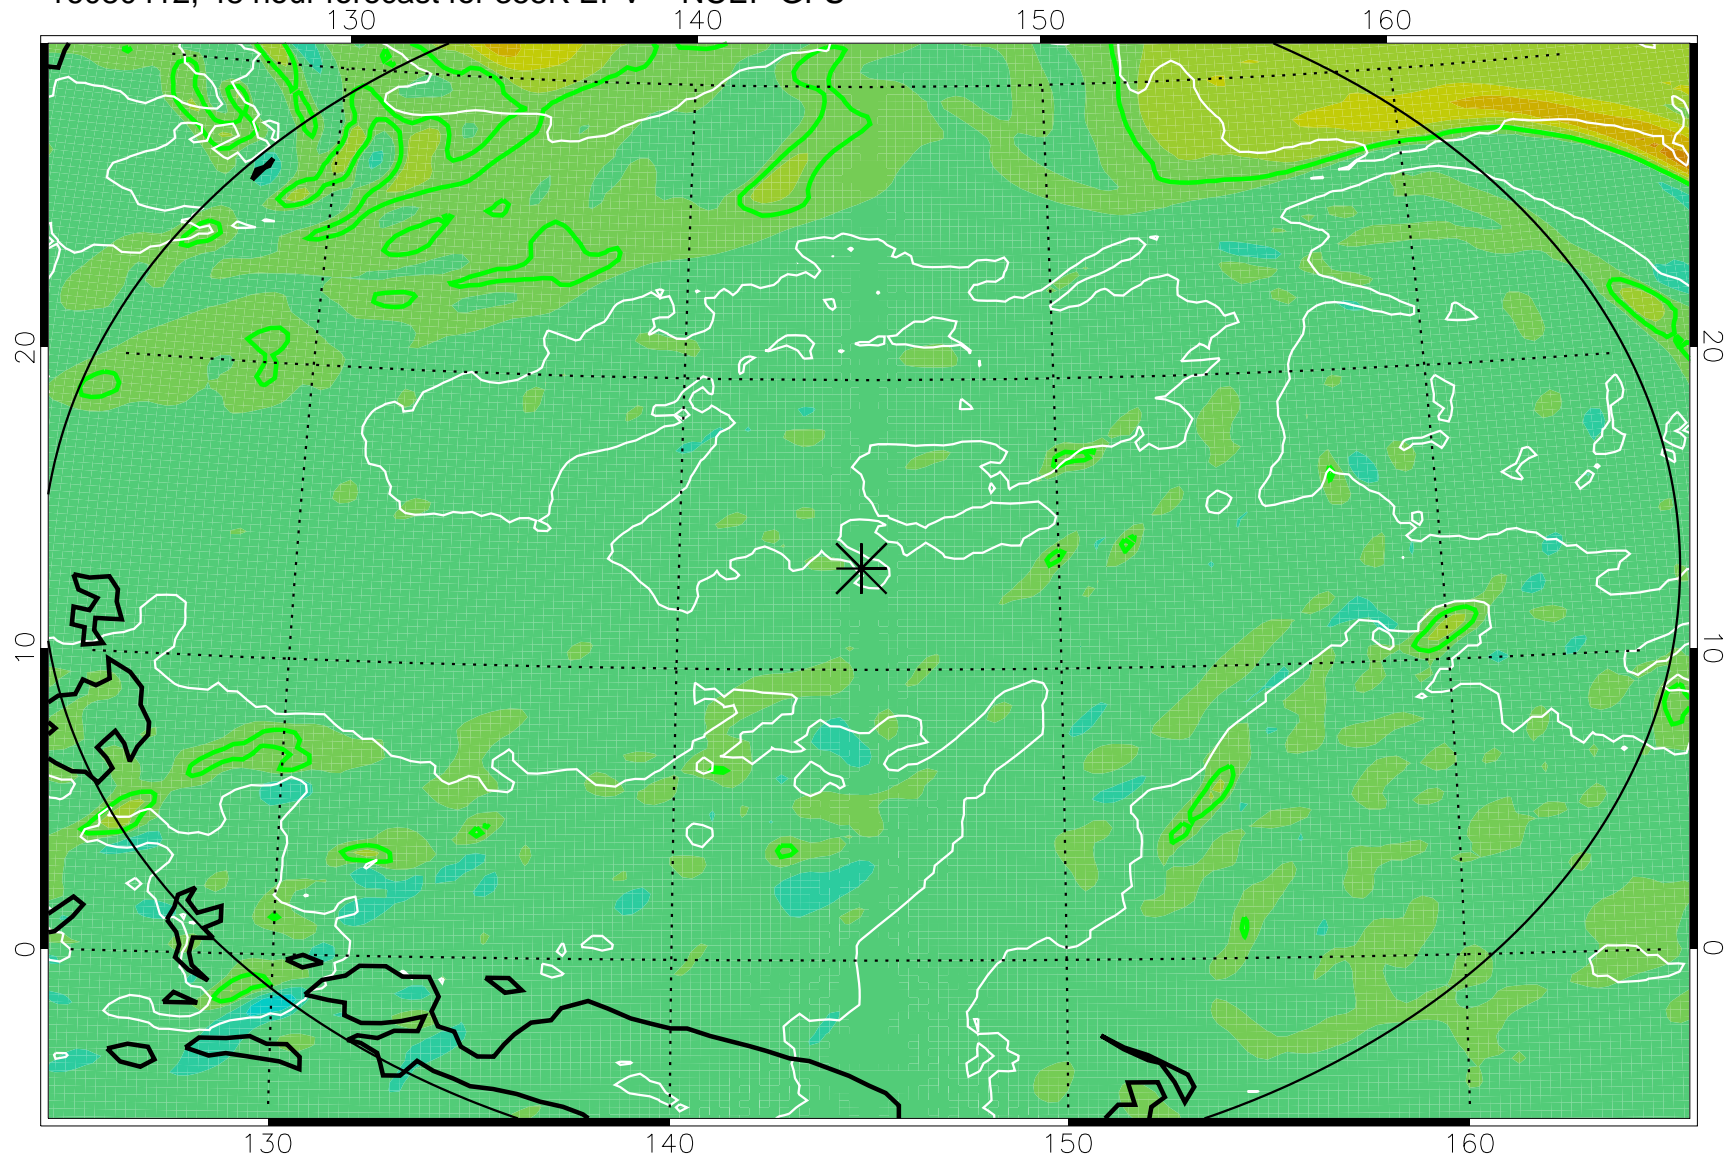

16080318, 30 hour forecast for 355K EPV -- NCEP GFS

355K Montgomery Streamfunction, white
EPV Tropopause (2 PVU) Position
Range ring of 2304 km

16080400, 36 hour forecast for 355K EPV -- NCEP GFS

355K Montgomery Streamfunction, white
EPV Tropopause (2 PVU) Position
Range ring of 2304 km

16080406, 42 hour forecast for 355K EPV -- NCEP GFS

355K Montgomery Streamfunction, white
EPV Tropopause (2 PVU) Position
Range ring of 2304 km

16080412, 48 hour forecast for 355K EPV -- NCEP GFS

355K Montgomery Streamfunction, white
EPV Tropopause (2 PVU) Position
Range ring of 2304 km

16080418, 54 hour forecast for 355K EPV -- NCEP GFS

355K Montgomery Streamfunction, white
EPV Tropopause (2 PVU) Position
Range ring of 2304 km

16080500, 60 hour forecast for 355K EPV -- NCEP GFS

355K Montgomery Streamfunction, white
EPV Tropopause (2 PVU) Position
Range ring of 2304 km

16080506, 66 hour forecast for 355K EPV -- NCEP GFS

355K Montgomery Streamfunction, white
EPV Tropopause (2 PVU) Position
Range ring of 2304 km

16080512, 72 hour forecast for 355K EPV -- NCEP GFS

355K Montgomery Streamfunction, white
EPV Tropopause (2 PVU) Position
Range ring of 2304 km