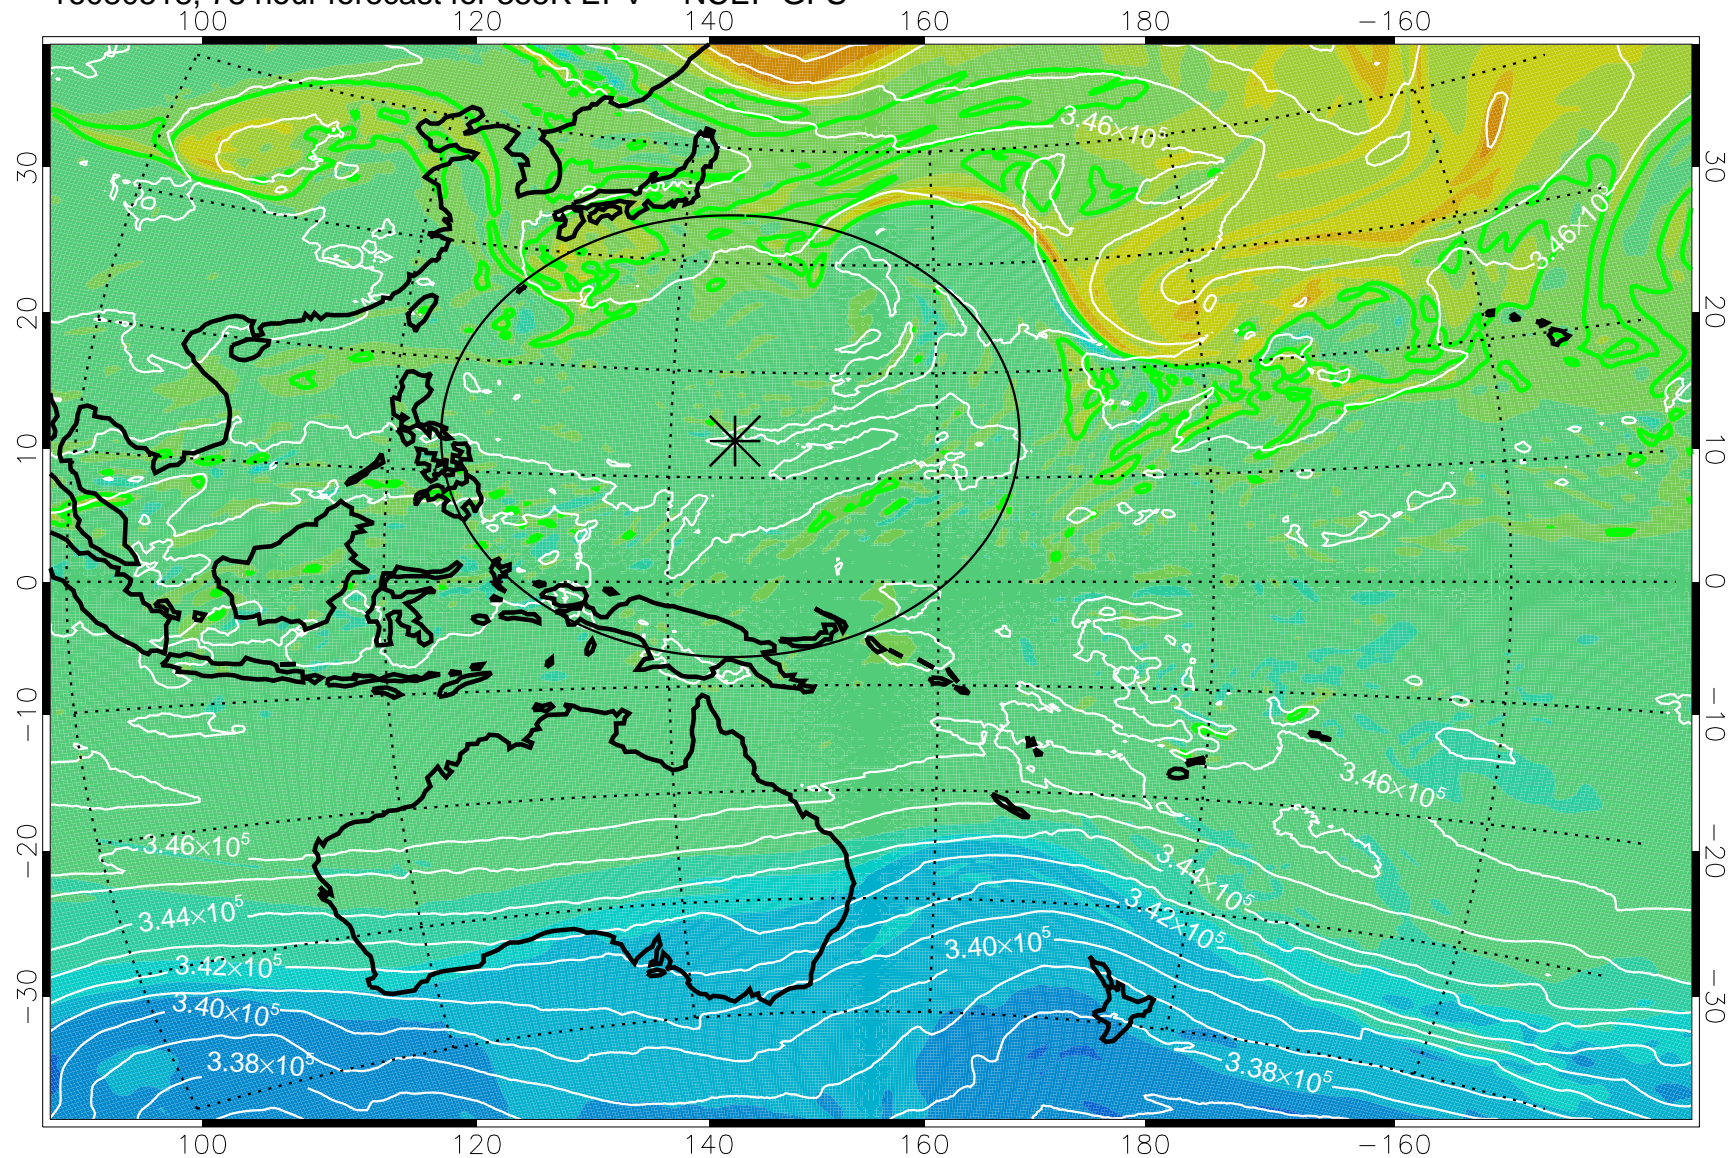

16080418, 54 hour forecast for 355K EPV -- NCEP GFS

355K Montgomery Streamfunction, white
EPV Tropopause (2 PVU) Position
Range ring of 2304 km

16080500, 60 hour forecast for 355K EPV -- NCEP GFS

355K Montgomery Streamfunction, white
EPV Tropopause (2 PVU) Position
Range ring of 2304 km

16080506, 66 hour forecast for 355K EPV -- NCEP GFS

355K Montgomery Streamfunction, white
EPV Tropopause (2 PVU) Position
Range ring of 2304 km

16080512, 72 hour forecast for 355K EPV -- NCEP GFS

355K Montgomery Streamfunction, white
EPV Tropopause (2 PVU) Position
Range ring of 2304 km

16080518, 78 hour forecast for 355K EPV -- NCEP GFS

355K Montgomery Streamfunction, white
EPV Tropopause (2 PVU) Position
Range ring of 2304 km

16080606, 90 hour forecast for 355K EPV -- NCEP GFS

355K Montgomery Streamfunction, white
EPV Tropopause (2 PVU) Position
Range ring of 2304 km

16080612, 96 hour forecast for 355K EPV -- NCEP GFS

355K Montgomery Streamfunction, white
EPV Tropopause (2 PVU) Position
Range ring of 2304 km

16080618, 102 hour forecast for 355K EPV -- NCEP GFS

355K Montgomery Streamfunction, white
EPV Tropopause (2 PVU) Position
Range ring of 2304 km