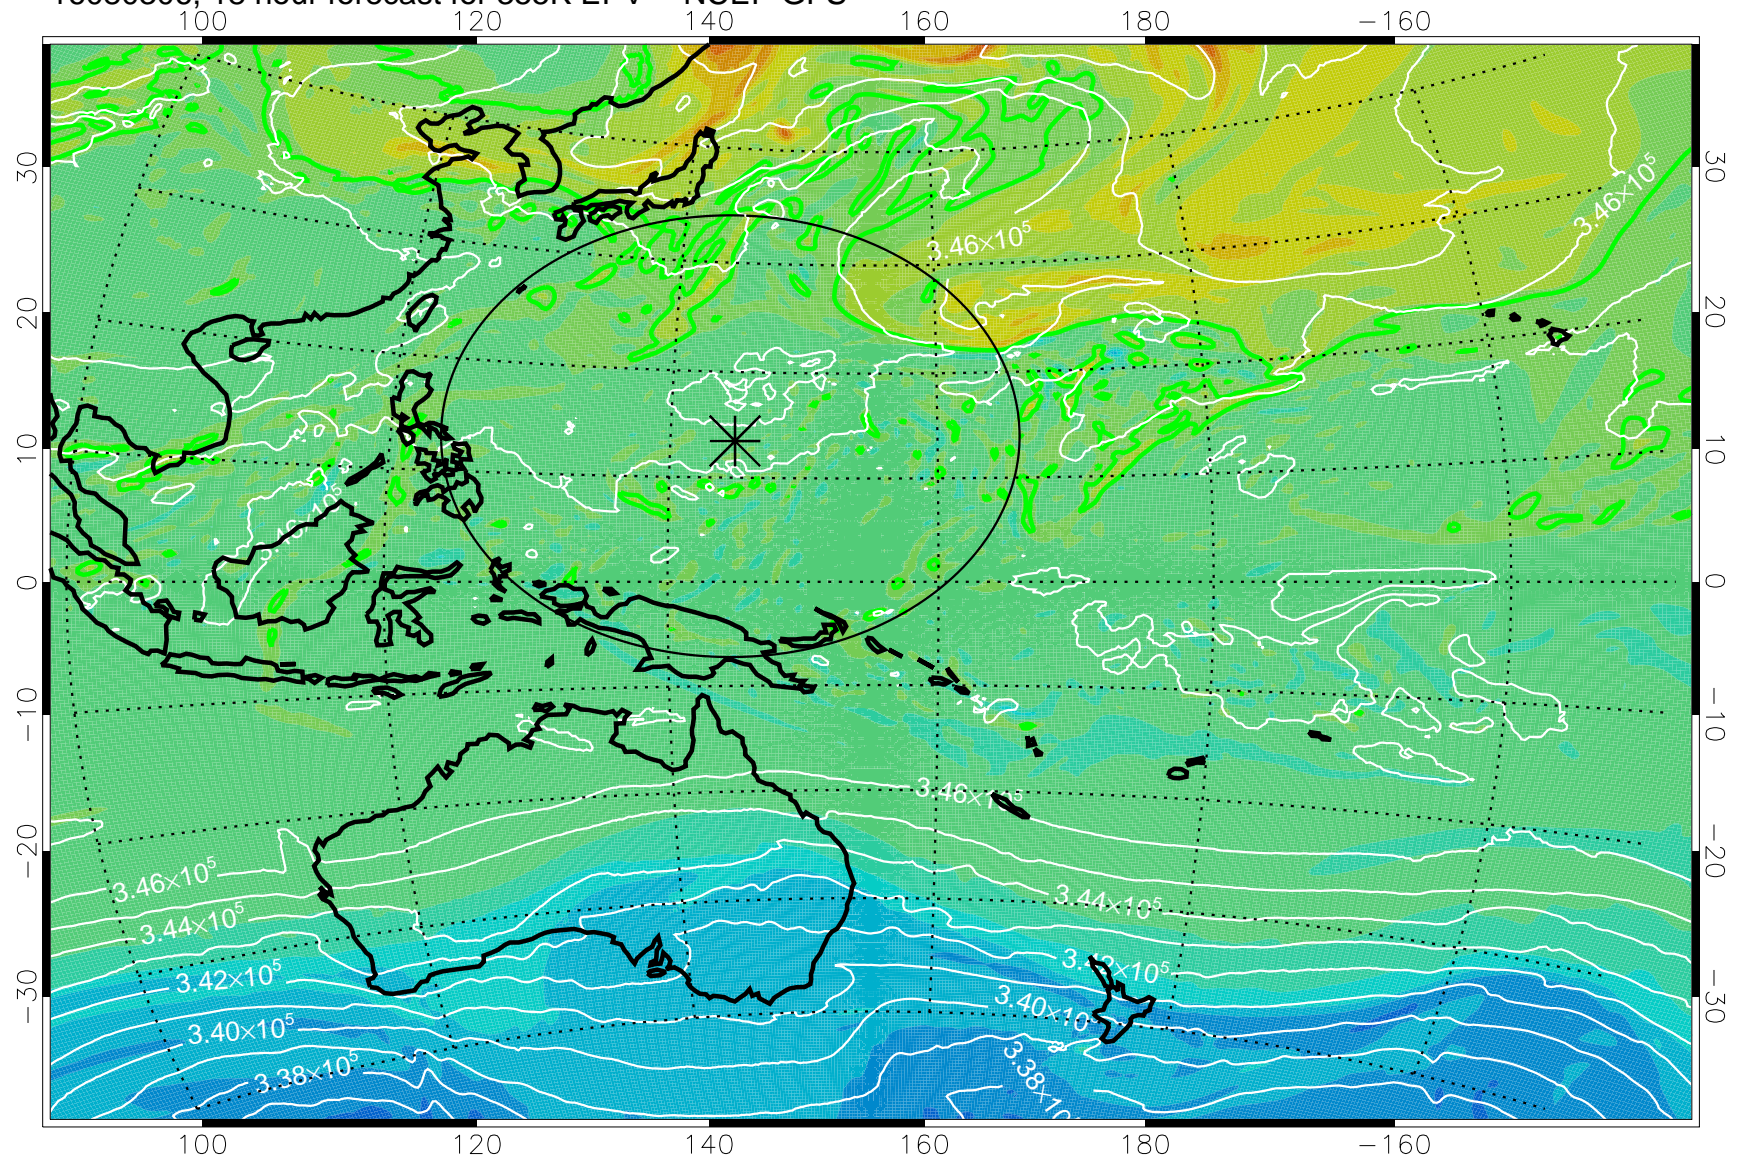

16080218, 6 hour forecast for 355K EPV -- NCEP GFS

355K Montgomery Streamfunction, white
EPV Tropopause (2 PVU) Position
Range ring of 2304 km

16080300, 12 hour forecast for 355K EPV -- NCEP GFS

355K Montgomery Streamfunction, white
EPV Tropopause (2 PVU) Position
Range ring of 2304 km

16080306, 18 hour forecast for 355K EPV -- NCEP GFS

355K Montgomery Streamfunction, white
EPV Tropopause (2 PVU) Position
Range ring of 2304 km

16080312, 24 hour forecast for 355K EPV -- NCEP GFS

355K Montgomery Streamfunction, white
EPV Tropopause (2 PVU) Position
Range ring of 2304 km

16080318, 30 hour forecast for 355K EPV -- NCEP GFS

355K Montgomery Streamfunction, white
EPV Tropopause (2 PVU) Position
Range ring of 2304 km

16080400, 36 hour forecast for 355K EPV -- NCEP GFS

355K Montgomery Streamfunction, white
EPV Tropopause (2 PVU) Position
Range ring of 2304 km

16080406, 42 hour forecast for 355K EPV -- NCEP GFS

355K Montgomery Streamfunction, white
EPV Tropopause (2 PVU) Position
Range ring of 2304 km

16080412, 48 hour forecast for 355K EPV -- NCEP GFS

355K Montgomery Streamfunction, white
EPV Tropopause (2 PVU) Position
Range ring of 2304 km