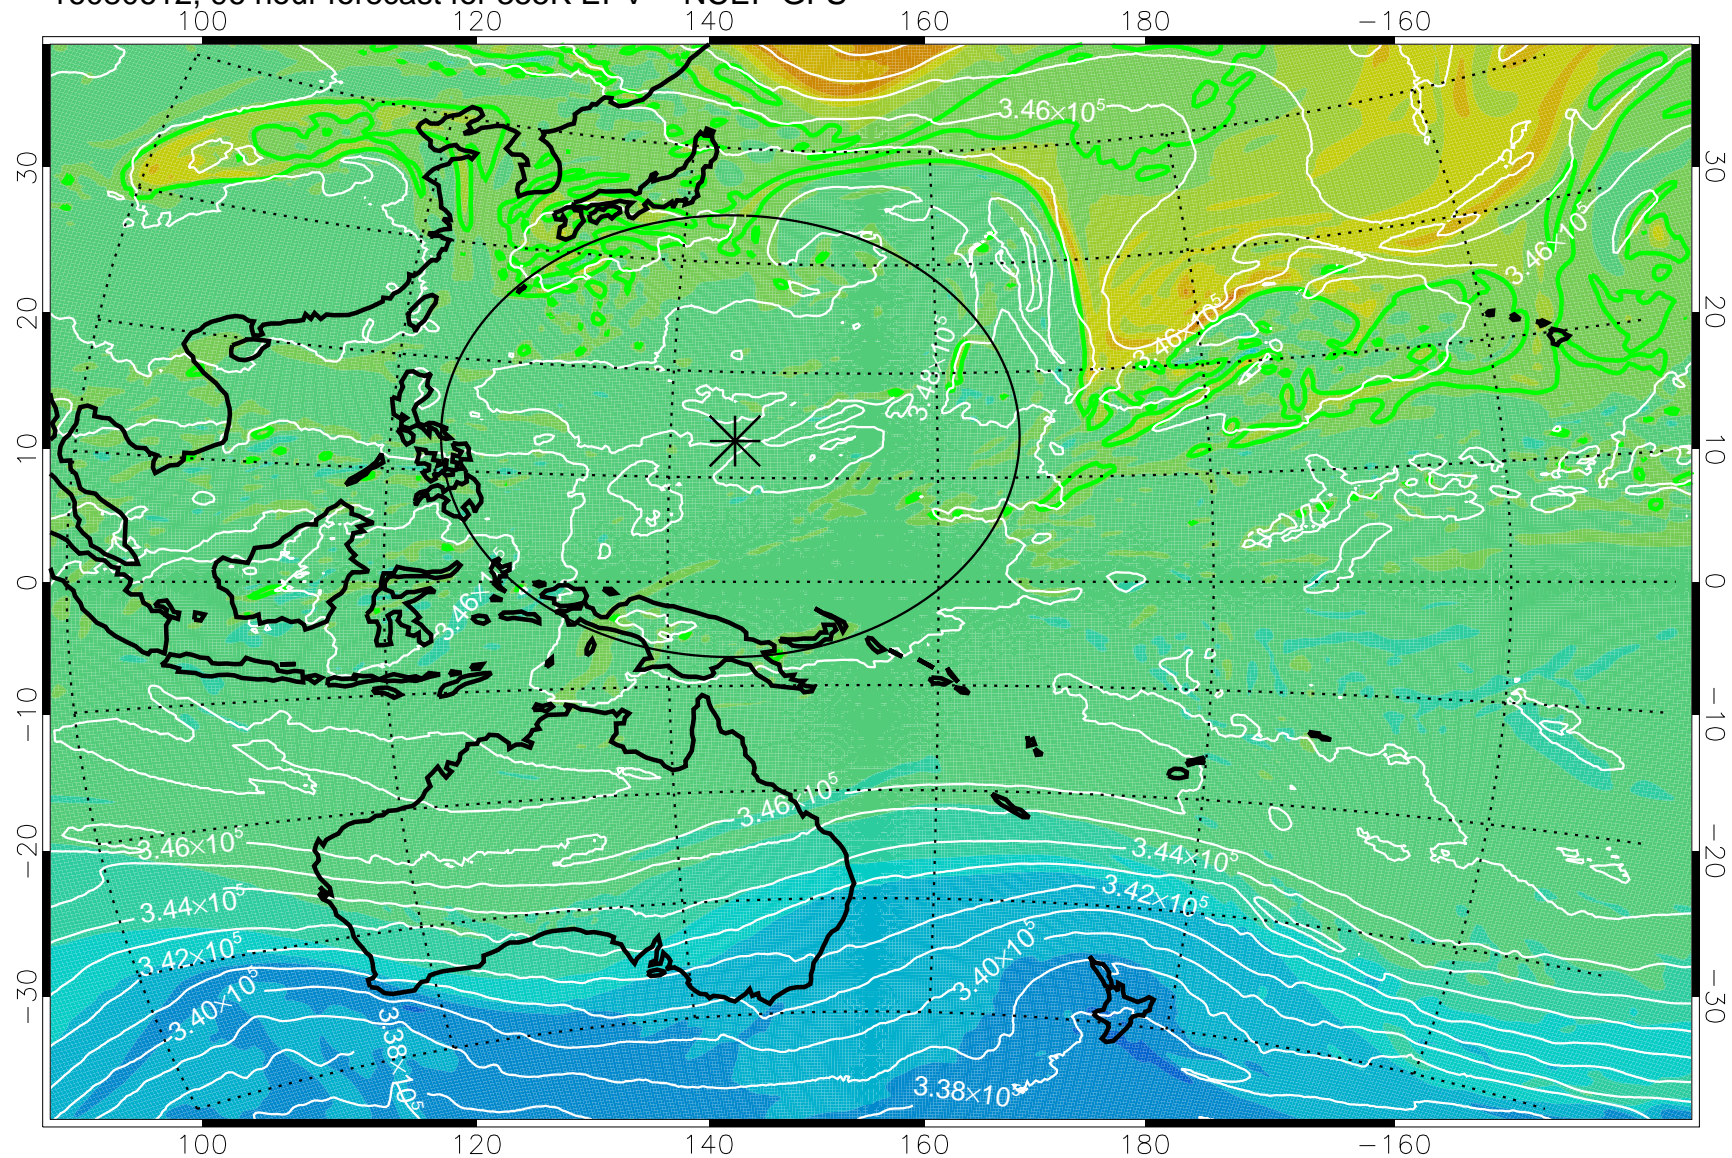

16080506, 66 hour forecast for 355K EPV -- NCEP GFS

355K Montgomery Streamfunction, white
EPV Tropopause (2 PVU) Position
Range ring of 2304 km

16080512, 72 hour forecast for 355K EPV -- NCEP GFS

355K Montgomery Streamfunction, white
EPV Tropopause (2 PVU) Position
Range ring of 2304 km

16080518, 78 hour forecast for 355K EPV -- NCEP GFS

355K Montgomery Streamfunction, white
EPV Tropopause (2 PVU) Position
Range ring of 2304 km

16080606, 90 hour forecast for 355K EPV -- NCEP GFS

355K Montgomery Streamfunction, white
EPV Tropopause (2 PVU) Position
Range ring of 2304 km

16080612, 96 hour forecast for 355K EPV -- NCEP GFS

355K Montgomery Streamfunction, white
EPV Tropopause (2 PVU) Position
Range ring of 2304 km

16080618, 102 hour forecast for 355K EPV -- NCEP GFS

355K Montgomery Streamfunction, white
EPV Tropopause (2 PVU) Position
Range ring of 2304 km

16080700, 108 hour forecast for 355K EPV -- NCEP GFS

355K Montgomery Streamfunction, white
EPV Tropopause (2 PVU) Position
Range ring of 2304 km

16080706, 114 hour forecast for 355K EPV -- NCEP GFS

355K Montgomery Streamfunction, white
EPV Tropopause (2 PVU) Position
Range ring of 2304 km