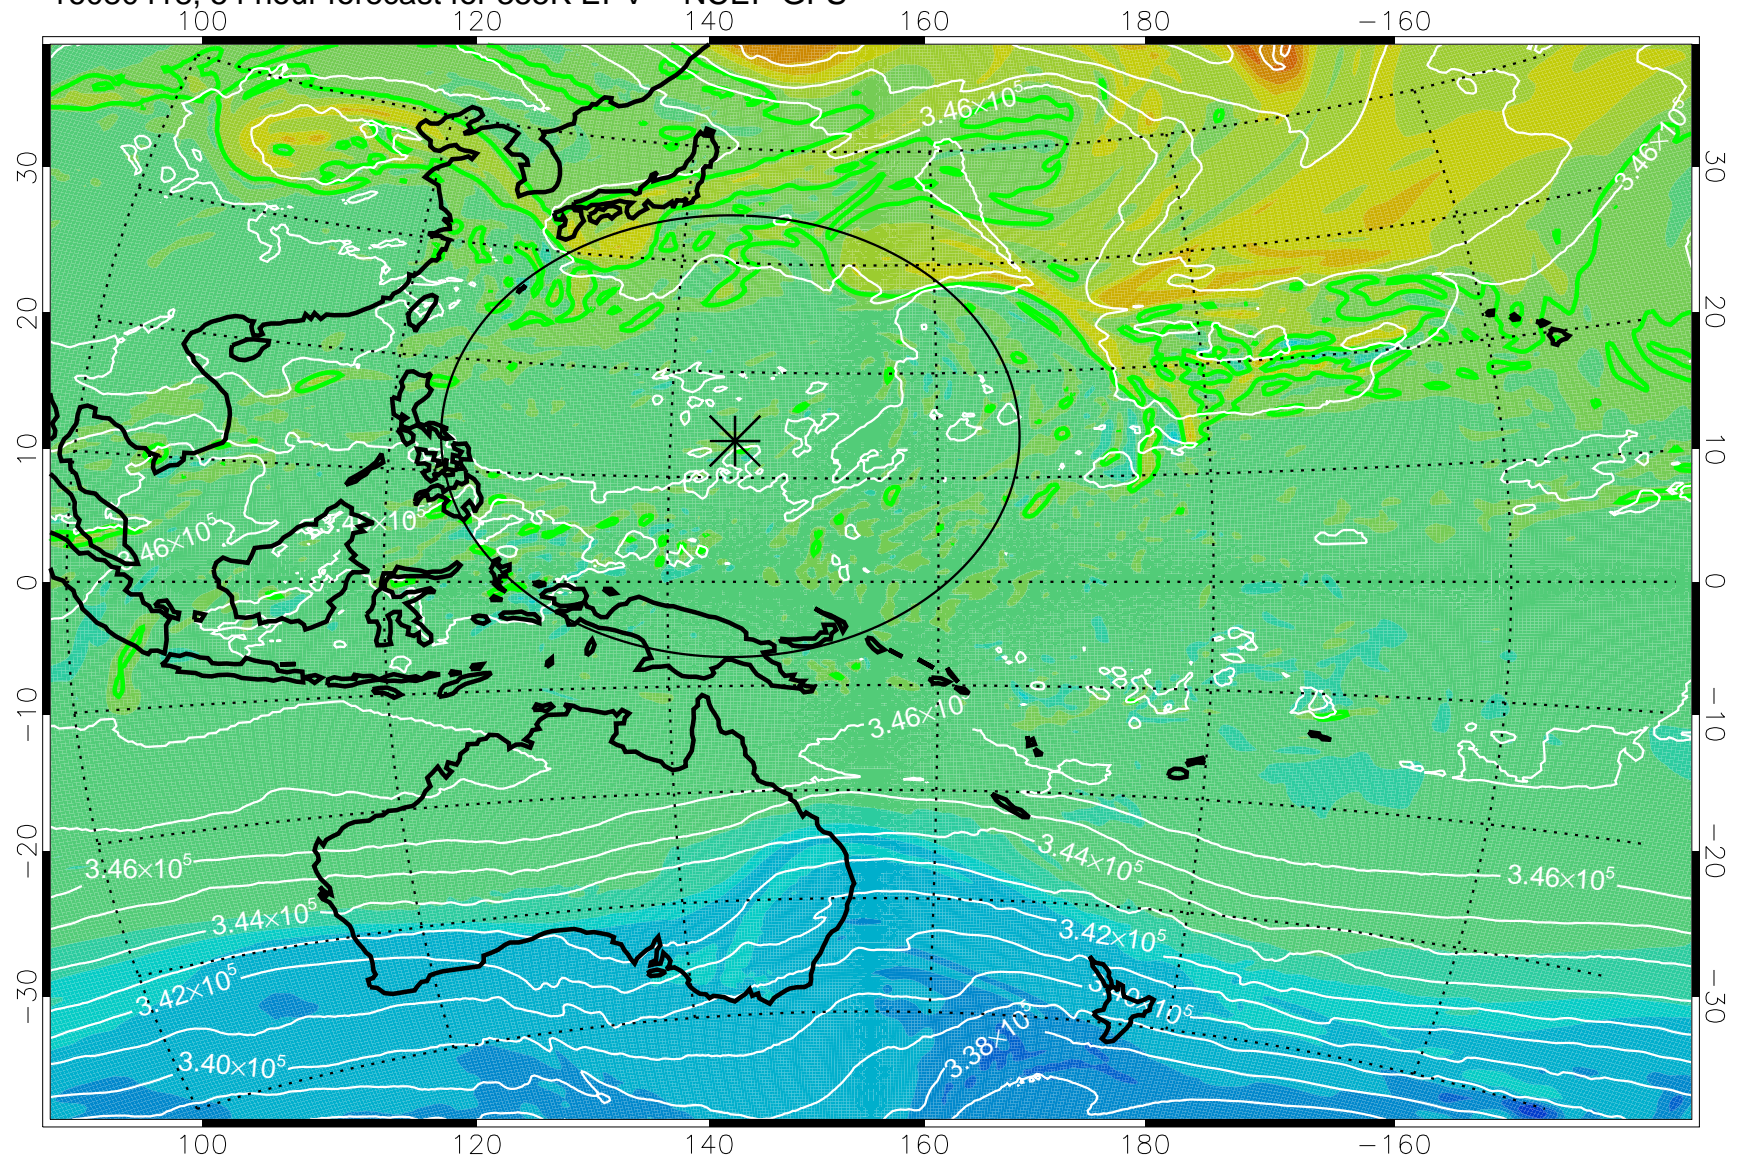

16080318, 30 hour forecast for 355K EPV -- NCEP GFS

355K Montgomery Streamfunction, white
EPV Tropopause (2 PVU) Position
Range ring of 2304 km

16080400, 36 hour forecast for 355K EPV -- NCEP GFS

355K Montgomery Streamfunction, white
EPV Tropopause (2 PVU) Position
Range ring of 2304 km

16080406, 42 hour forecast for 355K EPV -- NCEP GFS

355K Montgomery Streamfunction, white
EPV Tropopause (2 PVU) Position
Range ring of 2304 km

16080412, 48 hour forecast for 355K EPV -- NCEP GFS

355K Montgomery Streamfunction, white
EPV Tropopause (2 PVU) Position
Range ring of 2304 km

16080418, 54 hour forecast for 355K EPV -- NCEP GFS

355K Montgomery Streamfunction, white
EPV Tropopause (2 PVU) Position
Range ring of 2304 km

16080500, 60 hour forecast for 355K EPV -- NCEP GFS

355K Montgomery Streamfunction, white
EPV Tropopause (2 PVU) Position
Range ring of 2304 km

16080506, 66 hour forecast for 355K EPV -- NCEP GFS

355K Montgomery Streamfunction, white
EPV Tropopause (2 PVU) Position
Range ring of 2304 km

16080512, 72 hour forecast for 355K EPV -- NCEP GFS

355K Montgomery Streamfunction, white
EPV Tropopause (2 PVU) Position
Range ring of 2304 km