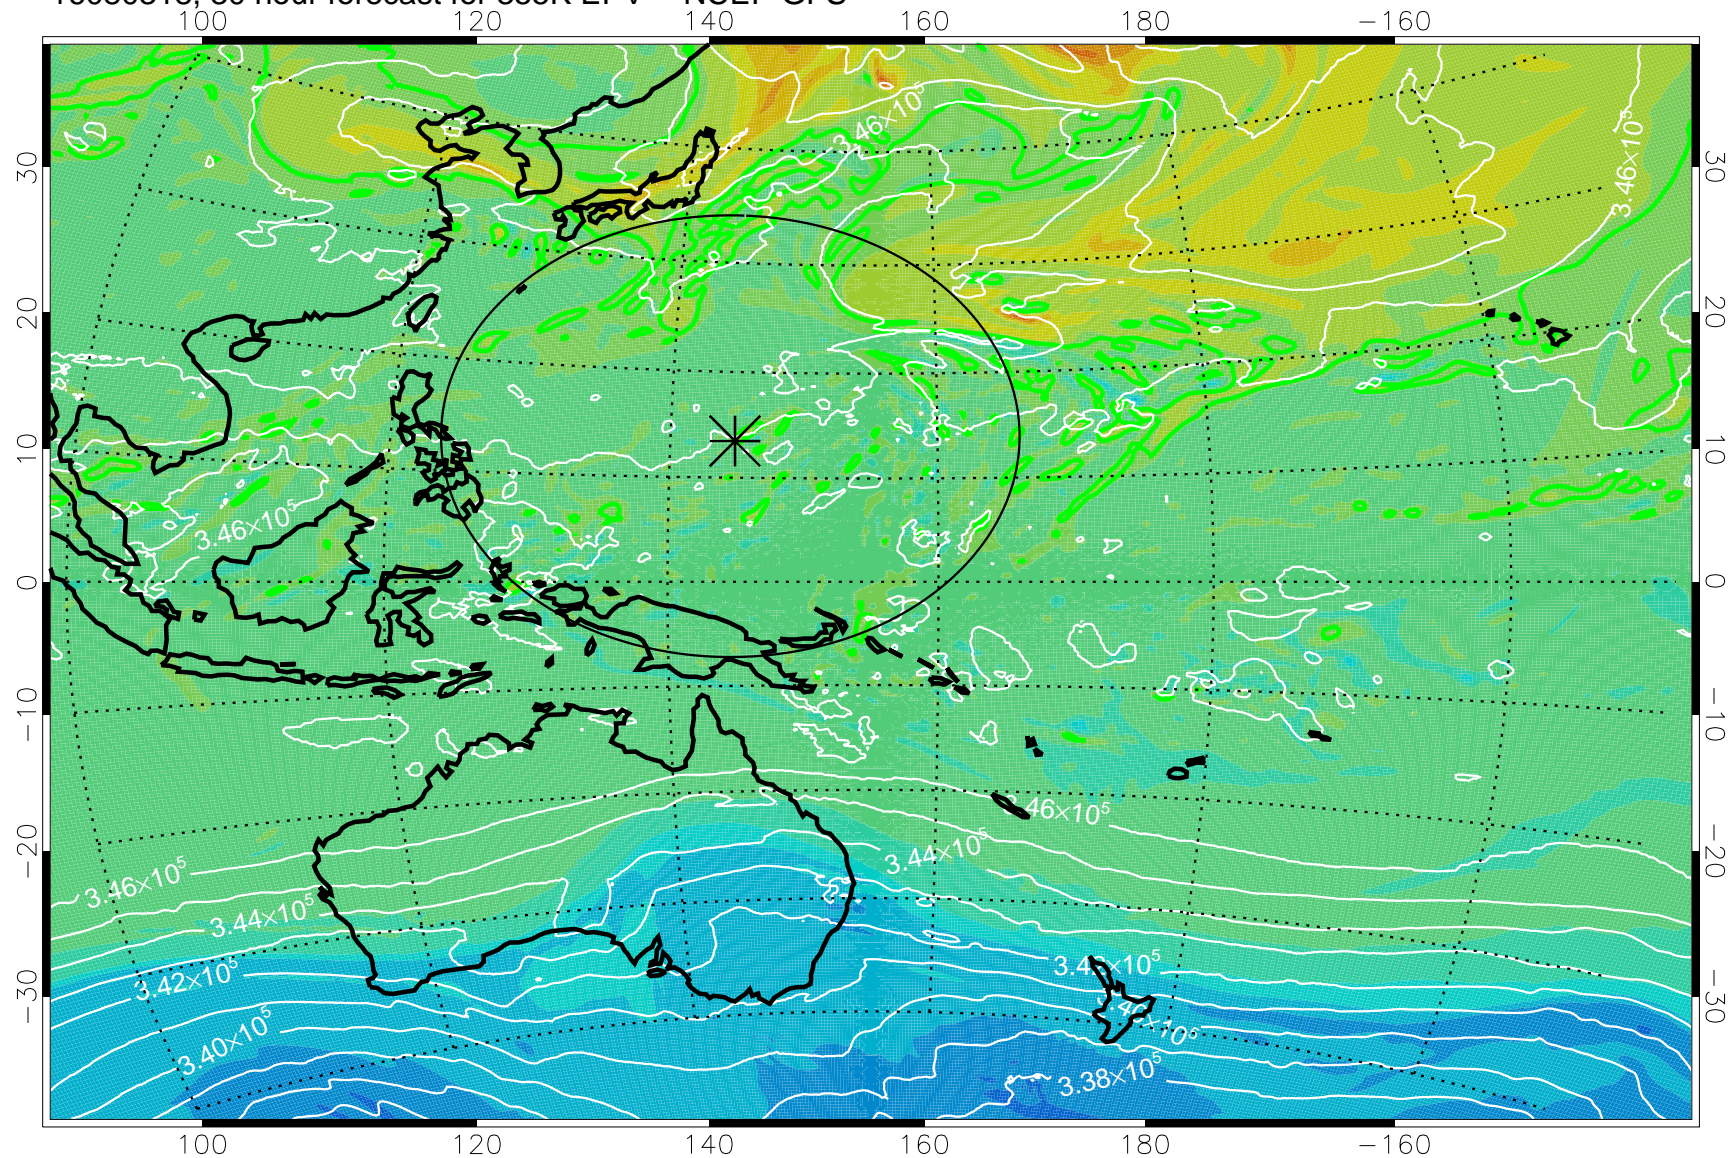

16080306, 18 hour forecast for 355K EPV -- NCEP GFS

355K Montgomery Streamfunction, white
EPV Tropopause (2 PVU) Position
Range ring of 2304 km

16080312, 24 hour forecast for 355K EPV -- NCEP GFS

355K Montgomery Streamfunction, white
EPV Tropopause (2 PVU) Position
Range ring of 2304 km

16080318, 30 hour forecast for 355K EPV -- NCEP GFS

355K Montgomery Streamfunction, white
EPV Tropopause (2 PVU) Position
Range ring of 2304 km

16080400, 36 hour forecast for 355K EPV -- NCEP GFS

355K Montgomery Streamfunction, white
EPV Tropopause (2 PVU) Position
Range ring of 2304 km

16080406, 42 hour forecast for 355K EPV -- NCEP GFS

355K Montgomery Streamfunction, white
EPV Tropopause (2 PVU) Position
Range ring of 2304 km

16080412, 48 hour forecast for 355K EPV -- NCEP GFS

355K Montgomery Streamfunction, white
EPV Tropopause (2 PVU) Position
Range ring of 2304 km

16080418, 54 hour forecast for 355K EPV -- NCEP GFS

355K Montgomery Streamfunction, white
EPV Tropopause (2 PVU) Position
Range ring of 2304 km

16080500, 60 hour forecast for 355K EPV -- NCEP GFS

355K Montgomery Streamfunction, white
EPV Tropopause (2 PVU) Position
Range ring of 2304 km