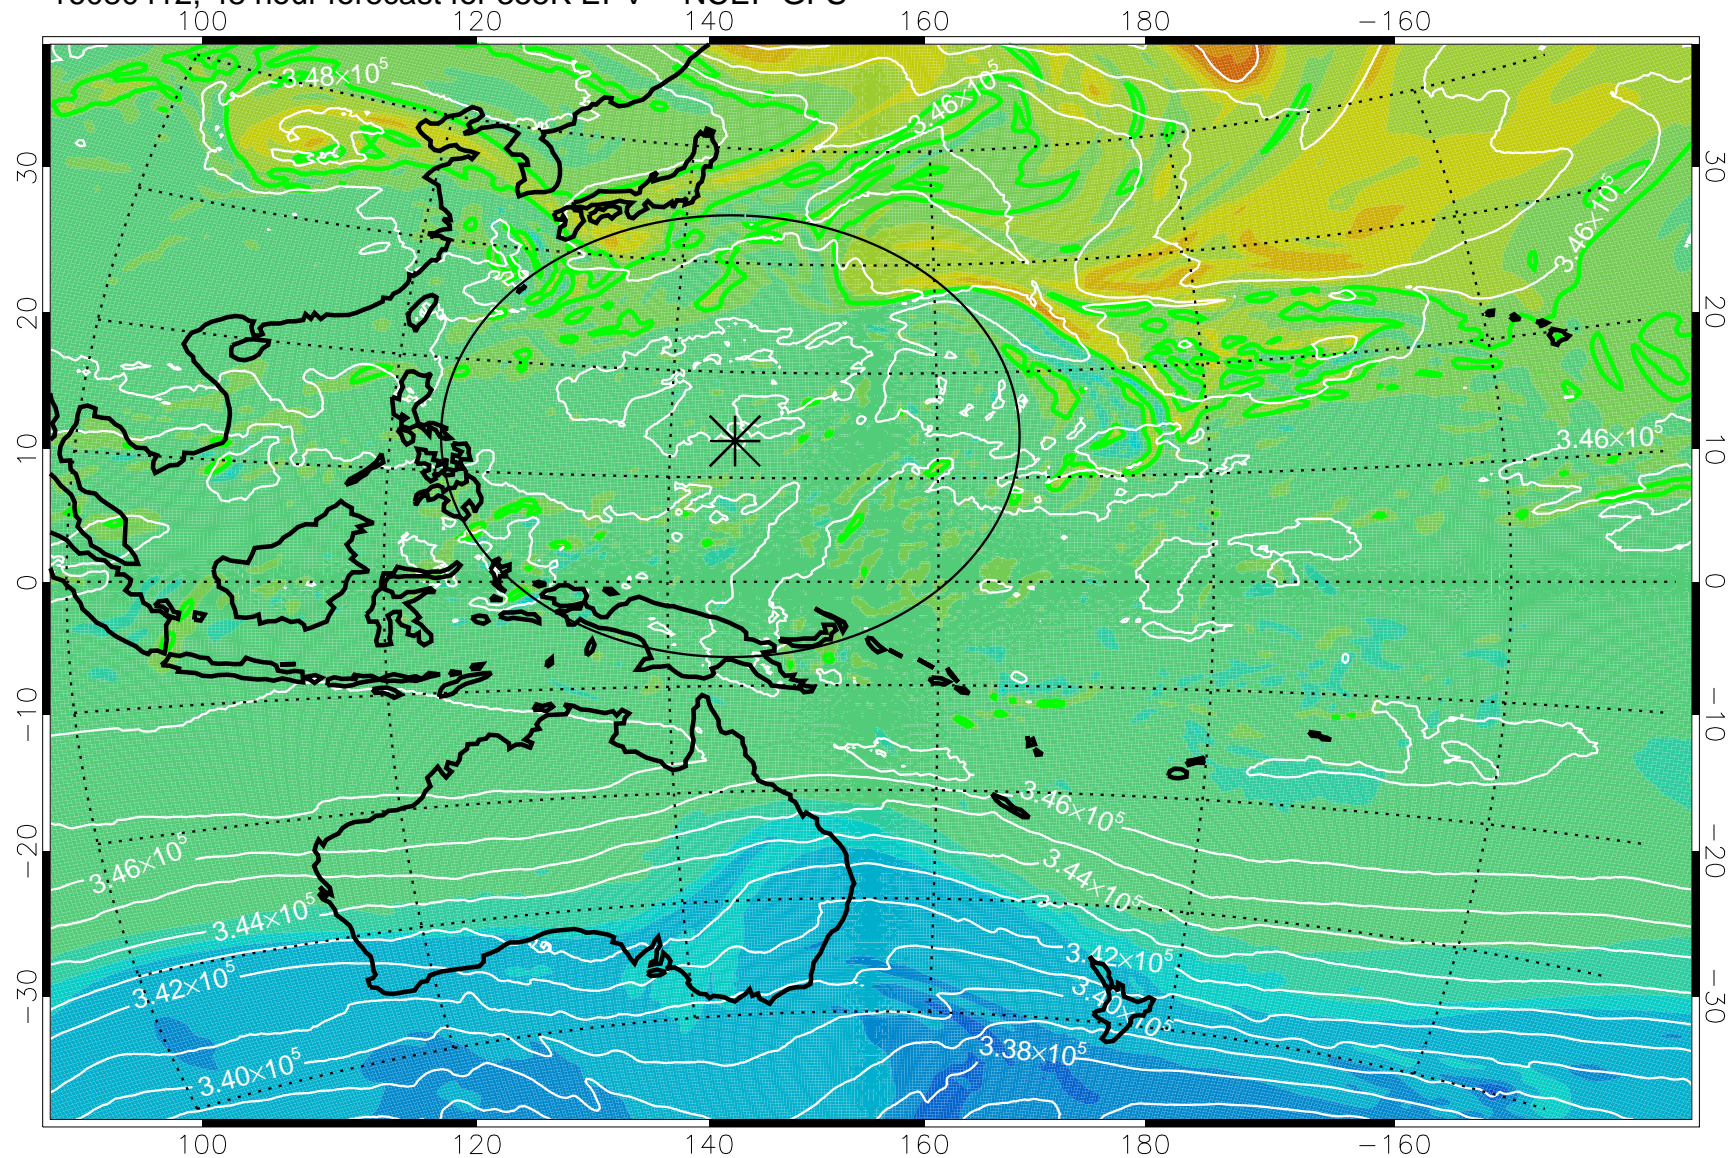

16080318, 30 hour forecast for 355K EPV -- NCEP GFS

355K Montgomery Streamfunction, white
EPV Tropopause (2 PVU) Position
Range ring of 2304 km

16080400, 36 hour forecast for 355K EPV -- NCEP GFS

355K Montgomery Streamfunction, white
EPV Tropopause (2 PVU) Position
Range ring of 2304 km

16080406, 42 hour forecast for 355K EPV -- NCEP GFS

355K Montgomery Streamfunction, white
EPV Tropopause (2 PVU) Position
Range ring of 2304 km

16080412, 48 hour forecast for 355K EPV -- NCEP GFS

355K Montgomery Streamfunction, white
EPV Tropopause (2 PVU) Position
Range ring of 2304 km

16080418, 54 hour forecast for 355K EPV -- NCEP GFS

355K Montgomery Streamfunction, white
EPV Tropopause (2 PVU) Position
Range ring of 2304 km

16080500, 60 hour forecast for 355K EPV -- NCEP GFS

355K Montgomery Streamfunction, white
EPV Tropopause (2 PVU) Position
Range ring of 2304 km

16080506, 66 hour forecast for 355K EPV -- NCEP GFS

355K Montgomery Streamfunction, white
EPV Tropopause (2 PVU) Position
Range ring of 2304 km

16080512, 72 hour forecast for 355K EPV -- NCEP GFS

355K Montgomery Streamfunction, white
EPV Tropopause (2 PVU) Position
Range ring of 2304 km