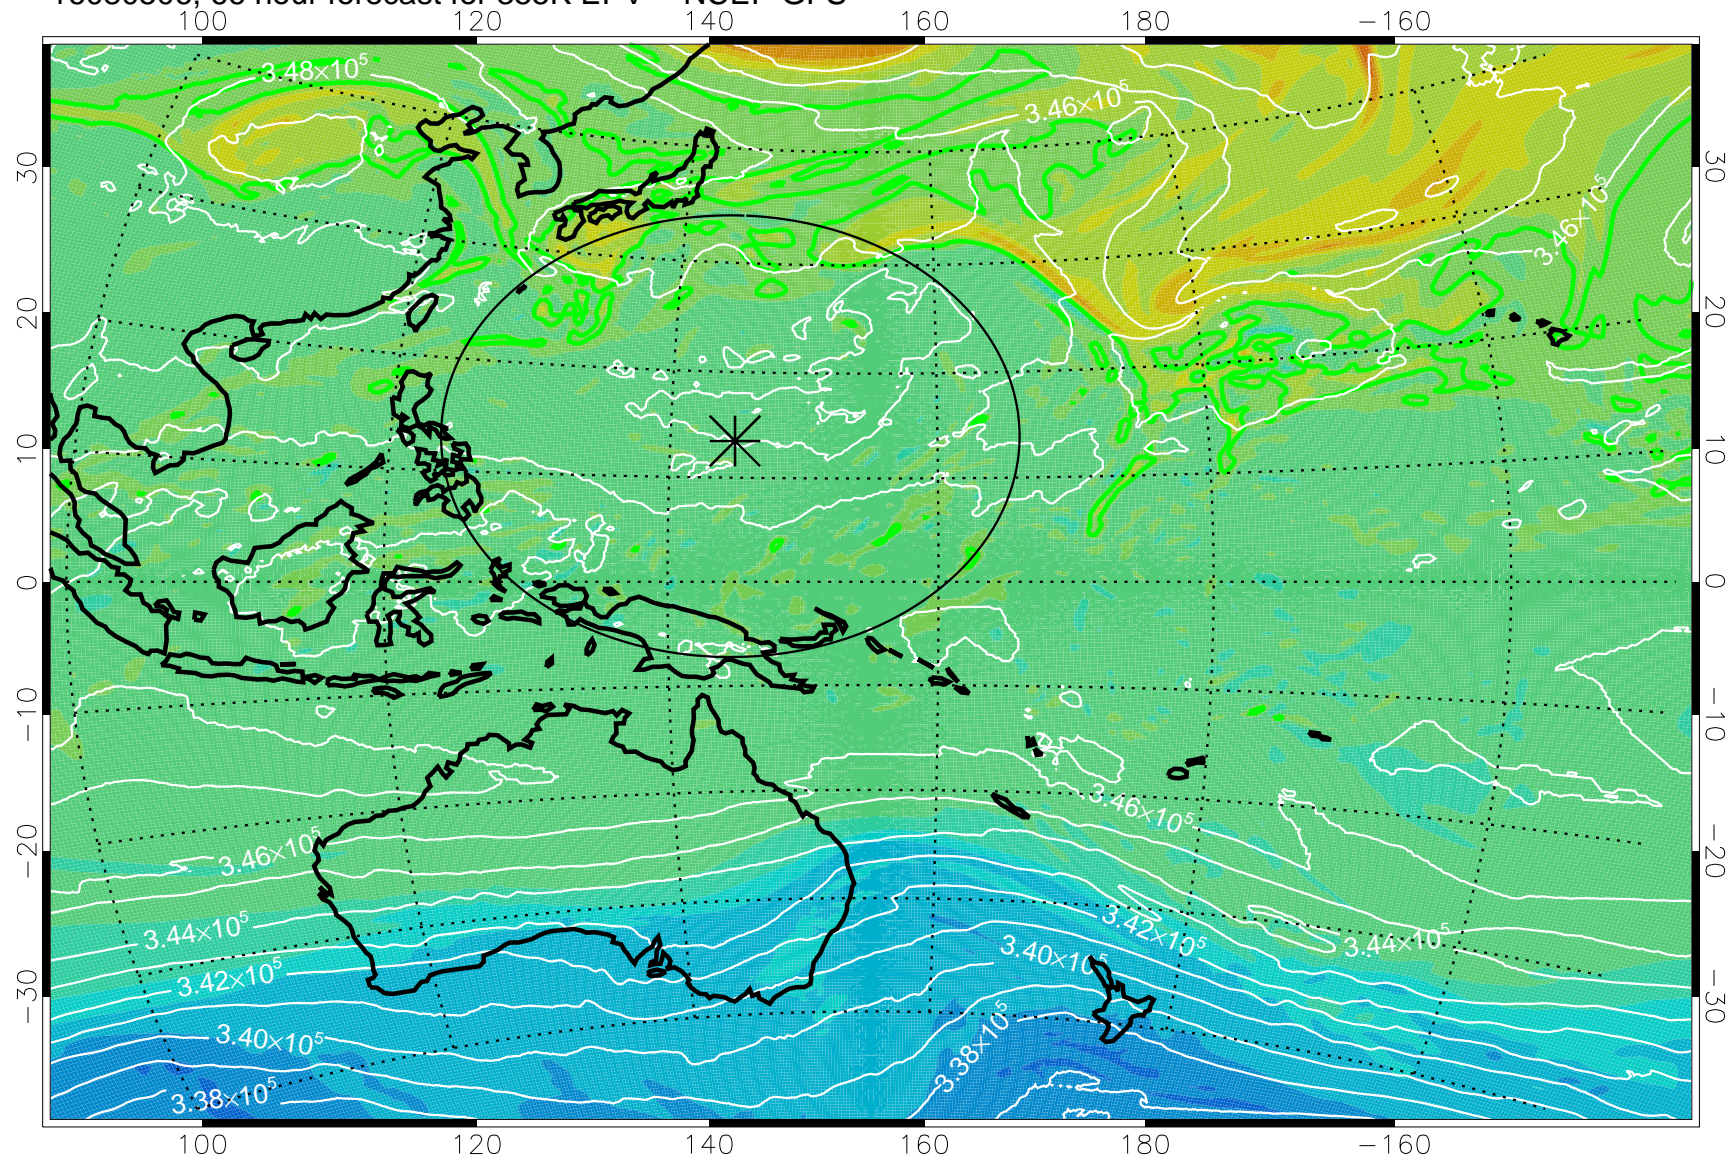

16080406, 42 hour forecast for 355K EPV -- NCEP GFS

355K Montgomery Streamfunction, white
EPV Tropopause (2 PVU) Position
Range ring of 2304 km

16080412, 48 hour forecast for 355K EPV -- NCEP GFS

355K Montgomery Streamfunction, white
EPV Tropopause (2 PVU) Position
Range ring of 2304 km

16080418, 54 hour forecast for 355K EPV -- NCEP GFS

355K Montgomery Streamfunction, white
EPV Tropopause (2 PVU) Position
Range ring of 2304 km

16080500, 60 hour forecast for 355K EPV -- NCEP GFS

355K Montgomery Streamfunction, white
EPV Tropopause (2 PVU) Position
Range ring of 2304 km

16080506, 66 hour forecast for 355K EPV -- NCEP GFS

355K Montgomery Streamfunction, white
EPV Tropopause (2 PVU) Position
Range ring of 2304 km

16080512, 72 hour forecast for 355K EPV -- NCEP GFS

355K Montgomery Streamfunction, white
EPV Tropopause (2 PVU) Position
Range ring of 2304 km

16080518, 78 hour forecast for 355K EPV -- NCEP GFS

355K Montgomery Streamfunction, white
EPV Tropopause (2 PVU) Position
Range ring of 2304 km

16080606, 90 hour forecast for 355K EPV -- NCEP GFS

355K Montgomery Streamfunction, white
EPV Tropopause (2 PVU) Position
Range ring of 2304 km