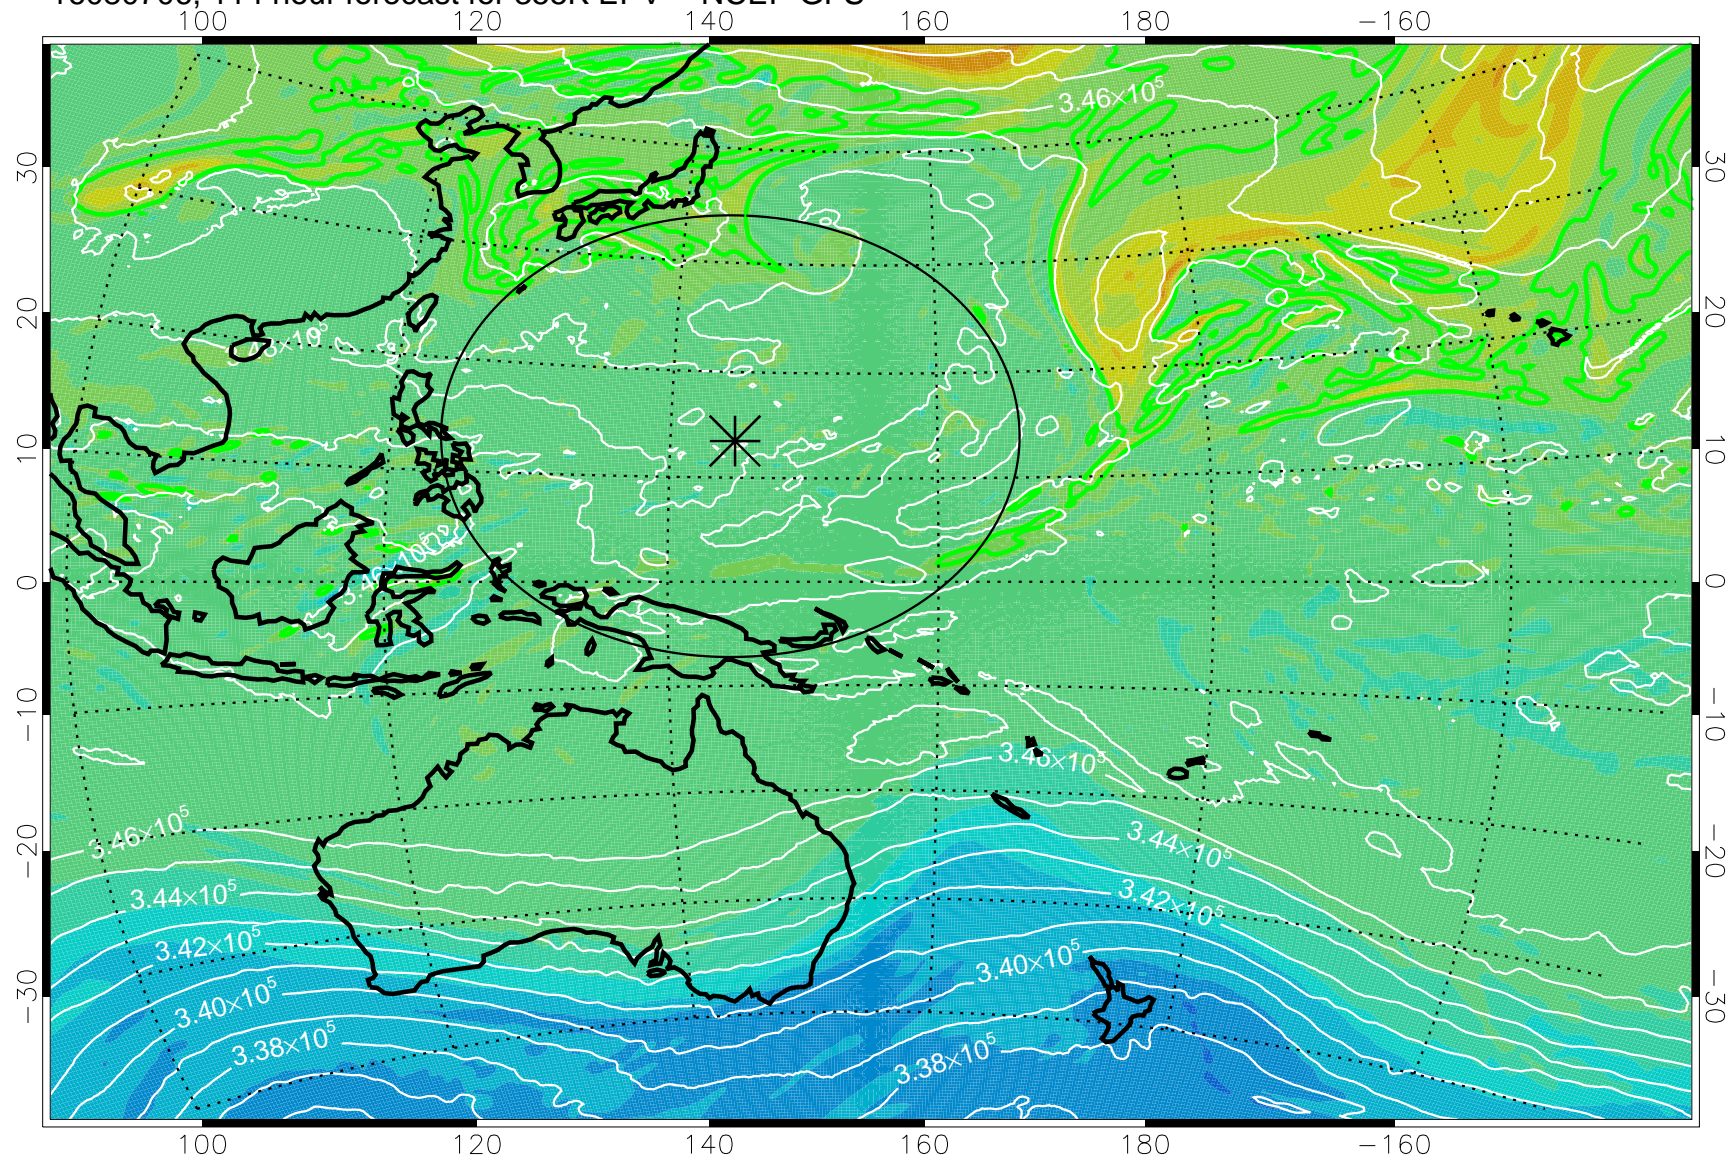

16080518, 78 hour forecast for 355K EPV -- NCEP GFS

355K Montgomery Streamfunction, white
EPV Tropopause (2 PVU) Position
Range ring of 2304 km

16080606, 90 hour forecast for 355K EPV -- NCEP GFS

355K Montgomery Streamfunction, white
EPV Tropopause (2 PVU) Position
Range ring of 2304 km

16080612, 96 hour forecast for 355K EPV -- NCEP GFS

355K Montgomery Streamfunction, white
EPV Tropopause (2 PVU) Position
Range ring of 2304 km

16080618, 102 hour forecast for 355K EPV -- NCEP GFS

355K Montgomery Streamfunction, white
EPV Tropopause (2 PVU) Position
Range ring of 2304 km

16080700, 108 hour forecast for 355K EPV -- NCEP GFS

355K Montgomery Streamfunction, white
EPV Tropopause (2 PVU) Position
Range ring of 2304 km

16080706, 114 hour forecast for 355K EPV -- NCEP GFS

355K Montgomery Streamfunction, white
EPV Tropopause (2 PVU) Position
Range ring of 2304 km

16080712, 120 hour forecast for 355K EPV -- NCEP GFS

355K Montgomery Streamfunction, white
EPV Tropopause (2 PVU) Position
Range ring of 2304 km