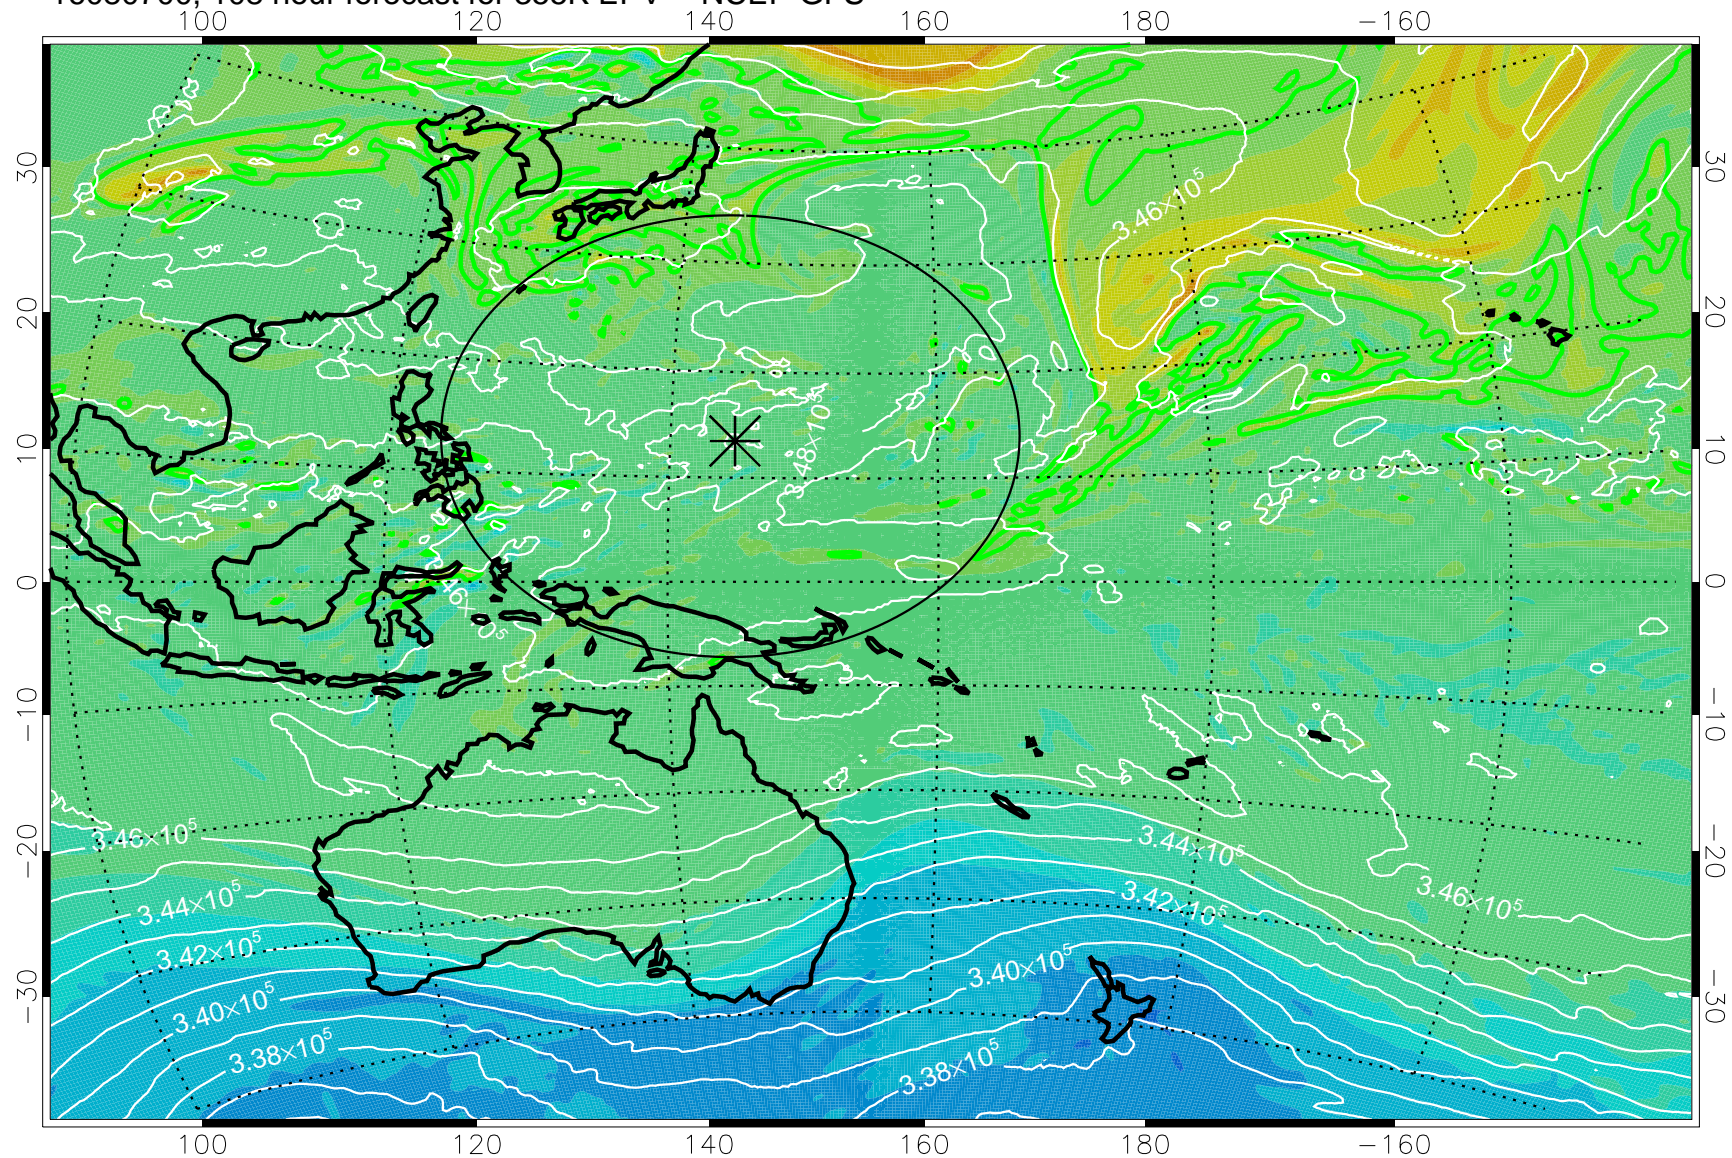

16080518, 78 hour forecast for 355K EPV -- NCEP GFS

355K Montgomery Streamfunction, white
EPV Tropopause (2 PVU) Position
Range ring of 2304 km

16080606, 90 hour forecast for 355K EPV -- NCEP GFS

355K Montgomery Streamfunction, white
EPV Tropopause (2 PVU) Position
Range ring of 2304 km

16080612, 96 hour forecast for 355K EPV -- NCEP GFS

355K Montgomery Streamfunction, white
EPV Tropopause (2 PVU) Position
Range ring of 2304 km

16080618, 102 hour forecast for 355K EPV -- NCEP GFS

355K Montgomery Streamfunction, white
EPV Tropopause (2 PVU) Position
Range ring of 2304 km

16080700, 108 hour forecast for 355K EPV -- NCEP GFS

355K Montgomery Streamfunction, white
EPV Tropopause (2 PVU) Position
Range ring of 2304 km

16080706, 114 hour forecast for 355K EPV -- NCEP GFS

355K Montgomery Streamfunction, white
EPV Tropopause (2 PVU) Position
Range ring of 2304 km

16080712, 120 hour forecast for 355K EPV -- NCEP GFS

355K Montgomery Streamfunction, white
EPV Tropopause (2 PVU) Position
Range ring of 2304 km