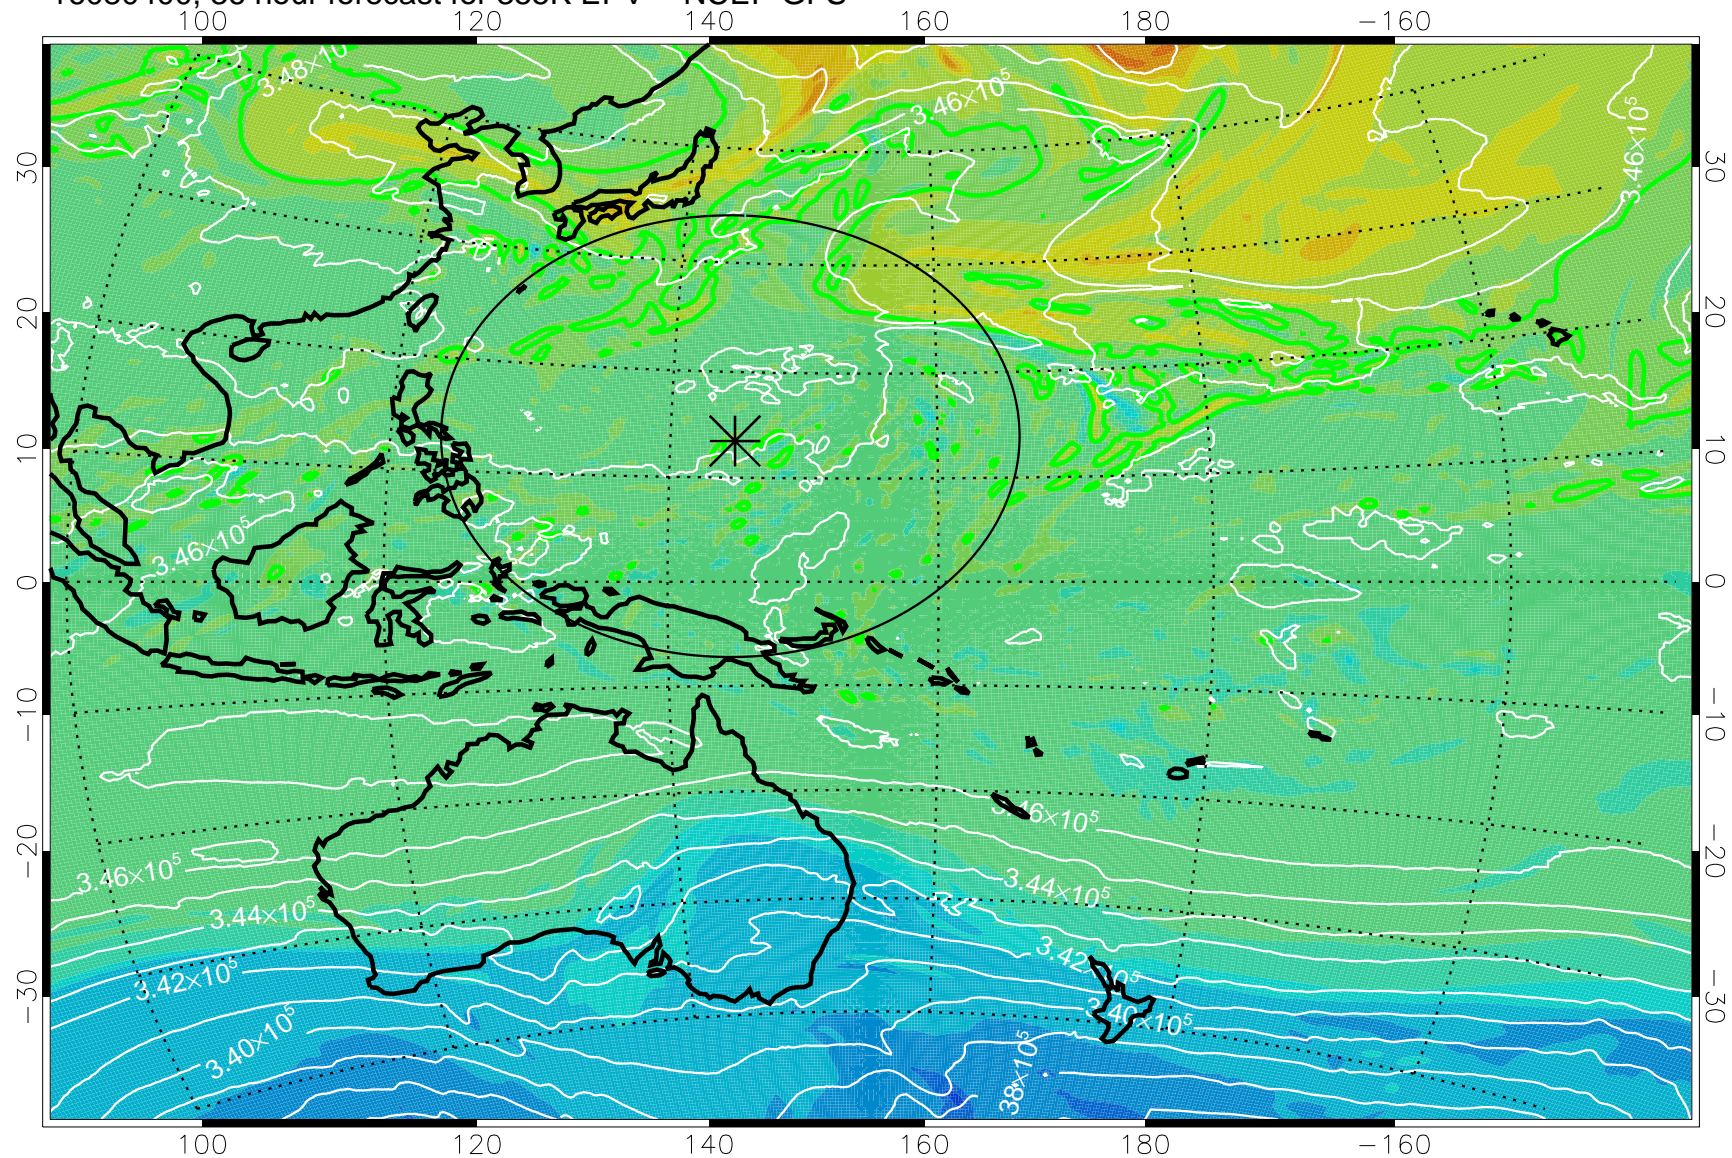

16080306, 18 hour forecast for 355K EPV -- NCEP GFS

355K Montgomery Streamfunction, white
EPV Tropopause (2 PVU) Position
Range ring of 2304 km

16080312, 24 hour forecast for 355K EPV -- NCEP GFS

355K Montgomery Streamfunction, white
EPV Tropopause (2 PVU) Position
Range ring of 2304 km

16080318, 30 hour forecast for 355K EPV -- NCEP GFS

355K Montgomery Streamfunction, white
EPV Tropopause (2 PVU) Position
Range ring of 2304 km

16080400, 36 hour forecast for 355K EPV -- NCEP GFS

355K Montgomery Streamfunction, white
EPV Tropopause (2 PVU) Position
Range ring of 2304 km

16080406, 42 hour forecast for 355K EPV -- NCEP GFS

355K Montgomery Streamfunction, white
EPV Tropopause (2 PVU) Position
Range ring of 2304 km

16080412, 48 hour forecast for 355K EPV -- NCEP GFS

355K Montgomery Streamfunction, white
EPV Tropopause (2 PVU) Position
Range ring of 2304 km

16080418, 54 hour forecast for 355K EPV -- NCEP GFS

355K Montgomery Streamfunction, white
EPV Tropopause (2 PVU) Position
Range ring of 2304 km

16080500, 60 hour forecast for 355K EPV -- NCEP GFS

355K Montgomery Streamfunction, white
EPV Tropopause (2 PVU) Position
Range ring of 2304 km