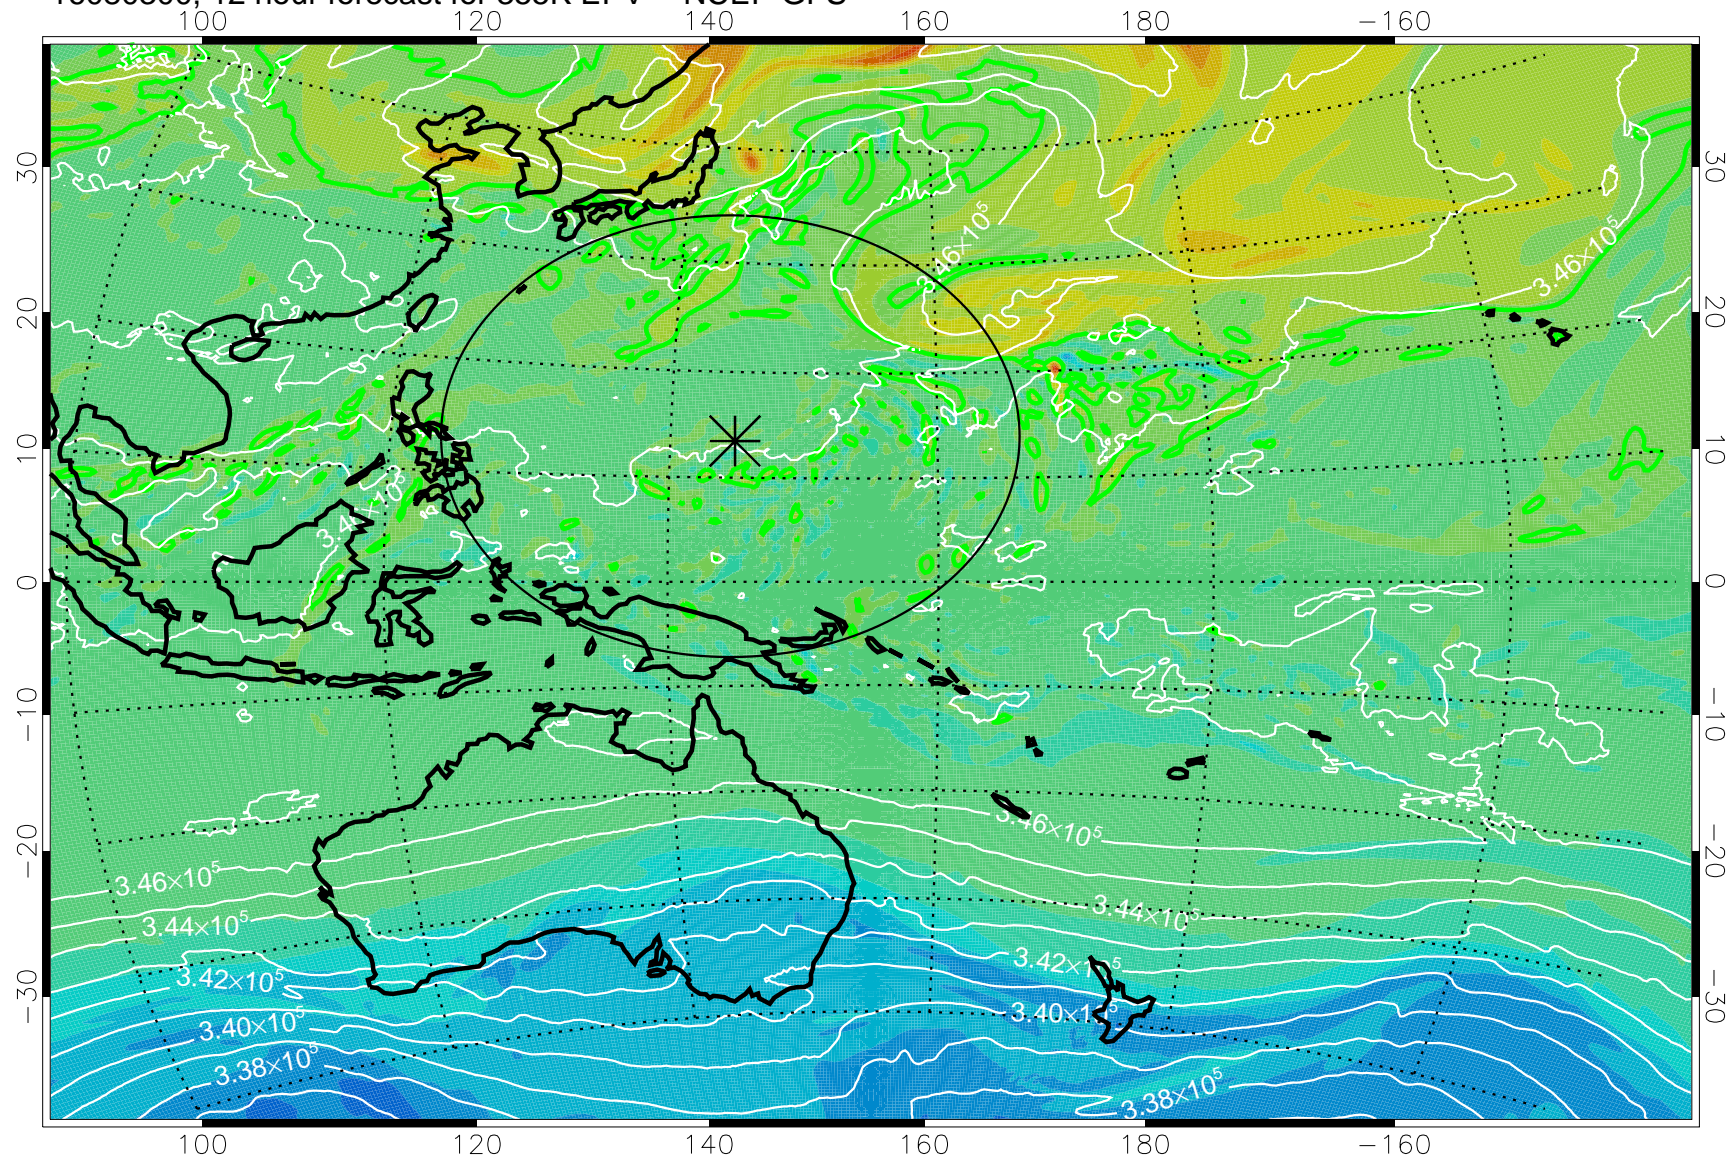

16080218, 6 hour forecast for 355K EPV -- NCEP GFS

355K Montgomery Streamfunction, white
EPV Tropopause (2 PVU) Position
Range ring of 2304 km

16080300, 12 hour forecast for 355K EPV -- NCEP GFS

355K Montgomery Streamfunction, white
EPV Tropopause (2 PVU) Position
Range ring of 2304 km

16080306, 18 hour forecast for 355K EPV -- NCEP GFS

355K Montgomery Streamfunction, white
EPV Tropopause (2 PVU) Position
Range ring of 2304 km

16080312, 24 hour forecast for 355K EPV -- NCEP GFS

355K Montgomery Streamfunction, white
EPV Tropopause (2 PVU) Position
Range ring of 2304 km

16080318, 30 hour forecast for 355K EPV -- NCEP GFS

355K Montgomery Streamfunction, white
EPV Tropopause (2 PVU) Position
Range ring of 2304 km

16080400, 36 hour forecast for 355K EPV -- NCEP GFS

355K Montgomery Streamfunction, white
EPV Tropopause (2 PVU) Position
Range ring of 2304 km

16080406, 42 hour forecast for 355K EPV -- NCEP GFS

355K Montgomery Streamfunction, white
EPV Tropopause (2 PVU) Position
Range ring of 2304 km

16080412, 48 hour forecast for 355K EPV -- NCEP GFS

355K Montgomery Streamfunction, white
EPV Tropopause (2 PVU) Position
Range ring of 2304 km