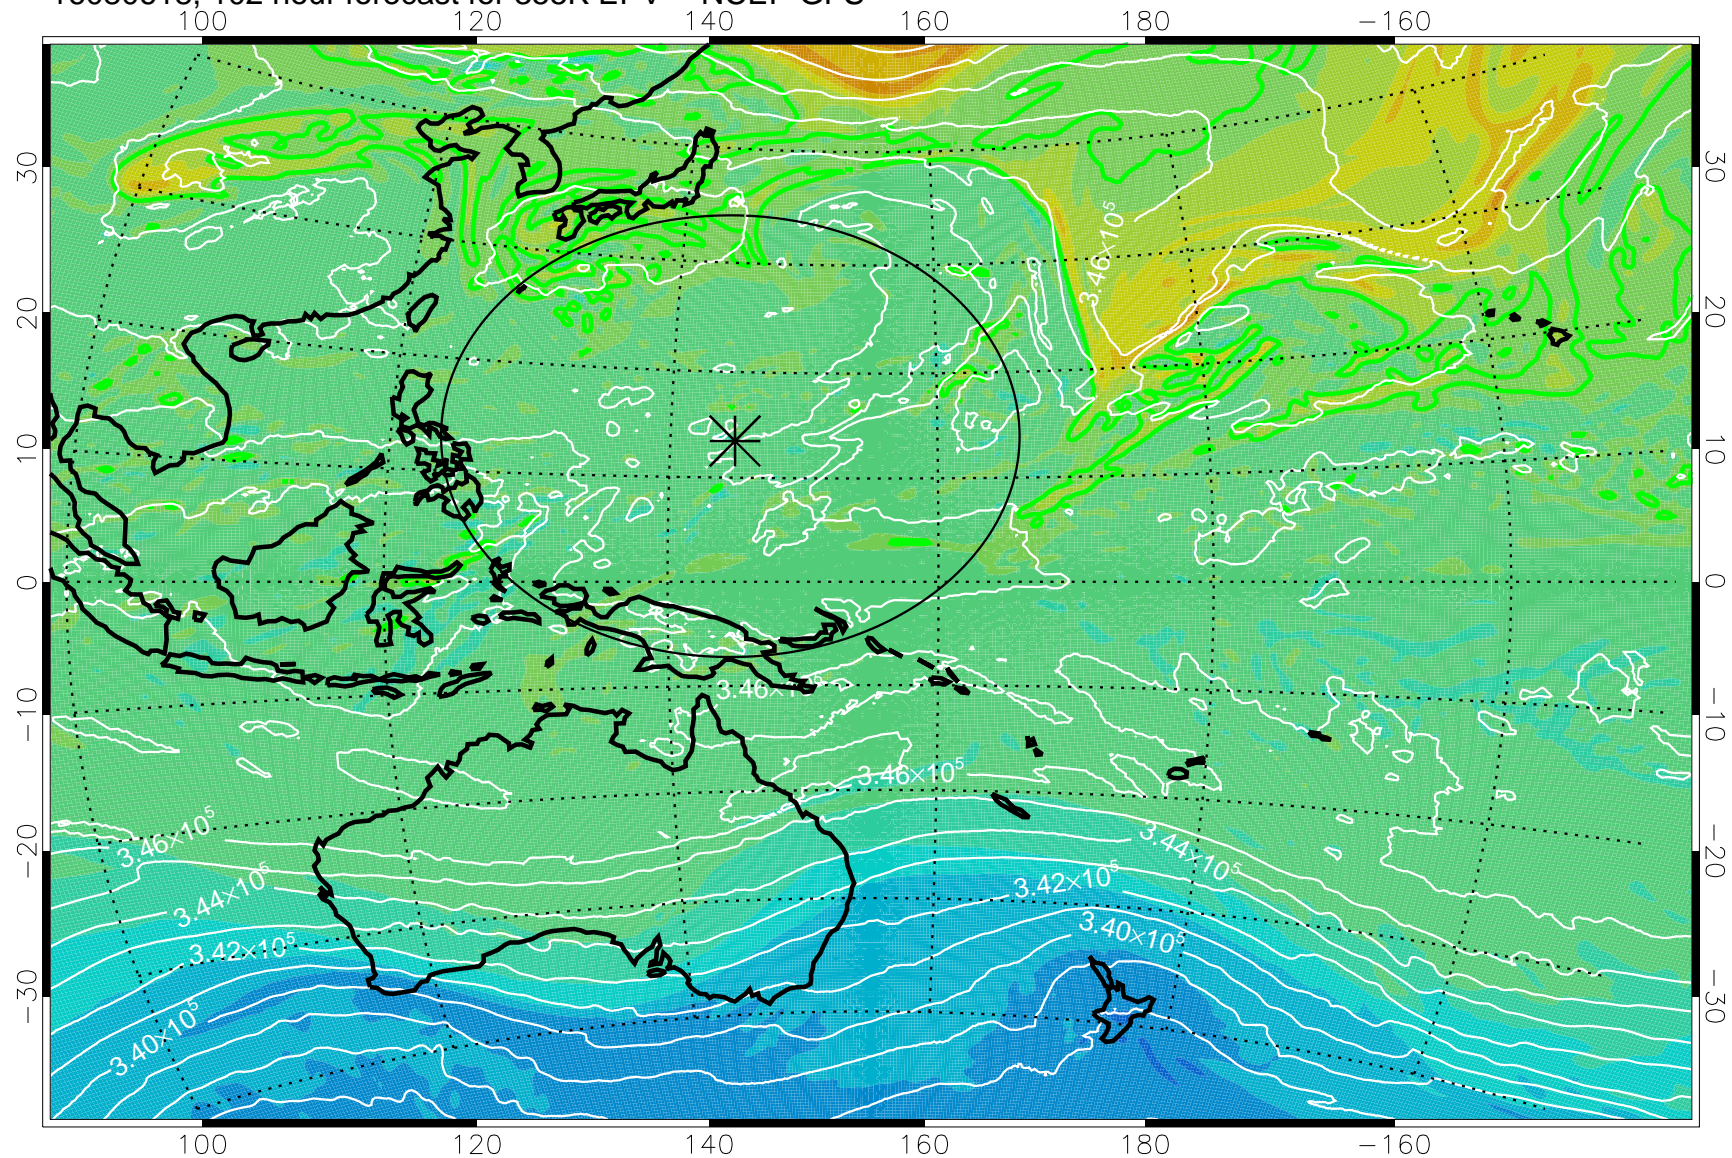

16080506, 66 hour forecast for 355K EPV -- NCEP GFS

355K Montgomery Streamfunction, white
EPV Tropopause (2 PVU) Position
Range ring of 2304 km

16080512, 72 hour forecast for 355K EPV -- NCEP GFS

355K Montgomery Streamfunction, white
EPV Tropopause (2 PVU) Position
Range ring of 2304 km

16080518, 78 hour forecast for 355K EPV -- NCEP GFS

355K Montgomery Streamfunction, white
EPV Tropopause (2 PVU) Position
Range ring of 2304 km

16080606, 90 hour forecast for 355K EPV -- NCEP GFS

355K Montgomery Streamfunction, white
EPV Tropopause (2 PVU) Position
Range ring of 2304 km

16080612, 96 hour forecast for 355K EPV -- NCEP GFS

355K Montgomery Streamfunction, white
EPV Tropopause (2 PVU) Position
Range ring of 2304 km

16080618, 102 hour forecast for 355K EPV -- NCEP GFS

355K Montgomery Streamfunction, white
EPV Tropopause (2 PVU) Position
Range ring of 2304 km

16080700, 108 hour forecast for 355K EPV -- NCEP GFS

355K Montgomery Streamfunction, white
EPV Tropopause (2 PVU) Position
Range ring of 2304 km

16080706, 114 hour forecast for 355K EPV -- NCEP GFS

355K Montgomery Streamfunction, white
EPV Tropopause (2 PVU) Position
Range ring of 2304 km