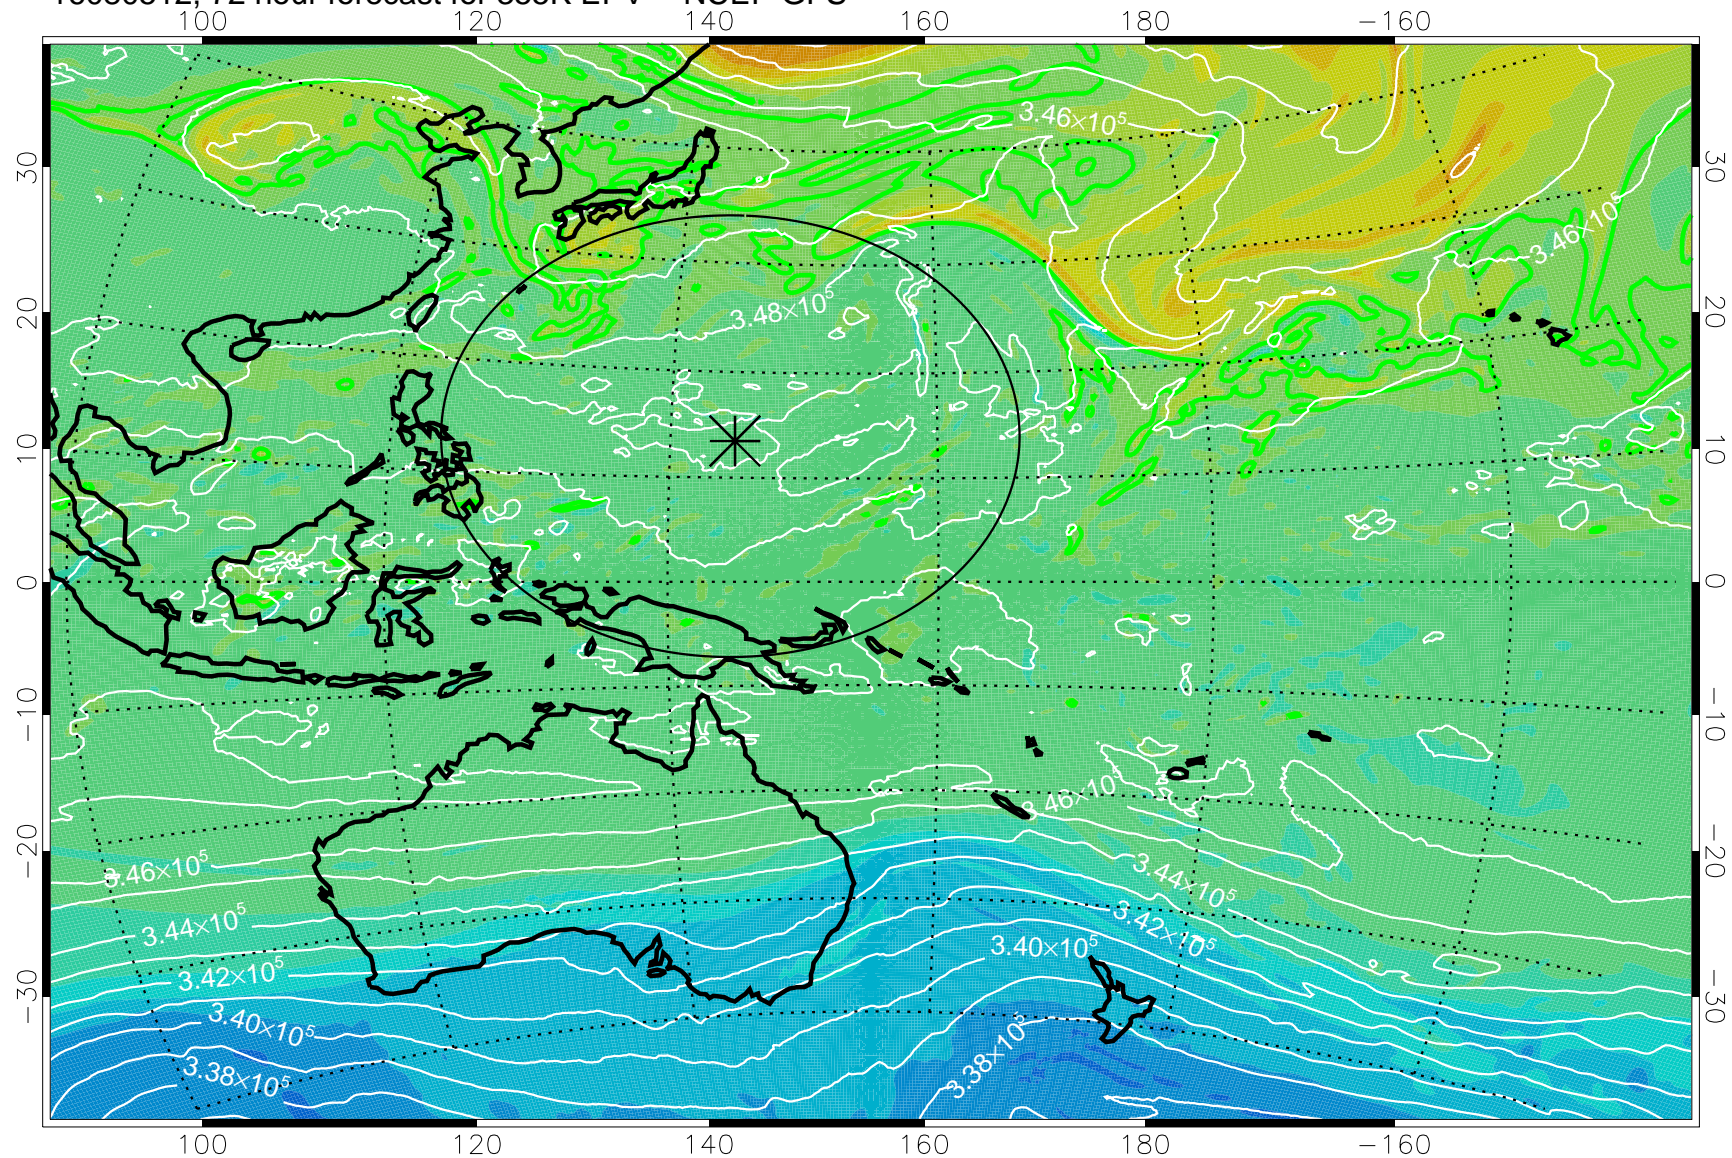

16080406, 42 hour forecast for 355K EPV -- NCEP GFS

355K Montgomery Streamfunction, white
EPV Tropopause (2 PVU) Position
Range ring of 2304 km

16080412, 48 hour forecast for 355K EPV -- NCEP GFS

355K Montgomery Streamfunction, white
EPV Tropopause (2 PVU) Position
Range ring of 2304 km

16080418, 54 hour forecast for 355K EPV -- NCEP GFS

355K Montgomery Streamfunction, white
EPV Tropopause (2 PVU) Position
Range ring of 2304 km

16080500, 60 hour forecast for 355K EPV -- NCEP GFS

355K Montgomery Streamfunction, white
EPV Tropopause (2 PVU) Position
Range ring of 2304 km

16080506, 66 hour forecast for 355K EPV -- NCEP GFS

355K Montgomery Streamfunction, white
EPV Tropopause (2 PVU) Position
Range ring of 2304 km

16080512, 72 hour forecast for 355K EPV -- NCEP GFS

355K Montgomery Streamfunction, white
EPV Tropopause (2 PVU) Position
Range ring of 2304 km

16080518, 78 hour forecast for 355K EPV -- NCEP GFS

355K Montgomery Streamfunction, white
EPV Tropopause (2 PVU) Position
Range ring of 2304 km

16080606, 90 hour forecast for 355K EPV -- NCEP GFS

355K Montgomery Streamfunction, white
EPV Tropopause (2 PVU) Position
Range ring of 2304 km