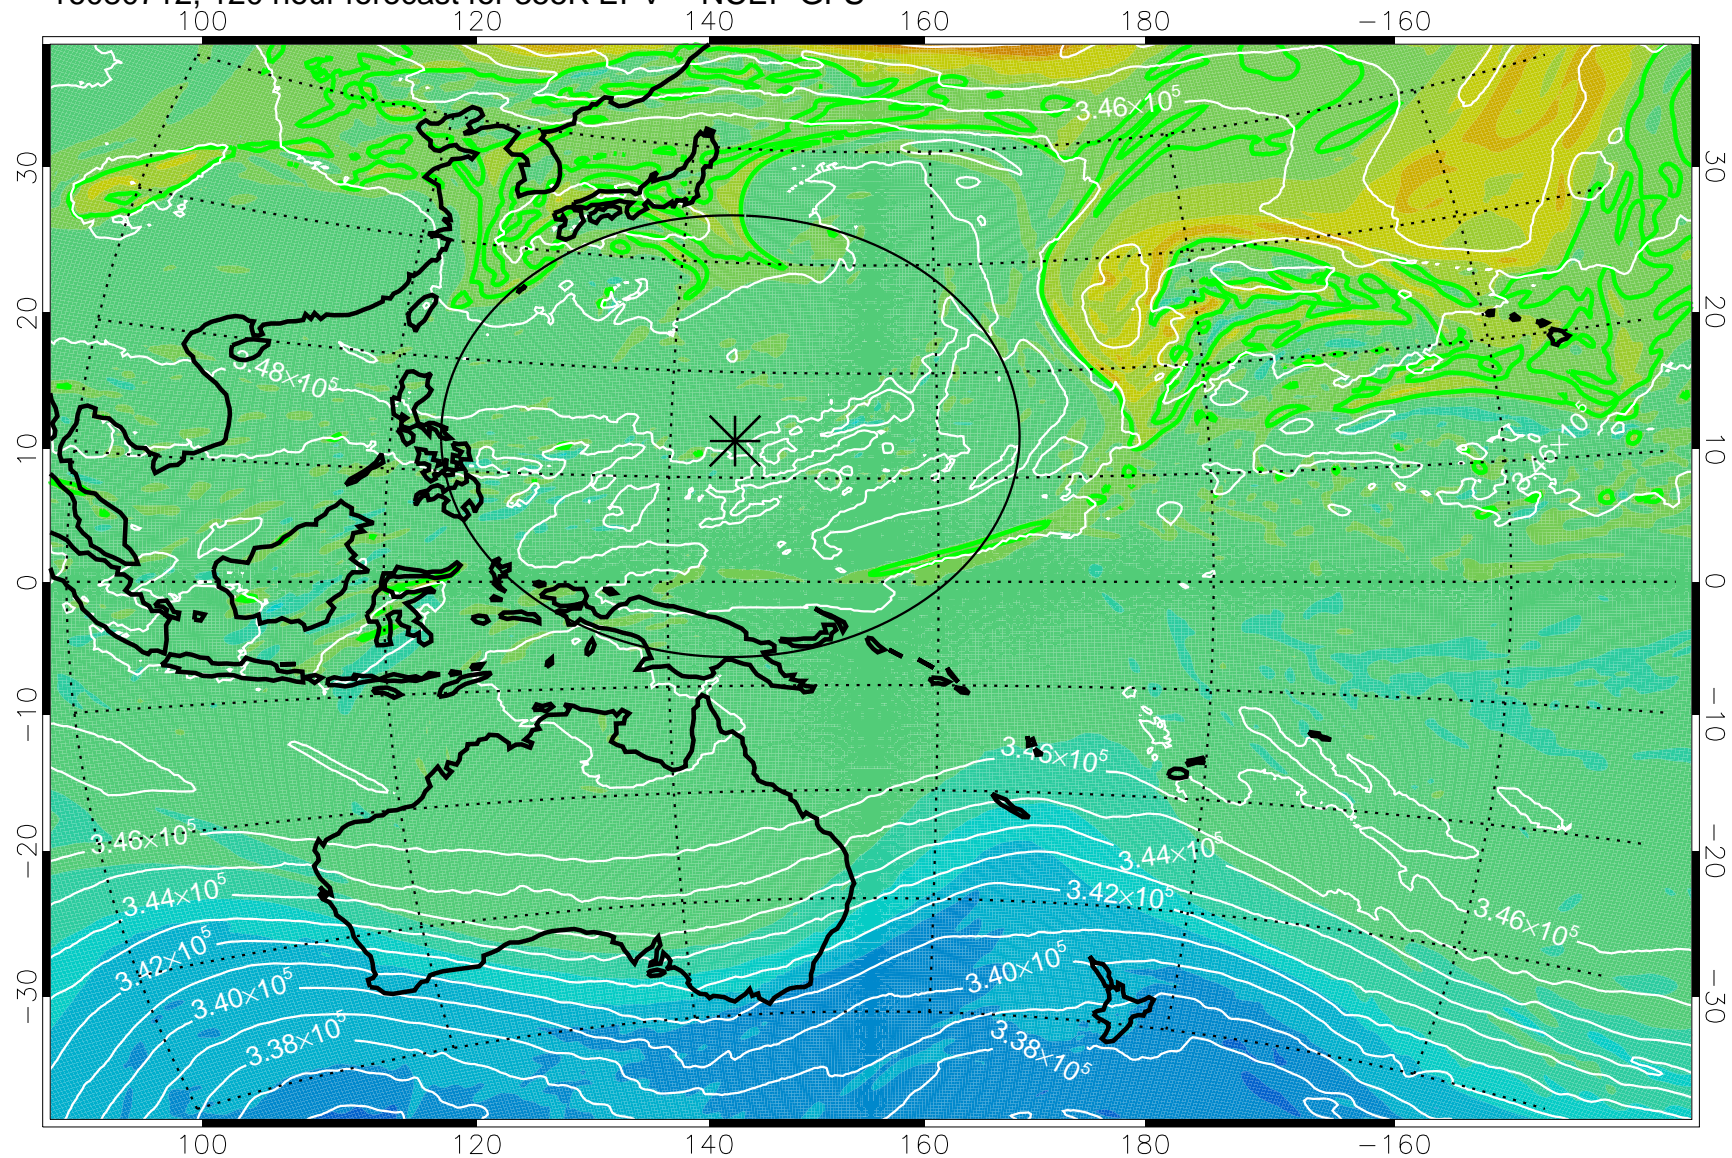

16080518, 78 hour forecast for 355K EPV -- NCEP GFS

355K Montgomery Streamfunction, white
EPV Tropopause (2 PVU) Position
Range ring of 2304 km

16080606, 90 hour forecast for 355K EPV -- NCEP GFS

355K Montgomery Streamfunction, white
EPV Tropopause (2 PVU) Position
Range ring of 2304 km

16080612, 96 hour forecast for 355K EPV -- NCEP GFS

355K Montgomery Streamfunction, white
EPV Tropopause (2 PVU) Position
Range ring of 2304 km

16080618, 102 hour forecast for 355K EPV -- NCEP GFS

355K Montgomery Streamfunction, white
EPV Tropopause (2 PVU) Position
Range ring of 2304 km

16080700, 108 hour forecast for 355K EPV -- NCEP GFS

355K Montgomery Streamfunction, white
EPV Tropopause (2 PVU) Position
Range ring of 2304 km

16080706, 114 hour forecast for 355K EPV -- NCEP GFS

355K Montgomery Streamfunction, white
EPV Tropopause (2 PVU) Position
Range ring of 2304 km

16080712, 120 hour forecast for 355K EPV -- NCEP GFS

355K Montgomery Streamfunction, white
EPV Tropopause (2 PVU) Position
Range ring of 2304 km