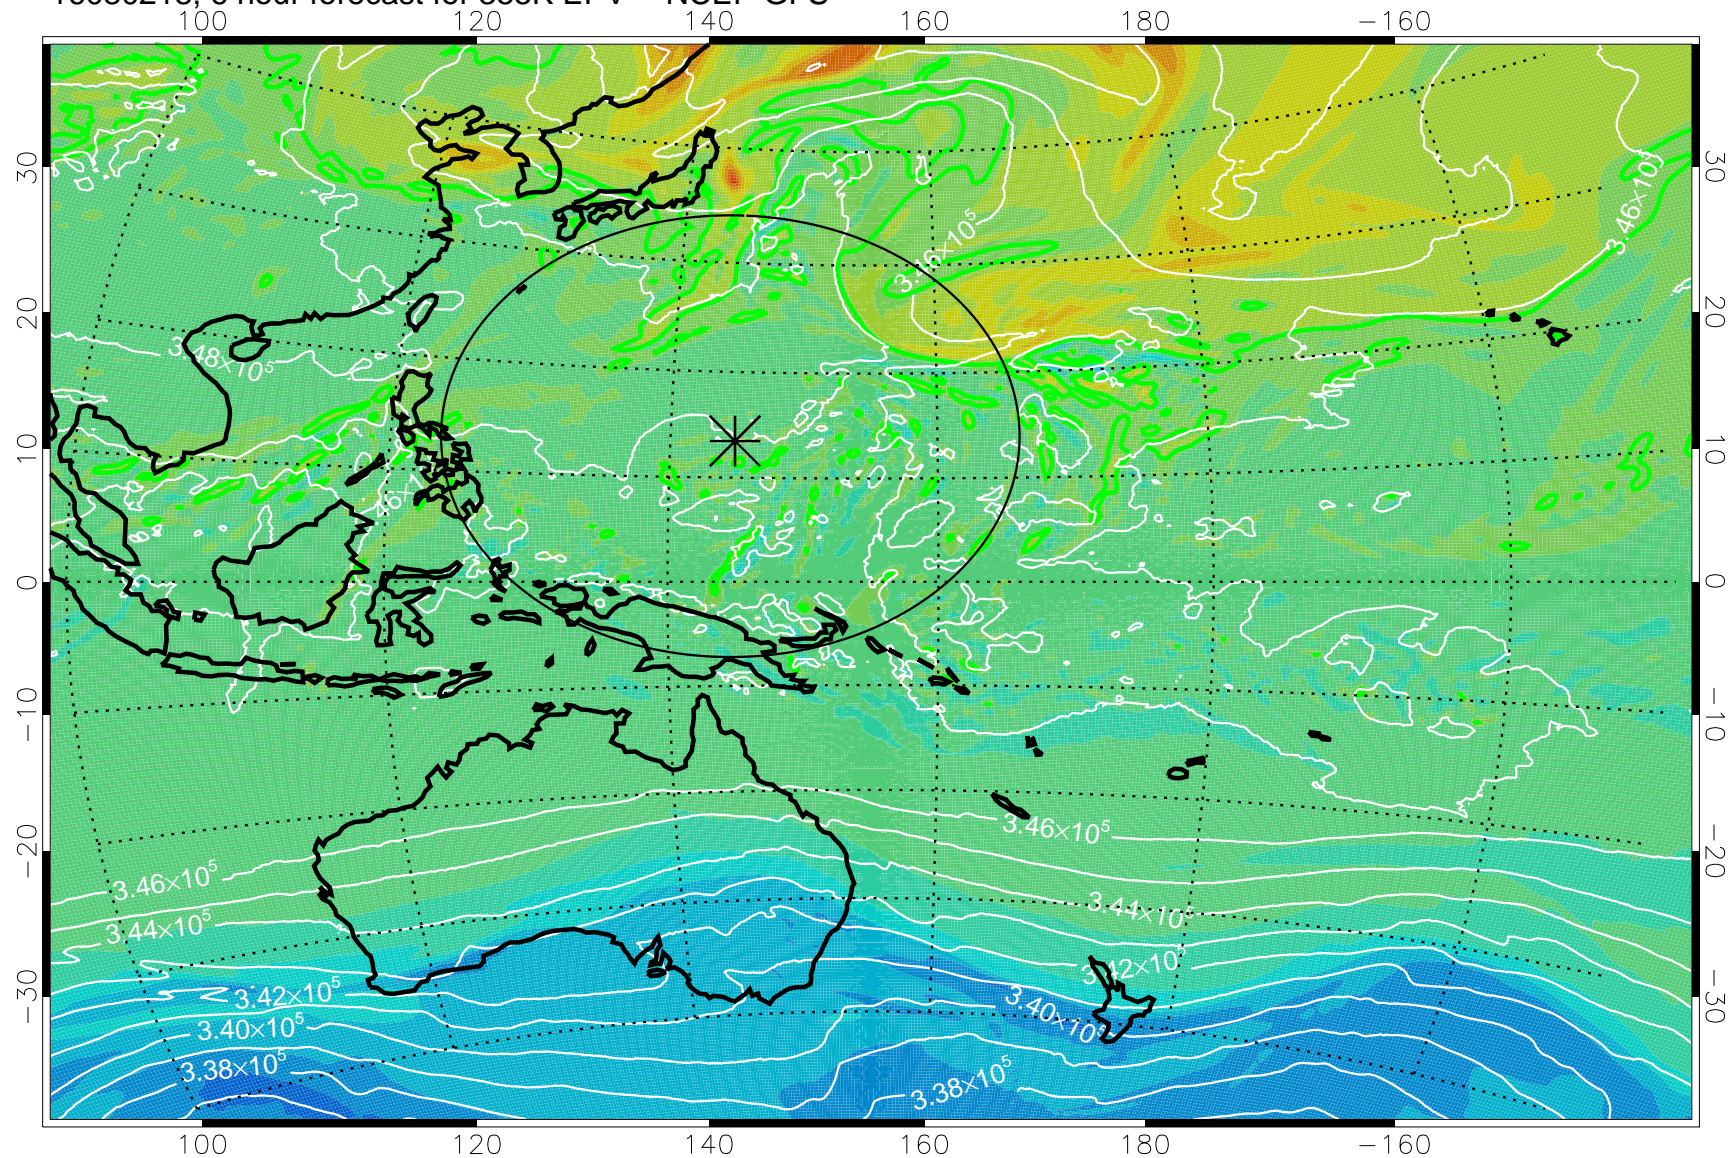

16080218, 6 hour forecast for 355K EPV -- NCEP GFS

355K Montgomery Streamfunction, white
EPV Tropopause (2 PVU) Position
Range ring of 2304 km

16080300, 12 hour forecast for 355K EPV -- NCEP GFS

355K Montgomery Streamfunction, white
EPV Tropopause (2 PVU) Position
Range ring of 2304 km

16080306, 18 hour forecast for 355K EPV -- NCEP GFS

355K Montgomery Streamfunction, white
EPV Tropopause (2 PVU) Position
Range ring of 2304 km

16080312, 24 hour forecast for 355K EPV -- NCEP GFS

355K Montgomery Streamfunction, white
EPV Tropopause (2 PVU) Position
Range ring of 2304 km

16080318, 30 hour forecast for 355K EPV -- NCEP GFS

355K Montgomery Streamfunction, white
EPV Tropopause (2 PVU) Position
Range ring of 2304 km

16080400, 36 hour forecast for 355K EPV -- NCEP GFS

355K Montgomery Streamfunction, white
EPV Tropopause (2 PVU) Position
Range ring of 2304 km

16080406, 42 hour forecast for 355K EPV -- NCEP GFS

355K Montgomery Streamfunction, white
EPV Tropopause (2 PVU) Position
Range ring of 2304 km

16080412, 48 hour forecast for 355K EPV -- NCEP GFS

355K Montgomery Streamfunction, white
EPV Tropopause (2 PVU) Position
Range ring of 2304 km