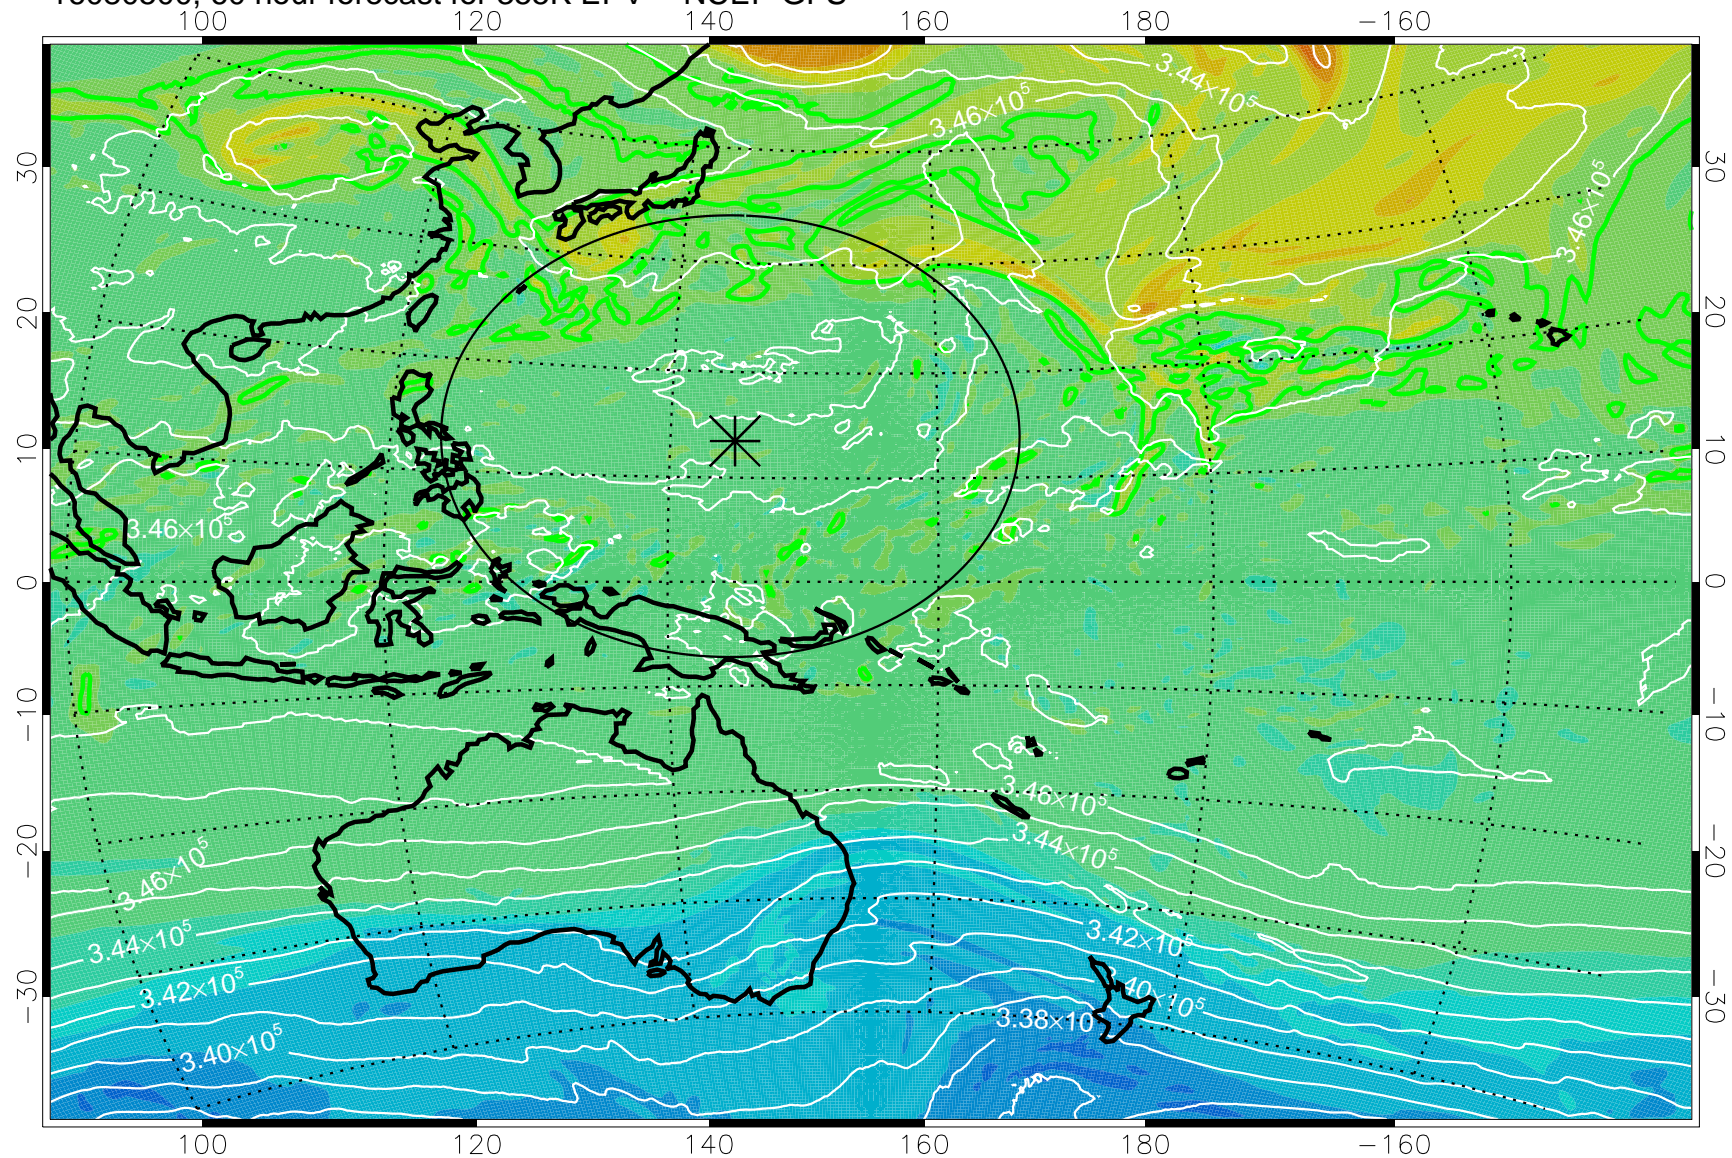

16080406, 42 hour forecast for 355K EPV -- NCEP GFS

355K Montgomery Streamfunction, white
EPV Tropopause (2 PVU) Position
Range ring of 2304 km

16080412, 48 hour forecast for 355K EPV -- NCEP GFS

355K Montgomery Streamfunction, white
EPV Tropopause (2 PVU) Position
Range ring of 2304 km

16080418, 54 hour forecast for 355K EPV -- NCEP GFS

355K Montgomery Streamfunction, white
EPV Tropopause (2 PVU) Position
Range ring of 2304 km

16080500, 60 hour forecast for 355K EPV -- NCEP GFS

355K Montgomery Streamfunction, white
EPV Tropopause (2 PVU) Position
Range ring of 2304 km

16080506, 66 hour forecast for 355K EPV -- NCEP GFS

355K Montgomery Streamfunction, white
EPV Tropopause (2 PVU) Position
Range ring of 2304 km

16080512, 72 hour forecast for 355K EPV -- NCEP GFS

355K Montgomery Streamfunction, white
EPV Tropopause (2 PVU) Position
Range ring of 2304 km

16080518, 78 hour forecast for 355K EPV -- NCEP GFS

355K Montgomery Streamfunction, white
EPV Tropopause (2 PVU) Position
Range ring of 2304 km

16080606, 90 hour forecast for 355K EPV -- NCEP GFS

355K Montgomery Streamfunction, white
EPV Tropopause (2 PVU) Position
Range ring of 2304 km