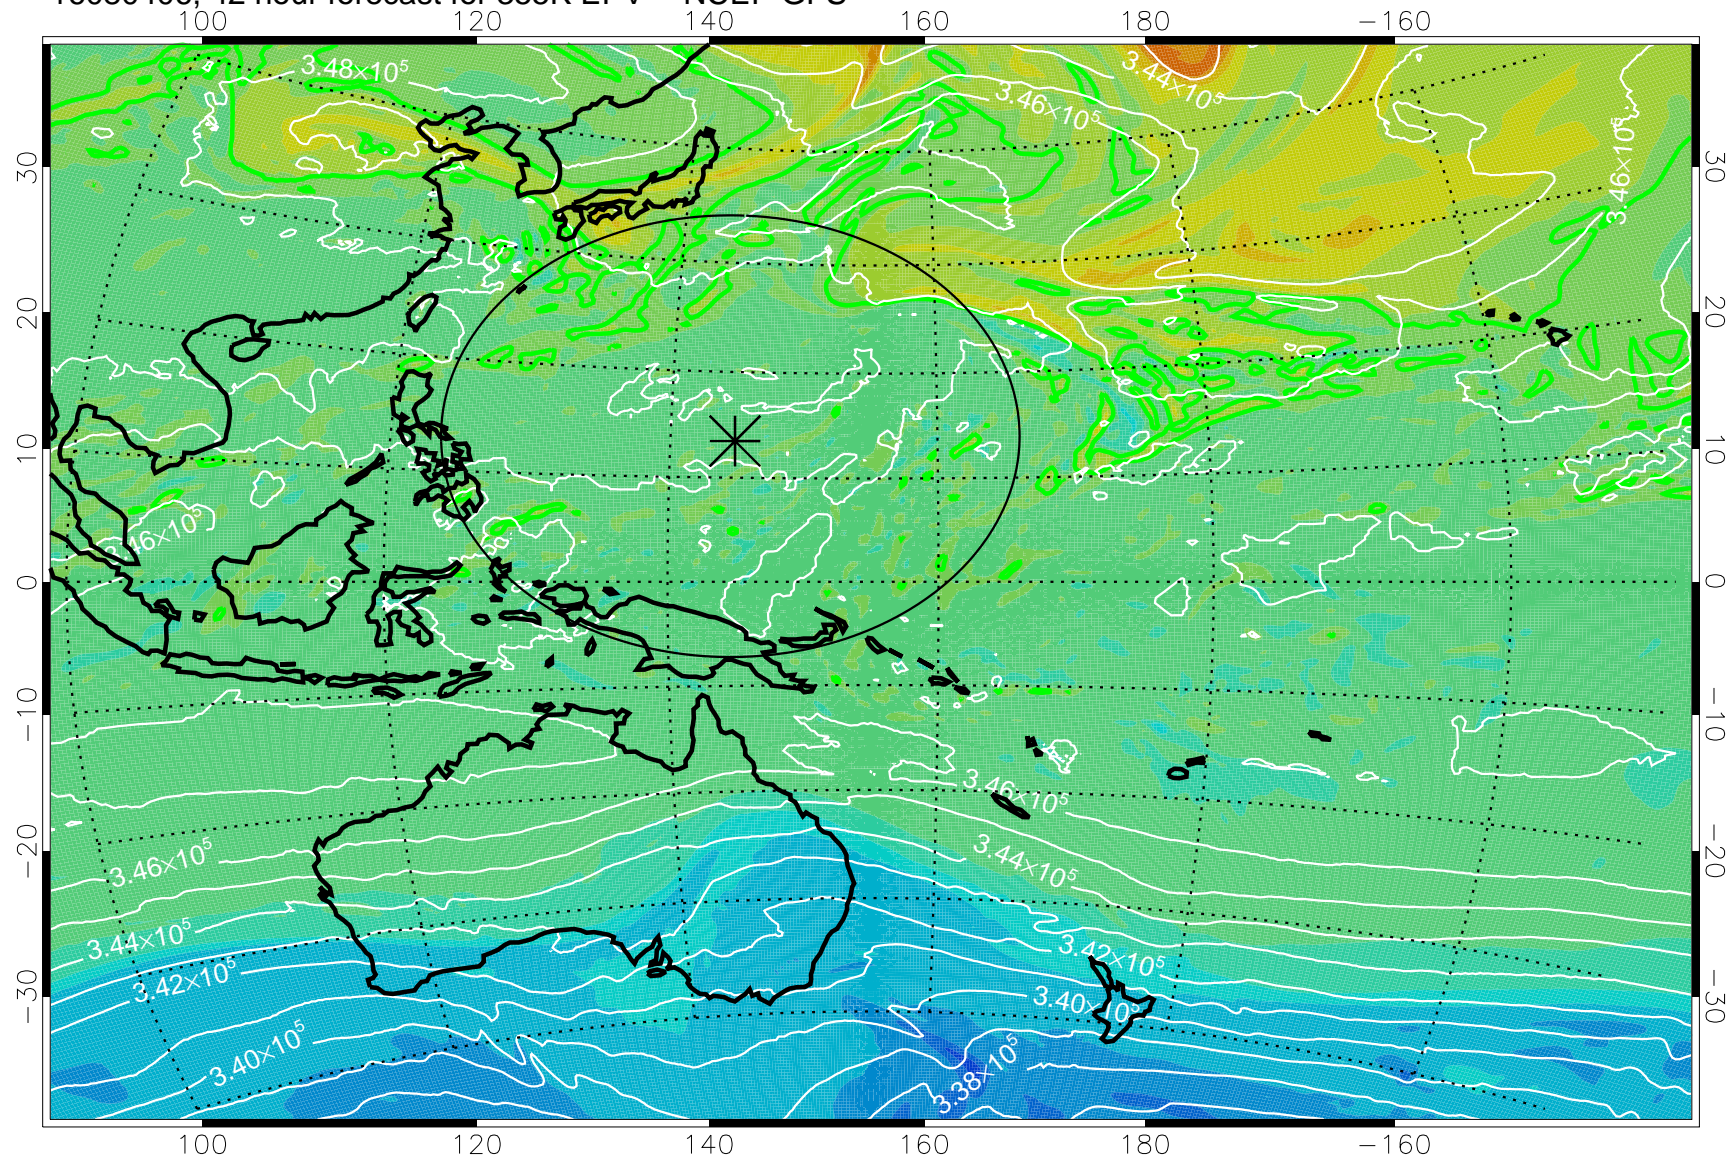

16080306, 18 hour forecast for 355K EPV -- NCEP GFS

355K Montgomery Streamfunction, white
EPV Tropopause (2 PVU) Position
Range ring of 2304 km

16080312, 24 hour forecast for 355K EPV -- NCEP GFS

355K Montgomery Streamfunction, white
EPV Tropopause (2 PVU) Position
Range ring of 2304 km

16080318, 30 hour forecast for 355K EPV -- NCEP GFS

355K Montgomery Streamfunction, white
EPV Tropopause (2 PVU) Position
Range ring of 2304 km

16080400, 36 hour forecast for 355K EPV -- NCEP GFS

355K Montgomery Streamfunction, white
EPV Tropopause (2 PVU) Position
Range ring of 2304 km

16080406, 42 hour forecast for 355K EPV -- NCEP GFS

355K Montgomery Streamfunction, white
EPV Tropopause (2 PVU) Position
Range ring of 2304 km

16080412, 48 hour forecast for 355K EPV -- NCEP GFS

355K Montgomery Streamfunction, white
EPV Tropopause (2 PVU) Position
Range ring of 2304 km

16080418, 54 hour forecast for 355K EPV -- NCEP GFS

355K Montgomery Streamfunction, white
EPV Tropopause (2 PVU) Position
Range ring of 2304 km

16080500, 60 hour forecast for 355K EPV -- NCEP GFS

355K Montgomery Streamfunction, white
EPV Tropopause (2 PVU) Position
Range ring of 2304 km