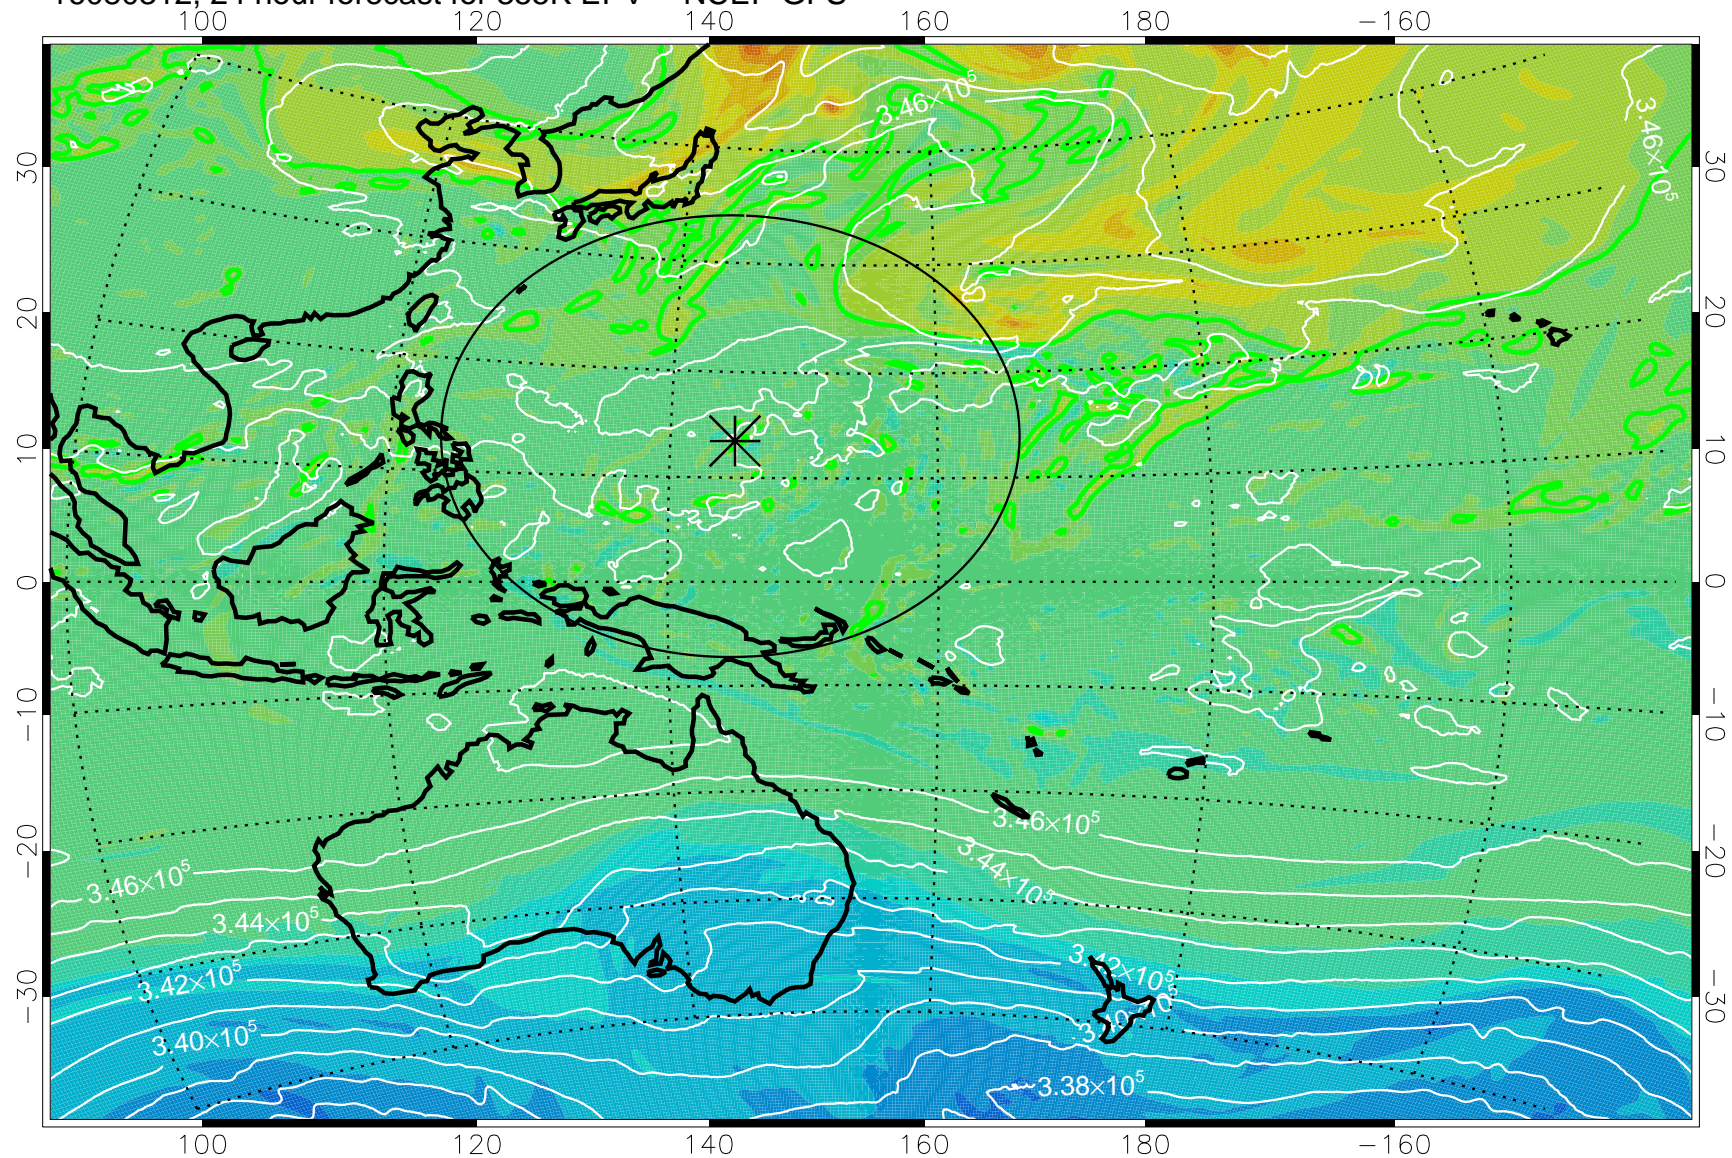

16080218, 6 hour forecast for 355K EPV -- NCEP GFS

355K Montgomery Streamfunction, white
EPV Tropopause (2 PVU) Position
Range ring of 2304 km

16080300, 12 hour forecast for 355K EPV -- NCEP GFS

355K Montgomery Streamfunction, white
EPV Tropopause (2 PVU) Position
Range ring of 2304 km

16080306, 18 hour forecast for 355K EPV -- NCEP GFS

355K Montgomery Streamfunction, white
EPV Tropopause (2 PVU) Position
Range ring of 2304 km

16080312, 24 hour forecast for 355K EPV -- NCEP GFS

355K Montgomery Streamfunction, white
EPV Tropopause (2 PVU) Position
Range ring of 2304 km

16080318, 30 hour forecast for 355K EPV -- NCEP GFS

355K Montgomery Streamfunction, white
EPV Tropopause (2 PVU) Position
Range ring of 2304 km

16080400, 36 hour forecast for 355K EPV -- NCEP GFS

355K Montgomery Streamfunction, white
EPV Tropopause (2 PVU) Position
Range ring of 2304 km

16080406, 42 hour forecast for 355K EPV -- NCEP GFS

355K Montgomery Streamfunction, white
EPV Tropopause (2 PVU) Position
Range ring of 2304 km

16080412, 48 hour forecast for 355K EPV -- NCEP GFS

355K Montgomery Streamfunction, white
EPV Tropopause (2 PVU) Position
Range ring of 2304 km