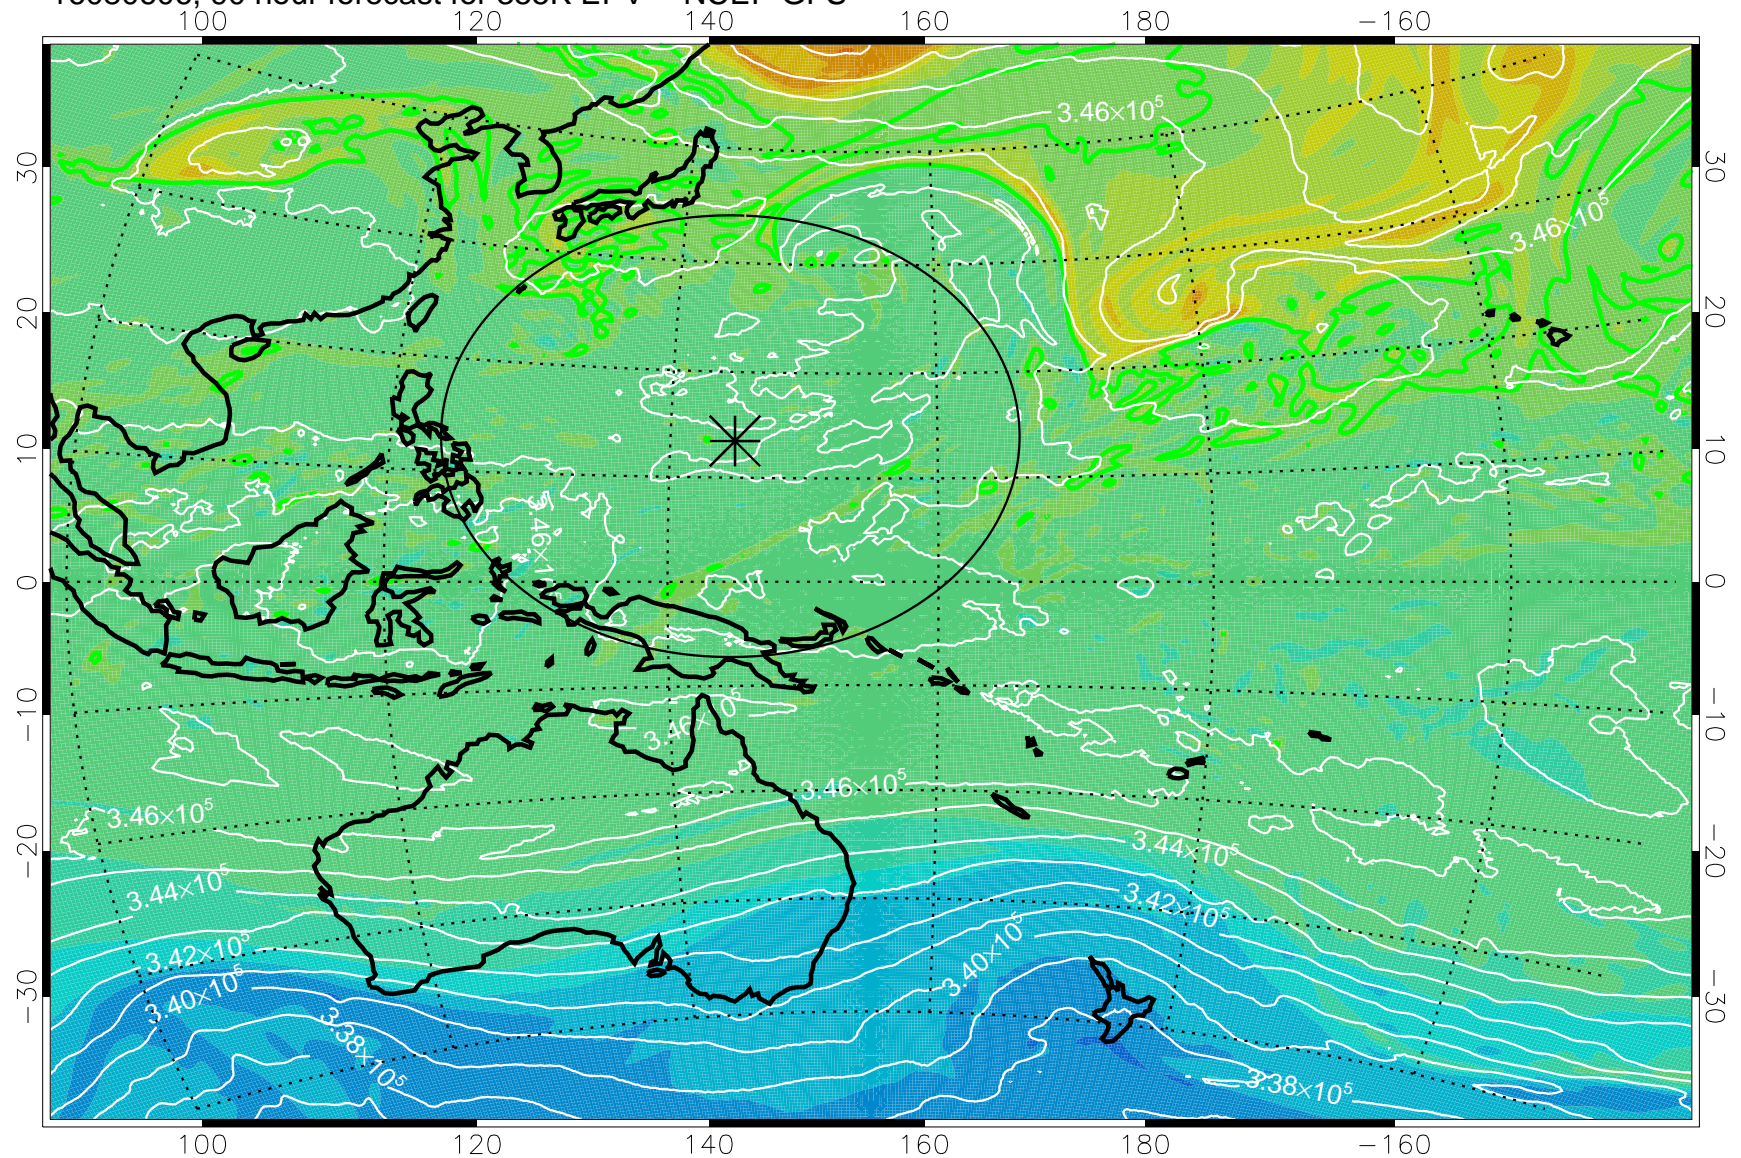

16080418, 54 hour forecast for 355K EPV -- NCEP GFS

355K Montgomery Streamfunction, white
EPV Tropopause (2 PVU) Position
Range ring of 2304 km

16080500, 60 hour forecast for 355K EPV -- NCEP GFS

355K Montgomery Streamfunction, white
EPV Tropopause (2 PVU) Position
Range ring of 2304 km

16080506, 66 hour forecast for 355K EPV -- NCEP GFS

355K Montgomery Streamfunction, white
EPV Tropopause (2 PVU) Position
Range ring of 2304 km

16080512, 72 hour forecast for 355K EPV -- NCEP GFS

355K Montgomery Streamfunction, white
EPV Tropopause (2 PVU) Position
Range ring of 2304 km

16080518, 78 hour forecast for 355K EPV -- NCEP GFS

355K Montgomery Streamfunction, white
EPV Tropopause (2 PVU) Position
Range ring of 2304 km

16080606, 90 hour forecast for 355K EPV -- NCEP GFS

355K Montgomery Streamfunction, white
EPV Tropopause (2 PVU) Position
Range ring of 2304 km

16080612, 96 hour forecast for 355K EPV -- NCEP GFS

355K Montgomery Streamfunction, white
EPV Tropopause (2 PVU) Position
Range ring of 2304 km

16080618, 102 hour forecast for 355K EPV -- NCEP GFS

355K Montgomery Streamfunction, white
EPV Tropopause (2 PVU) Position
Range ring of 2304 km