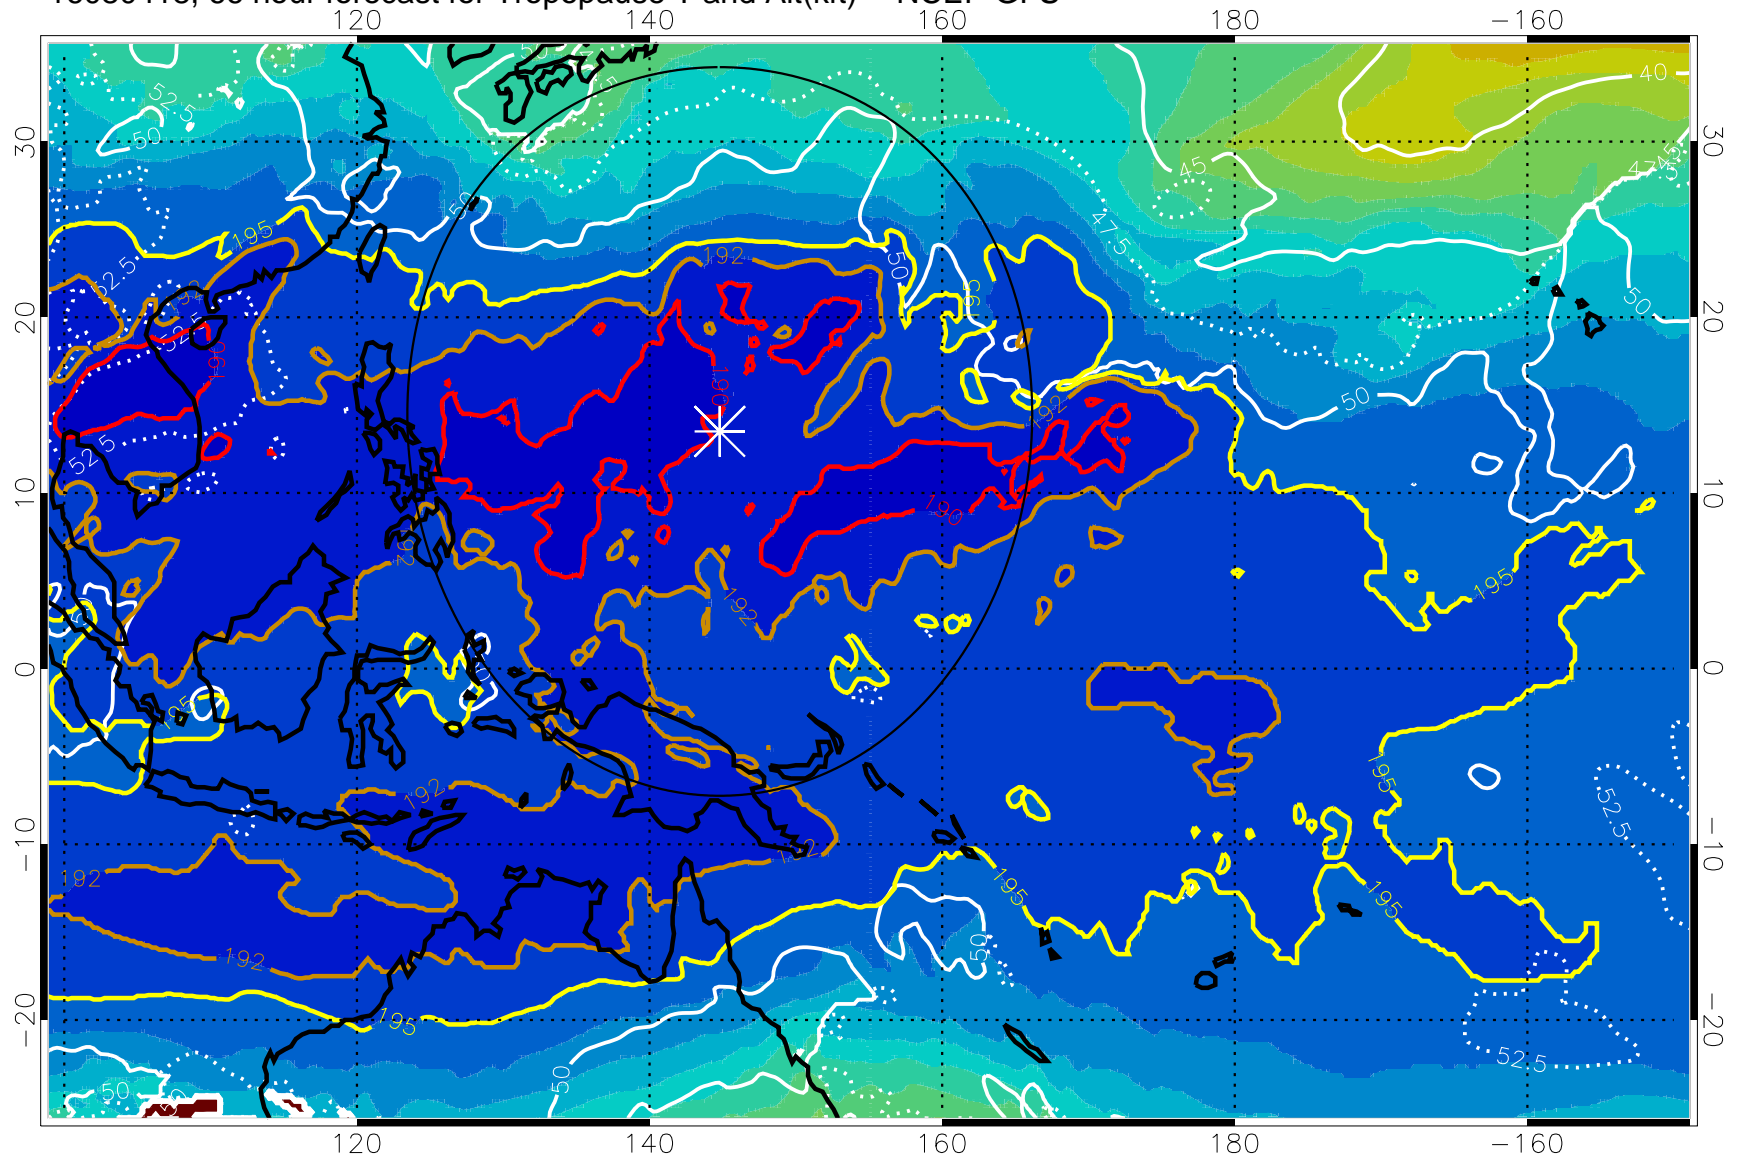

16080418, 66 hour forecast for Tropopause T and Alt(kft) -- NCEP GFS

190 200 210 220 230

Tropopause T, K

Tropopause Altitude in kft (white)

192.5K Isotherm 195K Isotherm

187.5K Isotherm 190K Isotherm

Range ring of 2304 km