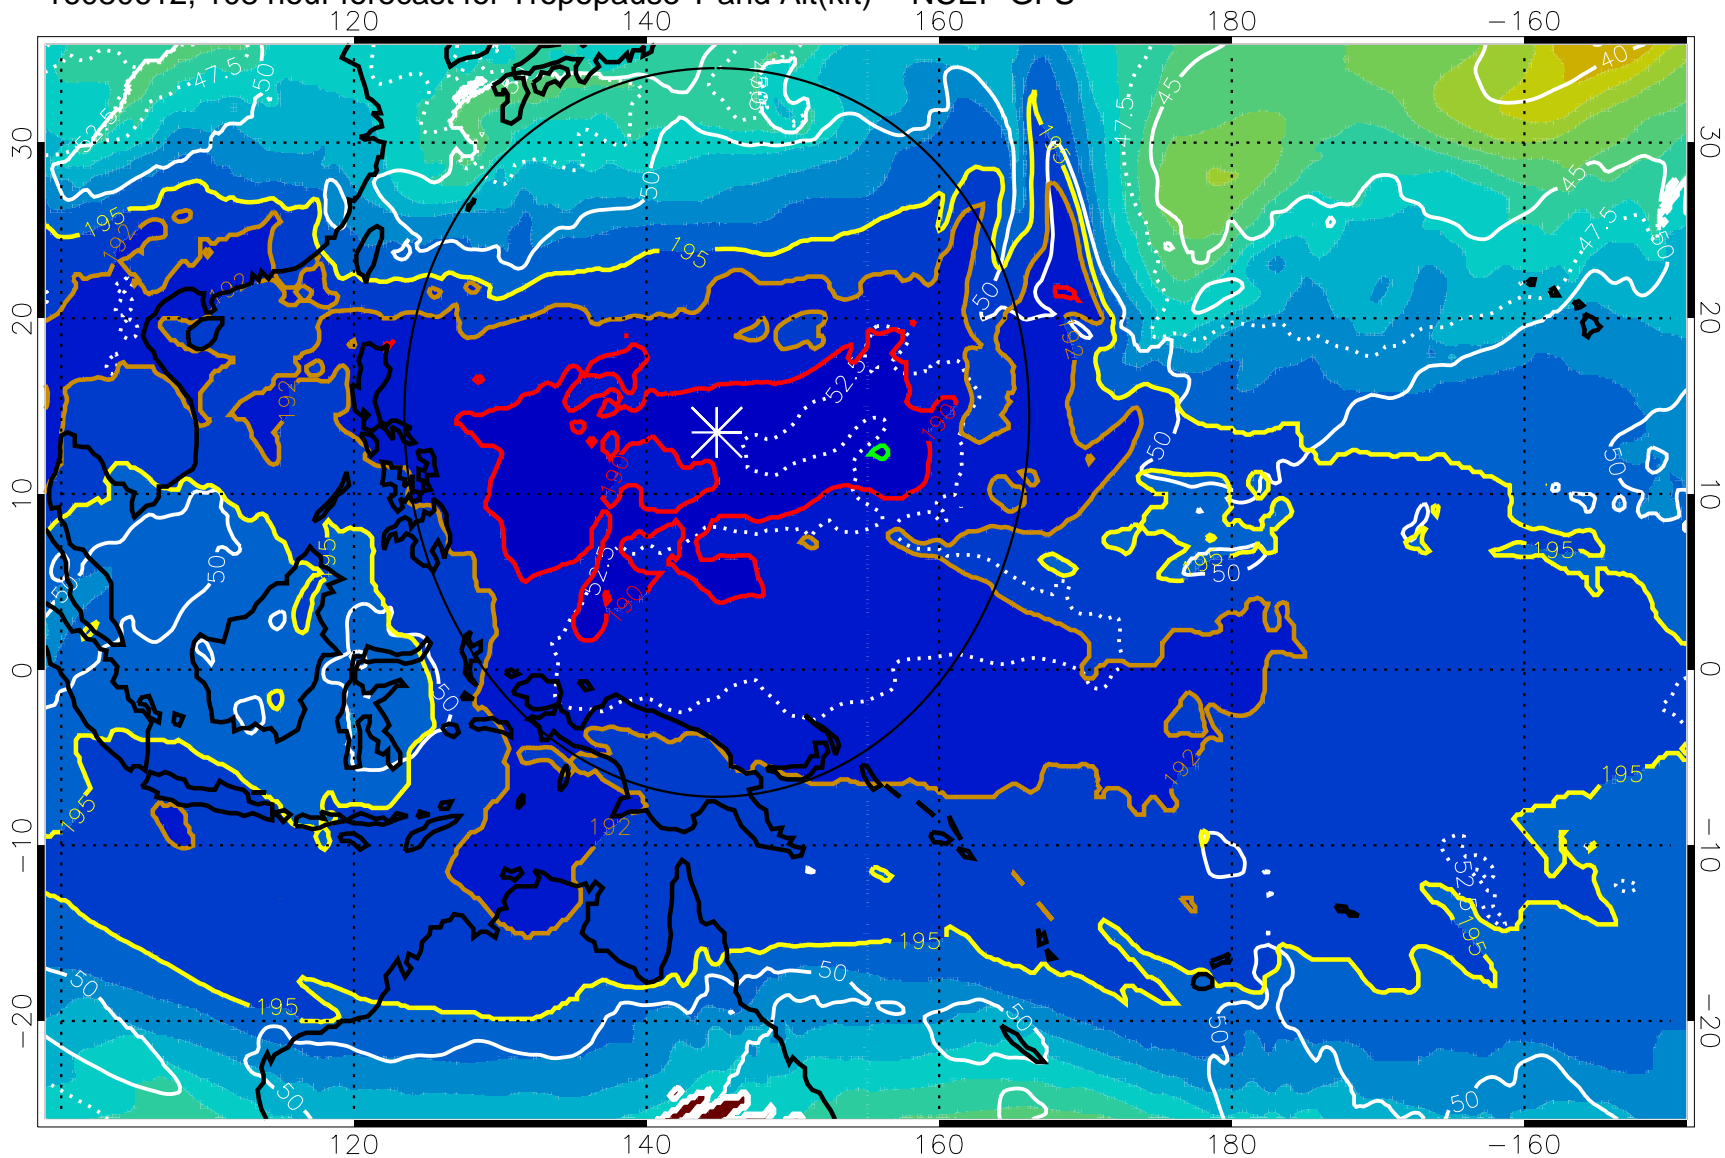

16080612, 108 hour forecast for Tropopause T and Alt(kft) -- NCEP GFS

190 200 210 220 230

Tropopause T, K

Tropopause Altitude in kft (white)

192.5K Isotherm 195K Isotherm
187.5K Isotherm 190K Isotherm

Range ring of 2304 km