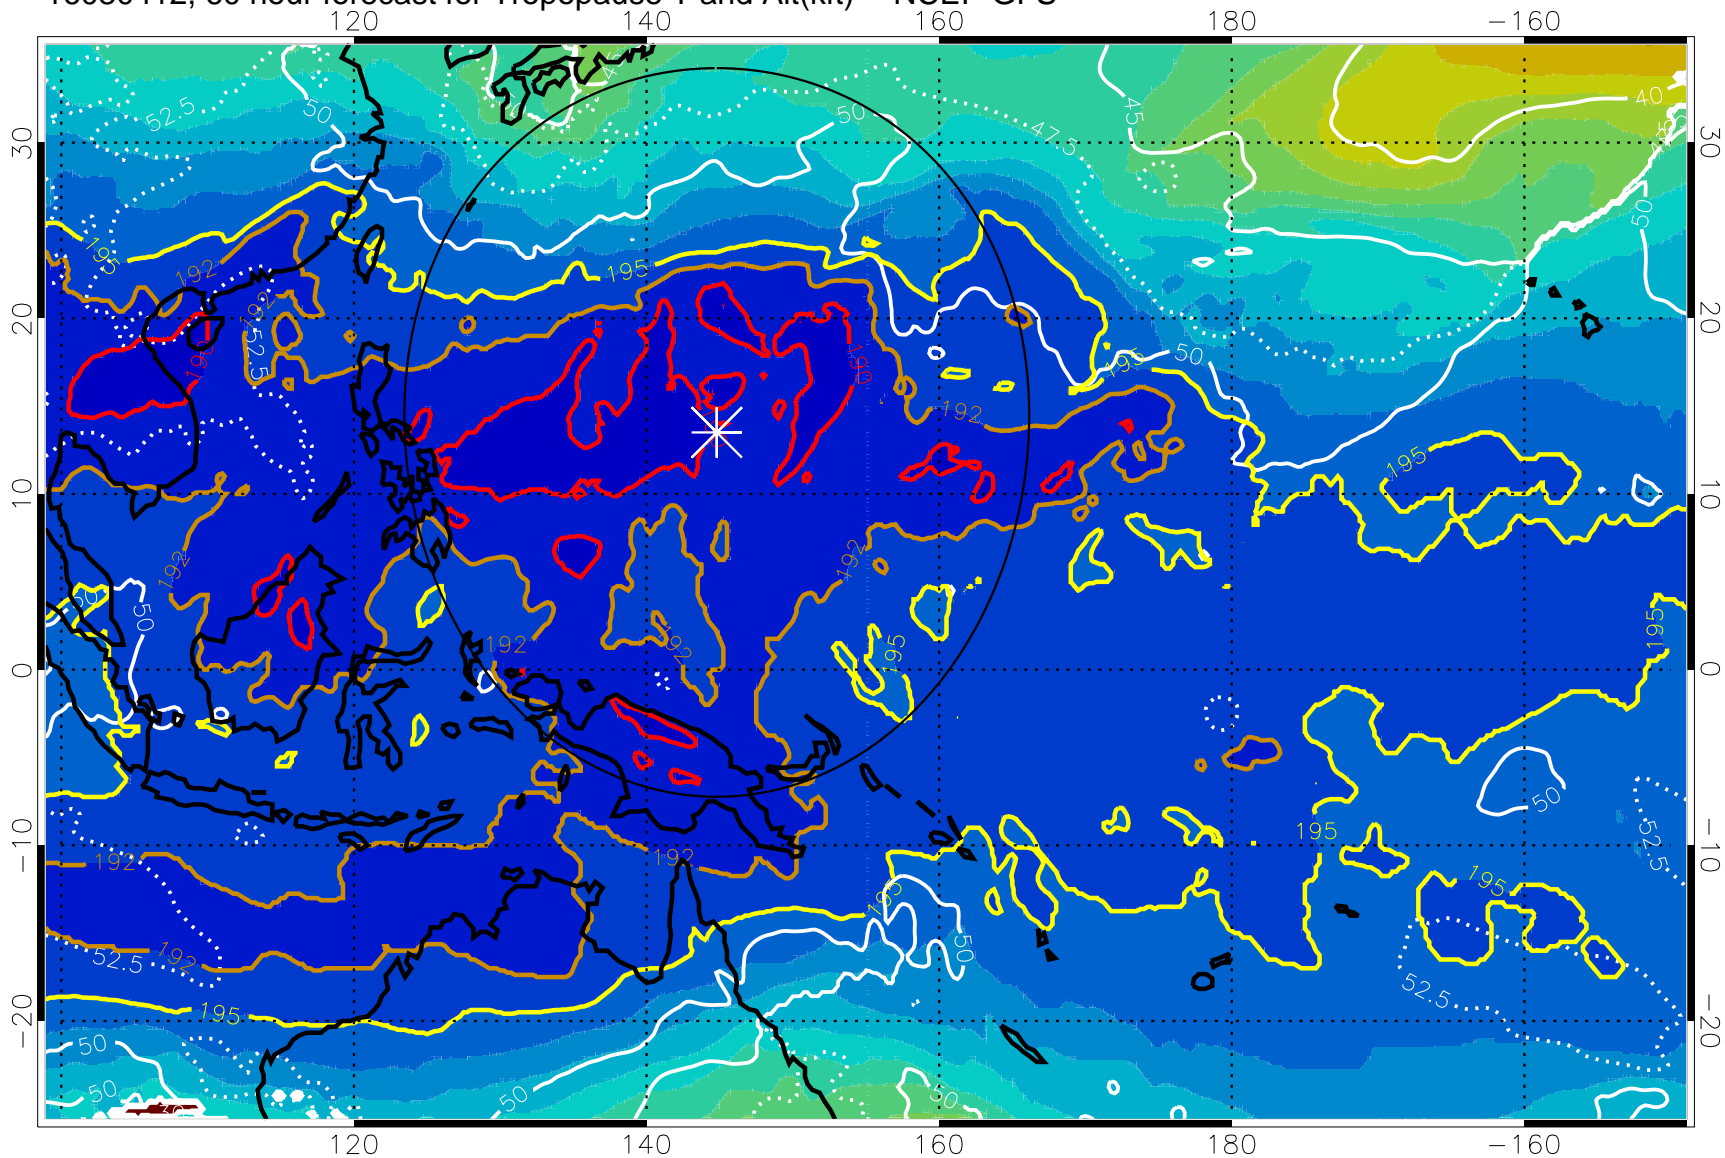

16080412, 60 hour forecast for Tropopause T and Alt(kft) -- NCEP GFS

190 200 210 220 230

Tropopause T, K

Tropopause Altitude in kft (white)

192.5K Isotherm 195K Isotherm
187.5K Isotherm 190K Isotherm

Range ring of 2304 km