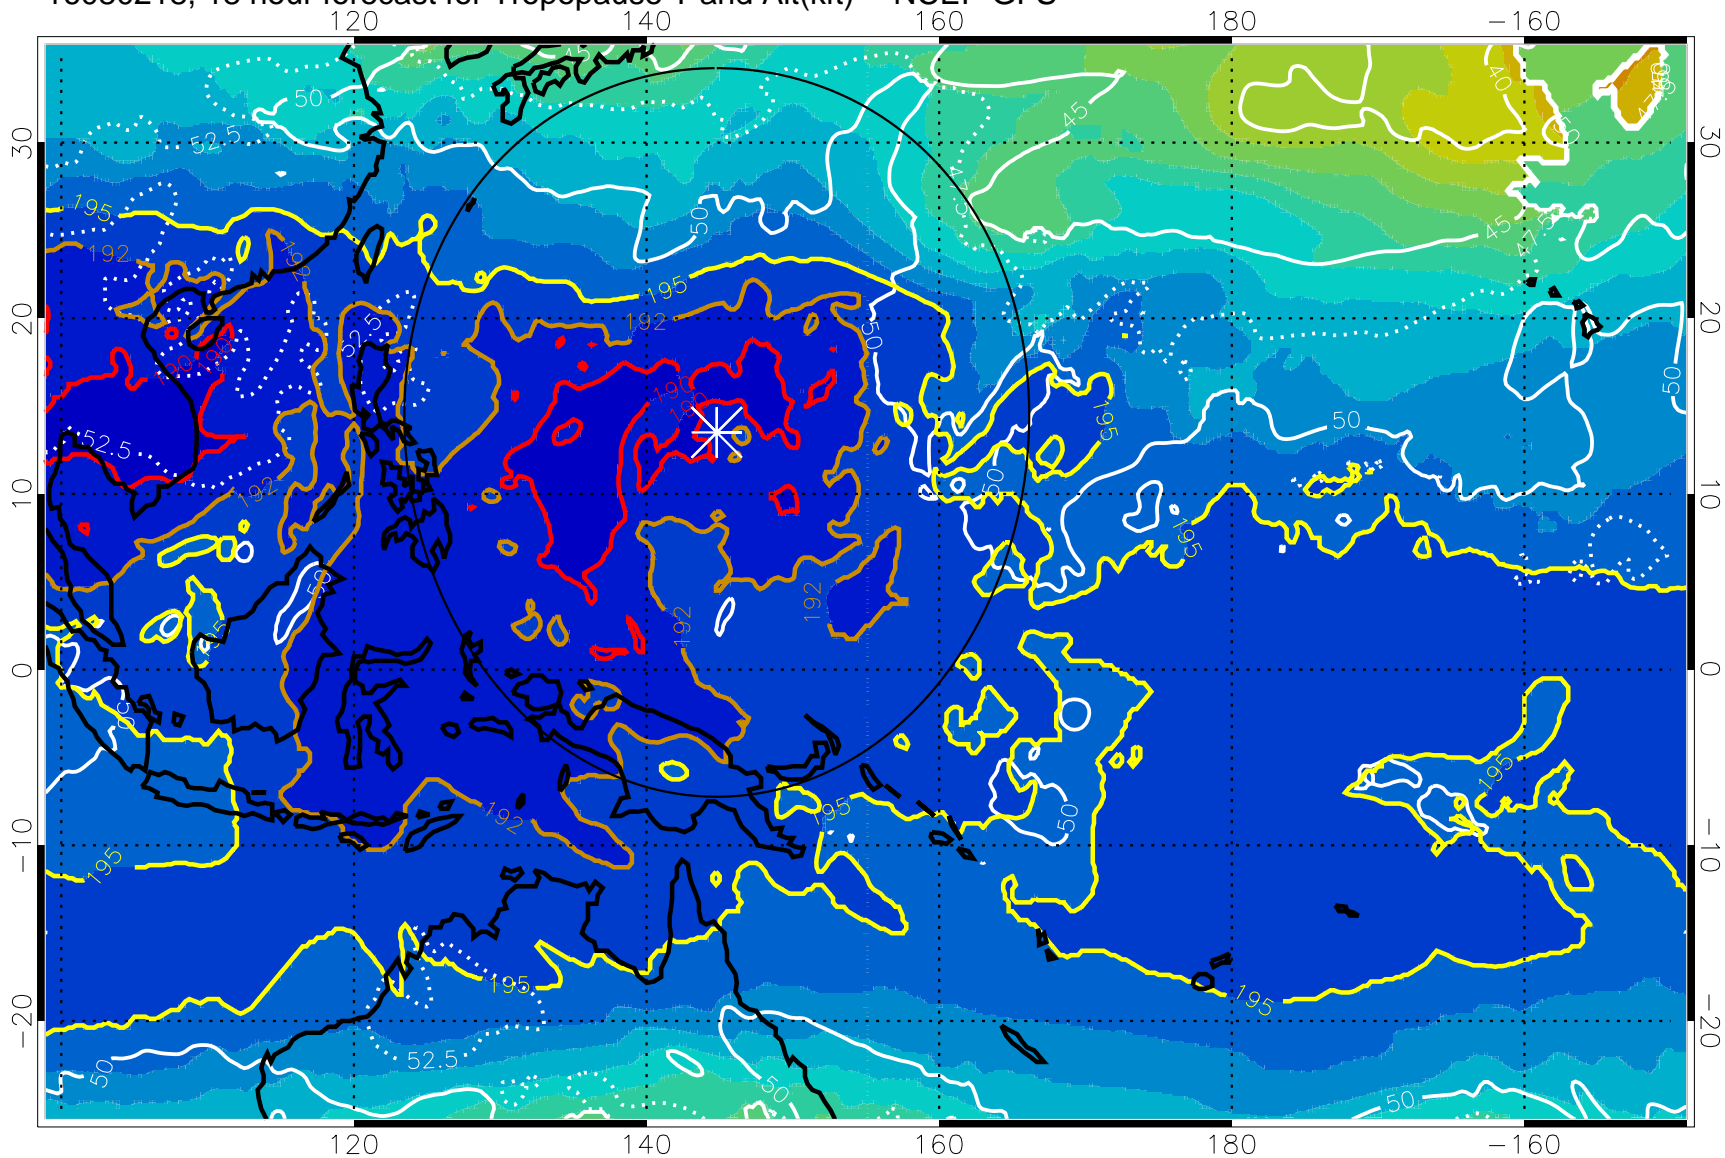

16080218, 18 hour forecast for Tropopause T and Alt(kft) -- NCEP GFS

190   200   210   220   230
Tropopause T, K

Tropopause Altitude in kft (white)

192.5K Isotherm   195K Isotherm
187.5K Isotherm   190K Isotherm

Range ring of 2304 km