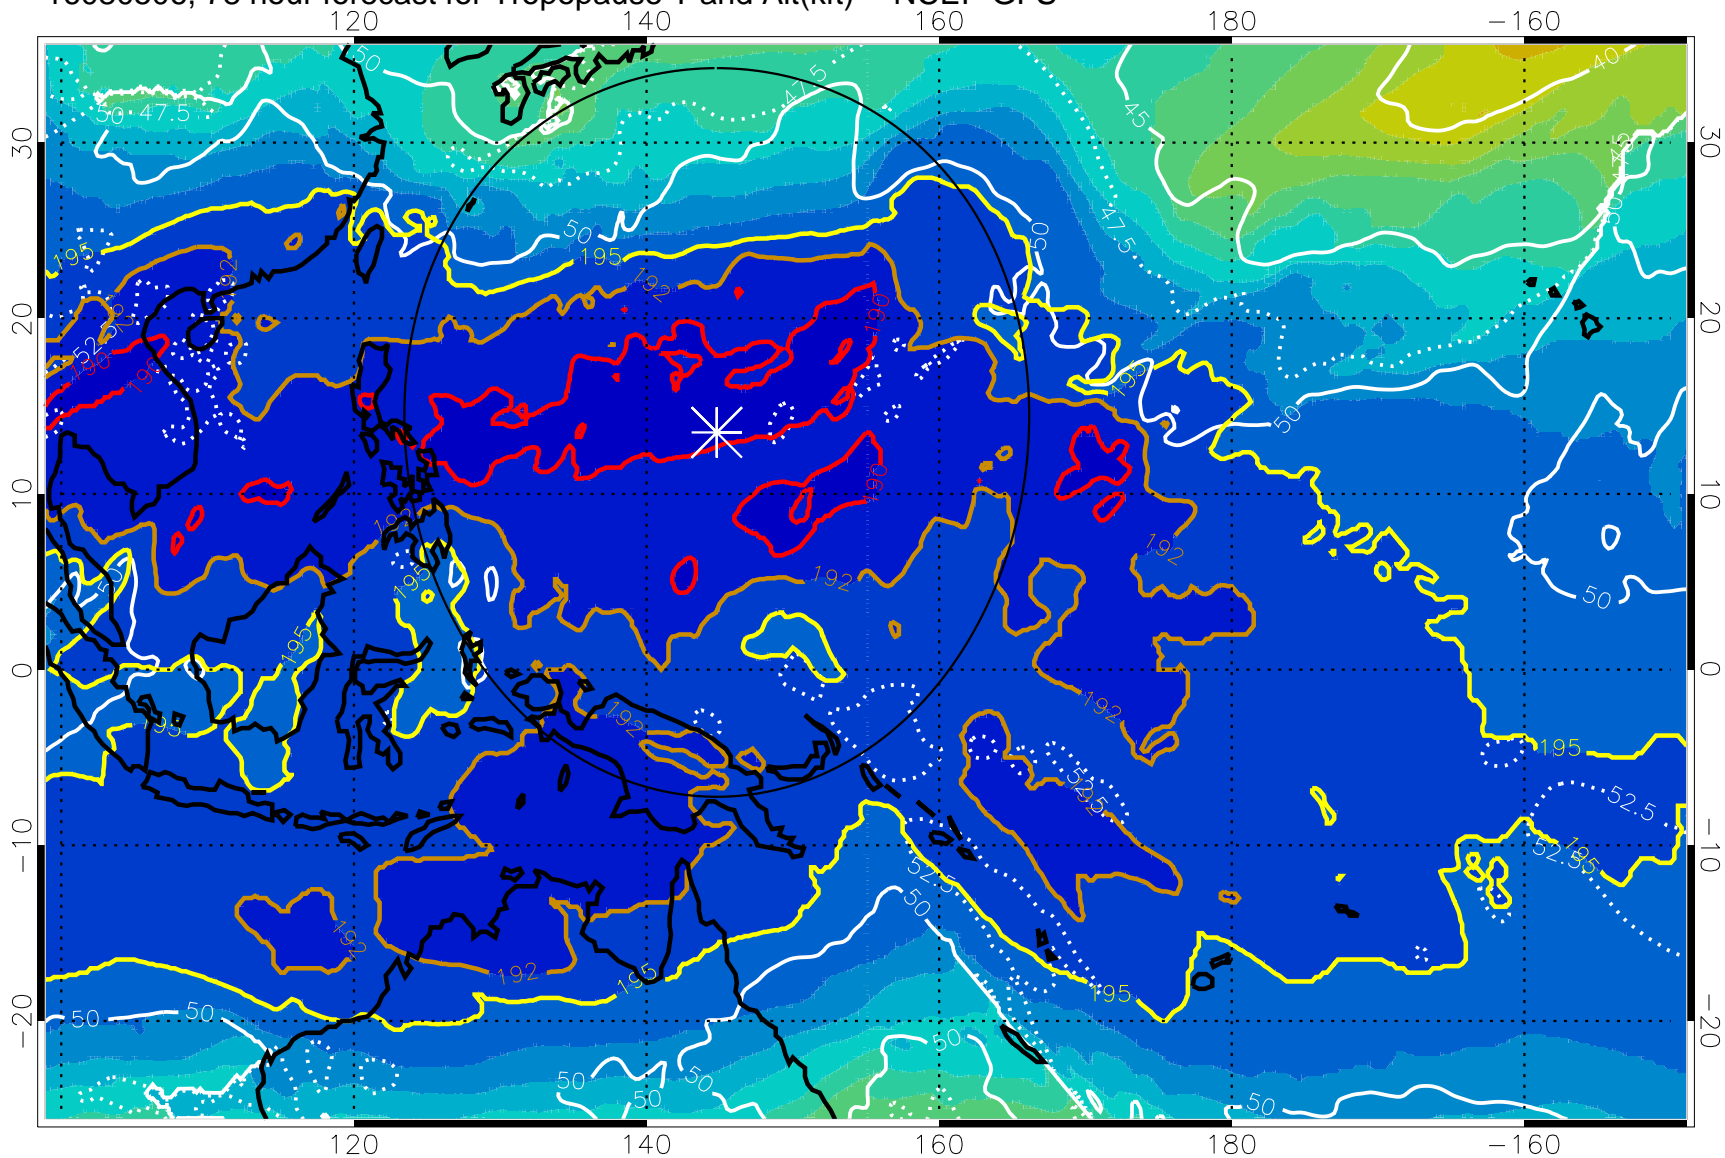

16080506, 78 hour forecast for Tropopause T and Alt(kft) -- NCEP GFS

190 200 210 220 230
Tropopause T, K

Tropopause Altitude in kft (white)

192.5K Isotherm 195K Isotherm
187.5K Isotherm 190K Isotherm

Range ring of 2304 km