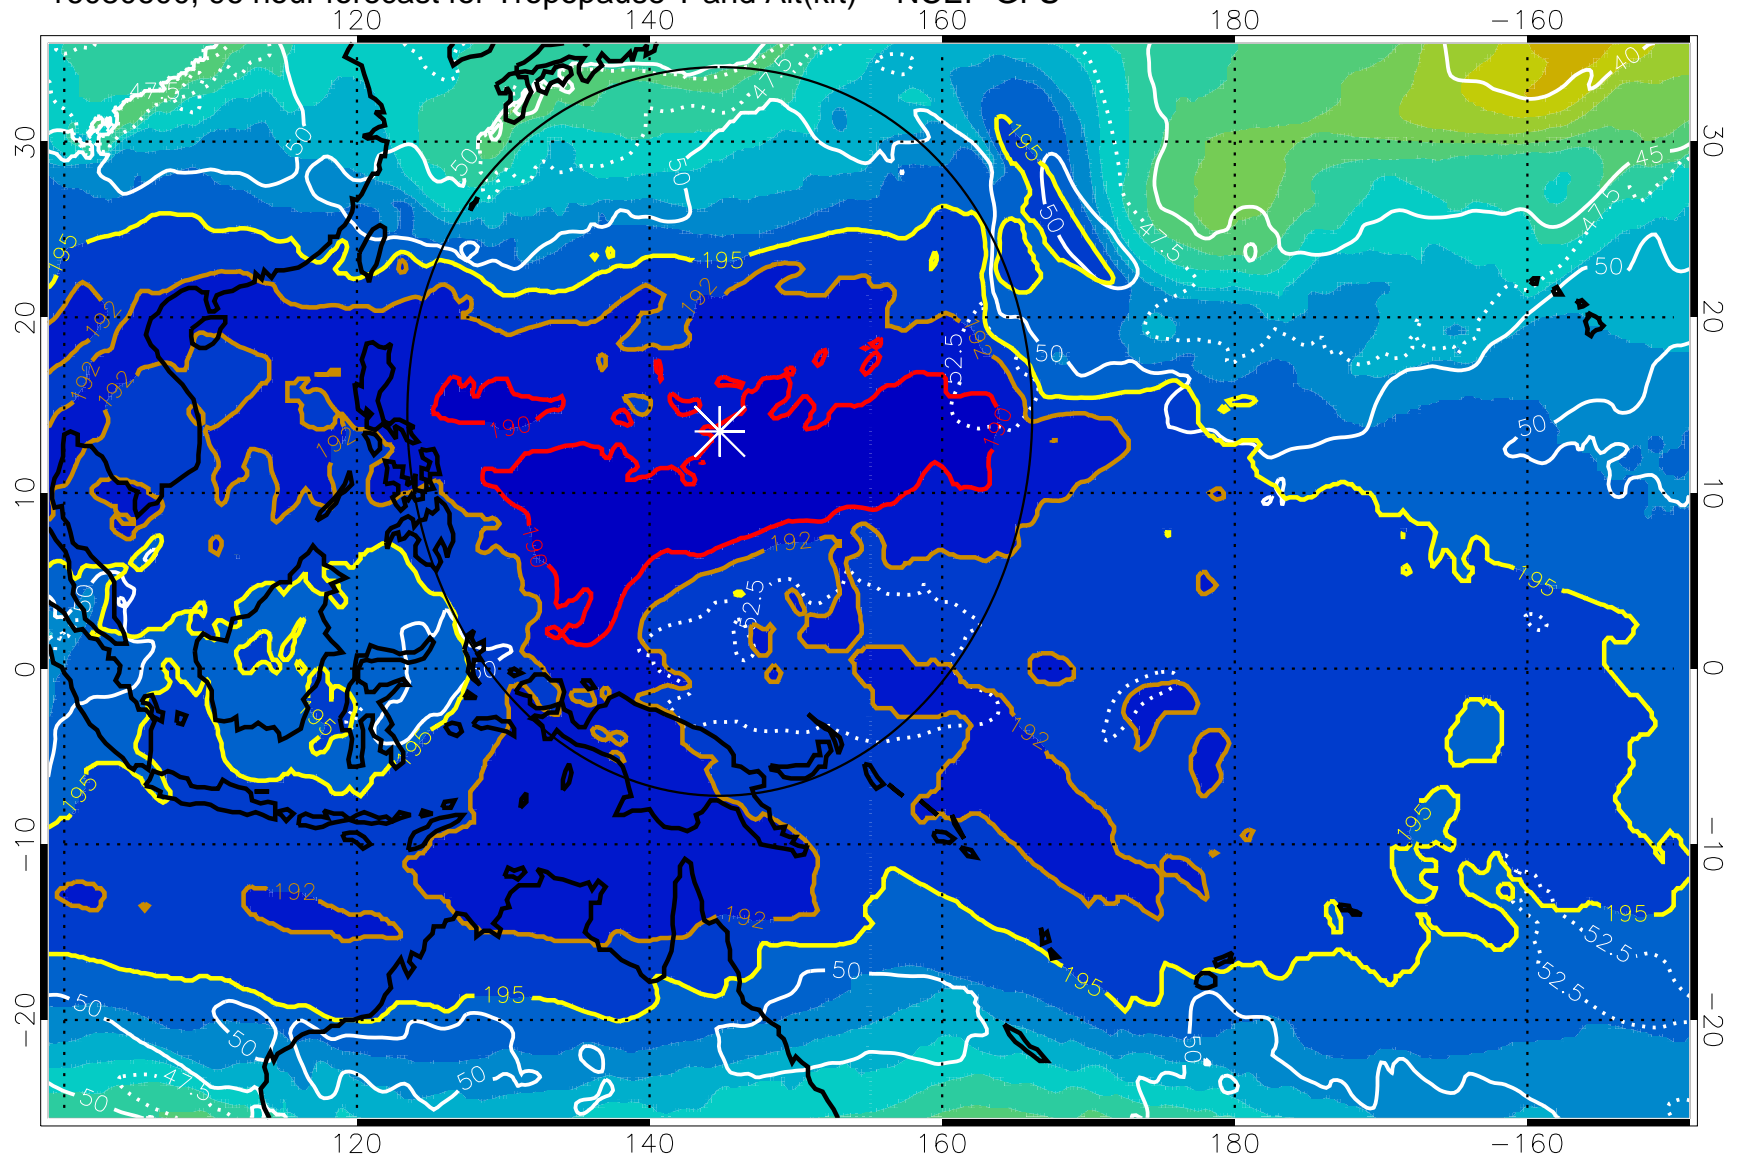

16080600, 96 hour forecast for Tropopause T and Alt(kft) -- NCEP GFS

190 200 210 220 230

Tropopause T, K

Tropopause Altitude in kft (white)

192.5K Isotherm 195K Isotherm

187.5K Isotherm 190K Isotherm

Range ring of 2304 km