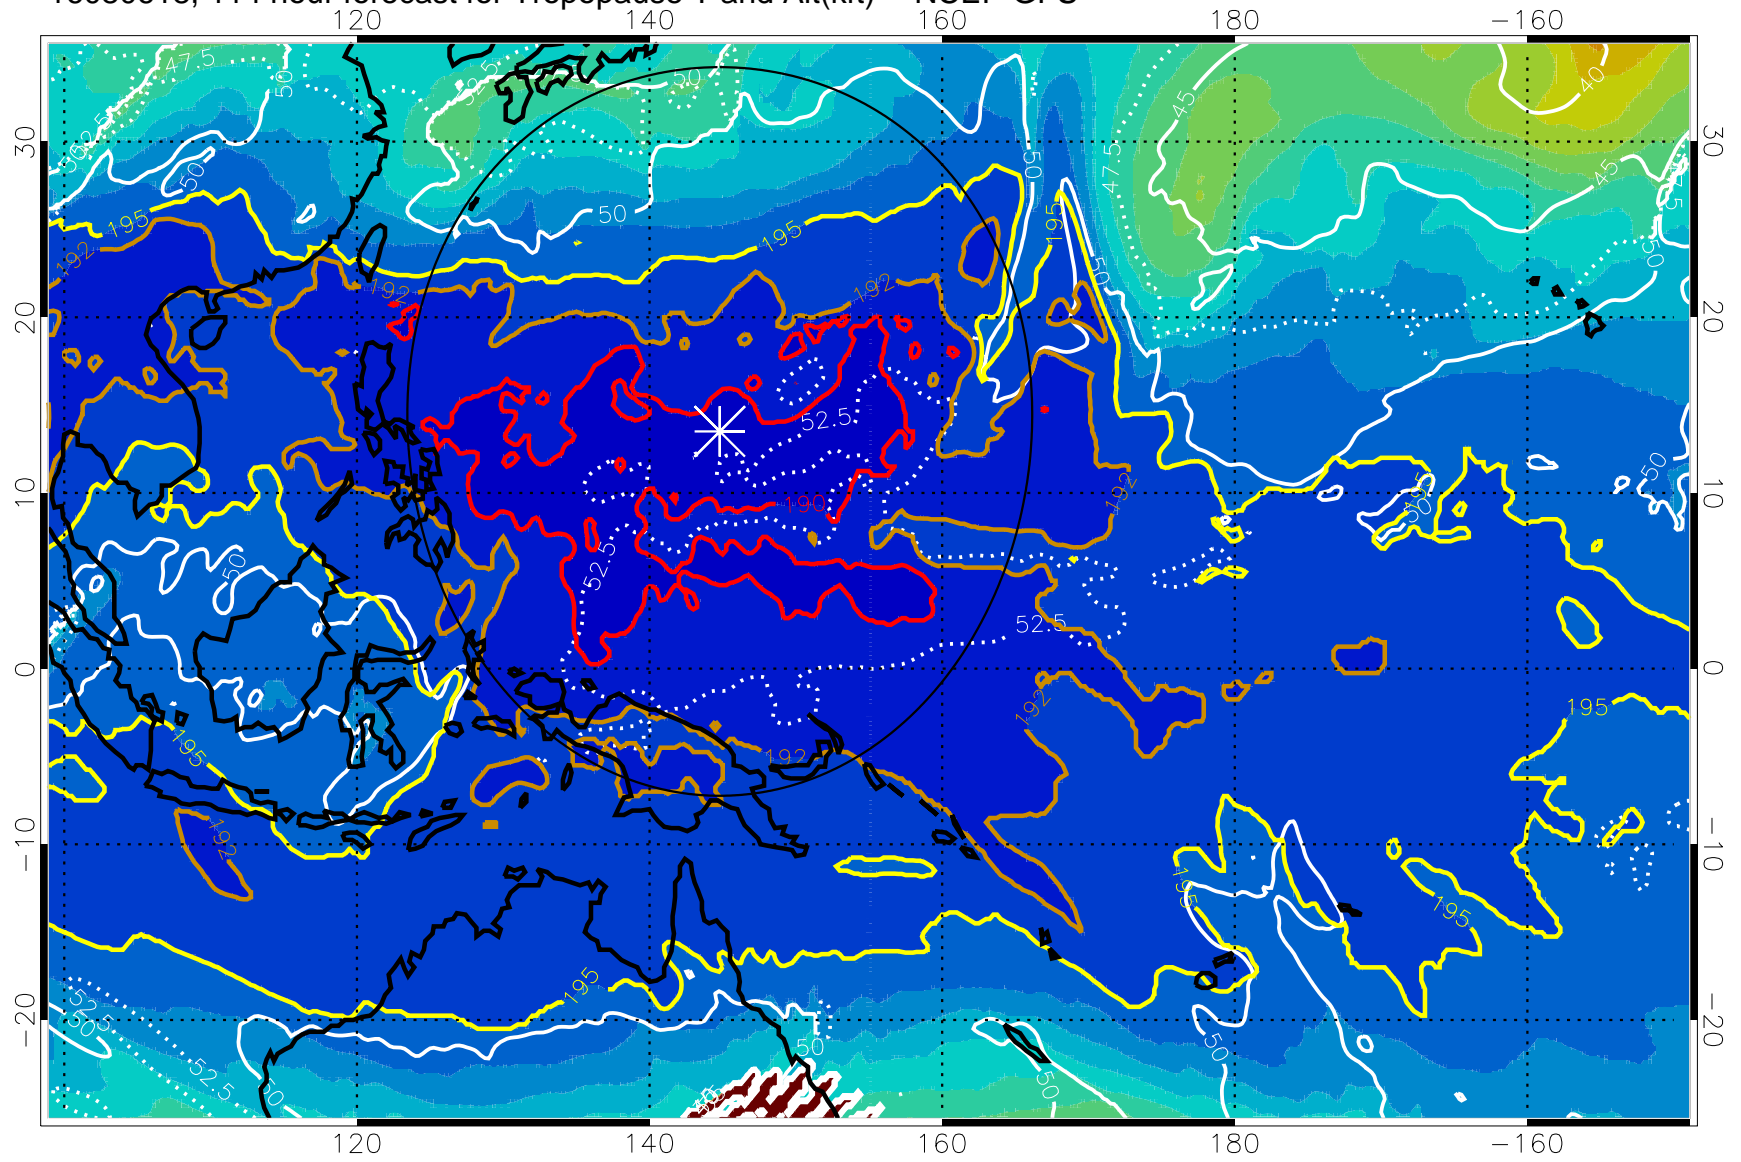

16080618, 114 hour forecast for Tropopause T and Alt(kft) -- NCEP GFS

190 200 210 220 230

Tropopause T, K

Tropopause Altitude in kft (white)

192.5K Isotherm 195K Isotherm

187.5K Isotherm 190K Isotherm

Range ring of 2304 km