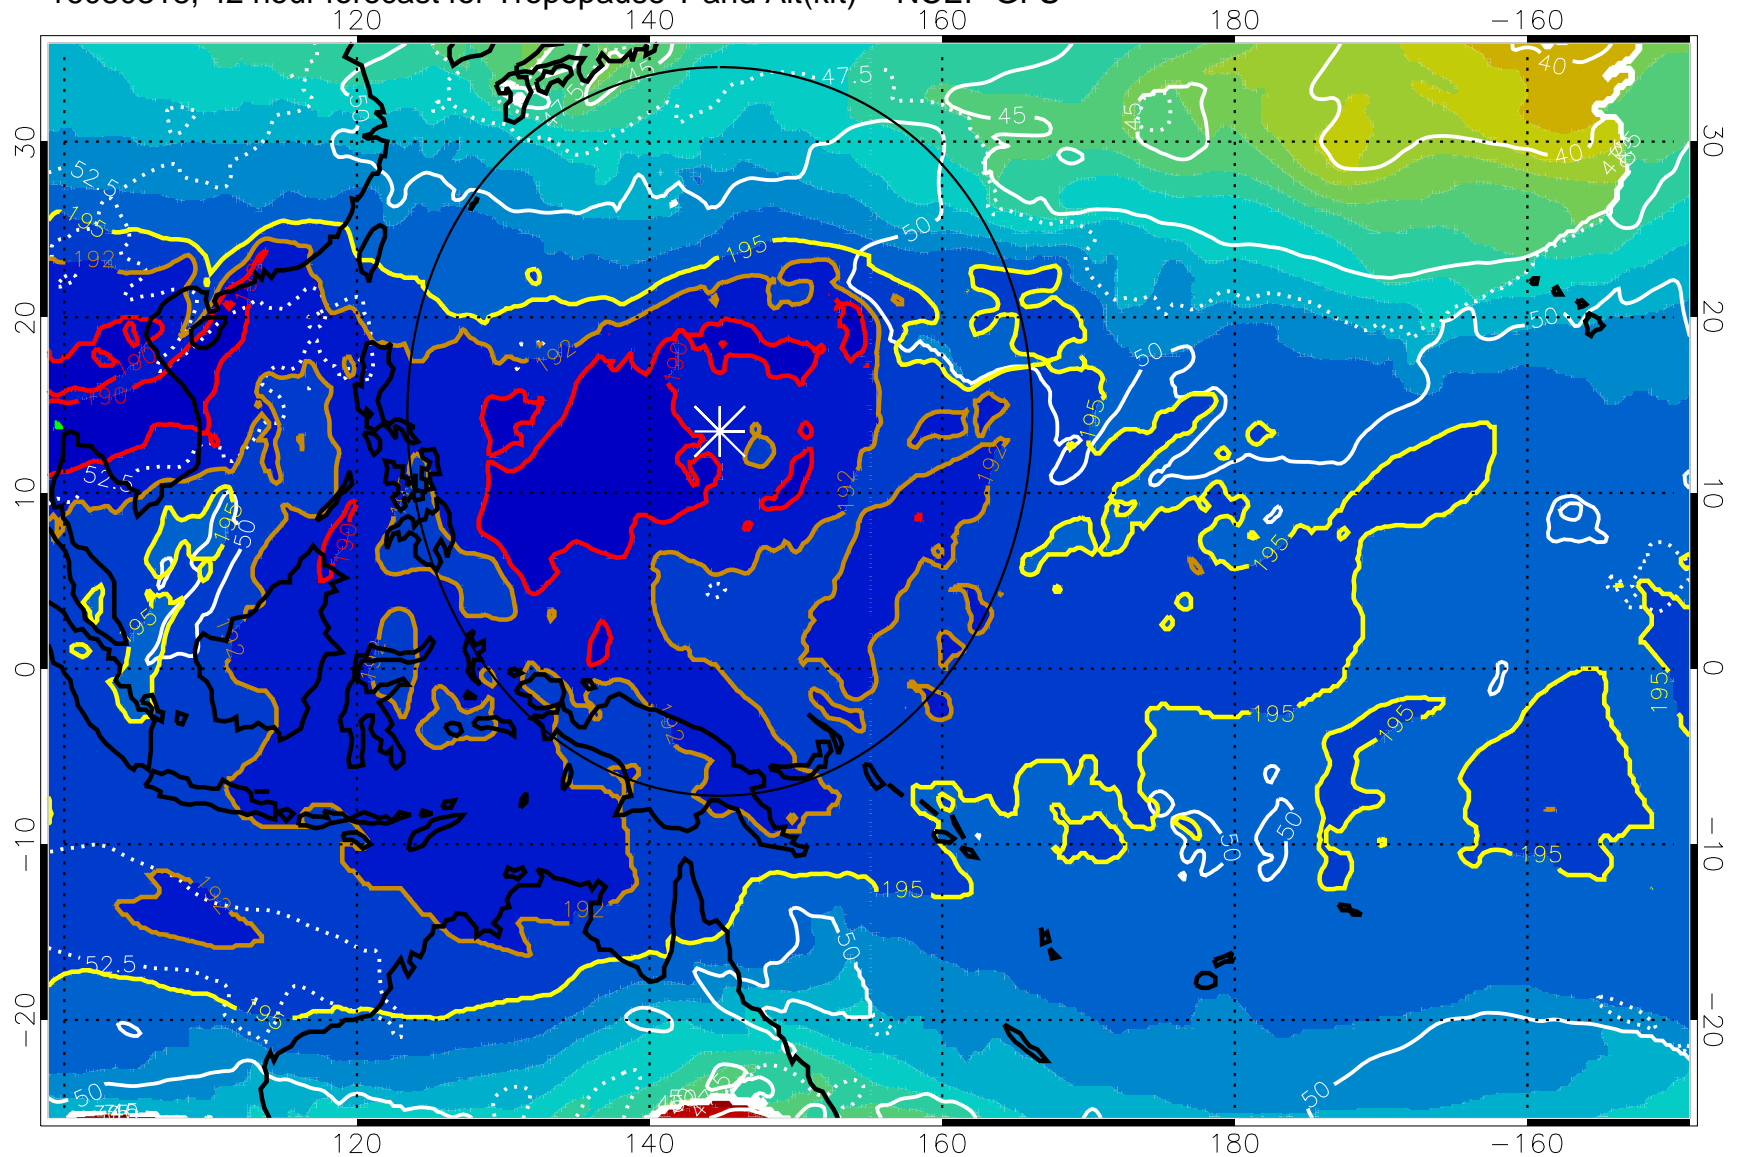

16080318, 42 hour forecast for Tropopause T and Alt(kft) -- NCEP GFS

190 200 210 220 230

Tropopause T, K

Tropopause Altitude in kft (white)

192.5K Isotherm 195K Isotherm

187.5K Isotherm 190K Isotherm

Range ring of 2304 km