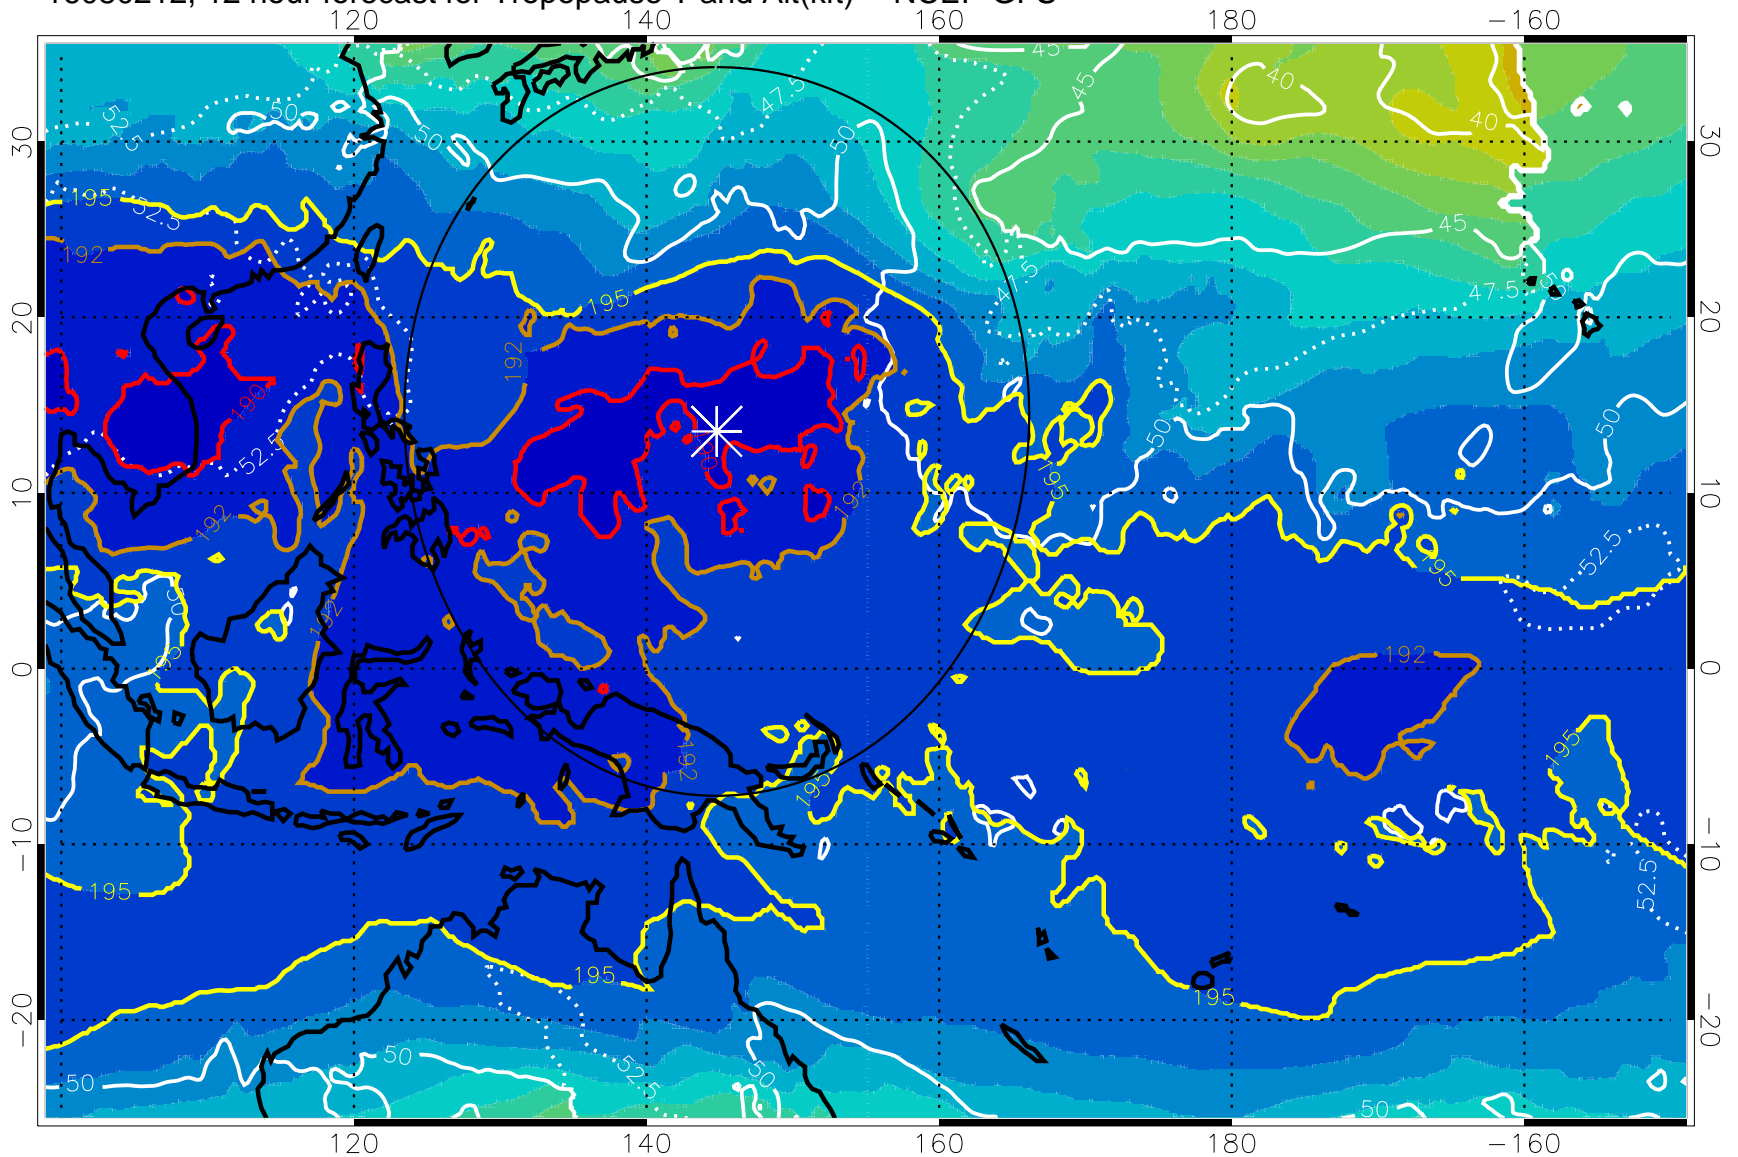

16080212, 12 hour forecast for Tropopause T and Alt(kft) -- NCEP GFS

190 200 210 220 230

Tropopause T, K

Tropopause Altitude in kft (white)

192.5K Isotherm 195K Isotherm

187.5K Isotherm 190K Isotherm

Range ring of 2304 km