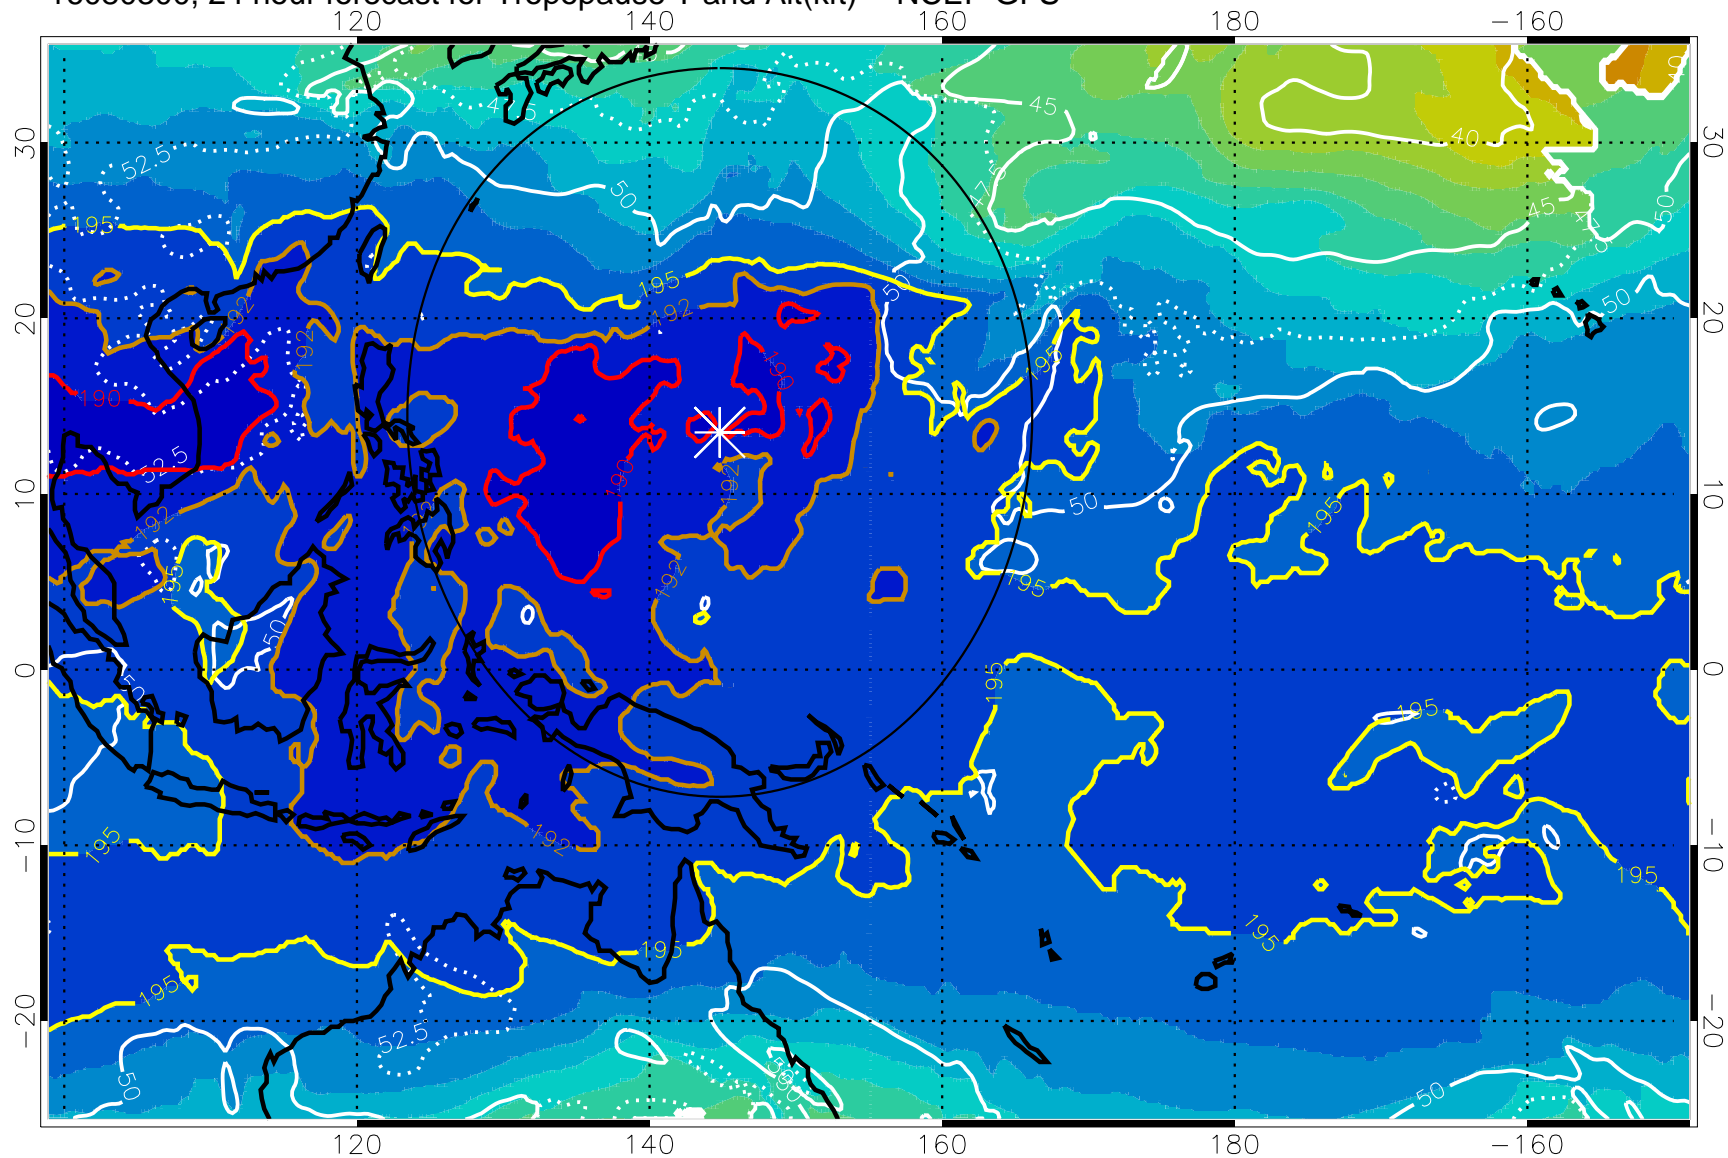

16080300, 24 hour forecast for Tropopause T and Alt(kft) -- NCEP GFS

190 200 210 220 230

Tropopause T, K

Tropopause Altitude in kft (white)

192.5K Isotherm 195K Isotherm

187.5K Isotherm 190K Isotherm

Range ring of 2304 km