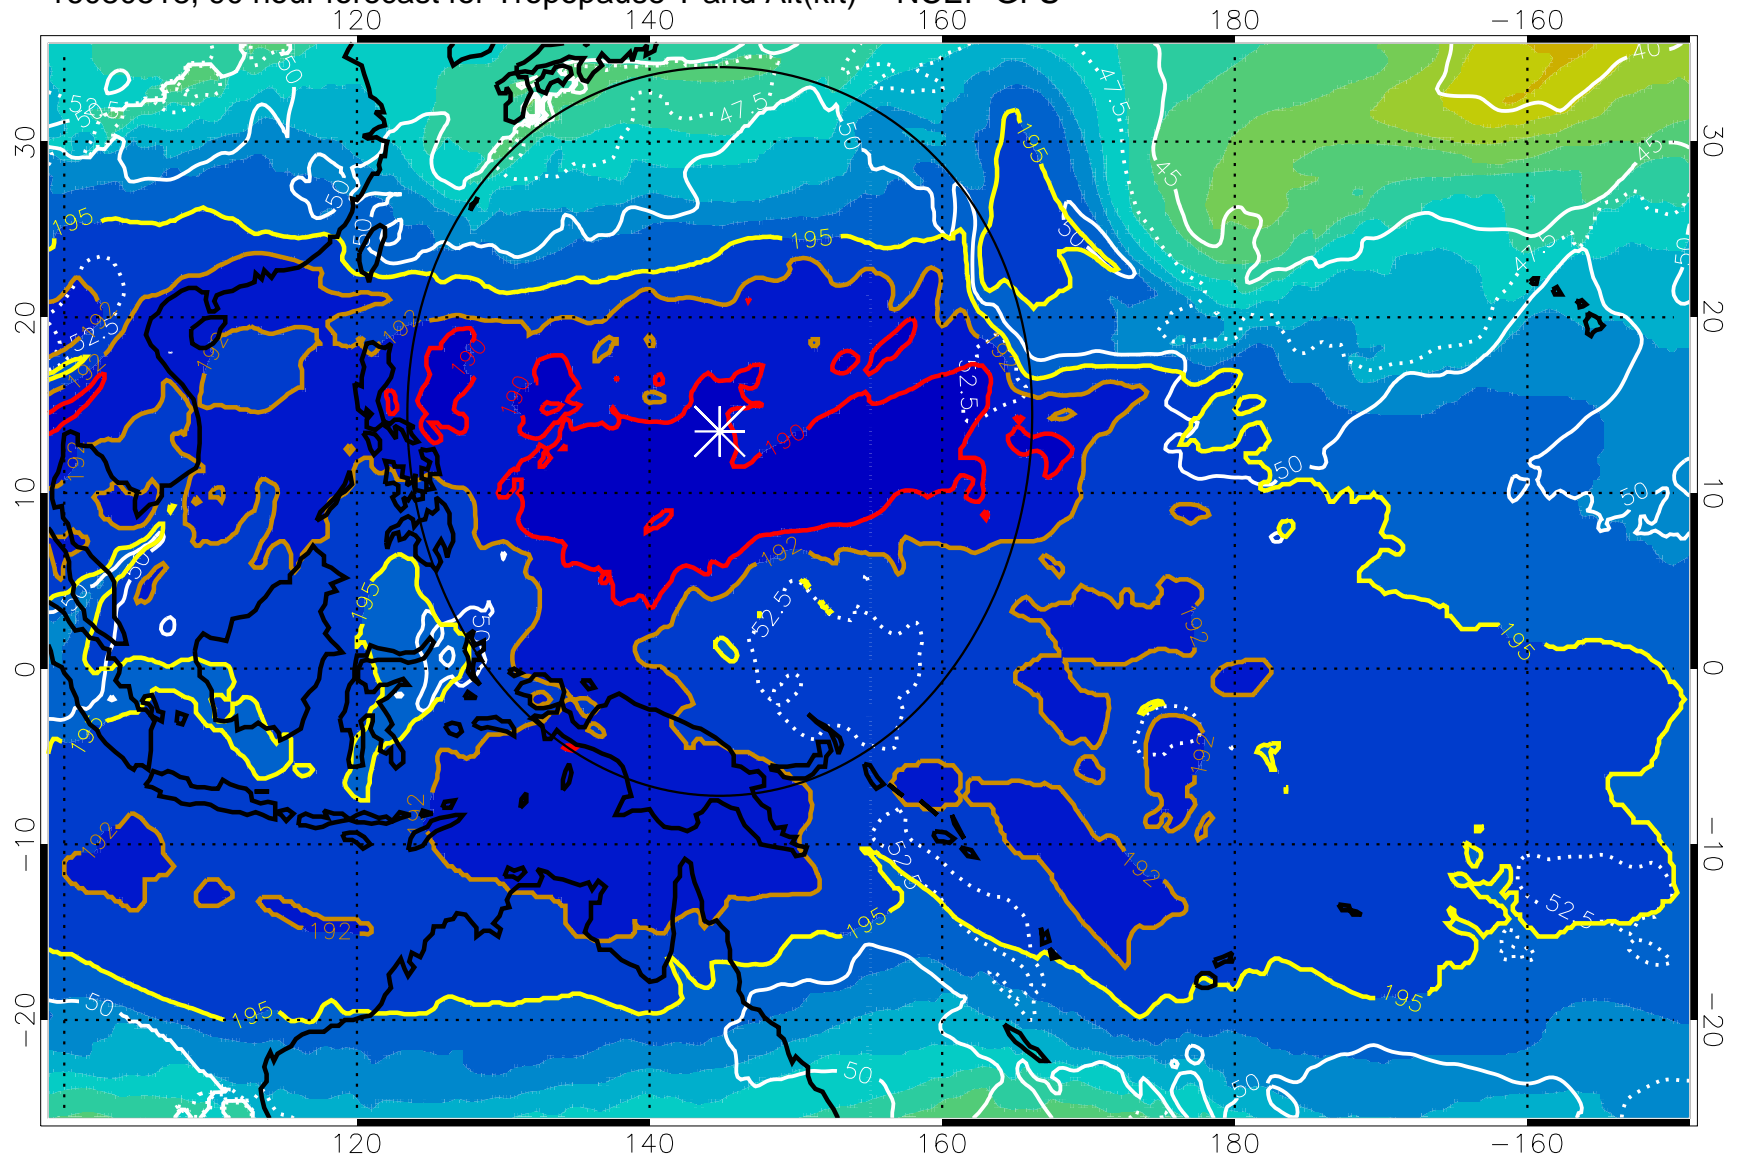

16080518, 90 hour forecast for Tropopause T and Alt(kft) -- NCEP GFS

190   200   210   220   230
Tropopause T, K

Tropopause Altitude in kft (white)

192.5K Isotherm   195K Isotherm
187.5K Isotherm   190K Isotherm

Range ring of 2304 km