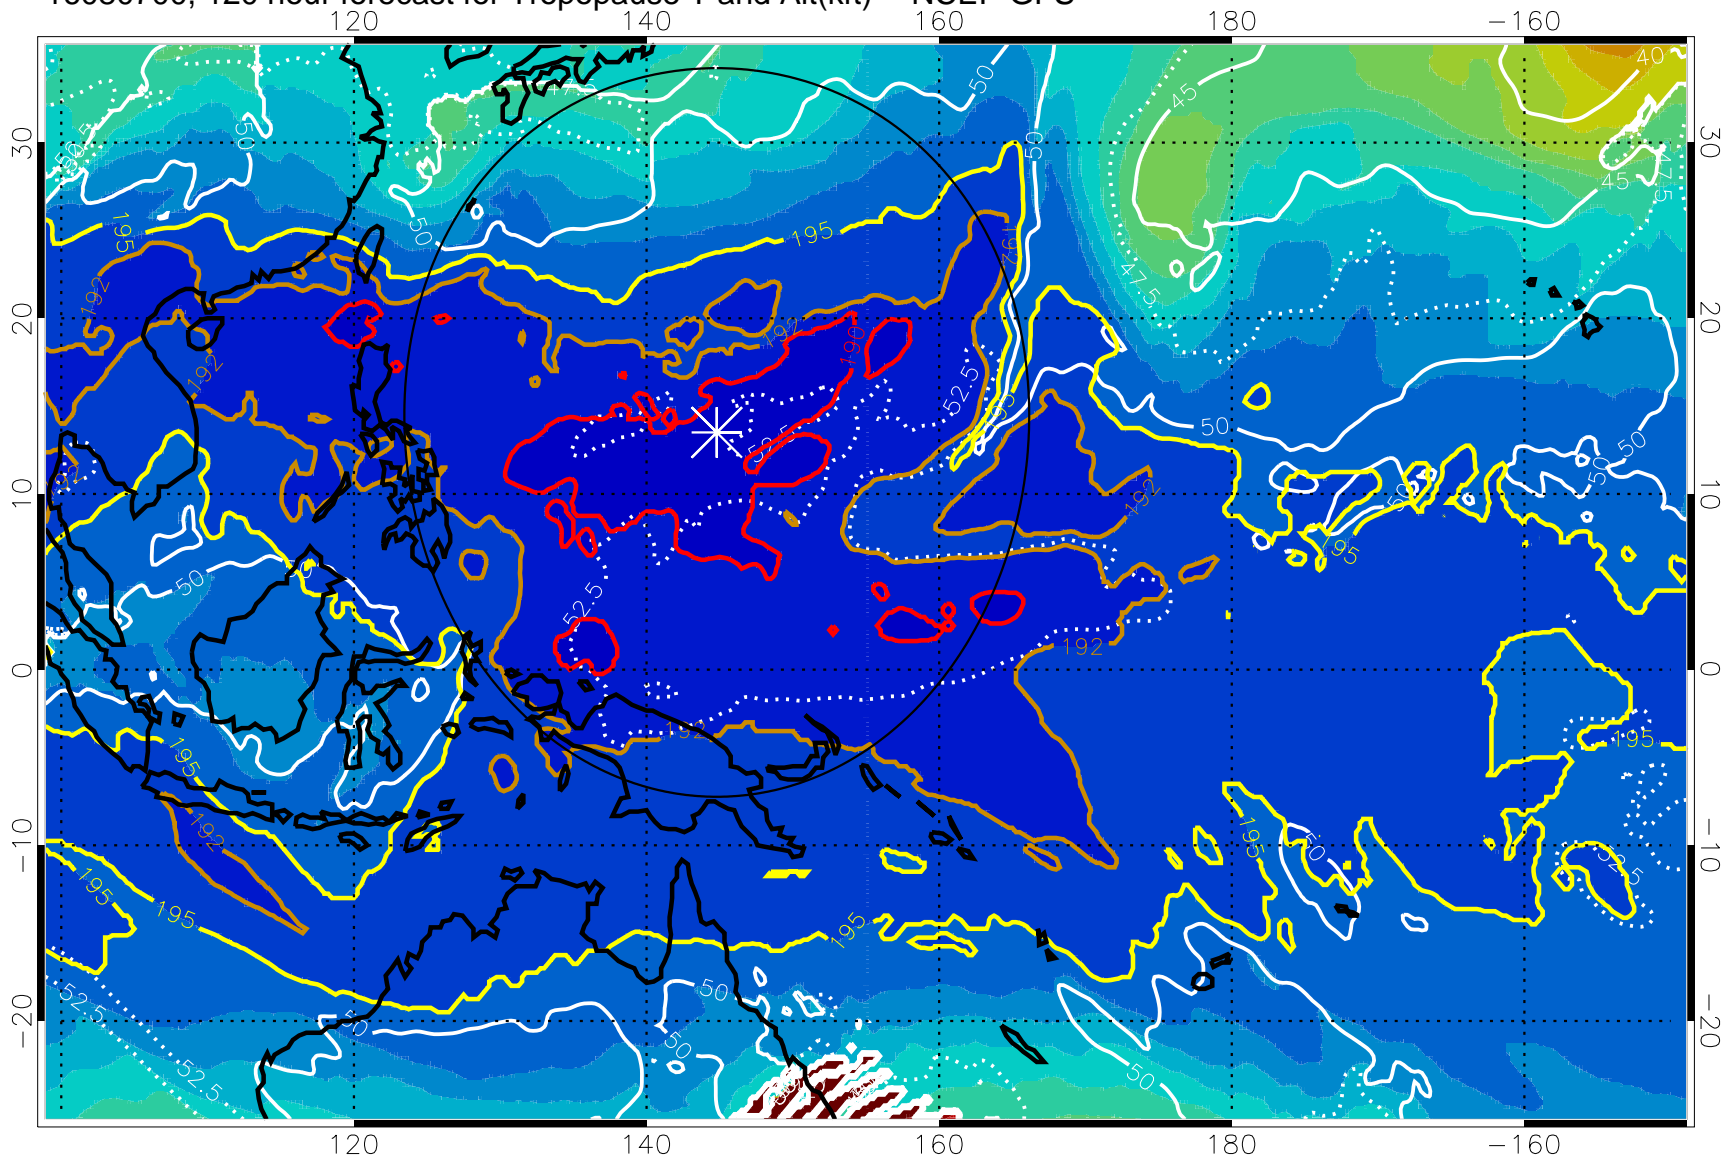

16080700, 120 hour forecast for Tropopause T and Alt(kft) -- NCEP GFS

190 200 210 220 230

Tropopause T, K

Tropopause Altitude in kft (white)

192.5K Isotherm 195K Isotherm

187.5K Isotherm 190K Isotherm

Range ring of 2304 km