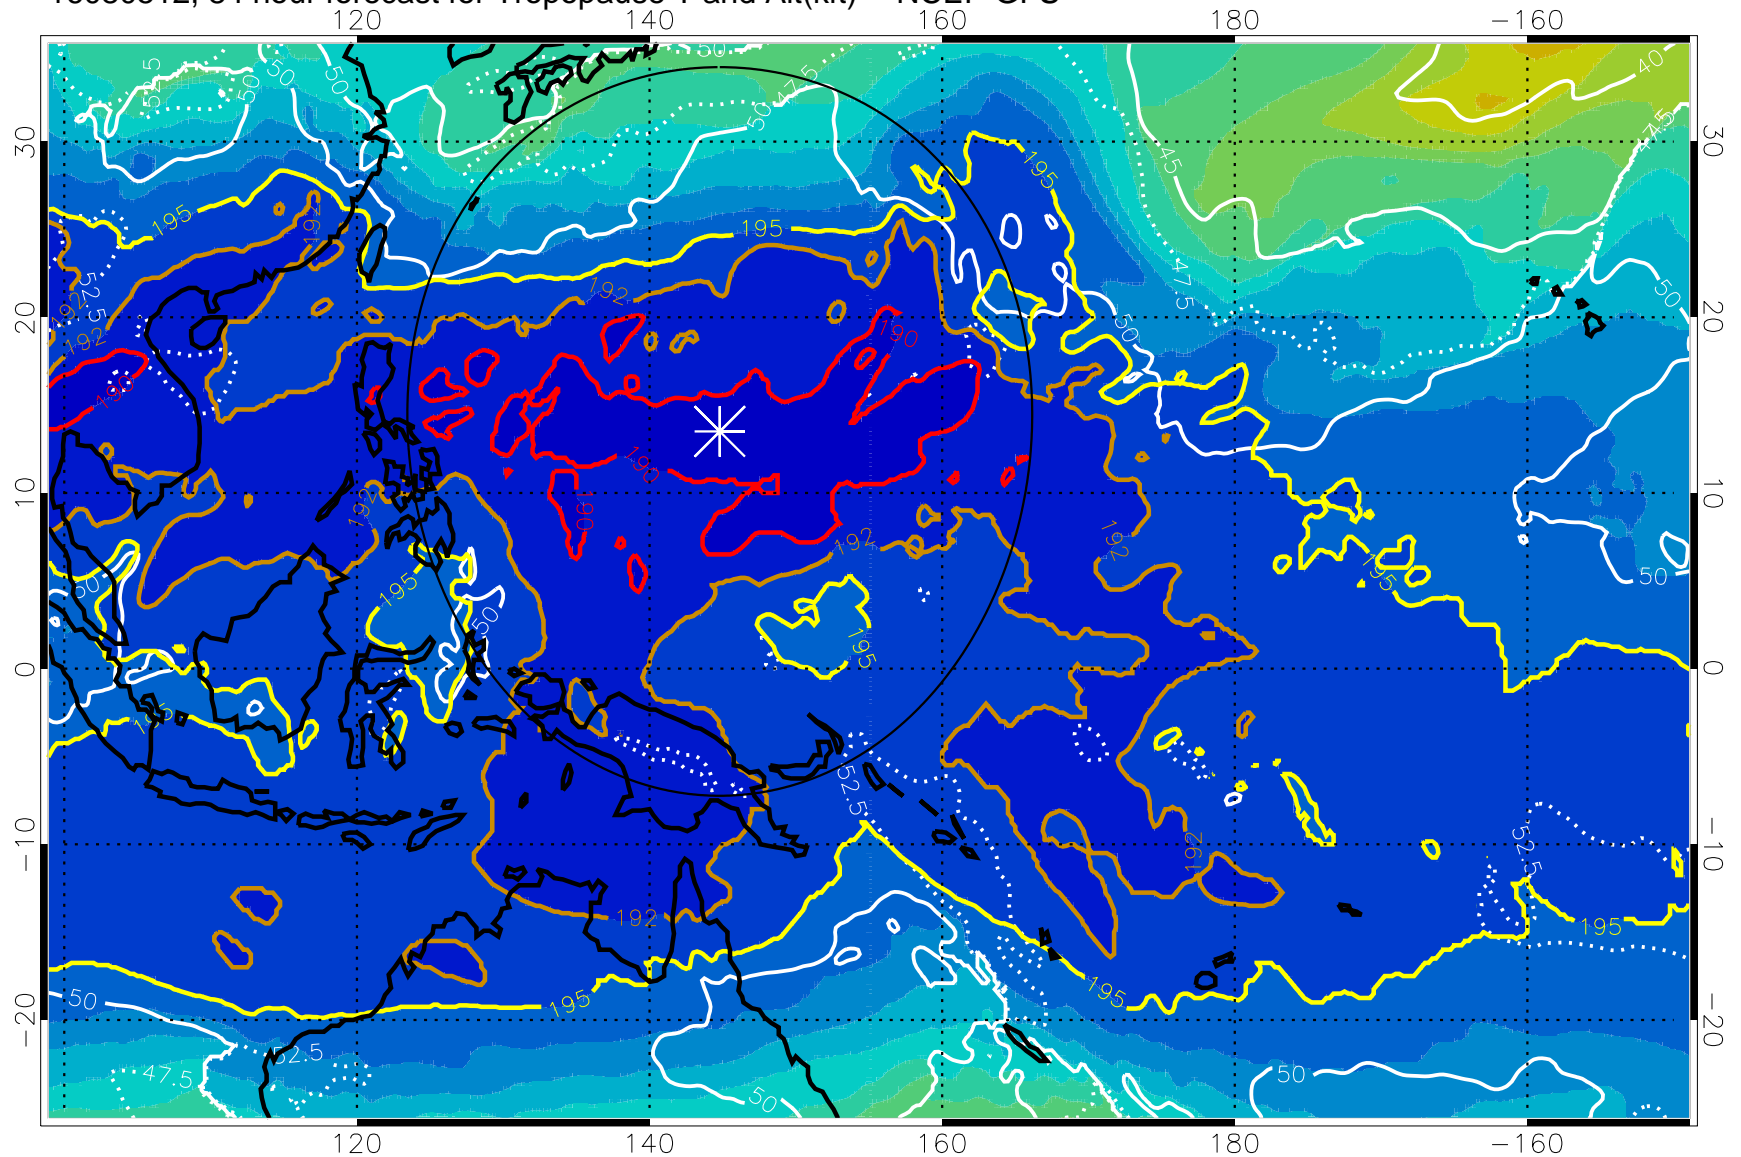

16080512, 84 hour forecast for Tropopause T and Alt(kft) -- NCEP GFS

190 200 210 220 230
Tropopause T, K

Tropopause Altitude in kft (white)

192.5K Isotherm 195K Isotherm
187.5K Isotherm 190K Isotherm

Range ring of 2304 km