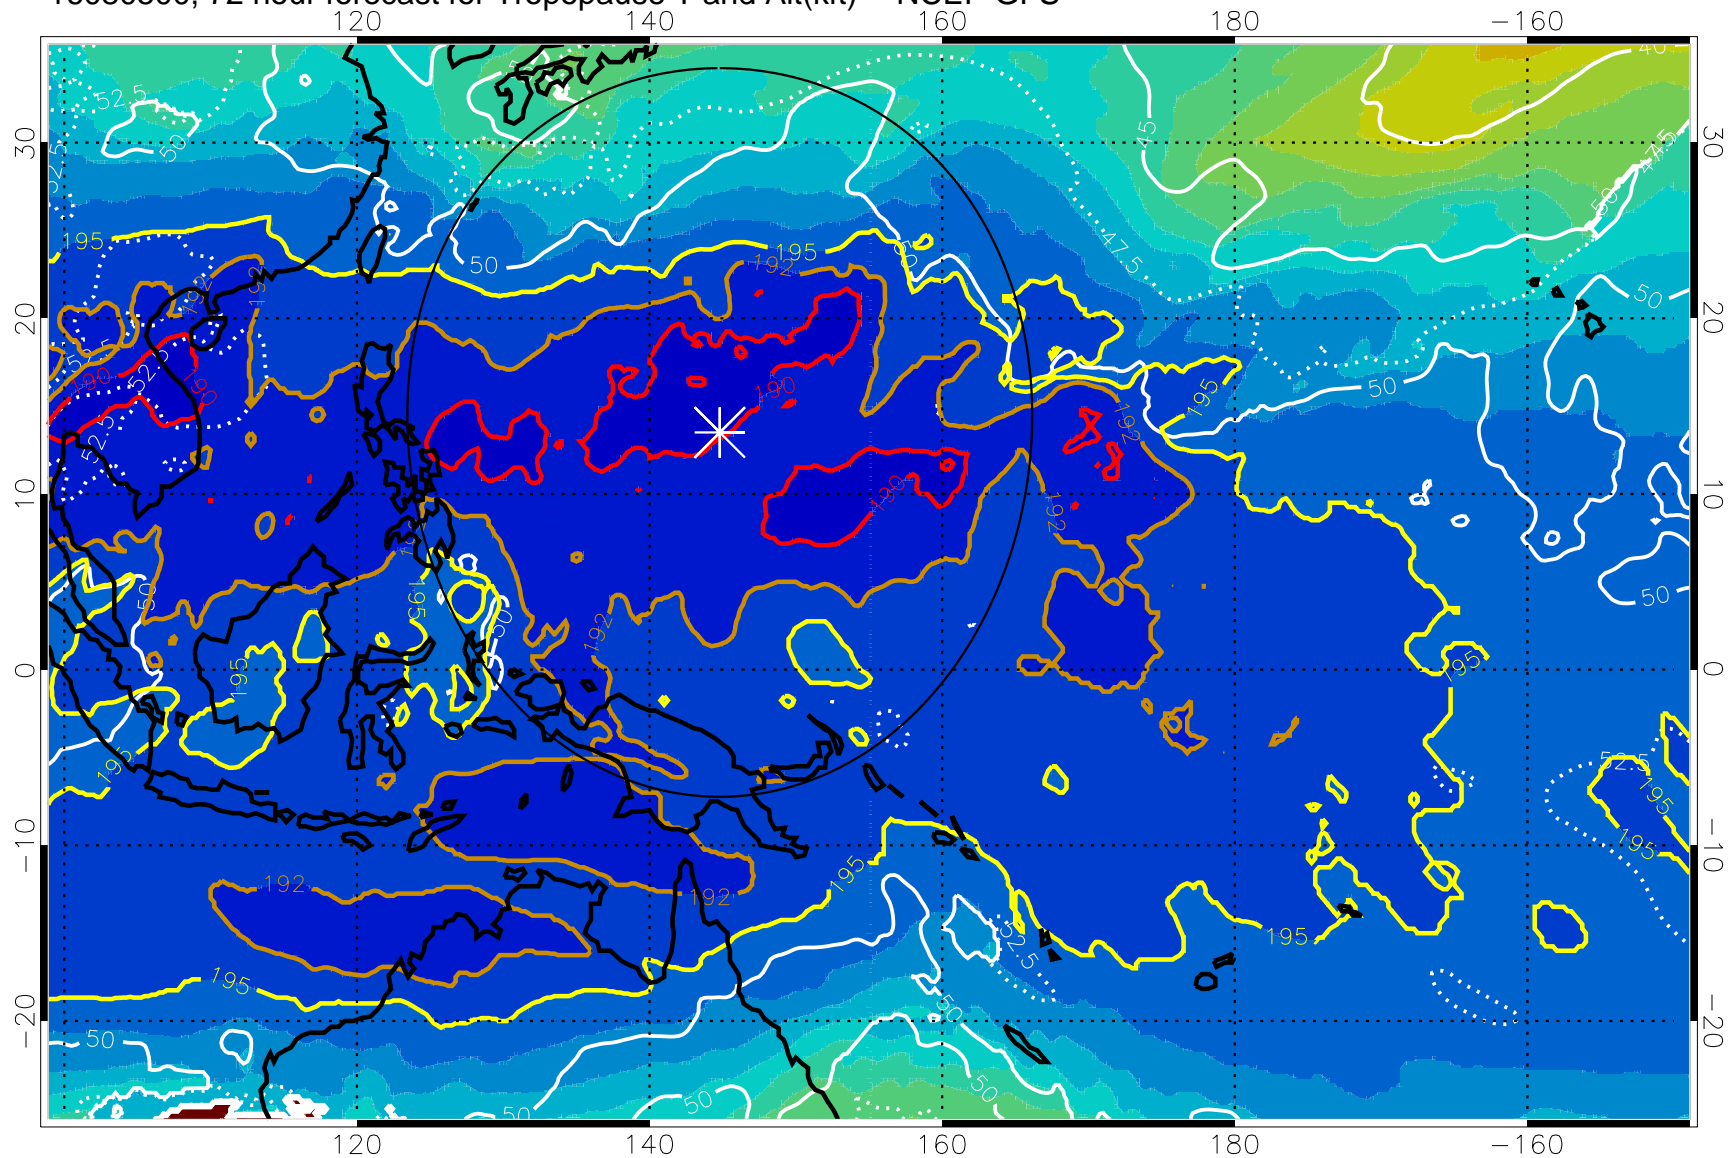

16080500, 72 hour forecast for Tropopause T and Alt(kft) -- NCEP GFS

190 200 210 220 230

Tropopause T, K

Tropopause Altitude in kft (white)

192.5K Isotherm 195K Isotherm

187.5K Isotherm 190K Isotherm

Range ring of 2304 km