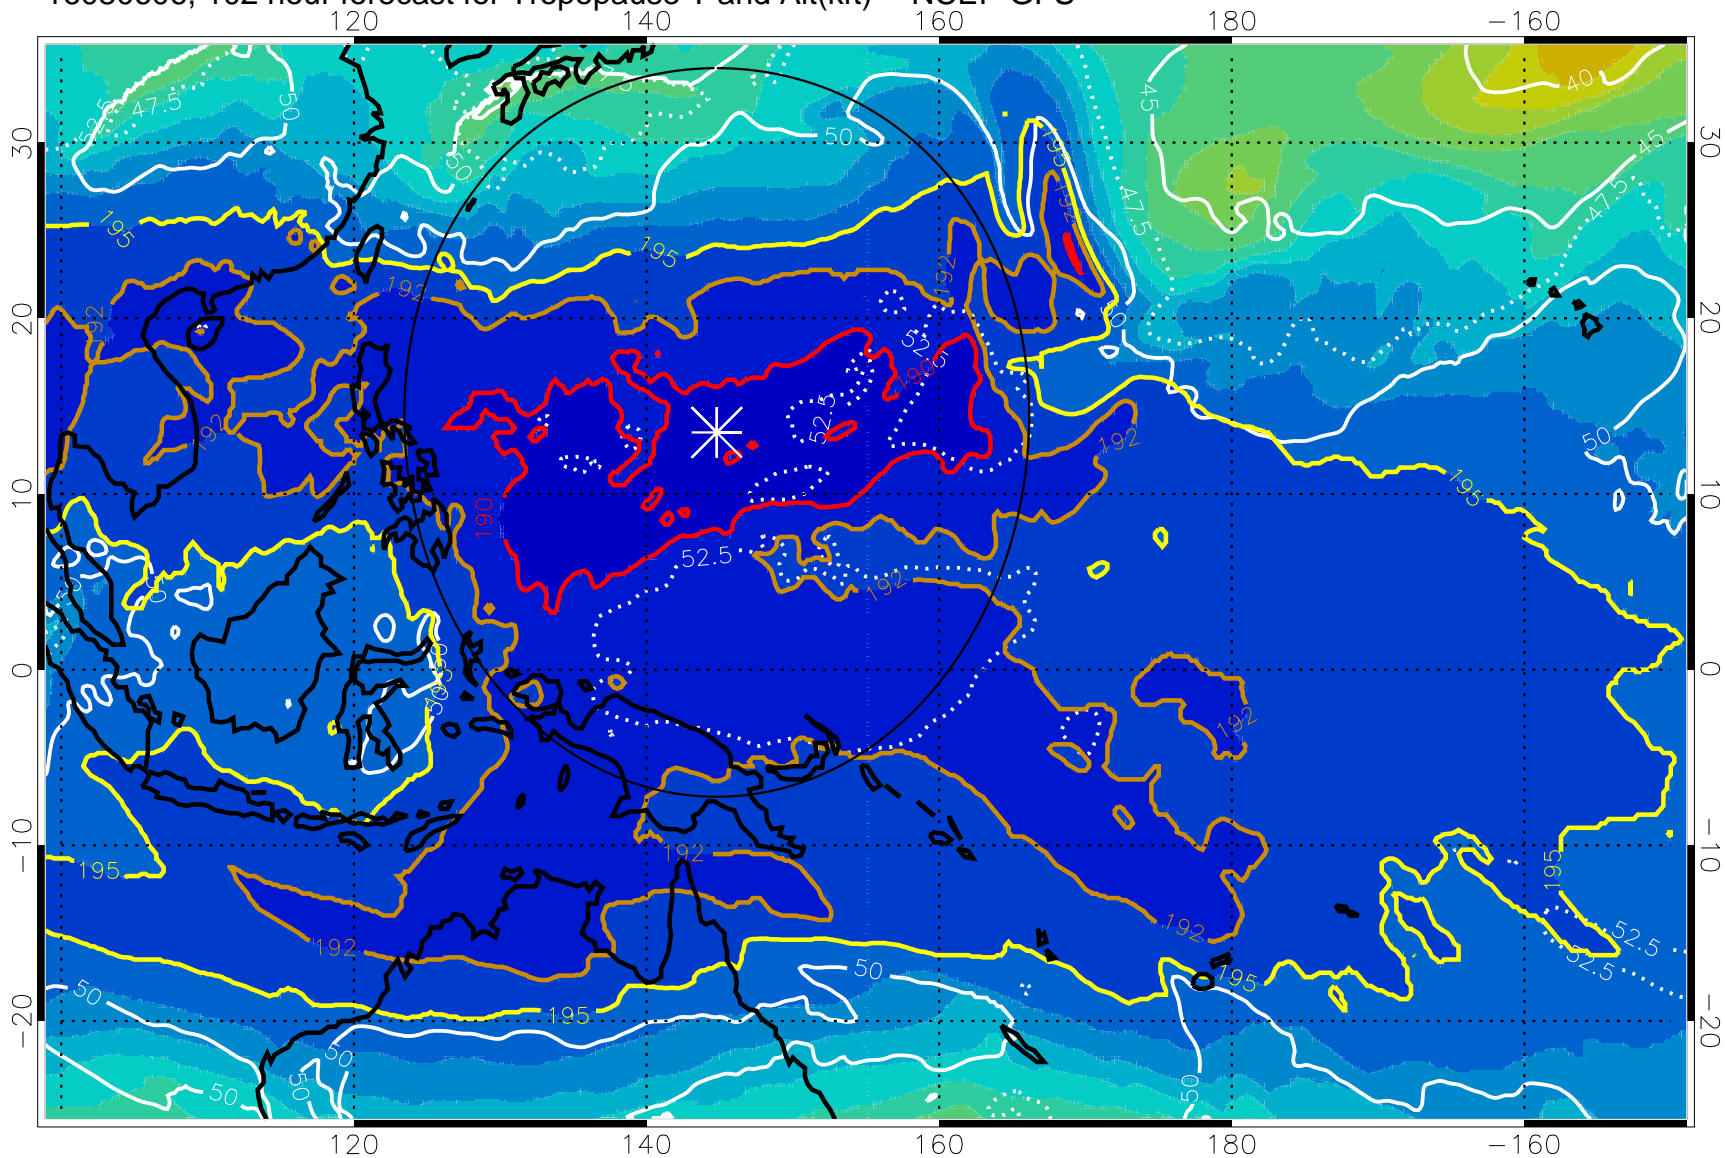

16080606, 102 hour forecast for Tropopause T and Alt(kft) -- NCEP GFS

190 200 210 220 230
Tropopause T, K

Tropopause Altitude in kft (white)

192.5K Isotherm 195K Isotherm
187.5K Isotherm 190K Isotherm

Range ring of 2304 km