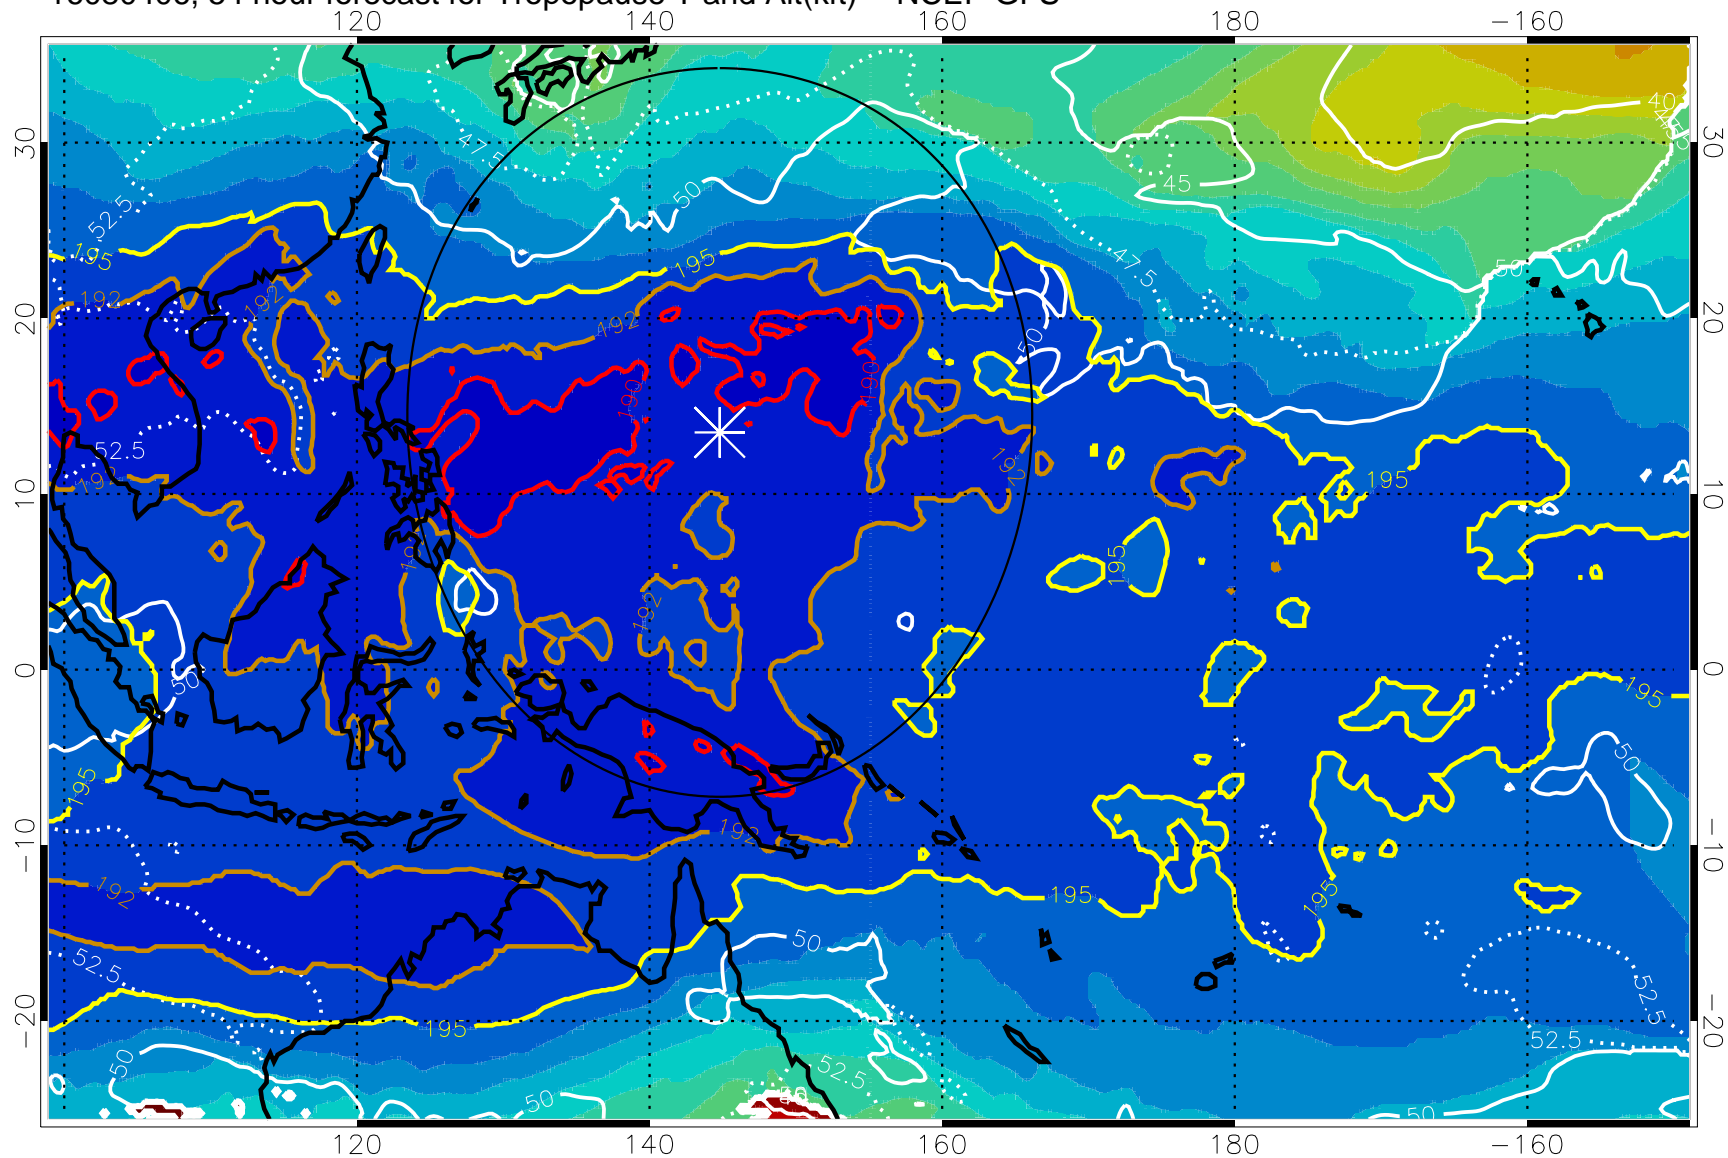

16080406, 54 hour forecast for Tropopause T and Alt(kft) -- NCEP GFS

190 200 210 220 230

Tropopause T, K

Tropopause Altitude in kft (white)

192.5K Isotherm 195K Isotherm
187.5K Isotherm 190K Isotherm

Range ring of 2304 km