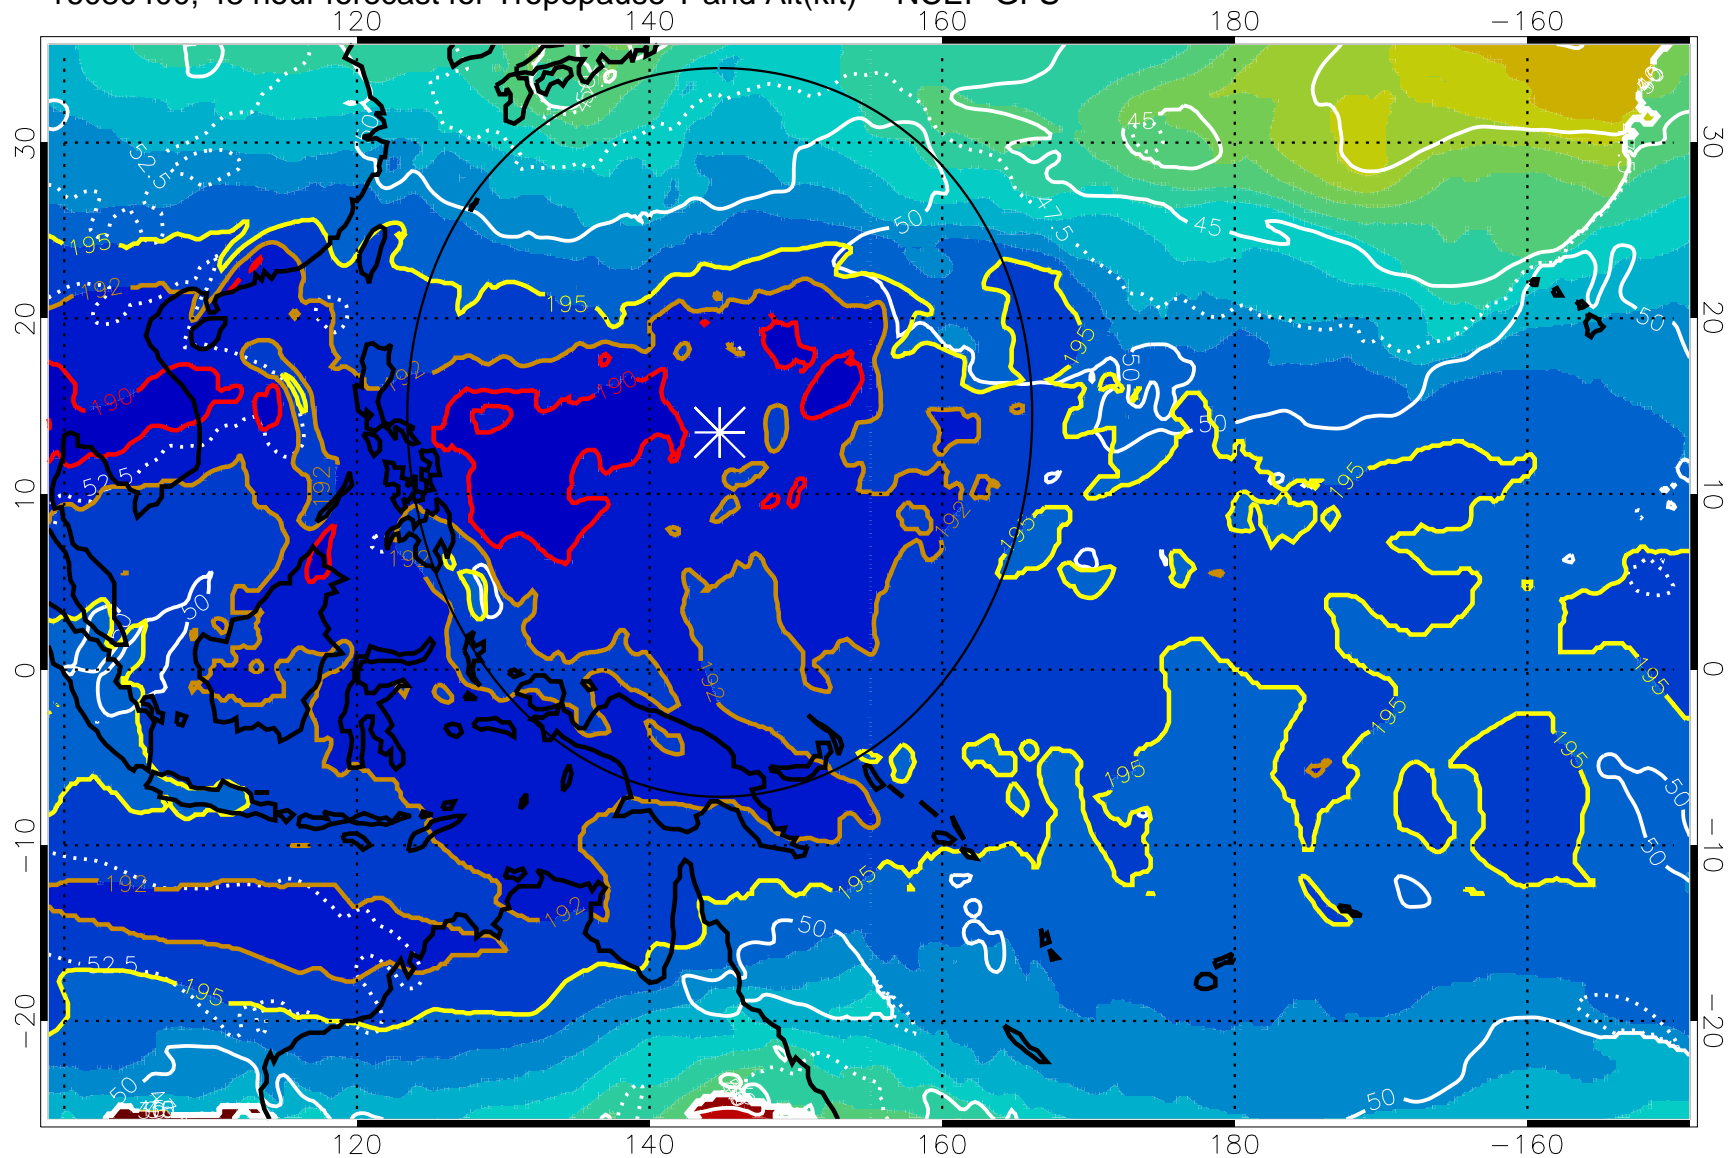

16080400, 48 hour forecast for Tropopause T and Alt(kft) -- NCEP GFS

190 200 210 220 230

Tropopause T, K

Tropopause Altitude in kft (white)

192.5K Isotherm 195K Isotherm
187.5K Isotherm 190K Isotherm

Range ring of 2304 km