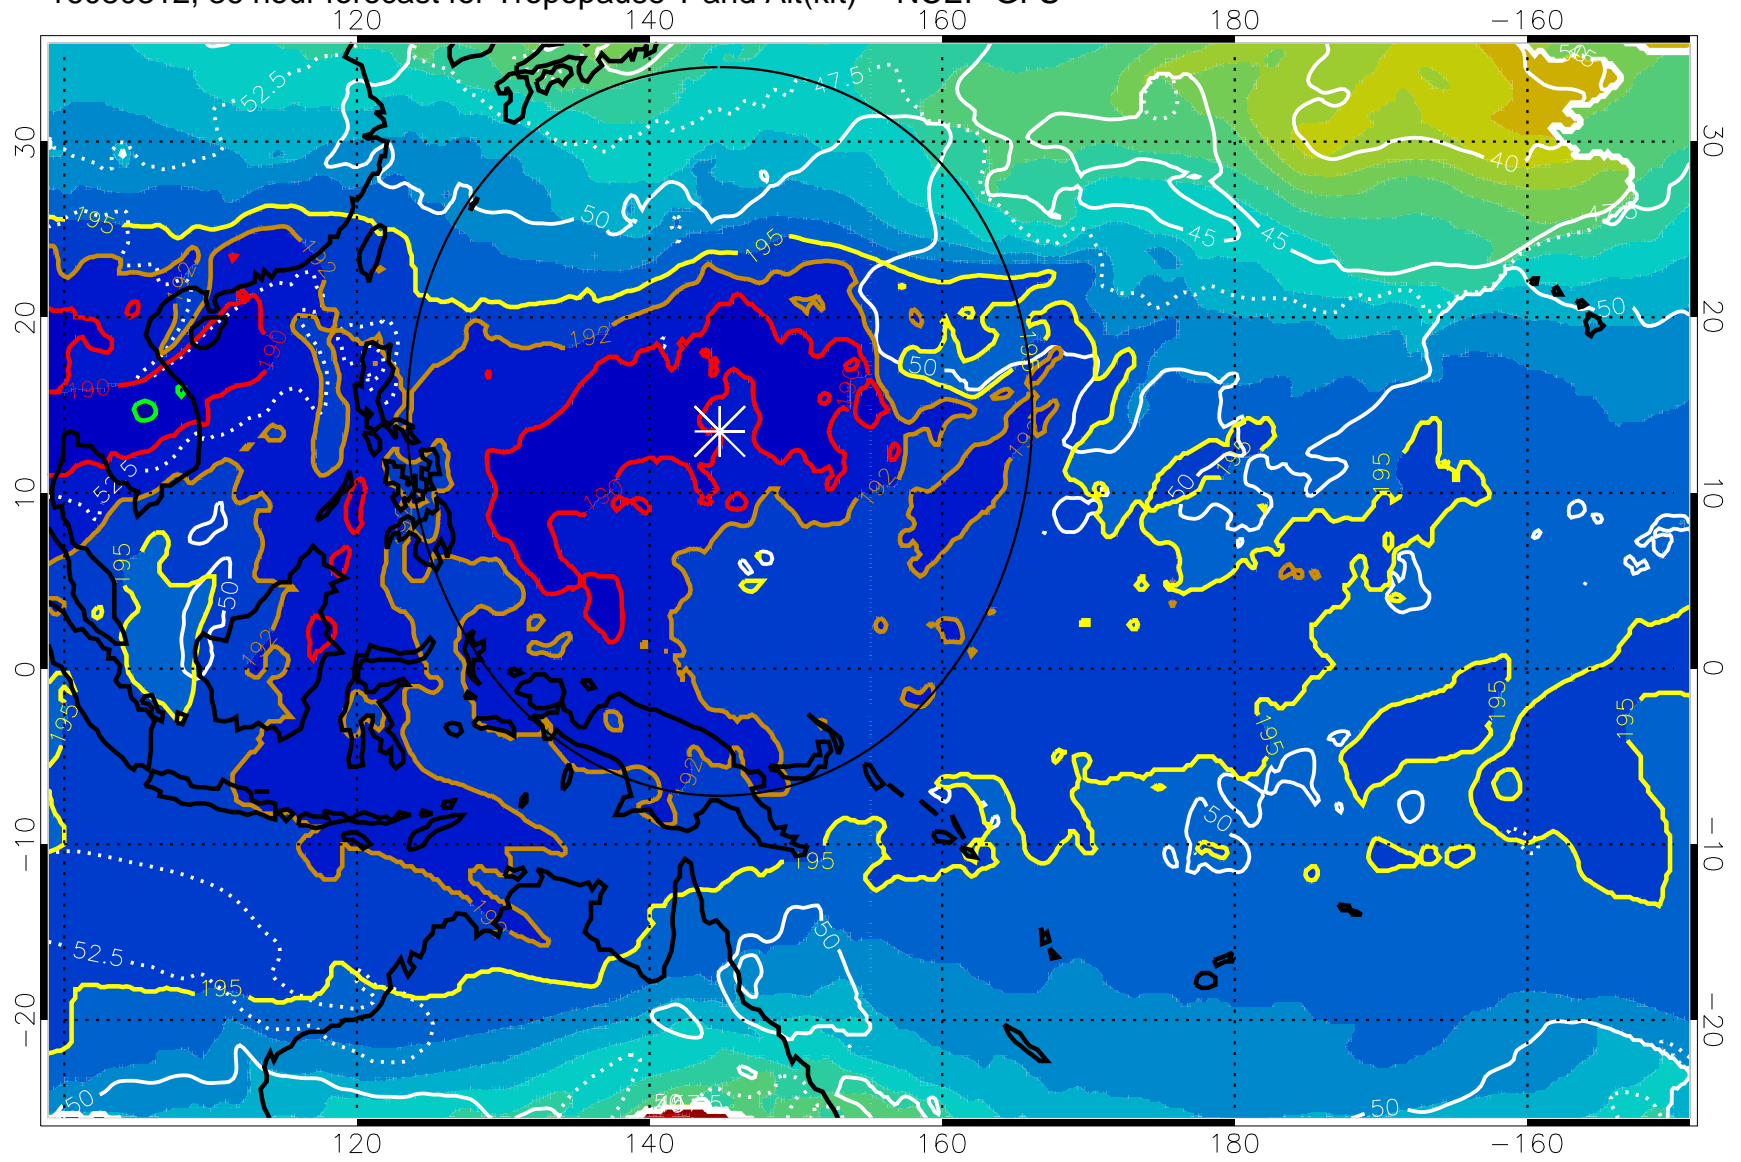

16080312, 36 hour forecast for Tropopause T and Alt(kft) -- NCEP GFS

190 200 210 220 230

Tropopause T, K

Tropopause Altitude in kft (white)

192.5K Isotherm 195K Isotherm

187.5K Isotherm 190K Isotherm

Range ring of 2304 km