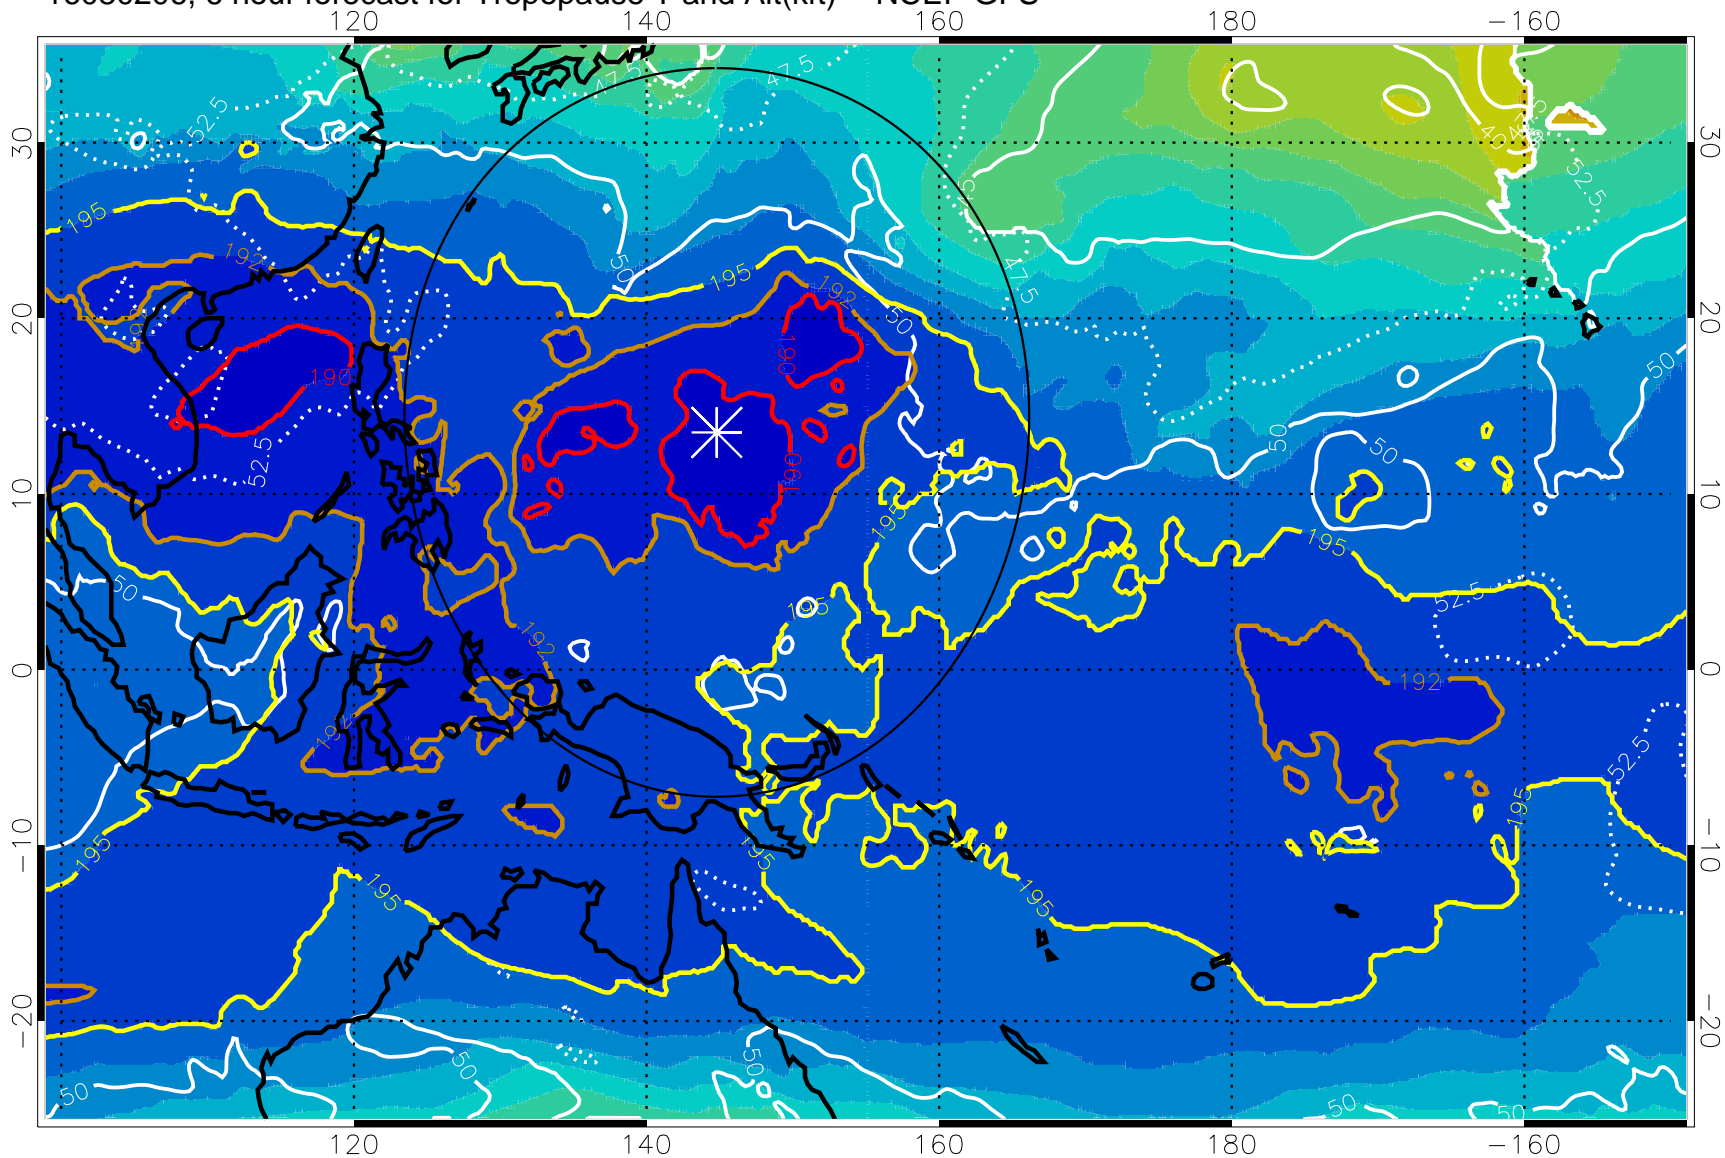

16080206, 6 hour forecast for Tropopause T and Alt(kft) -- NCEP GFS

190 200 210 220 230

Tropopause T, K

Tropopause Altitude in kft (white)

192.5K Isotherm 195K Isotherm
187.5K Isotherm 190K Isotherm

Range ring of 2304 km