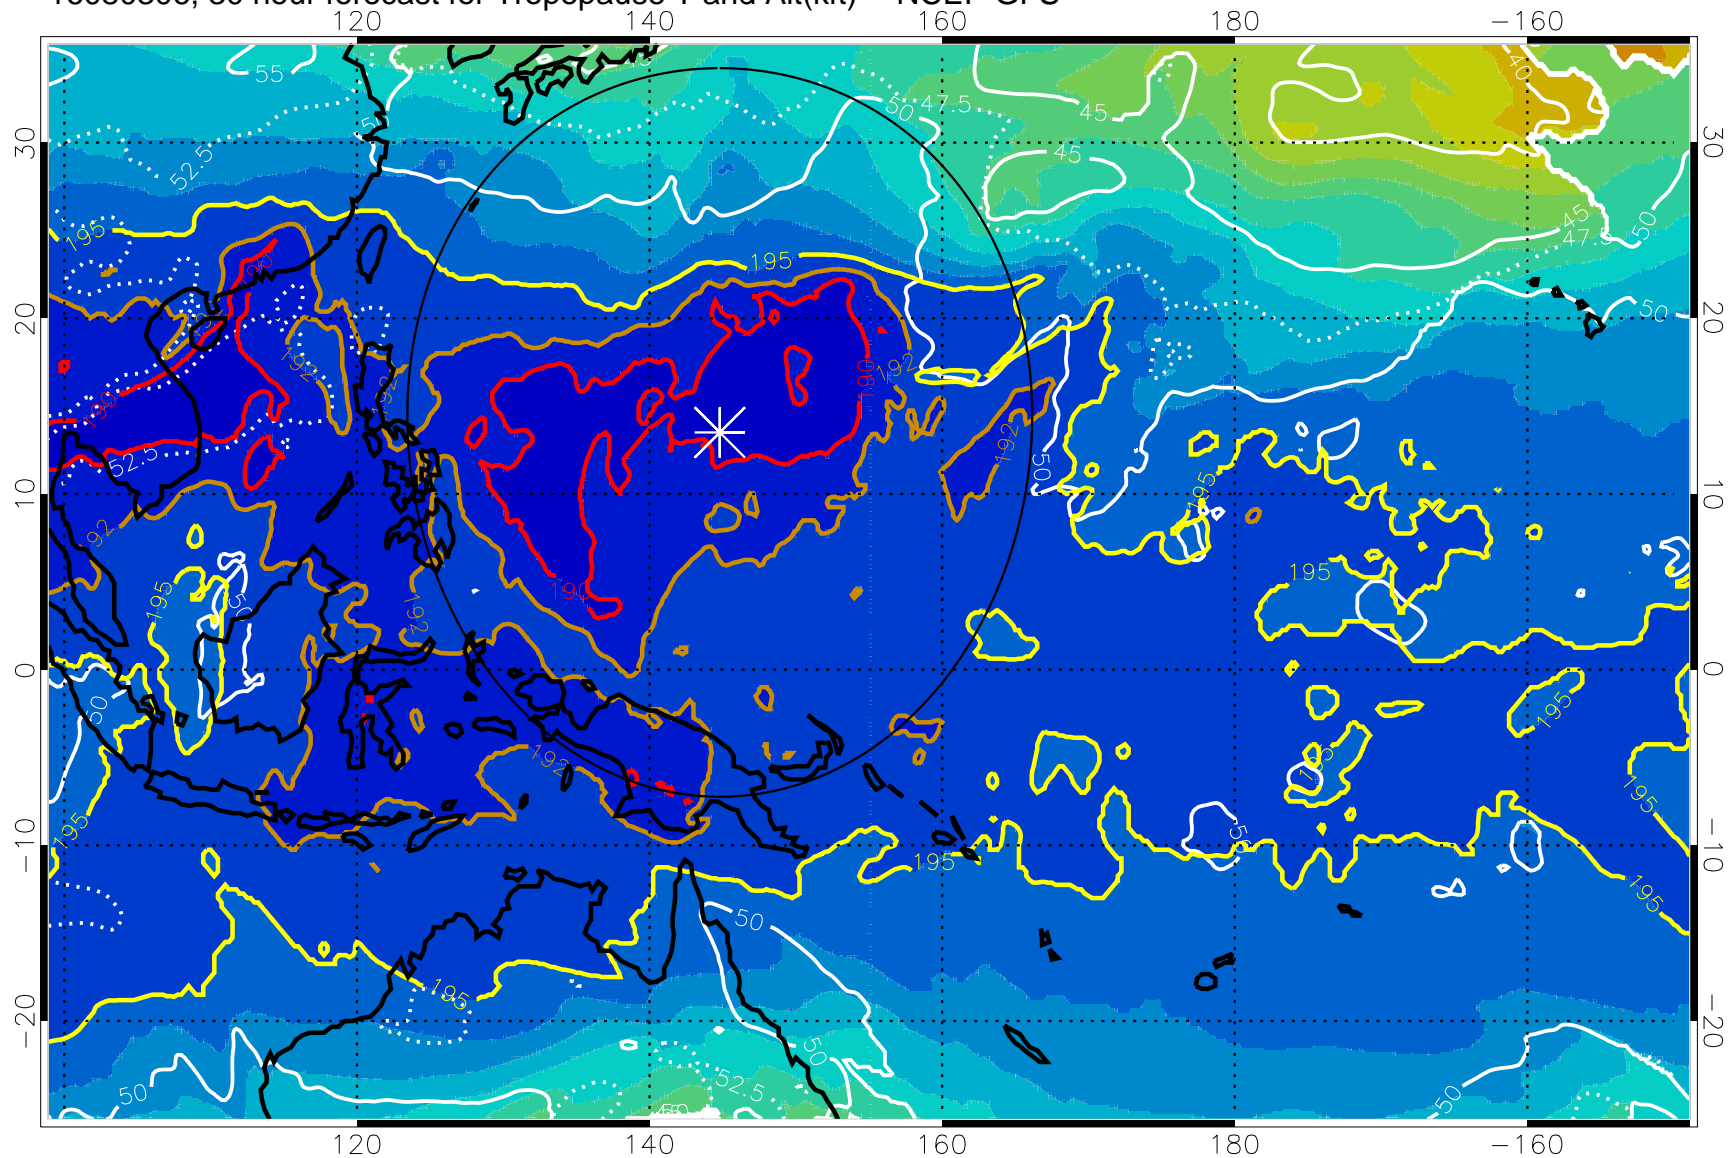

16080306, 30 hour forecast for Tropopause T and Alt(kft) -- NCEP GFS

190 200 210 220 230

Tropopause T, K

Tropopause Altitude in kft (white)

192.5K Isotherm 195K Isotherm
187.5K Isotherm 190K Isotherm

Range ring of 2304 km