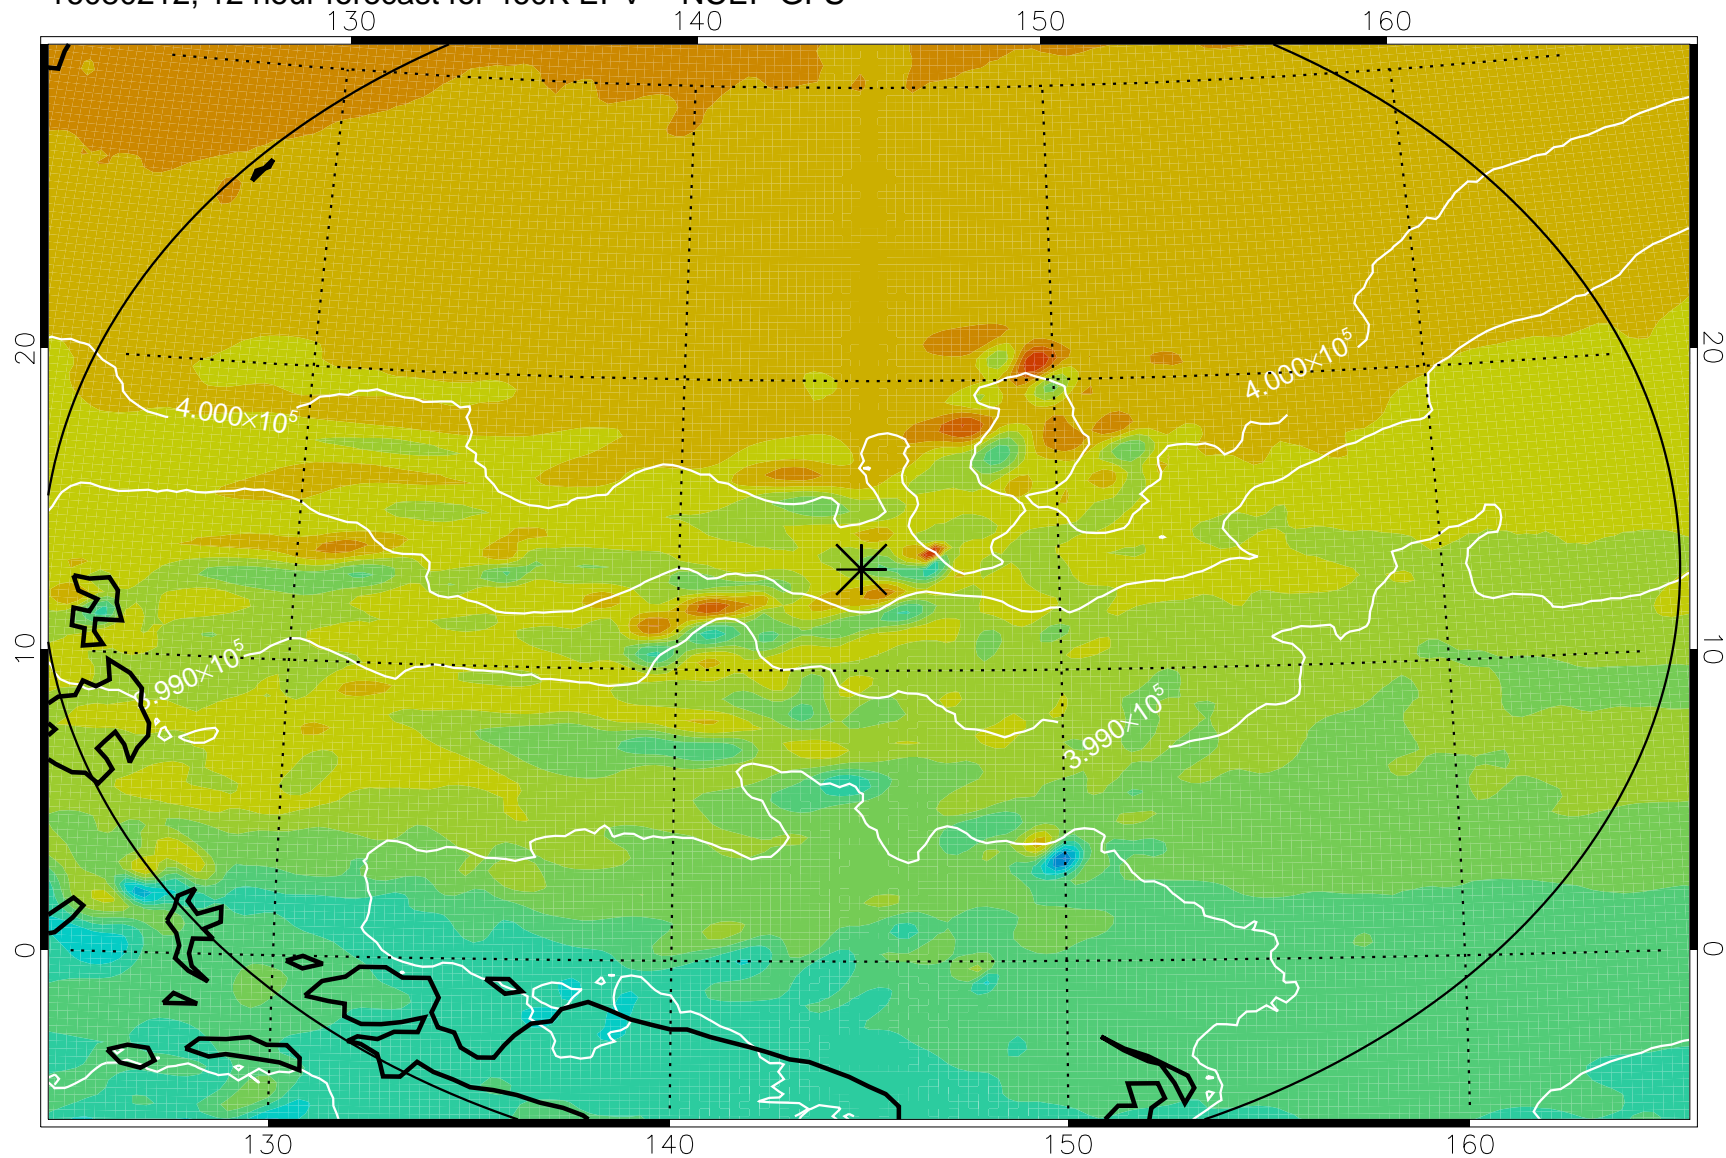

16080206, 6 hour forecast for 460K EPV -- NCEP GFS

460K Montgomery Streamfunction, white

Range ring of 2304 km

16080212, 12 hour forecast for 460K EPV -- NCEP GFS

460K Montgomery Streamfunction, white

Range ring of 2304 km

16080218, 18 hour forecast for 460K EPV -- NCEP GFS

460K Montgomery Streamfunction, white

Range ring of 2304 km

16080300, 24 hour forecast for 460K EPV -- NCEP GFS

460K Montgomery Streamfunction, white

Range ring of 2304 km

16080306, 30 hour forecast for 460K EPV -- NCEP GFS

460K Montgomery Streamfunction, white

Range ring of 2304 km

16080312, 36 hour forecast for 460K EPV -- NCEP GFS

460K Montgomery Streamfunction, white

Range ring of 2304 km

16080506, 78 hour forecast for 460K EPV -- NCEP GFS

460K Montgomery Streamfunction, white

Range ring of 2304 km

16080512, 84 hour forecast for 460K EPV -- NCEP GFS

460K Montgomery Streamfunction, white

Range ring of 2304 km