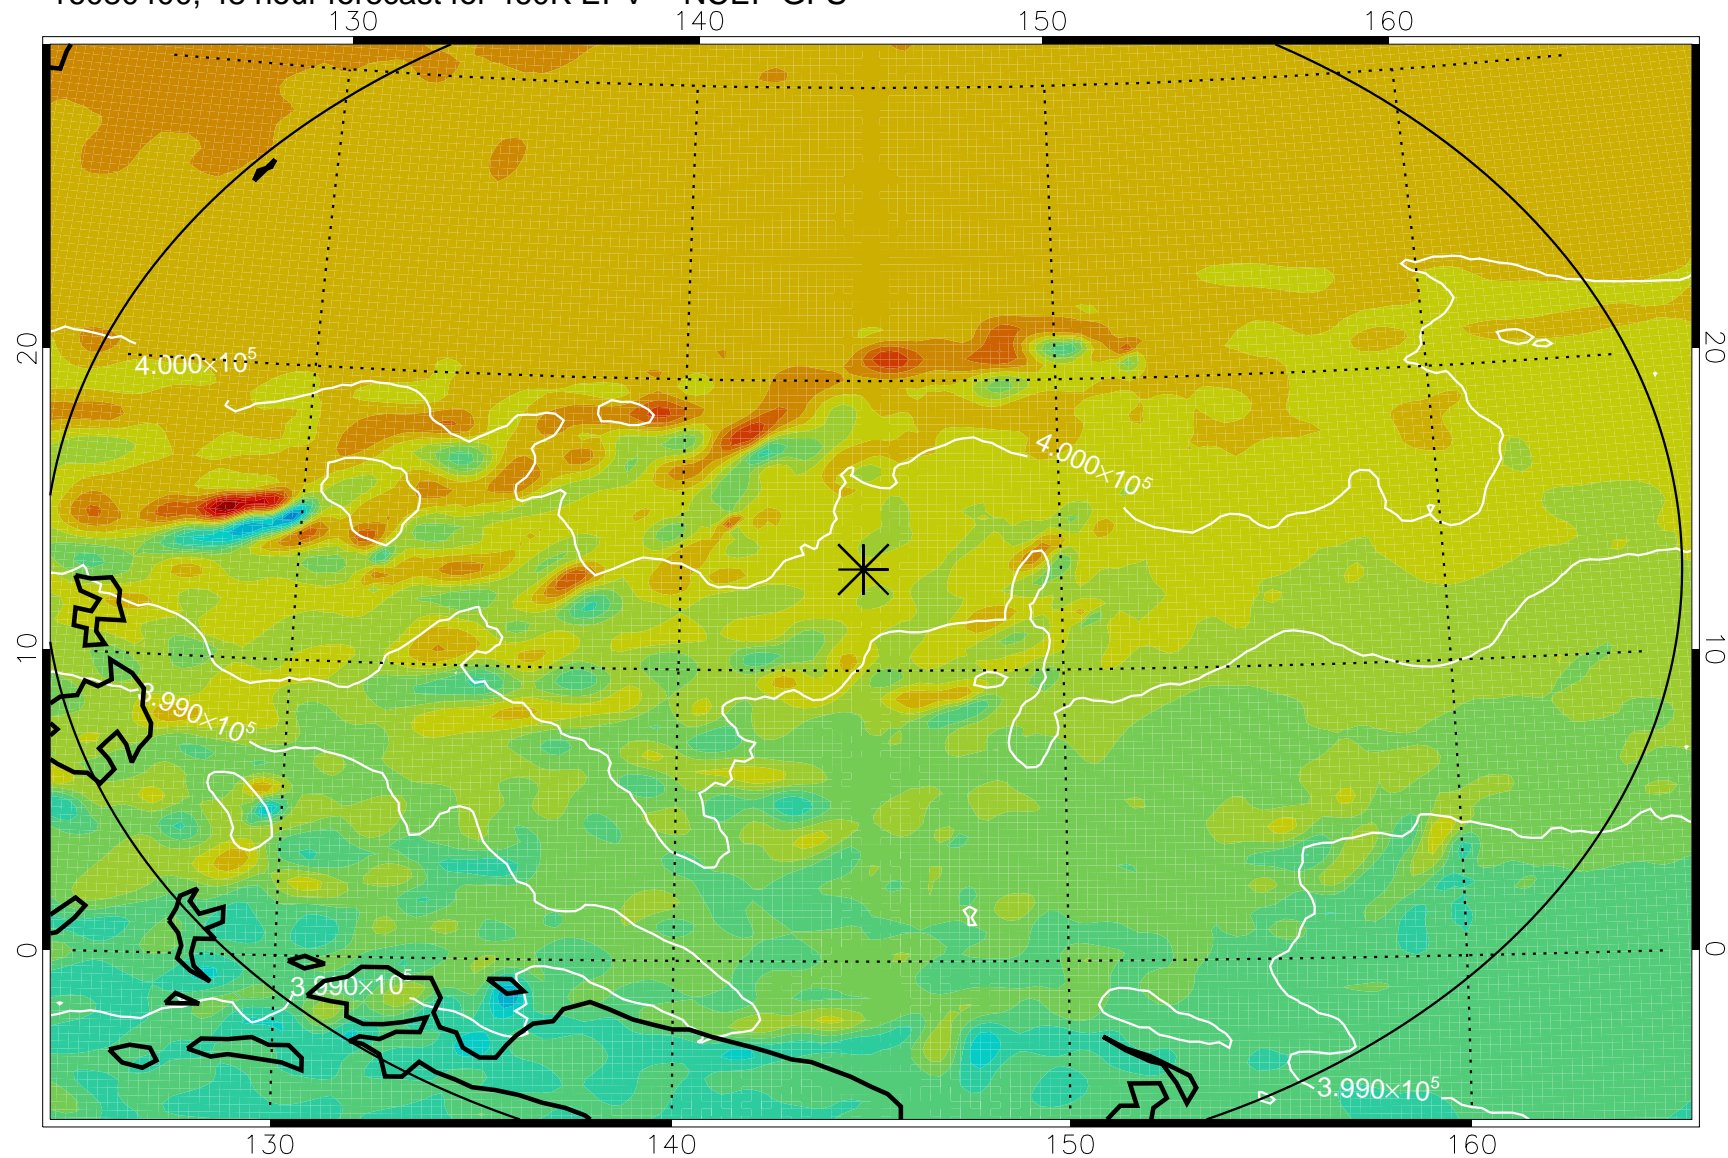

16080306, 30 hour forecast for 460K EPV -- NCEP GFS

460K Montgomery Streamfunction, white

Range ring of 2304 km

16080312, 36 hour forecast for 460K EPV -- NCEP GFS

460K Montgomery Streamfunction, white

Range ring of 2304 km

16080318, 42 hour forecast for 460K EPV -- NCEP GFS

460K Montgomery Streamfunction, white

Range ring of 2304 km

16080400, 48 hour forecast for 460K EPV -- NCEP GFS

460K Montgomery Streamfunction, white

Range ring of 2304 km

16080406, 54 hour forecast for 460K EPV -- NCEP GFS

460K Montgomery Streamfunction, white

Range ring of 2304 km

16080412, 60 hour forecast for 460K EPV -- NCEP GFS

460K Montgomery Streamfunction, white

Range ring of 2304 km

16080418, 66 hour forecast for 460K EPV -- NCEP GFS

460K Montgomery Streamfunction, white

Range ring of 2304 km

16080500, 72 hour forecast for 460K EPV -- NCEP GFS

460K Montgomery Streamfunction, white

Range ring of 2304 km