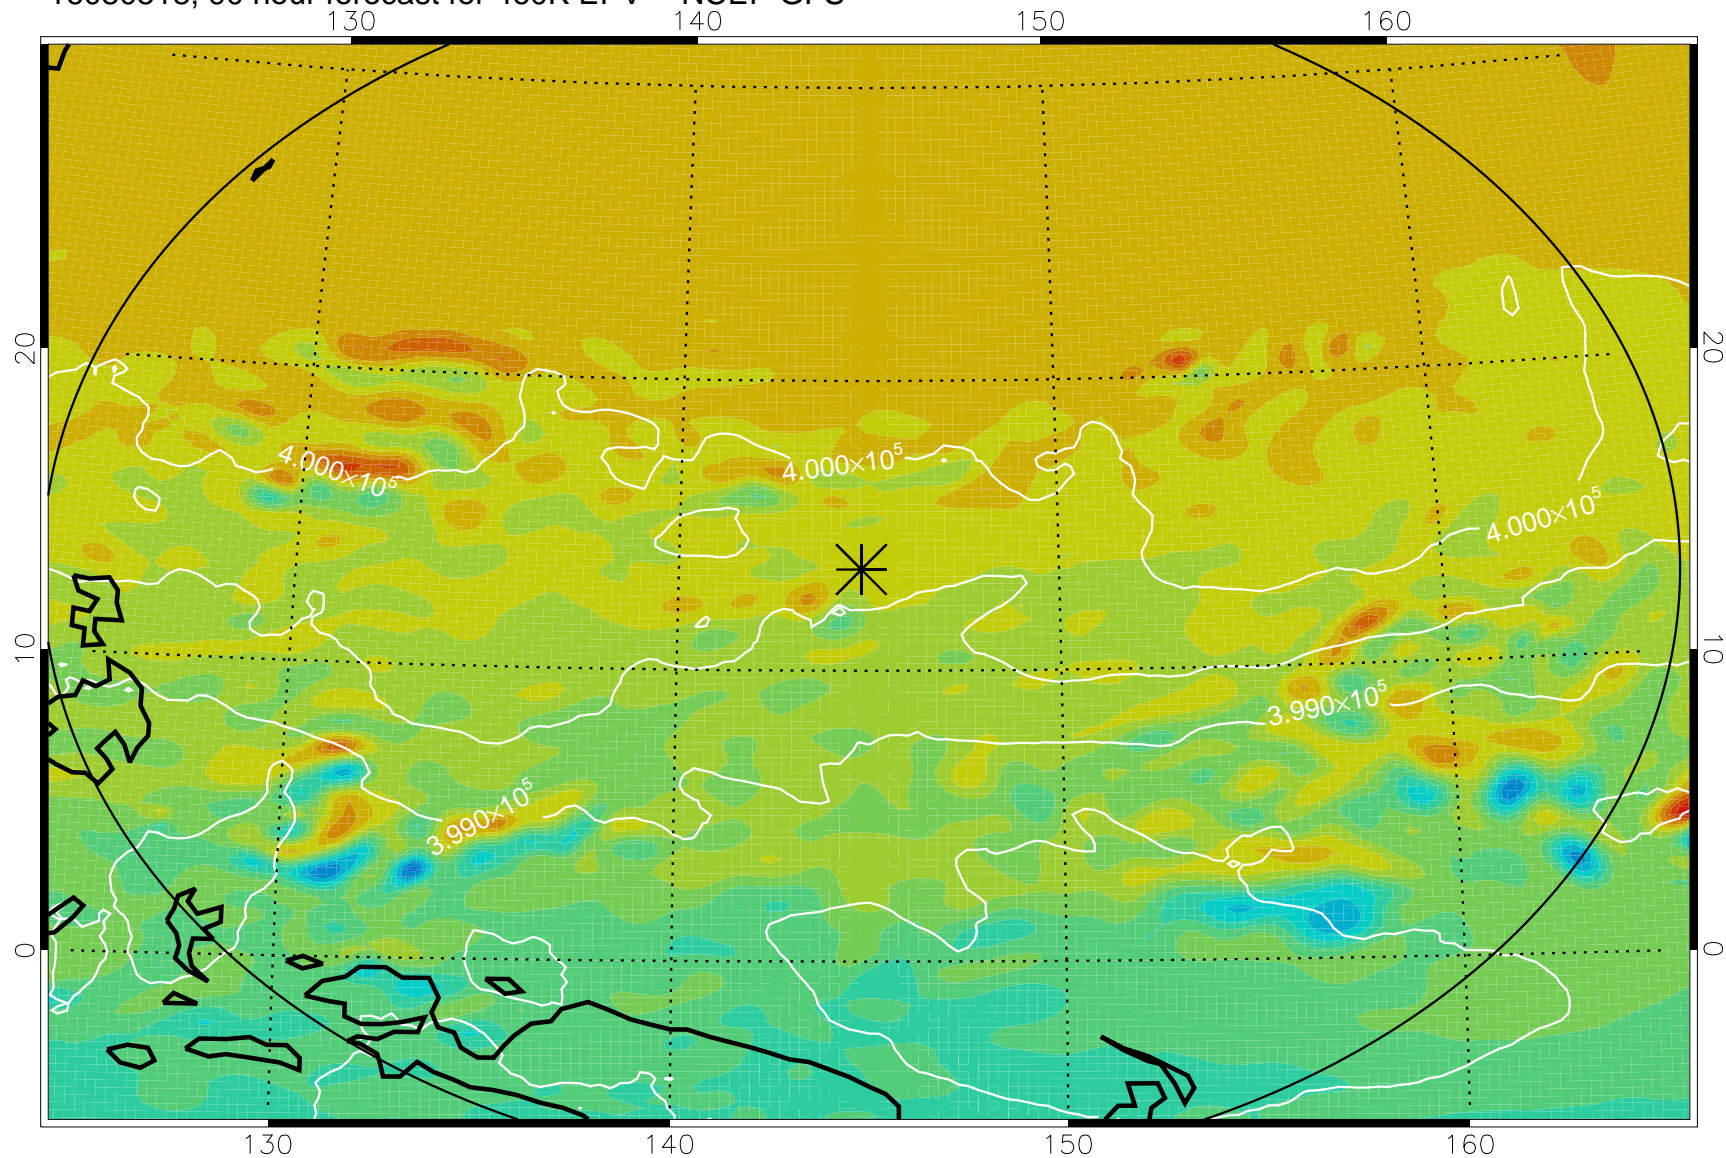

16080418, 66 hour forecast for 460K EPV -- NCEP GFS

460K Montgomery Streamfunction, white

Range ring of 2304 km

16080500, 72 hour forecast for 460K EPV -- NCEP GFS

460K Montgomery Streamfunction, white

Range ring of 2304 km

16080506, 78 hour forecast for 460K EPV -- NCEP GFS

460K Montgomery Streamfunction, white

Range ring of 2304 km

16080512, 84 hour forecast for 460K EPV -- NCEP GFS

460K Montgomery Streamfunction, white

Range ring of 2304 km

16080518, 90 hour forecast for 460K EPV -- NCEP GFS

460K Montgomery Streamfunction, white

Range ring of 2304 km

16080600, 96 hour forecast for 460K EPV -- NCEP GFS

460K Montgomery Streamfunction, white

Range ring of 2304 km

16080606, 102 hour forecast for 460K EPV -- NCEP GFS

460K Montgomery Streamfunction, white

Range ring of 2304 km

16080612, 108 hour forecast for 460K EPV -- NCEP GFS

460K Montgomery Streamfunction, white

Range ring of 2304 km