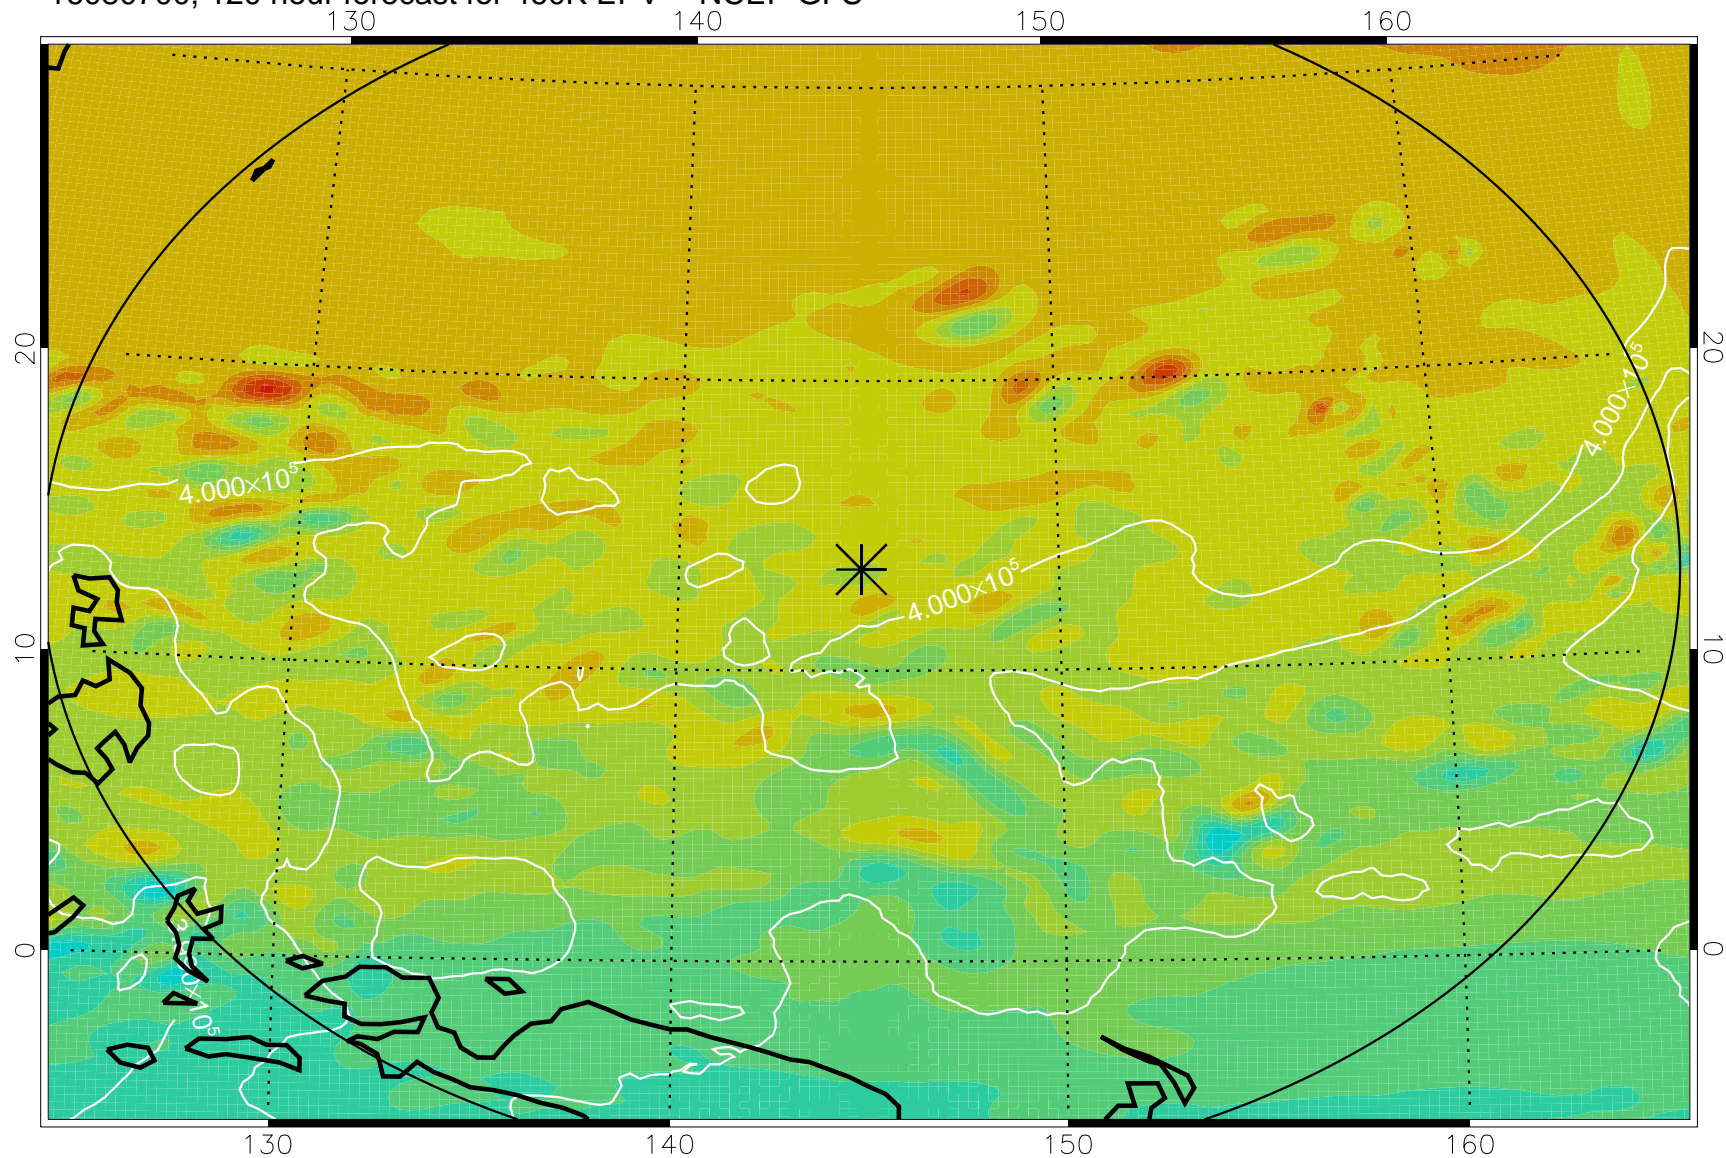

16080506, 78 hour forecast for 460K EPV -- NCEP GFS

460K Montgomery Streamfunction, white

Range ring of 2304 km

16080512, 84 hour forecast for 460K EPV -- NCEP GFS

460K Montgomery Streamfunction, white

Range ring of 2304 km

16080518, 90 hour forecast for 460K EPV -- NCEP GFS

460K Montgomery Streamfunction, white

Range ring of 2304 km

16080600, 96 hour forecast for 460K EPV -- NCEP GFS

460K Montgomery Streamfunction, white

Range ring of 2304 km

16080606, 102 hour forecast for 460K EPV -- NCEP GFS

460K Montgomery Streamfunction, white

Range ring of 2304 km

16080612, 108 hour forecast for 460K EPV -- NCEP GFS

460K Montgomery Streamfunction, white

Range ring of 2304 km

16080618, 114 hour forecast for 460K EPV -- NCEP GFS

460K Montgomery Streamfunction, white

Range ring of 2304 km

16080700, 120 hour forecast for 460K EPV -- NCEP GFS

460K Montgomery Streamfunction, white

Range ring of 2304 km