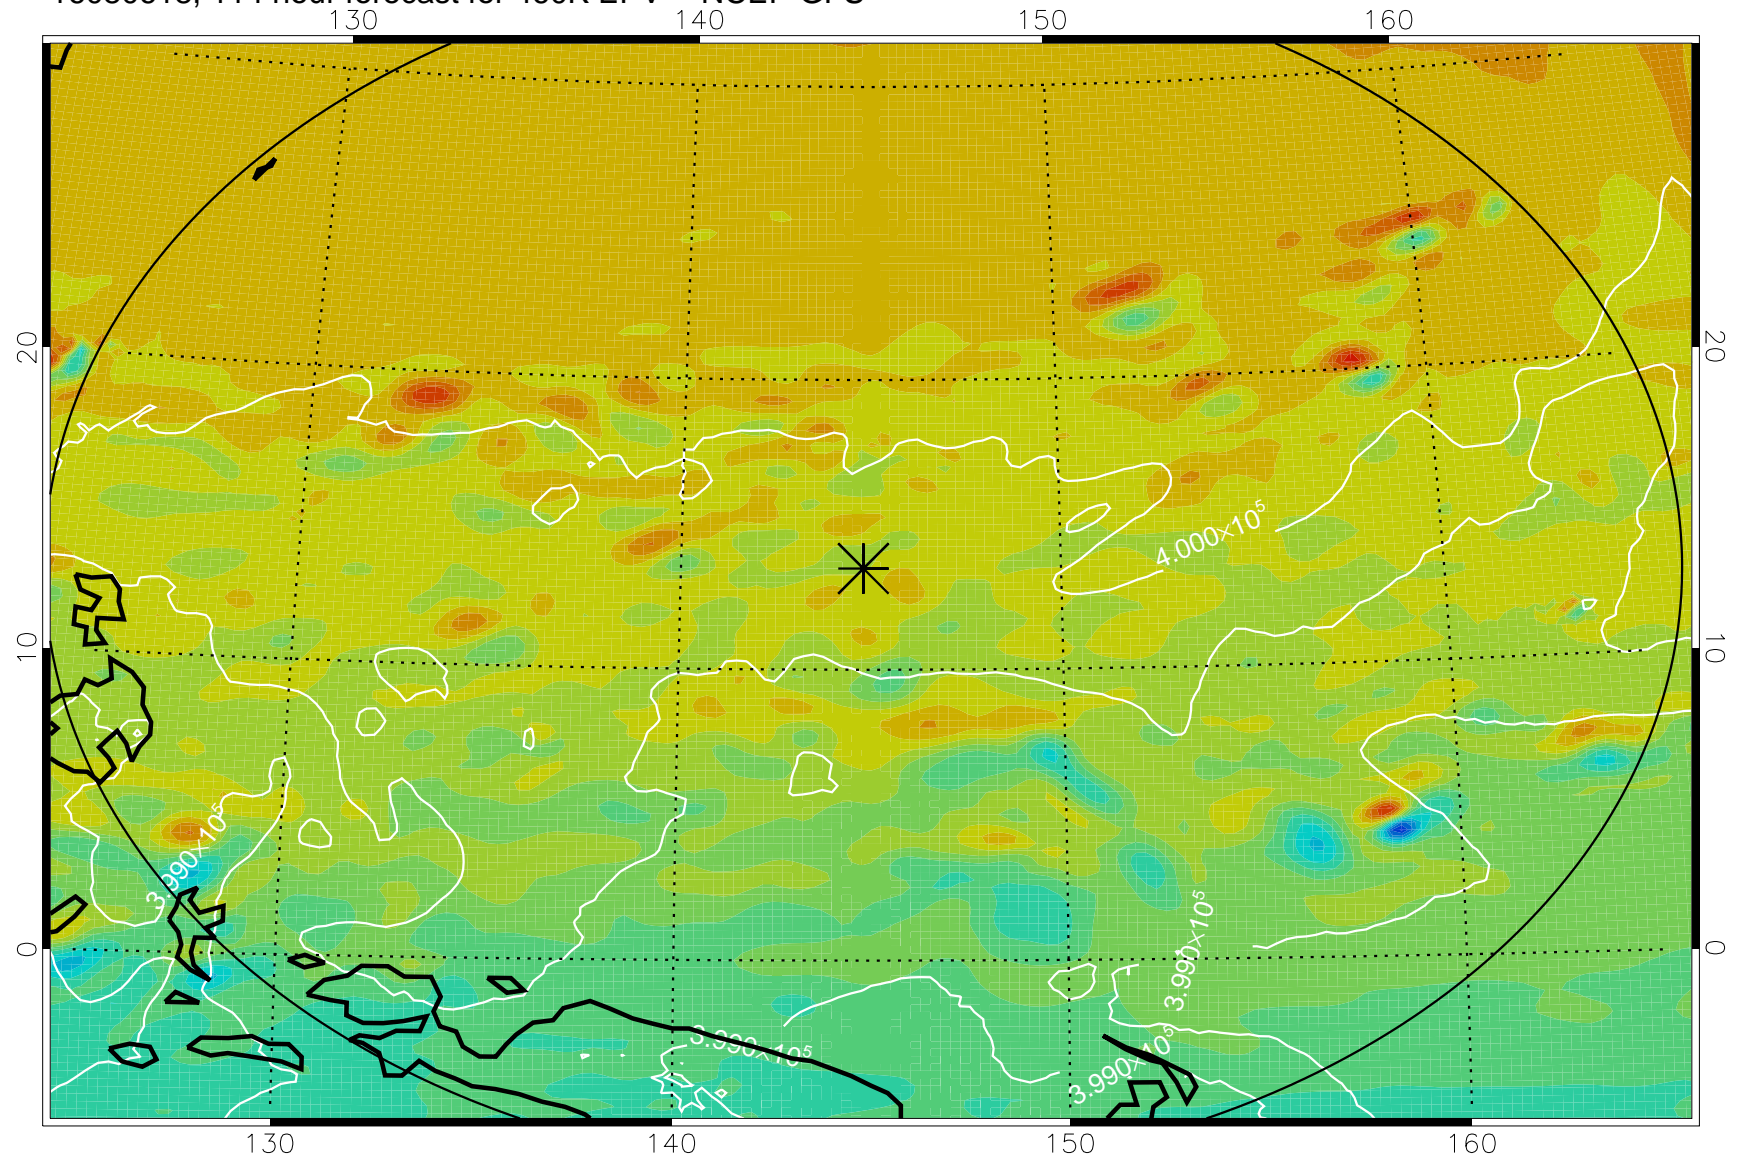

16080506, 78 hour forecast for 460K EPV -- NCEP GFS

460K Montgomery Streamfunction, white

Range ring of 2304 km

16080512, 84 hour forecast for 460K EPV -- NCEP GFS

460K Montgomery Streamfunction, white

Range ring of 2304 km

16080518, 90 hour forecast for 460K EPV -- NCEP GFS

460K Montgomery Streamfunction, white

Range ring of 2304 km

16080600, 96 hour forecast for 460K EPV -- NCEP GFS

460K Montgomery Streamfunction, white

Range ring of 2304 km

16080606, 102 hour forecast for 460K EPV -- NCEP GFS

460K Montgomery Streamfunction, white

Range ring of 2304 km

16080612, 108 hour forecast for 460K EPV -- NCEP GFS

460K Montgomery Streamfunction, white

Range ring of 2304 km

16080618, 114 hour forecast for 460K EPV -- NCEP GFS

460K Montgomery Streamfunction, white

Range ring of 2304 km

16080700, 120 hour forecast for 460K EPV -- NCEP GFS

460K Montgomery Streamfunction, white

Range ring of 2304 km