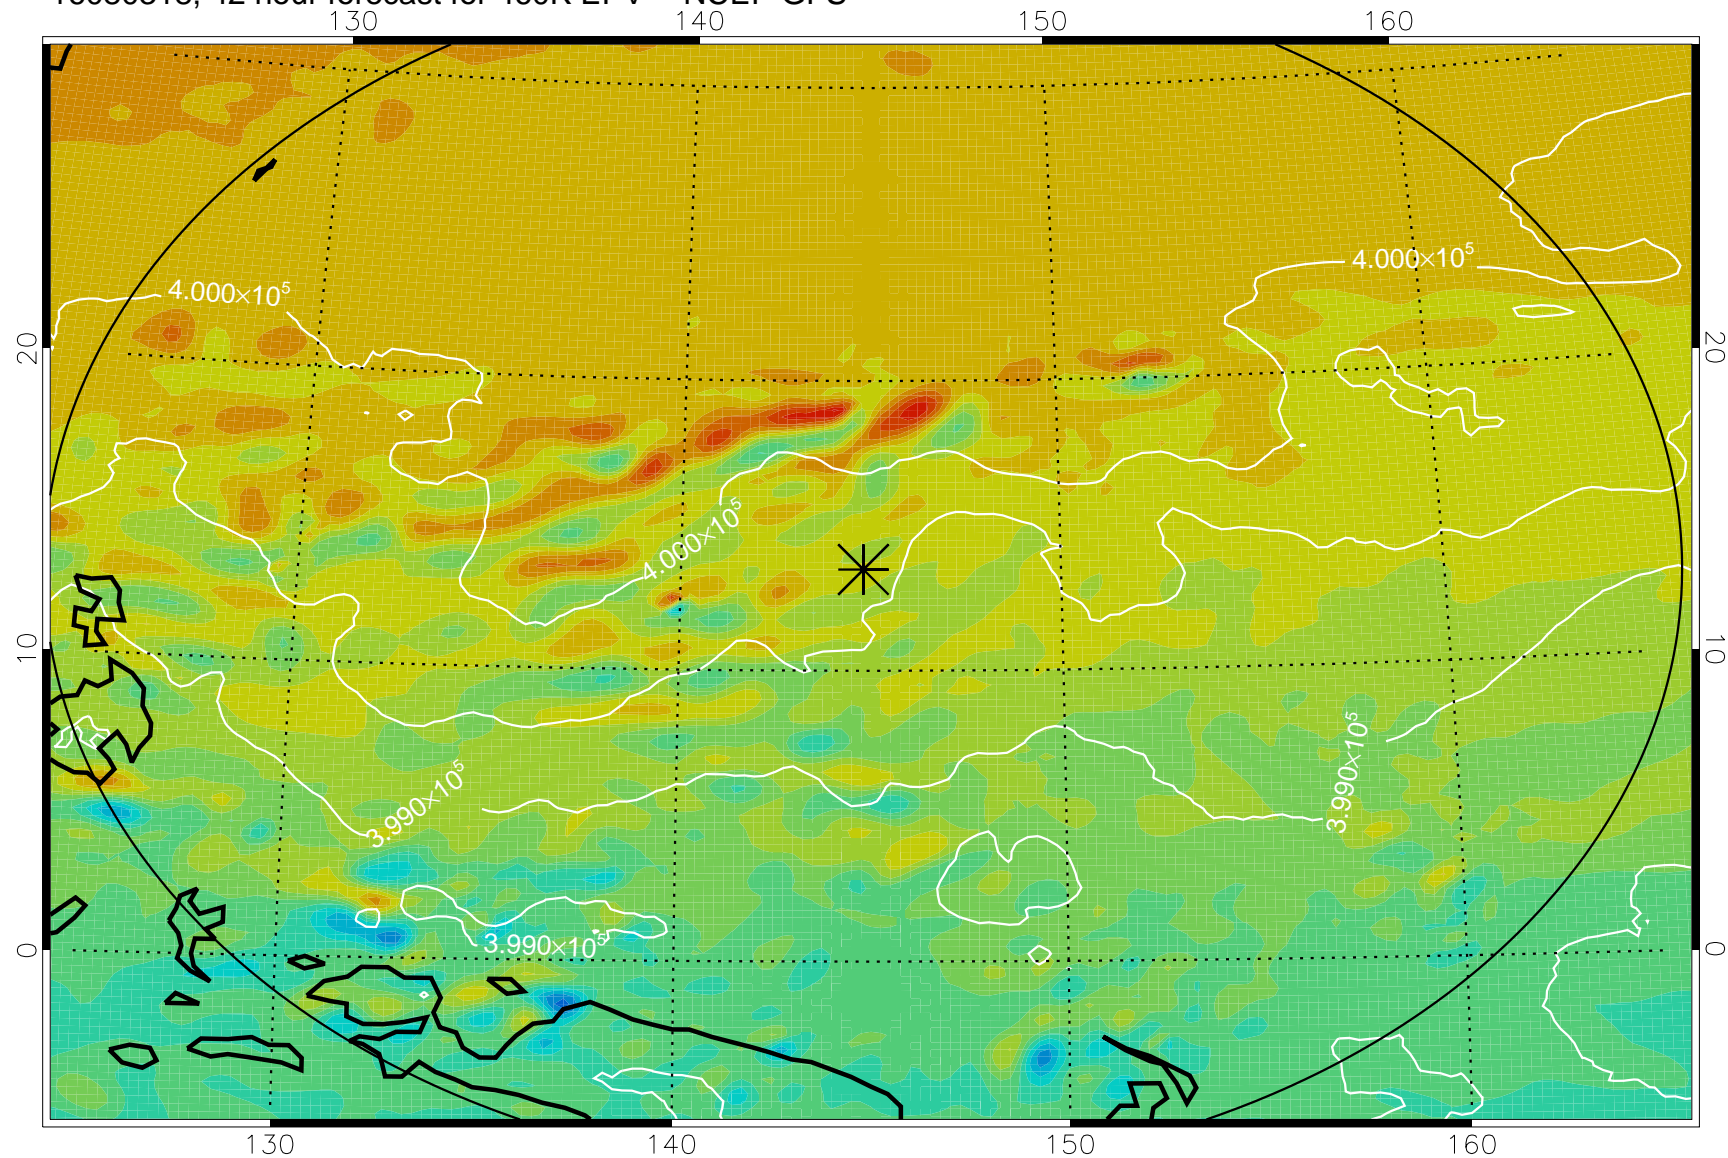

16080306, 30 hour forecast for 460K EPV -- NCEP GFS

460K Montgomery Streamfunction, white

Range ring of 2304 km

16080312, 36 hour forecast for 460K EPV -- NCEP GFS

460K Montgomery Streamfunction, white

Range ring of 2304 km

16080318, 42 hour forecast for 460K EPV -- NCEP GFS

460K Montgomery Streamfunction, white

Range ring of 2304 km

16080400, 48 hour forecast for 460K EPV -- NCEP GFS

460K Montgomery Streamfunction, white

Range ring of 2304 km

16080406, 54 hour forecast for 460K EPV -- NCEP GFS

460K Montgomery Streamfunction, white

Range ring of 2304 km

16080412, 60 hour forecast for 460K EPV -- NCEP GFS

460K Montgomery Streamfunction, white

Range ring of 2304 km

16080418, 66 hour forecast for 460K EPV -- NCEP GFS

460K Montgomery Streamfunction, white

Range ring of 2304 km

16080500, 72 hour forecast for 460K EPV -- NCEP GFS

460K Montgomery Streamfunction, white

Range ring of 2304 km