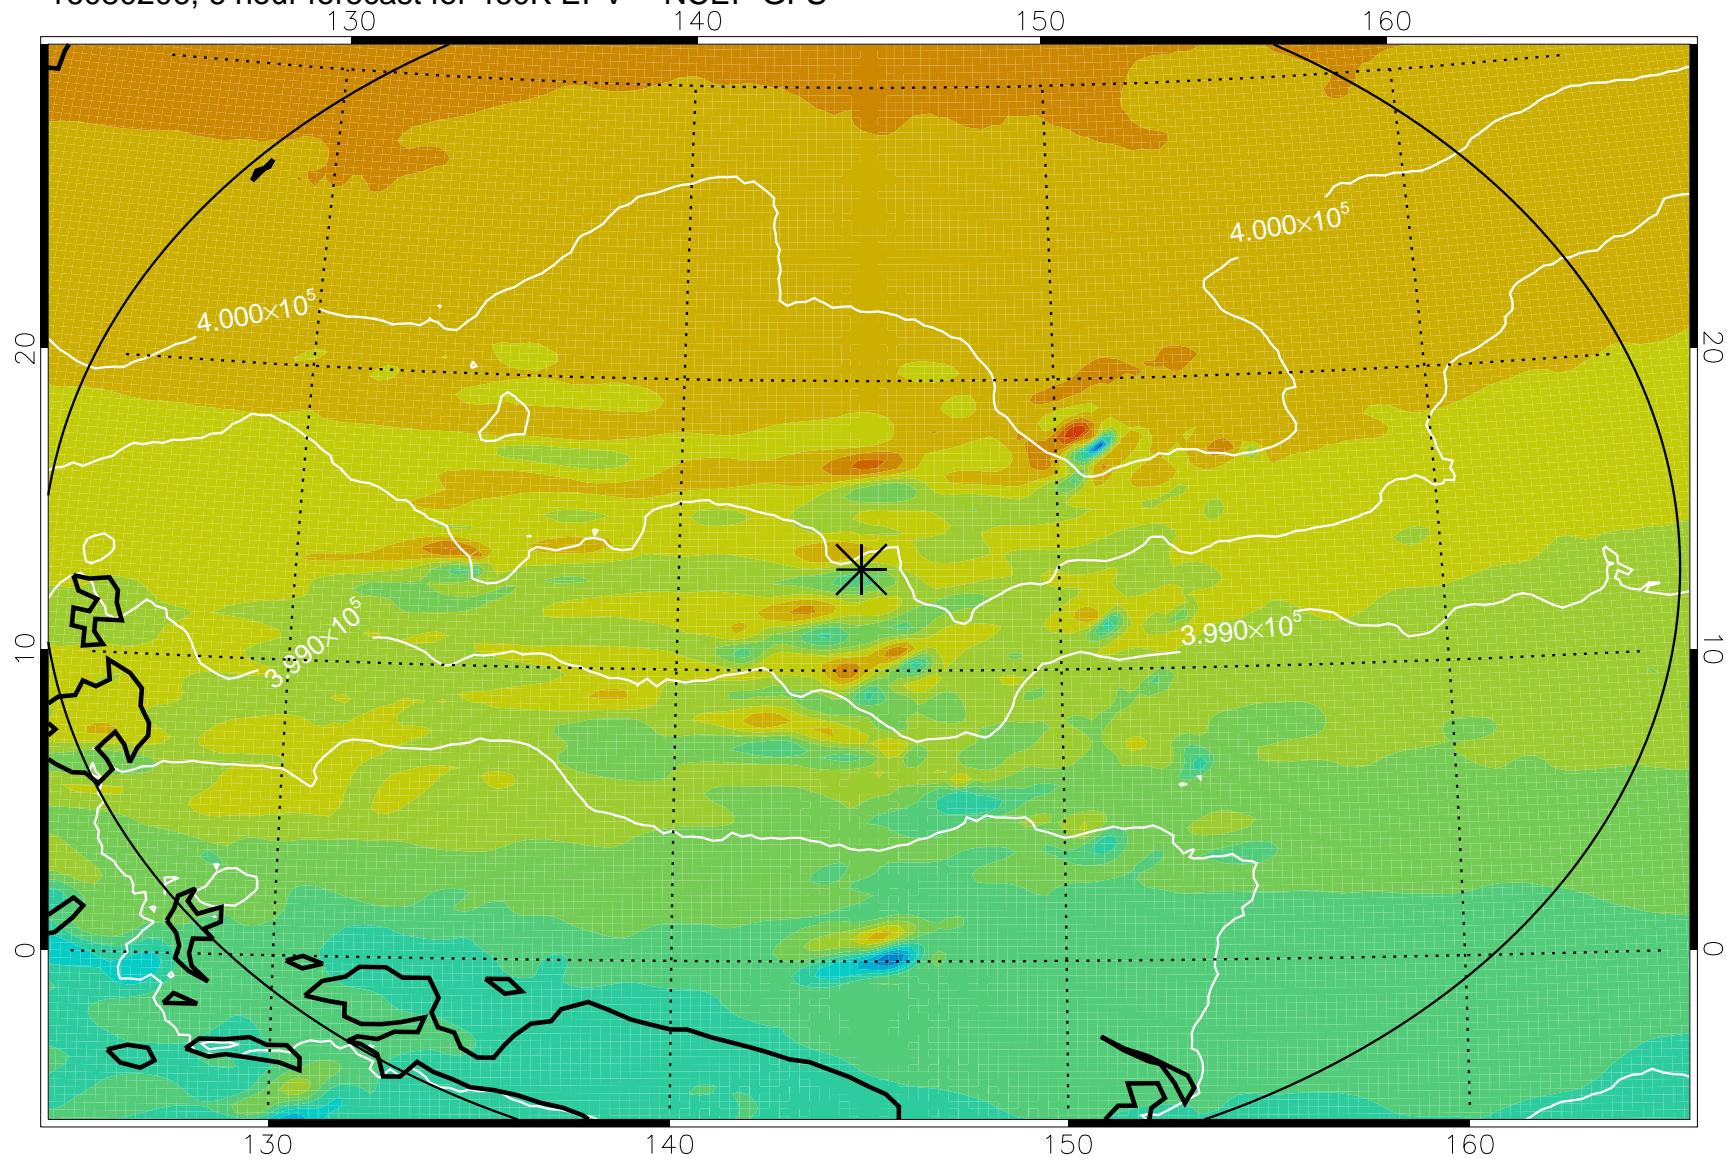

16080206, 6 hour forecast for 460K EPV -- NCEP GFS

460K Montgomery Streamfunction, white

Range ring of 2304 km

16080212, 12 hour forecast for 460K EPV -- NCEP GFS

460K Montgomery Streamfunction, white

Range ring of 2304 km

16080218, 18 hour forecast for 460K EPV -- NCEP GFS

460K Montgomery Streamfunction, white

Range ring of 2304 km

16080300, 24 hour forecast for 460K EPV -- NCEP GFS

460K Montgomery Streamfunction, white

Range ring of 2304 km

16080306, 30 hour forecast for 460K EPV -- NCEP GFS

460K Montgomery Streamfunction, white

Range ring of 2304 km

16080312, 36 hour forecast for 460K EPV -- NCEP GFS

460K Montgomery Streamfunction, white

Range ring of 2304 km

16080318, 42 hour forecast for 460K EPV -- NCEP GFS

460K Montgomery Streamfunction, white

Range ring of 2304 km

16080400, 48 hour forecast for 460K EPV -- NCEP GFS

460K Montgomery Streamfunction, white

Range ring of 2304 km