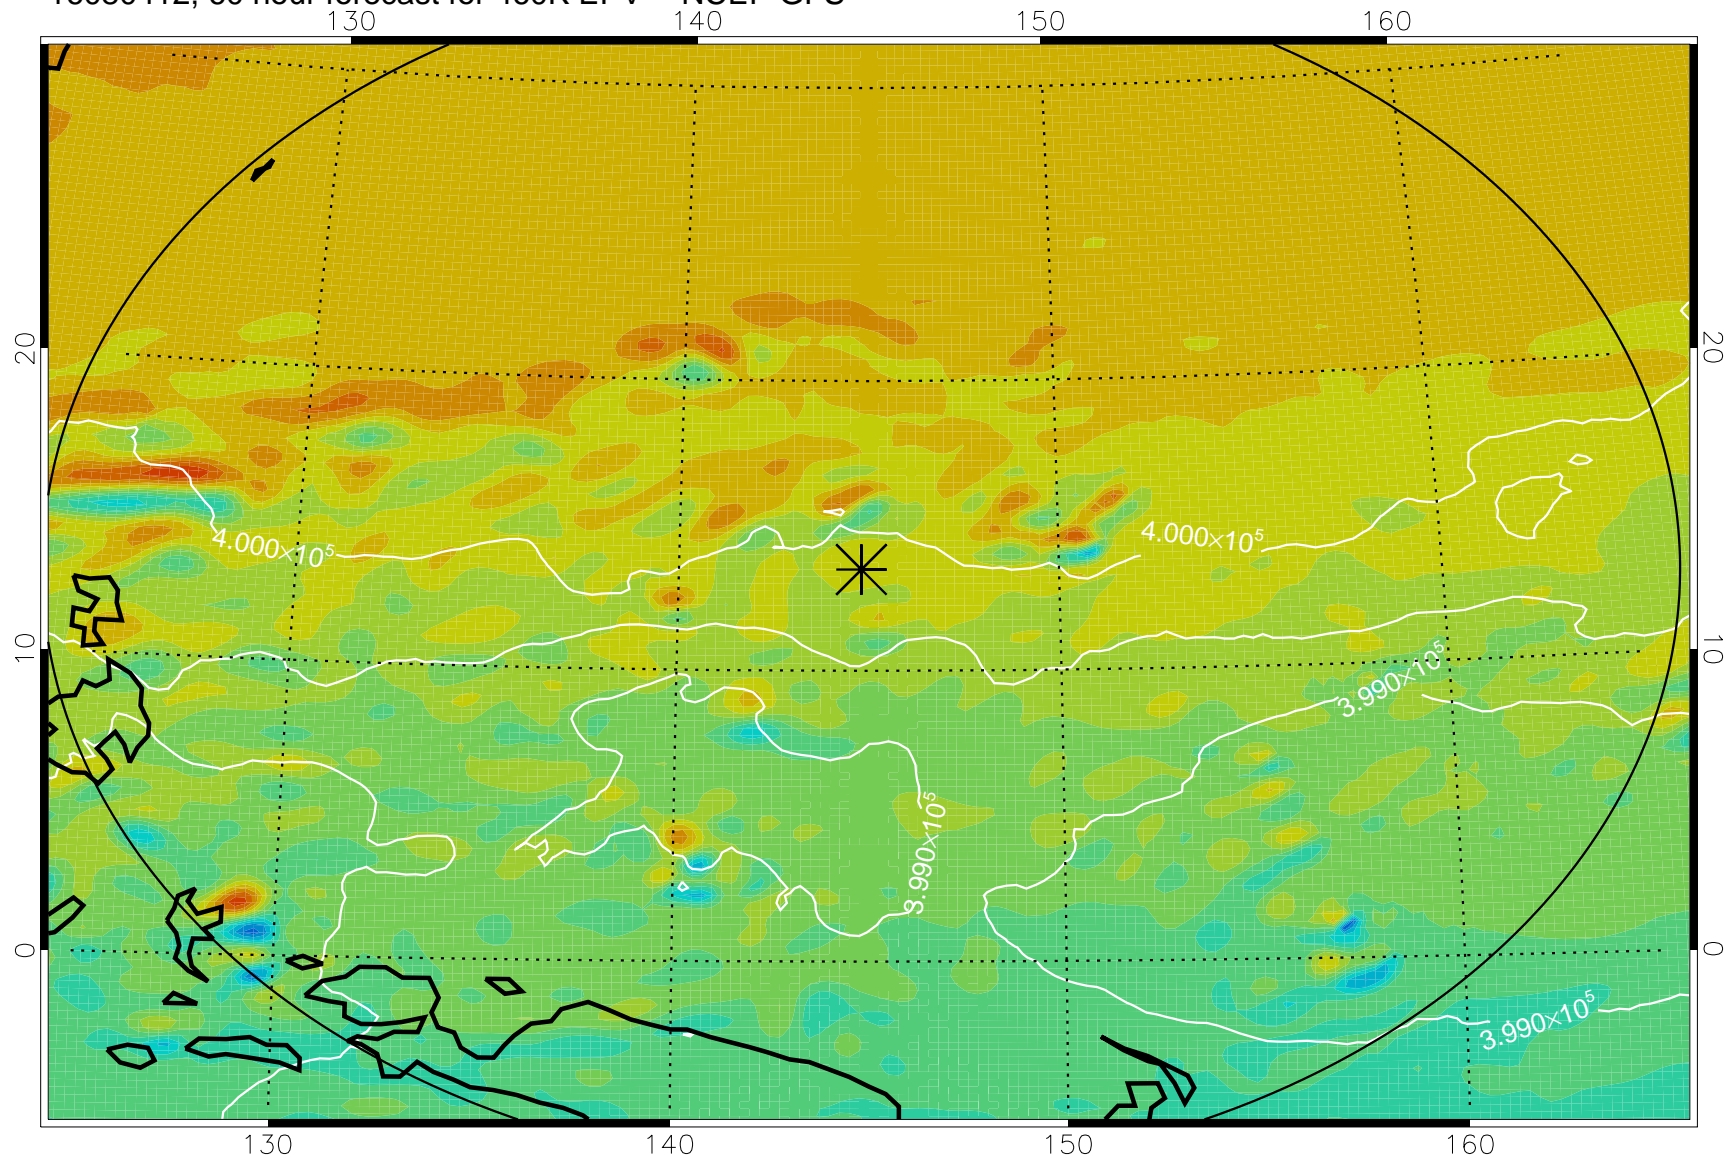

16080406, 54 hour forecast for 460K EPV -- NCEP GFS

460K Montgomery Streamfunction, white

Range ring of 2304 km

16080412, 60 hour forecast for 460K EPV -- NCEP GFS

460K Montgomery Streamfunction, white

Range ring of 2304 km

16080418, 66 hour forecast for 460K EPV -- NCEP GFS

460K Montgomery Streamfunction, white

Range ring of 2304 km

16080500, 72 hour forecast for 460K EPV -- NCEP GFS

460K Montgomery Streamfunction, white

Range ring of 2304 km

16080506, 78 hour forecast for 460K EPV -- NCEP GFS

460K Montgomery Streamfunction, white

Range ring of 2304 km

16080512, 84 hour forecast for 460K EPV -- NCEP GFS

460K Montgomery Streamfunction, white

Range ring of 2304 km

16080518, 90 hour forecast for 460K EPV -- NCEP GFS

460K Montgomery Streamfunction, white

Range ring of 2304 km

16080600, 96 hour forecast for 460K EPV -- NCEP GFS

460K Montgomery Streamfunction, white

Range ring of 2304 km