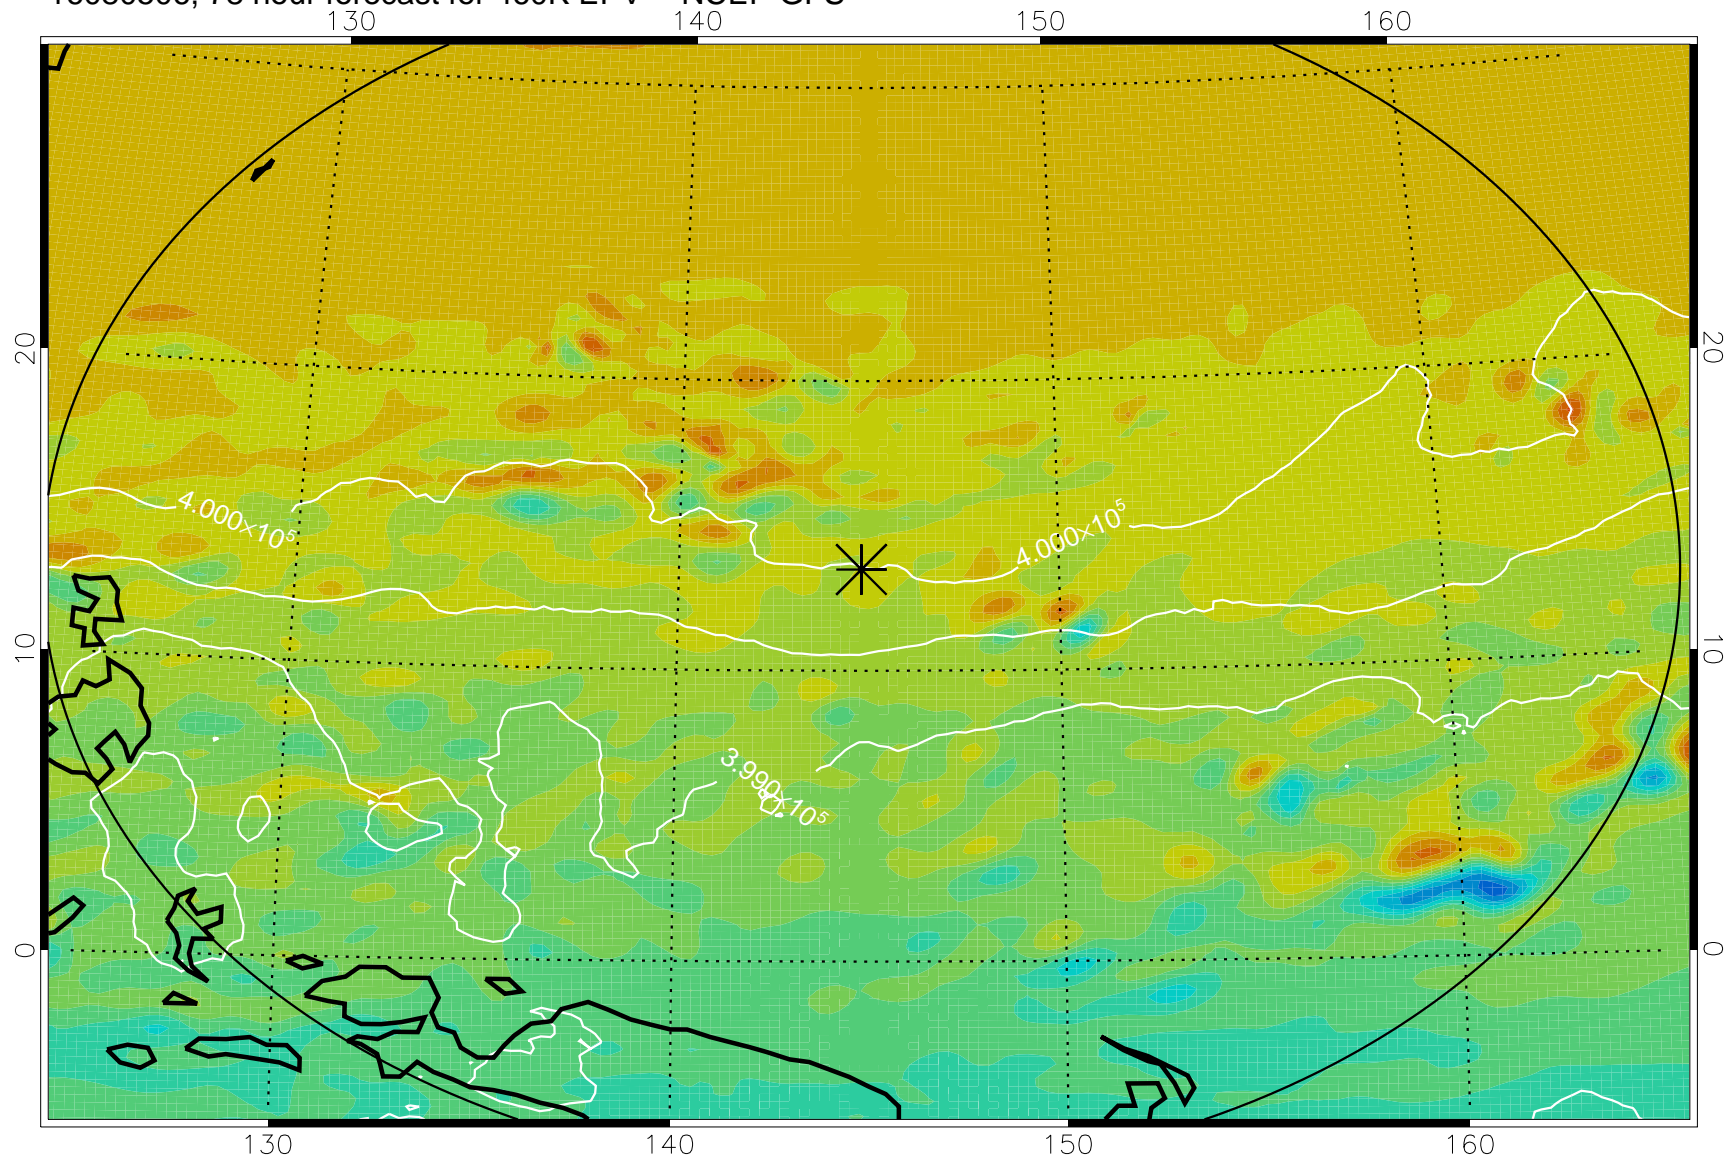

16080406, 54 hour forecast for 460K EPV -- NCEP GFS

460K Montgomery Streamfunction, white

Range ring of 2304 km

16080412, 60 hour forecast for 460K EPV -- NCEP GFS

460K Montgomery Streamfunction, white

Range ring of 2304 km

16080418, 66 hour forecast for 460K EPV -- NCEP GFS

460K Montgomery Streamfunction, white

Range ring of 2304 km

16080500, 72 hour forecast for 460K EPV -- NCEP GFS

460K Montgomery Streamfunction, white

Range ring of 2304 km

16080506, 78 hour forecast for 460K EPV -- NCEP GFS

460K Montgomery Streamfunction, white

Range ring of 2304 km

16080512, 84 hour forecast for 460K EPV -- NCEP GFS

460K Montgomery Streamfunction, white

Range ring of 2304 km

16080518, 90 hour forecast for 460K EPV -- NCEP GFS

460K Montgomery Streamfunction, white

Range ring of 2304 km

16080600, 96 hour forecast for 460K EPV -- NCEP GFS

460K Montgomery Streamfunction, white

Range ring of 2304 km