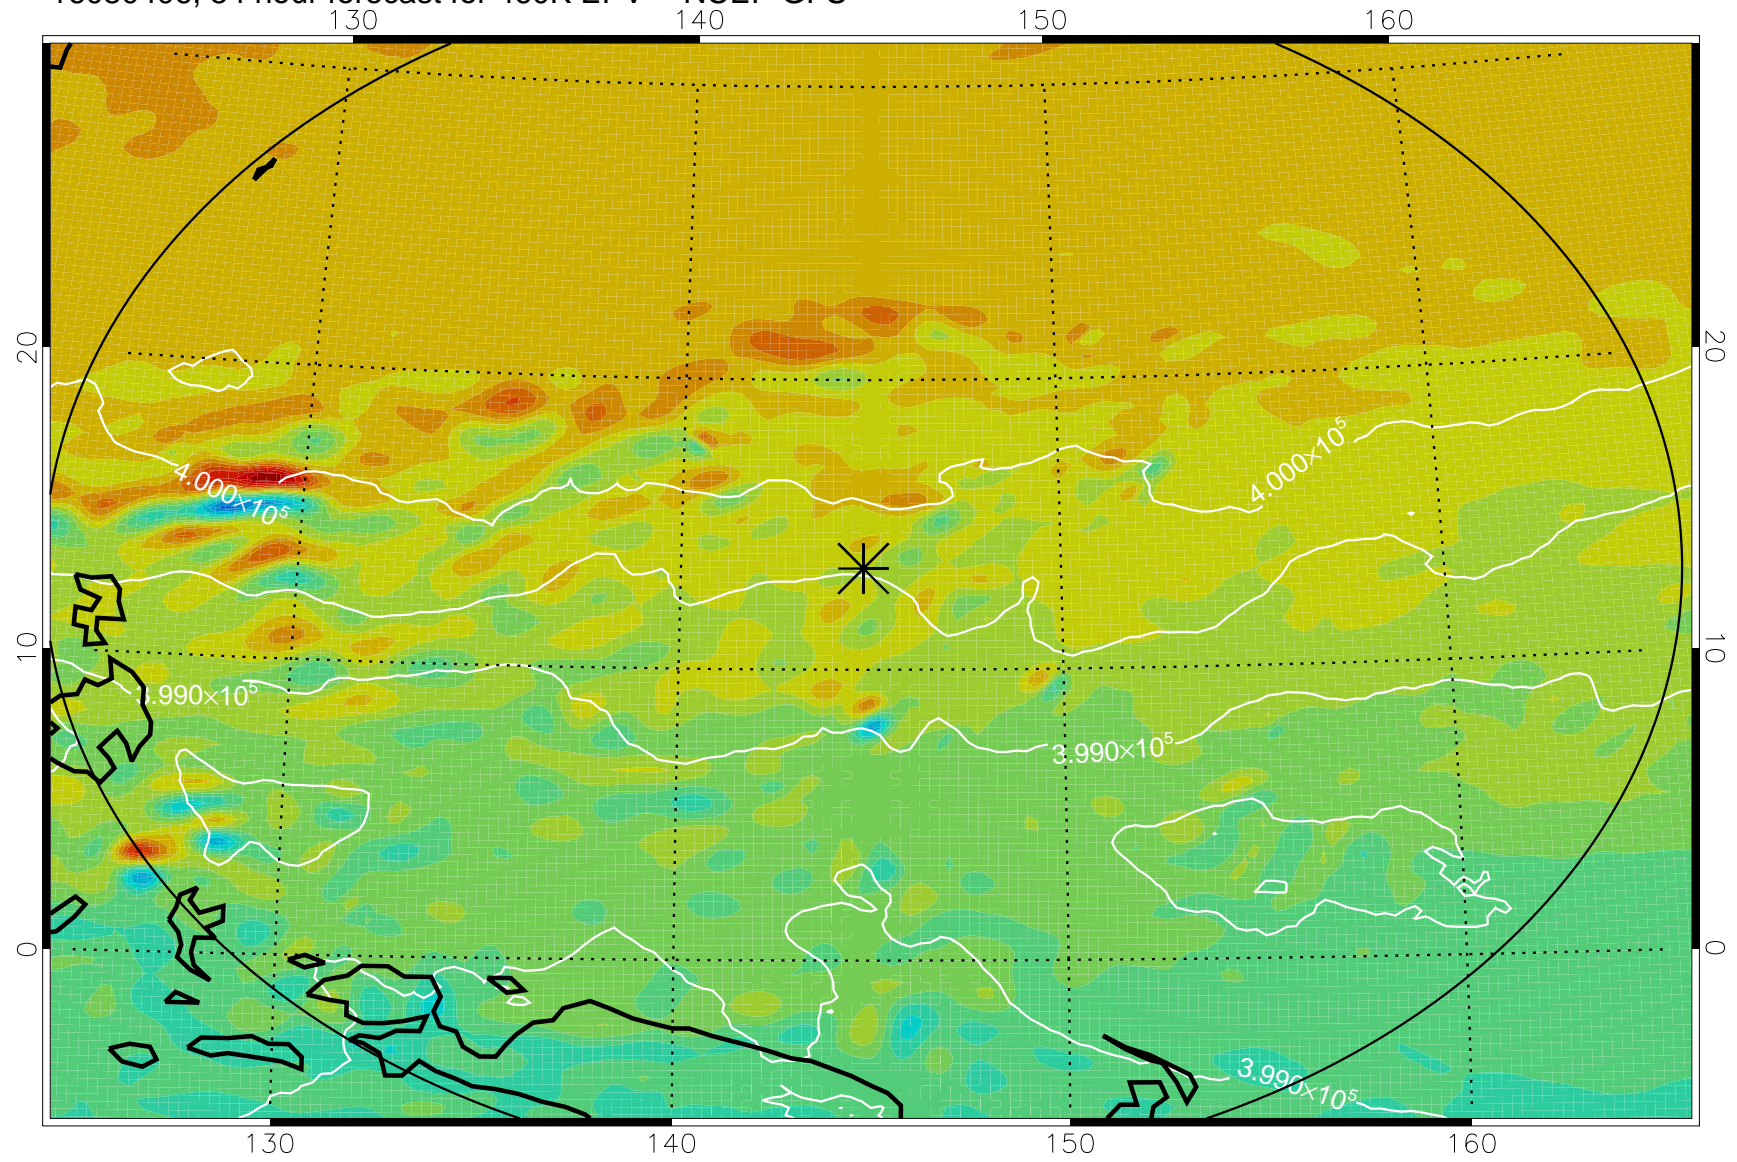

16080318, 42 hour forecast for 460K EPV -- NCEP GFS

460K Montgomery Streamfunction, white

Range ring of 2304 km

16080400, 48 hour forecast for 460K EPV -- NCEP GFS

460K Montgomery Streamfunction, white

Range ring of 2304 km

16080406, 54 hour forecast for 460K EPV -- NCEP GFS

460K Montgomery Streamfunction, white

Range ring of 2304 km

16080412, 60 hour forecast for 460K EPV -- NCEP GFS

460K Montgomery Streamfunction, white

Range ring of 2304 km

16080418, 66 hour forecast for 460K EPV -- NCEP GFS

460K Montgomery Streamfunction, white

Range ring of 2304 km

16080500, 72 hour forecast for 460K EPV -- NCEP GFS

460K Montgomery Streamfunction, white

Range ring of 2304 km

16080506, 78 hour forecast for 460K EPV -- NCEP GFS

460K Montgomery Streamfunction, white

Range ring of 2304 km

16080512, 84 hour forecast for 460K EPV -- NCEP GFS

460K Montgomery Streamfunction, white

Range ring of 2304 km