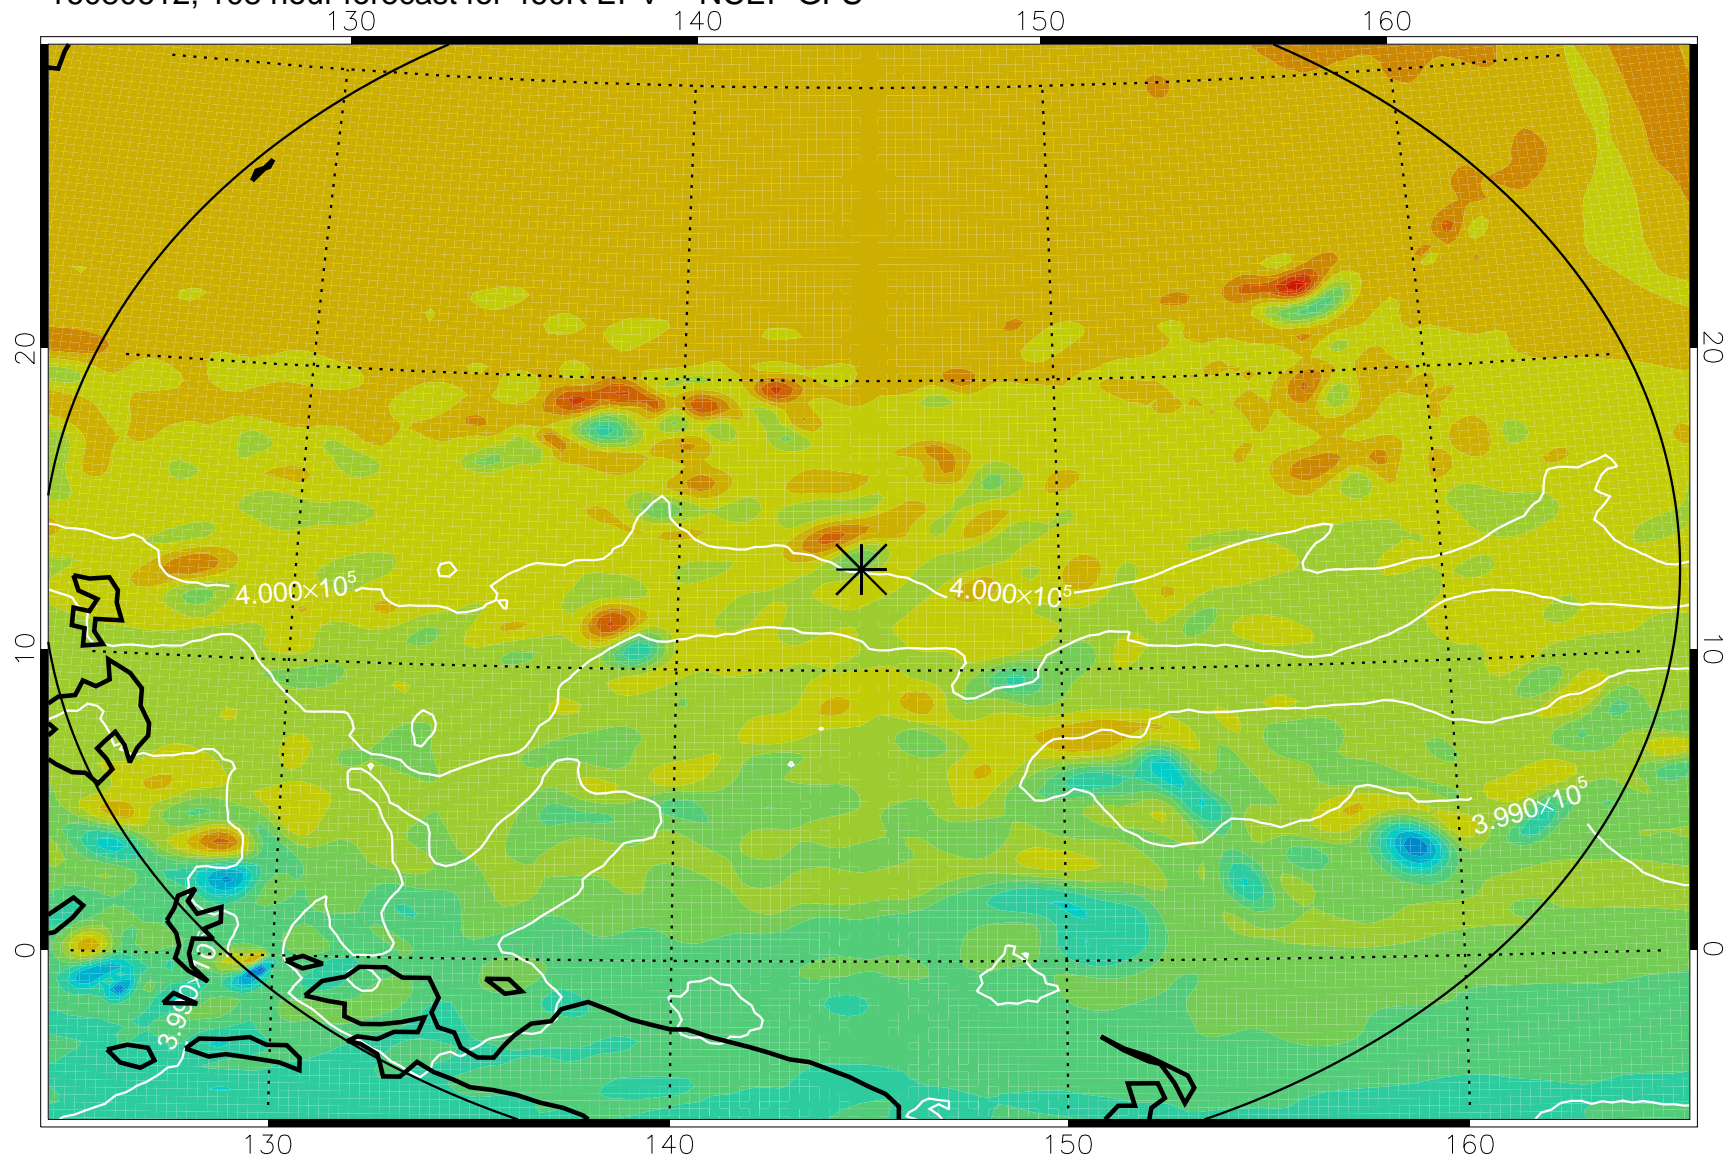

16080506, 78 hour forecast for 460K EPV -- NCEP GFS

460K Montgomery Streamfunction, white

Range ring of 2304 km

16080512, 84 hour forecast for 460K EPV -- NCEP GFS

460K Montgomery Streamfunction, white

Range ring of 2304 km

16080518, 90 hour forecast for 460K EPV -- NCEP GFS

460K Montgomery Streamfunction, white

Range ring of 2304 km

16080600, 96 hour forecast for 460K EPV -- NCEP GFS

460K Montgomery Streamfunction, white

Range ring of 2304 km

16080606, 102 hour forecast for 460K EPV -- NCEP GFS

460K Montgomery Streamfunction, white

Range ring of 2304 km

16080612, 108 hour forecast for 460K EPV -- NCEP GFS

460K Montgomery Streamfunction, white

Range ring of 2304 km

16080618, 114 hour forecast for 460K EPV -- NCEP GFS

460K Montgomery Streamfunction, white

Range ring of 2304 km

16080700, 120 hour forecast for 460K EPV -- NCEP GFS

460K Montgomery Streamfunction, white

Range ring of 2304 km