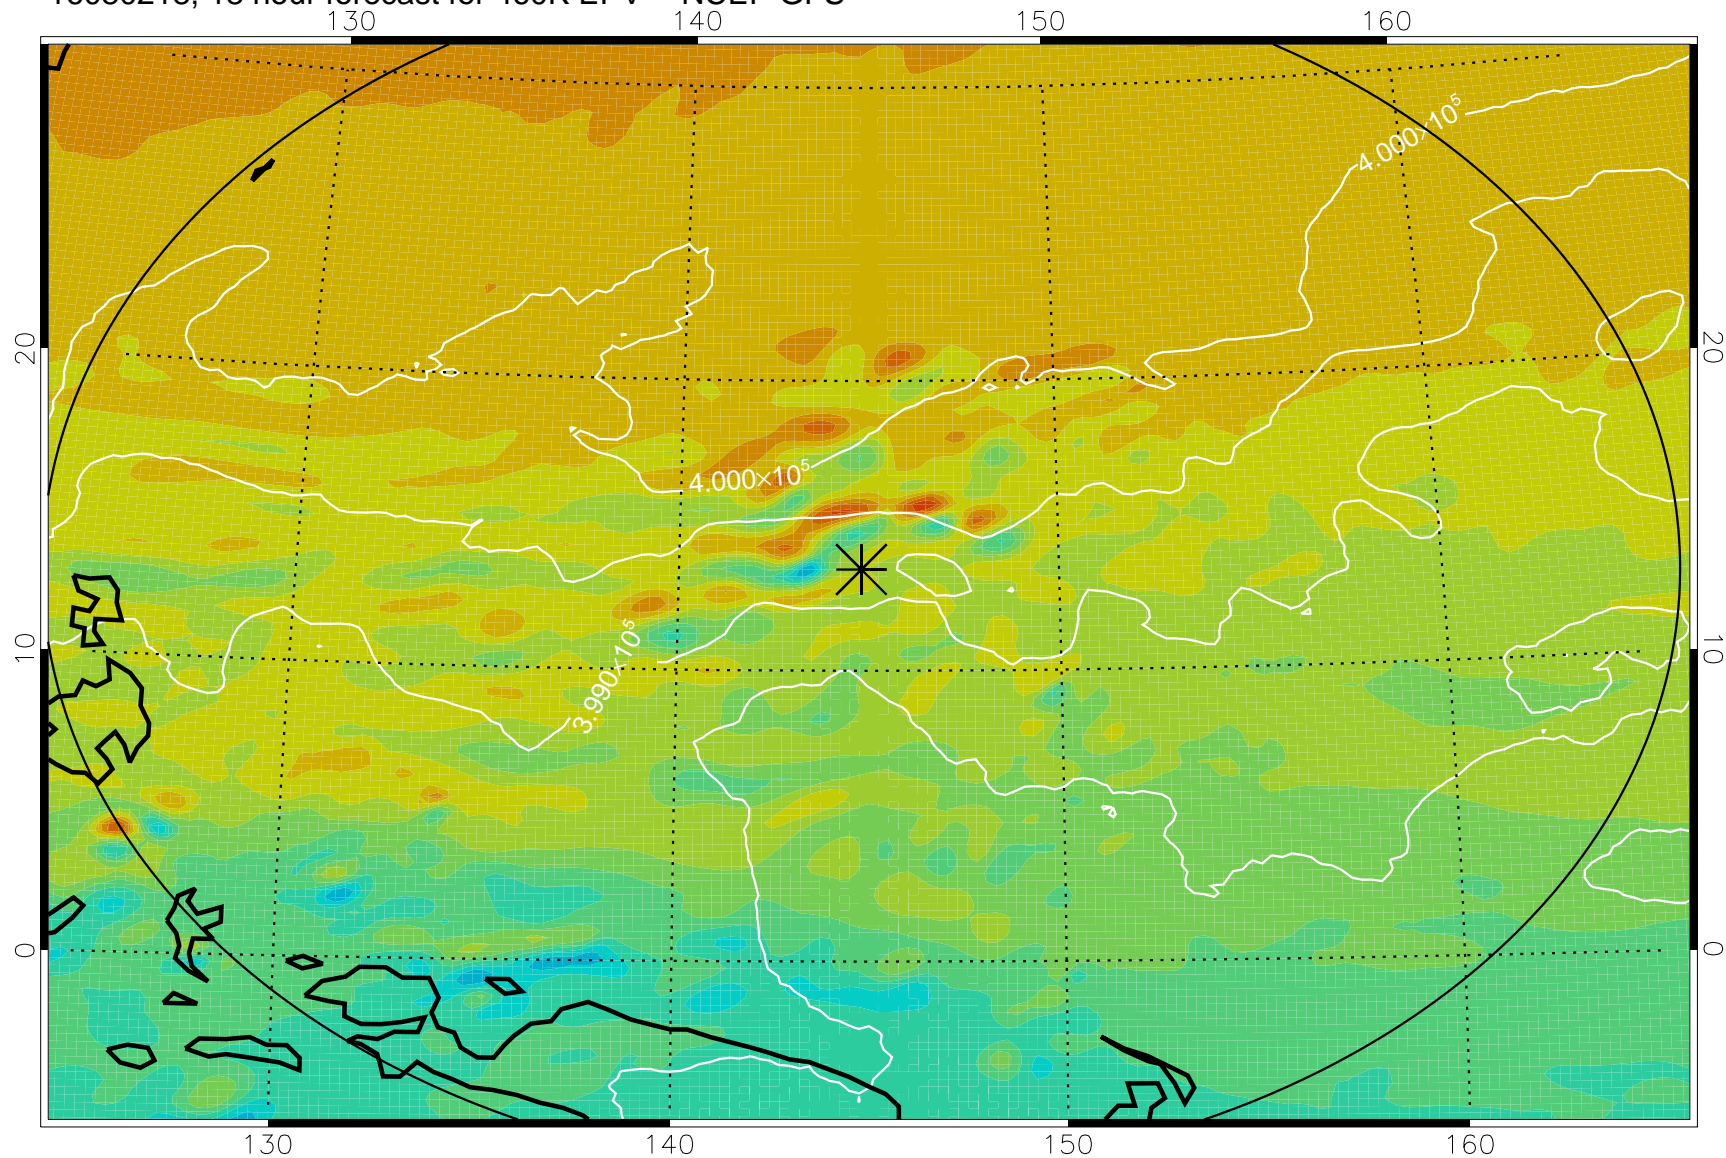

16080206, 6 hour forecast for 460K EPV -- NCEP GFS

460K Montgomery Streamfunction, white

Range ring of 2304 km

16080212, 12 hour forecast for 460K EPV -- NCEP GFS

460K Montgomery Streamfunction, white

Range ring of 2304 km

16080218, 18 hour forecast for 460K EPV -- NCEP GFS

460K Montgomery Streamfunction, white

Range ring of 2304 km

16080300, 24 hour forecast for 460K EPV -- NCEP GFS

460K Montgomery Streamfunction, white

Range ring of 2304 km

16080306, 30 hour forecast for 460K EPV -- NCEP GFS

460K Montgomery Streamfunction, white

Range ring of 2304 km

16080312, 36 hour forecast for 460K EPV -- NCEP GFS

460K Montgomery Streamfunction, white

Range ring of 2304 km

16080318, 42 hour forecast for 460K EPV -- NCEP GFS

460K Montgomery Streamfunction, white

Range ring of 2304 km

16080400, 48 hour forecast for 460K EPV -- NCEP GFS

460K Montgomery Streamfunction, white

Range ring of 2304 km