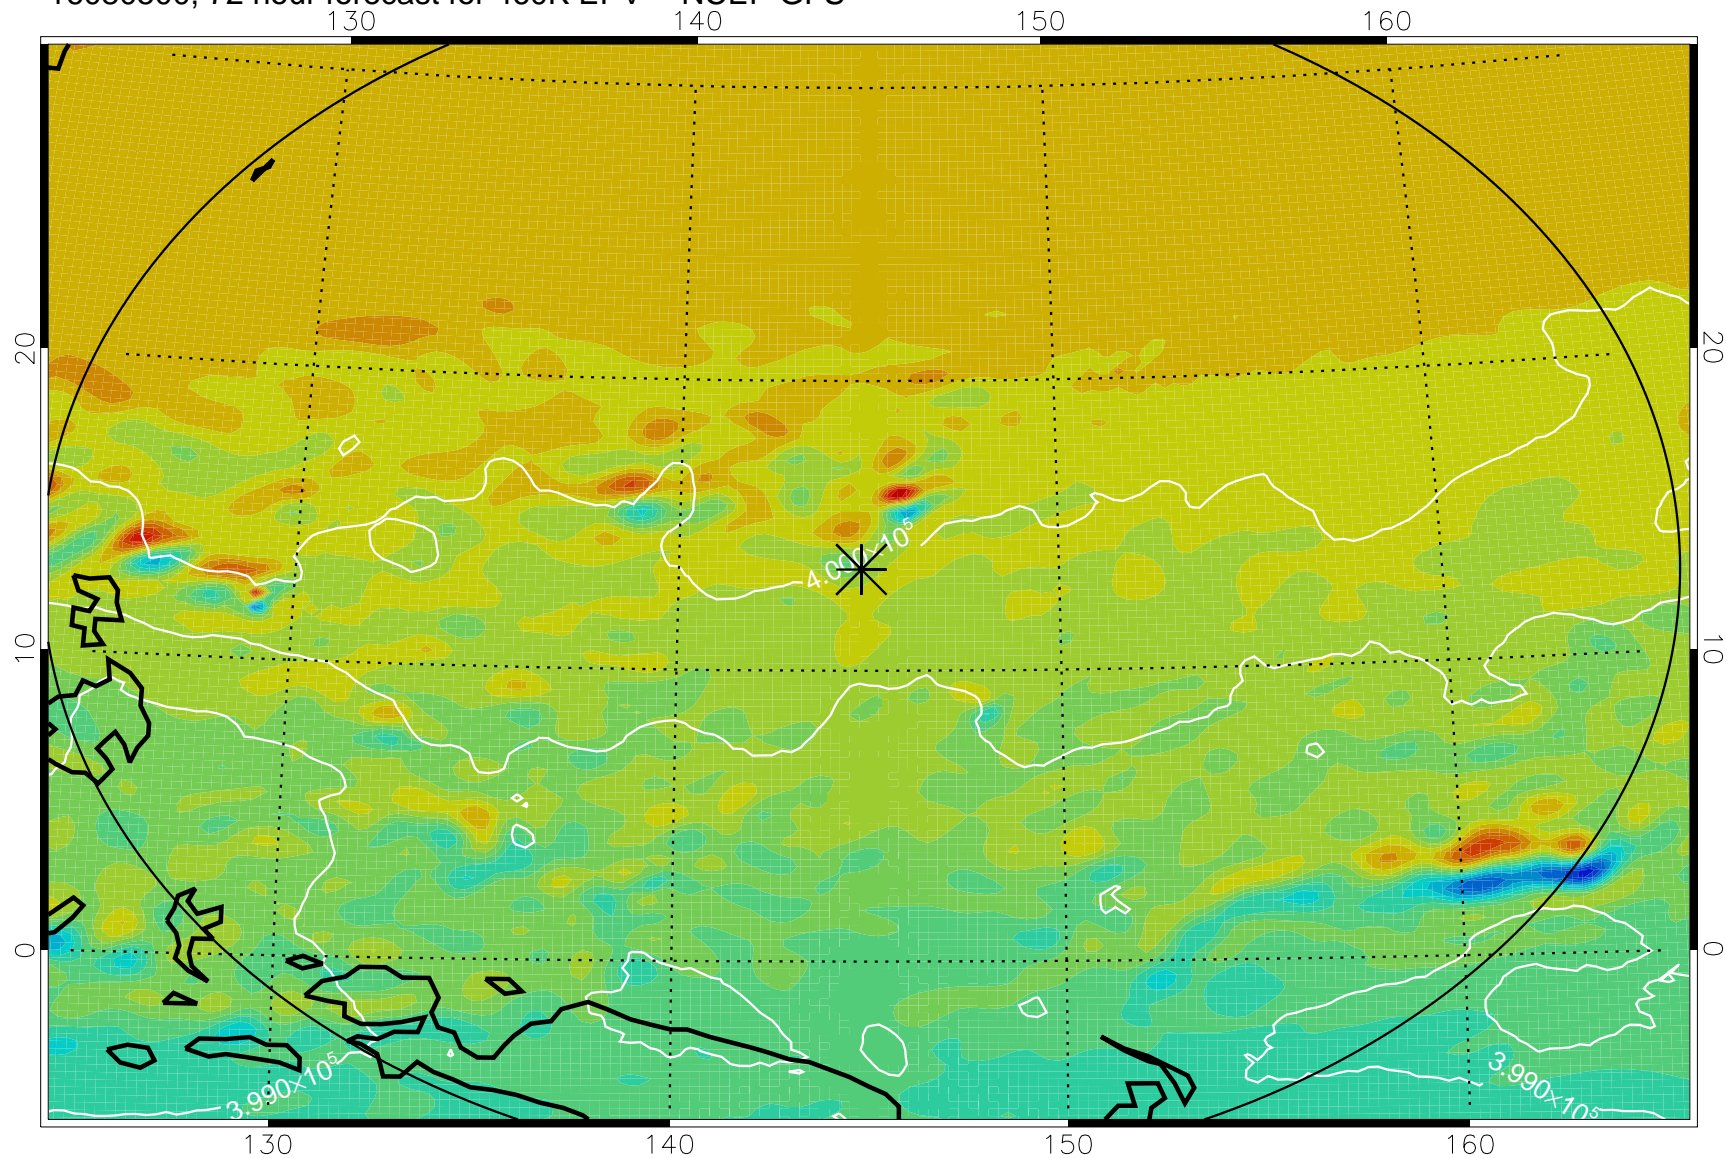

16080406, 54 hour forecast for 460K EPV -- NCEP GFS

460K Montgomery Streamfunction, white

Range ring of 2304 km

16080412, 60 hour forecast for 460K EPV -- NCEP GFS

460K Montgomery Streamfunction, white

Range ring of 2304 km

16080418, 66 hour forecast for 460K EPV -- NCEP GFS

460K Montgomery Streamfunction, white

Range ring of 2304 km

16080500, 72 hour forecast for 460K EPV -- NCEP GFS

460K Montgomery Streamfunction, white

Range ring of 2304 km

16080506, 78 hour forecast for 460K EPV -- NCEP GFS

460K Montgomery Streamfunction, white

Range ring of 2304 km

16080512, 84 hour forecast for 460K EPV -- NCEP GFS

460K Montgomery Streamfunction, white

Range ring of 2304 km

16080518, 90 hour forecast for 460K EPV -- NCEP GFS

460K Montgomery Streamfunction, white

Range ring of 2304 km

16080600, 96 hour forecast for 460K EPV -- NCEP GFS

460K Montgomery Streamfunction, white

Range ring of 2304 km