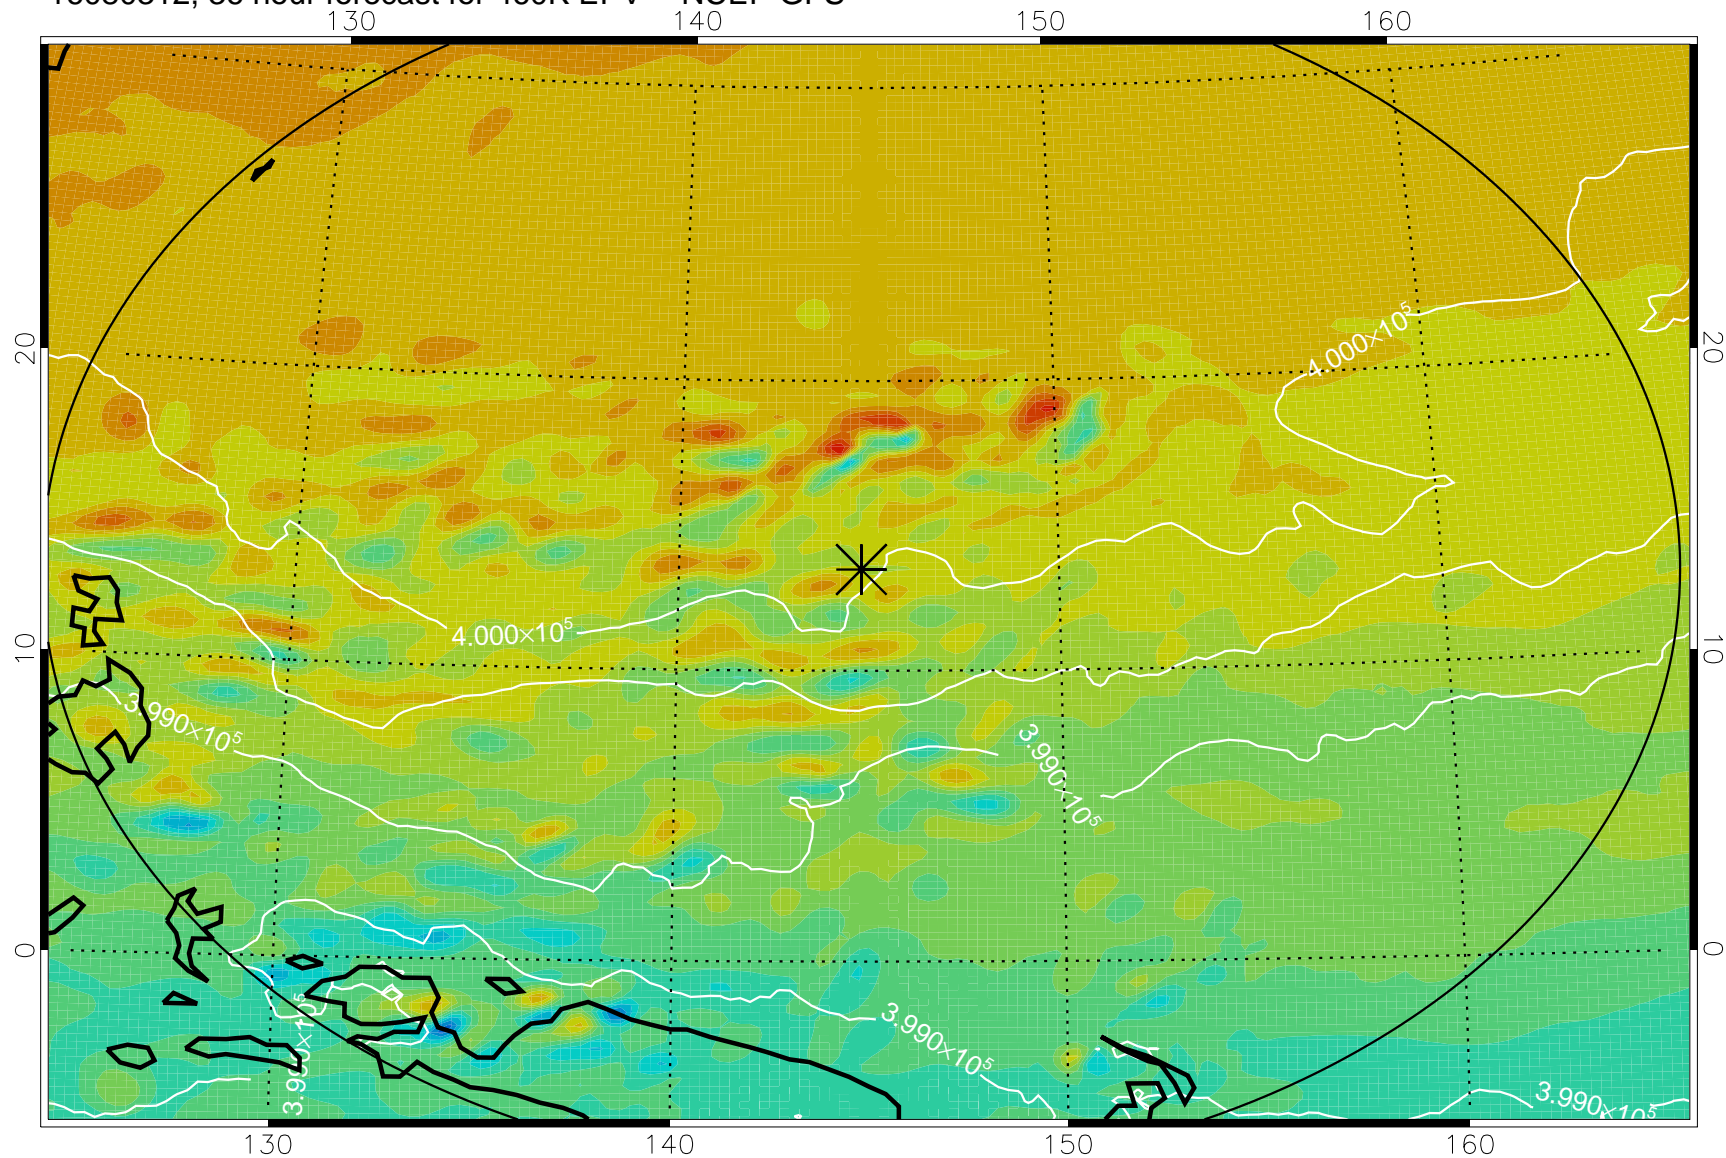

16080206, 6 hour forecast for 460K EPV -- NCEP GFS

460K Montgomery Streamfunction, white

Range ring of 2304 km

16080212, 12 hour forecast for 460K EPV -- NCEP GFS

460K Montgomery Streamfunction, white

Range ring of 2304 km

16080218, 18 hour forecast for 460K EPV -- NCEP GFS

460K Montgomery Streamfunction, white

Range ring of 2304 km

16080300, 24 hour forecast for 460K EPV -- NCEP GFS

460K Montgomery Streamfunction, white

Range ring of 2304 km

16080306, 30 hour forecast for 460K EPV -- NCEP GFS

460K Montgomery Streamfunction, white

Range ring of 2304 km

16080312, 36 hour forecast for 460K EPV -- NCEP GFS

460K Montgomery Streamfunction, white

Range ring of 2304 km

16080318, 42 hour forecast for 460K EPV -- NCEP GFS

460K Montgomery Streamfunction, white

Range ring of 2304 km

16080400, 48 hour forecast for 460K EPV -- NCEP GFS

460K Montgomery Streamfunction, white

Range ring of 2304 km