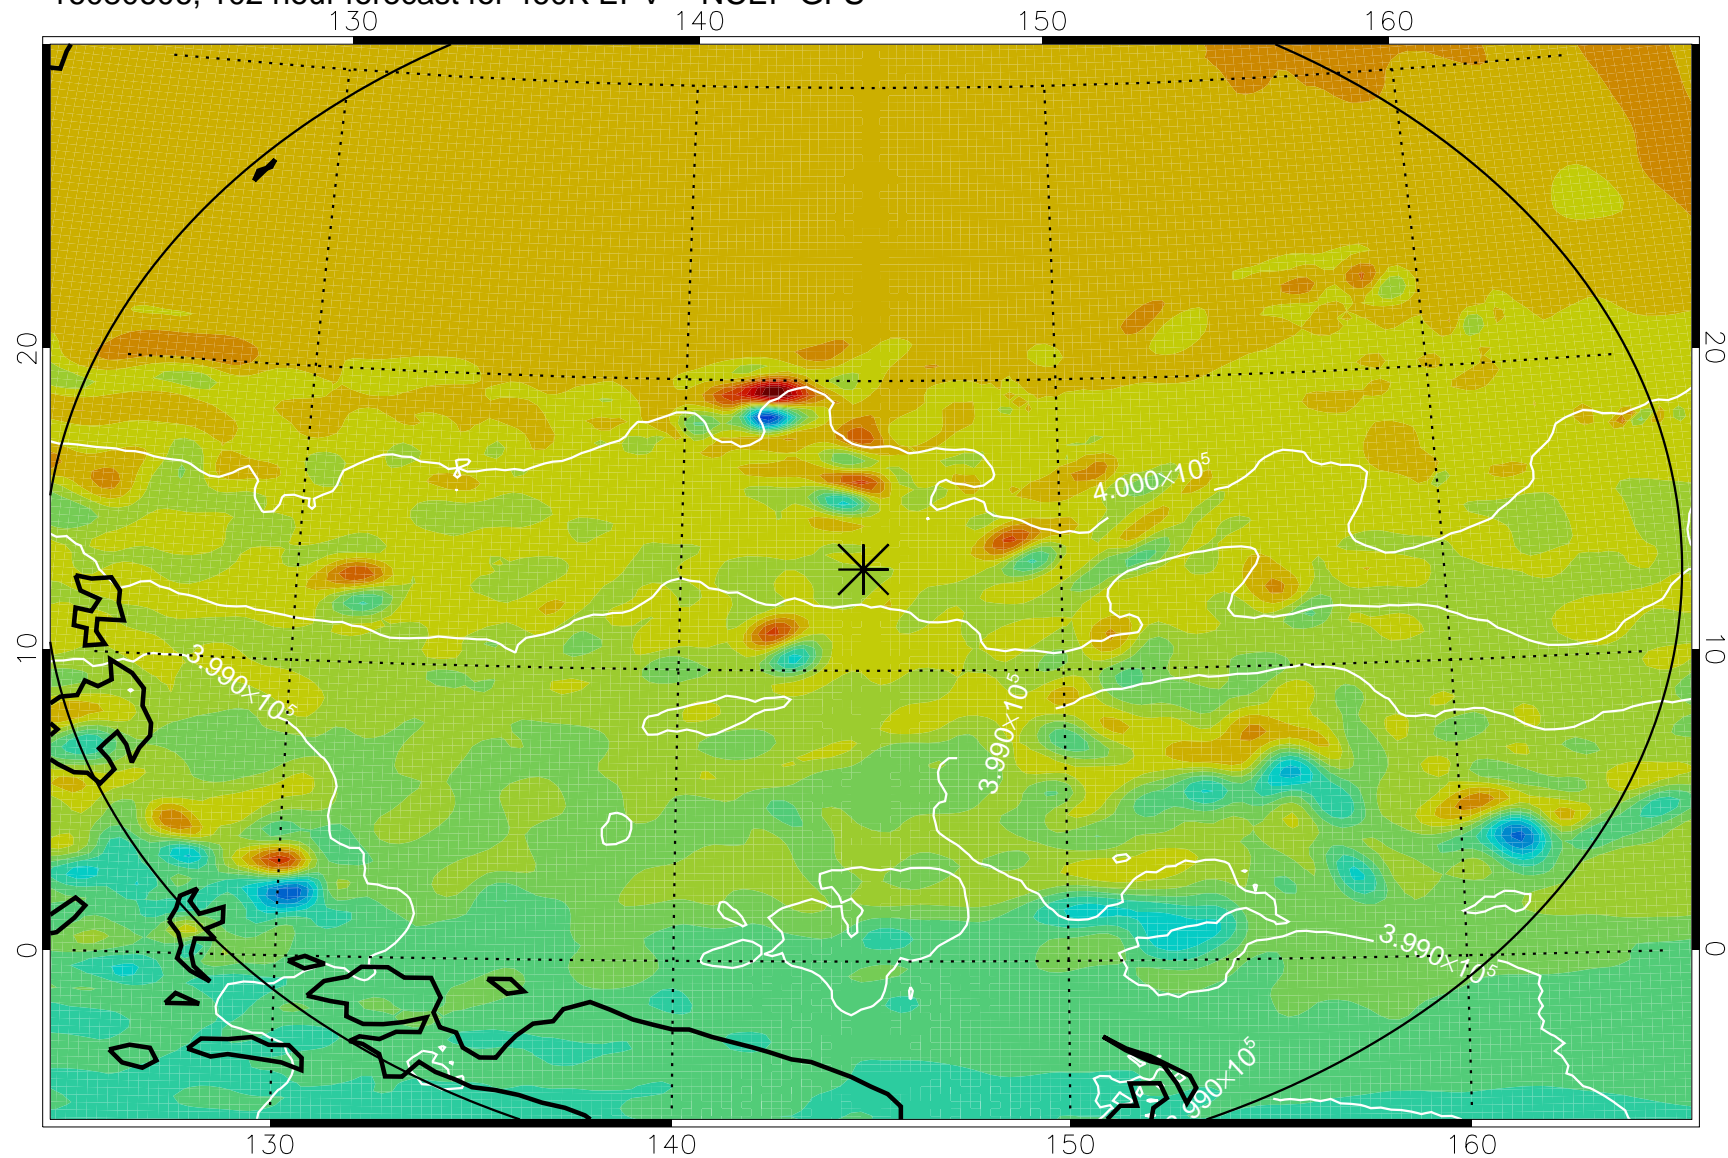

16080506, 78 hour forecast for 460K EPV -- NCEP GFS

460K Montgomery Streamfunction, white

Range ring of 2304 km

16080512, 84 hour forecast for 460K EPV -- NCEP GFS

460K Montgomery Streamfunction, white

Range ring of 2304 km

16080518, 90 hour forecast for 460K EPV -- NCEP GFS

460K Montgomery Streamfunction, white

Range ring of 2304 km

16080600, 96 hour forecast for 460K EPV -- NCEP GFS

460K Montgomery Streamfunction, white

Range ring of 2304 km

16080606, 102 hour forecast for 460K EPV -- NCEP GFS

460K Montgomery Streamfunction, white

Range ring of 2304 km

16080612, 108 hour forecast for 460K EPV -- NCEP GFS

460K Montgomery Streamfunction, white

Range ring of 2304 km

16080618, 114 hour forecast for 460K EPV -- NCEP GFS

460K Montgomery Streamfunction, white

Range ring of 2304 km

16080700, 120 hour forecast for 460K EPV -- NCEP GFS

460K Montgomery Streamfunction, white

Range ring of 2304 km