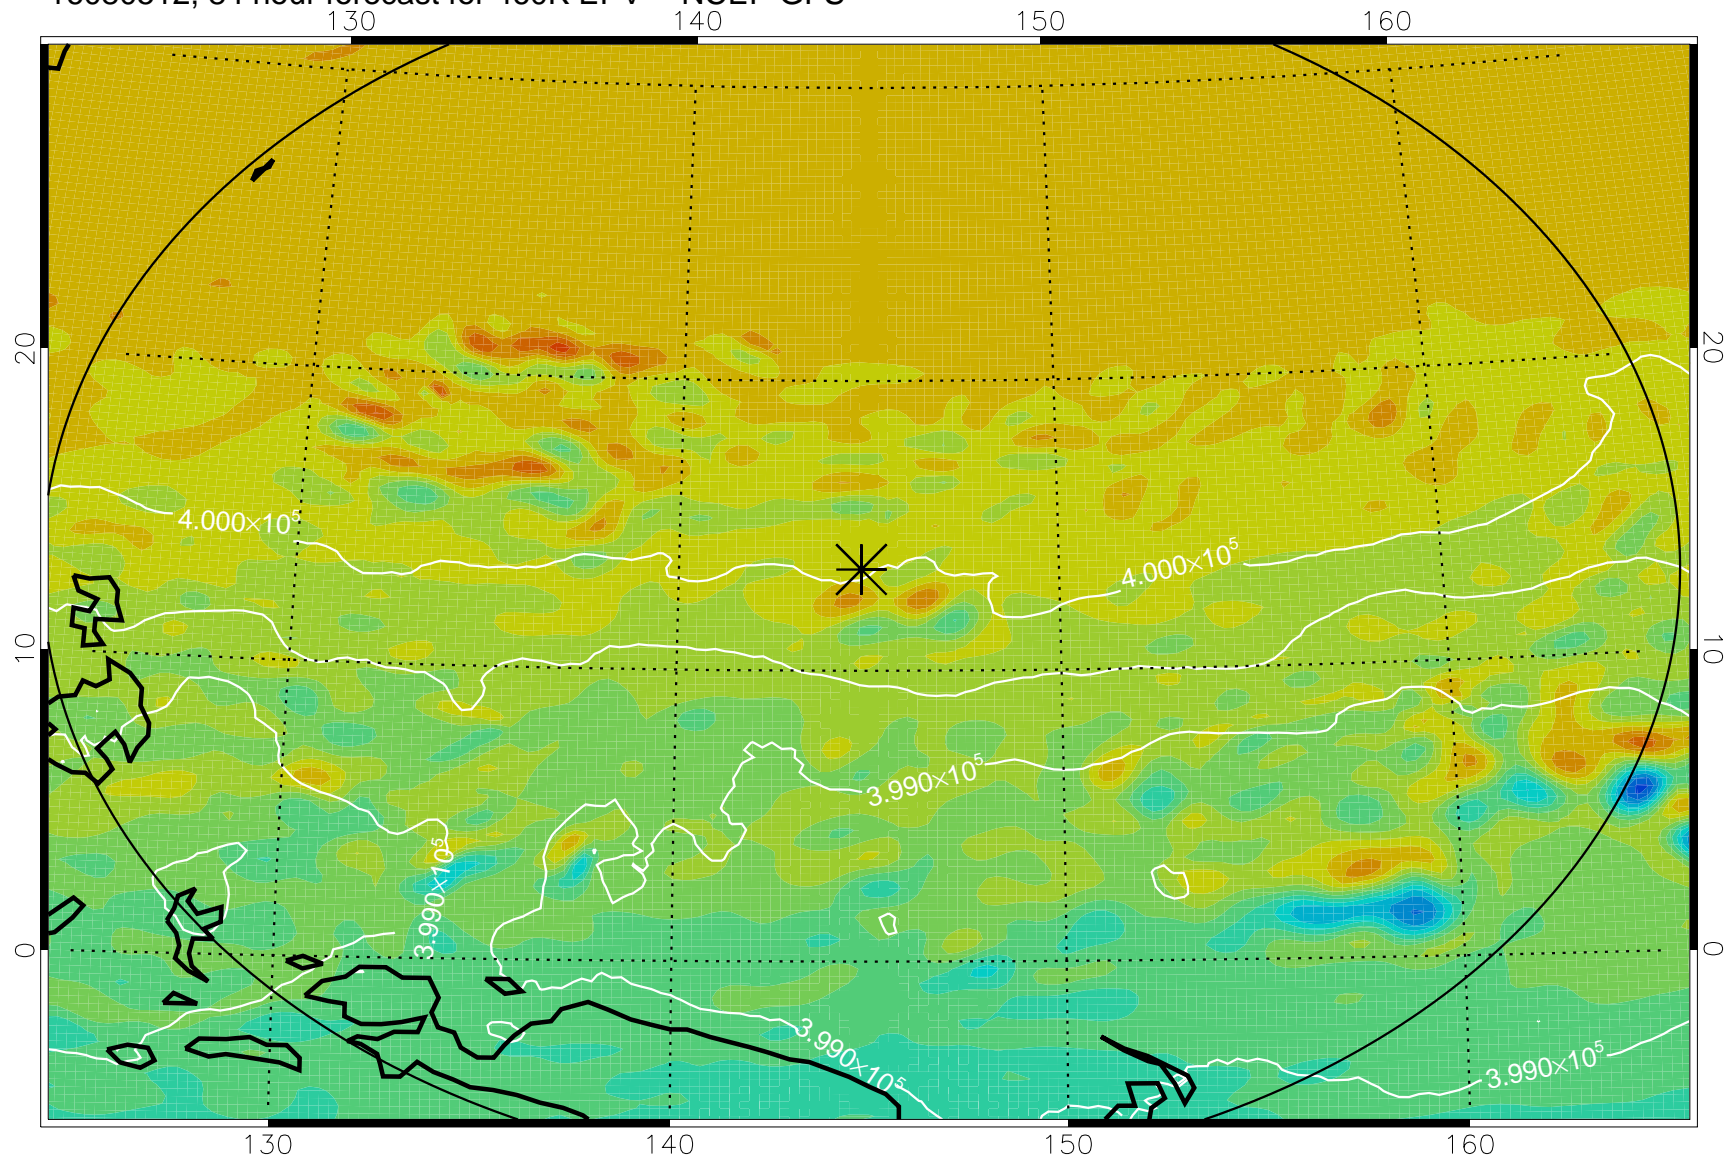

16080418, 66 hour forecast for 460K EPV -- NCEP GFS

460K Montgomery Streamfunction, white

Range ring of 2304 km

16080500, 72 hour forecast for 460K EPV -- NCEP GFS

460K Montgomery Streamfunction, white

Range ring of 2304 km

16080506, 78 hour forecast for 460K EPV -- NCEP GFS

460K Montgomery Streamfunction, white

Range ring of 2304 km

16080512, 84 hour forecast for 460K EPV -- NCEP GFS

460K Montgomery Streamfunction, white

Range ring of 2304 km

16080518, 90 hour forecast for 460K EPV -- NCEP GFS

460K Montgomery Streamfunction, white

Range ring of 2304 km

16080600, 96 hour forecast for 460K EPV -- NCEP GFS

460K Montgomery Streamfunction, white

Range ring of 2304 km

16080606, 102 hour forecast for 460K EPV -- NCEP GFS

460K Montgomery Streamfunction, white

Range ring of 2304 km

16080612, 108 hour forecast for 460K EPV -- NCEP GFS

460K Montgomery Streamfunction, white

Range ring of 2304 km