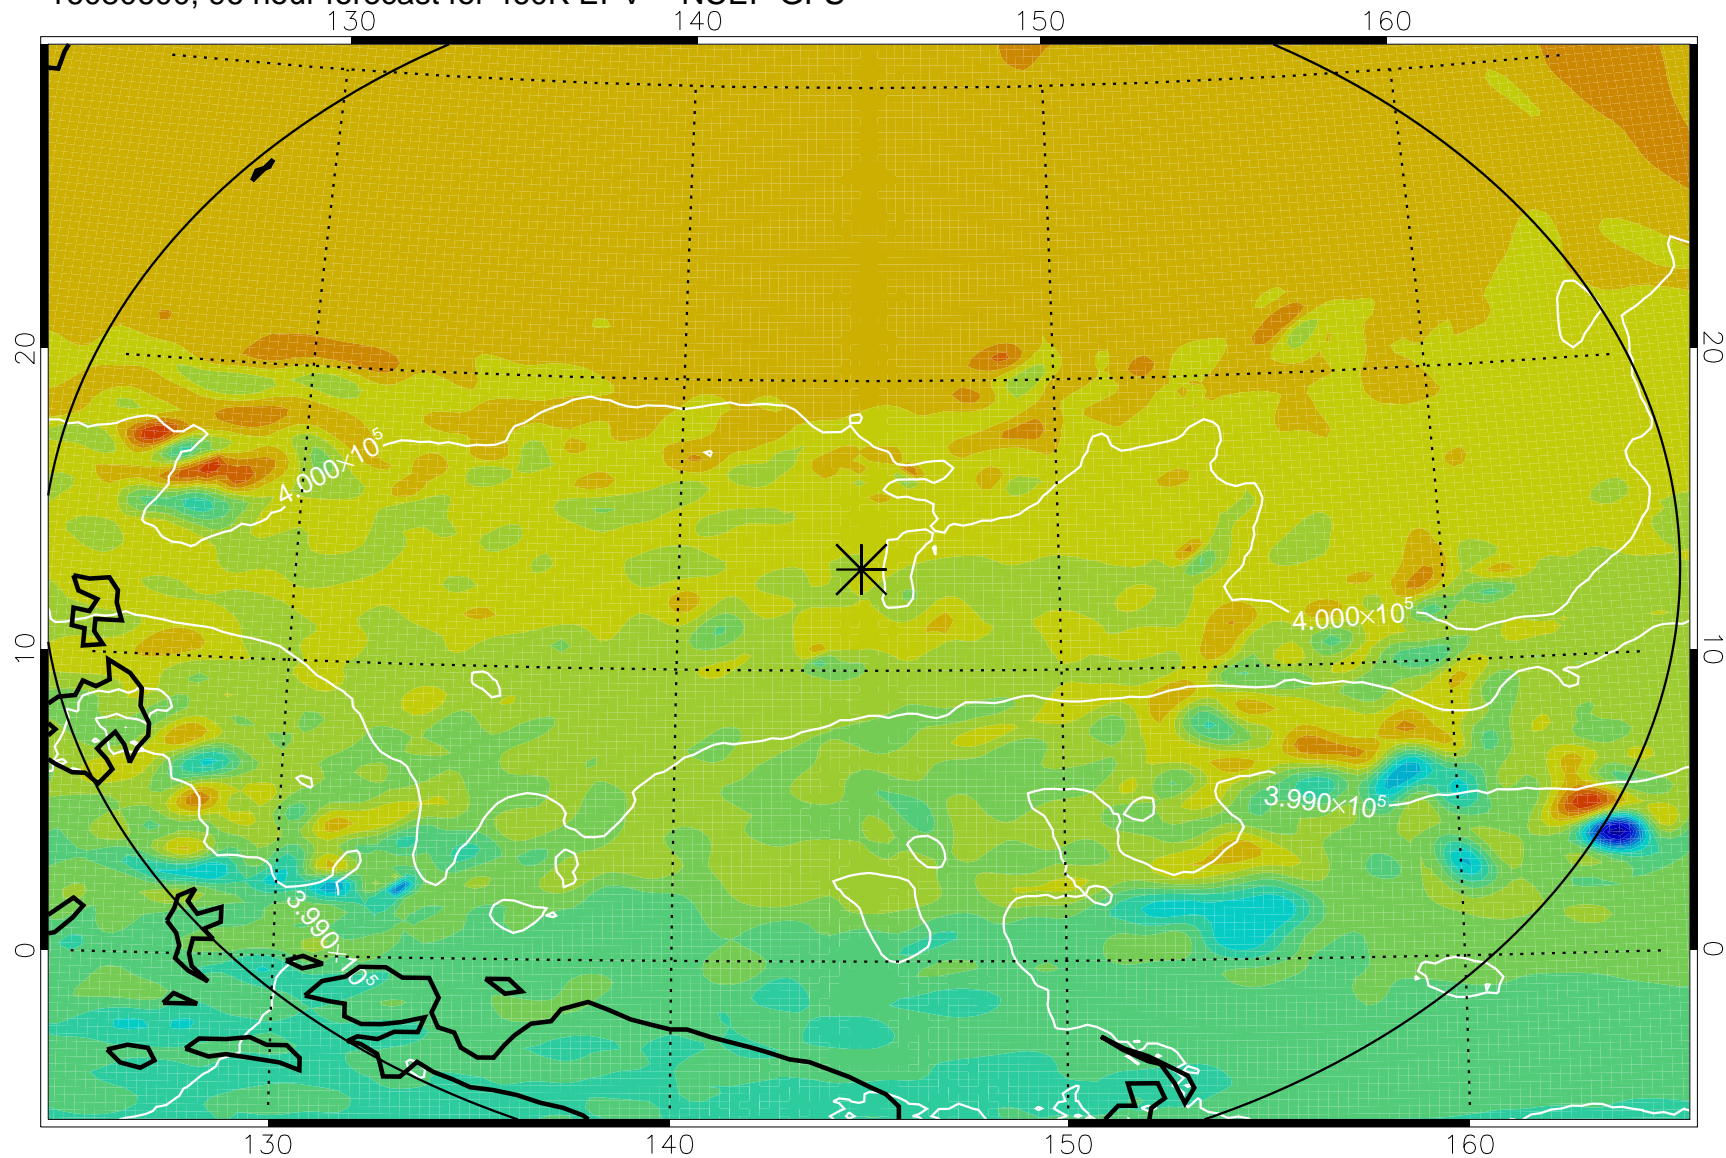

16080506, 78 hour forecast for 460K EPV -- NCEP GFS

460K Montgomery Streamfunction, white

Range ring of 2304 km

16080512, 84 hour forecast for 460K EPV -- NCEP GFS

460K Montgomery Streamfunction, white

Range ring of 2304 km

16080518, 90 hour forecast for 460K EPV -- NCEP GFS

460K Montgomery Streamfunction, white

Range ring of 2304 km

16080600, 96 hour forecast for 460K EPV -- NCEP GFS

460K Montgomery Streamfunction, white

Range ring of 2304 km

16080606, 102 hour forecast for 460K EPV -- NCEP GFS

460K Montgomery Streamfunction, white

Range ring of 2304 km

16080612, 108 hour forecast for 460K EPV -- NCEP GFS

460K Montgomery Streamfunction, white

Range ring of 2304 km

16080618, 114 hour forecast for 460K EPV -- NCEP GFS

460K Montgomery Streamfunction, white

Range ring of 2304 km

16080700, 120 hour forecast for 460K EPV -- NCEP GFS

460K Montgomery Streamfunction, white

Range ring of 2304 km