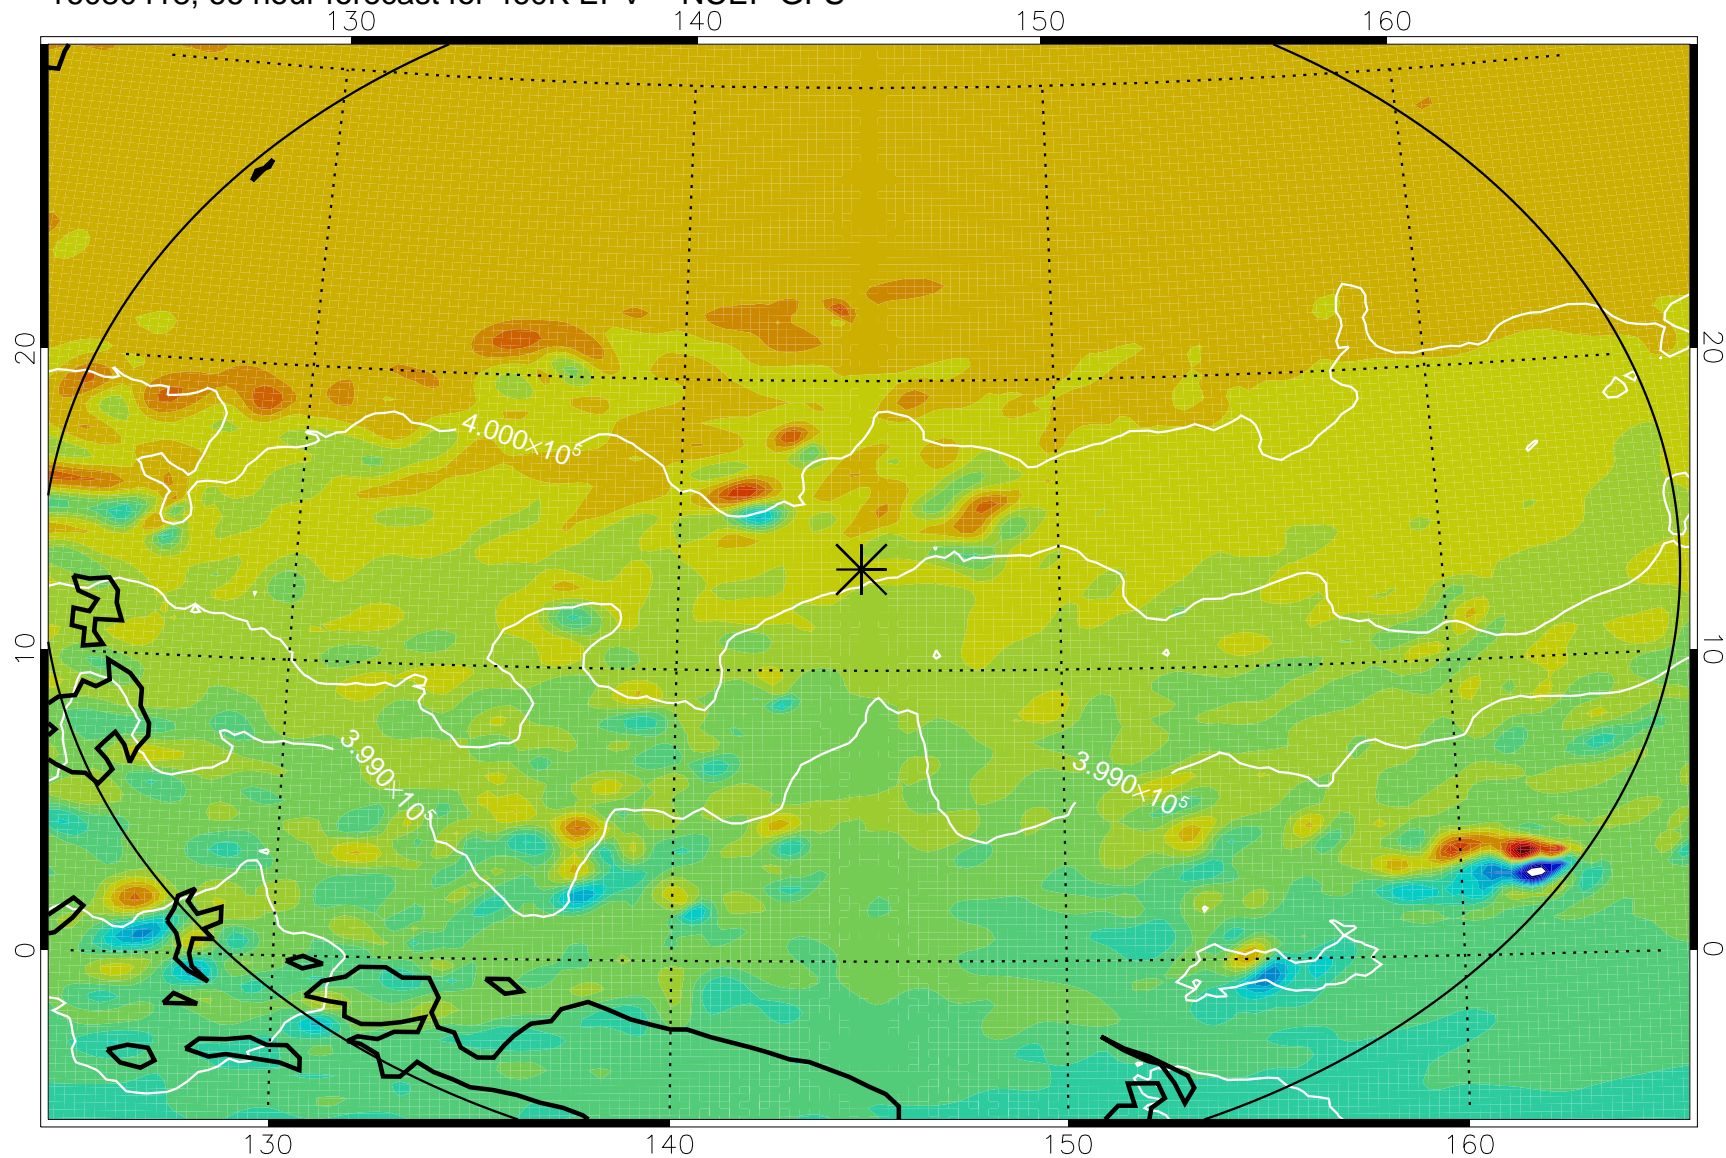

16080406, 54 hour forecast for 460K EPV -- NCEP GFS

460K Montgomery Streamfunction, white

Range ring of 2304 km

16080412, 60 hour forecast for 460K EPV -- NCEP GFS

460K Montgomery Streamfunction, white

Range ring of 2304 km

16080418, 66 hour forecast for 460K EPV -- NCEP GFS

460K Montgomery Streamfunction, white

Range ring of 2304 km

16080500, 72 hour forecast for 460K EPV -- NCEP GFS

460K Montgomery Streamfunction, white

Range ring of 2304 km

16080506, 78 hour forecast for 460K EPV -- NCEP GFS

460K Montgomery Streamfunction, white

Range ring of 2304 km

16080512, 84 hour forecast for 460K EPV -- NCEP GFS

460K Montgomery Streamfunction, white

Range ring of 2304 km

16080518, 90 hour forecast for 460K EPV -- NCEP GFS

460K Montgomery Streamfunction, white

Range ring of 2304 km

16080600, 96 hour forecast for 460K EPV -- NCEP GFS

460K Montgomery Streamfunction, white

Range ring of 2304 km