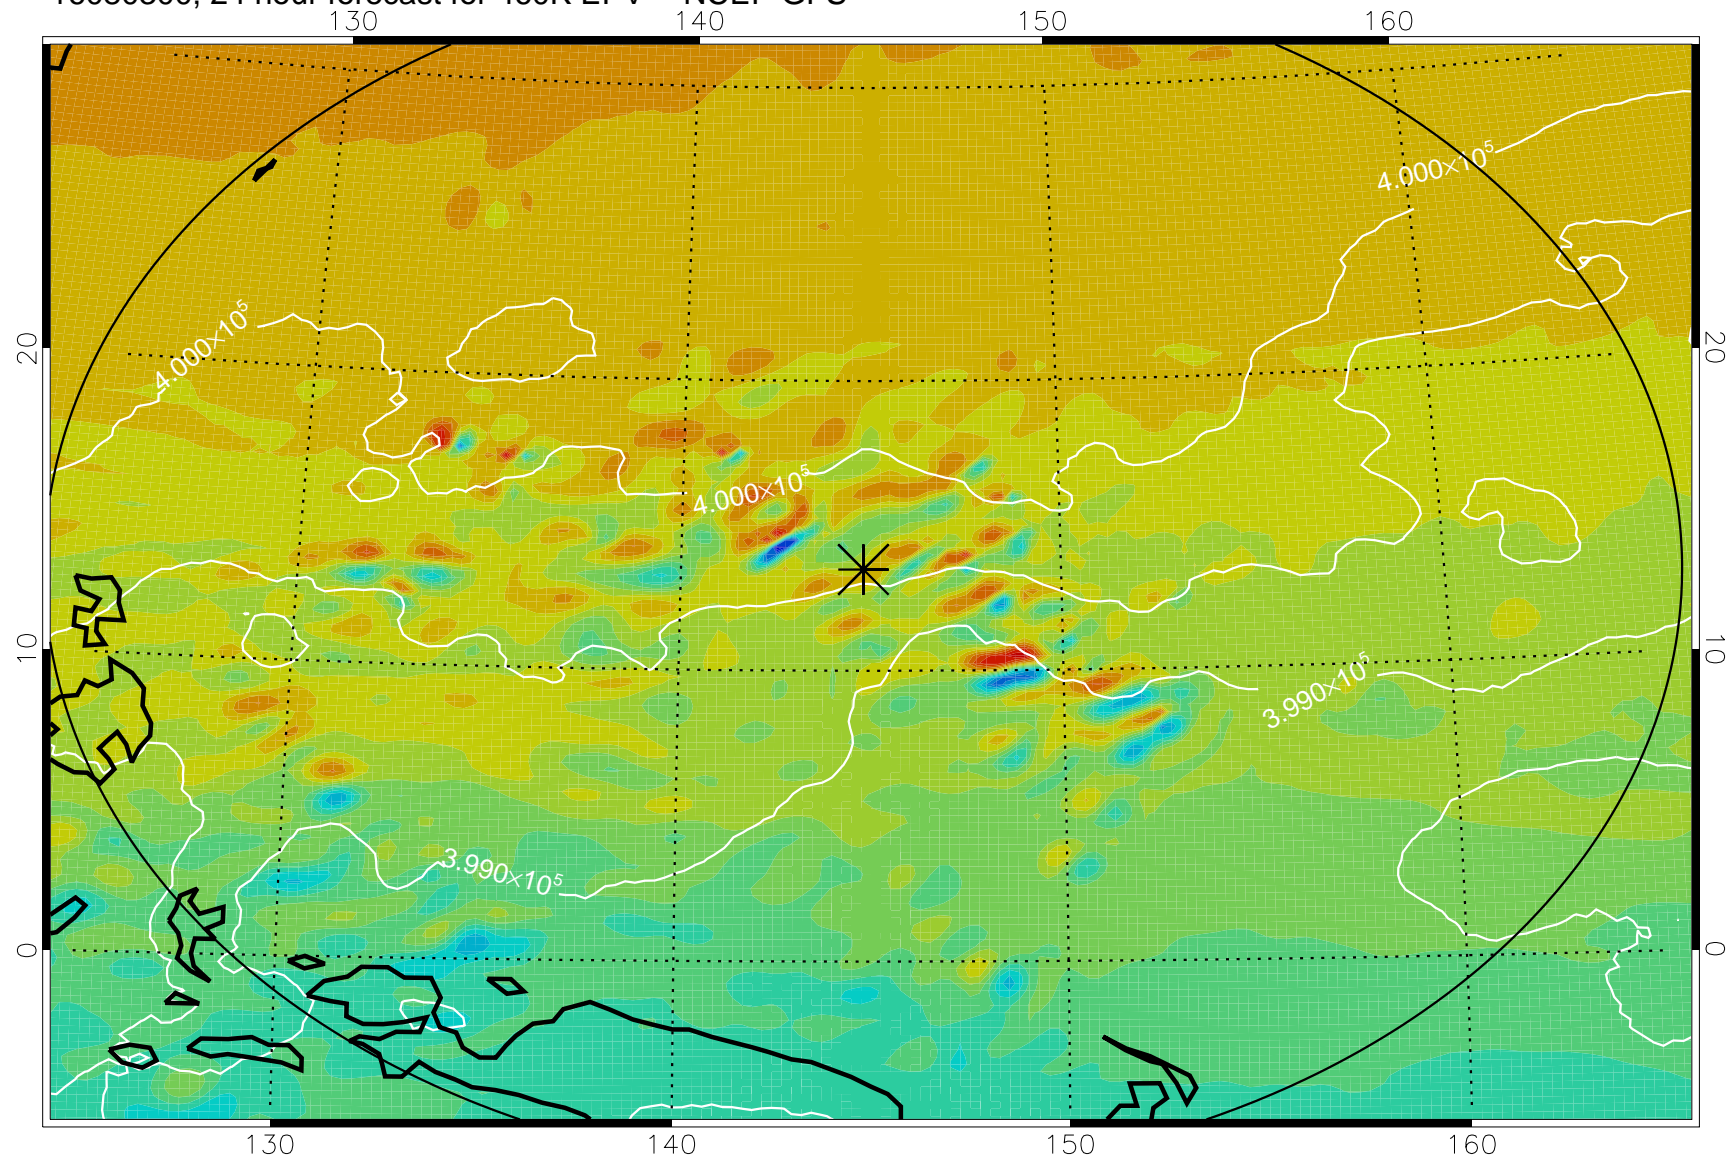

16080218, 18 hour forecast for 460K EPV -- NCEP GFS

460K Montgomery Streamfunction, white

Range ring of 2304 km

16080300, 24 hour forecast for 460K EPV -- NCEP GFS

460K Montgomery Streamfunction, white

Range ring of 2304 km

16080306, 30 hour forecast for 460K EPV -- NCEP GFS

460K Montgomery Streamfunction, white

Range ring of 2304 km

16080312, 36 hour forecast for 460K EPV -- NCEP GFS

460K Montgomery Streamfunction, white

Range ring of 2304 km

16080318, 42 hour forecast for 460K EPV -- NCEP GFS

460K Montgomery Streamfunction, white

Range ring of 2304 km

16080400, 48 hour forecast for 460K EPV -- NCEP GFS

460K Montgomery Streamfunction, white

Range ring of 2304 km

16080518, 90 hour forecast for 460K EPV -- NCEP GFS

460K Montgomery Streamfunction, white

Range ring of 2304 km

16080600, 96 hour forecast for 460K EPV -- NCEP GFS

460K Montgomery Streamfunction, white

Range ring of 2304 km