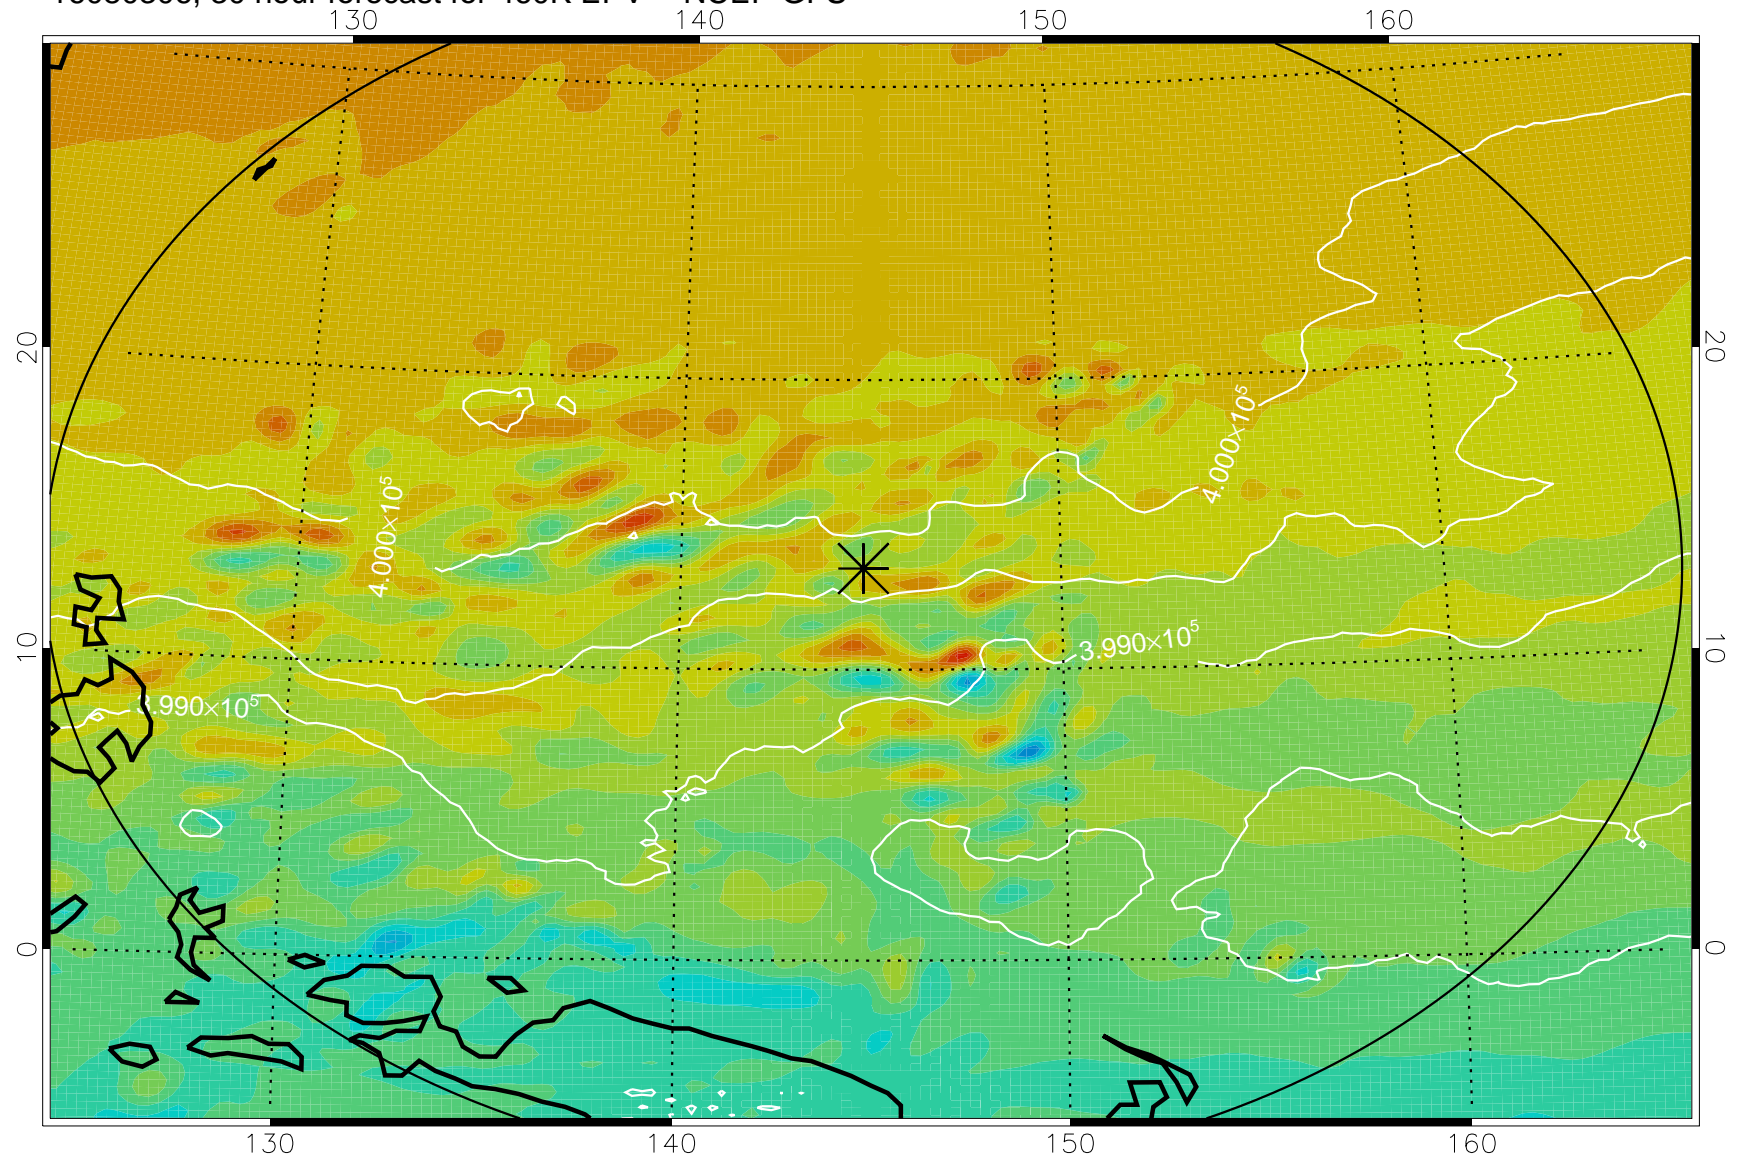

16080218, 18 hour forecast for 460K EPV -- NCEP GFS

460K Montgomery Streamfunction, white

Range ring of 2304 km

16080300, 24 hour forecast for 460K EPV -- NCEP GFS

460K Montgomery Streamfunction, white

Range ring of 2304 km

16080306, 30 hour forecast for 460K EPV -- NCEP GFS

460K Montgomery Streamfunction, white

Range ring of 2304 km

16080312, 36 hour forecast for 460K EPV -- NCEP GFS

460K Montgomery Streamfunction, white

Range ring of 2304 km

16080318, 42 hour forecast for 460K EPV -- NCEP GFS

460K Montgomery Streamfunction, white

Range ring of 2304 km

16080400, 48 hour forecast for 460K EPV -- NCEP GFS

460K Montgomery Streamfunction, white

Range ring of 2304 km

16080518, 90 hour forecast for 460K EPV -- NCEP GFS

460K Montgomery Streamfunction, white

Range ring of 2304 km

16080600, 96 hour forecast for 460K EPV -- NCEP GFS

460K Montgomery Streamfunction, white

Range ring of 2304 km