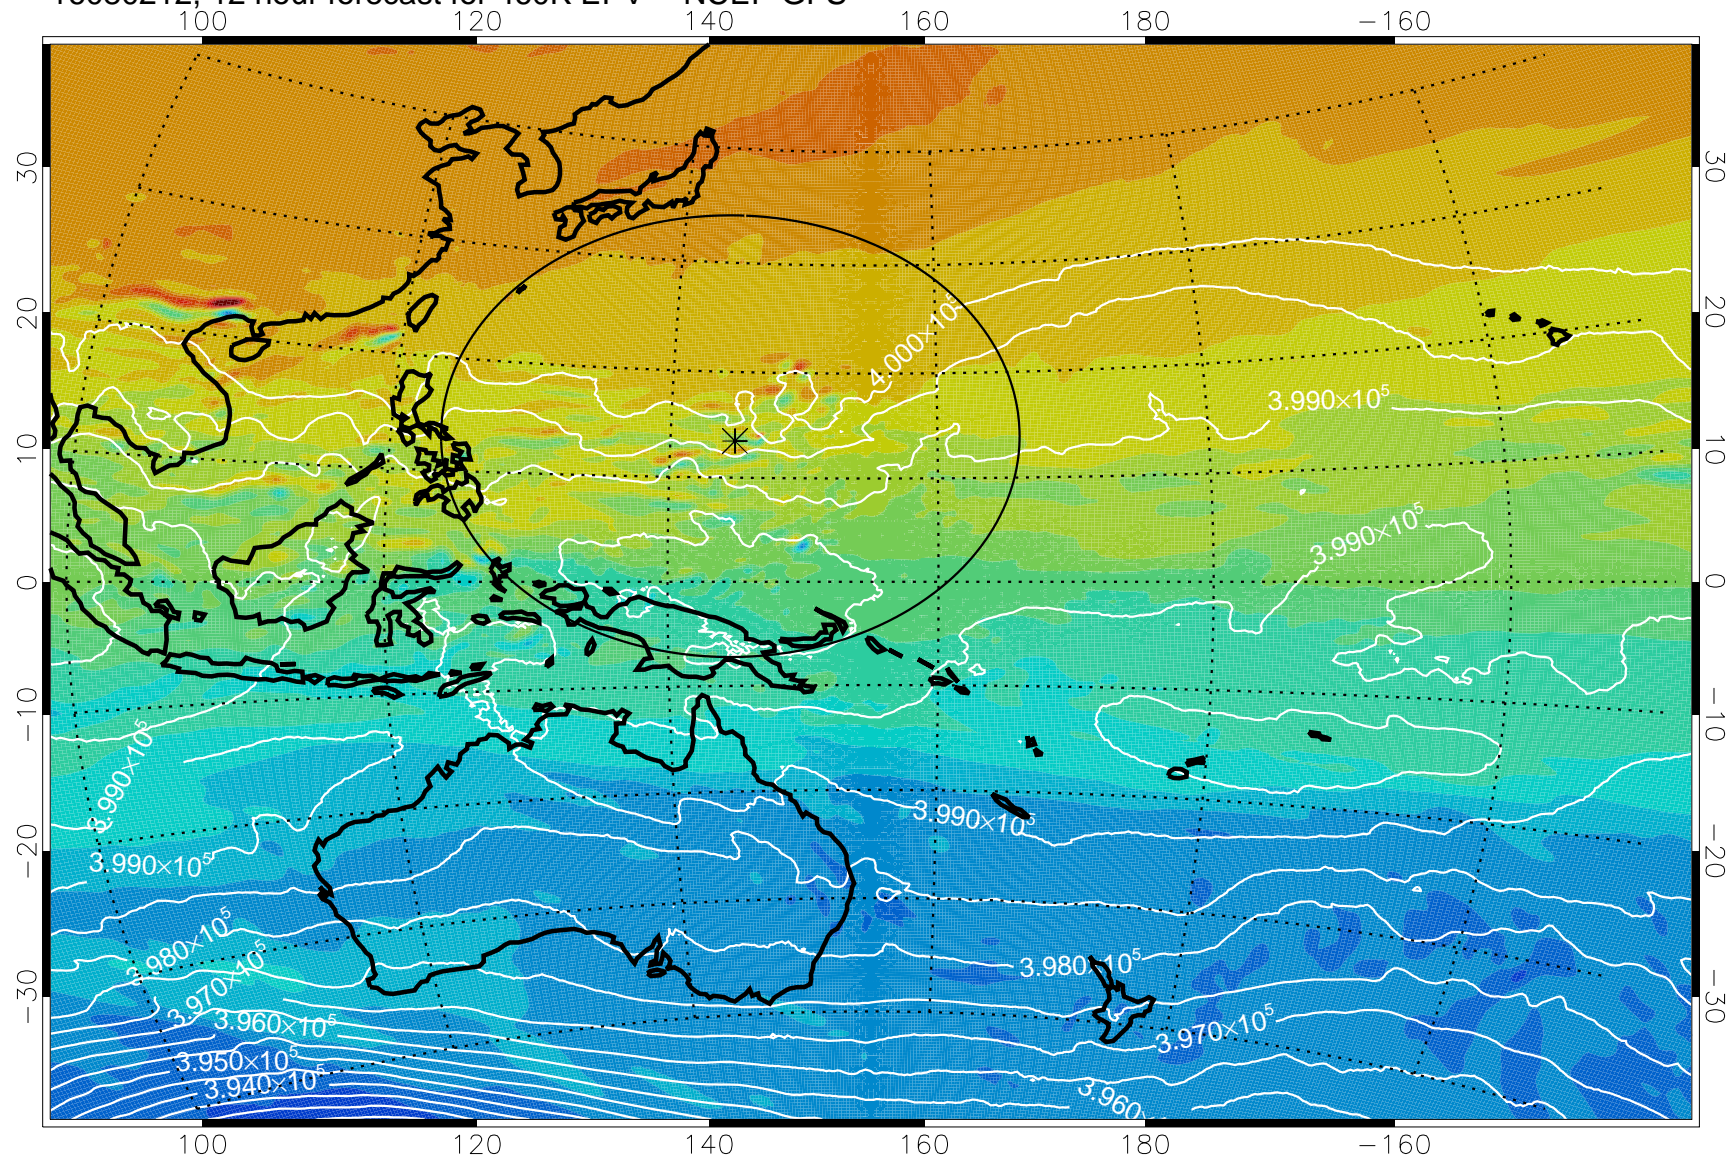

16080206, 6 hour forecast for 460K EPV -- NCEP GFS

460K Montgomery Streamfunction, white

Range ring of 2304 km

16080212, 12 hour forecast for 460K EPV -- NCEP GFS

460K Montgomery Streamfunction, white

Range ring of 2304 km

16080218, 18 hour forecast for 460K EPV -- NCEP GFS

460K Montgomery Streamfunction, white

Range ring of 2304 km

16080300, 24 hour forecast for 460K EPV -- NCEP GFS

460K Montgomery Streamfunction, white

Range ring of 2304 km

16080306, 30 hour forecast for 460K EPV -- NCEP GFS

460K Montgomery Streamfunction, white

Range ring of 2304 km

16080318, 42 hour forecast for 460K EPV -- NCEP GFS

460K Montgomery Streamfunction, white

Range ring of 2304 km

16080400, 48 hour forecast for 460K EPV -- NCEP GFS

460K Montgomery Streamfunction, white

Range ring of 2304 km

16080406, 54 hour forecast for 460K EPV -- NCEP GFS

460K Montgomery Streamfunction, white

Range ring of 2304 km