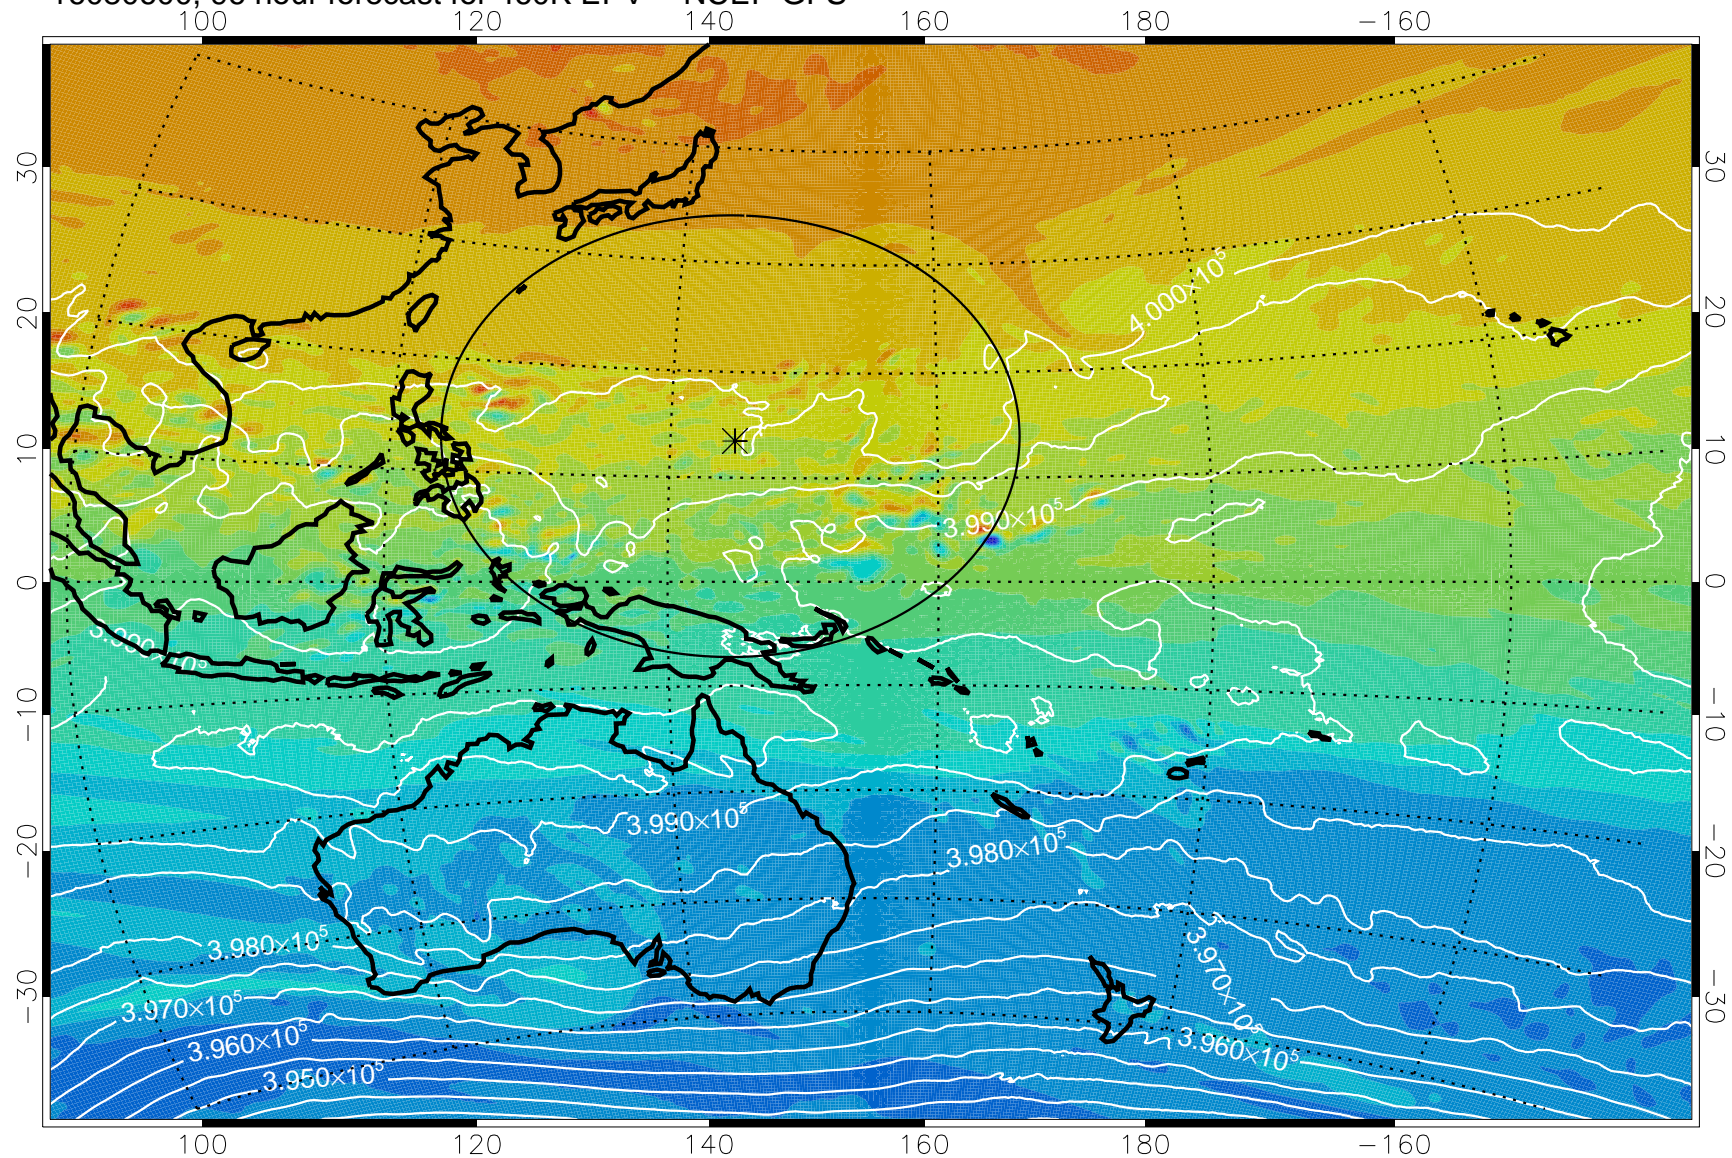

16080500, 72 hour forecast for 460K EPV -- NCEP GFS

460K Montgomery Streamfunction, white

Range ring of 2304 km

16080506, 78 hour forecast for 460K EPV -- NCEP GFS

460K Montgomery Streamfunction, white

Range ring of 2304 km

16080512, 84 hour forecast for 460K EPV -- NCEP GFS

16080518, 90 hour forecast for 460K EPV -- NCEP GFS

460K Montgomery Streamfunction, white

Range ring of 2304 km

16080600, 96 hour forecast for 460K EPV -- NCEP GFS

460K Montgomery Streamfunction, white

Range ring of 2304 km

16080606, 102 hour forecast for 460K EPV -- NCEP GFS

460K Montgomery Streamfunction, white

Range ring of 2304 km

16080612, 108 hour forecast for 460K EPV -- NCEP GFS

460K Montgomery Streamfunction, white

Range ring of 2304 km

16080618, 114 hour forecast for 460K EPV -- NCEP GFS

460K Montgomery Streamfunction, white

Range ring of 2304 km

16080700, 120 hour forecast for 460K EPV -- NCEP GFS