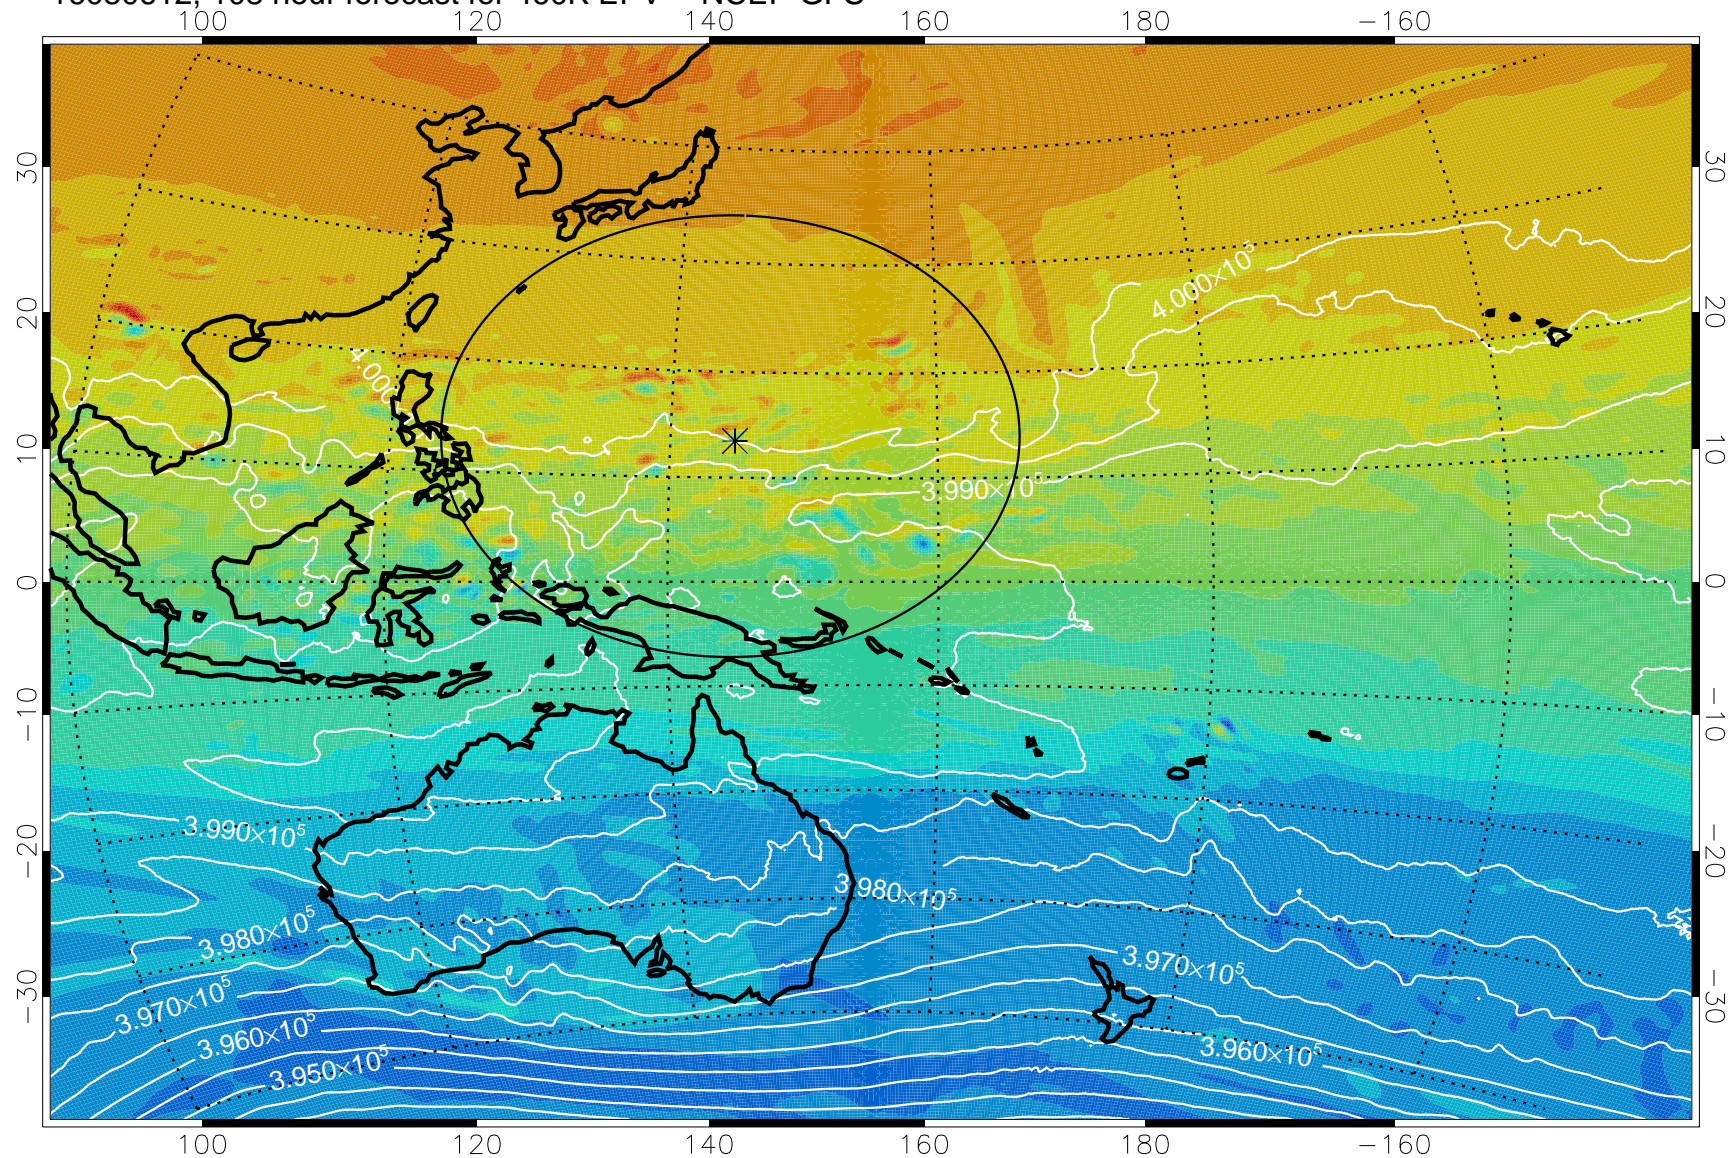

16080512, 84 hour forecast for 460K EPV -- NCEP GFS

16080518, 90 hour forecast for 460K EPV -- NCEP GFS

460K Montgomery Streamfunction, white

Range ring of 2304 km

16080600, 96 hour forecast for 460K EPV -- NCEP GFS

460K Montgomery Streamfunction, white

Range ring of 2304 km

16080606, 102 hour forecast for 460K EPV -- NCEP GFS

460K Montgomery Streamfunction, white

Range ring of 2304 km

16080612, 108 hour forecast for 460K EPV -- NCEP GFS

460K Montgomery Streamfunction, white

Range ring of 2304 km

16080618, 114 hour forecast for 460K EPV -- NCEP GFS

460K Montgomery Streamfunction, white

Range ring of 2304 km

16080700, 120 hour forecast for 460K EPV -- NCEP GFS

460K Montgomery Streamfunction, white

Range ring of 2304 km