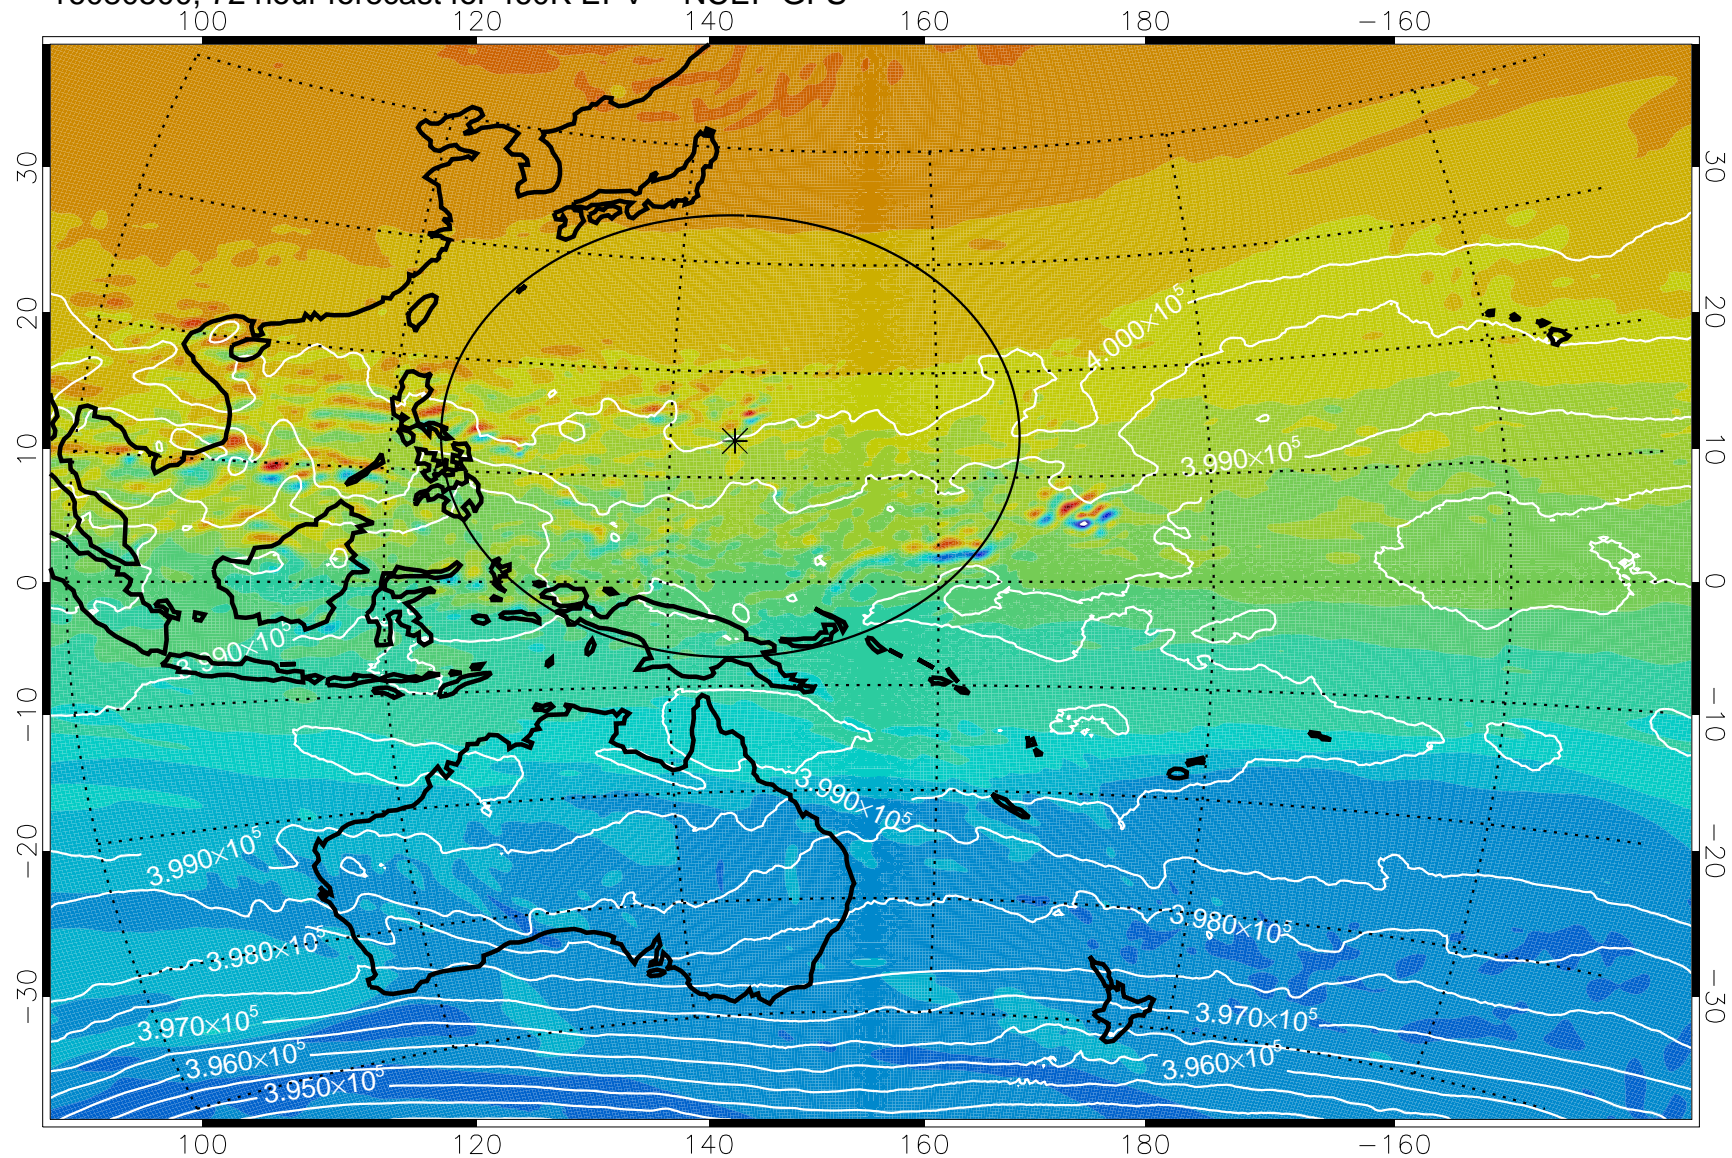

16080400, 48 hour forecast for 460K EPV -- NCEP GFS

460K Montgomery Streamfunction, white

Range ring of 2304 km

16080406, 54 hour forecast for 460K EPV -- NCEP GFS

460K Montgomery Streamfunction, white

Range ring of 2304 km

16080412, 60 hour forecast for 460K EPV -- NCEP GFS

460K Montgomery Streamfunction, white

Range ring of 2304 km

16080418, 66 hour forecast for 460K EPV -- NCEP GFS

460K Montgomery Streamfunction, white

Range ring of 2304 km

16080500, 72 hour forecast for 460K EPV -- NCEP GFS

460K Montgomery Streamfunction, white

Range ring of 2304 km

16080506, 78 hour forecast for 460K EPV -- NCEP GFS

460K Montgomery Streamfunction, white

Range ring of 2304 km

16080512, 84 hour forecast for 460K EPV -- NCEP GFS

16080518, 90 hour forecast for 460K EPV -- NCEP GFS

460K Montgomery Streamfunction, white

Range ring of 2304 km

16080600, 96 hour forecast for 460K EPV -- NCEP GFS