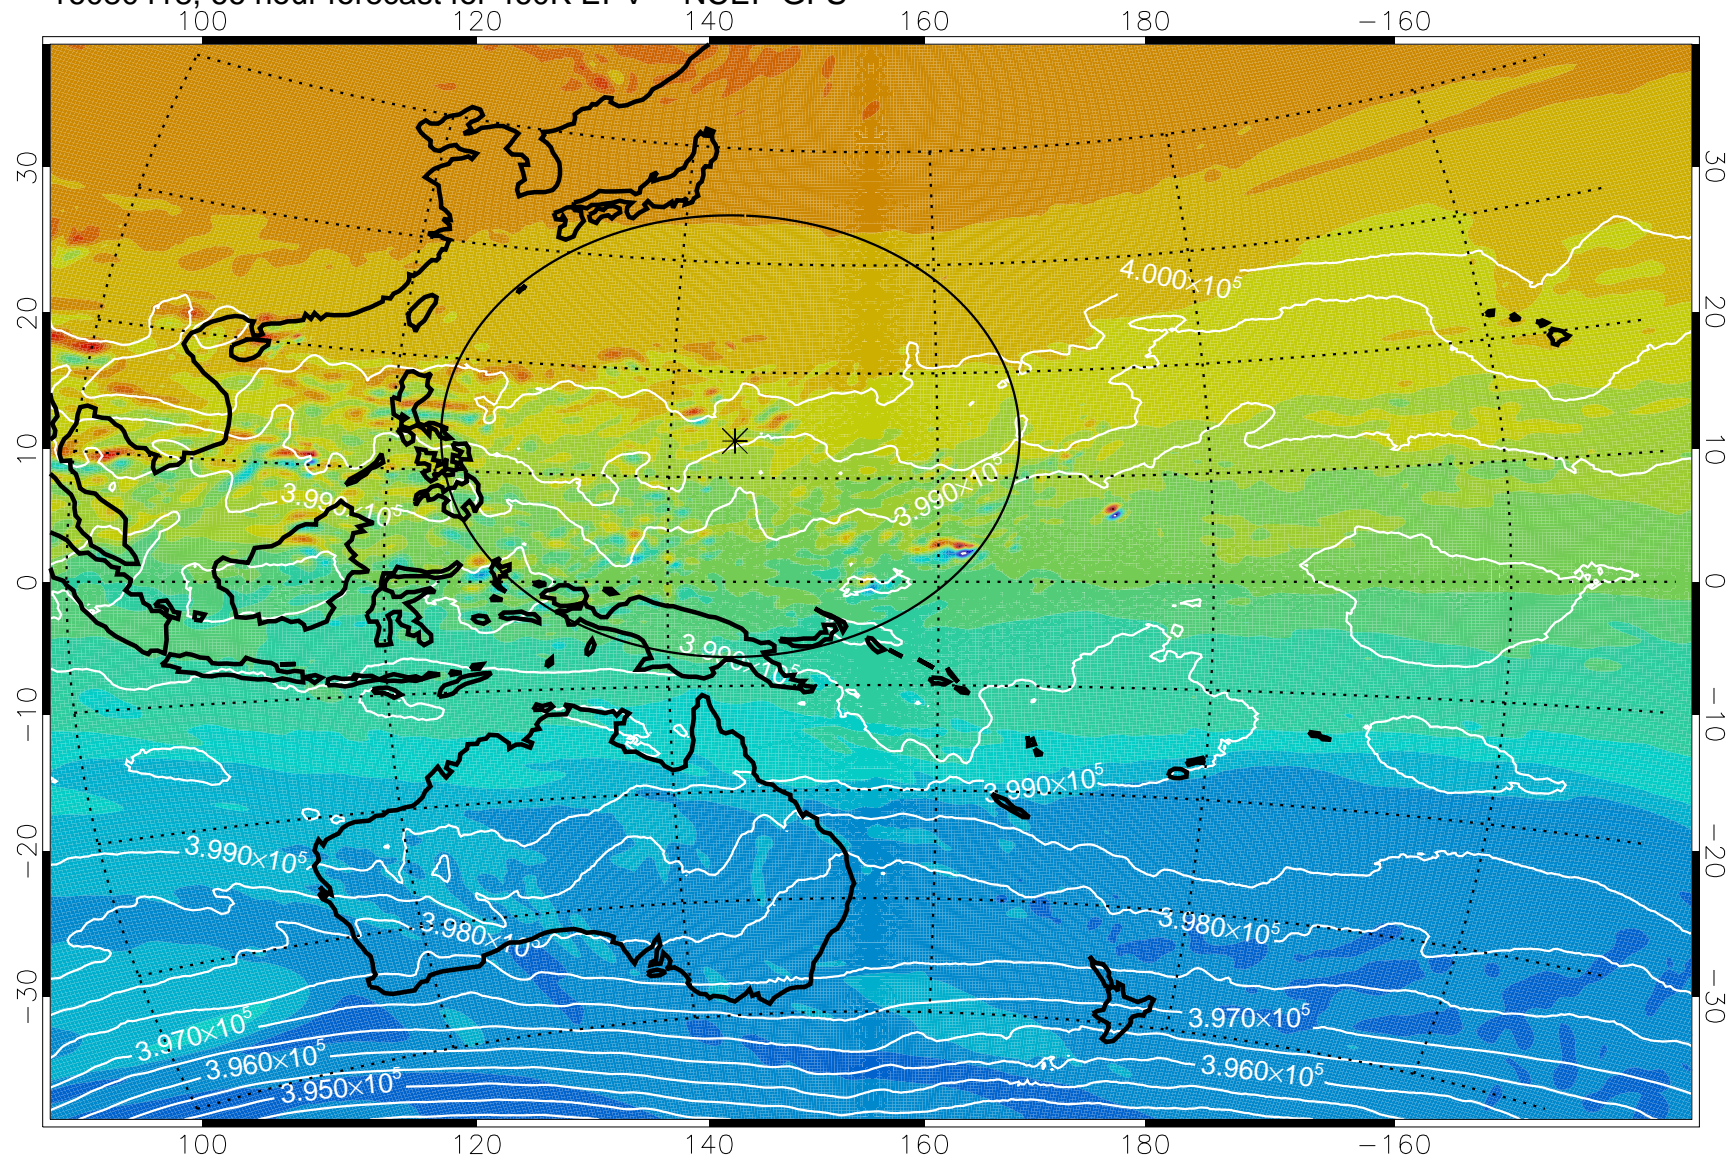

16080400, 48 hour forecast for 460K EPV -- NCEP GFS

460K Montgomery Streamfunction, white

Range ring of 2304 km

16080406, 54 hour forecast for 460K EPV -- NCEP GFS

460K Montgomery Streamfunction, white

Range ring of 2304 km

16080412, 60 hour forecast for 460K EPV -- NCEP GFS

460K Montgomery Streamfunction, white

Range ring of 2304 km

16080418, 66 hour forecast for 460K EPV -- NCEP GFS

460K Montgomery Streamfunction, white

Range ring of 2304 km

16080500, 72 hour forecast for 460K EPV -- NCEP GFS

460K Montgomery Streamfunction, white

Range ring of 2304 km

16080506, 78 hour forecast for 460K EPV -- NCEP GFS

460K Montgomery Streamfunction, white

Range ring of 2304 km

16080512, 84 hour forecast for 460K EPV -- NCEP GFS

16080518, 90 hour forecast for 460K EPV -- NCEP GFS

460K Montgomery Streamfunction, white

Range ring of 2304 km

16080600, 96 hour forecast for 460K EPV -- NCEP GFS