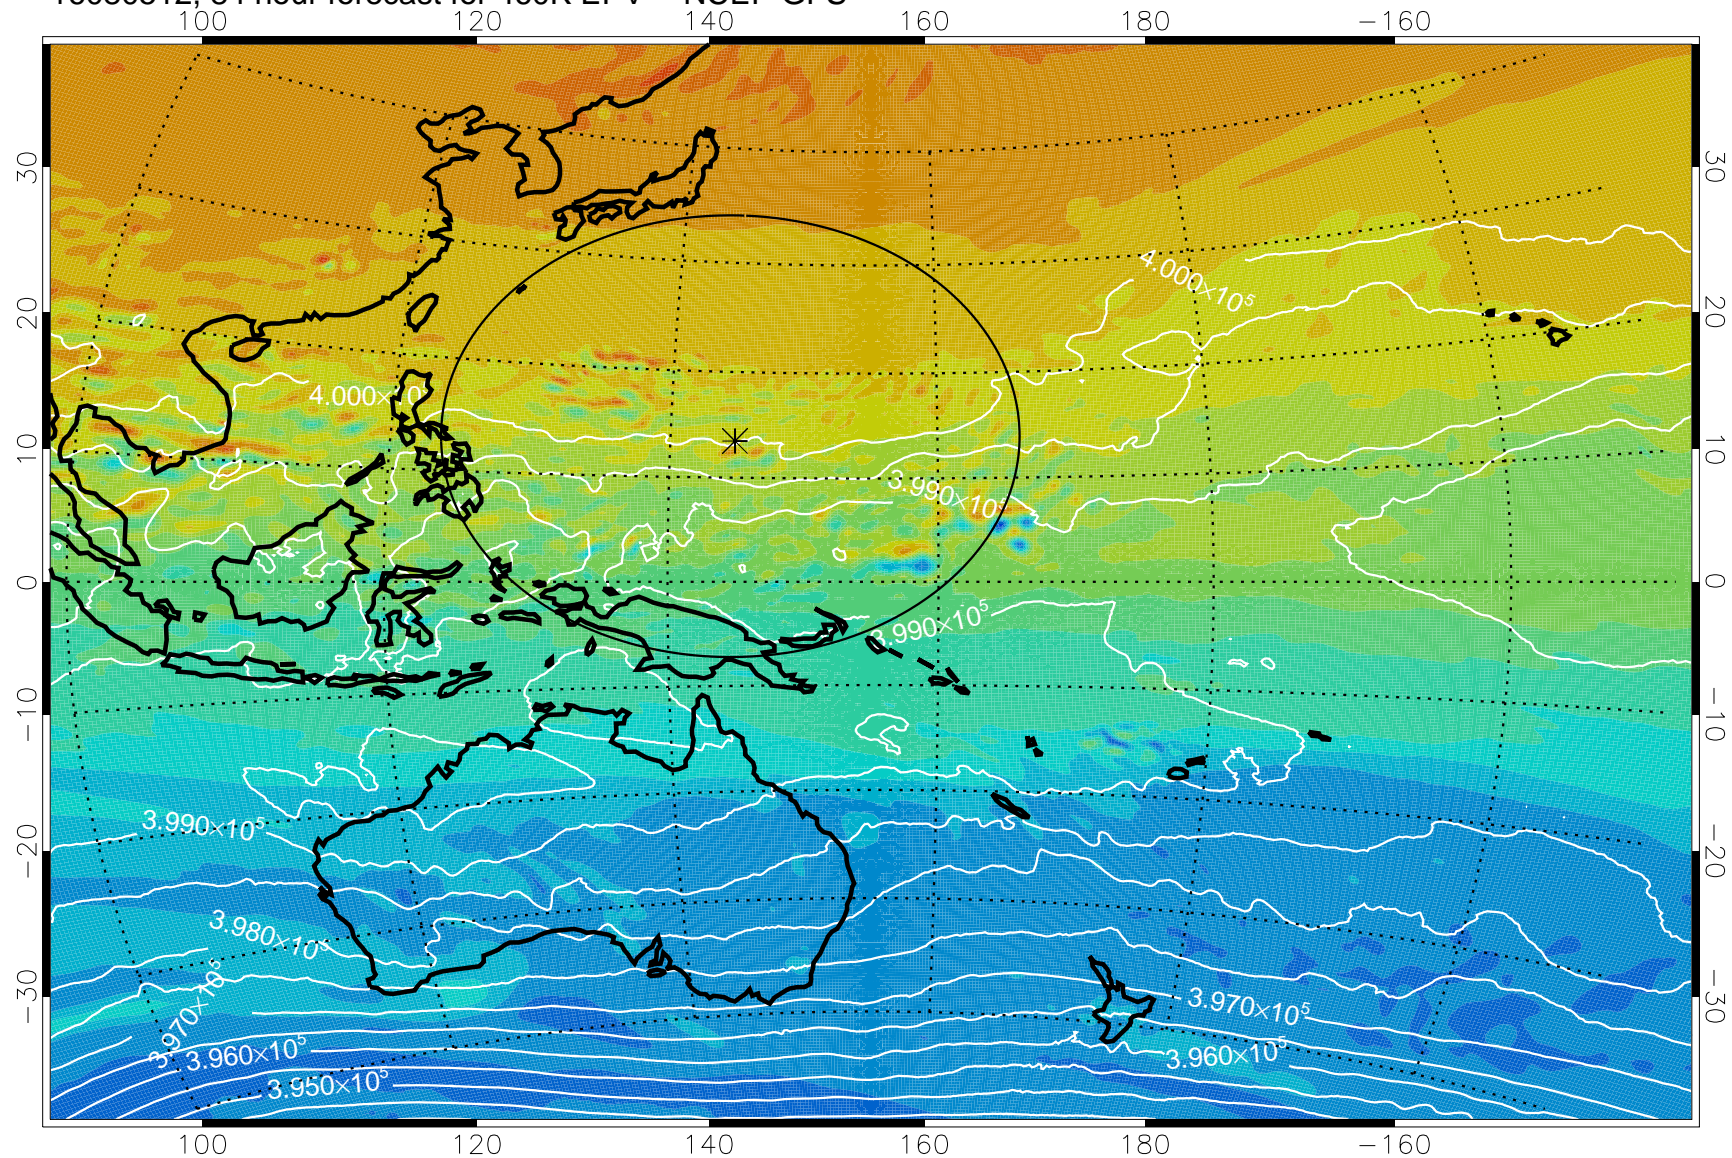

16080412, 60 hour forecast for 460K EPV -- NCEP GFS

460K Montgomery Streamfunction, white

Range ring of 2304 km

16080418, 66 hour forecast for 460K EPV -- NCEP GFS

460K Montgomery Streamfunction, white

Range ring of 2304 km

16080500, 72 hour forecast for 460K EPV -- NCEP GFS

460K Montgomery Streamfunction, white

Range ring of 2304 km

16080506, 78 hour forecast for 460K EPV -- NCEP GFS

460K Montgomery Streamfunction, white

Range ring of 2304 km

16080512, 84 hour forecast for 460K EPV -- NCEP GFS

16080518, 90 hour forecast for 460K EPV -- NCEP GFS

460K Montgomery Streamfunction, white

Range ring of 2304 km

16080600, 96 hour forecast for 460K EPV -- NCEP GFS

460K Montgomery Streamfunction, white

Range ring of 2304 km

16080606, 102 hour forecast for 460K EPV -- NCEP GFS

460K Montgomery Streamfunction, white

Range ring of 2304 km

16080612, 108 hour forecast for 460K EPV -- NCEP GFS