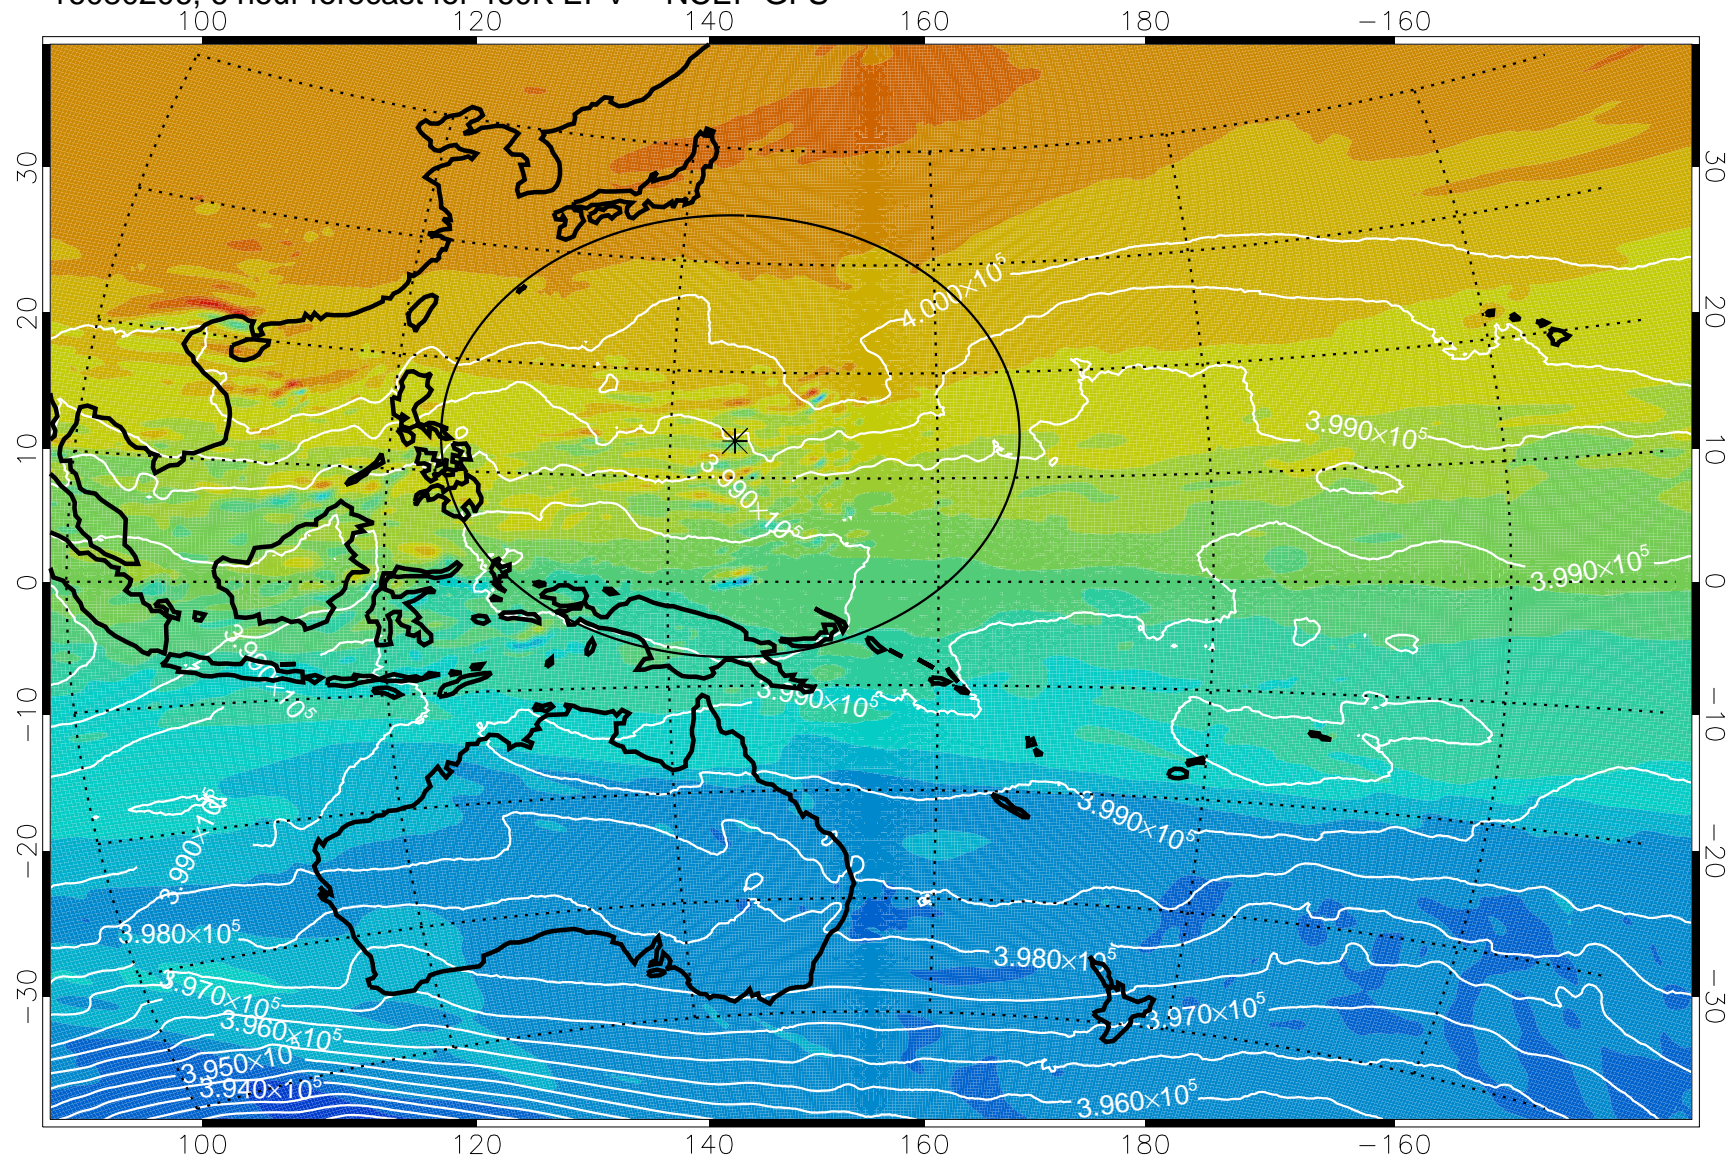

16080206, 6 hour forecast for 460K EPV -- NCEP GFS

460K Montgomery Streamfunction, white

Range ring of 2304 km

16080212, 12 hour forecast for 460K EPV -- NCEP GFS

460K Montgomery Streamfunction, white

Range ring of 2304 km

16080218, 18 hour forecast for 460K EPV -- NCEP GFS

460K Montgomery Streamfunction, white

Range ring of 2304 km

16080300, 24 hour forecast for 460K EPV -- NCEP GFS

460K Montgomery Streamfunction, white

Range ring of 2304 km

16080306, 30 hour forecast for 460K EPV -- NCEP GFS

460K Montgomery Streamfunction, white

Range ring of 2304 km

16080318, 42 hour forecast for 460K EPV -- NCEP GFS

460K Montgomery Streamfunction, white

Range ring of 2304 km

16080400, 48 hour forecast for 460K EPV -- NCEP GFS

460K Montgomery Streamfunction, white

Range ring of 2304 km

16080406, 54 hour forecast for 460K EPV -- NCEP GFS

460K Montgomery Streamfunction, white

Range ring of 2304 km