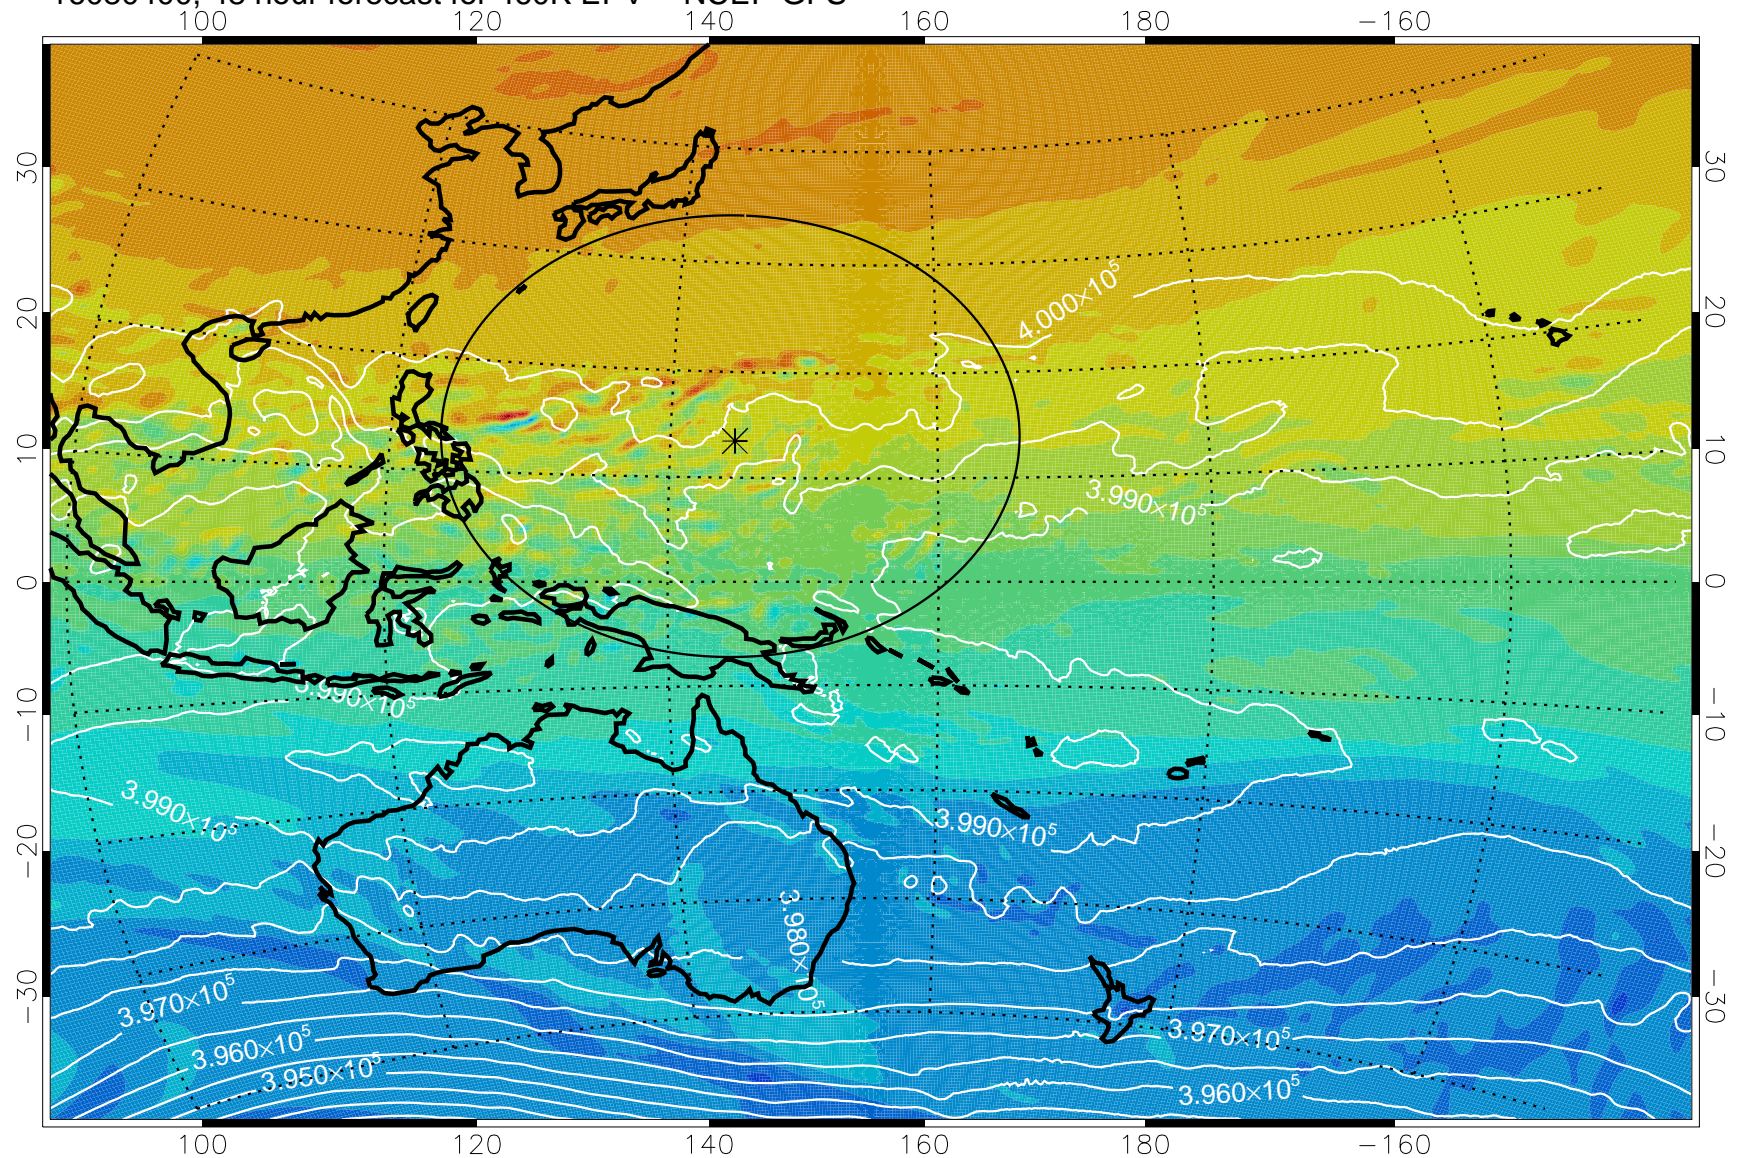

16080218, 18 hour forecast for 460K EPV -- NCEP GFS

460K Montgomery Streamfunction, white

Range ring of 2304 km

16080300, 24 hour forecast for 460K EPV -- NCEP GFS

460K Montgomery Streamfunction, white

Range ring of 2304 km

16080306, 30 hour forecast for 460K EPV -- NCEP GFS

460K Montgomery Streamfunction, white

Range ring of 2304 km

16080318, 42 hour forecast for 460K EPV -- NCEP GFS

460K Montgomery Streamfunction, white

Range ring of 2304 km

16080400, 48 hour forecast for 460K EPV -- NCEP GFS

460K Montgomery Streamfunction, white

Range ring of 2304 km

16080406, 54 hour forecast for 460K EPV -- NCEP GFS

460K Montgomery Streamfunction, white

Range ring of 2304 km

16080412, 60 hour forecast for 460K EPV -- NCEP GFS

460K Montgomery Streamfunction, white

Range ring of 2304 km

16080418, 66 hour forecast for 460K EPV -- NCEP GFS

460K Montgomery Streamfunction, white

Range ring of 2304 km