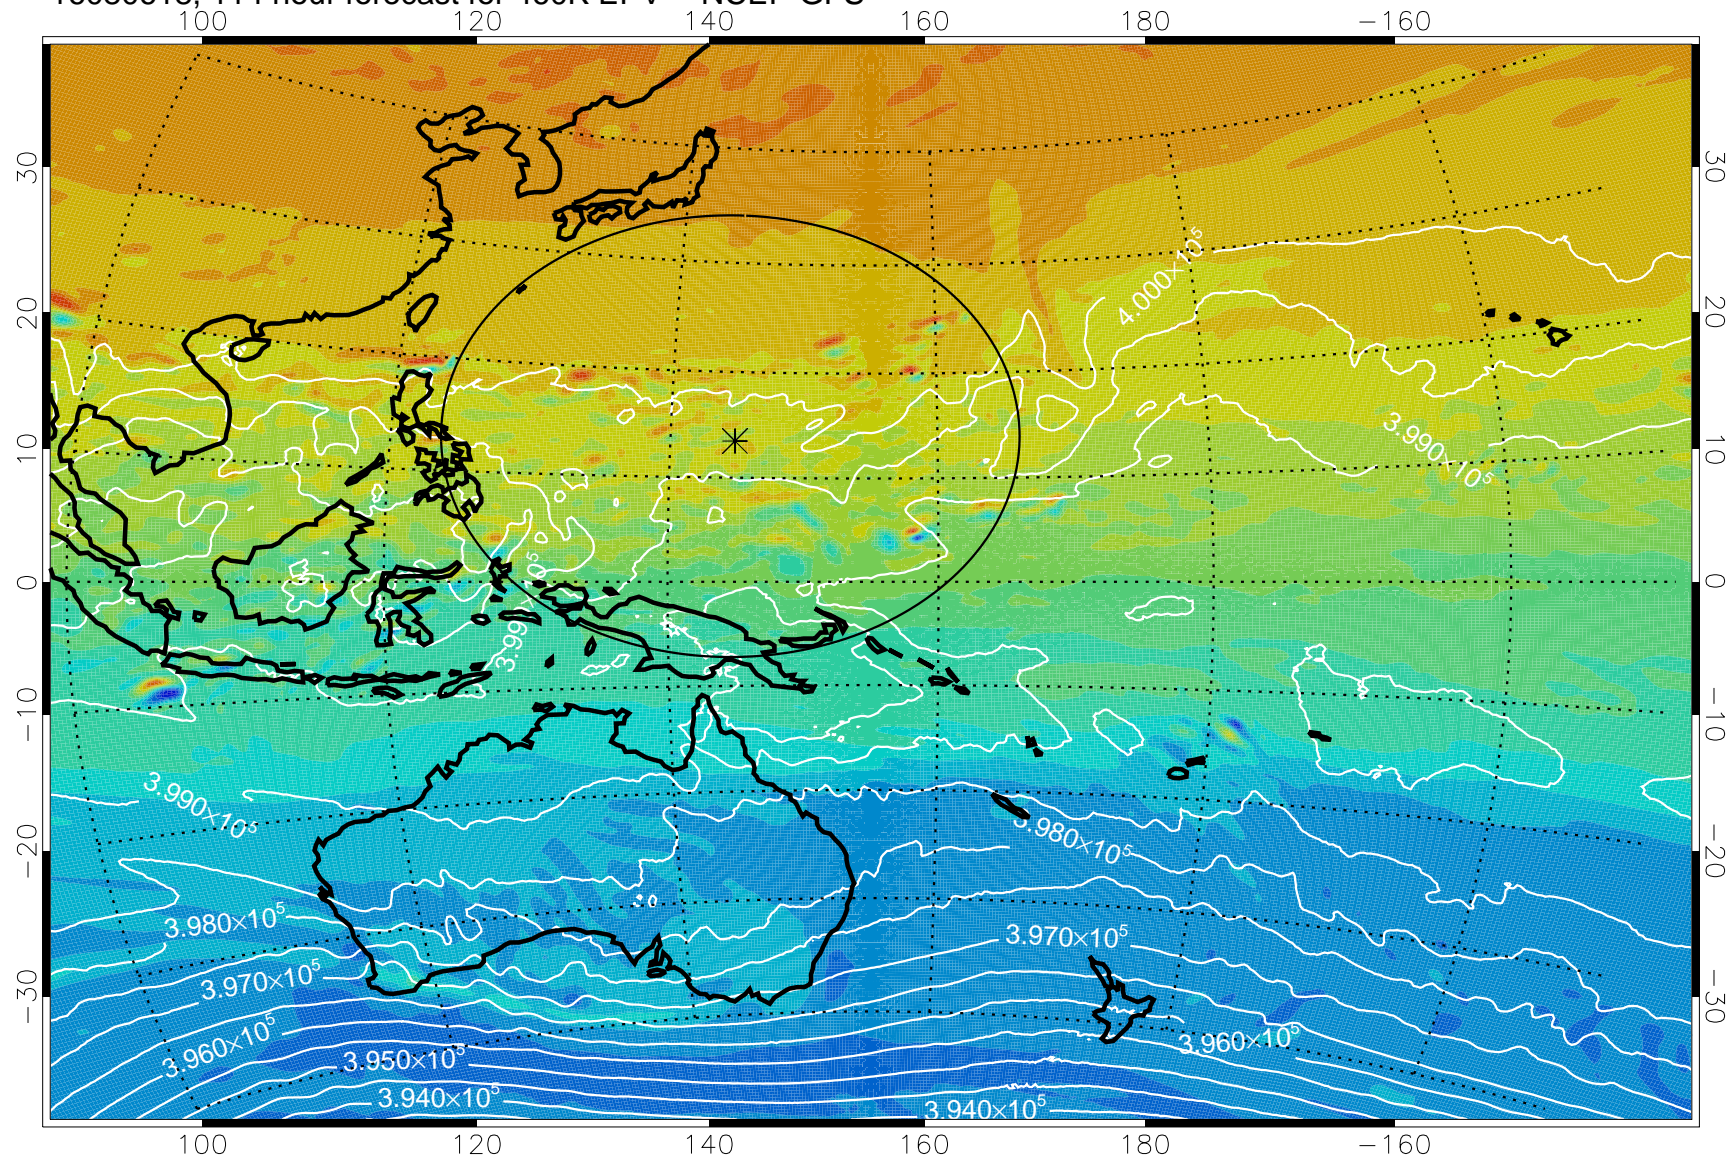

16080512, 84 hour forecast for 460K EPV -- NCEP GFS

16080518, 90 hour forecast for 460K EPV -- NCEP GFS

460K Montgomery Streamfunction, white

Range ring of 2304 km

16080600, 96 hour forecast for 460K EPV -- NCEP GFS

460K Montgomery Streamfunction, white

Range ring of 2304 km

16080606, 102 hour forecast for 460K EPV -- NCEP GFS

460K Montgomery Streamfunction, white

Range ring of 2304 km

16080612, 108 hour forecast for 460K EPV -- NCEP GFS

460K Montgomery Streamfunction, white

Range ring of 2304 km

16080618, 114 hour forecast for 460K EPV -- NCEP GFS

460K Montgomery Streamfunction, white

Range ring of 2304 km

16080700, 120 hour forecast for 460K EPV -- NCEP GFS

460K Montgomery Streamfunction, white

Range ring of 2304 km