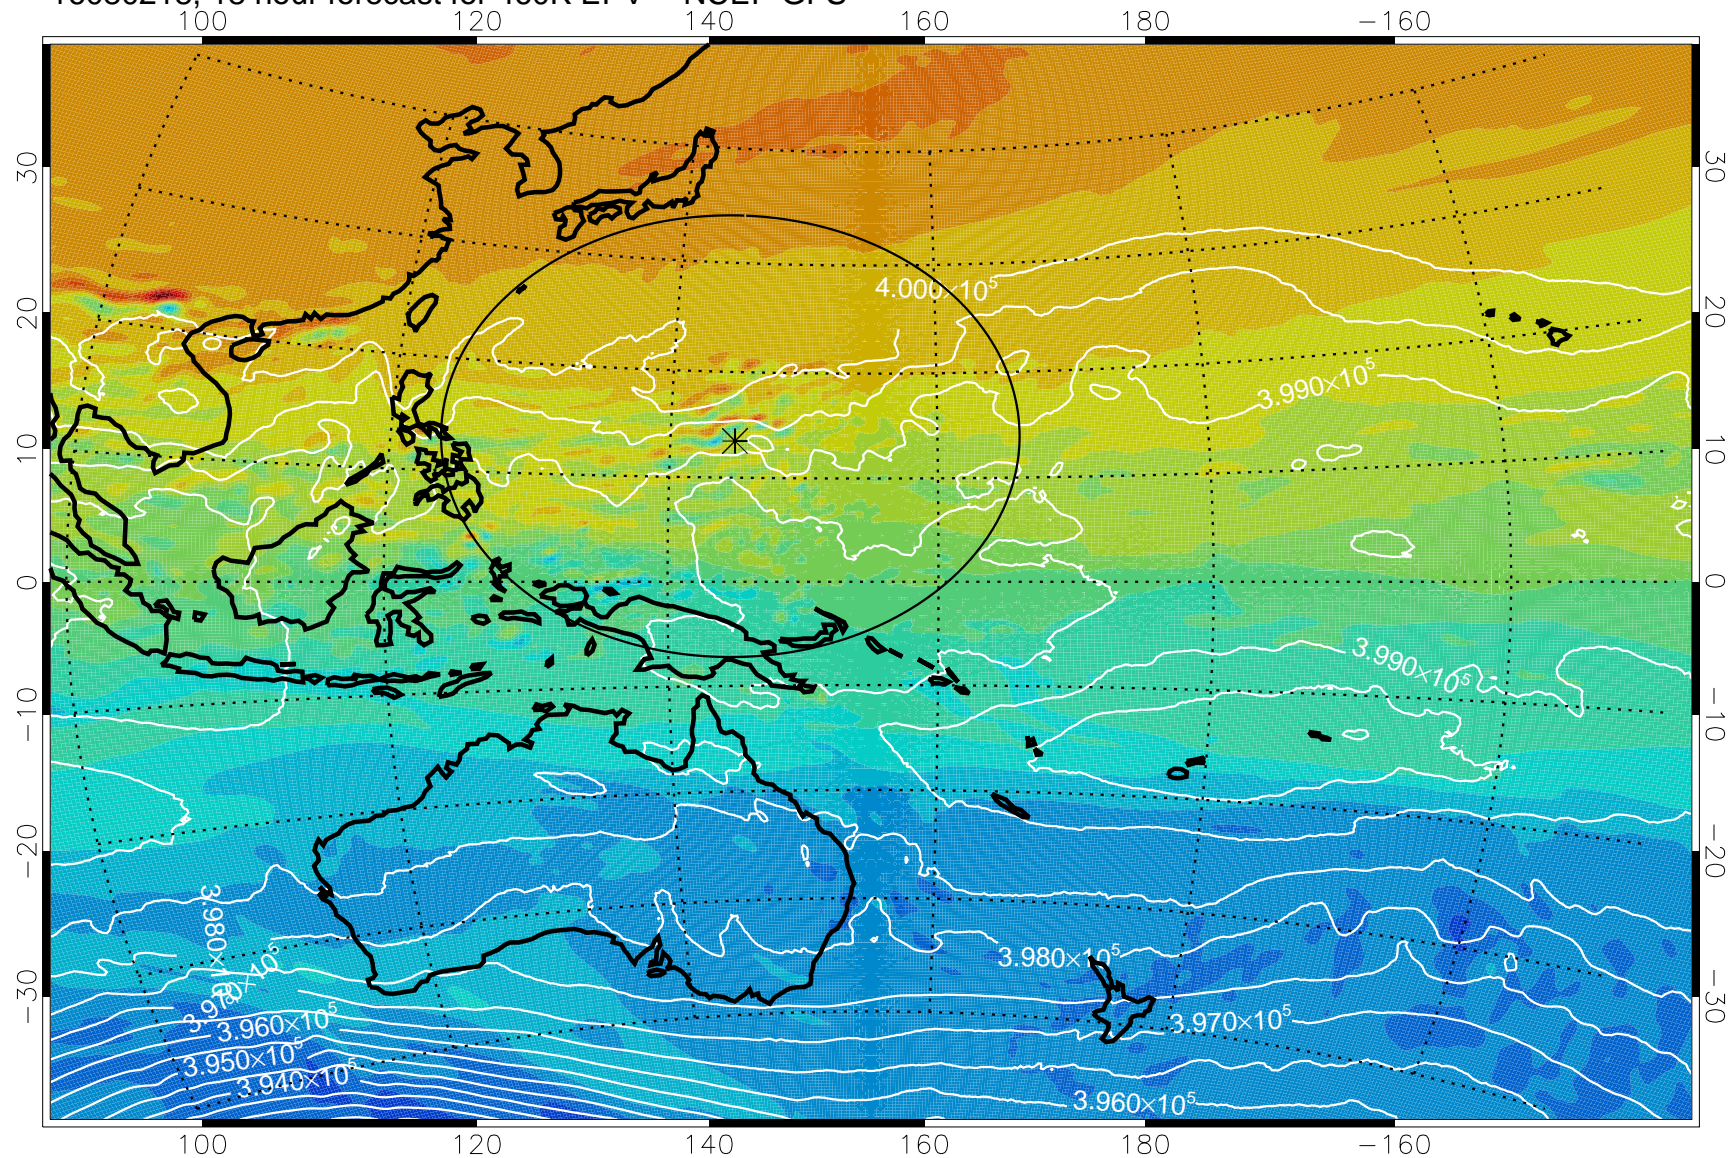

16080206, 6 hour forecast for 460K EPV -- NCEP GFS

460K Montgomery Streamfunction, white

Range ring of 2304 km

16080212, 12 hour forecast for 460K EPV -- NCEP GFS

460K Montgomery Streamfunction, white

Range ring of 2304 km

16080218, 18 hour forecast for 460K EPV -- NCEP GFS

460K Montgomery Streamfunction, white

Range ring of 2304 km

16080300, 24 hour forecast for 460K EPV -- NCEP GFS

460K Montgomery Streamfunction, white

Range ring of 2304 km

16080306, 30 hour forecast for 460K EPV -- NCEP GFS

460K Montgomery Streamfunction, white

Range ring of 2304 km

16080318, 42 hour forecast for 460K EPV -- NCEP GFS

460K Montgomery Streamfunction, white

Range ring of 2304 km

16080400, 48 hour forecast for 460K EPV -- NCEP GFS

460K Montgomery Streamfunction, white

Range ring of 2304 km

16080406, 54 hour forecast for 460K EPV -- NCEP GFS

460K Montgomery Streamfunction, white

Range ring of 2304 km