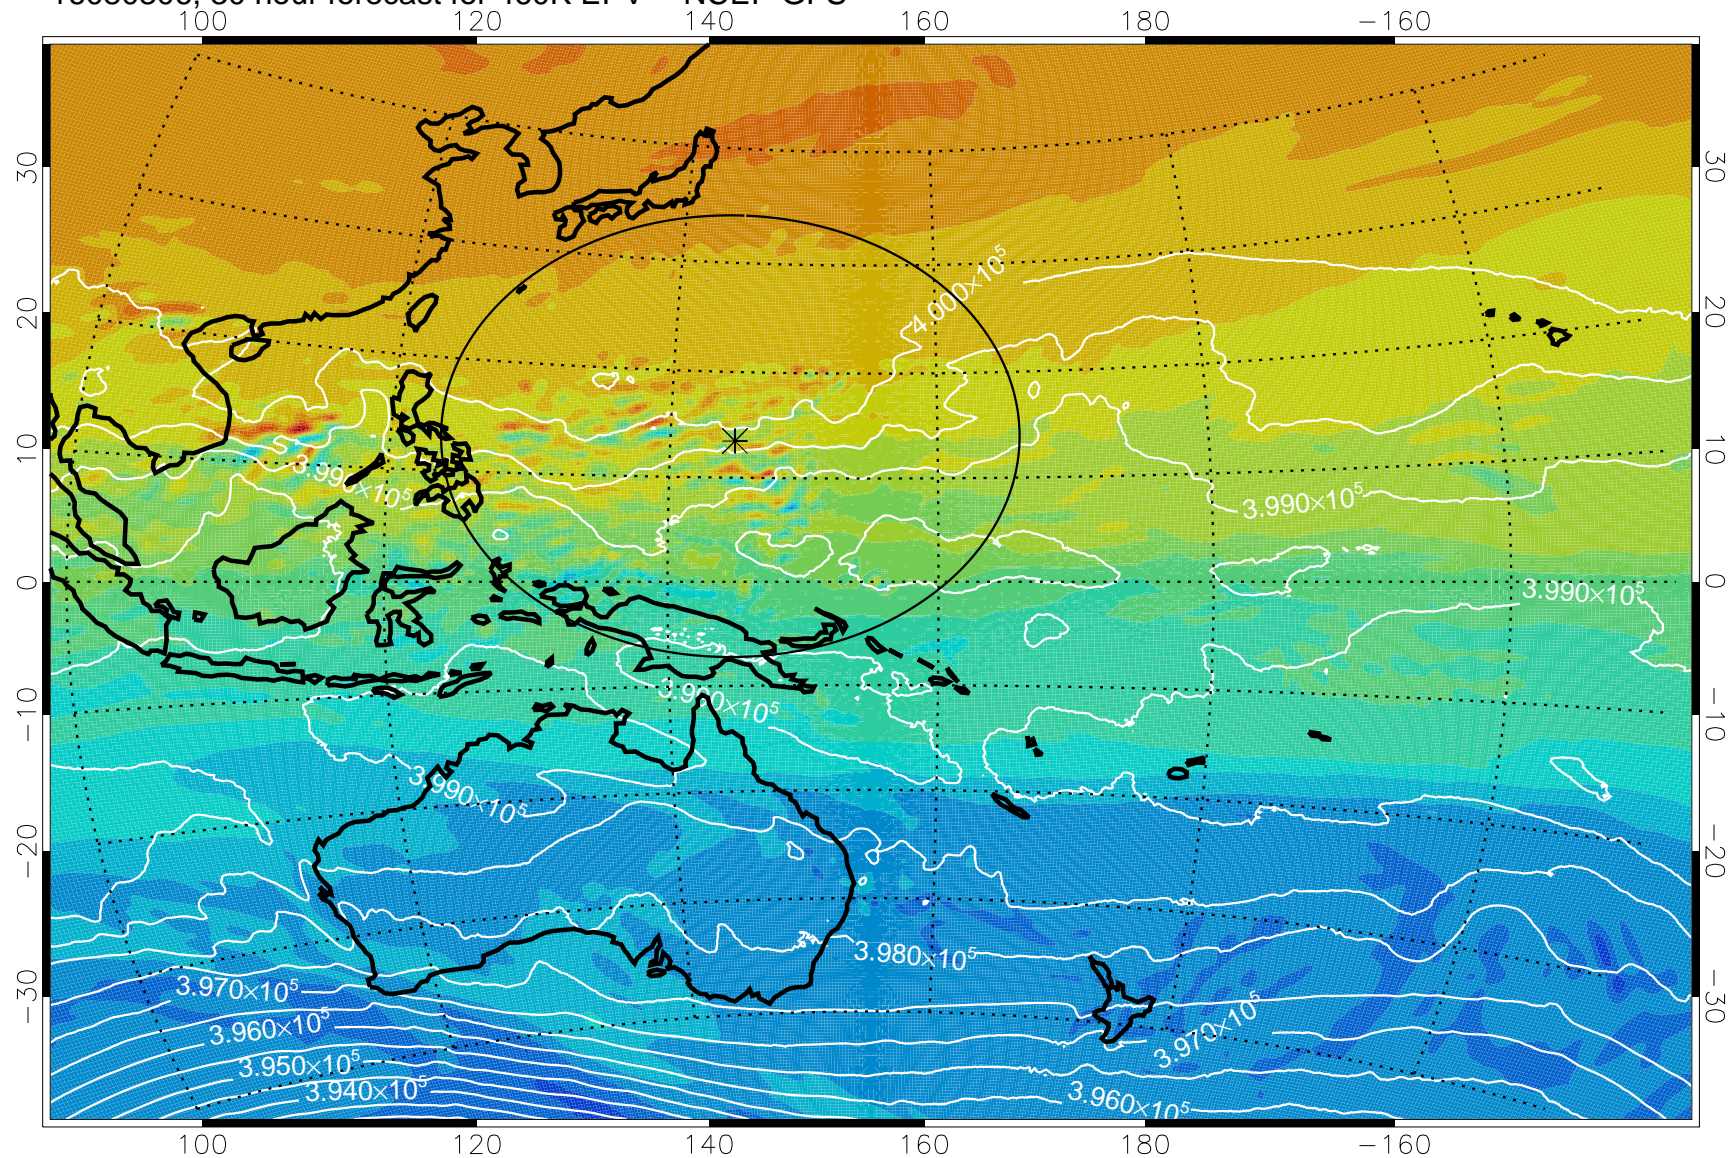

16080218, 18 hour forecast for 460K EPV -- NCEP GFS

460K Montgomery Streamfunction, white

Range ring of 2304 km

16080300, 24 hour forecast for 460K EPV -- NCEP GFS

460K Montgomery Streamfunction, white

Range ring of 2304 km

16080306, 30 hour forecast for 460K EPV -- NCEP GFS

460K Montgomery Streamfunction, white

Range ring of 2304 km

16080318, 42 hour forecast for 460K EPV -- NCEP GFS

460K Montgomery Streamfunction, white

Range ring of 2304 km

16080400, 48 hour forecast for 460K EPV -- NCEP GFS

460K Montgomery Streamfunction, white

Range ring of 2304 km

16080406, 54 hour forecast for 460K EPV -- NCEP GFS

460K Montgomery Streamfunction, white

Range ring of 2304 km

16080412, 60 hour forecast for 460K EPV -- NCEP GFS

460K Montgomery Streamfunction, white

Range ring of 2304 km

16080418, 66 hour forecast for 460K EPV -- NCEP GFS

460K Montgomery Streamfunction, white

Range ring of 2304 km