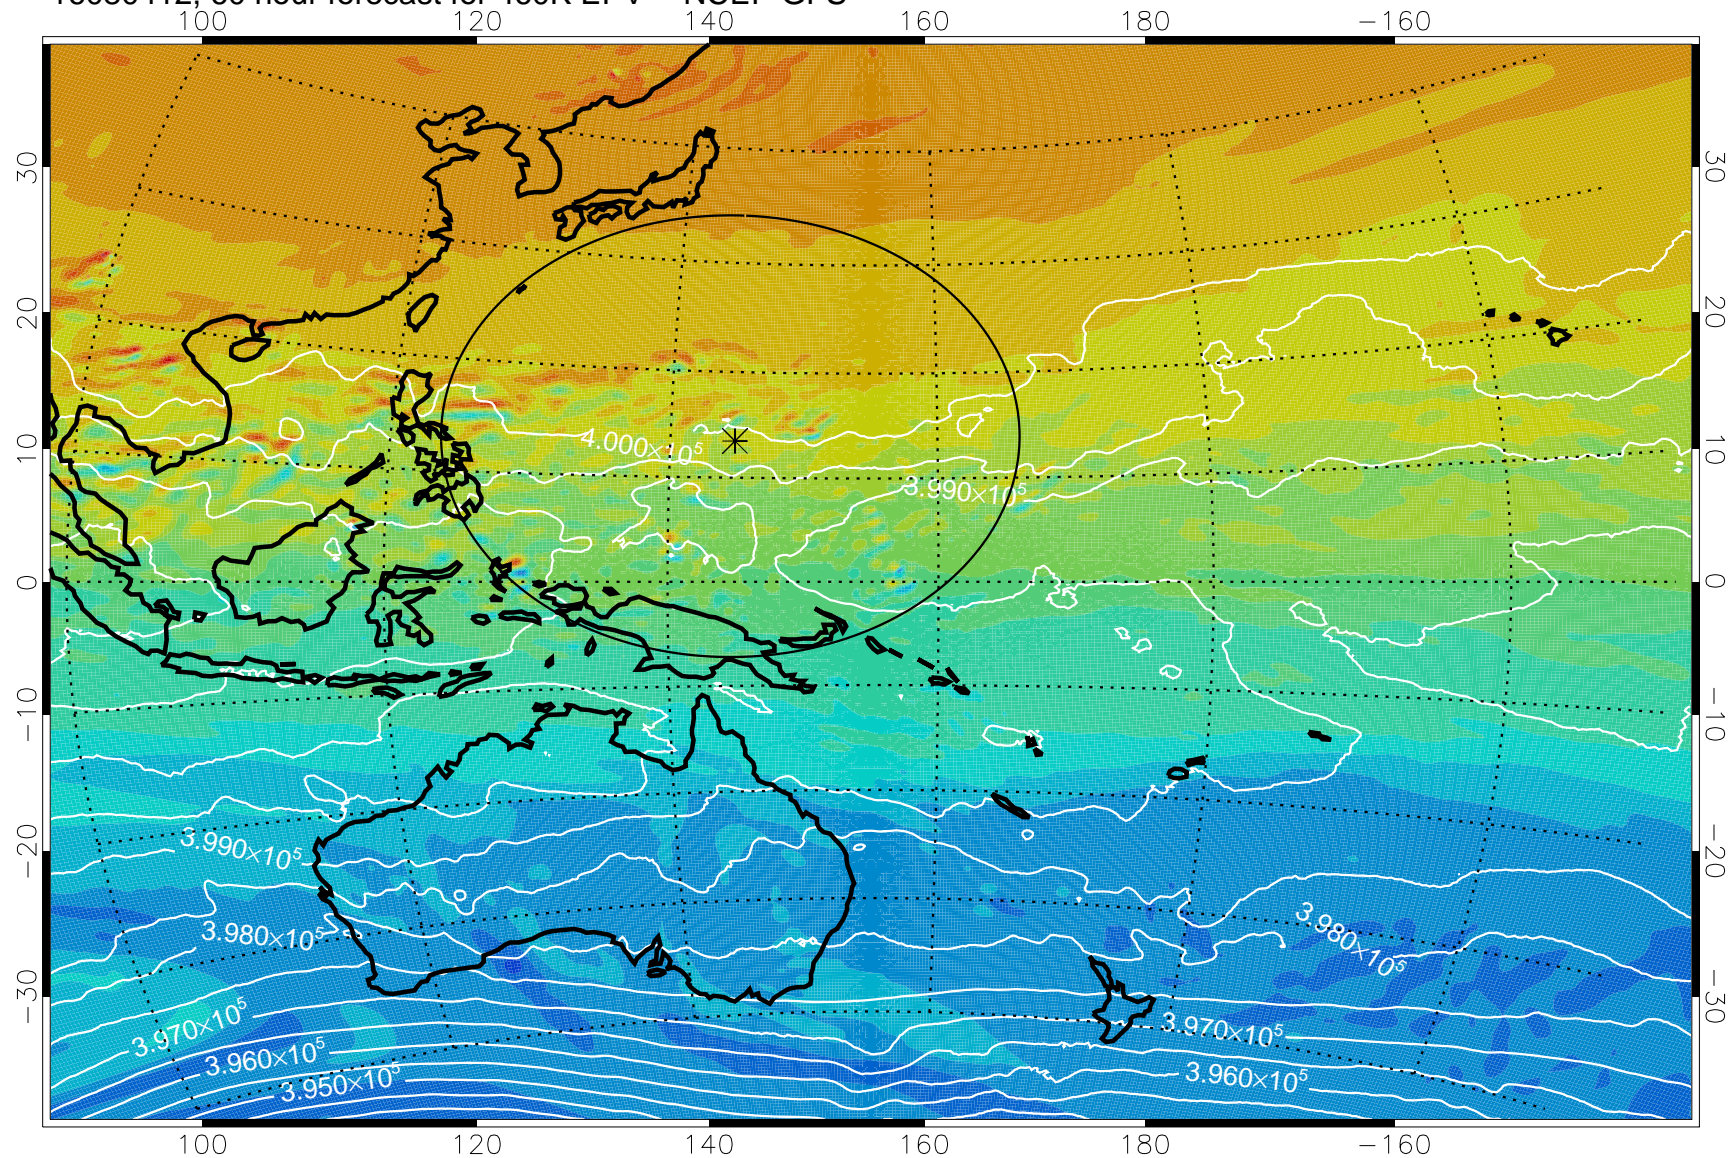

16080306, 30 hour forecast for 460K EPV -- NCEP GFS

460K Montgomery Streamfunction, white

Range ring of 2304 km

16080318, 42 hour forecast for 460K EPV -- NCEP GFS

460K Montgomery Streamfunction, white

Range ring of 2304 km

16080400, 48 hour forecast for 460K EPV -- NCEP GFS

460K Montgomery Streamfunction, white

Range ring of 2304 km

16080406, 54 hour forecast for 460K EPV -- NCEP GFS

460K Montgomery Streamfunction, white

Range ring of 2304 km

16080412, 60 hour forecast for 460K EPV -- NCEP GFS

460K Montgomery Streamfunction, white

Range ring of 2304 km

16080418, 66 hour forecast for 460K EPV -- NCEP GFS

460K Montgomery Streamfunction, white

Range ring of 2304 km

16080500, 72 hour forecast for 460K EPV -- NCEP GFS

460K Montgomery Streamfunction, white

Range ring of 2304 km

16080506, 78 hour forecast for 460K EPV -- NCEP GFS

460K Montgomery Streamfunction, white

Range ring of 2304 km