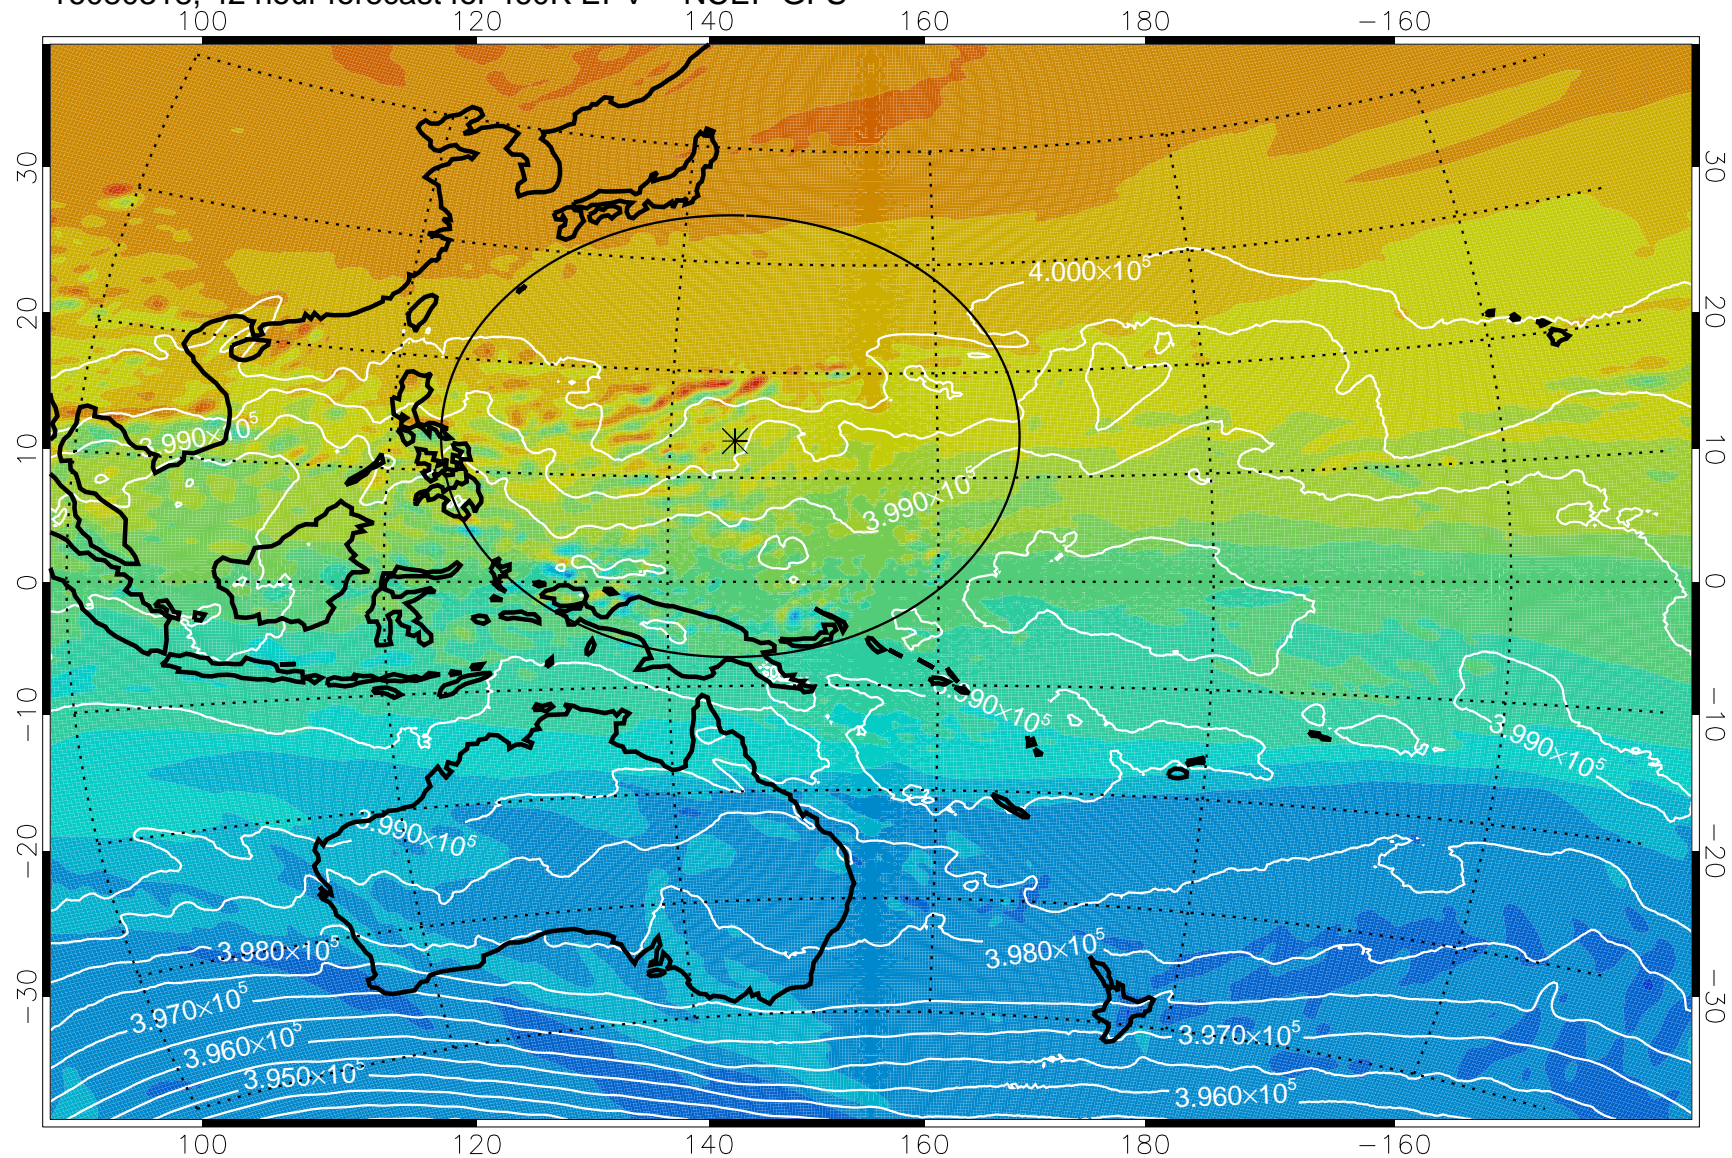

16080218, 18 hour forecast for 460K EPV -- NCEP GFS

460K Montgomery Streamfunction, white

Range ring of 2304 km

16080300, 24 hour forecast for 460K EPV -- NCEP GFS

460K Montgomery Streamfunction, white

Range ring of 2304 km

16080306, 30 hour forecast for 460K EPV -- NCEP GFS

460K Montgomery Streamfunction, white

Range ring of 2304 km

16080318, 42 hour forecast for 460K EPV -- NCEP GFS

460K Montgomery Streamfunction, white

Range ring of 2304 km

16080400, 48 hour forecast for 460K EPV -- NCEP GFS

460K Montgomery Streamfunction, white

Range ring of 2304 km

16080406, 54 hour forecast for 460K EPV -- NCEP GFS

460K Montgomery Streamfunction, white

Range ring of 2304 km

16080412, 60 hour forecast for 460K EPV -- NCEP GFS

460K Montgomery Streamfunction, white

Range ring of 2304 km

16080418, 66 hour forecast for 460K EPV -- NCEP GFS

460K Montgomery Streamfunction, white

Range ring of 2304 km