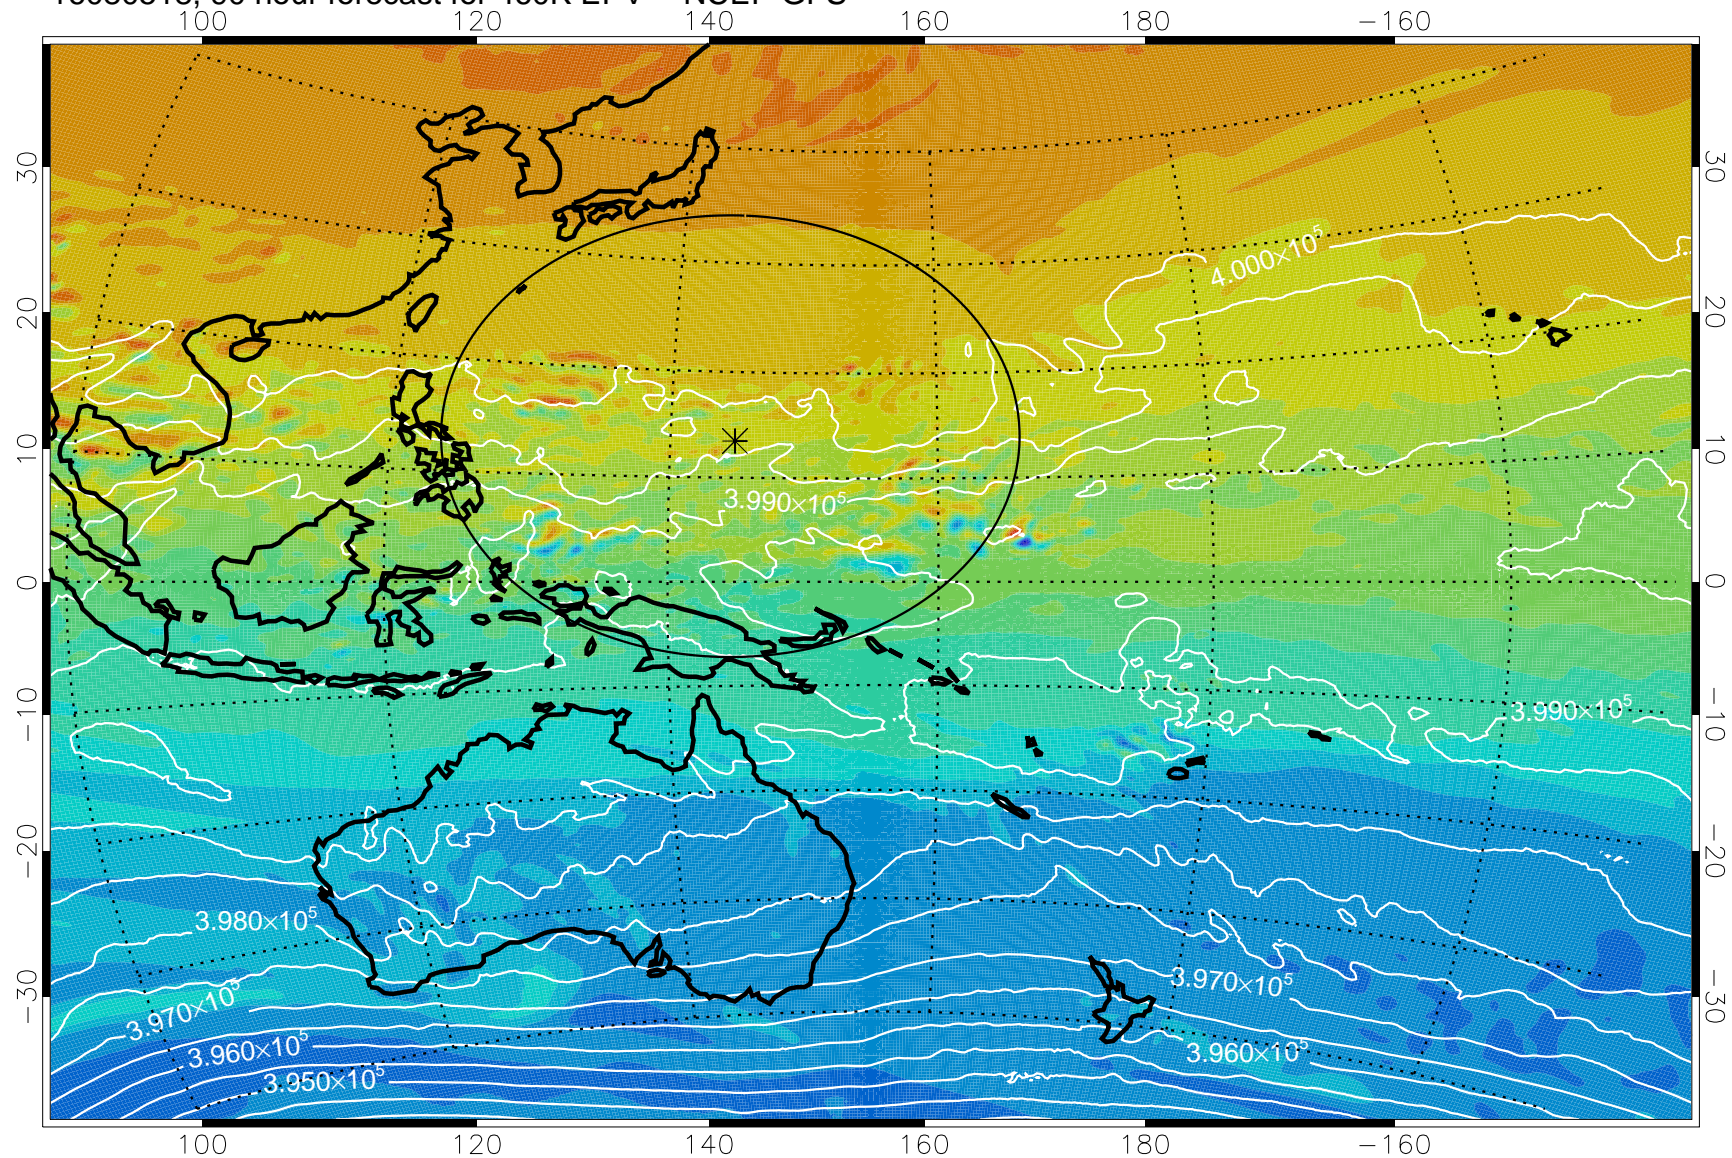

16080412, 60 hour forecast for 460K EPV -- NCEP GFS

460K Montgomery Streamfunction, white

Range ring of 2304 km

16080418, 66 hour forecast for 460K EPV -- NCEP GFS

460K Montgomery Streamfunction, white

Range ring of 2304 km

16080500, 72 hour forecast for 460K EPV -- NCEP GFS

460K Montgomery Streamfunction, white

Range ring of 2304 km

16080506, 78 hour forecast for 460K EPV -- NCEP GFS

460K Montgomery Streamfunction, white

Range ring of 2304 km

16080512, 84 hour forecast for 460K EPV -- NCEP GFS

16080518, 90 hour forecast for 460K EPV -- NCEP GFS

460K Montgomery Streamfunction, white

Range ring of 2304 km

16080600, 96 hour forecast for 460K EPV -- NCEP GFS

460K Montgomery Streamfunction, white

Range ring of 2304 km

16080606, 102 hour forecast for 460K EPV -- NCEP GFS

460K Montgomery Streamfunction, white

Range ring of 2304 km

16080612, 108 hour forecast for 460K EPV -- NCEP GFS