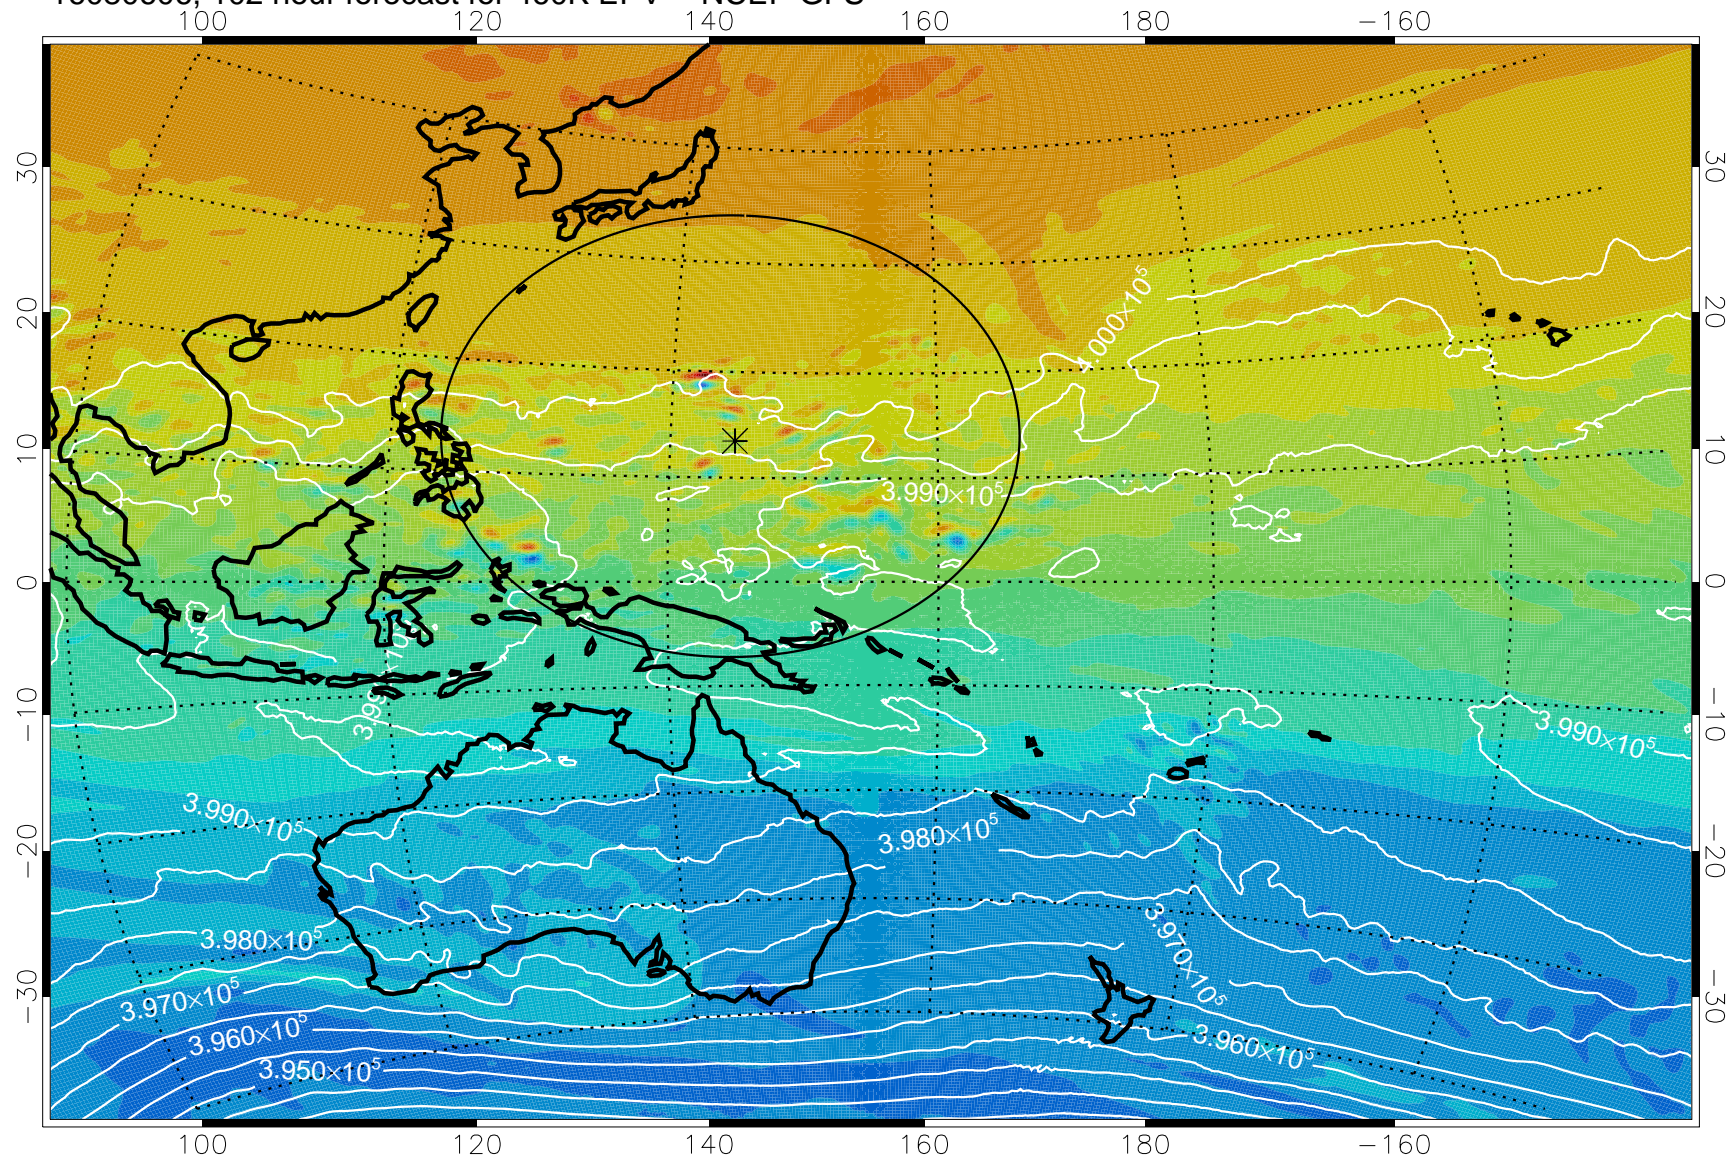

16080500, 72 hour forecast for 460K EPV -- NCEP GFS

460K Montgomery Streamfunction, white

Range ring of 2304 km

16080506, 78 hour forecast for 460K EPV -- NCEP GFS

460K Montgomery Streamfunction, white

Range ring of 2304 km

16080512, 84 hour forecast for 460K EPV -- NCEP GFS

16080518, 90 hour forecast for 460K EPV -- NCEP GFS

460K Montgomery Streamfunction, white

Range ring of 2304 km

16080600, 96 hour forecast for 460K EPV -- NCEP GFS

460K Montgomery Streamfunction, white

Range ring of 2304 km

16080606, 102 hour forecast for 460K EPV -- NCEP GFS

460K Montgomery Streamfunction, white

Range ring of 2304 km

16080612, 108 hour forecast for 460K EPV -- NCEP GFS

460K Montgomery Streamfunction, white

Range ring of 2304 km

16080618, 114 hour forecast for 460K EPV -- NCEP GFS

460K Montgomery Streamfunction, white

Range ring of 2304 km

16080700, 120 hour forecast for 460K EPV -- NCEP GFS