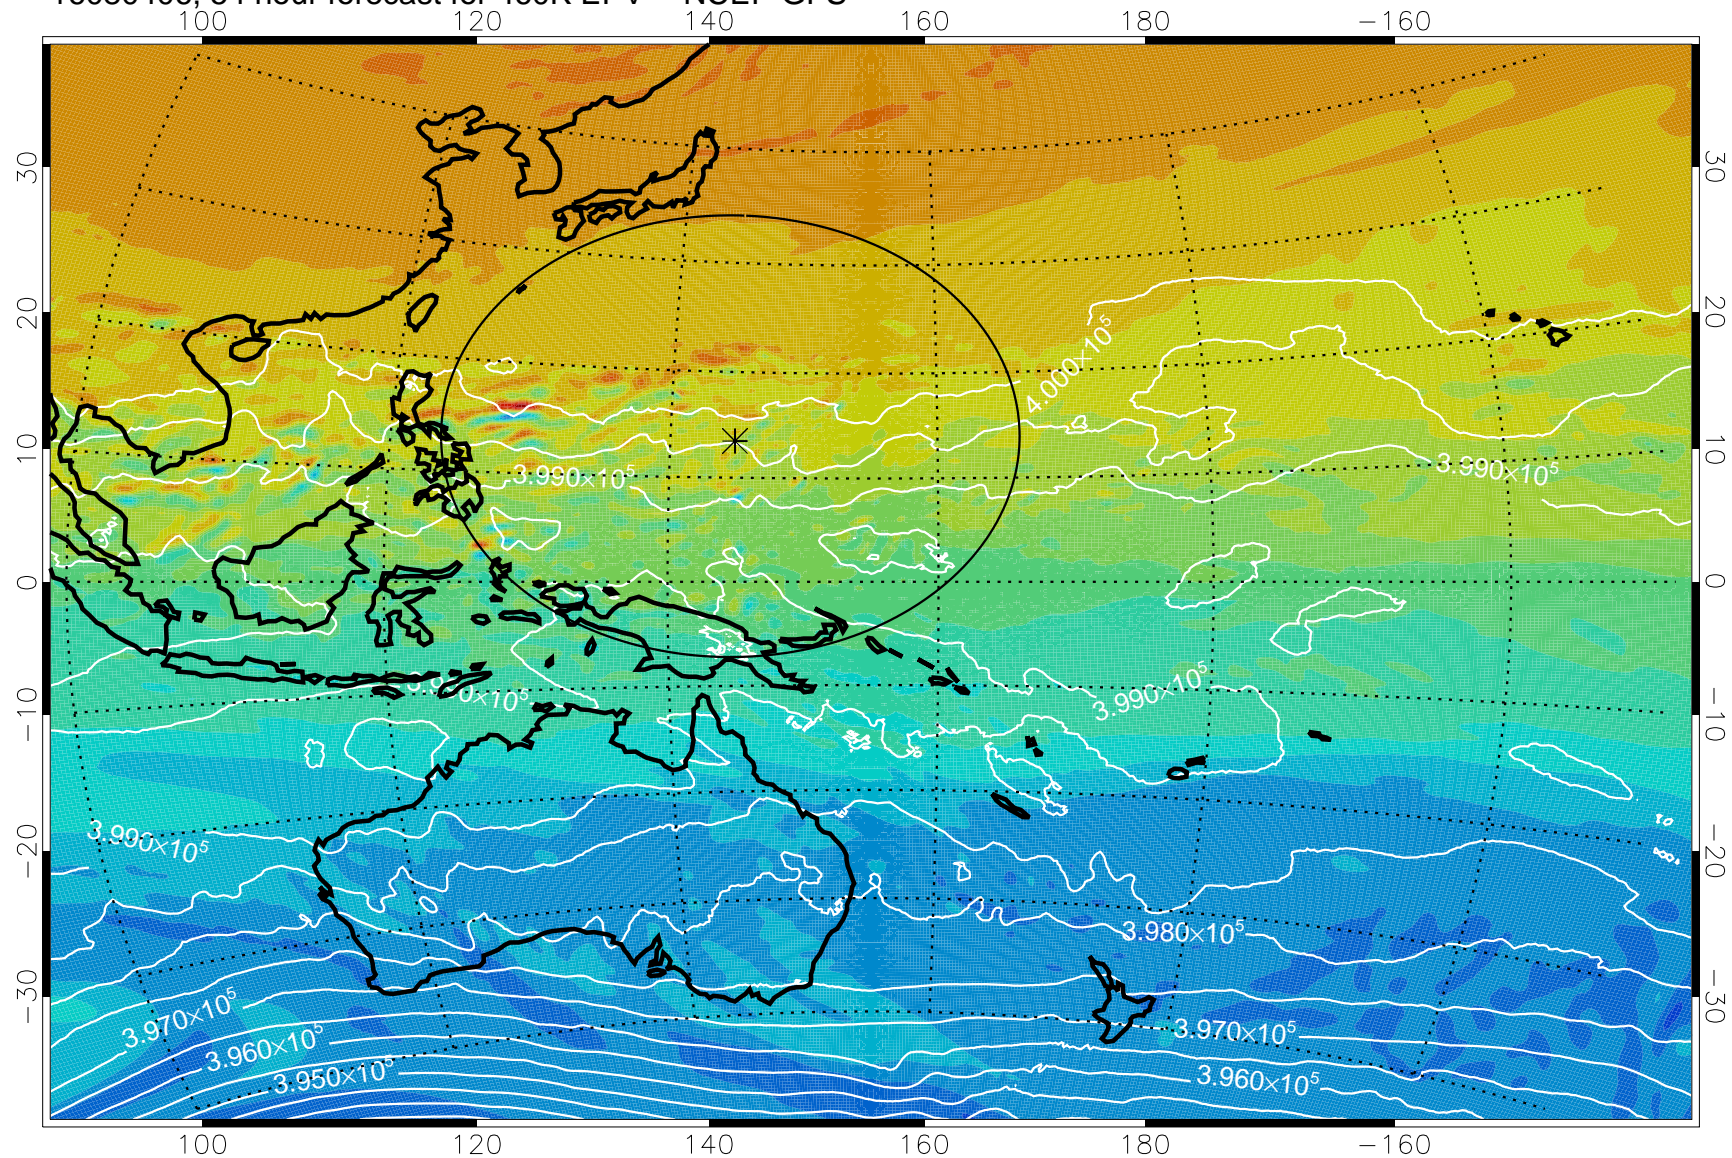

16080306, 30 hour forecast for 460K EPV -- NCEP GFS

460K Montgomery Streamfunction, white

Range ring of 2304 km

16080318, 42 hour forecast for 460K EPV -- NCEP GFS

460K Montgomery Streamfunction, white

Range ring of 2304 km

16080400, 48 hour forecast for 460K EPV -- NCEP GFS

460K Montgomery Streamfunction, white

Range ring of 2304 km

16080406, 54 hour forecast for 460K EPV -- NCEP GFS

460K Montgomery Streamfunction, white

Range ring of 2304 km

16080412, 60 hour forecast for 460K EPV -- NCEP GFS

460K Montgomery Streamfunction, white

Range ring of 2304 km

16080418, 66 hour forecast for 460K EPV -- NCEP GFS

460K Montgomery Streamfunction, white

Range ring of 2304 km

16080500, 72 hour forecast for 460K EPV -- NCEP GFS

460K Montgomery Streamfunction, white

Range ring of 2304 km

16080506, 78 hour forecast for 460K EPV -- NCEP GFS

460K Montgomery Streamfunction, white

Range ring of 2304 km