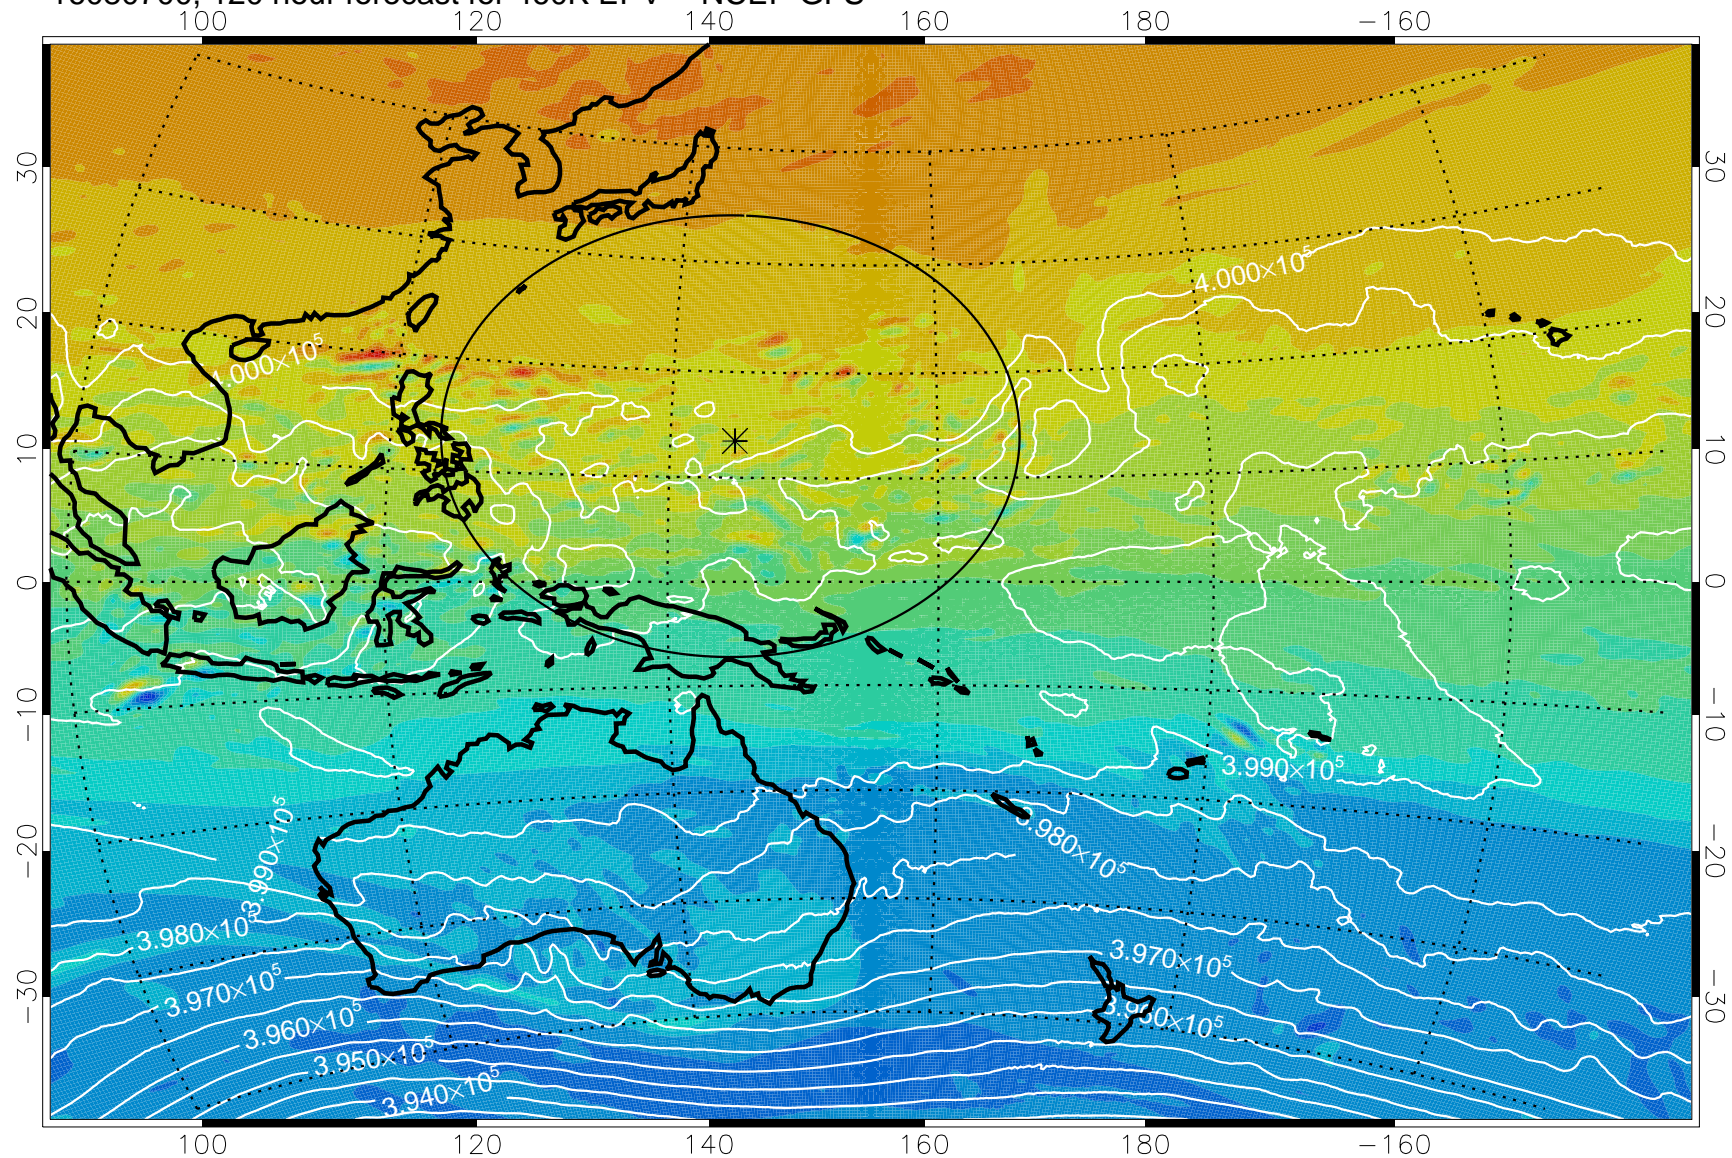

16080512, 84 hour forecast for 460K EPV -- NCEP GFS

16080518, 90 hour forecast for 460K EPV -- NCEP GFS

460K Montgomery Streamfunction, white

Range ring of 2304 km

16080600, 96 hour forecast for 460K EPV -- NCEP GFS

460K Montgomery Streamfunction, white

Range ring of 2304 km

16080606, 102 hour forecast for 460K EPV -- NCEP GFS

460K Montgomery Streamfunction, white

Range ring of 2304 km

16080612, 108 hour forecast for 460K EPV -- NCEP GFS

460K Montgomery Streamfunction, white

Range ring of 2304 km

16080618, 114 hour forecast for 460K EPV -- NCEP GFS

460K Montgomery Streamfunction, white

Range ring of 2304 km

16080700, 120 hour forecast for 460K EPV -- NCEP GFS

460K Montgomery Streamfunction, white

Range ring of 2304 km