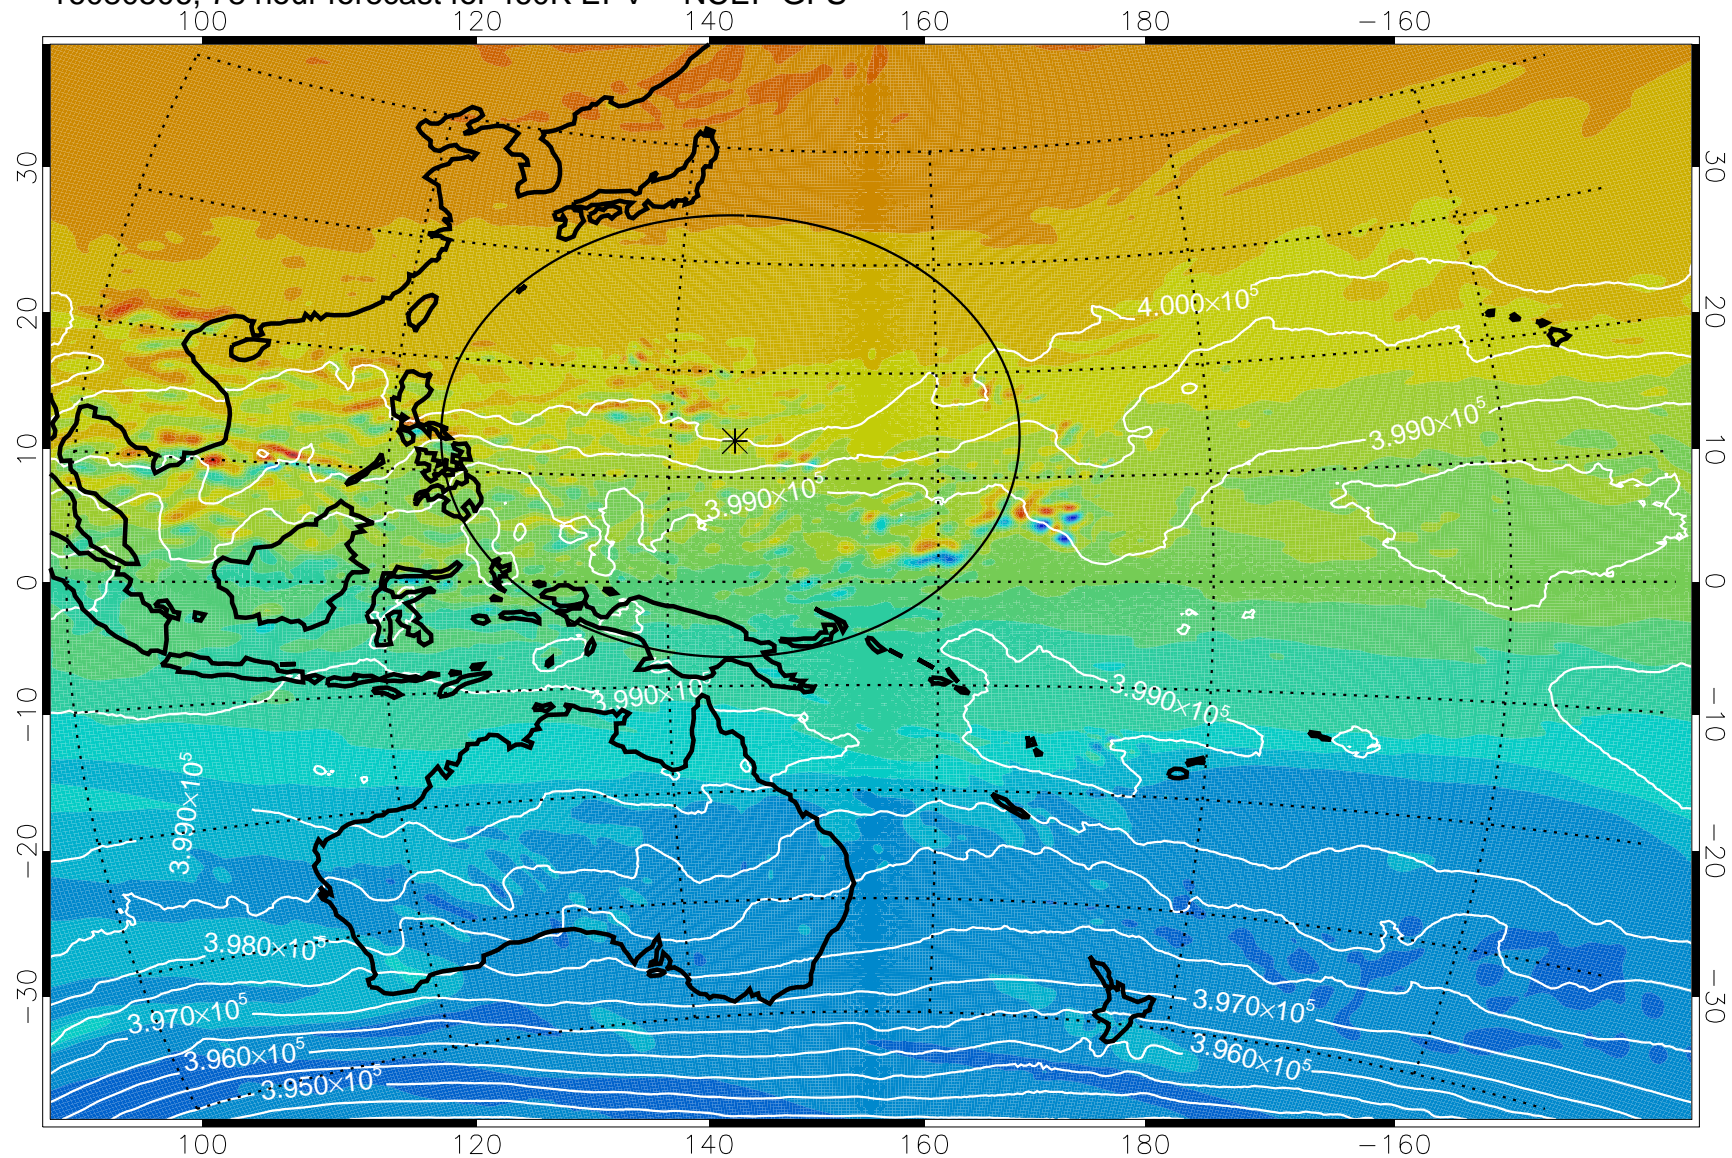

16080400, 48 hour forecast for 460K EPV -- NCEP GFS

460K Montgomery Streamfunction, white

Range ring of 2304 km

16080406, 54 hour forecast for 460K EPV -- NCEP GFS

460K Montgomery Streamfunction, white

Range ring of 2304 km

16080412, 60 hour forecast for 460K EPV -- NCEP GFS

460K Montgomery Streamfunction, white

Range ring of 2304 km

16080418, 66 hour forecast for 460K EPV -- NCEP GFS

460K Montgomery Streamfunction, white

Range ring of 2304 km

16080500, 72 hour forecast for 460K EPV -- NCEP GFS

460K Montgomery Streamfunction, white

Range ring of 2304 km

16080506, 78 hour forecast for 460K EPV -- NCEP GFS

460K Montgomery Streamfunction, white

Range ring of 2304 km

16080512, 84 hour forecast for 460K EPV -- NCEP GFS

16080518, 90 hour forecast for 460K EPV -- NCEP GFS

460K Montgomery Streamfunction, white

Range ring of 2304 km

16080600, 96 hour forecast for 460K EPV -- NCEP GFS