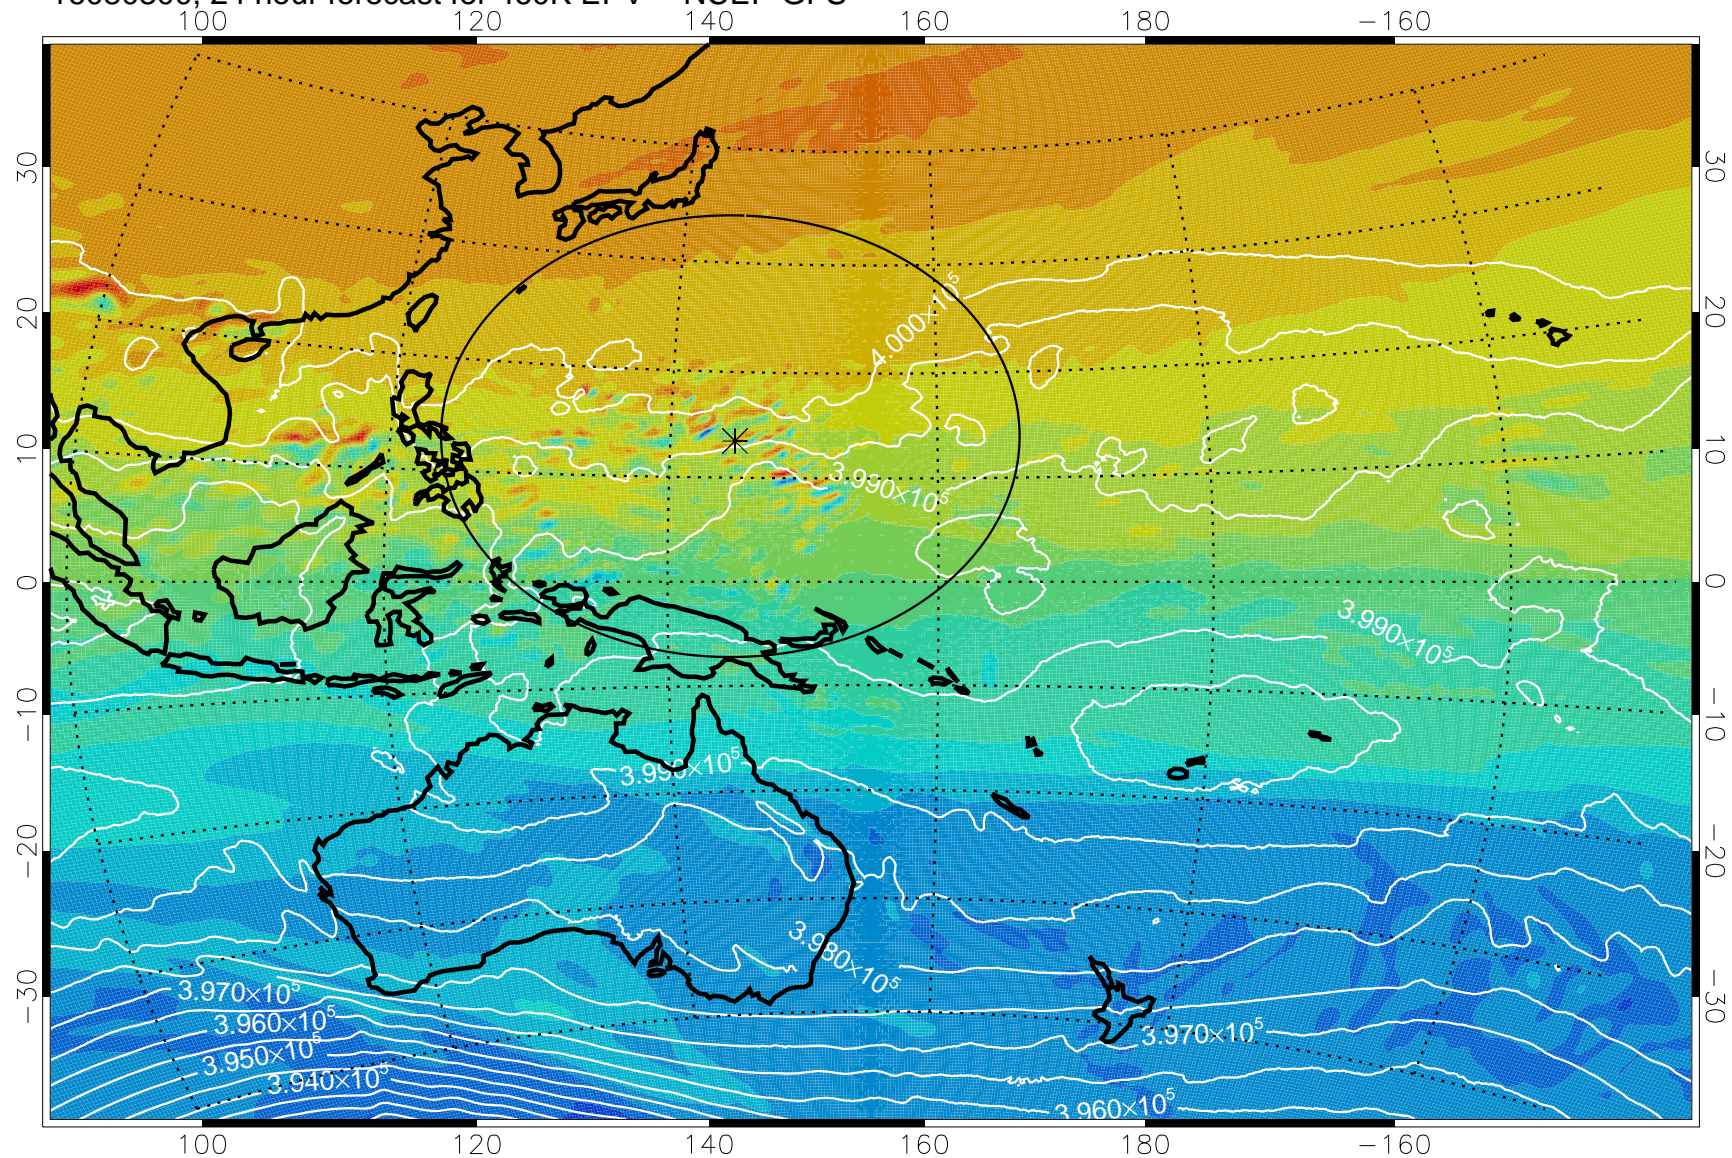

16080206, 6 hour forecast for 460K EPV -- NCEP GFS

460K Montgomery Streamfunction, white

Range ring of 2304 km

16080212, 12 hour forecast for 460K EPV -- NCEP GFS

460K Montgomery Streamfunction, white

Range ring of 2304 km

16080218, 18 hour forecast for 460K EPV -- NCEP GFS

460K Montgomery Streamfunction, white

Range ring of 2304 km

16080300, 24 hour forecast for 460K EPV -- NCEP GFS

460K Montgomery Streamfunction, white

Range ring of 2304 km

16080306, 30 hour forecast for 460K EPV -- NCEP GFS

460K Montgomery Streamfunction, white

Range ring of 2304 km

16080318, 42 hour forecast for 460K EPV -- NCEP GFS

460K Montgomery Streamfunction, white

Range ring of 2304 km

16080400, 48 hour forecast for 460K EPV -- NCEP GFS

460K Montgomery Streamfunction, white

Range ring of 2304 km

16080406, 54 hour forecast for 460K EPV -- NCEP GFS

460K Montgomery Streamfunction, white

Range ring of 2304 km