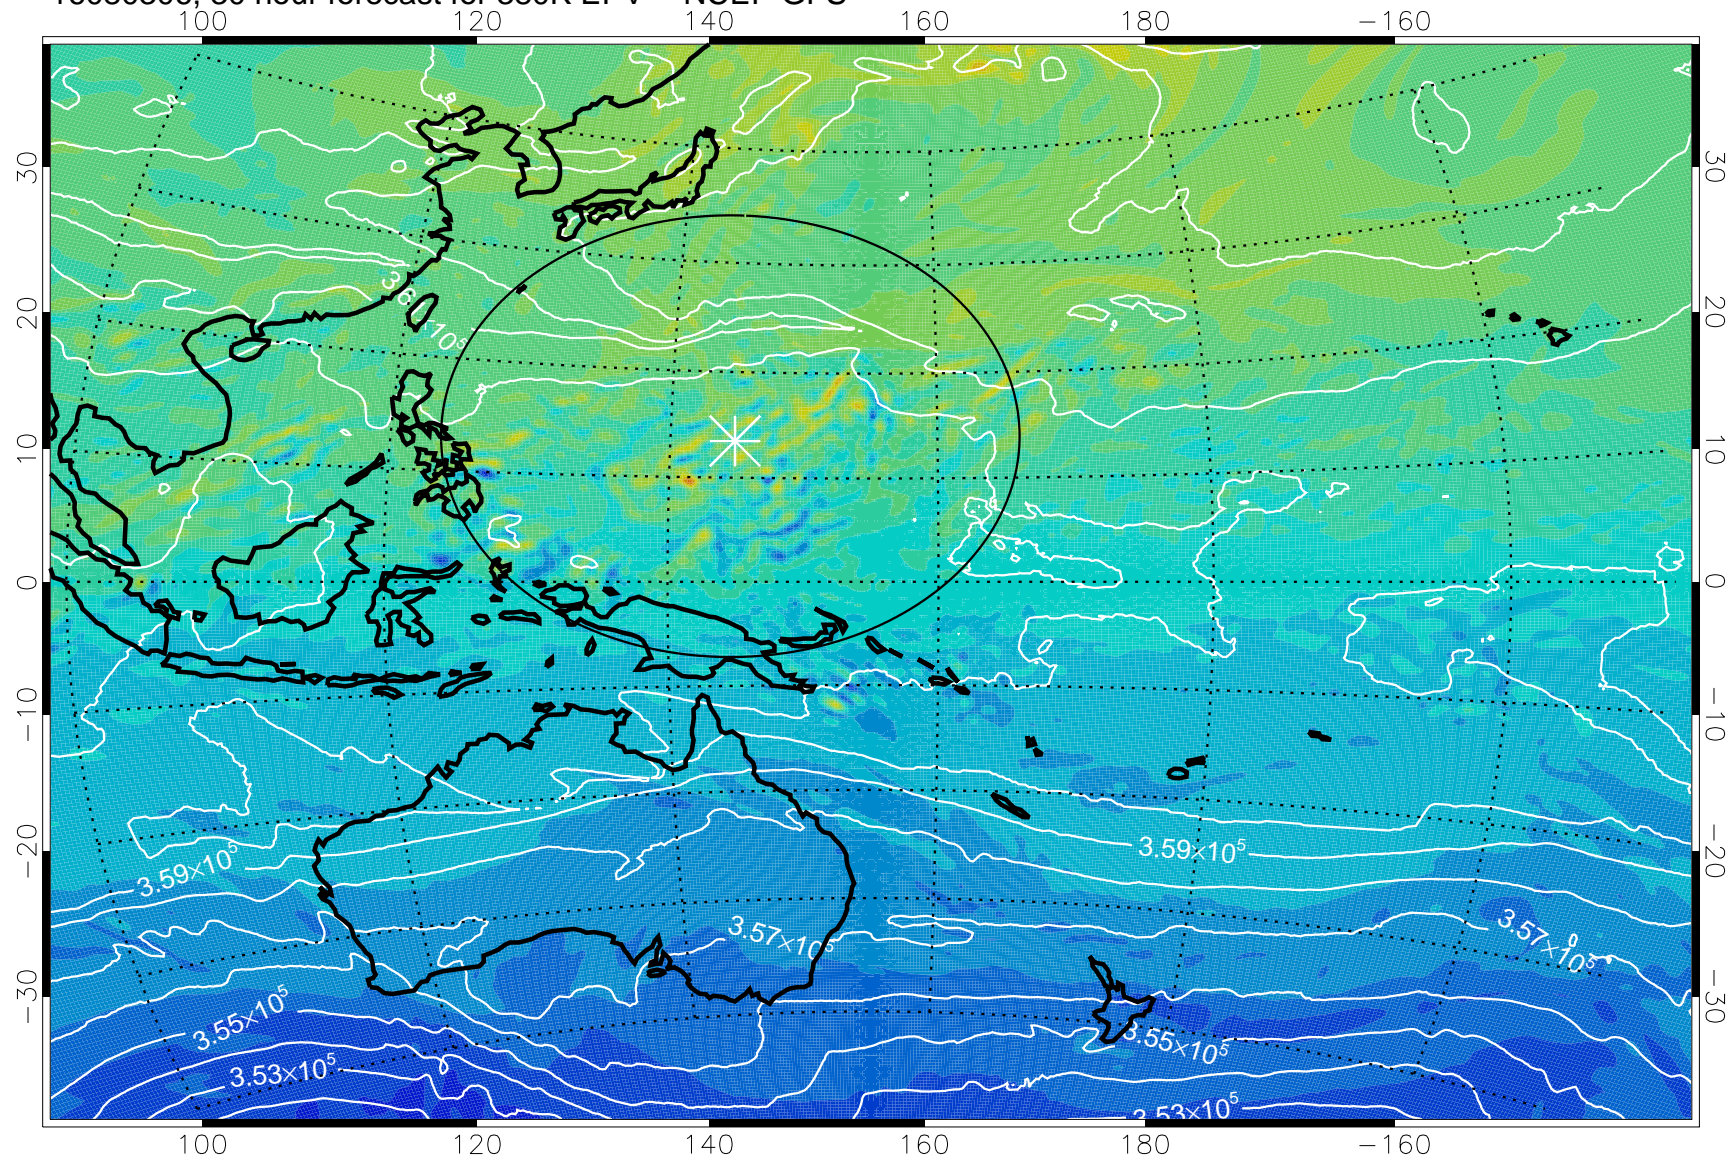

16080218, 18 hour forecast for 380K EPV -- NCEP GFS

380K Montgomery Streamfunction, white

Range ring of 2304 km

16080300, 24 hour forecast for 380K EPV -- NCEP GFS

380K Montgomery Streamfunction, white

Range ring of 2304 km

16080306, 30 hour forecast for 380K EPV -- NCEP GFS

380K Montgomery Streamfunction, white

Range ring of 2304 km

16080312, 36 hour forecast for 380K EPV -- NCEP GFS

380K Montgomery Streamfunction, white

Range ring of 2304 km

16080318, 42 hour forecast for 380K EPV -- NCEP GFS

380K Montgomery Streamfunction, white

Range ring of 2304 km

16080400, 48 hour forecast for 380K EPV -- NCEP GFS

380K Montgomery Streamfunction, white

Range ring of 2304 km

16080406, 54 hour forecast for 380K EPV -- NCEP GFS

380K Montgomery Streamfunction, white

Range ring of 2304 km

16080412, 60 hour forecast for 380K EPV -- NCEP GFS

380K Montgomery Streamfunction, white

Range ring of 2304 km