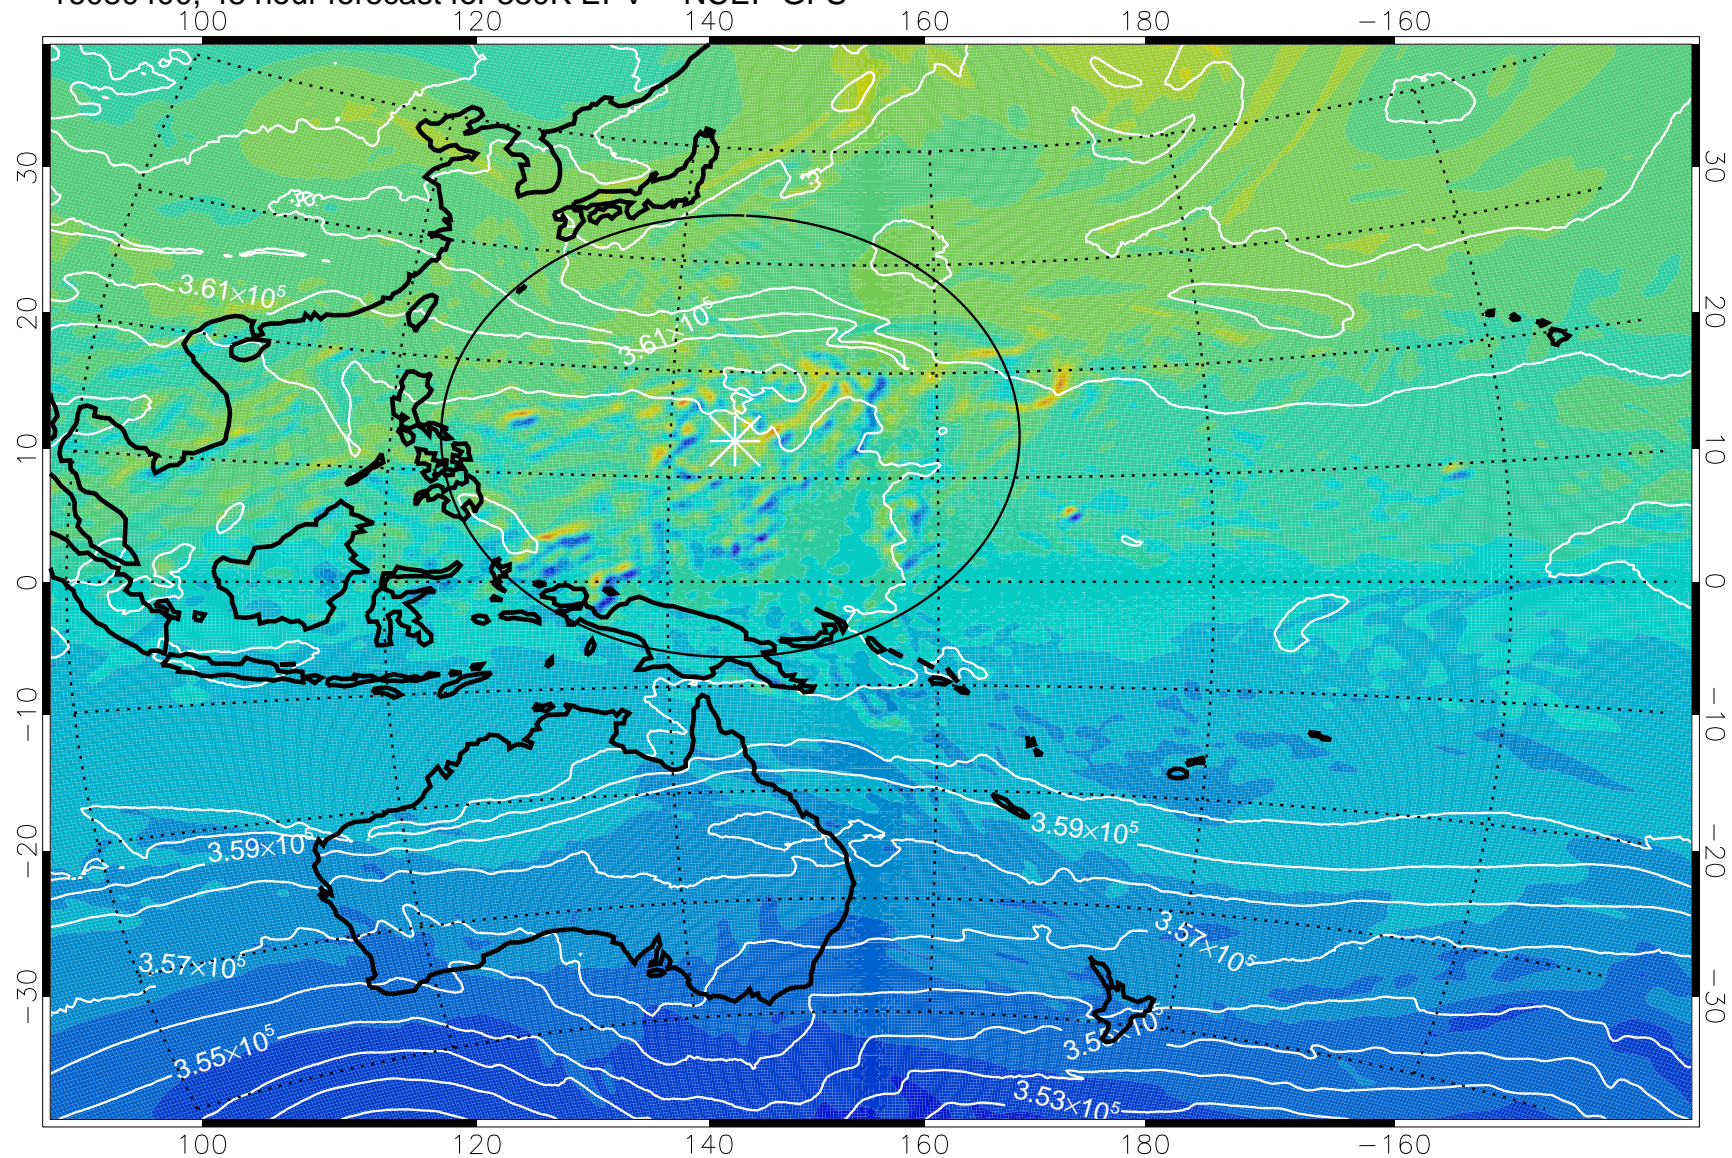

16080306, 30 hour forecast for 380K EPV -- NCEP GFS

380K Montgomery Streamfunction, white

Range ring of 2304 km

16080312, 36 hour forecast for 380K EPV -- NCEP GFS

380K Montgomery Streamfunction, white

Range ring of 2304 km

16080318, 42 hour forecast for 380K EPV -- NCEP GFS

380K Montgomery Streamfunction, white

Range ring of 2304 km

16080400, 48 hour forecast for 380K EPV -- NCEP GFS

380K Montgomery Streamfunction, white

Range ring of 2304 km

16080406, 54 hour forecast for 380K EPV -- NCEP GFS

380K Montgomery Streamfunction, white

Range ring of 2304 km

16080412, 60 hour forecast for 380K EPV -- NCEP GFS

380K Montgomery Streamfunction, white

Range ring of 2304 km

16080418, 66 hour forecast for 380K EPV -- NCEP GFS

380K Montgomery Streamfunction, white

Range ring of 2304 km

16080500, 72 hour forecast for 380K EPV -- NCEP GFS

380K Montgomery Streamfunction, white

Range ring of 2304 km