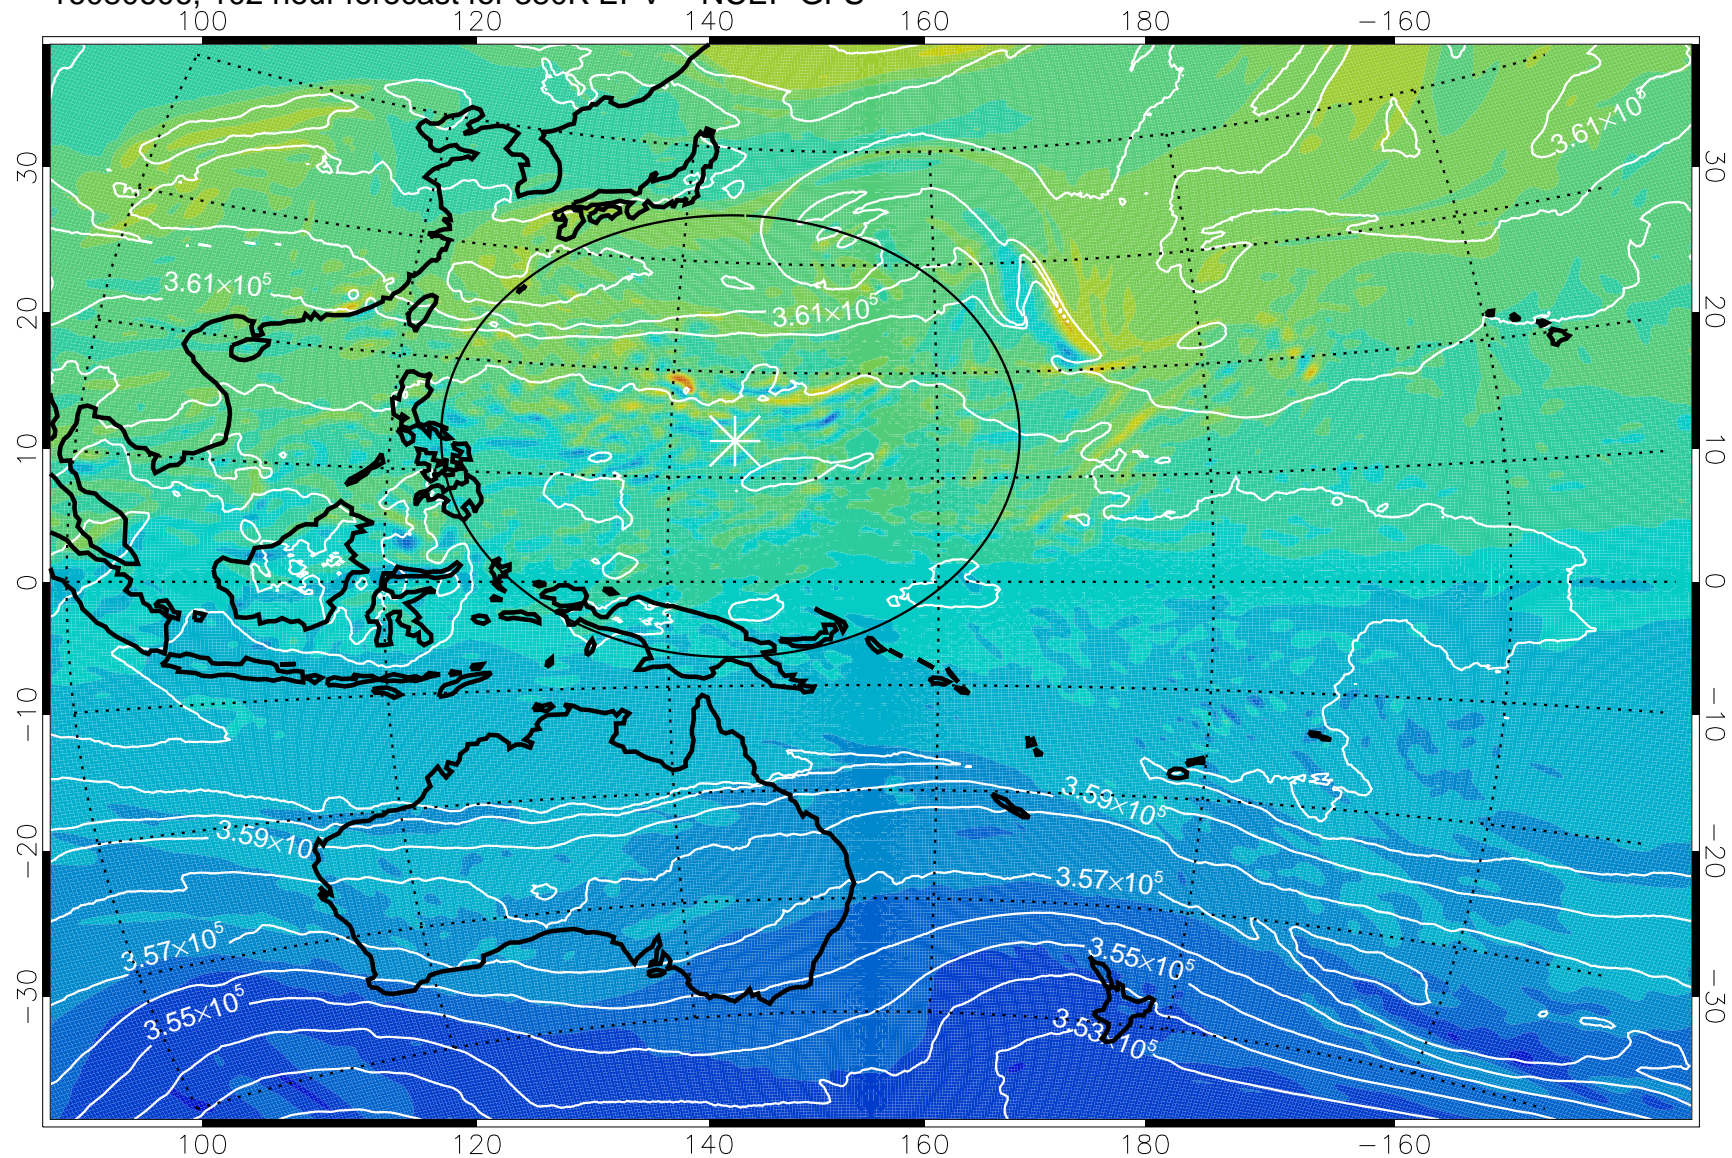

16080506, 78 hour forecast for 380K EPV -- NCEP GFS

380K Montgomery Streamfunction, white

Range ring of 2304 km

16080512, 84 hour forecast for 380K EPV -- NCEP GFS

380K Montgomery Streamfunction, white

Range ring of 2304 km

16080518, 90 hour forecast for 380K EPV -- NCEP GFS

380K Montgomery Streamfunction, white

Range ring of 2304 km

16080600, 96 hour forecast for 380K EPV -- NCEP GFS

380K Montgomery Streamfunction, white

Range ring of 2304 km

16080606, 102 hour forecast for 380K EPV -- NCEP GFS

380K Montgomery Streamfunction, white

Range ring of 2304 km

16080612, 108 hour forecast for 380K EPV -- NCEP GFS

380K Montgomery Streamfunction, white

Range ring of 2304 km

16080618, 114 hour forecast for 380K EPV -- NCEP GFS

380K Montgomery Streamfunction, white

Range ring of 2304 km

16080700, 120 hour forecast for 380K EPV -- NCEP GFS

380K Montgomery Streamfunction, white

Range ring of 2304 km