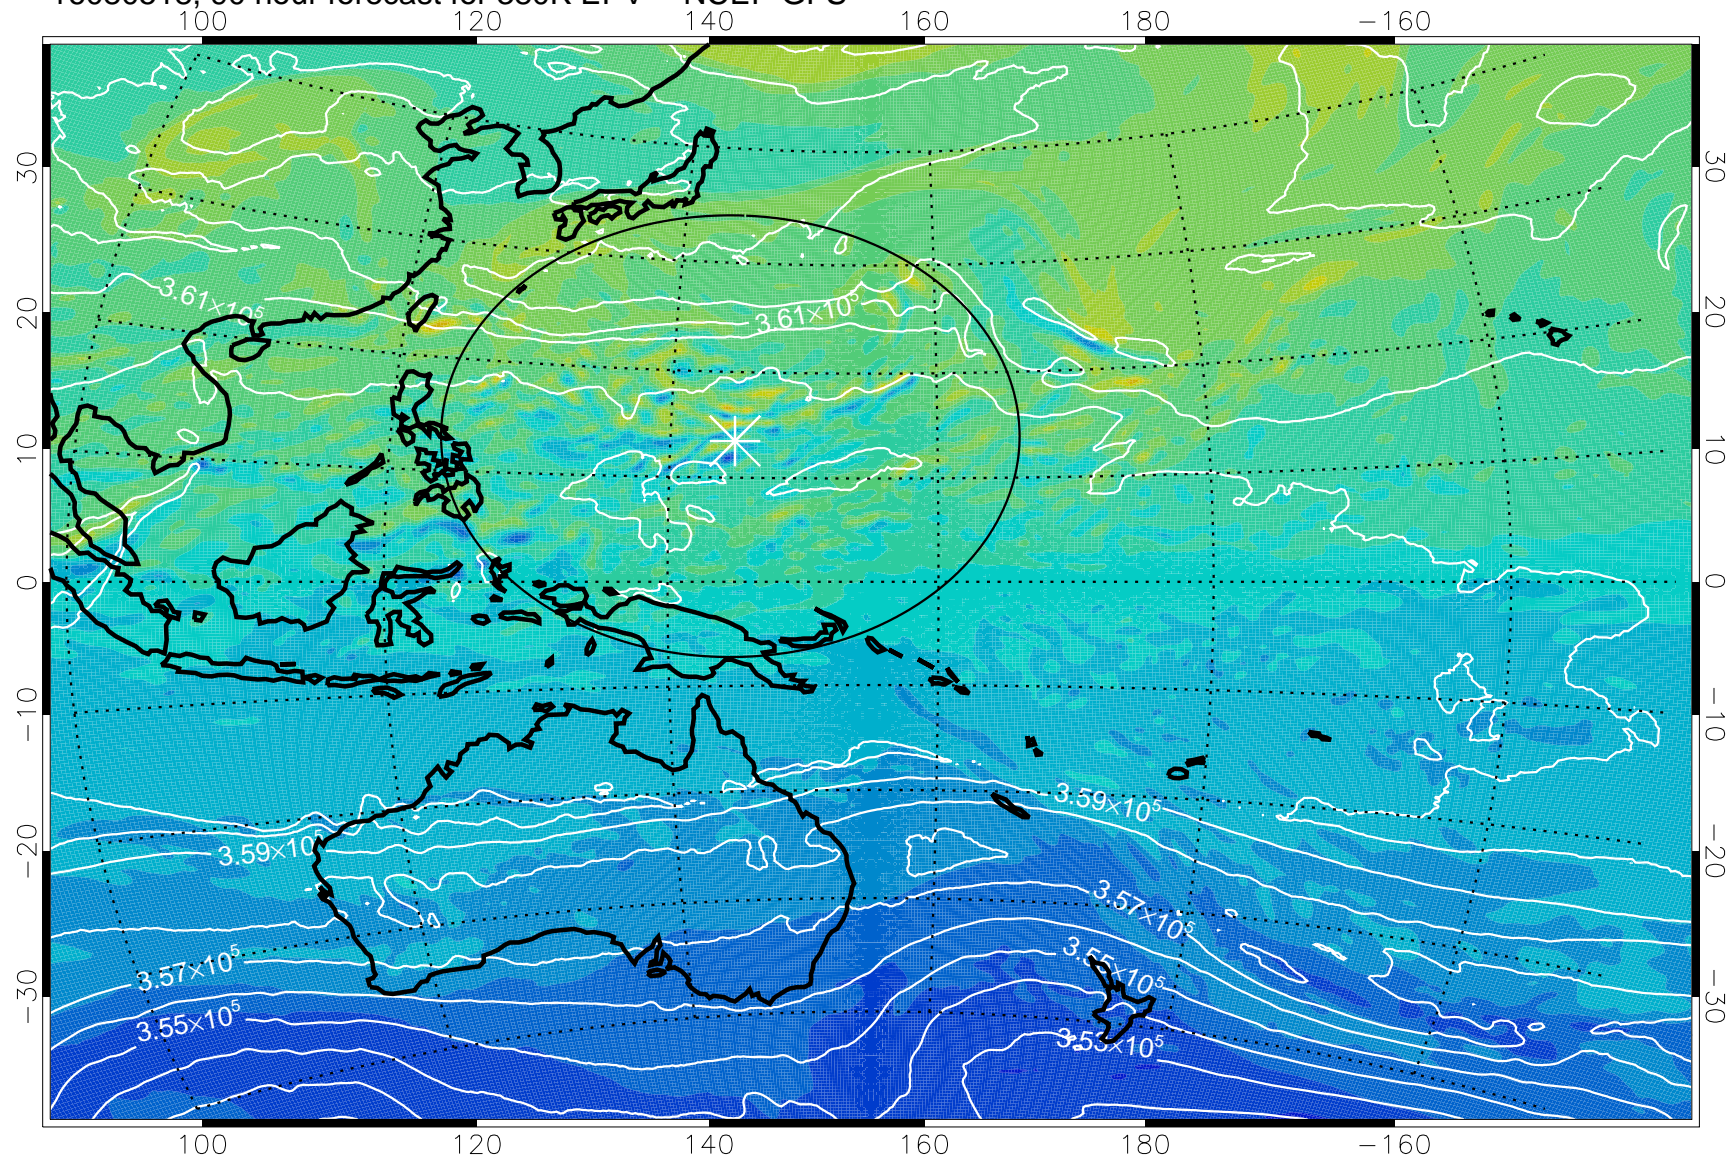

16080418, 66 hour forecast for 380K EPV -- NCEP GFS

380K Montgomery Streamfunction, white

Range ring of 2304 km

16080500, 72 hour forecast for 380K EPV -- NCEP GFS

380K Montgomery Streamfunction, white

Range ring of 2304 km

16080506, 78 hour forecast for 380K EPV -- NCEP GFS

380K Montgomery Streamfunction, white

Range ring of 2304 km

16080512, 84 hour forecast for 380K EPV -- NCEP GFS

380K Montgomery Streamfunction, white

Range ring of 2304 km

16080518, 90 hour forecast for 380K EPV -- NCEP GFS

380K Montgomery Streamfunction, white

Range ring of 2304 km

16080600, 96 hour forecast for 380K EPV -- NCEP GFS

380K Montgomery Streamfunction, white

Range ring of 2304 km

16080606, 102 hour forecast for 380K EPV -- NCEP GFS

380K Montgomery Streamfunction, white

Range ring of 2304 km

16080612, 108 hour forecast for 380K EPV -- NCEP GFS

380K Montgomery Streamfunction, white

Range ring of 2304 km