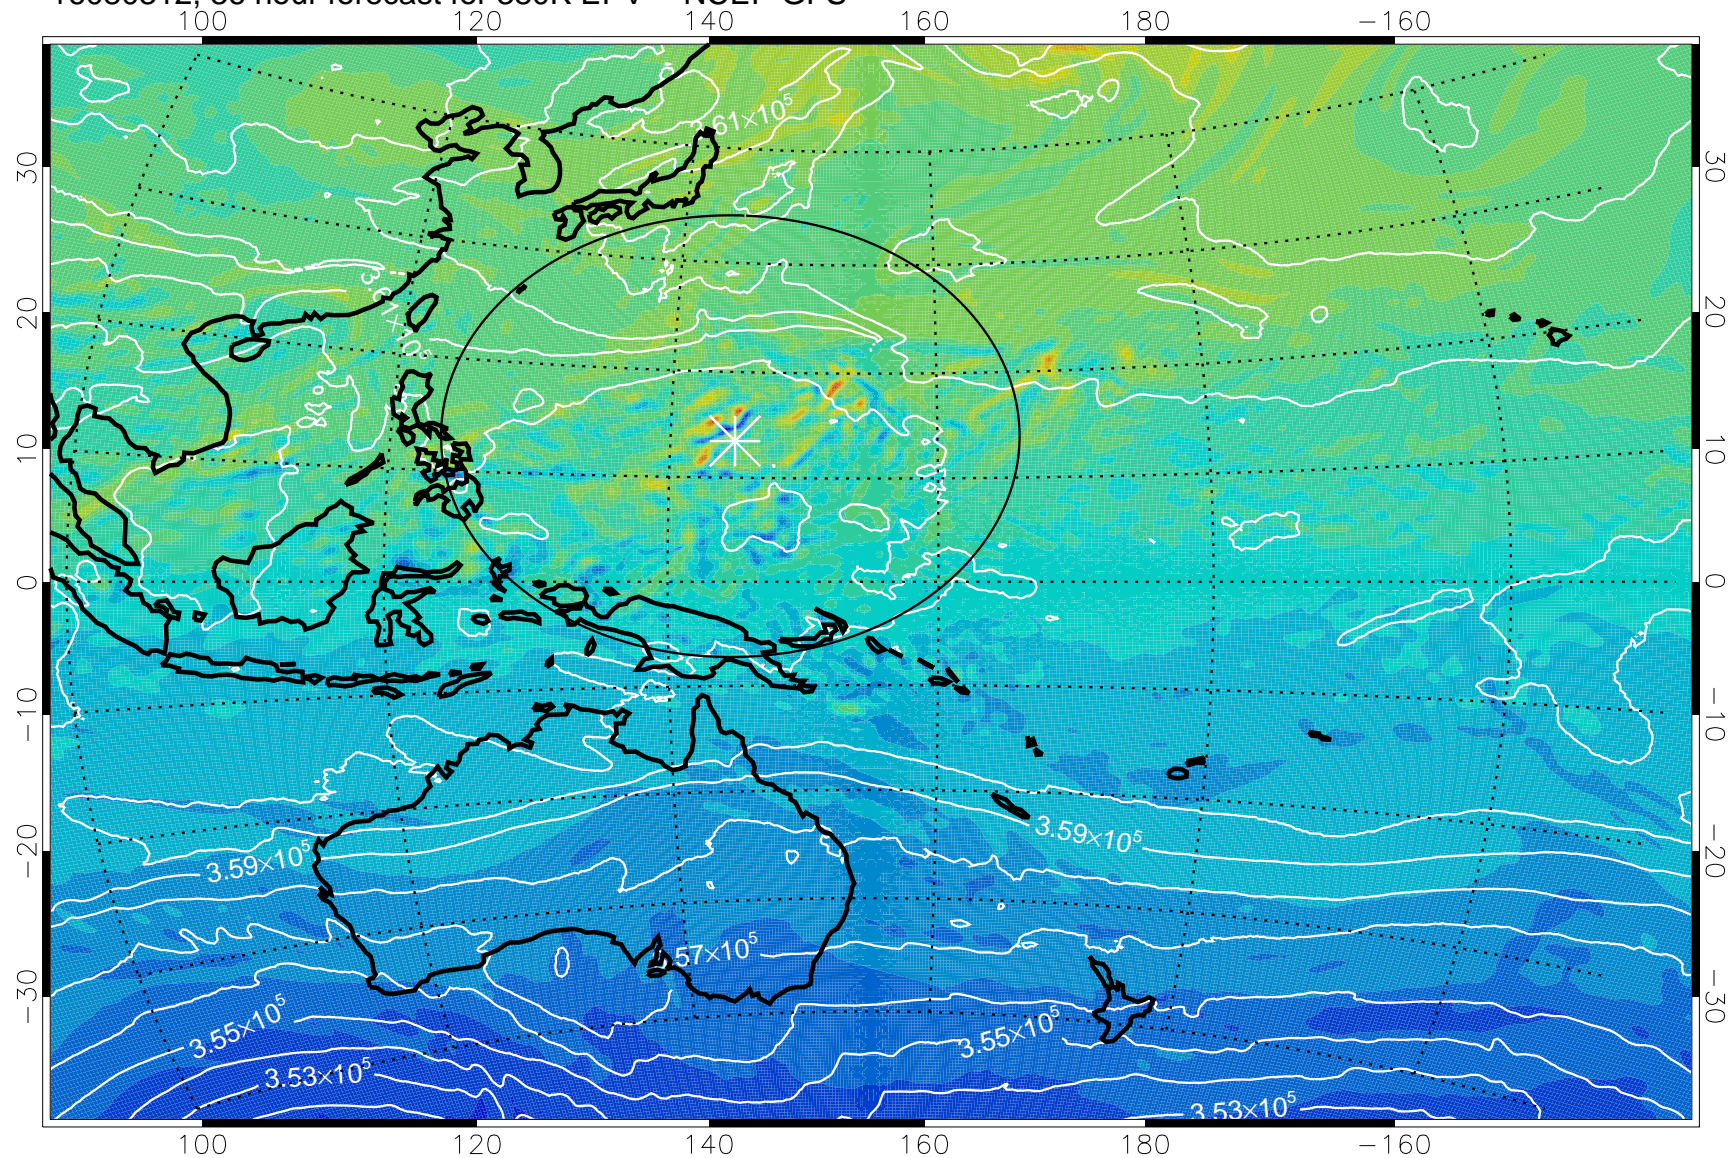

16080306, 30 hour forecast for 380K EPV -- NCEP GFS

380K Montgomery Streamfunction, white

Range ring of 2304 km

16080312, 36 hour forecast for 380K EPV -- NCEP GFS

380K Montgomery Streamfunction, white

Range ring of 2304 km

16080318, 42 hour forecast for 380K EPV -- NCEP GFS

380K Montgomery Streamfunction, white

Range ring of 2304 km

16080400, 48 hour forecast for 380K EPV -- NCEP GFS

380K Montgomery Streamfunction, white

Range ring of 2304 km

16080406, 54 hour forecast for 380K EPV -- NCEP GFS

380K Montgomery Streamfunction, white

Range ring of 2304 km

16080412, 60 hour forecast for 380K EPV -- NCEP GFS

380K Montgomery Streamfunction, white

Range ring of 2304 km

16080418, 66 hour forecast for 380K EPV -- NCEP GFS

380K Montgomery Streamfunction, white

Range ring of 2304 km

16080500, 72 hour forecast for 380K EPV -- NCEP GFS

380K Montgomery Streamfunction, white

Range ring of 2304 km