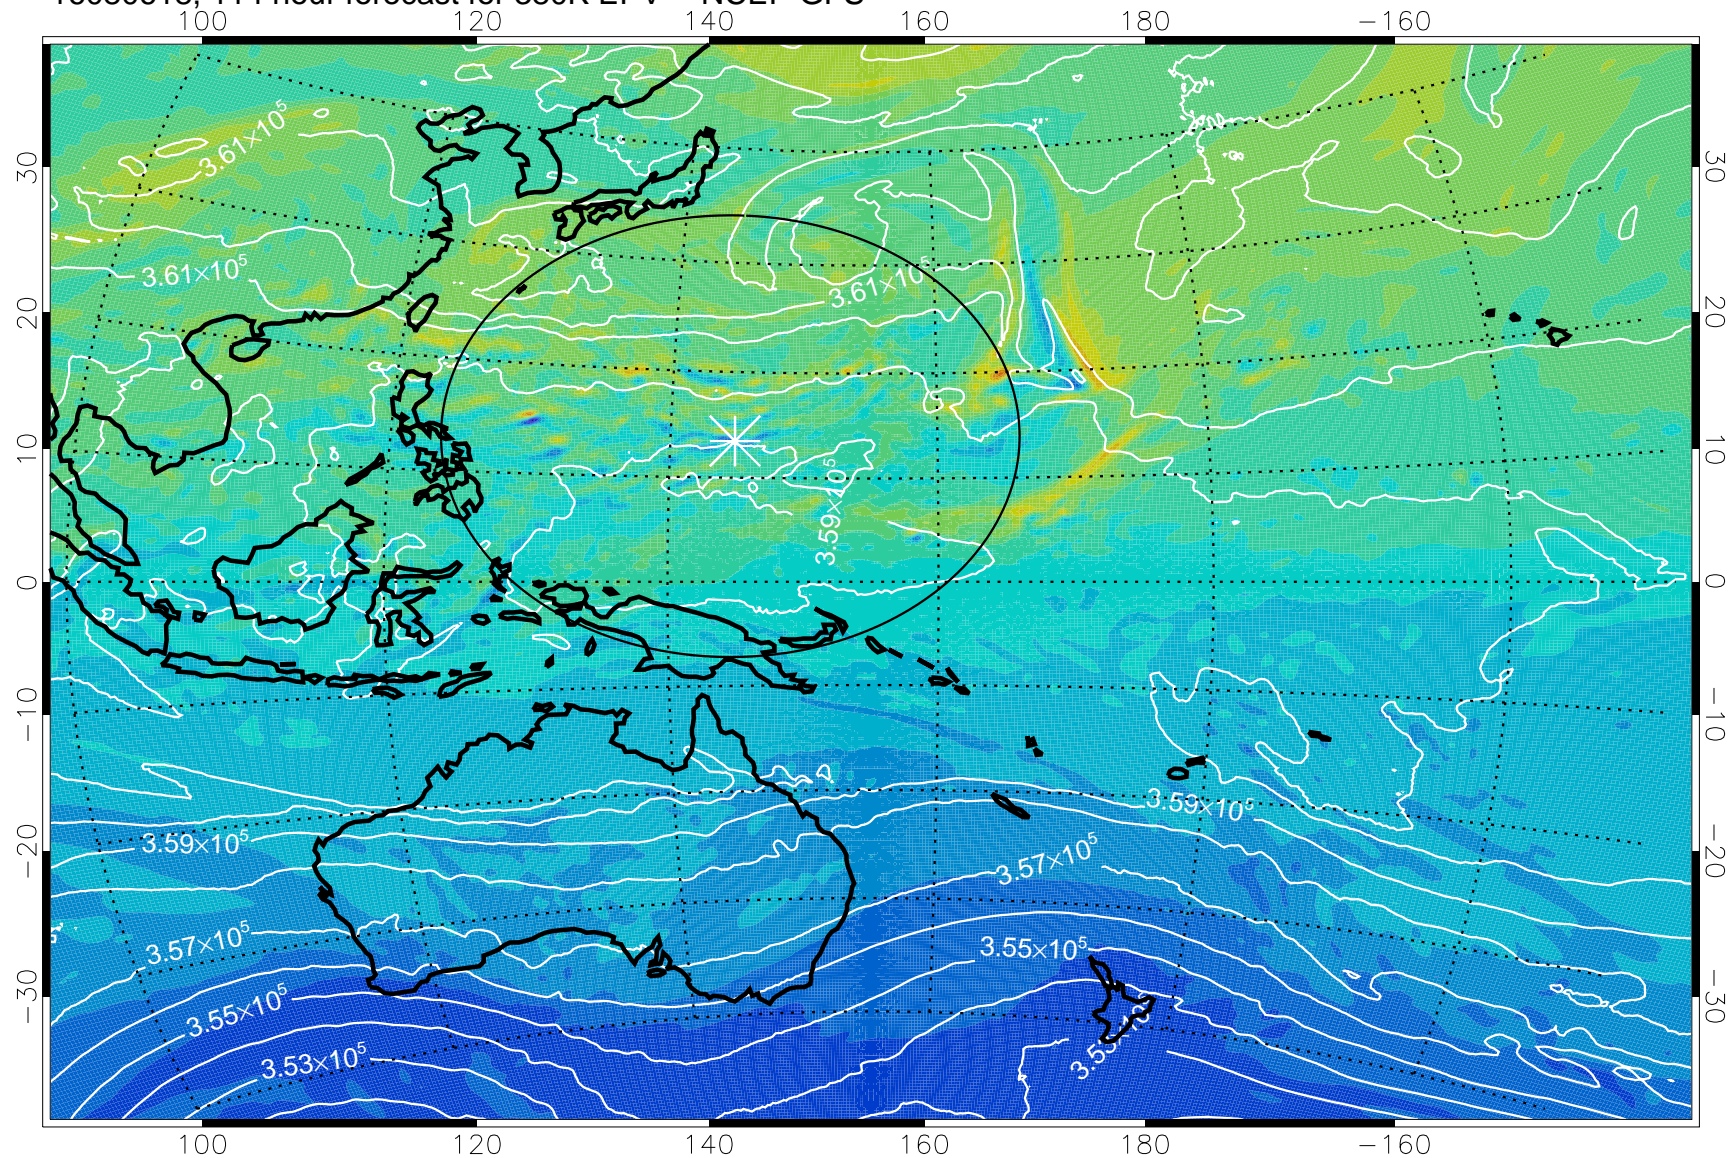

16080518, 90 hour forecast for 380K EPV -- NCEP GFS

380K Montgomery Streamfunction, white

Range ring of 2304 km

16080600, 96 hour forecast for 380K EPV -- NCEP GFS

380K Montgomery Streamfunction, white

Range ring of 2304 km

16080606, 102 hour forecast for 380K EPV -- NCEP GFS

380K Montgomery Streamfunction, white

Range ring of 2304 km

16080612, 108 hour forecast for 380K EPV -- NCEP GFS

380K Montgomery Streamfunction, white

Range ring of 2304 km

16080618, 114 hour forecast for 380K EPV -- NCEP GFS

380K Montgomery Streamfunction, white

Range ring of 2304 km

16080700, 120 hour forecast for 380K EPV -- NCEP GFS

380K Montgomery Streamfunction, white

Range ring of 2304 km