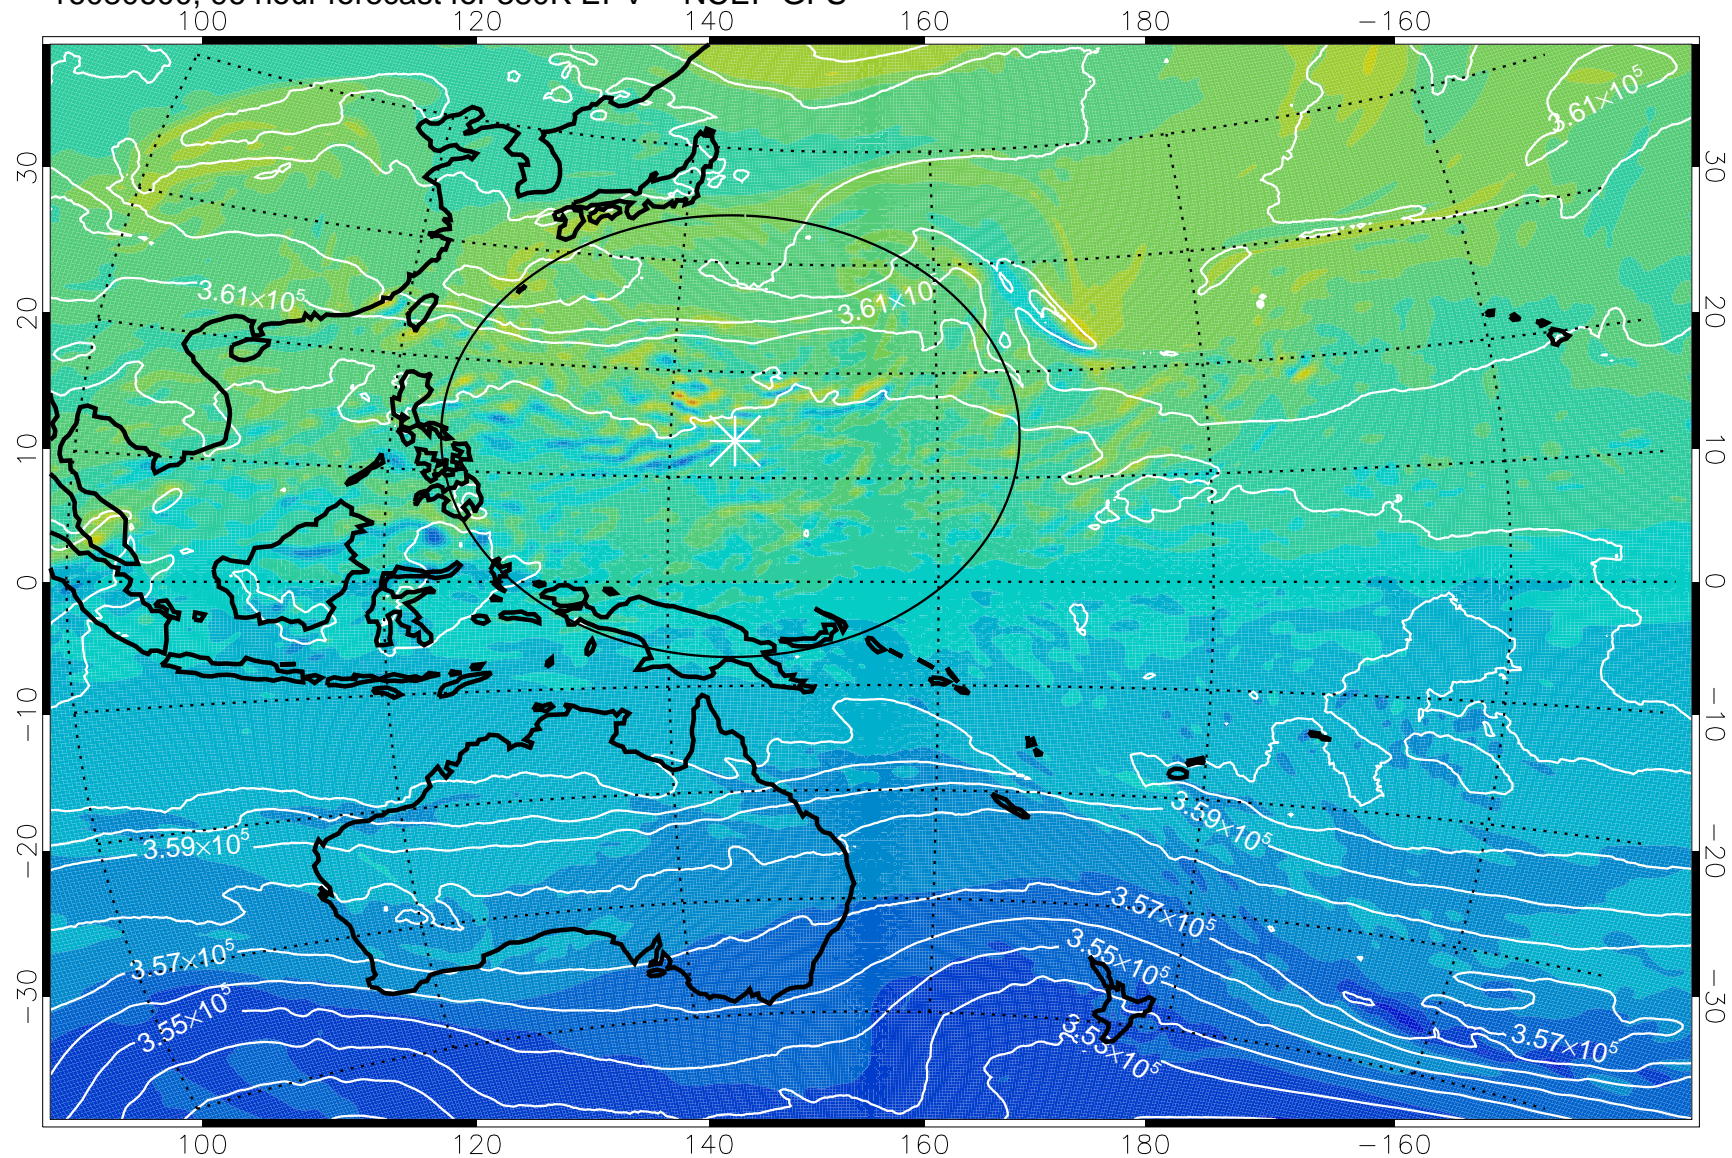

16080418, 66 hour forecast for 380K EPV -- NCEP GFS

380K Montgomery Streamfunction, white

Range ring of 2304 km

16080500, 72 hour forecast for 380K EPV -- NCEP GFS

380K Montgomery Streamfunction, white

Range ring of 2304 km

16080506, 78 hour forecast for 380K EPV -- NCEP GFS

380K Montgomery Streamfunction, white

Range ring of 2304 km

16080512, 84 hour forecast for 380K EPV -- NCEP GFS

380K Montgomery Streamfunction, white

Range ring of 2304 km

16080518, 90 hour forecast for 380K EPV -- NCEP GFS

380K Montgomery Streamfunction, white

Range ring of 2304 km

16080600, 96 hour forecast for 380K EPV -- NCEP GFS

380K Montgomery Streamfunction, white

Range ring of 2304 km

16080606, 102 hour forecast for 380K EPV -- NCEP GFS

380K Montgomery Streamfunction, white

Range ring of 2304 km

16080612, 108 hour forecast for 380K EPV -- NCEP GFS

380K Montgomery Streamfunction, white

Range ring of 2304 km