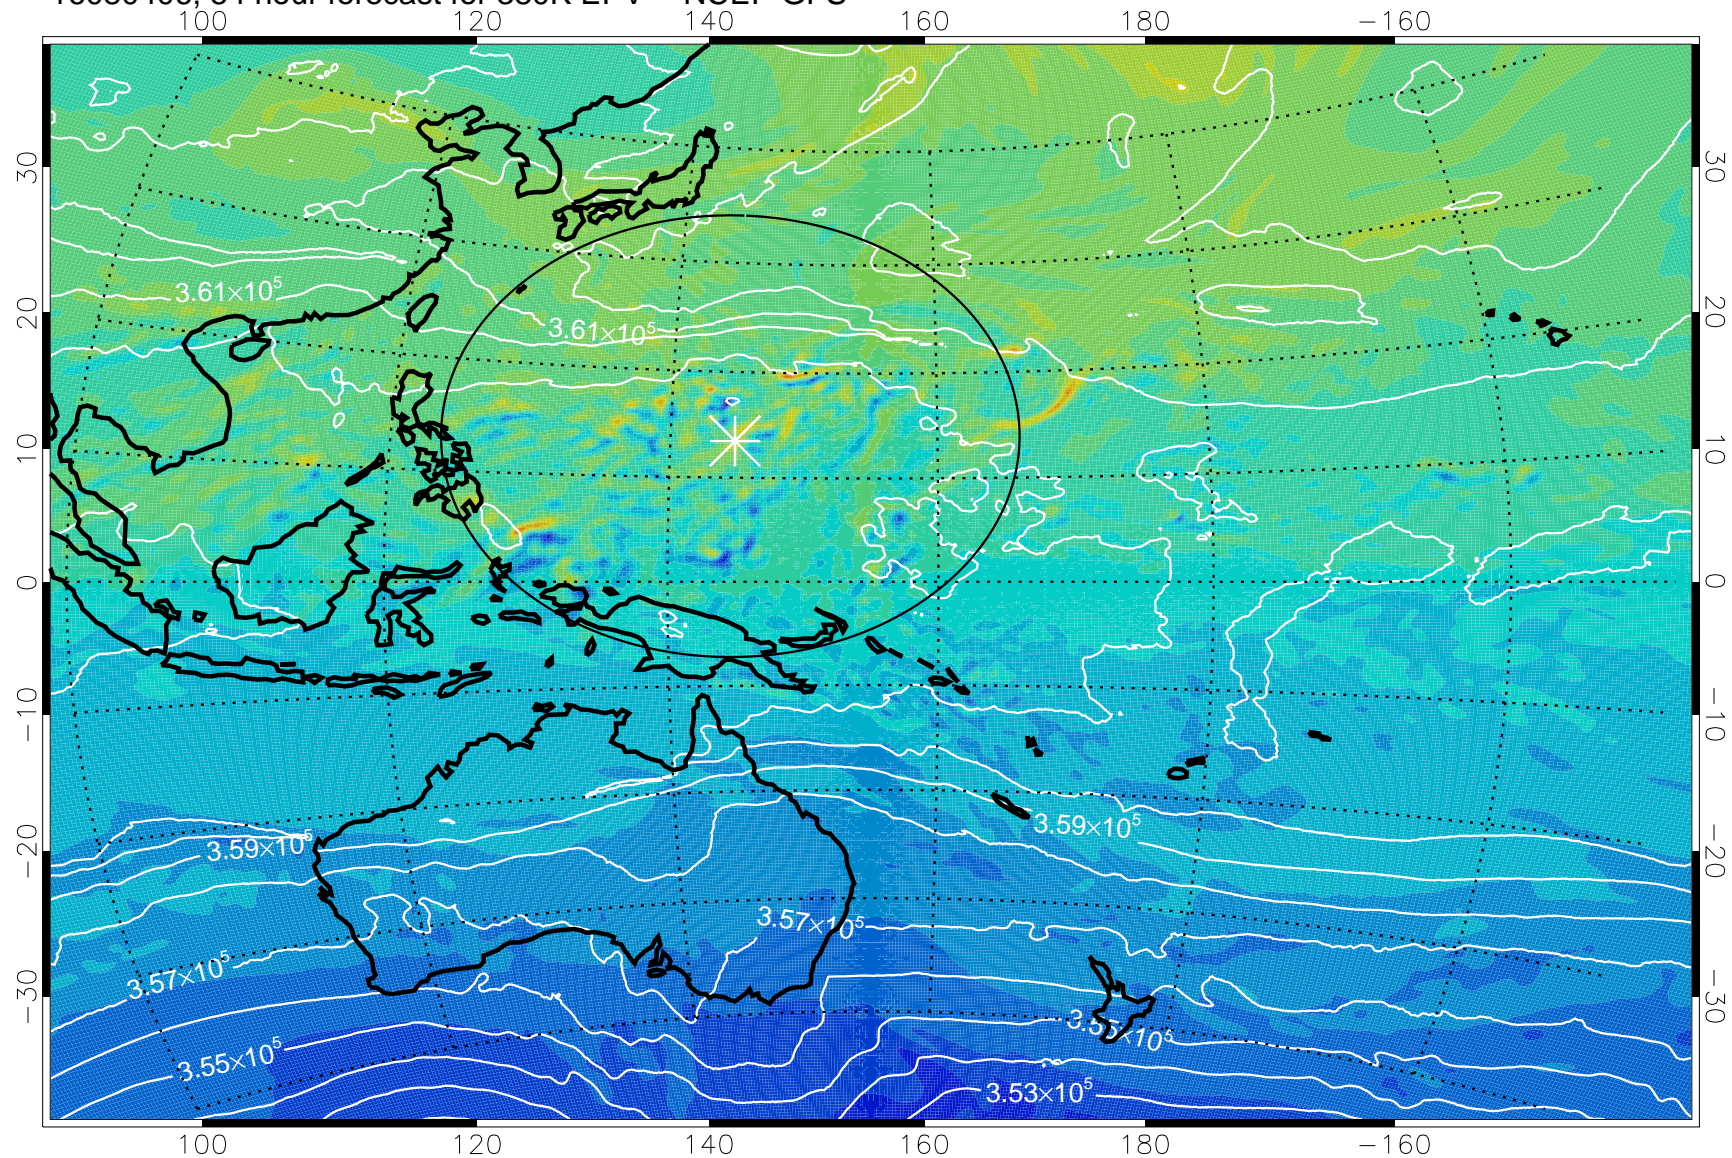

16080318, 42 hour forecast for 380K EPV -- NCEP GFS

380K Montgomery Streamfunction, white

Range ring of 2304 km

16080400, 48 hour forecast for 380K EPV -- NCEP GFS

380K Montgomery Streamfunction, white

Range ring of 2304 km

16080406, 54 hour forecast for 380K EPV -- NCEP GFS

380K Montgomery Streamfunction, white

Range ring of 2304 km

16080412, 60 hour forecast for 380K EPV -- NCEP GFS

380K Montgomery Streamfunction, white

Range ring of 2304 km

16080418, 66 hour forecast for 380K EPV -- NCEP GFS

380K Montgomery Streamfunction, white

Range ring of 2304 km

16080500, 72 hour forecast for 380K EPV -- NCEP GFS

380K Montgomery Streamfunction, white

Range ring of 2304 km

16080506, 78 hour forecast for 380K EPV -- NCEP GFS

380K Montgomery Streamfunction, white

Range ring of 2304 km

16080512, 84 hour forecast for 380K EPV -- NCEP GFS

380K Montgomery Streamfunction, white

Range ring of 2304 km