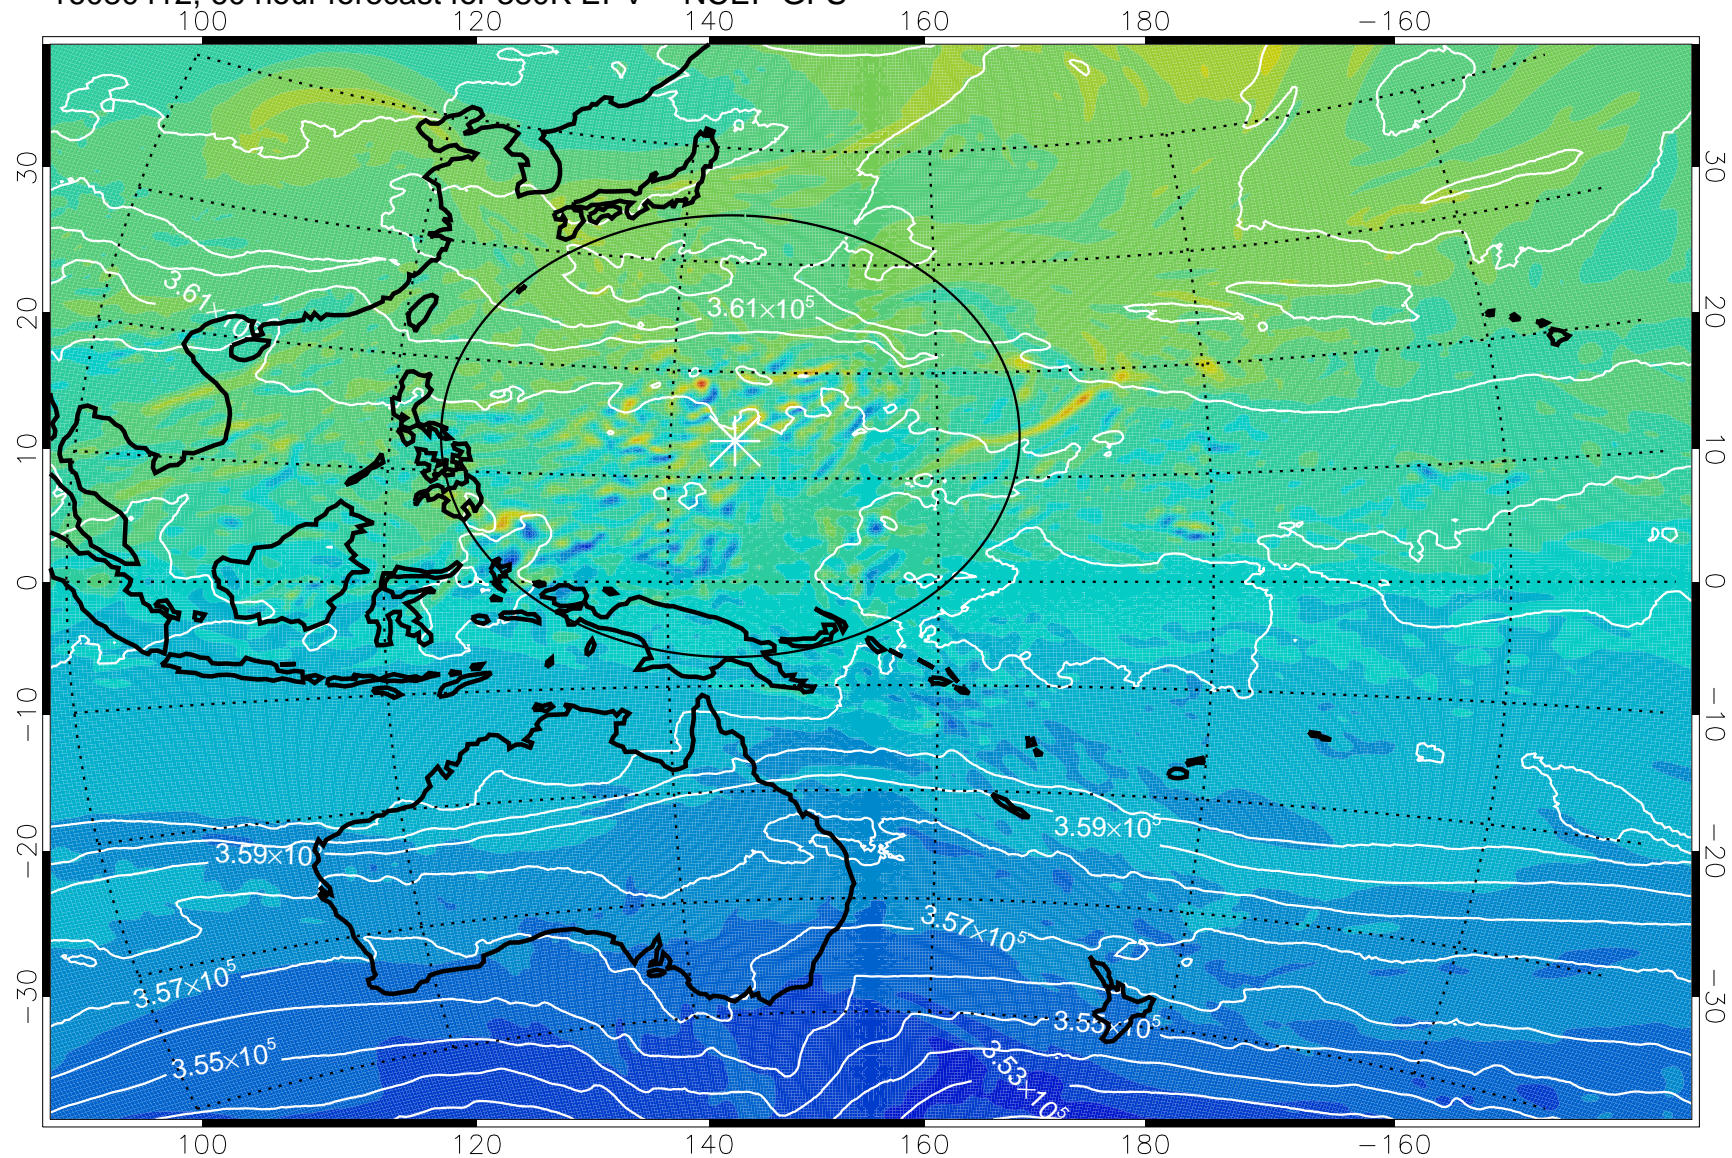

16080406, 54 hour forecast for 380K EPV -- NCEP GFS

380K Montgomery Streamfunction, white

Range ring of 2304 km

16080412, 60 hour forecast for 380K EPV -- NCEP GFS

380K Montgomery Streamfunction, white

Range ring of 2304 km

16080418, 66 hour forecast for 380K EPV -- NCEP GFS

380K Montgomery Streamfunction, white

Range ring of 2304 km

16080500, 72 hour forecast for 380K EPV -- NCEP GFS

380K Montgomery Streamfunction, white

Range ring of 2304 km

16080506, 78 hour forecast for 380K EPV -- NCEP GFS

380K Montgomery Streamfunction, white

Range ring of 2304 km

16080512, 84 hour forecast for 380K EPV -- NCEP GFS

380K Montgomery Streamfunction, white

Range ring of 2304 km

16080518, 90 hour forecast for 380K EPV -- NCEP GFS

380K Montgomery Streamfunction, white

Range ring of 2304 km

16080600, 96 hour forecast for 380K EPV -- NCEP GFS

380K Montgomery Streamfunction, white

Range ring of 2304 km