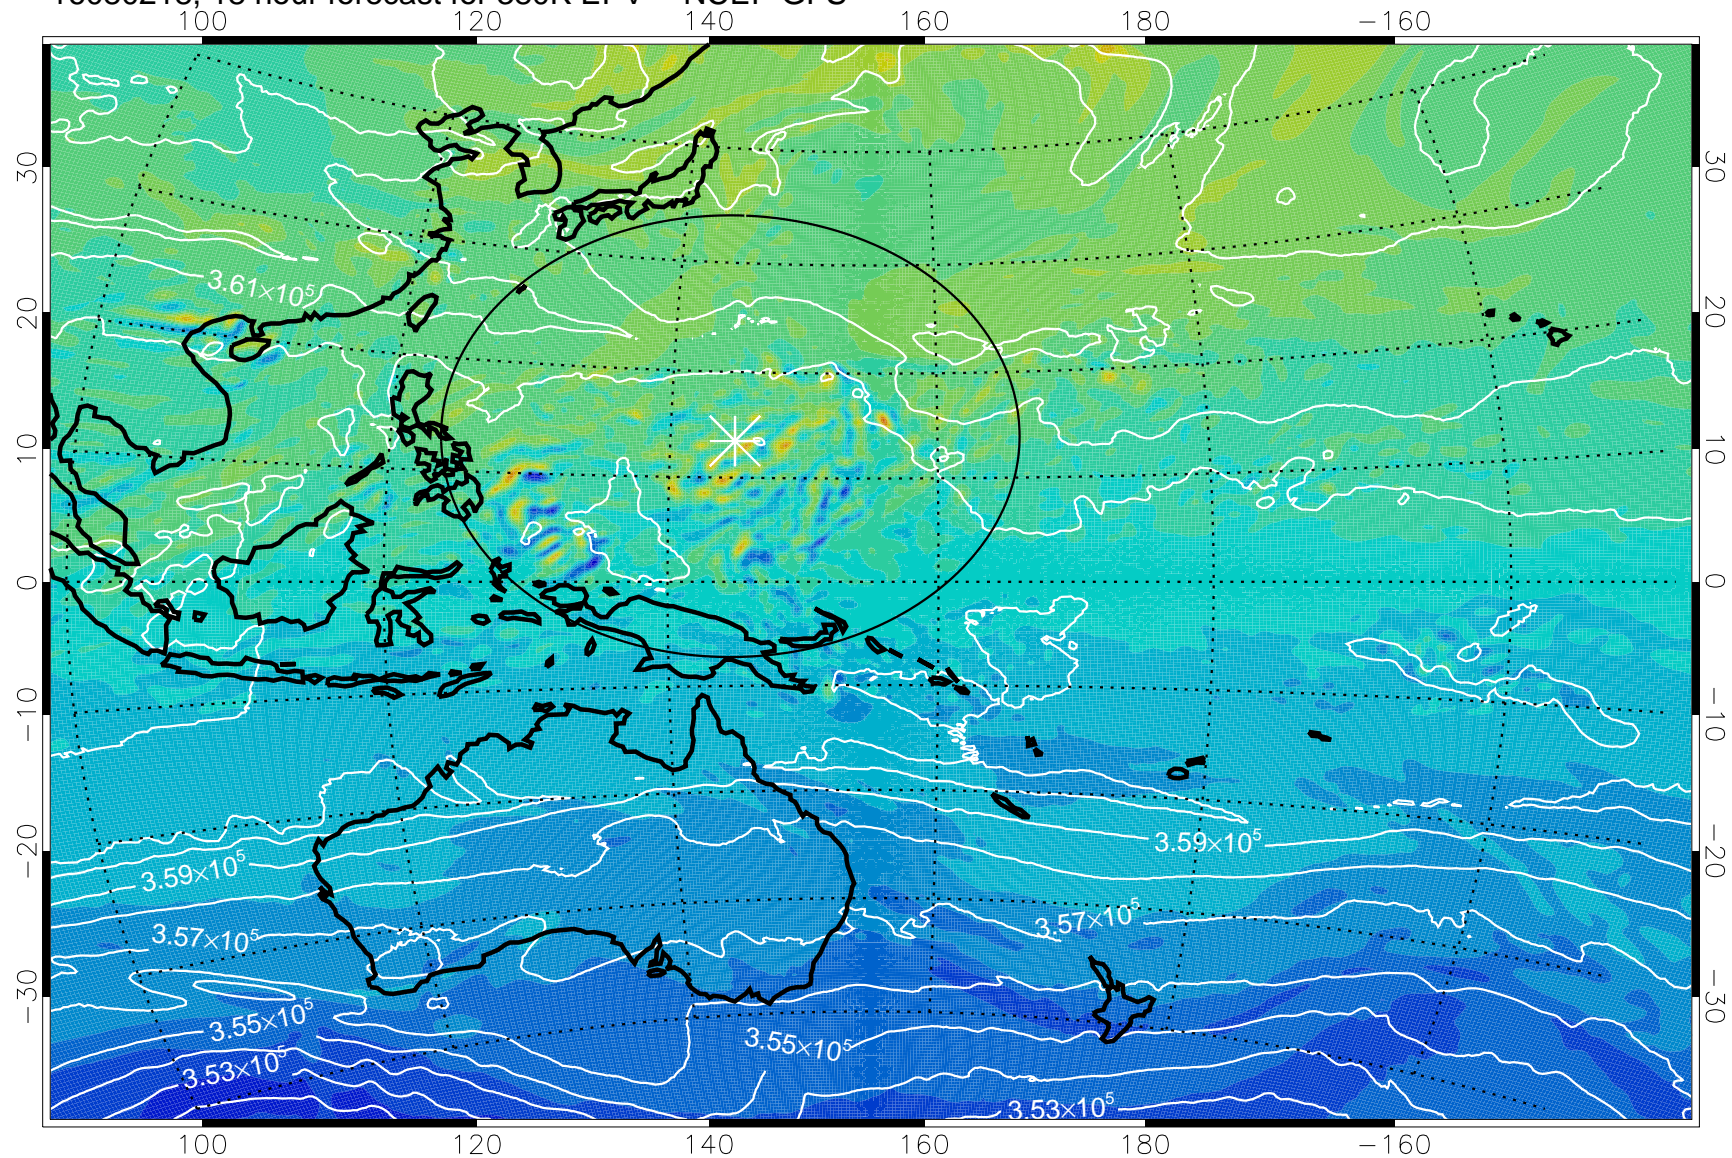

16080206, 6 hour forecast for 380K EPV -- NCEP GFS

380K Montgomery Streamfunction, white

Range ring of 2304 km

16080212, 12 hour forecast for 380K EPV -- NCEP GFS

380K Montgomery Streamfunction, white

Range ring of 2304 km

16080218, 18 hour forecast for 380K EPV -- NCEP GFS

380K Montgomery Streamfunction, white

Range ring of 2304 km

16080300, 24 hour forecast for 380K EPV -- NCEP GFS

380K Montgomery Streamfunction, white

Range ring of 2304 km

16080306, 30 hour forecast for 380K EPV -- NCEP GFS

380K Montgomery Streamfunction, white

Range ring of 2304 km

16080312, 36 hour forecast for 380K EPV -- NCEP GFS

380K Montgomery Streamfunction, white

Range ring of 2304 km

16080318, 42 hour forecast for 380K EPV -- NCEP GFS

380K Montgomery Streamfunction, white

Range ring of 2304 km

16080400, 48 hour forecast for 380K EPV -- NCEP GFS

380K Montgomery Streamfunction, white

Range ring of 2304 km