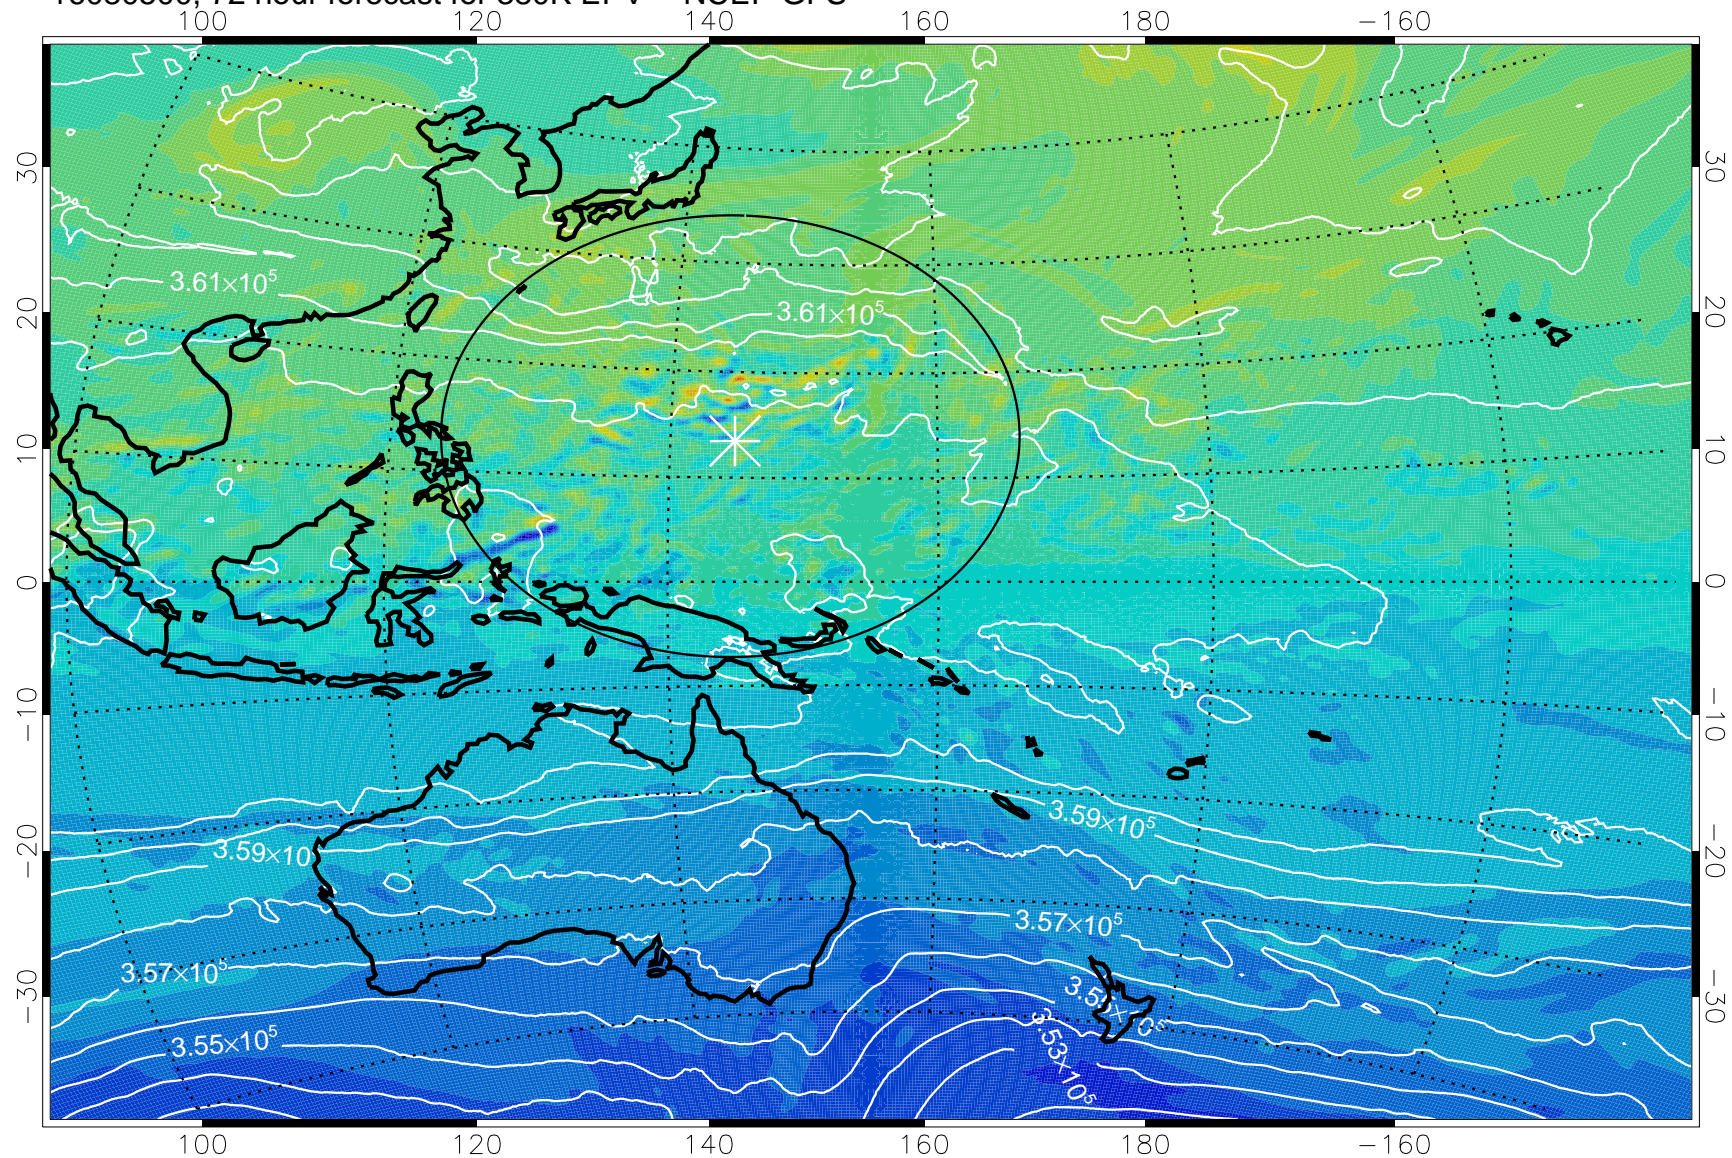

16080406, 54 hour forecast for 380K EPV -- NCEP GFS

380K Montgomery Streamfunction, white

Range ring of 2304 km

16080412, 60 hour forecast for 380K EPV -- NCEP GFS

380K Montgomery Streamfunction, white

Range ring of 2304 km

16080418, 66 hour forecast for 380K EPV -- NCEP GFS

380K Montgomery Streamfunction, white

Range ring of 2304 km

16080500, 72 hour forecast for 380K EPV -- NCEP GFS

380K Montgomery Streamfunction, white

Range ring of 2304 km

16080506, 78 hour forecast for 380K EPV -- NCEP GFS

380K Montgomery Streamfunction, white

Range ring of 2304 km

16080512, 84 hour forecast for 380K EPV -- NCEP GFS

380K Montgomery Streamfunction, white

Range ring of 2304 km

16080518, 90 hour forecast for 380K EPV -- NCEP GFS

380K Montgomery Streamfunction, white

Range ring of 2304 km

16080600, 96 hour forecast for 380K EPV -- NCEP GFS

380K Montgomery Streamfunction, white

Range ring of 2304 km