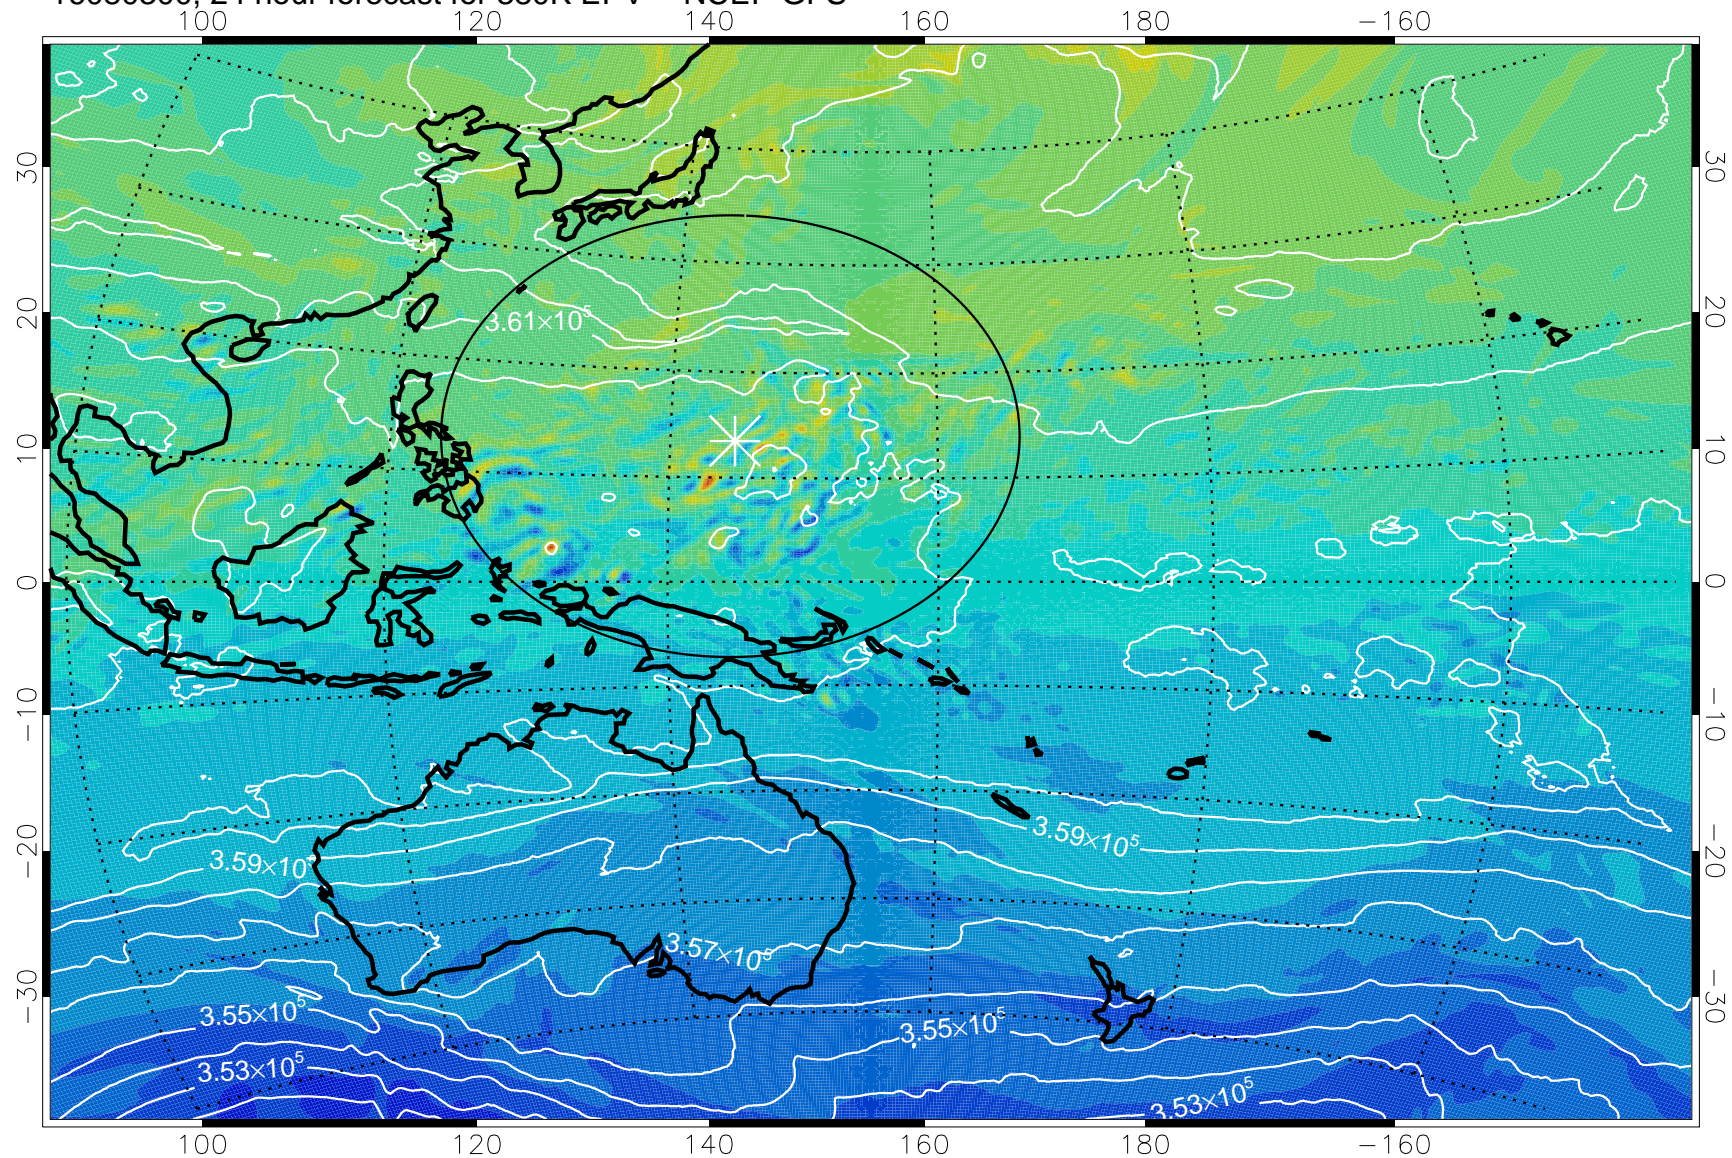

16080218, 18 hour forecast for 380K EPV -- NCEP GFS

380K Montgomery Streamfunction, white

Range ring of 2304 km

16080300, 24 hour forecast for 380K EPV -- NCEP GFS

380K Montgomery Streamfunction, white

Range ring of 2304 km

16080306, 30 hour forecast for 380K EPV -- NCEP GFS

380K Montgomery Streamfunction, white

Range ring of 2304 km

16080312, 36 hour forecast for 380K EPV -- NCEP GFS

380K Montgomery Streamfunction, white

Range ring of 2304 km

16080318, 42 hour forecast for 380K EPV -- NCEP GFS

380K Montgomery Streamfunction, white

Range ring of 2304 km

16080400, 48 hour forecast for 380K EPV -- NCEP GFS

380K Montgomery Streamfunction, white

Range ring of 2304 km

16080406, 54 hour forecast for 380K EPV -- NCEP GFS

380K Montgomery Streamfunction, white

Range ring of 2304 km

16080412, 60 hour forecast for 380K EPV -- NCEP GFS

380K Montgomery Streamfunction, white

Range ring of 2304 km