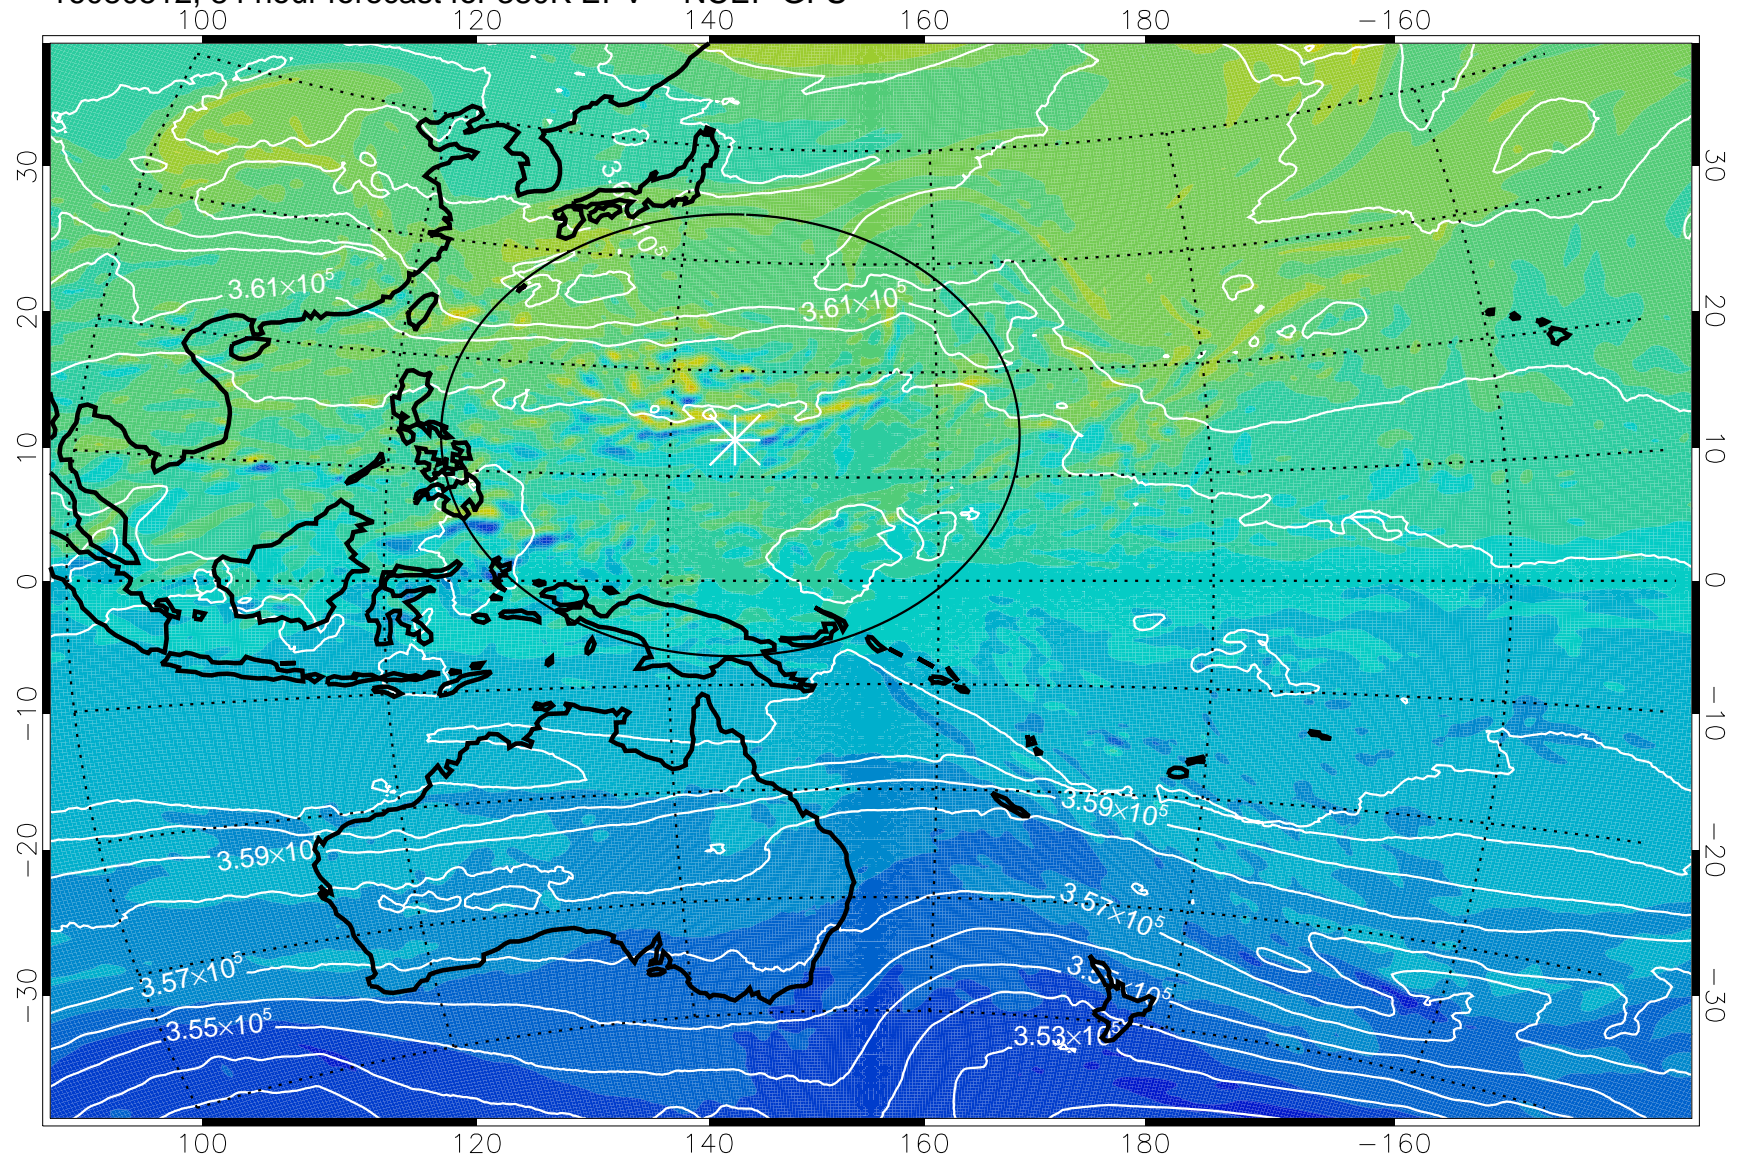

16080406, 54 hour forecast for 380K EPV -- NCEP GFS

380K Montgomery Streamfunction, white

Range ring of 2304 km

16080412, 60 hour forecast for 380K EPV -- NCEP GFS

380K Montgomery Streamfunction, white

Range ring of 2304 km

16080418, 66 hour forecast for 380K EPV -- NCEP GFS

380K Montgomery Streamfunction, white

Range ring of 2304 km

16080500, 72 hour forecast for 380K EPV -- NCEP GFS

380K Montgomery Streamfunction, white

Range ring of 2304 km

16080506, 78 hour forecast for 380K EPV -- NCEP GFS

380K Montgomery Streamfunction, white

Range ring of 2304 km

16080512, 84 hour forecast for 380K EPV -- NCEP GFS

380K Montgomery Streamfunction, white

Range ring of 2304 km

16080518, 90 hour forecast for 380K EPV -- NCEP GFS

380K Montgomery Streamfunction, white

Range ring of 2304 km

16080600, 96 hour forecast for 380K EPV -- NCEP GFS

380K Montgomery Streamfunction, white

Range ring of 2304 km