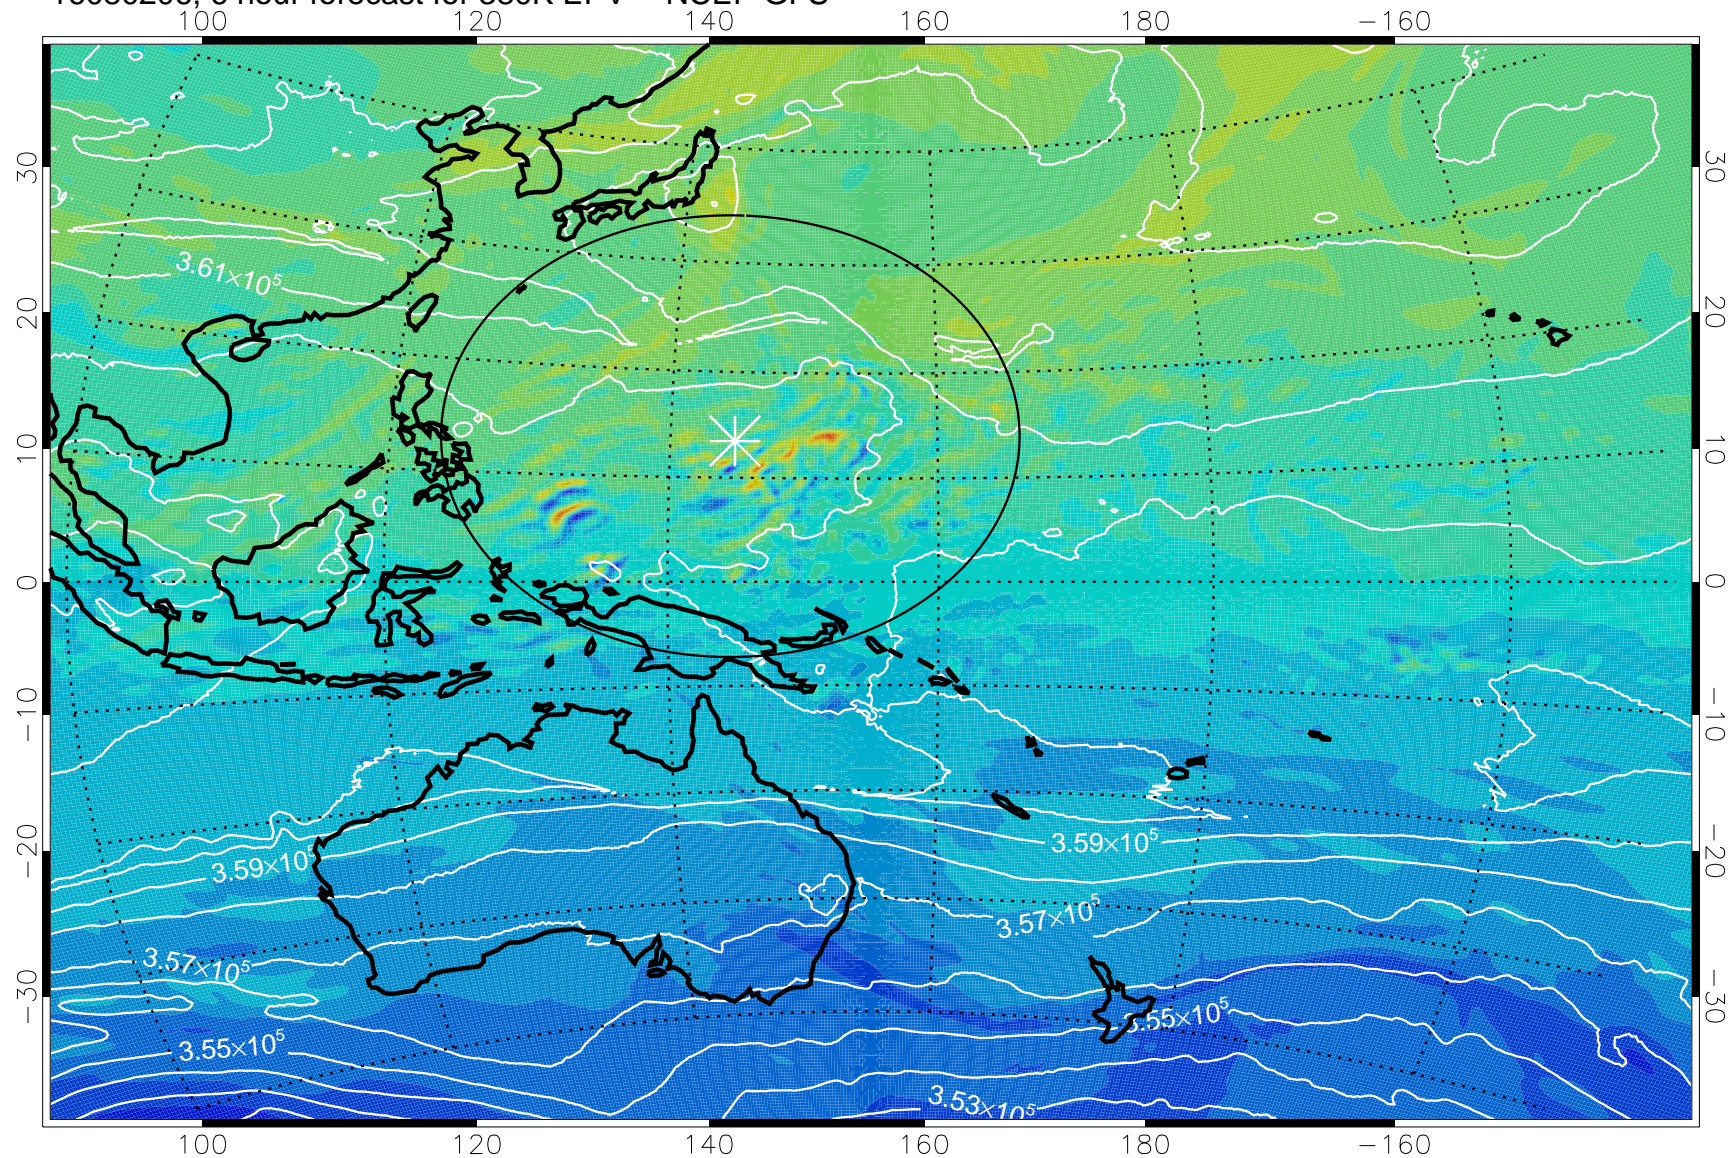

16080206, 6 hour forecast for 380K EPV -- NCEP GFS

380K Montgomery Streamfunction, white

Range ring of 2304 km

16080212, 12 hour forecast for 380K EPV -- NCEP GFS

380K Montgomery Streamfunction, white

Range ring of 2304 km

16080218, 18 hour forecast for 380K EPV -- NCEP GFS

380K Montgomery Streamfunction, white

Range ring of 2304 km

16080300, 24 hour forecast for 380K EPV -- NCEP GFS

380K Montgomery Streamfunction, white

Range ring of 2304 km

16080306, 30 hour forecast for 380K EPV -- NCEP GFS

380K Montgomery Streamfunction, white

Range ring of 2304 km

16080312, 36 hour forecast for 380K EPV -- NCEP GFS

380K Montgomery Streamfunction, white

Range ring of 2304 km

16080318, 42 hour forecast for 380K EPV -- NCEP GFS

380K Montgomery Streamfunction, white

Range ring of 2304 km

16080400, 48 hour forecast for 380K EPV -- NCEP GFS

380K Montgomery Streamfunction, white

Range ring of 2304 km