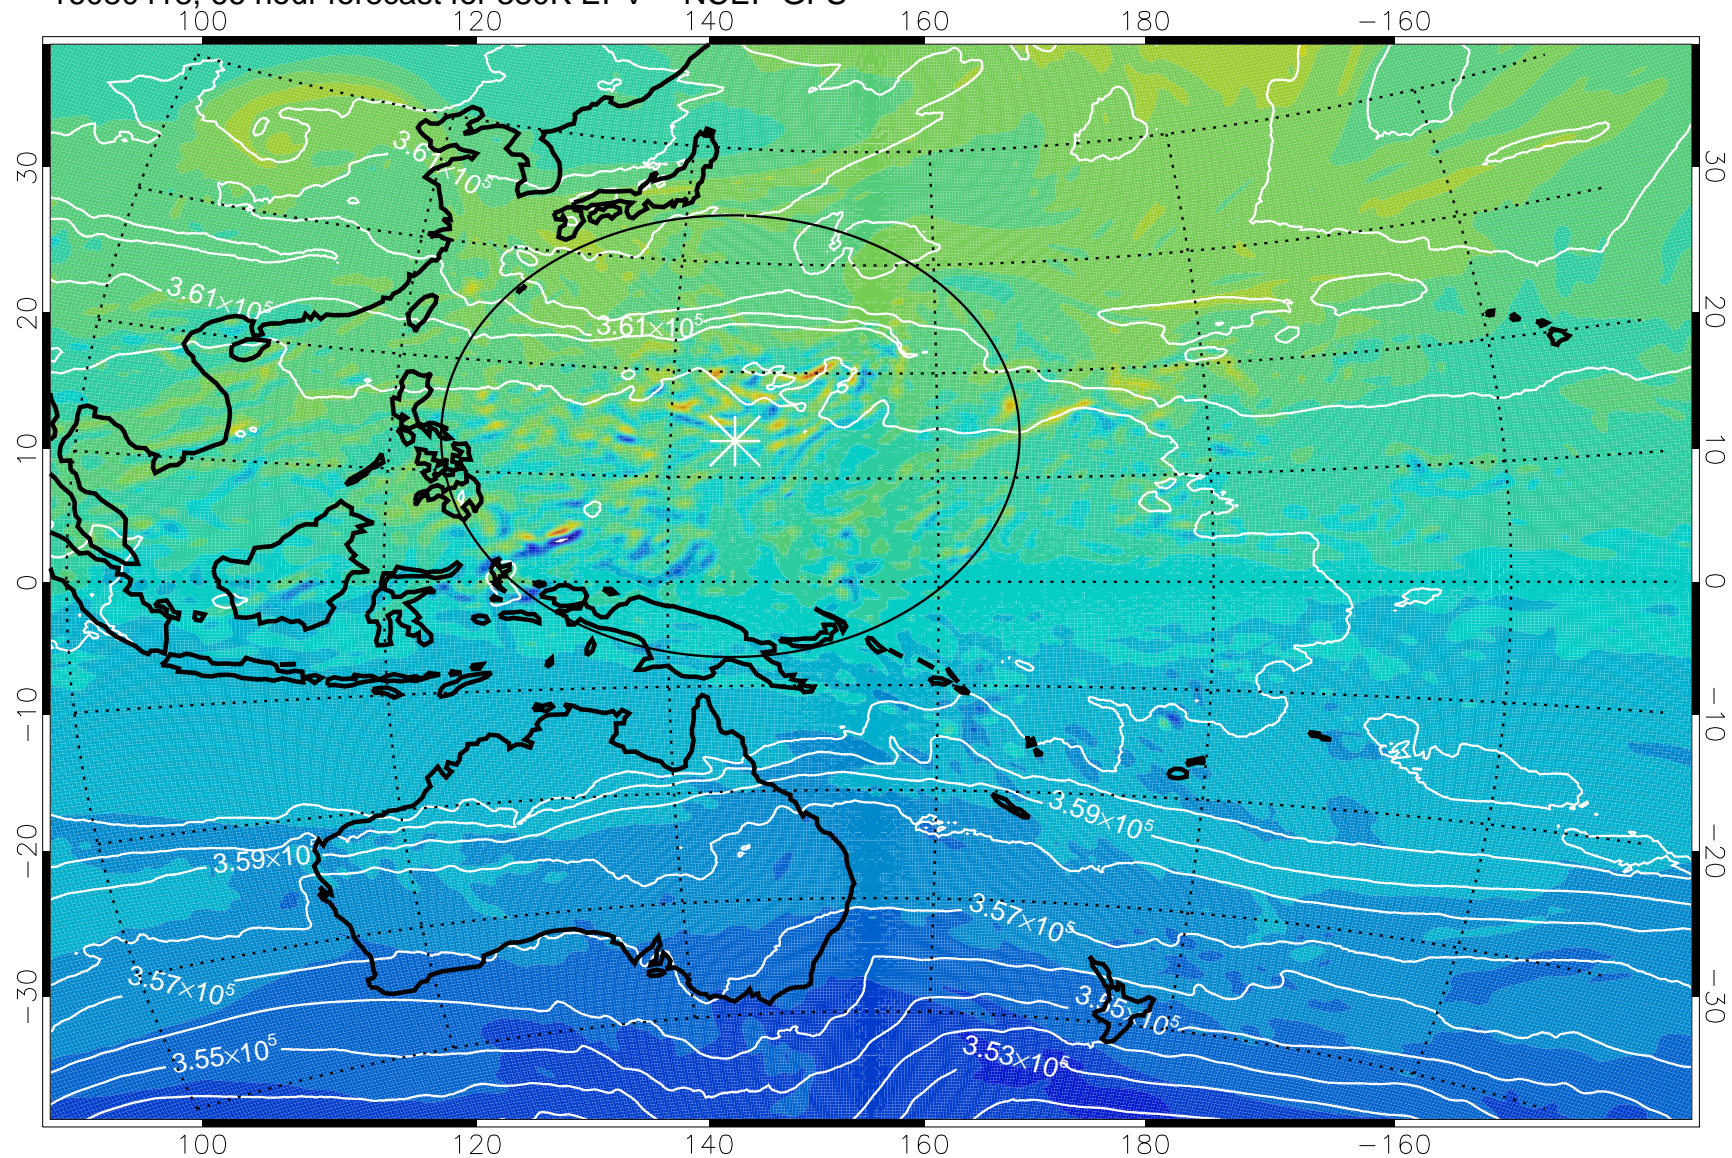

16080406, 54 hour forecast for 380K EPV -- NCEP GFS

380K Montgomery Streamfunction, white

Range ring of 2304 km

16080412, 60 hour forecast for 380K EPV -- NCEP GFS

380K Montgomery Streamfunction, white

Range ring of 2304 km

16080418, 66 hour forecast for 380K EPV -- NCEP GFS

380K Montgomery Streamfunction, white

Range ring of 2304 km

16080500, 72 hour forecast for 380K EPV -- NCEP GFS

380K Montgomery Streamfunction, white

Range ring of 2304 km

16080506, 78 hour forecast for 380K EPV -- NCEP GFS

380K Montgomery Streamfunction, white

Range ring of 2304 km

16080512, 84 hour forecast for 380K EPV -- NCEP GFS

380K Montgomery Streamfunction, white

Range ring of 2304 km

16080518, 90 hour forecast for 380K EPV -- NCEP GFS

380K Montgomery Streamfunction, white

Range ring of 2304 km

16080600, 96 hour forecast for 380K EPV -- NCEP GFS

380K Montgomery Streamfunction, white

Range ring of 2304 km