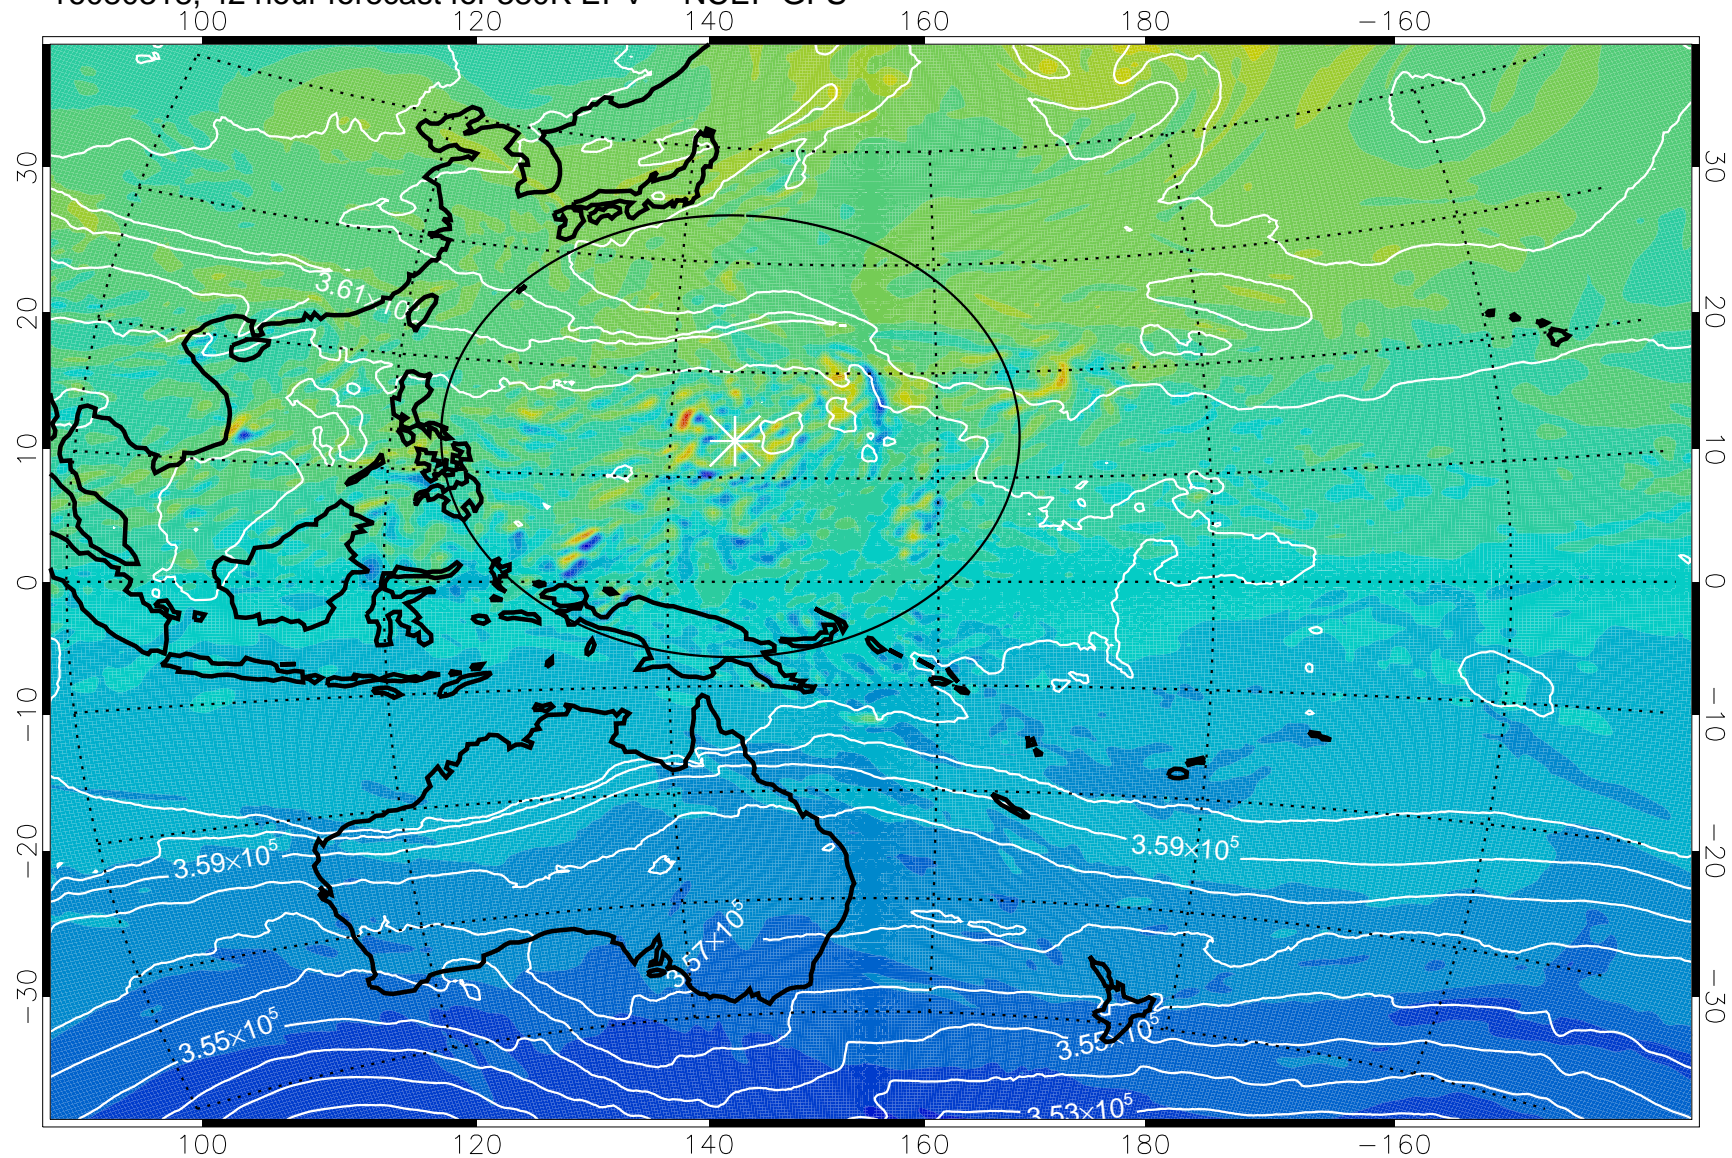

16080306, 30 hour forecast for 380K EPV -- NCEP GFS

380K Montgomery Streamfunction, white

Range ring of 2304 km

16080312, 36 hour forecast for 380K EPV -- NCEP GFS

380K Montgomery Streamfunction, white

Range ring of 2304 km

16080318, 42 hour forecast for 380K EPV -- NCEP GFS

380K Montgomery Streamfunction, white

Range ring of 2304 km

16080400, 48 hour forecast for 380K EPV -- NCEP GFS

380K Montgomery Streamfunction, white

Range ring of 2304 km

16080406, 54 hour forecast for 380K EPV -- NCEP GFS

380K Montgomery Streamfunction, white

Range ring of 2304 km

16080412, 60 hour forecast for 380K EPV -- NCEP GFS

380K Montgomery Streamfunction, white

Range ring of 2304 km

16080418, 66 hour forecast for 380K EPV -- NCEP GFS

380K Montgomery Streamfunction, white

Range ring of 2304 km

16080500, 72 hour forecast for 380K EPV -- NCEP GFS

380K Montgomery Streamfunction, white

Range ring of 2304 km