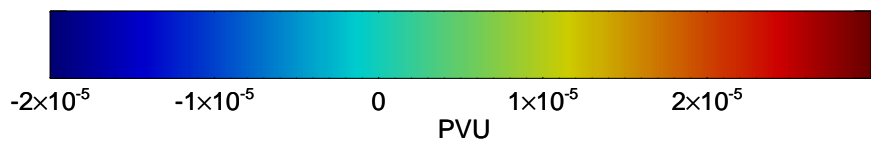

16080206, 6 hour forecast for 380K EPV -- NCEP GFS

380K Montgomery Streamfunction, white

Range ring of 2304 km

16080212, 12 hour forecast for 380K EPV -- NCEP GFS

380K Montgomery Streamfunction, white

Range ring of 2304 km