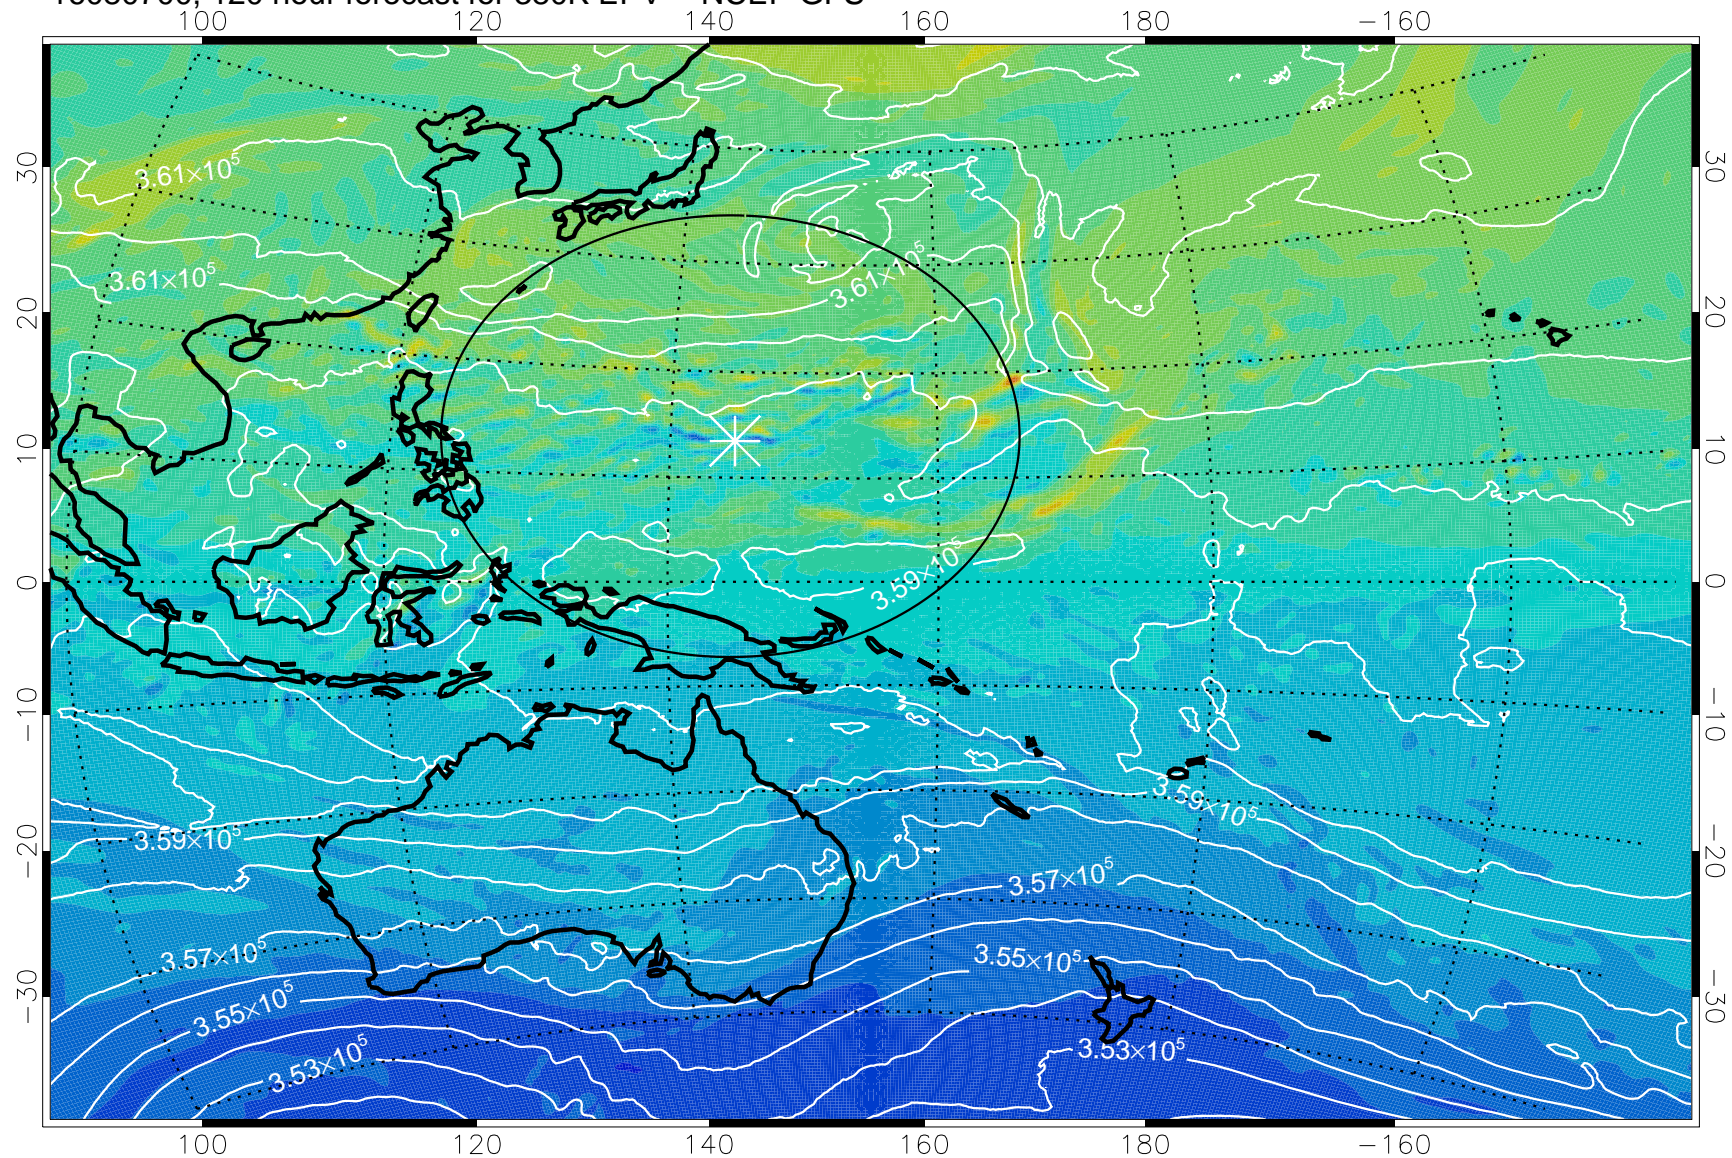

16080506, 78 hour forecast for 380K EPV -- NCEP GFS

380K Montgomery Streamfunction, white

Range ring of 2304 km

16080512, 84 hour forecast for 380K EPV -- NCEP GFS

380K Montgomery Streamfunction, white

Range ring of 2304 km

16080518, 90 hour forecast for 380K EPV -- NCEP GFS

380K Montgomery Streamfunction, white

Range ring of 2304 km

16080600, 96 hour forecast for 380K EPV -- NCEP GFS

380K Montgomery Streamfunction, white

Range ring of 2304 km

16080606, 102 hour forecast for 380K EPV -- NCEP GFS

380K Montgomery Streamfunction, white

Range ring of 2304 km

16080612, 108 hour forecast for 380K EPV -- NCEP GFS

380K Montgomery Streamfunction, white

Range ring of 2304 km

16080618, 114 hour forecast for 380K EPV -- NCEP GFS

380K Montgomery Streamfunction, white

Range ring of 2304 km

16080700, 120 hour forecast for 380K EPV -- NCEP GFS

380K Montgomery Streamfunction, white

Range ring of 2304 km