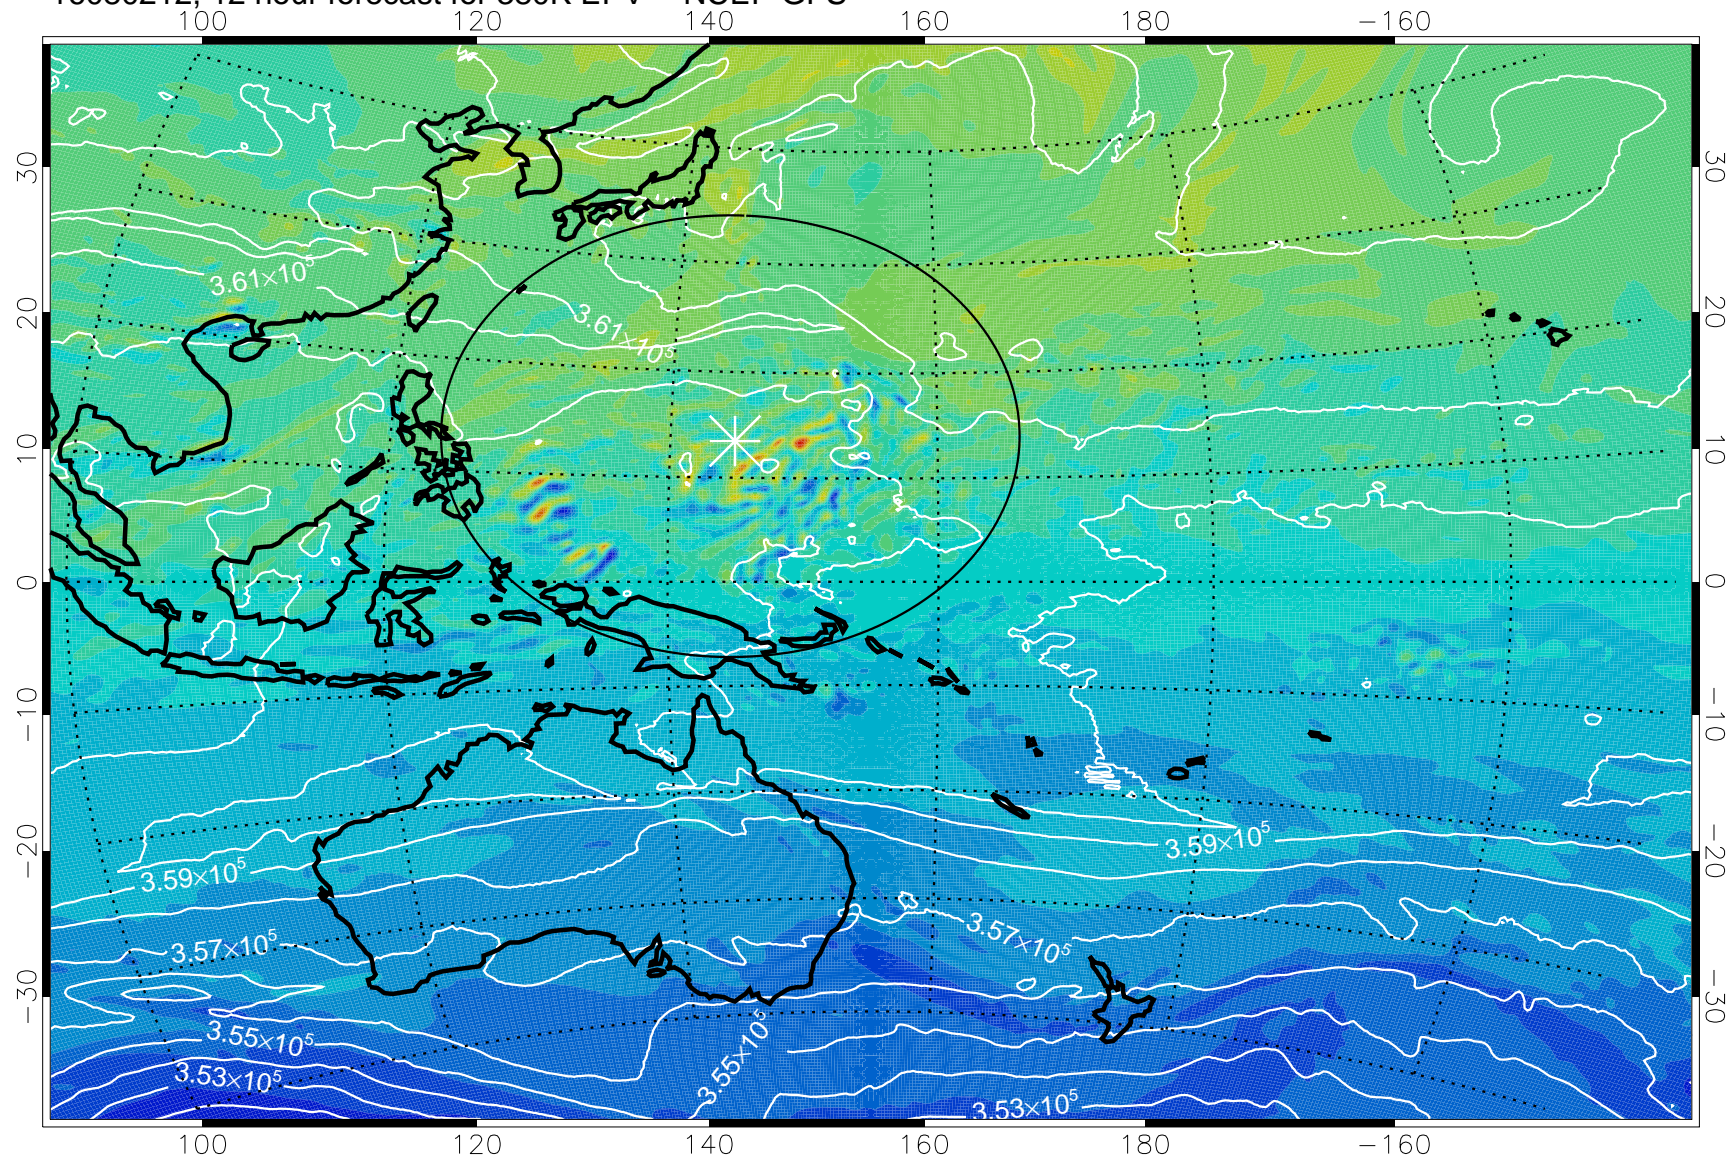

16080206, 6 hour forecast for 380K EPV -- NCEP GFS

380K Montgomery Streamfunction, white

Range ring of 2304 km

16080212, 12 hour forecast for 380K EPV -- NCEP GFS

380K Montgomery Streamfunction, white

Range ring of 2304 km

16080218, 18 hour forecast for 380K EPV -- NCEP GFS

380K Montgomery Streamfunction, white

Range ring of 2304 km

16080300, 24 hour forecast for 380K EPV -- NCEP GFS

380K Montgomery Streamfunction, white

Range ring of 2304 km

16080306, 30 hour forecast for 380K EPV -- NCEP GFS

380K Montgomery Streamfunction, white

Range ring of 2304 km

16080312, 36 hour forecast for 380K EPV -- NCEP GFS

380K Montgomery Streamfunction, white

Range ring of 2304 km

16080318, 42 hour forecast for 380K EPV -- NCEP GFS

380K Montgomery Streamfunction, white

Range ring of 2304 km

16080400, 48 hour forecast for 380K EPV -- NCEP GFS

380K Montgomery Streamfunction, white

Range ring of 2304 km