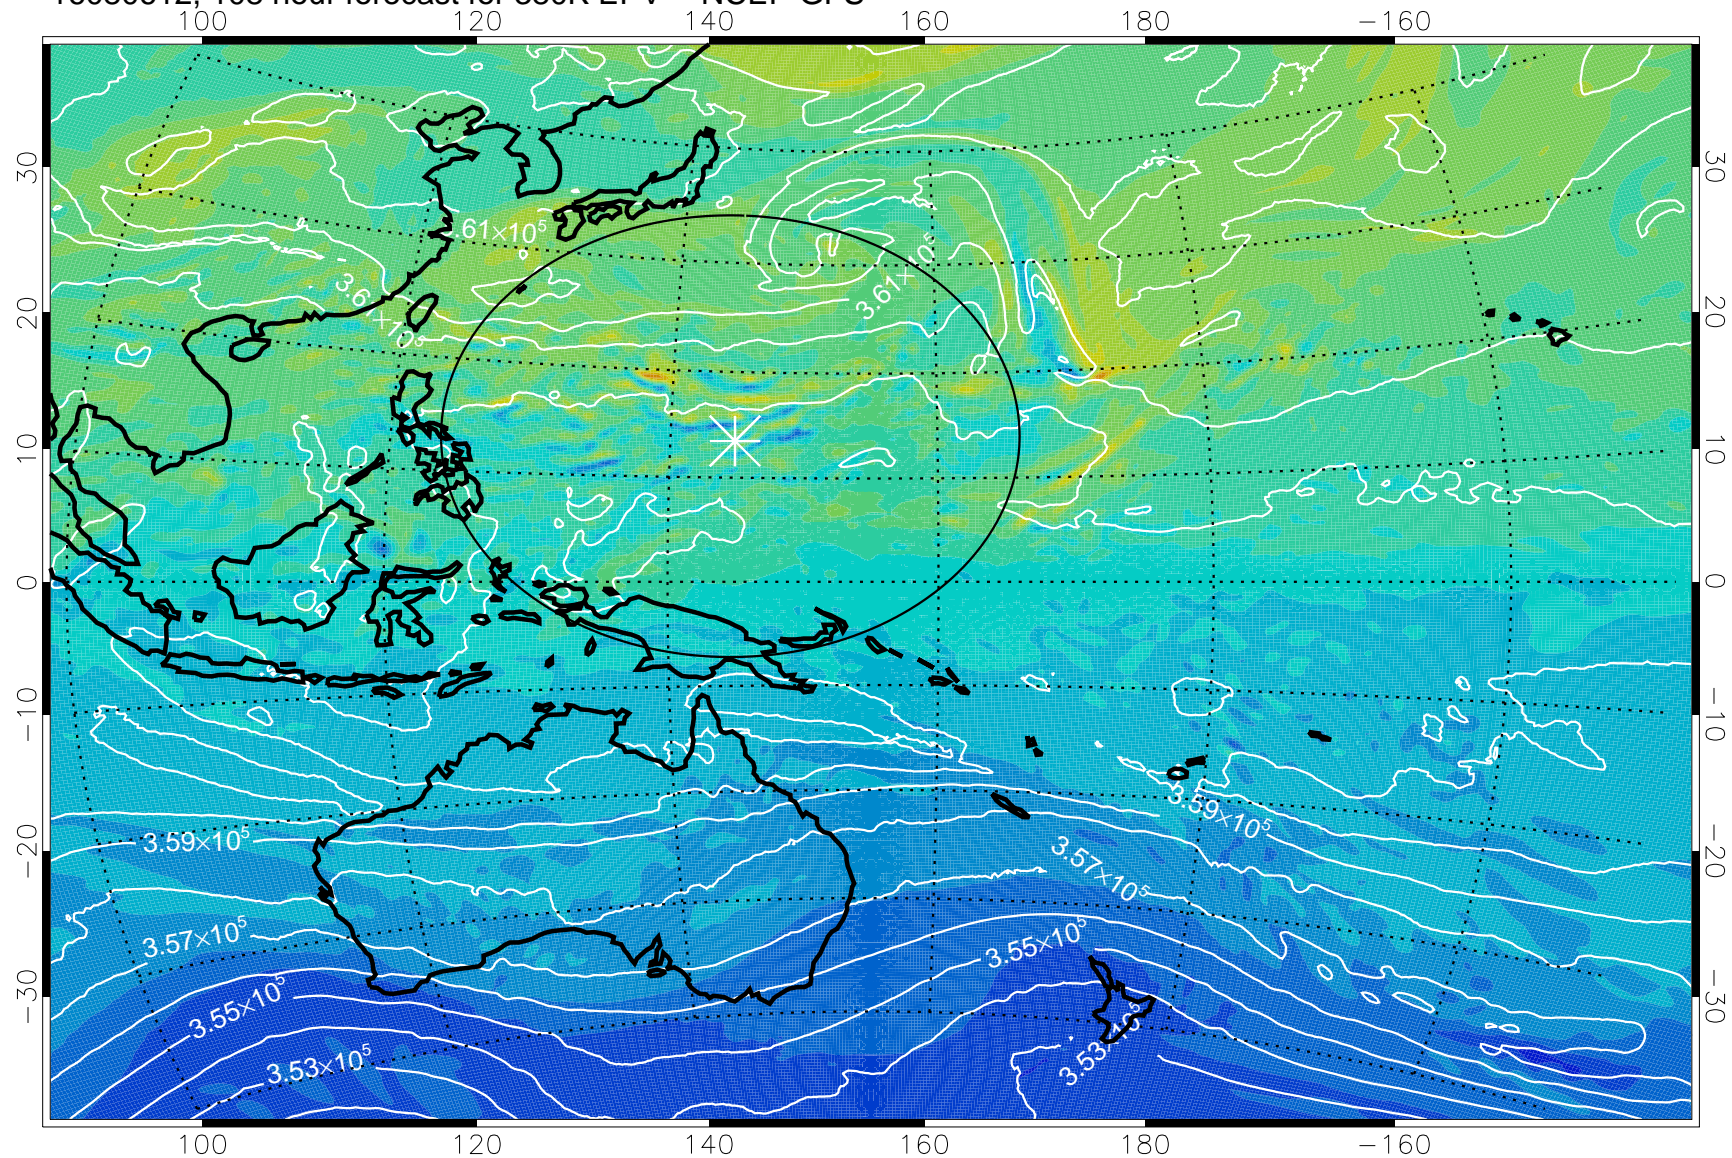

16080506, 78 hour forecast for 380K EPV -- NCEP GFS

380K Montgomery Streamfunction, white

Range ring of 2304 km

16080512, 84 hour forecast for 380K EPV -- NCEP GFS

380K Montgomery Streamfunction, white

Range ring of 2304 km

16080518, 90 hour forecast for 380K EPV -- NCEP GFS

380K Montgomery Streamfunction, white

Range ring of 2304 km

16080600, 96 hour forecast for 380K EPV -- NCEP GFS

380K Montgomery Streamfunction, white

Range ring of 2304 km

16080606, 102 hour forecast for 380K EPV -- NCEP GFS

380K Montgomery Streamfunction, white

Range ring of 2304 km

16080612, 108 hour forecast for 380K EPV -- NCEP GFS

380K Montgomery Streamfunction, white

Range ring of 2304 km

16080618, 114 hour forecast for 380K EPV -- NCEP GFS

380K Montgomery Streamfunction, white

Range ring of 2304 km

16080700, 120 hour forecast for 380K EPV -- NCEP GFS

380K Montgomery Streamfunction, white

Range ring of 2304 km