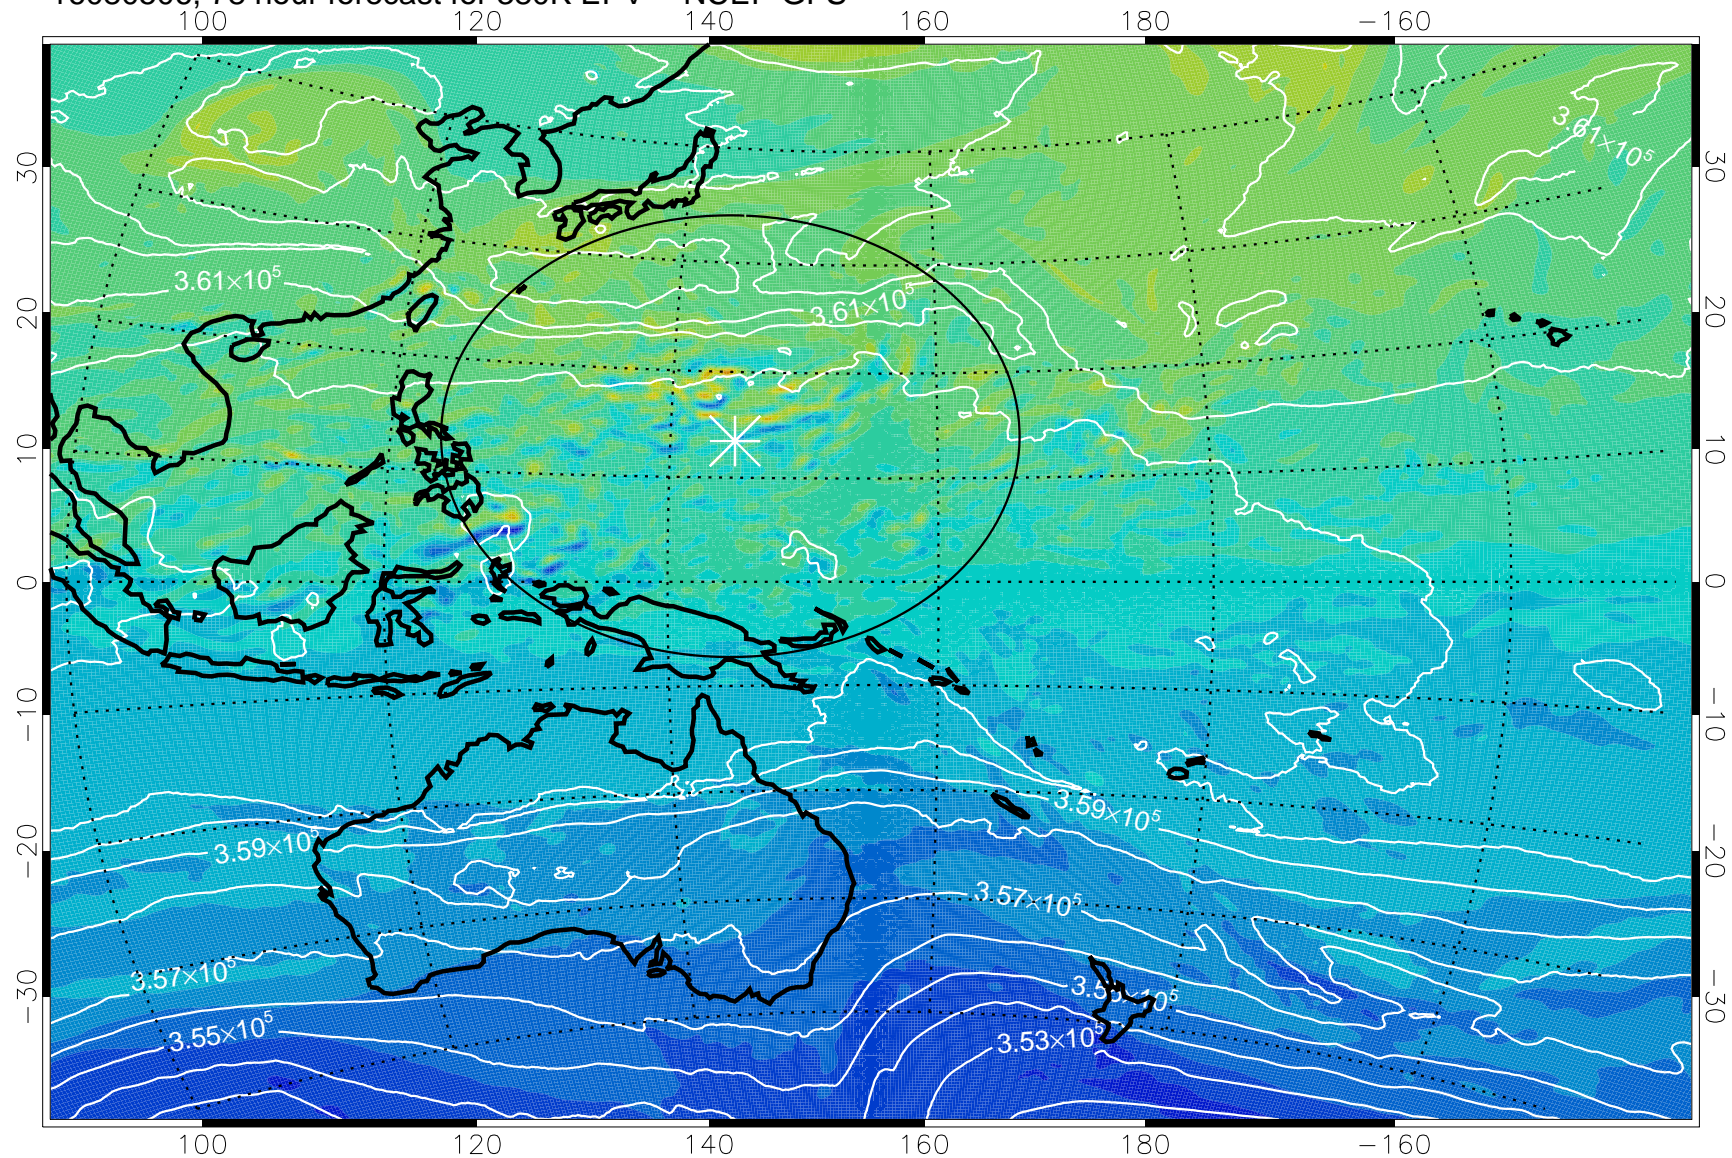

16080406, 54 hour forecast for 380K EPV -- NCEP GFS

380K Montgomery Streamfunction, white

Range ring of 2304 km

16080412, 60 hour forecast for 380K EPV -- NCEP GFS

380K Montgomery Streamfunction, white

Range ring of 2304 km

16080418, 66 hour forecast for 380K EPV -- NCEP GFS

380K Montgomery Streamfunction, white

Range ring of 2304 km

16080500, 72 hour forecast for 380K EPV -- NCEP GFS

380K Montgomery Streamfunction, white

Range ring of 2304 km

16080506, 78 hour forecast for 380K EPV -- NCEP GFS

380K Montgomery Streamfunction, white

Range ring of 2304 km

16080512, 84 hour forecast for 380K EPV -- NCEP GFS

380K Montgomery Streamfunction, white

Range ring of 2304 km

16080518, 90 hour forecast for 380K EPV -- NCEP GFS

380K Montgomery Streamfunction, white

Range ring of 2304 km

16080600, 96 hour forecast for 380K EPV -- NCEP GFS

380K Montgomery Streamfunction, white

Range ring of 2304 km