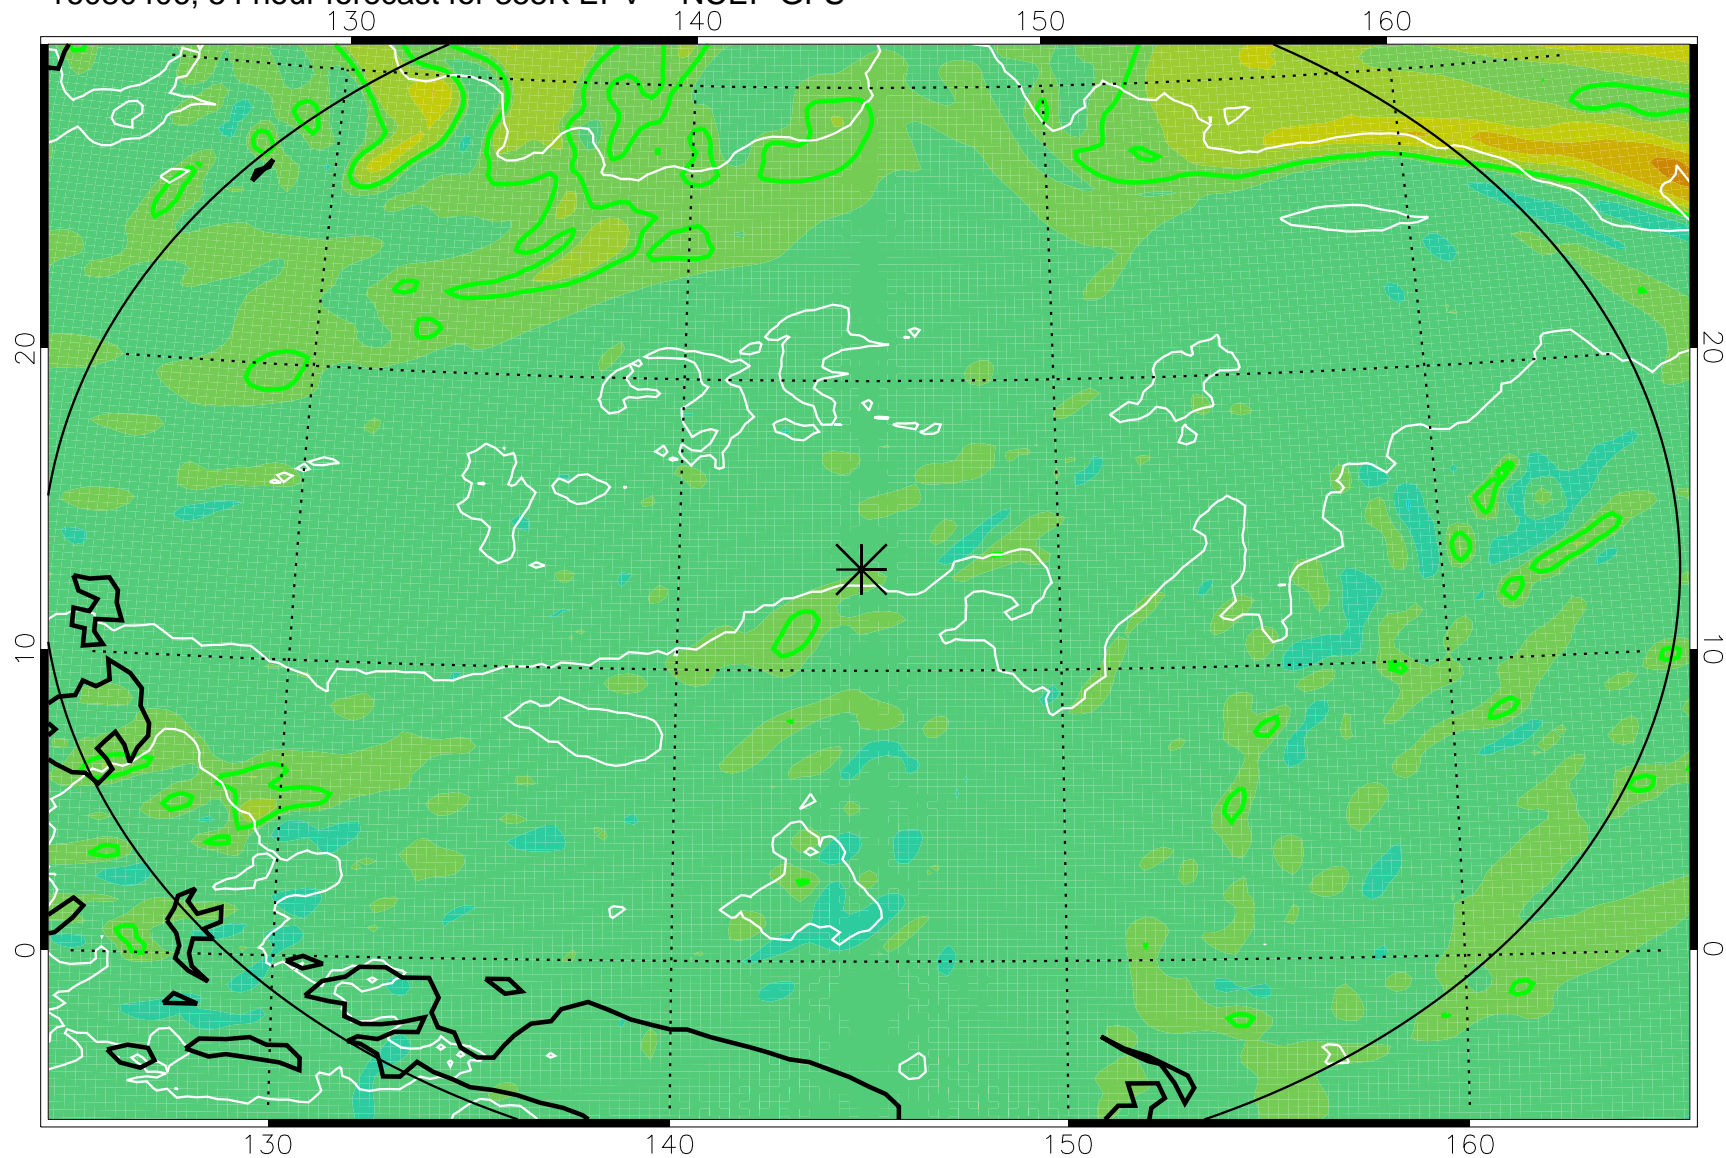

16080318, 42 hour forecast for 355K EPV -- NCEP GFS

355K Montgomery Streamfunction, white  
EPV Tropopause (2 PVU) Position  
Range ring of 2304 km

16080400, 48 hour forecast for 355K EPV -- NCEP GFS

355K Montgomery Streamfunction, white  
EPV Tropopause (2 PVU) Position  
Range ring of 2304 km

16080406, 54 hour forecast for 355K EPV -- NCEP GFS

355K Montgomery Streamfunction, white  
EPV Tropopause (2 PVU) Position  
Range ring of 2304 km

16080412, 60 hour forecast for 355K EPV -- NCEP GFS

355K Montgomery Streamfunction, white  
EPV Tropopause (2 PVU) Position  
Range ring of 2304 km

16080418, 66 hour forecast for 355K EPV -- NCEP GFS

355K Montgomery Streamfunction, white  
EPV Tropopause (2 PVU) Position  
Range ring of 2304 km

16080500, 72 hour forecast for 355K EPV -- NCEP GFS

355K Montgomery Streamfunction, white  
EPV Tropopause (2 PVU) Position  
Range ring of 2304 km

16080518, 90 hour forecast for 355K EPV -- NCEP GFS

355K Montgomery Streamfunction, white  
EPV Tropopause (2 PVU) Position  
Range ring of 2304 km

16080600, 96 hour forecast for 355K EPV -- NCEP GFS

355K Montgomery Streamfunction, white  
EPV Tropopause (2 PVU) Position  
Range ring of 2304 km