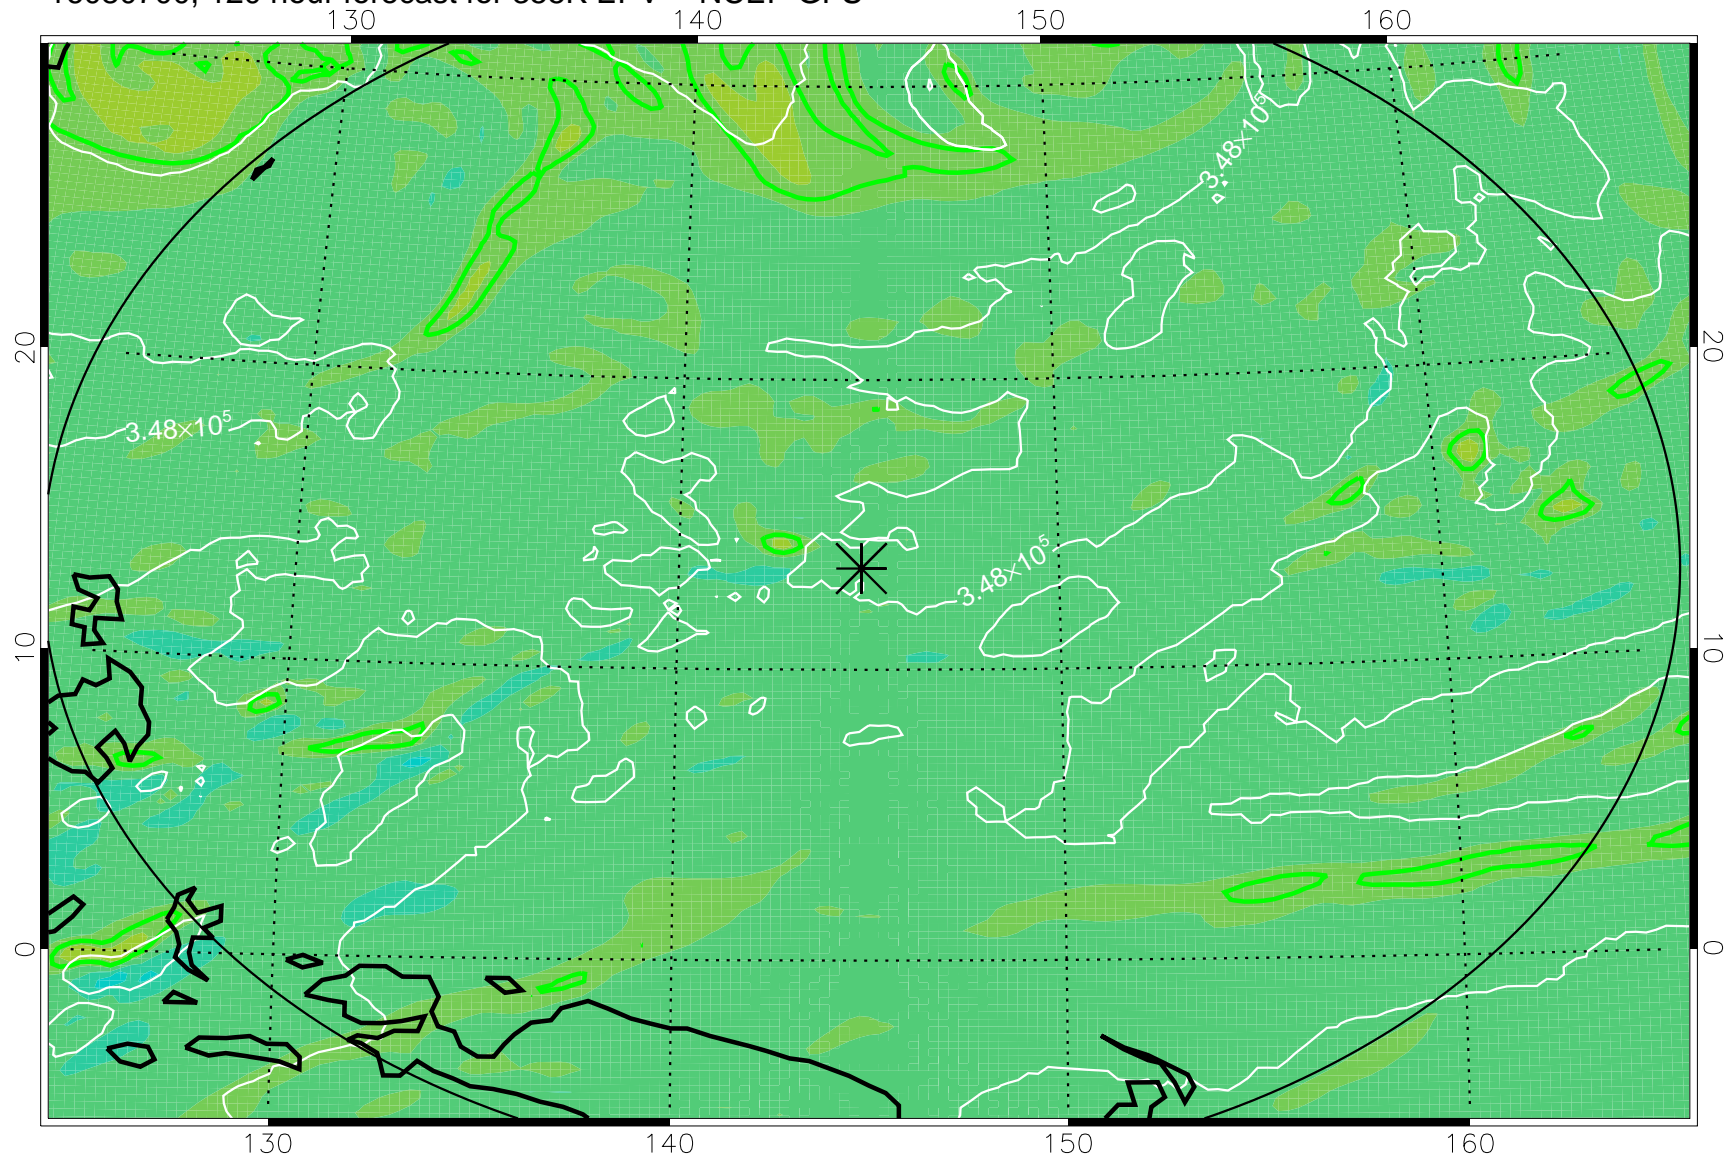

16080506, 78 hour forecast for 355K EPV -- NCEP GFS

355K Montgomery Streamfunction, white  
EPV Tropopause (2 PVU) Position  
Range ring of 2304 km

16080512, 84 hour forecast for 355K EPV -- NCEP GFS

355K Montgomery Streamfunction, white  
EPV Tropopause (2 PVU) Position  
Range ring of 2304 km

16080518, 90 hour forecast for 355K EPV -- NCEP GFS

355K Montgomery Streamfunction, white  
EPV Tropopause (2 PVU) Position  
Range ring of 2304 km

16080600, 96 hour forecast for 355K EPV -- NCEP GFS

355K Montgomery Streamfunction, white  
EPV Tropopause (2 PVU) Position  
Range ring of 2304 km

16080606, 102 hour forecast for 355K EPV -- NCEP GFS

355K Montgomery Streamfunction, white  
EPV Tropopause (2 PVU) Position  
Range ring of 2304 km

16080612, 108 hour forecast for 355K EPV -- NCEP GFS

355K Montgomery Streamfunction, white  
EPV Tropopause (2 PVU) Position  
Range ring of 2304 km

16080618, 114 hour forecast for 355K EPV -- NCEP GFS

355K Montgomery Streamfunction, white  
EPV Tropopause (2 PVU) Position  
Range ring of 2304 km

16080700, 120 hour forecast for 355K EPV -- NCEP GFS

355K Montgomery Streamfunction, white  
EPV Tropopause (2 PVU) Position  
Range ring of 2304 km