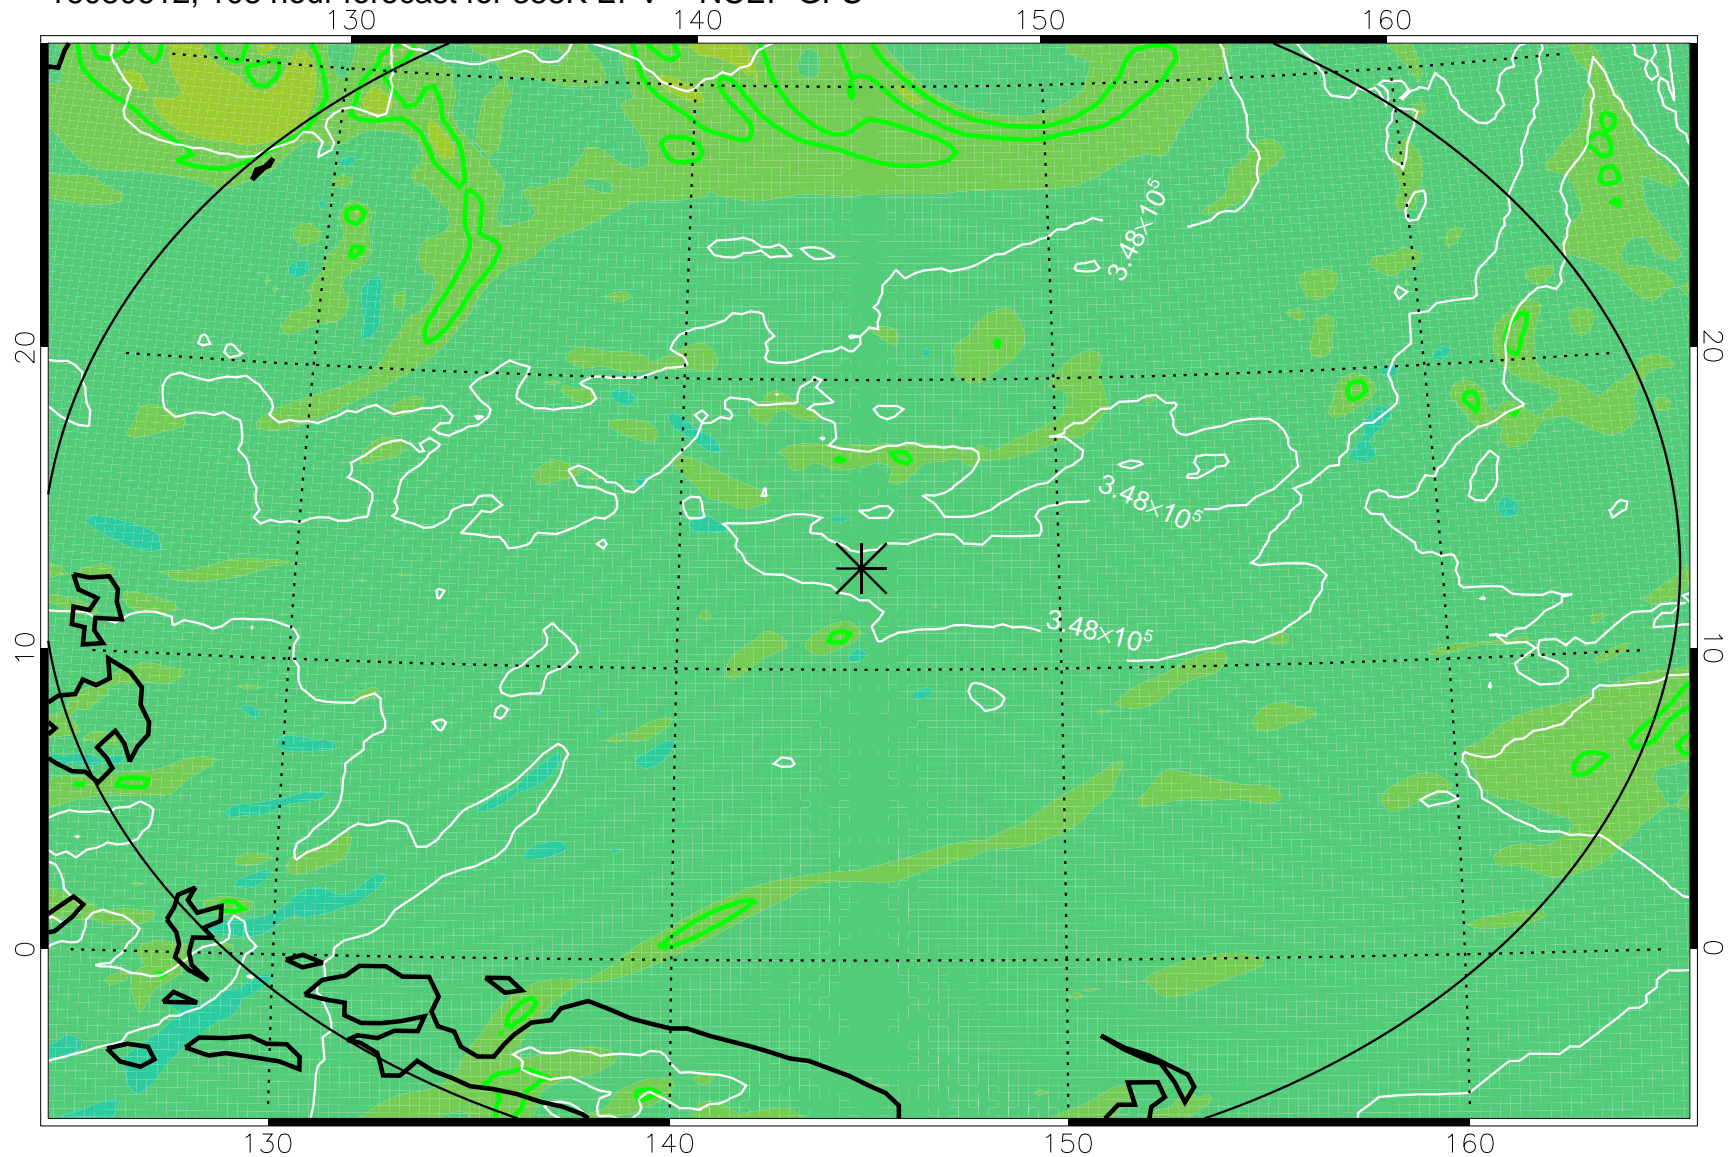

16080506, 78 hour forecast for 355K EPV -- NCEP GFS

355K Montgomery Streamfunction, white  
EPV Tropopause (2 PVU) Position  
Range ring of 2304 km

16080512, 84 hour forecast for 355K EPV -- NCEP GFS

355K Montgomery Streamfunction, white  
EPV Tropopause (2 PVU) Position  
Range ring of 2304 km

16080518, 90 hour forecast for 355K EPV -- NCEP GFS

355K Montgomery Streamfunction, white  
EPV Tropopause (2 PVU) Position  
Range ring of 2304 km

16080600, 96 hour forecast for 355K EPV -- NCEP GFS

355K Montgomery Streamfunction, white  
EPV Tropopause (2 PVU) Position  
Range ring of 2304 km

16080606, 102 hour forecast for 355K EPV -- NCEP GFS

355K Montgomery Streamfunction, white  
EPV Tropopause (2 PVU) Position  
Range ring of 2304 km

16080612, 108 hour forecast for 355K EPV -- NCEP GFS

355K Montgomery Streamfunction, white  
EPV Tropopause (2 PVU) Position  
Range ring of 2304 km

16080618, 114 hour forecast for 355K EPV -- NCEP GFS

355K Montgomery Streamfunction, white  
EPV Tropopause (2 PVU) Position  
Range ring of 2304 km

16080700, 120 hour forecast for 355K EPV -- NCEP GFS

355K Montgomery Streamfunction, white  
EPV Tropopause (2 PVU) Position  
Range ring of 2304 km