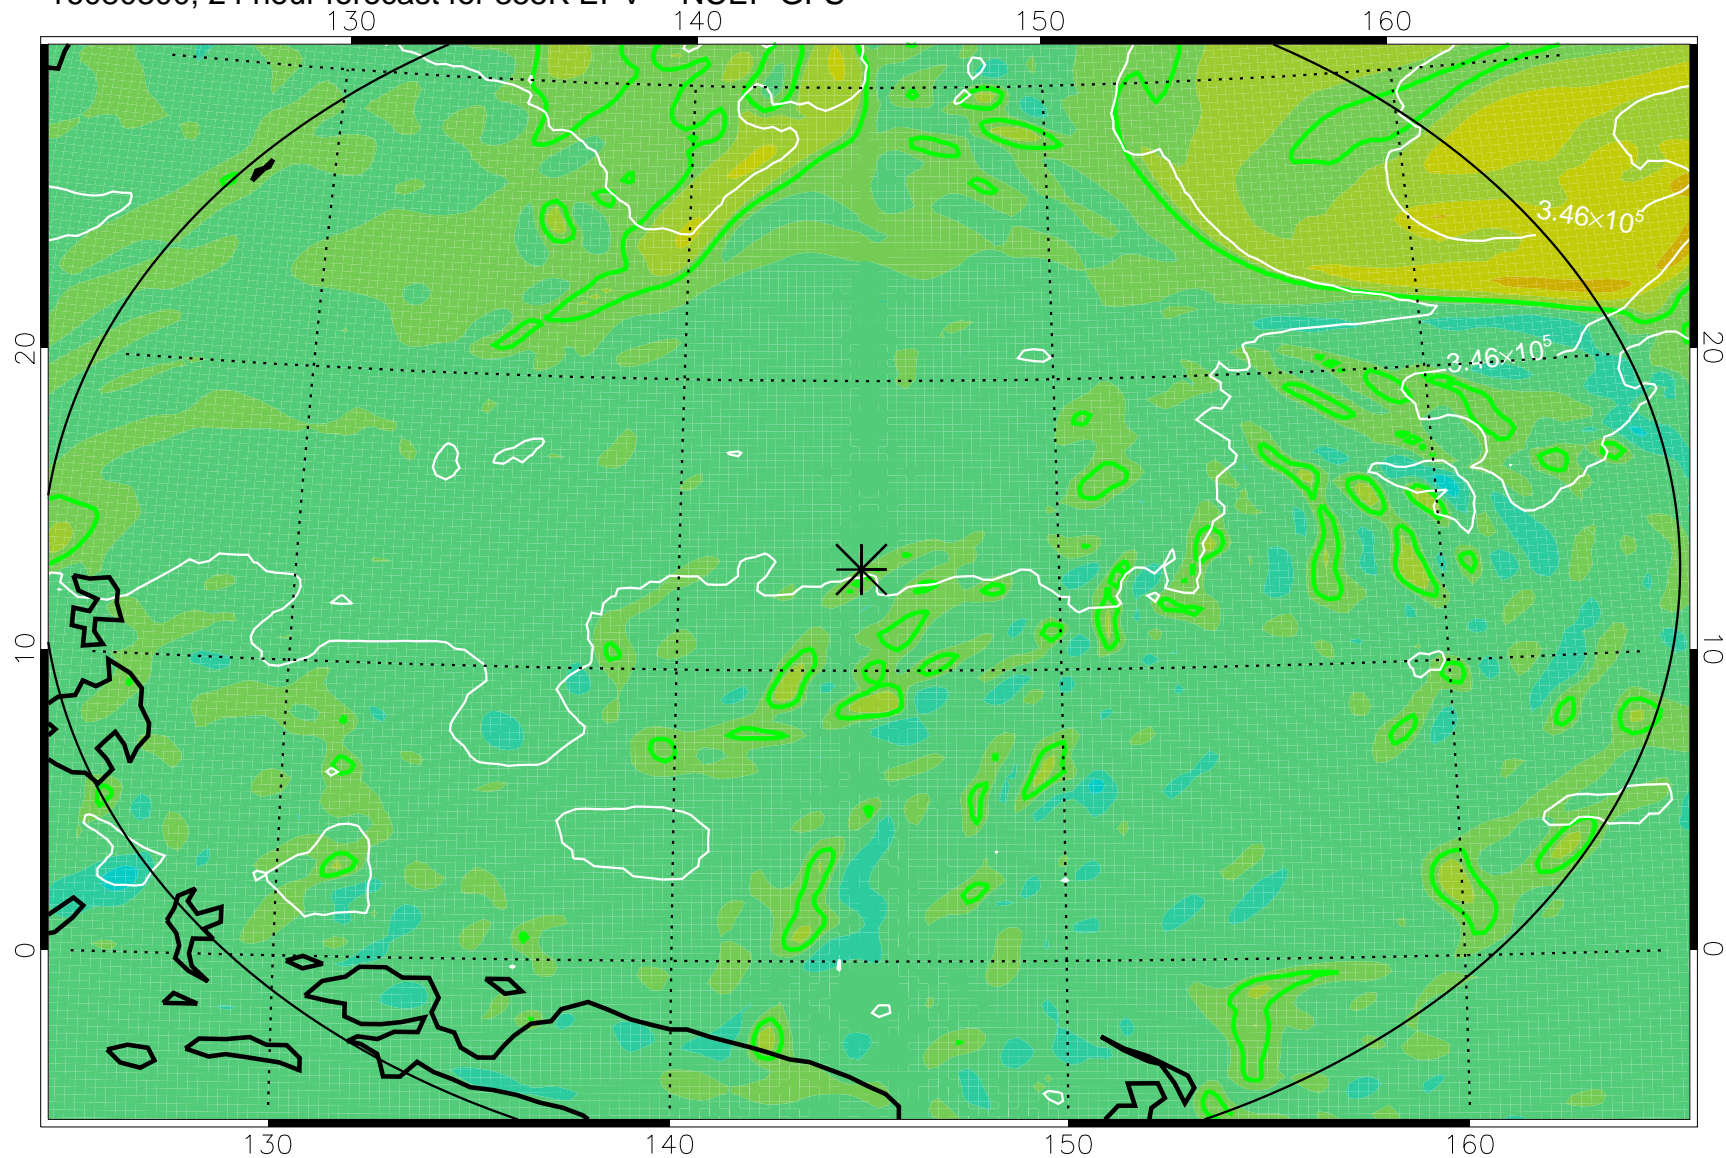

16080206, 6 hour forecast for 355K EPV -- NCEP GFS

355K Montgomery Streamfunction, white  
EPV Tropopause (2 PVU) Position  
Range ring of 2304 km

16080212, 12 hour forecast for 355K EPV -- NCEP GFS

355K Montgomery Streamfunction, white  
EPV Tropopause (2 PVU) Position  
Range ring of 2304 km

16080218, 18 hour forecast for 355K EPV -- NCEP GFS

355K Montgomery Streamfunction, white  
EPV Tropopause (2 PVU) Position  
Range ring of 2304 km

16080300, 24 hour forecast for 355K EPV -- NCEP GFS

355K Montgomery Streamfunction, white  
EPV Tropopause (2 PVU) Position  
Range ring of 2304 km

16080306, 30 hour forecast for 355K EPV -- NCEP GFS

355K Montgomery Streamfunction, white  
EPV Tropopause (2 PVU) Position  
Range ring of 2304 km

16080312, 36 hour forecast for 355K EPV -- NCEP GFS

355K Montgomery Streamfunction, white  
EPV Tropopause (2 PVU) Position  
Range ring of 2304 km

16080418, 66 hour forecast for 355K EPV -- NCEP GFS

355K Montgomery Streamfunction, white  
EPV Tropopause (2 PVU) Position  
Range ring of 2304 km

16080500, 72 hour forecast for 355K EPV -- NCEP GFS

355K Montgomery Streamfunction, white  
EPV Tropopause (2 PVU) Position  
Range ring of 2304 km