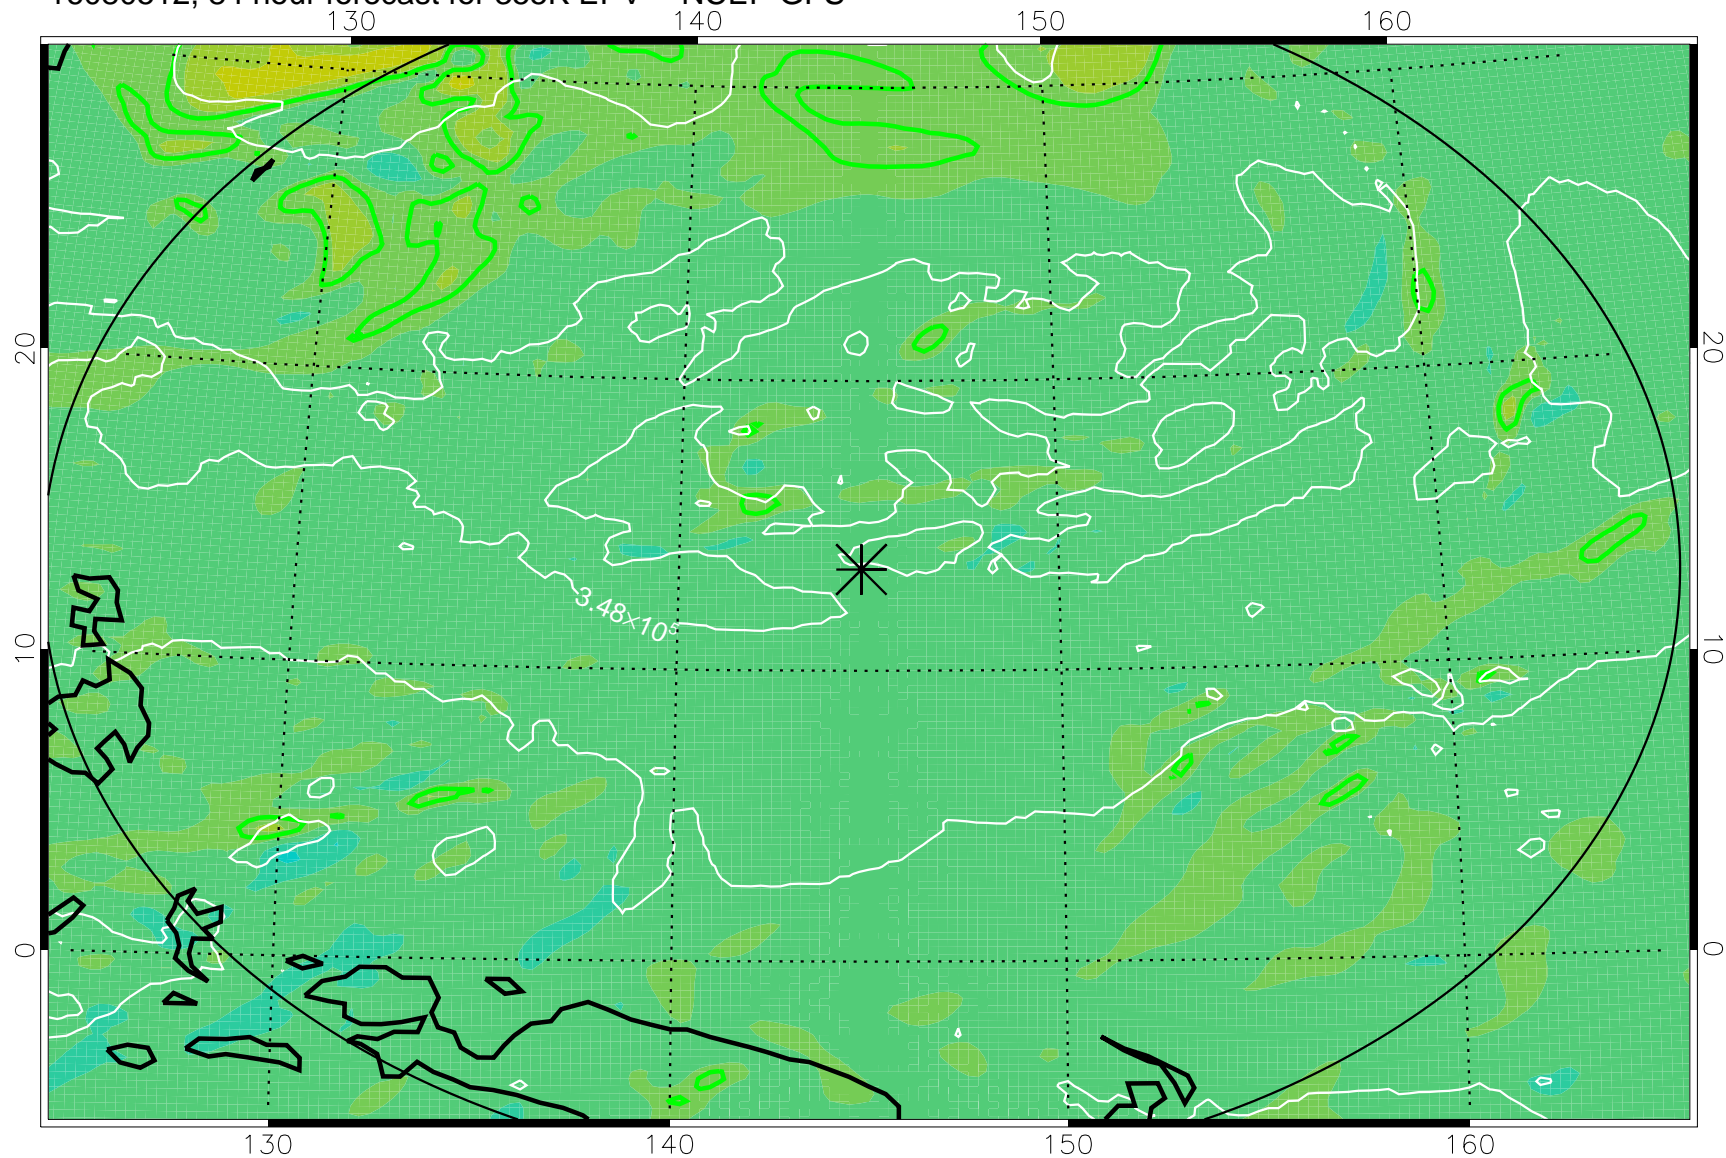

16080418, 66 hour forecast for 355K EPV -- NCEP GFS

355K Montgomery Streamfunction, white  
EPV Tropopause (2 PVU) Position  
Range ring of 2304 km

16080500, 72 hour forecast for 355K EPV -- NCEP GFS

355K Montgomery Streamfunction, white  
EPV Tropopause (2 PVU) Position  
Range ring of 2304 km

16080506, 78 hour forecast for 355K EPV -- NCEP GFS

355K Montgomery Streamfunction, white  
EPV Tropopause (2 PVU) Position  
Range ring of 2304 km

16080512, 84 hour forecast for 355K EPV -- NCEP GFS

355K Montgomery Streamfunction, white  
EPV Tropopause (2 PVU) Position  
Range ring of 2304 km

16080518, 90 hour forecast for 355K EPV -- NCEP GFS

355K Montgomery Streamfunction, white  
EPV Tropopause (2 PVU) Position  
Range ring of 2304 km

16080600, 96 hour forecast for 355K EPV -- NCEP GFS

355K Montgomery Streamfunction, white  
EPV Tropopause (2 PVU) Position  
Range ring of 2304 km

16080606, 102 hour forecast for 355K EPV -- NCEP GFS

355K Montgomery Streamfunction, white  
EPV Tropopause (2 PVU) Position  
Range ring of 2304 km

16080612, 108 hour forecast for 355K EPV -- NCEP GFS

355K Montgomery Streamfunction, white  
EPV Tropopause (2 PVU) Position  
Range ring of 2304 km