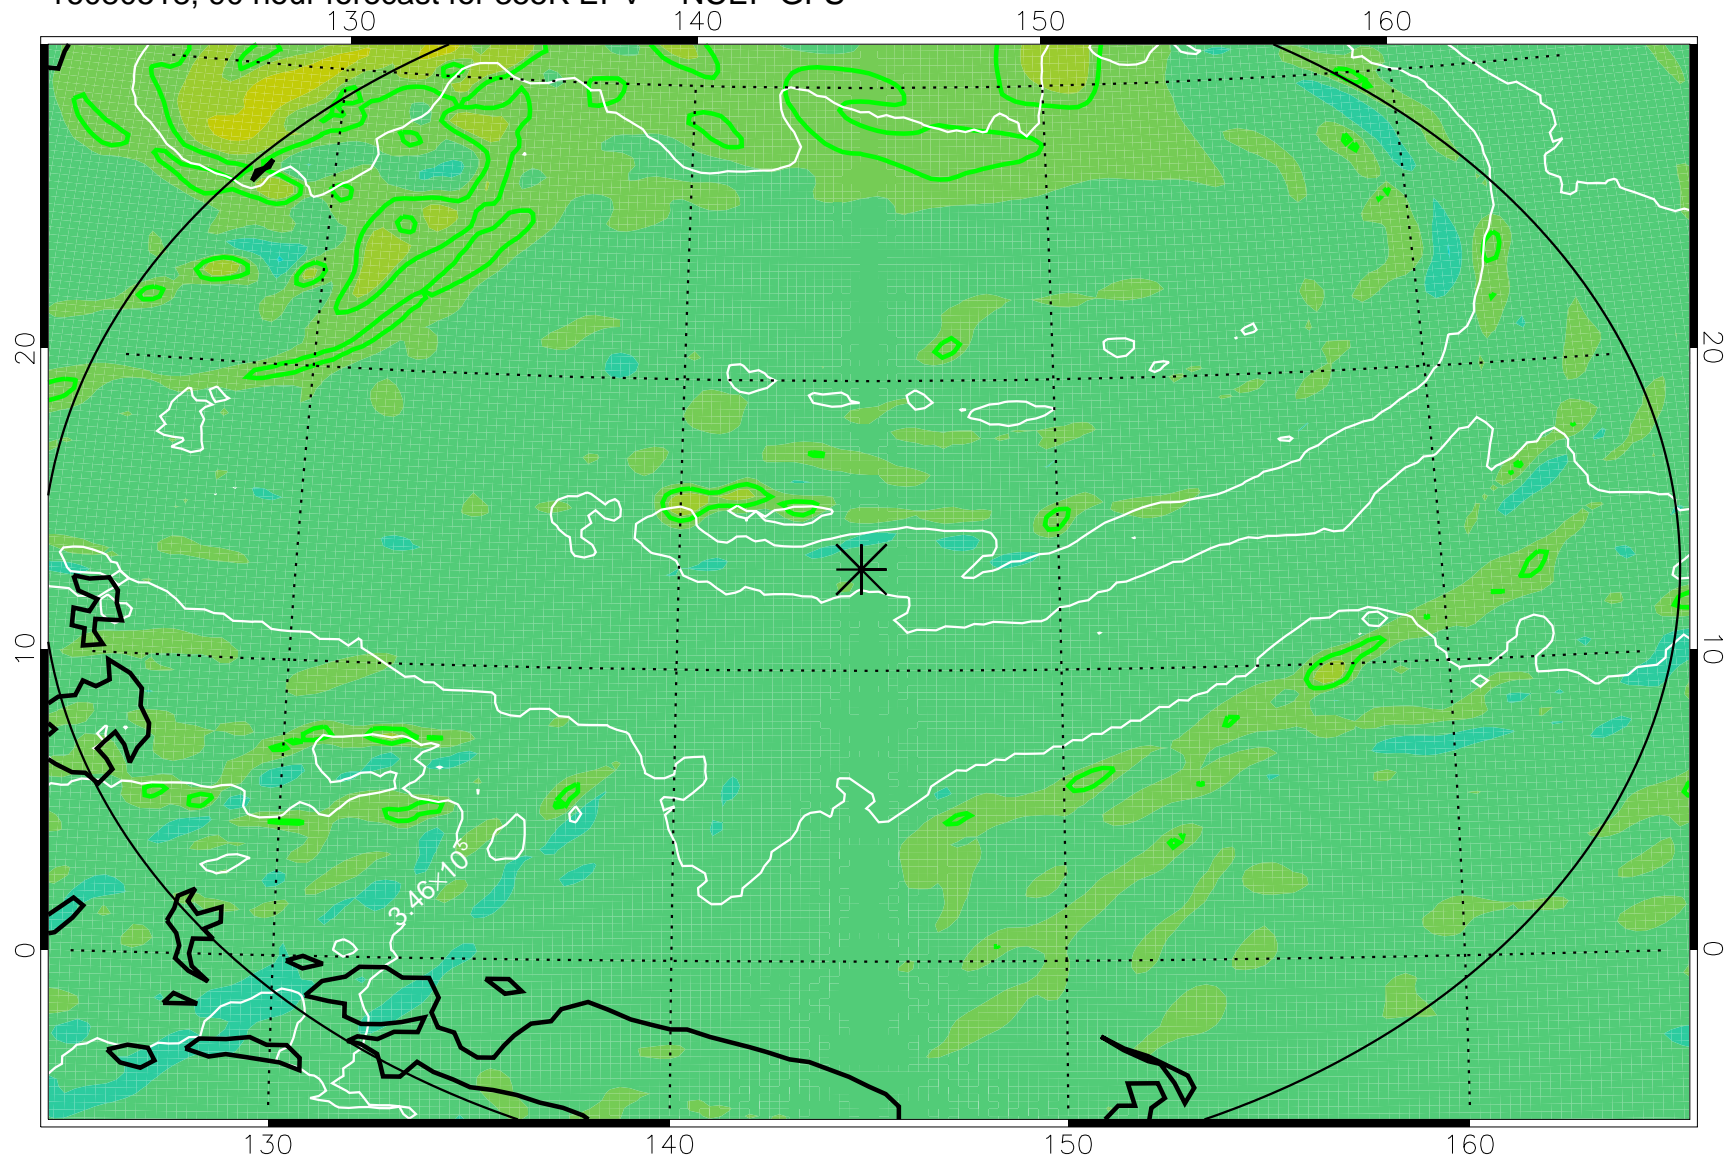

16080418, 66 hour forecast for 355K EPV -- NCEP GFS

355K Montgomery Streamfunction, white  
EPV Tropopause (2 PVU) Position  
Range ring of 2304 km

16080500, 72 hour forecast for 355K EPV -- NCEP GFS

355K Montgomery Streamfunction, white  
EPV Tropopause (2 PVU) Position  
Range ring of 2304 km

16080506, 78 hour forecast for 355K EPV -- NCEP GFS

355K Montgomery Streamfunction, white  
EPV Tropopause (2 PVU) Position  
Range ring of 2304 km

16080512, 84 hour forecast for 355K EPV -- NCEP GFS

355K Montgomery Streamfunction, white  
EPV Tropopause (2 PVU) Position  
Range ring of 2304 km

16080518, 90 hour forecast for 355K EPV -- NCEP GFS

355K Montgomery Streamfunction, white  
EPV Tropopause (2 PVU) Position  
Range ring of 2304 km

16080600, 96 hour forecast for 355K EPV -- NCEP GFS

355K Montgomery Streamfunction, white  
EPV Tropopause (2 PVU) Position  
Range ring of 2304 km

16080606, 102 hour forecast for 355K EPV -- NCEP GFS

355K Montgomery Streamfunction, white  
EPV Tropopause (2 PVU) Position  
Range ring of 2304 km

16080612, 108 hour forecast for 355K EPV -- NCEP GFS

355K Montgomery Streamfunction, white  
EPV Tropopause (2 PVU) Position  
Range ring of 2304 km