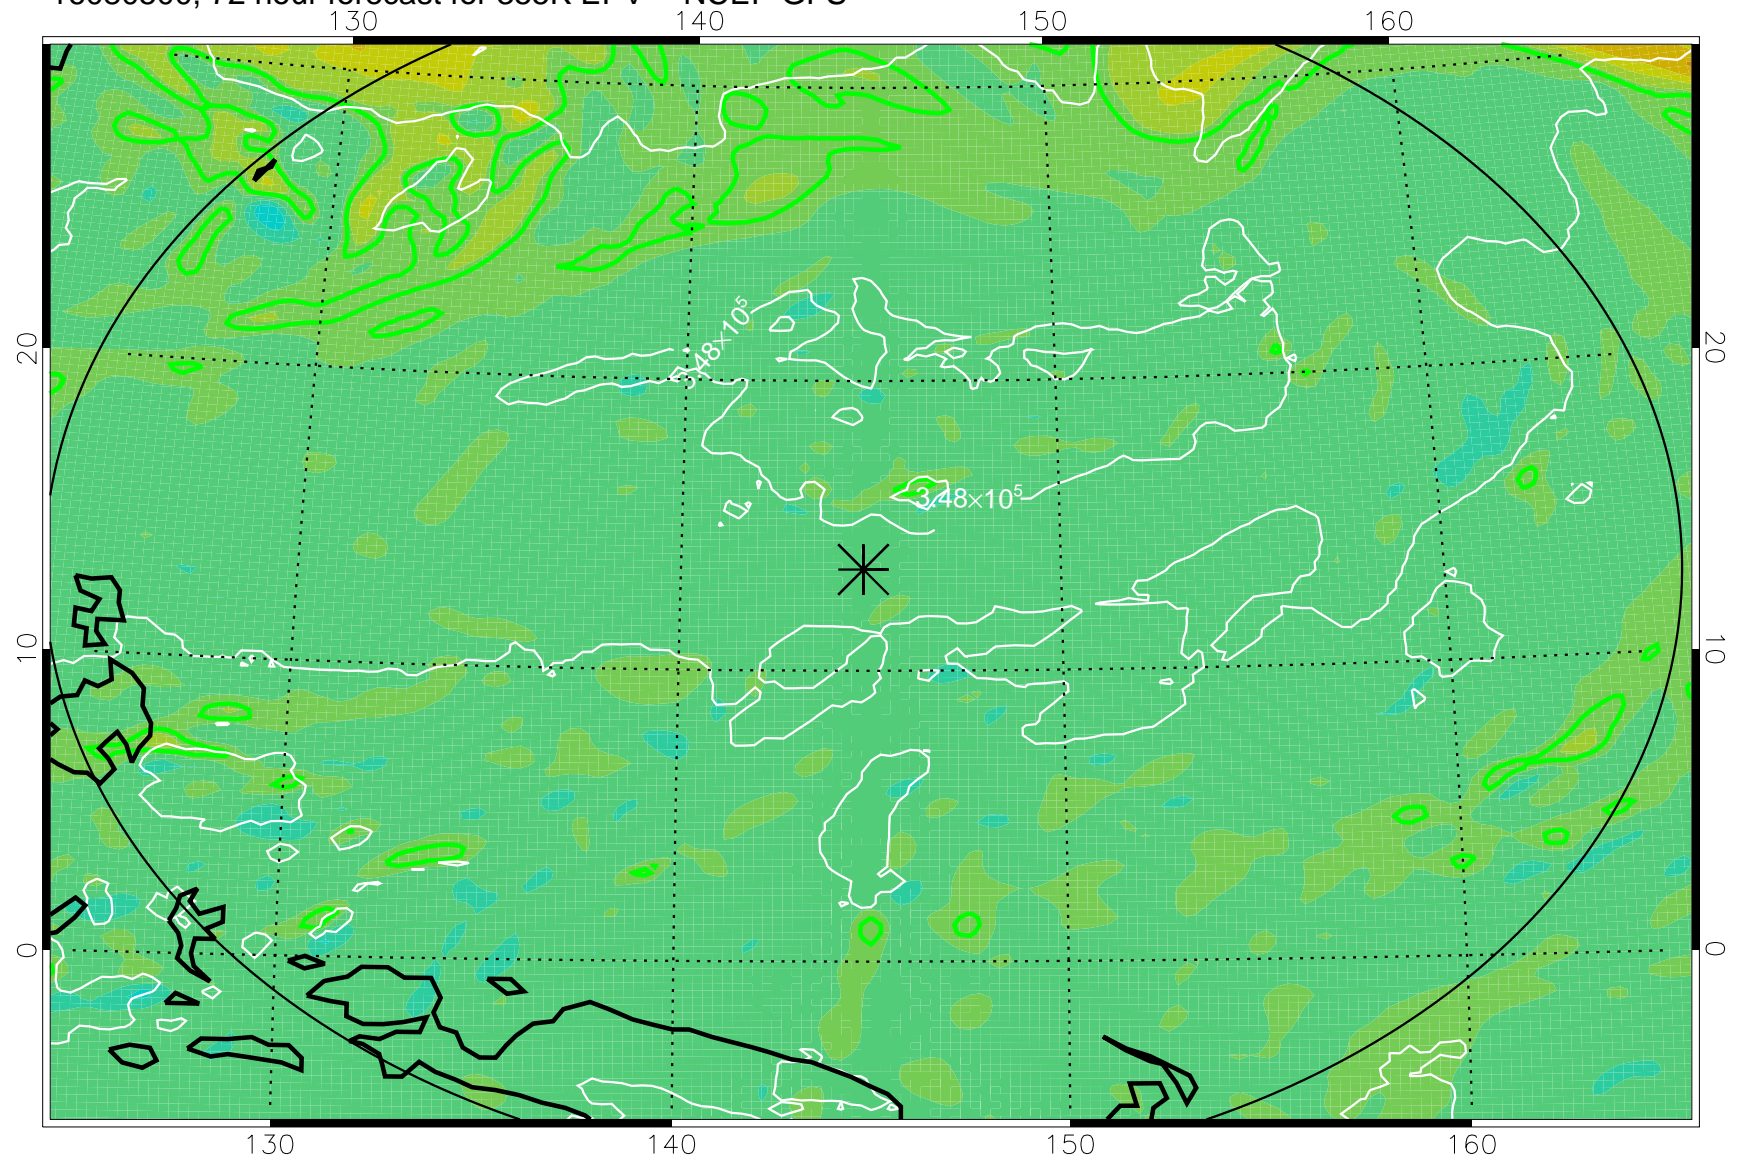

16080406, 54 hour forecast for 355K EPV -- NCEP GFS

355K Montgomery Streamfunction, white  
EPV Tropopause (2 PVU) Position  
Range ring of 2304 km

16080412, 60 hour forecast for 355K EPV -- NCEP GFS

355K Montgomery Streamfunction, white  
EPV Tropopause (2 PVU) Position  
Range ring of 2304 km

16080418, 66 hour forecast for 355K EPV -- NCEP GFS

355K Montgomery Streamfunction, white  
EPV Tropopause (2 PVU) Position  
Range ring of 2304 km

16080500, 72 hour forecast for 355K EPV -- NCEP GFS

355K Montgomery Streamfunction, white  
EPV Tropopause (2 PVU) Position  
Range ring of 2304 km

16080506, 78 hour forecast for 355K EPV -- NCEP GFS

355K Montgomery Streamfunction, white  
EPV Tropopause (2 PVU) Position  
Range ring of 2304 km

16080512, 84 hour forecast for 355K EPV -- NCEP GFS

355K Montgomery Streamfunction, white  
EPV Tropopause (2 PVU) Position  
Range ring of 2304 km

16080518, 90 hour forecast for 355K EPV -- NCEP GFS

355K Montgomery Streamfunction, white  
EPV Tropopause (2 PVU) Position  
Range ring of 2304 km

16080600, 96 hour forecast for 355K EPV -- NCEP GFS

355K Montgomery Streamfunction, white  
EPV Tropopause (2 PVU) Position  
Range ring of 2304 km