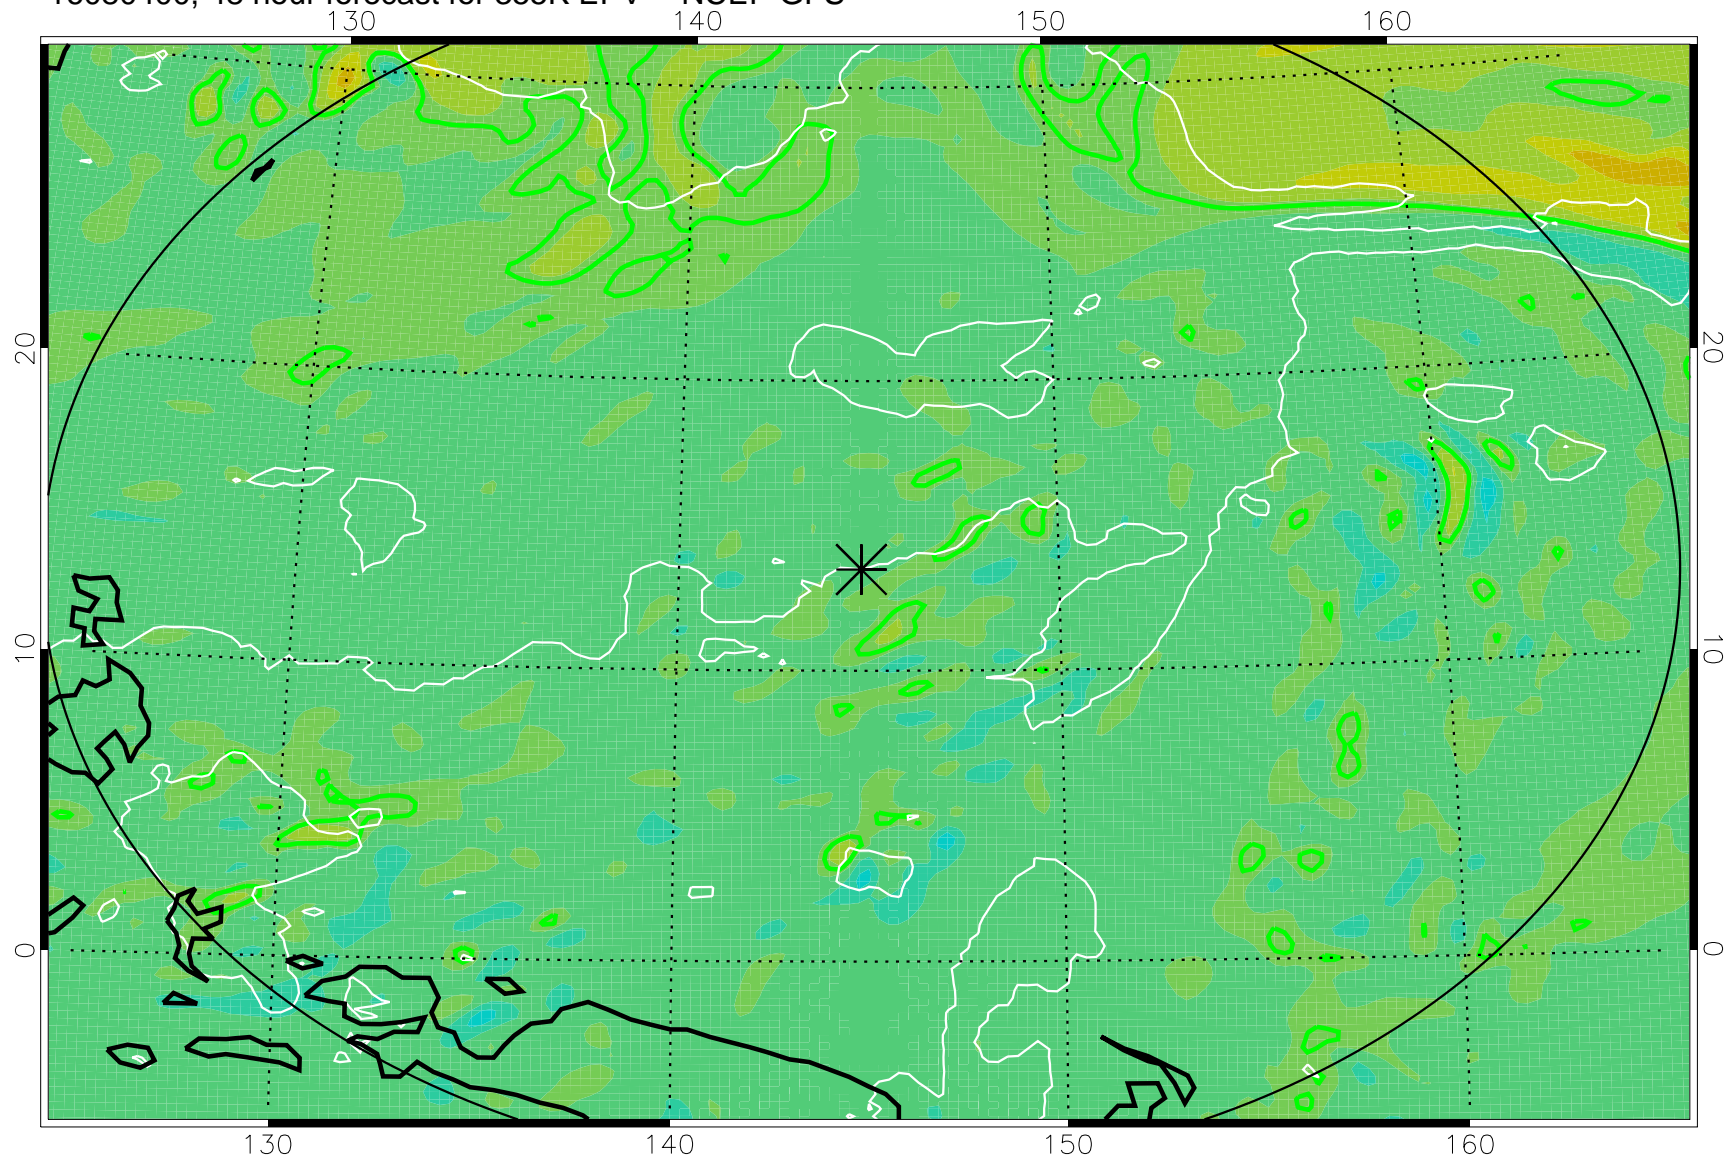

16080306, 30 hour forecast for 355K EPV -- NCEP GFS

355K Montgomery Streamfunction, white  
EPV Tropopause (2 PVU) Position  
Range ring of 2304 km

16080312, 36 hour forecast for 355K EPV -- NCEP GFS

355K Montgomery Streamfunction, white  
EPV Tropopause (2 PVU) Position  
Range ring of 2304 km

16080318, 42 hour forecast for 355K EPV -- NCEP GFS

355K Montgomery Streamfunction, white  
EPV Tropopause (2 PVU) Position  
Range ring of 2304 km

16080400, 48 hour forecast for 355K EPV -- NCEP GFS

355K Montgomery Streamfunction, white  
EPV Tropopause (2 PVU) Position  
Range ring of 2304 km

16080418, 66 hour forecast for 355K EPV -- NCEP GFS

355K Montgomery Streamfunction, white  
EPV Tropopause (2 PVU) Position  
Range ring of 2304 km

16080500, 72 hour forecast for 355K EPV -- NCEP GFS

355K Montgomery Streamfunction, white  
EPV Tropopause (2 PVU) Position  
Range ring of 2304 km

16080518, 90 hour forecast for 355K EPV -- NCEP GFS

355K Montgomery Streamfunction, white  
EPV Tropopause (2 PVU) Position  
Range ring of 2304 km

16080600, 96 hour forecast for 355K EPV -- NCEP GFS

355K Montgomery Streamfunction, white  
EPV Tropopause (2 PVU) Position  
Range ring of 2304 km