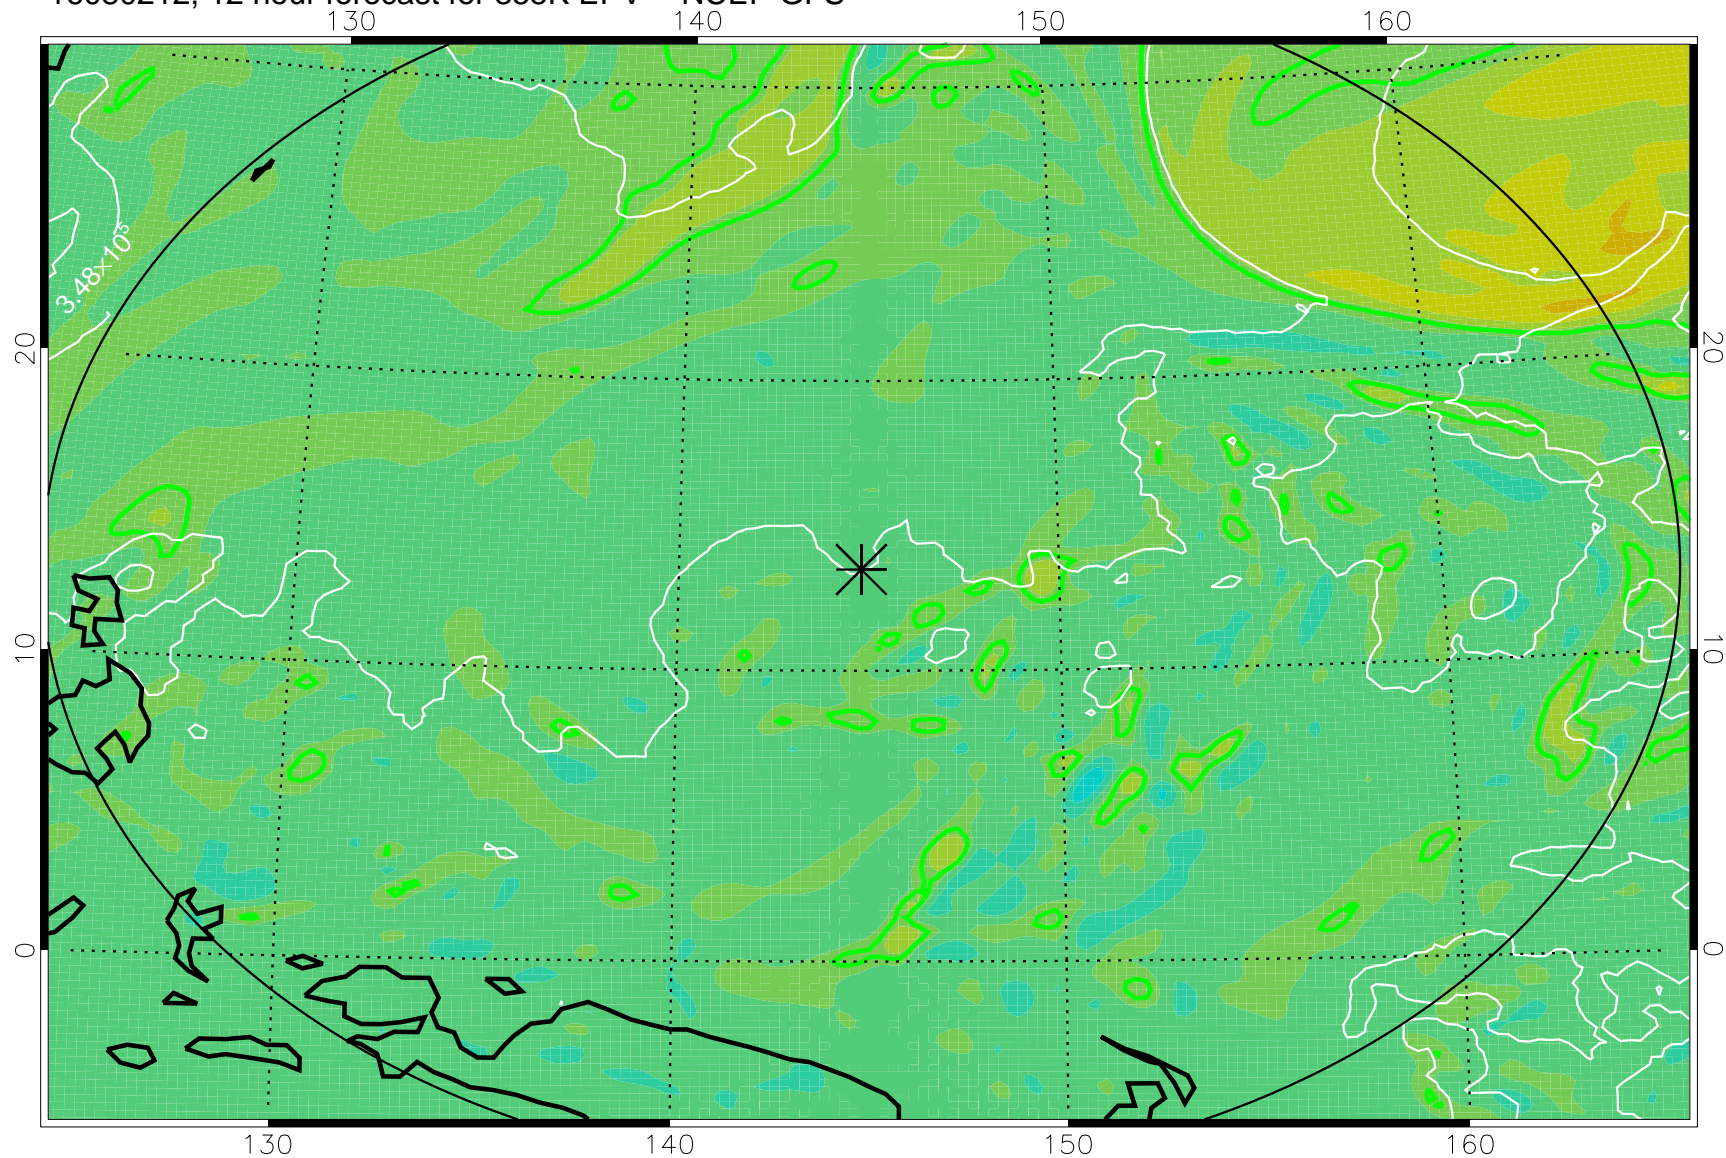

16080206, 6 hour forecast for 355K EPV -- NCEP GFS

355K Montgomery Streamfunction, white  
EPV Tropopause (2 PVU) Position  
Range ring of 2304 km

16080212, 12 hour forecast for 355K EPV -- NCEP GFS

355K Montgomery Streamfunction, white  
EPV Tropopause (2 PVU) Position  
Range ring of 2304 km

16080218, 18 hour forecast for 355K EPV -- NCEP GFS

355K Montgomery Streamfunction, white  
EPV Tropopause (2 PVU) Position  
Range ring of 2304 km

16080300, 24 hour forecast for 355K EPV -- NCEP GFS

355K Montgomery Streamfunction, white  
EPV Tropopause (2 PVU) Position  
Range ring of 2304 km

16080306, 30 hour forecast for 355K EPV -- NCEP GFS

355K Montgomery Streamfunction, white  
EPV Tropopause (2 PVU) Position  
Range ring of 2304 km

16080312, 36 hour forecast for 355K EPV -- NCEP GFS

355K Montgomery Streamfunction, white  
EPV Tropopause (2 PVU) Position  
Range ring of 2304 km

16080418, 66 hour forecast for 355K EPV -- NCEP GFS

355K Montgomery Streamfunction, white  
EPV Tropopause (2 PVU) Position  
Range ring of 2304 km

16080500, 72 hour forecast for 355K EPV -- NCEP GFS

355K Montgomery Streamfunction, white  
EPV Tropopause (2 PVU) Position  
Range ring of 2304 km