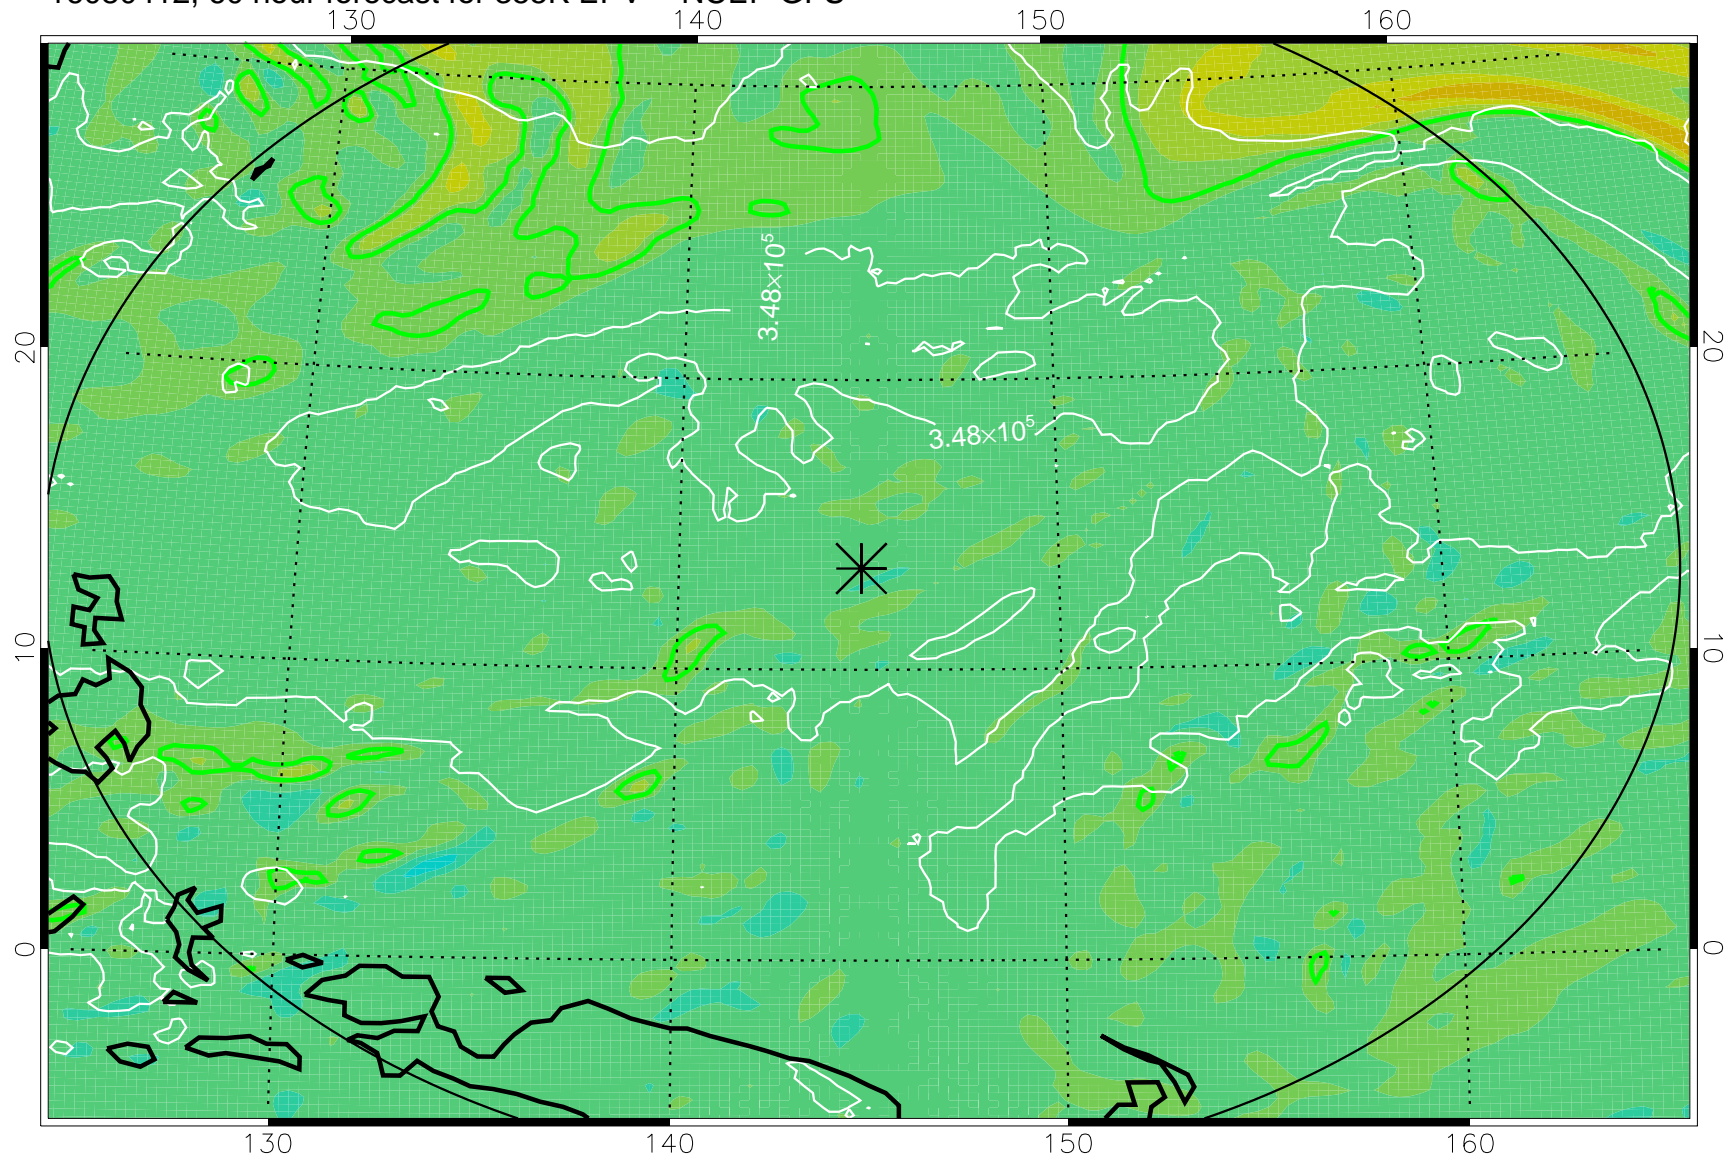

16080306, 30 hour forecast for 355K EPV -- NCEP GFS

355K Montgomery Streamfunction, white  
EPV Tropopause (2 PVU) Position  
Range ring of 2304 km

16080312, 36 hour forecast for 355K EPV -- NCEP GFS

355K Montgomery Streamfunction, white  
EPV Tropopause (2 PVU) Position  
Range ring of 2304 km

16080318, 42 hour forecast for 355K EPV -- NCEP GFS

355K Montgomery Streamfunction, white  
EPV Tropopause (2 PVU) Position  
Range ring of 2304 km

16080400, 48 hour forecast for 355K EPV -- NCEP GFS

355K Montgomery Streamfunction, white  
EPV Tropopause (2 PVU) Position  
Range ring of 2304 km

16080406, 54 hour forecast for 355K EPV -- NCEP GFS

355K Montgomery Streamfunction, white  
EPV Tropopause (2 PVU) Position  
Range ring of 2304 km

16080412, 60 hour forecast for 355K EPV -- NCEP GFS

355K Montgomery Streamfunction, white  
EPV Tropopause (2 PVU) Position  
Range ring of 2304 km

16080418, 66 hour forecast for 355K EPV -- NCEP GFS

355K Montgomery Streamfunction, white  
EPV Tropopause (2 PVU) Position  
Range ring of 2304 km

16080500, 72 hour forecast for 355K EPV -- NCEP GFS

355K Montgomery Streamfunction, white  
EPV Tropopause (2 PVU) Position  
Range ring of 2304 km