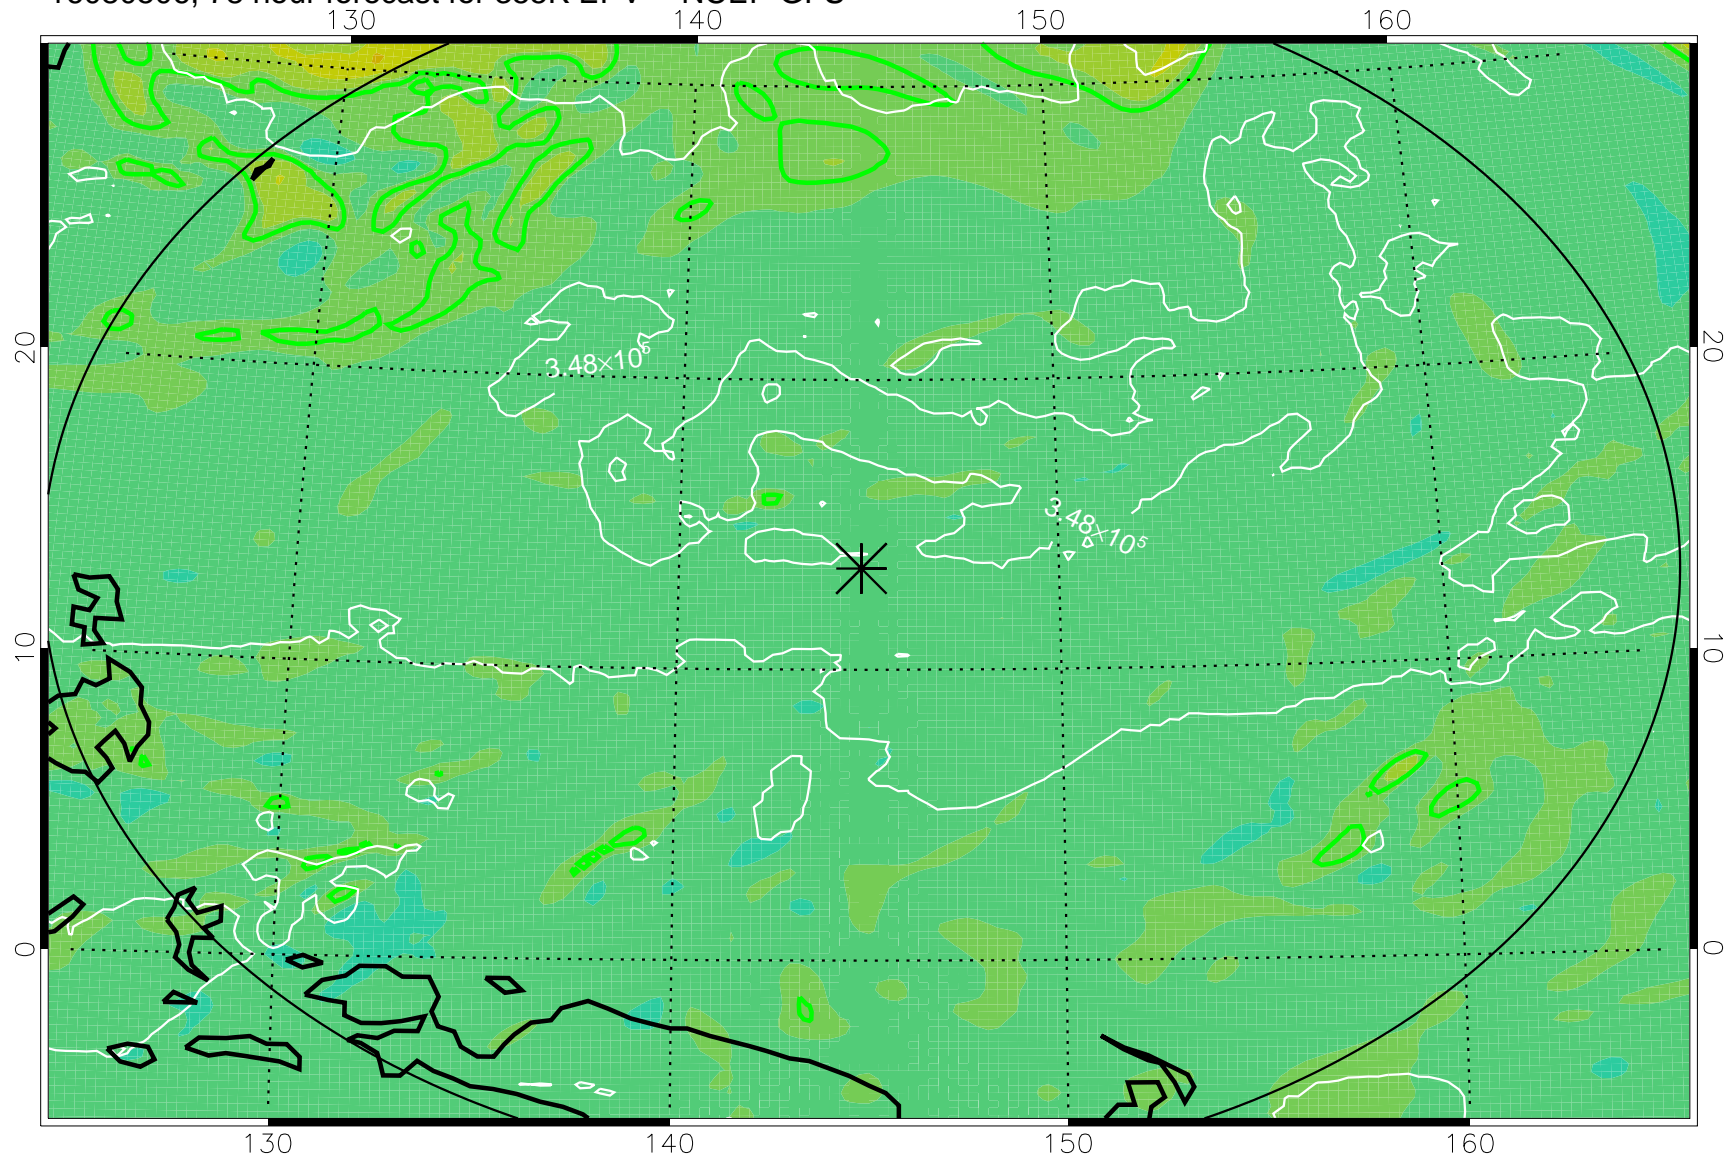

16080418, 66 hour forecast for 355K EPV -- NCEP GFS

355K Montgomery Streamfunction, white  
EPV Tropopause (2 PVU) Position  
Range ring of 2304 km

16080500, 72 hour forecast for 355K EPV -- NCEP GFS

355K Montgomery Streamfunction, white  
EPV Tropopause (2 PVU) Position  
Range ring of 2304 km

16080506, 78 hour forecast for 355K EPV -- NCEP GFS

355K Montgomery Streamfunction, white  
EPV Tropopause (2 PVU) Position  
Range ring of 2304 km

16080512, 84 hour forecast for 355K EPV -- NCEP GFS

355K Montgomery Streamfunction, white  
EPV Tropopause (2 PVU) Position  
Range ring of 2304 km

16080518, 90 hour forecast for 355K EPV -- NCEP GFS

355K Montgomery Streamfunction, white  
EPV Tropopause (2 PVU) Position  
Range ring of 2304 km

16080600, 96 hour forecast for 355K EPV -- NCEP GFS

355K Montgomery Streamfunction, white  
EPV Tropopause (2 PVU) Position  
Range ring of 2304 km

16080606, 102 hour forecast for 355K EPV -- NCEP GFS

355K Montgomery Streamfunction, white  
EPV Tropopause (2 PVU) Position  
Range ring of 2304 km

16080612, 108 hour forecast for 355K EPV -- NCEP GFS

355K Montgomery Streamfunction, white  
EPV Tropopause (2 PVU) Position  
Range ring of 2304 km