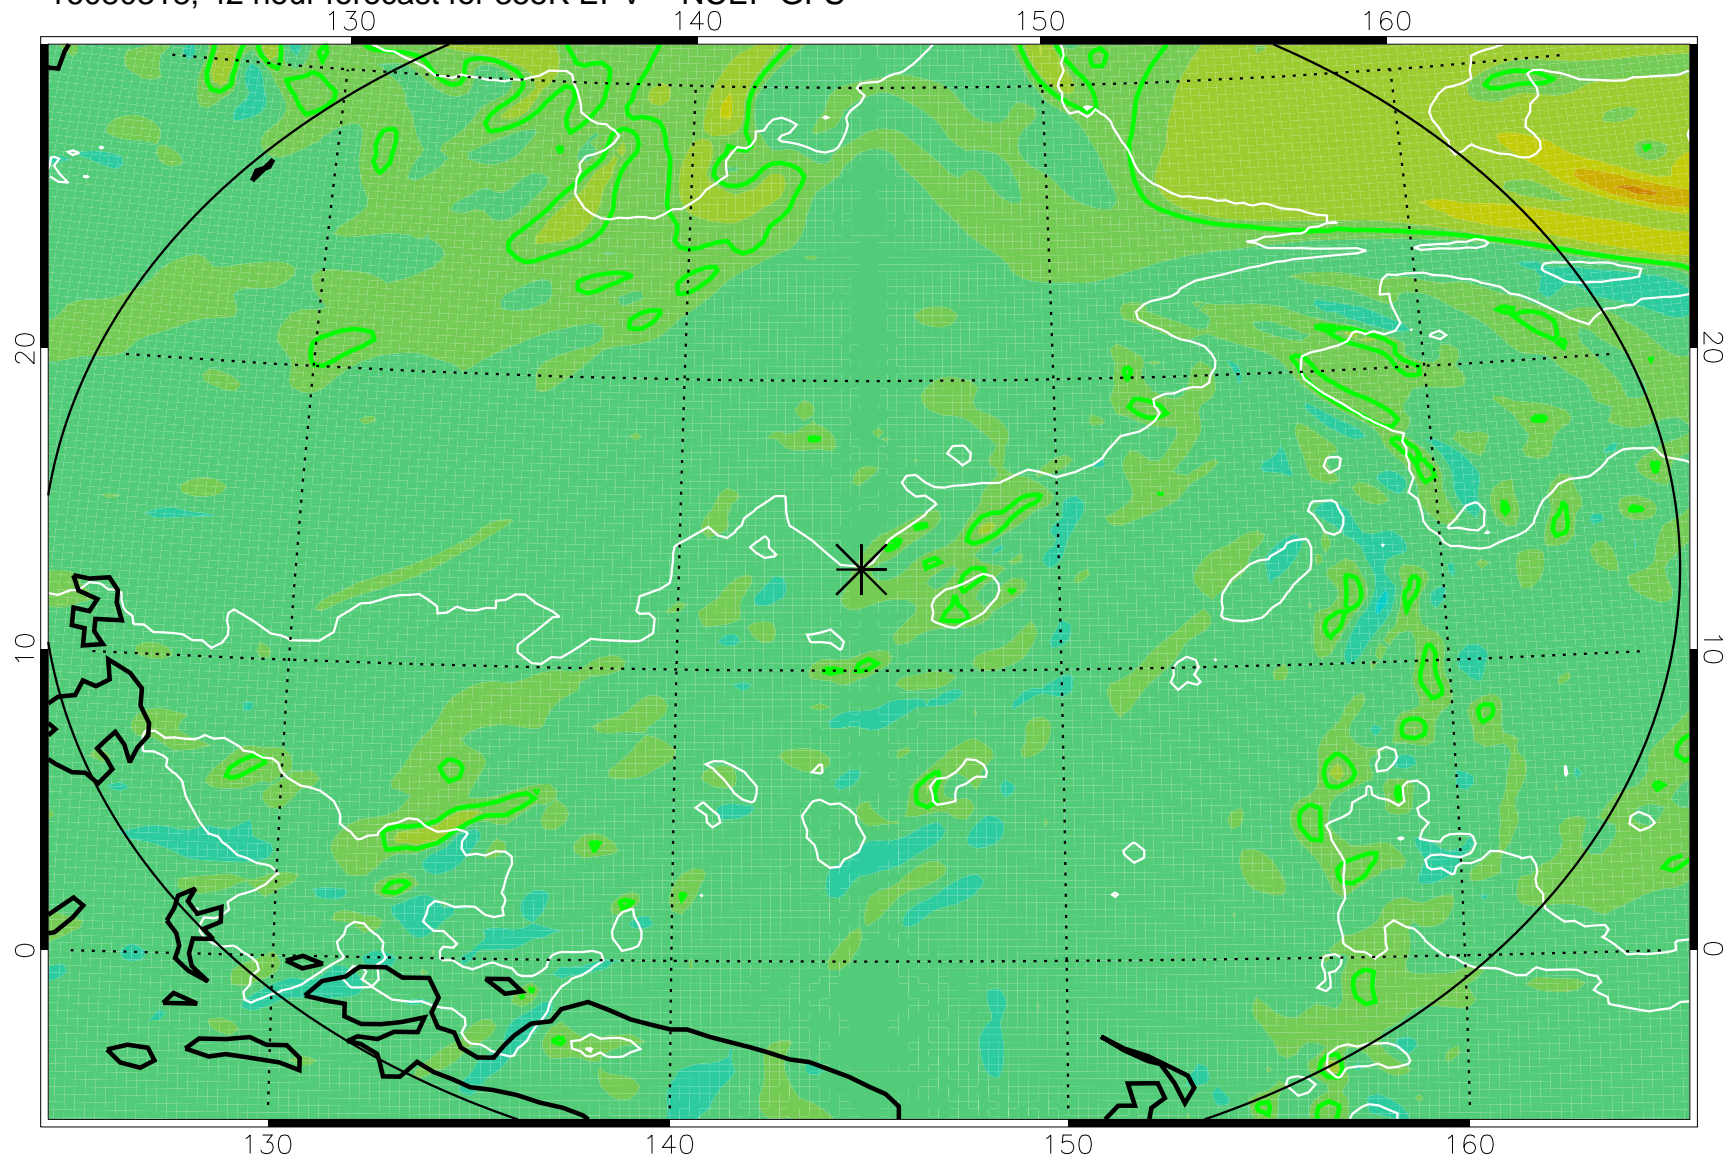

16080306, 30 hour forecast for 355K EPV -- NCEP GFS

355K Montgomery Streamfunction, white  
EPV Tropopause (2 PVU) Position  
Range ring of 2304 km

16080312, 36 hour forecast for 355K EPV -- NCEP GFS

355K Montgomery Streamfunction, white  
EPV Tropopause (2 PVU) Position  
Range ring of 2304 km

16080318, 42 hour forecast for 355K EPV -- NCEP GFS

355K Montgomery Streamfunction, white  
EPV Tropopause (2 PVU) Position  
Range ring of 2304 km

16080400, 48 hour forecast for 355K EPV -- NCEP GFS

355K Montgomery Streamfunction, white  
EPV Tropopause (2 PVU) Position  
Range ring of 2304 km

16080418, 66 hour forecast for 355K EPV -- NCEP GFS

355K Montgomery Streamfunction, white  
EPV Tropopause (2 PVU) Position  
Range ring of 2304 km

16080500, 72 hour forecast for 355K EPV -- NCEP GFS

355K Montgomery Streamfunction, white  
EPV Tropopause (2 PVU) Position  
Range ring of 2304 km

16080518, 90 hour forecast for 355K EPV -- NCEP GFS

355K Montgomery Streamfunction, white  
EPV Tropopause (2 PVU) Position  
Range ring of 2304 km

16080600, 96 hour forecast for 355K EPV -- NCEP GFS

355K Montgomery Streamfunction, white  
EPV Tropopause (2 PVU) Position  
Range ring of 2304 km