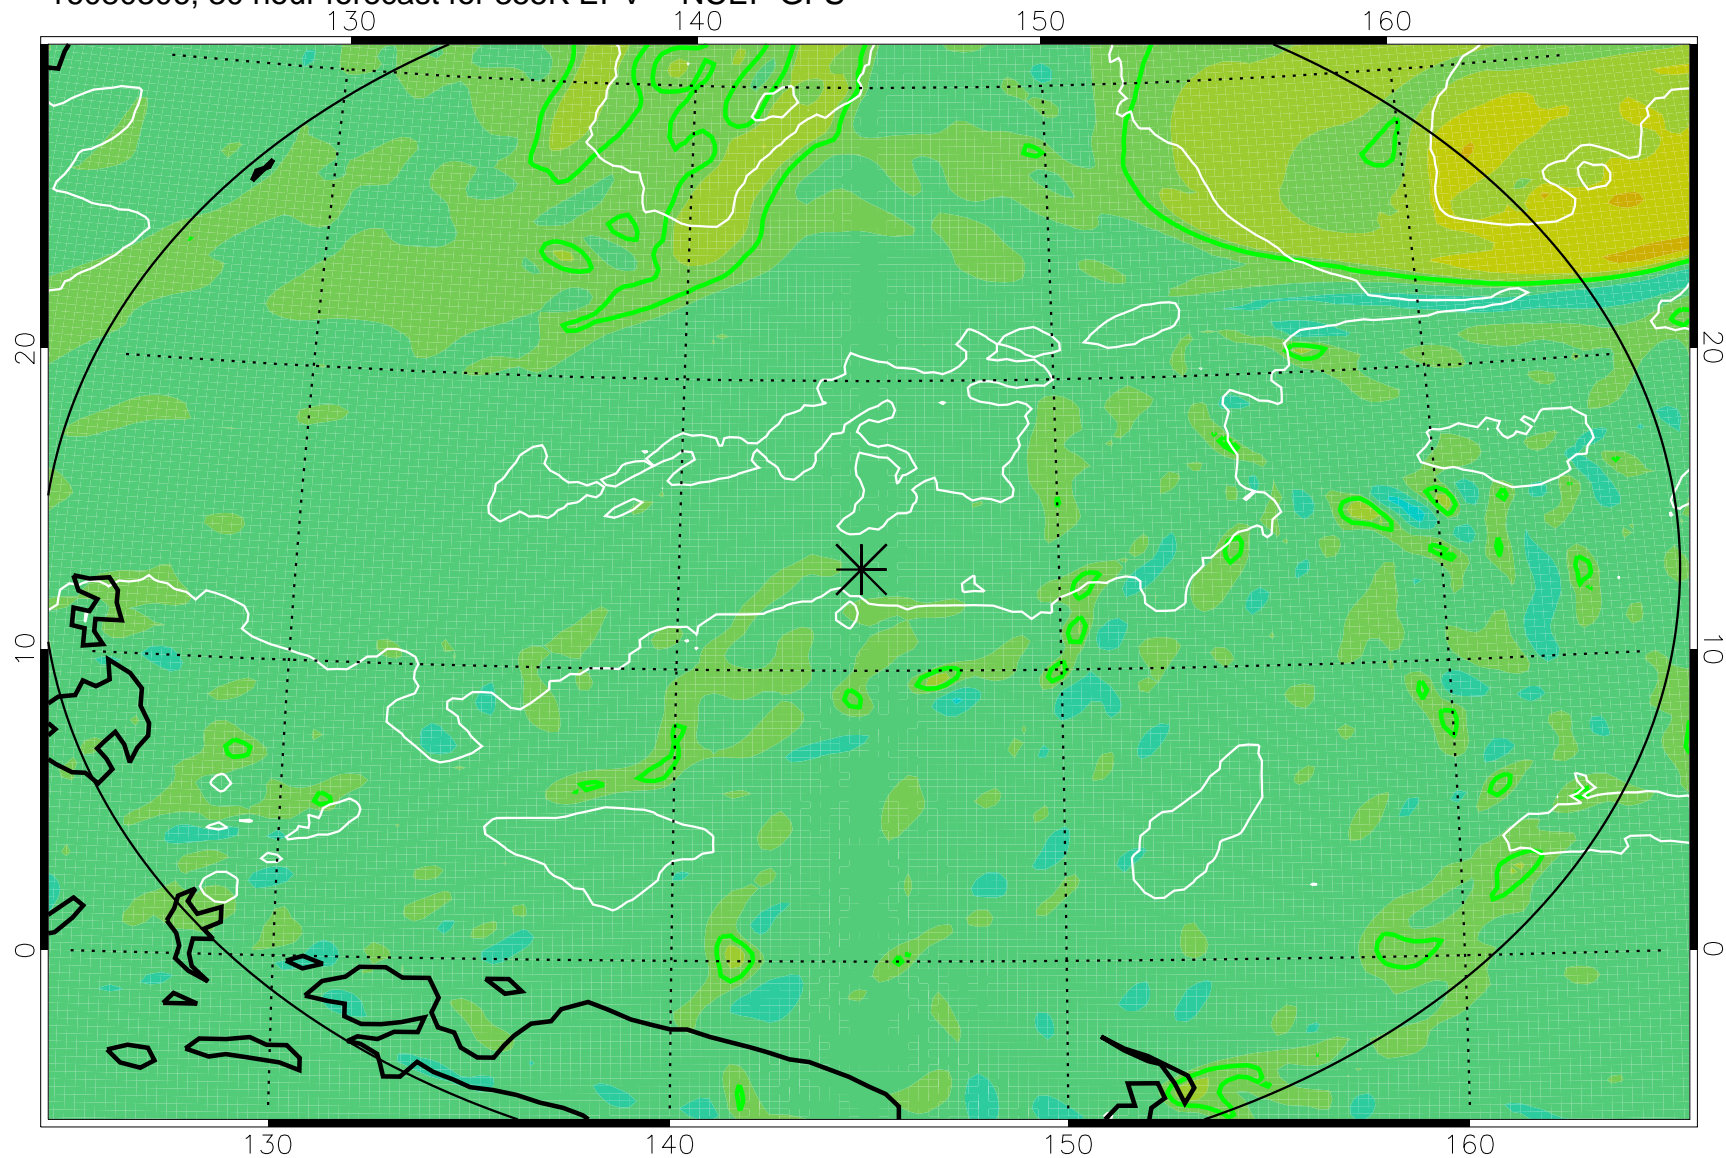

16080218, 18 hour forecast for 355K EPV -- NCEP GFS

355K Montgomery Streamfunction, white  
EPV Tropopause (2 PVU) Position  
Range ring of 2304 km

16080300, 24 hour forecast for 355K EPV -- NCEP GFS

355K Montgomery Streamfunction, white  
EPV Tropopause (2 PVU) Position  
Range ring of 2304 km

16080306, 30 hour forecast for 355K EPV -- NCEP GFS

355K Montgomery Streamfunction, white  
EPV Tropopause (2 PVU) Position  
Range ring of 2304 km

16080312, 36 hour forecast for 355K EPV -- NCEP GFS

355K Montgomery Streamfunction, white  
EPV Tropopause (2 PVU) Position  
Range ring of 2304 km

16080318, 42 hour forecast for 355K EPV -- NCEP GFS

355K Montgomery Streamfunction, white  
EPV Tropopause (2 PVU) Position  
Range ring of 2304 km

16080400, 48 hour forecast for 355K EPV -- NCEP GFS

355K Montgomery Streamfunction, white  
EPV Tropopause (2 PVU) Position  
Range ring of 2304 km

16080418, 66 hour forecast for 355K EPV -- NCEP GFS

355K Montgomery Streamfunction, white  
EPV Tropopause (2 PVU) Position  
Range ring of 2304 km

16080500, 72 hour forecast for 355K EPV -- NCEP GFS

355K Montgomery Streamfunction, white  
EPV Tropopause (2 PVU) Position  
Range ring of 2304 km