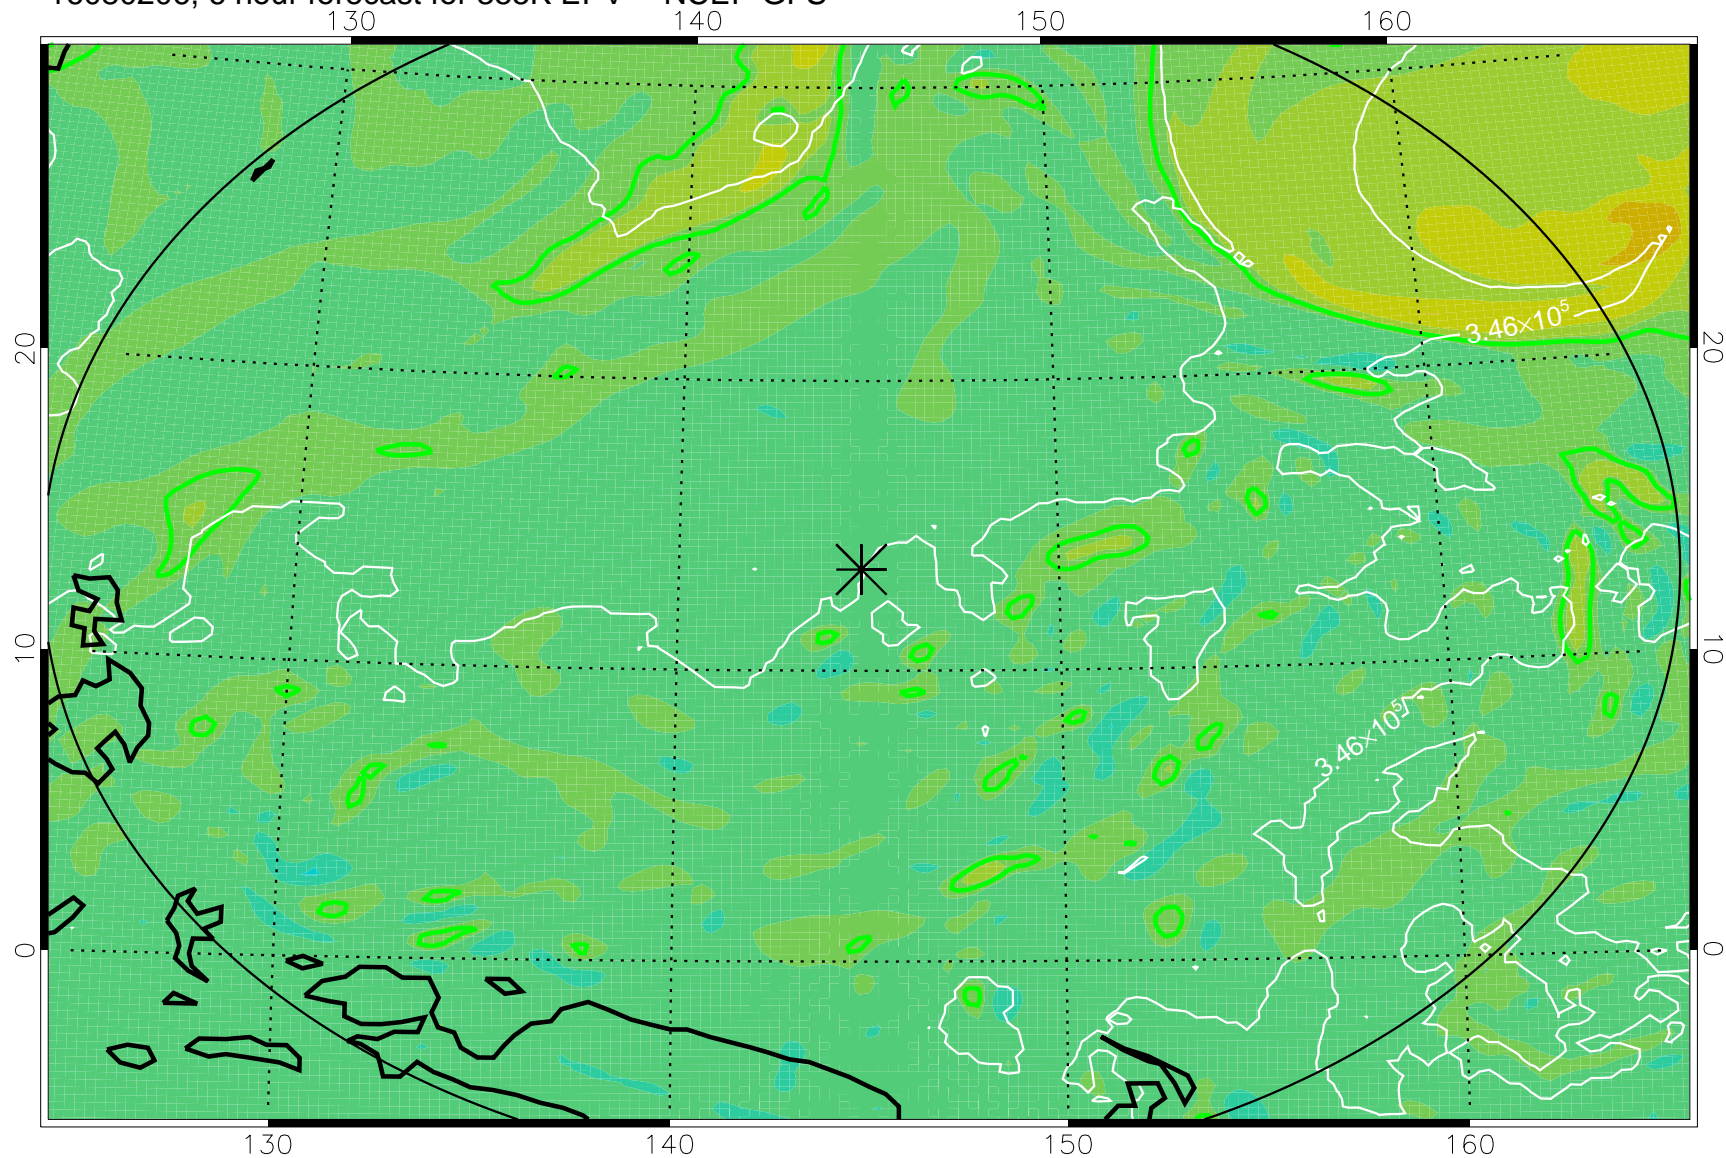

16080206, 6 hour forecast for 355K EPV -- NCEP GFS

355K Montgomery Streamfunction, white  
EPV Tropopause (2 PVU) Position  
Range ring of 2304 km

16080212, 12 hour forecast for 355K EPV -- NCEP GFS

355K Montgomery Streamfunction, white  
EPV Tropopause (2 PVU) Position  
Range ring of 2304 km

16080218, 18 hour forecast for 355K EPV -- NCEP GFS

355K Montgomery Streamfunction, white  
EPV Tropopause (2 PVU) Position  
Range ring of 2304 km

16080300, 24 hour forecast for 355K EPV -- NCEP GFS

355K Montgomery Streamfunction, white  
EPV Tropopause (2 PVU) Position  
Range ring of 2304 km

16080306, 30 hour forecast for 355K EPV -- NCEP GFS

355K Montgomery Streamfunction, white  
EPV Tropopause (2 PVU) Position  
Range ring of 2304 km

16080312, 36 hour forecast for 355K EPV -- NCEP GFS

355K Montgomery Streamfunction, white  
EPV Tropopause (2 PVU) Position  
Range ring of 2304 km

16080418, 66 hour forecast for 355K EPV -- NCEP GFS

355K Montgomery Streamfunction, white  
EPV Tropopause (2 PVU) Position  
Range ring of 2304 km

16080500, 72 hour forecast for 355K EPV -- NCEP GFS

355K Montgomery Streamfunction, white  
EPV Tropopause (2 PVU) Position  
Range ring of 2304 km