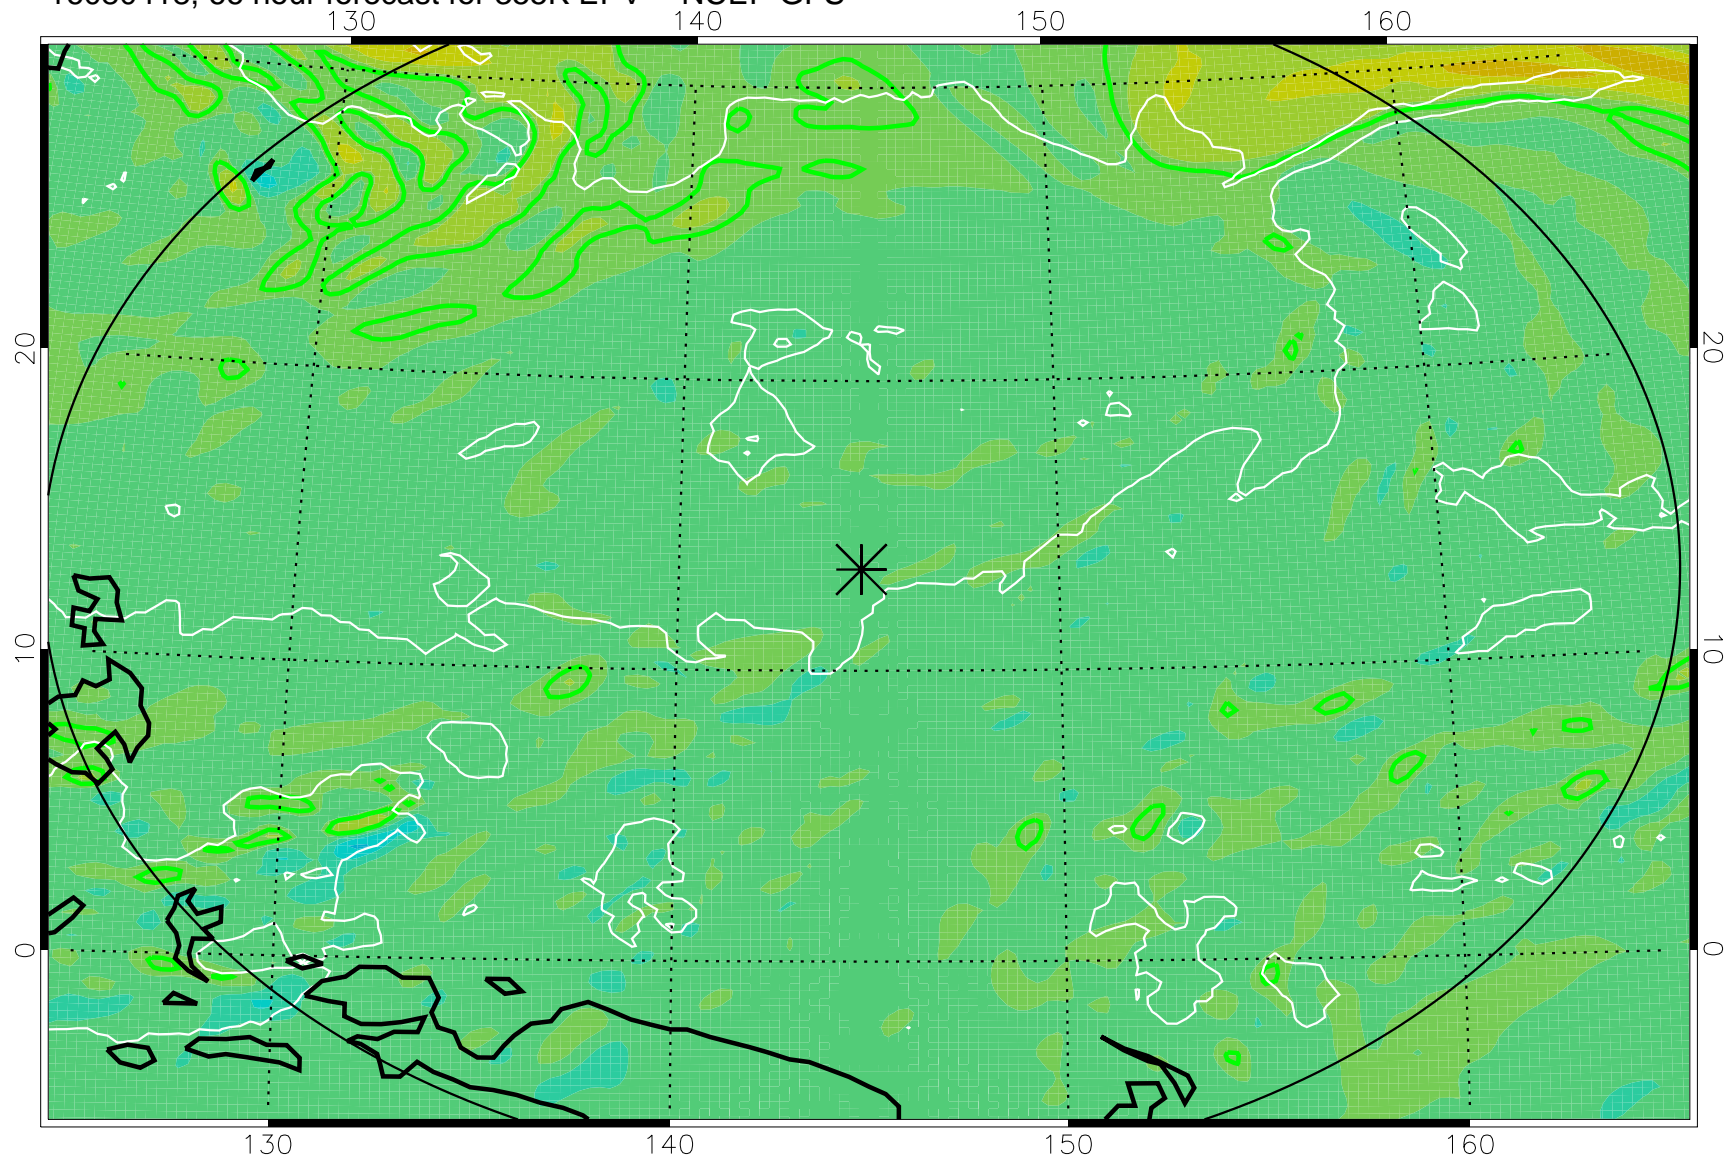

16080406, 54 hour forecast for 355K EPV -- NCEP GFS

355K Montgomery Streamfunction, white  
EPV Tropopause (2 PVU) Position  
Range ring of 2304 km

16080412, 60 hour forecast for 355K EPV -- NCEP GFS

355K Montgomery Streamfunction, white  
EPV Tropopause (2 PVU) Position  
Range ring of 2304 km

16080418, 66 hour forecast for 355K EPV -- NCEP GFS

355K Montgomery Streamfunction, white  
EPV Tropopause (2 PVU) Position  
Range ring of 2304 km

16080500, 72 hour forecast for 355K EPV -- NCEP GFS

355K Montgomery Streamfunction, white  
EPV Tropopause (2 PVU) Position  
Range ring of 2304 km

16080506, 78 hour forecast for 355K EPV -- NCEP GFS

355K Montgomery Streamfunction, white  
EPV Tropopause (2 PVU) Position  
Range ring of 2304 km

16080512, 84 hour forecast for 355K EPV -- NCEP GFS

355K Montgomery Streamfunction, white  
EPV Tropopause (2 PVU) Position  
Range ring of 2304 km

16080518, 90 hour forecast for 355K EPV -- NCEP GFS

355K Montgomery Streamfunction, white  
EPV Tropopause (2 PVU) Position  
Range ring of 2304 km

16080600, 96 hour forecast for 355K EPV -- NCEP GFS

355K Montgomery Streamfunction, white  
EPV Tropopause (2 PVU) Position  
Range ring of 2304 km