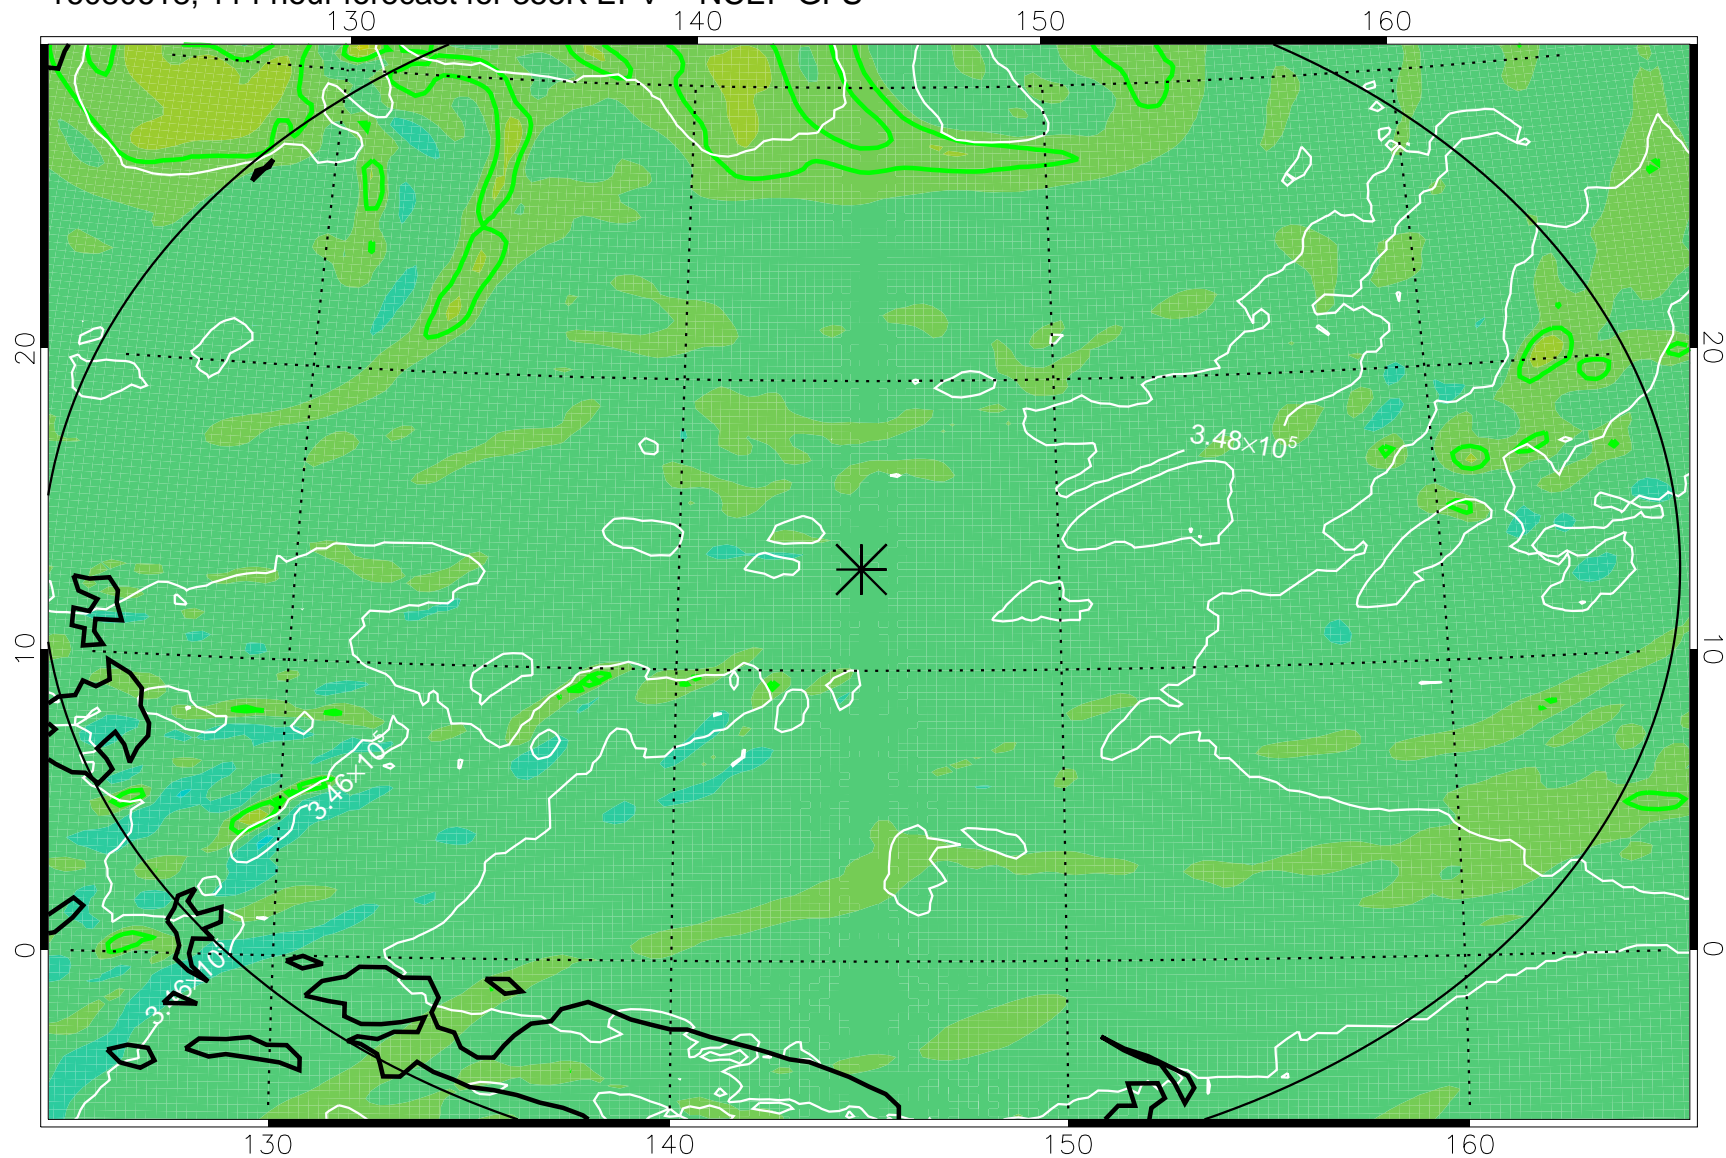

16080506, 78 hour forecast for 355K EPV -- NCEP GFS

355K Montgomery Streamfunction, white  
EPV Tropopause (2 PVU) Position  
Range ring of 2304 km

16080512, 84 hour forecast for 355K EPV -- NCEP GFS

355K Montgomery Streamfunction, white  
EPV Tropopause (2 PVU) Position  
Range ring of 2304 km

16080518, 90 hour forecast for 355K EPV -- NCEP GFS

355K Montgomery Streamfunction, white  
EPV Tropopause (2 PVU) Position  
Range ring of 2304 km

16080600, 96 hour forecast for 355K EPV -- NCEP GFS

355K Montgomery Streamfunction, white  
EPV Tropopause (2 PVU) Position  
Range ring of 2304 km

16080606, 102 hour forecast for 355K EPV -- NCEP GFS

355K Montgomery Streamfunction, white  
EPV Tropopause (2 PVU) Position  
Range ring of 2304 km

16080612, 108 hour forecast for 355K EPV -- NCEP GFS

355K Montgomery Streamfunction, white  
EPV Tropopause (2 PVU) Position  
Range ring of 2304 km

16080618, 114 hour forecast for 355K EPV -- NCEP GFS

355K Montgomery Streamfunction, white  
EPV Tropopause (2 PVU) Position  
Range ring of 2304 km

16080700, 120 hour forecast for 355K EPV -- NCEP GFS

355K Montgomery Streamfunction, white  
EPV Tropopause (2 PVU) Position  
Range ring of 2304 km