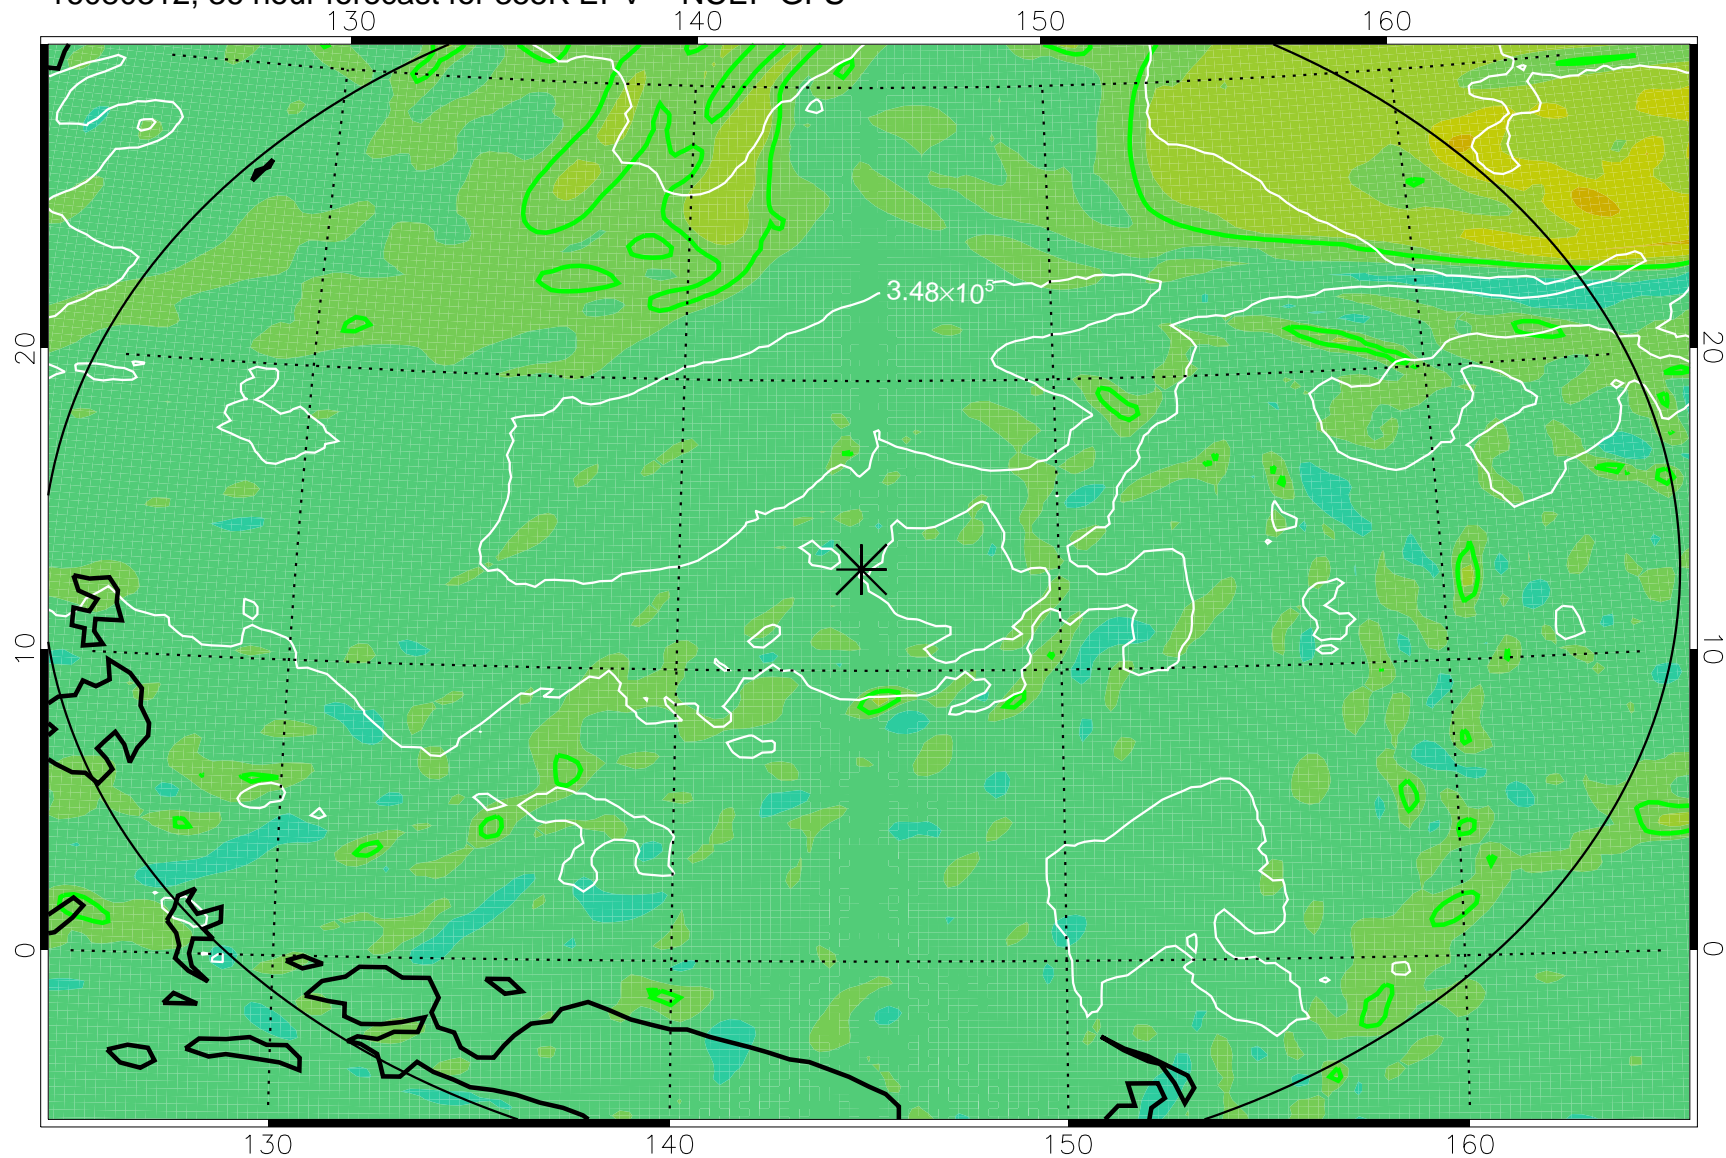

16080218, 18 hour forecast for 355K EPV -- NCEP GFS

355K Montgomery Streamfunction, white  
EPV Tropopause (2 PVU) Position  
Range ring of 2304 km

16080300, 24 hour forecast for 355K EPV -- NCEP GFS

355K Montgomery Streamfunction, white  
EPV Tropopause (2 PVU) Position  
Range ring of 2304 km

16080306, 30 hour forecast for 355K EPV -- NCEP GFS

355K Montgomery Streamfunction, white  
EPV Tropopause (2 PVU) Position  
Range ring of 2304 km

16080312, 36 hour forecast for 355K EPV -- NCEP GFS

355K Montgomery Streamfunction, white  
EPV Tropopause (2 PVU) Position  
Range ring of 2304 km

16080318, 42 hour forecast for 355K EPV -- NCEP GFS

355K Montgomery Streamfunction, white  
EPV Tropopause (2 PVU) Position  
Range ring of 2304 km

16080400, 48 hour forecast for 355K EPV -- NCEP GFS

355K Montgomery Streamfunction, white  
EPV Tropopause (2 PVU) Position  
Range ring of 2304 km

16080418, 66 hour forecast for 355K EPV -- NCEP GFS

355K Montgomery Streamfunction, white  
EPV Tropopause (2 PVU) Position  
Range ring of 2304 km

16080500, 72 hour forecast for 355K EPV -- NCEP GFS

355K Montgomery Streamfunction, white  
EPV Tropopause (2 PVU) Position  
Range ring of 2304 km