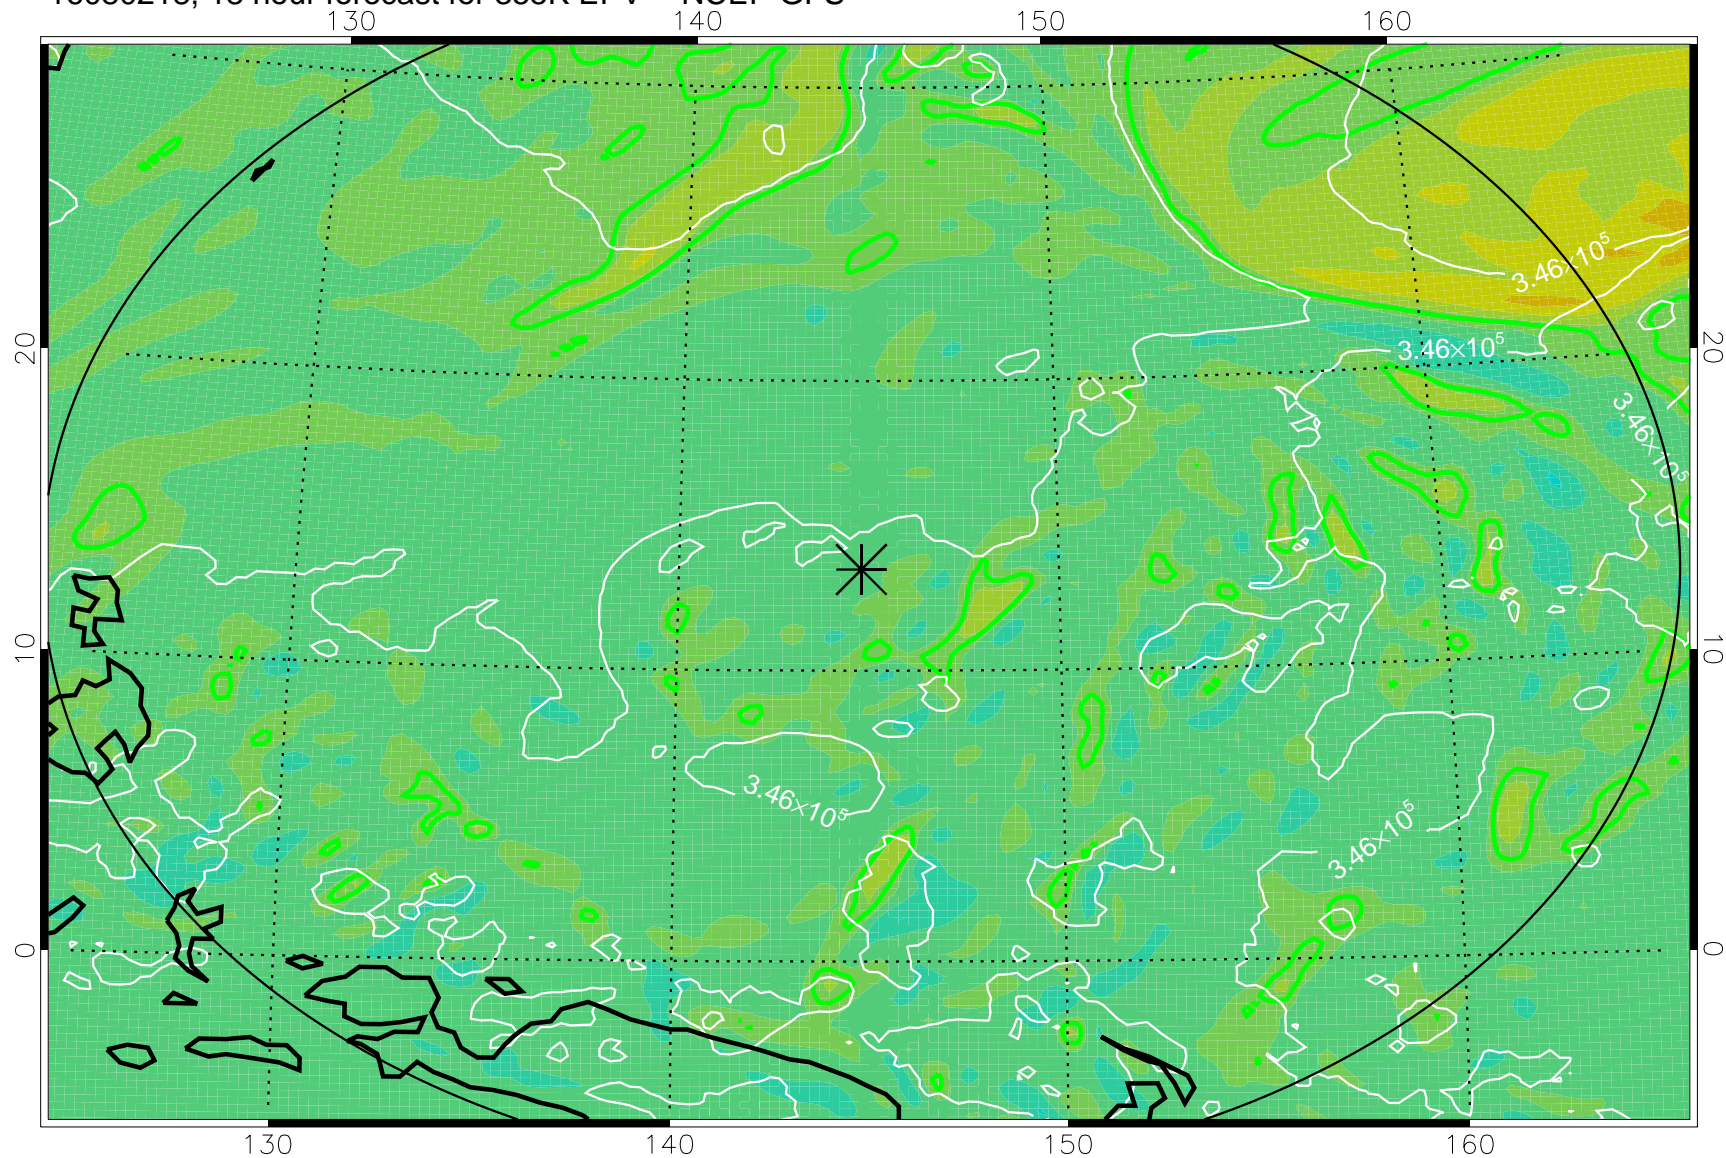

16080206, 6 hour forecast for 355K EPV -- NCEP GFS

355K Montgomery Streamfunction, white  
EPV Tropopause (2 PVU) Position  
Range ring of 2304 km

16080212, 12 hour forecast for 355K EPV -- NCEP GFS

355K Montgomery Streamfunction, white  
EPV Tropopause (2 PVU) Position  
Range ring of 2304 km

16080218, 18 hour forecast for 355K EPV -- NCEP GFS

355K Montgomery Streamfunction, white  
EPV Tropopause (2 PVU) Position  
Range ring of 2304 km

16080300, 24 hour forecast for 355K EPV -- NCEP GFS

355K Montgomery Streamfunction, white  
EPV Tropopause (2 PVU) Position  
Range ring of 2304 km

16080306, 30 hour forecast for 355K EPV -- NCEP GFS

355K Montgomery Streamfunction, white  
EPV Tropopause (2 PVU) Position  
Range ring of 2304 km

16080312, 36 hour forecast for 355K EPV -- NCEP GFS

355K Montgomery Streamfunction, white  
EPV Tropopause (2 PVU) Position  
Range ring of 2304 km

16080318, 42 hour forecast for 355K EPV -- NCEP GFS

355K Montgomery Streamfunction, white  
EPV Tropopause (2 PVU) Position  
Range ring of 2304 km

16080400, 48 hour forecast for 355K EPV -- NCEP GFS

355K Montgomery Streamfunction, white  
EPV Tropopause (2 PVU) Position  
Range ring of 2304 km