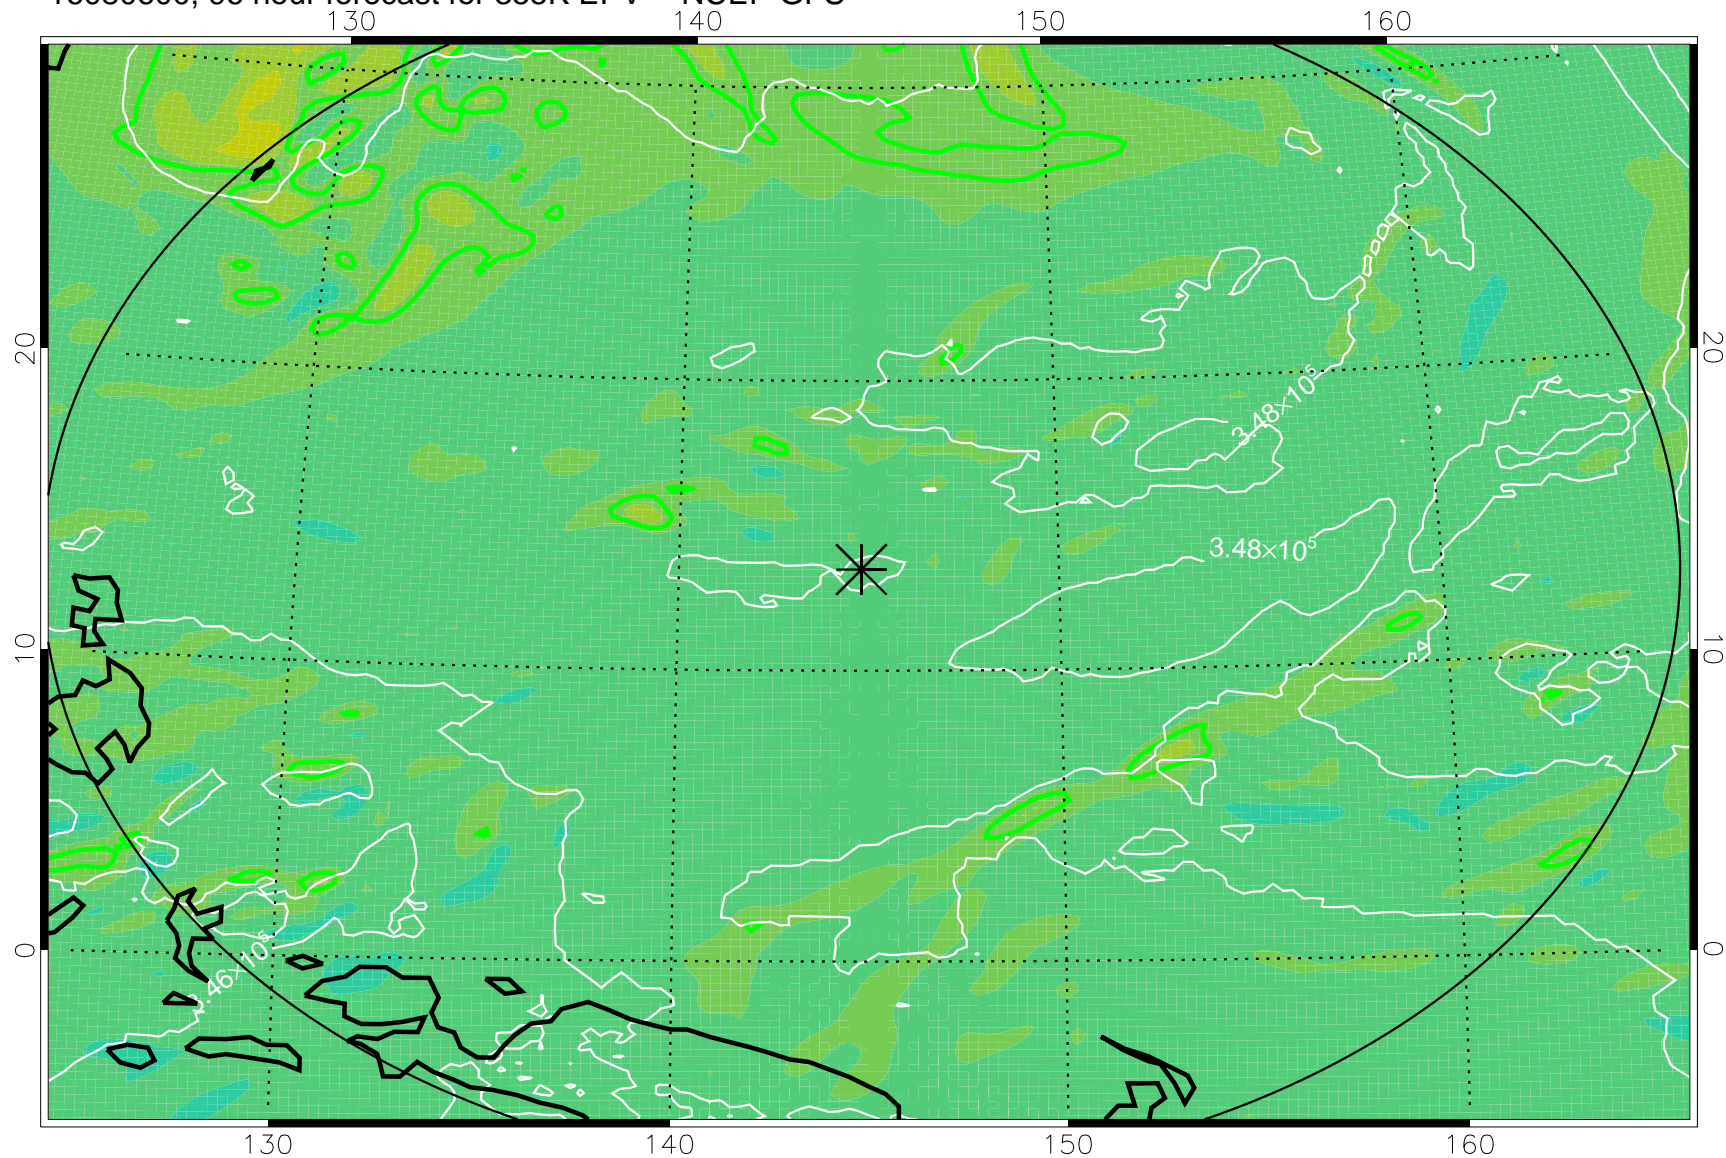

16080418, 66 hour forecast for 355K EPV -- NCEP GFS

355K Montgomery Streamfunction, white  
EPV Tropopause (2 PVU) Position  
Range ring of 2304 km

16080500, 72 hour forecast for 355K EPV -- NCEP GFS

355K Montgomery Streamfunction, white  
EPV Tropopause (2 PVU) Position  
Range ring of 2304 km

16080506, 78 hour forecast for 355K EPV -- NCEP GFS

355K Montgomery Streamfunction, white  
EPV Tropopause (2 PVU) Position  
Range ring of 2304 km

16080512, 84 hour forecast for 355K EPV -- NCEP GFS

355K Montgomery Streamfunction, white  
EPV Tropopause (2 PVU) Position  
Range ring of 2304 km

16080518, 90 hour forecast for 355K EPV -- NCEP GFS

355K Montgomery Streamfunction, white  
EPV Tropopause (2 PVU) Position  
Range ring of 2304 km

16080600, 96 hour forecast for 355K EPV -- NCEP GFS

355K Montgomery Streamfunction, white  
EPV Tropopause (2 PVU) Position  
Range ring of 2304 km

16080606, 102 hour forecast for 355K EPV -- NCEP GFS

355K Montgomery Streamfunction, white  
EPV Tropopause (2 PVU) Position  
Range ring of 2304 km

16080612, 108 hour forecast for 355K EPV -- NCEP GFS

355K Montgomery Streamfunction, white  
EPV Tropopause (2 PVU) Position  
Range ring of 2304 km