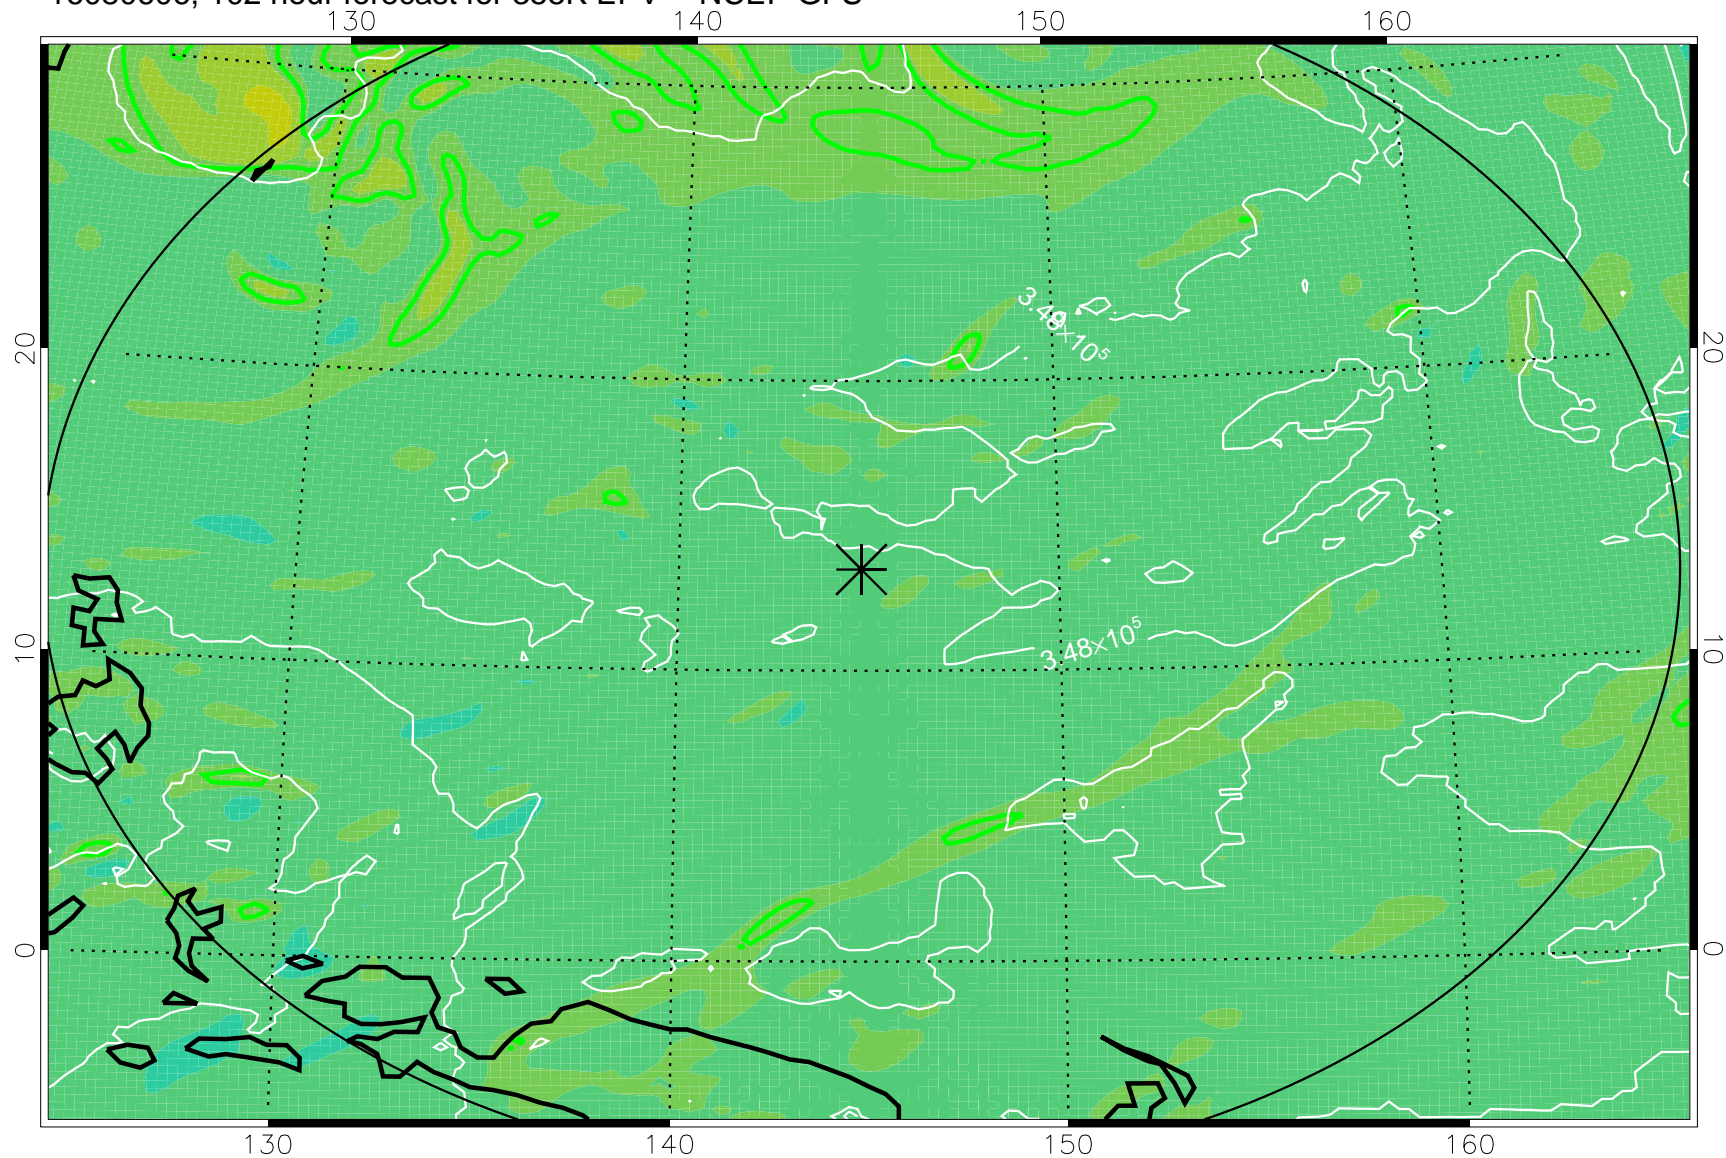

16080506, 78 hour forecast for 355K EPV -- NCEP GFS

355K Montgomery Streamfunction, white  
EPV Tropopause (2 PVU) Position  
Range ring of 2304 km

16080512, 84 hour forecast for 355K EPV -- NCEP GFS

355K Montgomery Streamfunction, white  
EPV Tropopause (2 PVU) Position  
Range ring of 2304 km

16080518, 90 hour forecast for 355K EPV -- NCEP GFS

355K Montgomery Streamfunction, white  
EPV Tropopause (2 PVU) Position  
Range ring of 2304 km

16080600, 96 hour forecast for 355K EPV -- NCEP GFS

355K Montgomery Streamfunction, white  
EPV Tropopause (2 PVU) Position  
Range ring of 2304 km

16080606, 102 hour forecast for 355K EPV -- NCEP GFS

355K Montgomery Streamfunction, white  
EPV Tropopause (2 PVU) Position  
Range ring of 2304 km

16080612, 108 hour forecast for 355K EPV -- NCEP GFS

355K Montgomery Streamfunction, white  
EPV Tropopause (2 PVU) Position  
Range ring of 2304 km

16080618, 114 hour forecast for 355K EPV -- NCEP GFS

355K Montgomery Streamfunction, white  
EPV Tropopause (2 PVU) Position  
Range ring of 2304 km

16080700, 120 hour forecast for 355K EPV -- NCEP GFS

355K Montgomery Streamfunction, white  
EPV Tropopause (2 PVU) Position  
Range ring of 2304 km