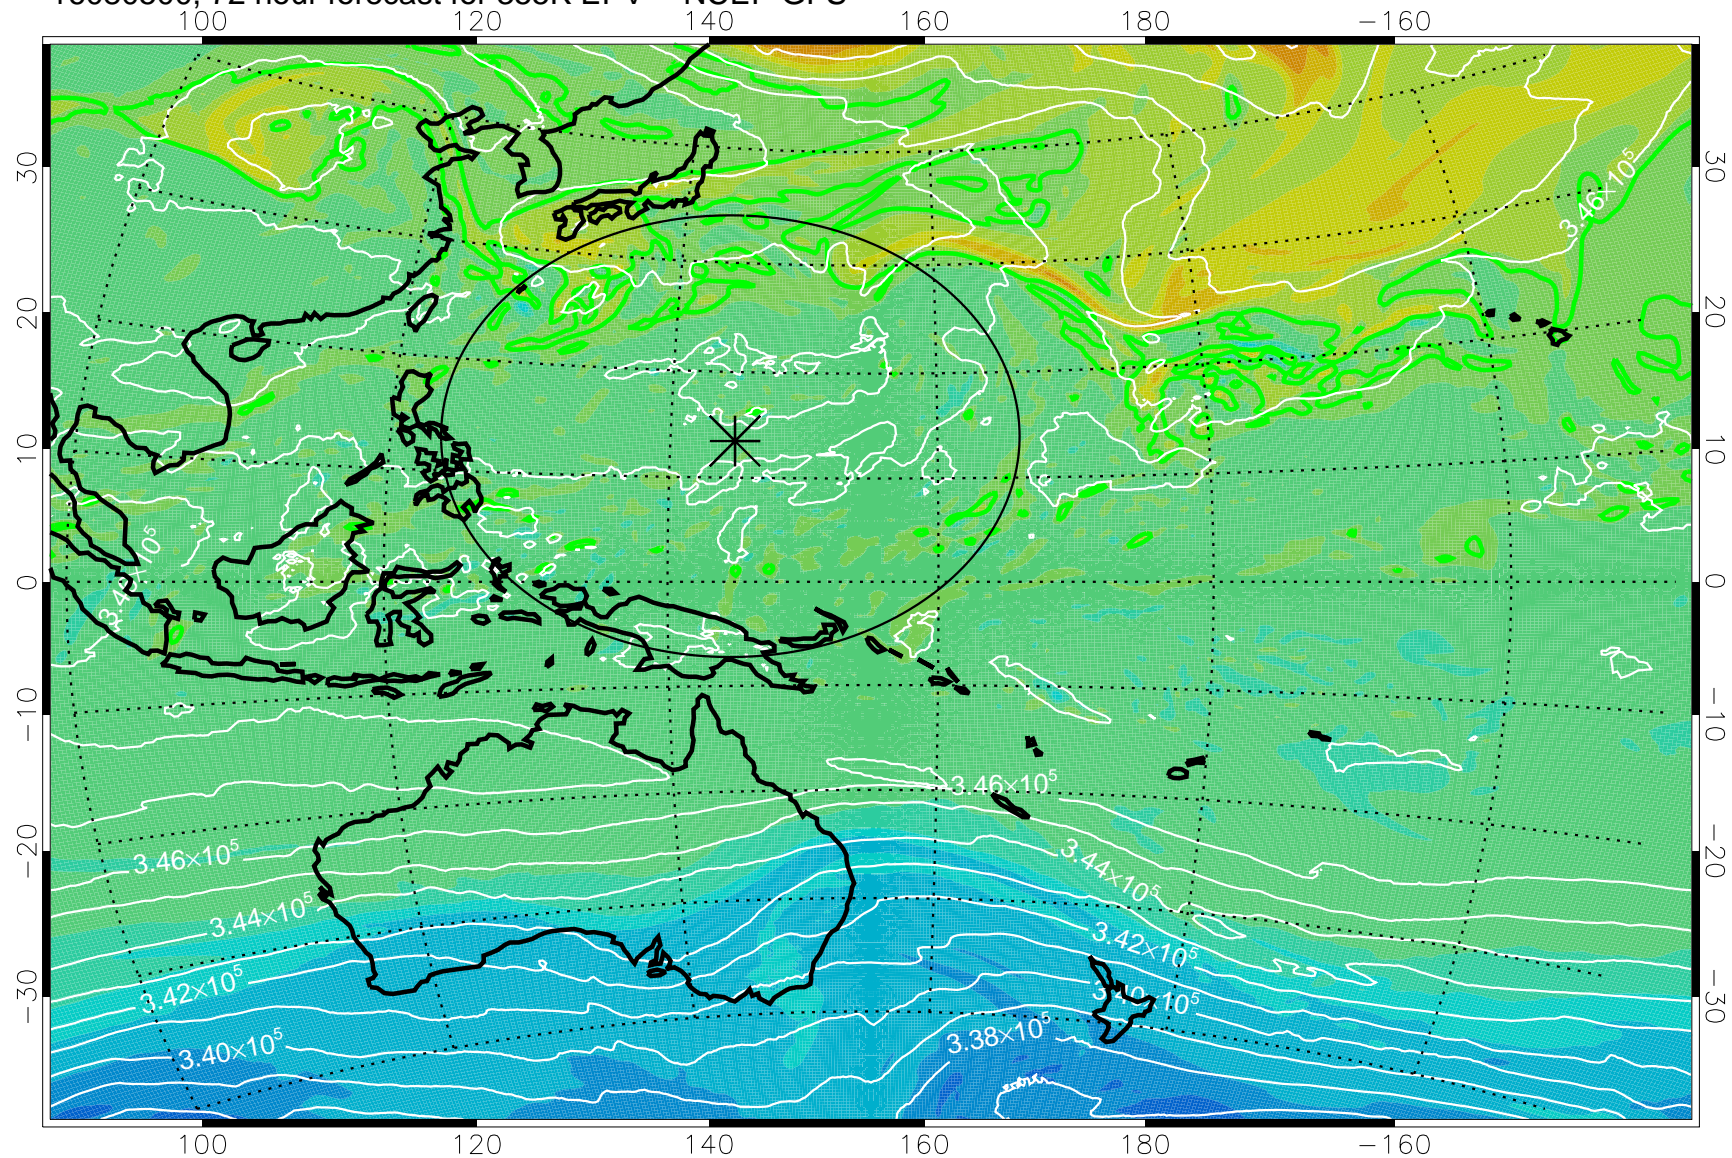

16080318, 42 hour forecast for 355K EPV -- NCEP GFS

355K Montgomery Streamfunction, white  
EPV Tropopause (2 PVU) Position  
Range ring of 2304 km

16080400, 48 hour forecast for 355K EPV -- NCEP GFS

355K Montgomery Streamfunction, white  
EPV Tropopause (2 PVU) Position  
Range ring of 2304 km

16080406, 54 hour forecast for 355K EPV -- NCEP GFS

355K Montgomery Streamfunction, white  
EPV Tropopause (2 PVU) Position  
Range ring of 2304 km

16080412, 60 hour forecast for 355K EPV -- NCEP GFS

355K Montgomery Streamfunction, white  
EPV Tropopause (2 PVU) Position  
Range ring of 2304 km

16080418, 66 hour forecast for 355K EPV -- NCEP GFS

355K Montgomery Streamfunction, white  
EPV Tropopause (2 PVU) Position  
Range ring of 2304 km

16080500, 72 hour forecast for 355K EPV -- NCEP GFS

355K Montgomery Streamfunction, white  
EPV Tropopause (2 PVU) Position  
Range ring of 2304 km

16080506, 78 hour forecast for 355K EPV -- NCEP GFS

355K Montgomery Streamfunction, white  
EPV Tropopause (2 PVU) Position  
Range ring of 2304 km

16080512, 84 hour forecast for 355K EPV -- NCEP GFS

355K Montgomery Streamfunction, white  
EPV Tropopause (2 PVU) Position  
Range ring of 2304 km