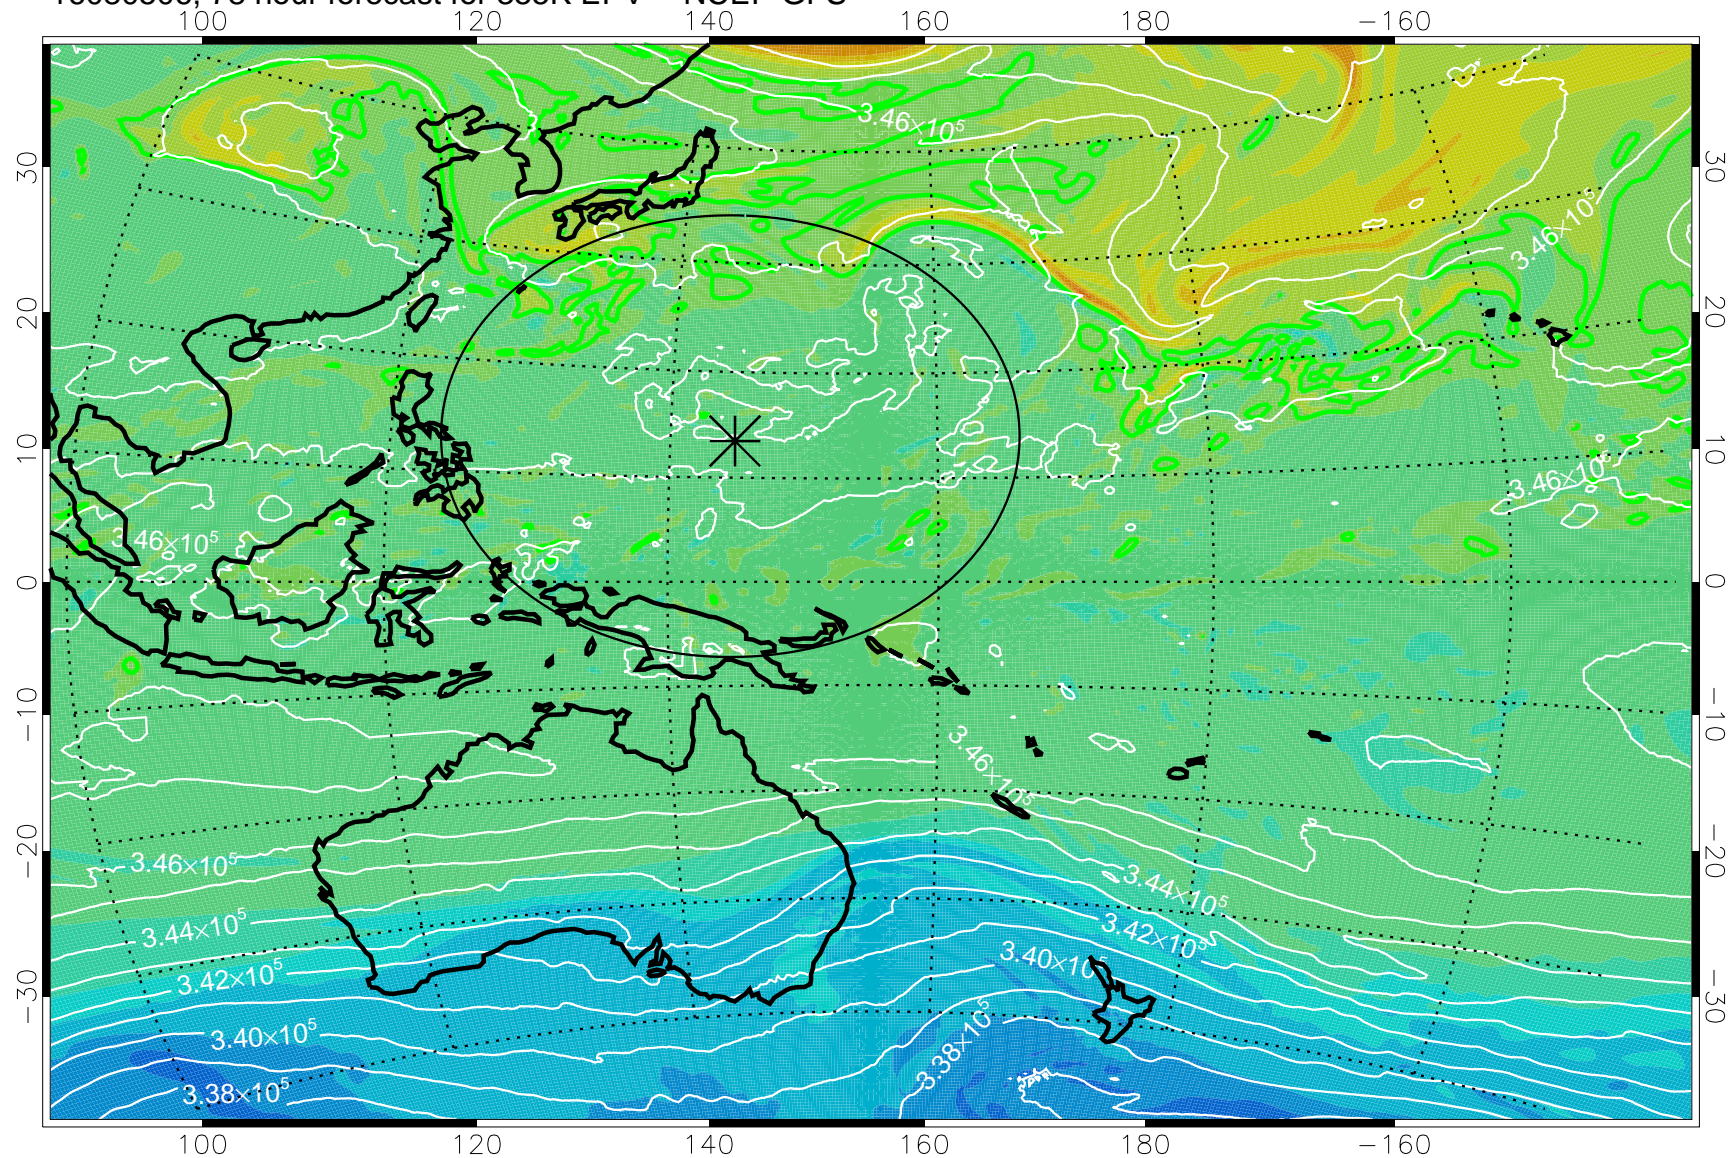

16080406, 54 hour forecast for 355K EPV -- NCEP GFS

355K Montgomery Streamfunction, white  
EPV Tropopause (2 PVU) Position  
Range ring of 2304 km

16080412, 60 hour forecast for 355K EPV -- NCEP GFS

355K Montgomery Streamfunction, white  
EPV Tropopause (2 PVU) Position  
Range ring of 2304 km

16080418, 66 hour forecast for 355K EPV -- NCEP GFS

355K Montgomery Streamfunction, white  
EPV Tropopause (2 PVU) Position  
Range ring of 2304 km

16080500, 72 hour forecast for 355K EPV -- NCEP GFS

355K Montgomery Streamfunction, white  
EPV Tropopause (2 PVU) Position  
Range ring of 2304 km

16080506, 78 hour forecast for 355K EPV -- NCEP GFS

355K Montgomery Streamfunction, white  
EPV Tropopause (2 PVU) Position  
Range ring of 2304 km

16080512, 84 hour forecast for 355K EPV -- NCEP GFS

355K Montgomery Streamfunction, white  
EPV Tropopause (2 PVU) Position  
Range ring of 2304 km

16080518, 90 hour forecast for 355K EPV -- NCEP GFS

355K Montgomery Streamfunction, white  
EPV Tropopause (2 PVU) Position  
Range ring of 2304 km

16080600, 96 hour forecast for 355K EPV -- NCEP GFS

355K Montgomery Streamfunction, white  
EPV Tropopause (2 PVU) Position  
Range ring of 2304 km