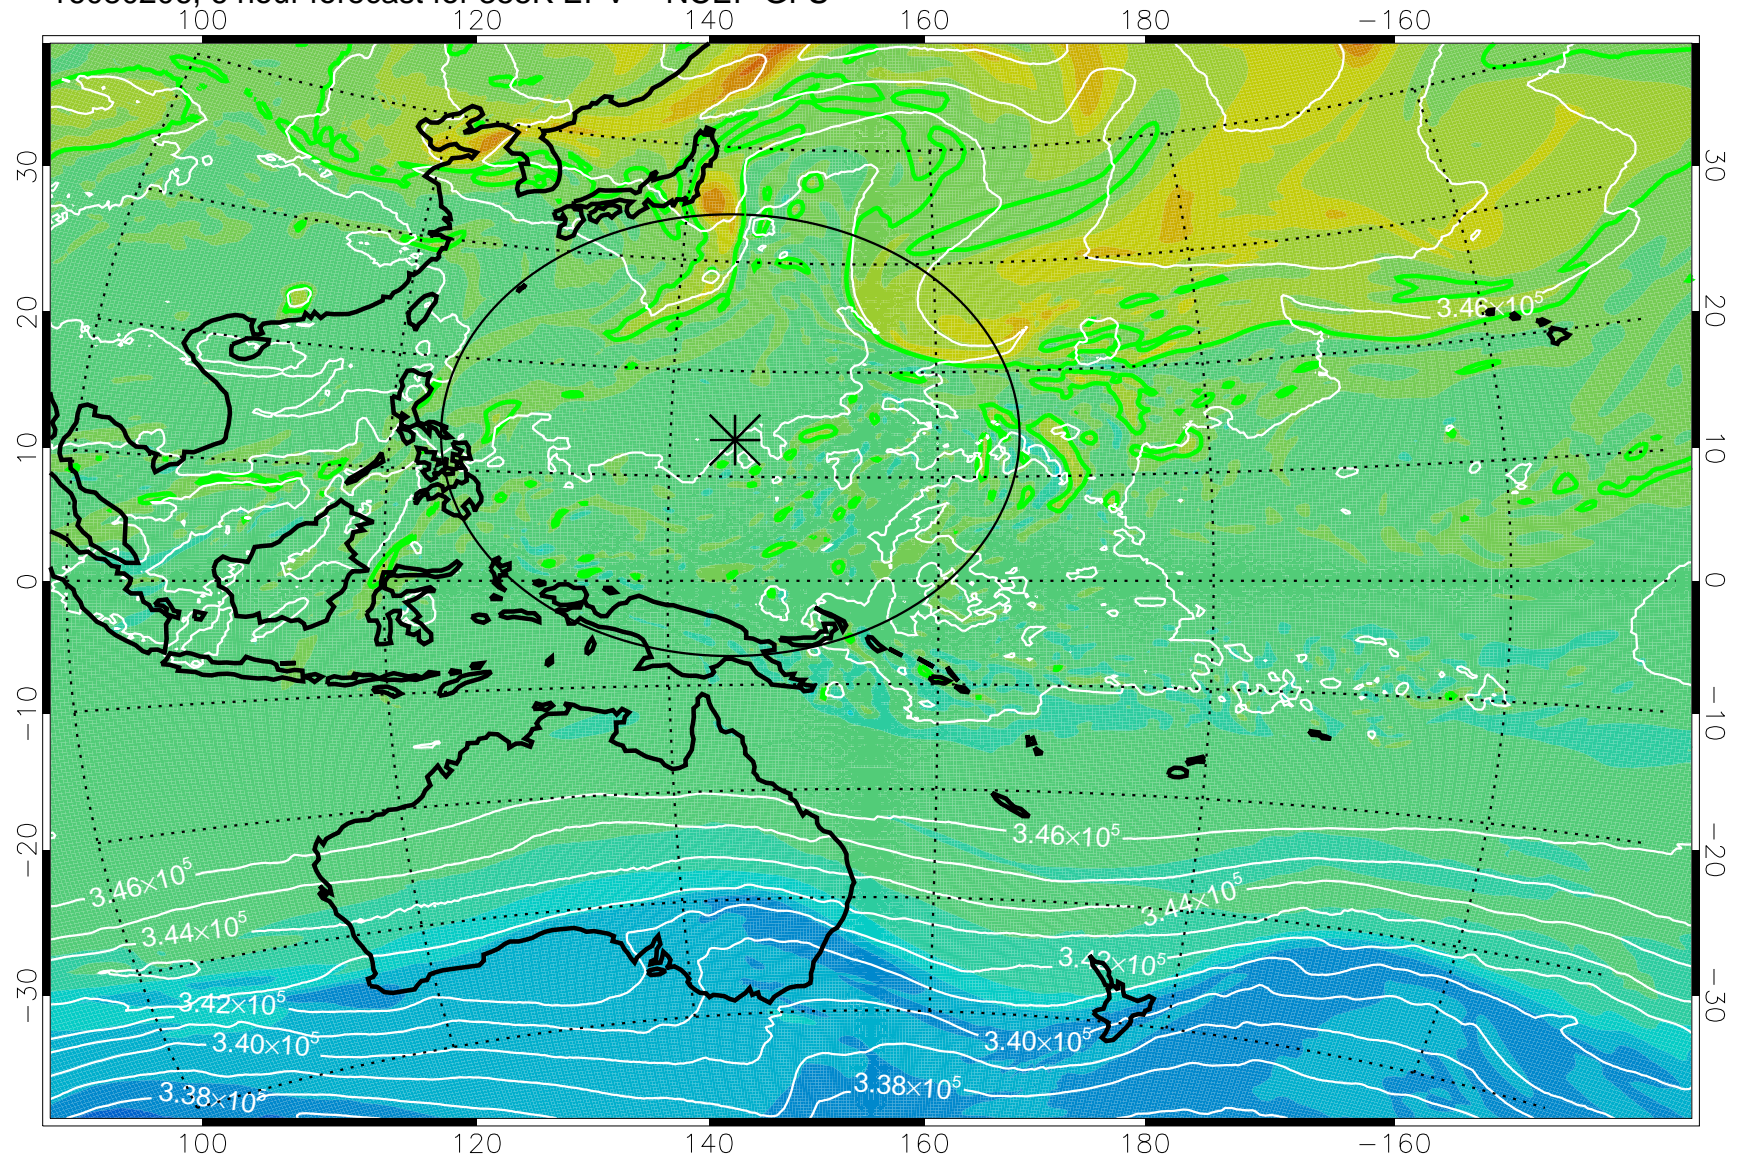

16080206, 6 hour forecast for 355K EPV -- NCEP GFS

355K Montgomery Streamfunction, white  
EPV Tropopause (2 PVU) Position  
Range ring of 2304 km

16080212, 12 hour forecast for 355K EPV -- NCEP GFS

355K Montgomery Streamfunction, white  
EPV Tropopause (2 PVU) Position  
Range ring of 2304 km

16080218, 18 hour forecast for 355K EPV -- NCEP GFS

355K Montgomery Streamfunction, white  
EPV Tropopause (2 PVU) Position  
Range ring of 2304 km

16080300, 24 hour forecast for 355K EPV -- NCEP GFS

355K Montgomery Streamfunction, white  
EPV Tropopause (2 PVU) Position  
Range ring of 2304 km

16080306, 30 hour forecast for 355K EPV -- NCEP GFS

355K Montgomery Streamfunction, white  
EPV Tropopause (2 PVU) Position  
Range ring of 2304 km

16080312, 36 hour forecast for 355K EPV -- NCEP GFS

355K Montgomery Streamfunction, white  
EPV Tropopause (2 PVU) Position  
Range ring of 2304 km

16080318, 42 hour forecast for 355K EPV -- NCEP GFS

355K Montgomery Streamfunction, white  
EPV Tropopause (2 PVU) Position  
Range ring of 2304 km

16080400, 48 hour forecast for 355K EPV -- NCEP GFS

355K Montgomery Streamfunction, white  
EPV Tropopause (2 PVU) Position  
Range ring of 2304 km