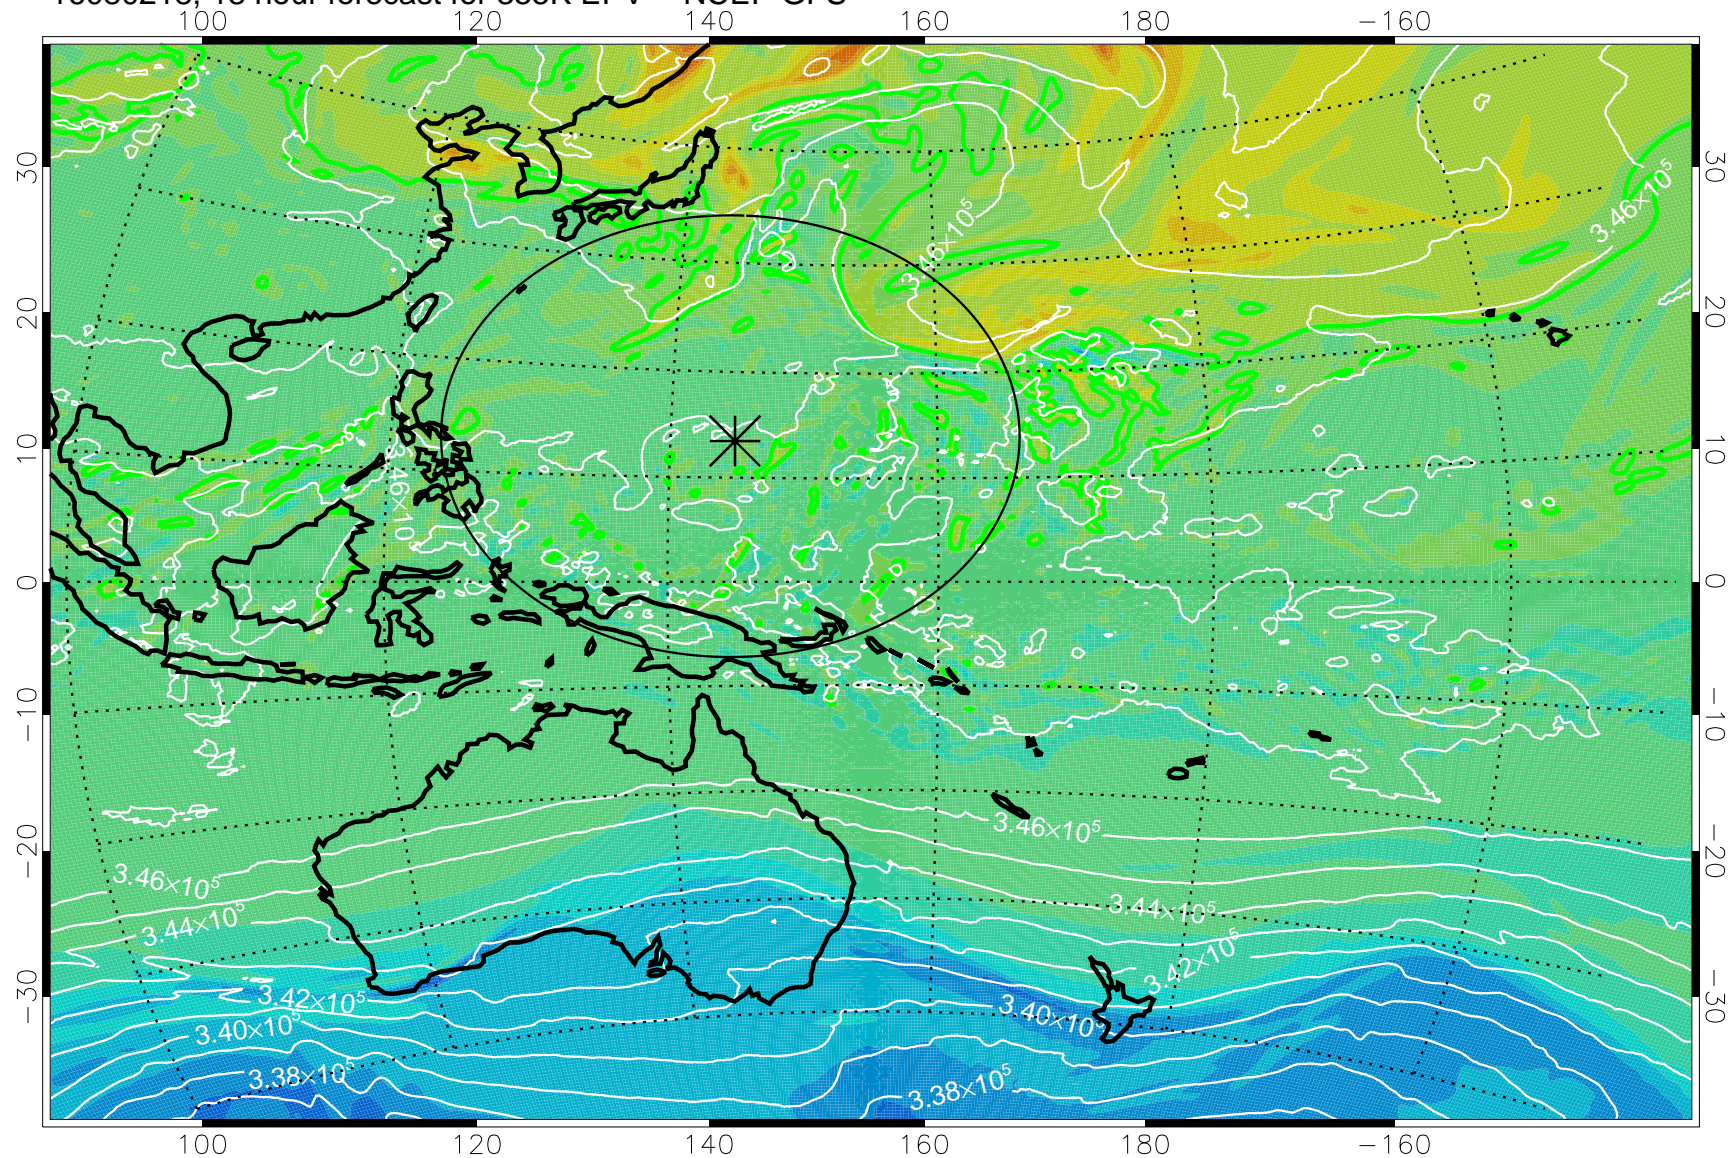

16080206, 6 hour forecast for 355K EPV -- NCEP GFS

355K Montgomery Streamfunction, white  
EPV Tropopause (2 PVU) Position  
Range ring of 2304 km

16080212, 12 hour forecast for 355K EPV -- NCEP GFS

355K Montgomery Streamfunction, white  
EPV Tropopause (2 PVU) Position  
Range ring of 2304 km

16080218, 18 hour forecast for 355K EPV -- NCEP GFS

355K Montgomery Streamfunction, white  
EPV Tropopause (2 PVU) Position  
Range ring of 2304 km

16080300, 24 hour forecast for 355K EPV -- NCEP GFS

355K Montgomery Streamfunction, white  
EPV Tropopause (2 PVU) Position  
Range ring of 2304 km

16080306, 30 hour forecast for 355K EPV -- NCEP GFS

355K Montgomery Streamfunction, white  
EPV Tropopause (2 PVU) Position  
Range ring of 2304 km

16080312, 36 hour forecast for 355K EPV -- NCEP GFS

355K Montgomery Streamfunction, white  
EPV Tropopause (2 PVU) Position  
Range ring of 2304 km

16080318, 42 hour forecast for 355K EPV -- NCEP GFS

355K Montgomery Streamfunction, white  
EPV Tropopause (2 PVU) Position  
Range ring of 2304 km

16080400, 48 hour forecast for 355K EPV -- NCEP GFS

355K Montgomery Streamfunction, white  
EPV Tropopause (2 PVU) Position  
Range ring of 2304 km