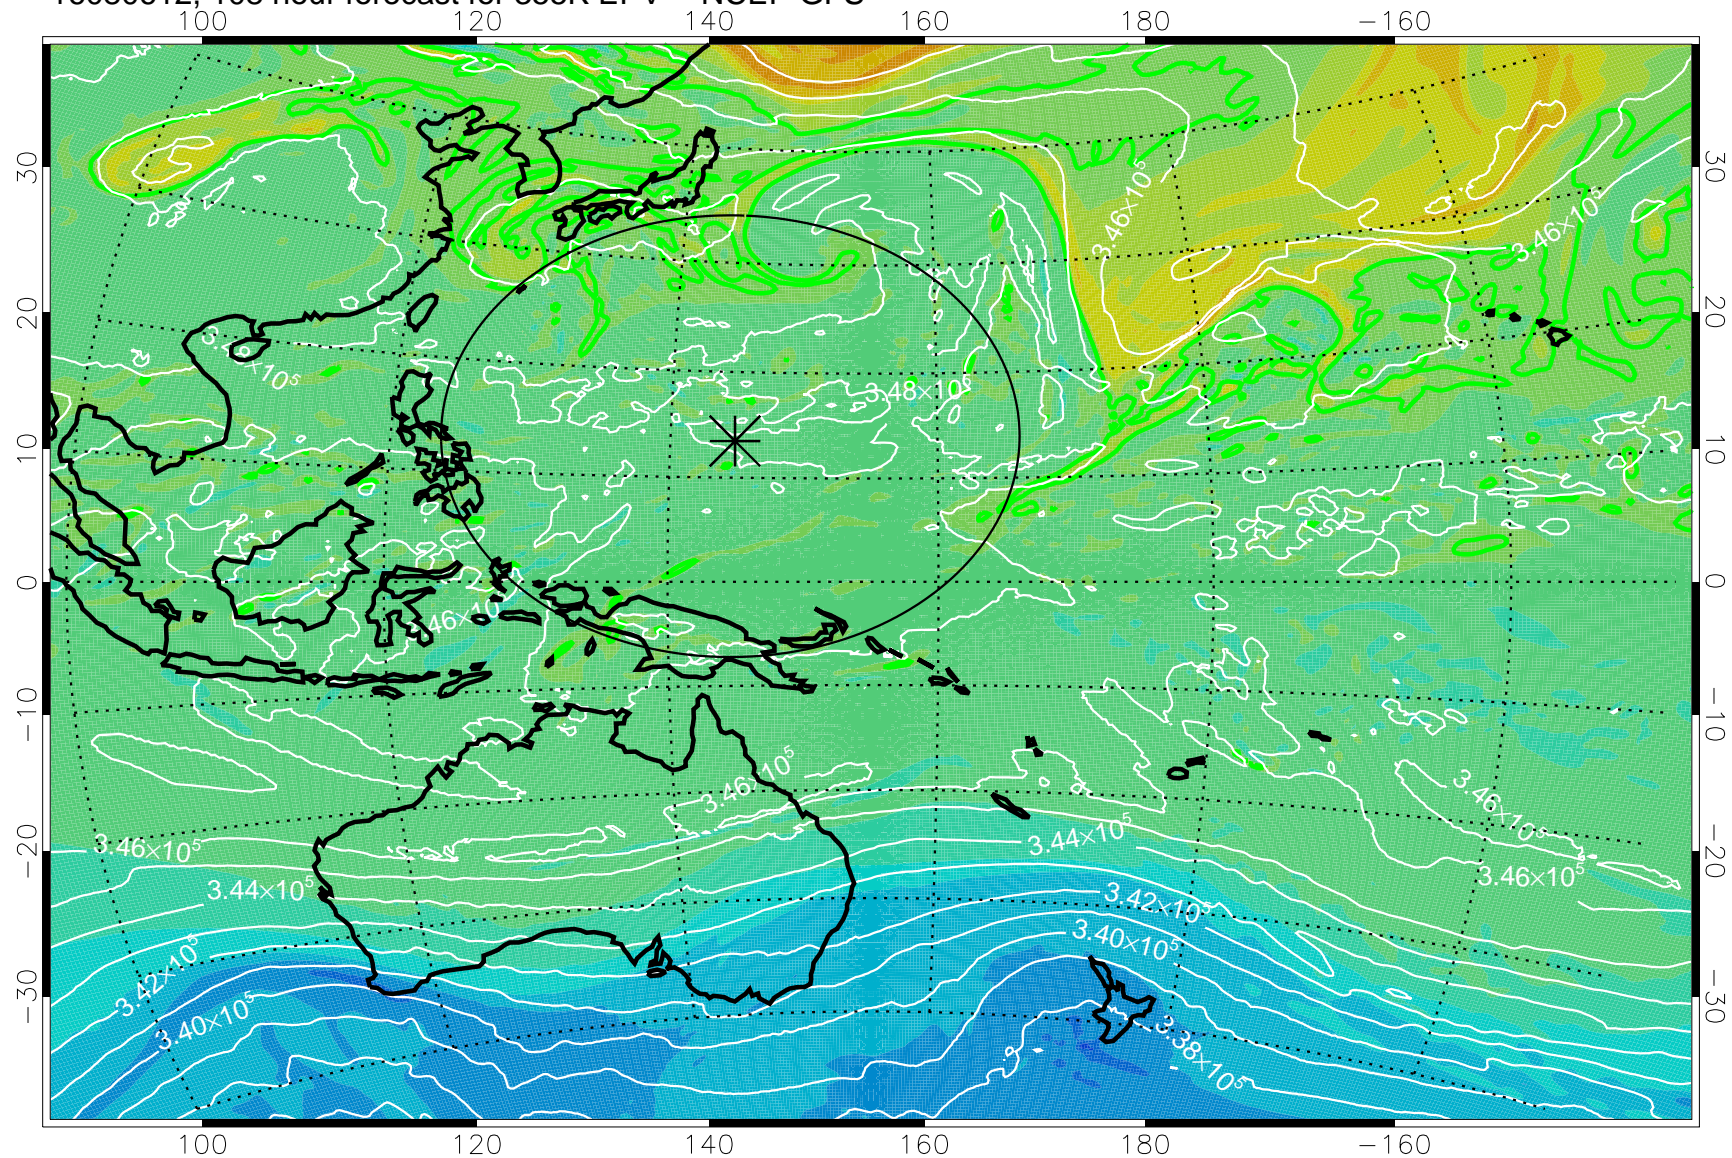

16080506, 78 hour forecast for 355K EPV -- NCEP GFS

355K Montgomery Streamfunction, white  
EPV Tropopause (2 PVU) Position  
Range ring of 2304 km

16080512, 84 hour forecast for 355K EPV -- NCEP GFS

355K Montgomery Streamfunction, white  
EPV Tropopause (2 PVU) Position  
Range ring of 2304 km

16080518, 90 hour forecast for 355K EPV -- NCEP GFS

355K Montgomery Streamfunction, white  
EPV Tropopause (2 PVU) Position  
Range ring of 2304 km

16080600, 96 hour forecast for 355K EPV -- NCEP GFS

355K Montgomery Streamfunction, white  
EPV Tropopause (2 PVU) Position  
Range ring of 2304 km

16080606, 102 hour forecast for 355K EPV -- NCEP GFS

355K Montgomery Streamfunction, white  
EPV Tropopause (2 PVU) Position  
Range ring of 2304 km

16080612, 108 hour forecast for 355K EPV -- NCEP GFS

355K Montgomery Streamfunction, white  
EPV Tropopause (2 PVU) Position  
Range ring of 2304 km

16080618, 114 hour forecast for 355K EPV -- NCEP GFS

355K Montgomery Streamfunction, white  
EPV Tropopause (2 PVU) Position  
Range ring of 2304 km

16080700, 120 hour forecast for 355K EPV -- NCEP GFS

355K Montgomery Streamfunction, white  
EPV Tropopause (2 PVU) Position  
Range ring of 2304 km