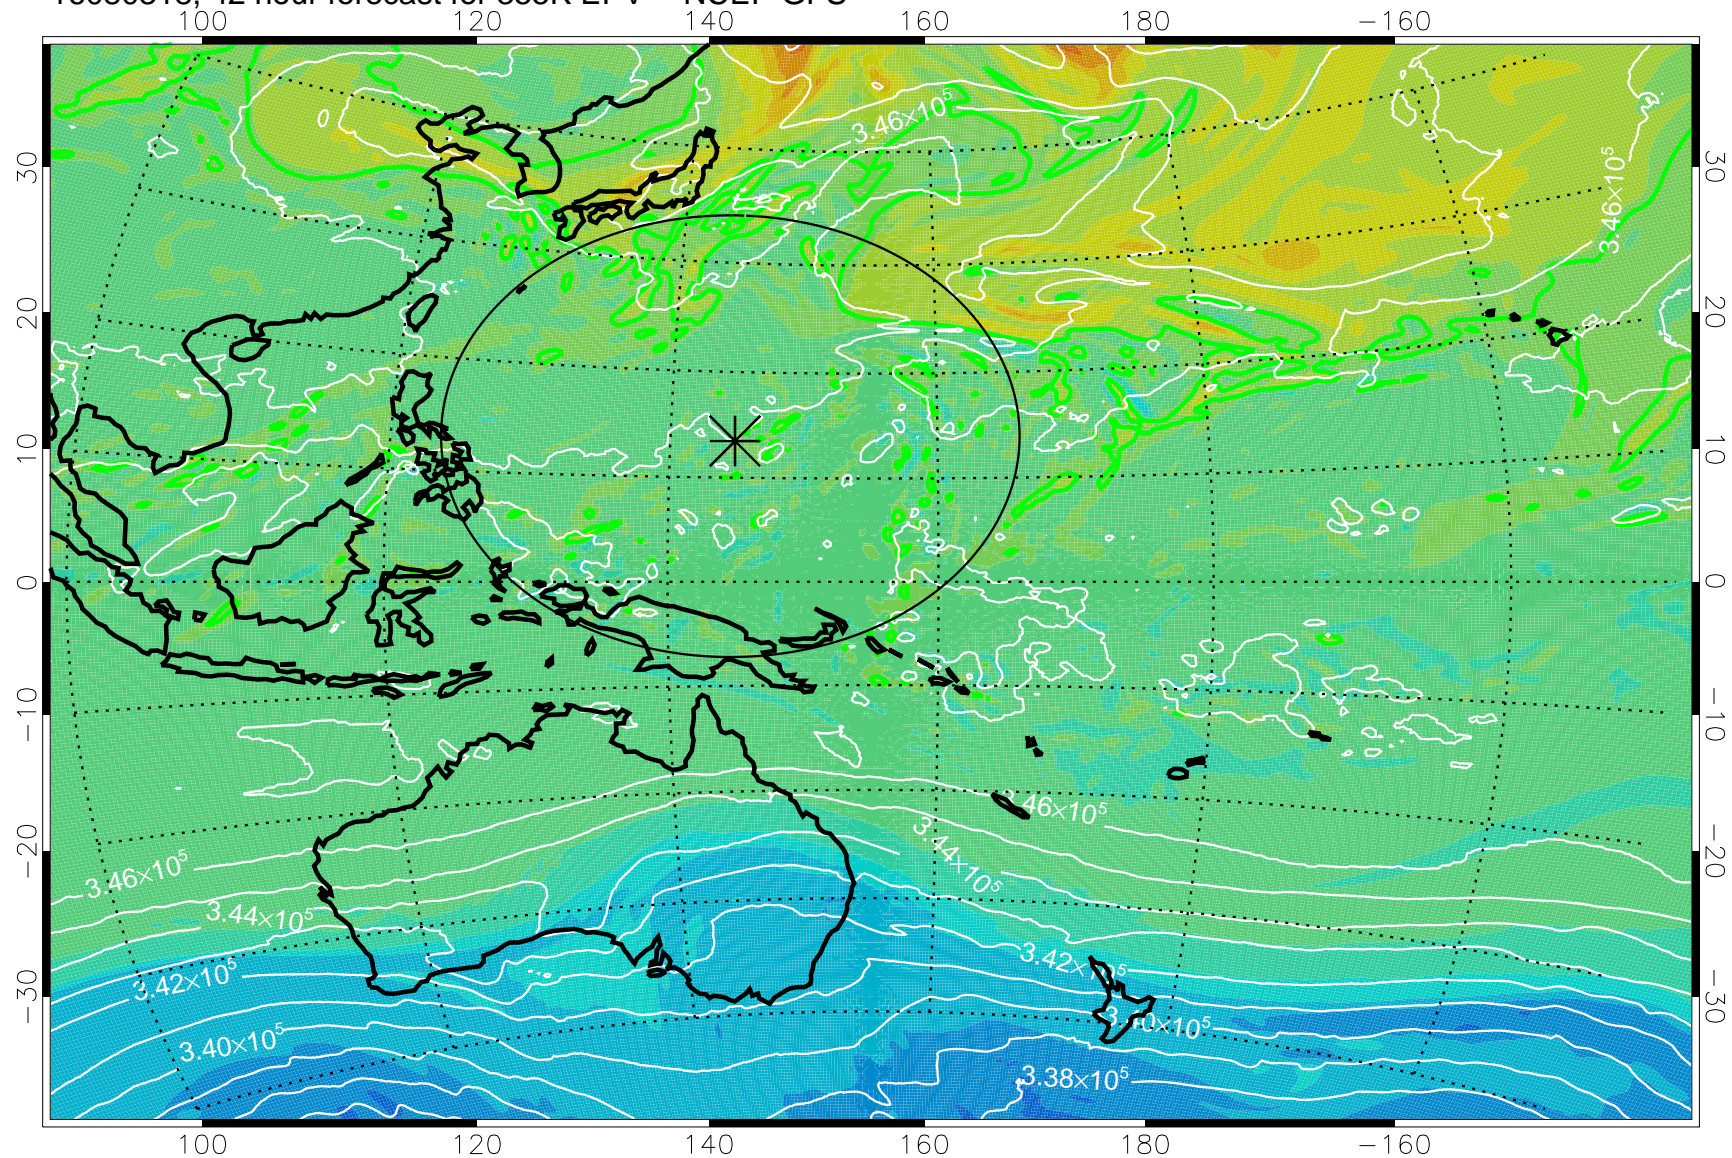

16080306, 30 hour forecast for 355K EPV -- NCEP GFS

355K Montgomery Streamfunction, white  
EPV Tropopause (2 PVU) Position  
Range ring of 2304 km

16080312, 36 hour forecast for 355K EPV -- NCEP GFS

355K Montgomery Streamfunction, white  
EPV Tropopause (2 PVU) Position  
Range ring of 2304 km

16080318, 42 hour forecast for 355K EPV -- NCEP GFS

355K Montgomery Streamfunction, white  
EPV Tropopause (2 PVU) Position  
Range ring of 2304 km

16080400, 48 hour forecast for 355K EPV -- NCEP GFS

355K Montgomery Streamfunction, white  
EPV Tropopause (2 PVU) Position  
Range ring of 2304 km

16080406, 54 hour forecast for 355K EPV -- NCEP GFS

355K Montgomery Streamfunction, white  
EPV Tropopause (2 PVU) Position  
Range ring of 2304 km

16080412, 60 hour forecast for 355K EPV -- NCEP GFS

355K Montgomery Streamfunction, white  
EPV Tropopause (2 PVU) Position  
Range ring of 2304 km

16080418, 66 hour forecast for 355K EPV -- NCEP GFS

355K Montgomery Streamfunction, white  
EPV Tropopause (2 PVU) Position  
Range ring of 2304 km

16080500, 72 hour forecast for 355K EPV -- NCEP GFS

355K Montgomery Streamfunction, white  
EPV Tropopause (2 PVU) Position  
Range ring of 2304 km