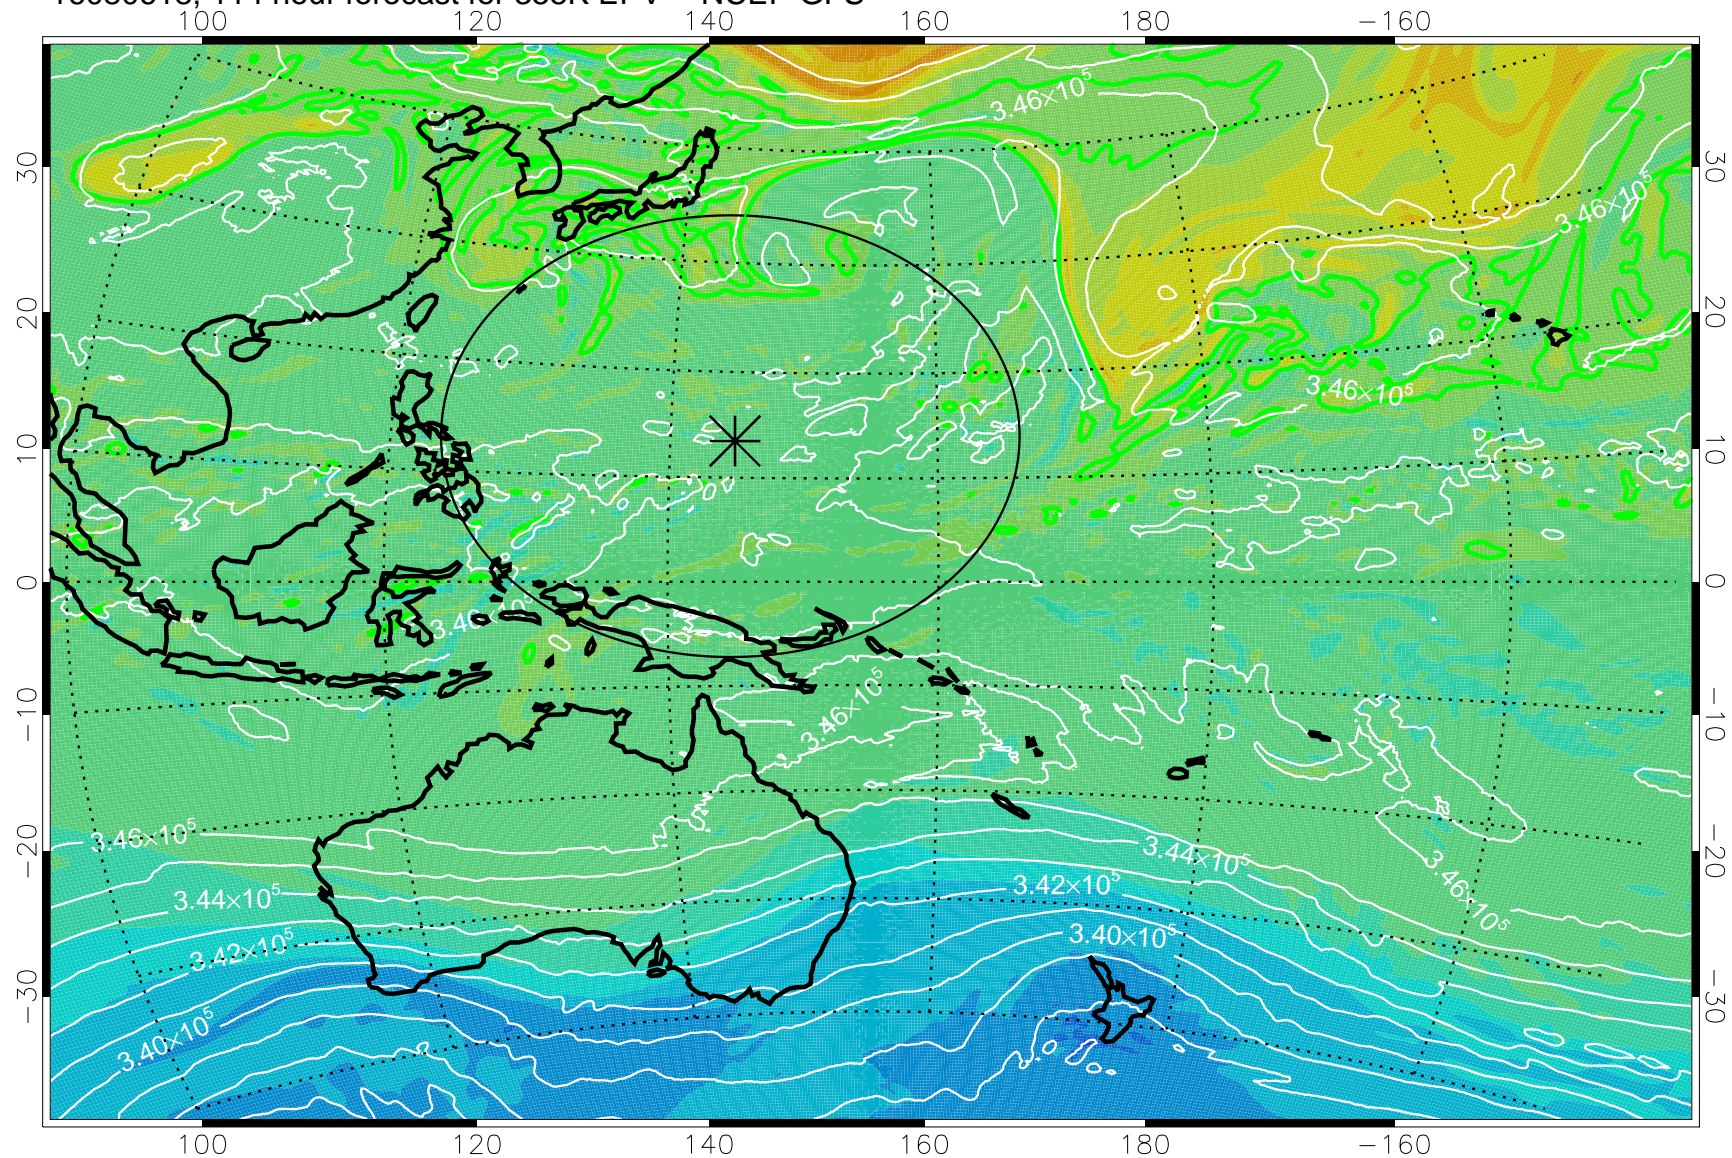

16080506, 78 hour forecast for 355K EPV -- NCEP GFS

355K Montgomery Streamfunction, white  
EPV Tropopause (2 PVU) Position  
Range ring of 2304 km

16080512, 84 hour forecast for 355K EPV -- NCEP GFS

355K Montgomery Streamfunction, white  
EPV Tropopause (2 PVU) Position  
Range ring of 2304 km

16080518, 90 hour forecast for 355K EPV -- NCEP GFS

355K Montgomery Streamfunction, white  
EPV Tropopause (2 PVU) Position  
Range ring of 2304 km

16080600, 96 hour forecast for 355K EPV -- NCEP GFS

355K Montgomery Streamfunction, white  
EPV Tropopause (2 PVU) Position  
Range ring of 2304 km

16080606, 102 hour forecast for 355K EPV -- NCEP GFS

355K Montgomery Streamfunction, white  
EPV Tropopause (2 PVU) Position  
Range ring of 2304 km

16080612, 108 hour forecast for 355K EPV -- NCEP GFS

355K Montgomery Streamfunction, white  
EPV Tropopause (2 PVU) Position  
Range ring of 2304 km

16080618, 114 hour forecast for 355K EPV -- NCEP GFS

355K Montgomery Streamfunction, white  
EPV Tropopause (2 PVU) Position  
Range ring of 2304 km

16080700, 120 hour forecast for 355K EPV -- NCEP GFS

355K Montgomery Streamfunction, white  
EPV Tropopause (2 PVU) Position  
Range ring of 2304 km