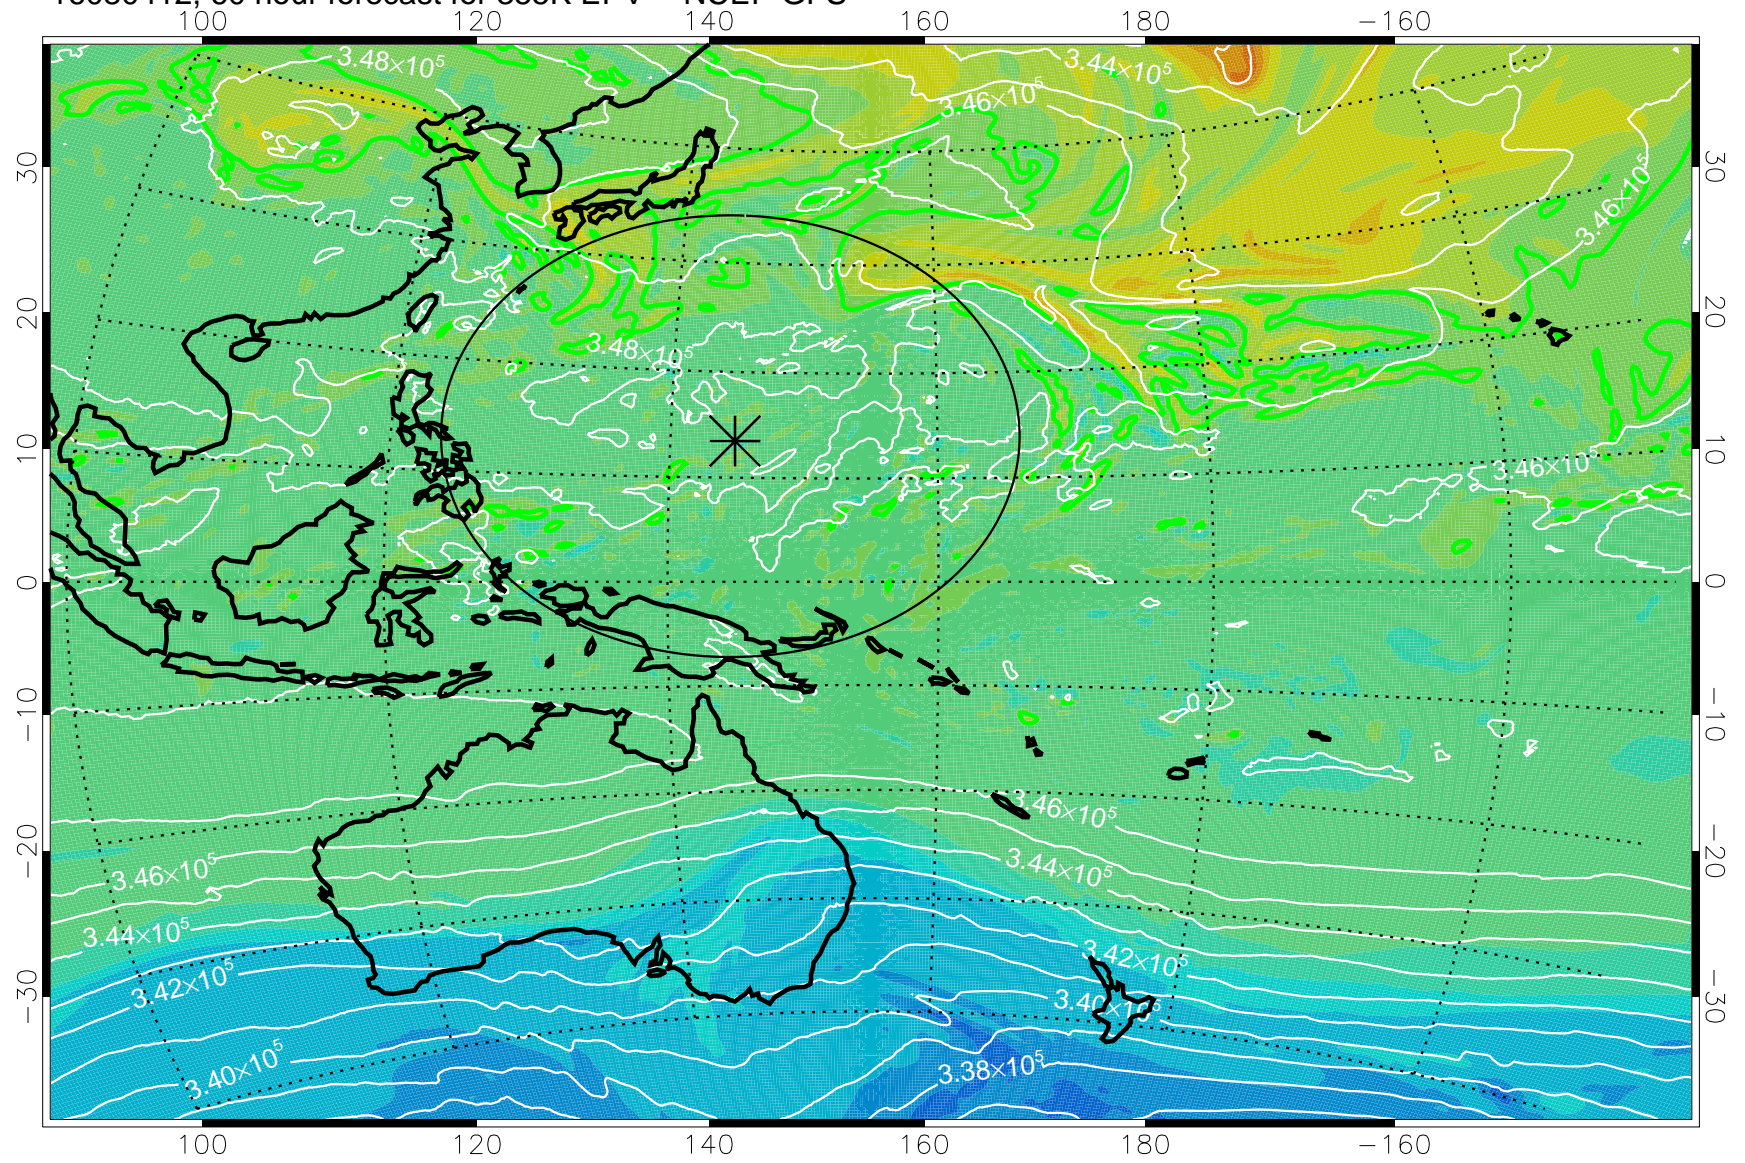

16080306, 30 hour forecast for 355K EPV -- NCEP GFS

355K Montgomery Streamfunction, white  
EPV Tropopause (2 PVU) Position  
Range ring of 2304 km

16080312, 36 hour forecast for 355K EPV -- NCEP GFS

355K Montgomery Streamfunction, white  
EPV Tropopause (2 PVU) Position  
Range ring of 2304 km

16080318, 42 hour forecast for 355K EPV -- NCEP GFS

355K Montgomery Streamfunction, white  
EPV Tropopause (2 PVU) Position  
Range ring of 2304 km

16080400, 48 hour forecast for 355K EPV -- NCEP GFS

355K Montgomery Streamfunction, white  
EPV Tropopause (2 PVU) Position  
Range ring of 2304 km

16080406, 54 hour forecast for 355K EPV -- NCEP GFS

355K Montgomery Streamfunction, white  
EPV Tropopause (2 PVU) Position  
Range ring of 2304 km

16080412, 60 hour forecast for 355K EPV -- NCEP GFS

355K Montgomery Streamfunction, white  
EPV Tropopause (2 PVU) Position  
Range ring of 2304 km

16080418, 66 hour forecast for 355K EPV -- NCEP GFS

355K Montgomery Streamfunction, white  
EPV Tropopause (2 PVU) Position  
Range ring of 2304 km

16080500, 72 hour forecast for 355K EPV -- NCEP GFS

355K Montgomery Streamfunction, white  
EPV Tropopause (2 PVU) Position  
Range ring of 2304 km