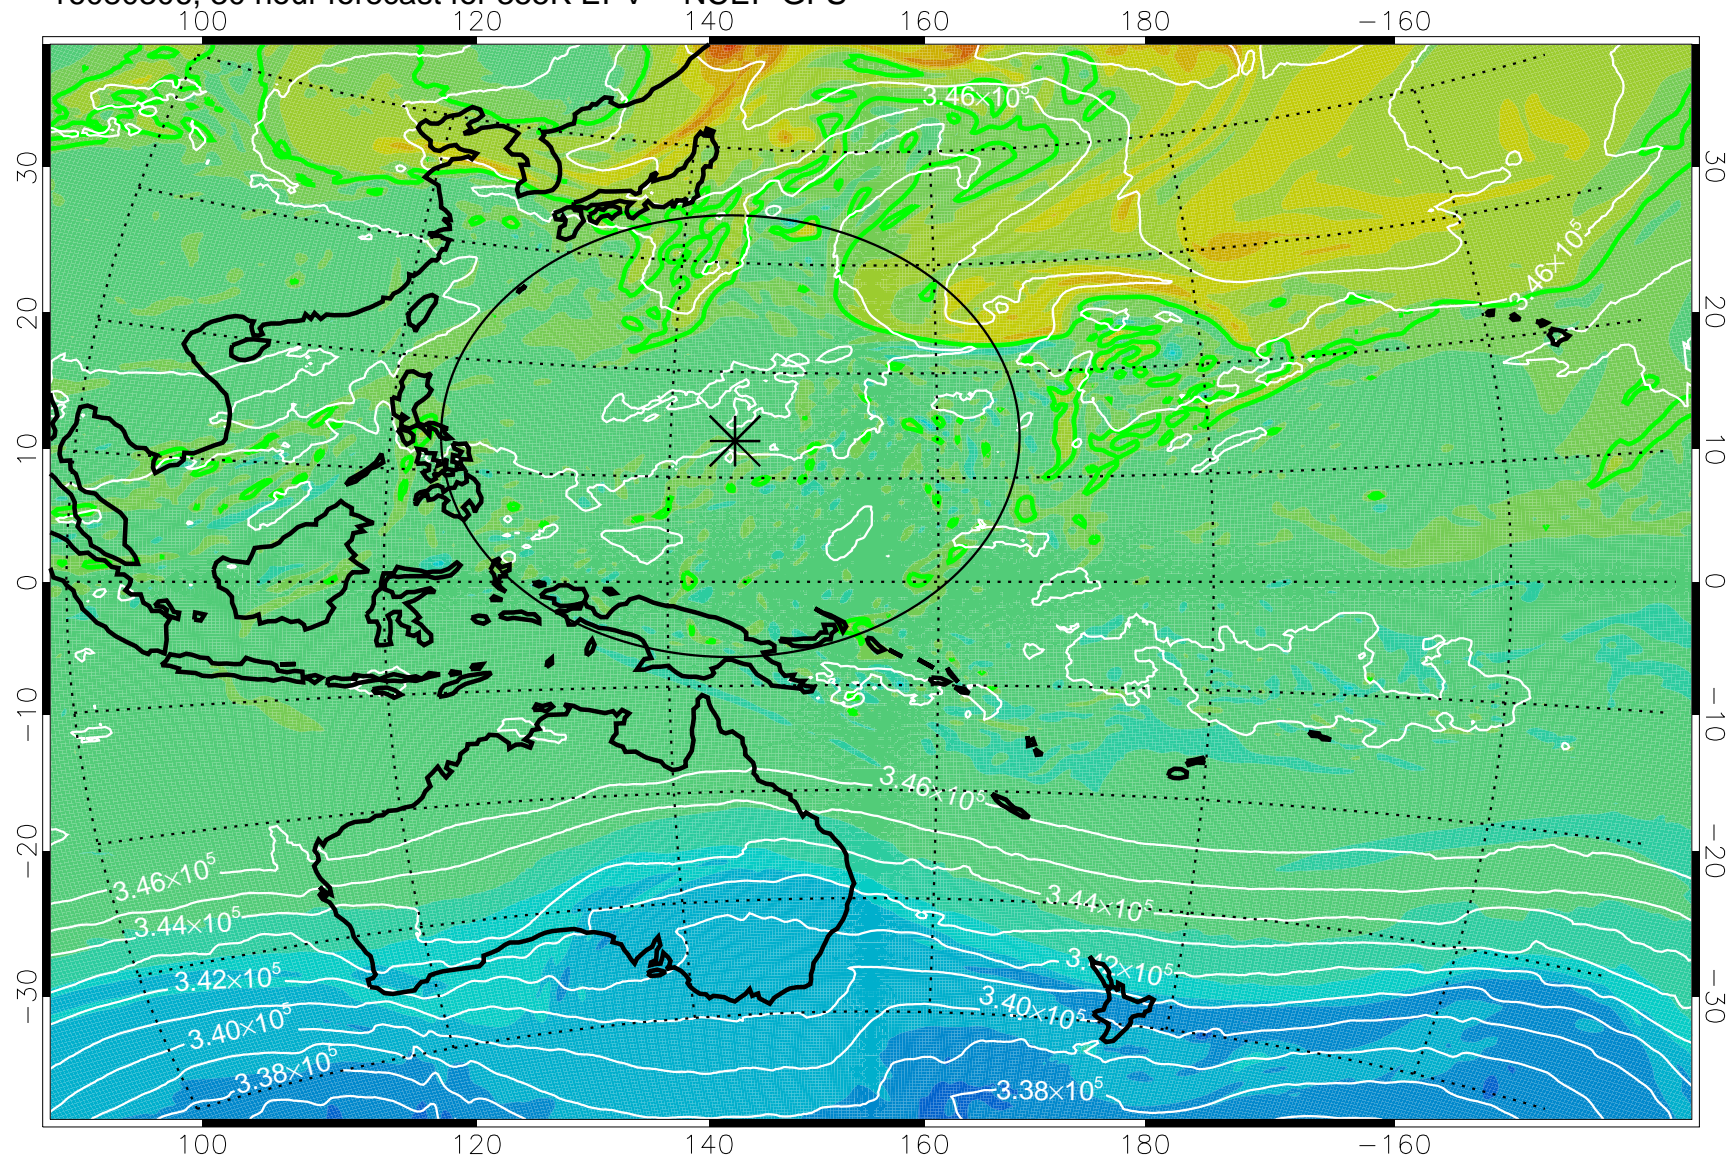

16080218, 18 hour forecast for 355K EPV -- NCEP GFS

355K Montgomery Streamfunction, white  
EPV Tropopause (2 PVU) Position  
Range ring of 2304 km

16080300, 24 hour forecast for 355K EPV -- NCEP GFS

355K Montgomery Streamfunction, white  
EPV Tropopause (2 PVU) Position  
Range ring of 2304 km

16080306, 30 hour forecast for 355K EPV -- NCEP GFS

355K Montgomery Streamfunction, white  
EPV Tropopause (2 PVU) Position  
Range ring of 2304 km

16080312, 36 hour forecast for 355K EPV -- NCEP GFS

355K Montgomery Streamfunction, white  
EPV Tropopause (2 PVU) Position  
Range ring of 2304 km

16080318, 42 hour forecast for 355K EPV -- NCEP GFS

355K Montgomery Streamfunction, white  
EPV Tropopause (2 PVU) Position  
Range ring of 2304 km

16080400, 48 hour forecast for 355K EPV -- NCEP GFS

355K Montgomery Streamfunction, white  
EPV Tropopause (2 PVU) Position  
Range ring of 2304 km

16080418, 66 hour forecast for 355K EPV -- NCEP GFS

355K Montgomery Streamfunction, white  
EPV Tropopause (2 PVU) Position  
Range ring of 2304 km

16080500, 72 hour forecast for 355K EPV -- NCEP GFS

355K Montgomery Streamfunction, white  
EPV Tropopause (2 PVU) Position  
Range ring of 2304 km