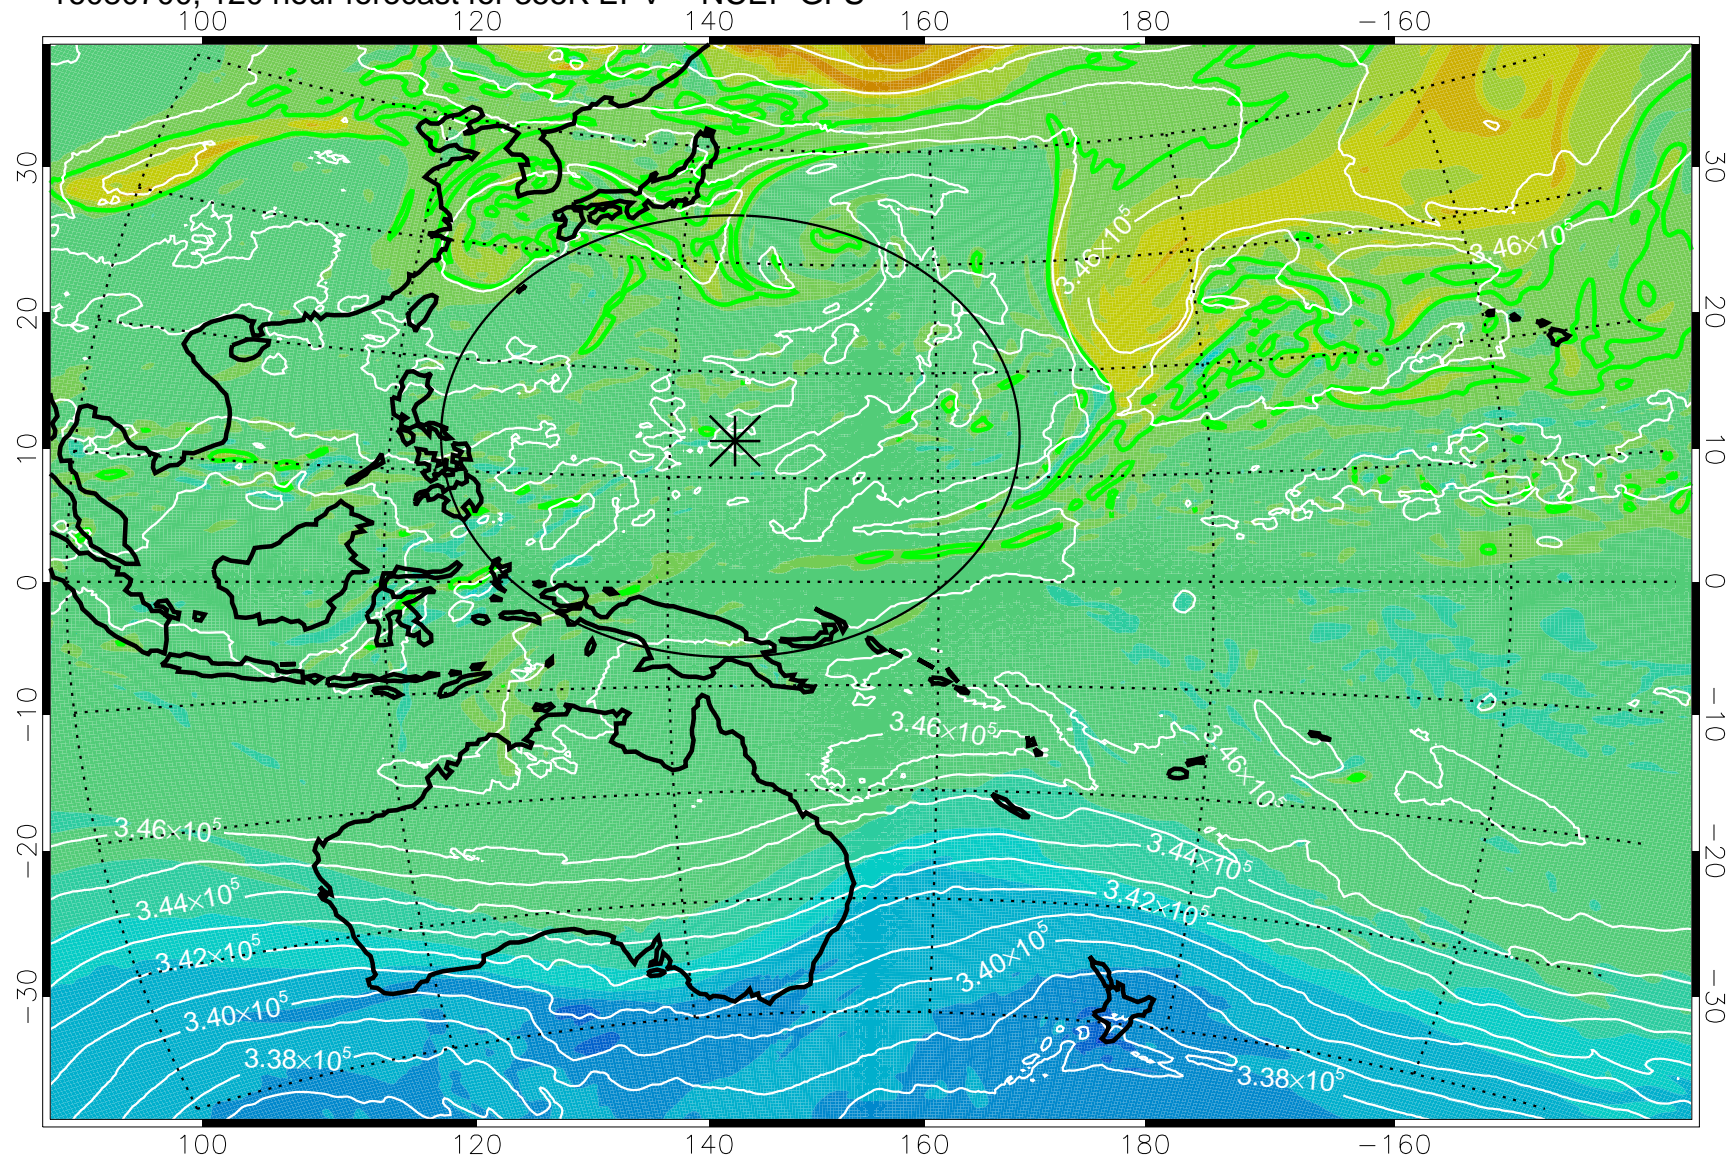

16080506, 78 hour forecast for 355K EPV -- NCEP GFS

355K Montgomery Streamfunction, white  
EPV Tropopause (2 PVU) Position  
Range ring of 2304 km

16080512, 84 hour forecast for 355K EPV -- NCEP GFS

355K Montgomery Streamfunction, white  
EPV Tropopause (2 PVU) Position  
Range ring of 2304 km

16080518, 90 hour forecast for 355K EPV -- NCEP GFS

355K Montgomery Streamfunction, white  
EPV Tropopause (2 PVU) Position  
Range ring of 2304 km

16080600, 96 hour forecast for 355K EPV -- NCEP GFS

355K Montgomery Streamfunction, white  
EPV Tropopause (2 PVU) Position  
Range ring of 2304 km

16080606, 102 hour forecast for 355K EPV -- NCEP GFS

355K Montgomery Streamfunction, white  
EPV Tropopause (2 PVU) Position  
Range ring of 2304 km

16080612, 108 hour forecast for 355K EPV -- NCEP GFS

355K Montgomery Streamfunction, white  
EPV Tropopause (2 PVU) Position  
Range ring of 2304 km

16080618, 114 hour forecast for 355K EPV -- NCEP GFS

355K Montgomery Streamfunction, white  
EPV Tropopause (2 PVU) Position  
Range ring of 2304 km

16080700, 120 hour forecast for 355K EPV -- NCEP GFS

355K Montgomery Streamfunction, white  
EPV Tropopause (2 PVU) Position  
Range ring of 2304 km