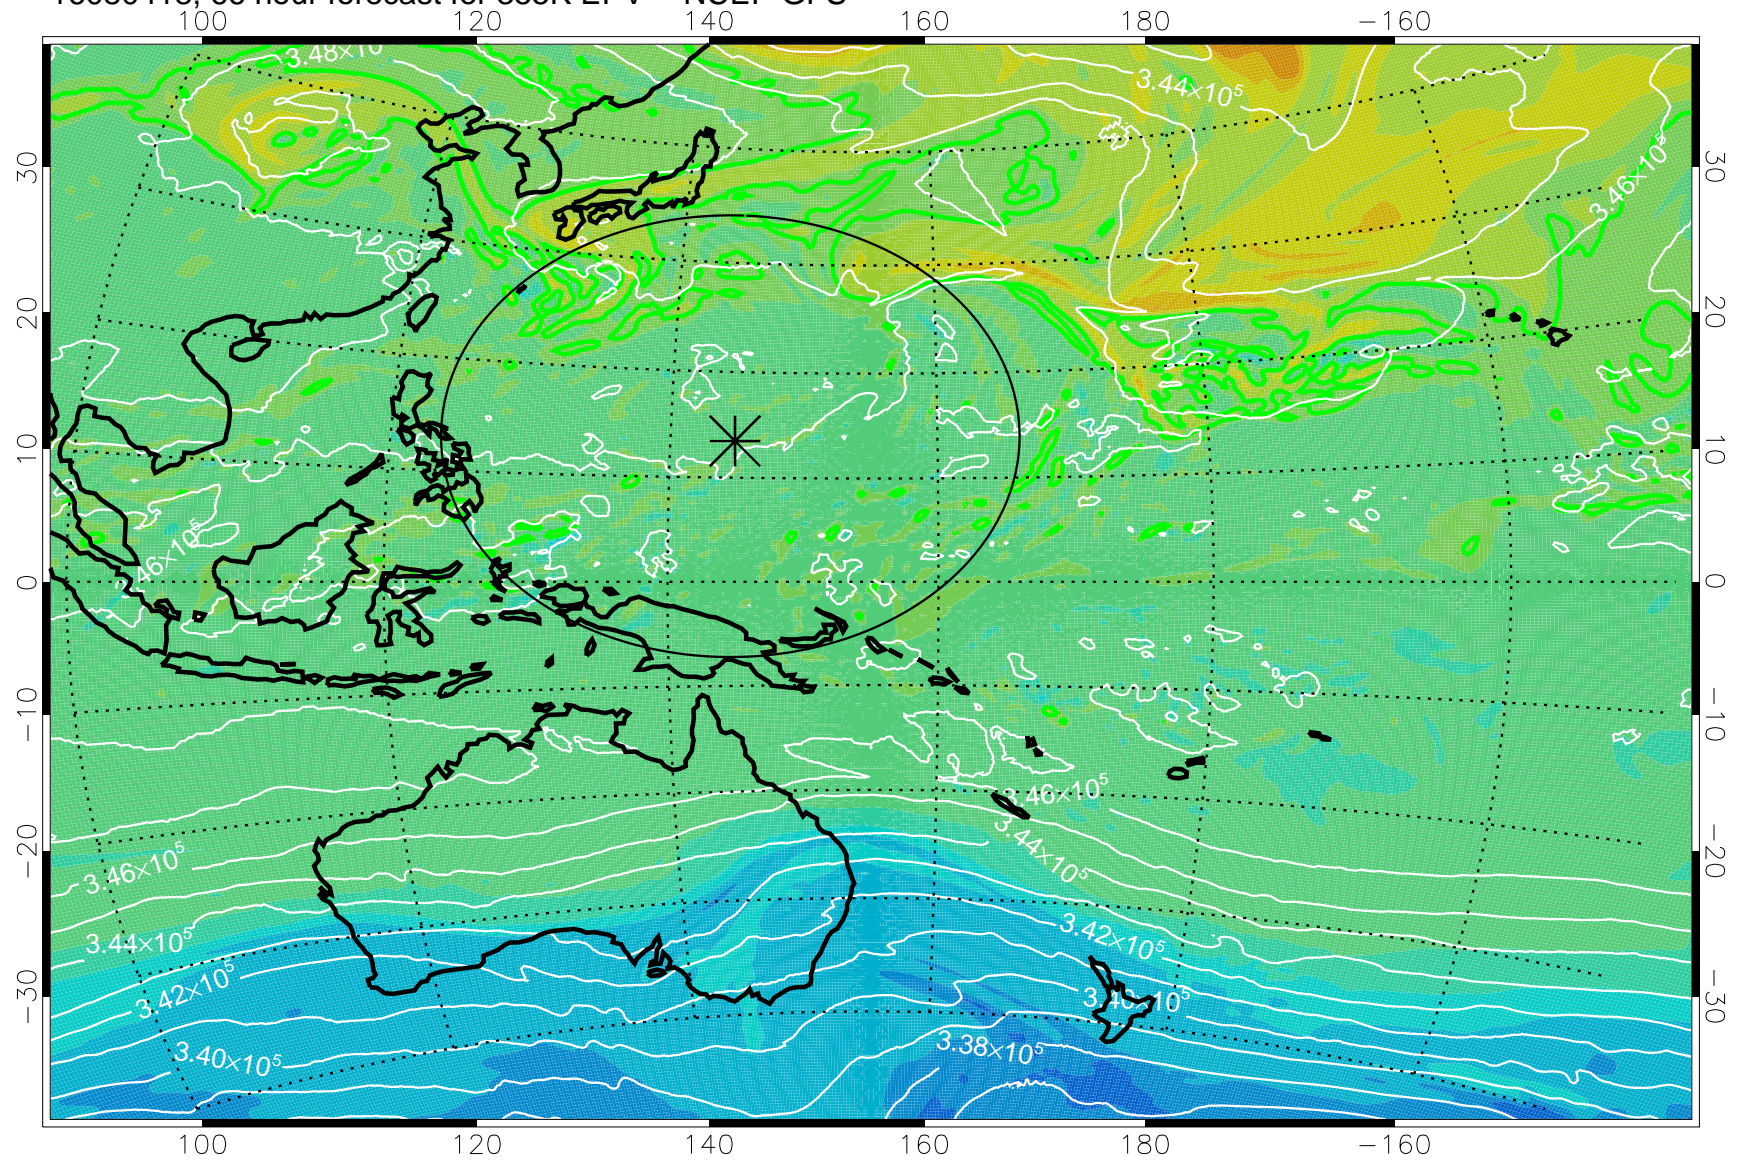

16080406, 54 hour forecast for 355K EPV -- NCEP GFS

355K Montgomery Streamfunction, white  
EPV Tropopause (2 PVU) Position  
Range ring of 2304 km

16080412, 60 hour forecast for 355K EPV -- NCEP GFS

355K Montgomery Streamfunction, white  
EPV Tropopause (2 PVU) Position  
Range ring of 2304 km

16080418, 66 hour forecast for 355K EPV -- NCEP GFS

355K Montgomery Streamfunction, white  
EPV Tropopause (2 PVU) Position  
Range ring of 2304 km

16080500, 72 hour forecast for 355K EPV -- NCEP GFS

355K Montgomery Streamfunction, white  
EPV Tropopause (2 PVU) Position  
Range ring of 2304 km

16080506, 78 hour forecast for 355K EPV -- NCEP GFS

355K Montgomery Streamfunction, white  
EPV Tropopause (2 PVU) Position  
Range ring of 2304 km

16080512, 84 hour forecast for 355K EPV -- NCEP GFS

355K Montgomery Streamfunction, white  
EPV Tropopause (2 PVU) Position  
Range ring of 2304 km

16080518, 90 hour forecast for 355K EPV -- NCEP GFS

355K Montgomery Streamfunction, white  
EPV Tropopause (2 PVU) Position  
Range ring of 2304 km

16080600, 96 hour forecast for 355K EPV -- NCEP GFS

355K Montgomery Streamfunction, white  
EPV Tropopause (2 PVU) Position  
Range ring of 2304 km