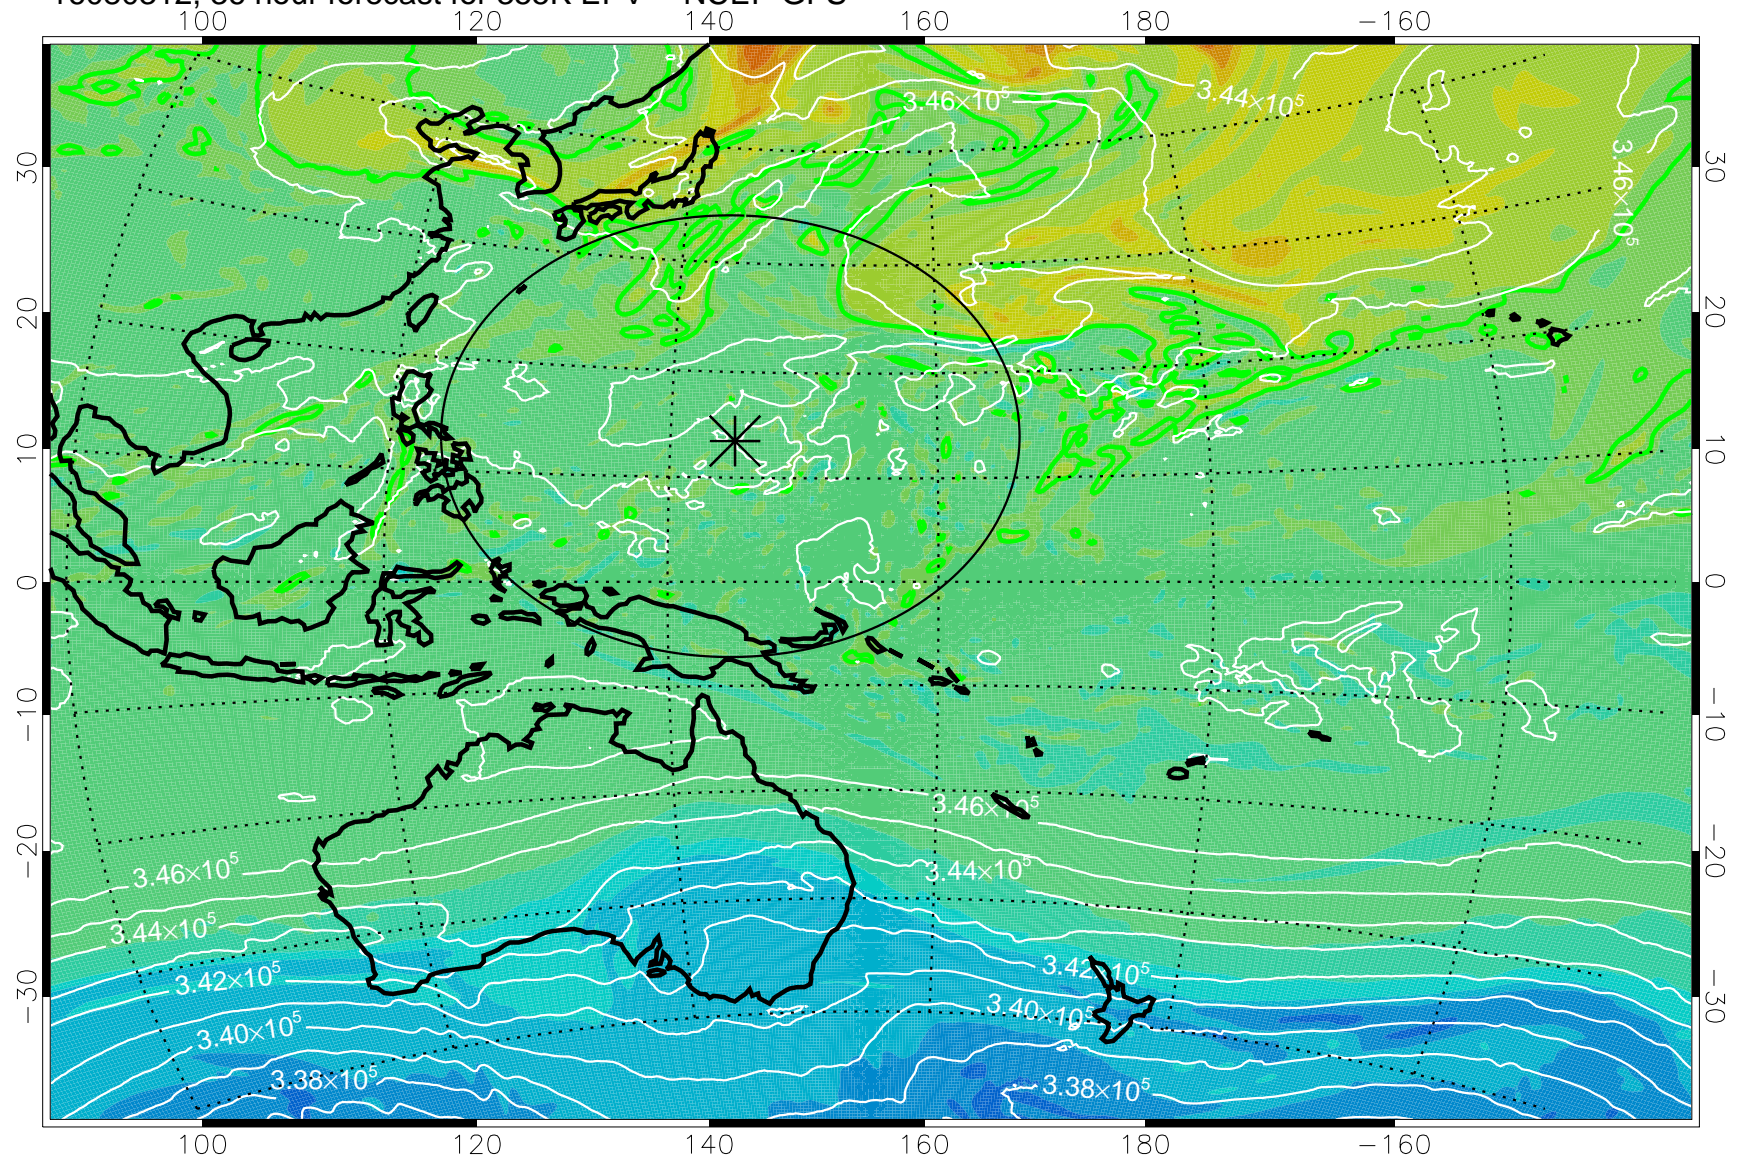

16080218, 18 hour forecast for 355K EPV -- NCEP GFS

355K Montgomery Streamfunction, white  
EPV Tropopause (2 PVU) Position  
Range ring of 2304 km

16080300, 24 hour forecast for 355K EPV -- NCEP GFS

355K Montgomery Streamfunction, white  
EPV Tropopause (2 PVU) Position  
Range ring of 2304 km

16080306, 30 hour forecast for 355K EPV -- NCEP GFS

355K Montgomery Streamfunction, white  
EPV Tropopause (2 PVU) Position  
Range ring of 2304 km

16080312, 36 hour forecast for 355K EPV -- NCEP GFS

355K Montgomery Streamfunction, white  
EPV Tropopause (2 PVU) Position  
Range ring of 2304 km

16080318, 42 hour forecast for 355K EPV -- NCEP GFS

355K Montgomery Streamfunction, white  
EPV Tropopause (2 PVU) Position  
Range ring of 2304 km

16080400, 48 hour forecast for 355K EPV -- NCEP GFS

355K Montgomery Streamfunction, white  
EPV Tropopause (2 PVU) Position  
Range ring of 2304 km

16080406, 54 hour forecast for 355K EPV -- NCEP GFS

355K Montgomery Streamfunction, white  
EPV Tropopause (2 PVU) Position  
Range ring of 2304 km

16080412, 60 hour forecast for 355K EPV -- NCEP GFS

355K Montgomery Streamfunction, white  
EPV Tropopause (2 PVU) Position  
Range ring of 2304 km