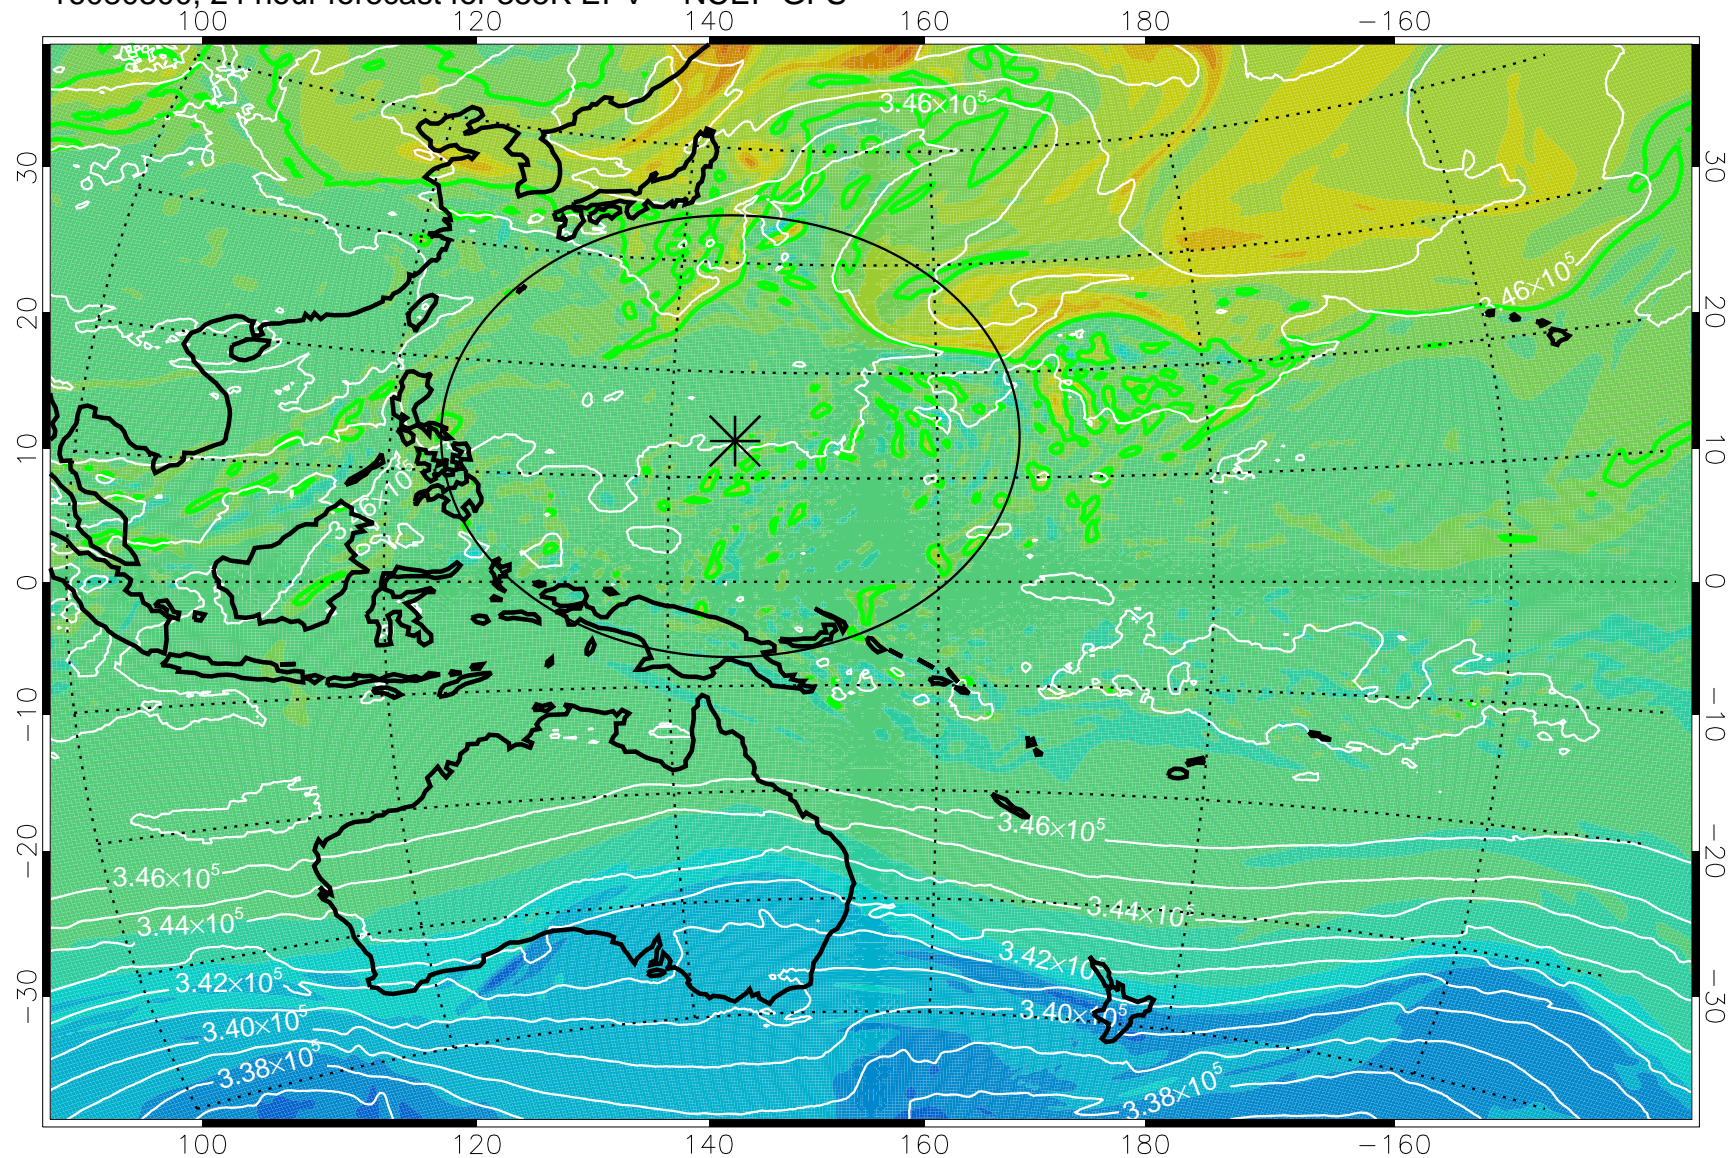

16080206, 6 hour forecast for 355K EPV -- NCEP GFS

355K Montgomery Streamfunction, white  
EPV Tropopause (2 PVU) Position  
Range ring of 2304 km

16080212, 12 hour forecast for 355K EPV -- NCEP GFS

355K Montgomery Streamfunction, white  
EPV Tropopause (2 PVU) Position  
Range ring of 2304 km

16080218, 18 hour forecast for 355K EPV -- NCEP GFS

355K Montgomery Streamfunction, white  
EPV Tropopause (2 PVU) Position  
Range ring of 2304 km

16080300, 24 hour forecast for 355K EPV -- NCEP GFS

355K Montgomery Streamfunction, white  
EPV Tropopause (2 PVU) Position  
Range ring of 2304 km

16080306, 30 hour forecast for 355K EPV -- NCEP GFS

355K Montgomery Streamfunction, white  
EPV Tropopause (2 PVU) Position  
Range ring of 2304 km

16080312, 36 hour forecast for 355K EPV -- NCEP GFS

355K Montgomery Streamfunction, white  
EPV Tropopause (2 PVU) Position  
Range ring of 2304 km

16080318, 42 hour forecast for 355K EPV -- NCEP GFS

355K Montgomery Streamfunction, white  
EPV Tropopause (2 PVU) Position  
Range ring of 2304 km

16080400, 48 hour forecast for 355K EPV -- NCEP GFS

355K Montgomery Streamfunction, white  
EPV Tropopause (2 PVU) Position  
Range ring of 2304 km