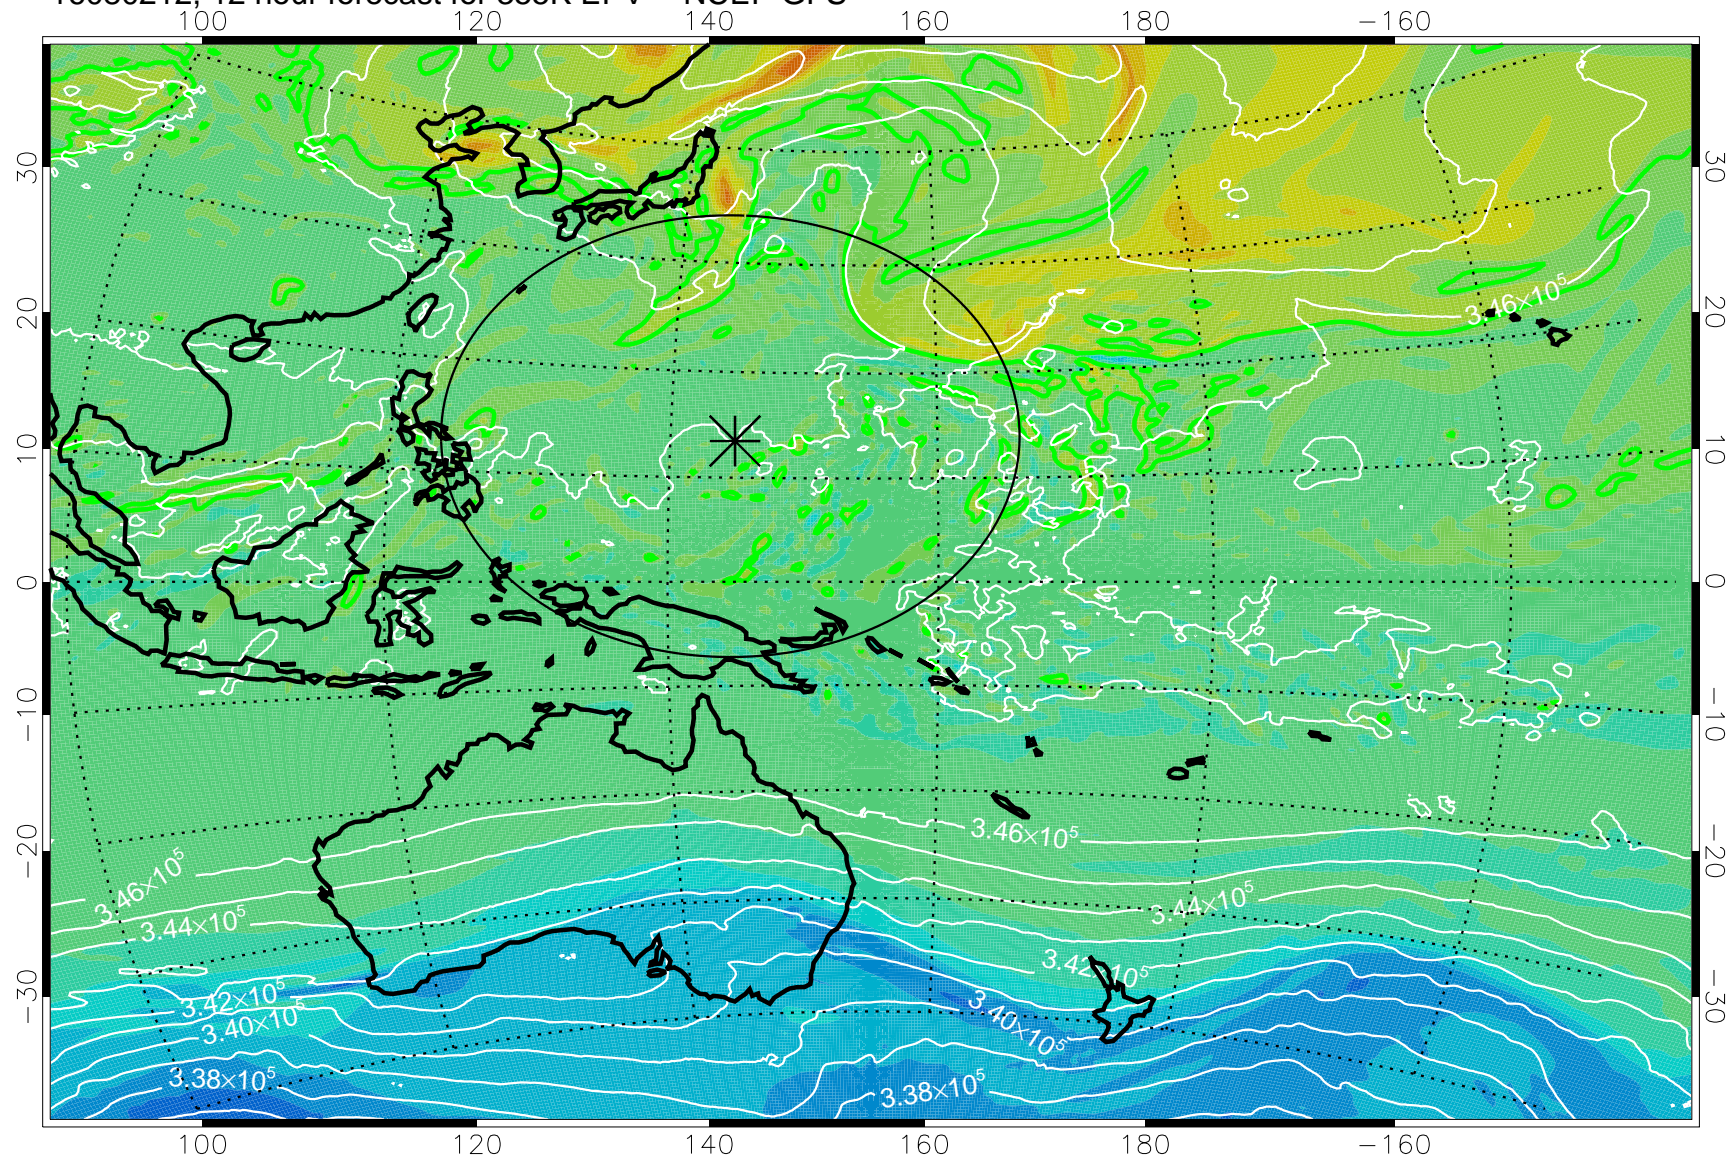

16080206, 6 hour forecast for 355K EPV -- NCEP GFS

355K Montgomery Streamfunction, white  
EPV Tropopause (2 PVU) Position  
Range ring of 2304 km

16080212, 12 hour forecast for 355K EPV -- NCEP GFS

355K Montgomery Streamfunction, white  
EPV Tropopause (2 PVU) Position  
Range ring of 2304 km

16080218, 18 hour forecast for 355K EPV -- NCEP GFS

355K Montgomery Streamfunction, white  
EPV Tropopause (2 PVU) Position  
Range ring of 2304 km

16080300, 24 hour forecast for 355K EPV -- NCEP GFS

355K Montgomery Streamfunction, white  
EPV Tropopause (2 PVU) Position  
Range ring of 2304 km

16080306, 30 hour forecast for 355K EPV -- NCEP GFS

355K Montgomery Streamfunction, white  
EPV Tropopause (2 PVU) Position  
Range ring of 2304 km

16080312, 36 hour forecast for 355K EPV -- NCEP GFS

355K Montgomery Streamfunction, white  
EPV Tropopause (2 PVU) Position  
Range ring of 2304 km

16080318, 42 hour forecast for 355K EPV -- NCEP GFS

355K Montgomery Streamfunction, white  
EPV Tropopause (2 PVU) Position  
Range ring of 2304 km

16080400, 48 hour forecast for 355K EPV -- NCEP GFS

355K Montgomery Streamfunction, white  
EPV Tropopause (2 PVU) Position  
Range ring of 2304 km