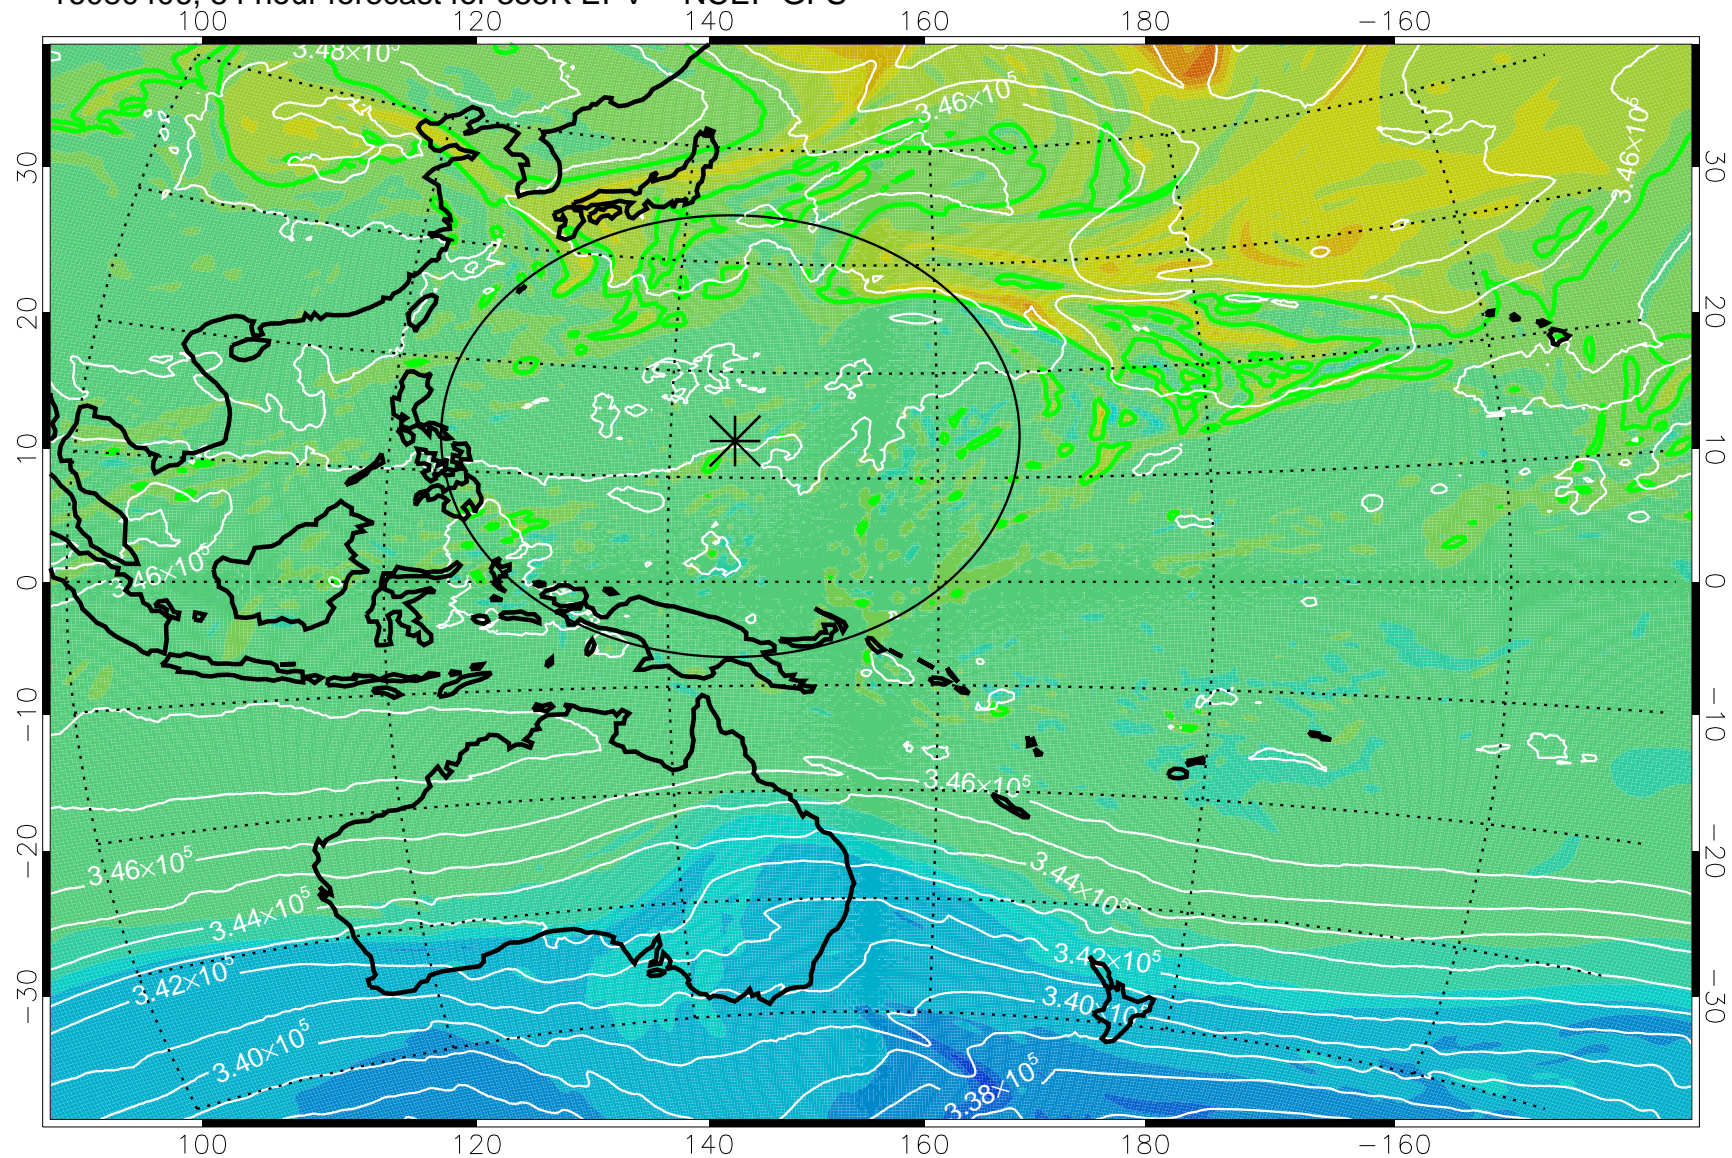

16080306, 30 hour forecast for 355K EPV -- NCEP GFS

355K Montgomery Streamfunction, white  
EPV Tropopause (2 PVU) Position  
Range ring of 2304 km

16080312, 36 hour forecast for 355K EPV -- NCEP GFS

355K Montgomery Streamfunction, white  
EPV Tropopause (2 PVU) Position  
Range ring of 2304 km

16080318, 42 hour forecast for 355K EPV -- NCEP GFS

355K Montgomery Streamfunction, white  
EPV Tropopause (2 PVU) Position  
Range ring of 2304 km

16080400, 48 hour forecast for 355K EPV -- NCEP GFS

355K Montgomery Streamfunction, white  
EPV Tropopause (2 PVU) Position  
Range ring of 2304 km

16080406, 54 hour forecast for 355K EPV -- NCEP GFS

355K Montgomery Streamfunction, white  
EPV Tropopause (2 PVU) Position  
Range ring of 2304 km

16080412, 60 hour forecast for 355K EPV -- NCEP GFS

355K Montgomery Streamfunction, white  
EPV Tropopause (2 PVU) Position  
Range ring of 2304 km

16080418, 66 hour forecast for 355K EPV -- NCEP GFS

355K Montgomery Streamfunction, white  
EPV Tropopause (2 PVU) Position  
Range ring of 2304 km

16080500, 72 hour forecast for 355K EPV -- NCEP GFS

355K Montgomery Streamfunction, white  
EPV Tropopause (2 PVU) Position  
Range ring of 2304 km