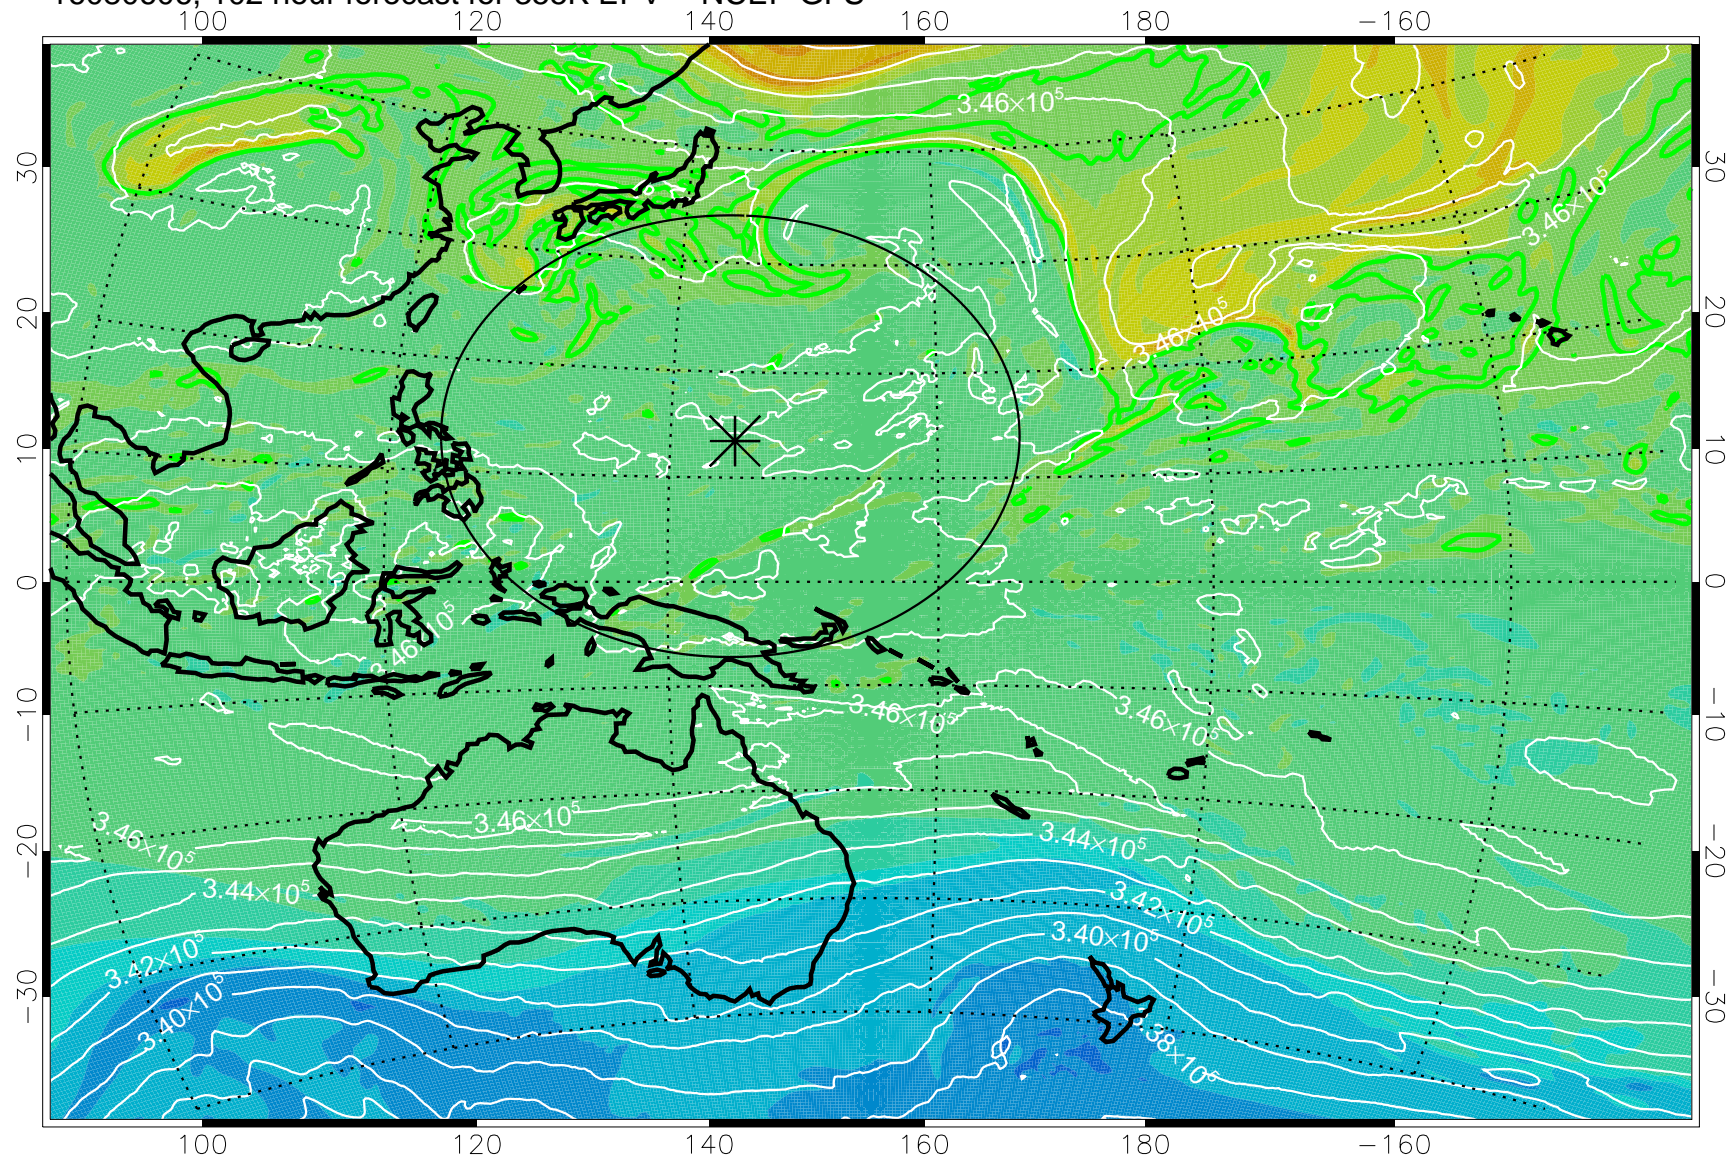

16080506, 78 hour forecast for 355K EPV -- NCEP GFS

355K Montgomery Streamfunction, white  
EPV Tropopause (2 PVU) Position  
Range ring of 2304 km

16080512, 84 hour forecast for 355K EPV -- NCEP GFS

355K Montgomery Streamfunction, white  
EPV Tropopause (2 PVU) Position  
Range ring of 2304 km

16080518, 90 hour forecast for 355K EPV -- NCEP GFS

355K Montgomery Streamfunction, white  
EPV Tropopause (2 PVU) Position  
Range ring of 2304 km

16080600, 96 hour forecast for 355K EPV -- NCEP GFS

355K Montgomery Streamfunction, white  
EPV Tropopause (2 PVU) Position  
Range ring of 2304 km

16080606, 102 hour forecast for 355K EPV -- NCEP GFS

355K Montgomery Streamfunction, white  
EPV Tropopause (2 PVU) Position  
Range ring of 2304 km

16080612, 108 hour forecast for 355K EPV -- NCEP GFS

355K Montgomery Streamfunction, white  
EPV Tropopause (2 PVU) Position  
Range ring of 2304 km

16080618, 114 hour forecast for 355K EPV -- NCEP GFS

355K Montgomery Streamfunction, white  
EPV Tropopause (2 PVU) Position  
Range ring of 2304 km

16080700, 120 hour forecast for 355K EPV -- NCEP GFS

355K Montgomery Streamfunction, white  
EPV Tropopause (2 PVU) Position  
Range ring of 2304 km