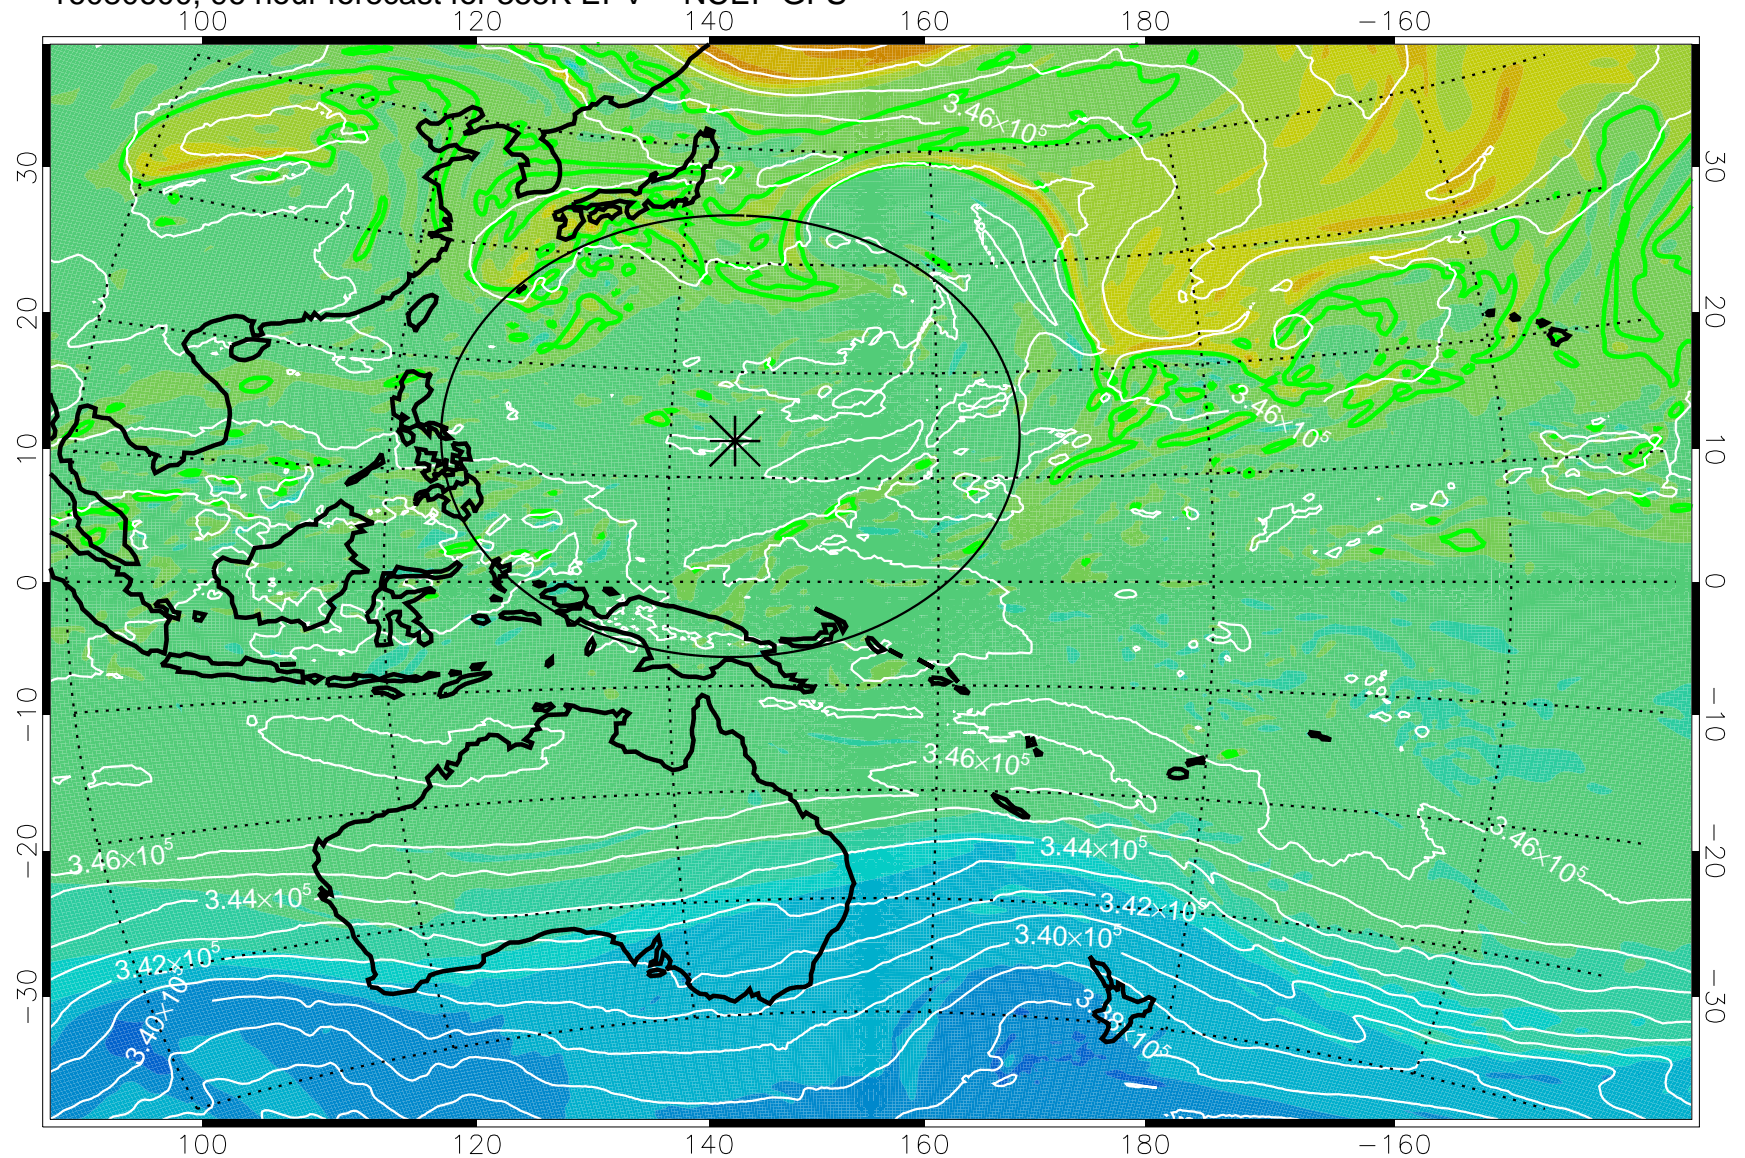

16080418, 66 hour forecast for 355K EPV -- NCEP GFS

355K Montgomery Streamfunction, white  
EPV Tropopause (2 PVU) Position  
Range ring of 2304 km

16080500, 72 hour forecast for 355K EPV -- NCEP GFS

355K Montgomery Streamfunction, white  
EPV Tropopause (2 PVU) Position  
Range ring of 2304 km

16080506, 78 hour forecast for 355K EPV -- NCEP GFS

355K Montgomery Streamfunction, white  
EPV Tropopause (2 PVU) Position  
Range ring of 2304 km

16080512, 84 hour forecast for 355K EPV -- NCEP GFS

355K Montgomery Streamfunction, white  
EPV Tropopause (2 PVU) Position  
Range ring of 2304 km

16080518, 90 hour forecast for 355K EPV -- NCEP GFS

355K Montgomery Streamfunction, white  
EPV Tropopause (2 PVU) Position  
Range ring of 2304 km

16080600, 96 hour forecast for 355K EPV -- NCEP GFS

355K Montgomery Streamfunction, white  
EPV Tropopause (2 PVU) Position  
Range ring of 2304 km

16080606, 102 hour forecast for 355K EPV -- NCEP GFS

355K Montgomery Streamfunction, white  
EPV Tropopause (2 PVU) Position  
Range ring of 2304 km

16080612, 108 hour forecast for 355K EPV -- NCEP GFS

355K Montgomery Streamfunction, white  
EPV Tropopause (2 PVU) Position  
Range ring of 2304 km