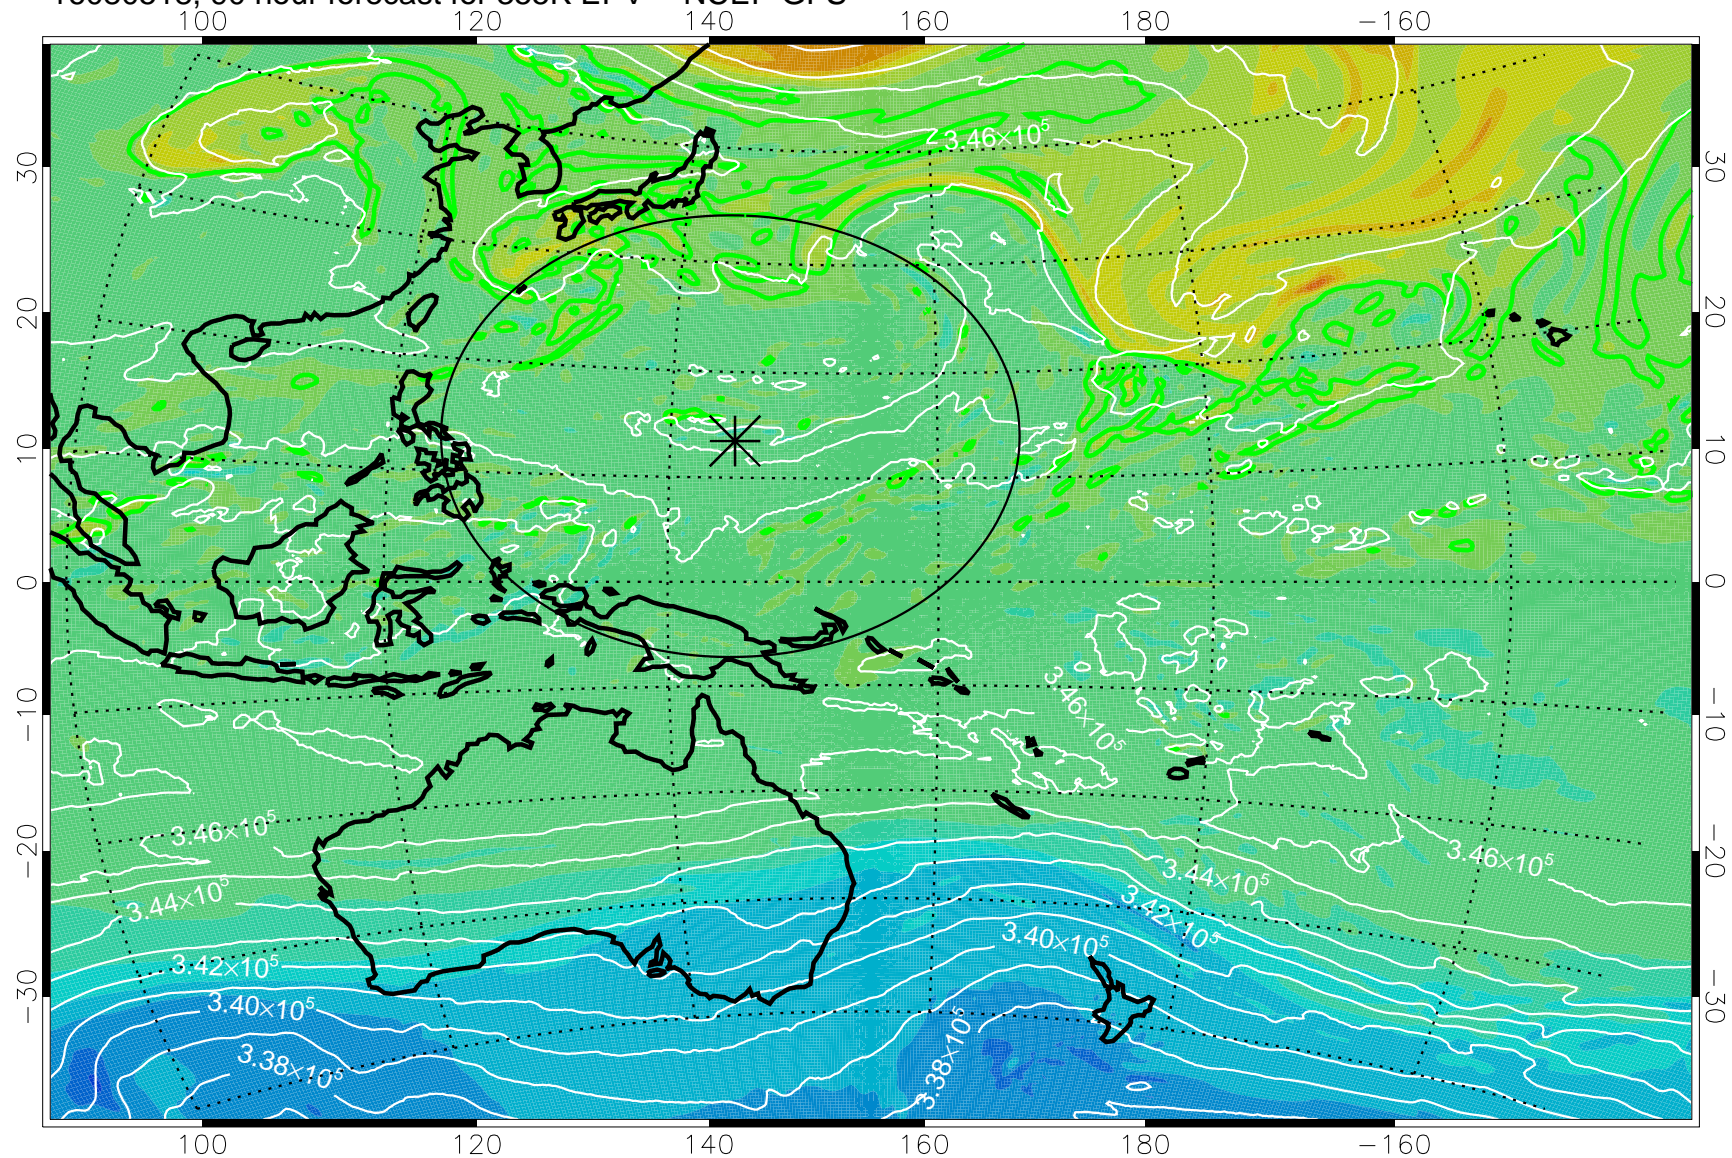

16080418, 66 hour forecast for 355K EPV -- NCEP GFS

355K Montgomery Streamfunction, white  
EPV Tropopause (2 PVU) Position  
Range ring of 2304 km

16080500, 72 hour forecast for 355K EPV -- NCEP GFS

355K Montgomery Streamfunction, white  
EPV Tropopause (2 PVU) Position  
Range ring of 2304 km

16080506, 78 hour forecast for 355K EPV -- NCEP GFS

355K Montgomery Streamfunction, white  
EPV Tropopause (2 PVU) Position  
Range ring of 2304 km

16080512, 84 hour forecast for 355K EPV -- NCEP GFS

355K Montgomery Streamfunction, white  
EPV Tropopause (2 PVU) Position  
Range ring of 2304 km

16080518, 90 hour forecast for 355K EPV -- NCEP GFS

355K Montgomery Streamfunction, white  
EPV Tropopause (2 PVU) Position  
Range ring of 2304 km

16080600, 96 hour forecast for 355K EPV -- NCEP GFS

355K Montgomery Streamfunction, white  
EPV Tropopause (2 PVU) Position  
Range ring of 2304 km

16080606, 102 hour forecast for 355K EPV -- NCEP GFS

355K Montgomery Streamfunction, white  
EPV Tropopause (2 PVU) Position  
Range ring of 2304 km

16080612, 108 hour forecast for 355K EPV -- NCEP GFS

355K Montgomery Streamfunction, white  
EPV Tropopause (2 PVU) Position  
Range ring of 2304 km