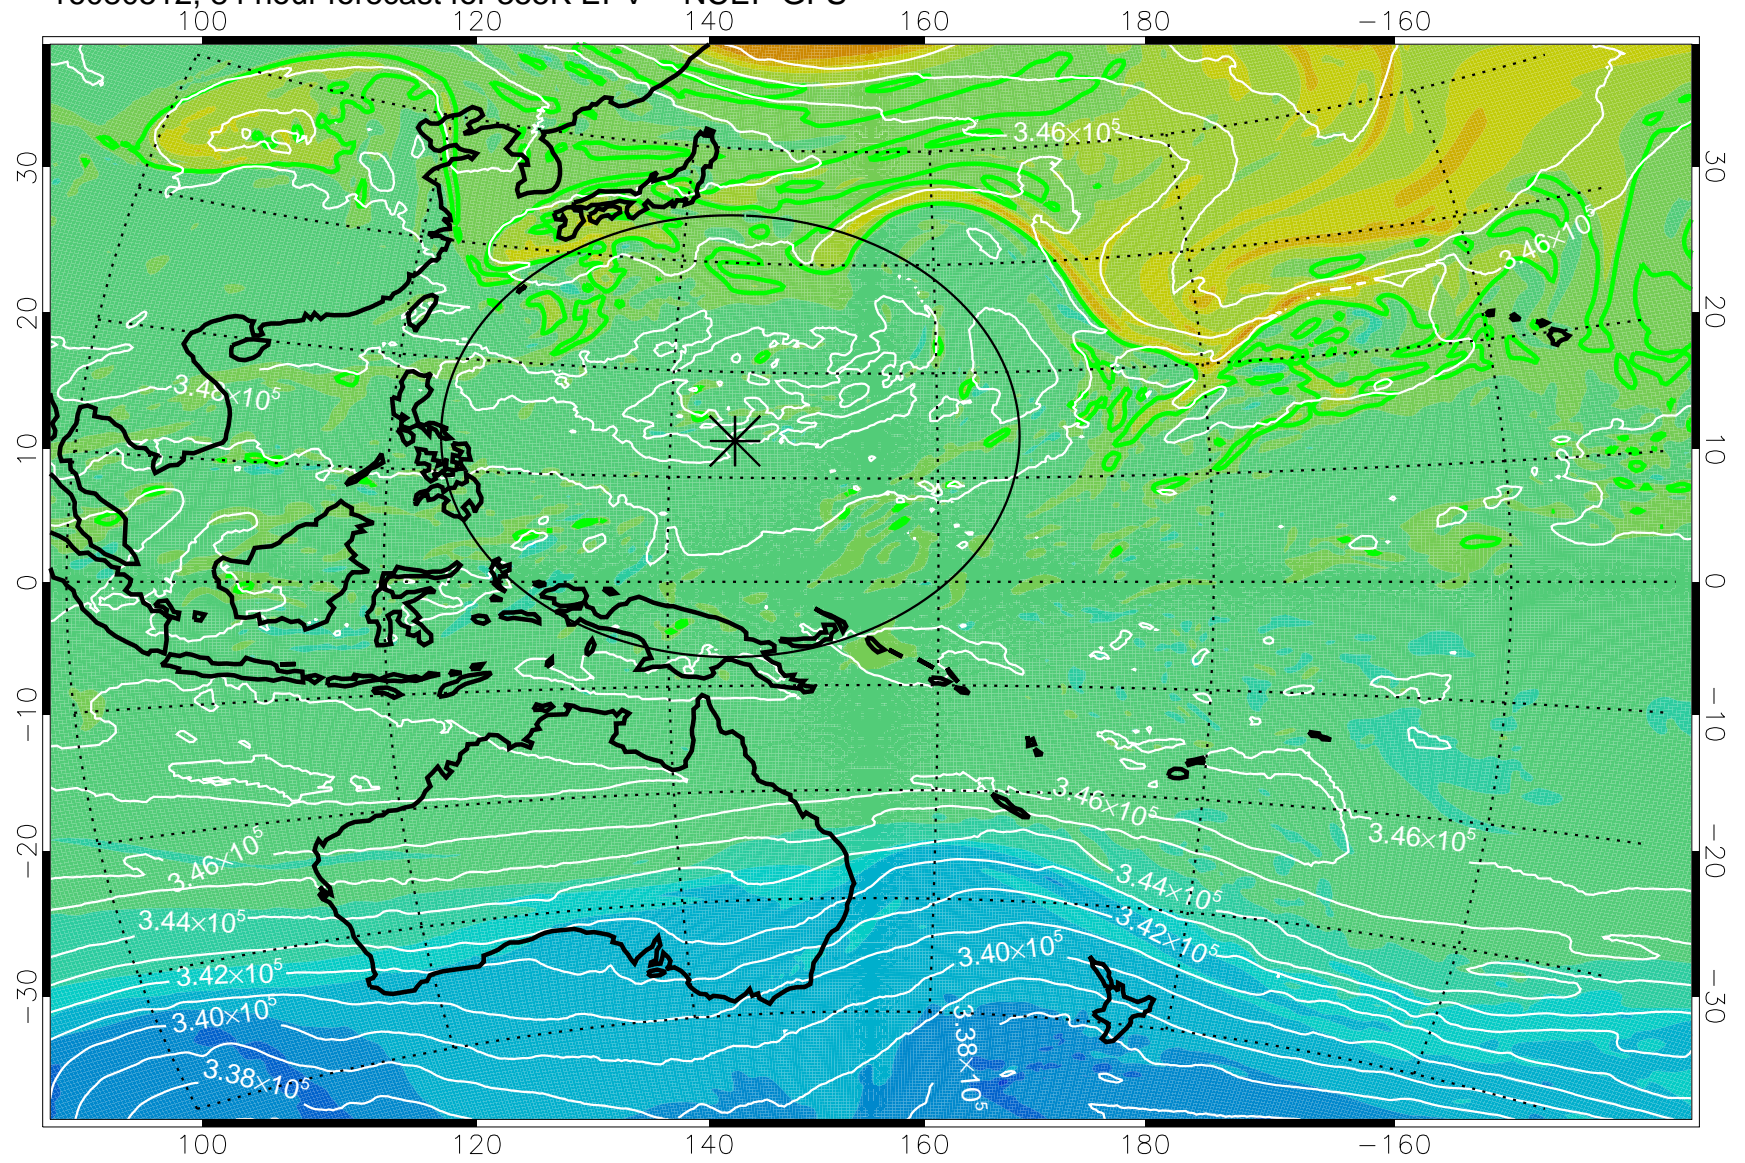

16080406, 54 hour forecast for 355K EPV -- NCEP GFS

355K Montgomery Streamfunction, white  
EPV Tropopause (2 PVU) Position  
Range ring of 2304 km

16080412, 60 hour forecast for 355K EPV -- NCEP GFS

355K Montgomery Streamfunction, white  
EPV Tropopause (2 PVU) Position  
Range ring of 2304 km

16080418, 66 hour forecast for 355K EPV -- NCEP GFS

355K Montgomery Streamfunction, white  
EPV Tropopause (2 PVU) Position  
Range ring of 2304 km

16080500, 72 hour forecast for 355K EPV -- NCEP GFS

355K Montgomery Streamfunction, white  
EPV Tropopause (2 PVU) Position  
Range ring of 2304 km

16080506, 78 hour forecast for 355K EPV -- NCEP GFS

355K Montgomery Streamfunction, white  
EPV Tropopause (2 PVU) Position  
Range ring of 2304 km

16080512, 84 hour forecast for 355K EPV -- NCEP GFS

355K Montgomery Streamfunction, white  
EPV Tropopause (2 PVU) Position  
Range ring of 2304 km

16080518, 90 hour forecast for 355K EPV -- NCEP GFS

355K Montgomery Streamfunction, white  
EPV Tropopause (2 PVU) Position  
Range ring of 2304 km

16080600, 96 hour forecast for 355K EPV -- NCEP GFS

355K Montgomery Streamfunction, white  
EPV Tropopause (2 PVU) Position  
Range ring of 2304 km