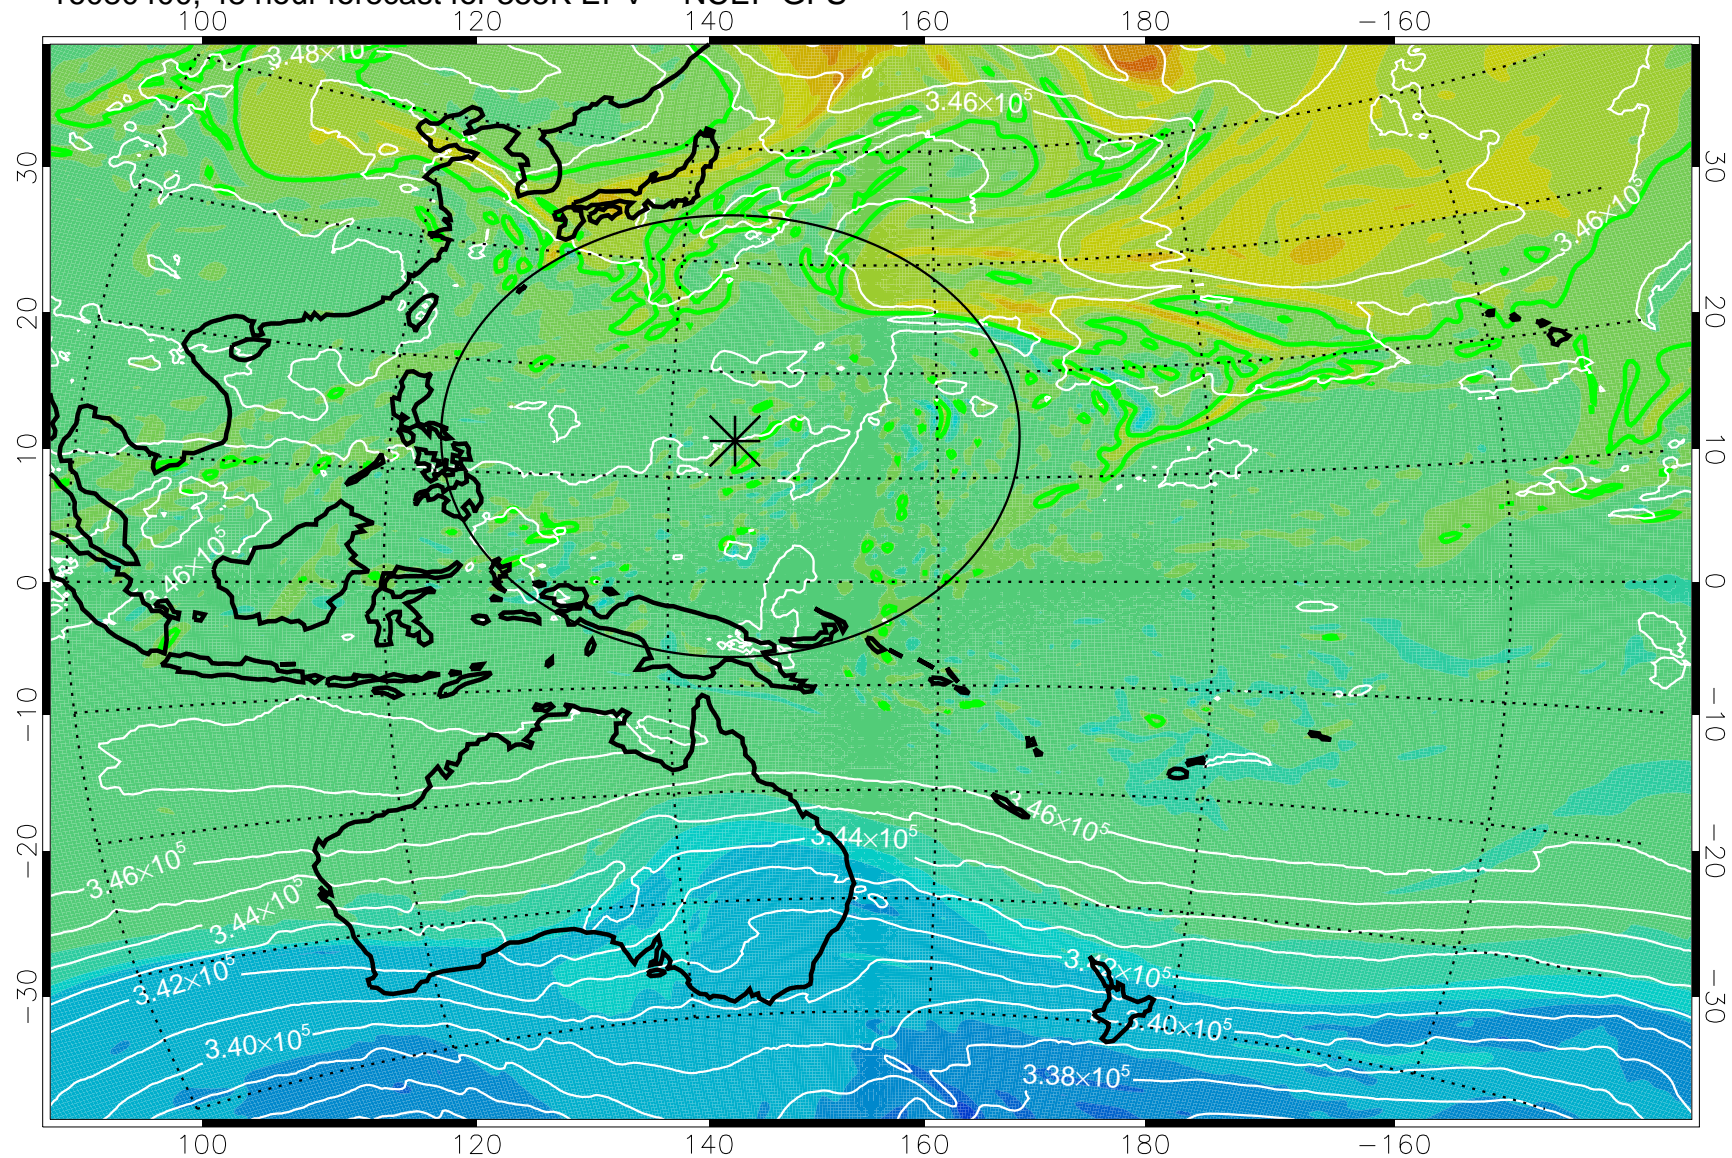

16080306, 30 hour forecast for 355K EPV -- NCEP GFS

355K Montgomery Streamfunction, white  
EPV Tropopause (2 PVU) Position  
Range ring of 2304 km

16080312, 36 hour forecast for 355K EPV -- NCEP GFS

355K Montgomery Streamfunction, white  
EPV Tropopause (2 PVU) Position  
Range ring of 2304 km

16080318, 42 hour forecast for 355K EPV -- NCEP GFS

355K Montgomery Streamfunction, white  
EPV Tropopause (2 PVU) Position  
Range ring of 2304 km

16080400, 48 hour forecast for 355K EPV -- NCEP GFS

355K Montgomery Streamfunction, white  
EPV Tropopause (2 PVU) Position  
Range ring of 2304 km

16080406, 54 hour forecast for 355K EPV -- NCEP GFS

355K Montgomery Streamfunction, white  
EPV Tropopause (2 PVU) Position  
Range ring of 2304 km

16080412, 60 hour forecast for 355K EPV -- NCEP GFS

355K Montgomery Streamfunction, white  
EPV Tropopause (2 PVU) Position  
Range ring of 2304 km

16080418, 66 hour forecast for 355K EPV -- NCEP GFS

355K Montgomery Streamfunction, white  
EPV Tropopause (2 PVU) Position  
Range ring of 2304 km

16080500, 72 hour forecast for 355K EPV -- NCEP GFS

355K Montgomery Streamfunction, white  
EPV Tropopause (2 PVU) Position  
Range ring of 2304 km