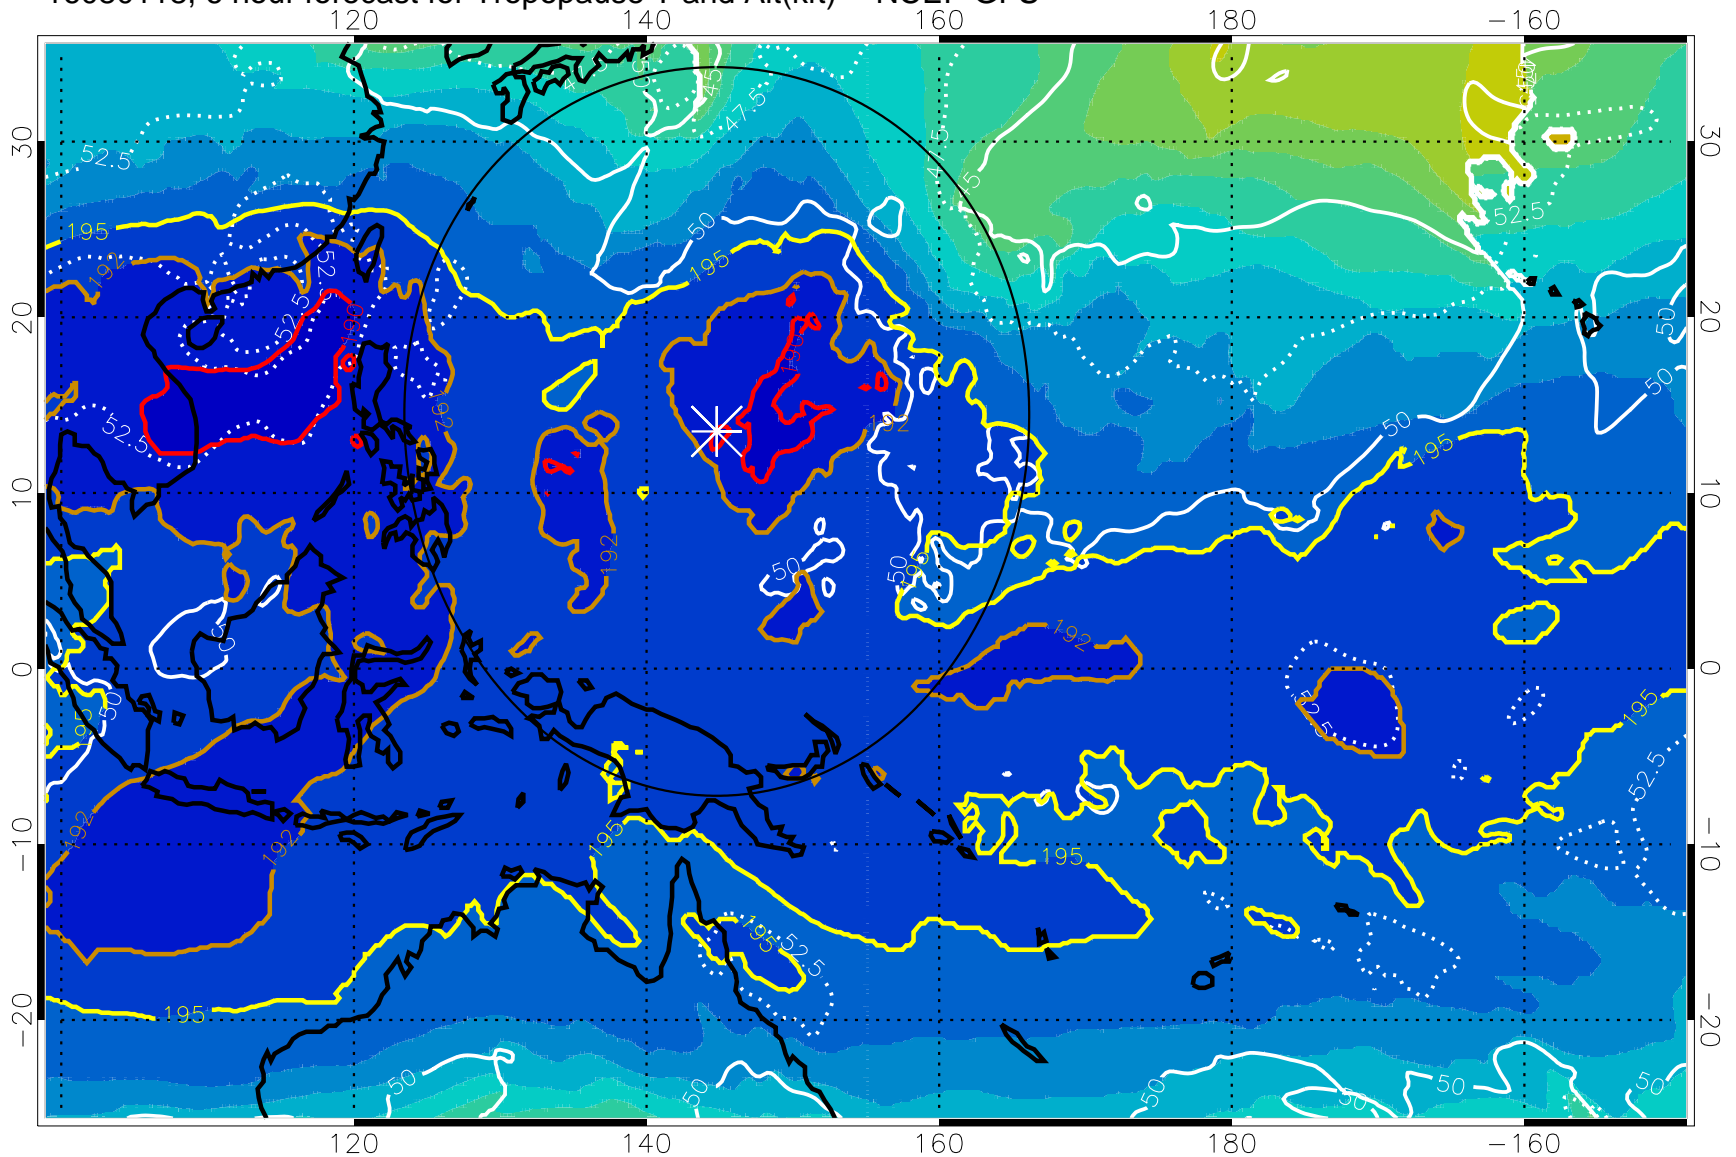

16080118, 6 hour forecast for Tropopause T and Alt(kft) -- NCEP GFS

190 200 210 220 230
Tropopause T, K

Tropopause Altitude in kft (white)

192.5K Isotherm 195K Isotherm
187.5K Isotherm 190K Isotherm

Range ring of 2304 km