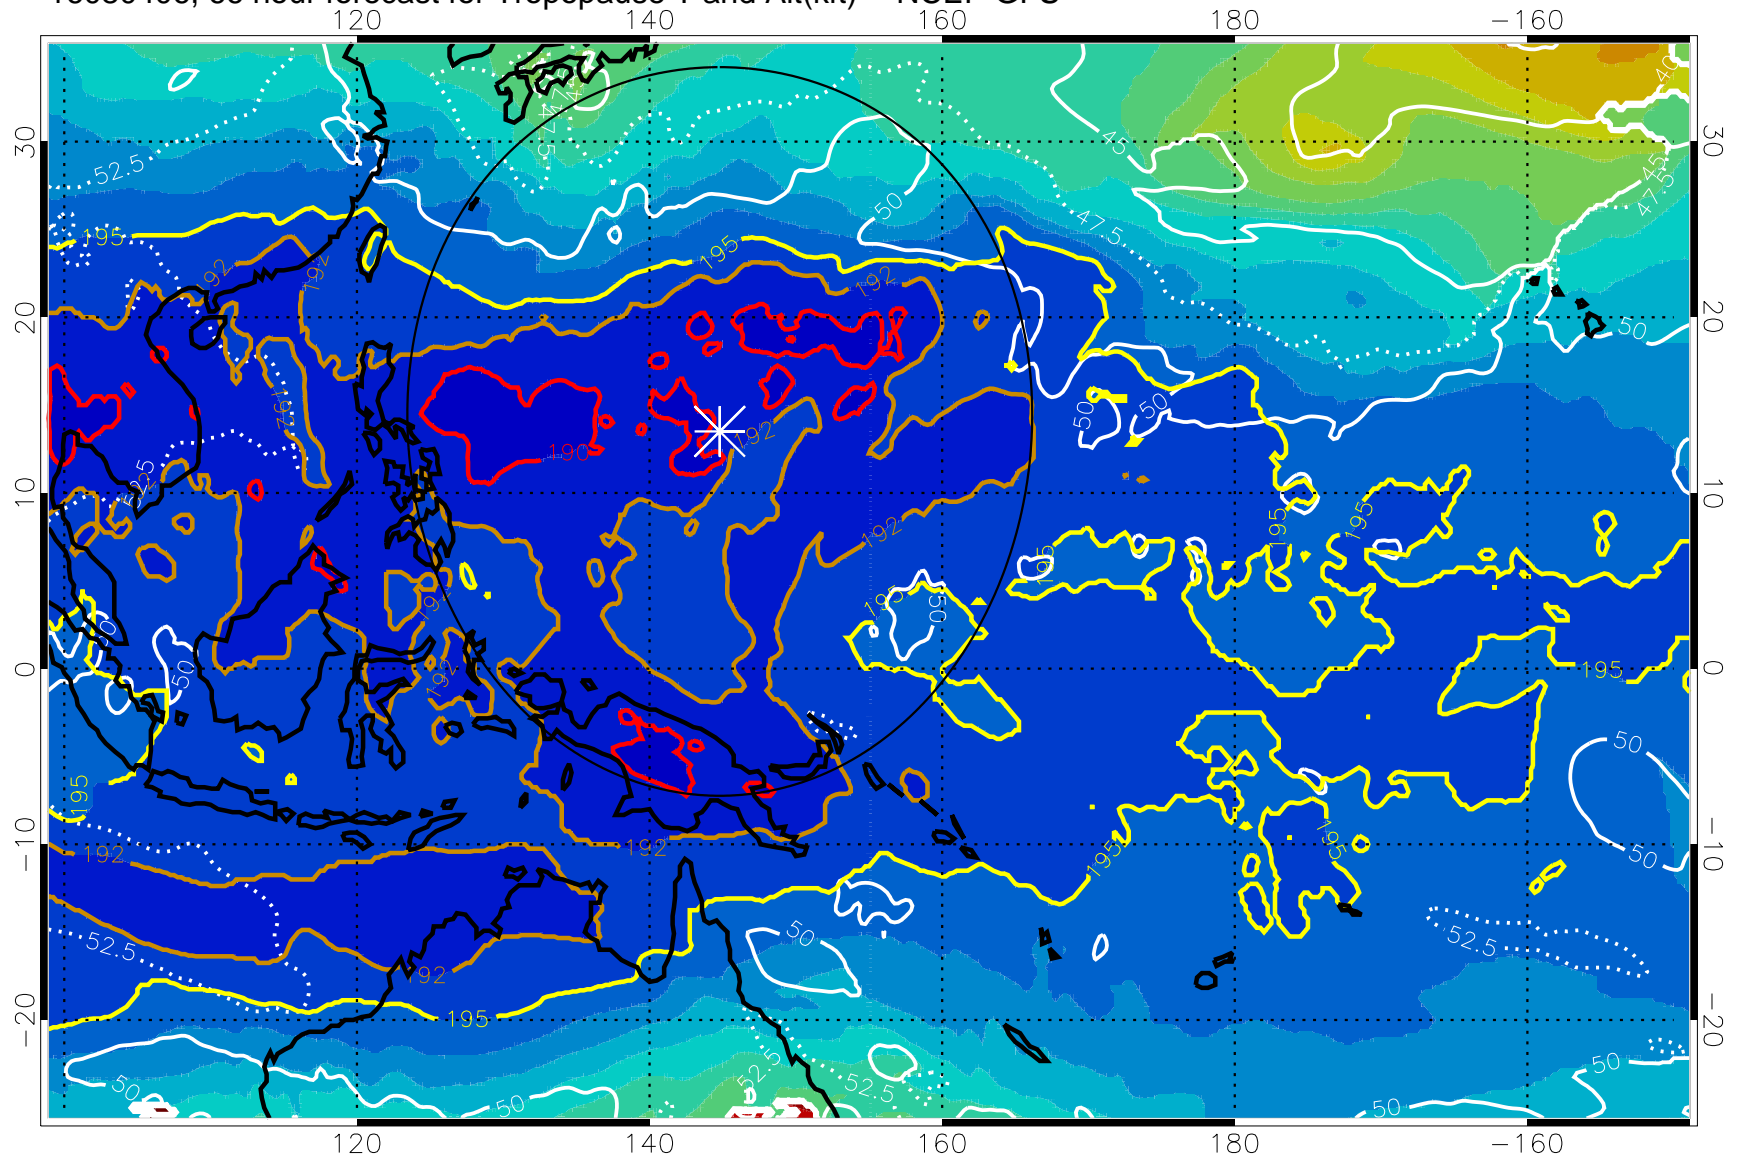

16080406, 66 hour forecast for Tropopause T and Alt(kft) -- NCEP GFS

190 200 210 220 230

Tropopause T, K

Tropopause Altitude in kft (white)

192.5K Isotherm 195K Isotherm
187.5K Isotherm 190K Isotherm

Range ring of 2304 km