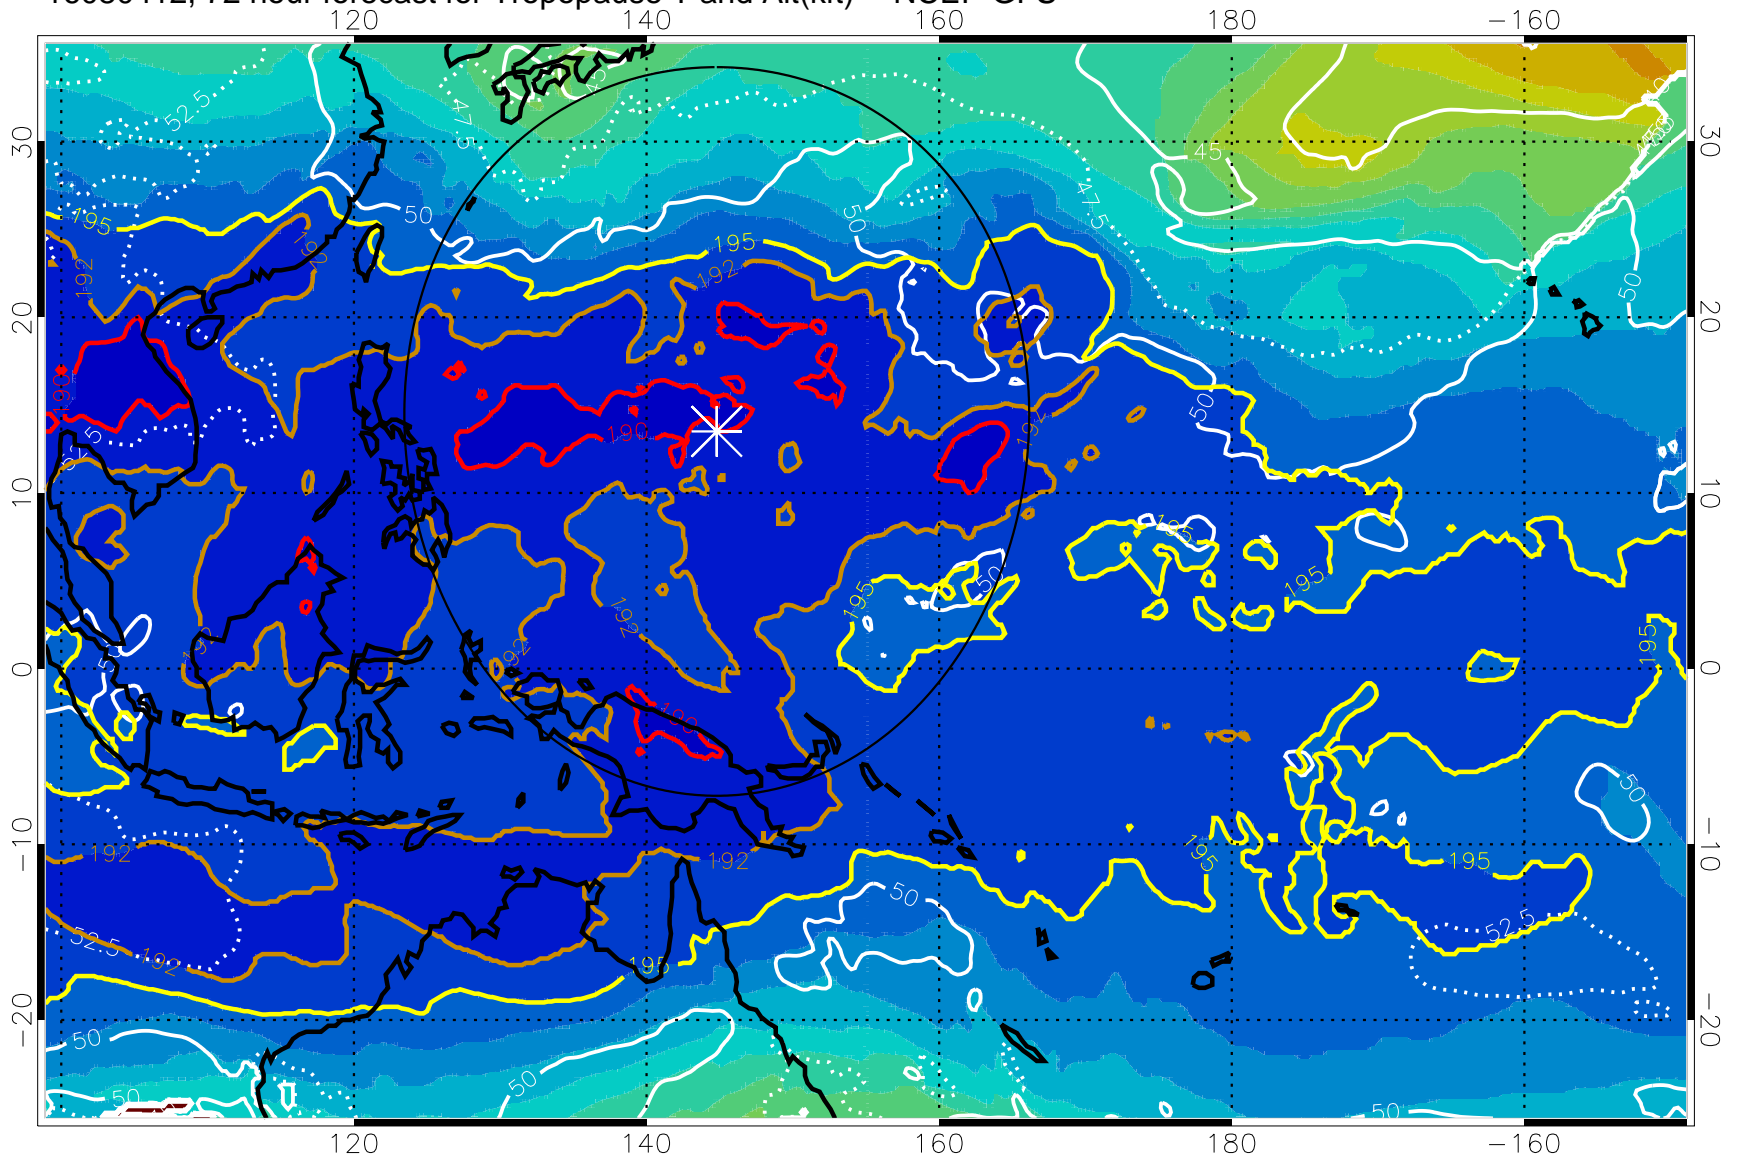

16080412, 72 hour forecast for Tropopause T and Alt(kft) -- NCEP GFS

Tropopause Altitude in kft (white)

192.5K Isotherm 195K Isotherm
187.5K Isotherm 190K Isotherm

Range ring of 2304 km