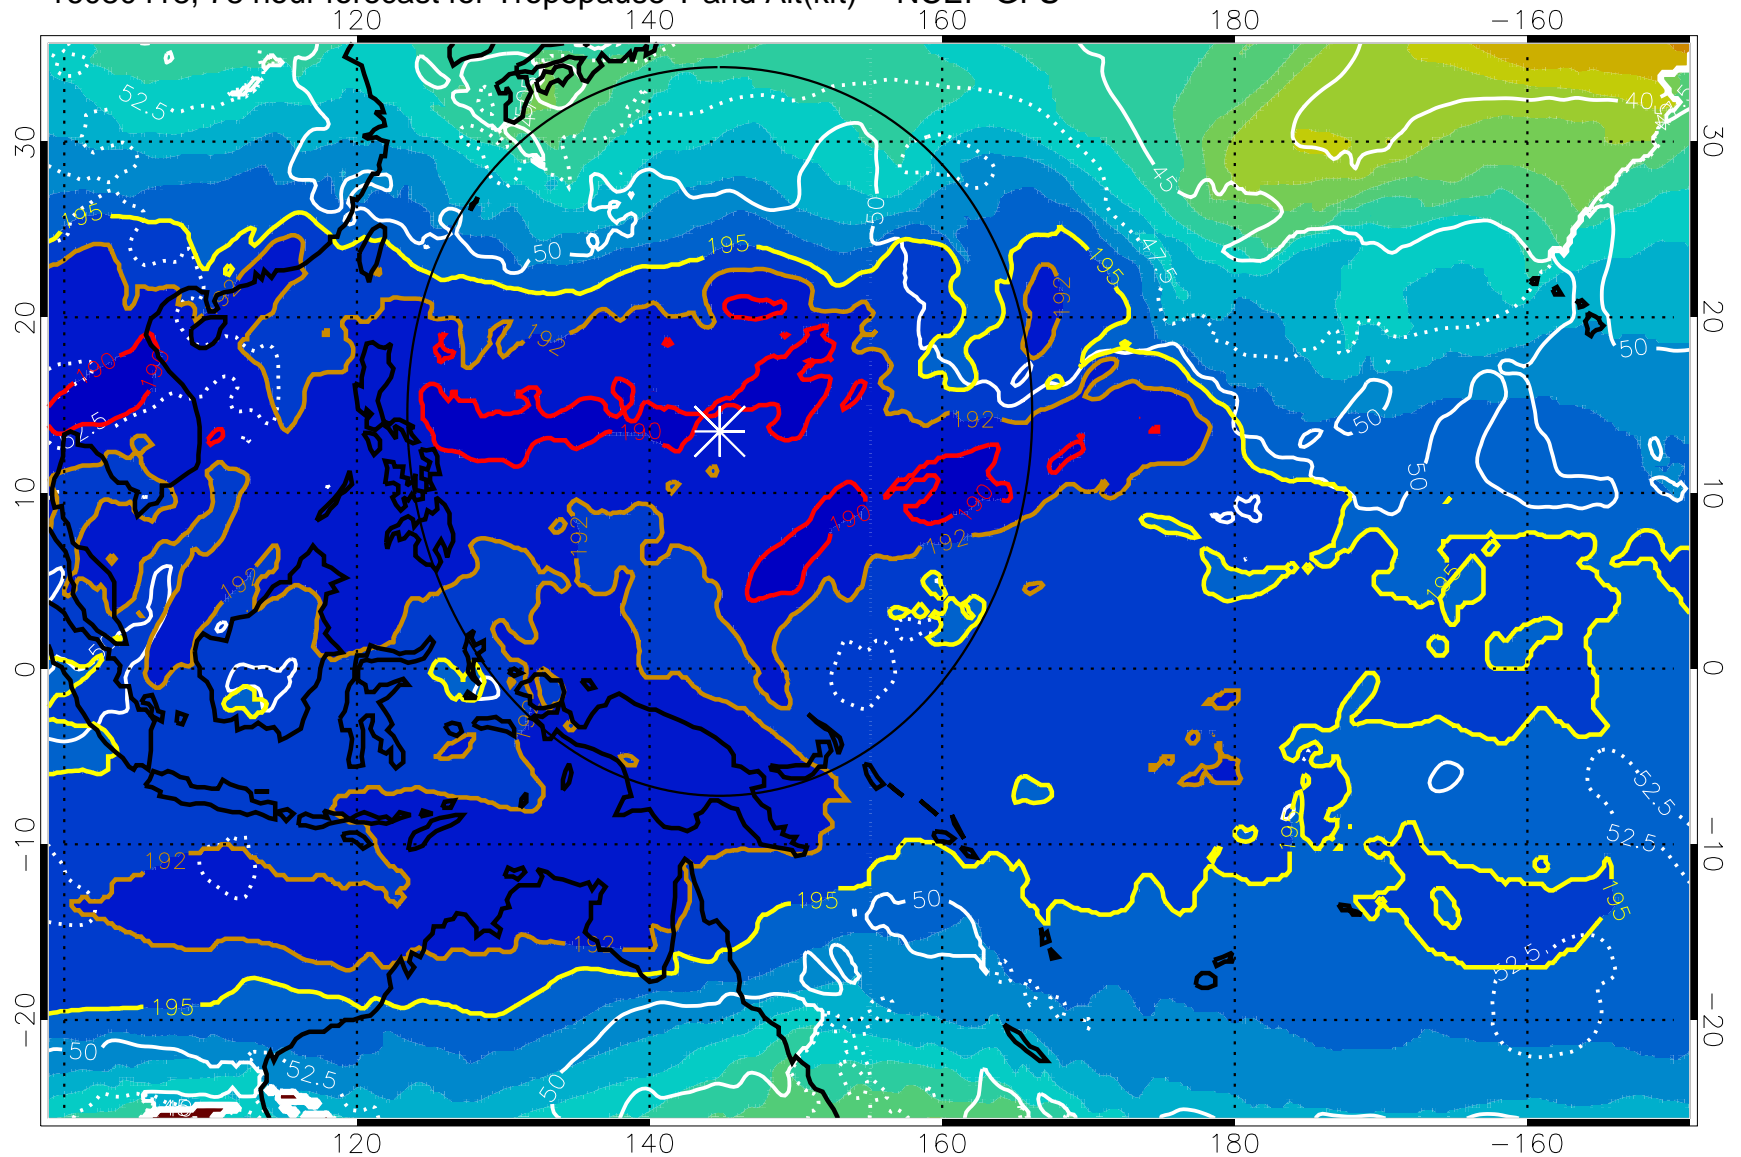

16080412, 72 hour forecast for Tropopause T and Alt(kft) -- NCEP GFS

Tropopause Altitude in kft (white)

192.5K Isotherm 195K Isotherm
187.5K Isotherm 190K Isotherm

Range ring of 2304 km

16080418, 78 hour forecast for Tropopause T and Alt(kft) -- NCEP GFS