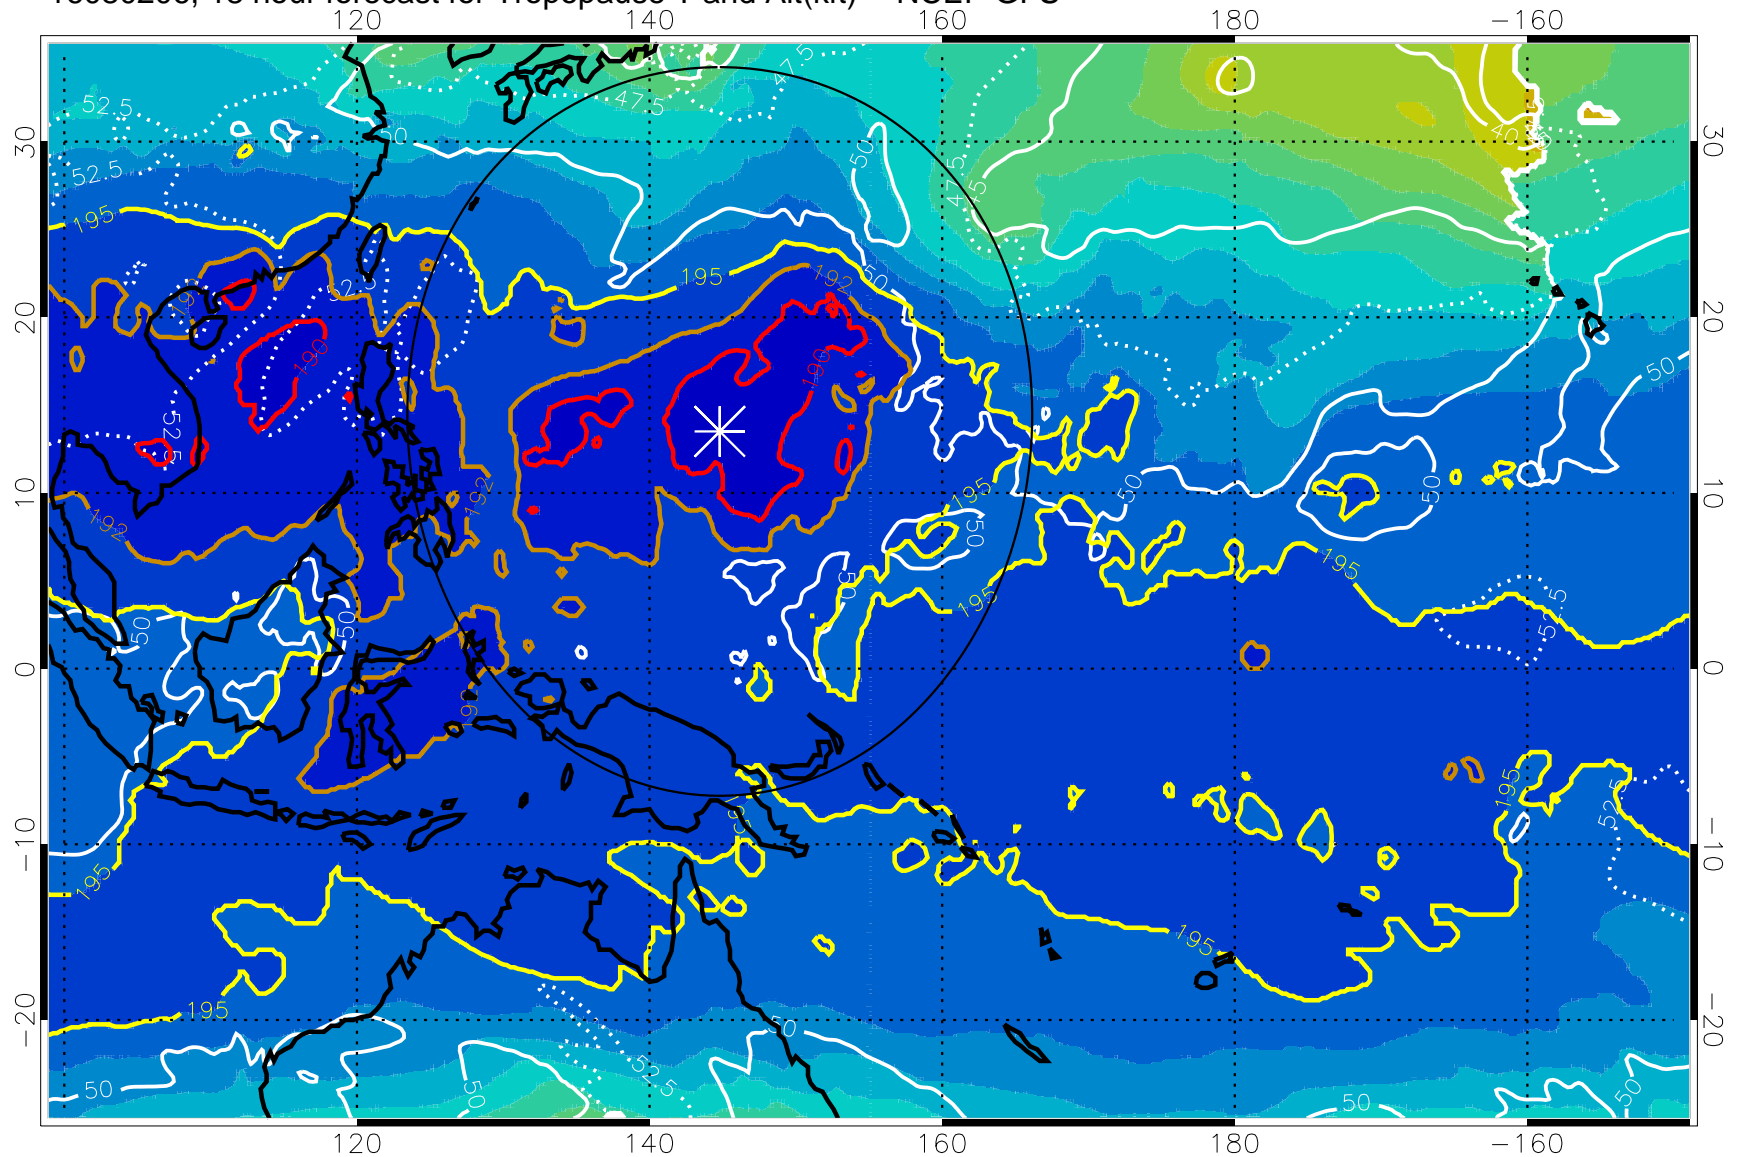

16080206, 18 hour forecast for Tropopause T and Alt(kft) -- NCEP GFS

190 200 210 220 230

Tropopause T, K

Tropopause Altitude in kft (white)

192.5K Isotherm 195K Isotherm

187.5K Isotherm 190K Isotherm

Range ring of 2304 km