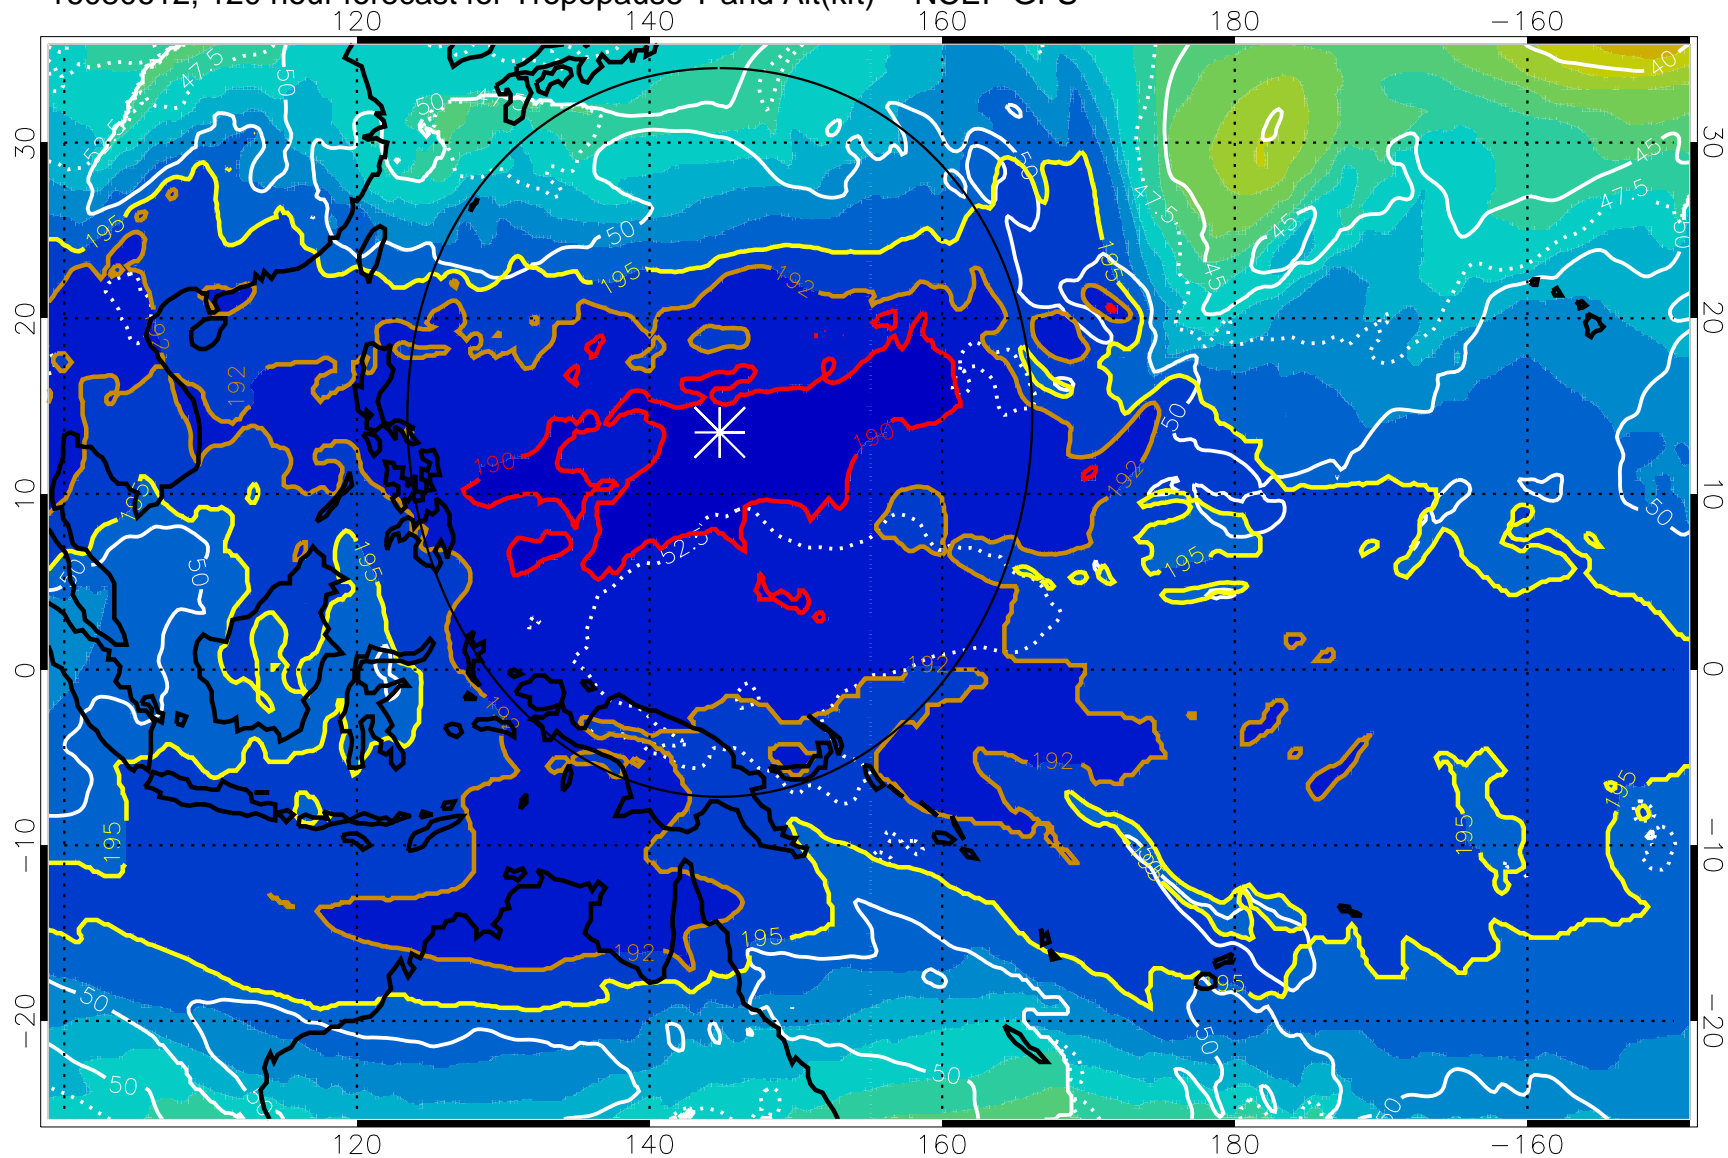

190 200 210 220 230

Tropopause T, K

Tropopause Altitude in kft (white)

192.5K Isotherm 195K Isotherm
187.5K Isotherm 190K Isotherm

Range ring of 2304 km

16080612, 120 hour forecast for Tropopause T and Alt(kft) -- NCEP GFS