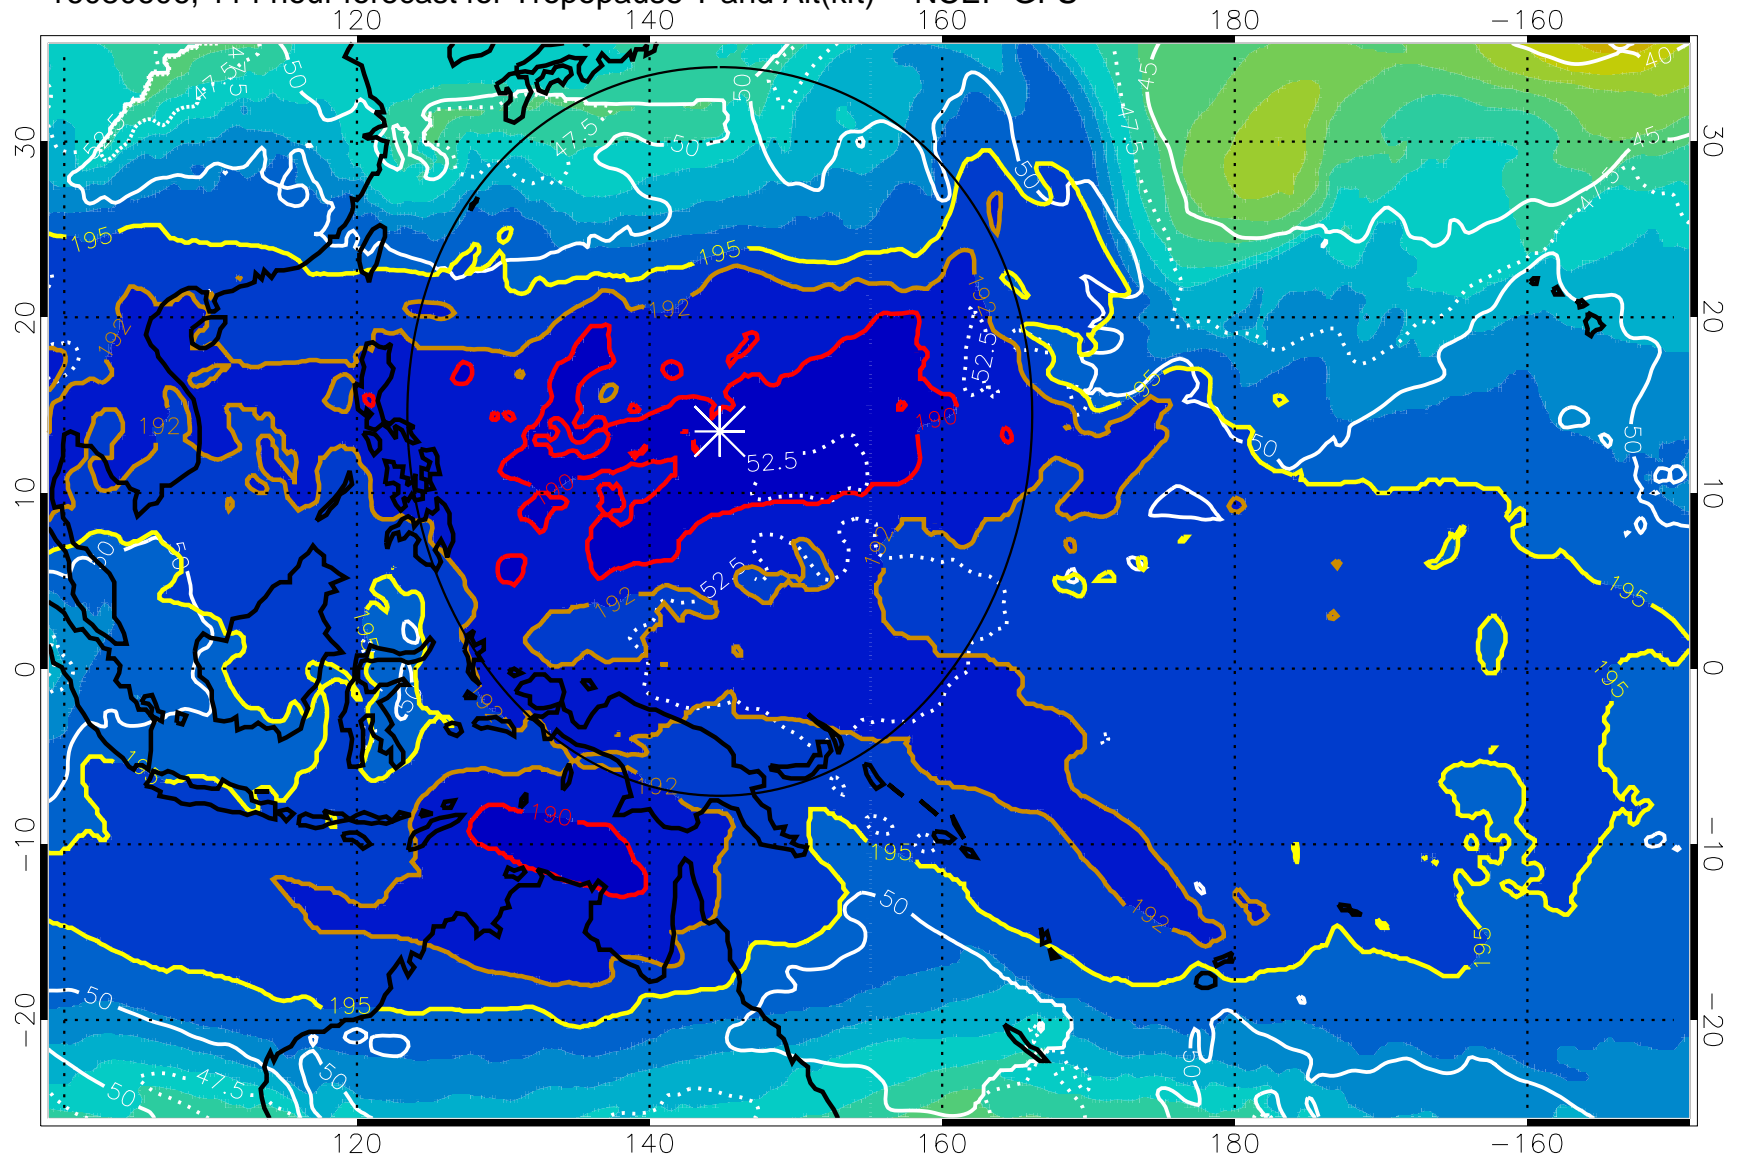

190 200 210 220 230

Tropopause T, K

Tropopause Altitude in kft (white)

192.5K Isotherm 195K Isotherm
187.5K Isotherm 190K Isotherm

Range ring of 2304 km

16080606, 114 hour forecast for Tropopause T and Alt(kft) -- NCEP GFS

190 200 210 220 230

Tropopause T, K

Tropopause Altitude in kft (white)

192.5K Isotherm 195K Isotherm
187.5K Isotherm 190K Isotherm

Range ring of 2304 km

16080612, 120 hour forecast for Tropopause T and Alt(kft) -- NCEP GFS