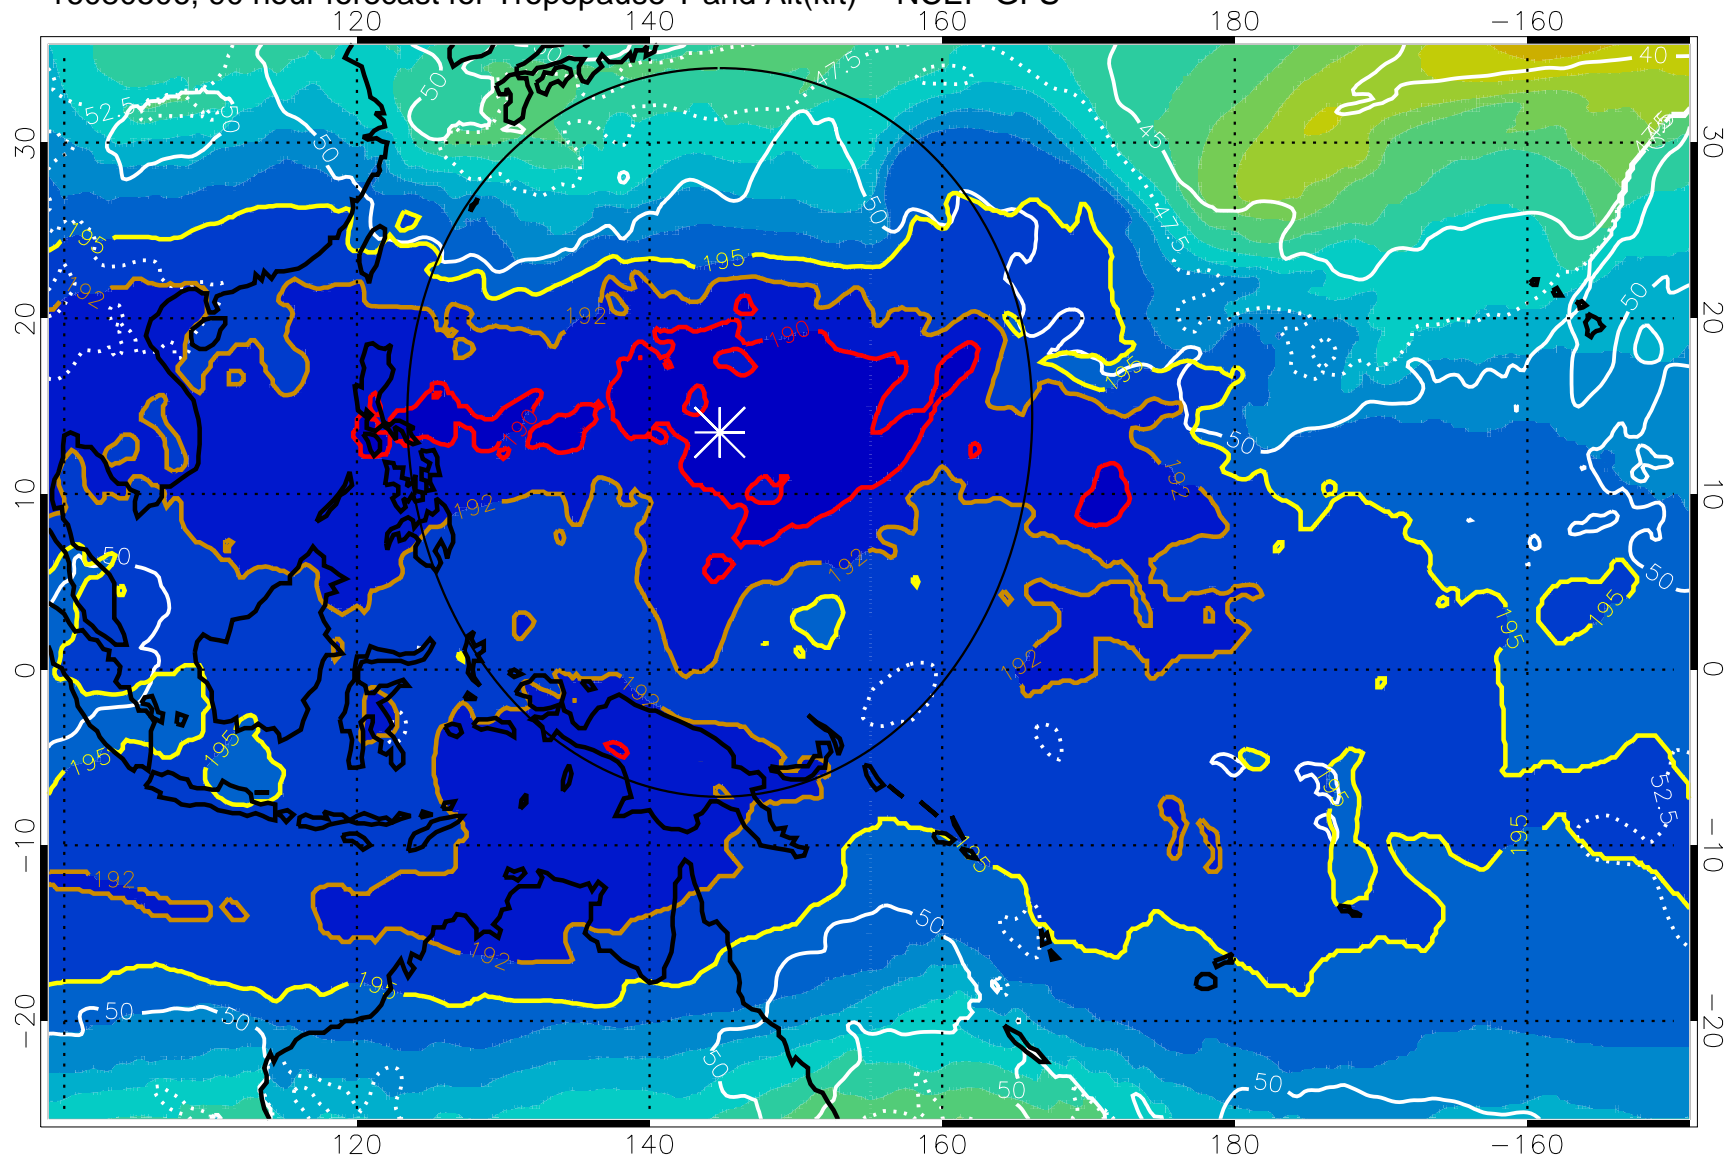

190 200 210 220 230

Tropopause T, K

Tropopause Altitude in kft (white)

192.5K Isotherm 195K Isotherm
187.5K Isotherm 190K Isotherm

Range ring of 2304 km

16080506, 90 hour forecast for Tropopause T and Alt(kft) -- NCEP GFS