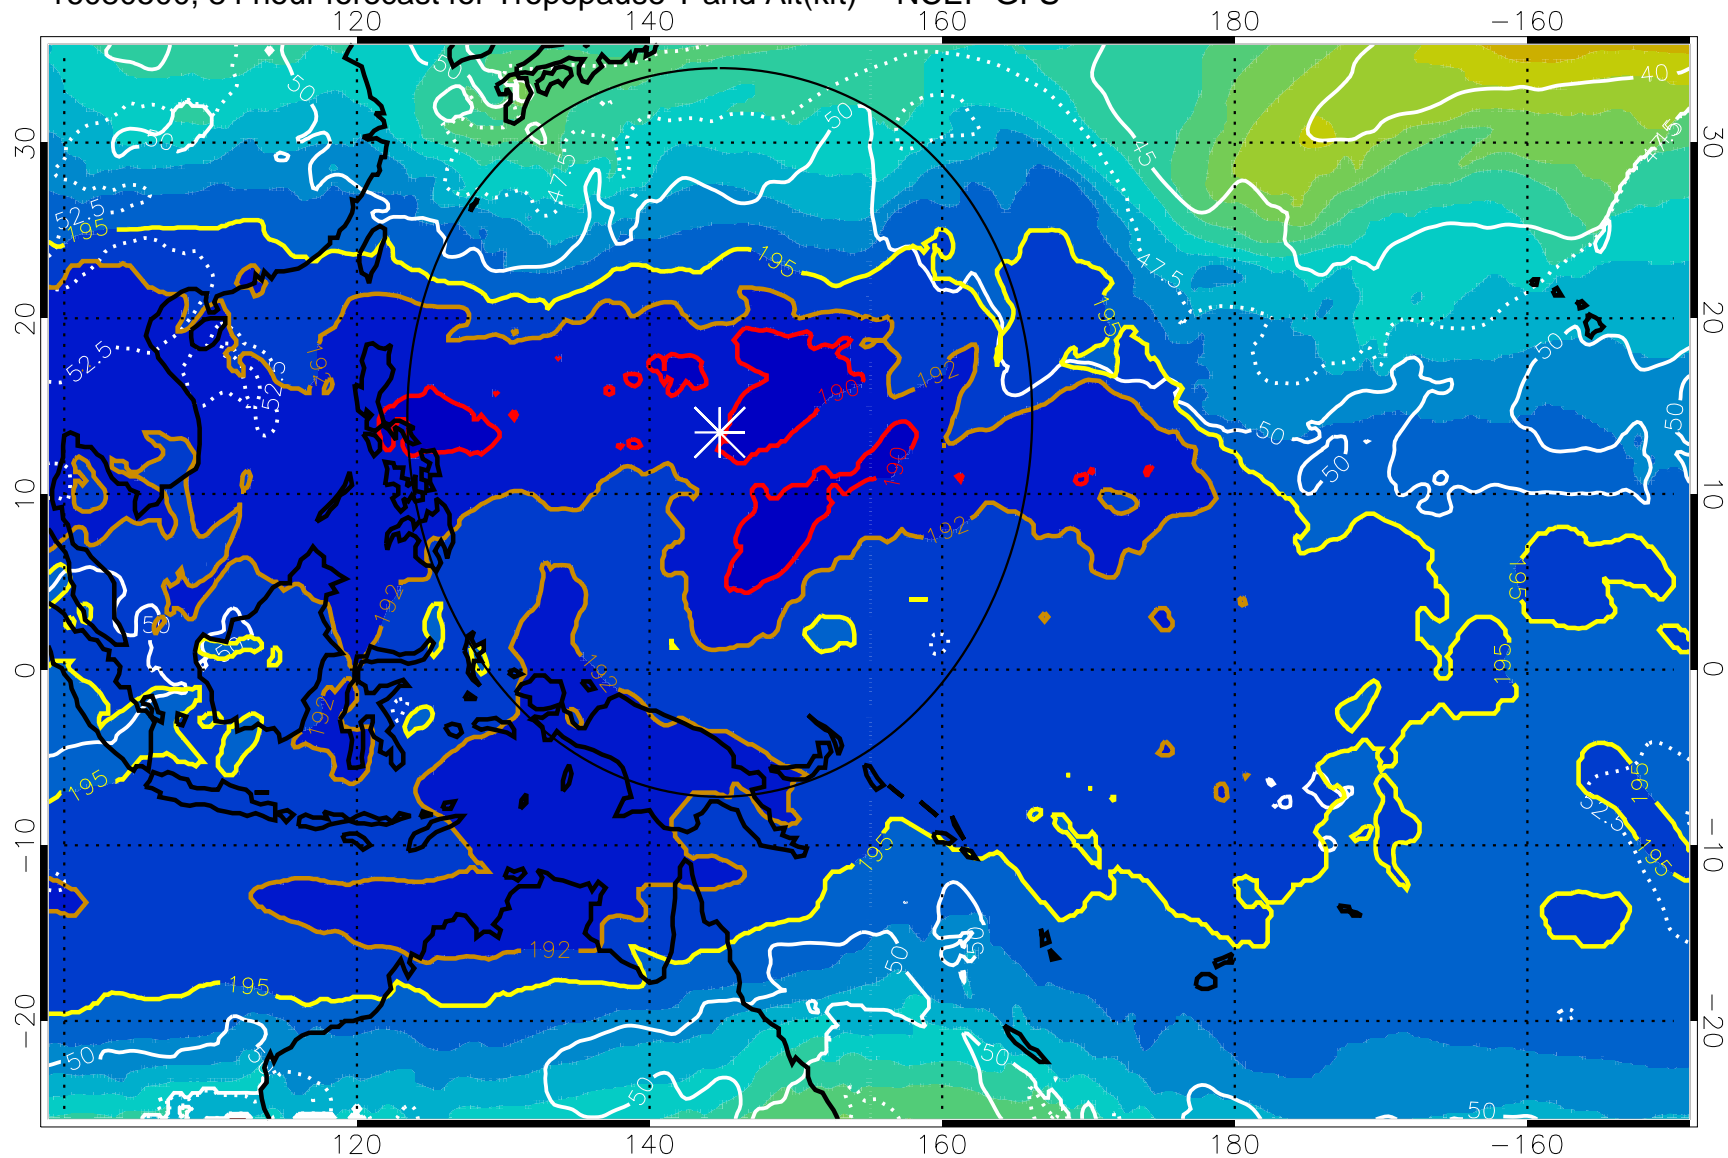

16080500, 84 hour forecast for Tropopause T and Alt(kft) -- NCEP GFS

190 200 210 220 230

Tropopause T, K

Tropopause Altitude in kft (white)

192.5K Isotherm 195K Isotherm
187.5K Isotherm 190K Isotherm

Range ring of 2304 km