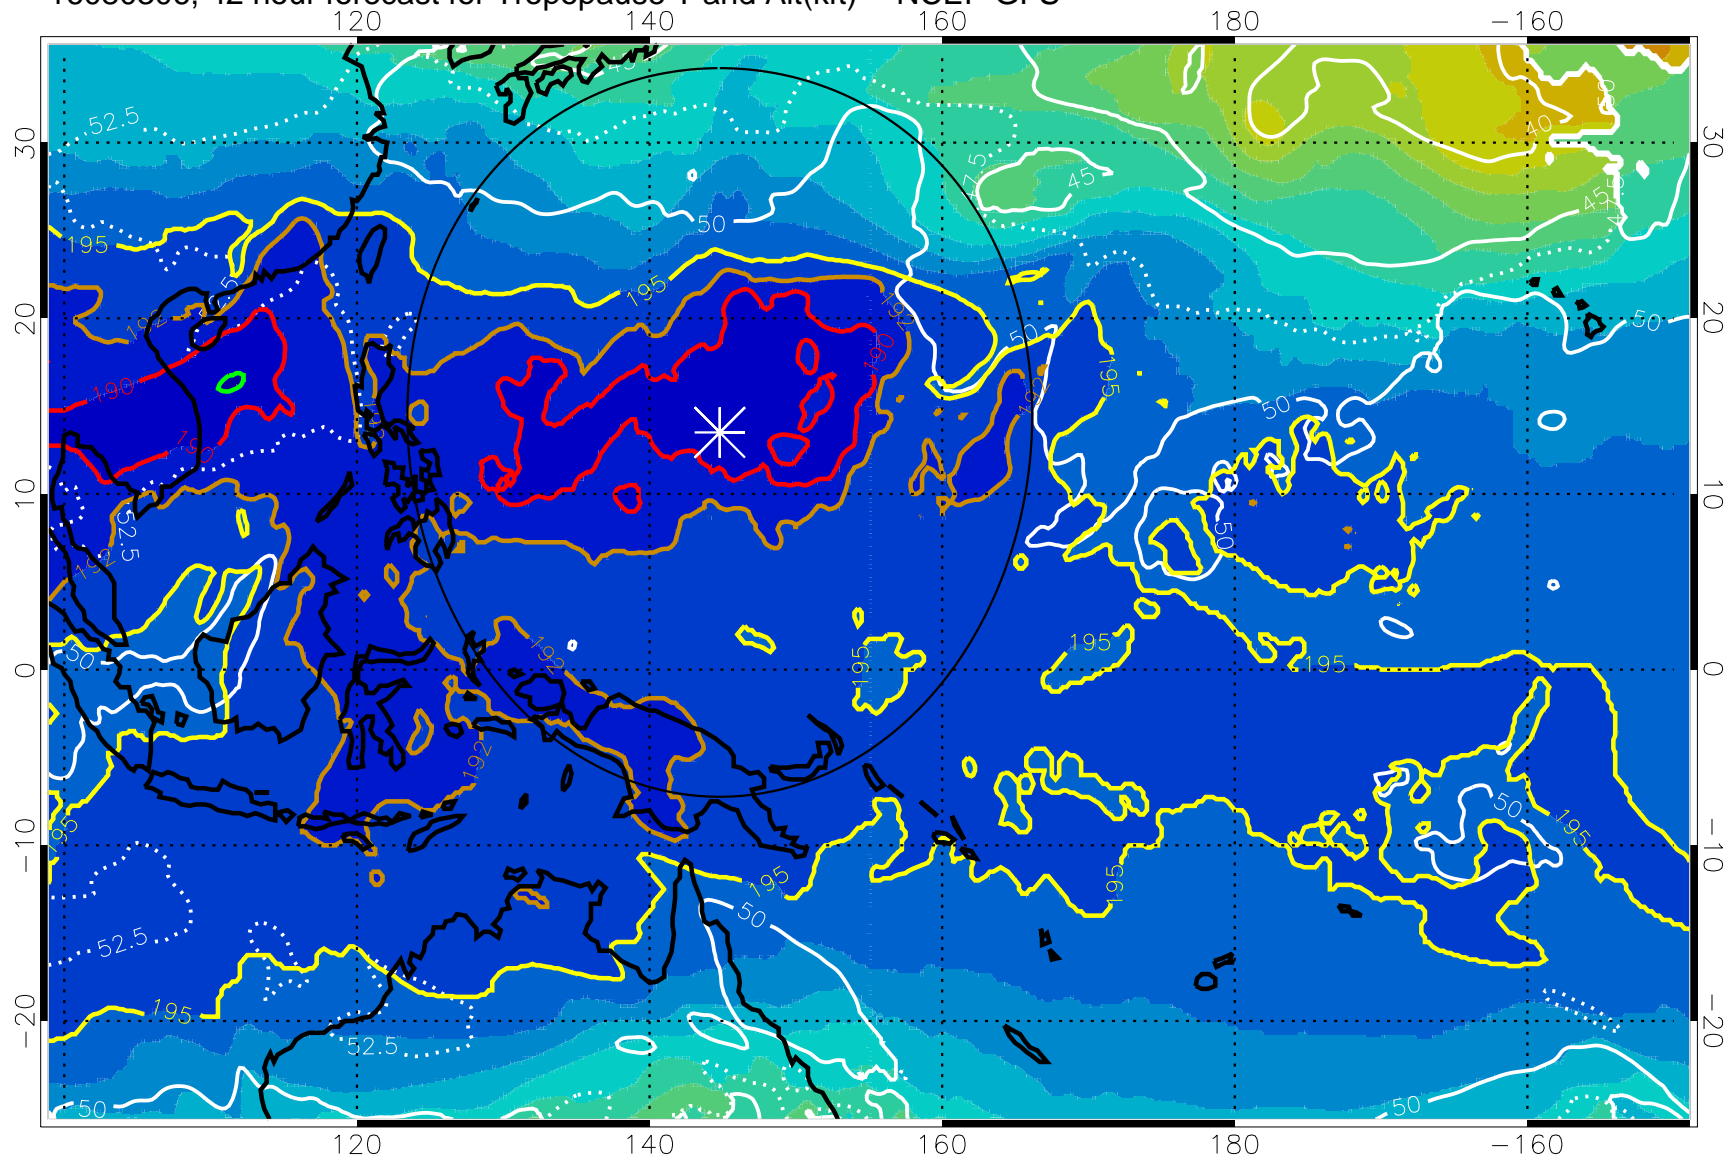

16080306, 42 hour forecast for Tropopause T and Alt(kft) -- NCEP GFS

190 200 210 220 230

Tropopause T, K

Tropopause Altitude in kft (white)

192.5K Isotherm 195K Isotherm
187.5K Isotherm 190K Isotherm

Range ring of 2304 km