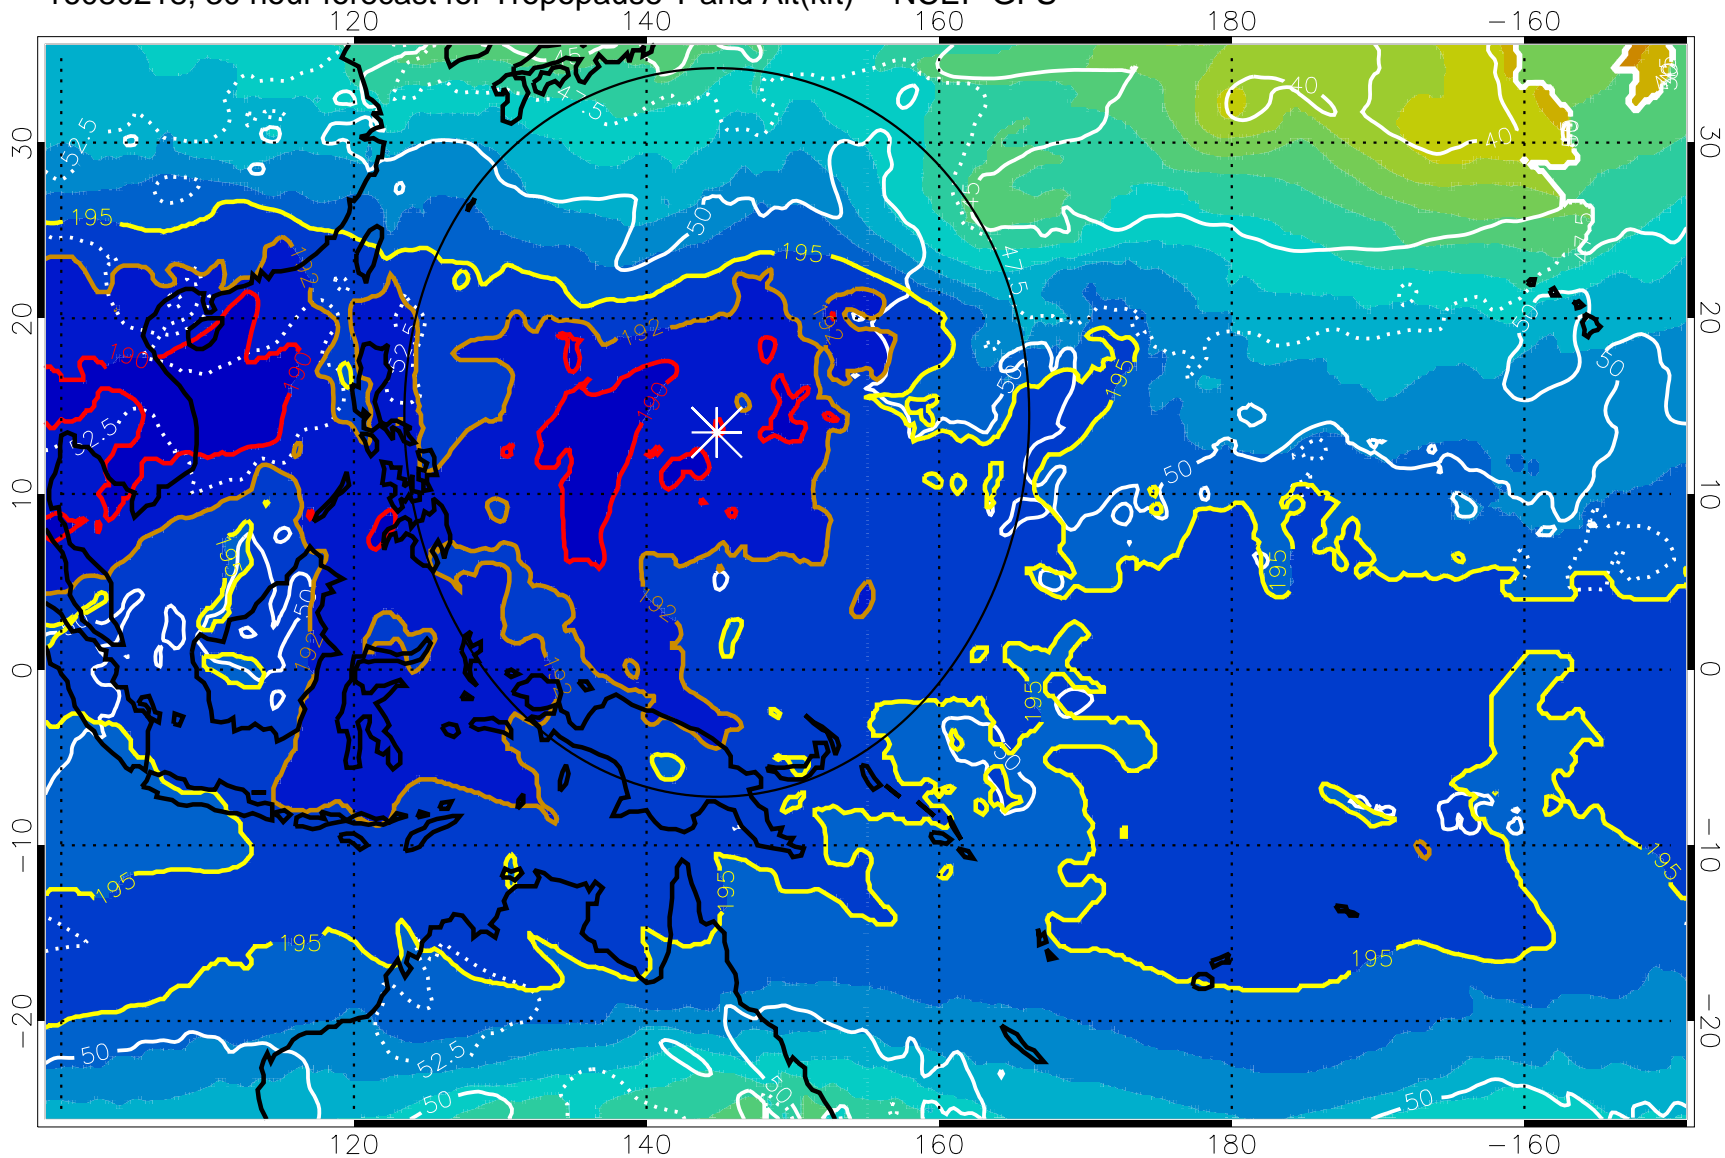

16080218, 30 hour forecast for Tropopause T and Alt(kft) -- NCEP GFS

190 200 210 220 230

Tropopause T, K

Tropopause Altitude in kft (white)

192.5K Isotherm 195K Isotherm
187.5K Isotherm 190K Isotherm

Range ring of 2304 km