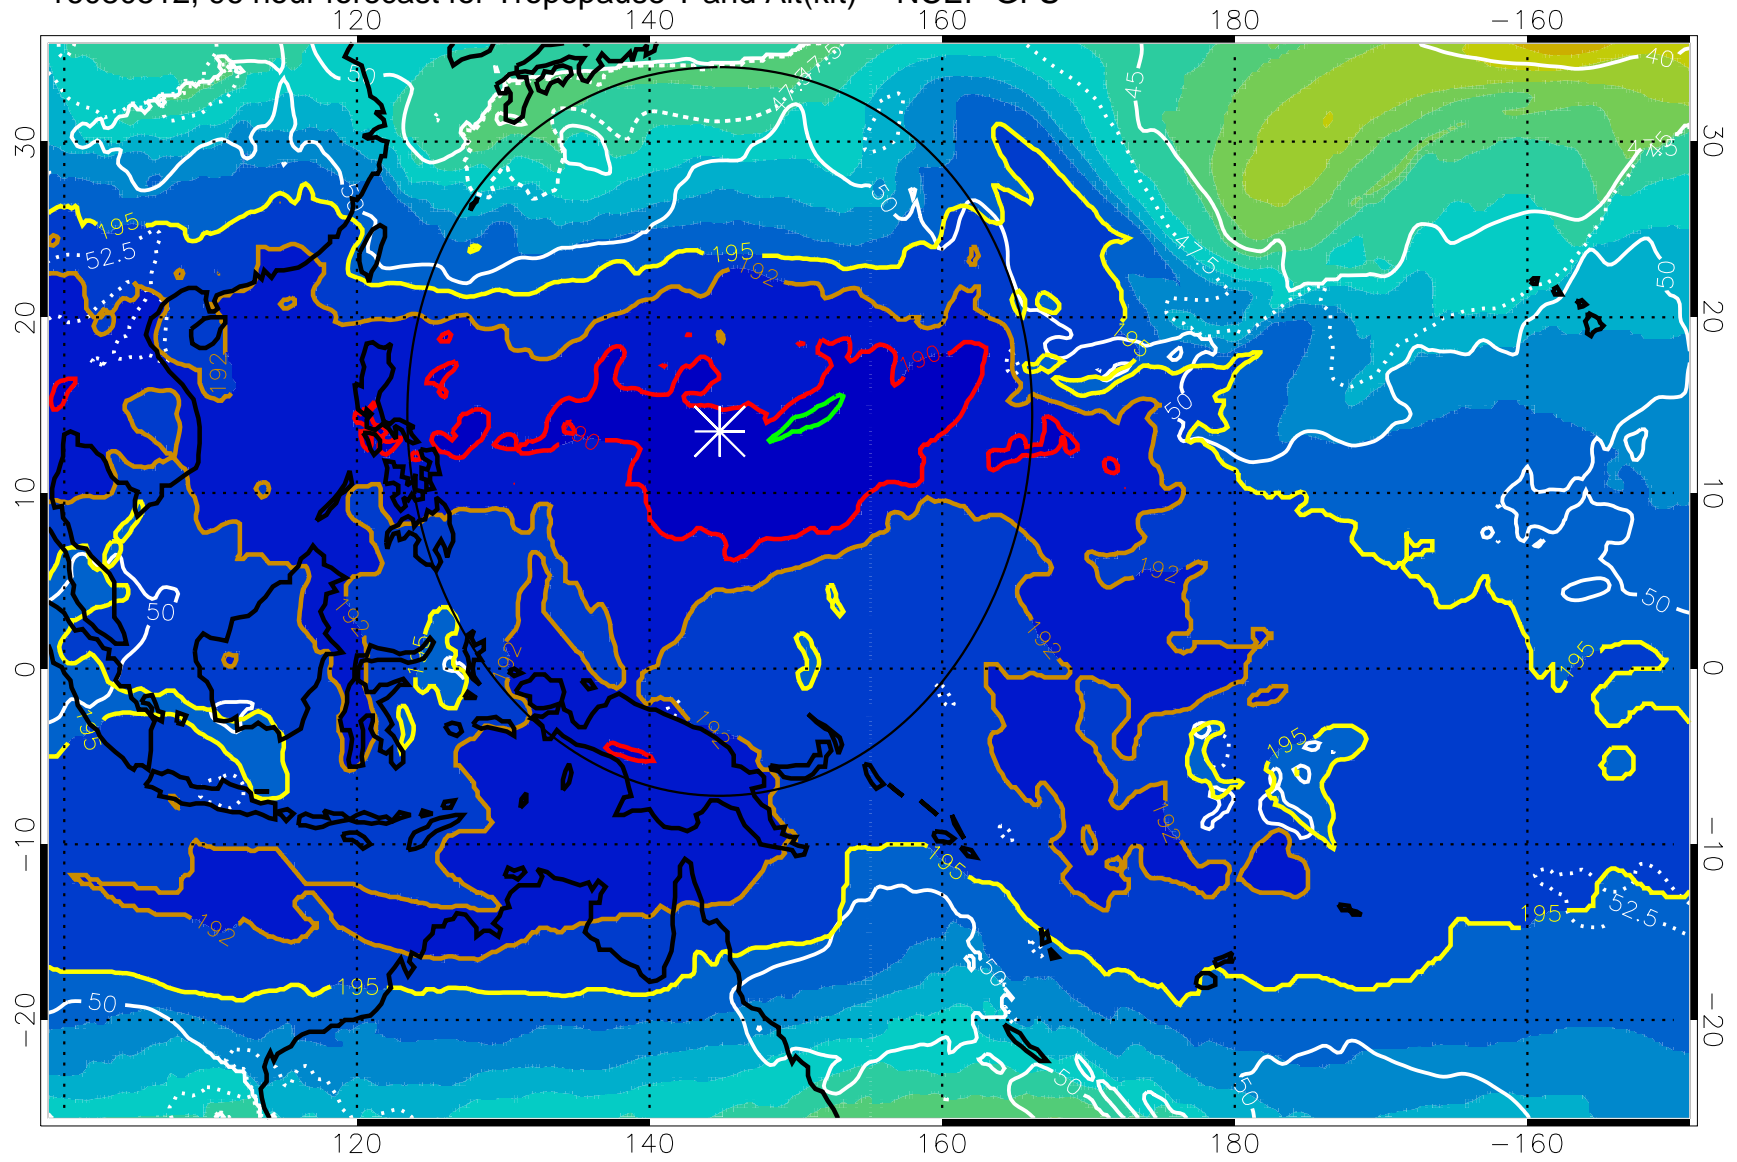

190 200 210 220 230

Tropopause T, K

Tropopause Altitude in kft (white)

192.5K Isotherm 195K Isotherm
187.5K Isotherm 190K Isotherm

Range ring of 2304 km

16080506, 90 hour forecast for Tropopause T and Alt(kft) -- NCEP GFS

190 200 210 220 230
Tropopause T, K

Tropopause Altitude in kft (white)

192.5K Isotherm 195K Isotherm
187.5K Isotherm 190K Isotherm

Range ring of 2304 km

16080512, 96 hour forecast for Tropopause T and Alt(kft) -- NCEP GFS