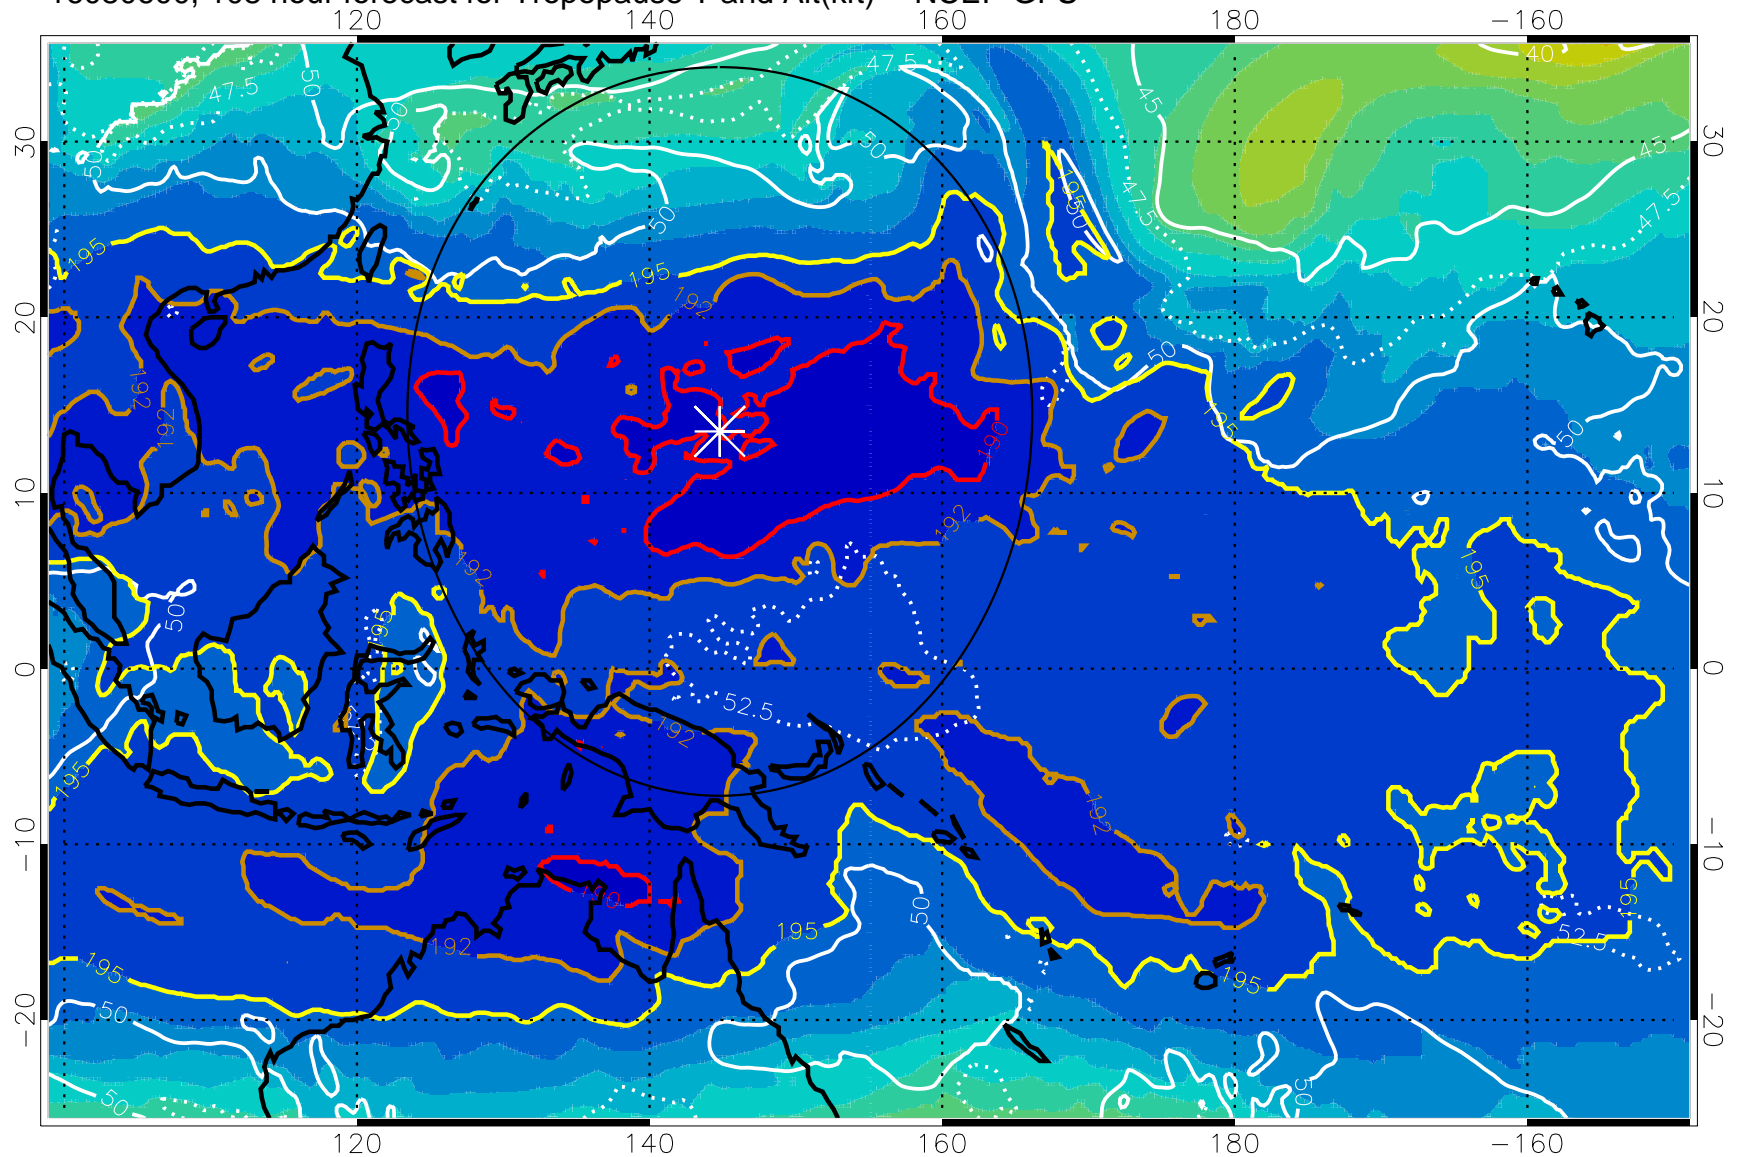

16080600, 108 hour forecast for Tropopause T and Alt(kft) -- NCEP GFS

190 200 210 220 230

Tropopause T, K

Tropopause Altitude in kft (white)

192.5K Isotherm 195K Isotherm
187.5K Isotherm 190K Isotherm

Range ring of 2304 km