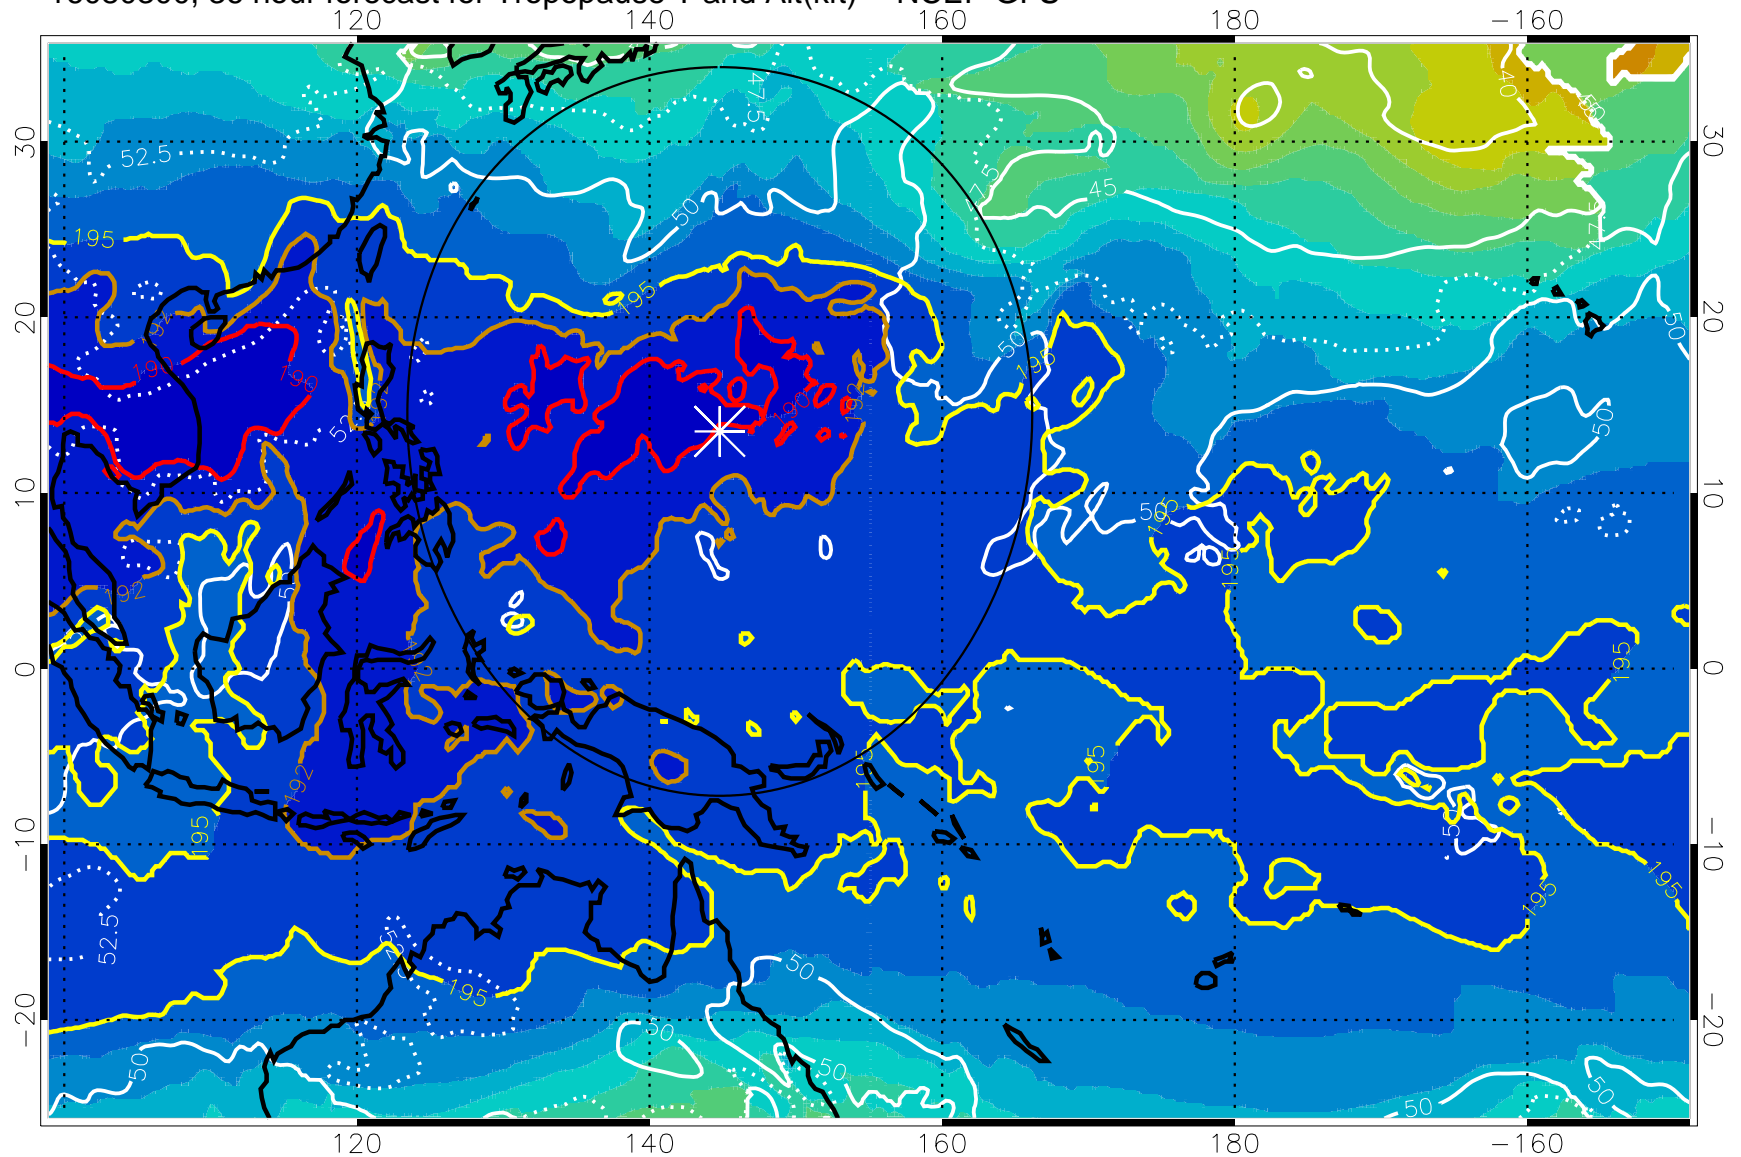

16080300, 36 hour forecast for Tropopause T and Alt(kft) -- NCEP GFS

190 200 210 220 230

Tropopause T, K

Tropopause Altitude in kft (white)

192.5K Isotherm 195K Isotherm

187.5K Isotherm 190K Isotherm

Range ring of 2304 km