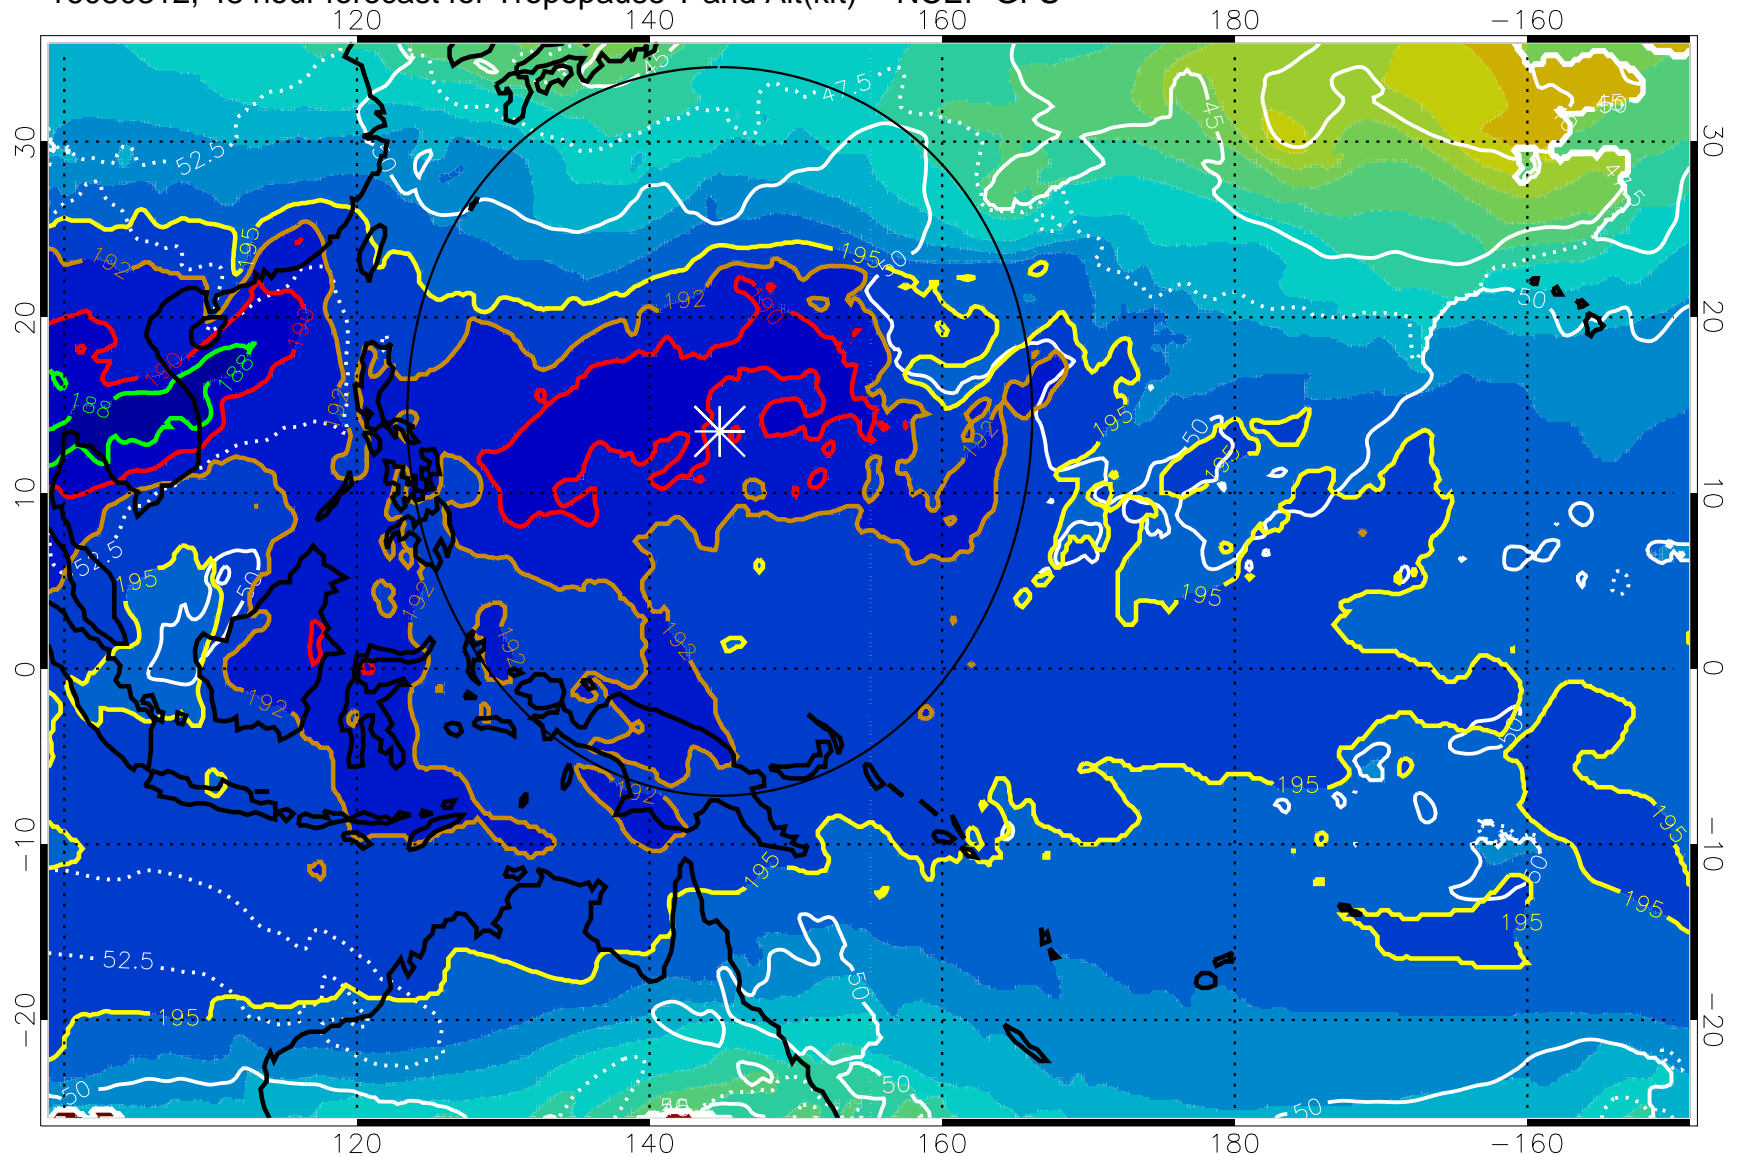

16080312, 48 hour forecast for Tropopause T and Alt(kft) -- NCEP GFS

190 200 210 220 230
Tropopause T, K

Tropopause Altitude in kft (white)

192.5K Isotherm 195K Isotherm
187.5K Isotherm 190K Isotherm

Range ring of 2304 km