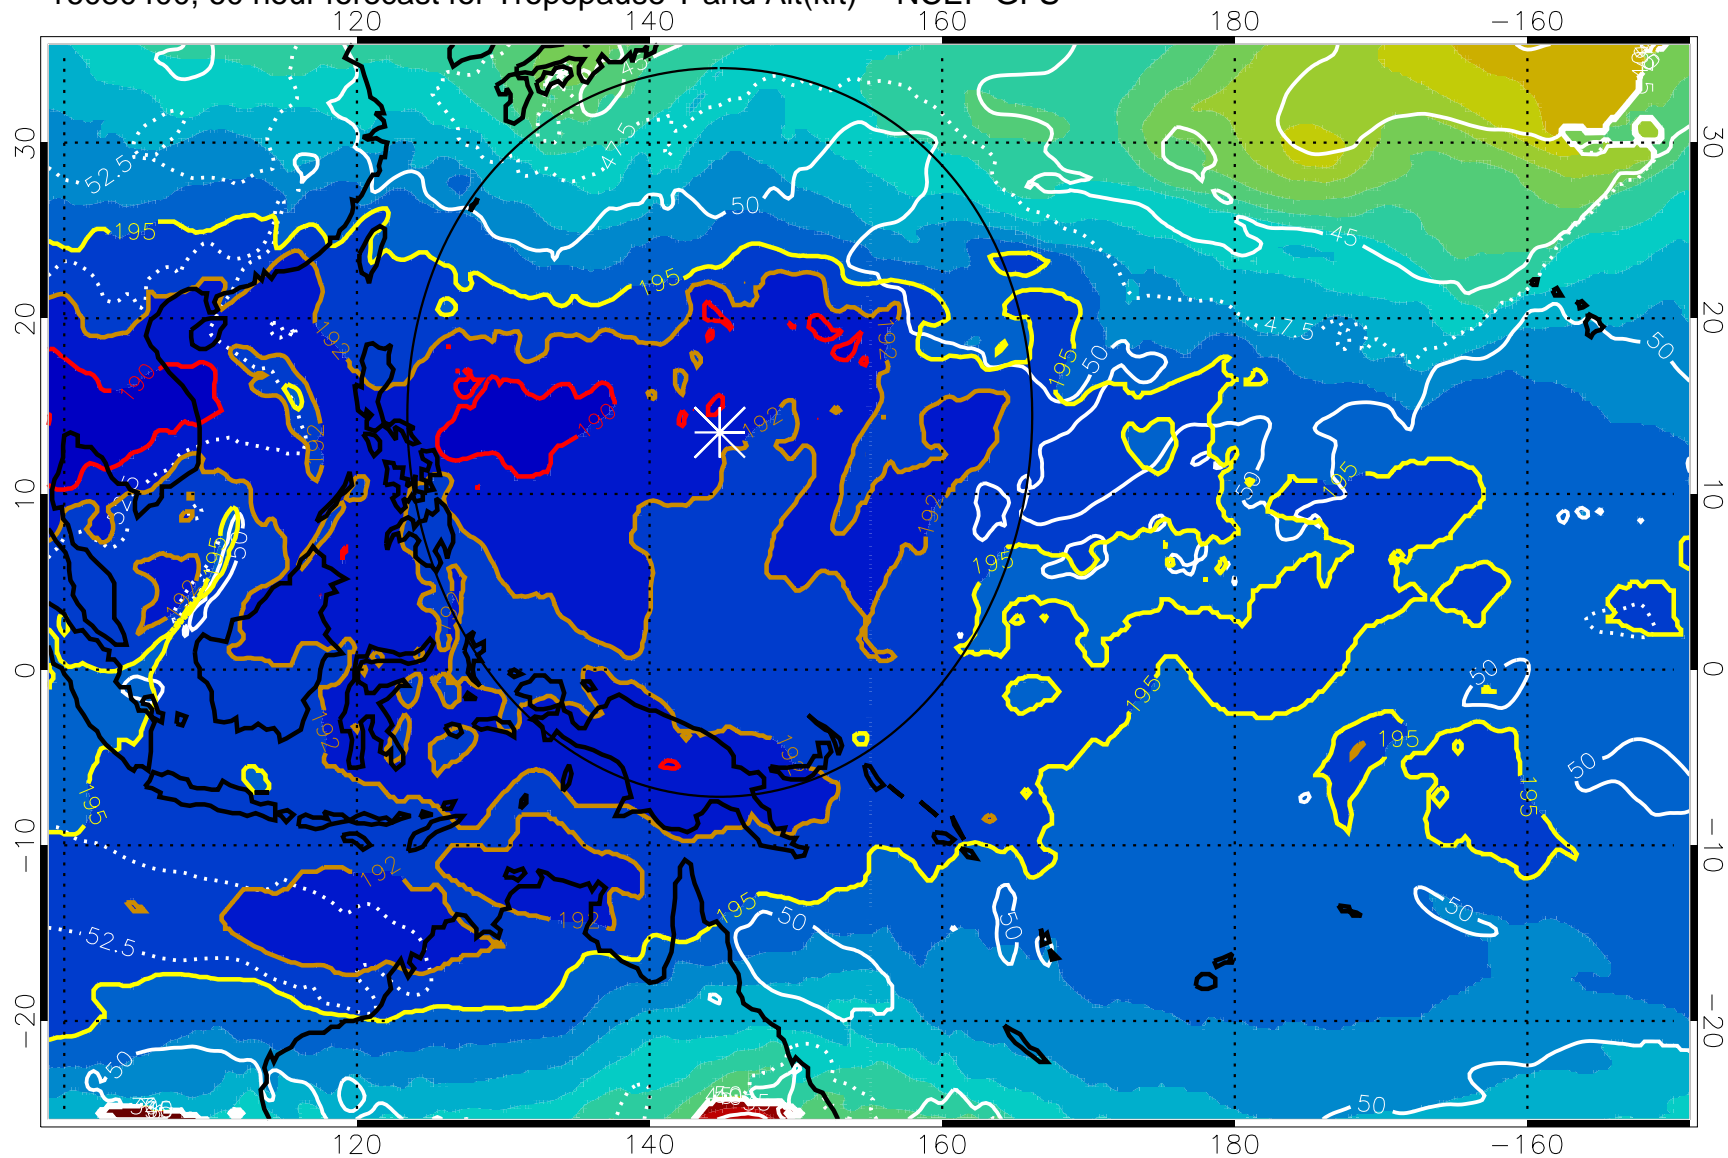

16080400, 60 hour forecast for Tropopause T and Alt(kft) -- NCEP GFS

190 200 210 220 230

Tropopause T, K

Tropopause Altitude in kft (white)

192.5K Isotherm 195K Isotherm
187.5K Isotherm 190K Isotherm

Range ring of 2304 km