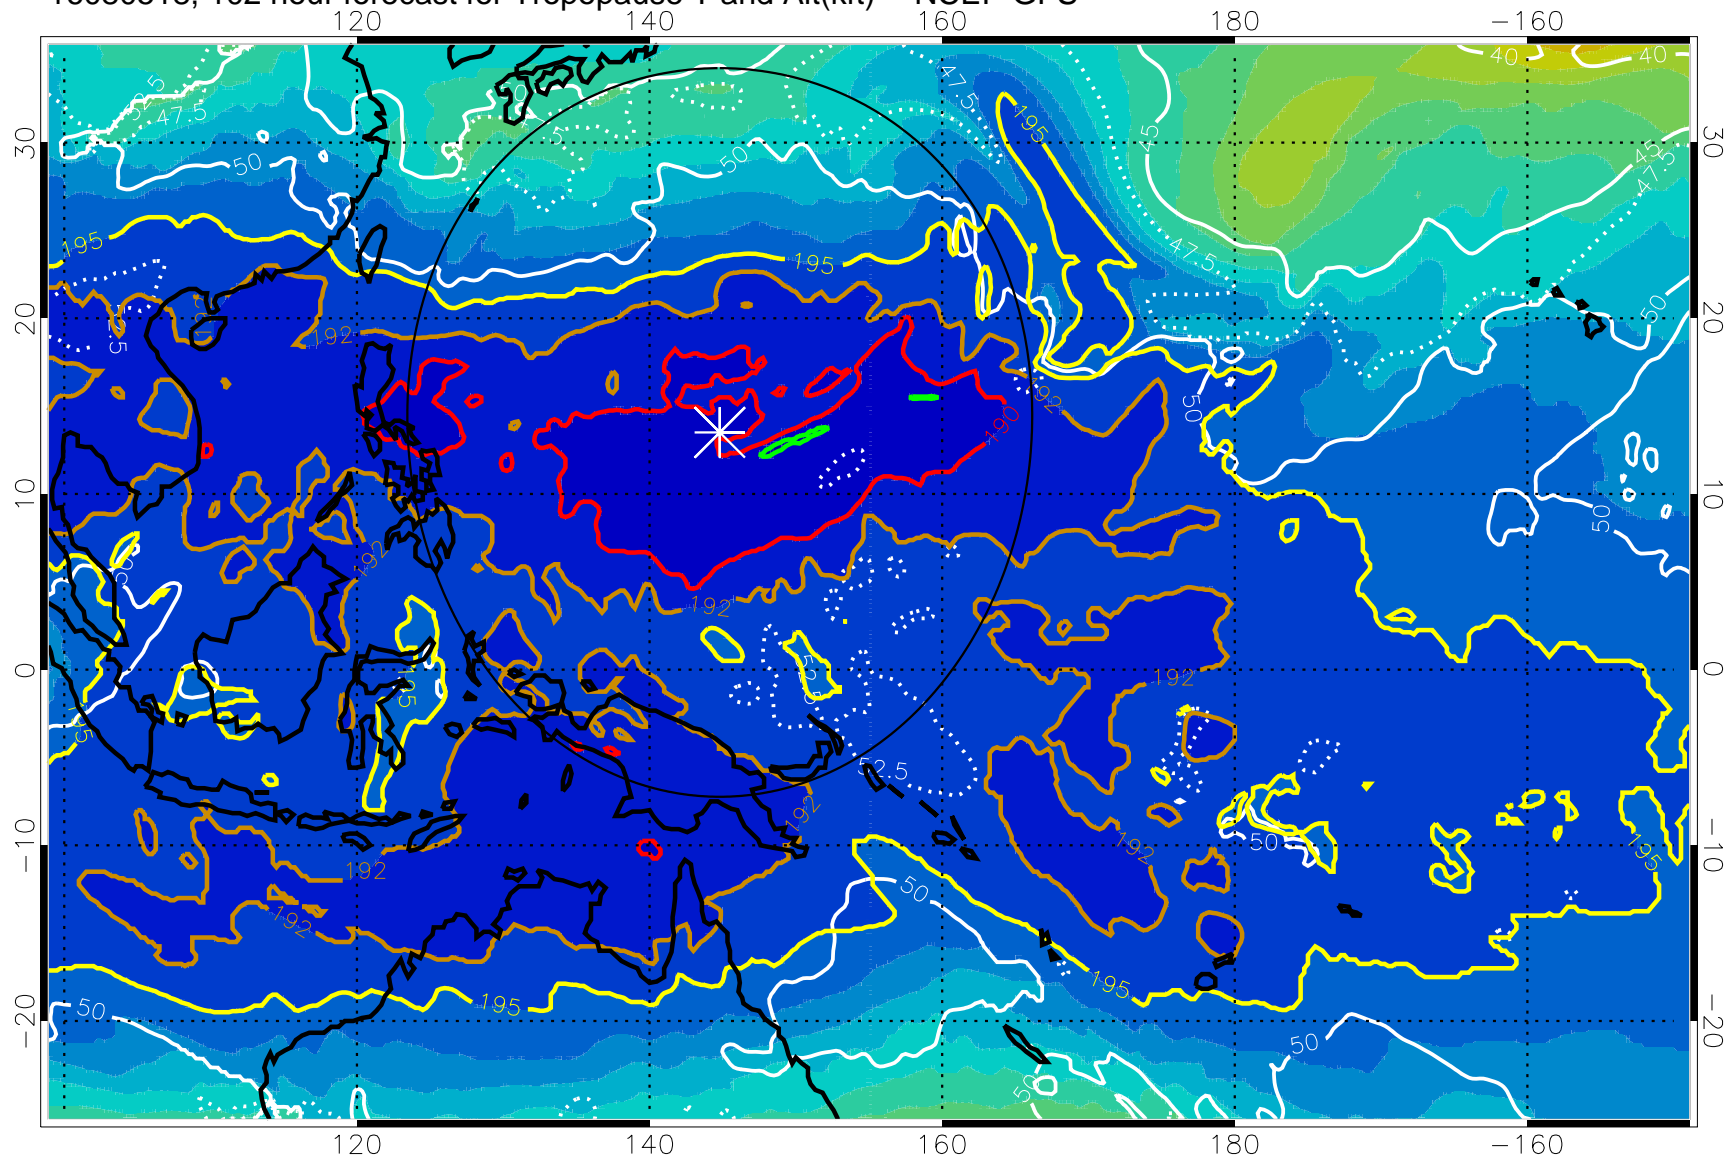

190 200 210 220 230
Tropopause T, K

Tropopause Altitude in kft (white)

192.5K Isotherm 195K Isotherm
187.5K Isotherm 190K Isotherm

Range ring of 2304 km

16080512, 96 hour forecast for Tropopause T and Alt(kft) -- NCEP GFS

190 200 210 220 230
Tropopause T, K

Tropopause Altitude in kft (white)

192.5K Isotherm 195K Isotherm
187.5K Isotherm 190K Isotherm

Range ring of 2304 km

16080518, 102 hour forecast for Tropopause T and Alt(kft) -- NCEP GFS