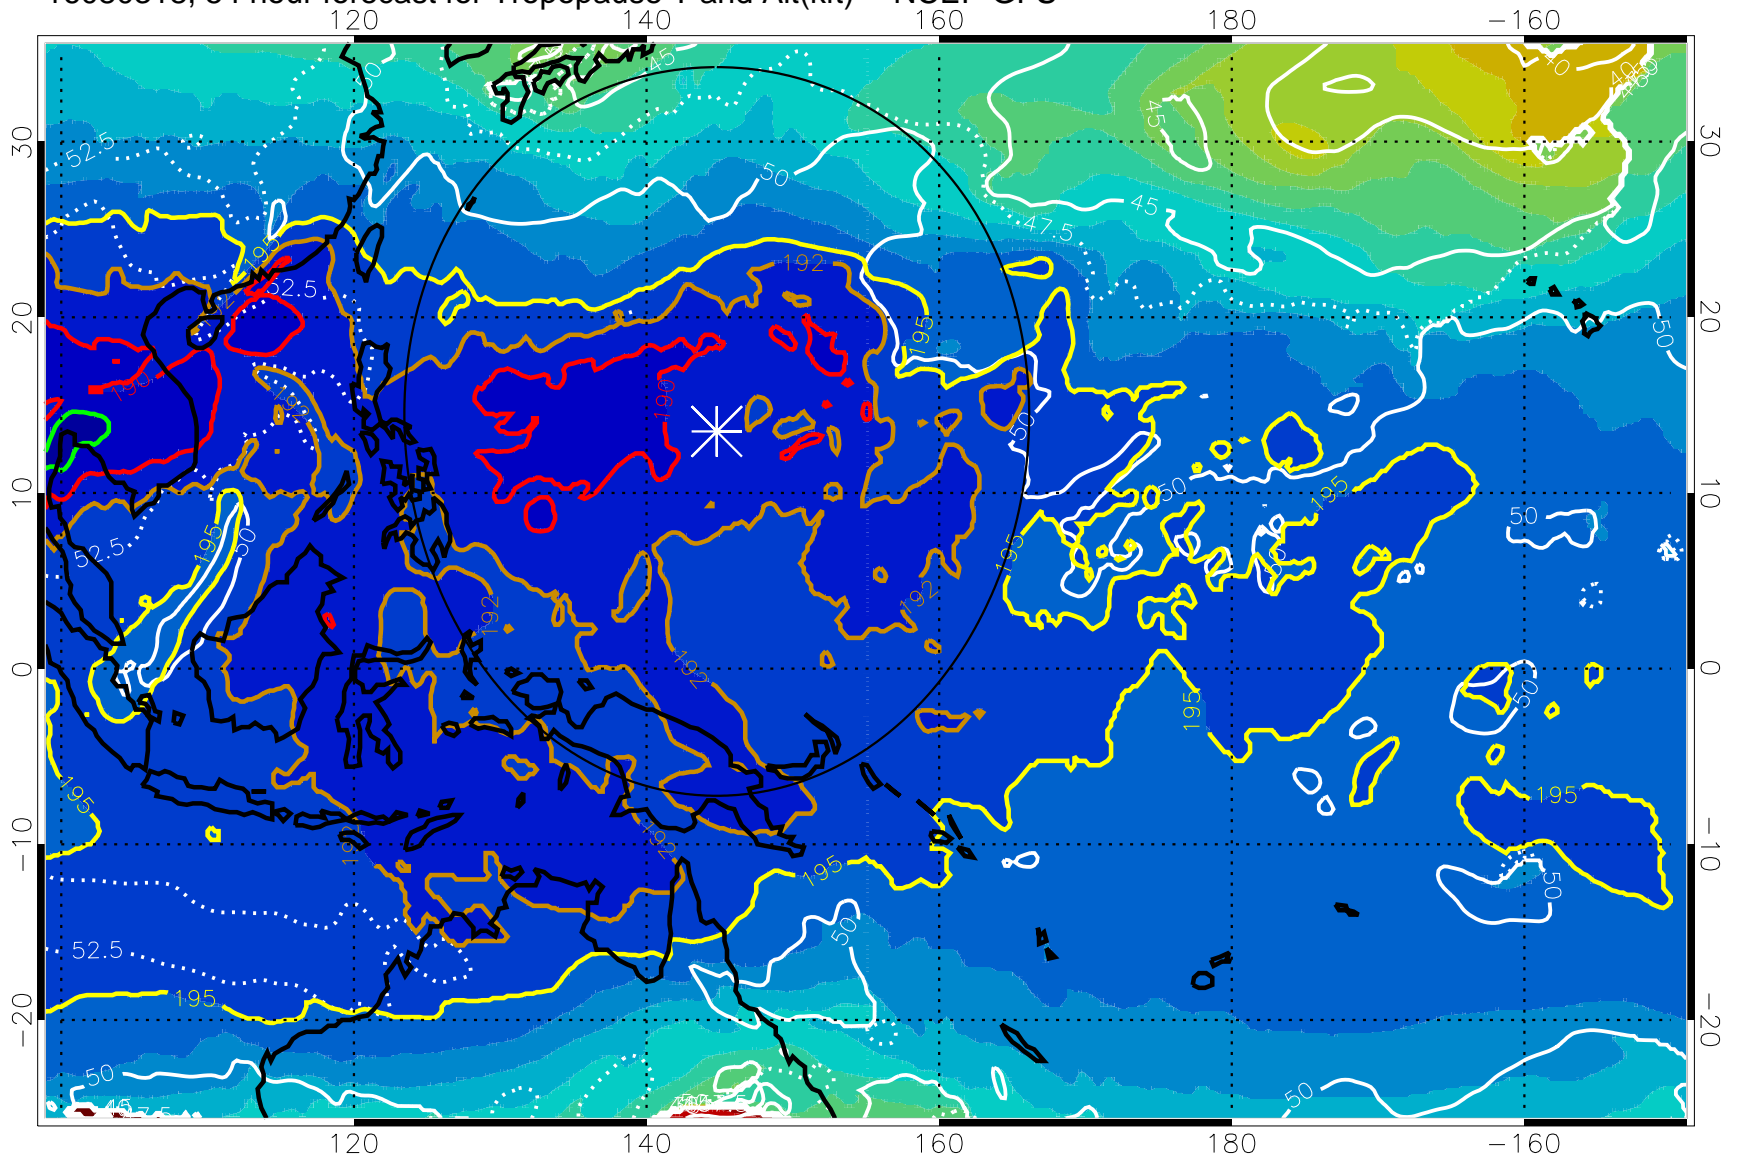

16080318, 54 hour forecast for Tropopause T and Alt(kft) -- NCEP GFS

190 200 210 220 230

Tropopause T, K

Tropopause Altitude in kft (white)

192.5K Isotherm 195K Isotherm

187.5K Isotherm 190K Isotherm

Range ring of 2304 km