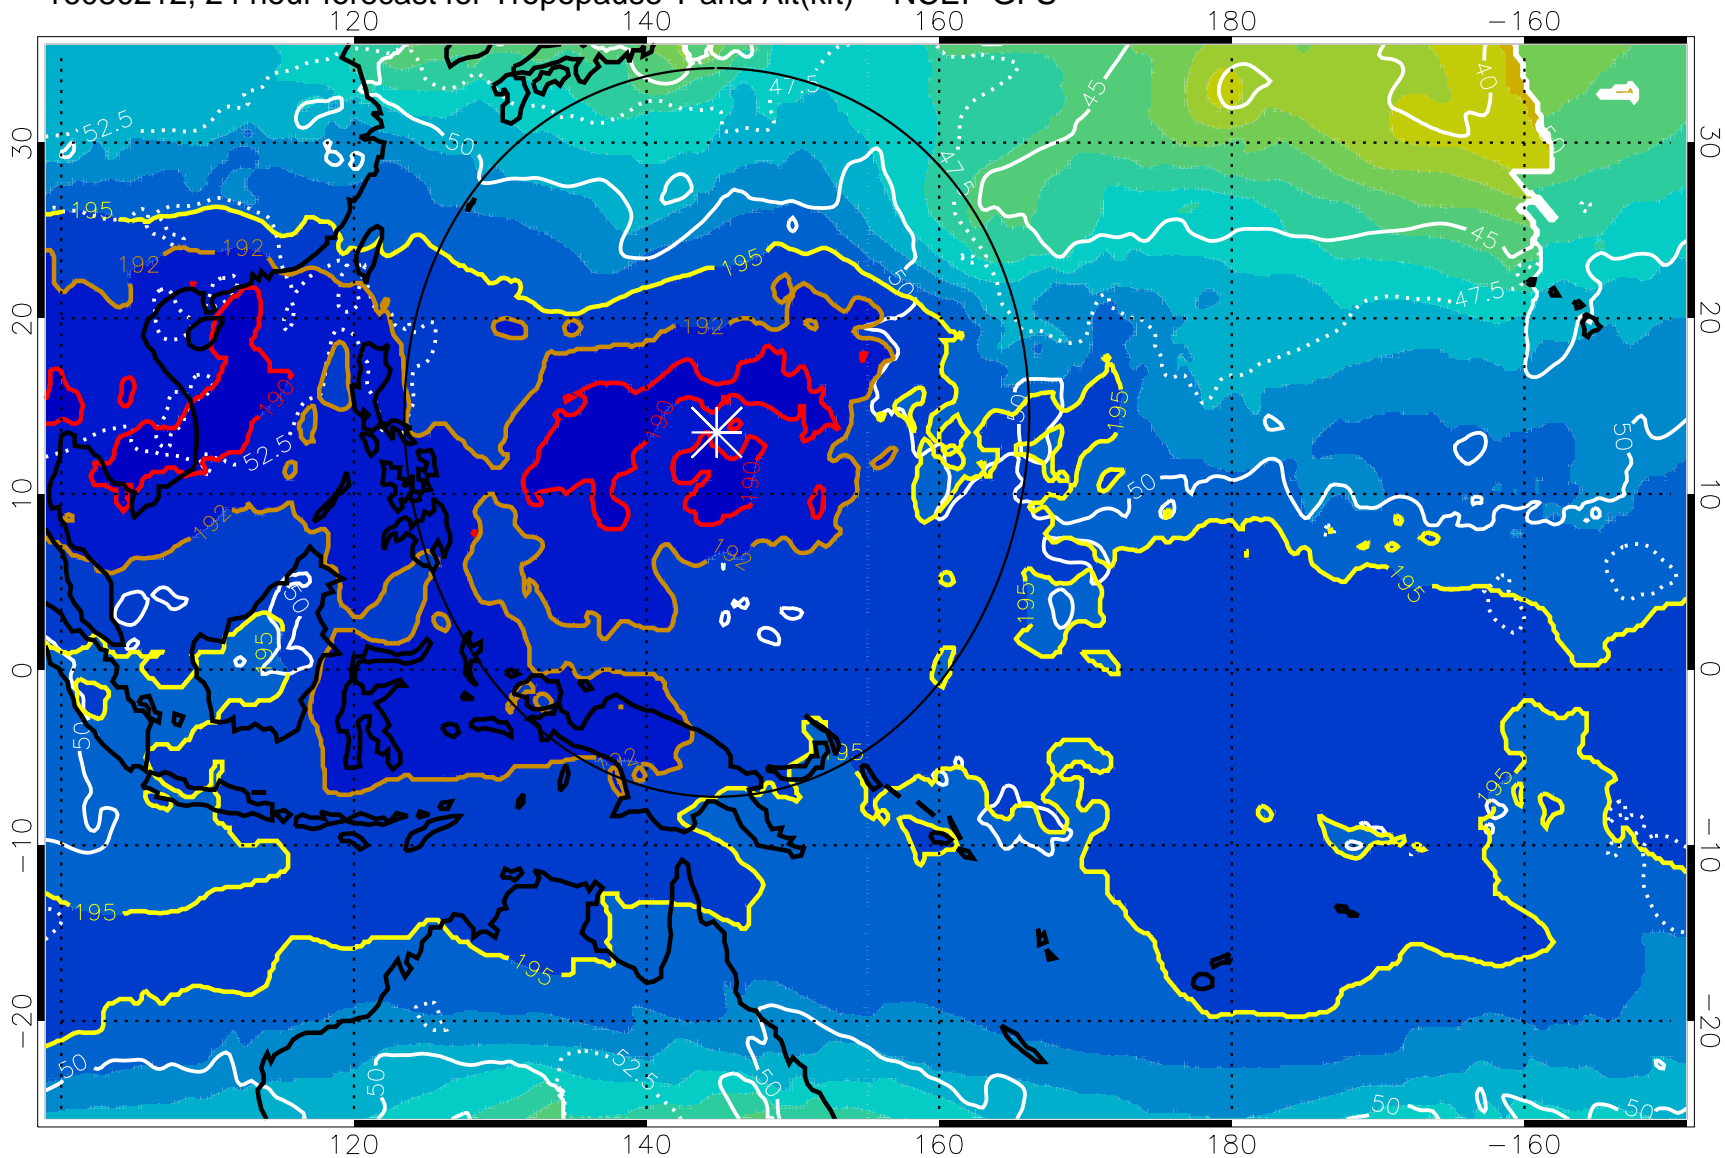

16080212, 24 hour forecast for Tropopause T and Alt(kft) -- NCEP GFS

190   200   210   220   230
Tropopause T, K

Tropopause Altitude in kft (white)

192.5K Isotherm   195K Isotherm
187.5K Isotherm   190K Isotherm

Range ring of 2304 km