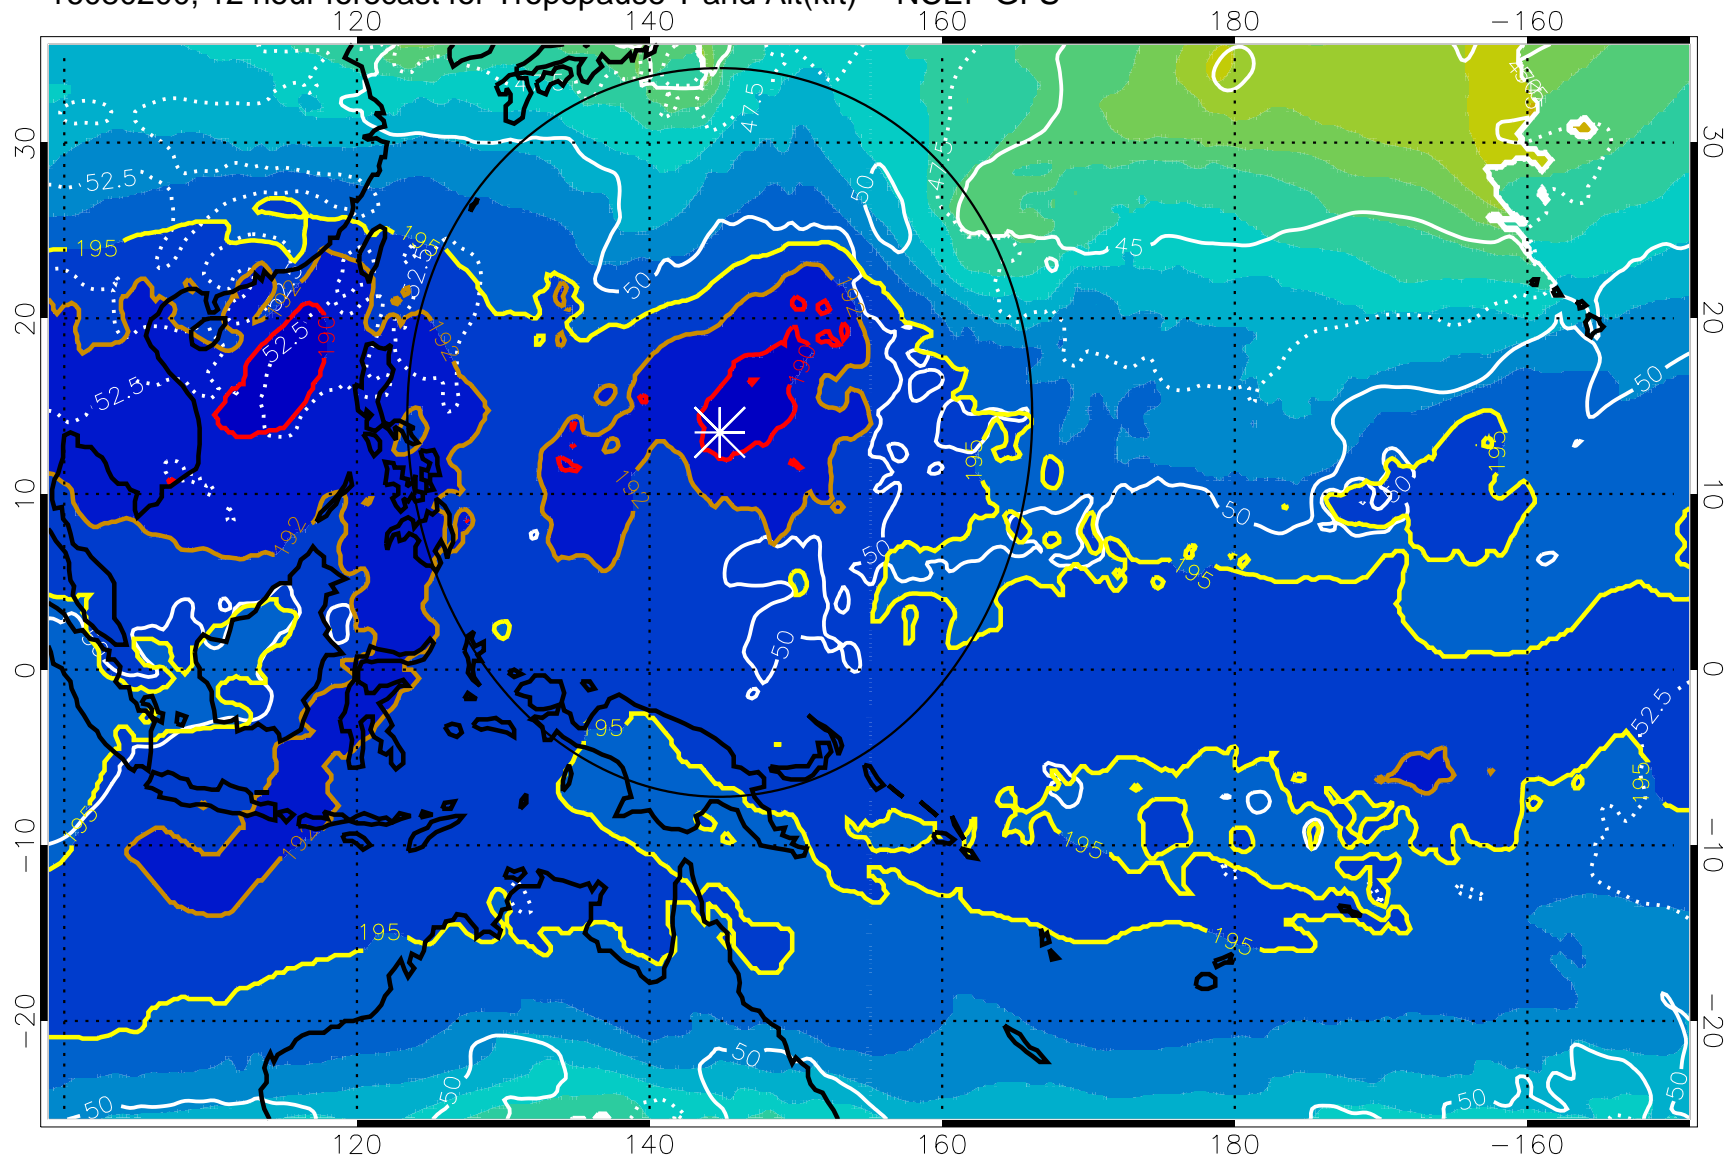

16080200, 12 hour forecast for Tropopause T and Alt(kft) -- NCEP GFS

190 200 210 220 230

Tropopause T, K

Tropopause Altitude in kft (white)

192.5K Isotherm 195K Isotherm
187.5K Isotherm 190K Isotherm

Range ring of 2304 km