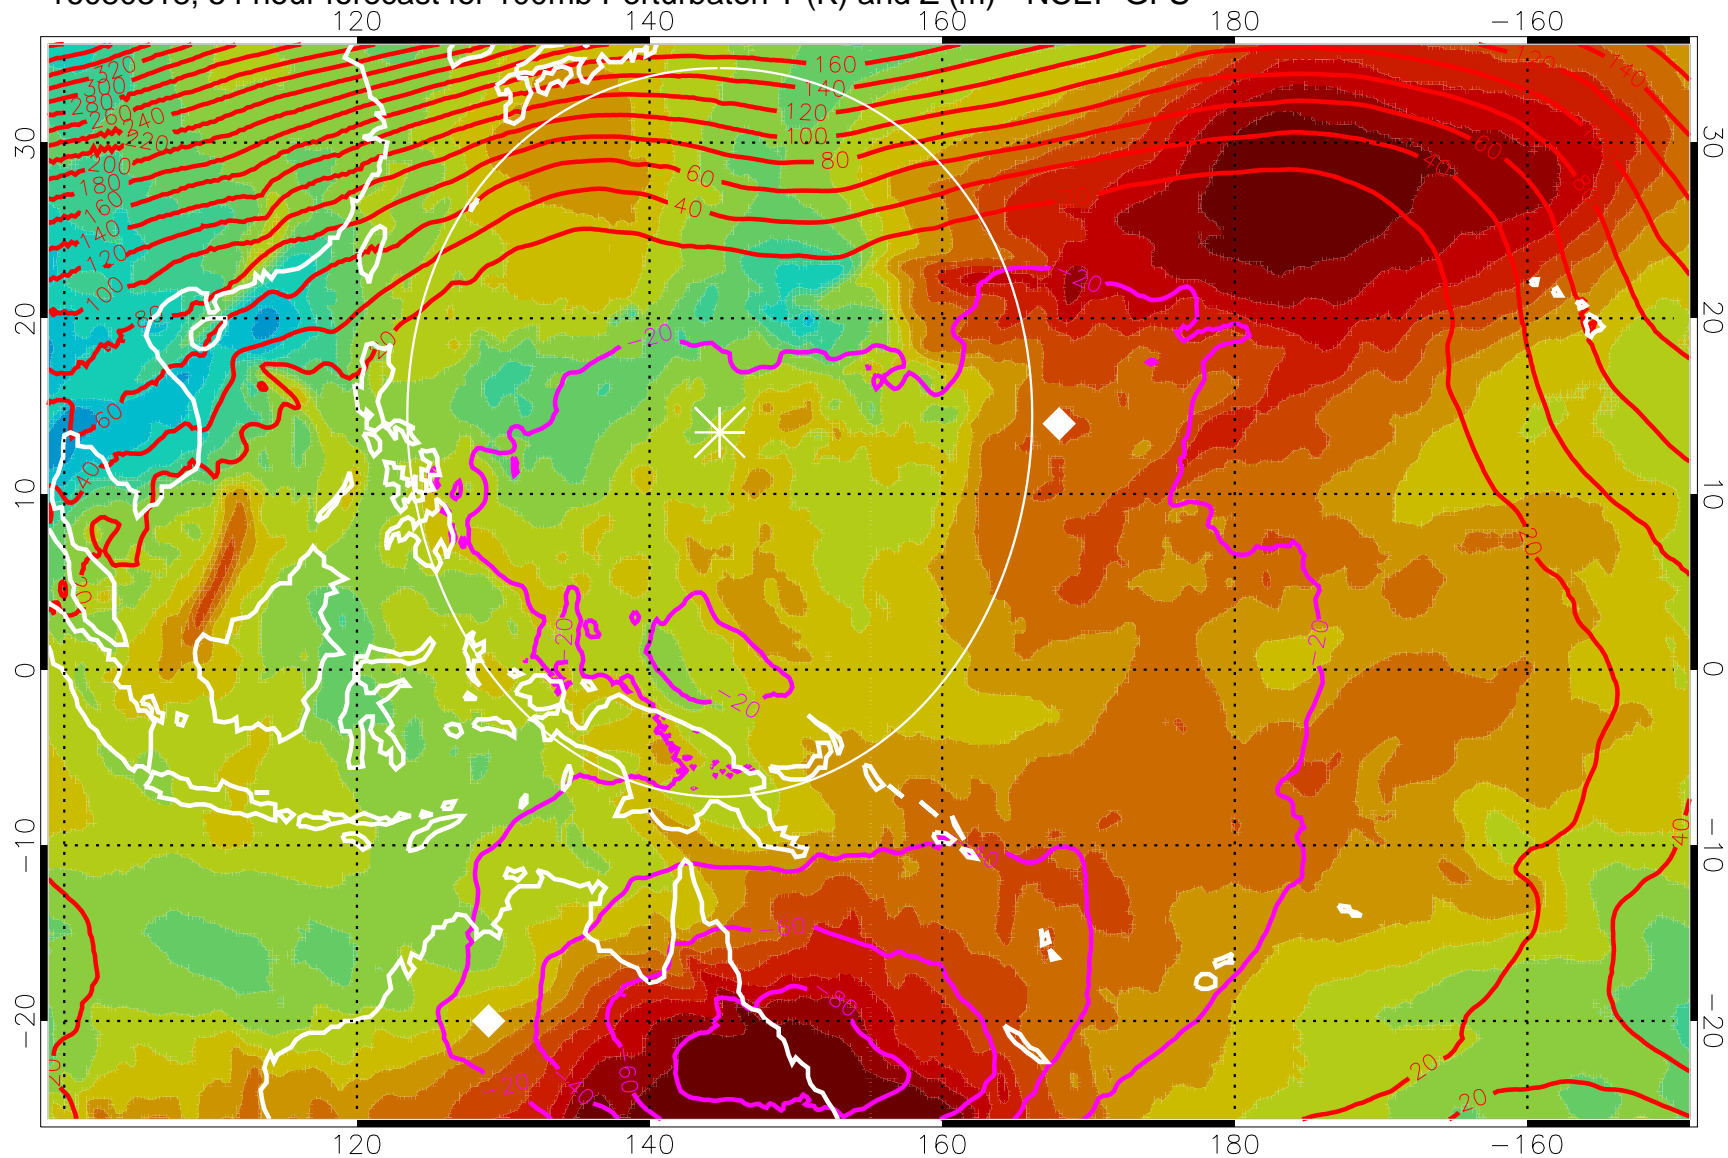

16080318, 54 hour forecast for 100mb Perturbaton T (K) and Z (m)-- NCEP GFS

Contours are 100 mbar Z perturbation (m)
Positive Z Contours
Negative Z Contours
Diamonds-mean pos. of anticyclones

Range ring of 2304 km