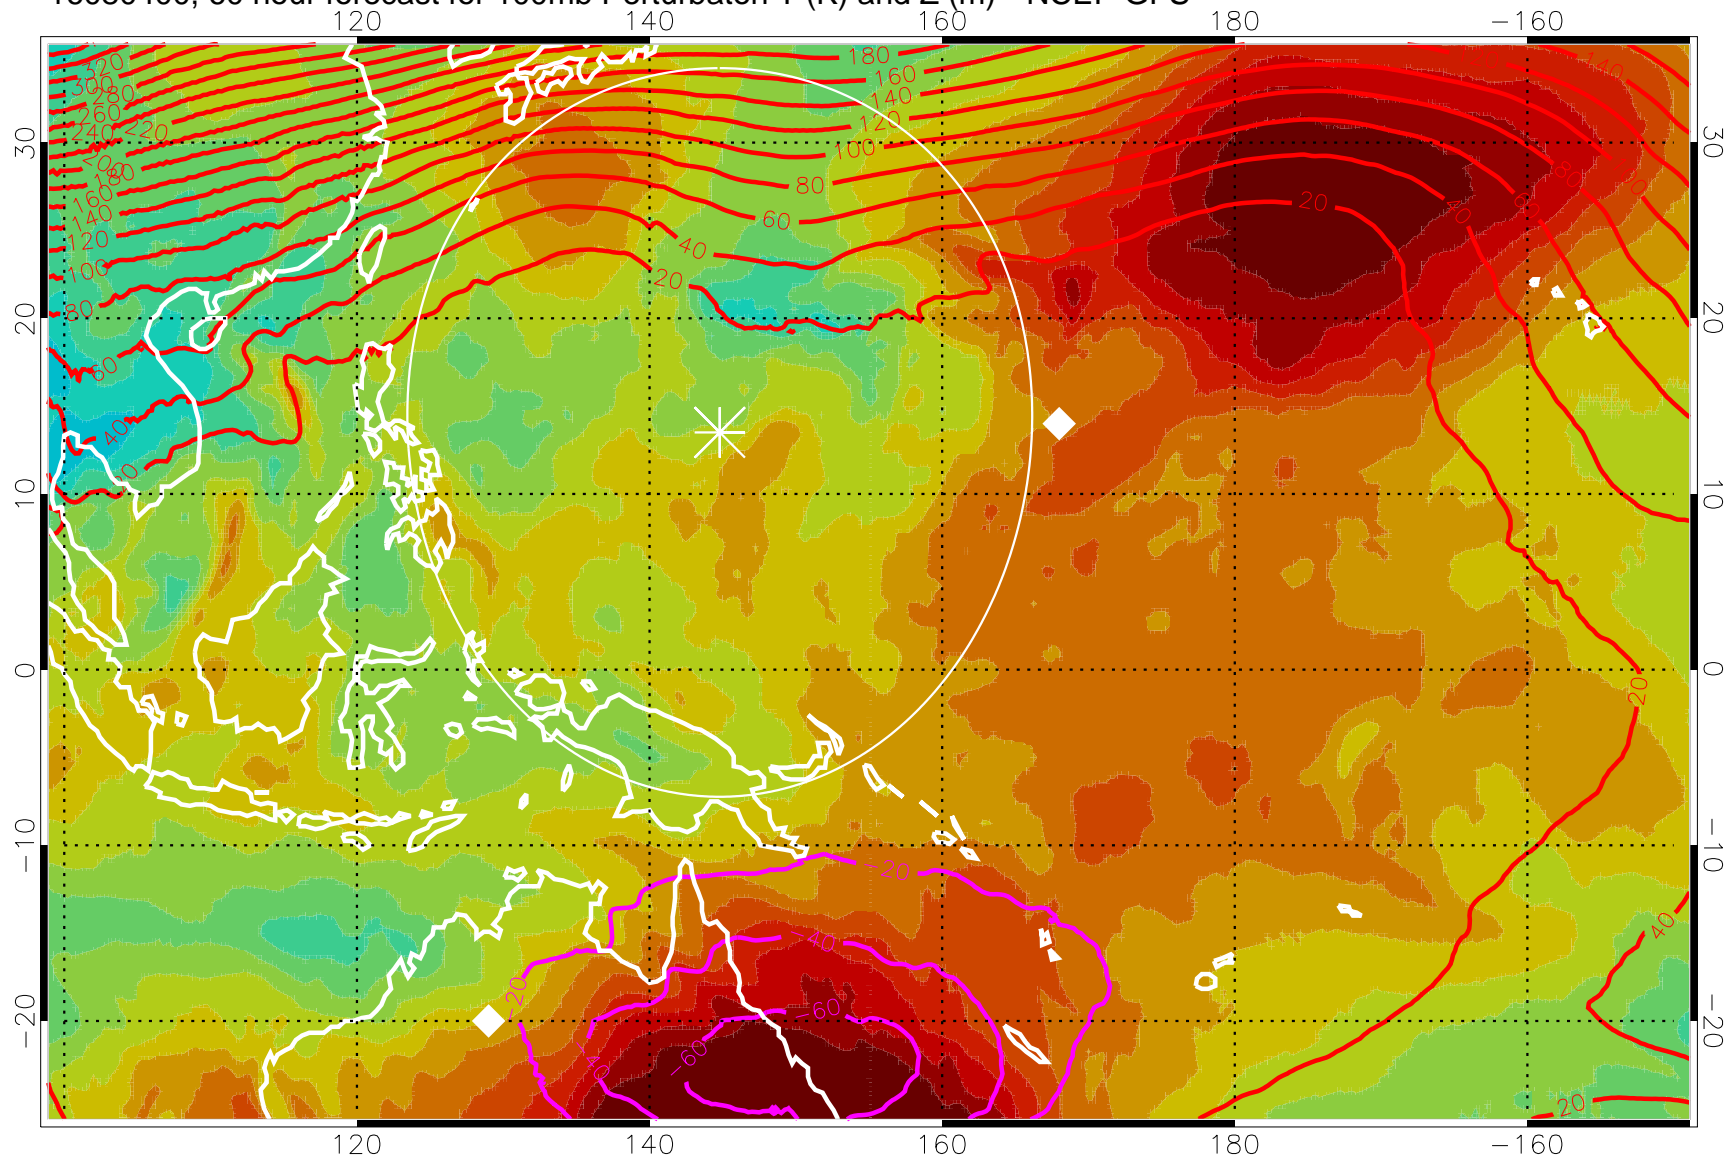

16080400, 60 hour forecast for 100mb Perturbaton T (K) and Z (m)-- NCEP GFS

Contours are 100 mbar Z perturbation (m)
Positive Z Contours
Negative Z Contours
Diamonds-mean pos. of anticyclones

Range ring of 2304 km