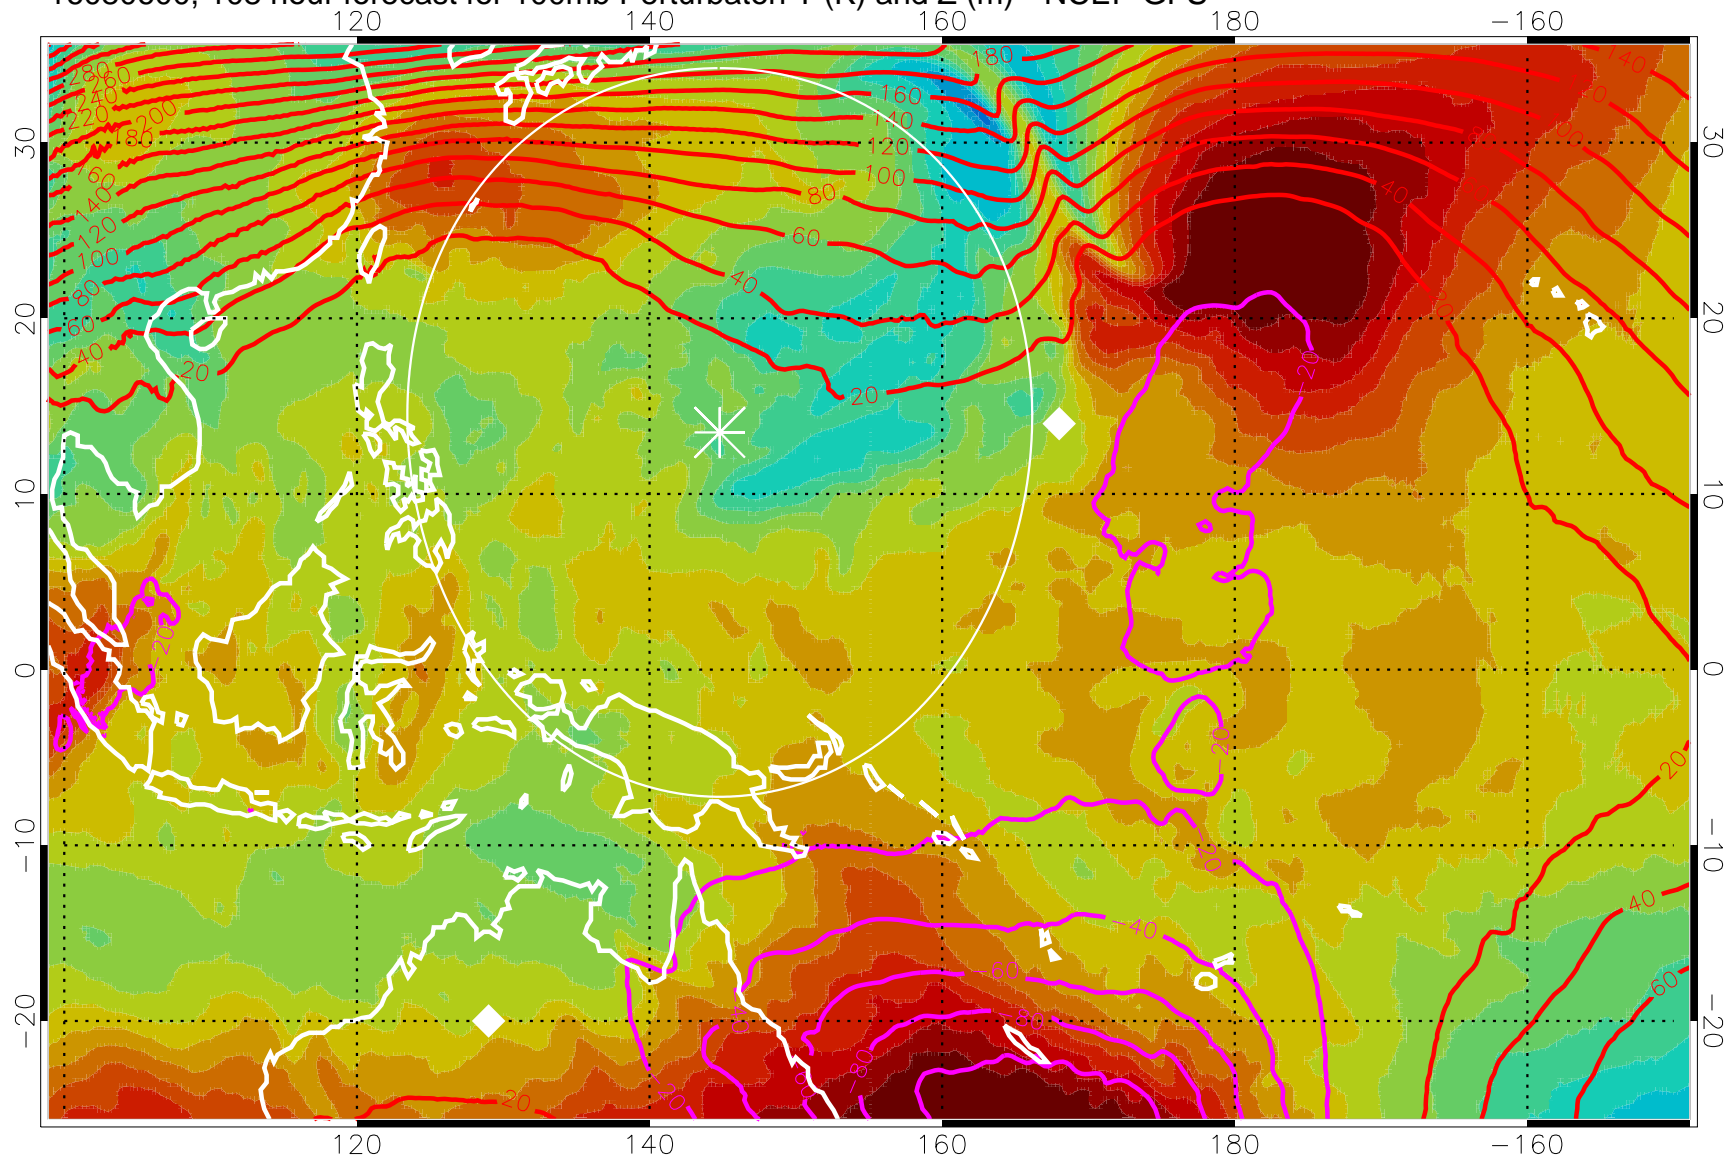

16080600, 108 hour forecast for 100mb Perturbaton T (K) and Z (m)-- NCEP GFS

Contours are 100 mbar Z perturbation (m)
Positive Z Contours
Negative Z Contours
Diamonds-mean pos. of anticyclones

Range ring of 2304 km