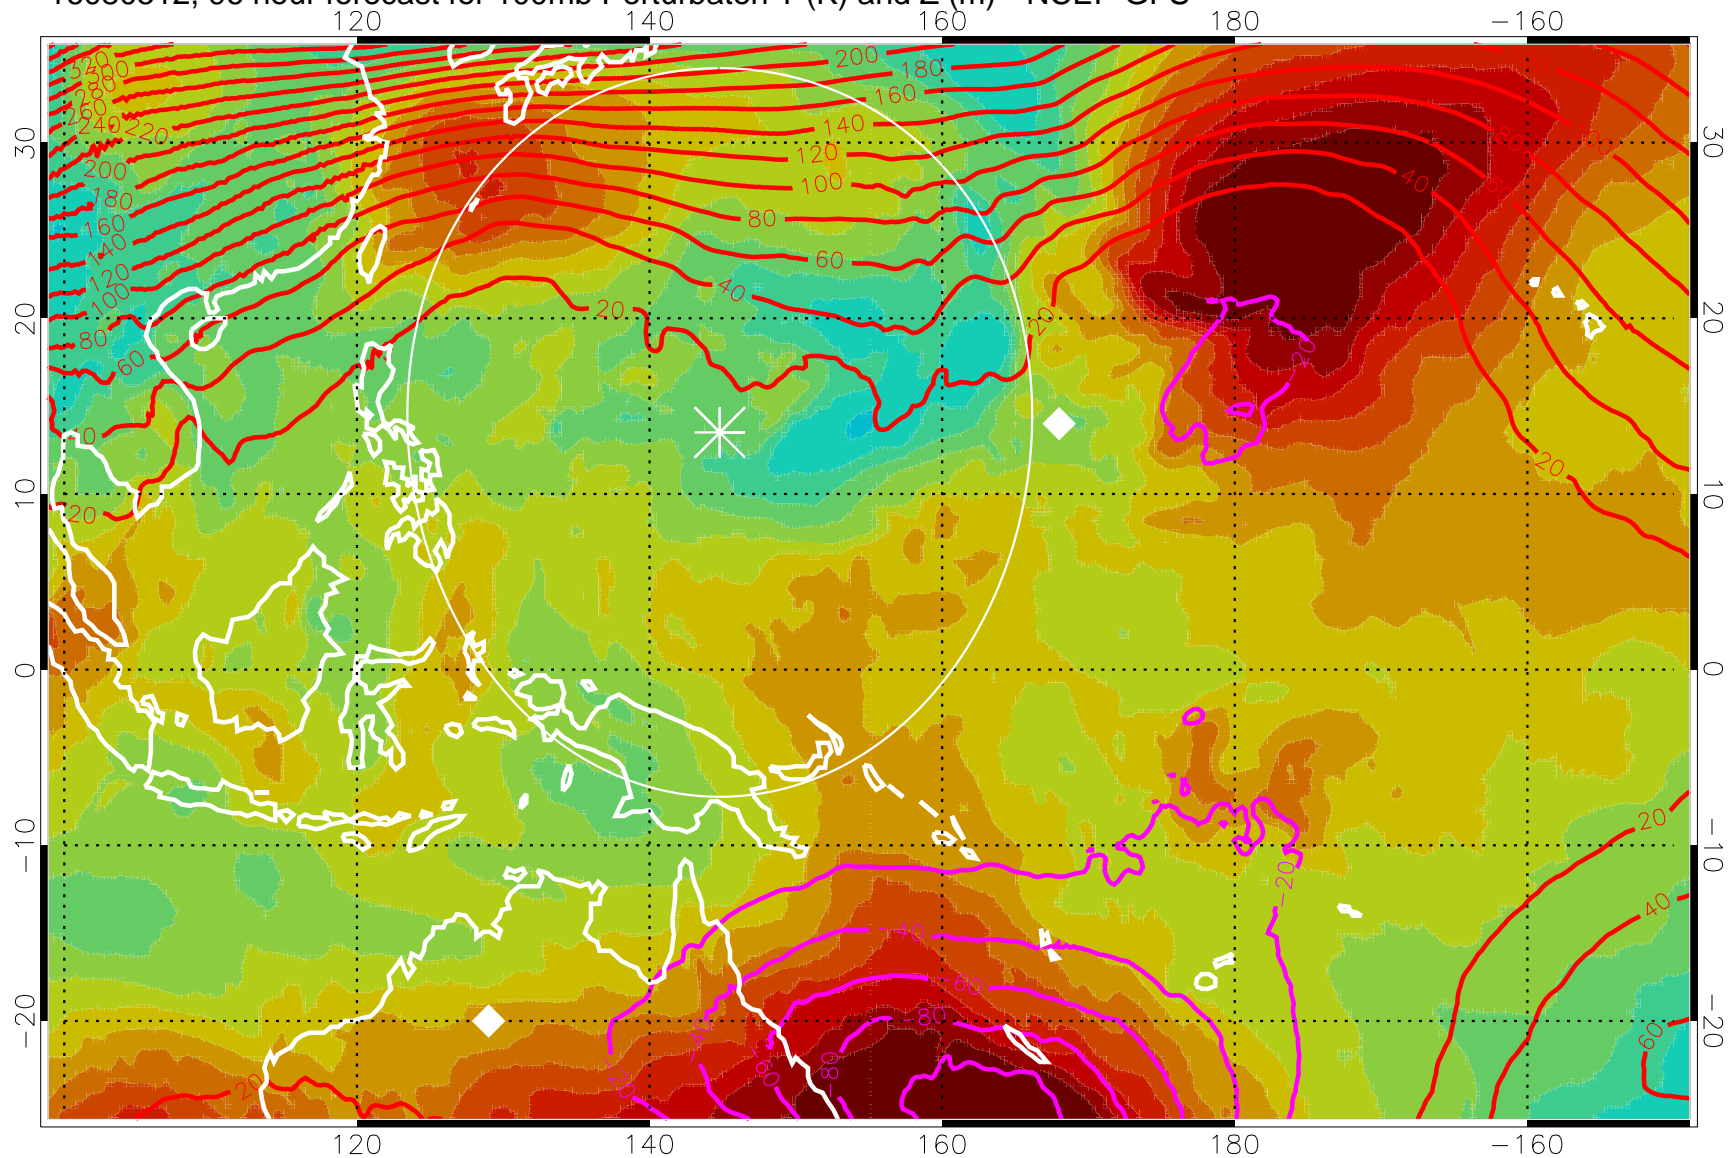

16080512, 96 hour forecast for 100mb Perturbaton T (K) and Z (m)-- NCEP GFS

T deviation from jan-feb mean, K

Contours are 100 mbar Z perturbation (m)
Positive Z Contours
Negative Z Contours
Diamonds-mean pos. of anticyclones

Range ring of 2304 km