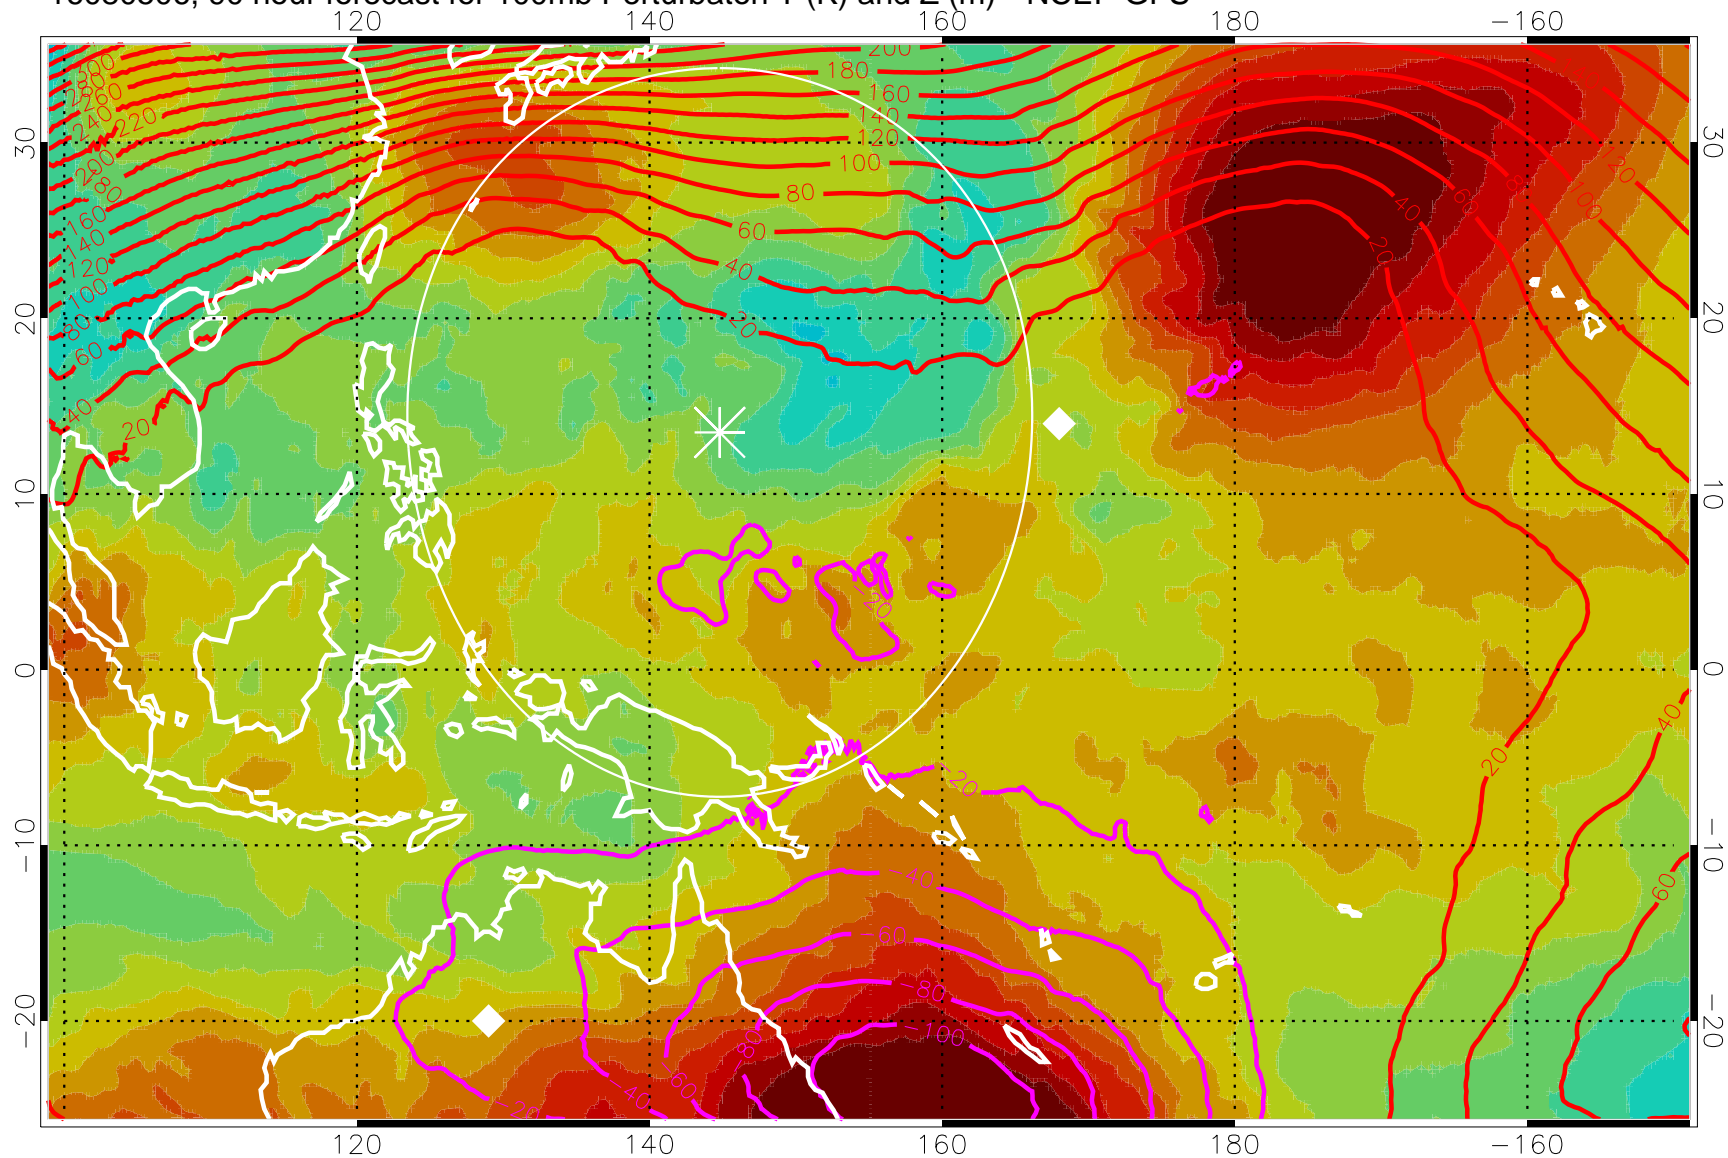

16080506, 90 hour forecast for 100mb Perturbaton T (K) and Z (m)-- NCEP GFS

Contours are 100 mbar Z perturbation (m)
Positive Z Contours
Negative Z Contours
Diamonds-mean pos. of anticyclones

Range ring of 2304 km