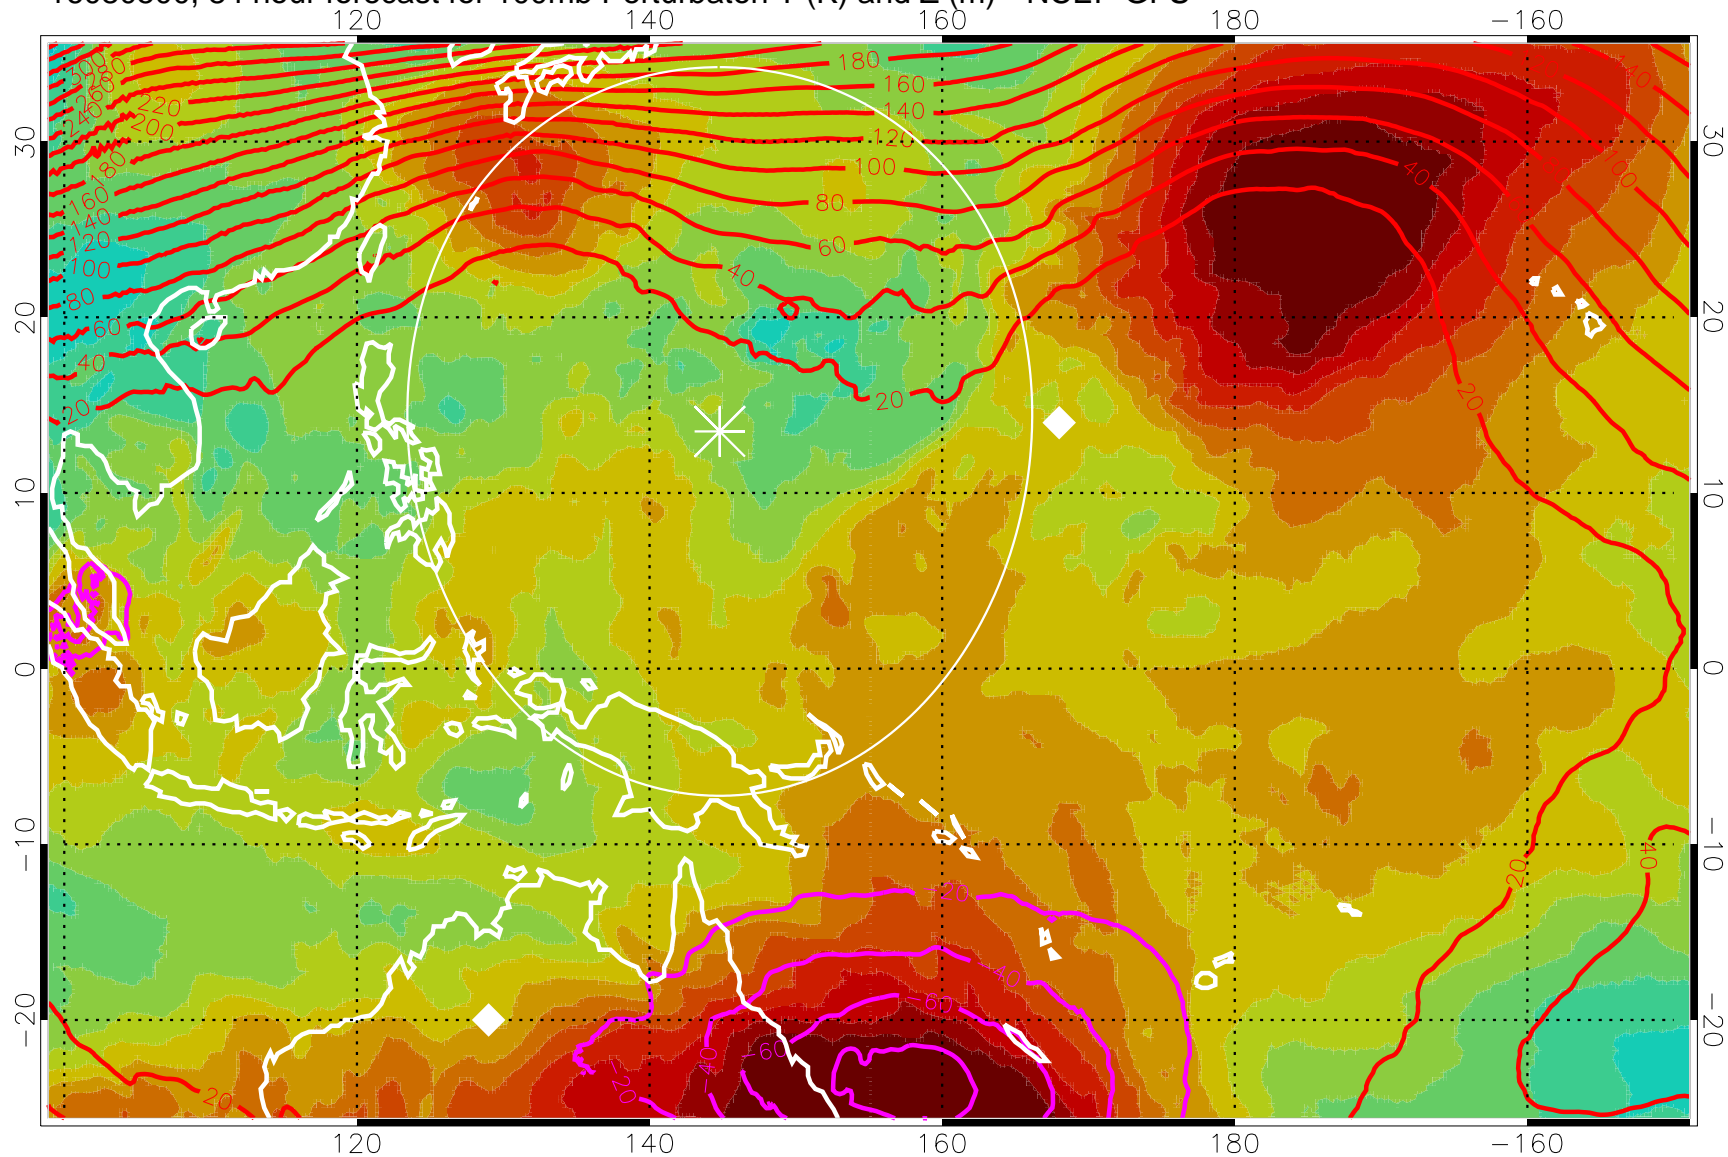

16080500, 84 hour forecast for 100mb Perturbaton T (K) and Z (m)-- NCEP GFS

Contours are 100 mbar Z perturbation (m)
Positive Z Contours
Negative Z Contours
Diamonds-mean pos. of anticyclones

Range ring of 2304 km