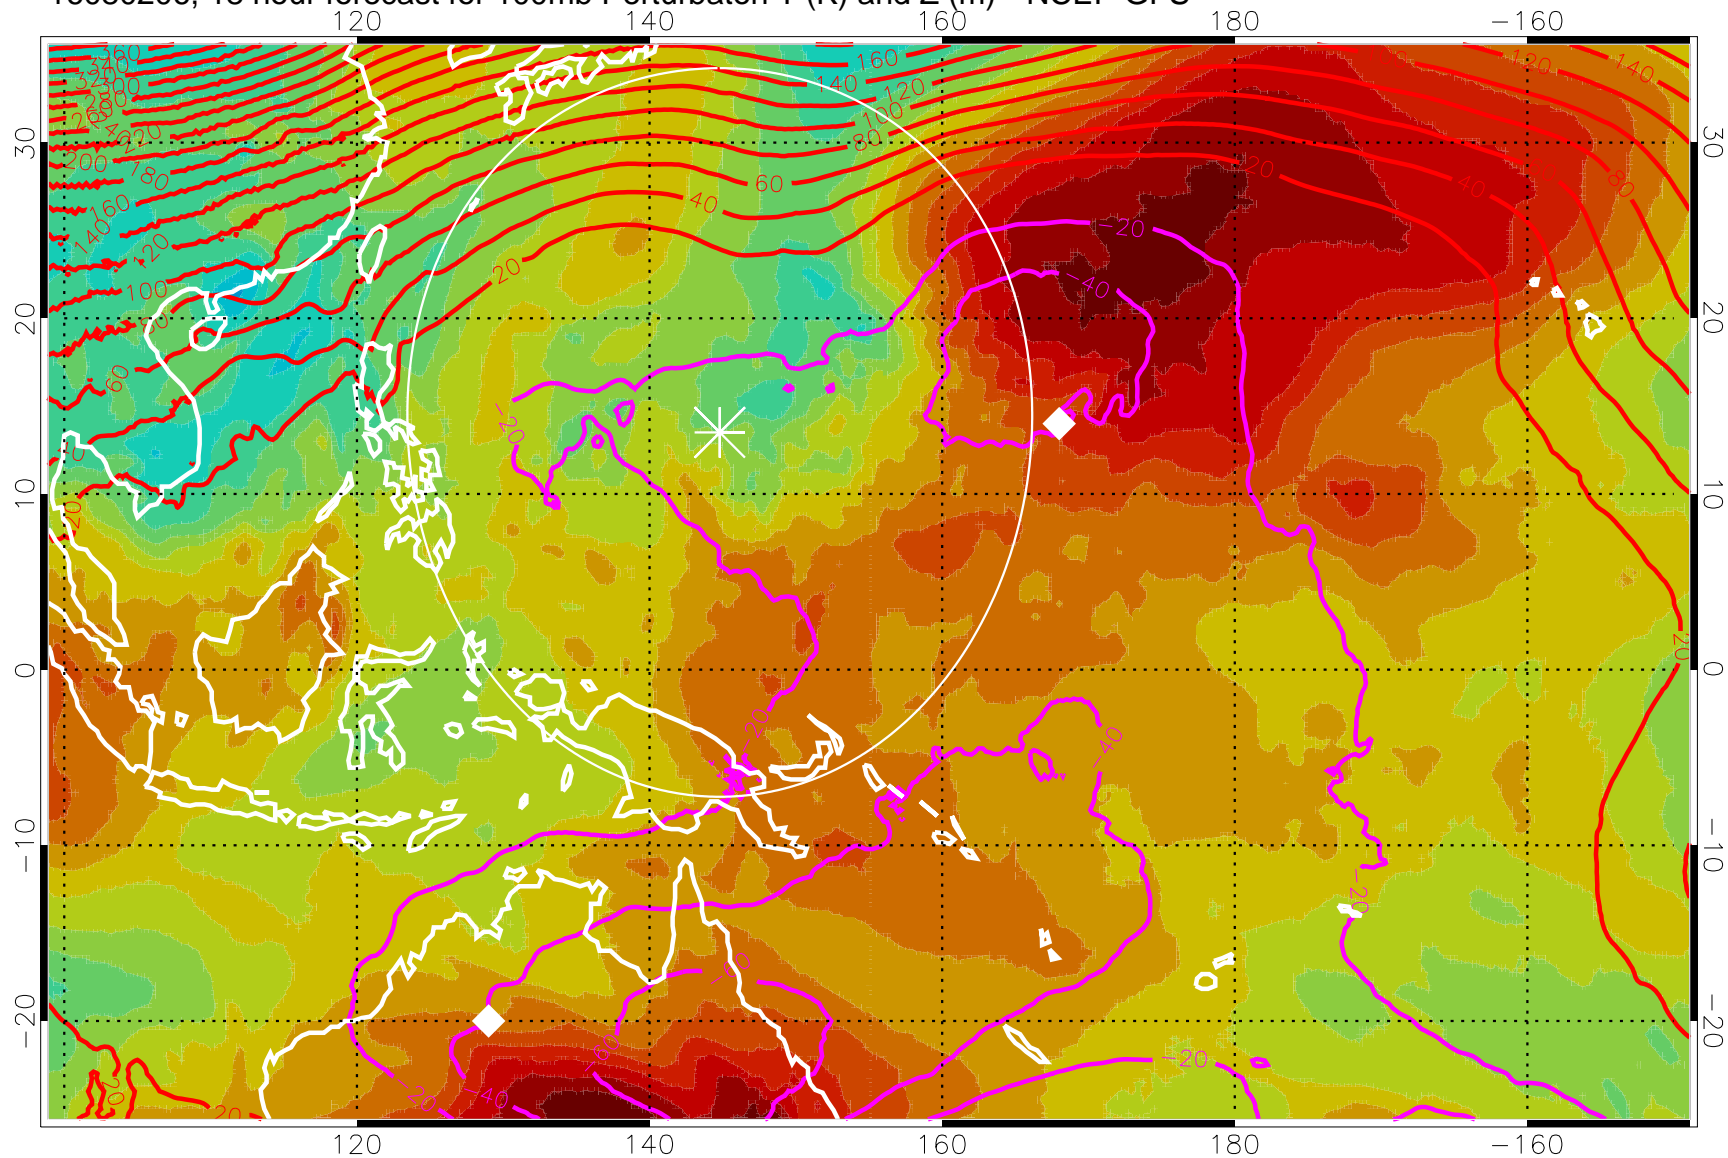

16080206, 18 hour forecast for 100mb Perturbaton T (K) and Z (m)-- NCEP GFS

Contours are 100 mbar Z perturbation (m)
Positive Z Contours
Negative Z Contours
Diamonds-mean pos. of anticyclones

Range ring of 2304 km