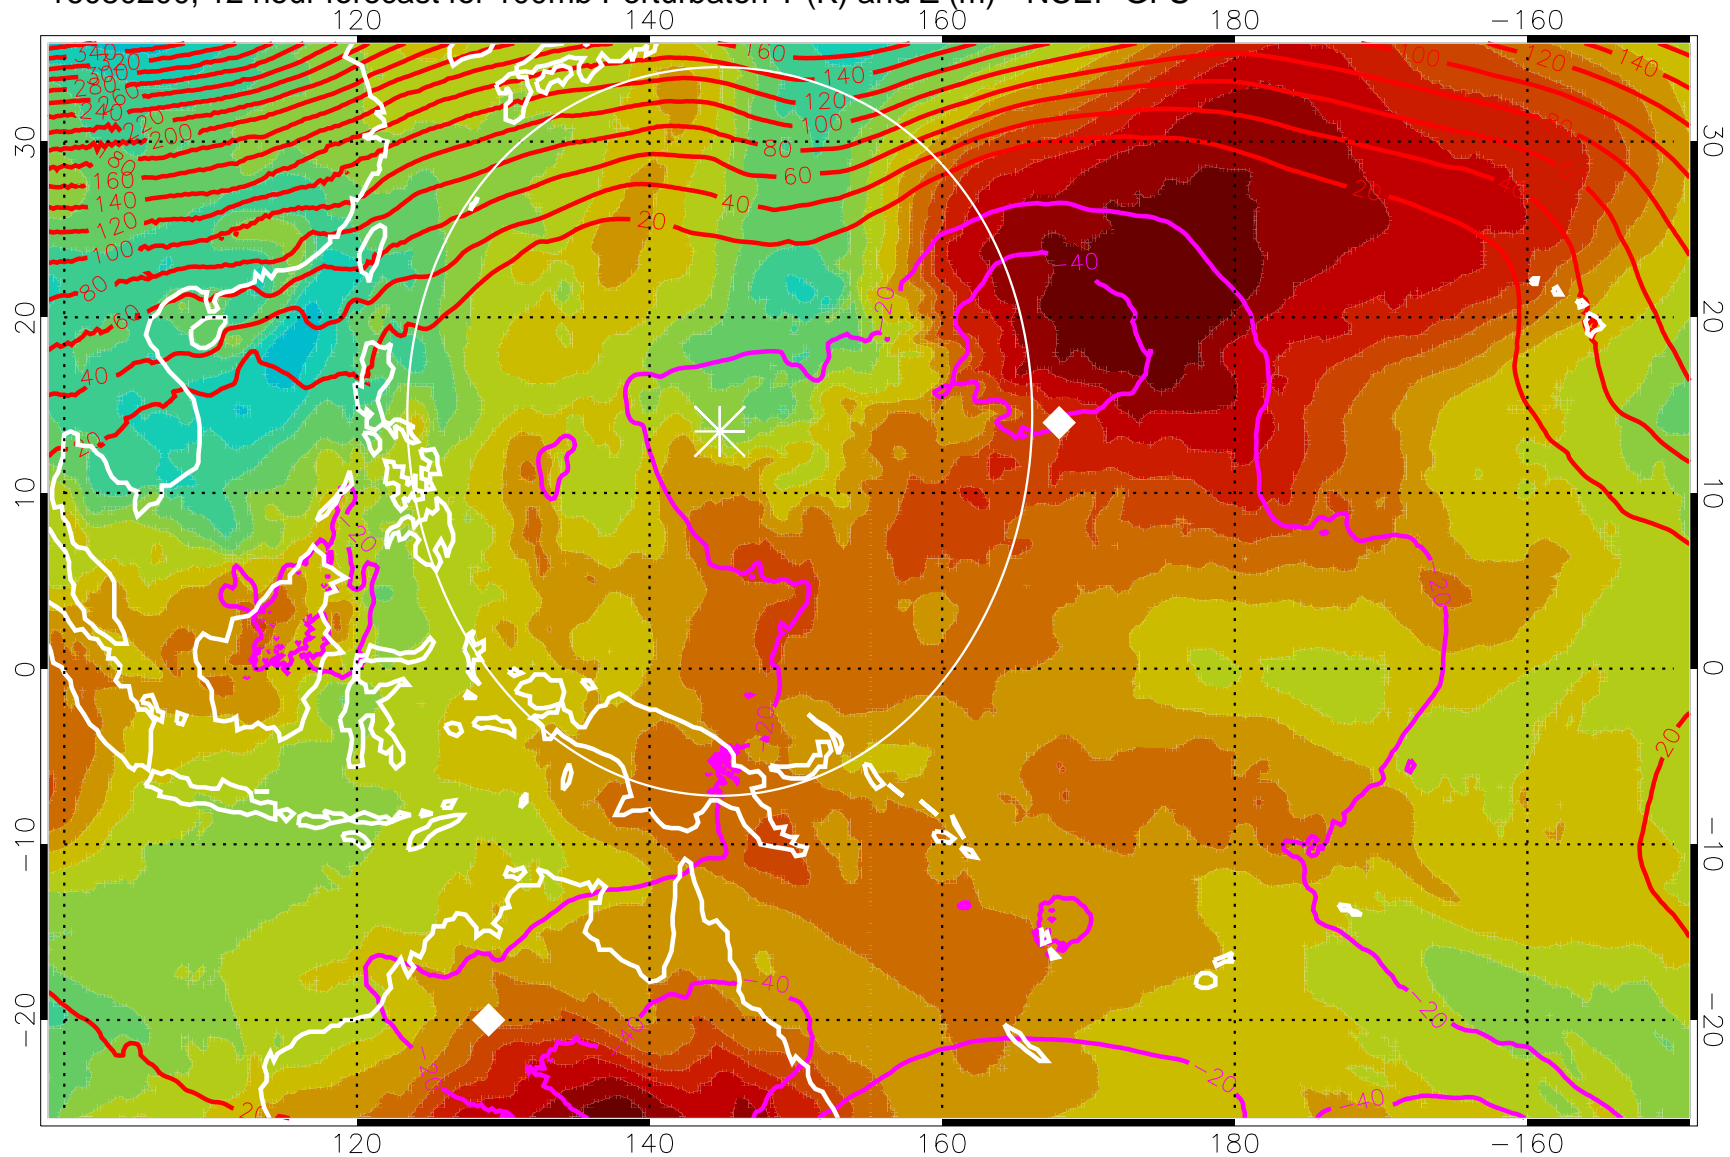

16080200, 12 hour forecast for 100mb Perturbaton T (K) and Z (m)-- NCEP GFS

Contours are 100 mbar Z perturbation (m)
Positive Z Contours
Negative Z Contours
Diamonds-mean pos. of anticyclones

Range ring of 2304 km