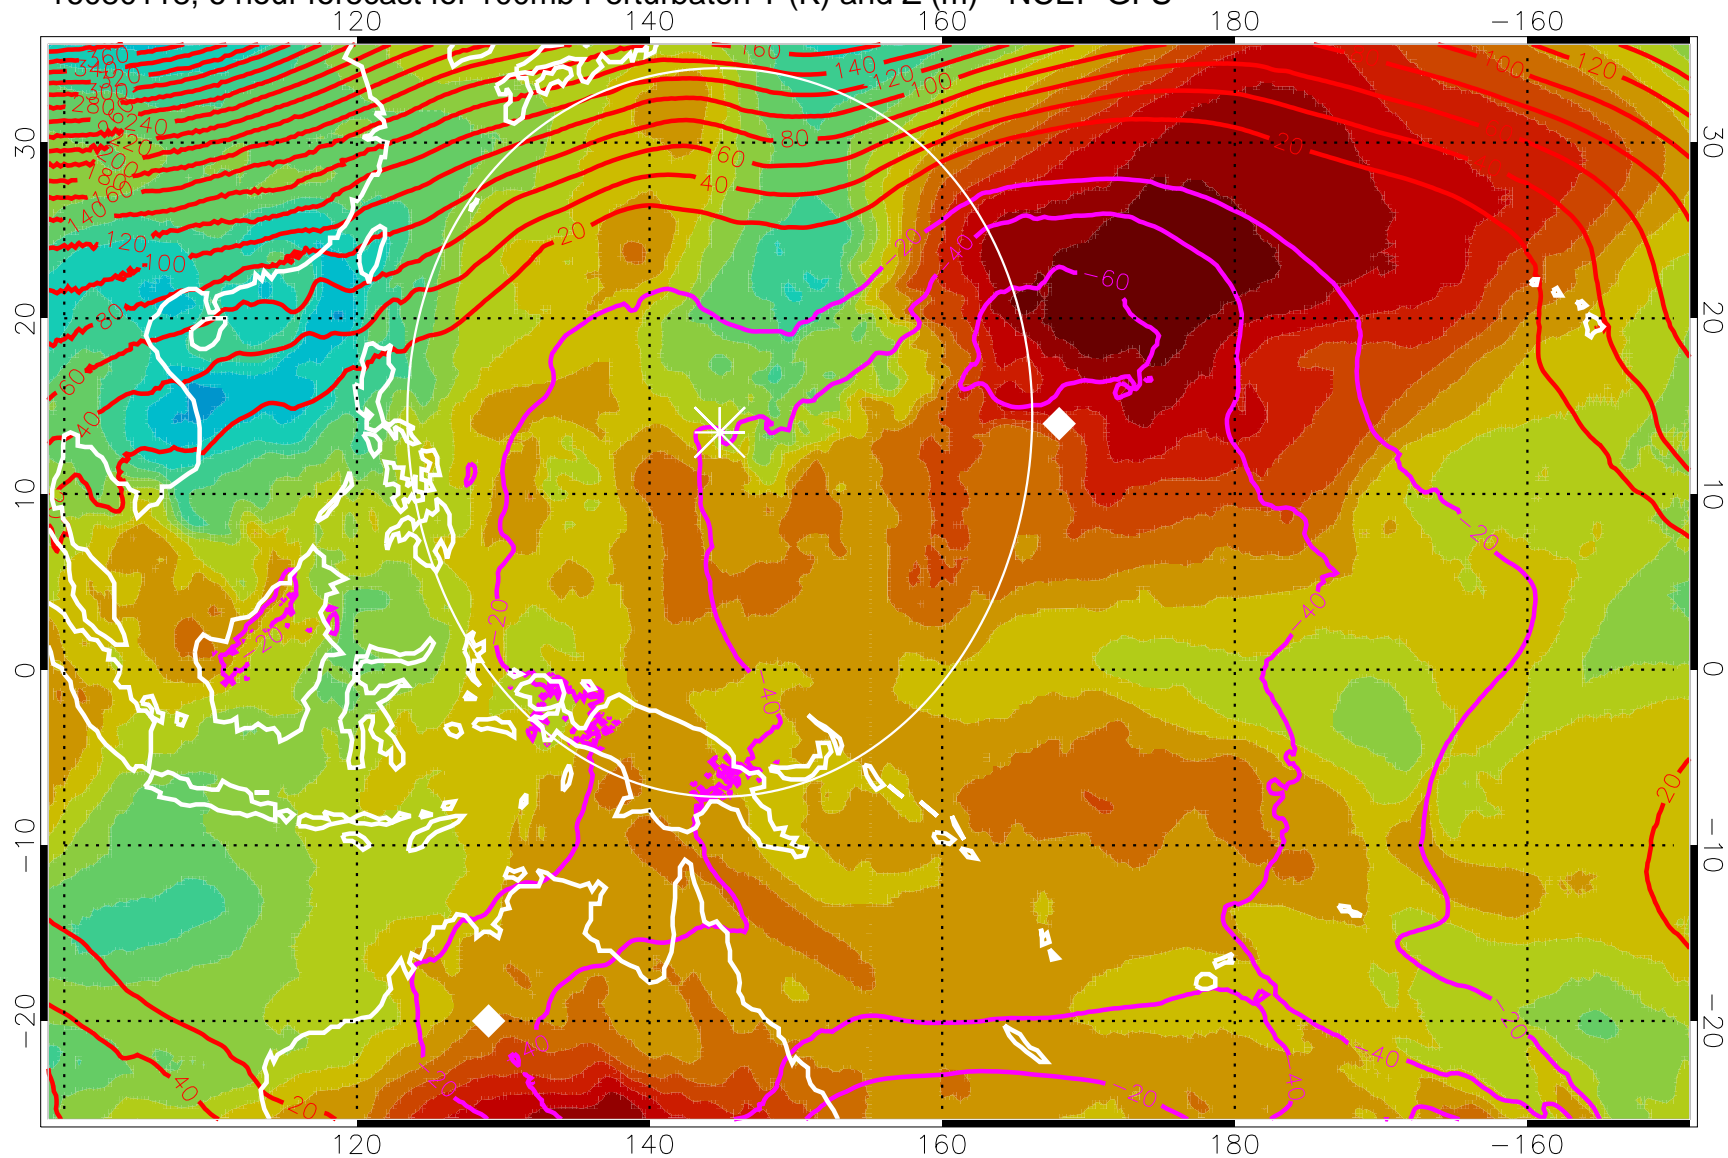

16080118, 6 hour forecast for 100mb Perturbaton T (K) and Z (m)-- NCEP GFS

Contours are 100 mbar Z perturbation (m)
Positive Z Contours
Negative Z Contours
Diamonds-mean pos. of anticyclones

Range ring of 2304 km