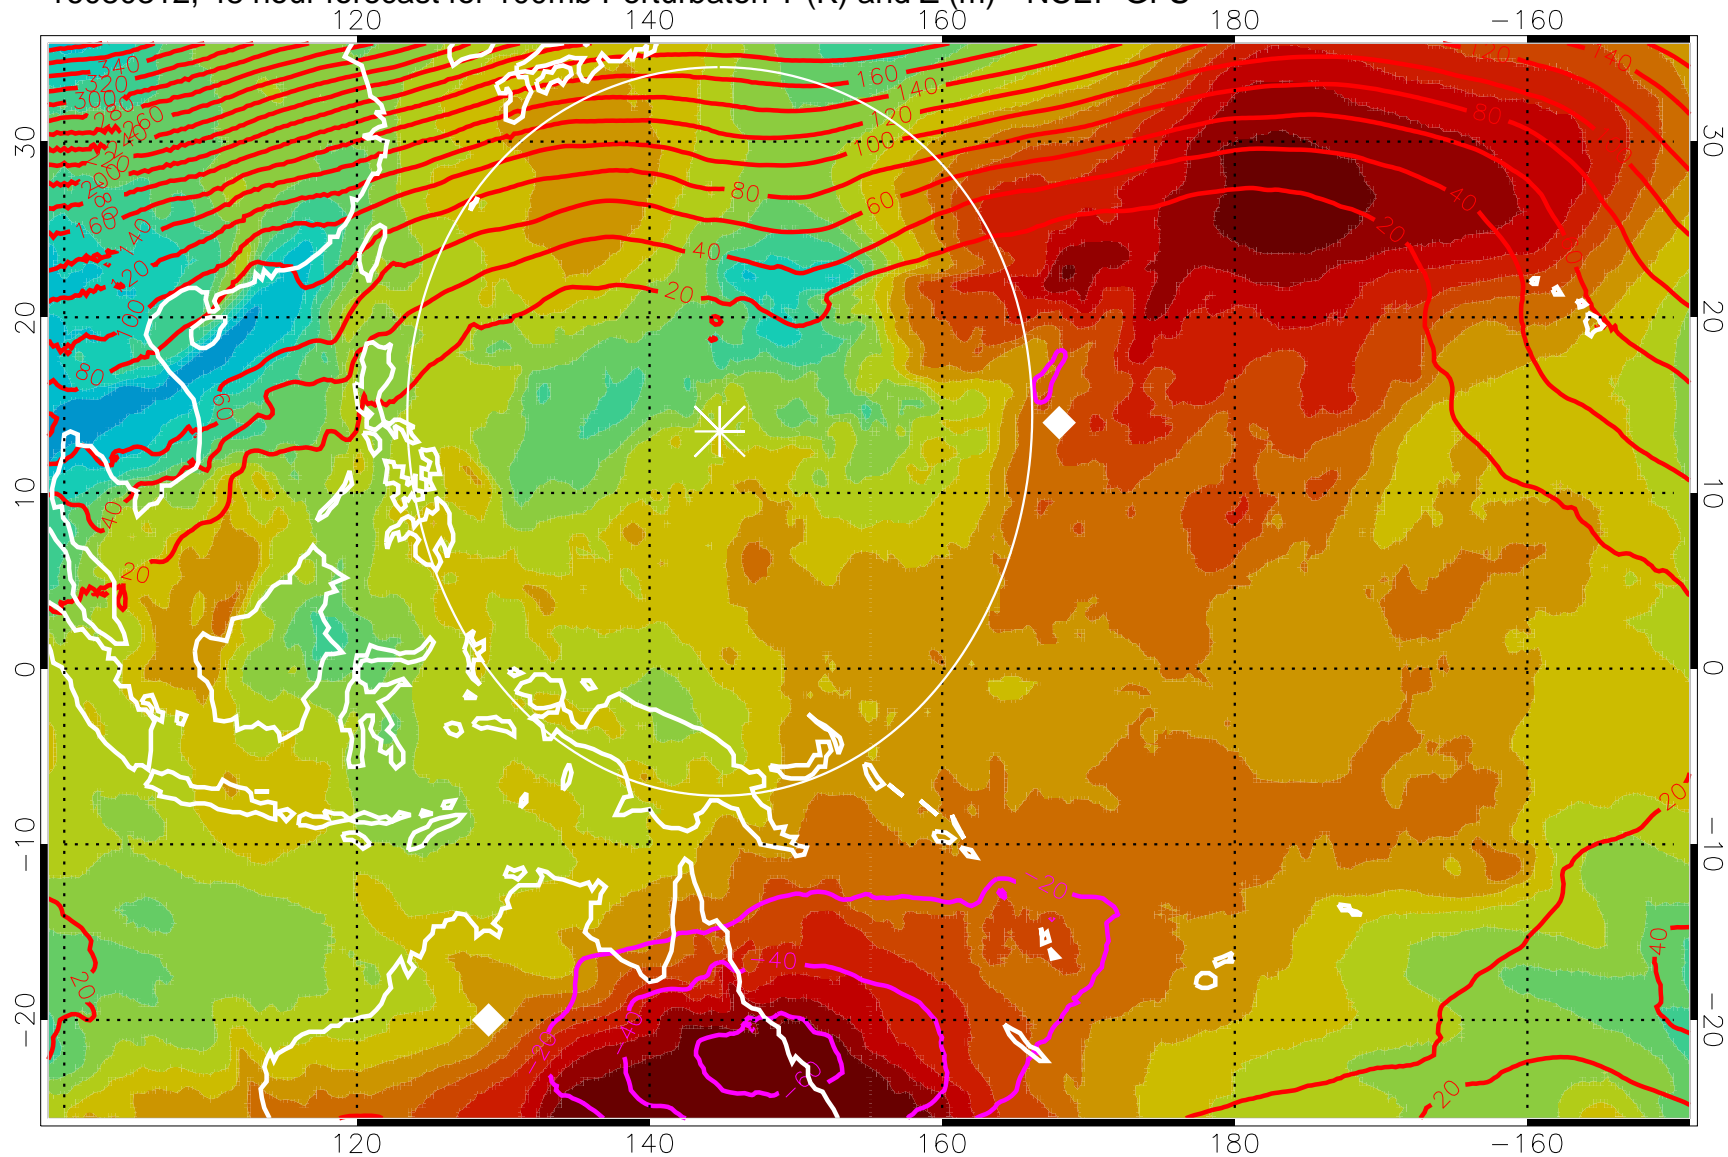

16080312, 48 hour forecast for 100mb Perturbaton T (K) and Z (m)-- NCEP GFS

Contours are 100 mbar Z perturbation (m)
Positive Z Contours
Negative Z Contours
Diamonds-mean pos. of anticyclones

Range ring of 2304 km