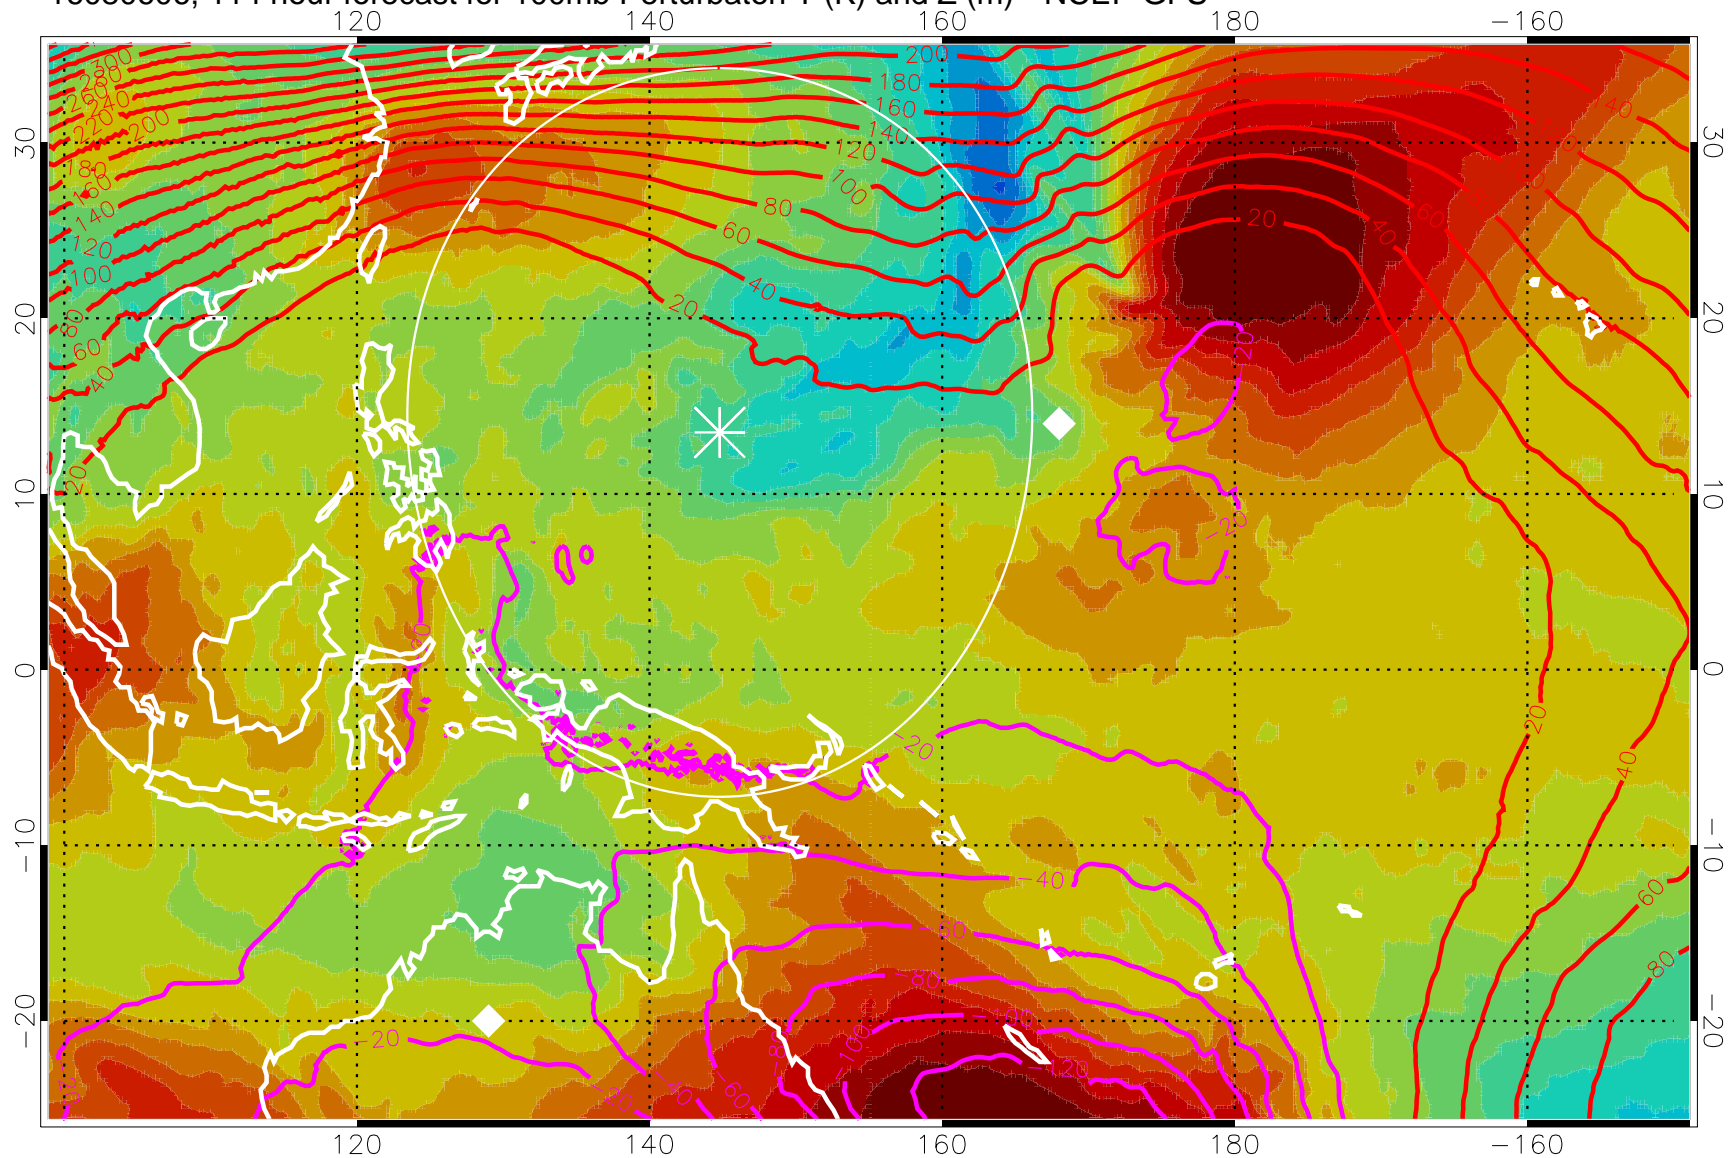

16080606, 114 hour forecast for 100mb Perturbaton T (K) and Z (m)-- NCEP GFS

Contours are 100 mbar Z perturbation (m)
Positive Z Contours
Negative Z Contours
Diamonds-mean pos. of anticyclones

Range ring of 2304 km