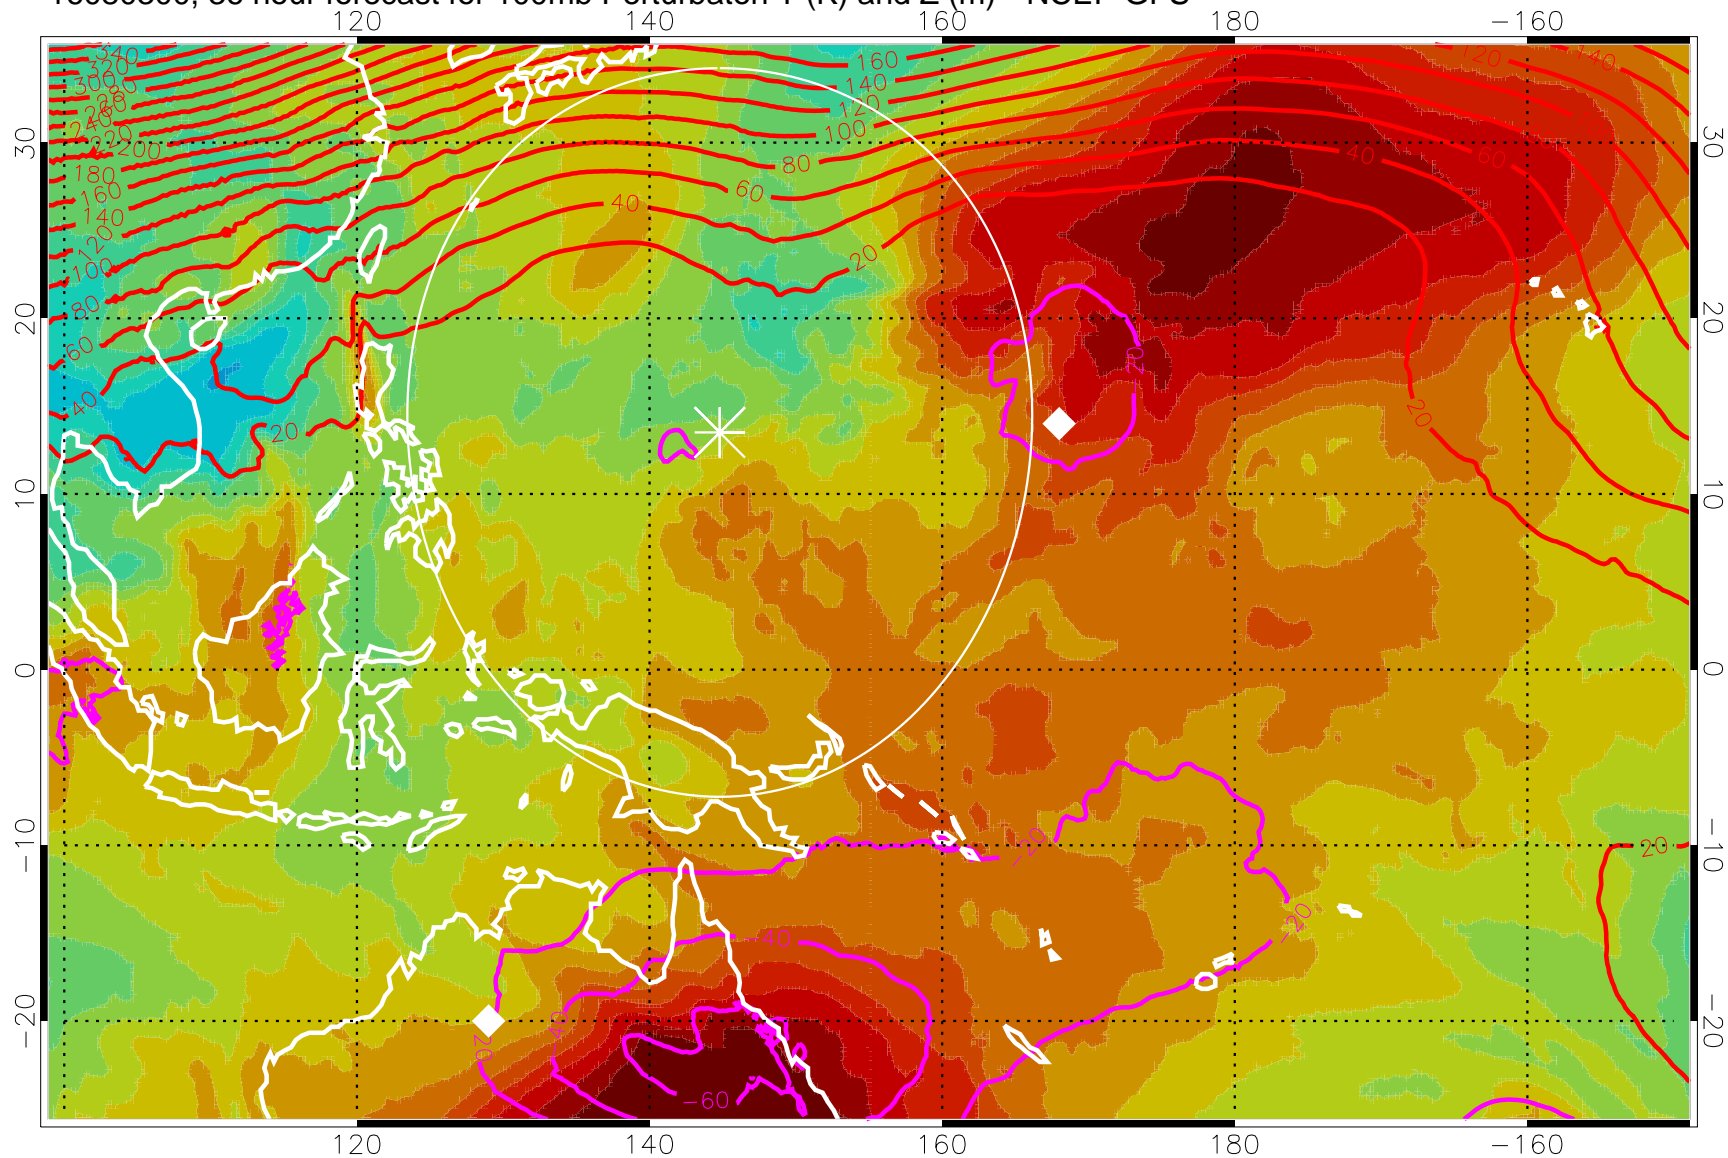

16080300, 36 hour forecast for 100mb Perturbaton T (K) and Z (m)-- NCEP GFS

Contours are 100 mbar Z perturbation (m)
Positive Z Contours
Negative Z Contours
Diamonds-mean pos. of anticyclones

Range ring of 2304 km