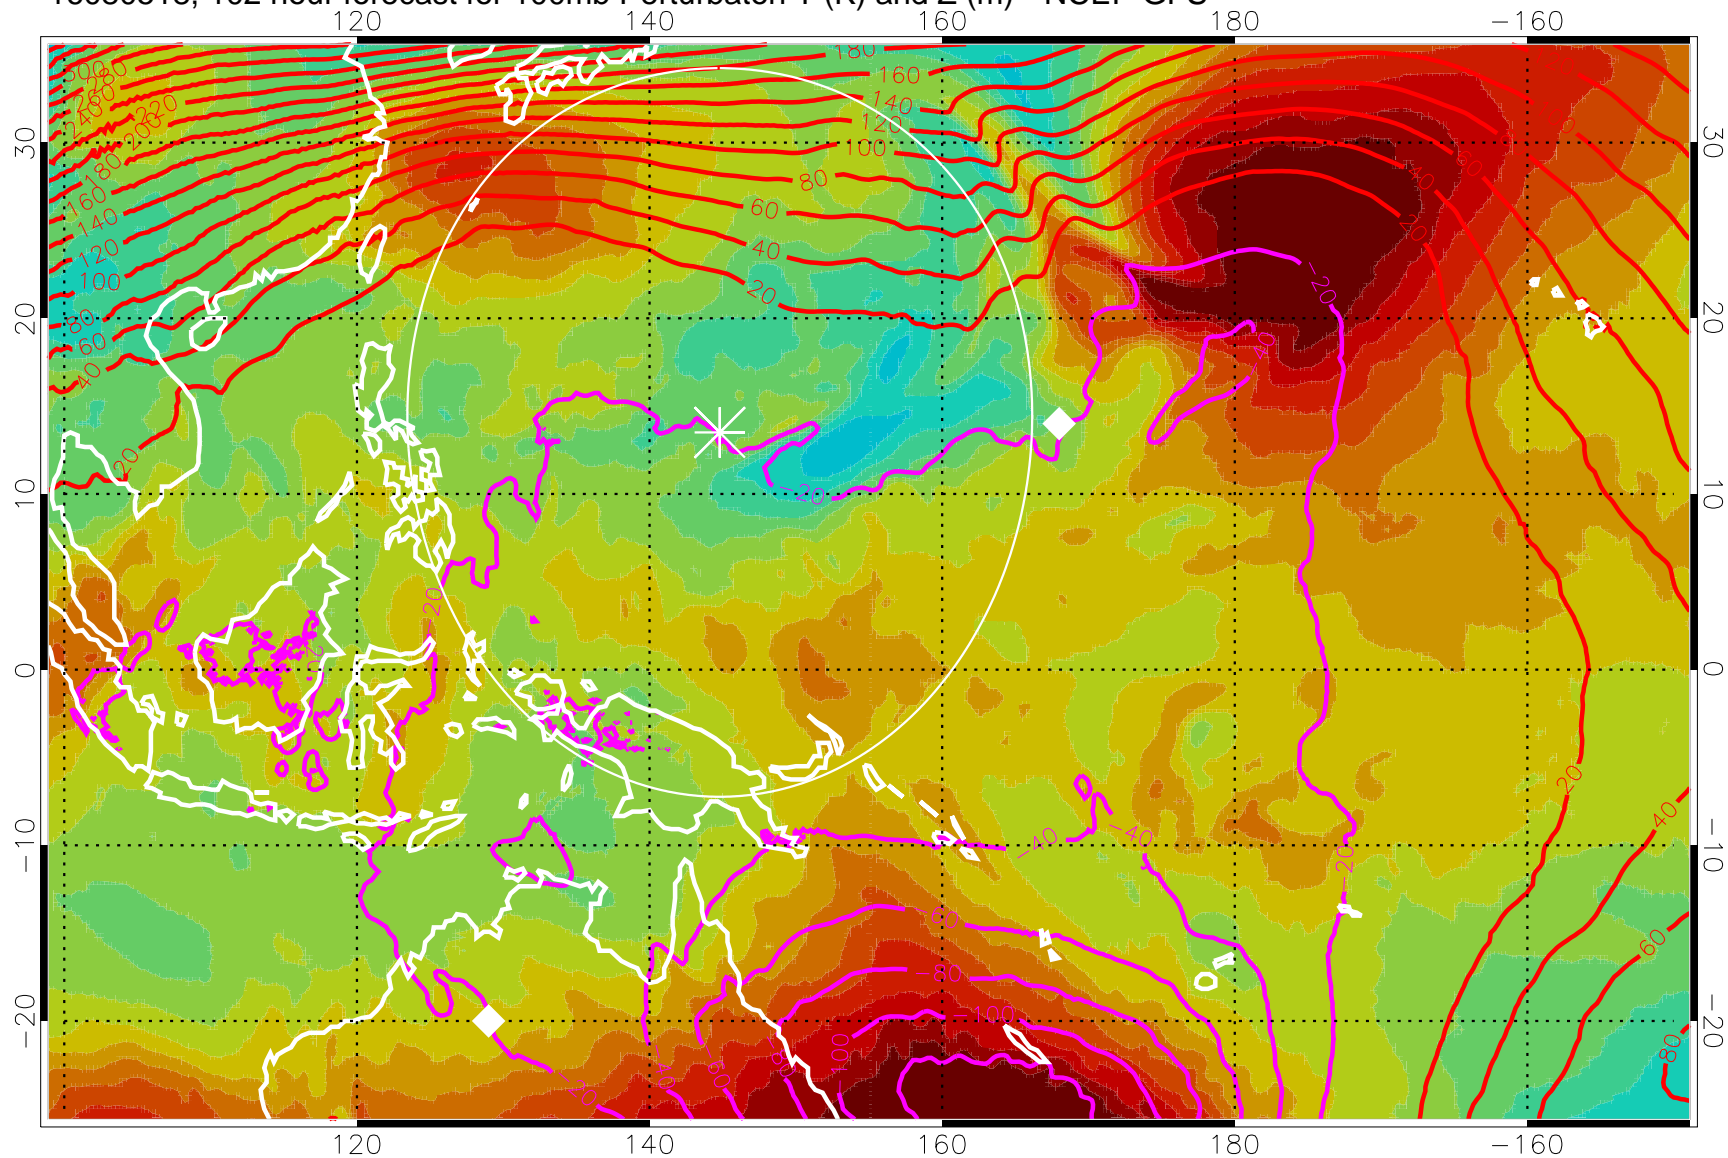

16080518, 102 hour forecast for 100mb Perturbaton T (K) and Z (m)-- NCEP GFS

Contours are 100 mbar Z perturbation (m)
Positive Z Contours
Negative Z Contours
Diamonds-mean pos. of anticyclones

Range ring of 2304 km