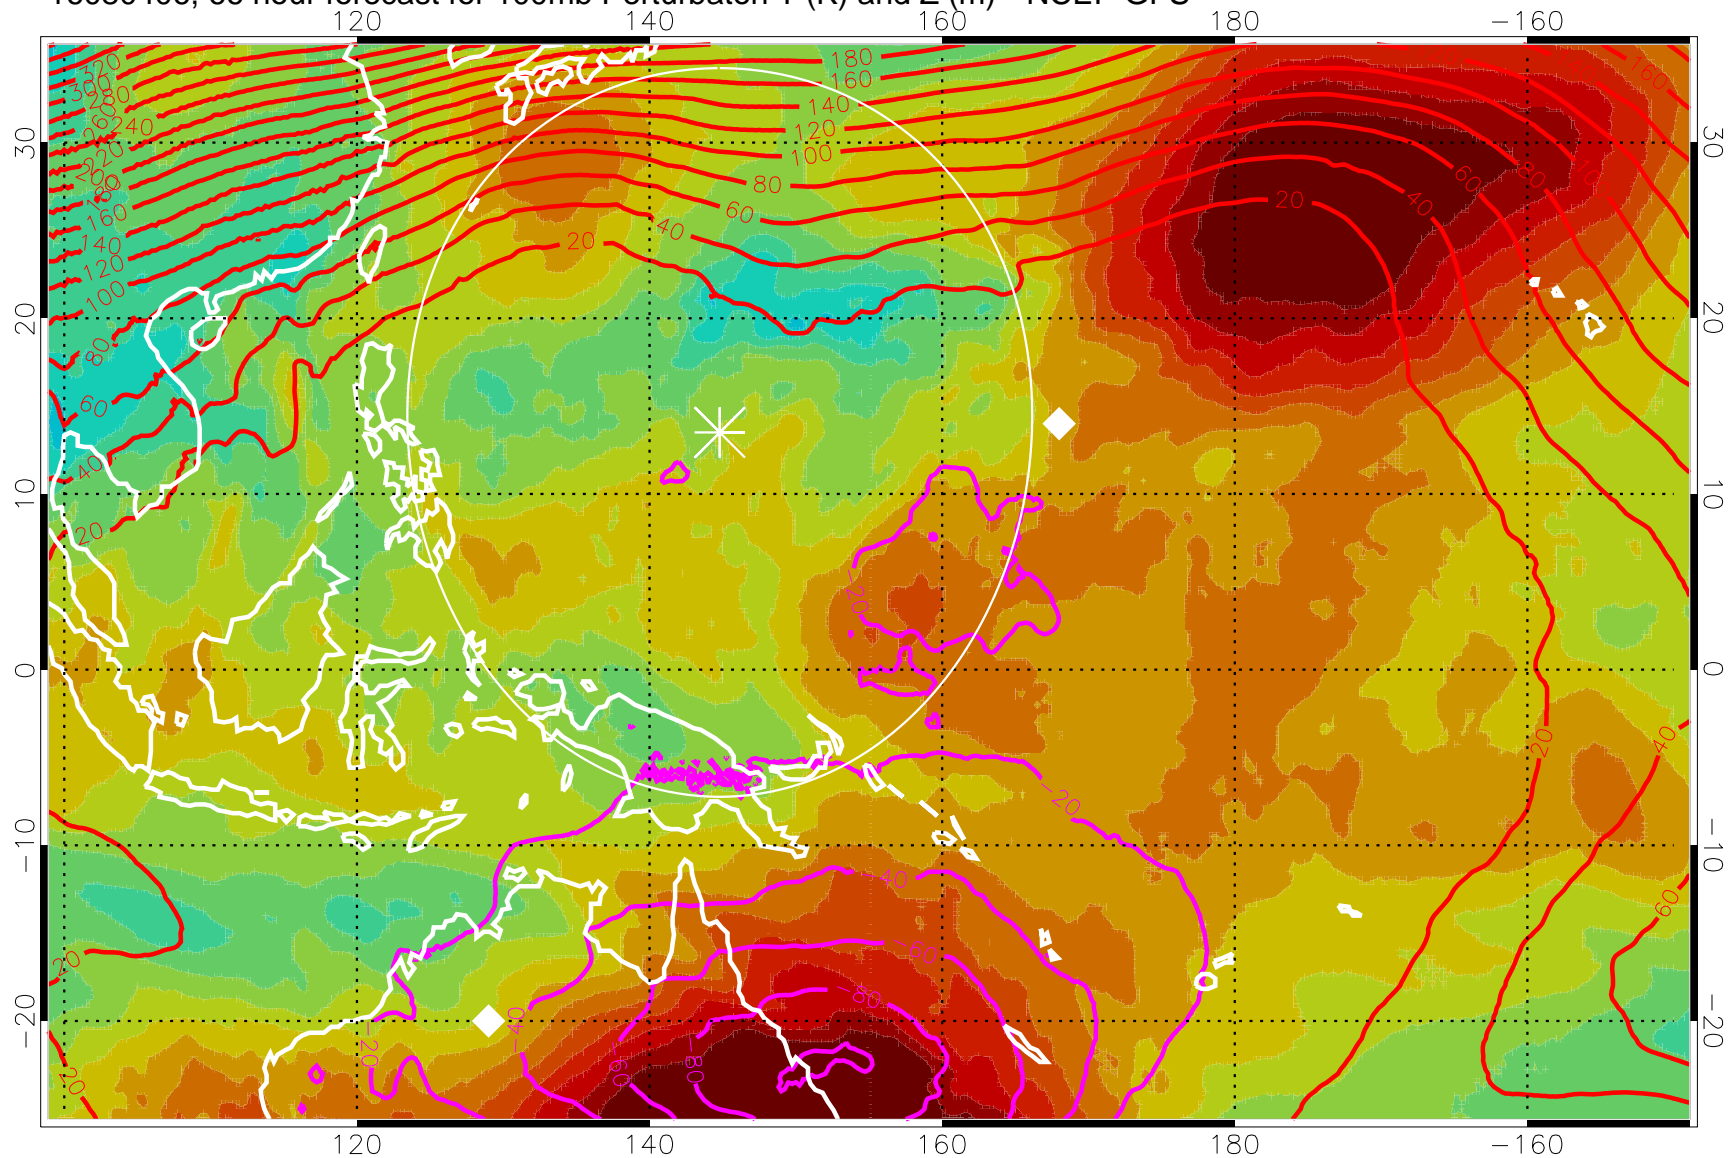

16080406, 66 hour forecast for 100mb Perturbaton T (K) and Z (m)-- NCEP GFS

Contours are 100 mbar Z perturbation (m)
Positive Z Contours
Negative Z Contours
Diamonds-mean pos. of anticyclones

Range ring of 2304 km