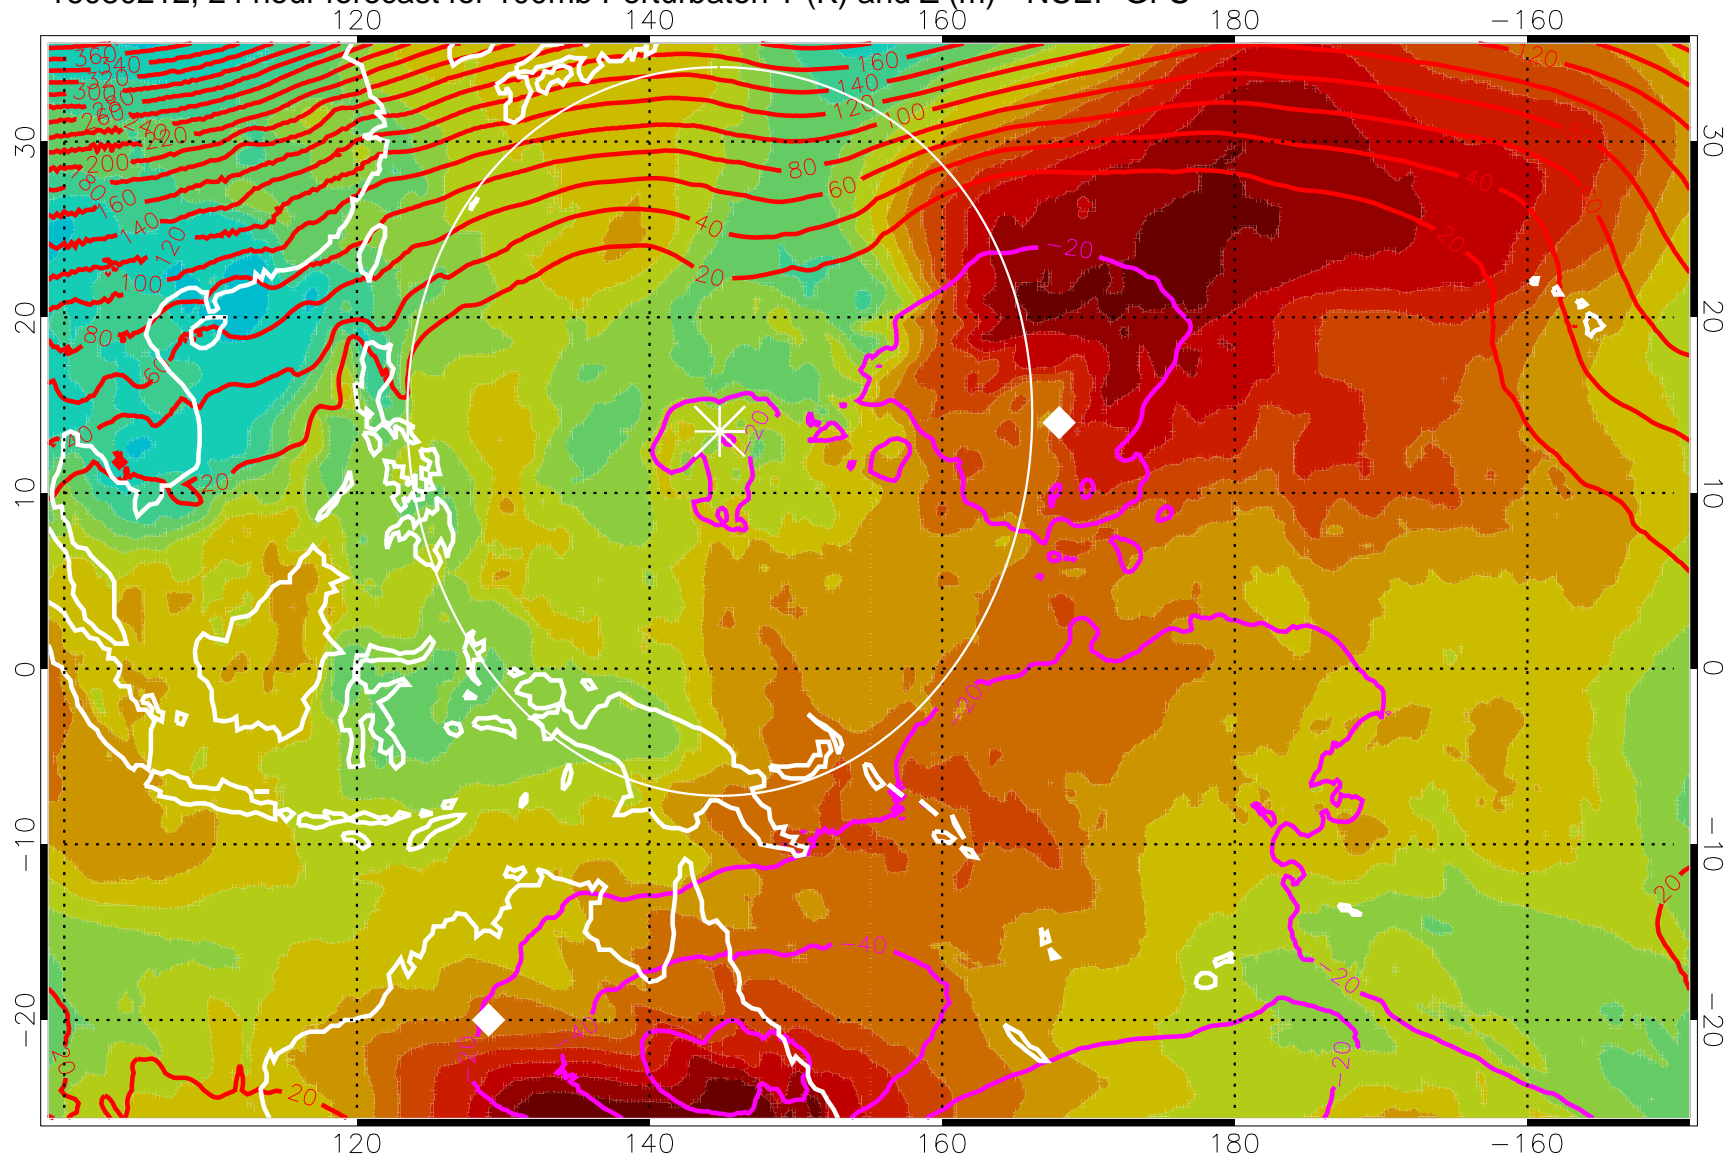

16080212, 24 hour forecast for 100mb Perturbaton T (K) and Z (m)-- NCEP GFS

Contours are 100 mbar Z perturbation (m)
Positive Z Contours
Negative Z Contours
Diamonds-mean pos. of anticyclones

Range ring of 2304 km