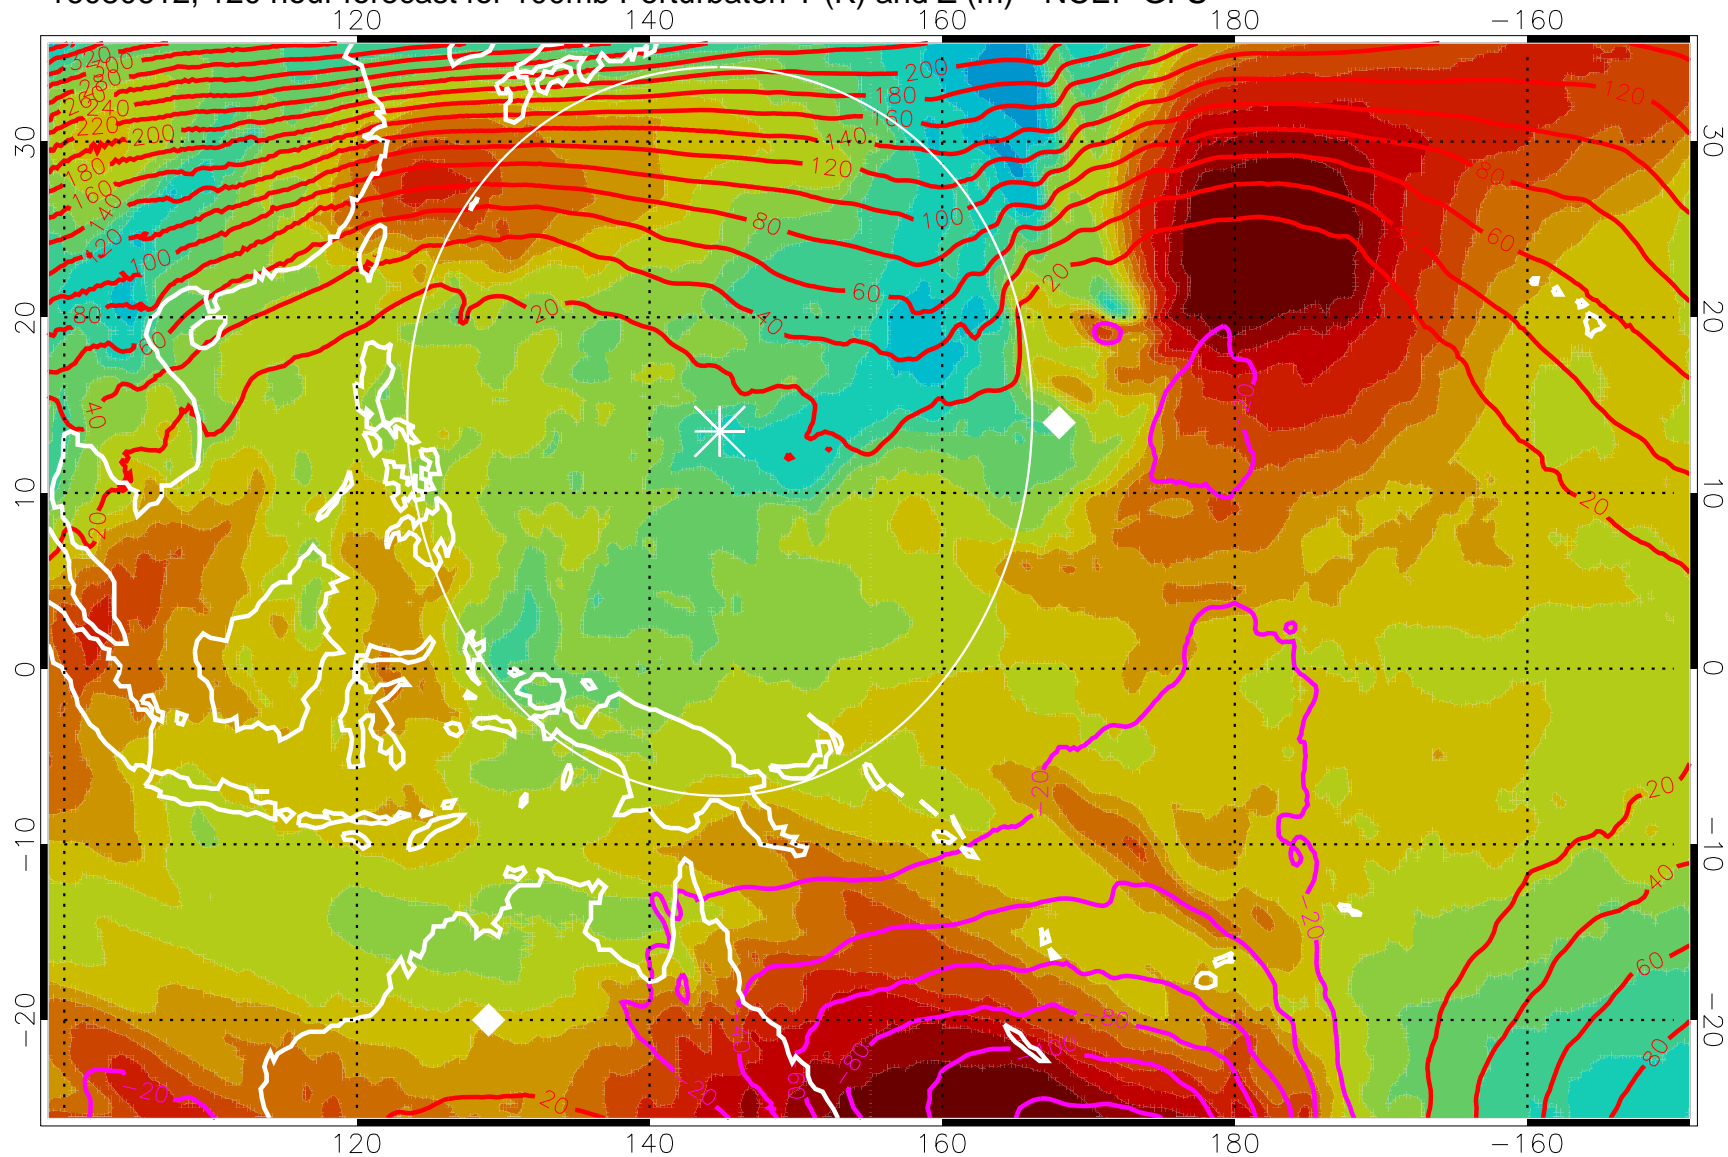

16080612, 120 hour forecast for 100mb Perturbaton T (K) and Z (m)-- NCEP GFS

Contours are 100 mbar Z perturbation (m)
Positive Z Contours
Negative Z Contours
Diamonds-mean pos. of anticyclones

Range ring of 2304 km