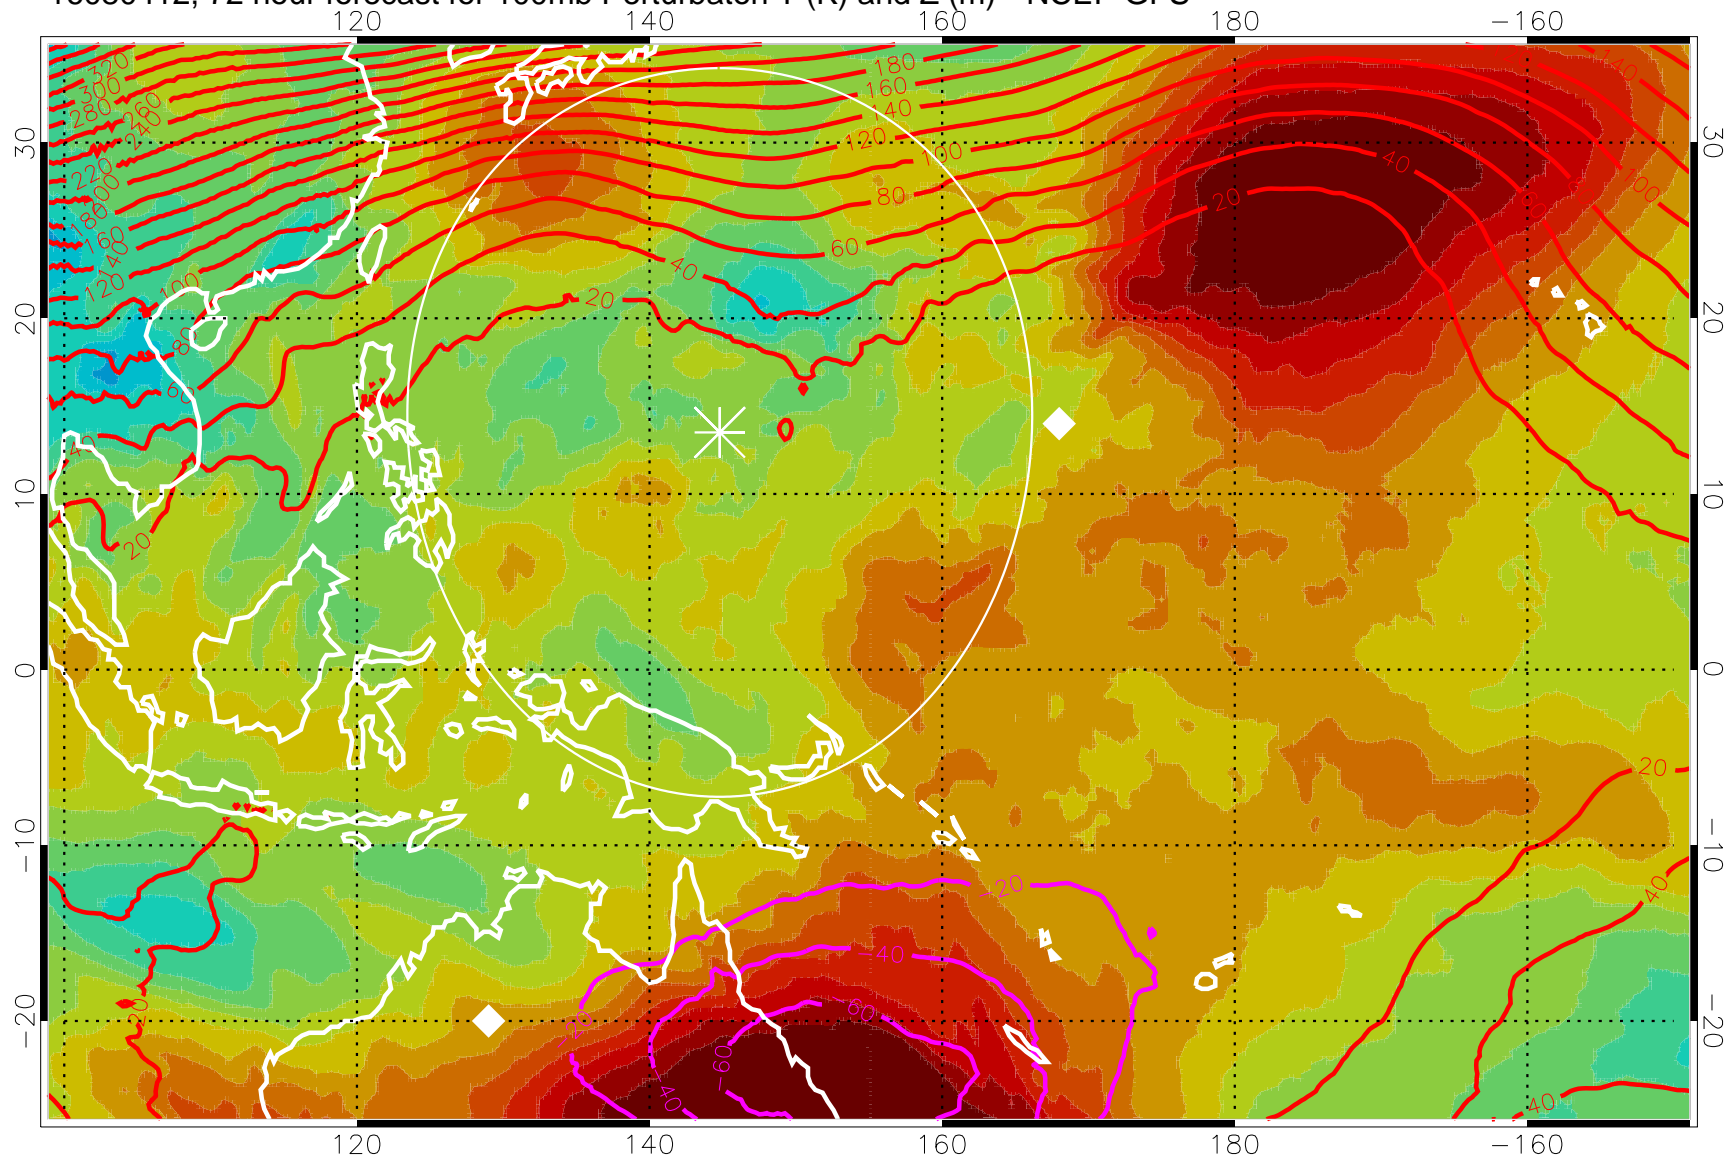

16080412, 72 hour forecast for 100mb Perturbaton T (K) and Z (m)-- NCEP GFS

Contours are 100 mbar Z perturbation (m)
Positive Z Contours
Negative Z Contours
Diamonds-mean pos. of anticyclones

Range ring of 2304 km