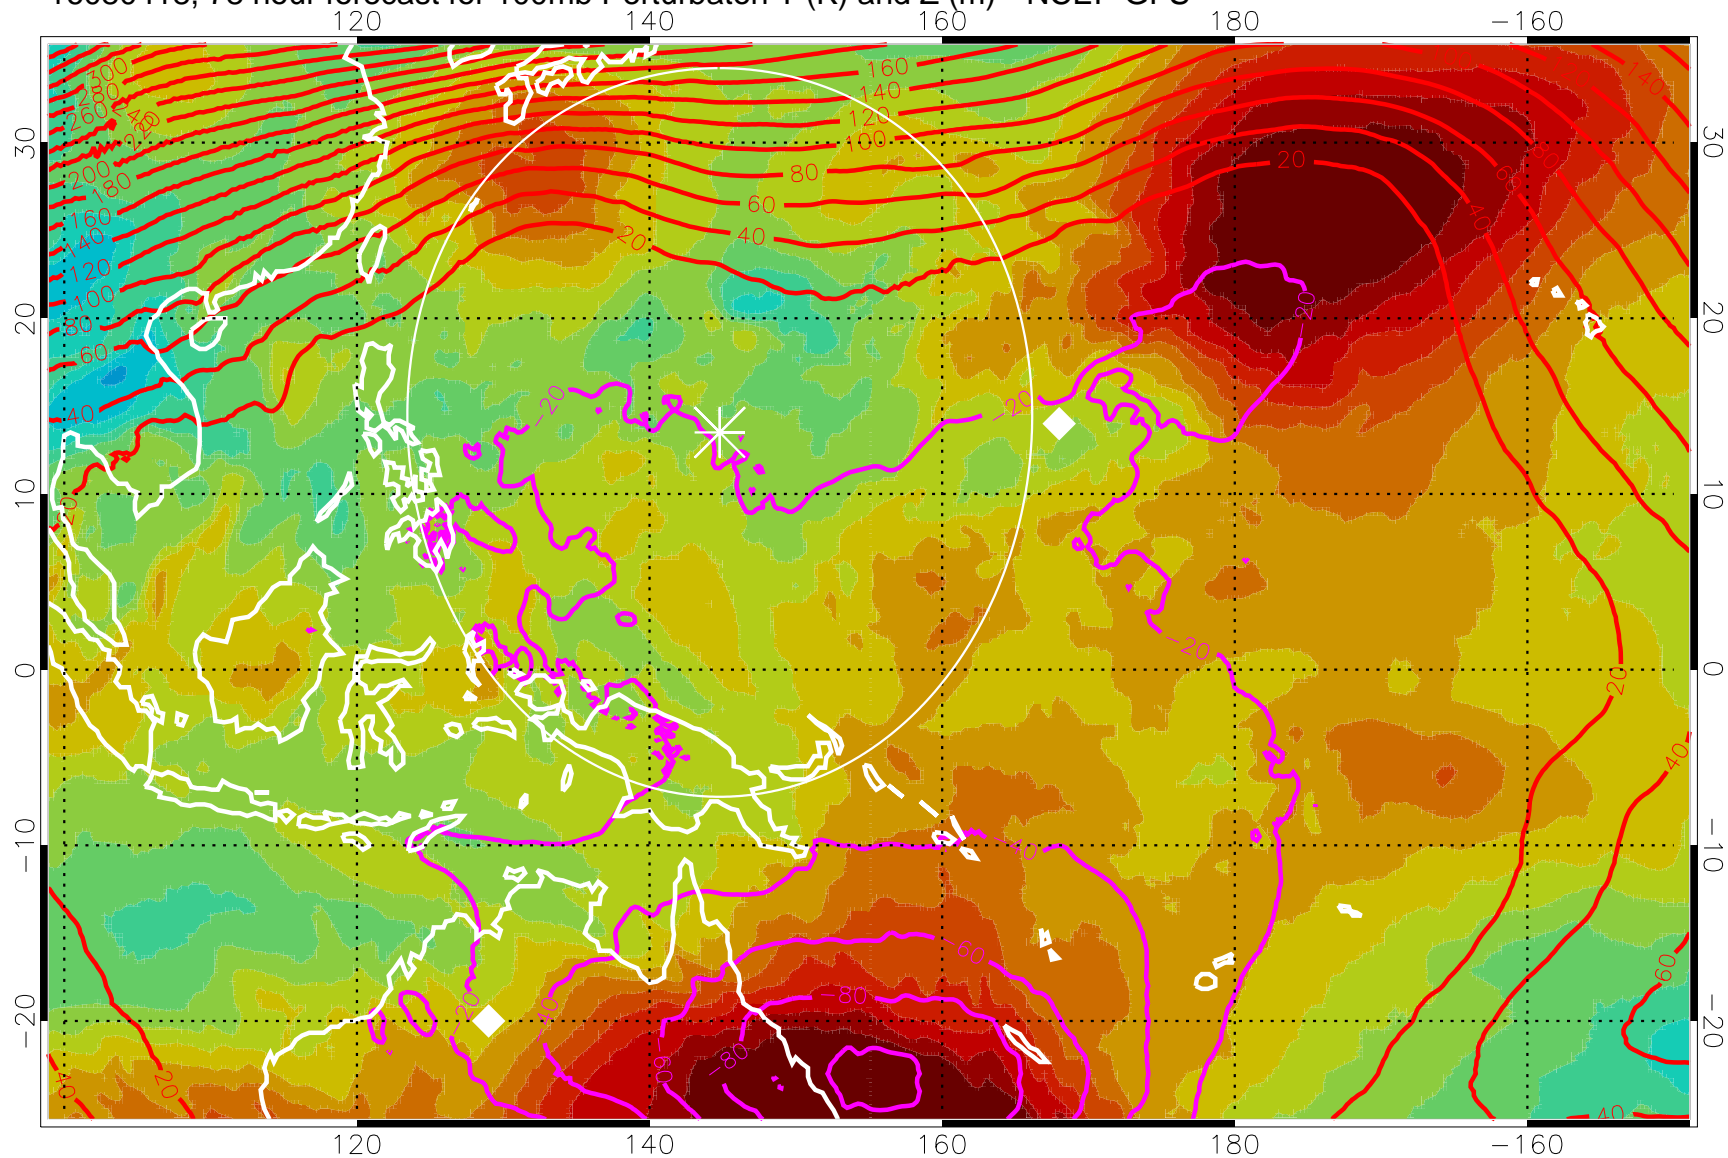

16080418, 78 hour forecast for 100mb Perturbation T (K) and Z (m)-- NCEP GFS

Contours are 100 mbar Z perturbation (m)
Positive Z Contours
Negative Z Contours
Diamonds-mean pos. of anticyclones

Range ring of 2304 km