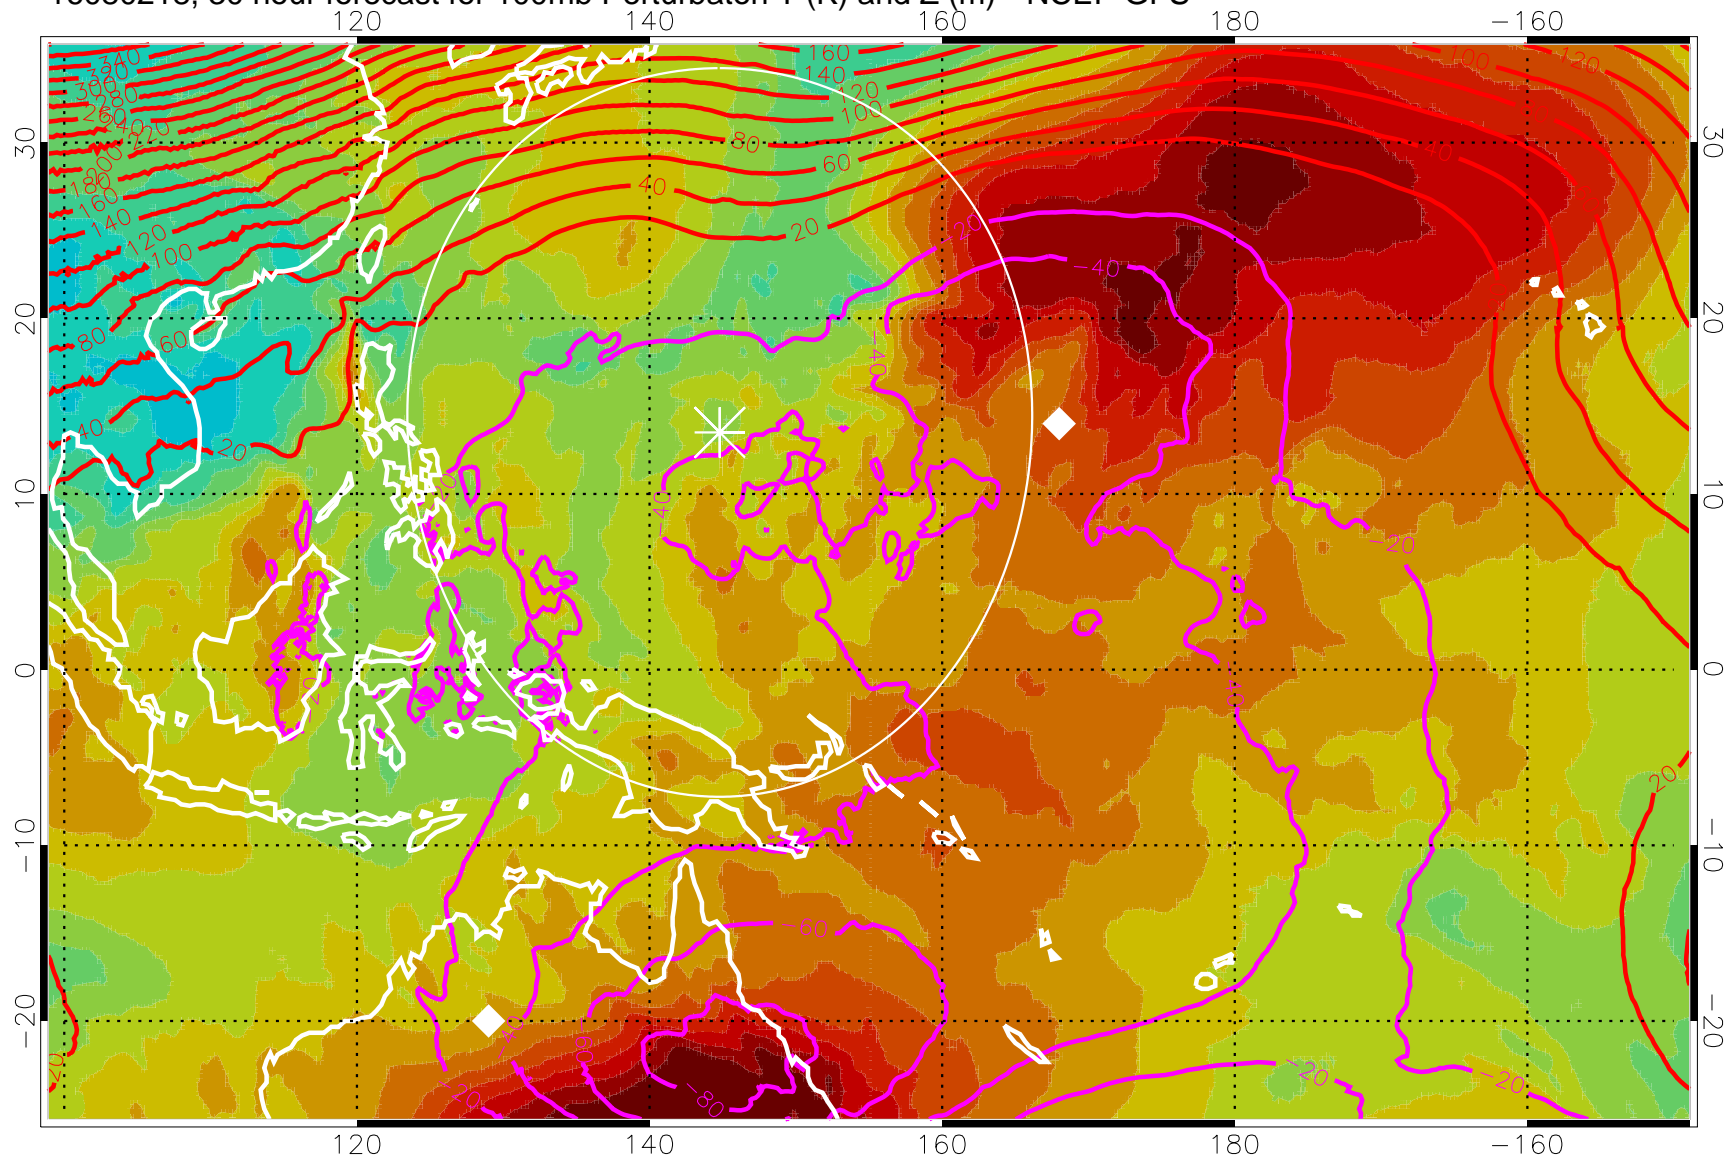

16080218, 30 hour forecast for 100mb Perturbaton T (K) and Z (m)-- NCEP GFS

Contours are 100 mbar Z perturbation (m)
Positive Z Contours
Negative Z Contours
Diamonds-mean pos. of anticyclones

Range ring of 2304 km