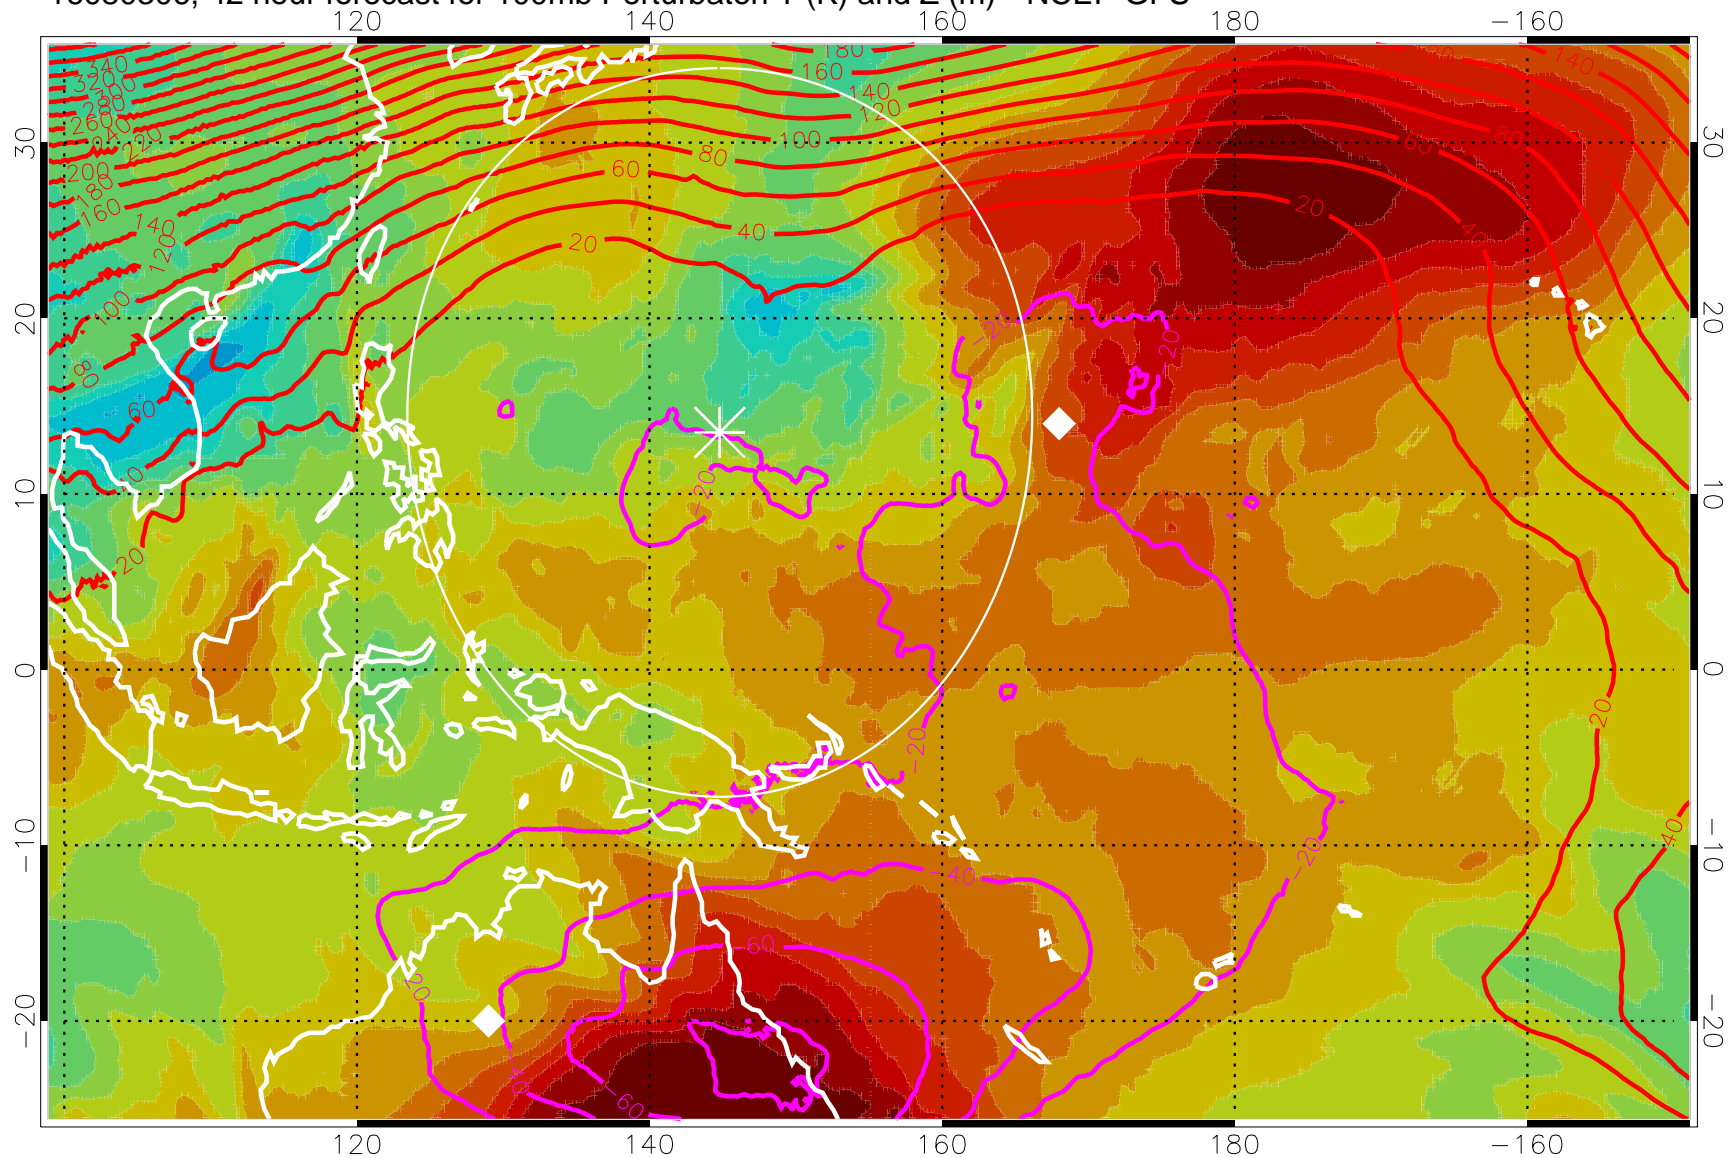

16080306, 42 hour forecast for 100mb Perturbaton T (K) and Z (m)-- NCEP GFS

Contours are 100 mbar Z perturbation (m)
Positive Z Contours
Negative Z Contours
Diamonds-mean pos. of anticyclones

Range ring of 2304 km