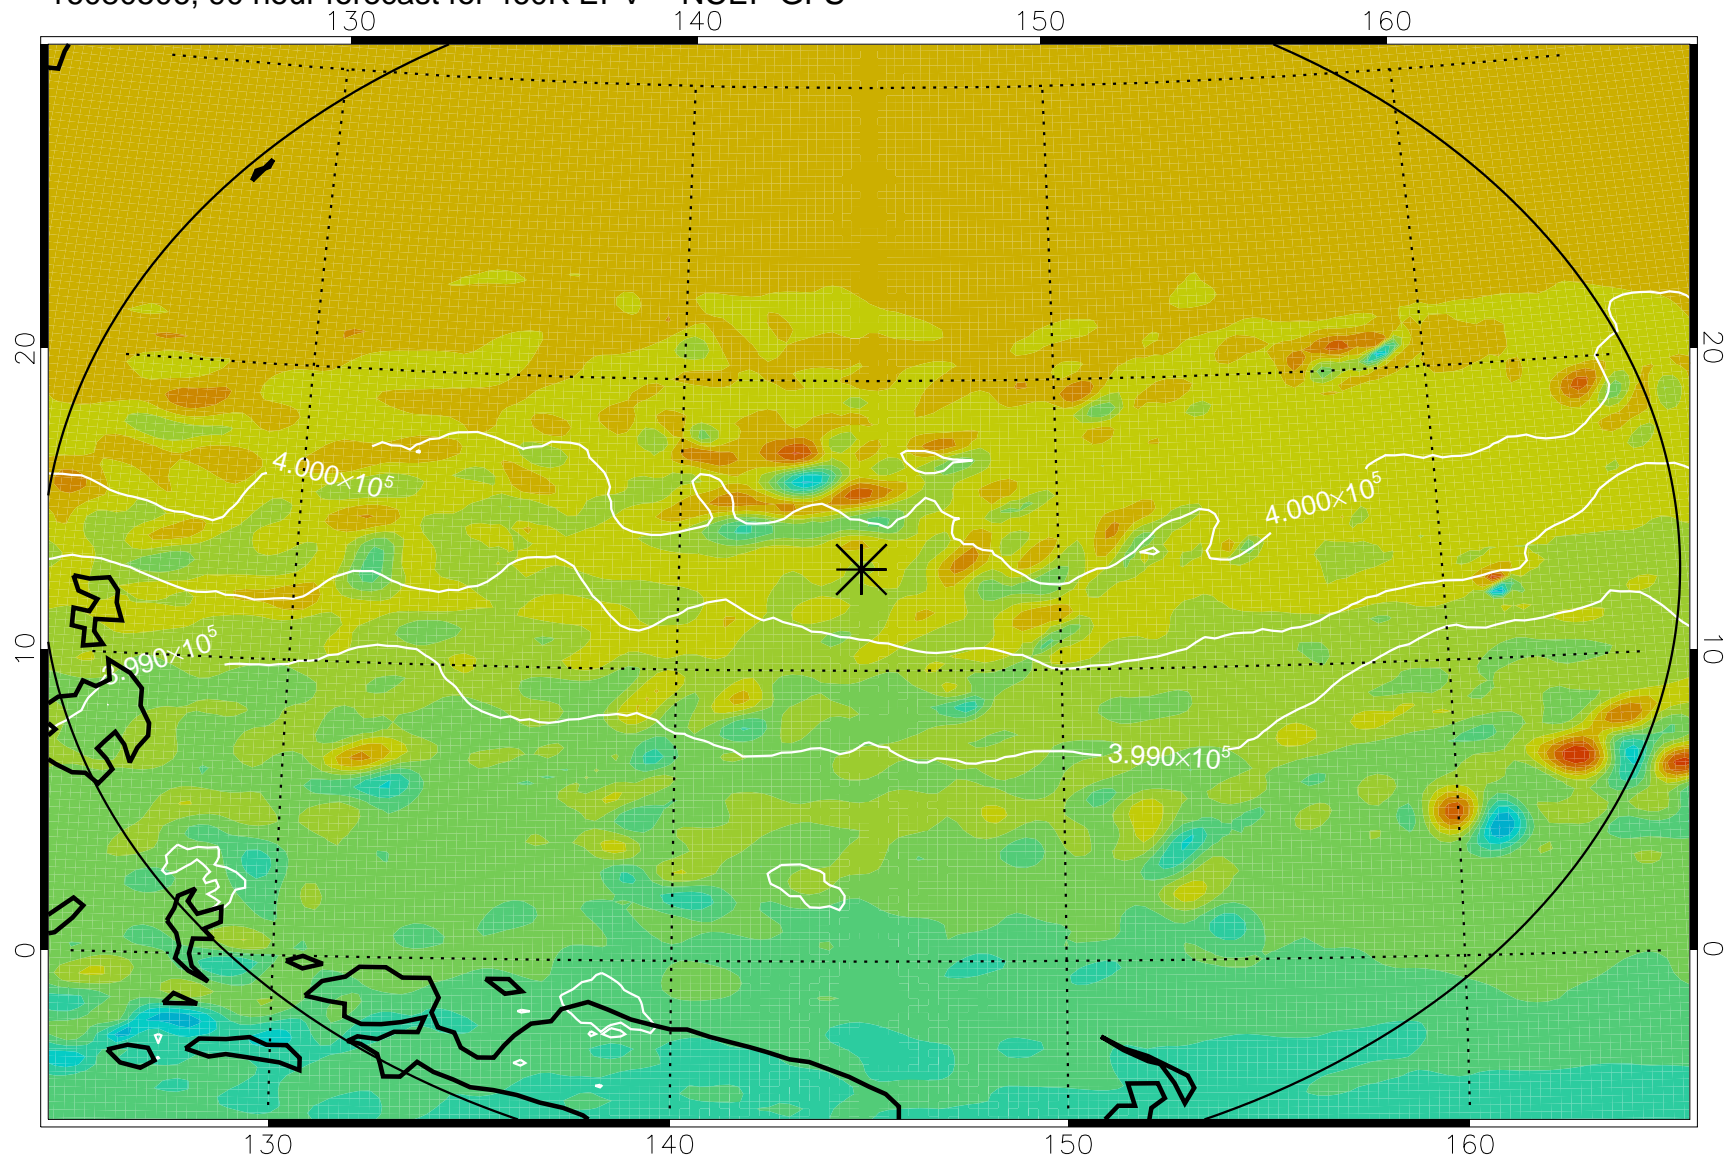

16080406, 66 hour forecast for 460K EPV -- NCEP GFS

460K Montgomery Streamfunction, white

Range ring of 2304 km

16080412, 72 hour forecast for 460K EPV -- NCEP GFS

460K Montgomery Streamfunction, white

Range ring of 2304 km

16080418, 78 hour forecast for 460K EPV -- NCEP GFS

460K Montgomery Streamfunction, white

Range ring of 2304 km

16080500, 84 hour forecast for 460K EPV -- NCEP GFS

460K Montgomery Streamfunction, white

Range ring of 2304 km

16080506, 90 hour forecast for 460K EPV -- NCEP GFS

460K Montgomery Streamfunction, white

Range ring of 2304 km

16080512, 96 hour forecast for 460K EPV -- NCEP GFS

460K Montgomery Streamfunction, white

Range ring of 2304 km

16080518, 102 hour forecast for 460K EPV -- NCEP GFS

460K Montgomery Streamfunction, white

Range ring of 2304 km

16080600, 108 hour forecast for 460K EPV -- NCEP GFS

460K Montgomery Streamfunction, white

Range ring of 2304 km