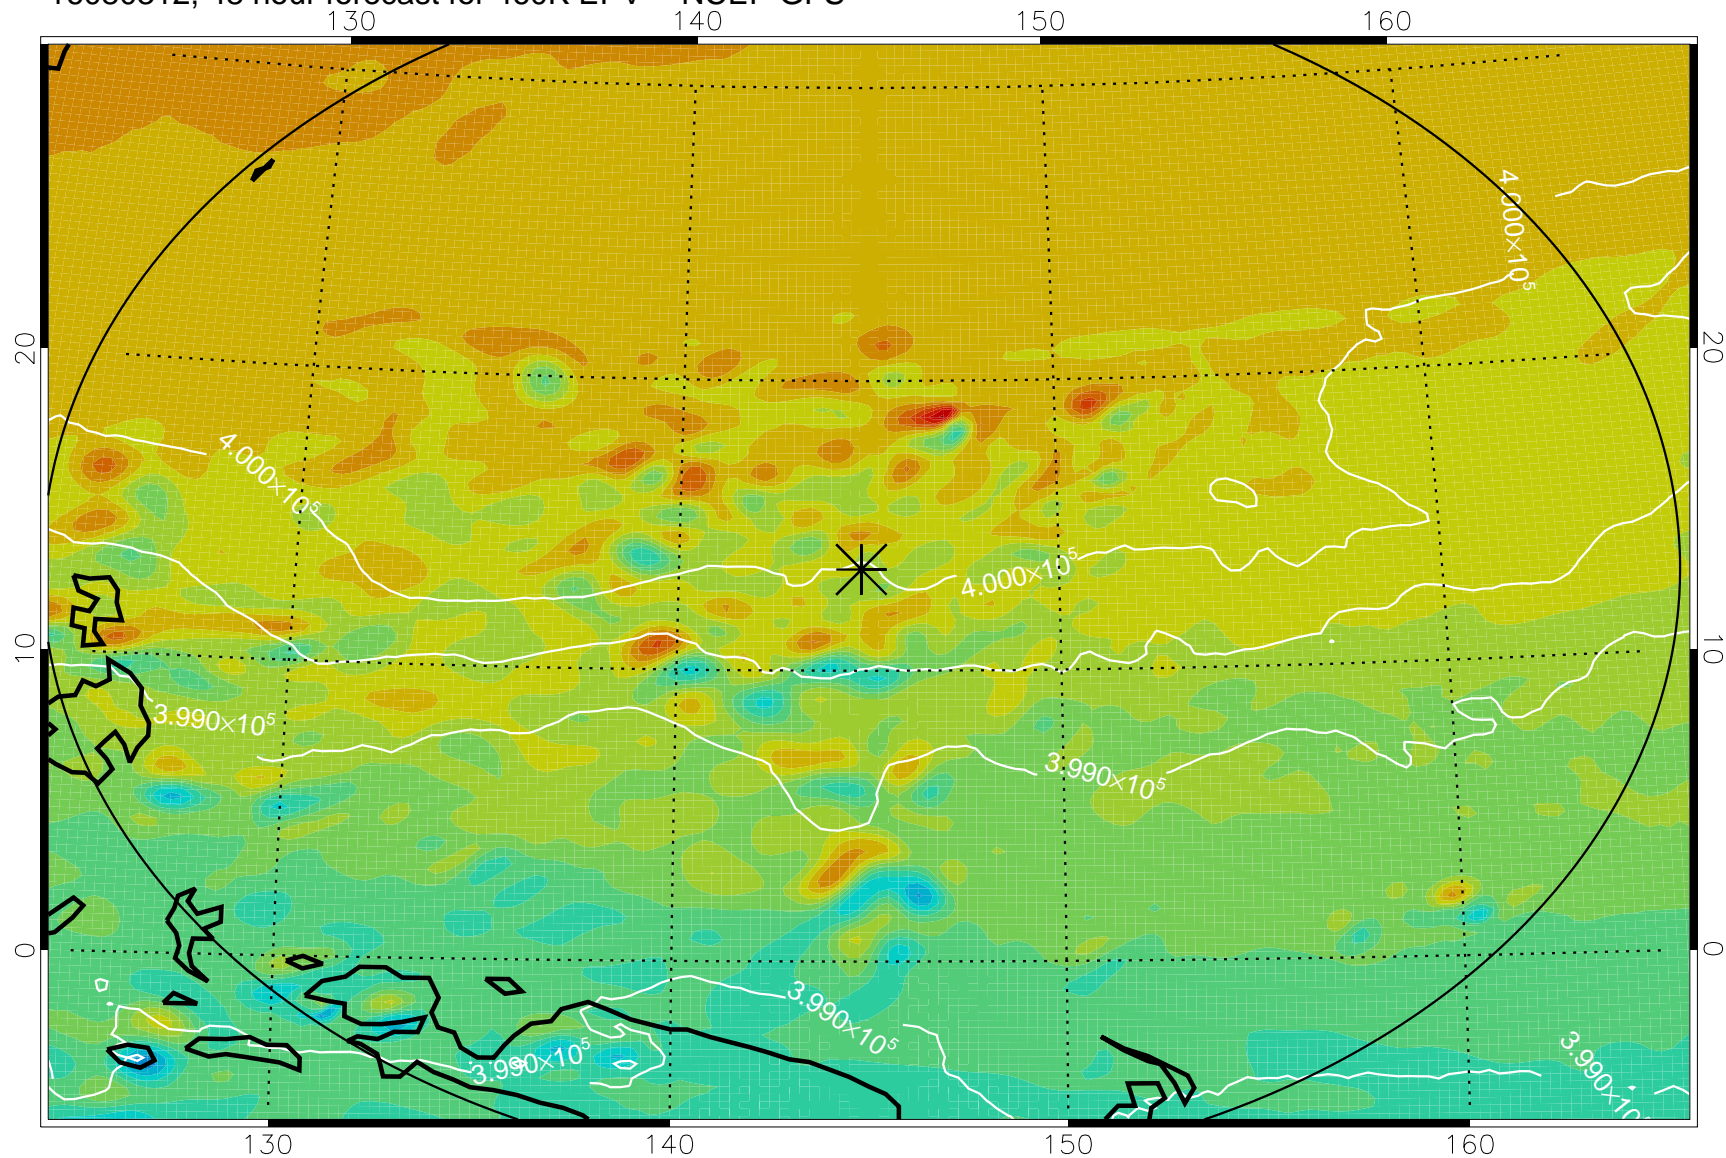

16080218, 30 hour forecast for 460K EPV -- NCEP GFS

460K Montgomery Streamfunction, white

Range ring of 2304 km

16080300, 36 hour forecast for 460K EPV -- NCEP GFS

460K Montgomery Streamfunction, white

Range ring of 2304 km

16080306, 42 hour forecast for 460K EPV -- NCEP GFS

460K Montgomery Streamfunction, white

Range ring of 2304 km

16080312, 48 hour forecast for 460K EPV -- NCEP GFS

460K Montgomery Streamfunction, white

Range ring of 2304 km

16080406, 66 hour forecast for 460K EPV -- NCEP GFS

460K Montgomery Streamfunction, white

Range ring of 2304 km

16080412, 72 hour forecast for 460K EPV -- NCEP GFS

460K Montgomery Streamfunction, white

Range ring of 2304 km

16080518, 102 hour forecast for 460K EPV -- NCEP GFS

460K Montgomery Streamfunction, white

Range ring of 2304 km

16080600, 108 hour forecast for 460K EPV -- NCEP GFS

460K Montgomery Streamfunction, white

Range ring of 2304 km