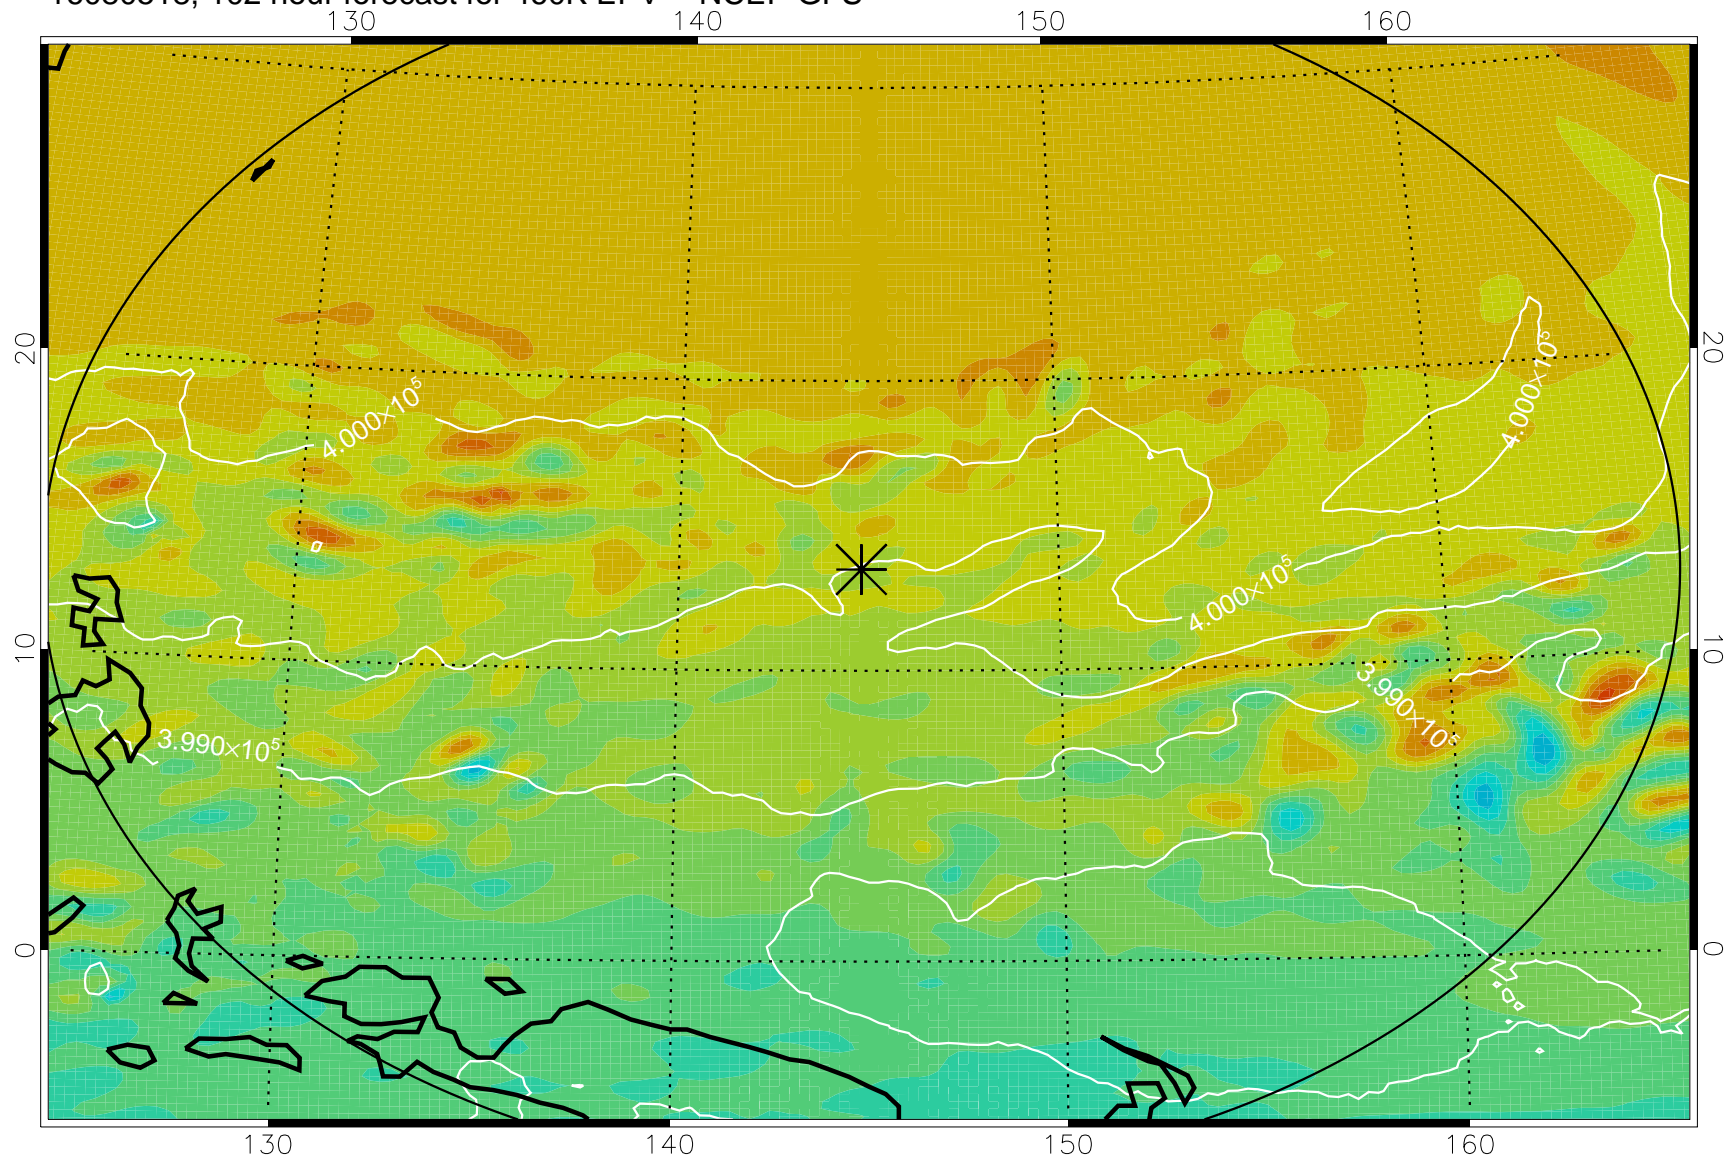

16080418, 78 hour forecast for 460K EPV -- NCEP GFS

460K Montgomery Streamfunction, white

Range ring of 2304 km

16080500, 84 hour forecast for 460K EPV -- NCEP GFS

460K Montgomery Streamfunction, white

Range ring of 2304 km

16080506, 90 hour forecast for 460K EPV -- NCEP GFS

460K Montgomery Streamfunction, white

Range ring of 2304 km

16080512, 96 hour forecast for 460K EPV -- NCEP GFS

460K Montgomery Streamfunction, white

Range ring of 2304 km

16080518, 102 hour forecast for 460K EPV -- NCEP GFS

460K Montgomery Streamfunction, white

Range ring of 2304 km

16080600, 108 hour forecast for 460K EPV -- NCEP GFS

460K Montgomery Streamfunction, white

Range ring of 2304 km

16080606, 114 hour forecast for 460K EPV -- NCEP GFS

460K Montgomery Streamfunction, white

Range ring of 2304 km

16080612, 120 hour forecast for 460K EPV -- NCEP GFS

460K Montgomery Streamfunction, white

Range ring of 2304 km