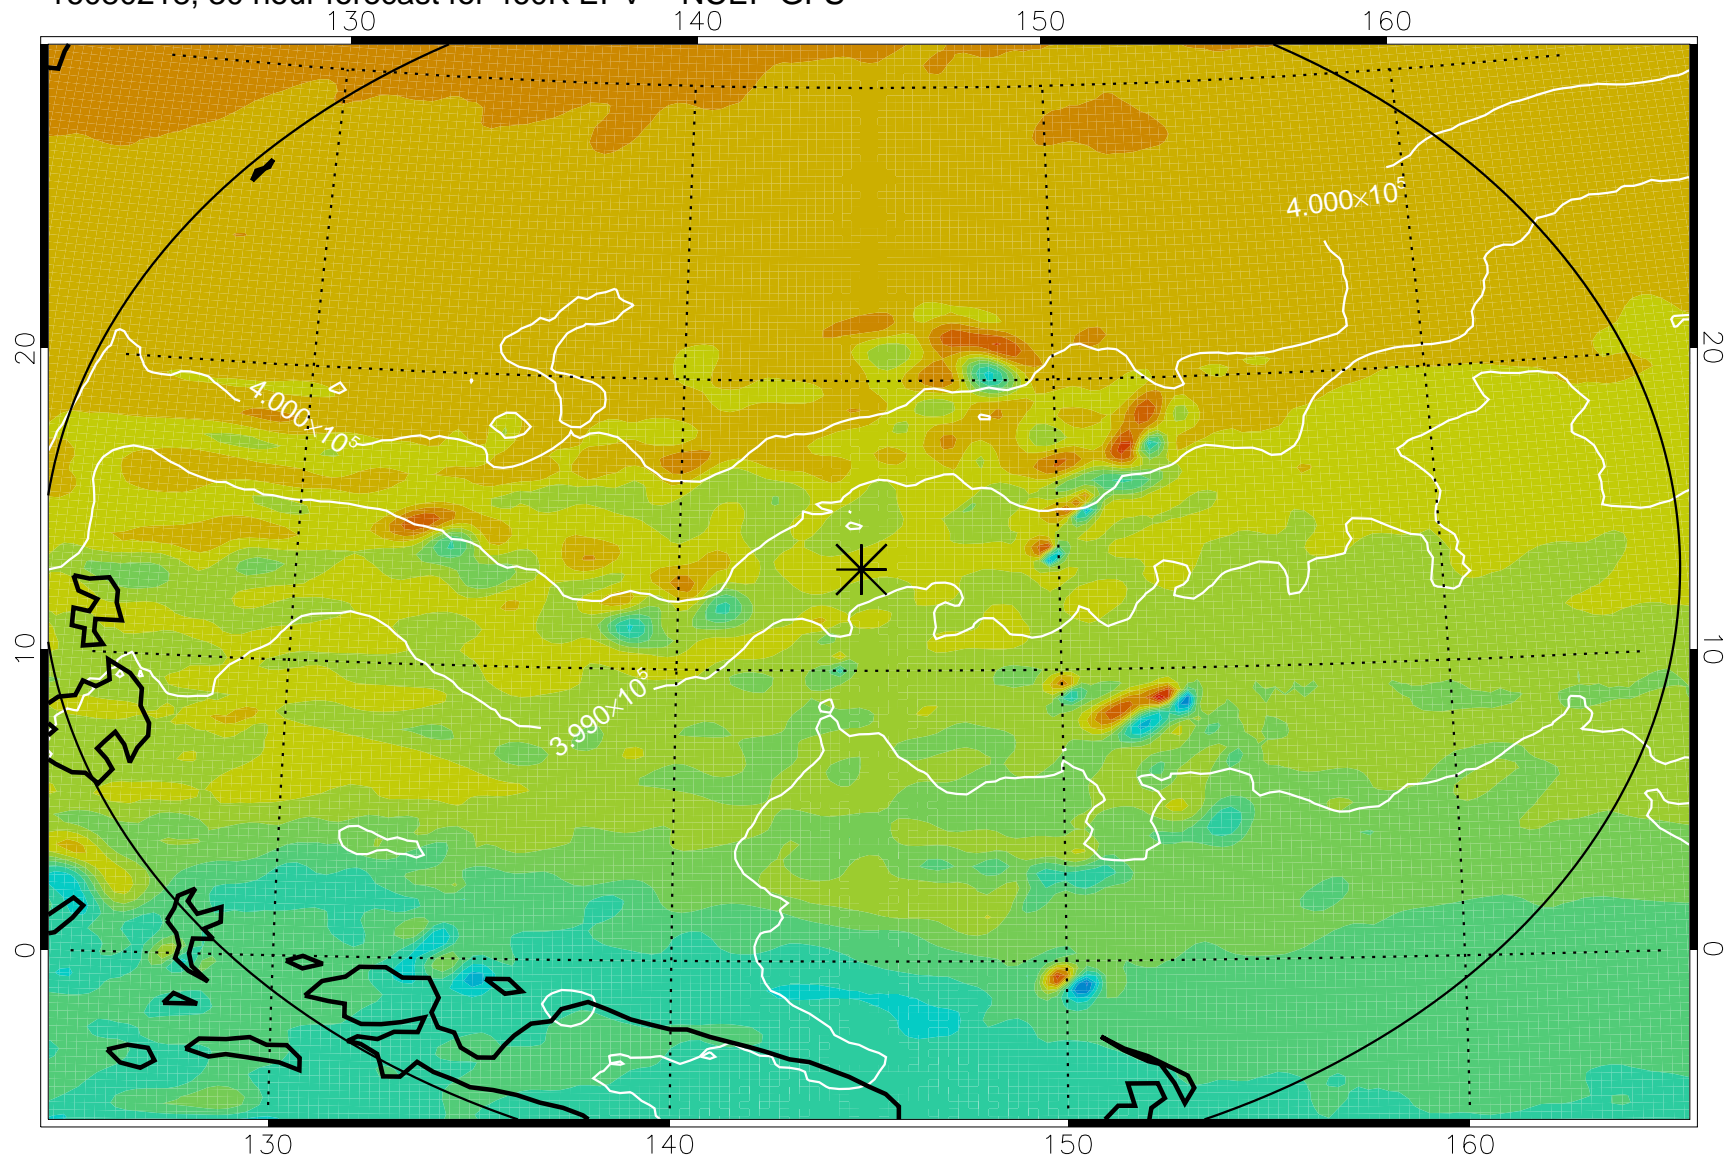

16080118, 6 hour forecast for 460K EPV -- NCEP GFS

460K Montgomery Streamfunction, white

Range ring of 2304 km

16080200, 12 hour forecast for 460K EPV -- NCEP GFS

460K Montgomery Streamfunction, white

Range ring of 2304 km

16080206, 18 hour forecast for 460K EPV -- NCEP GFS

460K Montgomery Streamfunction, white

Range ring of 2304 km

16080212, 24 hour forecast for 460K EPV -- NCEP GFS

460K Montgomery Streamfunction, white

Range ring of 2304 km

16080218, 30 hour forecast for 460K EPV -- NCEP GFS

460K Montgomery Streamfunction, white

Range ring of 2304 km

16080300, 36 hour forecast for 460K EPV -- NCEP GFS

460K Montgomery Streamfunction, white

Range ring of 2304 km

16080306, 42 hour forecast for 460K EPV -- NCEP GFS

460K Montgomery Streamfunction, white

Range ring of 2304 km

16080312, 48 hour forecast for 460K EPV -- NCEP GFS

460K Montgomery Streamfunction, white

Range ring of 2304 km