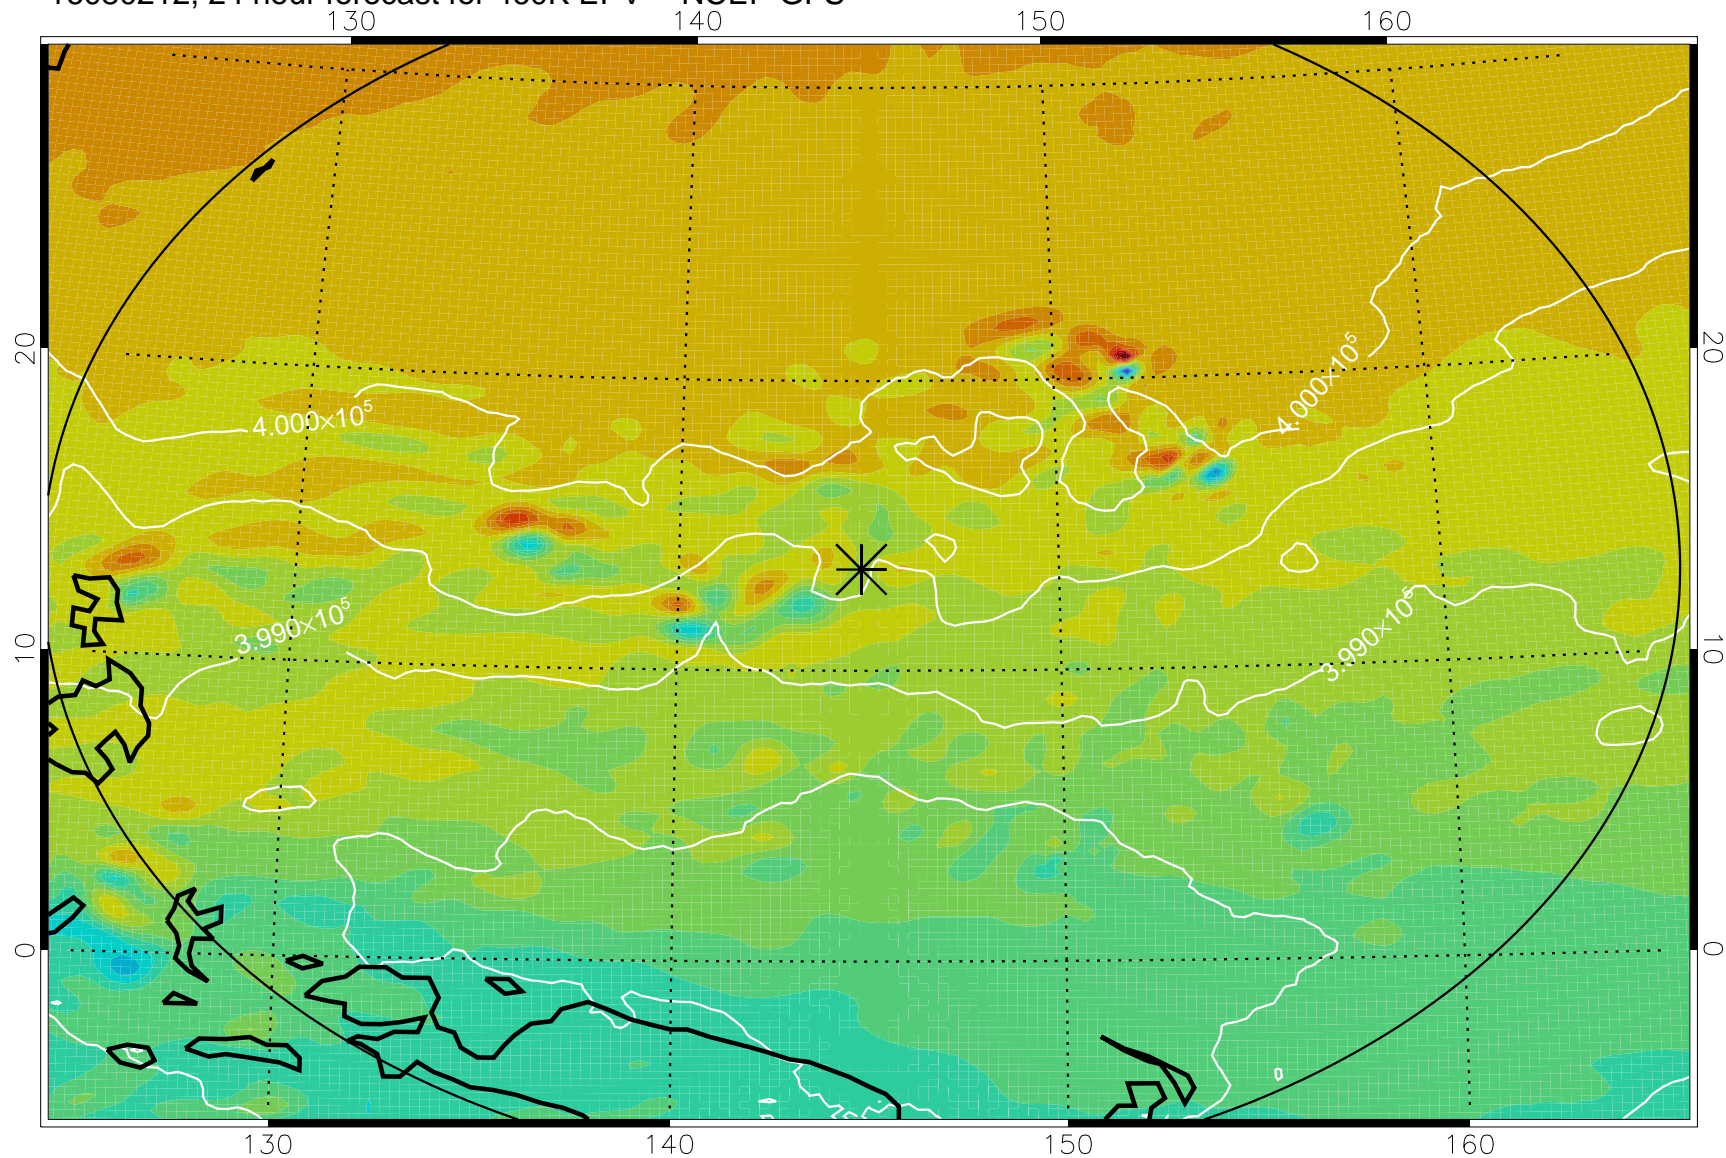

16080118, 6 hour forecast for 460K EPV -- NCEP GFS

460K Montgomery Streamfunction, white

Range ring of 2304 km

16080200, 12 hour forecast for 460K EPV -- NCEP GFS

460K Montgomery Streamfunction, white

Range ring of 2304 km

16080206, 18 hour forecast for 460K EPV -- NCEP GFS

460K Montgomery Streamfunction, white

Range ring of 2304 km

16080212, 24 hour forecast for 460K EPV -- NCEP GFS

460K Montgomery Streamfunction, white

Range ring of 2304 km

16080218, 30 hour forecast for 460K EPV -- NCEP GFS

460K Montgomery Streamfunction, white

Range ring of 2304 km

16080300, 36 hour forecast for 460K EPV -- NCEP GFS

460K Montgomery Streamfunction, white

Range ring of 2304 km

16080306, 42 hour forecast for 460K EPV -- NCEP GFS

460K Montgomery Streamfunction, white

Range ring of 2304 km

16080312, 48 hour forecast for 460K EPV -- NCEP GFS

460K Montgomery Streamfunction, white

Range ring of 2304 km