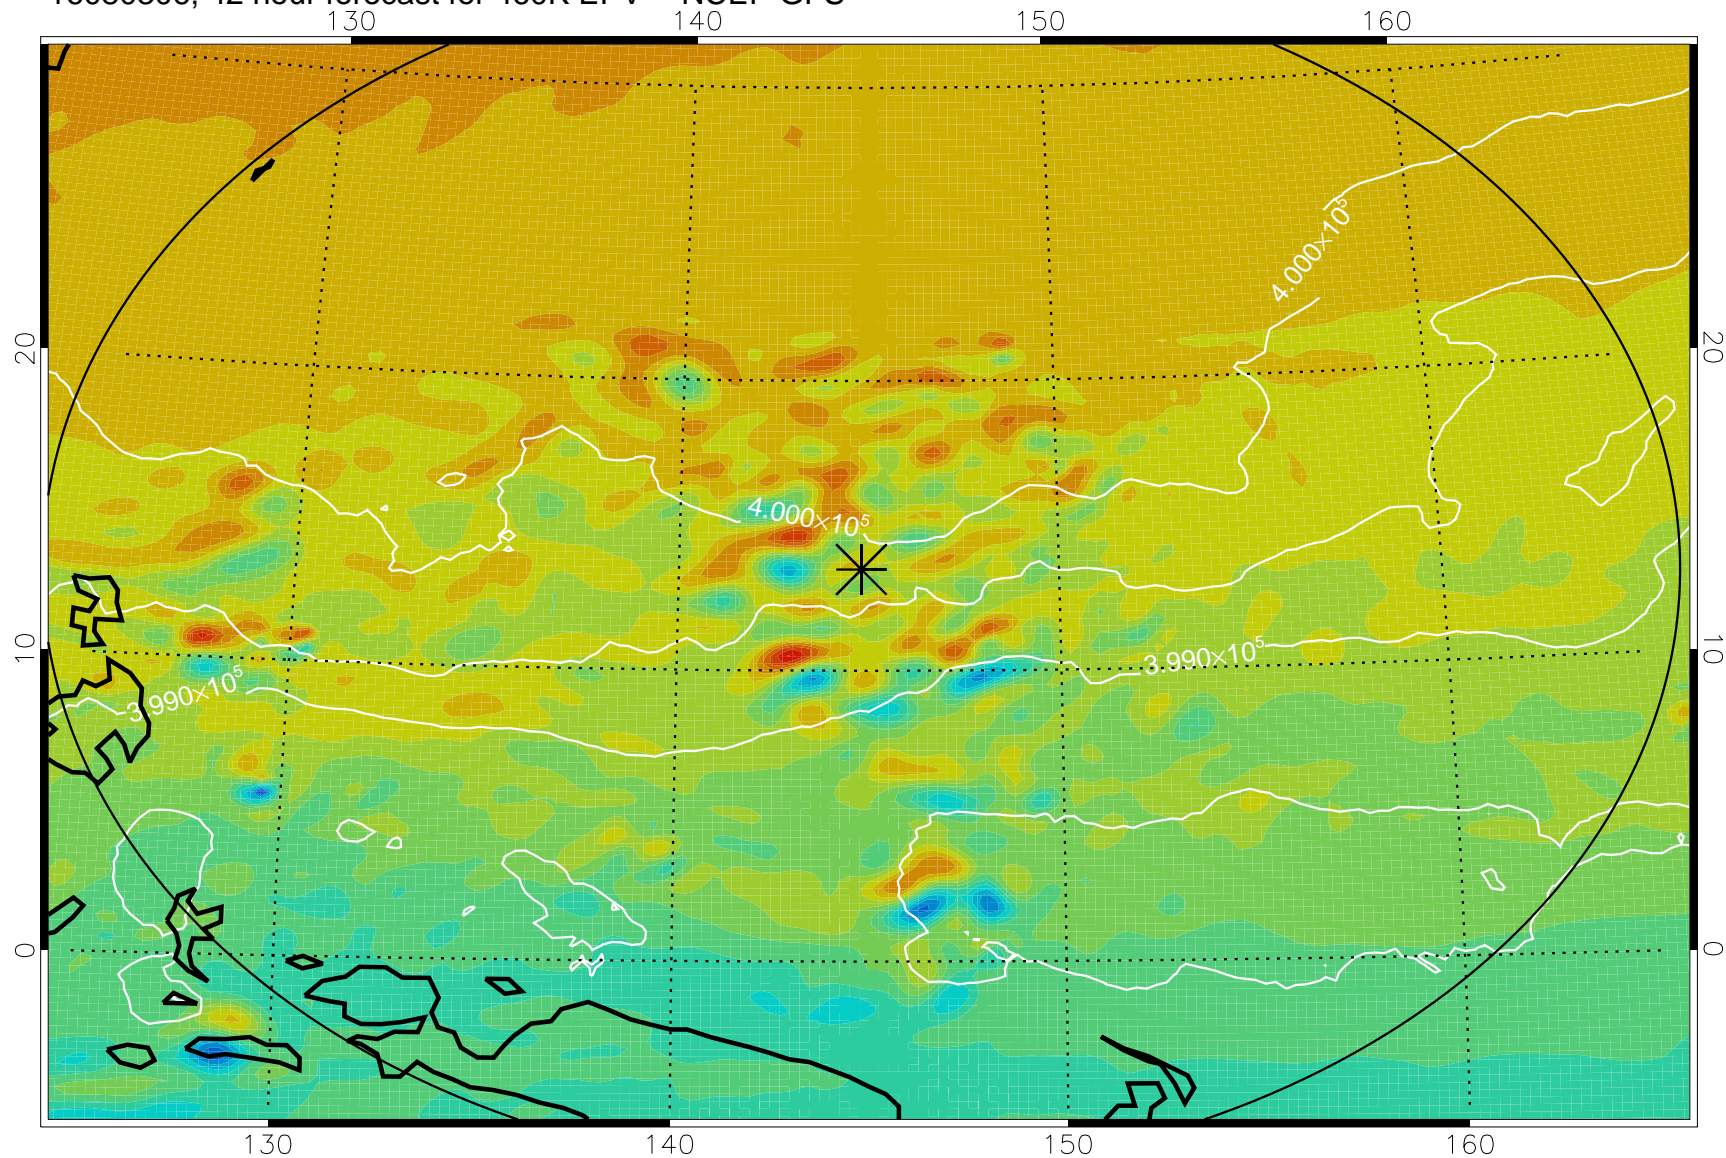

16080218, 30 hour forecast for 460K EPV -- NCEP GFS

460K Montgomery Streamfunction, white

Range ring of 2304 km

16080300, 36 hour forecast for 460K EPV -- NCEP GFS

460K Montgomery Streamfunction, white

Range ring of 2304 km

16080306, 42 hour forecast for 460K EPV -- NCEP GFS

460K Montgomery Streamfunction, white

Range ring of 2304 km

16080312, 48 hour forecast for 460K EPV -- NCEP GFS

460K Montgomery Streamfunction, white

Range ring of 2304 km

16080406, 66 hour forecast for 460K EPV -- NCEP GFS

460K Montgomery Streamfunction, white

Range ring of 2304 km

16080412, 72 hour forecast for 460K EPV -- NCEP GFS

460K Montgomery Streamfunction, white

Range ring of 2304 km

16080518, 102 hour forecast for 460K EPV -- NCEP GFS

460K Montgomery Streamfunction, white

Range ring of 2304 km

16080600, 108 hour forecast for 460K EPV -- NCEP GFS

460K Montgomery Streamfunction, white

Range ring of 2304 km