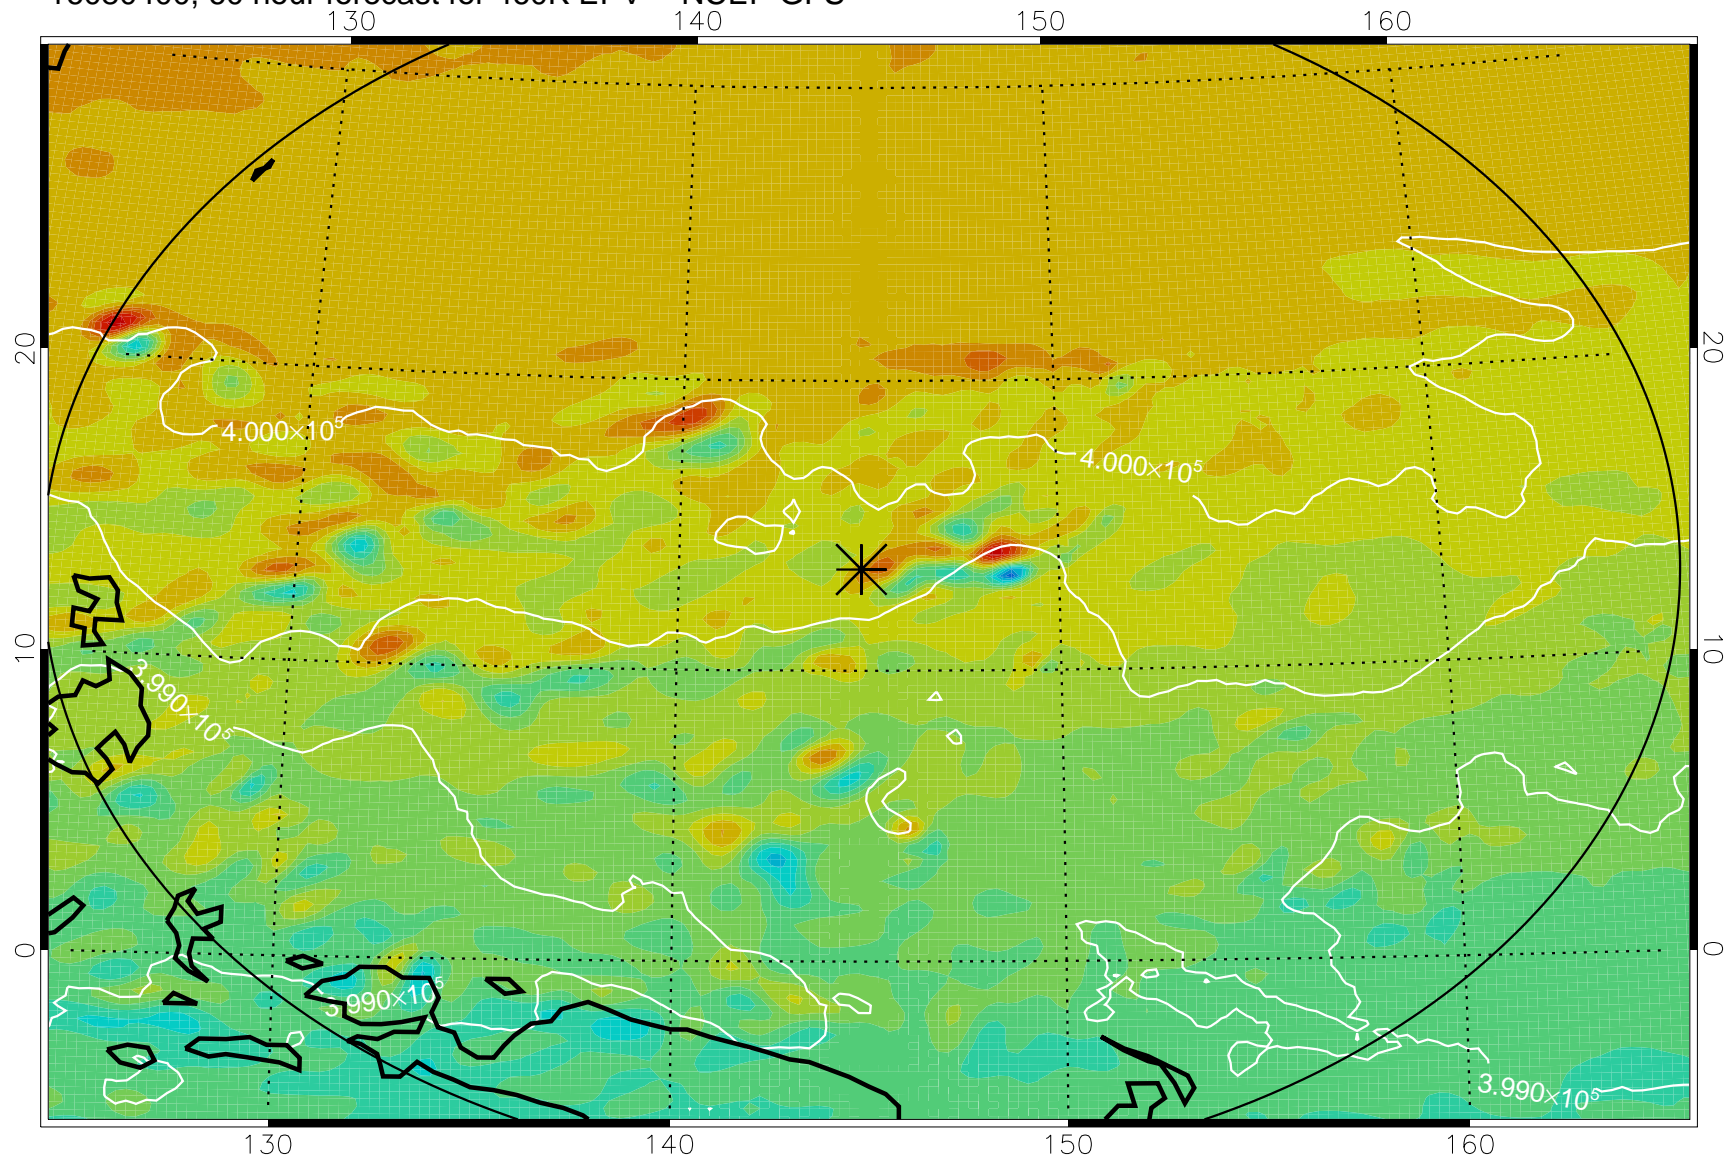

16080306, 42 hour forecast for 460K EPV -- NCEP GFS

460K Montgomery Streamfunction, white

Range ring of 2304 km

16080312, 48 hour forecast for 460K EPV -- NCEP GFS

460K Montgomery Streamfunction, white

Range ring of 2304 km

16080318, 54 hour forecast for 460K EPV -- NCEP GFS

460K Montgomery Streamfunction, white

Range ring of 2304 km

16080400, 60 hour forecast for 460K EPV -- NCEP GFS

460K Montgomery Streamfunction, white

Range ring of 2304 km

16080406, 66 hour forecast for 460K EPV -- NCEP GFS

460K Montgomery Streamfunction, white

Range ring of 2304 km

16080412, 72 hour forecast for 460K EPV -- NCEP GFS

460K Montgomery Streamfunction, white

Range ring of 2304 km

16080518, 102 hour forecast for 460K EPV -- NCEP GFS

460K Montgomery Streamfunction, white

Range ring of 2304 km

16080600, 108 hour forecast for 460K EPV -- NCEP GFS

460K Montgomery Streamfunction, white

Range ring of 2304 km