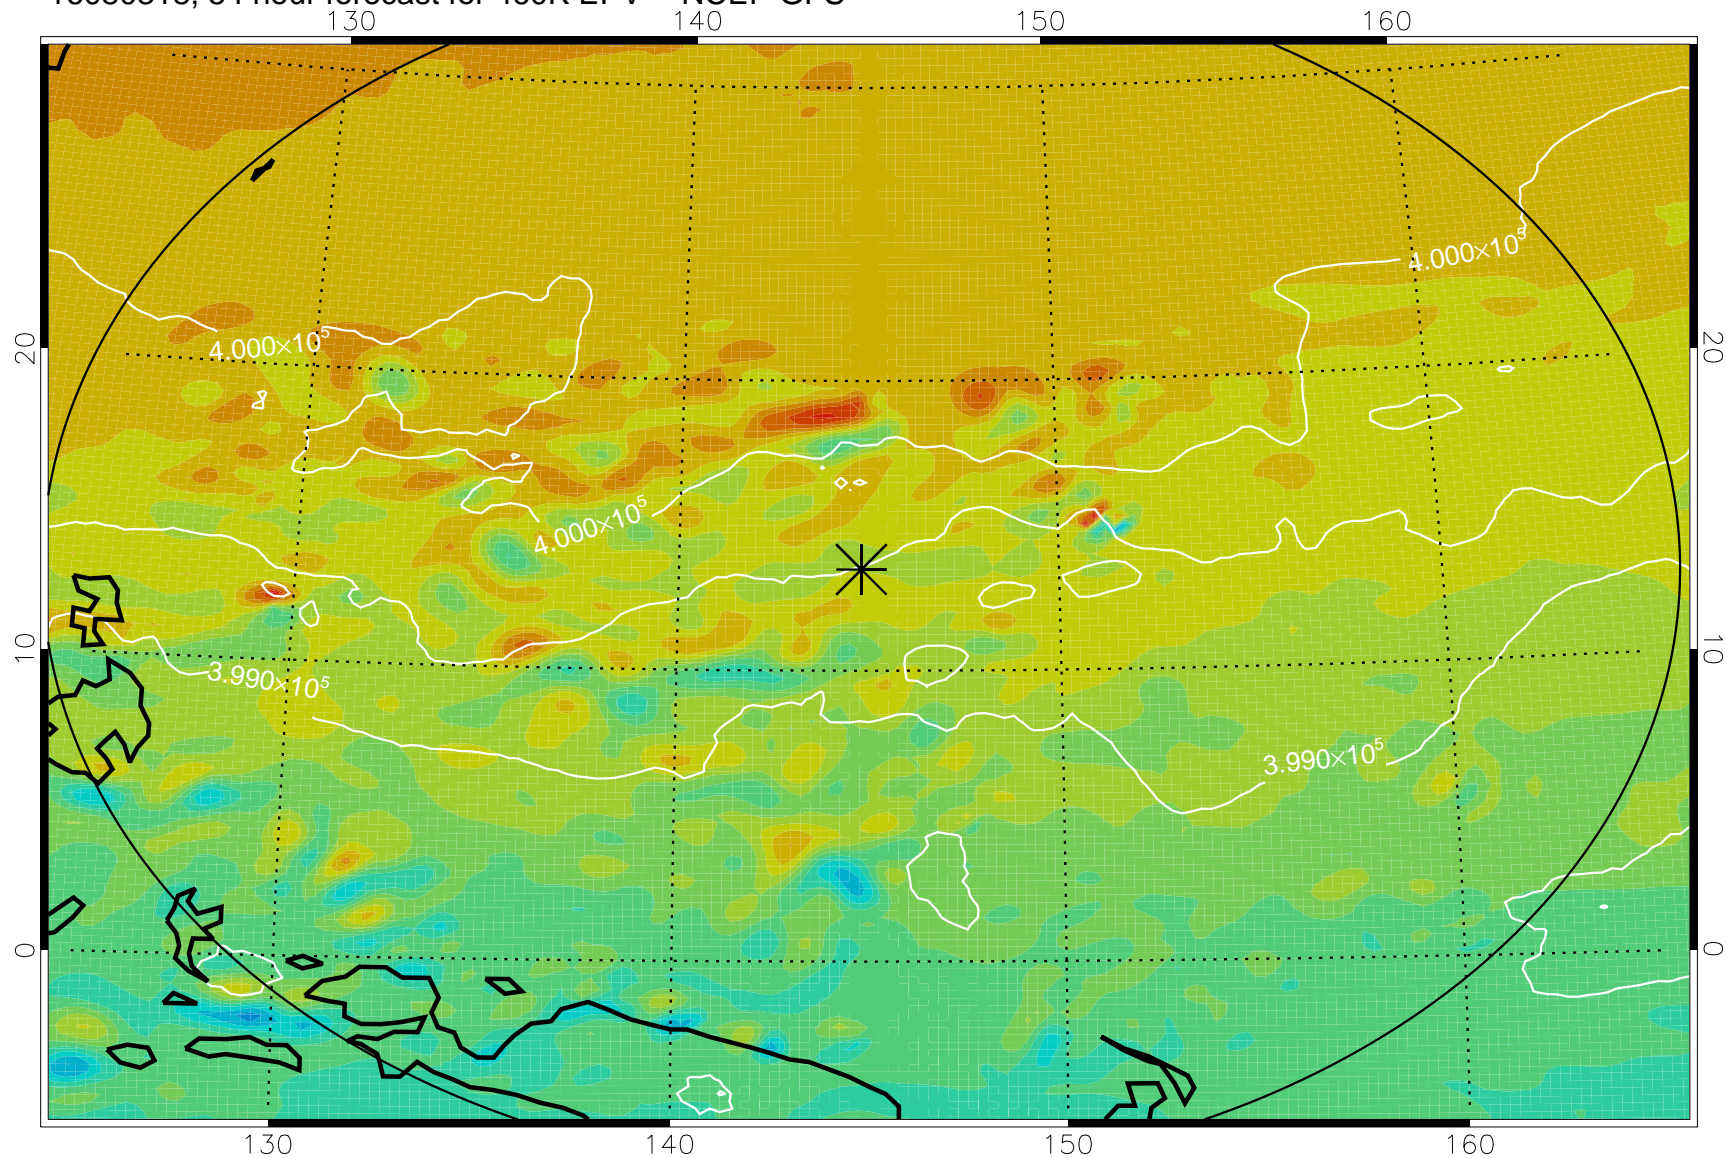

16080218, 30 hour forecast for 460K EPV -- NCEP GFS

460K Montgomery Streamfunction, white

Range ring of 2304 km

16080300, 36 hour forecast for 460K EPV -- NCEP GFS

460K Montgomery Streamfunction, white

Range ring of 2304 km

16080306, 42 hour forecast for 460K EPV -- NCEP GFS

460K Montgomery Streamfunction, white

Range ring of 2304 km

16080312, 48 hour forecast for 460K EPV -- NCEP GFS

460K Montgomery Streamfunction, white

Range ring of 2304 km

16080318, 54 hour forecast for 460K EPV -- NCEP GFS

460K Montgomery Streamfunction, white

Range ring of 2304 km

16080400, 60 hour forecast for 460K EPV -- NCEP GFS

460K Montgomery Streamfunction, white

Range ring of 2304 km

16080406, 66 hour forecast for 460K EPV -- NCEP GFS

460K Montgomery Streamfunction, white

Range ring of 2304 km

16080412, 72 hour forecast for 460K EPV -- NCEP GFS

460K Montgomery Streamfunction, white

Range ring of 2304 km