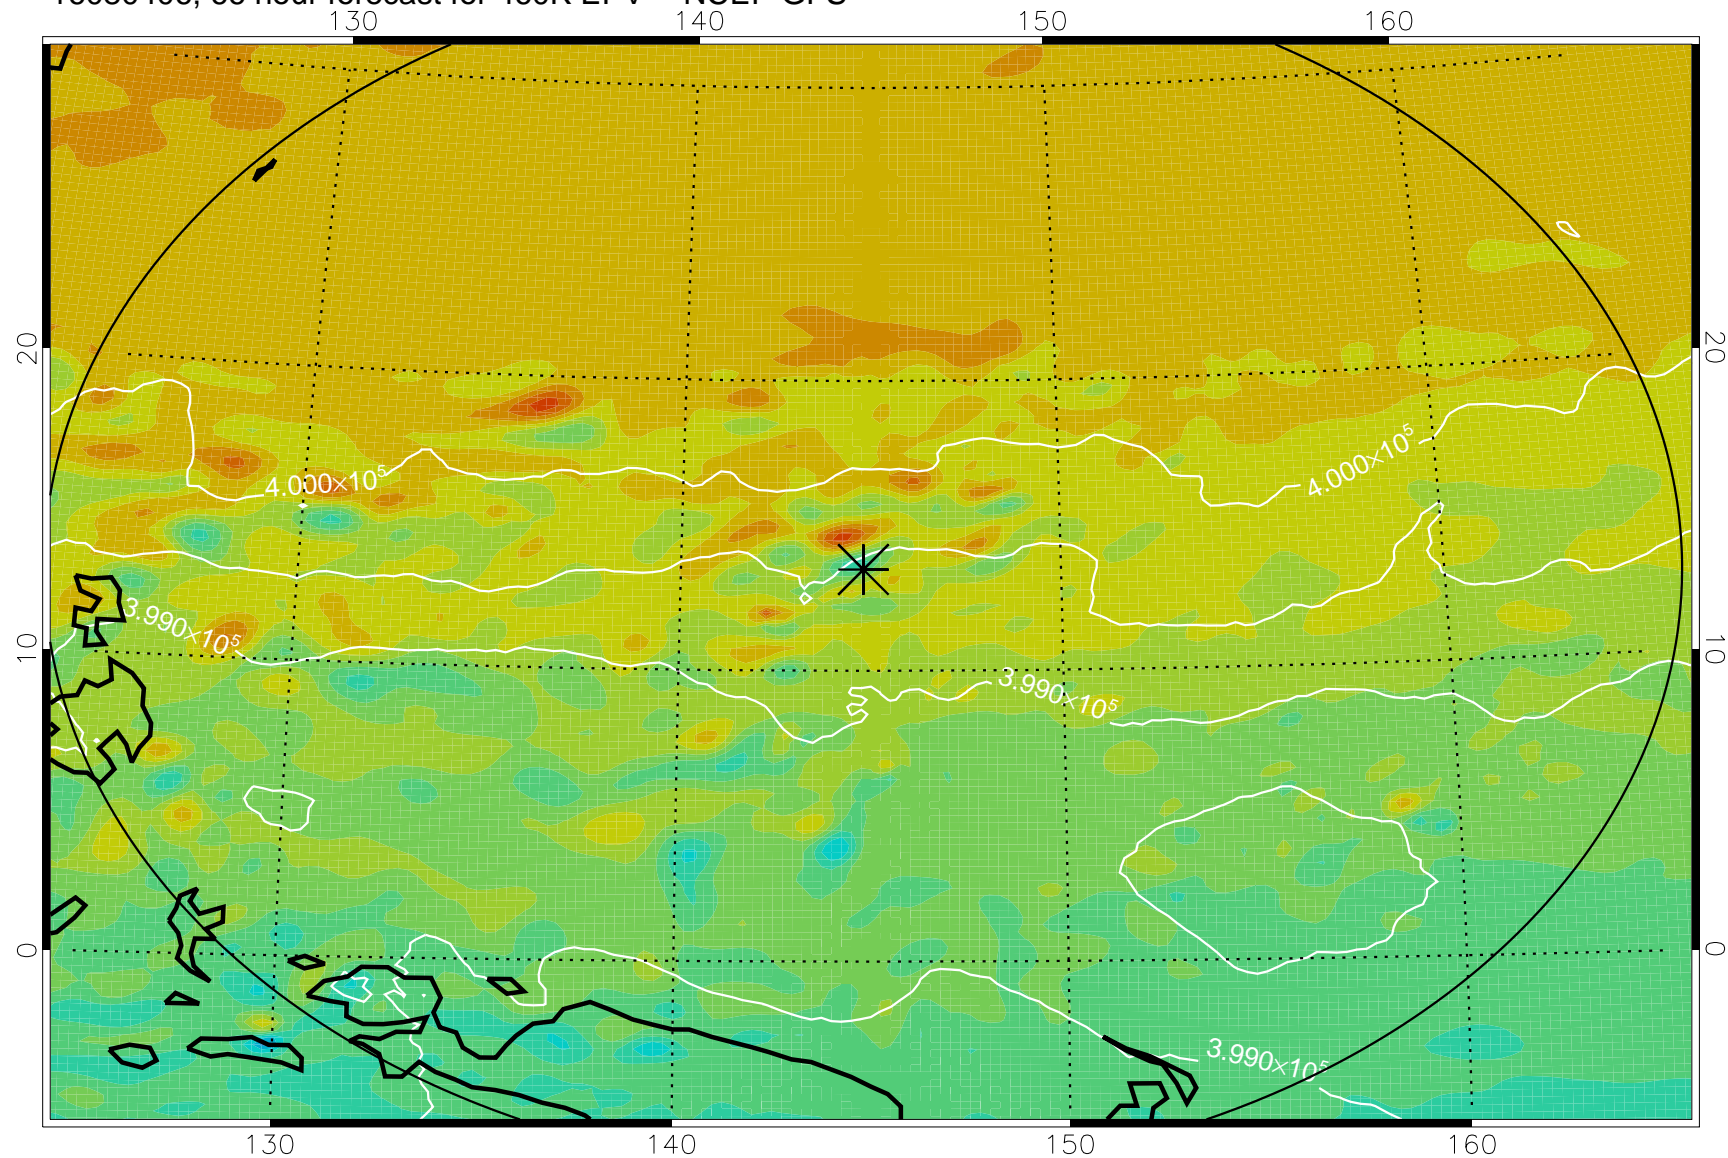

16080318, 54 hour forecast for 460K EPV -- NCEP GFS

460K Montgomery Streamfunction, white

Range ring of 2304 km

16080400, 60 hour forecast for 460K EPV -- NCEP GFS

460K Montgomery Streamfunction, white

Range ring of 2304 km

16080406, 66 hour forecast for 460K EPV -- NCEP GFS

460K Montgomery Streamfunction, white

Range ring of 2304 km

16080412, 72 hour forecast for 460K EPV -- NCEP GFS

460K Montgomery Streamfunction, white

Range ring of 2304 km

16080418, 78 hour forecast for 460K EPV -- NCEP GFS

460K Montgomery Streamfunction, white

Range ring of 2304 km

16080500, 84 hour forecast for 460K EPV -- NCEP GFS

460K Montgomery Streamfunction, white

Range ring of 2304 km

16080518, 102 hour forecast for 460K EPV -- NCEP GFS

460K Montgomery Streamfunction, white

Range ring of 2304 km

16080600, 108 hour forecast for 460K EPV -- NCEP GFS

460K Montgomery Streamfunction, white

Range ring of 2304 km