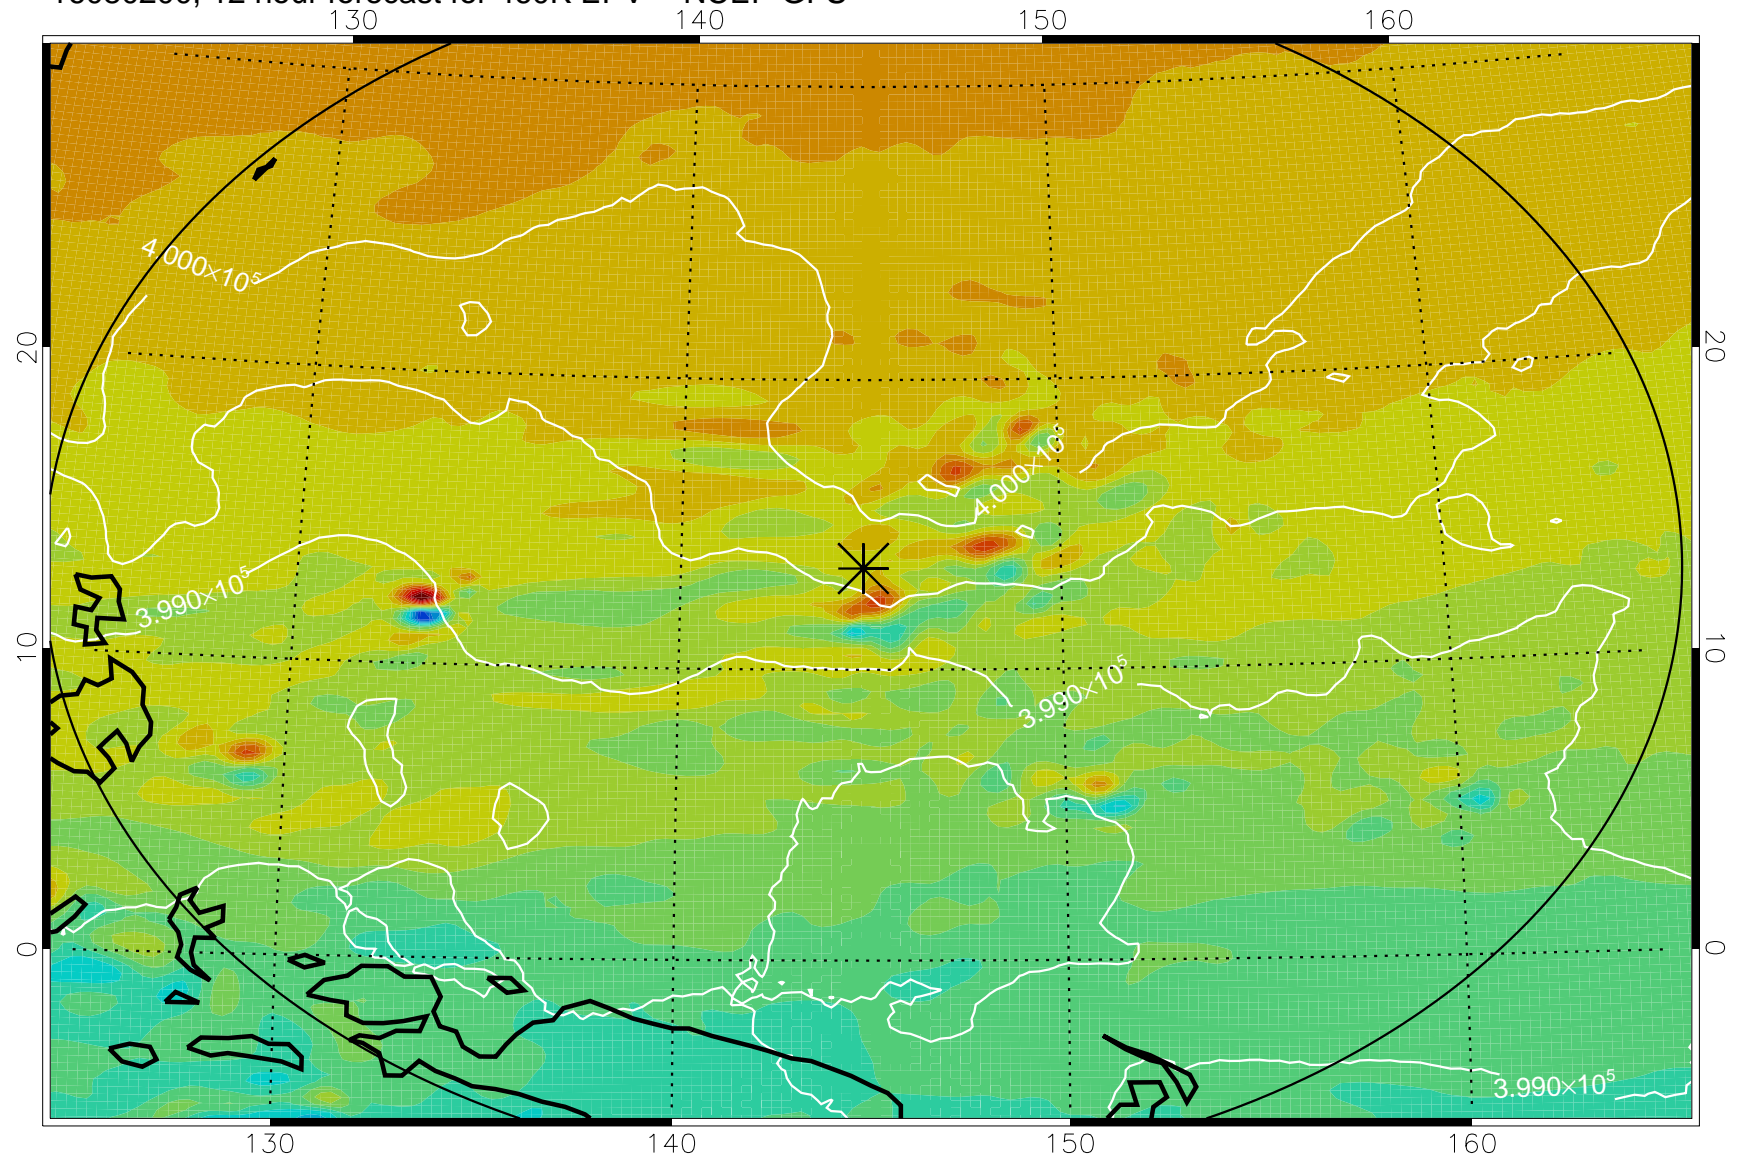

16080118, 6 hour forecast for 460K EPV -- NCEP GFS

460K Montgomery Streamfunction, white

Range ring of 2304 km

16080200, 12 hour forecast for 460K EPV -- NCEP GFS

460K Montgomery Streamfunction, white

Range ring of 2304 km

16080206, 18 hour forecast for 460K EPV -- NCEP GFS

460K Montgomery Streamfunction, white

Range ring of 2304 km

16080212, 24 hour forecast for 460K EPV -- NCEP GFS

460K Montgomery Streamfunction, white

Range ring of 2304 km

16080218, 30 hour forecast for 460K EPV -- NCEP GFS

460K Montgomery Streamfunction, white

Range ring of 2304 km

16080300, 36 hour forecast for 460K EPV -- NCEP GFS

460K Montgomery Streamfunction, white

Range ring of 2304 km

16080306, 42 hour forecast for 460K EPV -- NCEP GFS

460K Montgomery Streamfunction, white

Range ring of 2304 km

16080312, 48 hour forecast for 460K EPV -- NCEP GFS

460K Montgomery Streamfunction, white

Range ring of 2304 km