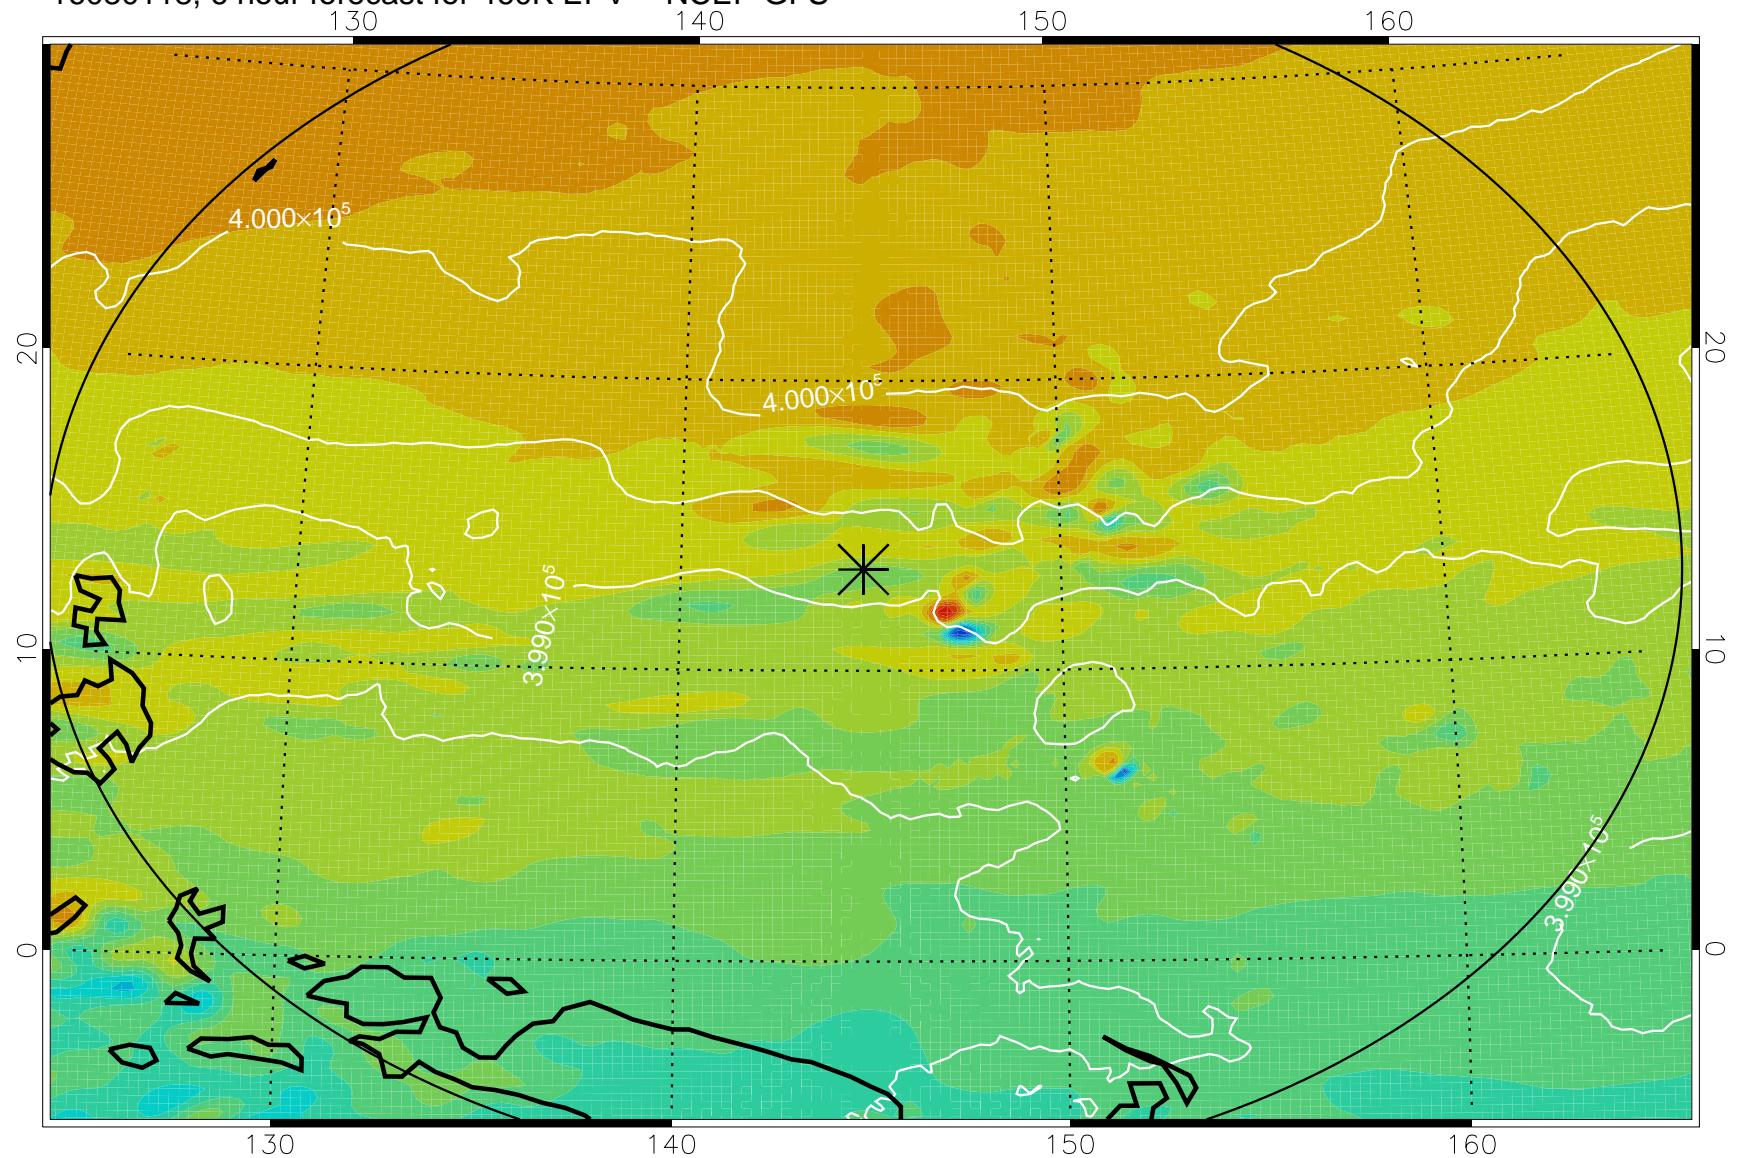

16080118, 6 hour forecast for 460K EPV -- NCEP GFS

460K Montgomery Streamfunction, white

Range ring of 2304 km

16080200, 12 hour forecast for 460K EPV -- NCEP GFS

460K Montgomery Streamfunction, white

Range ring of 2304 km

16080206, 18 hour forecast for 460K EPV -- NCEP GFS

460K Montgomery Streamfunction, white

Range ring of 2304 km

16080212, 24 hour forecast for 460K EPV -- NCEP GFS

460K Montgomery Streamfunction, white

Range ring of 2304 km

16080218, 30 hour forecast for 460K EPV -- NCEP GFS

460K Montgomery Streamfunction, white

Range ring of 2304 km

16080300, 36 hour forecast for 460K EPV -- NCEP GFS

460K Montgomery Streamfunction, white

Range ring of 2304 km

16080306, 42 hour forecast for 460K EPV -- NCEP GFS

460K Montgomery Streamfunction, white

Range ring of 2304 km

16080312, 48 hour forecast for 460K EPV -- NCEP GFS

460K Montgomery Streamfunction, white

Range ring of 2304 km