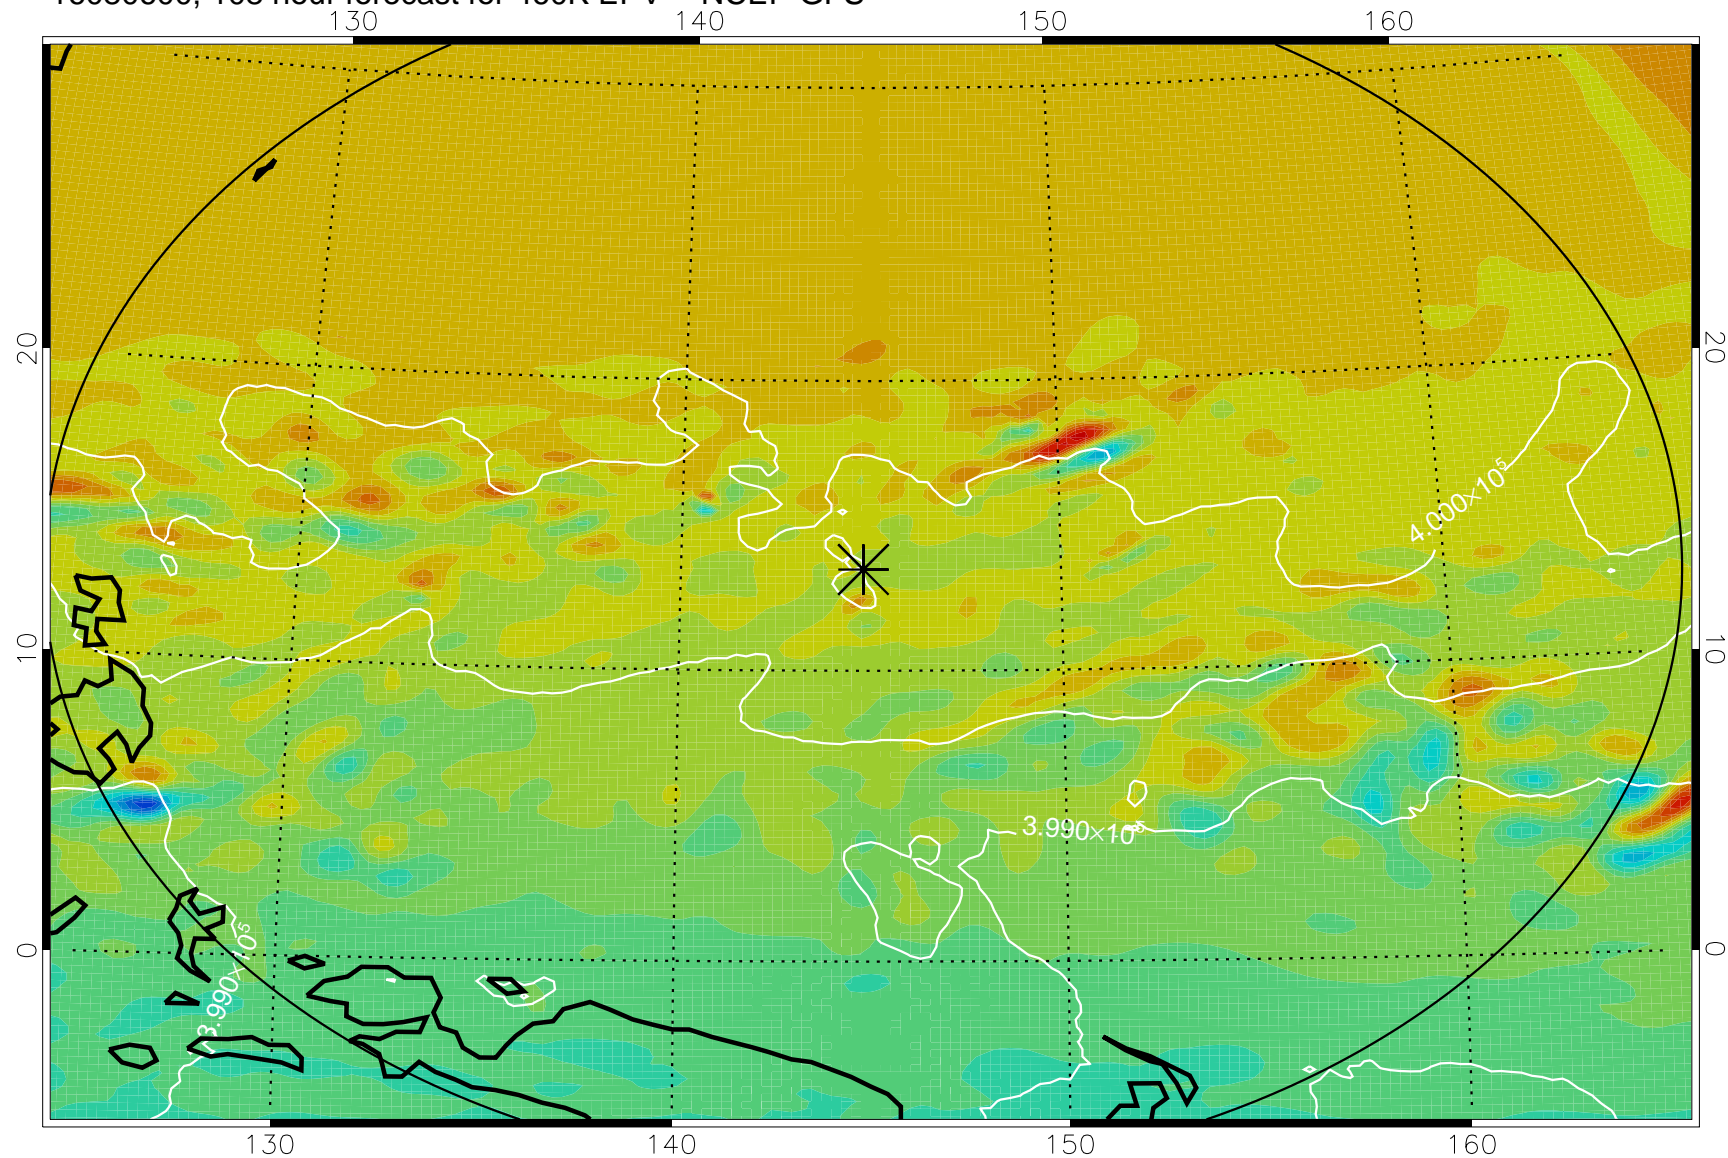

16080418, 78 hour forecast for 460K EPV -- NCEP GFS

460K Montgomery Streamfunction, white

Range ring of 2304 km

16080500, 84 hour forecast for 460K EPV -- NCEP GFS

460K Montgomery Streamfunction, white

Range ring of 2304 km

16080506, 90 hour forecast for 460K EPV -- NCEP GFS

460K Montgomery Streamfunction, white

Range ring of 2304 km

16080512, 96 hour forecast for 460K EPV -- NCEP GFS

460K Montgomery Streamfunction, white

Range ring of 2304 km

16080518, 102 hour forecast for 460K EPV -- NCEP GFS

460K Montgomery Streamfunction, white

Range ring of 2304 km

16080600, 108 hour forecast for 460K EPV -- NCEP GFS

460K Montgomery Streamfunction, white

Range ring of 2304 km

16080606, 114 hour forecast for 460K EPV -- NCEP GFS

460K Montgomery Streamfunction, white

Range ring of 2304 km

16080612, 120 hour forecast for 460K EPV -- NCEP GFS

460K Montgomery Streamfunction, white

Range ring of 2304 km