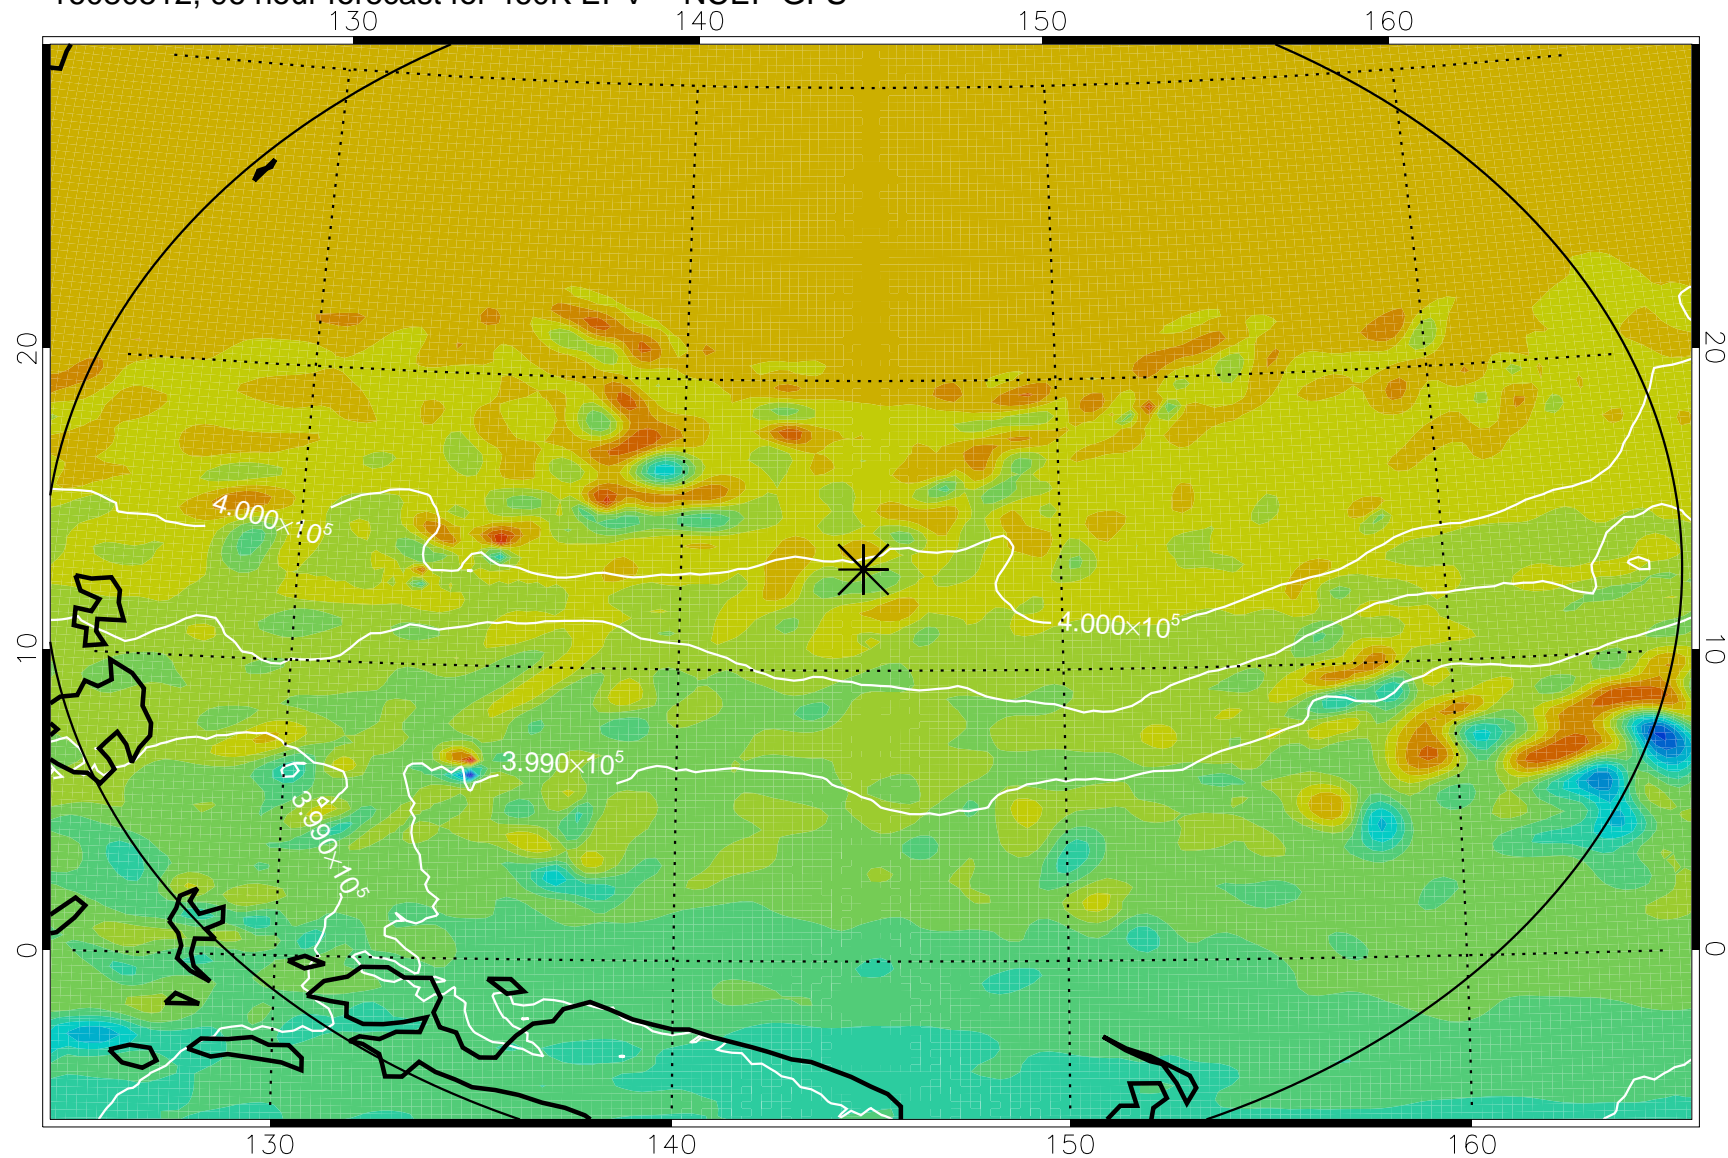

16080406, 66 hour forecast for 460K EPV -- NCEP GFS

460K Montgomery Streamfunction, white

Range ring of 2304 km

16080412, 72 hour forecast for 460K EPV -- NCEP GFS

460K Montgomery Streamfunction, white

Range ring of 2304 km

16080418, 78 hour forecast for 460K EPV -- NCEP GFS

460K Montgomery Streamfunction, white

Range ring of 2304 km

16080500, 84 hour forecast for 460K EPV -- NCEP GFS

460K Montgomery Streamfunction, white

Range ring of 2304 km

16080506, 90 hour forecast for 460K EPV -- NCEP GFS

460K Montgomery Streamfunction, white

Range ring of 2304 km

16080512, 96 hour forecast for 460K EPV -- NCEP GFS

460K Montgomery Streamfunction, white

Range ring of 2304 km

16080518, 102 hour forecast for 460K EPV -- NCEP GFS

460K Montgomery Streamfunction, white

Range ring of 2304 km

16080600, 108 hour forecast for 460K EPV -- NCEP GFS

460K Montgomery Streamfunction, white

Range ring of 2304 km