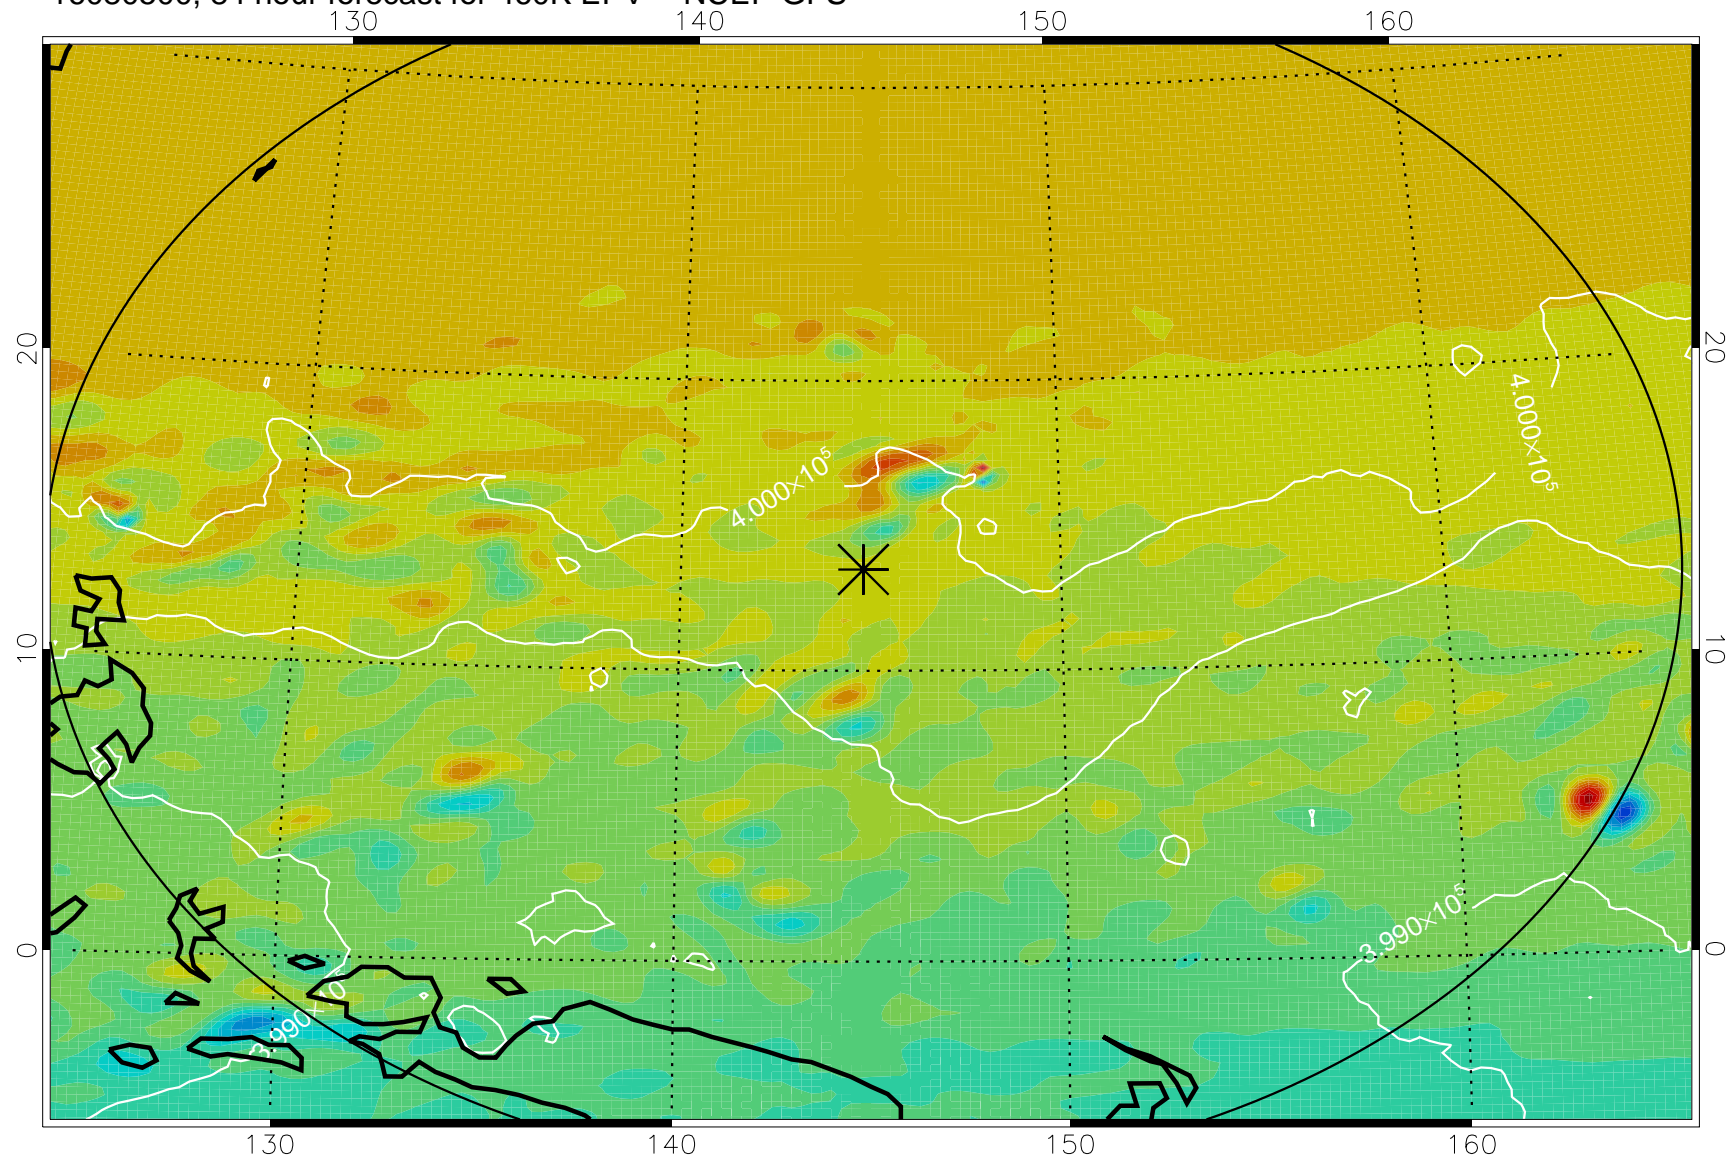

16080406, 66 hour forecast for 460K EPV -- NCEP GFS

460K Montgomery Streamfunction, white

Range ring of 2304 km

16080412, 72 hour forecast for 460K EPV -- NCEP GFS

460K Montgomery Streamfunction, white

Range ring of 2304 km

16080418, 78 hour forecast for 460K EPV -- NCEP GFS

460K Montgomery Streamfunction, white

Range ring of 2304 km

16080500, 84 hour forecast for 460K EPV -- NCEP GFS

460K Montgomery Streamfunction, white

Range ring of 2304 km

16080506, 90 hour forecast for 460K EPV -- NCEP GFS

460K Montgomery Streamfunction, white

Range ring of 2304 km

16080512, 96 hour forecast for 460K EPV -- NCEP GFS

460K Montgomery Streamfunction, white

Range ring of 2304 km

16080518, 102 hour forecast for 460K EPV -- NCEP GFS

460K Montgomery Streamfunction, white

Range ring of 2304 km

16080600, 108 hour forecast for 460K EPV -- NCEP GFS

460K Montgomery Streamfunction, white

Range ring of 2304 km