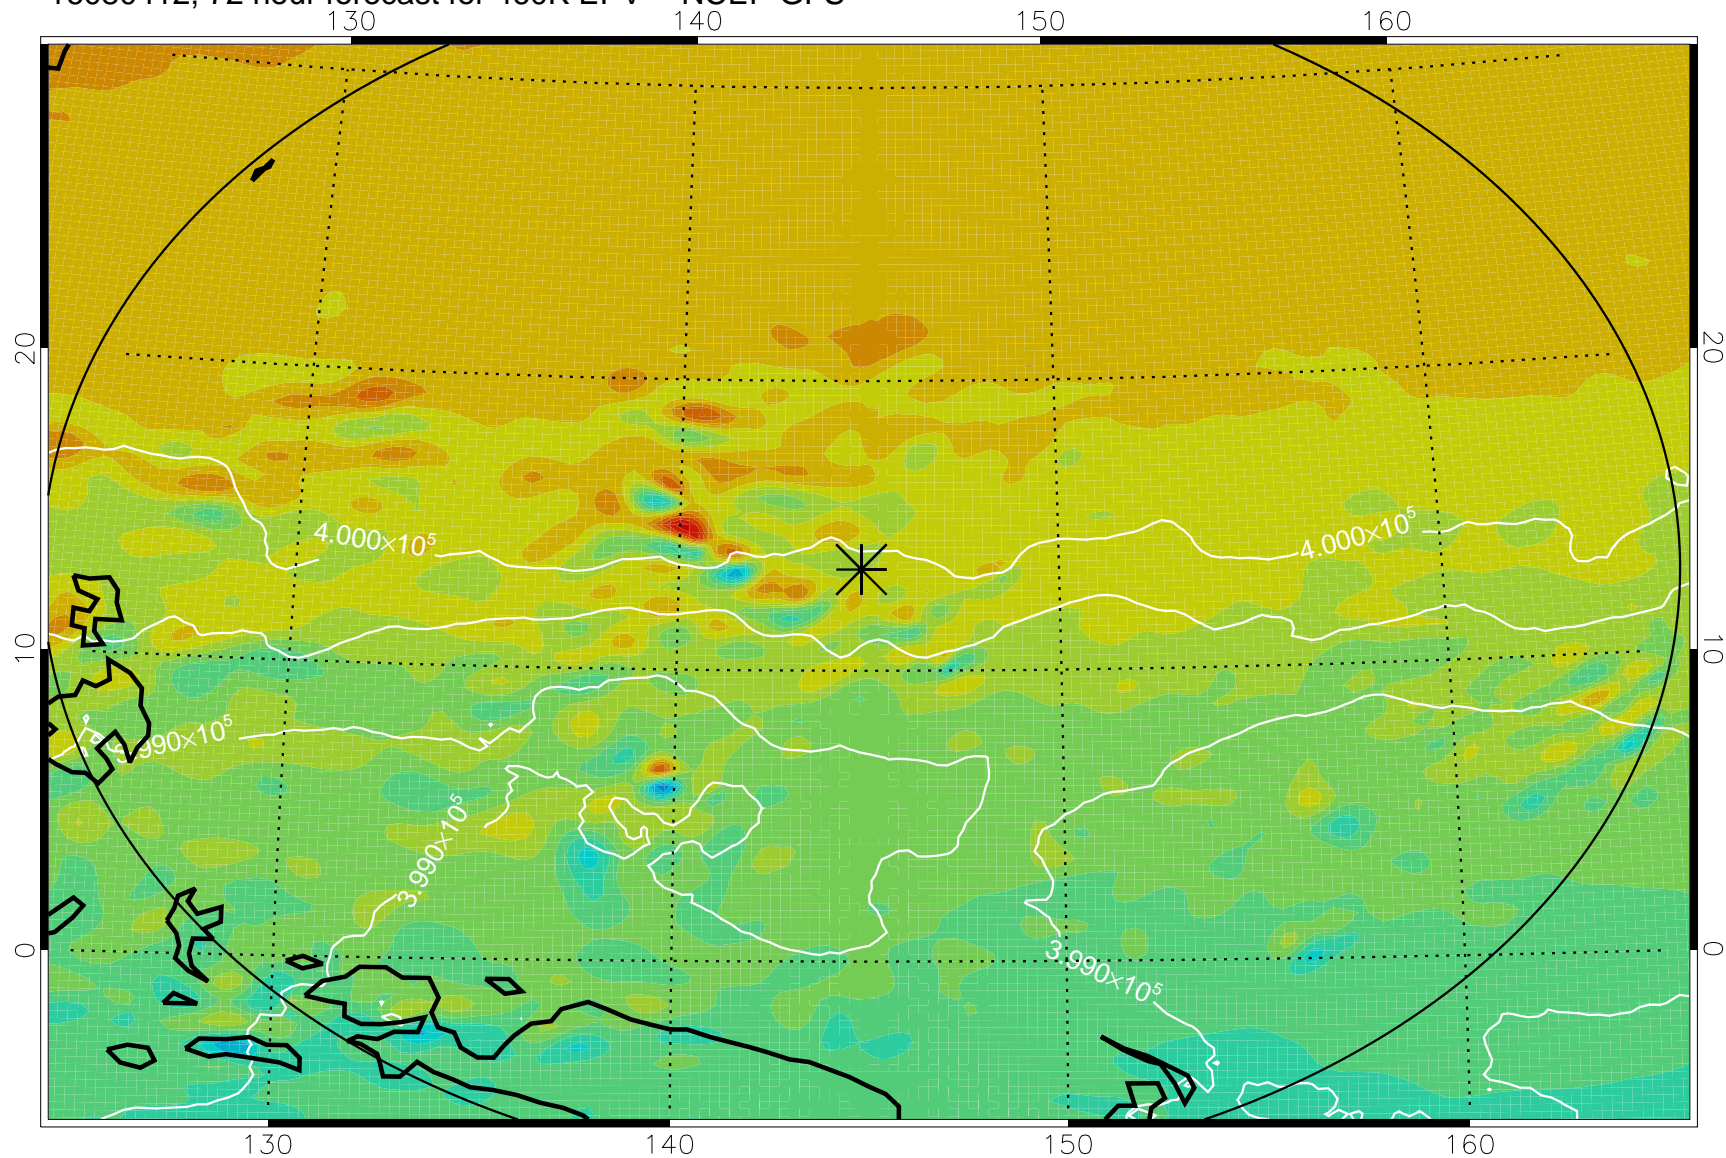

16080318, 54 hour forecast for 460K EPV -- NCEP GFS

460K Montgomery Streamfunction, white

Range ring of 2304 km

16080400, 60 hour forecast for 460K EPV -- NCEP GFS

460K Montgomery Streamfunction, white

Range ring of 2304 km

16080406, 66 hour forecast for 460K EPV -- NCEP GFS

460K Montgomery Streamfunction, white

Range ring of 2304 km

16080412, 72 hour forecast for 460K EPV -- NCEP GFS

460K Montgomery Streamfunction, white

Range ring of 2304 km

16080418, 78 hour forecast for 460K EPV -- NCEP GFS

460K Montgomery Streamfunction, white

Range ring of 2304 km

16080500, 84 hour forecast for 460K EPV -- NCEP GFS

460K Montgomery Streamfunction, white

Range ring of 2304 km

16080518, 102 hour forecast for 460K EPV -- NCEP GFS

460K Montgomery Streamfunction, white

Range ring of 2304 km

16080600, 108 hour forecast for 460K EPV -- NCEP GFS

460K Montgomery Streamfunction, white

Range ring of 2304 km