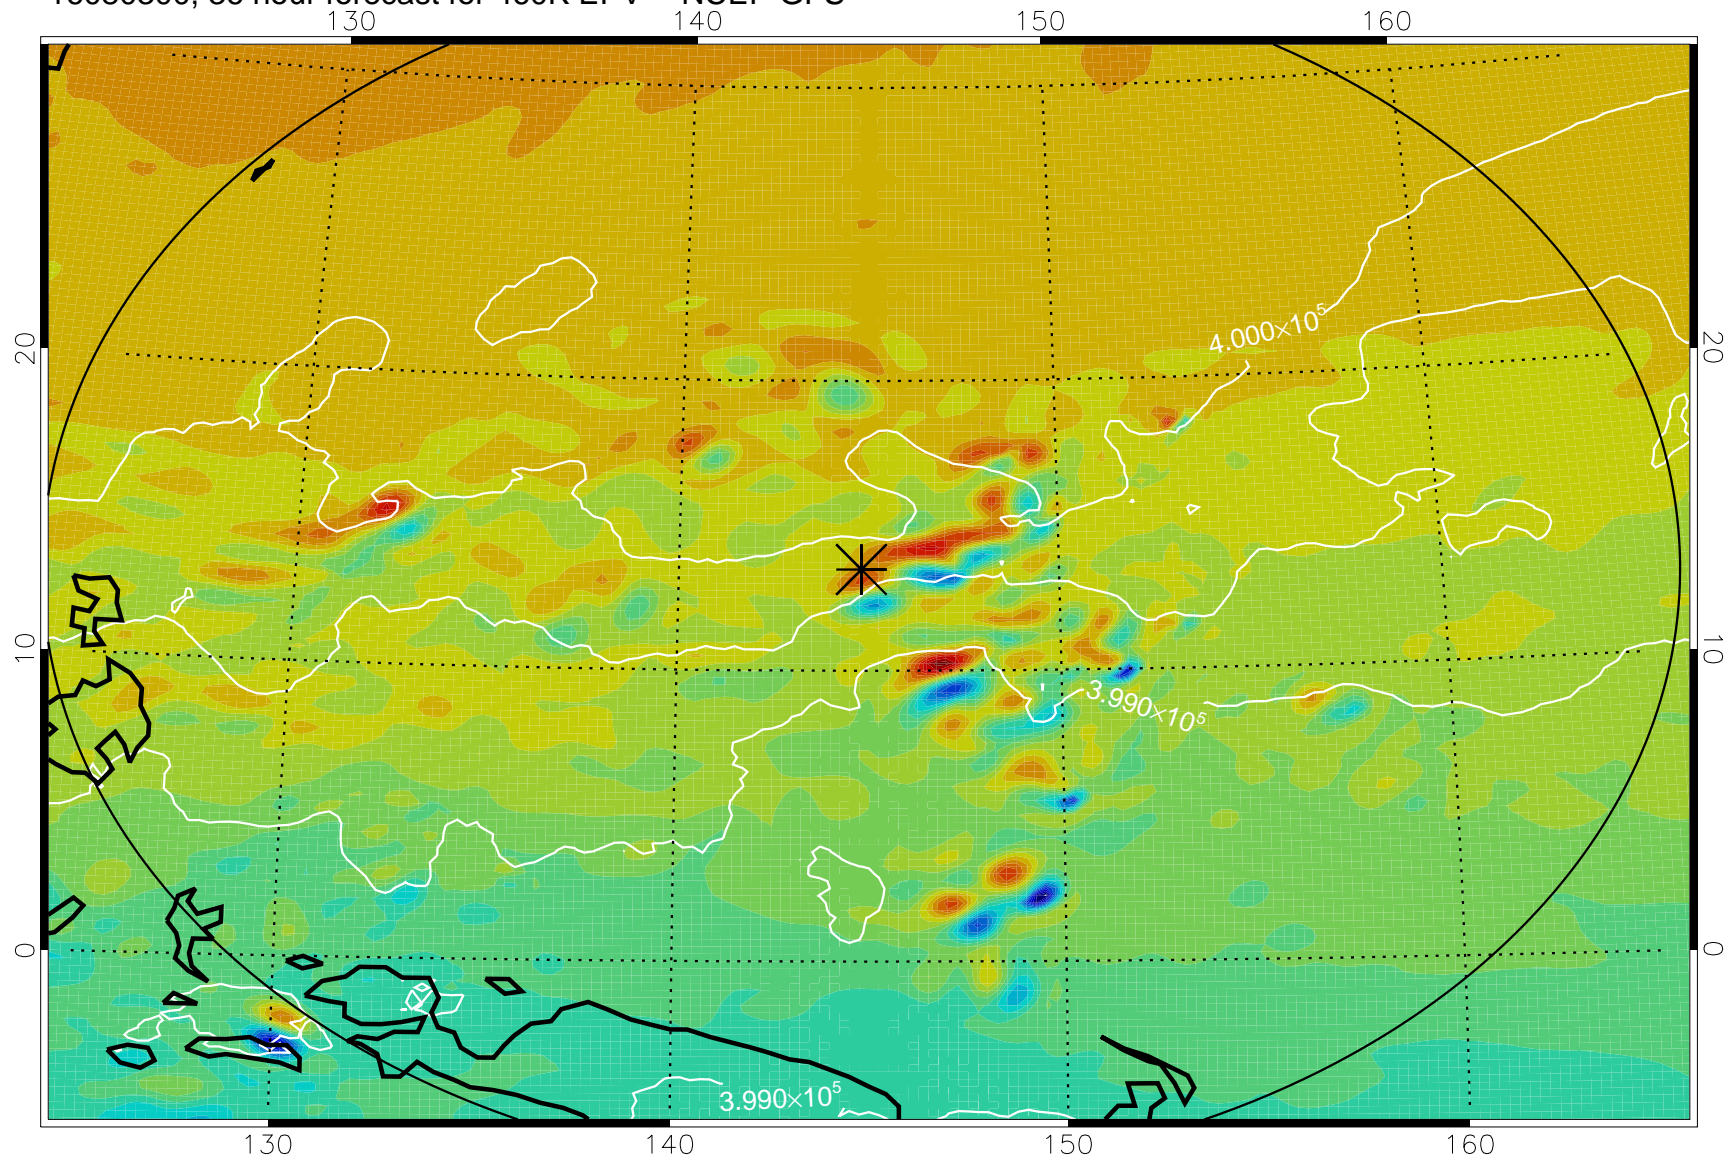

16080118, 6 hour forecast for 460K EPV -- NCEP GFS

460K Montgomery Streamfunction, white

Range ring of 2304 km

16080200, 12 hour forecast for 460K EPV -- NCEP GFS

460K Montgomery Streamfunction, white

Range ring of 2304 km

16080206, 18 hour forecast for 460K EPV -- NCEP GFS

460K Montgomery Streamfunction, white

Range ring of 2304 km

16080212, 24 hour forecast for 460K EPV -- NCEP GFS

460K Montgomery Streamfunction, white

Range ring of 2304 km

16080218, 30 hour forecast for 460K EPV -- NCEP GFS

460K Montgomery Streamfunction, white

Range ring of 2304 km

16080300, 36 hour forecast for 460K EPV -- NCEP GFS

460K Montgomery Streamfunction, white

Range ring of 2304 km

16080306, 42 hour forecast for 460K EPV -- NCEP GFS

460K Montgomery Streamfunction, white

Range ring of 2304 km

16080312, 48 hour forecast for 460K EPV -- NCEP GFS

460K Montgomery Streamfunction, white

Range ring of 2304 km