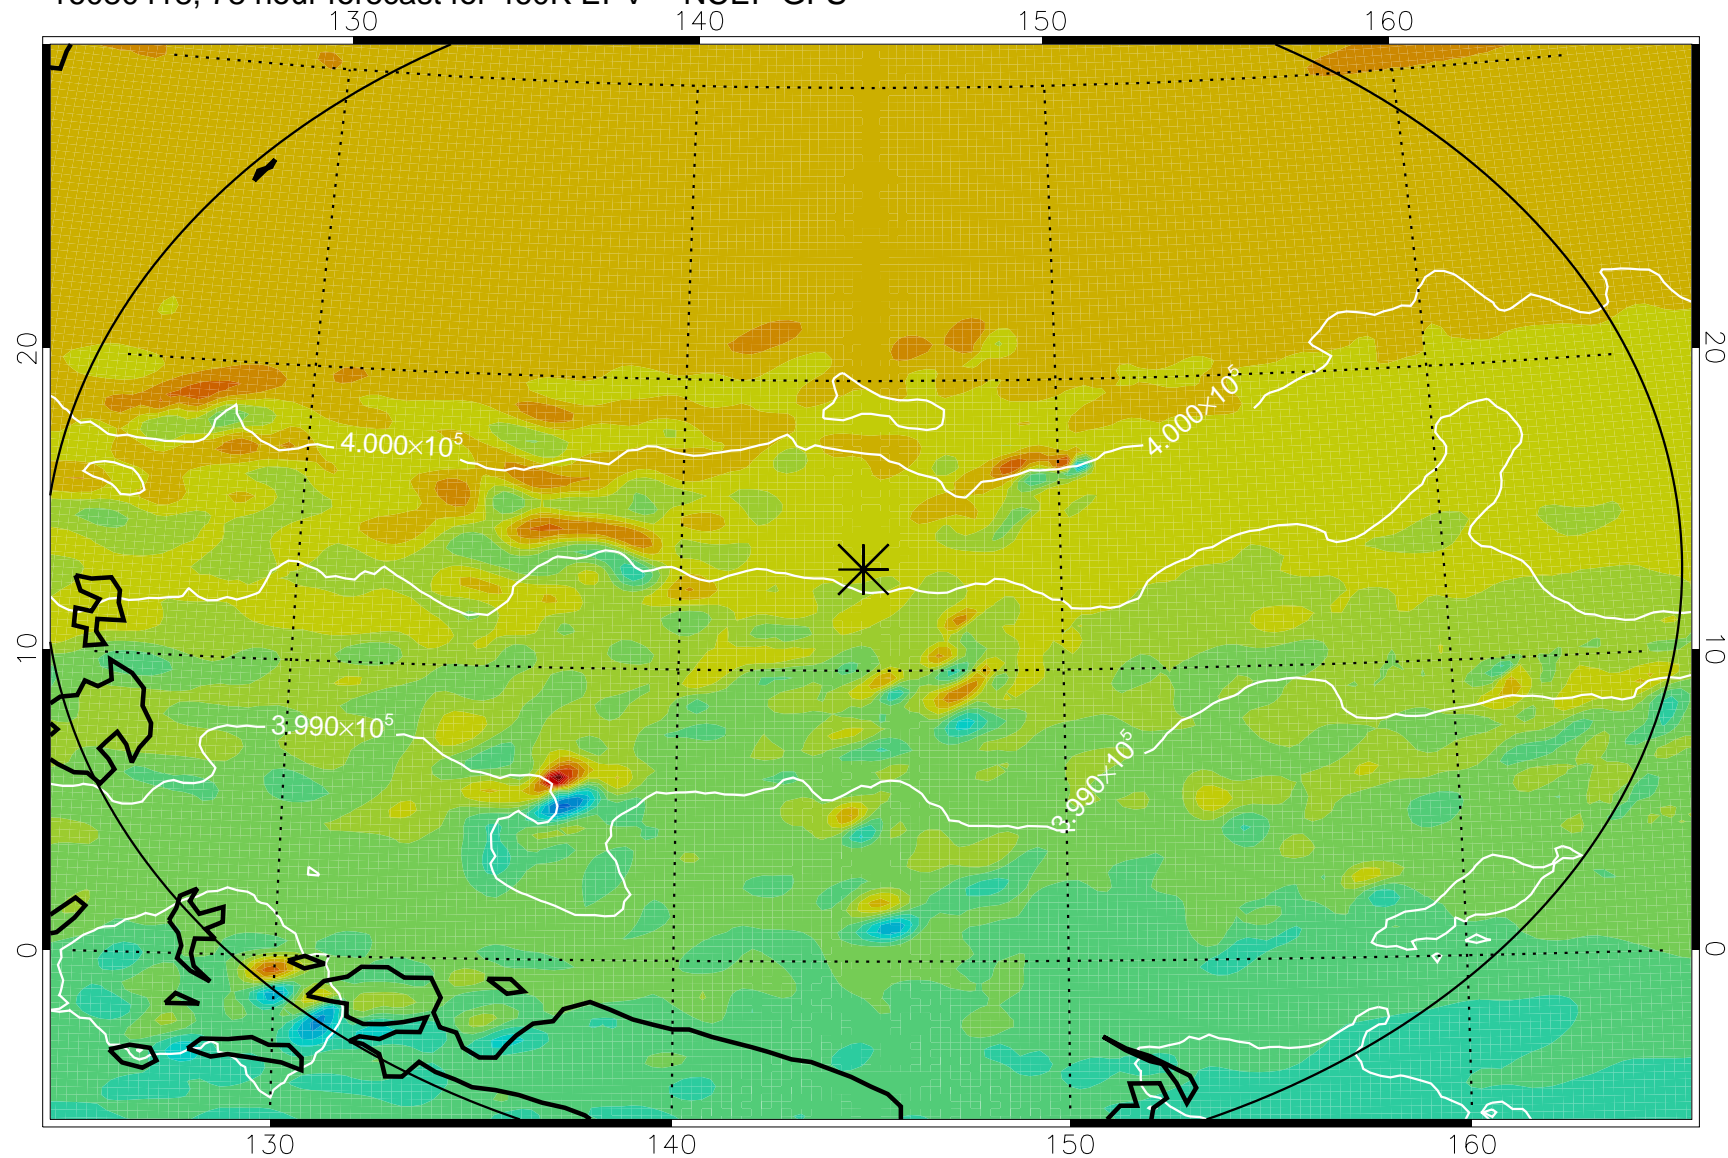

16080406, 66 hour forecast for 460K EPV -- NCEP GFS

460K Montgomery Streamfunction, white

Range ring of 2304 km

16080412, 72 hour forecast for 460K EPV -- NCEP GFS

460K Montgomery Streamfunction, white

Range ring of 2304 km

16080418, 78 hour forecast for 460K EPV -- NCEP GFS

460K Montgomery Streamfunction, white

Range ring of 2304 km

16080500, 84 hour forecast for 460K EPV -- NCEP GFS

460K Montgomery Streamfunction, white

Range ring of 2304 km

16080506, 90 hour forecast for 460K EPV -- NCEP GFS

460K Montgomery Streamfunction, white

Range ring of 2304 km

16080512, 96 hour forecast for 460K EPV -- NCEP GFS

460K Montgomery Streamfunction, white

Range ring of 2304 km

16080518, 102 hour forecast for 460K EPV -- NCEP GFS

460K Montgomery Streamfunction, white

Range ring of 2304 km

16080600, 108 hour forecast for 460K EPV -- NCEP GFS

460K Montgomery Streamfunction, white

Range ring of 2304 km