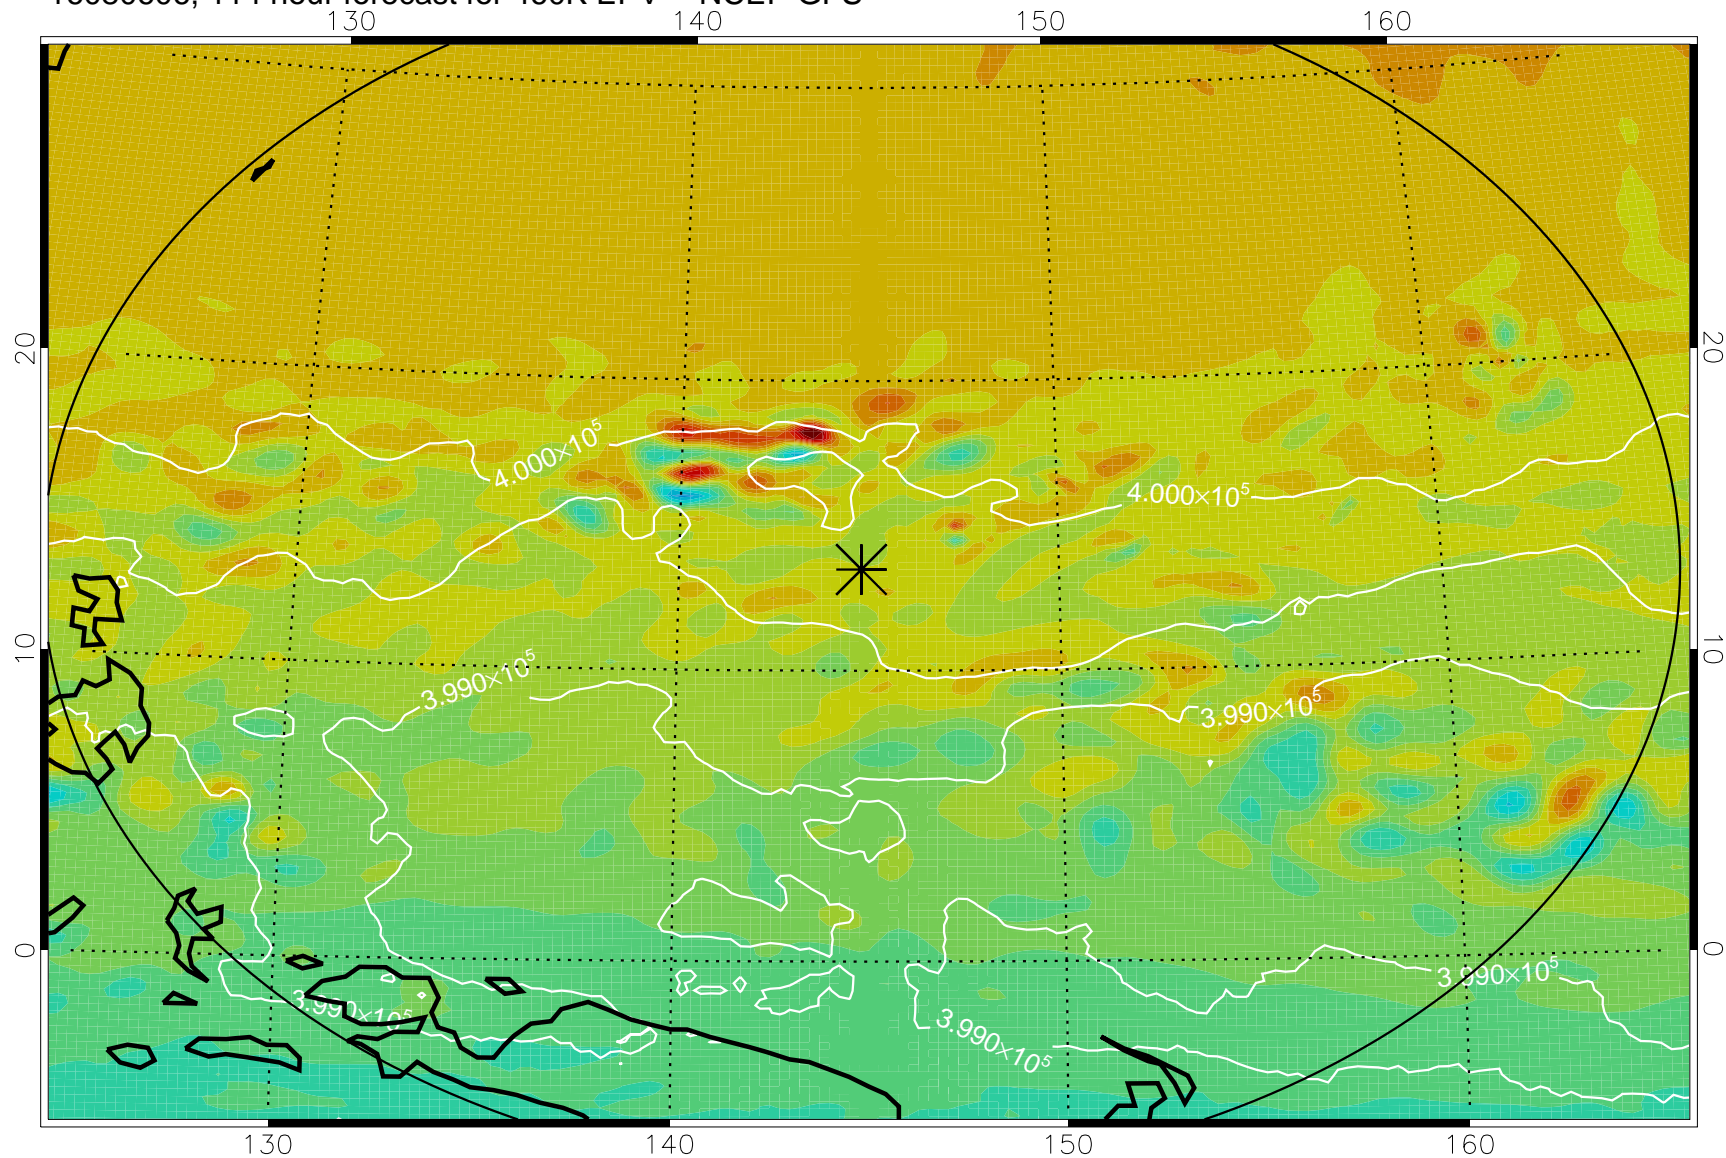

16080418, 78 hour forecast for 460K EPV -- NCEP GFS

460K Montgomery Streamfunction, white

Range ring of 2304 km

16080500, 84 hour forecast for 460K EPV -- NCEP GFS

460K Montgomery Streamfunction, white

Range ring of 2304 km

16080506, 90 hour forecast for 460K EPV -- NCEP GFS

460K Montgomery Streamfunction, white

Range ring of 2304 km

16080512, 96 hour forecast for 460K EPV -- NCEP GFS

460K Montgomery Streamfunction, white

Range ring of 2304 km

16080518, 102 hour forecast for 460K EPV -- NCEP GFS

460K Montgomery Streamfunction, white

Range ring of 2304 km

16080600, 108 hour forecast for 460K EPV -- NCEP GFS

460K Montgomery Streamfunction, white

Range ring of 2304 km

16080606, 114 hour forecast for 460K EPV -- NCEP GFS

460K Montgomery Streamfunction, white

Range ring of 2304 km

16080612, 120 hour forecast for 460K EPV -- NCEP GFS

460K Montgomery Streamfunction, white

Range ring of 2304 km