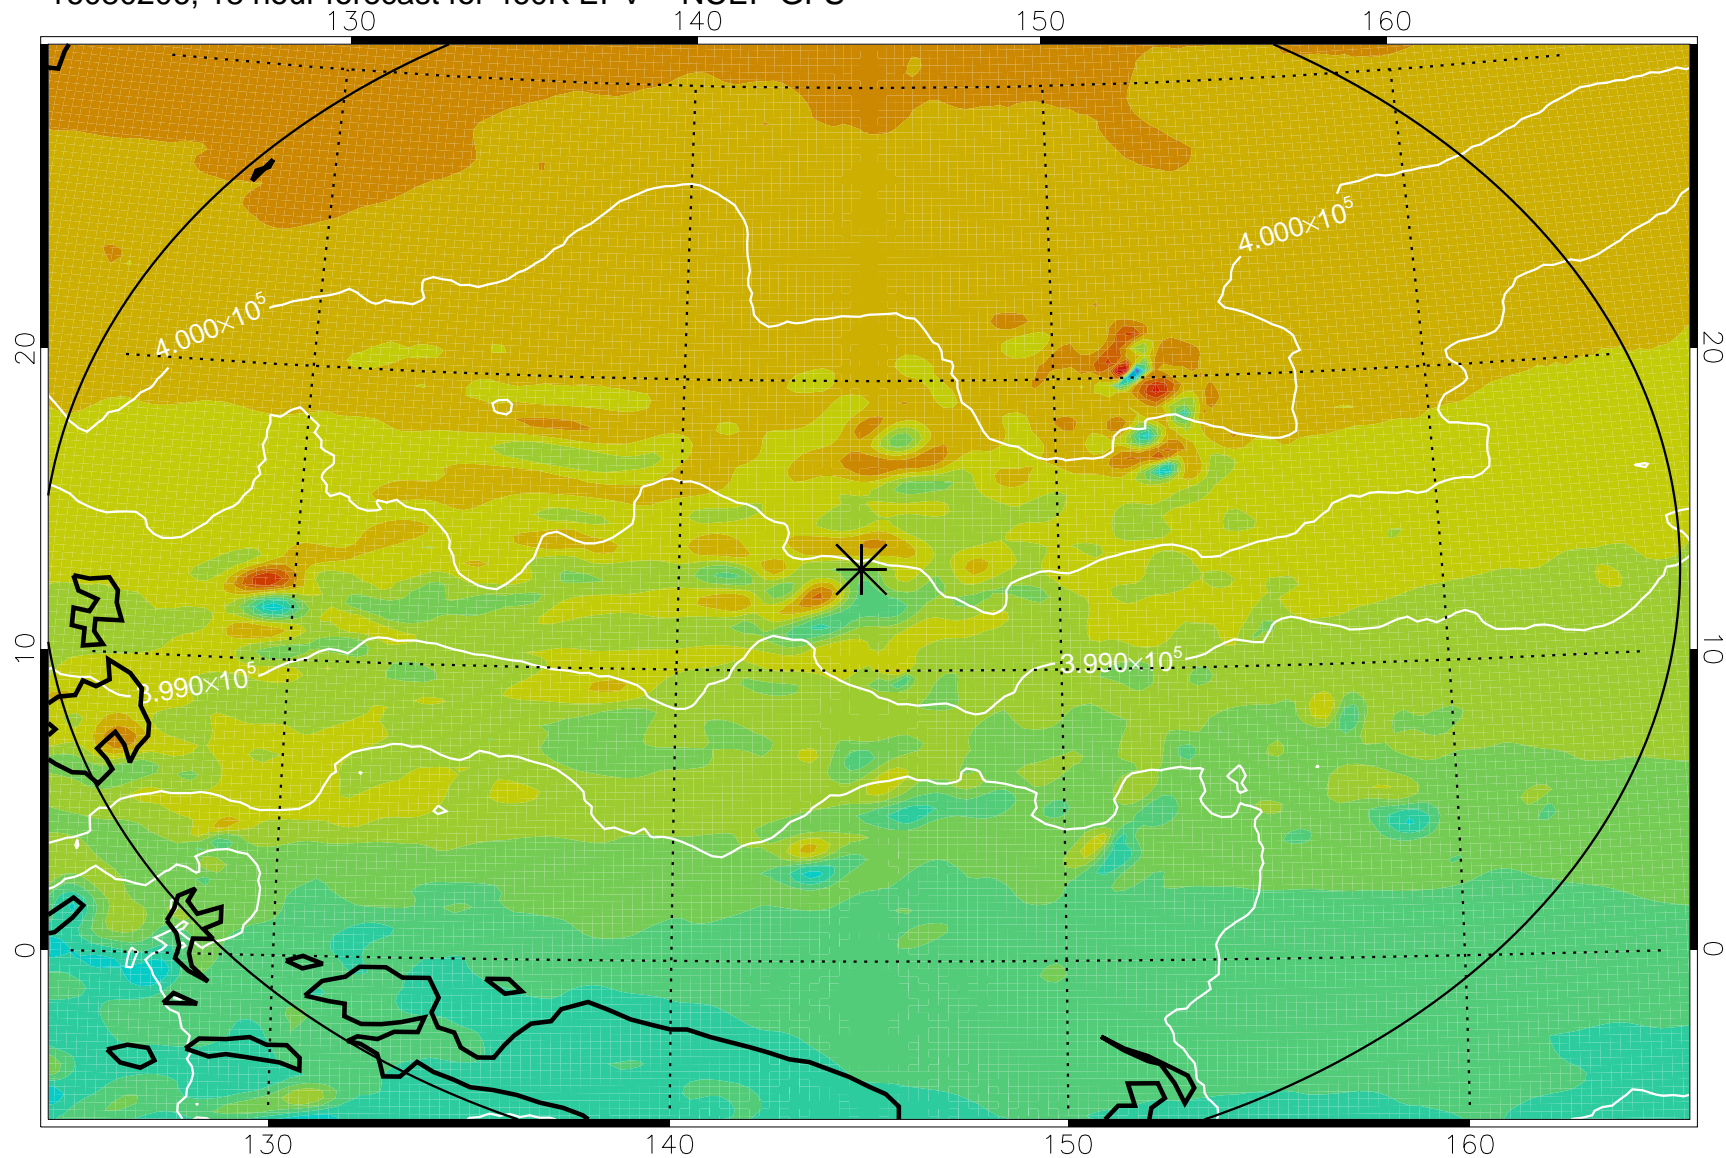

16080118, 6 hour forecast for 460K EPV -- NCEP GFS

460K Montgomery Streamfunction, white

Range ring of 2304 km

16080200, 12 hour forecast for 460K EPV -- NCEP GFS

460K Montgomery Streamfunction, white

Range ring of 2304 km

16080206, 18 hour forecast for 460K EPV -- NCEP GFS

460K Montgomery Streamfunction, white

Range ring of 2304 km

16080212, 24 hour forecast for 460K EPV -- NCEP GFS

460K Montgomery Streamfunction, white

Range ring of 2304 km

16080218, 30 hour forecast for 460K EPV -- NCEP GFS

460K Montgomery Streamfunction, white

Range ring of 2304 km

16080300, 36 hour forecast for 460K EPV -- NCEP GFS

460K Montgomery Streamfunction, white

Range ring of 2304 km

16080306, 42 hour forecast for 460K EPV -- NCEP GFS

460K Montgomery Streamfunction, white

Range ring of 2304 km

16080312, 48 hour forecast for 460K EPV -- NCEP GFS

460K Montgomery Streamfunction, white

Range ring of 2304 km