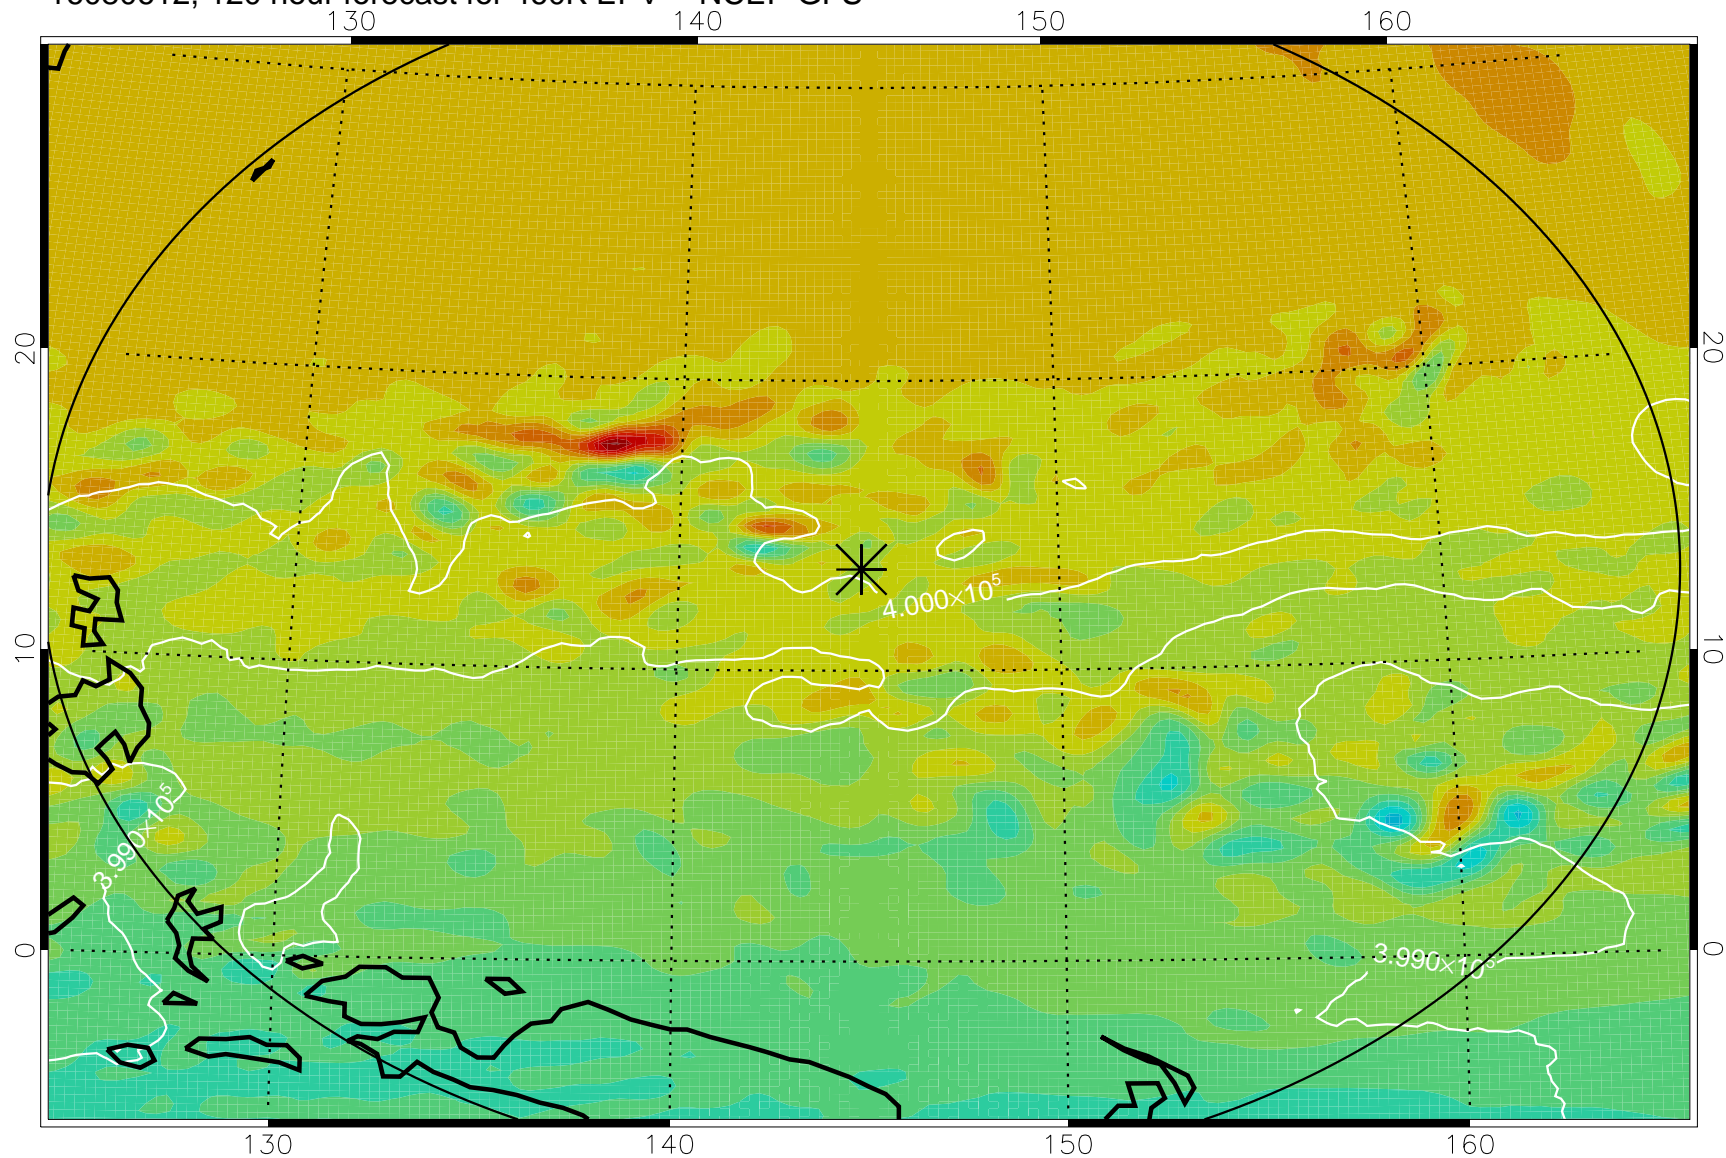

16080418, 78 hour forecast for 460K EPV -- NCEP GFS

460K Montgomery Streamfunction, white

Range ring of 2304 km

16080500, 84 hour forecast for 460K EPV -- NCEP GFS

460K Montgomery Streamfunction, white

Range ring of 2304 km

16080506, 90 hour forecast for 460K EPV -- NCEP GFS

460K Montgomery Streamfunction, white

Range ring of 2304 km

16080512, 96 hour forecast for 460K EPV -- NCEP GFS

460K Montgomery Streamfunction, white

Range ring of 2304 km

16080518, 102 hour forecast for 460K EPV -- NCEP GFS

460K Montgomery Streamfunction, white

Range ring of 2304 km

16080600, 108 hour forecast for 460K EPV -- NCEP GFS

460K Montgomery Streamfunction, white

Range ring of 2304 km

16080606, 114 hour forecast for 460K EPV -- NCEP GFS

460K Montgomery Streamfunction, white

Range ring of 2304 km

16080612, 120 hour forecast for 460K EPV -- NCEP GFS

460K Montgomery Streamfunction, white

Range ring of 2304 km