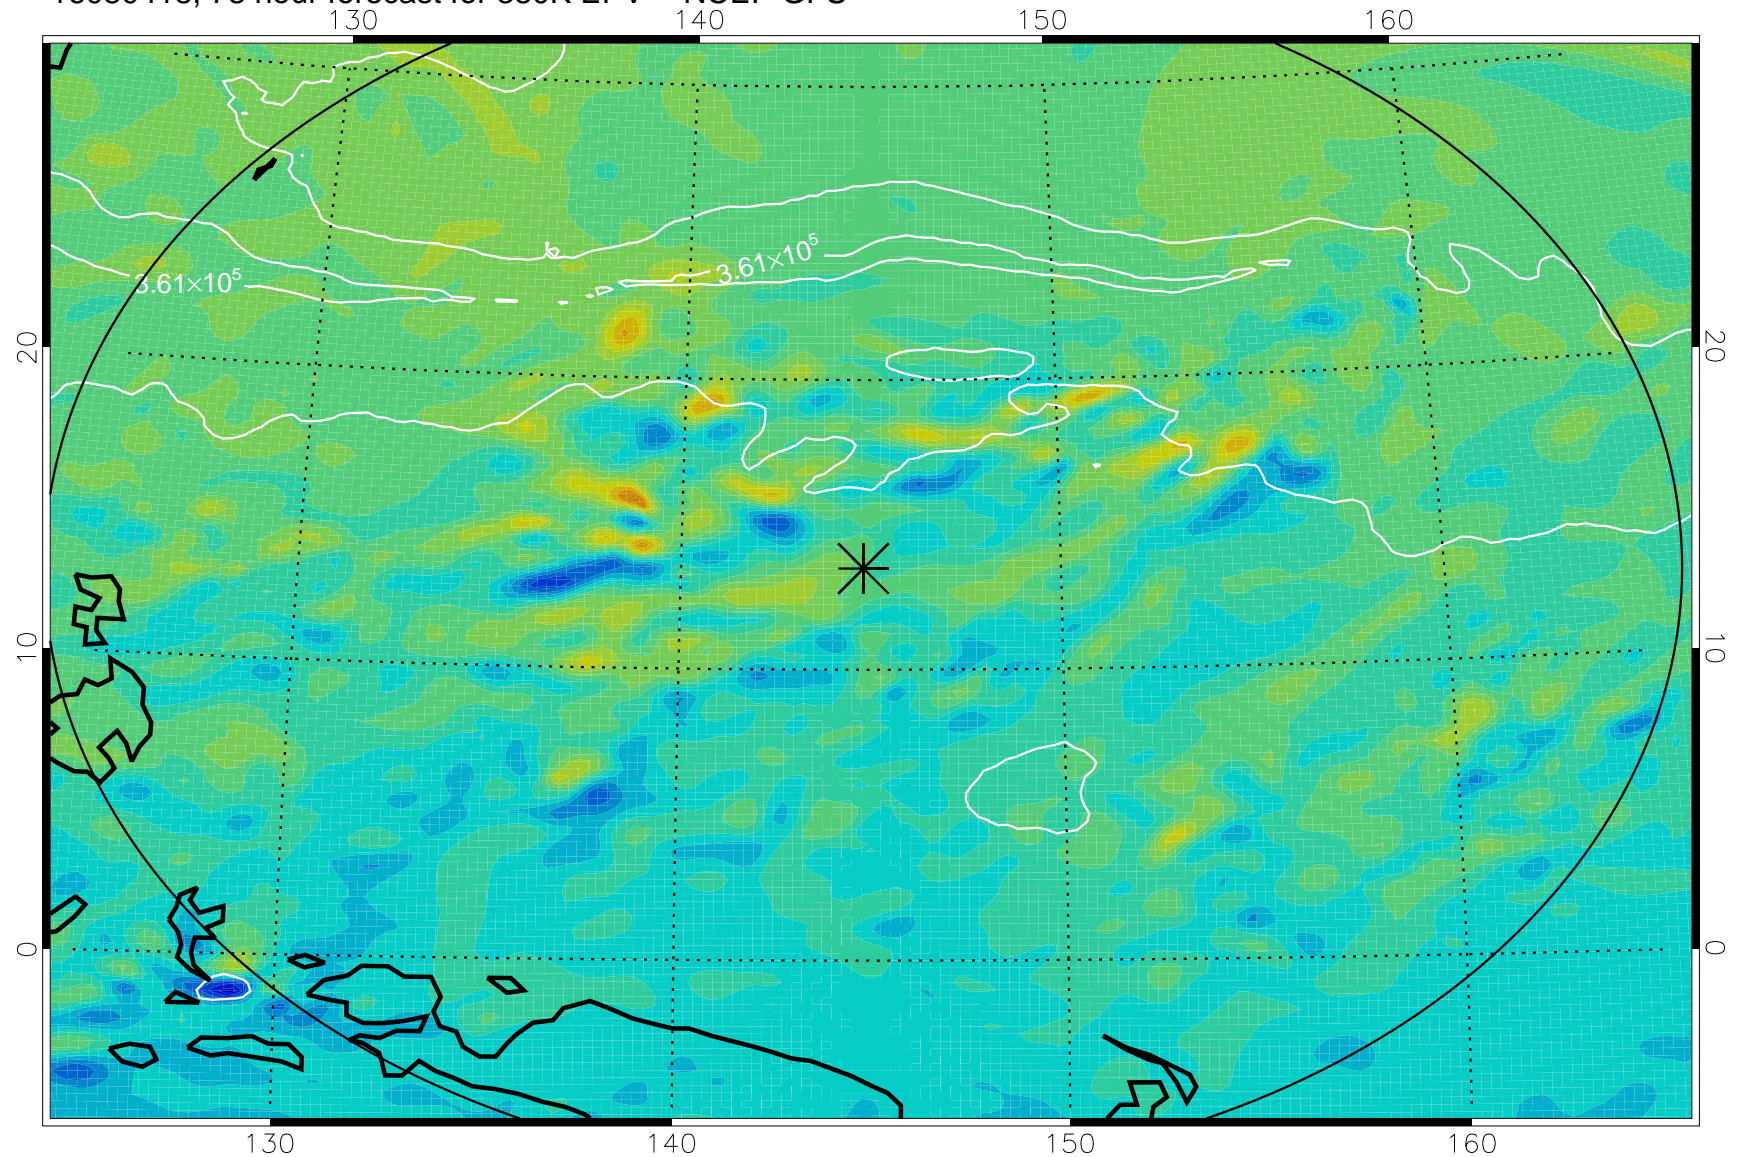

16080406, 66 hour forecast for 380K EPV -- NCEP GFS

380K Montgomery Streamfunction, white

Range ring of 2304 km

16080412, 72 hour forecast for 380K EPV -- NCEP GFS

380K Montgomery Streamfunction, white

Range ring of 2304 km

16080418, 78 hour forecast for 380K EPV -- NCEP GFS

380K Montgomery Streamfunction, white

Range ring of 2304 km

16080500, 84 hour forecast for 380K EPV -- NCEP GFS

380K Montgomery Streamfunction, white

Range ring of 2304 km

16080506, 90 hour forecast for 380K EPV -- NCEP GFS

380K Montgomery Streamfunction, white

Range ring of 2304 km

16080512, 96 hour forecast for 380K EPV -- NCEP GFS

380K Montgomery Streamfunction, white

Range ring of 2304 km

16080518, 102 hour forecast for 380K EPV -- NCEP GFS

380K Montgomery Streamfunction, white

Range ring of 2304 km

16080600, 108 hour forecast for 380K EPV -- NCEP GFS

380K Montgomery Streamfunction, white

Range ring of 2304 km