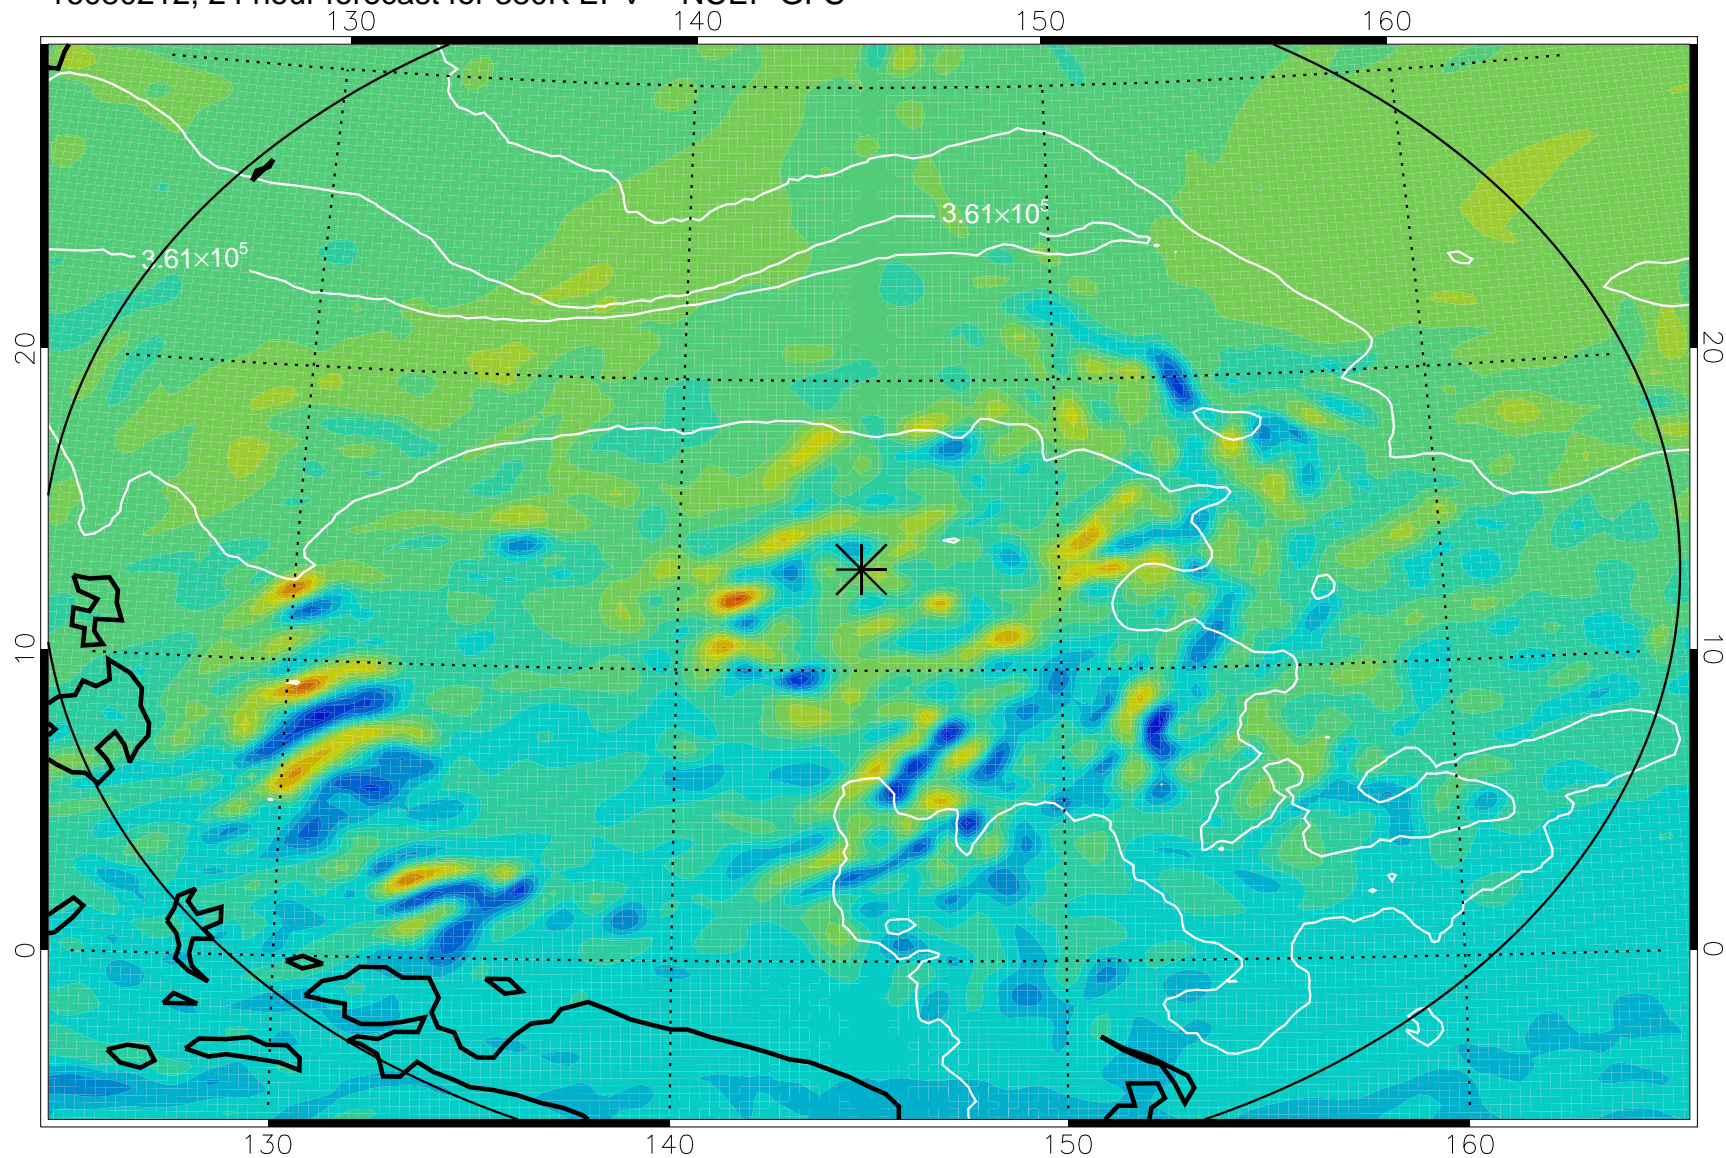

16080118, 6 hour forecast for 380K EPV -- NCEP GFS

380K Montgomery Streamfunction, white

Range ring of 2304 km

16080200, 12 hour forecast for 380K EPV -- NCEP GFS

380K Montgomery Streamfunction, white

Range ring of 2304 km

16080206, 18 hour forecast for 380K EPV -- NCEP GFS

380K Montgomery Streamfunction, white

Range ring of 2304 km

16080212, 24 hour forecast for 380K EPV -- NCEP GFS

380K Montgomery Streamfunction, white

Range ring of 2304 km

16080218, 30 hour forecast for 380K EPV -- NCEP GFS

380K Montgomery Streamfunction, white

Range ring of 2304 km

16080300, 36 hour forecast for 380K EPV -- NCEP GFS

380K Montgomery Streamfunction, white

Range ring of 2304 km

16080306, 42 hour forecast for 380K EPV -- NCEP GFS

380K Montgomery Streamfunction, white

Range ring of 2304 km

16080312, 48 hour forecast for 380K EPV -- NCEP GFS

380K Montgomery Streamfunction, white

Range ring of 2304 km