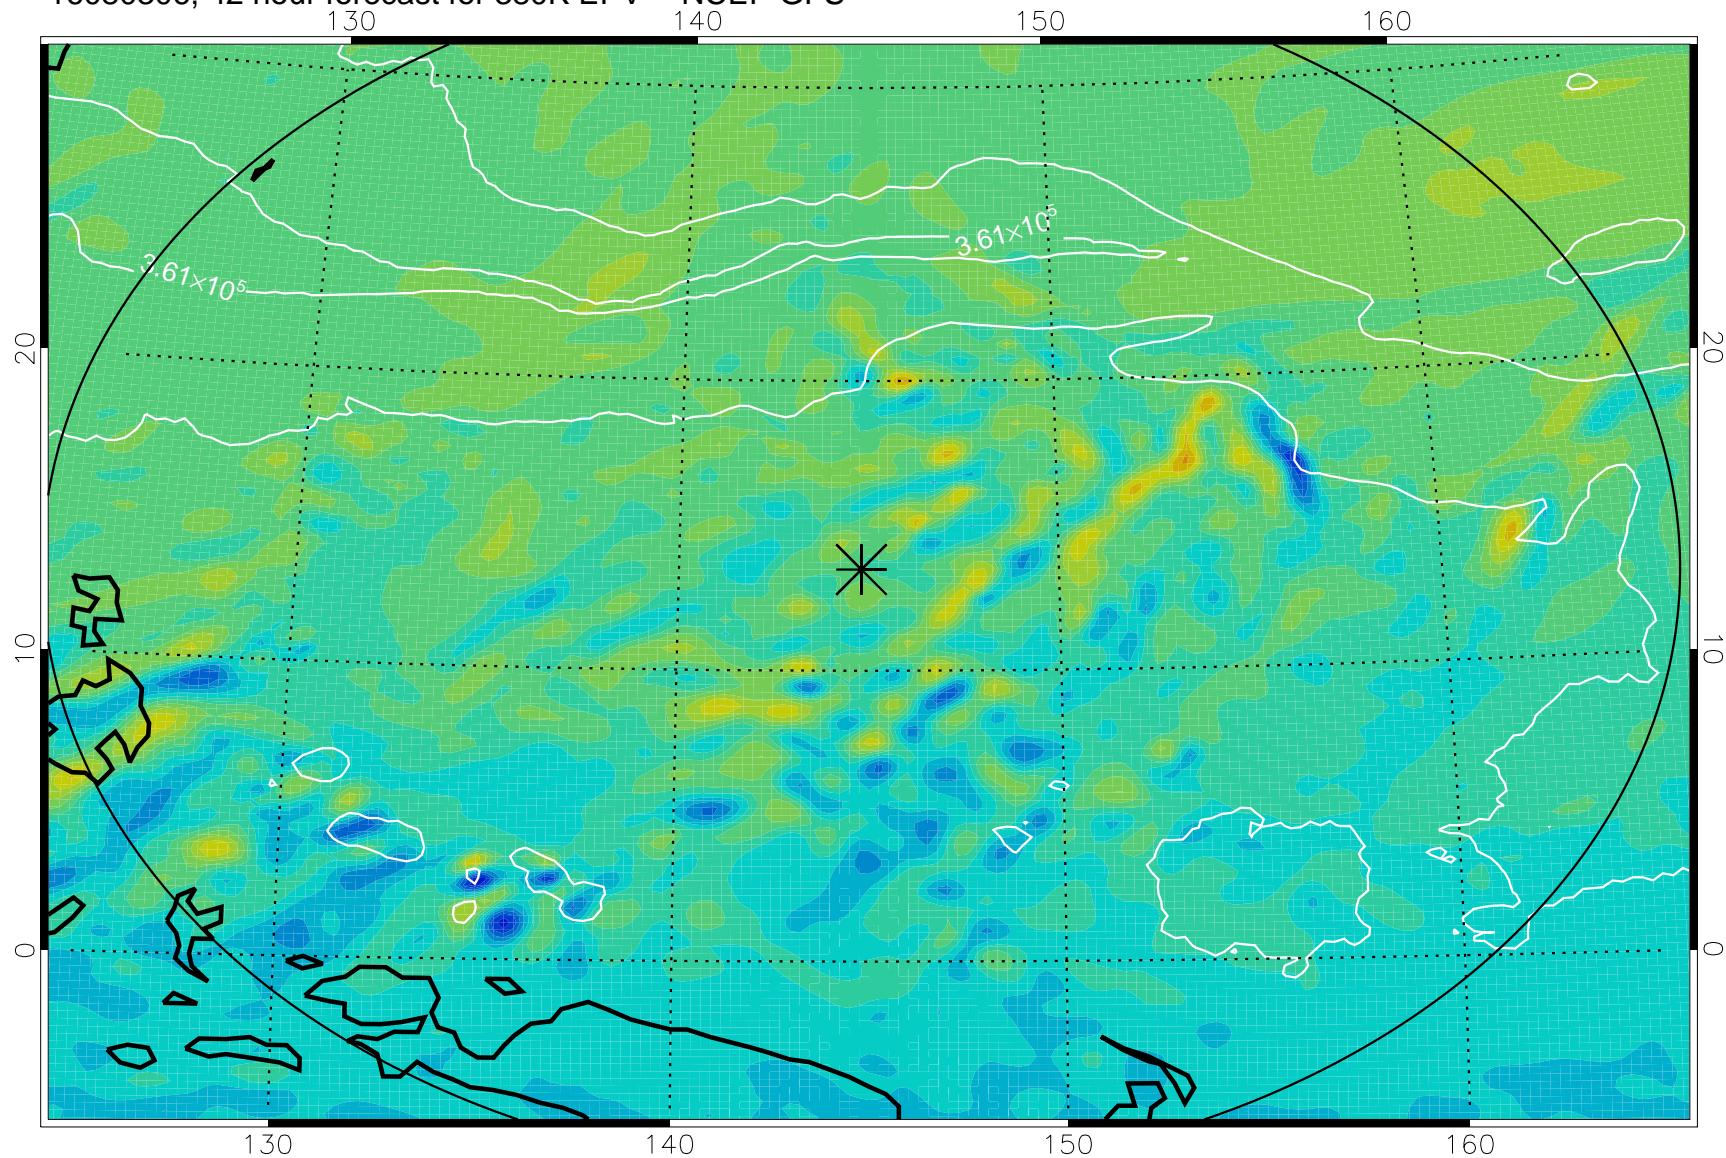

16080218, 30 hour forecast for 380K EPV -- NCEP GFS

380K Montgomery Streamfunction, white

Range ring of 2304 km

16080300, 36 hour forecast for 380K EPV -- NCEP GFS

380K Montgomery Streamfunction, white

Range ring of 2304 km

16080306, 42 hour forecast for 380K EPV -- NCEP GFS

380K Montgomery Streamfunction, white

Range ring of 2304 km

16080312, 48 hour forecast for 380K EPV -- NCEP GFS

380K Montgomery Streamfunction, white

Range ring of 2304 km

16080318, 54 hour forecast for 380K EPV -- NCEP GFS

380K Montgomery Streamfunction, white

Range ring of 2304 km

16080400, 60 hour forecast for 380K EPV -- NCEP GFS

380K Montgomery Streamfunction, white

Range ring of 2304 km

16080406, 66 hour forecast for 380K EPV -- NCEP GFS

380K Montgomery Streamfunction, white

Range ring of 2304 km

16080412, 72 hour forecast for 380K EPV -- NCEP GFS

380K Montgomery Streamfunction, white

Range ring of 2304 km