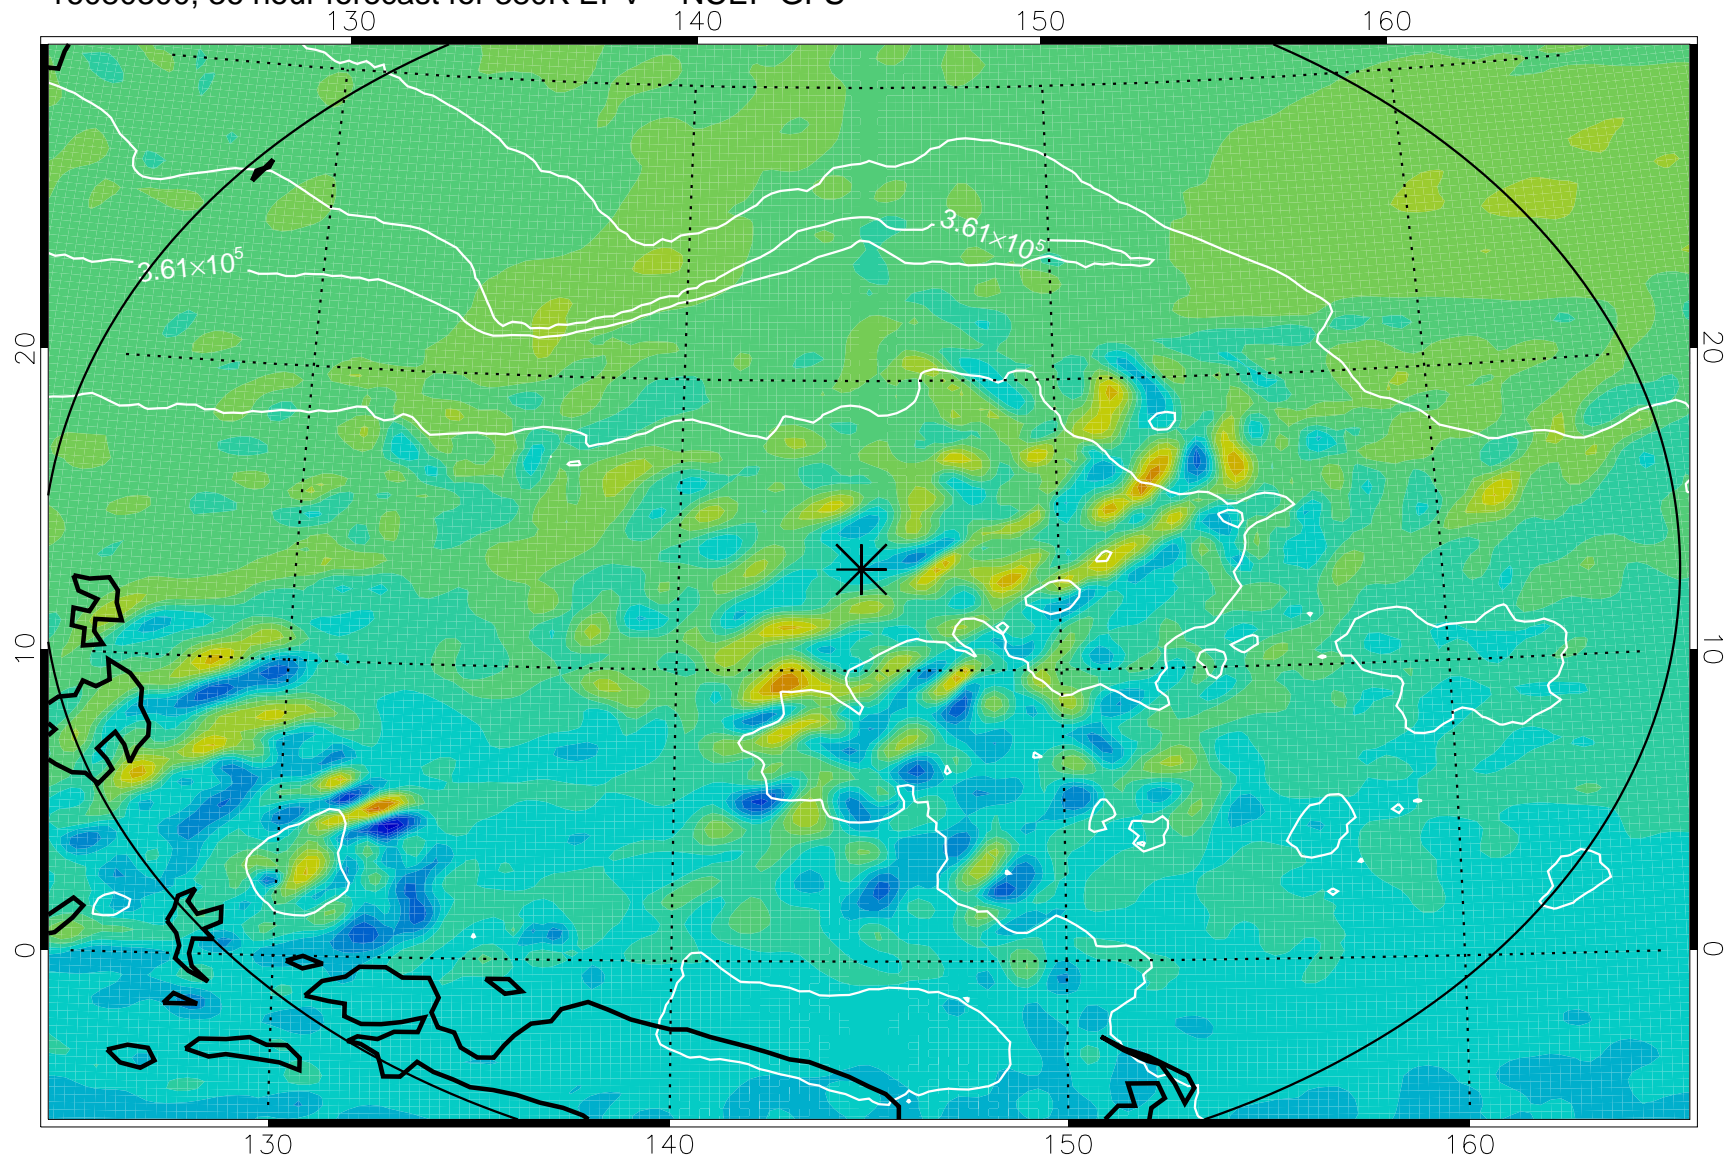

16080206, 18 hour forecast for 380K EPV -- NCEP GFS

380K Montgomery Streamfunction, white

Range ring of 2304 km

16080212, 24 hour forecast for 380K EPV -- NCEP GFS

380K Montgomery Streamfunction, white

Range ring of 2304 km

16080218, 30 hour forecast for 380K EPV -- NCEP GFS

380K Montgomery Streamfunction, white

Range ring of 2304 km

16080300, 36 hour forecast for 380K EPV -- NCEP GFS

380K Montgomery Streamfunction, white

Range ring of 2304 km

16080306, 42 hour forecast for 380K EPV -- NCEP GFS

380K Montgomery Streamfunction, white

Range ring of 2304 km

16080312, 48 hour forecast for 380K EPV -- NCEP GFS

380K Montgomery Streamfunction, white

Range ring of 2304 km

16080518, 102 hour forecast for 380K EPV -- NCEP GFS

380K Montgomery Streamfunction, white

Range ring of 2304 km

16080600, 108 hour forecast for 380K EPV -- NCEP GFS

380K Montgomery Streamfunction, white

Range ring of 2304 km