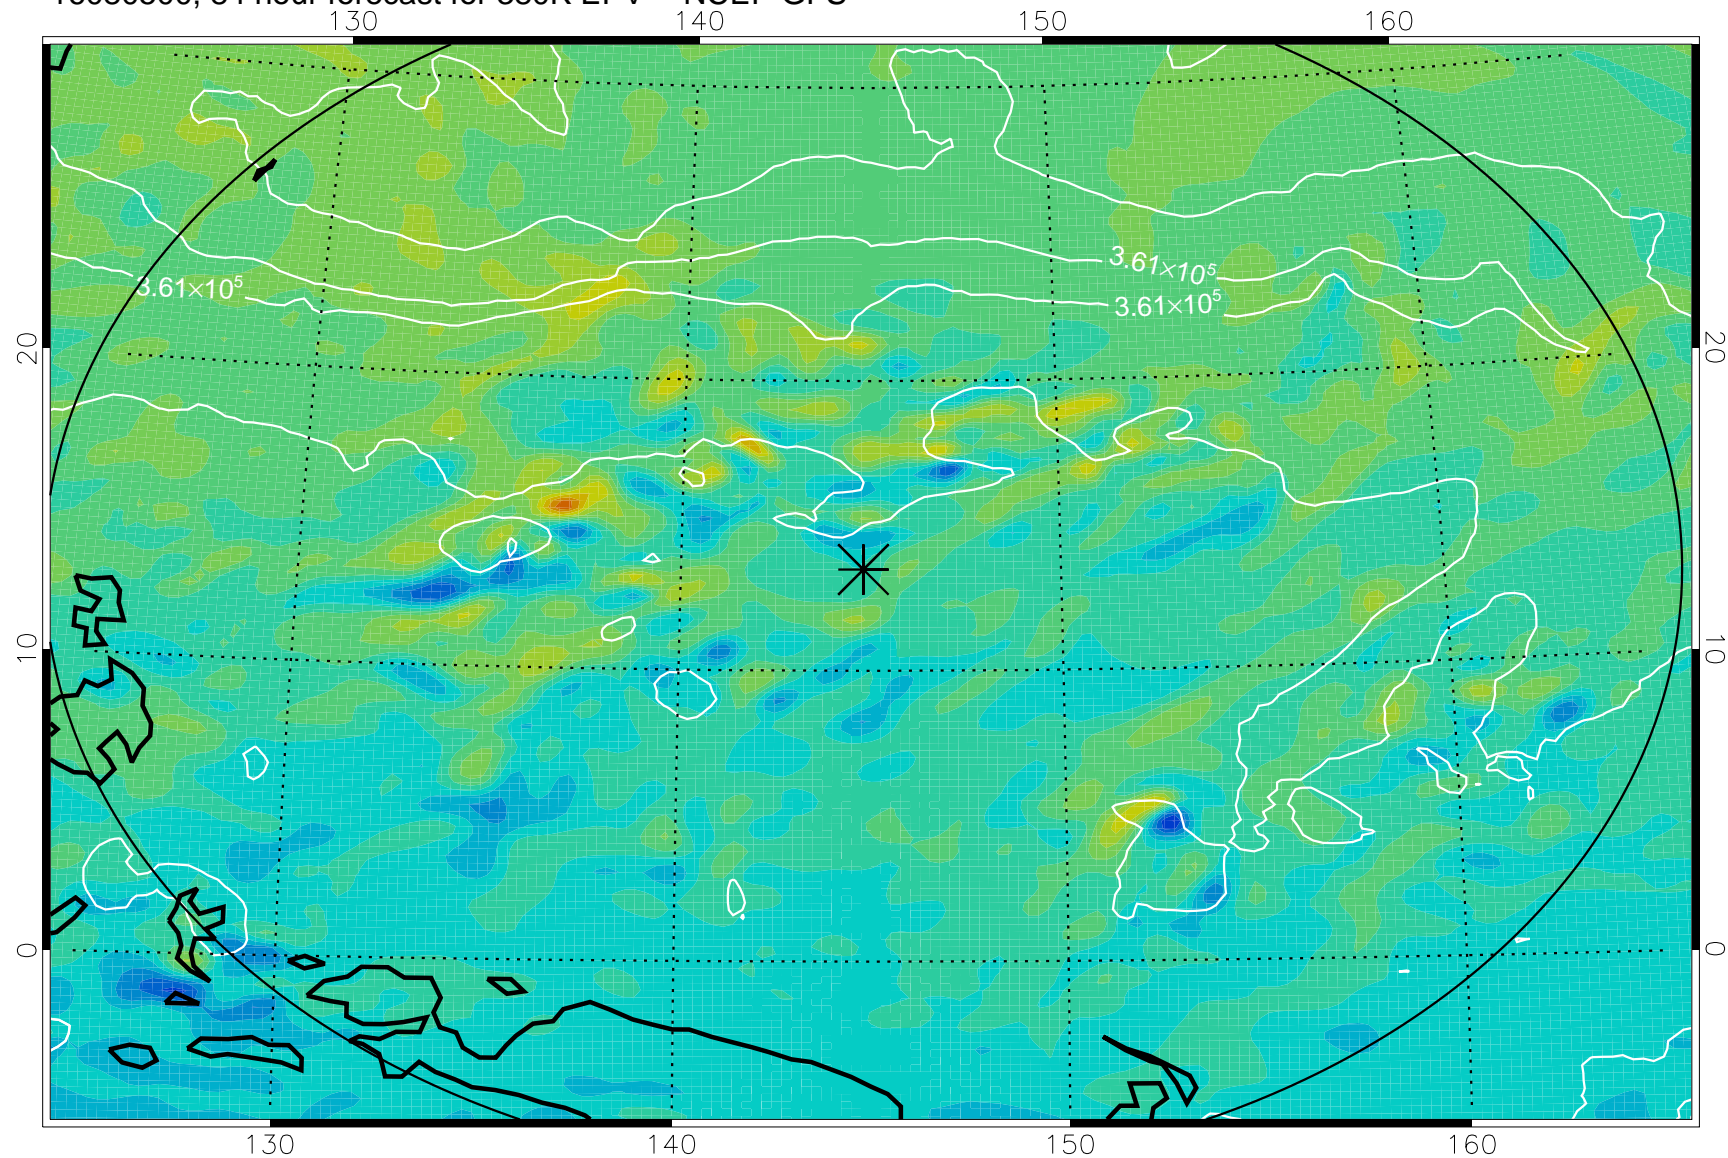

16080406, 66 hour forecast for 380K EPV -- NCEP GFS

380K Montgomery Streamfunction, white

Range ring of 2304 km

16080412, 72 hour forecast for 380K EPV -- NCEP GFS

380K Montgomery Streamfunction, white

Range ring of 2304 km

16080418, 78 hour forecast for 380K EPV -- NCEP GFS

380K Montgomery Streamfunction, white

Range ring of 2304 km

16080500, 84 hour forecast for 380K EPV -- NCEP GFS

380K Montgomery Streamfunction, white

Range ring of 2304 km

16080506, 90 hour forecast for 380K EPV -- NCEP GFS

380K Montgomery Streamfunction, white

Range ring of 2304 km

16080512, 96 hour forecast for 380K EPV -- NCEP GFS

380K Montgomery Streamfunction, white

Range ring of 2304 km

16080518, 102 hour forecast for 380K EPV -- NCEP GFS

380K Montgomery Streamfunction, white

Range ring of 2304 km

16080600, 108 hour forecast for 380K EPV -- NCEP GFS

380K Montgomery Streamfunction, white

Range ring of 2304 km