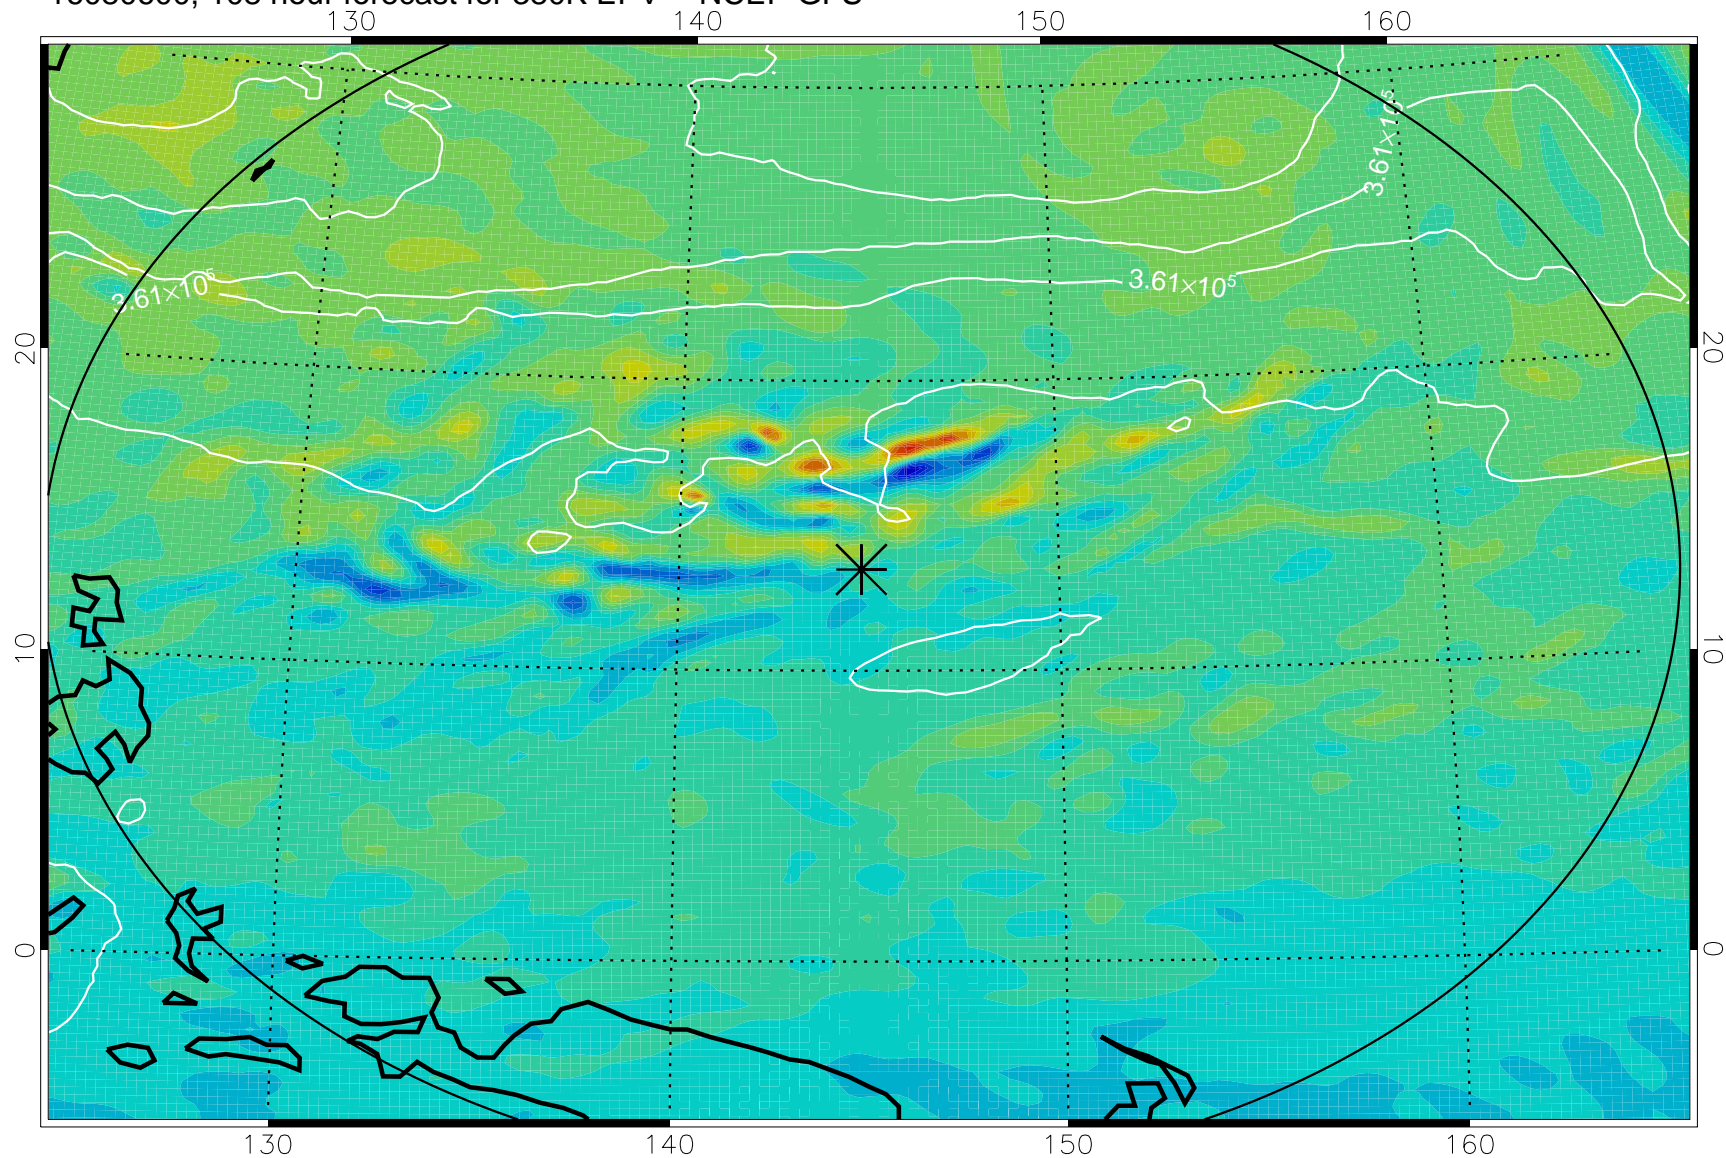

16080418, 78 hour forecast for 380K EPV -- NCEP GFS

380K Montgomery Streamfunction, white

Range ring of 2304 km

16080500, 84 hour forecast for 380K EPV -- NCEP GFS

380K Montgomery Streamfunction, white

Range ring of 2304 km

16080506, 90 hour forecast for 380K EPV -- NCEP GFS

380K Montgomery Streamfunction, white

Range ring of 2304 km

16080512, 96 hour forecast for 380K EPV -- NCEP GFS

380K Montgomery Streamfunction, white

Range ring of 2304 km

16080518, 102 hour forecast for 380K EPV -- NCEP GFS

380K Montgomery Streamfunction, white

Range ring of 2304 km

16080600, 108 hour forecast for 380K EPV -- NCEP GFS

380K Montgomery Streamfunction, white

Range ring of 2304 km

16080606, 114 hour forecast for 380K EPV -- NCEP GFS

380K Montgomery Streamfunction, white

Range ring of 2304 km

16080612, 120 hour forecast for 380K EPV -- NCEP GFS

380K Montgomery Streamfunction, white

Range ring of 2304 km