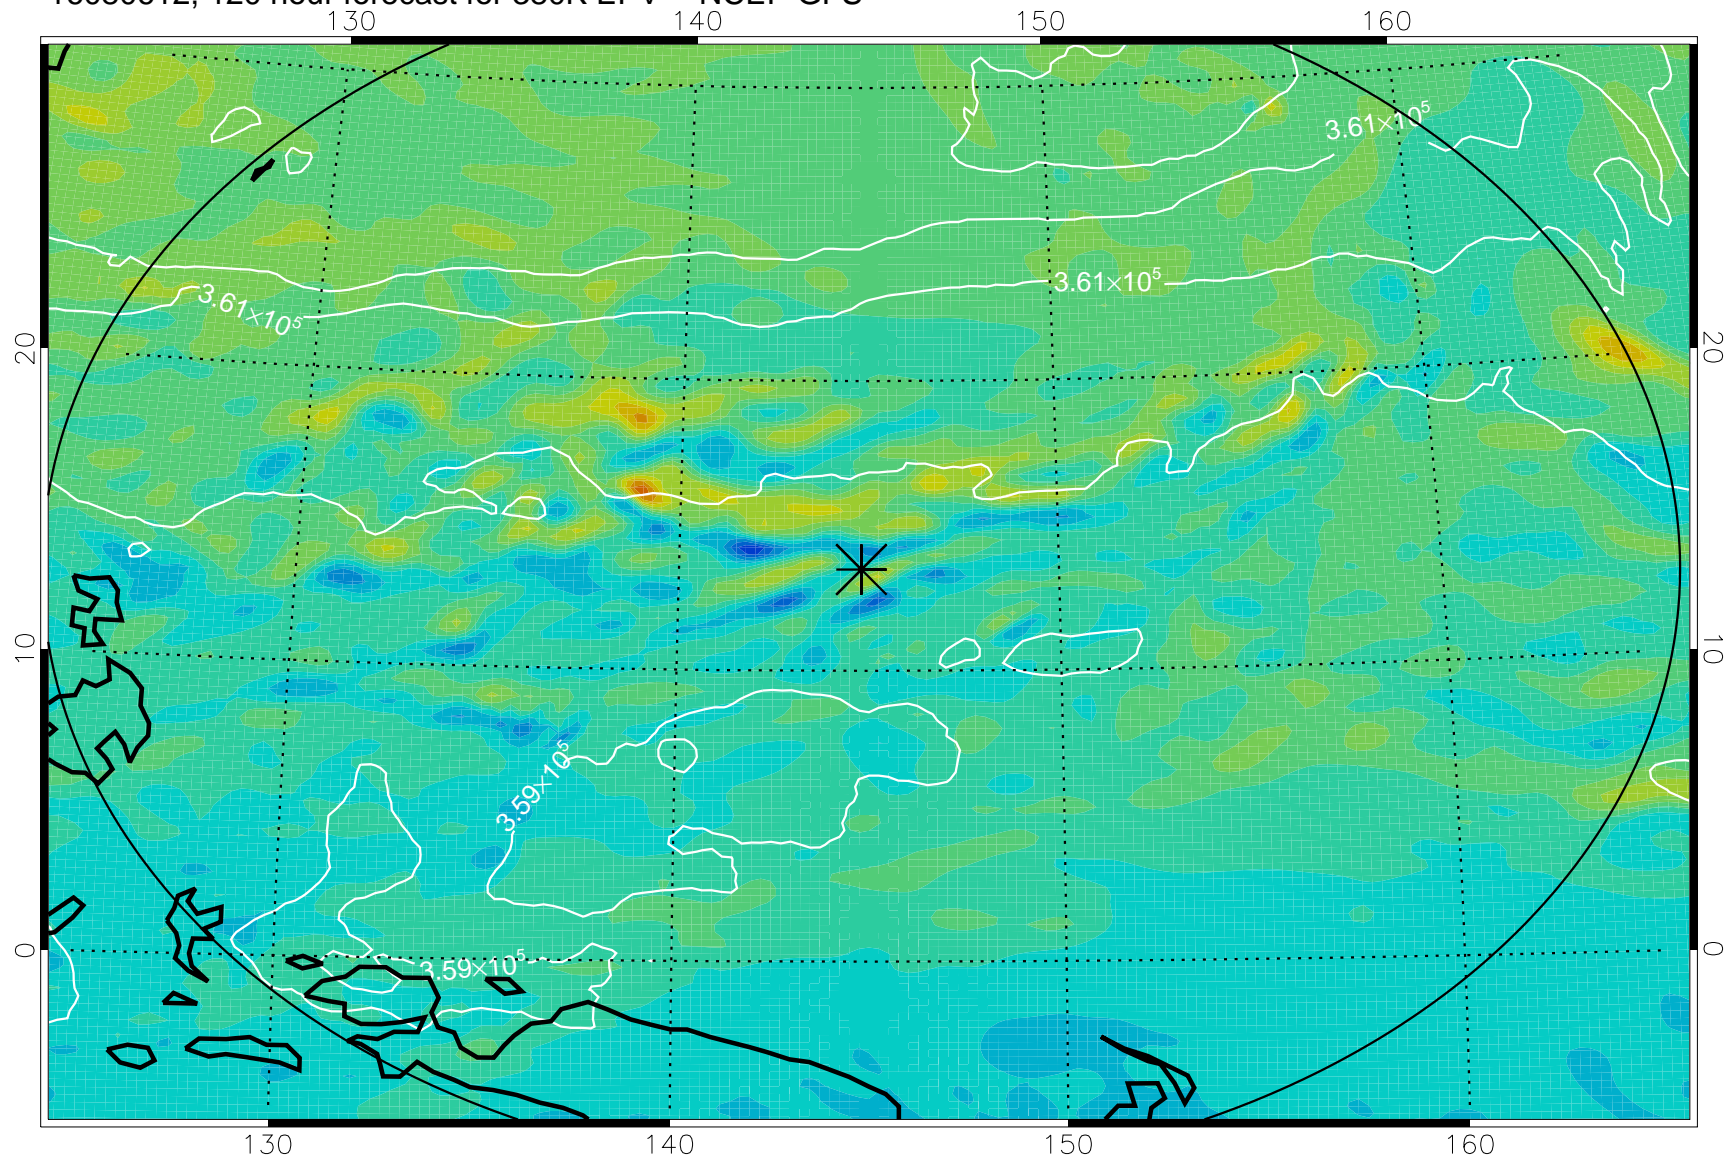

16080418, 78 hour forecast for 380K EPV -- NCEP GFS

380K Montgomery Streamfunction, white

Range ring of 2304 km

16080500, 84 hour forecast for 380K EPV -- NCEP GFS

380K Montgomery Streamfunction, white

Range ring of 2304 km

16080506, 90 hour forecast for 380K EPV -- NCEP GFS

380K Montgomery Streamfunction, white

Range ring of 2304 km

16080512, 96 hour forecast for 380K EPV -- NCEP GFS

380K Montgomery Streamfunction, white

Range ring of 2304 km

16080518, 102 hour forecast for 380K EPV -- NCEP GFS

380K Montgomery Streamfunction, white

Range ring of 2304 km

16080600, 108 hour forecast for 380K EPV -- NCEP GFS

380K Montgomery Streamfunction, white

Range ring of 2304 km

16080606, 114 hour forecast for 380K EPV -- NCEP GFS

380K Montgomery Streamfunction, white

Range ring of 2304 km

16080612, 120 hour forecast for 380K EPV -- NCEP GFS

380K Montgomery Streamfunction, white

Range ring of 2304 km