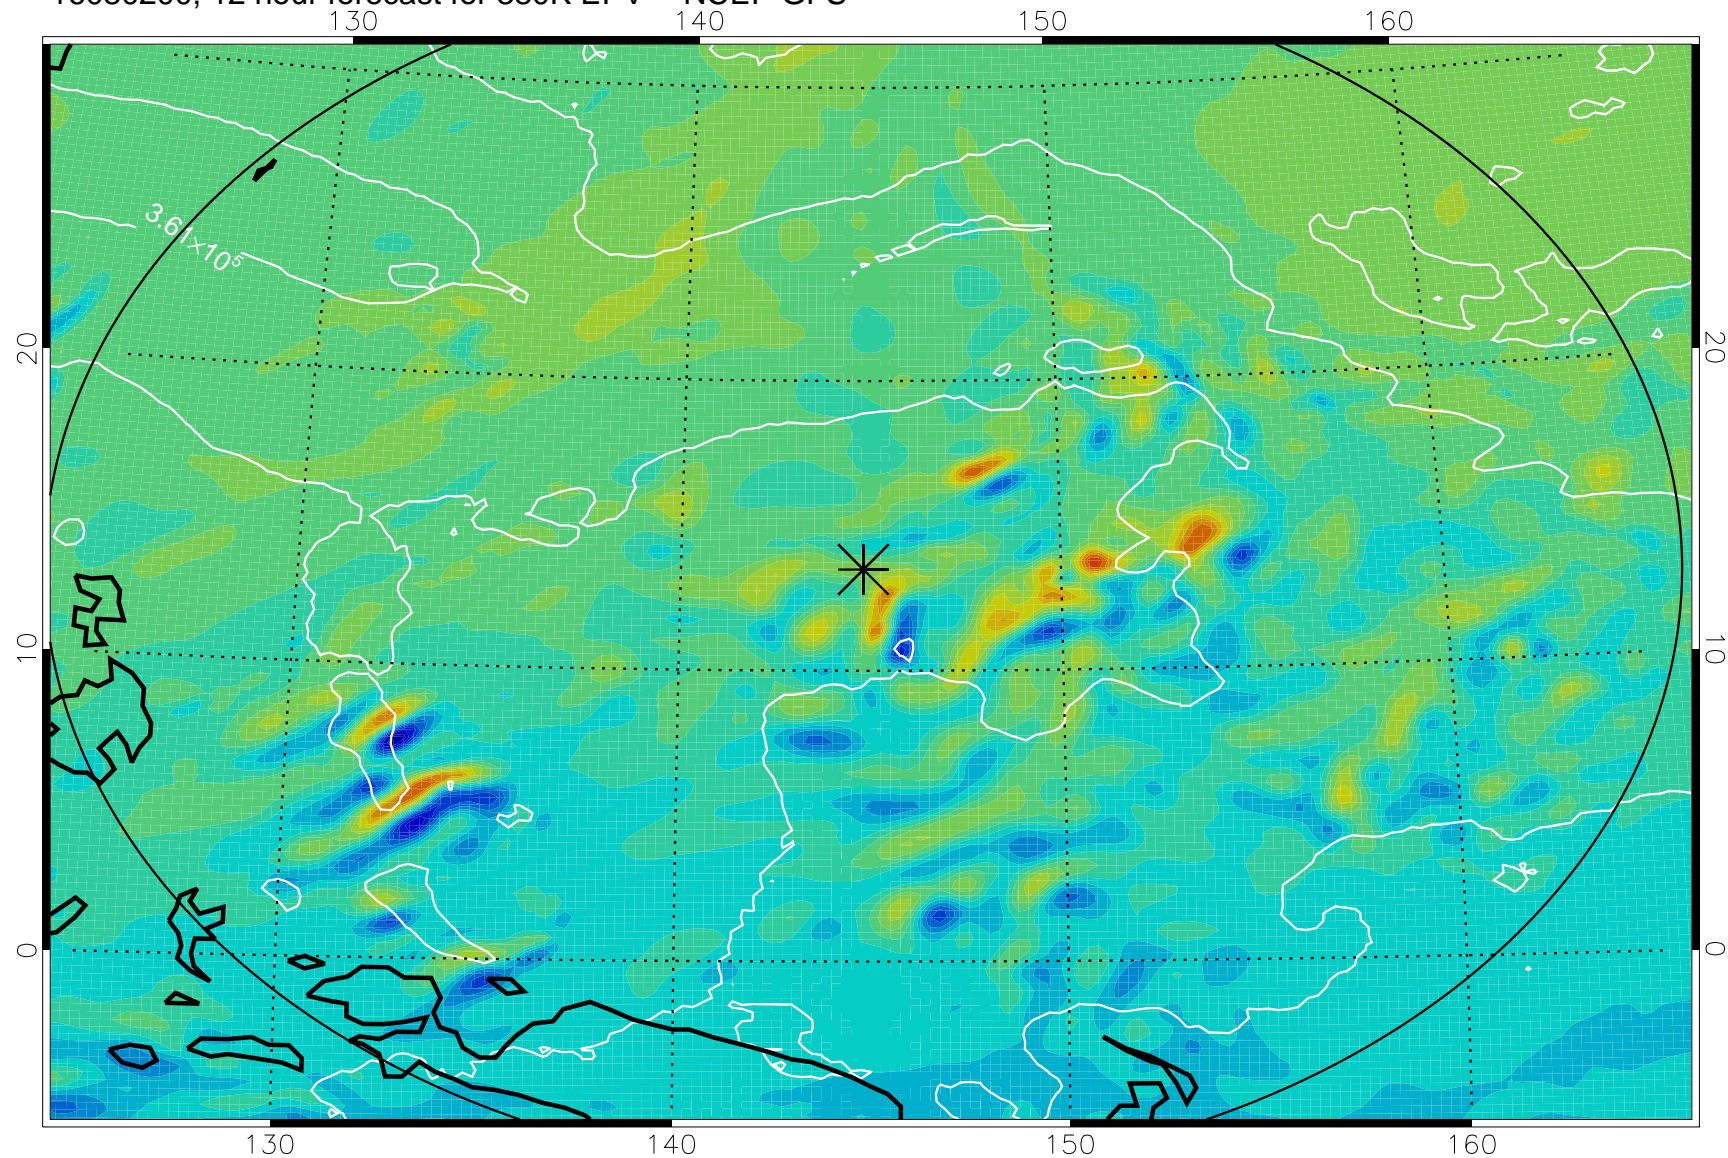

16080118, 6 hour forecast for 380K EPV -- NCEP GFS

380K Montgomery Streamfunction, white

Range ring of 2304 km

16080200, 12 hour forecast for 380K EPV -- NCEP GFS

380K Montgomery Streamfunction, white

Range ring of 2304 km

16080206, 18 hour forecast for 380K EPV -- NCEP GFS

380K Montgomery Streamfunction, white

Range ring of 2304 km

16080212, 24 hour forecast for 380K EPV -- NCEP GFS

380K Montgomery Streamfunction, white

Range ring of 2304 km

16080218, 30 hour forecast for 380K EPV -- NCEP GFS

380K Montgomery Streamfunction, white

Range ring of 2304 km

16080300, 36 hour forecast for 380K EPV -- NCEP GFS

380K Montgomery Streamfunction, white

Range ring of 2304 km

16080306, 42 hour forecast for 380K EPV -- NCEP GFS

380K Montgomery Streamfunction, white

Range ring of 2304 km

16080312, 48 hour forecast for 380K EPV -- NCEP GFS

380K Montgomery Streamfunction, white

Range ring of 2304 km