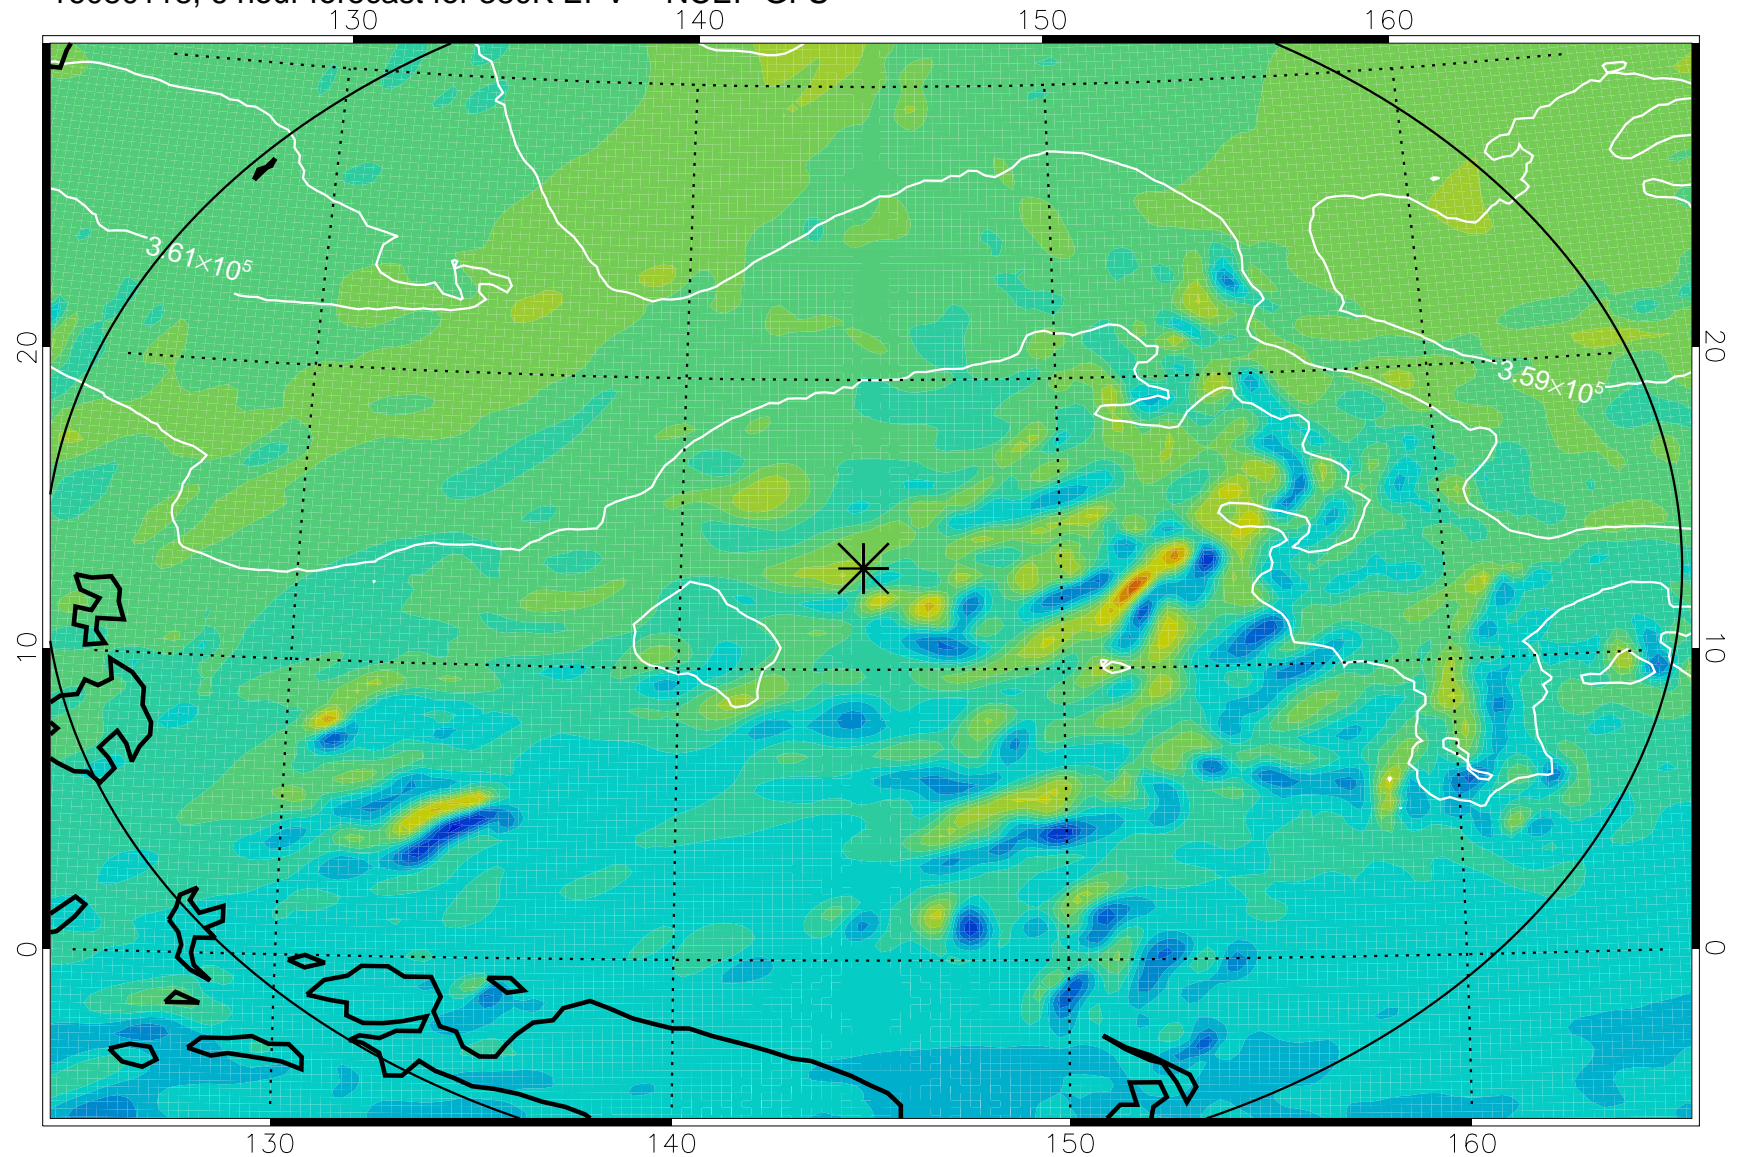

16080118, 6 hour forecast for 380K EPV -- NCEP GFS

380K Montgomery Streamfunction, white

Range ring of 2304 km

16080200, 12 hour forecast for 380K EPV -- NCEP GFS

380K Montgomery Streamfunction, white

Range ring of 2304 km

16080206, 18 hour forecast for 380K EPV -- NCEP GFS

380K Montgomery Streamfunction, white

Range ring of 2304 km

16080212, 24 hour forecast for 380K EPV -- NCEP GFS

380K Montgomery Streamfunction, white

Range ring of 2304 km

16080218, 30 hour forecast for 380K EPV -- NCEP GFS

380K Montgomery Streamfunction, white

Range ring of 2304 km

16080300, 36 hour forecast for 380K EPV -- NCEP GFS

380K Montgomery Streamfunction, white

Range ring of 2304 km

16080306, 42 hour forecast for 380K EPV -- NCEP GFS

380K Montgomery Streamfunction, white

Range ring of 2304 km

16080312, 48 hour forecast for 380K EPV -- NCEP GFS

380K Montgomery Streamfunction, white

Range ring of 2304 km