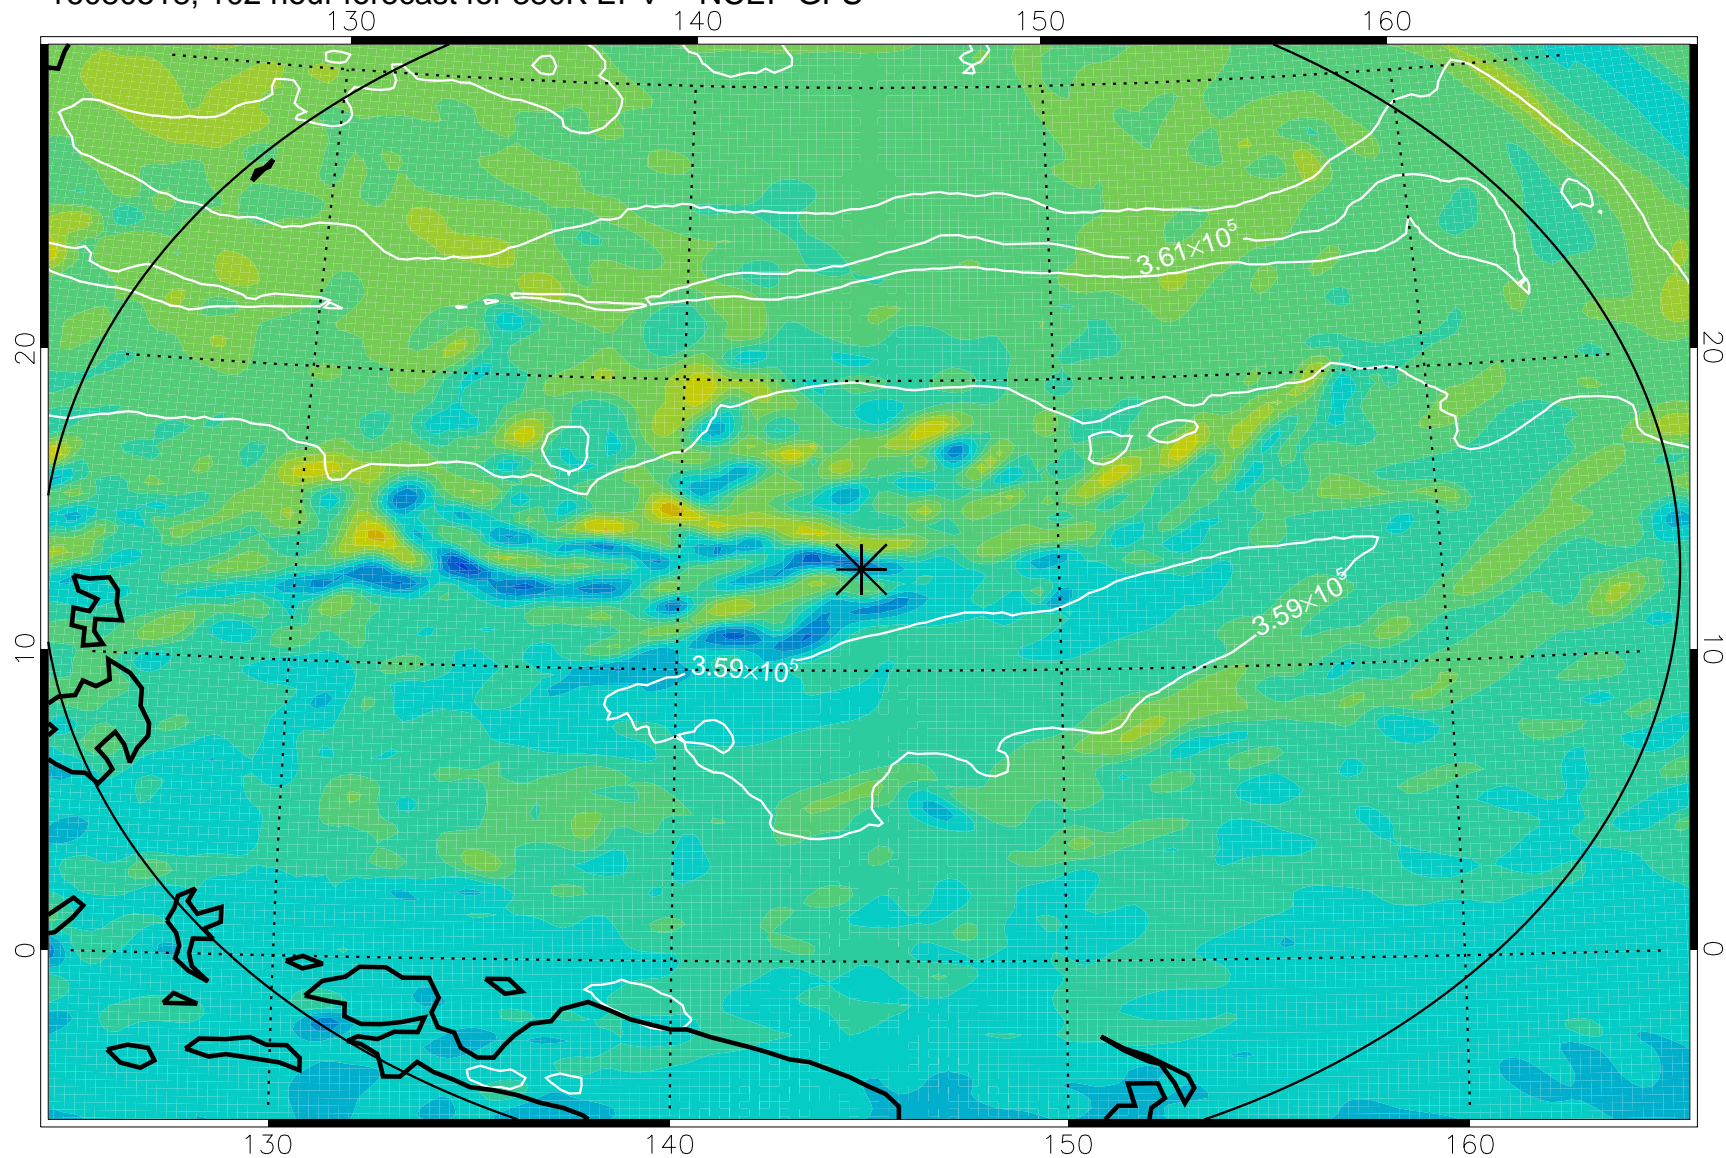

16080418, 78 hour forecast for 380K EPV -- NCEP GFS

380K Montgomery Streamfunction, white

Range ring of 2304 km

16080500, 84 hour forecast for 380K EPV -- NCEP GFS

380K Montgomery Streamfunction, white

Range ring of 2304 km

16080506, 90 hour forecast for 380K EPV -- NCEP GFS

380K Montgomery Streamfunction, white

Range ring of 2304 km

16080512, 96 hour forecast for 380K EPV -- NCEP GFS

380K Montgomery Streamfunction, white

Range ring of 2304 km

16080518, 102 hour forecast for 380K EPV -- NCEP GFS

380K Montgomery Streamfunction, white

Range ring of 2304 km

16080600, 108 hour forecast for 380K EPV -- NCEP GFS

380K Montgomery Streamfunction, white

Range ring of 2304 km

16080606, 114 hour forecast for 380K EPV -- NCEP GFS

380K Montgomery Streamfunction, white

Range ring of 2304 km

16080612, 120 hour forecast for 380K EPV -- NCEP GFS

380K Montgomery Streamfunction, white

Range ring of 2304 km