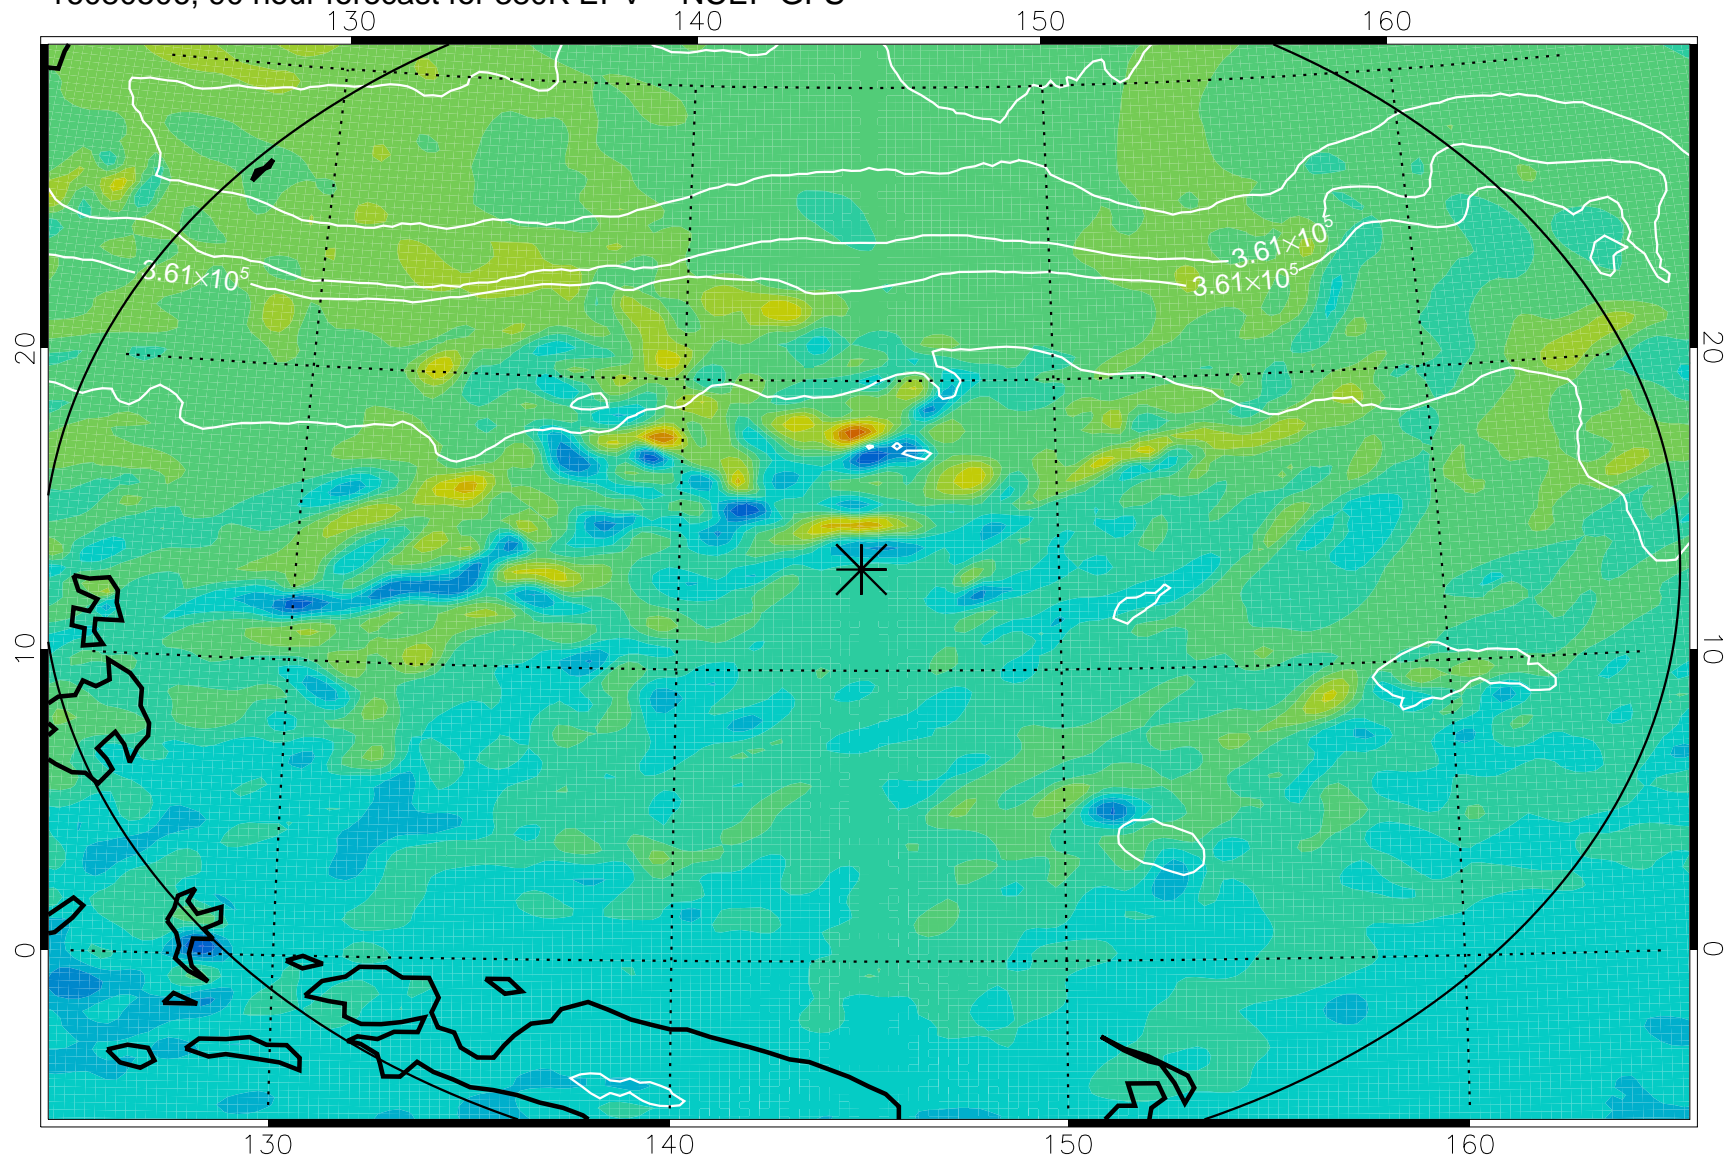

16080406, 66 hour forecast for 380K EPV -- NCEP GFS

380K Montgomery Streamfunction, white

Range ring of 2304 km

16080412, 72 hour forecast for 380K EPV -- NCEP GFS

380K Montgomery Streamfunction, white

Range ring of 2304 km

16080418, 78 hour forecast for 380K EPV -- NCEP GFS

380K Montgomery Streamfunction, white

Range ring of 2304 km

16080500, 84 hour forecast for 380K EPV -- NCEP GFS

380K Montgomery Streamfunction, white

Range ring of 2304 km

16080506, 90 hour forecast for 380K EPV -- NCEP GFS

380K Montgomery Streamfunction, white

Range ring of 2304 km

16080512, 96 hour forecast for 380K EPV -- NCEP GFS

380K Montgomery Streamfunction, white

Range ring of 2304 km

16080518, 102 hour forecast for 380K EPV -- NCEP GFS

380K Montgomery Streamfunction, white

Range ring of 2304 km

16080600, 108 hour forecast for 380K EPV -- NCEP GFS

380K Montgomery Streamfunction, white

Range ring of 2304 km