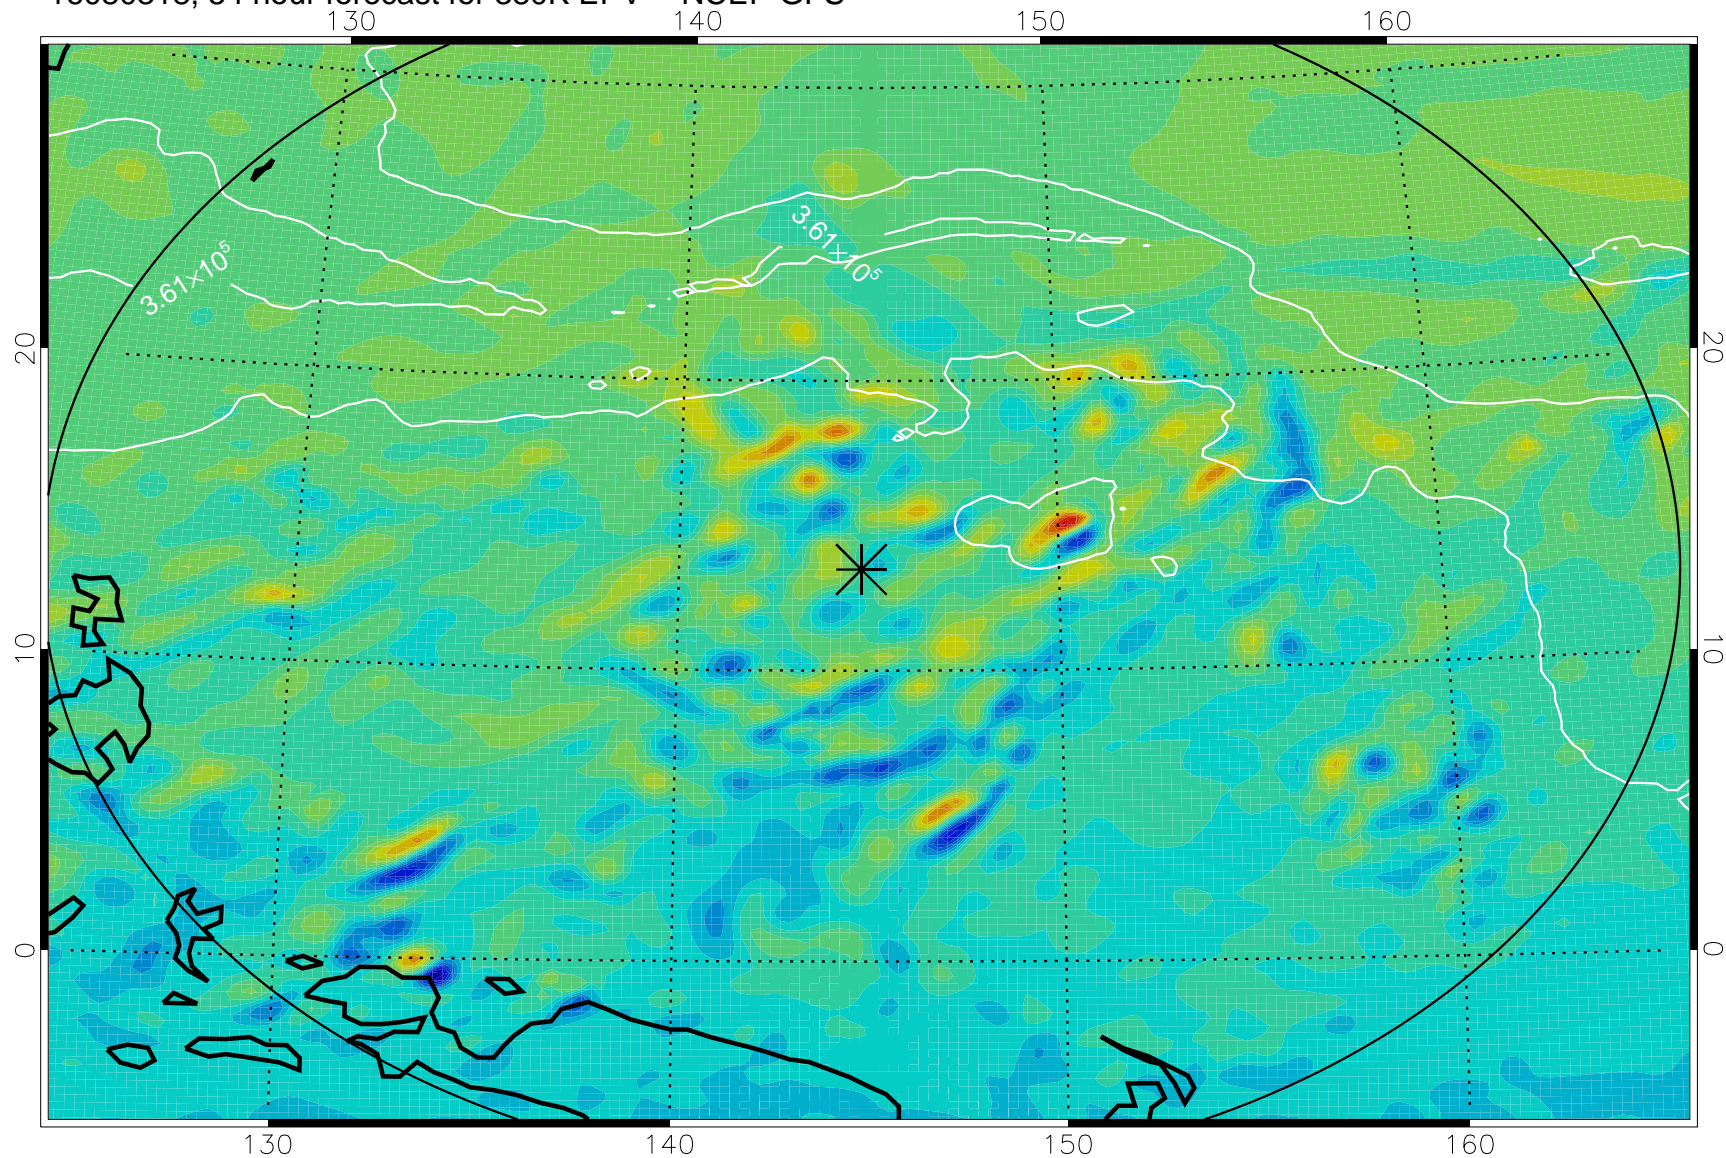

16080306, 42 hour forecast for 380K EPV -- NCEP GFS

380K Montgomery Streamfunction, white

Range ring of 2304 km

16080312, 48 hour forecast for 380K EPV -- NCEP GFS

380K Montgomery Streamfunction, white

Range ring of 2304 km

16080318, 54 hour forecast for 380K EPV -- NCEP GFS

380K Montgomery Streamfunction, white

Range ring of 2304 km

16080400, 60 hour forecast for 380K EPV -- NCEP GFS

380K Montgomery Streamfunction, white

Range ring of 2304 km

16080406, 66 hour forecast for 380K EPV -- NCEP GFS

380K Montgomery Streamfunction, white

Range ring of 2304 km

16080412, 72 hour forecast for 380K EPV -- NCEP GFS

380K Montgomery Streamfunction, white

Range ring of 2304 km

16080418, 78 hour forecast for 380K EPV -- NCEP GFS

380K Montgomery Streamfunction, white

Range ring of 2304 km

16080500, 84 hour forecast for 380K EPV -- NCEP GFS

380K Montgomery Streamfunction, white

Range ring of 2304 km