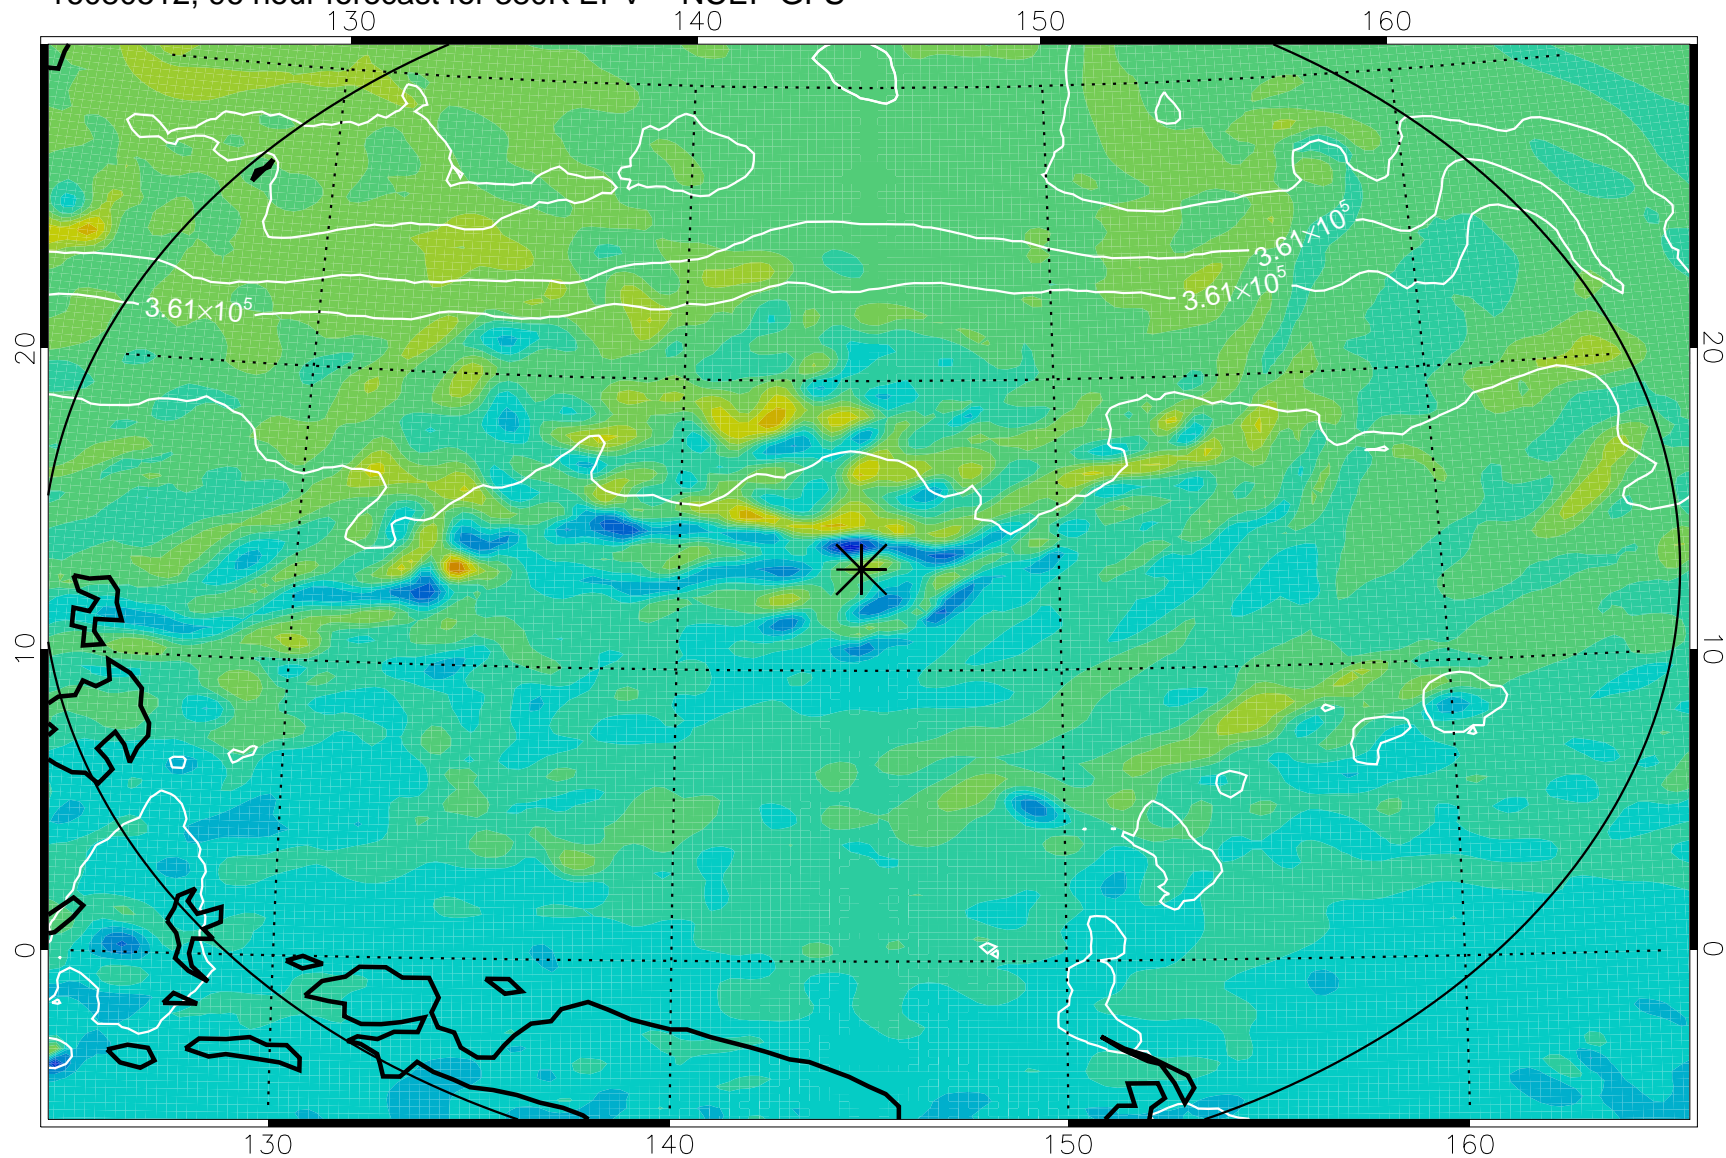

16080406, 66 hour forecast for 380K EPV -- NCEP GFS

380K Montgomery Streamfunction, white

Range ring of 2304 km

16080412, 72 hour forecast for 380K EPV -- NCEP GFS

380K Montgomery Streamfunction, white

Range ring of 2304 km

16080418, 78 hour forecast for 380K EPV -- NCEP GFS

380K Montgomery Streamfunction, white

Range ring of 2304 km

16080500, 84 hour forecast for 380K EPV -- NCEP GFS

380K Montgomery Streamfunction, white

Range ring of 2304 km

16080506, 90 hour forecast for 380K EPV -- NCEP GFS

380K Montgomery Streamfunction, white

Range ring of 2304 km

16080512, 96 hour forecast for 380K EPV -- NCEP GFS

380K Montgomery Streamfunction, white

Range ring of 2304 km

16080518, 102 hour forecast for 380K EPV -- NCEP GFS

380K Montgomery Streamfunction, white

Range ring of 2304 km

16080600, 108 hour forecast for 380K EPV -- NCEP GFS

380K Montgomery Streamfunction, white

Range ring of 2304 km