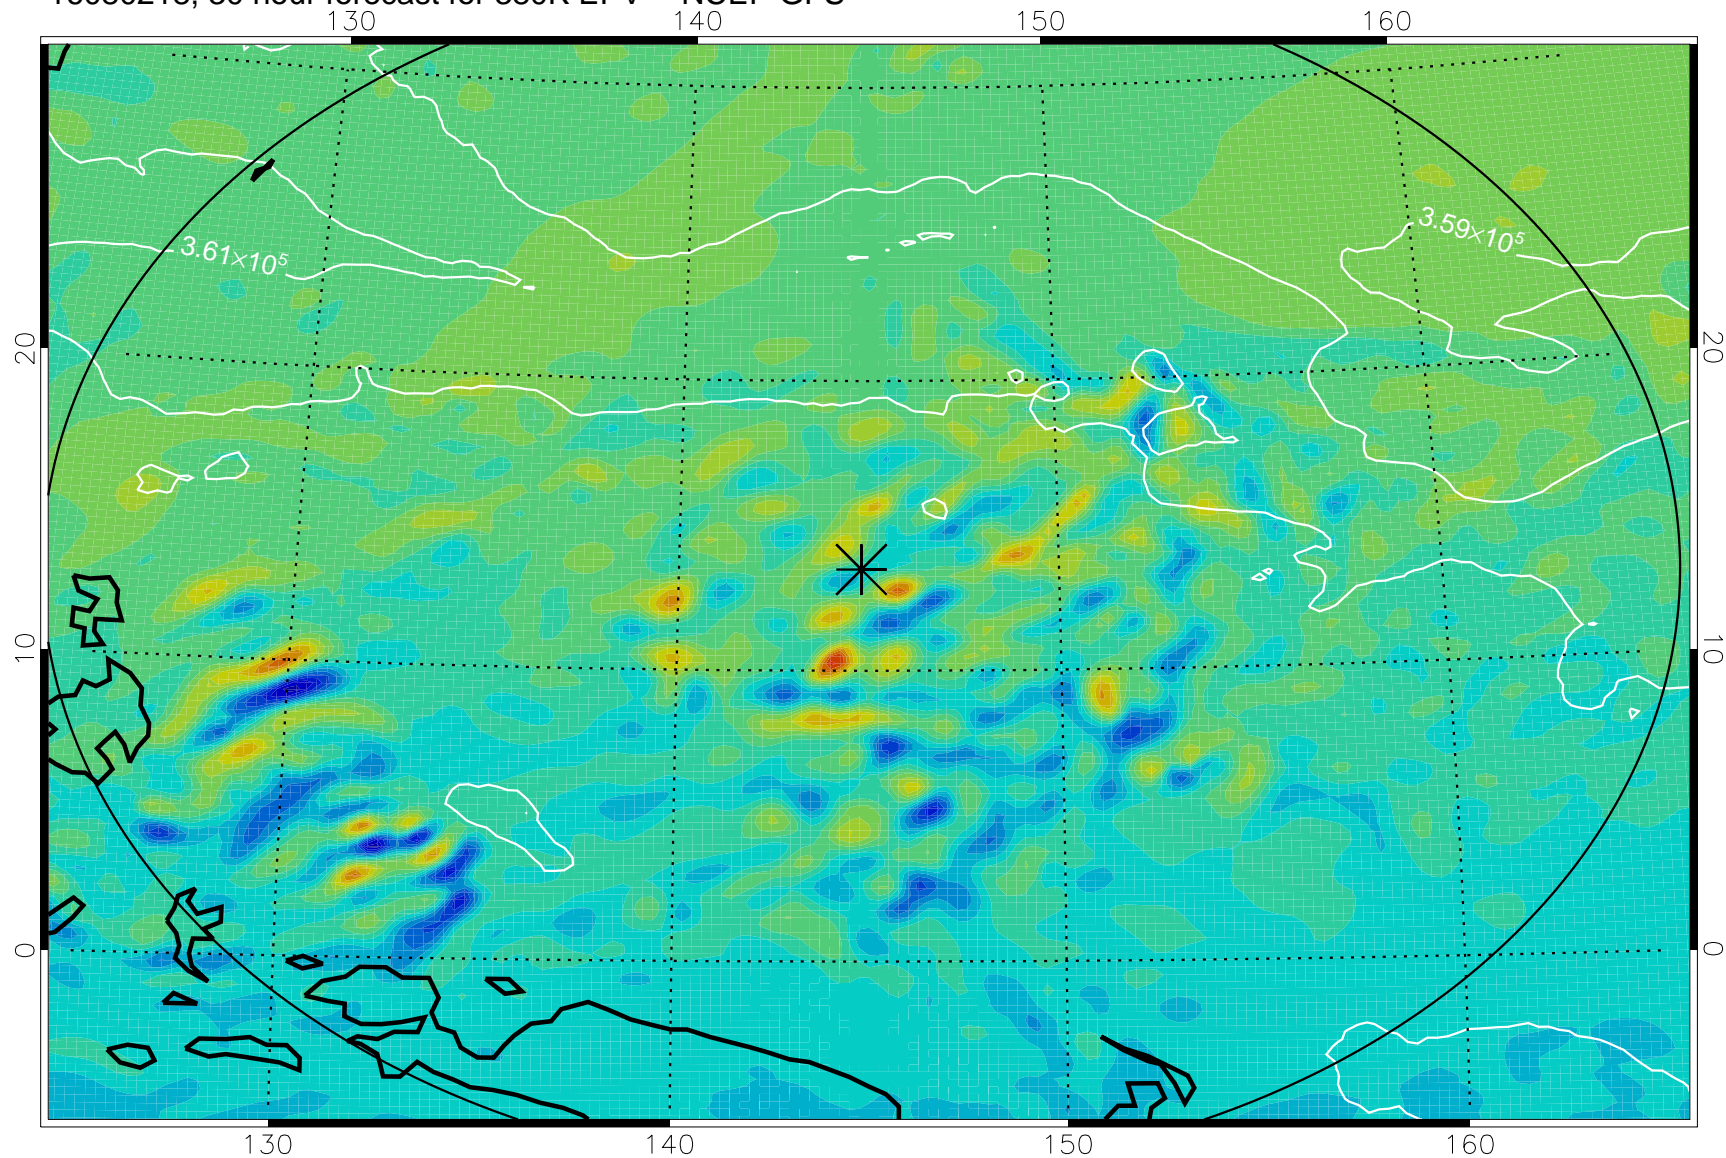

16080118, 6 hour forecast for 380K EPV -- NCEP GFS

380K Montgomery Streamfunction, white

Range ring of 2304 km

16080200, 12 hour forecast for 380K EPV -- NCEP GFS

380K Montgomery Streamfunction, white

Range ring of 2304 km

16080206, 18 hour forecast for 380K EPV -- NCEP GFS

380K Montgomery Streamfunction, white

Range ring of 2304 km

16080212, 24 hour forecast for 380K EPV -- NCEP GFS

380K Montgomery Streamfunction, white

Range ring of 2304 km

16080218, 30 hour forecast for 380K EPV -- NCEP GFS

380K Montgomery Streamfunction, white

Range ring of 2304 km

16080300, 36 hour forecast for 380K EPV -- NCEP GFS

380K Montgomery Streamfunction, white

Range ring of 2304 km

16080306, 42 hour forecast for 380K EPV -- NCEP GFS

380K Montgomery Streamfunction, white

Range ring of 2304 km

16080312, 48 hour forecast for 380K EPV -- NCEP GFS

380K Montgomery Streamfunction, white

Range ring of 2304 km