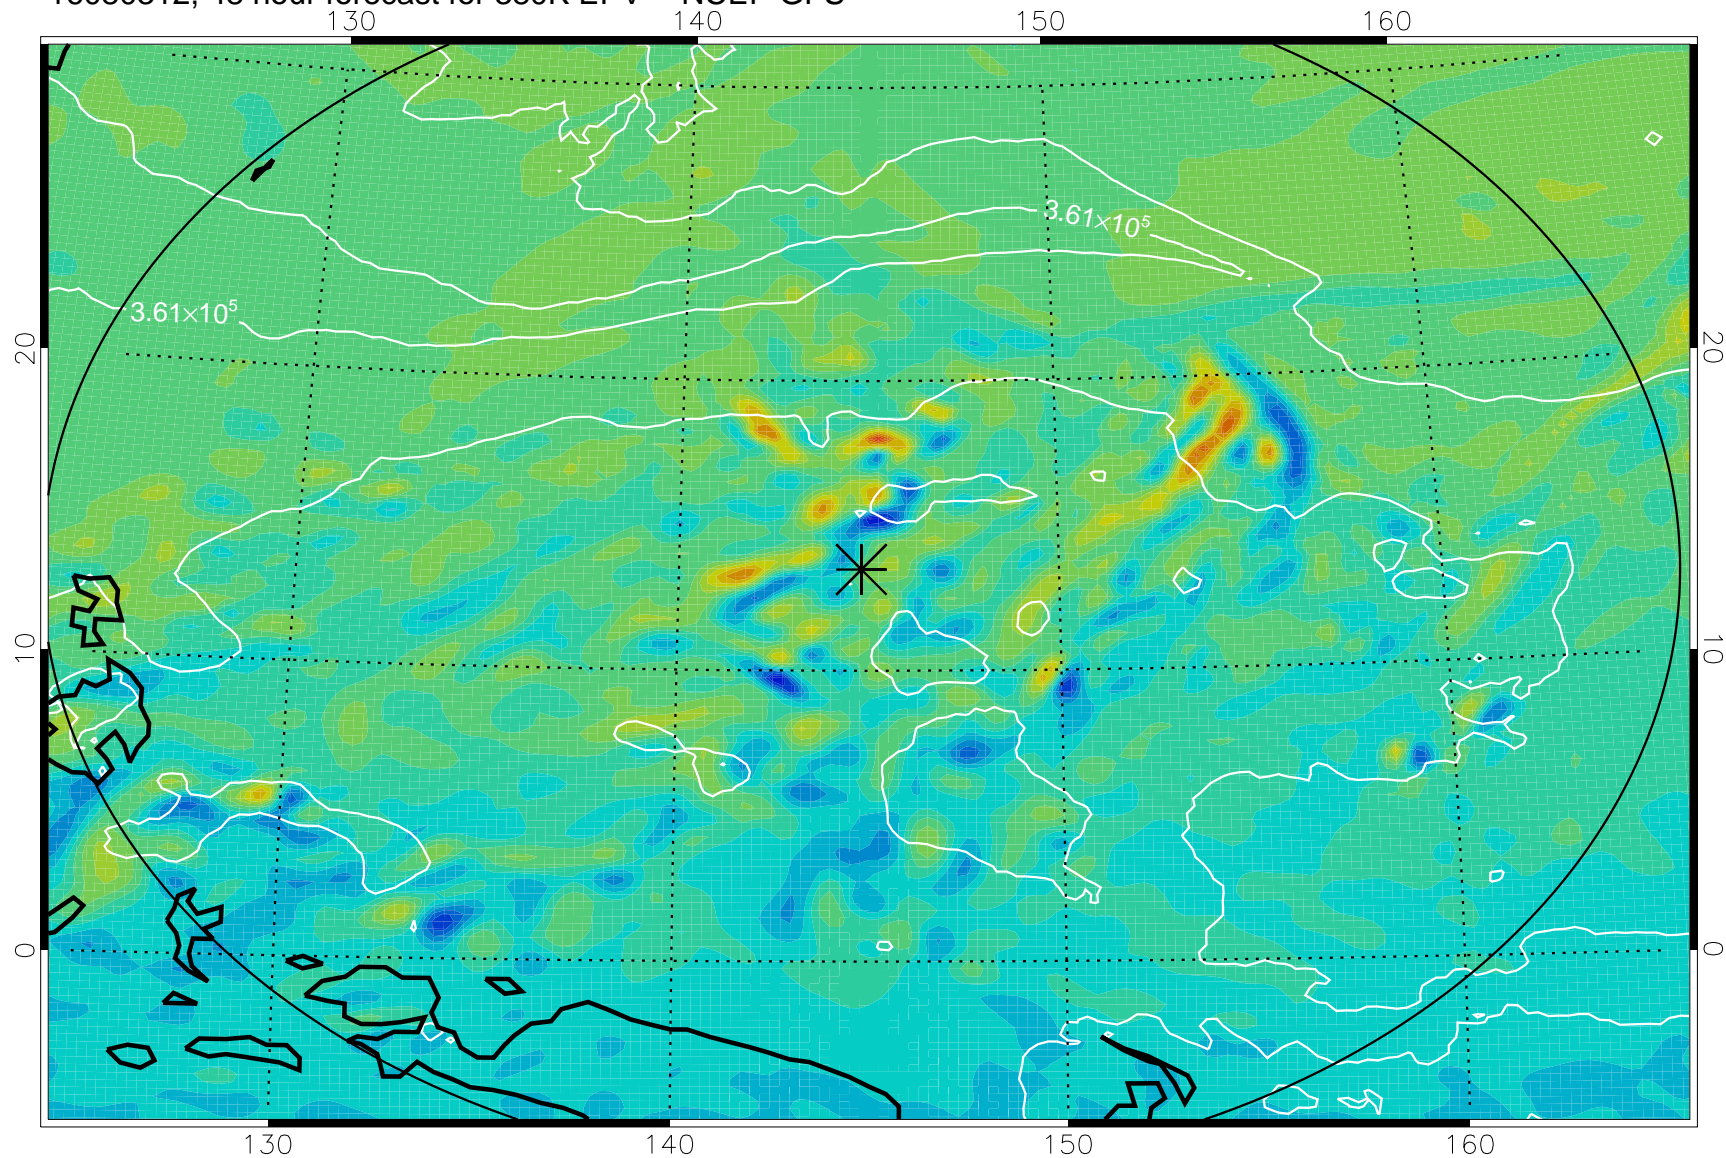

16080206, 18 hour forecast for 380K EPV -- NCEP GFS

380K Montgomery Streamfunction, white

Range ring of 2304 km

16080212, 24 hour forecast for 380K EPV -- NCEP GFS

380K Montgomery Streamfunction, white

Range ring of 2304 km

16080218, 30 hour forecast for 380K EPV -- NCEP GFS

380K Montgomery Streamfunction, white

Range ring of 2304 km

16080300, 36 hour forecast for 380K EPV -- NCEP GFS

380K Montgomery Streamfunction, white

Range ring of 2304 km

16080306, 42 hour forecast for 380K EPV -- NCEP GFS

380K Montgomery Streamfunction, white

Range ring of 2304 km

16080312, 48 hour forecast for 380K EPV -- NCEP GFS

380K Montgomery Streamfunction, white

Range ring of 2304 km

16080318, 54 hour forecast for 380K EPV -- NCEP GFS

380K Montgomery Streamfunction, white

Range ring of 2304 km

16080400, 60 hour forecast for 380K EPV -- NCEP GFS

380K Montgomery Streamfunction, white

Range ring of 2304 km