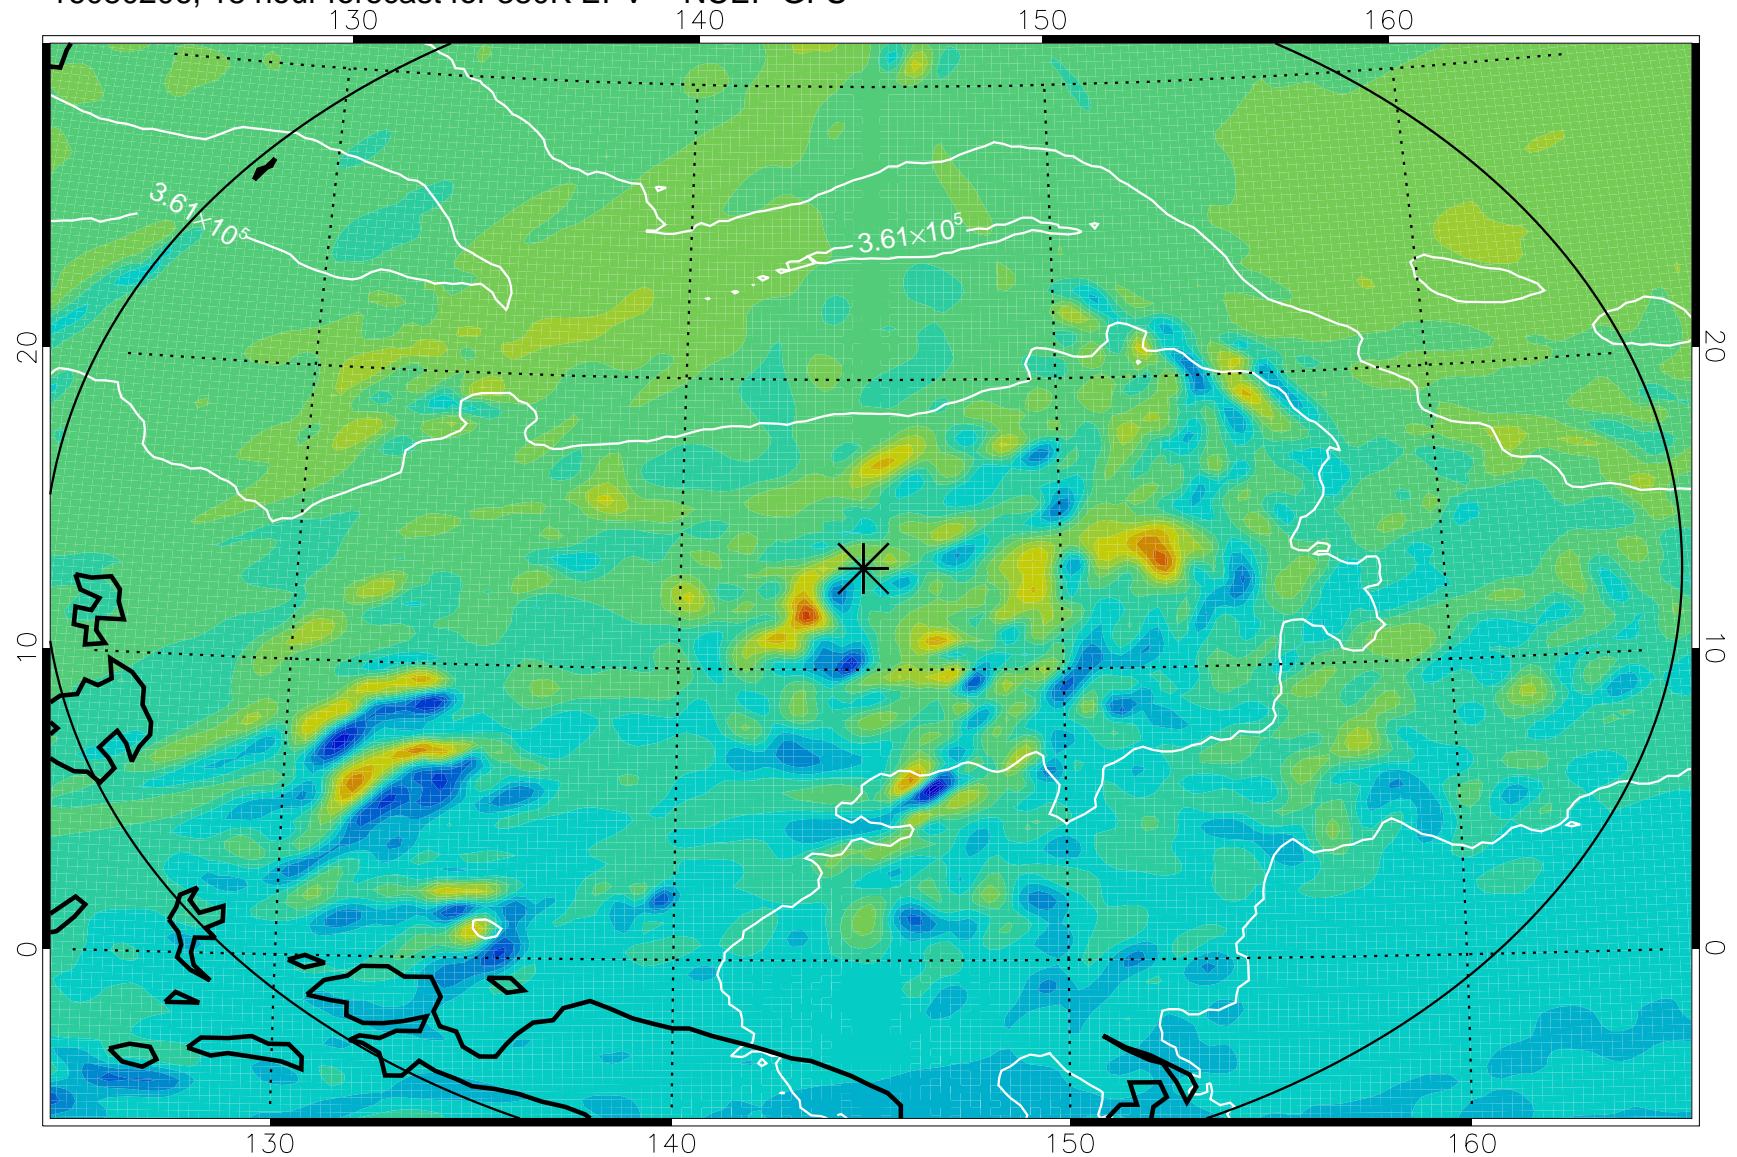

16080118, 6 hour forecast for 380K EPV -- NCEP GFS

380K Montgomery Streamfunction, white

Range ring of 2304 km

16080200, 12 hour forecast for 380K EPV -- NCEP GFS

380K Montgomery Streamfunction, white

Range ring of 2304 km

16080206, 18 hour forecast for 380K EPV -- NCEP GFS

380K Montgomery Streamfunction, white

Range ring of 2304 km

16080212, 24 hour forecast for 380K EPV -- NCEP GFS

380K Montgomery Streamfunction, white

Range ring of 2304 km

16080218, 30 hour forecast for 380K EPV -- NCEP GFS

380K Montgomery Streamfunction, white

Range ring of 2304 km

16080300, 36 hour forecast for 380K EPV -- NCEP GFS

380K Montgomery Streamfunction, white

Range ring of 2304 km

16080518, 102 hour forecast for 380K EPV -- NCEP GFS

380K Montgomery Streamfunction, white

Range ring of 2304 km

16080600, 108 hour forecast for 380K EPV -- NCEP GFS

380K Montgomery Streamfunction, white

Range ring of 2304 km