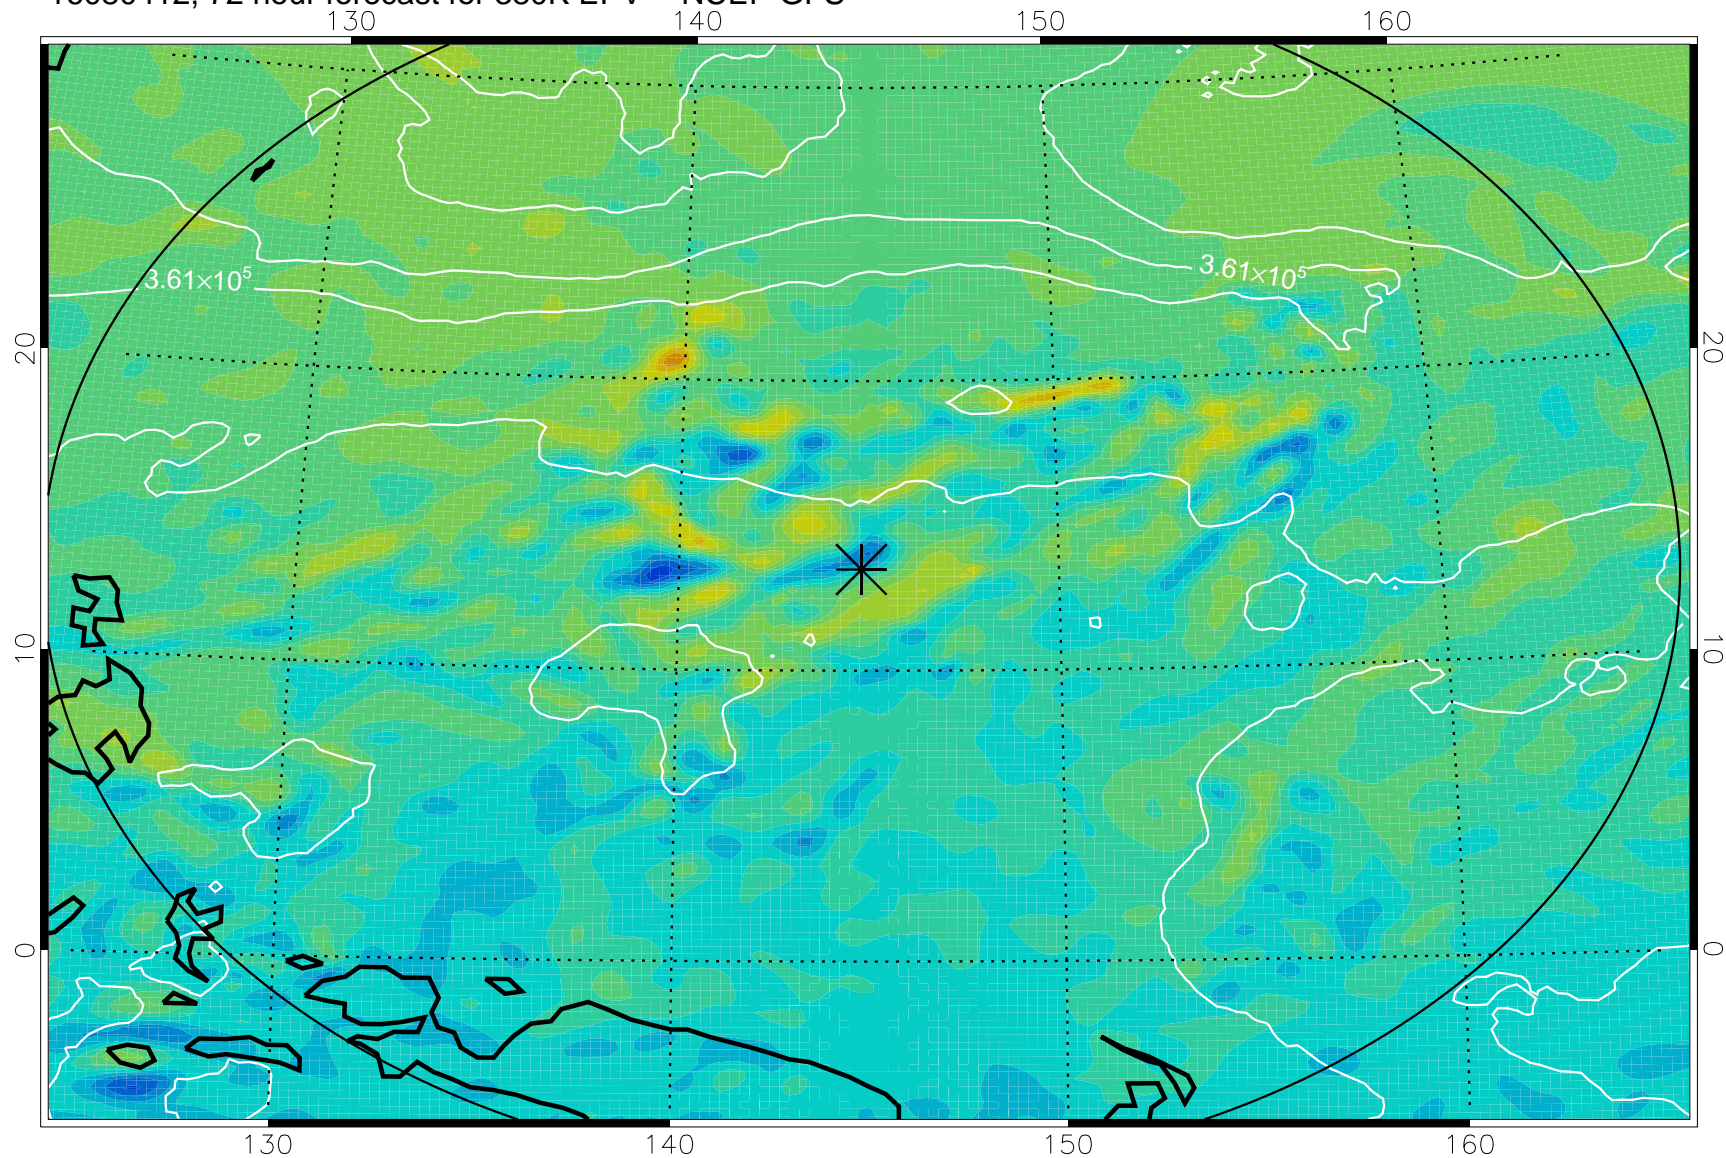

16080306, 42 hour forecast for 380K EPV -- NCEP GFS

380K Montgomery Streamfunction, white

Range ring of 2304 km

16080312, 48 hour forecast for 380K EPV -- NCEP GFS

380K Montgomery Streamfunction, white

Range ring of 2304 km

16080318, 54 hour forecast for 380K EPV -- NCEP GFS

380K Montgomery Streamfunction, white

Range ring of 2304 km

16080400, 60 hour forecast for 380K EPV -- NCEP GFS

380K Montgomery Streamfunction, white

Range ring of 2304 km

16080406, 66 hour forecast for 380K EPV -- NCEP GFS

380K Montgomery Streamfunction, white

Range ring of 2304 km

16080412, 72 hour forecast for 380K EPV -- NCEP GFS

380K Montgomery Streamfunction, white

Range ring of 2304 km

16080418, 78 hour forecast for 380K EPV -- NCEP GFS

380K Montgomery Streamfunction, white

Range ring of 2304 km

16080500, 84 hour forecast for 380K EPV -- NCEP GFS

380K Montgomery Streamfunction, white

Range ring of 2304 km