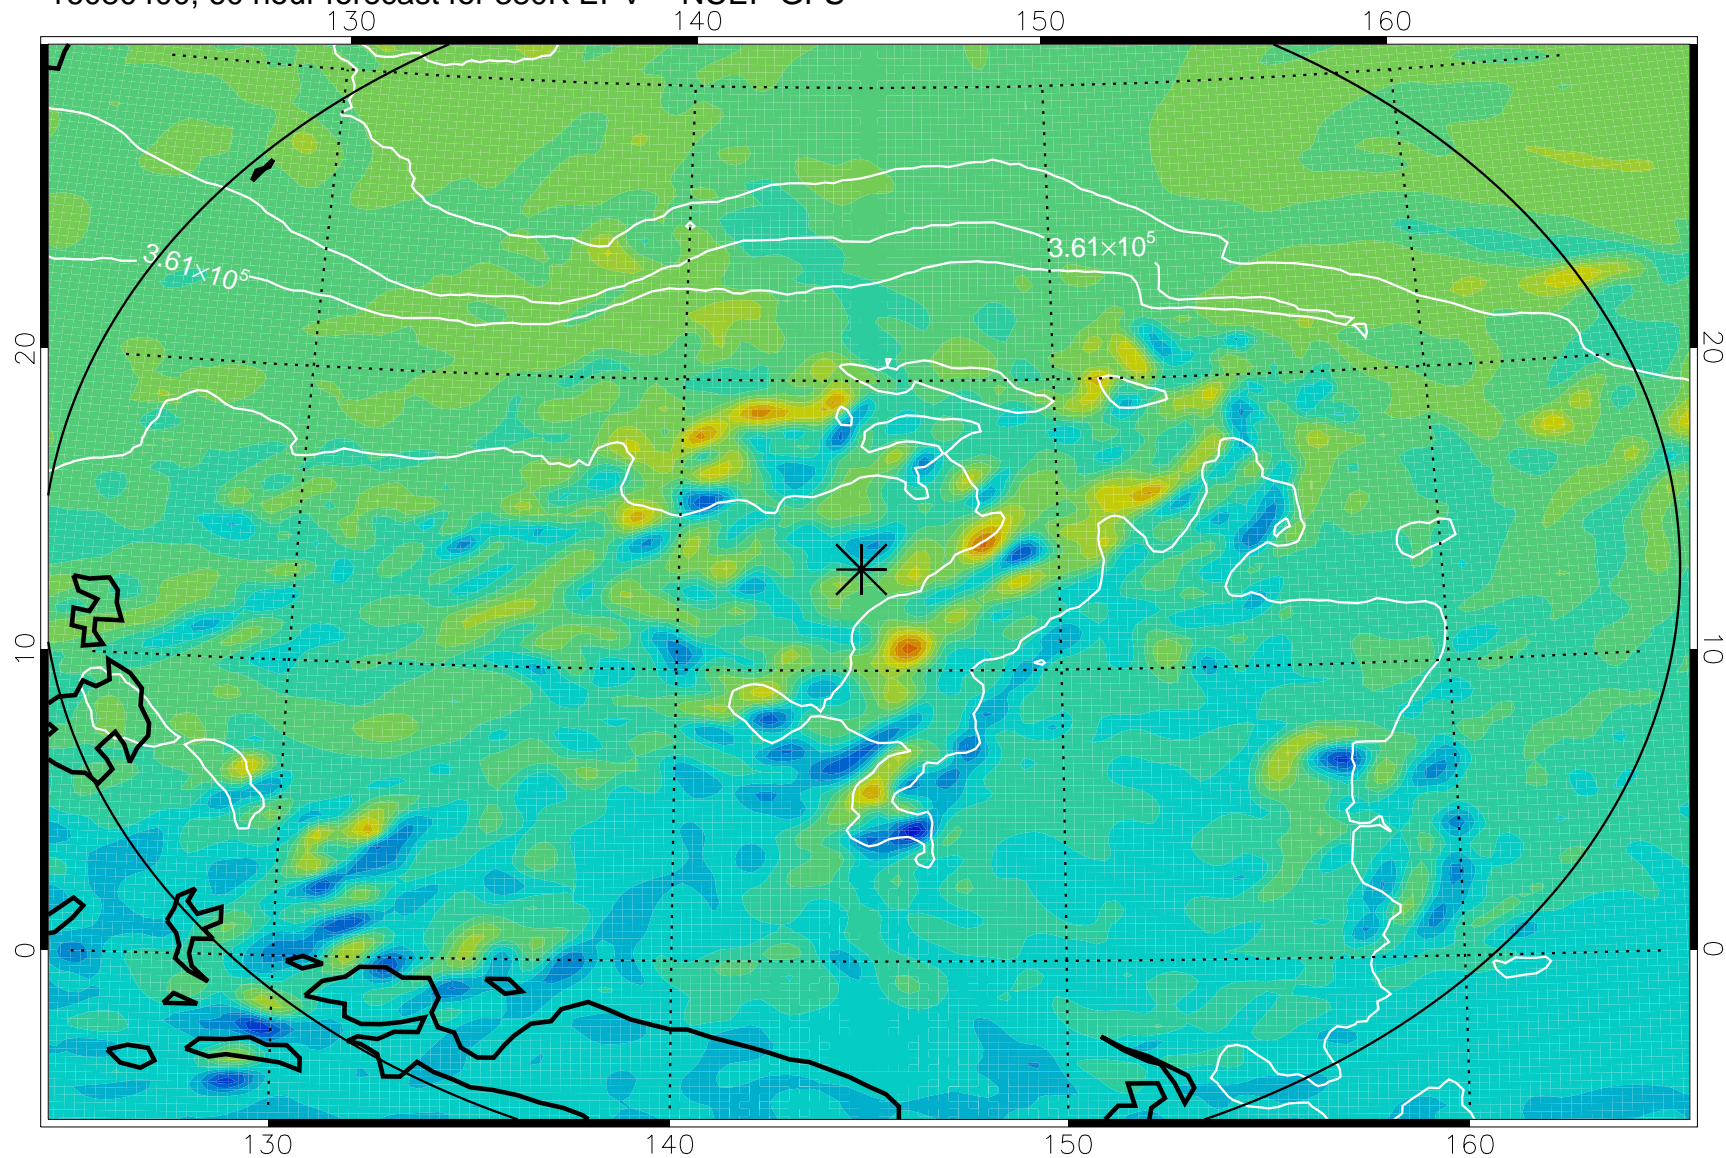

16080306, 42 hour forecast for 380K EPV -- NCEP GFS

380K Montgomery Streamfunction, white

Range ring of 2304 km

16080312, 48 hour forecast for 380K EPV -- NCEP GFS

380K Montgomery Streamfunction, white

Range ring of 2304 km

16080318, 54 hour forecast for 380K EPV -- NCEP GFS

380K Montgomery Streamfunction, white

Range ring of 2304 km

16080400, 60 hour forecast for 380K EPV -- NCEP GFS

380K Montgomery Streamfunction, white

Range ring of 2304 km

16080406, 66 hour forecast for 380K EPV -- NCEP GFS

380K Montgomery Streamfunction, white

Range ring of 2304 km

16080412, 72 hour forecast for 380K EPV -- NCEP GFS

380K Montgomery Streamfunction, white

Range ring of 2304 km

16080418, 78 hour forecast for 380K EPV -- NCEP GFS

380K Montgomery Streamfunction, white

Range ring of 2304 km

16080500, 84 hour forecast for 380K EPV -- NCEP GFS

380K Montgomery Streamfunction, white

Range ring of 2304 km