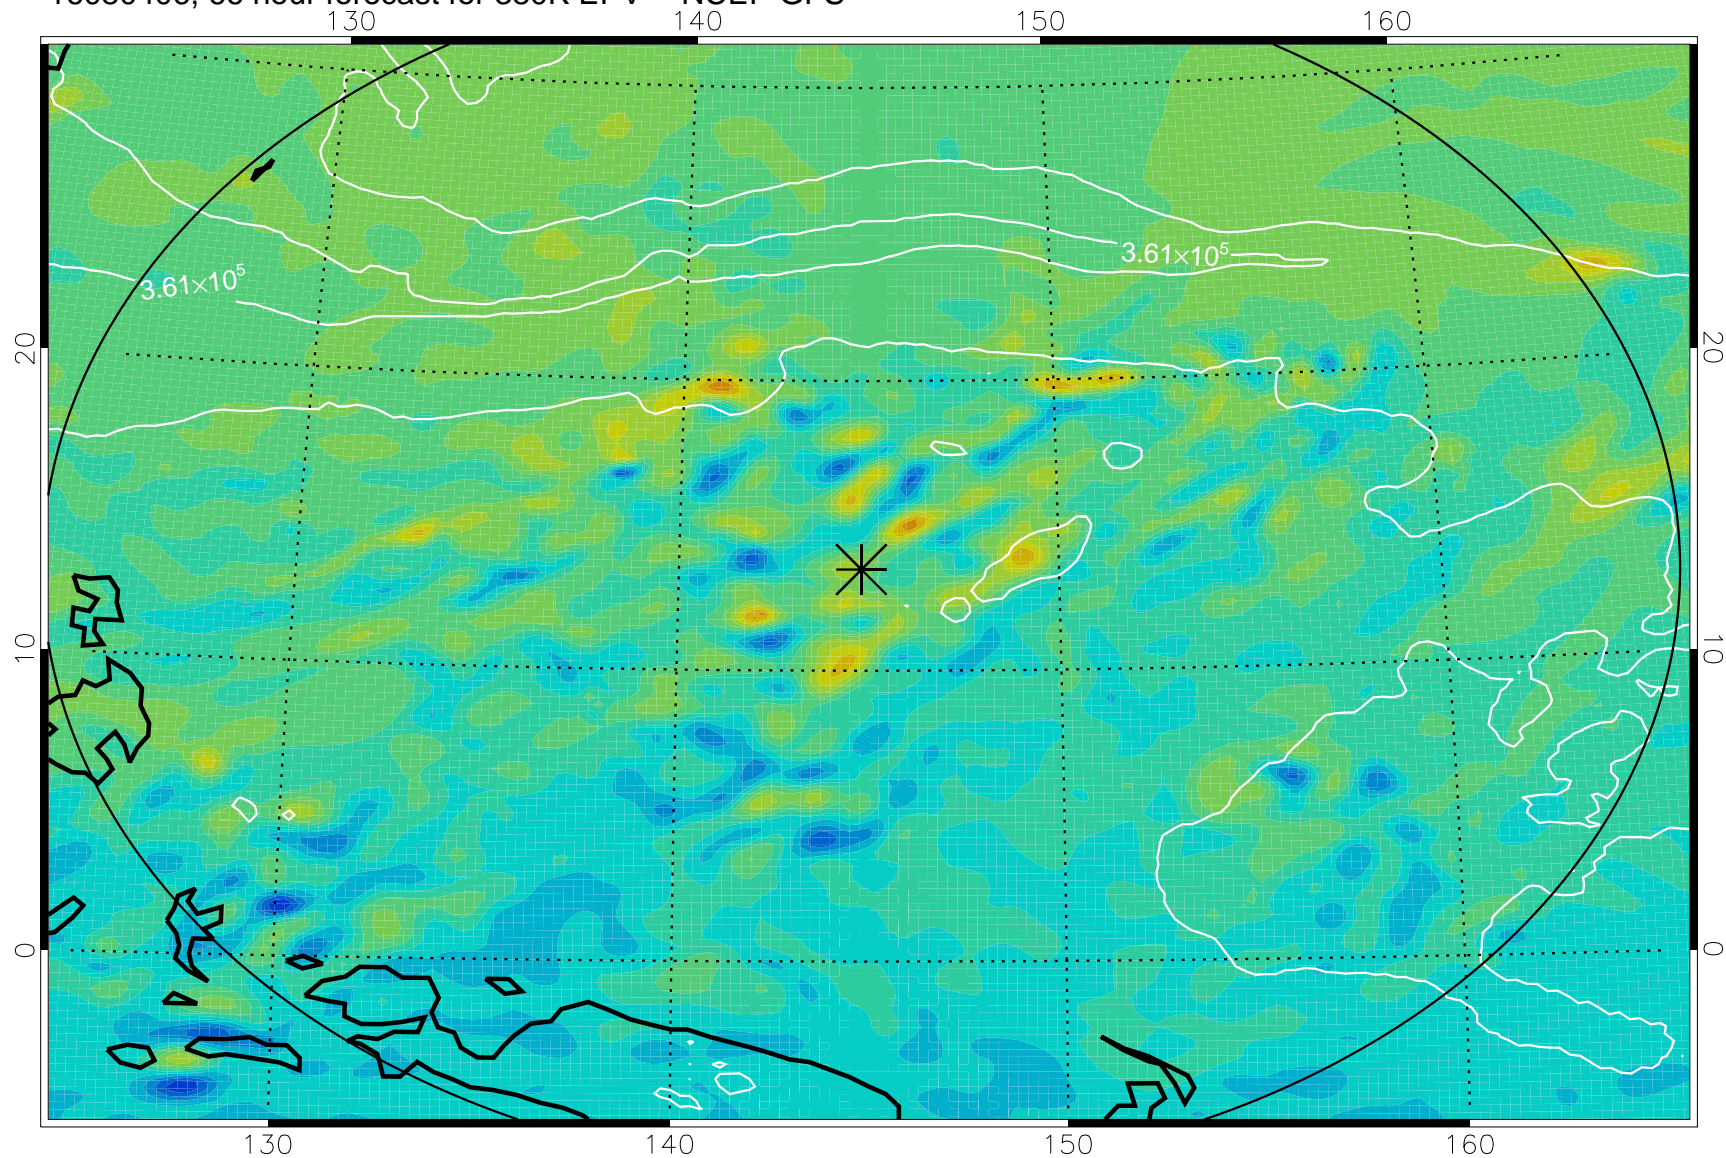

16080318, 54 hour forecast for 380K EPV -- NCEP GFS

380K Montgomery Streamfunction, white

Range ring of 2304 km

16080400, 60 hour forecast for 380K EPV -- NCEP GFS

380K Montgomery Streamfunction, white

Range ring of 2304 km

16080406, 66 hour forecast for 380K EPV -- NCEP GFS

380K Montgomery Streamfunction, white

Range ring of 2304 km

16080412, 72 hour forecast for 380K EPV -- NCEP GFS

380K Montgomery Streamfunction, white

Range ring of 2304 km

16080418, 78 hour forecast for 380K EPV -- NCEP GFS

380K Montgomery Streamfunction, white

Range ring of 2304 km

16080500, 84 hour forecast for 380K EPV -- NCEP GFS

380K Montgomery Streamfunction, white

Range ring of 2304 km

16080506, 90 hour forecast for 380K EPV -- NCEP GFS

380K Montgomery Streamfunction, white

Range ring of 2304 km

16080512, 96 hour forecast for 380K EPV -- NCEP GFS

380K Montgomery Streamfunction, white

Range ring of 2304 km