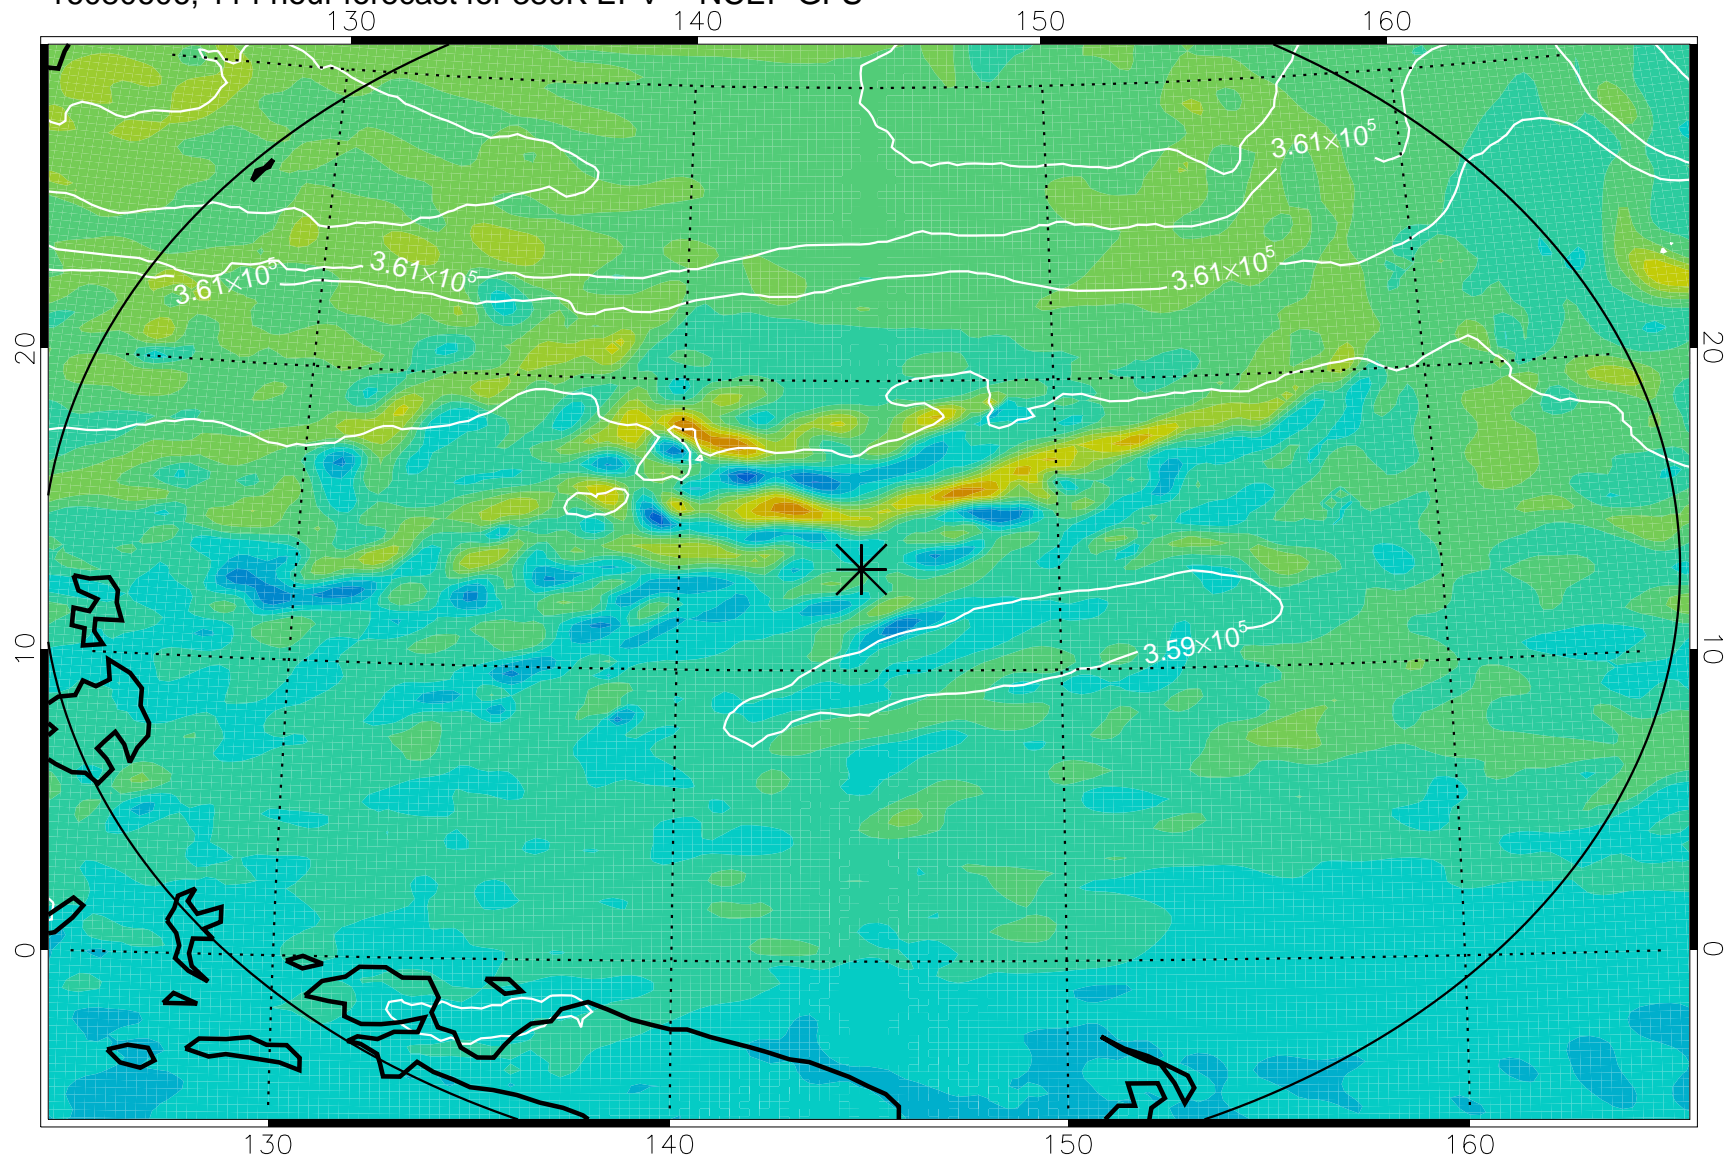

16080418, 78 hour forecast for 380K EPV -- NCEP GFS

380K Montgomery Streamfunction, white

Range ring of 2304 km

16080500, 84 hour forecast for 380K EPV -- NCEP GFS

380K Montgomery Streamfunction, white

Range ring of 2304 km

16080506, 90 hour forecast for 380K EPV -- NCEP GFS

380K Montgomery Streamfunction, white

Range ring of 2304 km

16080512, 96 hour forecast for 380K EPV -- NCEP GFS

380K Montgomery Streamfunction, white

Range ring of 2304 km

16080518, 102 hour forecast for 380K EPV -- NCEP GFS

380K Montgomery Streamfunction, white

Range ring of 2304 km

16080600, 108 hour forecast for 380K EPV -- NCEP GFS

380K Montgomery Streamfunction, white

Range ring of 2304 km

16080606, 114 hour forecast for 380K EPV -- NCEP GFS

380K Montgomery Streamfunction, white

Range ring of 2304 km

16080612, 120 hour forecast for 380K EPV -- NCEP GFS

380K Montgomery Streamfunction, white

Range ring of 2304 km