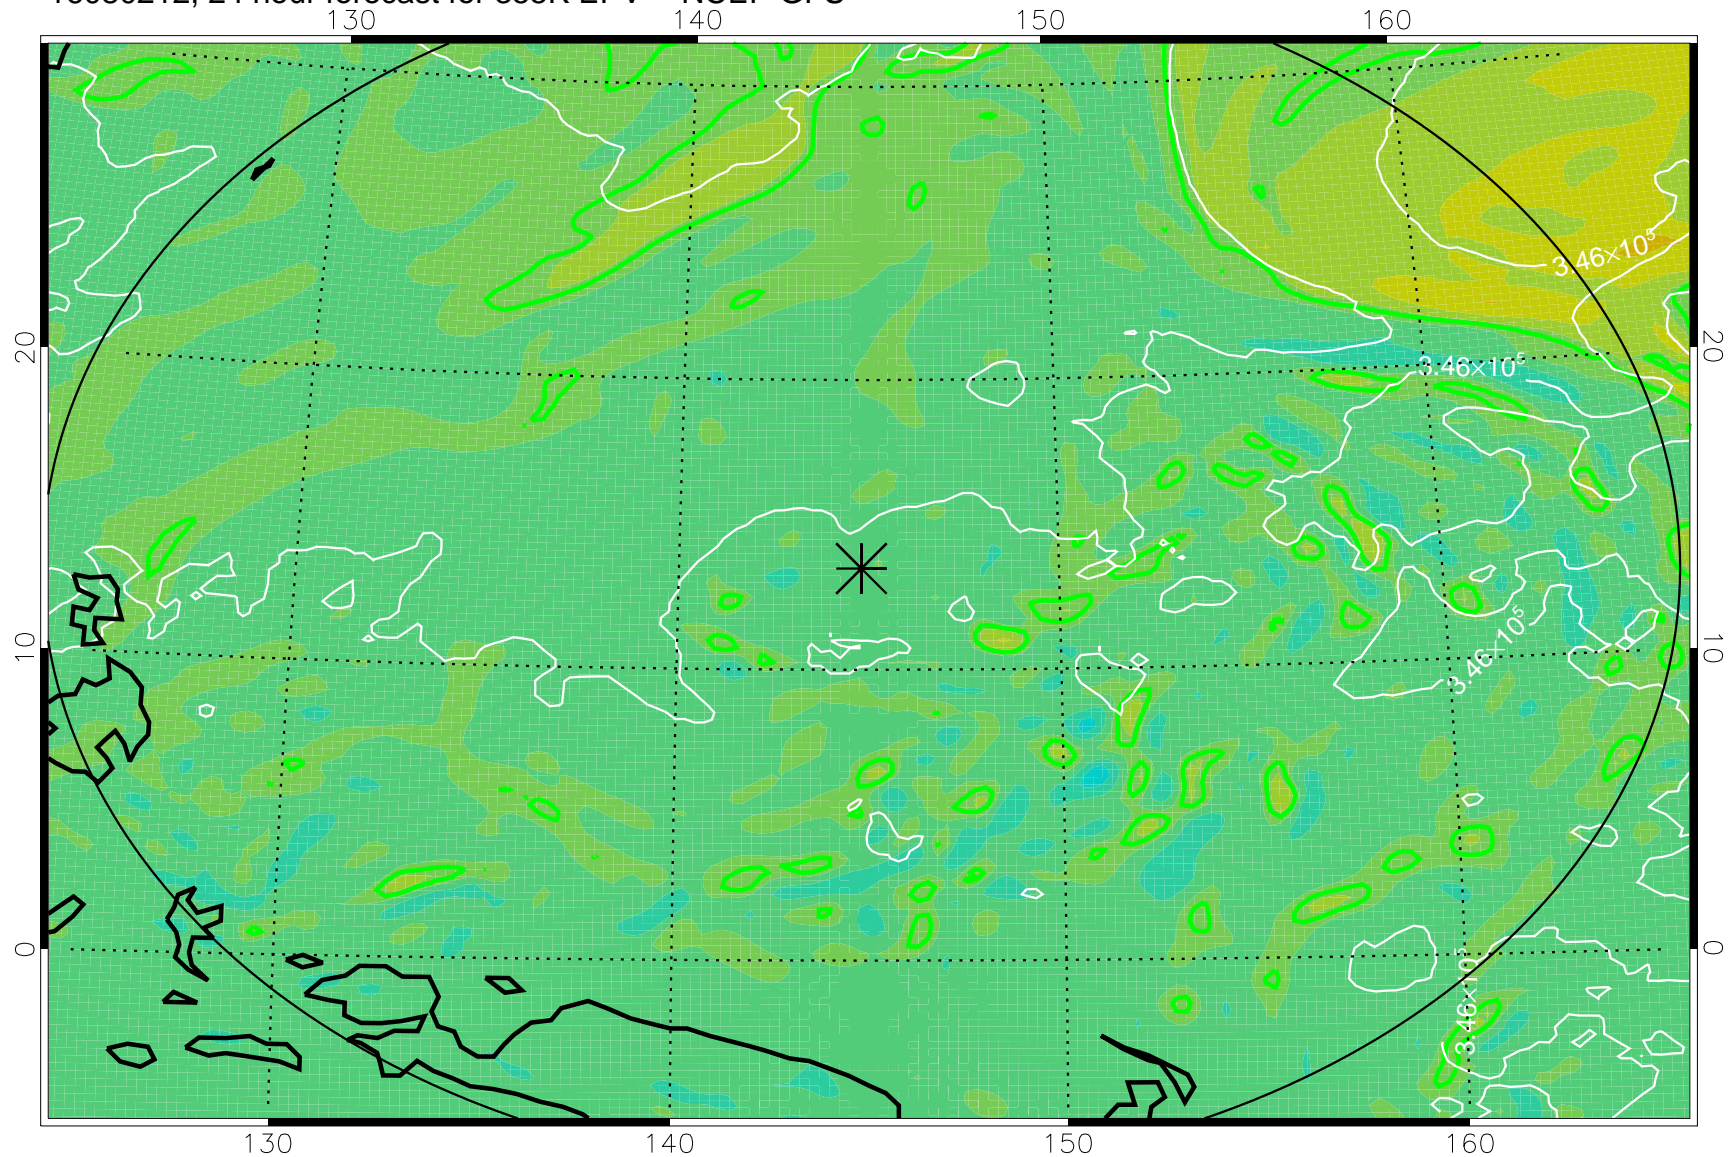

16080118, 6 hour forecast for 355K EPV -- NCEP GFS

355K Montgomery Streamfunction, white
EPV Tropopause (2 PVU) Position
Range ring of 2304 km

16080200, 12 hour forecast for 355K EPV -- NCEP GFS

355K Montgomery Streamfunction, white
EPV Tropopause (2 PVU) Position
Range ring of 2304 km

16080206, 18 hour forecast for 355K EPV -- NCEP GFS

355K Montgomery Streamfunction, white
EPV Tropopause (2 PVU) Position
Range ring of 2304 km

16080212, 24 hour forecast for 355K EPV -- NCEP GFS

355K Montgomery Streamfunction, white
EPV Tropopause (2 PVU) Position
Range ring of 2304 km

16080218, 30 hour forecast for 355K EPV -- NCEP GFS

355K Montgomery Streamfunction, white
EPV Tropopause (2 PVU) Position
Range ring of 2304 km

16080300, 36 hour forecast for 355K EPV -- NCEP GFS

355K Montgomery Streamfunction, white
EPV Tropopause (2 PVU) Position
Range ring of 2304 km

16080306, 42 hour forecast for 355K EPV -- NCEP GFS

355K Montgomery Streamfunction, white
EPV Tropopause (2 PVU) Position
Range ring of 2304 km

16080312, 48 hour forecast for 355K EPV -- NCEP GFS

355K Montgomery Streamfunction, white
EPV Tropopause (2 PVU) Position
Range ring of 2304 km