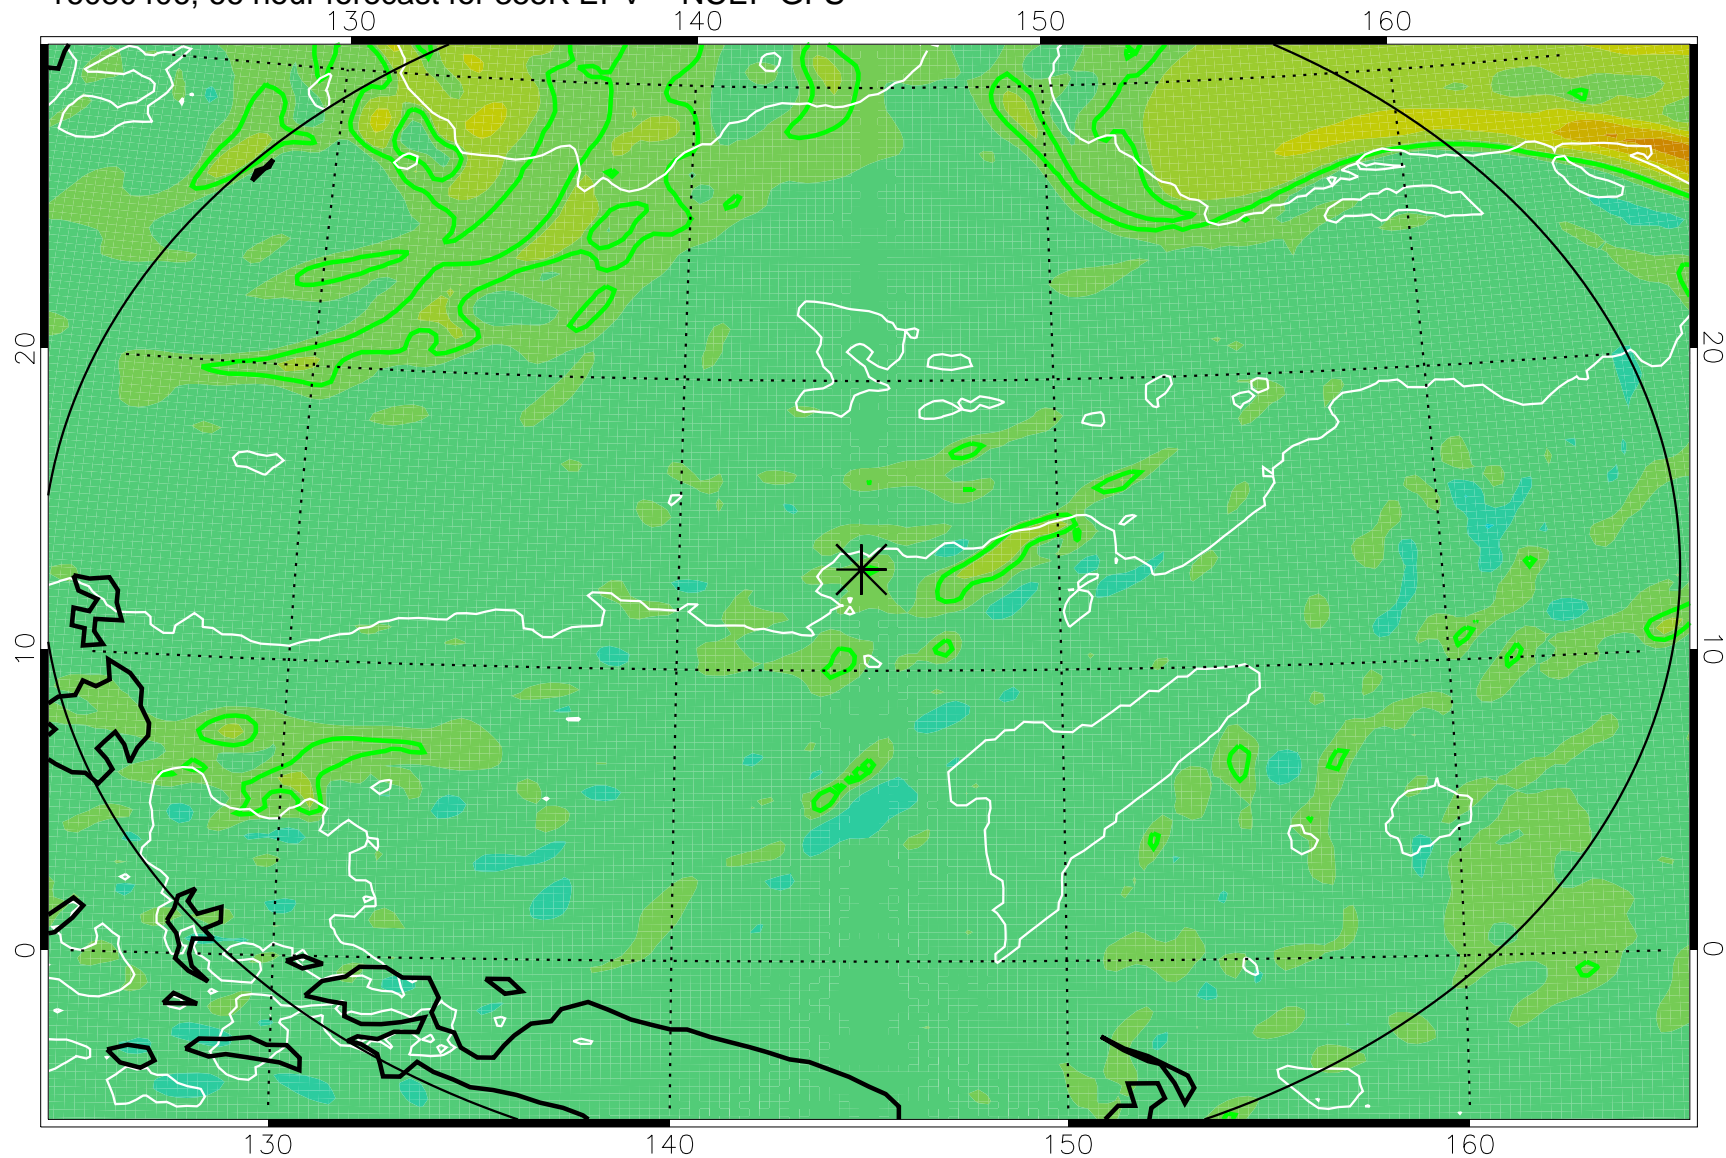

16080318, 54 hour forecast for 355K EPV -- NCEP GFS

355K Montgomery Streamfunction, white
EPV Tropopause (2 PVU) Position
Range ring of 2304 km

16080400, 60 hour forecast for 355K EPV -- NCEP GFS

355K Montgomery Streamfunction, white
EPV Tropopause (2 PVU) Position
Range ring of 2304 km

16080406, 66 hour forecast for 355K EPV -- NCEP GFS

355K Montgomery Streamfunction, white
EPV Tropopause (2 PVU) Position
Range ring of 2304 km

16080412, 72 hour forecast for 355K EPV -- NCEP GFS

355K Montgomery Streamfunction, white
EPV Tropopause (2 PVU) Position
Range ring of 2304 km

16080418, 78 hour forecast for 355K EPV -- NCEP GFS

355K Montgomery Streamfunction, white
EPV Tropopause (2 PVU) Position
Range ring of 2304 km

16080500, 84 hour forecast for 355K EPV -- NCEP GFS

355K Montgomery Streamfunction, white
EPV Tropopause (2 PVU) Position
Range ring of 2304 km

16080506, 90 hour forecast for 355K EPV -- NCEP GFS

355K Montgomery Streamfunction, white
EPV Tropopause (2 PVU) Position
Range ring of 2304 km

16080512, 96 hour forecast for 355K EPV -- NCEP GFS

355K Montgomery Streamfunction, white
EPV Tropopause (2 PVU) Position
Range ring of 2304 km