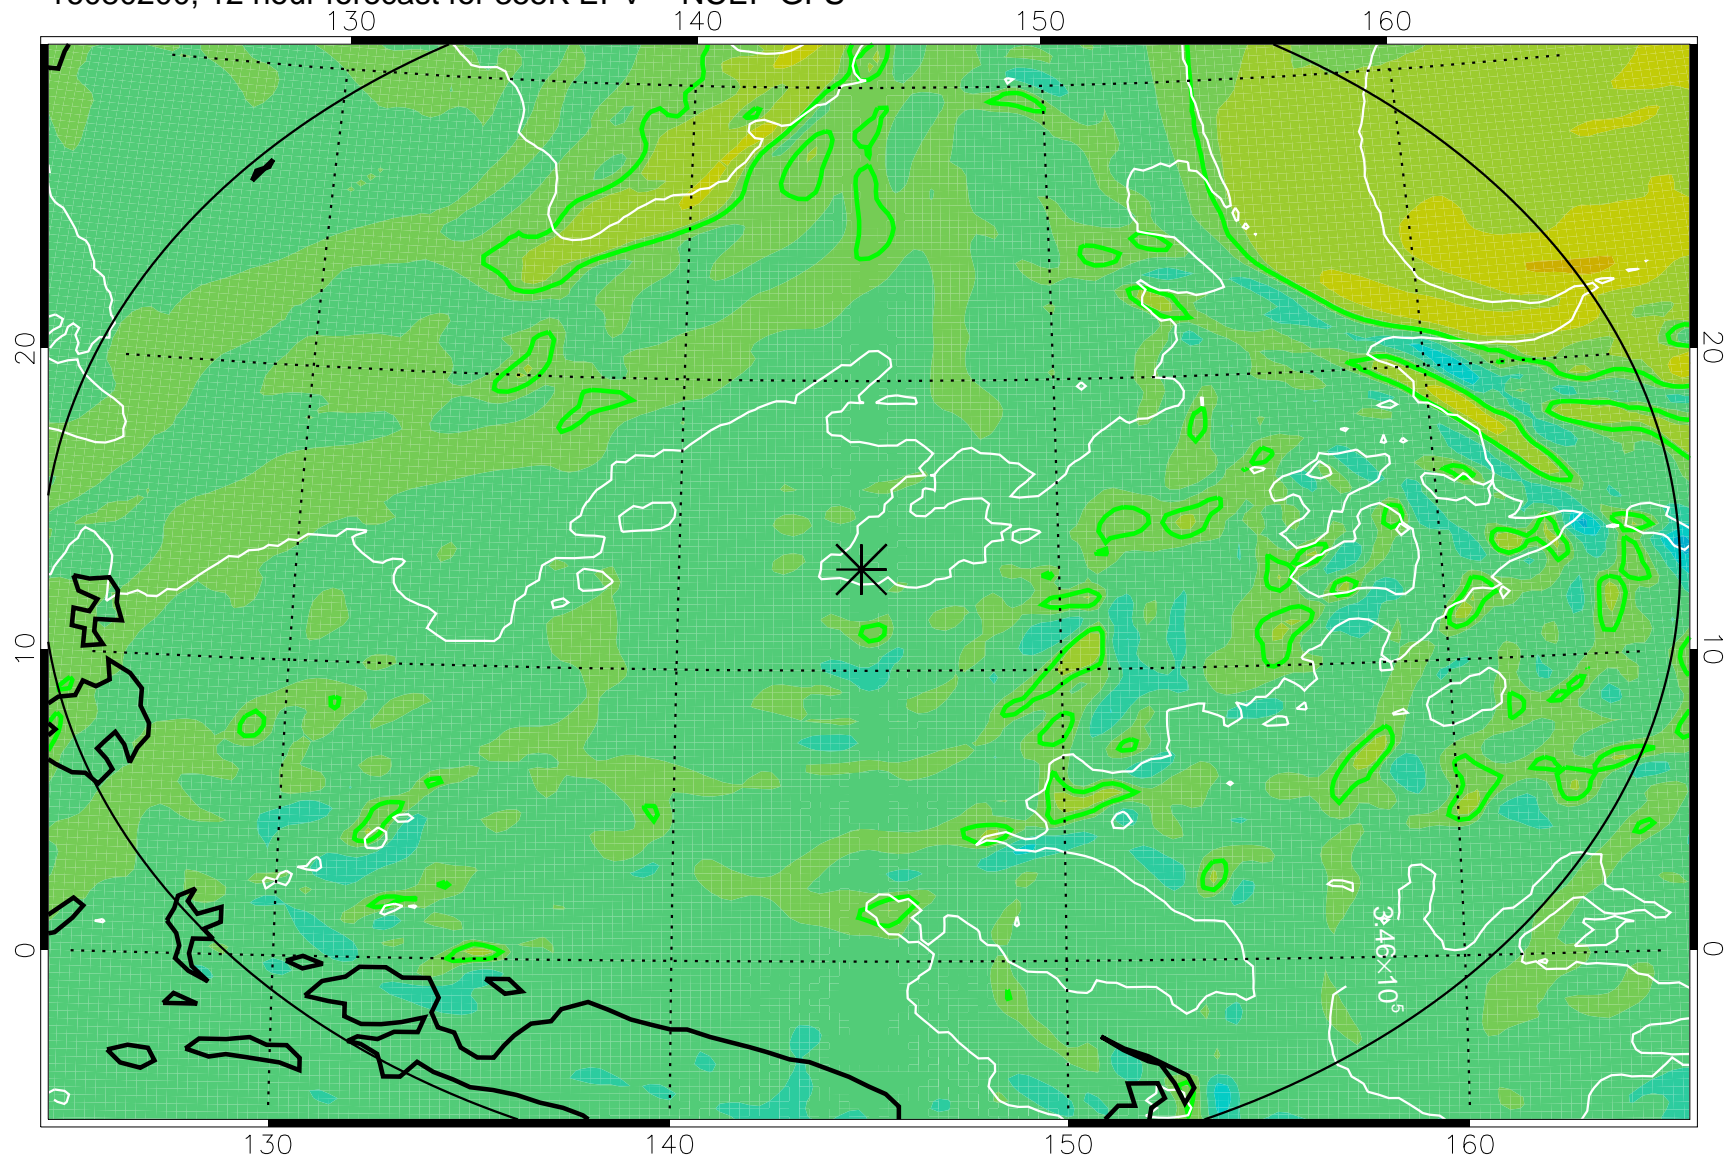

16080118, 6 hour forecast for 355K EPV -- NCEP GFS

355K Montgomery Streamfunction, white
EPV Tropopause (2 PVU) Position
Range ring of 2304 km

16080200, 12 hour forecast for 355K EPV -- NCEP GFS

355K Montgomery Streamfunction, white
EPV Tropopause (2 PVU) Position
Range ring of 2304 km

16080206, 18 hour forecast for 355K EPV -- NCEP GFS

355K Montgomery Streamfunction, white
EPV Tropopause (2 PVU) Position
Range ring of 2304 km

16080212, 24 hour forecast for 355K EPV -- NCEP GFS

355K Montgomery Streamfunction, white
EPV Tropopause (2 PVU) Position
Range ring of 2304 km

16080218, 30 hour forecast for 355K EPV -- NCEP GFS

355K Montgomery Streamfunction, white
EPV Tropopause (2 PVU) Position
Range ring of 2304 km

16080300, 36 hour forecast for 355K EPV -- NCEP GFS

355K Montgomery Streamfunction, white
EPV Tropopause (2 PVU) Position
Range ring of 2304 km

16080306, 42 hour forecast for 355K EPV -- NCEP GFS

355K Montgomery Streamfunction, white
EPV Tropopause (2 PVU) Position
Range ring of 2304 km

16080312, 48 hour forecast for 355K EPV -- NCEP GFS

355K Montgomery Streamfunction, white
EPV Tropopause (2 PVU) Position
Range ring of 2304 km