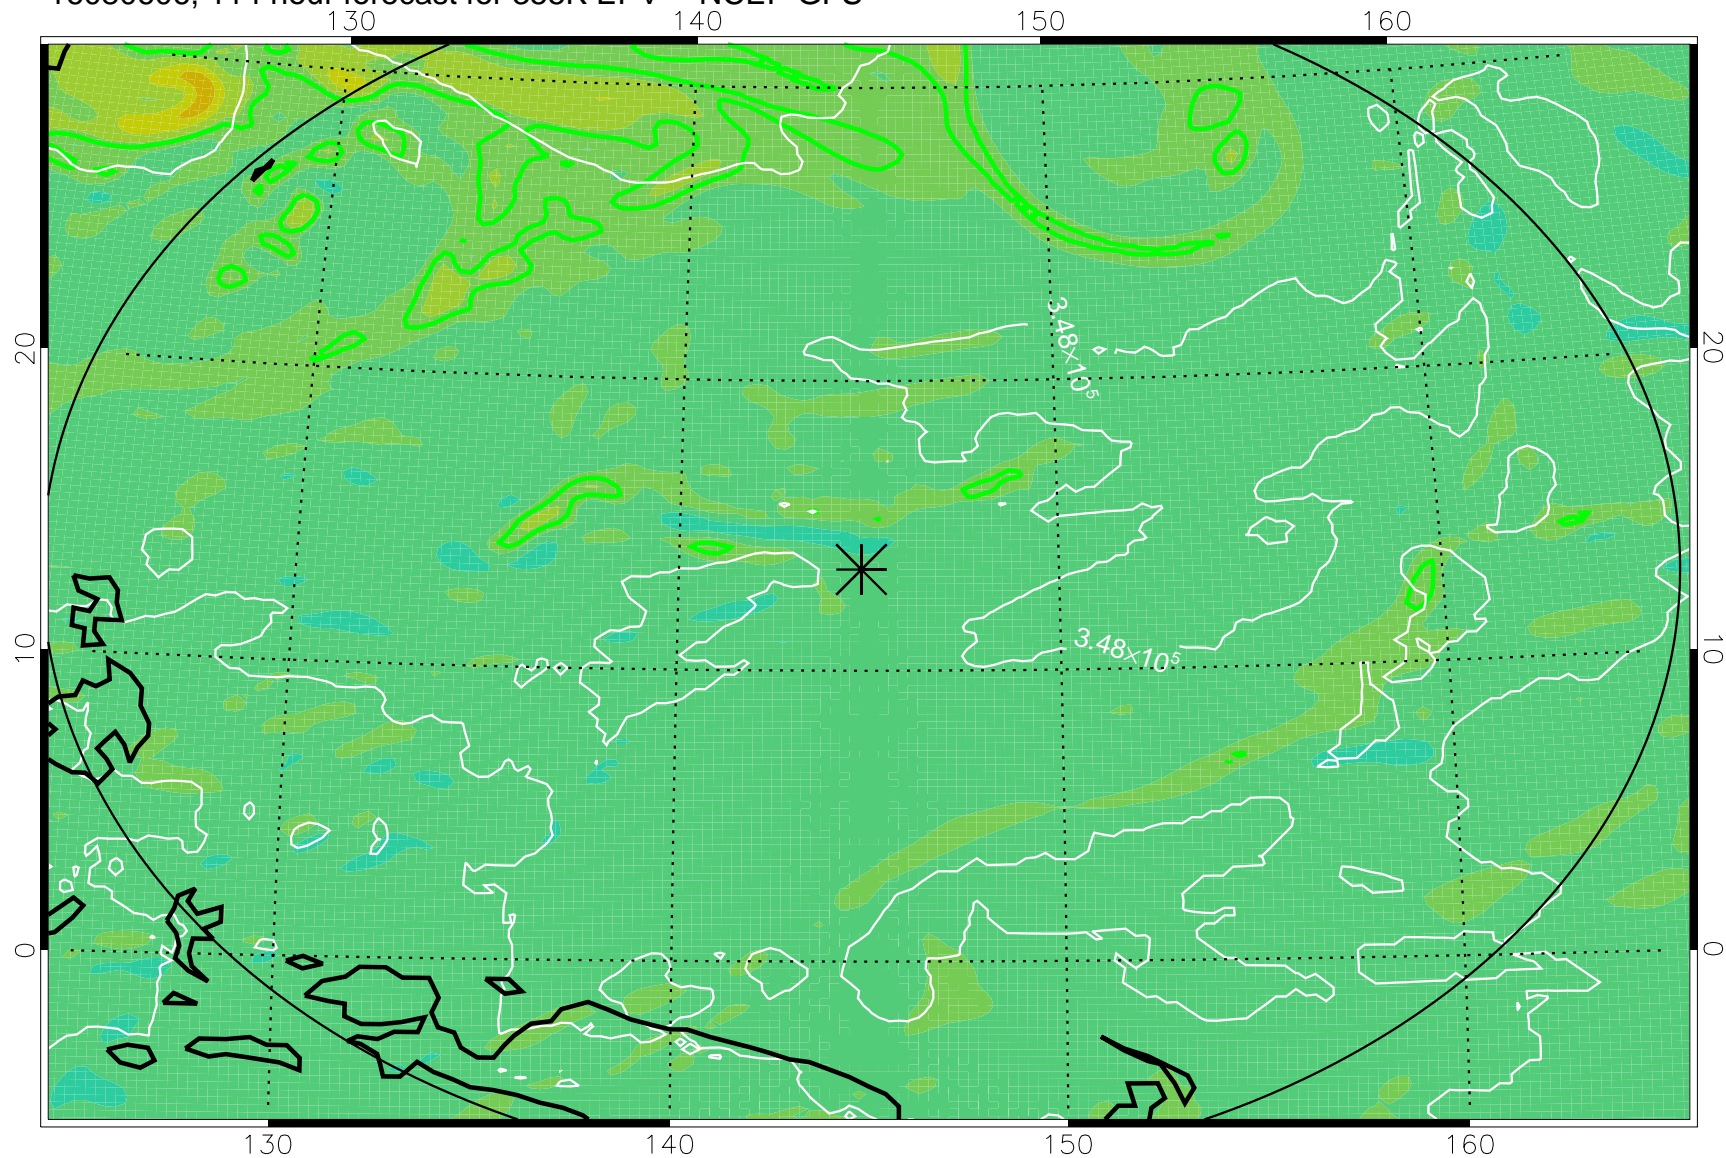

16080418, 78 hour forecast for 355K EPV -- NCEP GFS

355K Montgomery Streamfunction, white
EPV Tropopause (2 PVU) Position
Range ring of 2304 km

16080500, 84 hour forecast for 355K EPV -- NCEP GFS

355K Montgomery Streamfunction, white
EPV Tropopause (2 PVU) Position
Range ring of 2304 km

16080506, 90 hour forecast for 355K EPV -- NCEP GFS

355K Montgomery Streamfunction, white
EPV Tropopause (2 PVU) Position
Range ring of 2304 km

16080512, 96 hour forecast for 355K EPV -- NCEP GFS

355K Montgomery Streamfunction, white
EPV Tropopause (2 PVU) Position
Range ring of 2304 km

16080518, 102 hour forecast for 355K EPV -- NCEP GFS

355K Montgomery Streamfunction, white
EPV Tropopause (2 PVU) Position
Range ring of 2304 km

16080600, 108 hour forecast for 355K EPV -- NCEP GFS

355K Montgomery Streamfunction, white
EPV Tropopause (2 PVU) Position
Range ring of 2304 km

16080606, 114 hour forecast for 355K EPV -- NCEP GFS

355K Montgomery Streamfunction, white
EPV Tropopause (2 PVU) Position
Range ring of 2304 km

16080612, 120 hour forecast for 355K EPV -- NCEP GFS

355K Montgomery Streamfunction, white
EPV Tropopause (2 PVU) Position
Range ring of 2304 km