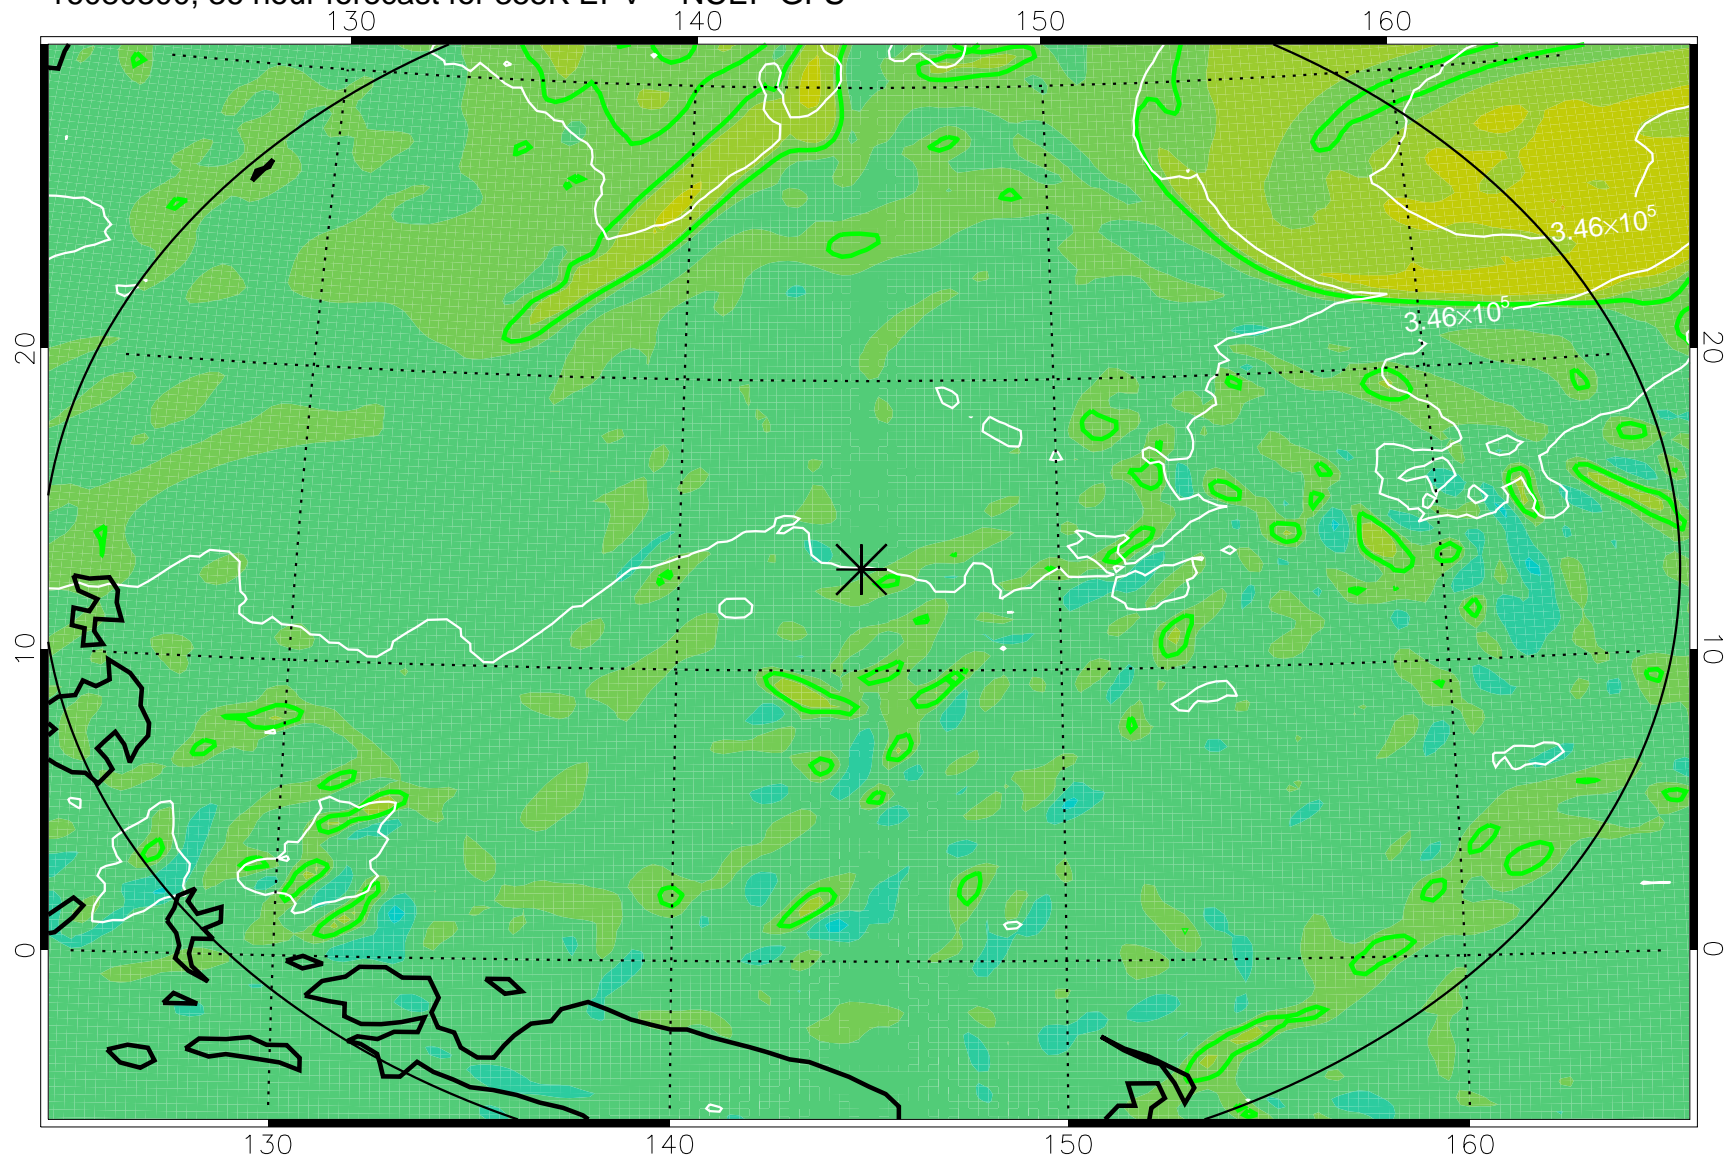

16080206, 18 hour forecast for 355K EPV -- NCEP GFS

355K Montgomery Streamfunction, white
EPV Tropopause (2 PVU) Position
Range ring of 2304 km

16080212, 24 hour forecast for 355K EPV -- NCEP GFS

355K Montgomery Streamfunction, white
EPV Tropopause (2 PVU) Position
Range ring of 2304 km

16080218, 30 hour forecast for 355K EPV -- NCEP GFS

355K Montgomery Streamfunction, white
EPV Tropopause (2 PVU) Position
Range ring of 2304 km

16080300, 36 hour forecast for 355K EPV -- NCEP GFS

355K Montgomery Streamfunction, white
EPV Tropopause (2 PVU) Position
Range ring of 2304 km

16080306, 42 hour forecast for 355K EPV -- NCEP GFS

355K Montgomery Streamfunction, white
EPV Tropopause (2 PVU) Position
Range ring of 2304 km

16080312, 48 hour forecast for 355K EPV -- NCEP GFS

355K Montgomery Streamfunction, white
EPV Tropopause (2 PVU) Position
Range ring of 2304 km

16080406, 66 hour forecast for 355K EPV -- NCEP GFS

355K Montgomery Streamfunction, white
EPV Tropopause (2 PVU) Position
Range ring of 2304 km

16080412, 72 hour forecast for 355K EPV -- NCEP GFS

355K Montgomery Streamfunction, white
EPV Tropopause (2 PVU) Position
Range ring of 2304 km