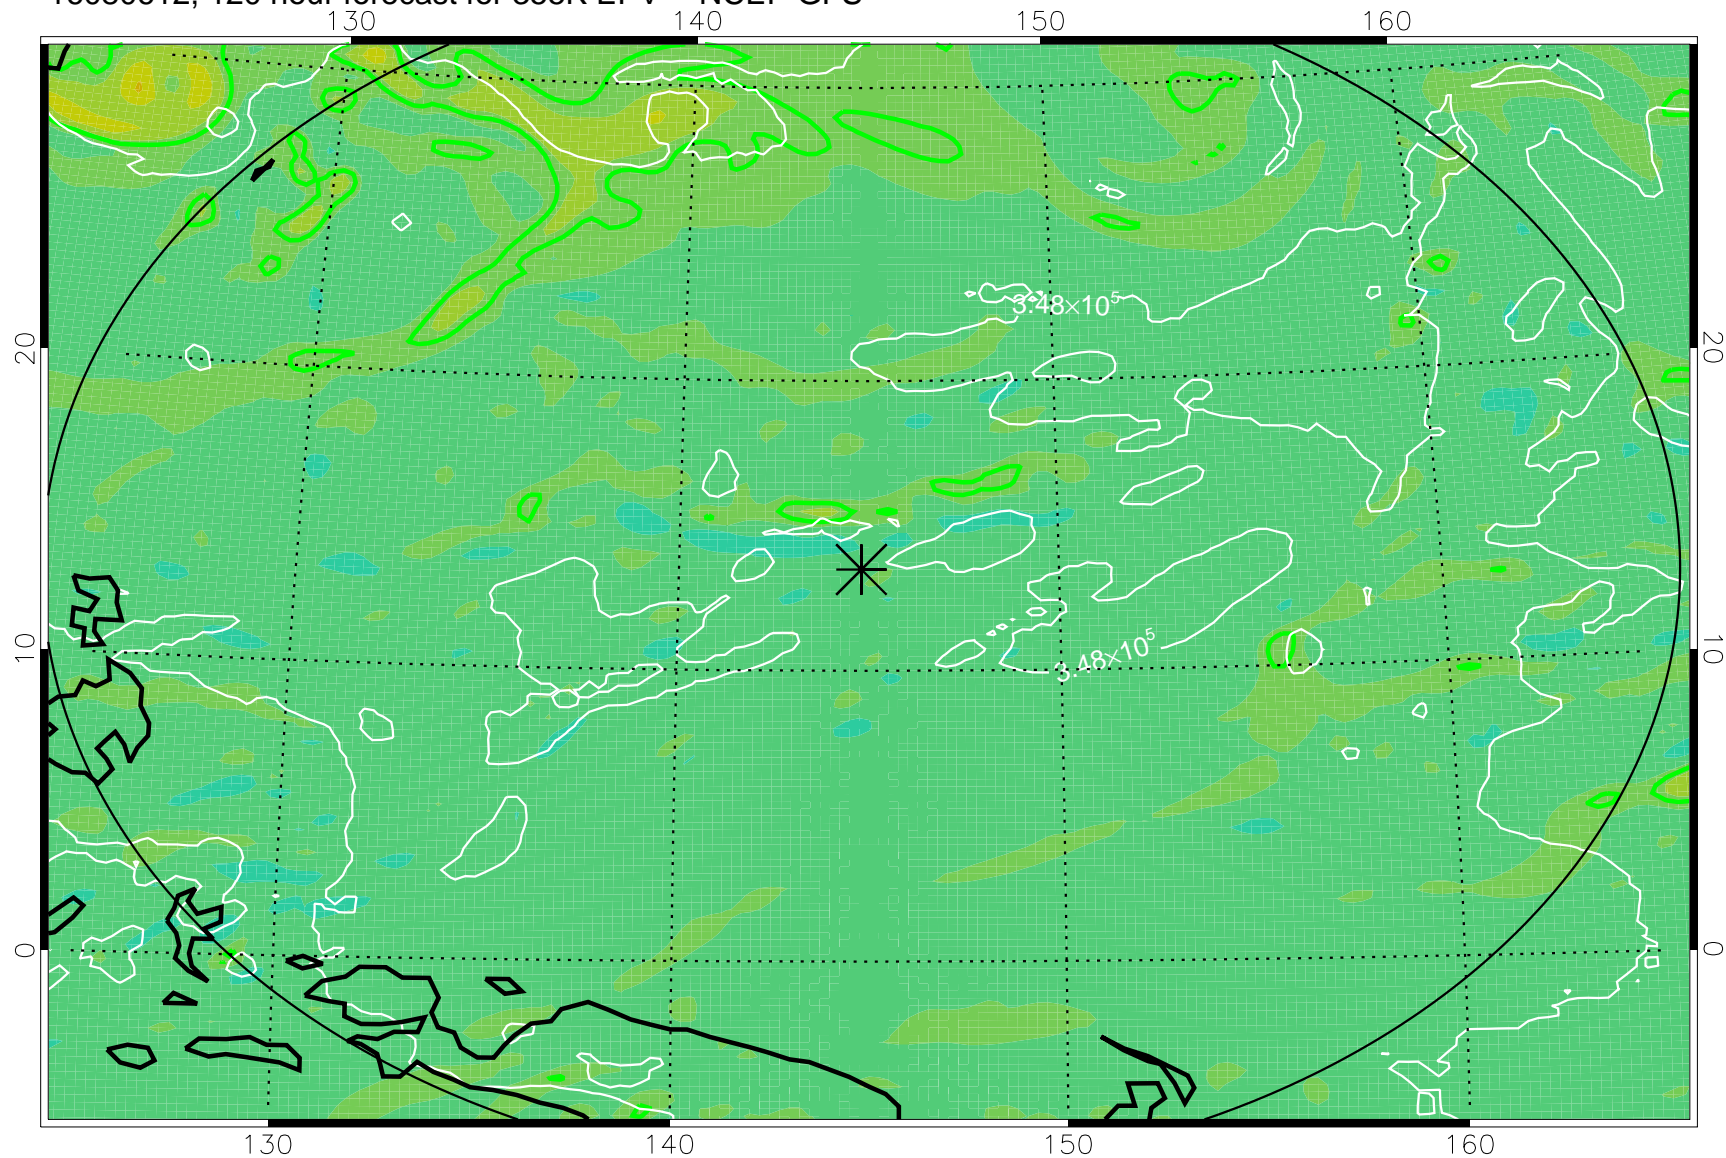

16080418, 78 hour forecast for 355K EPV -- NCEP GFS

355K Montgomery Streamfunction, white
EPV Tropopause (2 PVU) Position
Range ring of 2304 km

16080500, 84 hour forecast for 355K EPV -- NCEP GFS

355K Montgomery Streamfunction, white
EPV Tropopause (2 PVU) Position
Range ring of 2304 km

16080506, 90 hour forecast for 355K EPV -- NCEP GFS

355K Montgomery Streamfunction, white
EPV Tropopause (2 PVU) Position
Range ring of 2304 km

16080512, 96 hour forecast for 355K EPV -- NCEP GFS

355K Montgomery Streamfunction, white
EPV Tropopause (2 PVU) Position
Range ring of 2304 km

16080518, 102 hour forecast for 355K EPV -- NCEP GFS

355K Montgomery Streamfunction, white
EPV Tropopause (2 PVU) Position
Range ring of 2304 km

16080600, 108 hour forecast for 355K EPV -- NCEP GFS

355K Montgomery Streamfunction, white
EPV Tropopause (2 PVU) Position
Range ring of 2304 km

16080606, 114 hour forecast for 355K EPV -- NCEP GFS

355K Montgomery Streamfunction, white
EPV Tropopause (2 PVU) Position
Range ring of 2304 km

16080612, 120 hour forecast for 355K EPV -- NCEP GFS

355K Montgomery Streamfunction, white
EPV Tropopause (2 PVU) Position
Range ring of 2304 km