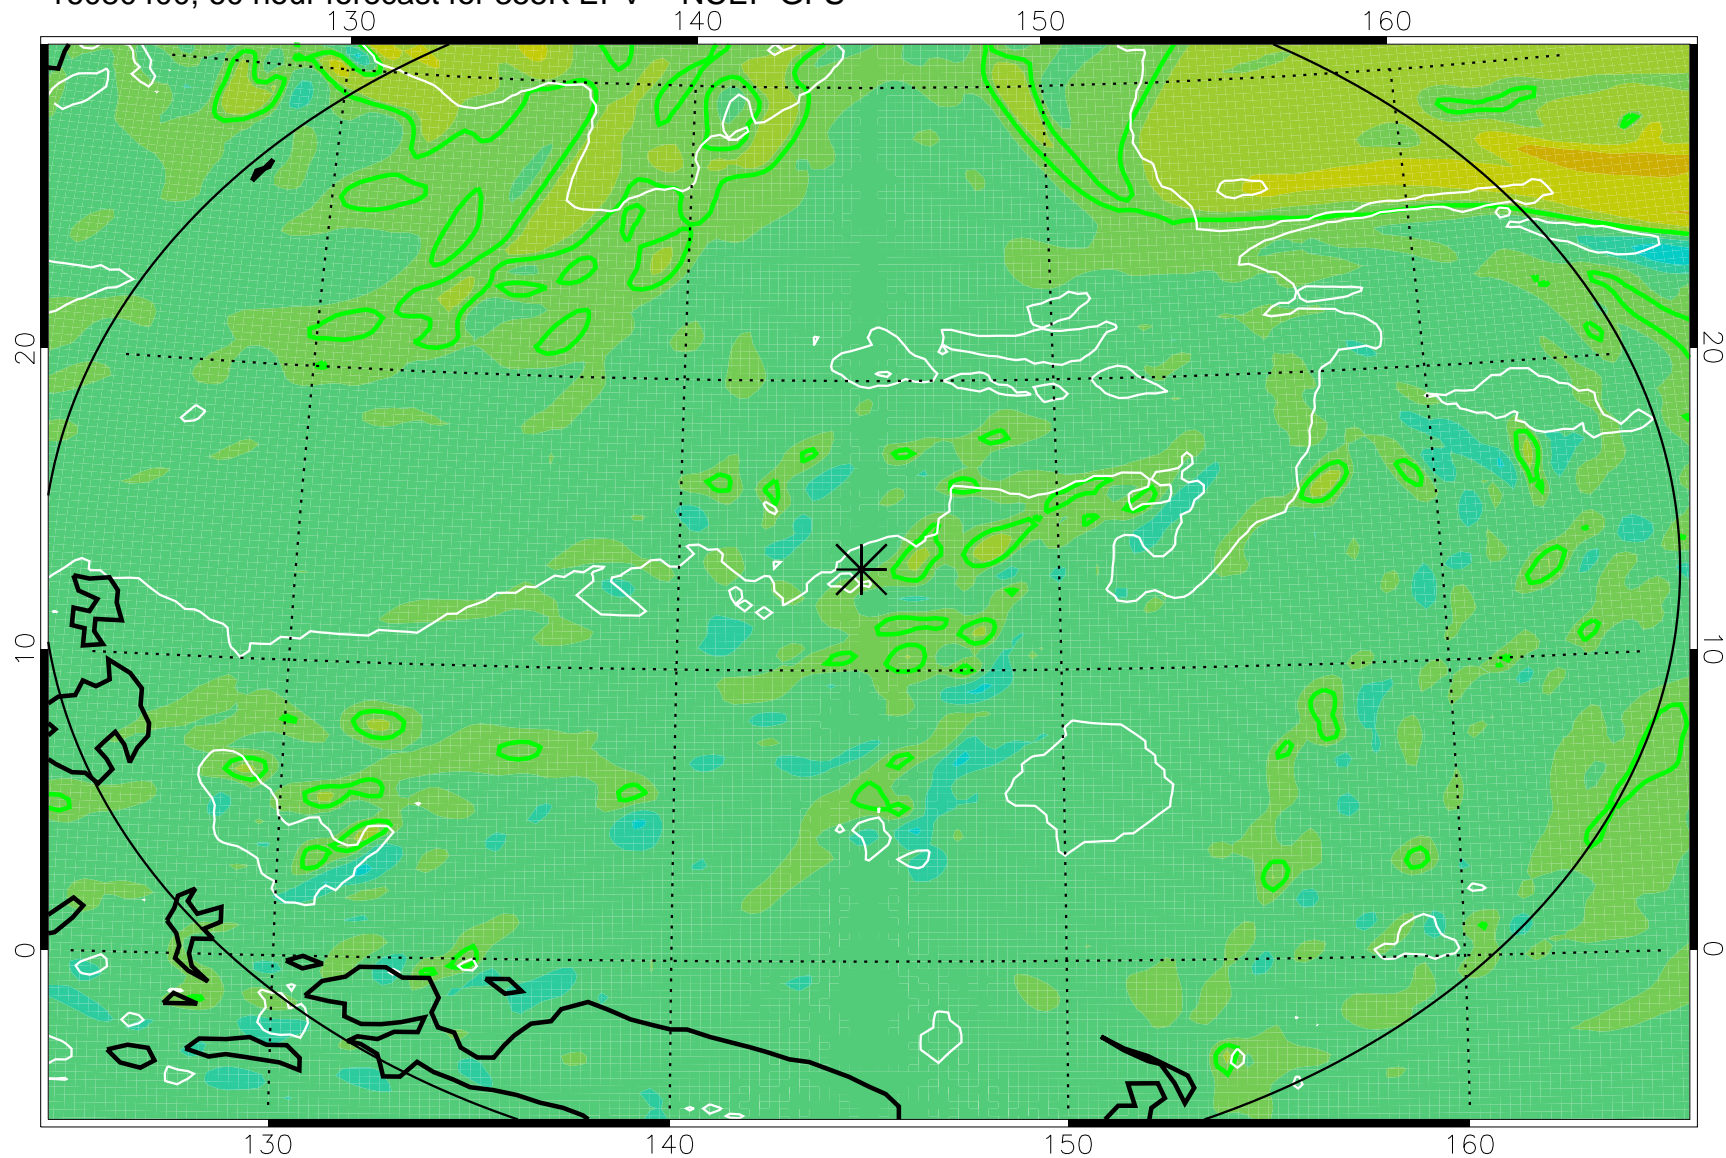

16080306, 42 hour forecast for 355K EPV -- NCEP GFS

355K Montgomery Streamfunction, white
EPV Tropopause (2 PVU) Position
Range ring of 2304 km

16080312, 48 hour forecast for 355K EPV -- NCEP GFS

355K Montgomery Streamfunction, white
EPV Tropopause (2 PVU) Position
Range ring of 2304 km

16080318, 54 hour forecast for 355K EPV -- NCEP GFS

355K Montgomery Streamfunction, white
EPV Tropopause (2 PVU) Position
Range ring of 2304 km

16080400, 60 hour forecast for 355K EPV -- NCEP GFS

355K Montgomery Streamfunction, white
EPV Tropopause (2 PVU) Position
Range ring of 2304 km

16080406, 66 hour forecast for 355K EPV -- NCEP GFS

355K Montgomery Streamfunction, white
EPV Tropopause (2 PVU) Position
Range ring of 2304 km

16080412, 72 hour forecast for 355K EPV -- NCEP GFS

355K Montgomery Streamfunction, white
EPV Tropopause (2 PVU) Position
Range ring of 2304 km

16080418, 78 hour forecast for 355K EPV -- NCEP GFS

355K Montgomery Streamfunction, white
EPV Tropopause (2 PVU) Position
Range ring of 2304 km

16080500, 84 hour forecast for 355K EPV -- NCEP GFS

355K Montgomery Streamfunction, white
EPV Tropopause (2 PVU) Position
Range ring of 2304 km