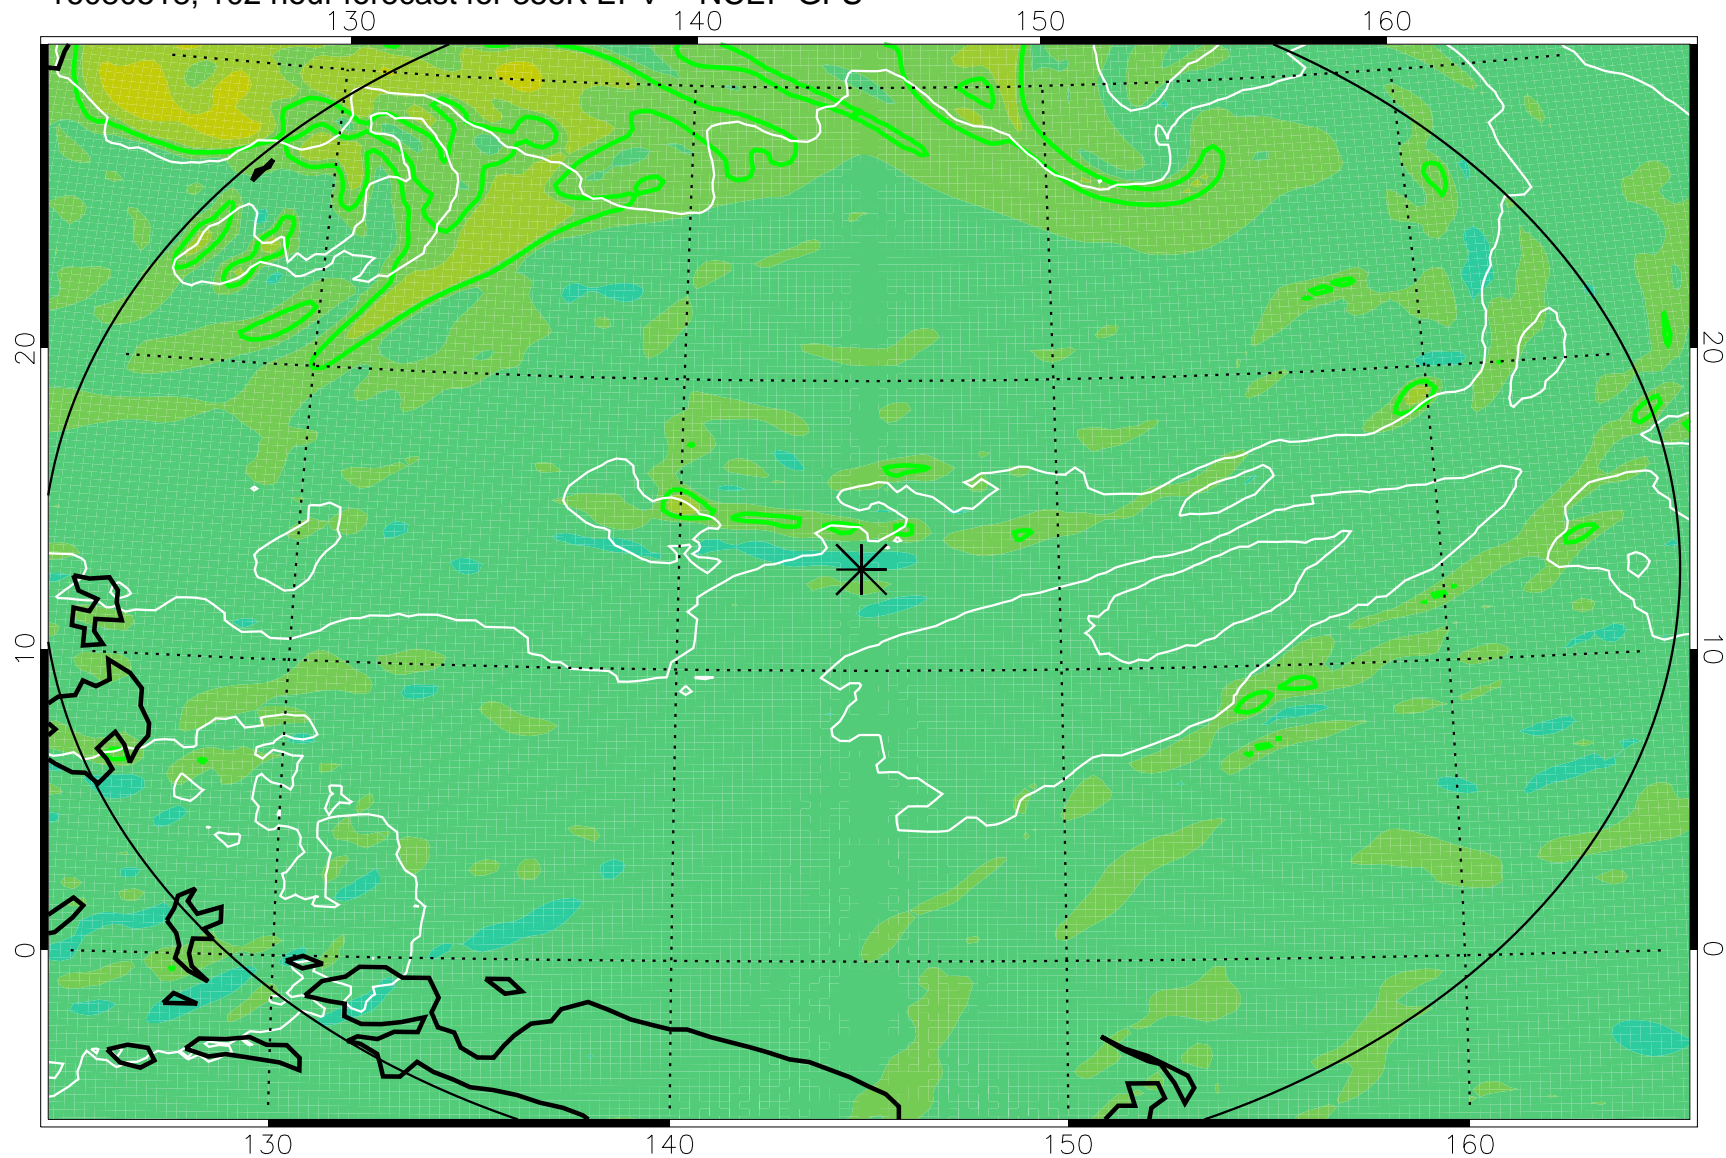

16080418, 78 hour forecast for 355K EPV -- NCEP GFS

355K Montgomery Streamfunction, white
EPV Tropopause (2 PVU) Position
Range ring of 2304 km

16080500, 84 hour forecast for 355K EPV -- NCEP GFS

355K Montgomery Streamfunction, white
EPV Tropopause (2 PVU) Position
Range ring of 2304 km

16080506, 90 hour forecast for 355K EPV -- NCEP GFS

355K Montgomery Streamfunction, white
EPV Tropopause (2 PVU) Position
Range ring of 2304 km

16080512, 96 hour forecast for 355K EPV -- NCEP GFS

355K Montgomery Streamfunction, white
EPV Tropopause (2 PVU) Position
Range ring of 2304 km

16080518, 102 hour forecast for 355K EPV -- NCEP GFS

355K Montgomery Streamfunction, white
EPV Tropopause (2 PVU) Position
Range ring of 2304 km

16080600, 108 hour forecast for 355K EPV -- NCEP GFS

355K Montgomery Streamfunction, white
EPV Tropopause (2 PVU) Position
Range ring of 2304 km

16080606, 114 hour forecast for 355K EPV -- NCEP GFS

355K Montgomery Streamfunction, white
EPV Tropopause (2 PVU) Position
Range ring of 2304 km

16080612, 120 hour forecast for 355K EPV -- NCEP GFS

355K Montgomery Streamfunction, white
EPV Tropopause (2 PVU) Position
Range ring of 2304 km