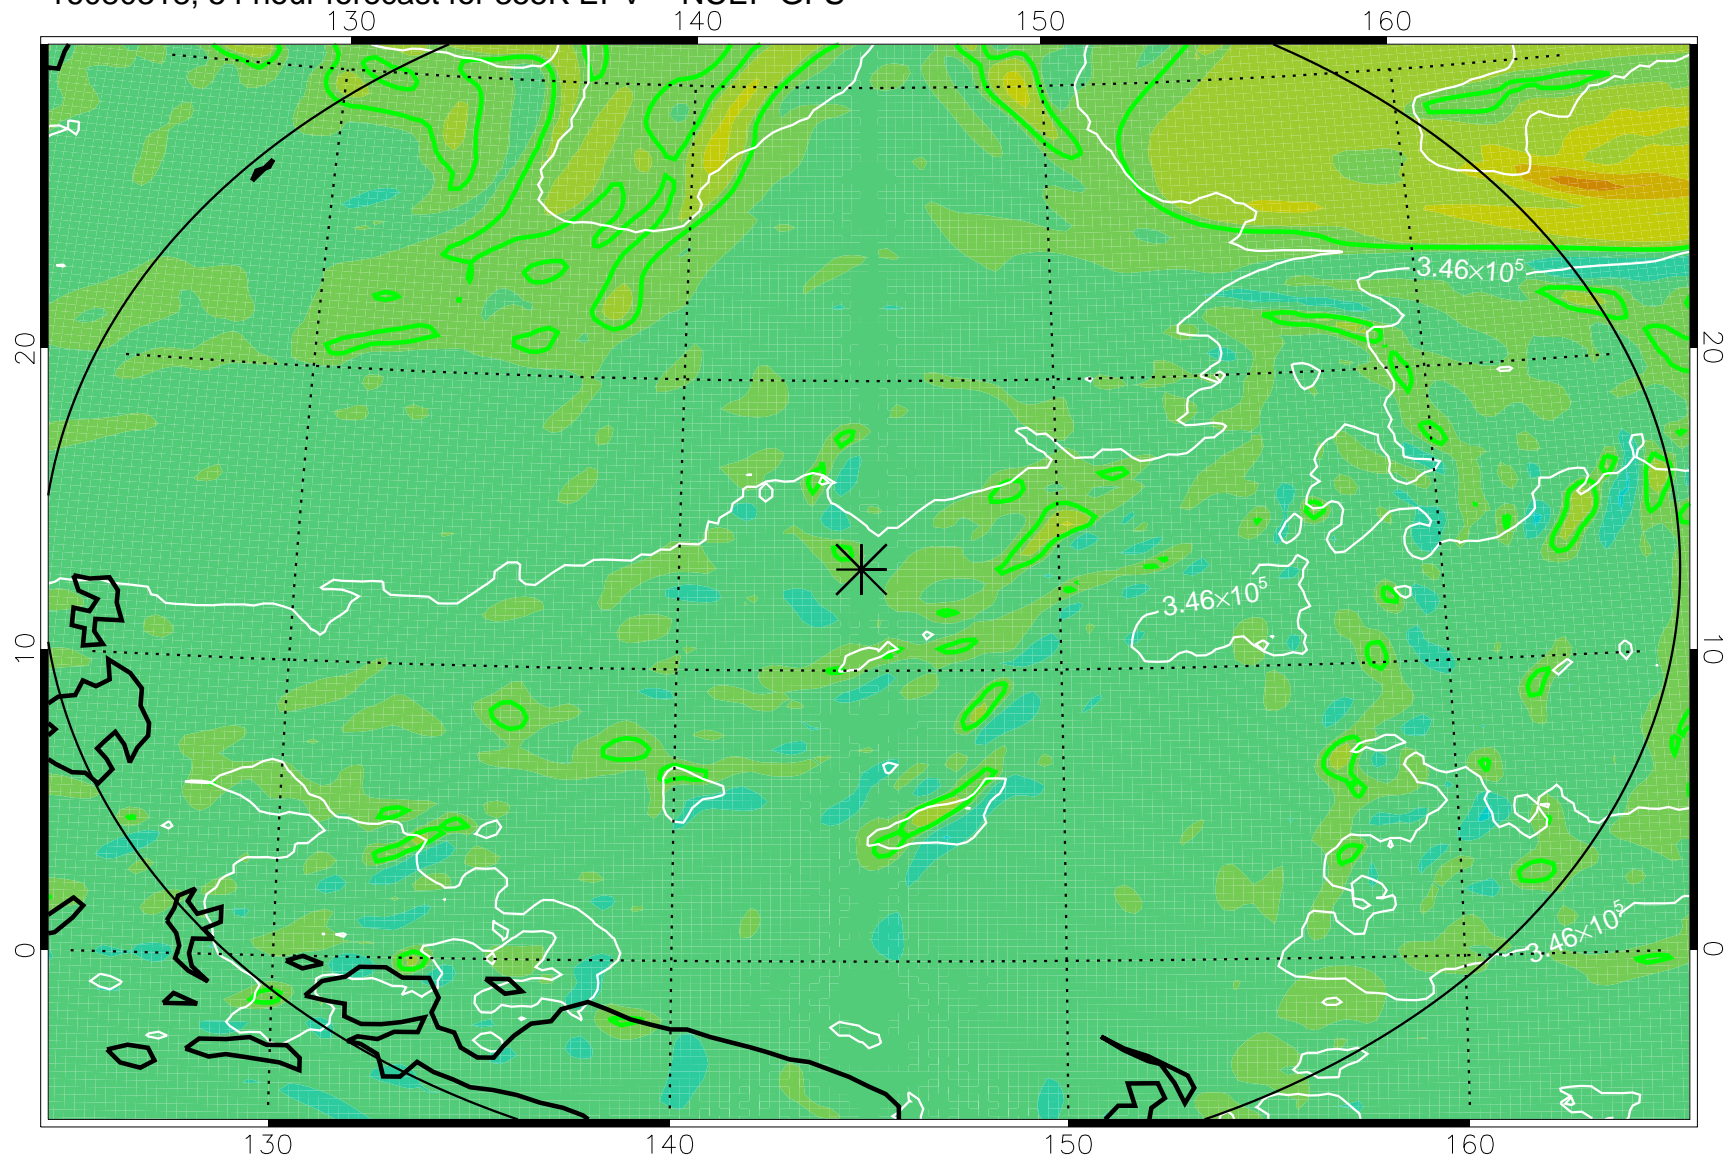

16080306, 42 hour forecast for 355K EPV -- NCEP GFS

355K Montgomery Streamfunction, white
EPV Tropopause (2 PVU) Position
Range ring of 2304 km

16080312, 48 hour forecast for 355K EPV -- NCEP GFS

355K Montgomery Streamfunction, white
EPV Tropopause (2 PVU) Position
Range ring of 2304 km

16080318, 54 hour forecast for 355K EPV -- NCEP GFS

355K Montgomery Streamfunction, white
EPV Tropopause (2 PVU) Position
Range ring of 2304 km

16080400, 60 hour forecast for 355K EPV -- NCEP GFS

355K Montgomery Streamfunction, white
EPV Tropopause (2 PVU) Position
Range ring of 2304 km

16080406, 66 hour forecast for 355K EPV -- NCEP GFS

355K Montgomery Streamfunction, white
EPV Tropopause (2 PVU) Position
Range ring of 2304 km

16080412, 72 hour forecast for 355K EPV -- NCEP GFS

355K Montgomery Streamfunction, white
EPV Tropopause (2 PVU) Position
Range ring of 2304 km

16080418, 78 hour forecast for 355K EPV -- NCEP GFS

355K Montgomery Streamfunction, white
EPV Tropopause (2 PVU) Position
Range ring of 2304 km

16080500, 84 hour forecast for 355K EPV -- NCEP GFS

355K Montgomery Streamfunction, white
EPV Tropopause (2 PVU) Position
Range ring of 2304 km