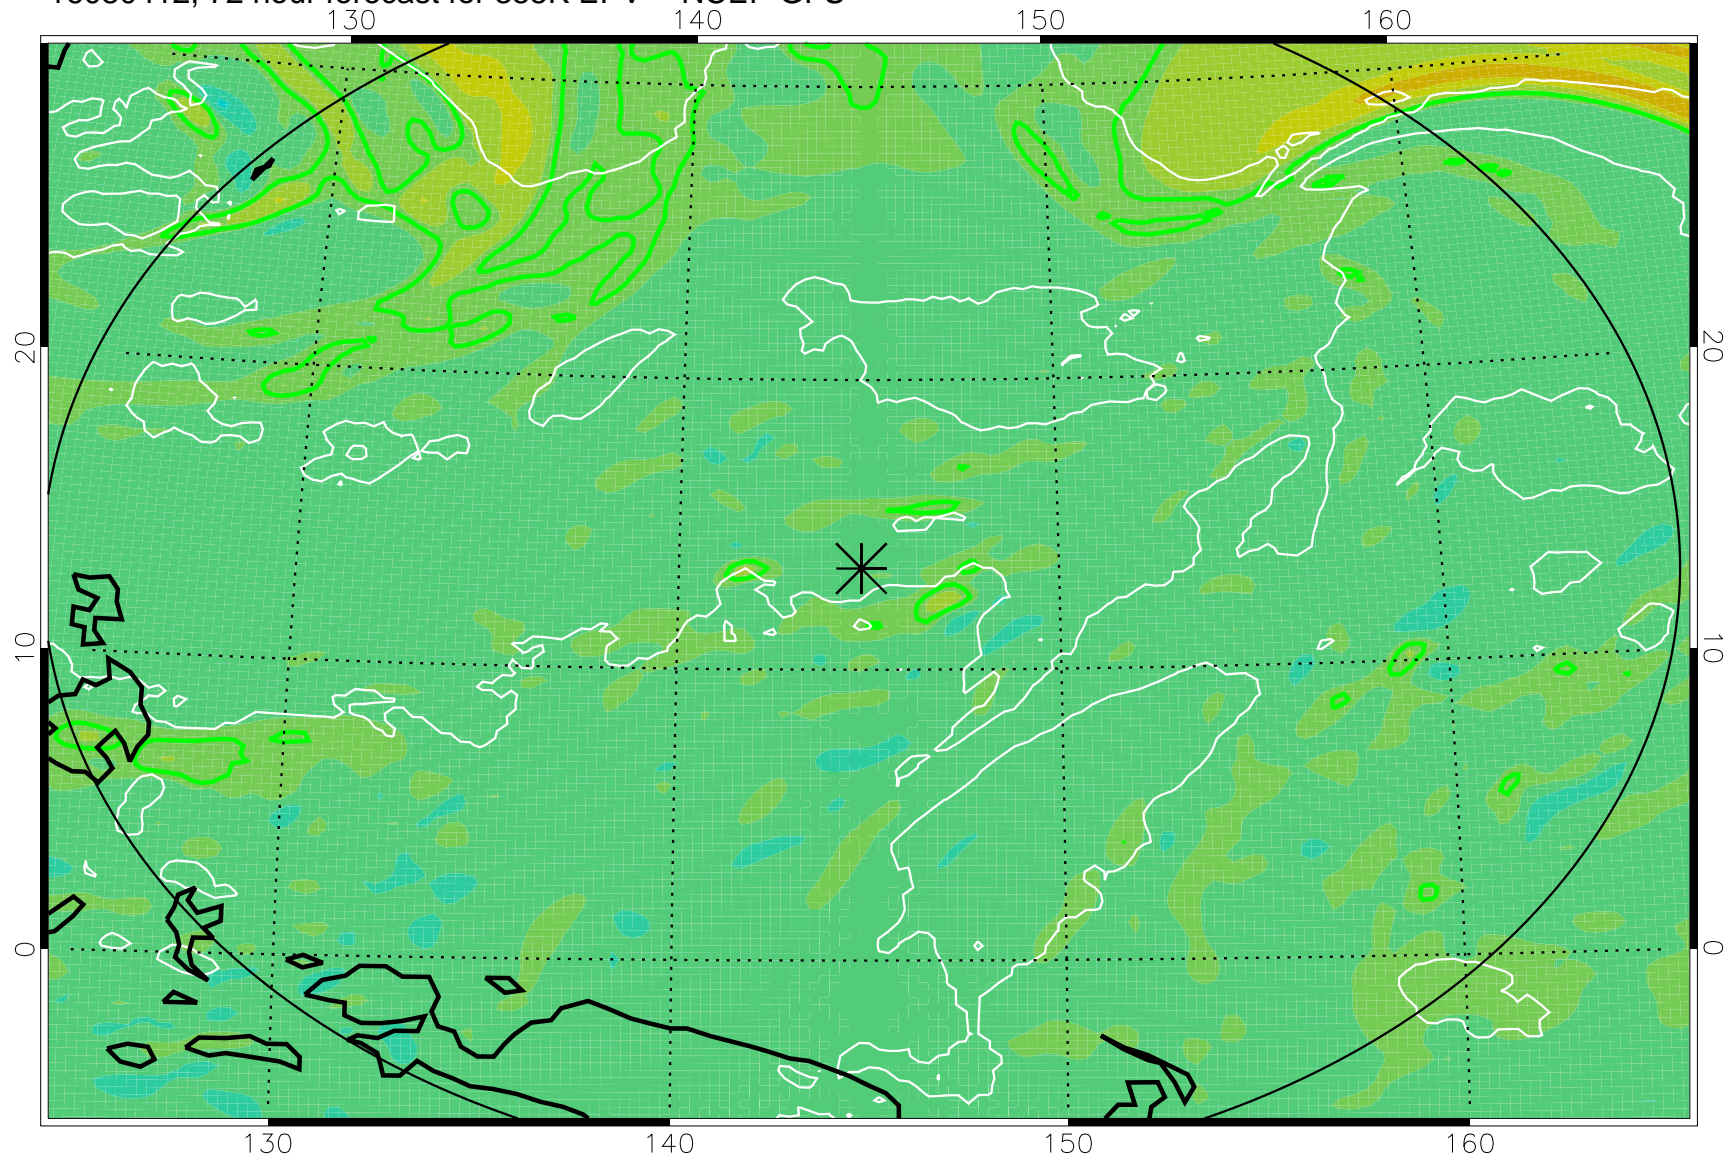

16080318, 54 hour forecast for 355K EPV -- NCEP GFS

355K Montgomery Streamfunction, white
EPV Tropopause (2 PVU) Position
Range ring of 2304 km

16080400, 60 hour forecast for 355K EPV -- NCEP GFS

355K Montgomery Streamfunction, white
EPV Tropopause (2 PVU) Position
Range ring of 2304 km

16080406, 66 hour forecast for 355K EPV -- NCEP GFS

355K Montgomery Streamfunction, white
EPV Tropopause (2 PVU) Position
Range ring of 2304 km

16080412, 72 hour forecast for 355K EPV -- NCEP GFS

355K Montgomery Streamfunction, white
EPV Tropopause (2 PVU) Position
Range ring of 2304 km

16080418, 78 hour forecast for 355K EPV -- NCEP GFS

355K Montgomery Streamfunction, white
EPV Tropopause (2 PVU) Position
Range ring of 2304 km

16080500, 84 hour forecast for 355K EPV -- NCEP GFS

355K Montgomery Streamfunction, white
EPV Tropopause (2 PVU) Position
Range ring of 2304 km

16080506, 90 hour forecast for 355K EPV -- NCEP GFS

355K Montgomery Streamfunction, white
EPV Tropopause (2 PVU) Position
Range ring of 2304 km

16080512, 96 hour forecast for 355K EPV -- NCEP GFS

355K Montgomery Streamfunction, white
EPV Tropopause (2 PVU) Position
Range ring of 2304 km