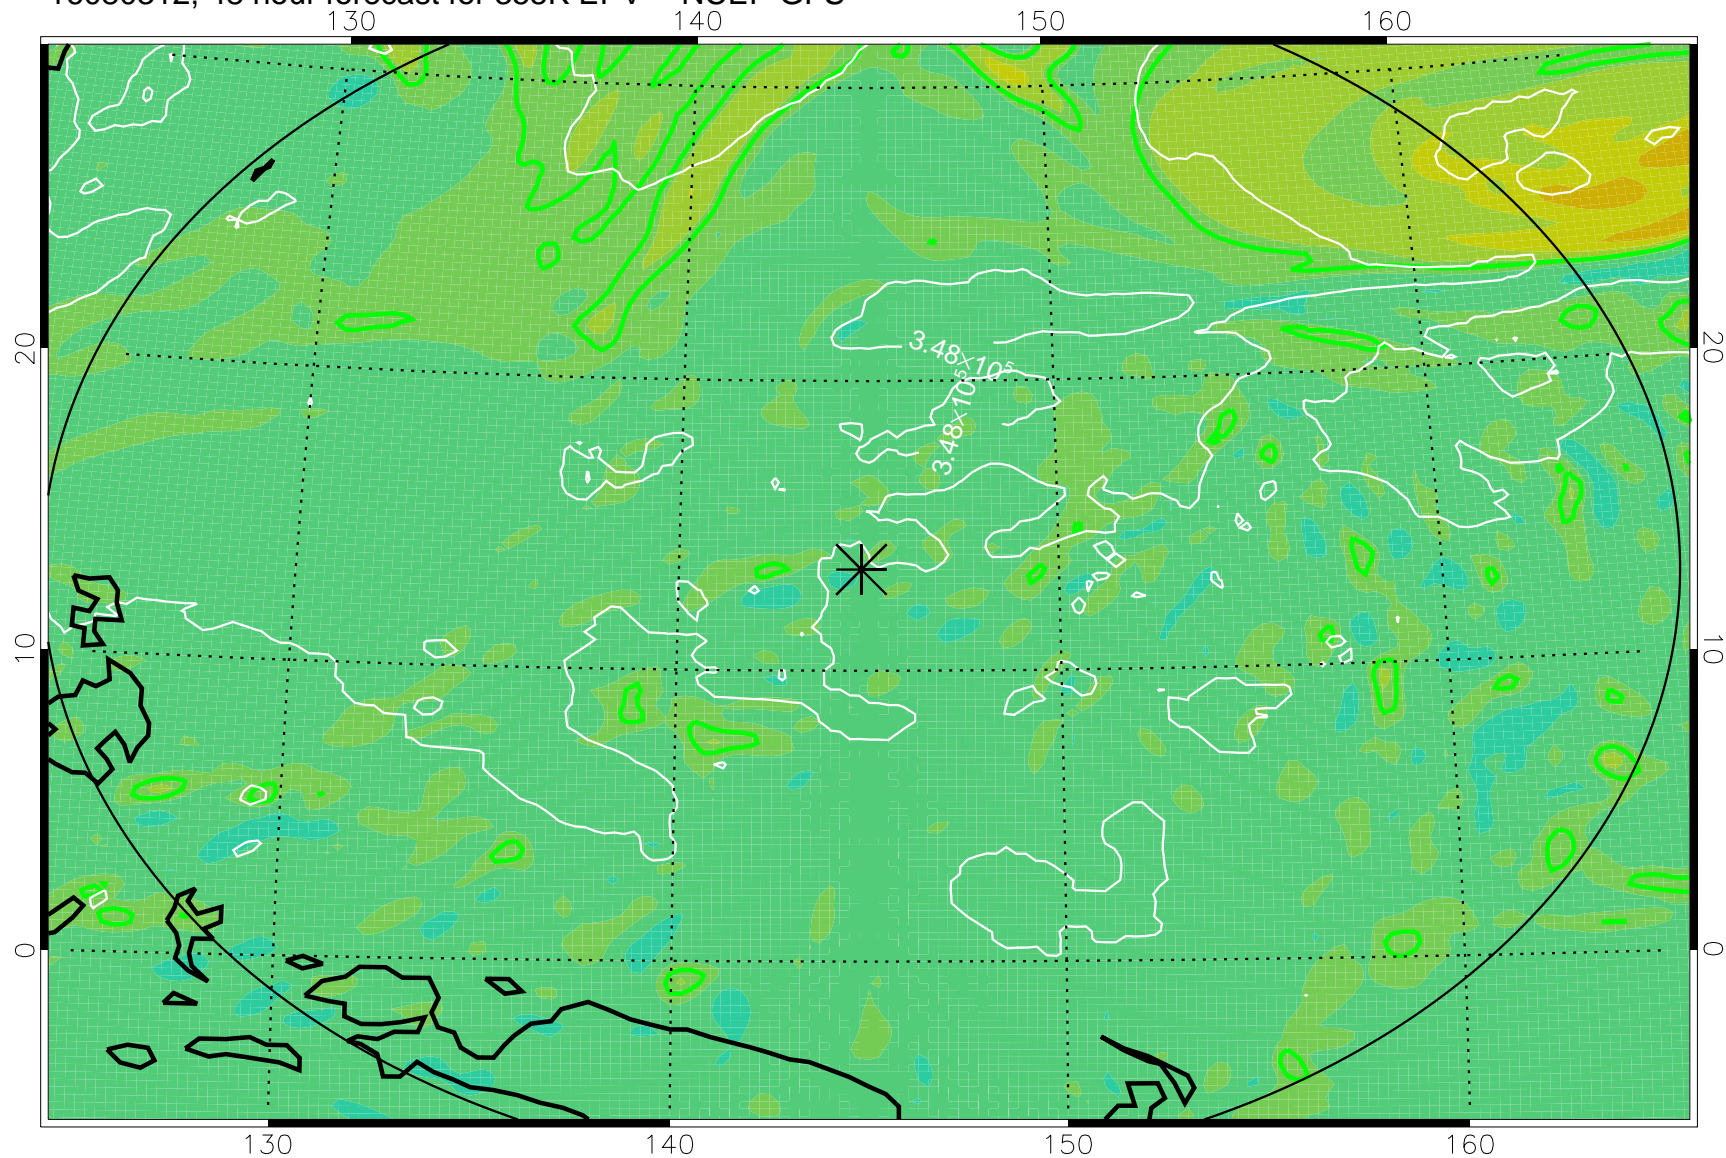

16080218, 30 hour forecast for 355K EPV -- NCEP GFS

355K Montgomery Streamfunction, white
EPV Tropopause (2 PVU) Position
Range ring of 2304 km

16080300, 36 hour forecast for 355K EPV -- NCEP GFS

355K Montgomery Streamfunction, white
EPV Tropopause (2 PVU) Position
Range ring of 2304 km

16080306, 42 hour forecast for 355K EPV -- NCEP GFS

355K Montgomery Streamfunction, white
EPV Tropopause (2 PVU) Position
Range ring of 2304 km

16080312, 48 hour forecast for 355K EPV -- NCEP GFS

355K Montgomery Streamfunction, white
EPV Tropopause (2 PVU) Position
Range ring of 2304 km

16080318, 54 hour forecast for 355K EPV -- NCEP GFS

355K Montgomery Streamfunction, white
EPV Tropopause (2 PVU) Position
Range ring of 2304 km

16080400, 60 hour forecast for 355K EPV -- NCEP GFS

355K Montgomery Streamfunction, white
EPV Tropopause (2 PVU) Position
Range ring of 2304 km

16080406, 66 hour forecast for 355K EPV -- NCEP GFS

355K Montgomery Streamfunction, white
EPV Tropopause (2 PVU) Position
Range ring of 2304 km

16080412, 72 hour forecast for 355K EPV -- NCEP GFS

355K Montgomery Streamfunction, white
EPV Tropopause (2 PVU) Position
Range ring of 2304 km