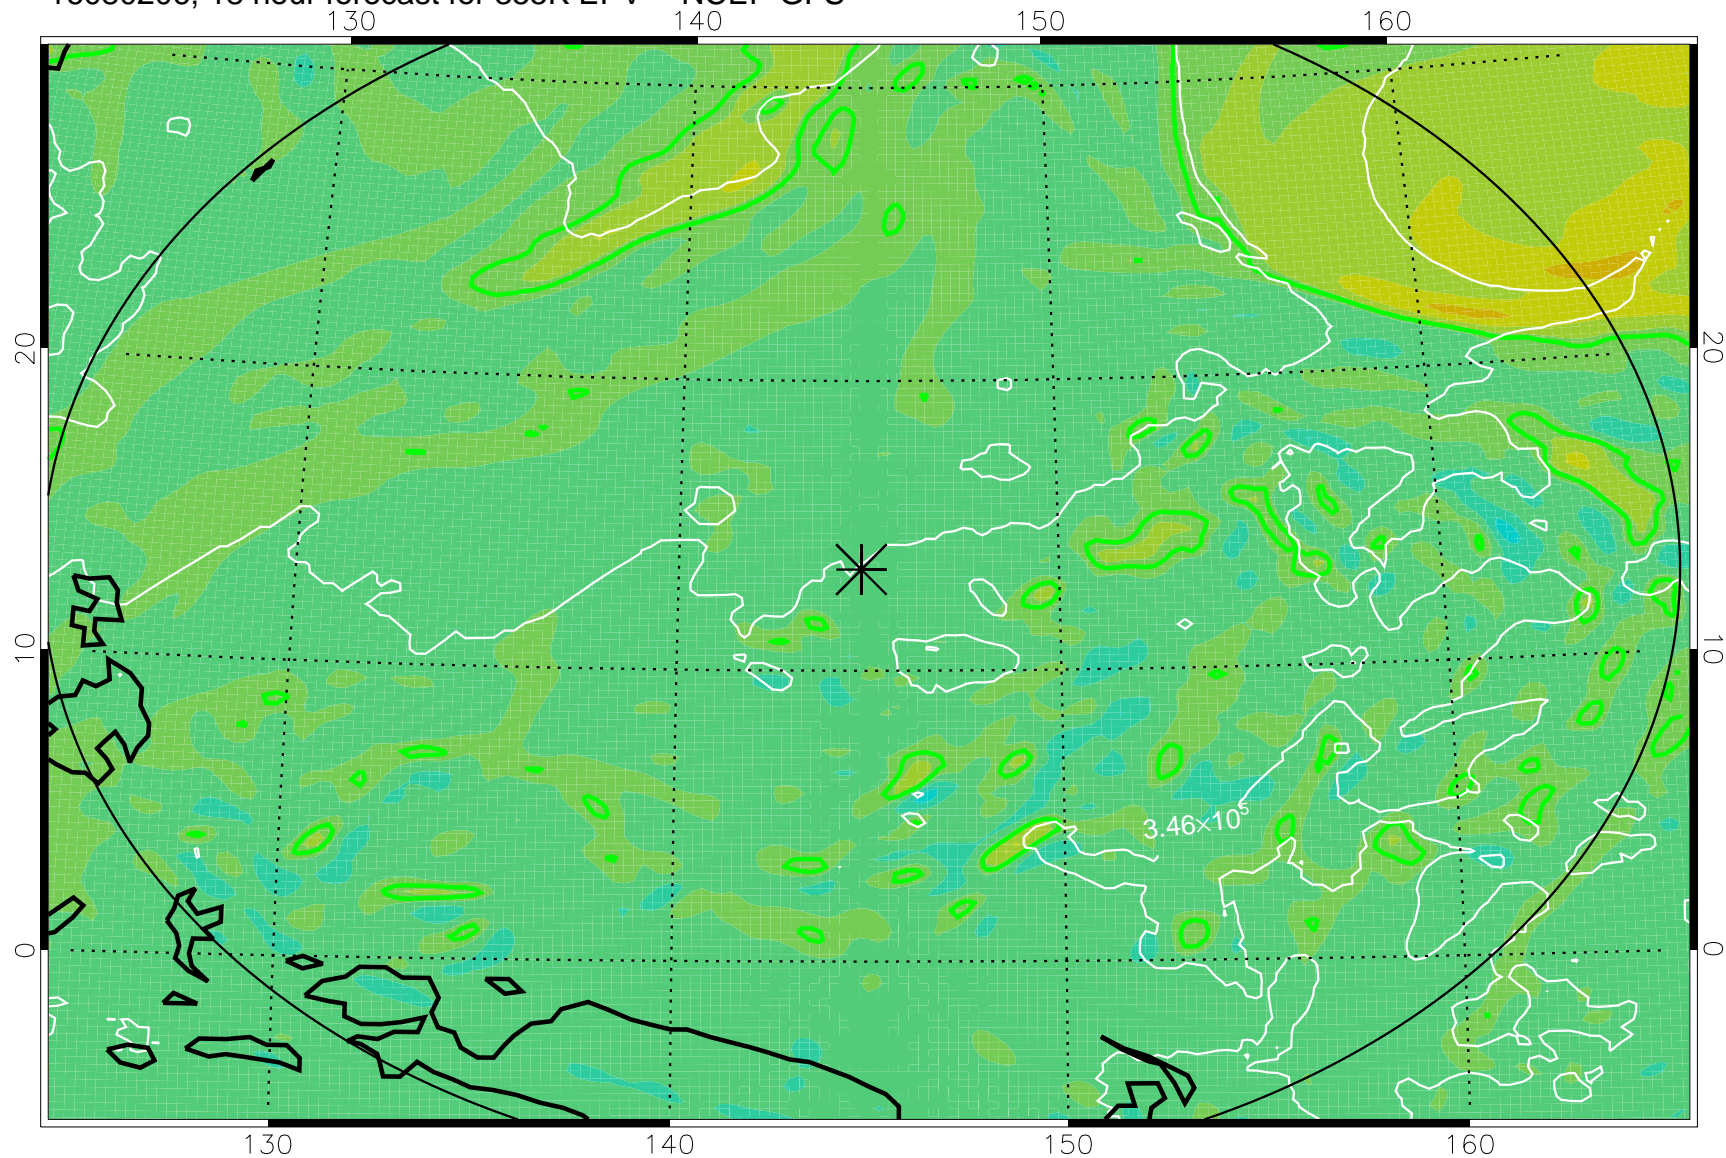

16080118, 6 hour forecast for 355K EPV -- NCEP GFS

355K Montgomery Streamfunction, white
EPV Tropopause (2 PVU) Position
Range ring of 2304 km

16080200, 12 hour forecast for 355K EPV -- NCEP GFS

355K Montgomery Streamfunction, white
EPV Tropopause (2 PVU) Position
Range ring of 2304 km

16080206, 18 hour forecast for 355K EPV -- NCEP GFS

355K Montgomery Streamfunction, white
EPV Tropopause (2 PVU) Position
Range ring of 2304 km

16080212, 24 hour forecast for 355K EPV -- NCEP GFS

355K Montgomery Streamfunction, white
EPV Tropopause (2 PVU) Position
Range ring of 2304 km

16080518, 102 hour forecast for 355K EPV -- NCEP GFS

355K Montgomery Streamfunction, white
EPV Tropopause (2 PVU) Position
Range ring of 2304 km

16080600, 108 hour forecast for 355K EPV -- NCEP GFS

355K Montgomery Streamfunction, white
EPV Tropopause (2 PVU) Position
Range ring of 2304 km

16080606, 114 hour forecast for 355K EPV -- NCEP GFS

355K Montgomery Streamfunction, white
EPV Tropopause (2 PVU) Position
Range ring of 2304 km

16080612, 120 hour forecast for 355K EPV -- NCEP GFS

355K Montgomery Streamfunction, white
EPV Tropopause (2 PVU) Position
Range ring of 2304 km