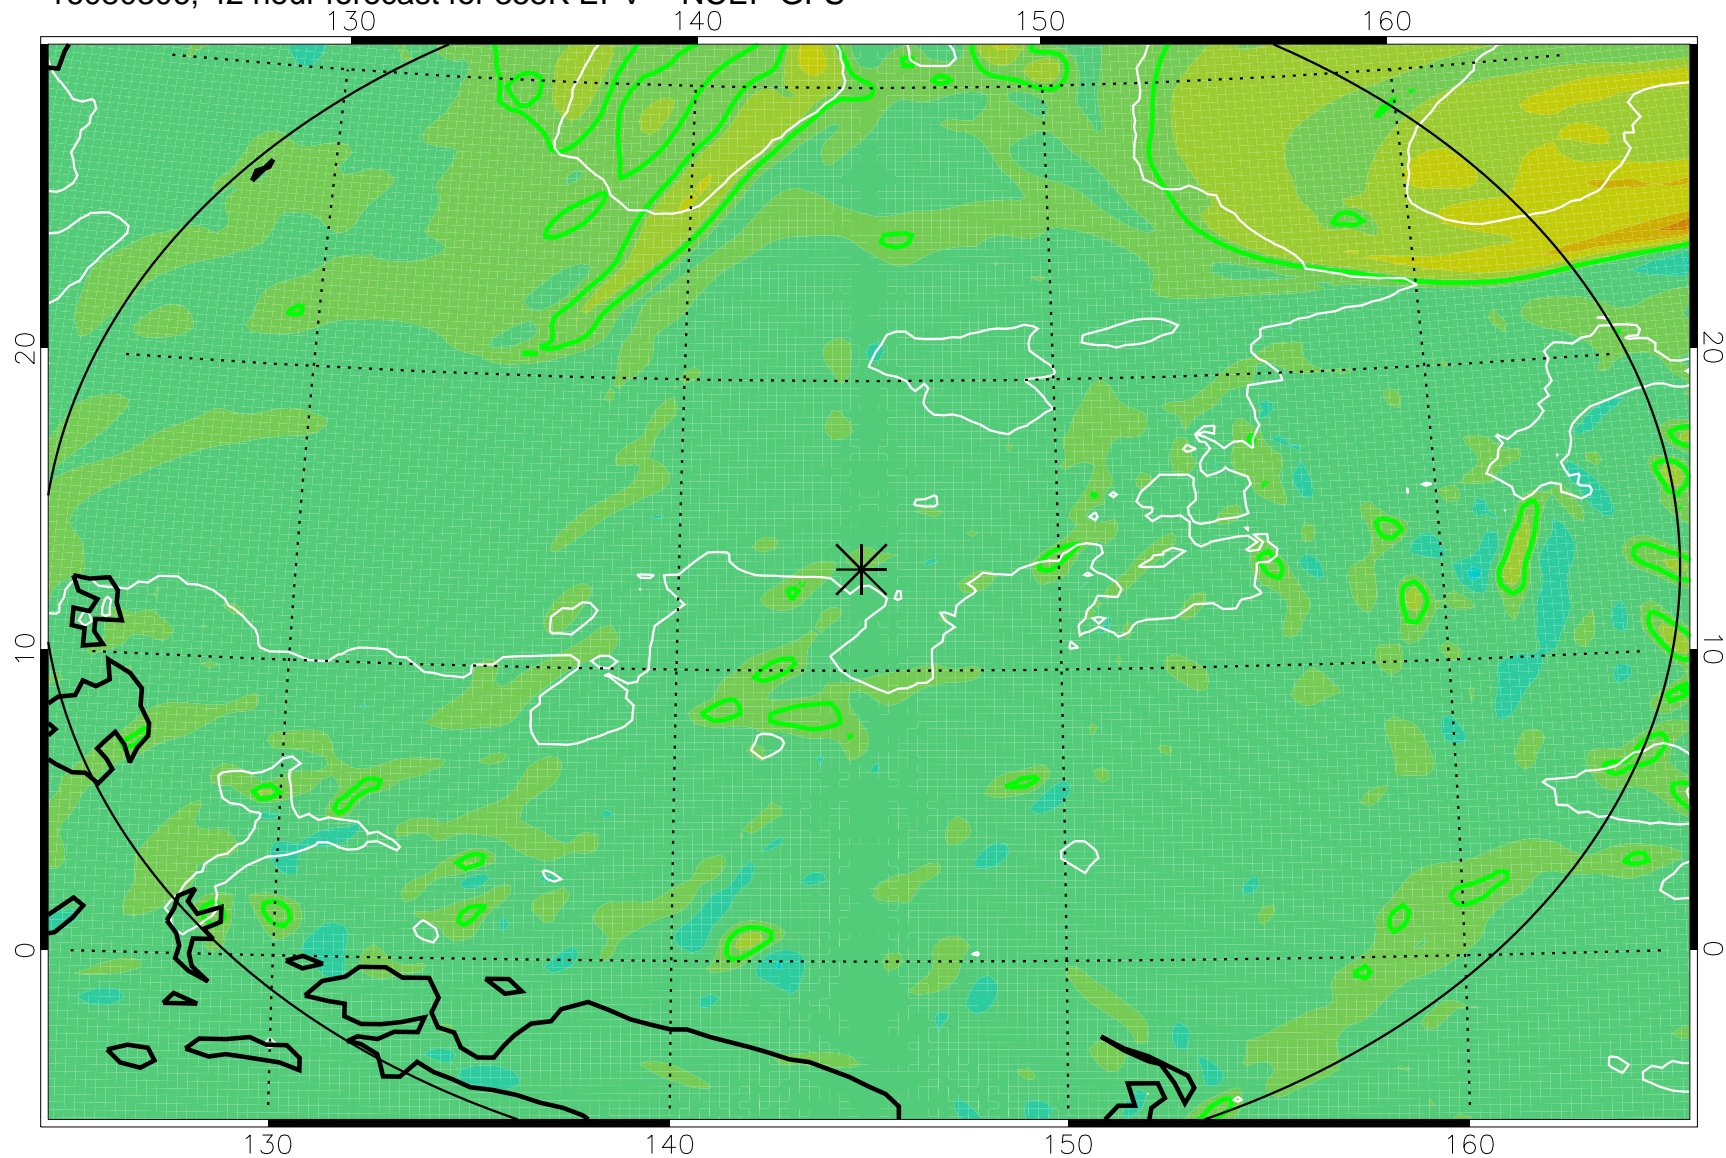

16080218, 30 hour forecast for 355K EPV -- NCEP GFS

355K Montgomery Streamfunction, white
EPV Tropopause (2 PVU) Position
Range ring of 2304 km

16080300, 36 hour forecast for 355K EPV -- NCEP GFS

355K Montgomery Streamfunction, white
EPV Tropopause (2 PVU) Position
Range ring of 2304 km

16080306, 42 hour forecast for 355K EPV -- NCEP GFS

355K Montgomery Streamfunction, white
EPV Tropopause (2 PVU) Position
Range ring of 2304 km

16080312, 48 hour forecast for 355K EPV -- NCEP GFS

355K Montgomery Streamfunction, white
EPV Tropopause (2 PVU) Position
Range ring of 2304 km

16080318, 54 hour forecast for 355K EPV -- NCEP GFS

355K Montgomery Streamfunction, white
EPV Tropopause (2 PVU) Position
Range ring of 2304 km

16080400, 60 hour forecast for 355K EPV -- NCEP GFS

355K Montgomery Streamfunction, white
EPV Tropopause (2 PVU) Position
Range ring of 2304 km

16080406, 66 hour forecast for 355K EPV -- NCEP GFS

355K Montgomery Streamfunction, white
EPV Tropopause (2 PVU) Position
Range ring of 2304 km

16080412, 72 hour forecast for 355K EPV -- NCEP GFS

355K Montgomery Streamfunction, white
EPV Tropopause (2 PVU) Position
Range ring of 2304 km