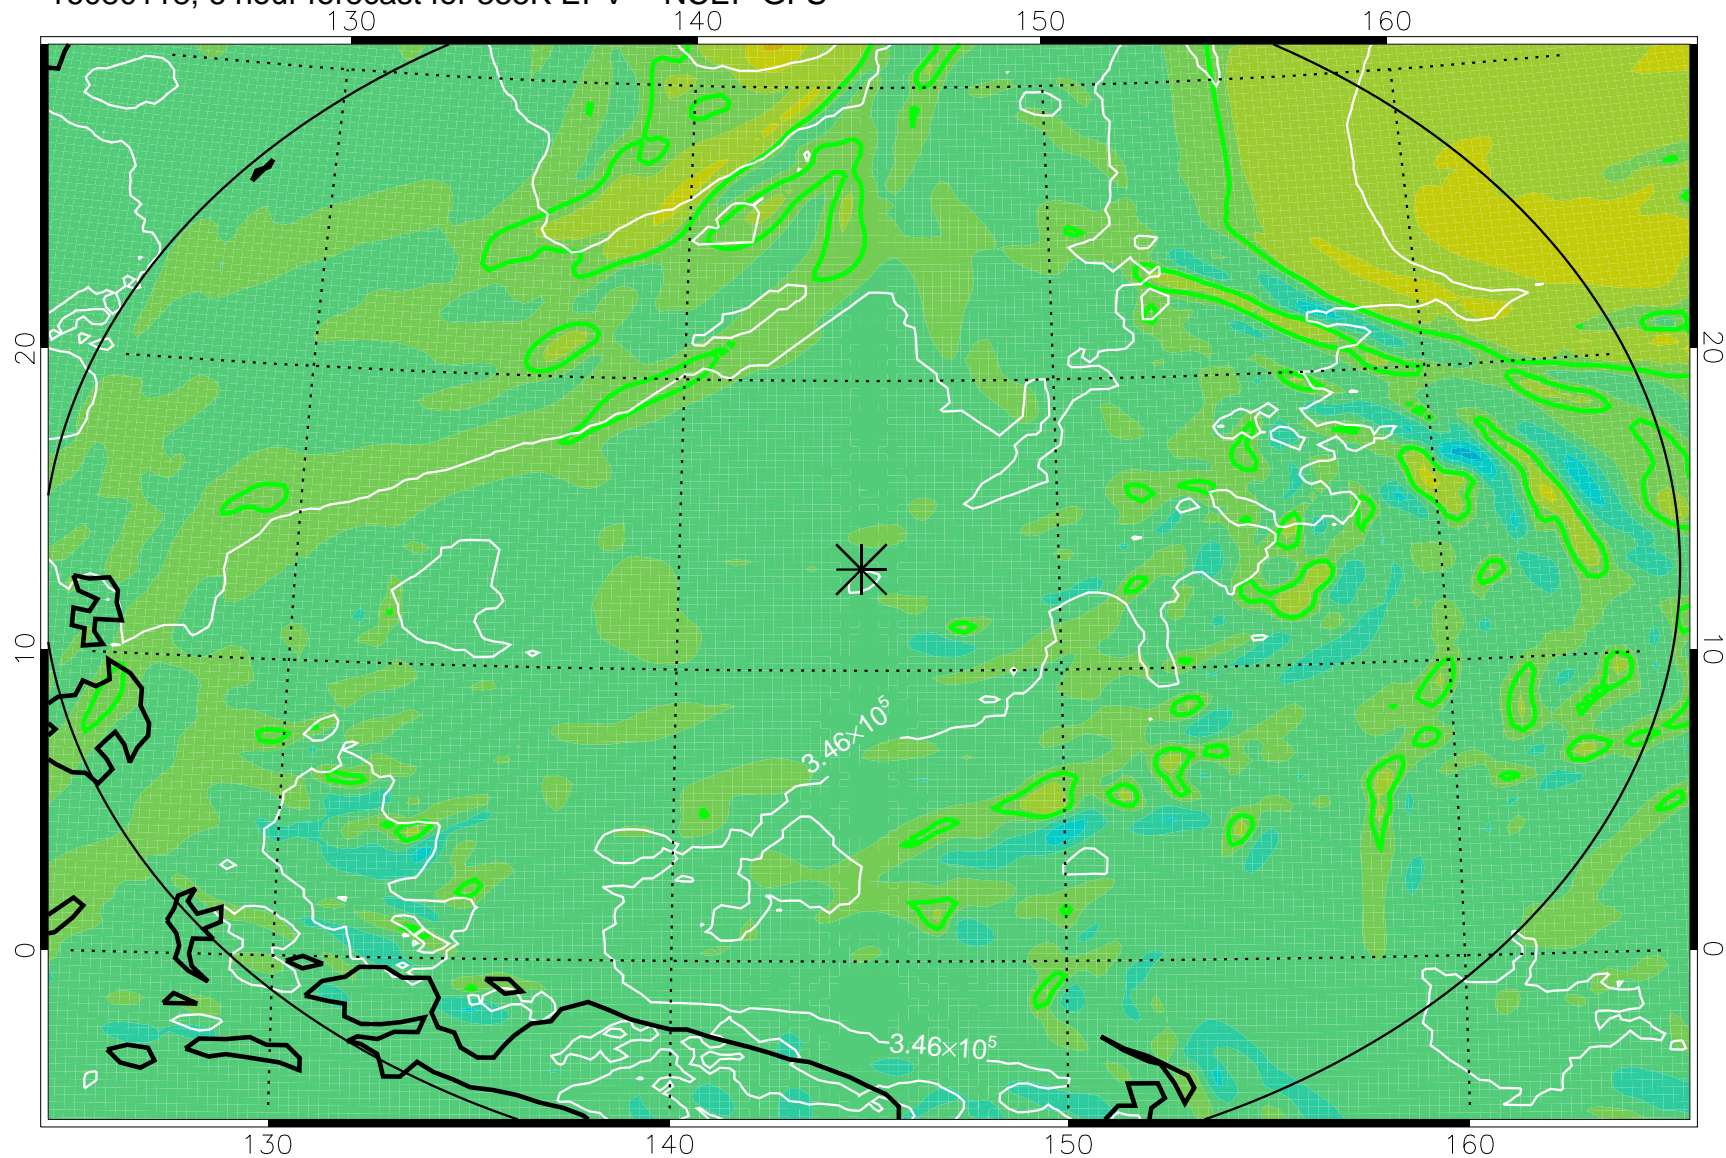

16080118, 6 hour forecast for 355K EPV -- NCEP GFS

355K Montgomery Streamfunction, white
EPV Tropopause (2 PVU) Position
Range ring of 2304 km

16080200, 12 hour forecast for 355K EPV -- NCEP GFS

355K Montgomery Streamfunction, white
EPV Tropopause (2 PVU) Position
Range ring of 2304 km

16080206, 18 hour forecast for 355K EPV -- NCEP GFS

355K Montgomery Streamfunction, white
EPV Tropopause (2 PVU) Position
Range ring of 2304 km

16080212, 24 hour forecast for 355K EPV -- NCEP GFS

355K Montgomery Streamfunction, white
EPV Tropopause (2 PVU) Position
Range ring of 2304 km

16080218, 30 hour forecast for 355K EPV -- NCEP GFS

355K Montgomery Streamfunction, white
EPV Tropopause (2 PVU) Position
Range ring of 2304 km

16080300, 36 hour forecast for 355K EPV -- NCEP GFS

355K Montgomery Streamfunction, white
EPV Tropopause (2 PVU) Position
Range ring of 2304 km

16080306, 42 hour forecast for 355K EPV -- NCEP GFS

355K Montgomery Streamfunction, white
EPV Tropopause (2 PVU) Position
Range ring of 2304 km

16080312, 48 hour forecast for 355K EPV -- NCEP GFS

355K Montgomery Streamfunction, white
EPV Tropopause (2 PVU) Position
Range ring of 2304 km