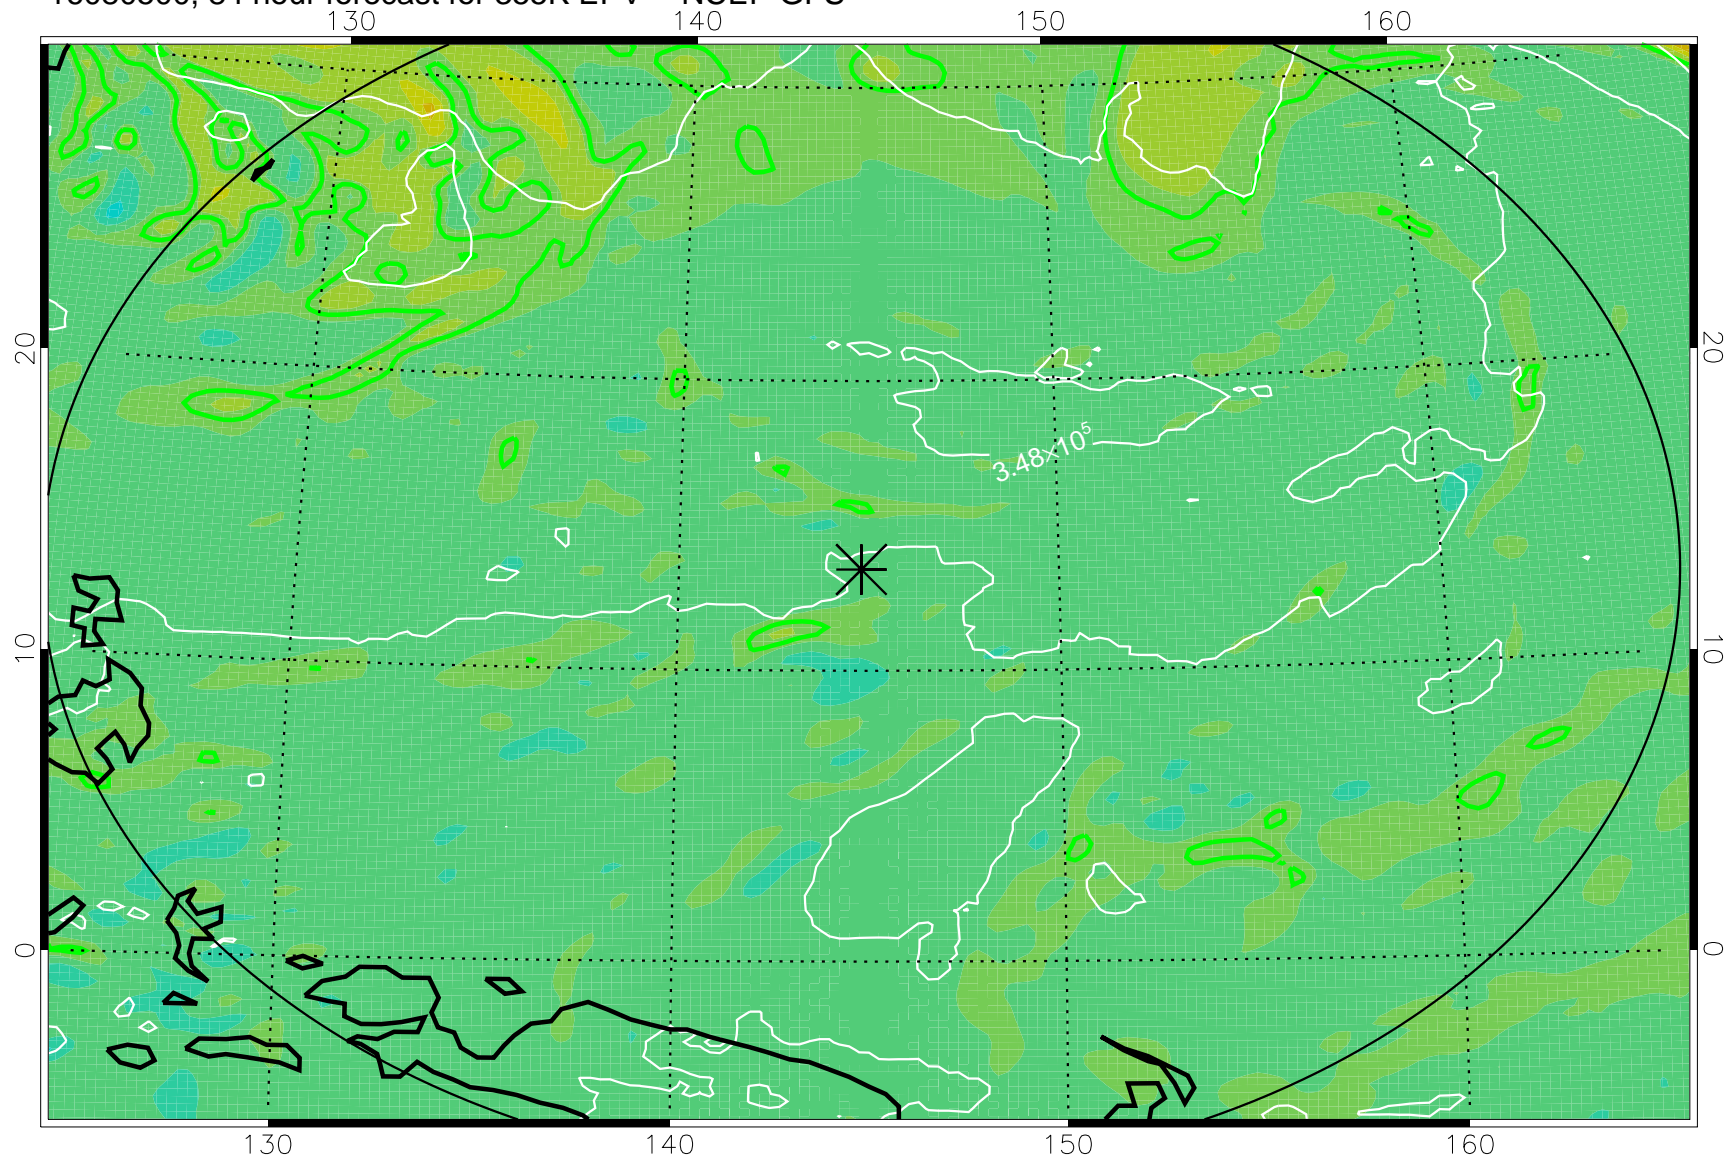

16080406, 66 hour forecast for 355K EPV -- NCEP GFS

355K Montgomery Streamfunction, white
EPV Tropopause (2 PVU) Position
Range ring of 2304 km

16080412, 72 hour forecast for 355K EPV -- NCEP GFS

355K Montgomery Streamfunction, white
EPV Tropopause (2 PVU) Position
Range ring of 2304 km

16080418, 78 hour forecast for 355K EPV -- NCEP GFS

355K Montgomery Streamfunction, white
EPV Tropopause (2 PVU) Position
Range ring of 2304 km

16080500, 84 hour forecast for 355K EPV -- NCEP GFS

355K Montgomery Streamfunction, white
EPV Tropopause (2 PVU) Position
Range ring of 2304 km

16080506, 90 hour forecast for 355K EPV -- NCEP GFS

355K Montgomery Streamfunction, white
EPV Tropopause (2 PVU) Position
Range ring of 2304 km

16080512, 96 hour forecast for 355K EPV -- NCEP GFS

355K Montgomery Streamfunction, white
EPV Tropopause (2 PVU) Position
Range ring of 2304 km

16080518, 102 hour forecast for 355K EPV -- NCEP GFS

355K Montgomery Streamfunction, white
EPV Tropopause (2 PVU) Position
Range ring of 2304 km

16080600, 108 hour forecast for 355K EPV -- NCEP GFS

355K Montgomery Streamfunction, white
EPV Tropopause (2 PVU) Position
Range ring of 2304 km