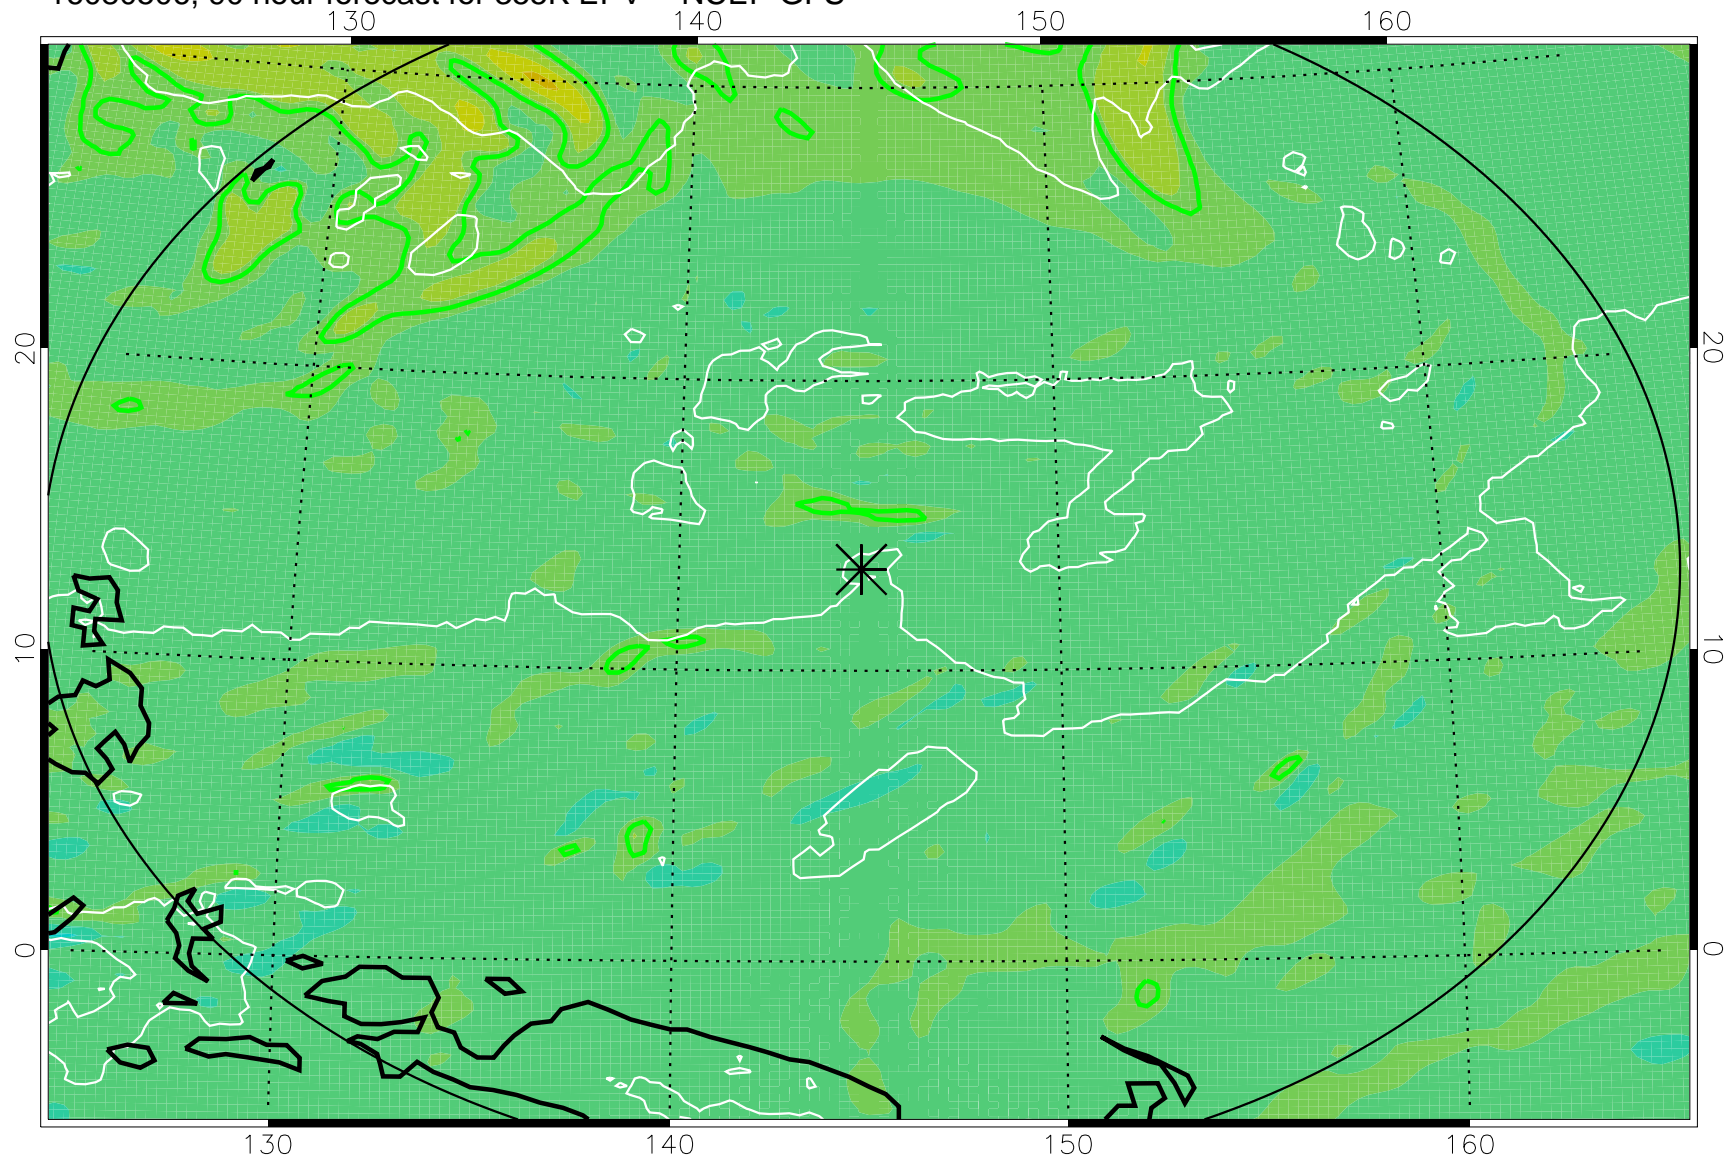

16080406, 66 hour forecast for 355K EPV -- NCEP GFS

355K Montgomery Streamfunction, white
EPV Tropopause (2 PVU) Position
Range ring of 2304 km

16080412, 72 hour forecast for 355K EPV -- NCEP GFS

355K Montgomery Streamfunction, white
EPV Tropopause (2 PVU) Position
Range ring of 2304 km

16080418, 78 hour forecast for 355K EPV -- NCEP GFS

355K Montgomery Streamfunction, white
EPV Tropopause (2 PVU) Position
Range ring of 2304 km

16080500, 84 hour forecast for 355K EPV -- NCEP GFS

355K Montgomery Streamfunction, white
EPV Tropopause (2 PVU) Position
Range ring of 2304 km

16080506, 90 hour forecast for 355K EPV -- NCEP GFS

355K Montgomery Streamfunction, white
EPV Tropopause (2 PVU) Position
Range ring of 2304 km

16080512, 96 hour forecast for 355K EPV -- NCEP GFS

355K Montgomery Streamfunction, white
EPV Tropopause (2 PVU) Position
Range ring of 2304 km

16080518, 102 hour forecast for 355K EPV -- NCEP GFS

355K Montgomery Streamfunction, white
EPV Tropopause (2 PVU) Position
Range ring of 2304 km

16080600, 108 hour forecast for 355K EPV -- NCEP GFS

355K Montgomery Streamfunction, white
EPV Tropopause (2 PVU) Position
Range ring of 2304 km