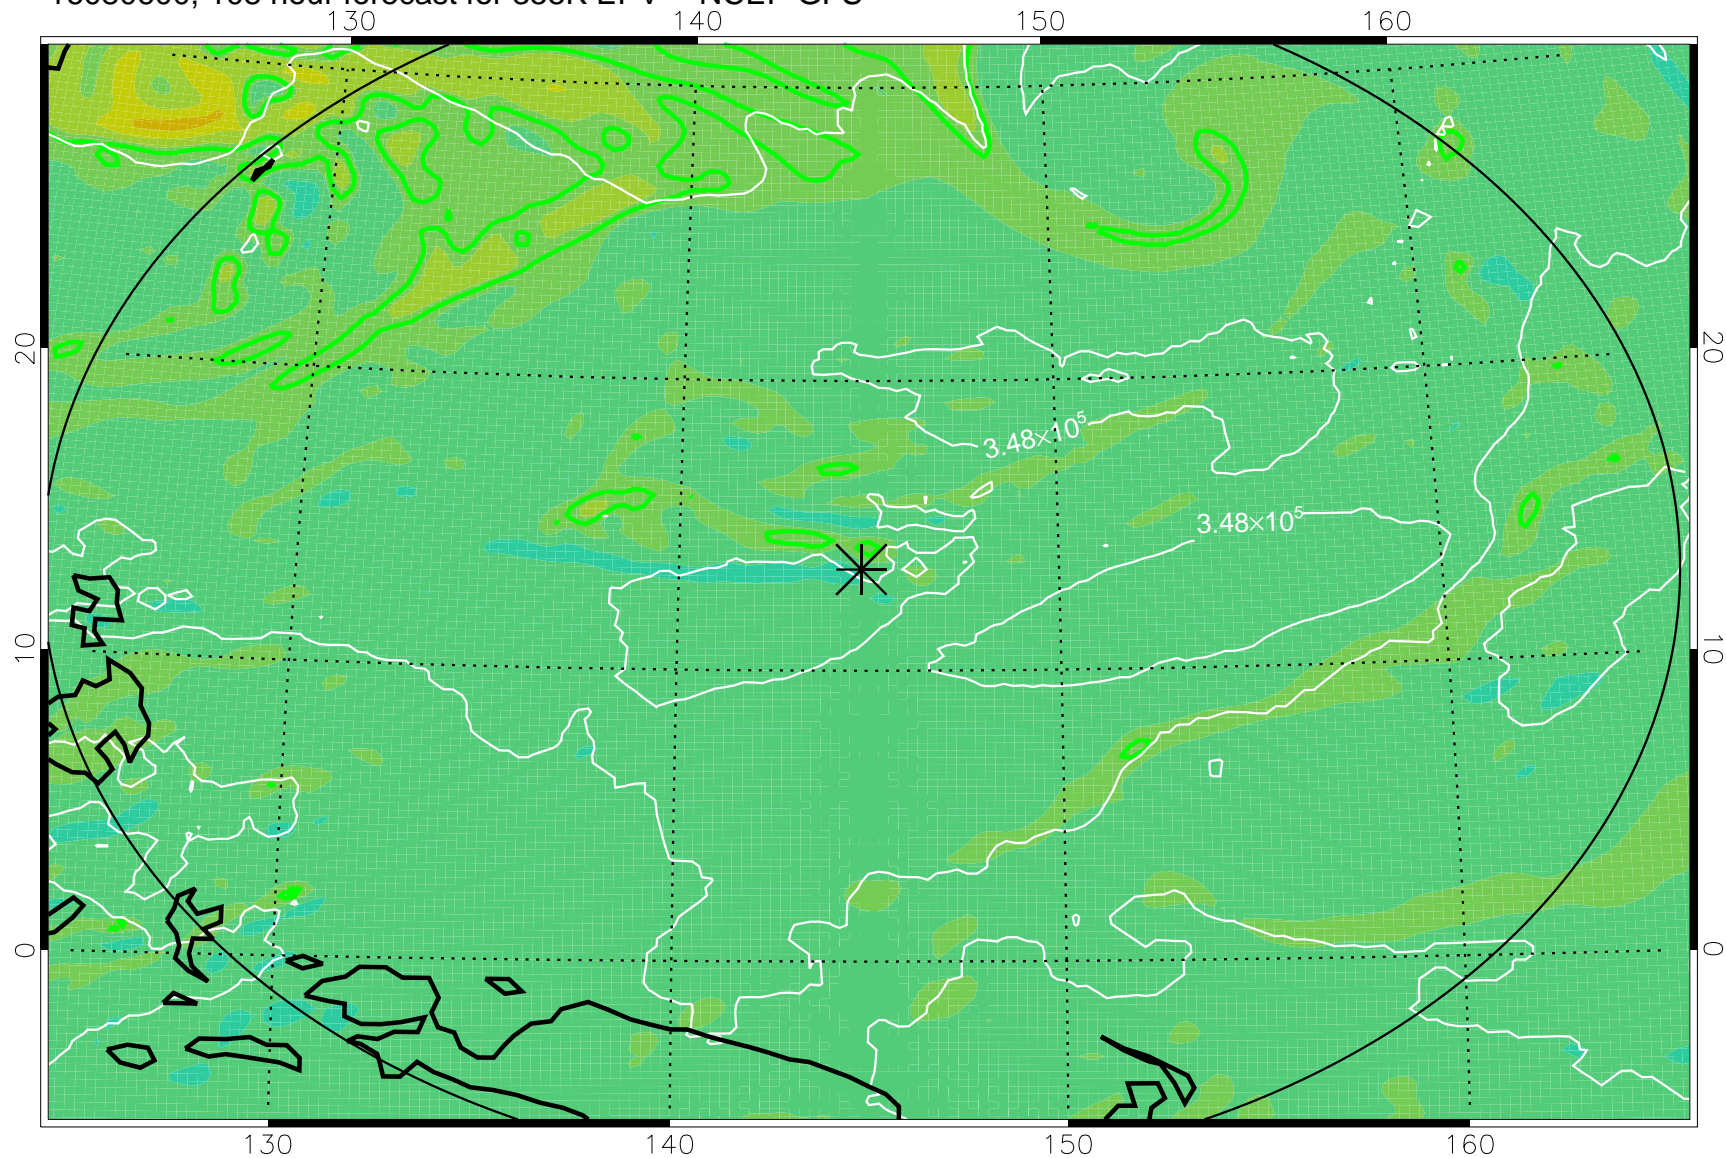

16080418, 78 hour forecast for 355K EPV -- NCEP GFS

355K Montgomery Streamfunction, white
EPV Tropopause (2 PVU) Position
Range ring of 2304 km

16080500, 84 hour forecast for 355K EPV -- NCEP GFS

355K Montgomery Streamfunction, white
EPV Tropopause (2 PVU) Position
Range ring of 2304 km

16080506, 90 hour forecast for 355K EPV -- NCEP GFS

355K Montgomery Streamfunction, white
EPV Tropopause (2 PVU) Position
Range ring of 2304 km

16080512, 96 hour forecast for 355K EPV -- NCEP GFS

355K Montgomery Streamfunction, white
EPV Tropopause (2 PVU) Position
Range ring of 2304 km

16080518, 102 hour forecast for 355K EPV -- NCEP GFS

355K Montgomery Streamfunction, white
EPV Tropopause (2 PVU) Position
Range ring of 2304 km

16080600, 108 hour forecast for 355K EPV -- NCEP GFS

355K Montgomery Streamfunction, white
EPV Tropopause (2 PVU) Position
Range ring of 2304 km

16080606, 114 hour forecast for 355K EPV -- NCEP GFS

355K Montgomery Streamfunction, white
EPV Tropopause (2 PVU) Position
Range ring of 2304 km

16080612, 120 hour forecast for 355K EPV -- NCEP GFS

355K Montgomery Streamfunction, white
EPV Tropopause (2 PVU) Position
Range ring of 2304 km