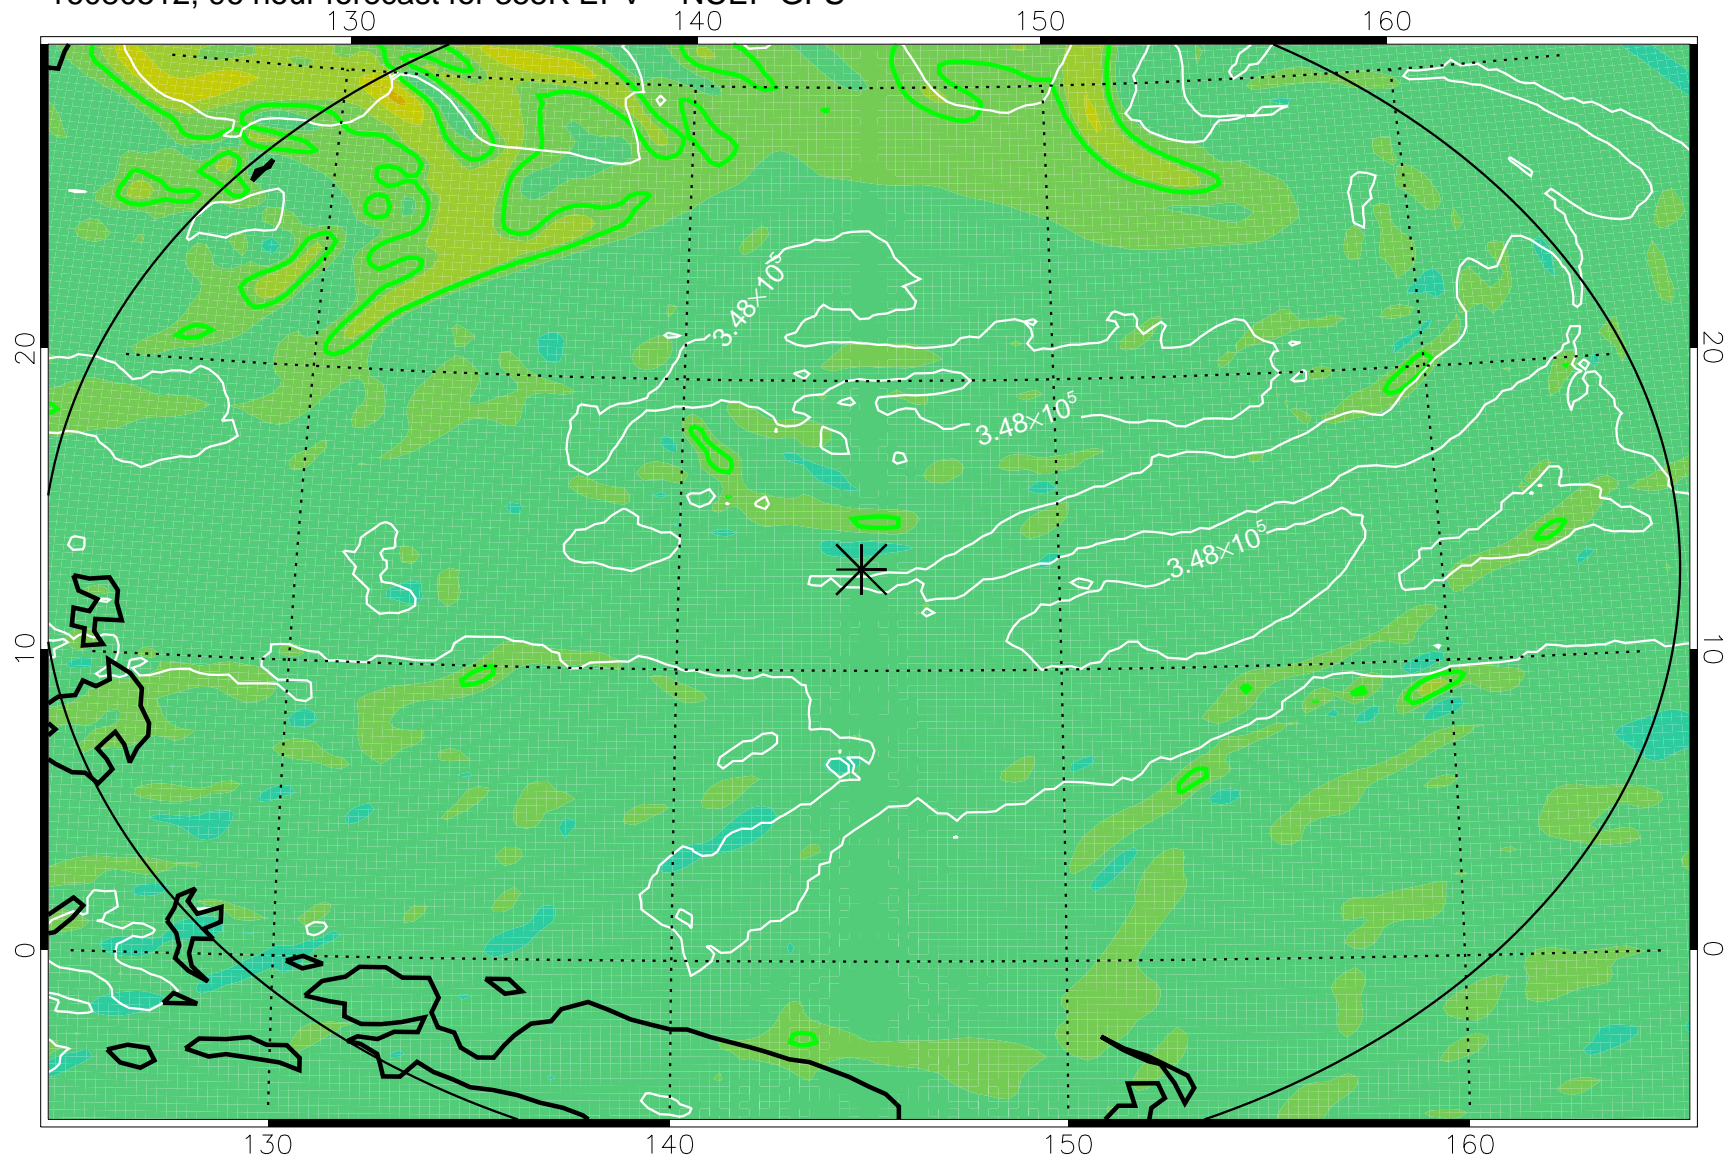

16080406, 66 hour forecast for 355K EPV -- NCEP GFS

355K Montgomery Streamfunction, white
EPV Tropopause (2 PVU) Position
Range ring of 2304 km

16080412, 72 hour forecast for 355K EPV -- NCEP GFS

355K Montgomery Streamfunction, white
EPV Tropopause (2 PVU) Position
Range ring of 2304 km

16080418, 78 hour forecast for 355K EPV -- NCEP GFS

355K Montgomery Streamfunction, white
EPV Tropopause (2 PVU) Position
Range ring of 2304 km

16080500, 84 hour forecast for 355K EPV -- NCEP GFS

355K Montgomery Streamfunction, white
EPV Tropopause (2 PVU) Position
Range ring of 2304 km

16080506, 90 hour forecast for 355K EPV -- NCEP GFS

355K Montgomery Streamfunction, white
EPV Tropopause (2 PVU) Position
Range ring of 2304 km

16080512, 96 hour forecast for 355K EPV -- NCEP GFS

355K Montgomery Streamfunction, white
EPV Tropopause (2 PVU) Position
Range ring of 2304 km

16080518, 102 hour forecast for 355K EPV -- NCEP GFS

355K Montgomery Streamfunction, white
EPV Tropopause (2 PVU) Position
Range ring of 2304 km

16080600, 108 hour forecast for 355K EPV -- NCEP GFS

355K Montgomery Streamfunction, white
EPV Tropopause (2 PVU) Position
Range ring of 2304 km