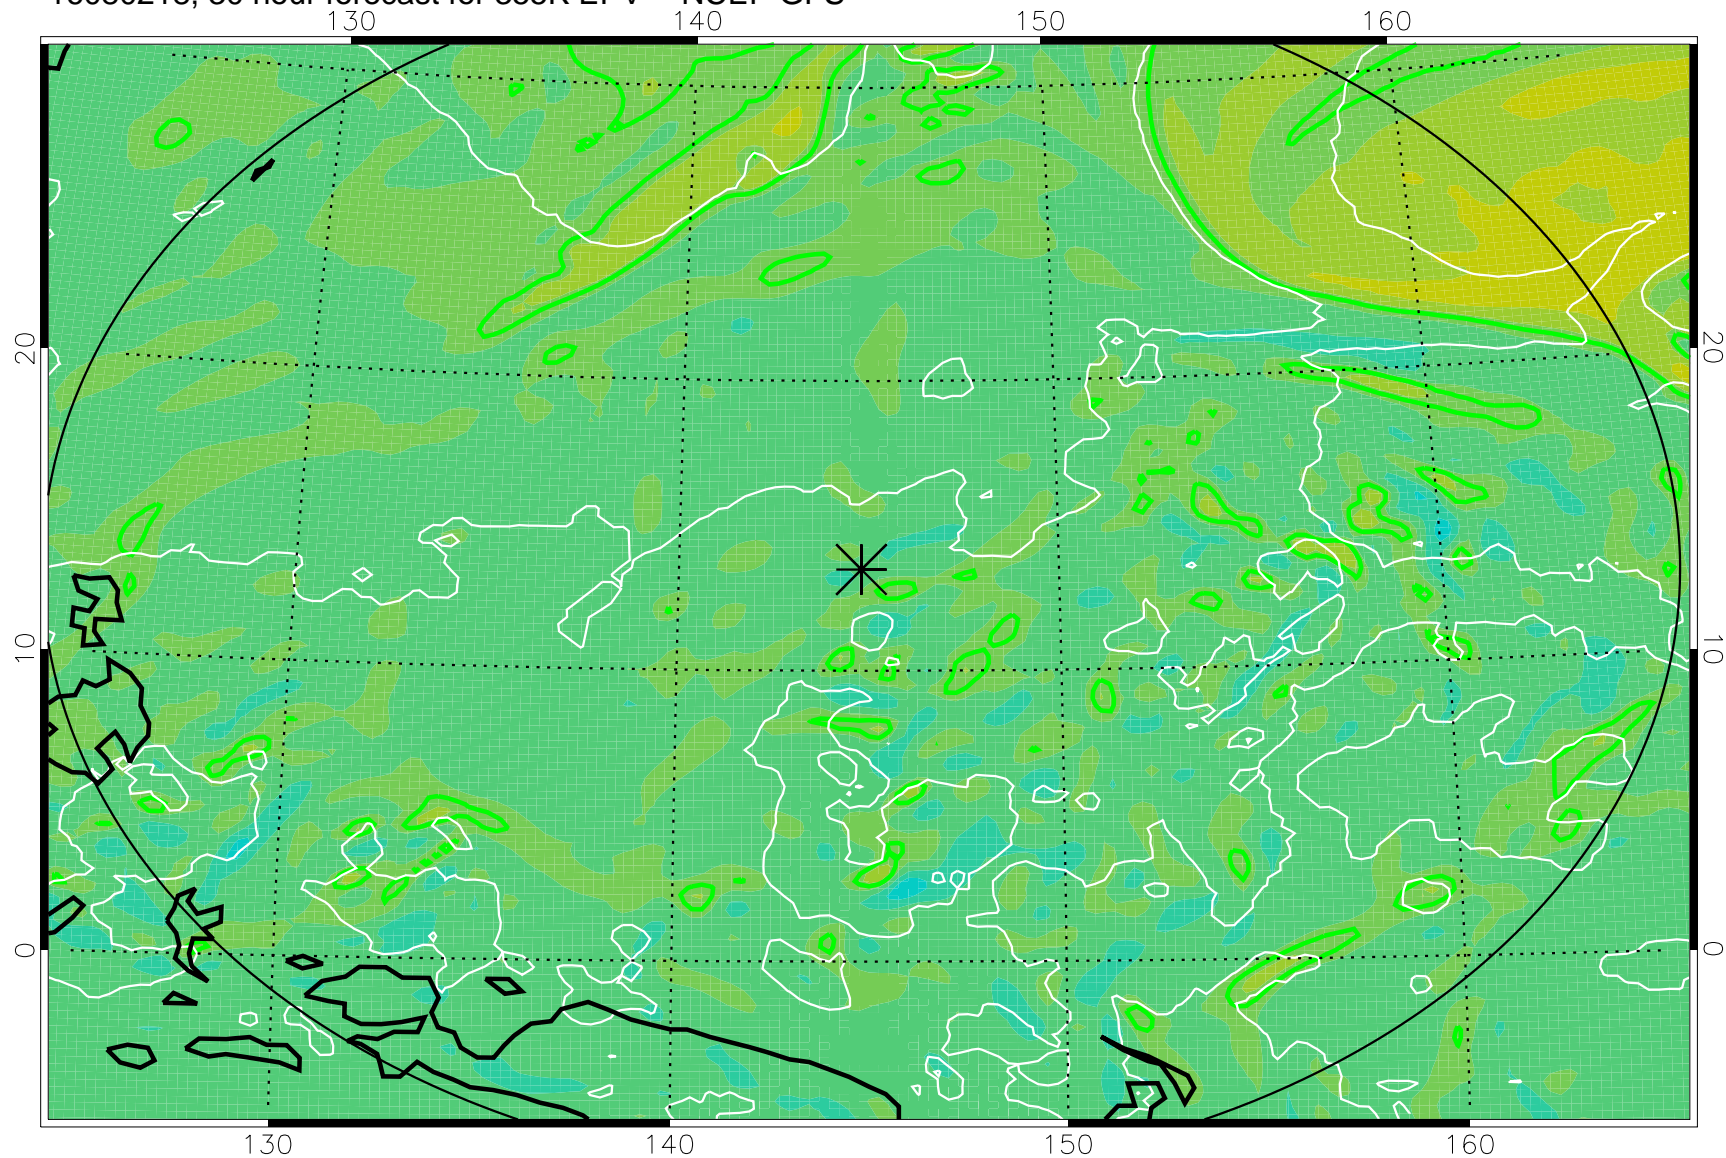

16080206, 18 hour forecast for 355K EPV -- NCEP GFS

355K Montgomery Streamfunction, white
EPV Tropopause (2 PVU) Position
Range ring of 2304 km

16080212, 24 hour forecast for 355K EPV -- NCEP GFS

355K Montgomery Streamfunction, white
EPV Tropopause (2 PVU) Position
Range ring of 2304 km

16080218, 30 hour forecast for 355K EPV -- NCEP GFS

355K Montgomery Streamfunction, white
EPV Tropopause (2 PVU) Position
Range ring of 2304 km

16080300, 36 hour forecast for 355K EPV -- NCEP GFS

355K Montgomery Streamfunction, white
EPV Tropopause (2 PVU) Position
Range ring of 2304 km

16080306, 42 hour forecast for 355K EPV -- NCEP GFS

355K Montgomery Streamfunction, white
EPV Tropopause (2 PVU) Position
Range ring of 2304 km

16080312, 48 hour forecast for 355K EPV -- NCEP GFS

355K Montgomery Streamfunction, white
EPV Tropopause (2 PVU) Position
Range ring of 2304 km

16080406, 66 hour forecast for 355K EPV -- NCEP GFS

355K Montgomery Streamfunction, white
EPV Tropopause (2 PVU) Position
Range ring of 2304 km

16080412, 72 hour forecast for 355K EPV -- NCEP GFS

355K Montgomery Streamfunction, white
EPV Tropopause (2 PVU) Position
Range ring of 2304 km