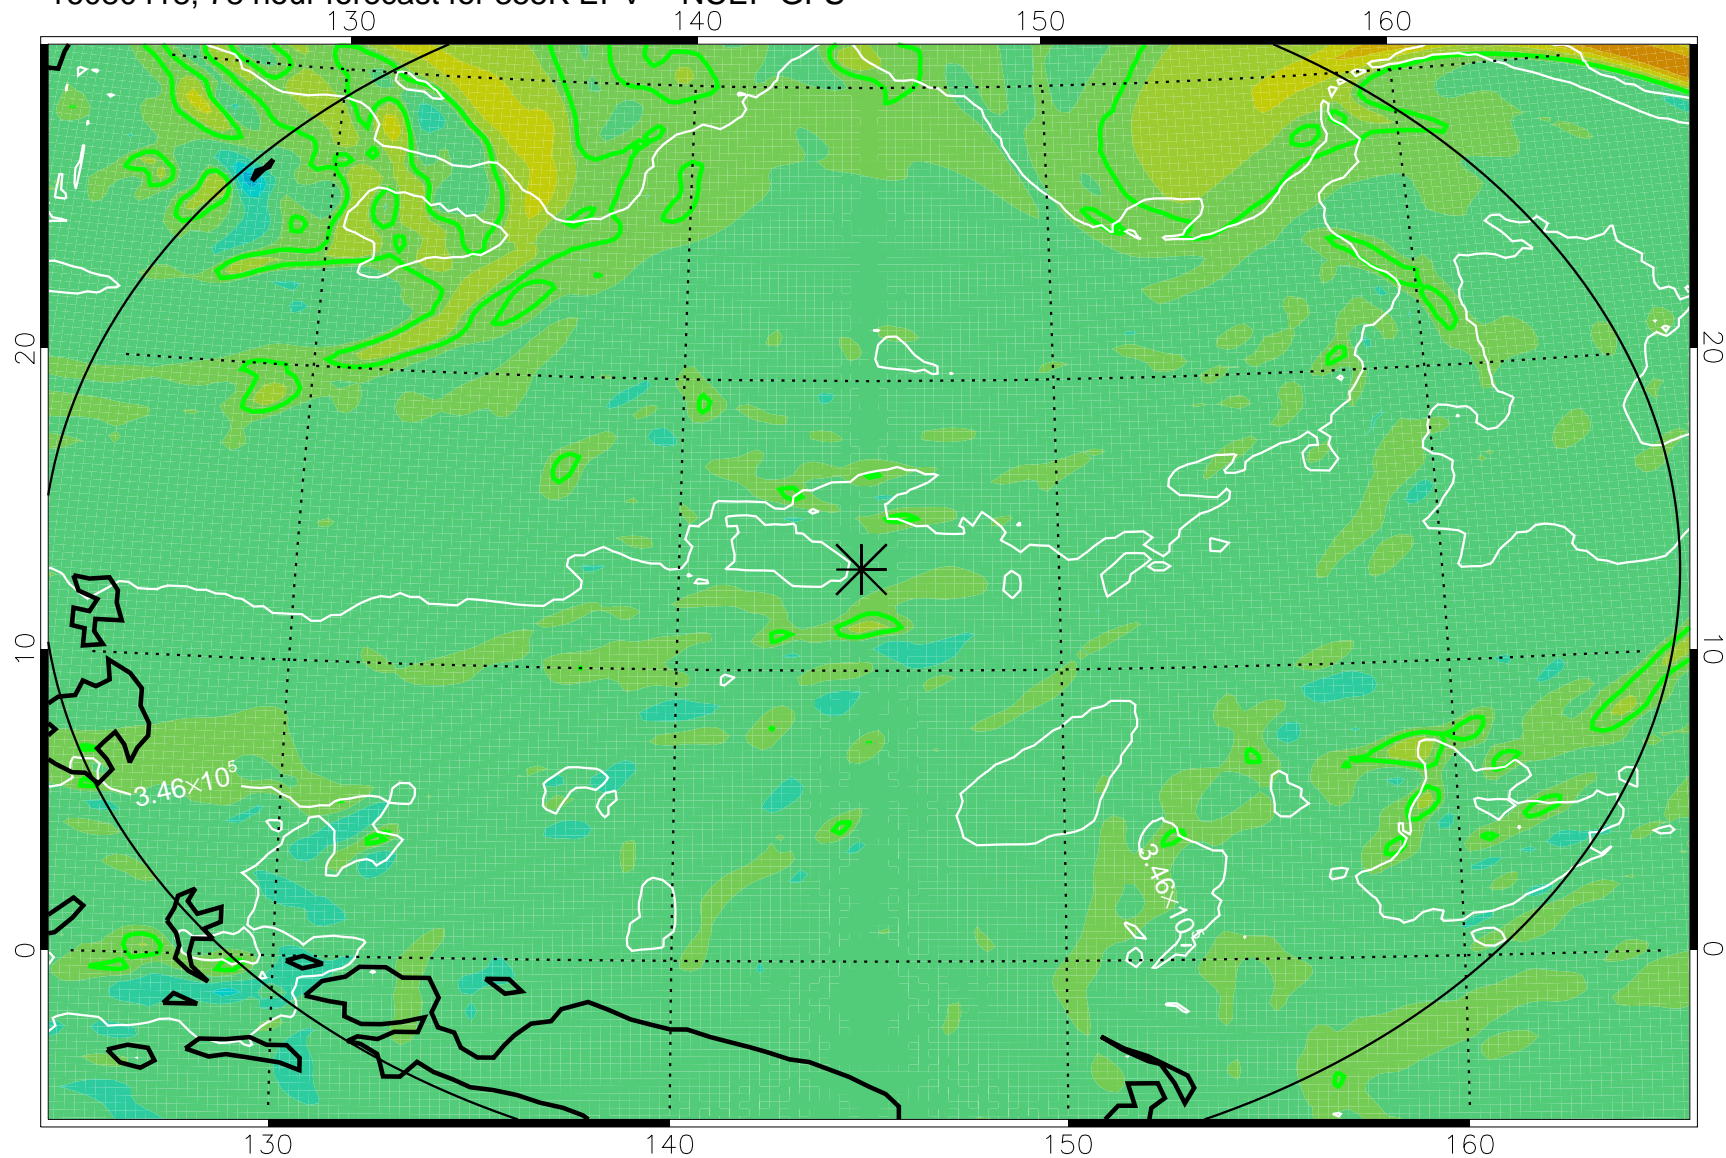

16080406, 66 hour forecast for 355K EPV -- NCEP GFS

355K Montgomery Streamfunction, white
EPV Tropopause (2 PVU) Position
Range ring of 2304 km

16080412, 72 hour forecast for 355K EPV -- NCEP GFS

355K Montgomery Streamfunction, white
EPV Tropopause (2 PVU) Position
Range ring of 2304 km

16080418, 78 hour forecast for 355K EPV -- NCEP GFS

355K Montgomery Streamfunction, white
EPV Tropopause (2 PVU) Position
Range ring of 2304 km

16080500, 84 hour forecast for 355K EPV -- NCEP GFS

355K Montgomery Streamfunction, white
EPV Tropopause (2 PVU) Position
Range ring of 2304 km

16080506, 90 hour forecast for 355K EPV -- NCEP GFS

355K Montgomery Streamfunction, white
EPV Tropopause (2 PVU) Position
Range ring of 2304 km

16080512, 96 hour forecast for 355K EPV -- NCEP GFS

355K Montgomery Streamfunction, white
EPV Tropopause (2 PVU) Position
Range ring of 2304 km

16080518, 102 hour forecast for 355K EPV -- NCEP GFS

355K Montgomery Streamfunction, white
EPV Tropopause (2 PVU) Position
Range ring of 2304 km

16080600, 108 hour forecast for 355K EPV -- NCEP GFS

355K Montgomery Streamfunction, white
EPV Tropopause (2 PVU) Position
Range ring of 2304 km