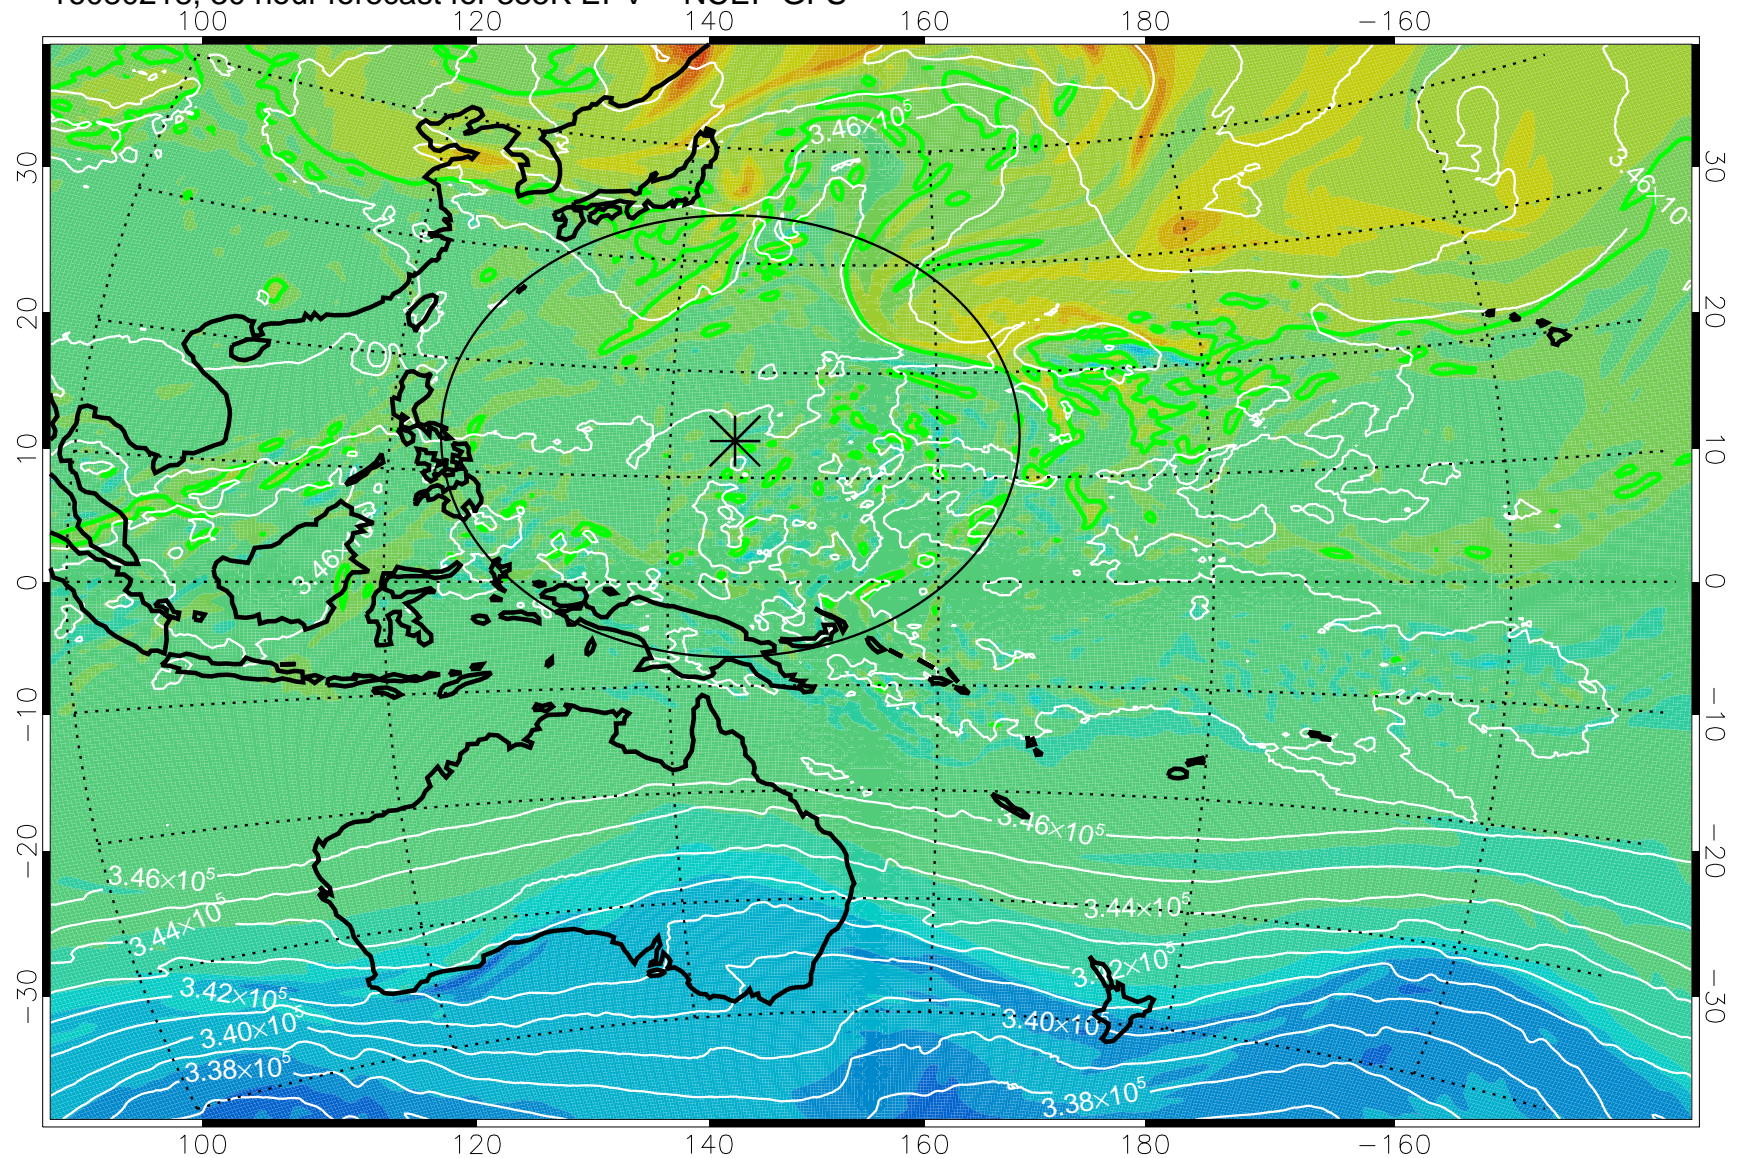

16080206, 18 hour forecast for 355K EPV -- NCEP GFS

355K Montgomery Streamfunction, white
EPV Tropopause (2 PVU) Position
Range ring of 2304 km

16080212, 24 hour forecast for 355K EPV -- NCEP GFS

355K Montgomery Streamfunction, white
EPV Tropopause (2 PVU) Position
Range ring of 2304 km

16080218, 30 hour forecast for 355K EPV -- NCEP GFS

355K Montgomery Streamfunction, white
EPV Tropopause (2 PVU) Position
Range ring of 2304 km

16080300, 36 hour forecast for 355K EPV -- NCEP GFS

355K Montgomery Streamfunction, white
EPV Tropopause (2 PVU) Position
Range ring of 2304 km

16080306, 42 hour forecast for 355K EPV -- NCEP GFS

355K Montgomery Streamfunction, white
EPV Tropopause (2 PVU) Position
Range ring of 2304 km

16080312, 48 hour forecast for 355K EPV -- NCEP GFS

355K Montgomery Streamfunction, white
EPV Tropopause (2 PVU) Position
Range ring of 2304 km

16080318, 54 hour forecast for 355K EPV -- NCEP GFS

355K Montgomery Streamfunction, white
EPV Tropopause (2 PVU) Position
Range ring of 2304 km

16080400, 60 hour forecast for 355K EPV -- NCEP GFS

355K Montgomery Streamfunction, white
EPV Tropopause (2 PVU) Position
Range ring of 2304 km