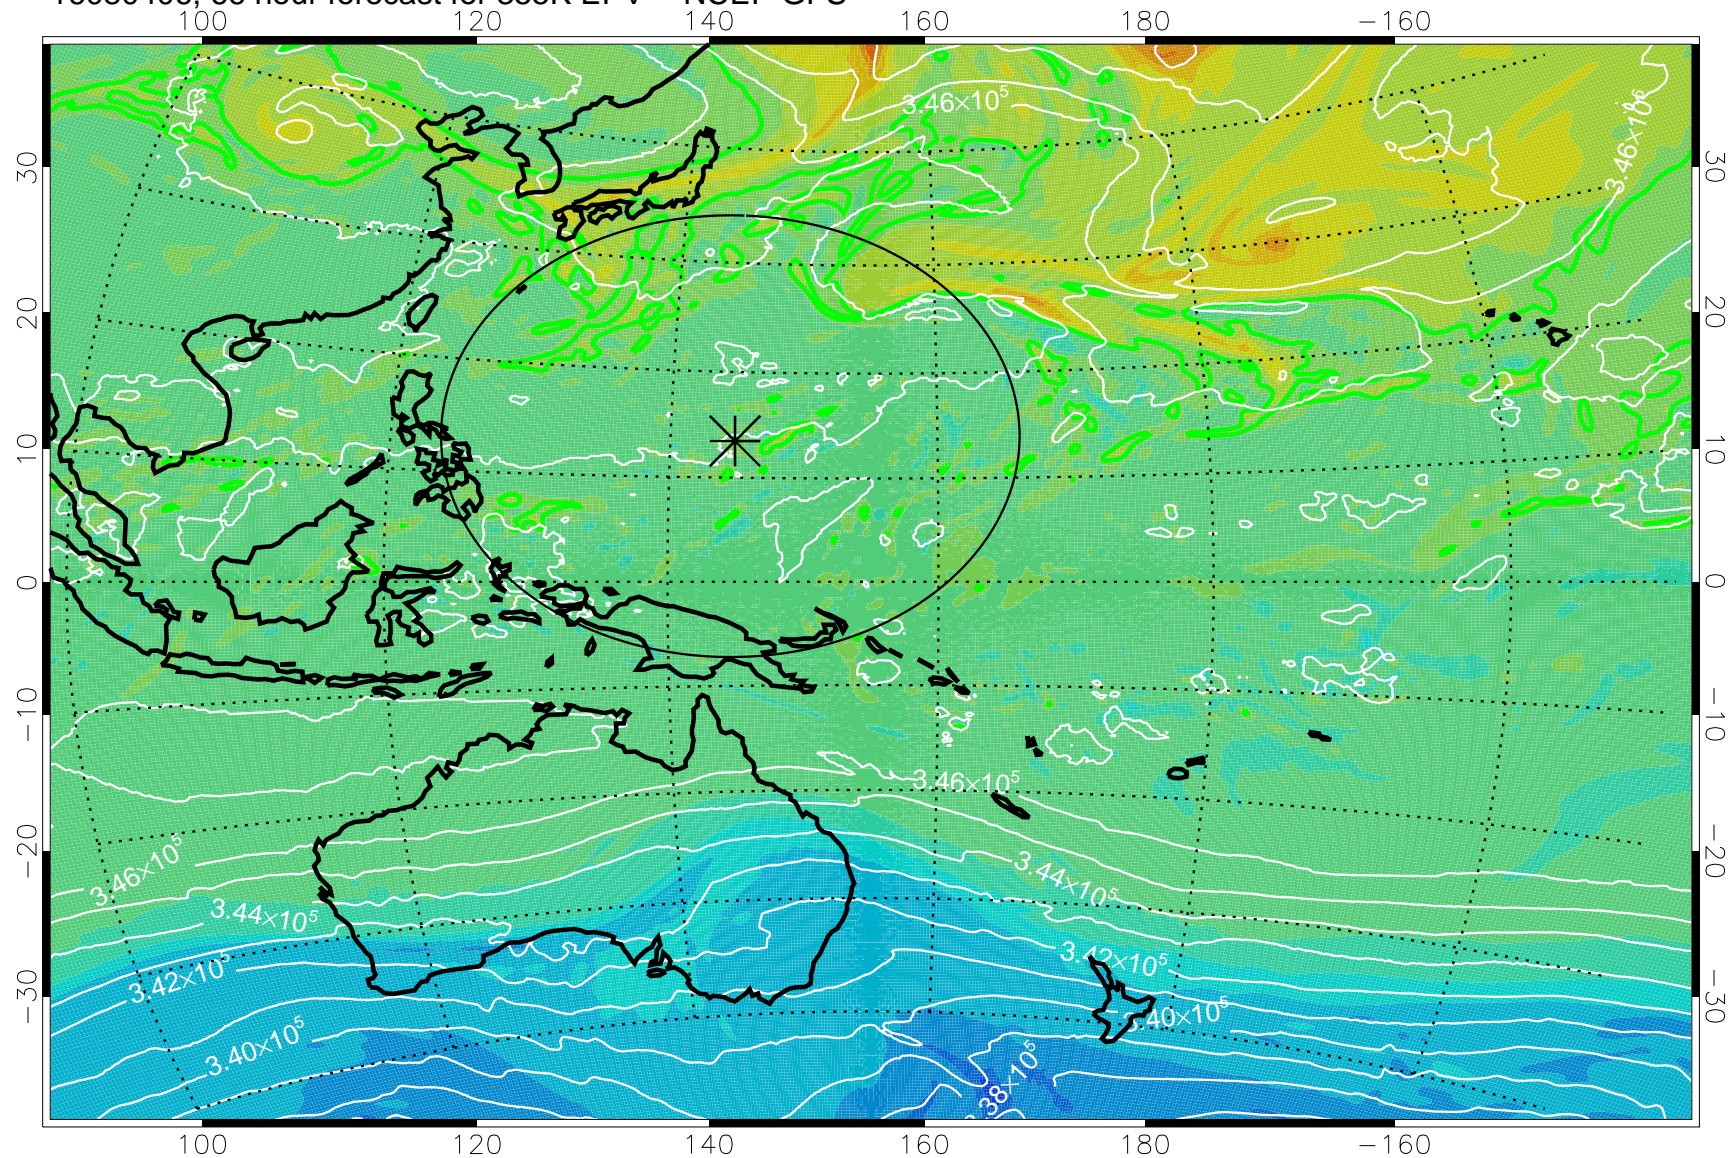

16080306, 42 hour forecast for 355K EPV -- NCEP GFS

355K Montgomery Streamfunction, white
EPV Tropopause (2 PVU) Position
Range ring of 2304 km

16080312, 48 hour forecast for 355K EPV -- NCEP GFS

355K Montgomery Streamfunction, white
EPV Tropopause (2 PVU) Position
Range ring of 2304 km

16080318, 54 hour forecast for 355K EPV -- NCEP GFS

355K Montgomery Streamfunction, white
EPV Tropopause (2 PVU) Position
Range ring of 2304 km

16080400, 60 hour forecast for 355K EPV -- NCEP GFS

355K Montgomery Streamfunction, white
EPV Tropopause (2 PVU) Position
Range ring of 2304 km

16080406, 66 hour forecast for 355K EPV -- NCEP GFS

355K Montgomery Streamfunction, white
EPV Tropopause (2 PVU) Position
Range ring of 2304 km

16080412, 72 hour forecast for 355K EPV -- NCEP GFS

355K Montgomery Streamfunction, white
EPV Tropopause (2 PVU) Position
Range ring of 2304 km

16080418, 78 hour forecast for 355K EPV -- NCEP GFS

355K Montgomery Streamfunction, white
EPV Tropopause (2 PVU) Position
Range ring of 2304 km

16080500, 84 hour forecast for 355K EPV -- NCEP GFS

355K Montgomery Streamfunction, white
EPV Tropopause (2 PVU) Position
Range ring of 2304 km