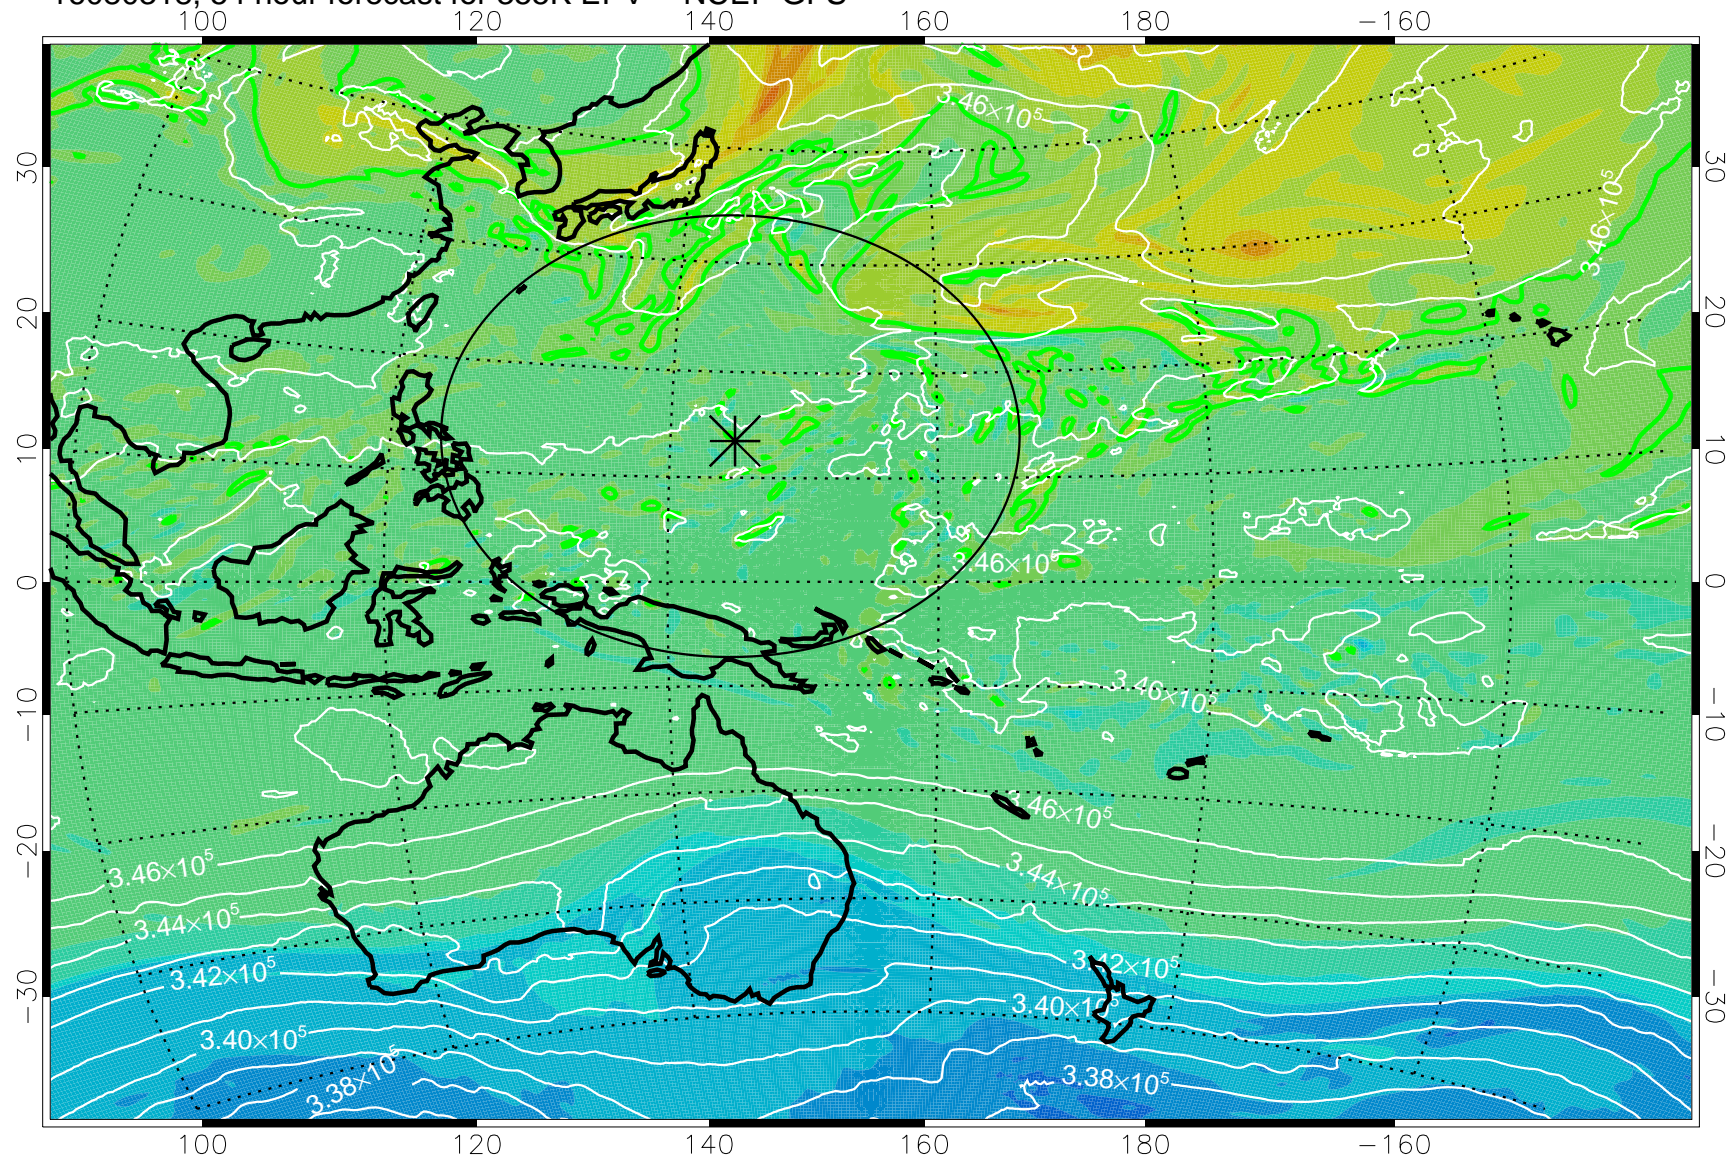

16080218, 30 hour forecast for 355K EPV -- NCEP GFS

355K Montgomery Streamfunction, white
EPV Tropopause (2 PVU) Position
Range ring of 2304 km

16080300, 36 hour forecast for 355K EPV -- NCEP GFS

355K Montgomery Streamfunction, white
EPV Tropopause (2 PVU) Position
Range ring of 2304 km

16080306, 42 hour forecast for 355K EPV -- NCEP GFS

355K Montgomery Streamfunction, white
EPV Tropopause (2 PVU) Position
Range ring of 2304 km

16080312, 48 hour forecast for 355K EPV -- NCEP GFS

355K Montgomery Streamfunction, white
EPV Tropopause (2 PVU) Position
Range ring of 2304 km

16080318, 54 hour forecast for 355K EPV -- NCEP GFS

355K Montgomery Streamfunction, white
EPV Tropopause (2 PVU) Position
Range ring of 2304 km

16080400, 60 hour forecast for 355K EPV -- NCEP GFS

355K Montgomery Streamfunction, white
EPV Tropopause (2 PVU) Position
Range ring of 2304 km

16080406, 66 hour forecast for 355K EPV -- NCEP GFS

355K Montgomery Streamfunction, white
EPV Tropopause (2 PVU) Position
Range ring of 2304 km

16080412, 72 hour forecast for 355K EPV -- NCEP GFS

355K Montgomery Streamfunction, white
EPV Tropopause (2 PVU) Position
Range ring of 2304 km