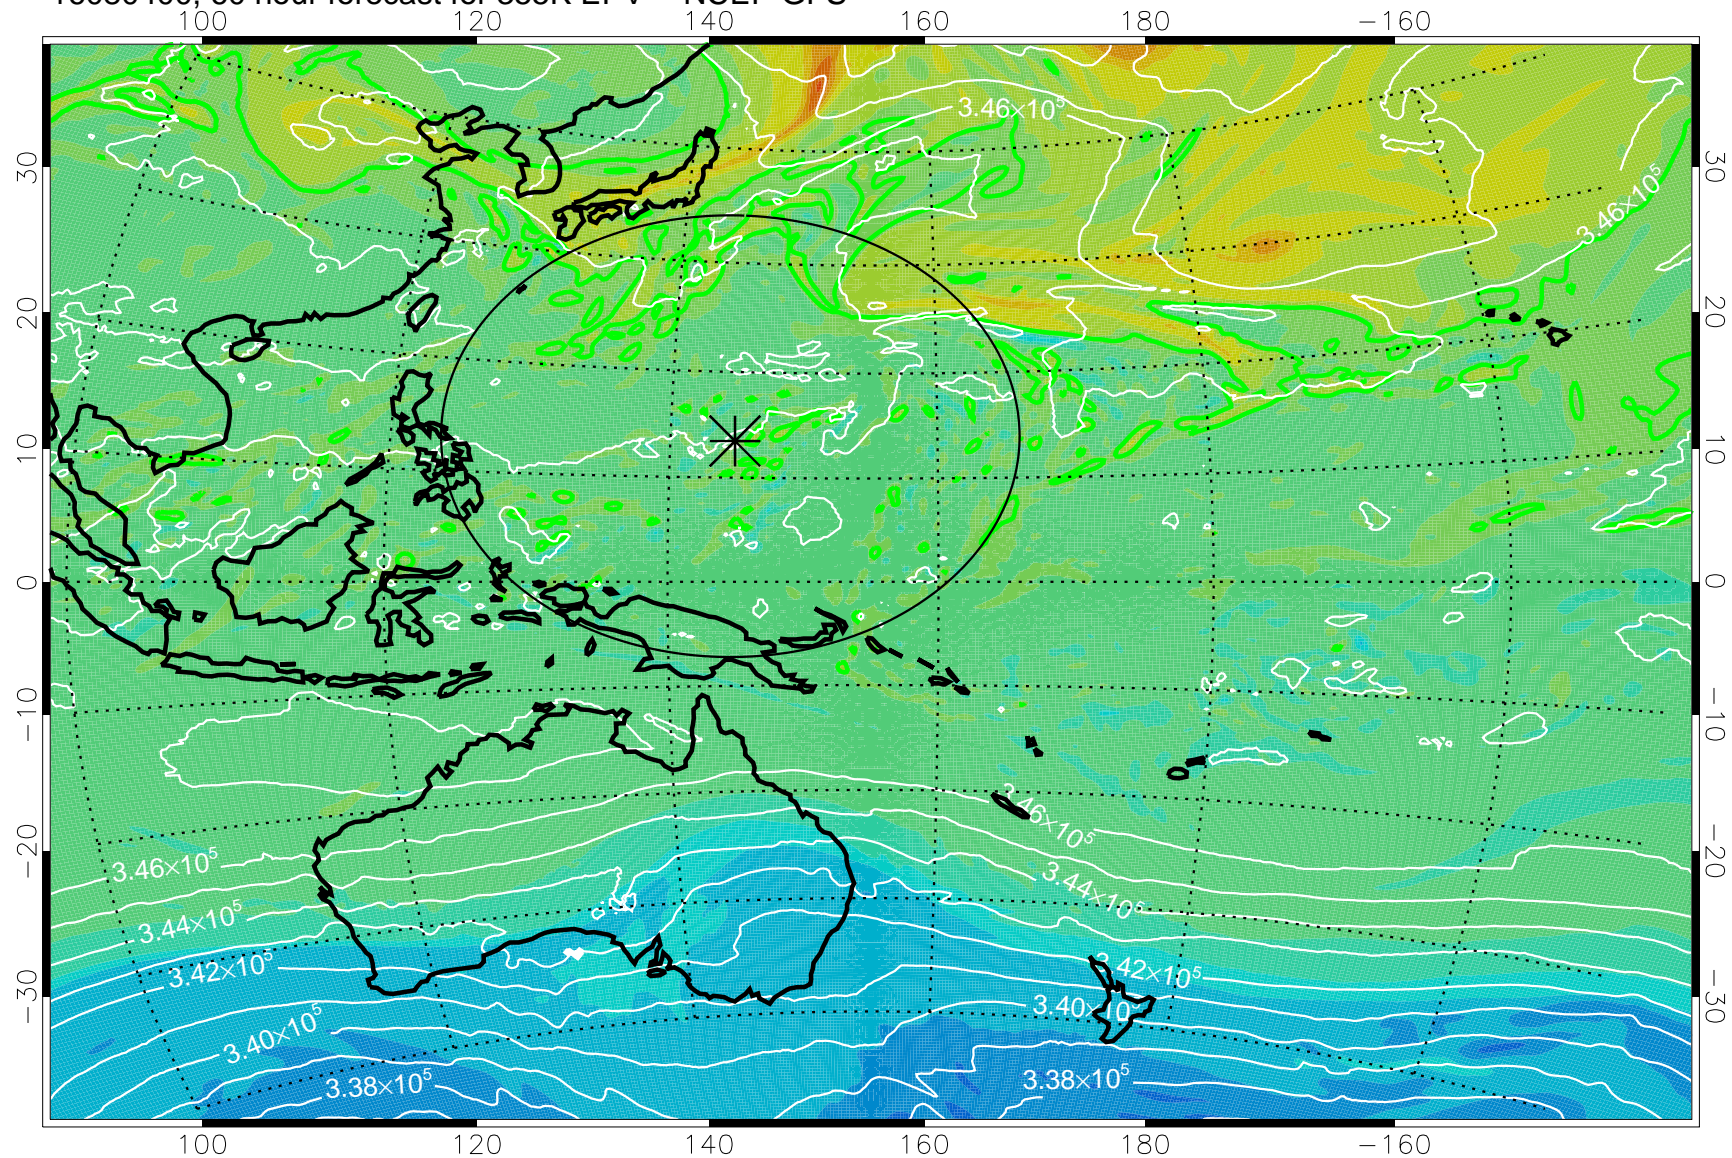

16080306, 42 hour forecast for 355K EPV -- NCEP GFS

355K Montgomery Streamfunction, white
EPV Tropopause (2 PVU) Position
Range ring of 2304 km

16080312, 48 hour forecast for 355K EPV -- NCEP GFS

355K Montgomery Streamfunction, white
EPV Tropopause (2 PVU) Position
Range ring of 2304 km

16080318, 54 hour forecast for 355K EPV -- NCEP GFS

355K Montgomery Streamfunction, white
EPV Tropopause (2 PVU) Position
Range ring of 2304 km

16080400, 60 hour forecast for 355K EPV -- NCEP GFS

355K Montgomery Streamfunction, white
EPV Tropopause (2 PVU) Position
Range ring of 2304 km

16080406, 66 hour forecast for 355K EPV -- NCEP GFS

355K Montgomery Streamfunction, white
EPV Tropopause (2 PVU) Position
Range ring of 2304 km

16080412, 72 hour forecast for 355K EPV -- NCEP GFS

355K Montgomery Streamfunction, white
EPV Tropopause (2 PVU) Position
Range ring of 2304 km

16080418, 78 hour forecast for 355K EPV -- NCEP GFS

355K Montgomery Streamfunction, white
EPV Tropopause (2 PVU) Position
Range ring of 2304 km

16080500, 84 hour forecast for 355K EPV -- NCEP GFS

355K Montgomery Streamfunction, white
EPV Tropopause (2 PVU) Position
Range ring of 2304 km