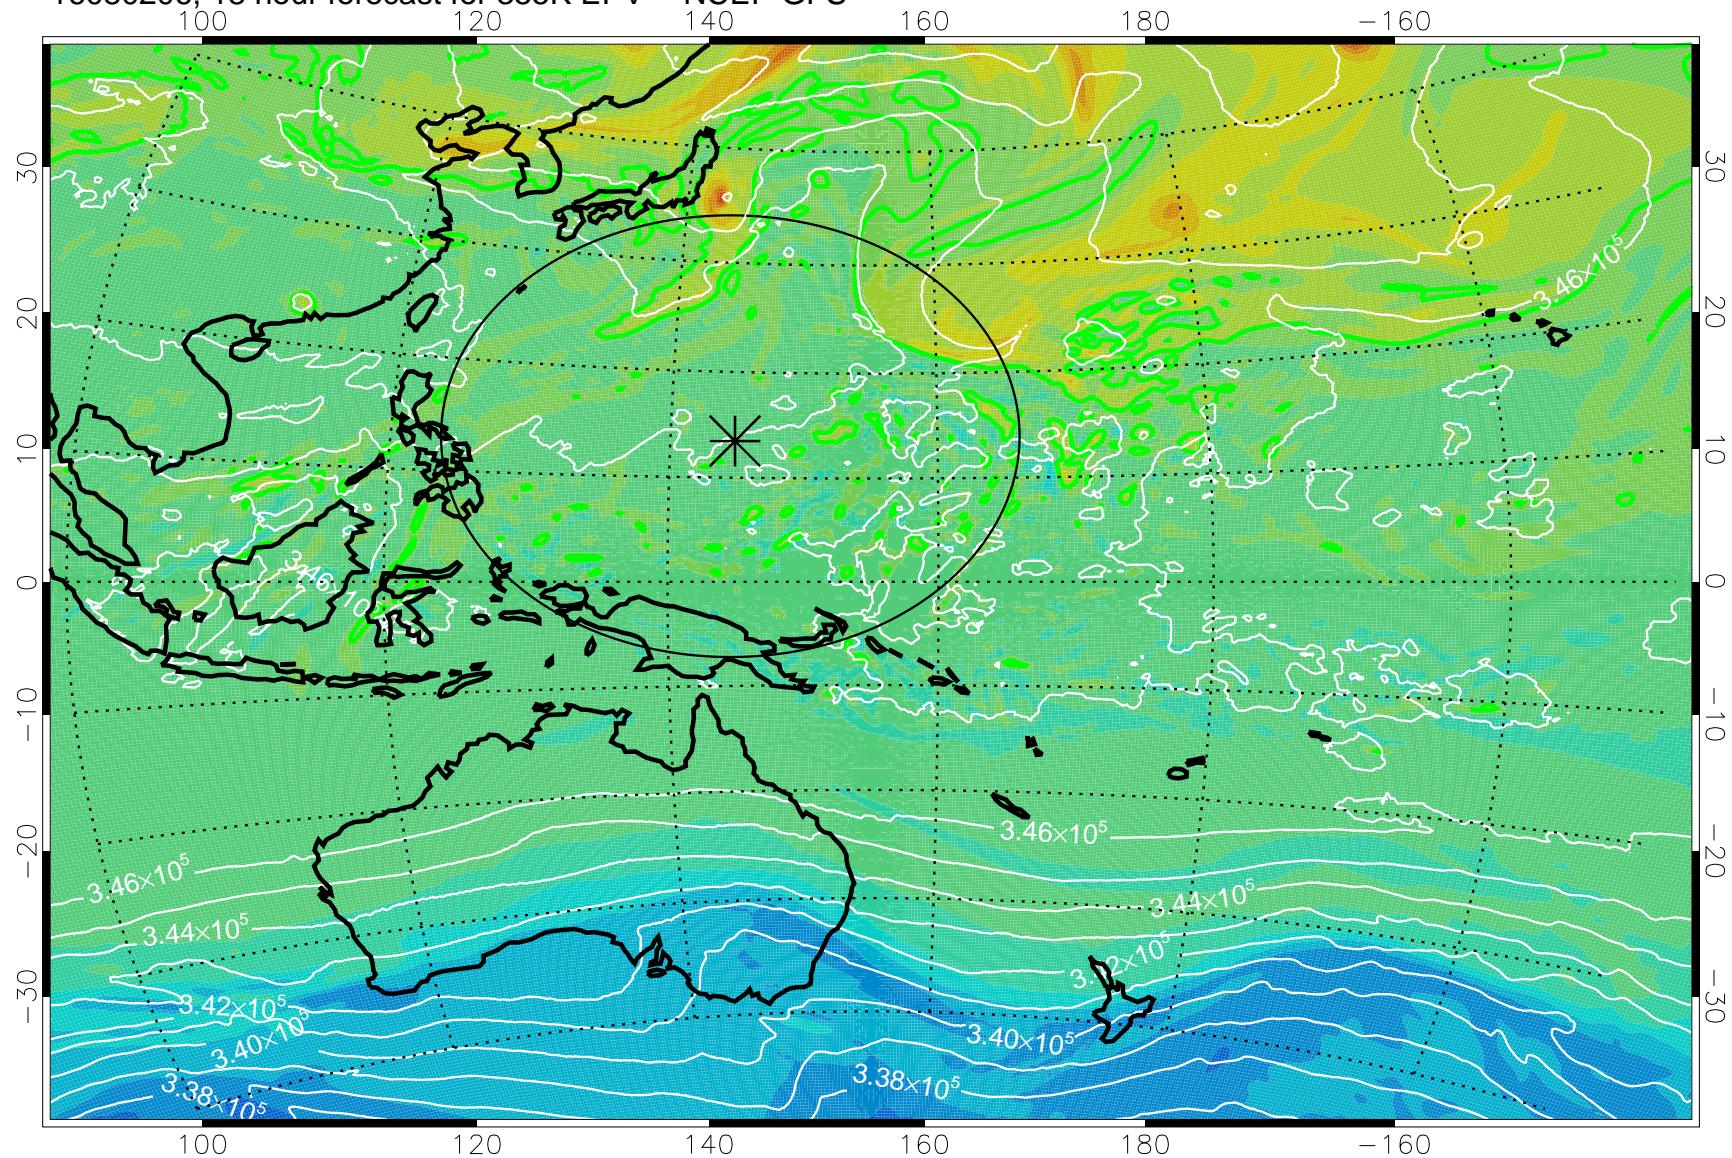

16080118, 6 hour forecast for 355K EPV -- NCEP GFS

355K Montgomery Streamfunction, white
EPV Tropopause (2 PVU) Position
Range ring of 2304 km

16080200, 12 hour forecast for 355K EPV -- NCEP GFS

355K Montgomery Streamfunction, white
EPV Tropopause (2 PVU) Position
Range ring of 2304 km

16080206, 18 hour forecast for 355K EPV -- NCEP GFS

355K Montgomery Streamfunction, white
EPV Tropopause (2 PVU) Position
Range ring of 2304 km

16080212, 24 hour forecast for 355K EPV -- NCEP GFS

355K Montgomery Streamfunction, white
EPV Tropopause (2 PVU) Position
Range ring of 2304 km

16080218, 30 hour forecast for 355K EPV -- NCEP GFS

355K Montgomery Streamfunction, white
EPV Tropopause (2 PVU) Position
Range ring of 2304 km

16080300, 36 hour forecast for 355K EPV -- NCEP GFS

355K Montgomery Streamfunction, white
EPV Tropopause (2 PVU) Position
Range ring of 2304 km

16080306, 42 hour forecast for 355K EPV -- NCEP GFS

355K Montgomery Streamfunction, white
EPV Tropopause (2 PVU) Position
Range ring of 2304 km

16080312, 48 hour forecast for 355K EPV -- NCEP GFS

355K Montgomery Streamfunction, white
EPV Tropopause (2 PVU) Position
Range ring of 2304 km