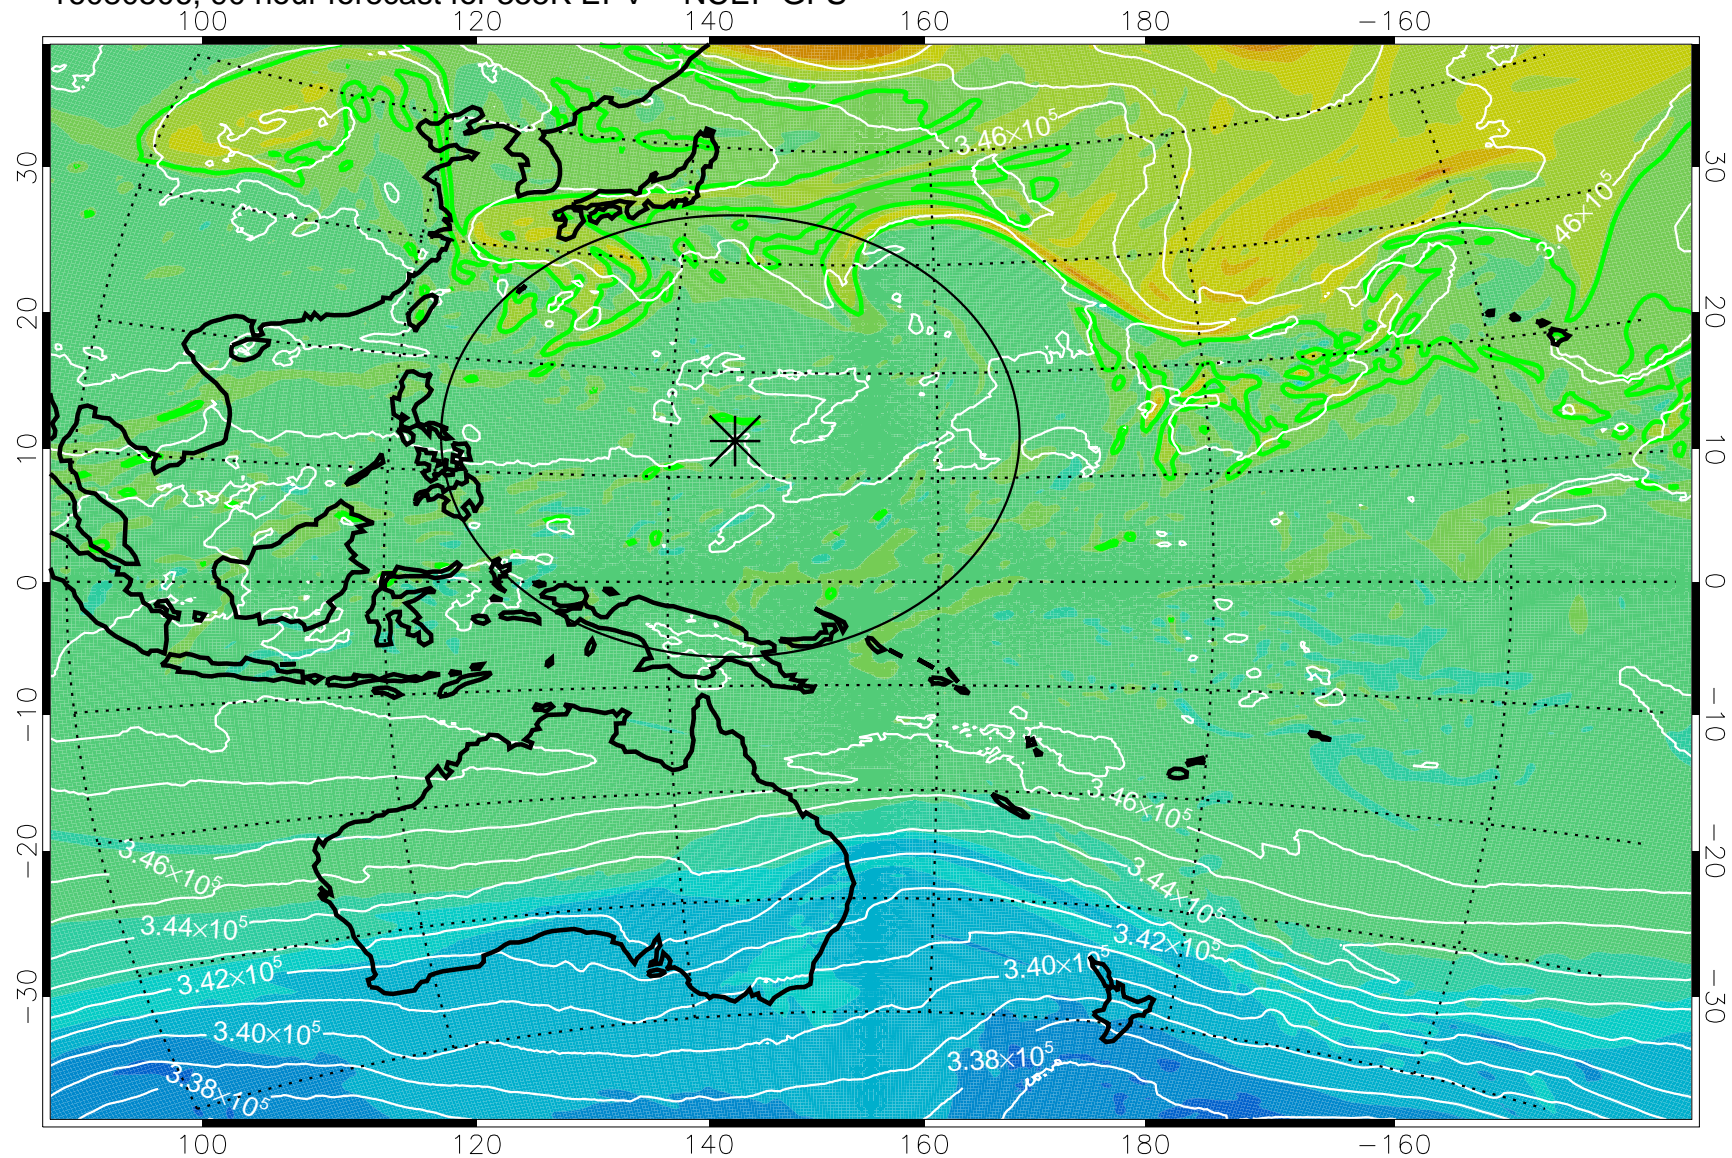

16080406, 66 hour forecast for 355K EPV -- NCEP GFS

355K Montgomery Streamfunction, white
EPV Tropopause (2 PVU) Position
Range ring of 2304 km

16080412, 72 hour forecast for 355K EPV -- NCEP GFS

355K Montgomery Streamfunction, white
EPV Tropopause (2 PVU) Position
Range ring of 2304 km

16080418, 78 hour forecast for 355K EPV -- NCEP GFS

355K Montgomery Streamfunction, white
EPV Tropopause (2 PVU) Position
Range ring of 2304 km

16080500, 84 hour forecast for 355K EPV -- NCEP GFS

355K Montgomery Streamfunction, white
EPV Tropopause (2 PVU) Position
Range ring of 2304 km

16080506, 90 hour forecast for 355K EPV -- NCEP GFS

355K Montgomery Streamfunction, white
EPV Tropopause (2 PVU) Position
Range ring of 2304 km

16080512, 96 hour forecast for 355K EPV -- NCEP GFS

355K Montgomery Streamfunction, white
EPV Tropopause (2 PVU) Position
Range ring of 2304 km

16080518, 102 hour forecast for 355K EPV -- NCEP GFS

355K Montgomery Streamfunction, white
EPV Tropopause (2 PVU) Position
Range ring of 2304 km

16080600, 108 hour forecast for 355K EPV -- NCEP GFS

355K Montgomery Streamfunction, white
EPV Tropopause (2 PVU) Position
Range ring of 2304 km