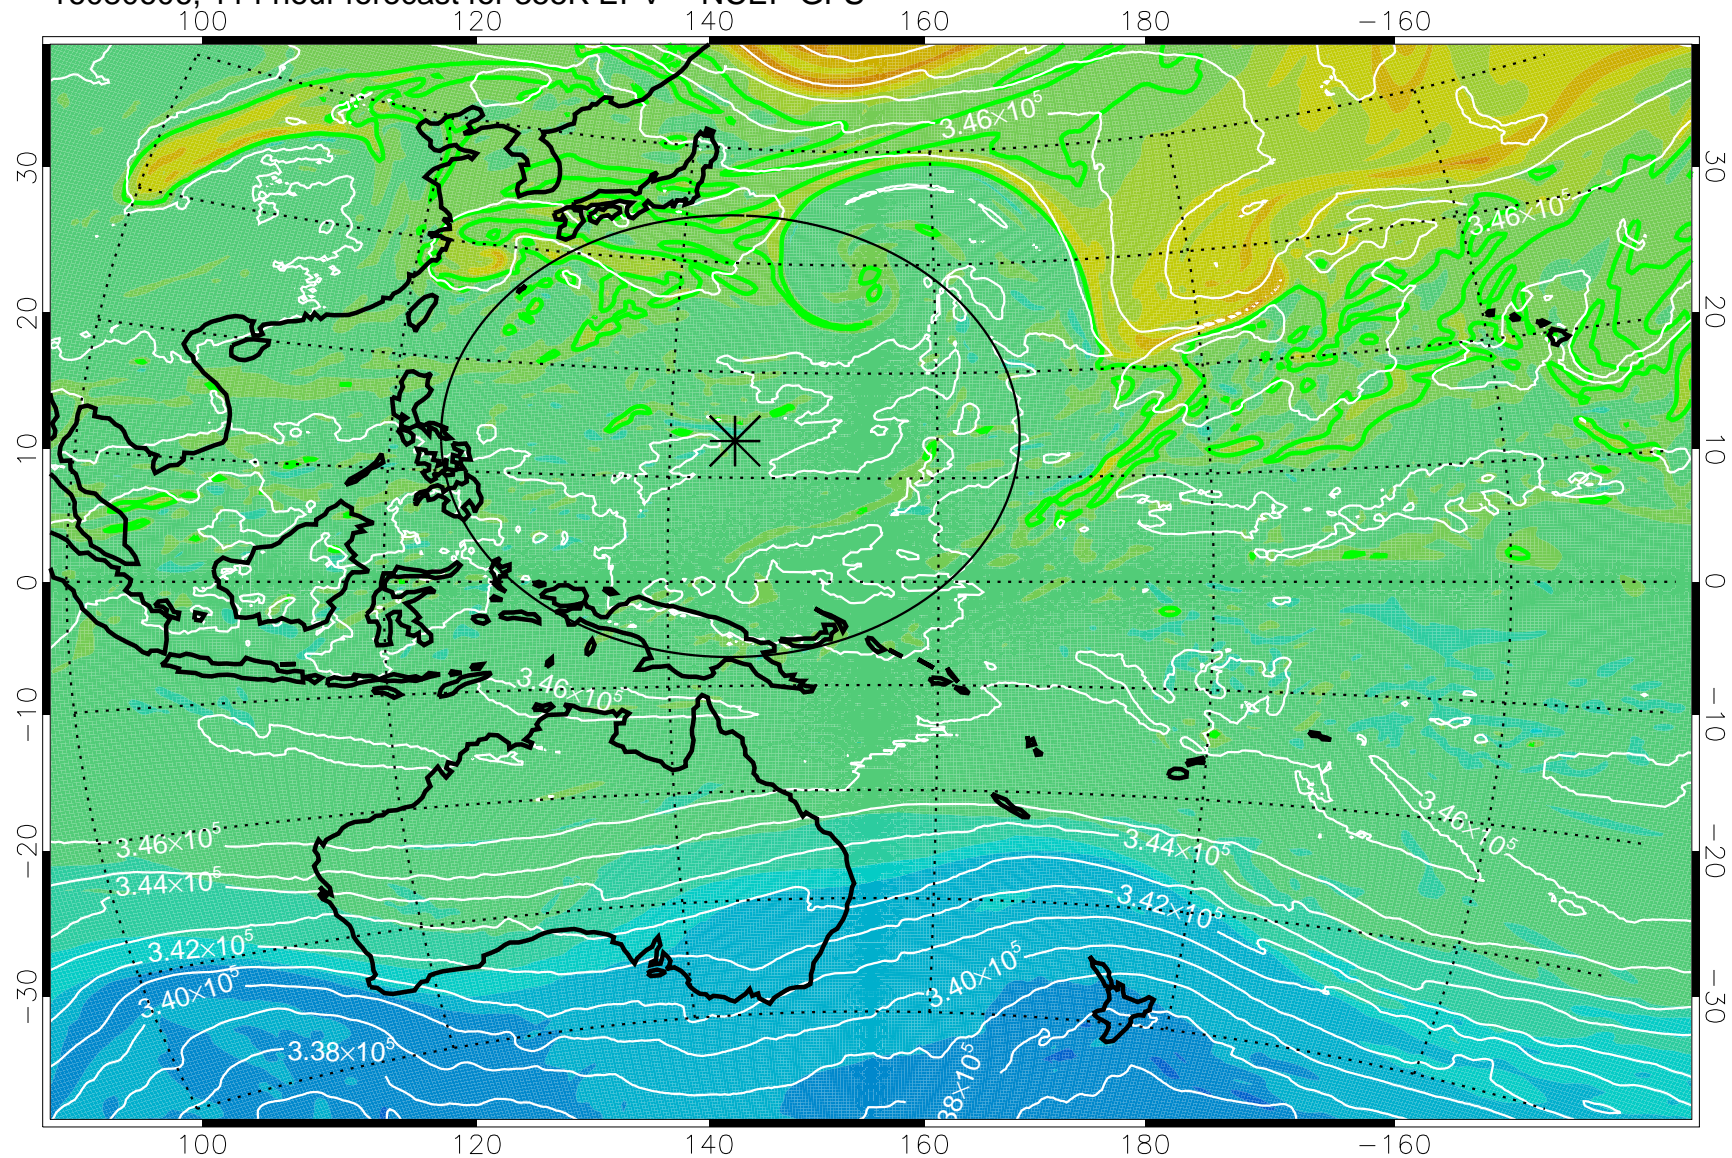

16080418, 78 hour forecast for 355K EPV -- NCEP GFS

355K Montgomery Streamfunction, white
EPV Tropopause (2 PVU) Position
Range ring of 2304 km

16080500, 84 hour forecast for 355K EPV -- NCEP GFS

355K Montgomery Streamfunction, white
EPV Tropopause (2 PVU) Position
Range ring of 2304 km

16080506, 90 hour forecast for 355K EPV -- NCEP GFS

355K Montgomery Streamfunction, white
EPV Tropopause (2 PVU) Position
Range ring of 2304 km

16080512, 96 hour forecast for 355K EPV -- NCEP GFS

355K Montgomery Streamfunction, white
EPV Tropopause (2 PVU) Position
Range ring of 2304 km

16080518, 102 hour forecast for 355K EPV -- NCEP GFS

355K Montgomery Streamfunction, white
EPV Tropopause (2 PVU) Position
Range ring of 2304 km

16080600, 108 hour forecast for 355K EPV -- NCEP GFS

355K Montgomery Streamfunction, white
EPV Tropopause (2 PVU) Position
Range ring of 2304 km

16080606, 114 hour forecast for 355K EPV -- NCEP GFS

355K Montgomery Streamfunction, white
EPV Tropopause (2 PVU) Position
Range ring of 2304 km

16080612, 120 hour forecast for 355K EPV -- NCEP GFS

355K Montgomery Streamfunction, white
EPV Tropopause (2 PVU) Position
Range ring of 2304 km