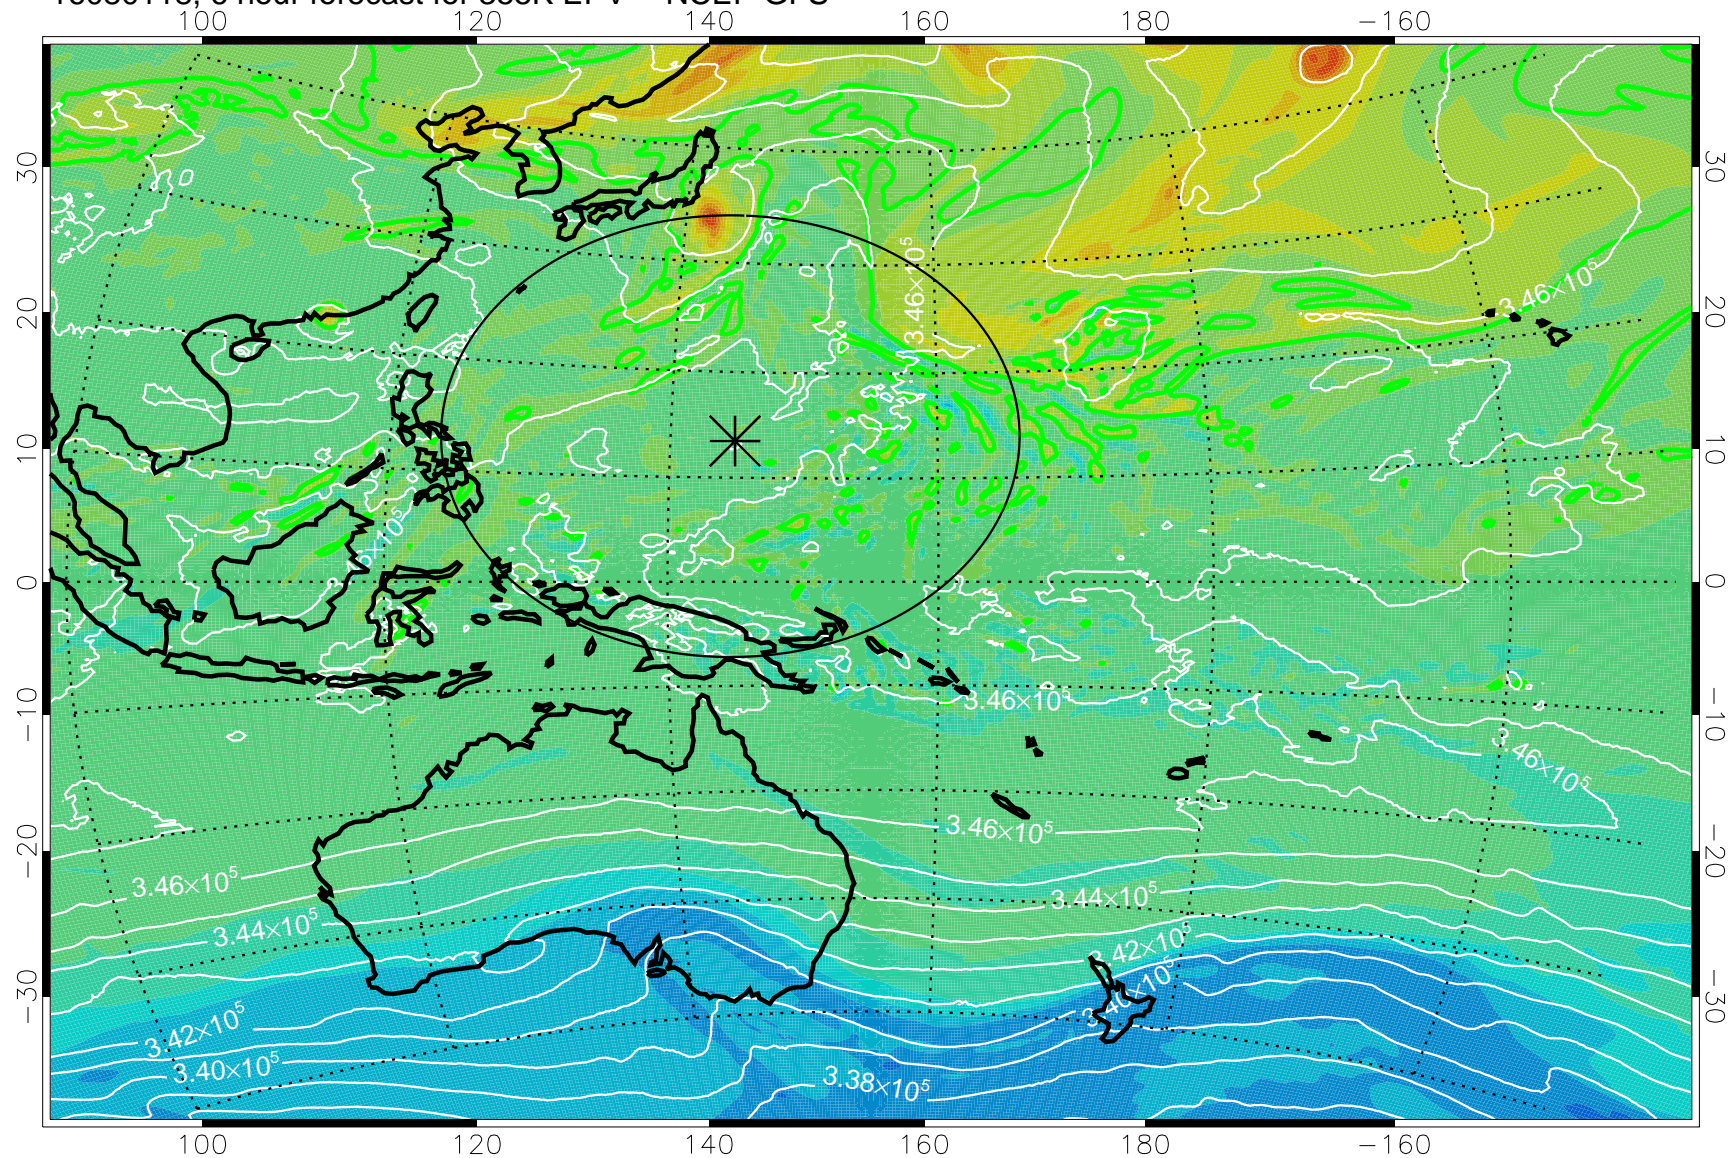

16080118, 6 hour forecast for 355K EPV -- NCEP GFS

355K Montgomery Streamfunction, white
EPV Tropopause (2 PVU) Position
Range ring of 2304 km

16080200, 12 hour forecast for 355K EPV -- NCEP GFS

355K Montgomery Streamfunction, white
EPV Tropopause (2 PVU) Position
Range ring of 2304 km

16080206, 18 hour forecast for 355K EPV -- NCEP GFS

355K Montgomery Streamfunction, white
EPV Tropopause (2 PVU) Position
Range ring of 2304 km

16080212, 24 hour forecast for 355K EPV -- NCEP GFS

355K Montgomery Streamfunction, white
EPV Tropopause (2 PVU) Position
Range ring of 2304 km

16080218, 30 hour forecast for 355K EPV -- NCEP GFS

355K Montgomery Streamfunction, white
EPV Tropopause (2 PVU) Position
Range ring of 2304 km

16080300, 36 hour forecast for 355K EPV -- NCEP GFS

355K Montgomery Streamfunction, white
EPV Tropopause (2 PVU) Position
Range ring of 2304 km

16080306, 42 hour forecast for 355K EPV -- NCEP GFS

355K Montgomery Streamfunction, white
EPV Tropopause (2 PVU) Position
Range ring of 2304 km

16080312, 48 hour forecast for 355K EPV -- NCEP GFS

355K Montgomery Streamfunction, white
EPV Tropopause (2 PVU) Position
Range ring of 2304 km