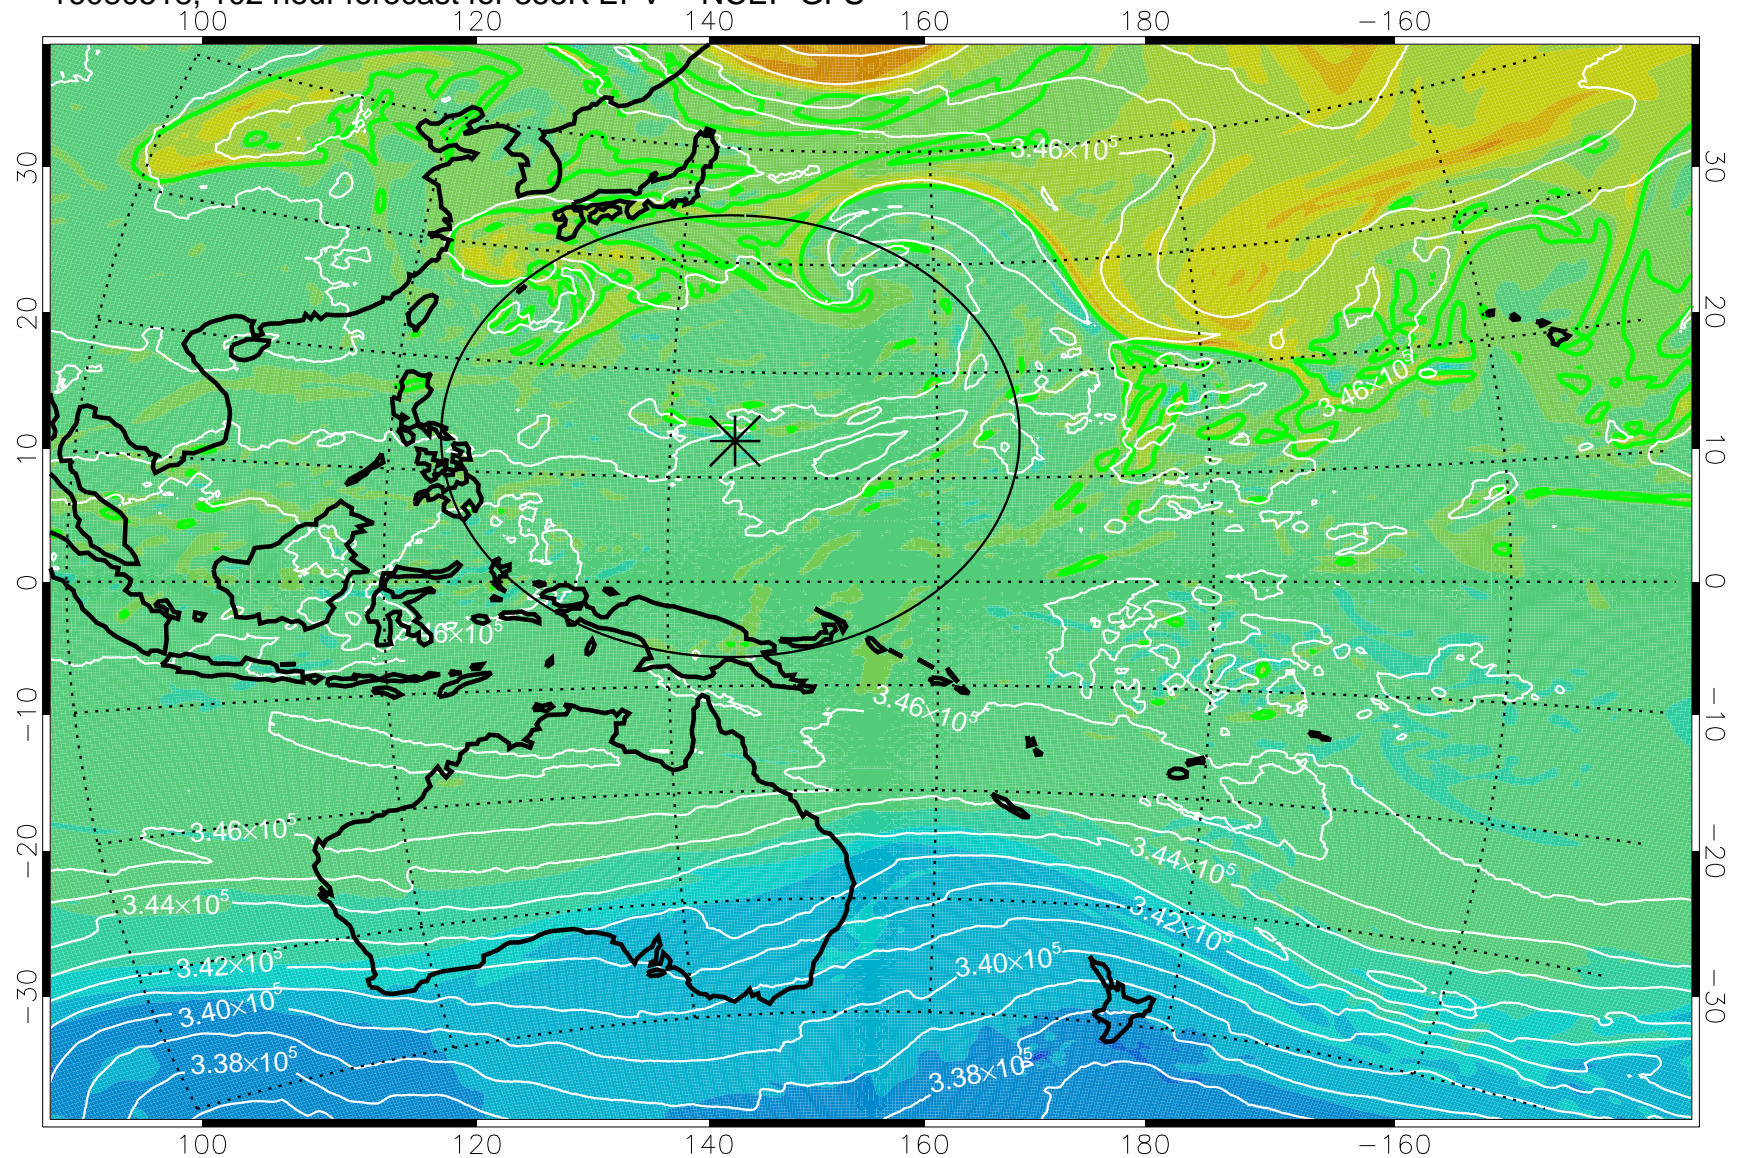

16080418, 78 hour forecast for 355K EPV -- NCEP GFS

355K Montgomery Streamfunction, white
EPV Tropopause (2 PVU) Position
Range ring of 2304 km

16080500, 84 hour forecast for 355K EPV -- NCEP GFS

355K Montgomery Streamfunction, white
EPV Tropopause (2 PVU) Position
Range ring of 2304 km

16080506, 90 hour forecast for 355K EPV -- NCEP GFS

355K Montgomery Streamfunction, white
EPV Tropopause (2 PVU) Position
Range ring of 2304 km

16080512, 96 hour forecast for 355K EPV -- NCEP GFS

355K Montgomery Streamfunction, white
EPV Tropopause (2 PVU) Position
Range ring of 2304 km

16080518, 102 hour forecast for 355K EPV -- NCEP GFS

355K Montgomery Streamfunction, white
EPV Tropopause (2 PVU) Position
Range ring of 2304 km

16080600, 108 hour forecast for 355K EPV -- NCEP GFS

355K Montgomery Streamfunction, white
EPV Tropopause (2 PVU) Position
Range ring of 2304 km

16080606, 114 hour forecast for 355K EPV -- NCEP GFS

355K Montgomery Streamfunction, white
EPV Tropopause (2 PVU) Position
Range ring of 2304 km

16080612, 120 hour forecast for 355K EPV -- NCEP GFS

355K Montgomery Streamfunction, white
EPV Tropopause (2 PVU) Position
Range ring of 2304 km