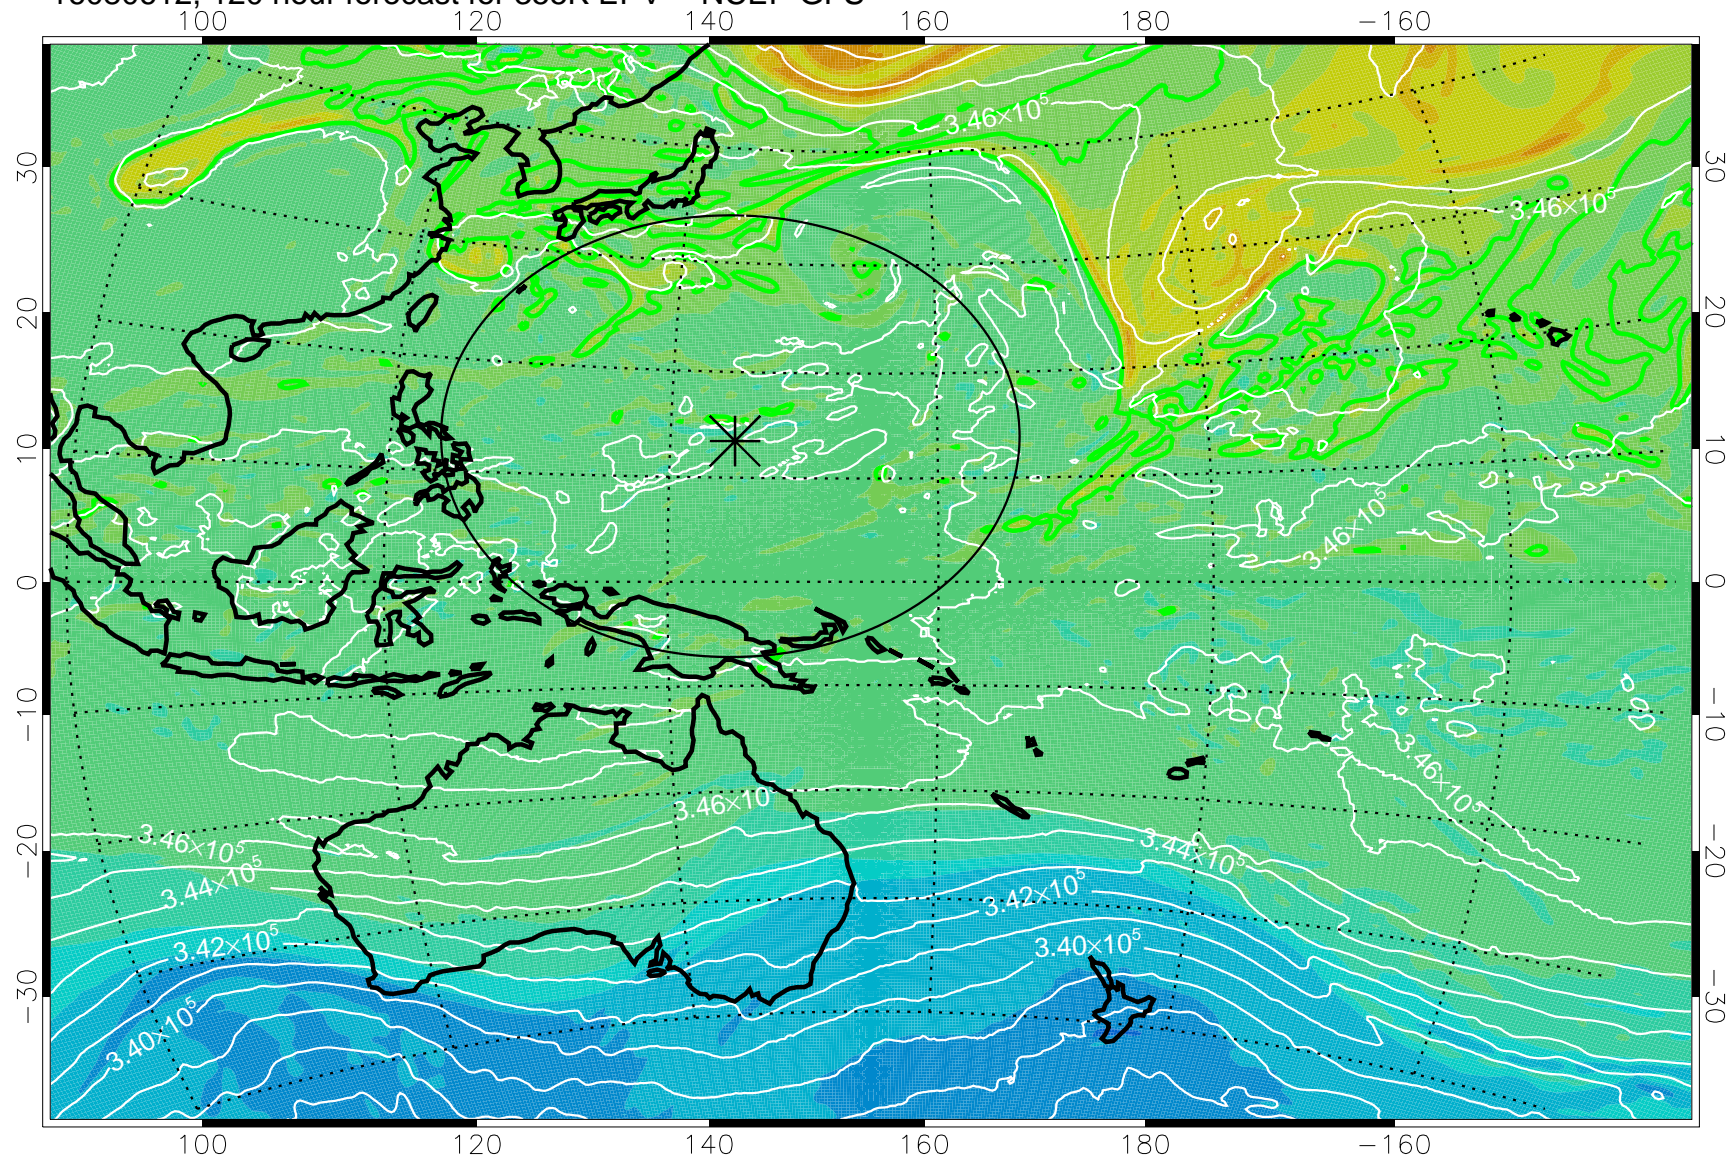

16080506, 90 hour forecast for 355K EPV -- NCEP GFS

355K Montgomery Streamfunction, white
EPV Tropopause (2 PVU) Position
Range ring of 2304 km

16080512, 96 hour forecast for 355K EPV -- NCEP GFS

355K Montgomery Streamfunction, white
EPV Tropopause (2 PVU) Position
Range ring of 2304 km

16080518, 102 hour forecast for 355K EPV -- NCEP GFS

355K Montgomery Streamfunction, white
EPV Tropopause (2 PVU) Position
Range ring of 2304 km

16080600, 108 hour forecast for 355K EPV -- NCEP GFS

355K Montgomery Streamfunction, white
EPV Tropopause (2 PVU) Position
Range ring of 2304 km

16080606, 114 hour forecast for 355K EPV -- NCEP GFS

355K Montgomery Streamfunction, white
EPV Tropopause (2 PVU) Position
Range ring of 2304 km

16080612, 120 hour forecast for 355K EPV -- NCEP GFS

355K Montgomery Streamfunction, white
EPV Tropopause (2 PVU) Position
Range ring of 2304 km