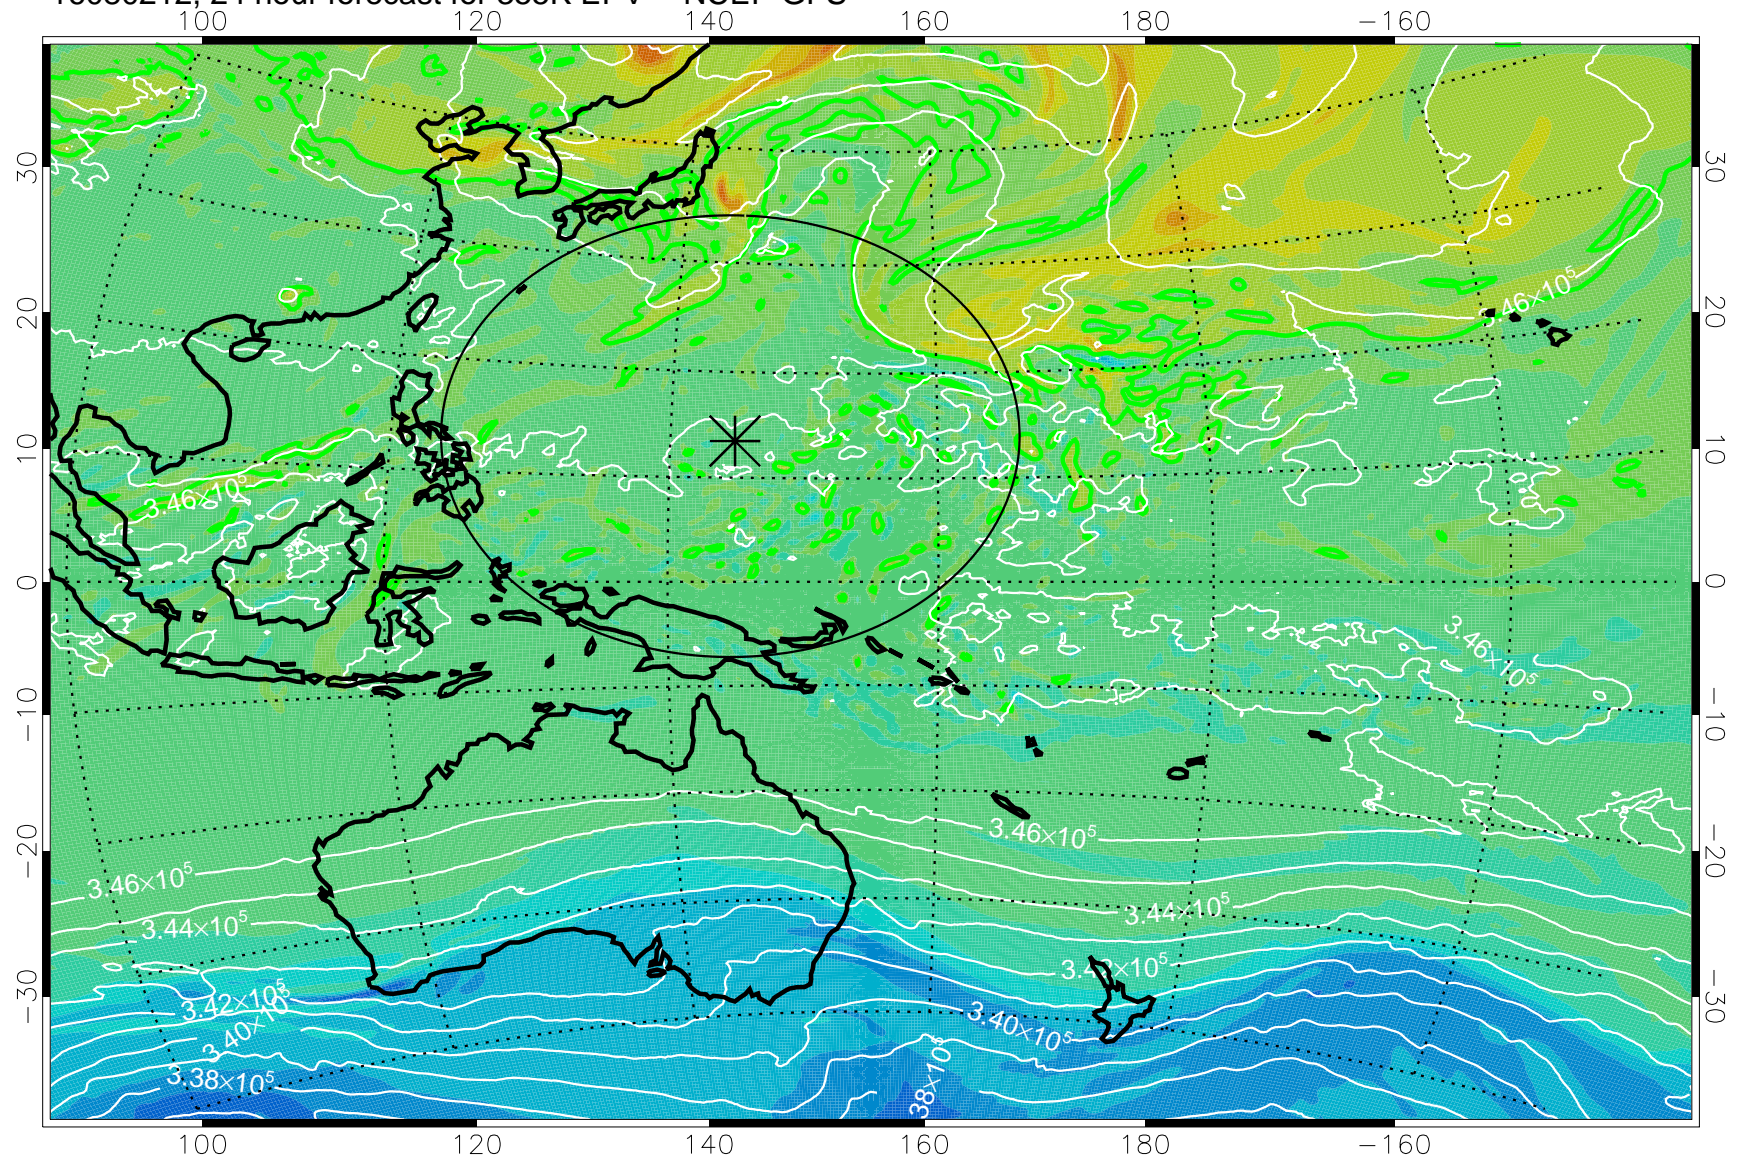

16080118, 6 hour forecast for 355K EPV -- NCEP GFS

355K Montgomery Streamfunction, white
EPV Tropopause (2 PVU) Position
Range ring of 2304 km

16080200, 12 hour forecast for 355K EPV -- NCEP GFS

355K Montgomery Streamfunction, white
EPV Tropopause (2 PVU) Position
Range ring of 2304 km

16080206, 18 hour forecast for 355K EPV -- NCEP GFS

355K Montgomery Streamfunction, white
EPV Tropopause (2 PVU) Position
Range ring of 2304 km

16080212, 24 hour forecast for 355K EPV -- NCEP GFS

355K Montgomery Streamfunction, white
EPV Tropopause (2 PVU) Position
Range ring of 2304 km

16080218, 30 hour forecast for 355K EPV -- NCEP GFS

355K Montgomery Streamfunction, white
EPV Tropopause (2 PVU) Position
Range ring of 2304 km

16080300, 36 hour forecast for 355K EPV -- NCEP GFS

355K Montgomery Streamfunction, white
EPV Tropopause (2 PVU) Position
Range ring of 2304 km

16080306, 42 hour forecast for 355K EPV -- NCEP GFS

355K Montgomery Streamfunction, white
EPV Tropopause (2 PVU) Position
Range ring of 2304 km

16080312, 48 hour forecast for 355K EPV -- NCEP GFS

355K Montgomery Streamfunction, white
EPV Tropopause (2 PVU) Position
Range ring of 2304 km