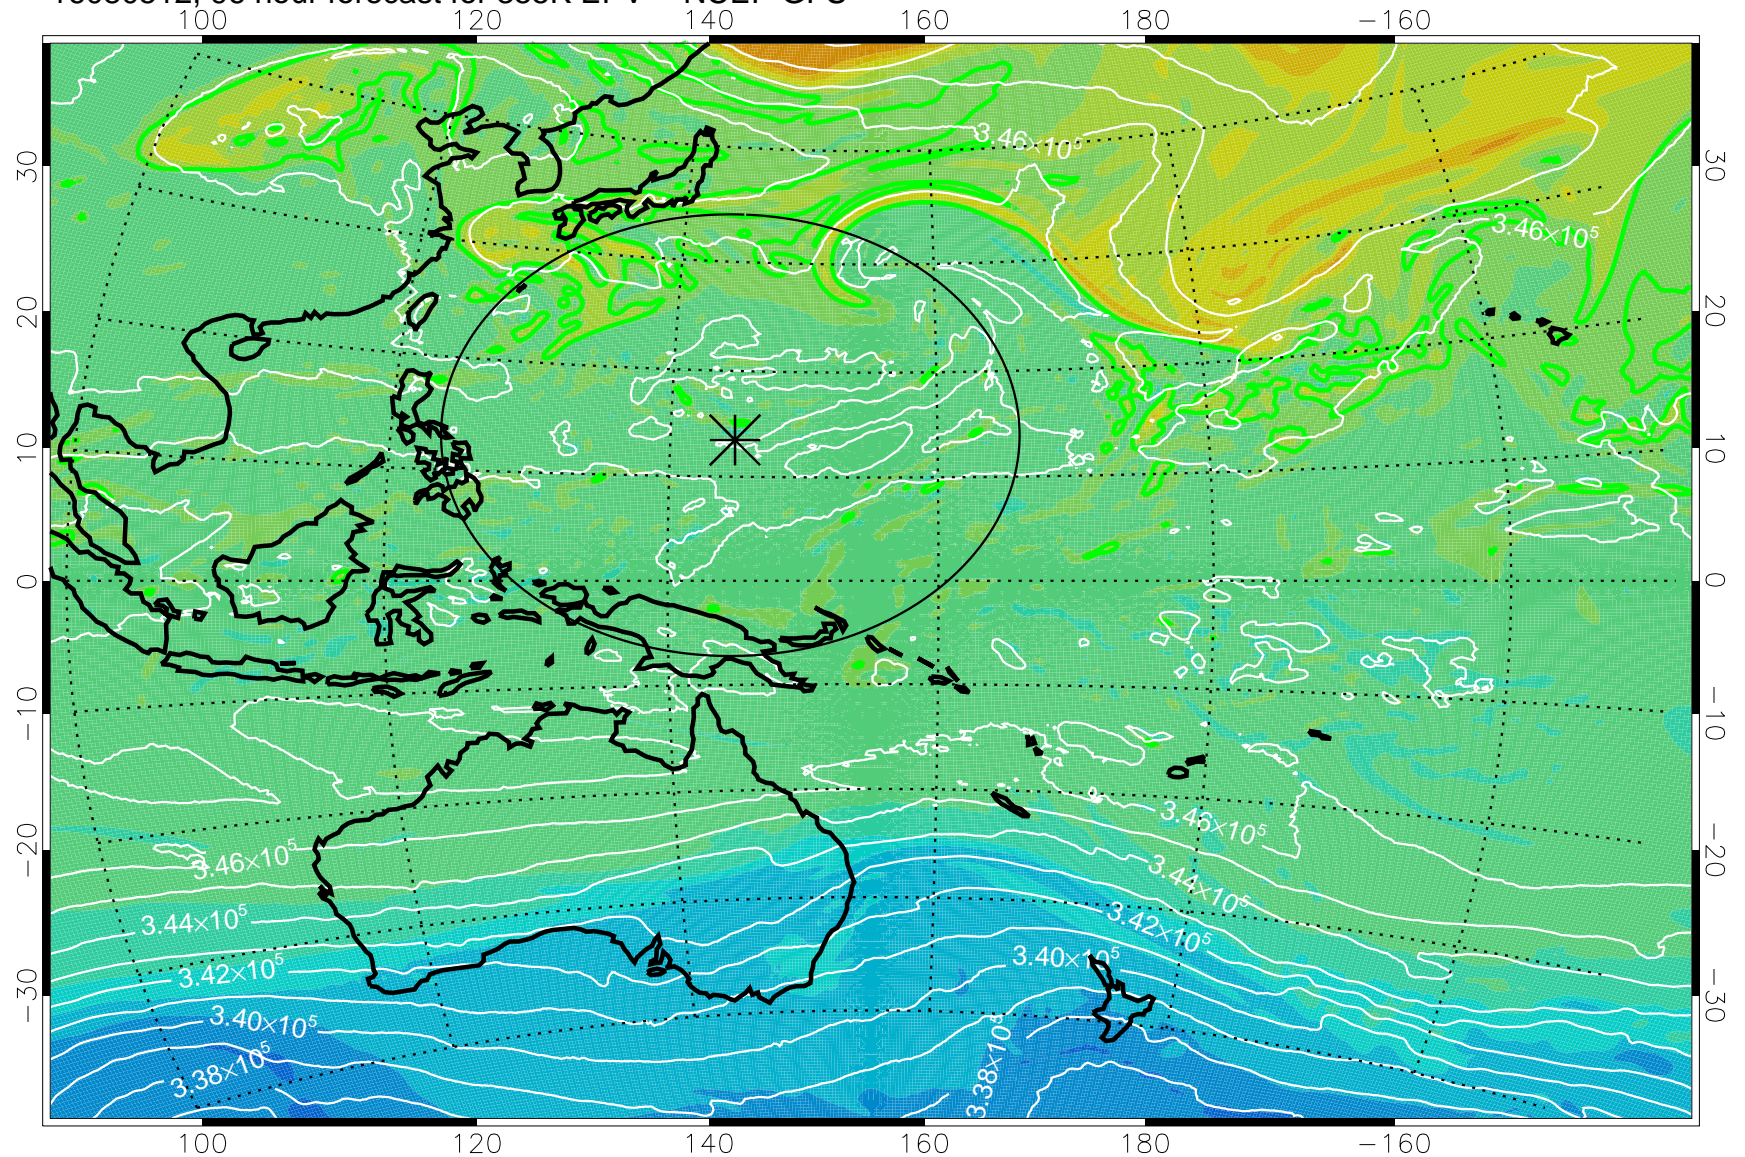

16080406, 66 hour forecast for 355K EPV -- NCEP GFS

355K Montgomery Streamfunction, white
EPV Tropopause (2 PVU) Position
Range ring of 2304 km

16080412, 72 hour forecast for 355K EPV -- NCEP GFS

355K Montgomery Streamfunction, white
EPV Tropopause (2 PVU) Position
Range ring of 2304 km

16080418, 78 hour forecast for 355K EPV -- NCEP GFS

355K Montgomery Streamfunction, white
EPV Tropopause (2 PVU) Position
Range ring of 2304 km

16080500, 84 hour forecast for 355K EPV -- NCEP GFS

355K Montgomery Streamfunction, white
EPV Tropopause (2 PVU) Position
Range ring of 2304 km

16080506, 90 hour forecast for 355K EPV -- NCEP GFS

355K Montgomery Streamfunction, white
EPV Tropopause (2 PVU) Position
Range ring of 2304 km

16080512, 96 hour forecast for 355K EPV -- NCEP GFS

355K Montgomery Streamfunction, white
EPV Tropopause (2 PVU) Position
Range ring of 2304 km

16080518, 102 hour forecast for 355K EPV -- NCEP GFS

355K Montgomery Streamfunction, white
EPV Tropopause (2 PVU) Position
Range ring of 2304 km

16080600, 108 hour forecast for 355K EPV -- NCEP GFS

355K Montgomery Streamfunction, white
EPV Tropopause (2 PVU) Position
Range ring of 2304 km