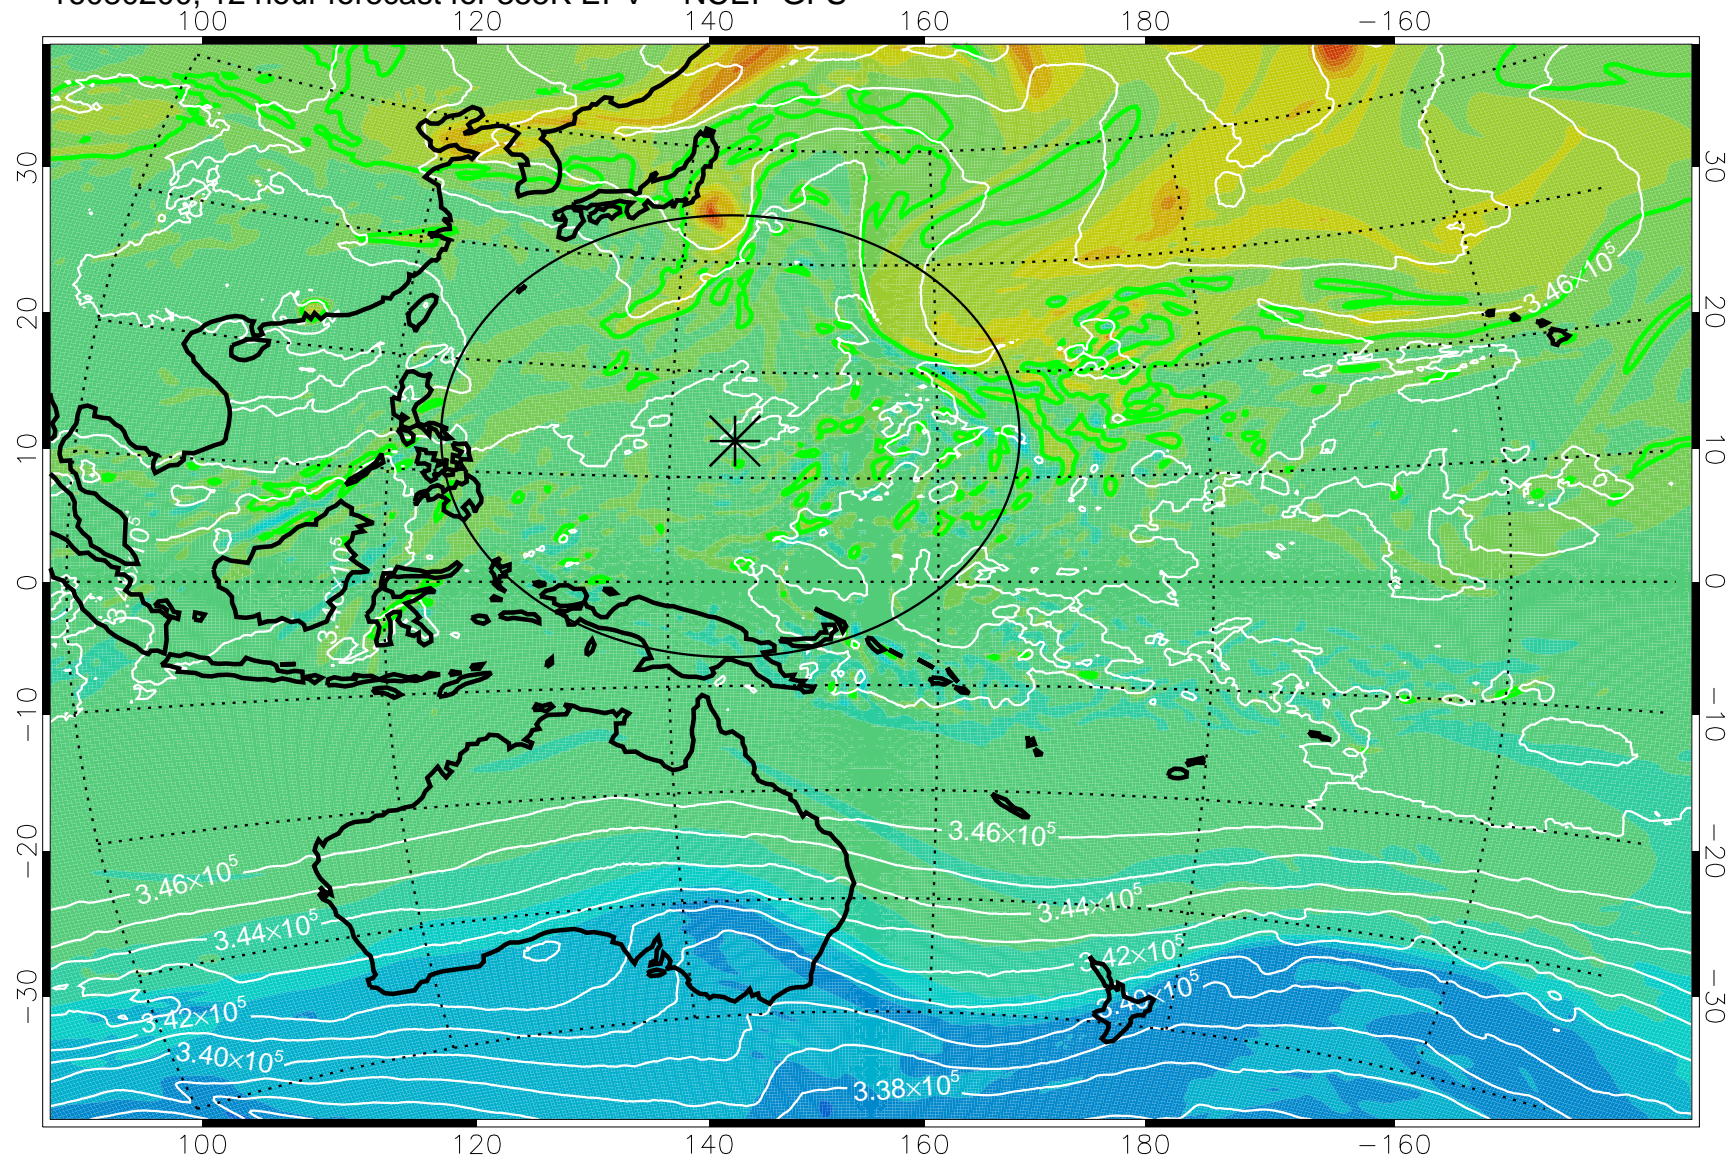

16080118, 6 hour forecast for 355K EPV -- NCEP GFS

355K Montgomery Streamfunction, white
EPV Tropopause (2 PVU) Position
Range ring of 2304 km

16080200, 12 hour forecast for 355K EPV -- NCEP GFS

355K Montgomery Streamfunction, white
EPV Tropopause (2 PVU) Position
Range ring of 2304 km

16080206, 18 hour forecast for 355K EPV -- NCEP GFS

355K Montgomery Streamfunction, white
EPV Tropopause (2 PVU) Position
Range ring of 2304 km

16080212, 24 hour forecast for 355K EPV -- NCEP GFS

355K Montgomery Streamfunction, white
EPV Tropopause (2 PVU) Position
Range ring of 2304 km

16080218, 30 hour forecast for 355K EPV -- NCEP GFS

355K Montgomery Streamfunction, white
EPV Tropopause (2 PVU) Position
Range ring of 2304 km

16080300, 36 hour forecast for 355K EPV -- NCEP GFS

355K Montgomery Streamfunction, white
EPV Tropopause (2 PVU) Position
Range ring of 2304 km

16080306, 42 hour forecast for 355K EPV -- NCEP GFS

355K Montgomery Streamfunction, white
EPV Tropopause (2 PVU) Position
Range ring of 2304 km

16080312, 48 hour forecast for 355K EPV -- NCEP GFS

355K Montgomery Streamfunction, white
EPV Tropopause (2 PVU) Position
Range ring of 2304 km