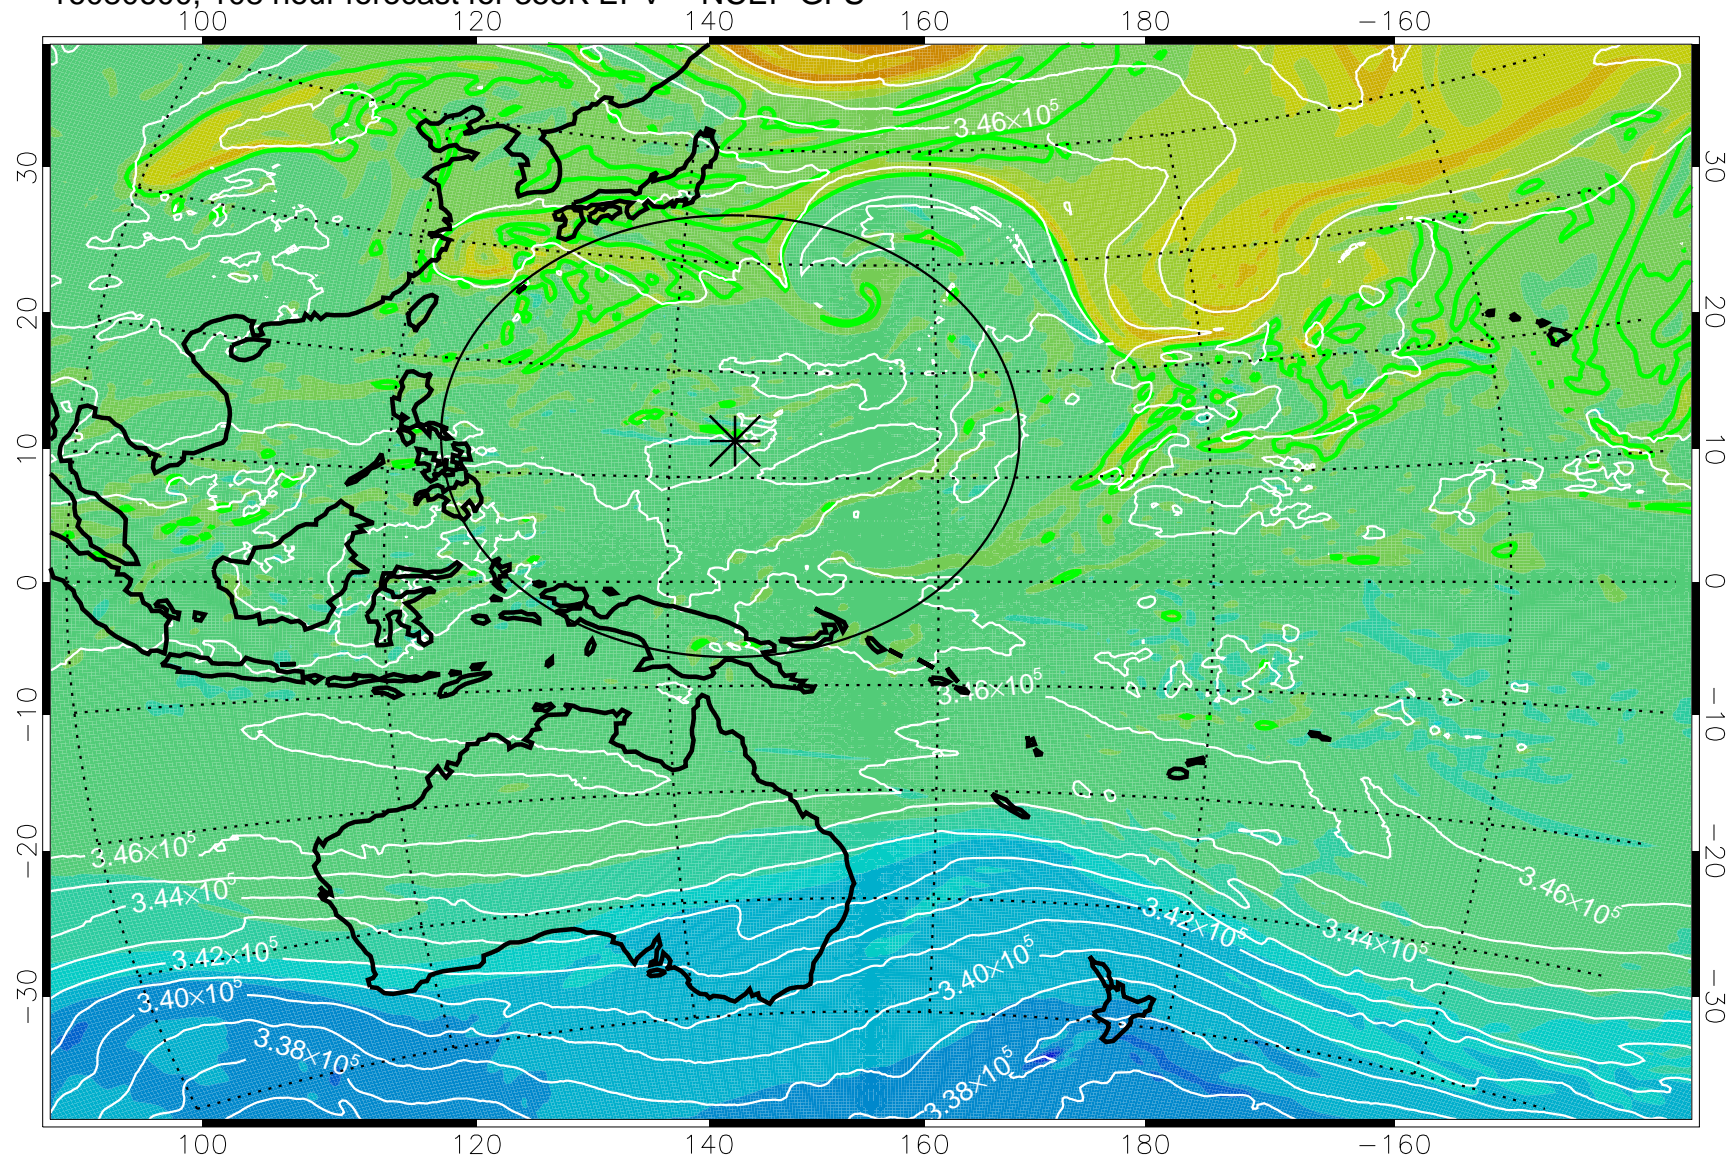

16080418, 78 hour forecast for 355K EPV -- NCEP GFS

355K Montgomery Streamfunction, white
EPV Tropopause (2 PVU) Position
Range ring of 2304 km

16080500, 84 hour forecast for 355K EPV -- NCEP GFS

355K Montgomery Streamfunction, white
EPV Tropopause (2 PVU) Position
Range ring of 2304 km

16080506, 90 hour forecast for 355K EPV -- NCEP GFS

355K Montgomery Streamfunction, white
EPV Tropopause (2 PVU) Position
Range ring of 2304 km

16080512, 96 hour forecast for 355K EPV -- NCEP GFS

355K Montgomery Streamfunction, white
EPV Tropopause (2 PVU) Position
Range ring of 2304 km

16080518, 102 hour forecast for 355K EPV -- NCEP GFS

355K Montgomery Streamfunction, white
EPV Tropopause (2 PVU) Position
Range ring of 2304 km

16080600, 108 hour forecast for 355K EPV -- NCEP GFS

355K Montgomery Streamfunction, white
EPV Tropopause (2 PVU) Position
Range ring of 2304 km

16080606, 114 hour forecast for 355K EPV -- NCEP GFS

355K Montgomery Streamfunction, white
EPV Tropopause (2 PVU) Position
Range ring of 2304 km

16080612, 120 hour forecast for 355K EPV -- NCEP GFS

355K Montgomery Streamfunction, white
EPV Tropopause (2 PVU) Position
Range ring of 2304 km