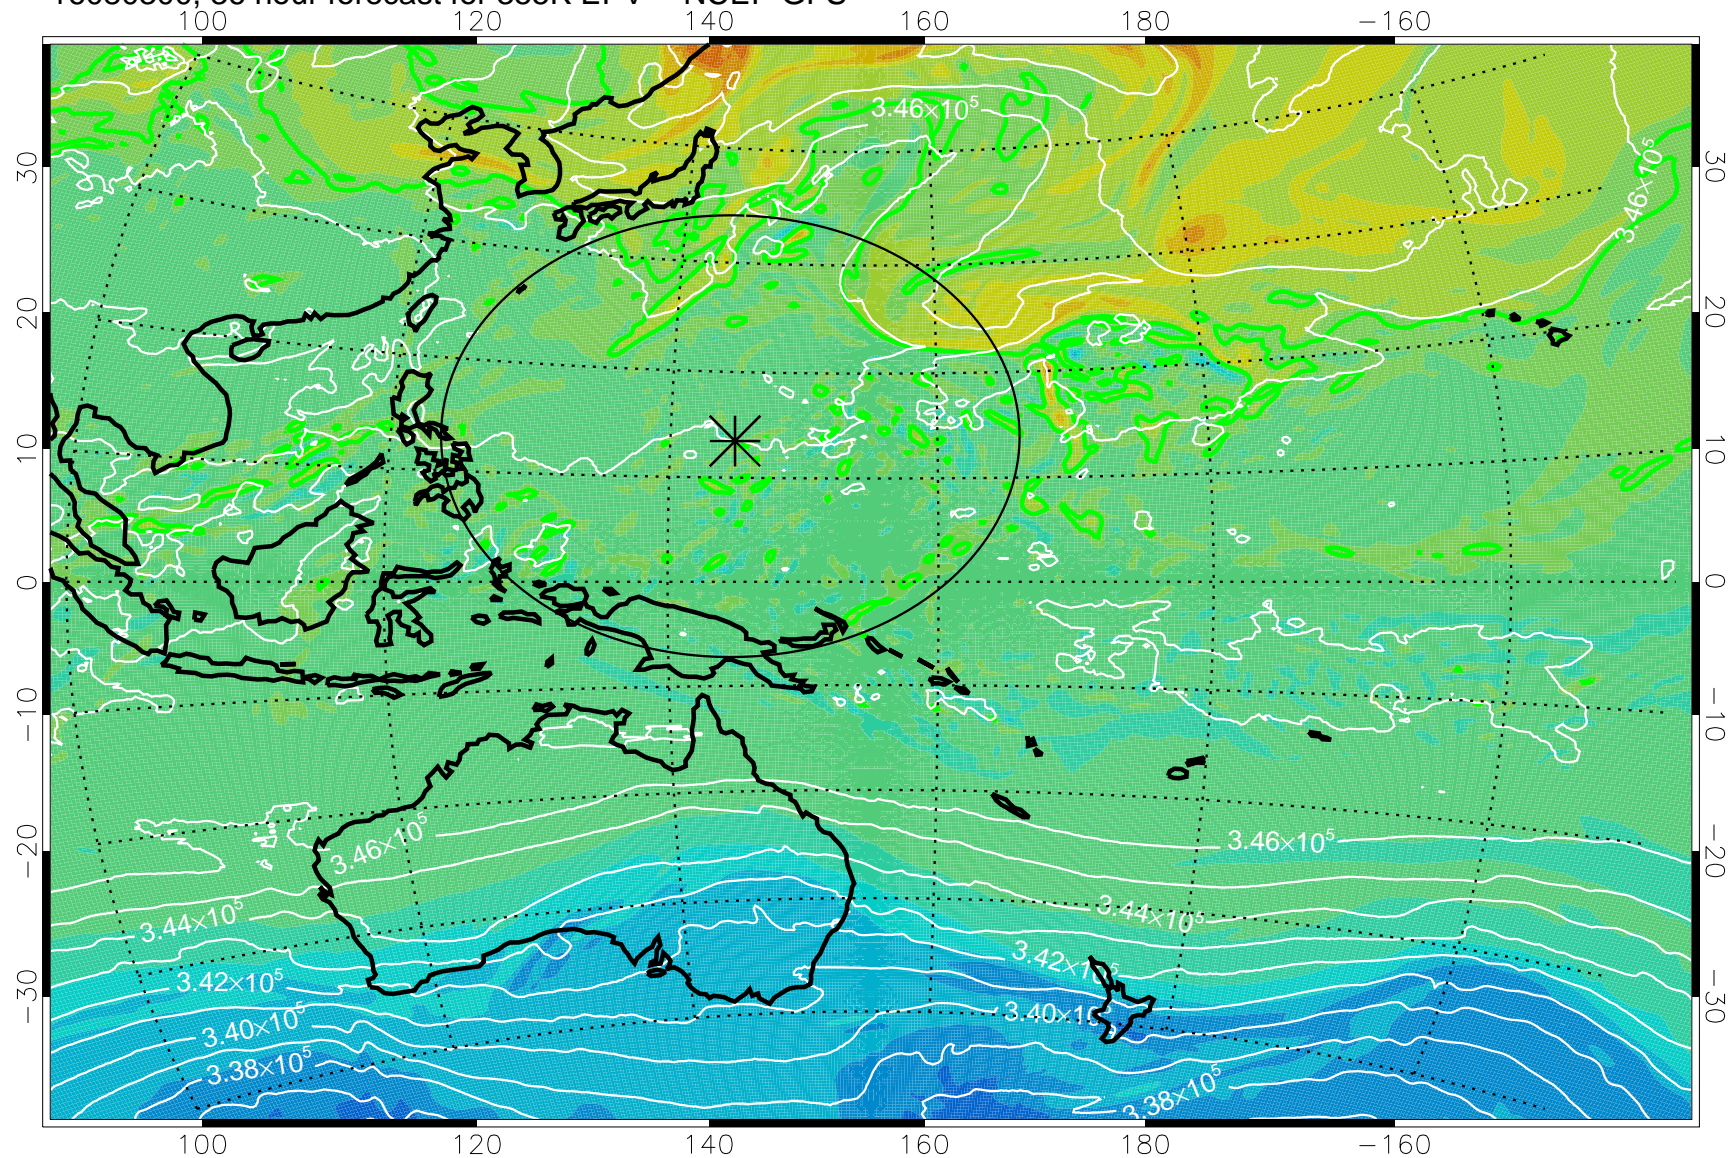

16080206, 18 hour forecast for 355K EPV -- NCEP GFS

355K Montgomery Streamfunction, white
EPV Tropopause (2 PVU) Position
Range ring of 2304 km

16080212, 24 hour forecast for 355K EPV -- NCEP GFS

355K Montgomery Streamfunction, white
EPV Tropopause (2 PVU) Position
Range ring of 2304 km

16080218, 30 hour forecast for 355K EPV -- NCEP GFS

355K Montgomery Streamfunction, white
EPV Tropopause (2 PVU) Position
Range ring of 2304 km

16080300, 36 hour forecast for 355K EPV -- NCEP GFS

355K Montgomery Streamfunction, white
EPV Tropopause (2 PVU) Position
Range ring of 2304 km

16080306, 42 hour forecast for 355K EPV -- NCEP GFS

355K Montgomery Streamfunction, white
EPV Tropopause (2 PVU) Position
Range ring of 2304 km

16080312, 48 hour forecast for 355K EPV -- NCEP GFS

355K Montgomery Streamfunction, white
EPV Tropopause (2 PVU) Position
Range ring of 2304 km

16080318, 54 hour forecast for 355K EPV -- NCEP GFS

355K Montgomery Streamfunction, white
EPV Tropopause (2 PVU) Position
Range ring of 2304 km

16080400, 60 hour forecast for 355K EPV -- NCEP GFS

355K Montgomery Streamfunction, white
EPV Tropopause (2 PVU) Position
Range ring of 2304 km