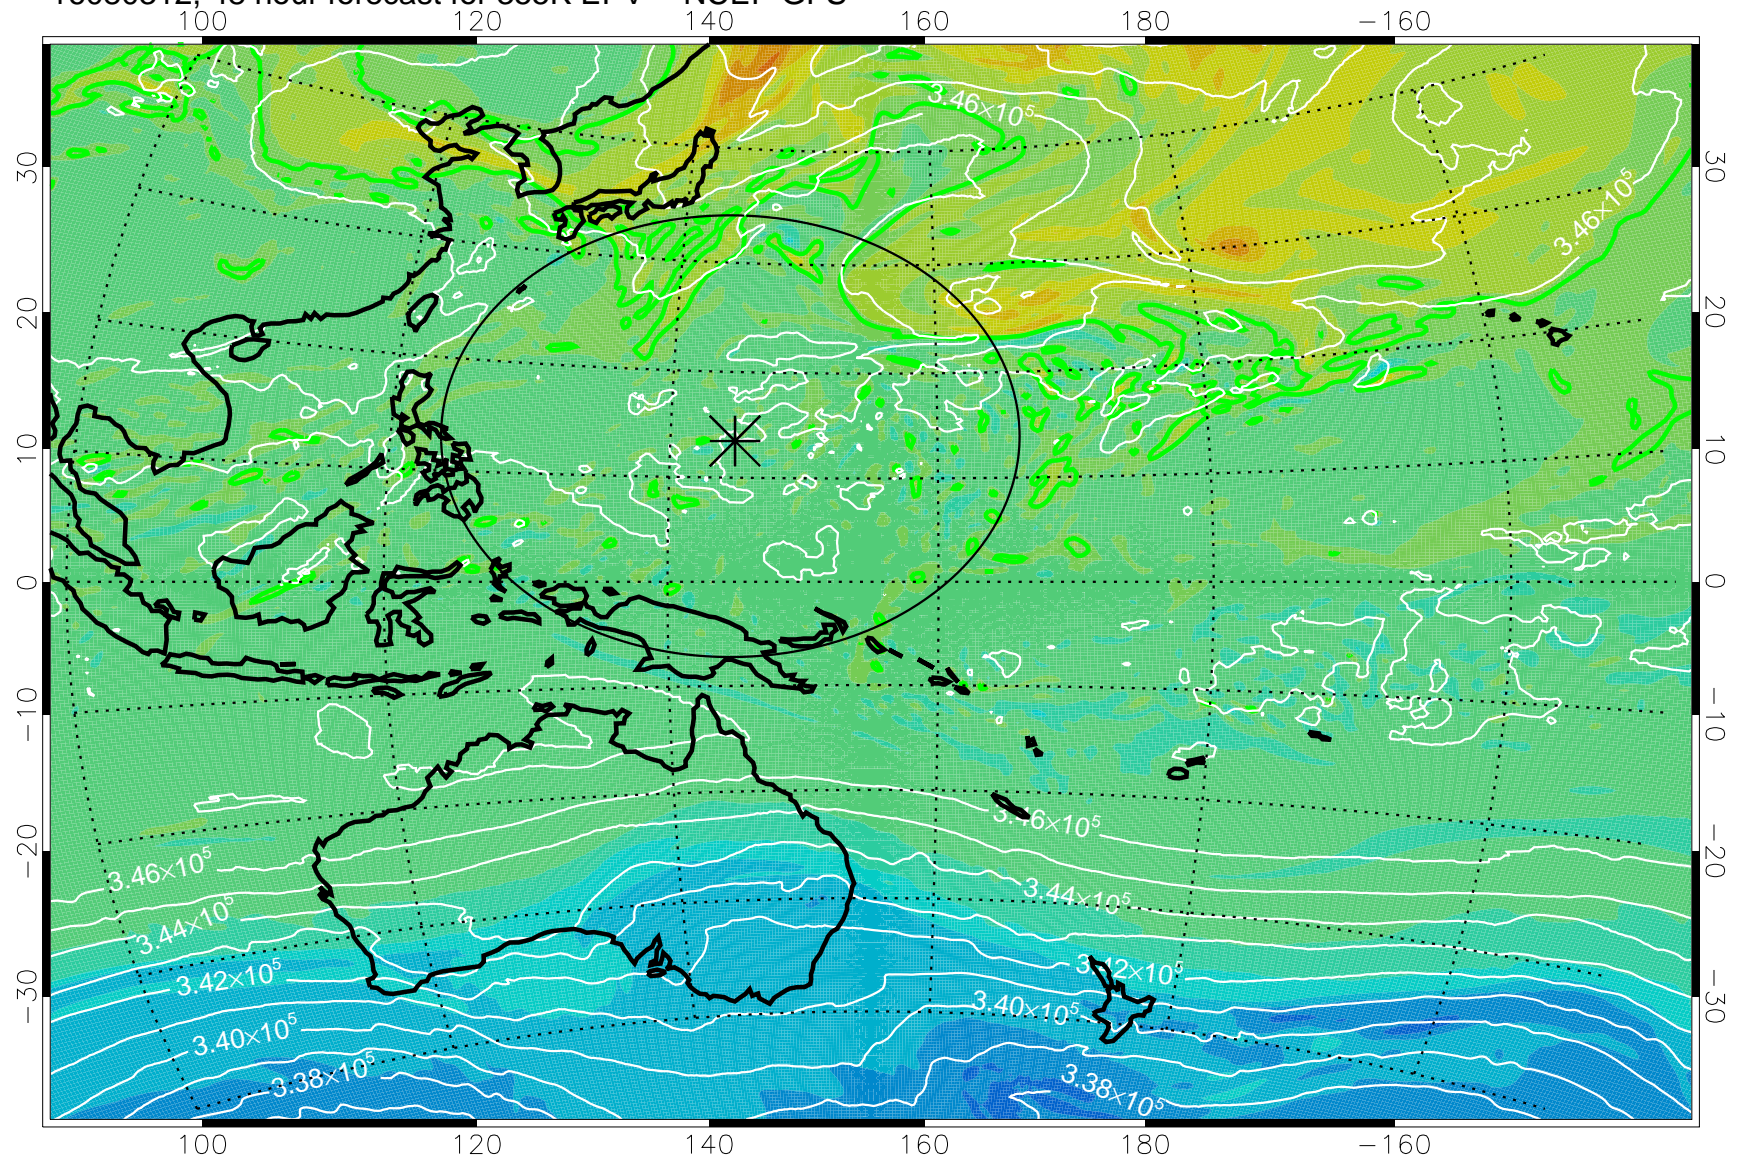

16080218, 30 hour forecast for 355K EPV -- NCEP GFS

355K Montgomery Streamfunction, white
EPV Tropopause (2 PVU) Position
Range ring of 2304 km

16080300, 36 hour forecast for 355K EPV -- NCEP GFS

355K Montgomery Streamfunction, white
EPV Tropopause (2 PVU) Position
Range ring of 2304 km

16080306, 42 hour forecast for 355K EPV -- NCEP GFS

355K Montgomery Streamfunction, white
EPV Tropopause (2 PVU) Position
Range ring of 2304 km

16080312, 48 hour forecast for 355K EPV -- NCEP GFS

355K Montgomery Streamfunction, white
EPV Tropopause (2 PVU) Position
Range ring of 2304 km

16080318, 54 hour forecast for 355K EPV -- NCEP GFS

355K Montgomery Streamfunction, white
EPV Tropopause (2 PVU) Position
Range ring of 2304 km

16080400, 60 hour forecast for 355K EPV -- NCEP GFS

355K Montgomery Streamfunction, white
EPV Tropopause (2 PVU) Position
Range ring of 2304 km

16080406, 66 hour forecast for 355K EPV -- NCEP GFS

355K Montgomery Streamfunction, white
EPV Tropopause (2 PVU) Position
Range ring of 2304 km

16080412, 72 hour forecast for 355K EPV -- NCEP GFS

355K Montgomery Streamfunction, white
EPV Tropopause (2 PVU) Position
Range ring of 2304 km