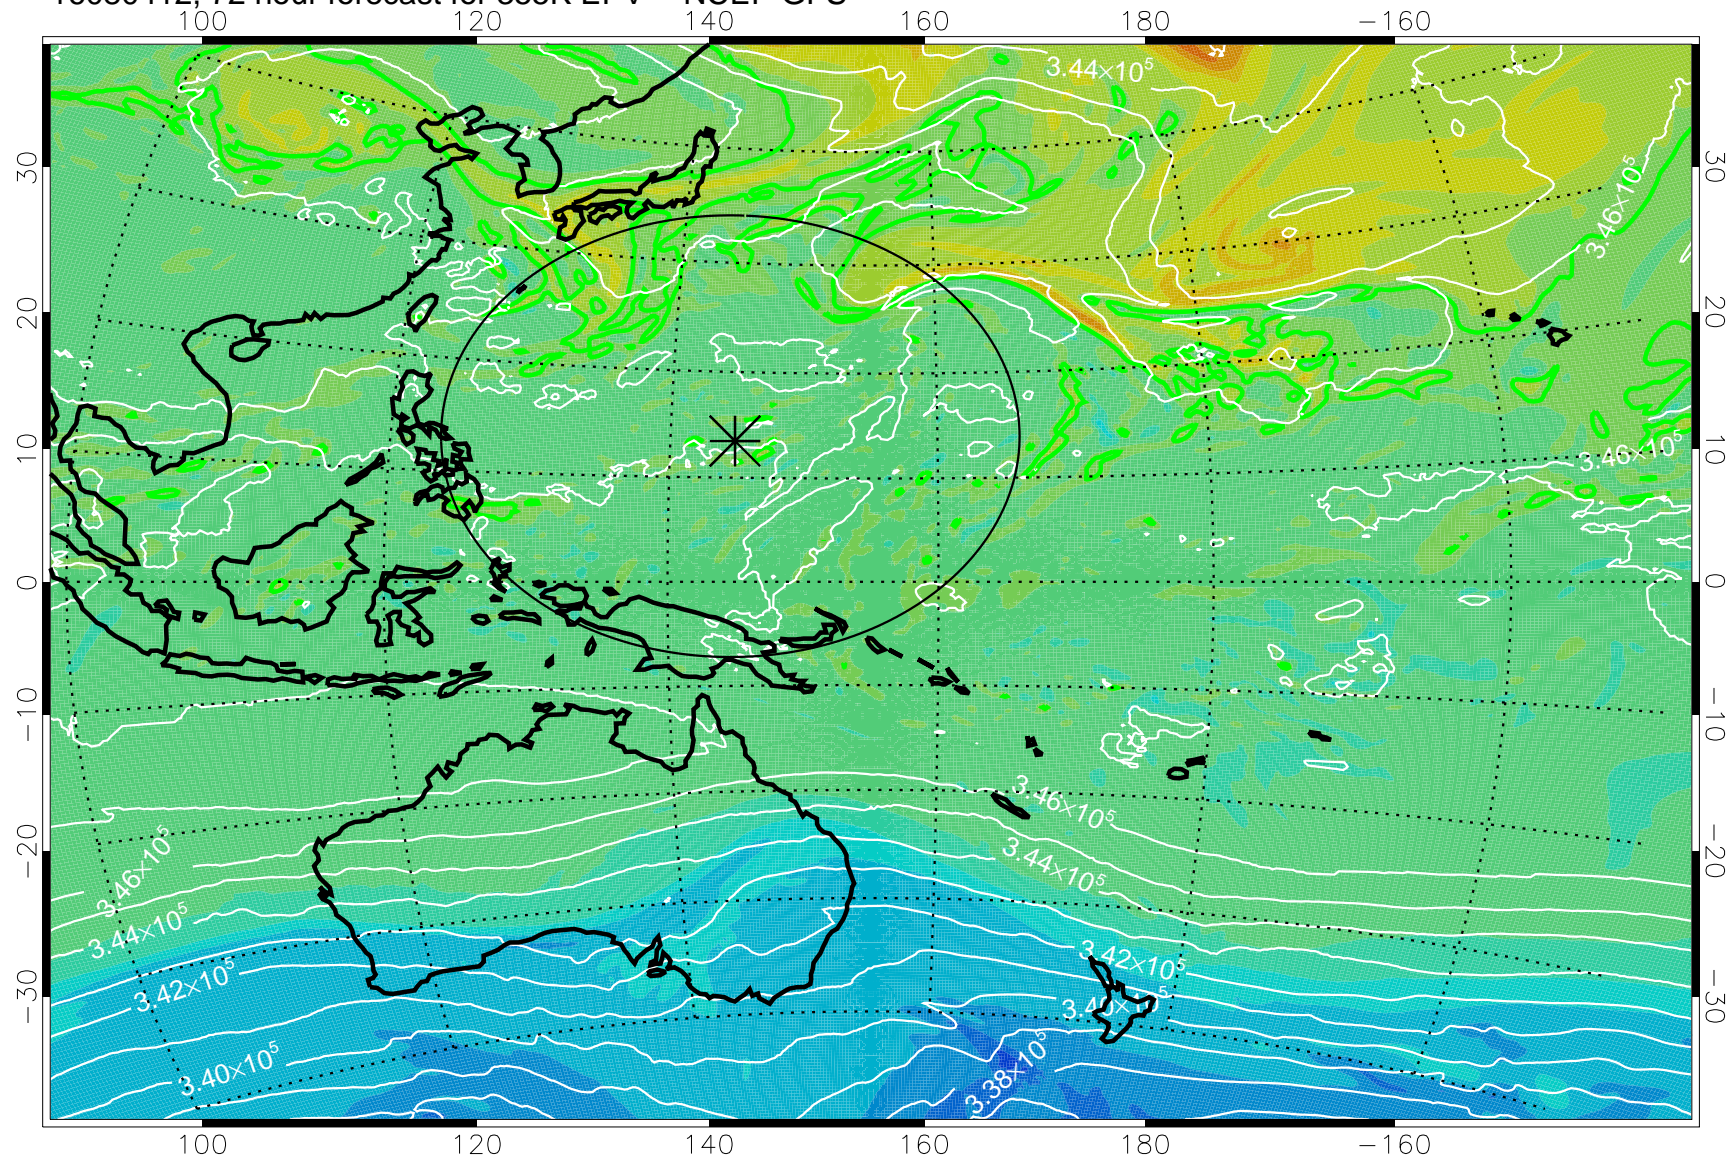

16080306, 42 hour forecast for 355K EPV -- NCEP GFS

355K Montgomery Streamfunction, white
EPV Tropopause (2 PVU) Position
Range ring of 2304 km

16080312, 48 hour forecast for 355K EPV -- NCEP GFS

355K Montgomery Streamfunction, white
EPV Tropopause (2 PVU) Position
Range ring of 2304 km

16080318, 54 hour forecast for 355K EPV -- NCEP GFS

355K Montgomery Streamfunction, white
EPV Tropopause (2 PVU) Position
Range ring of 2304 km

16080400, 60 hour forecast for 355K EPV -- NCEP GFS

355K Montgomery Streamfunction, white
EPV Tropopause (2 PVU) Position
Range ring of 2304 km

16080406, 66 hour forecast for 355K EPV -- NCEP GFS

355K Montgomery Streamfunction, white
EPV Tropopause (2 PVU) Position
Range ring of 2304 km

16080412, 72 hour forecast for 355K EPV -- NCEP GFS

355K Montgomery Streamfunction, white
EPV Tropopause (2 PVU) Position
Range ring of 2304 km

16080418, 78 hour forecast for 355K EPV -- NCEP GFS

355K Montgomery Streamfunction, white
EPV Tropopause (2 PVU) Position
Range ring of 2304 km

16080500, 84 hour forecast for 355K EPV -- NCEP GFS

355K Montgomery Streamfunction, white
EPV Tropopause (2 PVU) Position
Range ring of 2304 km