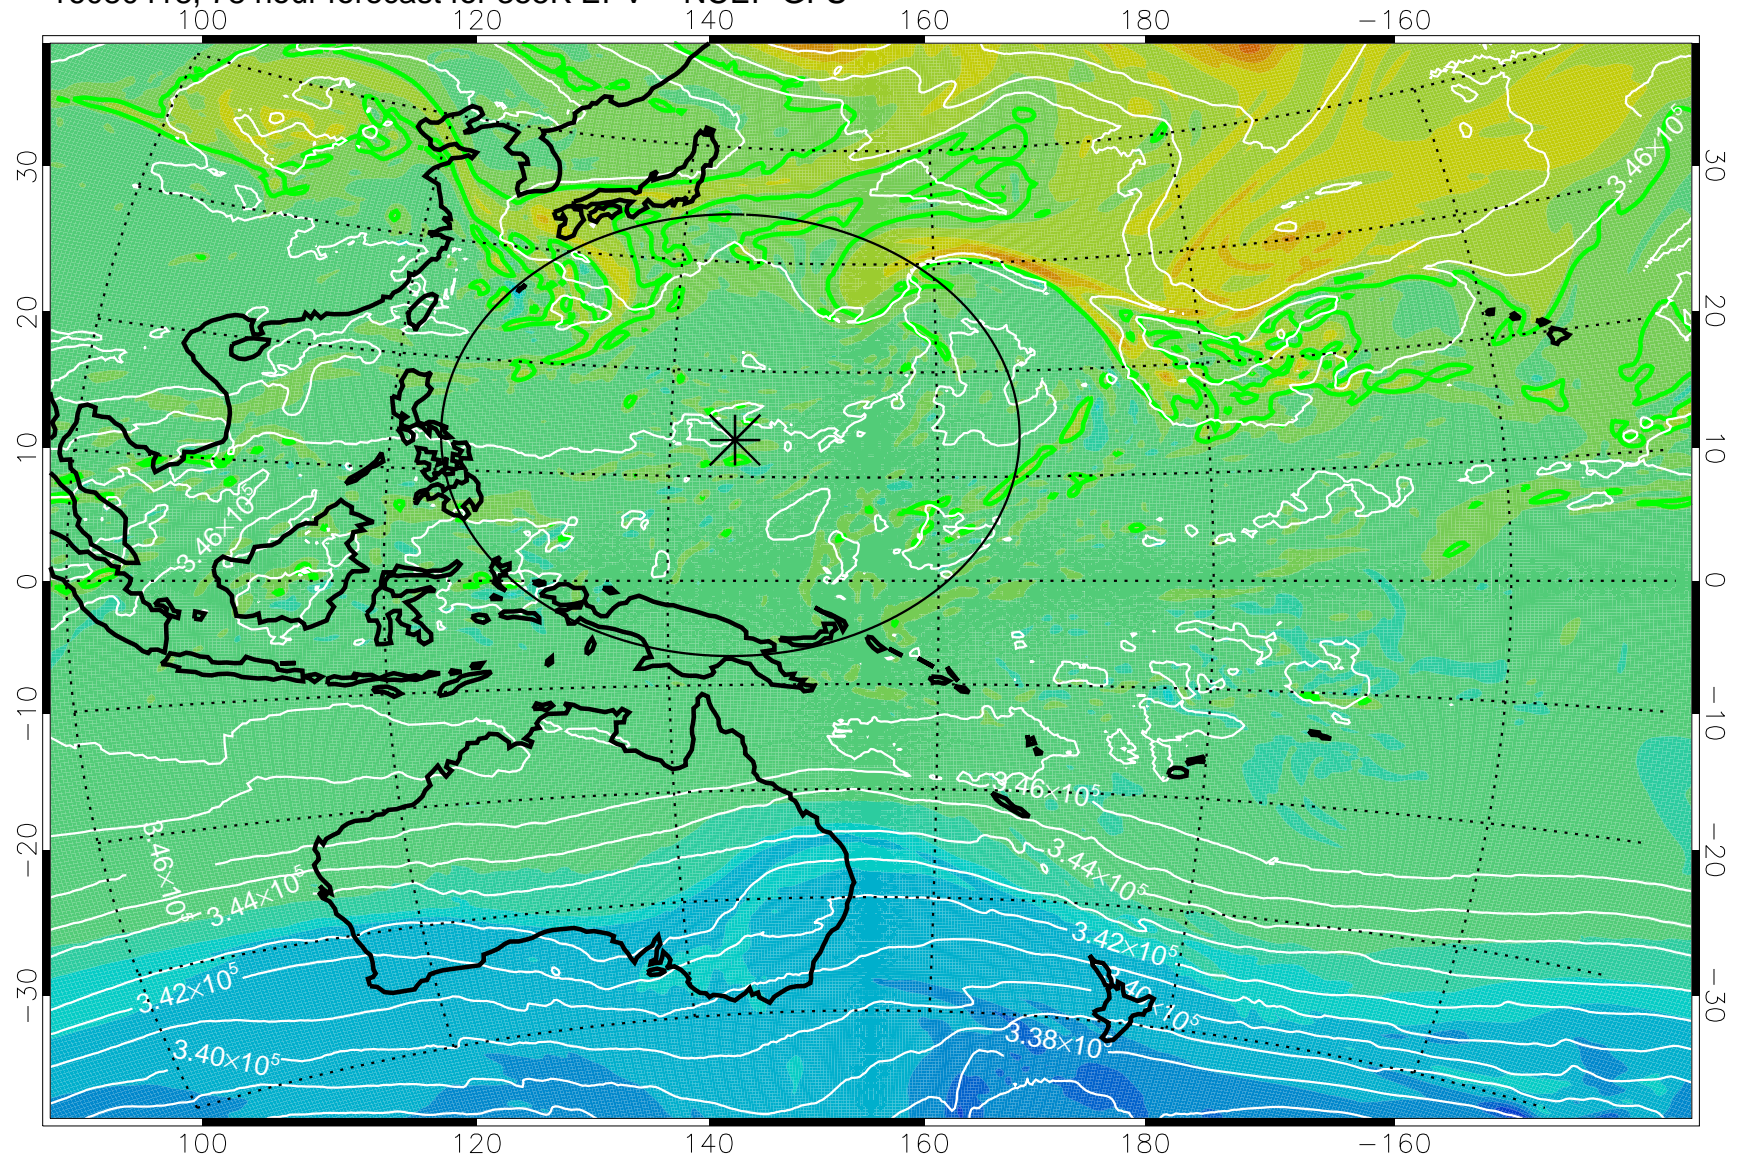

16080318, 54 hour forecast for 355K EPV -- NCEP GFS

355K Montgomery Streamfunction, white
EPV Tropopause (2 PVU) Position
Range ring of 2304 km

16080400, 60 hour forecast for 355K EPV -- NCEP GFS

355K Montgomery Streamfunction, white
EPV Tropopause (2 PVU) Position
Range ring of 2304 km

16080406, 66 hour forecast for 355K EPV -- NCEP GFS

355K Montgomery Streamfunction, white
EPV Tropopause (2 PVU) Position
Range ring of 2304 km

16080412, 72 hour forecast for 355K EPV -- NCEP GFS

355K Montgomery Streamfunction, white
EPV Tropopause (2 PVU) Position
Range ring of 2304 km

16080418, 78 hour forecast for 355K EPV -- NCEP GFS

355K Montgomery Streamfunction, white
EPV Tropopause (2 PVU) Position
Range ring of 2304 km

16080500, 84 hour forecast for 355K EPV -- NCEP GFS

355K Montgomery Streamfunction, white
EPV Tropopause (2 PVU) Position
Range ring of 2304 km

16080506, 90 hour forecast for 355K EPV -- NCEP GFS

355K Montgomery Streamfunction, white
EPV Tropopause (2 PVU) Position
Range ring of 2304 km

16080512, 96 hour forecast for 355K EPV -- NCEP GFS

355K Montgomery Streamfunction, white
EPV Tropopause (2 PVU) Position
Range ring of 2304 km