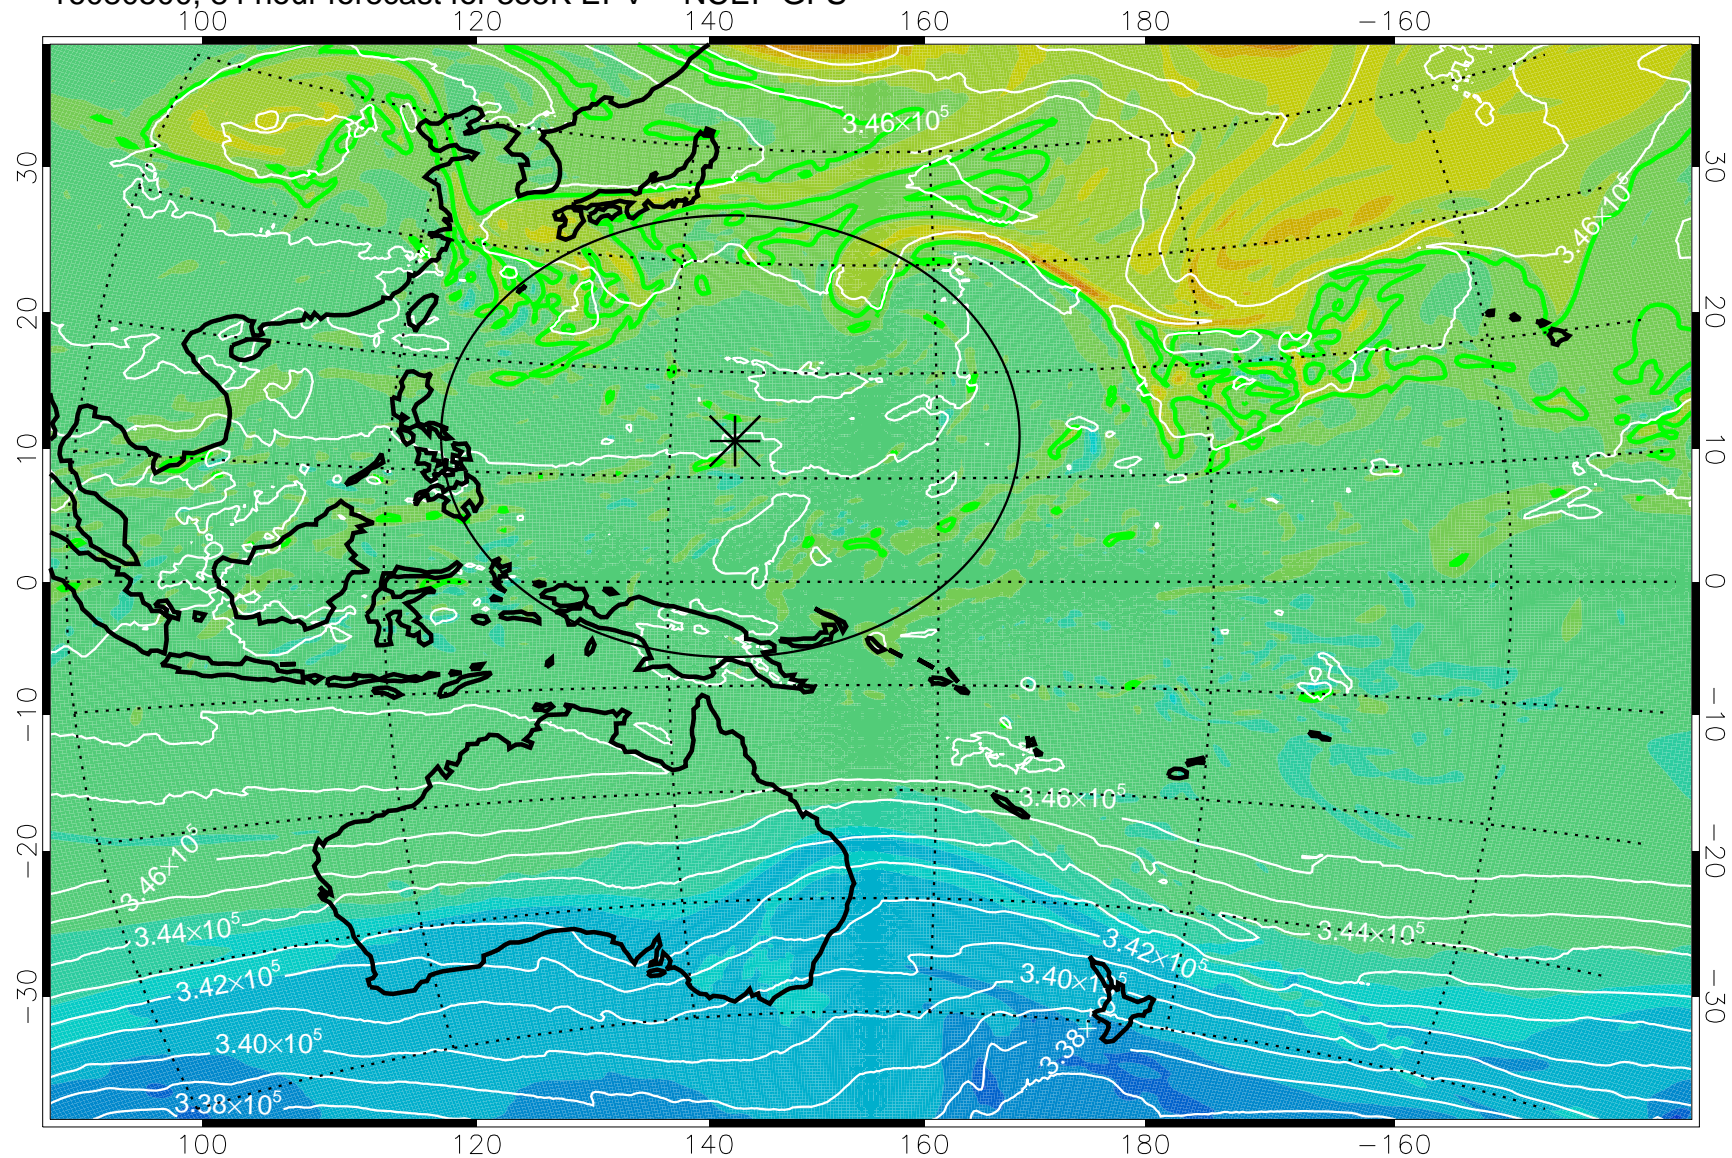

16080318, 54 hour forecast for 355K EPV -- NCEP GFS

355K Montgomery Streamfunction, white
EPV Tropopause (2 PVU) Position
Range ring of 2304 km

16080400, 60 hour forecast for 355K EPV -- NCEP GFS

355K Montgomery Streamfunction, white
EPV Tropopause (2 PVU) Position
Range ring of 2304 km

16080406, 66 hour forecast for 355K EPV -- NCEP GFS

355K Montgomery Streamfunction, white
EPV Tropopause (2 PVU) Position
Range ring of 2304 km

16080412, 72 hour forecast for 355K EPV -- NCEP GFS

355K Montgomery Streamfunction, white
EPV Tropopause (2 PVU) Position
Range ring of 2304 km

16080418, 78 hour forecast for 355K EPV -- NCEP GFS

355K Montgomery Streamfunction, white
EPV Tropopause (2 PVU) Position
Range ring of 2304 km

16080500, 84 hour forecast for 355K EPV -- NCEP GFS

355K Montgomery Streamfunction, white
EPV Tropopause (2 PVU) Position
Range ring of 2304 km

16080506, 90 hour forecast for 355K EPV -- NCEP GFS

355K Montgomery Streamfunction, white
EPV Tropopause (2 PVU) Position
Range ring of 2304 km

16080512, 96 hour forecast for 355K EPV -- NCEP GFS

355K Montgomery Streamfunction, white
EPV Tropopause (2 PVU) Position
Range ring of 2304 km