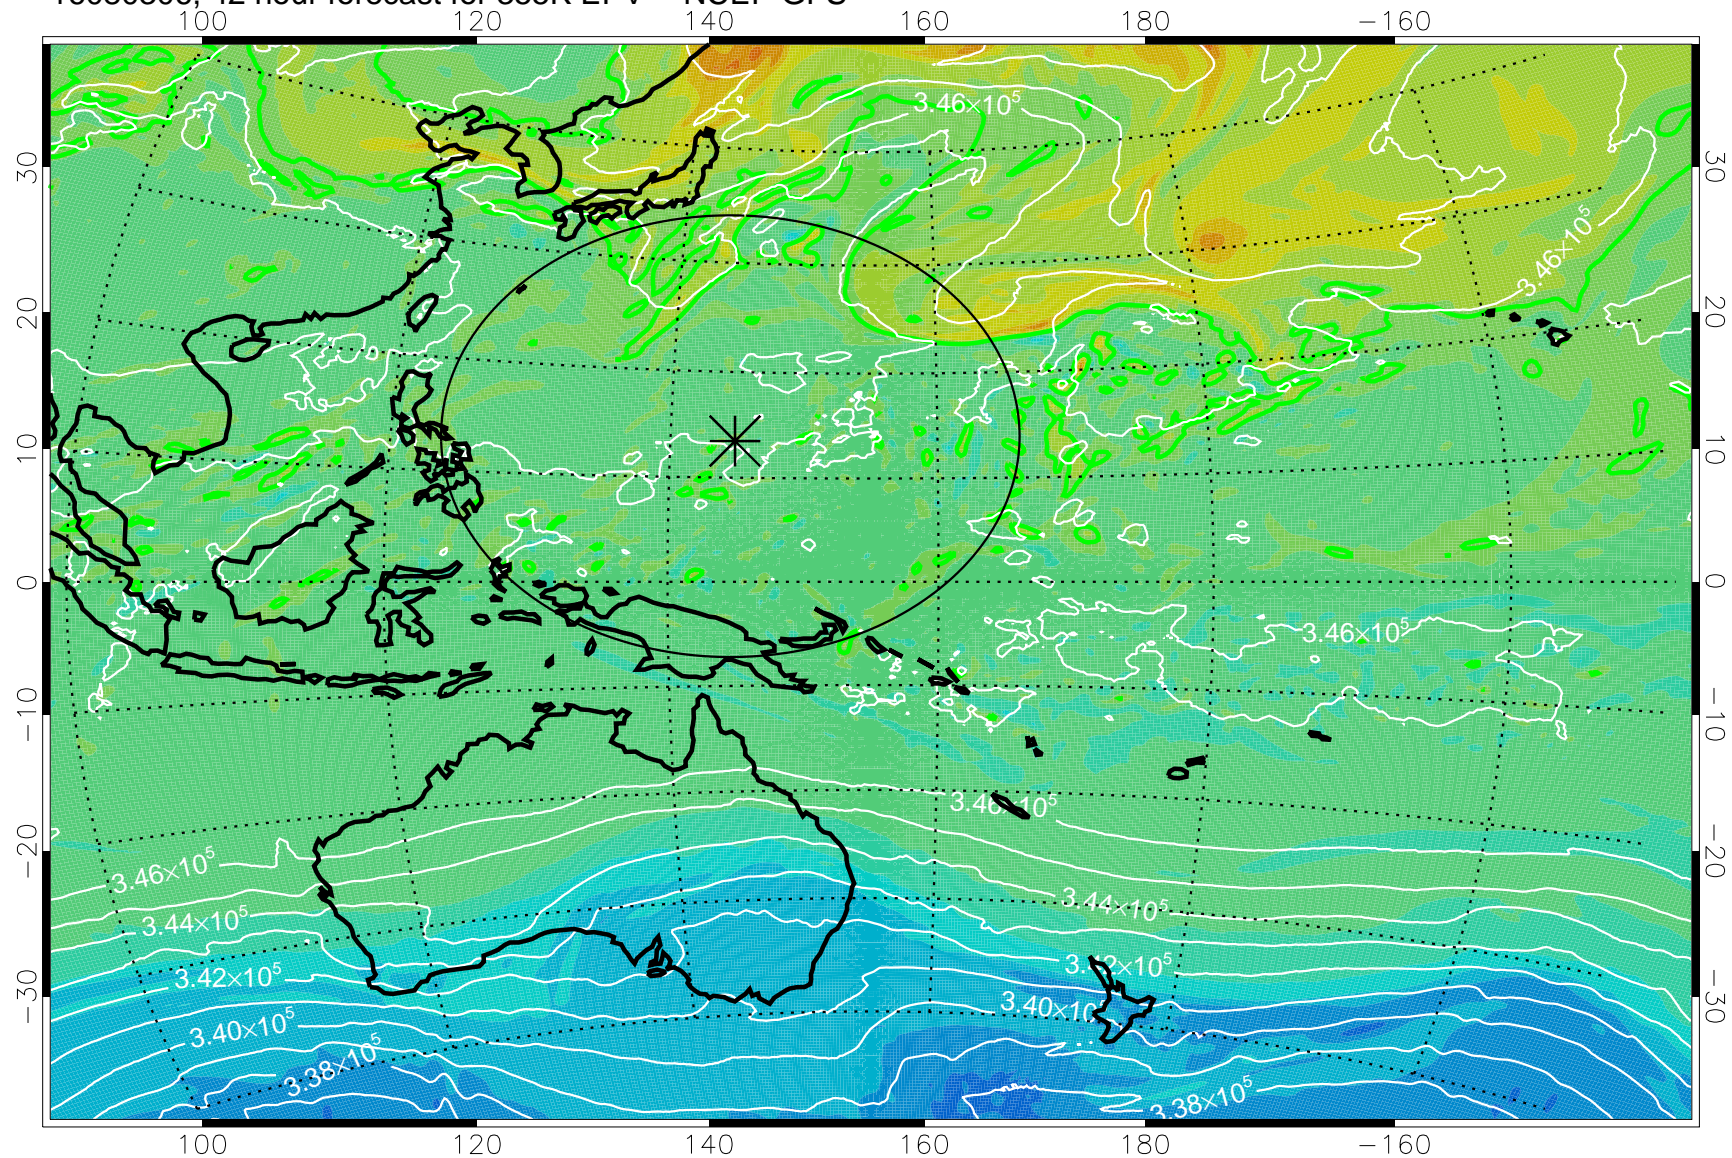

16080218, 30 hour forecast for 355K EPV -- NCEP GFS

355K Montgomery Streamfunction, white
EPV Tropopause (2 PVU) Position
Range ring of 2304 km

16080300, 36 hour forecast for 355K EPV -- NCEP GFS

355K Montgomery Streamfunction, white
EPV Tropopause (2 PVU) Position
Range ring of 2304 km

16080306, 42 hour forecast for 355K EPV -- NCEP GFS

355K Montgomery Streamfunction, white
EPV Tropopause (2 PVU) Position
Range ring of 2304 km

16080312, 48 hour forecast for 355K EPV -- NCEP GFS

355K Montgomery Streamfunction, white
EPV Tropopause (2 PVU) Position
Range ring of 2304 km

16080318, 54 hour forecast for 355K EPV -- NCEP GFS

355K Montgomery Streamfunction, white
EPV Tropopause (2 PVU) Position
Range ring of 2304 km

16080400, 60 hour forecast for 355K EPV -- NCEP GFS

355K Montgomery Streamfunction, white
EPV Tropopause (2 PVU) Position
Range ring of 2304 km

16080406, 66 hour forecast for 355K EPV -- NCEP GFS

355K Montgomery Streamfunction, white
EPV Tropopause (2 PVU) Position
Range ring of 2304 km

16080412, 72 hour forecast for 355K EPV -- NCEP GFS

355K Montgomery Streamfunction, white
EPV Tropopause (2 PVU) Position
Range ring of 2304 km