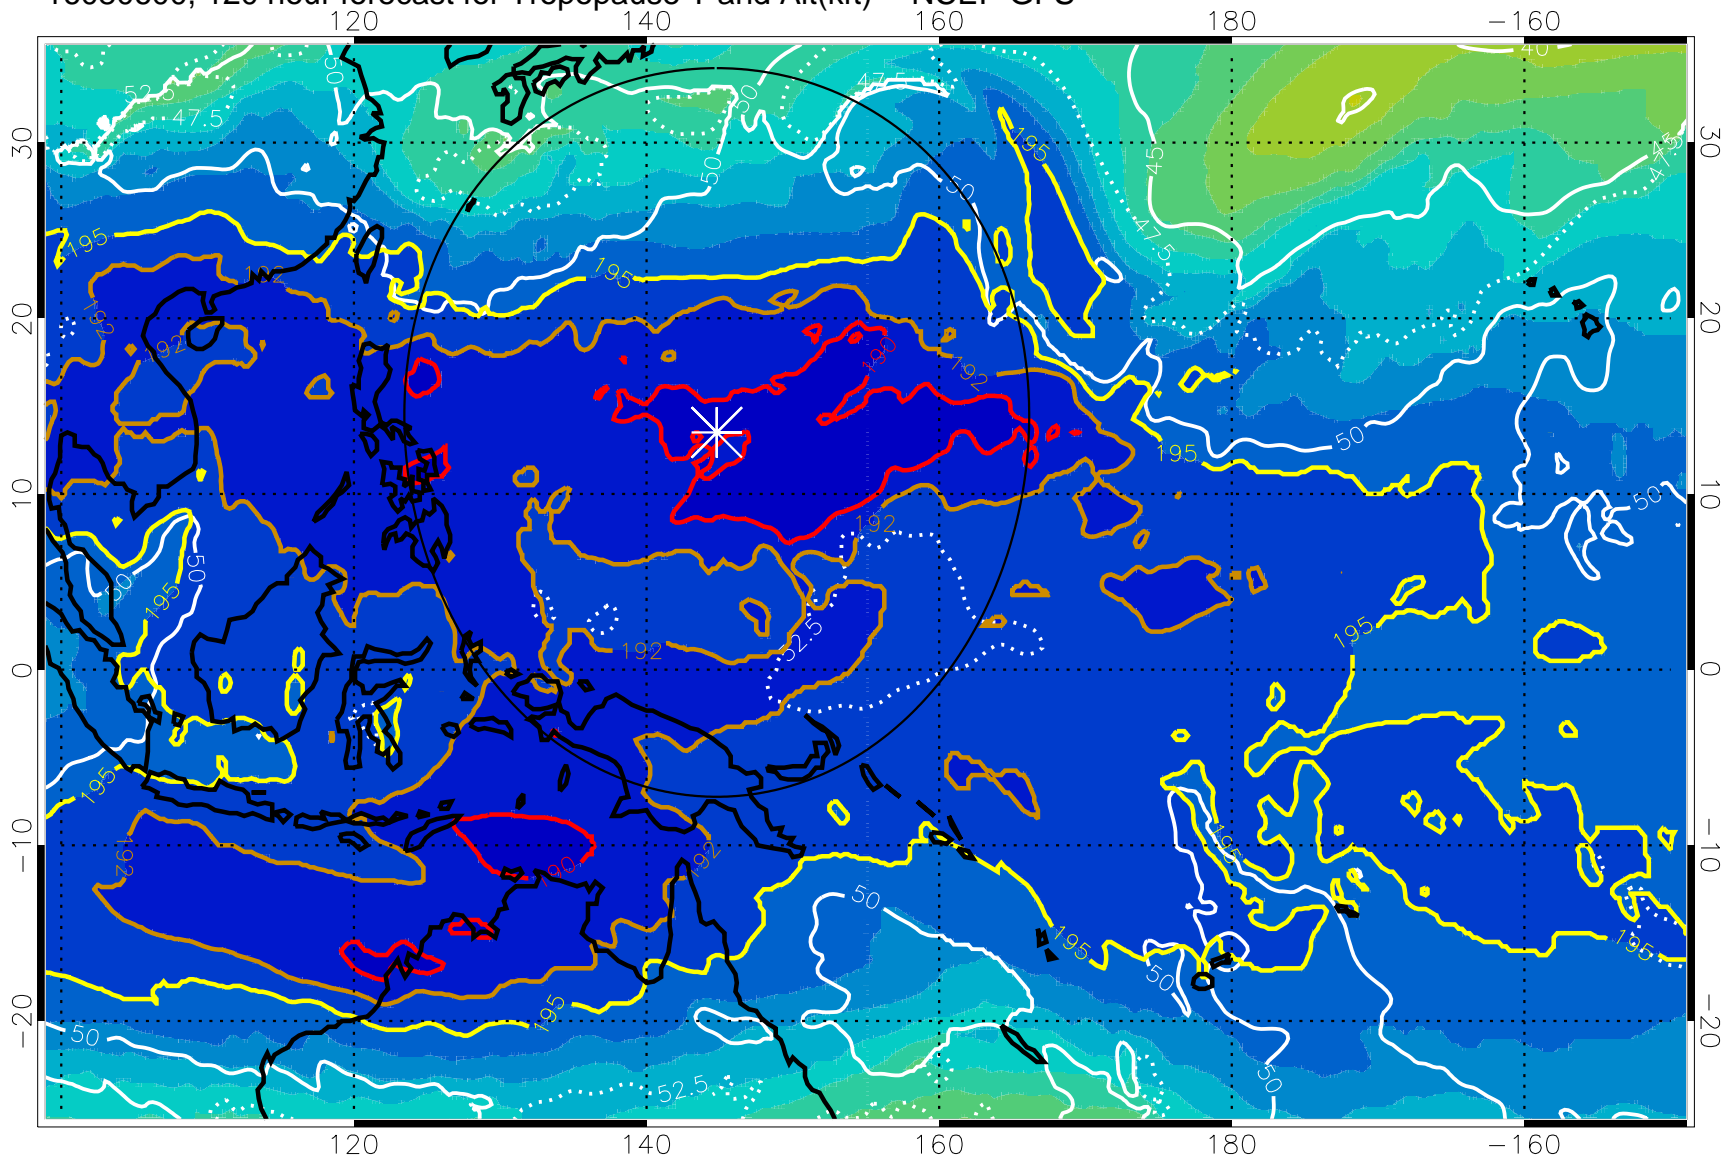

190 200 210 220 230

Tropopause T, K

Tropopause Altitude in kft (white)

192.5K Isotherm 195K Isotherm
187.5K Isotherm 190K Isotherm

Range ring of 2304 km

16080518, 114 hour forecast for Tropopause T and Alt(kft) -- NCEP GFS

190 200 210 220 230
Tropopause T, K

Tropopause Altitude in kft (white)

192.5K Isotherm 195K Isotherm
187.5K Isotherm 190K Isotherm

Range ring of 2304 km

16080600, 120 hour forecast for Tropopause T and Alt(kft) -- NCEP GFS