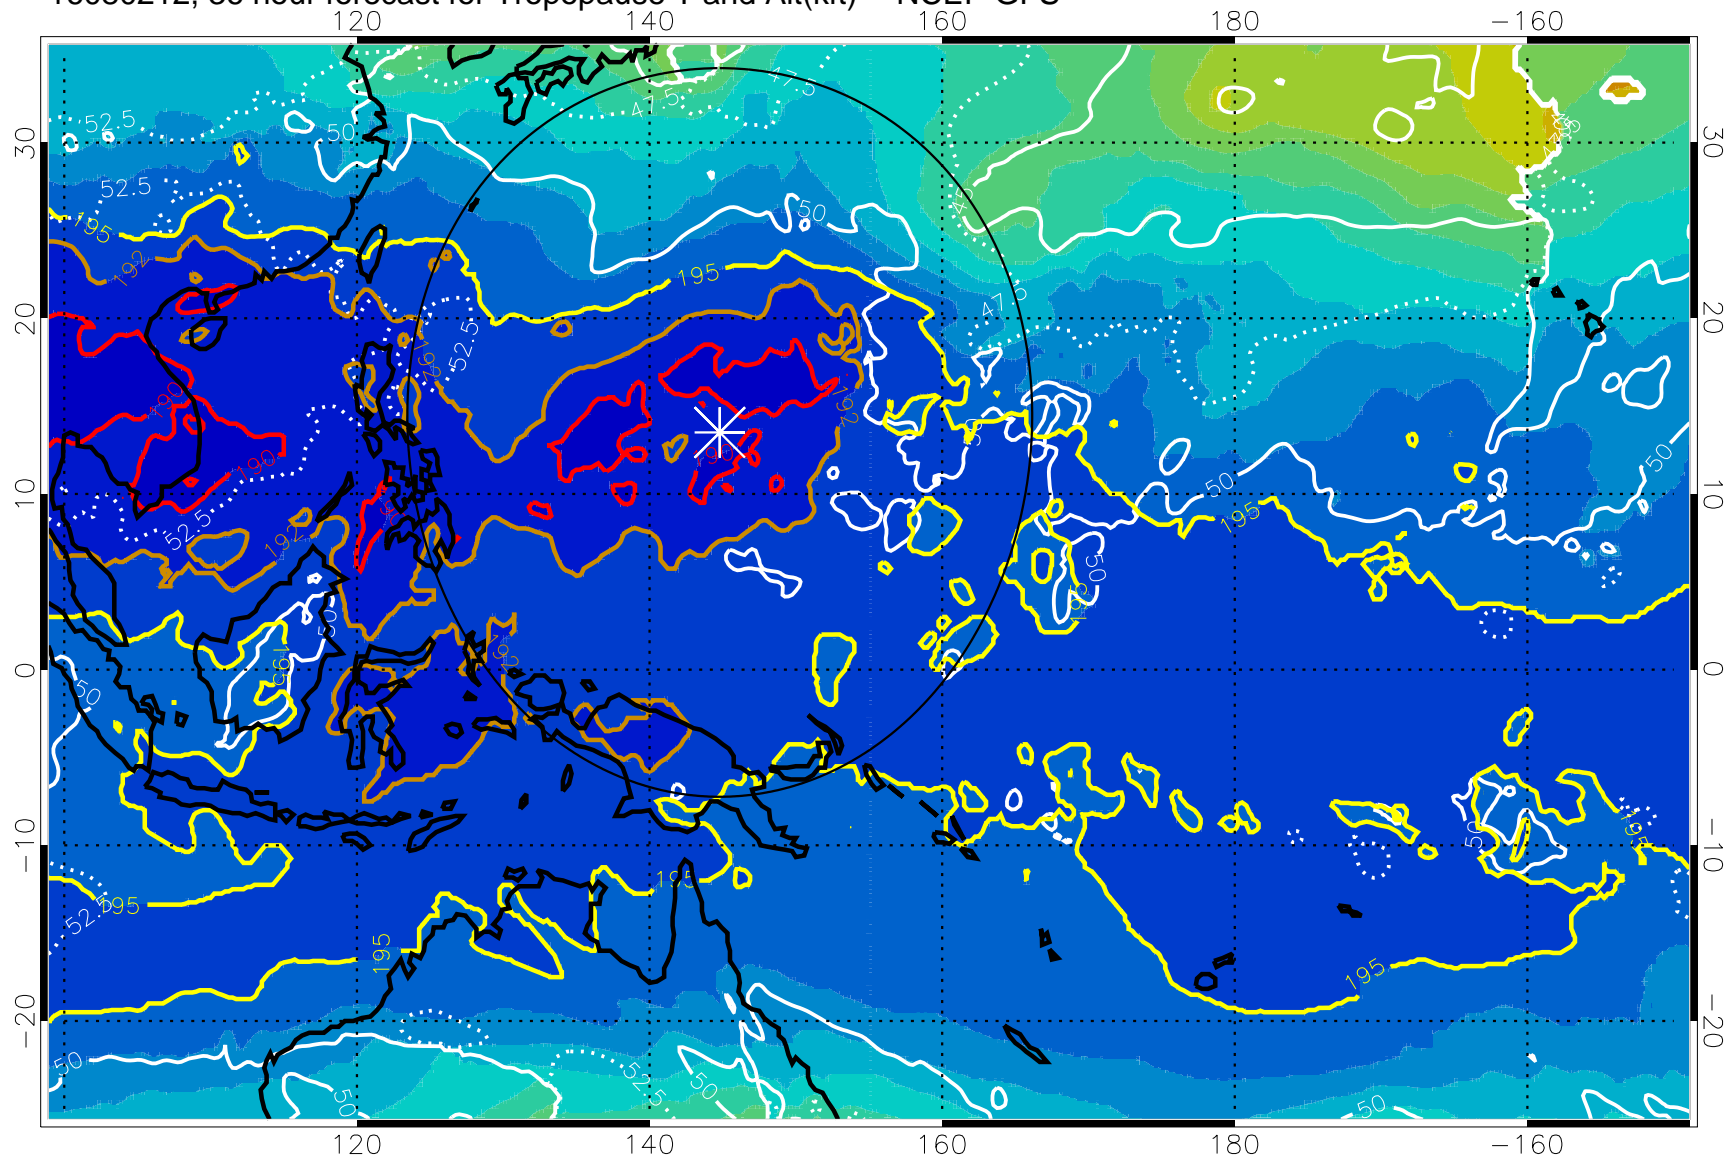

190 200 210 220 230

Tropopause T, K

Tropopause Altitude in kft (white)

192.5K Isotherm 195K Isotherm
187.5K Isotherm 190K Isotherm

Range ring of 2304 km

16080212, 36 hour forecast for Tropopause T and Alt(kft) -- NCEP GFS