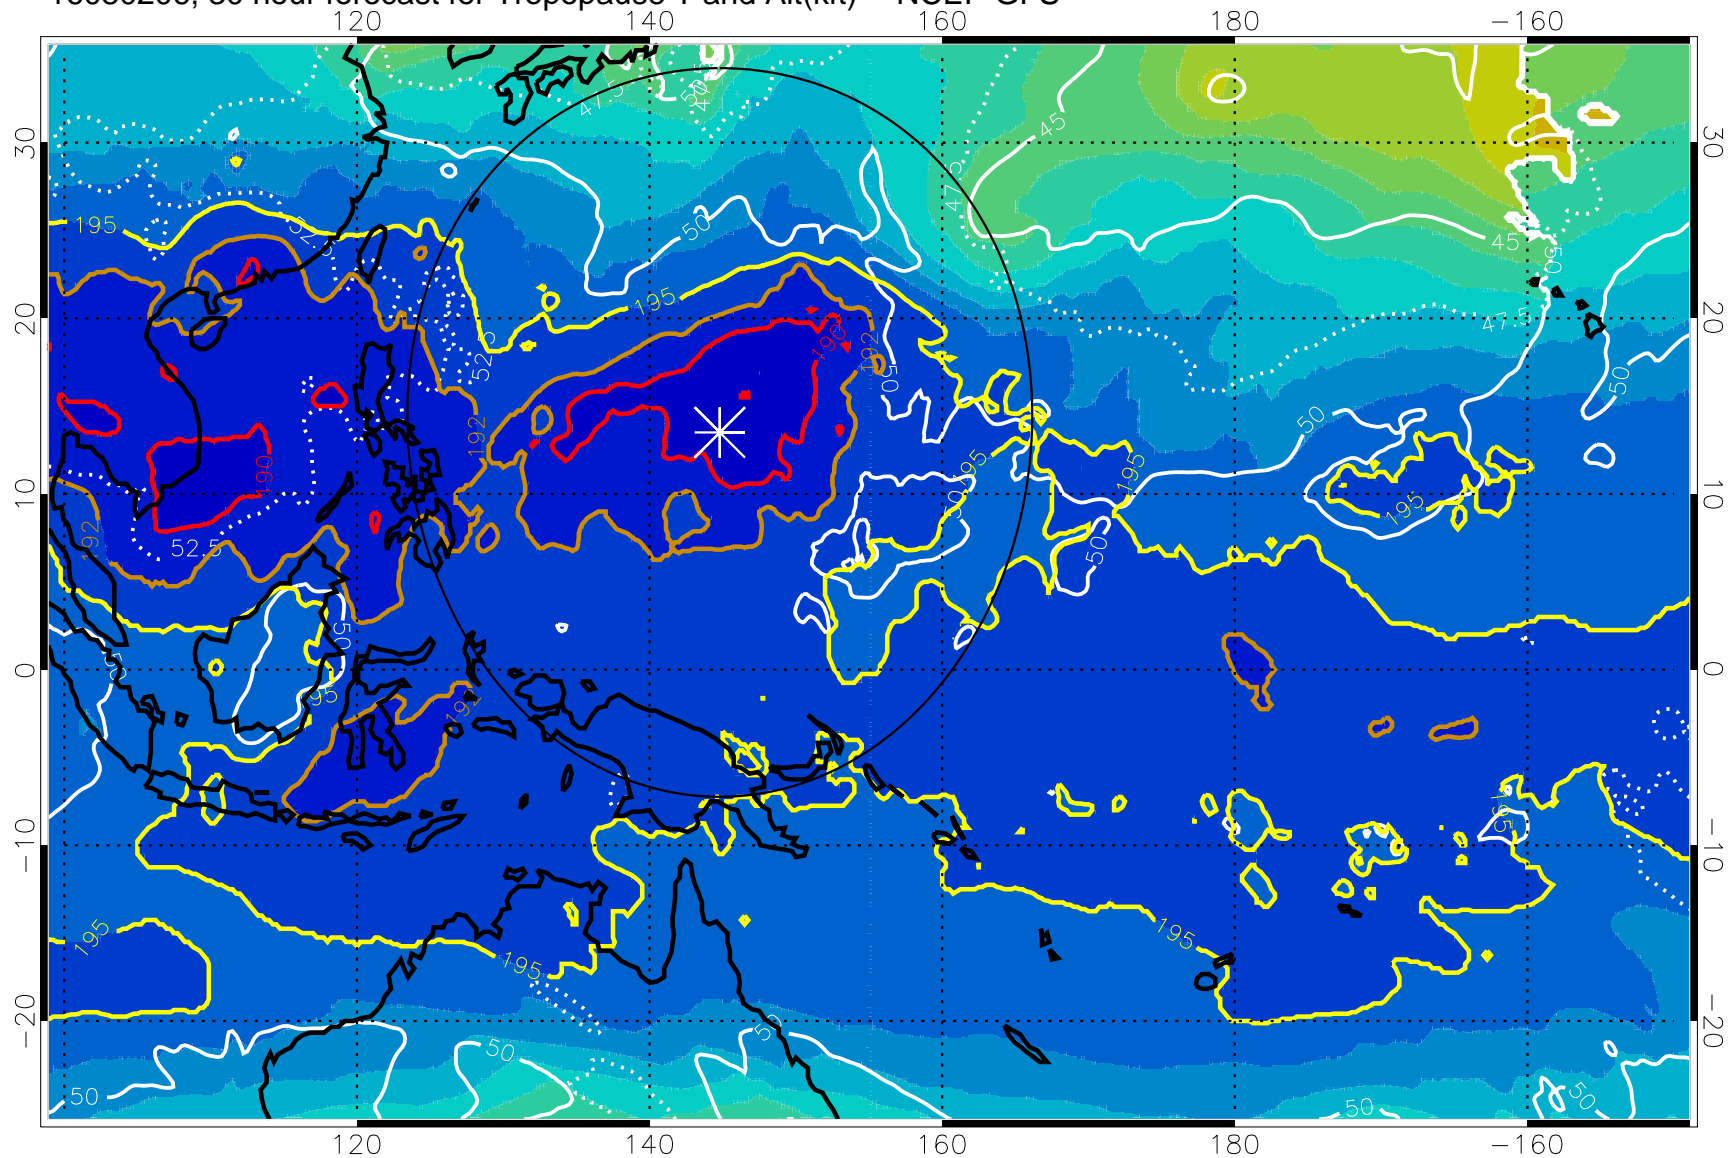

16080206, 30 hour forecast for Tropopause T and Alt(kft) -- NCEP GFS

190 200 210 220 230

Tropopause T, K

Tropopause Altitude in kft (white)

192.5K Isotherm 195K Isotherm
187.5K Isotherm 190K Isotherm

Range ring of 2304 km