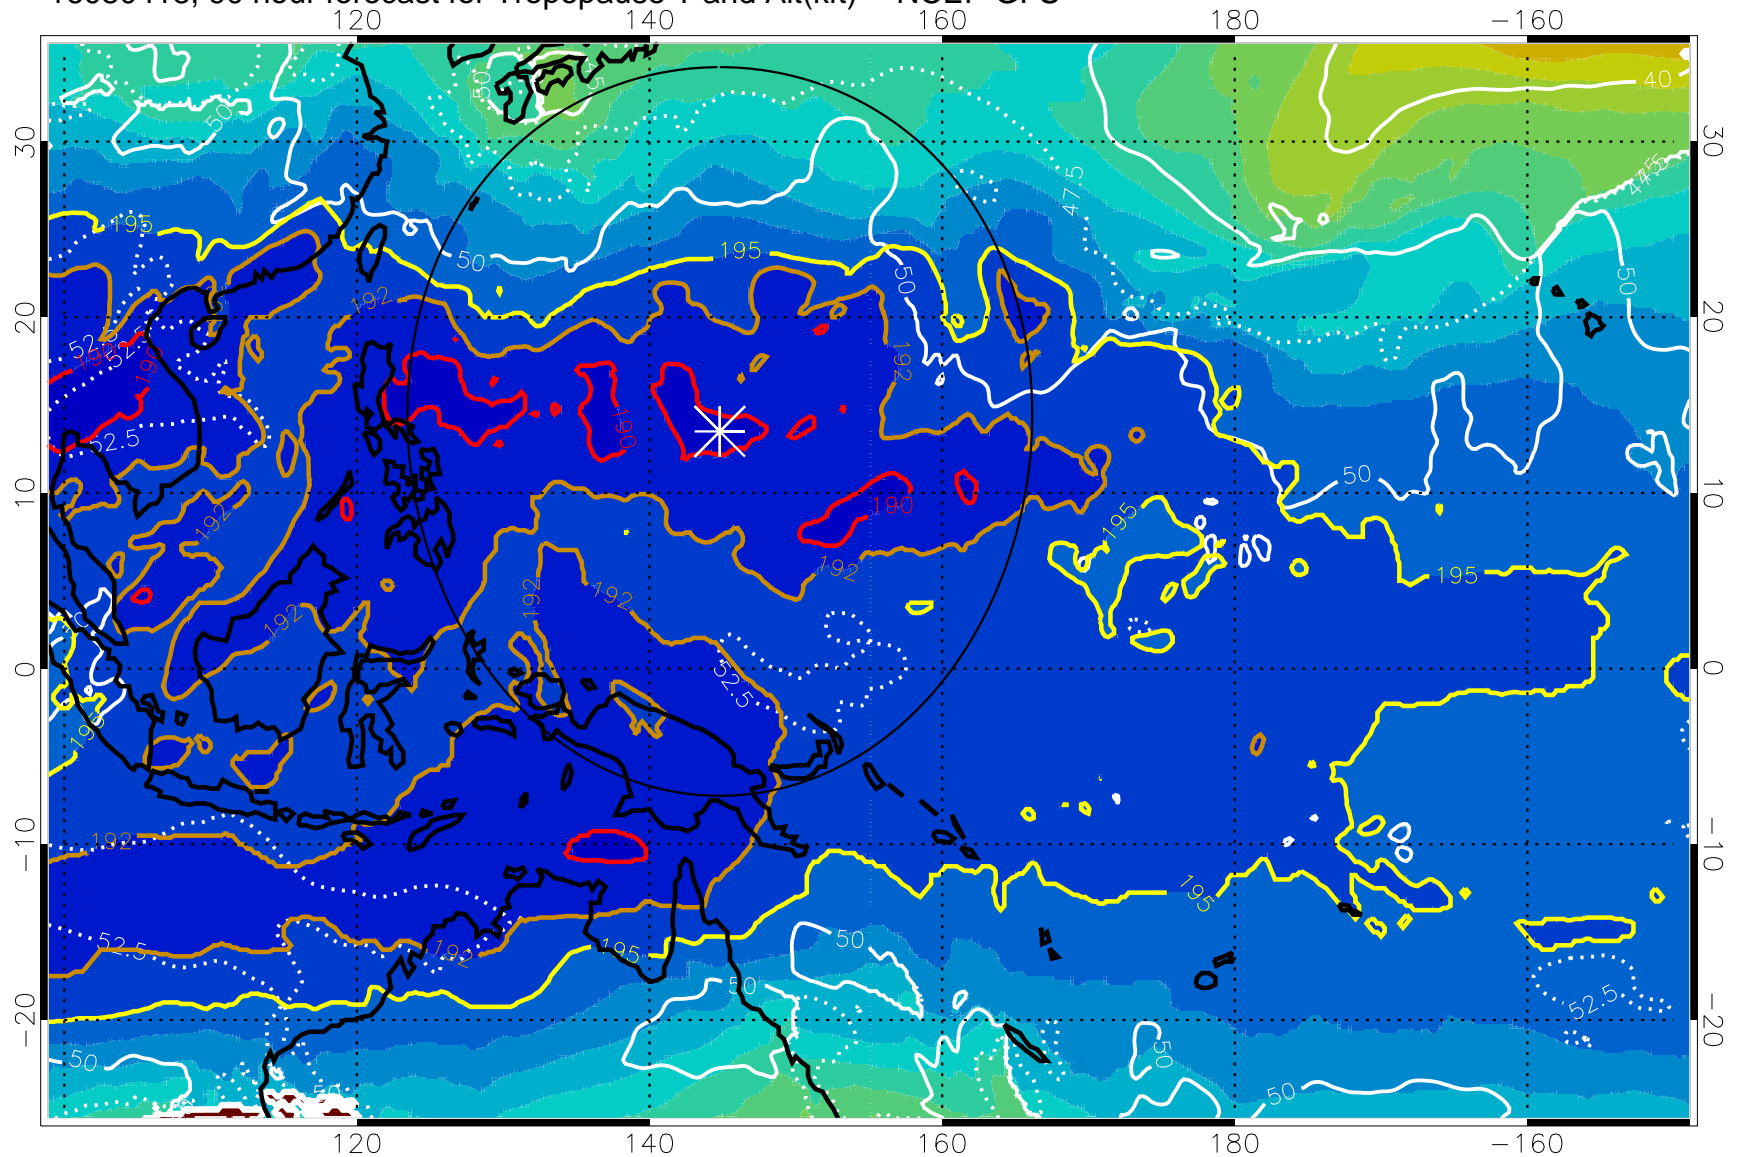

190 200 210 220 230

Tropopause T, K

Tropopause Altitude in kft (white)

192.5K Isotherm 195K Isotherm
187.5K Isotherm 190K Isotherm

Range ring of 2304 km

16080418, 90 hour forecast for Tropopause T and Alt(kft) -- NCEP GFS

190 200 210 220 230

Tropopause T, K

Tropopause Altitude in kft (white)

192.5K Isotherm 195K Isotherm

187.5K Isotherm 190K Isotherm

Range ring of 2304 km

16080500, 96 hour forecast for Tropopause T and Alt(kft) -- NCEP GFS