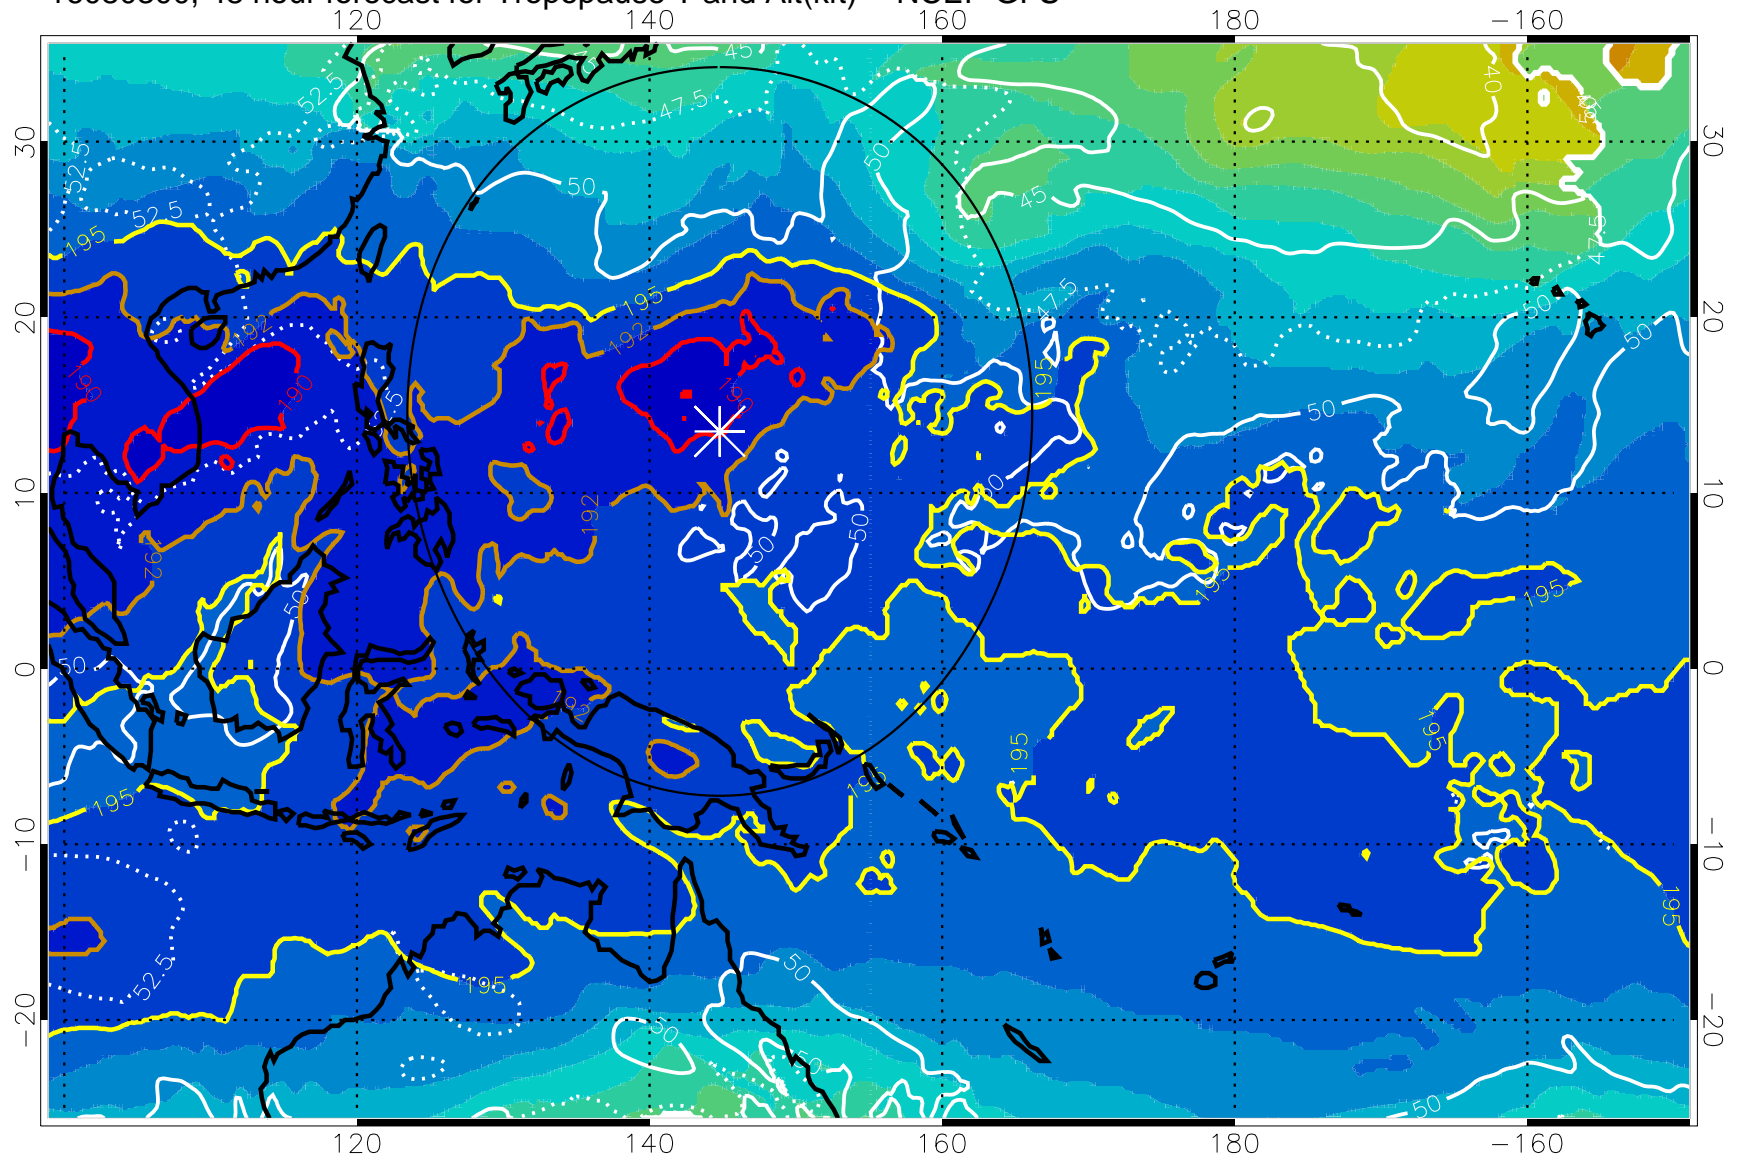

190 200 210 220 230

Tropopause T, K

Tropopause Altitude in kft (white)

192.5K Isotherm 195K Isotherm

187.5K Isotherm 190K Isotherm

Range ring of 2304 km

16080300, 48 hour forecast for Tropopause T and Alt(kft) -- NCEP GFS