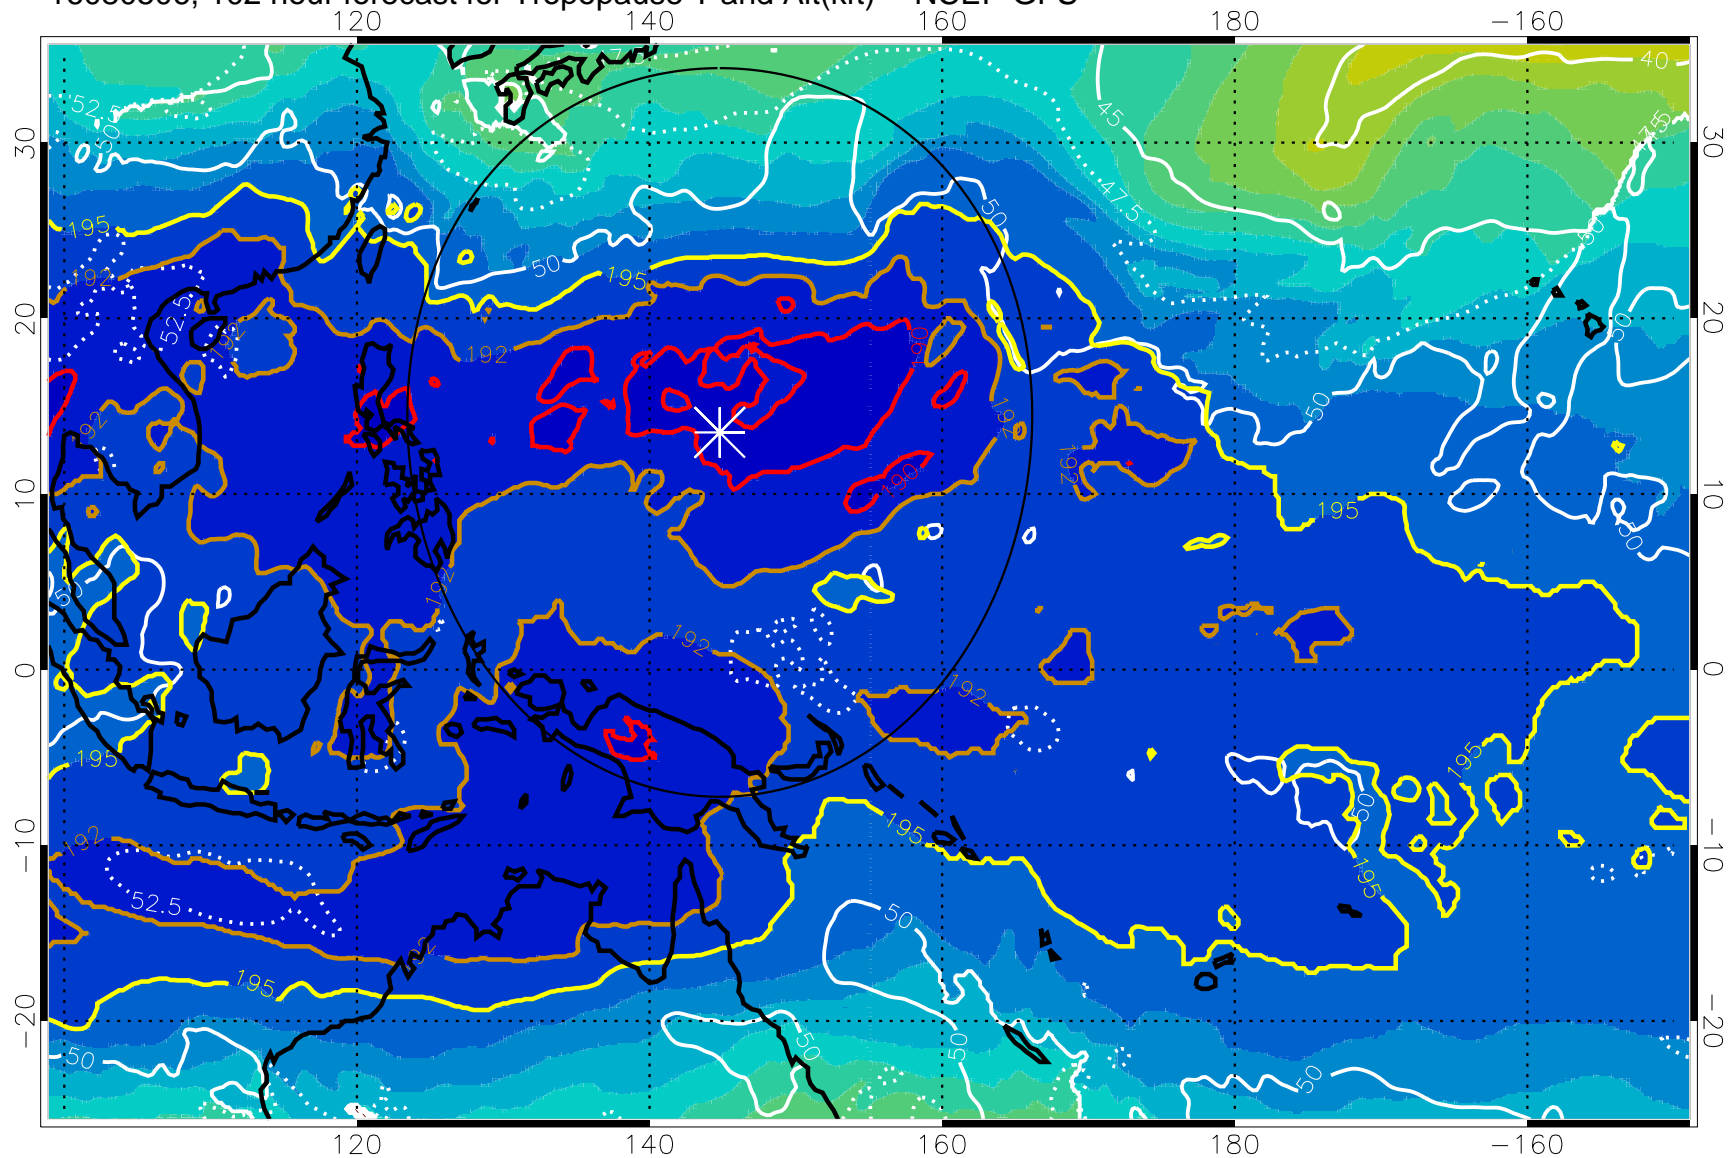

190 200 210 220 230

Tropopause T, K

Tropopause Altitude in kft (white)

192.5K Isotherm 195K Isotherm

187.5K Isotherm 190K Isotherm

Range ring of 2304 km

16080500, 96 hour forecast for Tropopause T and Alt(kft) -- NCEP GFS

190 200 210 220 230
Tropopause T, K

Tropopause Altitude in kft (white)

192.5K Isotherm 195K Isotherm
187.5K Isotherm 190K Isotherm

Range ring of 2304 km

16080506, 102 hour forecast for Tropopause T and Alt(kft) -- NCEP GFS