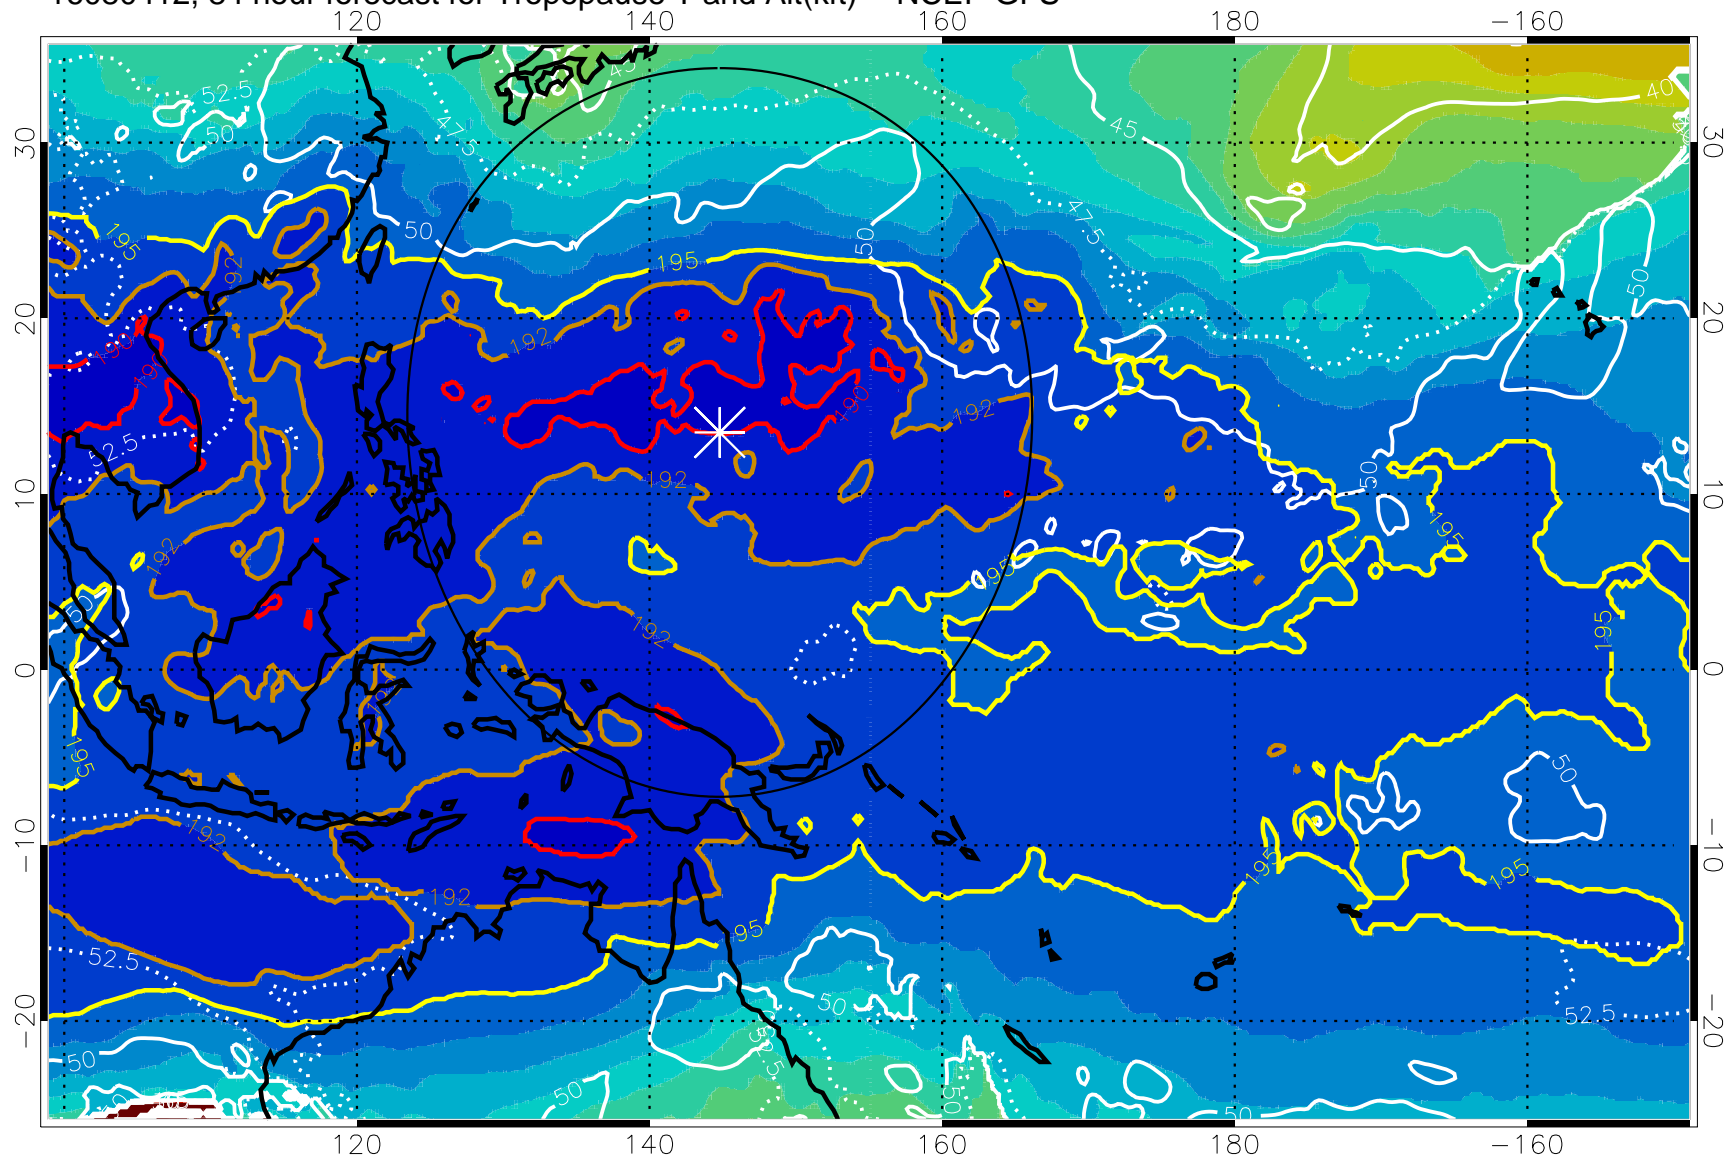

190 200 210 220 230

Tropopause T, K

Tropopause Altitude in kft (white)

192.5K Isotherm 195K Isotherm

187.5K Isotherm 190K Isotherm

Range ring of 2304 km

16080412, 84 hour forecast for Tropopause T and Alt(kft) -- NCEP GFS