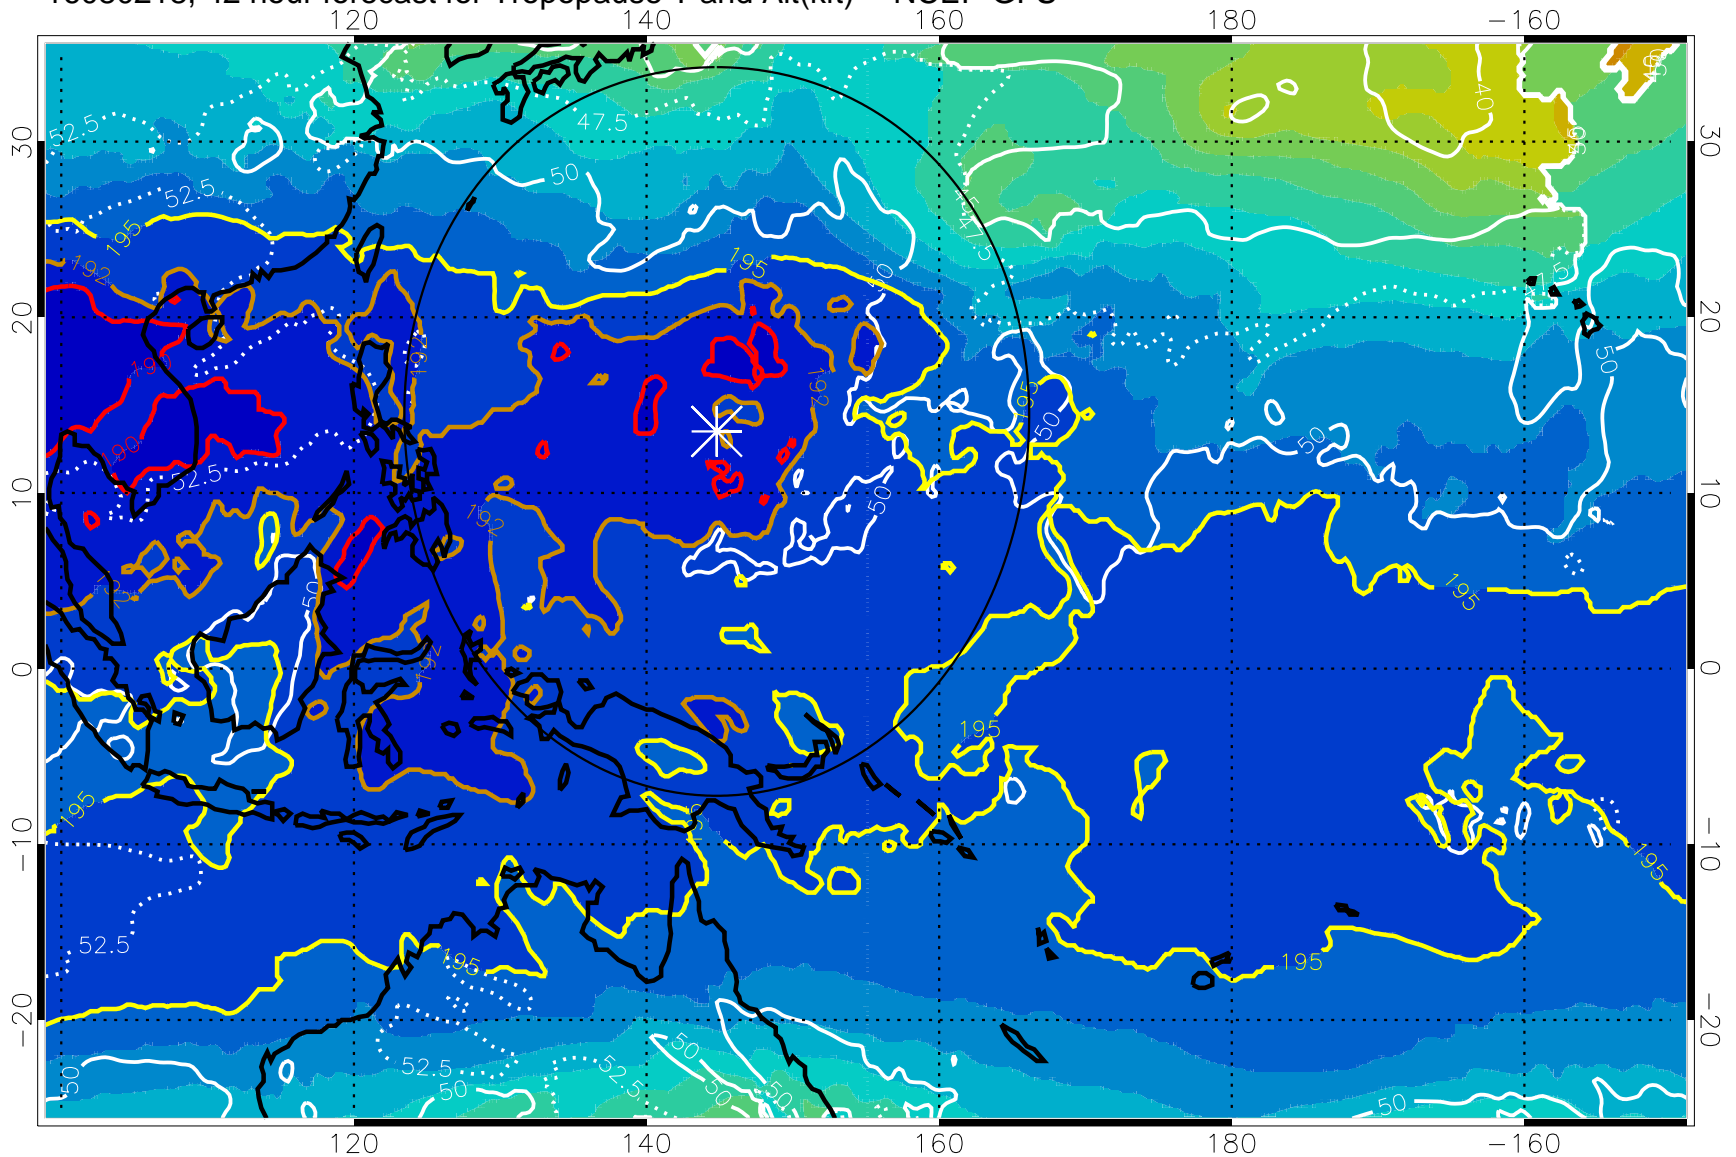

190 200 210 220 230

Tropopause T, K

Tropopause Altitude in kft (white)

192.5K Isotherm 195K Isotherm

187.5K Isotherm 190K Isotherm

Range ring of 2304 km

16080218, 42 hour forecast for Tropopause T and Alt(kft) -- NCEP GFS