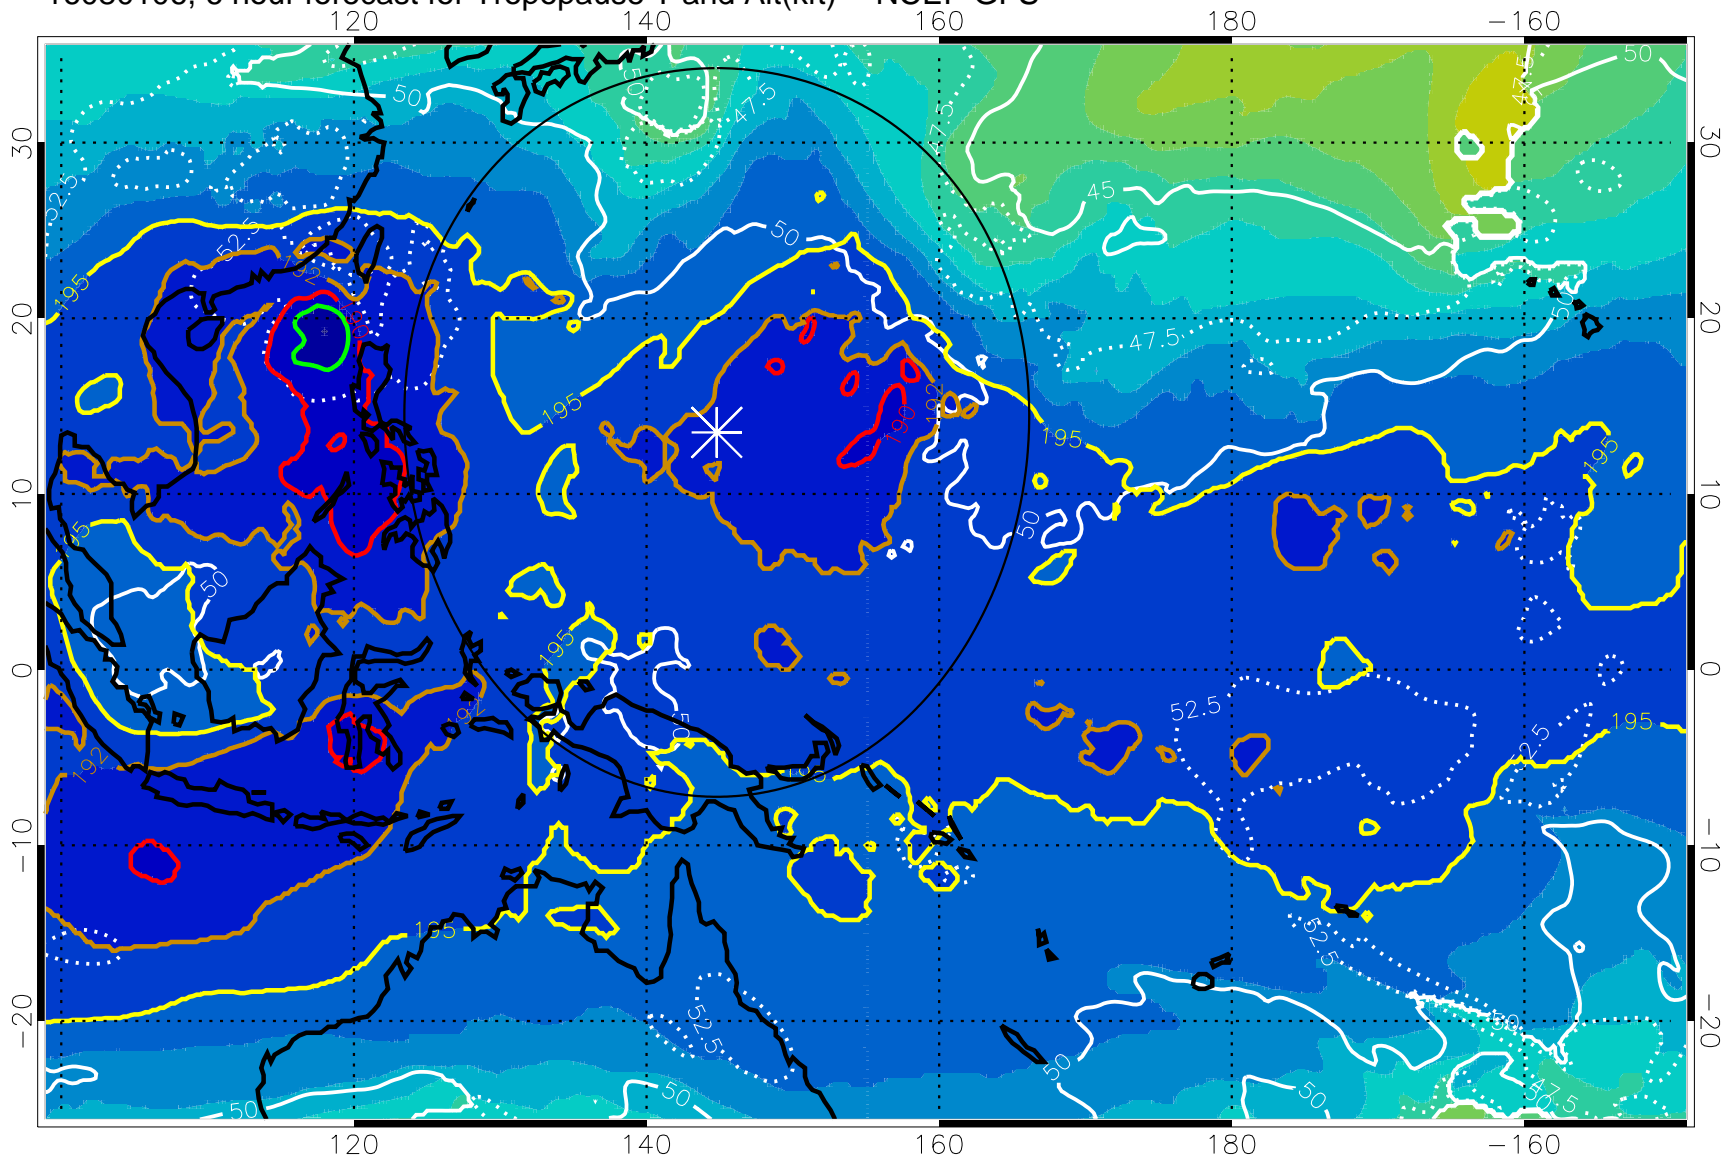

16080106, 6 hour forecast for Tropopause T and Alt(kft) -- NCEP GFS

190 200 210 220 230
Tropopause T, K

Tropopause Altitude in kft (white)

192.5K Isotherm 195K Isotherm
187.5K Isotherm 190K Isotherm

Range ring of 2304 km