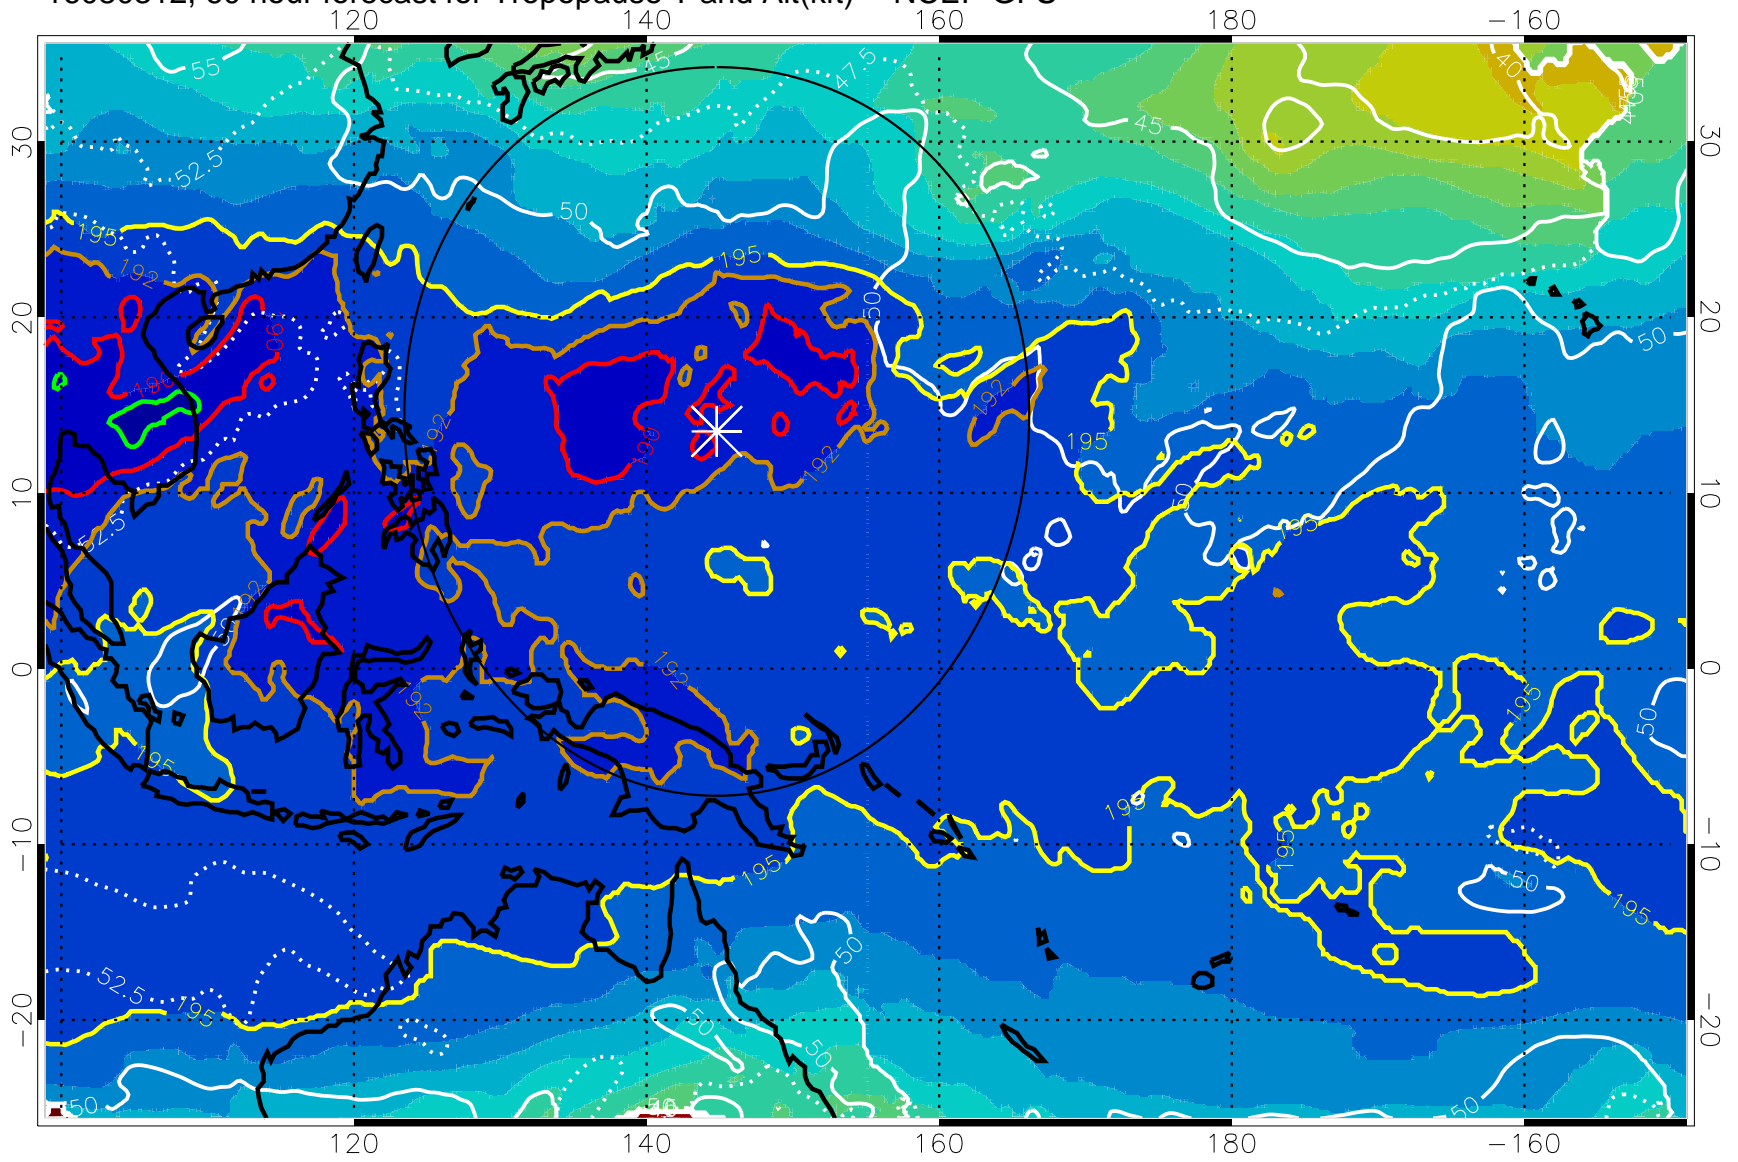

16080312, 60 hour forecast for Tropopause T and Alt(kft) -- NCEP GFS

190 200 210 220 230
Tropopause T, K

Tropopause Altitude in kft (white)

192.5K Isotherm 195K Isotherm
187.5K Isotherm 190K Isotherm

Range ring of 2304 km