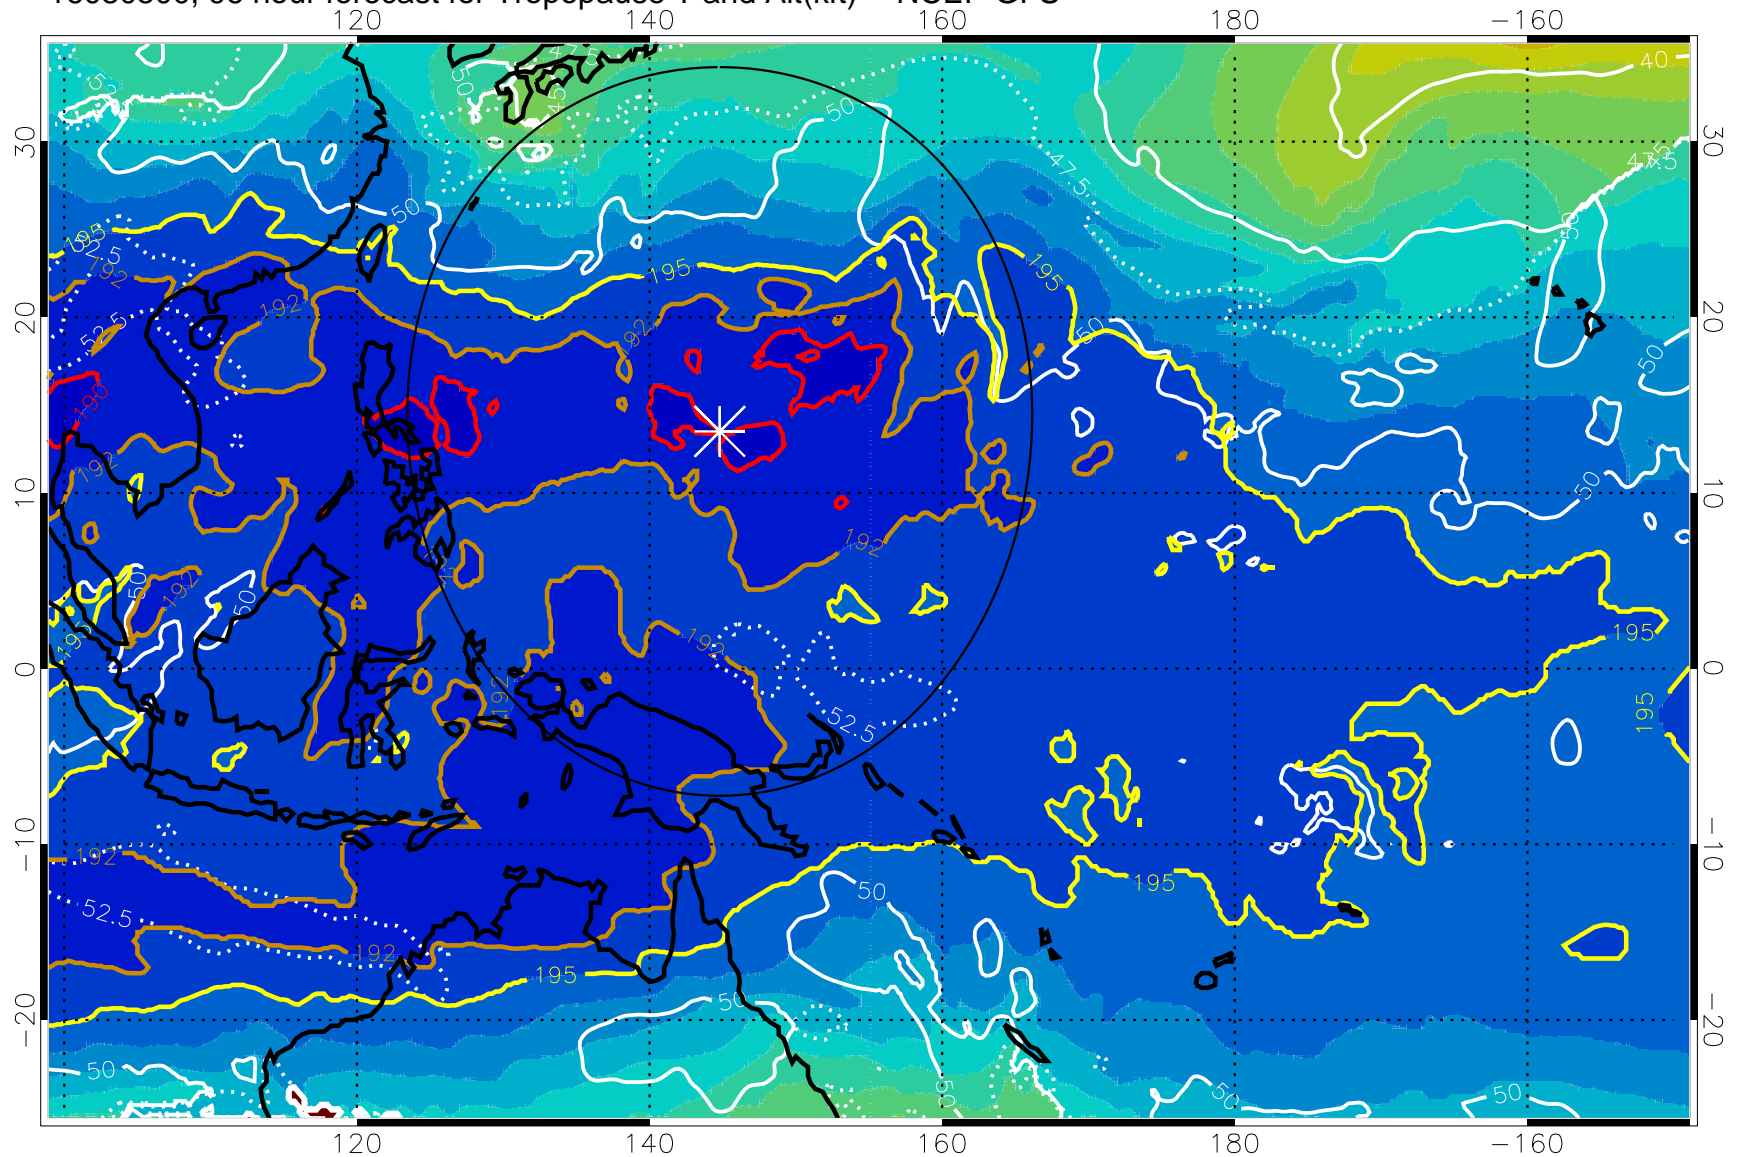

190 200 210 220 230

Tropopause T, K

Tropopause Altitude in kft (white)

192.5K Isotherm 195K Isotherm

187.5K Isotherm 190K Isotherm

Range ring of 2304 km

16080500, 96 hour forecast for Tropopause T and Alt(kft) -- NCEP GFS