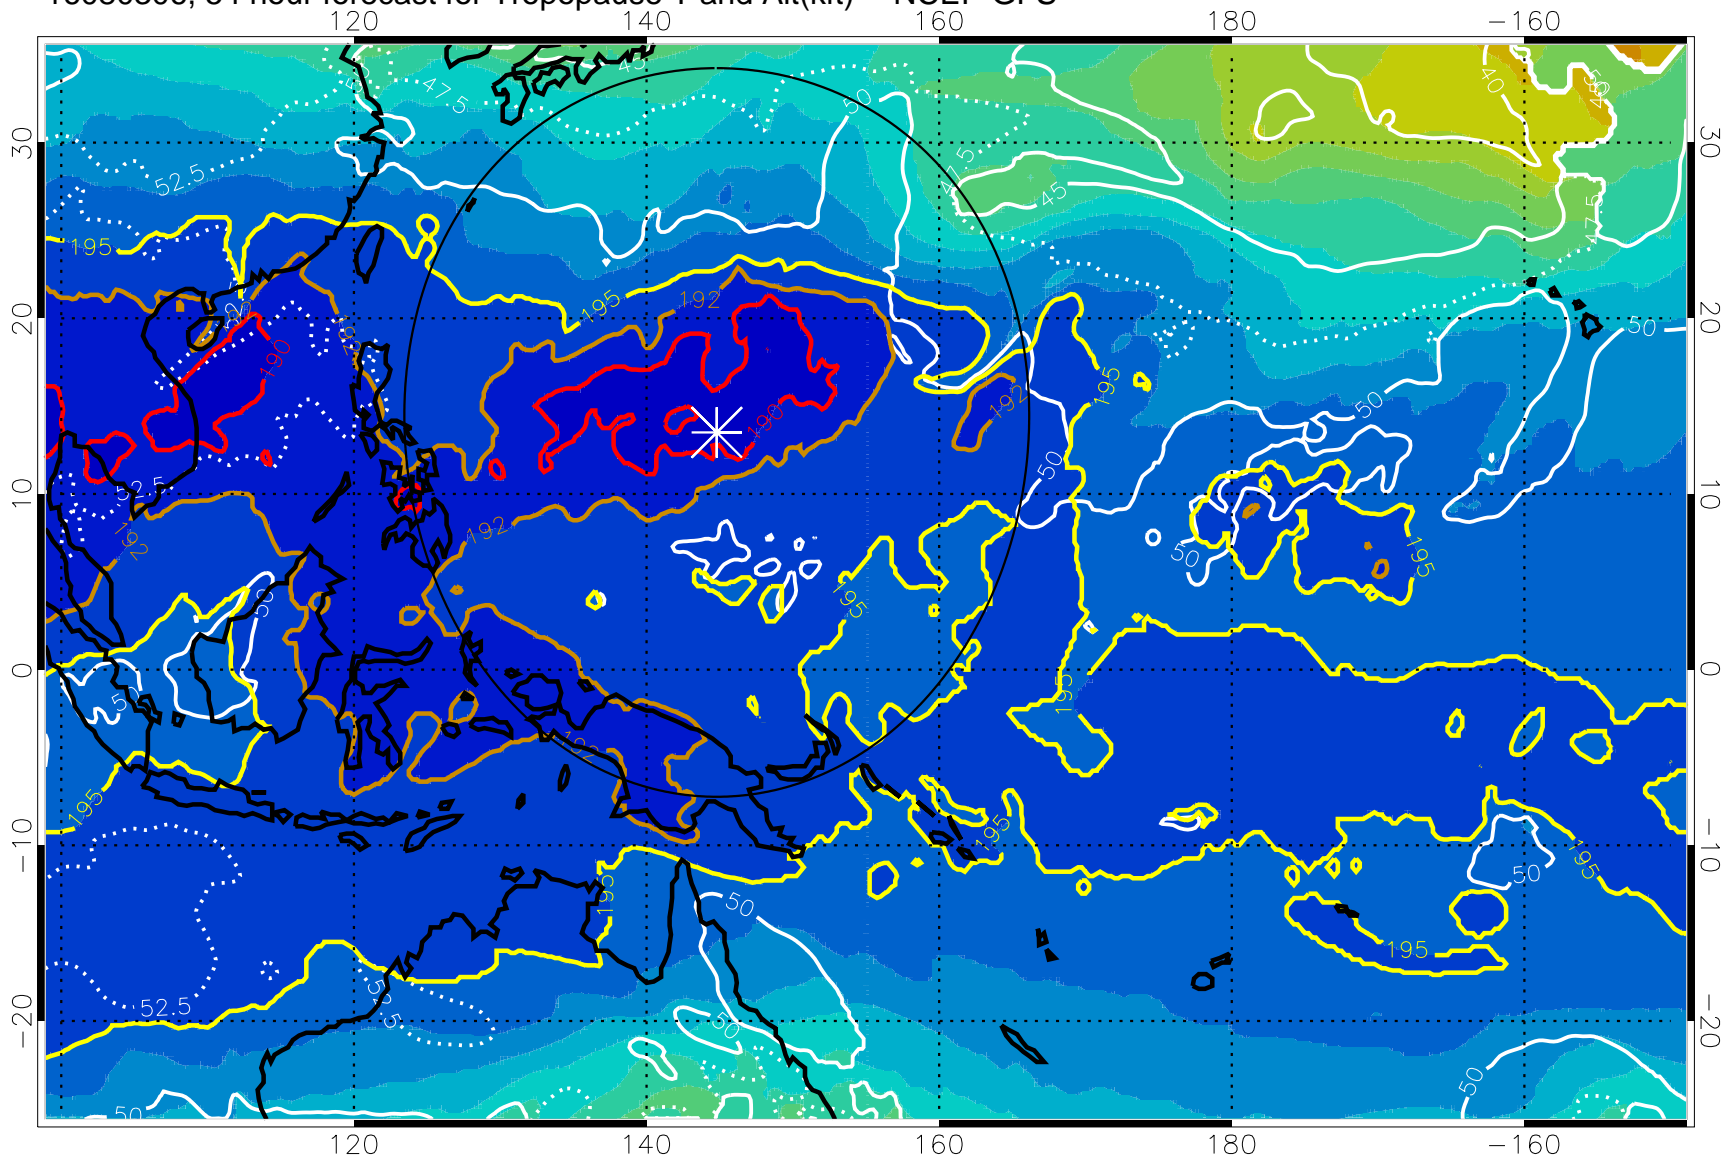

190 200 210 220 230

Tropopause T, K

Tropopause Altitude in kft (white)

192.5K Isotherm 195K Isotherm

187.5K Isotherm 190K Isotherm

Range ring of 2304 km

16080306, 54 hour forecast for Tropopause T and Alt(kft) -- NCEP GFS