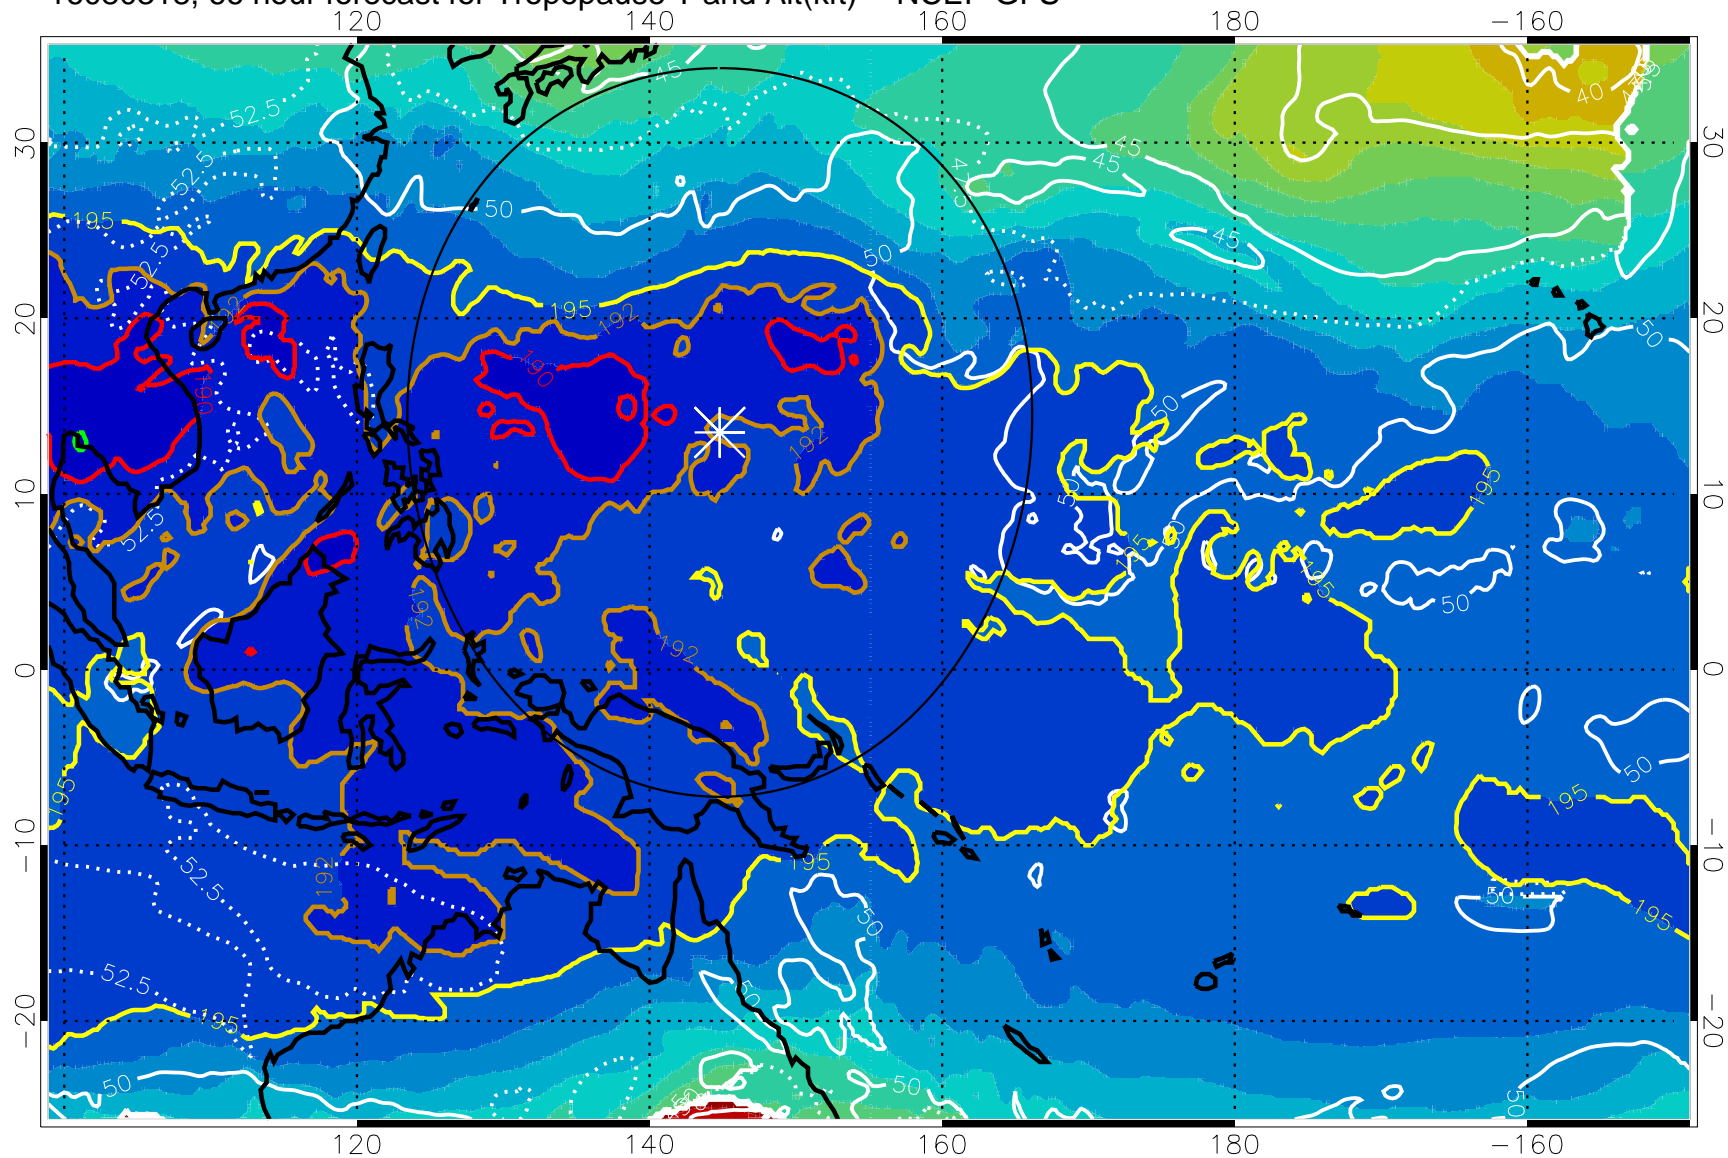

16080318, 66 hour forecast for Tropopause T and Alt(kft) -- NCEP GFS

190 200 210 220 230

Tropopause T, K

Tropopause Altitude in kft (white)

192.5K Isotherm 195K Isotherm
187.5K Isotherm 190K Isotherm

Range ring of 2304 km