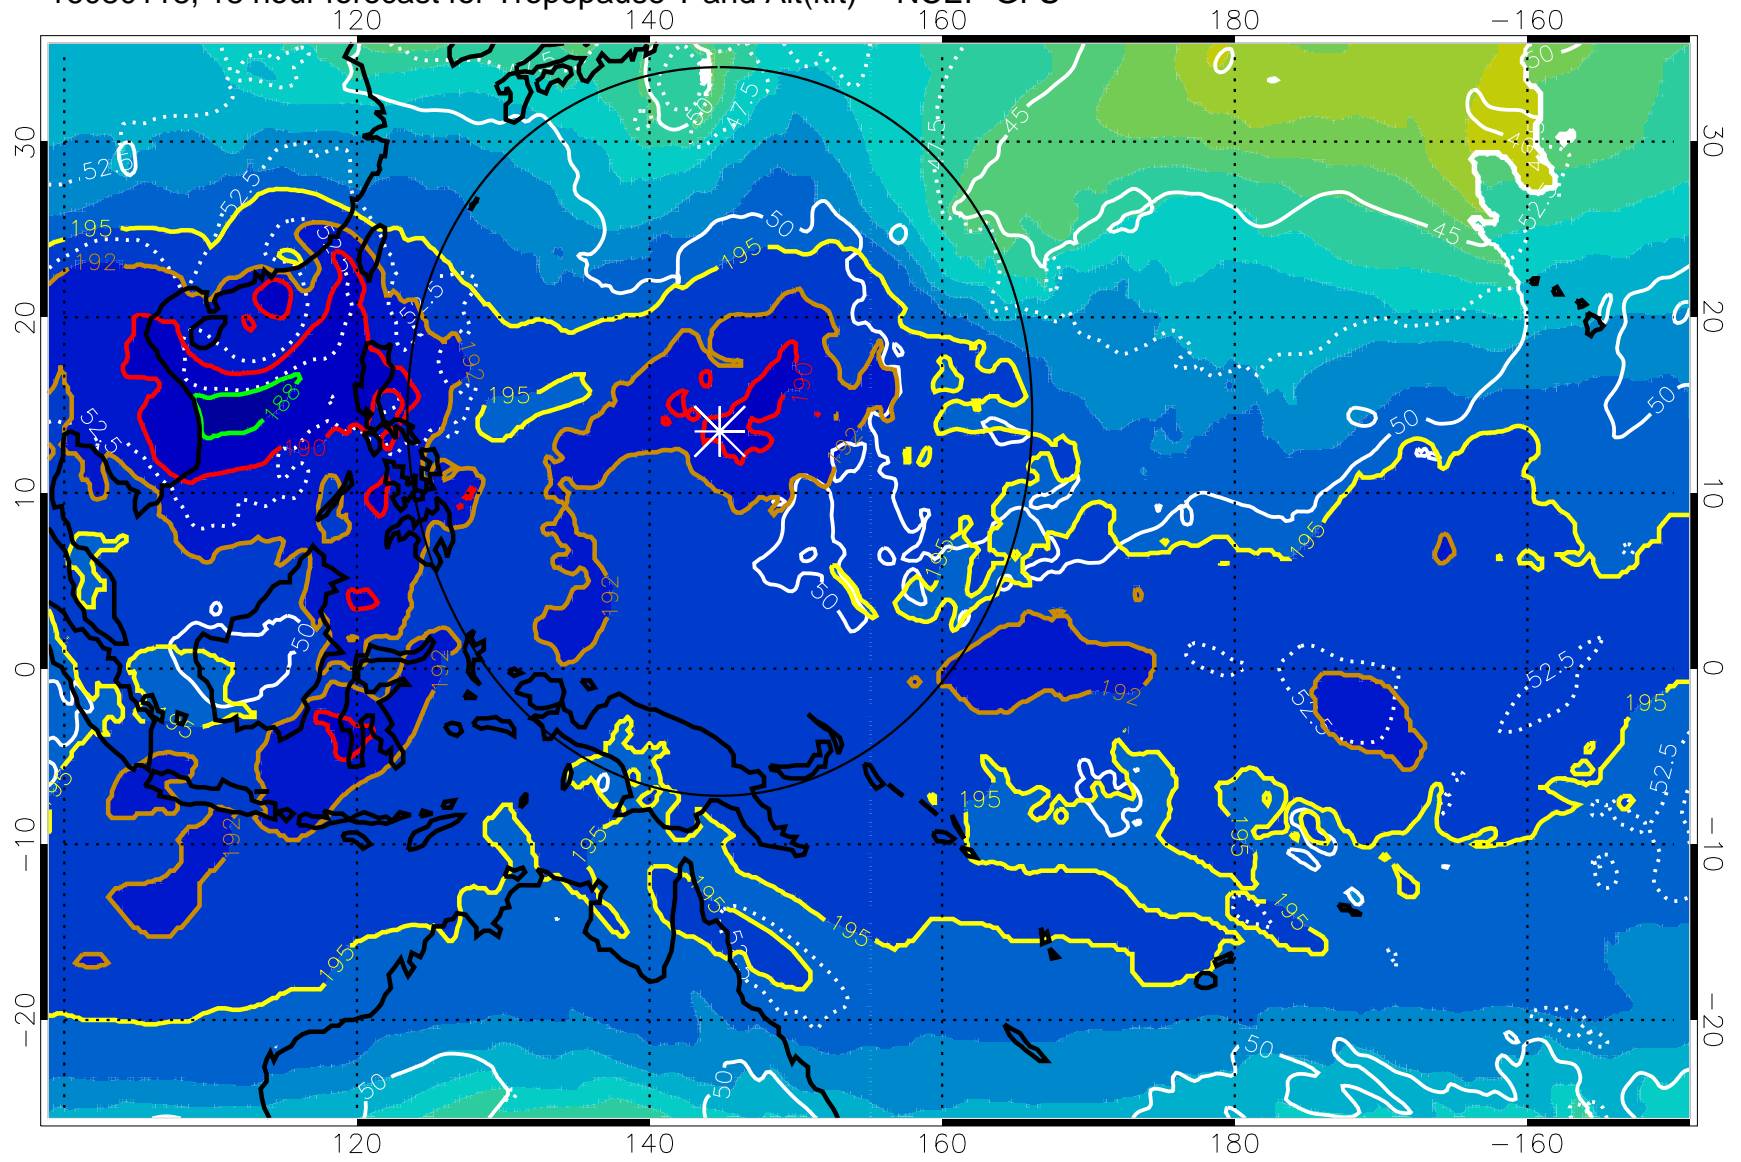

16080112, 12 hour forecast for Tropopause T and Alt(kft) -- NCEP GFS

Tropopause Altitude in kft (white)

192.5K Isotherm 195K Isotherm
 187.5K Isotherm 190K Isotherm

Range ring of 2304 km

16080118, 18 hour forecast for Tropopause T and Alt(kft) -- NCEP GFS

190 200 210 220 230
Tropopause T, K

Tropopause Altitude in kft (white)

192.5K Isotherm 195K Isotherm
187.5K Isotherm 190K Isotherm

Range ring of 2304 km

16080200, 24 hour forecast for Tropopause T and Alt(kft) -- NCEP GFS