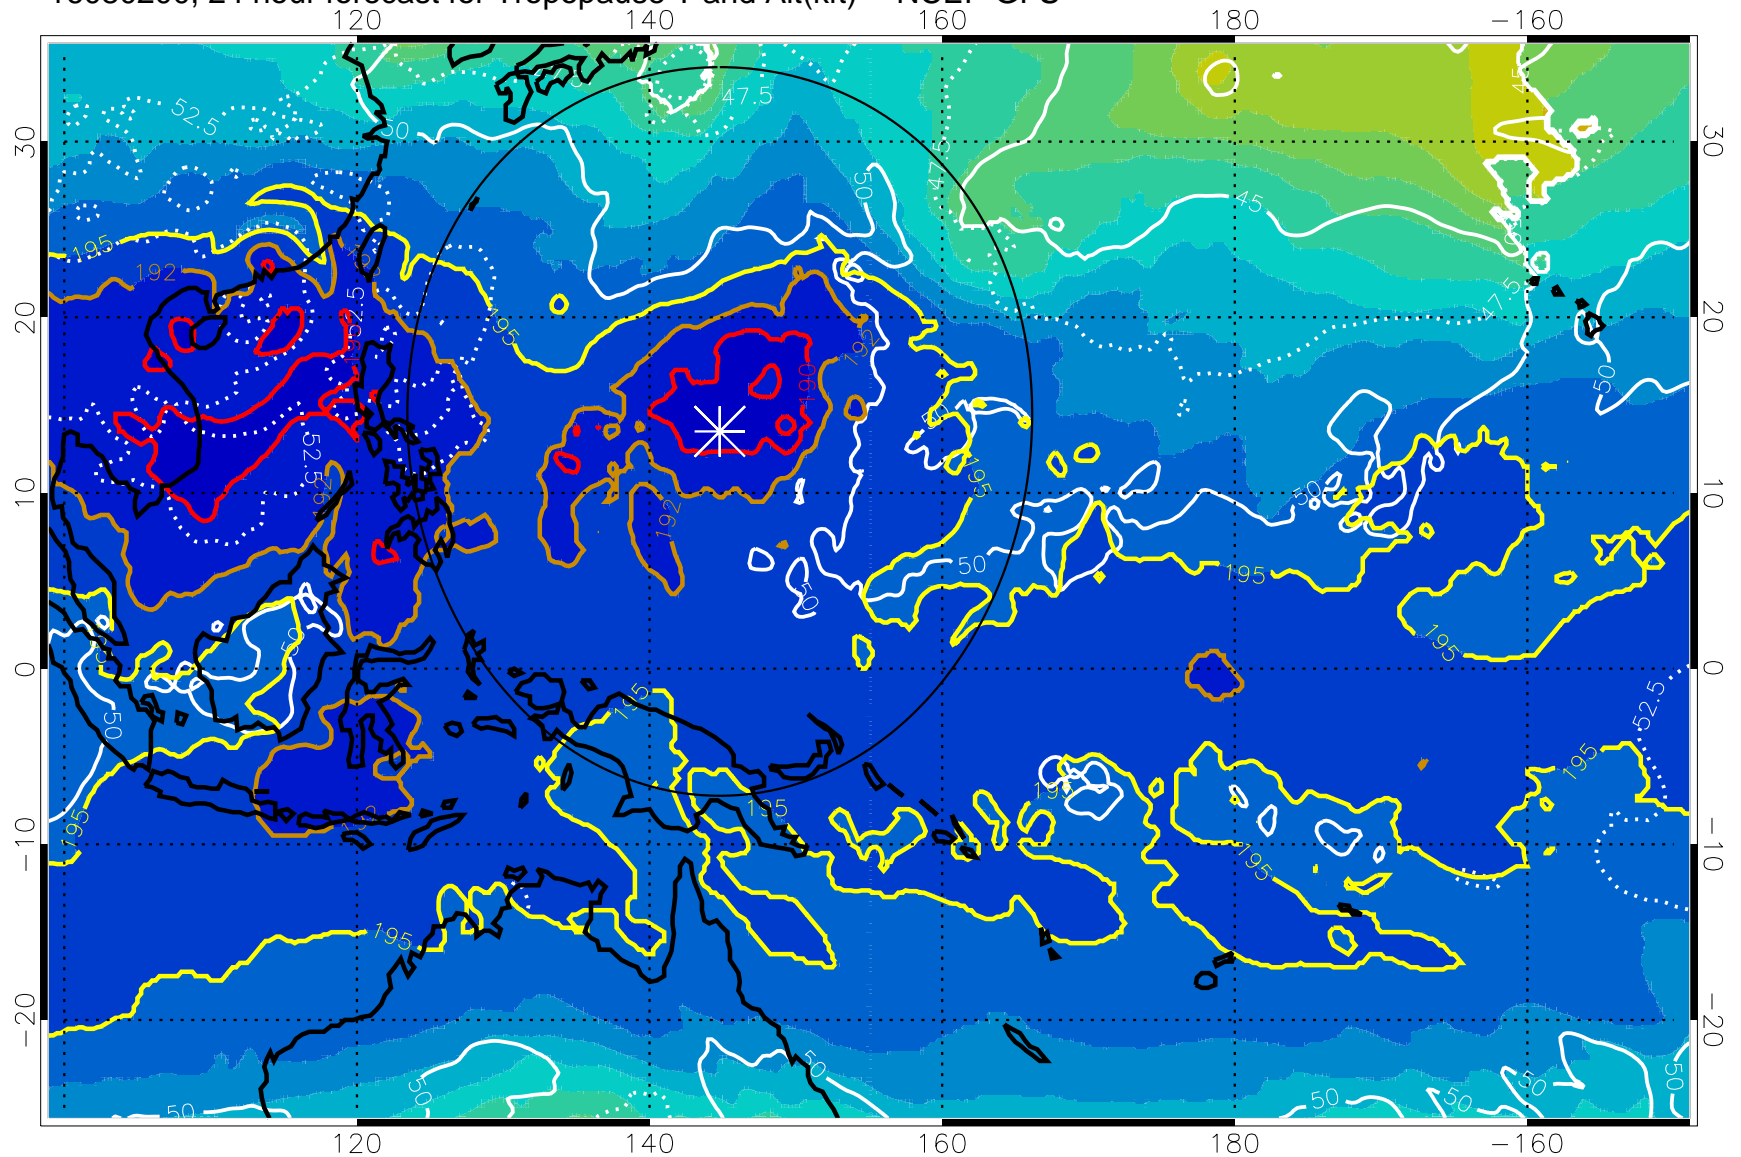

16080112, 12 hour forecast for Tropopause T and Alt(kft) -- NCEP GFS

Tropopause Altitude in kft (white)

192.5K Isotherm 195K Isotherm
 187.5K Isotherm 190K Isotherm

Range ring of 2304 km

16080118, 18 hour forecast for Tropopause T and Alt(kft) -- NCEP GFS

190 200 210 220 230
Tropopause T, K

Tropopause Altitude in kft (white)

192.5K Isotherm 195K Isotherm
187.5K Isotherm 190K Isotherm

Range ring of 2304 km

16080200, 24 hour forecast for Tropopause T and Alt(kft) -- NCEP GFS