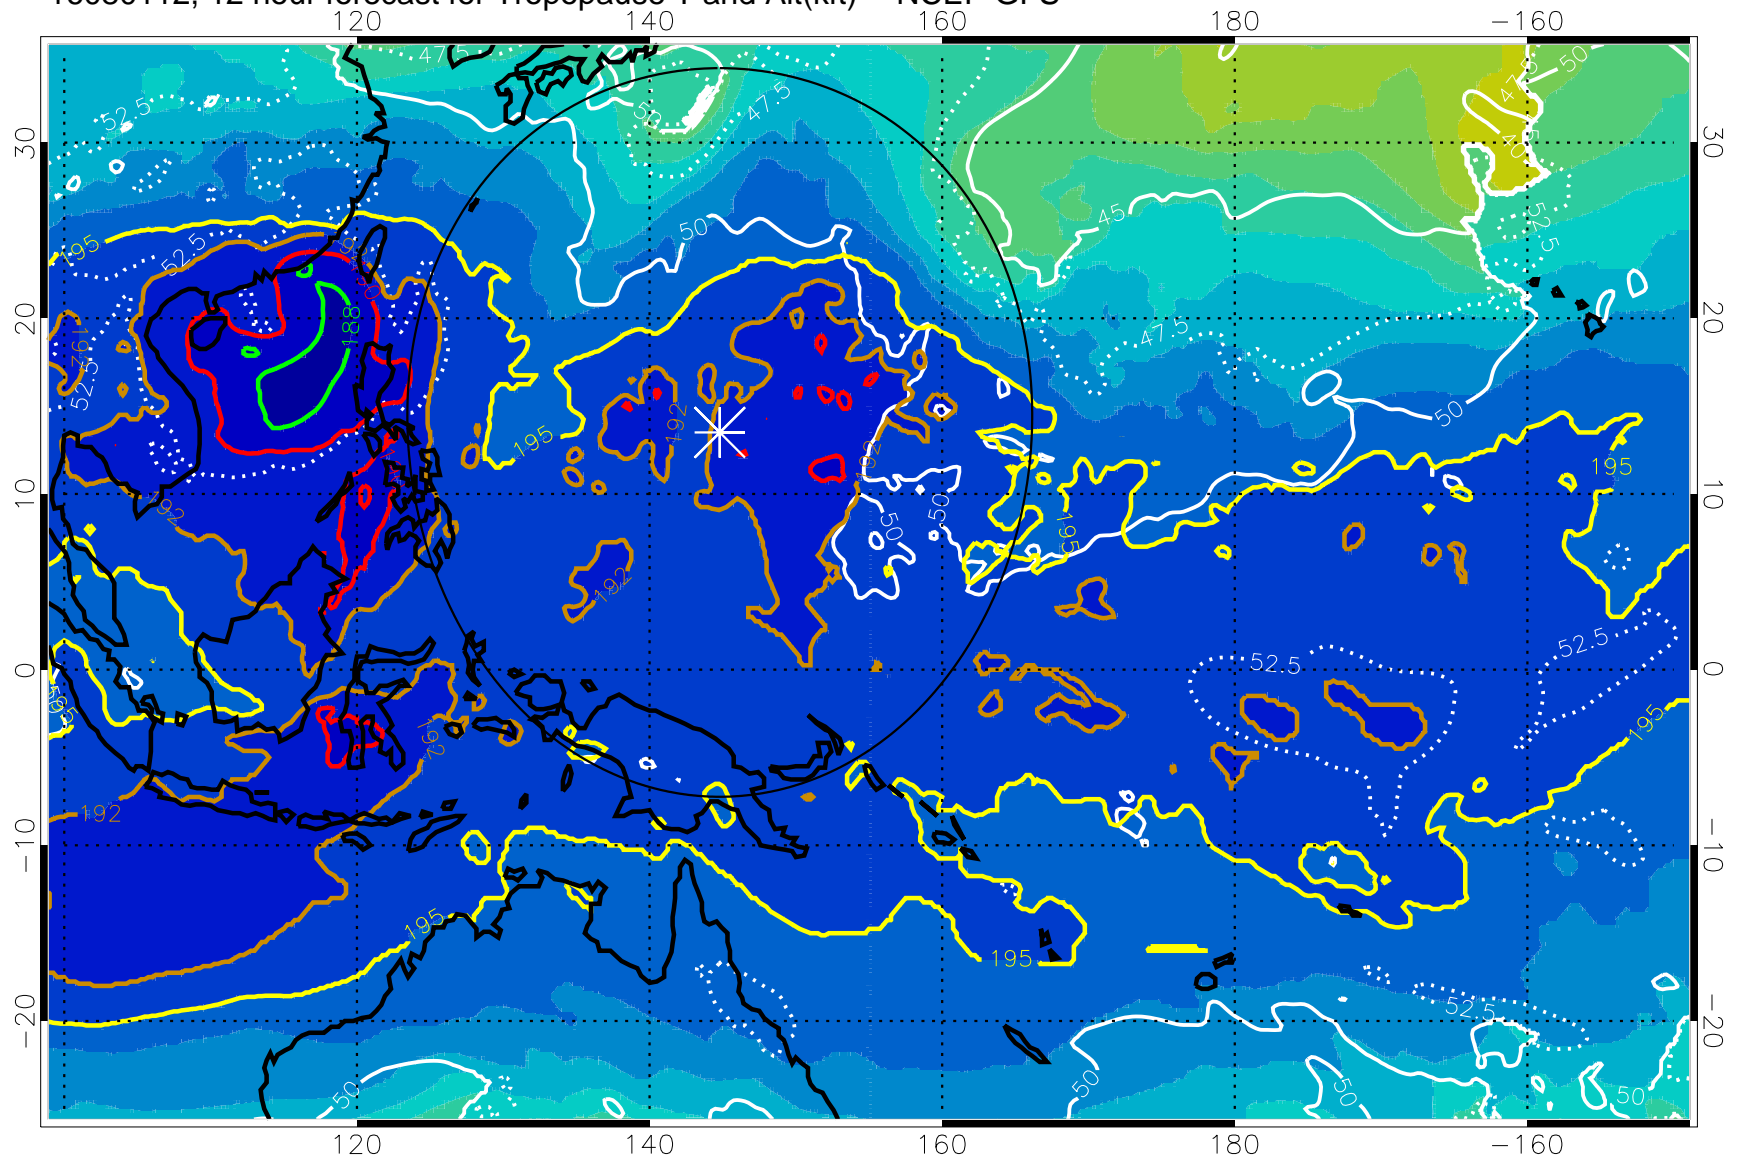

16080112, 12 hour forecast for Tropopause T and Alt(kft) -- NCEP GFS

Tropopause Altitude in kft (white)

192.5K Isotherm 195K Isotherm
187.5K Isotherm 190K Isotherm

Range ring of 2304 km