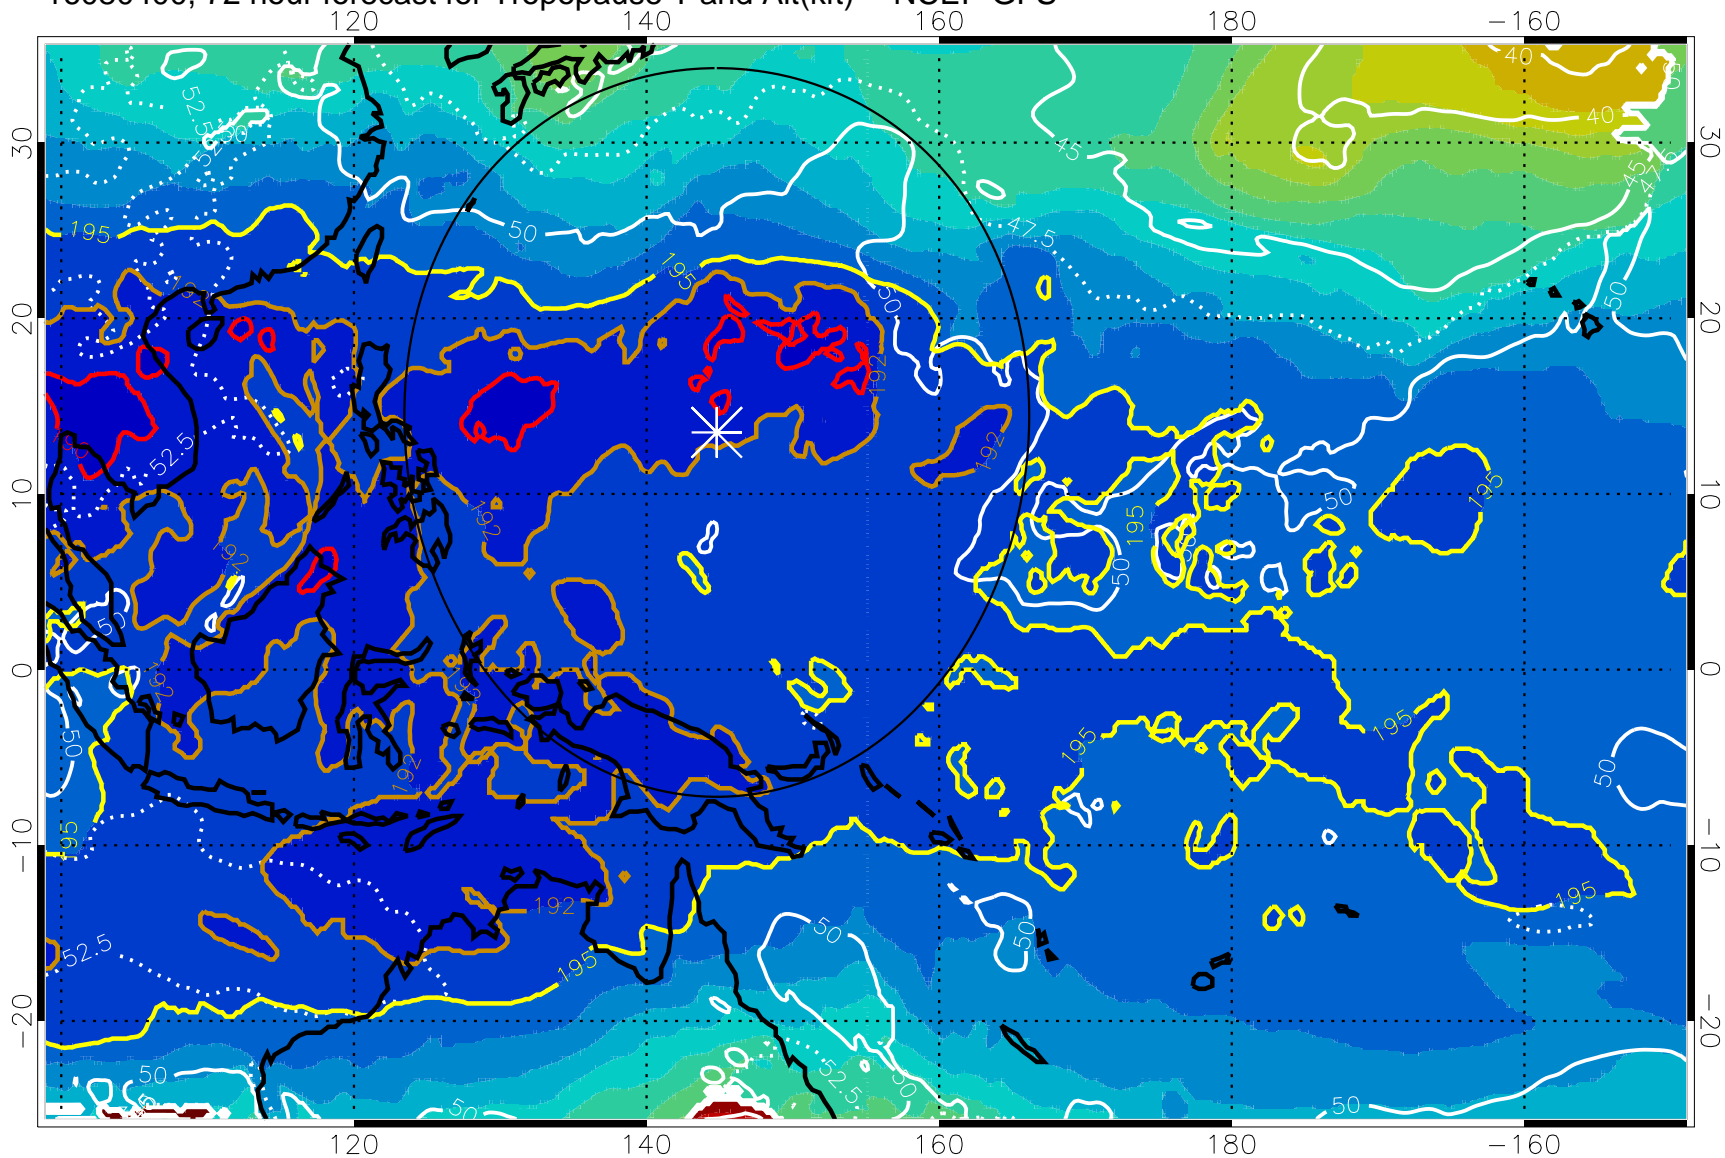

190 200 210 220 230

Tropopause T, K

Tropopause Altitude in kft (white)

192.5K Isotherm 195K Isotherm
187.5K Isotherm 190K Isotherm

Range ring of 2304 km

16080400, 72 hour forecast for Tropopause T and Alt(kft) -- NCEP GFS