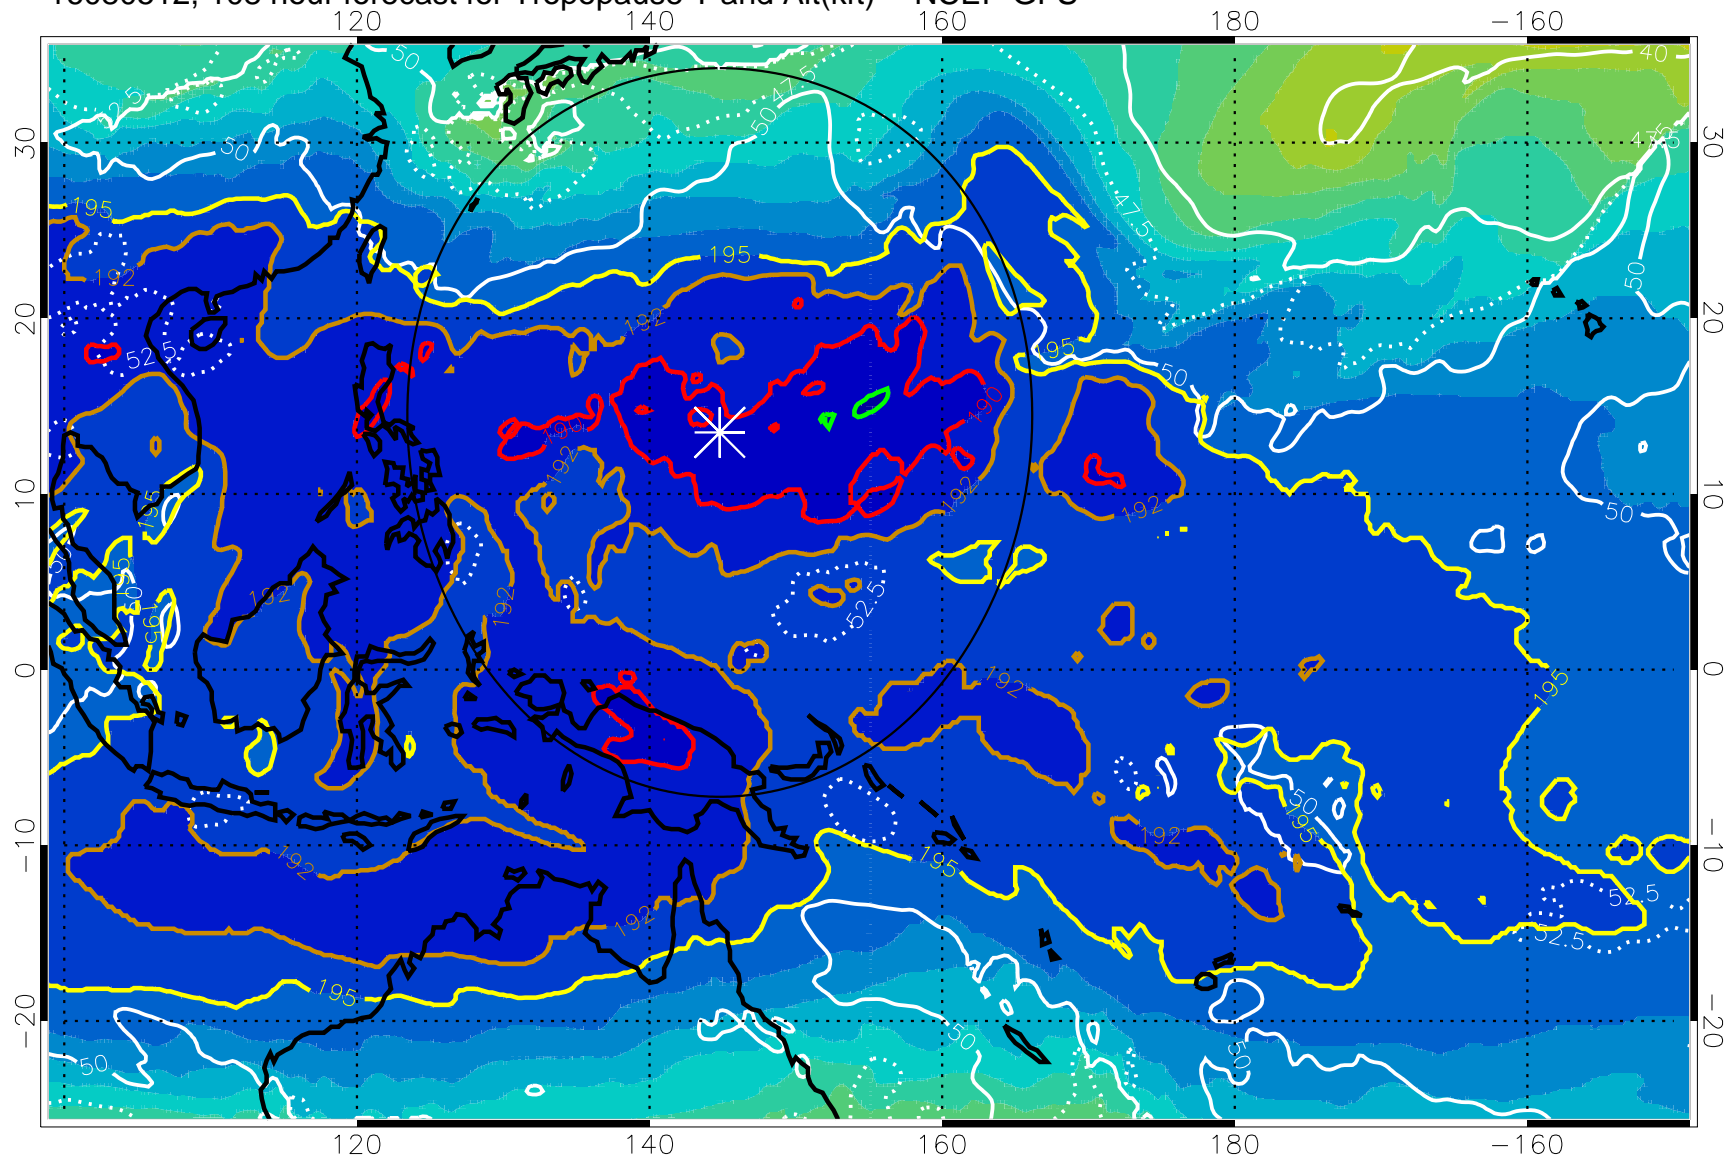

190 200 210 220 230

Tropopause T, K

Tropopause Altitude in kft (white)

192.5K Isotherm 195K Isotherm
187.5K Isotherm 190K Isotherm

Range ring of 2304 km

16080512, 108 hour forecast for Tropopause T and Alt(kft) -- NCEP GFS

190 200 210 220 230

Tropopause T, K

Tropopause Altitude in kft (white)

192.5K Isotherm 195K Isotherm
187.5K Isotherm 190K Isotherm

Range ring of 2304 km

16080518, 114 hour forecast for Tropopause T and Alt(kft) -- NCEP GFS