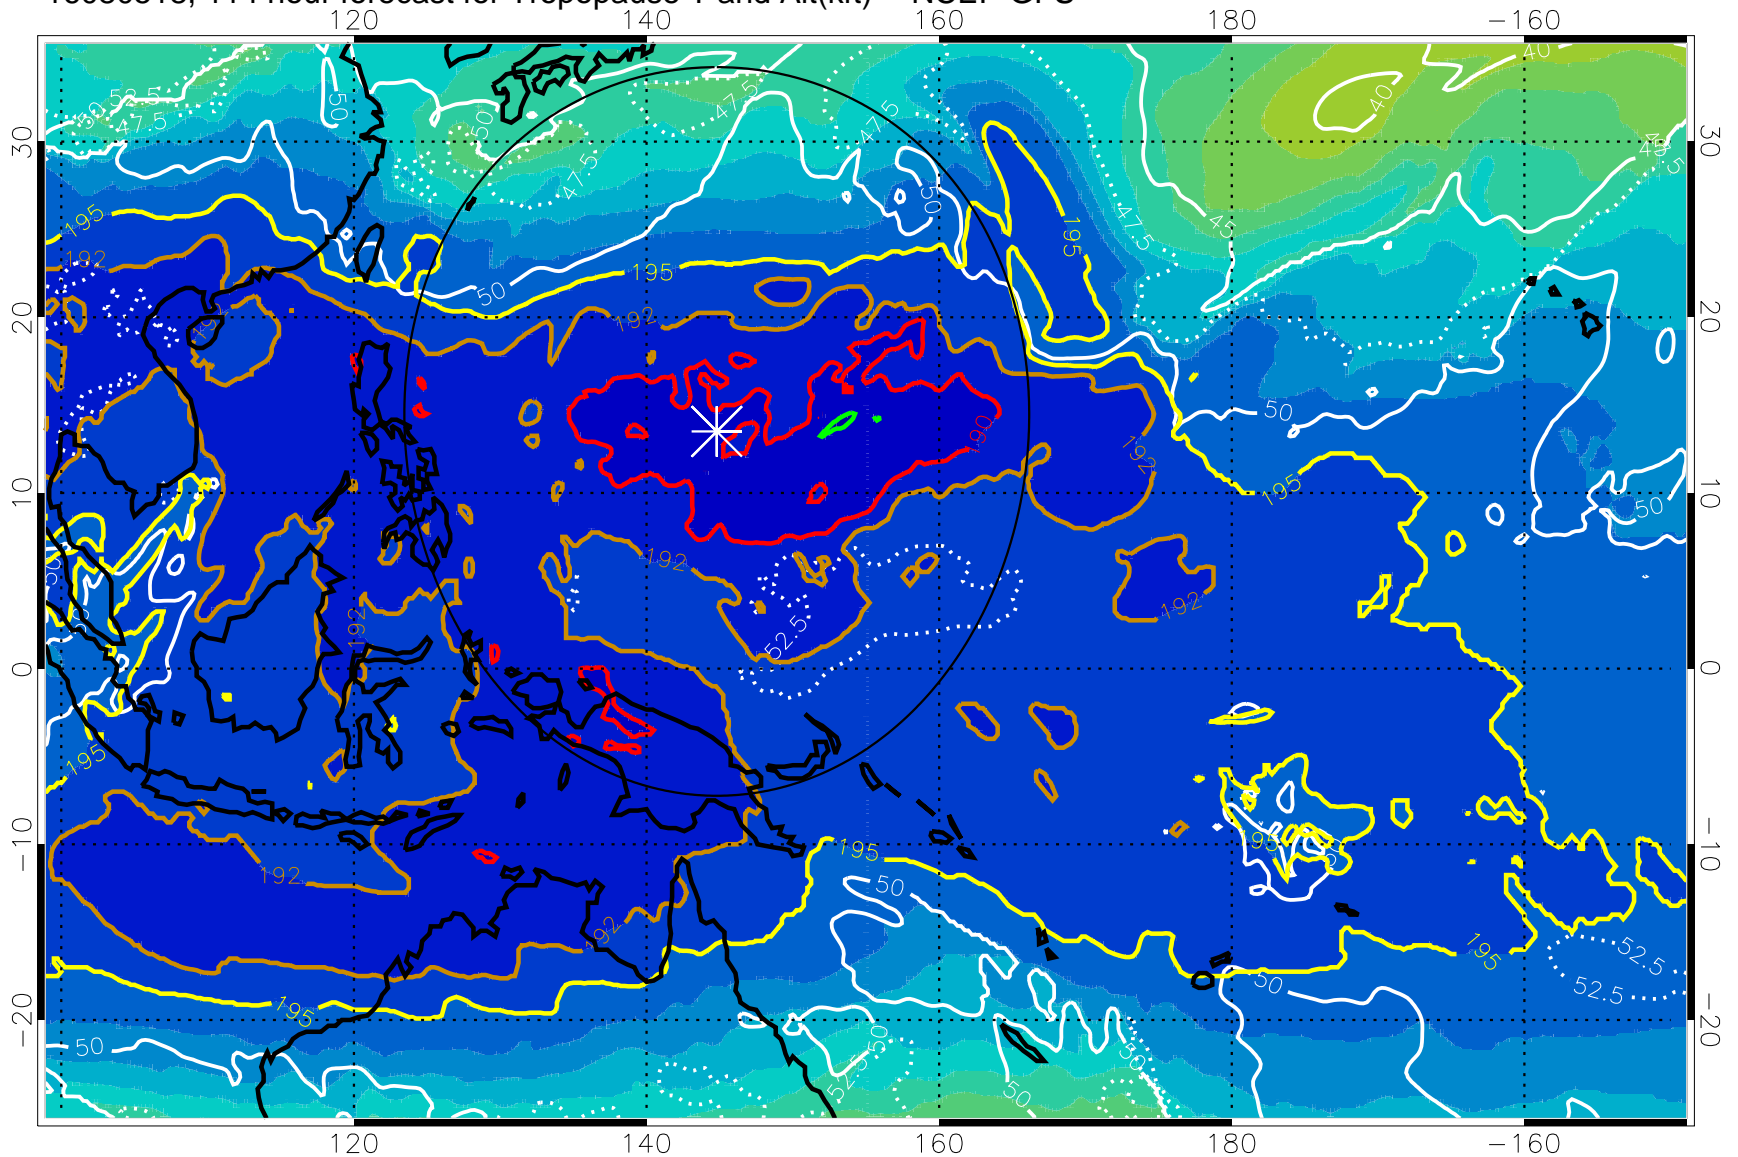

190 200 210 220 230

Tropopause T, K

Tropopause Altitude in kft (white)

192.5K Isotherm 195K Isotherm
187.5K Isotherm 190K Isotherm

Range ring of 2304 km

16080518, 114 hour forecast for Tropopause T and Alt(kft) -- NCEP GFS

190 200 210 220 230
Tropopause T, K

Tropopause Altitude in kft (white)

192.5K Isotherm 195K Isotherm
187.5K Isotherm 190K Isotherm

Range ring of 2304 km

16080600, 120 hour forecast for Tropopause T and Alt(kft) -- NCEP GFS