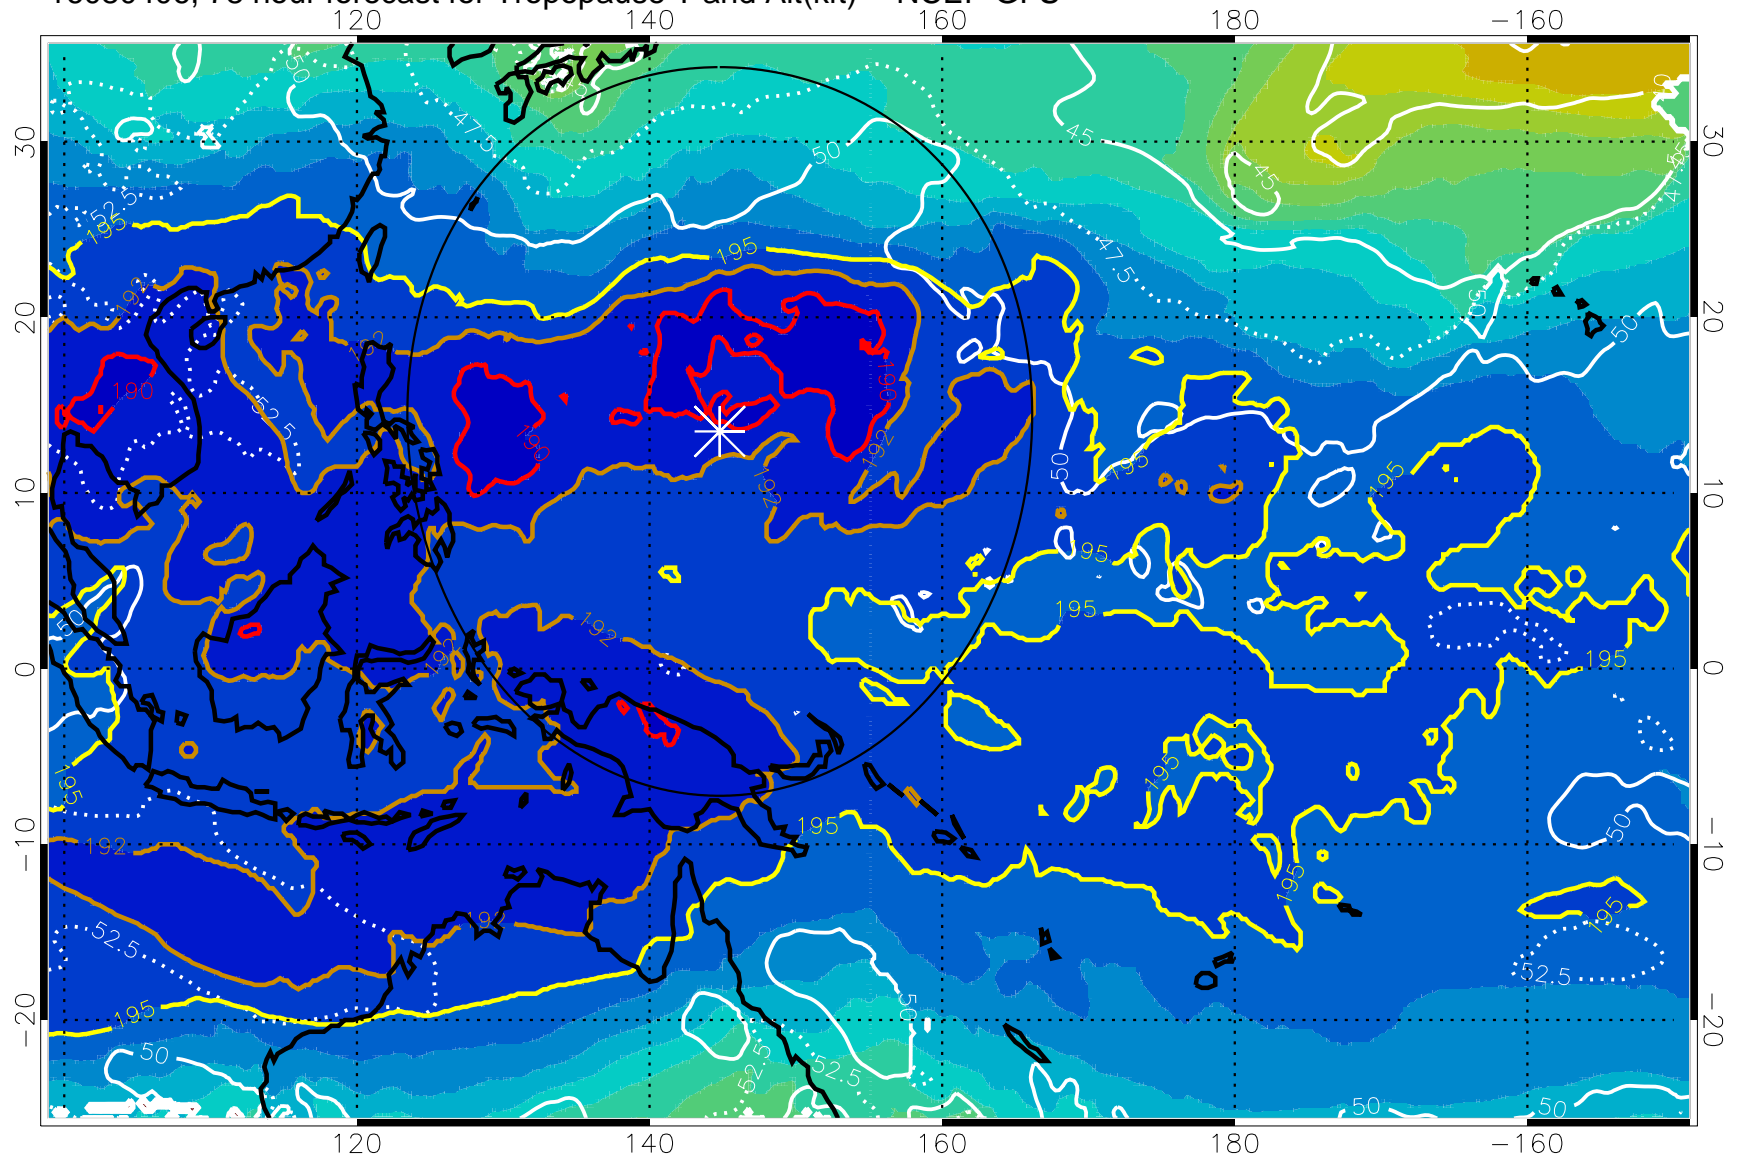

190 200 210 220 230

Tropopause T, K

Tropopause Altitude in kft (white)

192.5K Isotherm 195K Isotherm
187.5K Isotherm 190K Isotherm

Range ring of 2304 km

16080406, 78 hour forecast for Tropopause T and Alt(kft) -- NCEP GFS