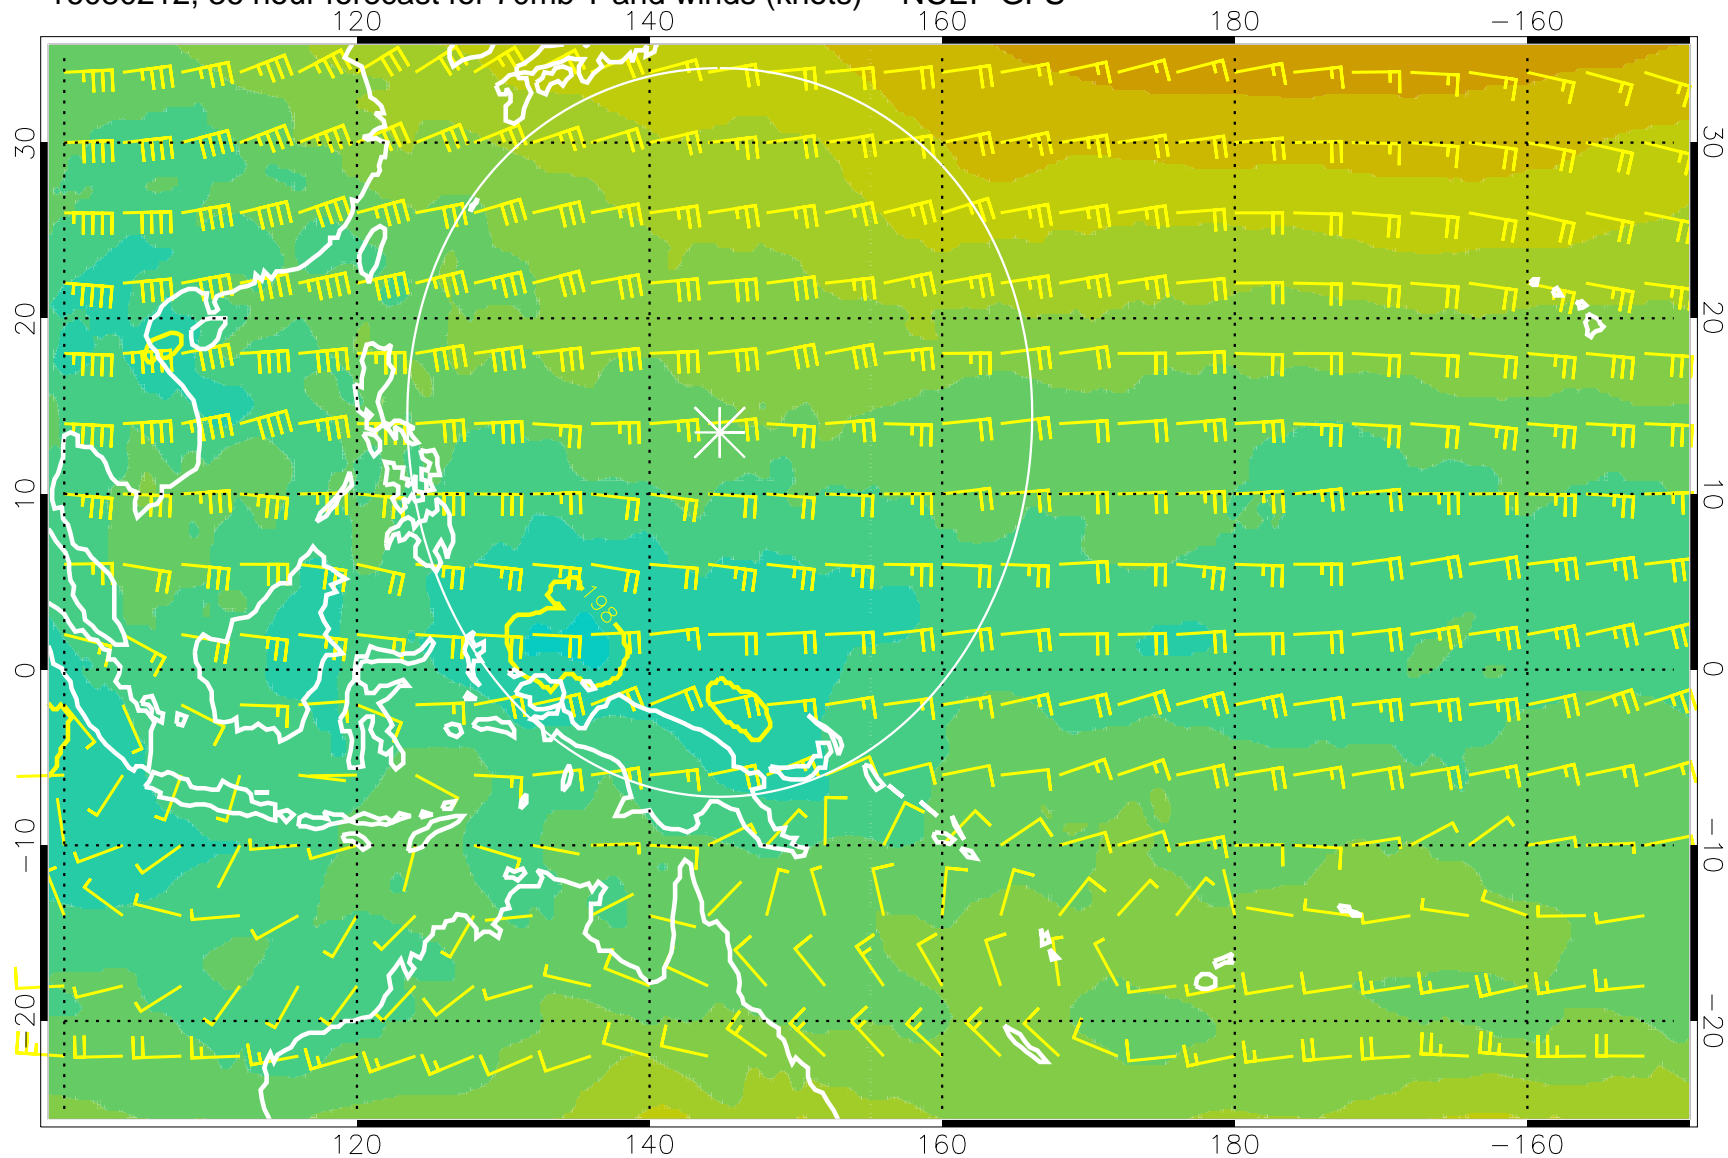

T, K

190K Isotherm 192.5K Isotherm  
195K Isotherm 197.5K Isotherm

Range ring of 2304 km

16080200, 24 hour forecast for 70mb T and winds (knots) -- NCEP GFS

180 190 200 210 220

T, K

190K Isotherm 192.5K Isotherm  
195K Isotherm 197.5K Isotherm

Range ring of 2304 km

16080206, 30 hour forecast for 70mb T and winds (knots) -- NCEP GFS

180 190 200 210 220  
T, K

190K Isotherm 192.5K Isotherm  
195K Isotherm 197.5K Isotherm

Range ring of 2304 km

16080212, 36 hour forecast for 70mb T and winds (knots) -- NCEP GFS

180 190 200 210 220

T, K

190K Isotherm 192.5K Isotherm  
195K Isotherm 197.5K Isotherm

Range ring of 2304 km

16080218, 42 hour forecast for 70mb T and winds (knots) -- NCEP GFS

180      190      200      210      220

T, K

190K Isotherm    192.5K Isotherm  
195K Isotherm    197.5K Isotherm

Range ring of 2304 km

16080300, 48 hour forecast for 70mb T and winds (knots) -- NCEP GFS

180 190 200 210 220

T, K

190K Isotherm 192.5K Isotherm  
195K Isotherm 197.5K Isotherm