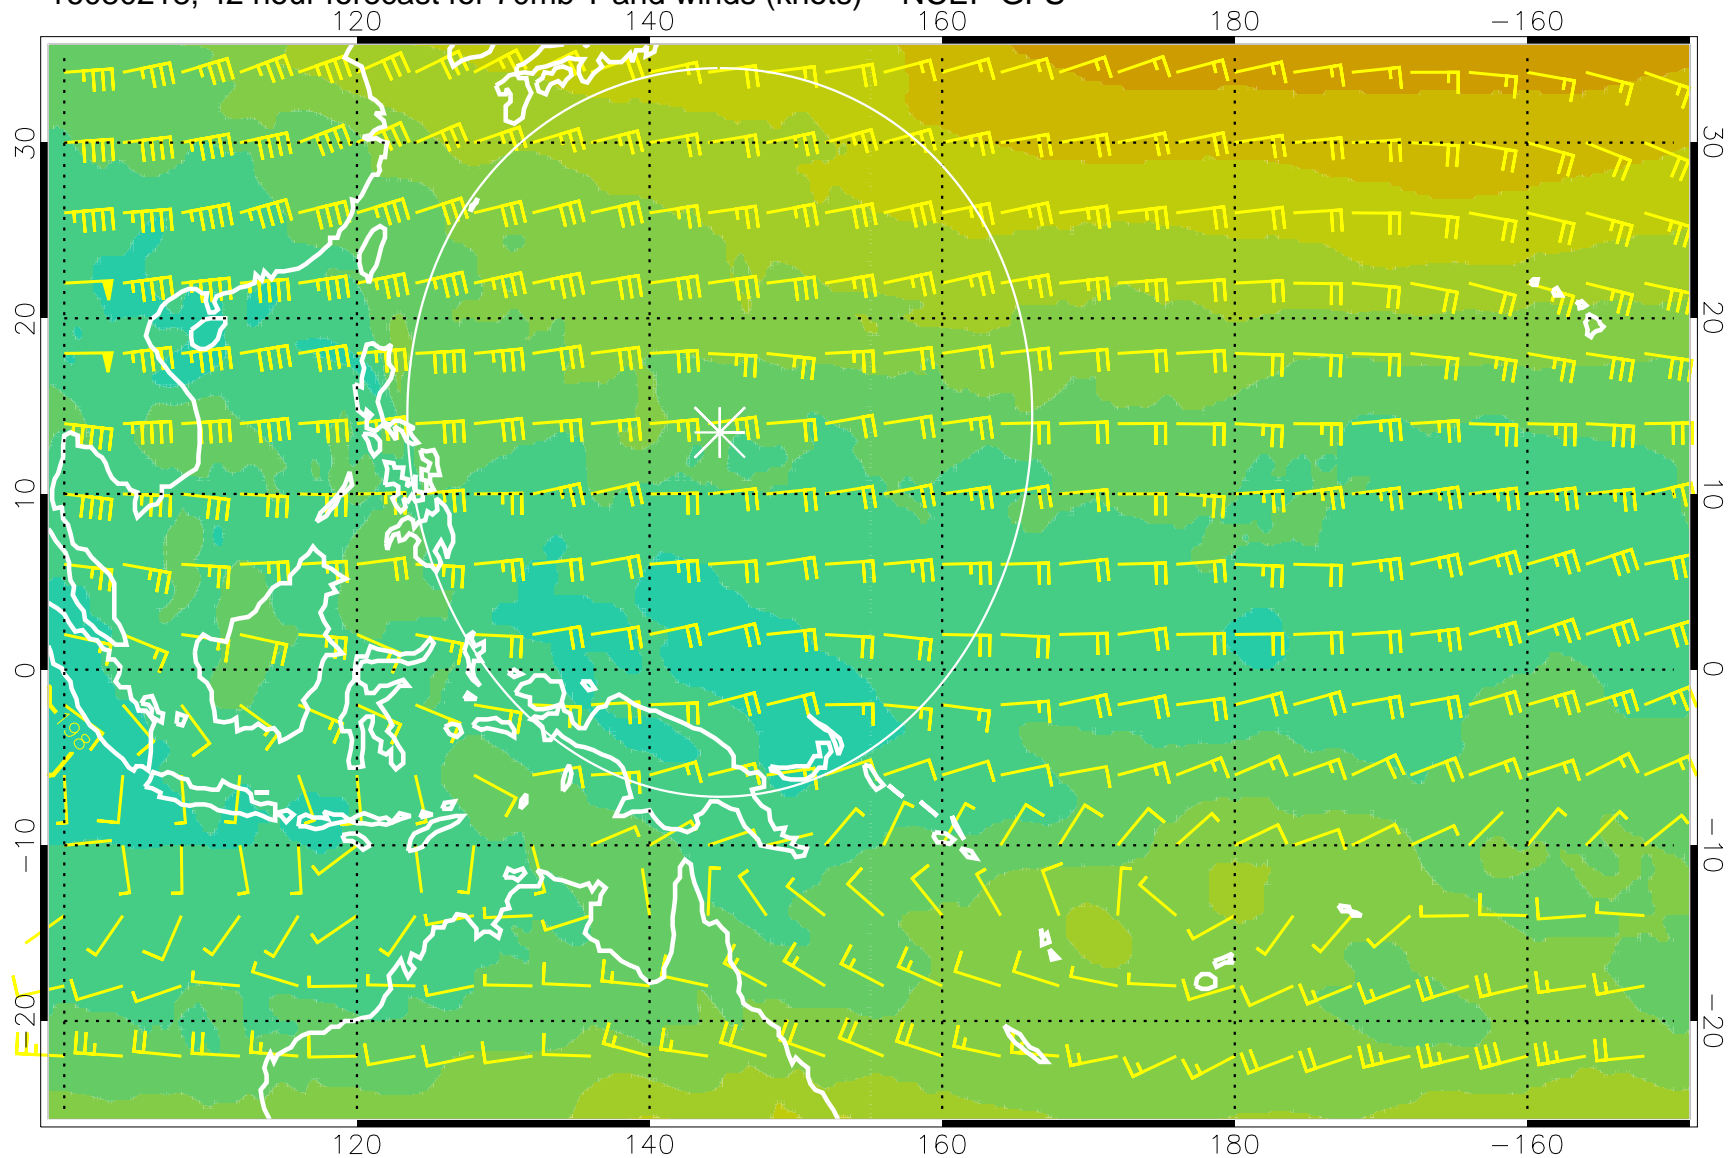

T, K

190K Isotherm 192.5K Isotherm  
195K Isotherm 197.5K Isotherm

Range ring of 2304 km

16080200, 24 hour forecast for 70mb T and winds (knots) -- NCEP GFS

180 190 200 210 220

T, K

190K Isotherm 192.5K Isotherm  
195K Isotherm 197.5K Isotherm

Range ring of 2304 km

16080206, 30 hour forecast for 70mb T and winds (knots) -- NCEP GFS

180 190 200 210 220  
T, K

190K Isotherm 192.5K Isotherm  
195K Isotherm 197.5K Isotherm

Range ring of 2304 km

16080212, 36 hour forecast for 70mb T and winds (knots) -- NCEP GFS

180 190 200 210 220

T, K

190K Isotherm 192.5K Isotherm  
195K Isotherm 197.5K Isotherm

Range ring of 2304 km

16080218, 42 hour forecast for 70mb T and winds (knots) -- NCEP GFS

180      190      200      210      220

T, K

190K Isotherm    192.5K Isotherm  
195K Isotherm    197.5K Isotherm

Range ring of 2304 km

16080300, 48 hour forecast for 70mb T and winds (knots) -- NCEP GFS

180 190 200 210 220

T, K

190K Isotherm 192.5K Isotherm  
195K Isotherm 197.5K Isotherm