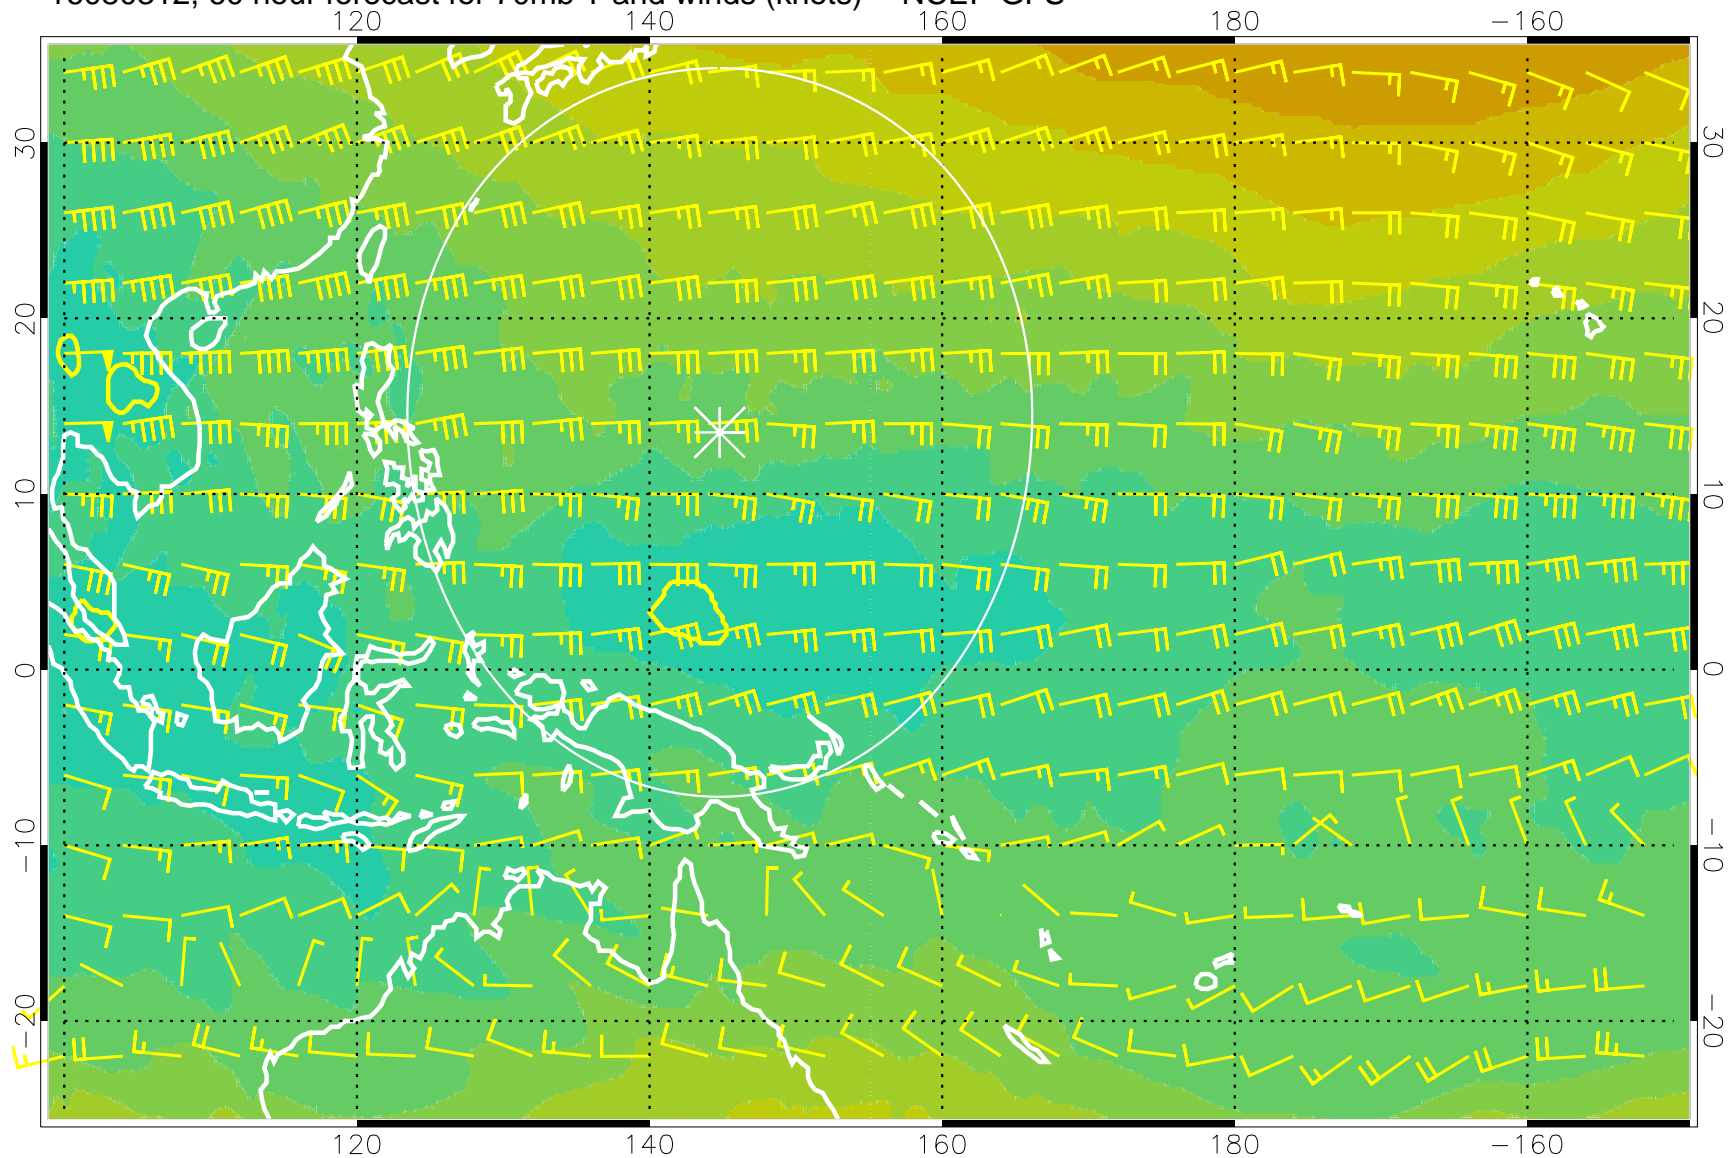

T, K

190K Isotherm    192.5K Isotherm  
195K Isotherm    197.5K Isotherm

Range ring of 2304 km

16080300, 48 hour forecast for 70mb T and winds (knots) -- NCEP GFS

180 190 200 210 220

T, K

190K Isotherm 192.5K Isotherm  
195K Isotherm 197.5K Isotherm

Range ring of 2304 km

16080306, 54 hour forecast for 70mb T and winds (knots) -- NCEP GFS

180 190 200 210 220

T, K

190K Isotherm 192.5K Isotherm  
195K Isotherm 197.5K Isotherm

Range ring of 2304 km

16080312, 60 hour forecast for 70mb T and winds (knots) -- NCEP GFS

180 190 200 210 220

T, K

190K Isotherm 192.5K Isotherm  
195K Isotherm 197.5K Isotherm

Range ring of 2304 km

16080318, 66 hour forecast for 70mb T and winds (knots) -- NCEP GFS

180      190      200      210      220

T, K

190K Isotherm    192.5K Isotherm  
195K Isotherm    197.5K Isotherm

Range ring of 2304 km

16080400, 72 hour forecast for 70mb T and winds (knots) -- NCEP GFS

180 190 200 210 220

T, K

190K Isotherm 192.5K Isotherm  
195K Isotherm 197.5K Isotherm