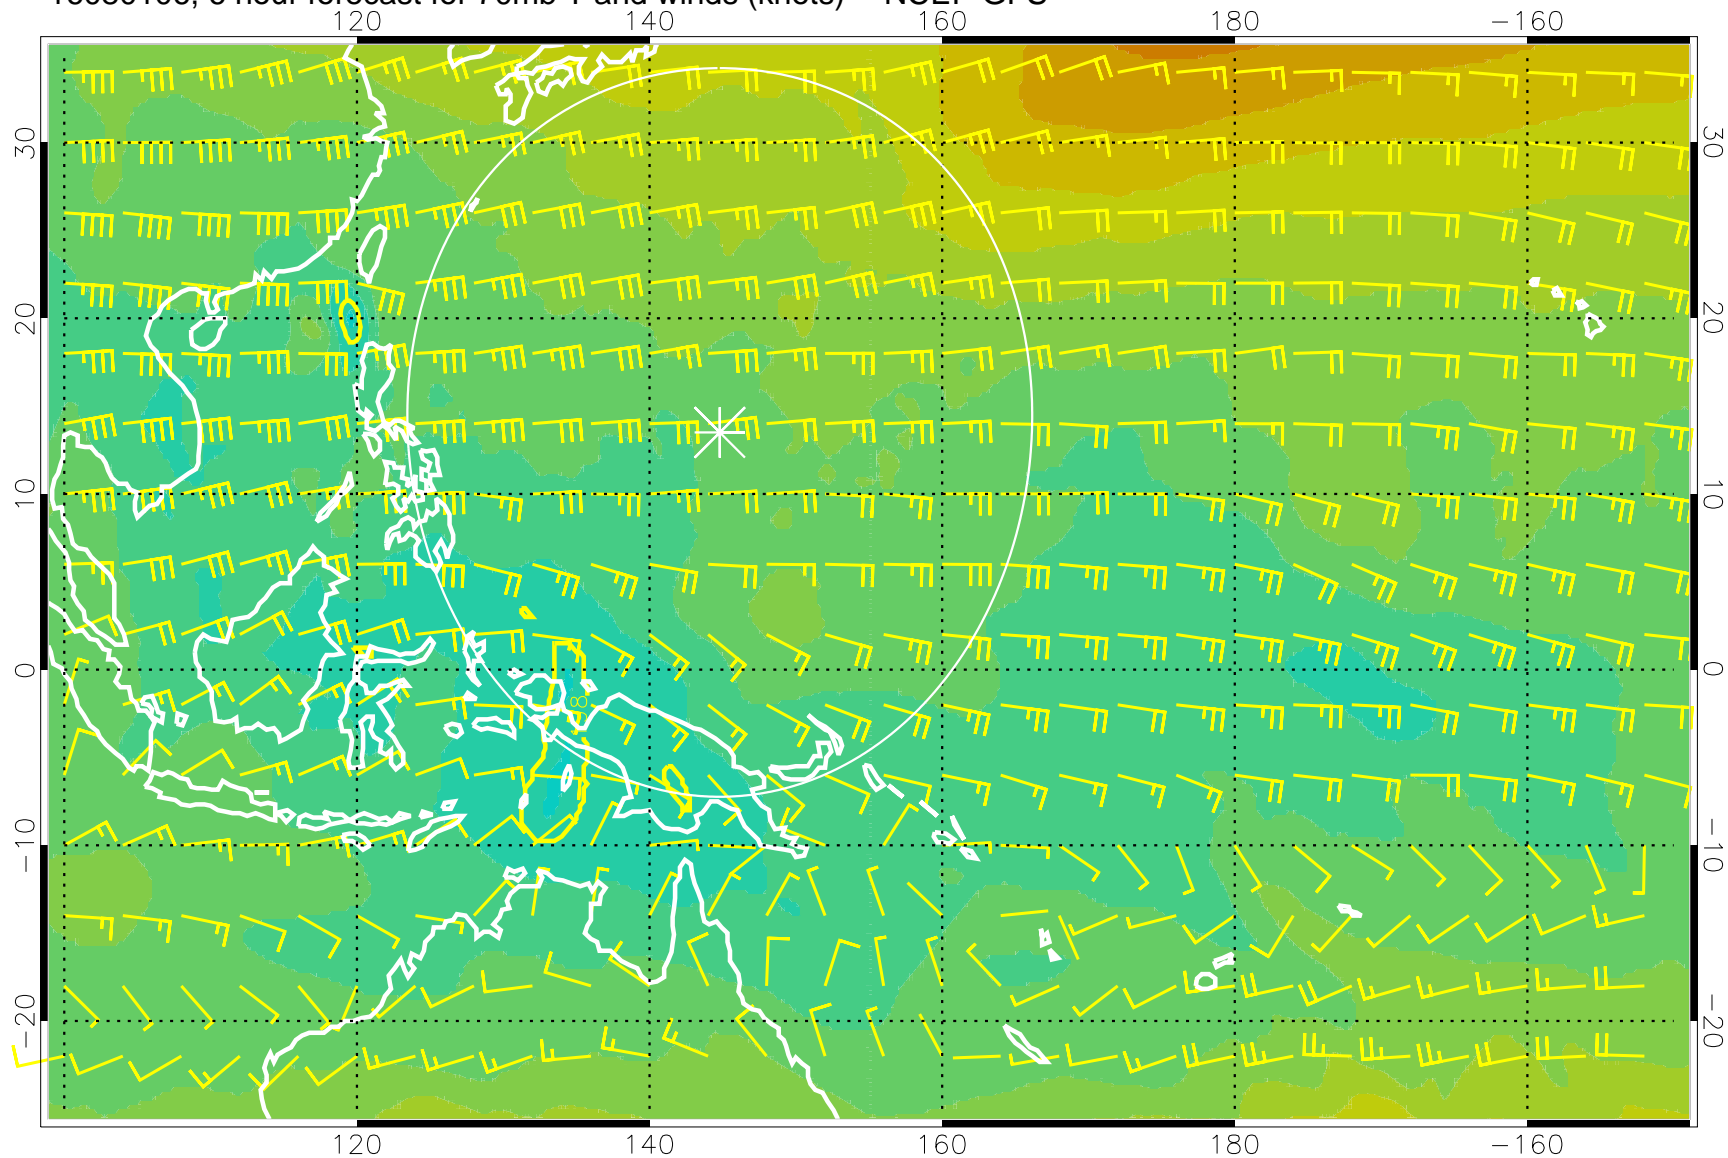

16080106, 6 hour forecast for 70mb T and winds (knots) -- NCEP GFS

180 190 200 210 220

T, K

190K Isotherm 192.5K Isotherm  
195K Isotherm 197.5K Isotherm

Range ring of 2304 km

16080112, 12 hour forecast for 70mb T and winds (knots) -- NCEP GFS

180      190      200      210      220

T, K

190K Isotherm    192.5K Isotherm  
195K Isotherm    197.5K Isotherm

Range ring of 2304 km

16080118, 18 hour forecast for 70mb T and winds (knots) -- NCEP GFS

180 190 200 210 220

T, K

190K Isotherm 192.5K Isotherm  
195K Isotherm 197.5K Isotherm

Range ring of 2304 km

16080200, 24 hour forecast for 70mb T and winds (knots) -- NCEP GFS

180 190 200 210 220

T, K

190K Isotherm 192.5K Isotherm  
195K Isotherm 197.5K Isotherm