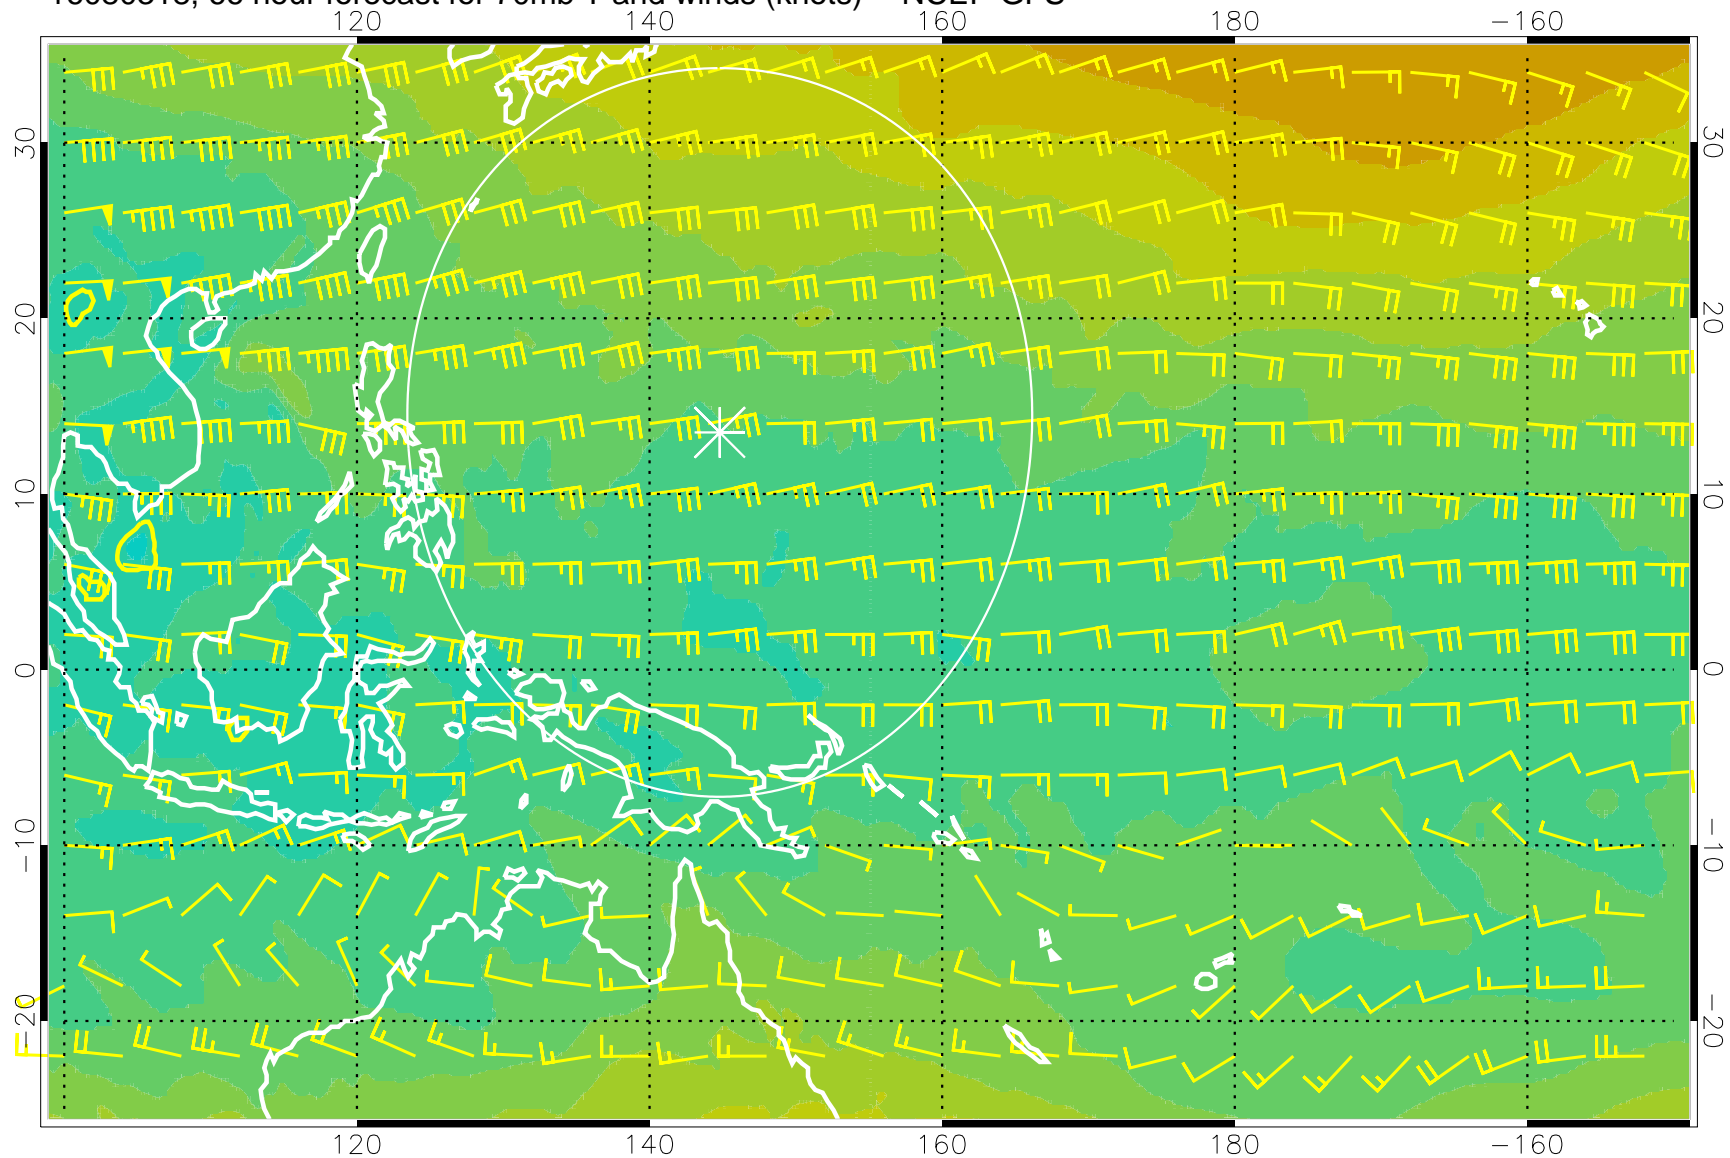

T, K

190K Isotherm    192.5K Isotherm  
195K Isotherm    197.5K Isotherm

Range ring of 2304 km

16080300, 48 hour forecast for 70mb T and winds (knots) -- NCEP GFS

180 190 200 210 220

T, K

190K Isotherm 192.5K Isotherm  
195K Isotherm 197.5K Isotherm

Range ring of 2304 km

16080306, 54 hour forecast for 70mb T and winds (knots) -- NCEP GFS

180 190 200 210 220

T, K

190K Isotherm 192.5K Isotherm  
195K Isotherm 197.5K Isotherm

Range ring of 2304 km

16080312, 60 hour forecast for 70mb T and winds (knots) -- NCEP GFS

180 190 200 210 220

T, K

190K Isotherm 192.5K Isotherm  
195K Isotherm 197.5K Isotherm

Range ring of 2304 km

16080318, 66 hour forecast for 70mb T and winds (knots) -- NCEP GFS

180      190      200      210      220

T, K

190K Isotherm    192.5K Isotherm  
195K Isotherm    197.5K Isotherm

Range ring of 2304 km

16080400, 72 hour forecast for 70mb T and winds (knots) -- NCEP GFS

180 190 200 210 220

T, K

190K Isotherm 192.5K Isotherm  
195K Isotherm 197.5K Isotherm