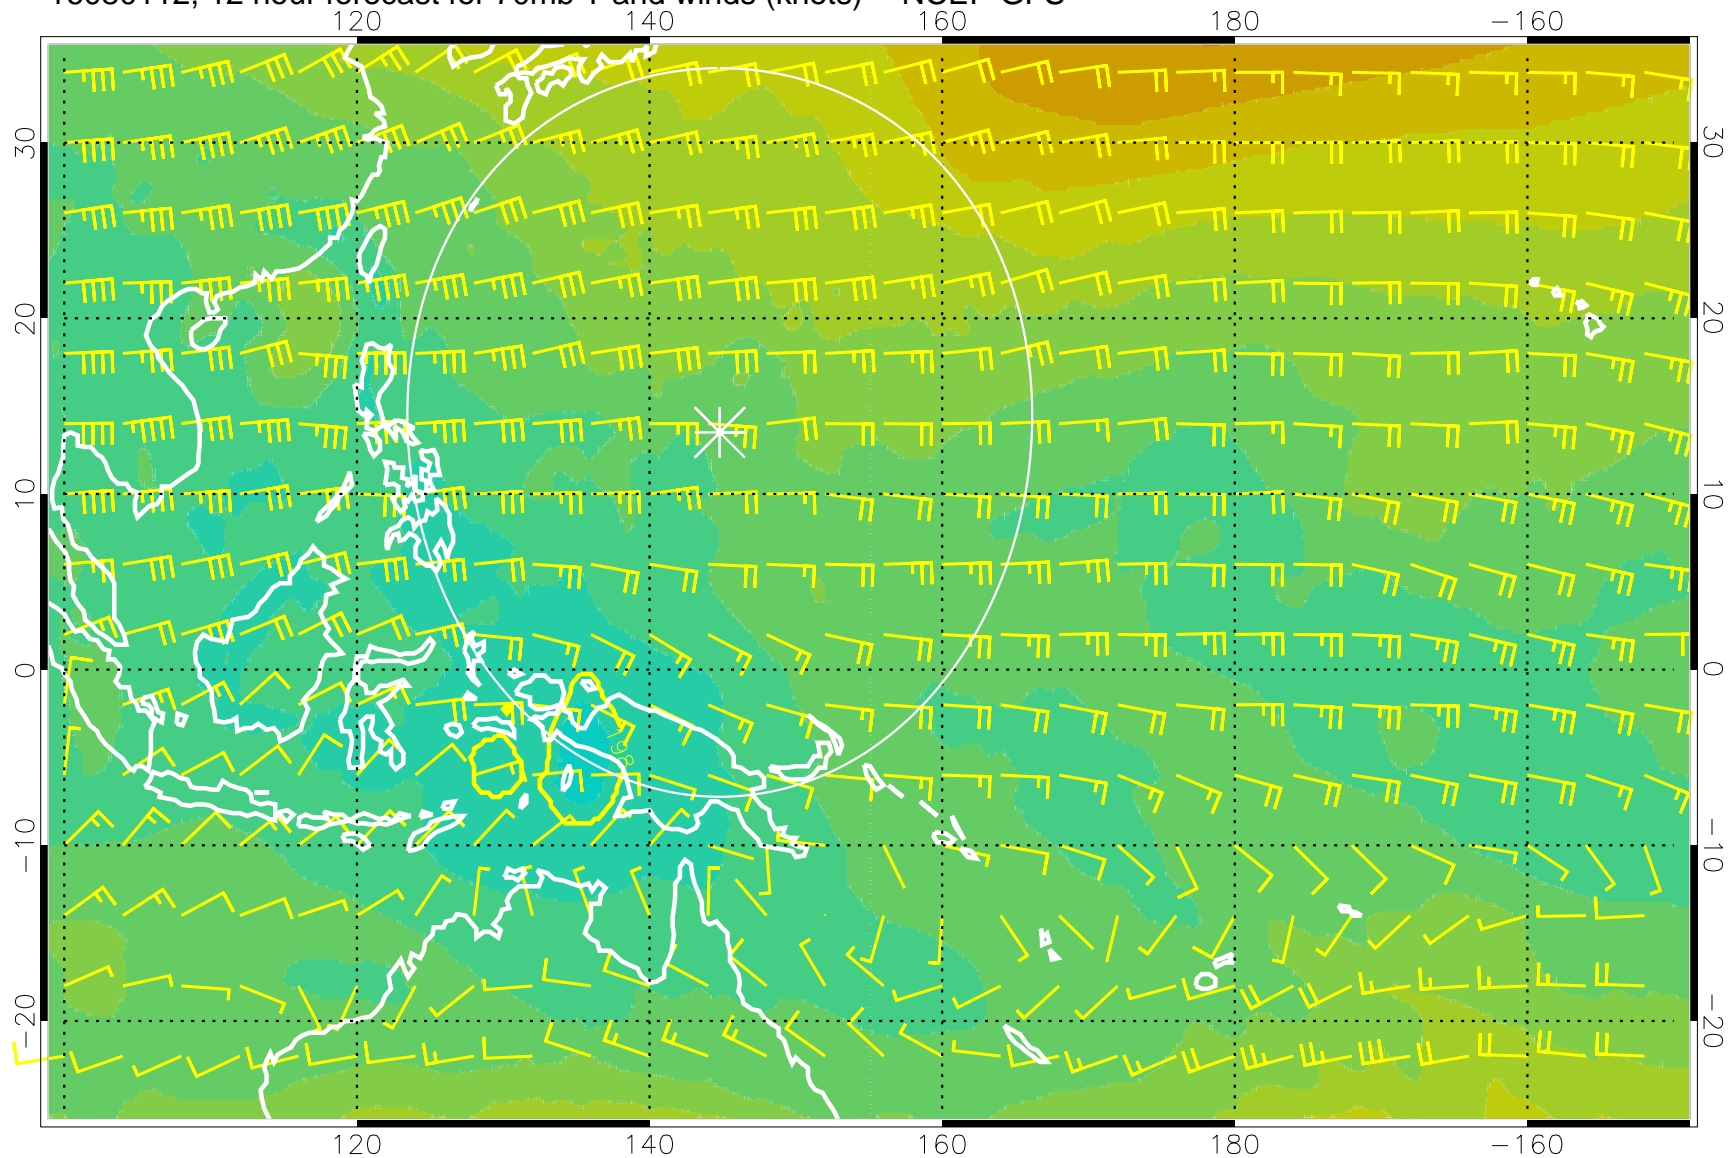

16080106, 6 hour forecast for 70mb T and winds (knots) -- NCEP GFS

180 190 200 210 220

T, K

190K Isotherm 192.5K Isotherm  
195K Isotherm 197.5K Isotherm

Range ring of 2304 km

16080112, 12 hour forecast for 70mb T and winds (knots) -- NCEP GFS

180      190      200      210      220

T, K

190K Isotherm    192.5K Isotherm  
195K Isotherm    197.5K Isotherm

Range ring of 2304 km

16080118, 18 hour forecast for 70mb T and winds (knots) -- NCEP GFS

180 190 200 210 220

T, K

190K Isotherm 192.5K Isotherm  
195K Isotherm 197.5K Isotherm

Range ring of 2304 km

16080200, 24 hour forecast for 70mb T and winds (knots) -- NCEP GFS

180 190 200 210 220

T, K

190K Isotherm 192.5K Isotherm  
195K Isotherm 197.5K Isotherm