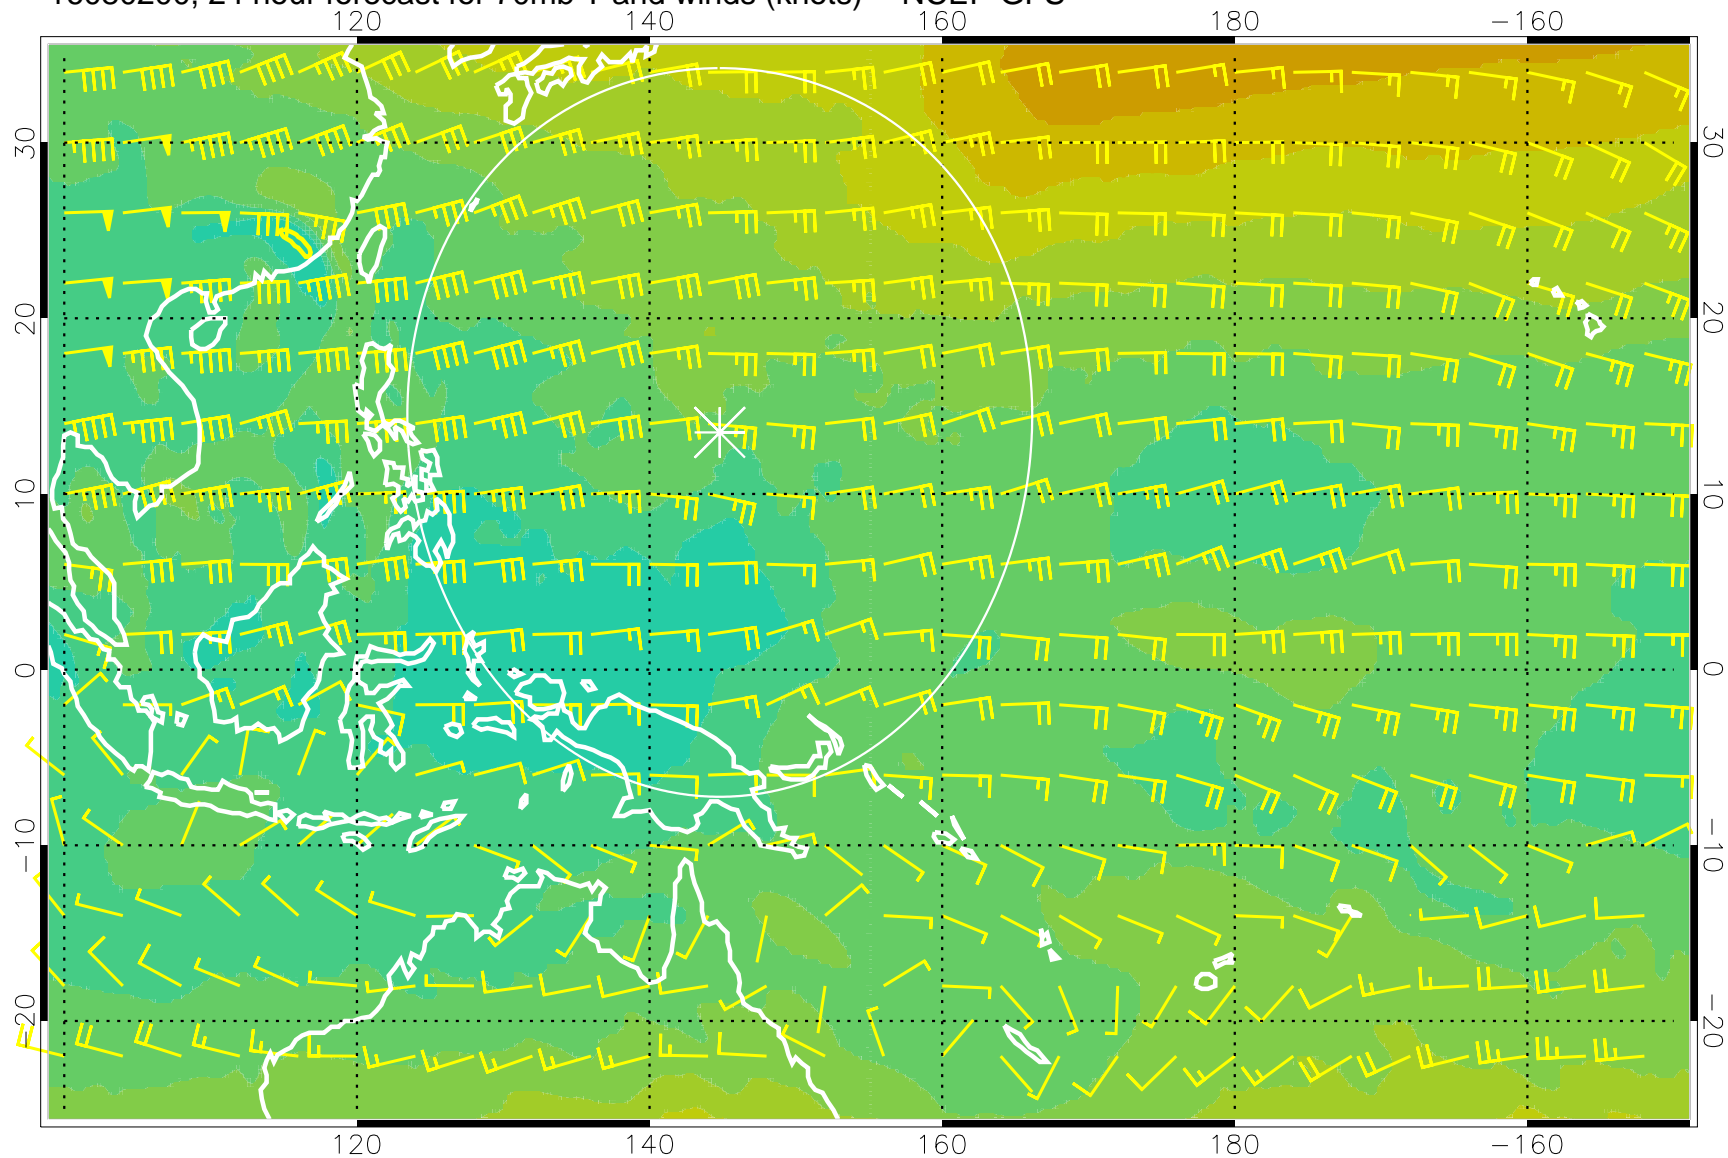

16080106, 6 hour forecast for 70mb T and winds (knots) -- NCEP GFS

180 190 200 210 220

T, K

190K Isotherm 192.5K Isotherm  
195K Isotherm 197.5K Isotherm

Range ring of 2304 km

16080112, 12 hour forecast for 70mb T and winds (knots) -- NCEP GFS

180      190      200      210      220

T, K

190K Isotherm    192.5K Isotherm  
195K Isotherm    197.5K Isotherm

Range ring of 2304 km

16080118, 18 hour forecast for 70mb T and winds (knots) -- NCEP GFS

180 190 200 210 220

T, K

190K Isotherm 192.5K Isotherm  
195K Isotherm 197.5K Isotherm

Range ring of 2304 km

16080200, 24 hour forecast for 70mb T and winds (knots) -- NCEP GFS

180 190 200 210 220

T, K

190K Isotherm 192.5K Isotherm  
195K Isotherm 197.5K Isotherm