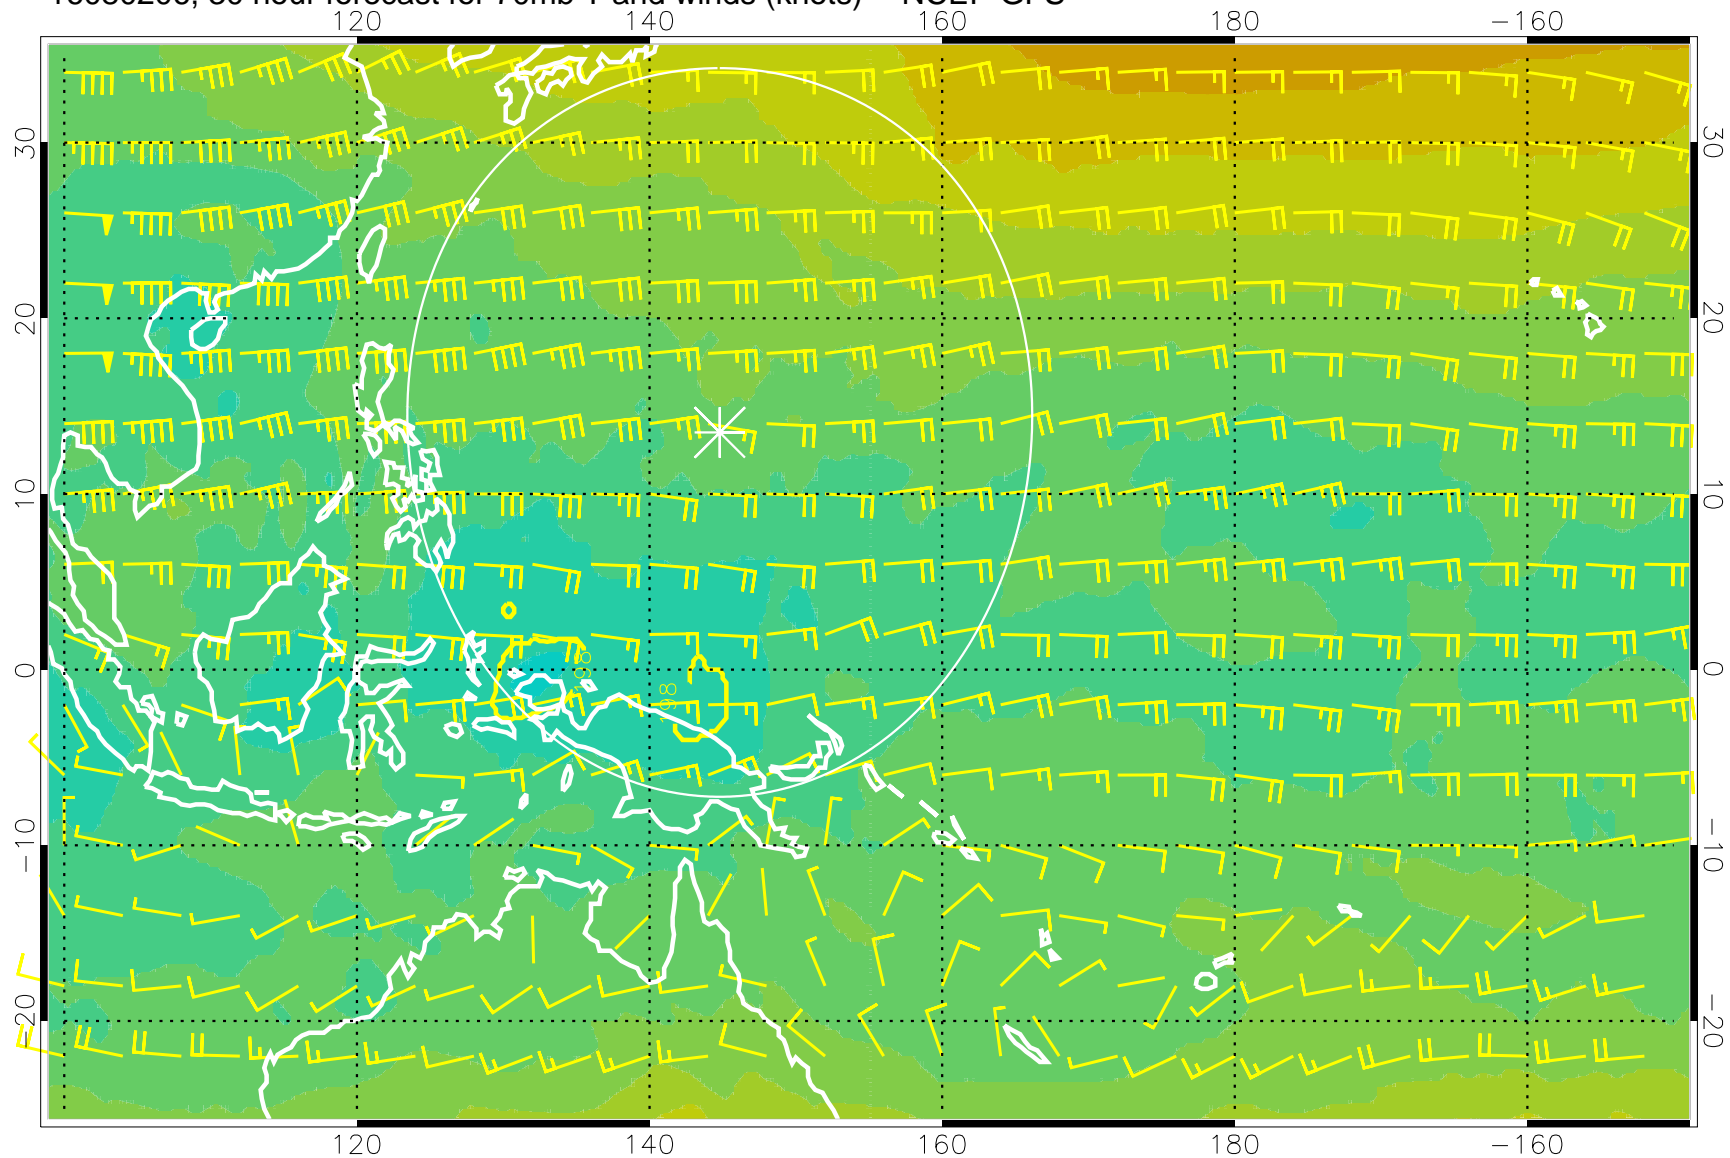

180      190      200      210      220

T, K

190K Isotherm    192.5K Isotherm  
195K Isotherm    197.5K Isotherm

Range ring of 2304 km

16080118, 18 hour forecast for 70mb T and winds (knots) -- NCEP GFS

180 190 200 210 220

T, K

190K Isotherm 192.5K Isotherm  
195K Isotherm 197.5K Isotherm

Range ring of 2304 km

16080200, 24 hour forecast for 70mb T and winds (knots) -- NCEP GFS

180 190 200 210 220

T, K

190K Isotherm 192.5K Isotherm  
195K Isotherm 197.5K Isotherm

Range ring of 2304 km

16080206, 30 hour forecast for 70mb T and winds (knots) -- NCEP GFS

180 190 200 210 220  
T, K

190K Isotherm 192.5K Isotherm  
195K Isotherm 197.5K Isotherm

Range ring of 2304 km

16080212, 36 hour forecast for 70mb T and winds (knots) -- NCEP GFS

180 190 200 210 220

T, K

190K Isotherm 192.5K Isotherm  
195K Isotherm 197.5K Isotherm

Range ring of 2304 km

16080218, 42 hour forecast for 70mb T and winds (knots) -- NCEP GFS

180      190      200      210      220