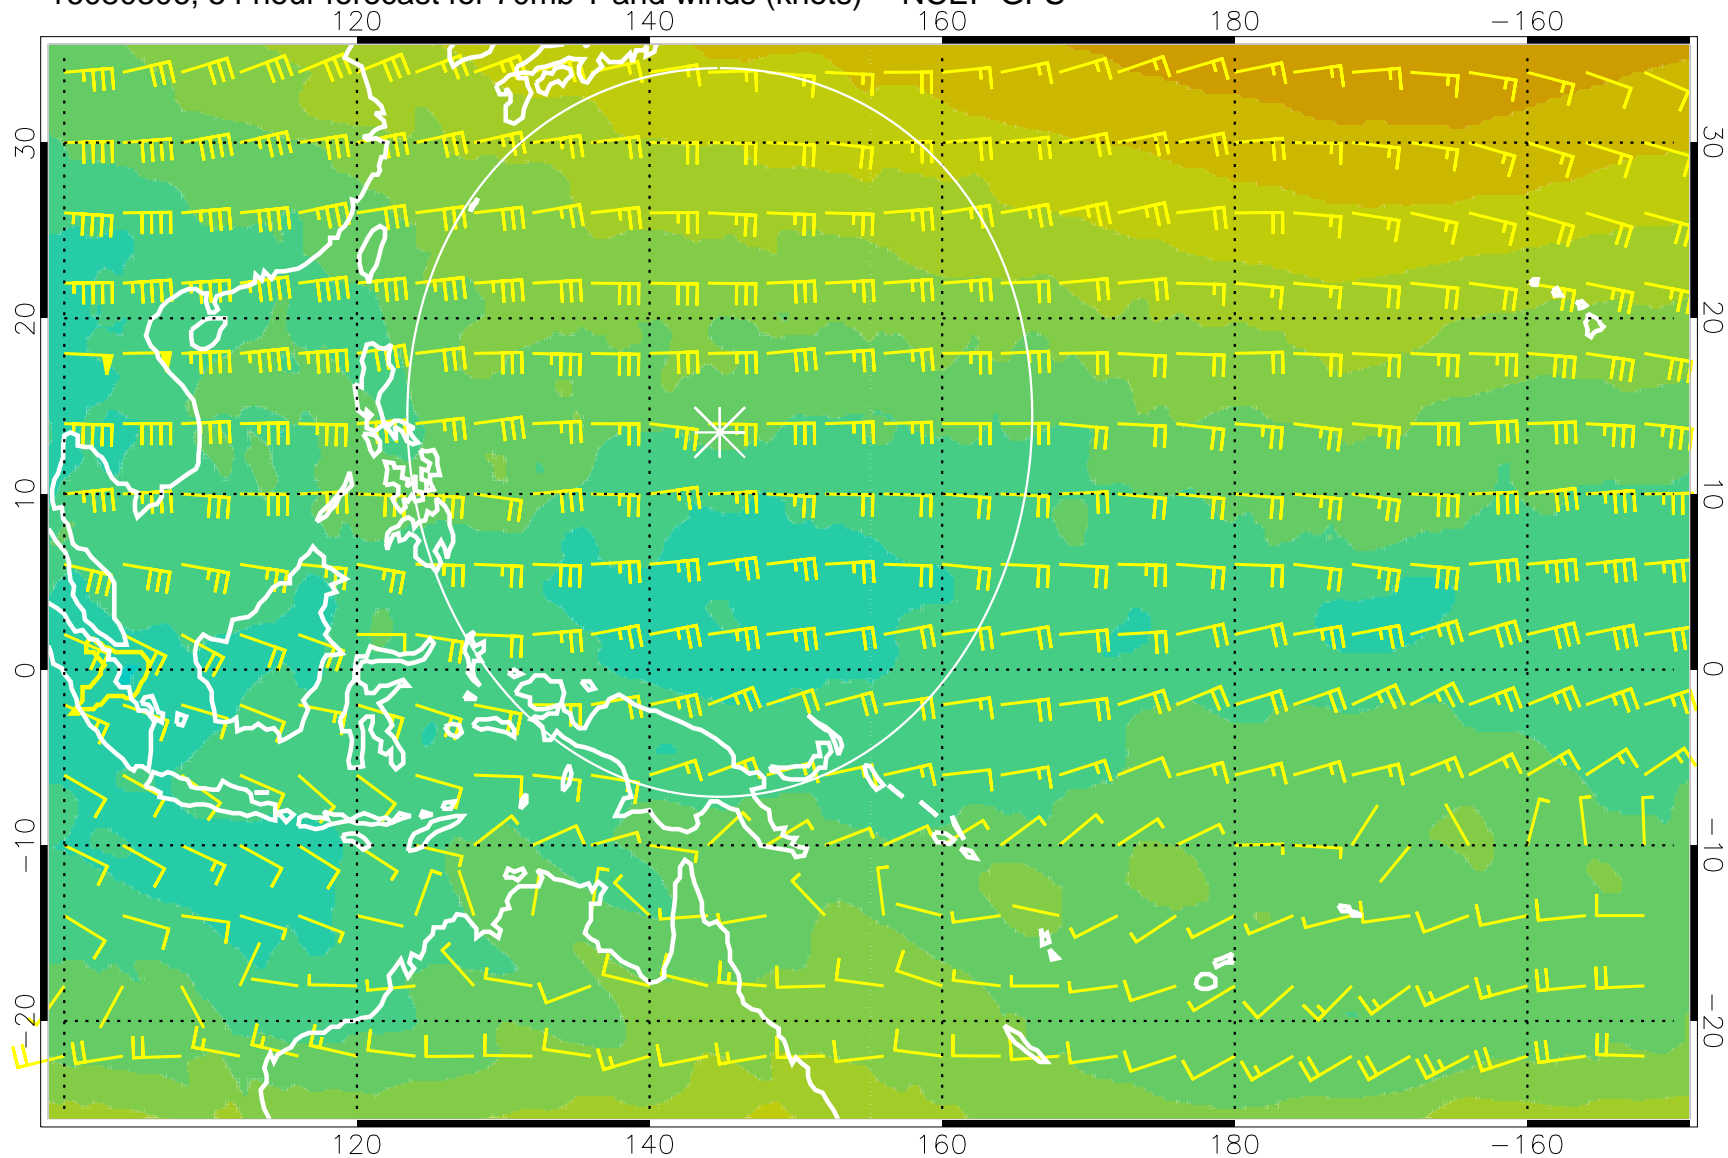

180 190 200 210 220

T, K

190K Isotherm 192.5K Isotherm  
195K Isotherm 197.5K Isotherm

Range ring of 2304 km

16080218, 42 hour forecast for 70mb T and winds (knots) -- NCEP GFS

180      190      200      210      220

T, K

190K Isotherm    192.5K Isotherm  
195K Isotherm    197.5K Isotherm

Range ring of 2304 km

16080300, 48 hour forecast for 70mb T and winds (knots) -- NCEP GFS

180 190 200 210 220

T, K

190K Isotherm 192.5K Isotherm  
195K Isotherm 197.5K Isotherm

Range ring of 2304 km

16080306, 54 hour forecast for 70mb T and winds (knots) -- NCEP GFS

180 190 200 210 220

T, K

190K Isotherm 192.5K Isotherm  
195K Isotherm 197.5K Isotherm

Range ring of 2304 km

16080312, 60 hour forecast for 70mb T and winds (knots) -- NCEP GFS

180 190 200 210 220

T, K

190K Isotherm 192.5K Isotherm  
195K Isotherm 197.5K Isotherm

Range ring of 2304 km

16080318, 66 hour forecast for 70mb T and winds (knots) -- NCEP GFS

180      190      200      210      220