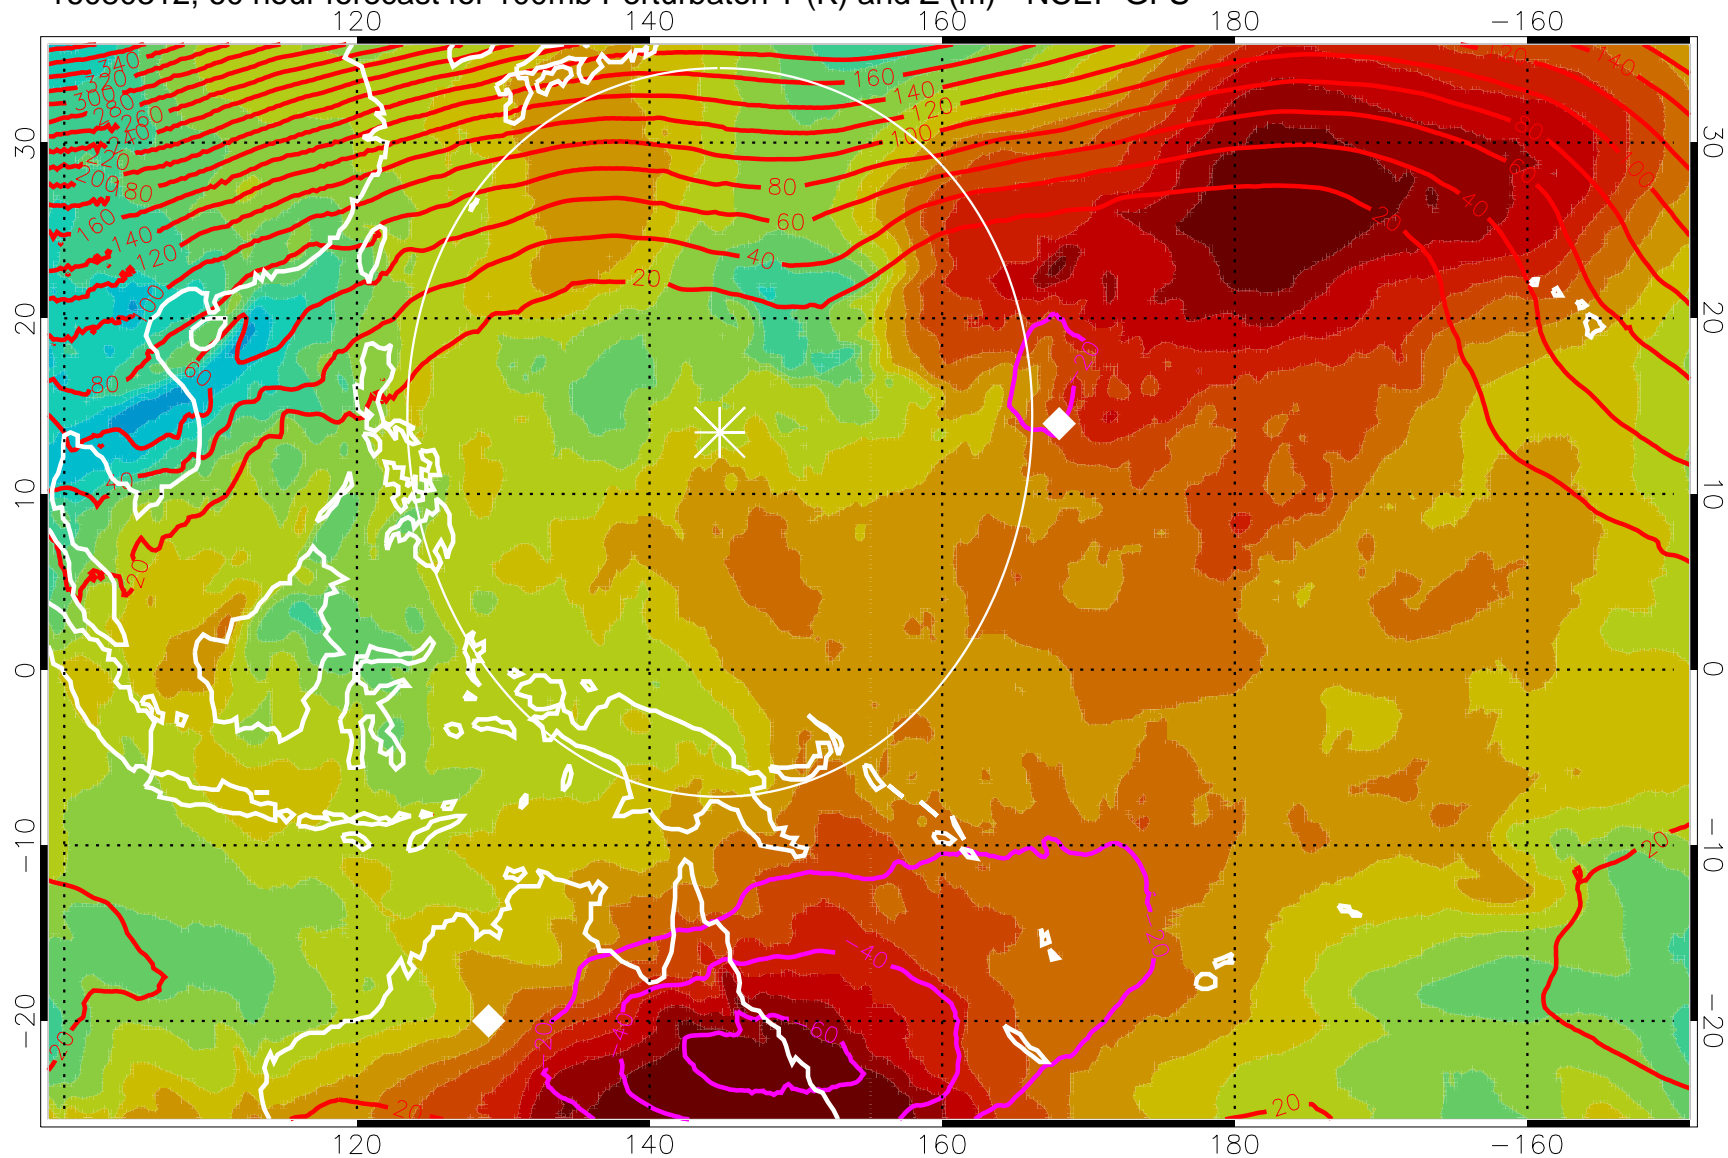

16080312, 60 hour forecast for 100mb Perturbaton T (K) and Z (m)-- NCEP GFS

Contours are 100 mbar Z perturbation (m)
Positive Z Contours
Negative Z Contours
Diamonds-mean pos. of anticyclones

Range ring of 2304 km