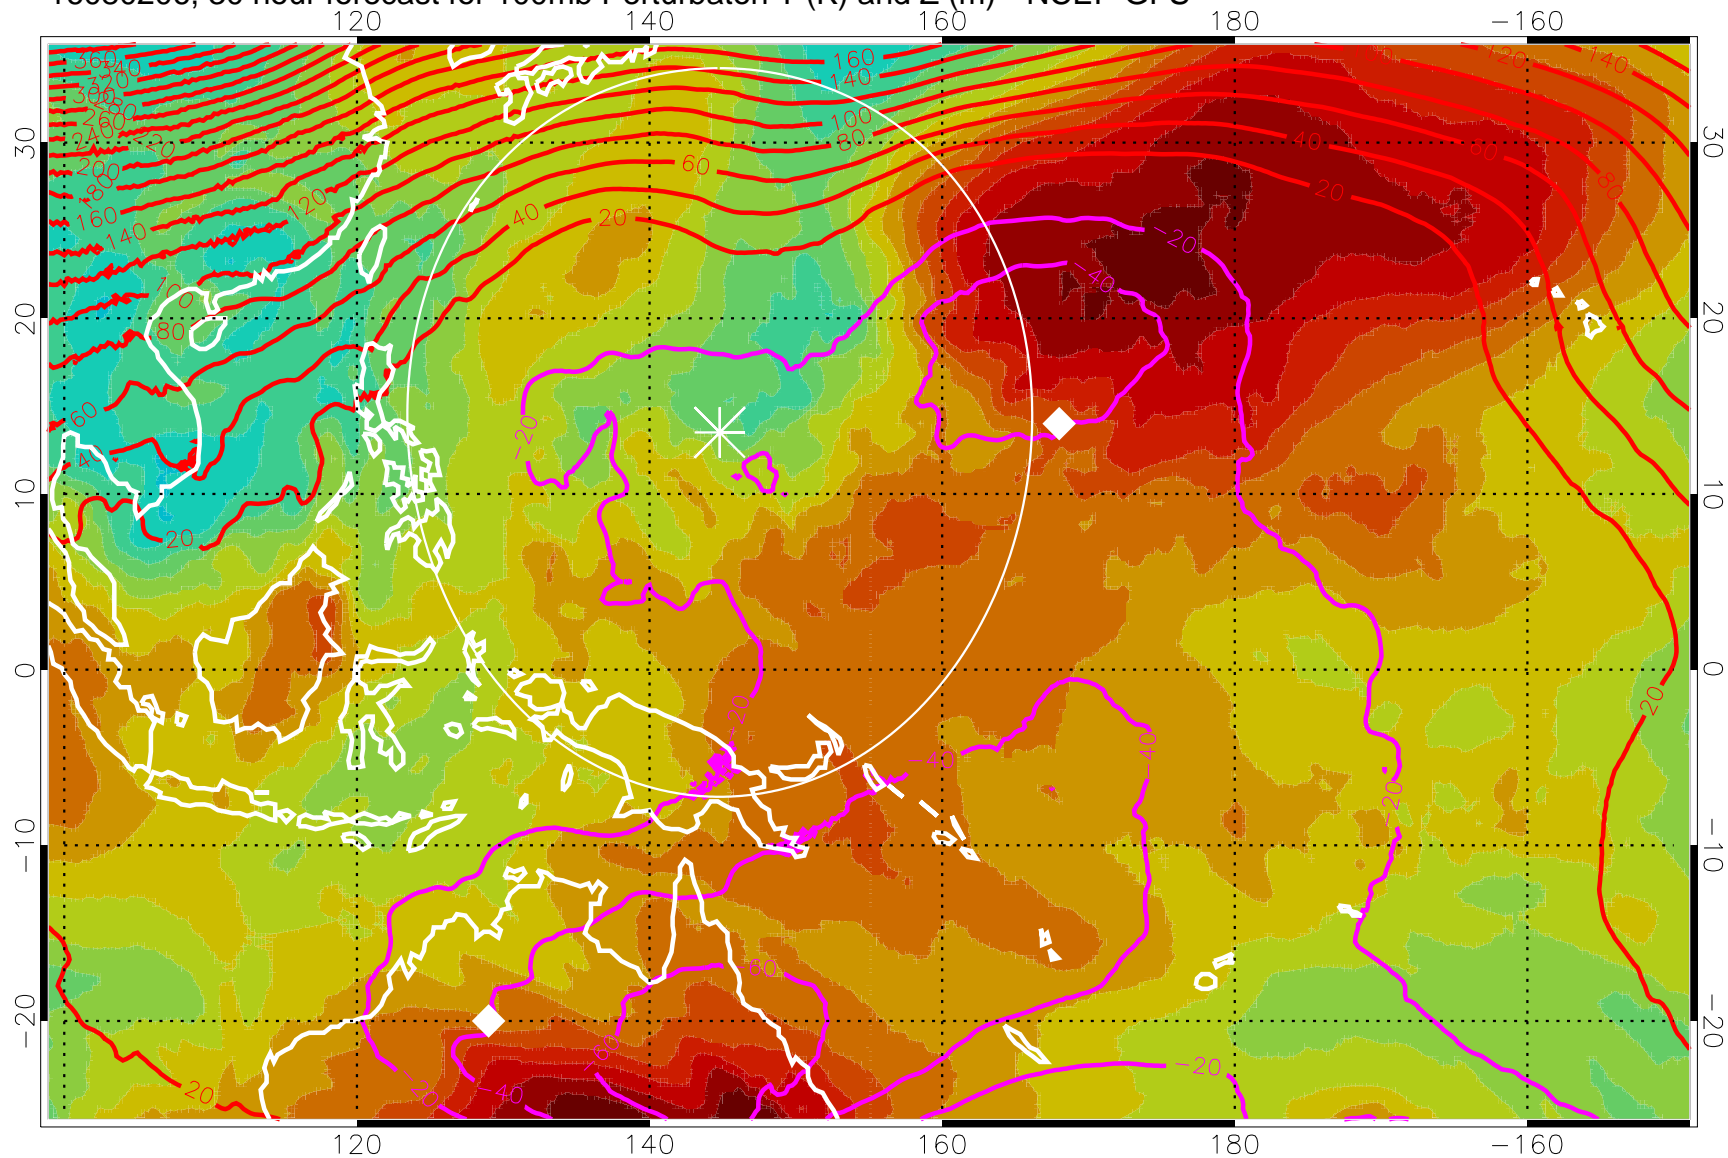

16080206, 30 hour forecast for 100mb Perturbaton T (K) and Z (m)-- NCEP GFS

Contours are 100 mbar Z perturbation (m)
Positive Z Contours
Negative Z Contours
Diamonds-mean pos. of anticyclones

Range ring of 2304 km