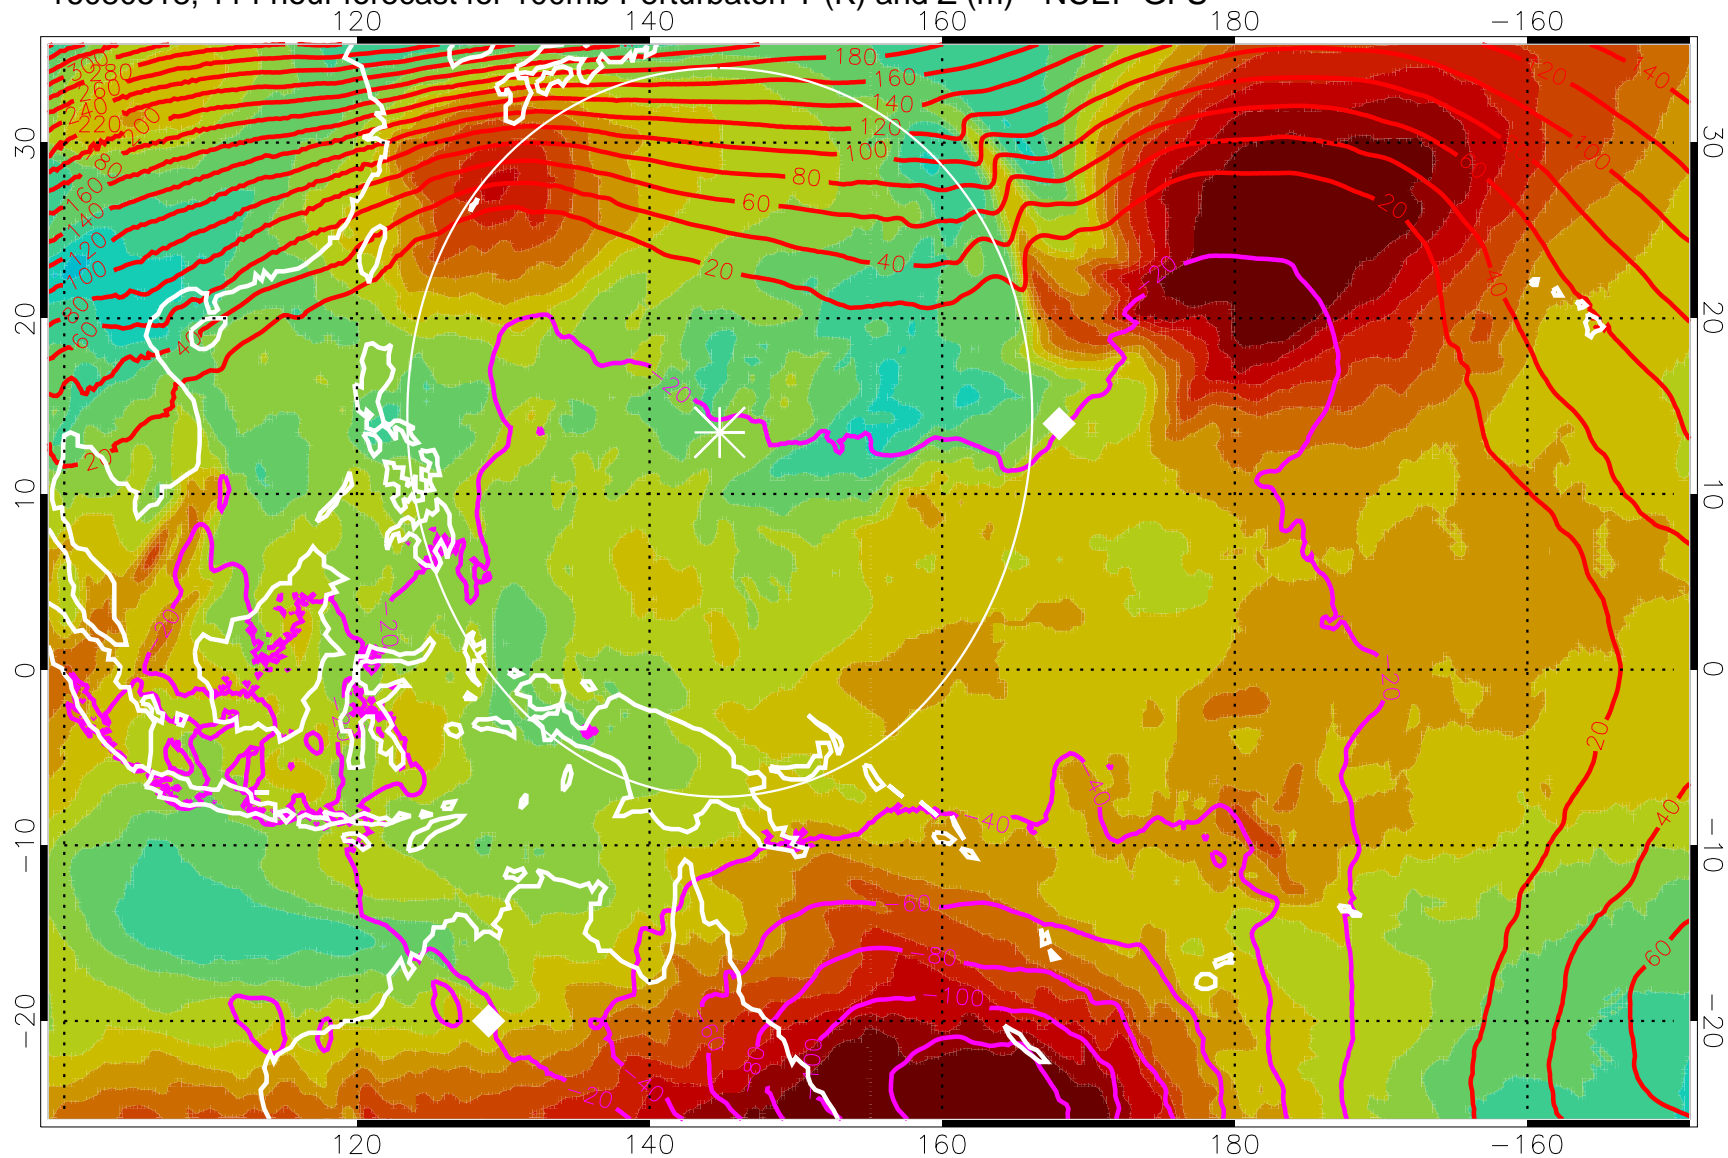

16080518, 114 hour forecast for 100mb Perturbaton T (K) and Z (m)-- NCEP GFS

Contours are 100 mbar Z perturbation (m)
Positive Z Contours
Negative Z Contours
Diamonds-mean pos. of anticyclones

Range ring of 2304 km