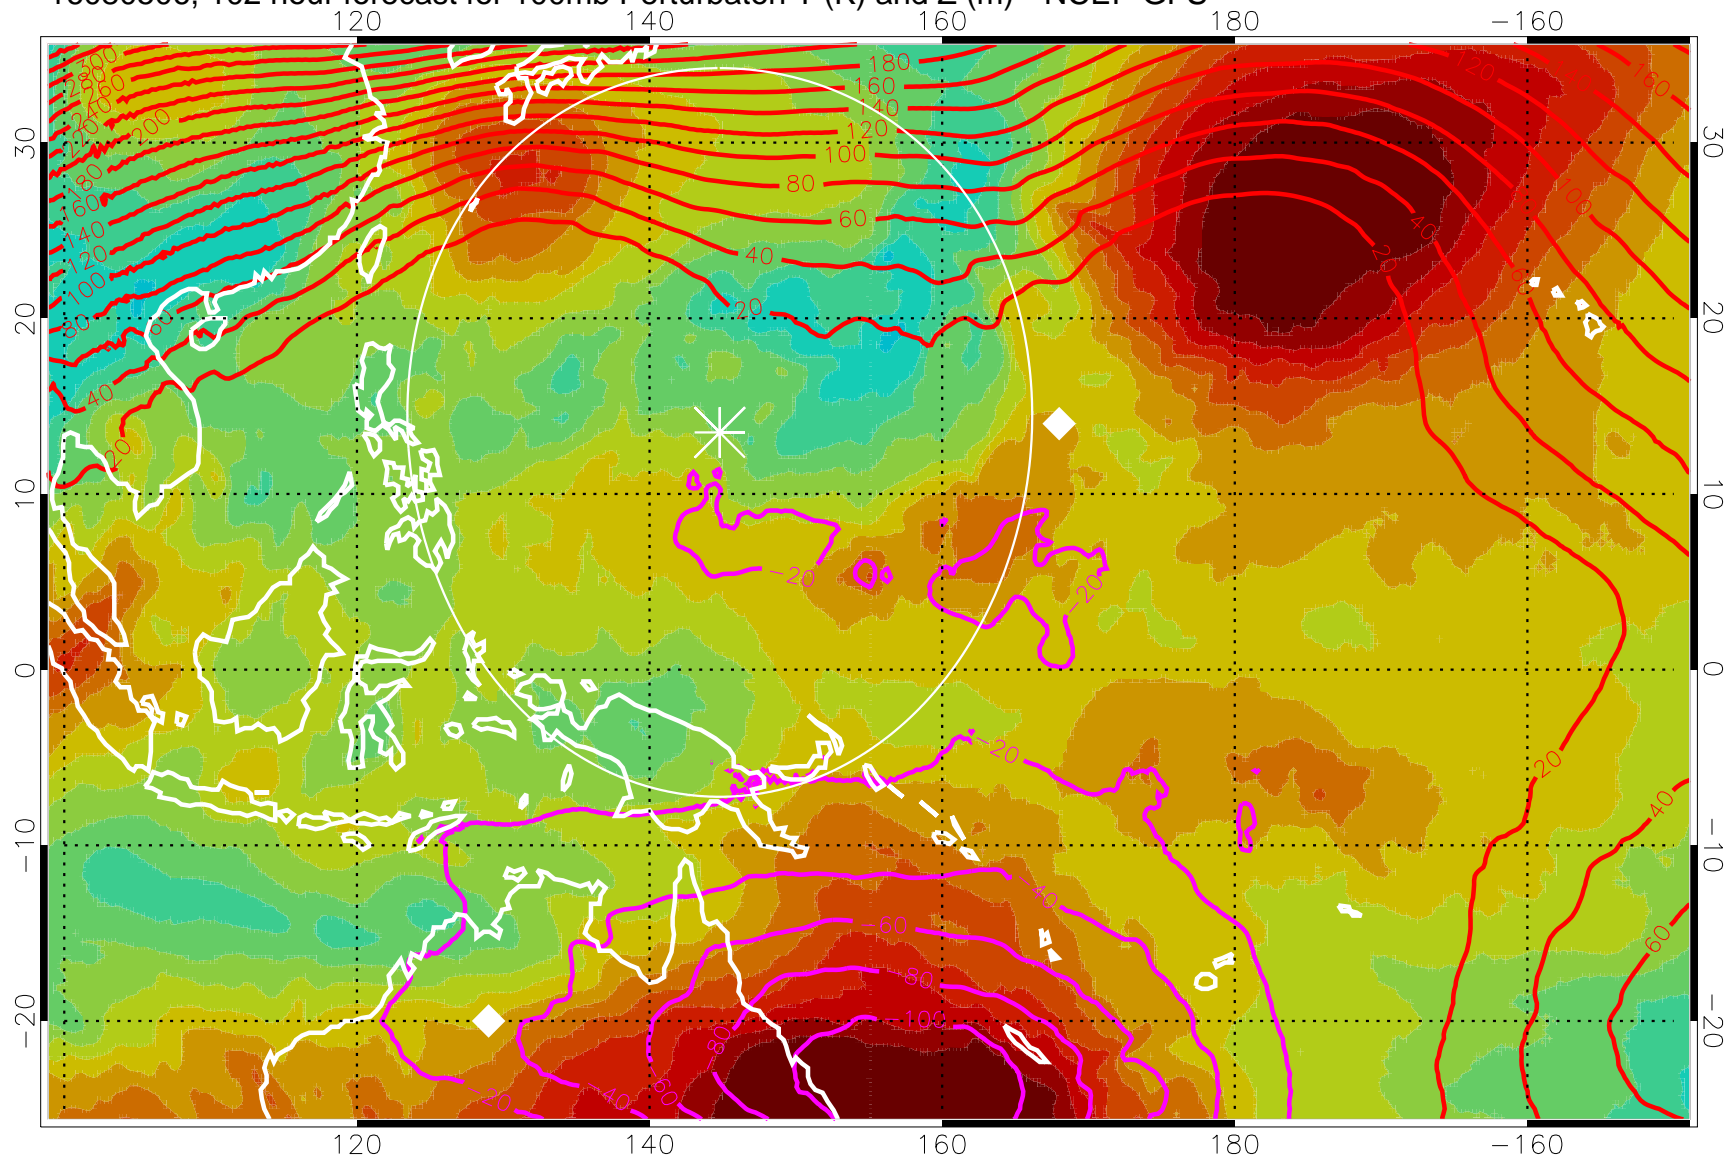

16080506, 102 hour forecast for 100mb Perturbaton T (K) and Z (m)-- NCEP GFS

Contours are 100 mbar Z perturbation (m)
Positive Z Contours
Negative Z Contours
Diamonds-mean pos. of anticyclones

Range ring of 2304 km