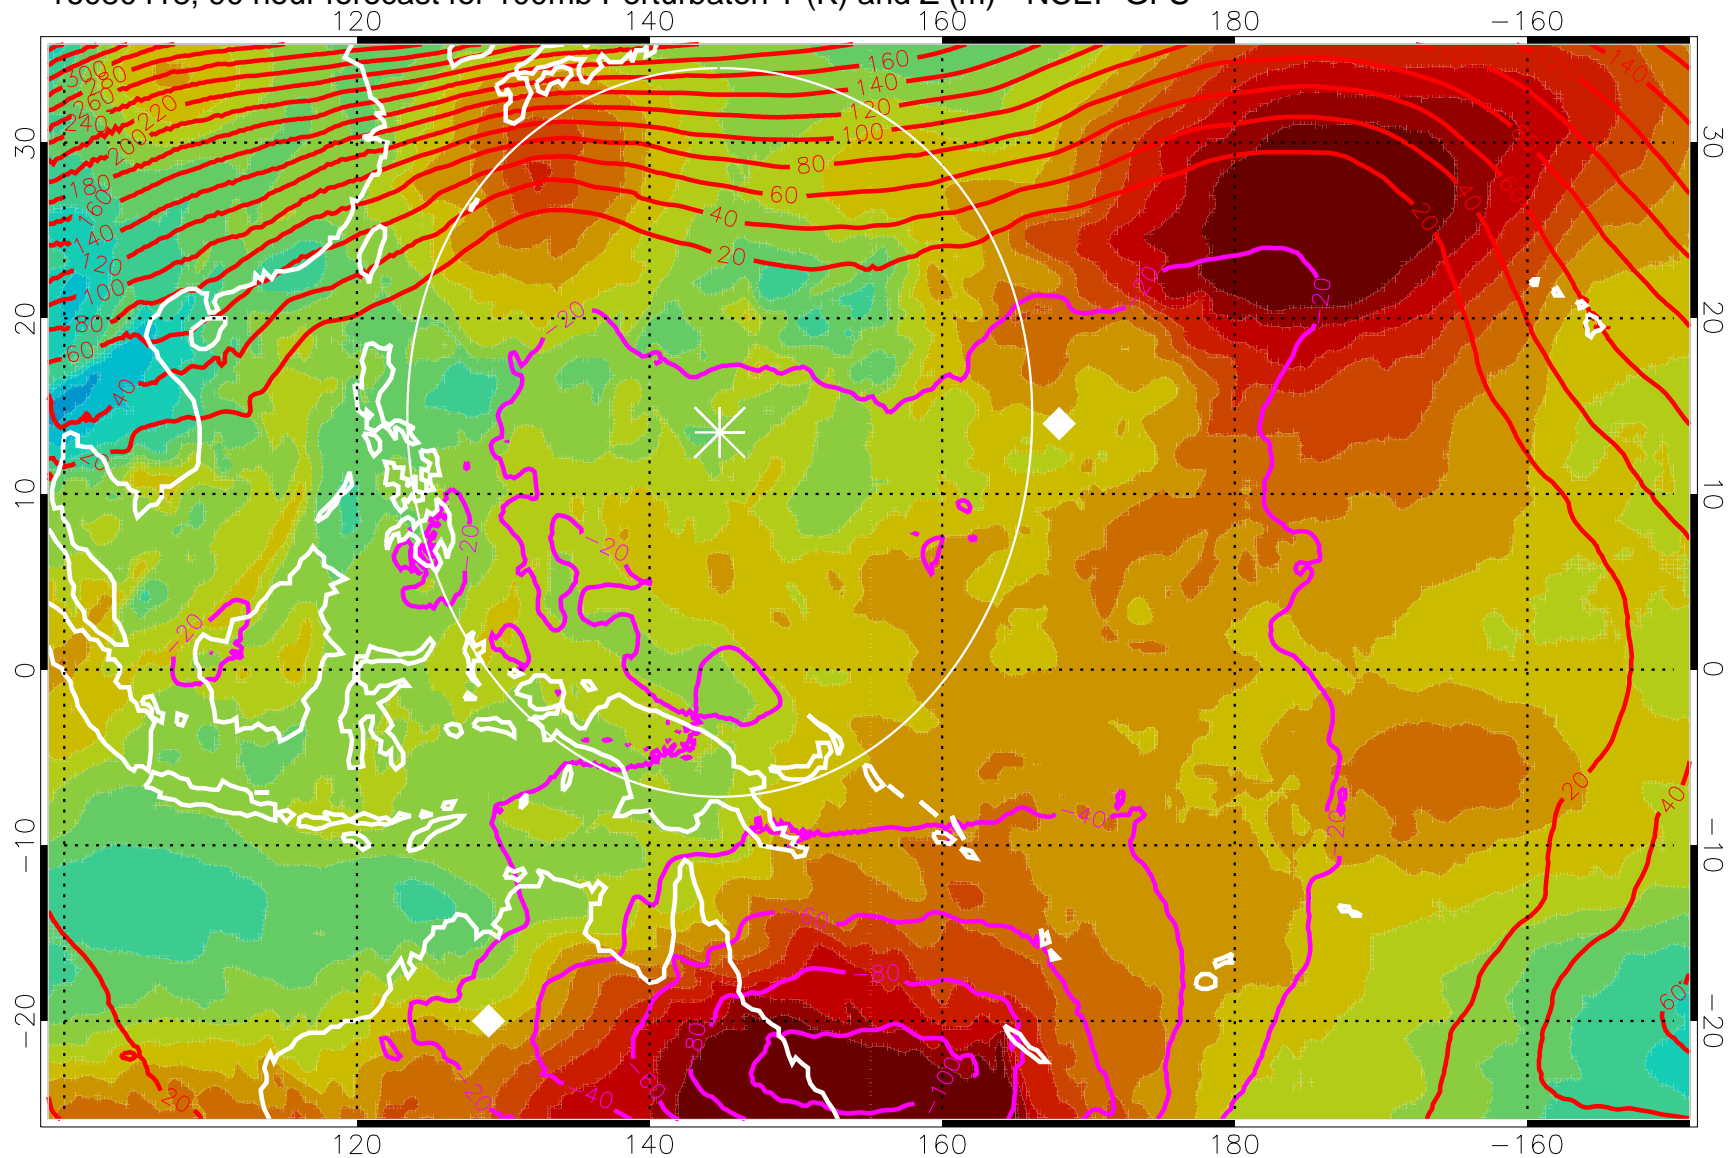

16080418, 90 hour forecast for 100mb Perturbaton T (K) and Z (m)-- NCEP GFS

Contours are 100 mbar Z perturbation (m)
Positive Z Contours
Negative Z Contours
Diamonds-mean pos. of anticyclones

Range ring of 2304 km