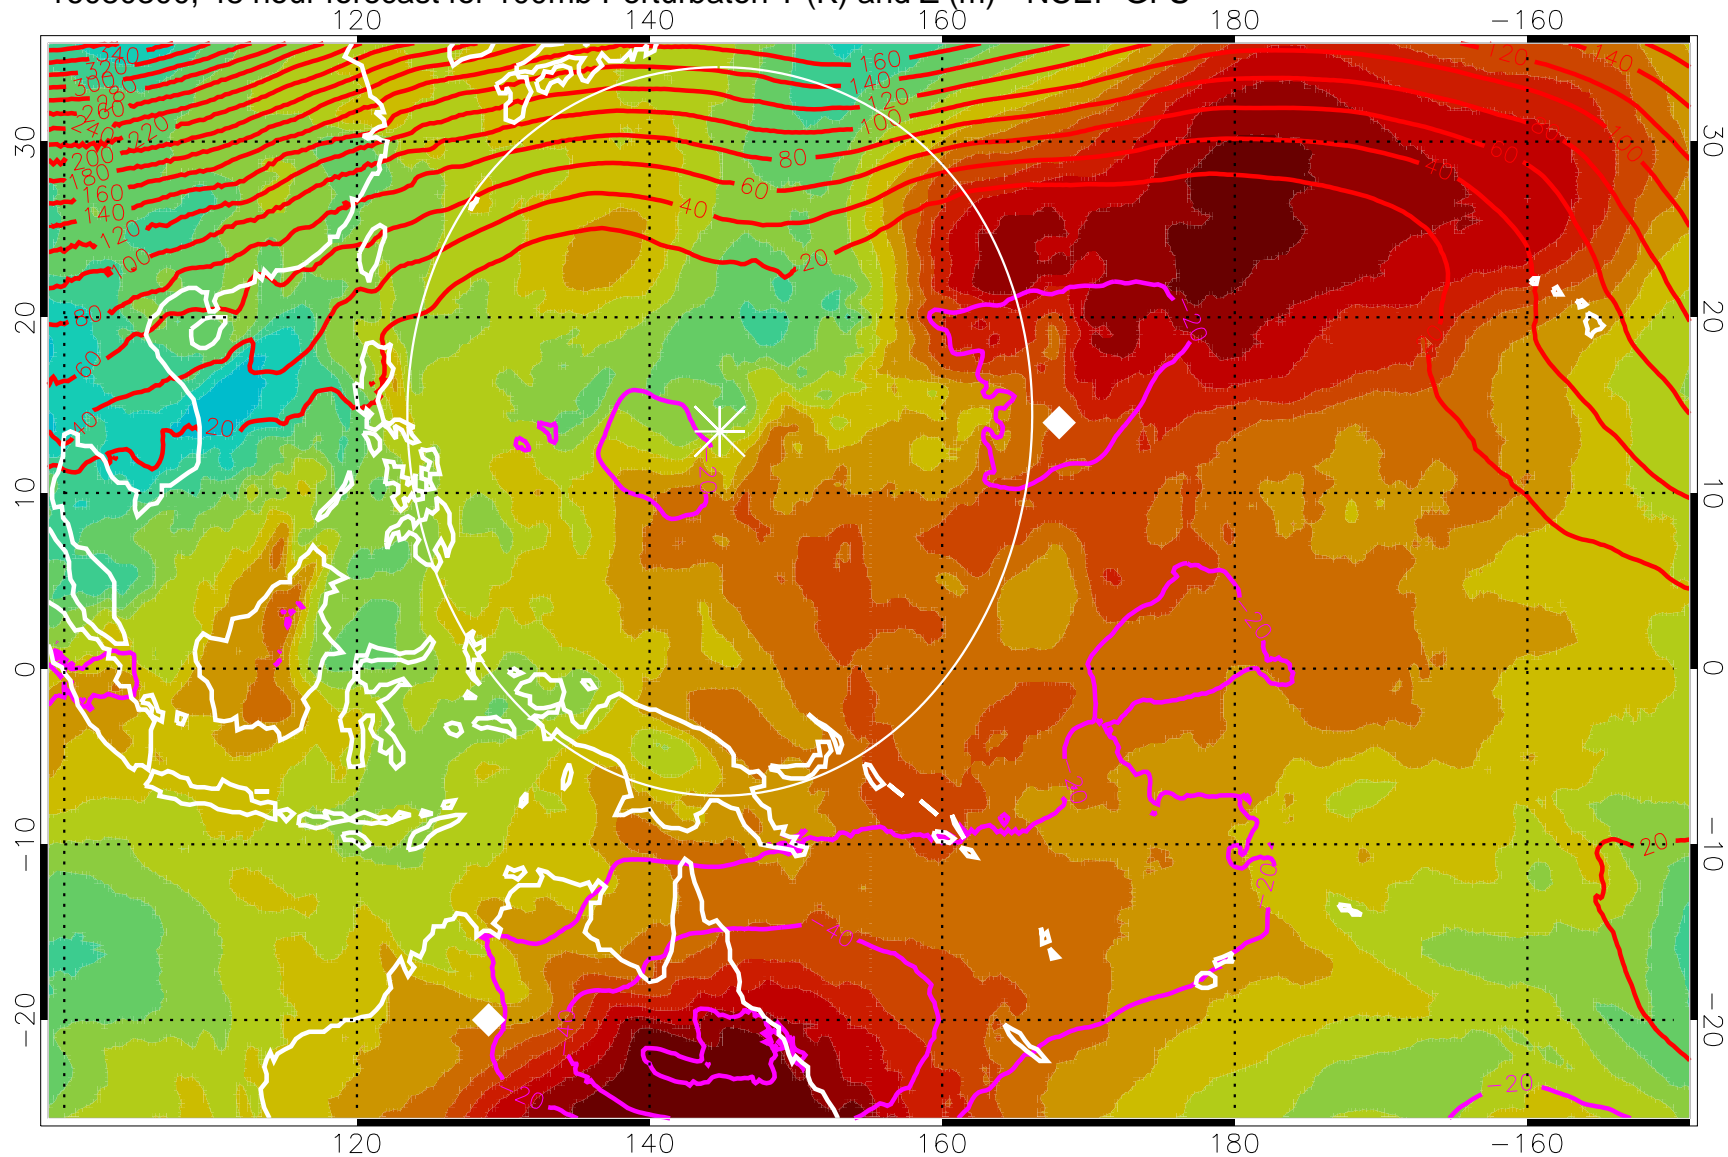

16080300, 48 hour forecast for 100mb Perturbaton T (K) and Z (m)-- NCEP GFS

Contours are 100 mbar Z perturbation (m)
Positive Z Contours
Negative Z Contours
Diamonds-mean pos. of anticyclones

Range ring of 2304 km