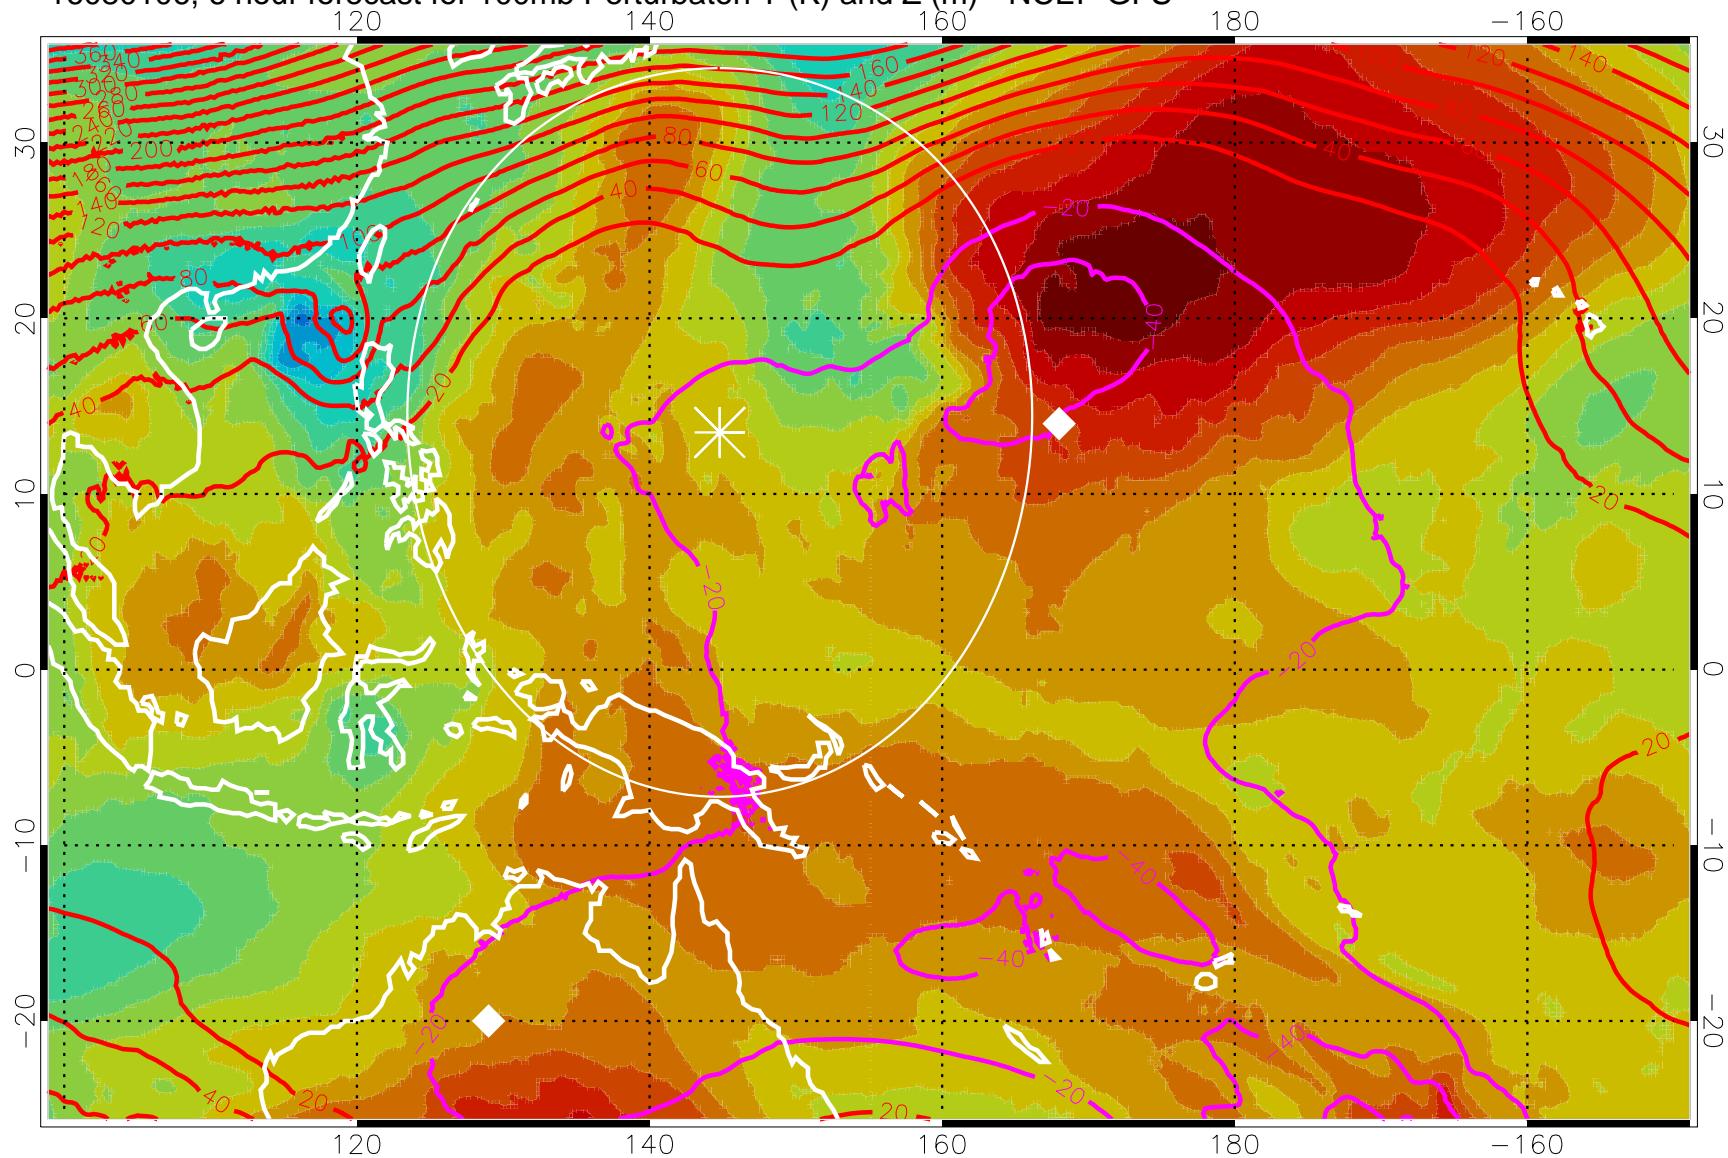

16080106, 6 hour forecast for 100mb Perturbaton T (K) and Z (m)-- NCEP GFS

Contours are 100 mbar Z perturbation (m)
Positive Z Contours
Negative Z Contours
Diamonds-mean pos. of anticyclones

Range ring of 2304 km