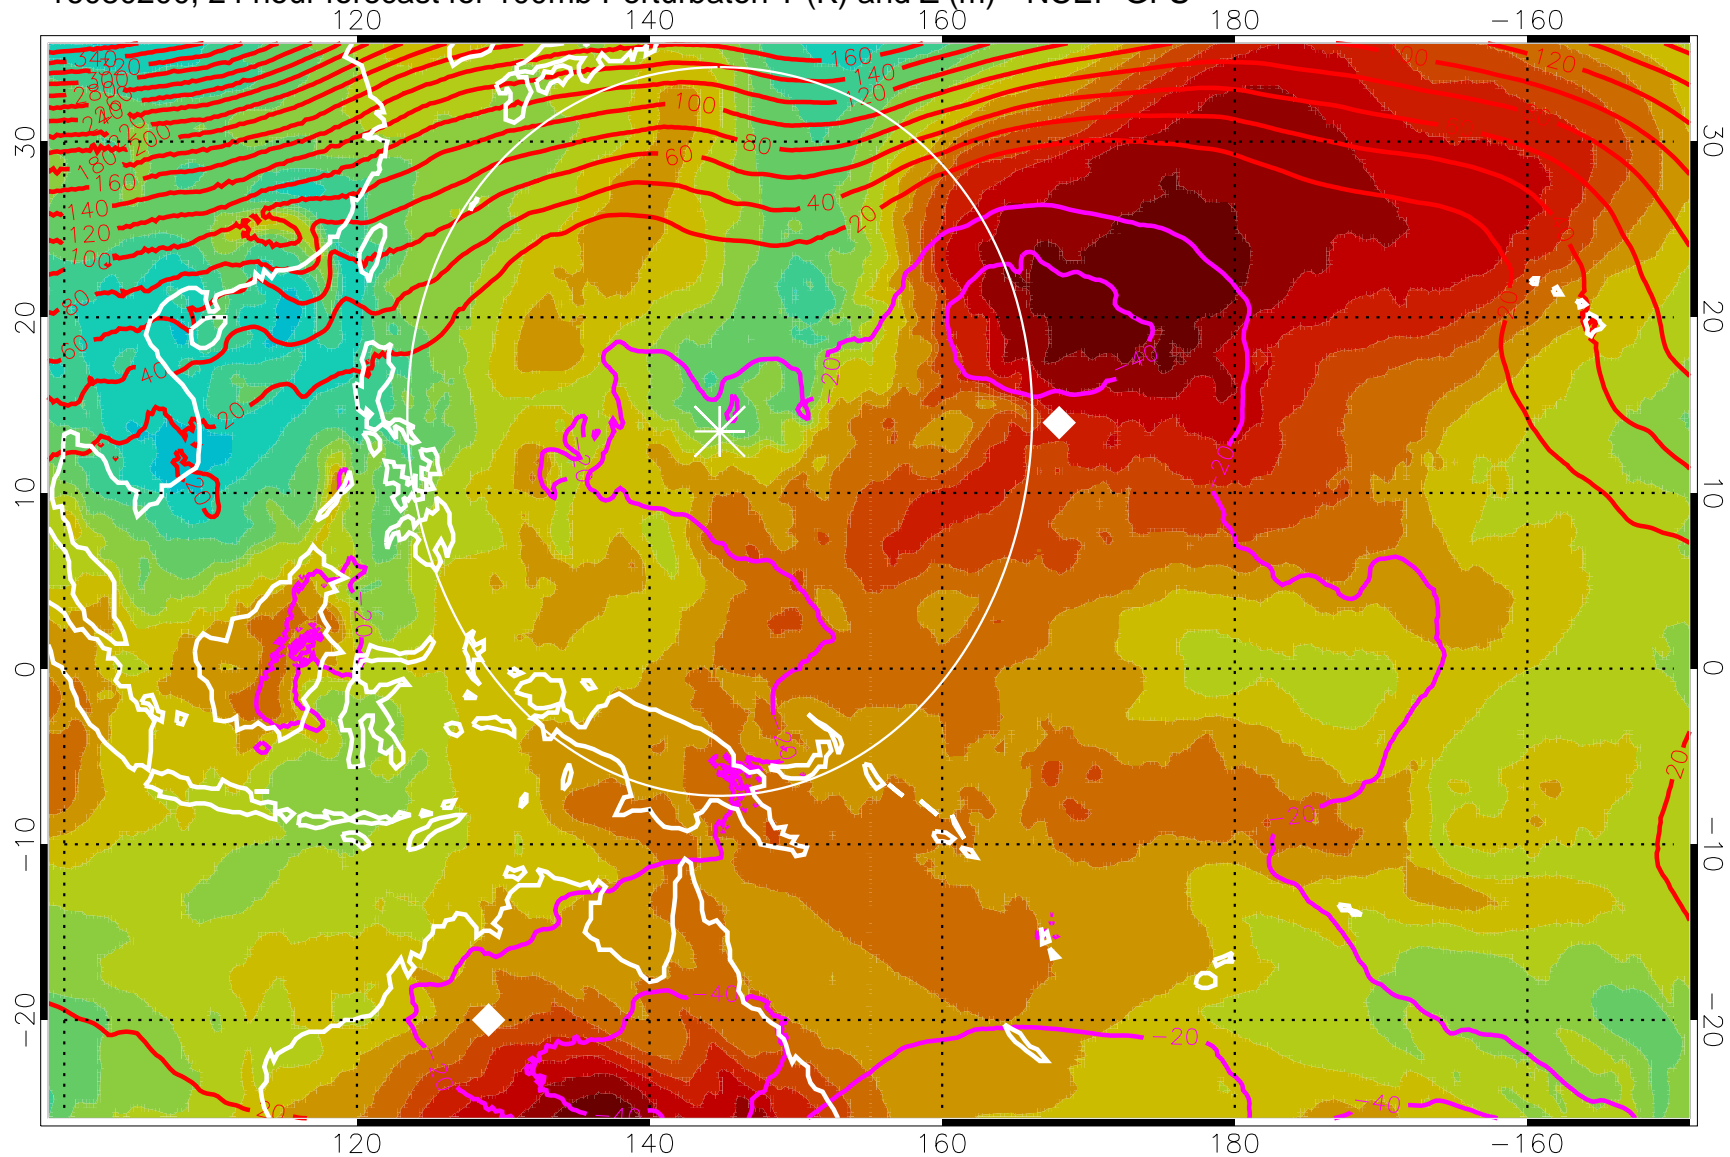

16080200, 24 hour forecast for 100mb Perturbaton T (K) and Z (m)-- NCEP GFS

Contours are 100 mbar Z perturbation (m)
Positive Z Contours
Negative Z Contours
Diamonds-mean pos. of anticyclones

Range ring of 2304 km