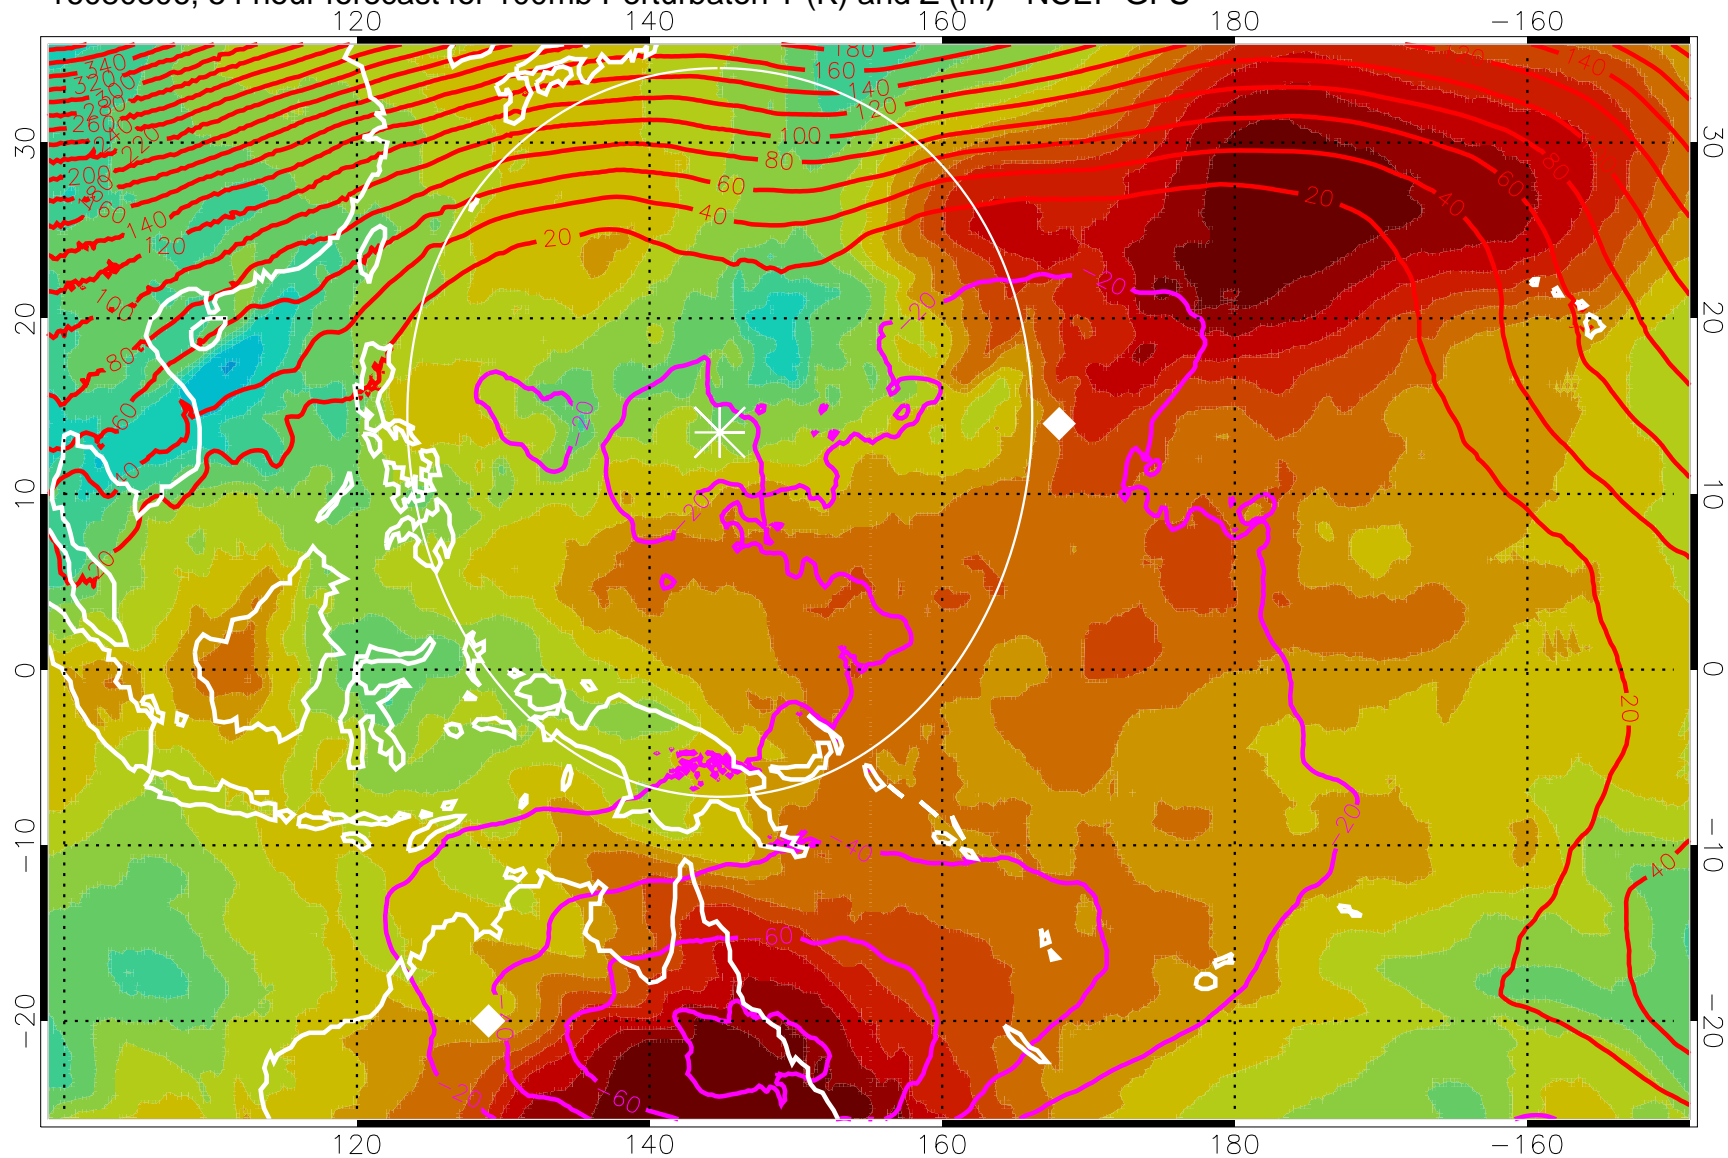

16080306, 54 hour forecast for 100mb Perturbaton T (K) and Z (m)-- NCEP GFS

Contours are 100 mbar Z perturbation (m)
Positive Z Contours
Negative Z Contours
Diamonds-mean pos. of anticyclones

Range ring of 2304 km