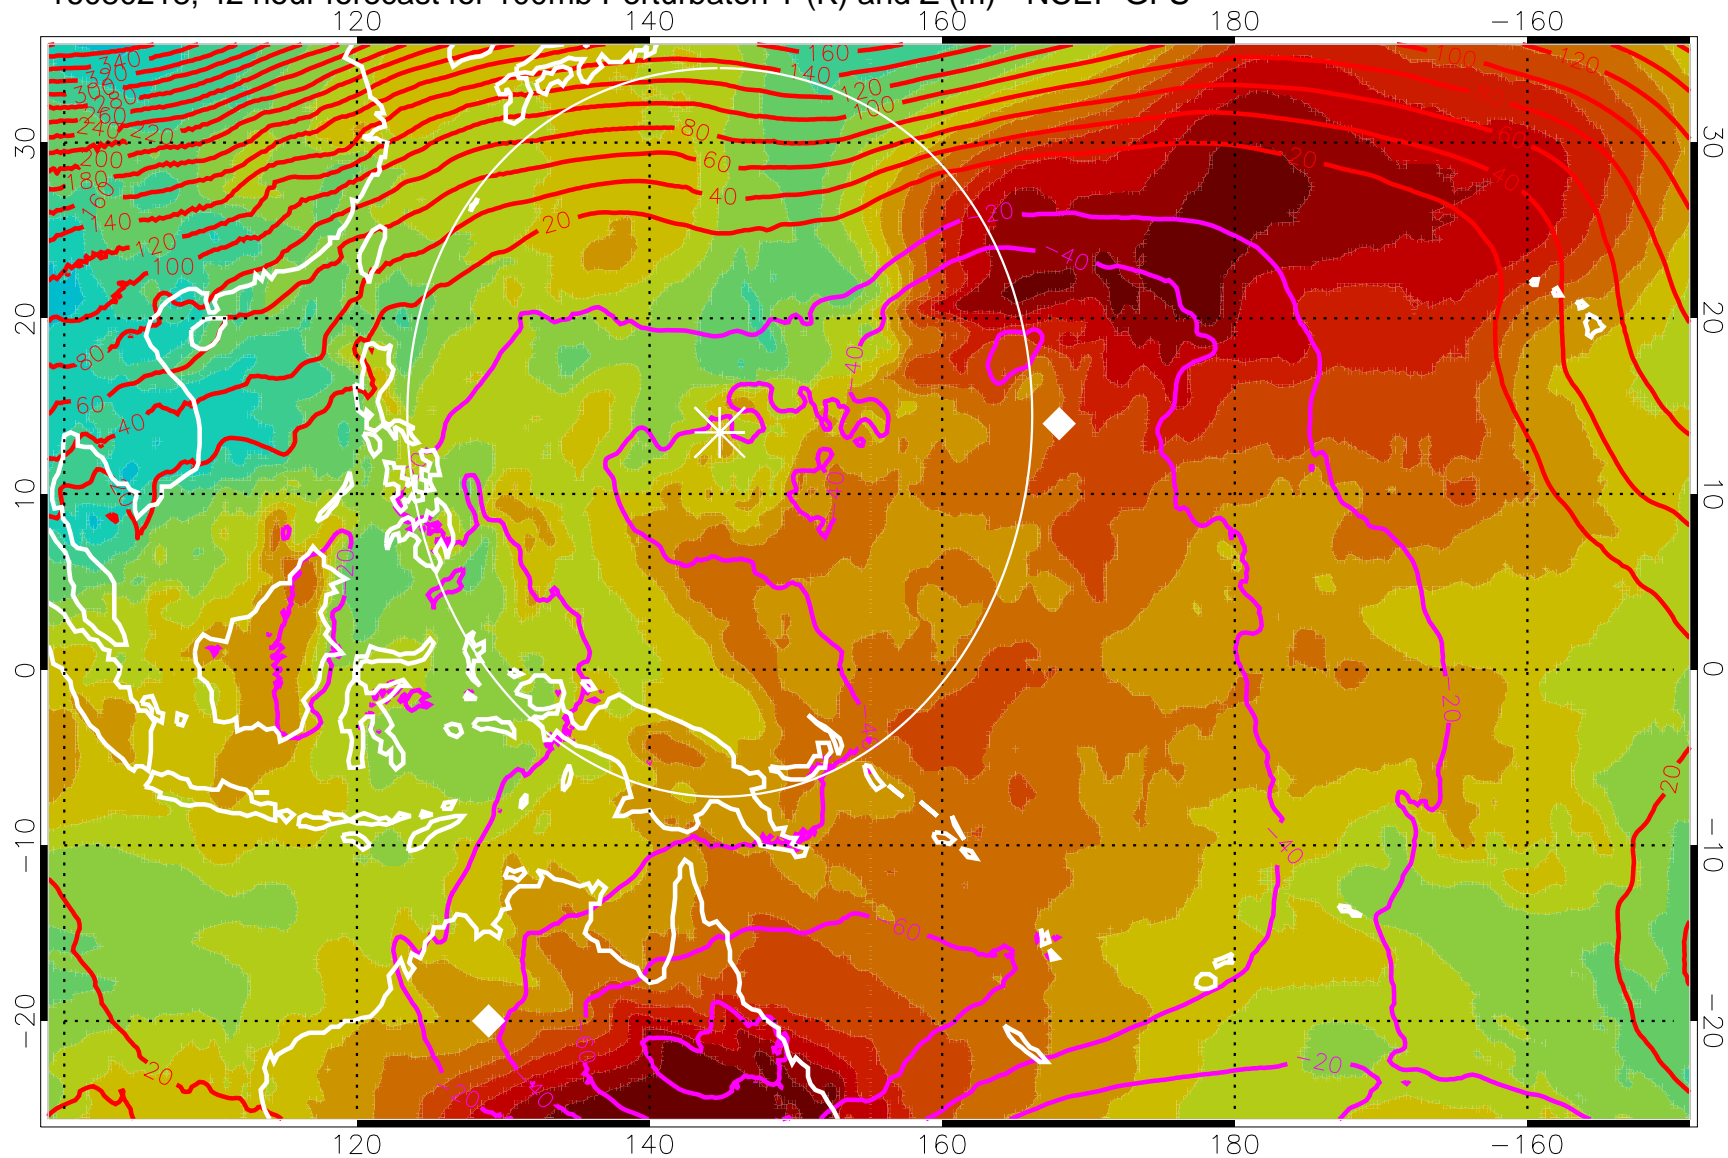

16080218, 42 hour forecast for 100mb Perturbaton T (K) and Z (m)-- NCEP GFS

Contours are 100 mbar Z perturbation (m)
Positive Z Contours
Negative Z Contours
Diamonds-mean pos. of anticyclones

Range ring of 2304 km