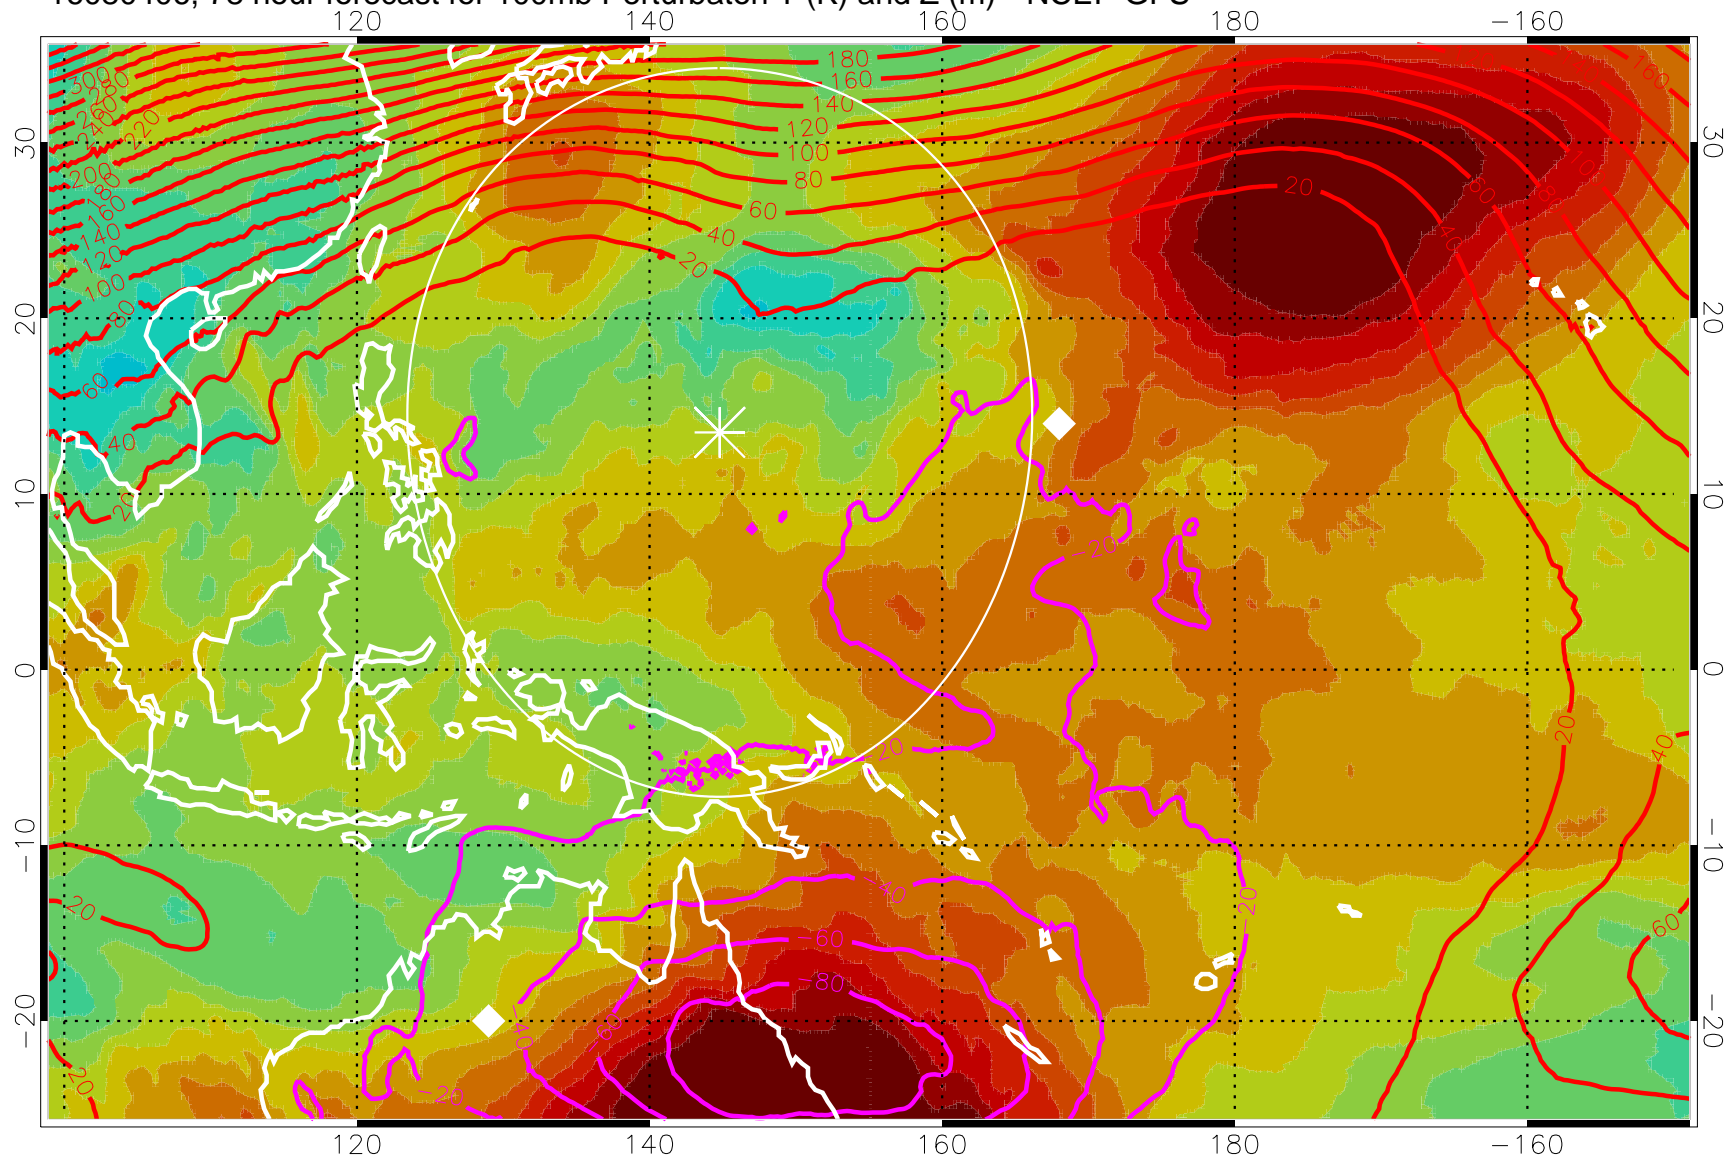

16080406, 78 hour forecast for 100mb Perturbaton T (K) and Z (m)-- NCEP GFS

Contours are 100 mbar Z perturbation (m)
Positive Z Contours
Negative Z Contours
Diamonds-mean pos. of anticyclones

Range ring of 2304 km