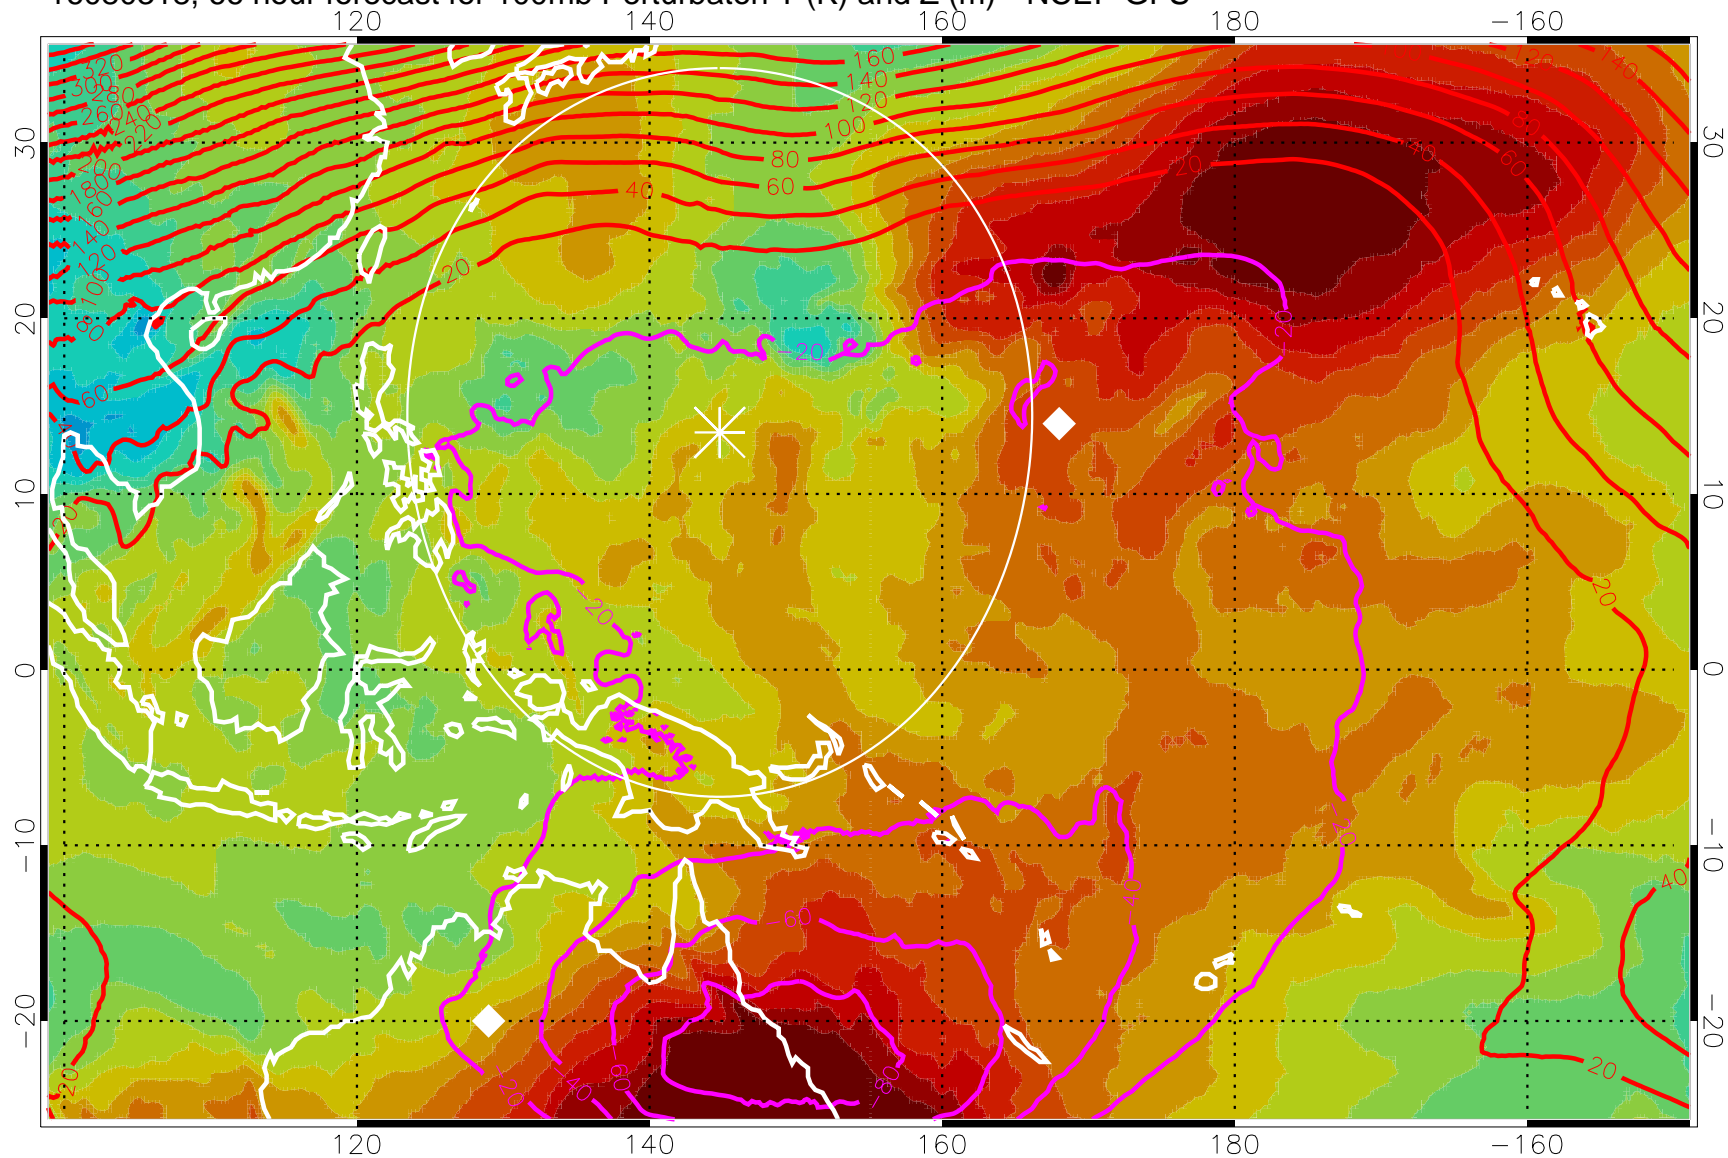

16080318, 66 hour forecast for 100mb Perturbaton T (K) and Z (m)-- NCEP GFS

Contours are 100 mbar Z perturbation (m)
Positive Z Contours
Negative Z Contours
Diamonds-mean pos. of anticyclones

Range ring of 2304 km