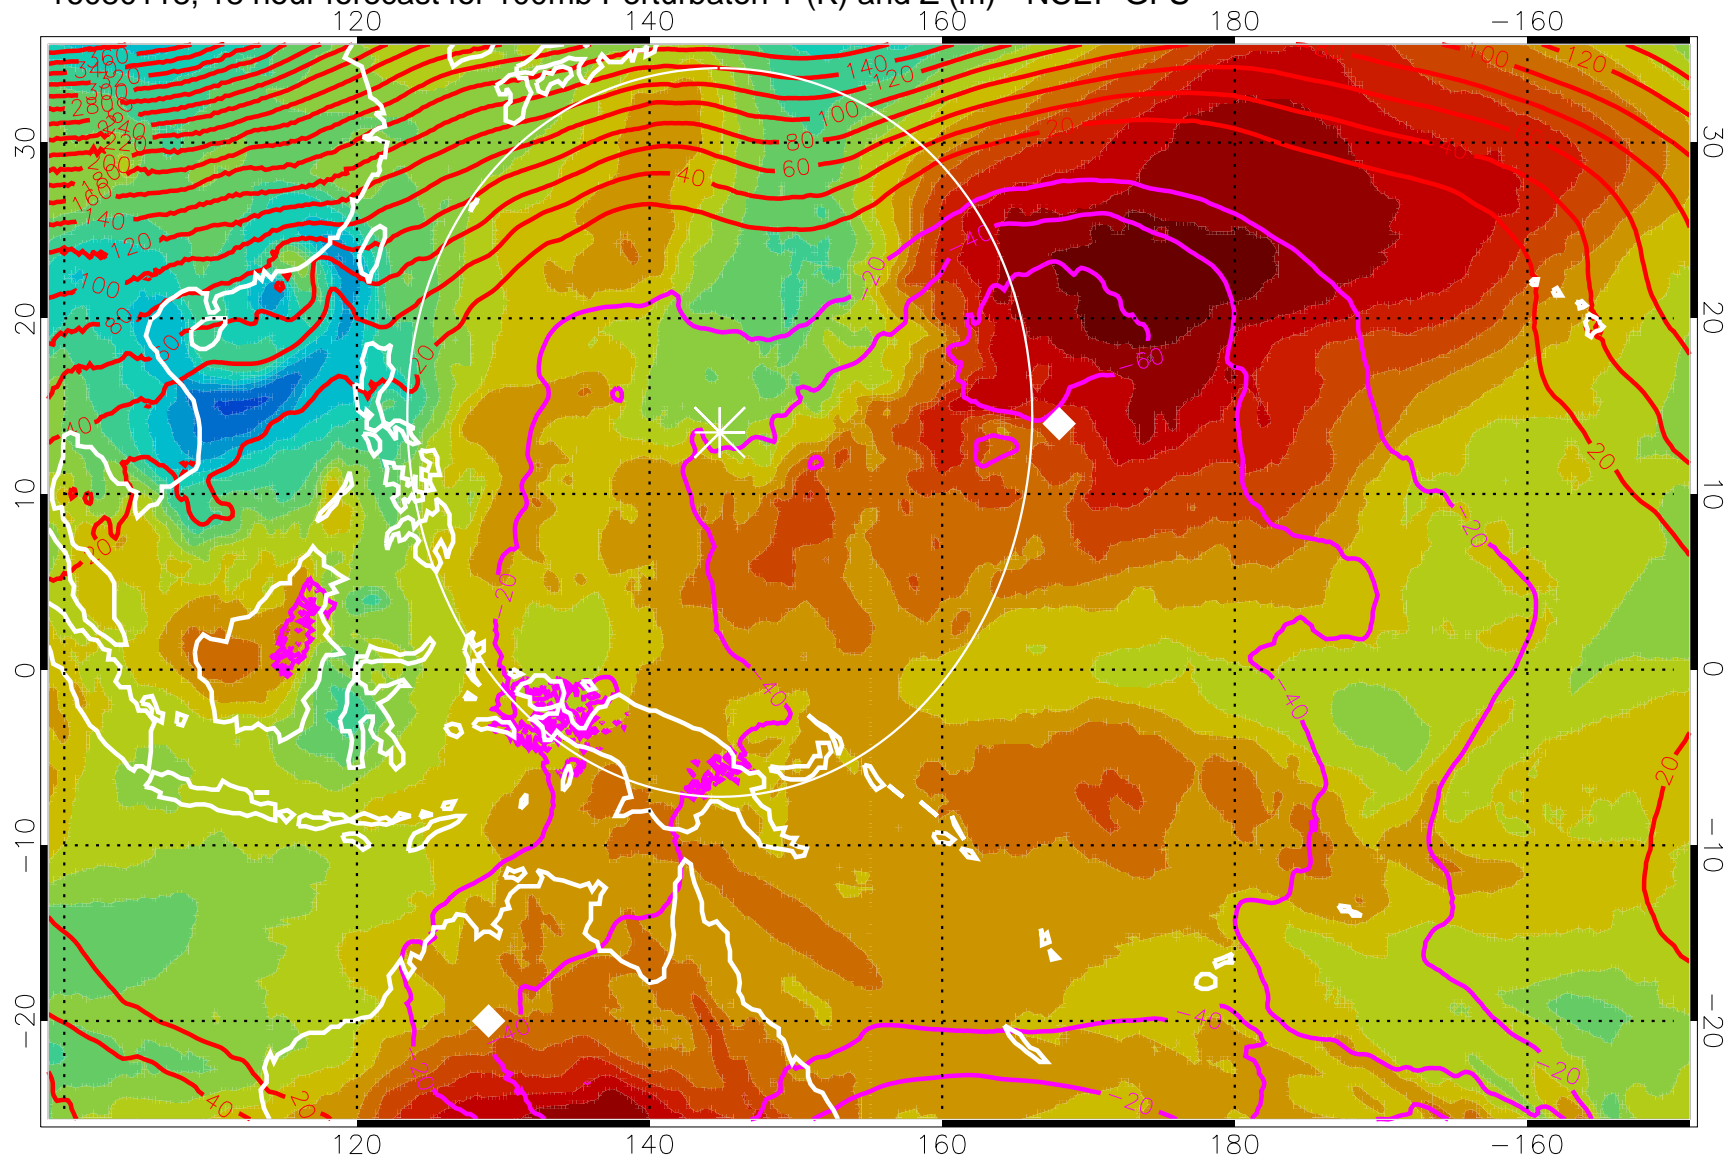

16080118, 18 hour forecast for 100mb Perturbaton T (K) and Z (m)-- NCEP GFS

Contours are 100 mbar Z perturbation (m)
Positive Z Contours
Negative Z Contours
Diamonds-mean pos. of anticyclones

Range ring of 2304 km