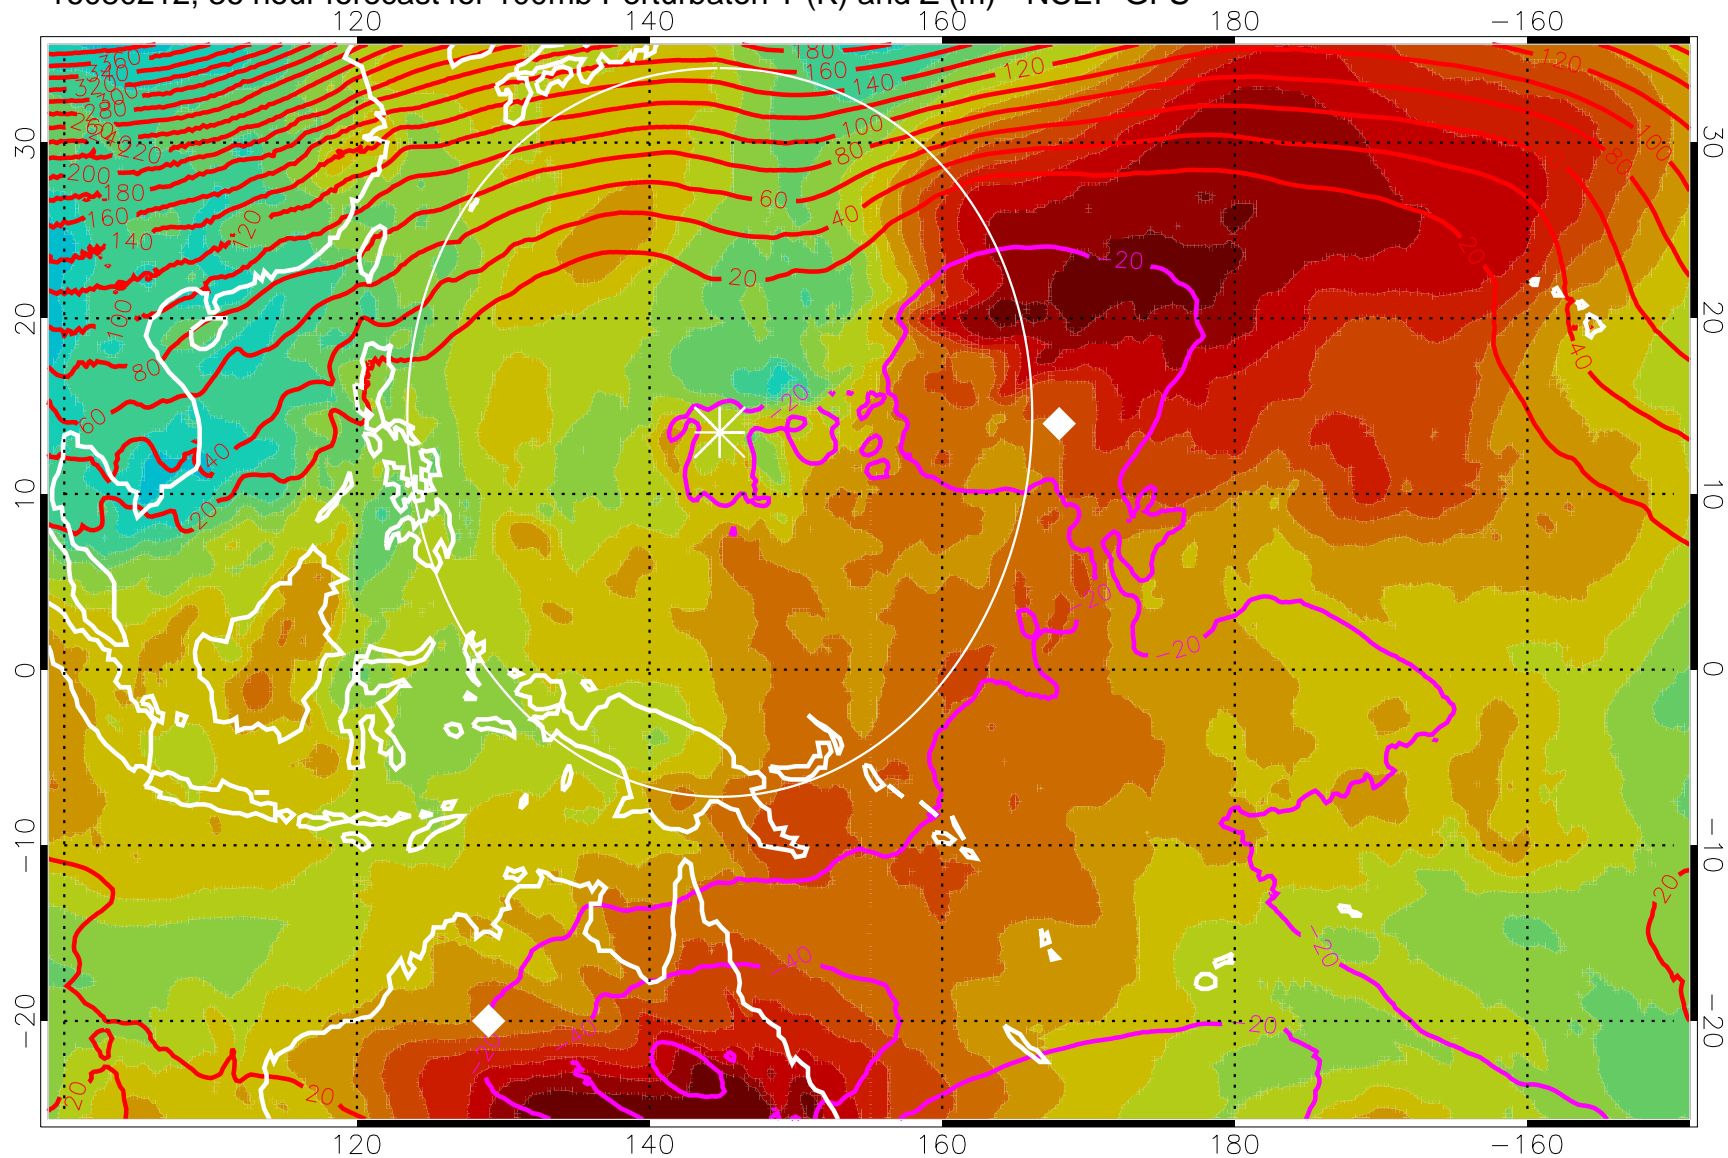

16080212, 36 hour forecast for 100mb Perturbaton T (K) and Z (m)-- NCEP GFS

Contours are 100 mbar Z perturbation (m)
Positive Z Contours
Negative Z Contours
Diamonds-mean pos. of anticyclones

Range ring of 2304 km