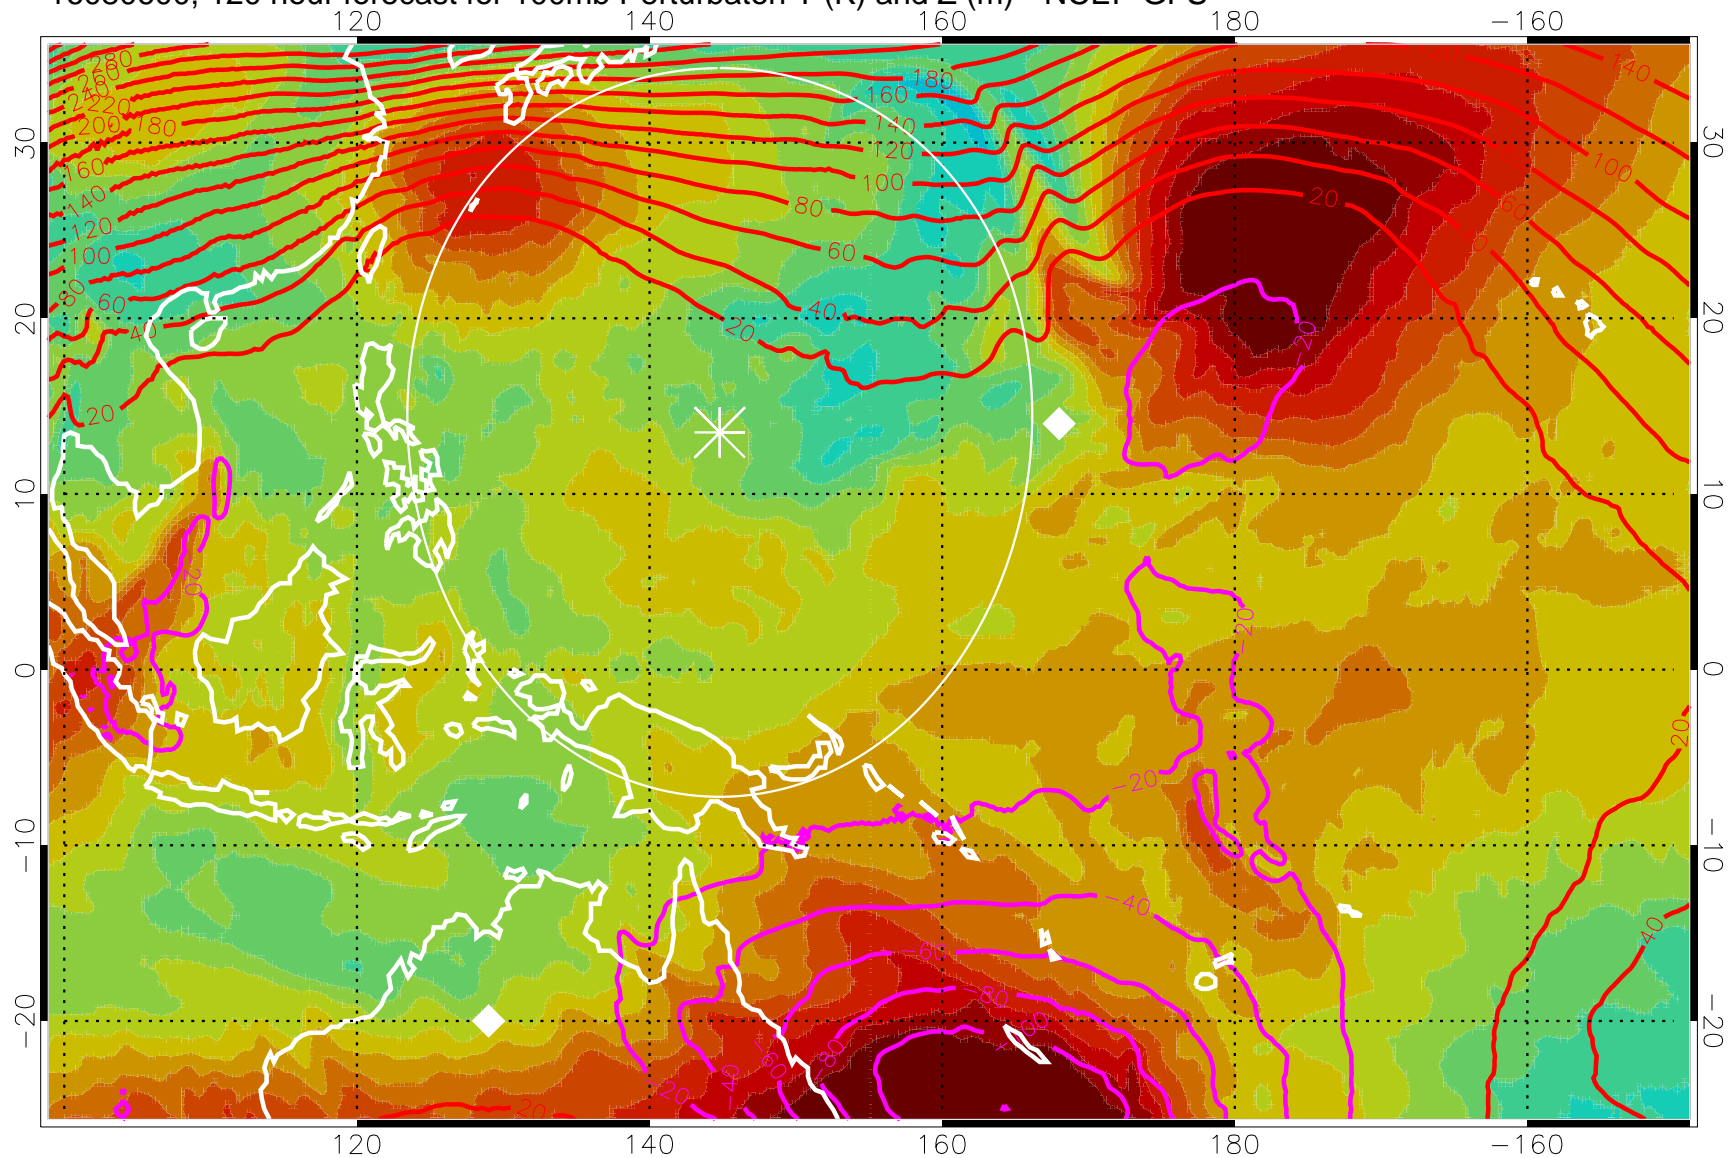

16080600, 120 hour forecast for 100mb Perturbaton T (K) and Z (m)-- NCEP GFS

Contours are 100 mbar Z perturbation (m)
Positive Z Contours
Negative Z Contours
Diamonds-mean pos. of anticyclones

Range ring of 2304 km