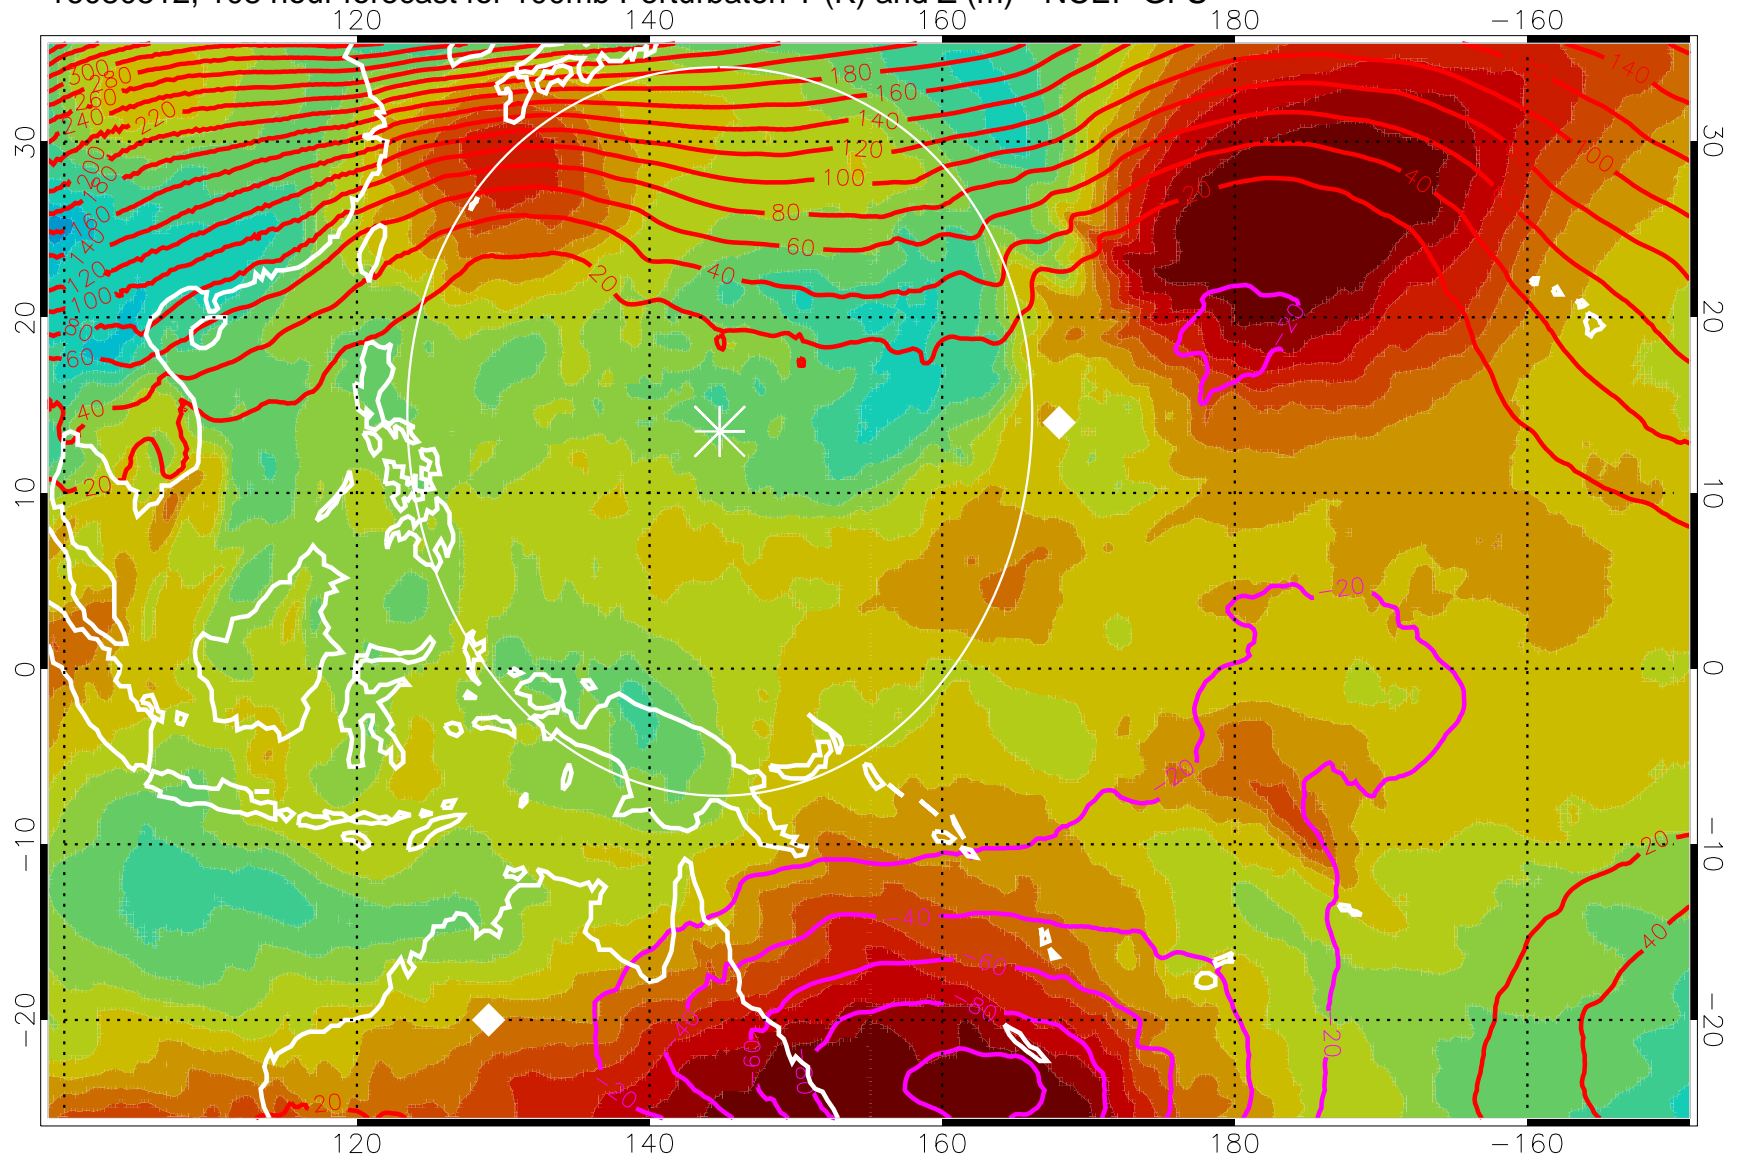

16080512, 108 hour forecast for 100mb Perturbaton T (K) and Z (m)-- NCEP GFS

Contours are 100 mbar Z perturbation (m)
Positive Z Contours
Negative Z Contours
Diamonds-mean pos. of anticyclones

Range ring of 2304 km