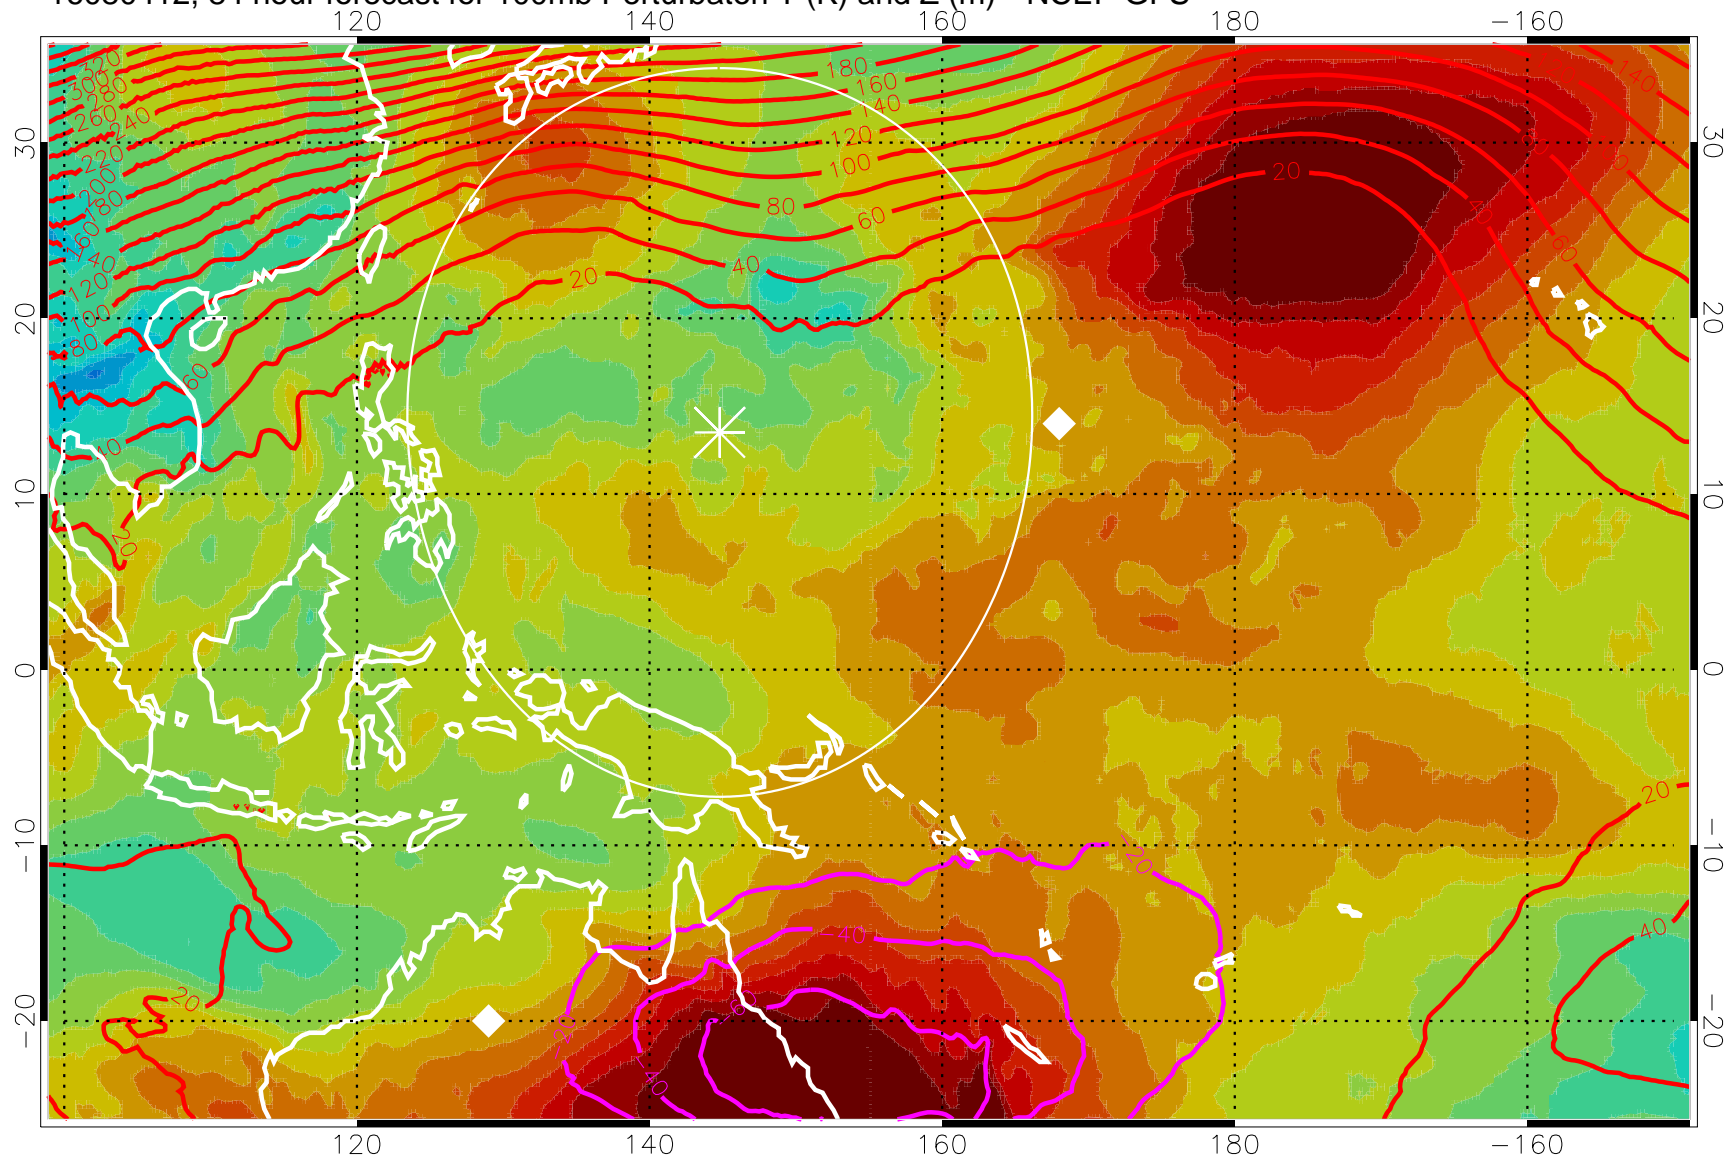

16080412, 84 hour forecast for 100mb Perturbaton T (K) and Z (m)-- NCEP GFS

Contours are 100 mbar Z perturbation (m)
Positive Z Contours
Negative Z Contours
Diamonds-mean pos. of anticyclones

Range ring of 2304 km