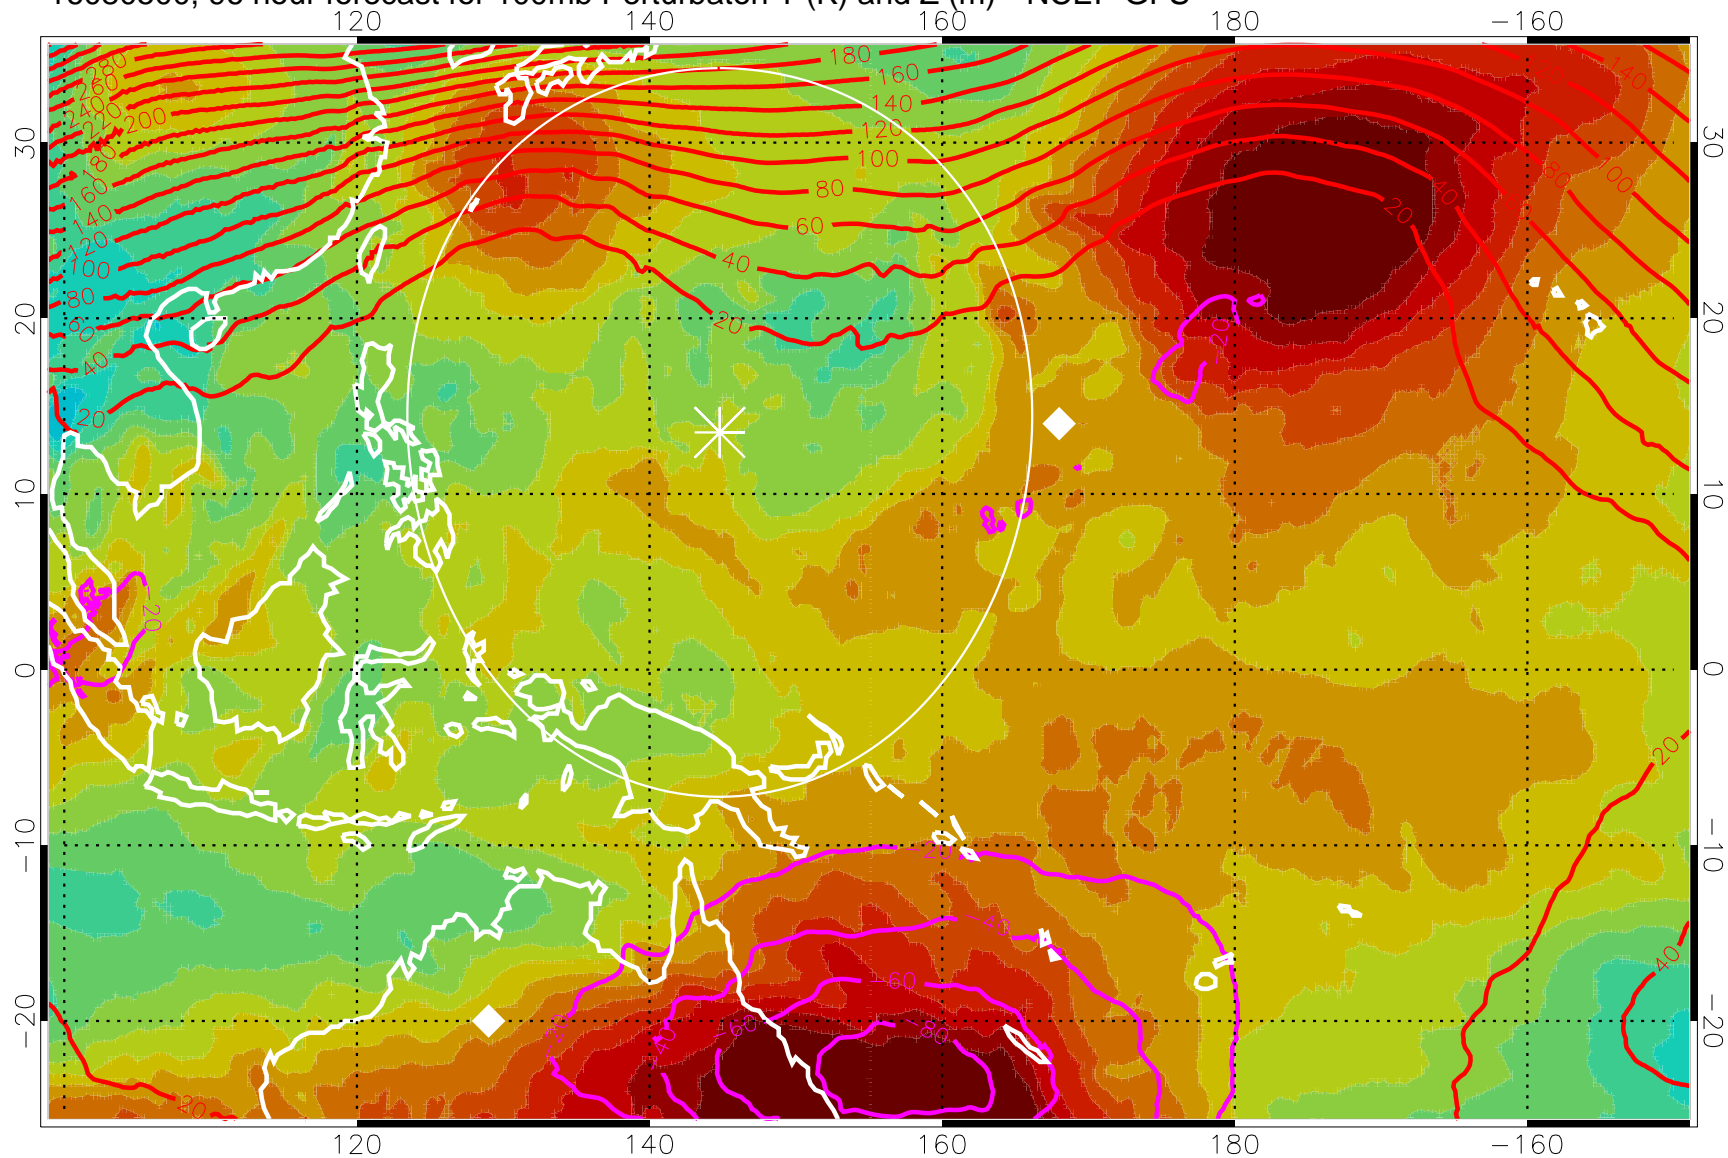

16080500, 96 hour forecast for 100mb Perturbaton T (K) and Z (m)-- NCEP GFS

Contours are 100 mbar Z perturbation (m)
Positive Z Contours
Negative Z Contours
Diamonds-mean pos. of anticyclones

Range ring of 2304 km