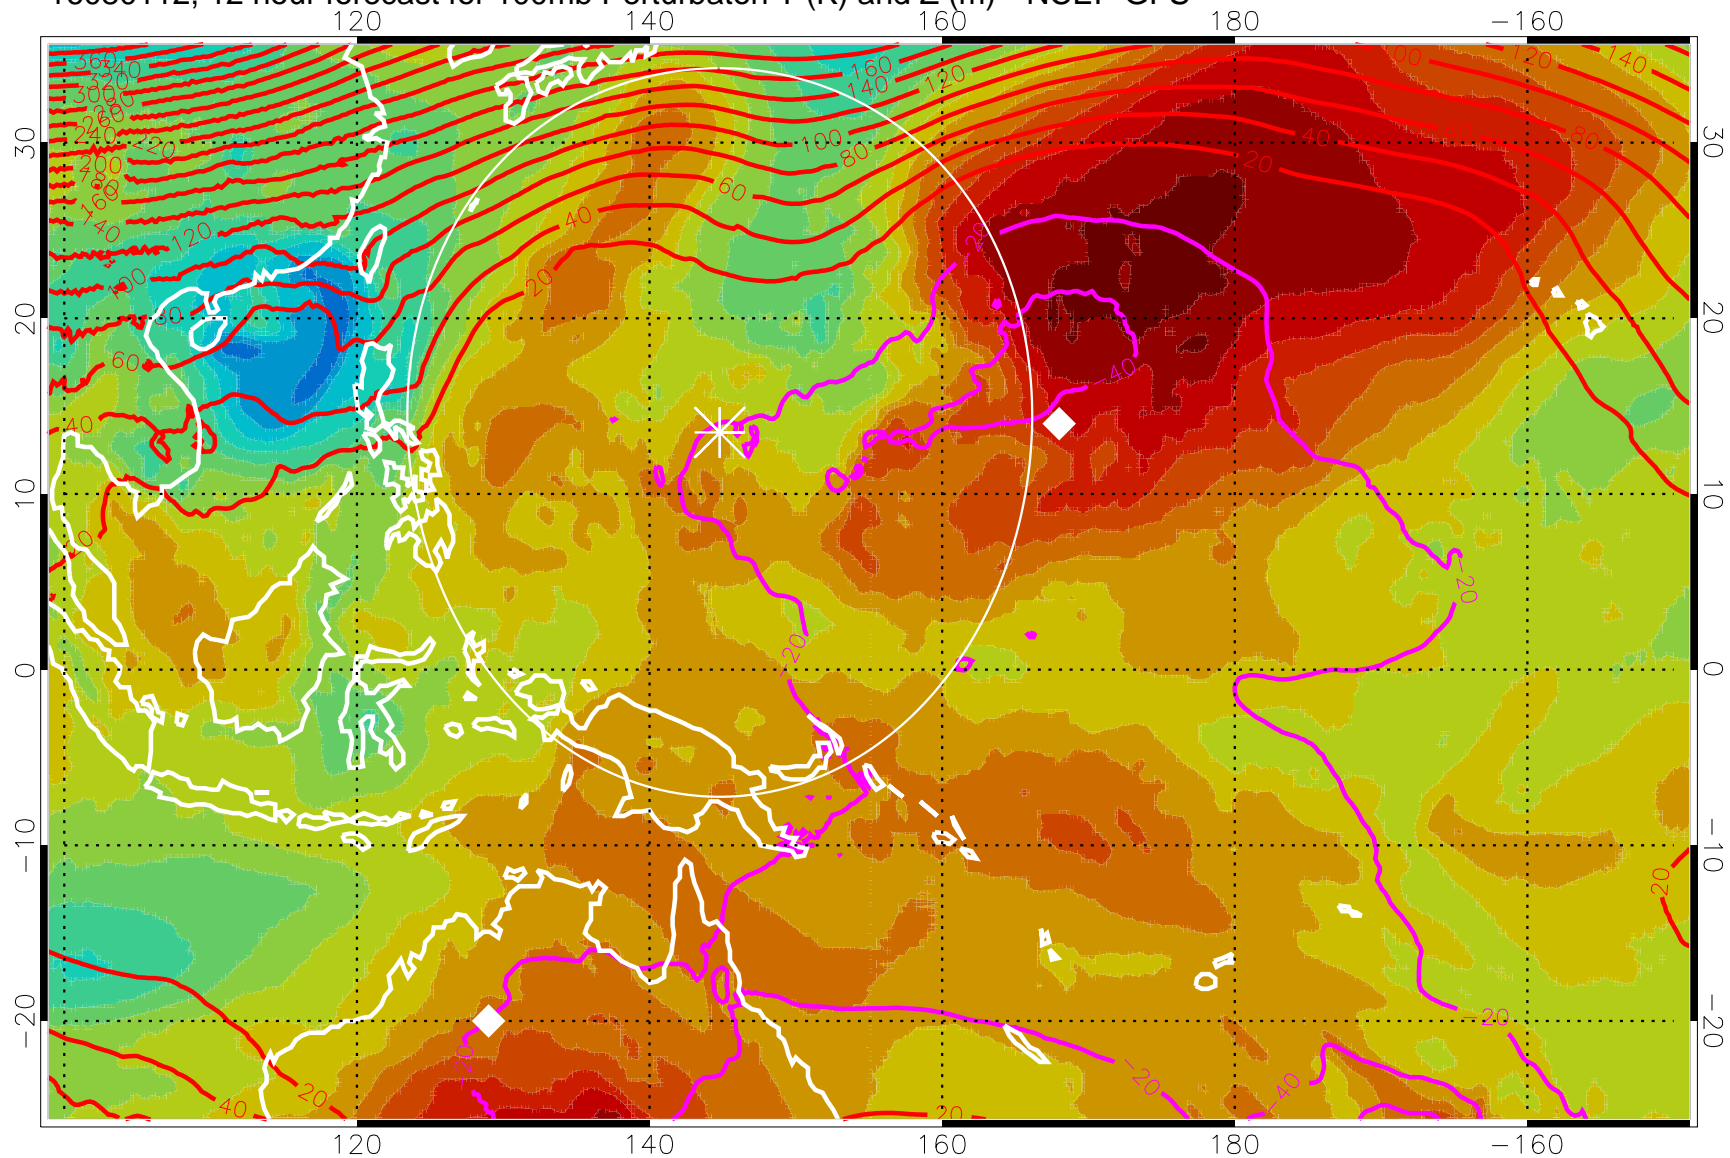

16080112, 12 hour forecast for 100mb Perturbaton T (K) and Z (m)-- NCEP GFS

Contours are 100 mbar Z perturbation (m)
Positive Z Contours
Negative Z Contours
Diamonds-mean pos. of anticyclones

Range ring of 2304 km