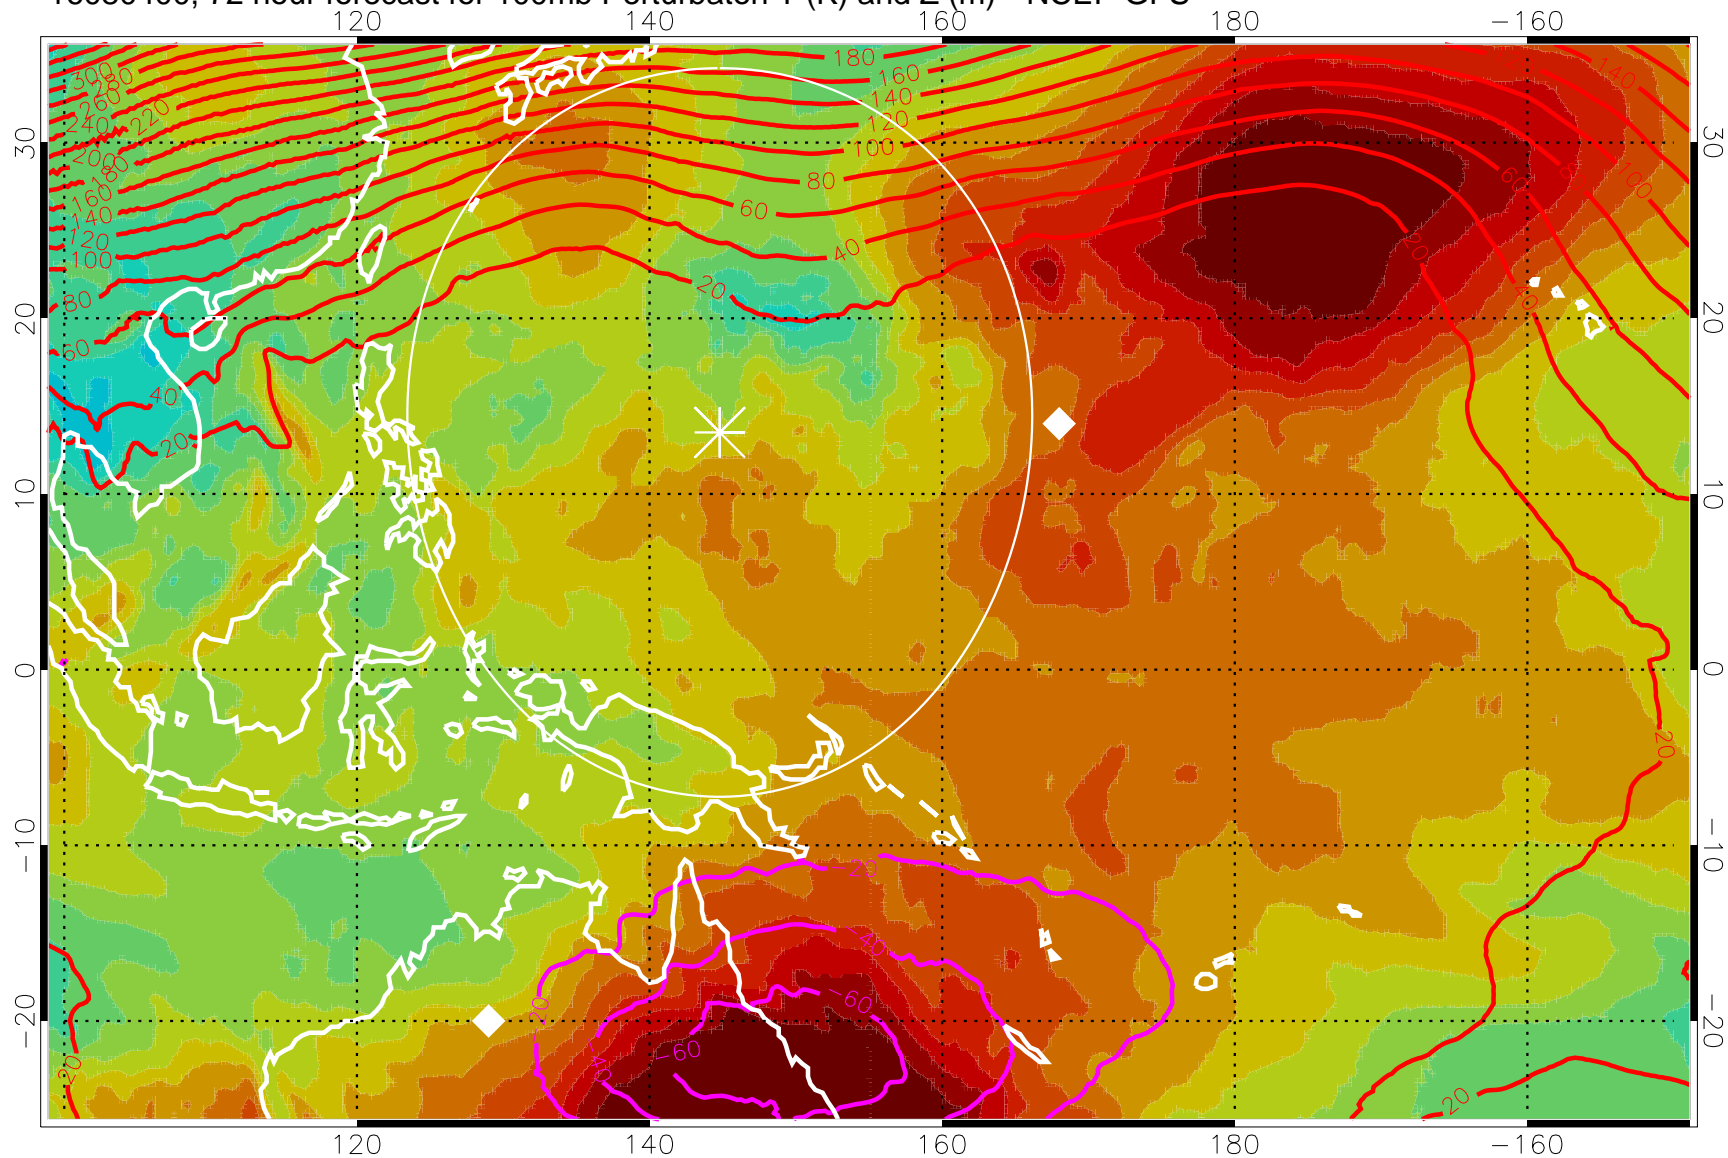

16080400, 72 hour forecast for 100mb Perturbaton T (K) and Z (m)-- NCEP GFS

Contours are 100 mbar Z perturbation (m)
Positive Z Contours
Negative Z Contours
Diamonds-mean pos. of anticyclones

Range ring of 2304 km