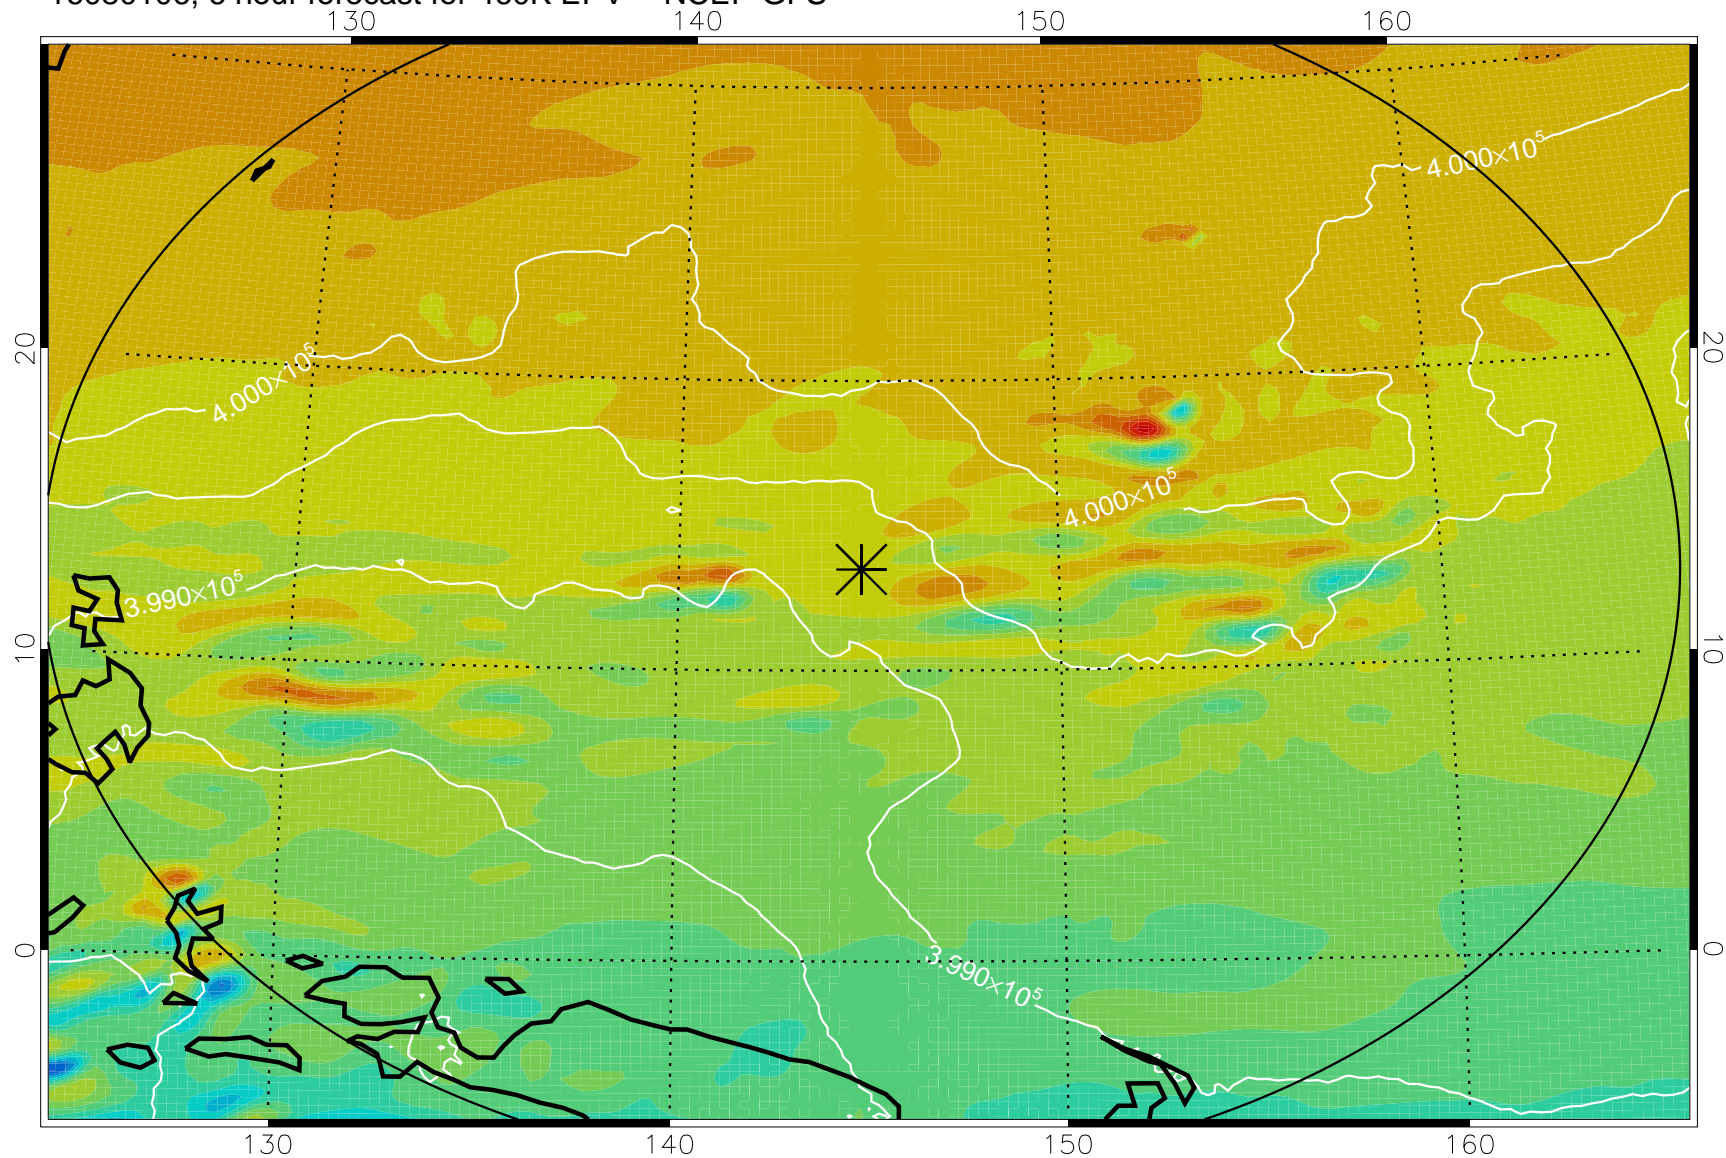

16080106, 6 hour forecast for 460K EPV -- NCEP GFS

460K Montgomery Streamfunction, white

Range ring of 2304 km

16080112, 12 hour forecast for 460K EPV -- NCEP GFS

460K Montgomery Streamfunction, white

Range ring of 2304 km

16080118, 18 hour forecast for 460K EPV -- NCEP GFS

460K Montgomery Streamfunction, white

Range ring of 2304 km

16080200, 24 hour forecast for 460K EPV -- NCEP GFS

460K Montgomery Streamfunction, white

Range ring of 2304 km

16080206, 30 hour forecast for 460K EPV -- NCEP GFS

460K Montgomery Streamfunction, white

Range ring of 2304 km

16080212, 36 hour forecast for 460K EPV -- NCEP GFS

460K Montgomery Streamfunction, white

Range ring of 2304 km

16080218, 42 hour forecast for 460K EPV -- NCEP GFS

460K Montgomery Streamfunction, white

Range ring of 2304 km

16080300, 48 hour forecast for 460K EPV -- NCEP GFS

460K Montgomery Streamfunction, white

Range ring of 2304 km