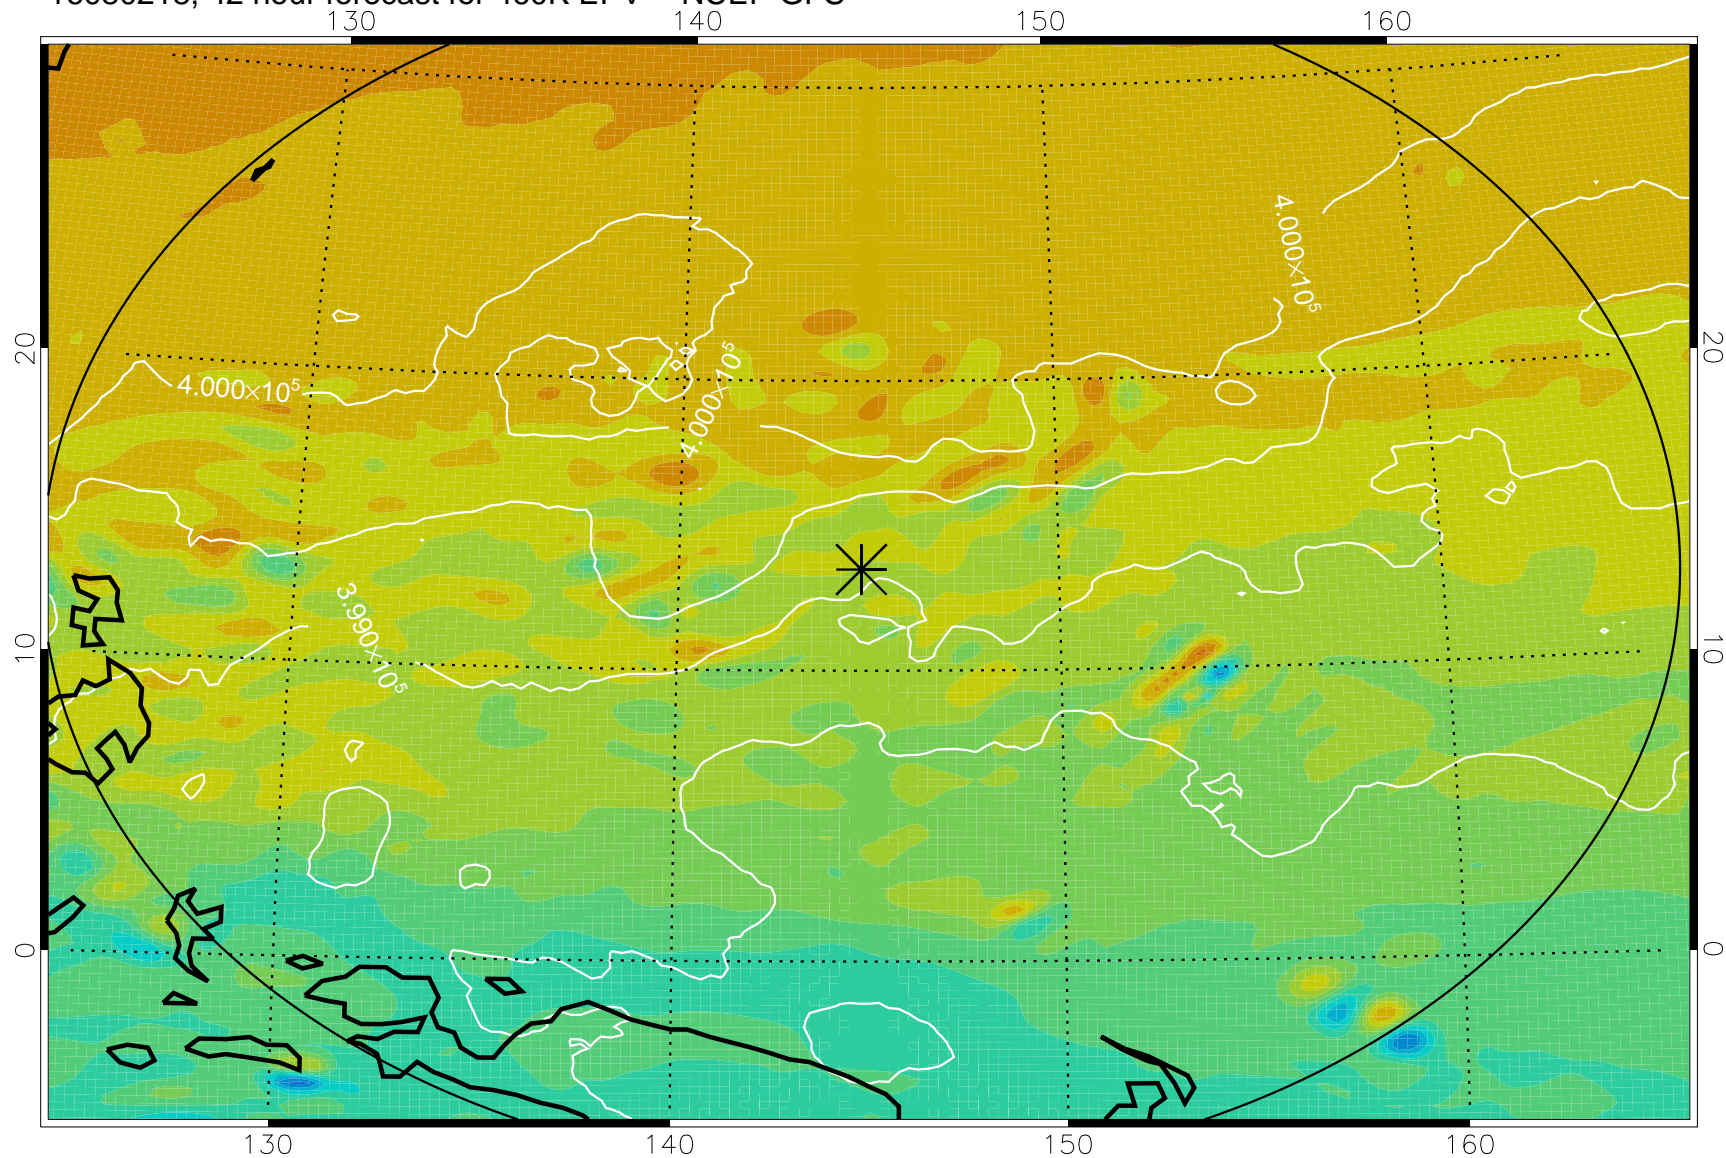

16080206, 30 hour forecast for 460K EPV -- NCEP GFS

460K Montgomery Streamfunction, white

Range ring of 2304 km

16080212, 36 hour forecast for 460K EPV -- NCEP GFS

460K Montgomery Streamfunction, white

Range ring of 2304 km

16080218, 42 hour forecast for 460K EPV -- NCEP GFS

460K Montgomery Streamfunction, white

Range ring of 2304 km

16080300, 48 hour forecast for 460K EPV -- NCEP GFS

460K Montgomery Streamfunction, white

Range ring of 2304 km

16080306, 54 hour forecast for 460K EPV -- NCEP GFS

460K Montgomery Streamfunction, white

Range ring of 2304 km

16080312, 60 hour forecast for 460K EPV -- NCEP GFS

460K Montgomery Streamfunction, white

Range ring of 2304 km

16080406, 78 hour forecast for 460K EPV -- NCEP GFS

460K Montgomery Streamfunction, white

Range ring of 2304 km

16080412, 84 hour forecast for 460K EPV -- NCEP GFS

460K Montgomery Streamfunction, white

Range ring of 2304 km