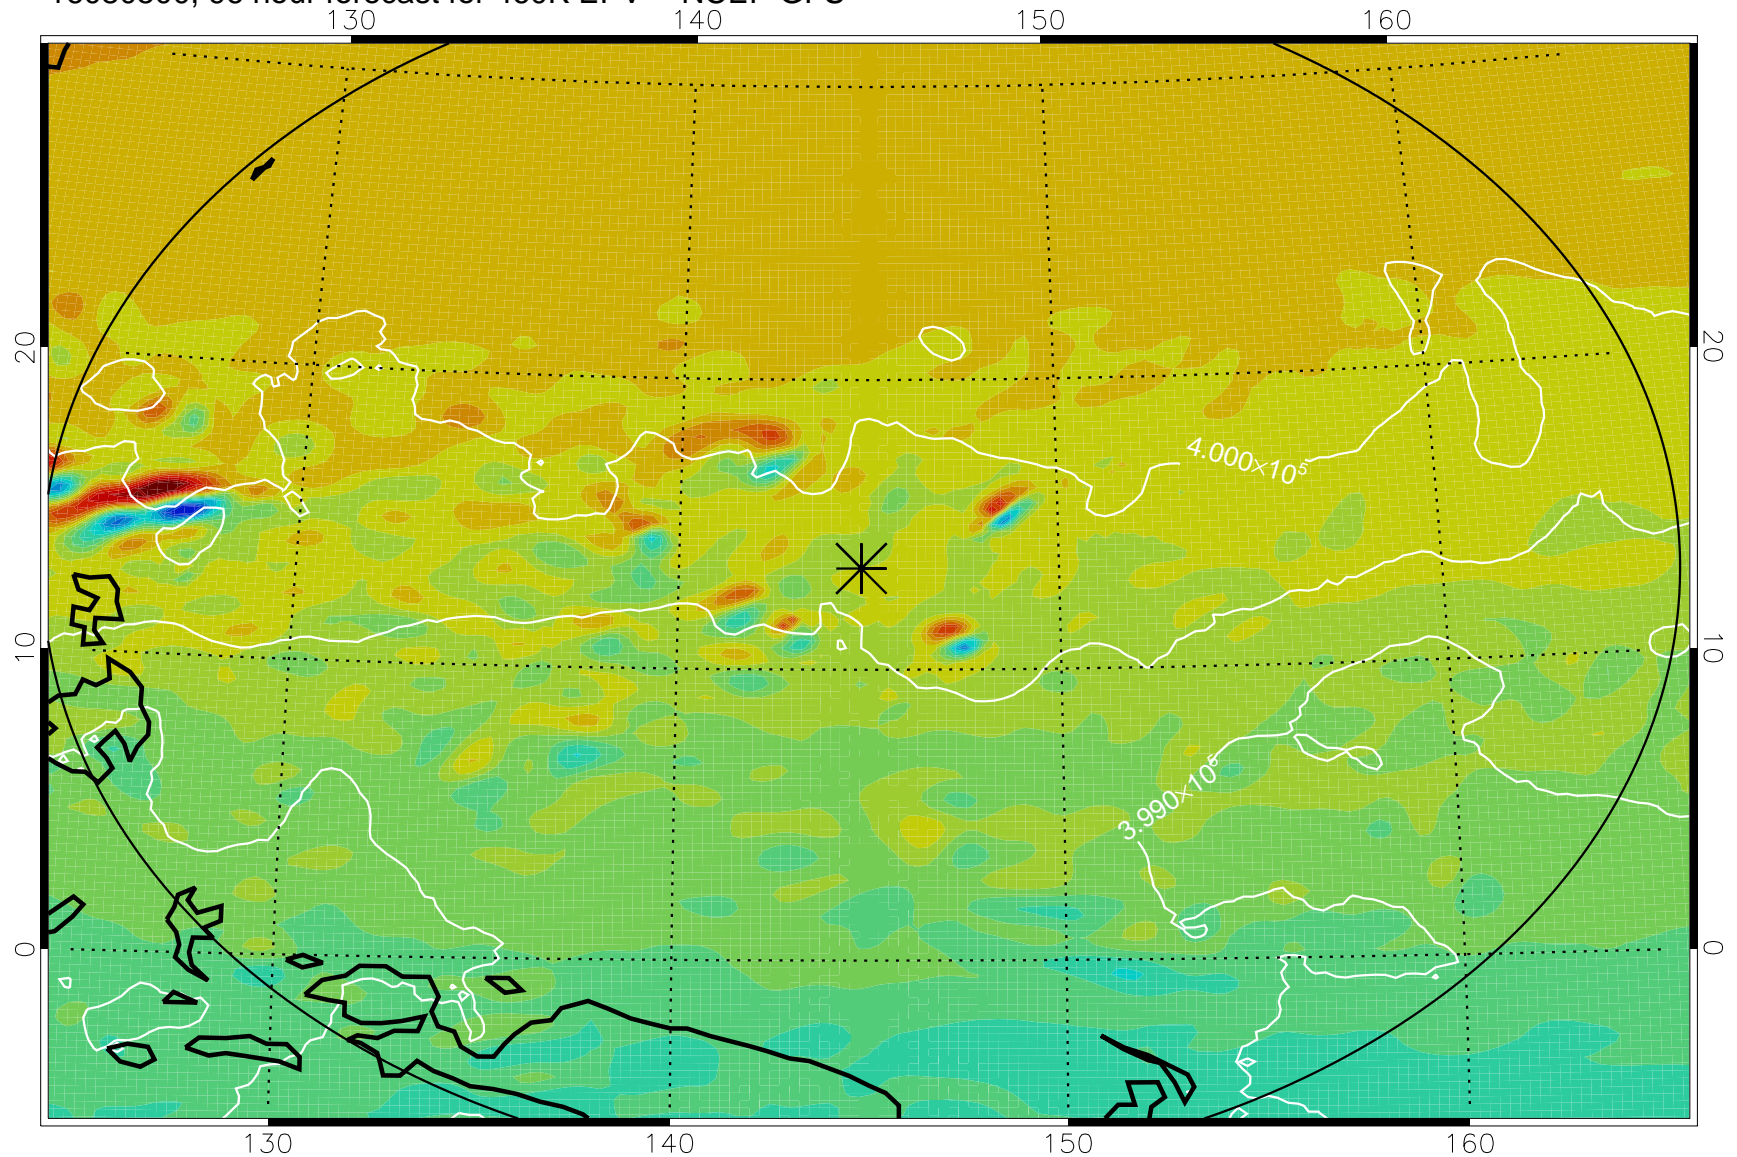

16080406, 78 hour forecast for 460K EPV -- NCEP GFS

460K Montgomery Streamfunction, white

Range ring of 2304 km

16080412, 84 hour forecast for 460K EPV -- NCEP GFS

460K Montgomery Streamfunction, white

Range ring of 2304 km

16080418, 90 hour forecast for 460K EPV -- NCEP GFS

460K Montgomery Streamfunction, white

Range ring of 2304 km

16080500, 96 hour forecast for 460K EPV -- NCEP GFS

460K Montgomery Streamfunction, white

Range ring of 2304 km

16080506, 102 hour forecast for 460K EPV -- NCEP GFS

460K Montgomery Streamfunction, white

Range ring of 2304 km

16080512, 108 hour forecast for 460K EPV -- NCEP GFS

460K Montgomery Streamfunction, white

Range ring of 2304 km

16080518, 114 hour forecast for 460K EPV -- NCEP GFS

460K Montgomery Streamfunction, white

Range ring of 2304 km

16080600, 120 hour forecast for 460K EPV -- NCEP GFS

460K Montgomery Streamfunction, white

Range ring of 2304 km