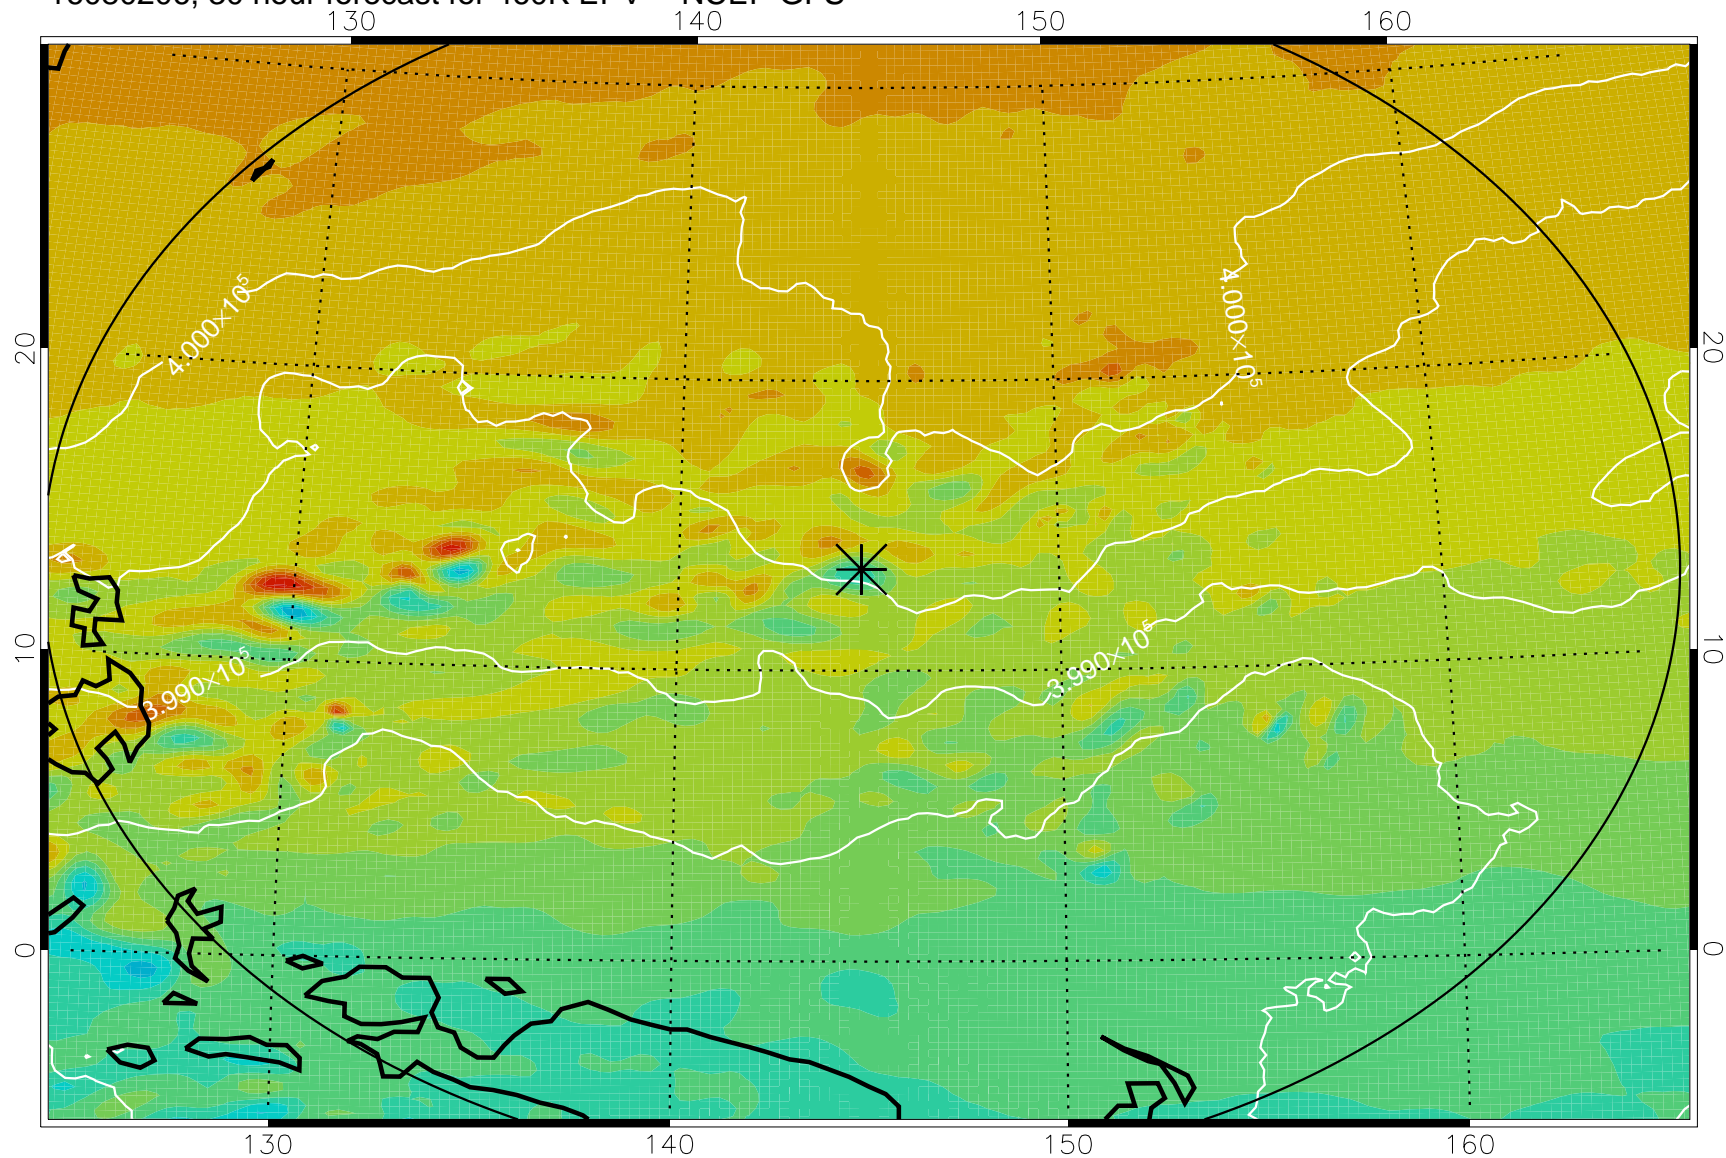

16080106, 6 hour forecast for 460K EPV -- NCEP GFS

460K Montgomery Streamfunction, white

Range ring of 2304 km

16080112, 12 hour forecast for 460K EPV -- NCEP GFS

460K Montgomery Streamfunction, white

Range ring of 2304 km

16080118, 18 hour forecast for 460K EPV -- NCEP GFS

460K Montgomery Streamfunction, white

Range ring of 2304 km

16080200, 24 hour forecast for 460K EPV -- NCEP GFS

460K Montgomery Streamfunction, white

Range ring of 2304 km

16080206, 30 hour forecast for 460K EPV -- NCEP GFS

460K Montgomery Streamfunction, white

Range ring of 2304 km

16080212, 36 hour forecast for 460K EPV -- NCEP GFS

460K Montgomery Streamfunction, white

Range ring of 2304 km

16080218, 42 hour forecast for 460K EPV -- NCEP GFS

460K Montgomery Streamfunction, white

Range ring of 2304 km

16080300, 48 hour forecast for 460K EPV -- NCEP GFS

460K Montgomery Streamfunction, white

Range ring of 2304 km