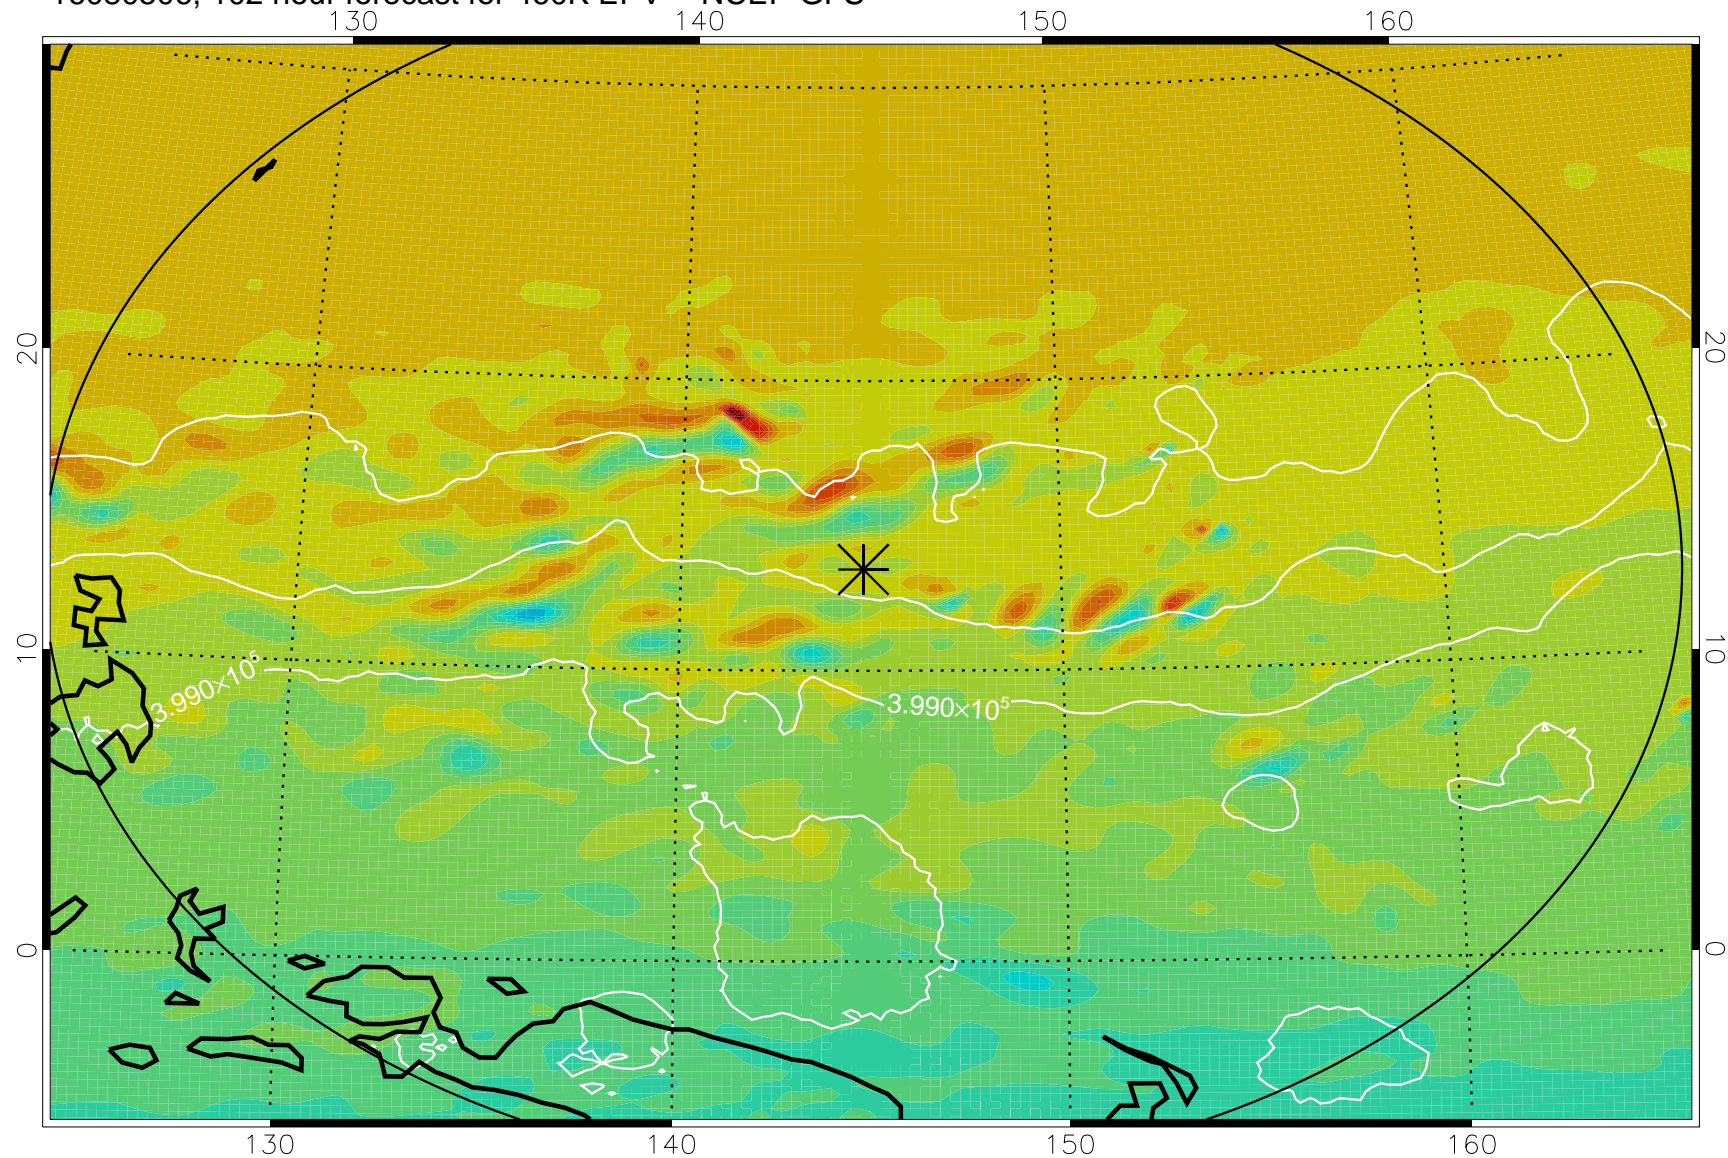

16080406, 78 hour forecast for 460K EPV -- NCEP GFS

460K Montgomery Streamfunction, white

Range ring of 2304 km

16080412, 84 hour forecast for 460K EPV -- NCEP GFS

460K Montgomery Streamfunction, white

Range ring of 2304 km

16080418, 90 hour forecast for 460K EPV -- NCEP GFS

460K Montgomery Streamfunction, white

Range ring of 2304 km

16080500, 96 hour forecast for 460K EPV -- NCEP GFS

460K Montgomery Streamfunction, white

Range ring of 2304 km

16080506, 102 hour forecast for 460K EPV -- NCEP GFS

460K Montgomery Streamfunction, white

Range ring of 2304 km

16080512, 108 hour forecast for 460K EPV -- NCEP GFS

460K Montgomery Streamfunction, white

Range ring of 2304 km

16080518, 114 hour forecast for 460K EPV -- NCEP GFS

460K Montgomery Streamfunction, white

Range ring of 2304 km

16080600, 120 hour forecast for 460K EPV -- NCEP GFS

460K Montgomery Streamfunction, white

Range ring of 2304 km