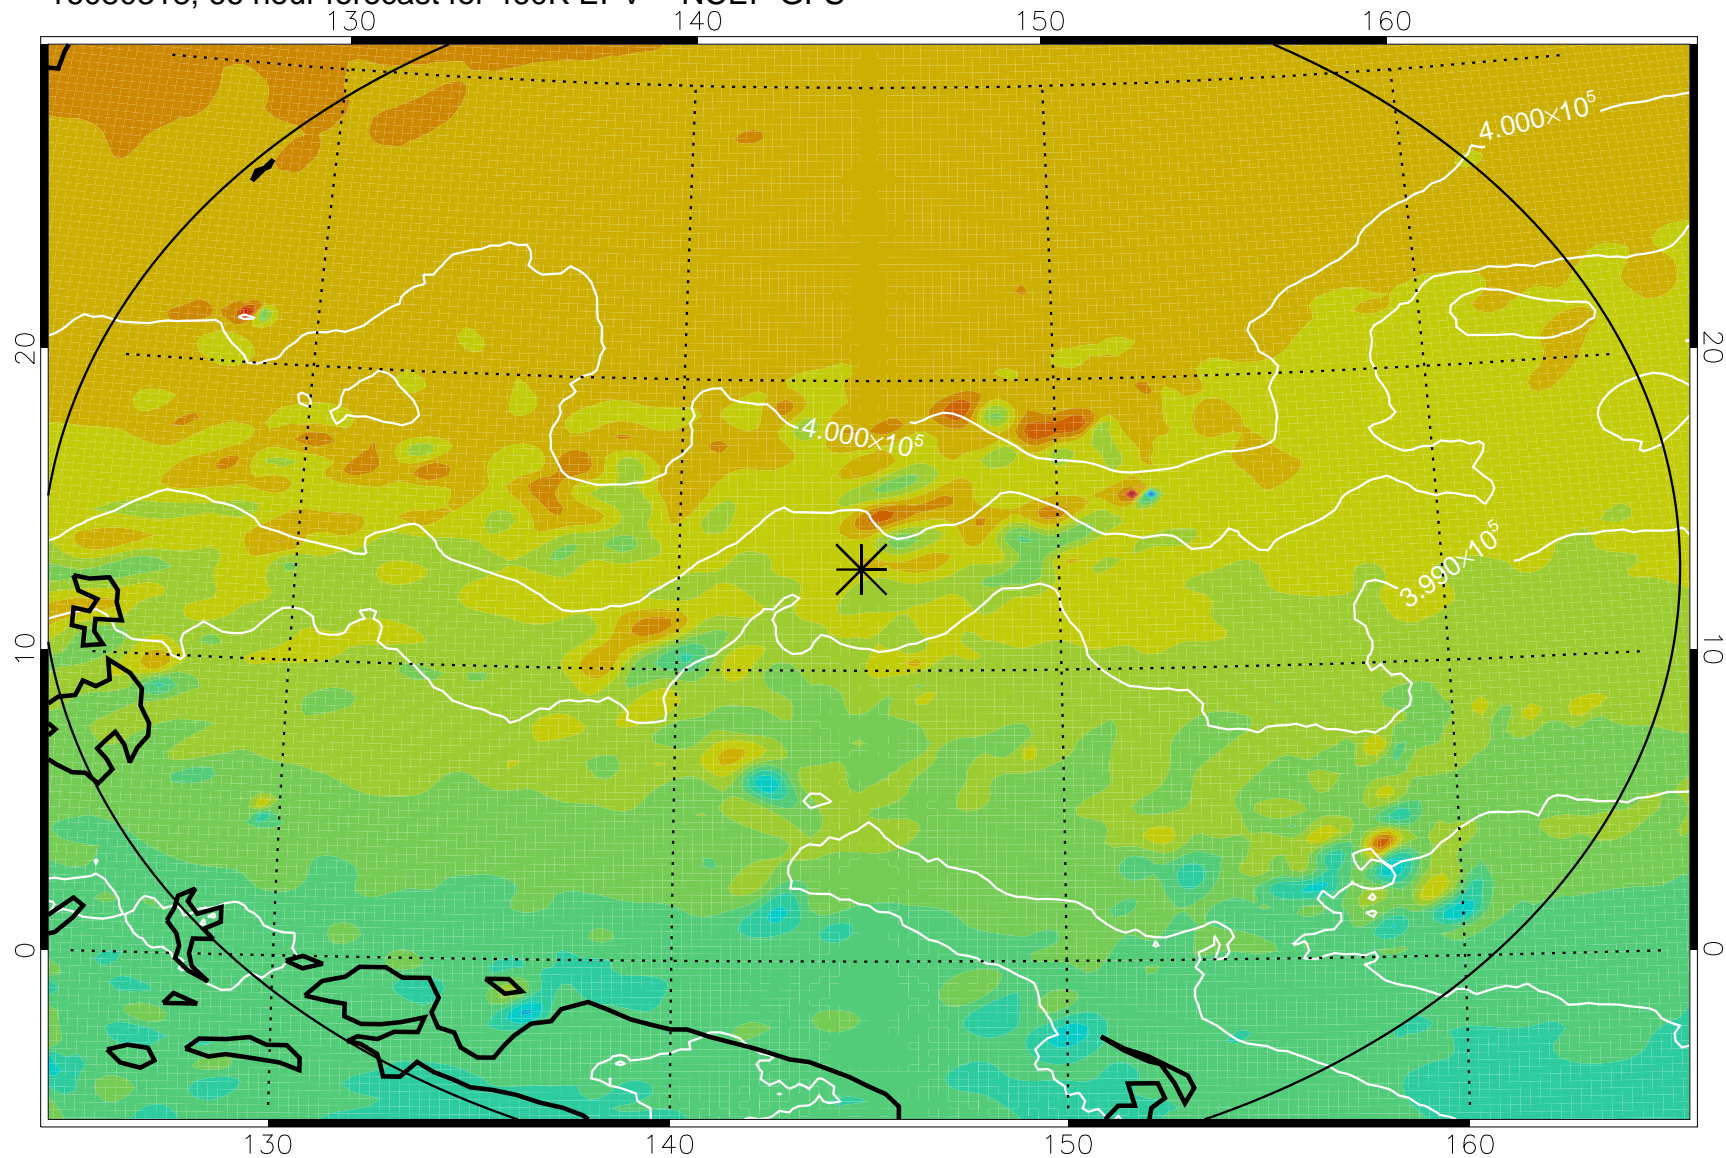

16080306, 54 hour forecast for 460K EPV -- NCEP GFS

460K Montgomery Streamfunction, white

Range ring of 2304 km

16080312, 60 hour forecast for 460K EPV -- NCEP GFS

460K Montgomery Streamfunction, white

Range ring of 2304 km

16080318, 66 hour forecast for 460K EPV -- NCEP GFS

460K Montgomery Streamfunction, white

Range ring of 2304 km

16080400, 72 hour forecast for 460K EPV -- NCEP GFS

460K Montgomery Streamfunction, white

Range ring of 2304 km

16080406, 78 hour forecast for 460K EPV -- NCEP GFS

460K Montgomery Streamfunction, white

Range ring of 2304 km

16080412, 84 hour forecast for 460K EPV -- NCEP GFS

460K Montgomery Streamfunction, white

Range ring of 2304 km

16080418, 90 hour forecast for 460K EPV -- NCEP GFS

460K Montgomery Streamfunction, white

Range ring of 2304 km

16080500, 96 hour forecast for 460K EPV -- NCEP GFS

460K Montgomery Streamfunction, white

Range ring of 2304 km