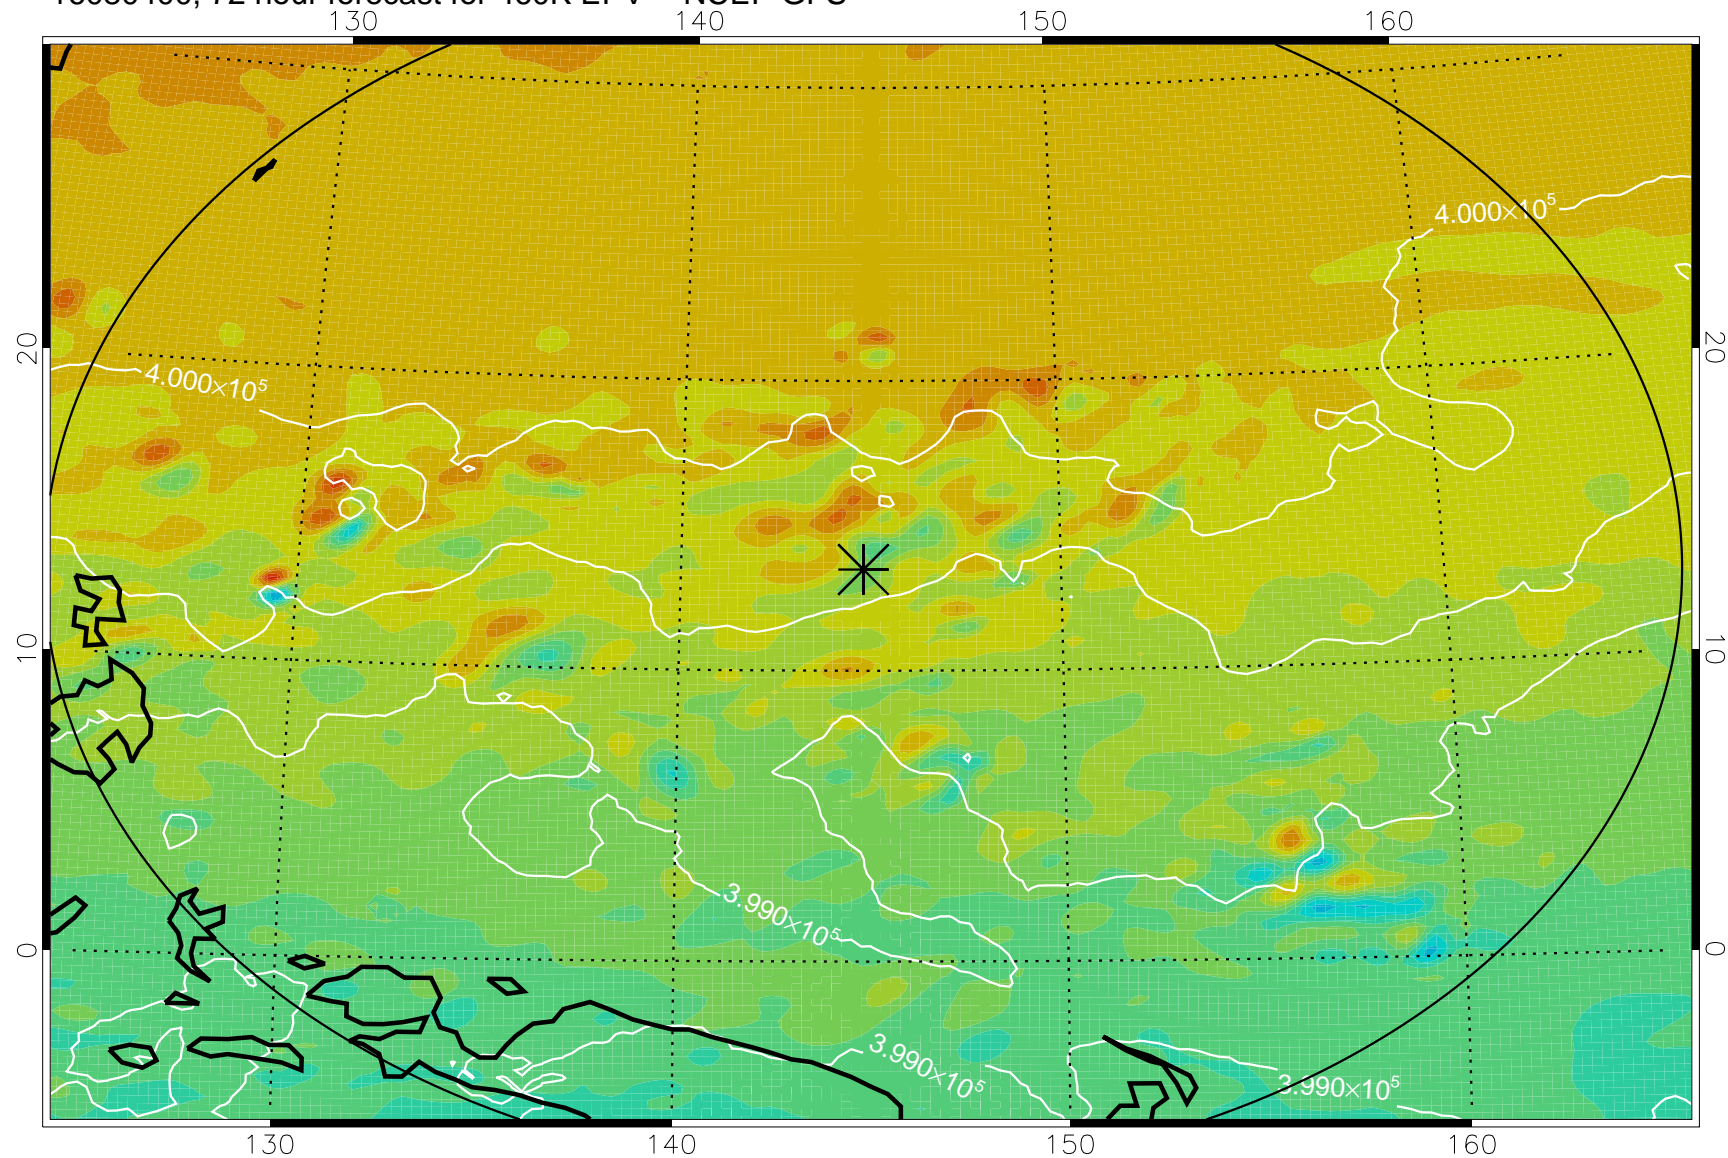

16080306, 54 hour forecast for 460K EPV -- NCEP GFS

460K Montgomery Streamfunction, white

Range ring of 2304 km

16080312, 60 hour forecast for 460K EPV -- NCEP GFS

460K Montgomery Streamfunction, white

Range ring of 2304 km

16080318, 66 hour forecast for 460K EPV -- NCEP GFS

460K Montgomery Streamfunction, white

Range ring of 2304 km

16080400, 72 hour forecast for 460K EPV -- NCEP GFS

460K Montgomery Streamfunction, white

Range ring of 2304 km

16080406, 78 hour forecast for 460K EPV -- NCEP GFS

460K Montgomery Streamfunction, white

Range ring of 2304 km

16080412, 84 hour forecast for 460K EPV -- NCEP GFS

460K Montgomery Streamfunction, white

Range ring of 2304 km

16080418, 90 hour forecast for 460K EPV -- NCEP GFS

460K Montgomery Streamfunction, white

Range ring of 2304 km

16080500, 96 hour forecast for 460K EPV -- NCEP GFS

460K Montgomery Streamfunction, white

Range ring of 2304 km