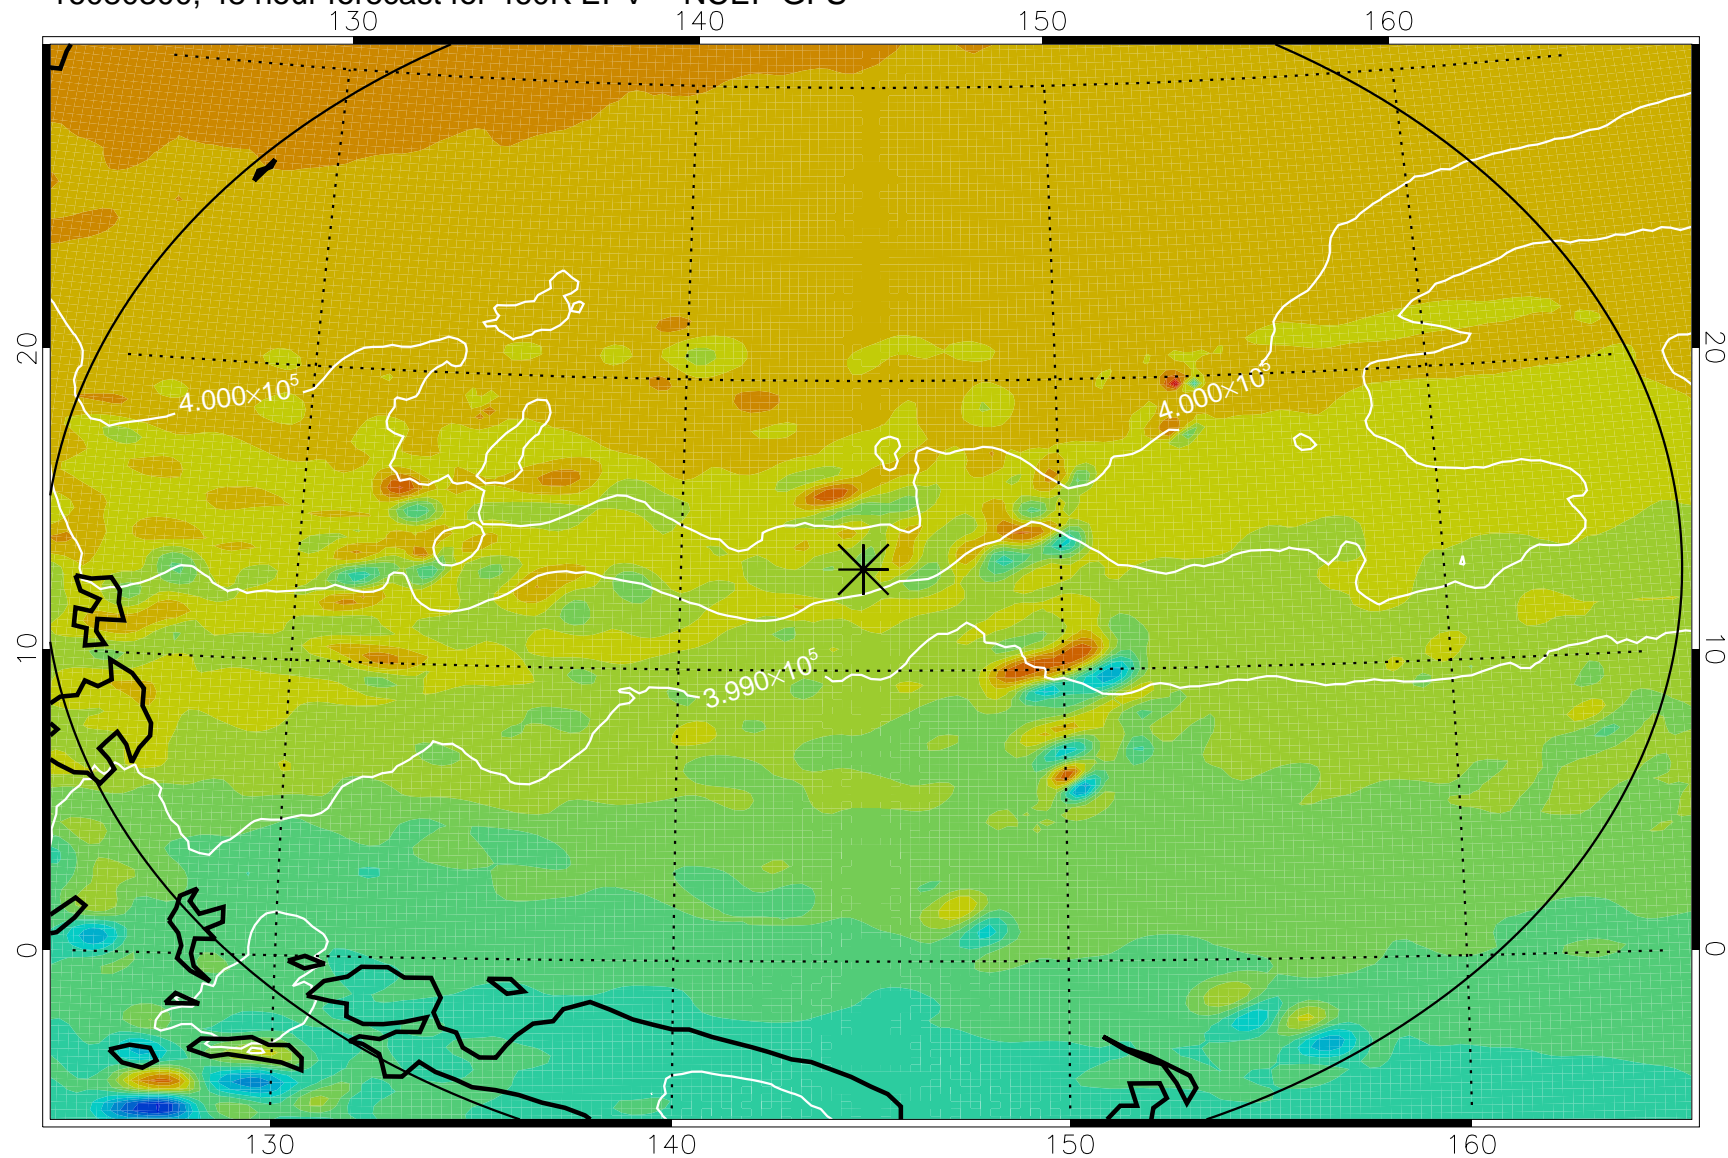

16080206, 30 hour forecast for 460K EPV -- NCEP GFS

460K Montgomery Streamfunction, white

Range ring of 2304 km

16080212, 36 hour forecast for 460K EPV -- NCEP GFS

460K Montgomery Streamfunction, white

Range ring of 2304 km

16080218, 42 hour forecast for 460K EPV -- NCEP GFS

460K Montgomery Streamfunction, white

Range ring of 2304 km

16080300, 48 hour forecast for 460K EPV -- NCEP GFS

460K Montgomery Streamfunction, white

Range ring of 2304 km

16080306, 54 hour forecast for 460K EPV -- NCEP GFS

460K Montgomery Streamfunction, white

Range ring of 2304 km

16080312, 60 hour forecast for 460K EPV -- NCEP GFS

460K Montgomery Streamfunction, white

Range ring of 2304 km

16080318, 66 hour forecast for 460K EPV -- NCEP GFS

460K Montgomery Streamfunction, white

Range ring of 2304 km

16080400, 72 hour forecast for 460K EPV -- NCEP GFS

460K Montgomery Streamfunction, white

Range ring of 2304 km