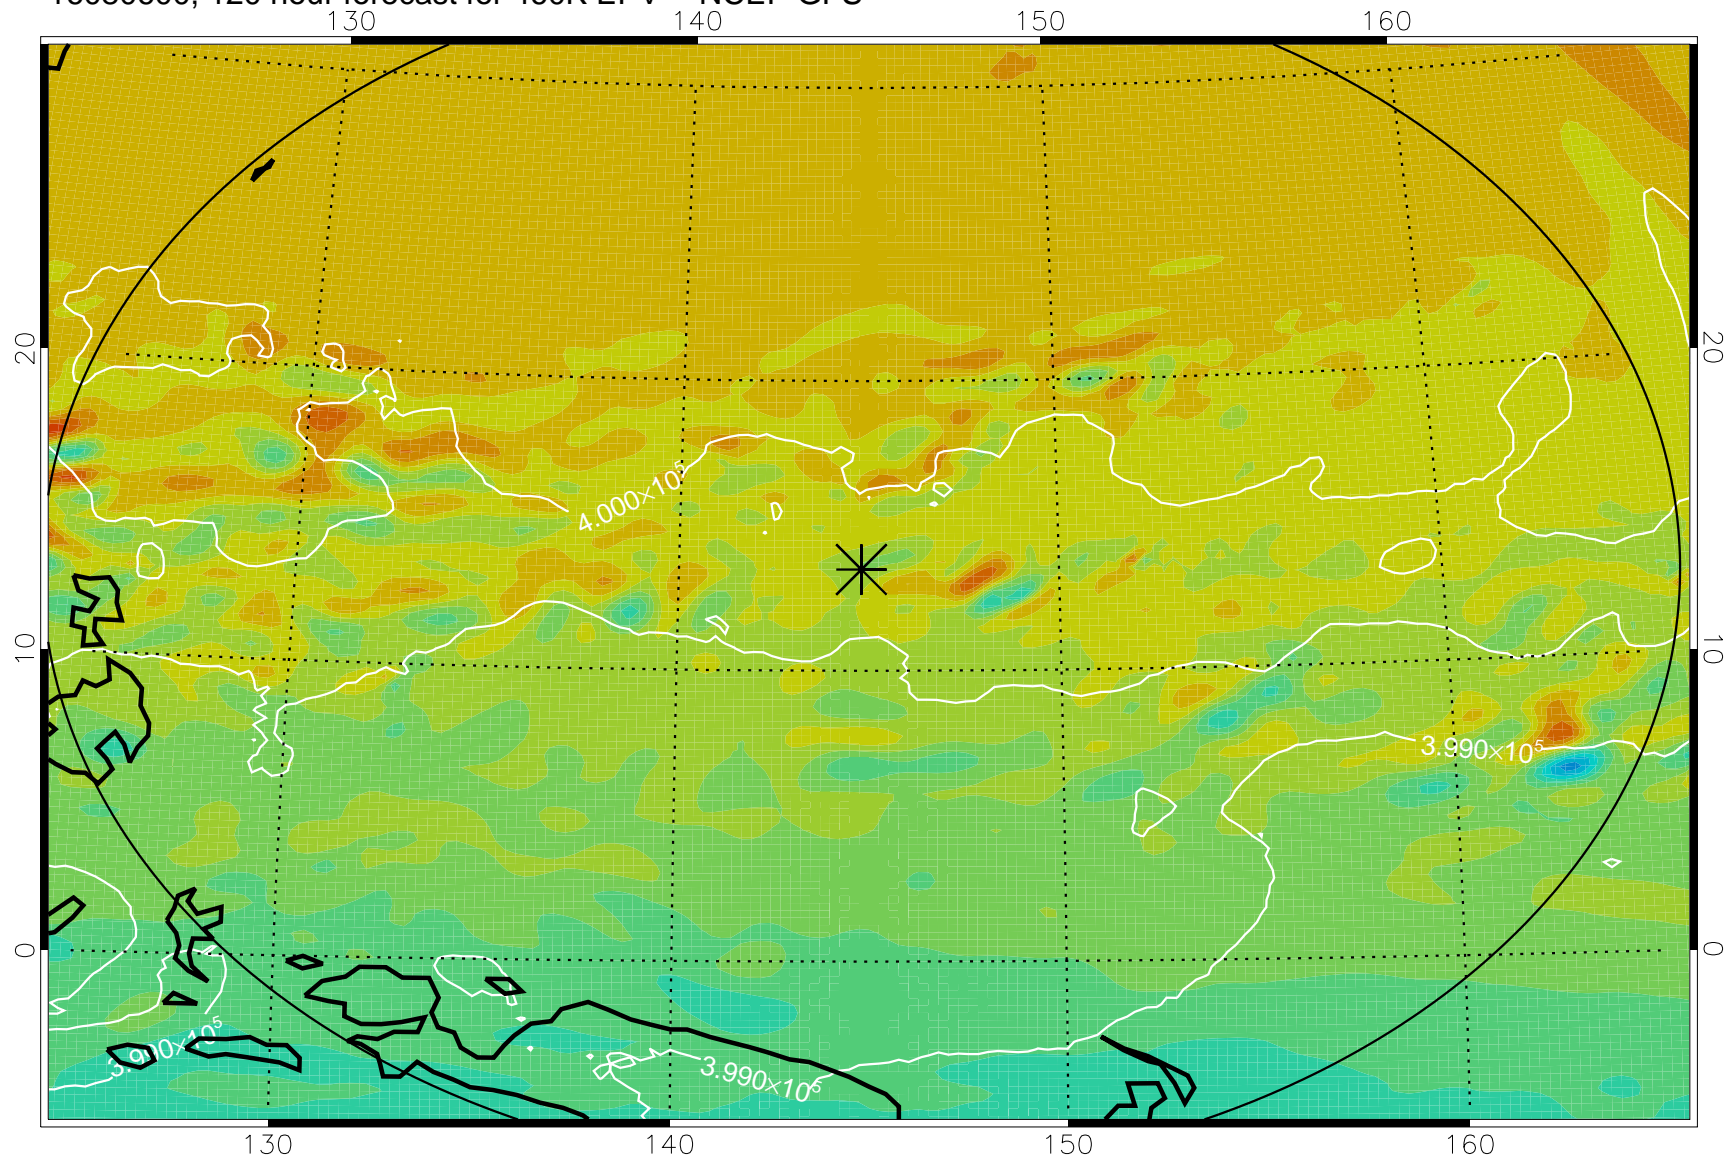

16080406, 78 hour forecast for 460K EPV -- NCEP GFS

460K Montgomery Streamfunction, white

Range ring of 2304 km

16080412, 84 hour forecast for 460K EPV -- NCEP GFS

460K Montgomery Streamfunction, white

Range ring of 2304 km

16080418, 90 hour forecast for 460K EPV -- NCEP GFS

460K Montgomery Streamfunction, white

Range ring of 2304 km

16080500, 96 hour forecast for 460K EPV -- NCEP GFS

460K Montgomery Streamfunction, white

Range ring of 2304 km

16080506, 102 hour forecast for 460K EPV -- NCEP GFS

460K Montgomery Streamfunction, white

Range ring of 2304 km

16080512, 108 hour forecast for 460K EPV -- NCEP GFS

460K Montgomery Streamfunction, white

Range ring of 2304 km

16080518, 114 hour forecast for 460K EPV -- NCEP GFS

460K Montgomery Streamfunction, white

Range ring of 2304 km

16080600, 120 hour forecast for 460K EPV -- NCEP GFS

460K Montgomery Streamfunction, white

Range ring of 2304 km