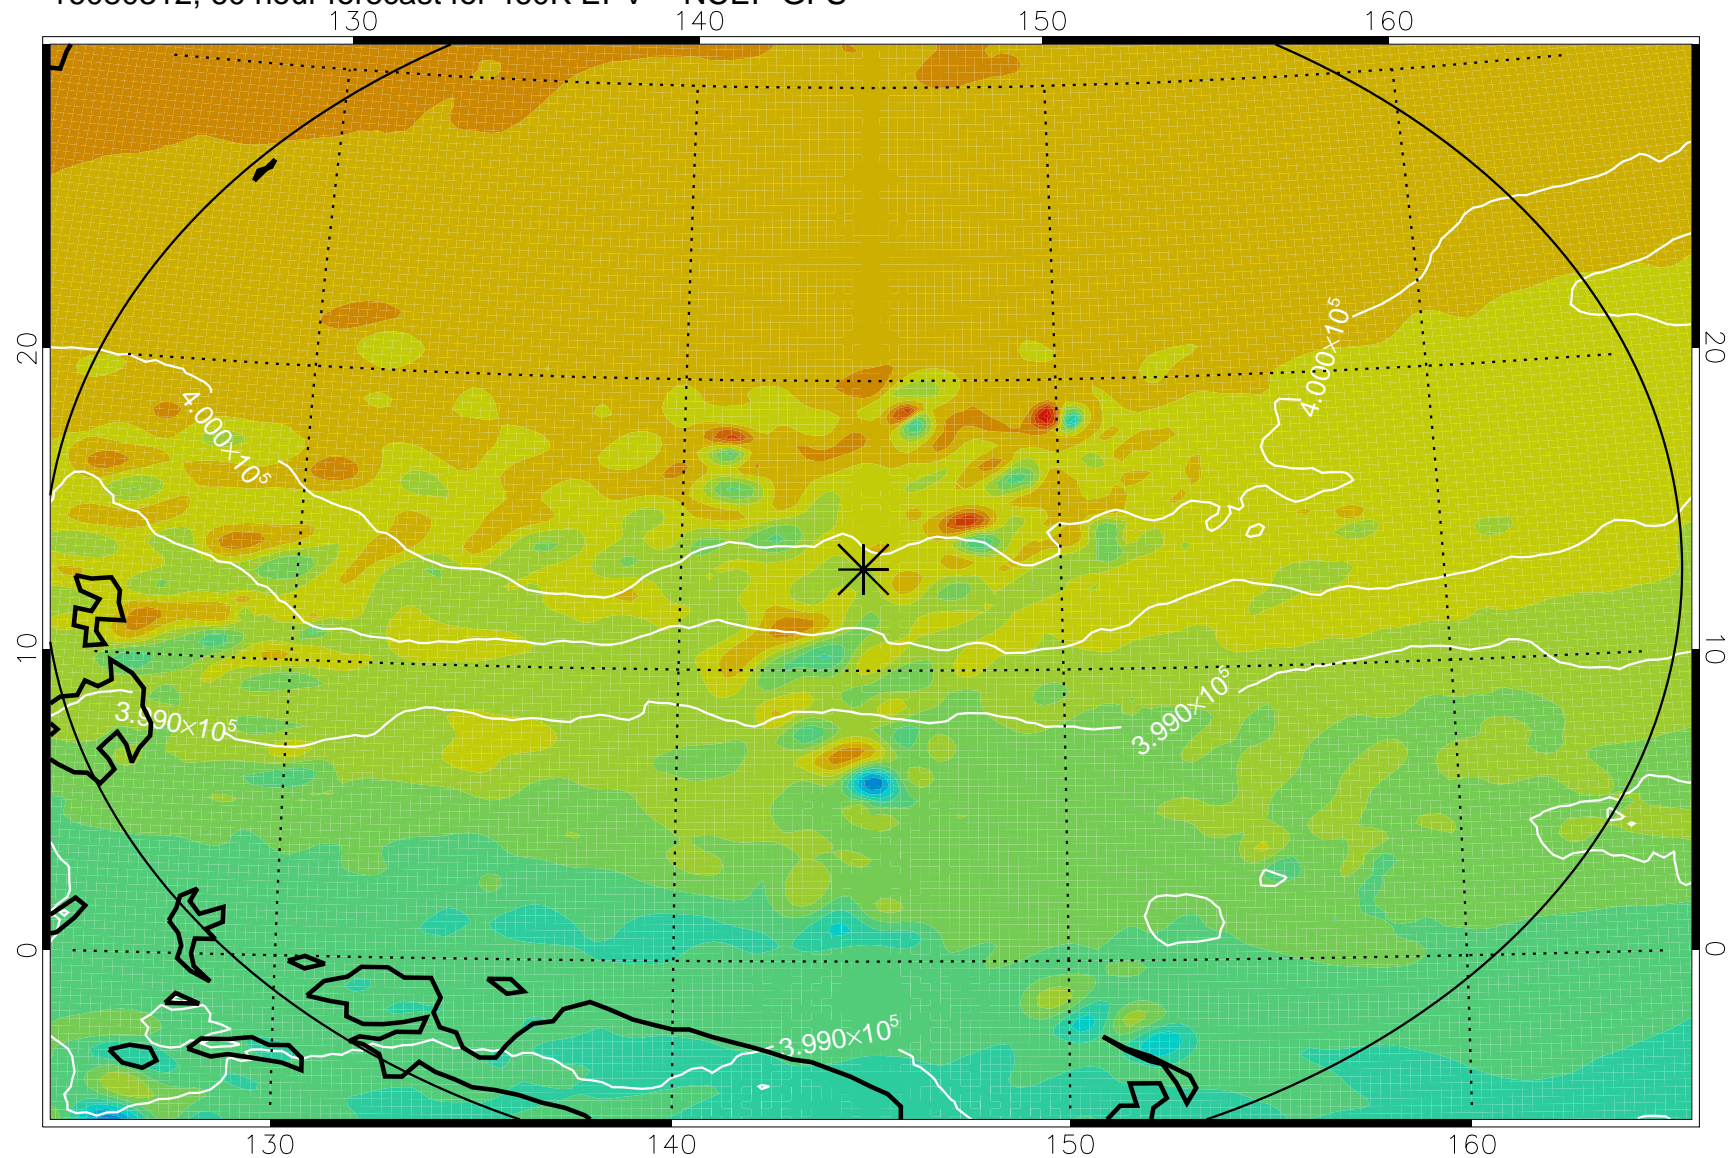

16080206, 30 hour forecast for 460K EPV -- NCEP GFS

460K Montgomery Streamfunction, white

Range ring of 2304 km

16080212, 36 hour forecast for 460K EPV -- NCEP GFS

460K Montgomery Streamfunction, white

Range ring of 2304 km

16080218, 42 hour forecast for 460K EPV -- NCEP GFS

460K Montgomery Streamfunction, white

Range ring of 2304 km

16080300, 48 hour forecast for 460K EPV -- NCEP GFS

460K Montgomery Streamfunction, white

Range ring of 2304 km

16080306, 54 hour forecast for 460K EPV -- NCEP GFS

460K Montgomery Streamfunction, white

Range ring of 2304 km

16080312, 60 hour forecast for 460K EPV -- NCEP GFS

460K Montgomery Streamfunction, white

Range ring of 2304 km

16080406, 78 hour forecast for 460K EPV -- NCEP GFS

460K Montgomery Streamfunction, white

Range ring of 2304 km

16080412, 84 hour forecast for 460K EPV -- NCEP GFS

460K Montgomery Streamfunction, white

Range ring of 2304 km