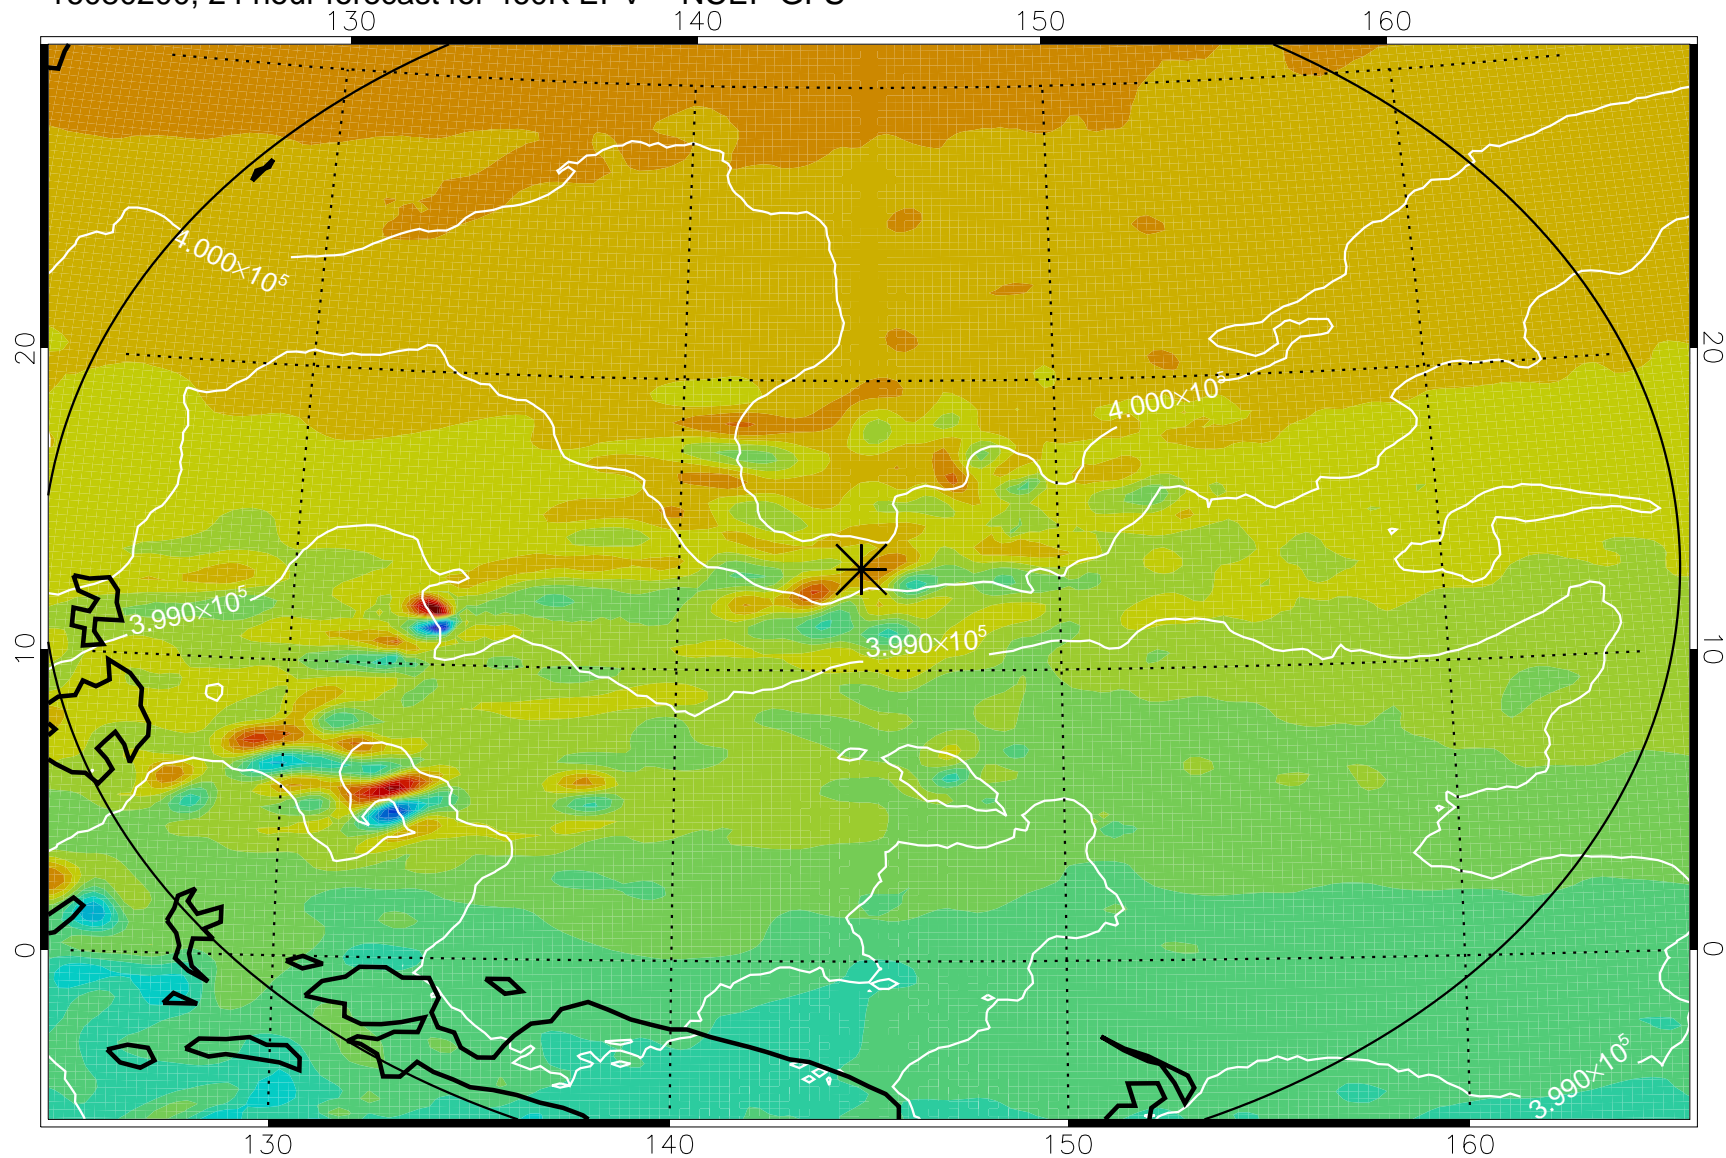

16080106, 6 hour forecast for 460K EPV -- NCEP GFS

460K Montgomery Streamfunction, white

Range ring of 2304 km

16080112, 12 hour forecast for 460K EPV -- NCEP GFS

460K Montgomery Streamfunction, white

Range ring of 2304 km

16080118, 18 hour forecast for 460K EPV -- NCEP GFS

460K Montgomery Streamfunction, white

Range ring of 2304 km

16080200, 24 hour forecast for 460K EPV -- NCEP GFS

460K Montgomery Streamfunction, white

Range ring of 2304 km

16080206, 30 hour forecast for 460K EPV -- NCEP GFS

460K Montgomery Streamfunction, white

Range ring of 2304 km

16080212, 36 hour forecast for 460K EPV -- NCEP GFS

460K Montgomery Streamfunction, white

Range ring of 2304 km

16080218, 42 hour forecast for 460K EPV -- NCEP GFS

460K Montgomery Streamfunction, white

Range ring of 2304 km

16080300, 48 hour forecast for 460K EPV -- NCEP GFS

460K Montgomery Streamfunction, white

Range ring of 2304 km