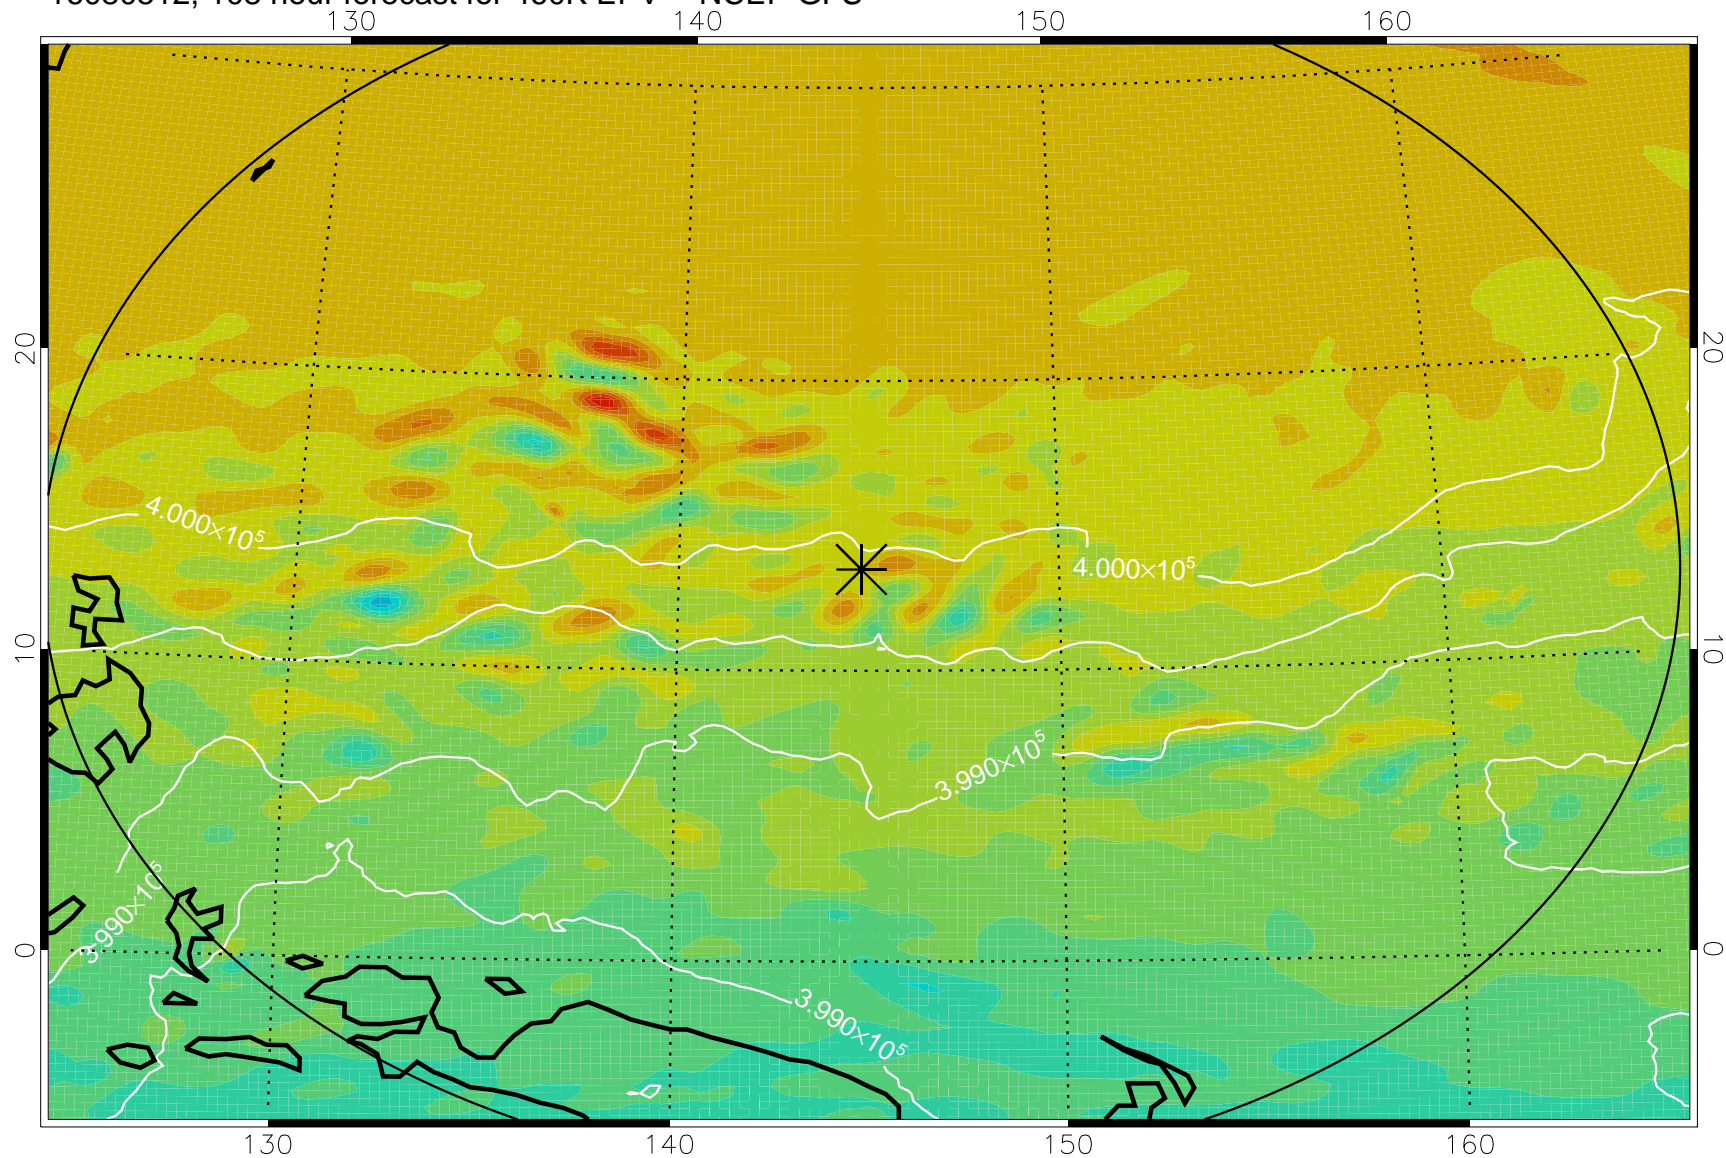

16080406, 78 hour forecast for 460K EPV -- NCEP GFS

460K Montgomery Streamfunction, white

Range ring of 2304 km

16080412, 84 hour forecast for 460K EPV -- NCEP GFS

460K Montgomery Streamfunction, white

Range ring of 2304 km

16080418, 90 hour forecast for 460K EPV -- NCEP GFS

460K Montgomery Streamfunction, white

Range ring of 2304 km

16080500, 96 hour forecast for 460K EPV -- NCEP GFS

460K Montgomery Streamfunction, white

Range ring of 2304 km

16080506, 102 hour forecast for 460K EPV -- NCEP GFS

460K Montgomery Streamfunction, white

Range ring of 2304 km

16080512, 108 hour forecast for 460K EPV -- NCEP GFS

460K Montgomery Streamfunction, white

Range ring of 2304 km

16080518, 114 hour forecast for 460K EPV -- NCEP GFS

460K Montgomery Streamfunction, white

Range ring of 2304 km

16080600, 120 hour forecast for 460K EPV -- NCEP GFS

460K Montgomery Streamfunction, white

Range ring of 2304 km