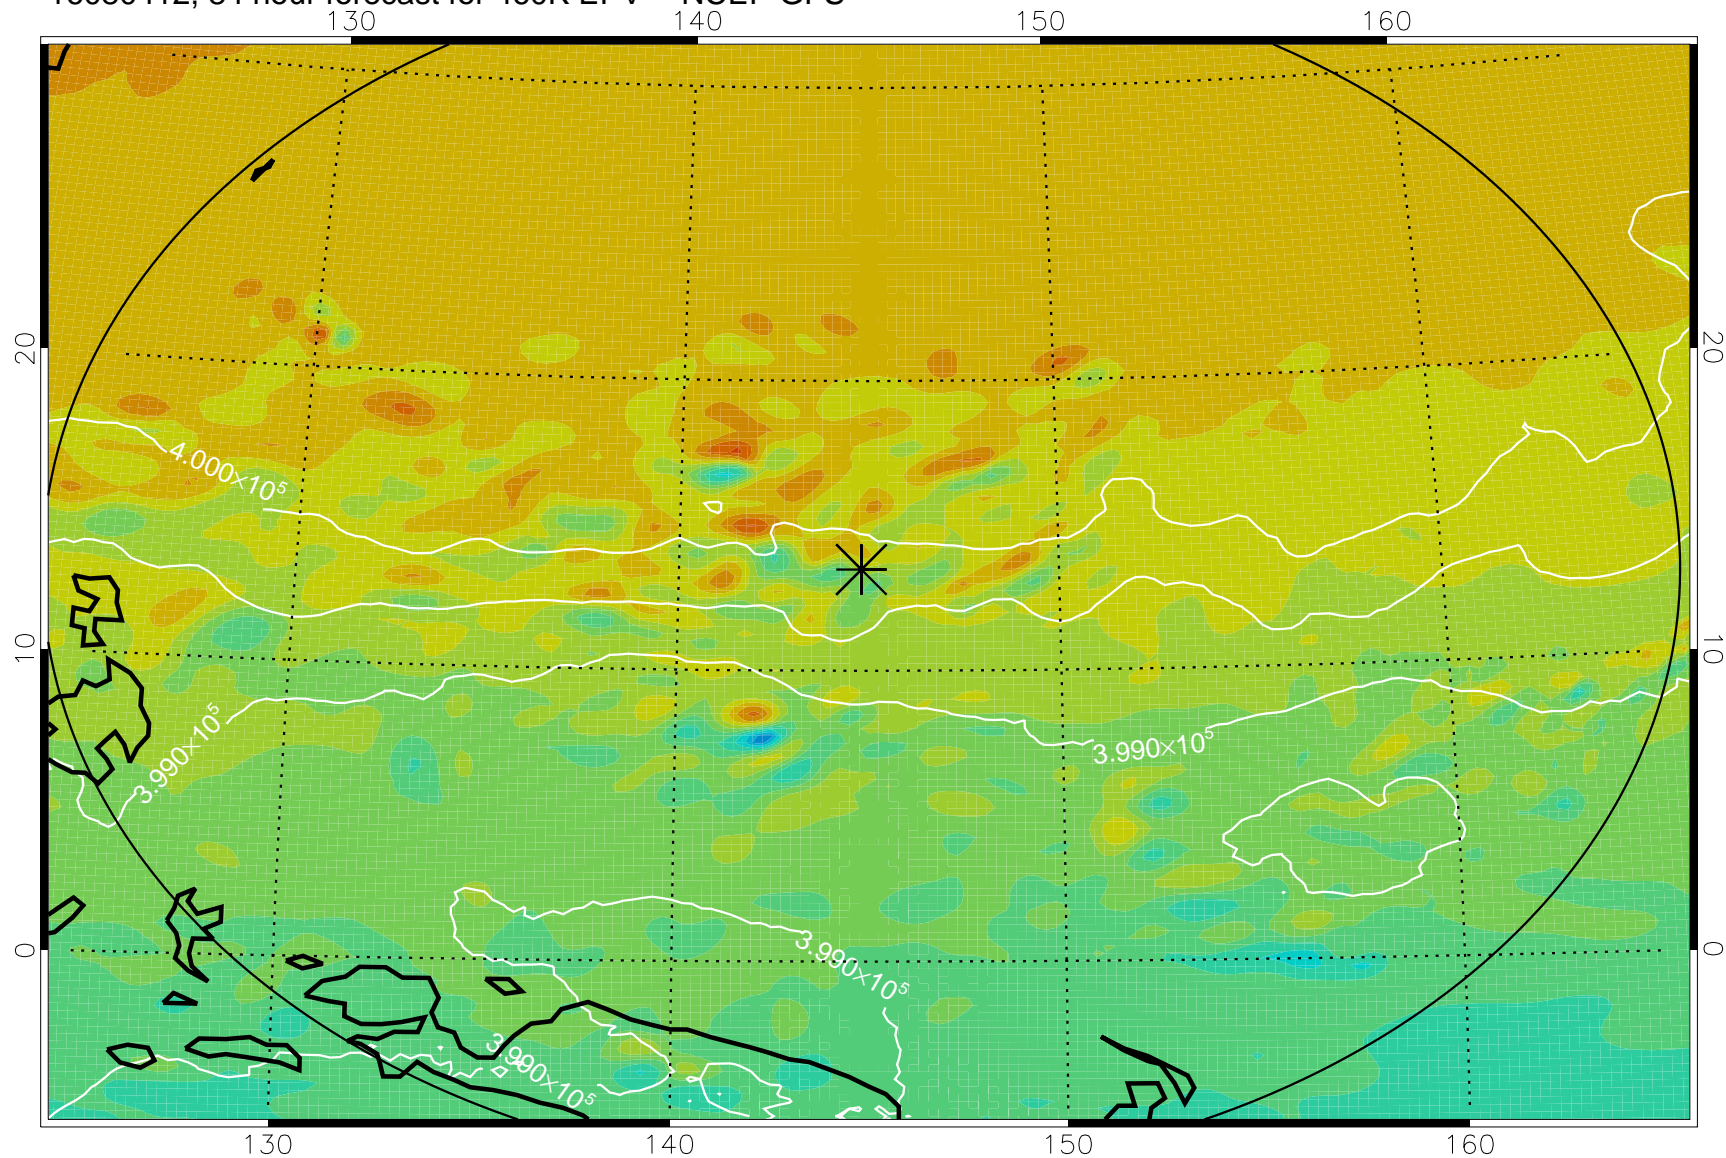

16080318, 66 hour forecast for 460K EPV -- NCEP GFS

460K Montgomery Streamfunction, white

Range ring of 2304 km

16080400, 72 hour forecast for 460K EPV -- NCEP GFS

460K Montgomery Streamfunction, white

Range ring of 2304 km

16080406, 78 hour forecast for 460K EPV -- NCEP GFS

460K Montgomery Streamfunction, white

Range ring of 2304 km

16080412, 84 hour forecast for 460K EPV -- NCEP GFS

460K Montgomery Streamfunction, white

Range ring of 2304 km

16080418, 90 hour forecast for 460K EPV -- NCEP GFS

460K Montgomery Streamfunction, white

Range ring of 2304 km

16080500, 96 hour forecast for 460K EPV -- NCEP GFS

460K Montgomery Streamfunction, white

Range ring of 2304 km

16080506, 102 hour forecast for 460K EPV -- NCEP GFS

460K Montgomery Streamfunction, white

Range ring of 2304 km

16080512, 108 hour forecast for 460K EPV -- NCEP GFS

460K Montgomery Streamfunction, white

Range ring of 2304 km