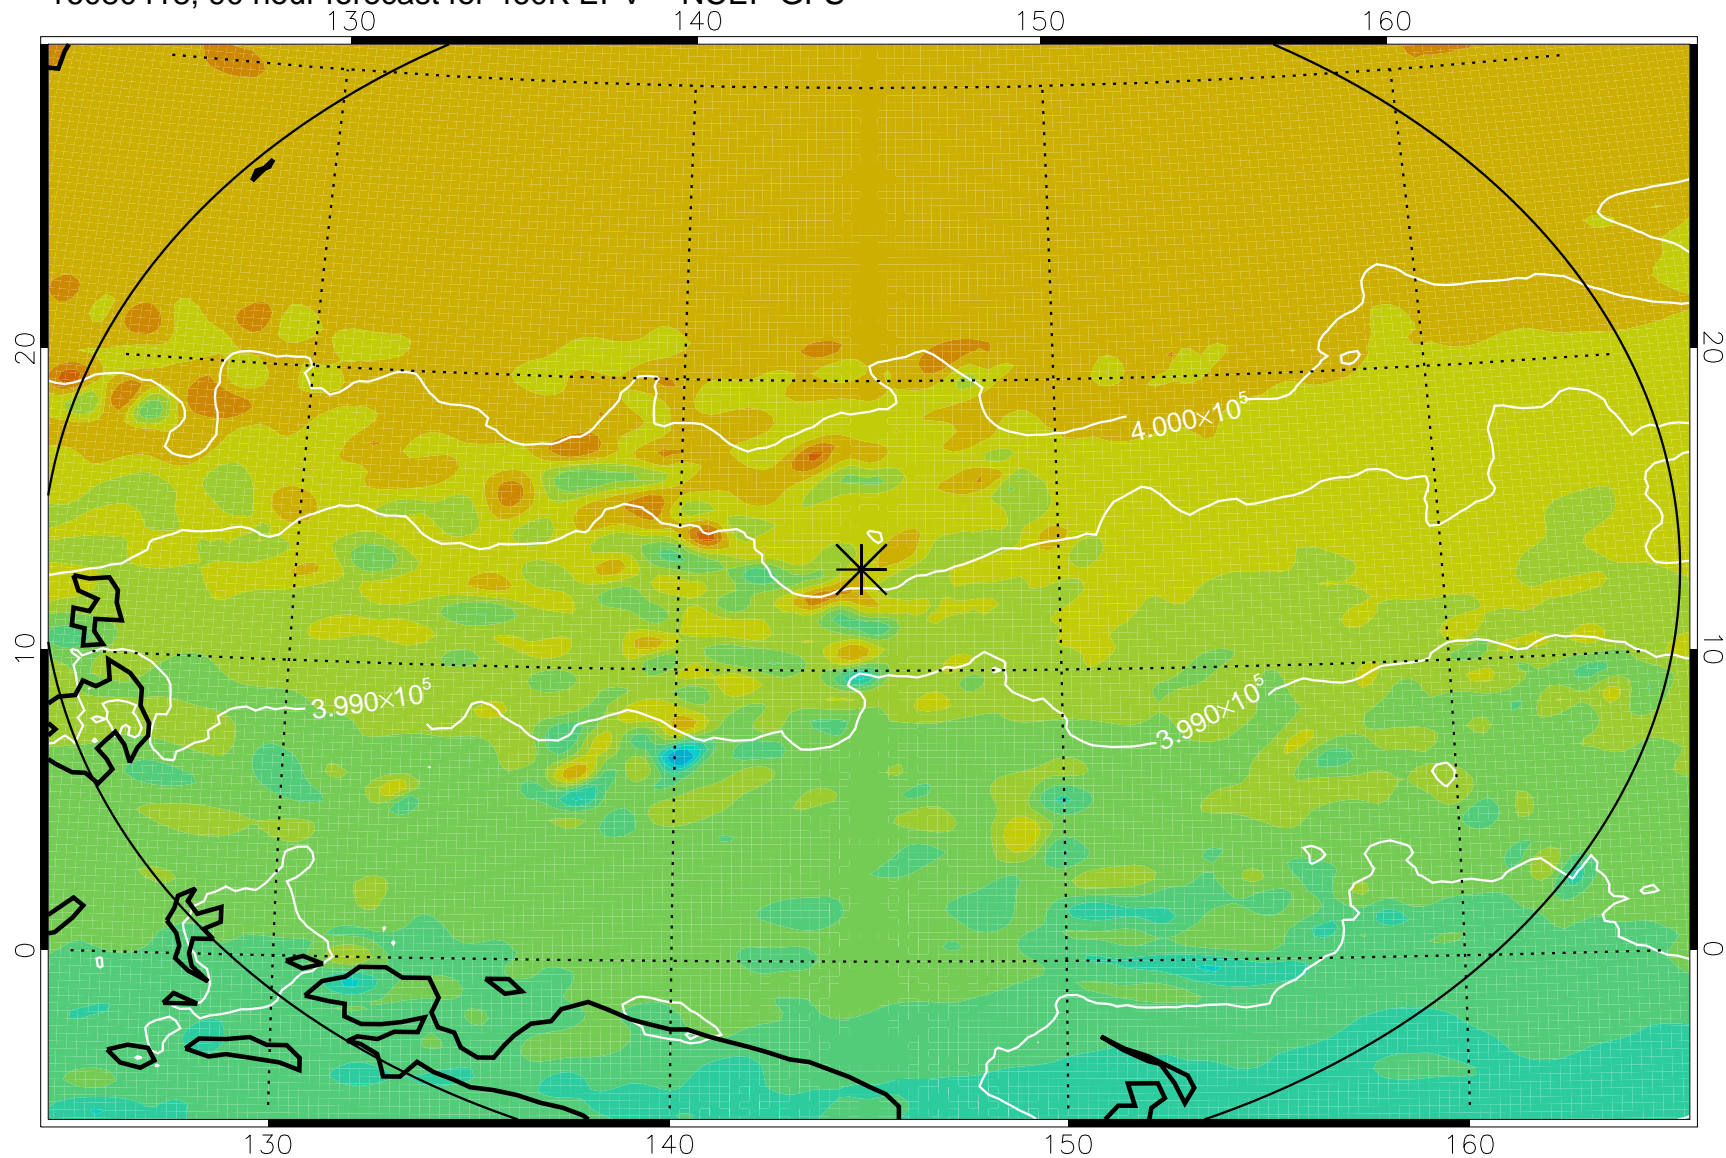

16080406, 78 hour forecast for 460K EPV -- NCEP GFS

460K Montgomery Streamfunction, white

Range ring of 2304 km

16080412, 84 hour forecast for 460K EPV -- NCEP GFS

460K Montgomery Streamfunction, white

Range ring of 2304 km

16080418, 90 hour forecast for 460K EPV -- NCEP GFS

460K Montgomery Streamfunction, white

Range ring of 2304 km

16080500, 96 hour forecast for 460K EPV -- NCEP GFS

460K Montgomery Streamfunction, white

Range ring of 2304 km

16080506, 102 hour forecast for 460K EPV -- NCEP GFS

460K Montgomery Streamfunction, white

Range ring of 2304 km

16080512, 108 hour forecast for 460K EPV -- NCEP GFS

460K Montgomery Streamfunction, white

Range ring of 2304 km

16080518, 114 hour forecast for 460K EPV -- NCEP GFS

460K Montgomery Streamfunction, white

Range ring of 2304 km

16080600, 120 hour forecast for 460K EPV -- NCEP GFS

460K Montgomery Streamfunction, white

Range ring of 2304 km