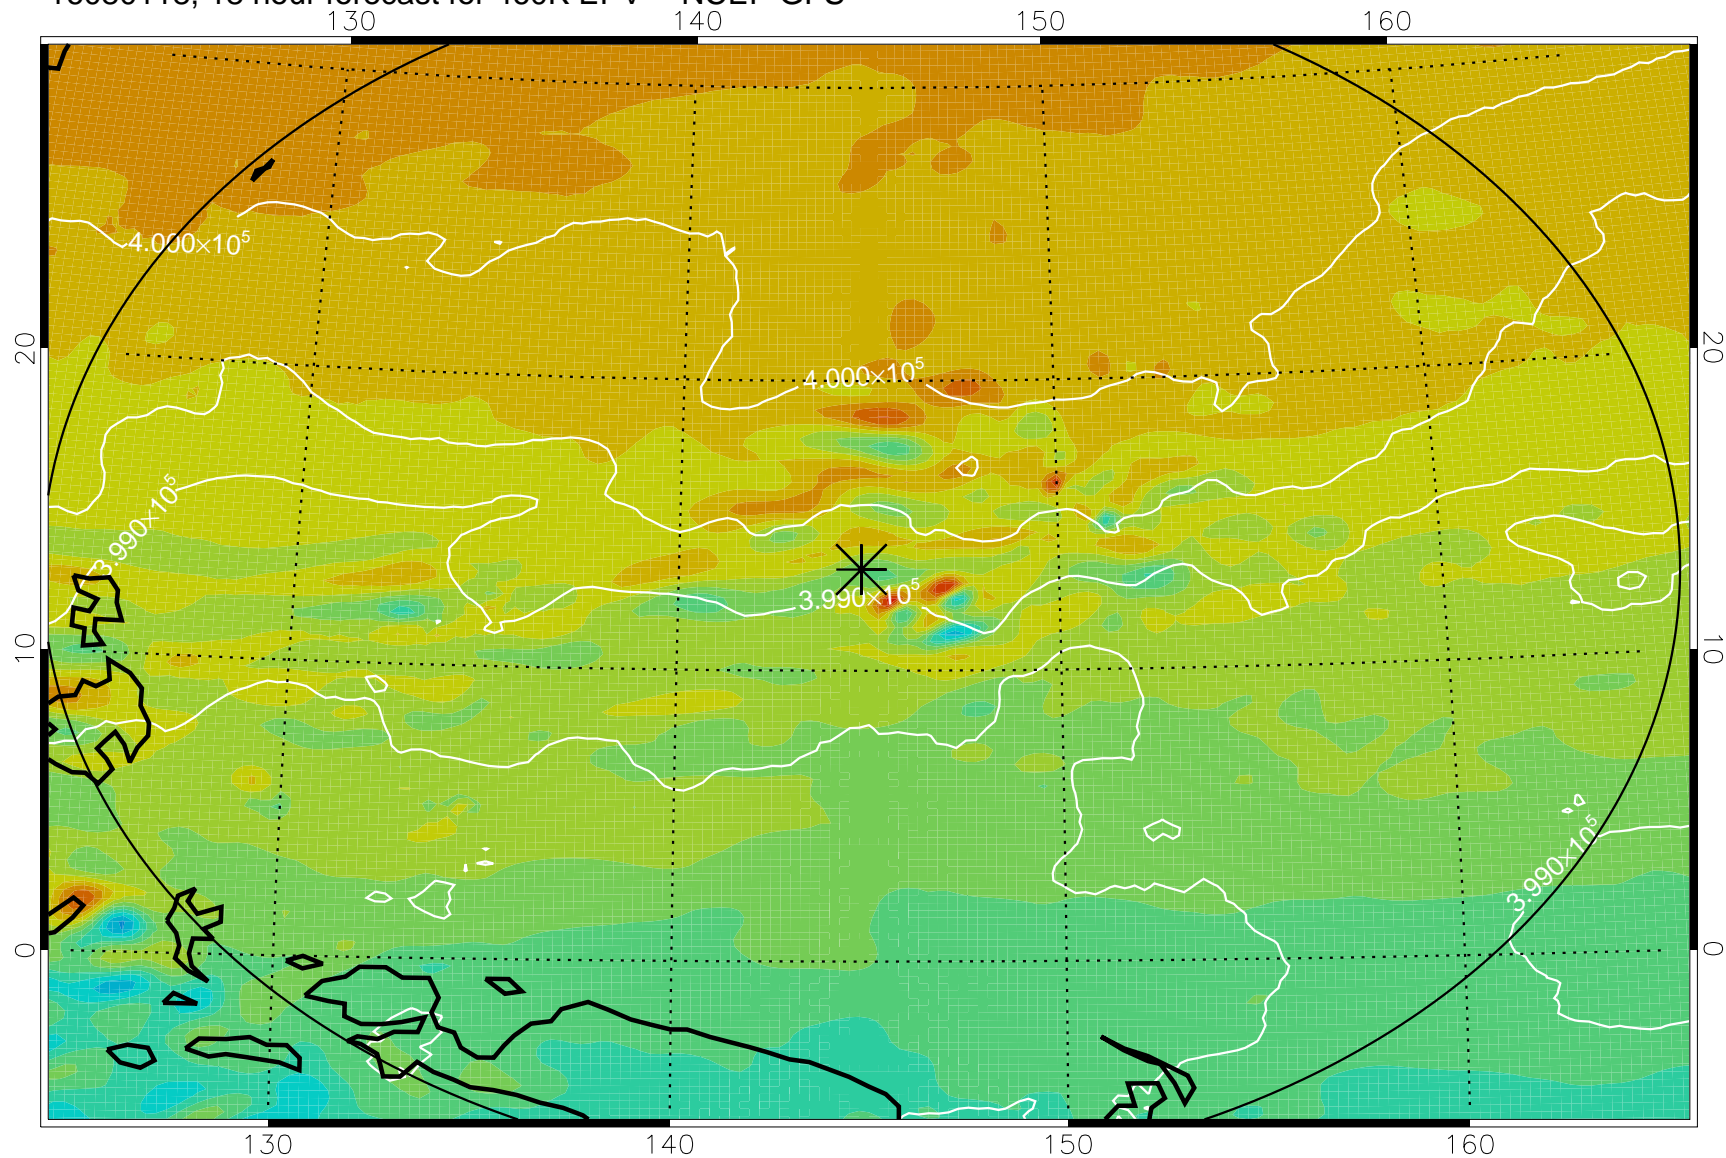

16080106, 6 hour forecast for 460K EPV -- NCEP GFS

460K Montgomery Streamfunction, white

Range ring of 2304 km

16080112, 12 hour forecast for 460K EPV -- NCEP GFS

460K Montgomery Streamfunction, white

Range ring of 2304 km

16080118, 18 hour forecast for 460K EPV -- NCEP GFS

460K Montgomery Streamfunction, white

Range ring of 2304 km

16080200, 24 hour forecast for 460K EPV -- NCEP GFS

460K Montgomery Streamfunction, white

Range ring of 2304 km

16080206, 30 hour forecast for 460K EPV -- NCEP GFS

460K Montgomery Streamfunction, white

Range ring of 2304 km

16080212, 36 hour forecast for 460K EPV -- NCEP GFS

460K Montgomery Streamfunction, white

Range ring of 2304 km

16080218, 42 hour forecast for 460K EPV -- NCEP GFS

460K Montgomery Streamfunction, white

Range ring of 2304 km

16080300, 48 hour forecast for 460K EPV -- NCEP GFS

460K Montgomery Streamfunction, white

Range ring of 2304 km