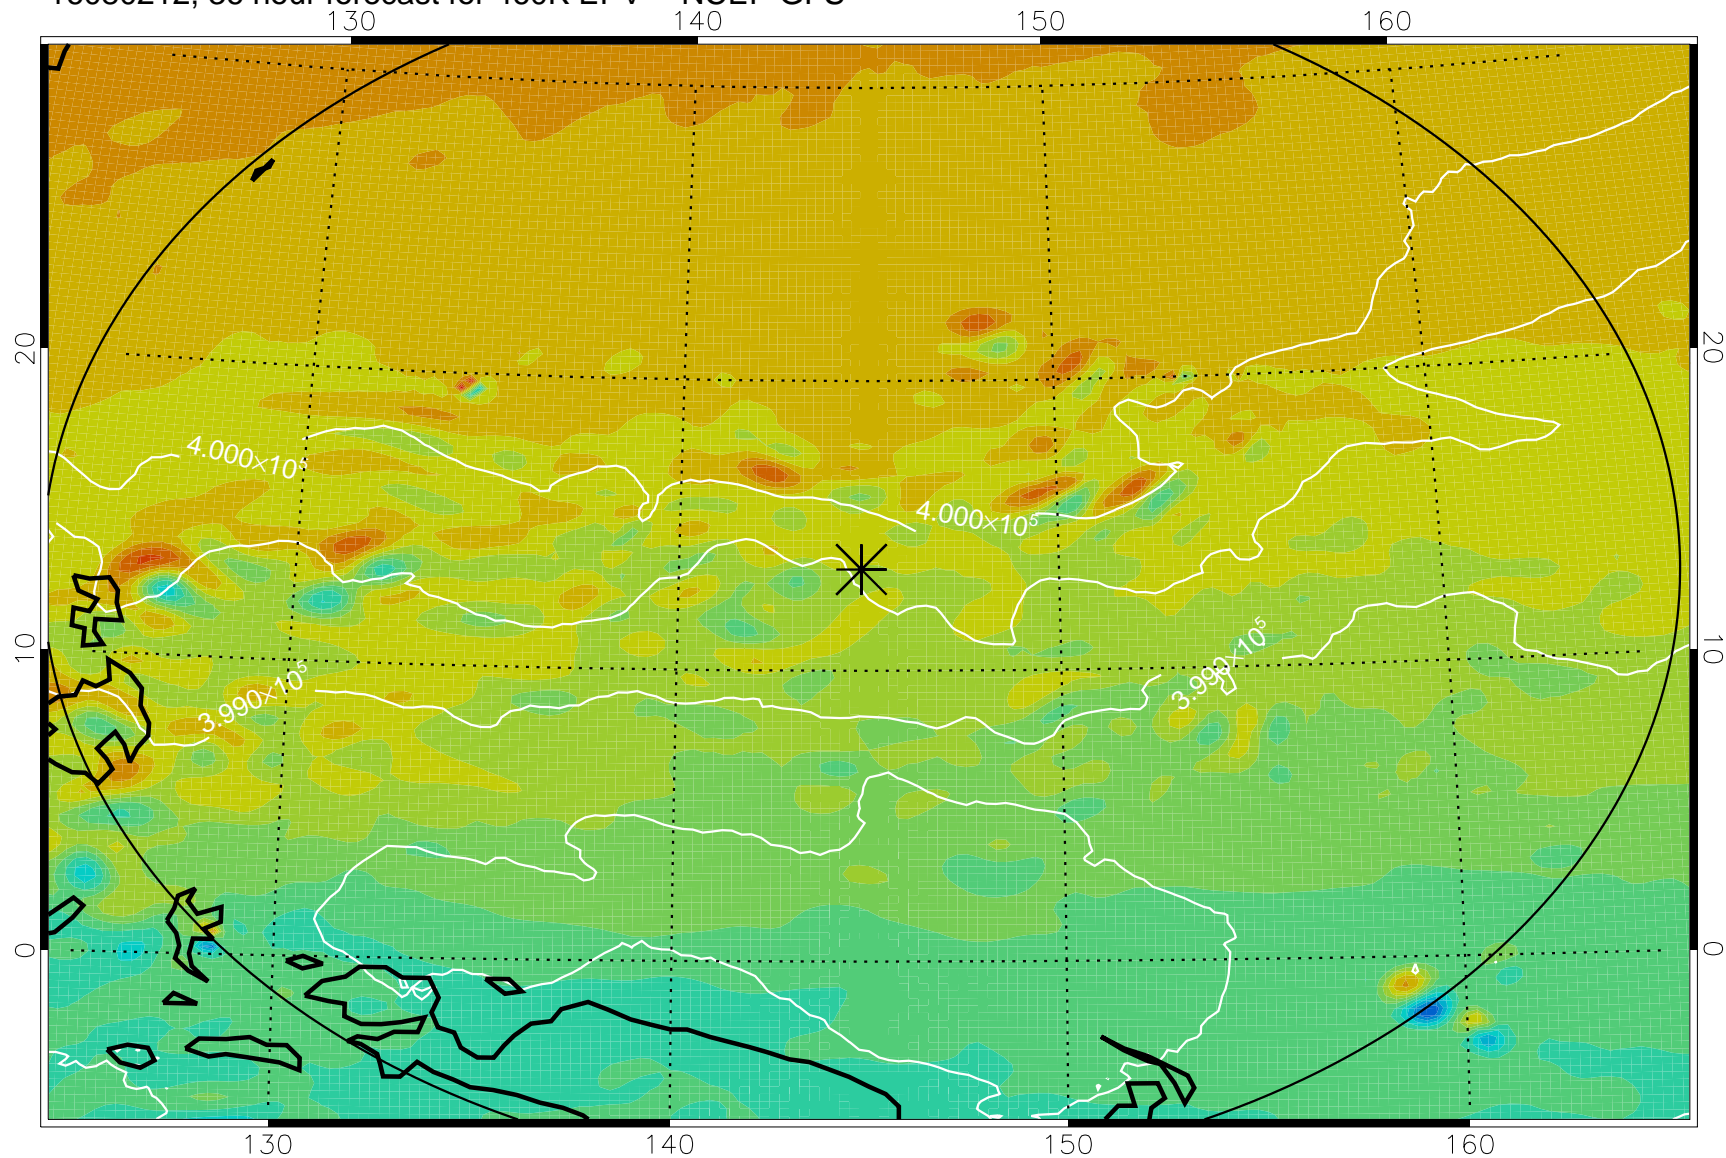

16080106, 6 hour forecast for 460K EPV -- NCEP GFS

460K Montgomery Streamfunction, white

Range ring of 2304 km

16080112, 12 hour forecast for 460K EPV -- NCEP GFS

460K Montgomery Streamfunction, white

Range ring of 2304 km

16080118, 18 hour forecast for 460K EPV -- NCEP GFS

460K Montgomery Streamfunction, white

Range ring of 2304 km

16080200, 24 hour forecast for 460K EPV -- NCEP GFS

460K Montgomery Streamfunction, white

Range ring of 2304 km

16080206, 30 hour forecast for 460K EPV -- NCEP GFS

460K Montgomery Streamfunction, white

Range ring of 2304 km

16080212, 36 hour forecast for 460K EPV -- NCEP GFS

460K Montgomery Streamfunction, white

Range ring of 2304 km

16080218, 42 hour forecast for 460K EPV -- NCEP GFS

460K Montgomery Streamfunction, white

Range ring of 2304 km

16080300, 48 hour forecast for 460K EPV -- NCEP GFS

460K Montgomery Streamfunction, white

Range ring of 2304 km