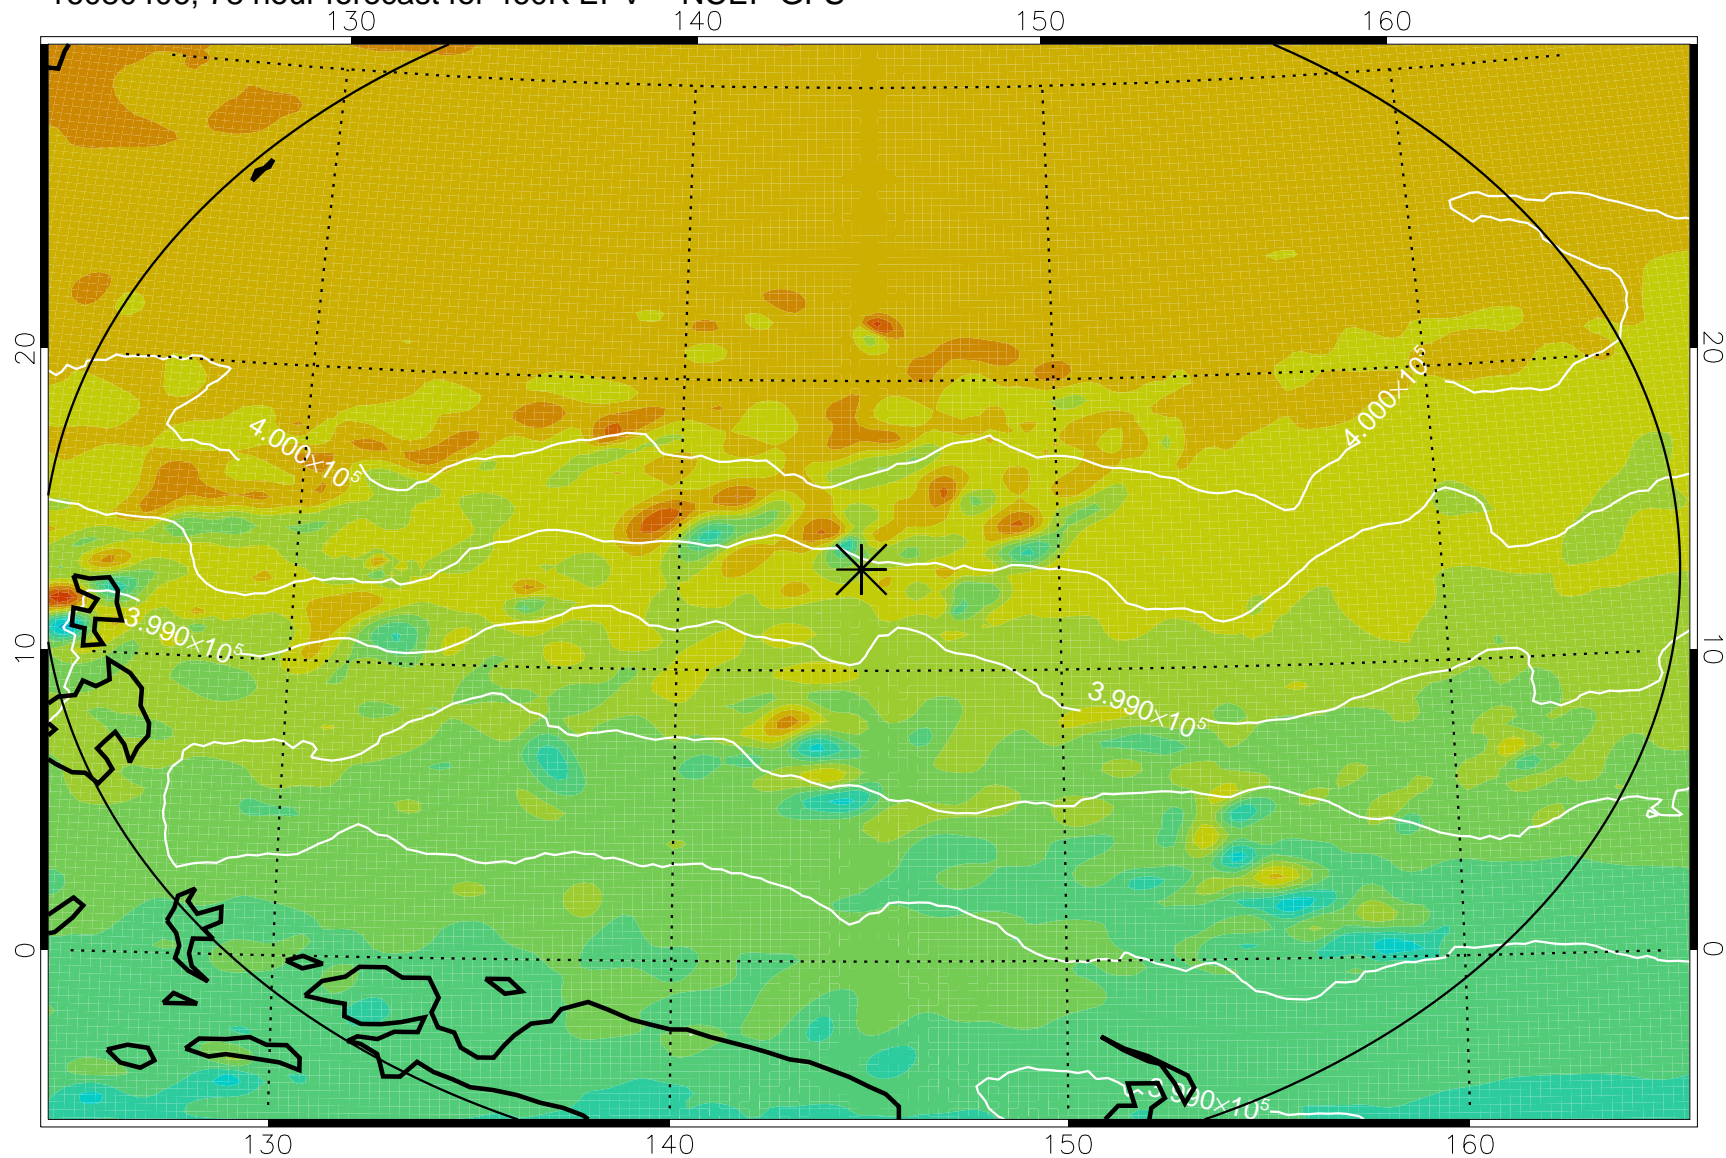

16080318, 66 hour forecast for 460K EPV -- NCEP GFS

460K Montgomery Streamfunction, white

Range ring of 2304 km

16080400, 72 hour forecast for 460K EPV -- NCEP GFS

460K Montgomery Streamfunction, white

Range ring of 2304 km

16080406, 78 hour forecast for 460K EPV -- NCEP GFS

460K Montgomery Streamfunction, white

Range ring of 2304 km

16080412, 84 hour forecast for 460K EPV -- NCEP GFS

460K Montgomery Streamfunction, white

Range ring of 2304 km

16080418, 90 hour forecast for 460K EPV -- NCEP GFS

460K Montgomery Streamfunction, white

Range ring of 2304 km

16080500, 96 hour forecast for 460K EPV -- NCEP GFS

460K Montgomery Streamfunction, white

Range ring of 2304 km

16080506, 102 hour forecast for 460K EPV -- NCEP GFS

460K Montgomery Streamfunction, white

Range ring of 2304 km

16080512, 108 hour forecast for 460K EPV -- NCEP GFS

460K Montgomery Streamfunction, white

Range ring of 2304 km