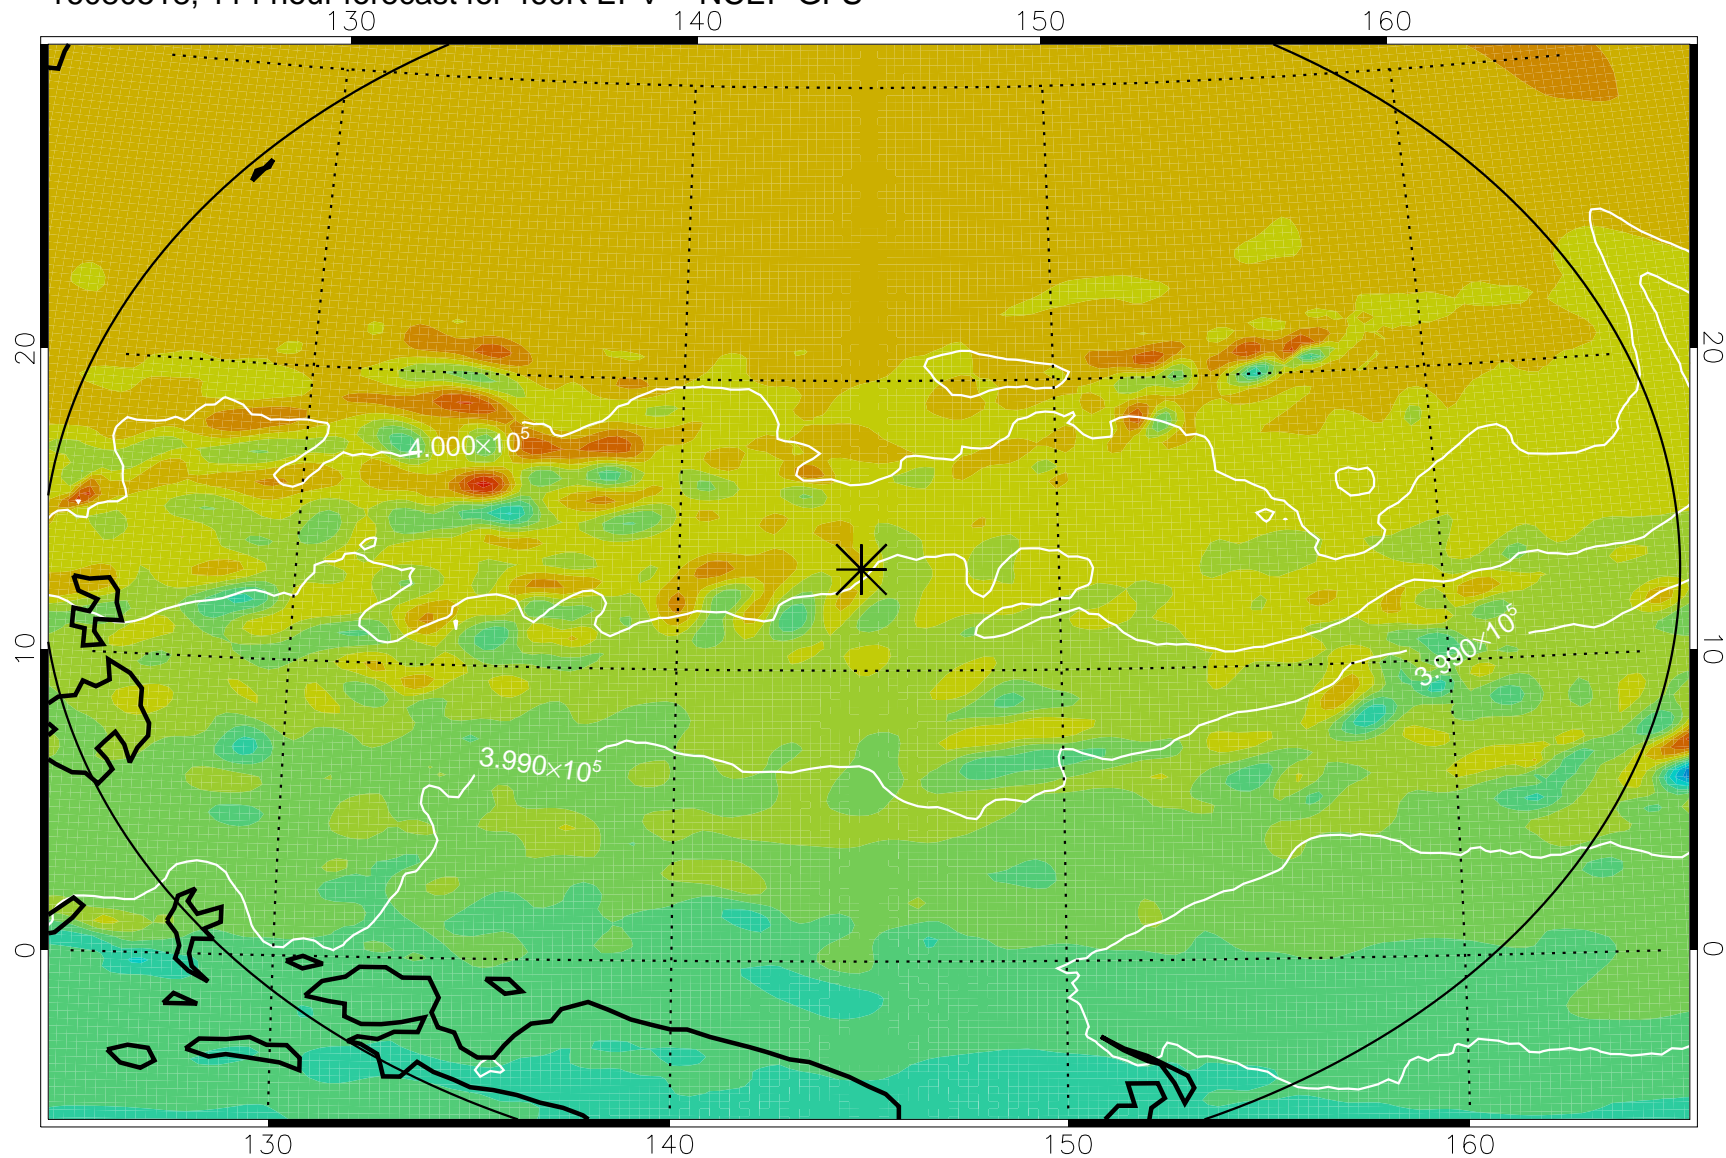

16080406, 78 hour forecast for 460K EPV -- NCEP GFS

460K Montgomery Streamfunction, white

Range ring of 2304 km

16080412, 84 hour forecast for 460K EPV -- NCEP GFS

460K Montgomery Streamfunction, white

Range ring of 2304 km

16080418, 90 hour forecast for 460K EPV -- NCEP GFS

460K Montgomery Streamfunction, white

Range ring of 2304 km

16080500, 96 hour forecast for 460K EPV -- NCEP GFS

460K Montgomery Streamfunction, white

Range ring of 2304 km

16080506, 102 hour forecast for 460K EPV -- NCEP GFS

460K Montgomery Streamfunction, white

Range ring of 2304 km

16080512, 108 hour forecast for 460K EPV -- NCEP GFS

460K Montgomery Streamfunction, white

Range ring of 2304 km

16080518, 114 hour forecast for 460K EPV -- NCEP GFS

460K Montgomery Streamfunction, white

Range ring of 2304 km

16080600, 120 hour forecast for 460K EPV -- NCEP GFS

460K Montgomery Streamfunction, white

Range ring of 2304 km