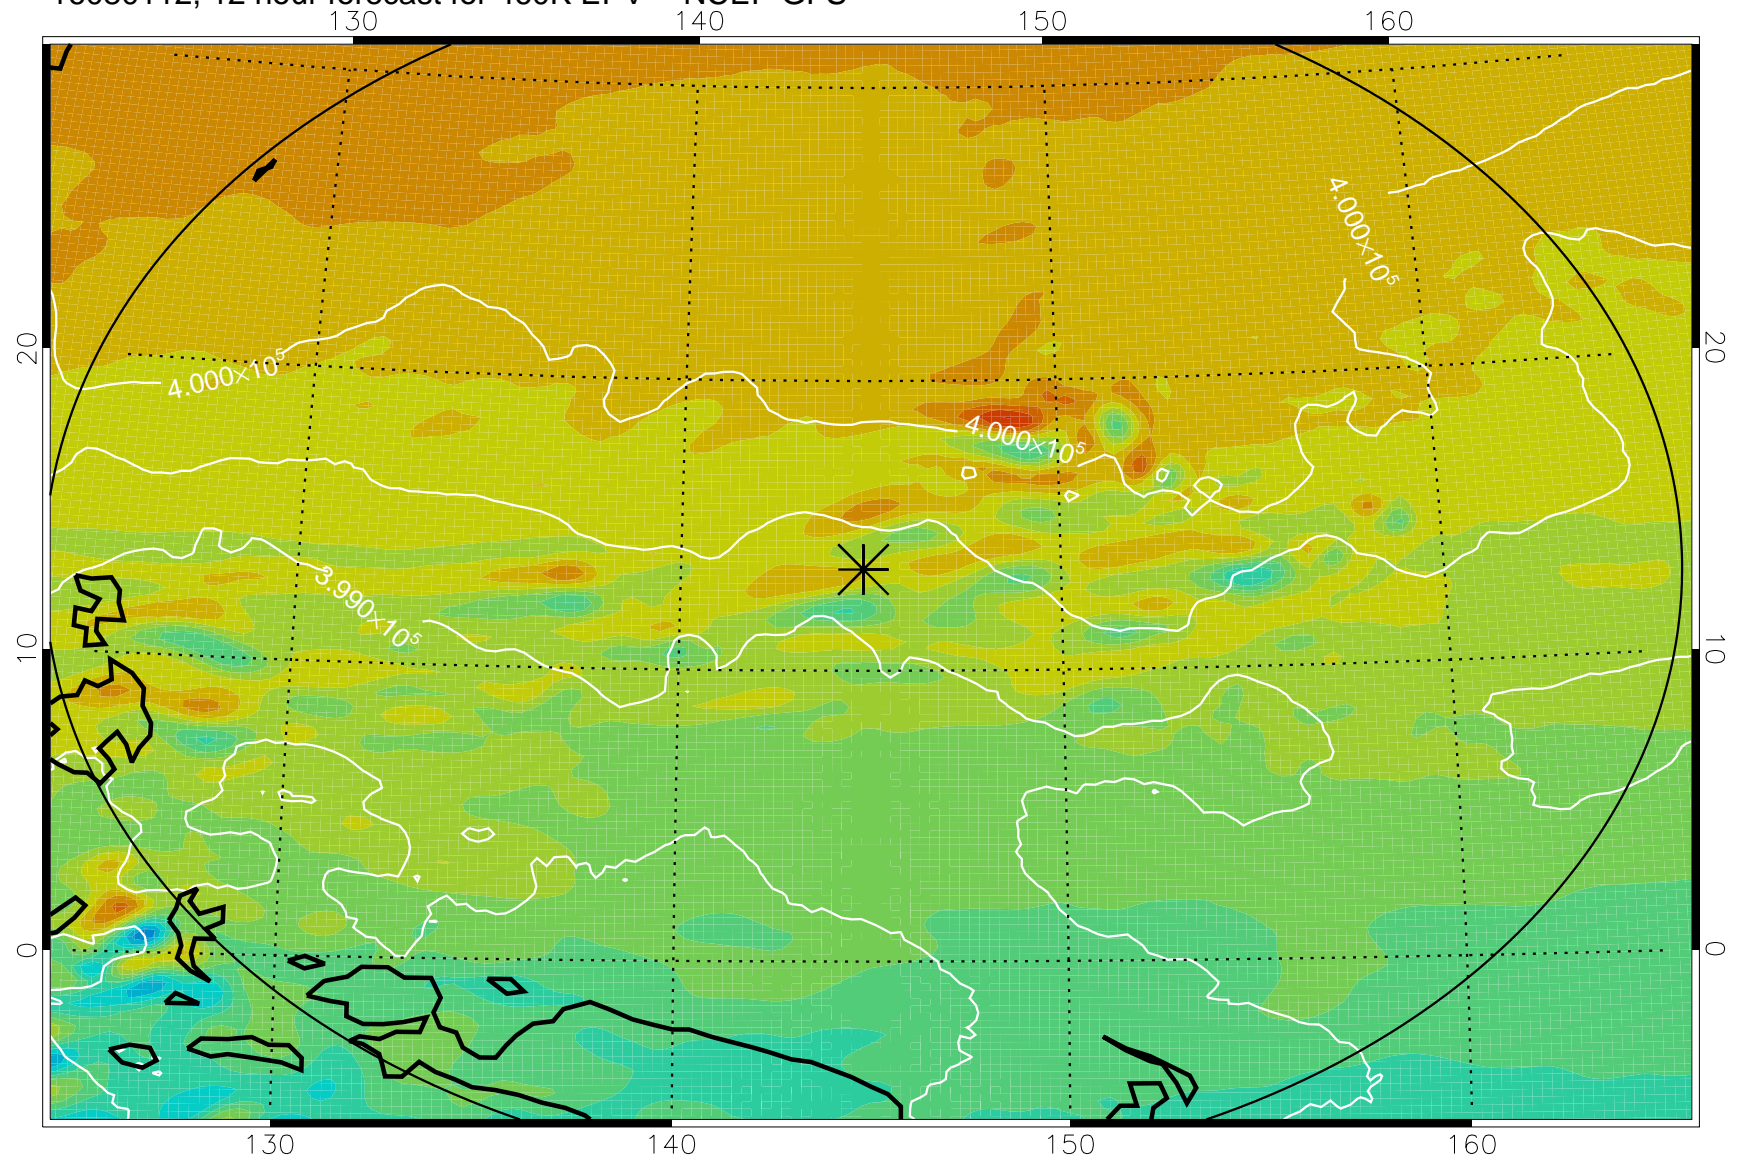

16080106, 6 hour forecast for 460K EPV -- NCEP GFS

460K Montgomery Streamfunction, white

Range ring of 2304 km

16080112, 12 hour forecast for 460K EPV -- NCEP GFS

460K Montgomery Streamfunction, white

Range ring of 2304 km

16080118, 18 hour forecast for 460K EPV -- NCEP GFS

460K Montgomery Streamfunction, white

Range ring of 2304 km

16080200, 24 hour forecast for 460K EPV -- NCEP GFS

460K Montgomery Streamfunction, white

Range ring of 2304 km

16080206, 30 hour forecast for 460K EPV -- NCEP GFS

460K Montgomery Streamfunction, white

Range ring of 2304 km

16080212, 36 hour forecast for 460K EPV -- NCEP GFS

460K Montgomery Streamfunction, white

Range ring of 2304 km

16080218, 42 hour forecast for 460K EPV -- NCEP GFS

460K Montgomery Streamfunction, white

Range ring of 2304 km

16080300, 48 hour forecast for 460K EPV -- NCEP GFS

460K Montgomery Streamfunction, white

Range ring of 2304 km