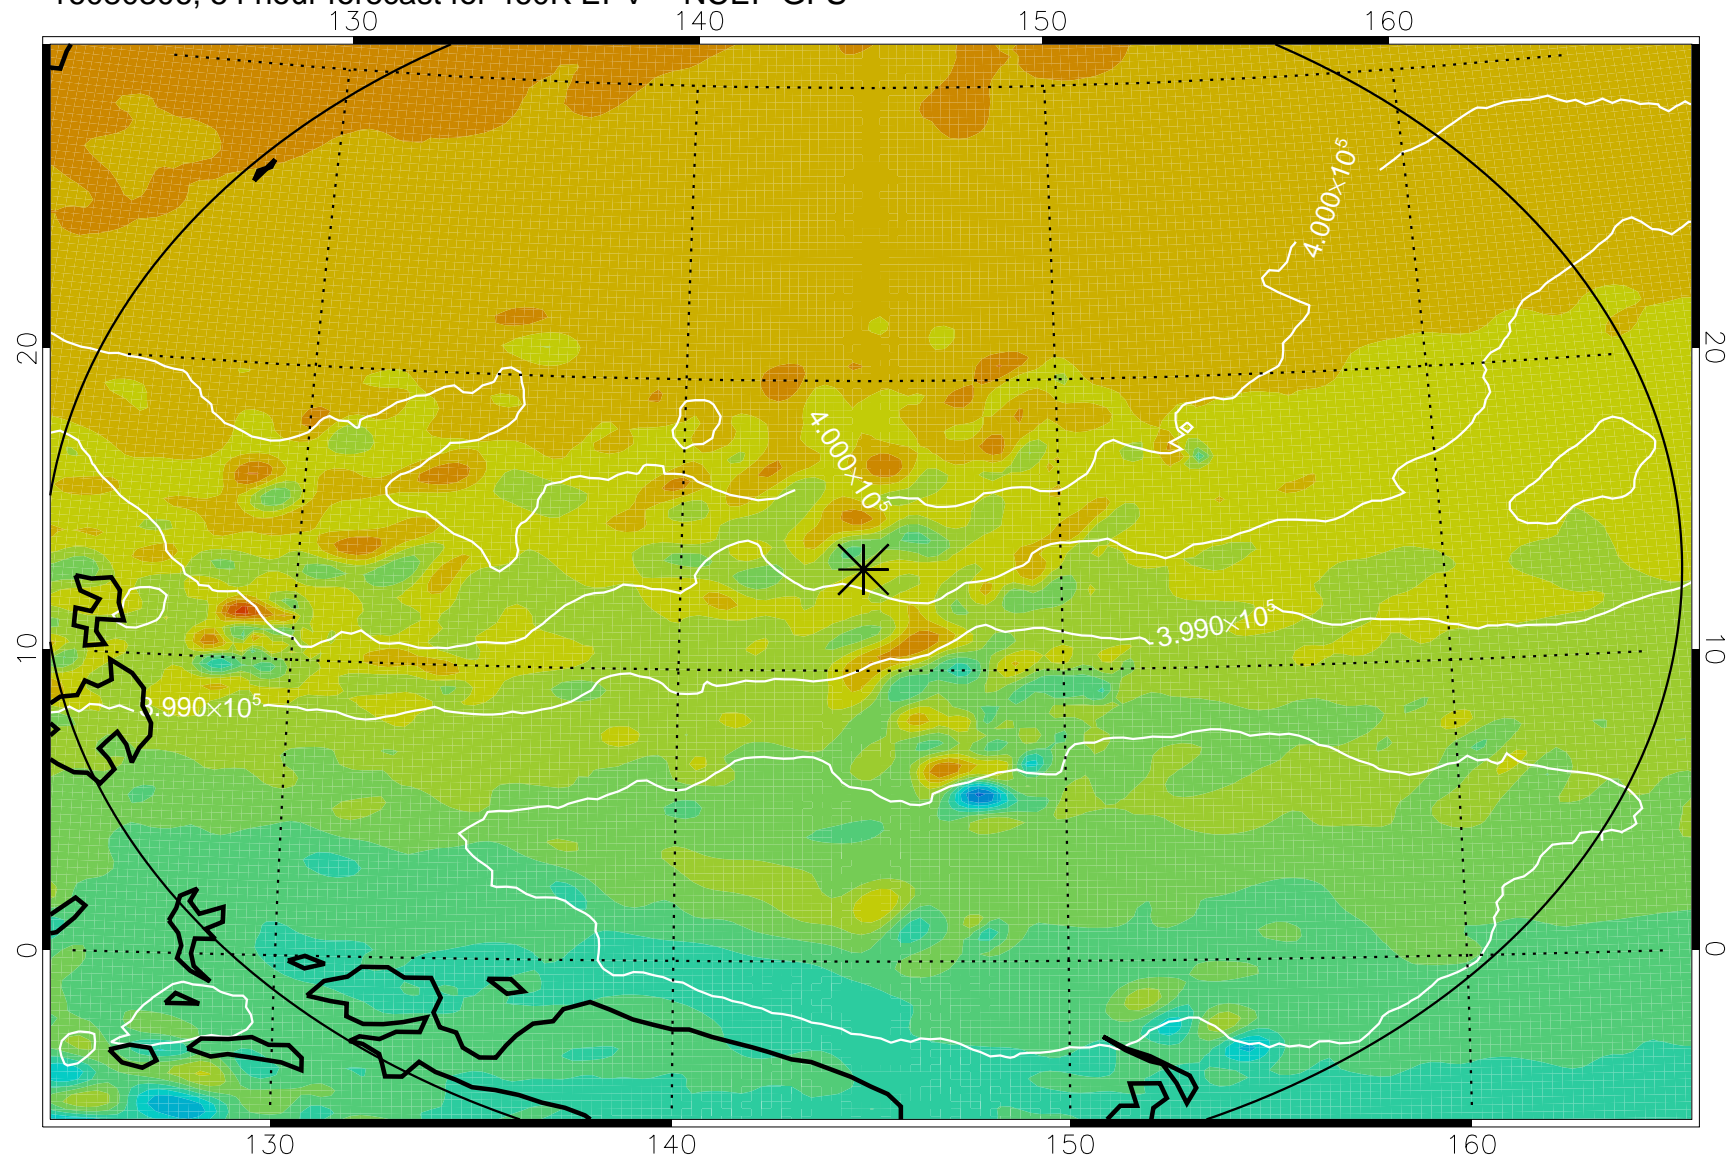

16080218, 42 hour forecast for 460K EPV -- NCEP GFS

460K Montgomery Streamfunction, white

Range ring of 2304 km

16080300, 48 hour forecast for 460K EPV -- NCEP GFS

460K Montgomery Streamfunction, white

Range ring of 2304 km

16080306, 54 hour forecast for 460K EPV -- NCEP GFS

460K Montgomery Streamfunction, white

Range ring of 2304 km

16080312, 60 hour forecast for 460K EPV -- NCEP GFS

460K Montgomery Streamfunction, white

Range ring of 2304 km

16080318, 66 hour forecast for 460K EPV -- NCEP GFS

460K Montgomery Streamfunction, white

Range ring of 2304 km

16080400, 72 hour forecast for 460K EPV -- NCEP GFS

460K Montgomery Streamfunction, white

Range ring of 2304 km

16080406, 78 hour forecast for 460K EPV -- NCEP GFS

460K Montgomery Streamfunction, white

Range ring of 2304 km

16080412, 84 hour forecast for 460K EPV -- NCEP GFS

460K Montgomery Streamfunction, white

Range ring of 2304 km