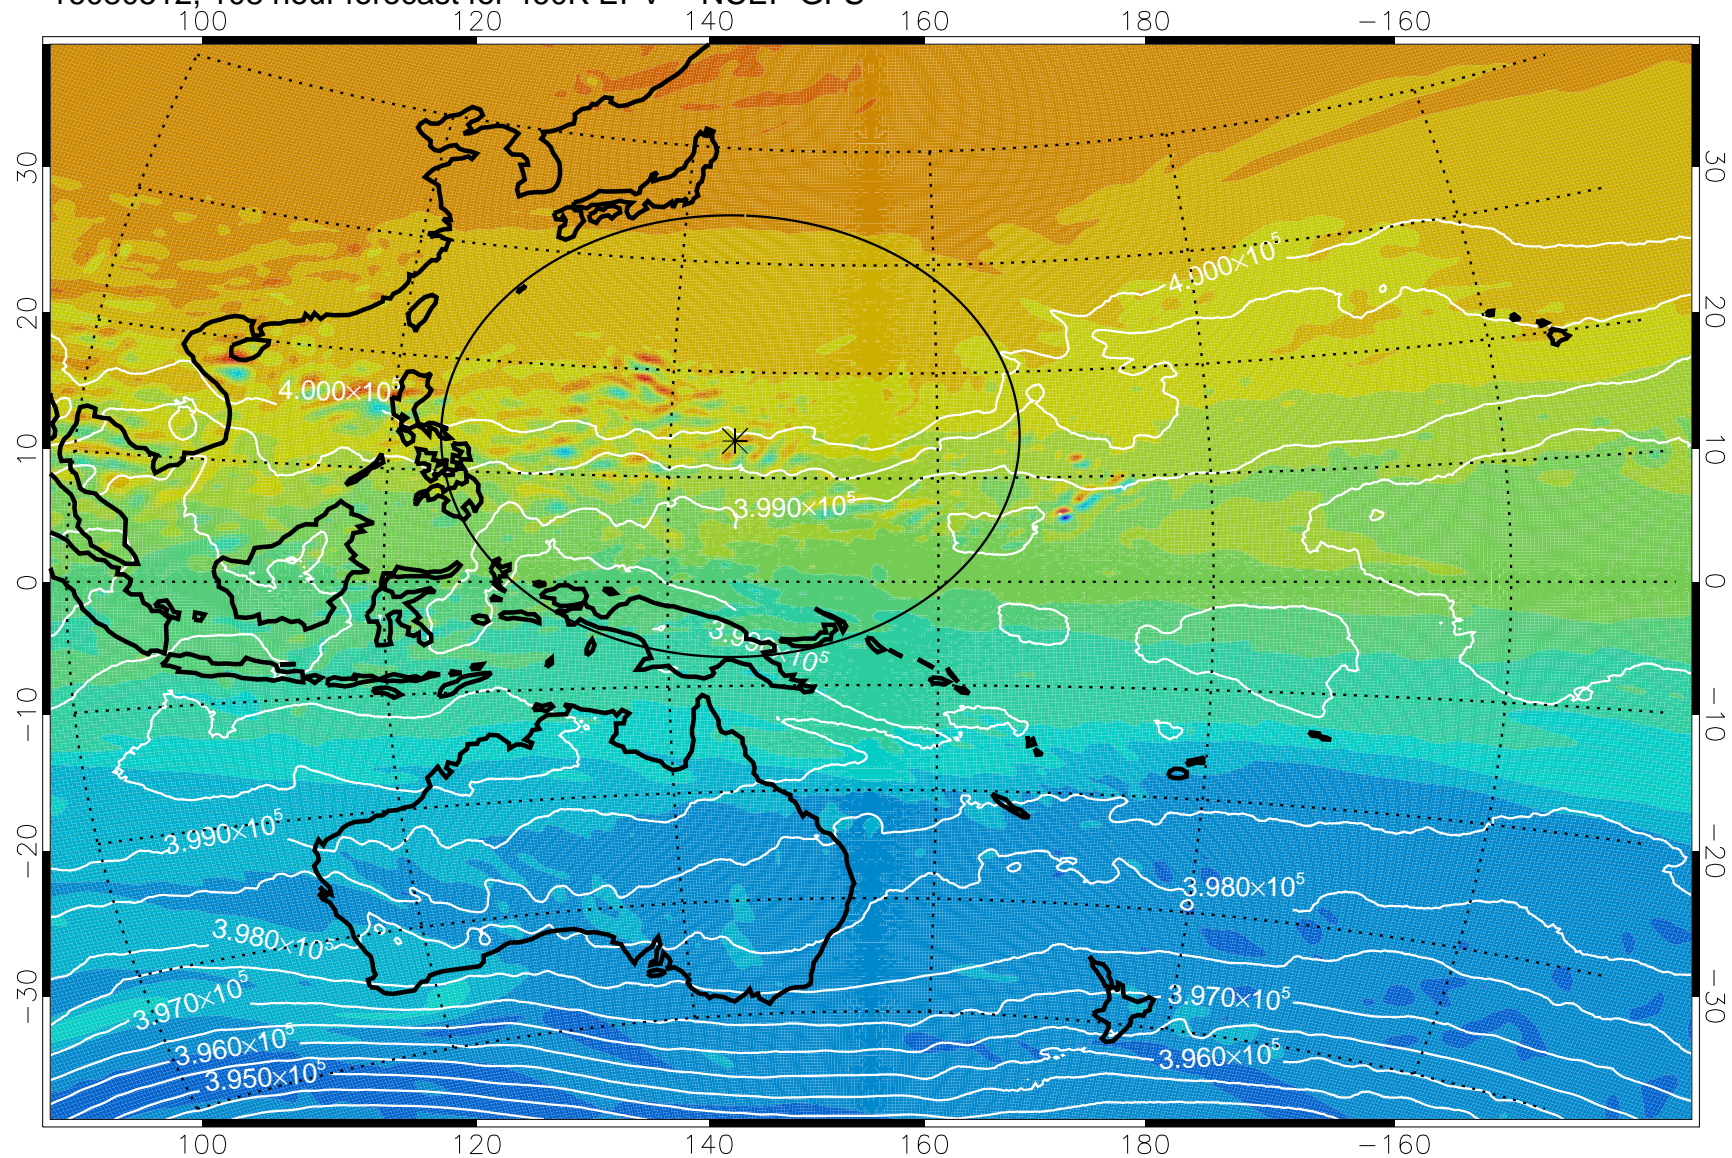

16080406, 78 hour forecast for 460K EPV -- NCEP GFS

460K Montgomery Streamfunction, white

Range ring of 2304 km

16080412, 84 hour forecast for 460K EPV -- NCEP GFS

460K Montgomery Streamfunction, white

Range ring of 2304 km

16080418, 90 hour forecast for 460K EPV -- NCEP GFS

460K Montgomery Streamfunction, white

Range ring of 2304 km

16080500, 96 hour forecast for 460K EPV -- NCEP GFS

460K Montgomery Streamfunction, white

Range ring of 2304 km

16080506, 102 hour forecast for 460K EPV -- NCEP GFS

460K Montgomery Streamfunction, white

Range ring of 2304 km

16080512, 108 hour forecast for 460K EPV -- NCEP GFS

460K Montgomery Streamfunction, white

Range ring of 2304 km

16080518, 114 hour forecast for 460K EPV -- NCEP GFS

460K Montgomery Streamfunction, white

Range ring of 2304 km

16080600, 120 hour forecast for 460K EPV -- NCEP GFS

460K Montgomery Streamfunction, white

Range ring of 2304 km