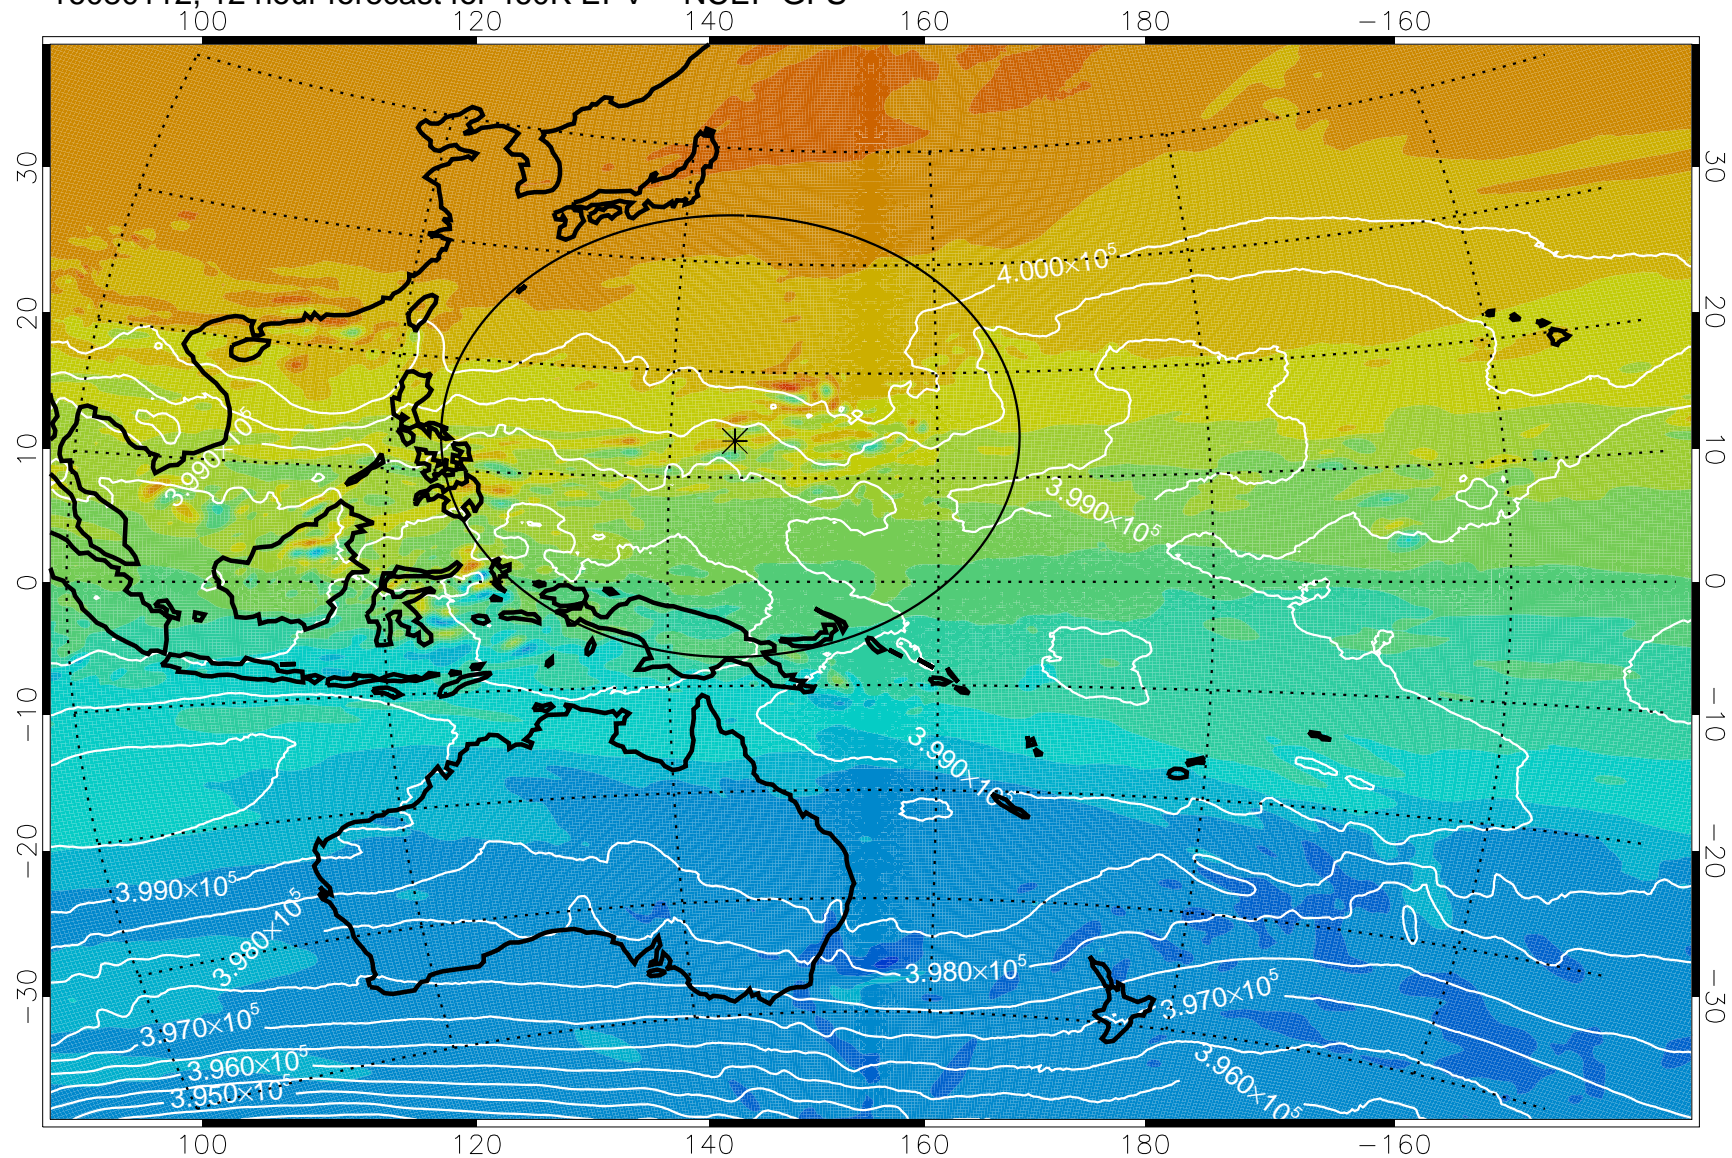

16080106, 6 hour forecast for 460K EPV -- NCEP GFS

460K Montgomery Streamfunction, white

Range ring of 2304 km

16080112, 12 hour forecast for 460K EPV -- NCEP GFS

460K Montgomery Streamfunction, white

Range ring of 2304 km

16080118, 18 hour forecast for 460K EPV -- NCEP GFS

460K Montgomery Streamfunction, white

Range ring of 2304 km

16080200, 24 hour forecast for 460K EPV -- NCEP GFS

460K Montgomery Streamfunction, white

Range ring of 2304 km

16080206, 30 hour forecast for 460K EPV -- NCEP GFS

460K Montgomery Streamfunction, white

Range ring of 2304 km

16080212, 36 hour forecast for 460K EPV -- NCEP GFS

460K Montgomery Streamfunction, white

Range ring of 2304 km

16080218, 42 hour forecast for 460K EPV -- NCEP GFS

460K Montgomery Streamfunction, white

Range ring of 2304 km

16080300, 48 hour forecast for 460K EPV -- NCEP GFS

460K Montgomery Streamfunction, white

Range ring of 2304 km