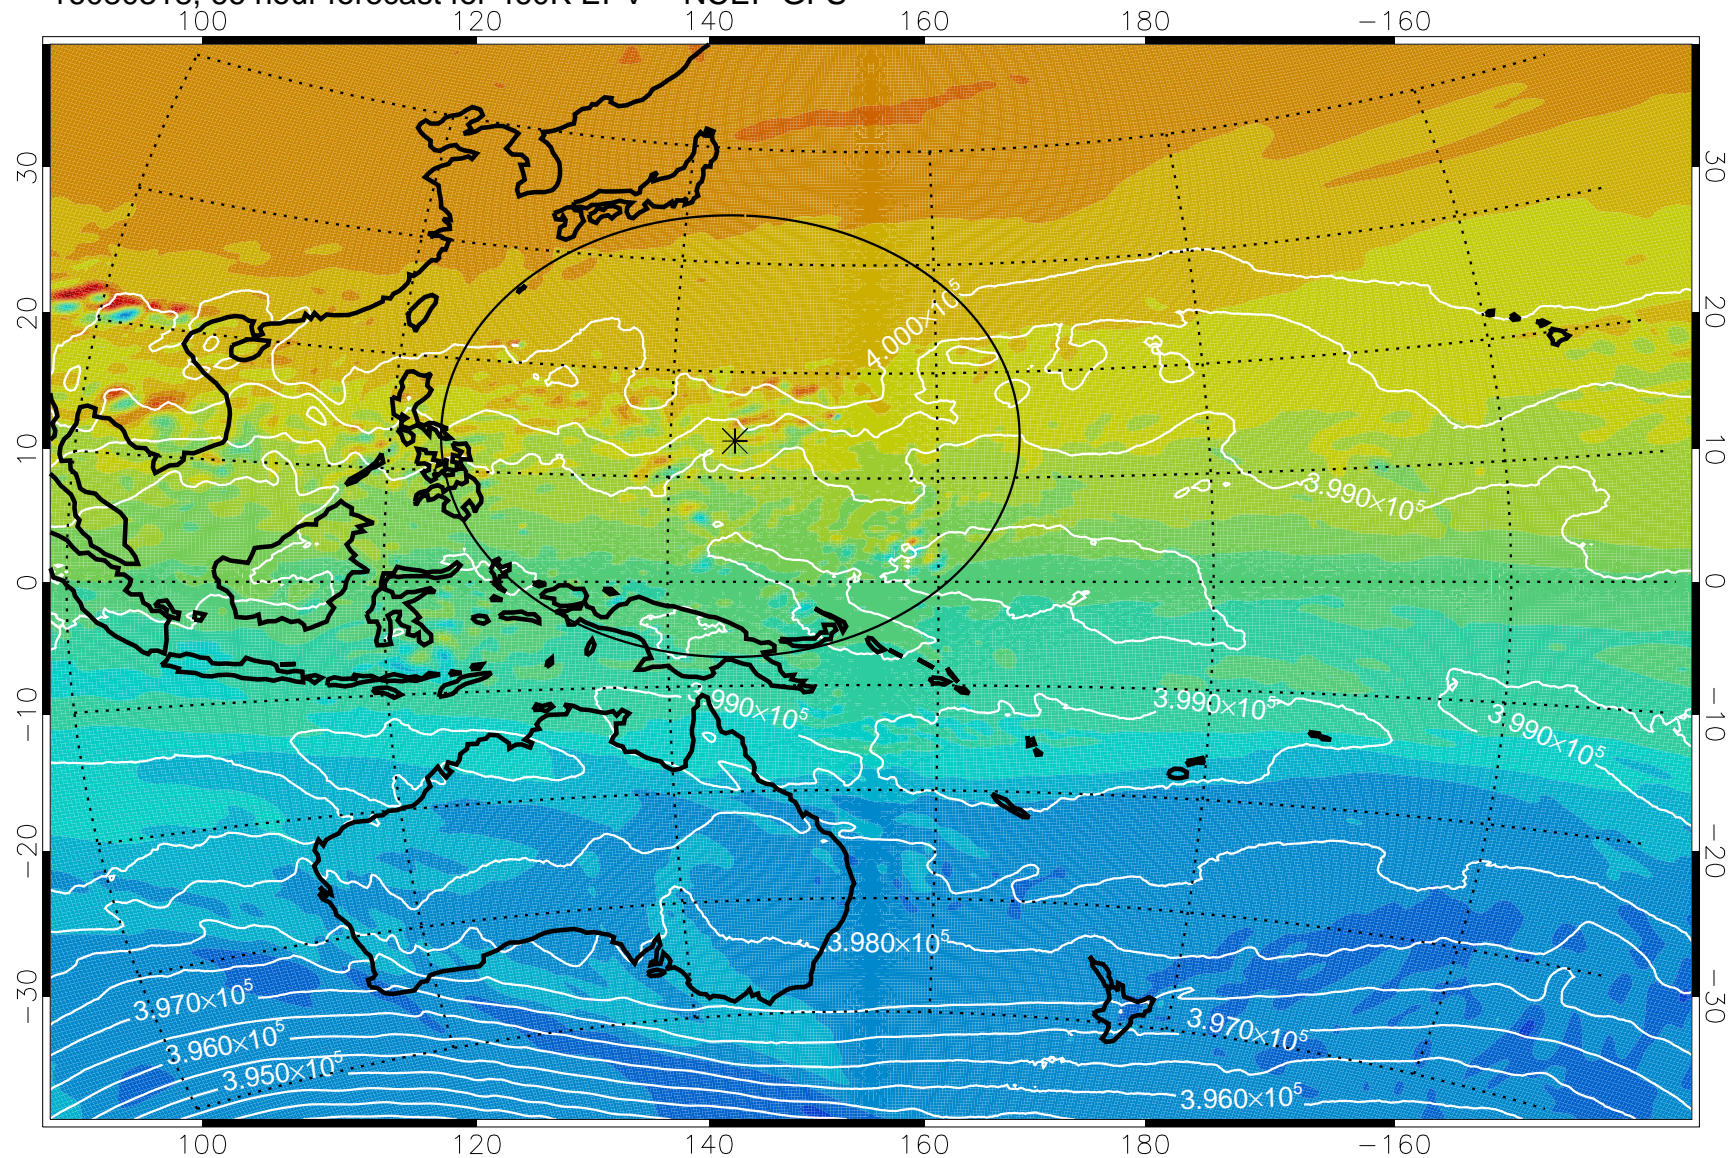

16080218, 42 hour forecast for 460K EPV -- NCEP GFS

460K Montgomery Streamfunction, white

Range ring of 2304 km

16080300, 48 hour forecast for 460K EPV -- NCEP GFS

460K Montgomery Streamfunction, white

Range ring of 2304 km

16080306, 54 hour forecast for 460K EPV -- NCEP GFS

460K Montgomery Streamfunction, white

Range ring of 2304 km

16080312, 60 hour forecast for 460K EPV -- NCEP GFS

460K Montgomery Streamfunction, white

Range ring of 2304 km

16080318, 66 hour forecast for 460K EPV -- NCEP GFS

460K Montgomery Streamfunction, white

Range ring of 2304 km

16080400, 72 hour forecast for 460K EPV -- NCEP GFS

460K Montgomery Streamfunction, white

Range ring of 2304 km

16080406, 78 hour forecast for 460K EPV -- NCEP GFS

460K Montgomery Streamfunction, white

Range ring of 2304 km

16080412, 84 hour forecast for 460K EPV -- NCEP GFS

460K Montgomery Streamfunction, white

Range ring of 2304 km