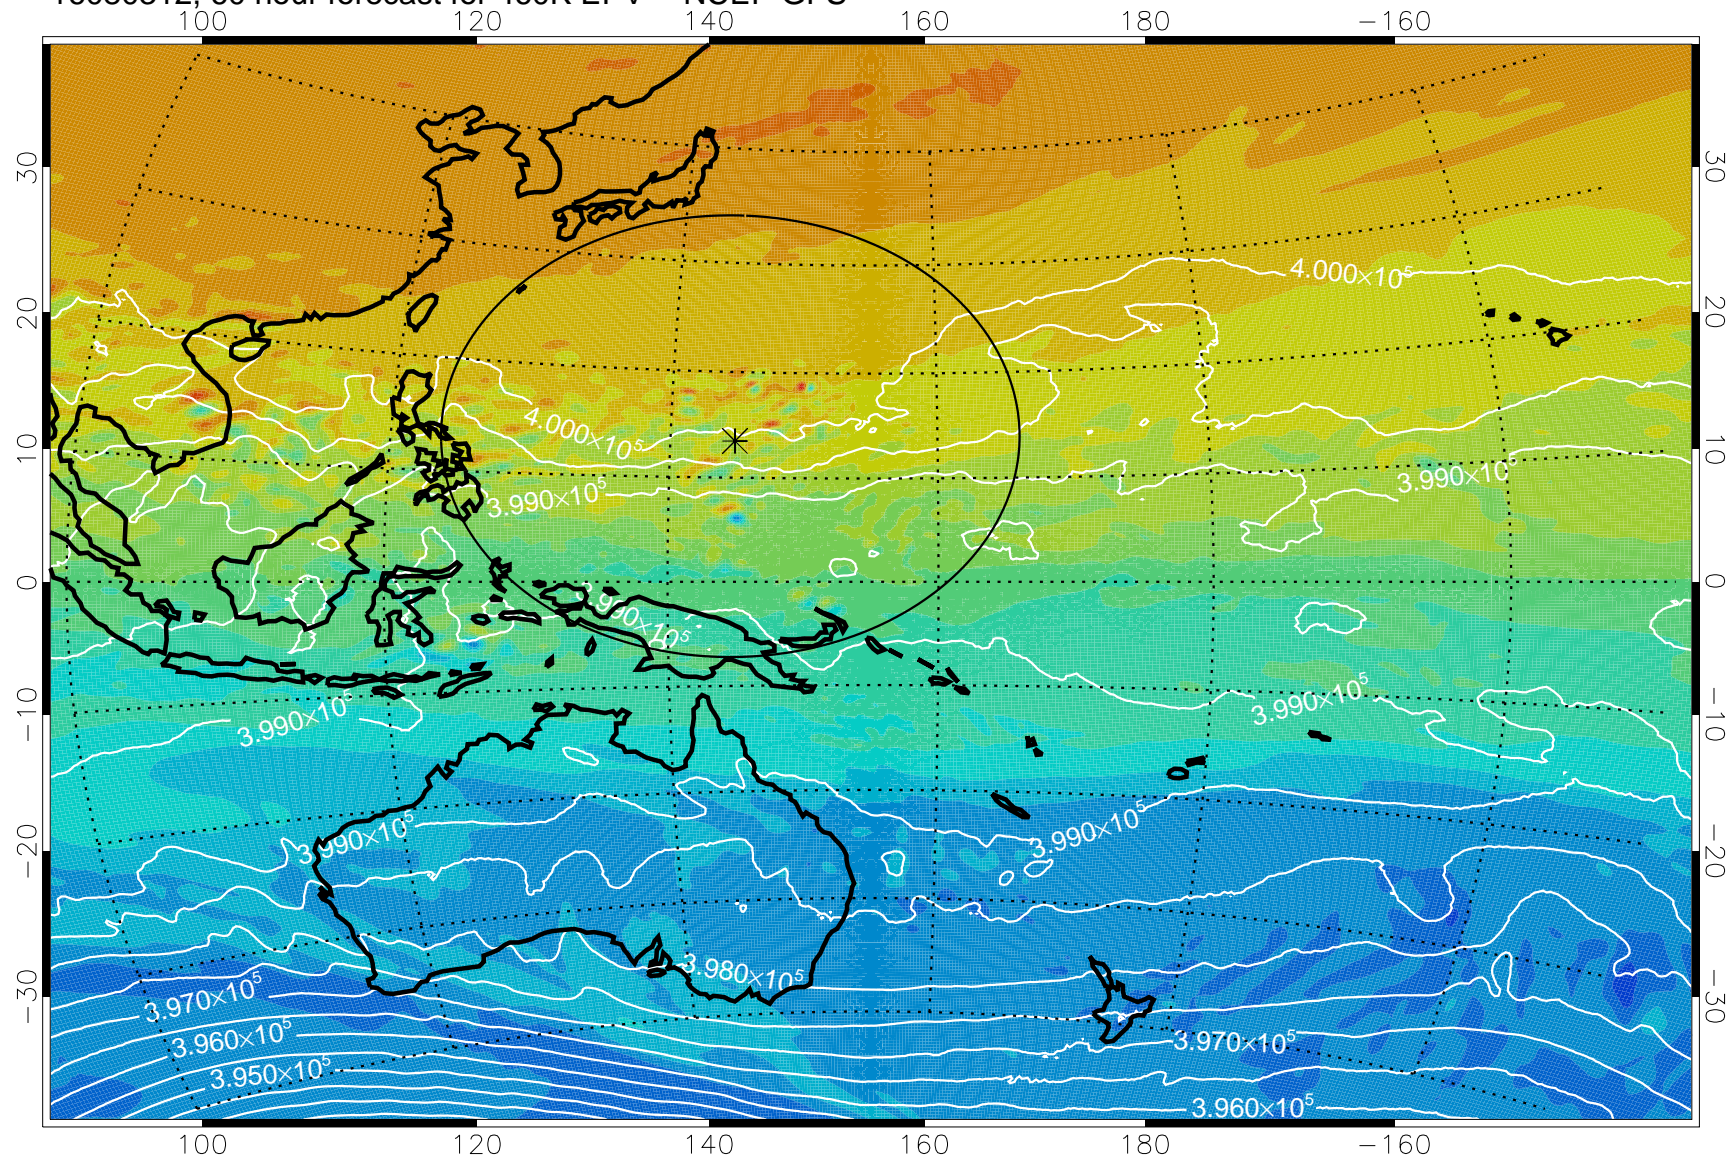

16080218, 42 hour forecast for 460K EPV -- NCEP GFS

460K Montgomery Streamfunction, white

Range ring of 2304 km

16080300, 48 hour forecast for 460K EPV -- NCEP GFS

460K Montgomery Streamfunction, white

Range ring of 2304 km

16080306, 54 hour forecast for 460K EPV -- NCEP GFS

460K Montgomery Streamfunction, white

Range ring of 2304 km

16080312, 60 hour forecast for 460K EPV -- NCEP GFS

460K Montgomery Streamfunction, white

Range ring of 2304 km

16080318, 66 hour forecast for 460K EPV -- NCEP GFS

460K Montgomery Streamfunction, white

Range ring of 2304 km

16080400, 72 hour forecast for 460K EPV -- NCEP GFS

460K Montgomery Streamfunction, white

Range ring of 2304 km

16080406, 78 hour forecast for 460K EPV -- NCEP GFS

460K Montgomery Streamfunction, white

Range ring of 2304 km

16080412, 84 hour forecast for 460K EPV -- NCEP GFS

460K Montgomery Streamfunction, white

Range ring of 2304 km