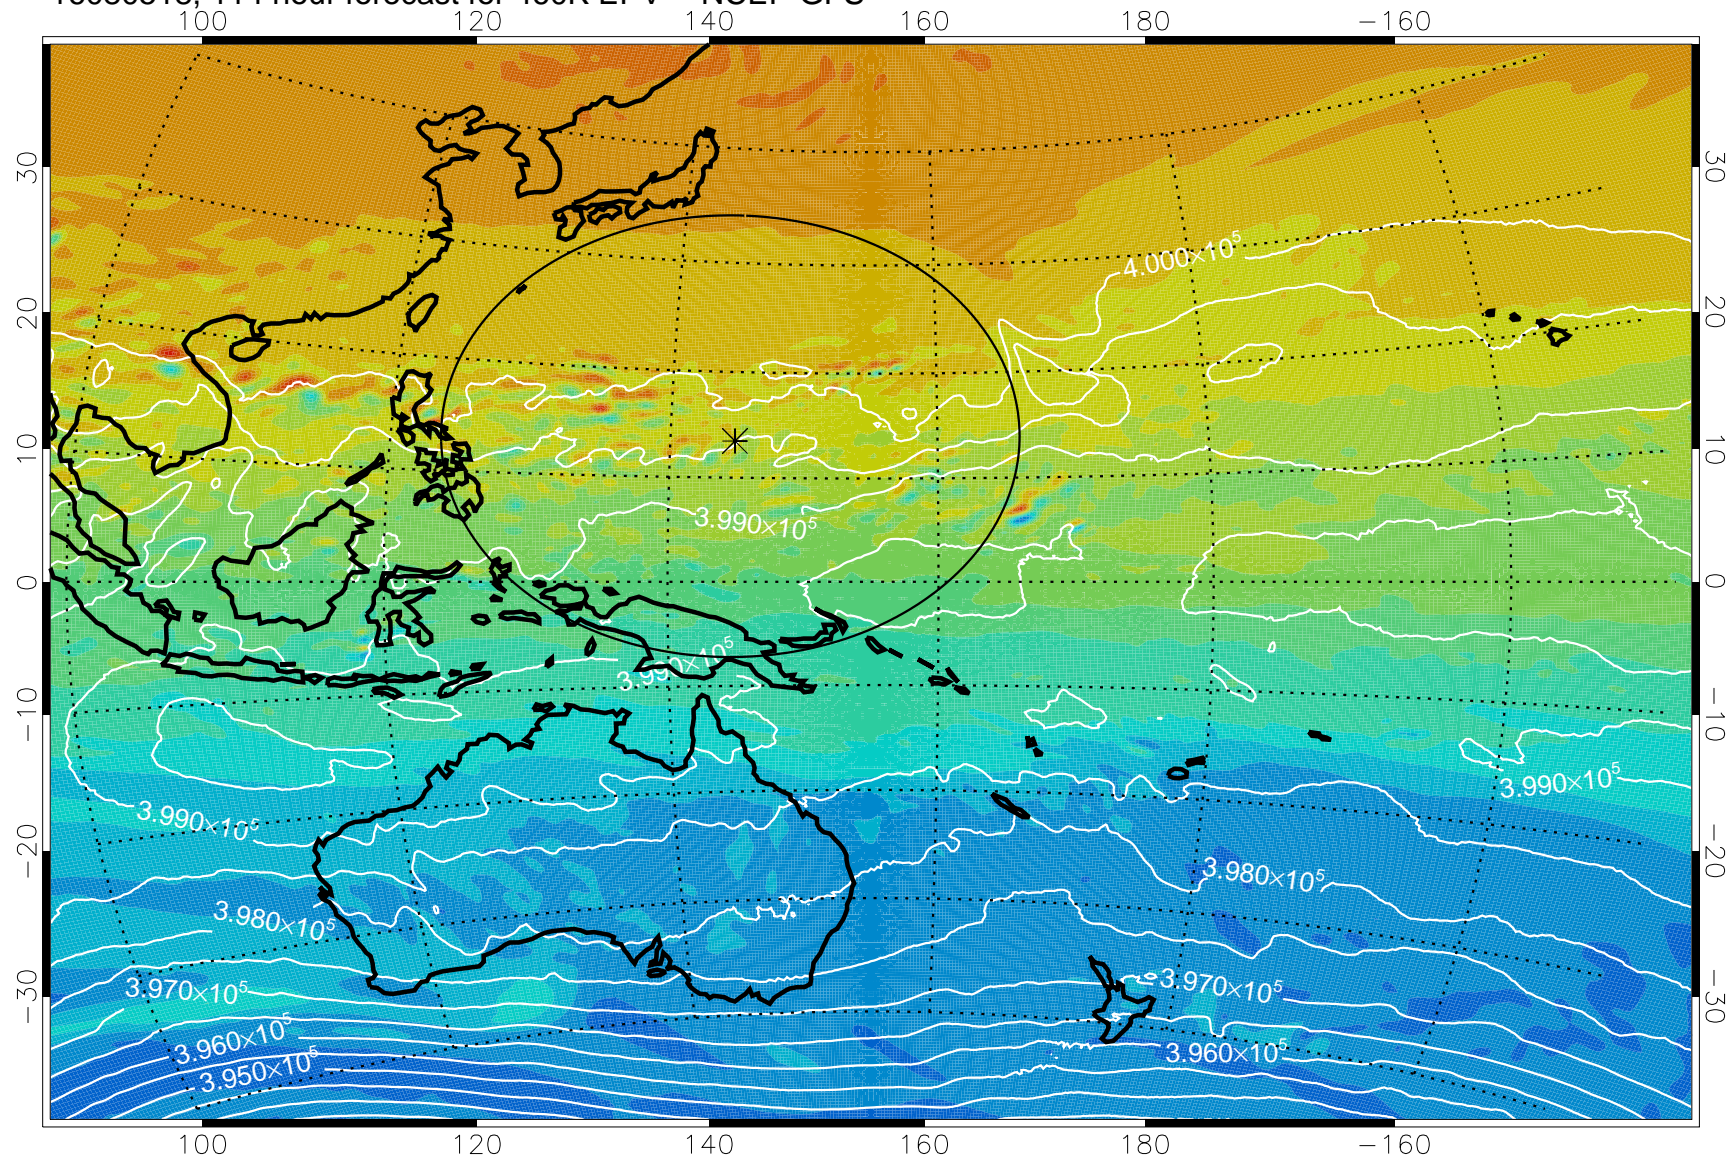

16080406, 78 hour forecast for 460K EPV -- NCEP GFS

460K Montgomery Streamfunction, white

Range ring of 2304 km

16080412, 84 hour forecast for 460K EPV -- NCEP GFS

460K Montgomery Streamfunction, white

Range ring of 2304 km

16080418, 90 hour forecast for 460K EPV -- NCEP GFS

460K Montgomery Streamfunction, white

Range ring of 2304 km

16080500, 96 hour forecast for 460K EPV -- NCEP GFS

460K Montgomery Streamfunction, white

Range ring of 2304 km

16080506, 102 hour forecast for 460K EPV -- NCEP GFS

460K Montgomery Streamfunction, white

Range ring of 2304 km

16080512, 108 hour forecast for 460K EPV -- NCEP GFS

460K Montgomery Streamfunction, white

Range ring of 2304 km

16080518, 114 hour forecast for 460K EPV -- NCEP GFS

460K Montgomery Streamfunction, white

Range ring of 2304 km

16080600, 120 hour forecast for 460K EPV -- NCEP GFS

460K Montgomery Streamfunction, white

Range ring of 2304 km