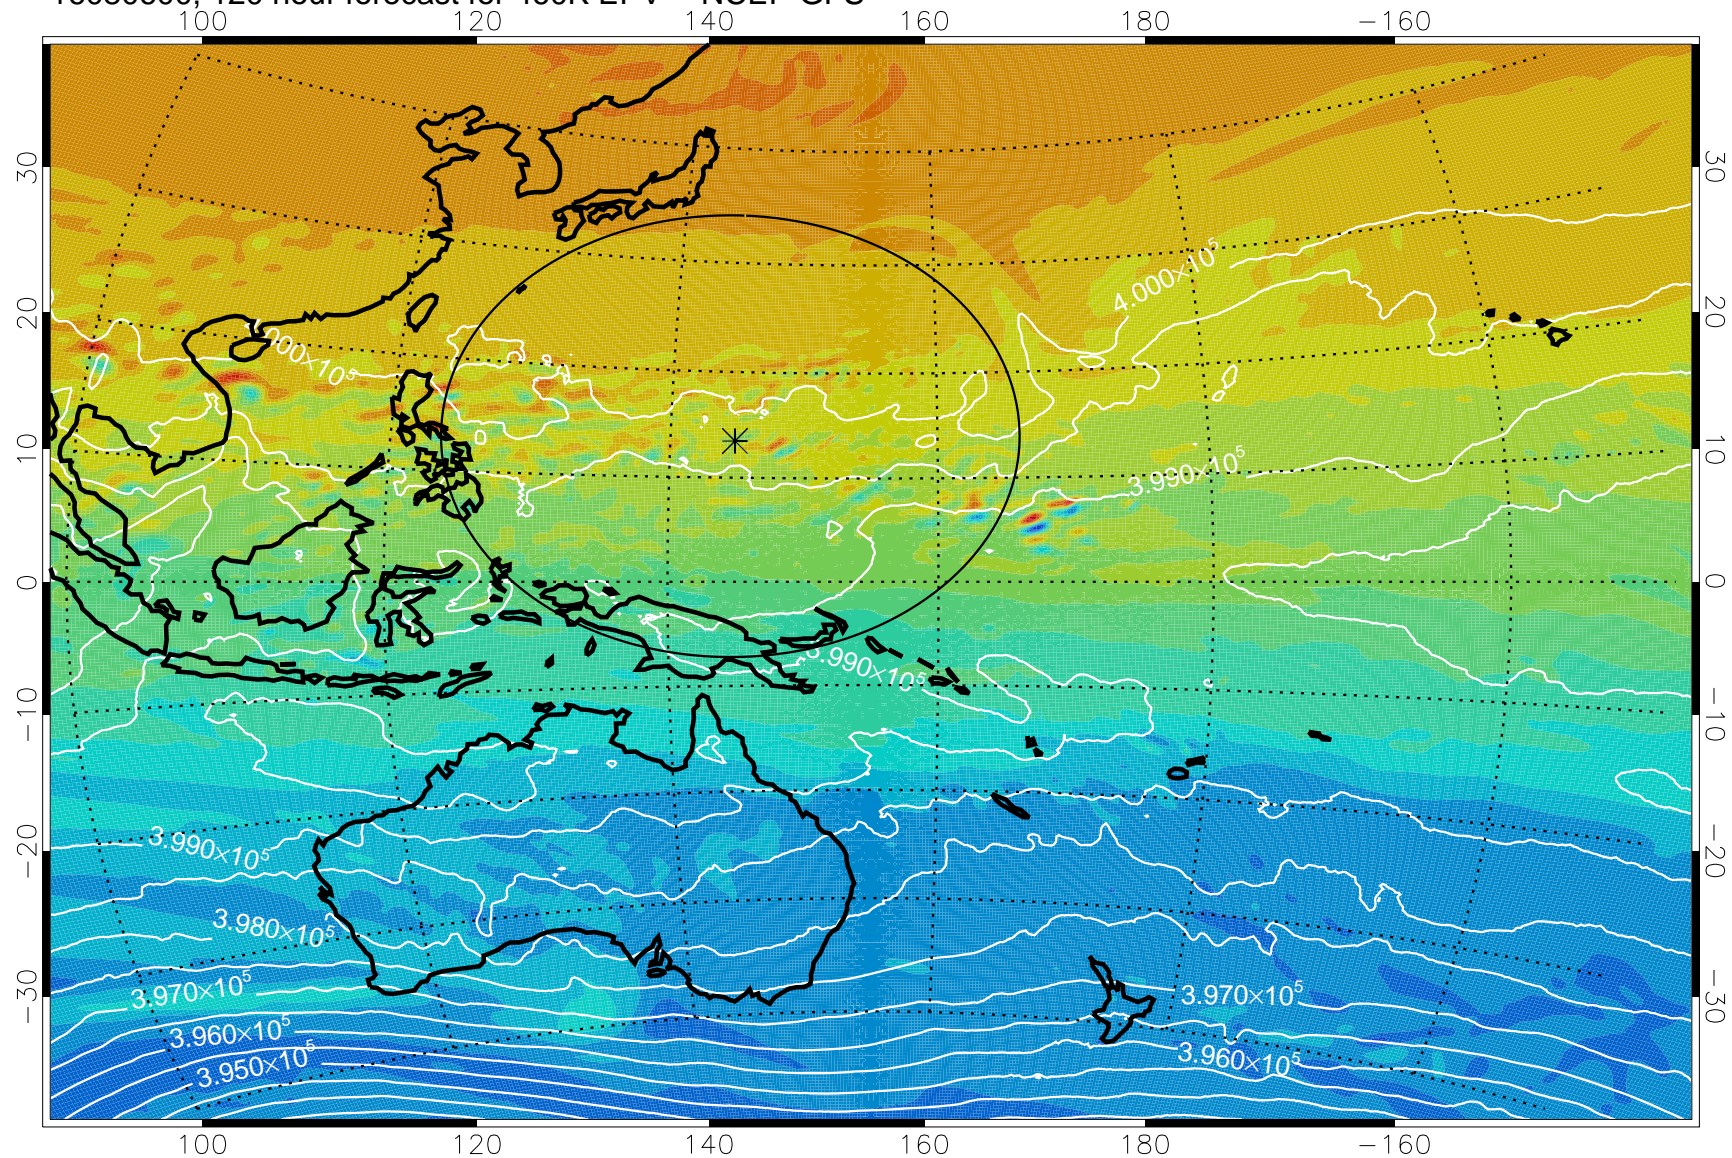

16080418, 90 hour forecast for 460K EPV -- NCEP GFS

460K Montgomery Streamfunction, white

Range ring of 2304 km

16080500, 96 hour forecast for 460K EPV -- NCEP GFS

460K Montgomery Streamfunction, white

Range ring of 2304 km

16080506, 102 hour forecast for 460K EPV -- NCEP GFS

460K Montgomery Streamfunction, white

Range ring of 2304 km

16080512, 108 hour forecast for 460K EPV -- NCEP GFS

460K Montgomery Streamfunction, white

Range ring of 2304 km

16080518, 114 hour forecast for 460K EPV -- NCEP GFS

460K Montgomery Streamfunction, white

Range ring of 2304 km

16080600, 120 hour forecast for 460K EPV -- NCEP GFS

460K Montgomery Streamfunction, white

Range ring of 2304 km