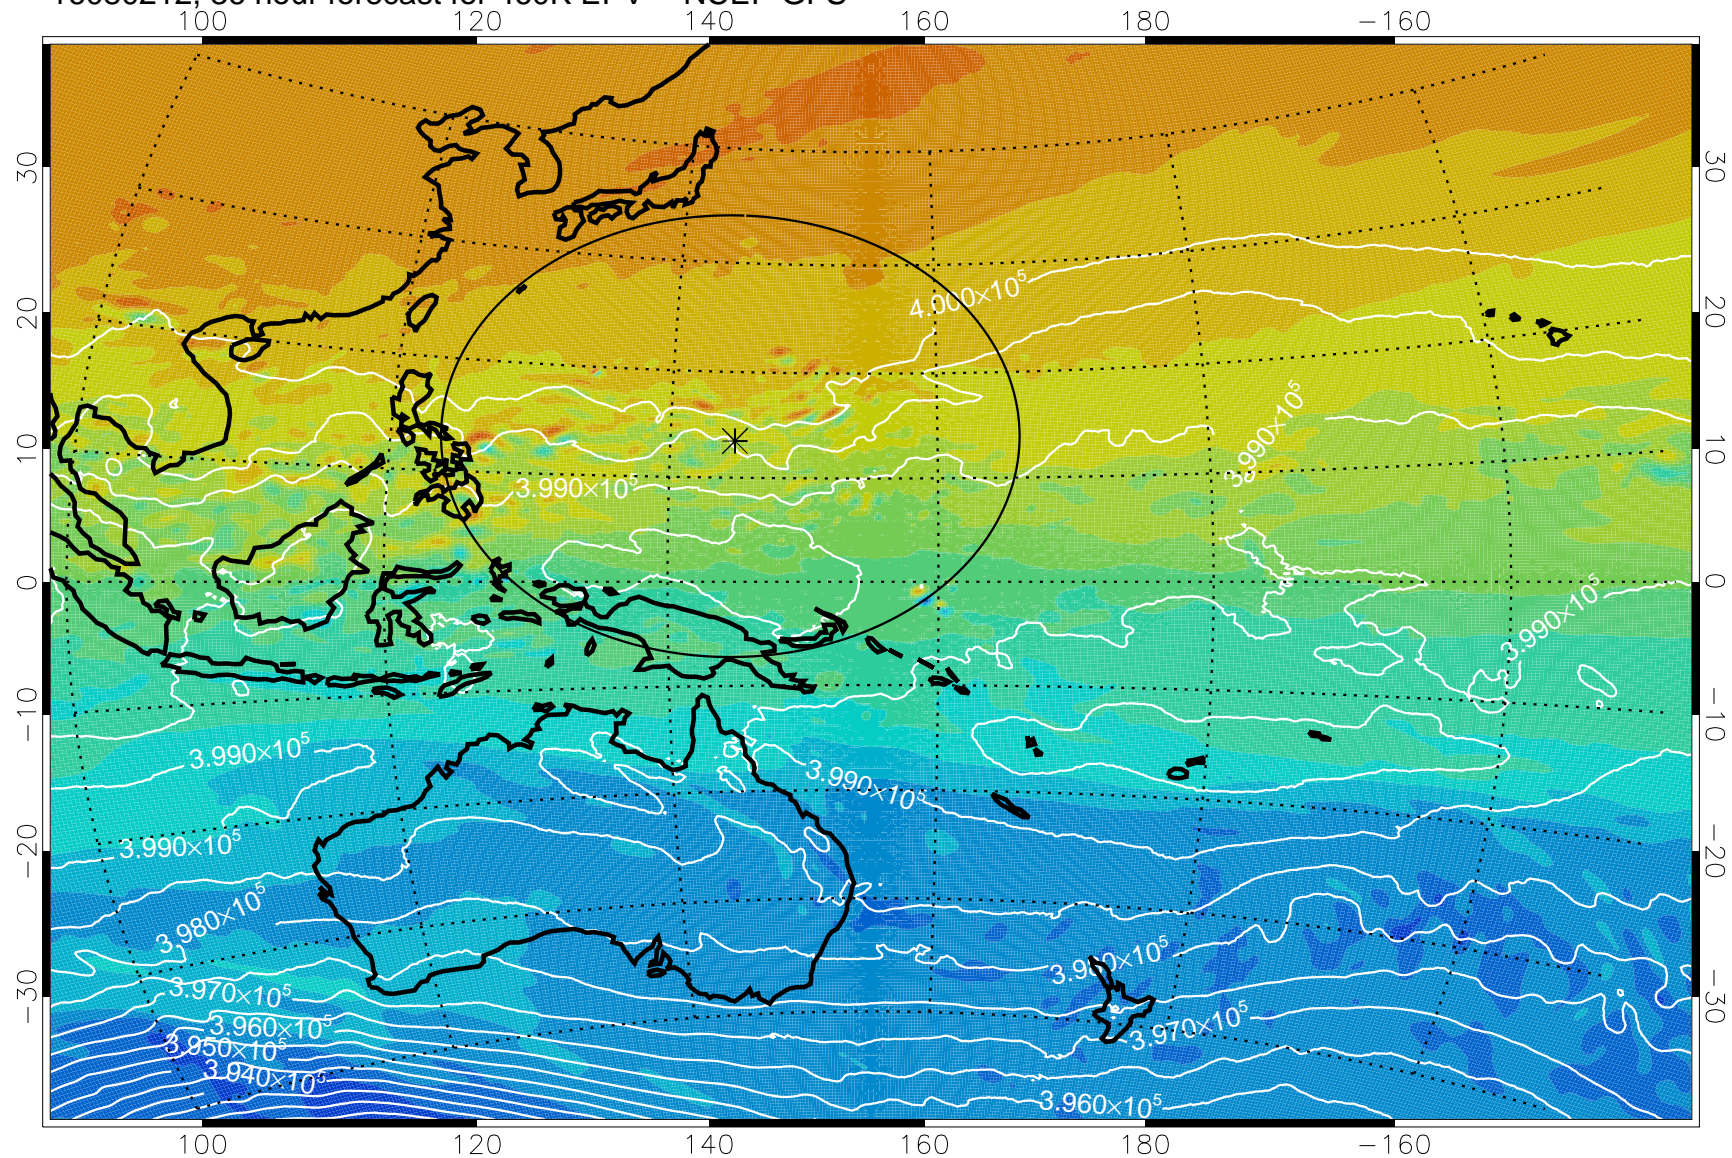

16080118, 18 hour forecast for 460K EPV -- NCEP GFS

460K Montgomery Streamfunction, white

Range ring of 2304 km

16080200, 24 hour forecast for 460K EPV -- NCEP GFS

460K Montgomery Streamfunction, white

Range ring of 2304 km

16080206, 30 hour forecast for 460K EPV -- NCEP GFS

460K Montgomery Streamfunction, white

Range ring of 2304 km

16080212, 36 hour forecast for 460K EPV -- NCEP GFS

460K Montgomery Streamfunction, white

Range ring of 2304 km

16080218, 42 hour forecast for 460K EPV -- NCEP GFS

460K Montgomery Streamfunction, white

Range ring of 2304 km

16080300, 48 hour forecast for 460K EPV -- NCEP GFS

460K Montgomery Streamfunction, white

Range ring of 2304 km

16080306, 54 hour forecast for 460K EPV -- NCEP GFS

460K Montgomery Streamfunction, white

Range ring of 2304 km

16080312, 60 hour forecast for 460K EPV -- NCEP GFS

460K Montgomery Streamfunction, white

Range ring of 2304 km