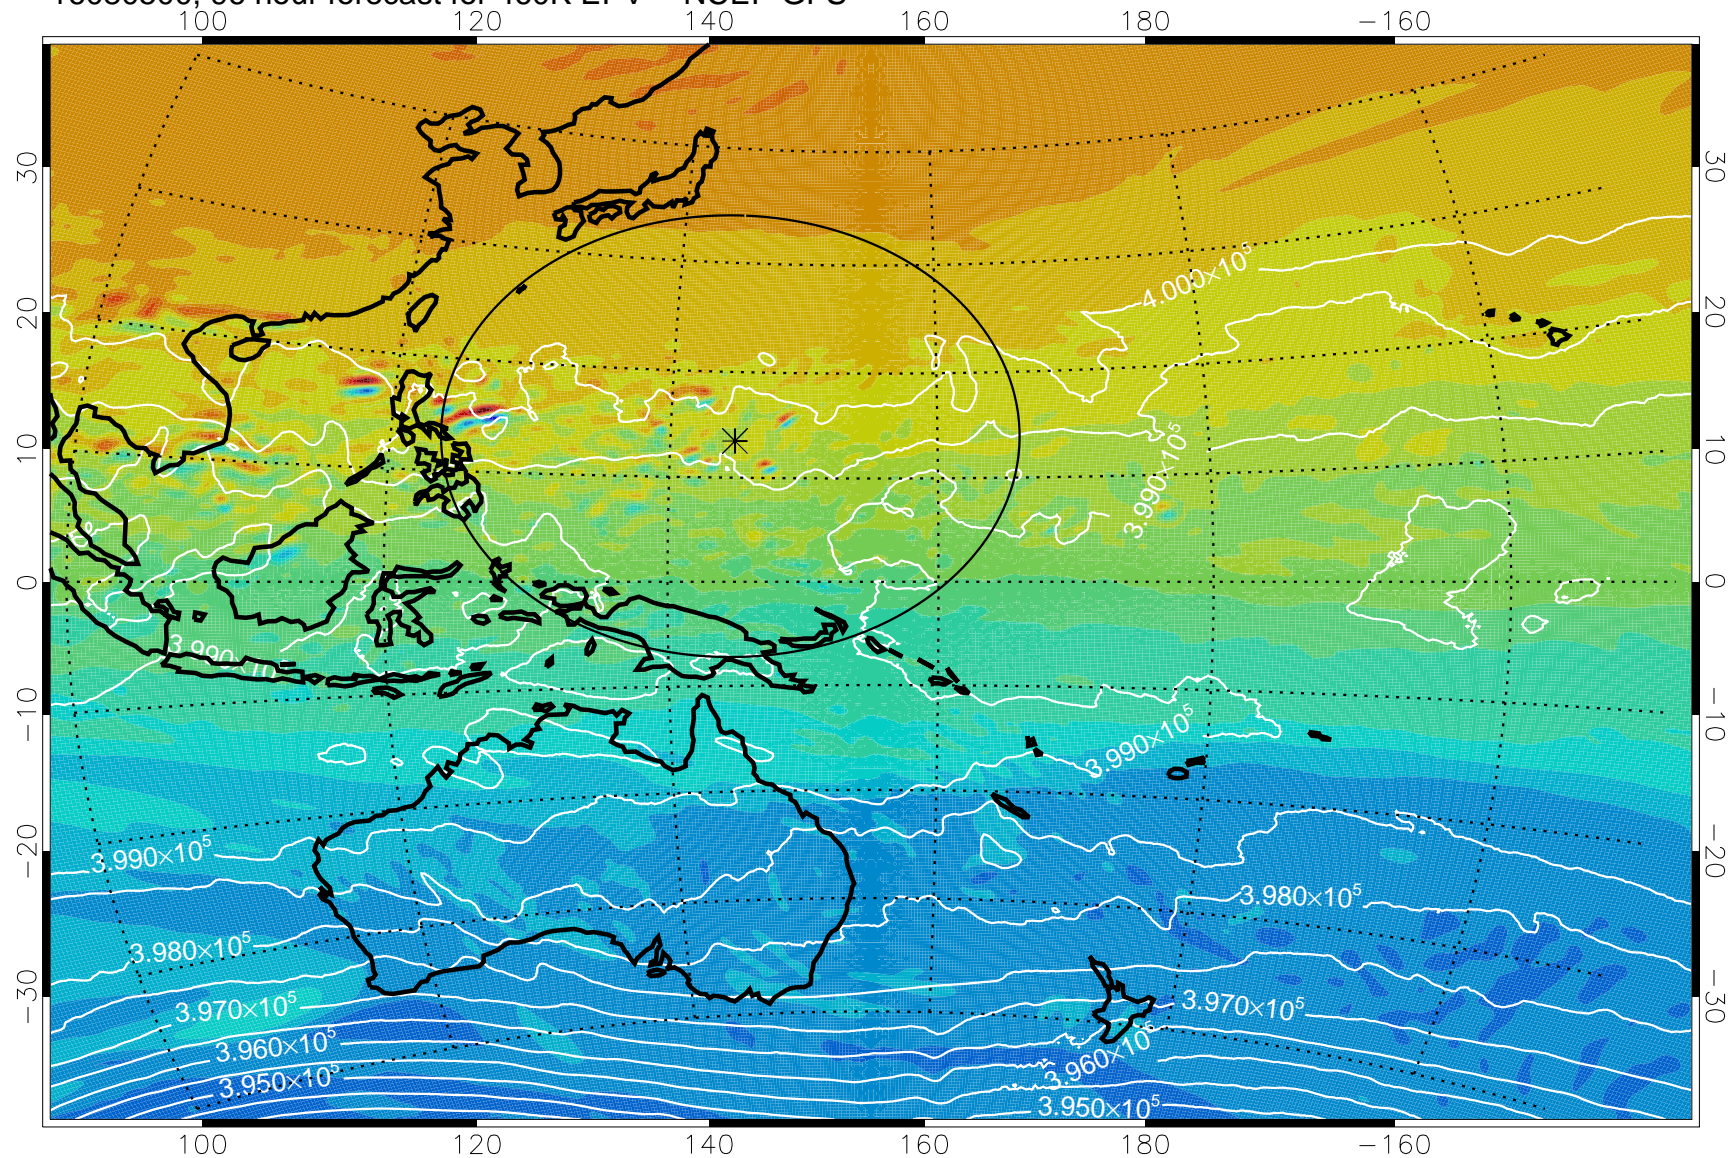

16080318, 66 hour forecast for 460K EPV -- NCEP GFS

460K Montgomery Streamfunction, white

Range ring of 2304 km

16080400, 72 hour forecast for 460K EPV -- NCEP GFS

460K Montgomery Streamfunction, white

Range ring of 2304 km

16080406, 78 hour forecast for 460K EPV -- NCEP GFS

460K Montgomery Streamfunction, white

Range ring of 2304 km

16080412, 84 hour forecast for 460K EPV -- NCEP GFS

460K Montgomery Streamfunction, white

Range ring of 2304 km

16080418, 90 hour forecast for 460K EPV -- NCEP GFS

460K Montgomery Streamfunction, white

Range ring of 2304 km

16080500, 96 hour forecast for 460K EPV -- NCEP GFS

460K Montgomery Streamfunction, white

Range ring of 2304 km

16080506, 102 hour forecast for 460K EPV -- NCEP GFS

460K Montgomery Streamfunction, white

Range ring of 2304 km

16080512, 108 hour forecast for 460K EPV -- NCEP GFS

460K Montgomery Streamfunction, white

Range ring of 2304 km