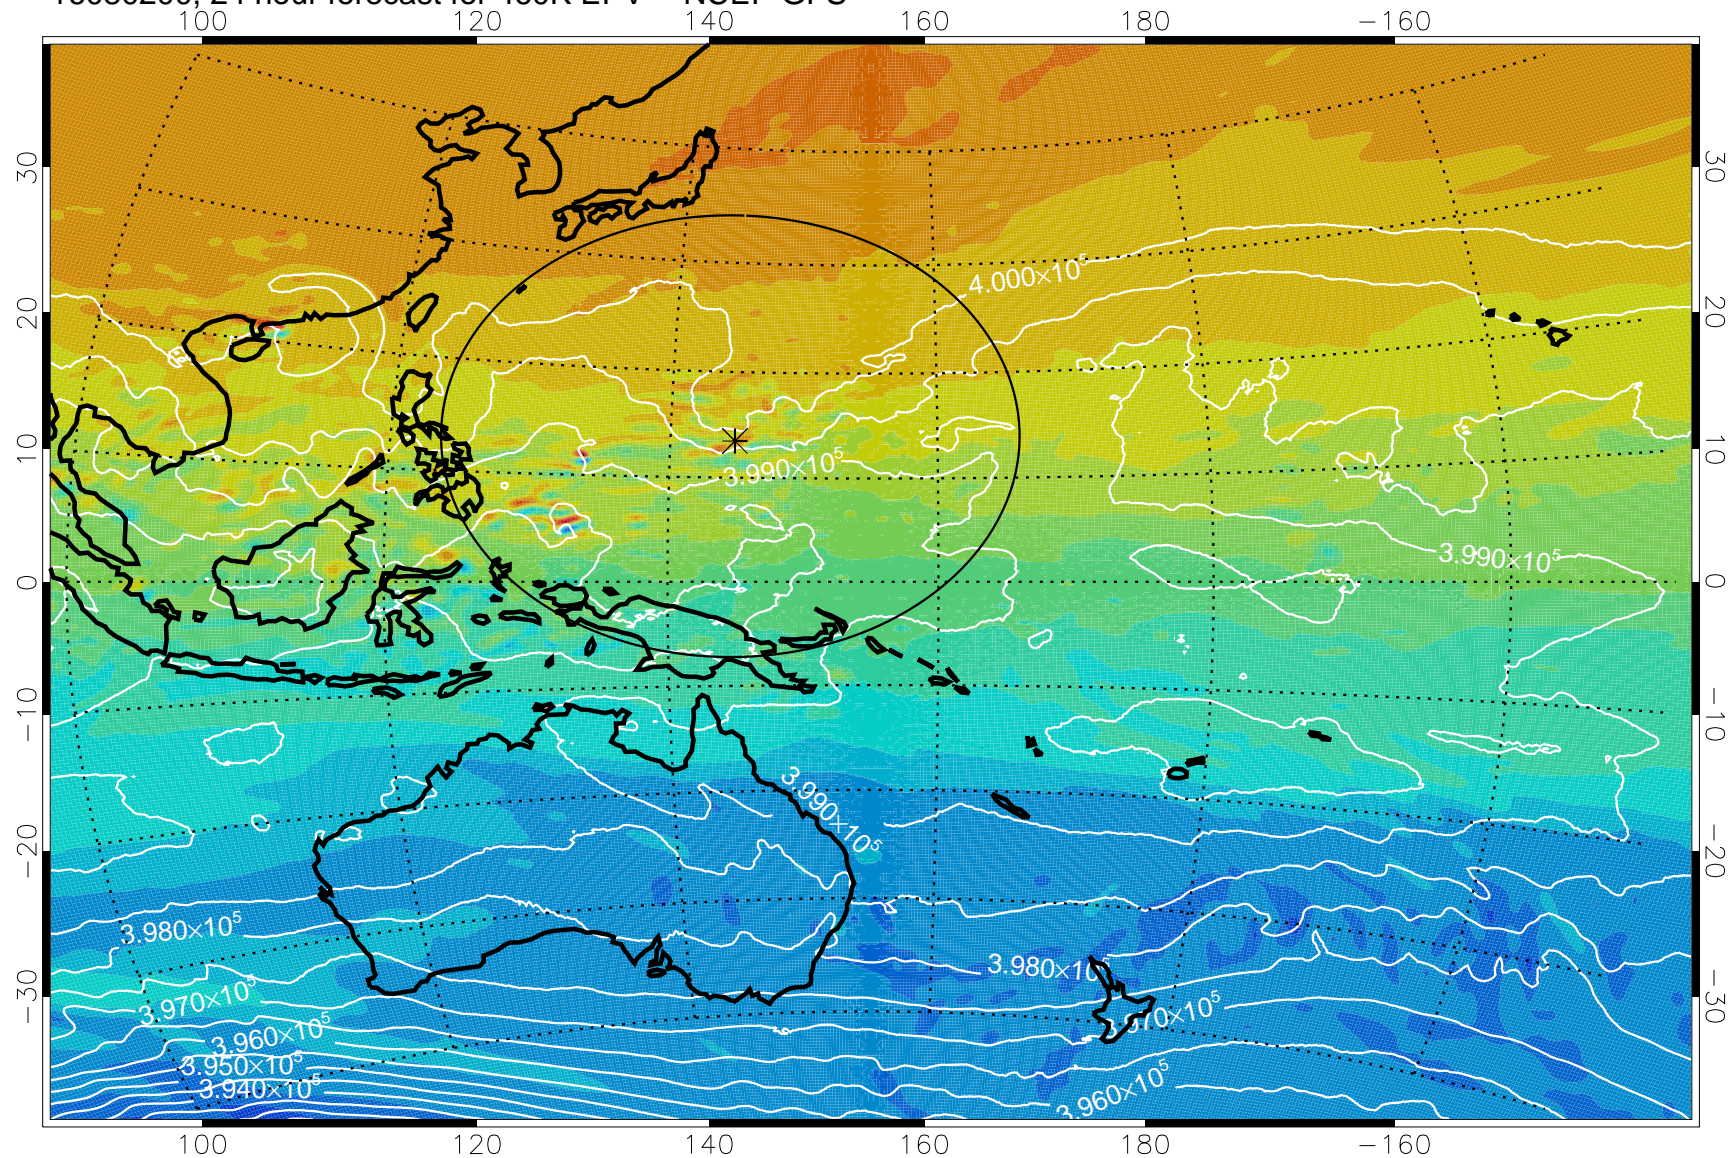

16080106, 6 hour forecast for 460K EPV -- NCEP GFS

460K Montgomery Streamfunction, white

Range ring of 2304 km

16080112, 12 hour forecast for 460K EPV -- NCEP GFS

460K Montgomery Streamfunction, white

Range ring of 2304 km

16080118, 18 hour forecast for 460K EPV -- NCEP GFS

460K Montgomery Streamfunction, white

Range ring of 2304 km

16080200, 24 hour forecast for 460K EPV -- NCEP GFS

460K Montgomery Streamfunction, white

Range ring of 2304 km

16080206, 30 hour forecast for 460K EPV -- NCEP GFS

460K Montgomery Streamfunction, white

Range ring of 2304 km

16080212, 36 hour forecast for 460K EPV -- NCEP GFS

460K Montgomery Streamfunction, white

Range ring of 2304 km

16080218, 42 hour forecast for 460K EPV -- NCEP GFS

460K Montgomery Streamfunction, white

Range ring of 2304 km

16080300, 48 hour forecast for 460K EPV -- NCEP GFS

460K Montgomery Streamfunction, white

Range ring of 2304 km