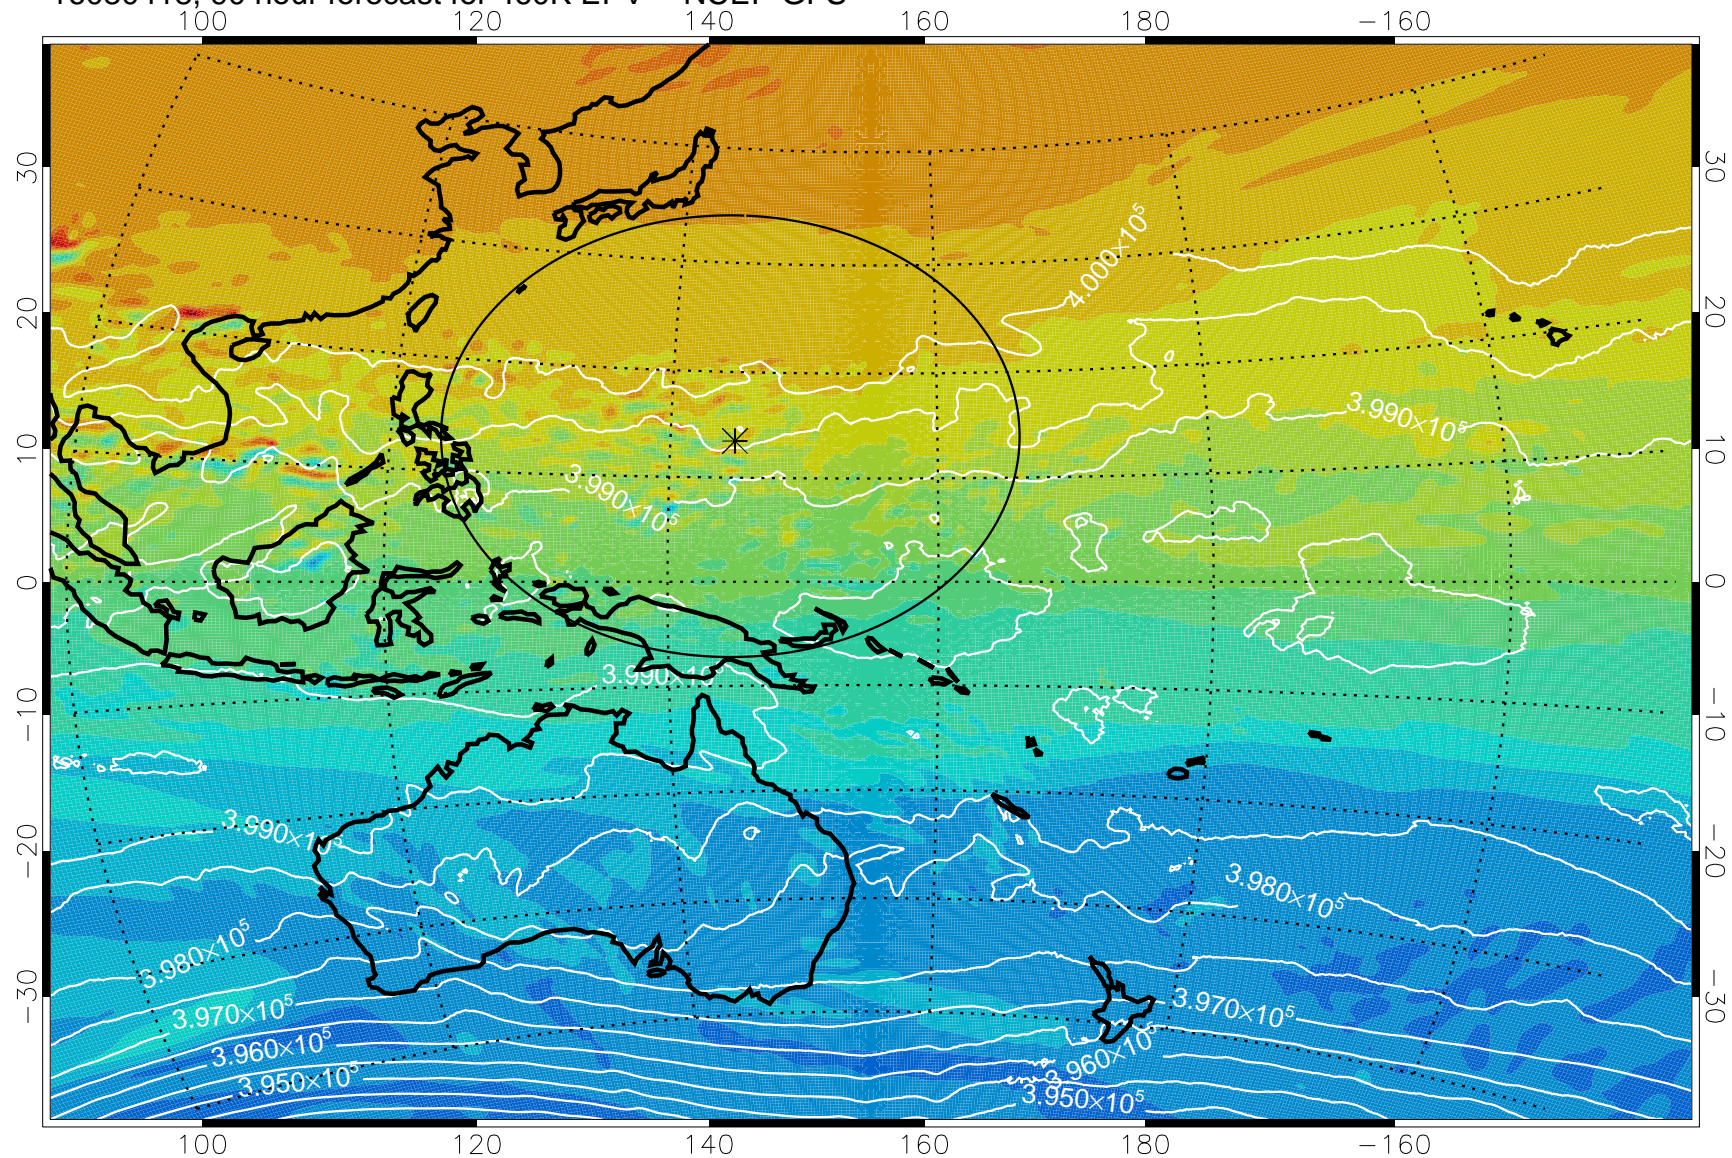

16080318, 66 hour forecast for 460K EPV -- NCEP GFS

460K Montgomery Streamfunction, white

Range ring of 2304 km

16080400, 72 hour forecast for 460K EPV -- NCEP GFS

460K Montgomery Streamfunction, white

Range ring of 2304 km

16080406, 78 hour forecast for 460K EPV -- NCEP GFS

460K Montgomery Streamfunction, white

Range ring of 2304 km

16080412, 84 hour forecast for 460K EPV -- NCEP GFS

460K Montgomery Streamfunction, white

Range ring of 2304 km

16080418, 90 hour forecast for 460K EPV -- NCEP GFS

460K Montgomery Streamfunction, white

Range ring of 2304 km

16080500, 96 hour forecast for 460K EPV -- NCEP GFS

460K Montgomery Streamfunction, white

Range ring of 2304 km

16080506, 102 hour forecast for 460K EPV -- NCEP GFS

460K Montgomery Streamfunction, white

Range ring of 2304 km

16080512, 108 hour forecast for 460K EPV -- NCEP GFS

460K Montgomery Streamfunction, white

Range ring of 2304 km