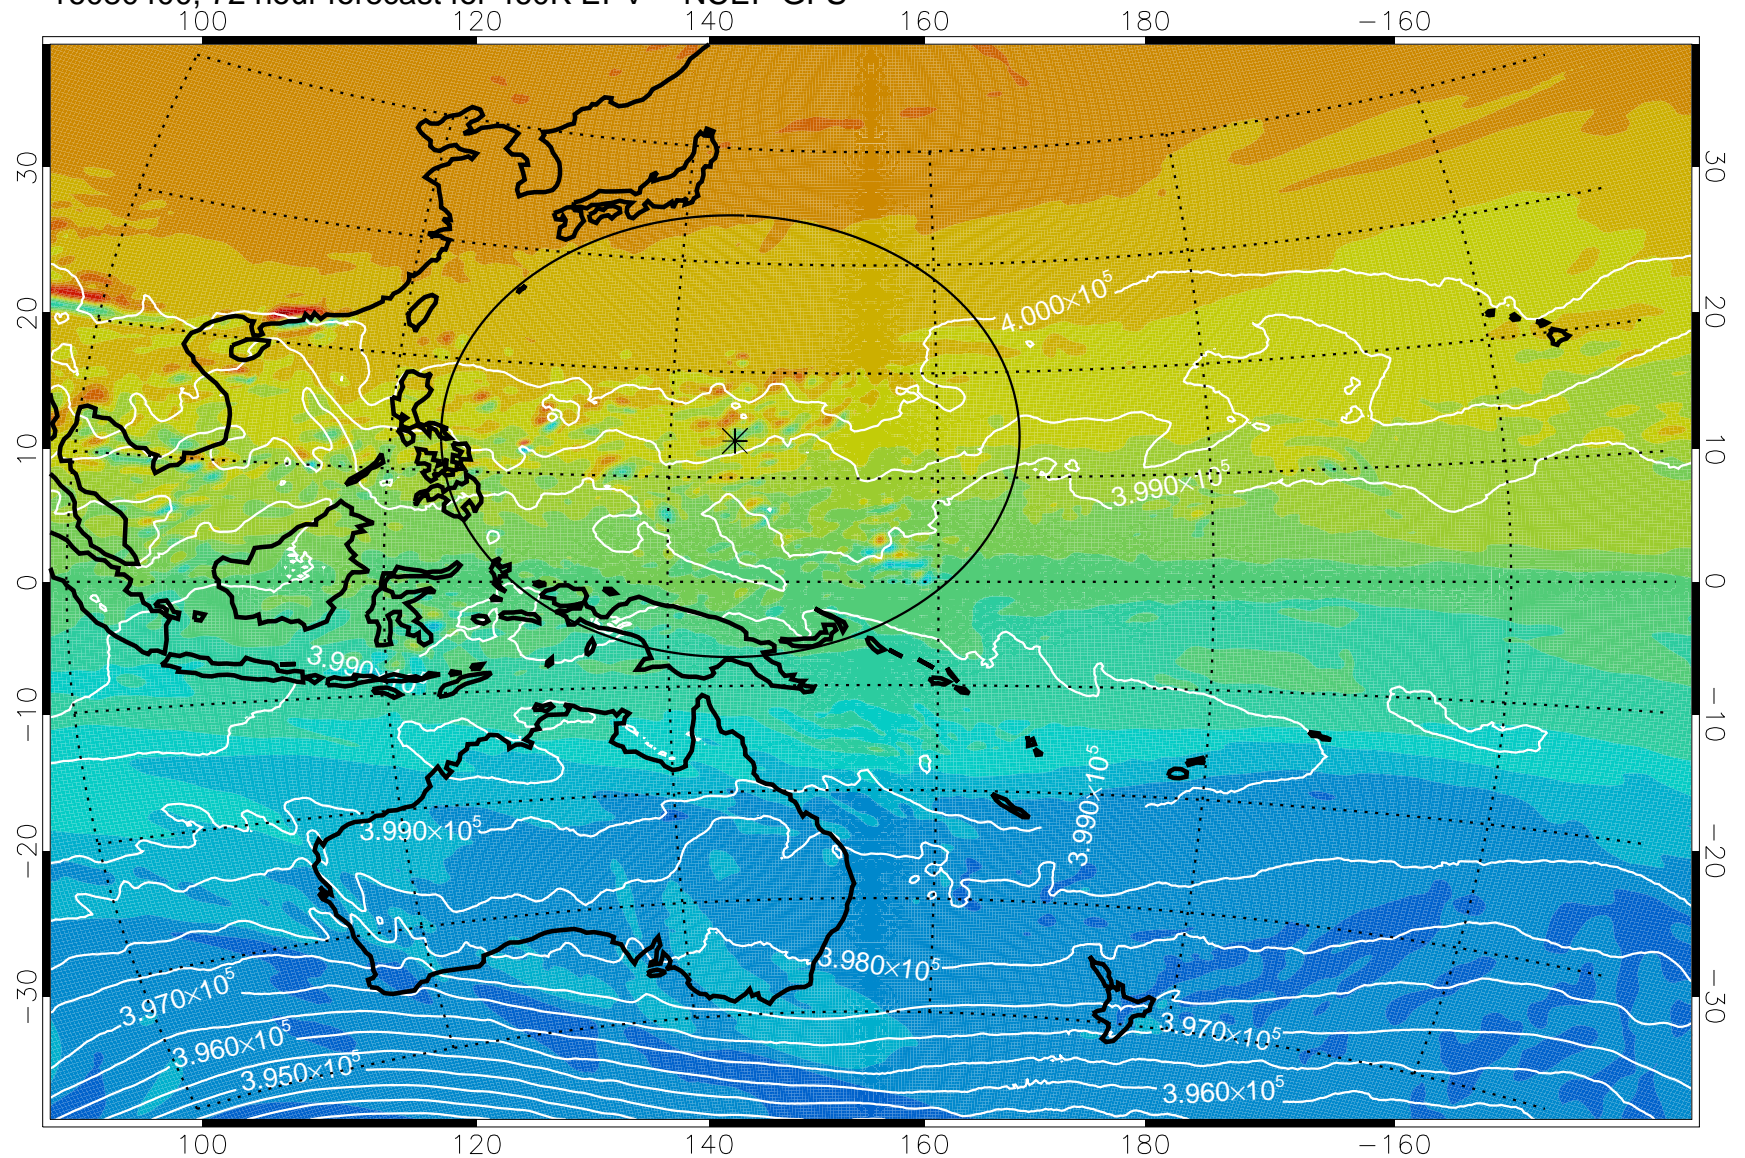

16080218, 42 hour forecast for 460K EPV -- NCEP GFS

460K Montgomery Streamfunction, white

Range ring of 2304 km

16080300, 48 hour forecast for 460K EPV -- NCEP GFS

460K Montgomery Streamfunction, white

Range ring of 2304 km

16080306, 54 hour forecast for 460K EPV -- NCEP GFS

460K Montgomery Streamfunction, white

Range ring of 2304 km

16080312, 60 hour forecast for 460K EPV -- NCEP GFS

460K Montgomery Streamfunction, white

Range ring of 2304 km

16080318, 66 hour forecast for 460K EPV -- NCEP GFS

460K Montgomery Streamfunction, white

Range ring of 2304 km

16080400, 72 hour forecast for 460K EPV -- NCEP GFS

460K Montgomery Streamfunction, white

Range ring of 2304 km

16080406, 78 hour forecast for 460K EPV -- NCEP GFS

460K Montgomery Streamfunction, white

Range ring of 2304 km

16080412, 84 hour forecast for 460K EPV -- NCEP GFS

460K Montgomery Streamfunction, white

Range ring of 2304 km