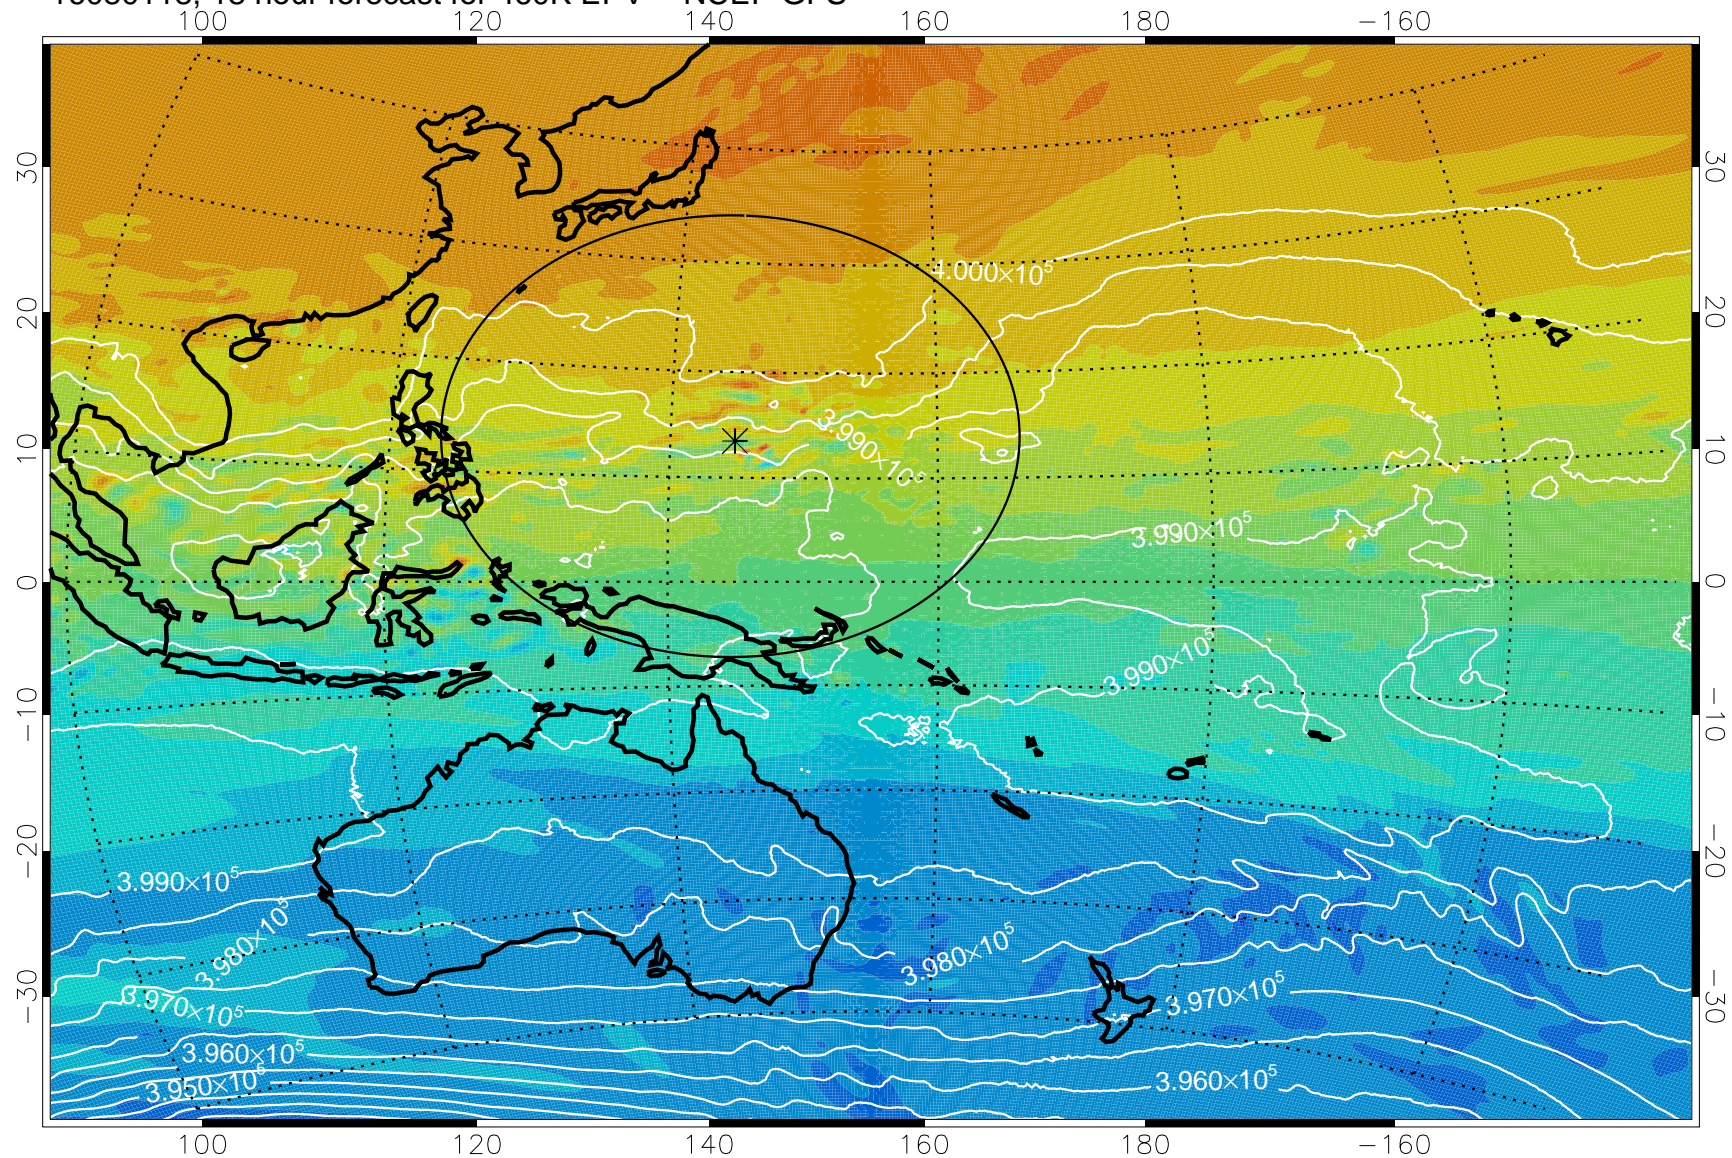

16080106, 6 hour forecast for 460K EPV -- NCEP GFS

460K Montgomery Streamfunction, white

Range ring of 2304 km

16080112, 12 hour forecast for 460K EPV -- NCEP GFS

460K Montgomery Streamfunction, white

Range ring of 2304 km

16080118, 18 hour forecast for 460K EPV -- NCEP GFS

460K Montgomery Streamfunction, white

Range ring of 2304 km

16080200, 24 hour forecast for 460K EPV -- NCEP GFS

460K Montgomery Streamfunction, white

Range ring of 2304 km

16080206, 30 hour forecast for 460K EPV -- NCEP GFS

460K Montgomery Streamfunction, white

Range ring of 2304 km

16080212, 36 hour forecast for 460K EPV -- NCEP GFS

460K Montgomery Streamfunction, white

Range ring of 2304 km

16080218, 42 hour forecast for 460K EPV -- NCEP GFS

460K Montgomery Streamfunction, white

Range ring of 2304 km

16080300, 48 hour forecast for 460K EPV -- NCEP GFS

460K Montgomery Streamfunction, white

Range ring of 2304 km