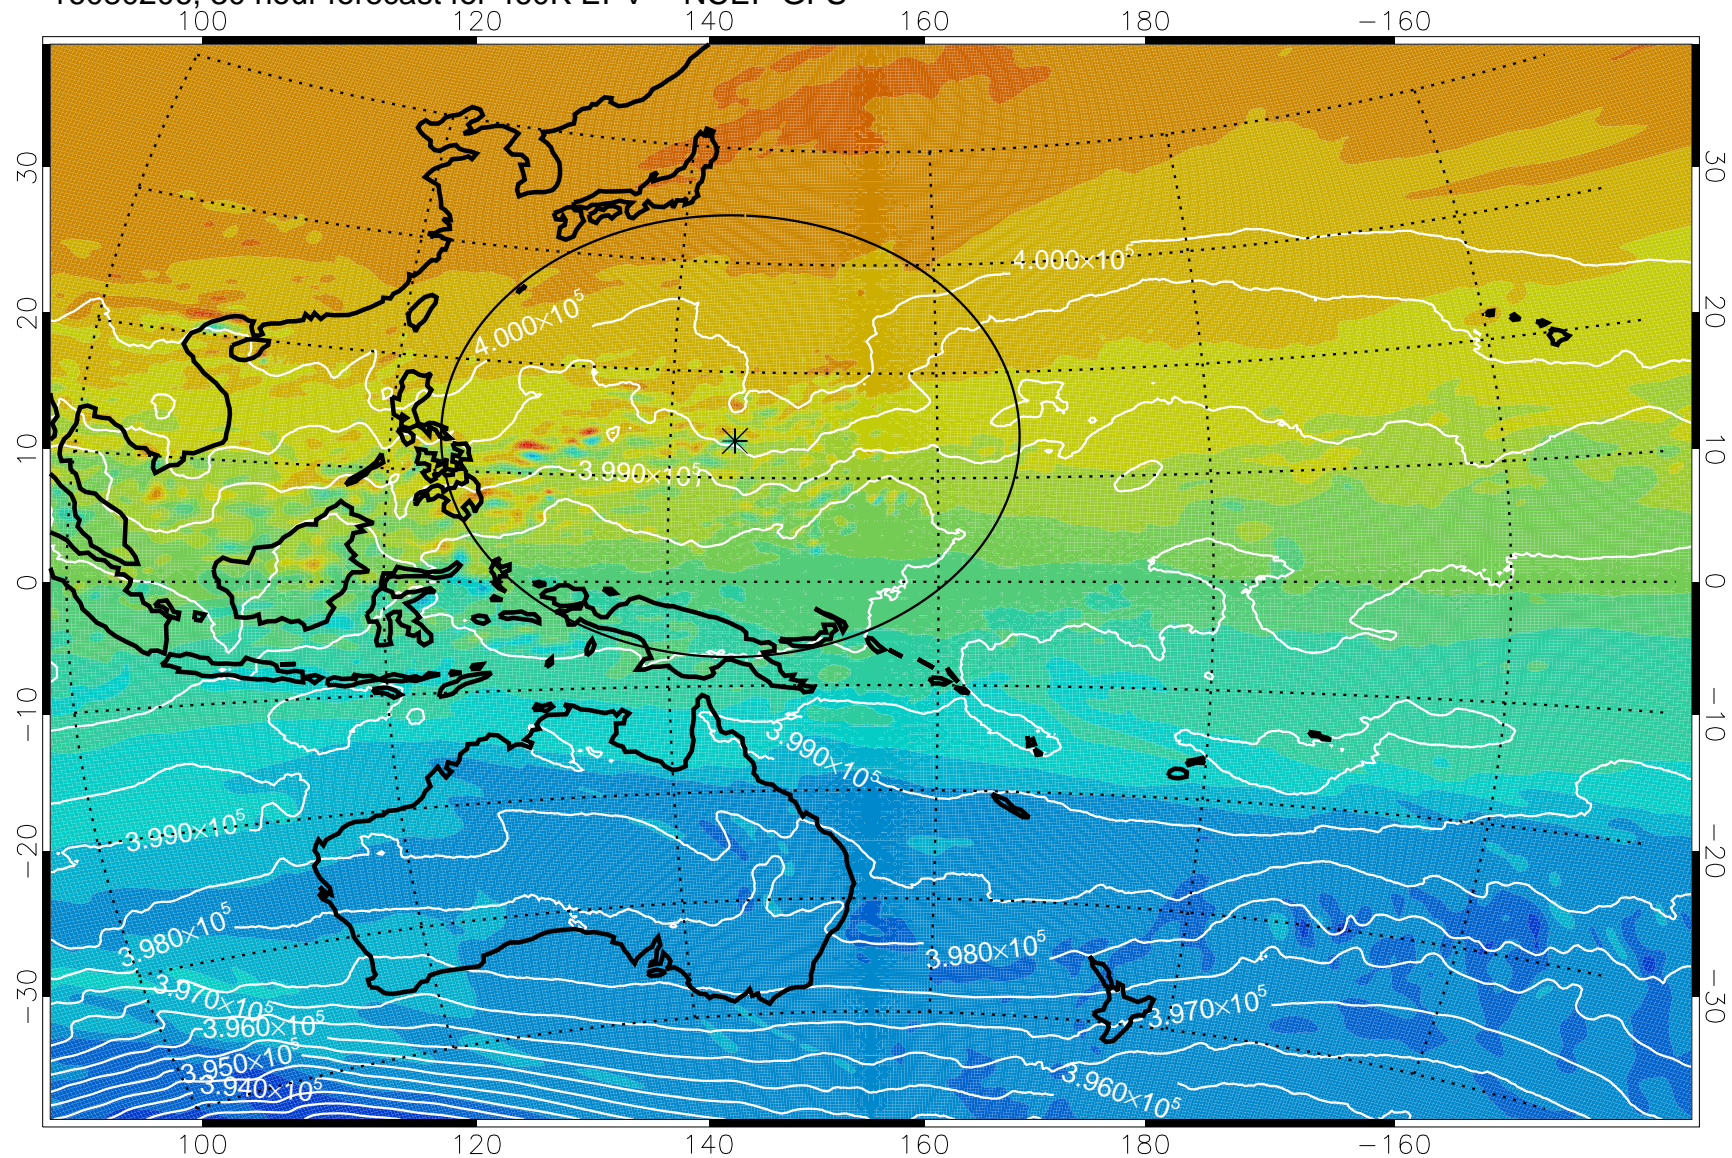

16080106, 6 hour forecast for 460K EPV -- NCEP GFS

460K Montgomery Streamfunction, white

Range ring of 2304 km

16080112, 12 hour forecast for 460K EPV -- NCEP GFS

460K Montgomery Streamfunction, white

Range ring of 2304 km

16080118, 18 hour forecast for 460K EPV -- NCEP GFS

460K Montgomery Streamfunction, white

Range ring of 2304 km

16080200, 24 hour forecast for 460K EPV -- NCEP GFS

460K Montgomery Streamfunction, white

Range ring of 2304 km

16080206, 30 hour forecast for 460K EPV -- NCEP GFS

460K Montgomery Streamfunction, white

Range ring of 2304 km

16080212, 36 hour forecast for 460K EPV -- NCEP GFS

460K Montgomery Streamfunction, white

Range ring of 2304 km

16080218, 42 hour forecast for 460K EPV -- NCEP GFS

460K Montgomery Streamfunction, white

Range ring of 2304 km

16080300, 48 hour forecast for 460K EPV -- NCEP GFS

460K Montgomery Streamfunction, white

Range ring of 2304 km