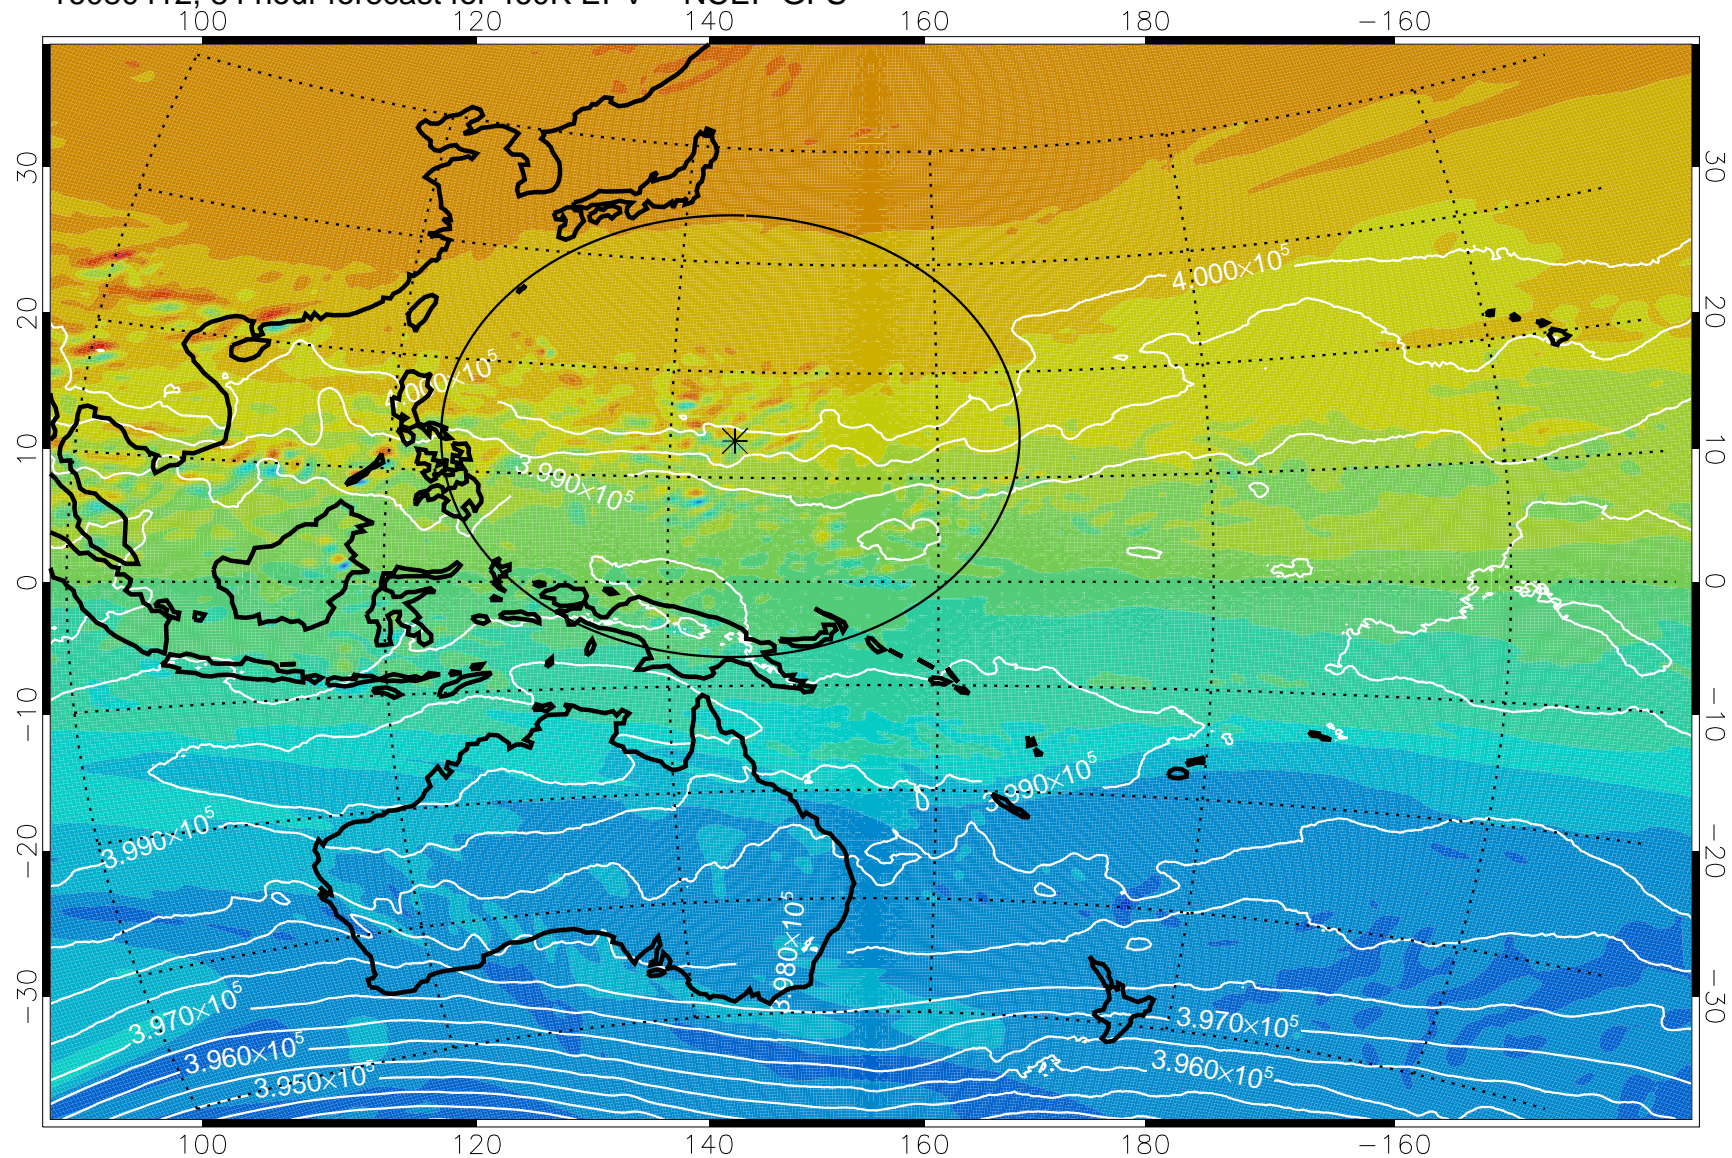

16080318, 66 hour forecast for 460K EPV -- NCEP GFS

460K Montgomery Streamfunction, white

Range ring of 2304 km

16080400, 72 hour forecast for 460K EPV -- NCEP GFS

460K Montgomery Streamfunction, white

Range ring of 2304 km

16080406, 78 hour forecast for 460K EPV -- NCEP GFS

460K Montgomery Streamfunction, white

Range ring of 2304 km

16080412, 84 hour forecast for 460K EPV -- NCEP GFS

460K Montgomery Streamfunction, white

Range ring of 2304 km

16080418, 90 hour forecast for 460K EPV -- NCEP GFS

460K Montgomery Streamfunction, white

Range ring of 2304 km

16080500, 96 hour forecast for 460K EPV -- NCEP GFS

460K Montgomery Streamfunction, white

Range ring of 2304 km

16080506, 102 hour forecast for 460K EPV -- NCEP GFS

460K Montgomery Streamfunction, white

Range ring of 2304 km

16080512, 108 hour forecast for 460K EPV -- NCEP GFS

460K Montgomery Streamfunction, white

Range ring of 2304 km