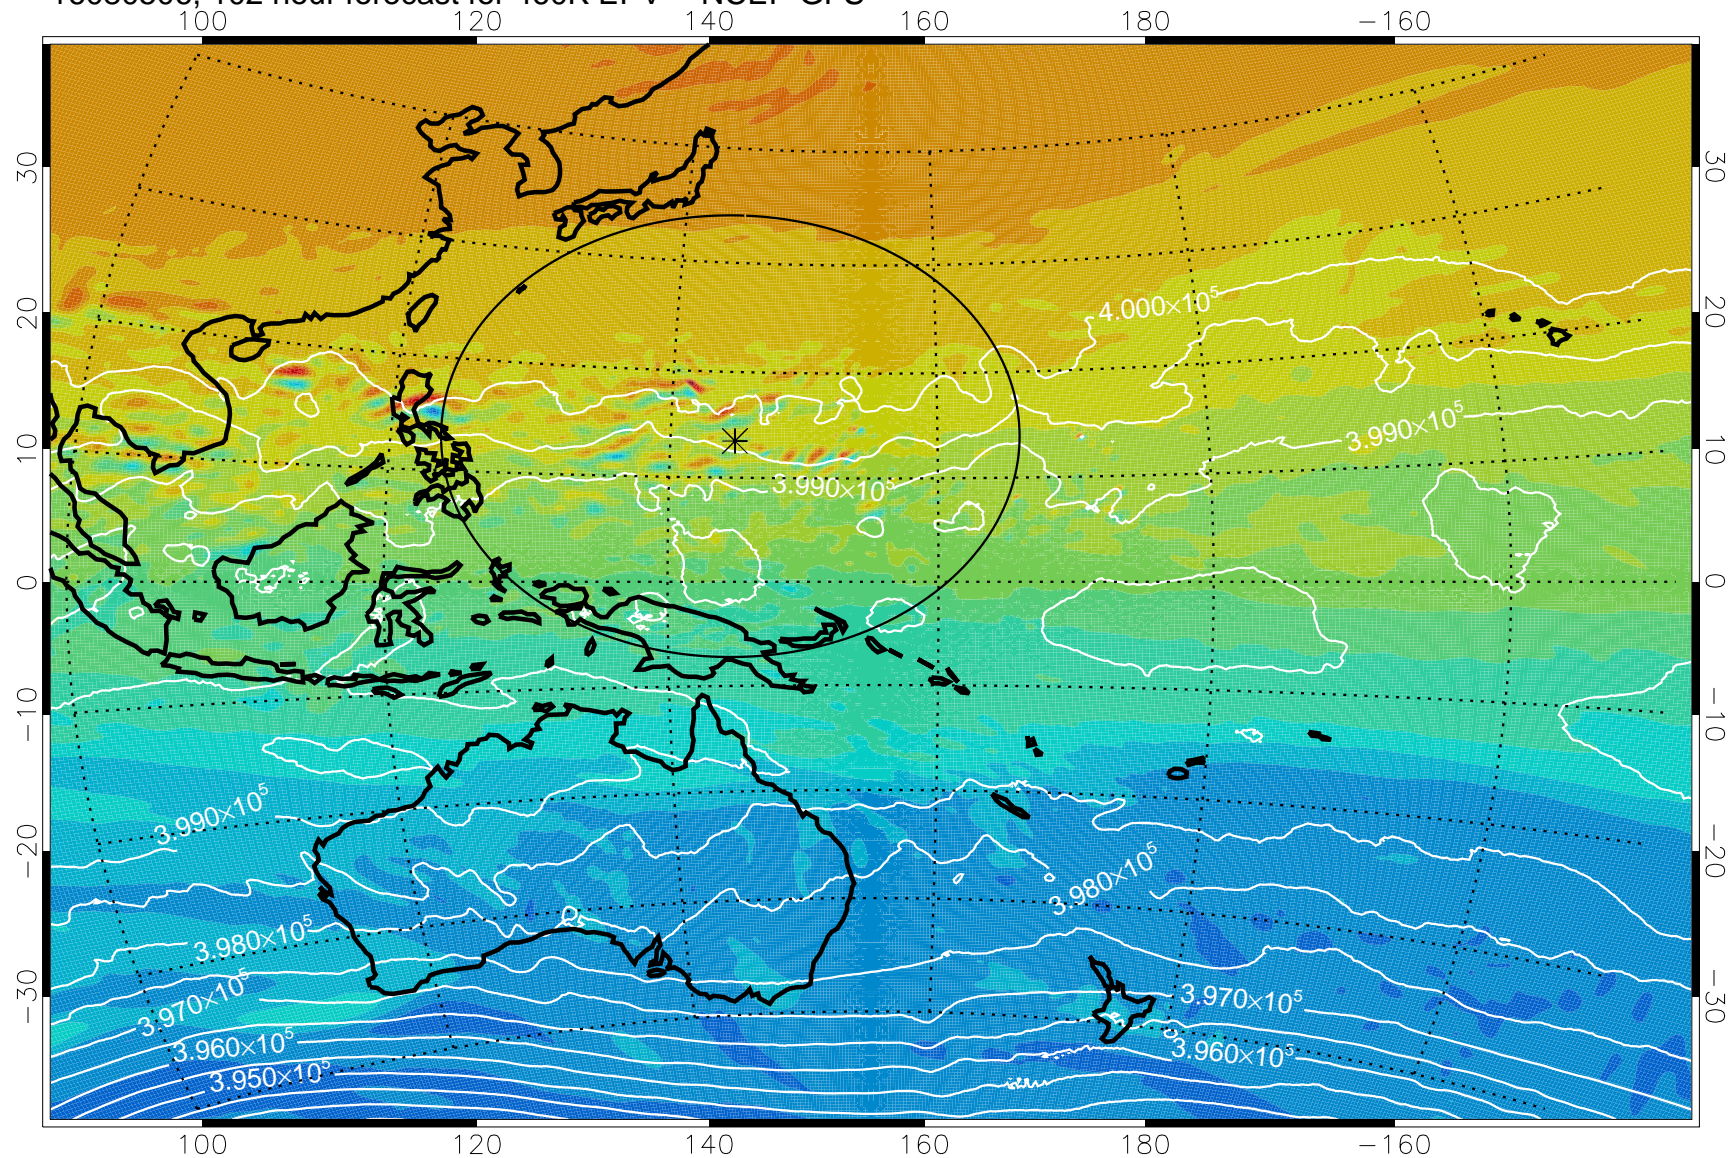

16080406, 78 hour forecast for 460K EPV -- NCEP GFS

460K Montgomery Streamfunction, white

Range ring of 2304 km

16080412, 84 hour forecast for 460K EPV -- NCEP GFS

460K Montgomery Streamfunction, white

Range ring of 2304 km

16080418, 90 hour forecast for 460K EPV -- NCEP GFS

460K Montgomery Streamfunction, white

Range ring of 2304 km

16080500, 96 hour forecast for 460K EPV -- NCEP GFS

460K Montgomery Streamfunction, white

Range ring of 2304 km

16080506, 102 hour forecast for 460K EPV -- NCEP GFS

460K Montgomery Streamfunction, white

Range ring of 2304 km

16080512, 108 hour forecast for 460K EPV -- NCEP GFS

460K Montgomery Streamfunction, white

Range ring of 2304 km

16080518, 114 hour forecast for 460K EPV -- NCEP GFS

460K Montgomery Streamfunction, white

Range ring of 2304 km

16080600, 120 hour forecast for 460K EPV -- NCEP GFS

460K Montgomery Streamfunction, white

Range ring of 2304 km