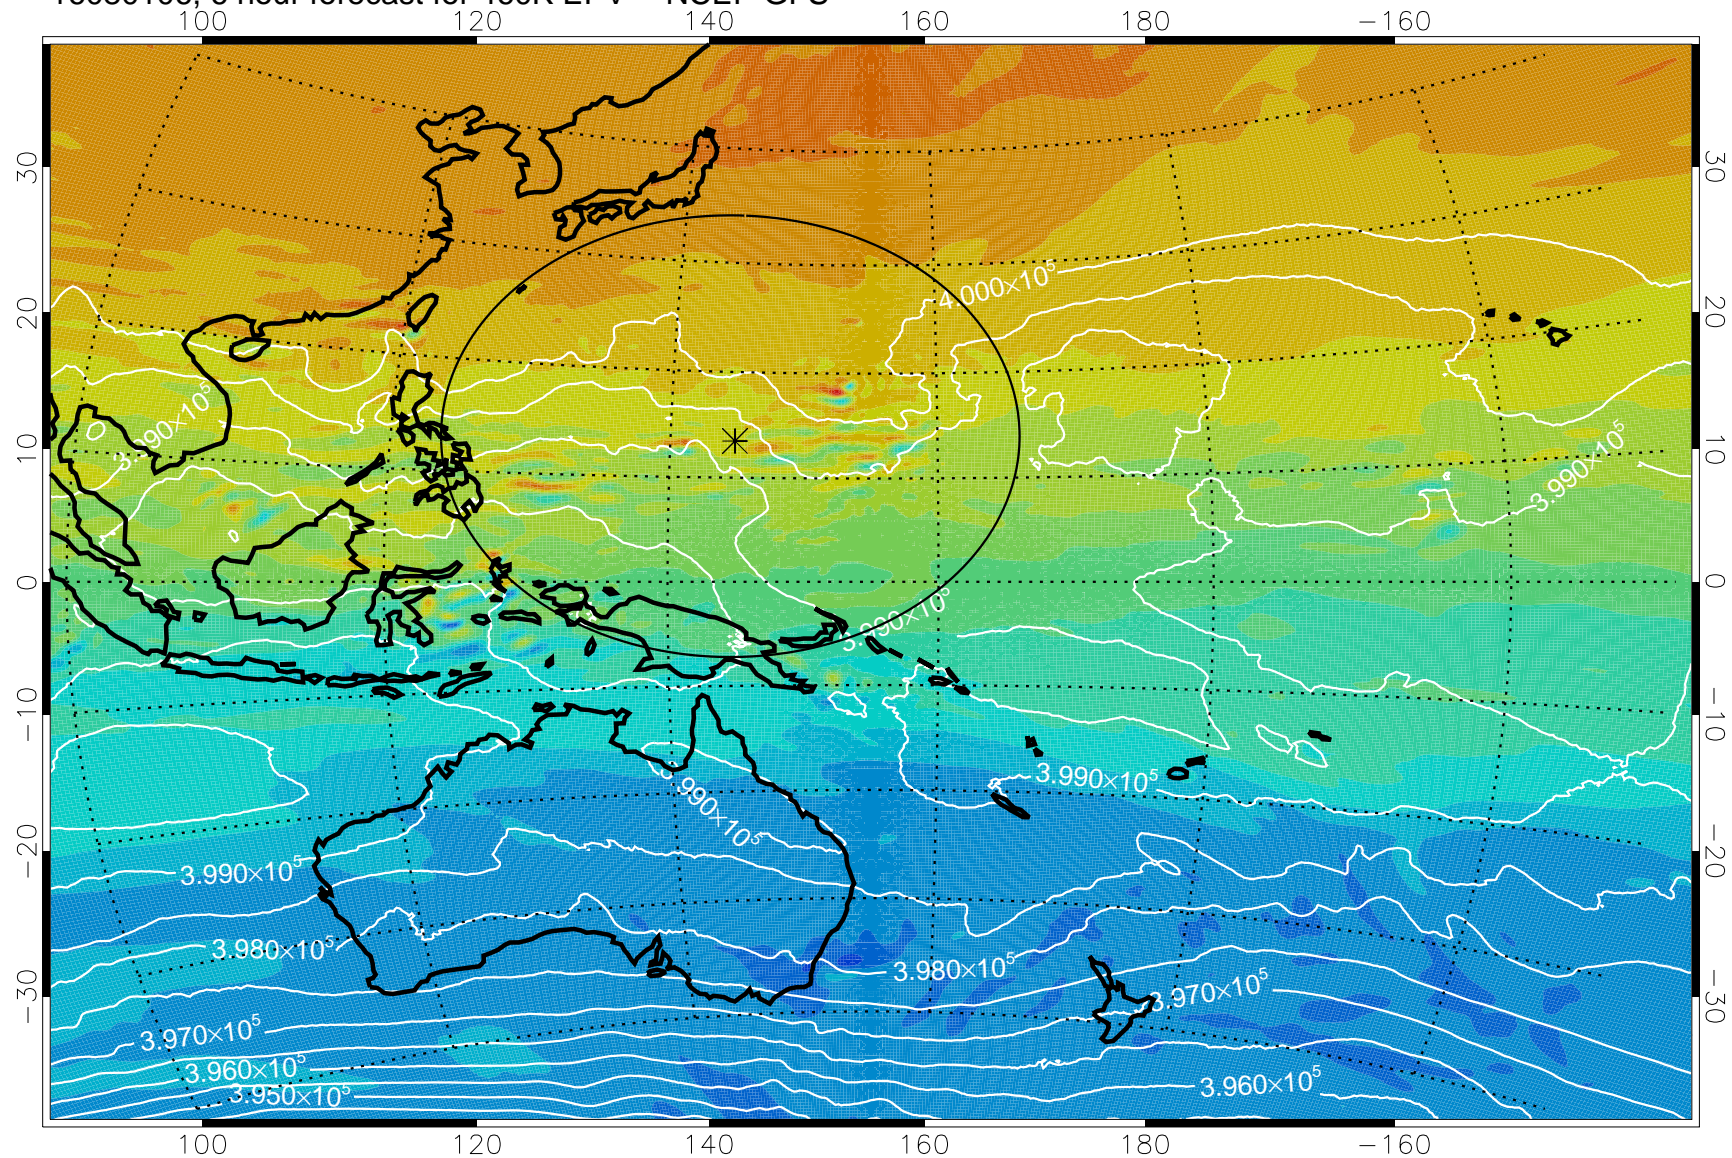

16080106, 6 hour forecast for 460K EPV -- NCEP GFS

460K Montgomery Streamfunction, white

Range ring of 2304 km

16080112, 12 hour forecast for 460K EPV -- NCEP GFS

460K Montgomery Streamfunction, white

Range ring of 2304 km

16080118, 18 hour forecast for 460K EPV -- NCEP GFS

460K Montgomery Streamfunction, white

Range ring of 2304 km

16080200, 24 hour forecast for 460K EPV -- NCEP GFS

460K Montgomery Streamfunction, white

Range ring of 2304 km

16080206, 30 hour forecast for 460K EPV -- NCEP GFS

460K Montgomery Streamfunction, white

Range ring of 2304 km

16080212, 36 hour forecast for 460K EPV -- NCEP GFS

460K Montgomery Streamfunction, white

Range ring of 2304 km

16080218, 42 hour forecast for 460K EPV -- NCEP GFS

460K Montgomery Streamfunction, white

Range ring of 2304 km

16080300, 48 hour forecast for 460K EPV -- NCEP GFS

460K Montgomery Streamfunction, white

Range ring of 2304 km