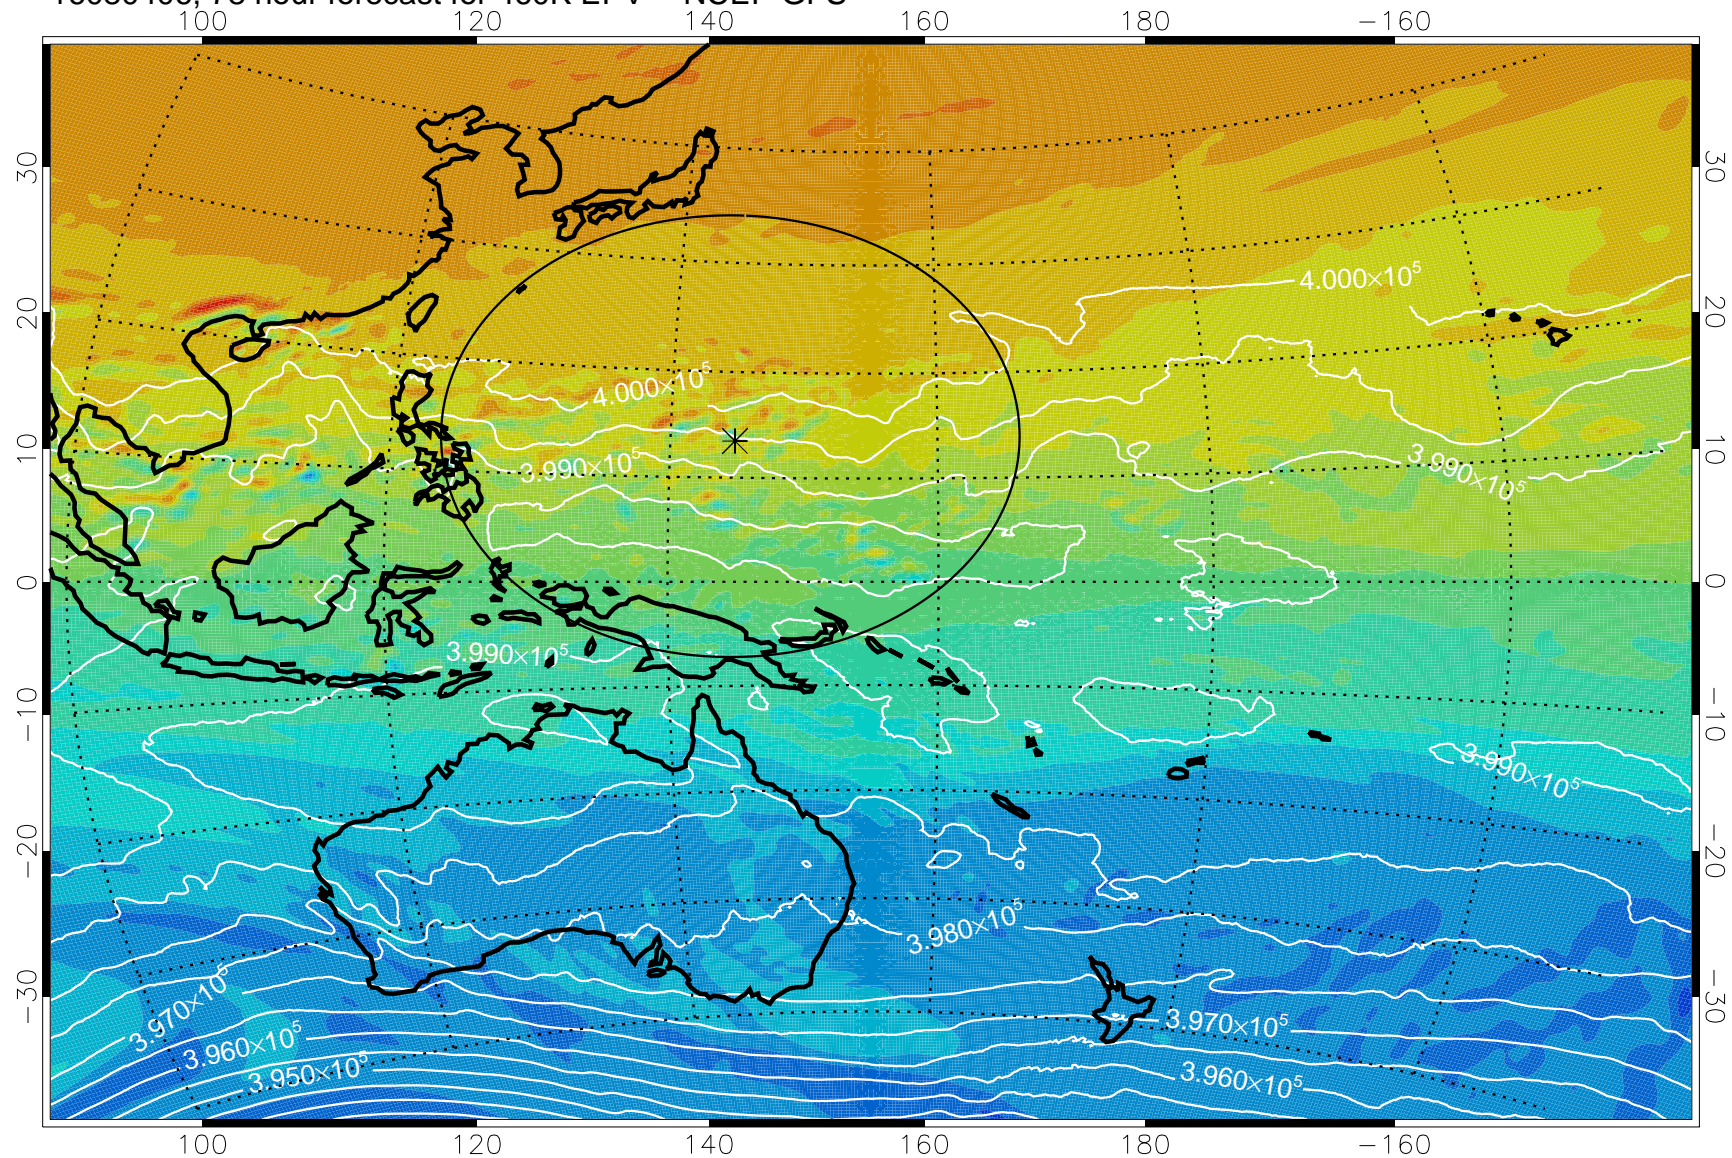

16080306, 54 hour forecast for 460K EPV -- NCEP GFS

460K Montgomery Streamfunction, white

Range ring of 2304 km

16080312, 60 hour forecast for 460K EPV -- NCEP GFS

460K Montgomery Streamfunction, white

Range ring of 2304 km

16080318, 66 hour forecast for 460K EPV -- NCEP GFS

460K Montgomery Streamfunction, white

Range ring of 2304 km

16080400, 72 hour forecast for 460K EPV -- NCEP GFS

460K Montgomery Streamfunction, white

Range ring of 2304 km

16080406, 78 hour forecast for 460K EPV -- NCEP GFS

460K Montgomery Streamfunction, white

Range ring of 2304 km

16080412, 84 hour forecast for 460K EPV -- NCEP GFS

460K Montgomery Streamfunction, white

Range ring of 2304 km

16080418, 90 hour forecast for 460K EPV -- NCEP GFS

460K Montgomery Streamfunction, white

Range ring of 2304 km

16080500, 96 hour forecast for 460K EPV -- NCEP GFS

460K Montgomery Streamfunction, white

Range ring of 2304 km