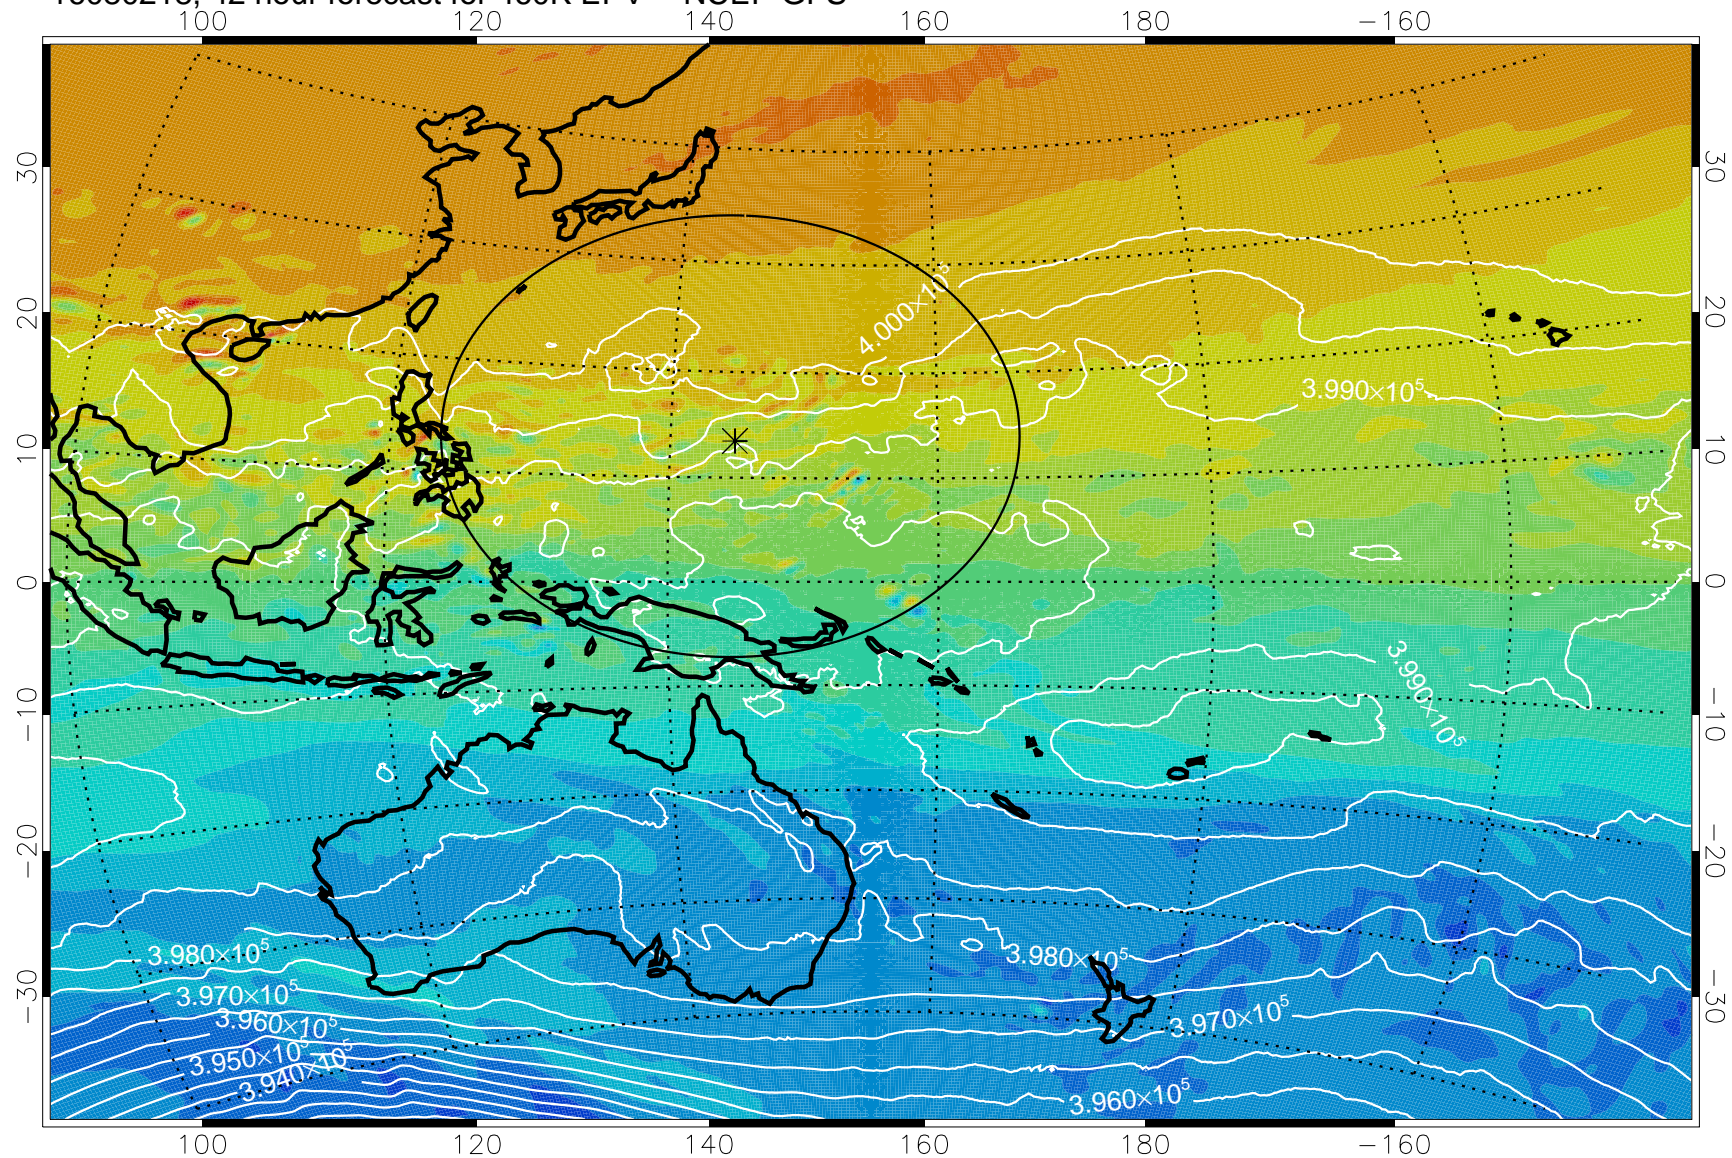

16080118, 18 hour forecast for 460K EPV -- NCEP GFS

460K Montgomery Streamfunction, white

Range ring of 2304 km

16080200, 24 hour forecast for 460K EPV -- NCEP GFS

460K Montgomery Streamfunction, white

Range ring of 2304 km

16080206, 30 hour forecast for 460K EPV -- NCEP GFS

460K Montgomery Streamfunction, white

Range ring of 2304 km

16080212, 36 hour forecast for 460K EPV -- NCEP GFS

460K Montgomery Streamfunction, white

Range ring of 2304 km

16080218, 42 hour forecast for 460K EPV -- NCEP GFS

460K Montgomery Streamfunction, white

Range ring of 2304 km

16080300, 48 hour forecast for 460K EPV -- NCEP GFS

460K Montgomery Streamfunction, white

Range ring of 2304 km

16080306, 54 hour forecast for 460K EPV -- NCEP GFS

460K Montgomery Streamfunction, white

Range ring of 2304 km

16080312, 60 hour forecast for 460K EPV -- NCEP GFS

460K Montgomery Streamfunction, white

Range ring of 2304 km