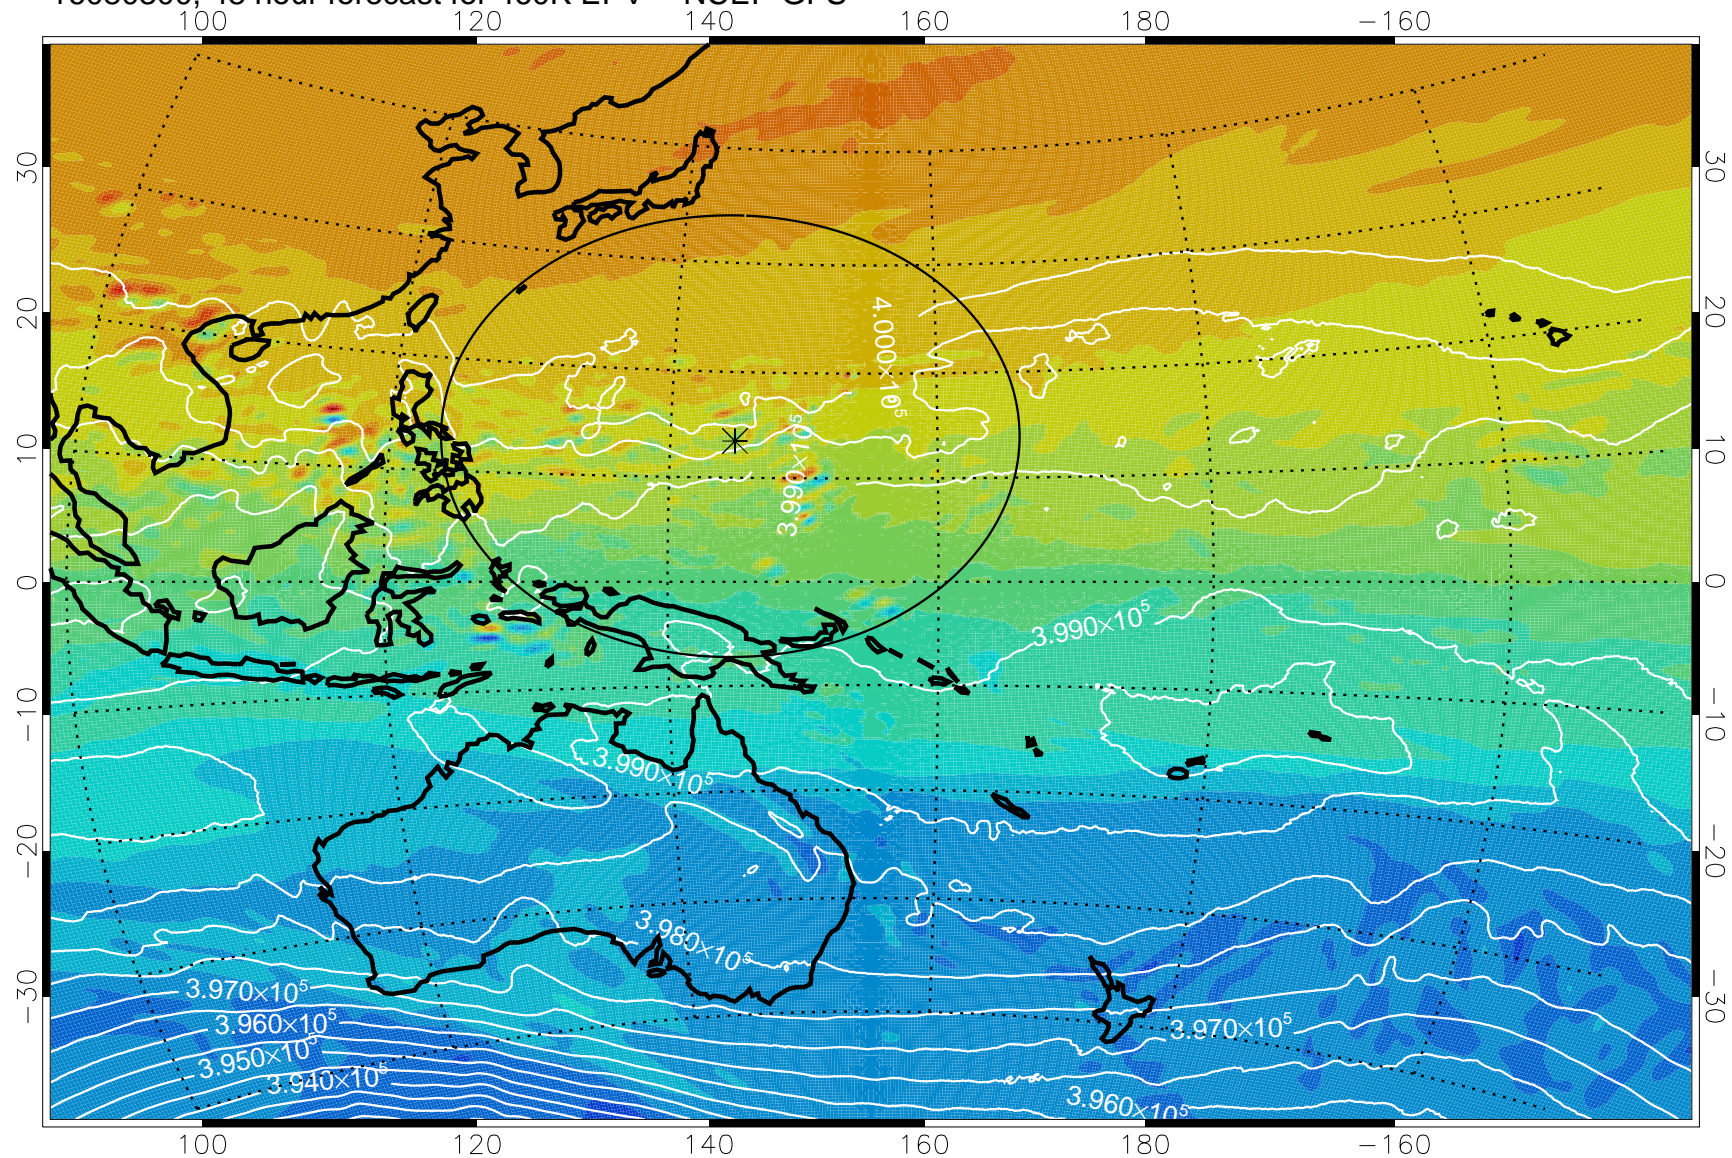

16080206, 30 hour forecast for 460K EPV -- NCEP GFS

460K Montgomery Streamfunction, white

Range ring of 2304 km

16080212, 36 hour forecast for 460K EPV -- NCEP GFS

460K Montgomery Streamfunction, white

Range ring of 2304 km

16080218, 42 hour forecast for 460K EPV -- NCEP GFS

460K Montgomery Streamfunction, white

Range ring of 2304 km

16080300, 48 hour forecast for 460K EPV -- NCEP GFS

460K Montgomery Streamfunction, white

Range ring of 2304 km

16080306, 54 hour forecast for 460K EPV -- NCEP GFS

460K Montgomery Streamfunction, white

Range ring of 2304 km

16080312, 60 hour forecast for 460K EPV -- NCEP GFS

460K Montgomery Streamfunction, white

Range ring of 2304 km

16080318, 66 hour forecast for 460K EPV -- NCEP GFS

460K Montgomery Streamfunction, white

Range ring of 2304 km

16080400, 72 hour forecast for 460K EPV -- NCEP GFS

460K Montgomery Streamfunction, white

Range ring of 2304 km