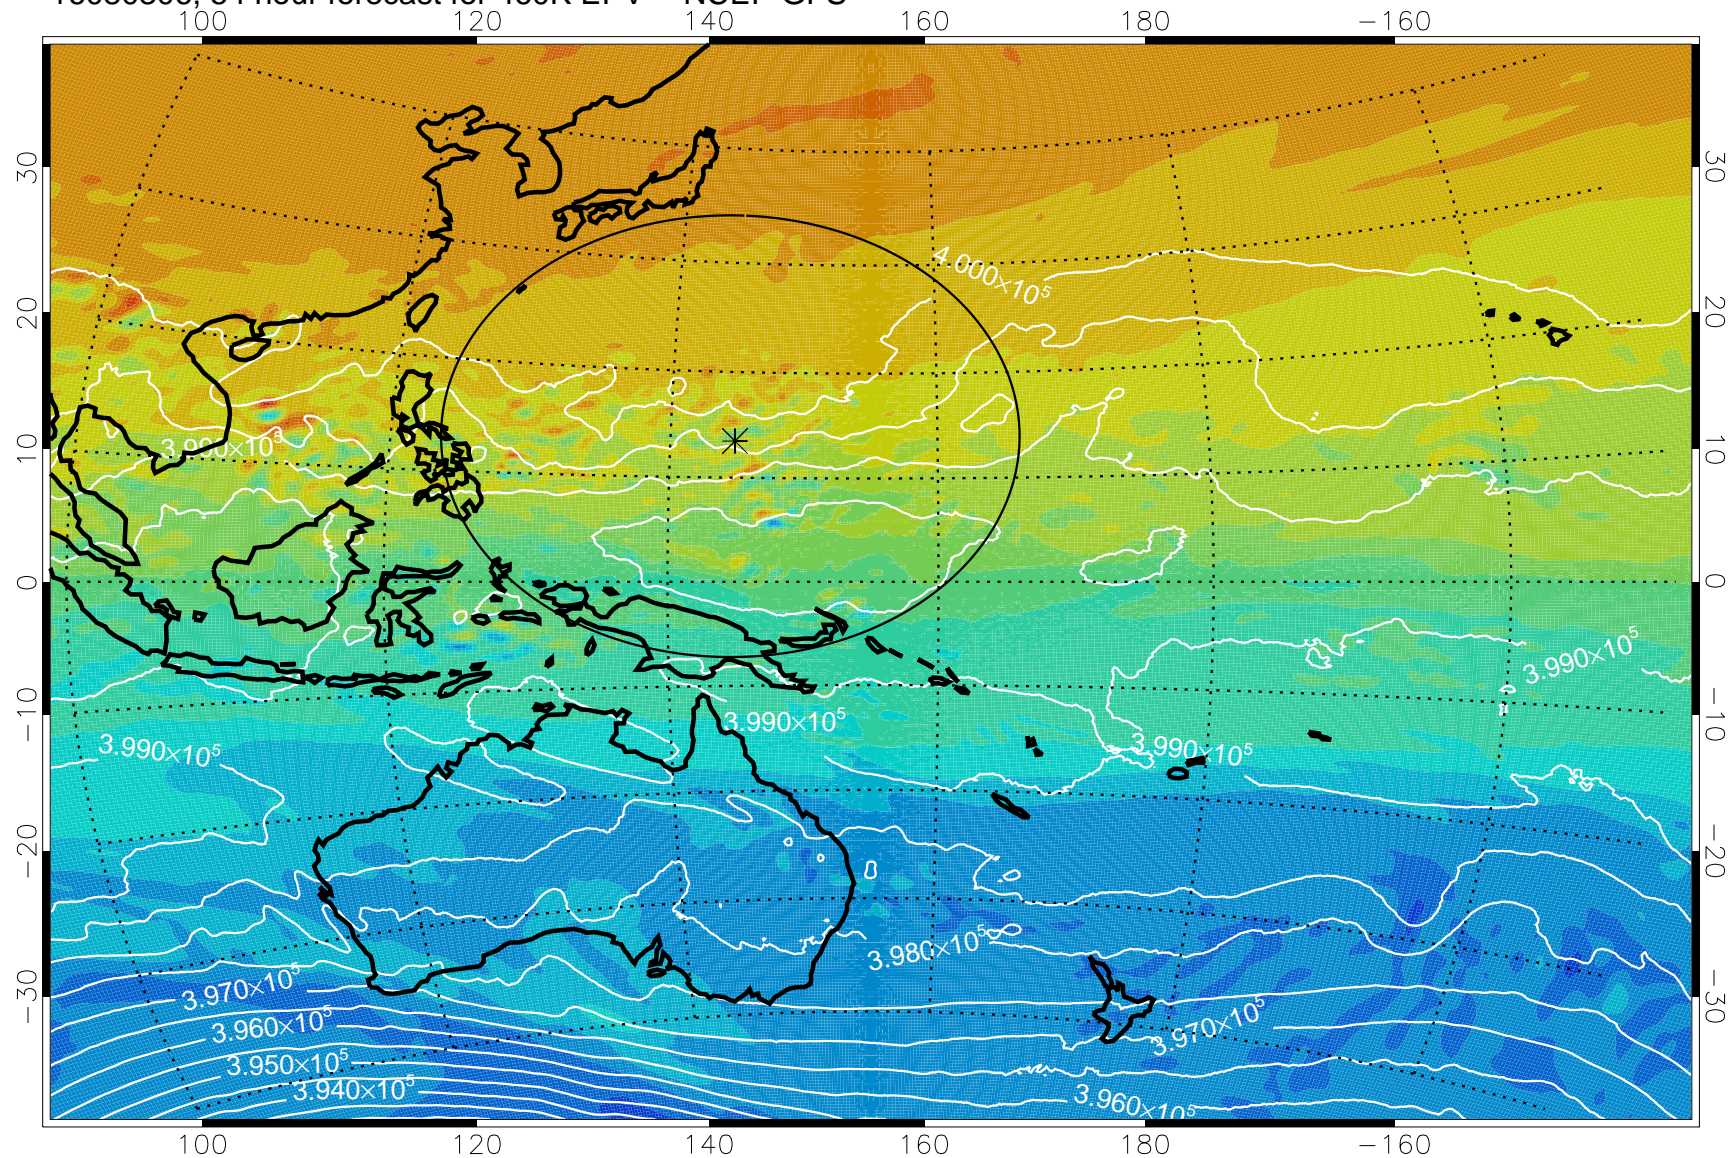

16080206, 30 hour forecast for 460K EPV -- NCEP GFS

460K Montgomery Streamfunction, white

Range ring of 2304 km

16080212, 36 hour forecast for 460K EPV -- NCEP GFS

460K Montgomery Streamfunction, white

Range ring of 2304 km

16080218, 42 hour forecast for 460K EPV -- NCEP GFS

460K Montgomery Streamfunction, white

Range ring of 2304 km

16080300, 48 hour forecast for 460K EPV -- NCEP GFS

460K Montgomery Streamfunction, white

Range ring of 2304 km

16080306, 54 hour forecast for 460K EPV -- NCEP GFS

460K Montgomery Streamfunction, white

Range ring of 2304 km

16080312, 60 hour forecast for 460K EPV -- NCEP GFS

460K Montgomery Streamfunction, white

Range ring of 2304 km

16080318, 66 hour forecast for 460K EPV -- NCEP GFS

460K Montgomery Streamfunction, white

Range ring of 2304 km

16080400, 72 hour forecast for 460K EPV -- NCEP GFS

460K Montgomery Streamfunction, white

Range ring of 2304 km