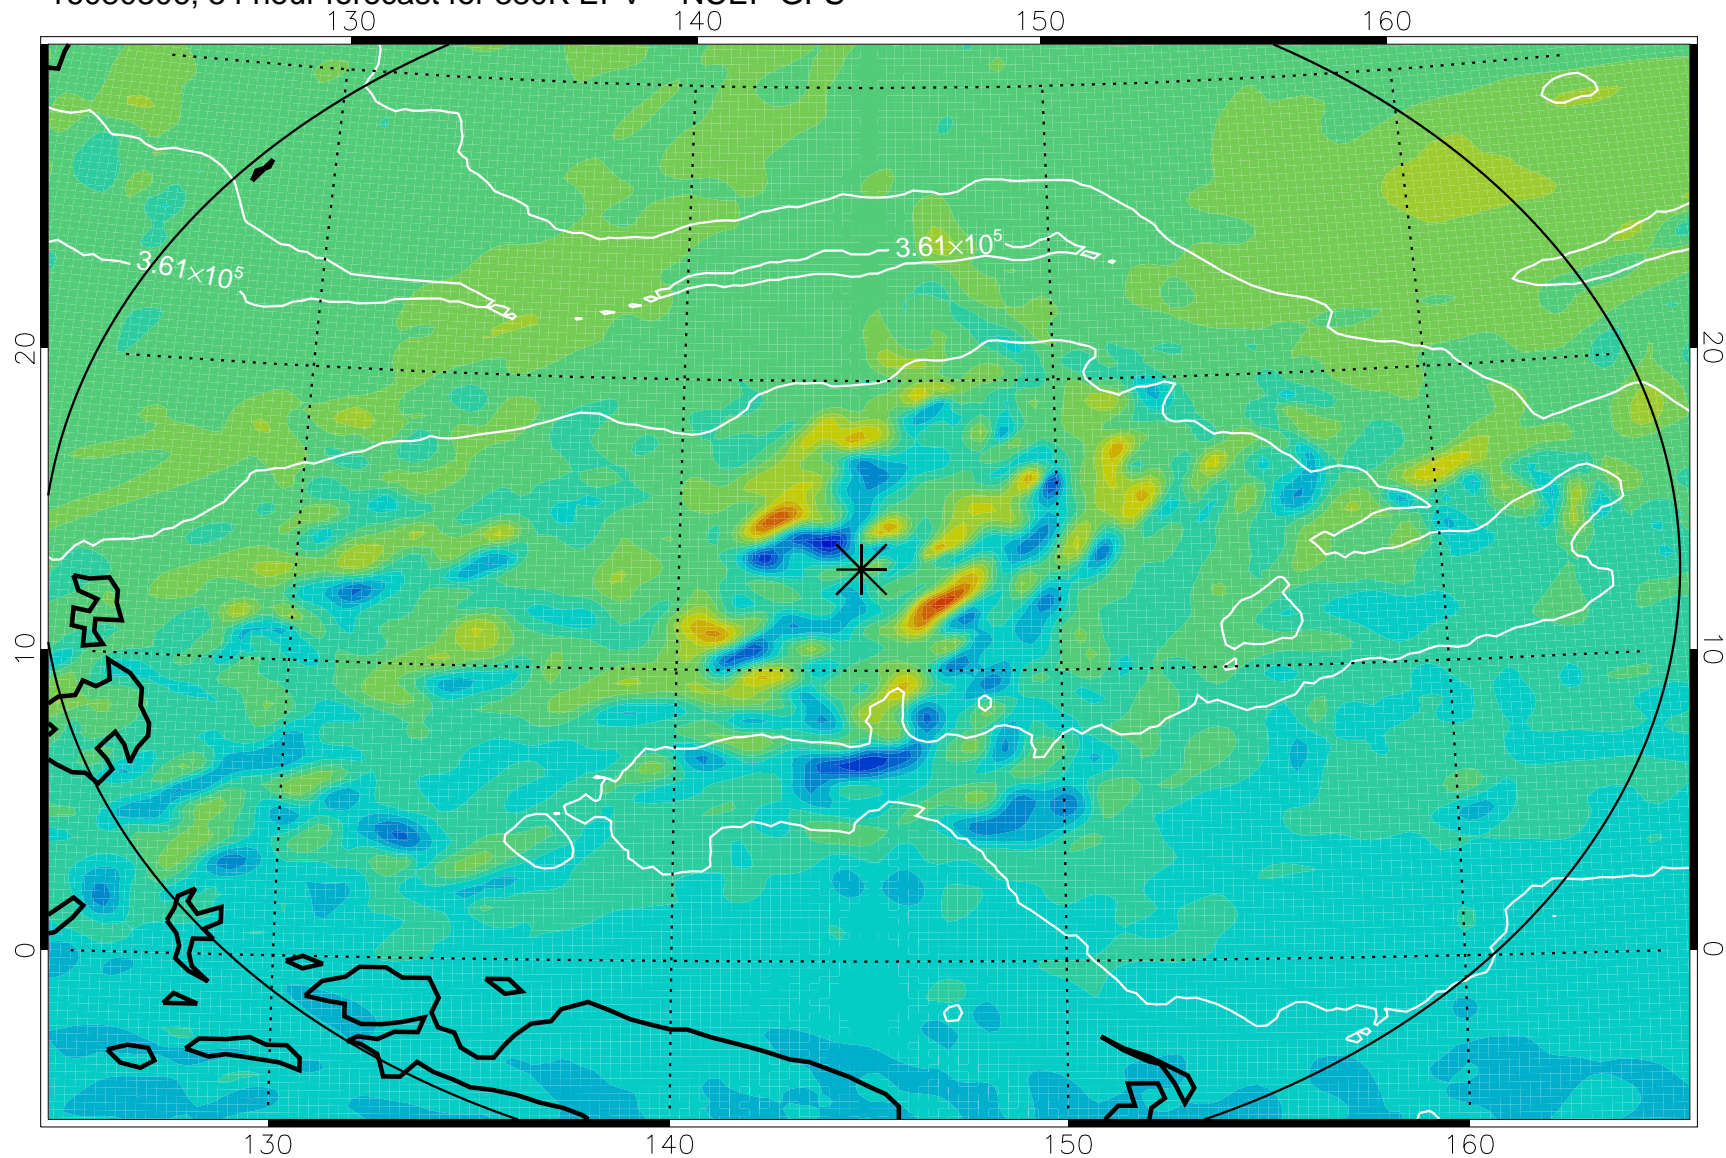

16080206, 30 hour forecast for 380K EPV -- NCEP GFS

380K Montgomery Streamfunction, white

Range ring of 2304 km

16080212, 36 hour forecast for 380K EPV -- NCEP GFS

380K Montgomery Streamfunction, white

Range ring of 2304 km

16080218, 42 hour forecast for 380K EPV -- NCEP GFS

380K Montgomery Streamfunction, white

Range ring of 2304 km

16080300, 48 hour forecast for 380K EPV -- NCEP GFS

380K Montgomery Streamfunction, white

Range ring of 2304 km

16080306, 54 hour forecast for 380K EPV -- NCEP GFS

380K Montgomery Streamfunction, white

Range ring of 2304 km

16080312, 60 hour forecast for 380K EPV -- NCEP GFS

380K Montgomery Streamfunction, white

Range ring of 2304 km

16080318, 66 hour forecast for 380K EPV -- NCEP GFS

380K Montgomery Streamfunction, white

Range ring of 2304 km

16080400, 72 hour forecast for 380K EPV -- NCEP GFS

380K Montgomery Streamfunction, white

Range ring of 2304 km