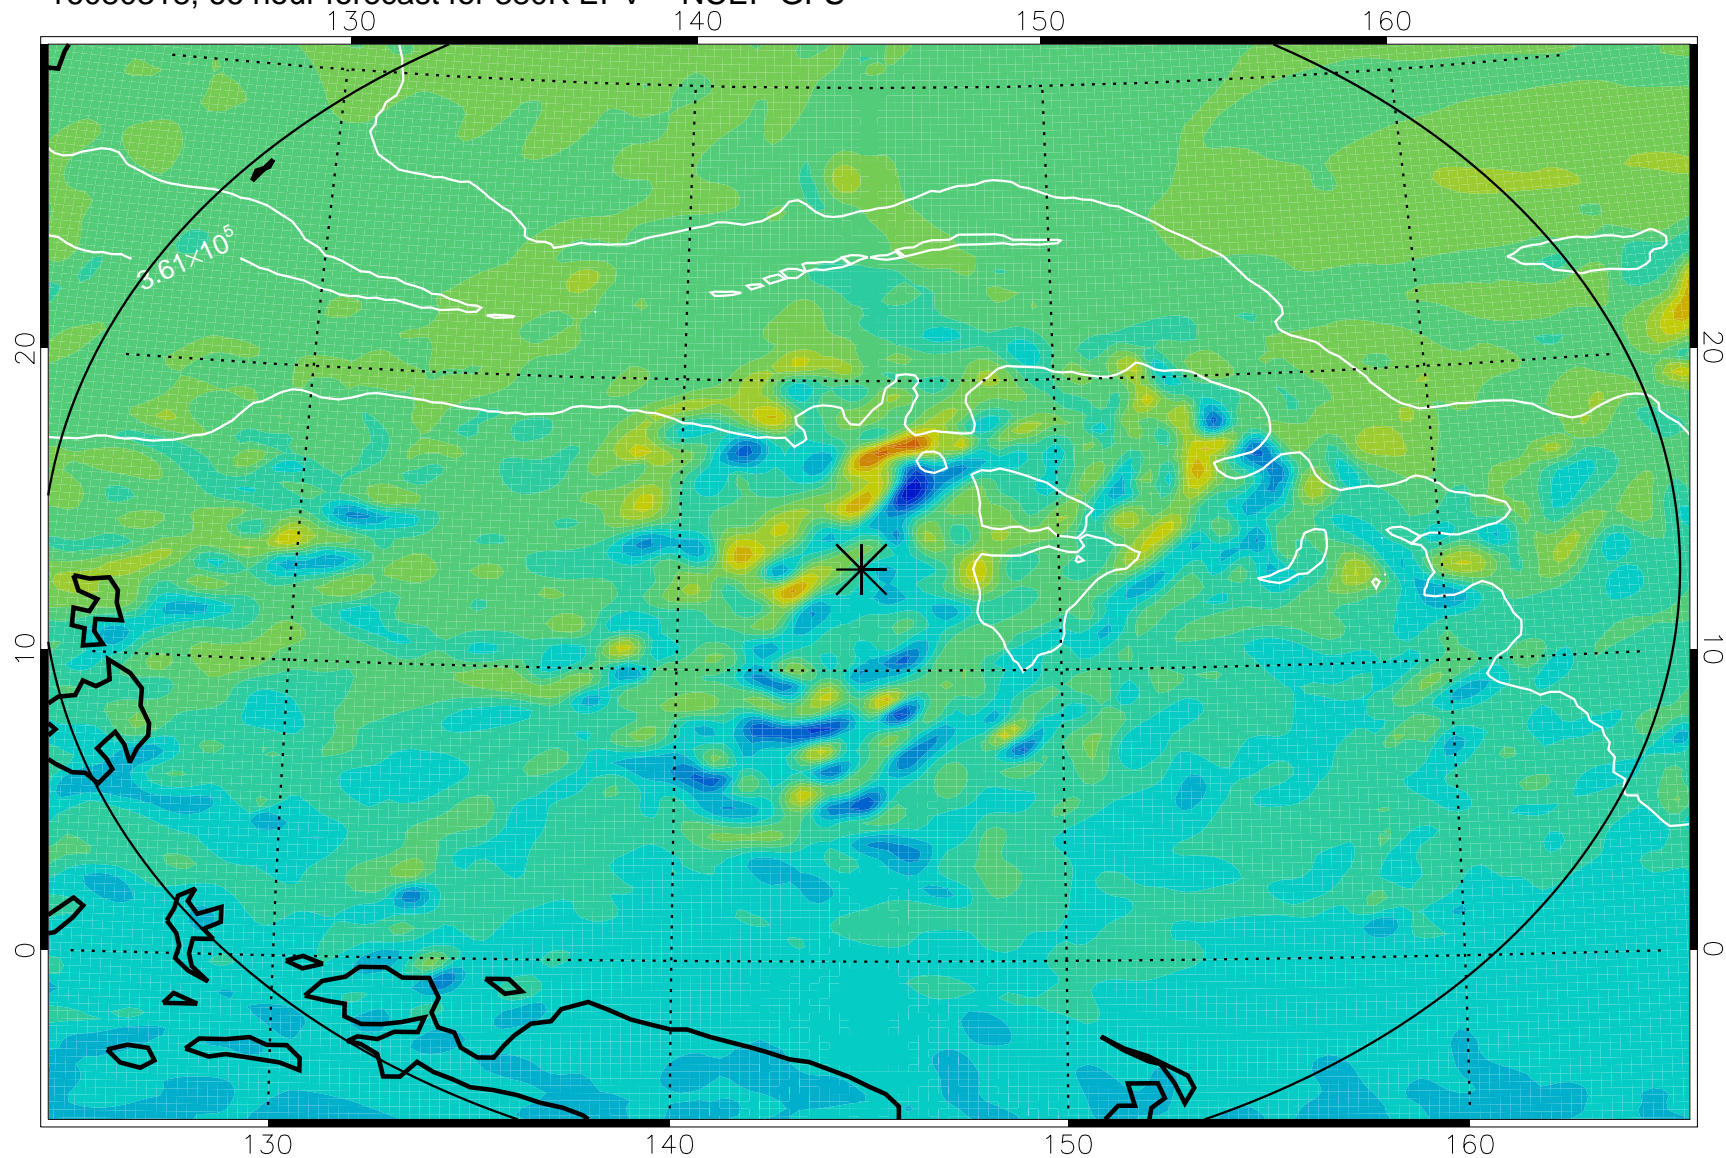

16080218, 42 hour forecast for 380K EPV -- NCEP GFS

380K Montgomery Streamfunction, white

Range ring of 2304 km

16080300, 48 hour forecast for 380K EPV -- NCEP GFS

380K Montgomery Streamfunction, white

Range ring of 2304 km

16080306, 54 hour forecast for 380K EPV -- NCEP GFS

380K Montgomery Streamfunction, white

Range ring of 2304 km

16080312, 60 hour forecast for 380K EPV -- NCEP GFS

380K Montgomery Streamfunction, white

Range ring of 2304 km

16080318, 66 hour forecast for 380K EPV -- NCEP GFS

380K Montgomery Streamfunction, white

Range ring of 2304 km

16080400, 72 hour forecast for 380K EPV -- NCEP GFS

380K Montgomery Streamfunction, white

Range ring of 2304 km

16080406, 78 hour forecast for 380K EPV -- NCEP GFS

380K Montgomery Streamfunction, white

Range ring of 2304 km

16080412, 84 hour forecast for 380K EPV -- NCEP GFS

380K Montgomery Streamfunction, white

Range ring of 2304 km