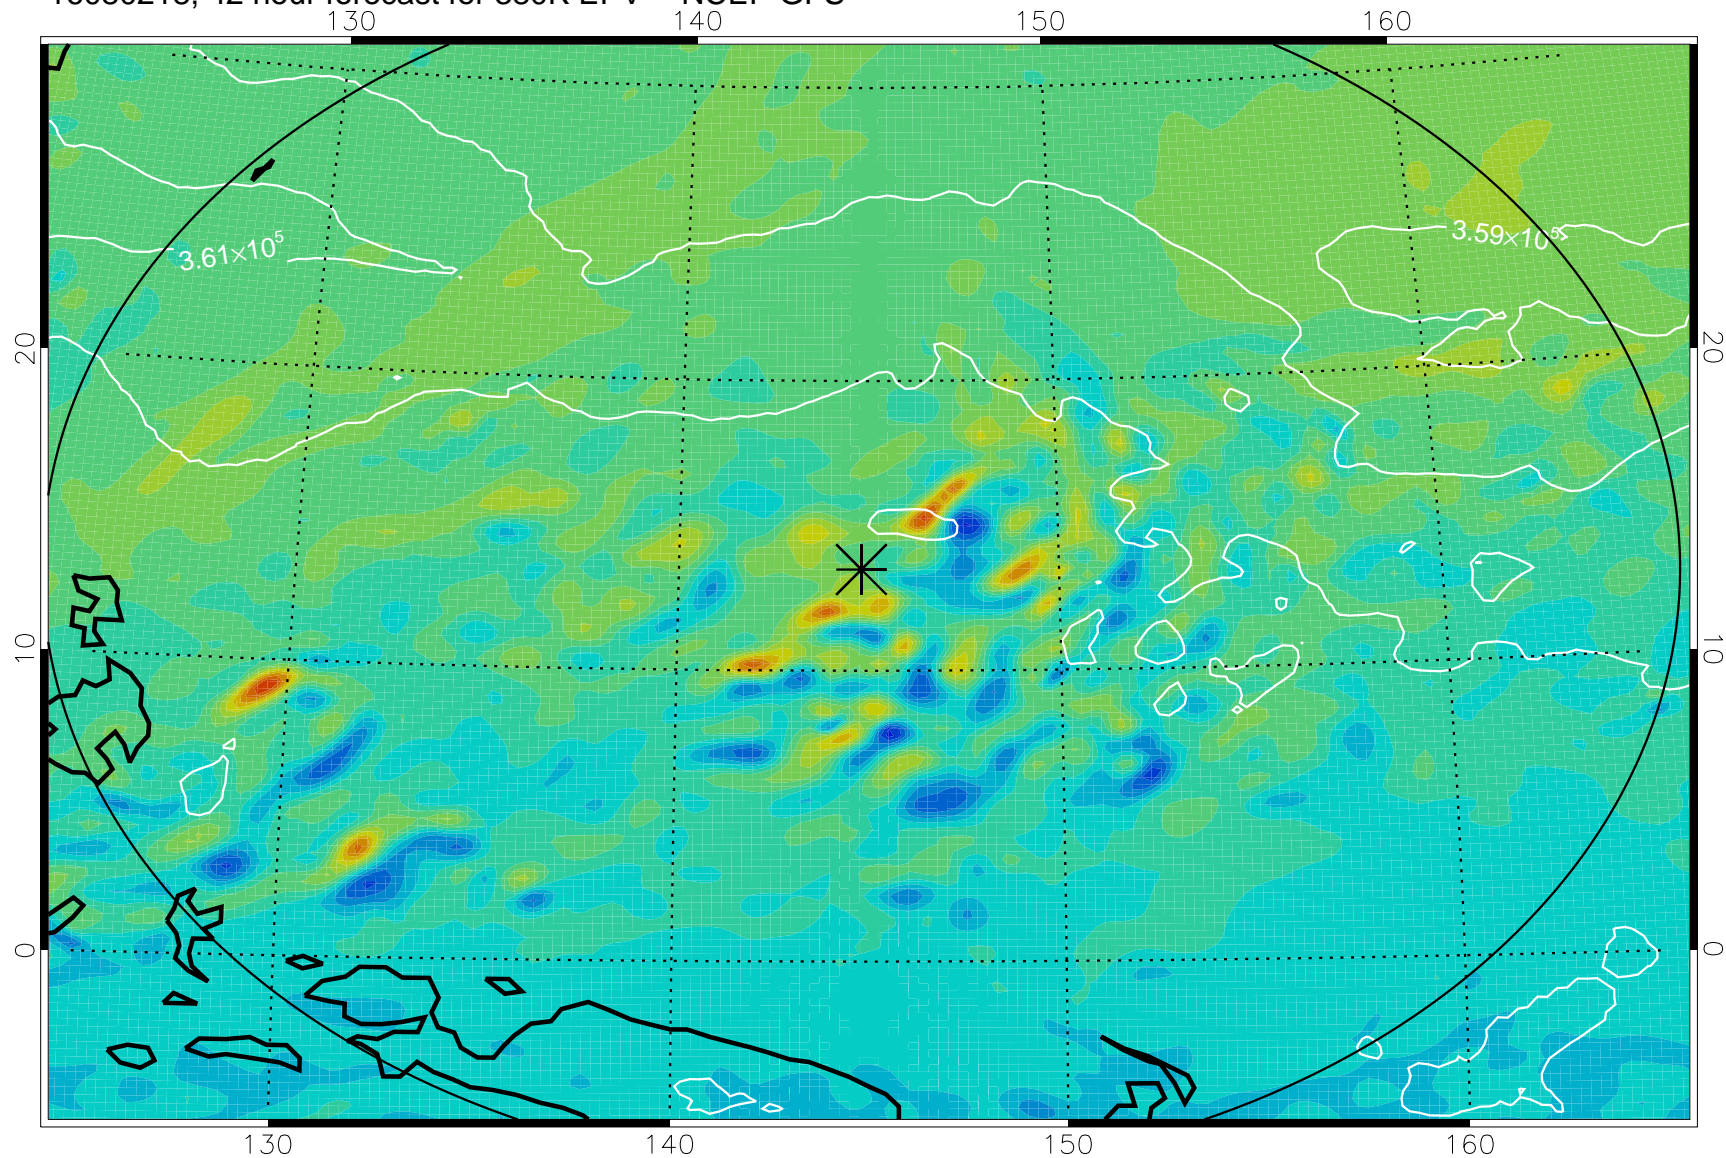

16080206, 30 hour forecast for 380K EPV -- NCEP GFS

380K Montgomery Streamfunction, white

Range ring of 2304 km

16080212, 36 hour forecast for 380K EPV -- NCEP GFS

380K Montgomery Streamfunction, white

Range ring of 2304 km

16080218, 42 hour forecast for 380K EPV -- NCEP GFS

380K Montgomery Streamfunction, white

Range ring of 2304 km

16080300, 48 hour forecast for 380K EPV -- NCEP GFS

380K Montgomery Streamfunction, white

Range ring of 2304 km

16080306, 54 hour forecast for 380K EPV -- NCEP GFS

380K Montgomery Streamfunction, white

Range ring of 2304 km

16080312, 60 hour forecast for 380K EPV -- NCEP GFS

380K Montgomery Streamfunction, white

Range ring of 2304 km

16080406, 78 hour forecast for 380K EPV -- NCEP GFS

380K Montgomery Streamfunction, white

Range ring of 2304 km

16080412, 84 hour forecast for 380K EPV -- NCEP GFS

380K Montgomery Streamfunction, white

Range ring of 2304 km