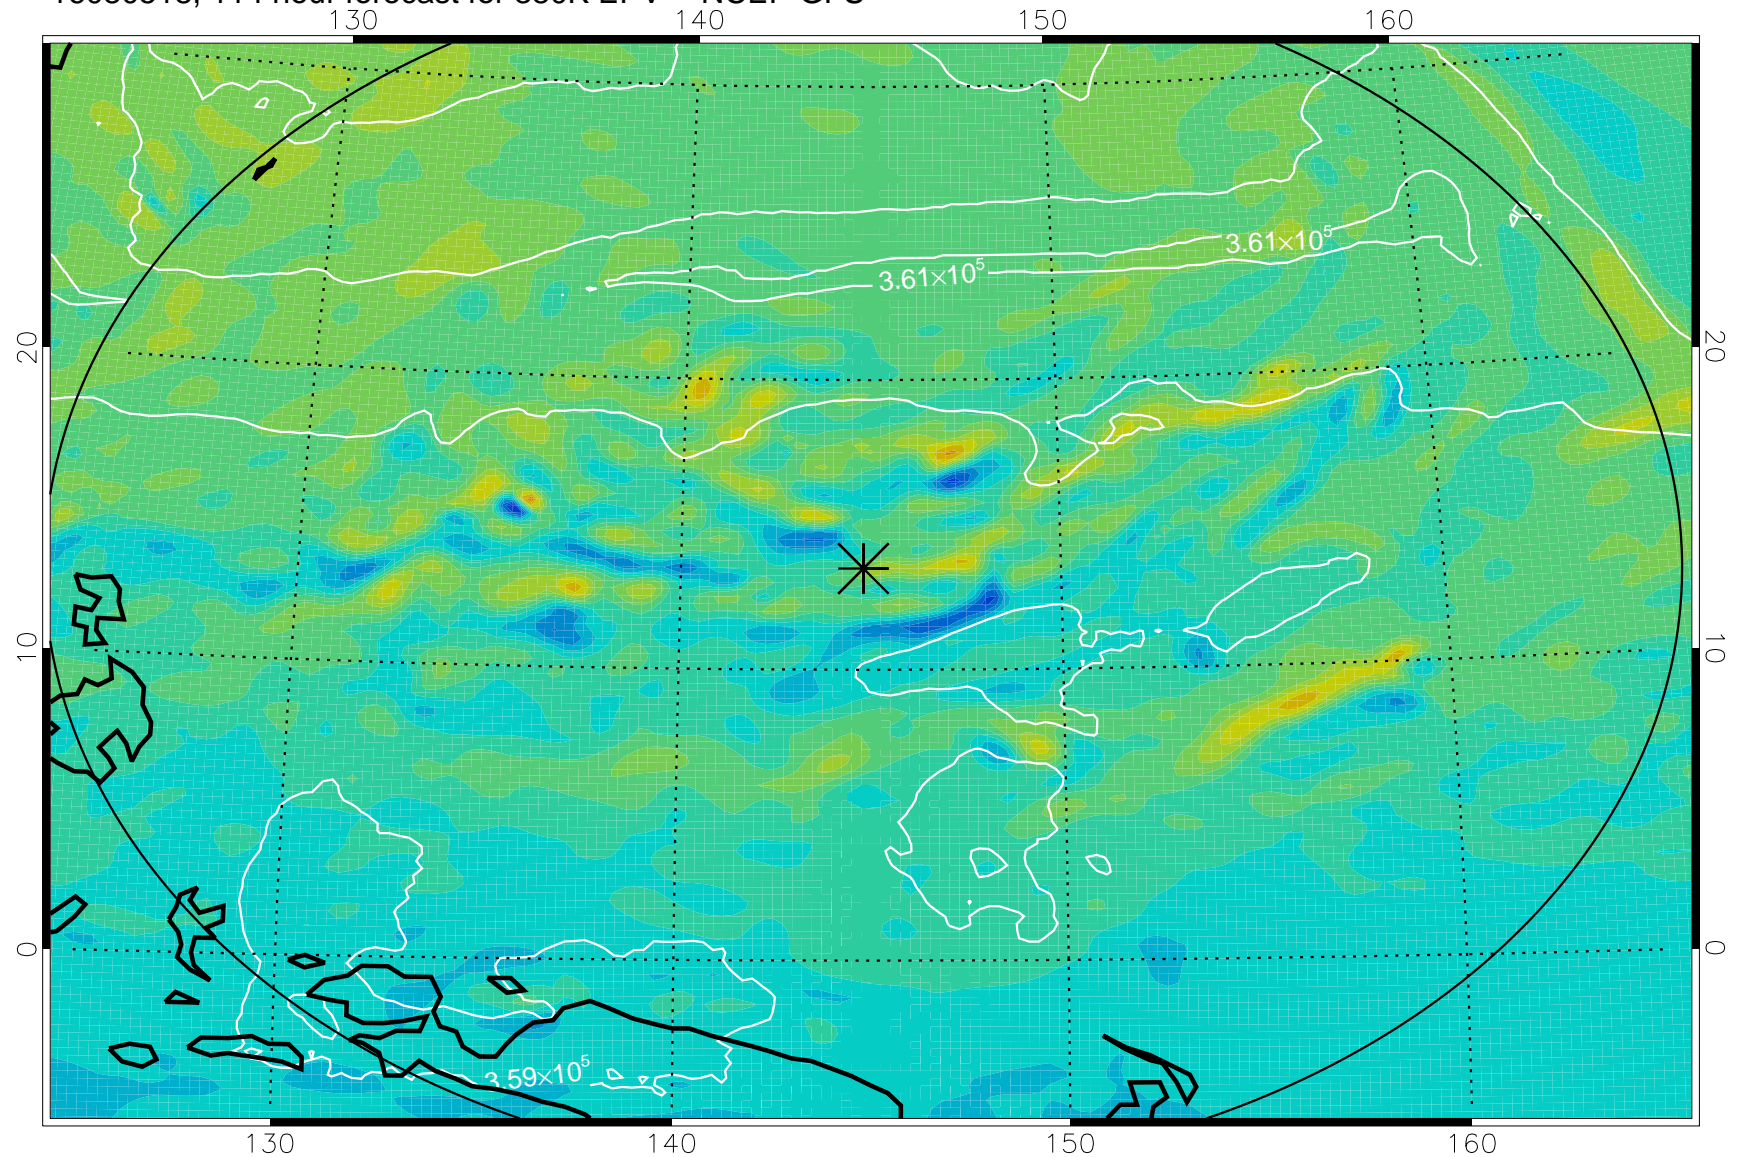

16080406, 78 hour forecast for 380K EPV -- NCEP GFS

380K Montgomery Streamfunction, white

Range ring of 2304 km

16080412, 84 hour forecast for 380K EPV -- NCEP GFS

380K Montgomery Streamfunction, white

Range ring of 2304 km

16080418, 90 hour forecast for 380K EPV -- NCEP GFS

380K Montgomery Streamfunction, white

Range ring of 2304 km

16080500, 96 hour forecast for 380K EPV -- NCEP GFS

380K Montgomery Streamfunction, white

Range ring of 2304 km

16080506, 102 hour forecast for 380K EPV -- NCEP GFS

380K Montgomery Streamfunction, white

Range ring of 2304 km

16080512, 108 hour forecast for 380K EPV -- NCEP GFS

380K Montgomery Streamfunction, white

Range ring of 2304 km

16080518, 114 hour forecast for 380K EPV -- NCEP GFS

380K Montgomery Streamfunction, white

Range ring of 2304 km

16080600, 120 hour forecast for 380K EPV -- NCEP GFS

380K Montgomery Streamfunction, white

Range ring of 2304 km