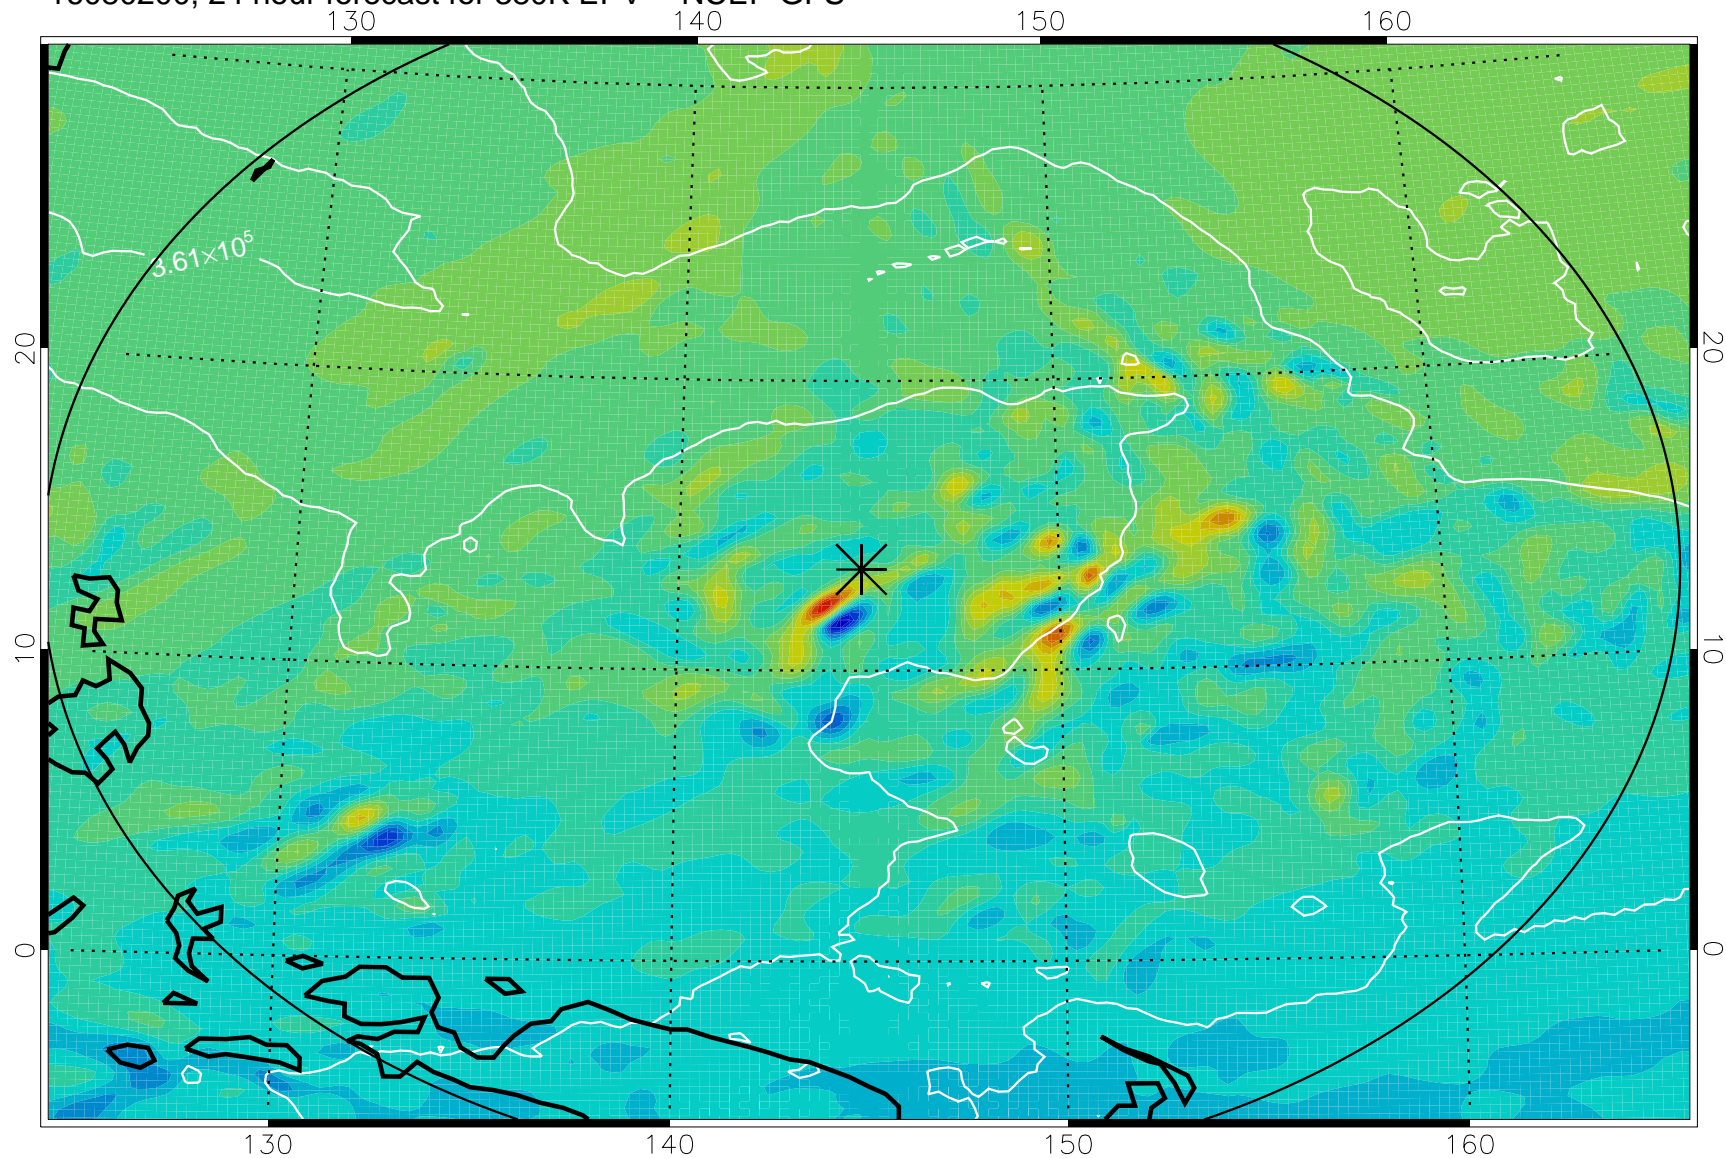

16080106, 6 hour forecast for 380K EPV -- NCEP GFS

380K Montgomery Streamfunction, white

Range ring of 2304 km

16080112, 12 hour forecast for 380K EPV -- NCEP GFS

380K Montgomery Streamfunction, white

Range ring of 2304 km

16080118, 18 hour forecast for 380K EPV -- NCEP GFS

380K Montgomery Streamfunction, white

Range ring of 2304 km

16080200, 24 hour forecast for 380K EPV -- NCEP GFS

380K Montgomery Streamfunction, white

Range ring of 2304 km

16080206, 30 hour forecast for 380K EPV -- NCEP GFS

380K Montgomery Streamfunction, white

Range ring of 2304 km

16080212, 36 hour forecast for 380K EPV -- NCEP GFS

380K Montgomery Streamfunction, white

Range ring of 2304 km

16080406, 78 hour forecast for 380K EPV -- NCEP GFS

380K Montgomery Streamfunction, white

Range ring of 2304 km

16080412, 84 hour forecast for 380K EPV -- NCEP GFS

380K Montgomery Streamfunction, white

Range ring of 2304 km