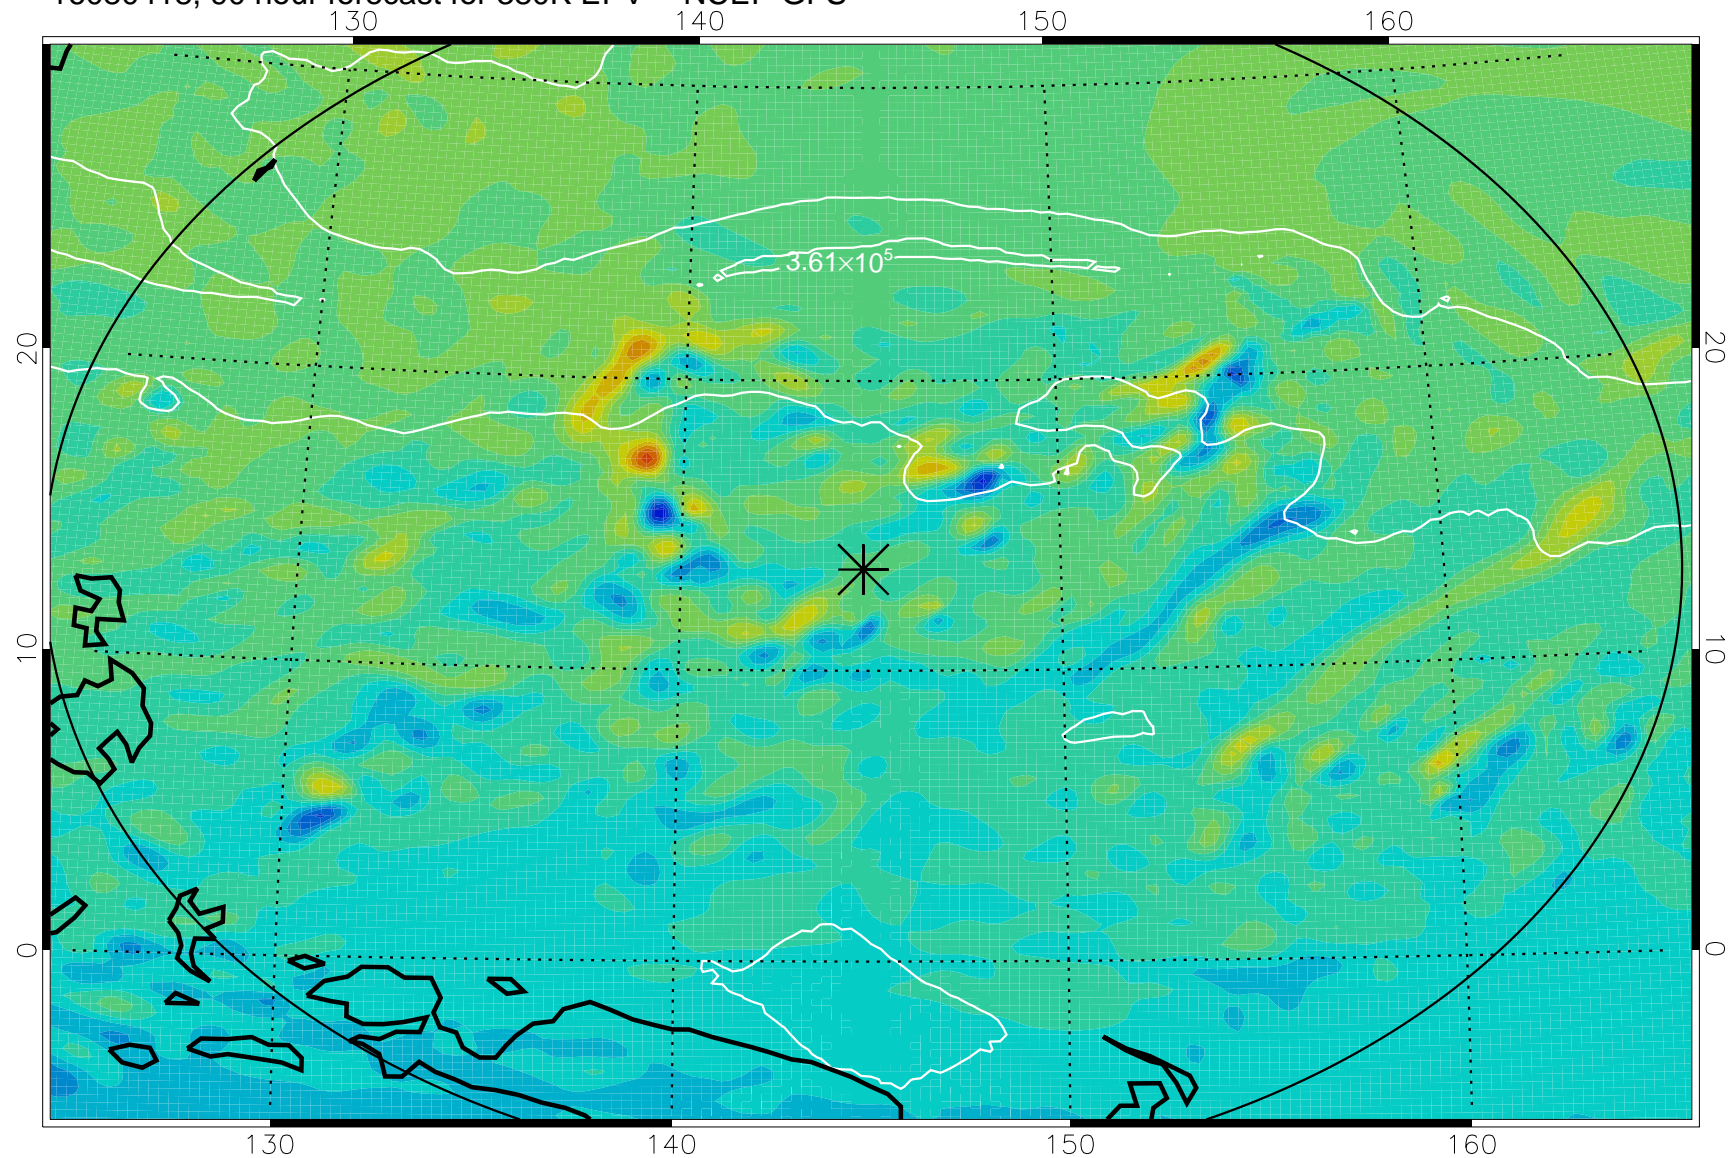

16080318, 66 hour forecast for 380K EPV -- NCEP GFS

380K Montgomery Streamfunction, white

Range ring of 2304 km

16080400, 72 hour forecast for 380K EPV -- NCEP GFS

380K Montgomery Streamfunction, white

Range ring of 2304 km

16080406, 78 hour forecast for 380K EPV -- NCEP GFS

380K Montgomery Streamfunction, white

Range ring of 2304 km

16080412, 84 hour forecast for 380K EPV -- NCEP GFS

380K Montgomery Streamfunction, white

Range ring of 2304 km

16080418, 90 hour forecast for 380K EPV -- NCEP GFS

380K Montgomery Streamfunction, white

Range ring of 2304 km

16080500, 96 hour forecast for 380K EPV -- NCEP GFS

380K Montgomery Streamfunction, white

Range ring of 2304 km

16080506, 102 hour forecast for 380K EPV -- NCEP GFS

380K Montgomery Streamfunction, white

Range ring of 2304 km

16080512, 108 hour forecast for 380K EPV -- NCEP GFS

380K Montgomery Streamfunction, white

Range ring of 2304 km