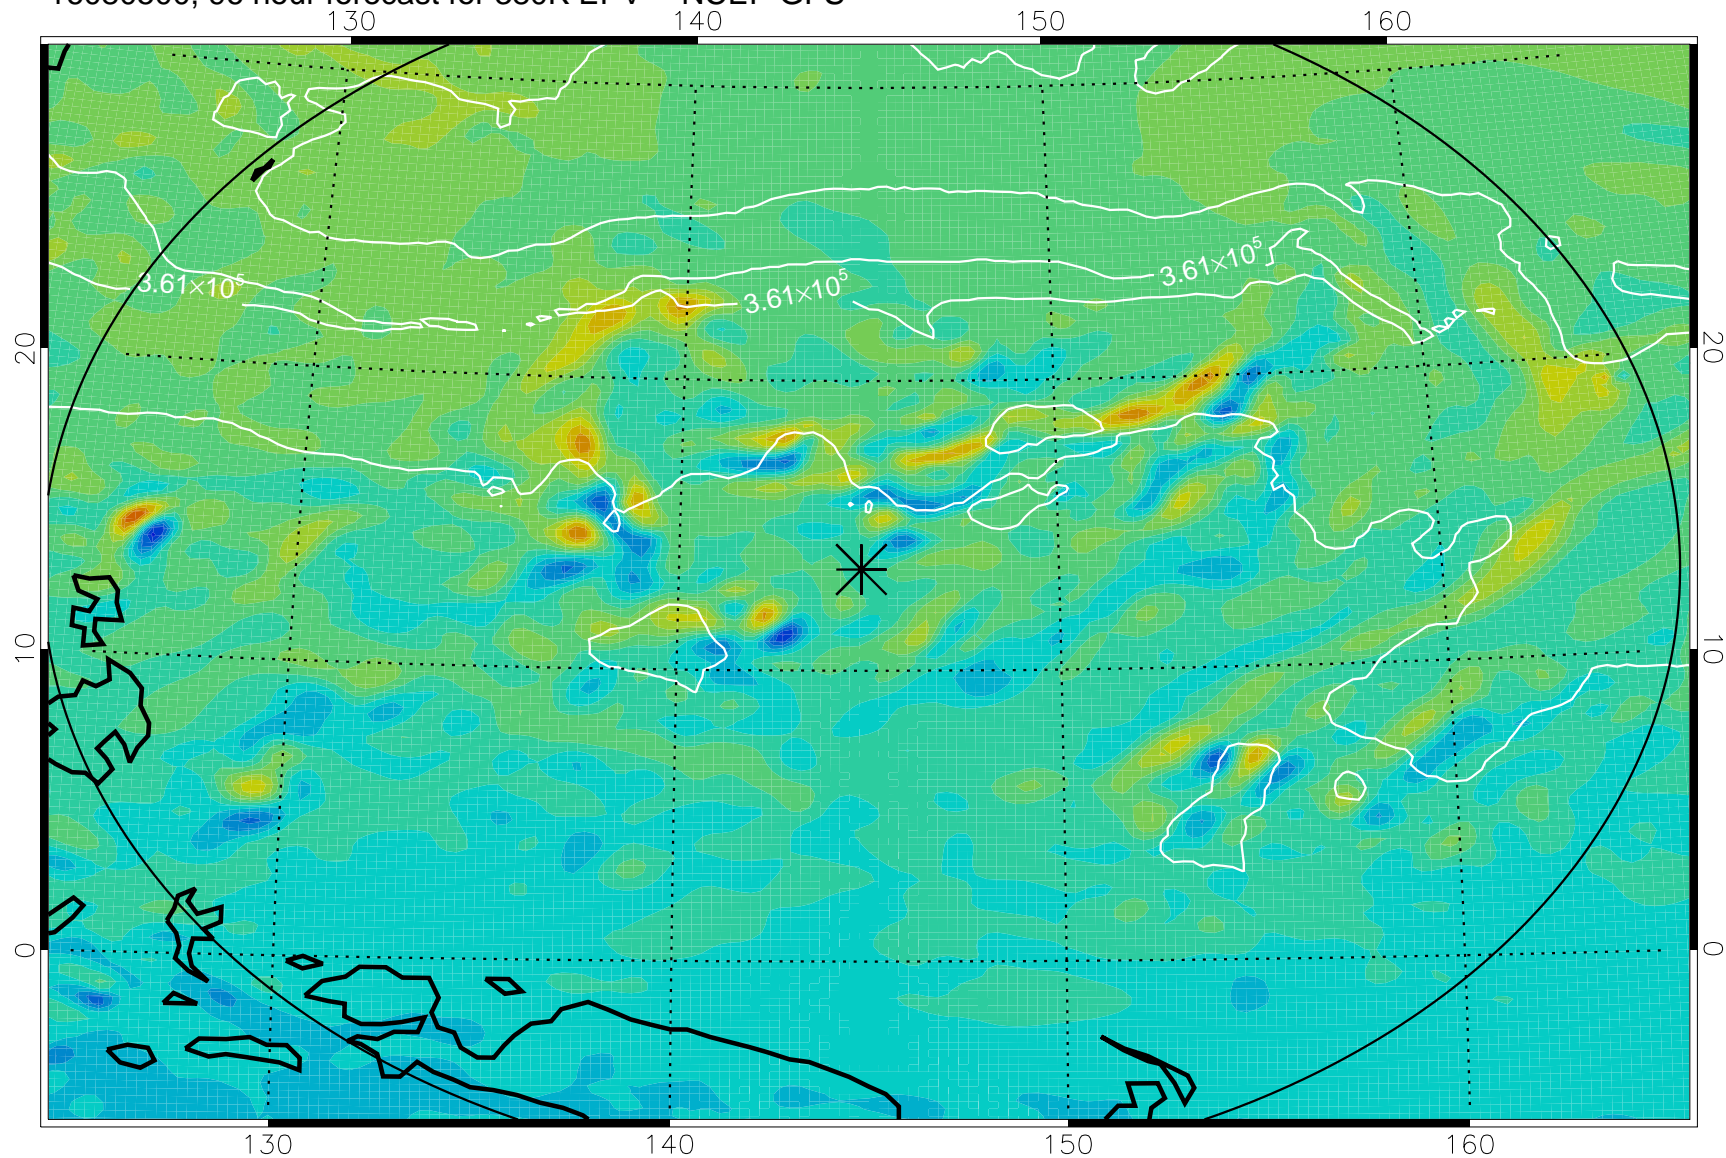

16080318, 66 hour forecast for 380K EPV -- NCEP GFS

380K Montgomery Streamfunction, white

Range ring of 2304 km

16080400, 72 hour forecast for 380K EPV -- NCEP GFS

380K Montgomery Streamfunction, white

Range ring of 2304 km

16080406, 78 hour forecast for 380K EPV -- NCEP GFS

380K Montgomery Streamfunction, white

Range ring of 2304 km

16080412, 84 hour forecast for 380K EPV -- NCEP GFS

380K Montgomery Streamfunction, white

Range ring of 2304 km

16080418, 90 hour forecast for 380K EPV -- NCEP GFS

380K Montgomery Streamfunction, white

Range ring of 2304 km

16080500, 96 hour forecast for 380K EPV -- NCEP GFS

380K Montgomery Streamfunction, white

Range ring of 2304 km

16080506, 102 hour forecast for 380K EPV -- NCEP GFS

380K Montgomery Streamfunction, white

Range ring of 2304 km

16080512, 108 hour forecast for 380K EPV -- NCEP GFS

380K Montgomery Streamfunction, white

Range ring of 2304 km