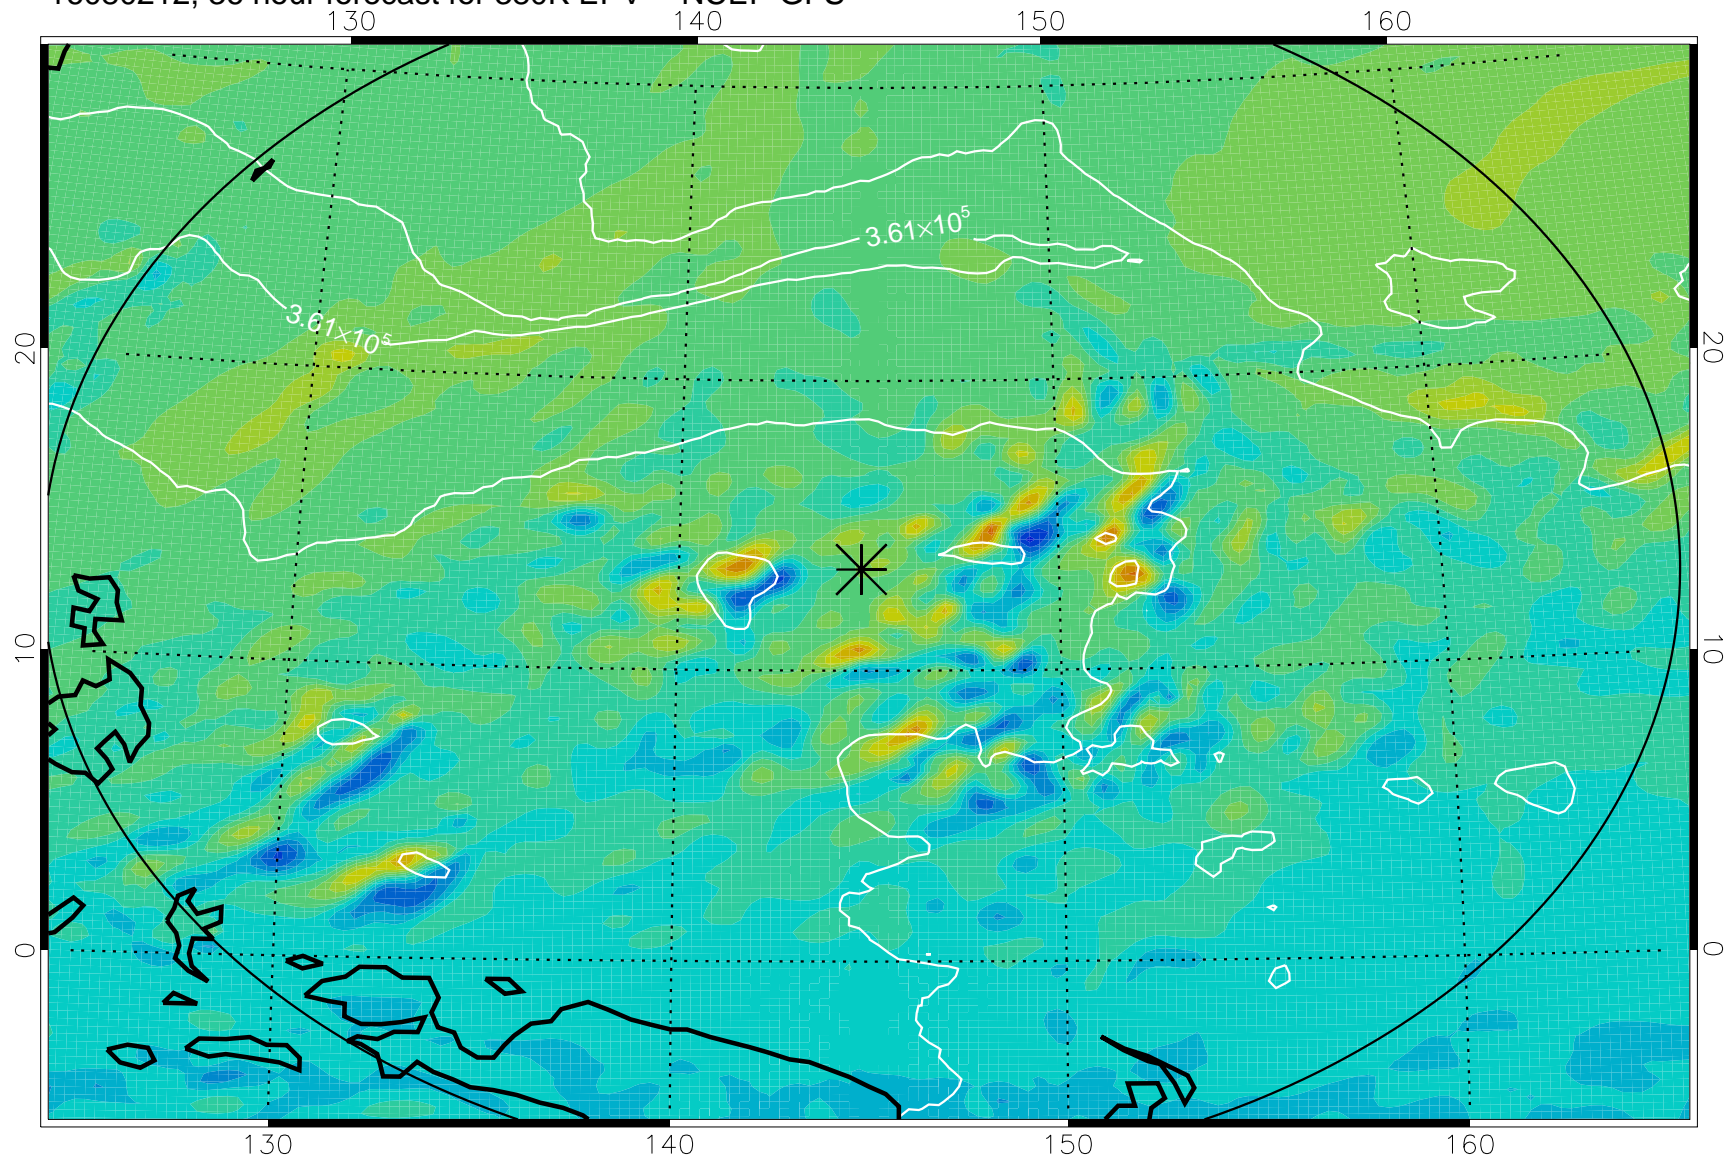

16080106, 6 hour forecast for 380K EPV -- NCEP GFS

380K Montgomery Streamfunction, white

Range ring of 2304 km

16080112, 12 hour forecast for 380K EPV -- NCEP GFS

380K Montgomery Streamfunction, white

Range ring of 2304 km

16080118, 18 hour forecast for 380K EPV -- NCEP GFS

380K Montgomery Streamfunction, white

Range ring of 2304 km

16080200, 24 hour forecast for 380K EPV -- NCEP GFS

380K Montgomery Streamfunction, white

Range ring of 2304 km

16080206, 30 hour forecast for 380K EPV -- NCEP GFS

380K Montgomery Streamfunction, white

Range ring of 2304 km

16080212, 36 hour forecast for 380K EPV -- NCEP GFS

380K Montgomery Streamfunction, white

Range ring of 2304 km

16080218, 42 hour forecast for 380K EPV -- NCEP GFS

380K Montgomery Streamfunction, white

Range ring of 2304 km

16080300, 48 hour forecast for 380K EPV -- NCEP GFS

380K Montgomery Streamfunction, white

Range ring of 2304 km