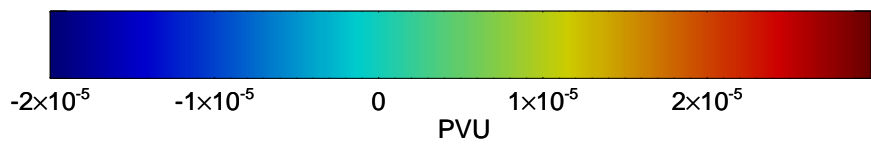

16080506, 102 hour forecast for 380K EPV -- NCEP GFS

380K Montgomery Streamfunction, white

Range ring of 2304 km

16080512, 108 hour forecast for 380K EPV -- NCEP GFS

380K Montgomery Streamfunction, white

Range ring of 2304 km