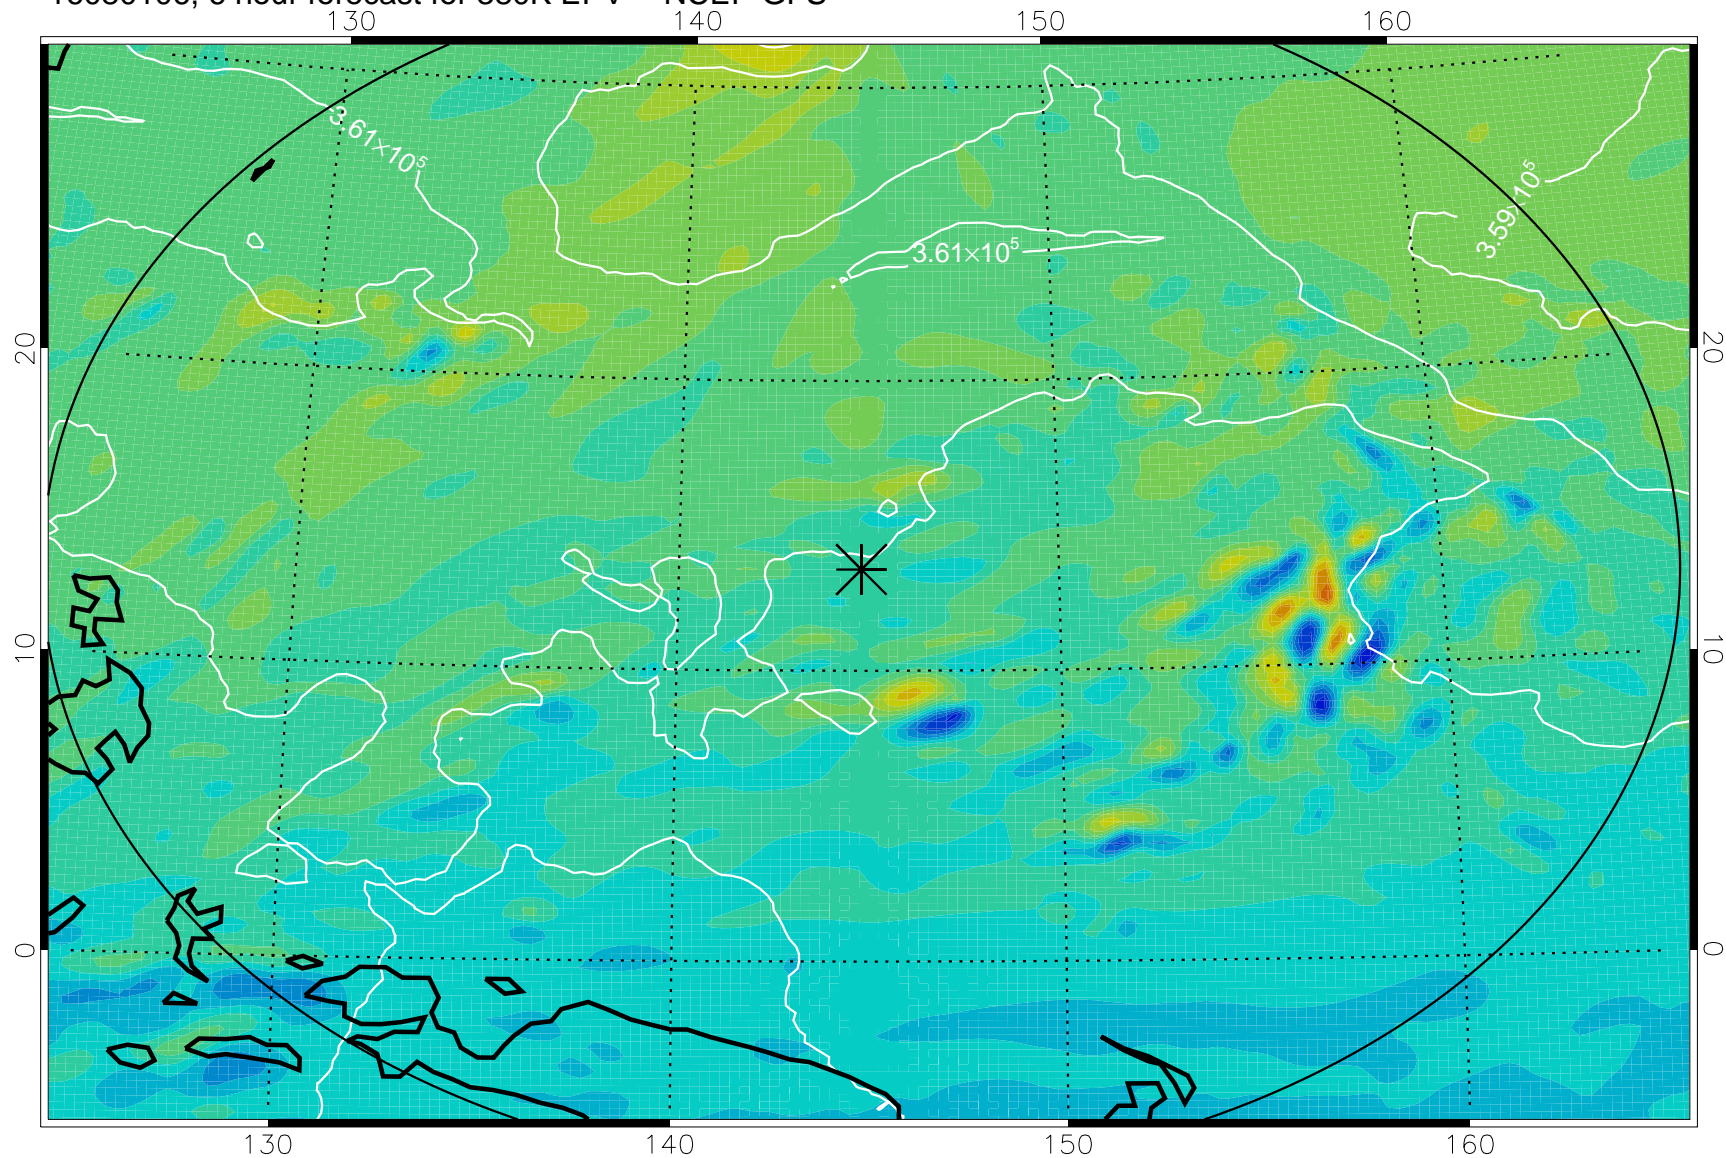

16080106, 6 hour forecast for 380K EPV -- NCEP GFS

380K Montgomery Streamfunction, white

Range ring of 2304 km

16080112, 12 hour forecast for 380K EPV -- NCEP GFS

380K Montgomery Streamfunction, white

Range ring of 2304 km

16080118, 18 hour forecast for 380K EPV -- NCEP GFS

380K Montgomery Streamfunction, white

Range ring of 2304 km

16080200, 24 hour forecast for 380K EPV -- NCEP GFS

380K Montgomery Streamfunction, white

Range ring of 2304 km

16080206, 30 hour forecast for 380K EPV -- NCEP GFS

380K Montgomery Streamfunction, white

Range ring of 2304 km

16080212, 36 hour forecast for 380K EPV -- NCEP GFS

380K Montgomery Streamfunction, white

Range ring of 2304 km

16080218, 42 hour forecast for 380K EPV -- NCEP GFS

380K Montgomery Streamfunction, white

Range ring of 2304 km

16080300, 48 hour forecast for 380K EPV -- NCEP GFS

380K Montgomery Streamfunction, white

Range ring of 2304 km