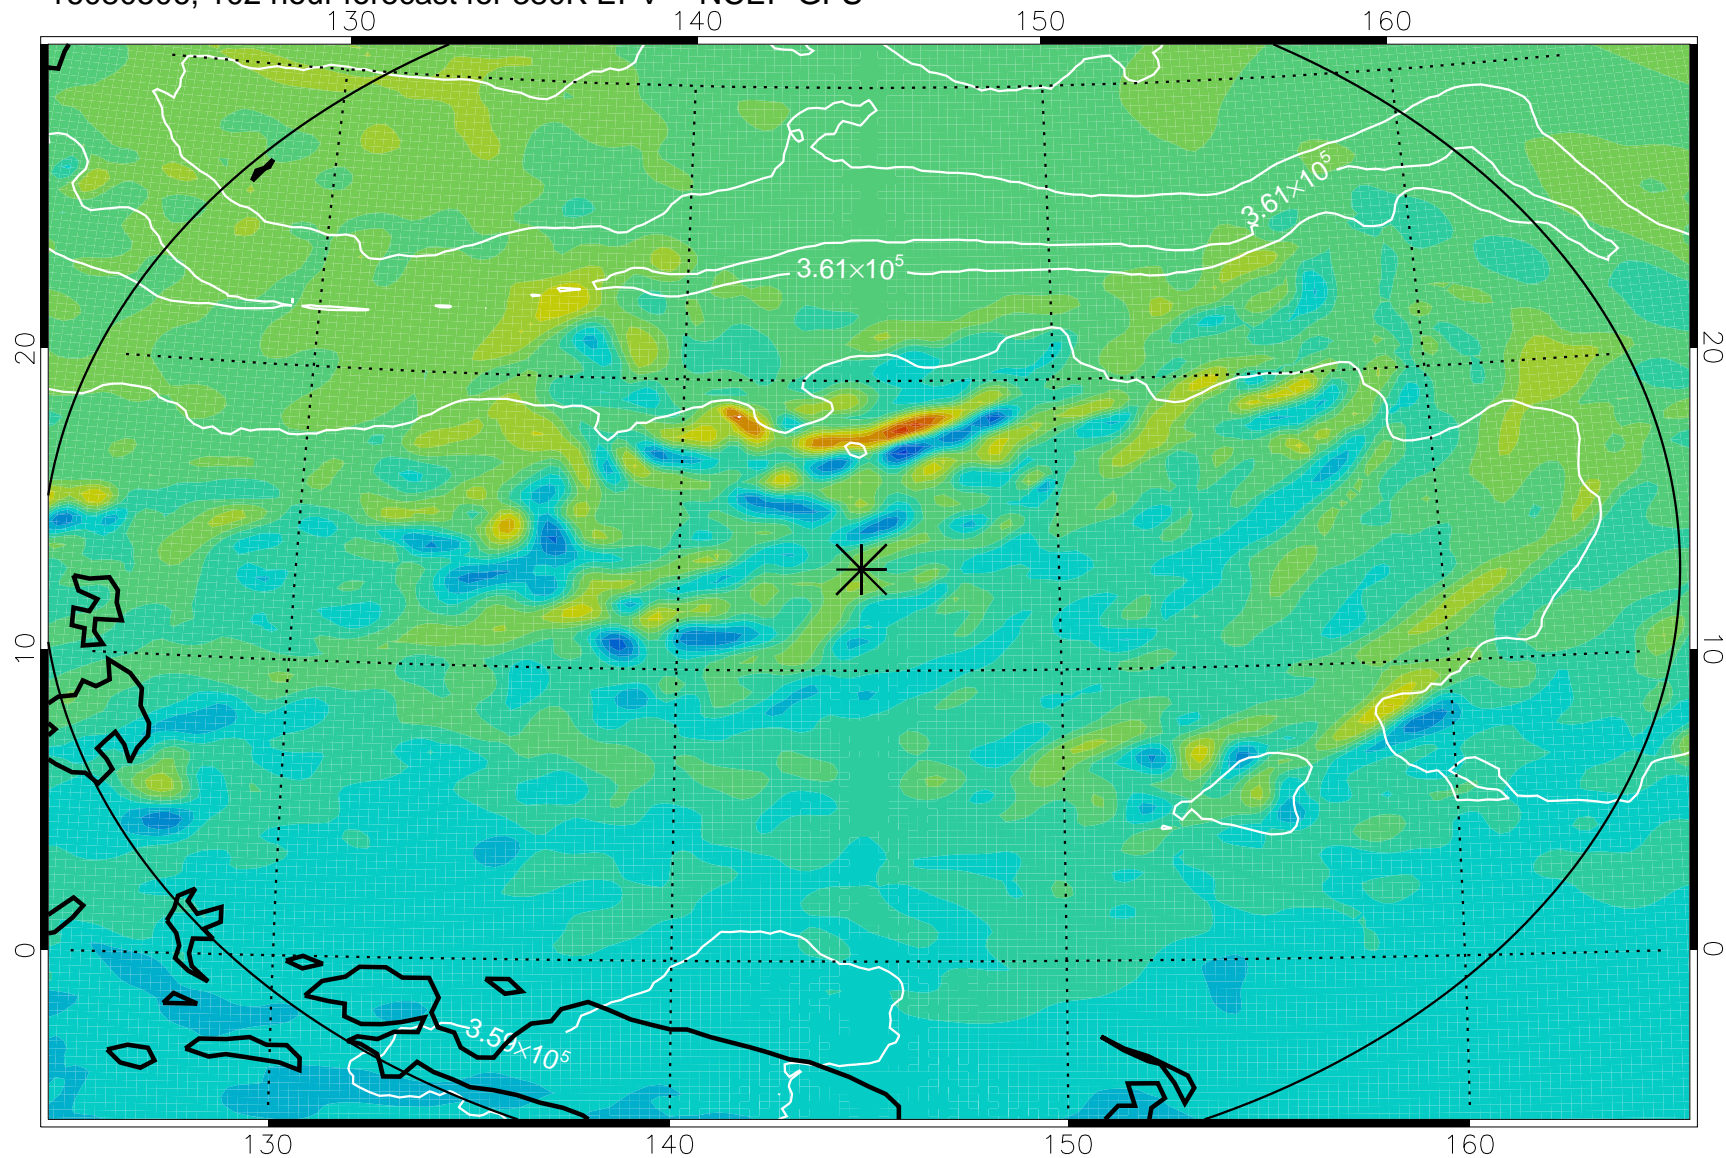

16080406, 78 hour forecast for 380K EPV -- NCEP GFS

380K Montgomery Streamfunction, white

Range ring of 2304 km

16080412, 84 hour forecast for 380K EPV -- NCEP GFS

380K Montgomery Streamfunction, white

Range ring of 2304 km

16080418, 90 hour forecast for 380K EPV -- NCEP GFS

380K Montgomery Streamfunction, white

Range ring of 2304 km

16080500, 96 hour forecast for 380K EPV -- NCEP GFS

380K Montgomery Streamfunction, white

Range ring of 2304 km

16080506, 102 hour forecast for 380K EPV -- NCEP GFS

380K Montgomery Streamfunction, white

Range ring of 2304 km

16080512, 108 hour forecast for 380K EPV -- NCEP GFS

380K Montgomery Streamfunction, white

Range ring of 2304 km

16080518, 114 hour forecast for 380K EPV -- NCEP GFS

380K Montgomery Streamfunction, white

Range ring of 2304 km

16080600, 120 hour forecast for 380K EPV -- NCEP GFS

380K Montgomery Streamfunction, white

Range ring of 2304 km