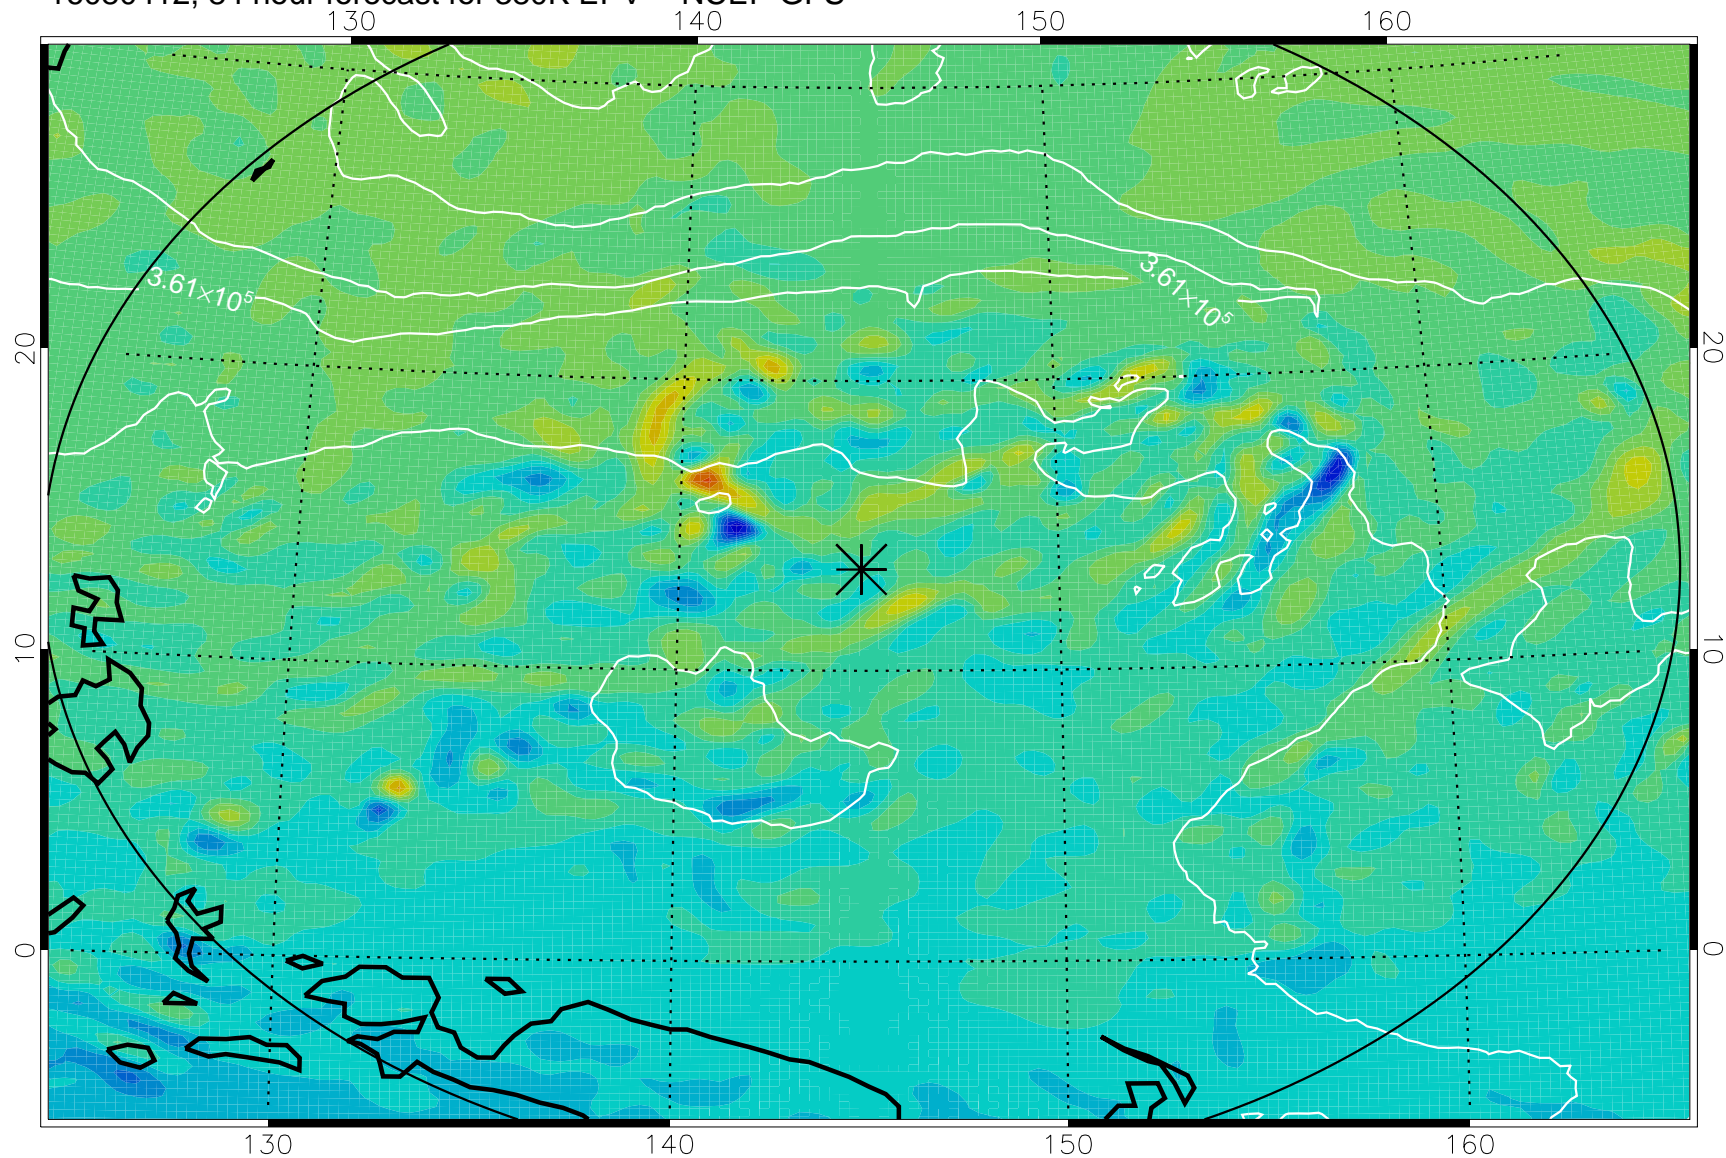

16080306, 54 hour forecast for 380K EPV -- NCEP GFS

380K Montgomery Streamfunction, white

Range ring of 2304 km

16080312, 60 hour forecast for 380K EPV -- NCEP GFS

380K Montgomery Streamfunction, white

Range ring of 2304 km

16080318, 66 hour forecast for 380K EPV -- NCEP GFS

380K Montgomery Streamfunction, white

Range ring of 2304 km

16080400, 72 hour forecast for 380K EPV -- NCEP GFS

380K Montgomery Streamfunction, white

Range ring of 2304 km

16080406, 78 hour forecast for 380K EPV -- NCEP GFS

380K Montgomery Streamfunction, white

Range ring of 2304 km

16080412, 84 hour forecast for 380K EPV -- NCEP GFS

380K Montgomery Streamfunction, white

Range ring of 2304 km

16080418, 90 hour forecast for 380K EPV -- NCEP GFS

380K Montgomery Streamfunction, white

Range ring of 2304 km

16080500, 96 hour forecast for 380K EPV -- NCEP GFS

380K Montgomery Streamfunction, white

Range ring of 2304 km