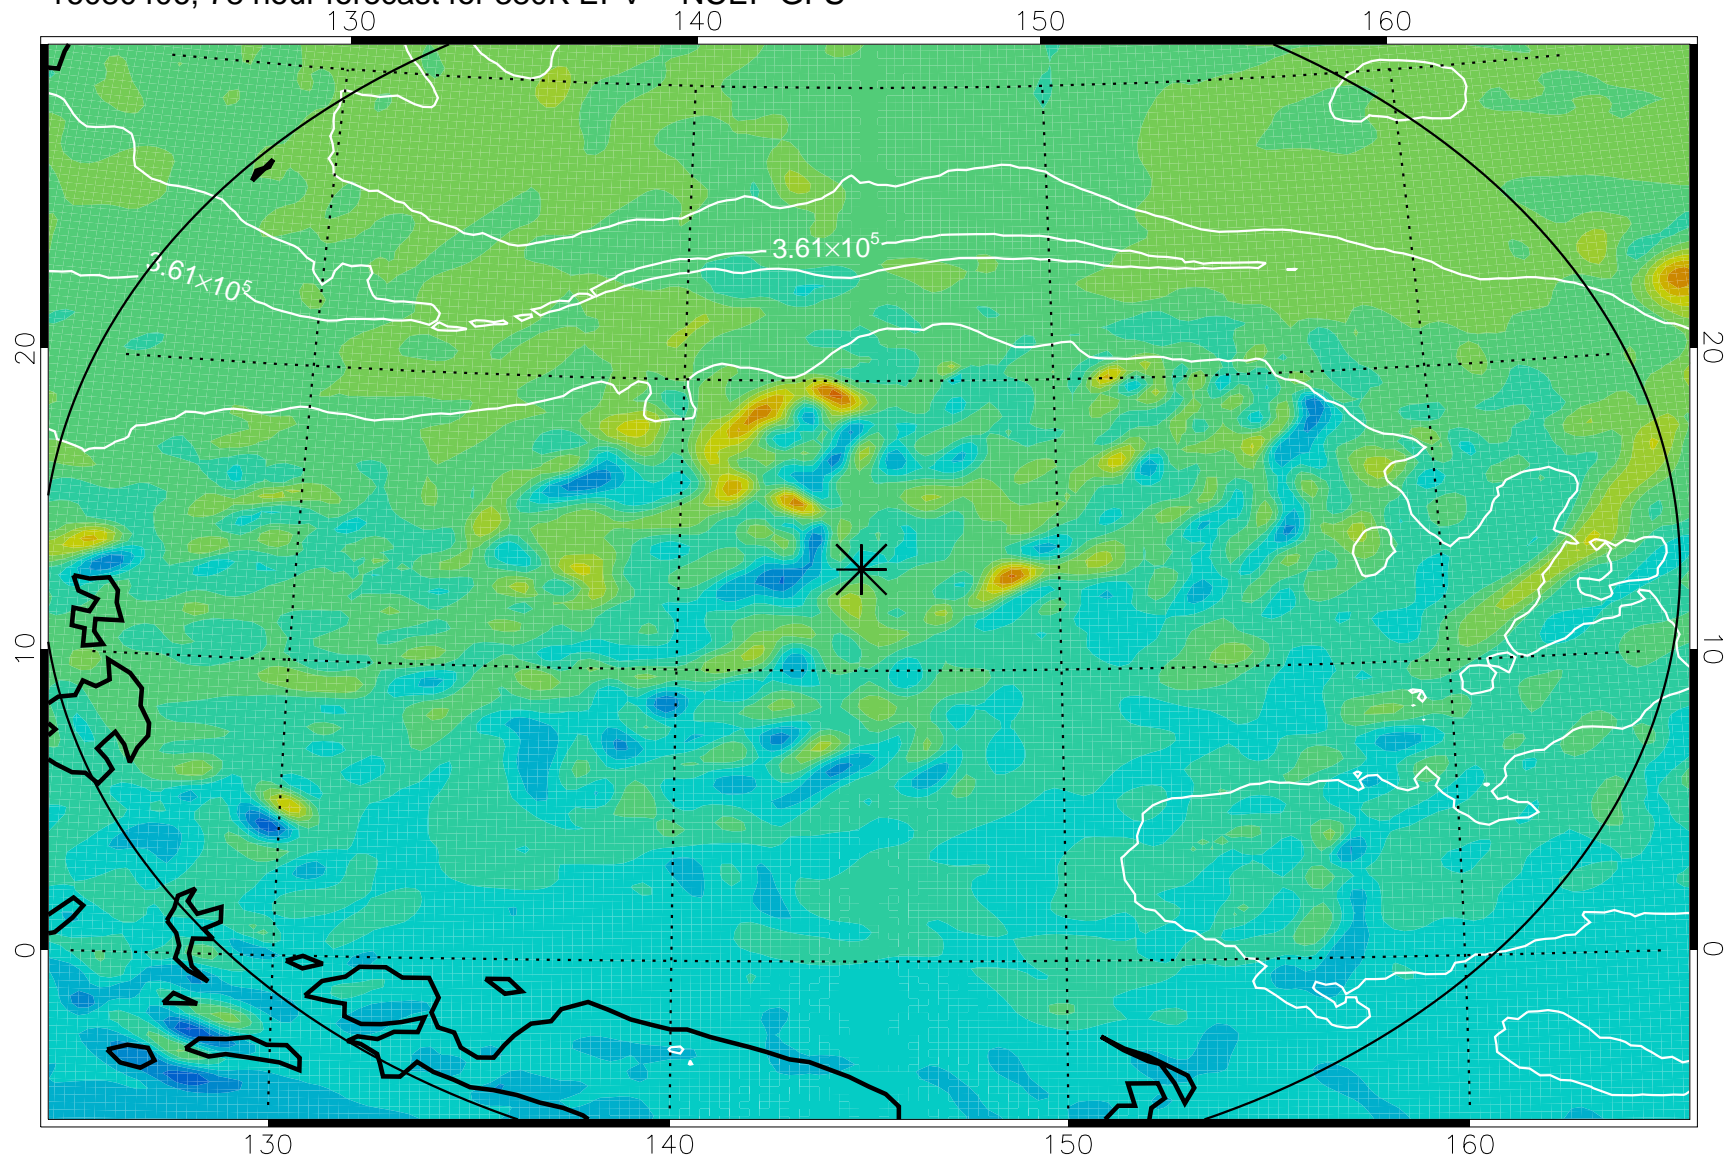

16080306, 54 hour forecast for 380K EPV -- NCEP GFS

380K Montgomery Streamfunction, white

Range ring of 2304 km

16080312, 60 hour forecast for 380K EPV -- NCEP GFS

380K Montgomery Streamfunction, white

Range ring of 2304 km

16080318, 66 hour forecast for 380K EPV -- NCEP GFS

380K Montgomery Streamfunction, white

Range ring of 2304 km

16080400, 72 hour forecast for 380K EPV -- NCEP GFS

380K Montgomery Streamfunction, white

Range ring of 2304 km

16080406, 78 hour forecast for 380K EPV -- NCEP GFS

380K Montgomery Streamfunction, white

Range ring of 2304 km

16080412, 84 hour forecast for 380K EPV -- NCEP GFS

380K Montgomery Streamfunction, white

Range ring of 2304 km

16080418, 90 hour forecast for 380K EPV -- NCEP GFS

380K Montgomery Streamfunction, white

Range ring of 2304 km

16080500, 96 hour forecast for 380K EPV -- NCEP GFS

380K Montgomery Streamfunction, white

Range ring of 2304 km