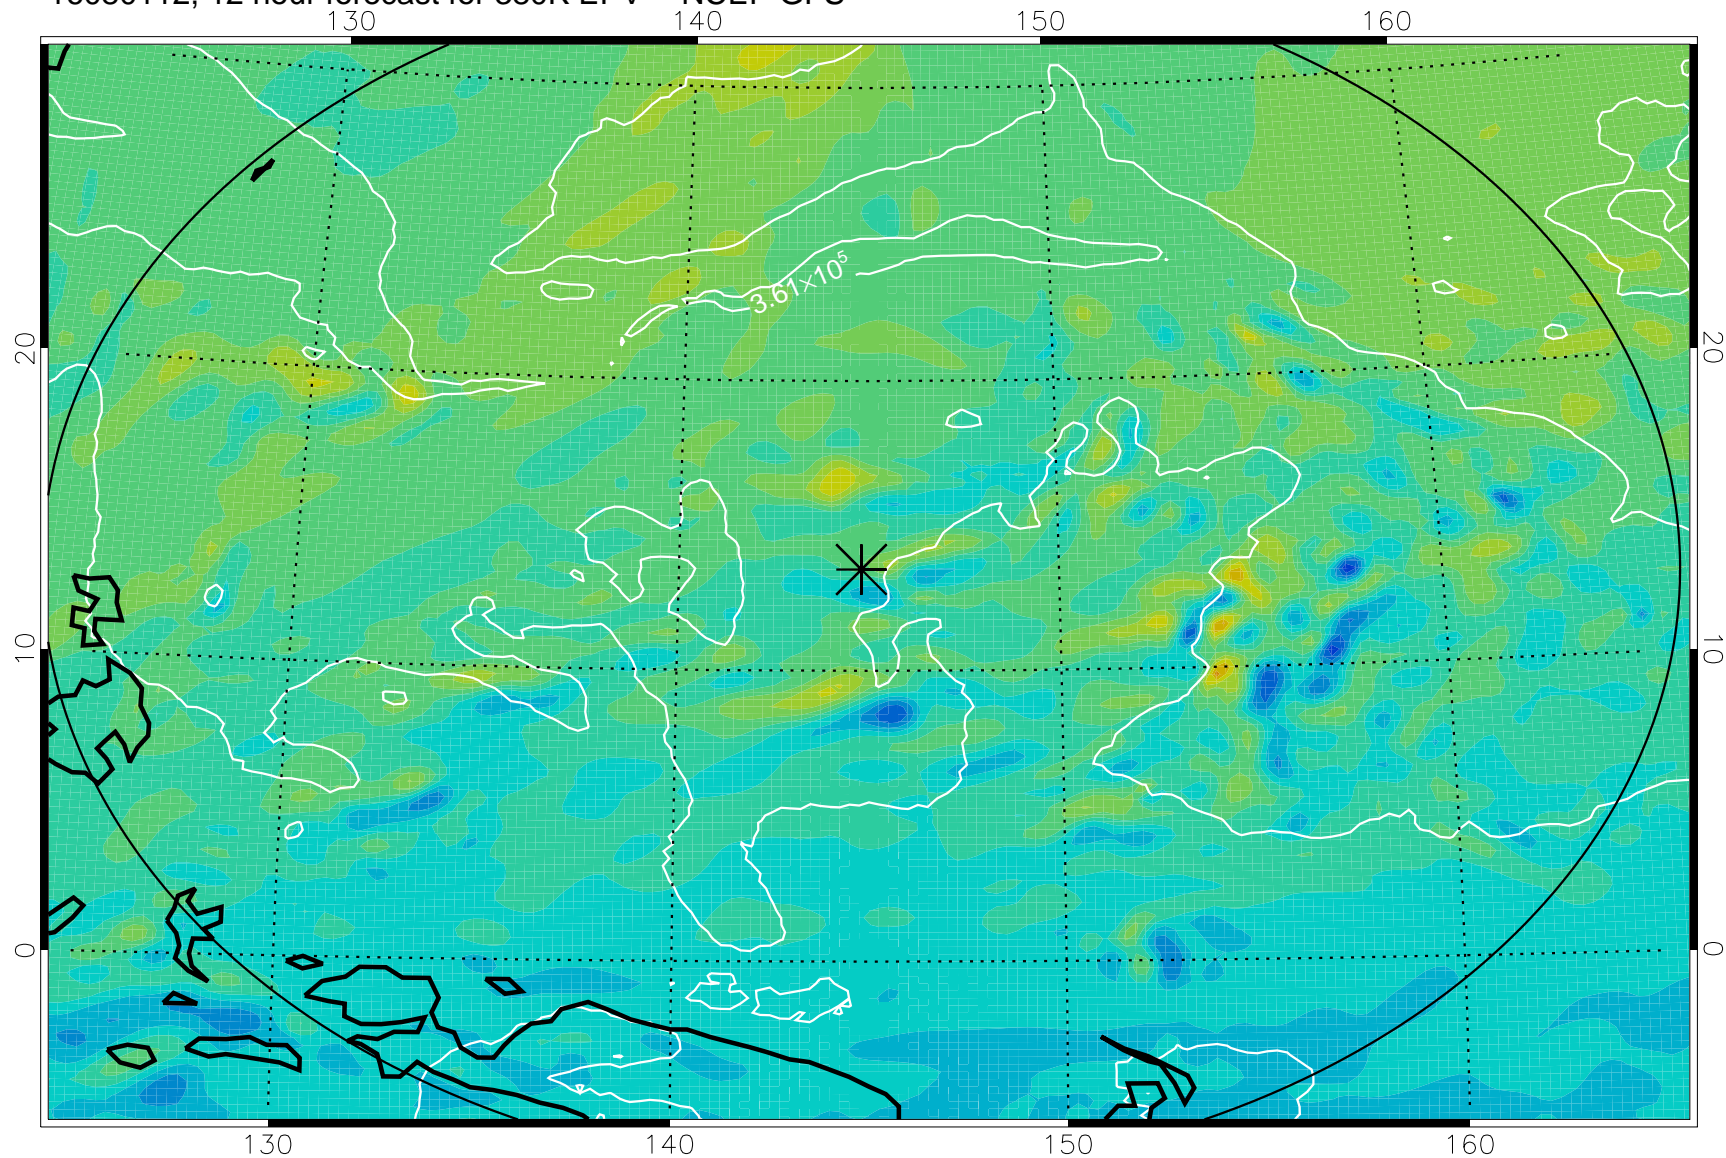

16080106, 6 hour forecast for 380K EPV -- NCEP GFS

380K Montgomery Streamfunction, white

Range ring of 2304 km

16080112, 12 hour forecast for 380K EPV -- NCEP GFS

380K Montgomery Streamfunction, white

Range ring of 2304 km

16080118, 18 hour forecast for 380K EPV -- NCEP GFS

380K Montgomery Streamfunction, white

Range ring of 2304 km

16080200, 24 hour forecast for 380K EPV -- NCEP GFS

380K Montgomery Streamfunction, white

Range ring of 2304 km

16080206, 30 hour forecast for 380K EPV -- NCEP GFS

380K Montgomery Streamfunction, white

Range ring of 2304 km

16080212, 36 hour forecast for 380K EPV -- NCEP GFS

380K Montgomery Streamfunction, white

Range ring of 2304 km

16080218, 42 hour forecast for 380K EPV -- NCEP GFS

380K Montgomery Streamfunction, white

Range ring of 2304 km

16080300, 48 hour forecast for 380K EPV -- NCEP GFS

380K Montgomery Streamfunction, white

Range ring of 2304 km