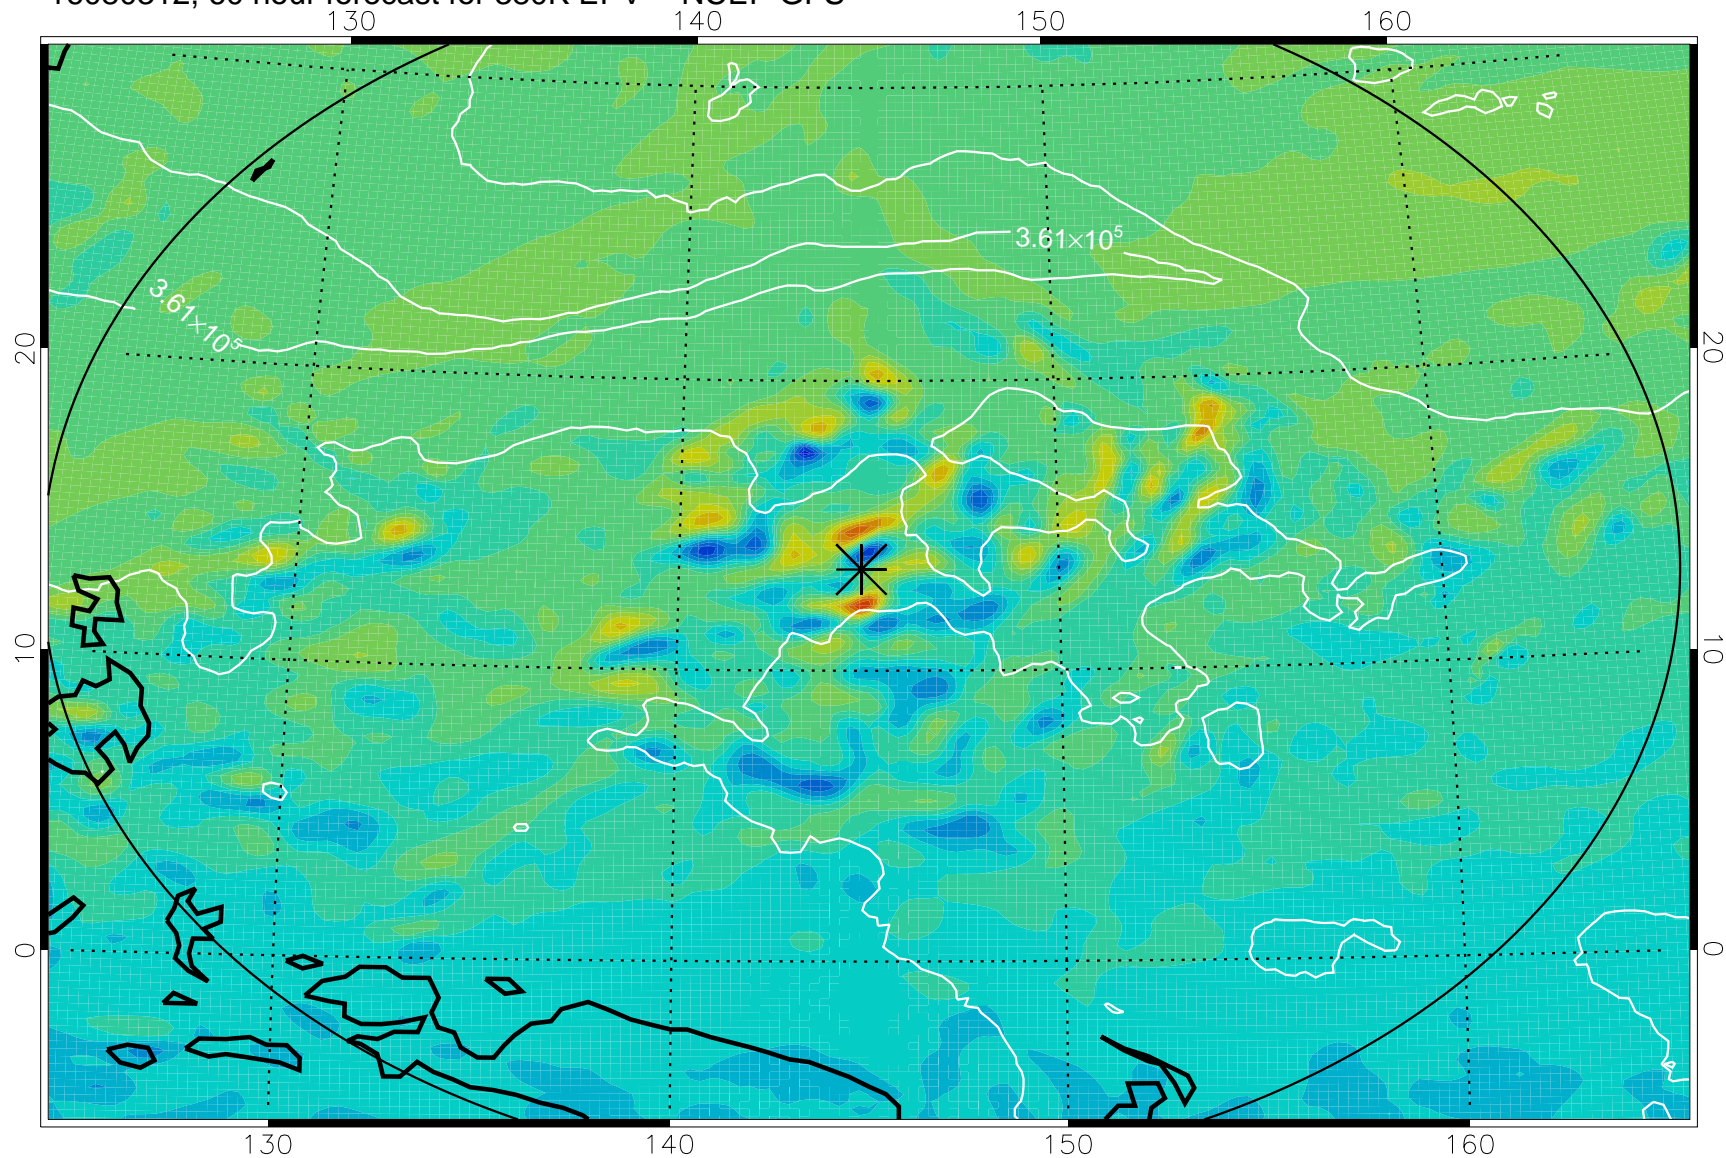

16080206, 30 hour forecast for 380K EPV -- NCEP GFS

380K Montgomery Streamfunction, white

Range ring of 2304 km

16080212, 36 hour forecast for 380K EPV -- NCEP GFS

380K Montgomery Streamfunction, white

Range ring of 2304 km

16080218, 42 hour forecast for 380K EPV -- NCEP GFS

380K Montgomery Streamfunction, white

Range ring of 2304 km

16080300, 48 hour forecast for 380K EPV -- NCEP GFS

380K Montgomery Streamfunction, white

Range ring of 2304 km

16080306, 54 hour forecast for 380K EPV -- NCEP GFS

380K Montgomery Streamfunction, white

Range ring of 2304 km

16080312, 60 hour forecast for 380K EPV -- NCEP GFS

380K Montgomery Streamfunction, white

Range ring of 2304 km

16080318, 66 hour forecast for 380K EPV -- NCEP GFS

380K Montgomery Streamfunction, white

Range ring of 2304 km

16080400, 72 hour forecast for 380K EPV -- NCEP GFS

380K Montgomery Streamfunction, white

Range ring of 2304 km