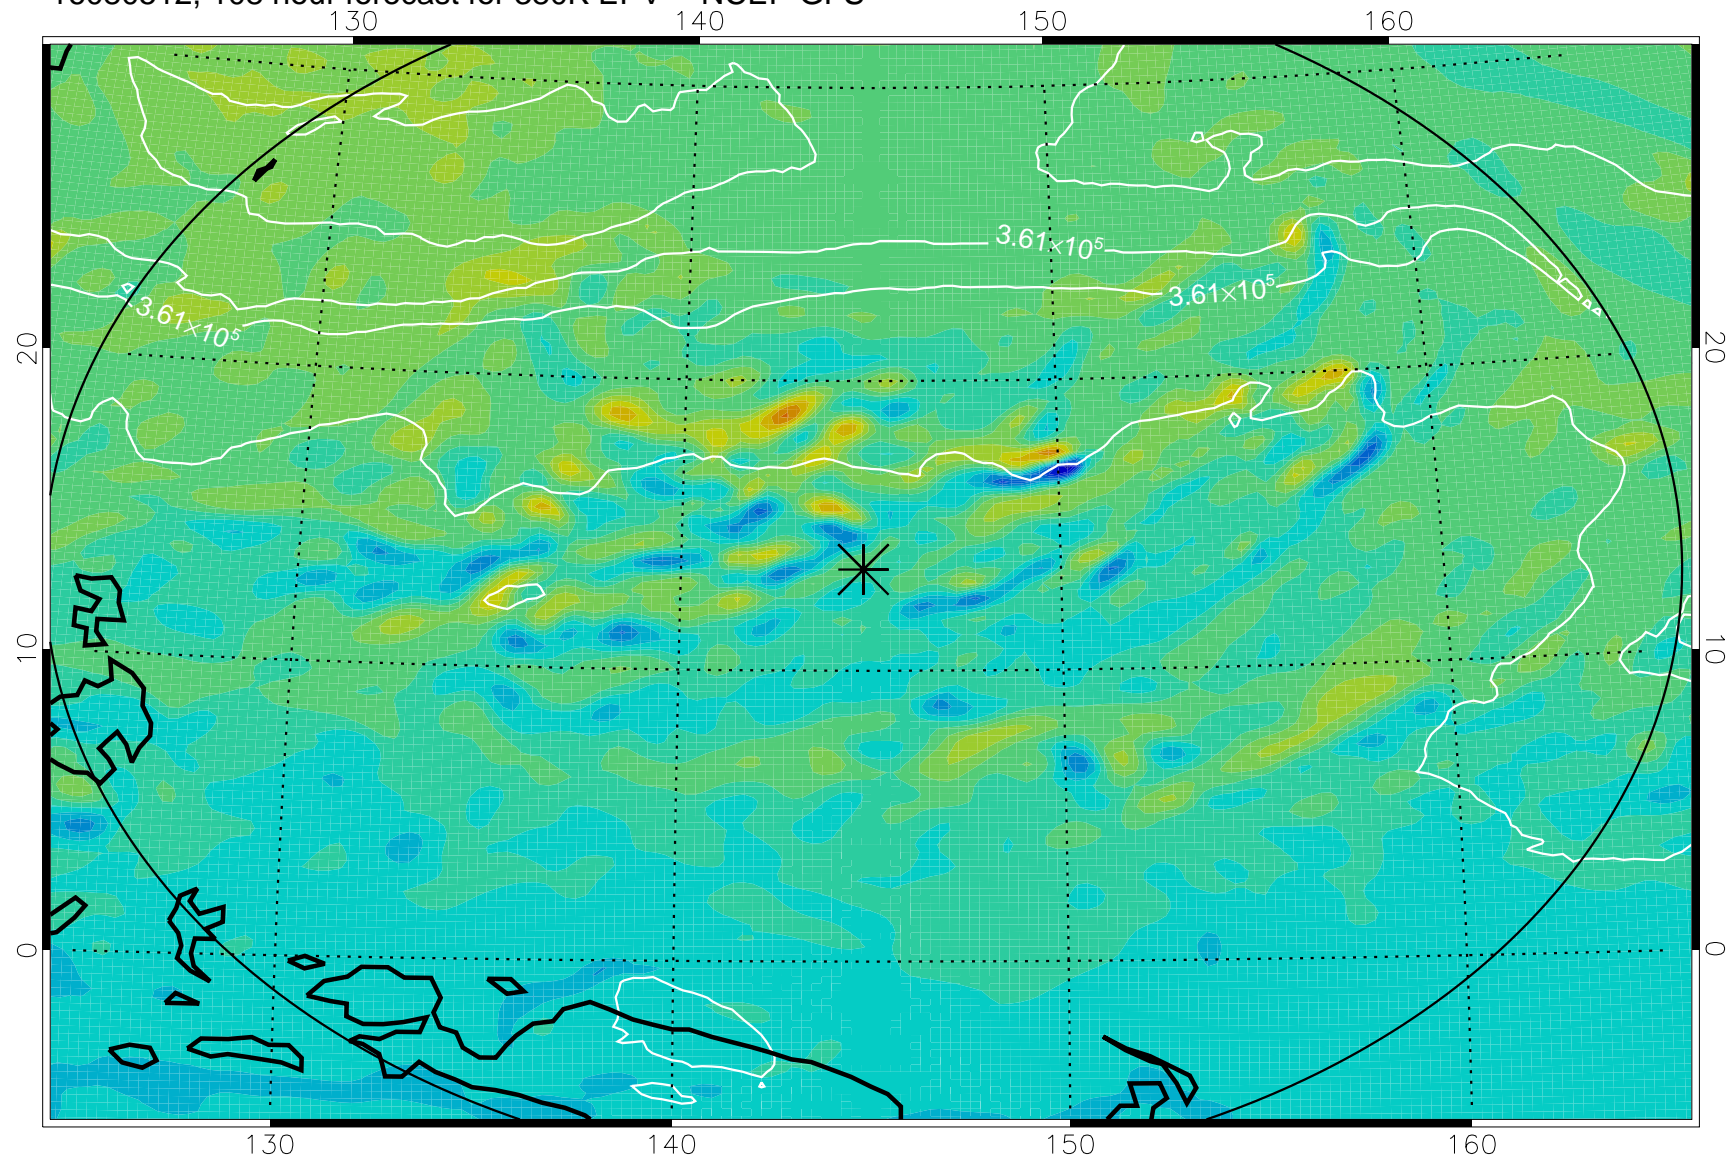

16080406, 78 hour forecast for 380K EPV -- NCEP GFS

380K Montgomery Streamfunction, white

Range ring of 2304 km

16080412, 84 hour forecast for 380K EPV -- NCEP GFS

380K Montgomery Streamfunction, white

Range ring of 2304 km

16080418, 90 hour forecast for 380K EPV -- NCEP GFS

380K Montgomery Streamfunction, white

Range ring of 2304 km

16080500, 96 hour forecast for 380K EPV -- NCEP GFS

380K Montgomery Streamfunction, white

Range ring of 2304 km

16080506, 102 hour forecast for 380K EPV -- NCEP GFS

380K Montgomery Streamfunction, white

Range ring of 2304 km

16080512, 108 hour forecast for 380K EPV -- NCEP GFS

380K Montgomery Streamfunction, white

Range ring of 2304 km

16080518, 114 hour forecast for 380K EPV -- NCEP GFS

380K Montgomery Streamfunction, white

Range ring of 2304 km

16080600, 120 hour forecast for 380K EPV -- NCEP GFS

380K Montgomery Streamfunction, white

Range ring of 2304 km