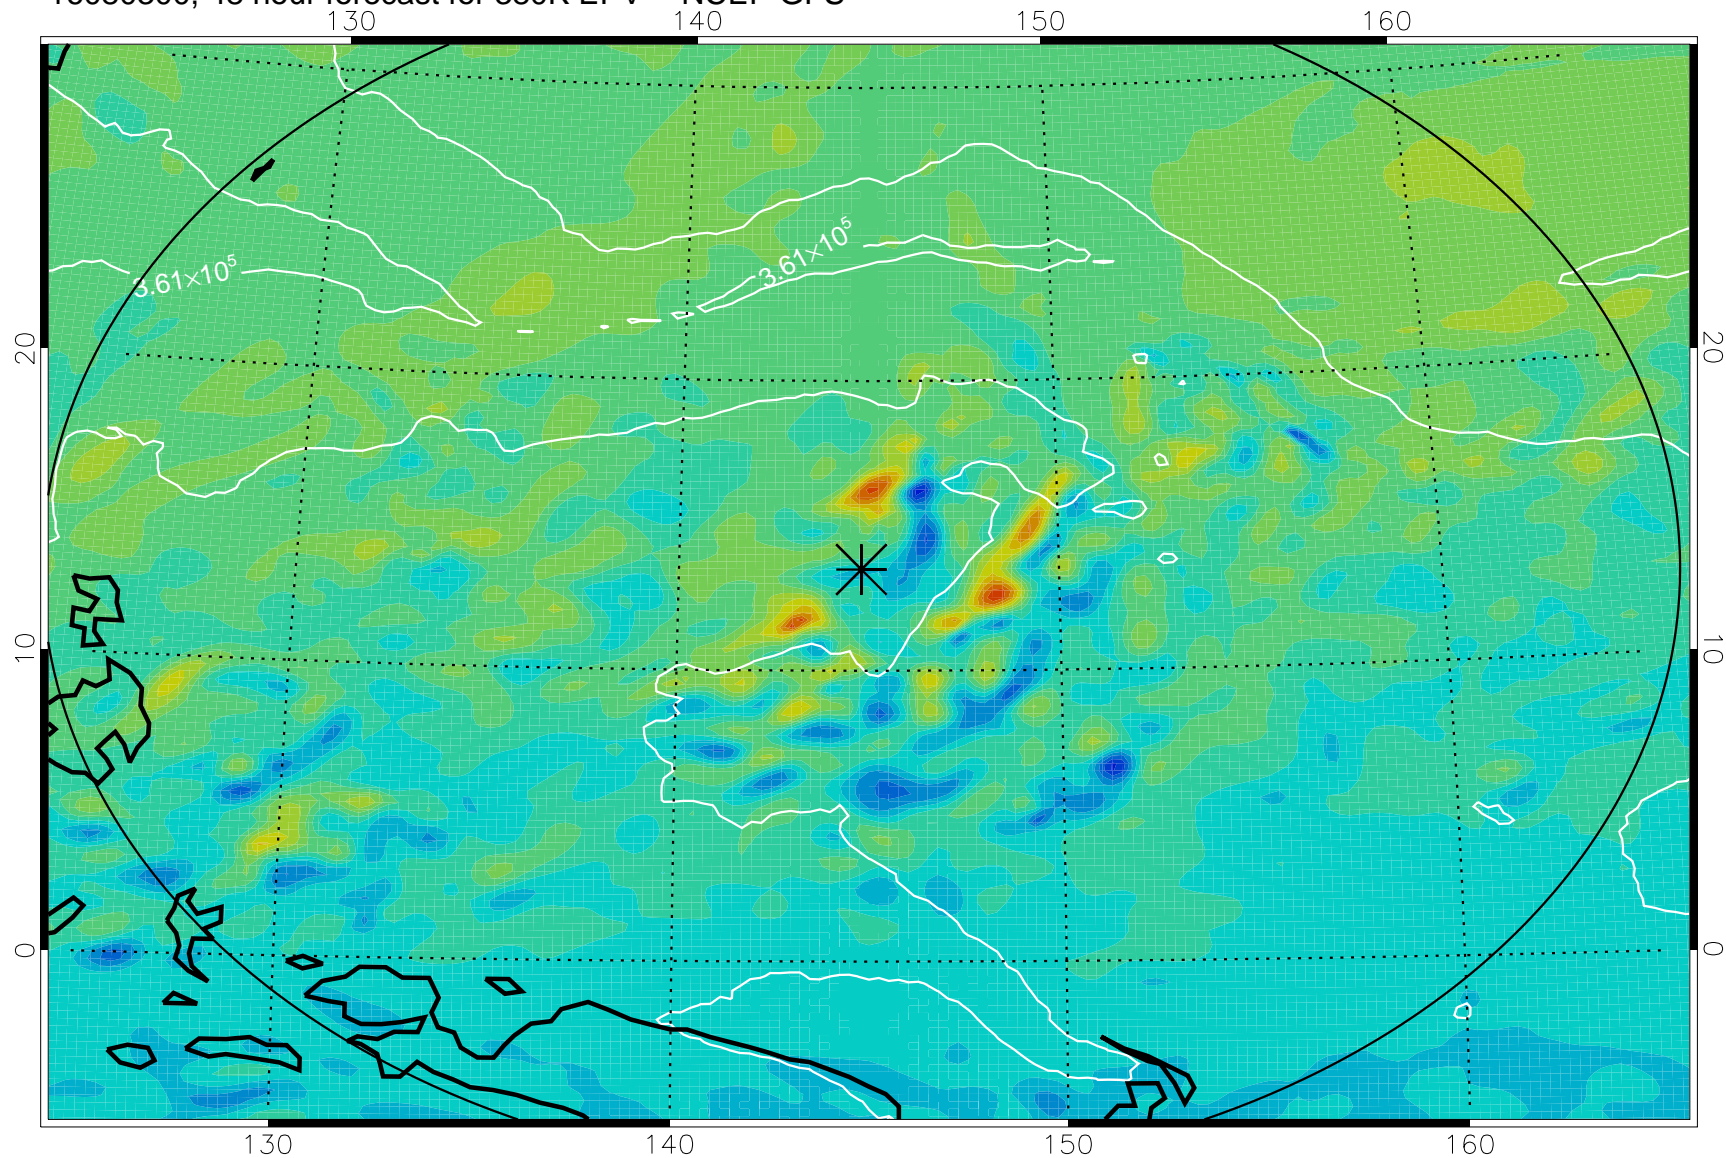

16080118, 18 hour forecast for 380K EPV -- NCEP GFS

380K Montgomery Streamfunction, white

Range ring of 2304 km

16080200, 24 hour forecast for 380K EPV -- NCEP GFS

380K Montgomery Streamfunction, white

Range ring of 2304 km

16080206, 30 hour forecast for 380K EPV -- NCEP GFS

380K Montgomery Streamfunction, white

Range ring of 2304 km

16080212, 36 hour forecast for 380K EPV -- NCEP GFS

380K Montgomery Streamfunction, white

Range ring of 2304 km

16080218, 42 hour forecast for 380K EPV -- NCEP GFS

380K Montgomery Streamfunction, white

Range ring of 2304 km

16080300, 48 hour forecast for 380K EPV -- NCEP GFS

380K Montgomery Streamfunction, white

Range ring of 2304 km

16080306, 54 hour forecast for 380K EPV -- NCEP GFS

380K Montgomery Streamfunction, white

Range ring of 2304 km

16080312, 60 hour forecast for 380K EPV -- NCEP GFS

380K Montgomery Streamfunction, white

Range ring of 2304 km