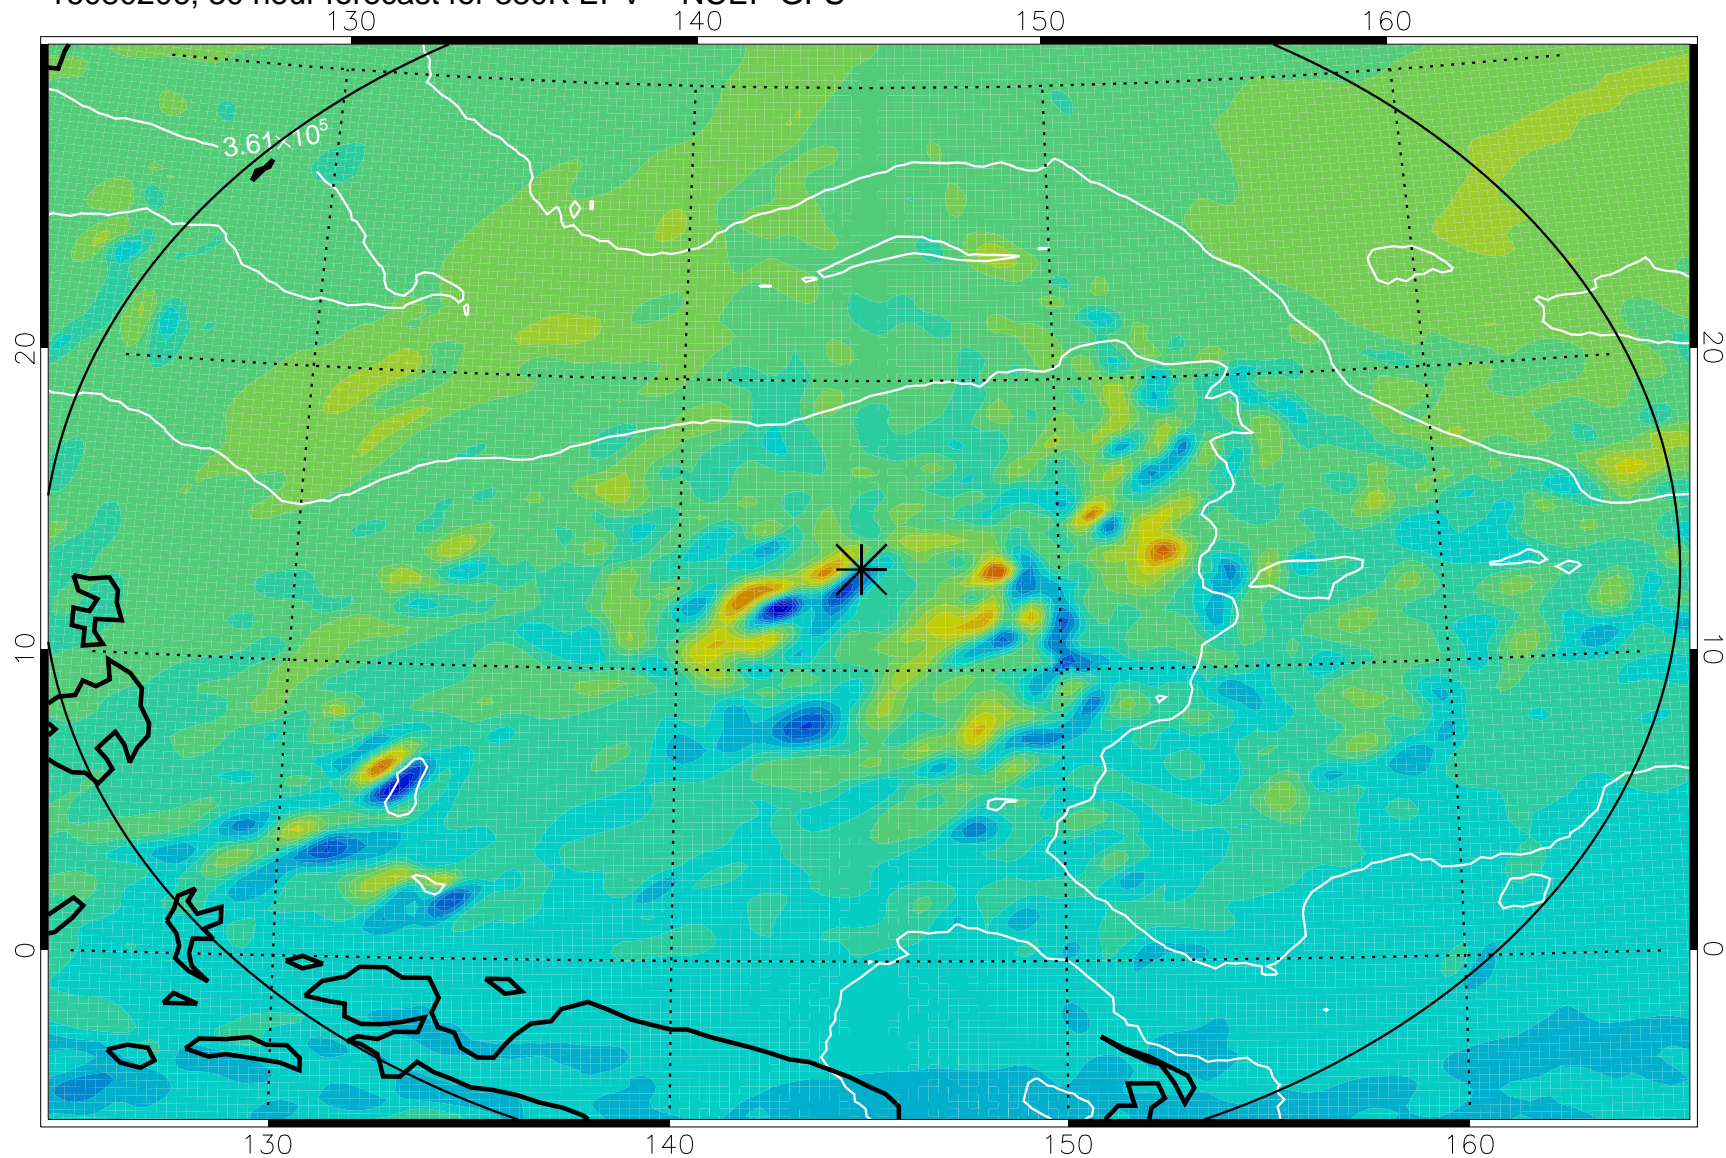

16080106, 6 hour forecast for 380K EPV -- NCEP GFS

380K Montgomery Streamfunction, white

Range ring of 2304 km

16080112, 12 hour forecast for 380K EPV -- NCEP GFS

380K Montgomery Streamfunction, white

Range ring of 2304 km

16080118, 18 hour forecast for 380K EPV -- NCEP GFS

380K Montgomery Streamfunction, white

Range ring of 2304 km

16080200, 24 hour forecast for 380K EPV -- NCEP GFS

380K Montgomery Streamfunction, white

Range ring of 2304 km

16080206, 30 hour forecast for 380K EPV -- NCEP GFS

380K Montgomery Streamfunction, white

Range ring of 2304 km

16080212, 36 hour forecast for 380K EPV -- NCEP GFS

380K Montgomery Streamfunction, white

Range ring of 2304 km

16080218, 42 hour forecast for 380K EPV -- NCEP GFS

380K Montgomery Streamfunction, white

Range ring of 2304 km

16080300, 48 hour forecast for 380K EPV -- NCEP GFS

380K Montgomery Streamfunction, white

Range ring of 2304 km