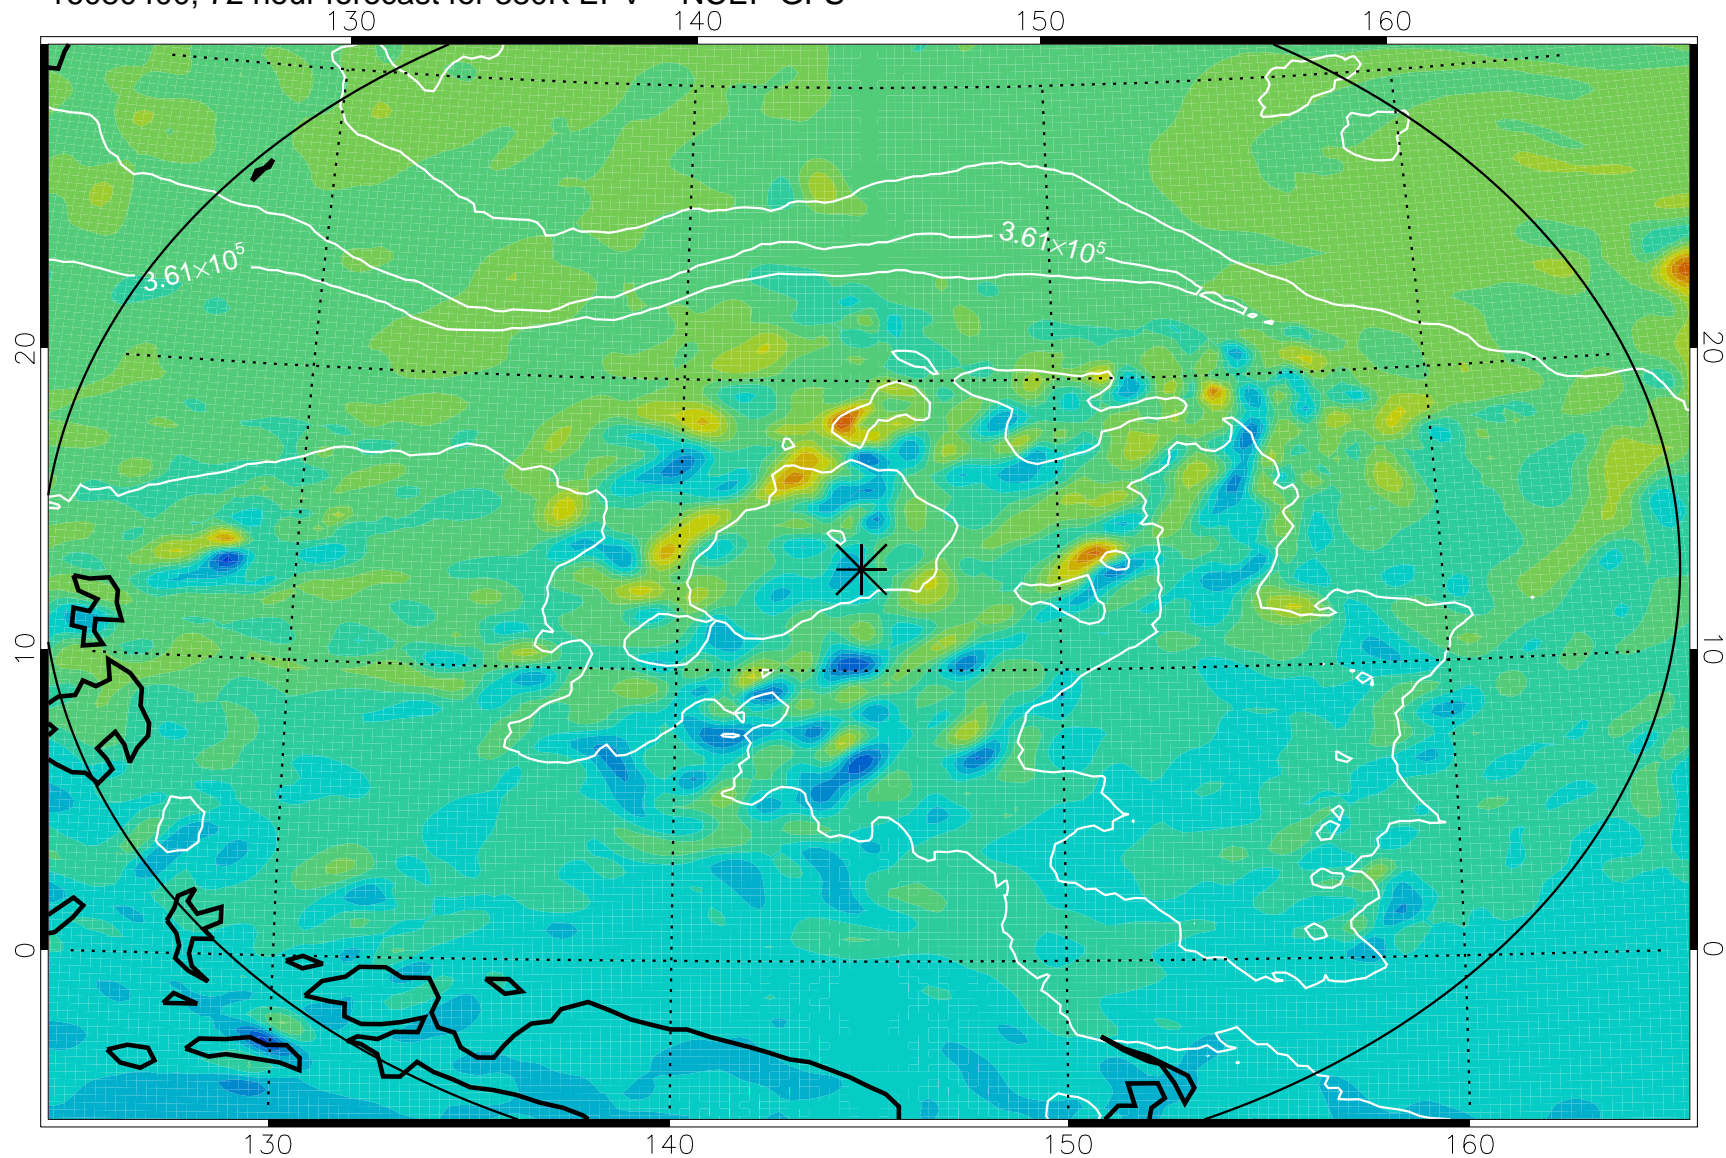

16080306, 54 hour forecast for 380K EPV -- NCEP GFS

380K Montgomery Streamfunction, white

Range ring of 2304 km

16080312, 60 hour forecast for 380K EPV -- NCEP GFS

380K Montgomery Streamfunction, white

Range ring of 2304 km

16080318, 66 hour forecast for 380K EPV -- NCEP GFS

380K Montgomery Streamfunction, white

Range ring of 2304 km

16080400, 72 hour forecast for 380K EPV -- NCEP GFS

380K Montgomery Streamfunction, white

Range ring of 2304 km

16080406, 78 hour forecast for 380K EPV -- NCEP GFS

380K Montgomery Streamfunction, white

Range ring of 2304 km

16080412, 84 hour forecast for 380K EPV -- NCEP GFS

380K Montgomery Streamfunction, white

Range ring of 2304 km

16080418, 90 hour forecast for 380K EPV -- NCEP GFS

380K Montgomery Streamfunction, white

Range ring of 2304 km

16080500, 96 hour forecast for 380K EPV -- NCEP GFS

380K Montgomery Streamfunction, white

Range ring of 2304 km