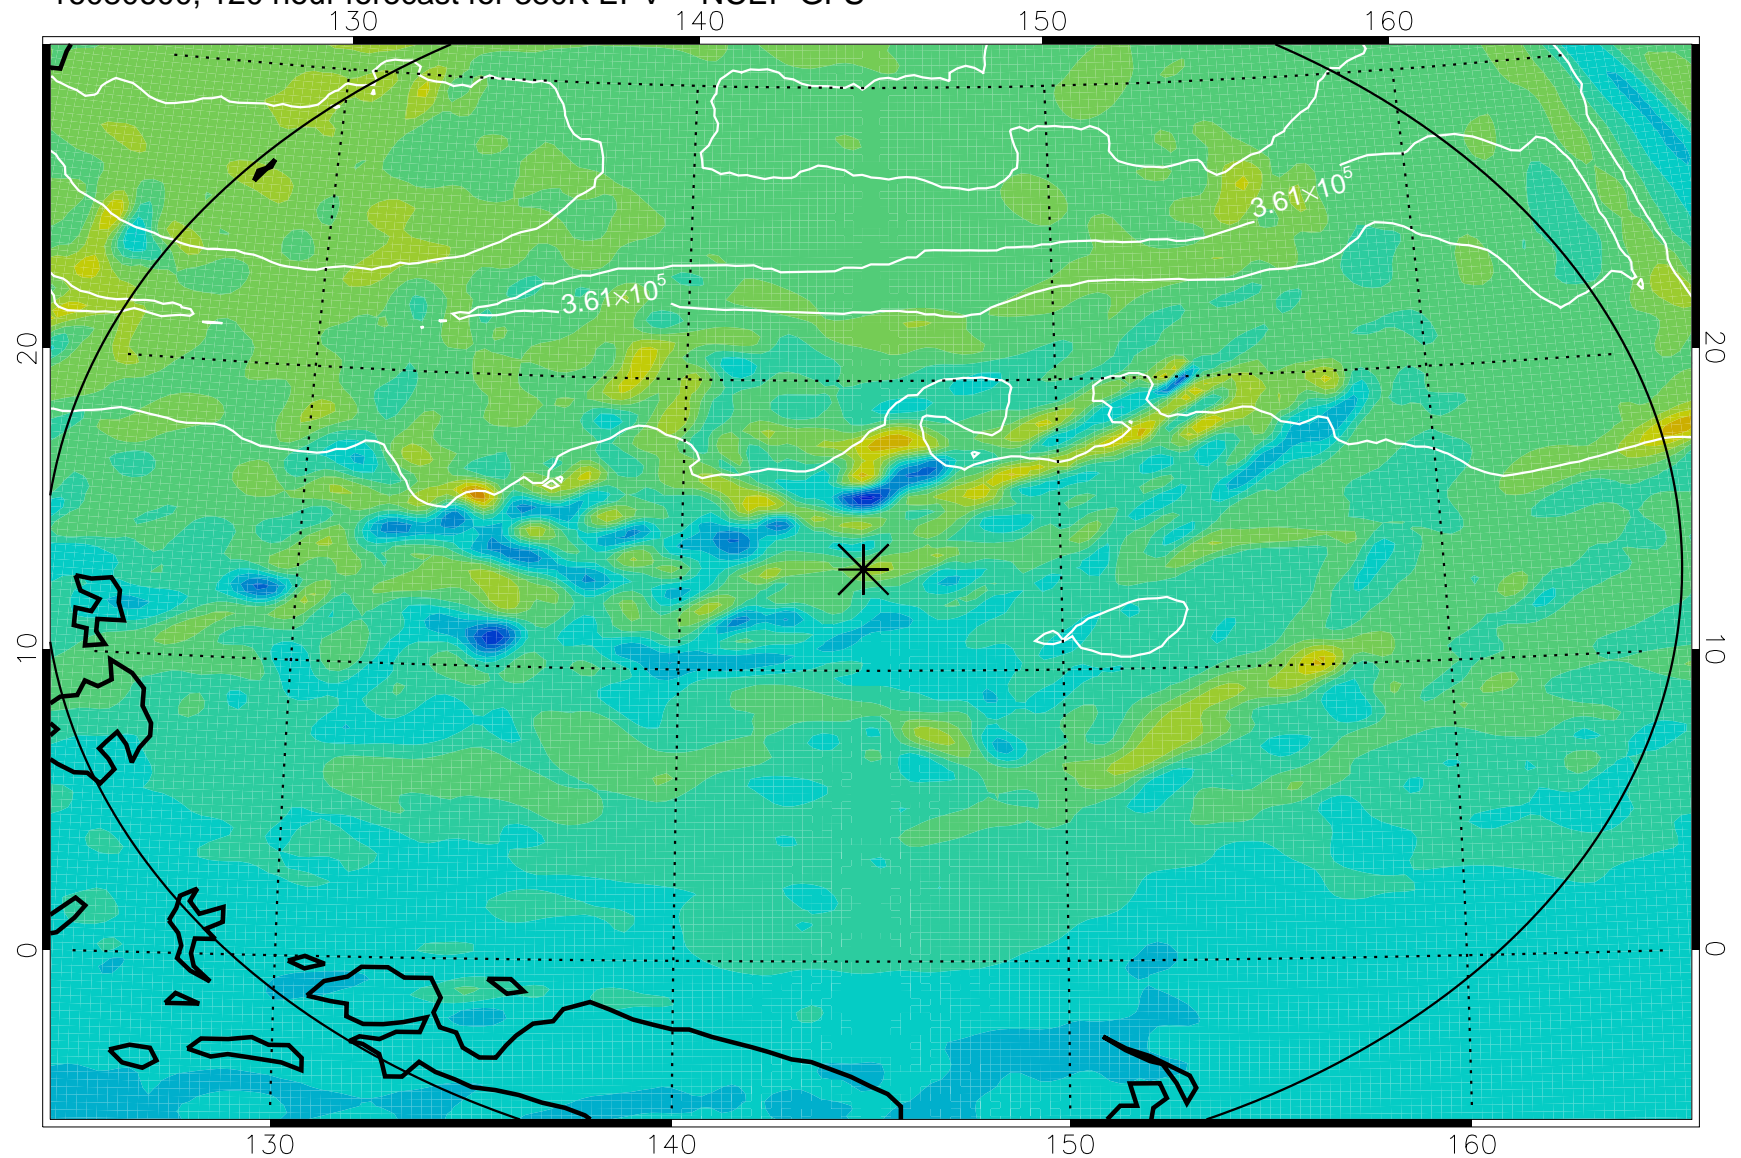

16080406, 78 hour forecast for 380K EPV -- NCEP GFS

380K Montgomery Streamfunction, white

Range ring of 2304 km

16080412, 84 hour forecast for 380K EPV -- NCEP GFS

380K Montgomery Streamfunction, white

Range ring of 2304 km

16080418, 90 hour forecast for 380K EPV -- NCEP GFS

380K Montgomery Streamfunction, white

Range ring of 2304 km

16080500, 96 hour forecast for 380K EPV -- NCEP GFS

380K Montgomery Streamfunction, white

Range ring of 2304 km

16080506, 102 hour forecast for 380K EPV -- NCEP GFS

380K Montgomery Streamfunction, white

Range ring of 2304 km

16080512, 108 hour forecast for 380K EPV -- NCEP GFS

380K Montgomery Streamfunction, white

Range ring of 2304 km

16080518, 114 hour forecast for 380K EPV -- NCEP GFS

380K Montgomery Streamfunction, white

Range ring of 2304 km

16080600, 120 hour forecast for 380K EPV -- NCEP GFS

380K Montgomery Streamfunction, white

Range ring of 2304 km