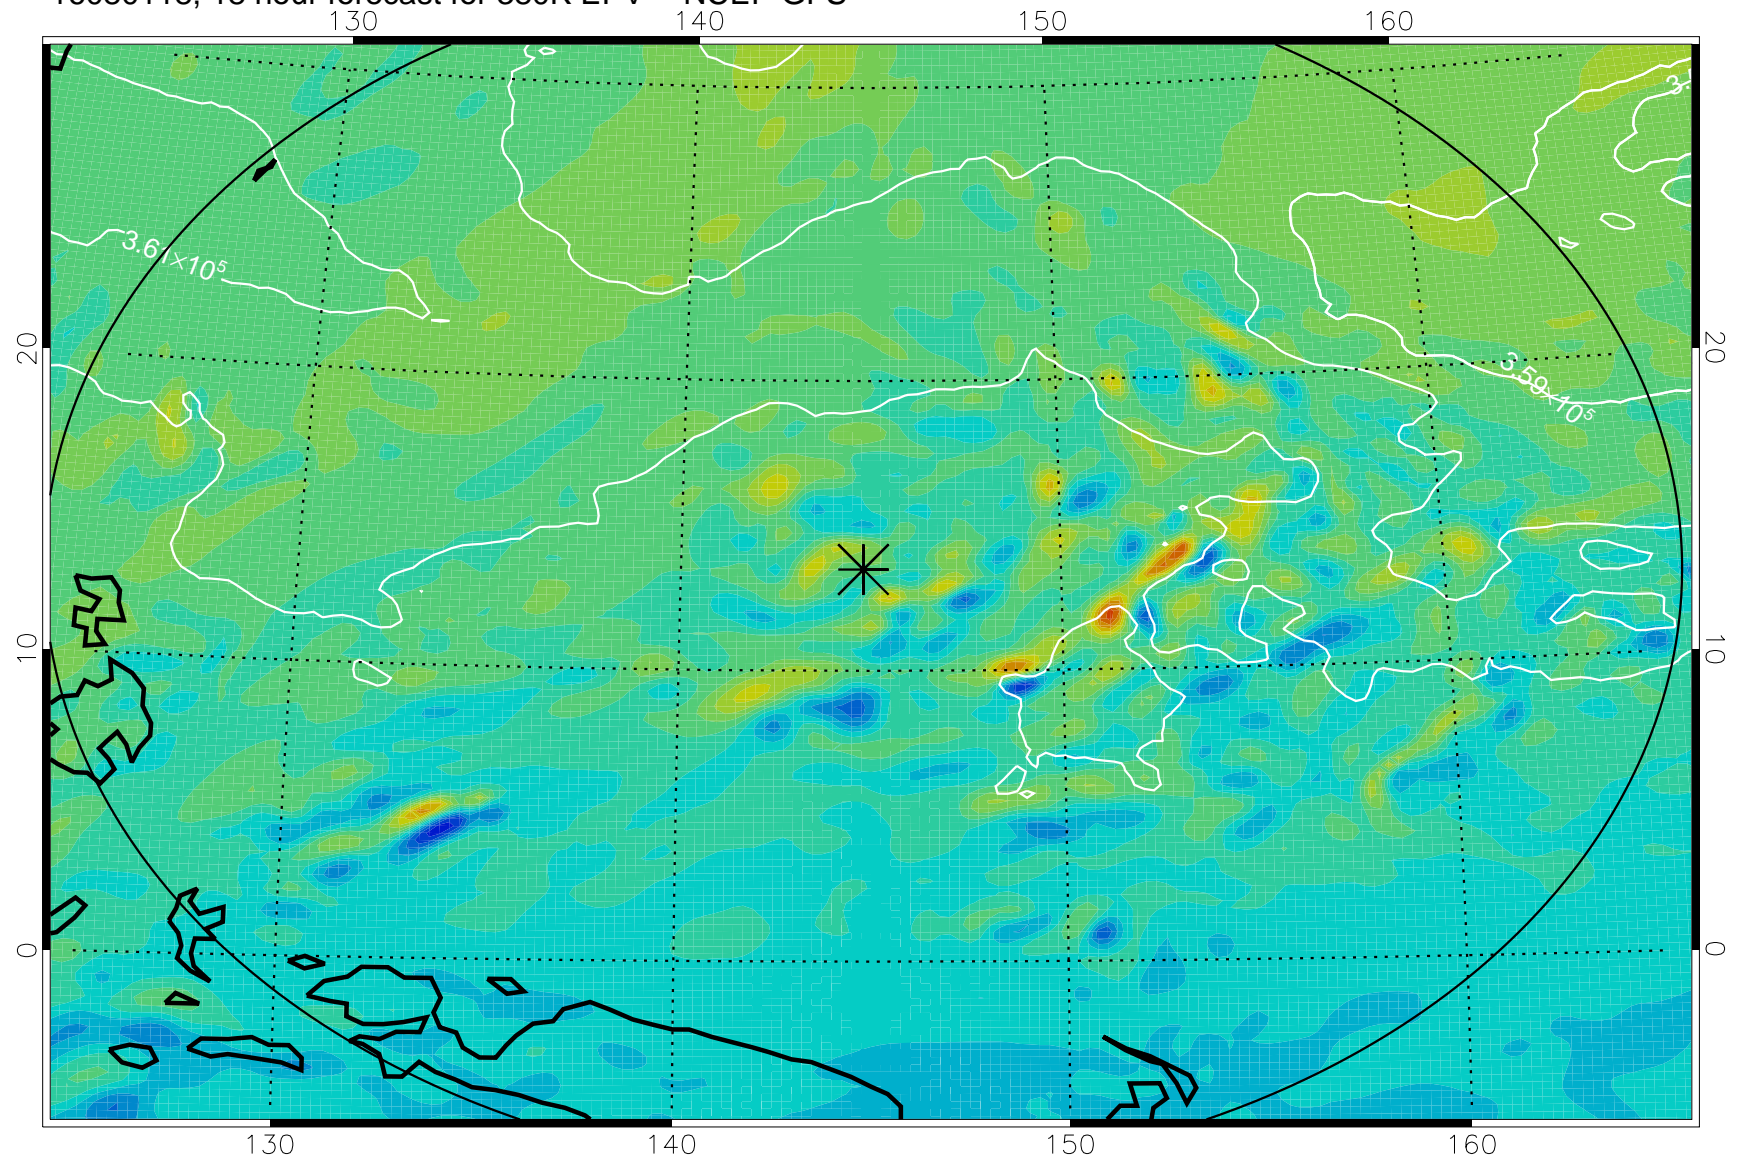

16080106, 6 hour forecast for 380K EPV -- NCEP GFS

380K Montgomery Streamfunction, white

Range ring of 2304 km

16080112, 12 hour forecast for 380K EPV -- NCEP GFS

380K Montgomery Streamfunction, white

Range ring of 2304 km

16080118, 18 hour forecast for 380K EPV -- NCEP GFS

380K Montgomery Streamfunction, white

Range ring of 2304 km

16080200, 24 hour forecast for 380K EPV -- NCEP GFS

380K Montgomery Streamfunction, white

Range ring of 2304 km

16080206, 30 hour forecast for 380K EPV -- NCEP GFS

380K Montgomery Streamfunction, white

Range ring of 2304 km

16080212, 36 hour forecast for 380K EPV -- NCEP GFS

380K Montgomery Streamfunction, white

Range ring of 2304 km

16080406, 78 hour forecast for 380K EPV -- NCEP GFS

380K Montgomery Streamfunction, white

Range ring of 2304 km

16080412, 84 hour forecast for 380K EPV -- NCEP GFS

380K Montgomery Streamfunction, white

Range ring of 2304 km